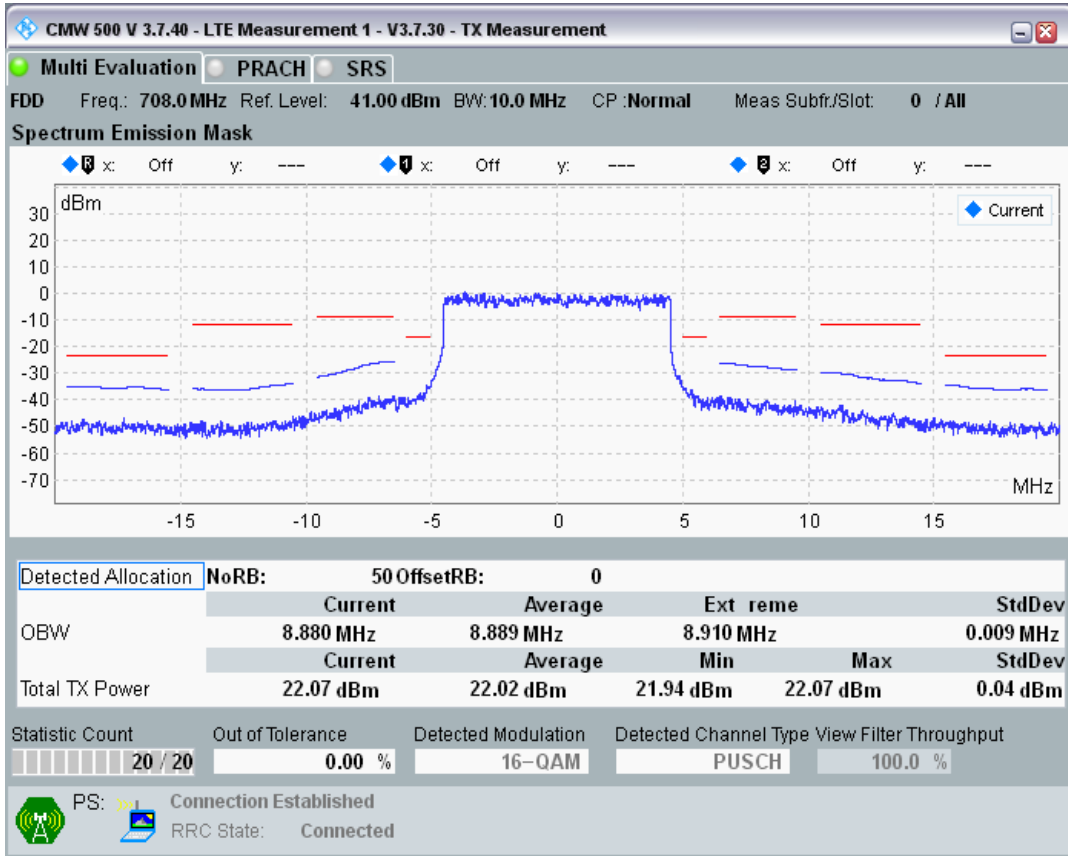

Band28 QAM16 BW=10MHz Channel=27260 RB Size=50 Position=#0