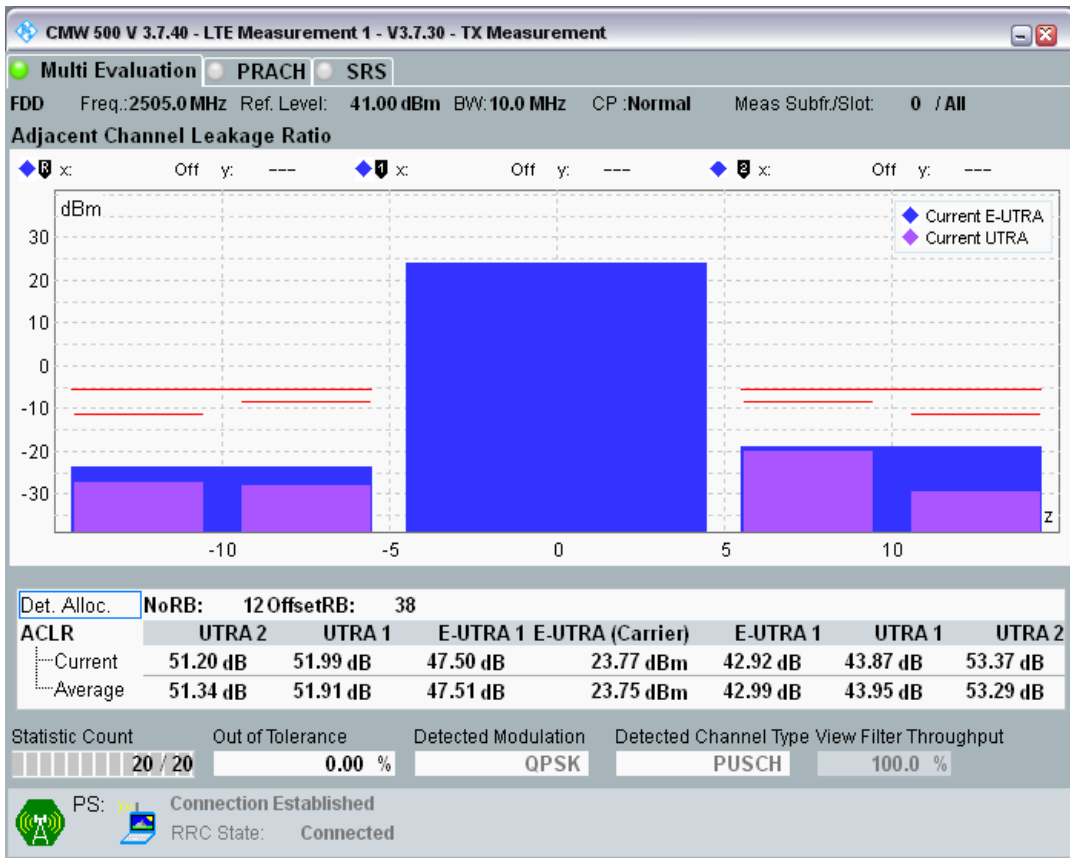

Band7 QAM16 BW=5MHz Channel=21425 RB Size=8 Position=#Max

Band7 QAM16 BW=5MHz Channel=21425 RB Size=25 Position=#0

Band7 QPSK BW=10MHz Channel=20800 RB Size=12 Position=#0

Band7 QPSK BW=10MHz Channel=20800 RB Size=12 Position=#Max