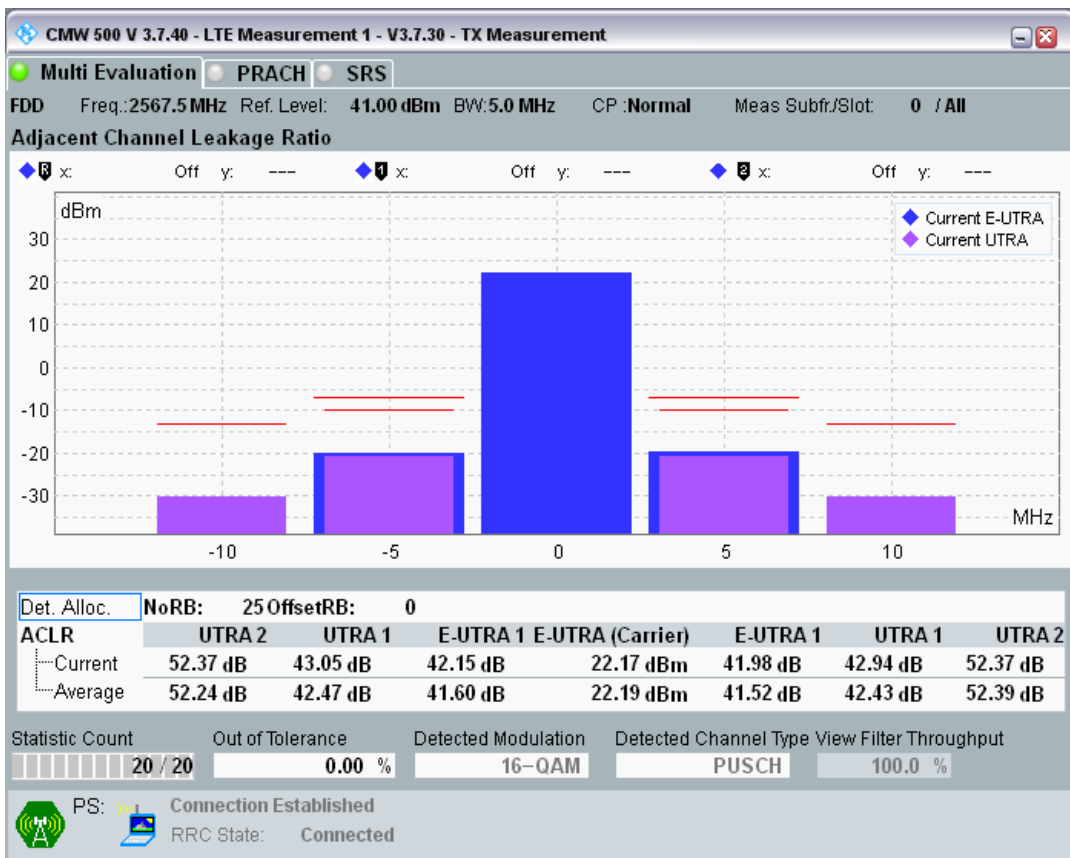

Band7 QAM16 BW=5MHz Channel=21425 RB Size=25 Position=#0