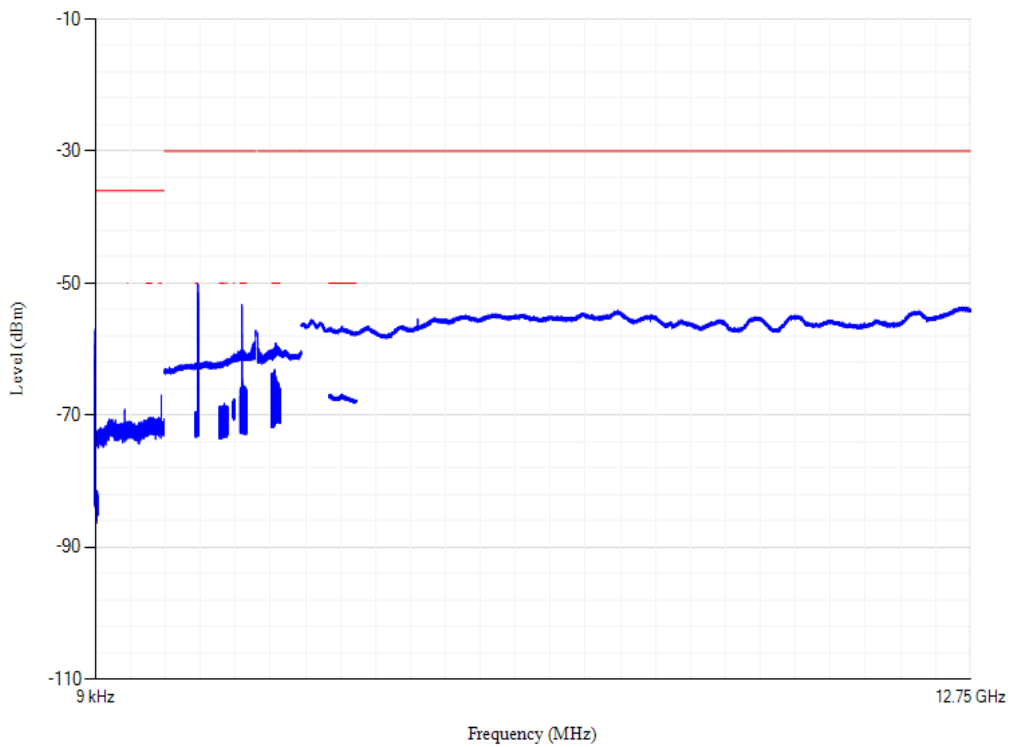

Conducted spurious emissions

Band40 QPSK BW=5MHz Channel=39150 RB Size=1 Position=#0

Conducted spurious emissions

Band7 QPSK BW=5MHz Channel=20775 RB Size=1 Position=#0

Conducted spurious emissions

Band7 QPSK BW=5MHz Channel=21425 RB Size=1 Position=#0