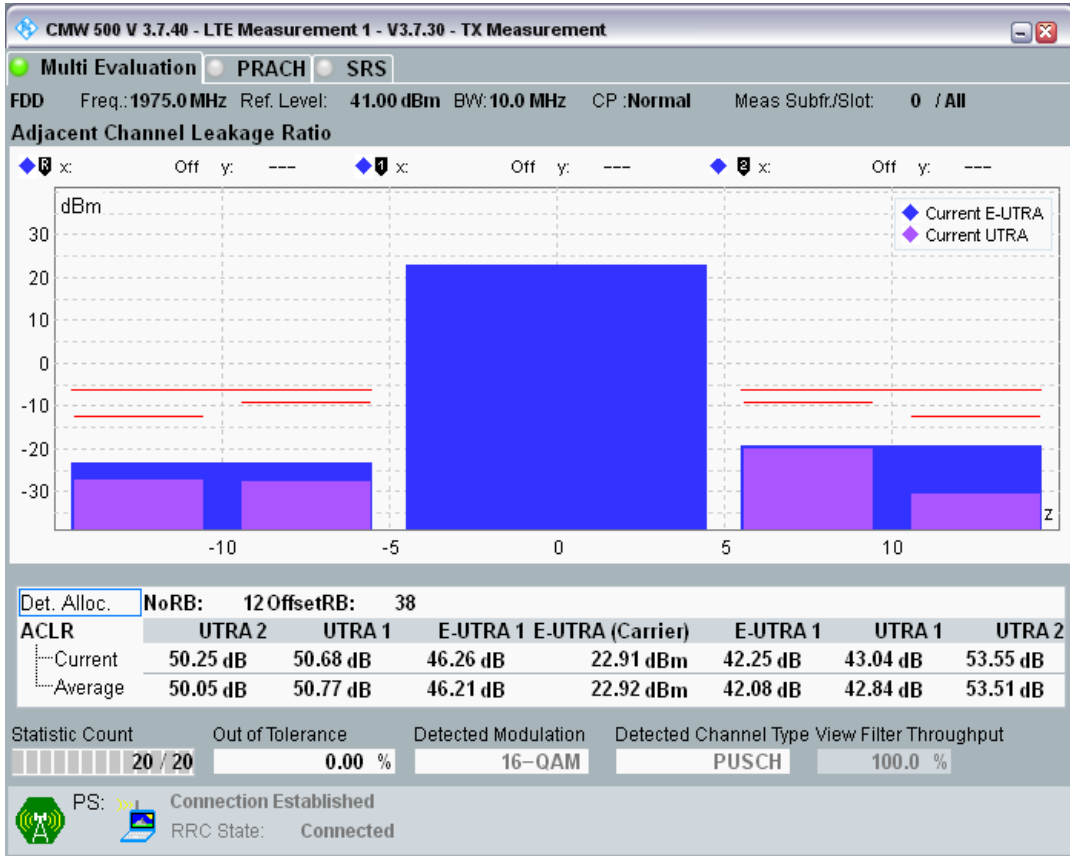

Band1 QAM16 BW=10MHz Channel=18550 RB Size=12 Position=#Max