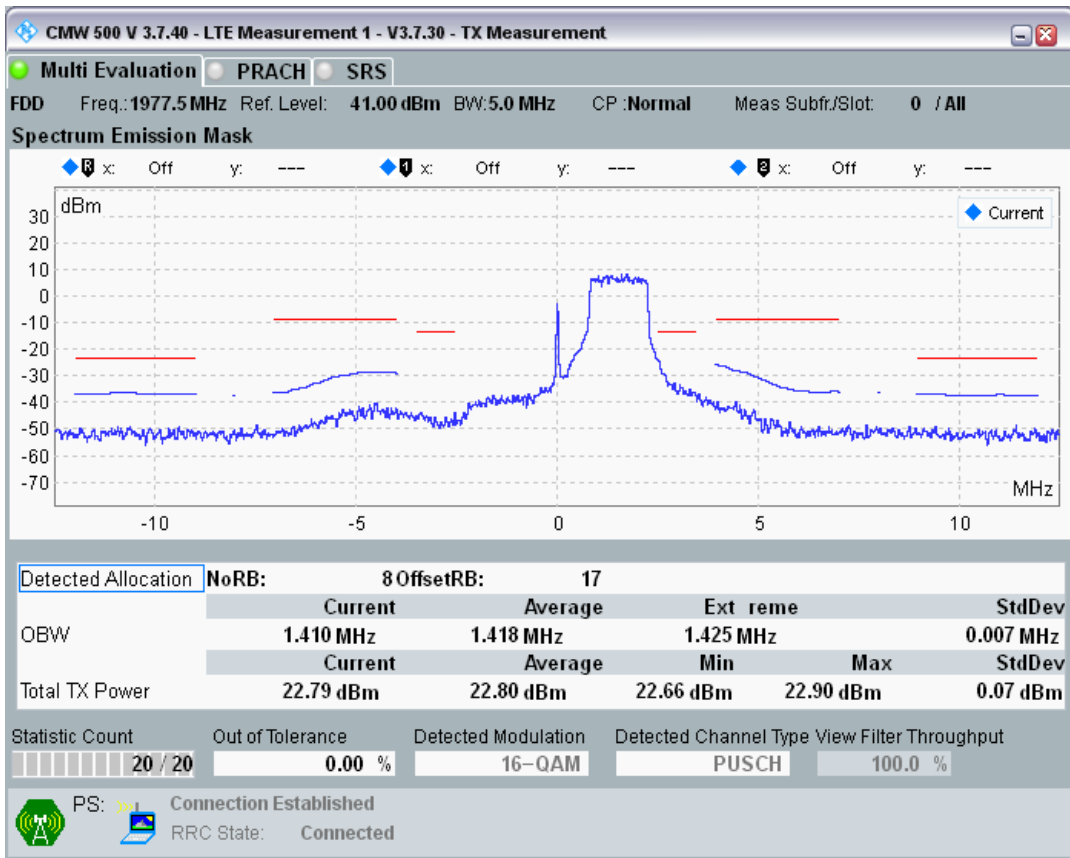

Band1 QAM16 BW=5MHz Channel=18575 RB Size=8 Position=#Max