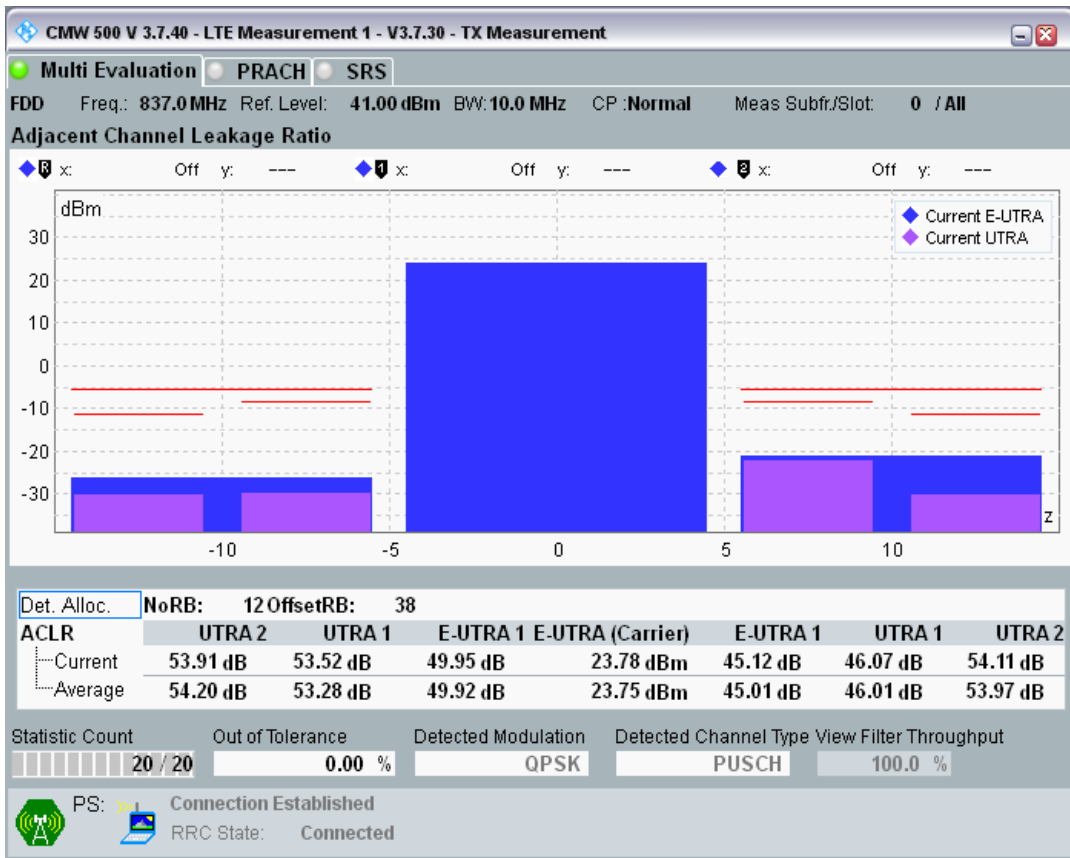

Band20 QPSK BW=10MHz Channel=24200 RB Size=12 Position=#Max