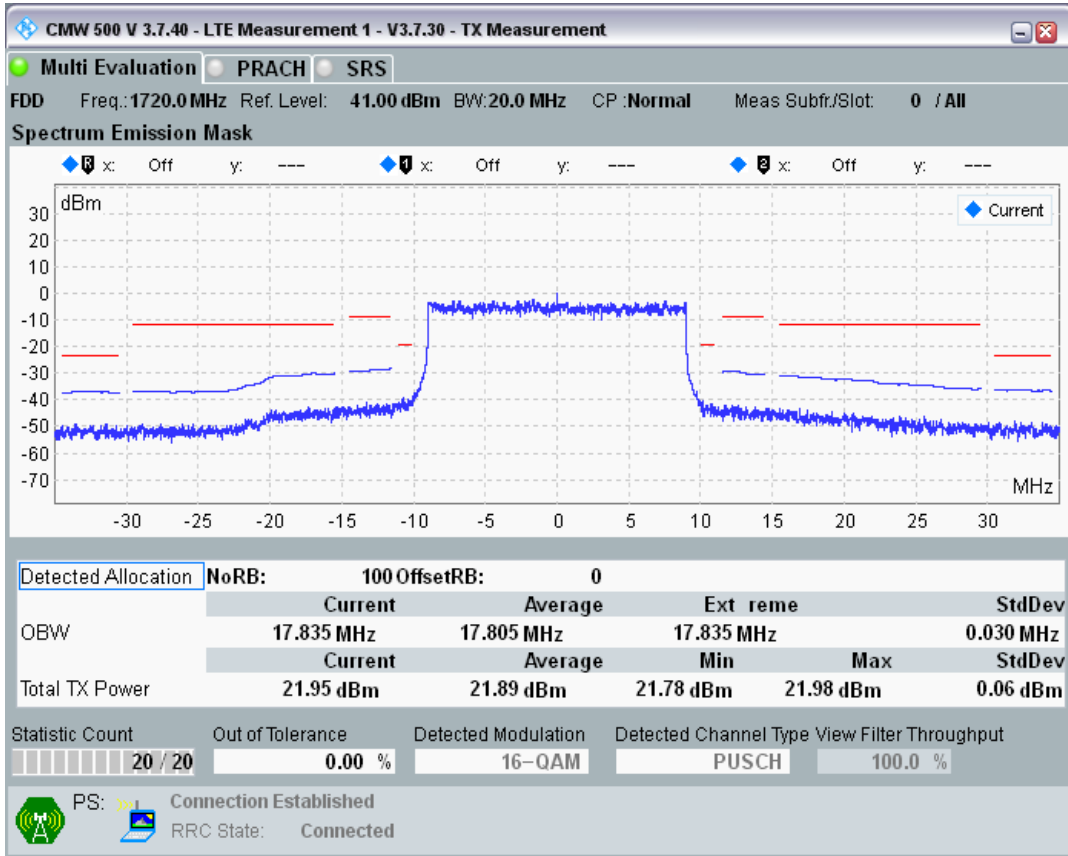

Band3 QPSK BW=20MHz Channel=19300 RB Size=100 Position=#0

Band3 QAM16 BW=20MHz Channel=19300 RB Size=18 Position=#0

Band3 QAM16 BW=20MHz Channel=19300 RB Size=18 Position=#Max

Band3 QAM16 BW=20MHz Channel=19300 RB Size=100 Position=#0