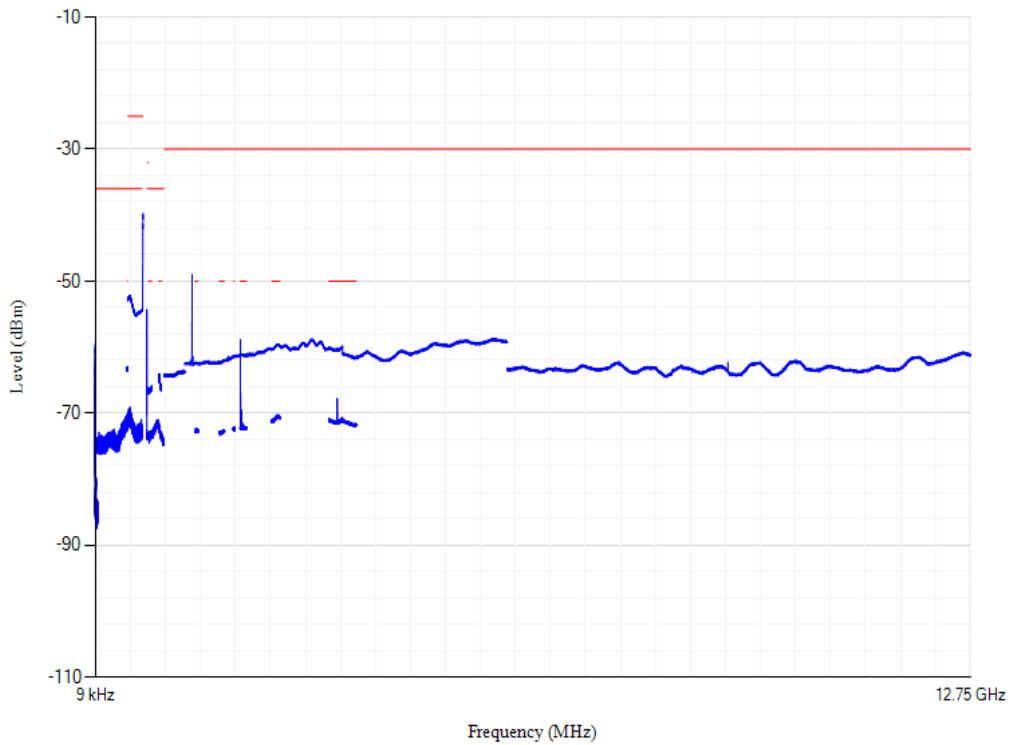

Conducted spurious emissions

Band28 QPSK BW=20MHz Channel=27409 RB Size=1 Position=#0