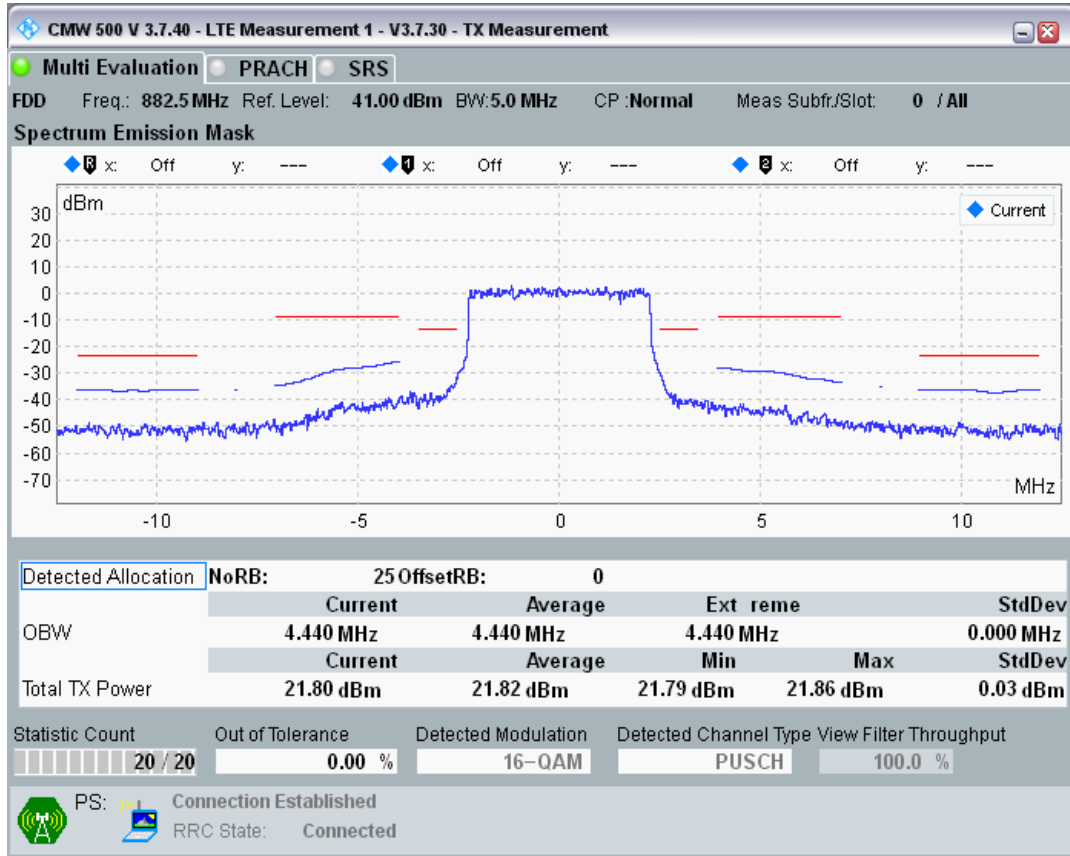

Band8 QPSK BW=5MHz Channel=21475 RB Size=25 Position=#0

Band8 QAM16 BW=5MHz Channel=21475 RB Size=8 Position=#0

Band8 QAM16 BW=5MHz Channel=21475 RB Size=8 Position=#Max

Band8 QAM16 BW=5MHz Channel=21475 RB Size=25 Position=#0