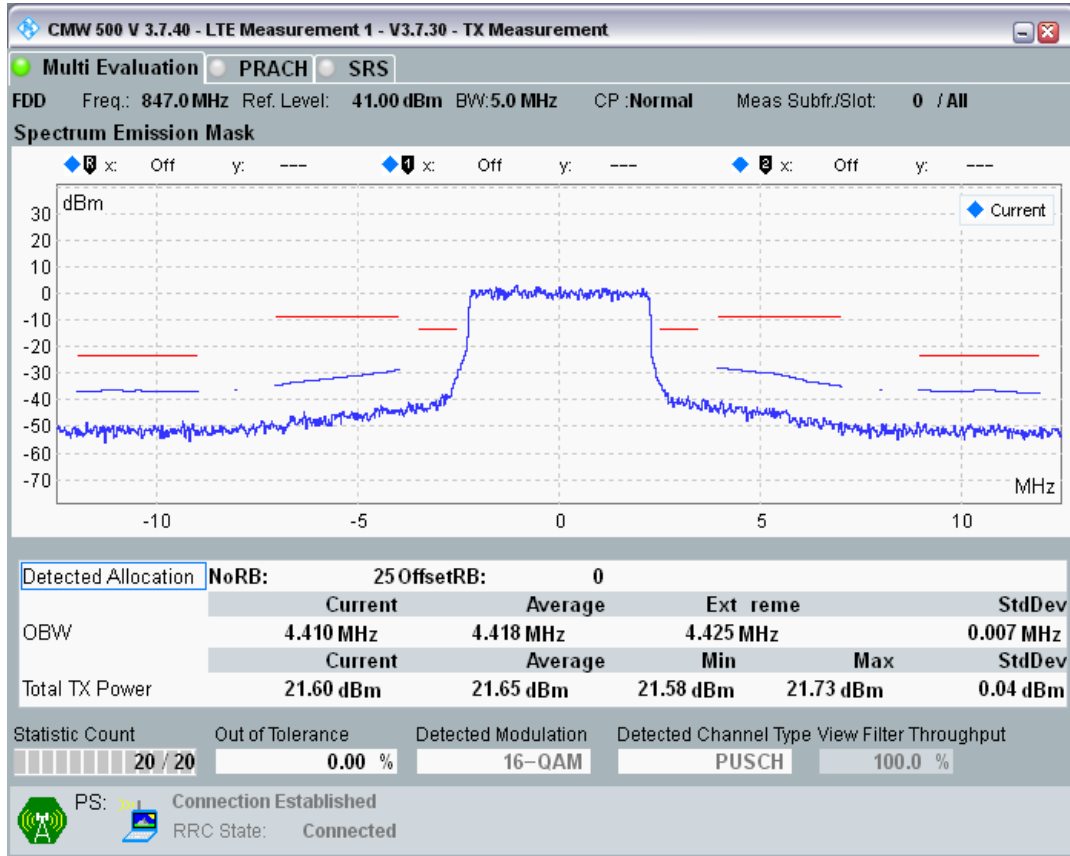

Band20 QAM16 BW=5MHz Channel=24300 RB Size=25 Position=#0