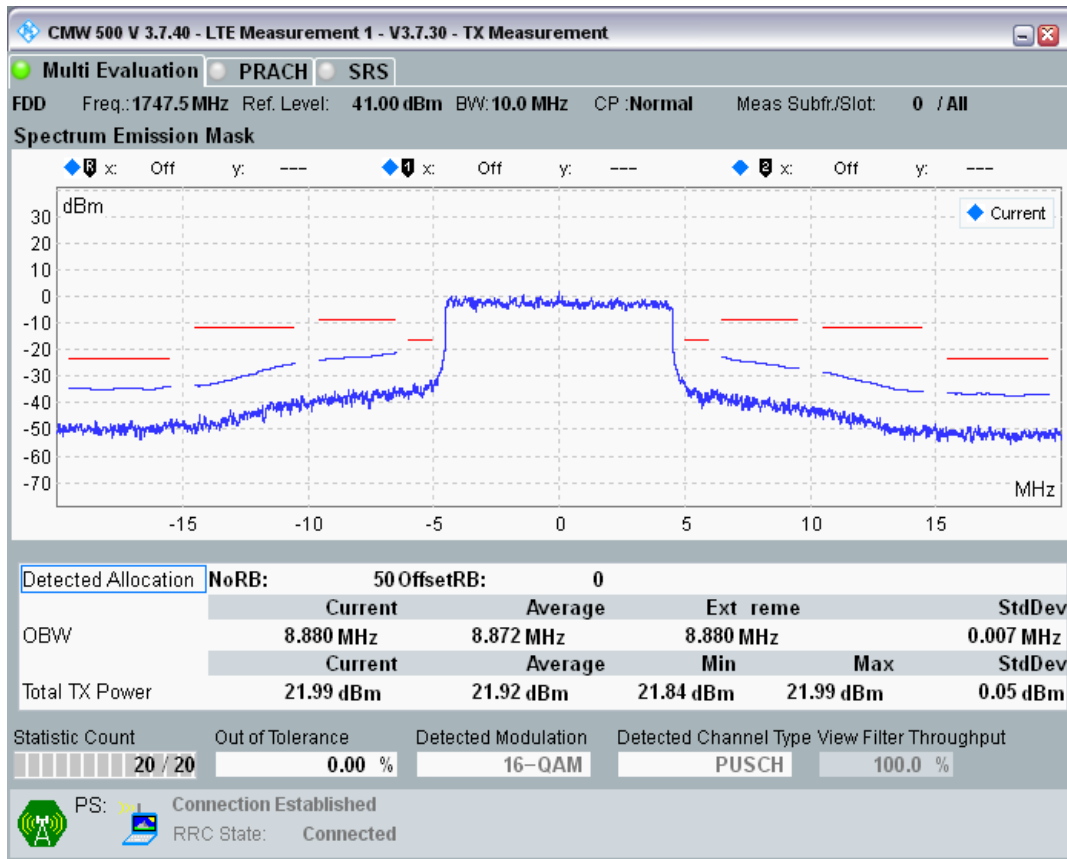

Band3 QPSK BW=10MHz Channel=19575 RB Size=50 Position=#0

Band3 QAM16 BW=10MHz Channel=19575 RB Size=12 Position=#0

Band3 QAM16 BW=10MHz Channel=19575 RB Size=12 Position=#Max

Band3 QAM16 BW=10MHz Channel=19575 RB Size=50 Position=#0