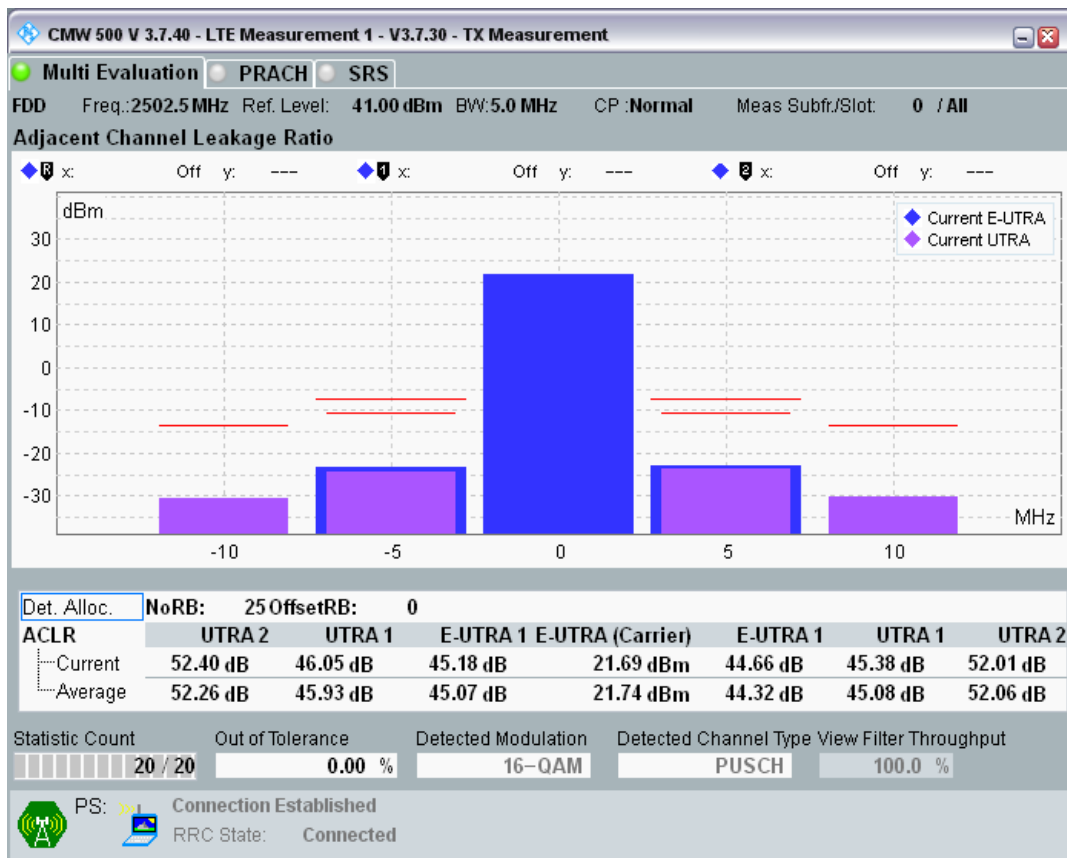

Band7 QAM16 BW=5MHz Channel=20775 RB Size=25 Position=#0