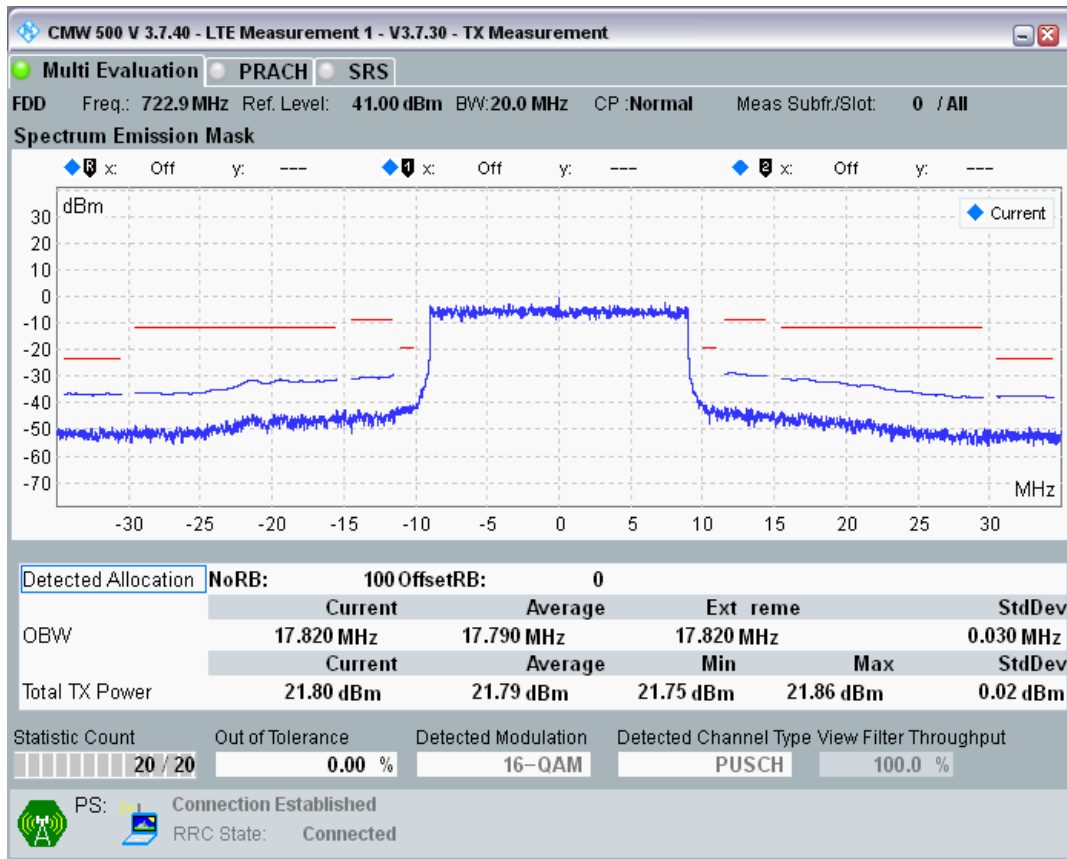

Band28 QPSK BW=20MHz Channel=27409 RB Size=100 Position=#0

Band28 QAM16 BW=20MHz Channel=27409 RB Size=18 Position=#0

Band28 QAM16 BW=20MHz Channel=27409 RB Size=18 Position=#Max

Band28 QAM16 BW=20MHz Channel=27409 RB Size=100 Position=#0