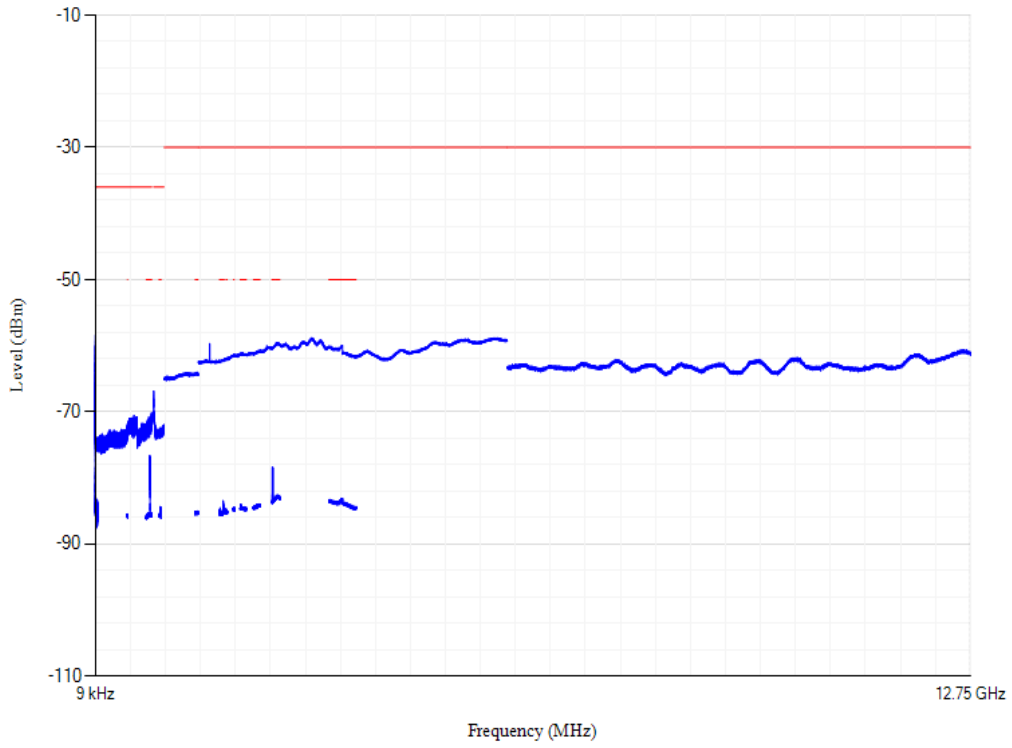

Conducted spurious emissions

Band20 QPSK BW=5MHz Channel=24425 RB Size=1 Position=#0