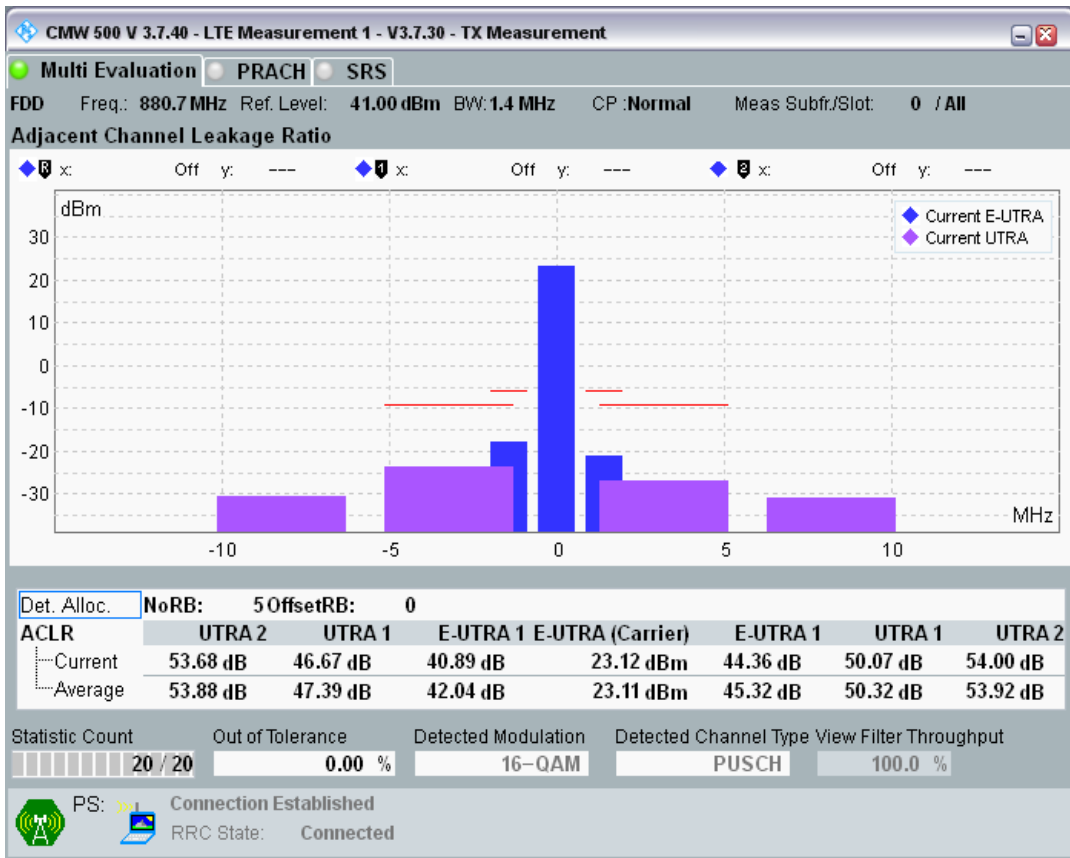

Band8 QAM16 BW=1.4MHz Channel=21457 RB Size=5 Position=#0