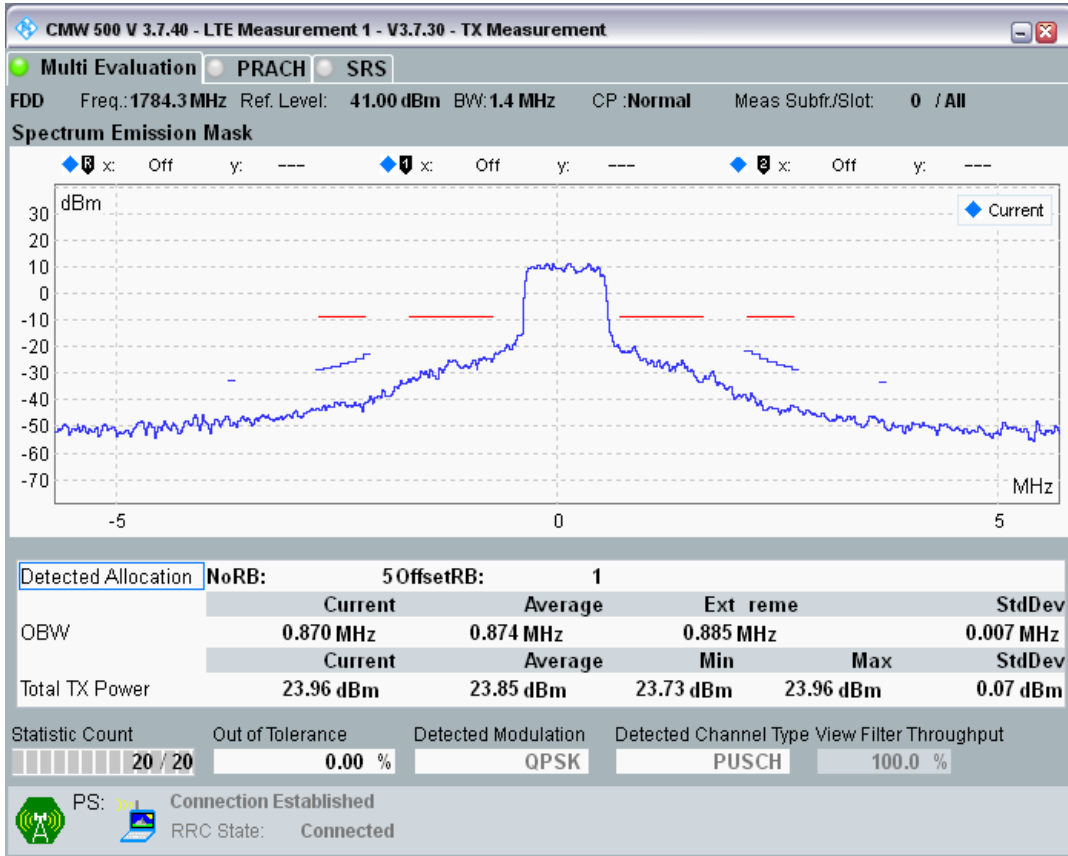

Band3 QPSK BW=1.4MHz Channel=19943 RB Size=5 Position=#Max