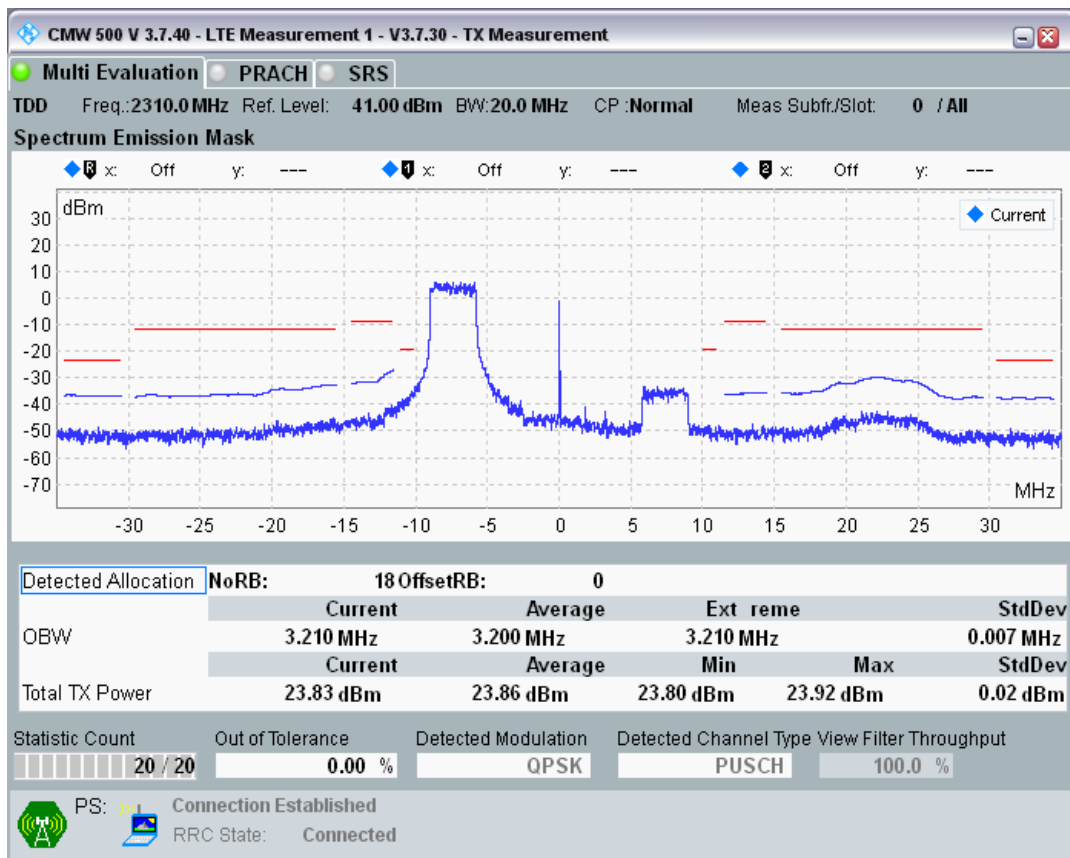

Band40 QPSK BW=20MHz Channel=38750 RB Size=18 Position=#0