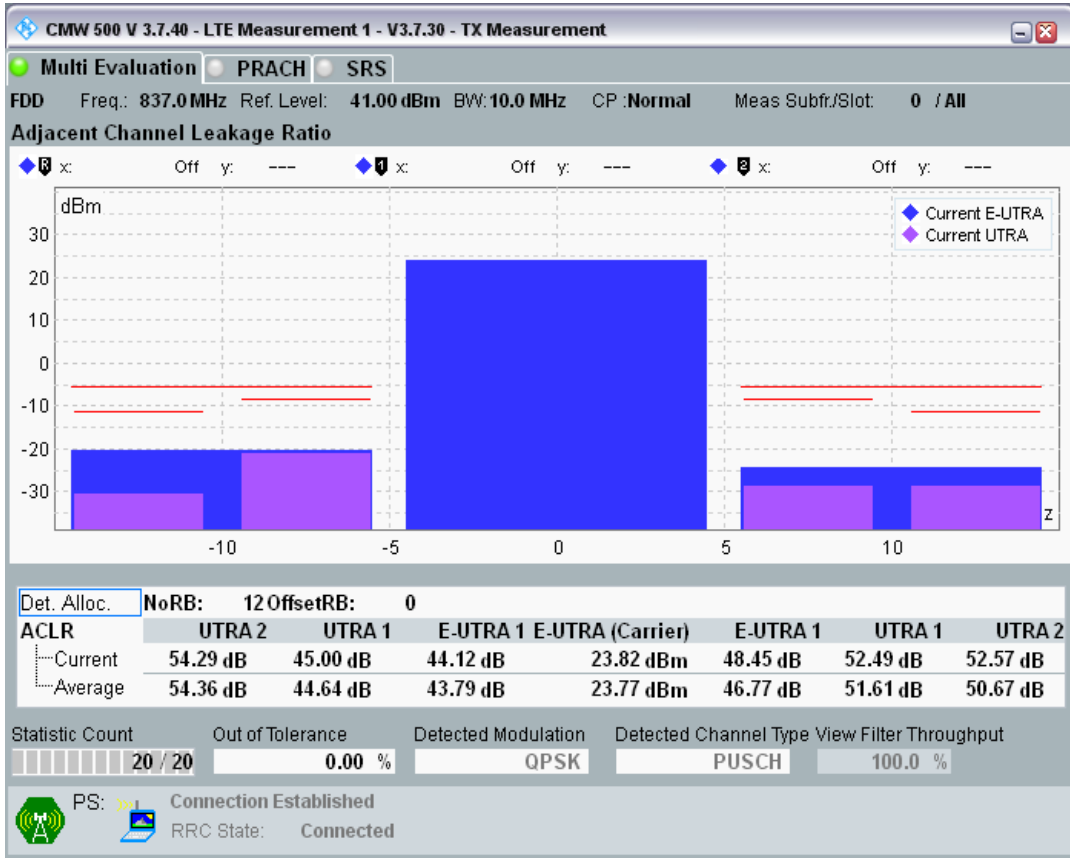

Band20 QPSK BW=10MHz Channel=24200 RB Size=12 Position=#0