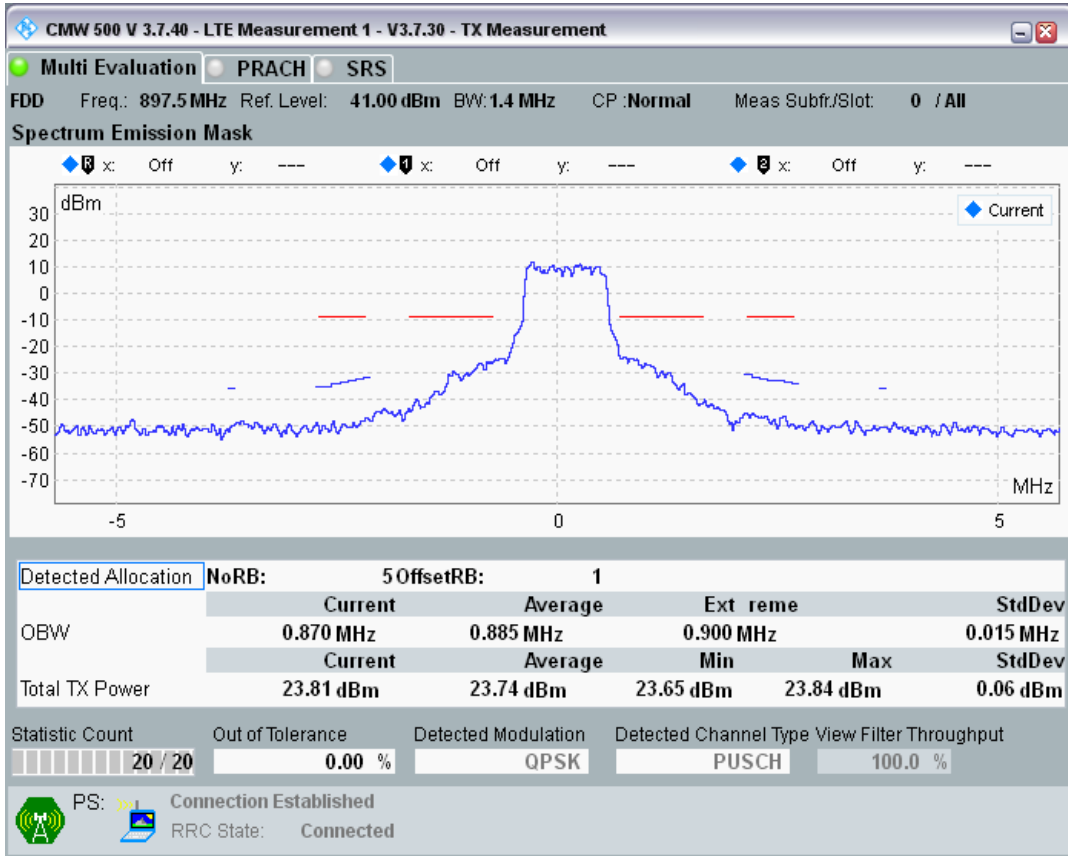

Band8 QAM16 BW=1.4MHz Channel=21457 RB Size=5 Position=#Max

Band8 QAM16 BW=1.4MHz Channel=21457 RB Size=6 Position=#0

Band8 QPSK BW=1.4MHz Channel=21625 RB Size=5 Position=#0

Band8 QPSK BW=1.4MHz Channel=21625 RB Size=5 Position=#Max