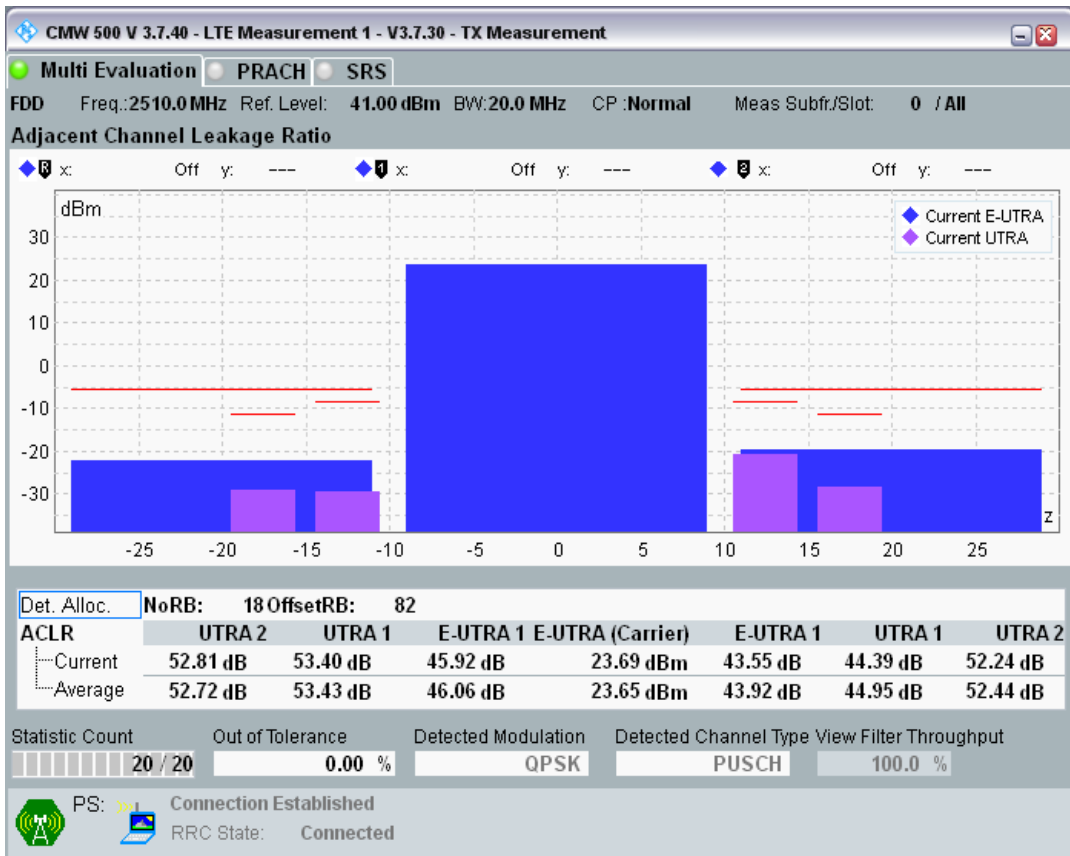

Band7 QPSK BW=20MHz Channel=20850 RB Size=18 Position=#Max