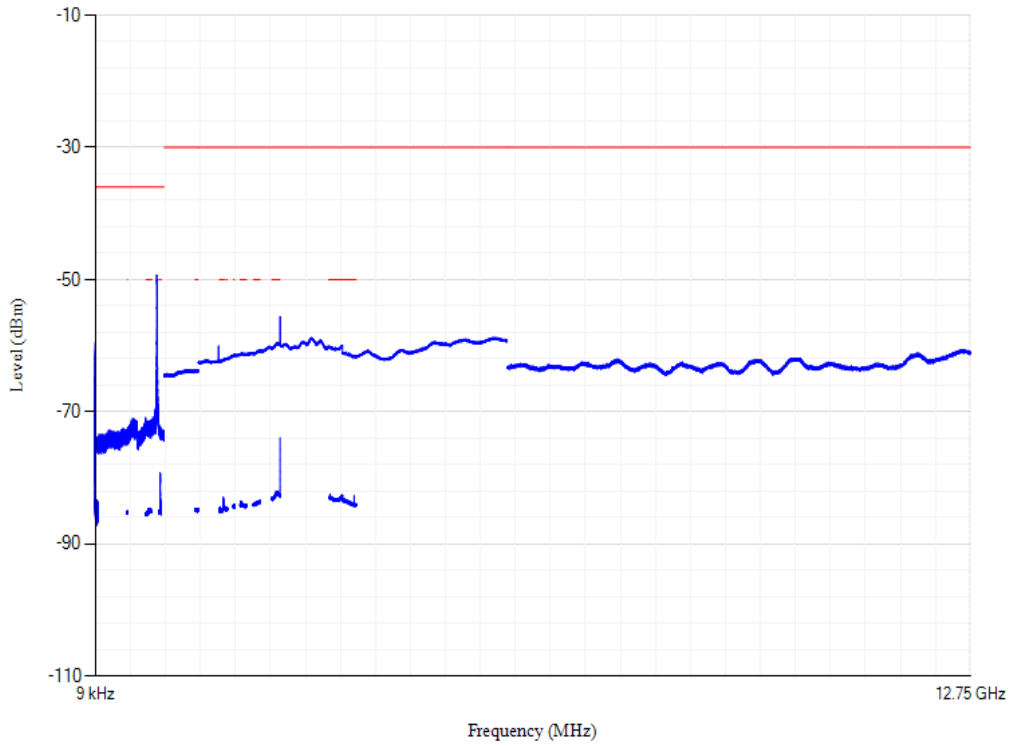

Conducted spurious emissions

Band8 QPSK BW=5MHz Channel=21475 RB Size=1 Position=#0