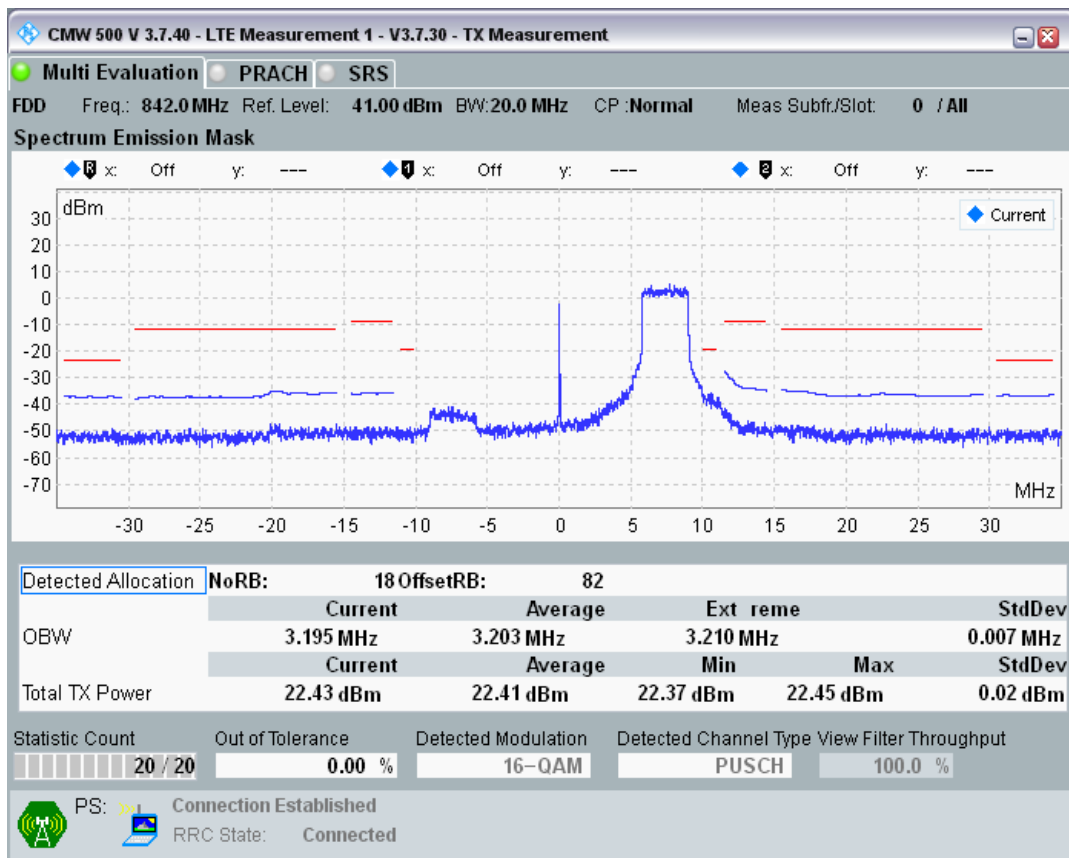

Band20 QAM16 BW=20MHz Channel=24250 RB Size=18 Position=#Max