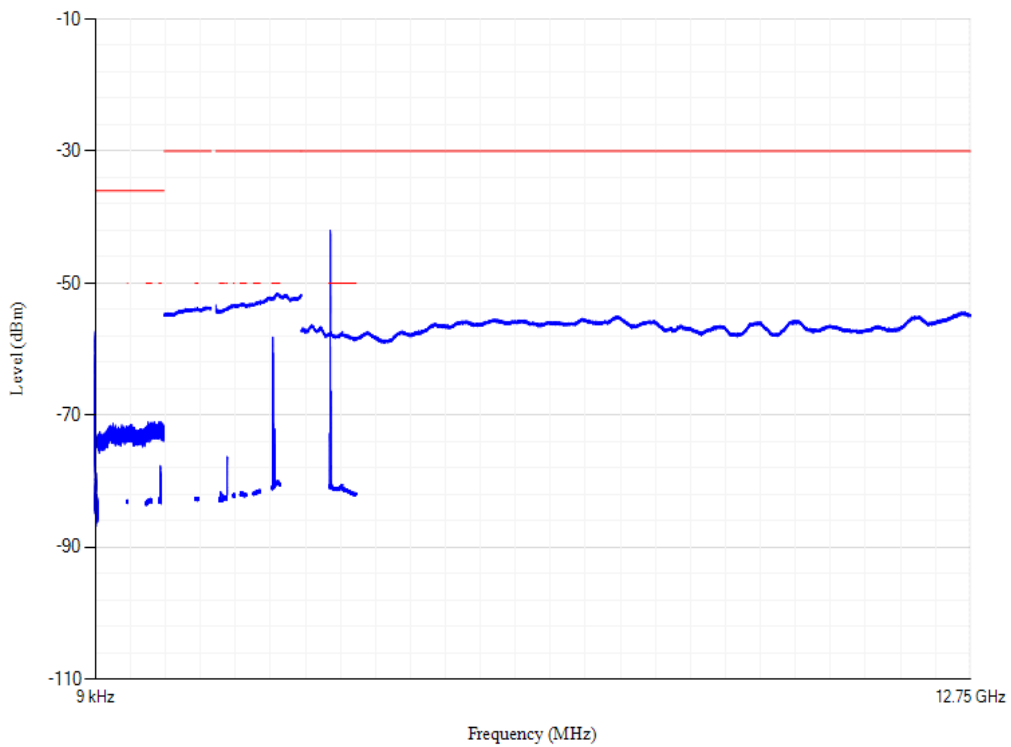

Conducted spurious emissions

Band3 QPSK BW=20MHz Channel=19575 RB Size=1 Position=#0

Conducted spurious emissions

Band3 QPSK BW=20MHz Channel=19300 RB Size=1 Position=#0

Conducted spurious emissions

Band3 QPSK BW=20MHz Channel=19850 RB Size=1 Position=#0