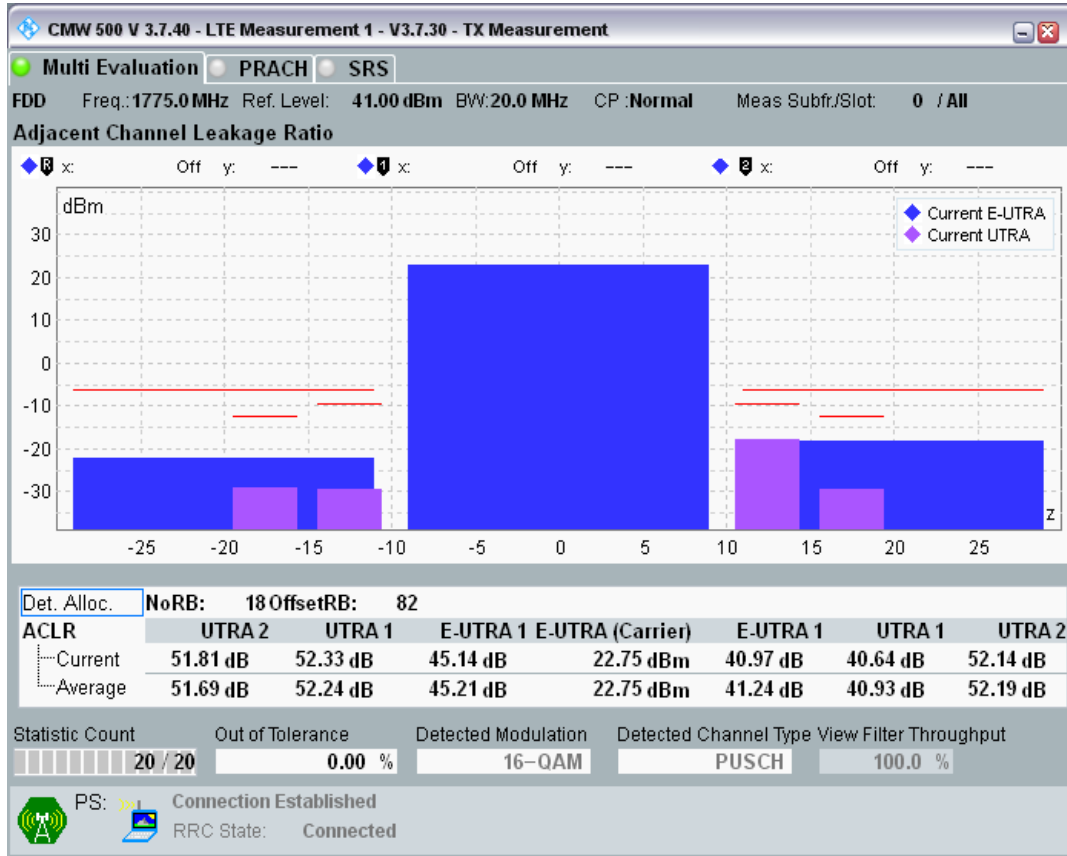

Band3 QAM16 BW=20MHz Channel=19850 RB Size=18 Position=#Max