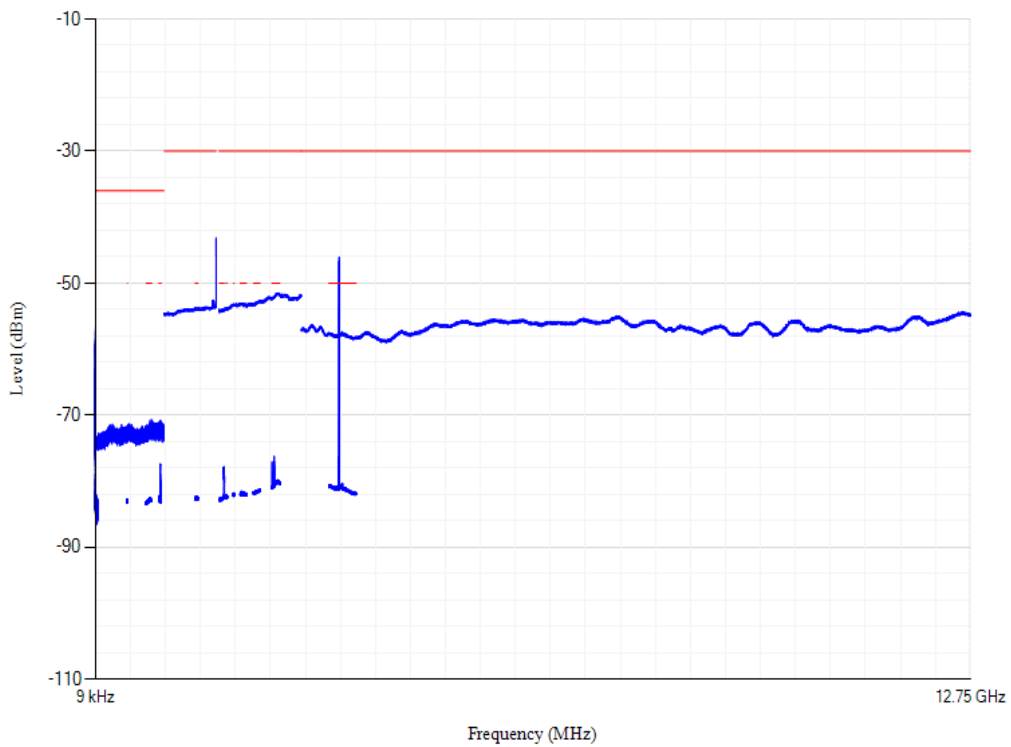

Conducted spurious emissions

Band3 QPSK BW=20MHz Channel=19575 RB Size=1 Position=#0