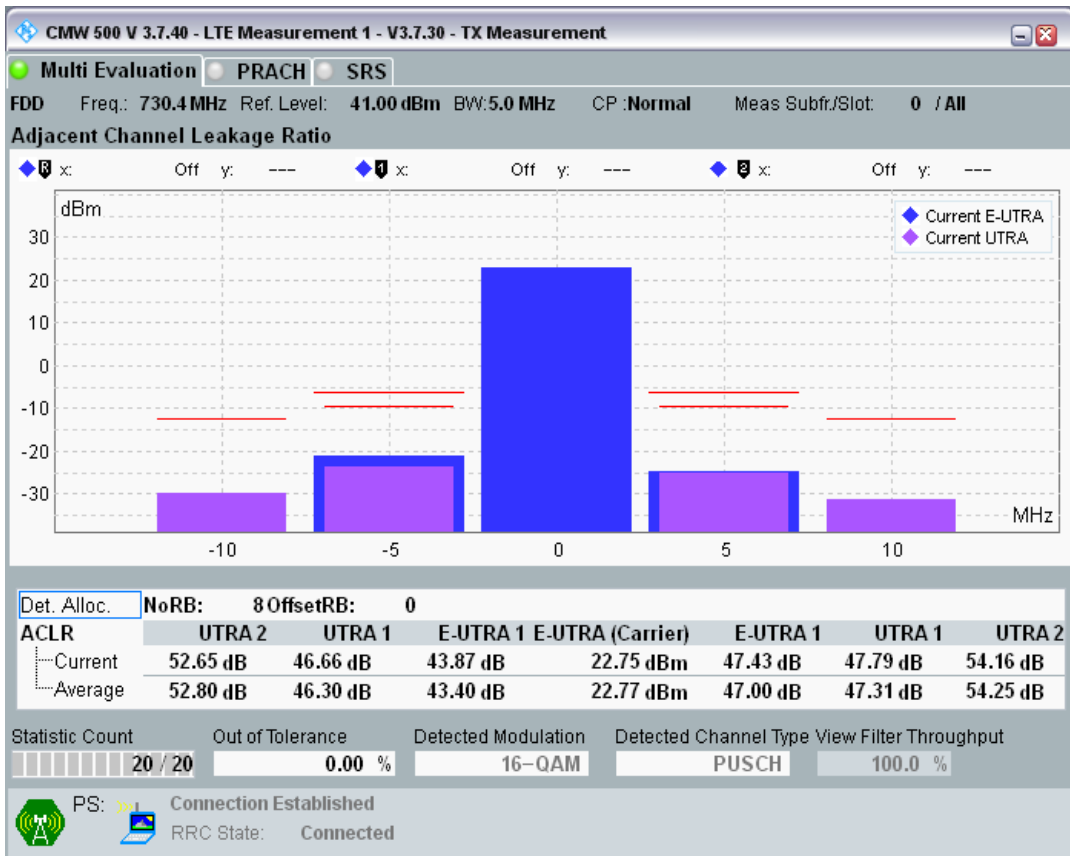

Band28 QAM16 BW=5MHz Channel=27484 RB Size=8 Position=#0