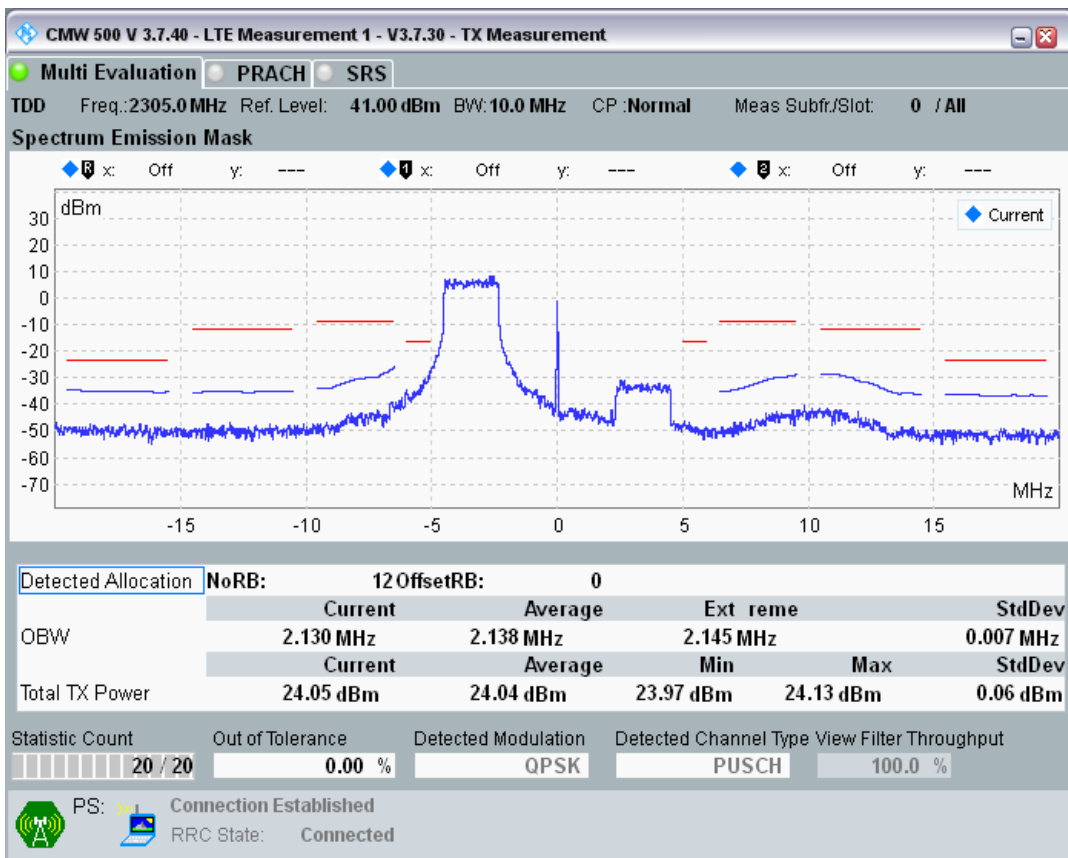

Band40 QPSK BW=10MHz Channel=38700 RB Size=12 Position=#0