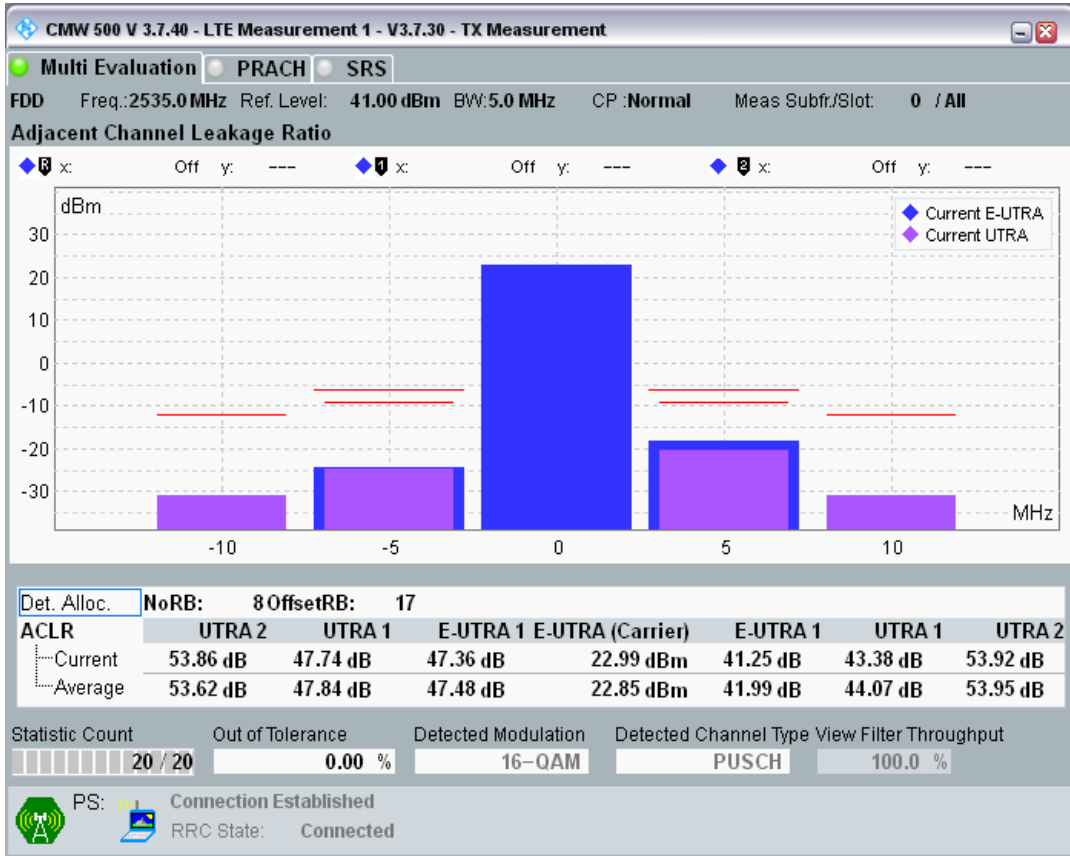

Band7 QAM16 BW=5MHz Channel=21100 RB Size=8 Position=#Max