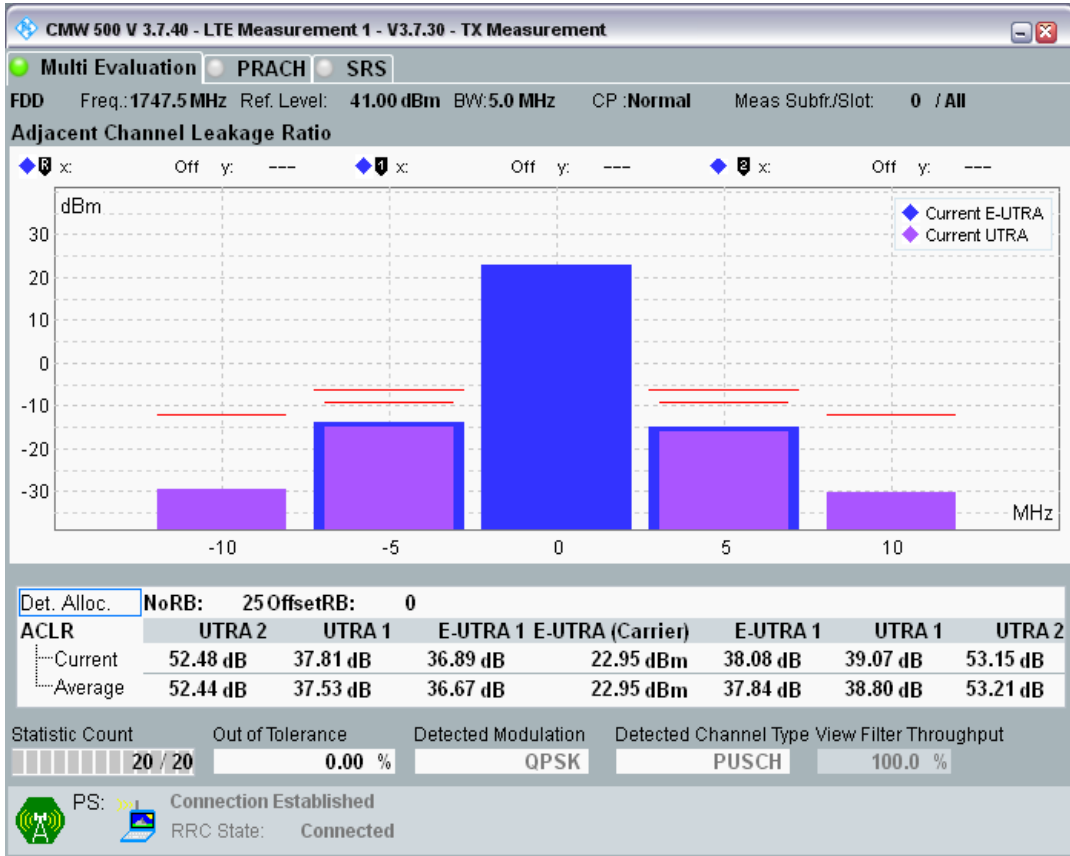

Band3 QPSK BW=5MHz Channel=19575 RB Size=25 Position=#0