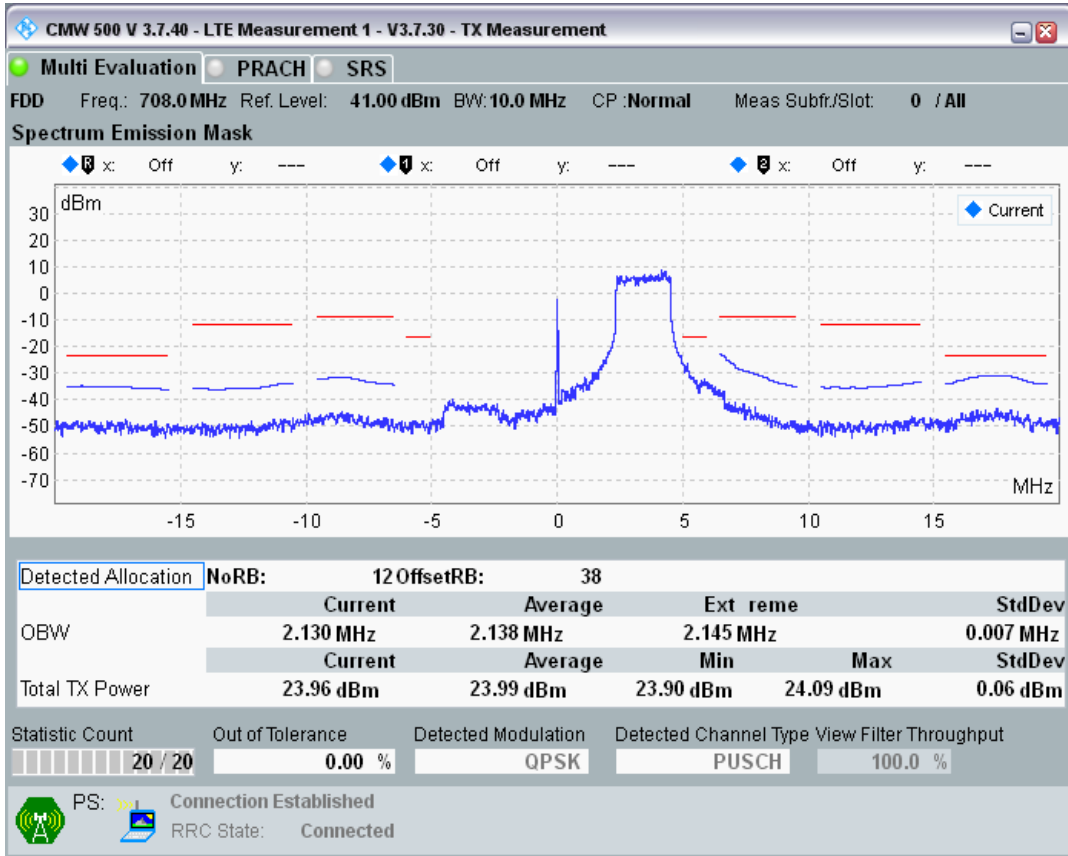

Band28 QPSK BW=10MHz Channel=27260 RB Size=12 Position=#Max