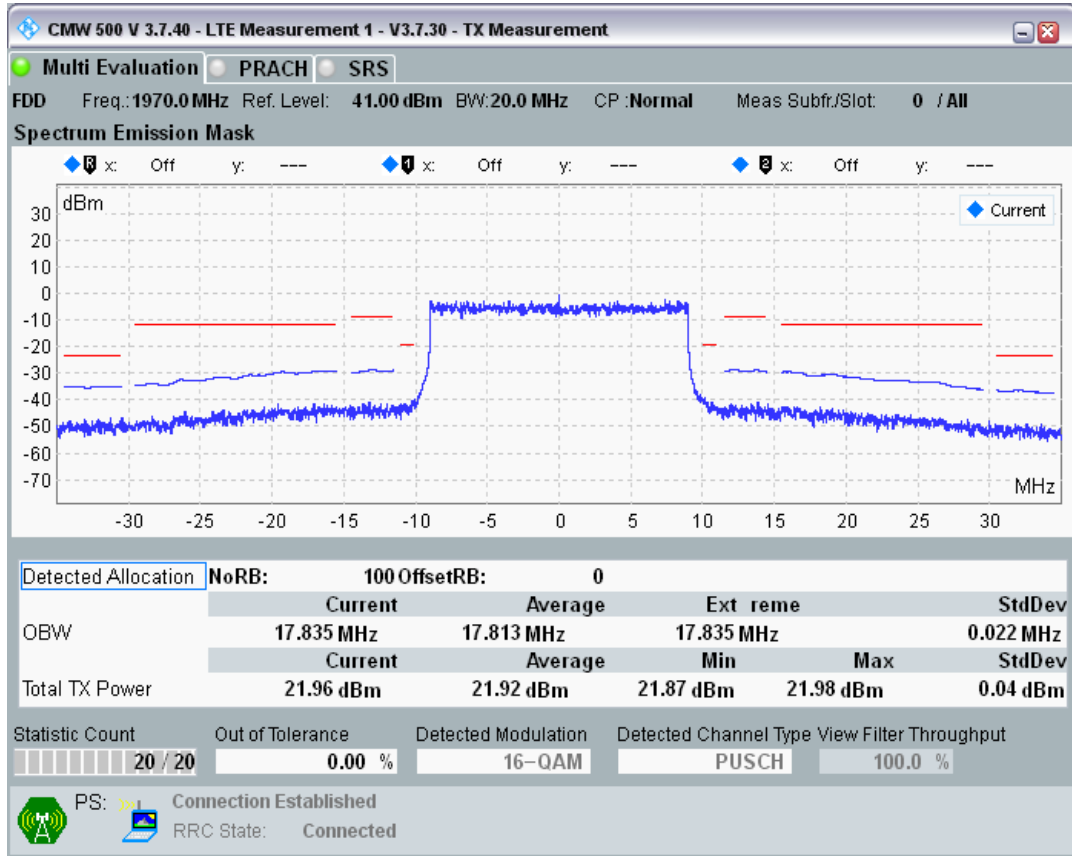

Band1 QAM16 BW=20MHz Channel=18500 RB Size=100 Position=#0