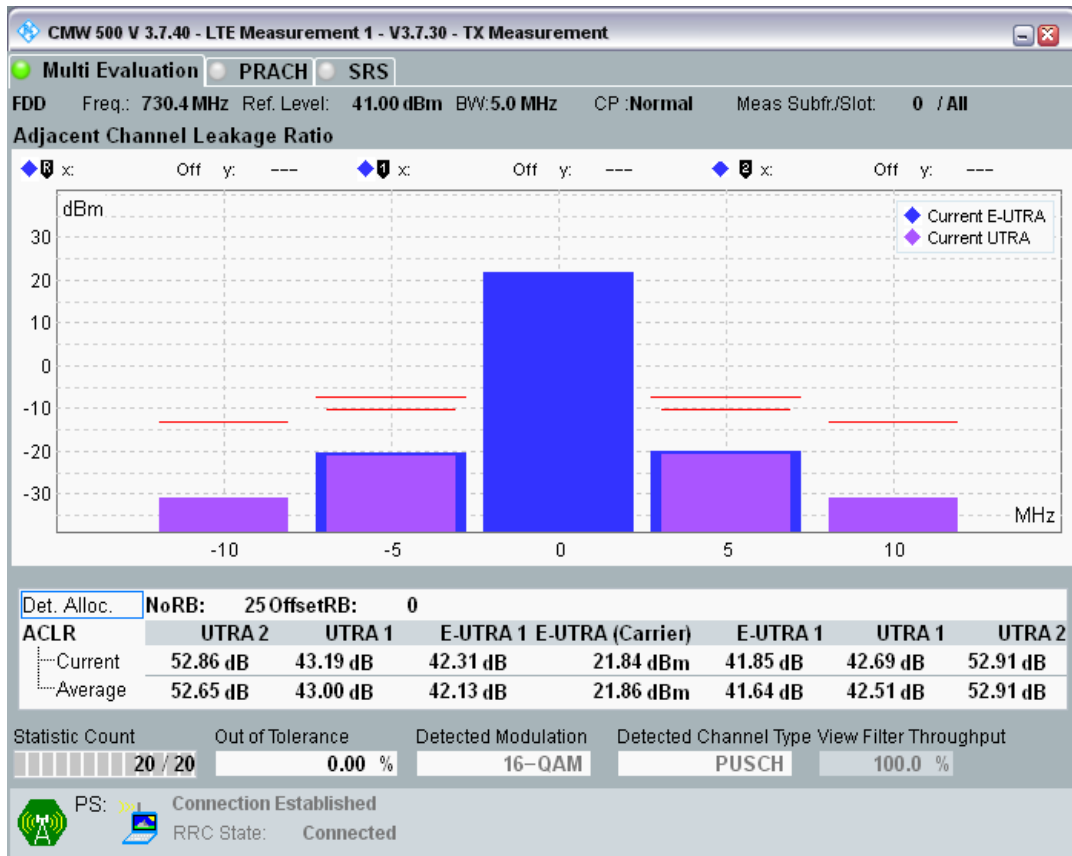

Band28 QPSK BW=5MHz Channel=27484 RB Size=25 Position=#0

Band28 QAM16 BW=5MHz Channel=27484 RB Size=8 Position=#0

Band28 QAM16 BW=5MHz Channel=27484 RB Size=8 Position=#Max

Band28 QAM16 BW=5MHz Channel=27484 RB Size=25 Position=#0