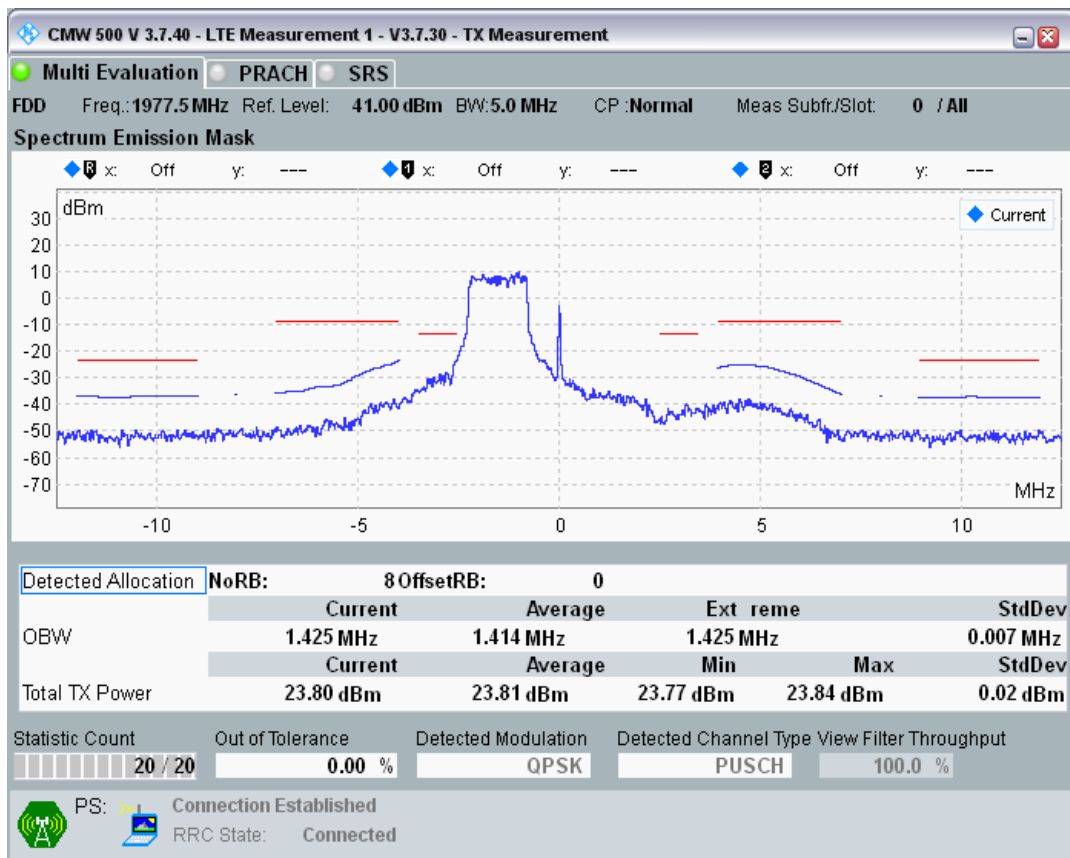

Band1 QPSK BW=5MHz Channel=18575 RB Size=8 Position=#0