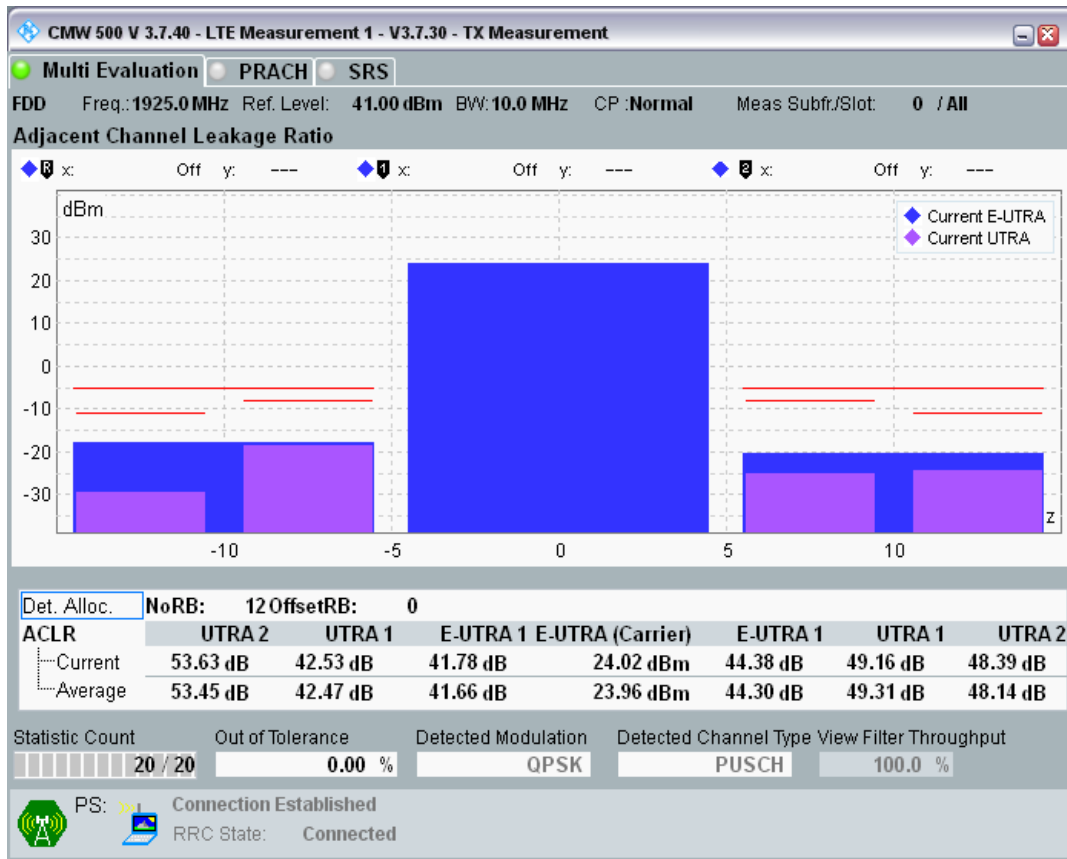

Band1 QPSK BW=10MHz Channel=18050 RB Size=12 Position=#0