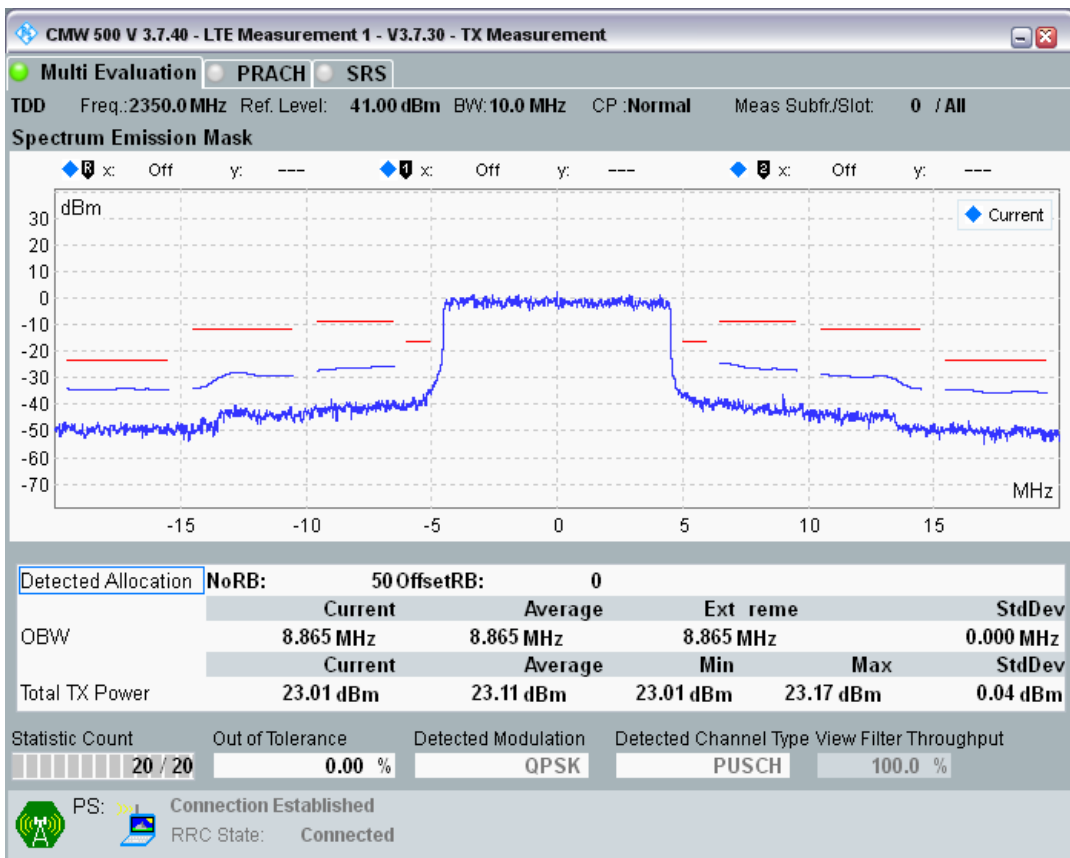

Band40 QPSK BW=10MHz Channel=39150 RB Size=50 Position=#0