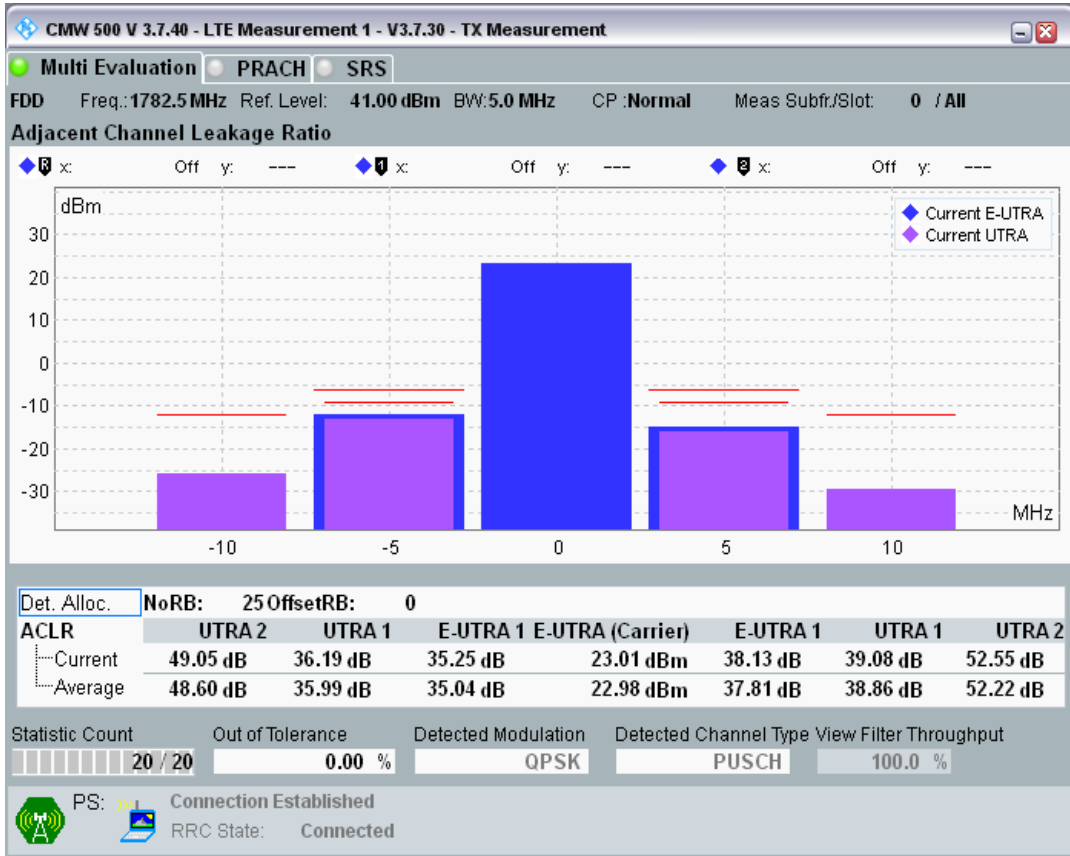

Band3 QPSK BW=5MHz Channel=19925 RB Size=25 Position=#0