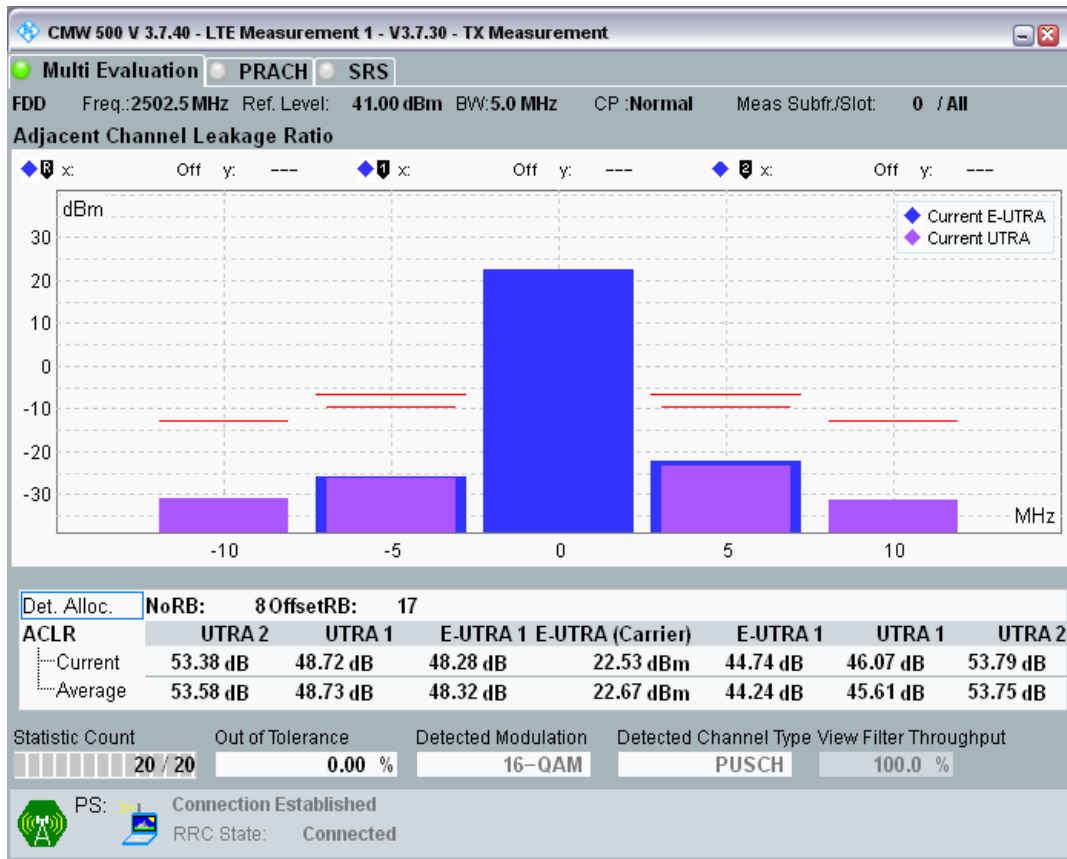

Band7 QAM16 BW=5MHz Channel=20775 RB Size=8 Position=#Max