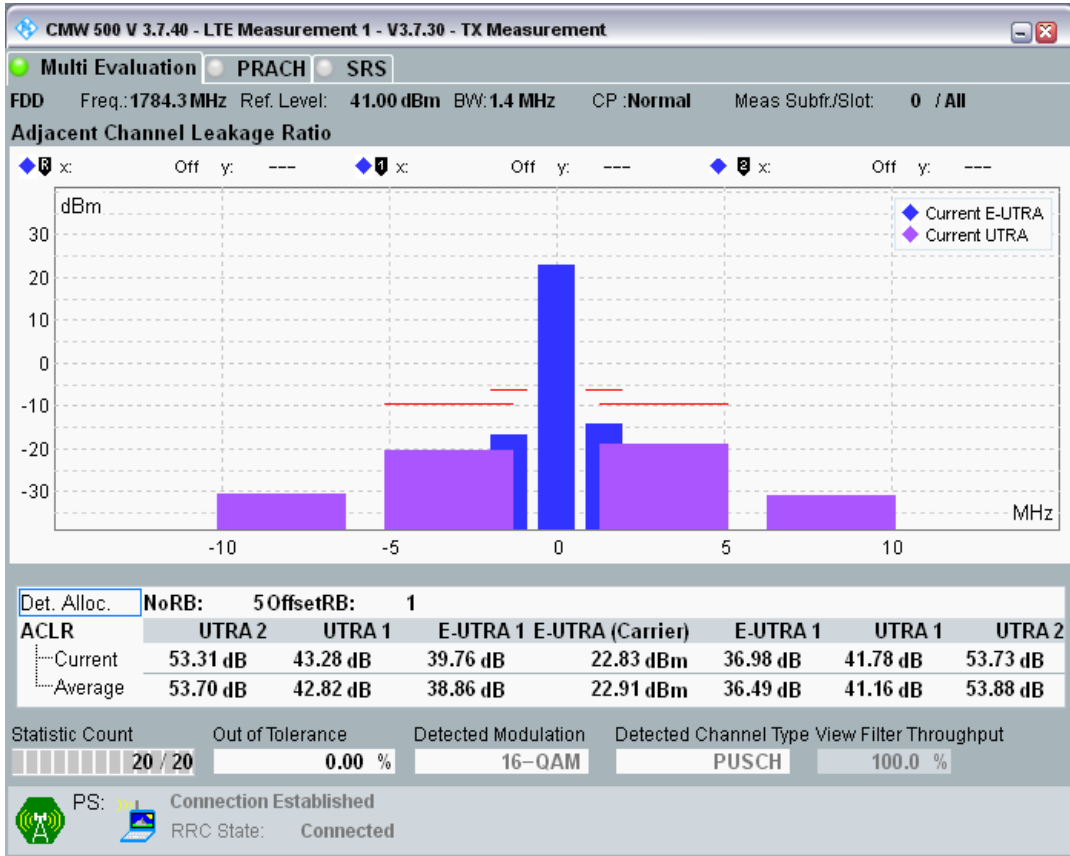

Band3 QAM16 BW=1.4MHz Channel=19943 RB Size=5 Position=#Max