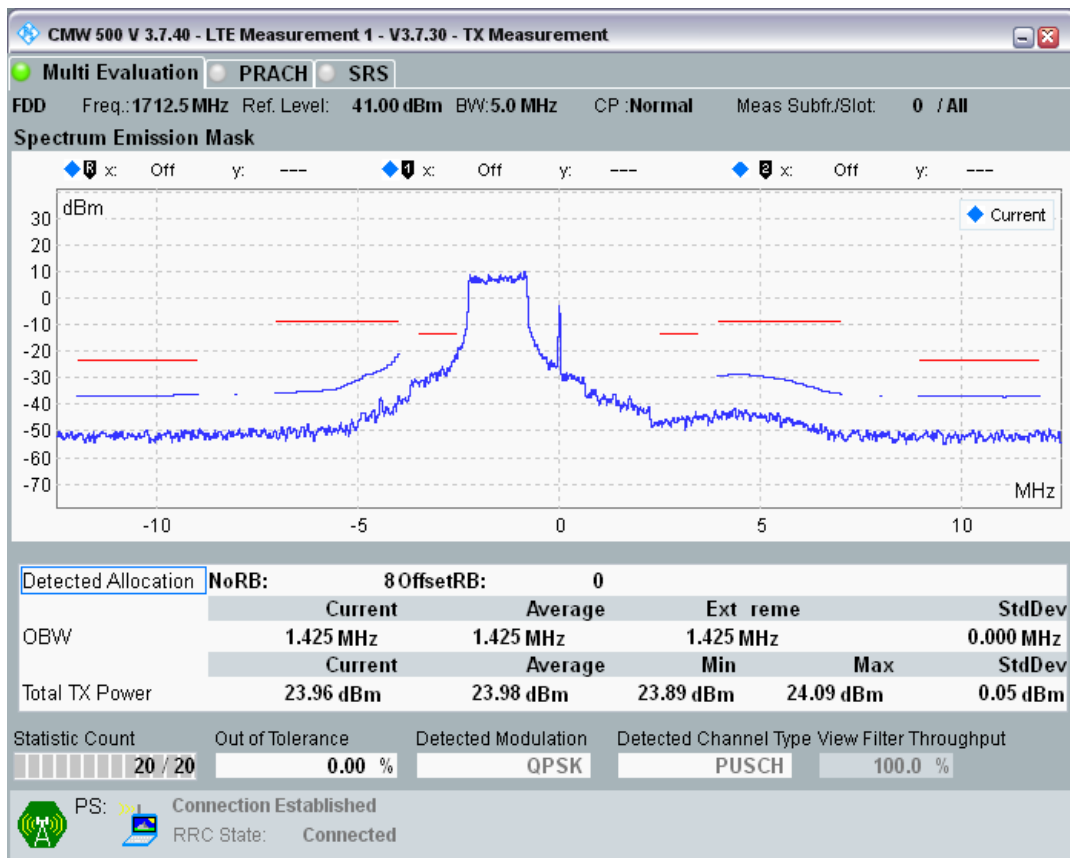

Band3 QPSK BW=5MHz Channel=19225 RB Size=8 Position=#0