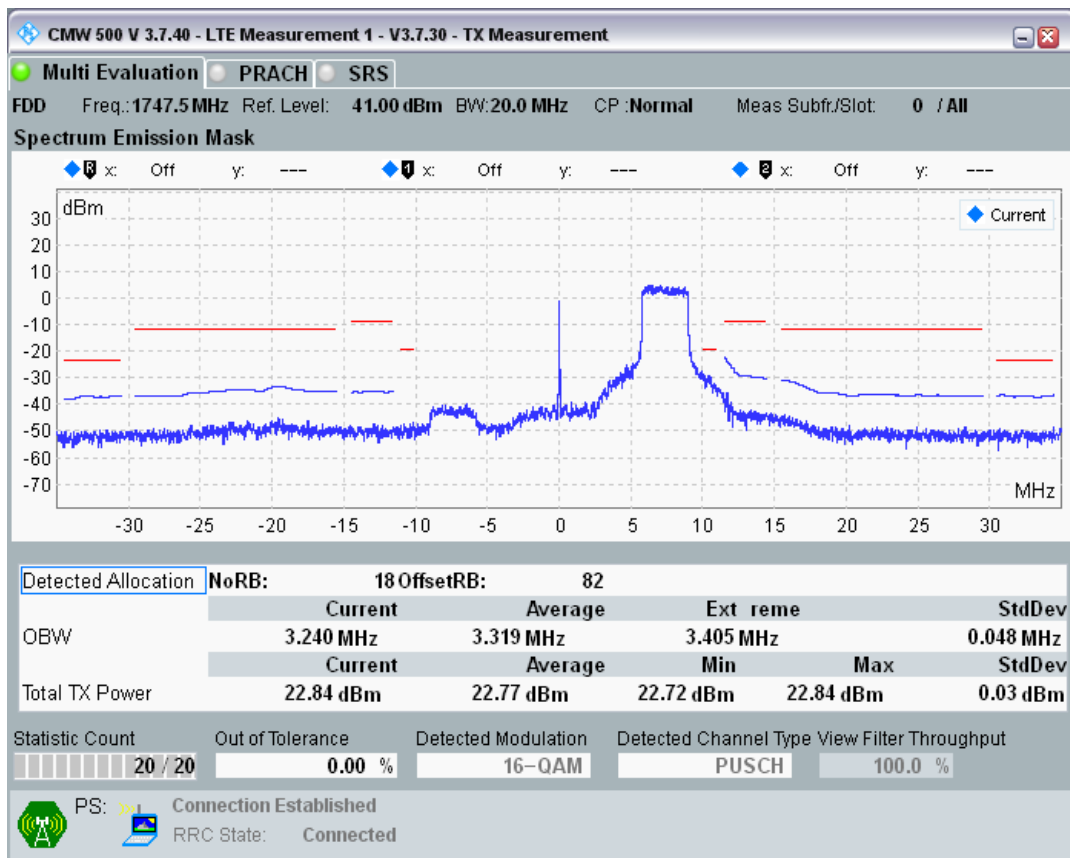

Band3 QAM16 BW=20MHz Channel=19575 RB Size=18 Position=#Max