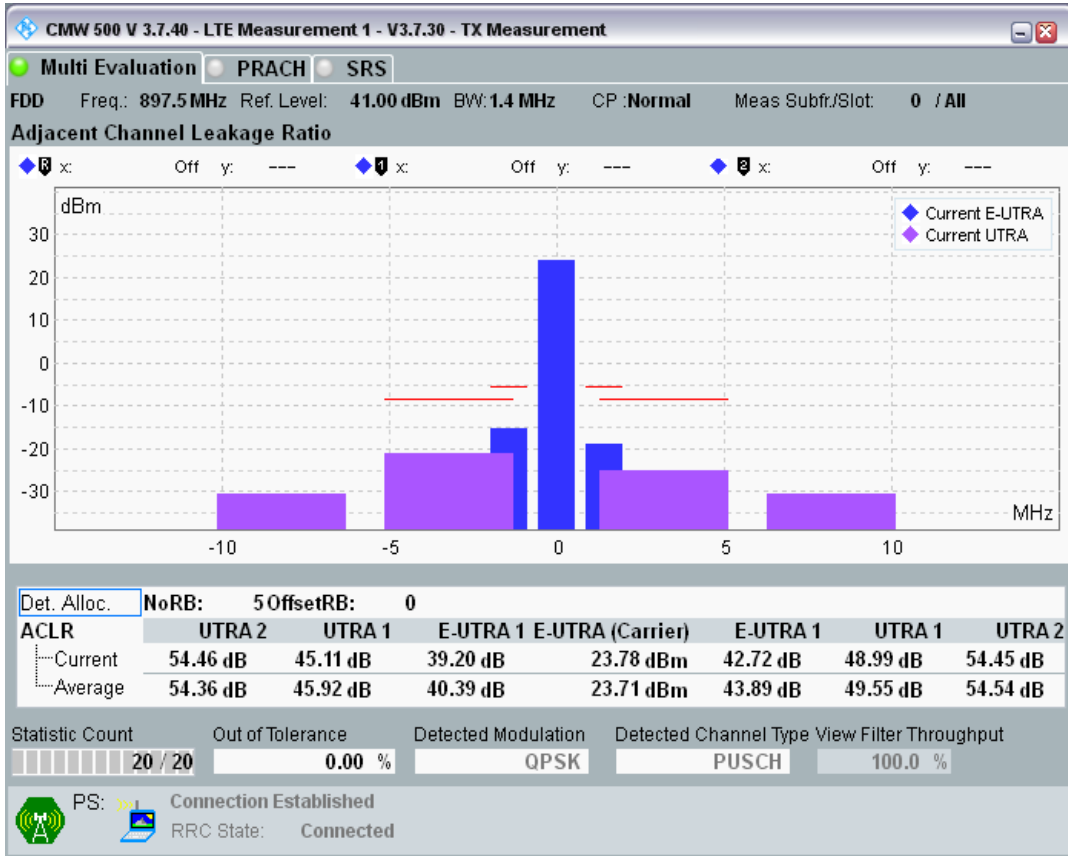

Band8 QPSK BW=1.4MHz Channel=21625 RB Size=5 Position=#0