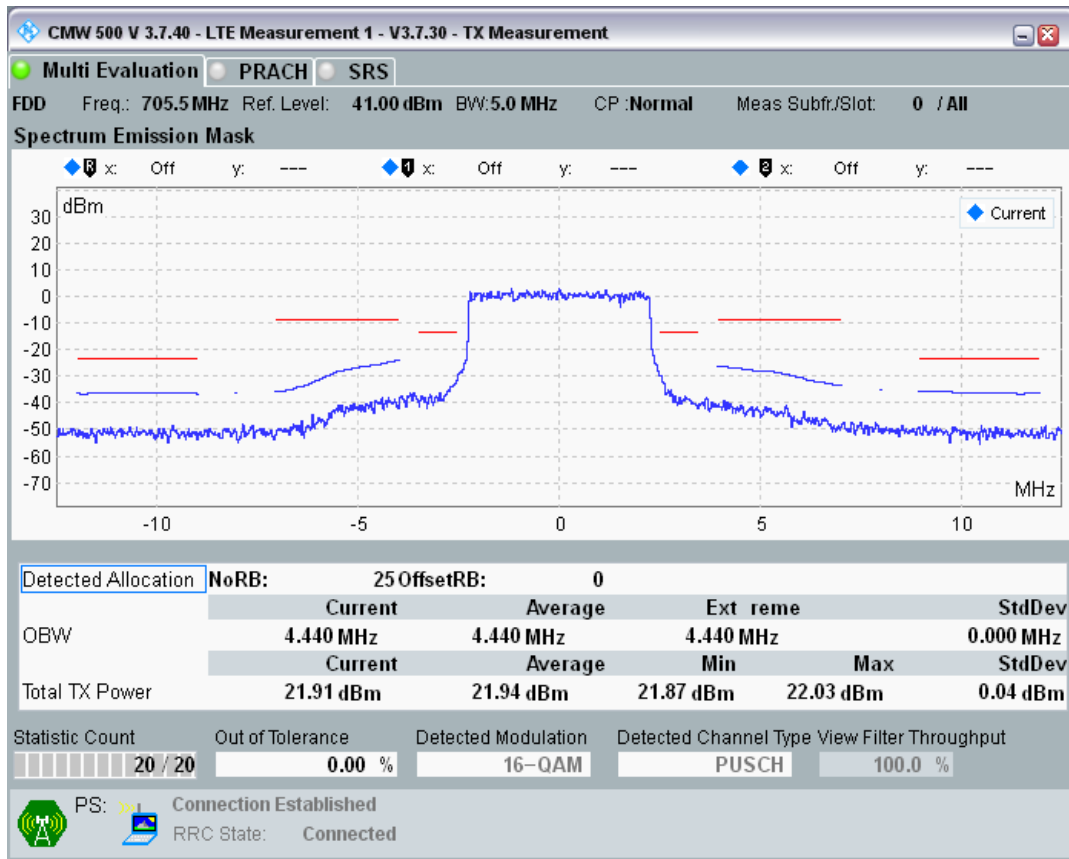

Band28 QPSK BW=5MHz Channel=27235 RB Size=25 Position=#0

Band28 QAM16 BW=5MHz Channel=27235 RB Size=8 Position=#0

Band28 QAM16 BW=5MHz Channel=27235 RB Size=8 Position=#Max

Band28 QAM16 BW=5MHz Channel=27235 RB Size=25 Position=#0