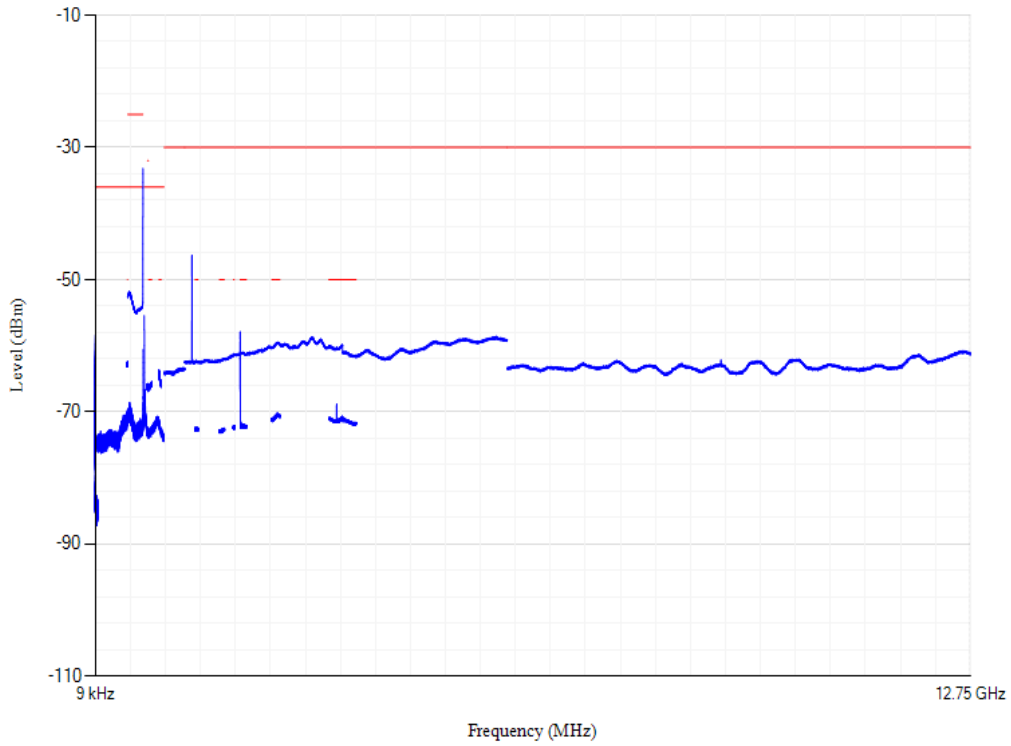

Conducted spurious emissions

Band28 QPSK BW=3MHz Channel=27494 RB Size=1 Position=#0