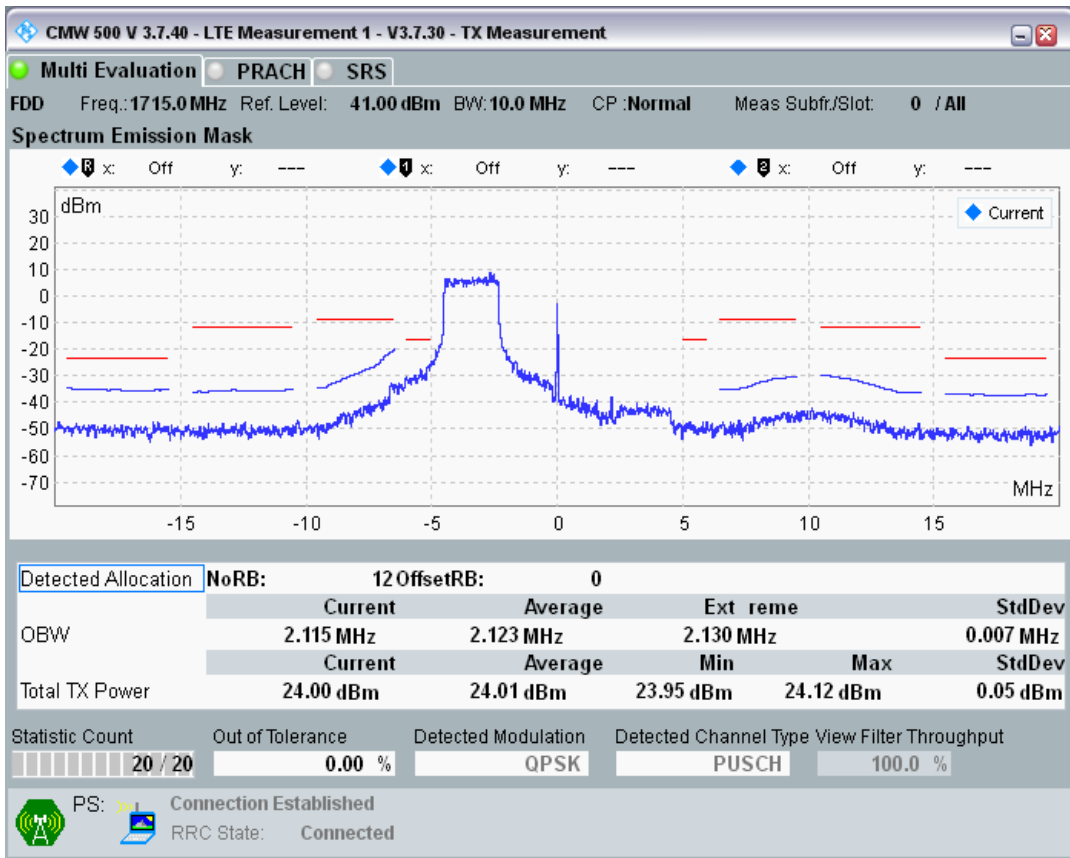

Band3 QPSK BW=10MHz Channel=19250 RB Size=12 Position=#0