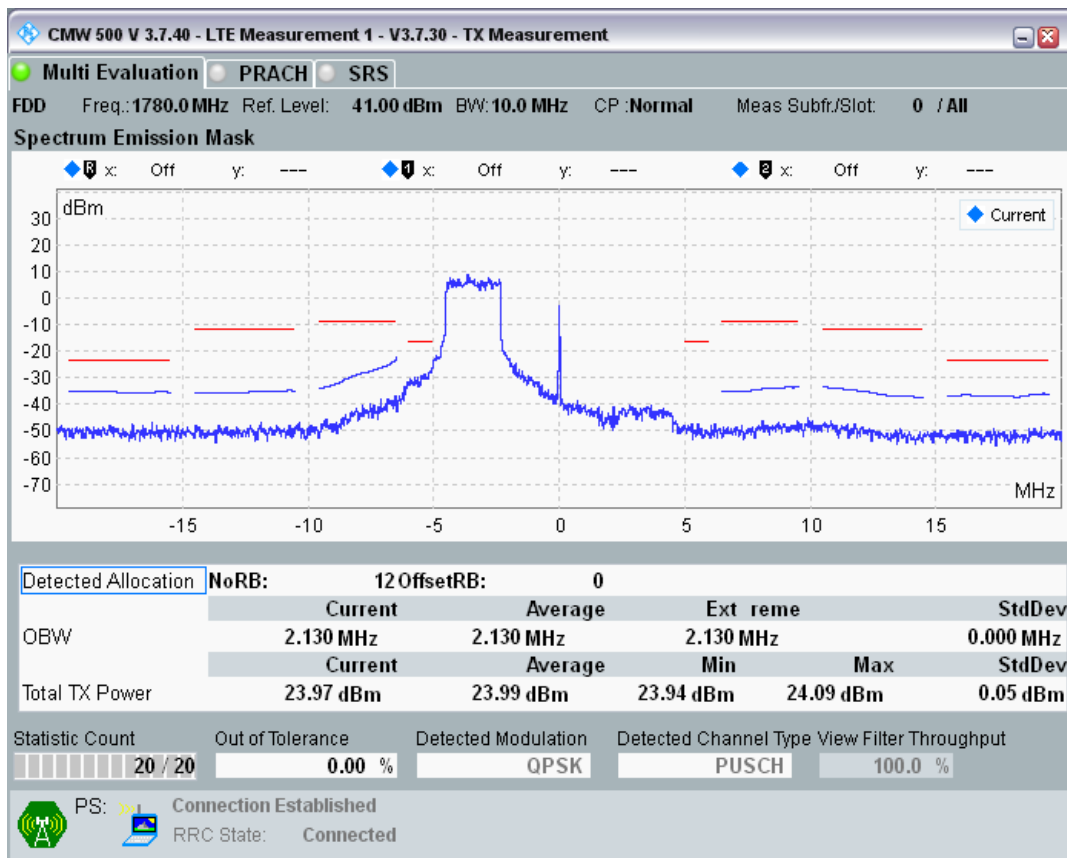

Band3 QPSK BW=10MHz Channel=19900 RB Size=12 Position=#0