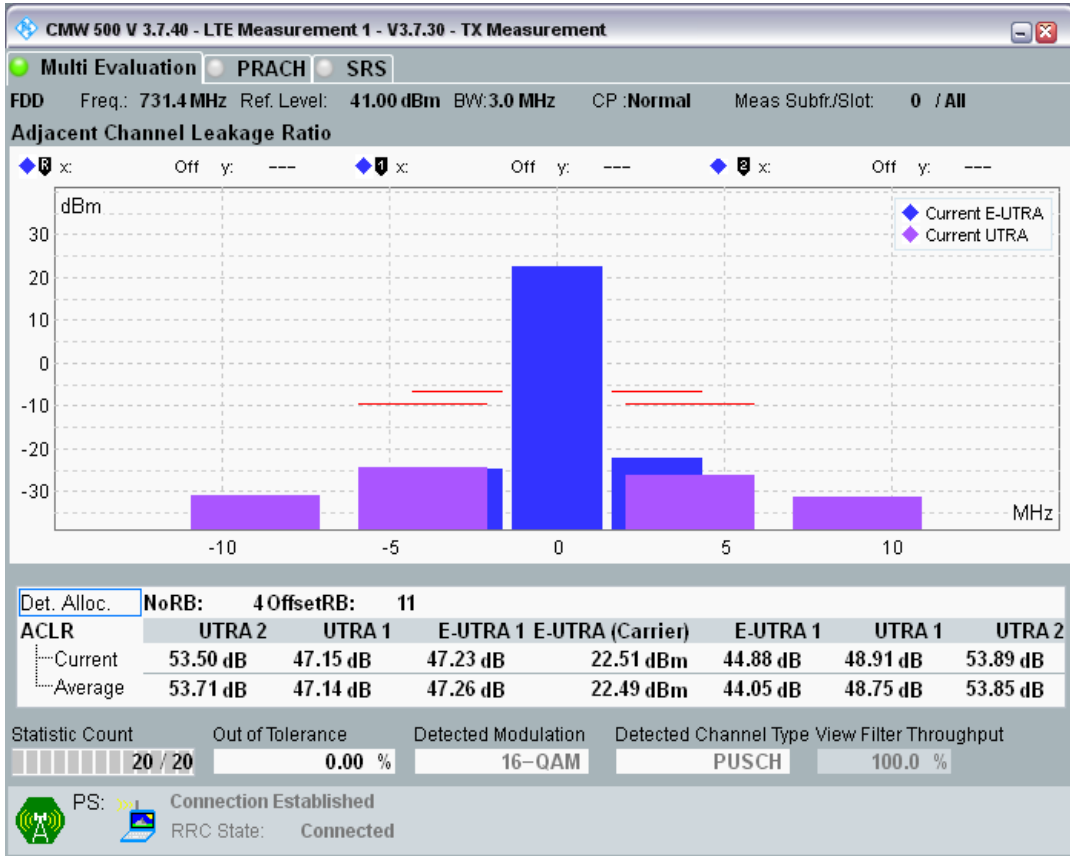

Band28 QAM16 BW=3MHz Channel=27494 RB Size=4 Position=#Max