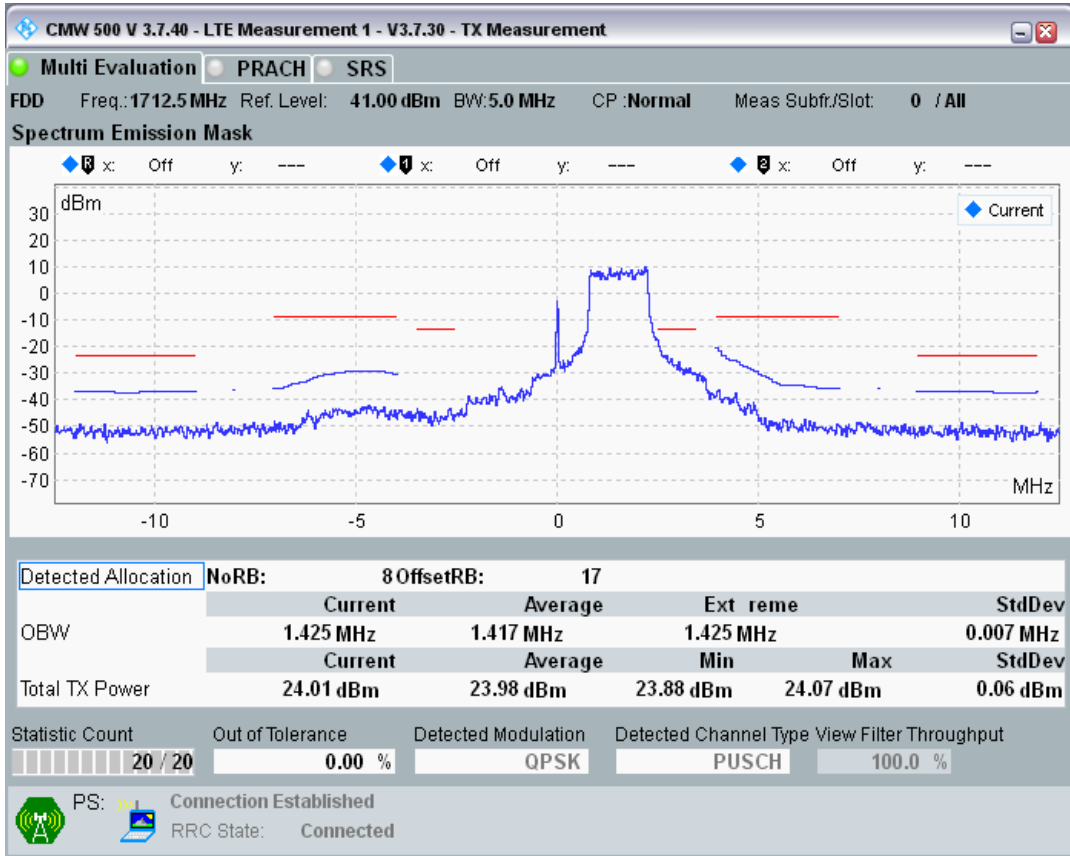

Band3 QAM16 BW=1.4MHz Channel=19943 RB Size=5 Position=#Max

Band3 QAM16 BW=1.4MHz Channel=19943 RB Size=6 Position=#0

Band3 QPSK BW=5MHz Channel=19225 RB Size=8 Position=#0

Band3 QPSK BW=5MHz Channel=19225 RB Size=8 Position=#Max