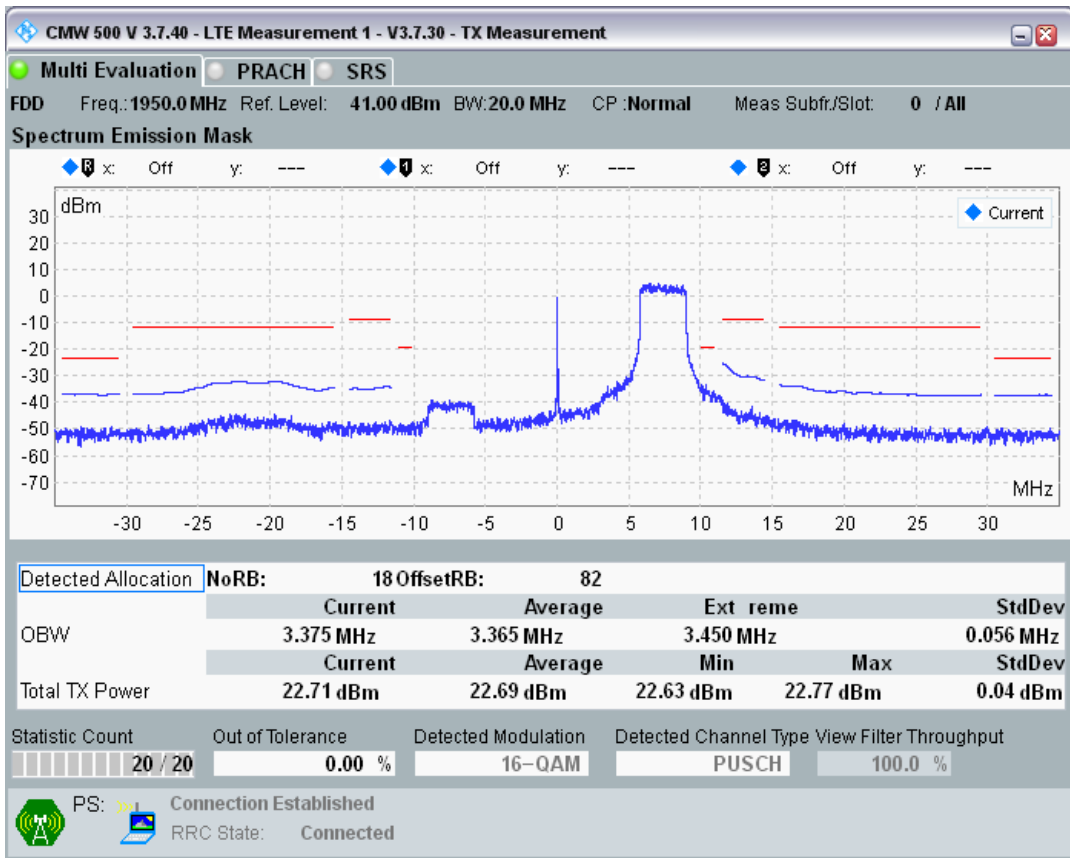

Band1 QAM16 BW=20MHz Channel=18300 RB Size=18 Position=#Max