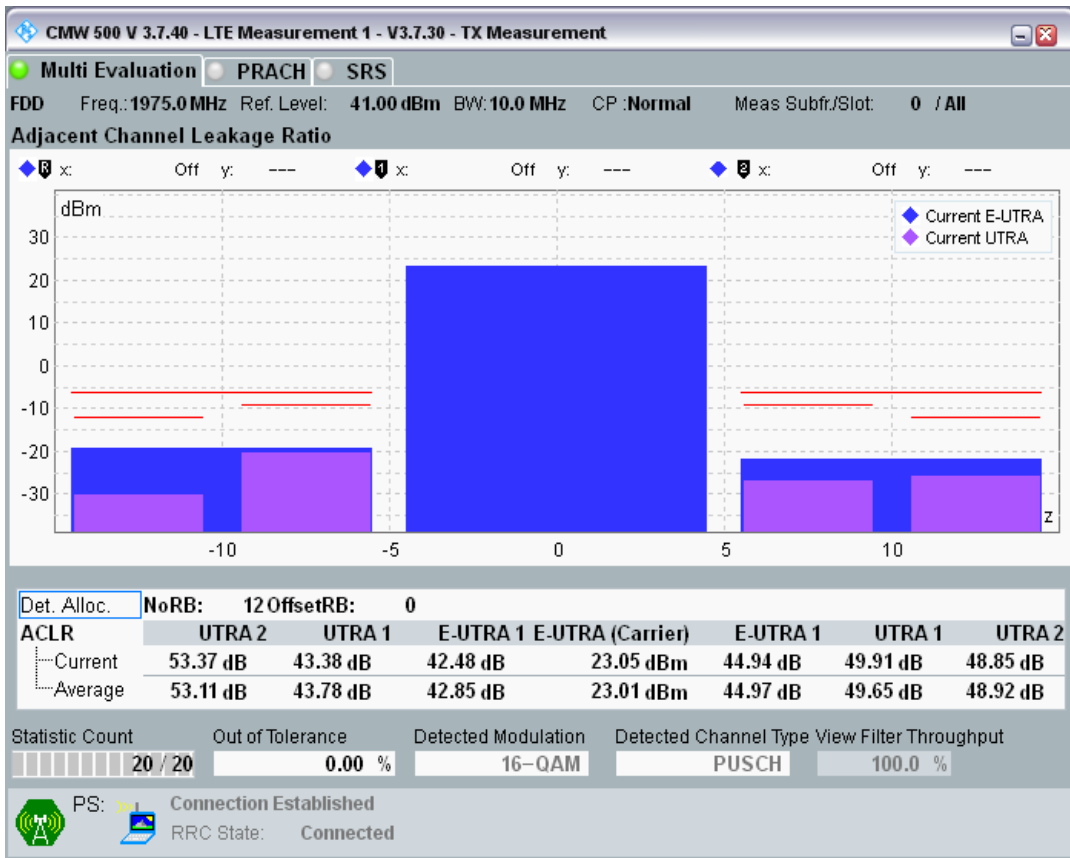

Band1 QAM16 BW=10MHz Channel=18550 RB Size=12 Position=#0