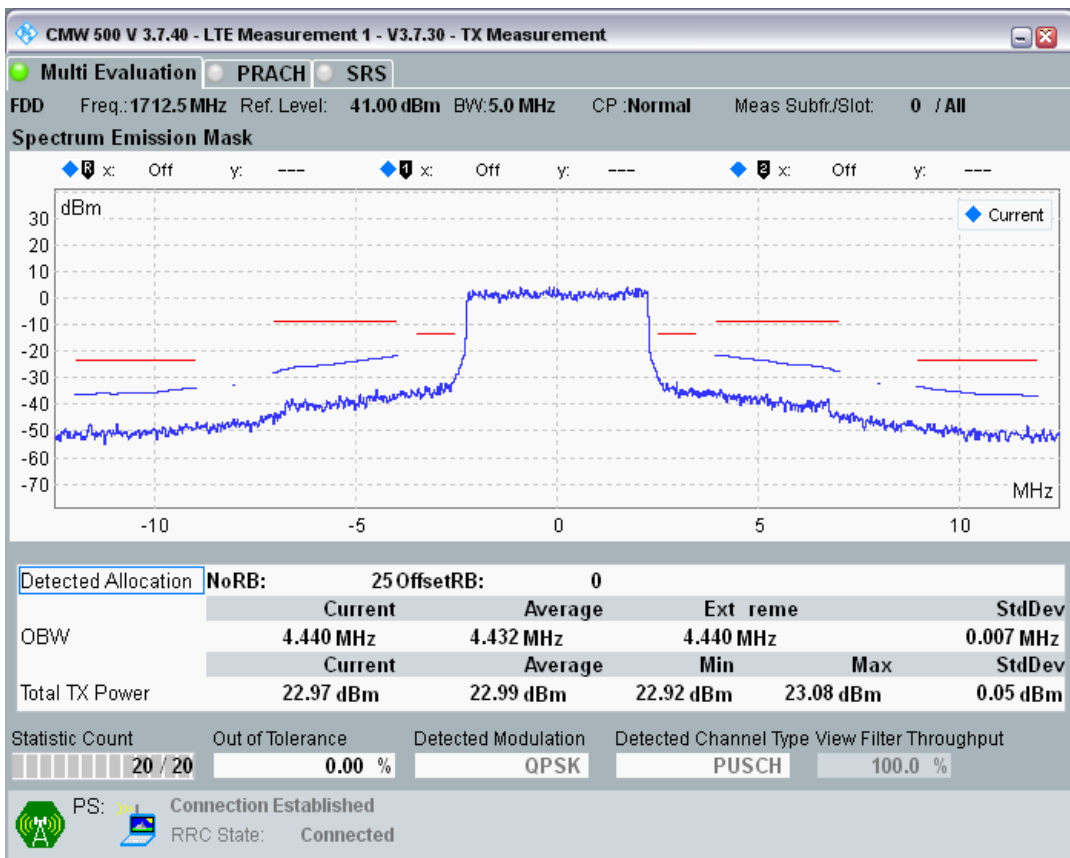

Band3 QPSK BW=5MHz Channel=19225 RB Size=25 Position=#0