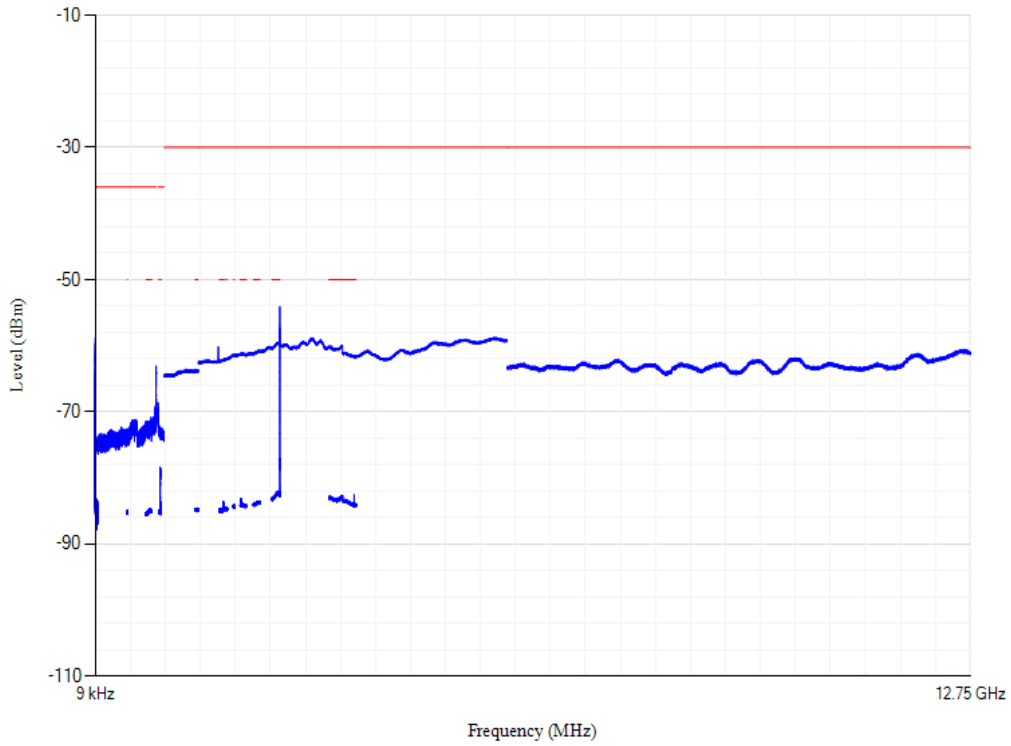

Conducted spurious emissions

Band8 QPSK BW=5MHz Channel=21775 RB Size=1 Position=#0