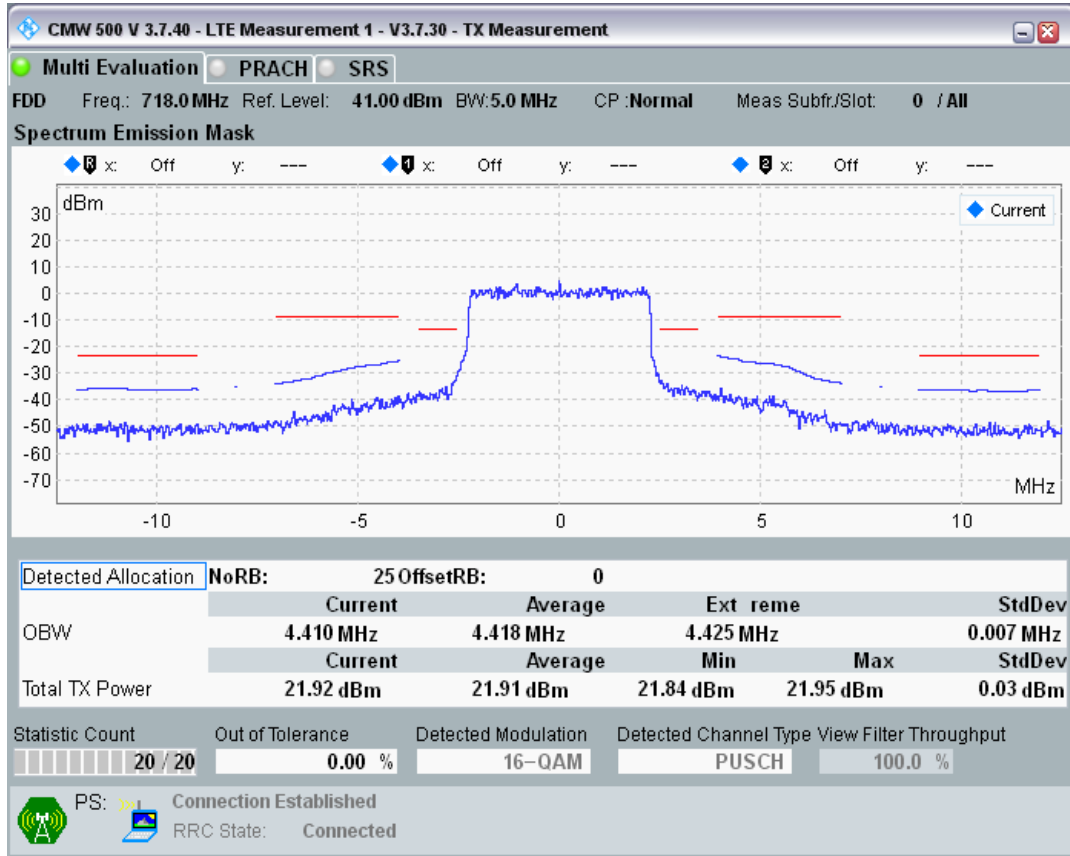

Band28 QAM16 BW=5MHz Channel=27360 RB Size=25 Position=#0