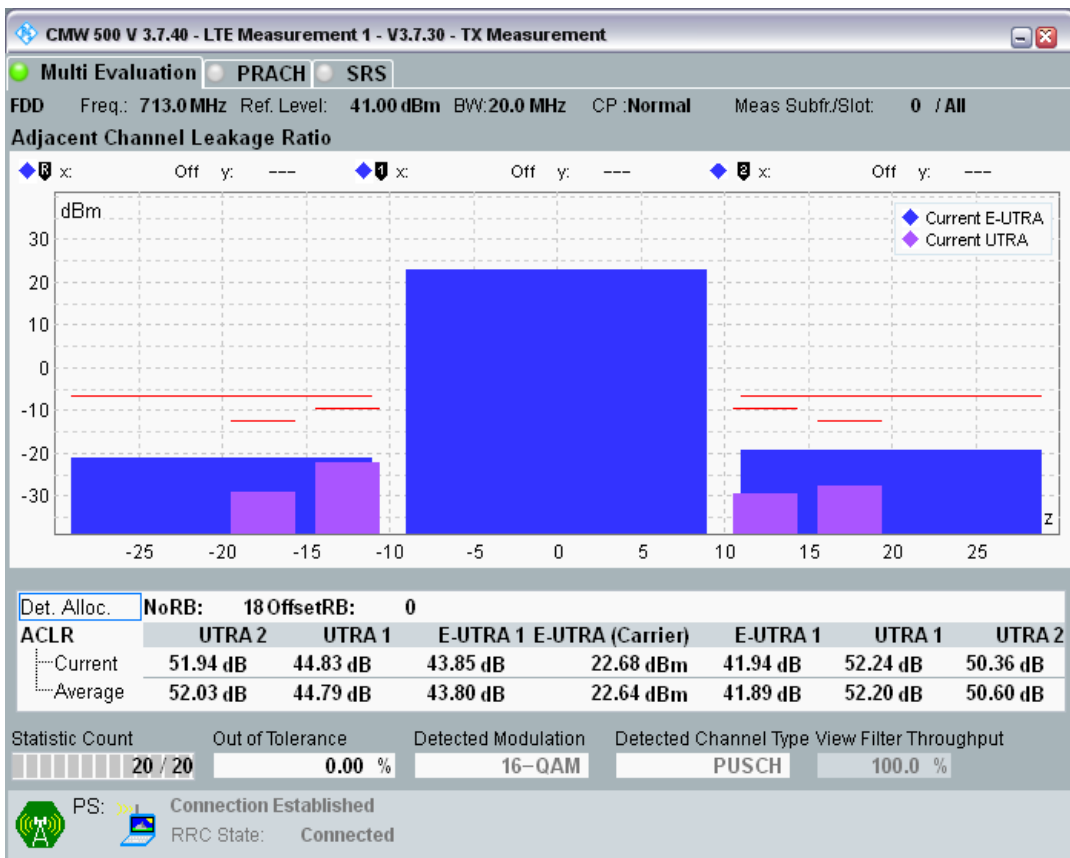

Band28 QAM16 BW=20MHz Channel=27310 RB Size=18 Position=#0