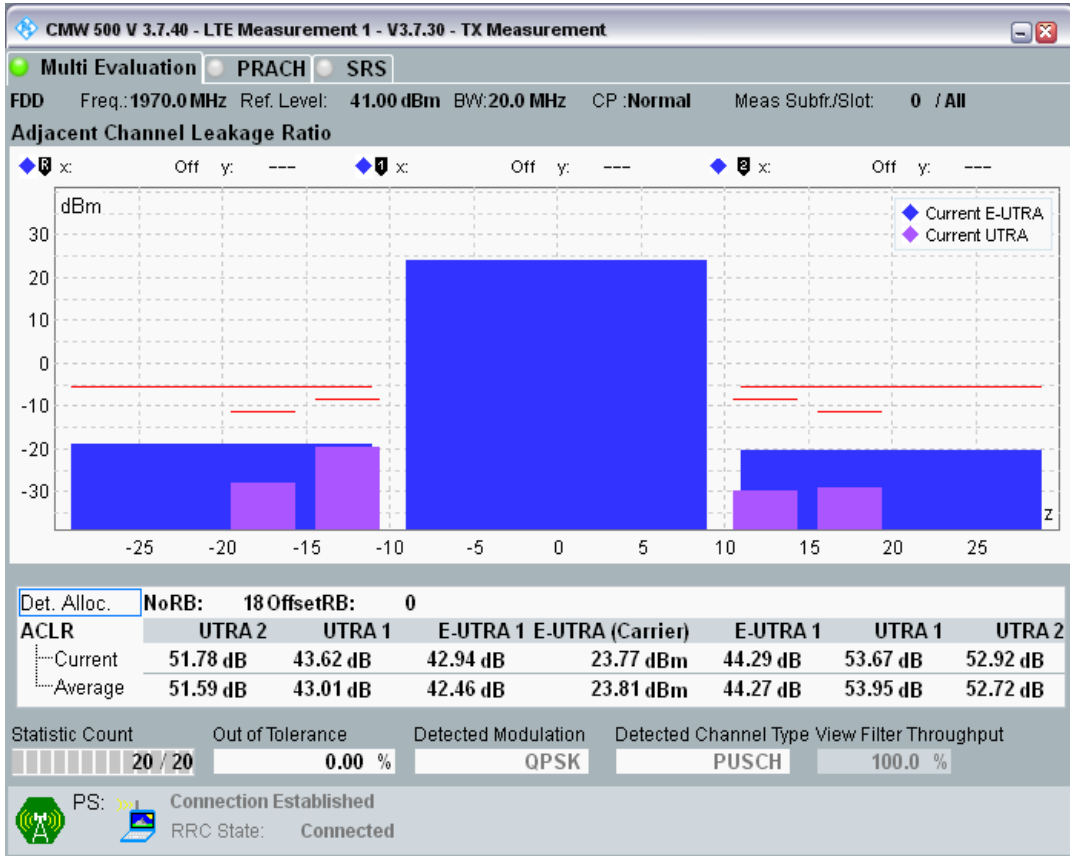

Band1 QPSK BW=20MHz Channel=18500 RB Size=18 Position=#0