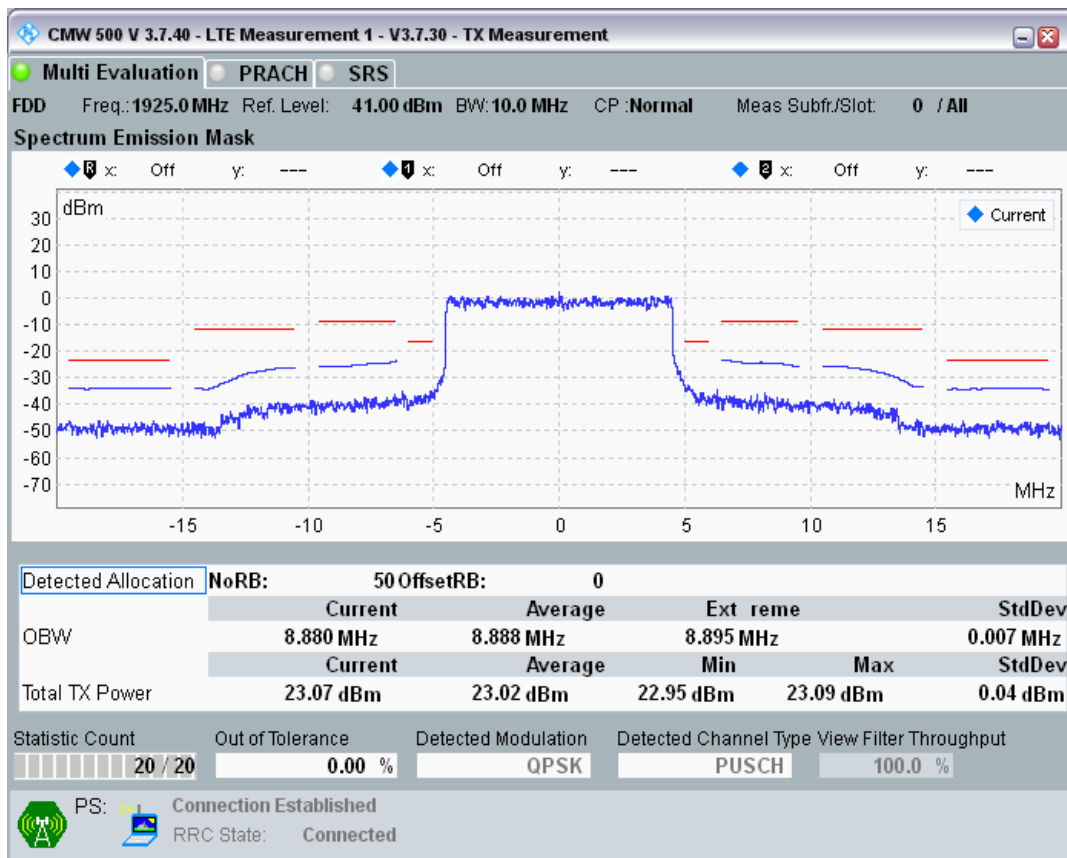

Band1 QPSK BW=10MHz Channel=18050 RB Size=50 Position=#0

Band1 QAM16 BW=10MHz Channel=18050 RB Size=12 Position=#0

Band1 QAM16 BW=10MHz Channel=18050 RB Size=12 Position=#Max

Band1 QAM16 BW=10MHz Channel=18050 RB Size=50 Position=#0