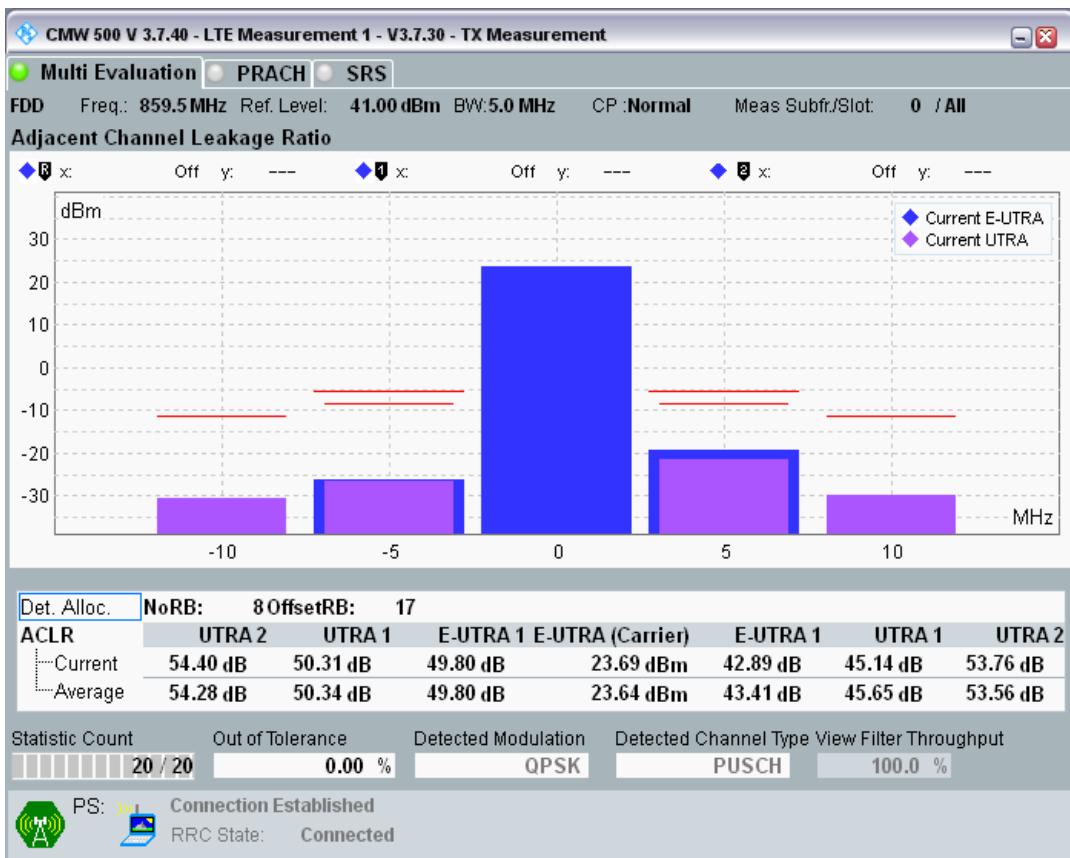

Band20 QAM16 BW=5MHz Channel=24300 RB Size=8 Position=#Max

Band20 QAM16 BW=5MHz Channel=24300 RB Size=25 Position=#0

Band20 QPSK BW=5MHz Channel=24425 RB Size=8 Position=#0

Band20 QPSK BW=5MHz Channel=24425 RB Size=8 Position=#Max