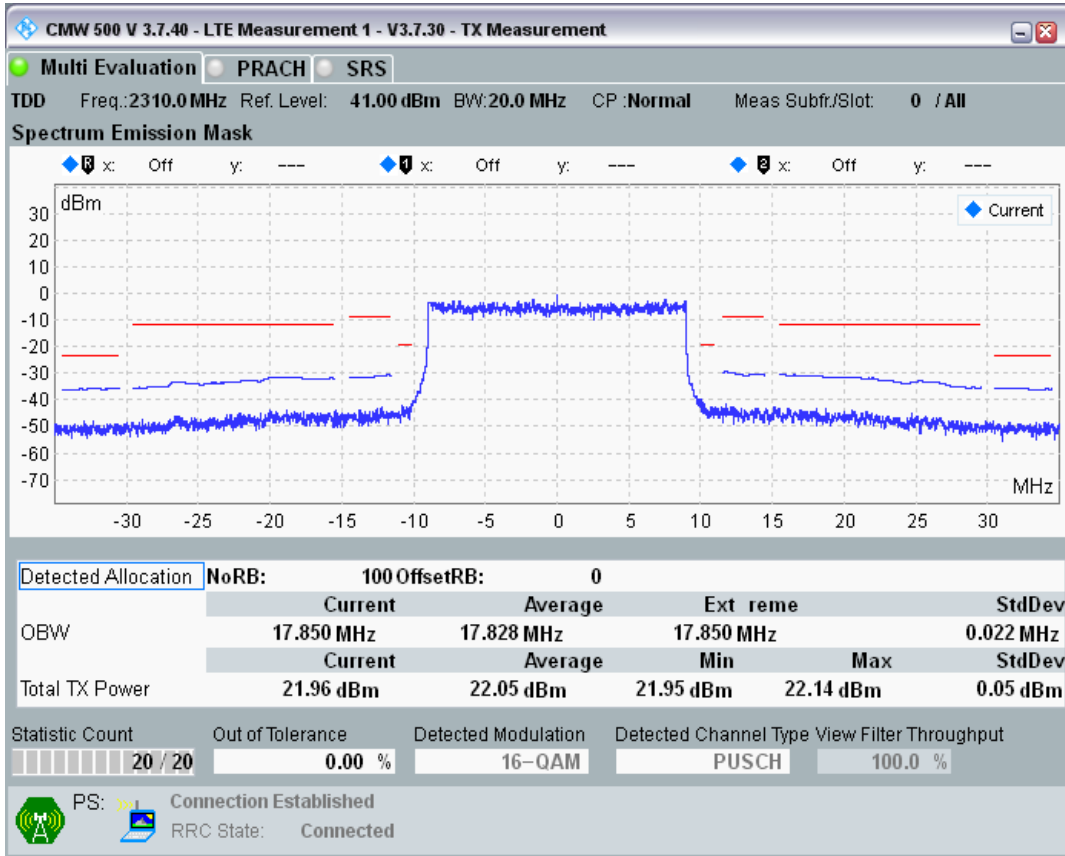

Band40 QAM16 BW=20MHz Channel=38750 RB Size=100 Position=#0