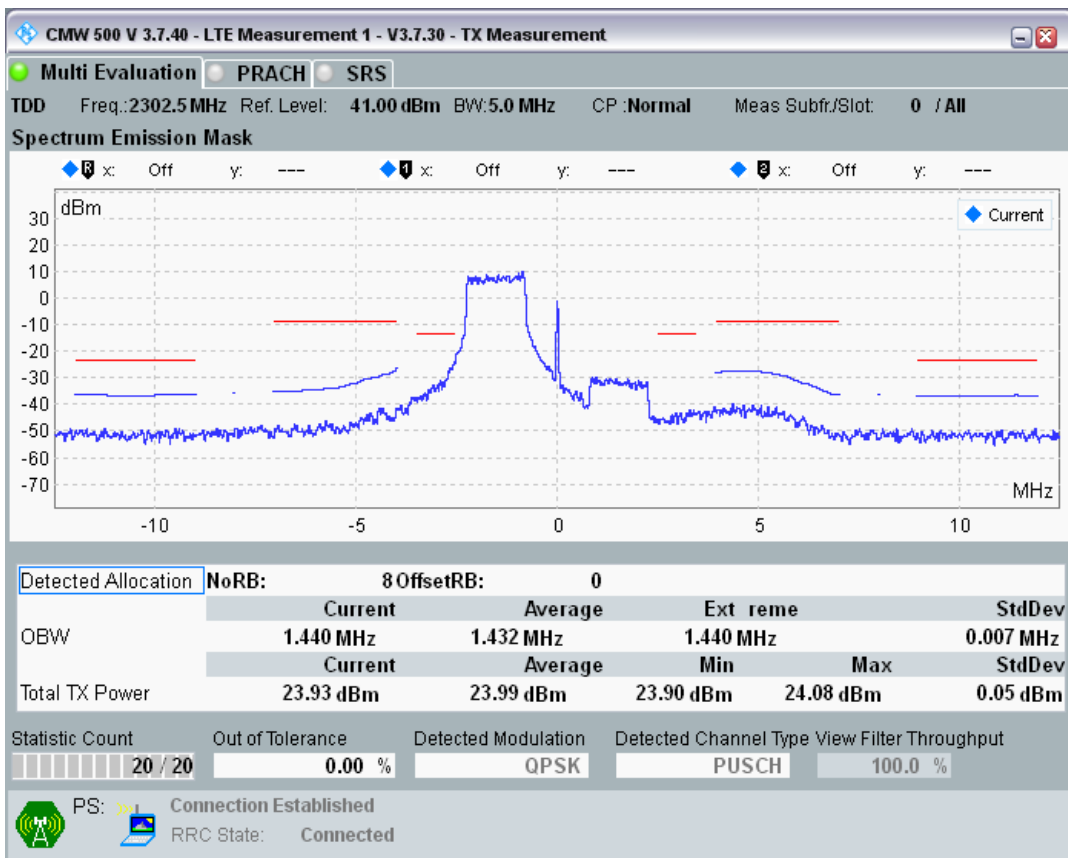

Band40 QPSK BW=5MHz Channel=38675 RB Size=8 Position=#0