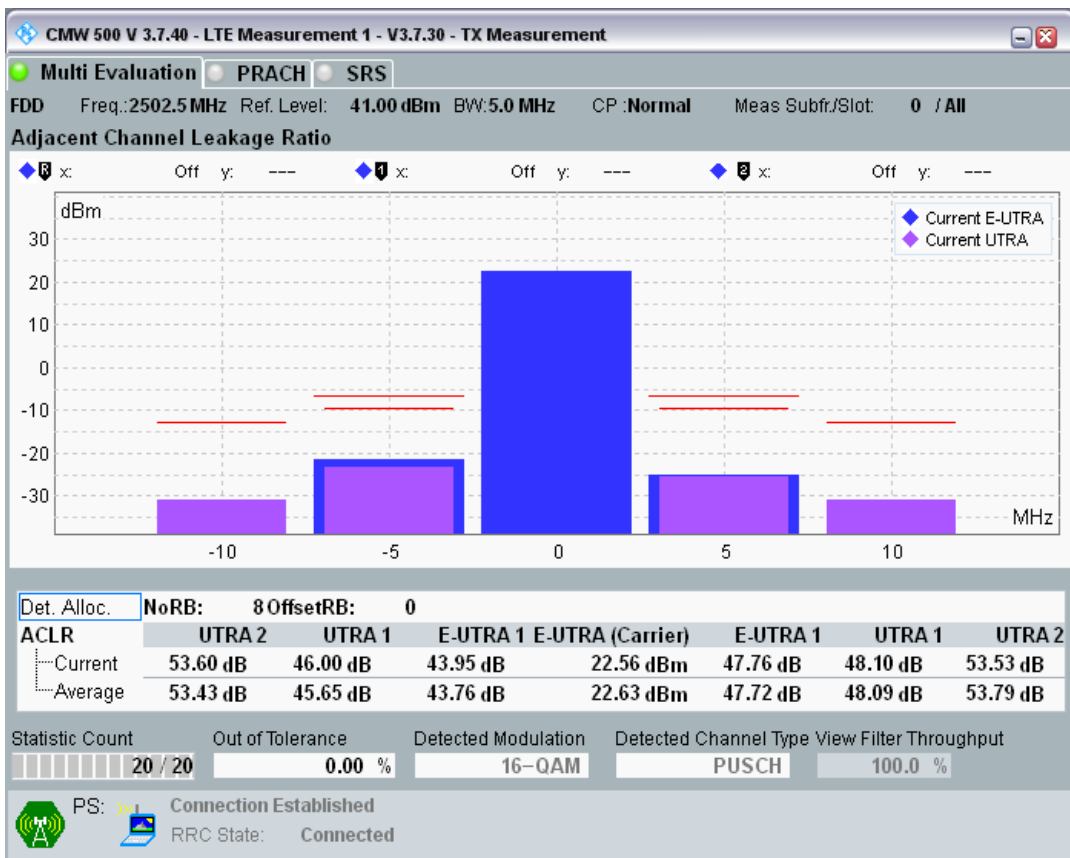

Band7 QPSK BW=5MHz Channel=20775 RB Size=8 Position=#0

Band7 QPSK BW=5MHz Channel=20775 RB Size=8 Position=#Max

Band7 QPSK BW=5MHz Channel=20775 RB Size=25 Position=#0

Band7 QAM16 BW=5MHz Channel=20775 RB Size=8 Position=#0