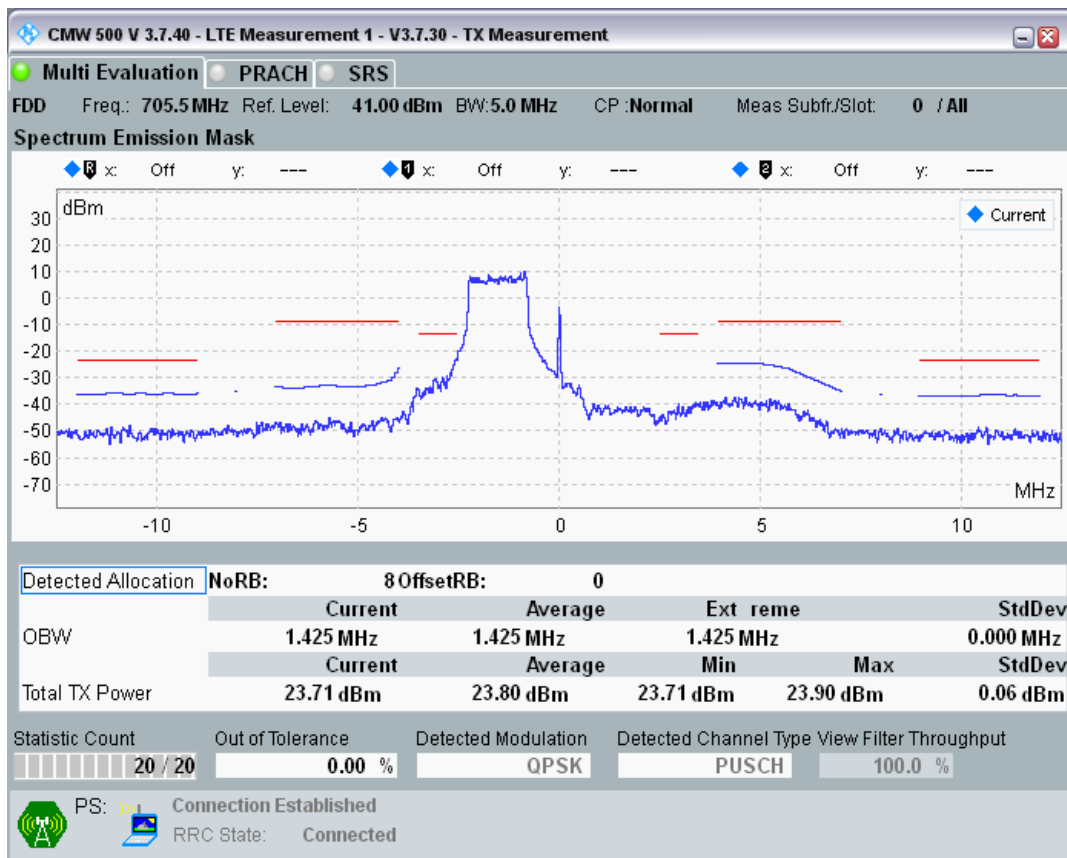

Band28 QPSK BW=5MHz Channel=27235 RB Size=8 Position=#0