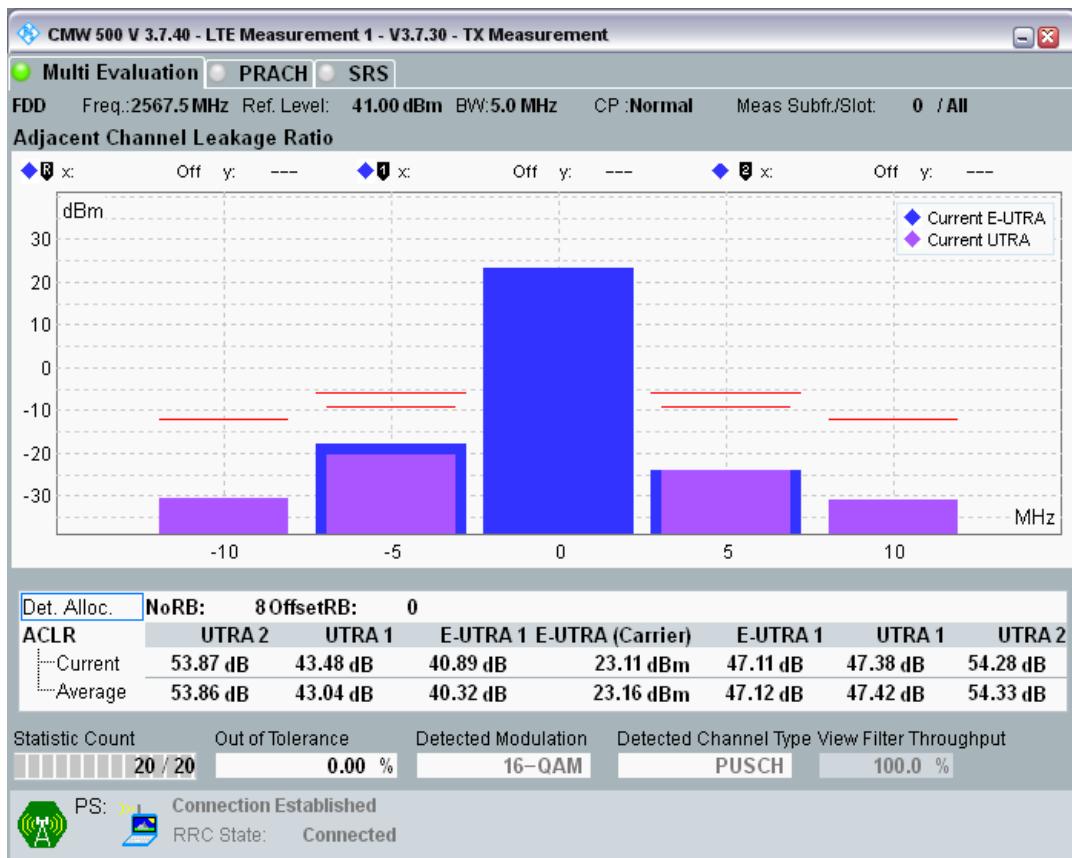

Band7 QPSK BW=5MHz Channel=21425 RB Size=8 Position=#0

Band7 QPSK BW=5MHz Channel=21425 RB Size=8 Position=#Max

Band7 QPSK BW=5MHz Channel=21425 RB Size=25 Position=#0

Band7 QAM16 BW=5MHz Channel=21425 RB Size=8 Position=#0