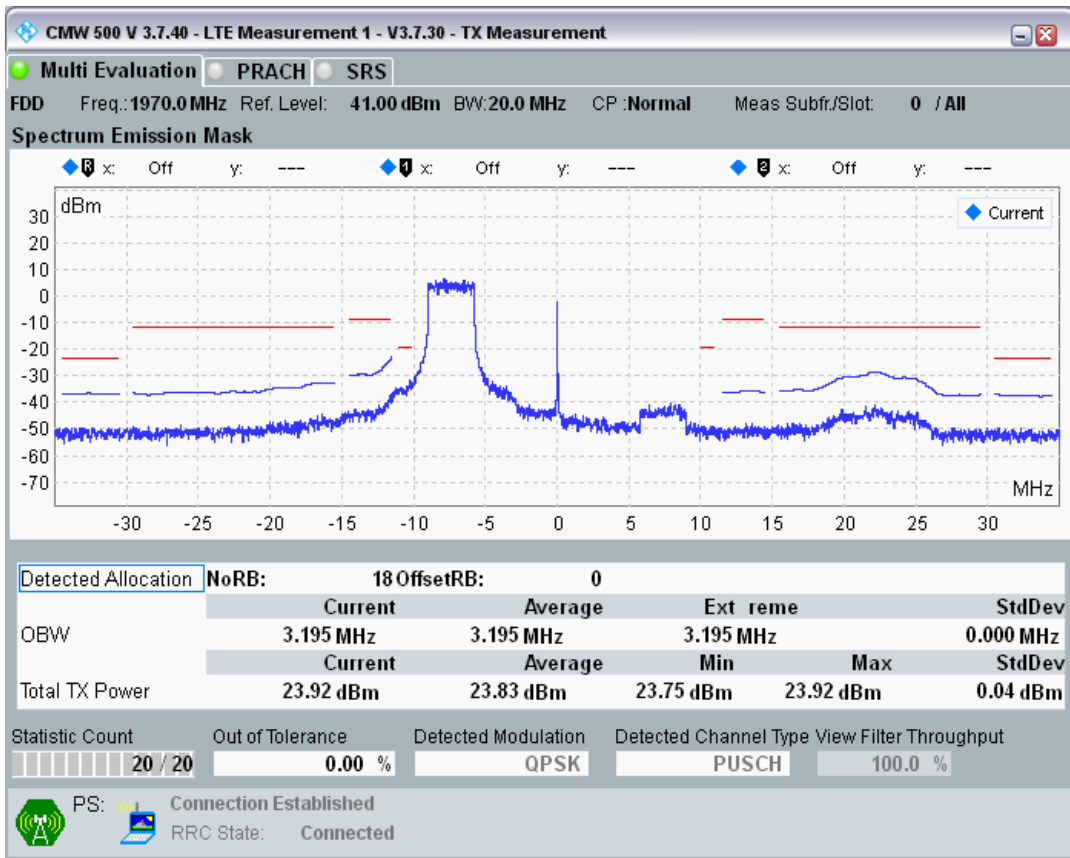

Band1 QPSK BW=20MHz Channel=18500 RB Size=18 Position=#0