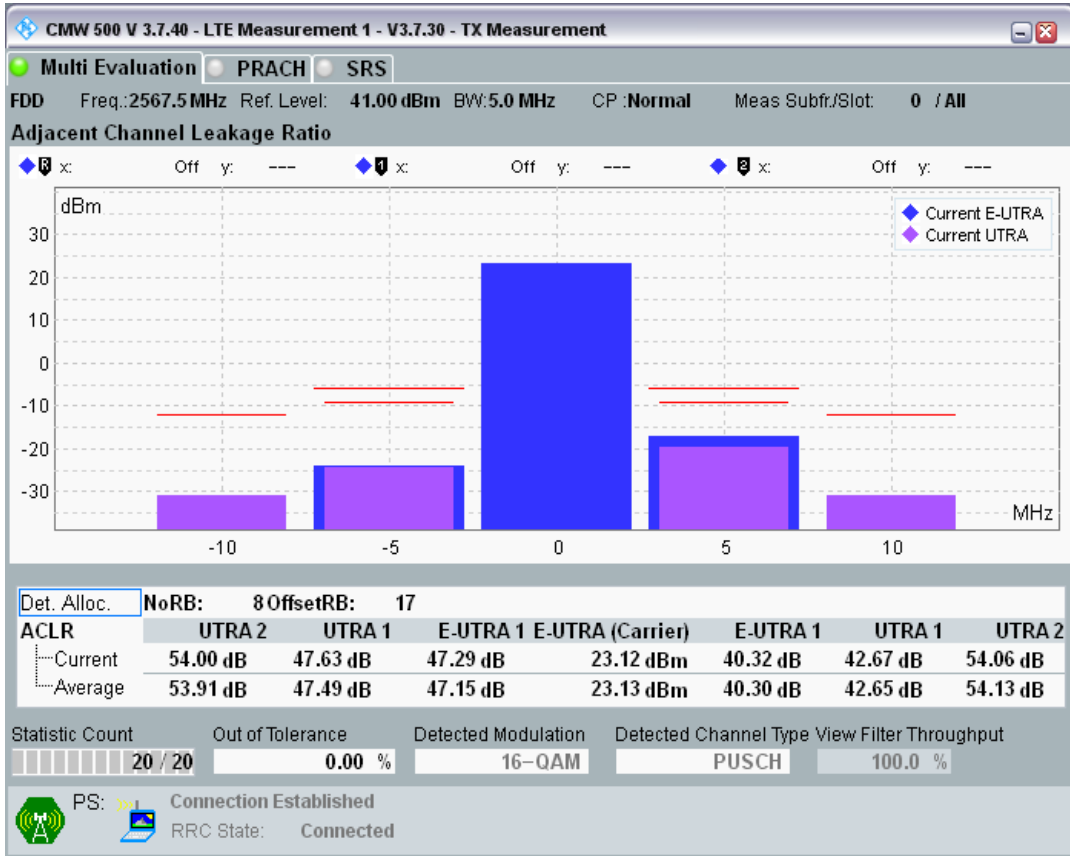

Band7 QAM16 BW=5MHz Channel=21425 RB Size=8 Position=#Max