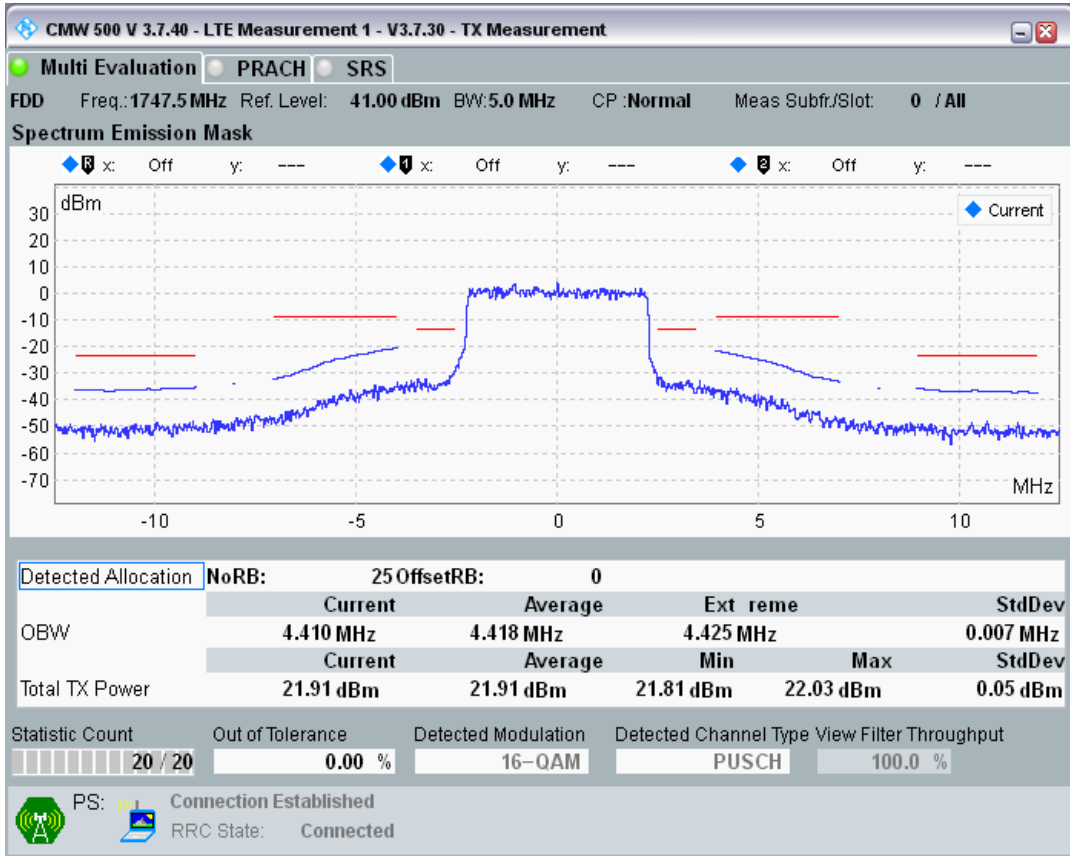

Band3 QAM16 BW=5MHz Channel=19575 RB Size=25 Position=#0