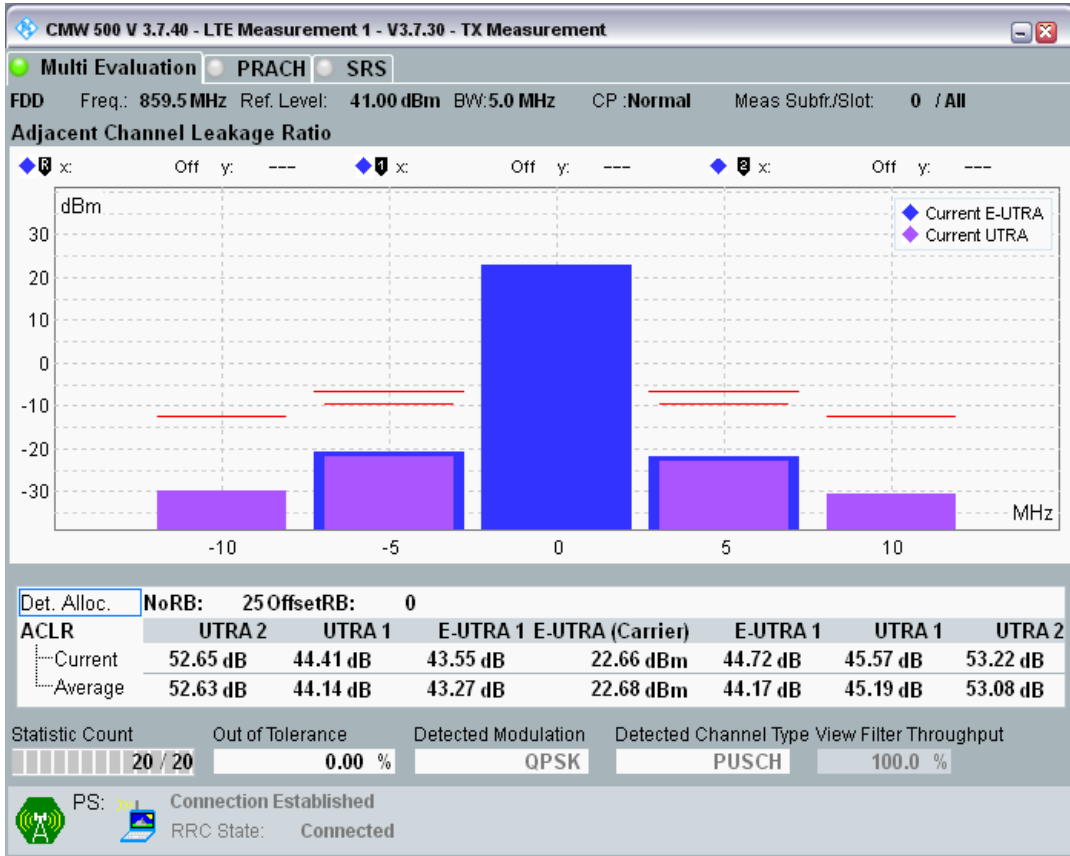

Band20 QPSK BW=5MHz Channel=24425 RB Size=25 Position=#0