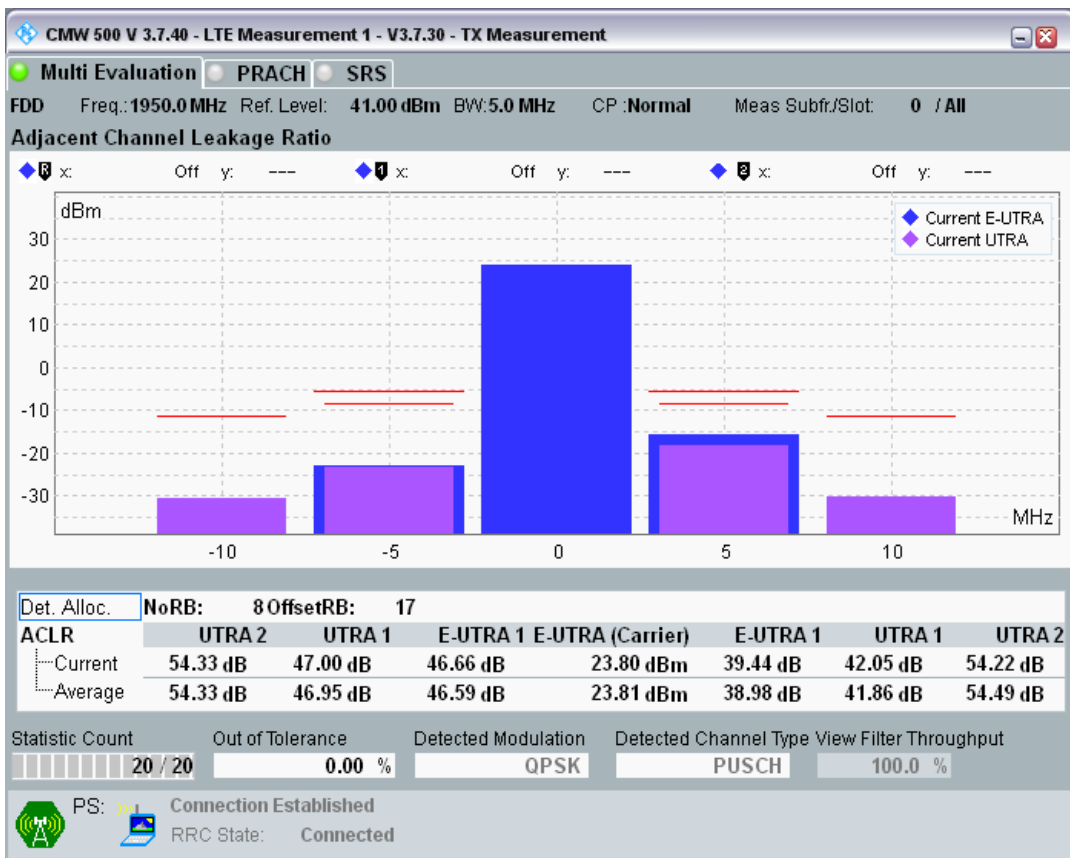

Band1 QAM16 BW=5MHz Channel=18025 RB Size=8 Position=#Max

Band1 QAM16 BW=5MHz Channel=18025 RB Size=25 Position=#0

Band1 QPSK BW=5MHz Channel=18300 RB Size=8 Position=#0

Band1 QPSK BW=5MHz Channel=18300 RB Size=8 Position=#Max