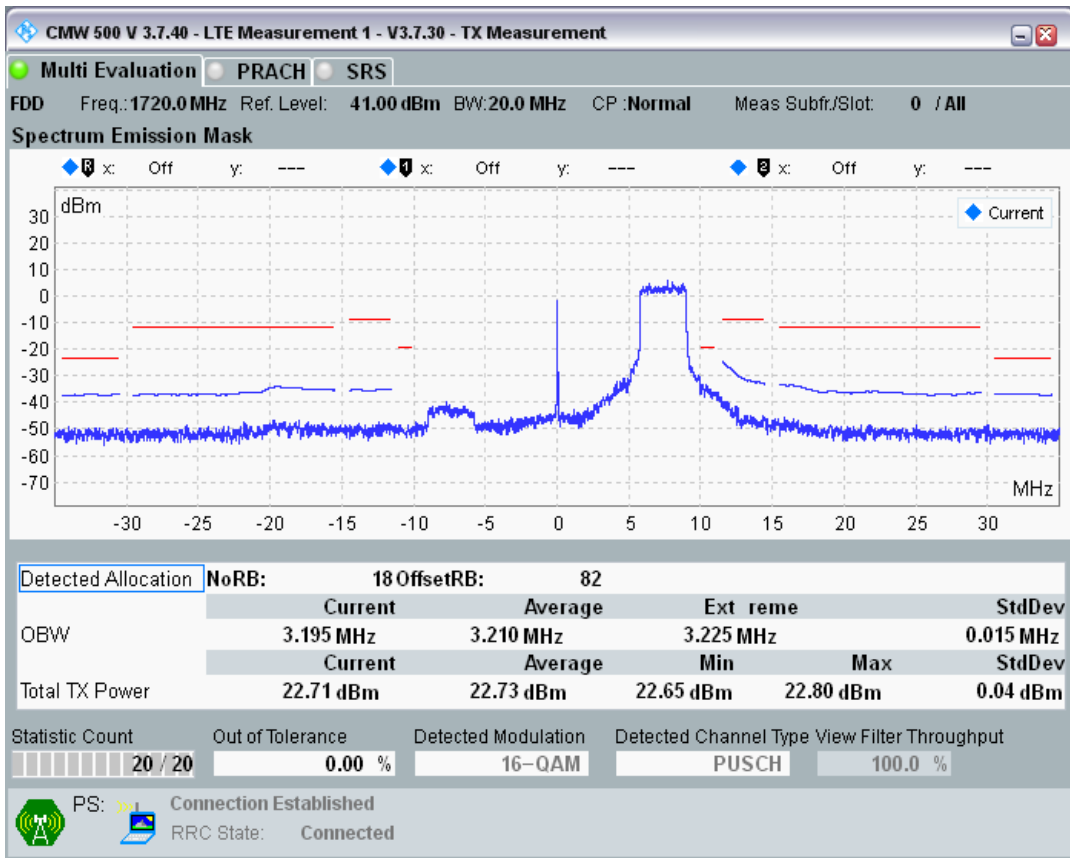

Band3 QAM16 BW=20MHz Channel=19300 RB Size=18 Position=#Max