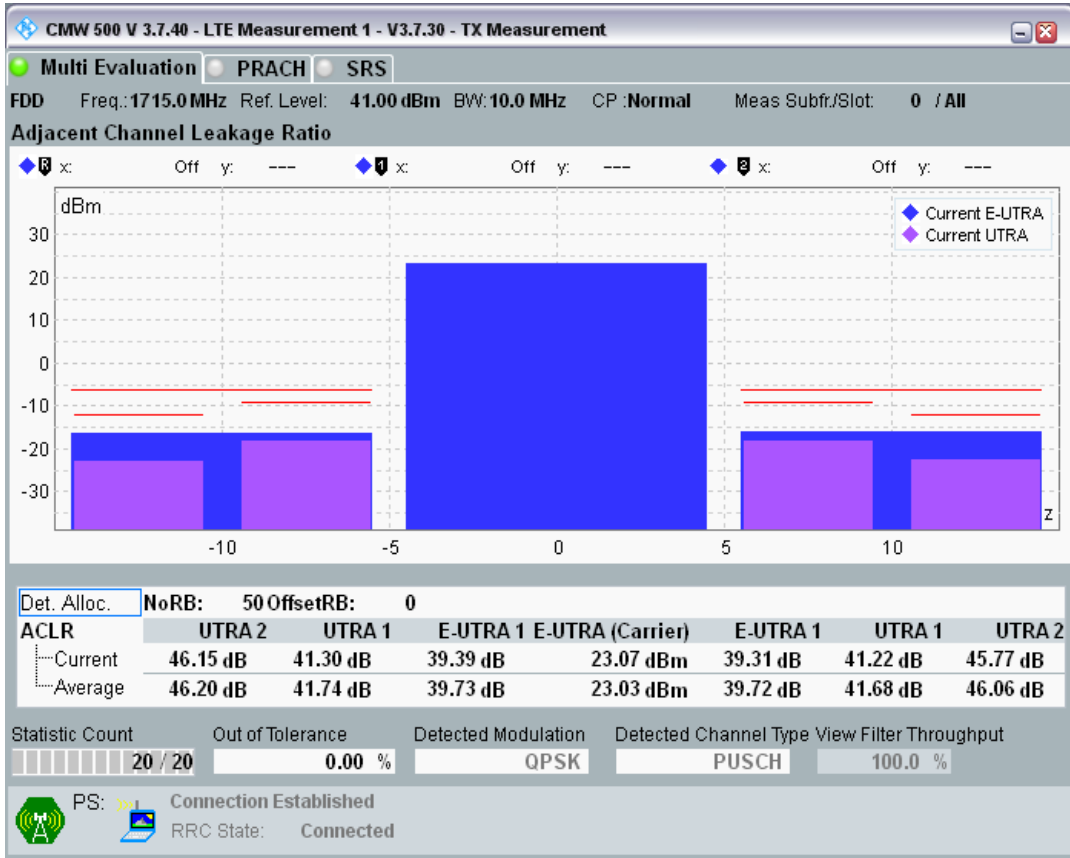

Band3 QPSK BW=10MHz Channel=19250 RB Size=50 Position=#0