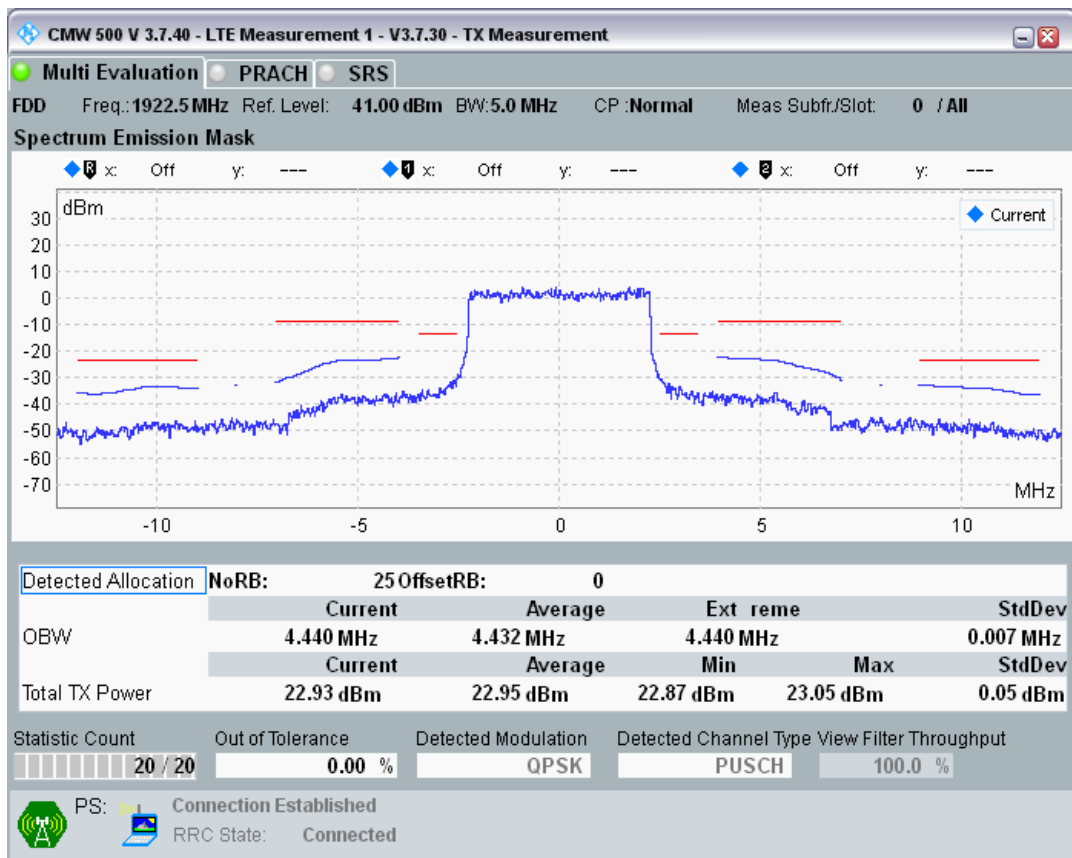

Band1 QPSK BW=5MHz Channel=18025 RB Size=25 Position=#0