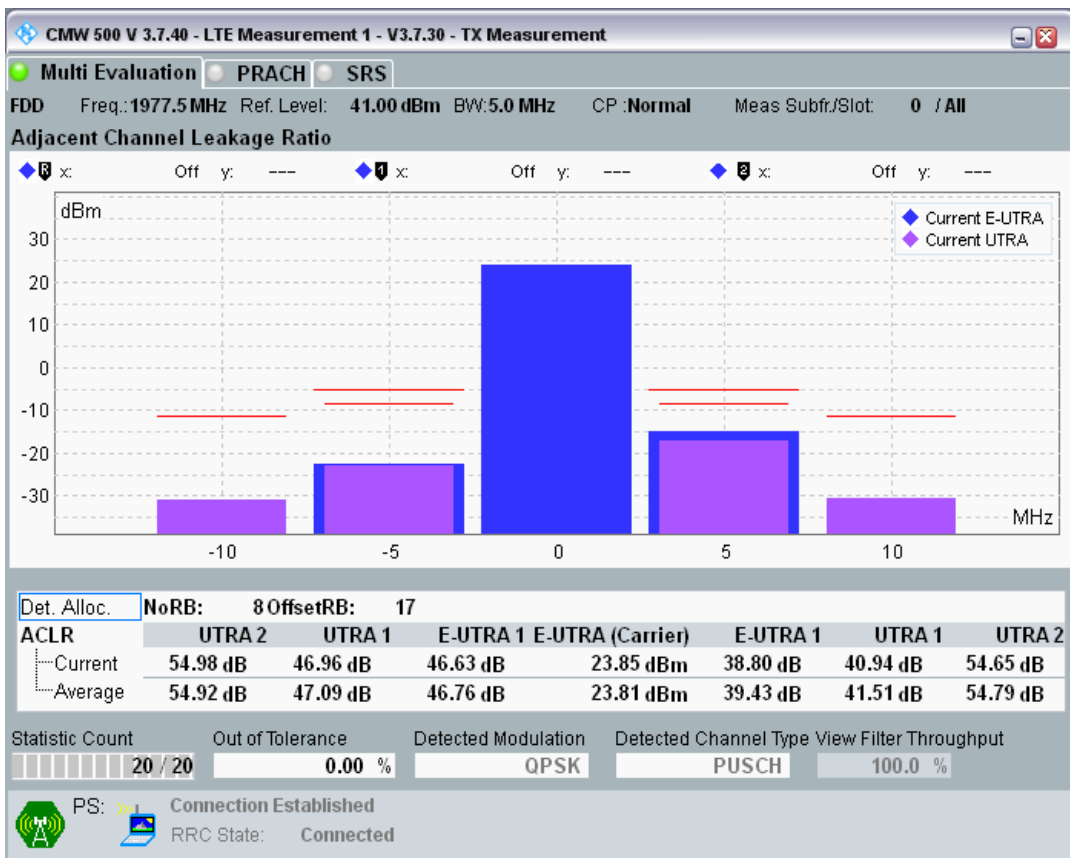

Band1 QPSK BW=5MHz Channel=18575 RB Size=8 Position=#Max