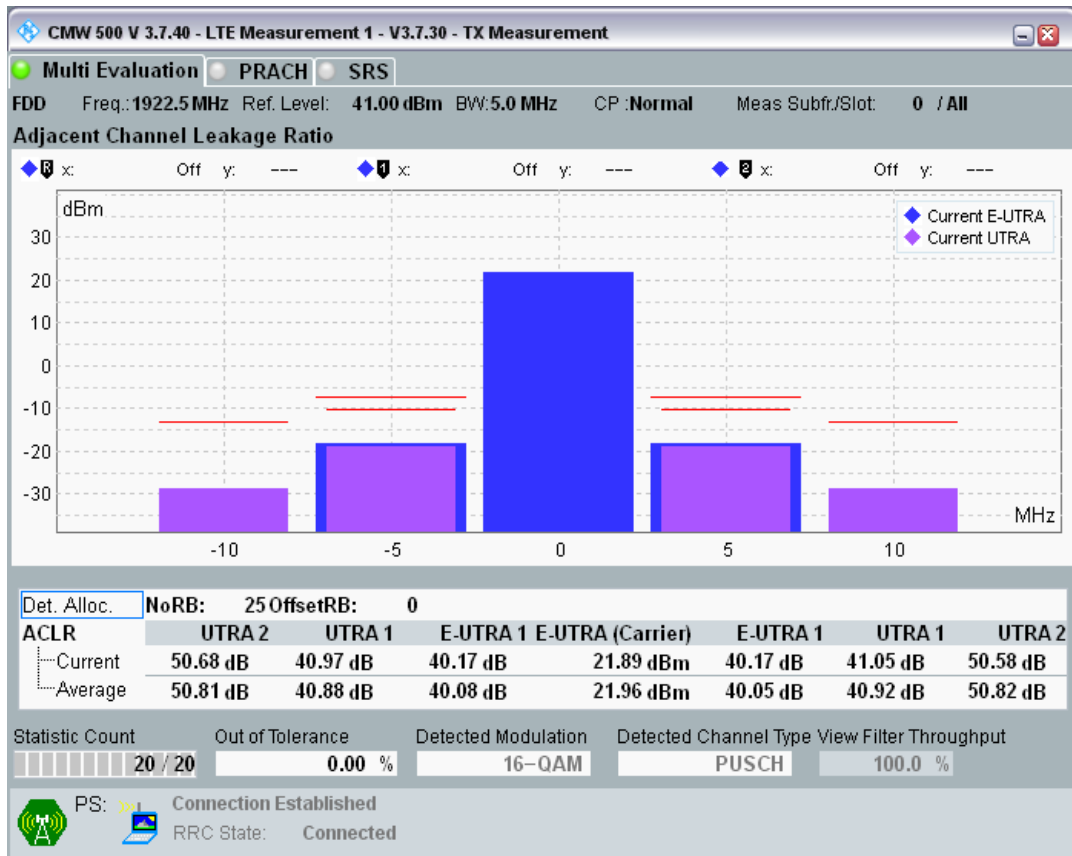

Band1 QAM16 BW=5MHz Channel=18025 RB Size=25 Position=#0