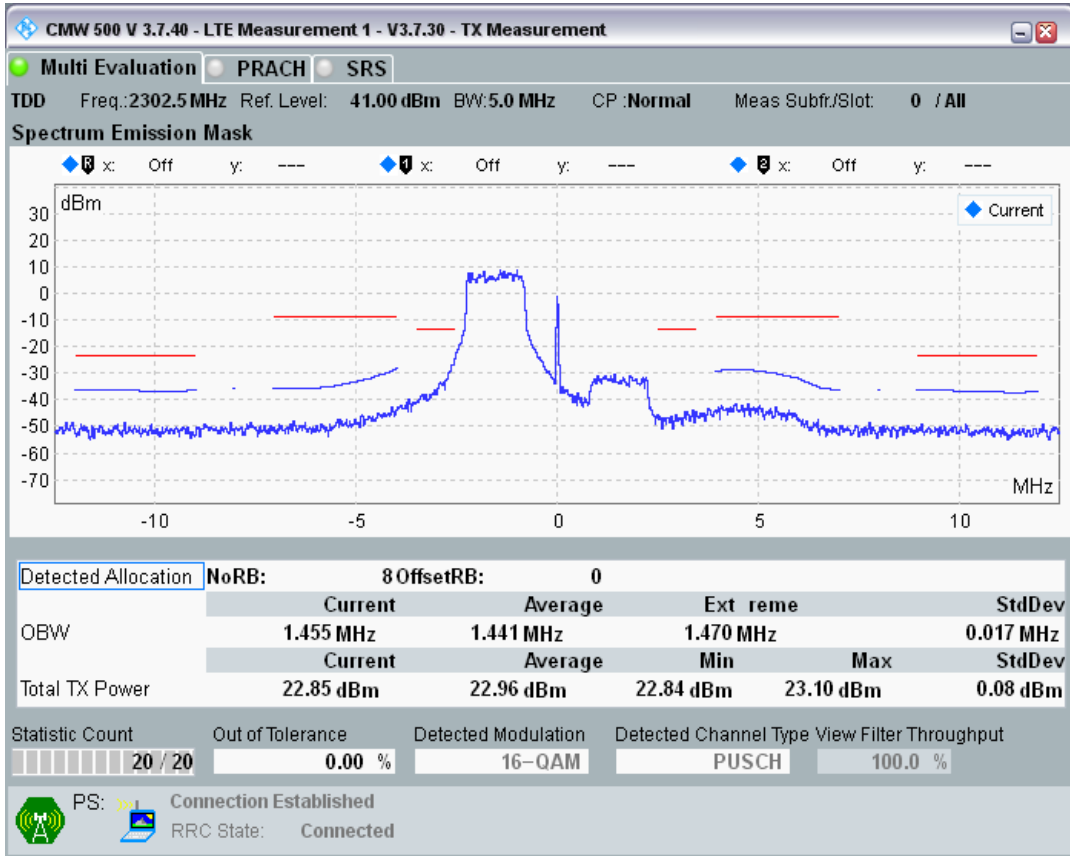

Band40 QPSK BW=5MHz Channel=38675 RB Size=8 Position=#0

Band40 QPSK BW=5MHz Channel=38675 RB Size=8 Position=#Max

Band40 QPSK BW=5MHz Channel=38675 RB Size=25 Position=#0

Band40 QAM16 BW=5MHz Channel=38675 RB Size=8 Position=#0