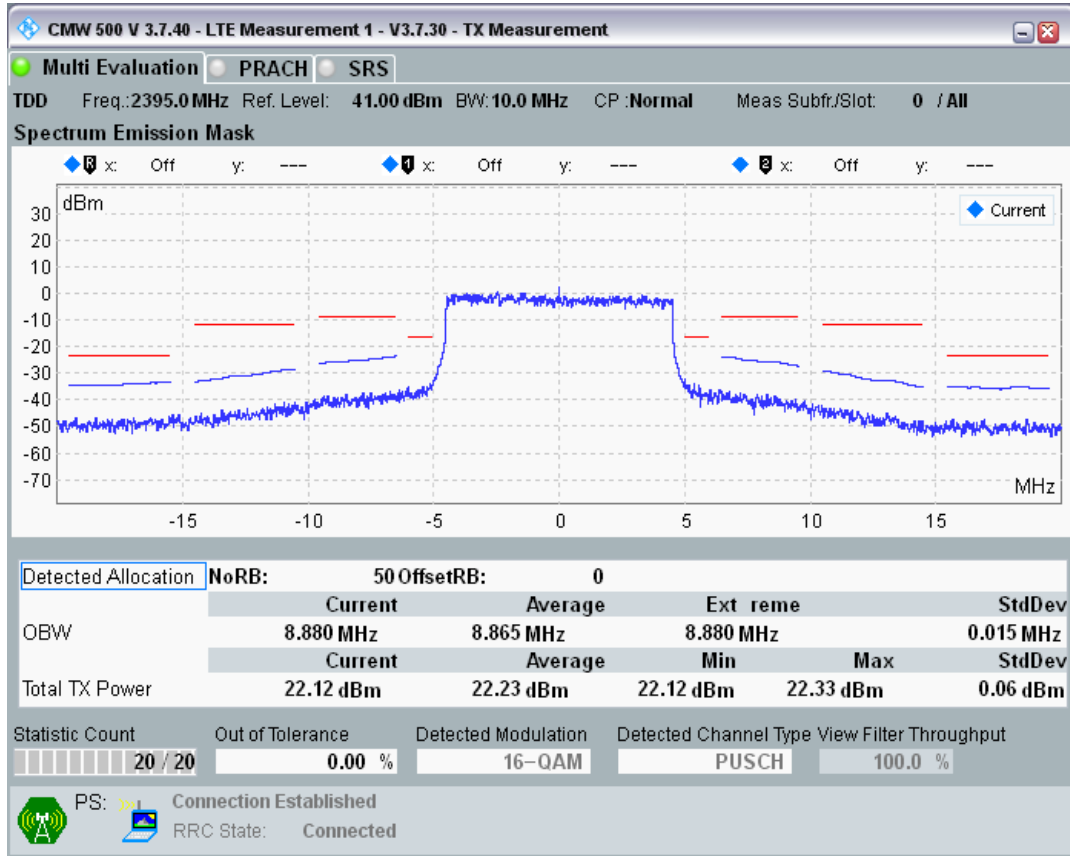

Band40 QPSK BW=10MHz Channel=39600 RB Size=50 Position=#0

Band40 QAM16 BW=10MHz Channel=39600 RB Size=12 Position=#0

Band40 QAM16 BW=10MHz Channel=39600 RB Size=12 Position=#Max

Band40 QAM16 BW=10MHz Channel=39600 RB Size=50 Position=#0