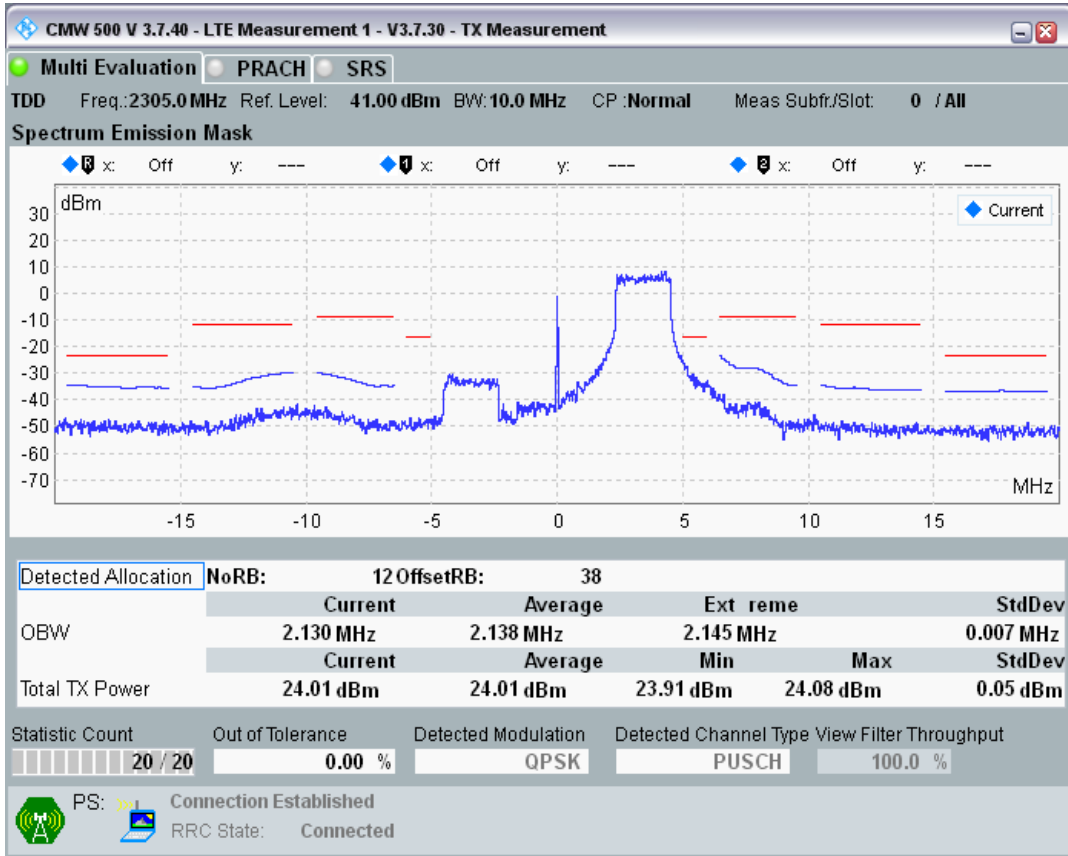

Band40 QAM16 BW=5MHz Channel=39625 RB Size=8 Position=#Max

Band40 QAM16 BW=5MHz Channel=39625 RB Size=25 Position=#0

Band40 QPSK BW=10MHz Channel=38700 RB Size=12 Position=#0

Band40 QPSK BW=10MHz Channel=38700 RB Size=12 Position=#Max