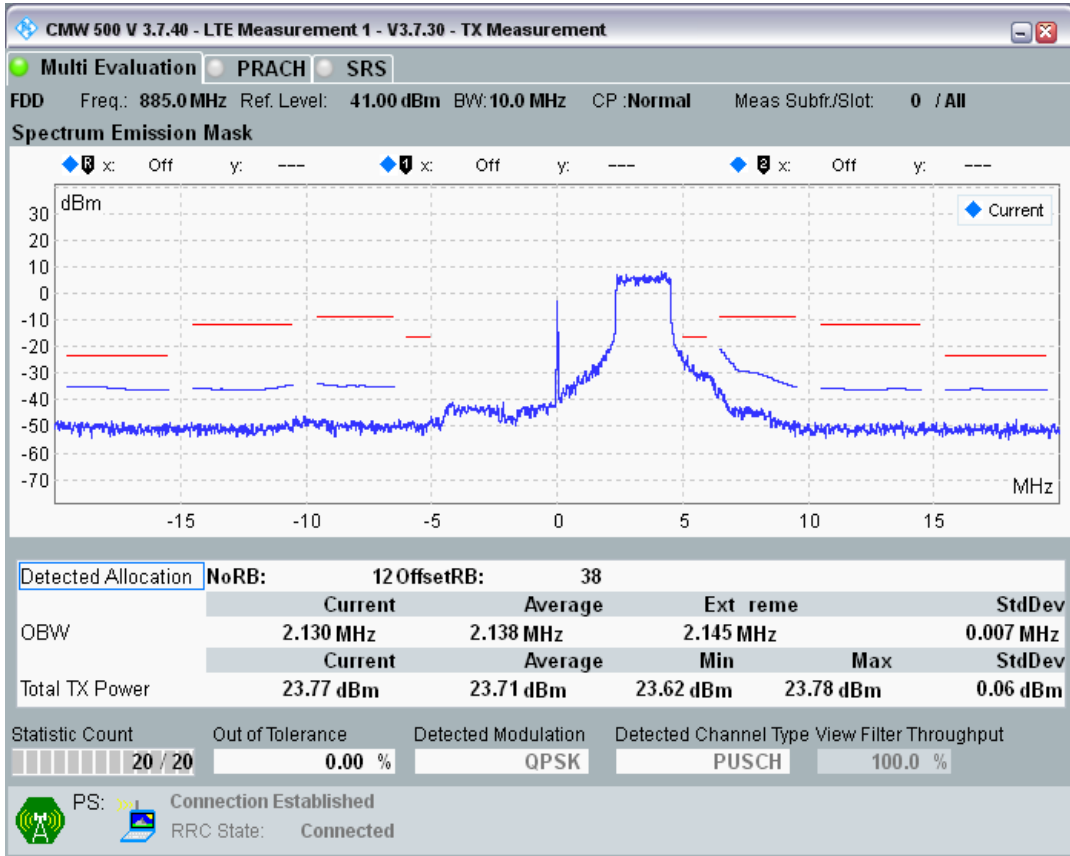

Band8 QPSK BW=10MHz Channel=21500 RB Size=12 Position=#Max