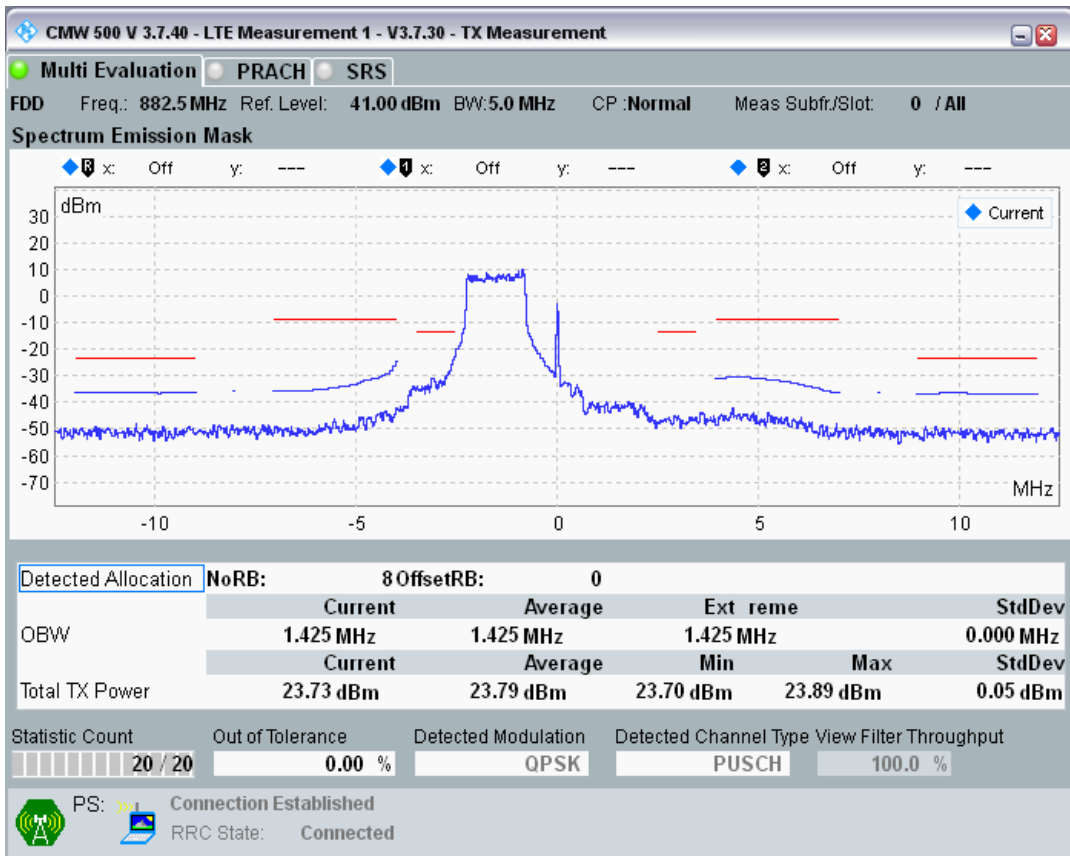

Band8 QPSK BW=5MHz Channel=21475 RB Size=8 Position=#0