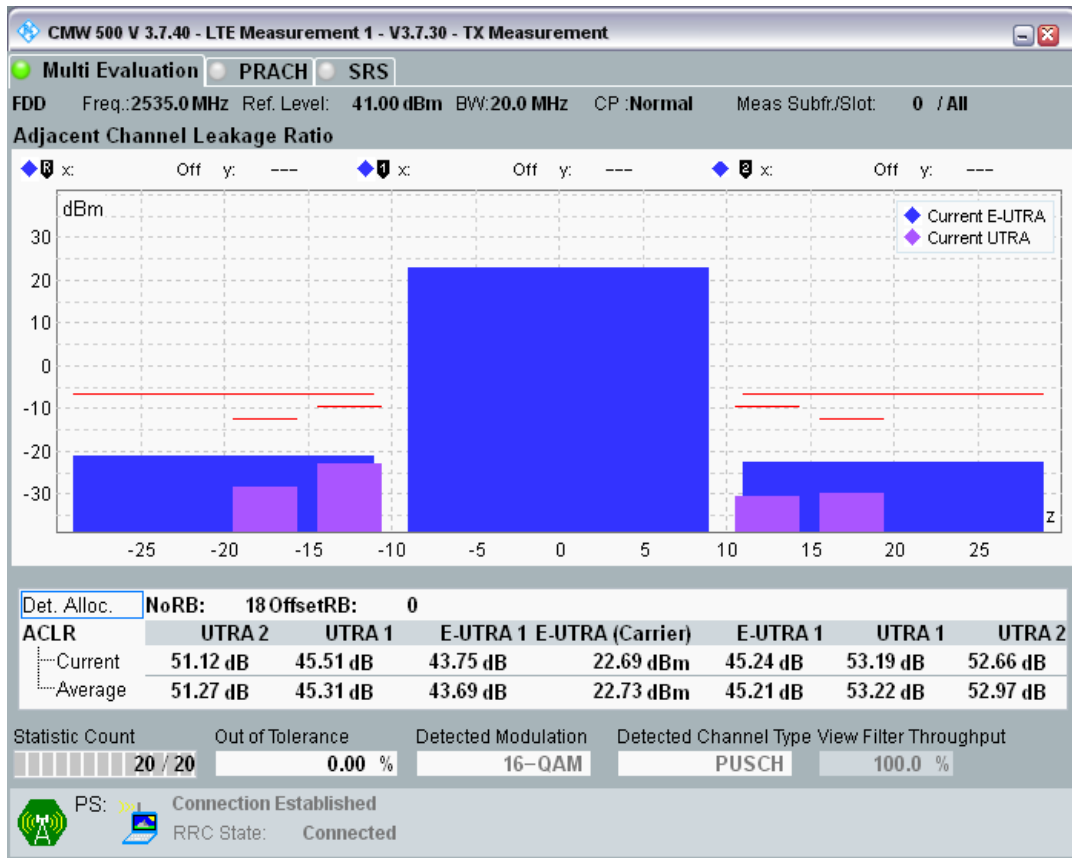

Band7 QAM16 BW=20MHz Channel=21100 RB Size=18 Position=#0