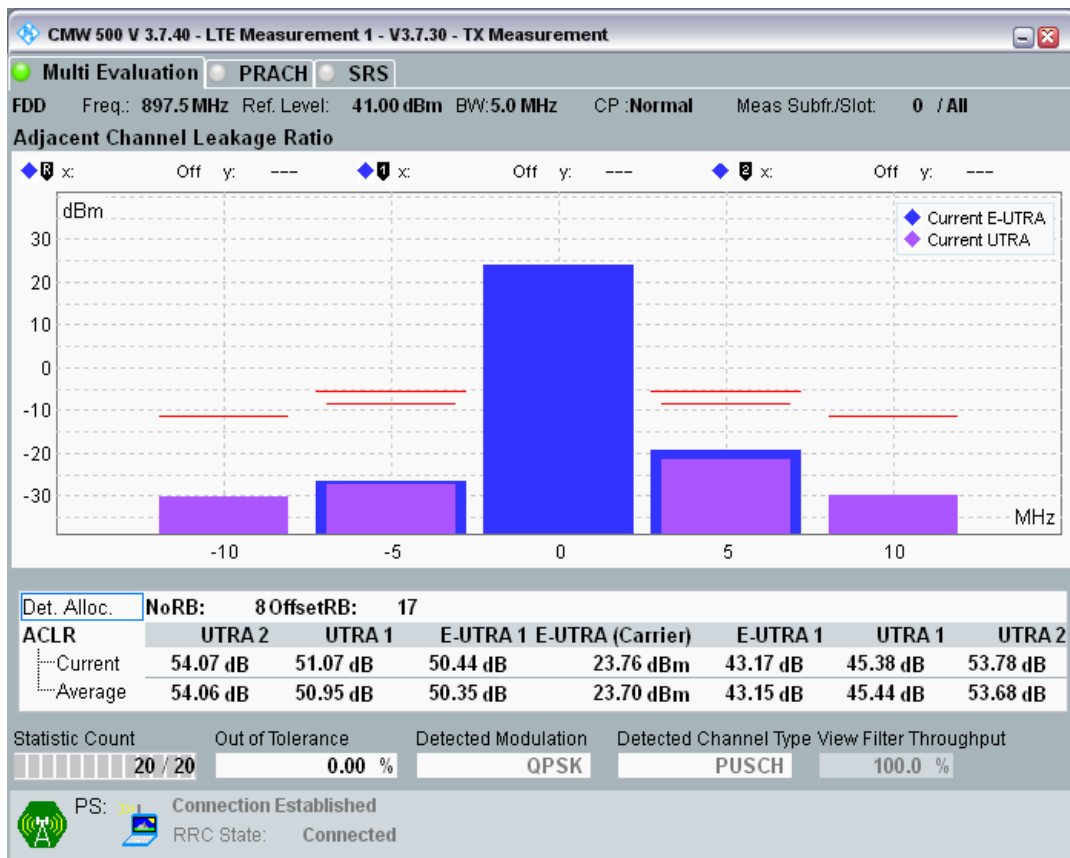

Band8 QAM16 BW=5MHz Channel=21475 RB Size=8 Position=#Max

Band8 QAM16 BW=5MHz Channel=21475 RB Size=25 Position=#0

Band8 QPSK BW=5MHz Channel=21625 RB Size=8 Position=#0

Band8 QPSK BW=5MHz Channel=21625 RB Size=8 Position=#Max