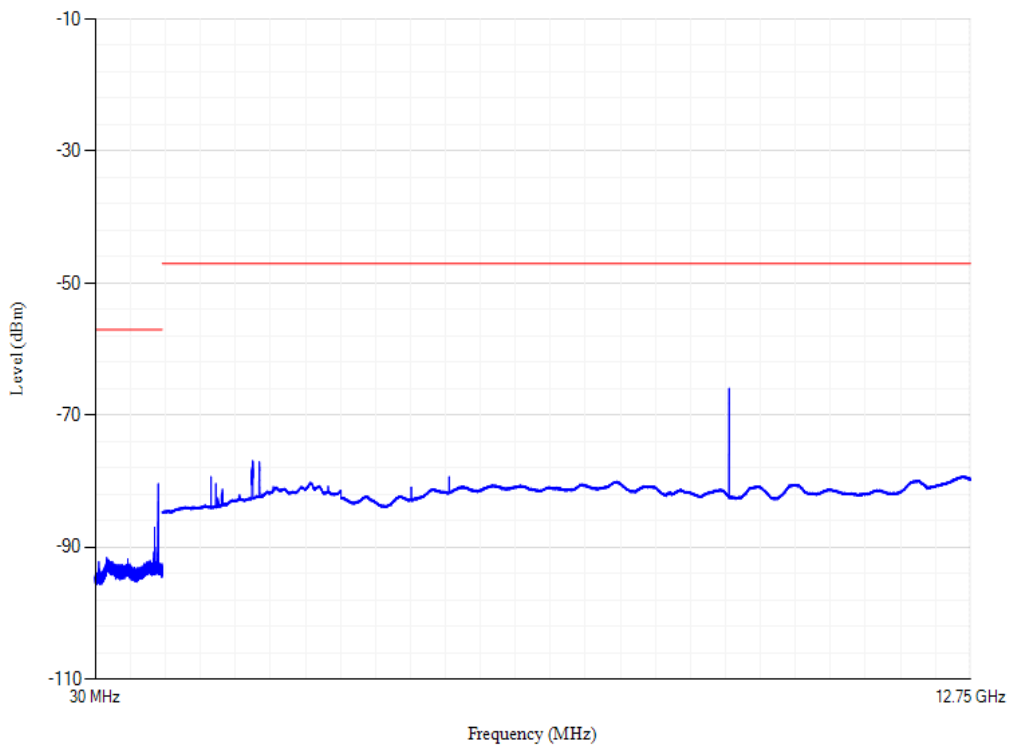

Conducted spurious emissions

Band40 QPSK BW=20MHz Channel=39550