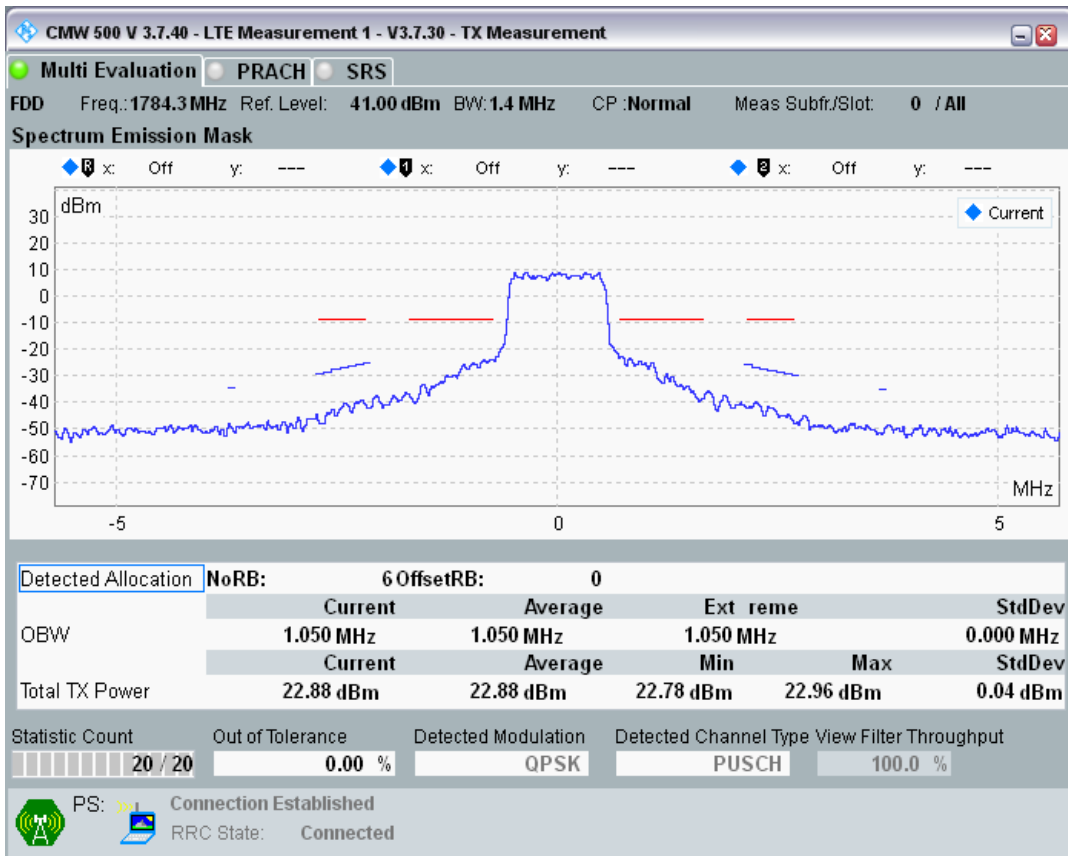

Band3 QPSK BW=1.4MHz Channel=19943 RB Size=6 Position=#0