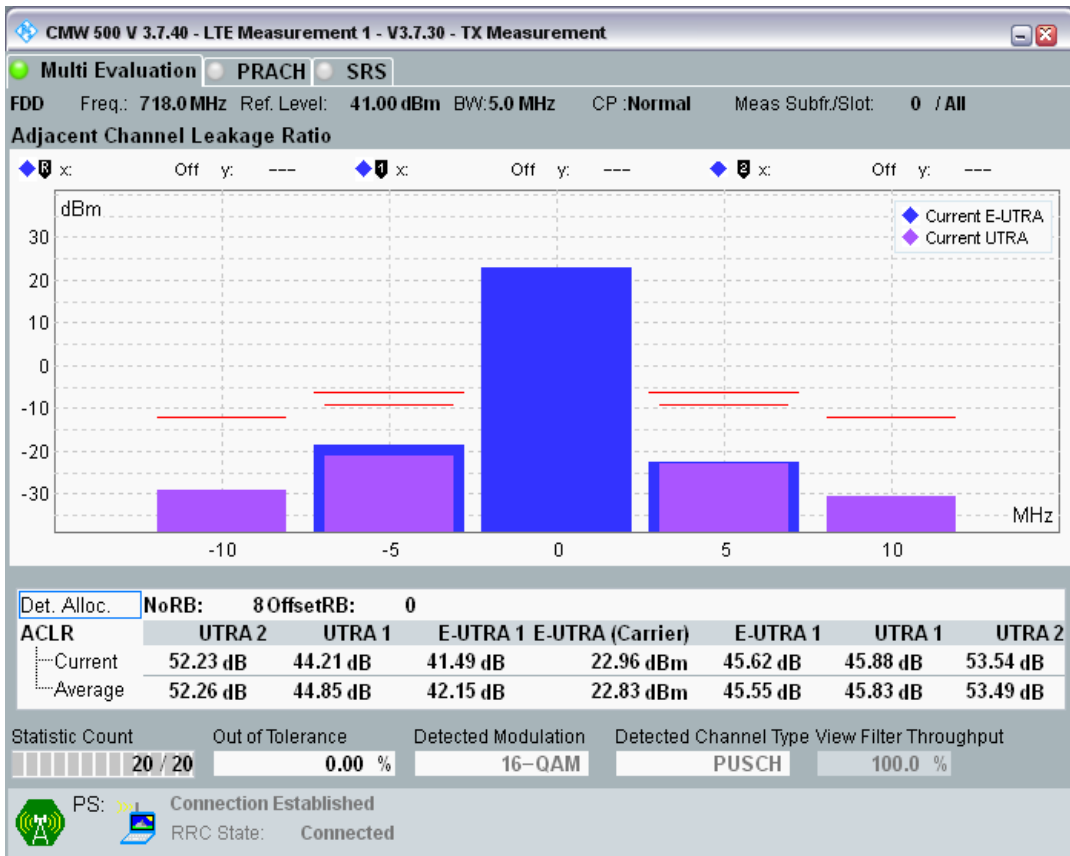

Band28 QPSK BW=5MHz Channel=27360 RB Size=8 Position=#0

Band28 QPSK BW=5MHz Channel=27360 RB Size=8 Position=#Max

Band28 QPSK BW=5MHz Channel=27360 RB Size=25 Position=#0

Band28 QAM16 BW=5MHz Channel=27360 RB Size=8 Position=#0