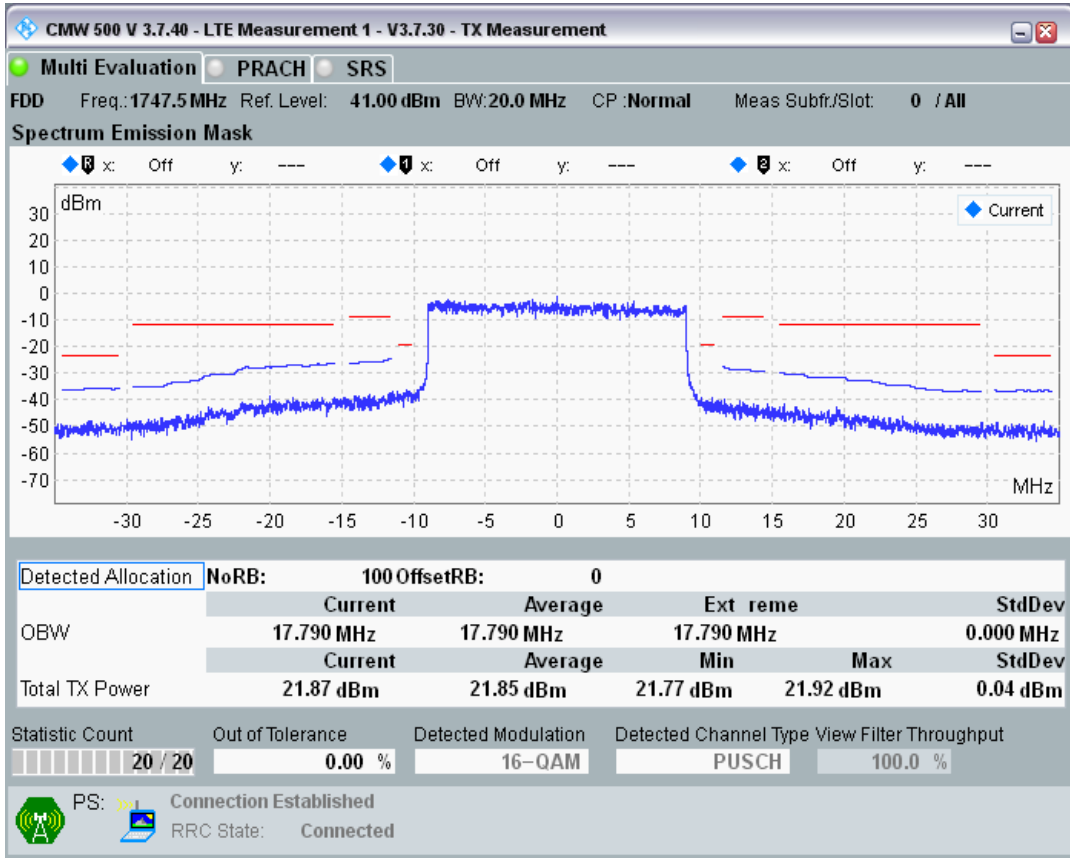

Band3 QAM16 BW=20MHz Channel=19575 RB Size=100 Position=#0