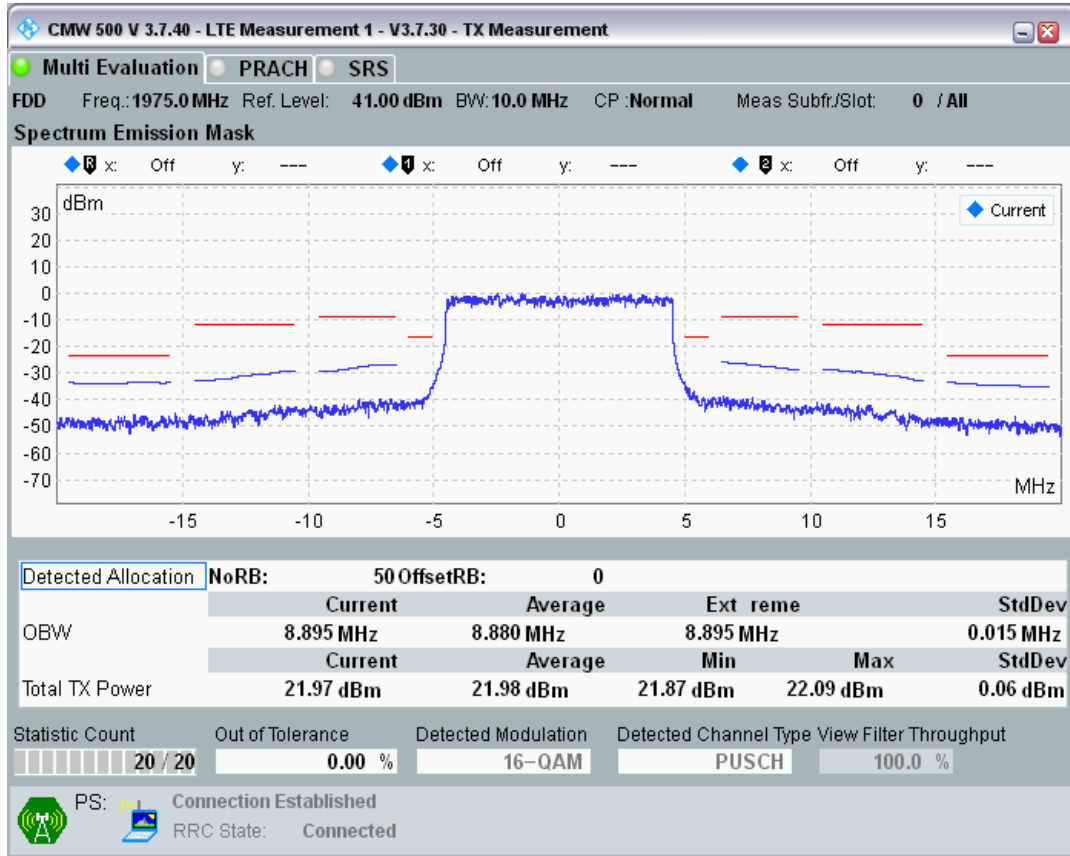

Band1 QPSK BW=10MHz Channel=18550 RB Size=50 Position=#0

Band1 QAM16 BW=10MHz Channel=18550 RB Size=12 Position=#0

Band1 QAM16 BW=10MHz Channel=18550 RB Size=12 Position=#Max

Band1 QAM16 BW=10MHz Channel=18550 RB Size=50 Position=#0