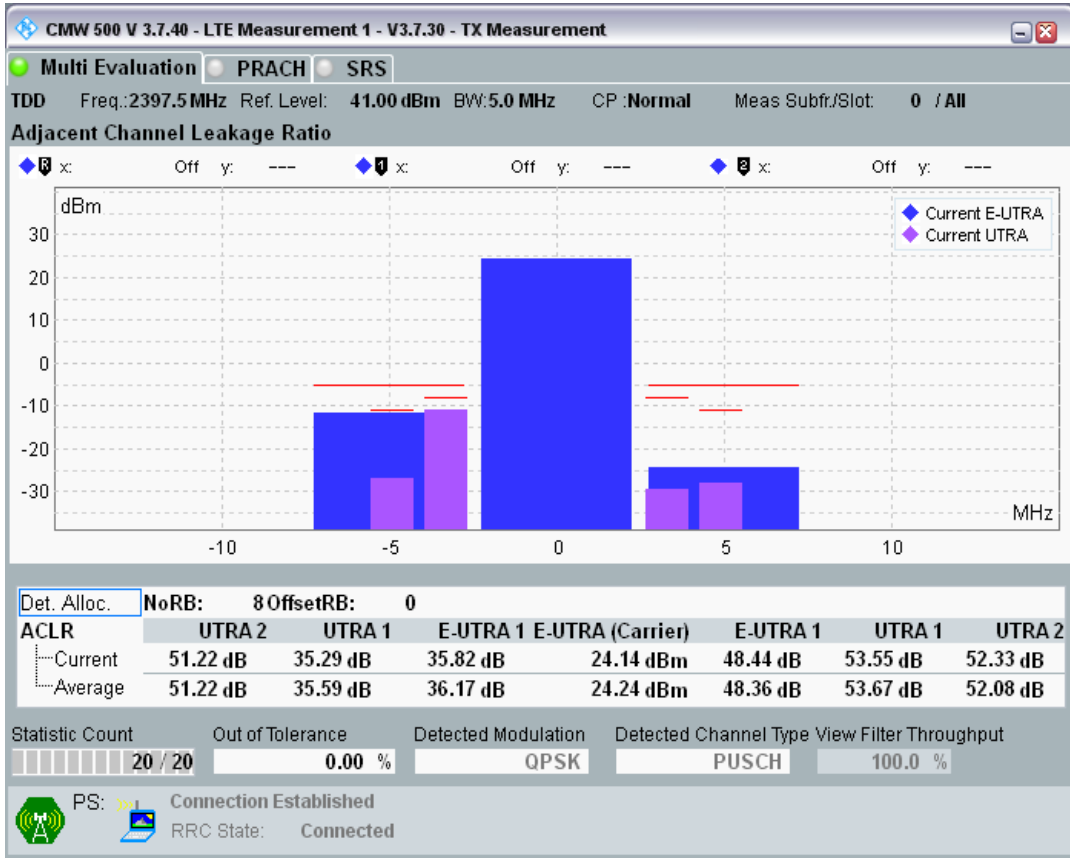

Band40 QPSK BW=5MHz Channel=39625 RB Size=8 Position=#0