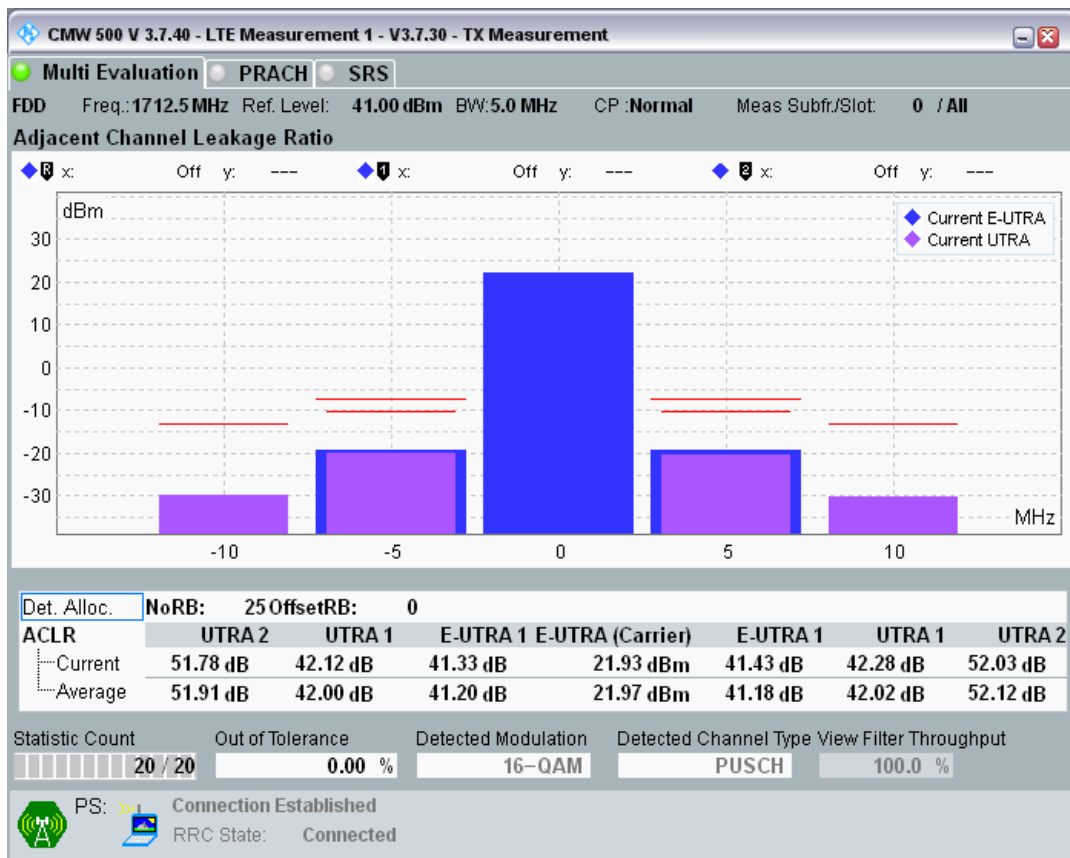

Band3 QPSK BW=5MHz Channel=19225 RB Size=25 Position=#0

Band3 QAM16 BW=5MHz Channel=19225 RB Size=8 Position=#0

Band3 QAM16 BW=5MHz Channel=19225 RB Size=8 Position=#Max

Band3 QAM16 BW=5MHz Channel=19225 RB Size=25 Position=#0