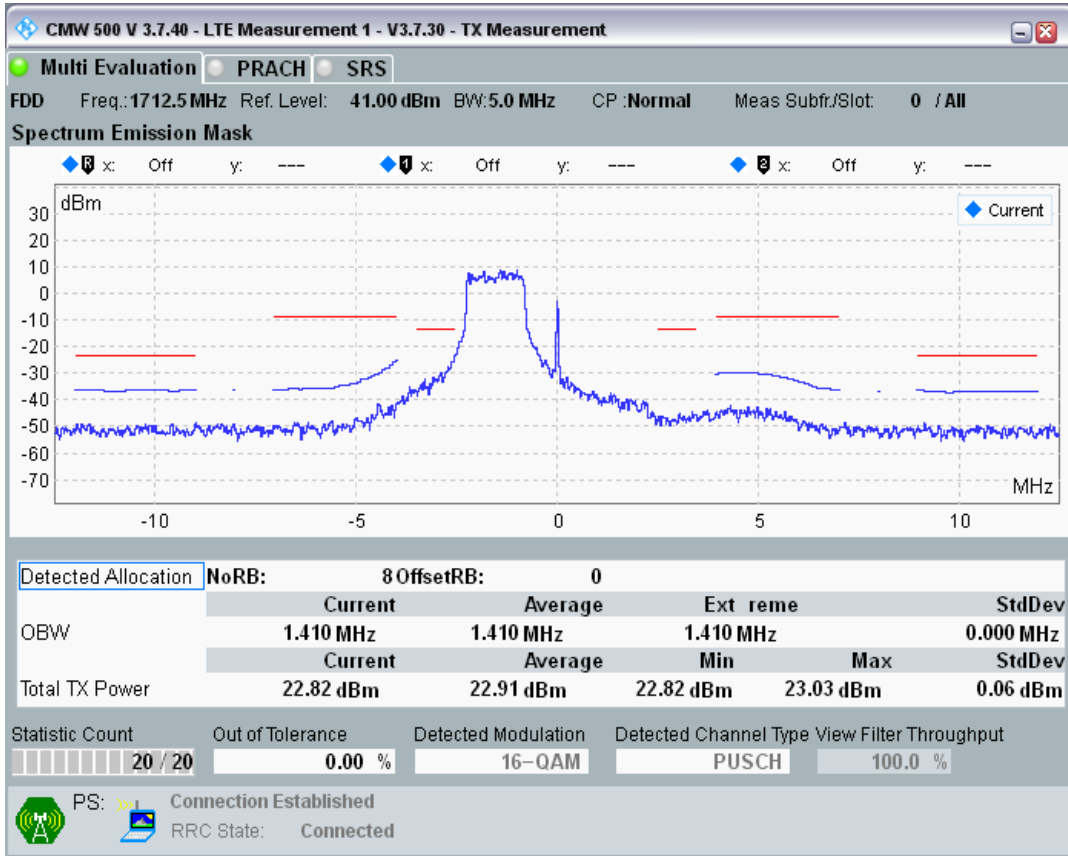

Band3 QAM16 BW=5MHz Channel=19225 RB Size=8 Position=#0