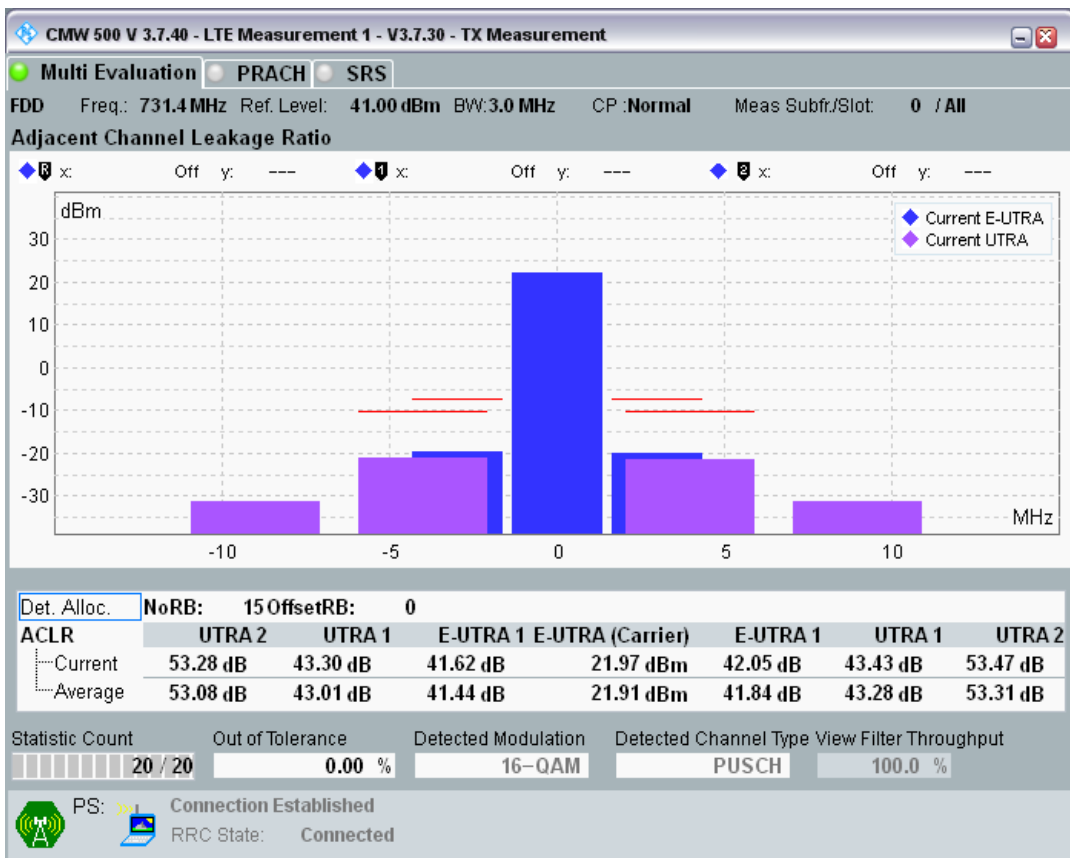

Band28 QAM16 BW=3MHz Channel=27494 RB Size=15 Position=#0