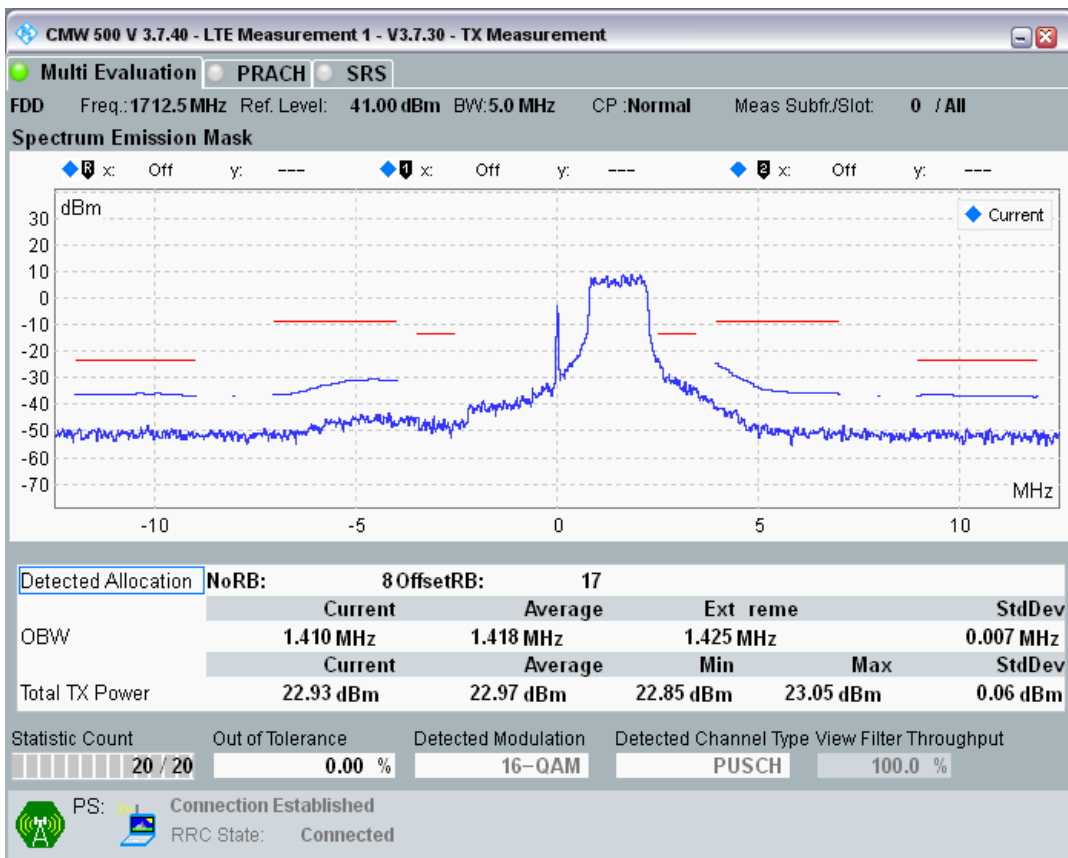

Band3 QAM16 BW=5MHz Channel=19225 RB Size=8 Position=#Max