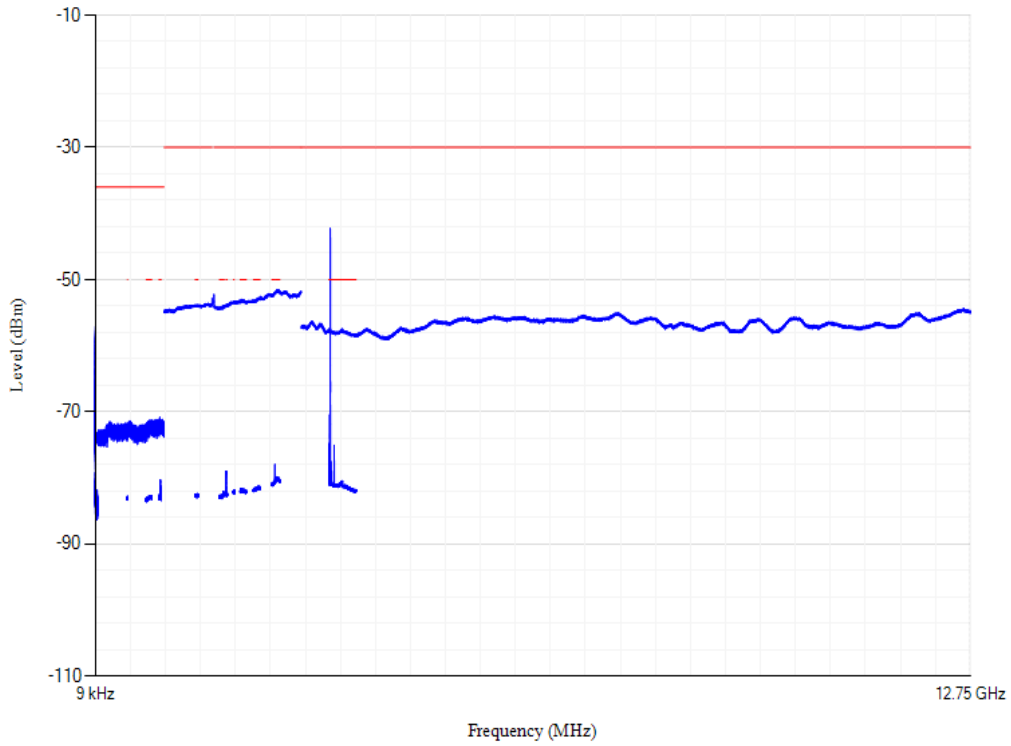

Conducted spurious emissions

Band3 QPSK BW=5MHz Channel=19575 RB Size=1 Position=#0