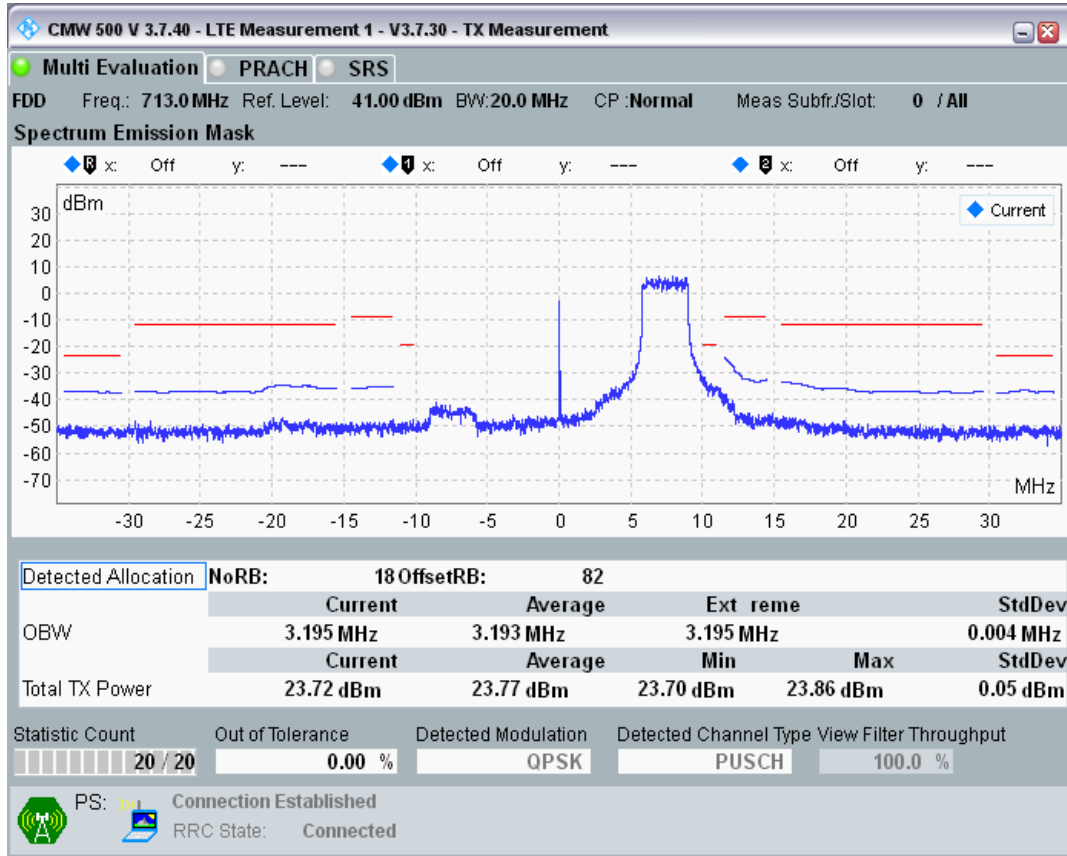

Band28 QAM16 BW=10MHz Channel=27459 RB Size=12 Position=#Max

Band28 QAM16 BW=10MHz Channel=27459 RB Size=50 Position=#0

Band28 QPSK BW=20MHz Channel=27310 RB Size=18 Position=#0

Band28 QPSK BW=20MHz Channel=27310 RB Size=18 Position=#Max