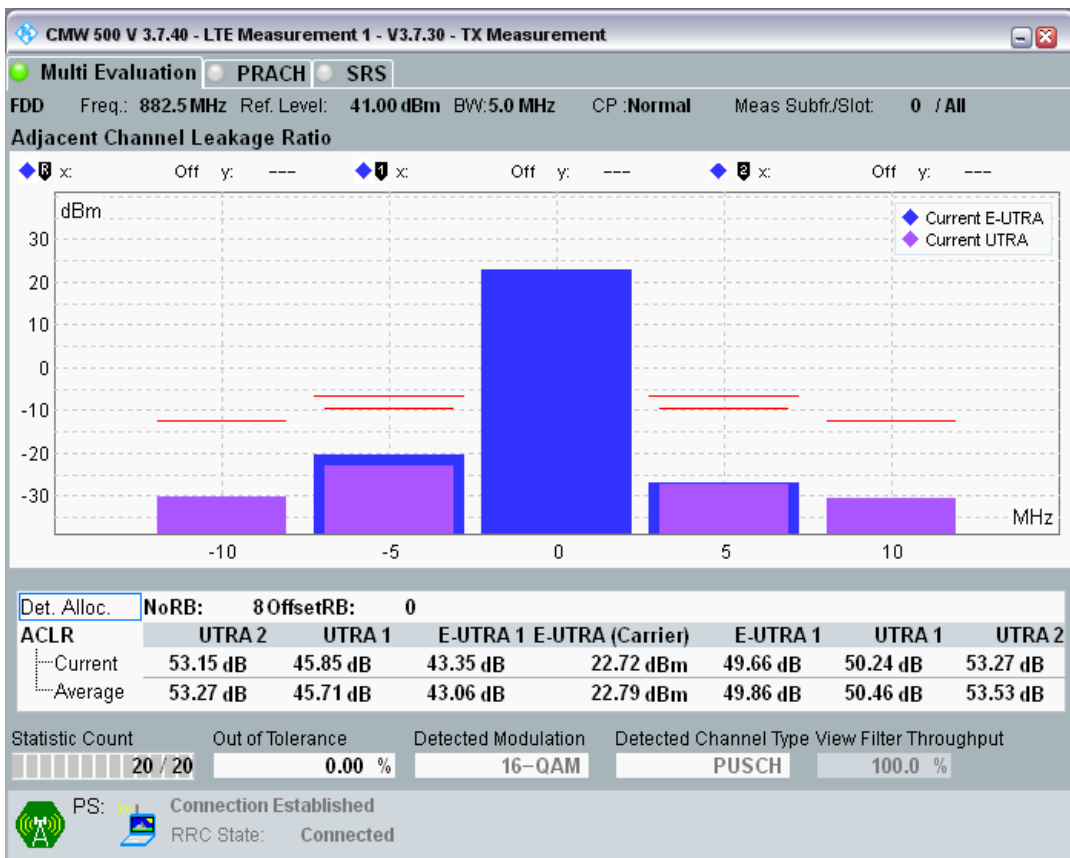

Band8 QPSK BW=5MHz Channel=21475 RB Size=8 Position=#0

Band8 QPSK BW=5MHz Channel=21475 RB Size=8 Position=#Max

Band8 QPSK BW=5MHz Channel=21475 RB Size=25 Position=#0

Band8 QAM16 BW=5MHz Channel=21475 RB Size=8 Position=#0