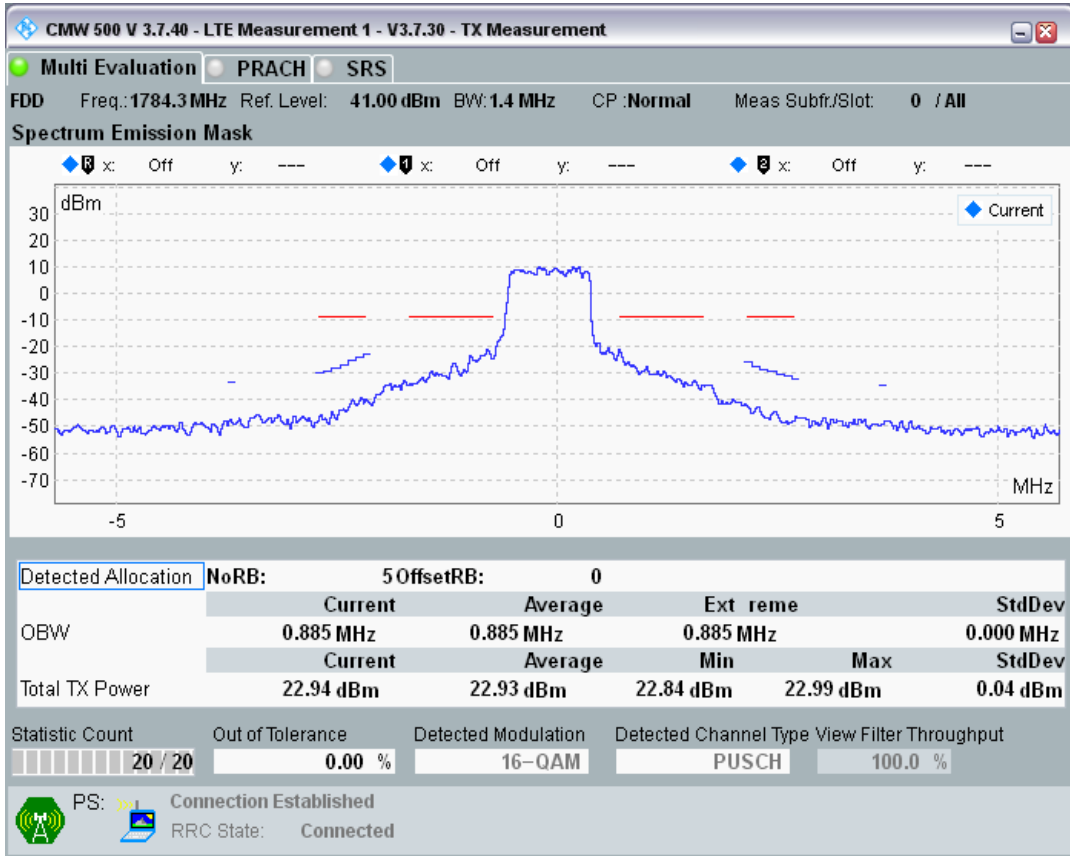

Band3 QPSK BW=1.4MHz Channel=19943 RB Size=5 Position=#0

Band3 QPSK BW=1.4MHz Channel=19943 RB Size=5 Position=#Max

Band3 QPSK BW=1.4MHz Channel=19943 RB Size=6 Position=#0

Band3 QAM16 BW=1.4MHz Channel=19943 RB Size=5 Position=#0