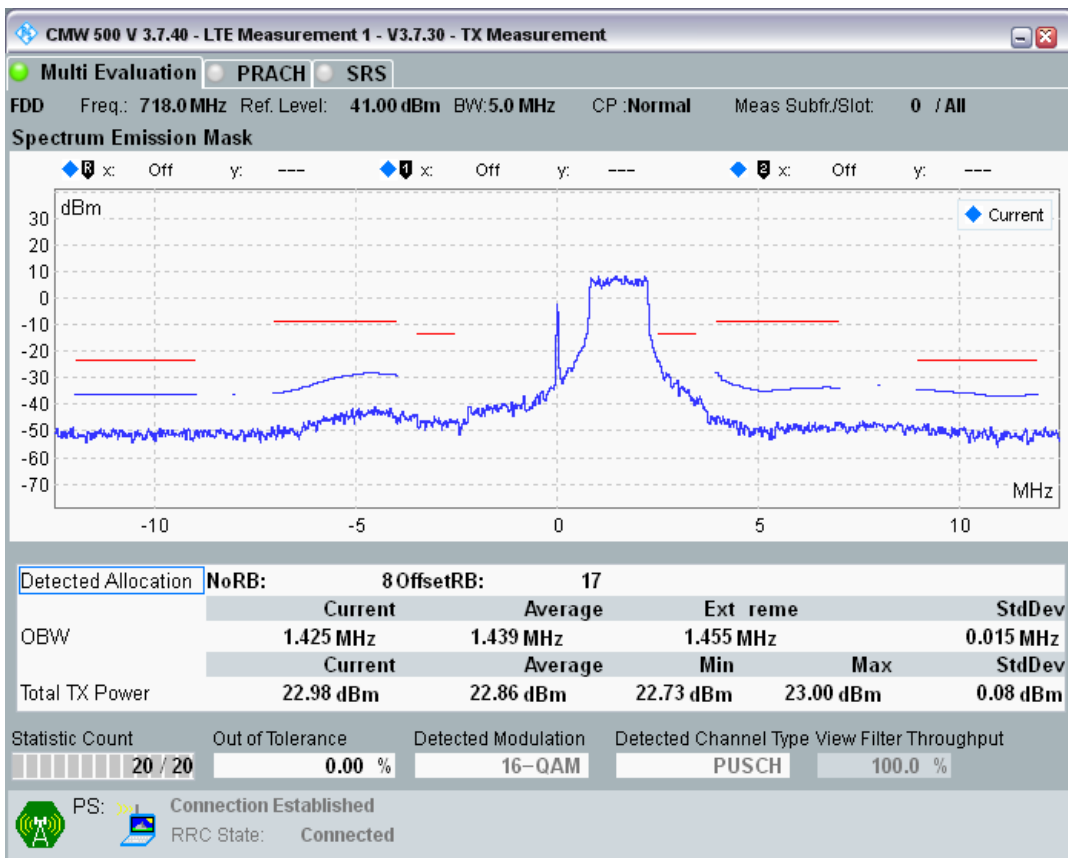

Band28 QAM16 BW=5MHz Channel=27360 RB Size=8 Position=#Max