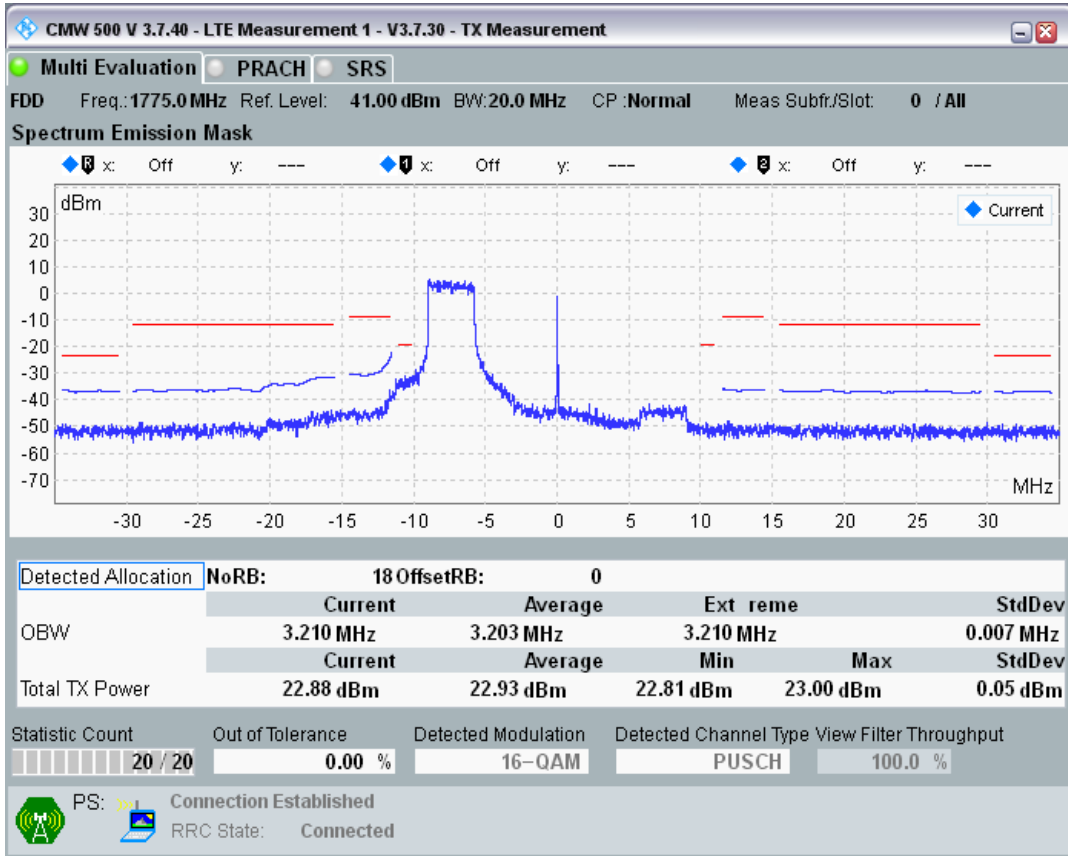

Band3 QAM16 BW=20MHz Channel=19850 RB Size=18 Position=#0