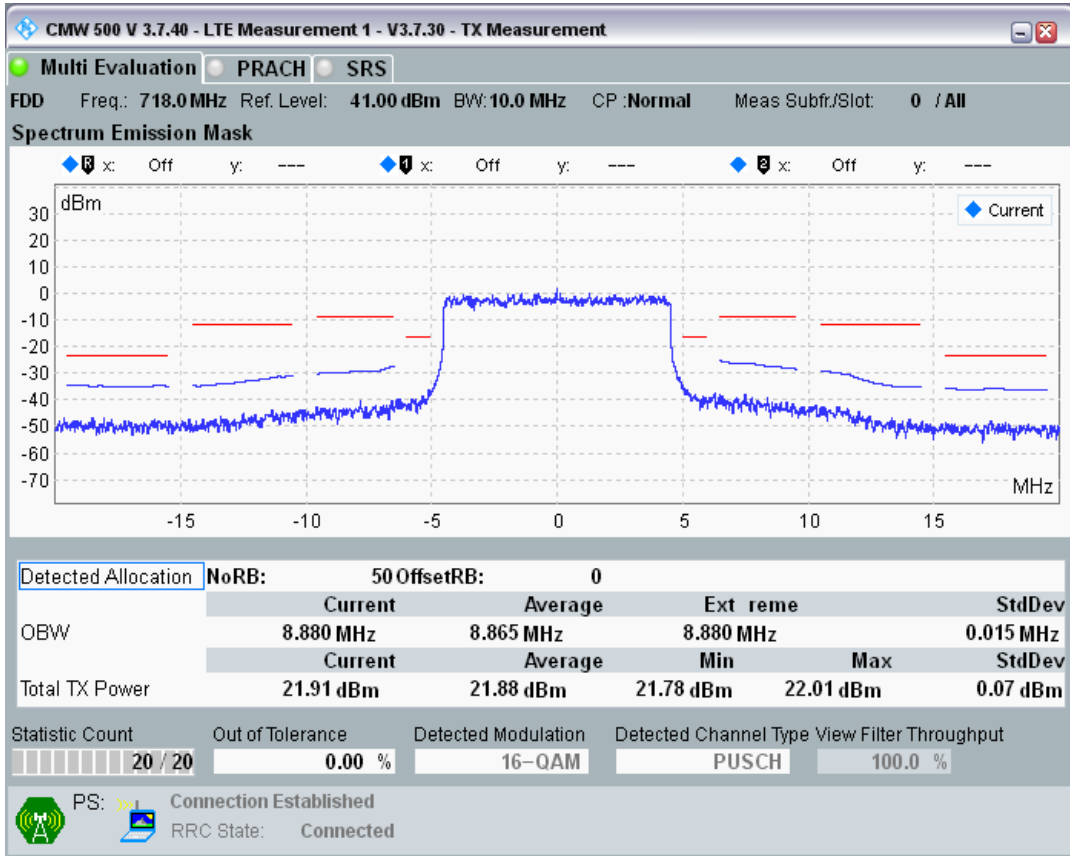

Band28 QPSK BW=10MHz Channel=27360 RB Size=50 Position=#0

Band28 QAM16 BW=10MHz Channel=27360 RB Size=12 Position=#0

Band28 QAM16 BW=10MHz Channel=27360 RB Size=12 Position=#Max

Band28 QAM16 BW=10MHz Channel=27360 RB Size=50 Position=#0