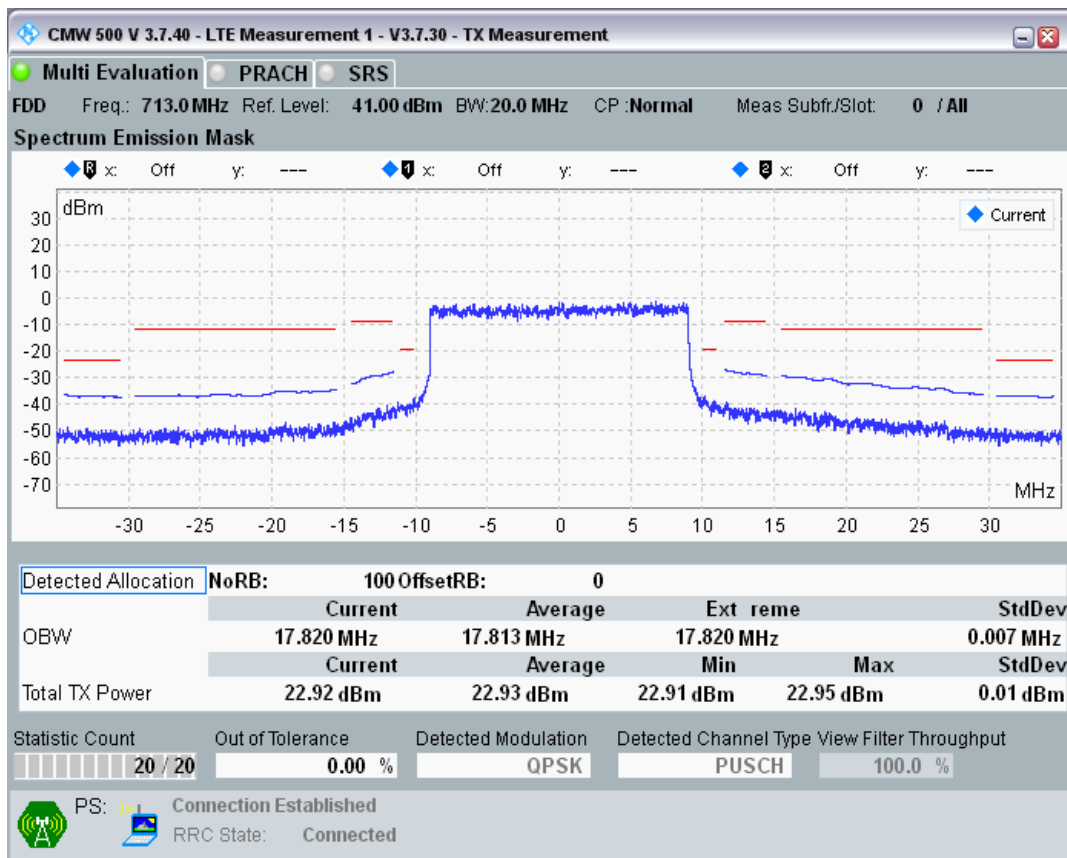

Band28 QPSK BW=20MHz Channel=27310 RB Size=100 Position=#0