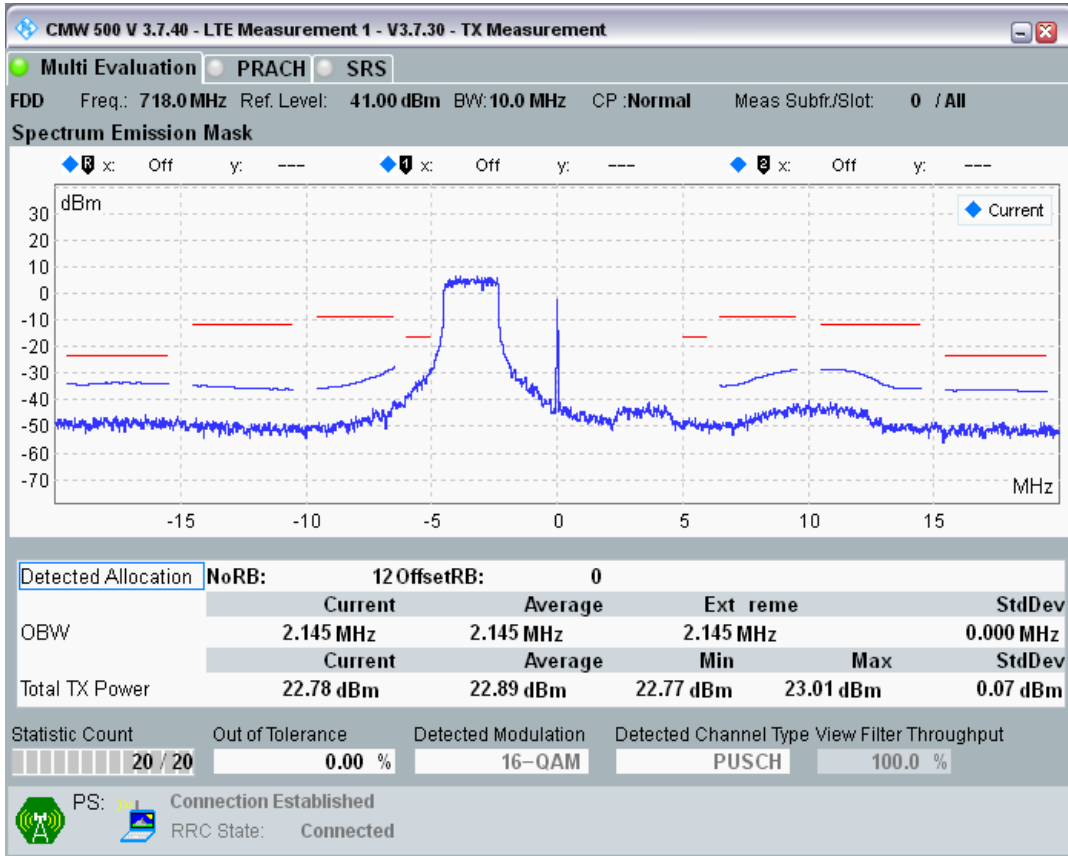

Band28 QAM16 BW=10MHz Channel=27360 RB Size=12 Position=#0