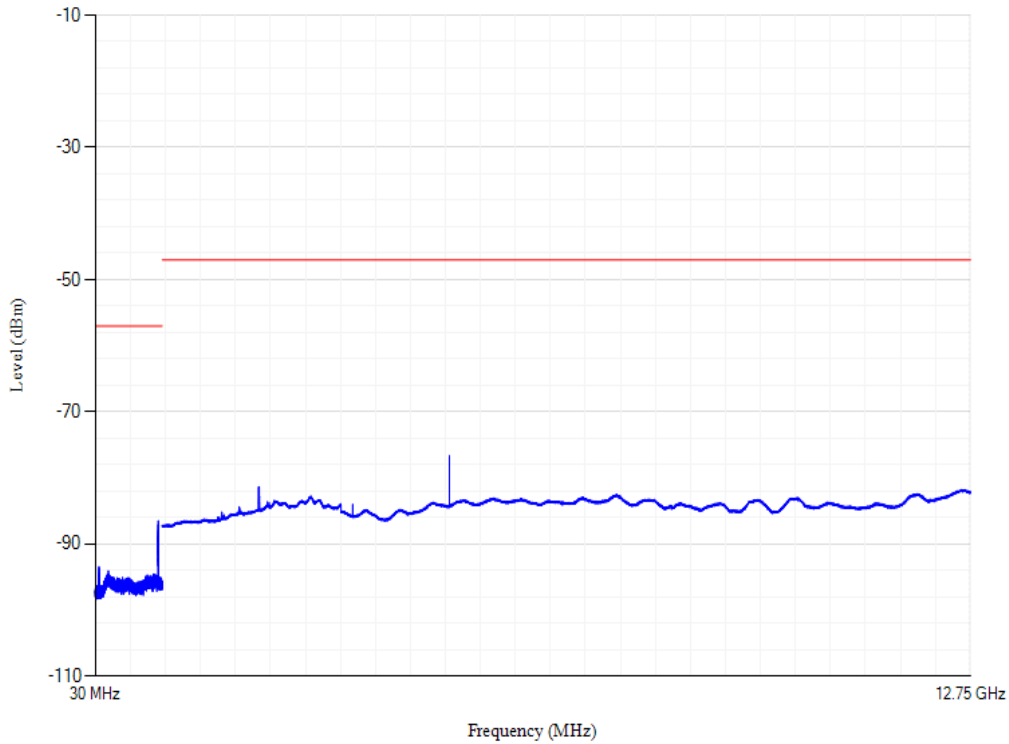

Conducted spurious emissions

Band8 QPSK BW=10MHz Channel=21500

Conducted spurious emissions

Band8 QPSK BW=10MHz Channel=21750

Conducted spurious emissions

Band8 QPSK BW=10MHz Channel=21625

Conducted spurious emissions