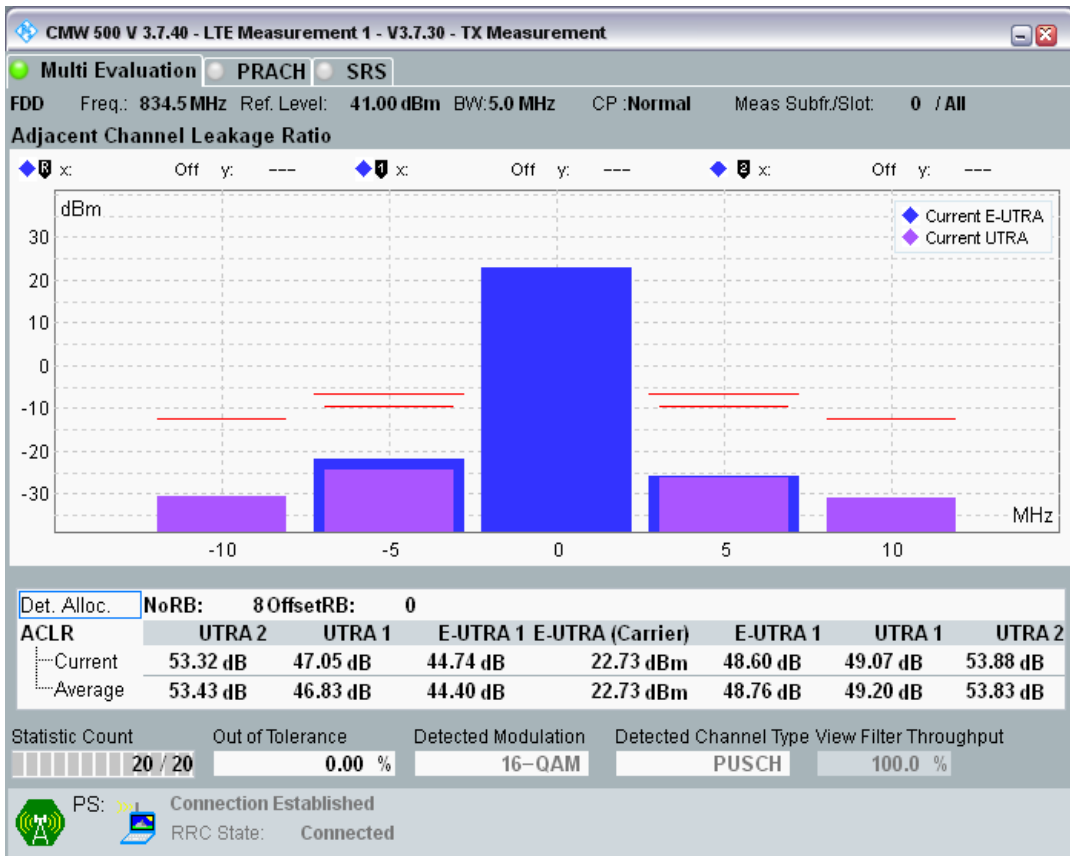

Band20 QAM16 BW=5MHz Channel=24175 RB Size=8 Position=#0