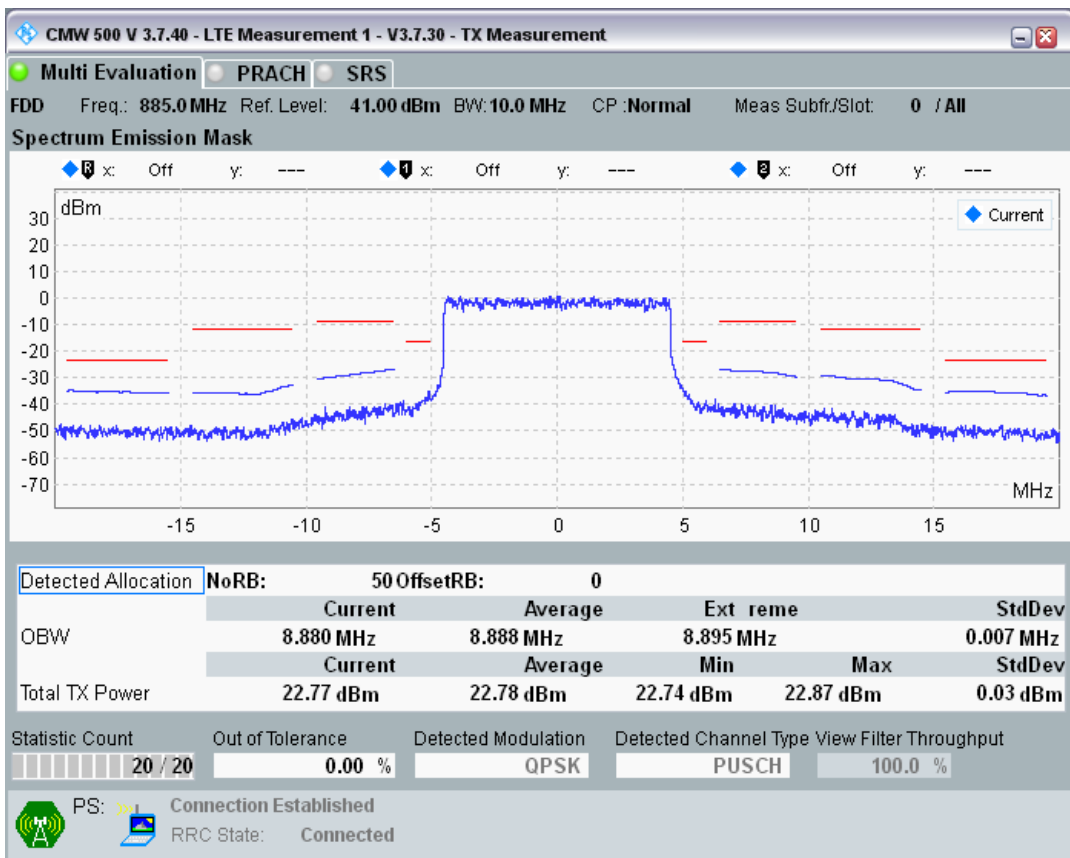

Band8 QPSK BW=10MHz Channel=21500 RB Size=50 Position=#0