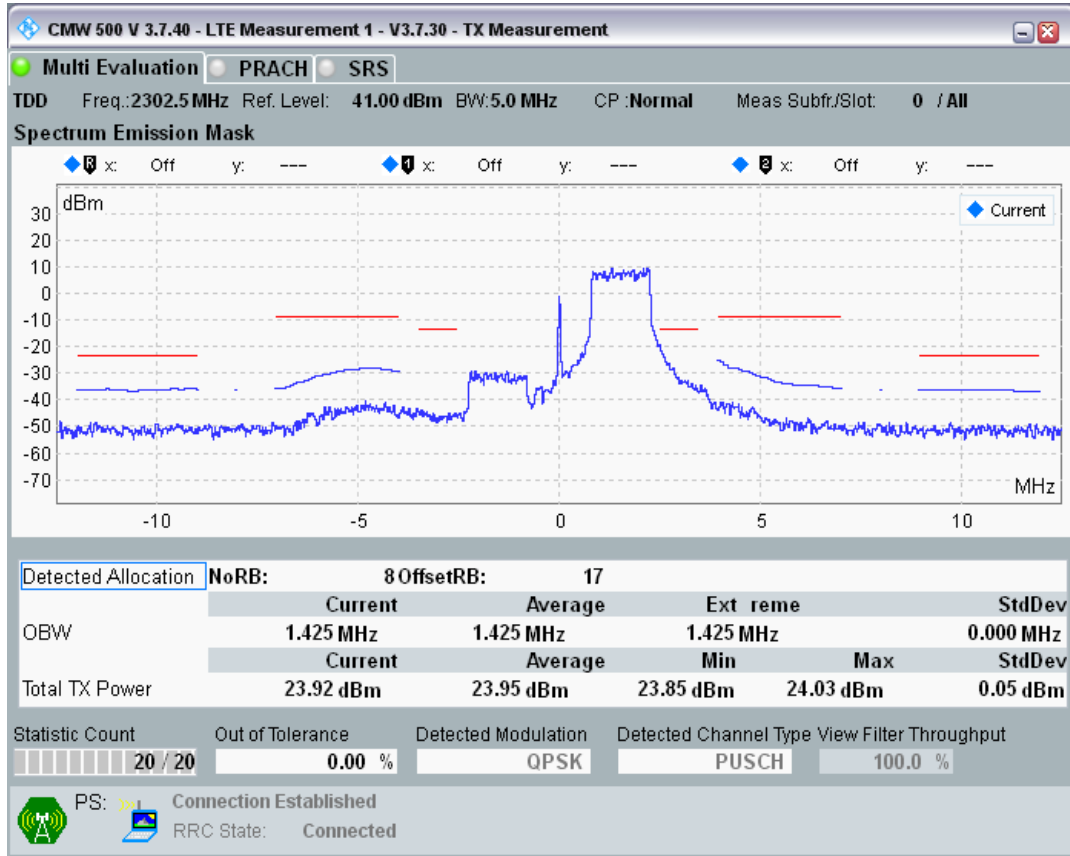

Band40 QPSK BW=5MHz Channel=38675 RB Size=8 Position=#Max