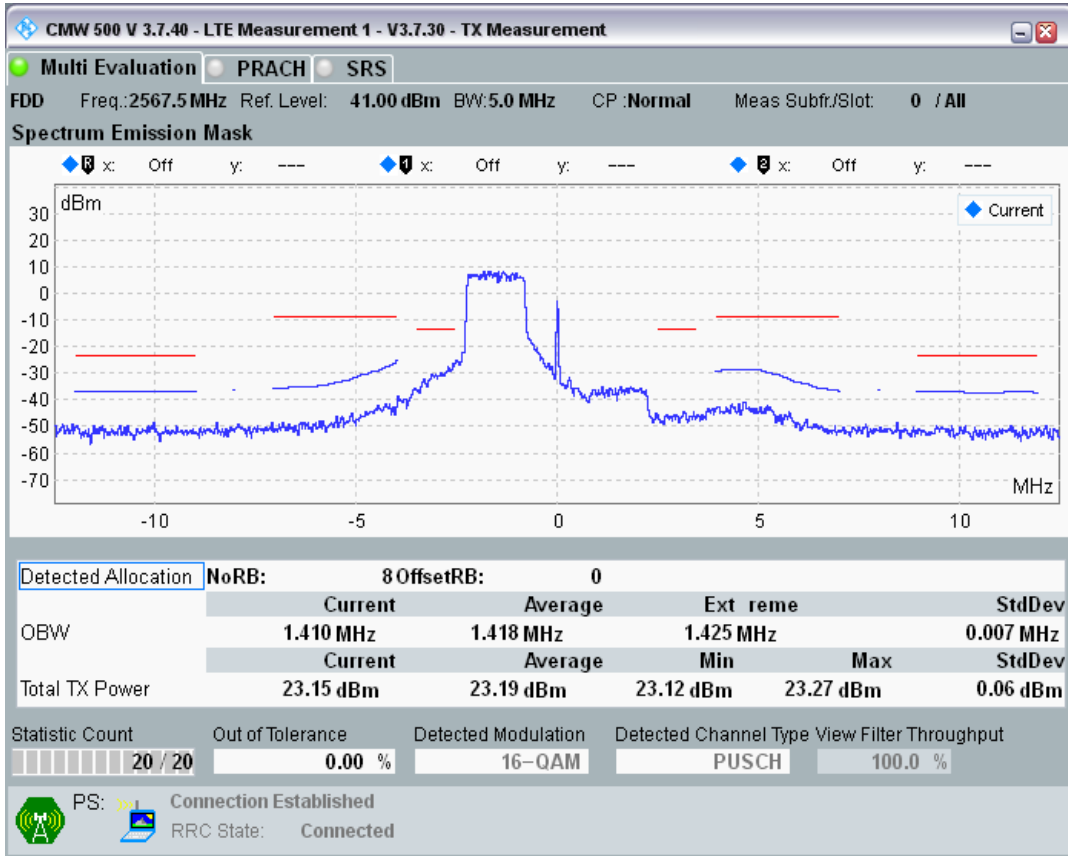

Band7 QAM16 BW=5MHz Channel=21425 RB Size=8 Position=#0