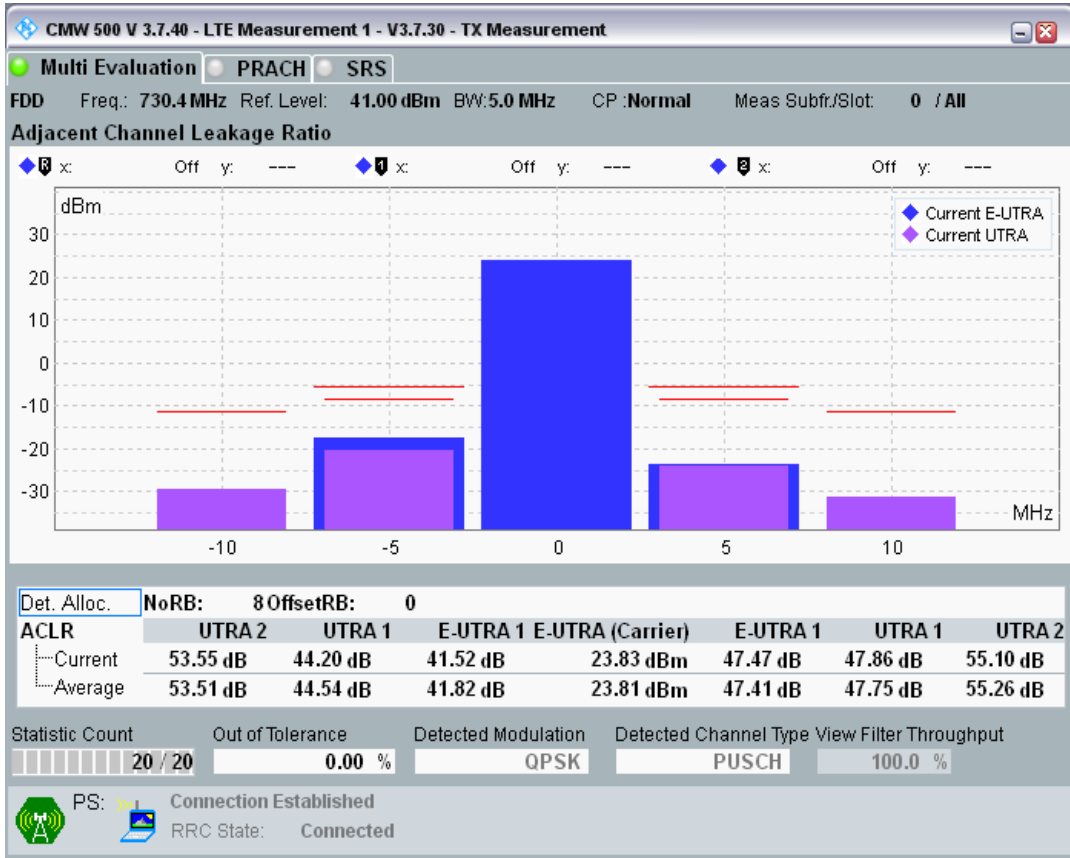

Band28 QPSK BW=5MHz Channel=27484 RB Size=8 Position=#0