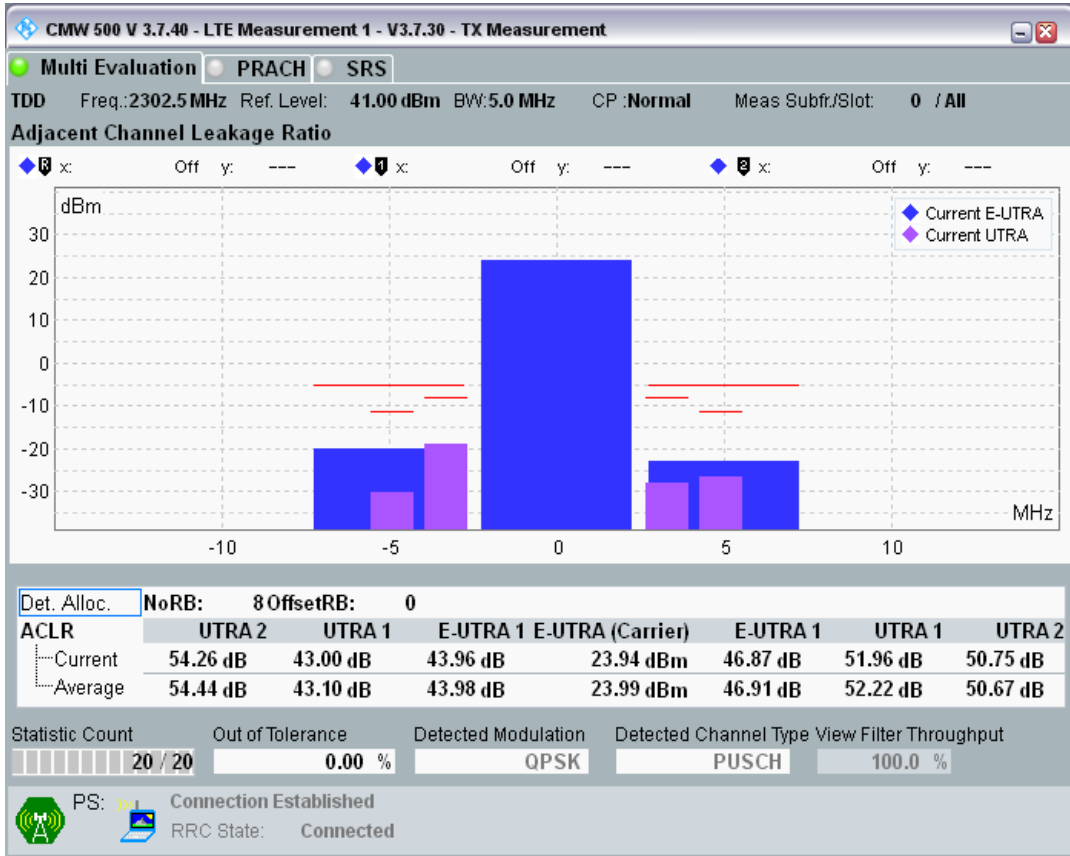

Band40 QPSK BW=5MHz Channel=38675 RB Size=8 Position=#0