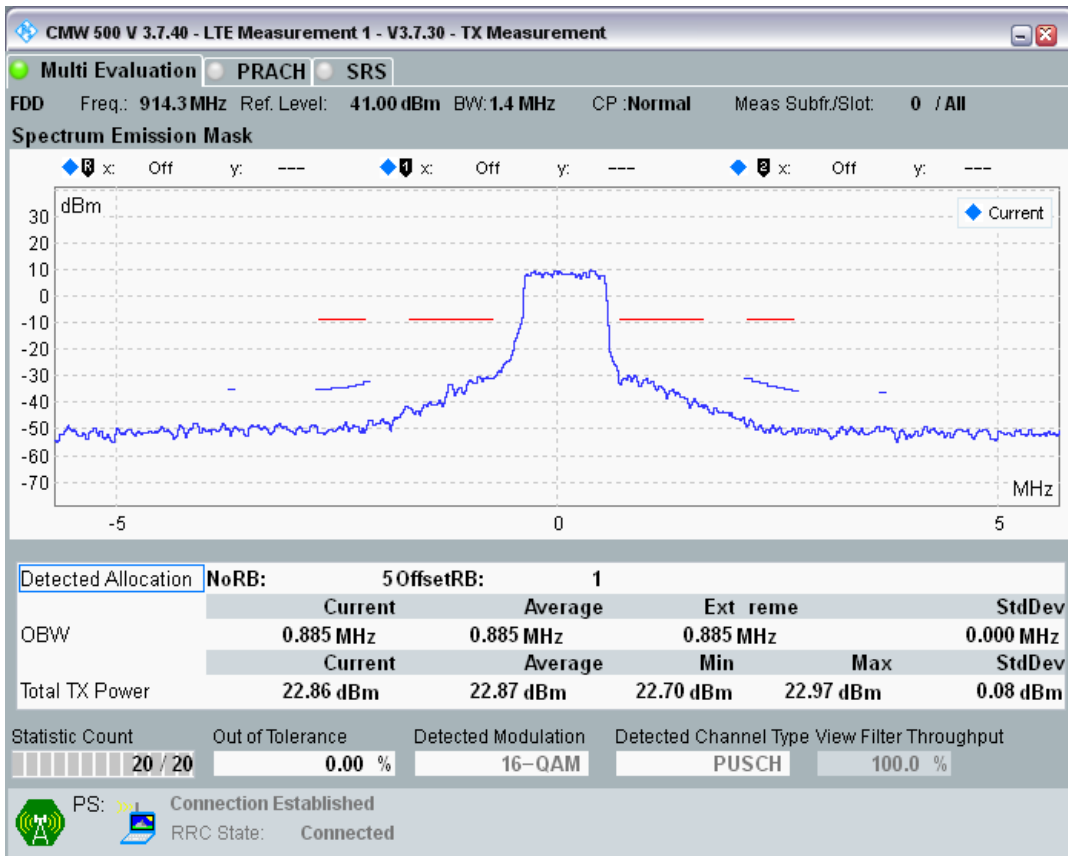

Band8 QAM16 BW=1.4MHz Channel=21793 RB Size=5 Position=#Max