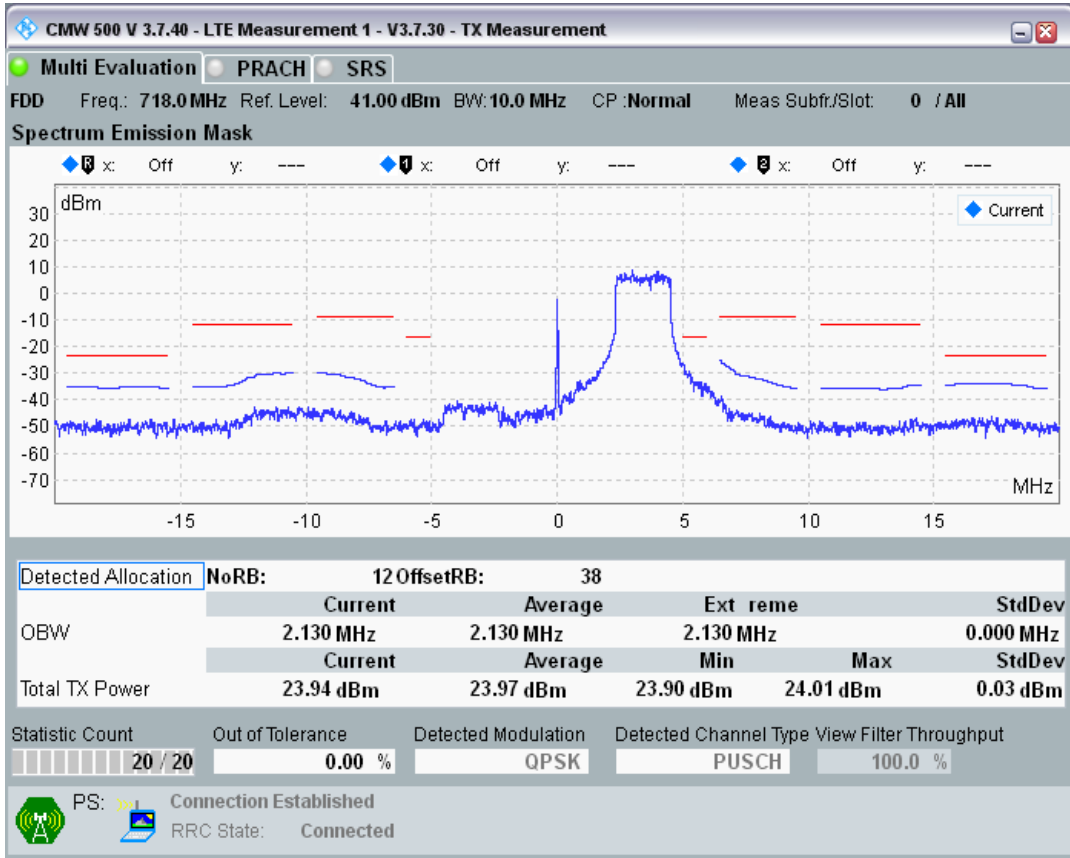

Band28 QAM16 BW=10MHz Channel=27260 RB Size=12 Position=#Max

Band28 QAM16 BW=10MHz Channel=27260 RB Size=50 Position=#0

Band28 QPSK BW=10MHz Channel=27360 RB Size=12 Position=#0

Band28 QPSK BW=10MHz Channel=27360 RB Size=12 Position=#Max