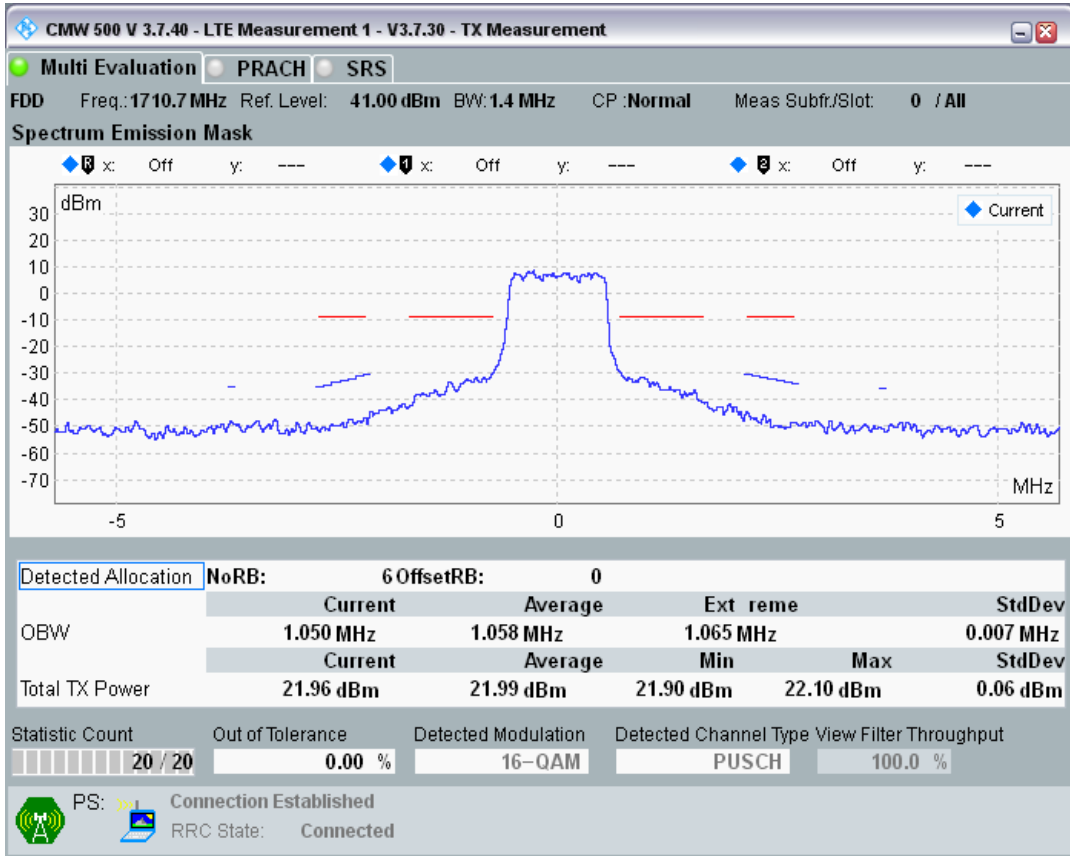

Band3 QAM16 BW=1.4MHz Channel=19207 RB Size=6 Position=#0