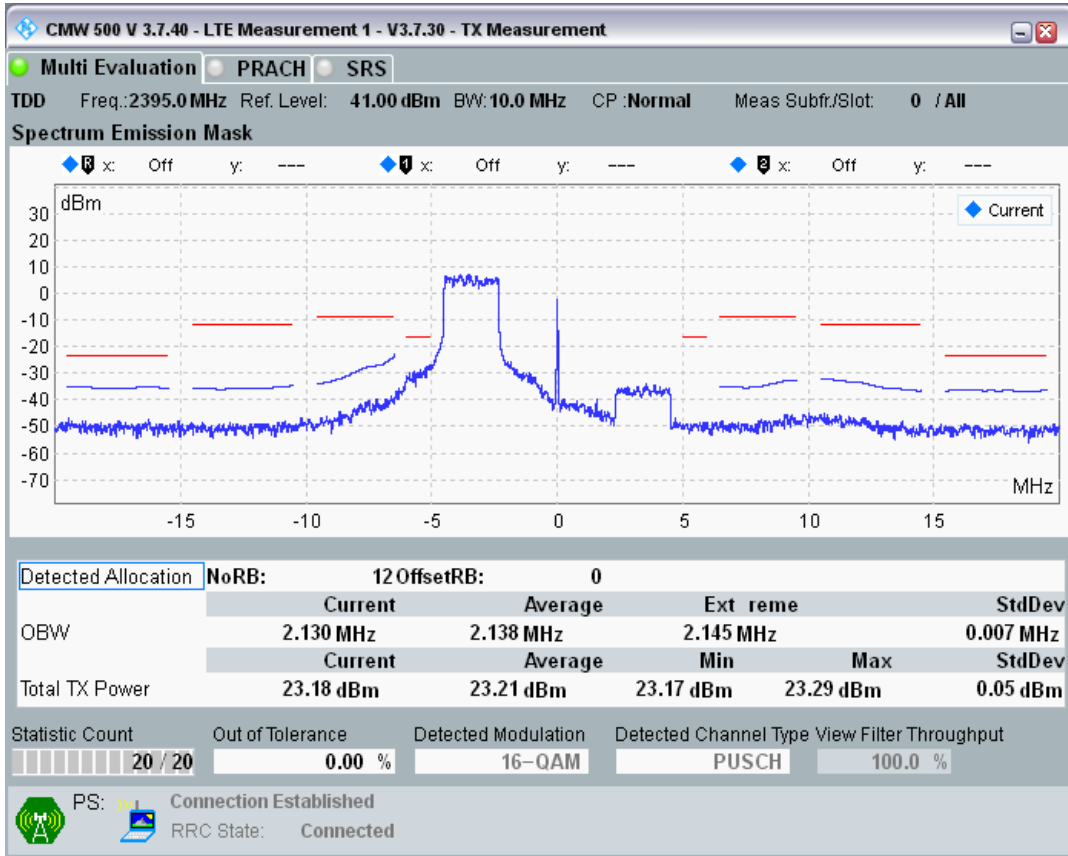

Band40 QAM16 BW=10MHz Channel=39600 RB Size=12 Position=#0