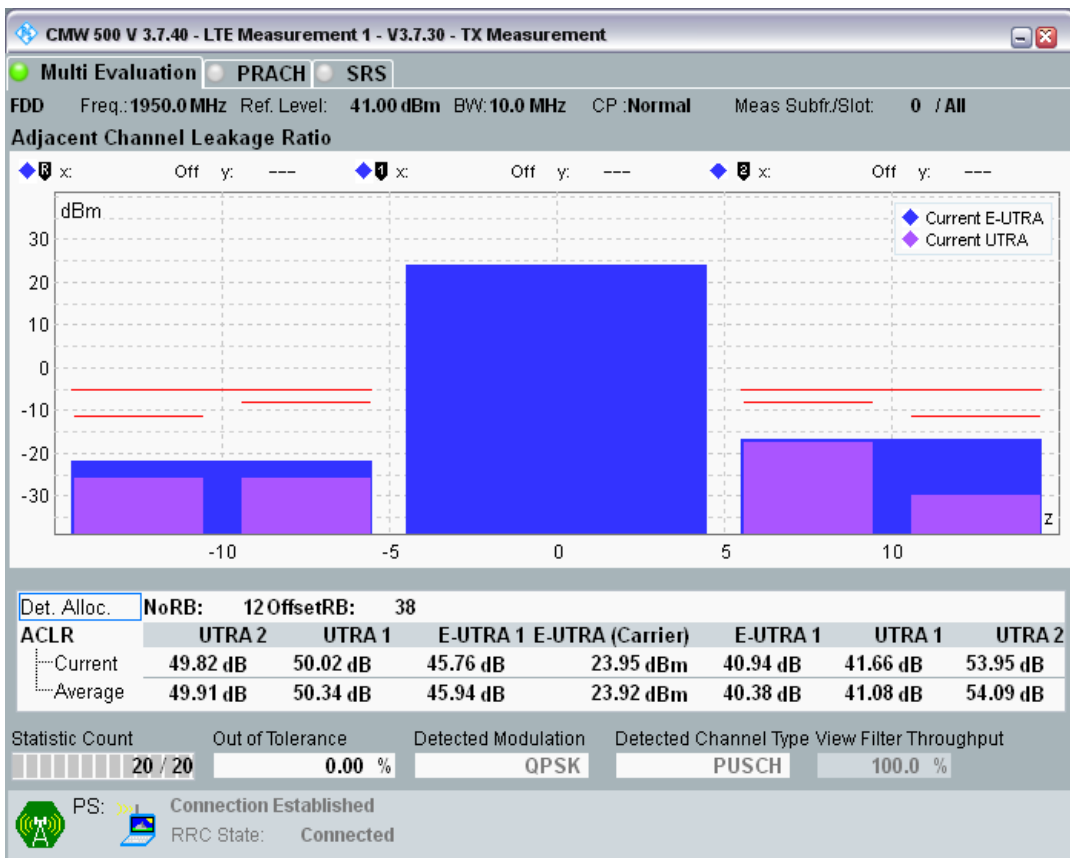

Band1 QPSK BW=10MHz Channel=18300 RB Size=12 Position=#Max