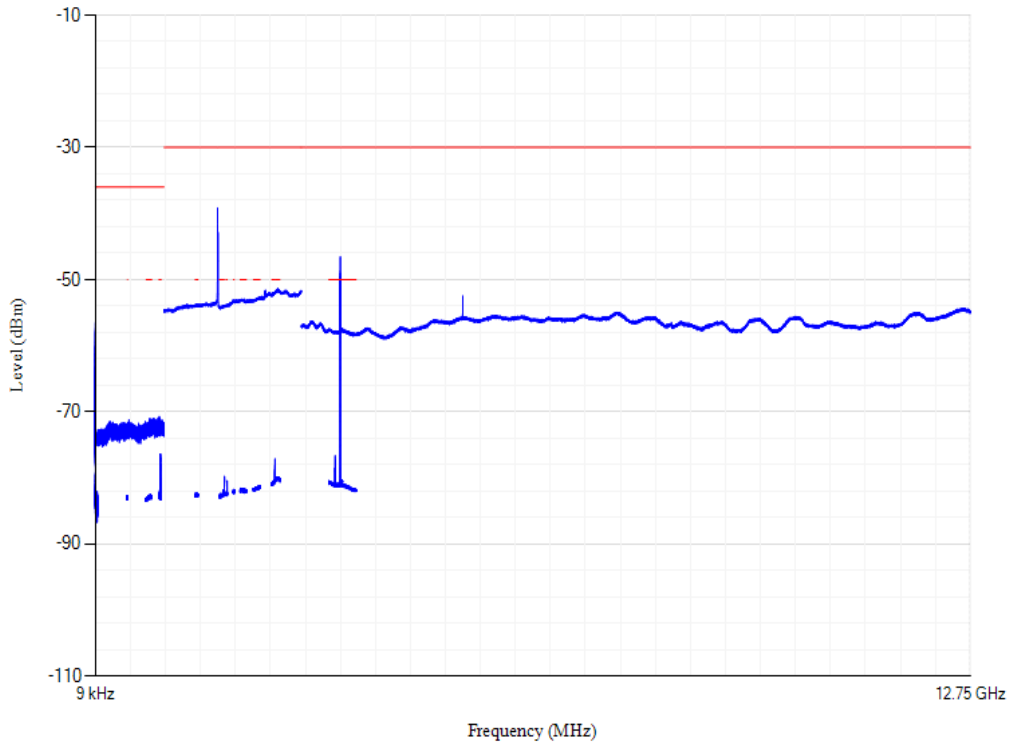

Conducted spurious emissions

Band3 QPSK BW=1.4MHz Channel=19207 RB Size=1 Position=#0

Conducted spurious emissions

Band3 QPSK BW=1.4MHz Channel=19943 RB Size=1 Position=#0

Conducted spurious emissions

Band3 QPSK BW=1.4MHz Channel=19575 RB Size=1 Position=#0