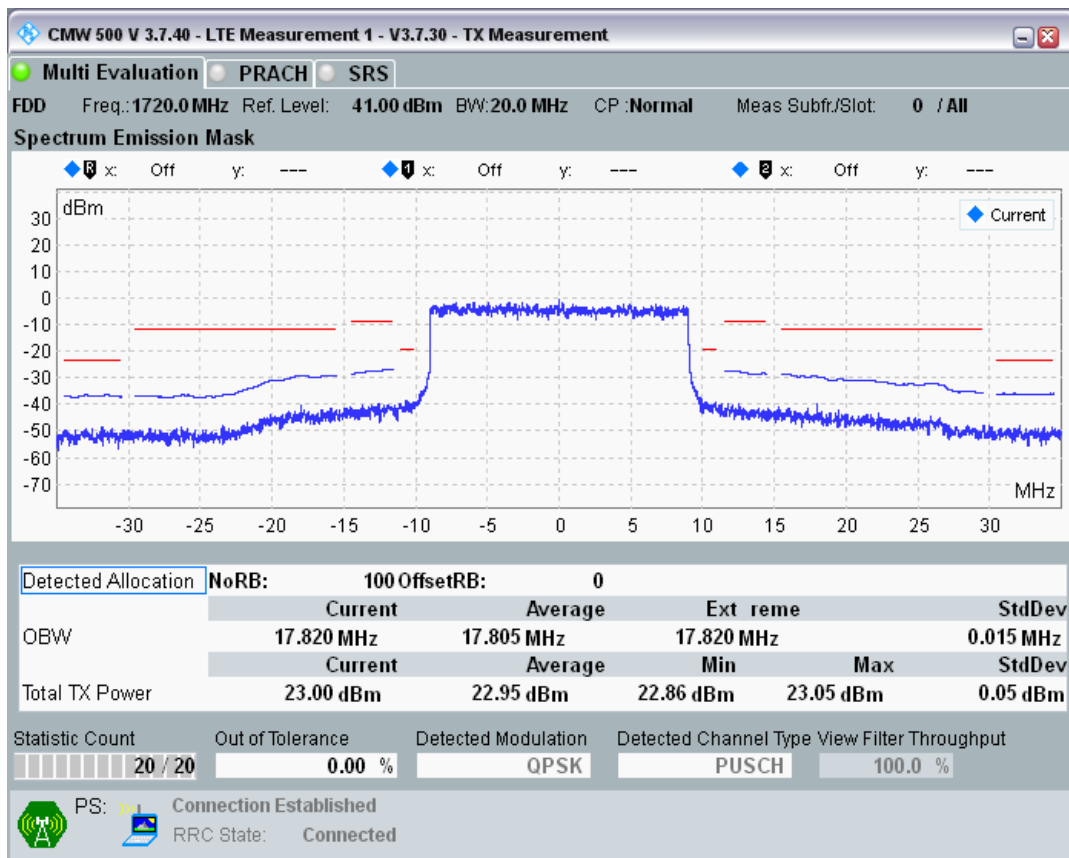

Band3 QPSK BW=20MHz Channel=19300 RB Size=100 Position=#0