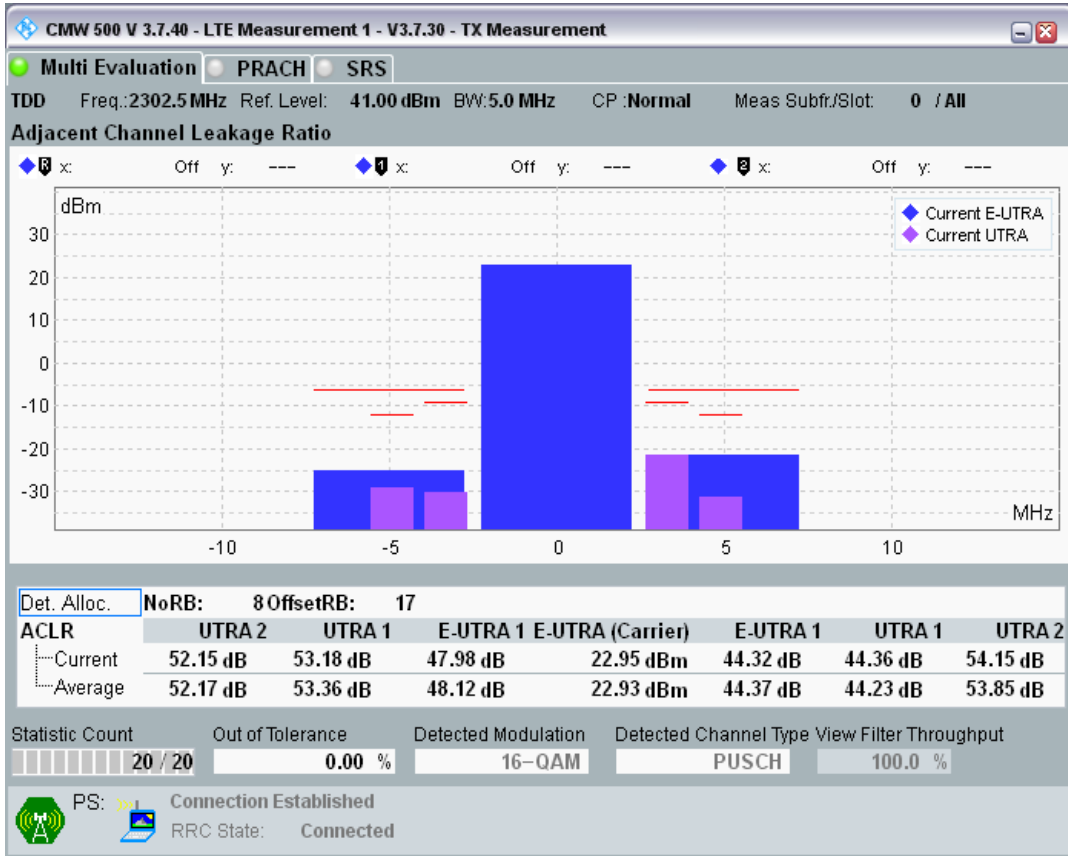

Band40 QAM16 BW=5MHz Channel=38675 RB Size=8 Position=#Max