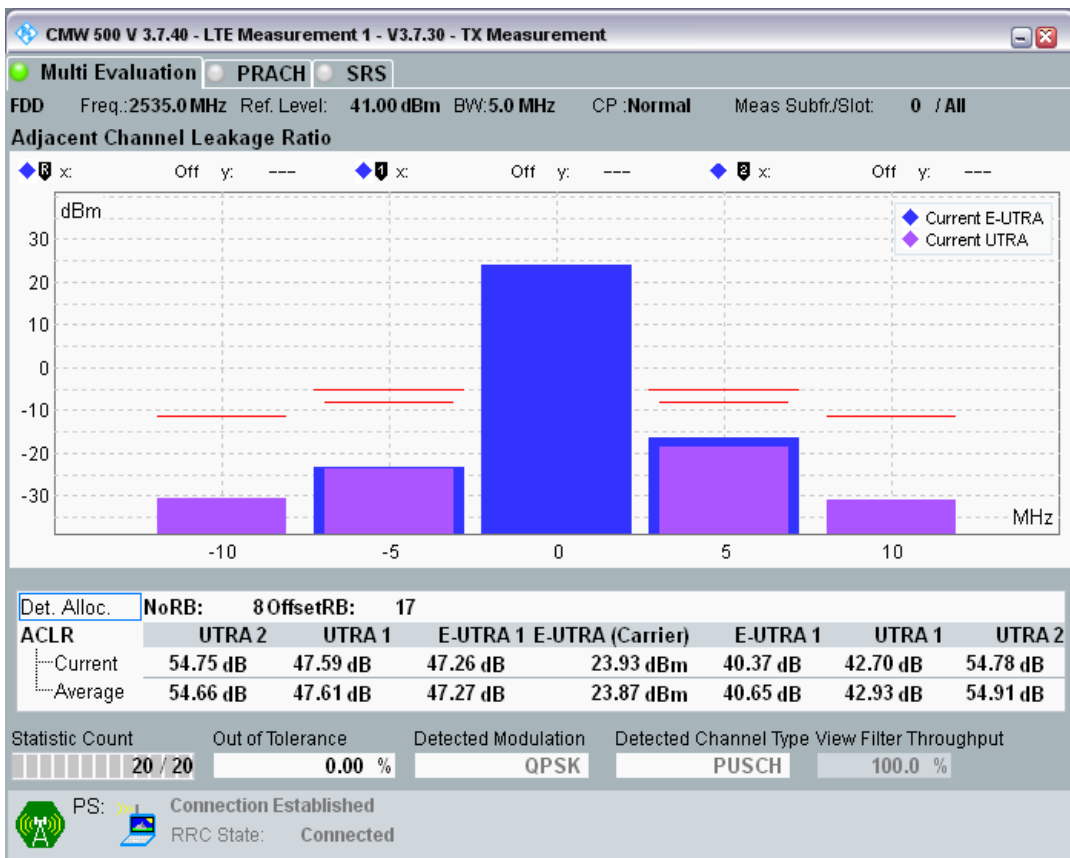

Band7 QAM16 BW=5MHz Channel=20775 RB Size=8 Position=#Max

Band7 QAM16 BW=5MHz Channel=20775 RB Size=25 Position=#0

Band7 QPSK BW=5MHz Channel=21100 RB Size=8 Position=#0

Band7 QPSK BW=5MHz Channel=21100 RB Size=8 Position=#Max