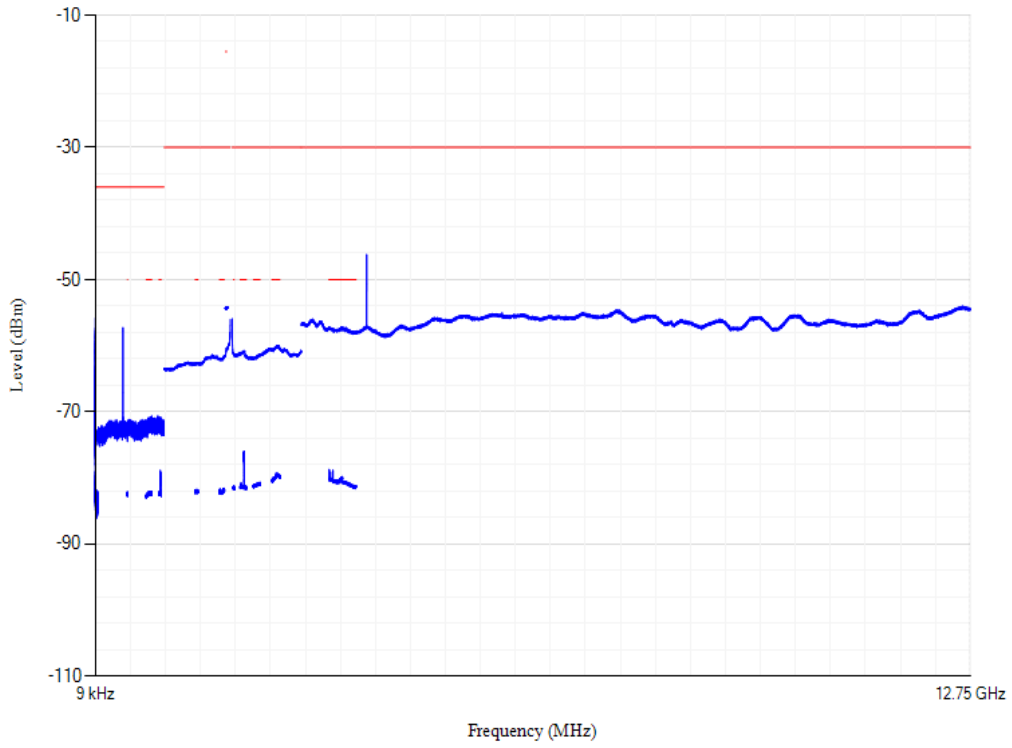

Conducted spurious emissions

Band1 QPSK BW=20MHz Channel=18100 RB Size=1 Position=#0