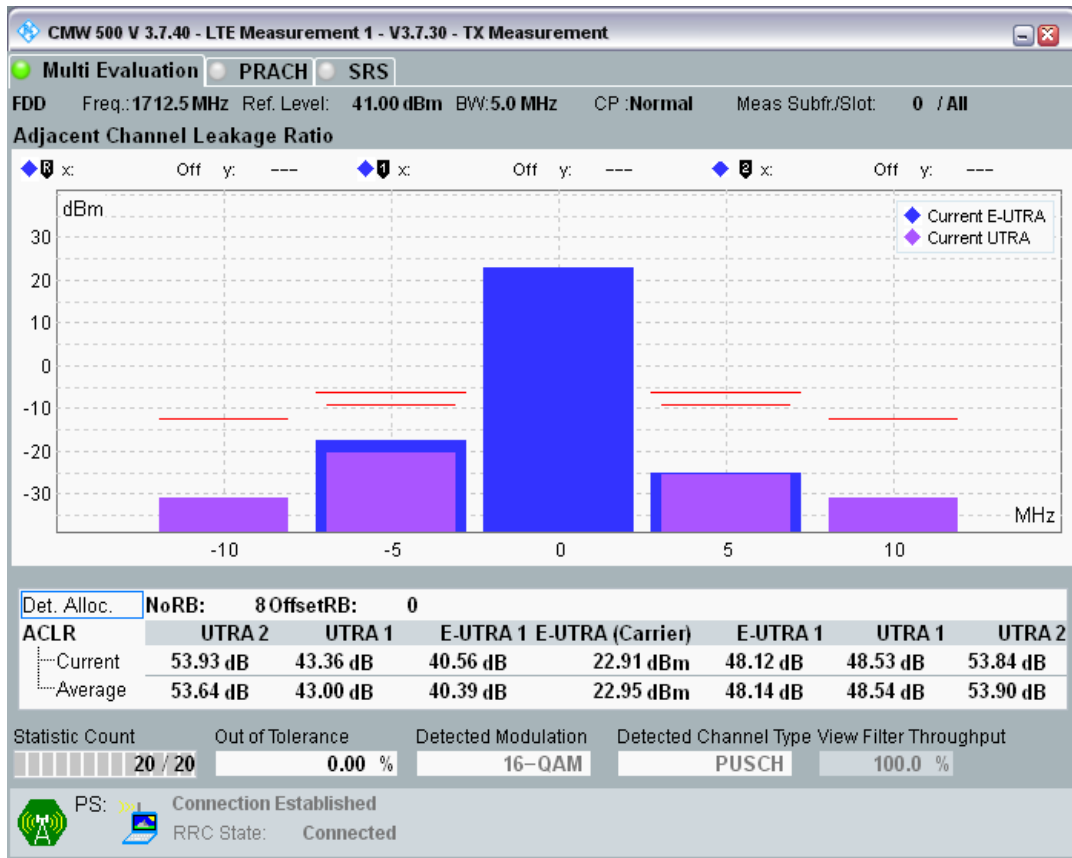

Band3 QAM16 BW=5MHz Channel=19225 RB Size=8 Position=#0