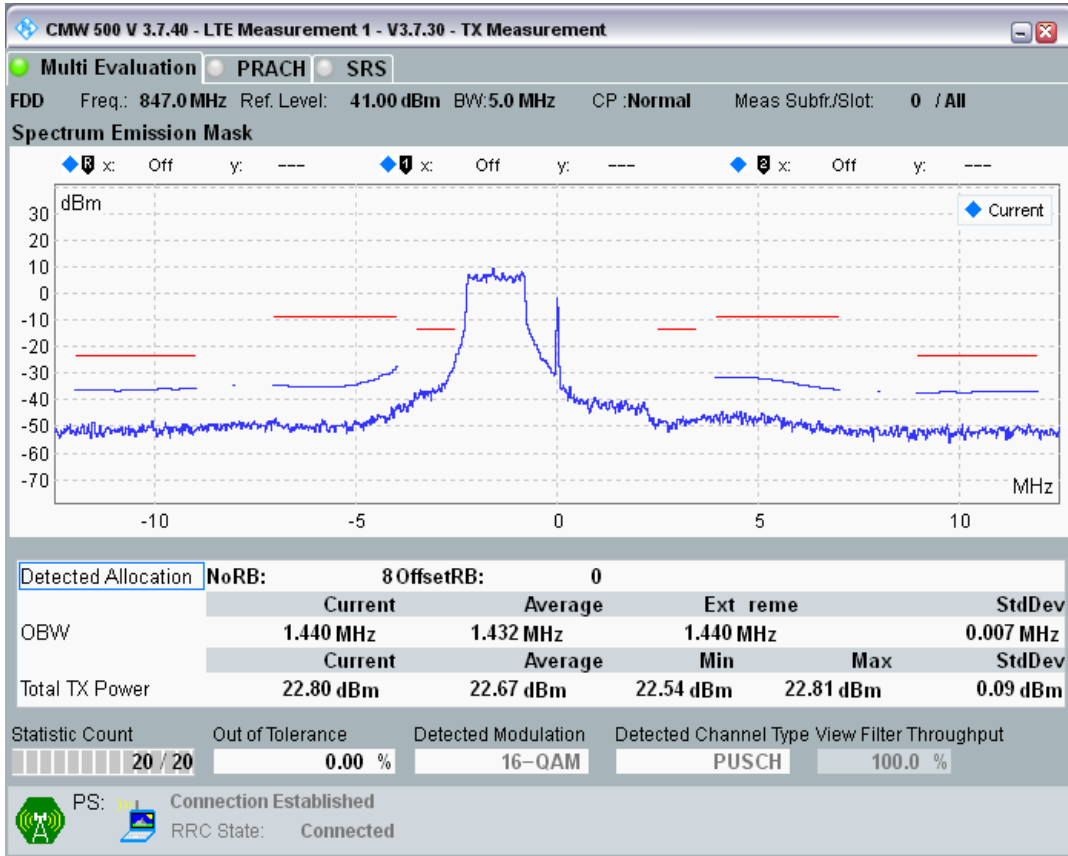

Band20 QPSK BW=5MHz Channel=24300 RB Size=8 Position=#0

Band20 QPSK BW=5MHz Channel=24300 RB Size=8 Position=#Max

Band20 QPSK BW=5MHz Channel=24300 RB Size=25 Position=#0

Band20 QAM16 BW=5MHz Channel=24300 RB Size=8 Position=#0