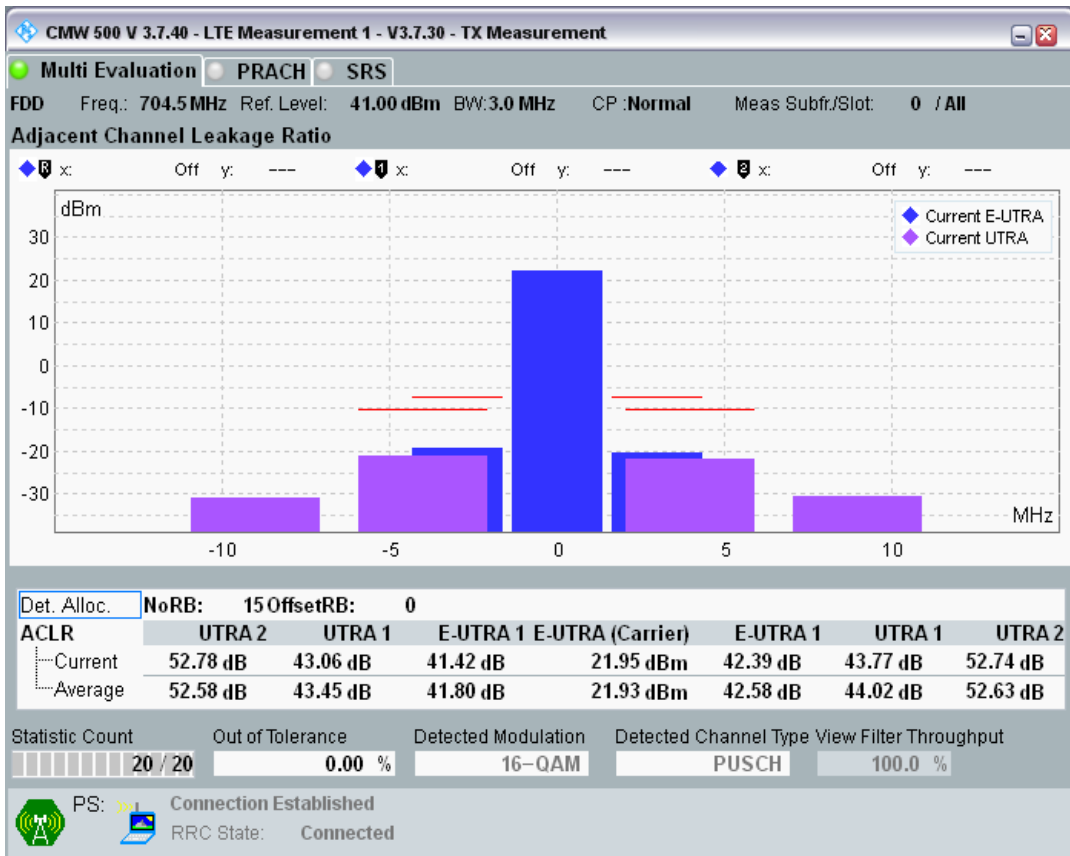

Band28 QAM16 BW=3MHz Channel=27225 RB Size=15 Position=#0