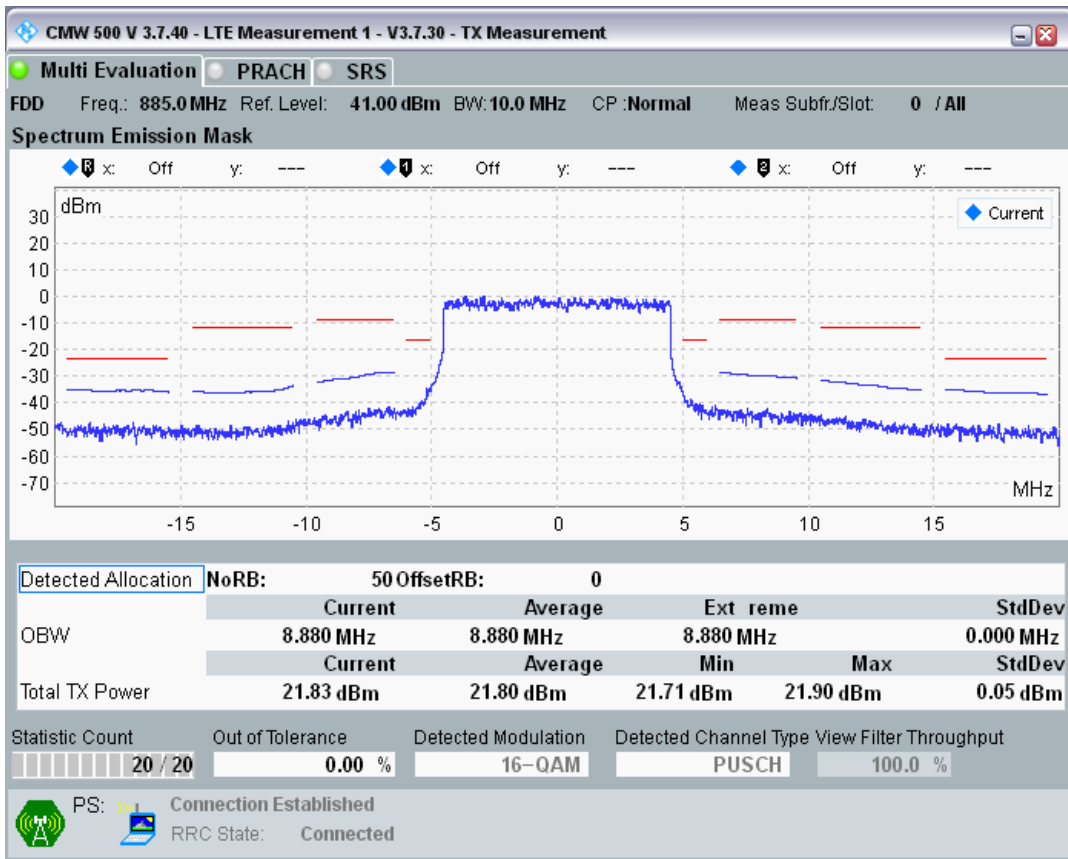

Band8 QAM16 BW=10MHz Channel=21500 RB Size=50 Position=#0