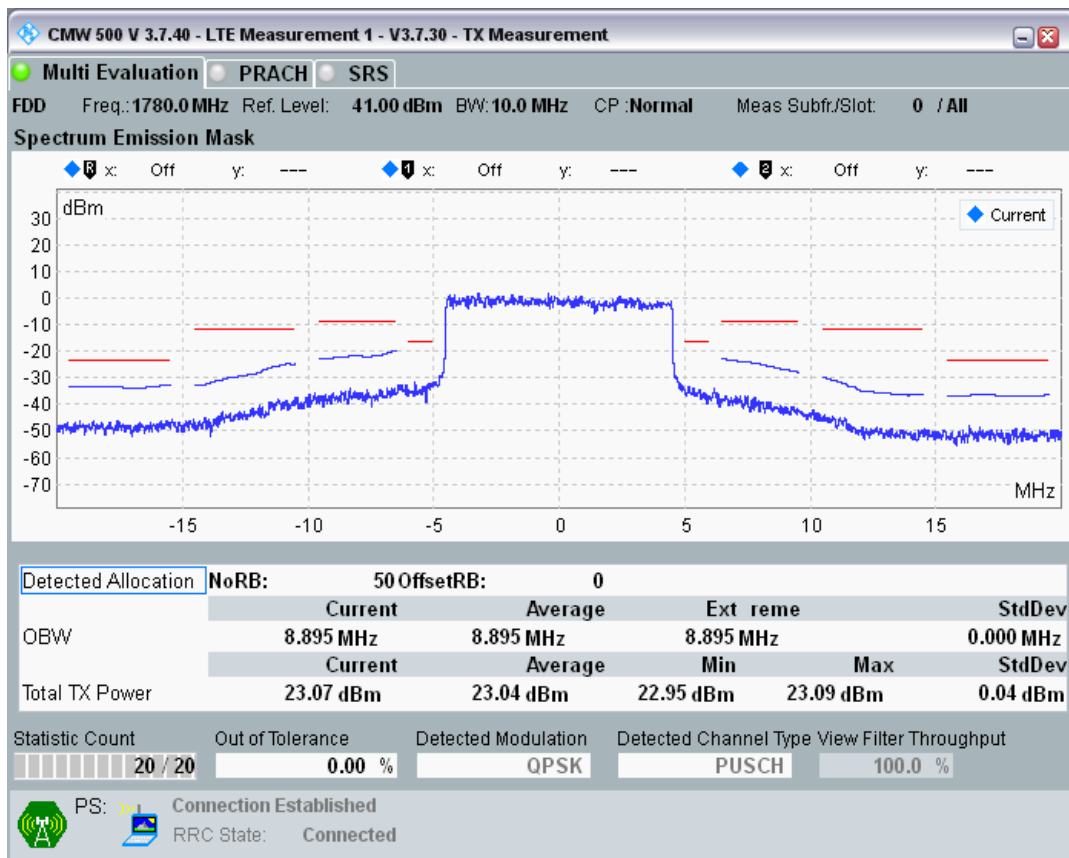

Band3 QPSK BW=10MHz Channel=1990 RB Size=50 Position=#0