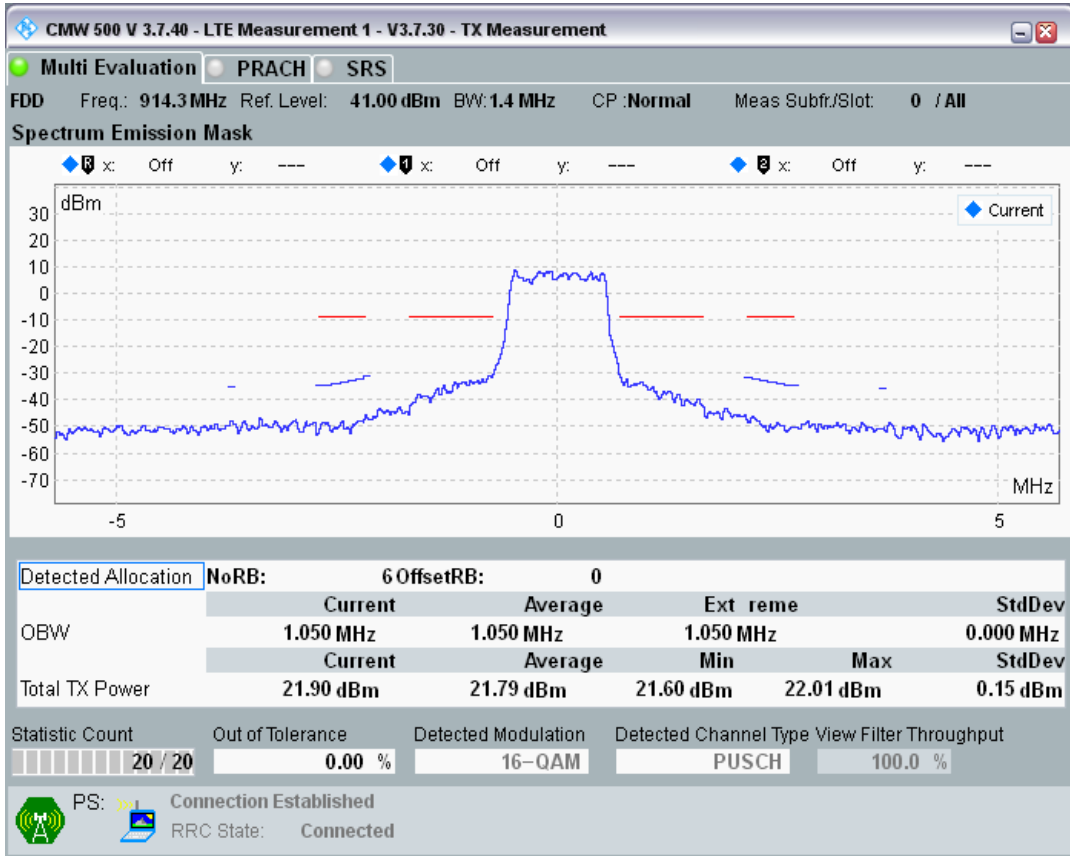

Band8 QAM16 BW=1.4MHz Channel=21793 RB Size=6 Position=#0