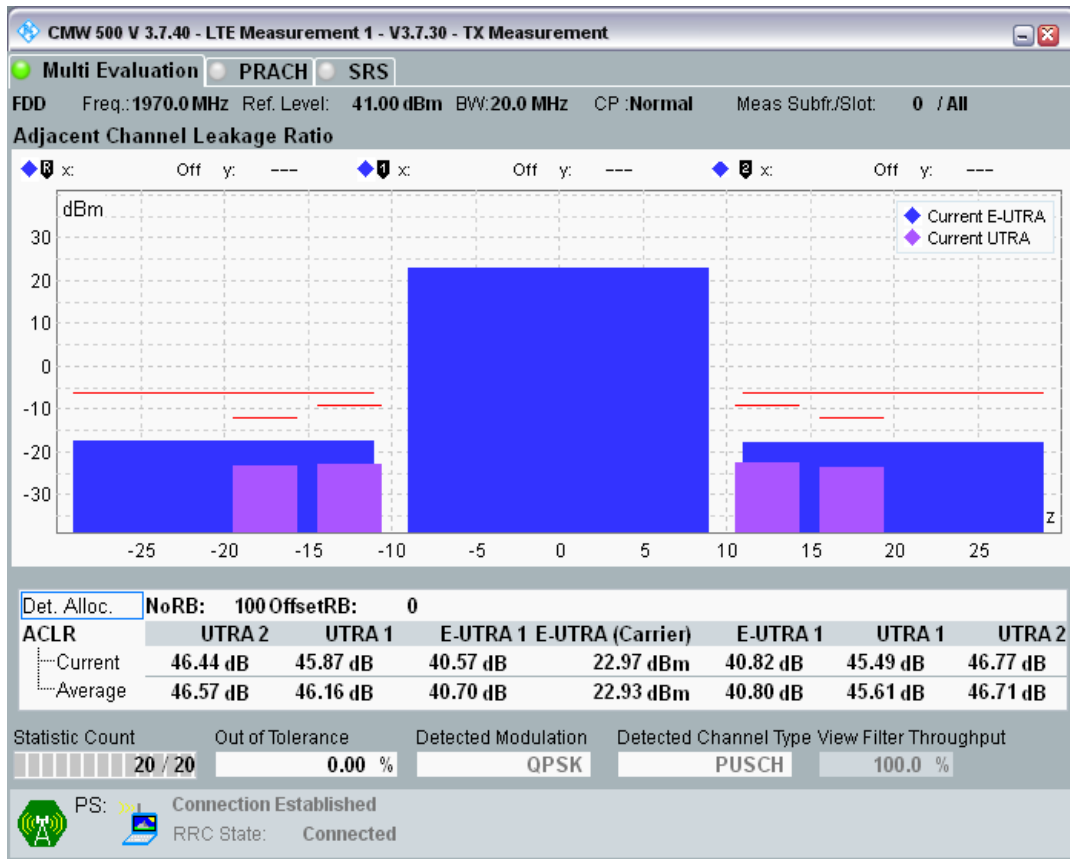

Band1 QPSK BW=20MHz Channel=18500 RB Size=100 Position=#0