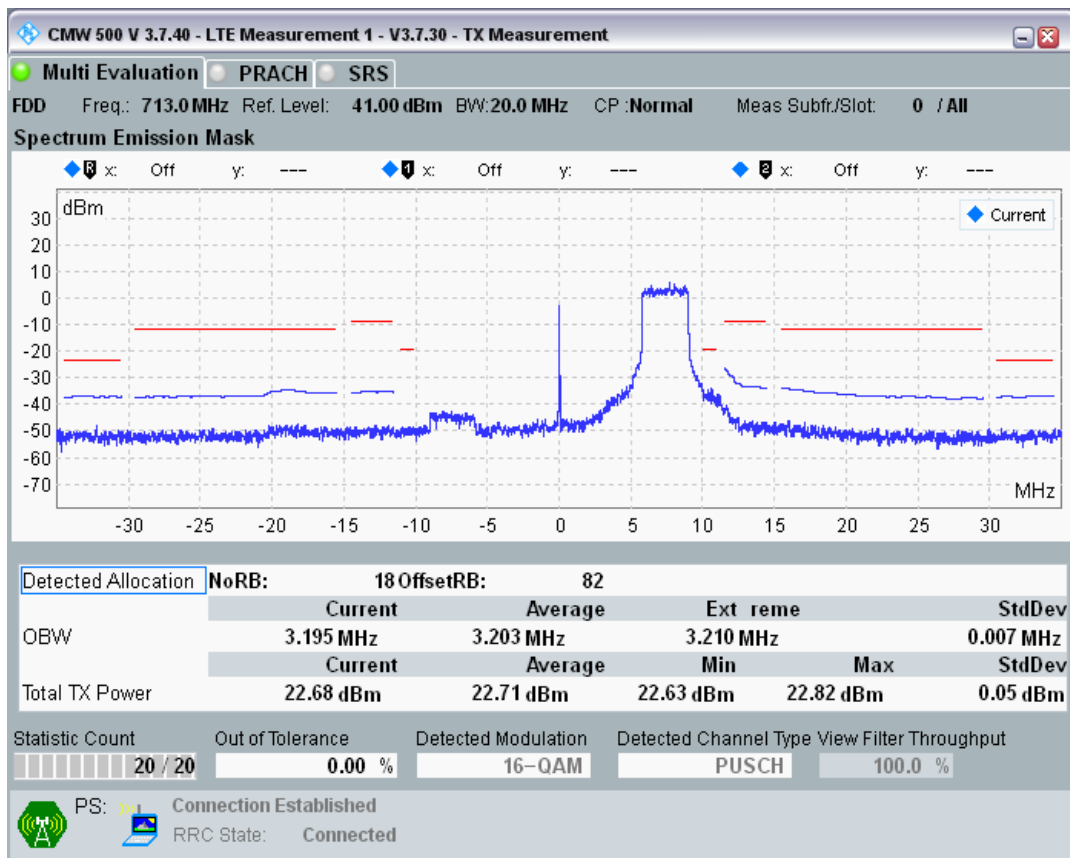

Band28 QAM16 BW=20MHz Channel=27310 RB Size=18 Position=#Max