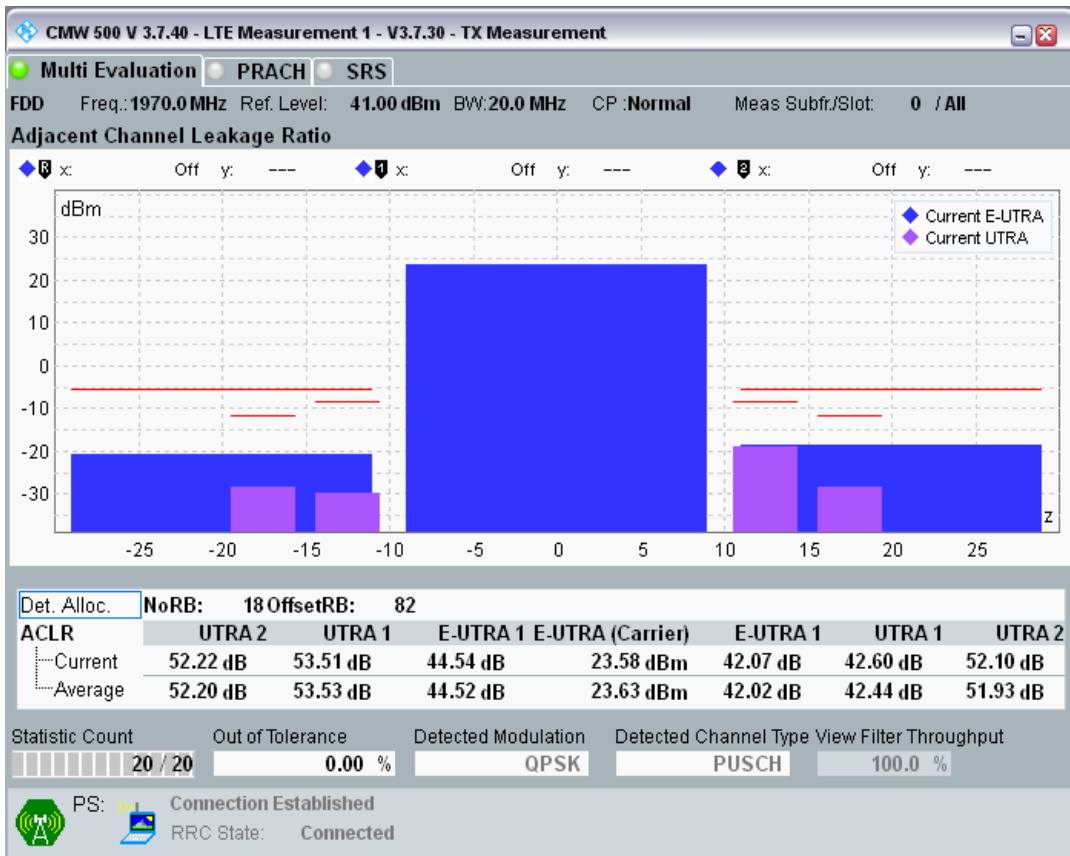

Band1 QPSK BW=20MHz Channel=18500 RB Size=18 Position=#Max