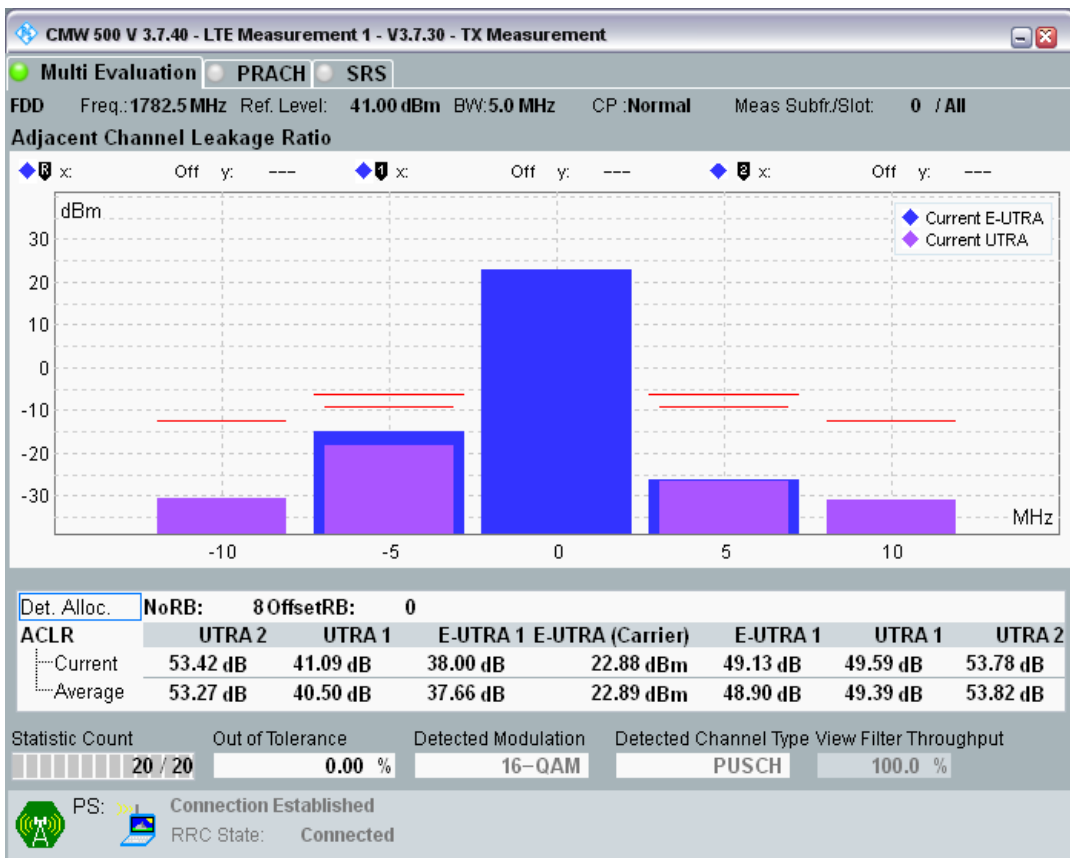

Band3 QAM16 BW=5MHz Channel=19925 RB Size=8 Position=#0