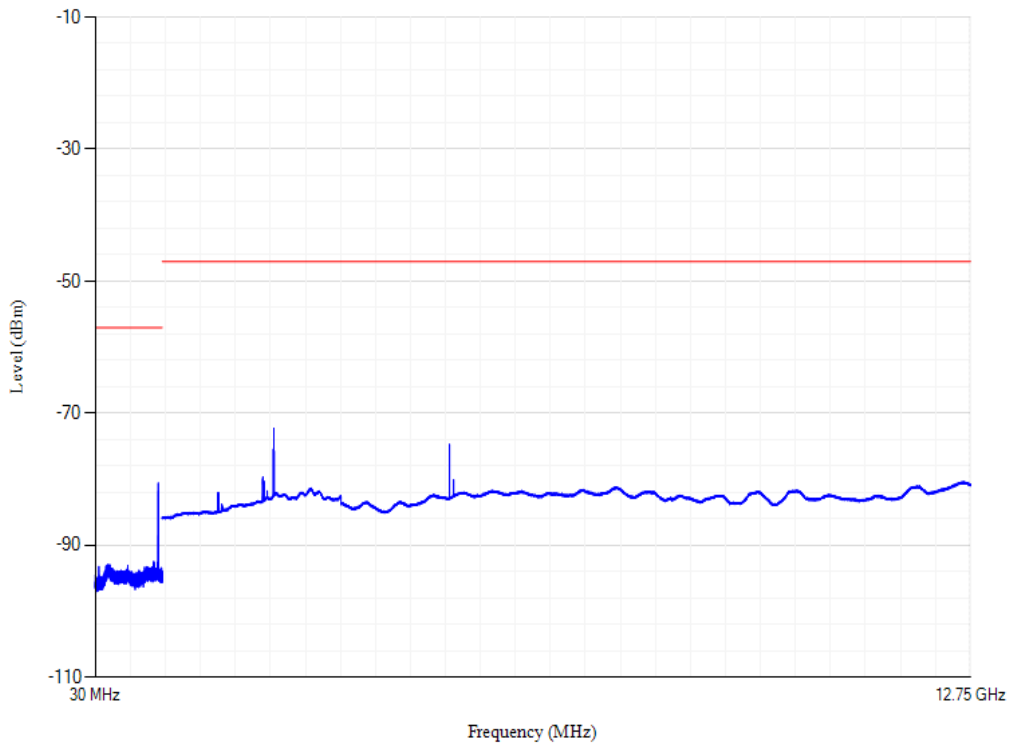

Conducted spurious emissions

Band40 QPSK BW=20MHz Channel=39150