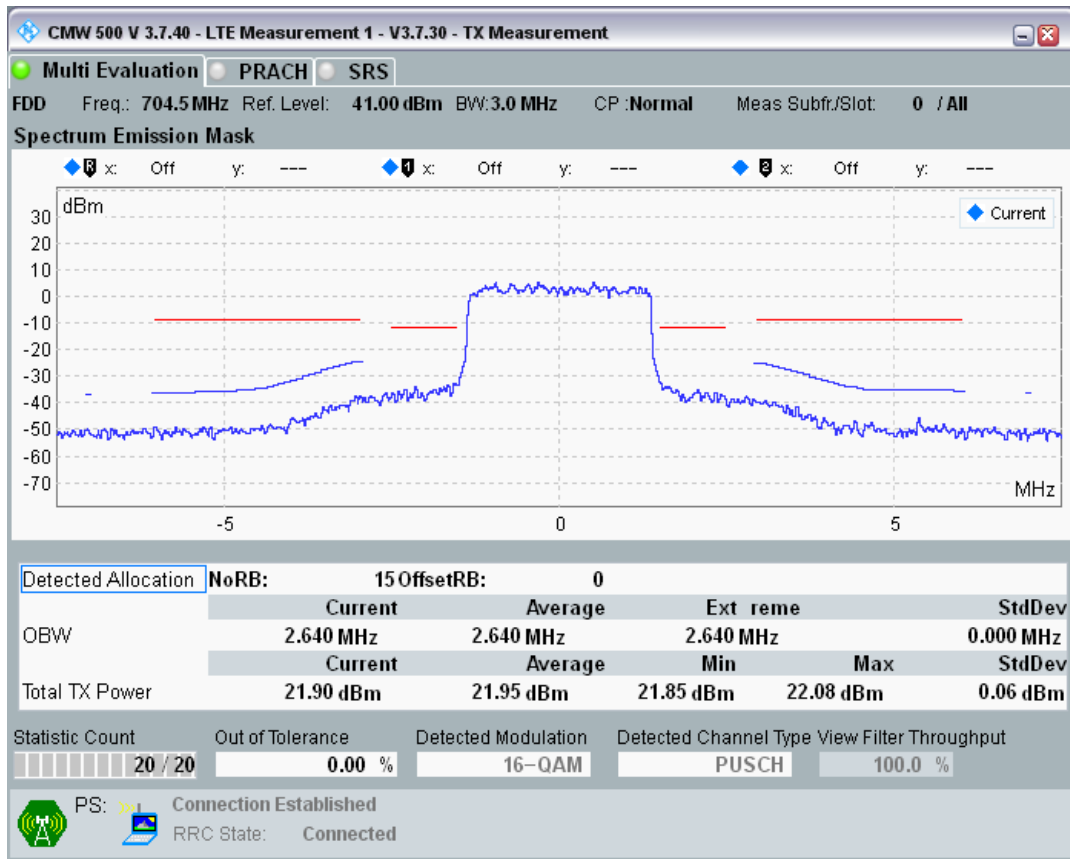

Band28 QAM16 BW=3MHz Channel=27225 RB Size=15 Position=#0