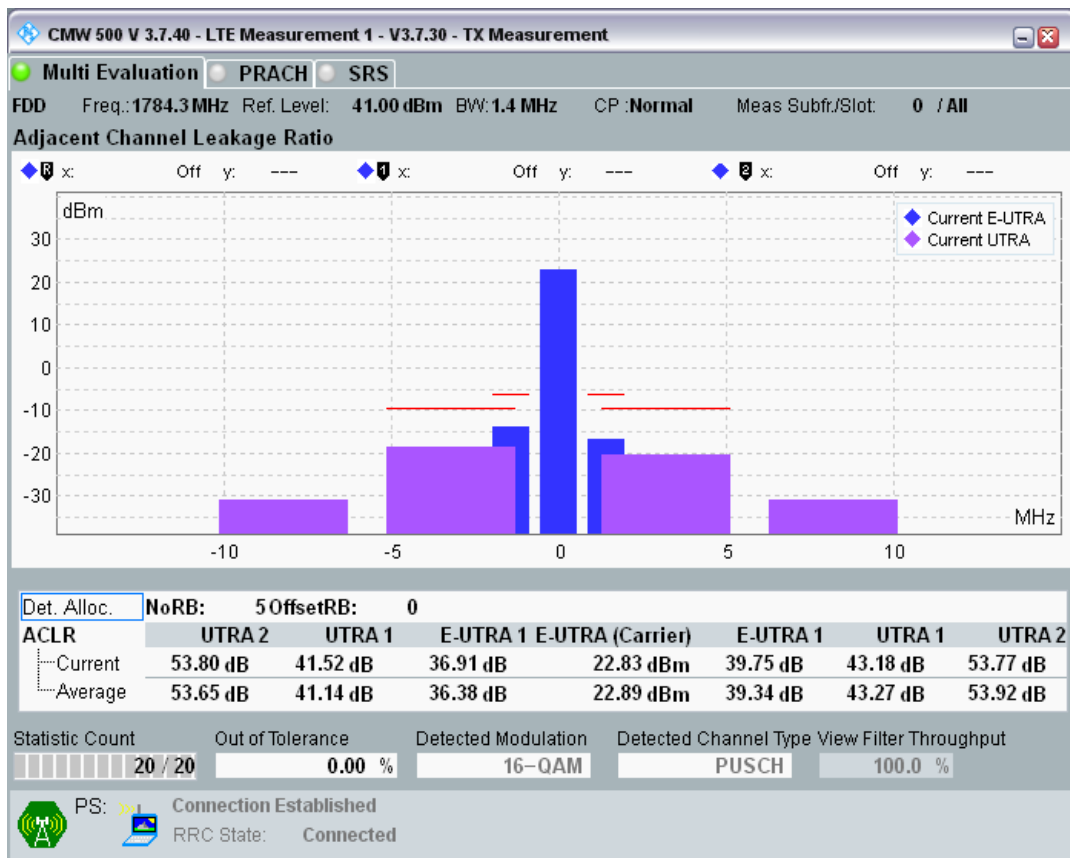

Band3 QPSK BW=1.4MHz Channel=19943 RB Size=5 Position=#0

Band3 QPSK BW=1.4MHz Channel=19943 RB Size=5 Position=#Max

Band3 QPSK BW=1.4MHz Channel=19943 RB Size=6 Position=#0

Band3 QAM16 BW=1.4MHz Channel=19943 RB Size=5 Position=#0