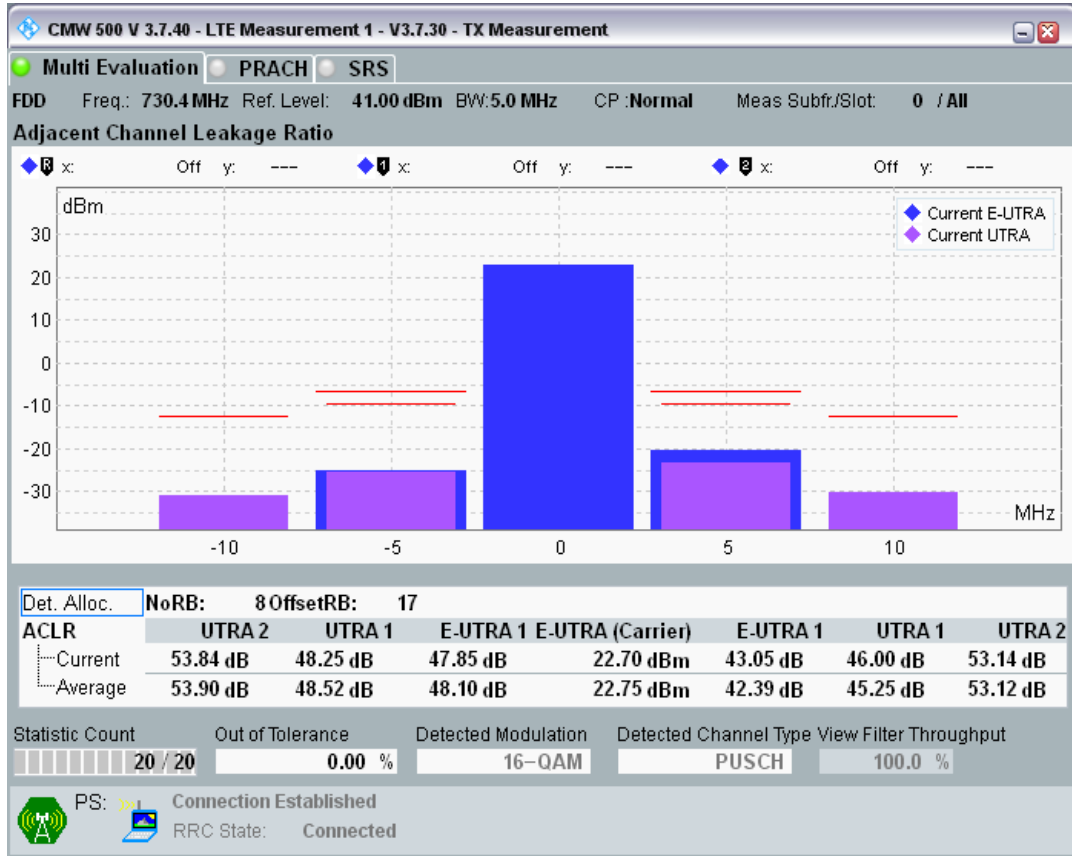

Band28 QAM16 BW=5MHz Channel=27484 RB Size=8 Position=#Max