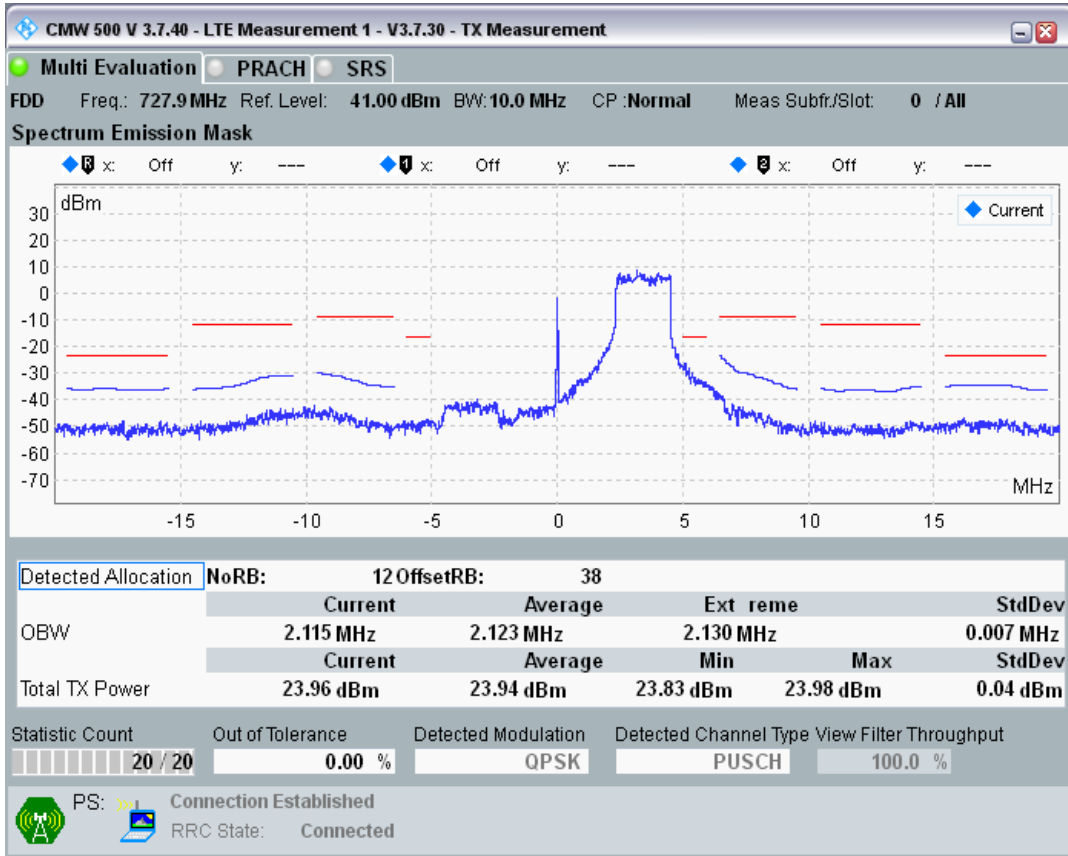

Band28 QPSK BW=10MHz Channel=27459 RB Size=12 Position=#Max