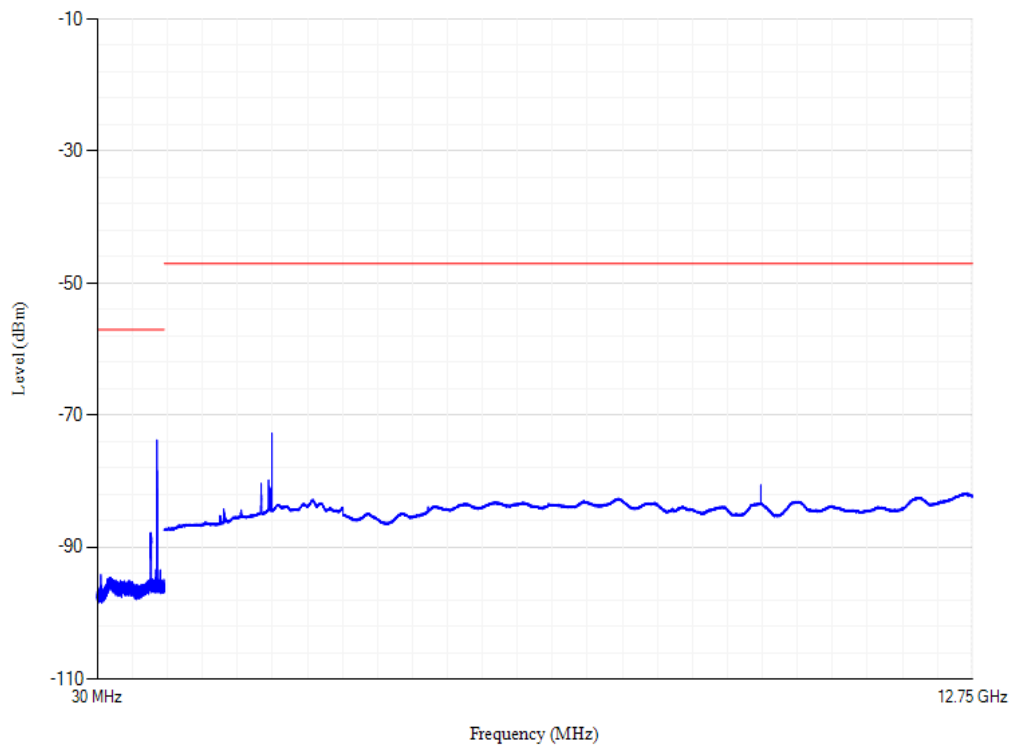

Conducted spurious emissions

Band28 QPSK BW=20MHz Channel=27310