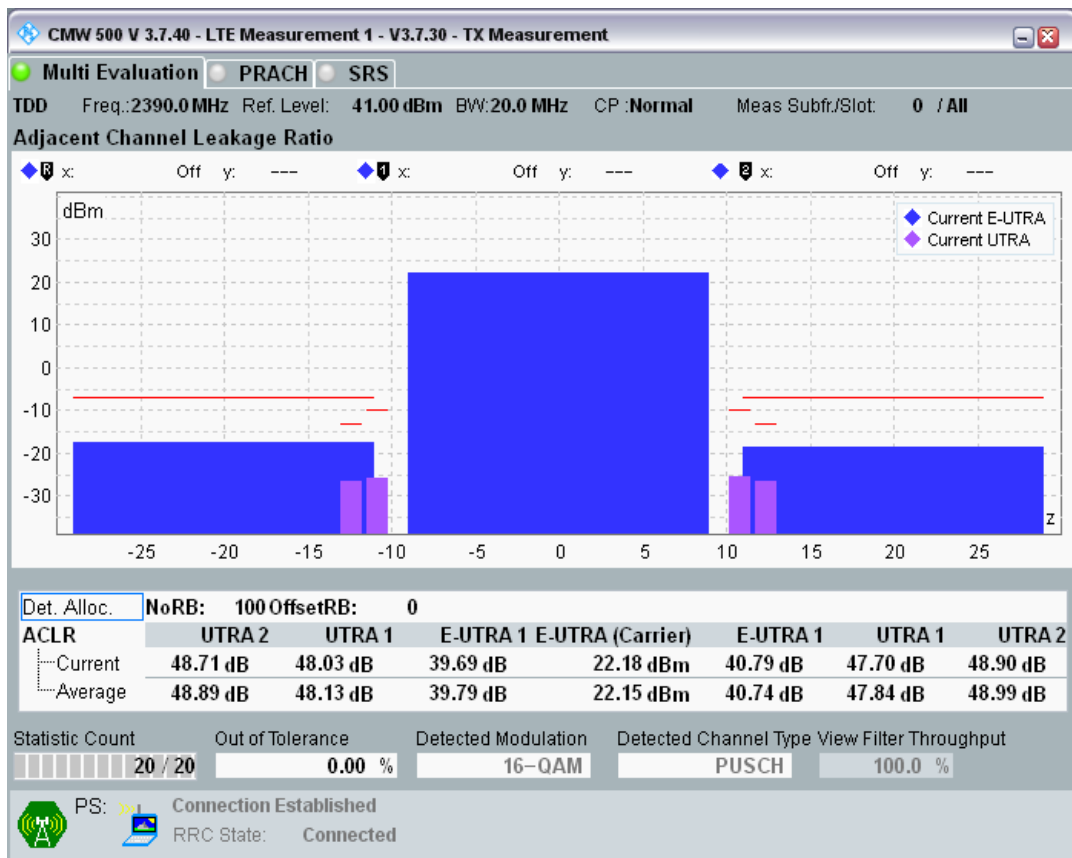

Band40 QPSK BW=20MHz Channel=39550 RB Size=18 Position=#0

Band40 QAM16 BW=20MHz Channel=39550 RB Size=18 Position=#0

Band40 QAM16 BW=20MHz Channel=39550 RB Size=18 Position=#Max

Band40 QAM16 BW=20MHz Channel=39550 RB Size=100 Position=#0