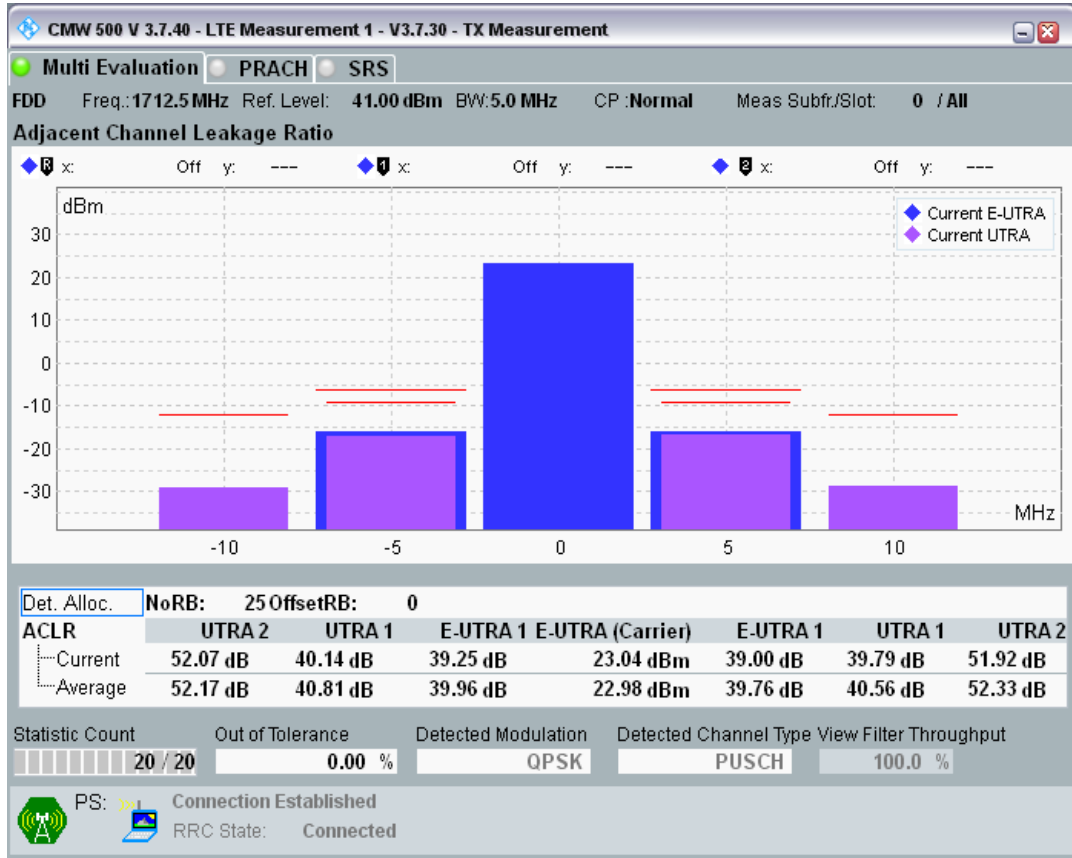

Band3 QPSK BW=5MHz Channel=19225 RB Size=25 Position=#0