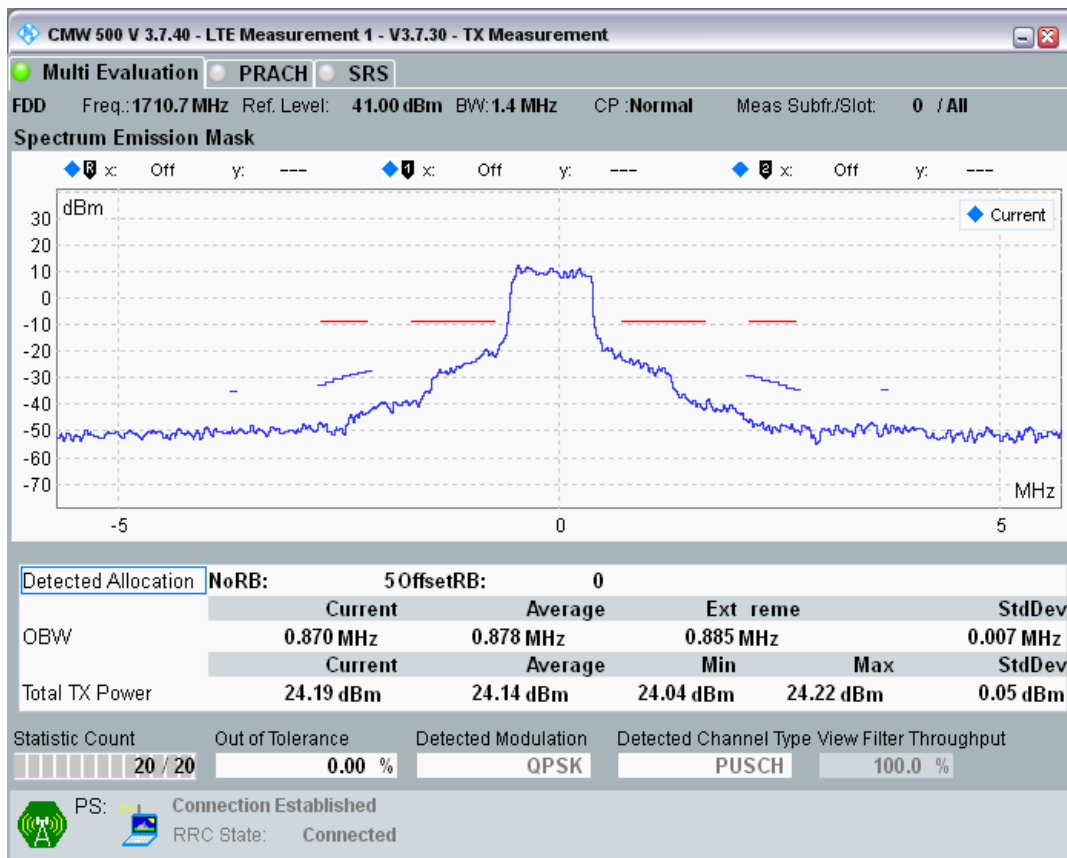

Band3 QPSK BW=1.4MHz Channel=19207 RB Size=5 Position=#0