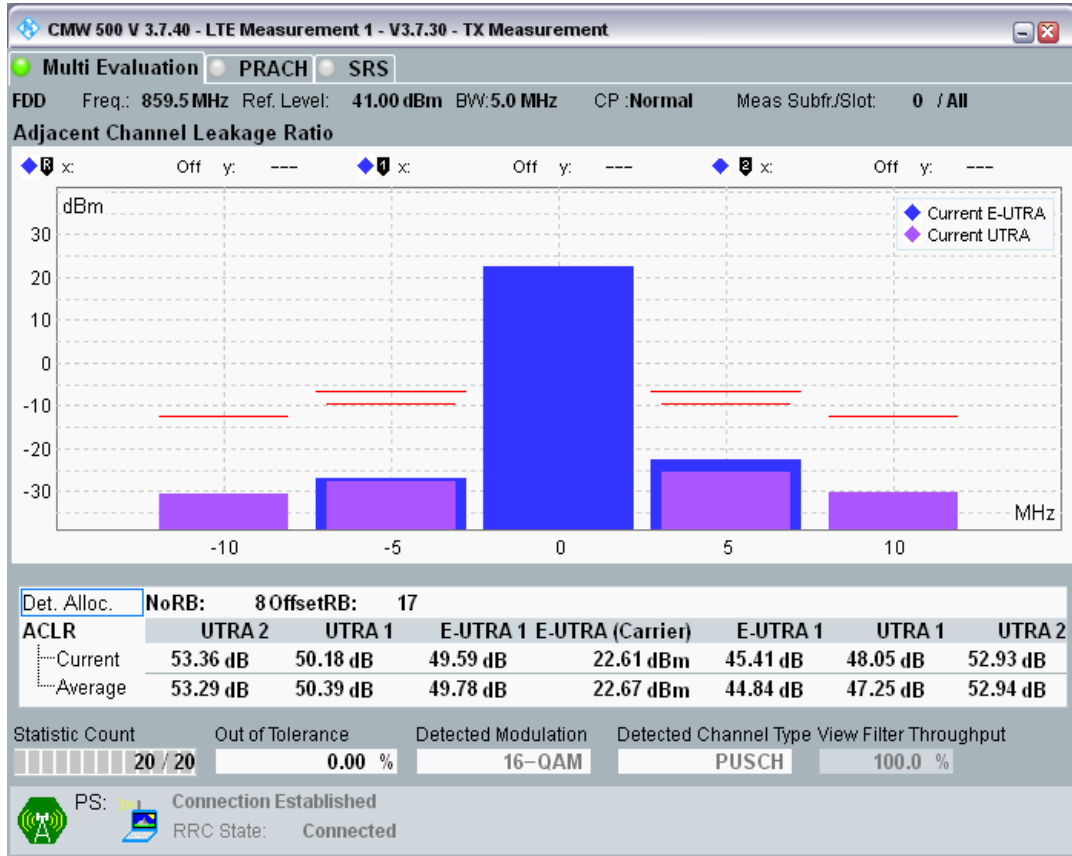

Band20 QAM16 BW=5MHz Channel=24425 RB Size=8 Position=#Max