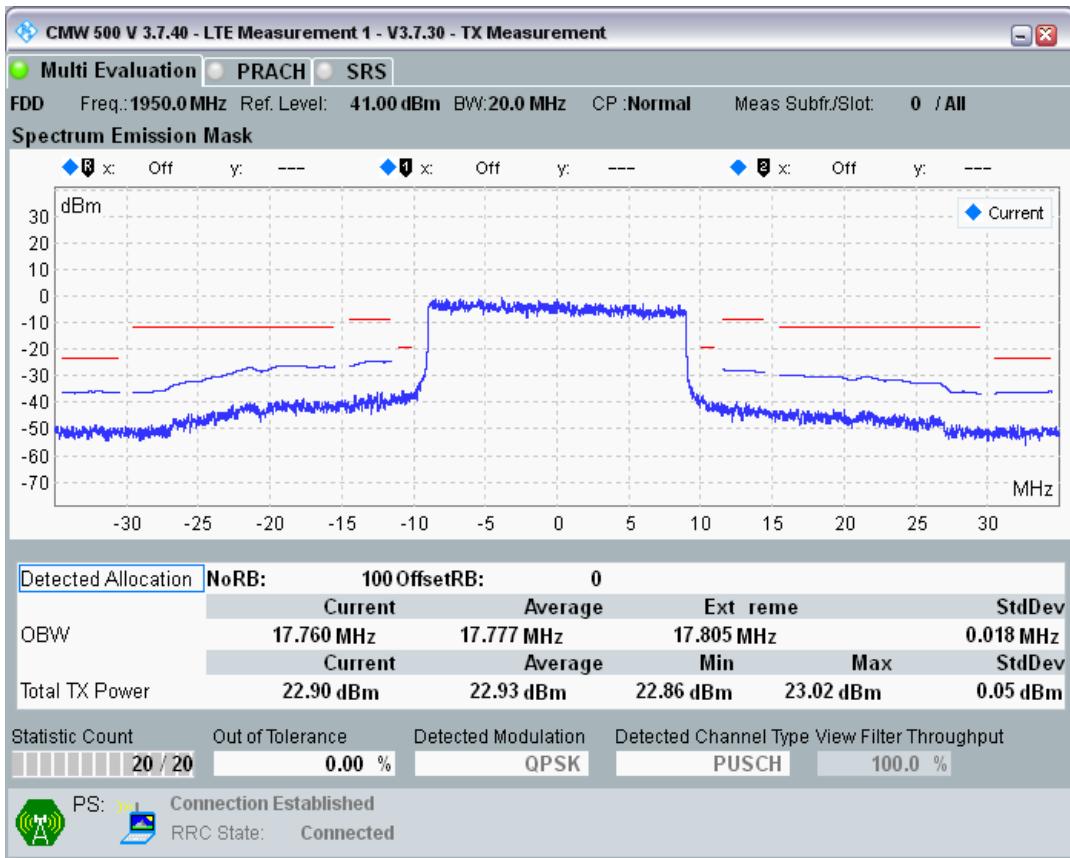

Band1 QPSK BW=20MHz Channel=18300 RB Size=100 Position=#0