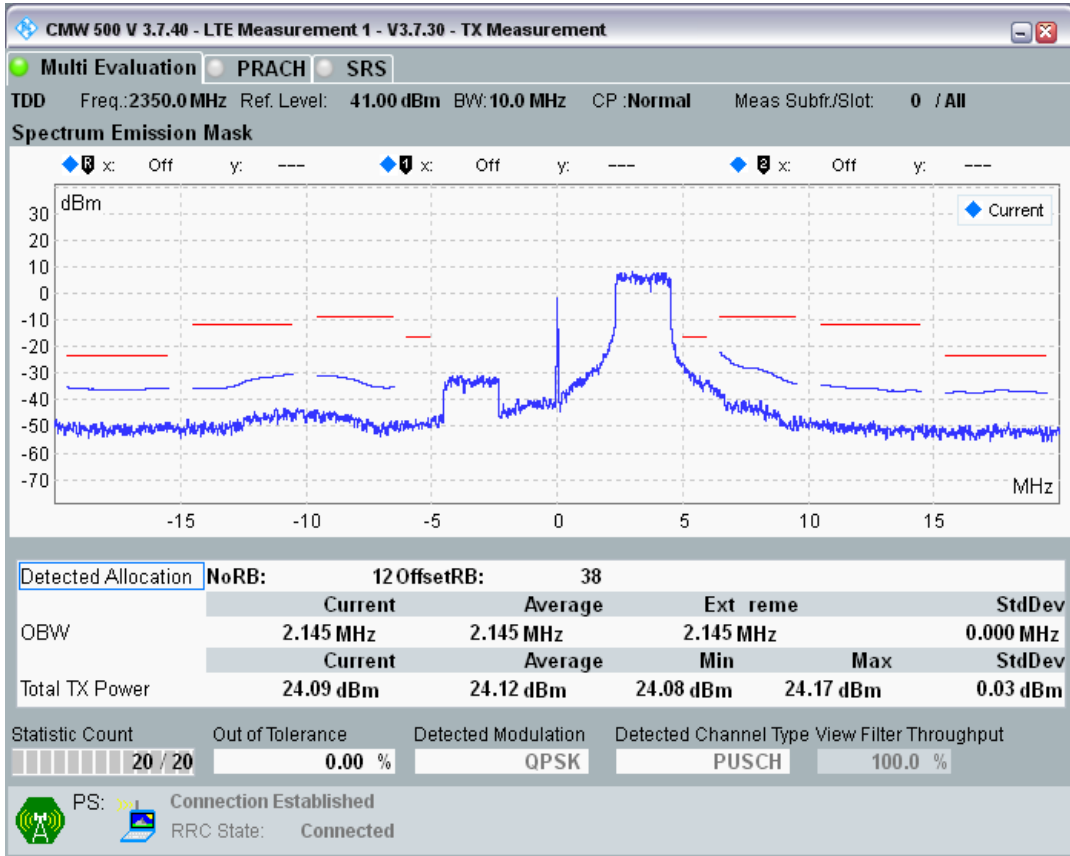

Band40 QPSK BW=10MHz Channel=39150 RB Size=12 Position=#Max