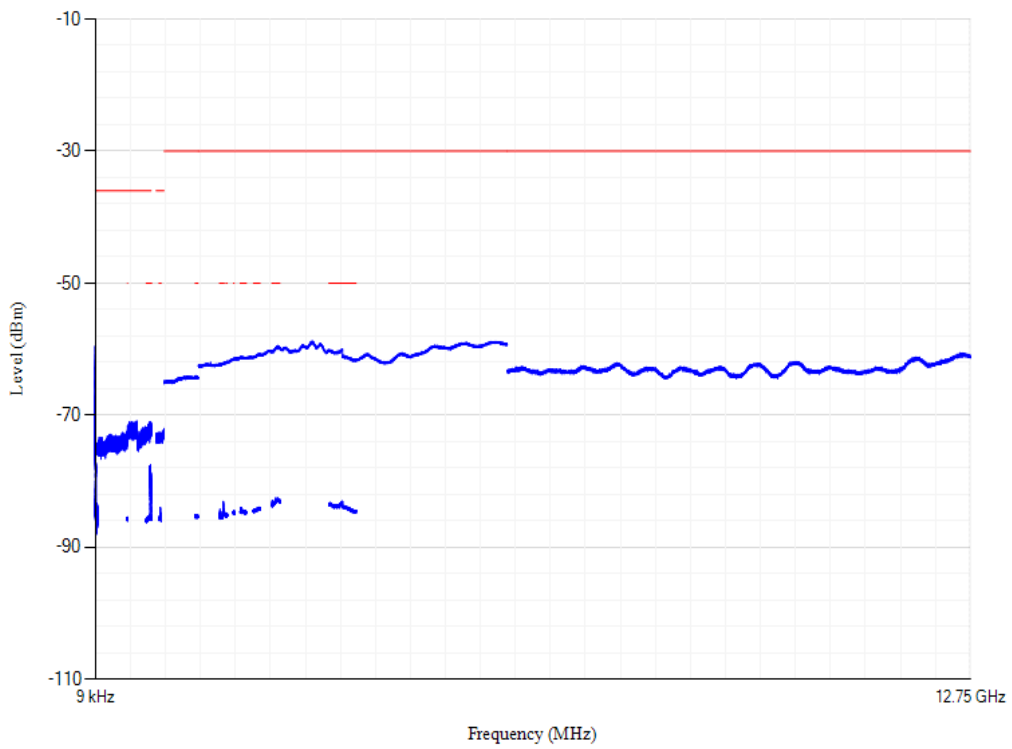

Conducted spurious emissions

Band20 QPSK BW=20MHz Channel=24250 RB Size=1 Position=#0