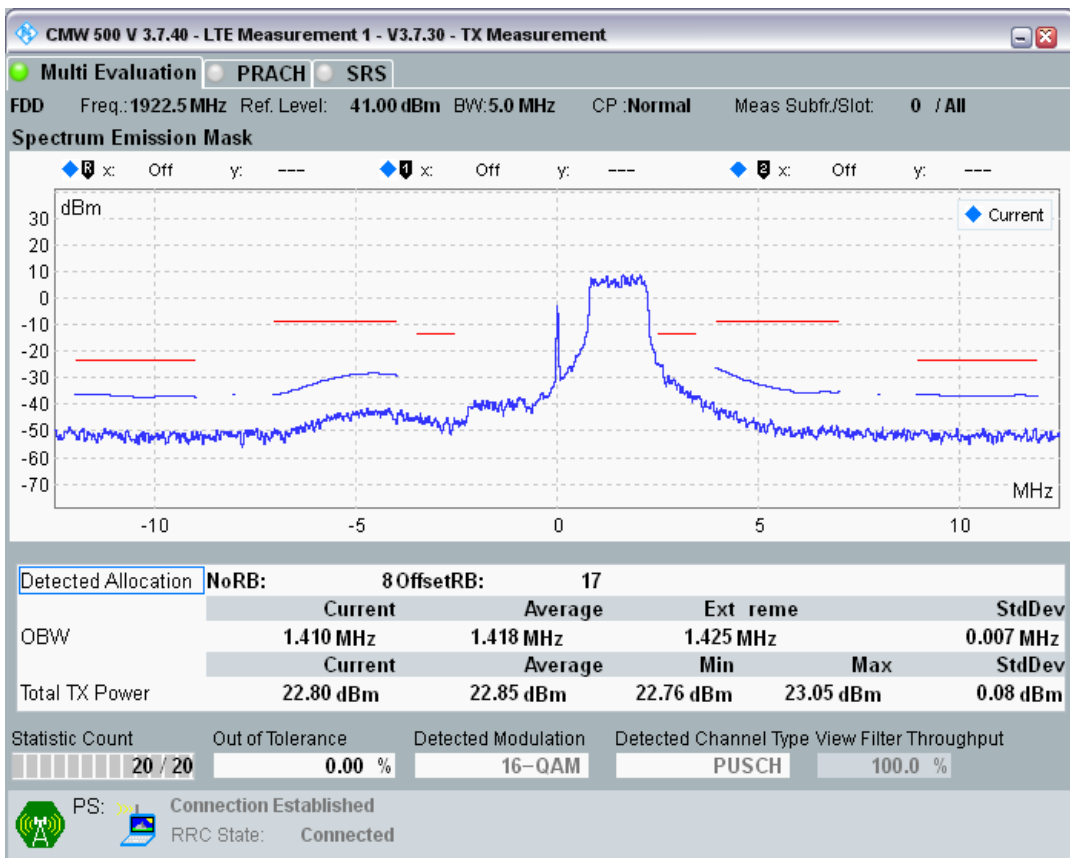

Band1 QAM16 BW=5MHz Channel=18025 RB Size=8 Position=#Max