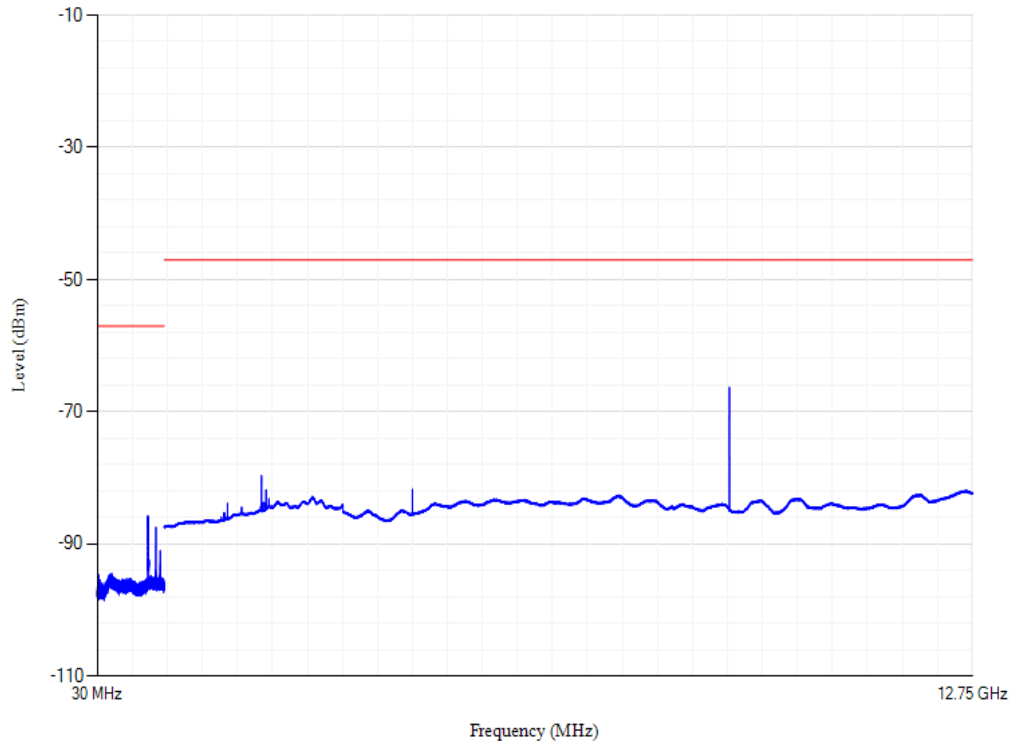

Band28 QPSK BW=20MHz Channel=27409

Conducted spurious emissions

Band28 QPSK BW=20MHz Channel=27360

Conducted spurious emissions

Band3 QPSK BW=20MHz Channel=19850

Conducted spurious emissions

Band3 QPSK BW=20MHz Channel=19575