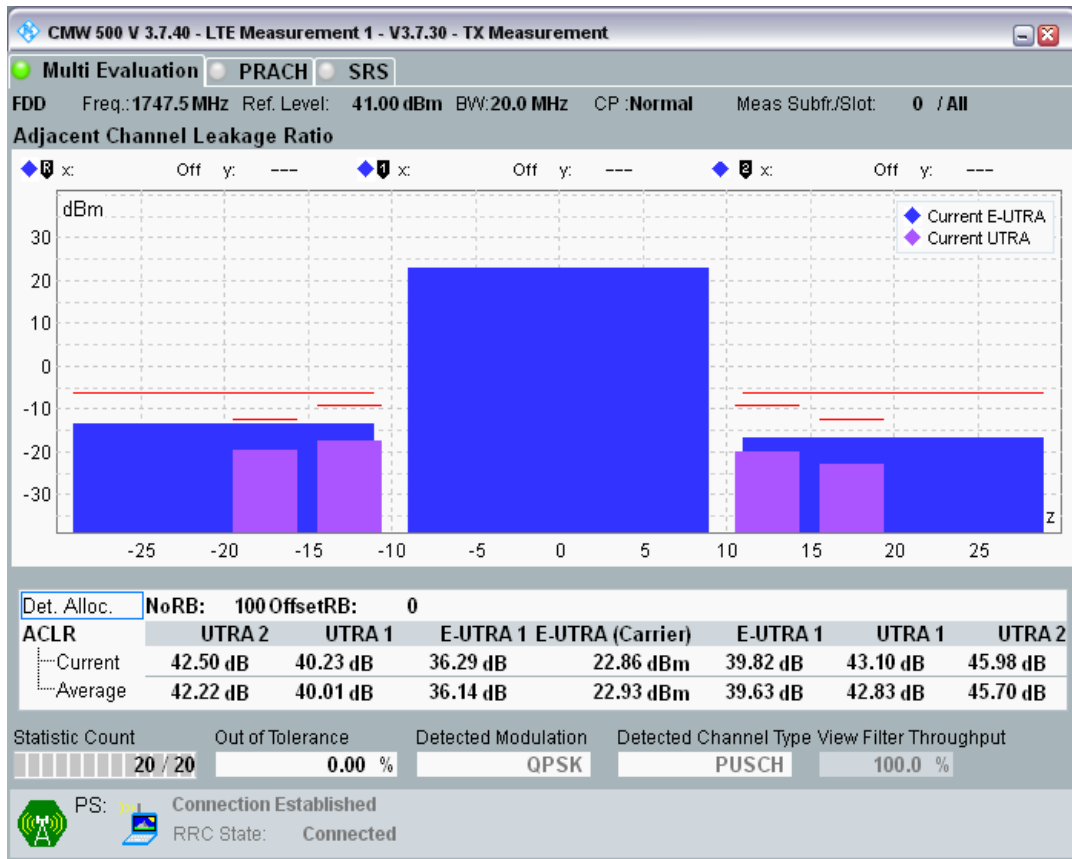

Band3 QPSK BW=20MHz Channel=19575 RB Size=100 Position=#0