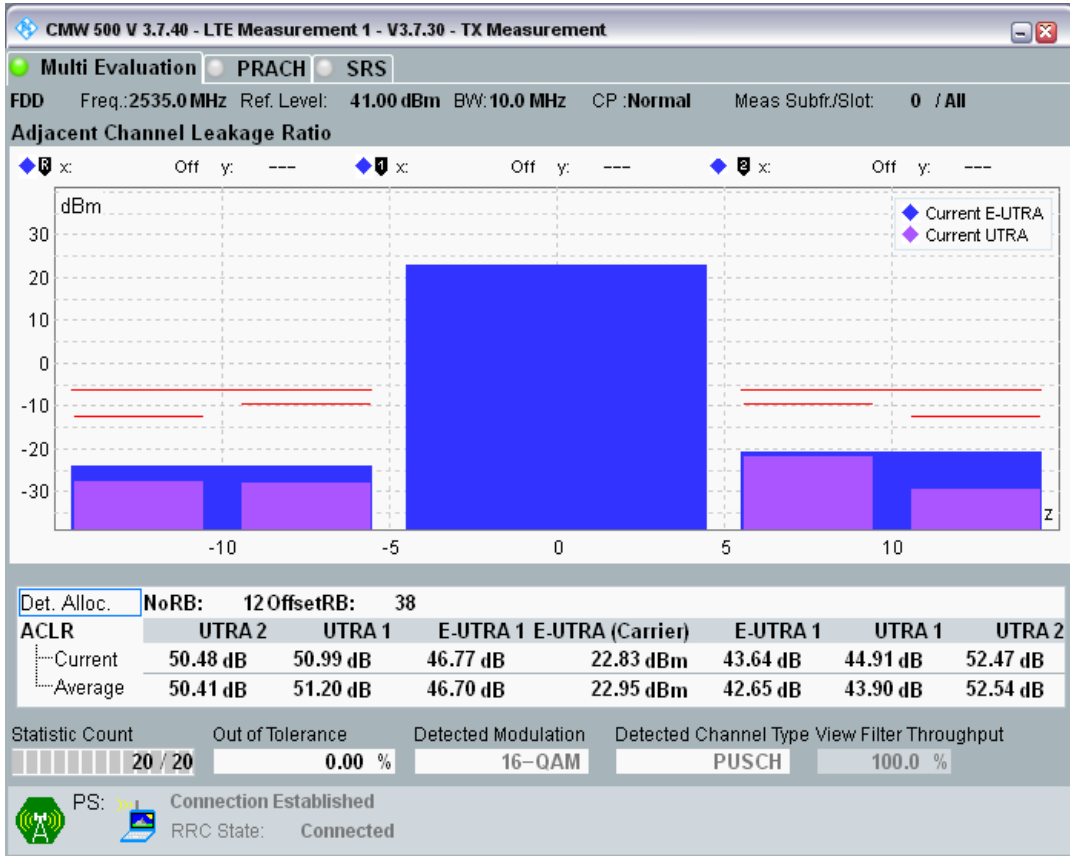

Band7 QAM16 BW=10MHz Channel=21100 RB Size=12 Position=#Max