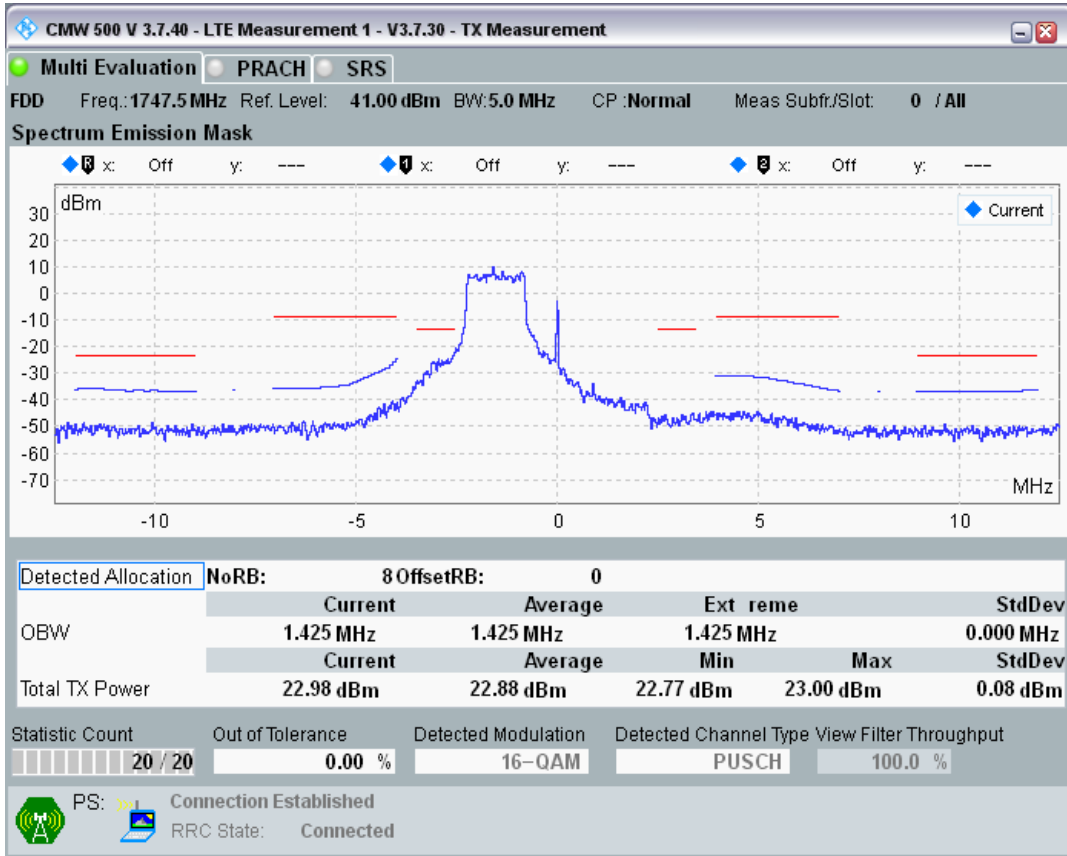

Band3 QPSK BW=5MHz Channel=19575 RB Size=8 Position=#0

Band3 QPSK BW=5MHz Channel=19575 RB Size=8 Position=#Max

Band3 QPSK BW=5MHz Channel=19575 RB Size=25 Position=#0

Band3 QAM16 BW=5MHz Channel=19575 RB Size=8 Position=#0