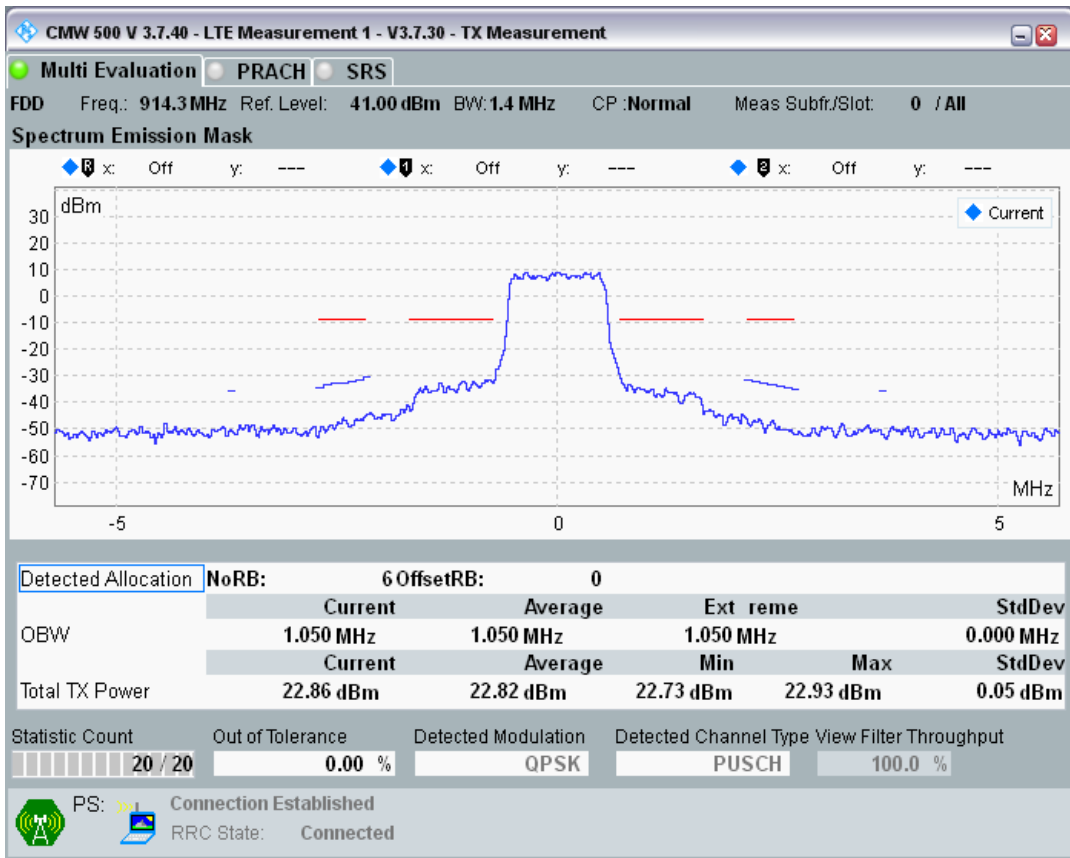

Band8 QPSK BW=1.4MHz Channel=21793 RB Size=6 Position=#0