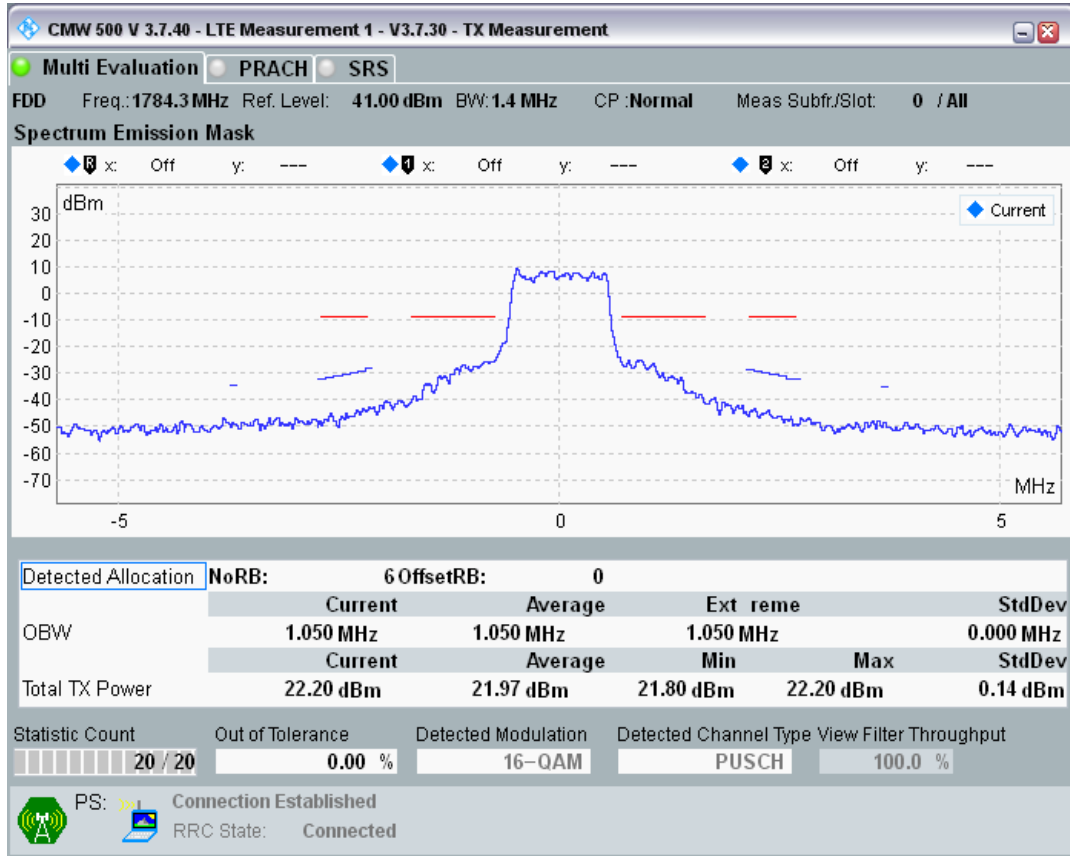

Band3 QAM16 BW=1.4MHz Channel=19943 RB Size=6 Position=#0