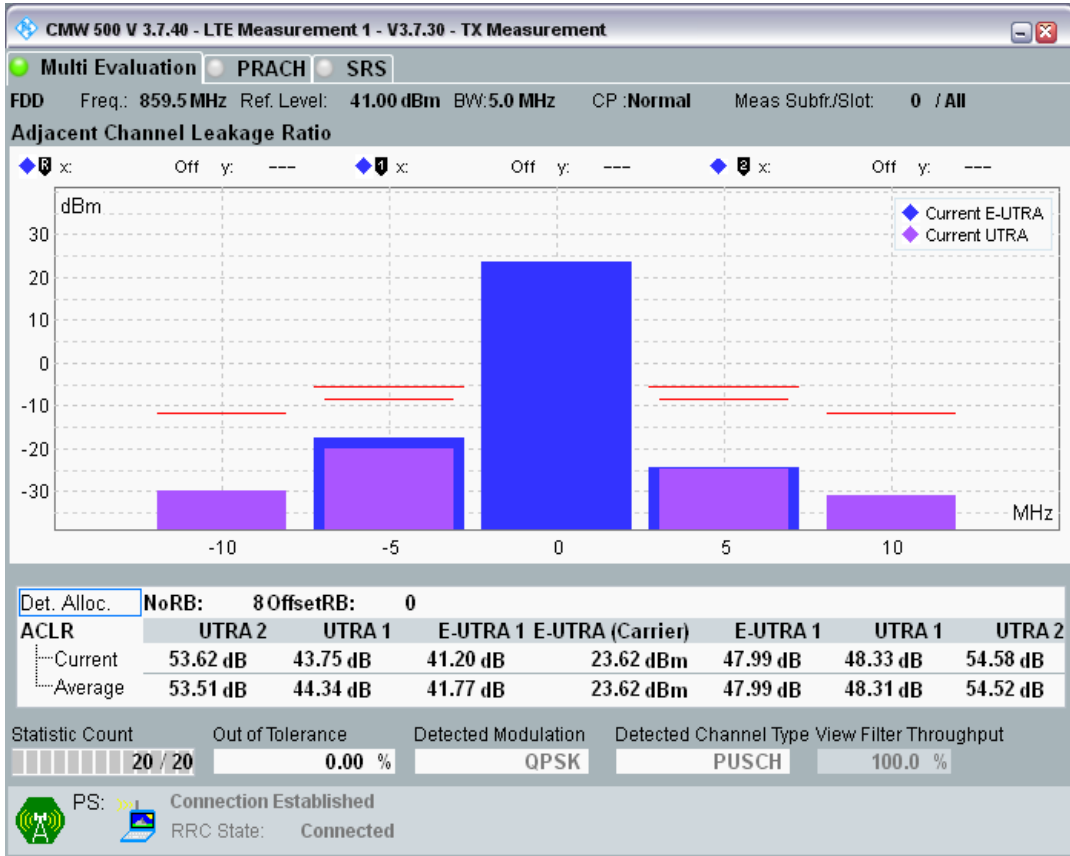

Band20 QPSK BW=5MHz Channel=24425 RB Size=8 Position=#0