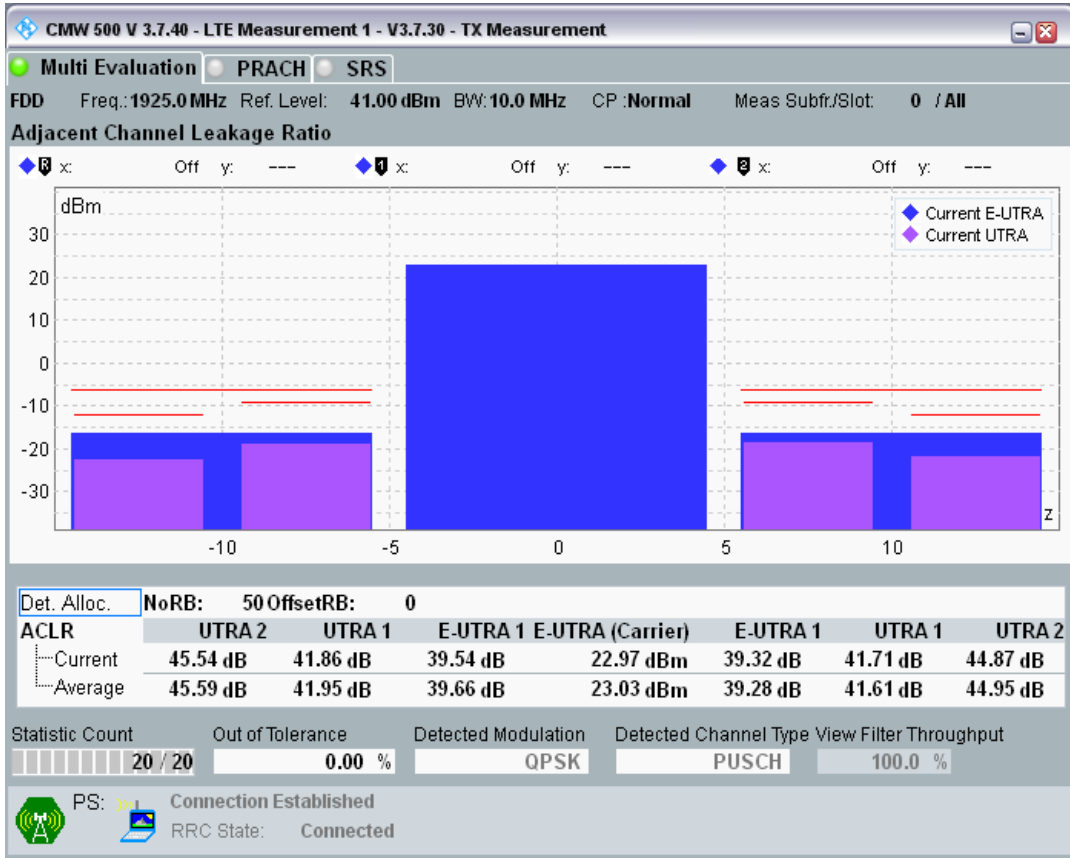

Band1 QPSK BW=10MHz Channel=18050 RB Size=50 Position=#0