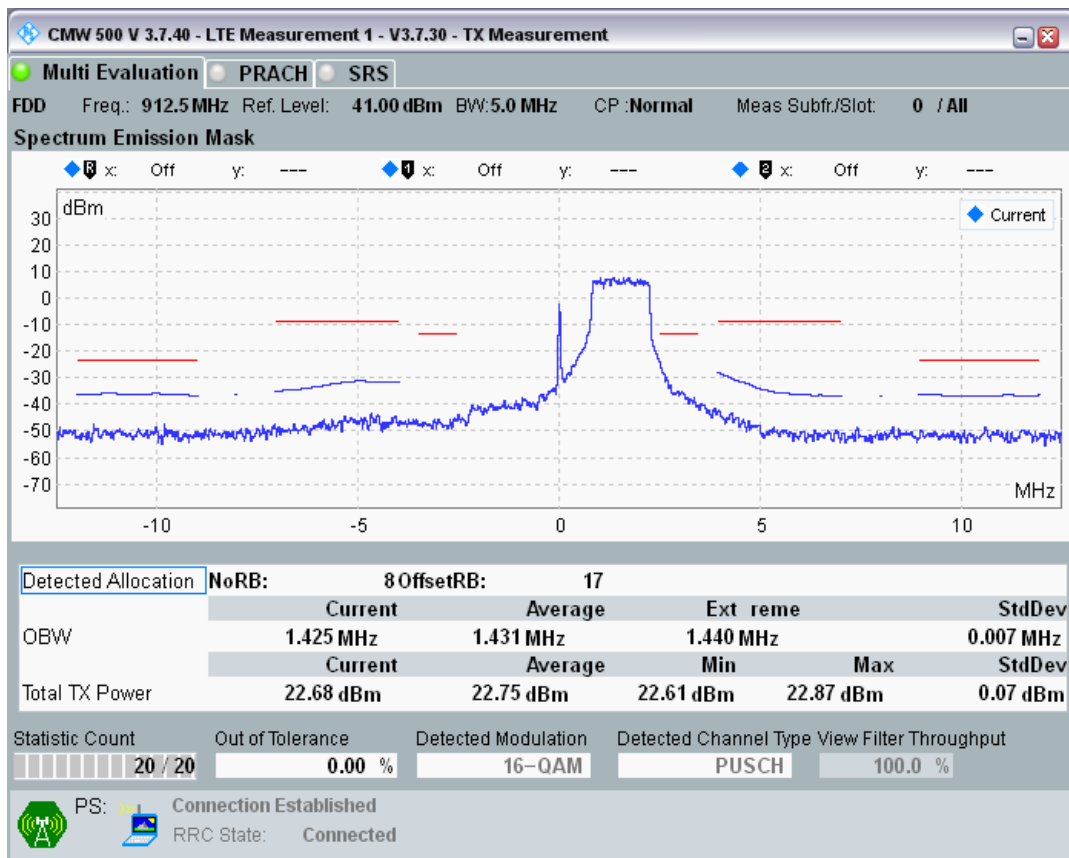

Band8 QAM16 BW=5MHz Channel=21775 RB Size=8 Position=#Max