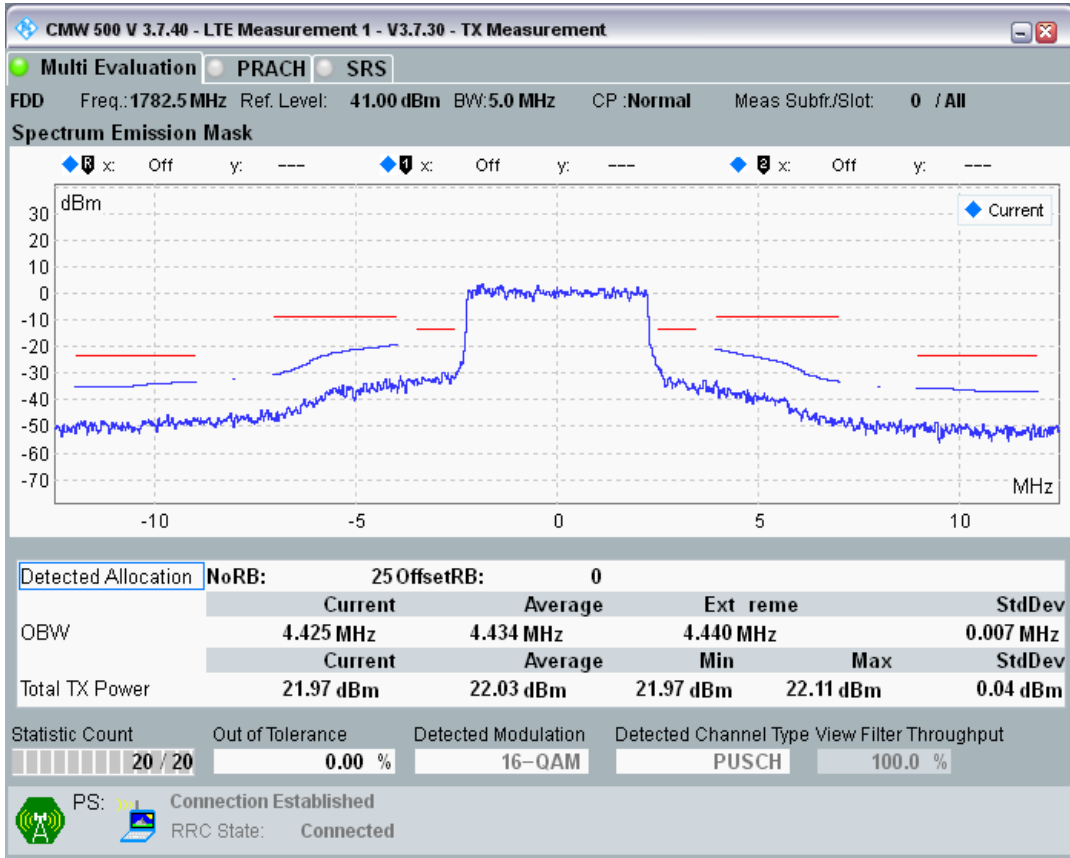

Band3 QPSK BW=5MHz Channel=19925 RB Size=25 Position=#0

Band3 QAM16 BW=5MHz Channel=19925 RB Size=8 Position=#0

Band3 QAM16 BW=5MHz Channel=19925 RB Size=8 Position=#Max

Band3 QAM16 BW=5MHz Channel=19925 RB Size=25 Position=#0