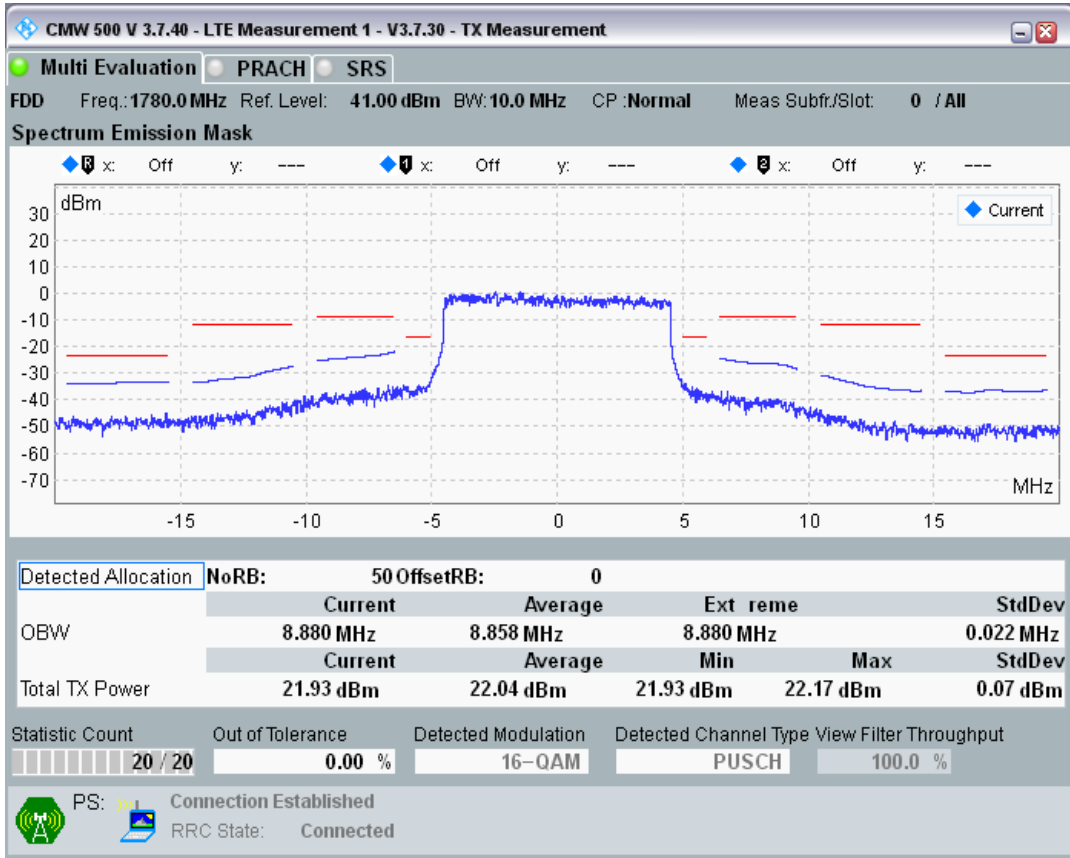

Band3 QAM16 BW=10MHz Channel=19900 RB Size=50 Position=#0