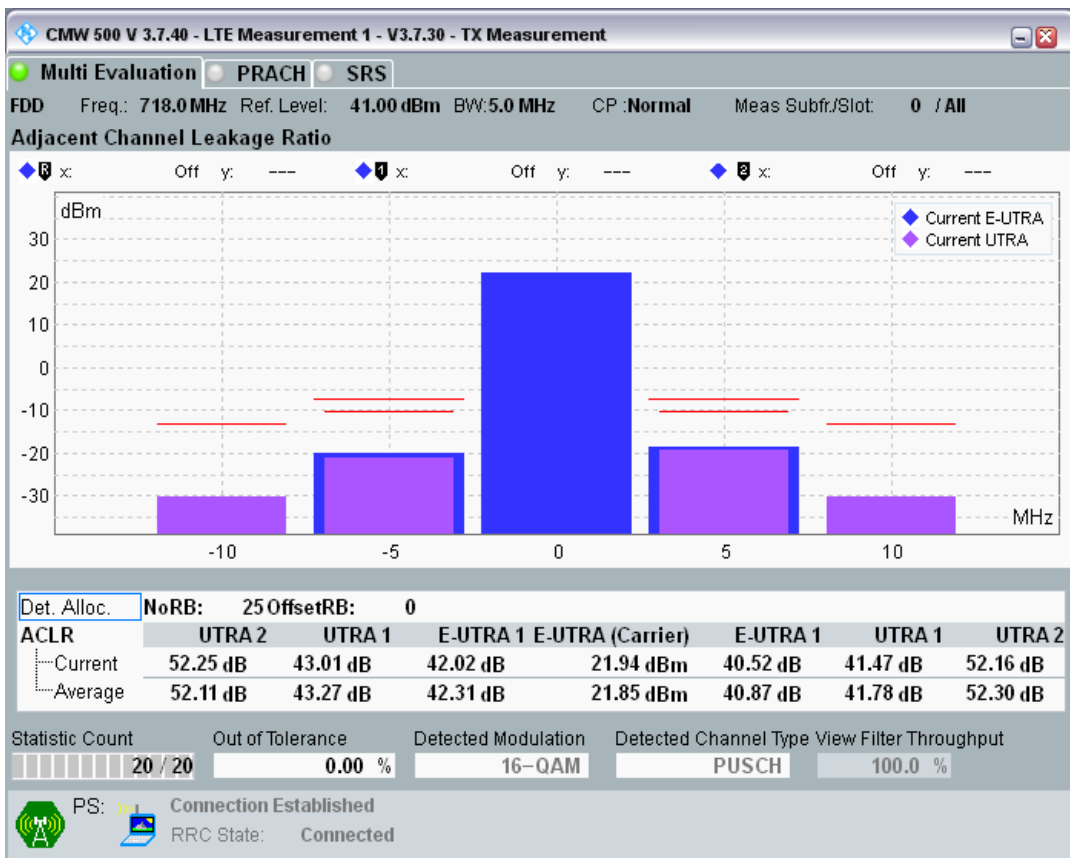

Band28 QAM16 BW=5MHz Channel=27360 RB Size=25 Position=#0