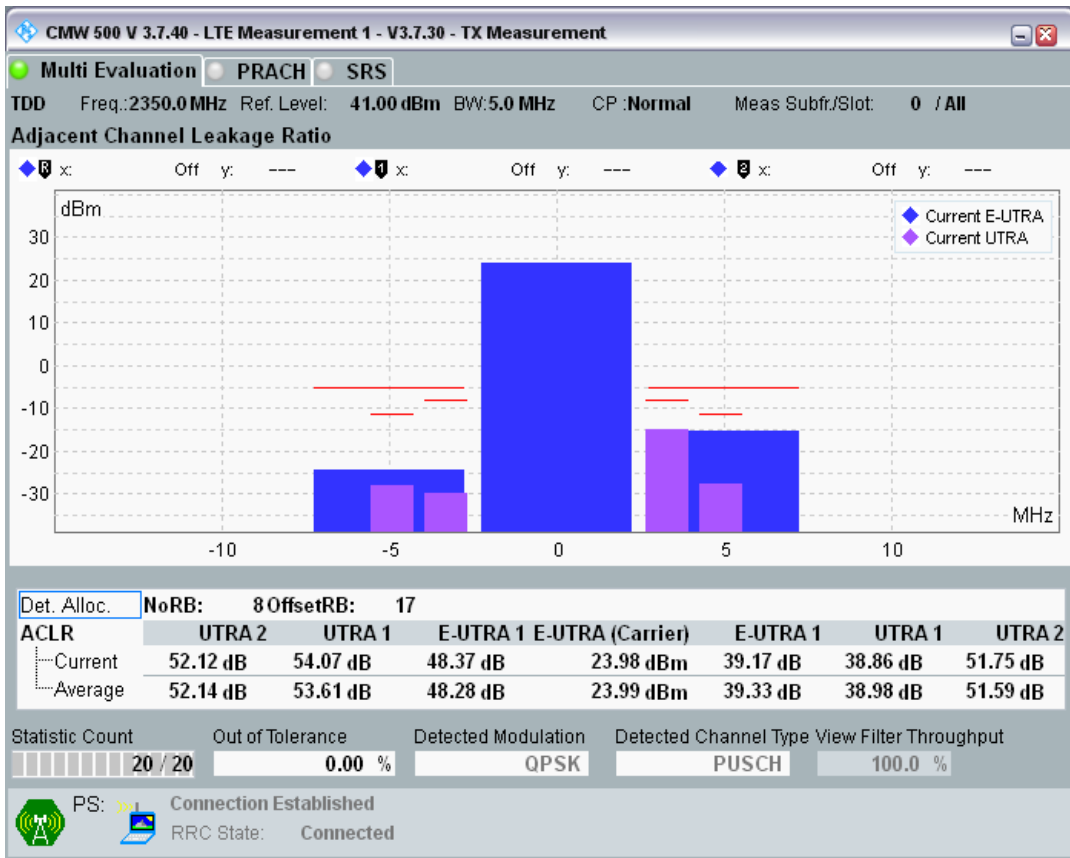

Band40 QAM16 BW=5MHz Channel=38675 RB Size=8 Position=#Max

Band40 QAM16 BW=5MHz Channel=38675 RB Size=25 Position=#0

Band40 QPSK BW=5MHz Channel=39150 RB Size=8 Position=#0

Band40 QPSK BW=5MHz Channel=39150 RB Size=8 Position=#Max