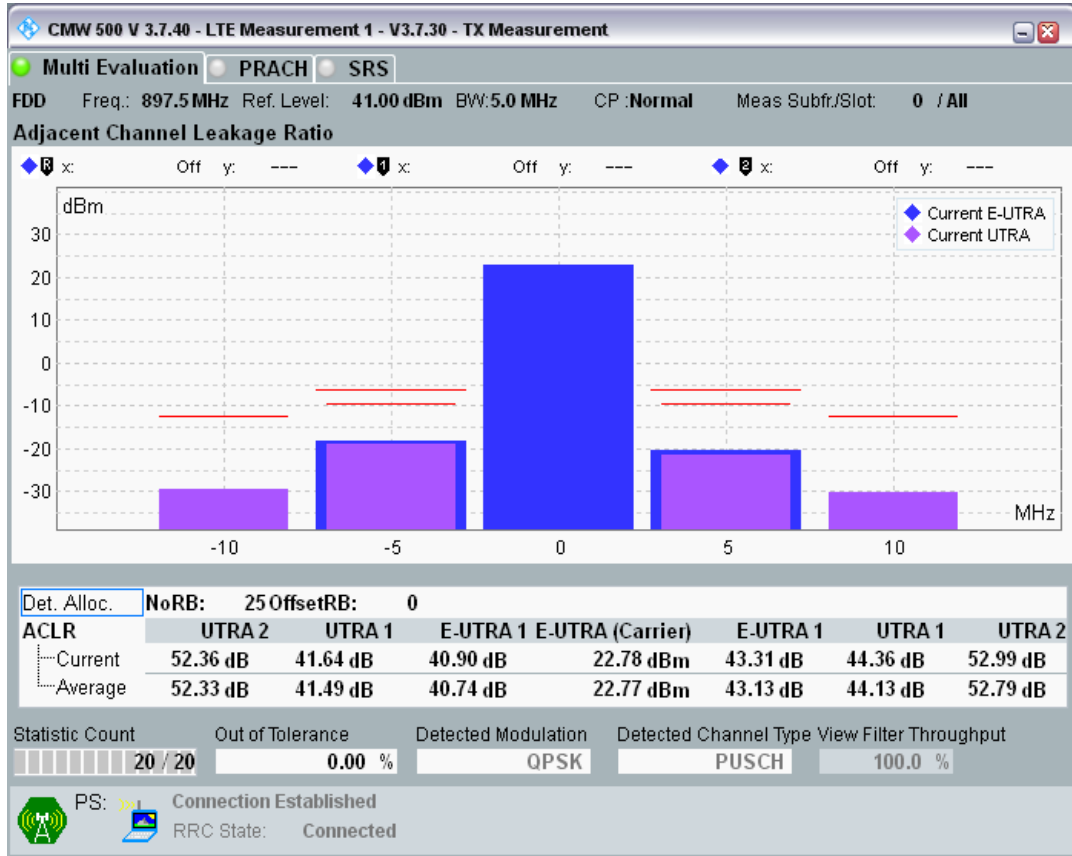

Band8 QPSK BW=5MHz Channel=21625 RB Size=25 Position=#0