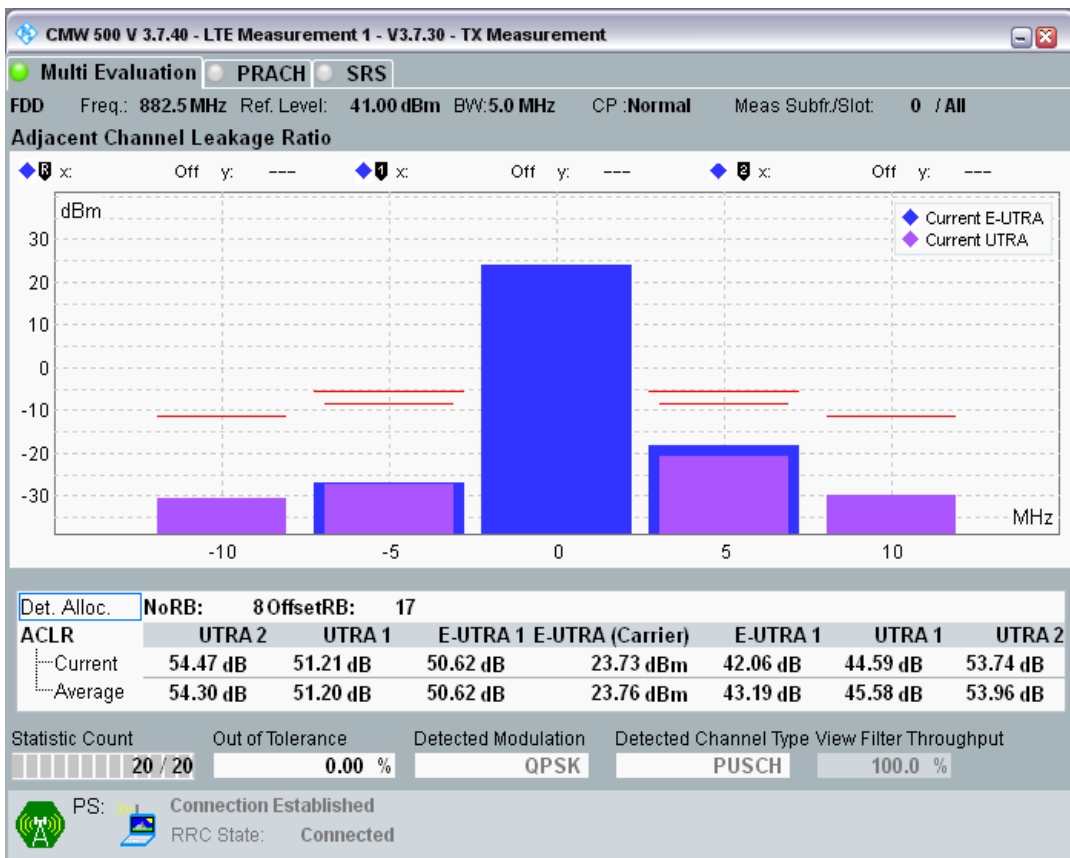

Band8 QPSK BW=5MHz Channel=21475 RB Size=8 Position=#Max