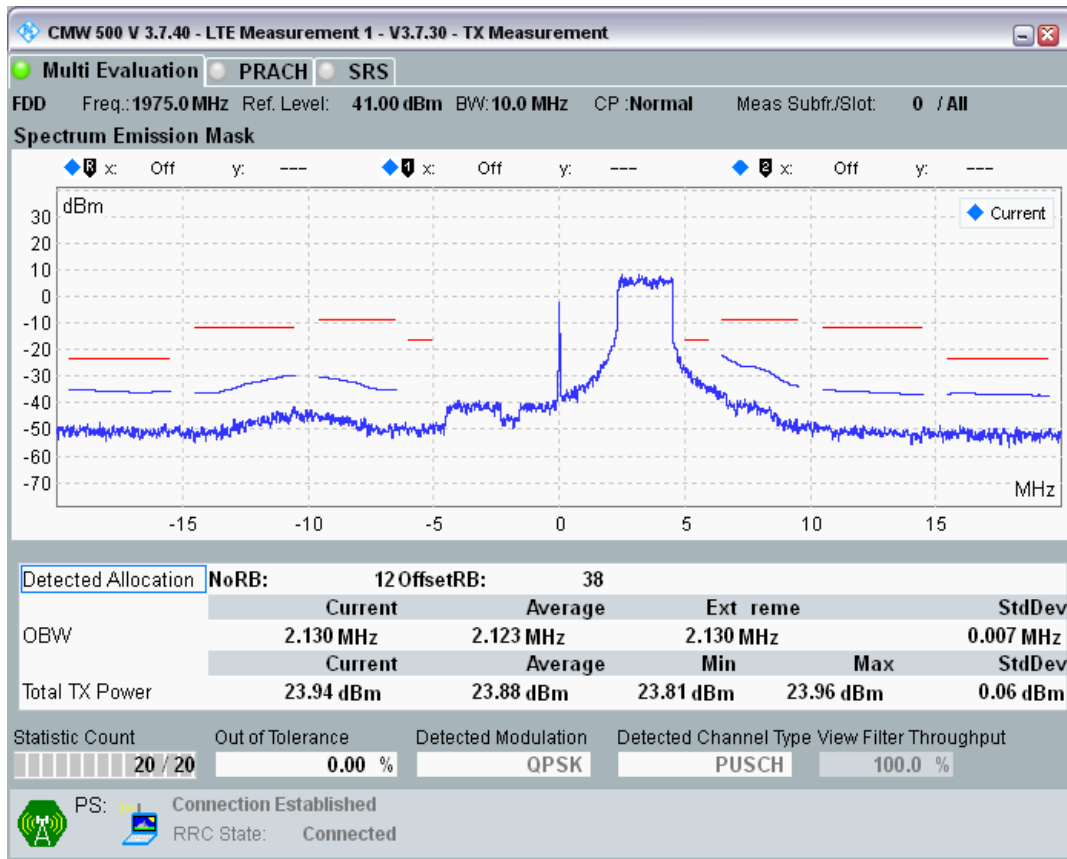

Band1 QAM16 BW=10MHz Channel=18300 RB Size=12 Position=#Max

Band1 QAM16 BW=10MHz Channel=18300 RB Size=50 Position=#0

Band1 QPSK BW=10MHz Channel=18550 RB Size=12 Position=#0

Band1 QPSK BW=10MHz Channel=18550 RB Size=12 Position=#Max