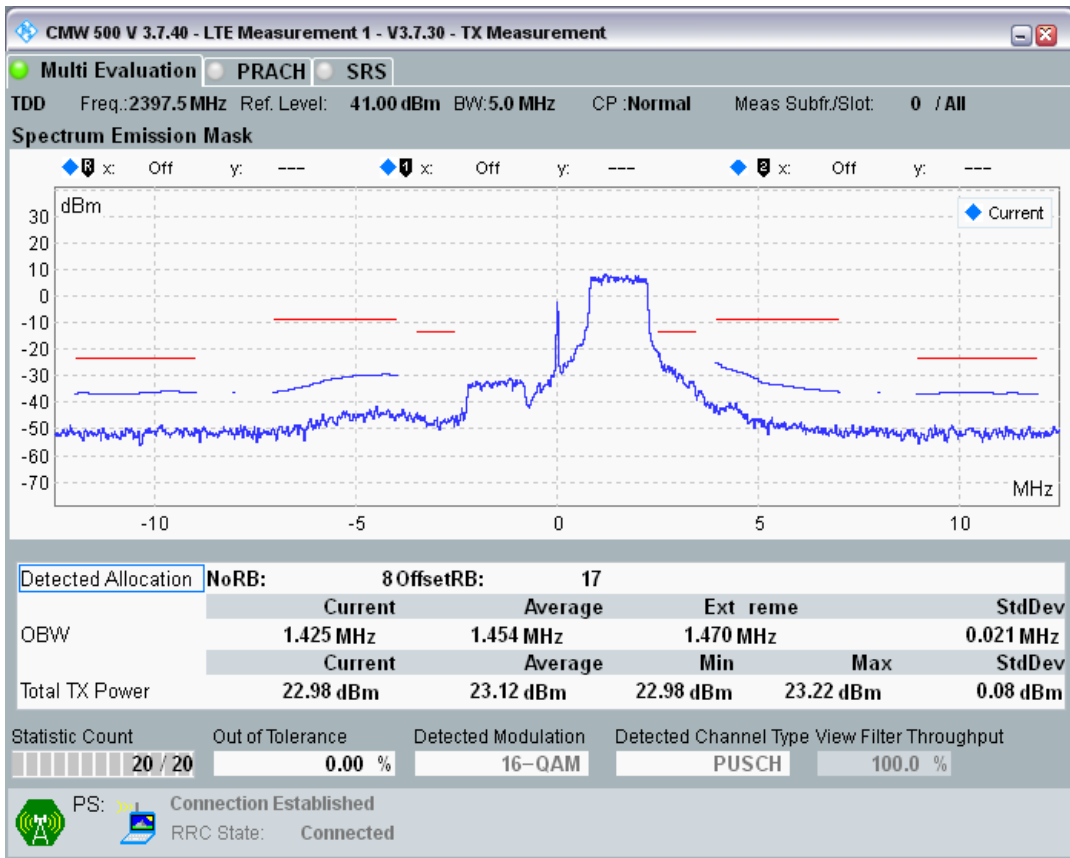

Band40 QAM16 BW=5MHz Channel=39625 RB Size=8 Position=#Max