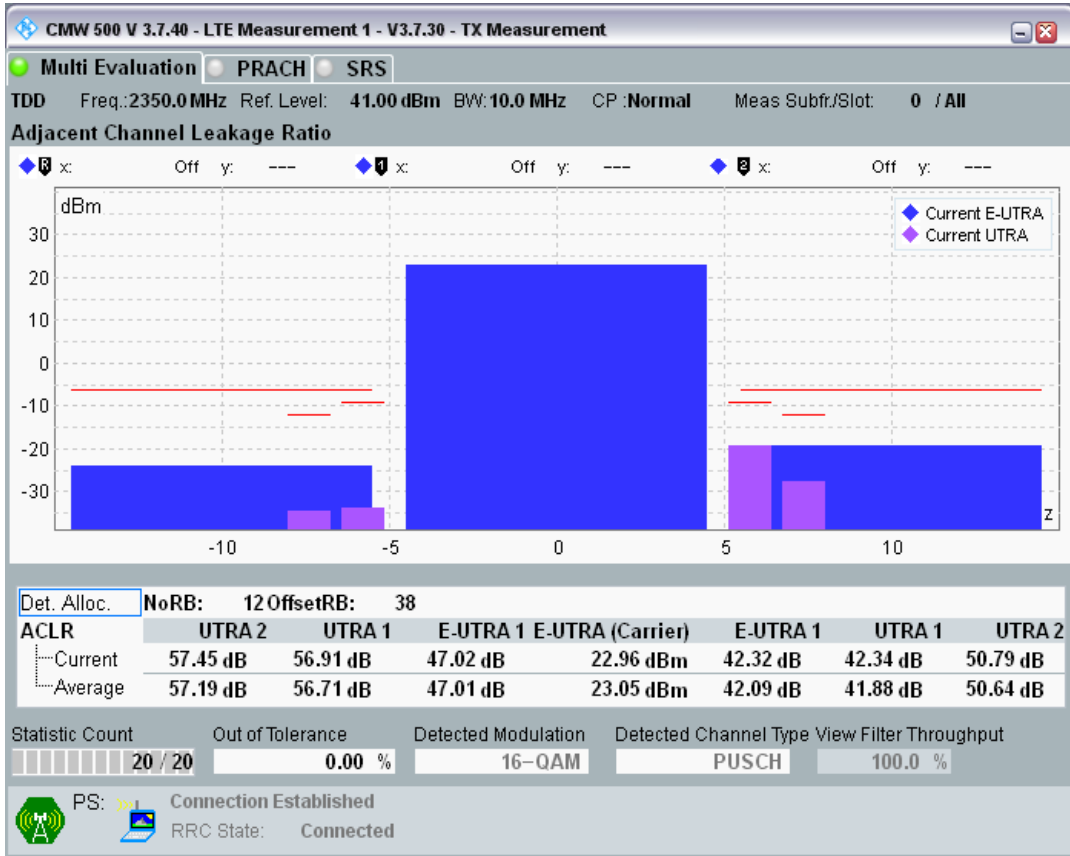

Band40 QAM16 BW=10MHz Channel=39150 RB Size=12 Position=#Max