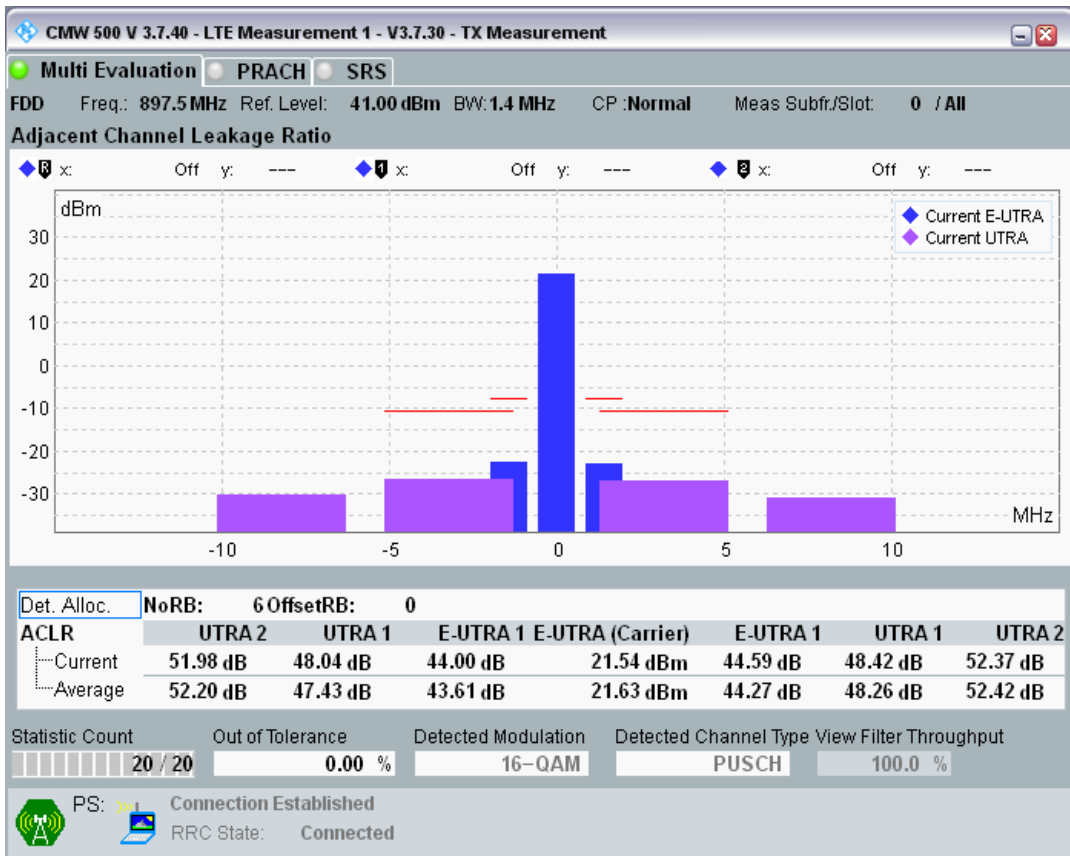

Band8 QAM16 BW=1.4MHz Channel=21625 RB Size=6 Position=#0