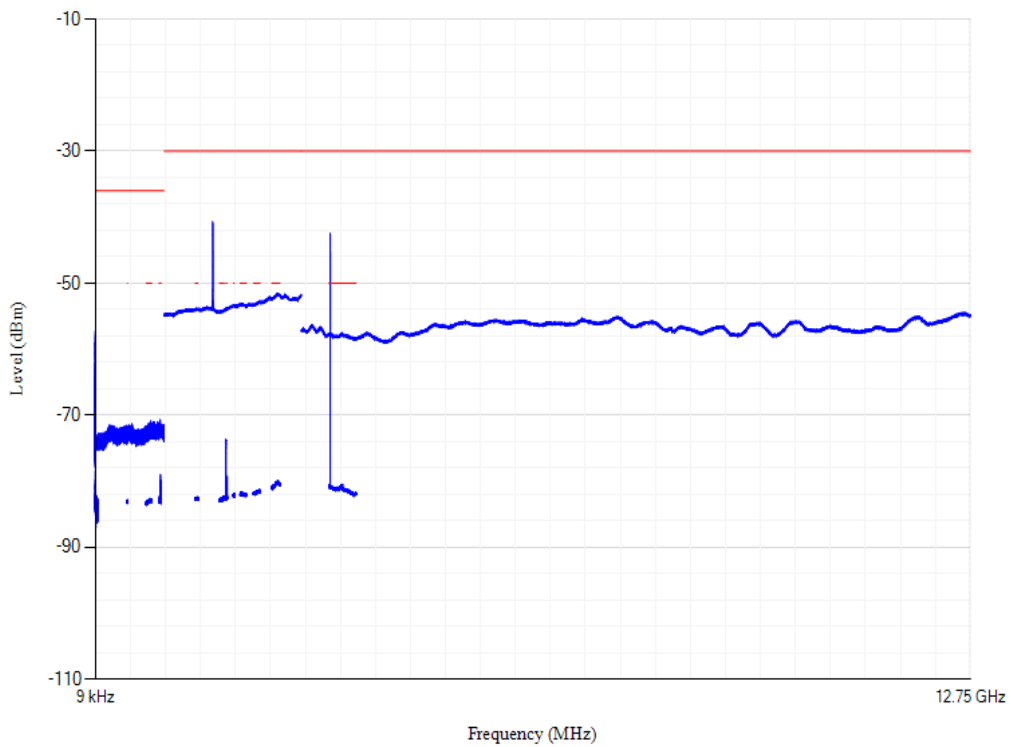

Conducted spurious emissions

Band3 QPSK BW=1.4MHz Channel=19943 RB Size=1 Position=#0