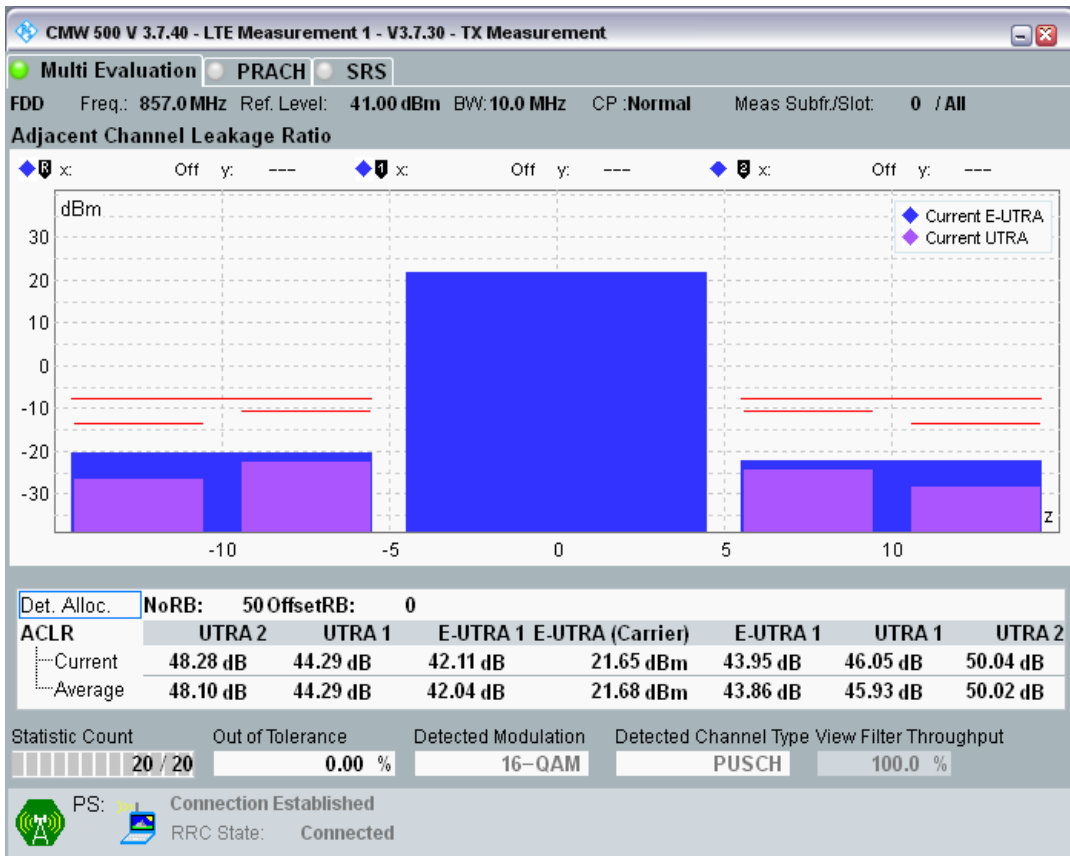

Band20 QAM16 BW=10MHz Channel=24400 RB Size=50 Position=#0