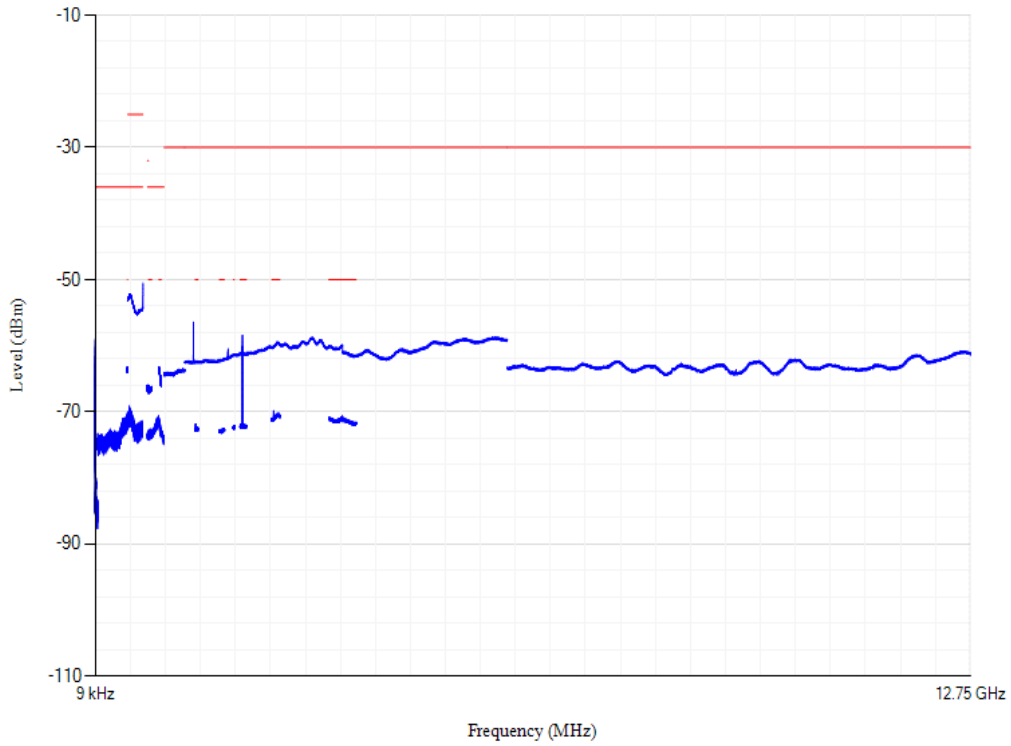

Conducted spurious emissions

Band3 QPSK BW=1.4MHz Channel=19207 RB Size=1 Position=#0