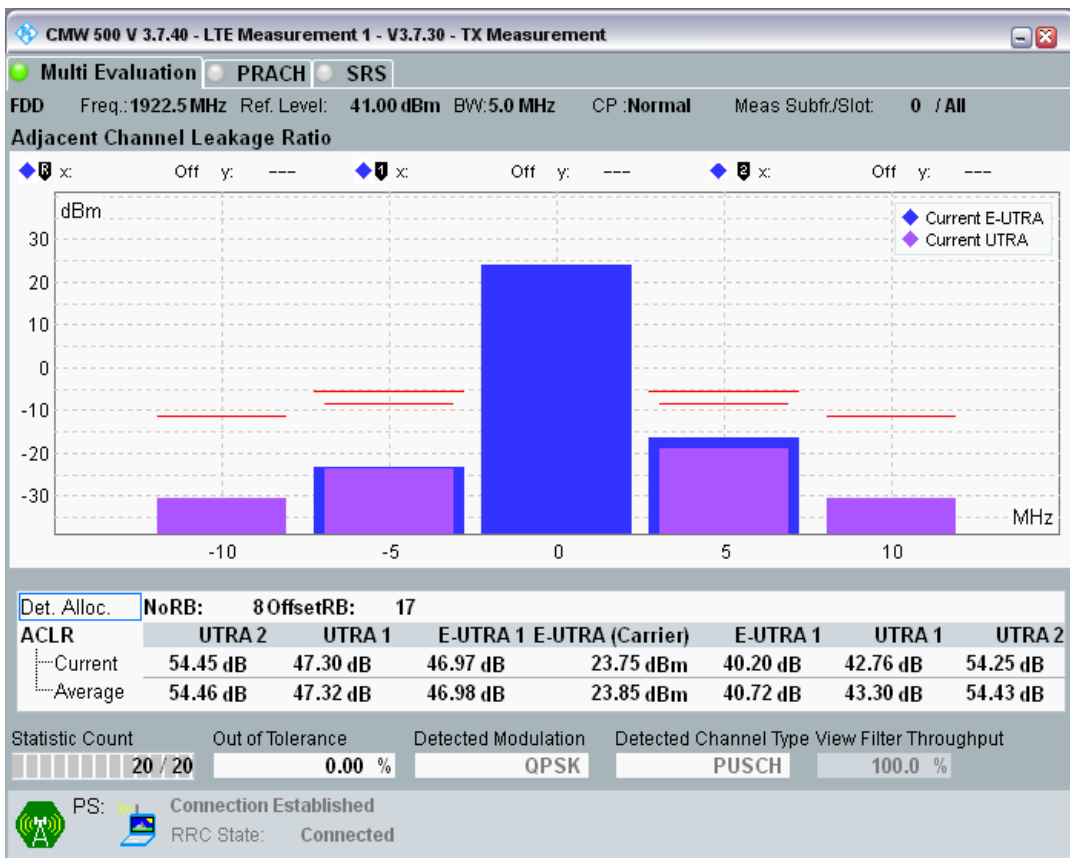

Band1 QPSK BW=5MHz Channel=18025 RB Size=8 Position=#Max