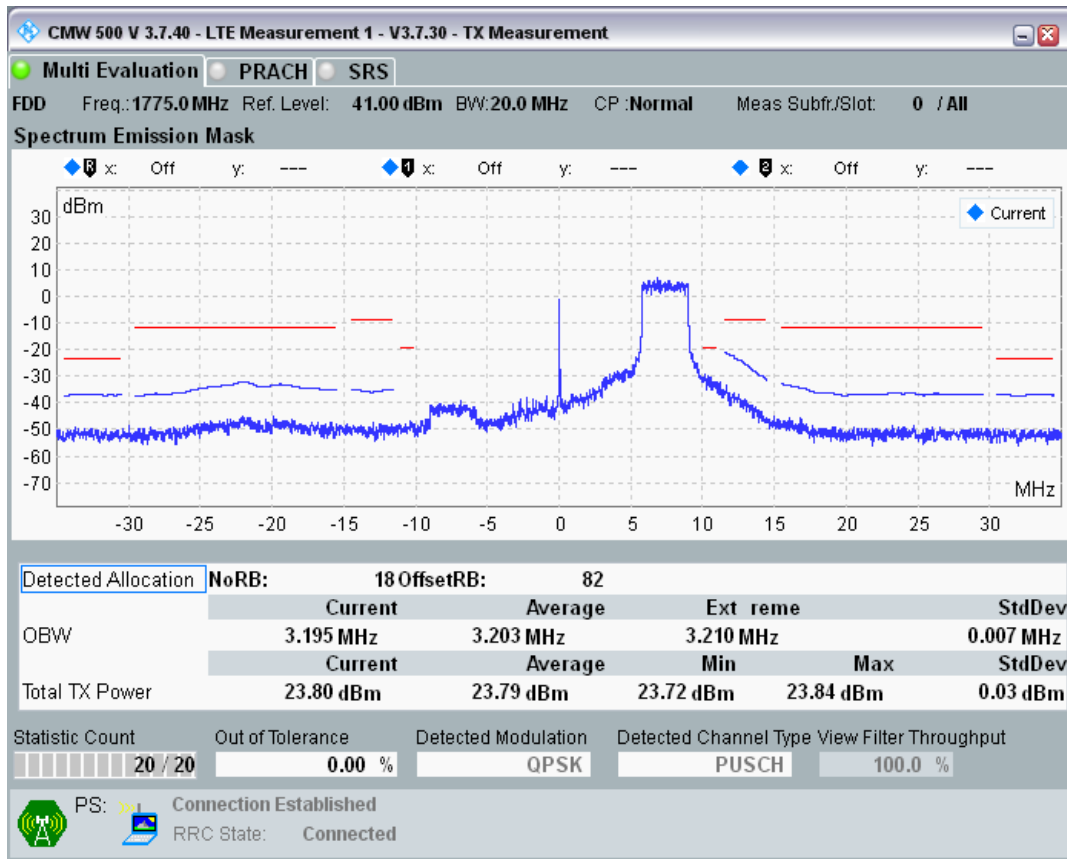

Band3 QAM16 BW=20MHz Channel=19575 RB Size=18 Position=#Max

Band3 QAM16 BW=20MHz Channel=19575 RB Size=100 Position=#0

Band3 QPSK BW=20MHz Channel=19850 RB Size=18 Position=#0

Band3 QPSK BW=20MHz Channel=19850 RB Size=18 Position=#Max