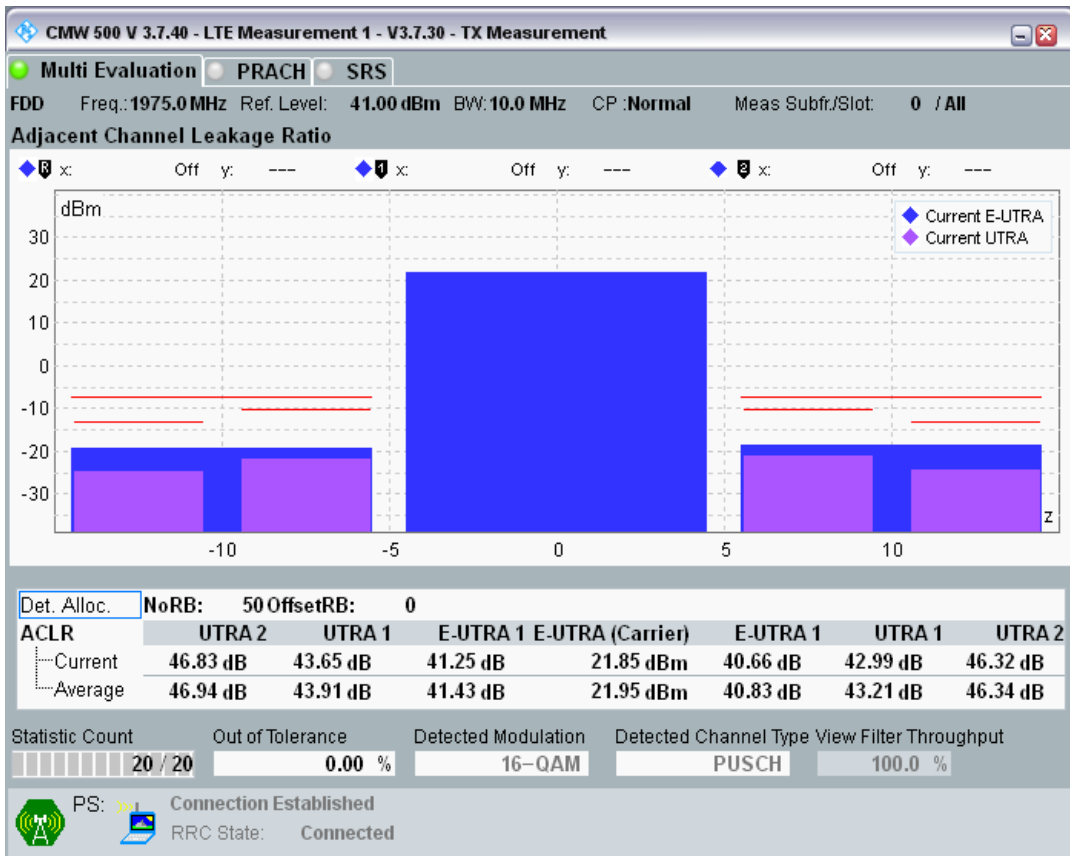

Band1 QPSK BW=10MHz Channel=18550 RB Size=50 Position=#0

Band1 QAM16 BW=10MHz Channel=18550 RB Size=12 Position=#0

Band1 QAM16 BW=10MHz Channel=18550 RB Size=12 Position=#Max

Band1 QAM16 BW=10MHz Channel=18550 RB Size=50 Position=#0