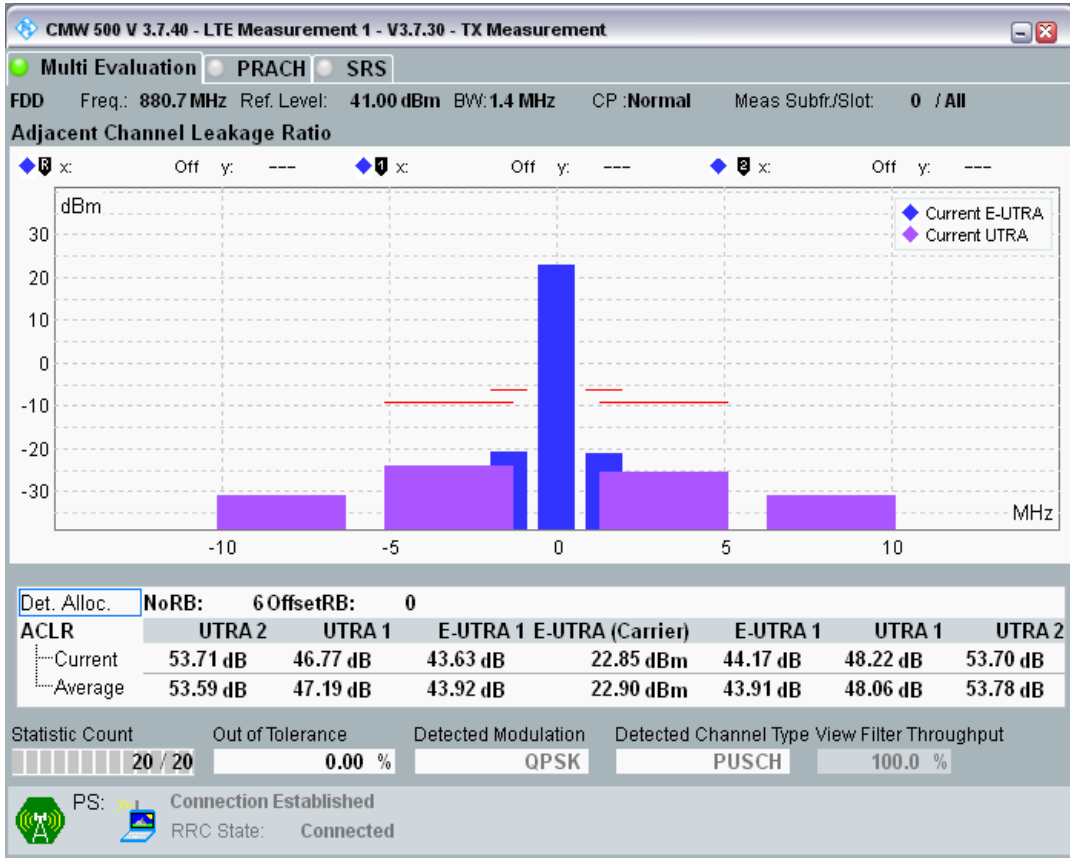

Band8 QPSK BW=1.4MHz Channel=21457 RB Size=6 Position=#0