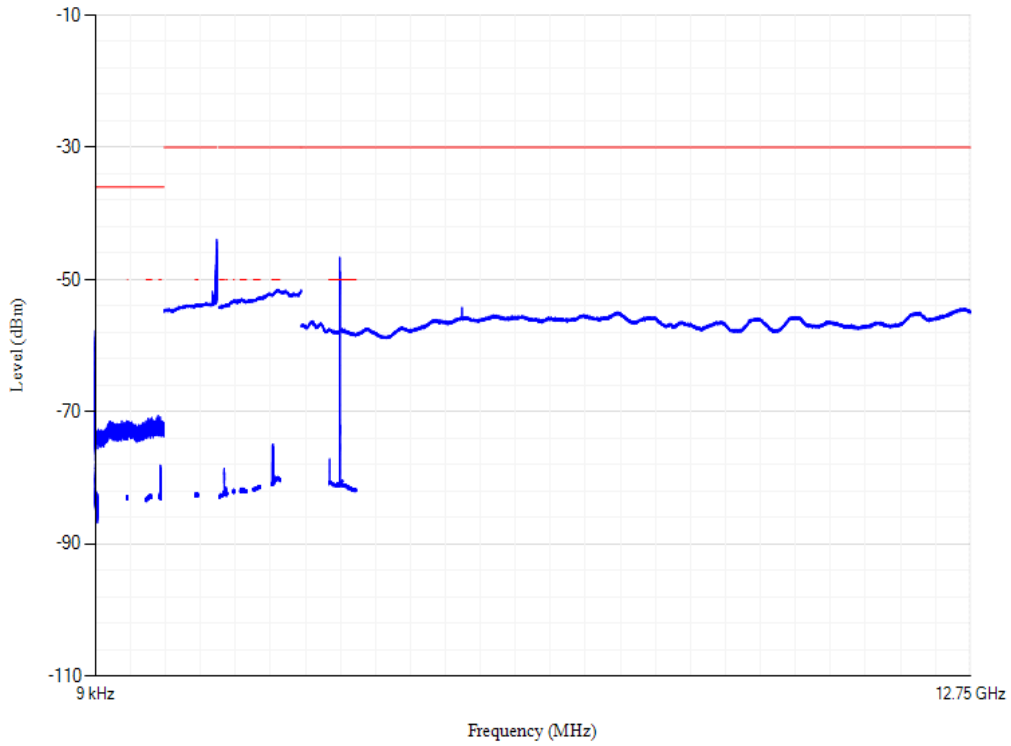

Conducted spurious emissions

Band3 QPSK BW=10MHz Channel=19250 RB Size=1 Position=#0