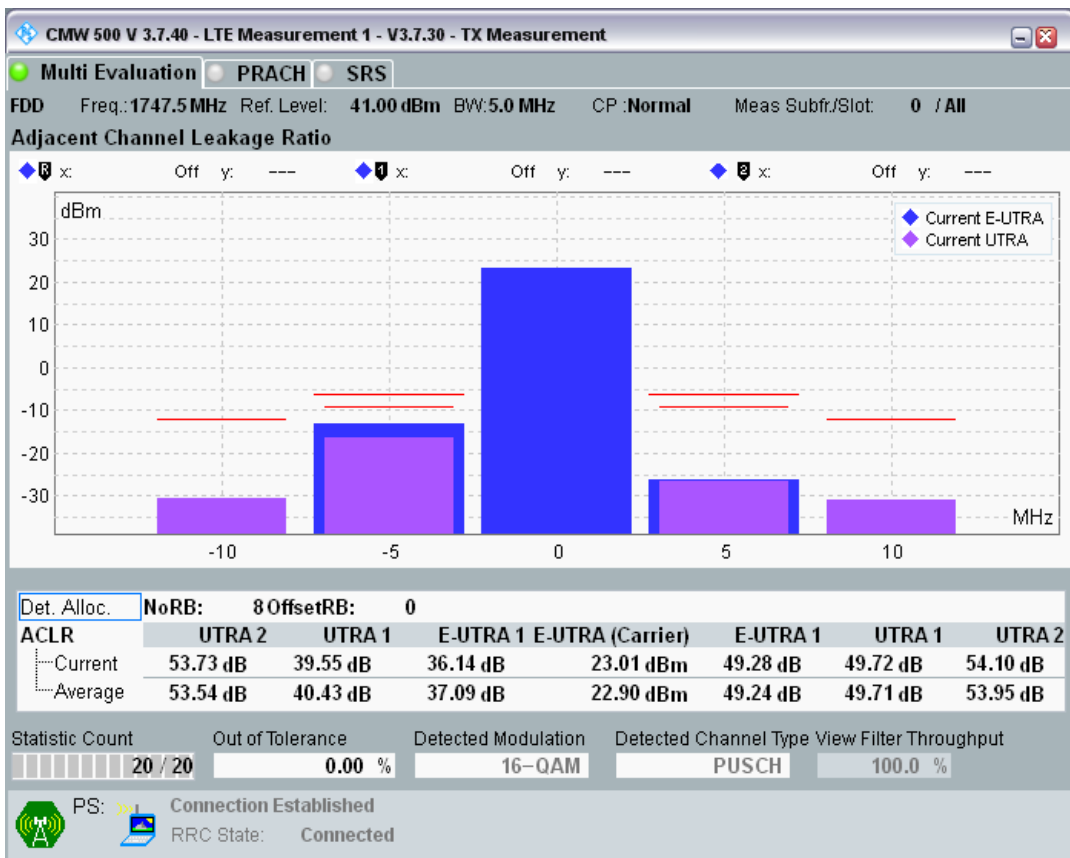

Band3 QPSK BW=5MHz Channel=19575 RB Size=8 Position=#0

Band3 QPSK BW=5MHz Channel=19575 RB Size=8 Position=#Max

Band3 QPSK BW=5MHz Channel=19575 RB Size=25 Position=#0

Band3 QAM16 BW=5MHz Channel=19575 RB Size=8 Position=#0