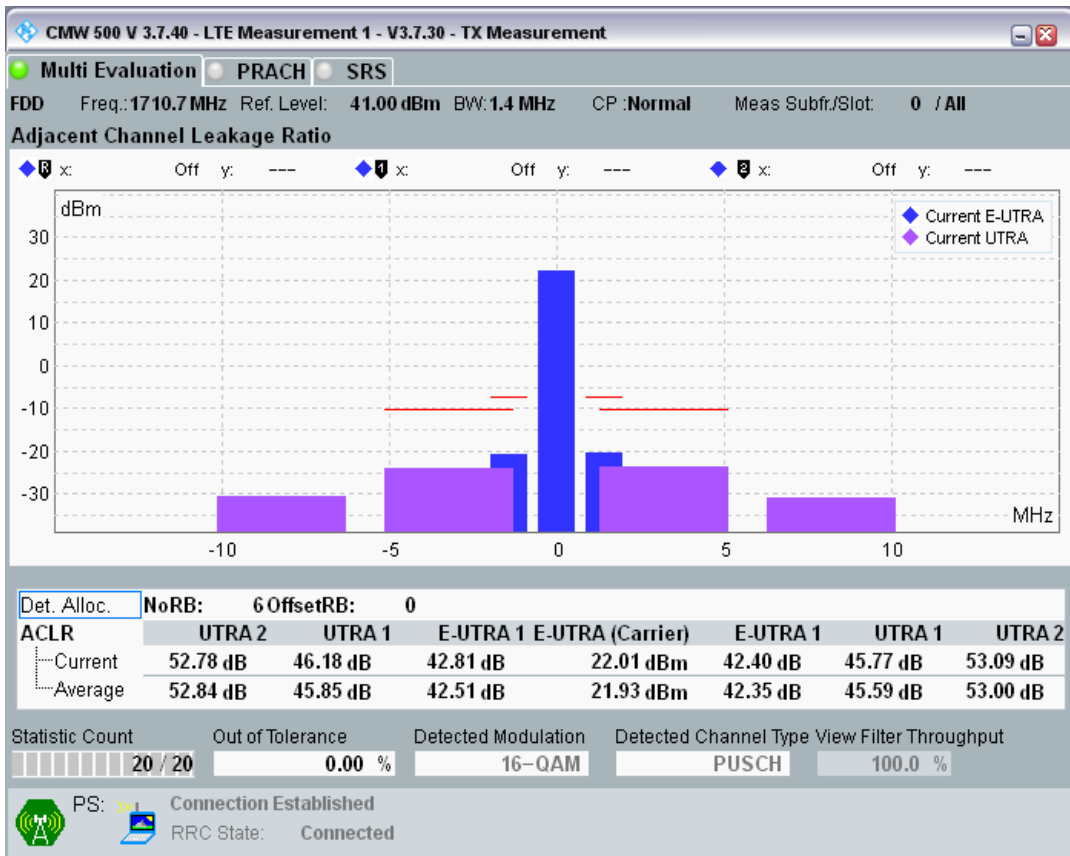

Band3 QAM16 BW=1.4MHz Channel=19207 RB Size=6 Position=#0