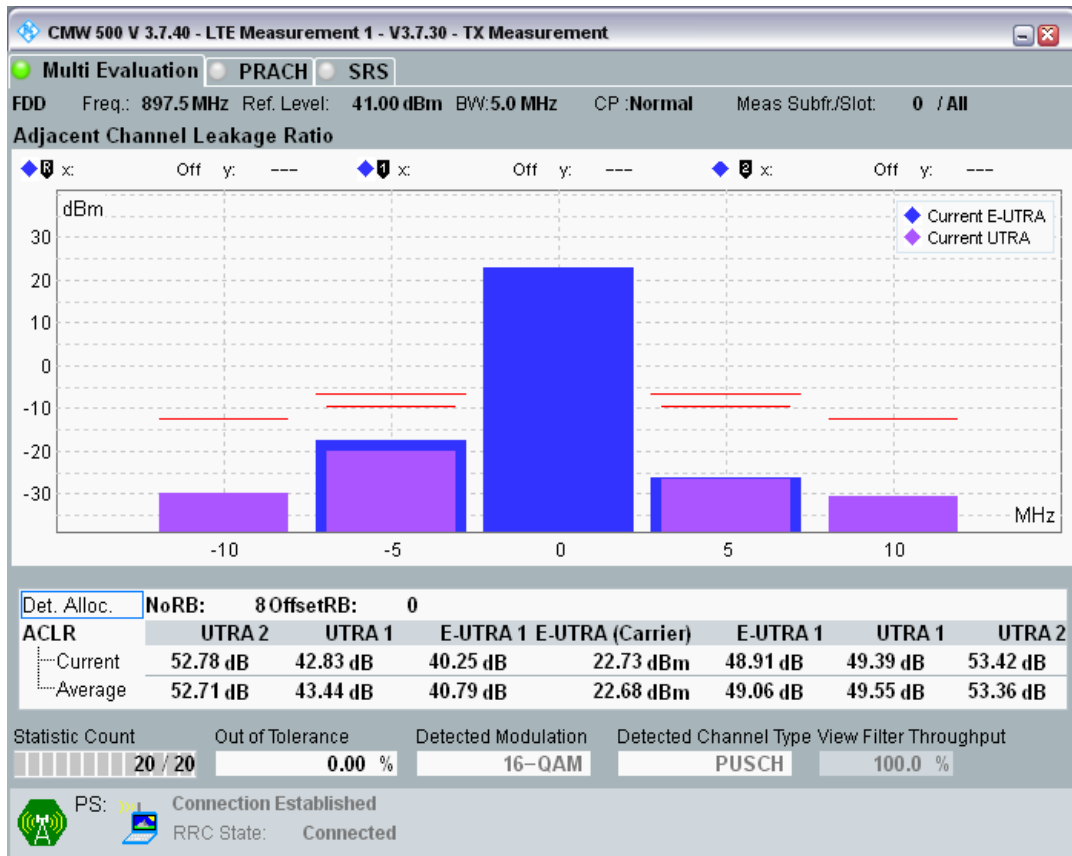

Band8 QAM16 BW=5MHz Channel=21625 RB Size=8 Position=#0