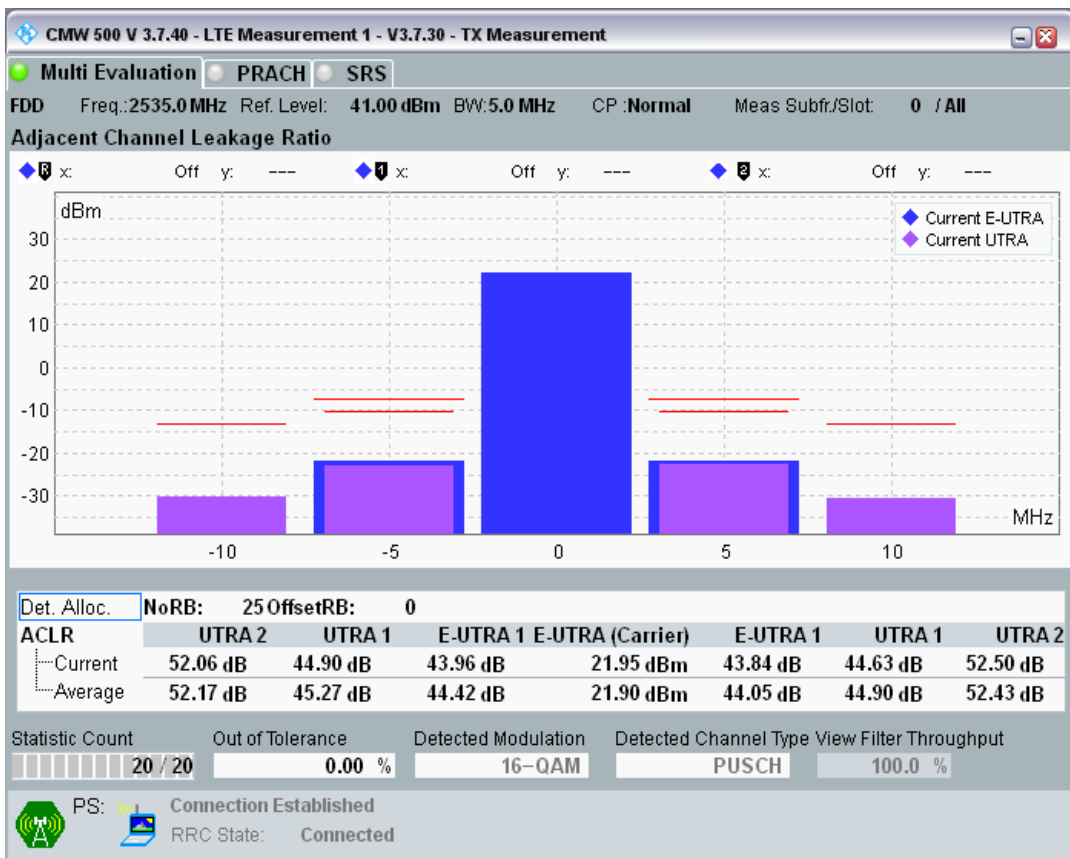

Band7 QPSK BW=5MHz Channel=21100 RB Size=25 Position=#0

Band7 QAM16 BW=5MHz Channel=21100 RB Size=8 Position=#0

Band7 QAM16 BW=5MHz Channel=21100 RB Size=8 Position=#Max

Band7 QAM16 BW=5MHz Channel=21100 RB Size=25 Position=#0