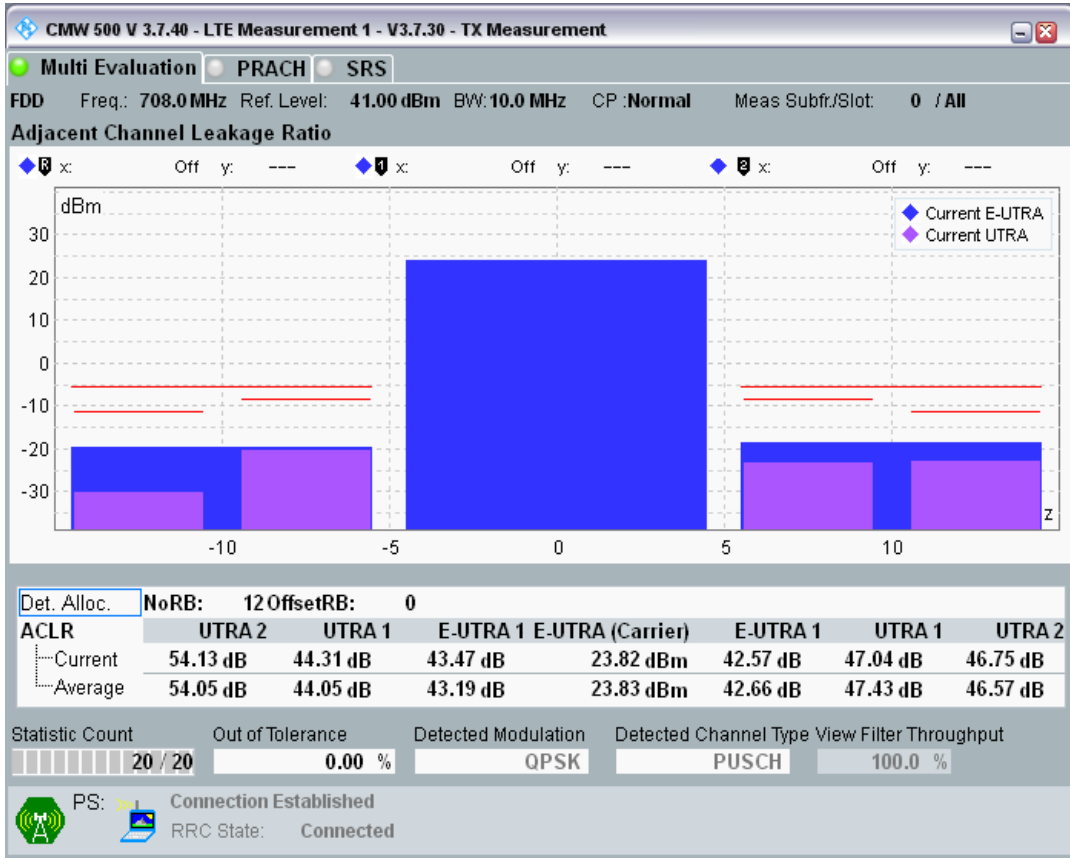

Band28 QPSK BW=10MHz Channel=27260 RB Size=12 Position=#0