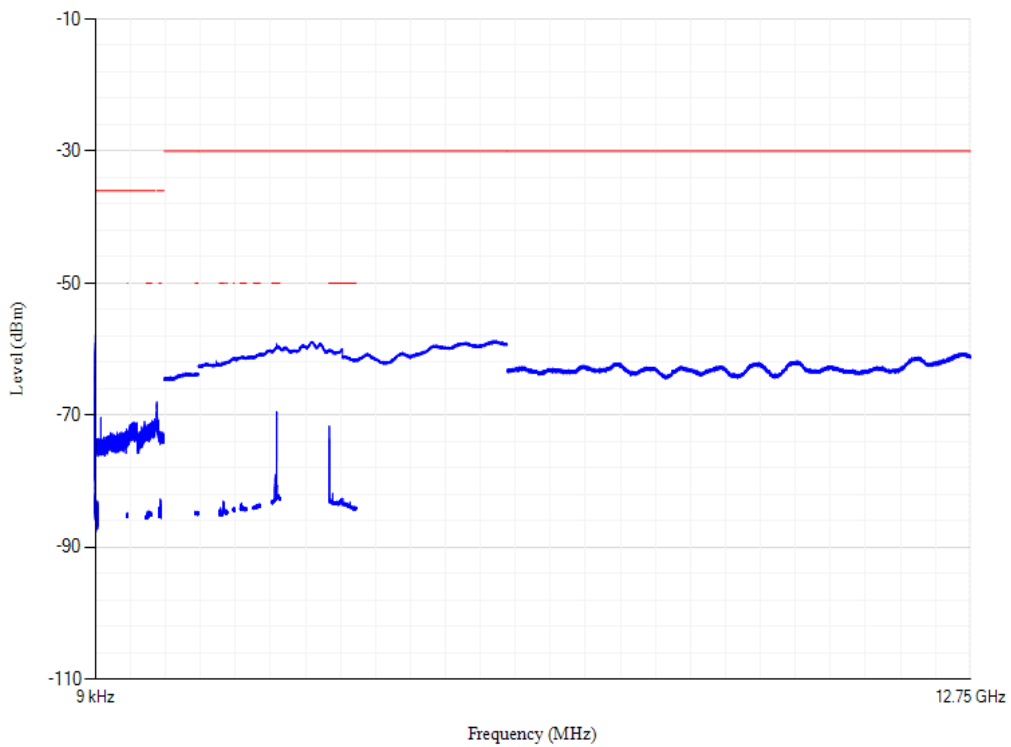

Conducted spurious emissions

Band8 QPSK BW=1.4MHz Channel=21625 RB Size=1 Position=#0

Conducted spurious emissions

Band8 QPSK BW=5MHz Channel=21475 RB Size=1 Position=#0

Conducted spurious emissions

Band8 QPSK BW=5MHz Channel=21625 RB Size=1 Position=#0