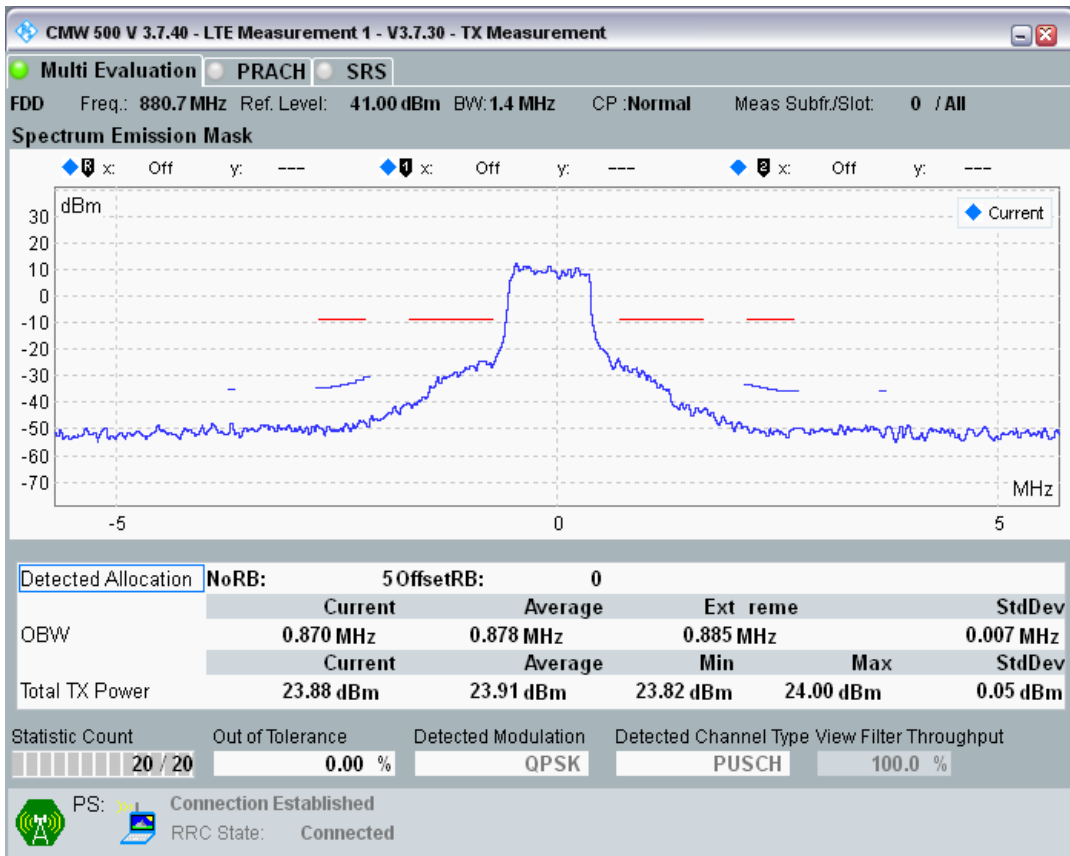

Band8 QPSK BW=1.4MHz Channel=21457 RB Size=5 Position=#0