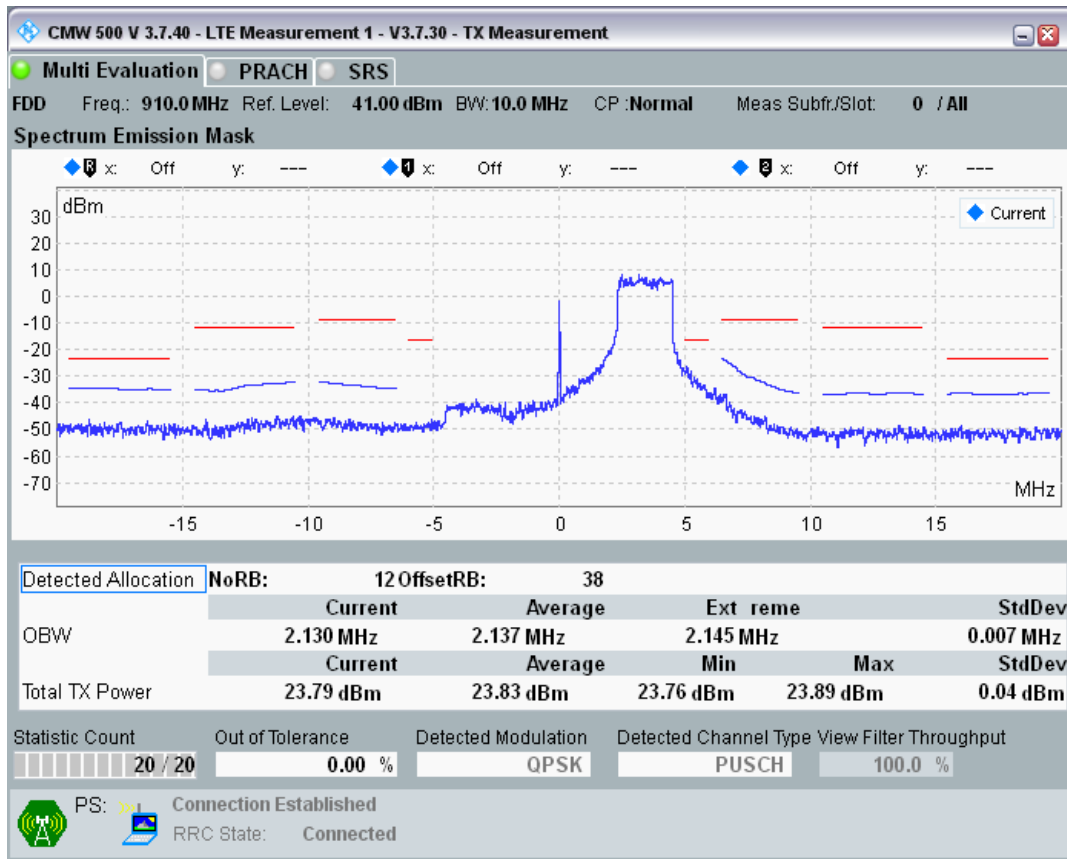

Band8 QPSK BW=10MHz Channel=21750 RB Size=12 Position=#Max