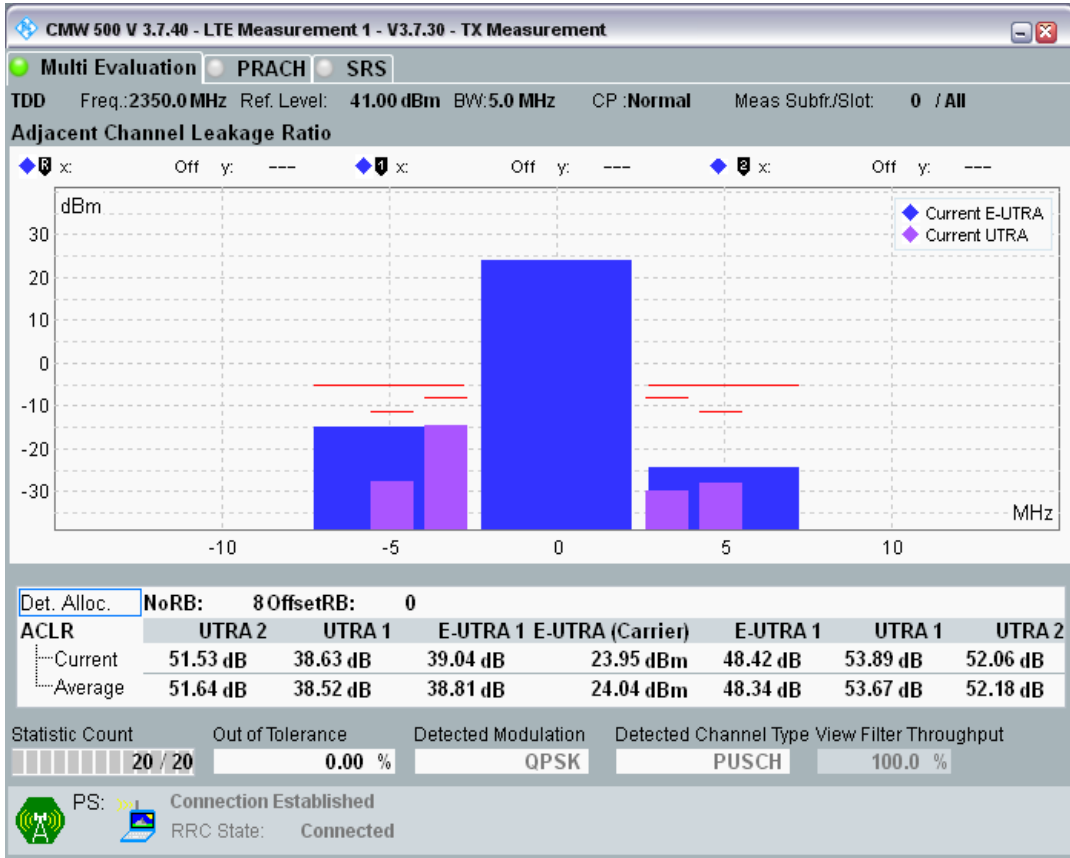

Band40 QPSK BW=5MHz Channel=39150 RB Size=8 Position=#0