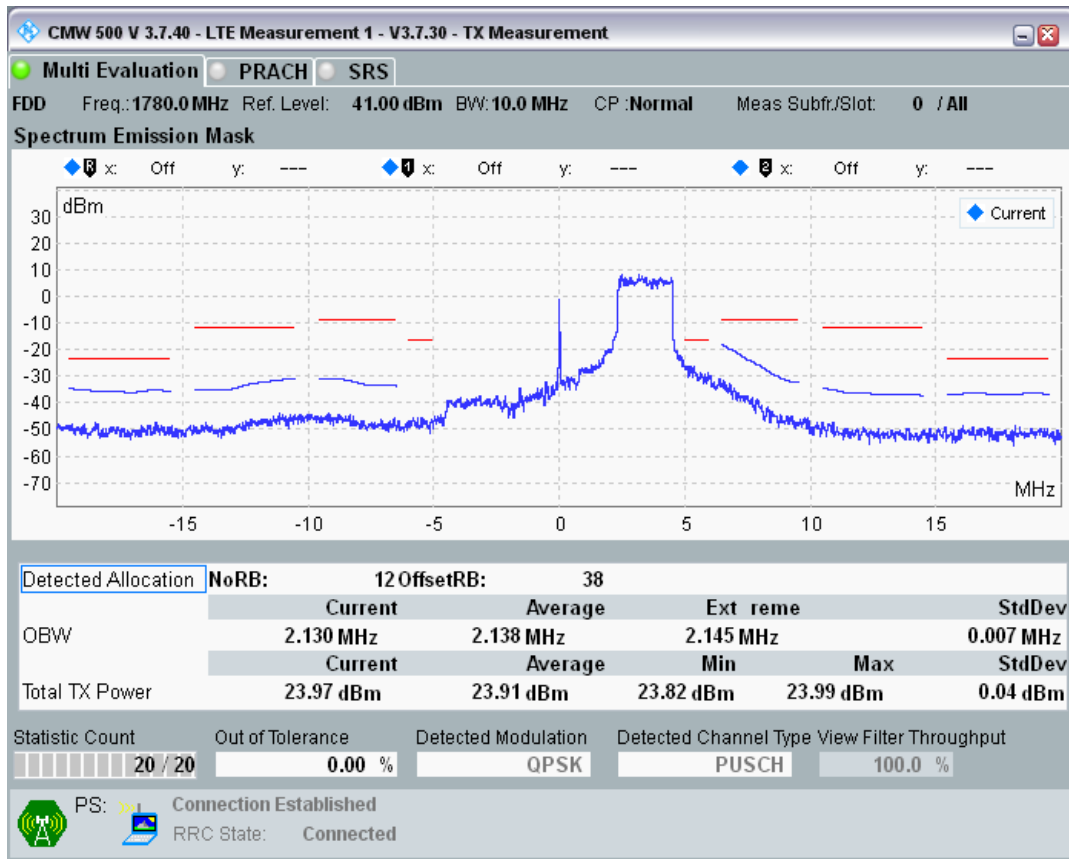

Band3 QPSK BW=10MHz Channel=19900 RB Size=12 Position=#Max