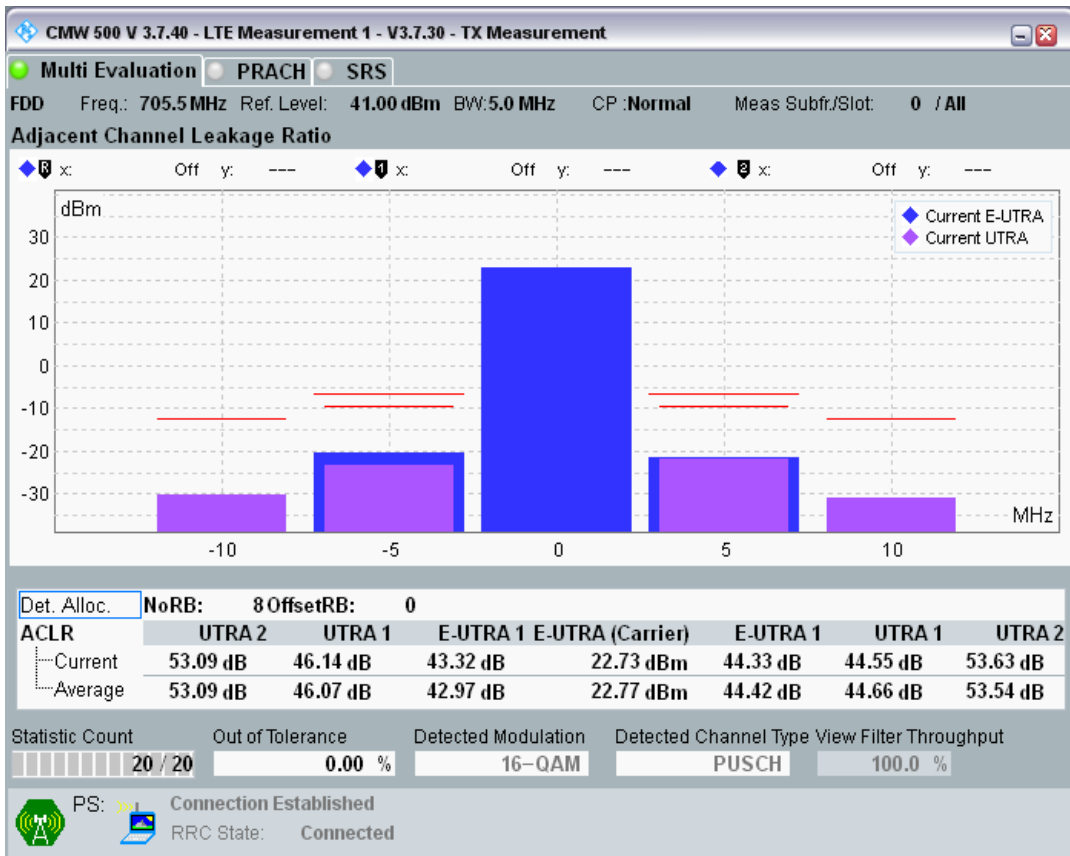

Band28 QAM16 BW=5MHz Channel=27235 RB Size=8 Position=#0