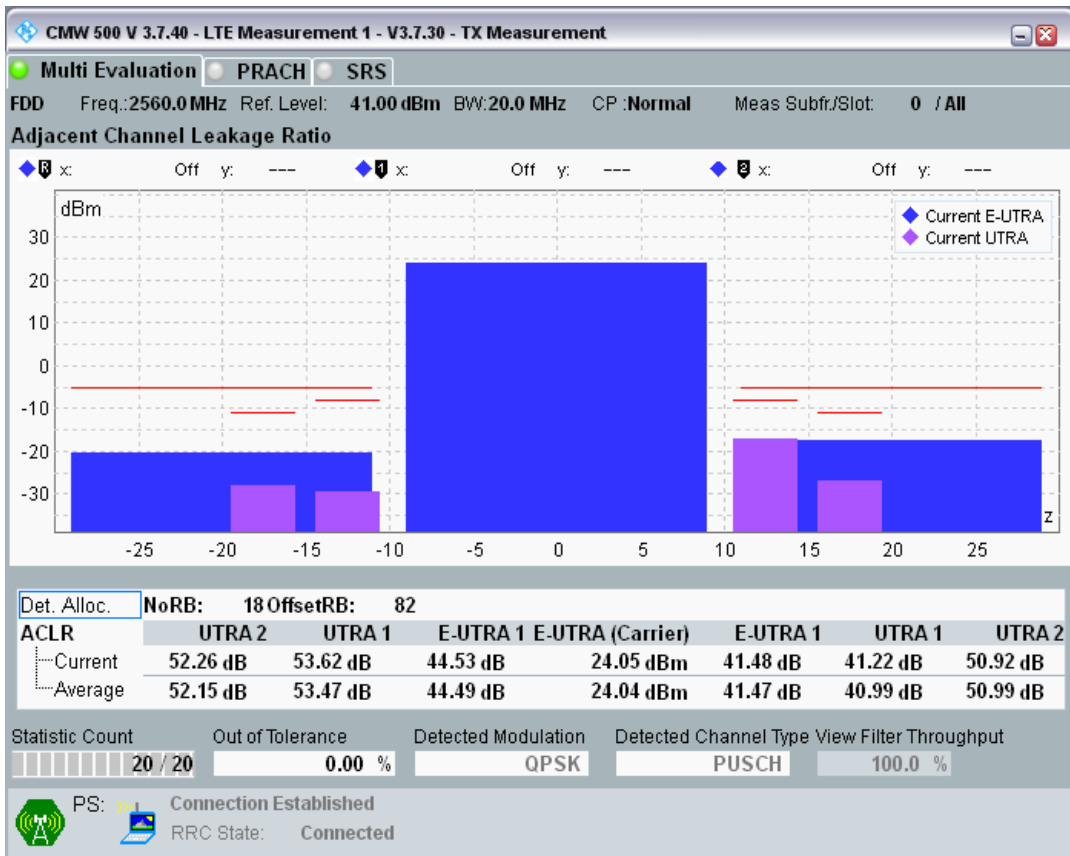

Band7 QPSK BW=20MHz Channel=21350 RB Size=18 Position=#Max