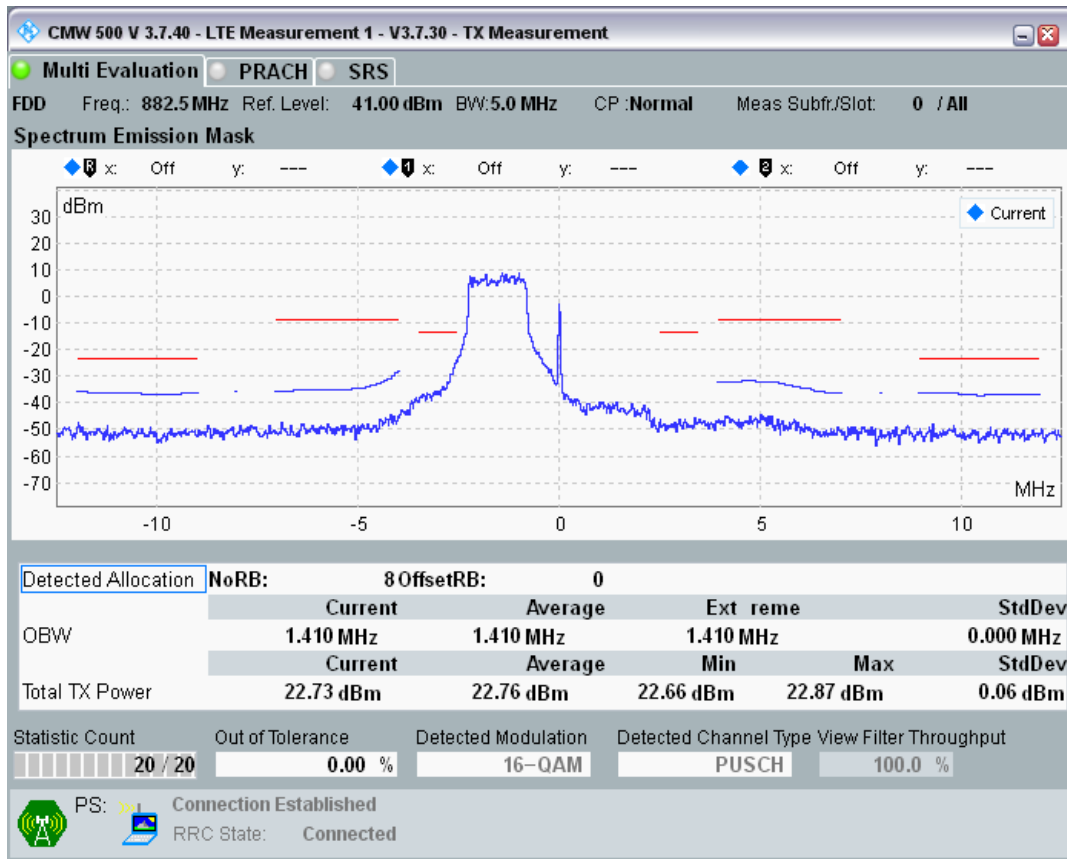

Band8 QAM16 BW=5MHz Channel=21475 RB Size=8 Position=#0