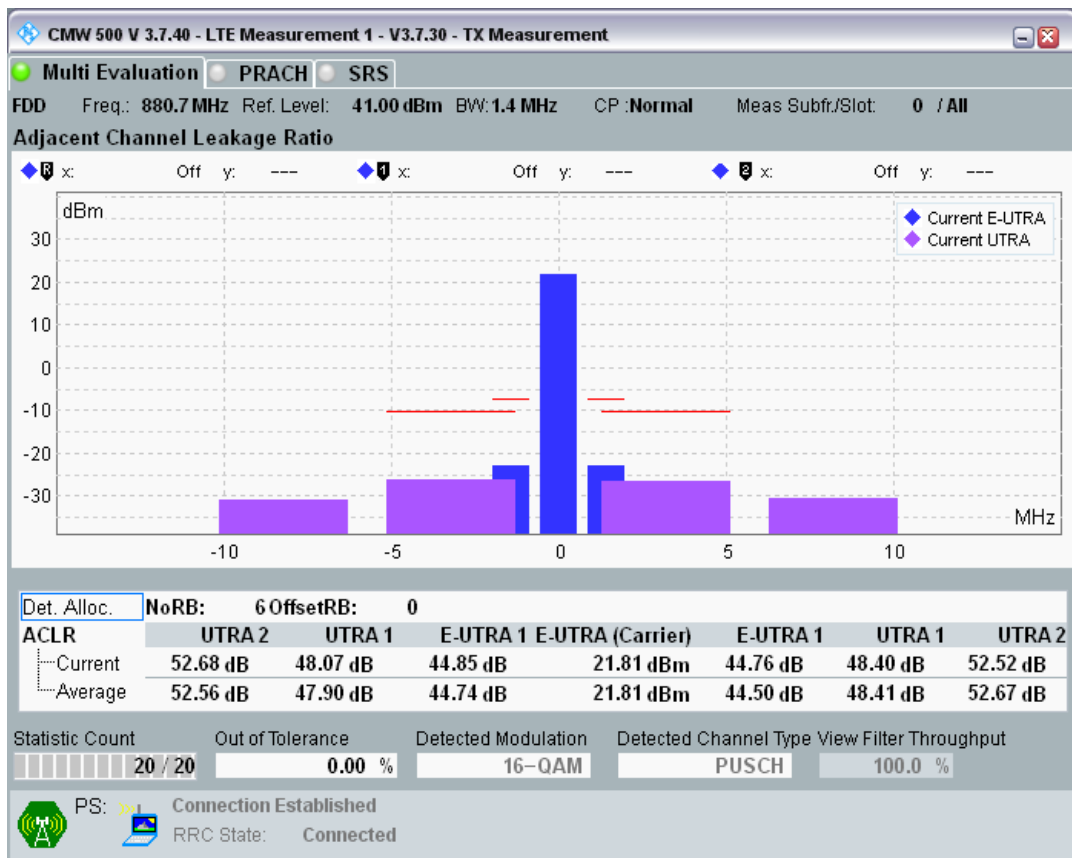

Band8 QPSK BW=1.4MHz Channel=21457 RB Size=6 Position=#0

Band8 QAM16 BW=1.4MHz Channel=21457 RB Size=5 Position=#0

Band8 QAM16 BW=1.4MHz Channel=21457 RB Size=5 Position=#Max

Band8 QAM16 BW=1.4MHz Channel=21457 RB Size=6 Position=#0