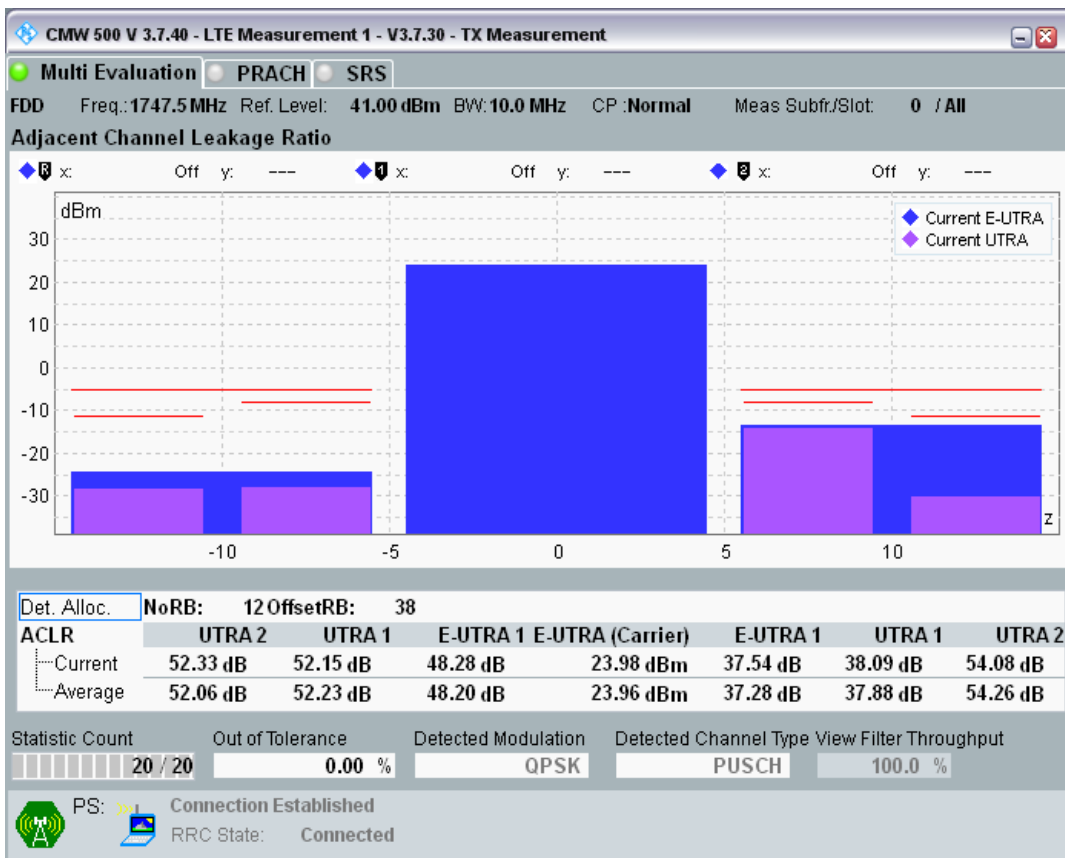

Band3 QPSK BW=10MHz Channel=19575 RB Size=50 Position=#0

Band3 QAM16 BW=10MHz Channel=19575 RB Size=12 Position=#0

Band3 QAM16 BW=10MHz Channel=19575 RB Size=12 Position=#Max

Band3 QAM16 BW=10MHz Channel=19575 RB Size=50 Position=#0