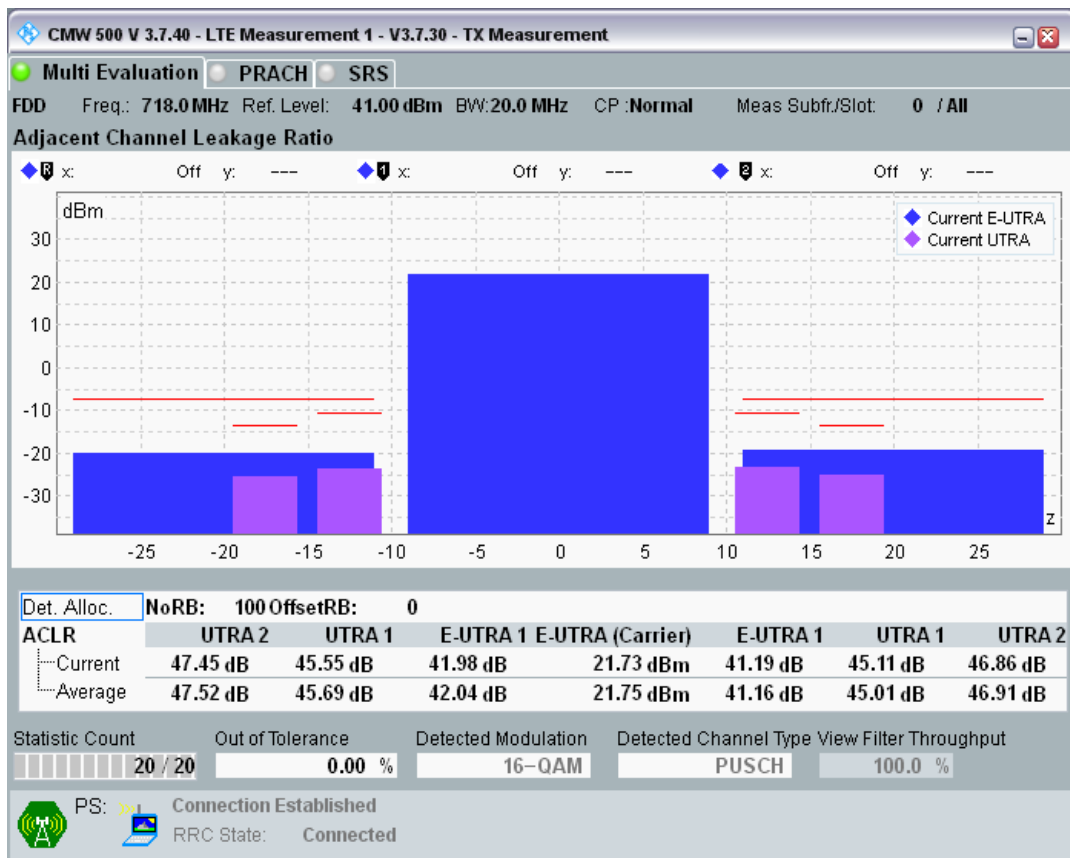

Band28 QAM16 BW=20MHz Channel=27360 RB Size=100 Position=#0