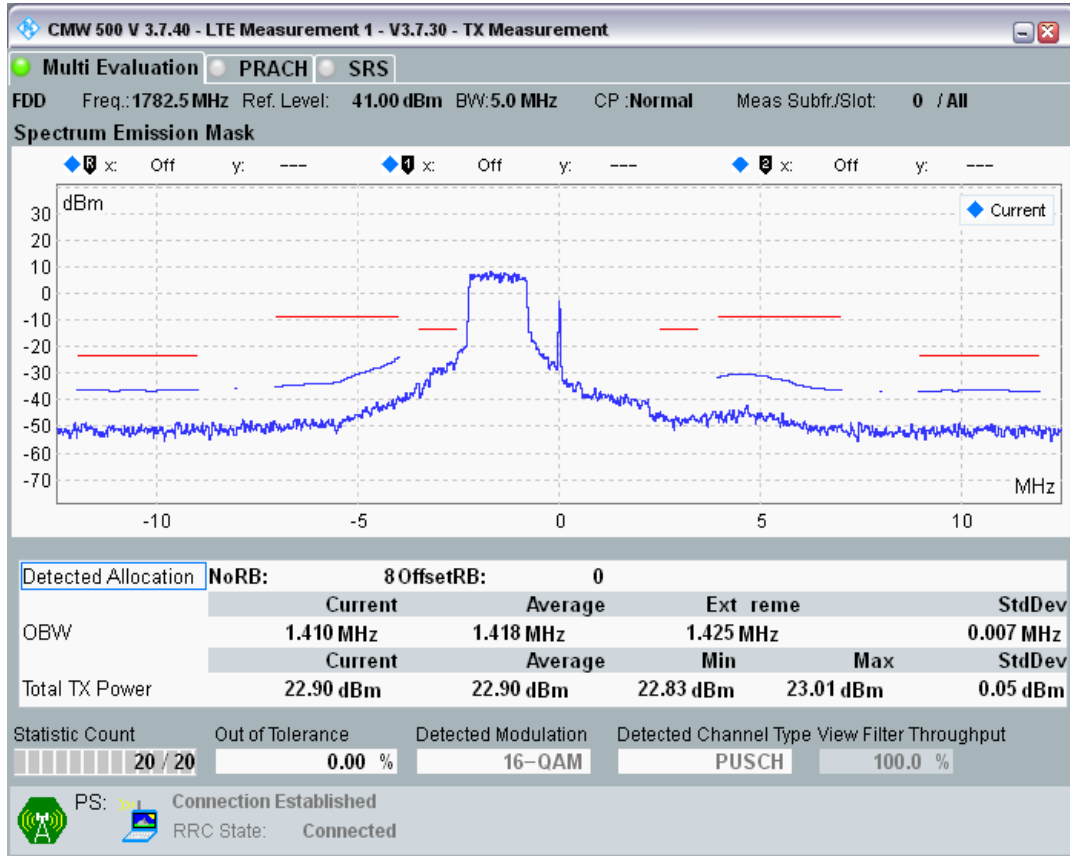

Band3 QAM16 BW=5MHz Channel=19925 RB Size=8 Position=#0