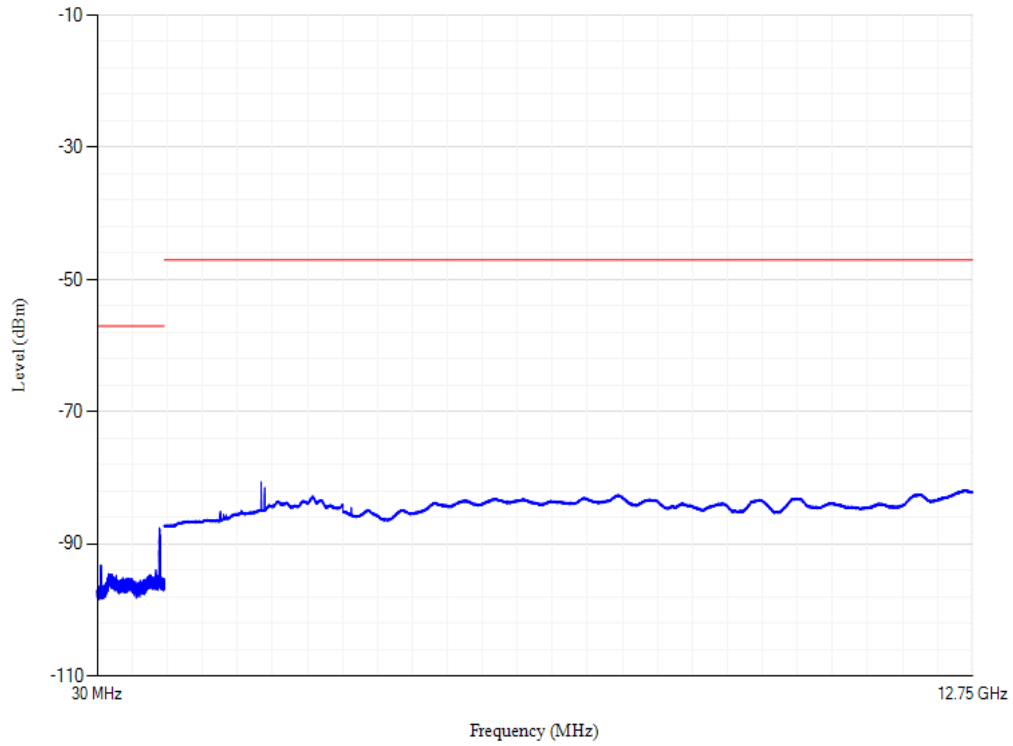

Conducted spurious emissions

Band8 QPSK BW=10MHz Channel=21750