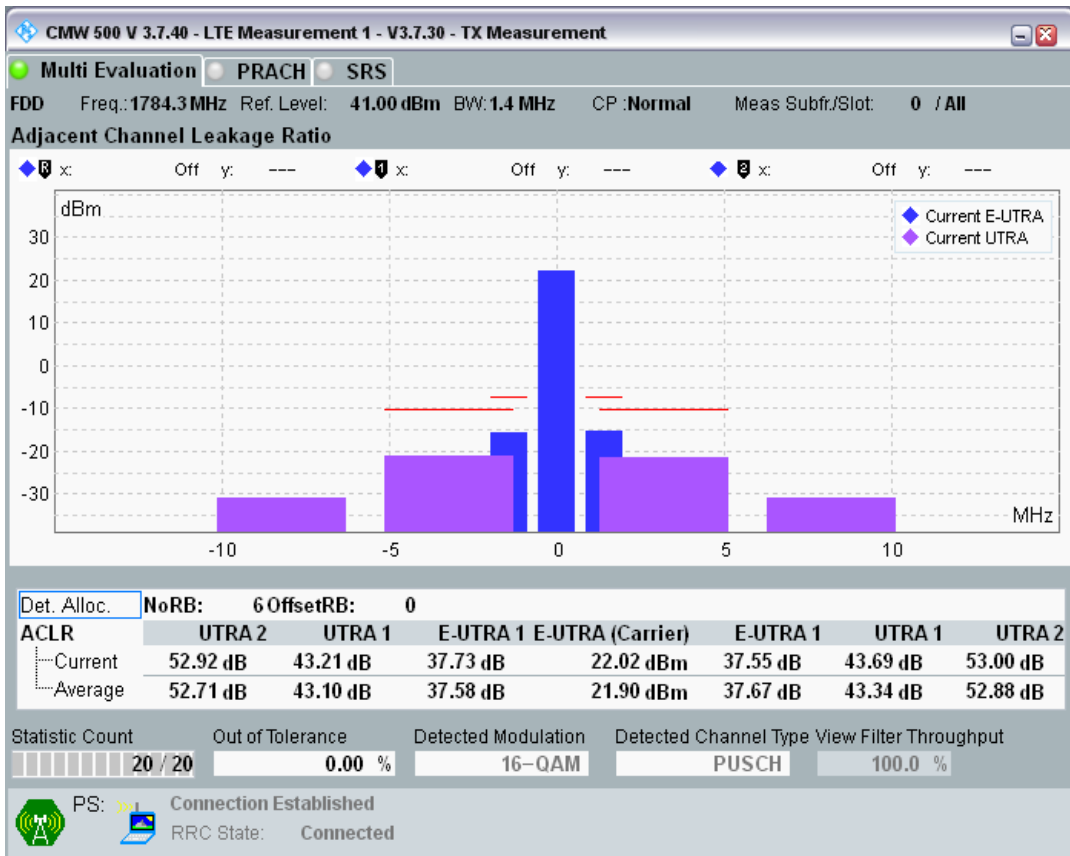

Band3 QAM16 BW=1.4MHz Channel=19943 RB Size=6 Position=#0