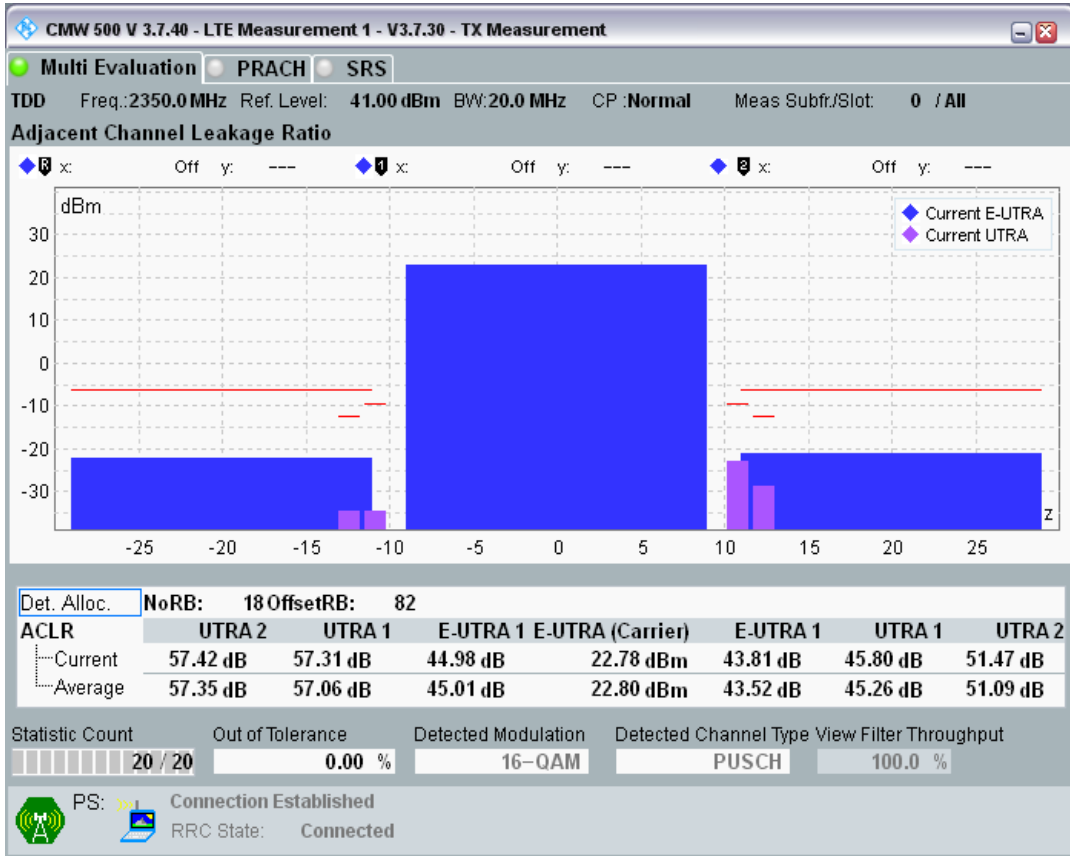

Band40 QAM16 BW=20MHz Channel=39150 RB Size=18 Position=#Max