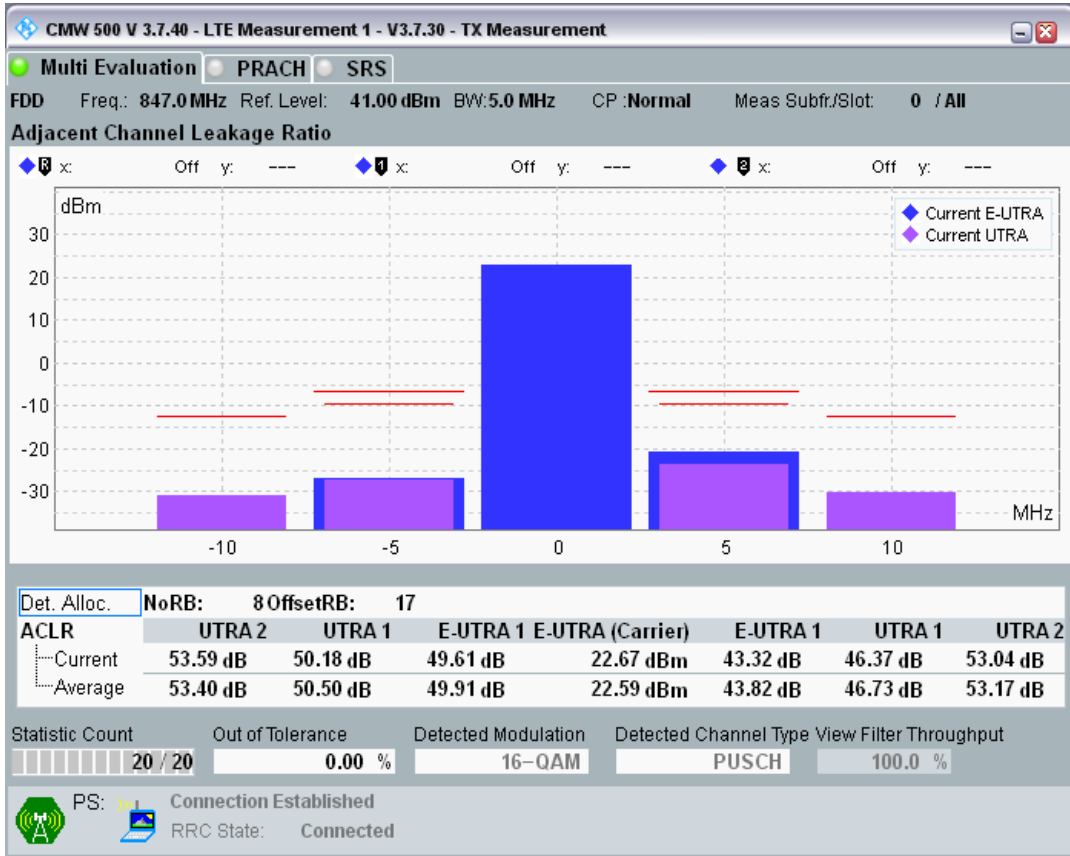

Band20 QAM16 BW=5MHz Channel=24300 RB Size=8 Position=#Max