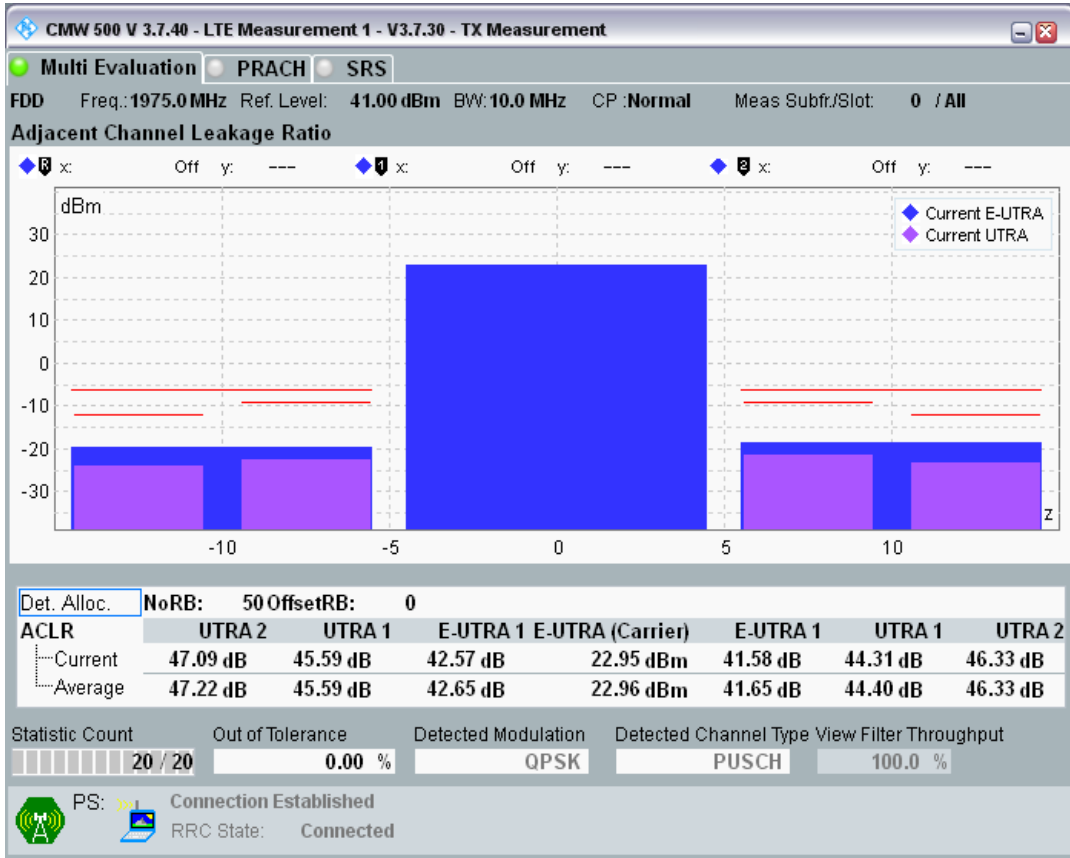

Band1 QPSK BW=10MHz Channel=18550 RB Size=50 Position=#0