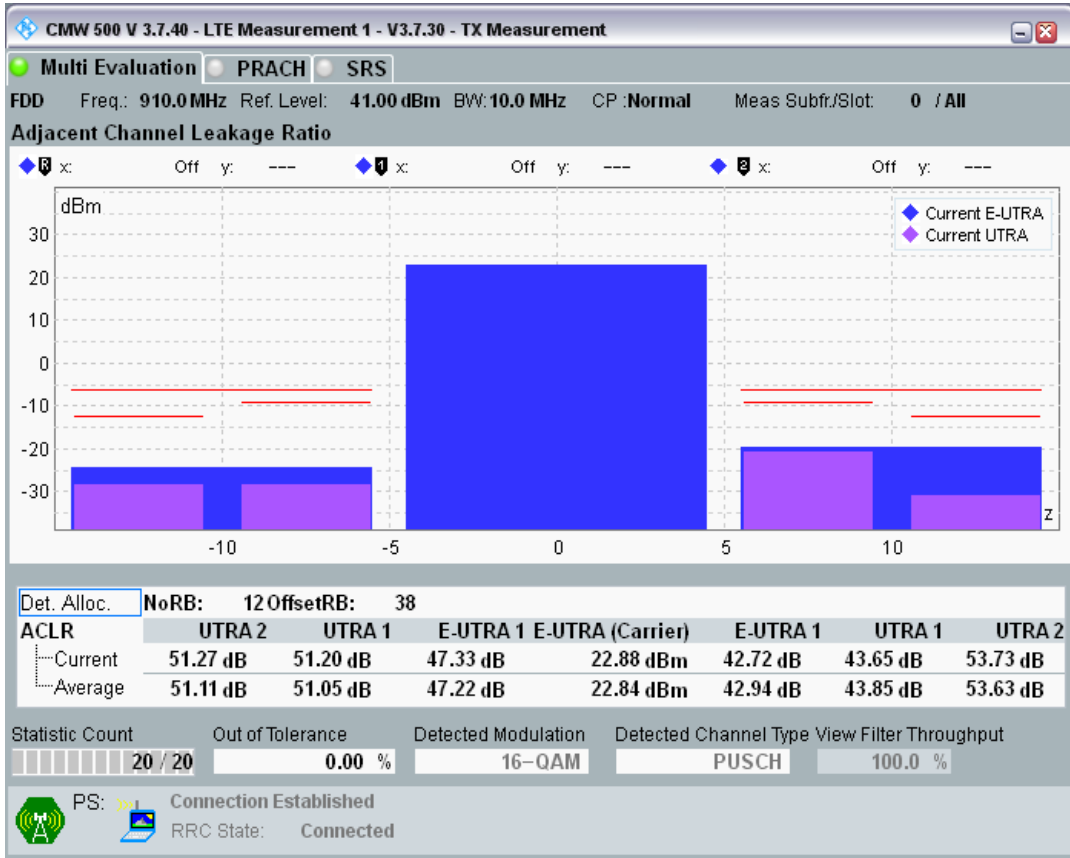

Band8 QAM16 BW=10MHz Channel=21750 RB Size=12 Position=#Max

Band8 QAM16 BW=10MHz Channel=21750 RB Size=50 Position=#0