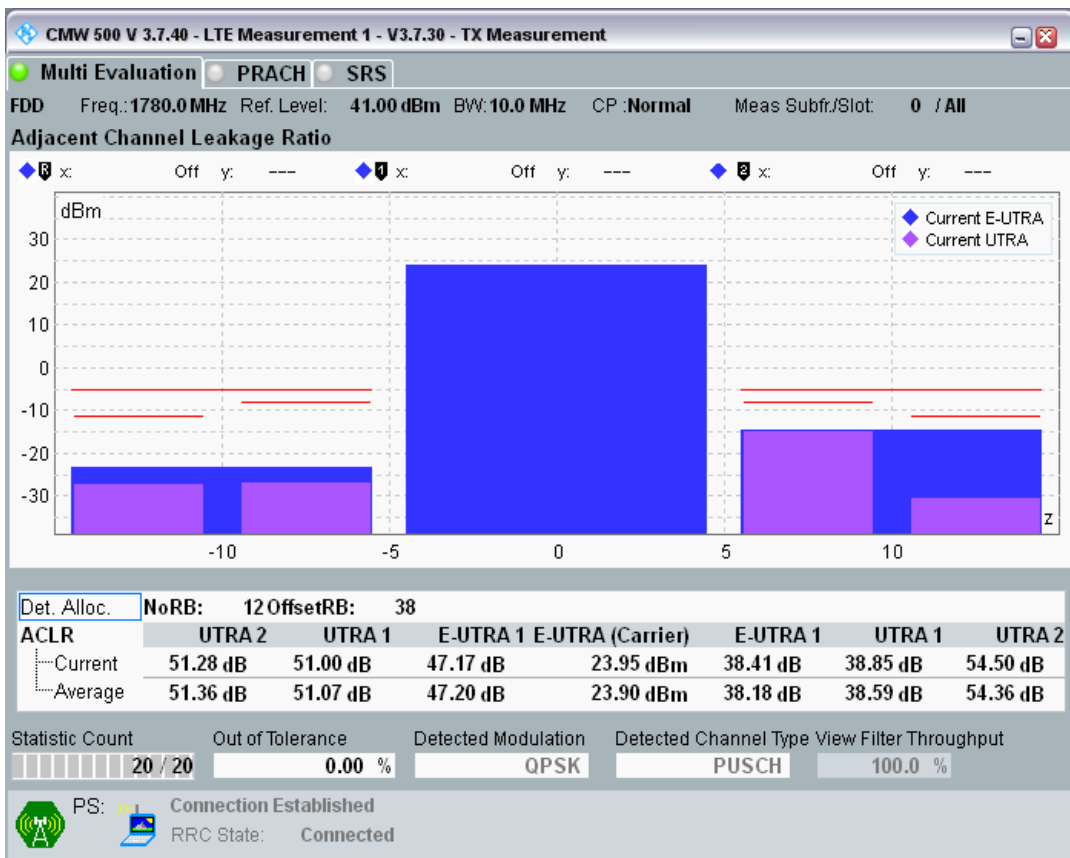

Band3 QPSK BW=10MHz Channel=19900 RB Size=12 Position=#Max