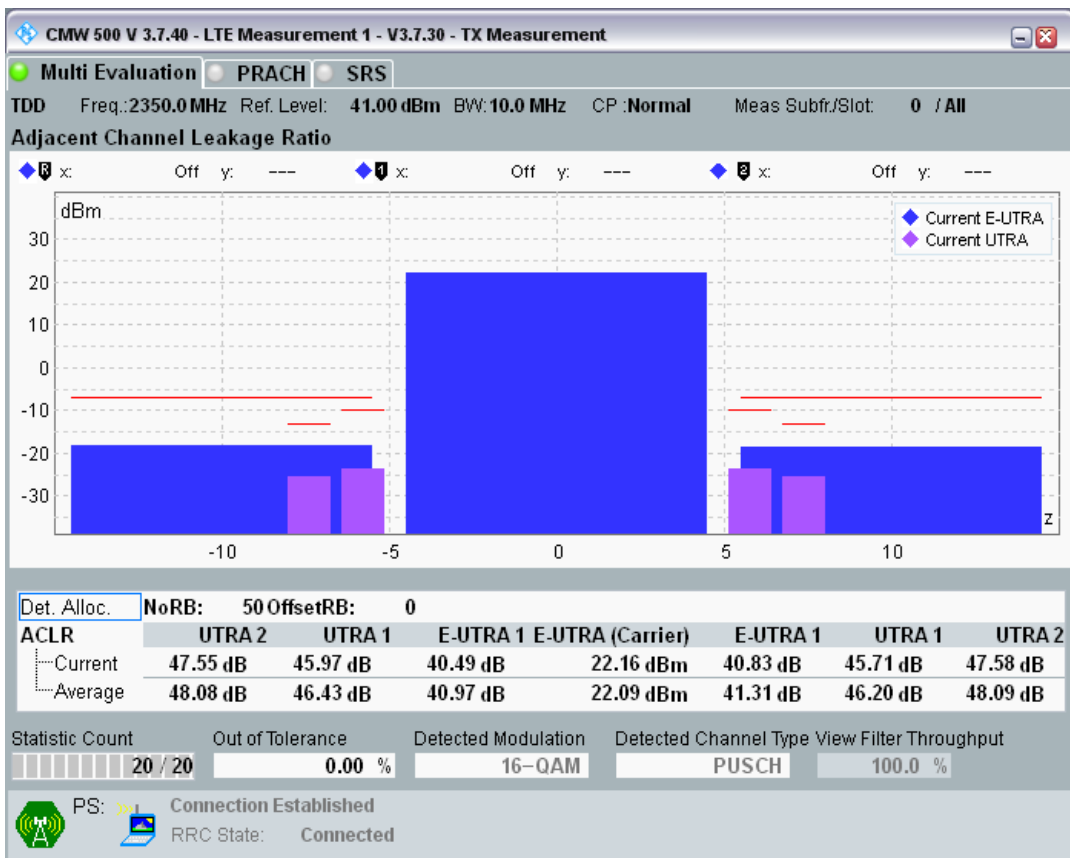

Band40 QAM16 BW=10MHz Channel=39150 RB Size=50 Position=#0