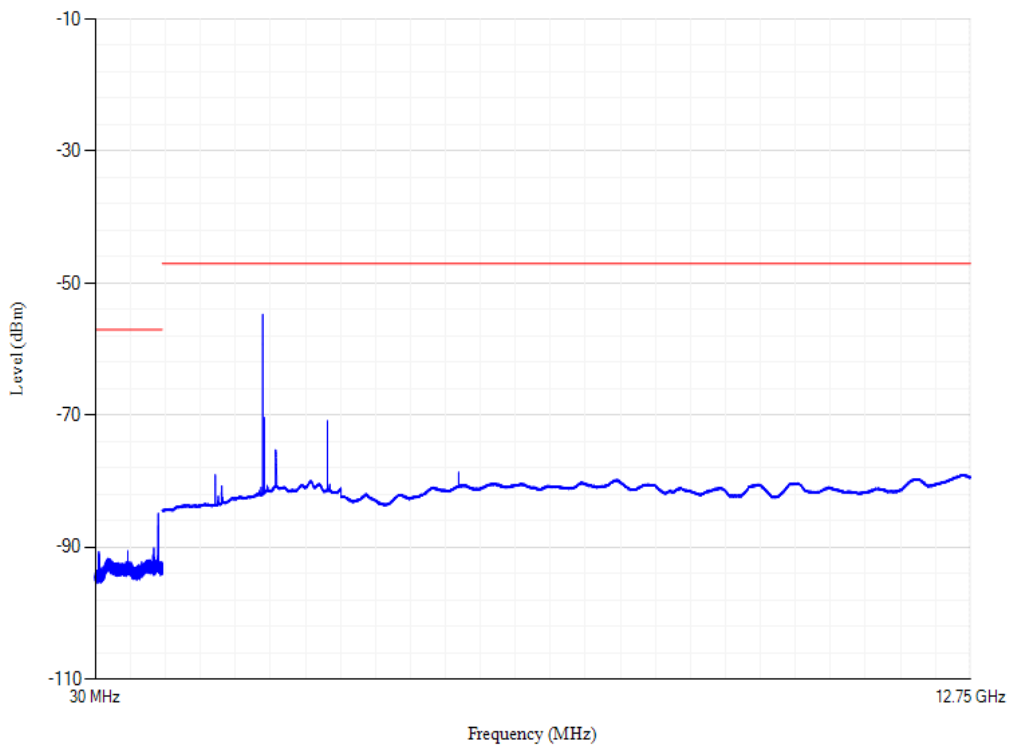

Conducted spurious emissions

Band7 QPSK BW=20MHz Channel=20850