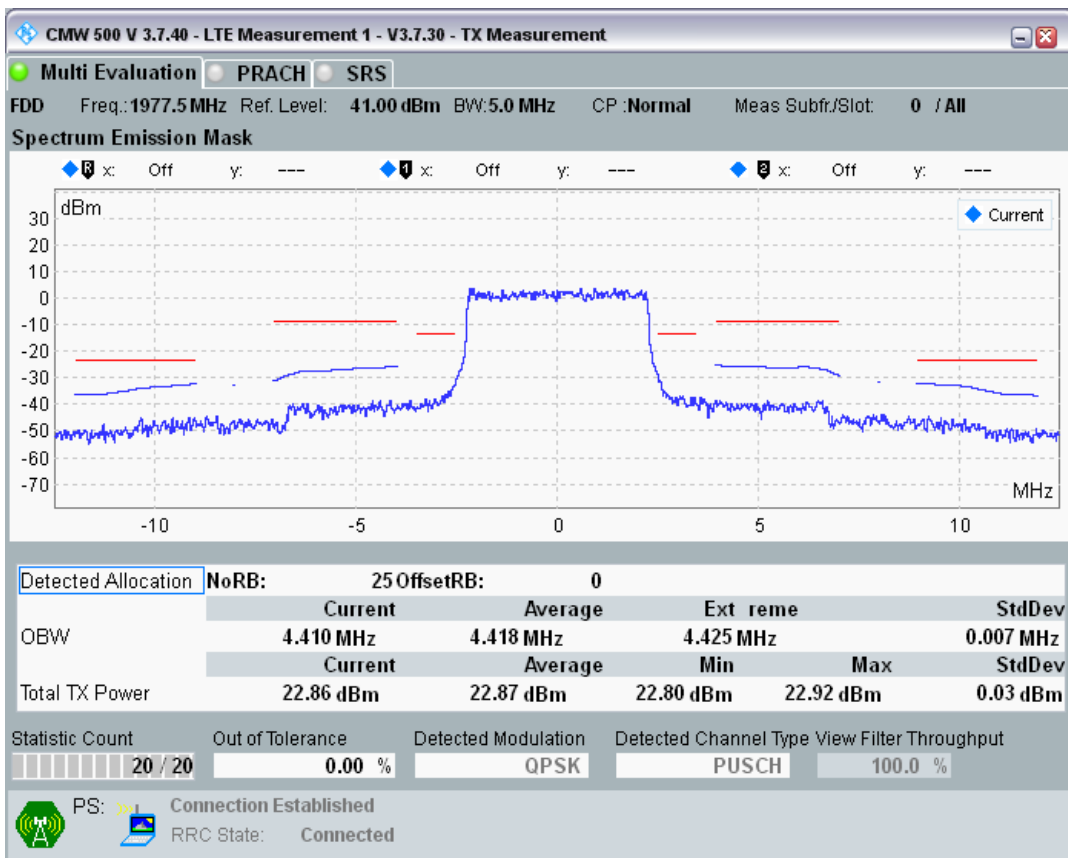

Band1 QPSK BW=5MHz Channel=18575 RB Size=25 Position=#0