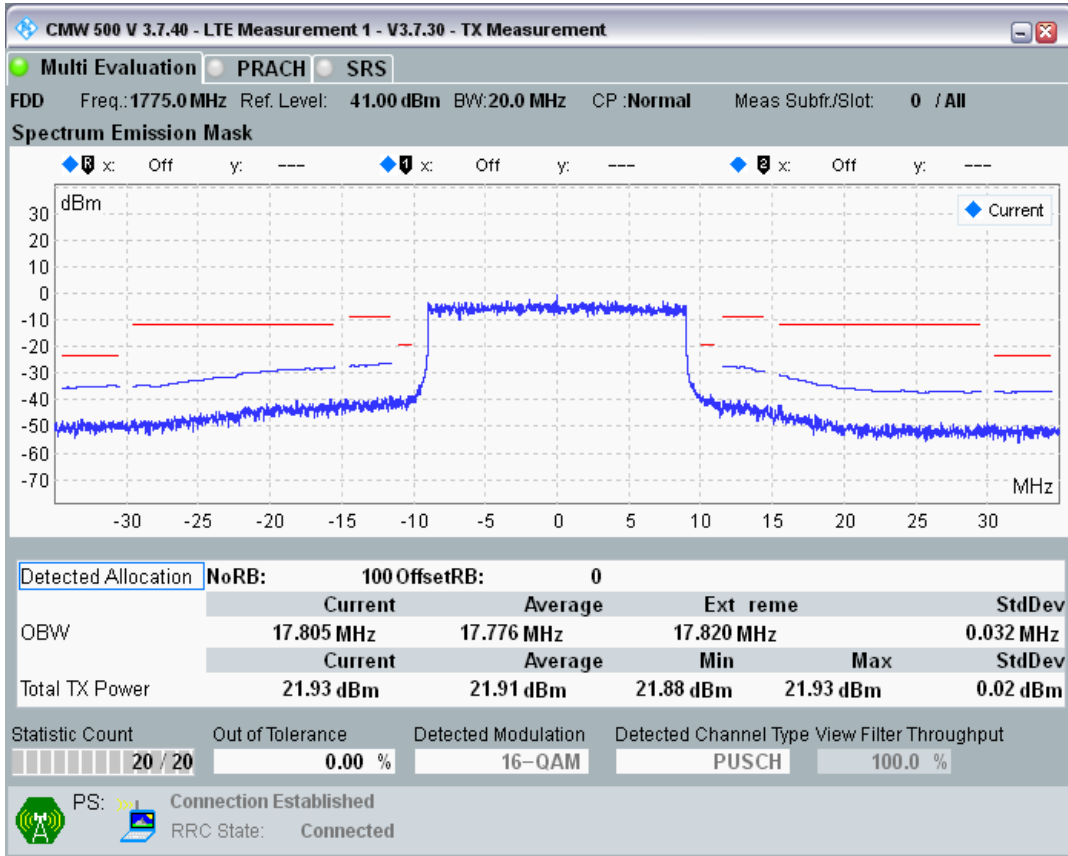

Band3 QPSK BW=20MHz Channel=19850 RB Size=100 Position=#0

Band3 QAM16 BW=20MHz Channel=19850 RB Size=18 Position=#0

Band3 QAM16 BW=20MHz Channel=19850 RB Size=18 Position=#Max

Band3 QAM16 BW=20MHz Channel=19850 RB Size=100 Position=#0