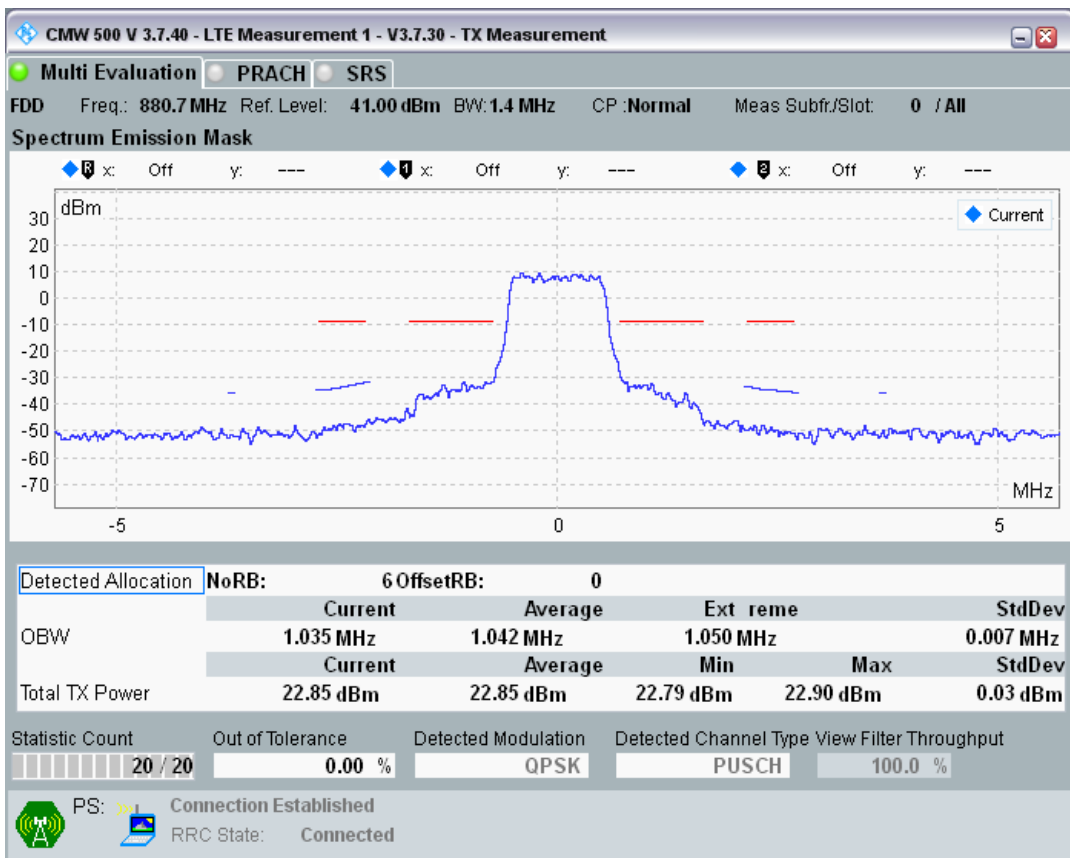

Band8 QPSK BW=1.4MHz Channel=21457 RB Size=6 Position=#0