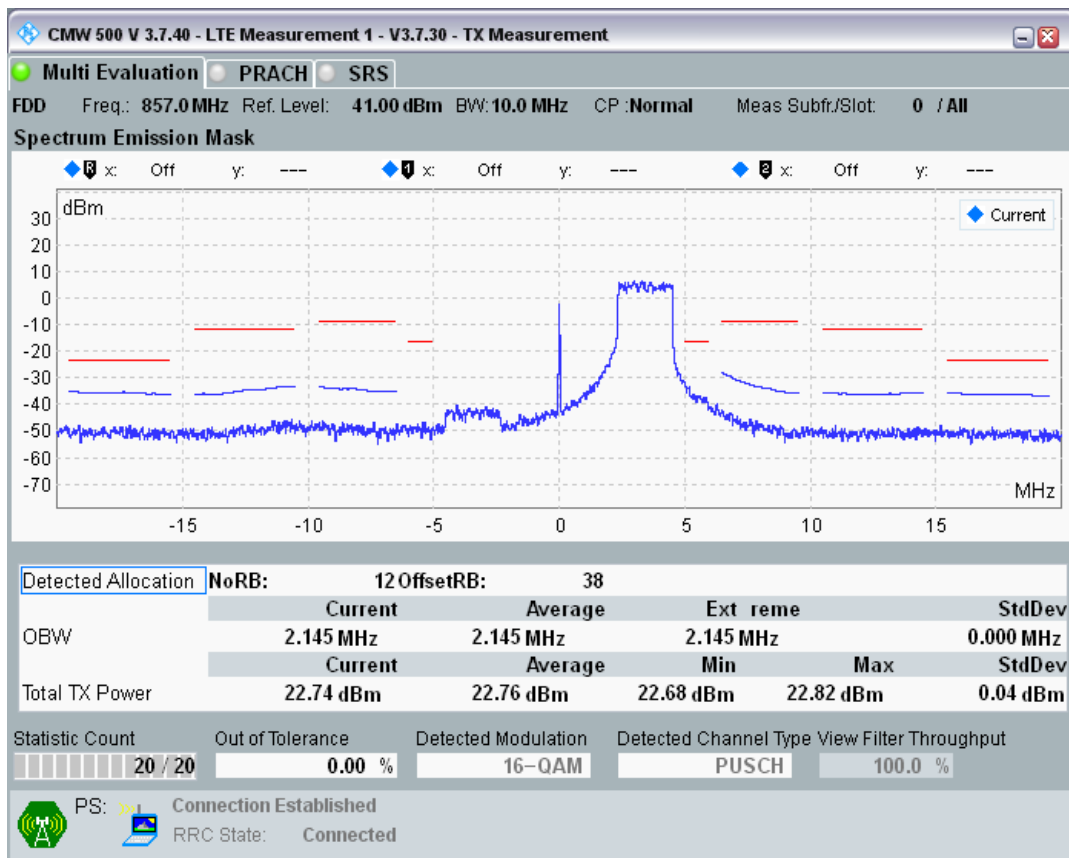

Band20 QAM16 BW=10MHz Channel=24400 RB Size=12 Position=#Max