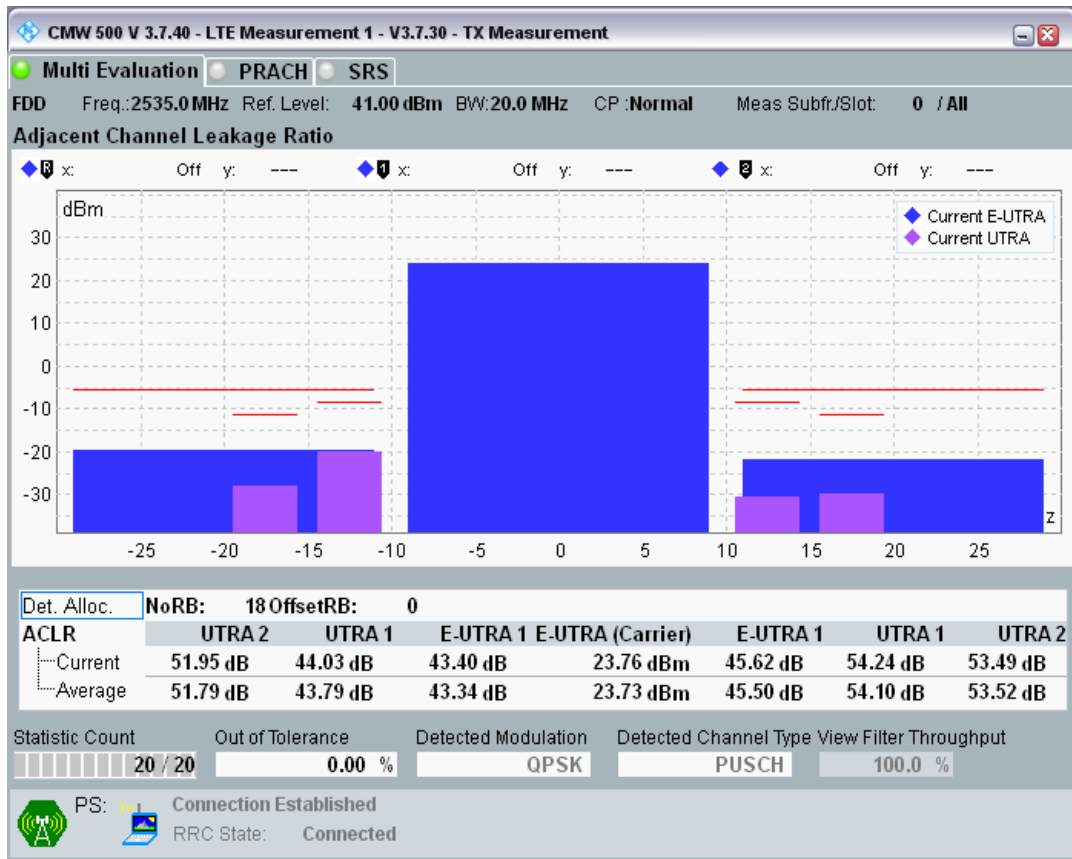

Band7 QPSK BW=20MHz Channel=21100 RB Size=18 Position=#0