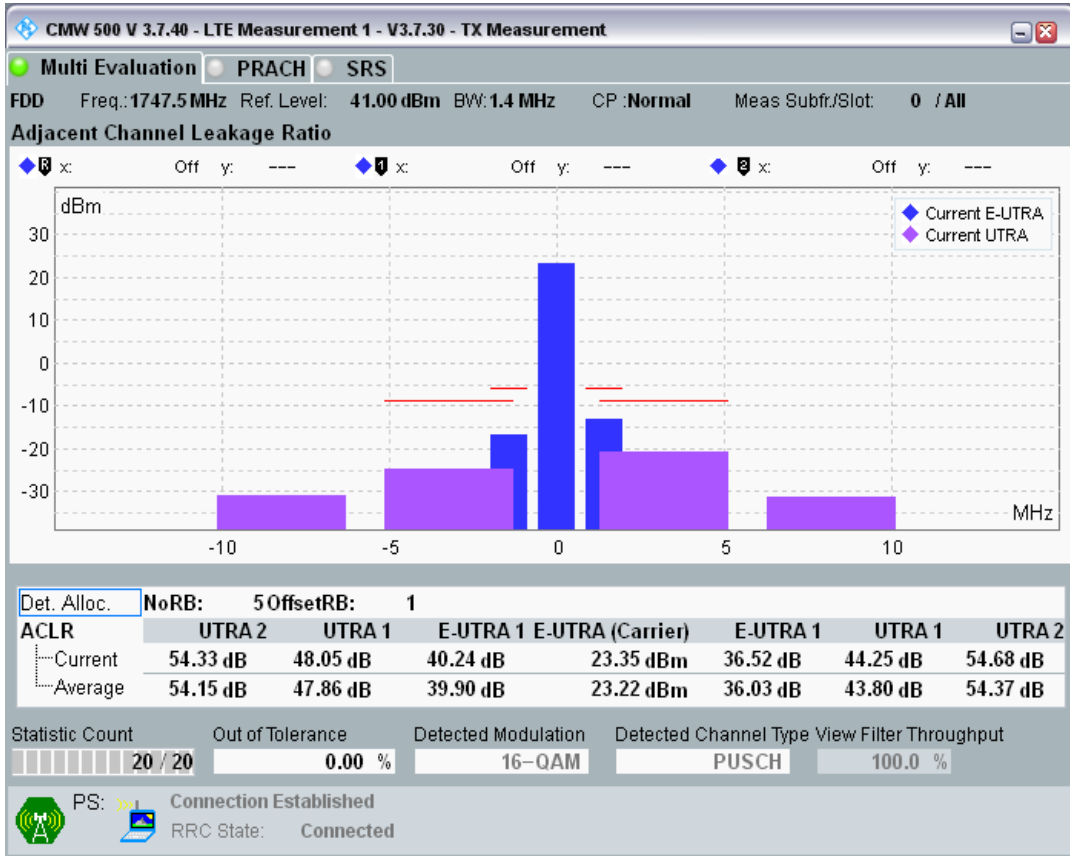

Band3 QAM16 BW=1.4MHz Channel=19575 RB Size=5 Position=#Max