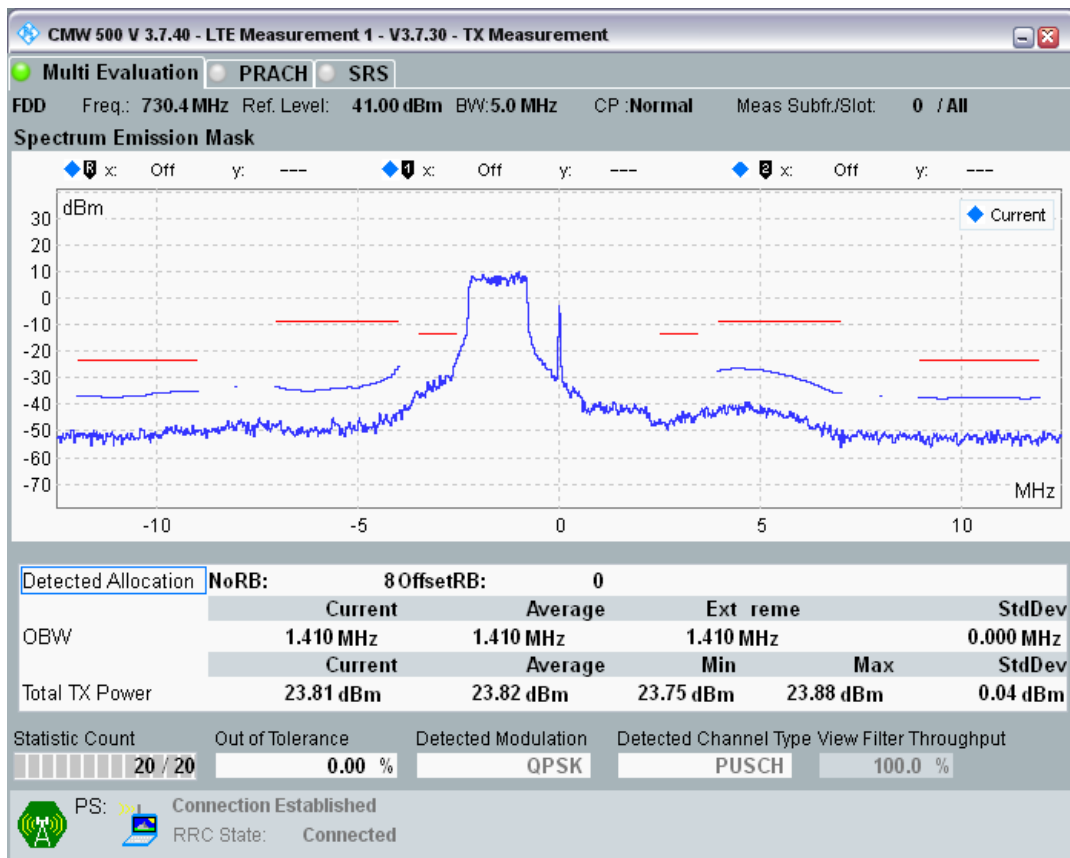

Band28 QPSK BW=5MHz Channel=27484 RB Size=8 Position=#0