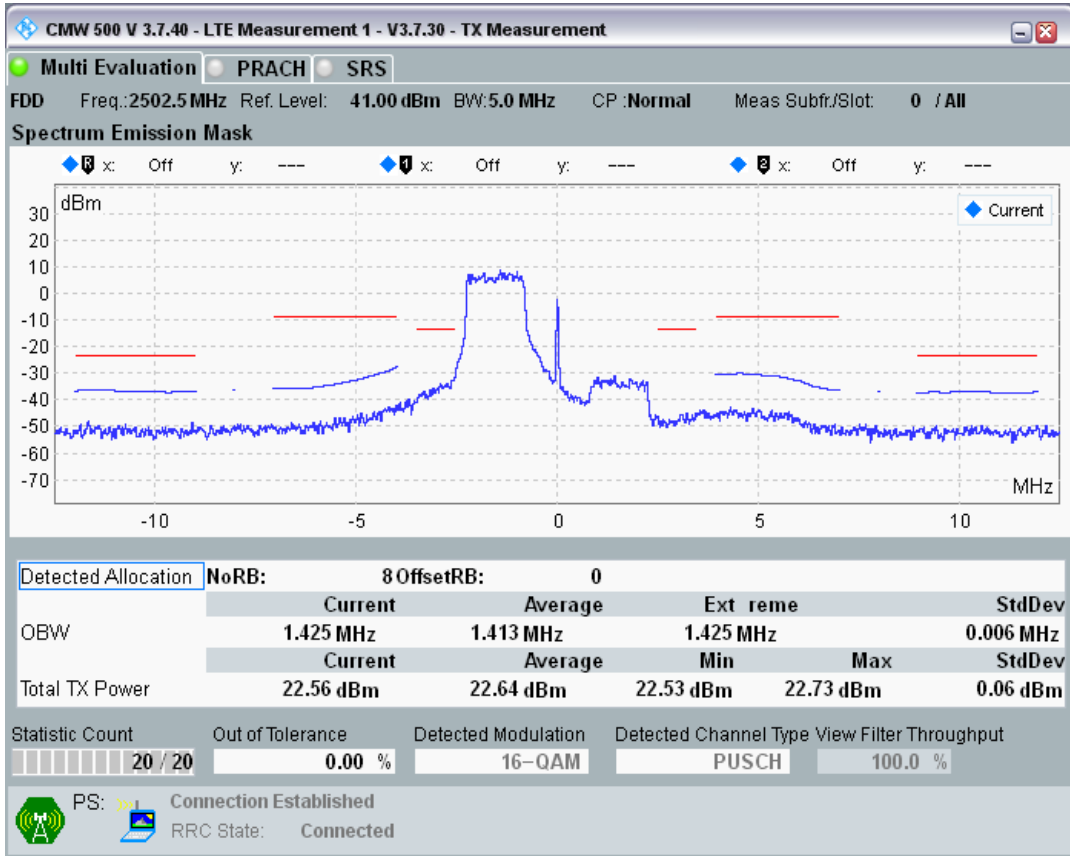

Band7 QAM16 BW=5MHz Channel=20775 RB Size=8 Position=#0