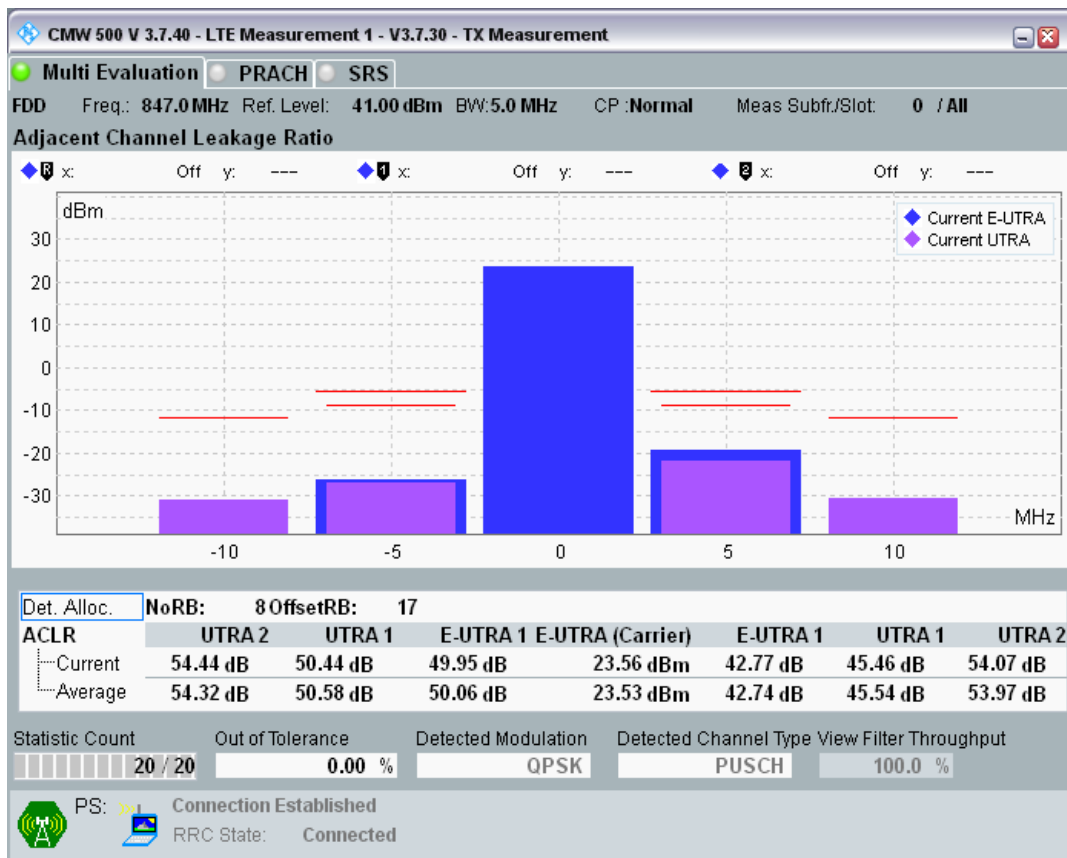

Band20 QPSK BW=5MHz Channel=24300 RB Size=8 Position=#Max