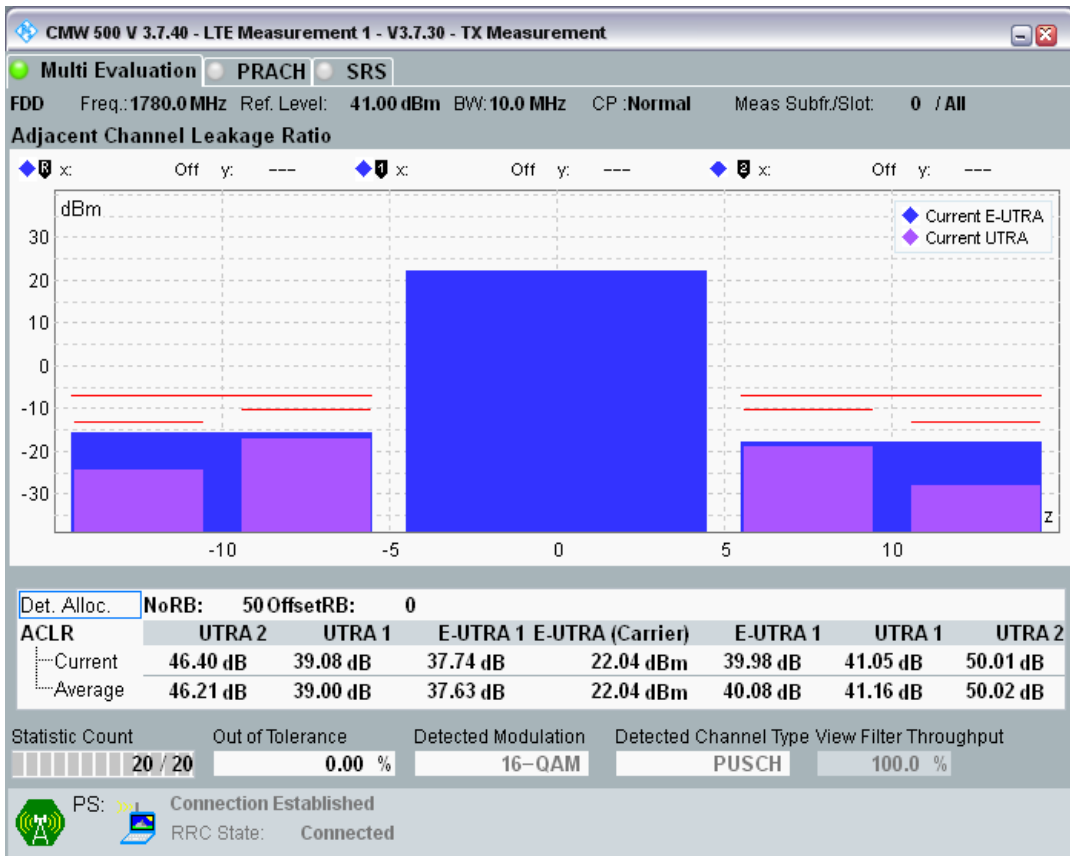

Band3 QAM16 BW=10MHz Channel=19900 RB Size=50 Position=#0