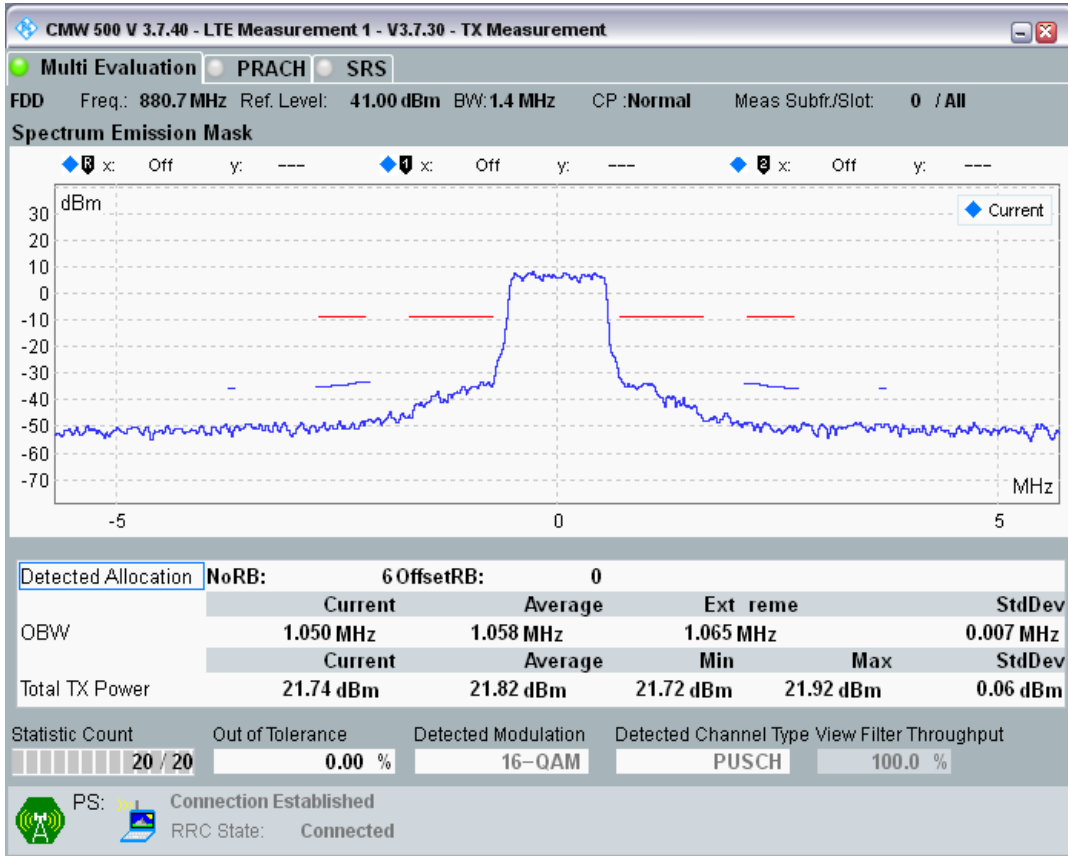

Band8 QAM16 BW=1.4MHz Channel=21457 RB Size=6 Position=#0