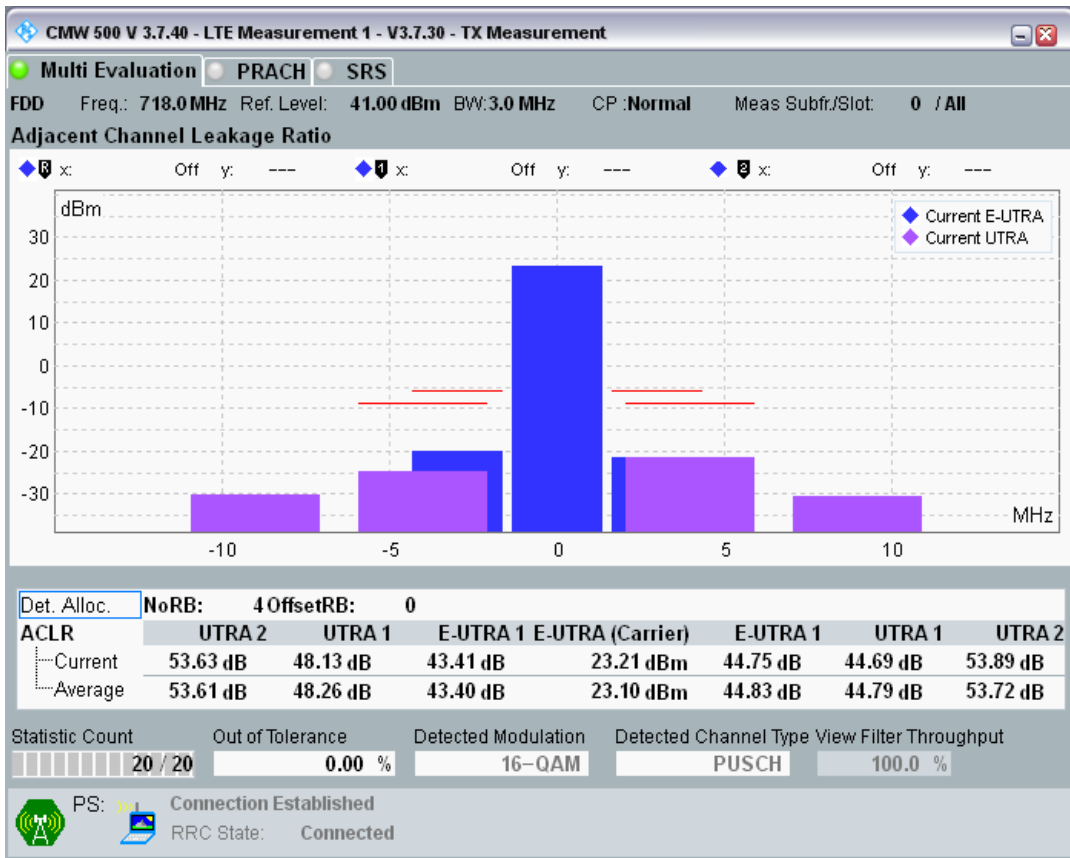

Band28 QAM16 BW=3MHz Channel=27360 RB Size=4 Position=#0