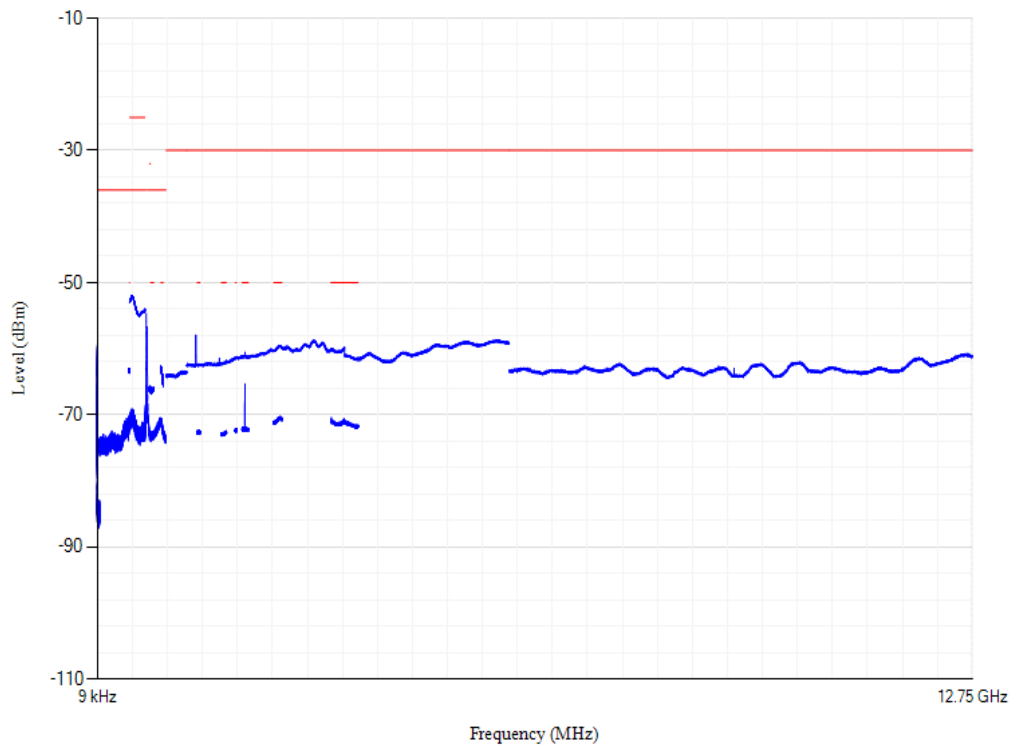

Conducted spurious emissions

Band28 QPSK BW=5MHz Channel=27235 RB Size=1 Position=#0