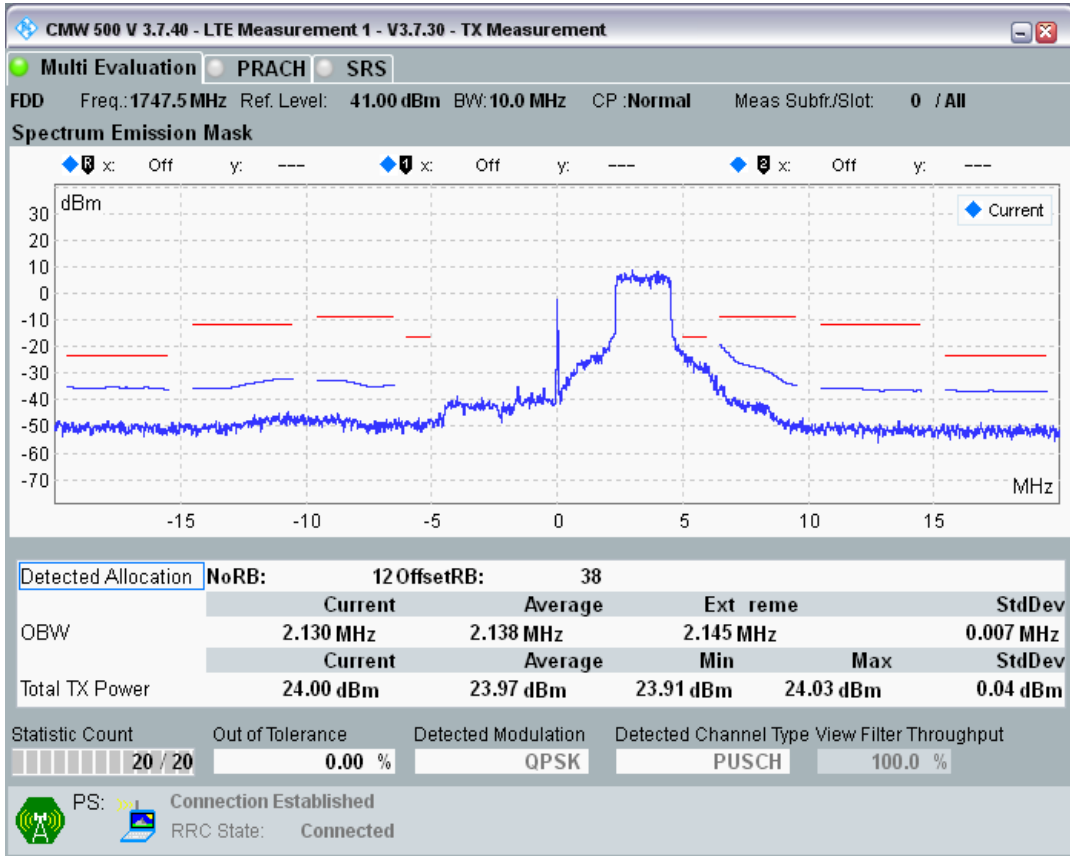

Band3 QAM16 BW=10MHz Channel=19250 RB Size=12 Position=#Max

Band3 QAM16 BW=10MHz Channel=19250 RB Size=50 Position=#0

Band3 QPSK BW=10MHz Channel=19575 RB Size=12 Position=#0

Band3 QPSK BW=10MHz Channel=19575 RB Size=12 Position=#Max