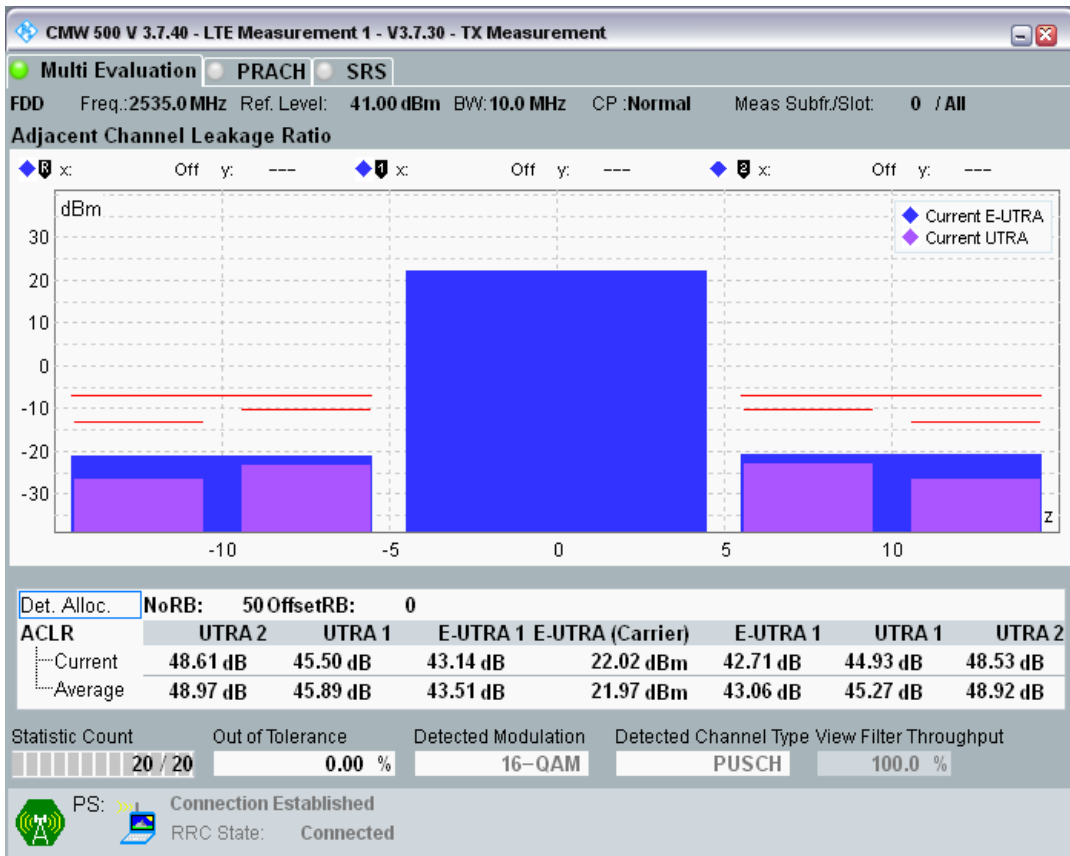

Band7 QAM16 BW=10MHz Channel=21100 RB Size=50 Position=#0