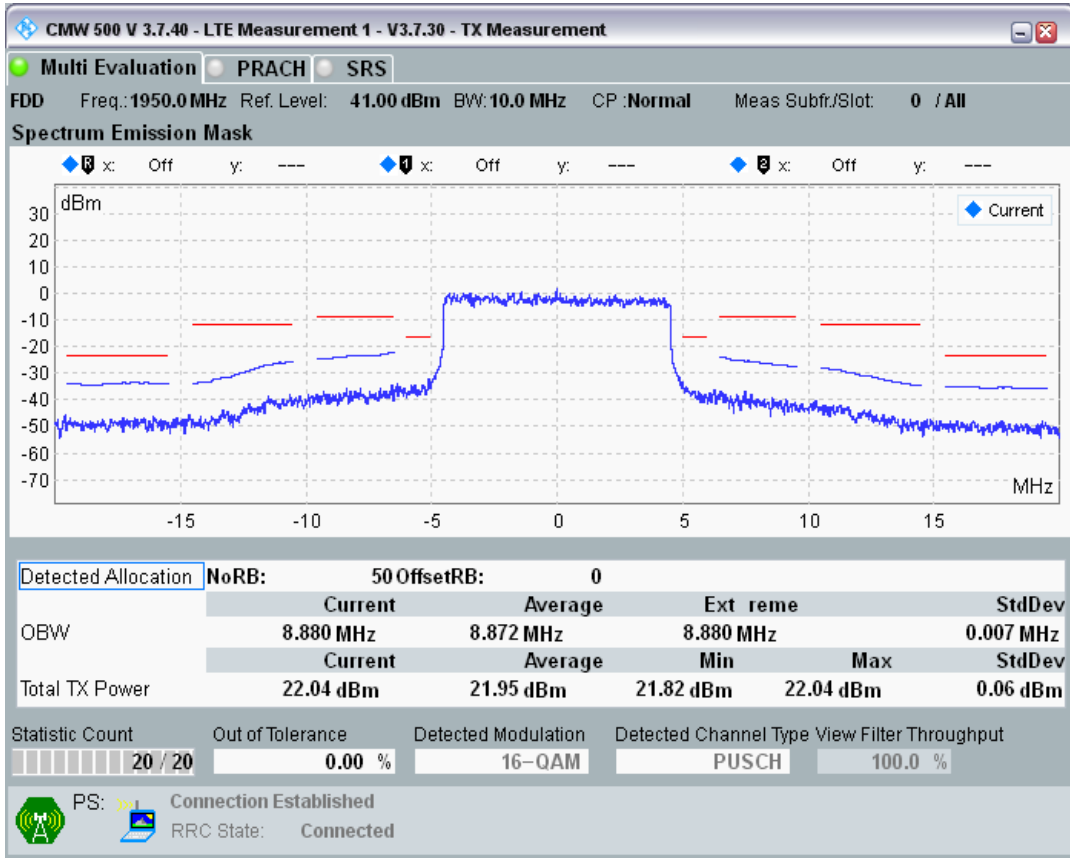

Band1 QAM16 BW=10MHz Channel=18300 RB Size=50 Position=#0