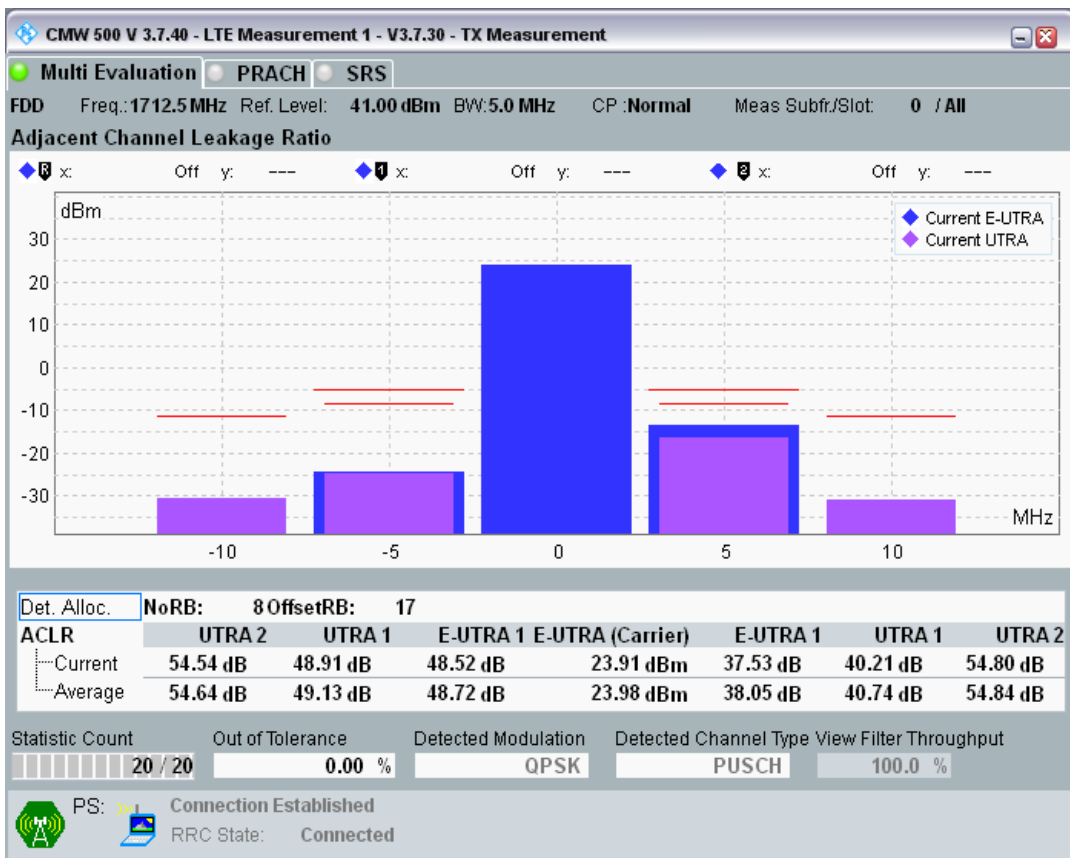

Band3 QAM16 BW=1.4MHz Channel=19943 RB Size=5 Position=#Max

Band3 QAM16 BW=1.4MHz Channel=19943 RB Size=6 Position=#0

Band3 QPSK BW=5MHz Channel=19225 RB Size=8 Position=#0

Band3 QPSK BW=5MHz Channel=19225 RB Size=8 Position=#Max