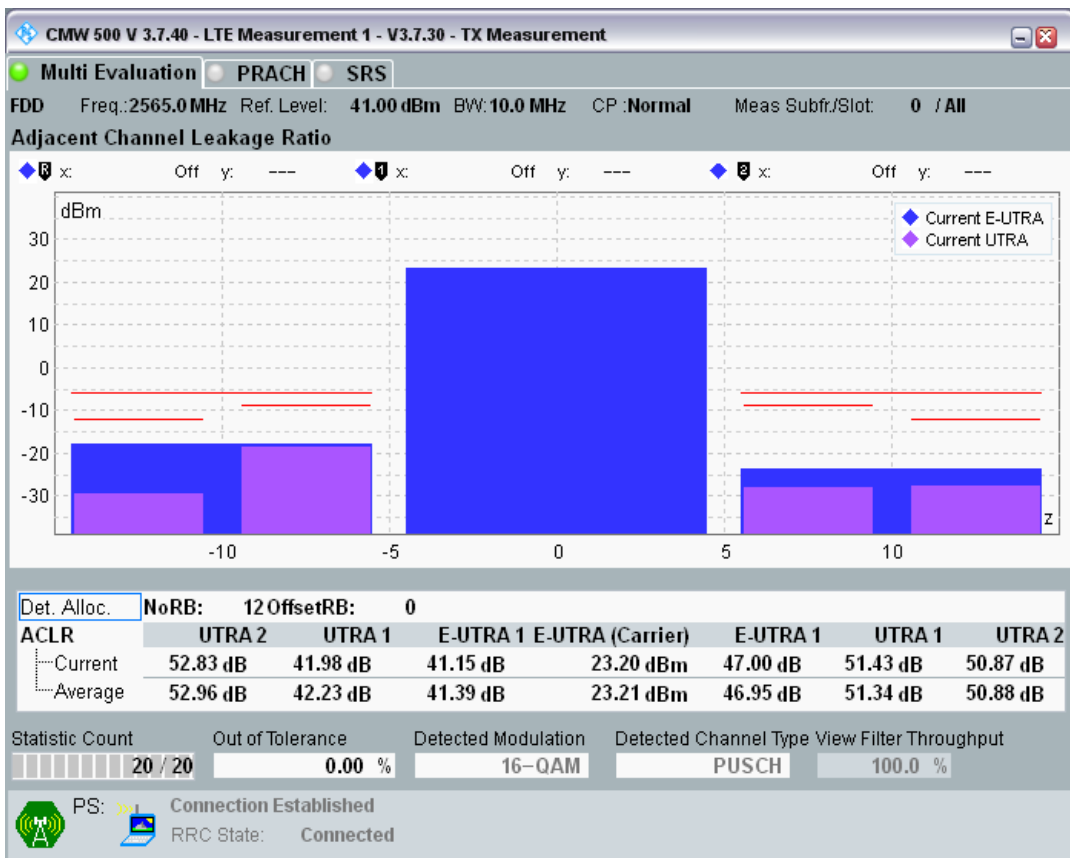

Band7 QAM16 BW=10MHz Channel=21400 RB Size=12 Position=#0