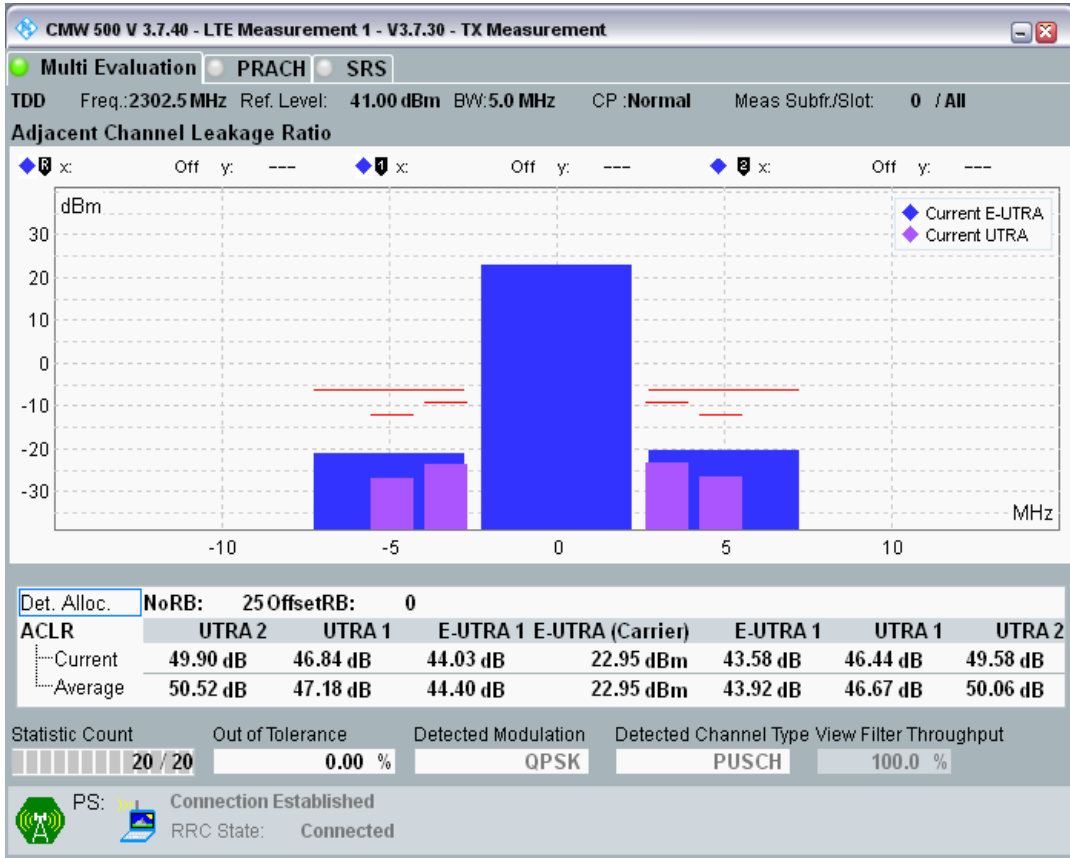

Band40 QPSK BW=5MHz Channel=38675 RB Size=25 Position=#0