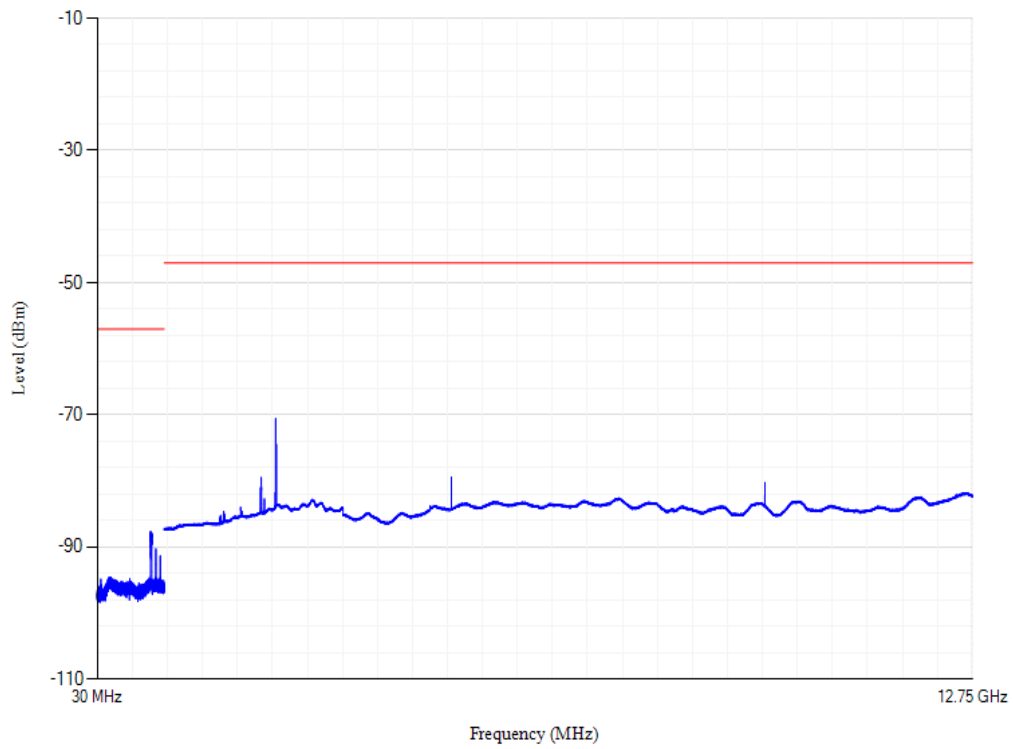

Conducted spurious emissions

Band20 QPSK BW=20MHz Channel=24300