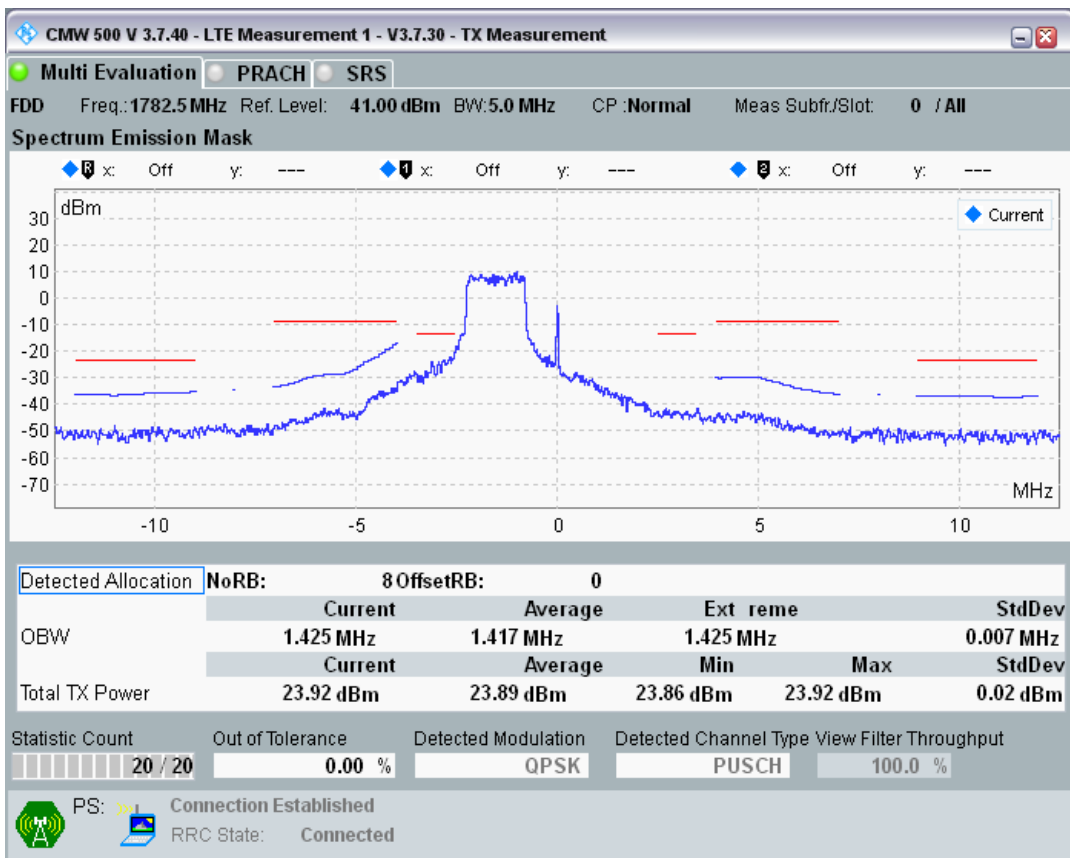

Band3 QPSK BW=5MHz Channel=19925 RB Size=8 Position=#0