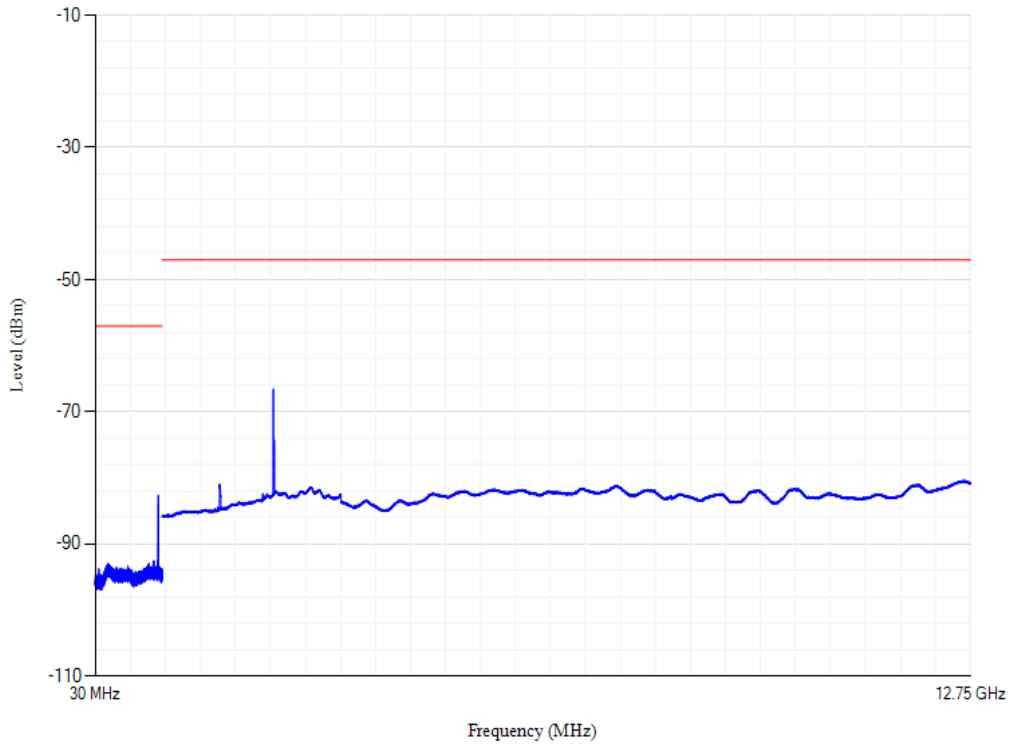

Conducted spurious emissions

Band3 QPSK BW=20MHz Channel=19300