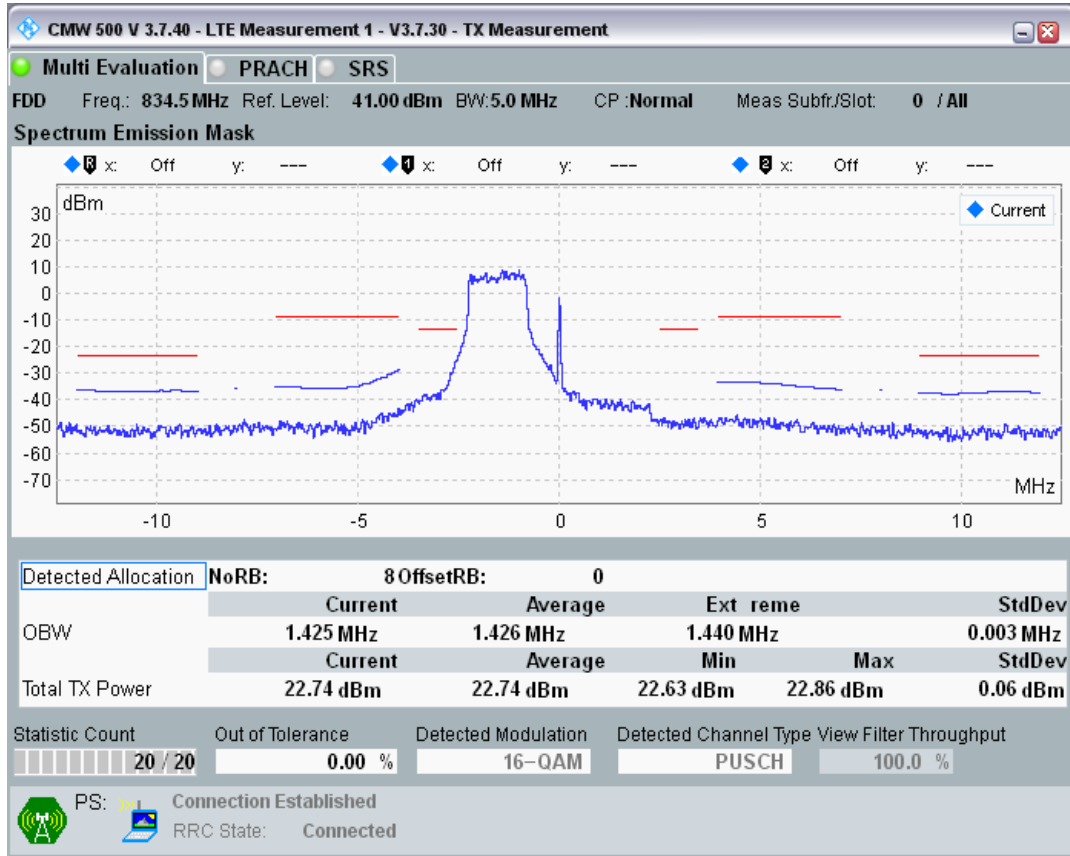

Band20 QAM16 BW=5MHz Channel=24175 RB Size=8 Position=#0