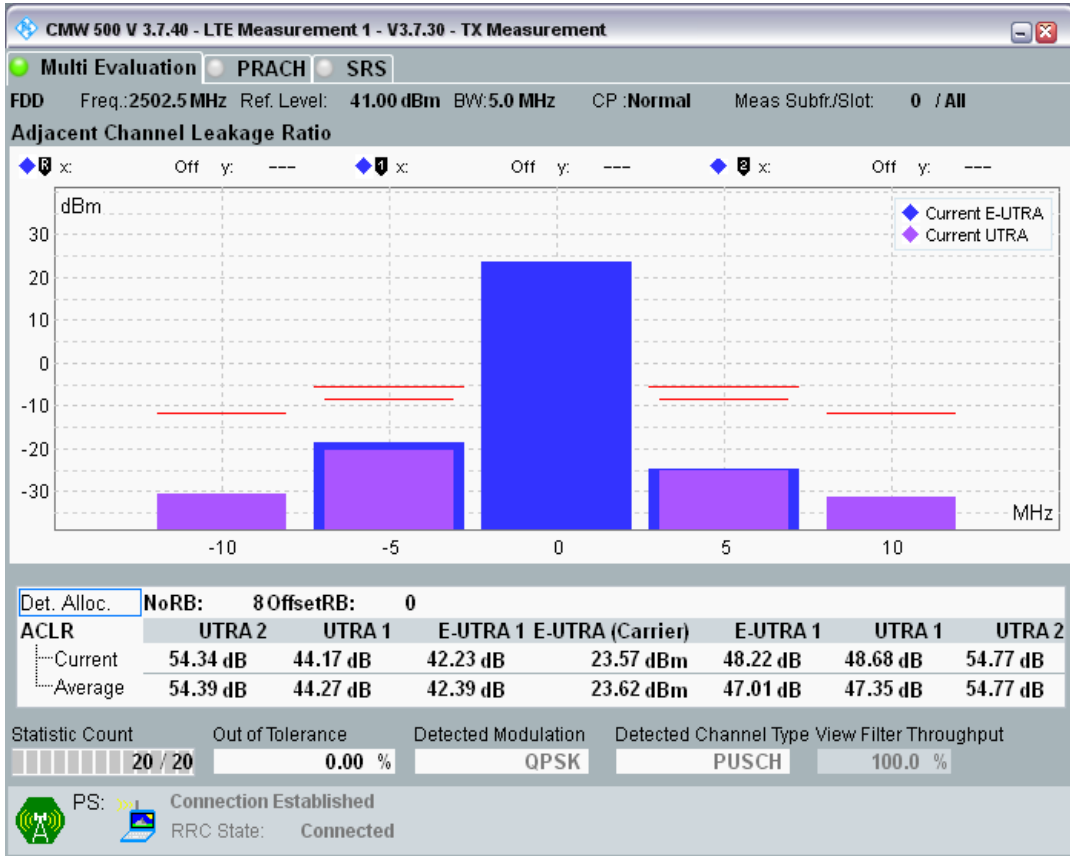

Band7 QPSK BW=5MHz Channel=20775 RB Size=8 Position=#0

Band7 QPSK BW=5MHz Channel=20775 RB Size=8 Position=#Max

Band7 QPSK BW=5MHz Channel=20775 RB Size=25 Position=#0

Band7 QAM16 BW=5MHz Channel=20775 RB Size=8 Position=#0