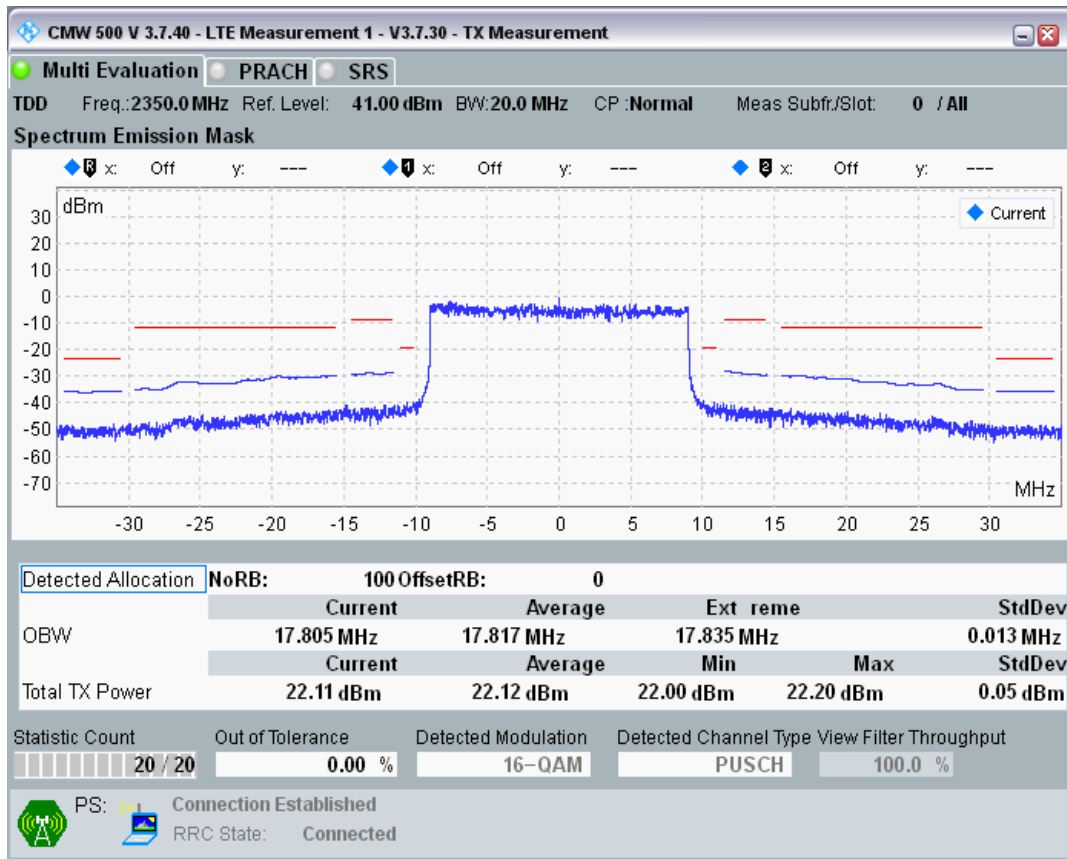

Band40 QPSK BW=20MHz Channel=39150 RB Size=100 Position=#0

Band40 QAM16 BW=20MHz Channel=39150 RB Size=18 Position=#0

Band40 QAM16 BW=20MHz Channel=39150 RB Size=18 Position=#Max

Band40 QAM16 BW=20MHz Channel=39150 RB Size=100 Position=#0