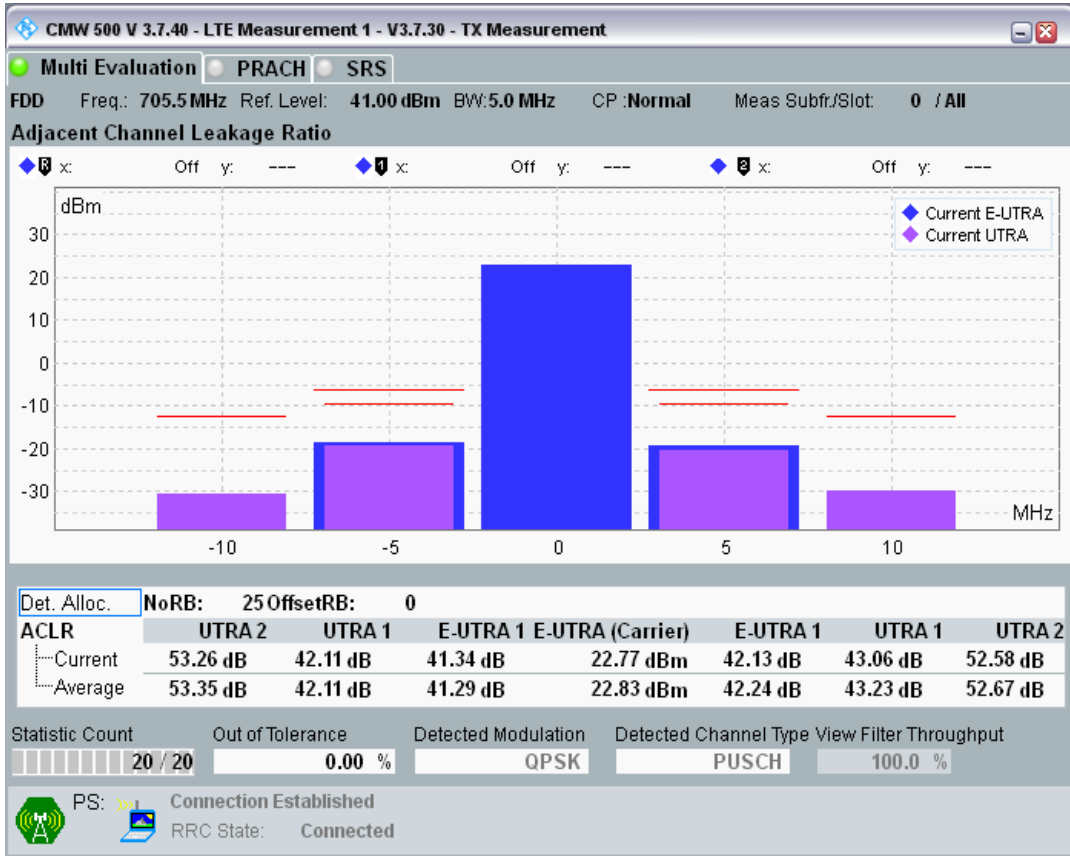

Band28 QPSK BW=5MHz Channel=27235 RB Size=25 Position=#0