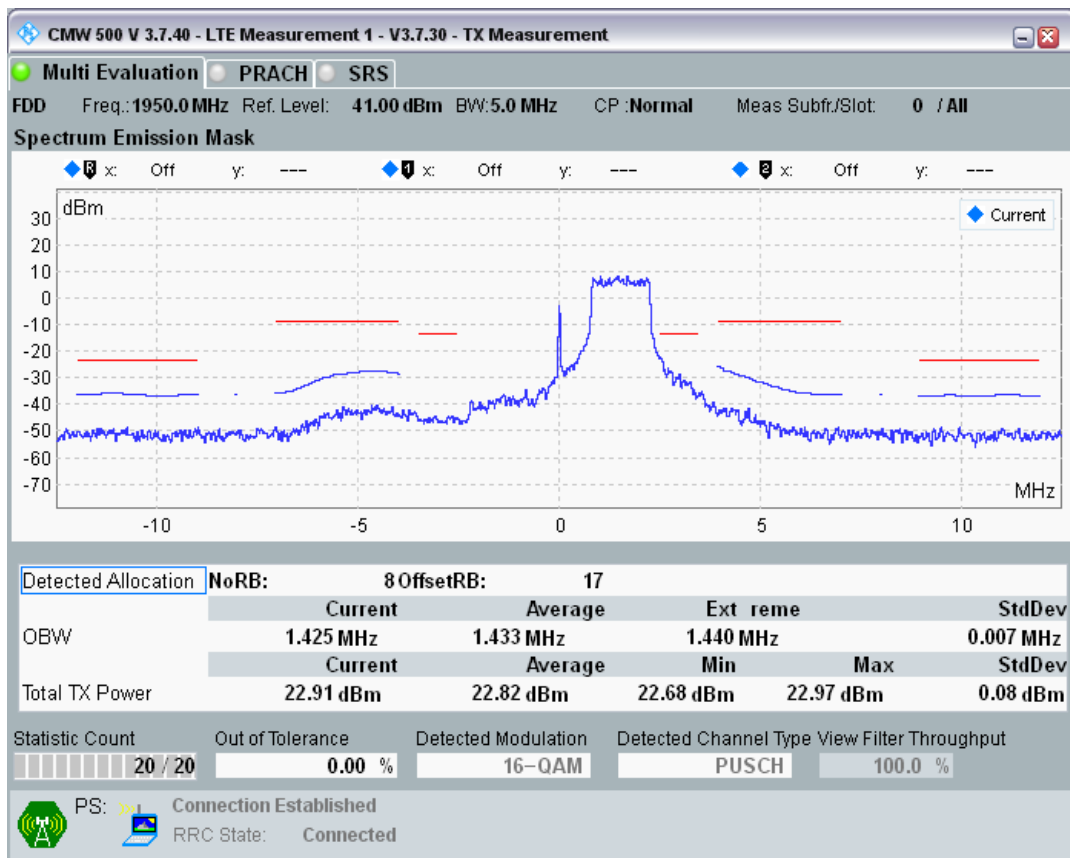

Band1 QAM16 BW=5MHz Channel=18300 RB Size=8 Position=#Max