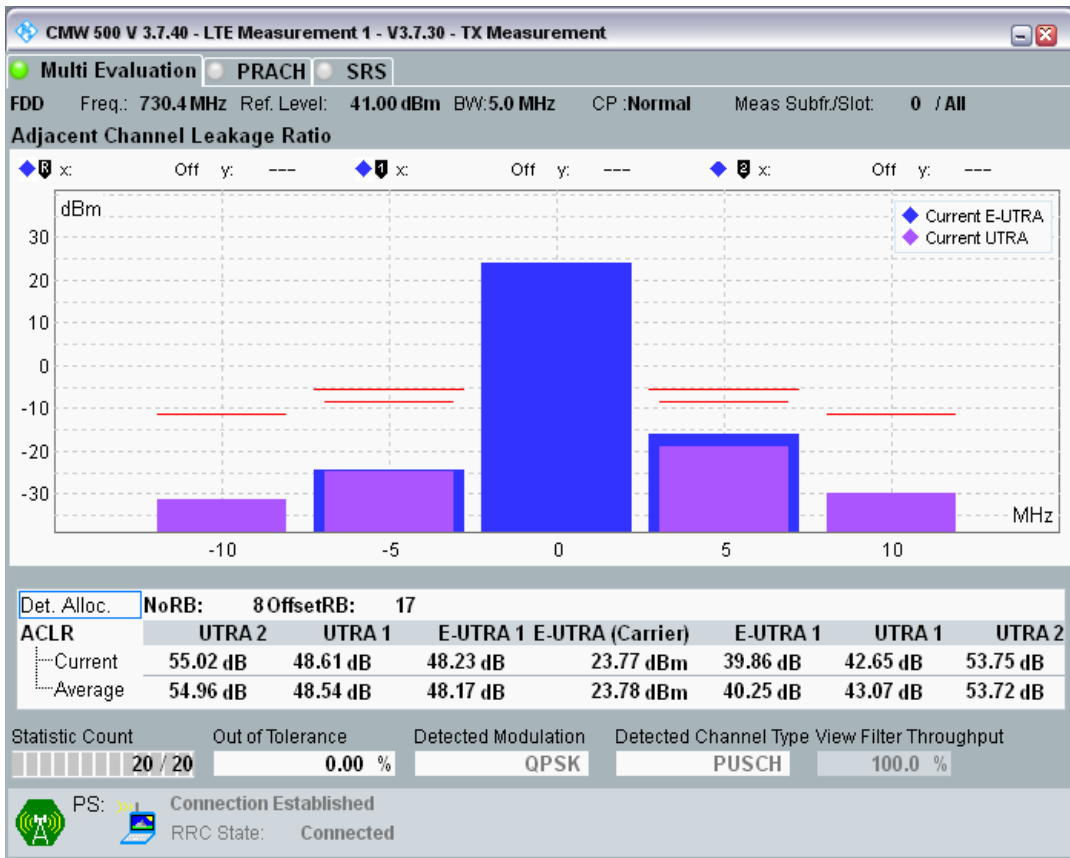

Band28 QAM16 BW=5MHz Channel=27360 RB Size=8 Position=#Max

Band28 QAM16 BW=5MHz Channel=27360 RB Size=25 Position=#0

Band28 QPSK BW=5MHz Channel=27484 RB Size=8 Position=#0

Band28 QPSK BW=5MHz Channel=27484 RB Size=8 Position=#Max