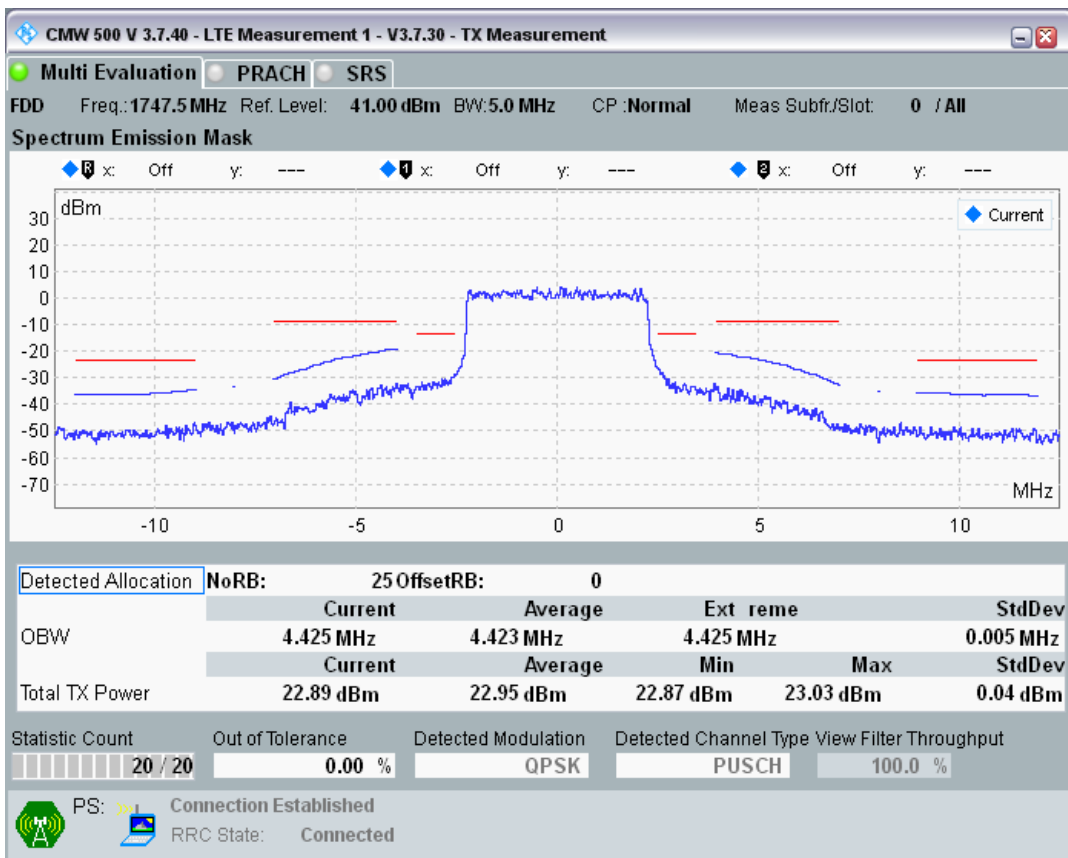

Band3 QPSK BW=5MHz Channel=19575 RB Size=25 Position=#0