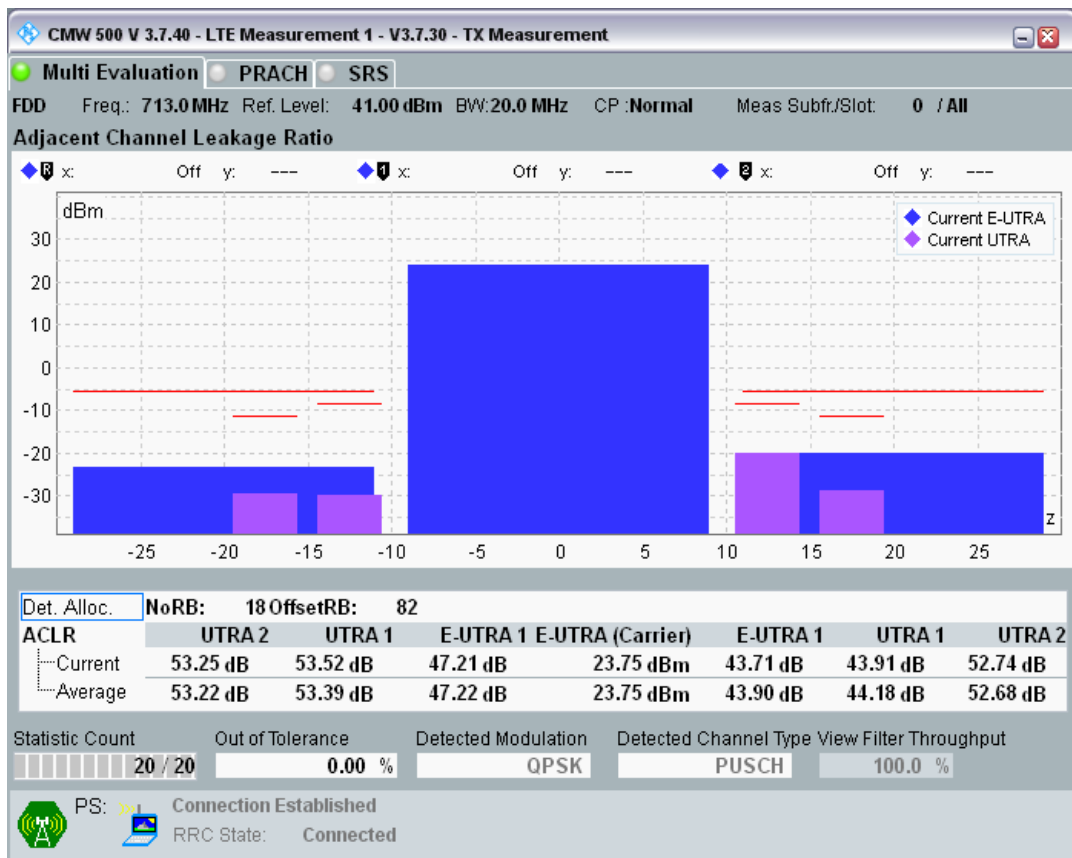

Band28 QAM16 BW=10MHz Channel=27459 RB Size=12 Position=#Max

Band28 QAM16 BW=10MHz Channel=27459 RB Size=50 Position=#0

Band28 QPSK BW=20MHz Channel=27310 RB Size=18 Position=#0

Band28 QPSK BW=20MHz Channel=27310 RB Size=18 Position=#Max