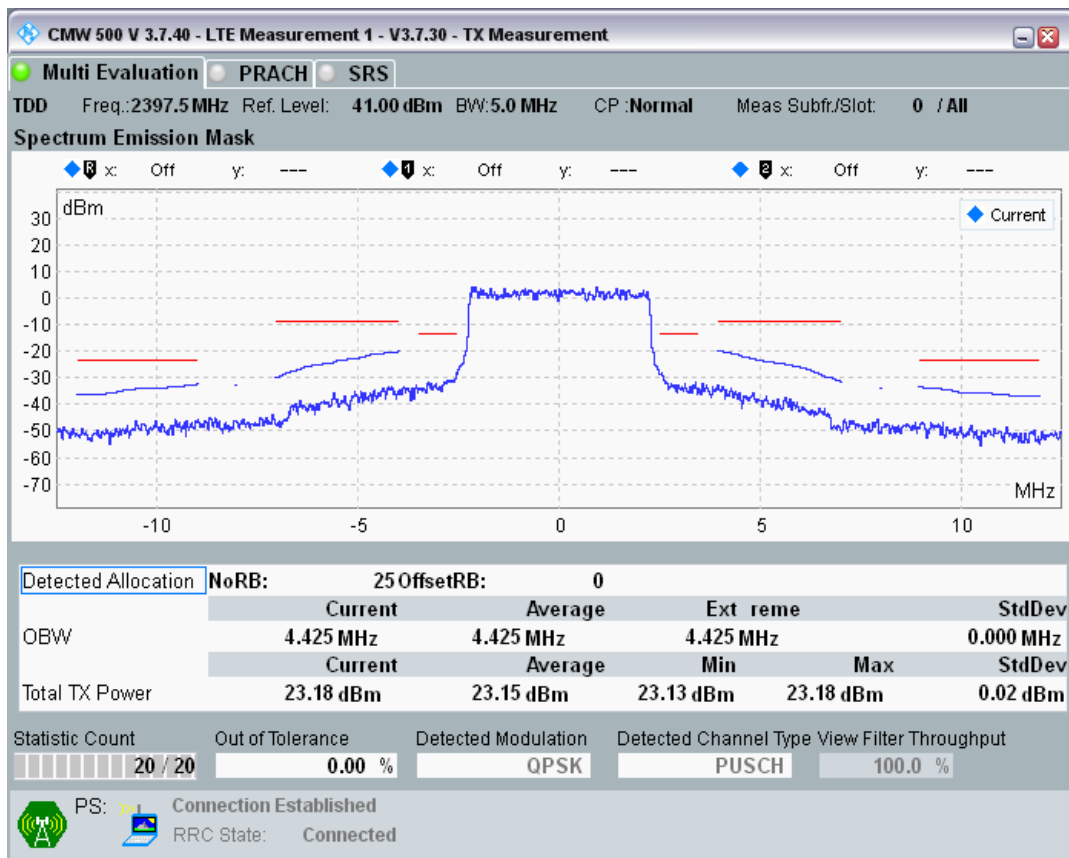

Band40 QPSK BW=5MHz Channel=39625 RB Size=25 Position=#0