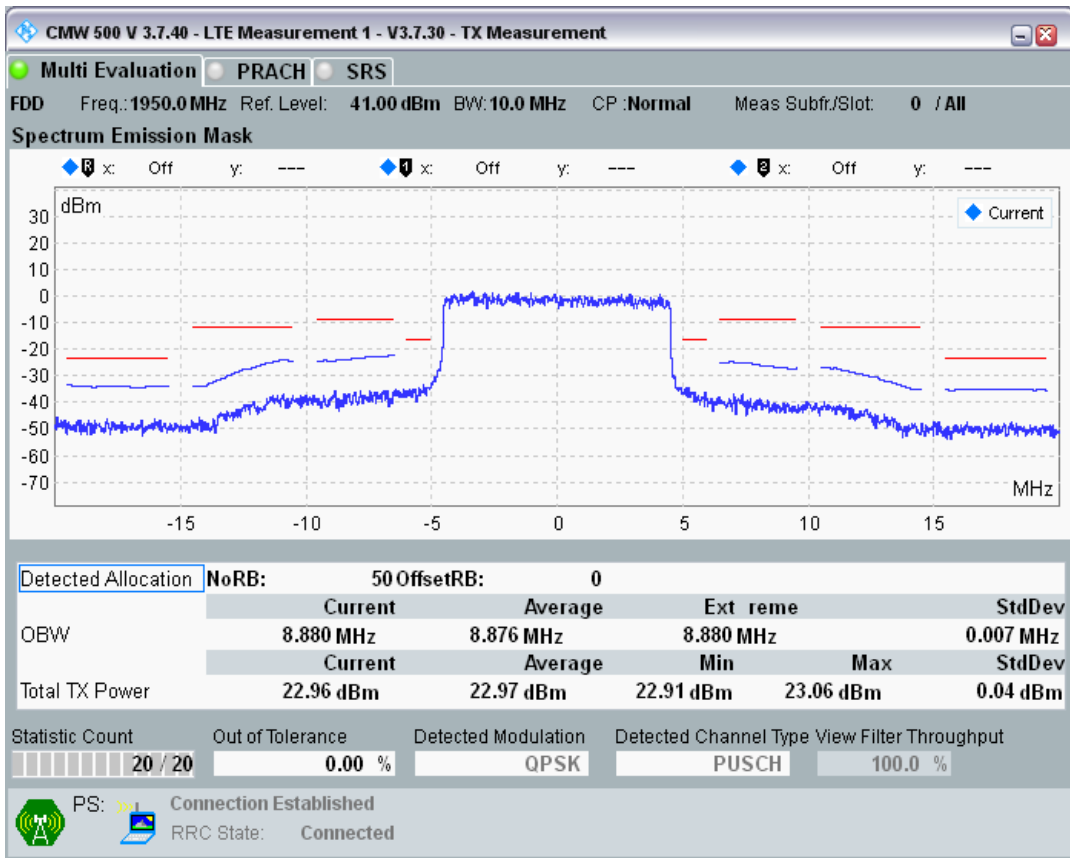

Band1 QPSK BW=10MHz Channel=18300 RB Size=50 Position=#0