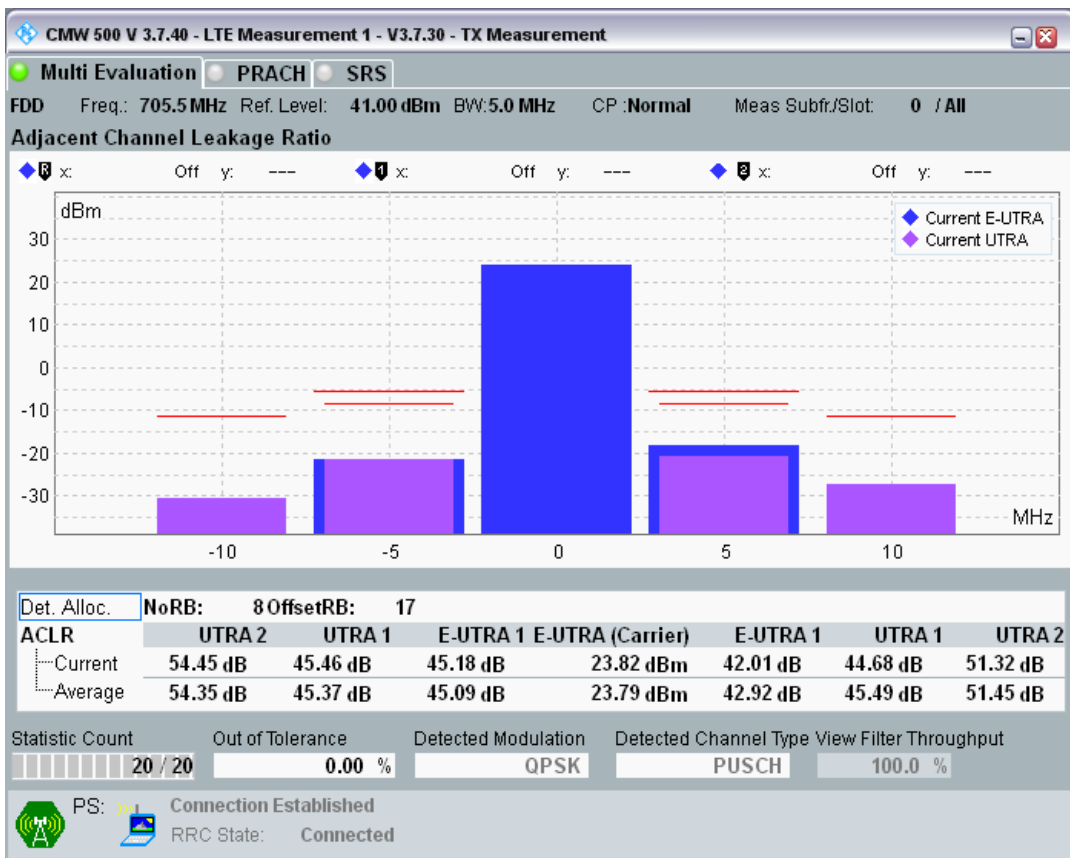

Band28 QAM16 BW=3MHz Channel=27494 RB Size=4 Position=#Max

Band28 QAM16 BW=3MHz Channel=27494 RB Size=15 Position=#0

Band28 QPSK BW=5MHz Channel=27235 RB Size=8 Position=#0

Band28 QPSK BW=5MHz Channel=27235 RB Size=8 Position=#Max