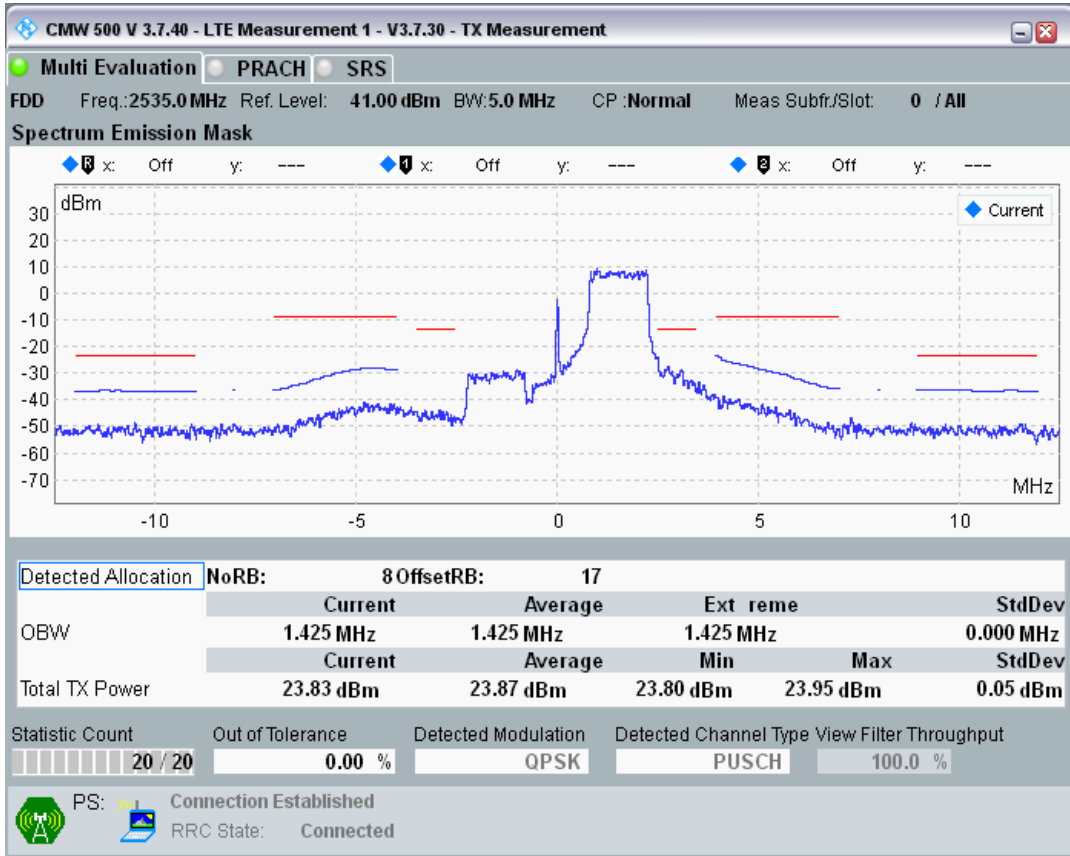

Band7 QPSK BW=5MHz Channel=21100 RB Size=8 Position=#Max