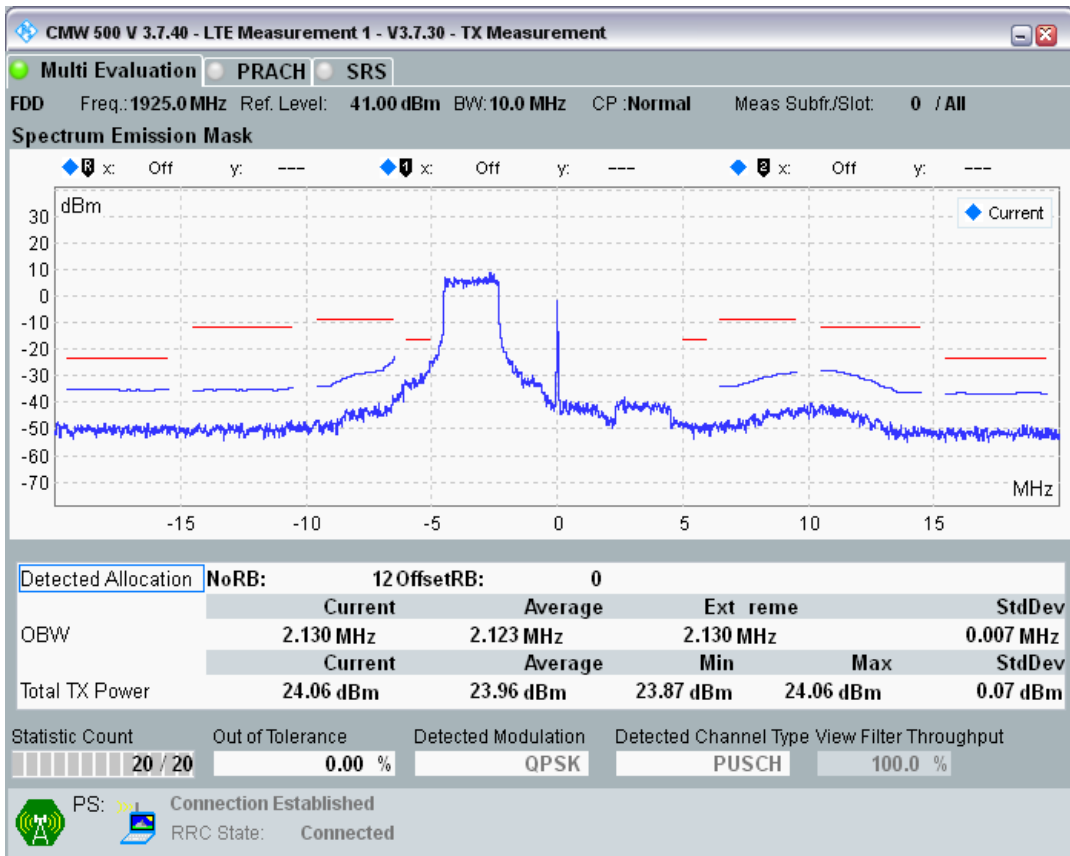

Band1 QPSK BW=10MHz Channel=18050 RB Size=12 Position=#0