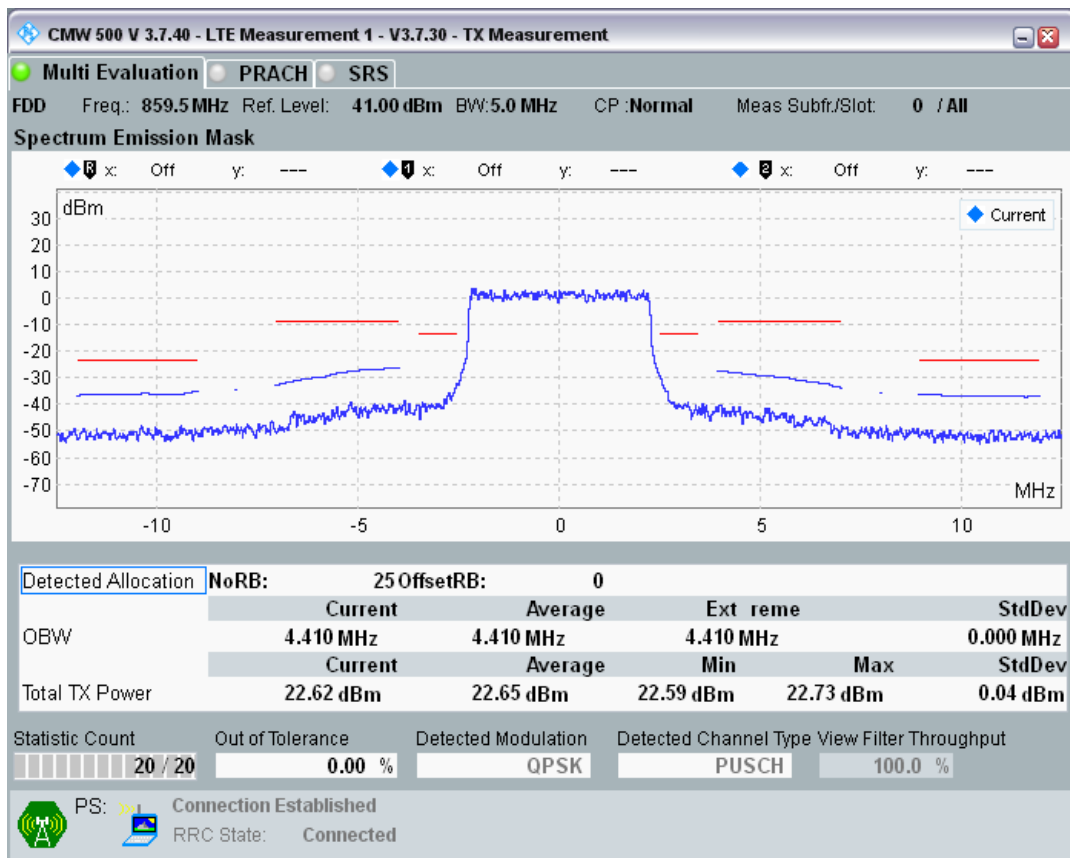

Band20 QPSK BW=5MHz Channel=24425 RB Size=25 Position=#0