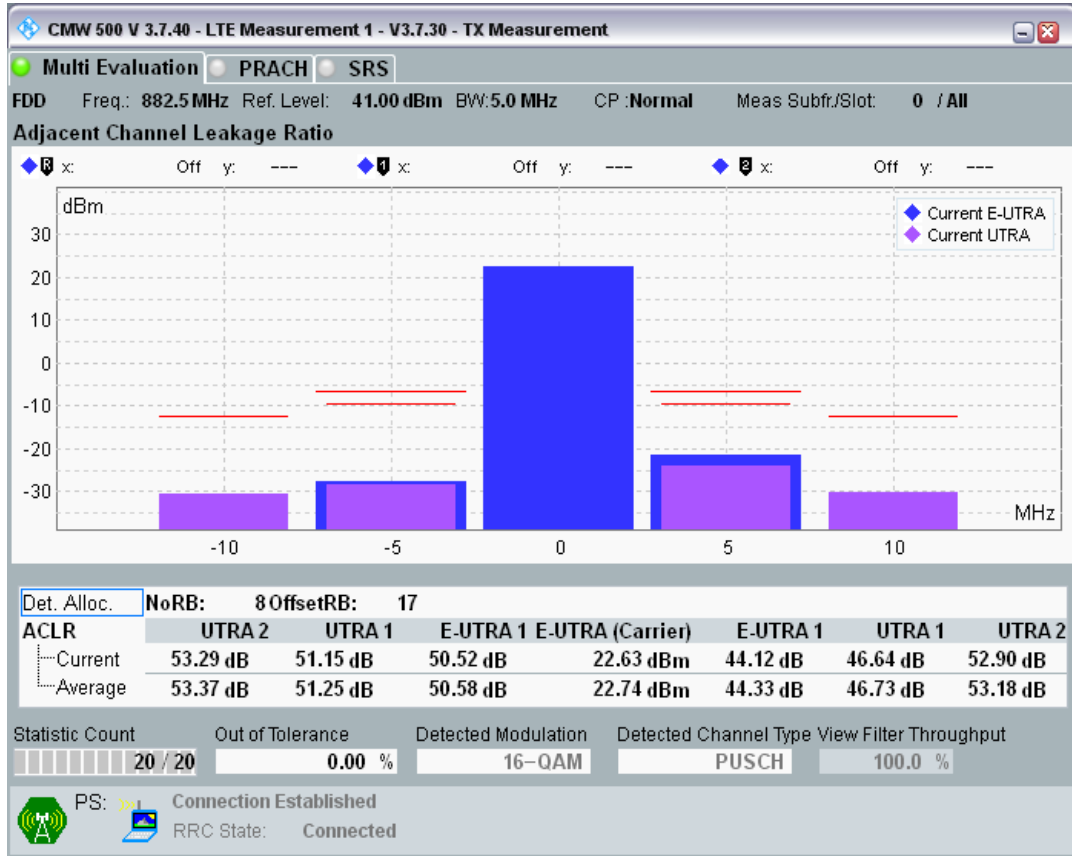

Band8 QAM16 BW=5MHz Channel=21475 RB Size=8 Position=#Max