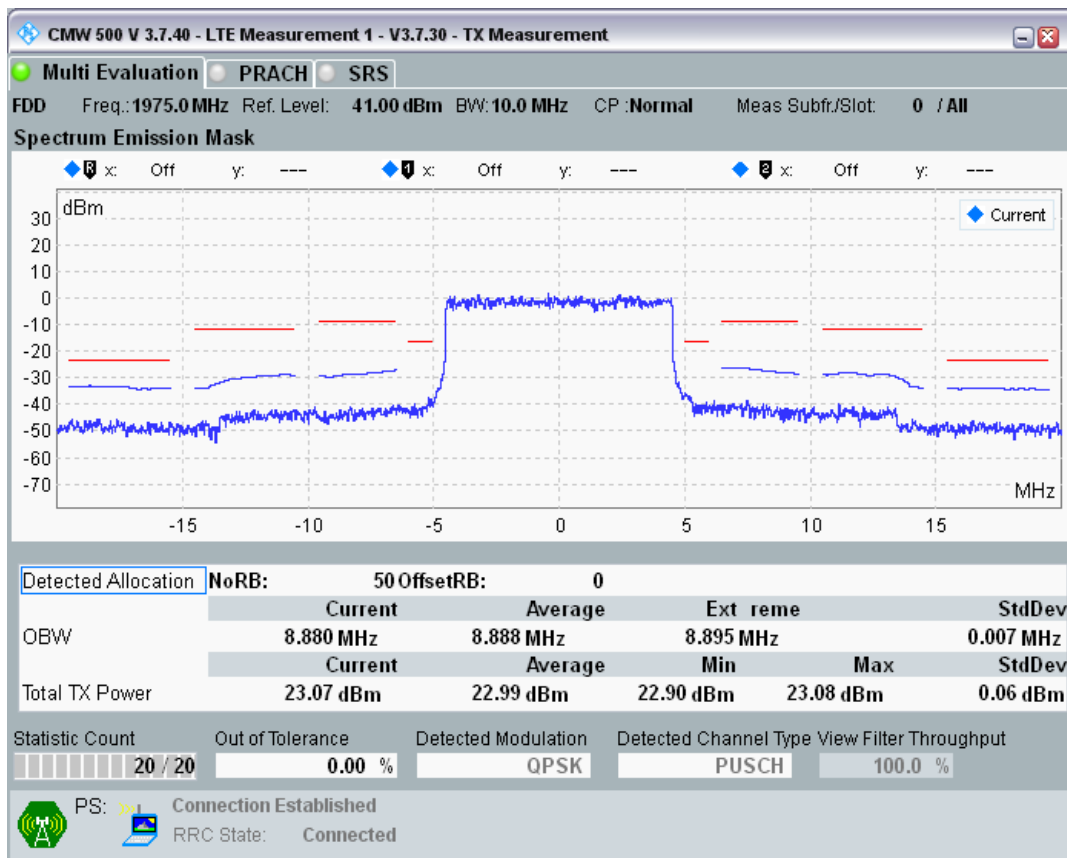

Band1 QPSK BW=10MHz Channel=18550 RB Size=50 Position=#0