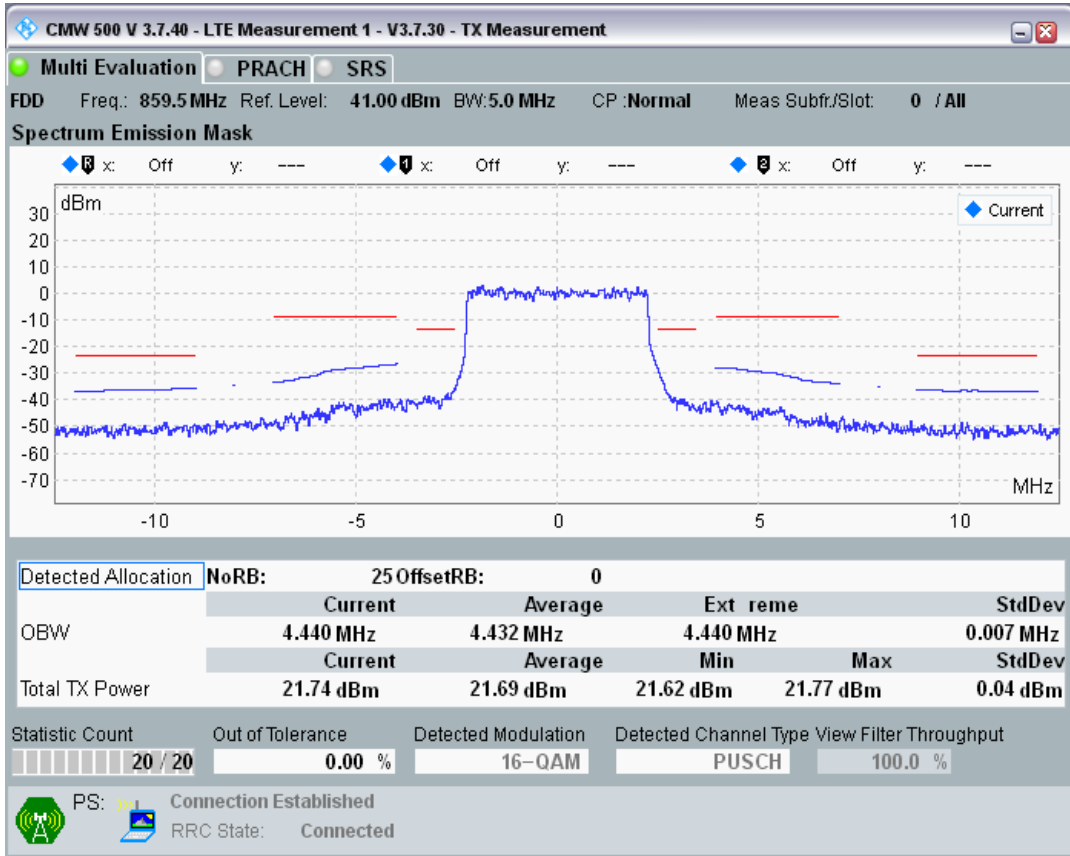

Band20 QPSK BW=5MHz Channel=24425 RB Size=25 Position=#0

Band20 QAM16 BW=5MHz Channel=24425 RB Size=8 Position=#0

Band20 QAM16 BW=5MHz Channel=24425 RB Size=8 Position=#Max

Band20 QAM16 BW=5MHz Channel=24425 RB Size=25 Position=#0