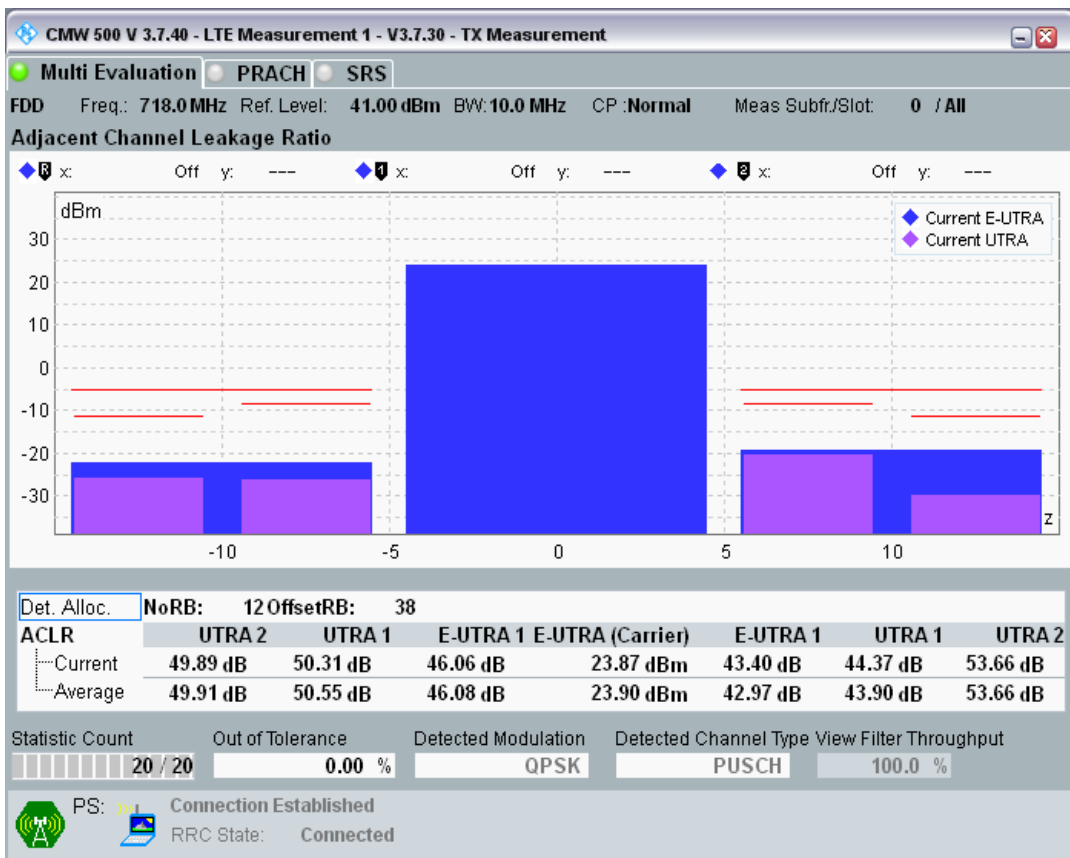

Band28 QAM16 BW=10MHz Channel=27260 RB Size=12 Position=#Max

Band28 QAM16 BW=10MHz Channel=27260 RB Size=50 Position=#0

Band28 QPSK BW=10MHz Channel=27360 RB Size=12 Position=#0

Band28 QPSK BW=10MHz Channel=27360 RB Size=12 Position=#Max