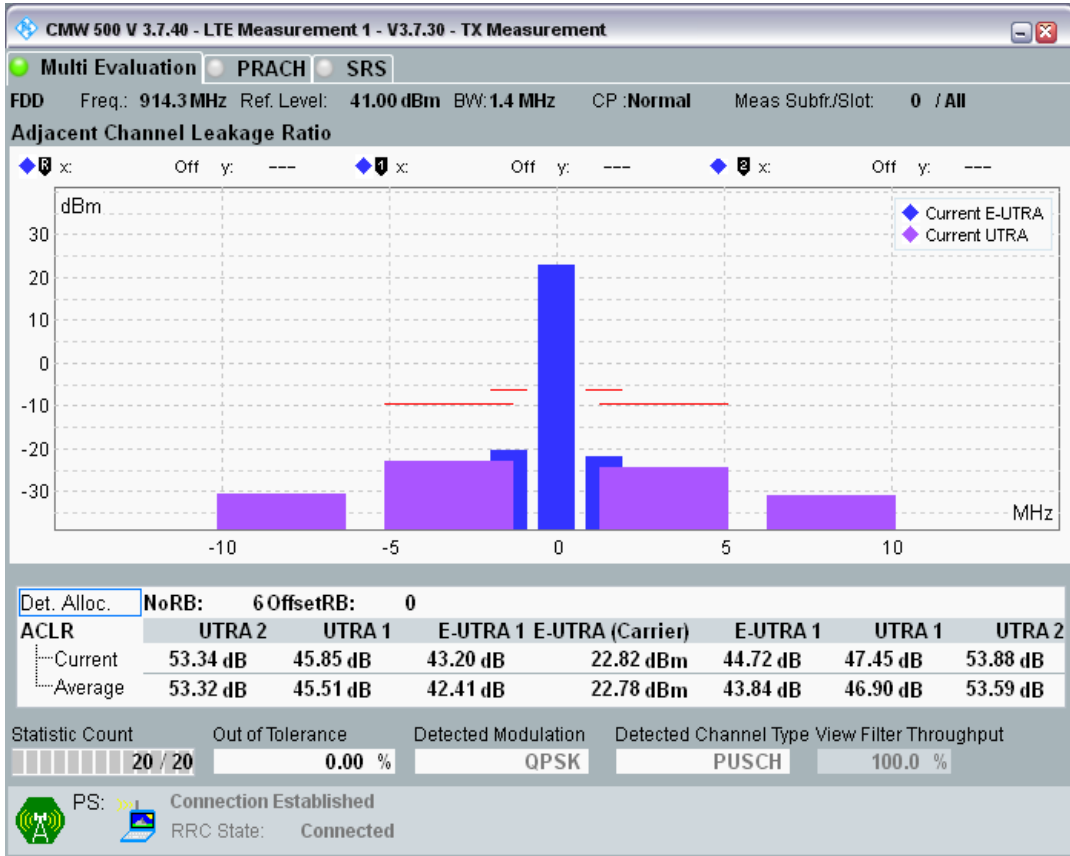

Band8 QPSK BW=1.4MHz Channel=21793 RB Size=6 Position=#0