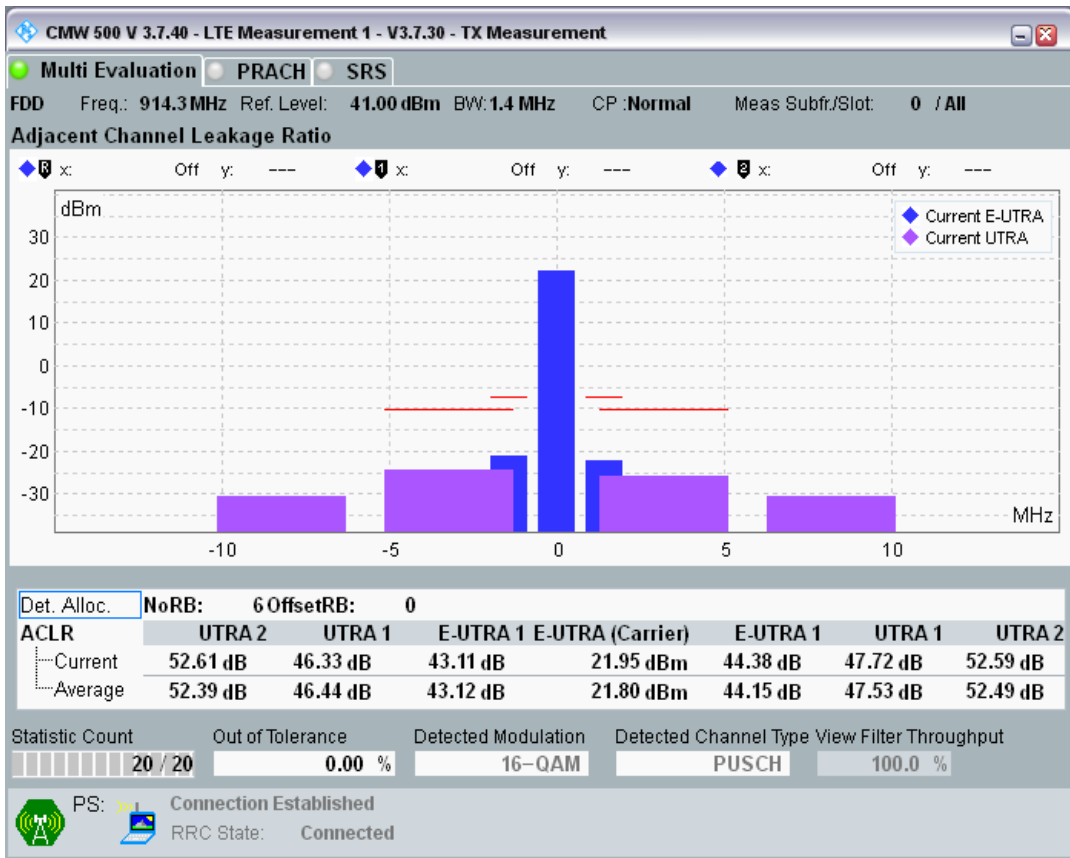

Band8 QPSK BW=1.4MHz Channel=21793 RB Size=6 Position=#0

Band8 QAM16 BW=1.4MHz Channel=21793 RB Size=5 Position=#0

Band8 QAM16 BW=1.4MHz Channel=21793 RB Size=5 Position=#Max

Band8 QAM16 BW=1.4MHz Channel=21793 RB Size=6 Position=#0