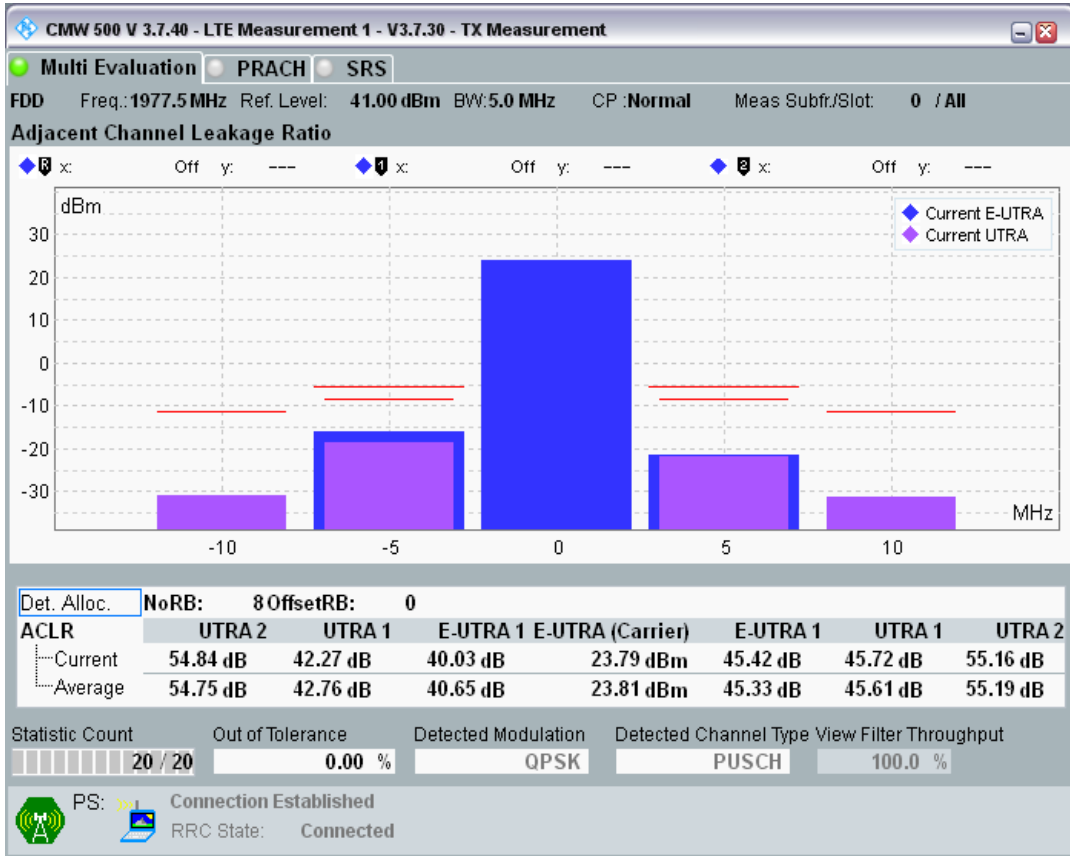

Band1 QPSK BW=5MHz Channel=18575 RB Size=8 Position=#0