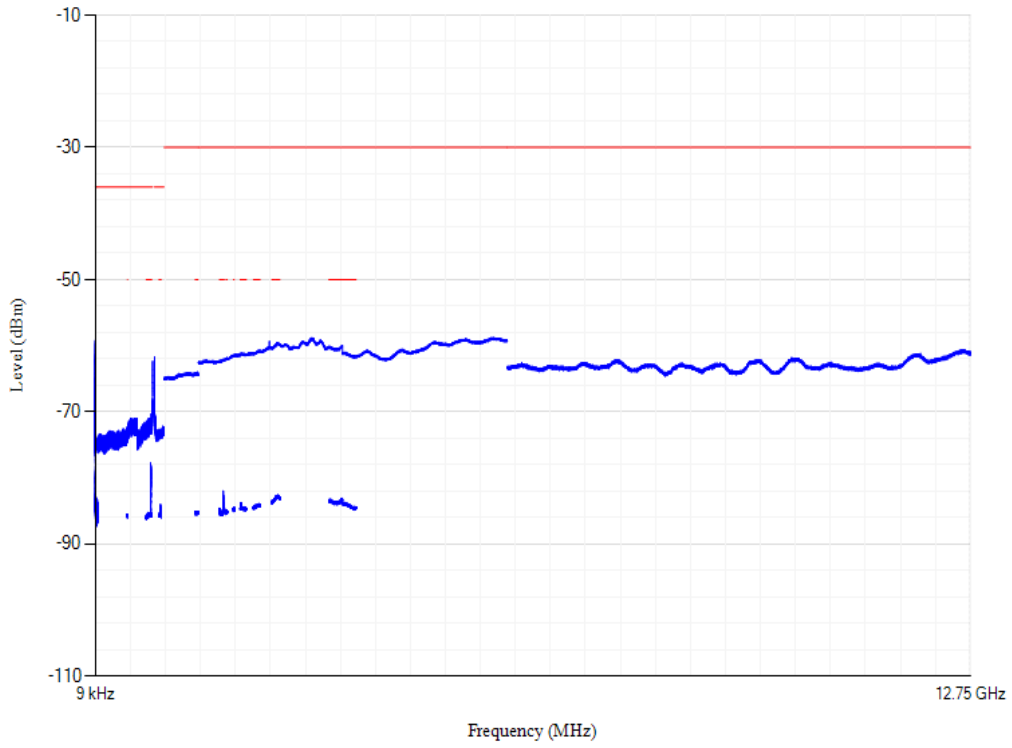

Conducted spurious emissions

Band20 QPSK BW=20MHz Channel=24300 RB Size=1 Position=#0