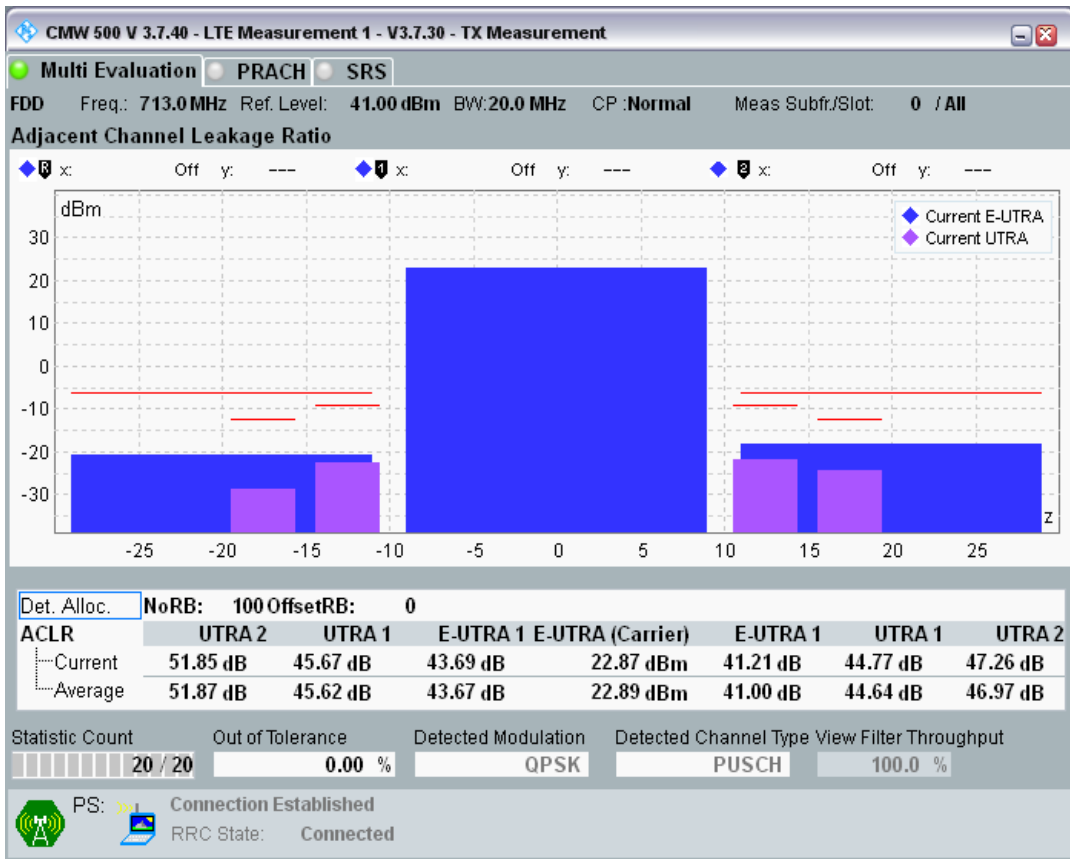

Band28 QPSK BW=20MHz Channel=27310 RB Size=100 Position=#0