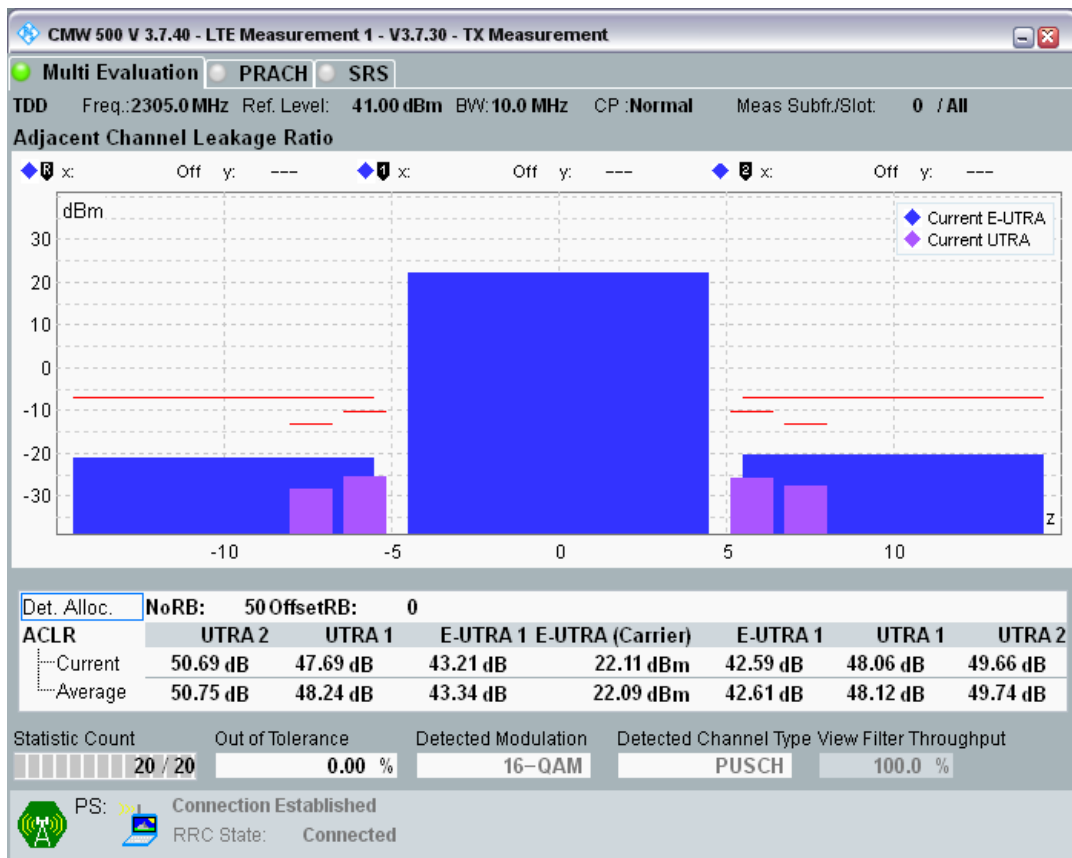

Band40 QPSK BW=10MHz Channel=38700 RB Size=50 Position=#0

Band40 QAM16 BW=10MHz Channel=38700 RB Size=12 Position=#0

Band40 QAM16 BW=10MHz Channel=38700 RB Size=12 Position=#Max

Band40 QAM16 BW=10MHz Channel=38700 RB Size=50 Position=#0