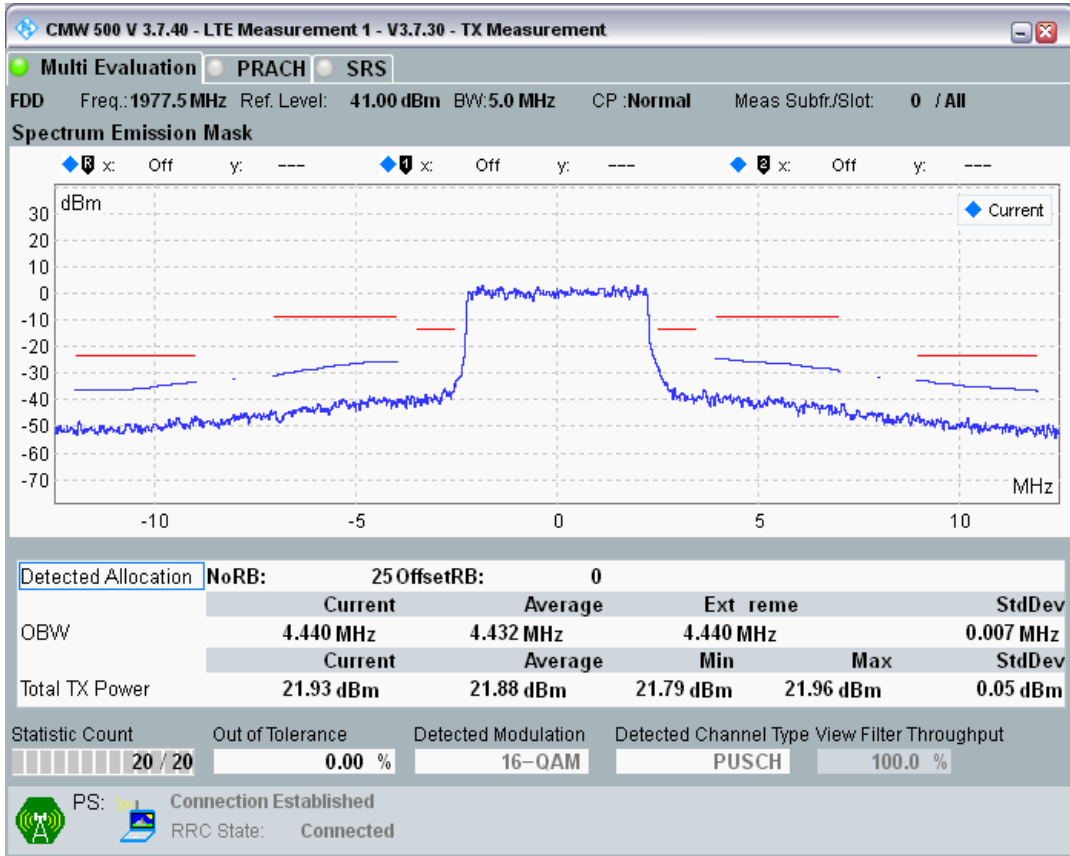

Band1 QAM16 BW=5MHz Channel=18575 RB Size=25 Position=#0