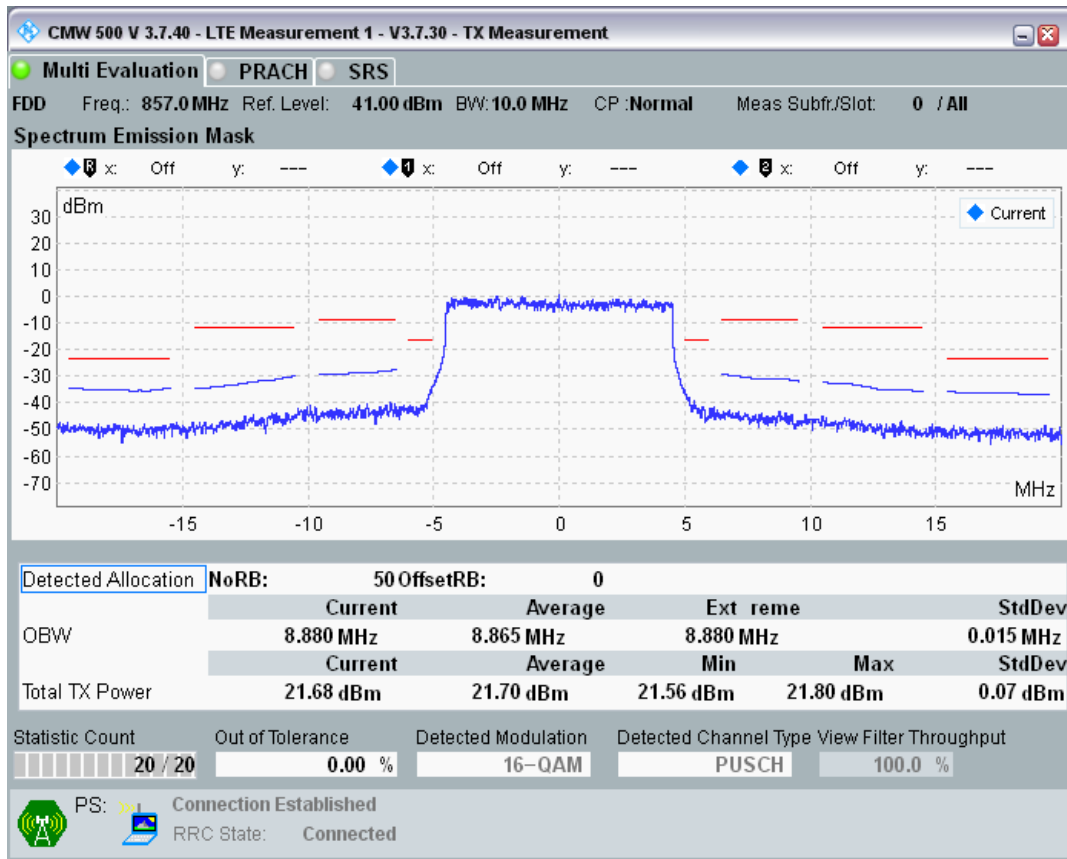

Band20 QAM16 BW=10MHz Channel=24400 RB Size=50 Position=#0