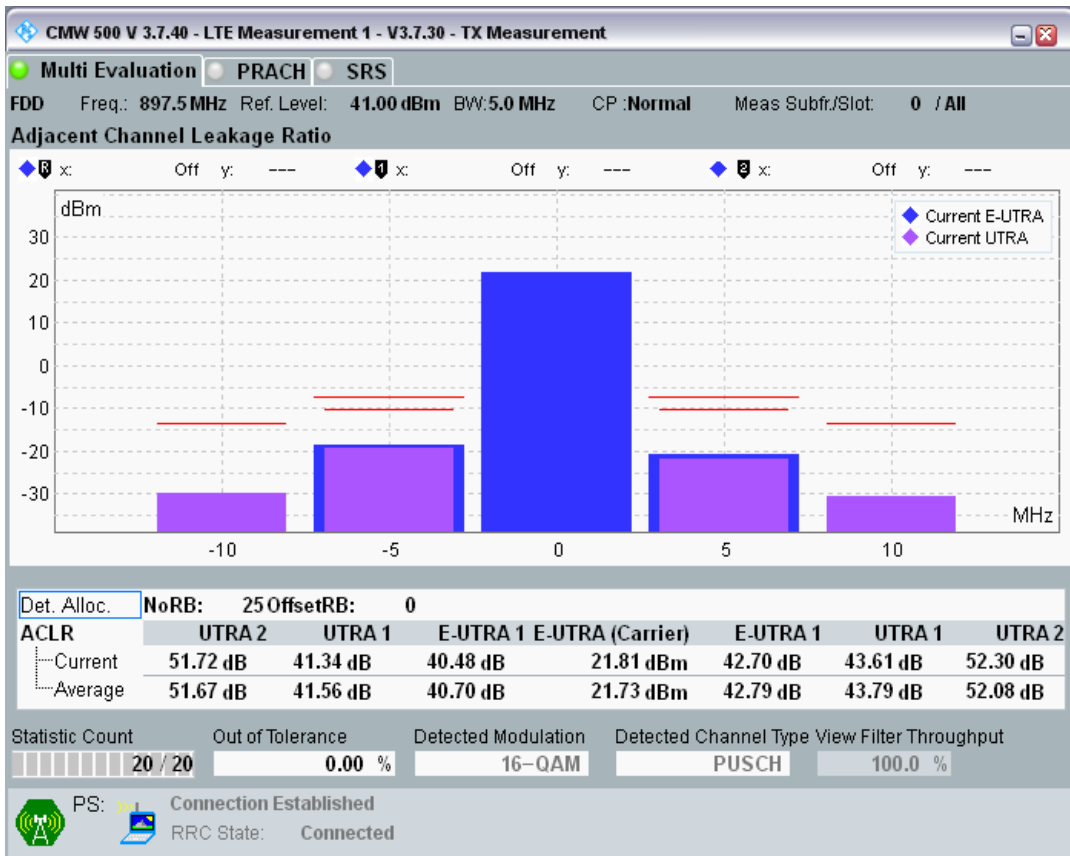

Band8 QPSK BW=5MHz Channel=21625 RB Size=25 Position=#0

Band8 QAM16 BW=5MHz Channel=21625 RB Size=8 Position=#0

Band8 QAM16 BW=5MHz Channel=21625 RB Size=8 Position=#Max

Band8 QAM16 BW=5MHz Channel=21625 RB Size=25 Position=#0