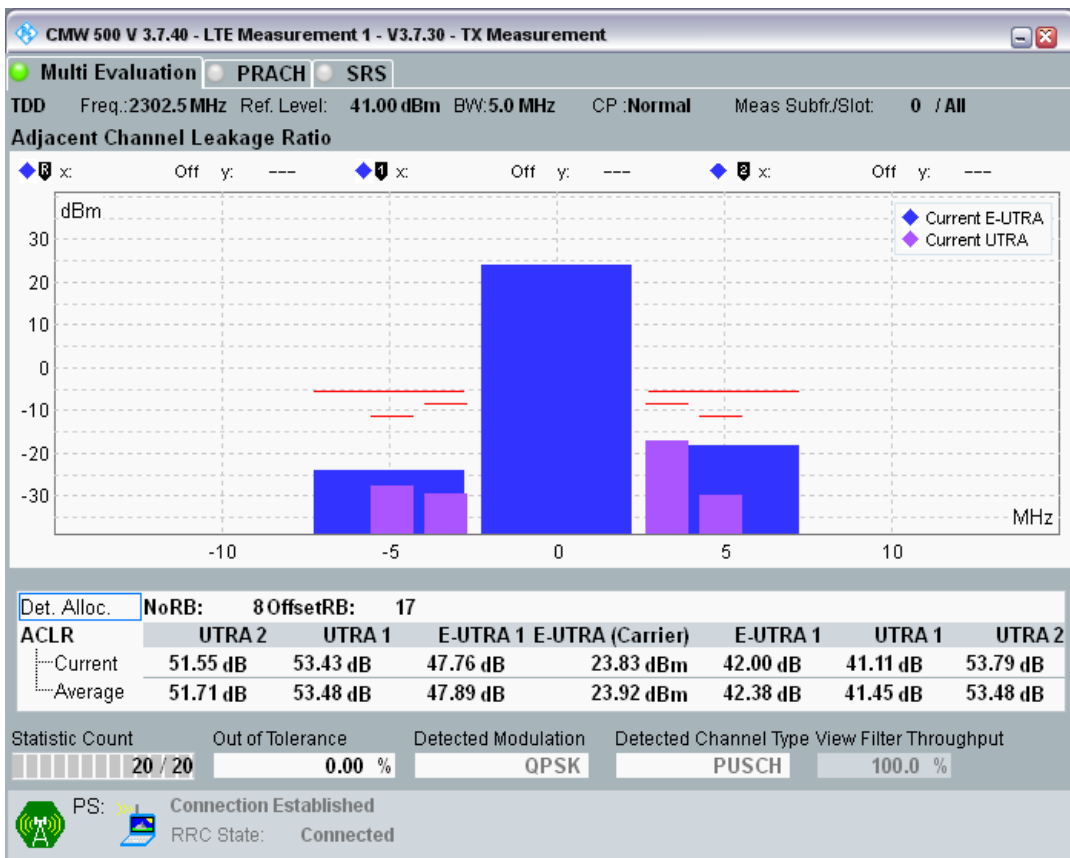

Band40 QPSK BW=5MHz Channel=38675 RB Size=8 Position=#Max