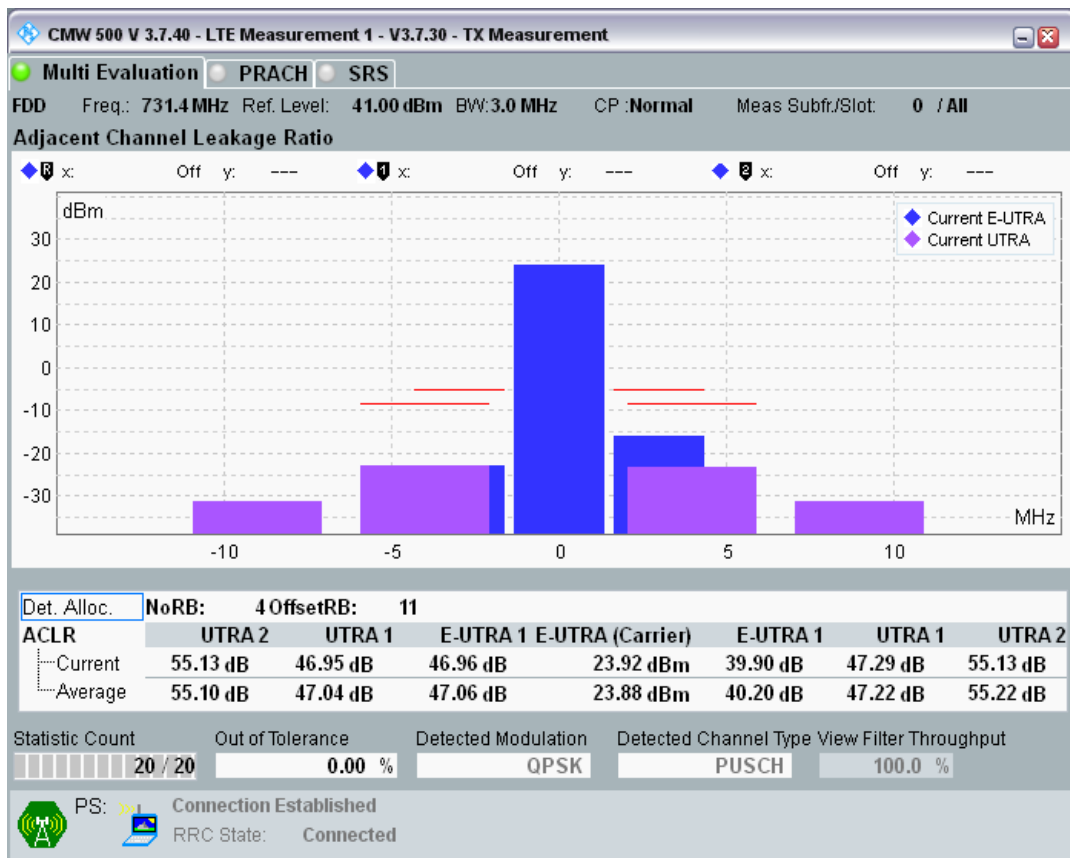

Band28 QPSK BW=3MHz Channel=27494 RB Size=4 Position=#Max