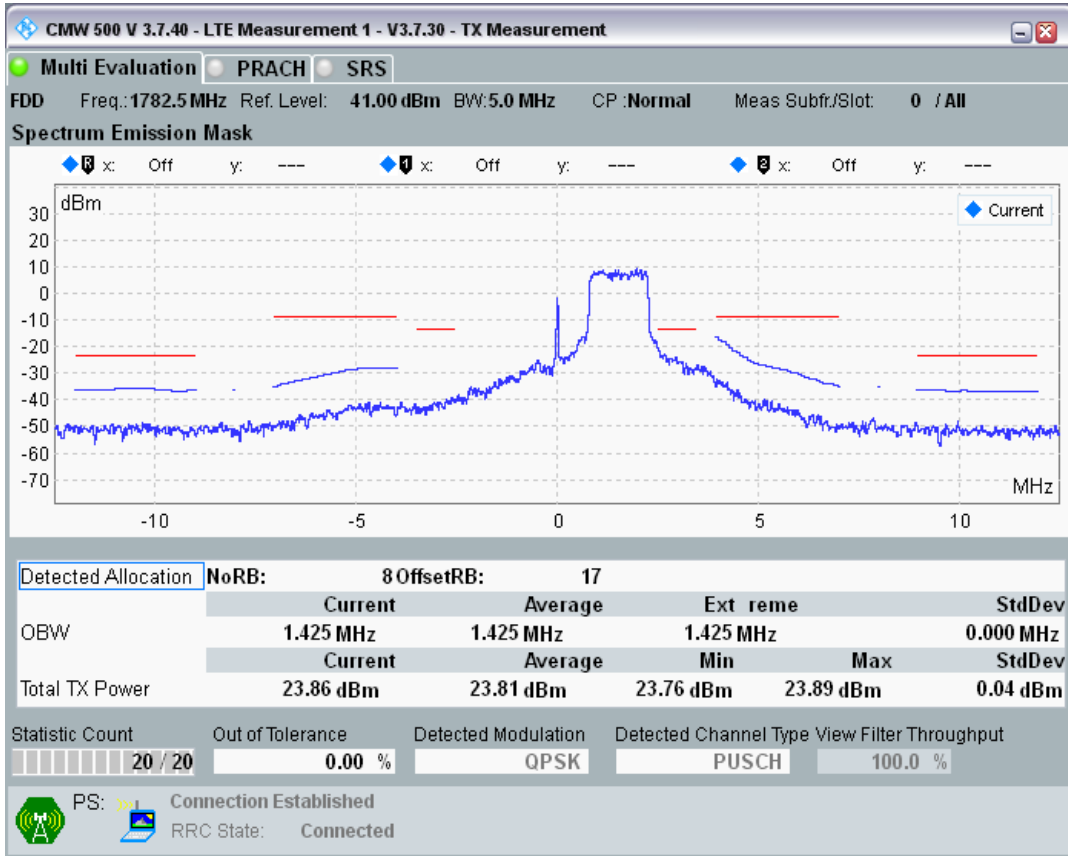

Band3 QAM16 BW=5MHz Channel=19575 RB Size=8 Position=#Max

Band3 QAM16 BW=5MHz Channel=19575 RB Size=25 Position=#0

Band3 QPSK BW=5MHz Channel=19925 RB Size=8 Position=#0

Band3 QPSK BW=5MHz Channel=19925 RB Size=8 Position=#Max