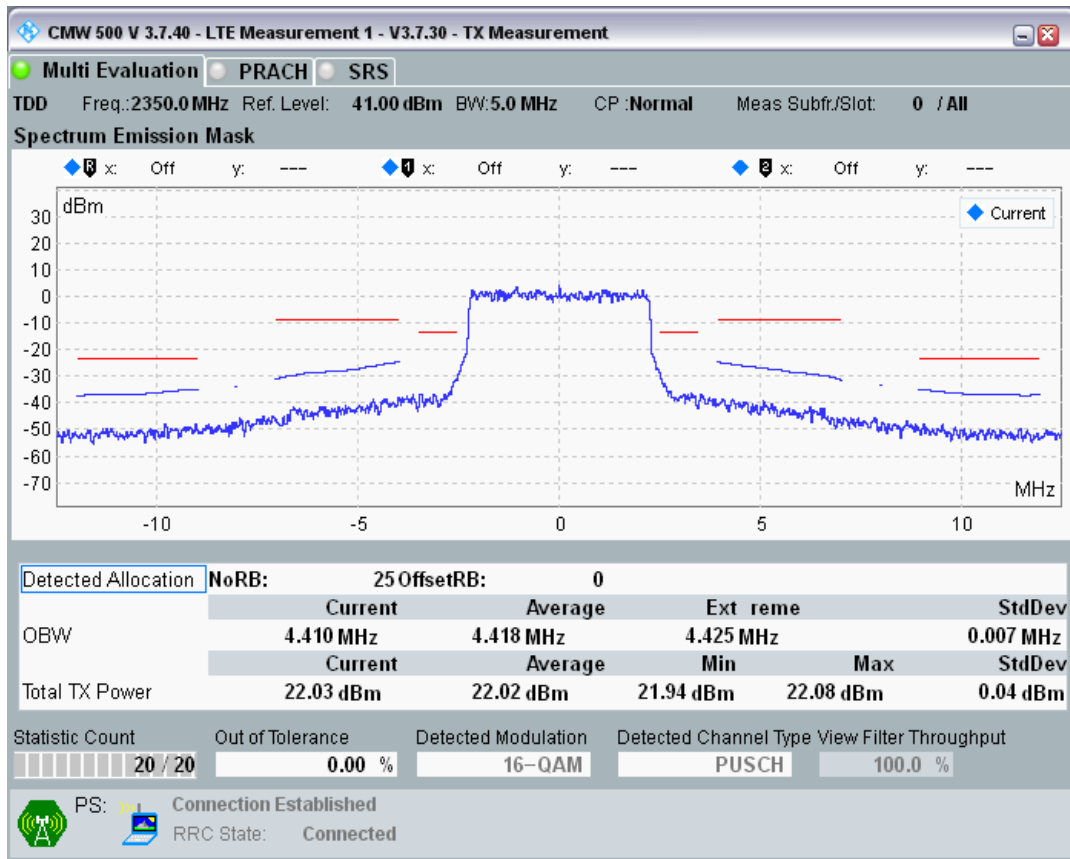

Band40 QPSK BW=5MHz Channel=39150 RB Size=25 Position=#0

Band40 QAM16 BW=5MHz Channel=39150 RB Size=8 Position=#0

Band40 QAM16 BW=5MHz Channel=39150 RB Size=8 Position=#Max

Band40 QAM16 BW=5MHz Channel=39150 RB Size=25 Position=#0