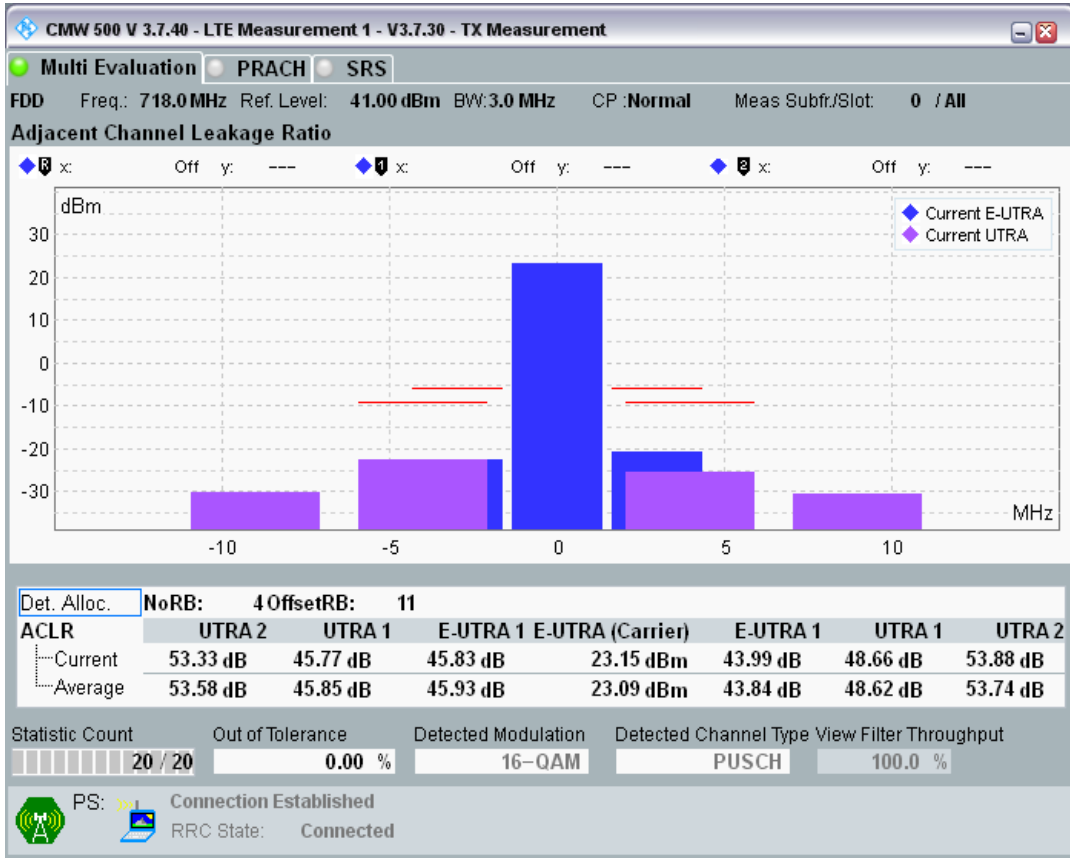

Band28 QAM16 BW=3MHz Channel=27360 RB Size=4 Position=#Max