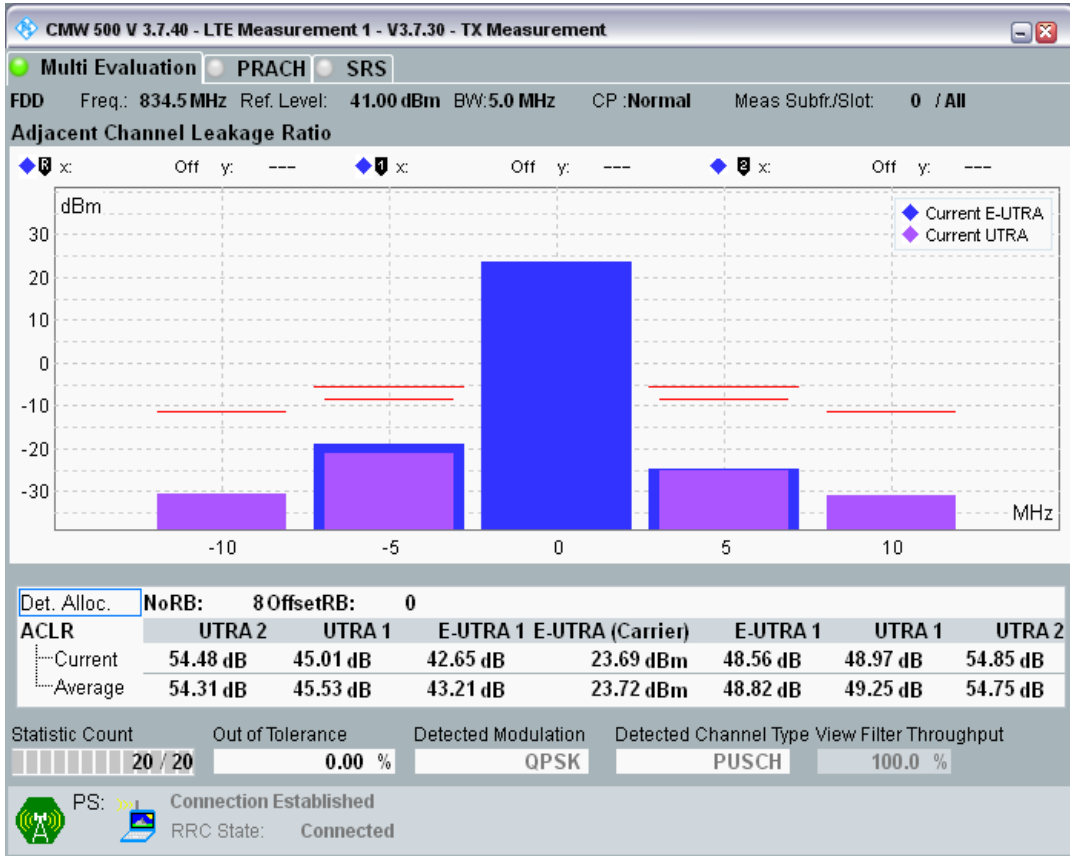

Band20 QPSK BW=5MHz Channel=24175 RB Size=8 Position=#0