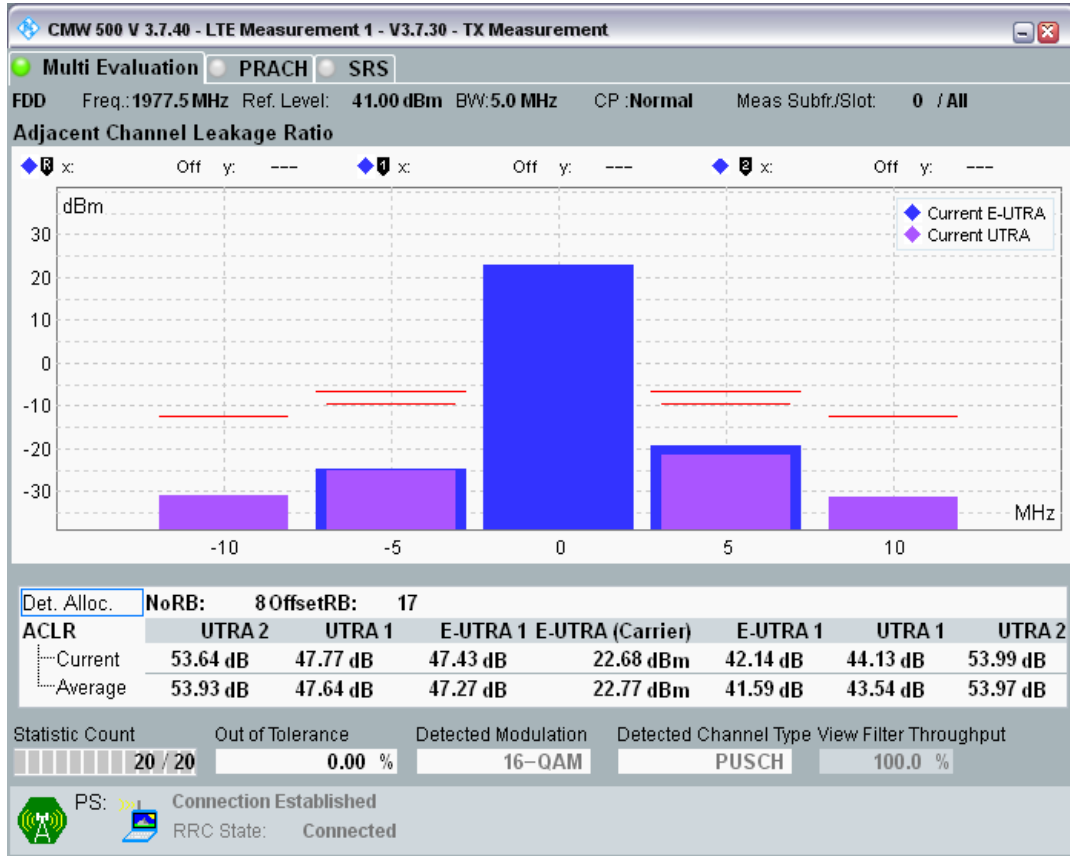

Band1 QAM16 BW=5MHz Channel=18575 RB Size=8 Position=#Max