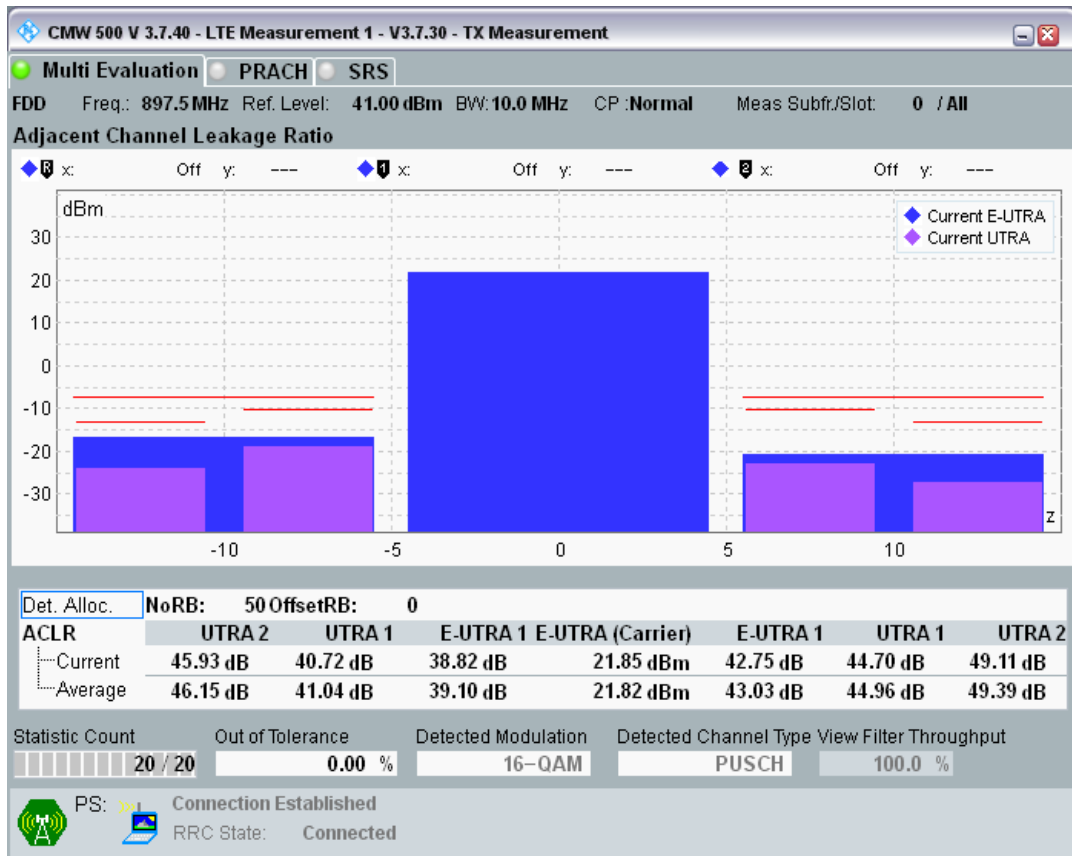

Band8 QAM16 BW=10MHz Channel=21625 RB Size=50 Position=#0