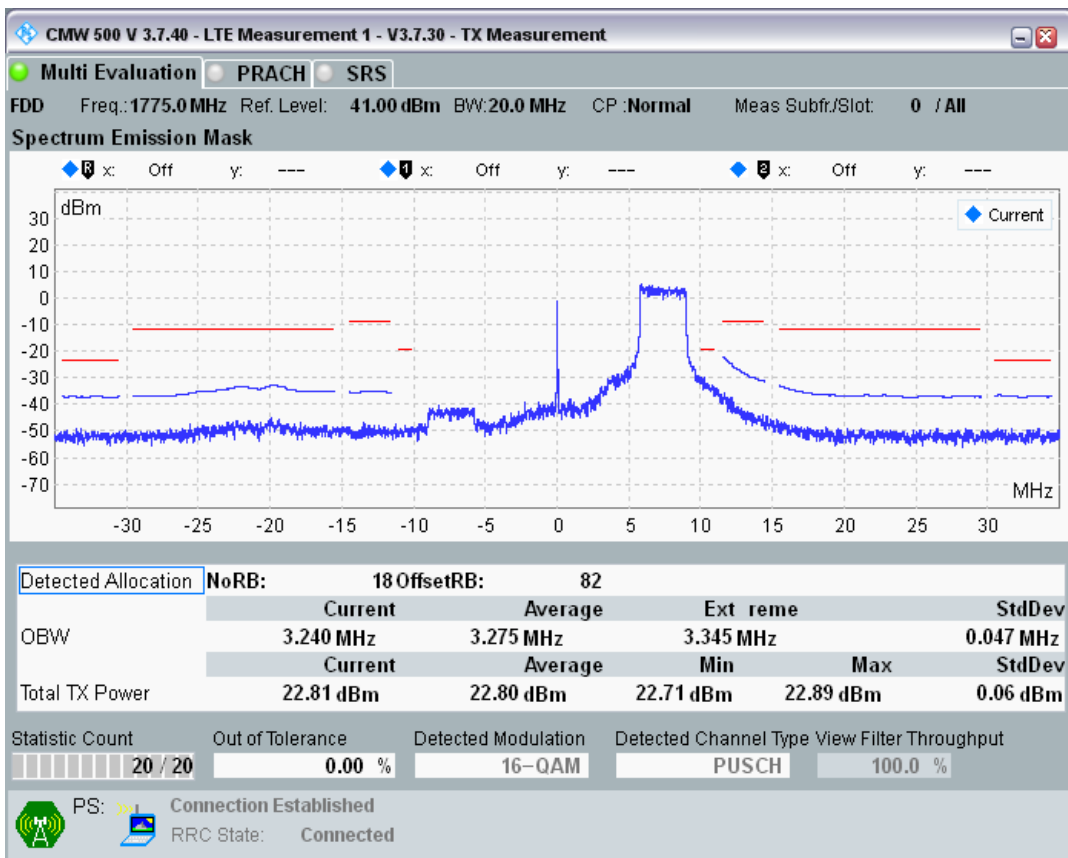

Band3 QAM16 BW=20MHz Channel=19850 RB Size=18 Position=#Max