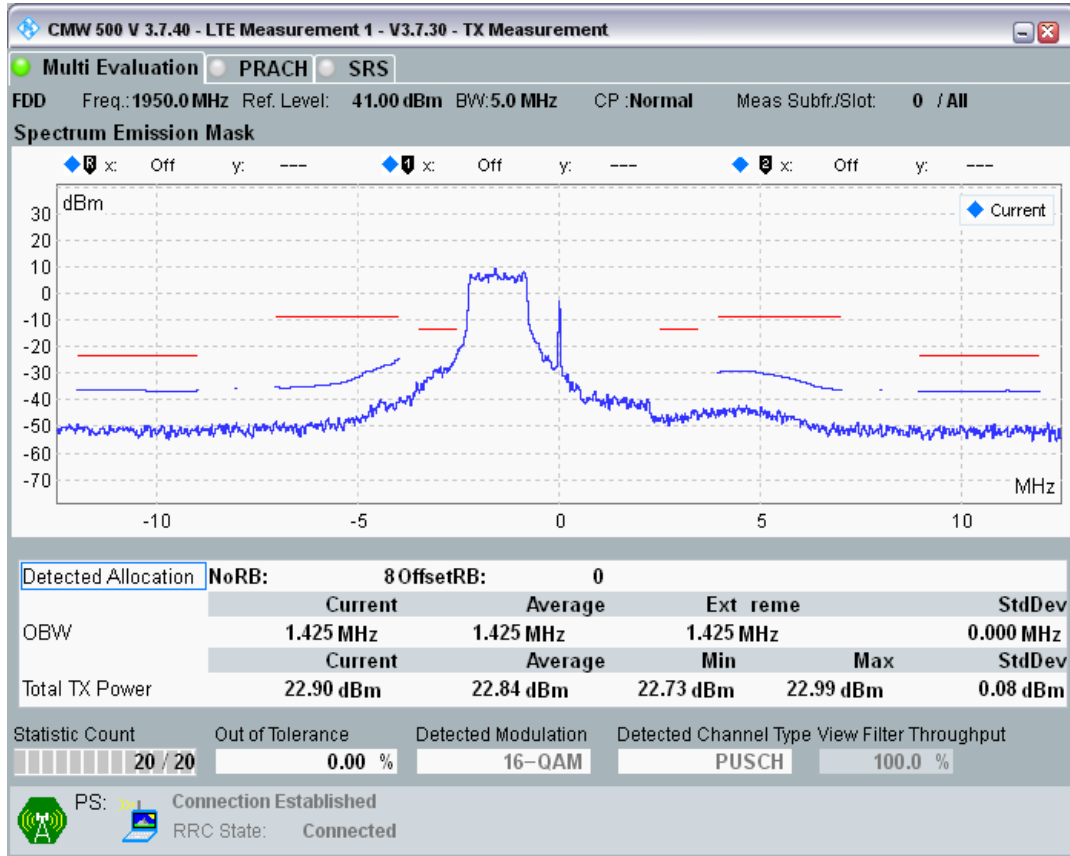

Band1 QAM16 BW=5MHz Channel=18300 RB Size=8 Position=#0