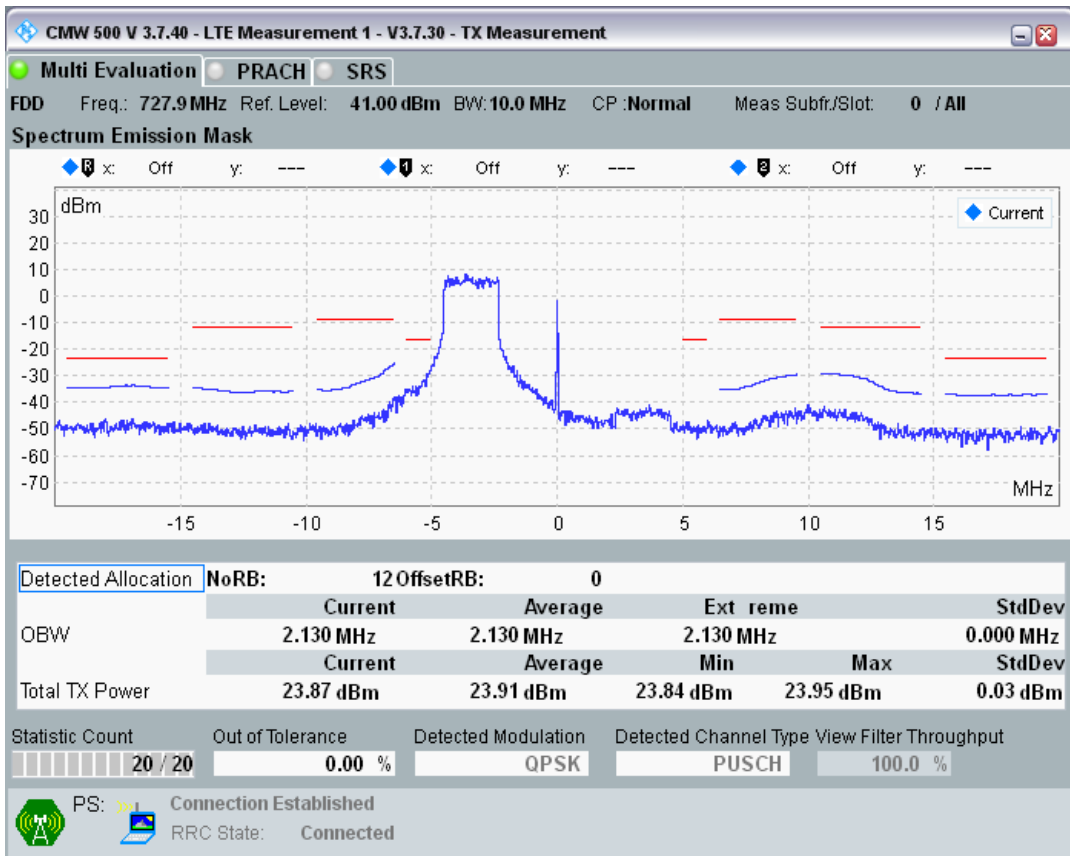

Band28 QPSK BW=10MHz Channel=27459 RB Size=12 Position=#0