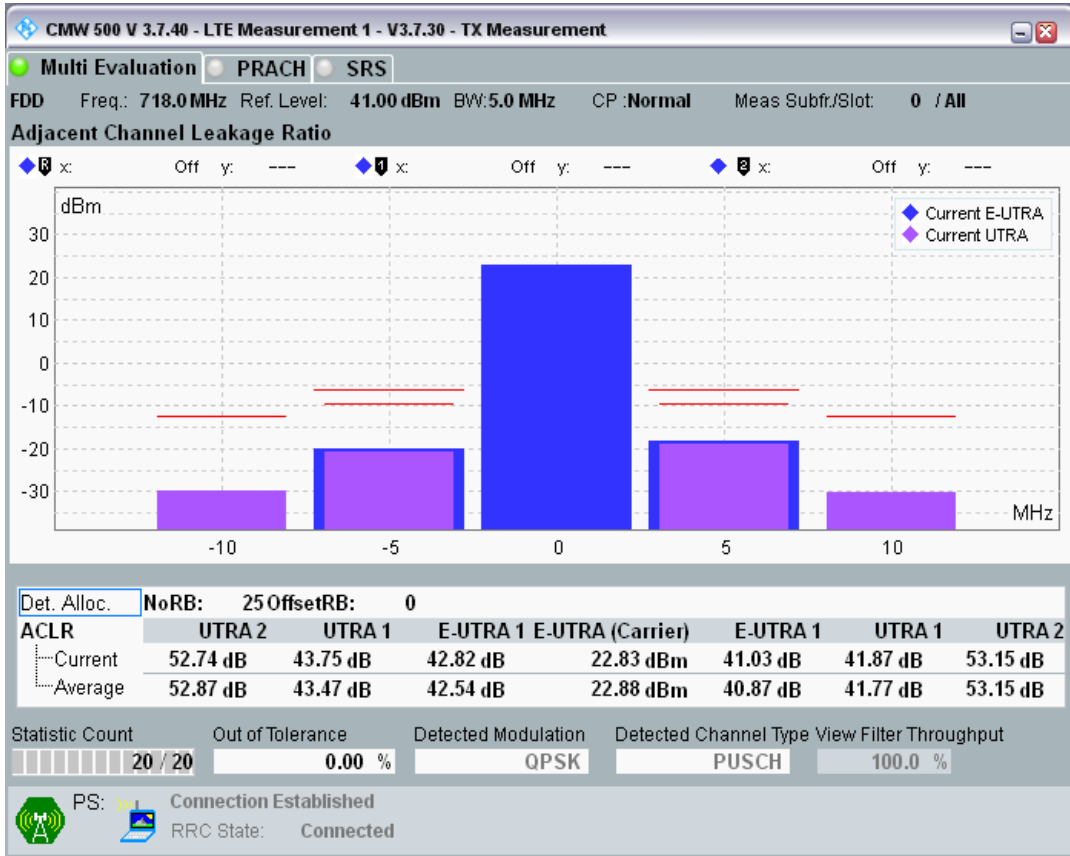

Band28 QPSK BW=5MHz Channel=27360 RB Size=25 Position=#0