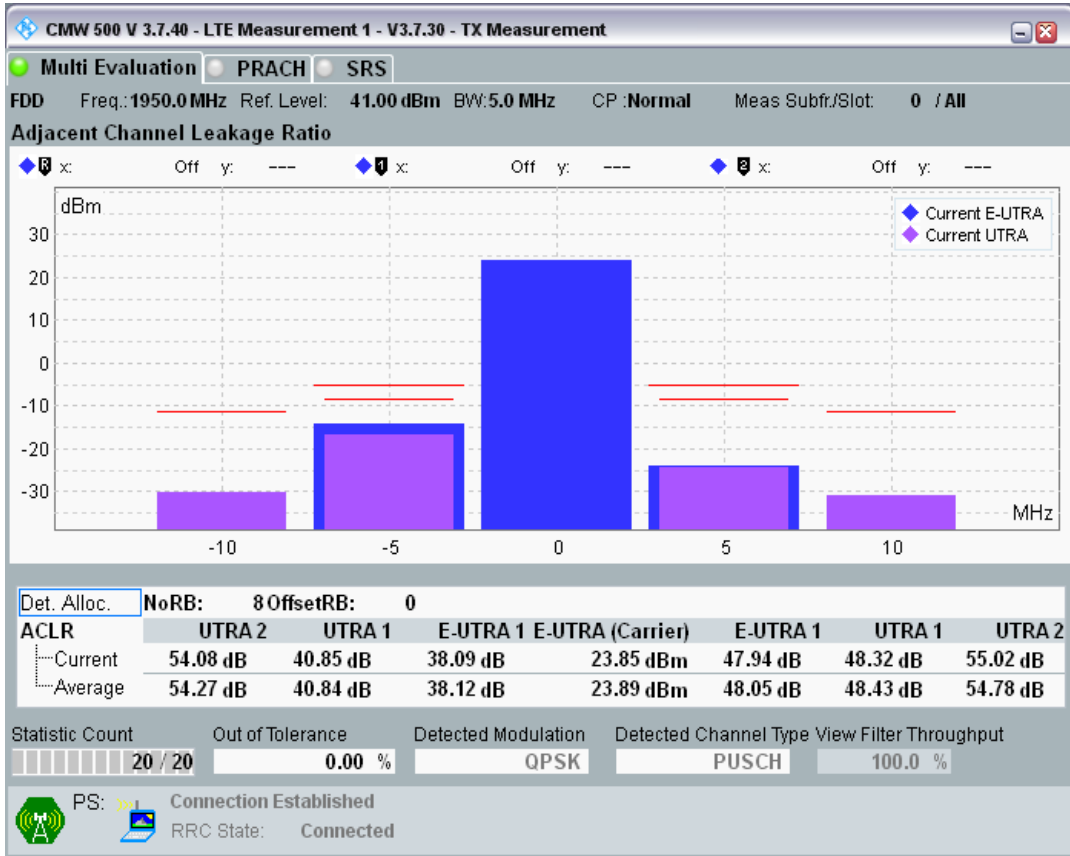

Band1 QPSK BW=5MHz Channel=18300 RB Size=8 Position=#0