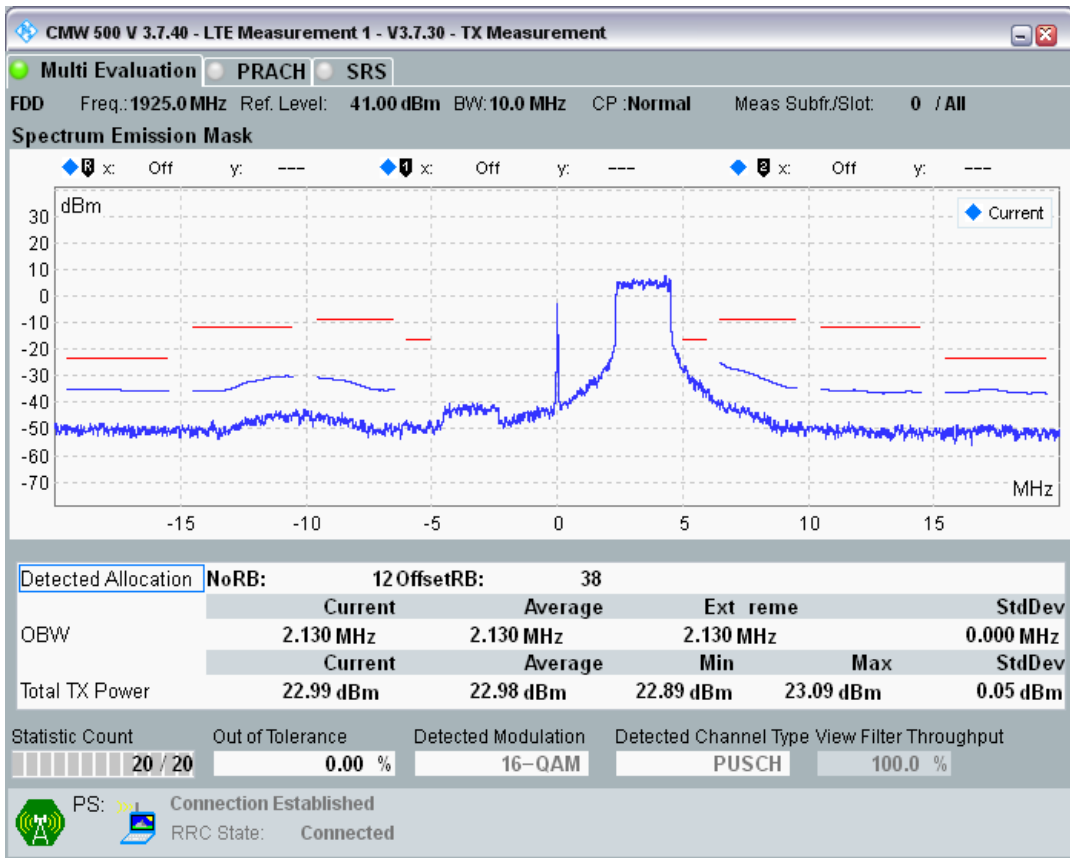

Band1 QAM16 BW=10MHz Channel=18050 RB Size=12 Position=#Max