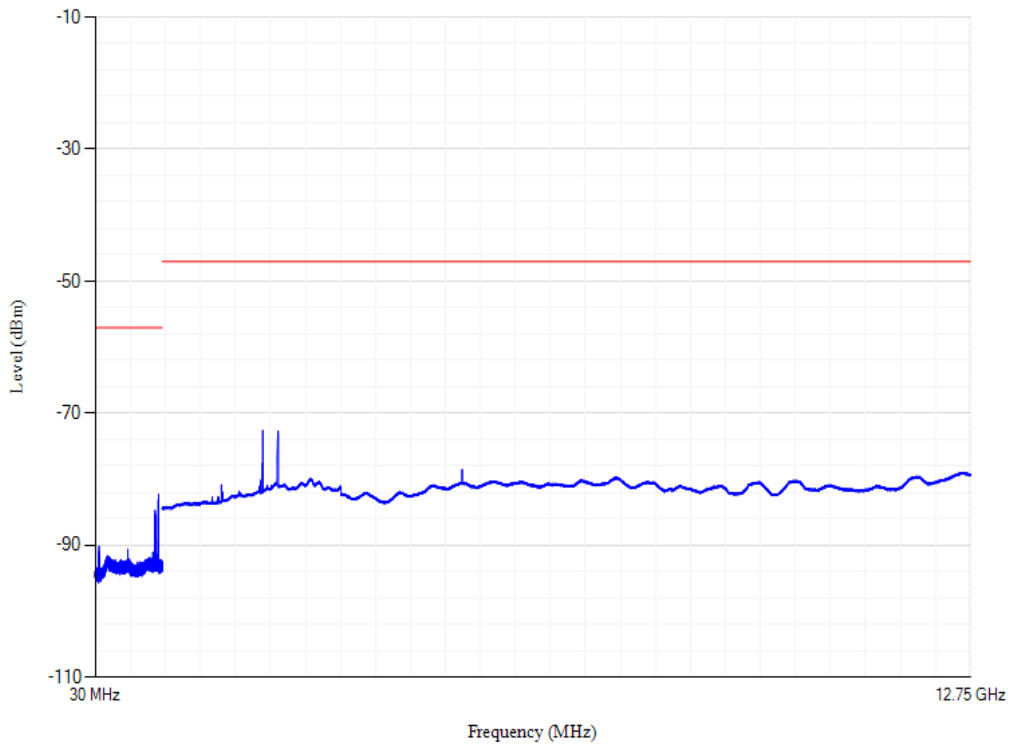

Conducted spurious emissions

Band8 QPSK BW=10MHz Channel=21500