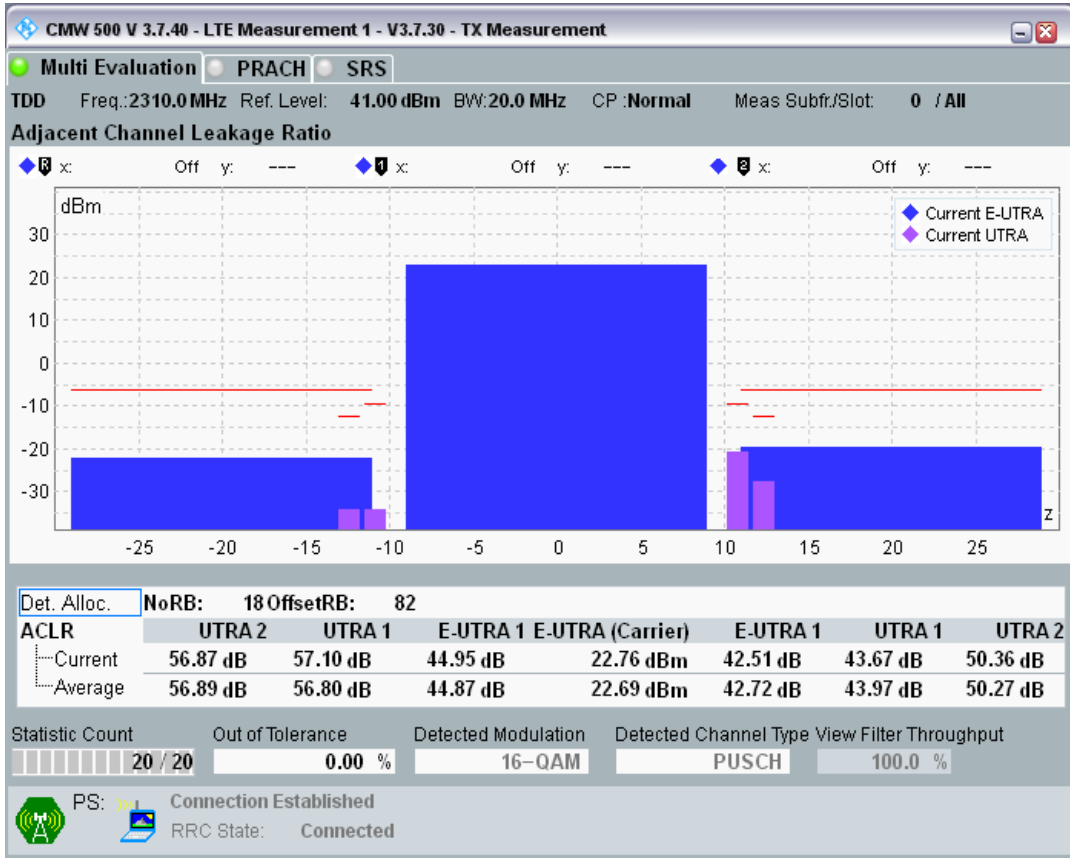

Band40 QAM16 BW=20MHz Channel=38750 RB Size=18 Position=#Max