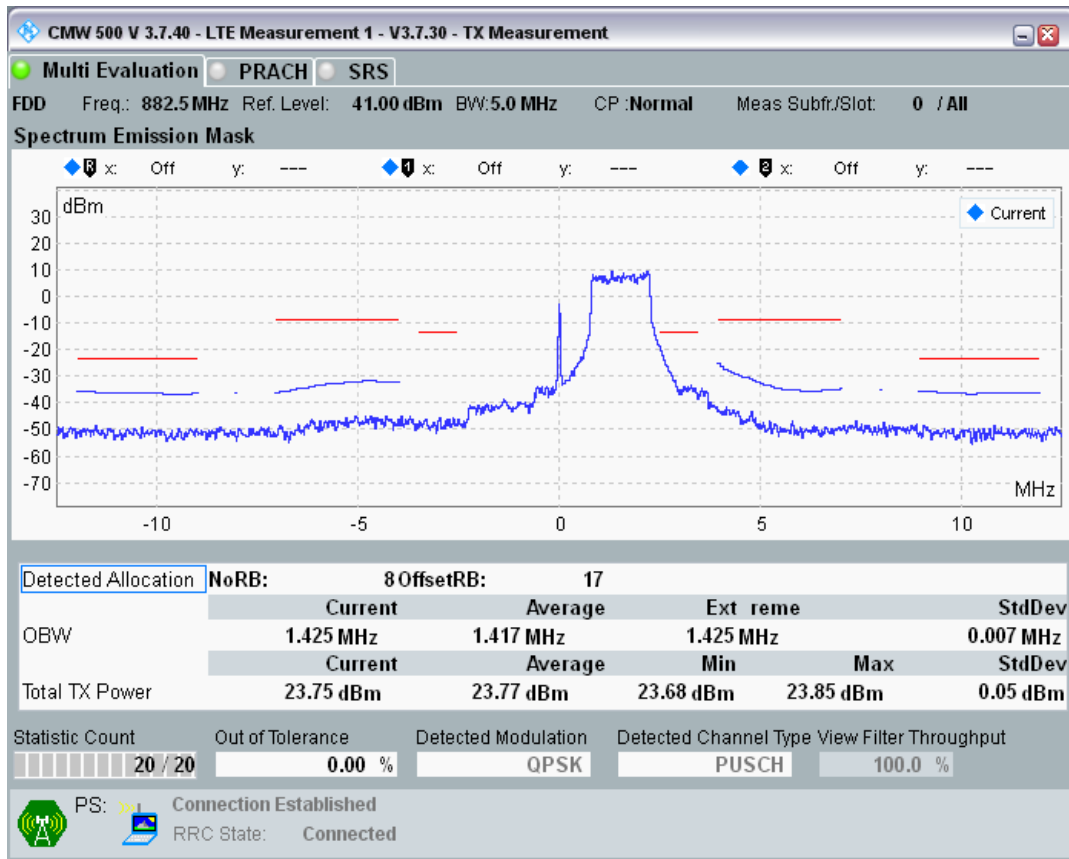

Band8 QAM16 BW=1.4MHz Channel=21793 RB Size=5 Position=#Max

Band8 QAM16 BW=1.4MHz Channel=21793 RB Size=6 Position=#0

Band8 QPSK BW=5MHz Channel=21475 RB Size=8 Position=#0

Band8 QPSK BW=5MHz Channel=21475 RB Size=8 Position=#Max