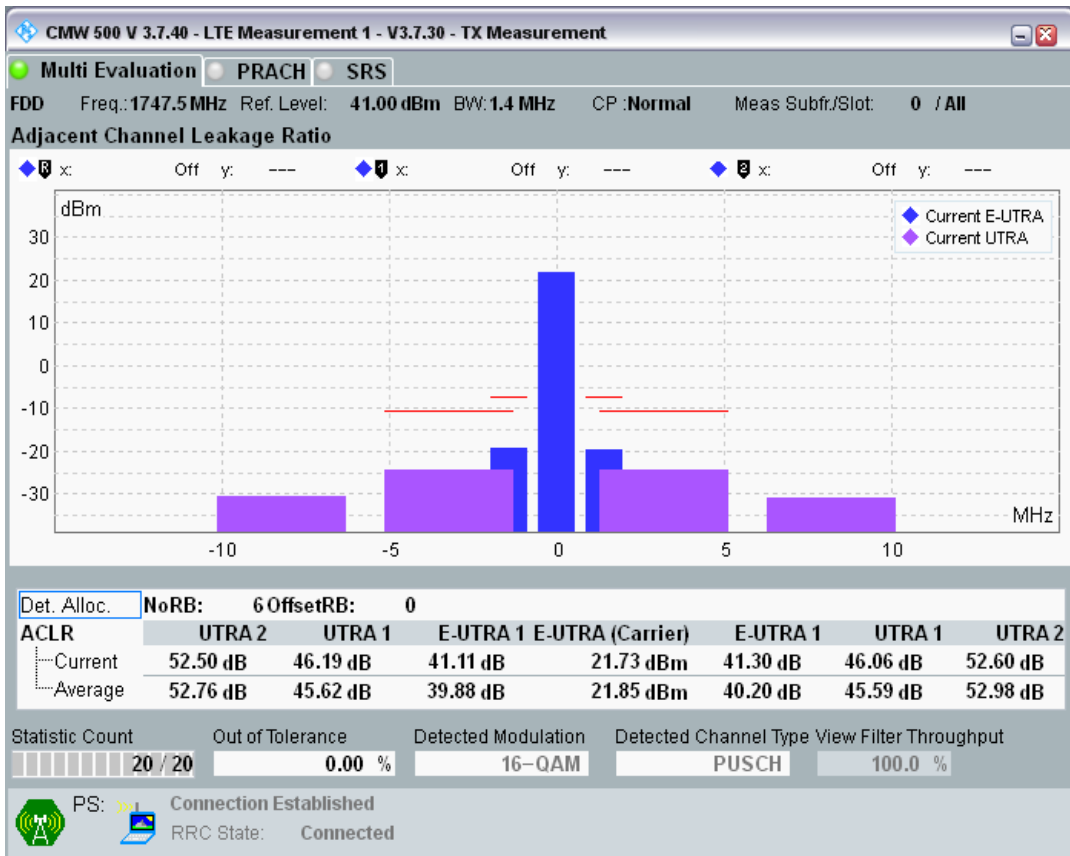

Band3 QPSK BW=1.4MHz Channel=19575 RB Size=6 Position=#0

Band3 QAM16 BW=1.4MHz Channel=19575 RB Size=5 Position=#0

Band3 QAM16 BW=1.4MHz Channel=19575 RB Size=5 Position=#Max

Band3 QAM16 BW=1.4MHz Channel=19575 RB Size=6 Position=#0