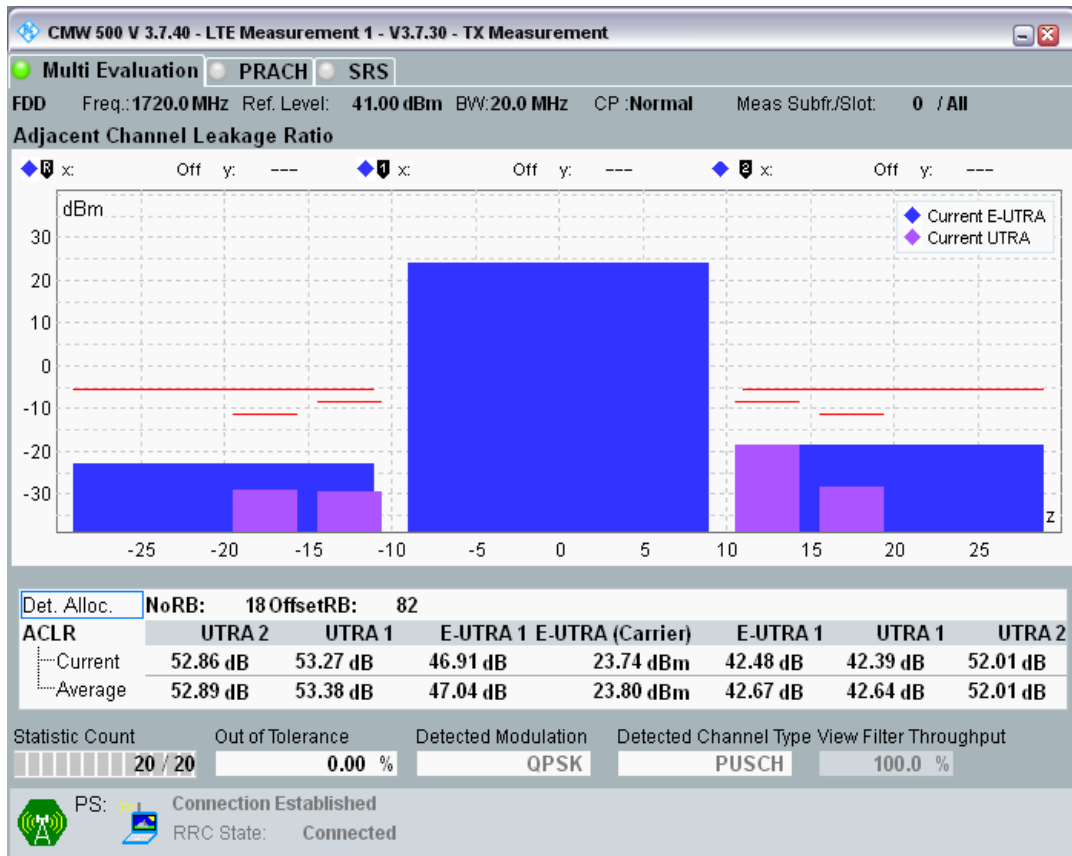

Band3 QAM16 BW=10MHz Channel=19900 RB Size=12 Position=#Max

Band3 QAM16 BW=10MHz Channel=19900 RB Size=50 Position=#0

Band3 QPSK BW=20MHz Channel=19300 RB Size=18 Position=#0

Band3 QPSK BW=20MHz Channel=19300 RB Size=18 Position=#Max