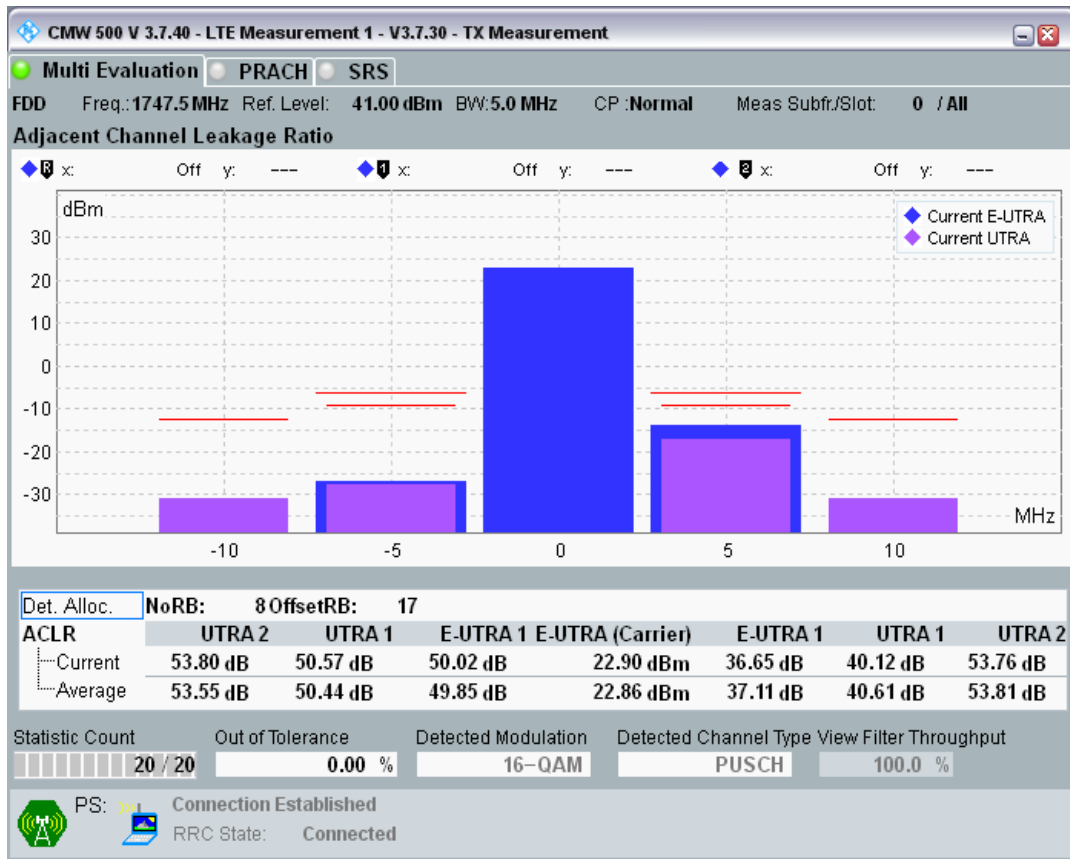

Band3 QAM16 BW=5MHz Channel=19575 RB Size=8 Position=#Max