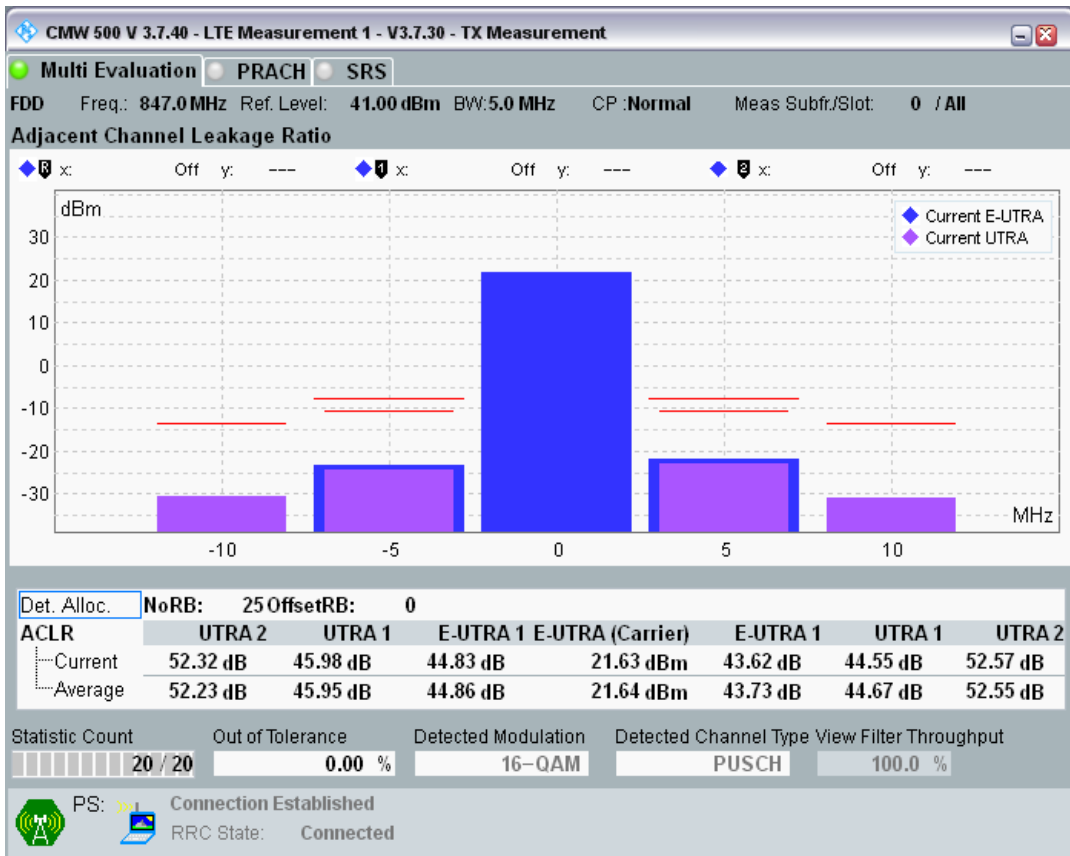

Band20 QAM16 BW=5MHz Channel=24300 RB Size=25 Position=#0