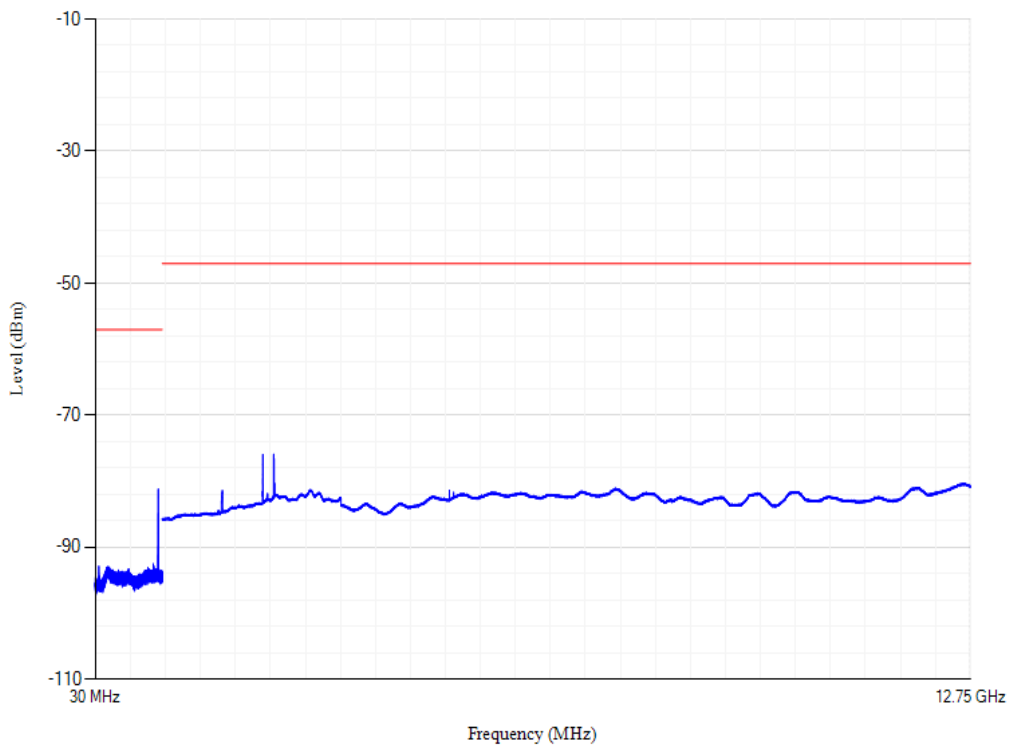

Band28 QPSK BW=20MHz Channel=27409

Conducted spurious emissions

Band28 QPSK BW=20MHz Channel=27360

Conducted spurious emissions

Band3 QPSK BW=20MHz Channel=19850

Conducted spurious emissions

Band3 QPSK BW=20MHz Channel=19575