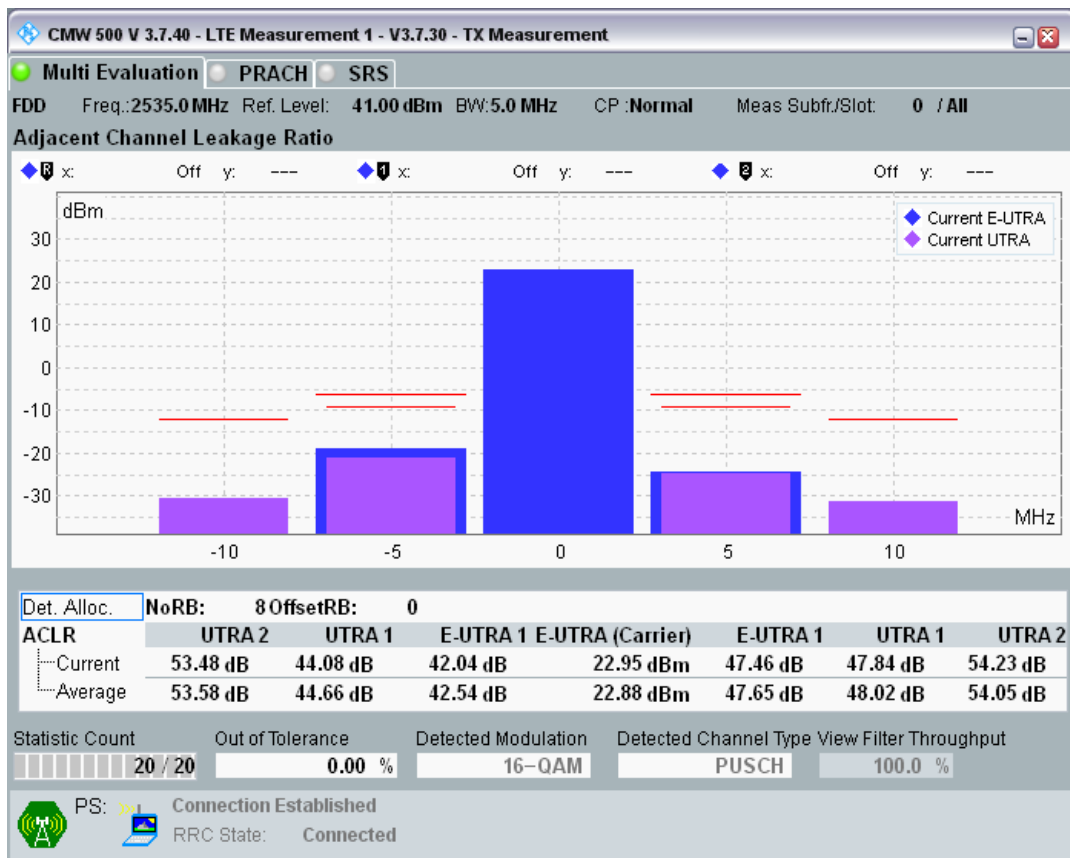

Band7 QAM16 BW=5MHz Channel=21100 RB Size=8 Position=#0