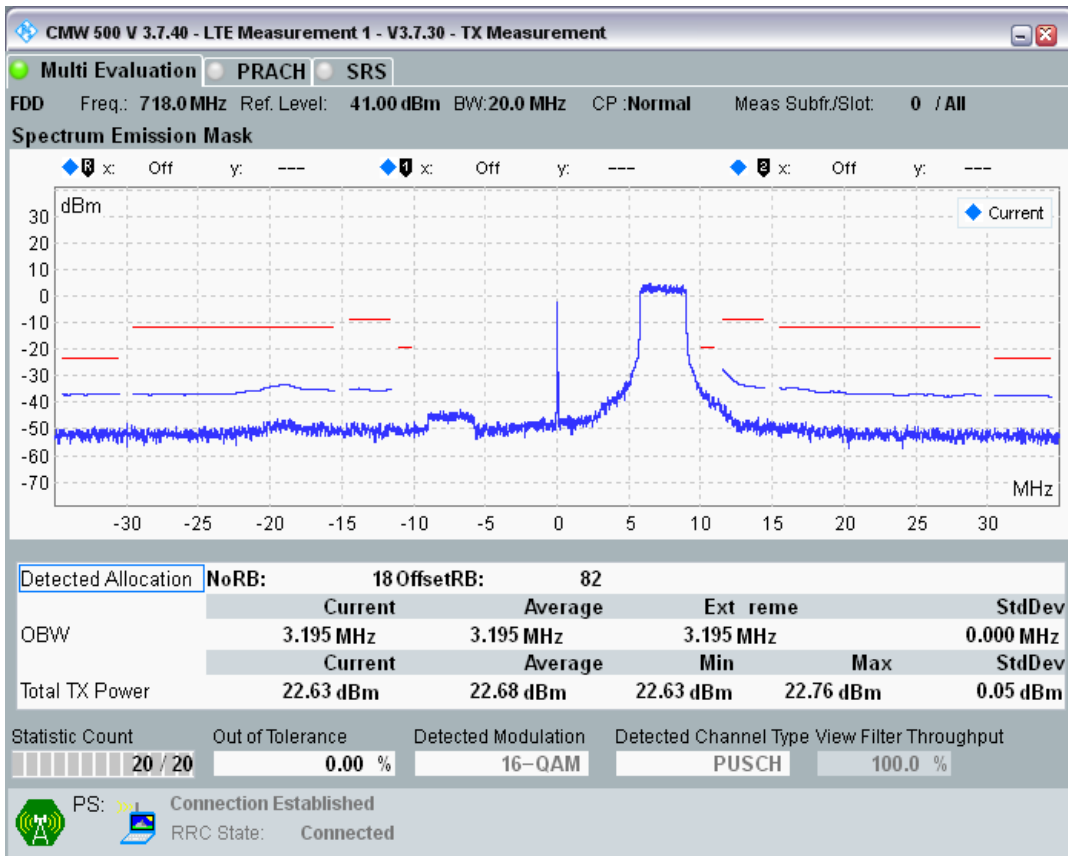

Band28 QAM16 BW=20MHz Channel=27360 RB Size=18 Position=#Max