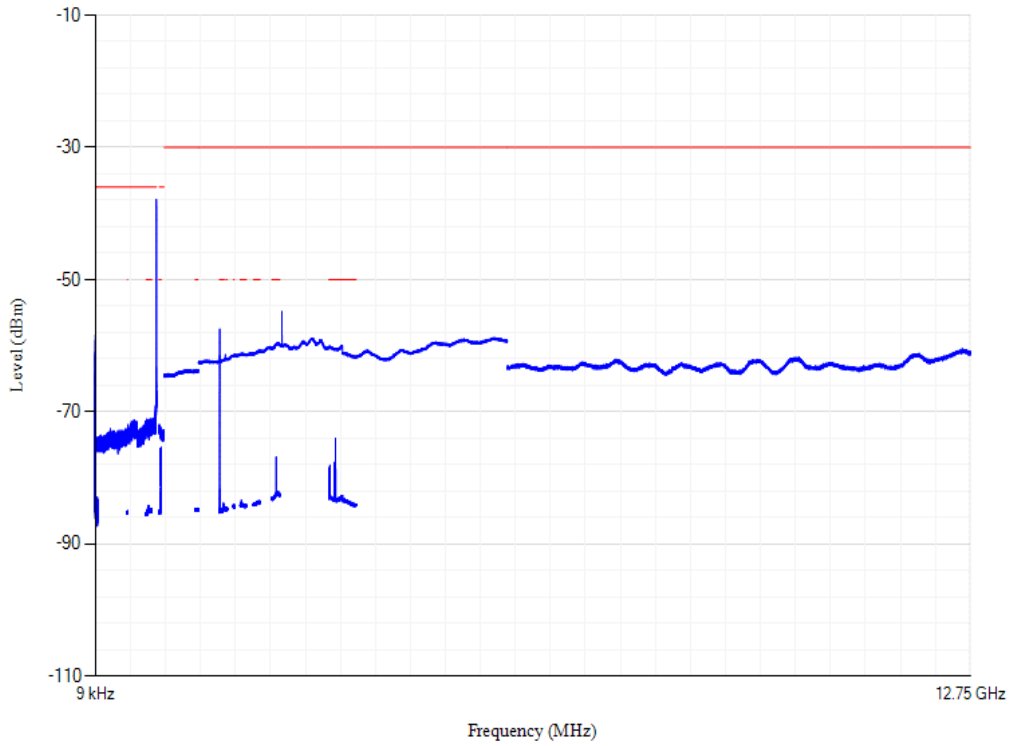

Conducted spurious emissions

Clause 4.2.5 LTE Transmitter minimum output power

Band	Bandwidth (MHz)	UL Channel	RB Size	RB Position	Modulation	Power (dBm)	Limit (dBm)	Verdict
Band1	5	18025	25	#0	QPSK	-51.43	-39	PASS
Band1	5	18300	25	#0	QPSK	-51.26	-39	PASS
Band1	5	18575	25	#0	QPSK	-51.14	-39	PASS
Band1	20	18100	100	#0	QPSK	-50.52	-39	PASS
Band1	20	18300	100	#0	QPSK	-50.55	-39	PASS
Band1	20	18500	100	#0	QPSK	-50.78	-39	PASS
Band20	5	24175	25	#0	QPSK	-49.84	-39	PASS
Band20	5	24300	25	#0	QPSK	-49.83	-39	PASS
Band20	5	24425	25	#0	QPSK	-50.01	-39	PASS
Band20	20	24250	100	#0	QPSK	-49.22	-39	PASS
Band20	20	24300	100	#0	QPSK	-49.28	-39	PASS
Band20	20	24350	100	#0	QPSK	-49.31	-39	PASS
Band28	3	27225	15	#0	QPSK	-49.87	-39	PASS
Band28	3	27360	15	#0	QPSK	-49.65	-39	PASS
Band28	3	27494	15	#0	QPSK	-49.98	-39	PASS
Band28	5	27235	25	#0	QPSK	-49.68	-39	PASS
Band28	5	27360	25	#0	QPSK	-49.40	-39	PASS
Band28	5	27484	25	#0	QPSK	-49.60	-39	PASS
Band28	20	27310	100	#0	QPSK	-49.28	-39	PASS
Band28	20	27360	100	#0	QPSK	-49.25	-39	PASS
Band28	20	27409	100	#0	QPSK	-49.19	-39	PASS