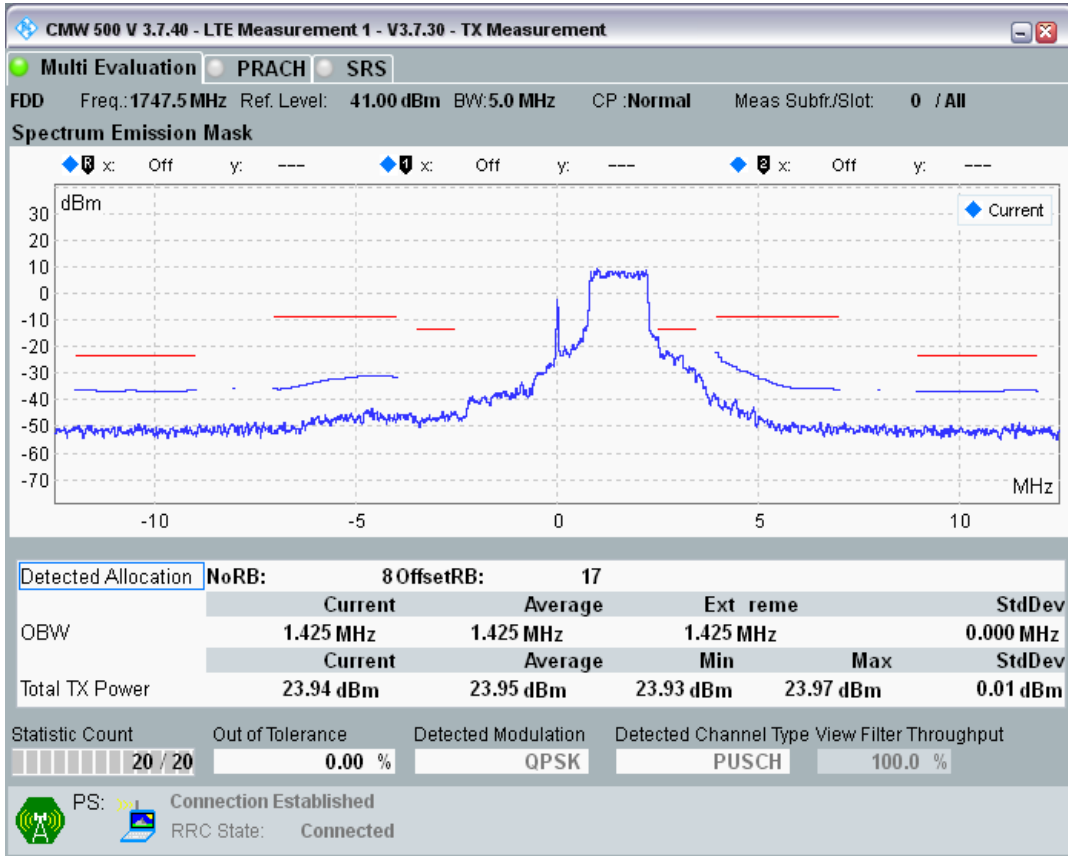

Band3 QPSK BW=5MHz Channel=19575 RB Size=8 Position=#Max