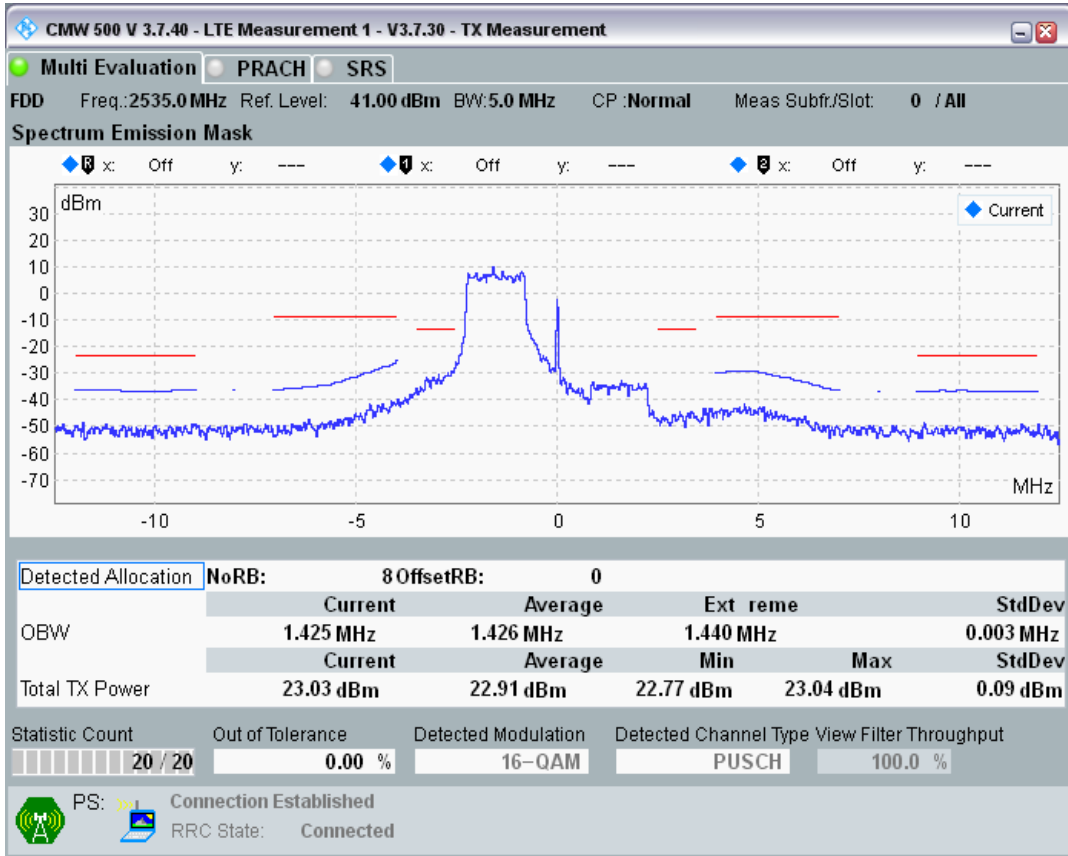

Band7 QPSK BW=5MHz Channel=21100 RB Size=8 Position=#0

Band7 QPSK BW=5MHz Channel=21100 RB Size=8 Position=#Max

Band7 QPSK BW=5MHz Channel=21100 RB Size=25 Position=#0

Band7 QAM16 BW=5MHz Channel=21100 RB Size=8 Position=#0