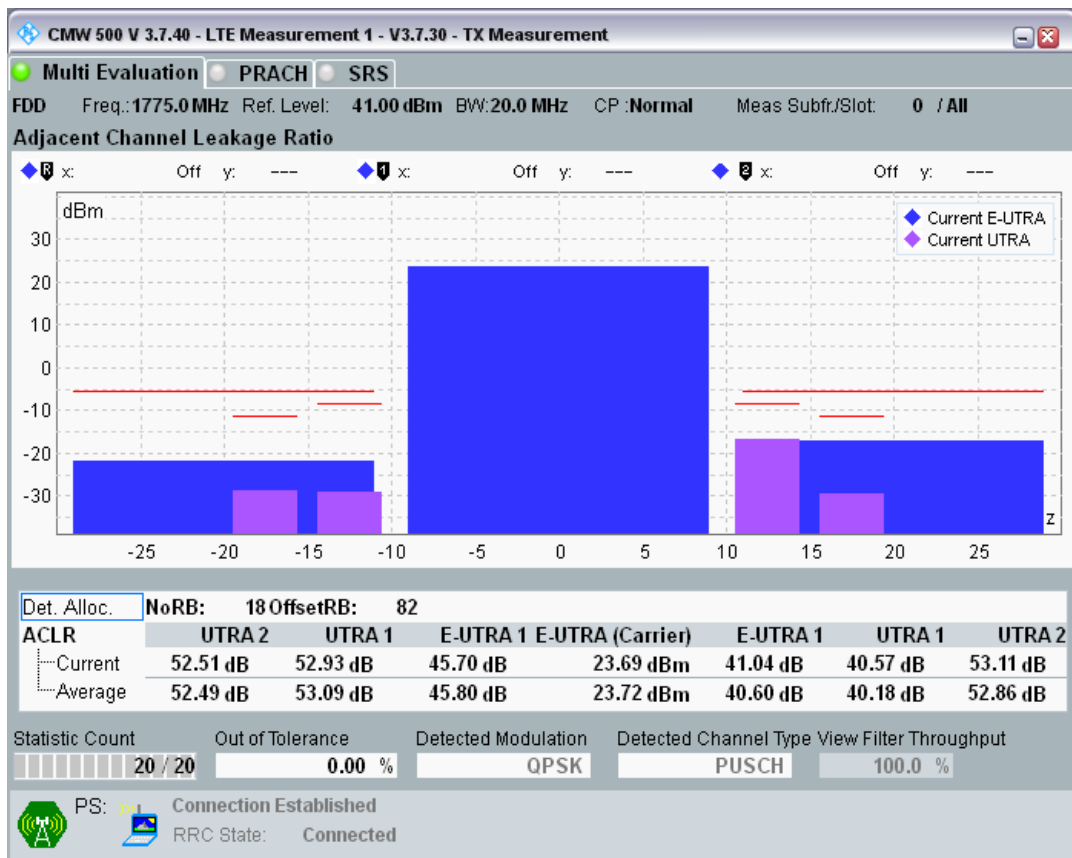

Band3 QAM16 BW=20MHz Channel=19575 RB Size=18 Position=#Max

Band3 QAM16 BW=20MHz Channel=19575 RB Size=100 Position=#0

Band3 QPSK BW=20MHz Channel=19850 RB Size=18 Position=#0

Band3 QPSK BW=20MHz Channel=19850 RB Size=18 Position=#Max