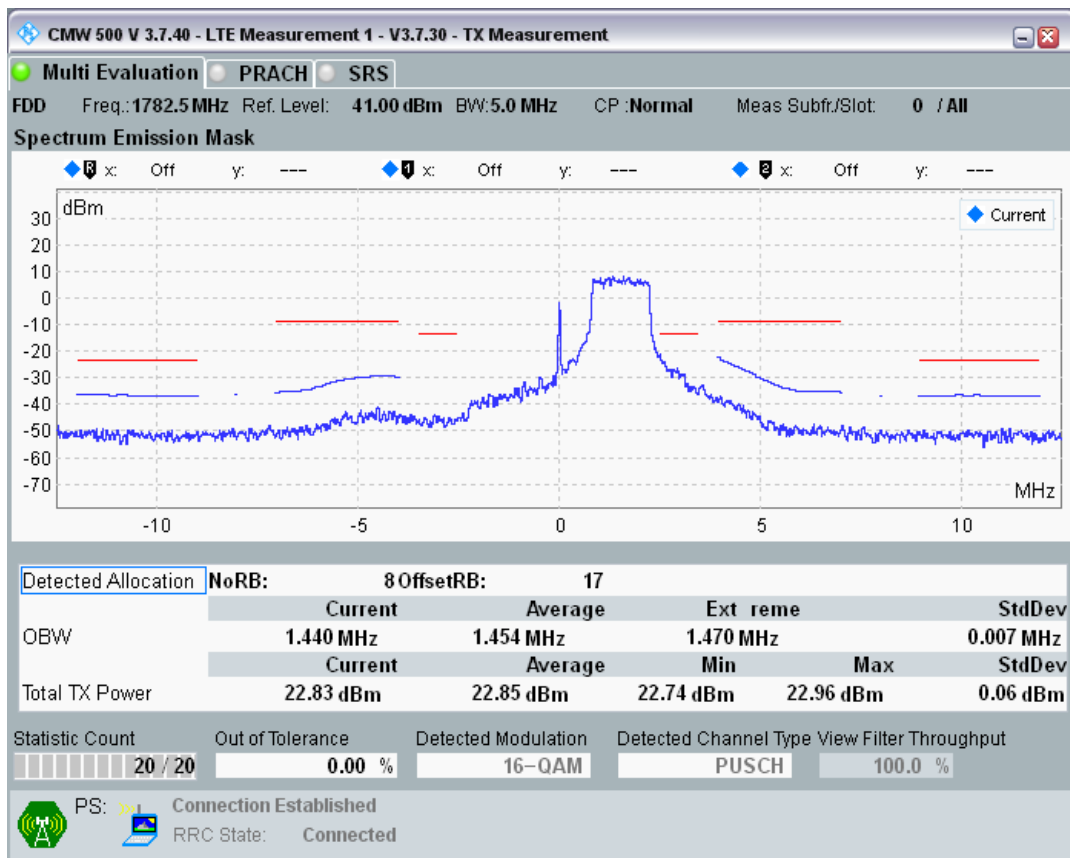

Band3 QAM16 BW=5MHz Channel=19925 RB Size=8 Position=#Max