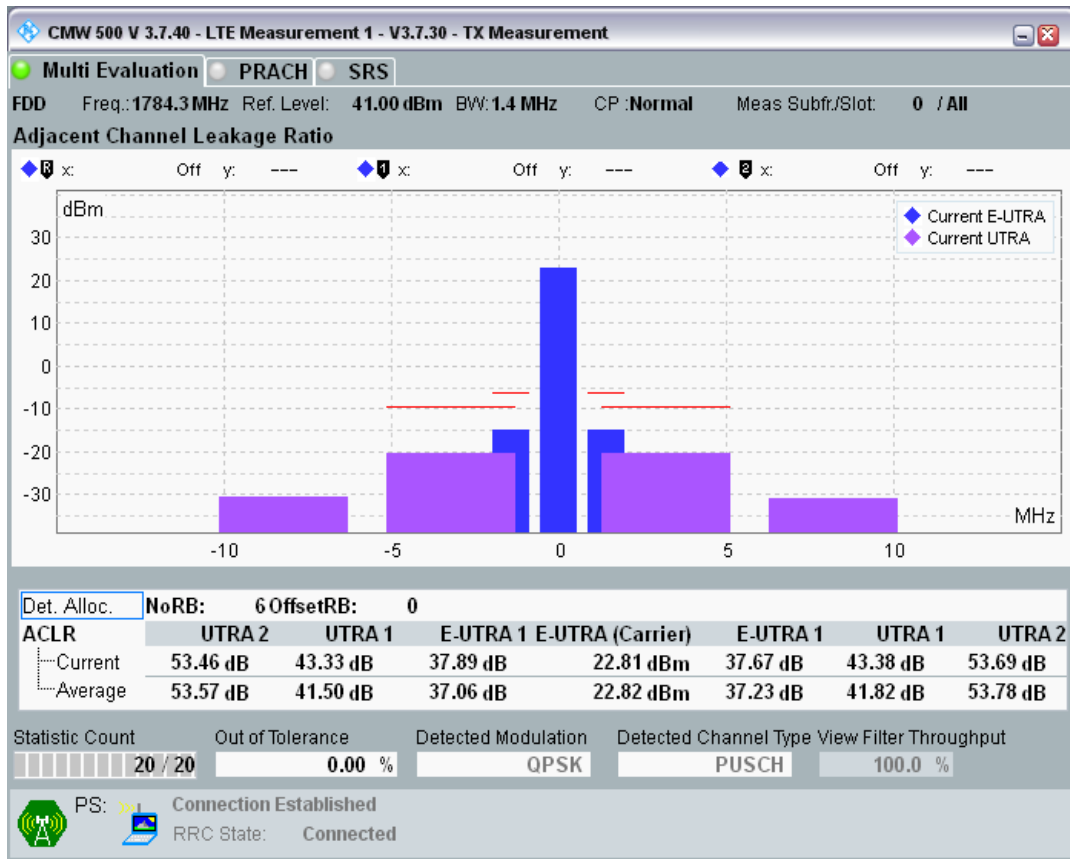

Band3 QPSK BW=1.4MHz Channel=19943 RB Size=6 Position=#0