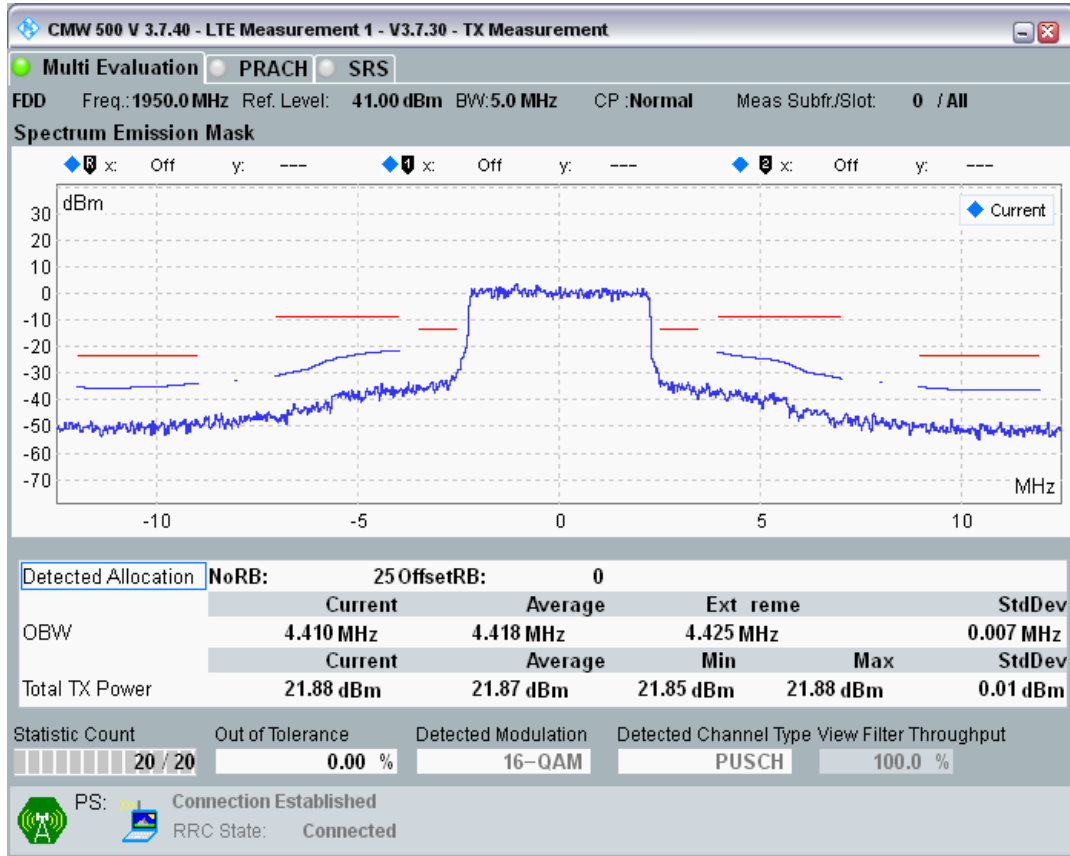

Band1 QPSK BW=5MHz Channel=18300 RB Size=25 Position=#0

Band1 QAM16 BW=5MHz Channel=18300 RB Size=8 Position=#0

Band1 QAM16 BW=5MHz Channel=18300 RB Size=8 Position=#Max

Band1 QAM16 BW=5MHz Channel=18300 RB Size=25 Position=#0