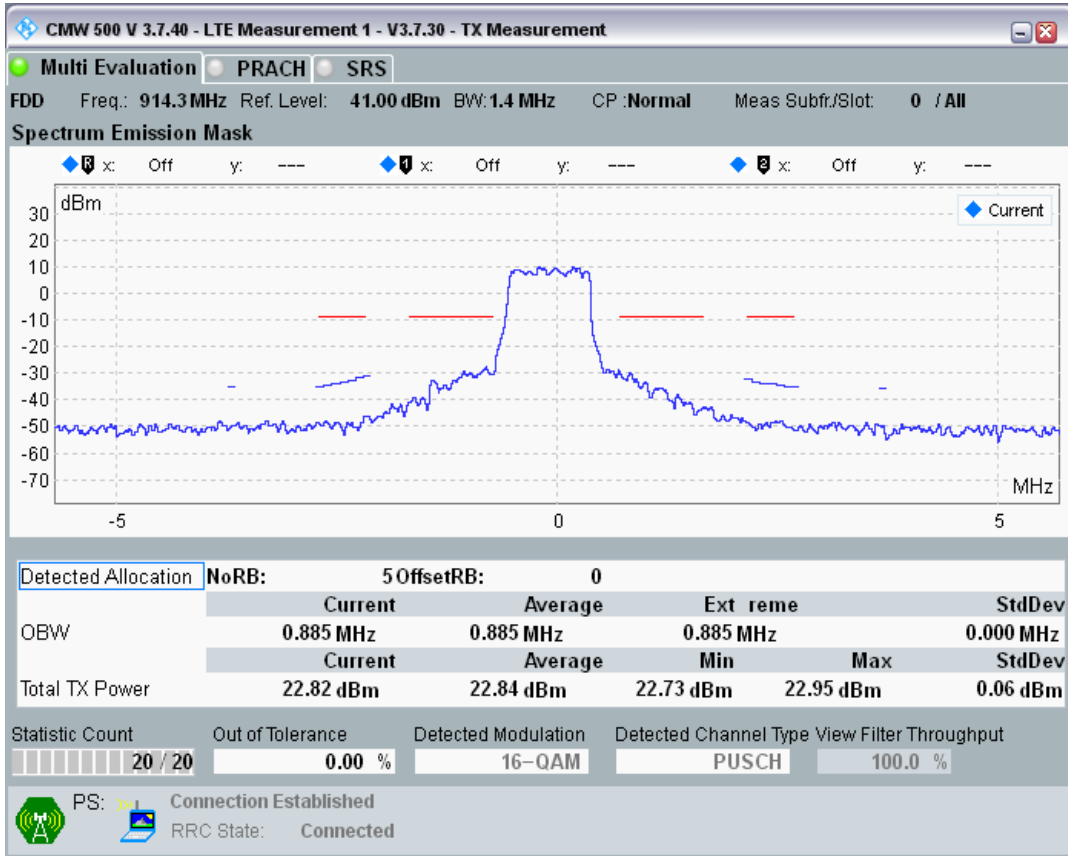

Band8 QPSK BW=1.4MHz Channel=21793 RB Size=5 Position=#0

Band8 QPSK BW=1.4MHz Channel=21793 RB Size=5 Position=#Max

Band8 QPSK BW=1.4MHz Channel=21793 RB Size=6 Position=#0

Band8 QAM16 BW=1.4MHz Channel=21793 RB Size=5 Position=#0