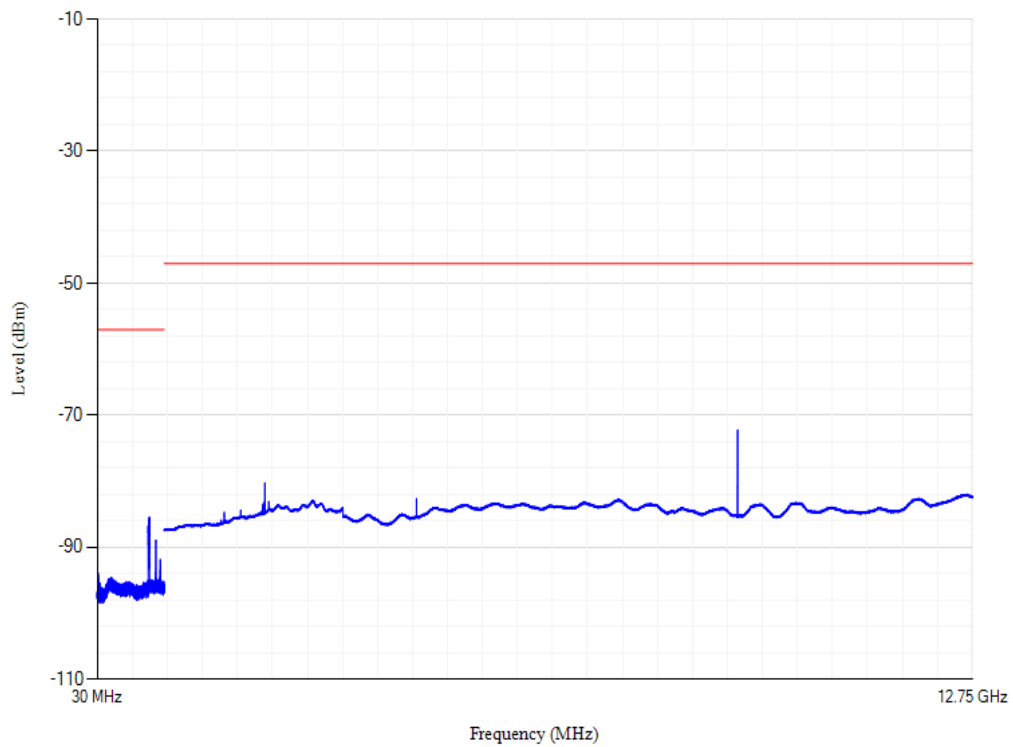

Band28 QPSK BW=20MHz Channel=27409

Conducted spurious emissions

Band28 QPSK BW=20MHz Channel=27360

Conducted spurious emissions

Band3 QPSK BW=20MHz Channel=19850

Conducted spurious emissions

Band3 QPSK BW=20MHz Channel=19575