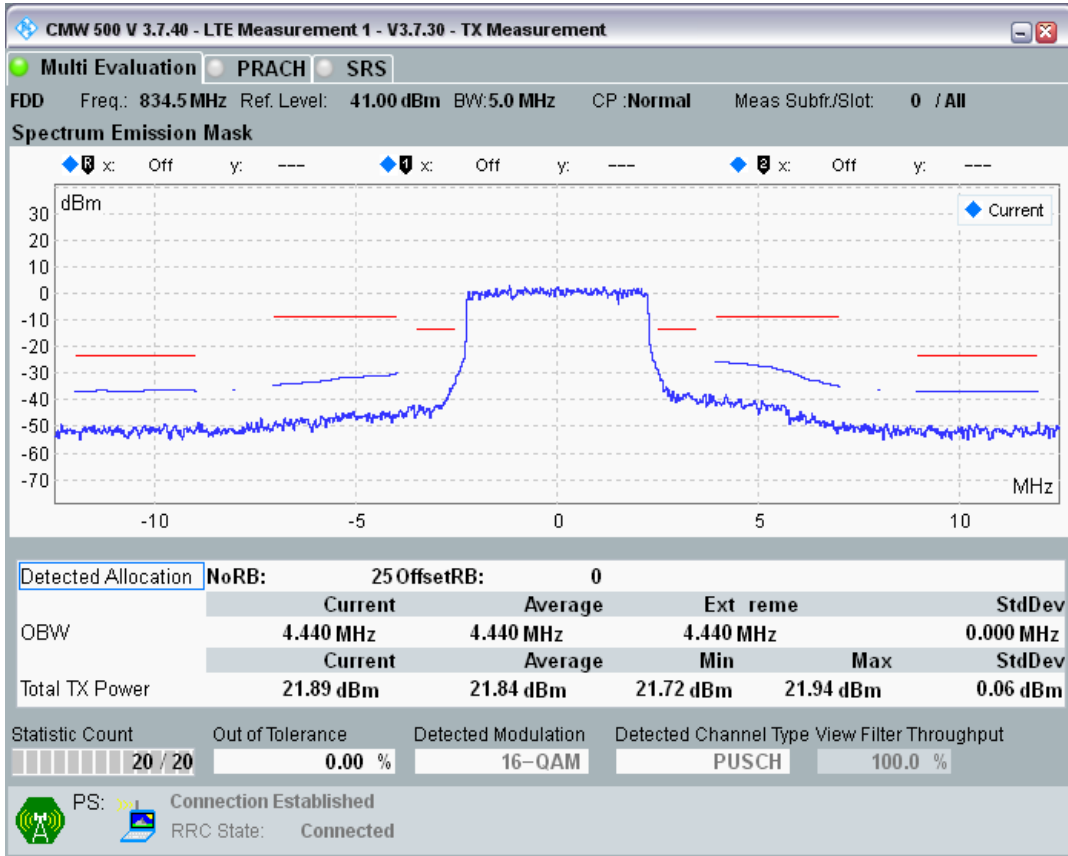

Band20 QPSK BW=5MHz Channel=24175 RB Size=25 Position=#0

Band20 QAM16 BW=5MHz Channel=24175 RB Size=8 Position=#0

Band20 QAM16 BW=5MHz Channel=24175 RB Size=8 Position=#Max

Band20 QAM16 BW=5MHz Channel=24175 RB Size=25 Position=#0