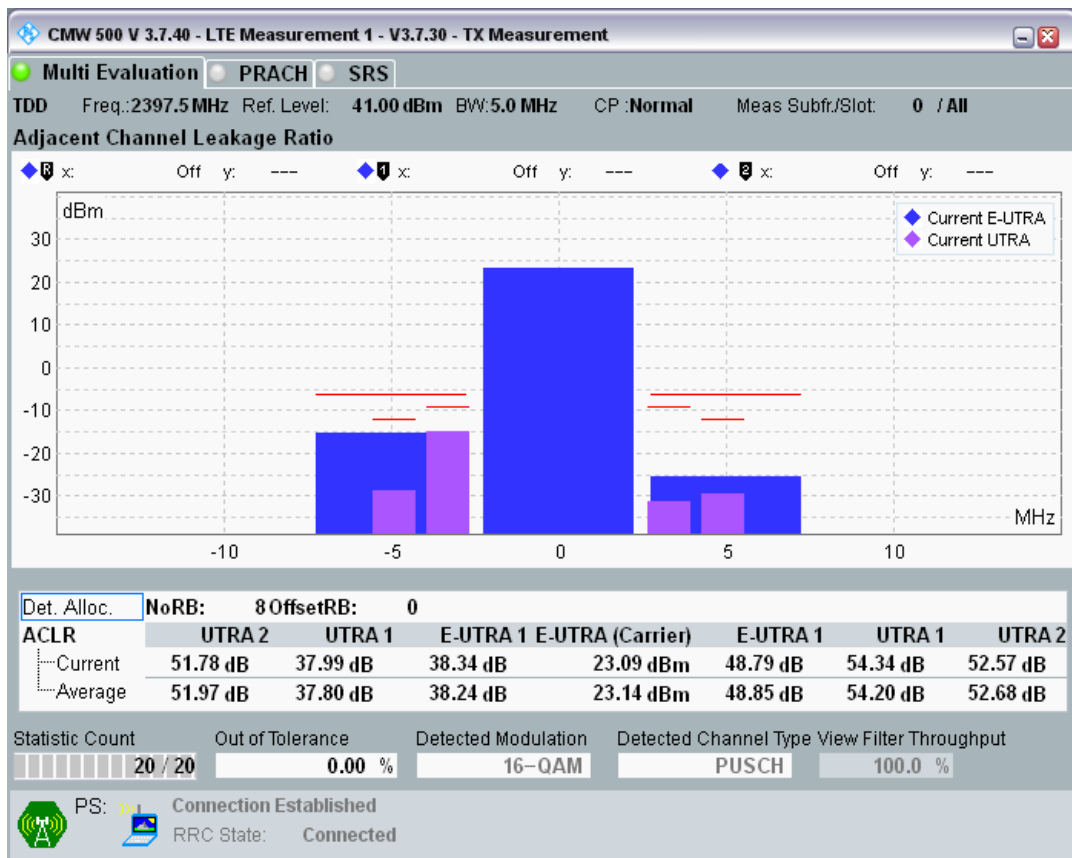

Band40 QPSK BW=5MHz Channel=39625 RB Size=8 Position=#0

Band40 QPSK BW=5MHz Channel=39625 RB Size=8 Position=#Max

Band40 QPSK BW=5MHz Channel=39625 RB Size=25 Position=#0

Band40 QAM16 BW=5MHz Channel=39625 RB Size=8 Position=#0