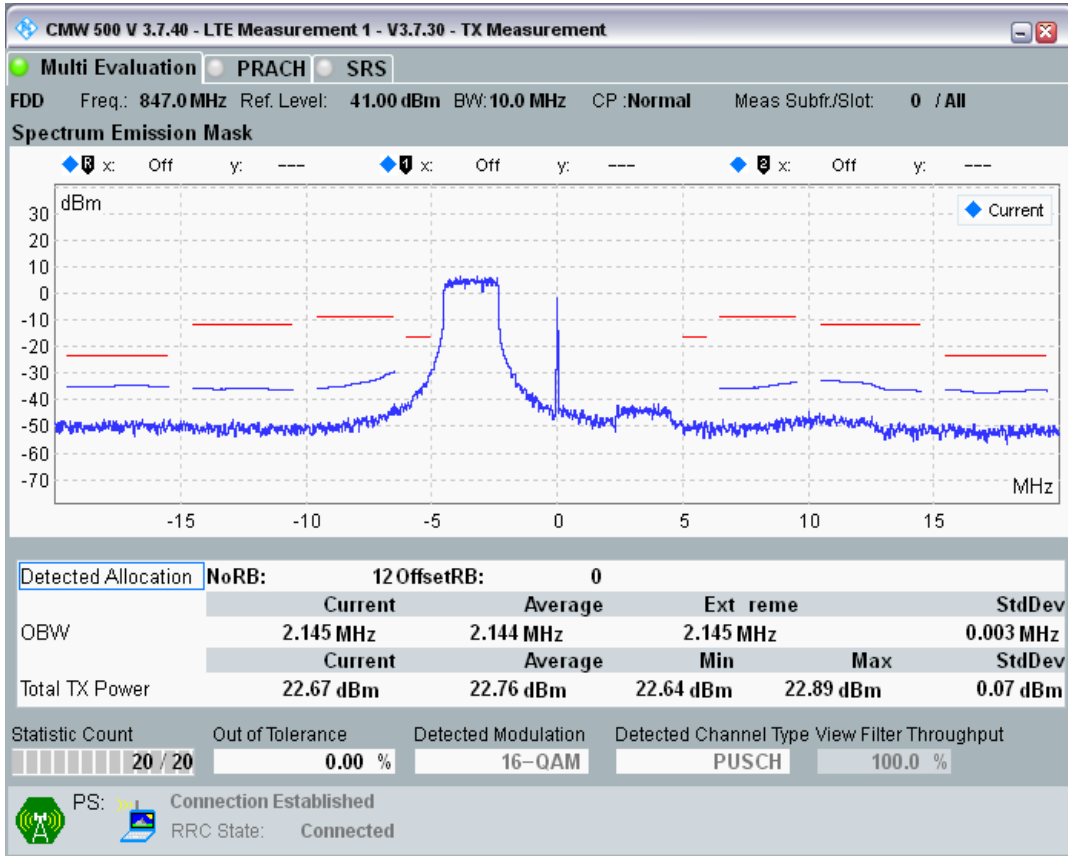

Band20 QAM16 BW=10MHz Channel=24300 RB Size=12 Position=#0