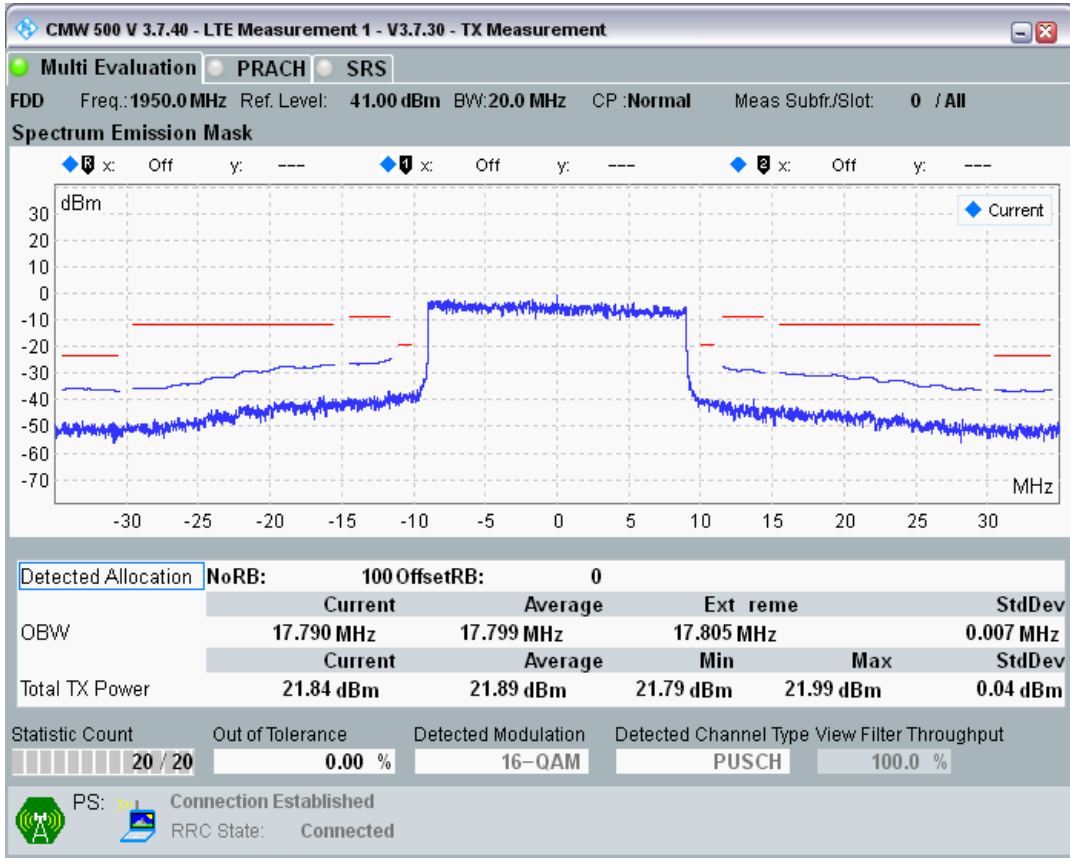

Band1 QPSK BW=20MHz Channel=18300 RB Size=100 Position=#0

Band1 QAM16 BW=20MHz Channel=18300 RB Size=18 Position=#0

Band1 QAM16 BW=20MHz Channel=18300 RB Size=18 Position=#Max

Band1 QAM16 BW=20MHz Channel=18300 RB Size=100 Position=#0