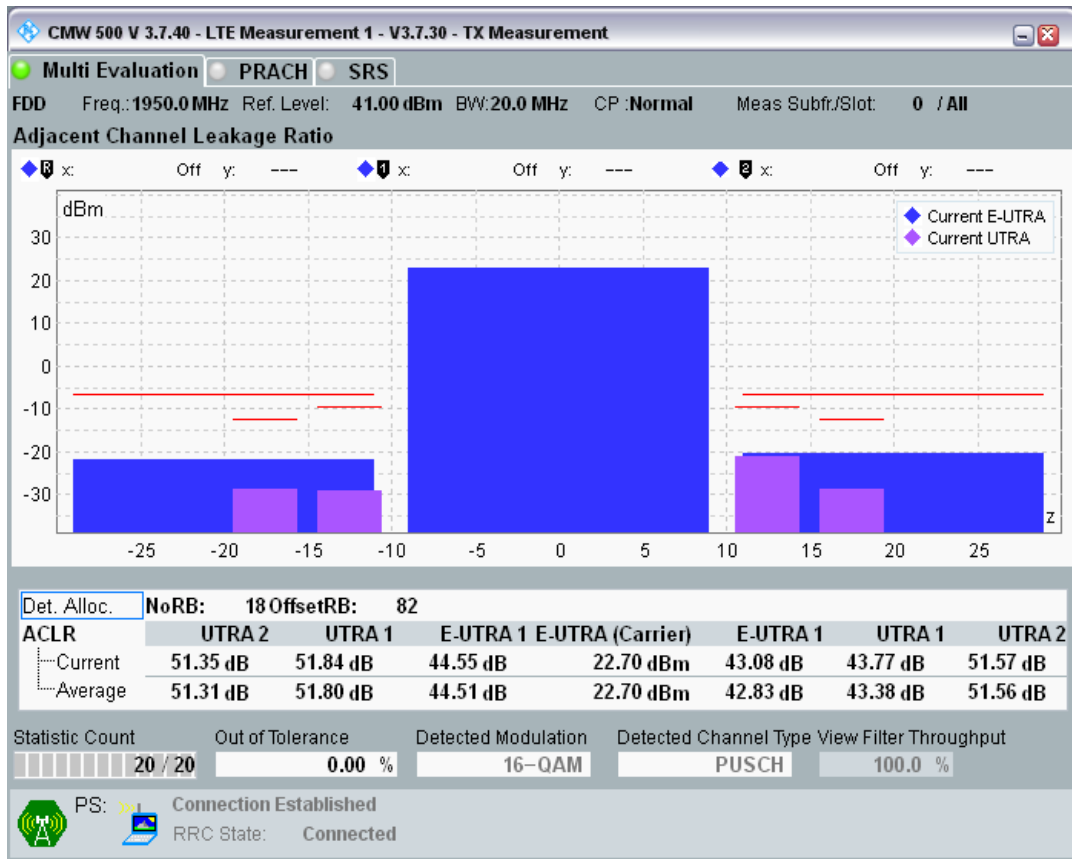

Band1 QAM16 BW=20MHz Channel=18300 RB Size=18 Position=#Max