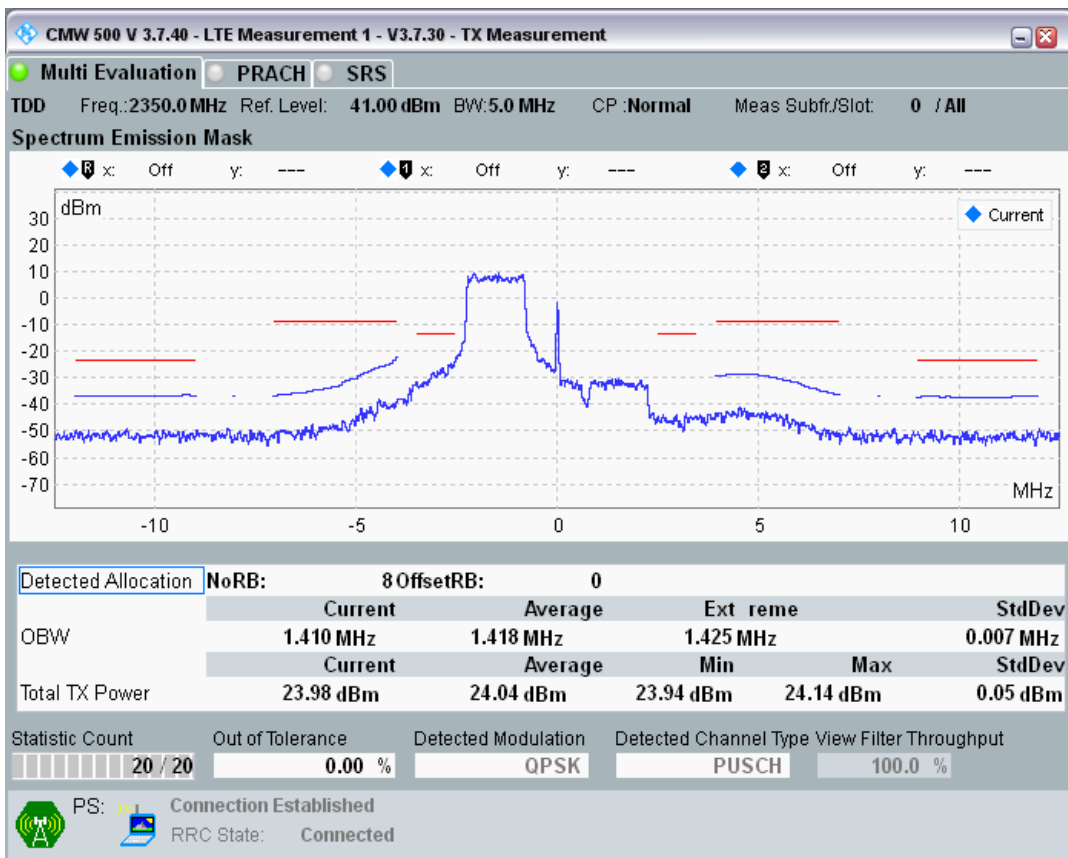

Band40 QPSK BW=5MHz Channel=39150 RB Size=8 Position=#0