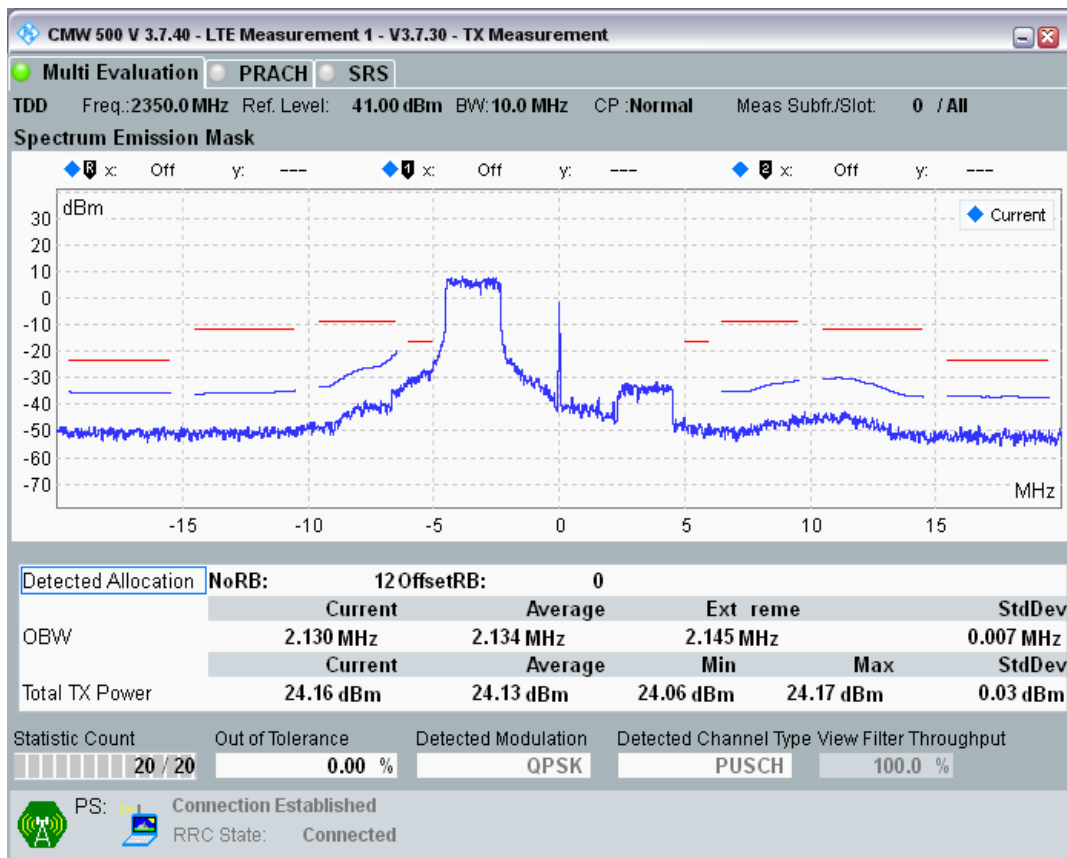

Band40 QPSK BW=10MHz Channel=39150 RB Size=12 Position=#0