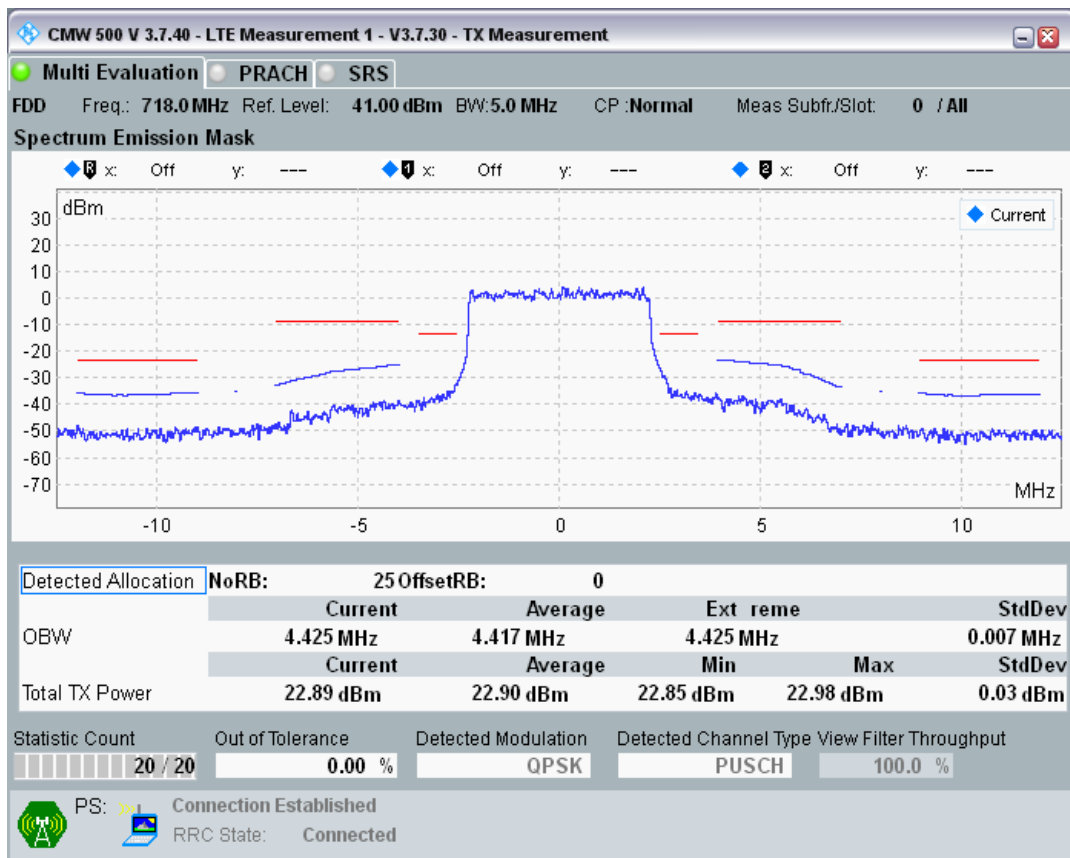

Band28 QPSK BW=5MHz Channel=27360 RB Size=25 Position=#0