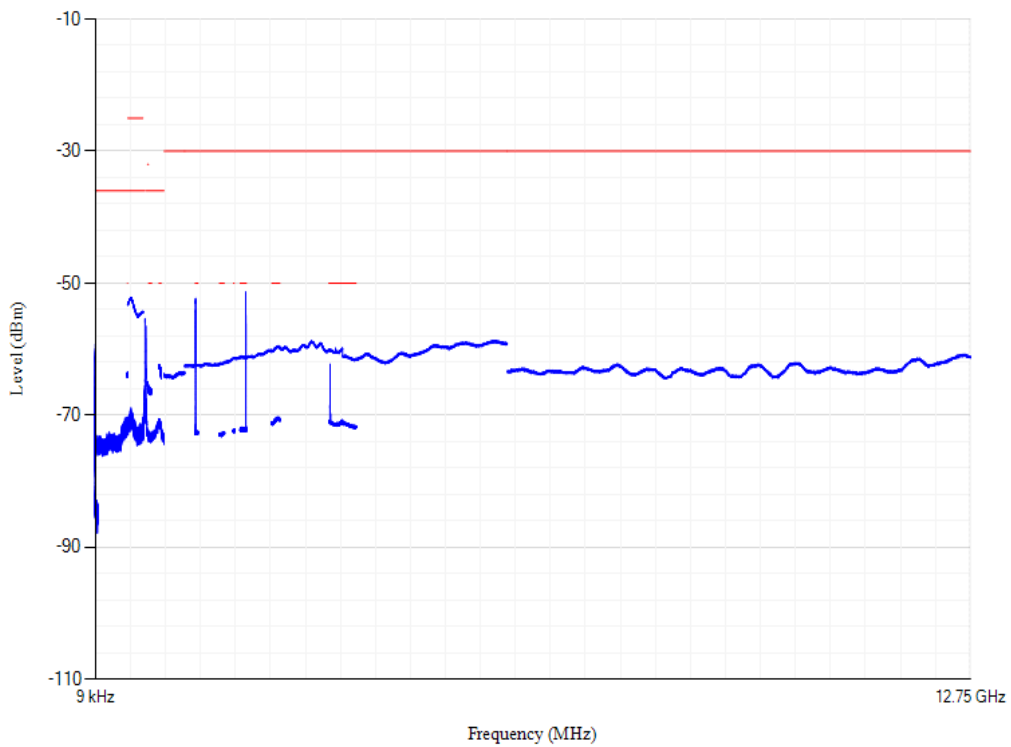

Conducted spurious emissions

Band28 QPSK BW=3MHz Channel=27225 RB Size=1 Position=#0

Conducted spurious emissions

Band28 QPSK BW=3MHz Channel=27494 RB Size=1 Position=#0

Conducted spurious emissions

Band28 QPSK BW=3MHz Channel=27360 RB Size=1 Position=#0