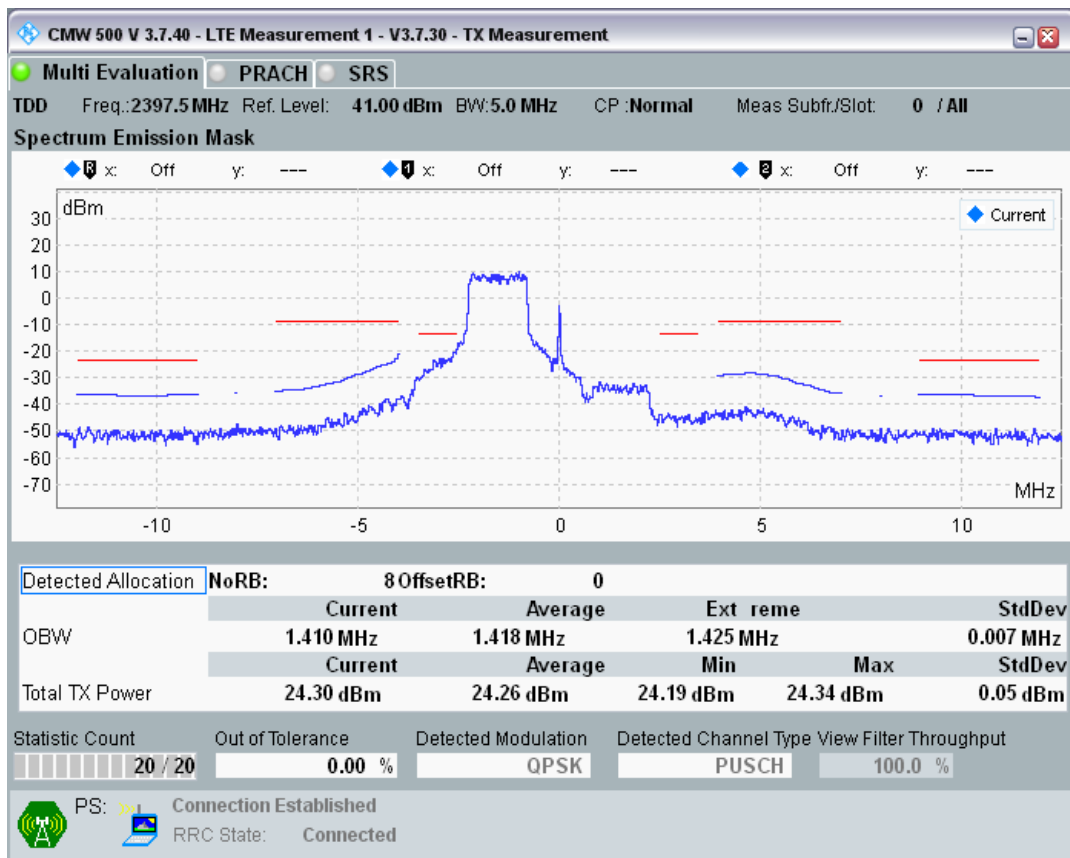

Band40 QPSK BW=5MHz Channel=39625 RB Size=8 Position=#0