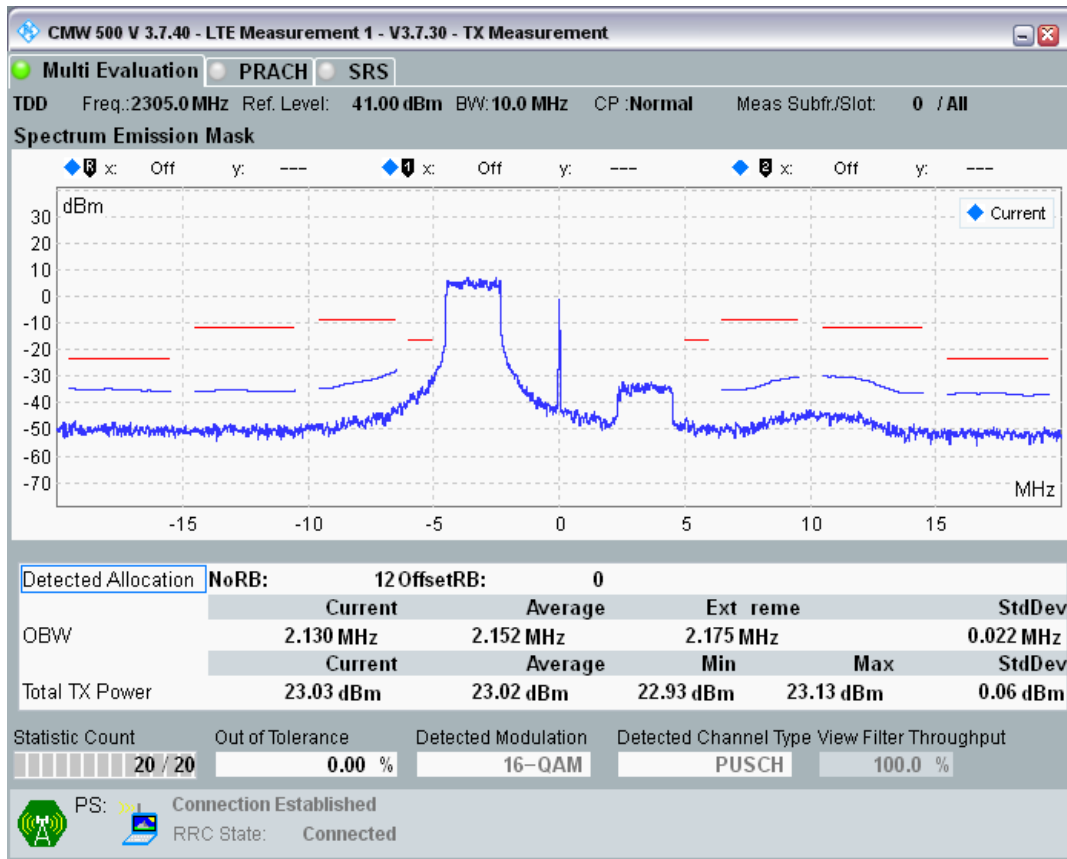

Band40 QAM16 BW=10MHz Channel=38700 RB Size=12 Position=#0