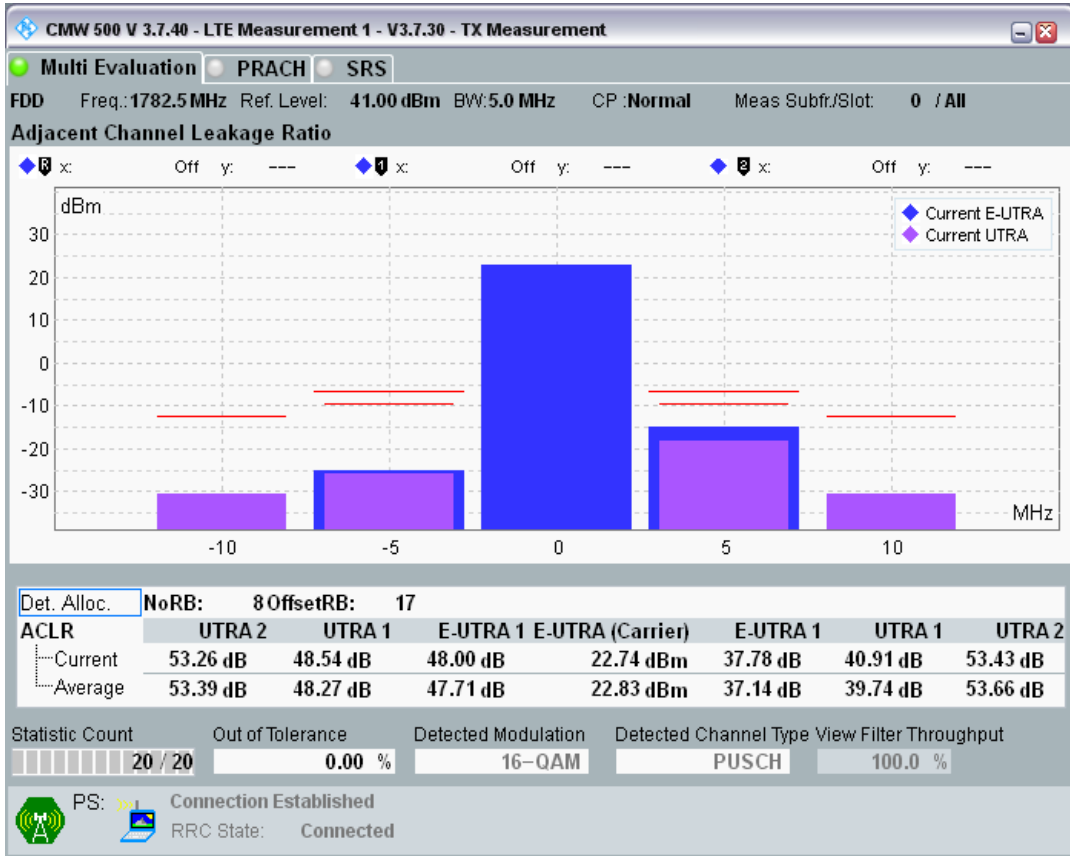

Band3 QAM16 BW=5MHz Channel=19925 RB Size=8 Position=#Max