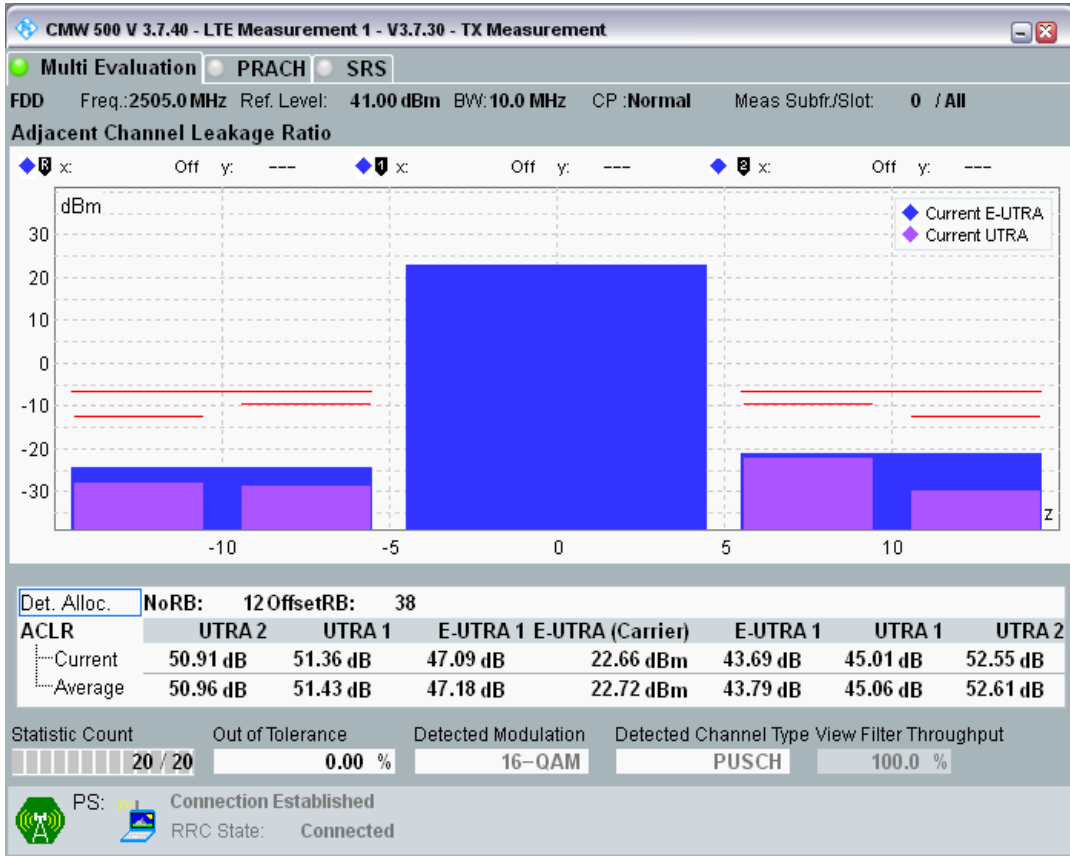

Band7 QAM16 BW=10MHz Channel=20800 RB Size=12 Position=#Max