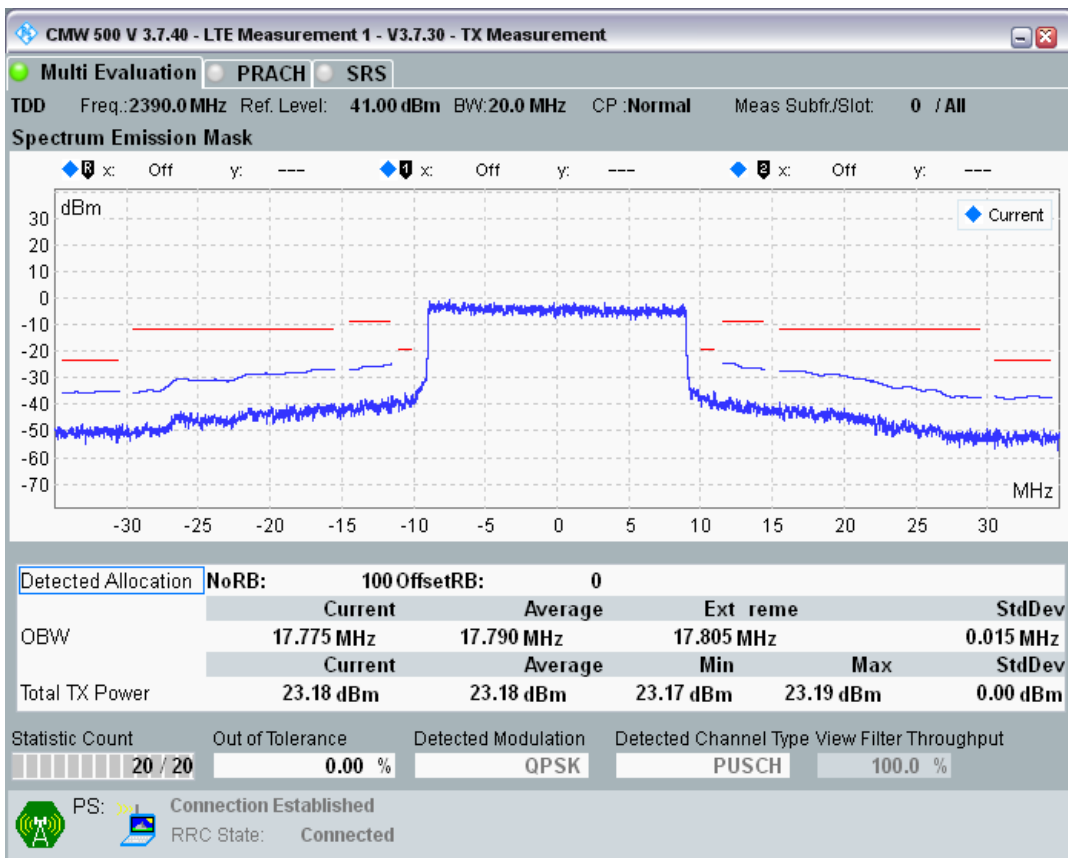

Band40 QPSK BW=20MHz Channel=39550 RB Size=100 Position=#0