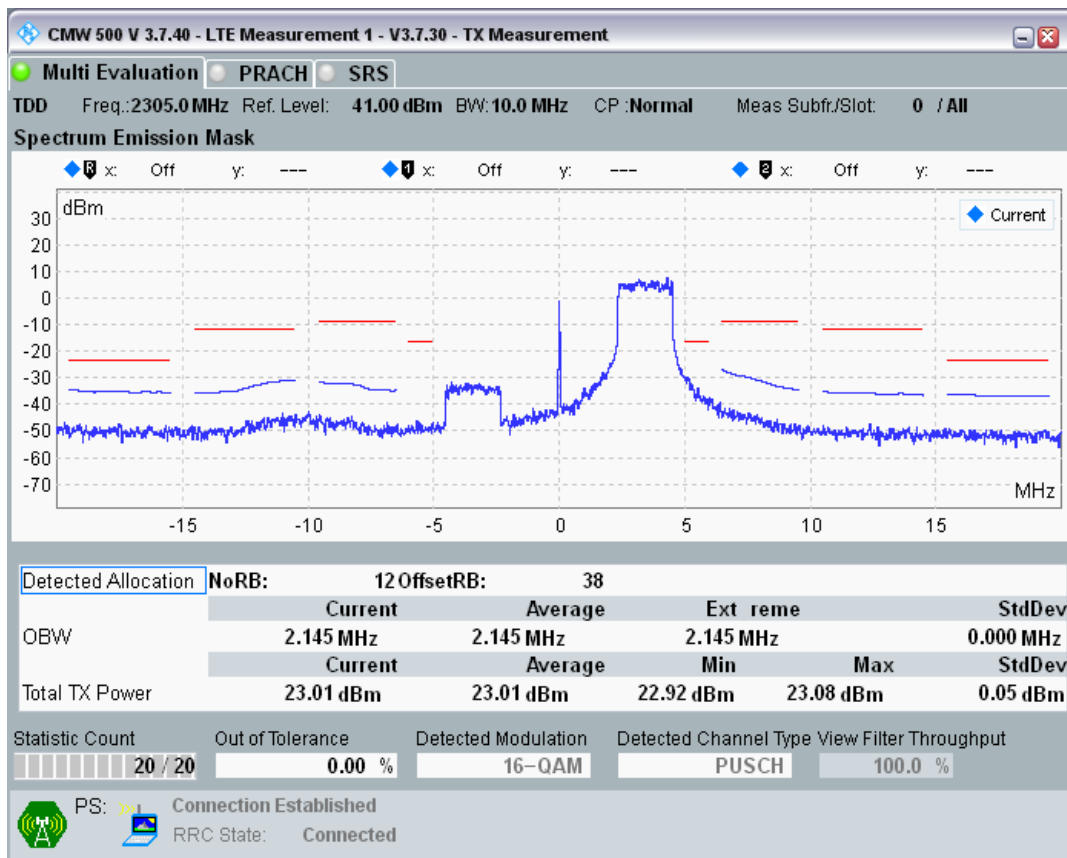

Band40 QAM16 BW=10MHz Channel=38700 RB Size=12 Position=#Max