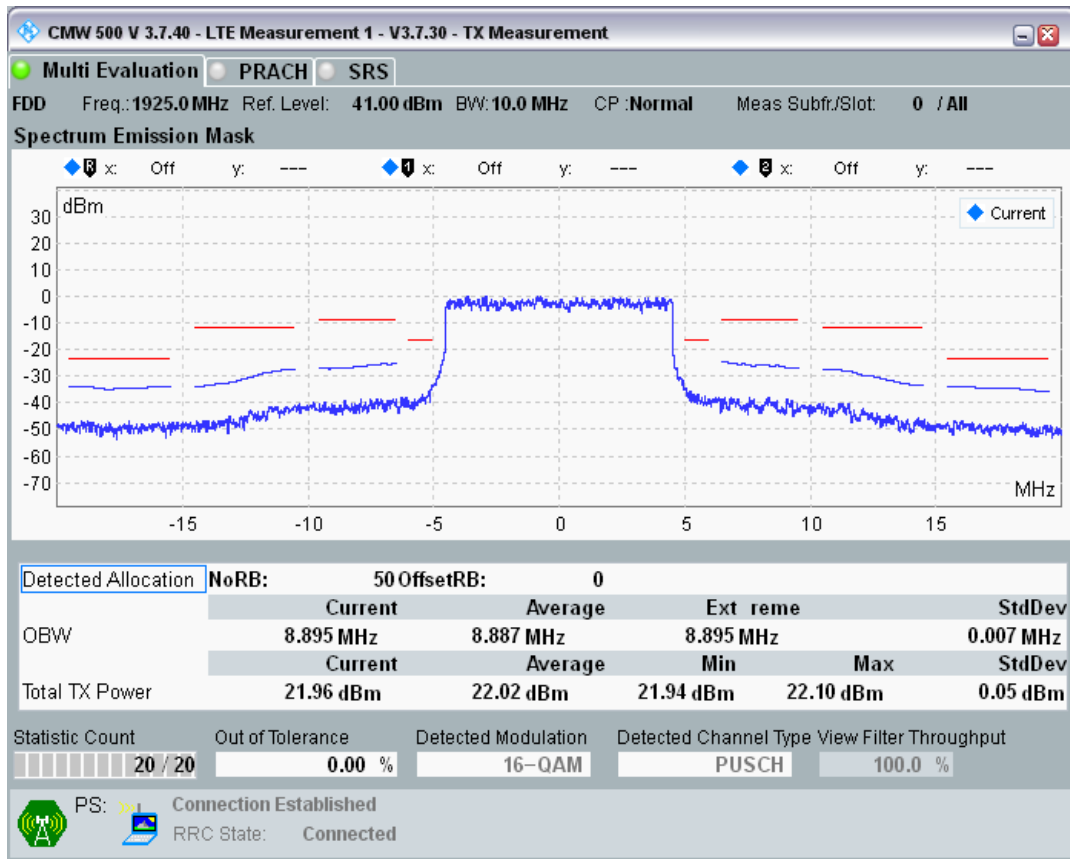

Band1 QPSK BW=10MHz Channel=18050 RB Size=50 Position=#0

Band1 QAM16 BW=10MHz Channel=18050 RB Size=12 Position=#0

Band1 QAM16 BW=10MHz Channel=18050 RB Size=12 Position=#Max

Band1 QAM16 BW=10MHz Channel=18050 RB Size=50 Position=#0