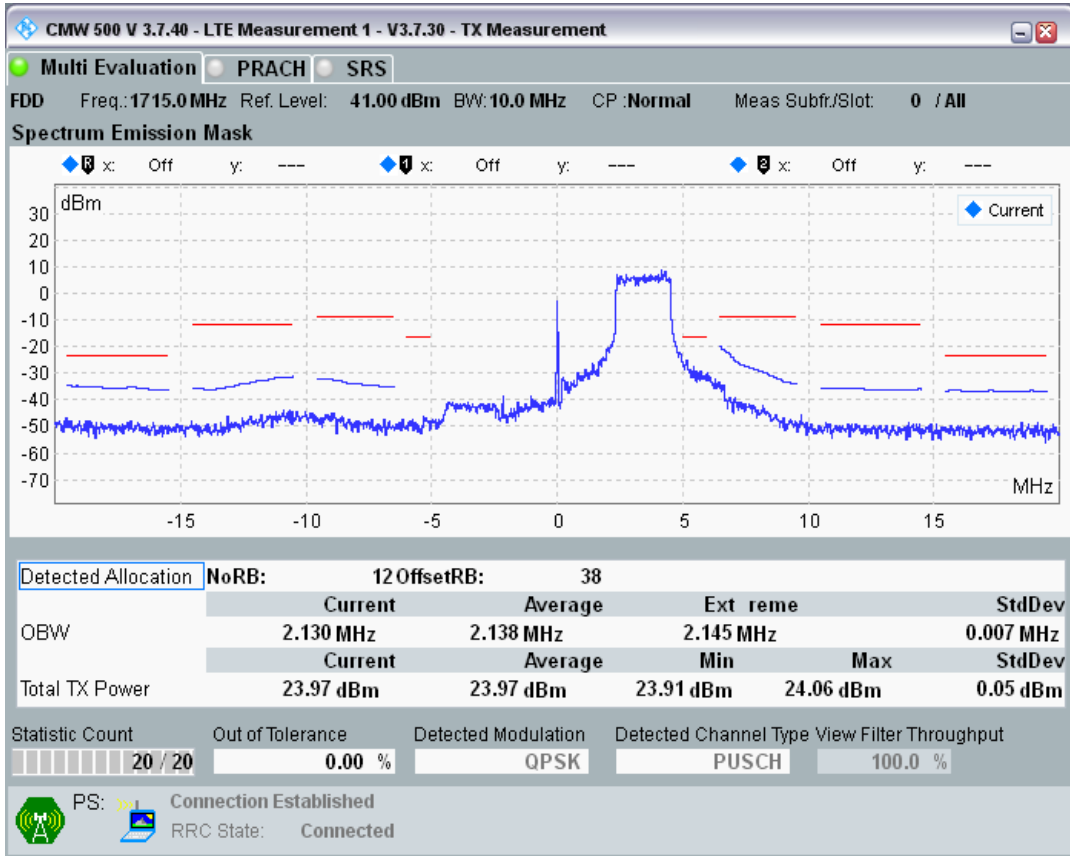

Band3 QPSK BW=10MHz Channel=19250 RB Size=12 Position=#Max