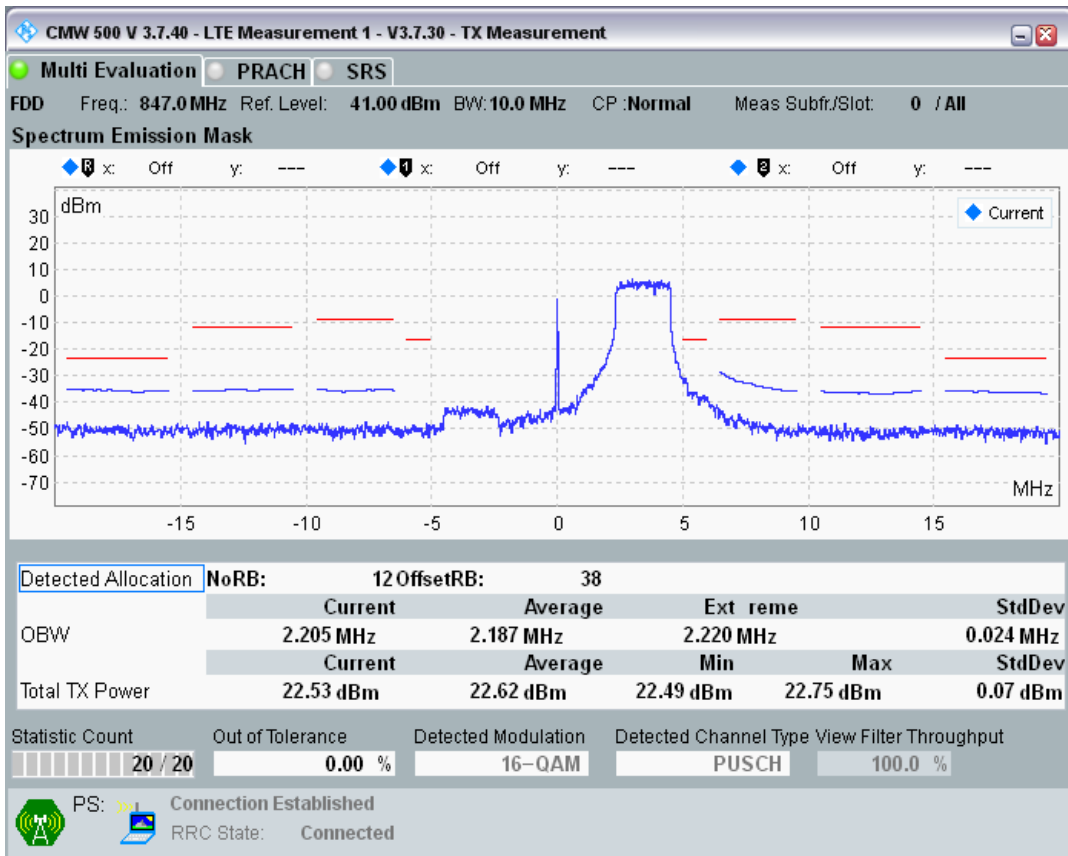

Band20 QAM16 BW=10MHz Channel=24300 RB Size=12 Position=#Max