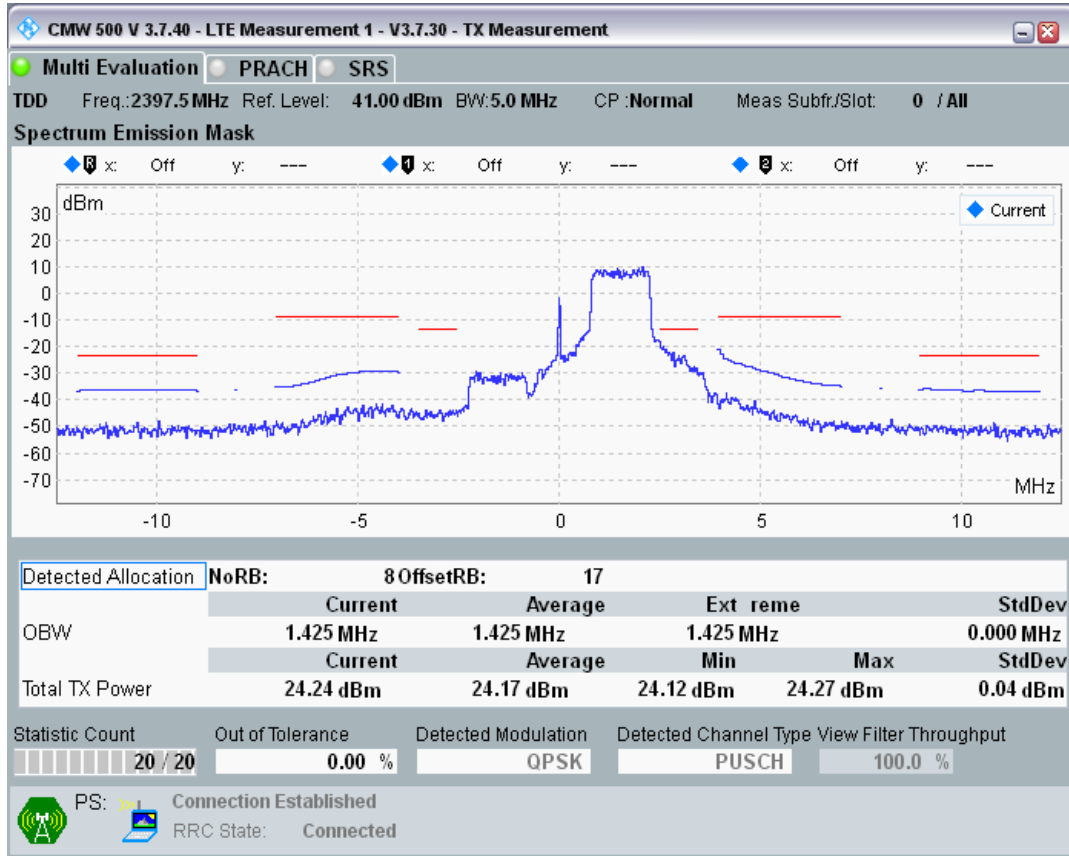

Band40 QPSK BW=5MHz Channel=39625 RB Size=8 Position=#Max