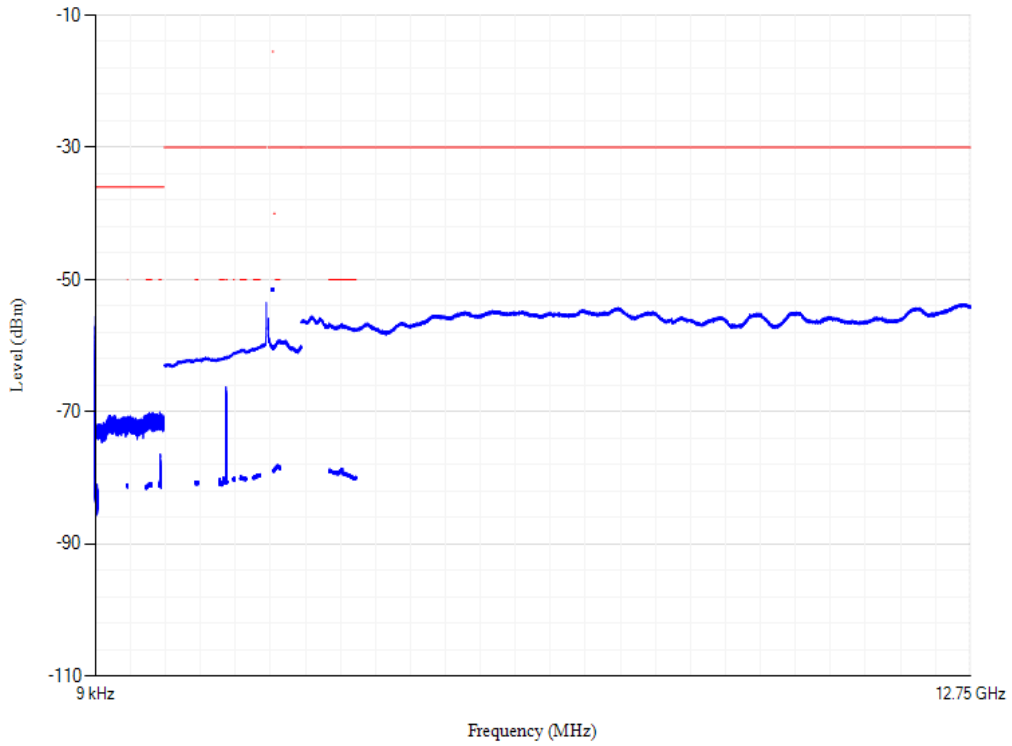

Conducted spurious emissions

Band40 QPSK BW=5MHz Channel=39150 RB Size=1 Position=#0

Conducted spurious emissions

Band7 QPSK BW=5MHz Channel=20775 RB Size=1 Position=#0

Conducted spurious emissions

Band7 QPSK BW=5MHz Channel=21425 RB Size=1 Position=#0