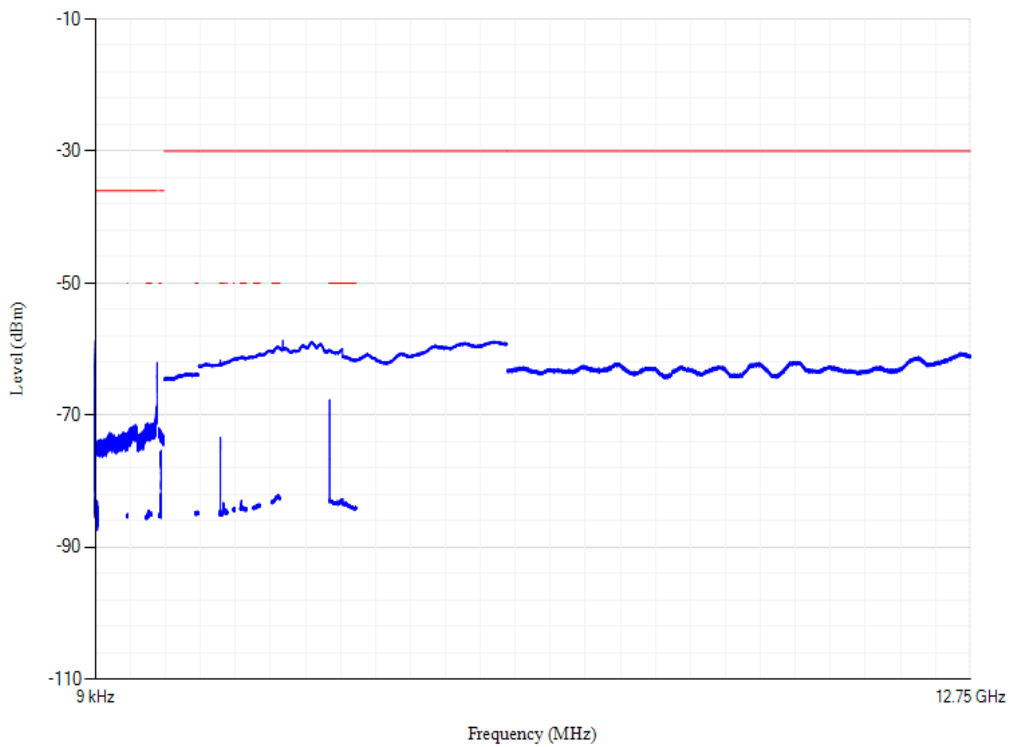

Conducted spurious emissions

Band8 QPSK BW=10MHz Channel=21500 RB Size=1 Position=#0