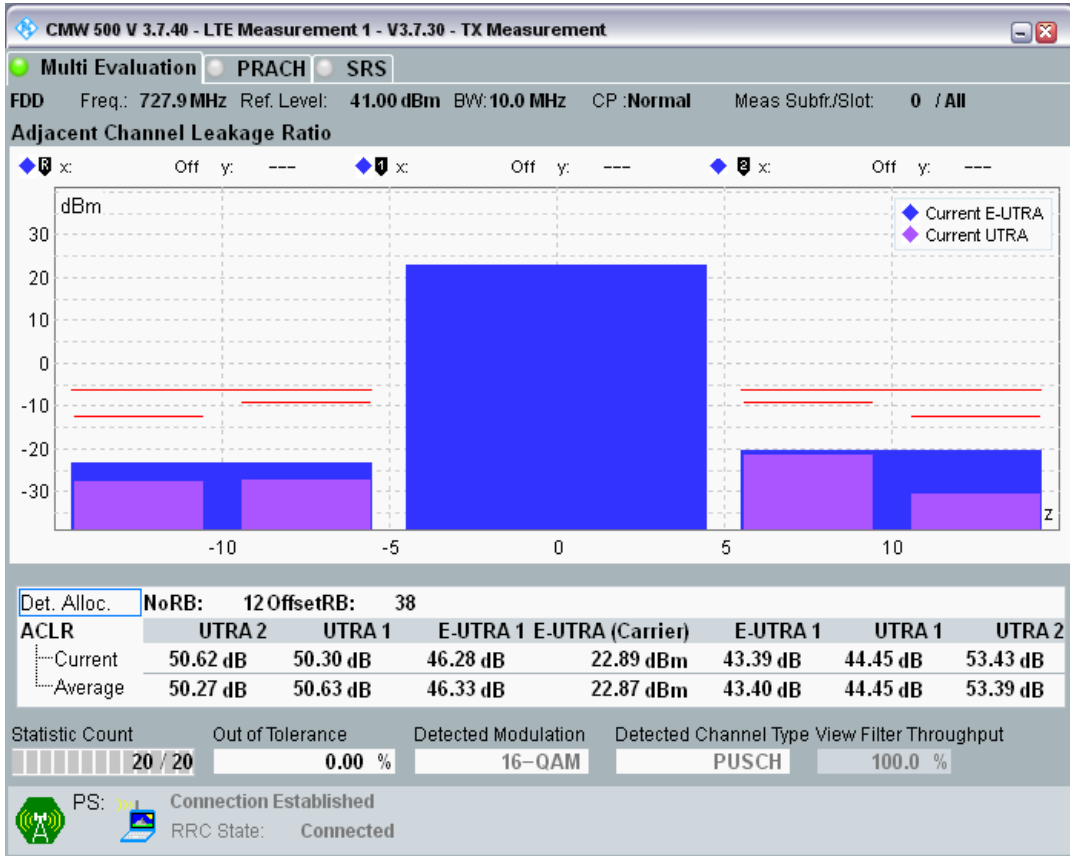

Band28 QAM16 BW=10MHz Channel=27459 RB Size=12 Position=#Max