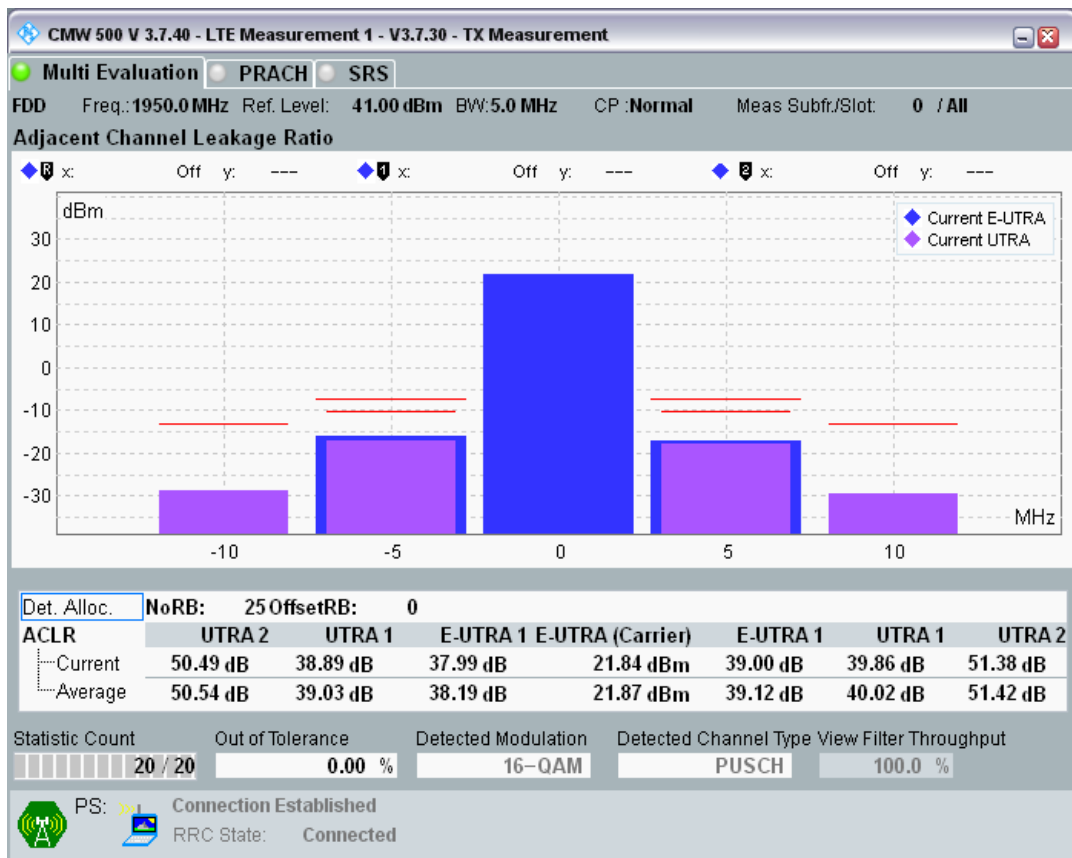

Band1 QPSK BW=5MHz Channel=18300 RB Size=25 Position=#0

Band1 QAM16 BW=5MHz Channel=18300 RB Size=8 Position=#0

Band1 QAM16 BW=5MHz Channel=18300 RB Size=8 Position=#Max

Band1 QAM16 BW=5MHz Channel=18300 RB Size=25 Position=#0