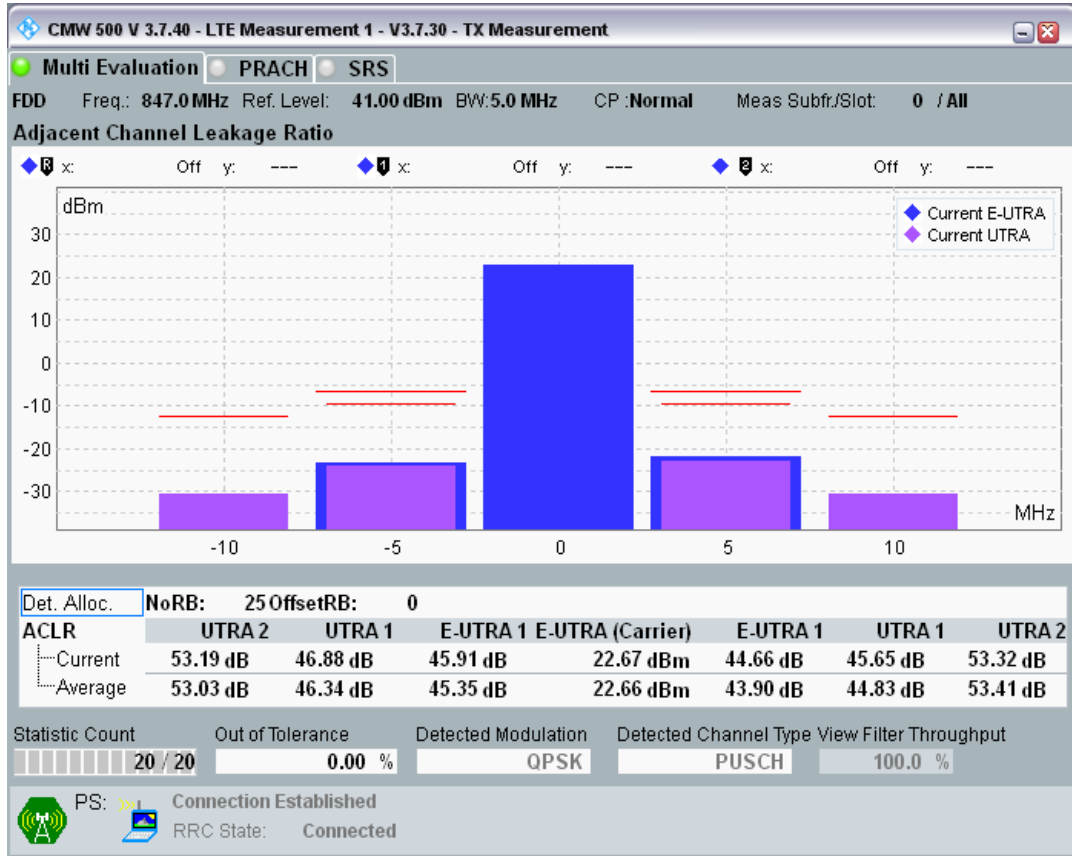

Band20 QPSK BW=5MHz Channel=24300 RB Size=25 Position=#0