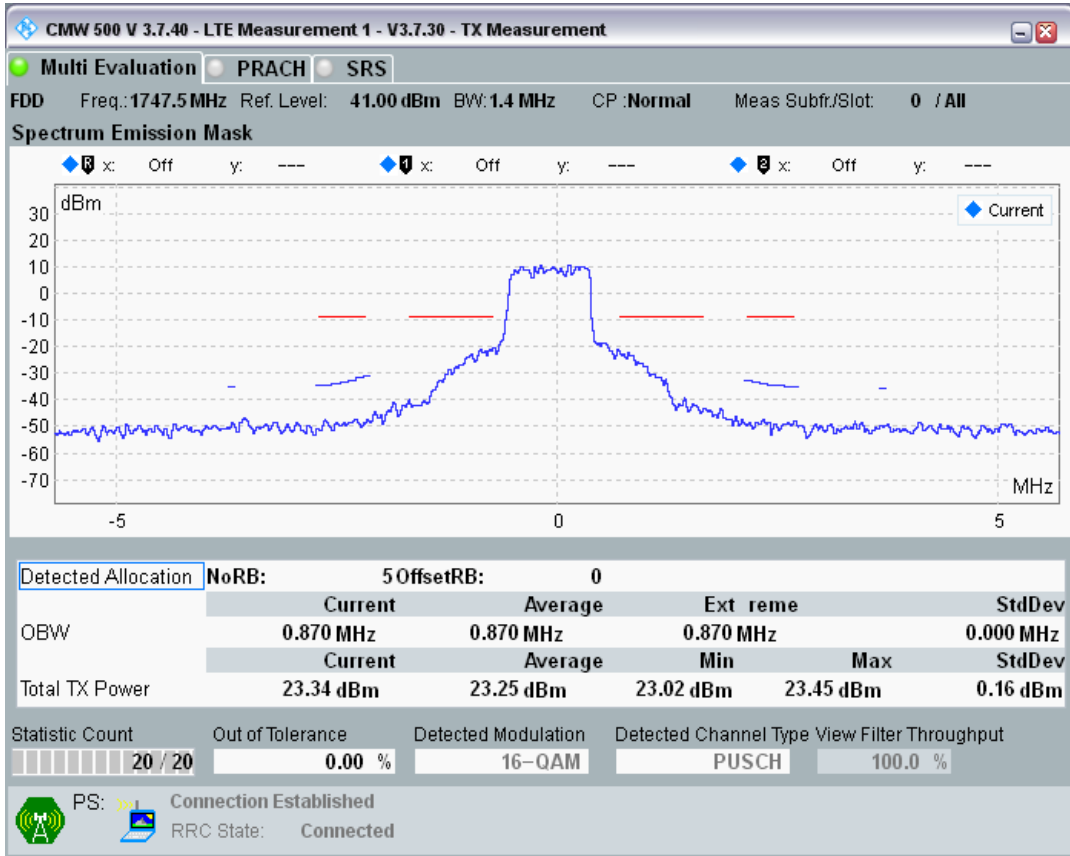

Band3 QAM16 BW=1.4MHz Channel=19575 RB Size=5 Position=#0