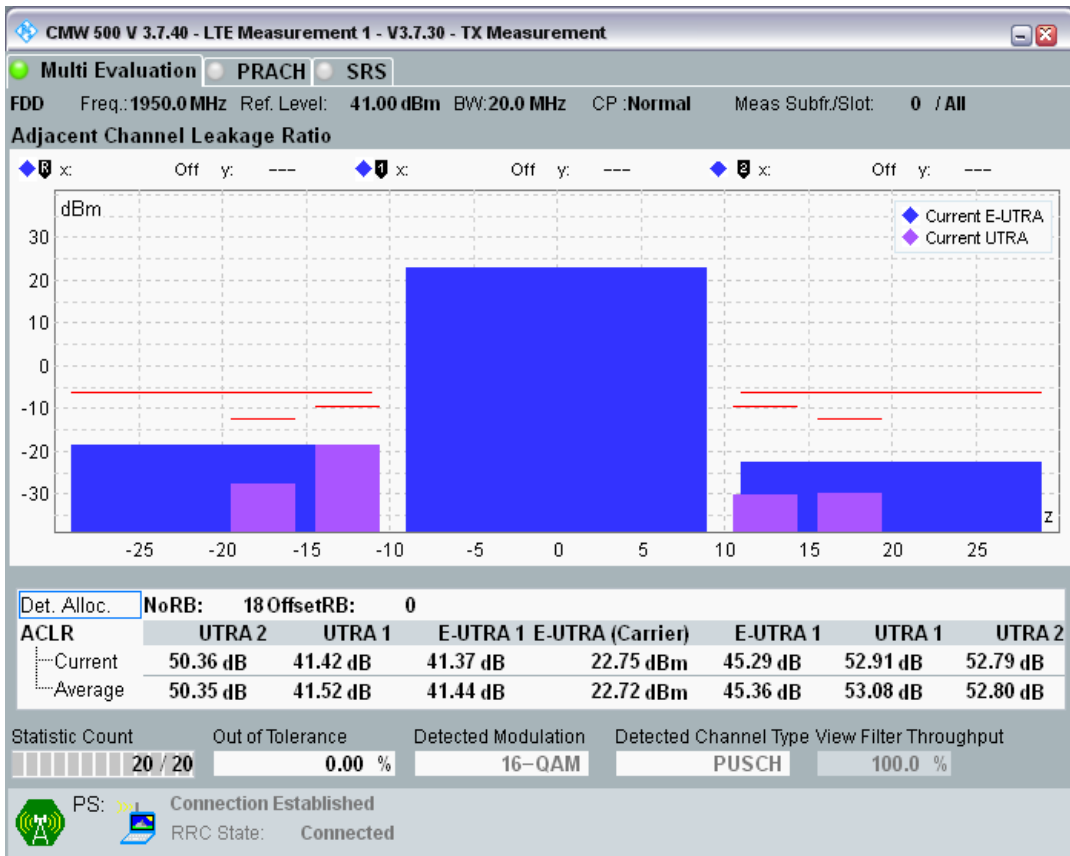

Band1 QAM16 BW=20MHz Channel=18300 RB Size=18 Position=#0