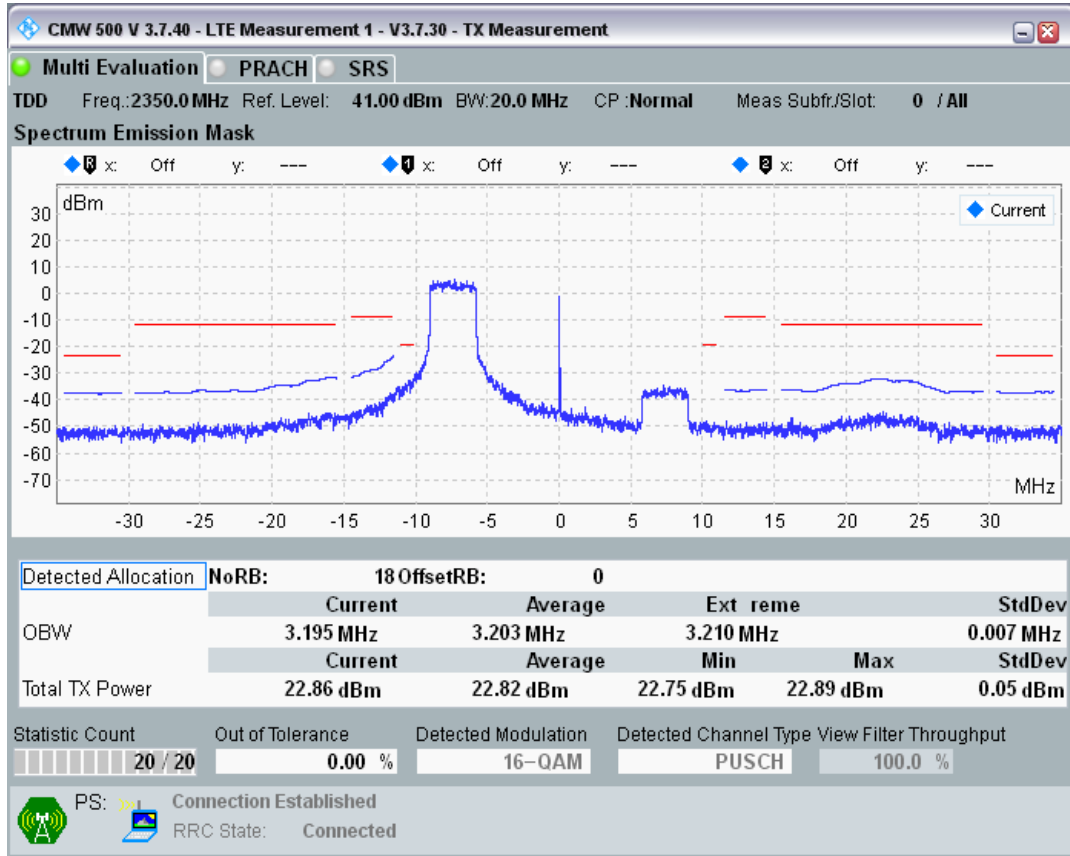

Band40 QAM16 BW=20MHz Channel=39150 RB Size=18 Position=#0