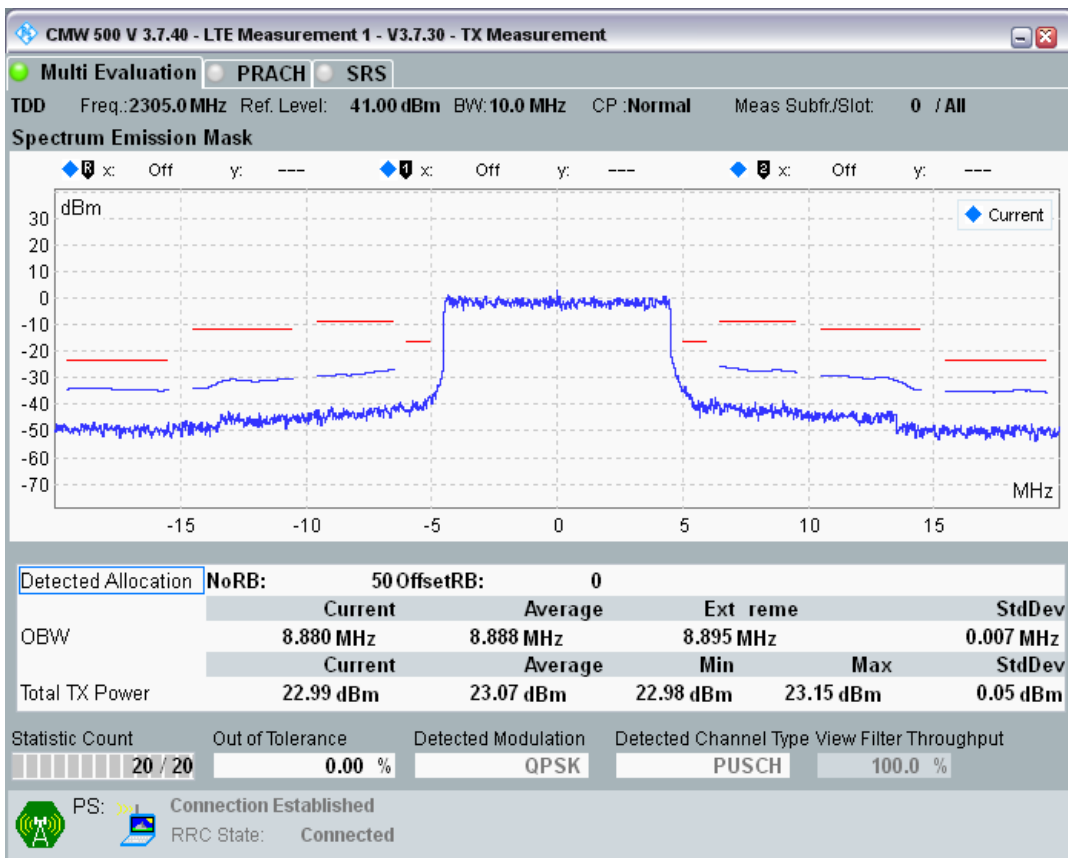

Band40 QPSK BW=10MHz Channel=38700 RB Size=50 Position=#0