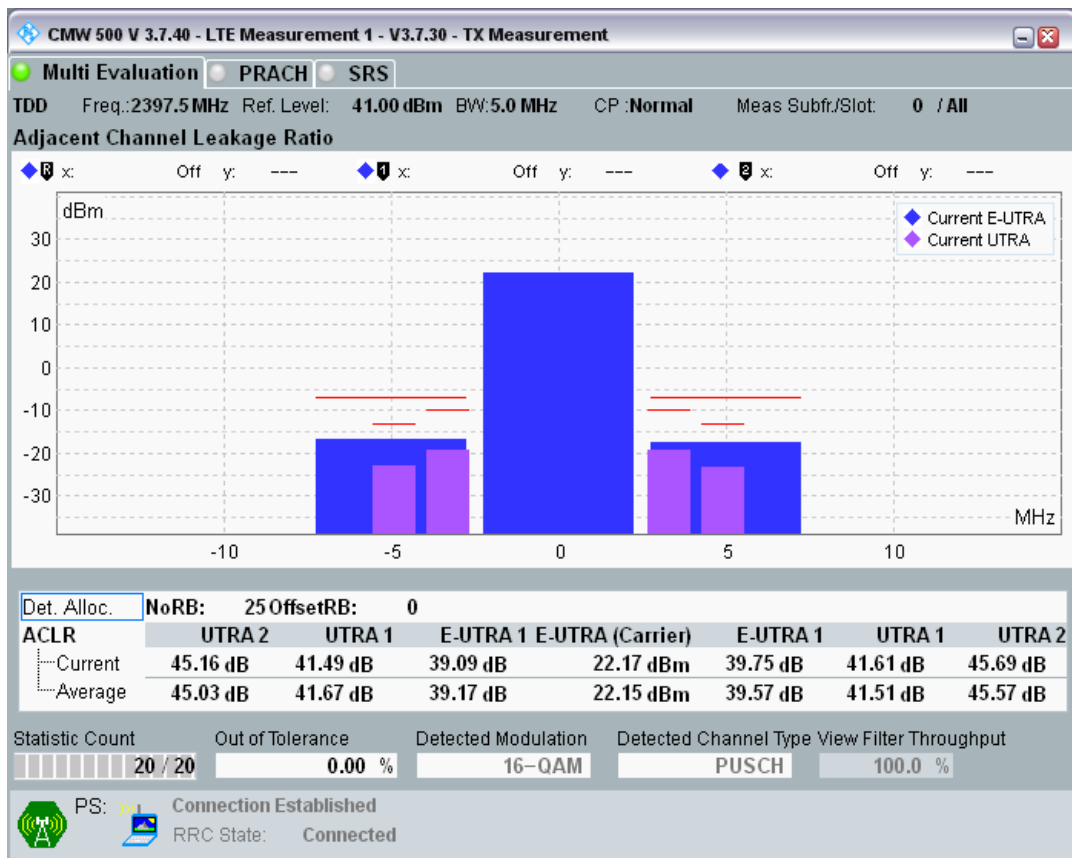

Band40 QAM16 BW=5MHz Channel=39625 RB Size=25 Position=#0