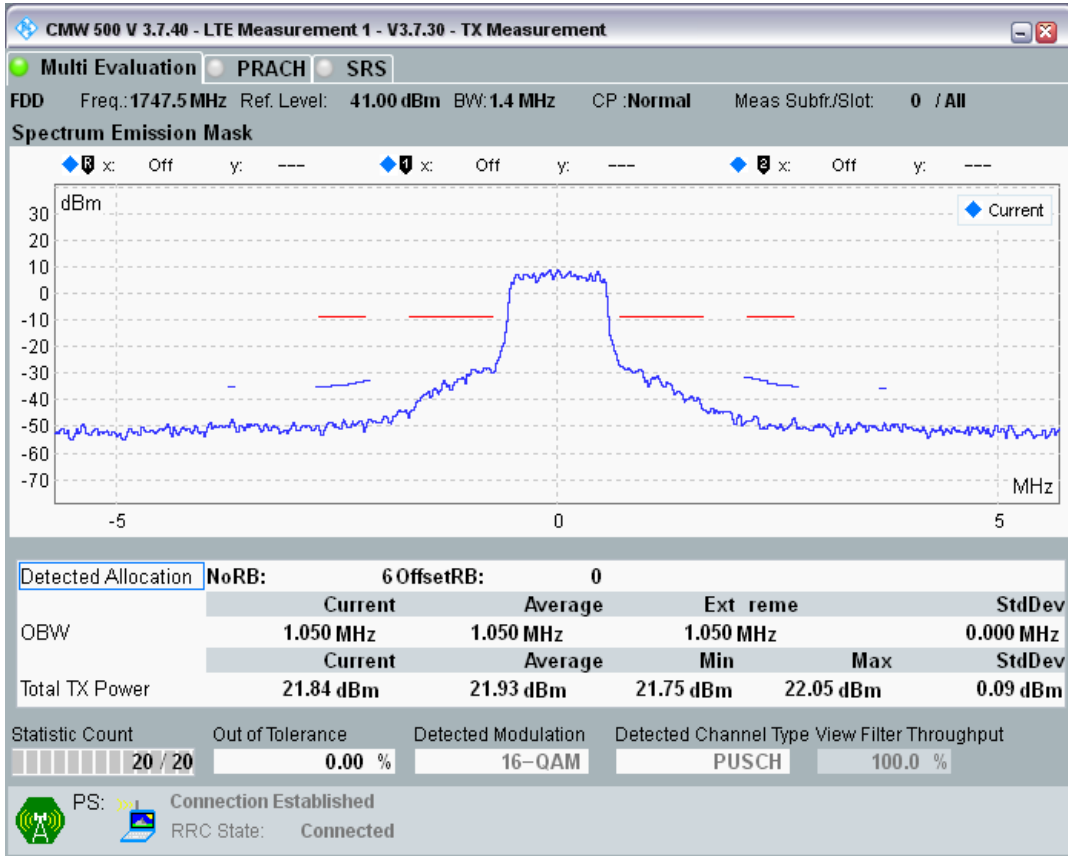

Band3 QPSK BW=1.4MHz Channel=19575 RB Size=6 Position=#0

Band3 QAM16 BW=1.4MHz Channel=19575 RB Size=5 Position=#0

Band3 QAM16 BW=1.4MHz Channel=19575 RB Size=5 Position=#Max

Band3 QAM16 BW=1.4MHz Channel=19575 RB Size=6 Position=#0