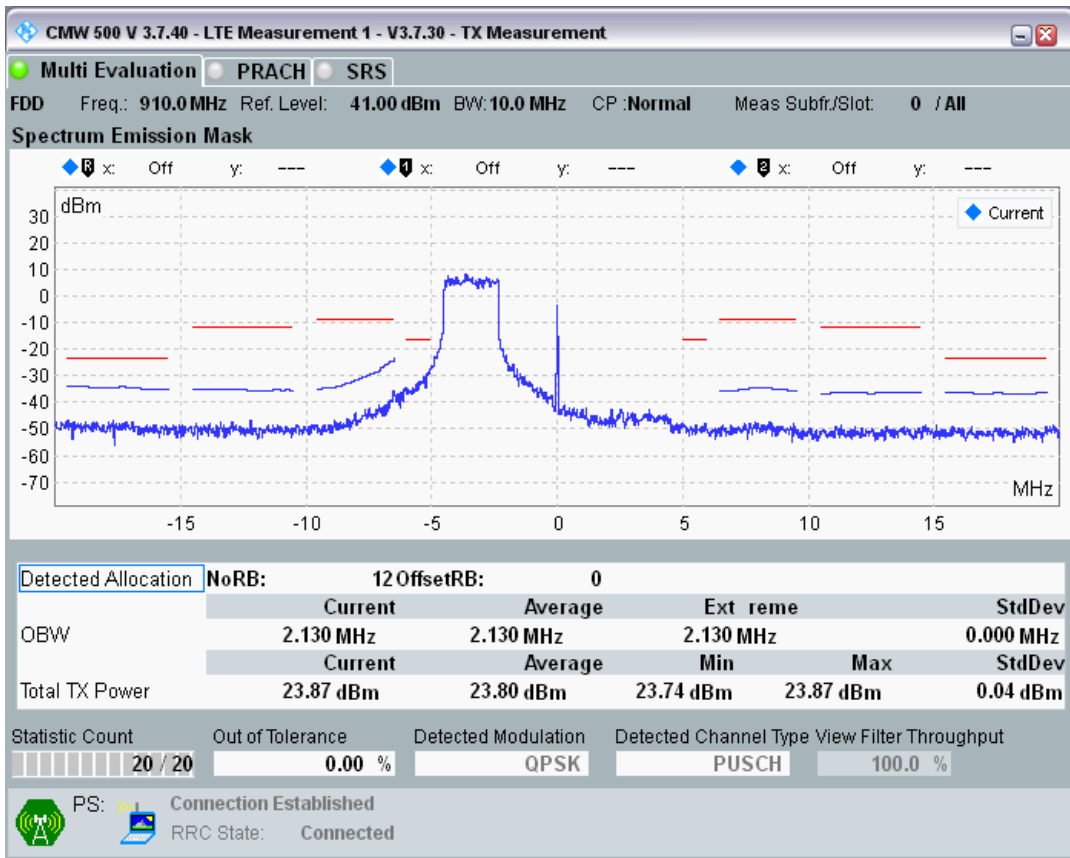

Band8 QPSK BW=10MHz Channel=21750 RB Size=12 Position=#0