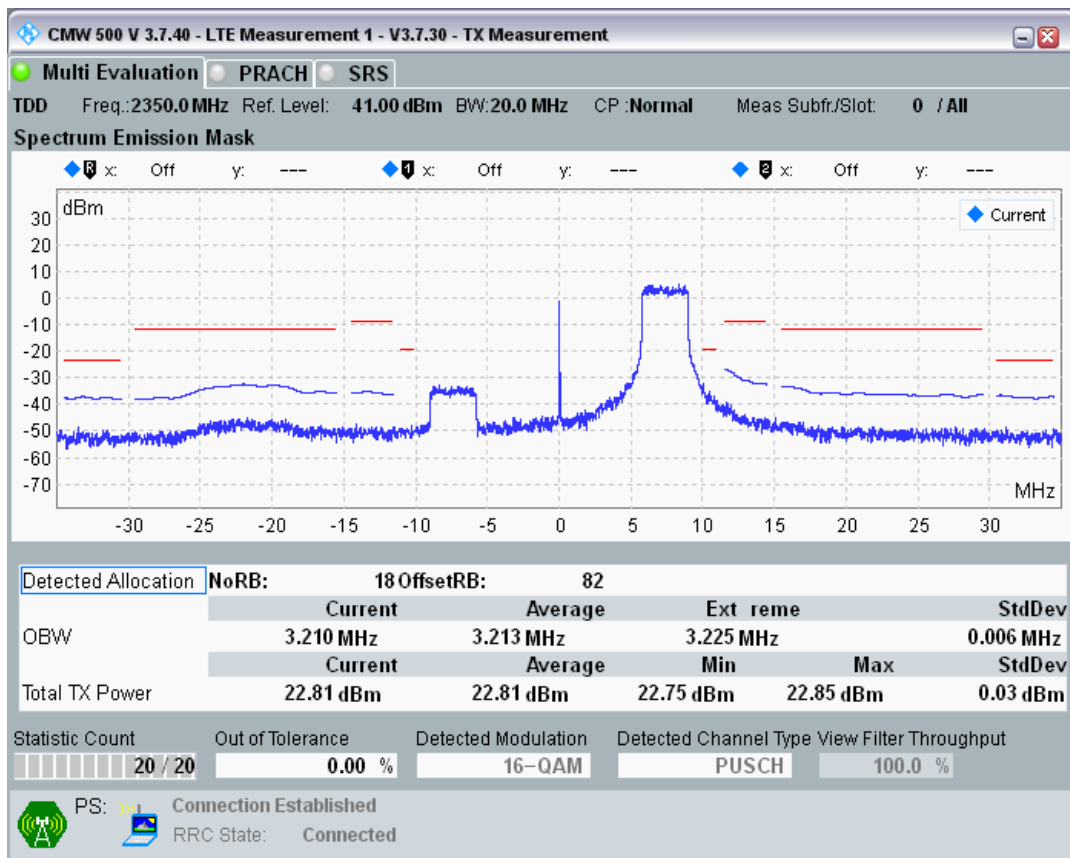

Band40 QAM16 BW=20MHz Channel=39150 RB Size=18 Position=#Max