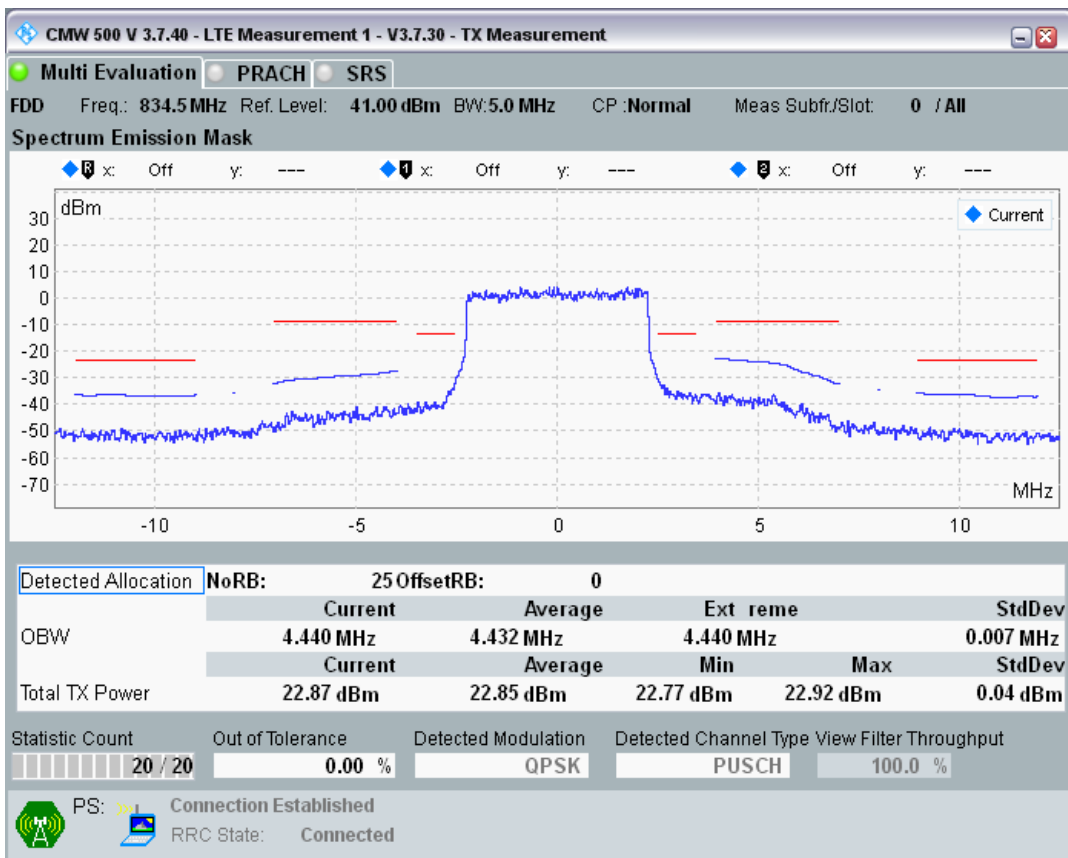

Band20 QPSK BW=5MHz Channel=24175 RB Size=25 Position=#0