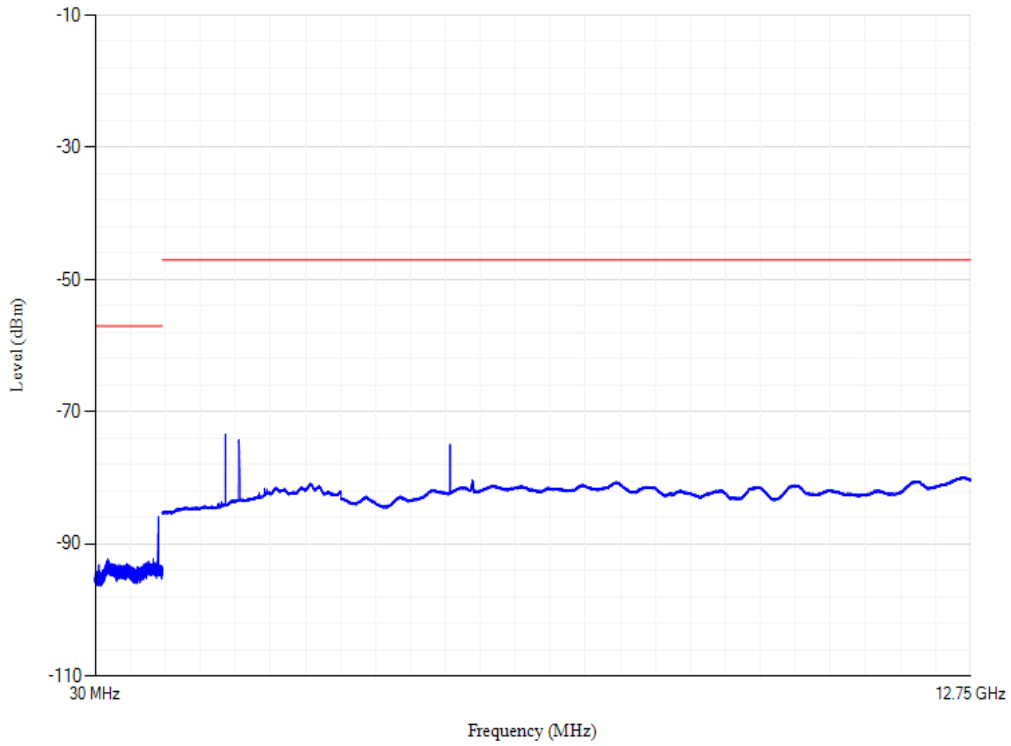

Band1 QPSK BW=20MHz Channel=18500

Conducted spurious emissions

Band1 QPSK BW=20MHz Channel=18300

Conducted spurious emissions

Band1 QPSK BW=20MHz Channel=18100

Conducted spurious emissions

Band20 QPSK BW=20MHz Channel=24250