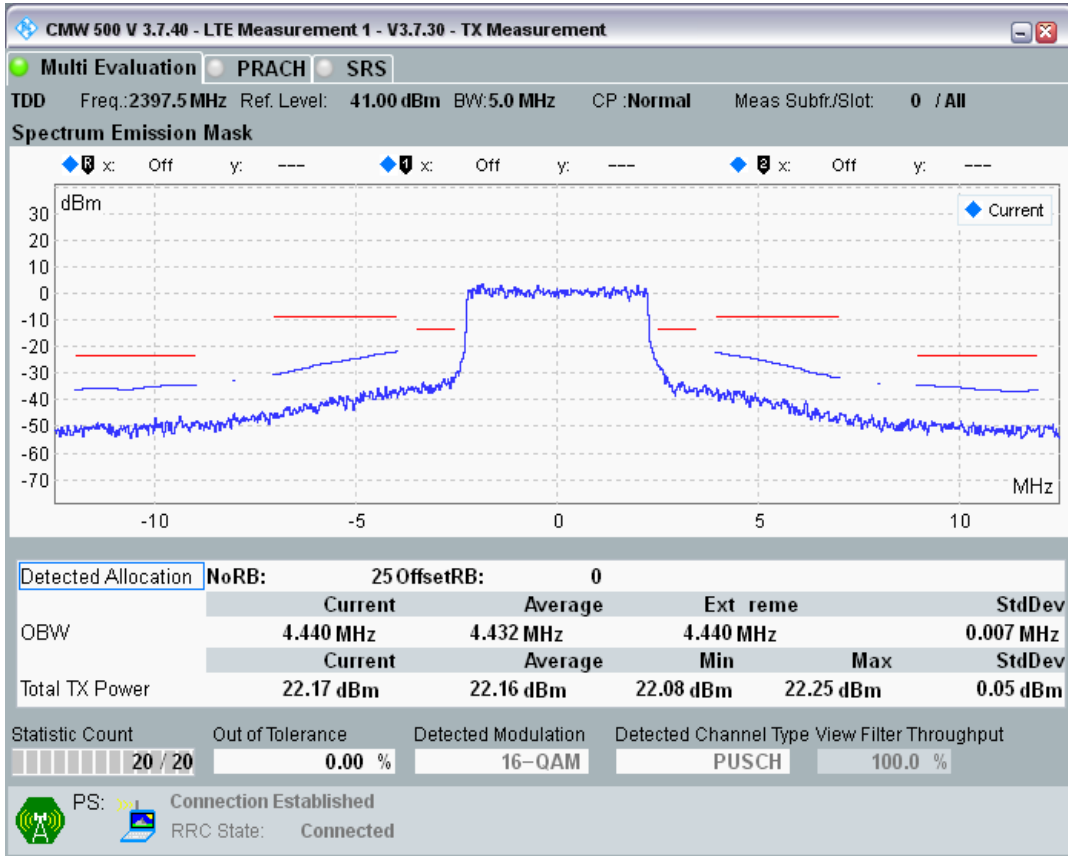

Band40 QAM16 BW=5MHz Channel=39625 RB Size=25 Position=#0