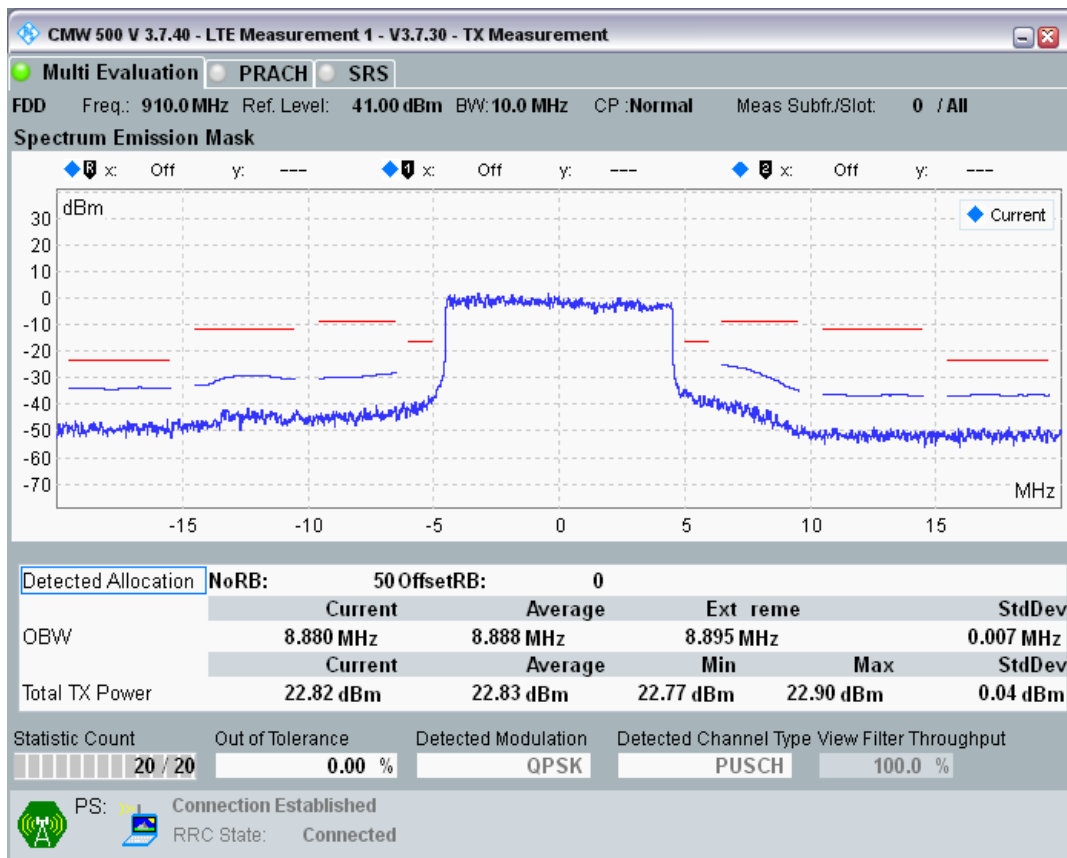

Band8 QPSK BW=10MHz Channel=21750 RB Size=50 Position=#0