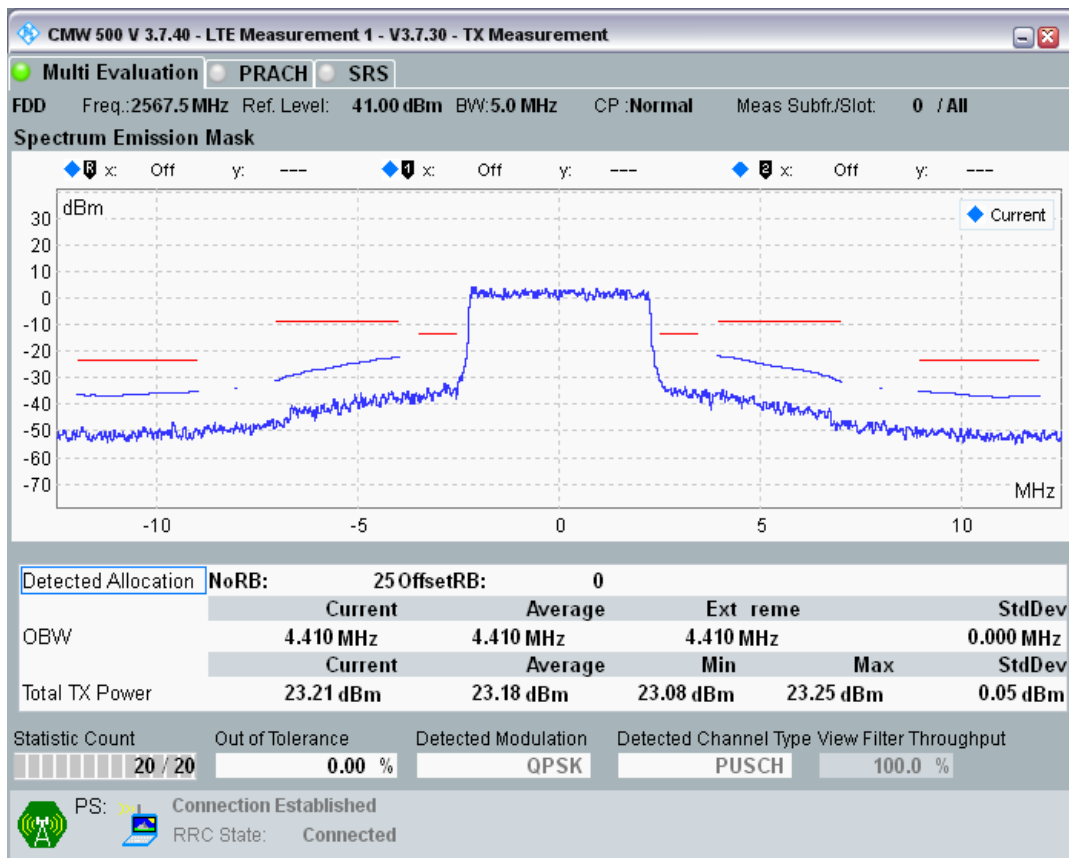

Band7 QPSK BW=5MHz Channel=21425 RB Size=25 Position=#0