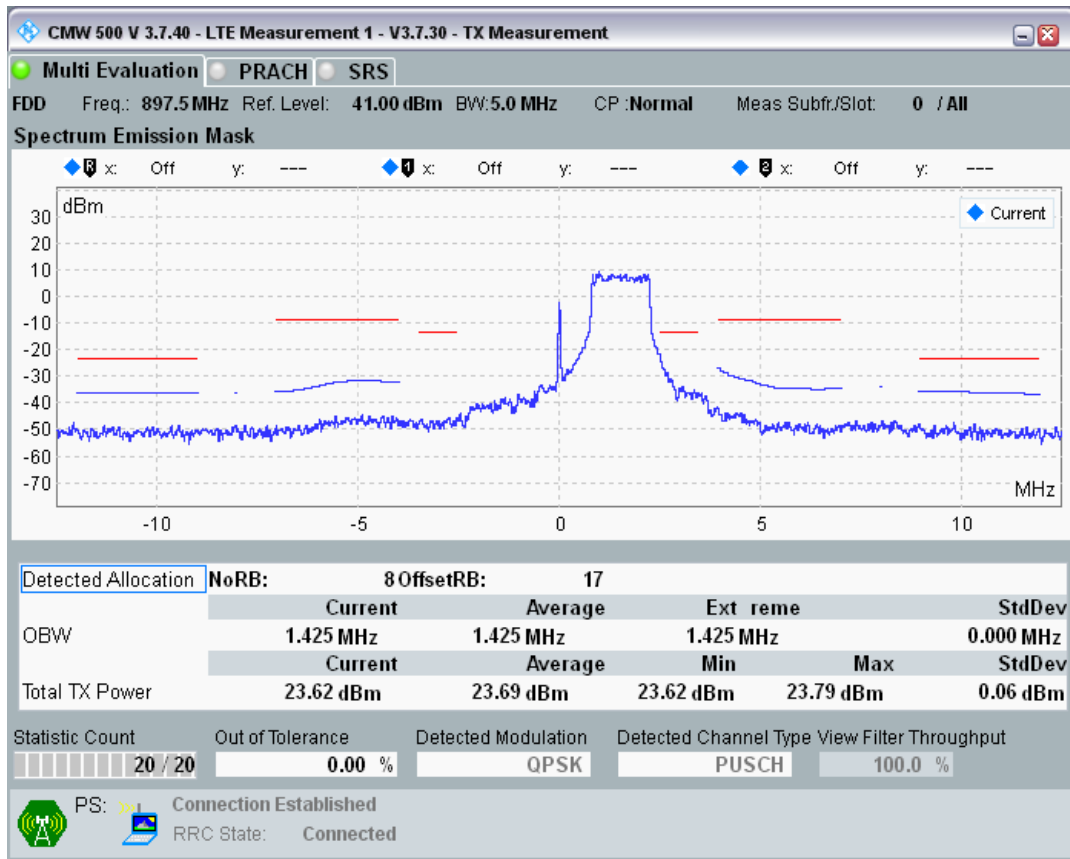

Band8 QPSK BW=5MHz Channel=21625 RB Size=8 Position=#Max