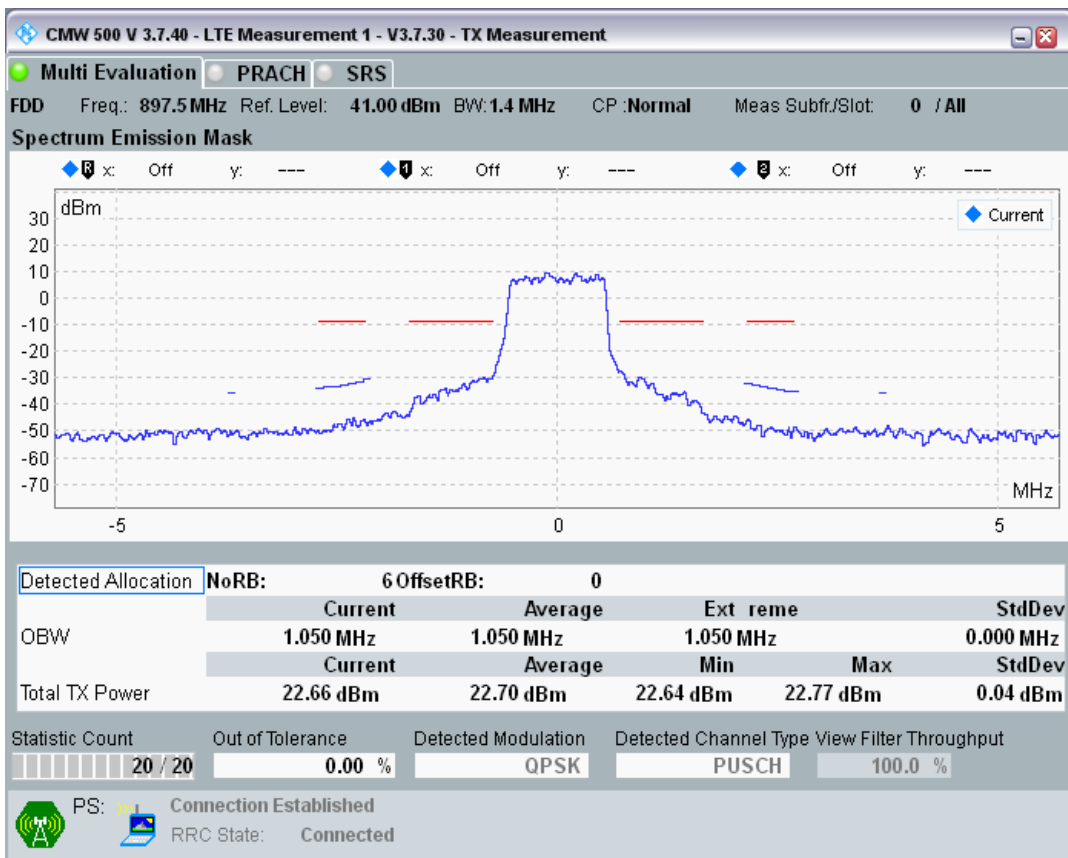

Band8 QPSK BW=1.4MHz Channel=21625 RB Size=6 Position=#0