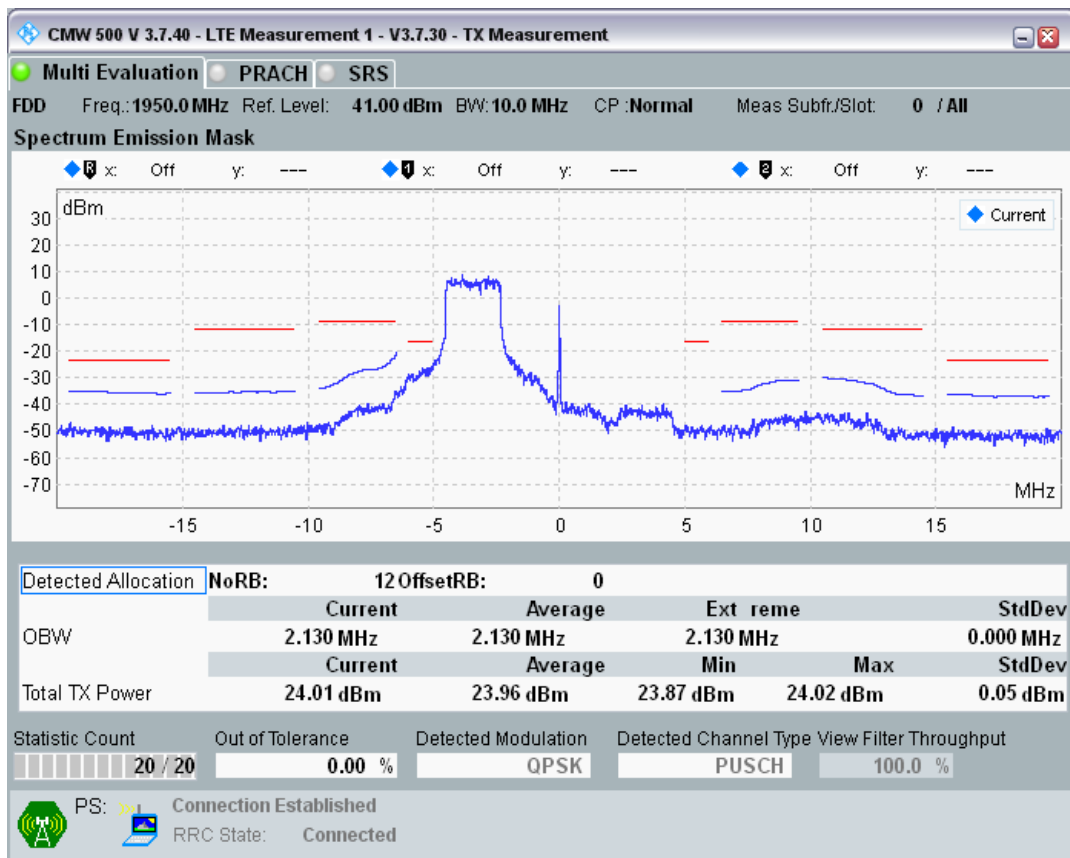

Band1 QPSK BW=10MHz Channel=18300 RB Size=12 Position=#0