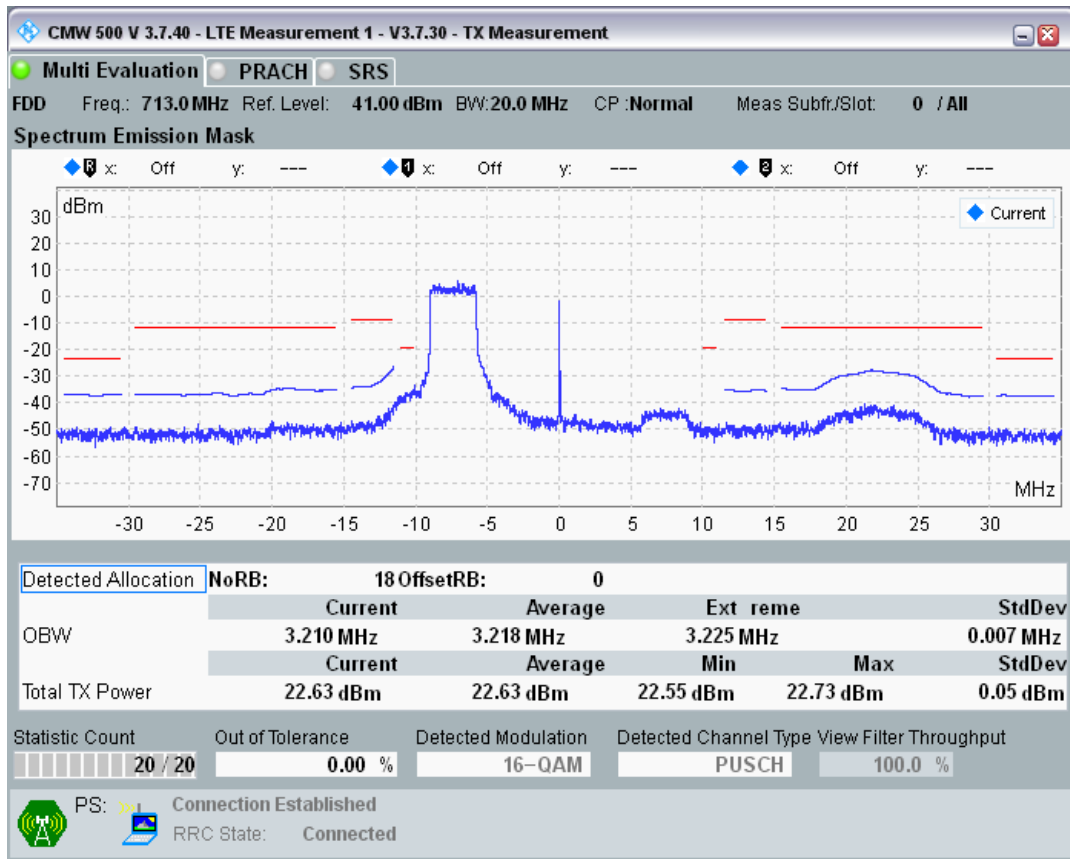

Band28 QAM16 BW=20MHz Channel=27310 RB Size=18 Position=#0