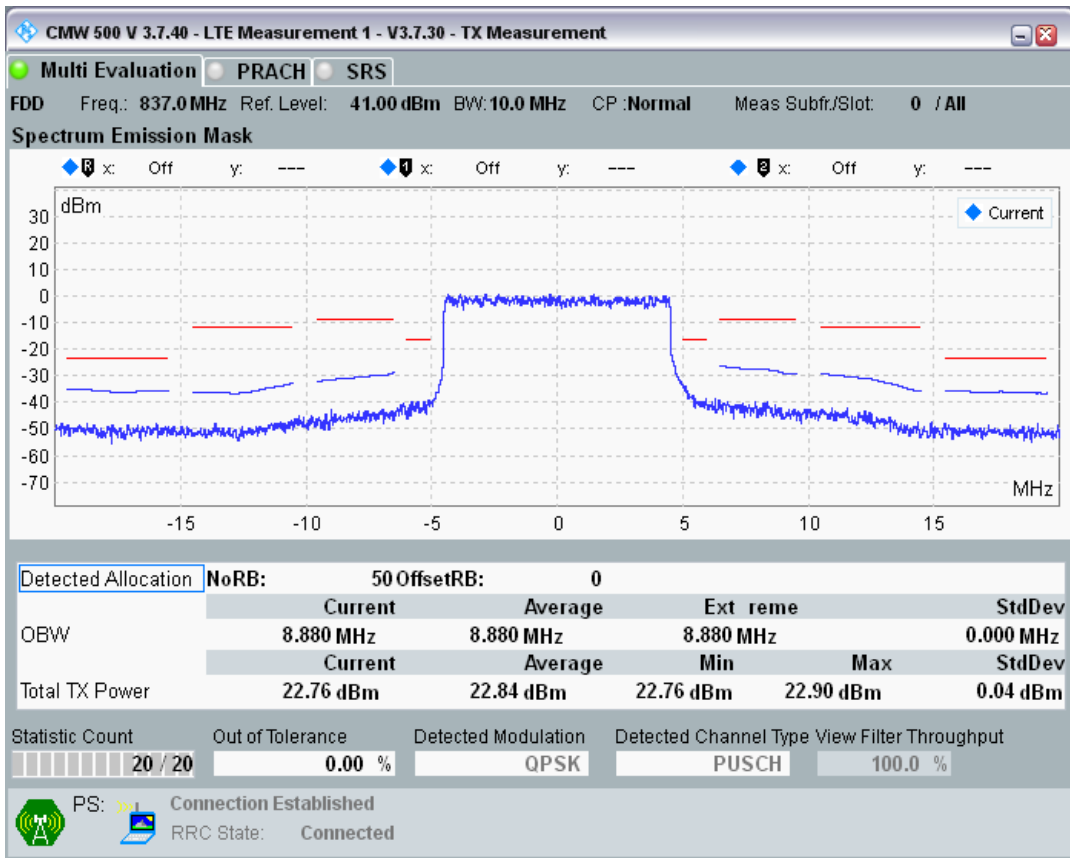

Band20 QPSK BW=10MHz Channel=24200 RB Size=50 Position=#0