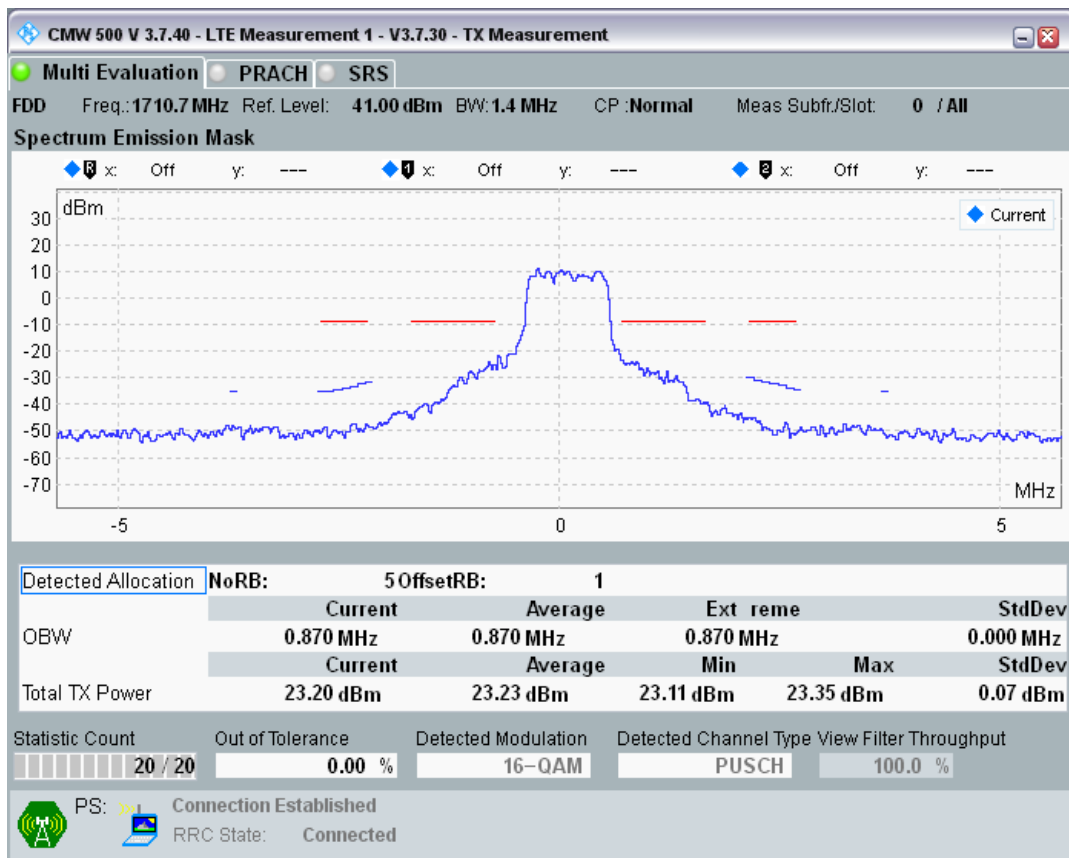

Band3 QAM16 BW=1.4MHz Channel=19207 RB Size=5 Position=#Max