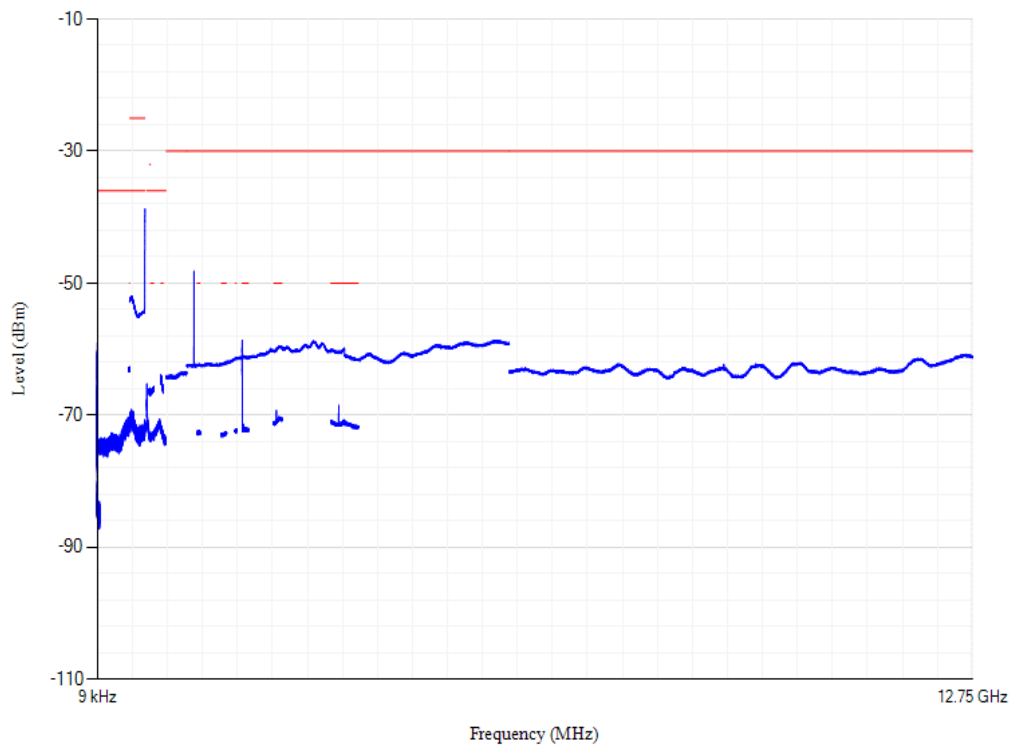

Conducted spurious emissions

Band28 QPSK BW=5MHz Channel=27360 RB Size=1 Position=#0