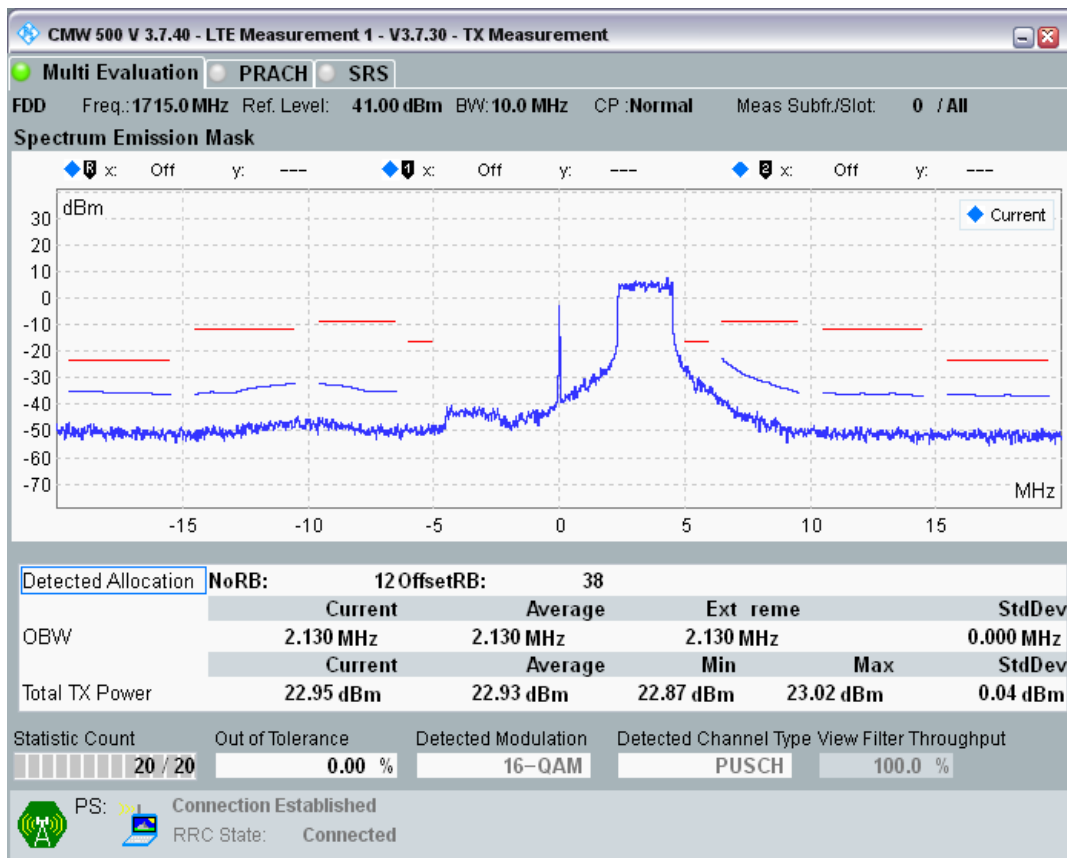

Band3 QAM16 BW=10MHz Channel=19250 RB Size=12 Position=#Max