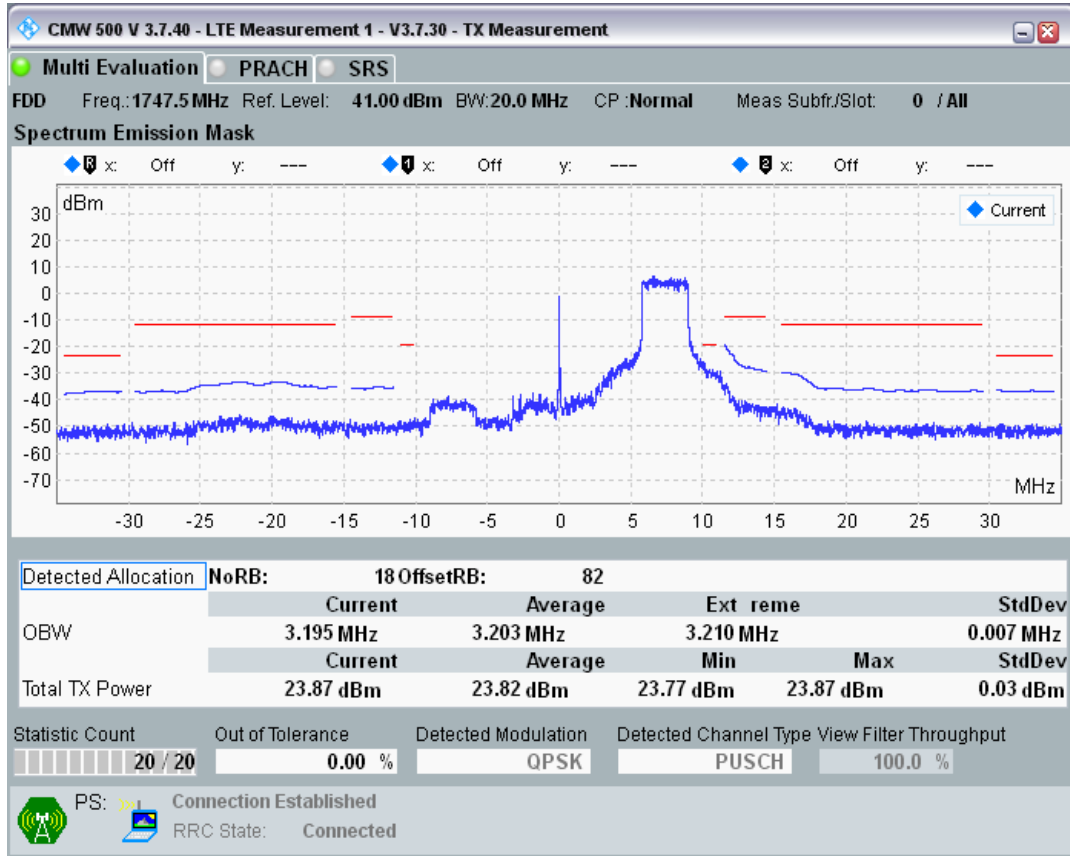

Band3 QPSK BW=20MHz Channel=19575 RB Size=18 Position=#Max