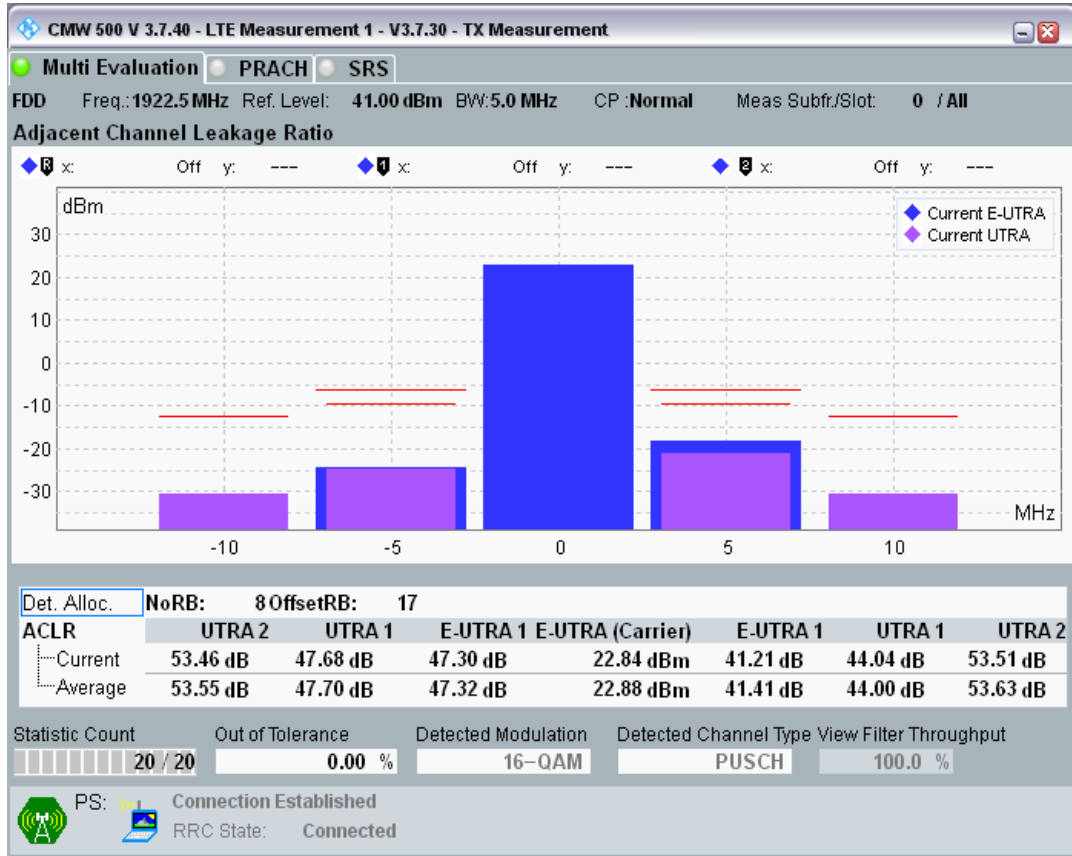

Band1 QAM16 BW=5MHz Channel=18025 RB Size=8 Position=#Max