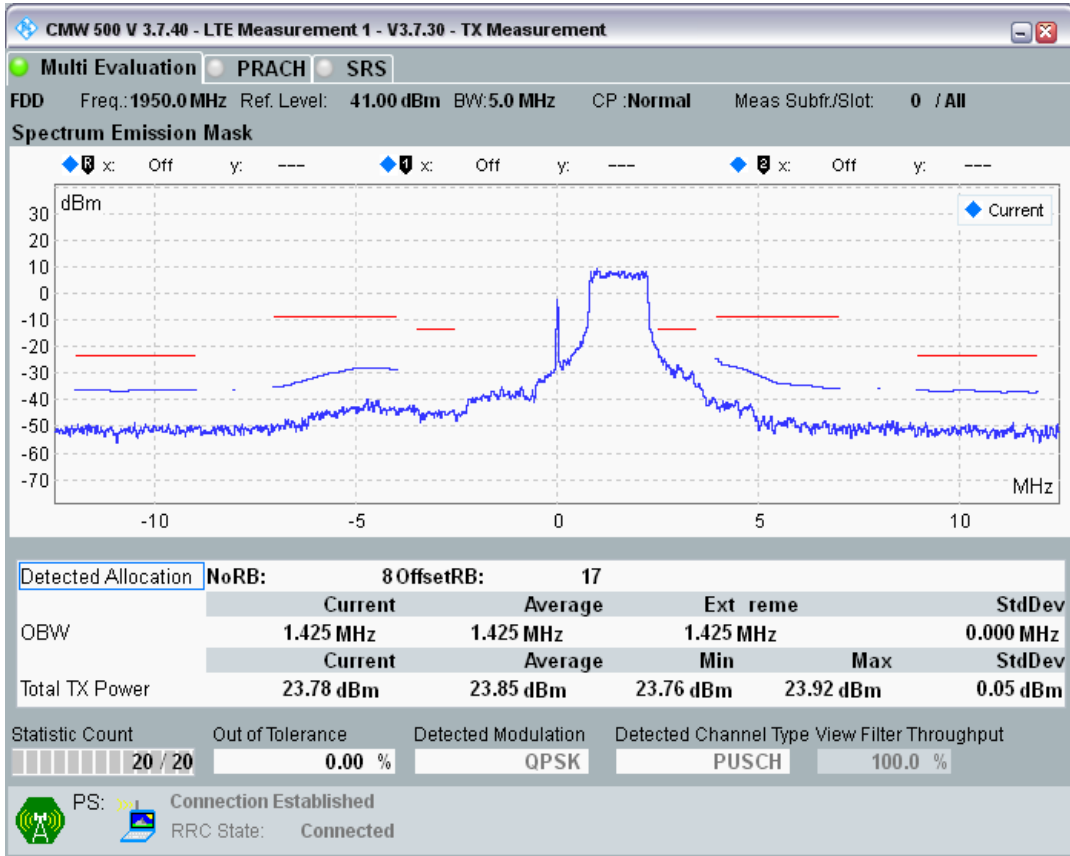

Band1 QAM16 BW=5MHz Channel=18025 RB Size=8 Position=#Max

Band1 QAM16 BW=5MHz Channel=18025 RB Size=25 Position=#0

Band1 QPSK BW=5MHz Channel=18300 RB Size=8 Position=#0

Band1 QPSK BW=5MHz Channel=18300 RB Size=8 Position=#Max