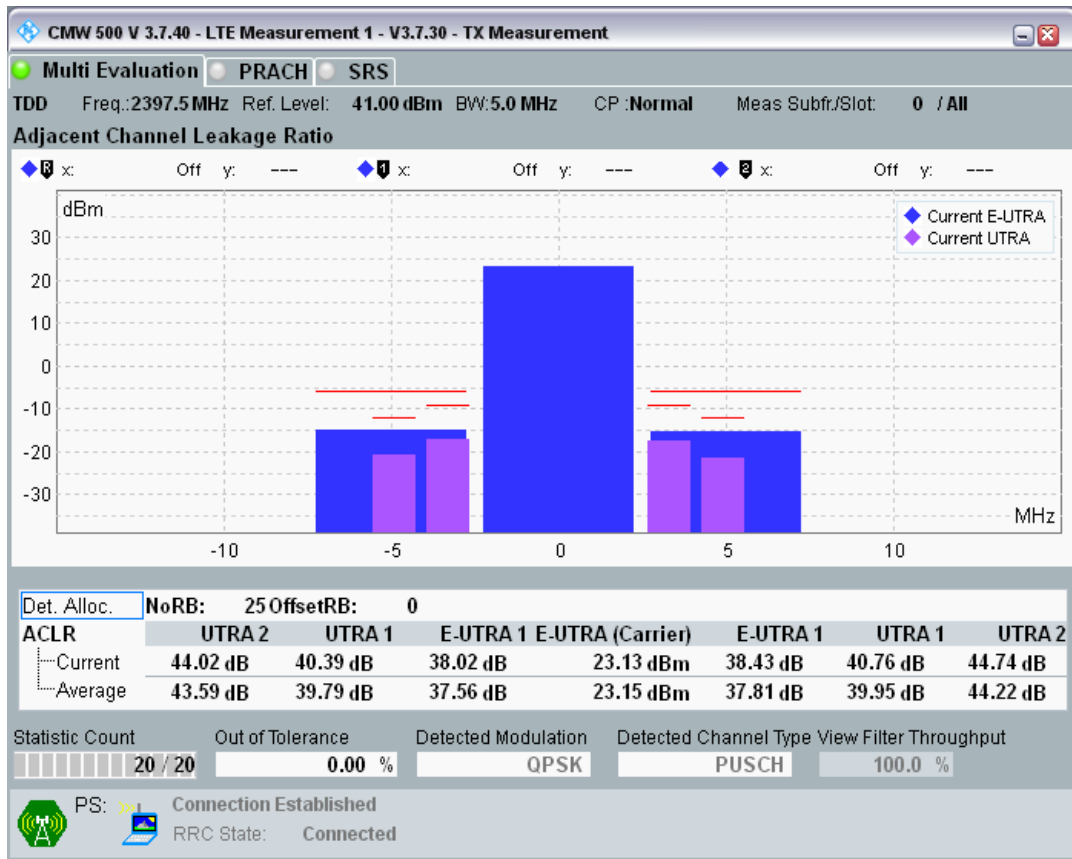

Band40 QPSK BW=5MHz Channel=39625 RB Size=25 Position=#0