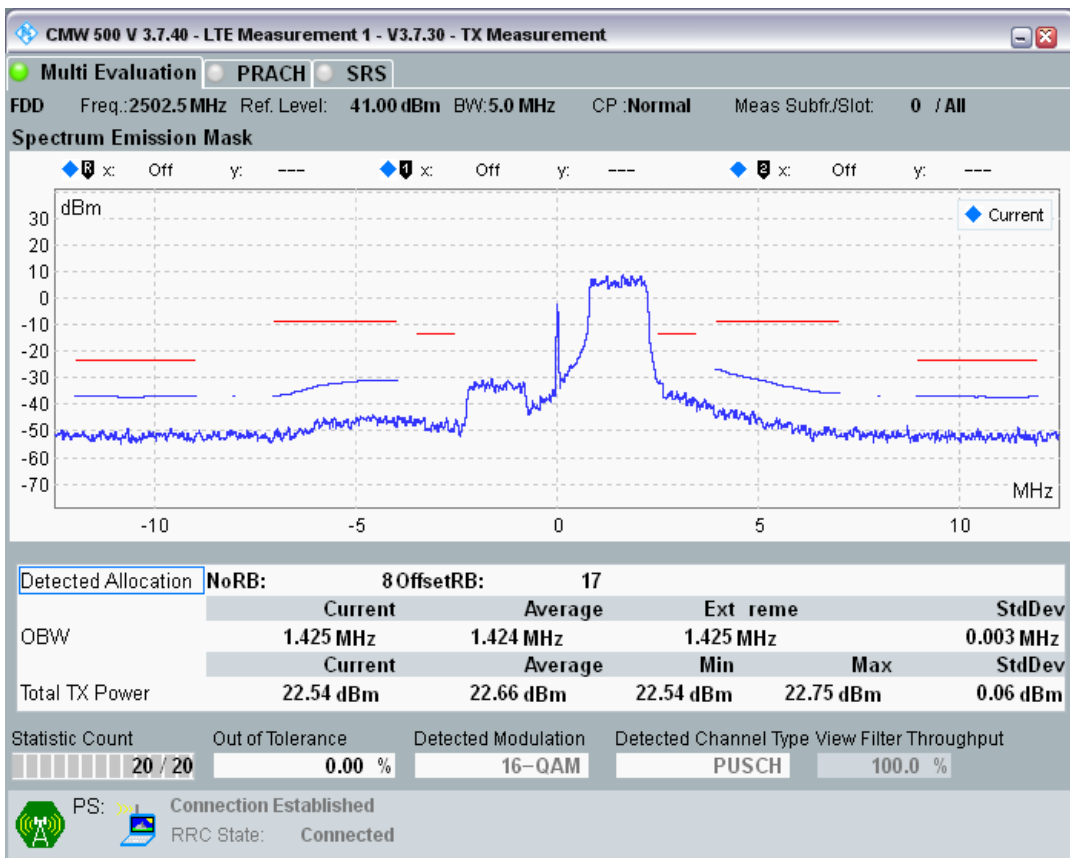

Band7 QAM16 BW=5MHz Channel=20775 RB Size=8 Position=#Max