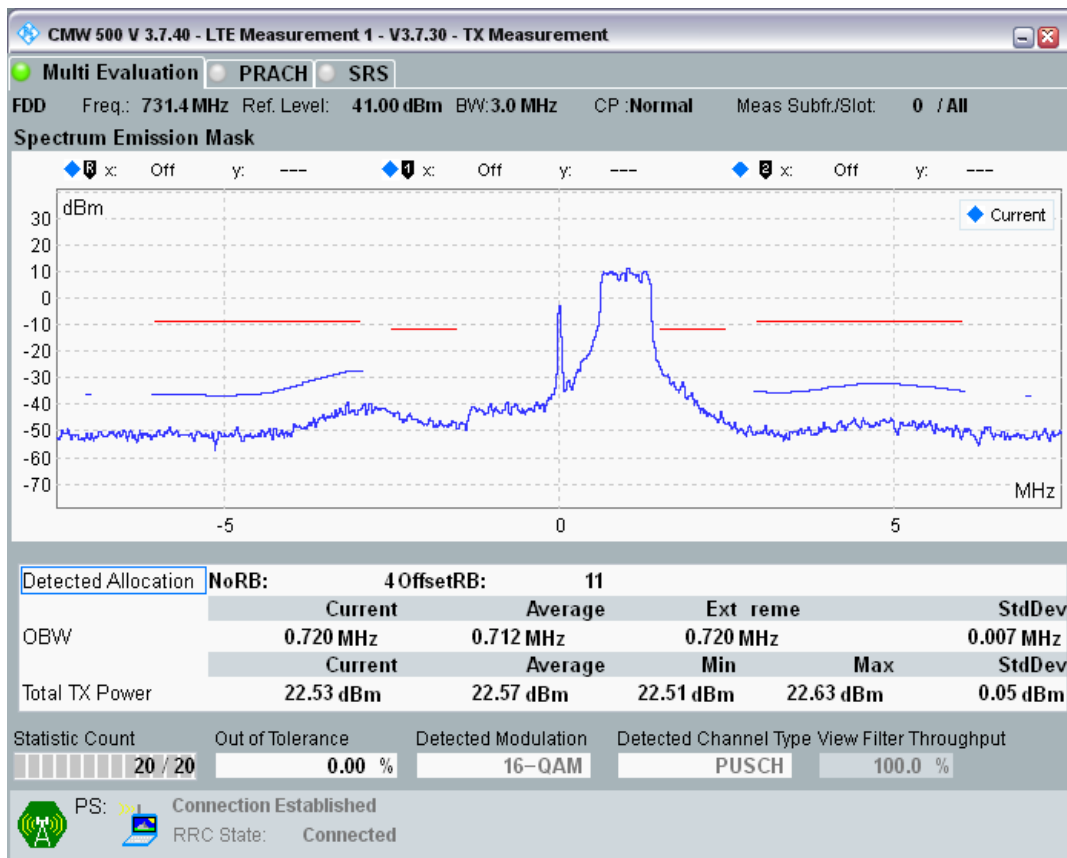

Band28 QAM16 BW=3MHz Channel=27494 RB Size=4 Position=#Max