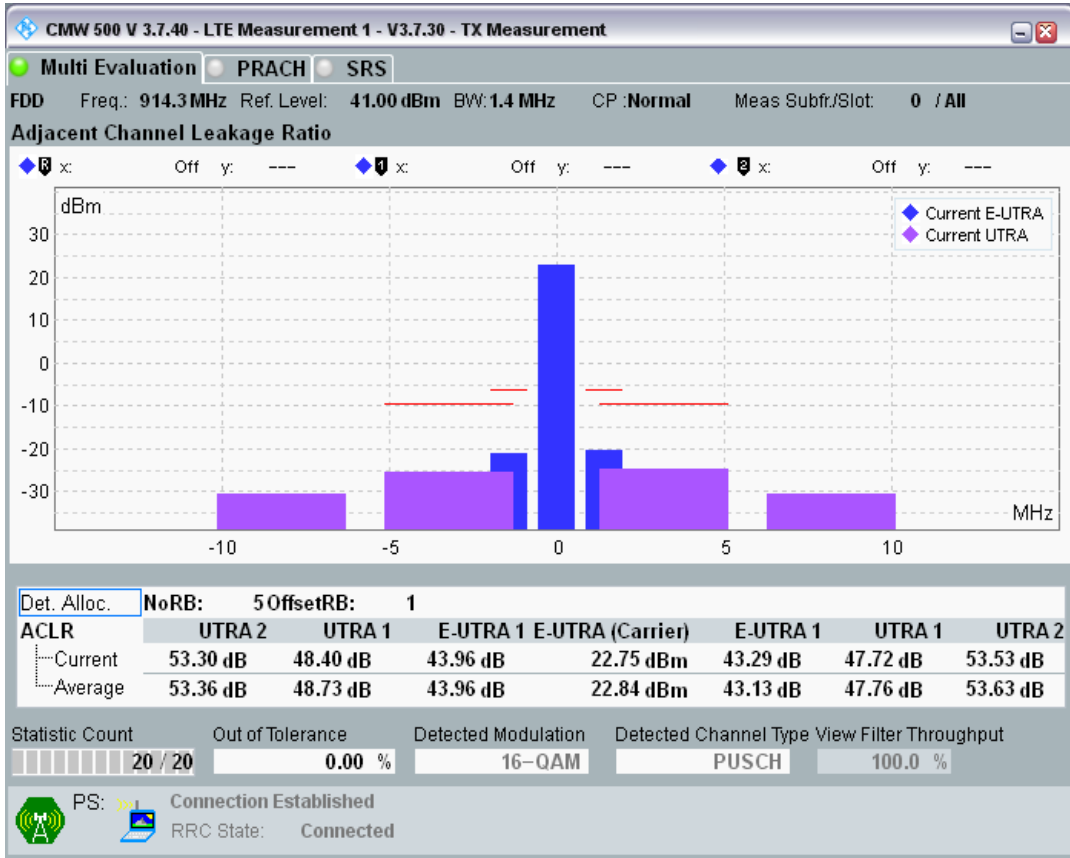

Band8 QAM16 BW=1.4MHz Channel=21793 RB Size=5 Position=#Max