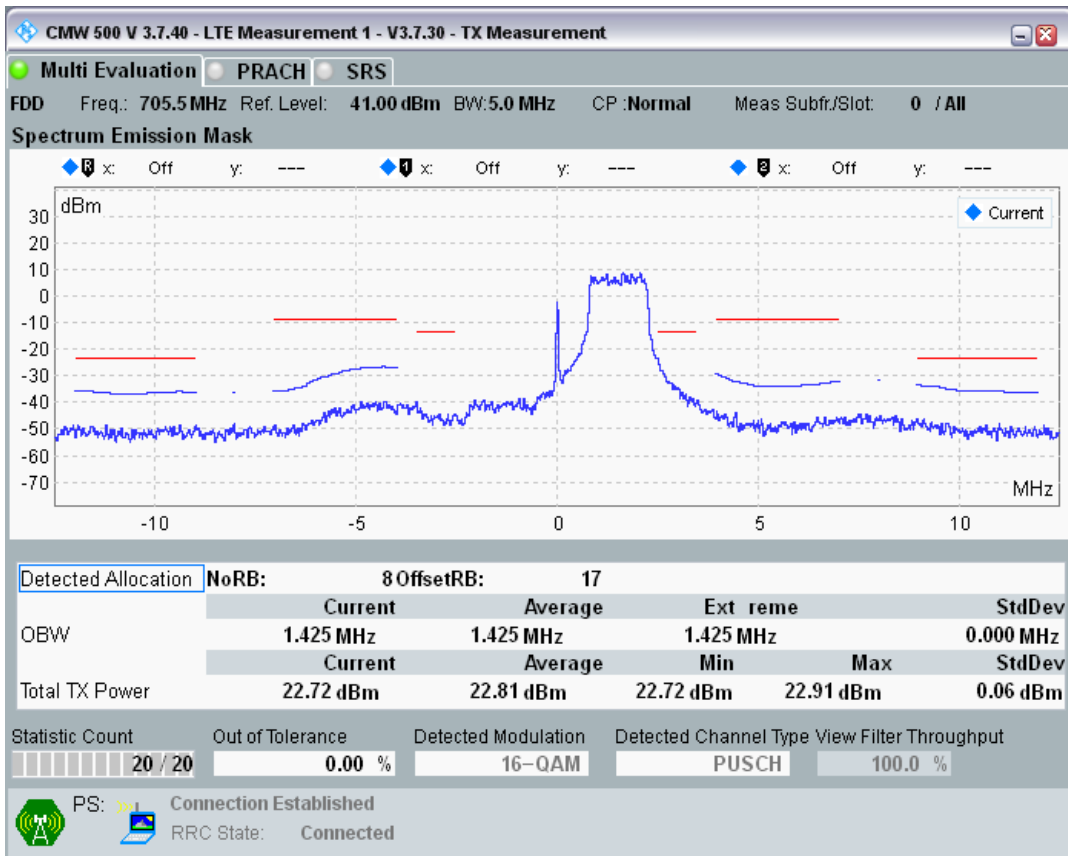

Band28 QAM16 BW=5MHz Channel=27235 RB Size=8 Position=#Max