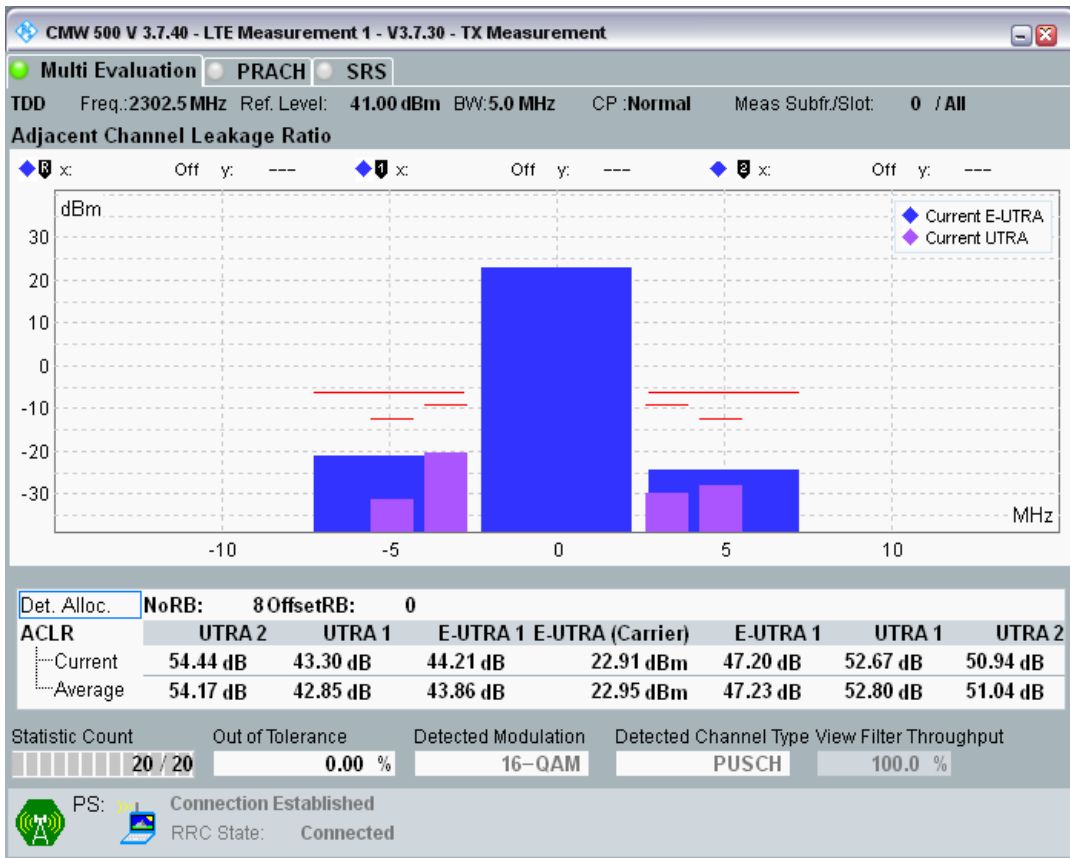

Band40 QPSK BW=5MHz Channel=38675 RB Size=8 Position=#0

Band40 QPSK BW=5MHz Channel=38675 RB Size=8 Position=#Max

Band40 QPSK BW=5MHz Channel=38675 RB Size=25 Position=#0

Band40 QAM16 BW=5MHz Channel=38675 RB Size=8 Position=#0