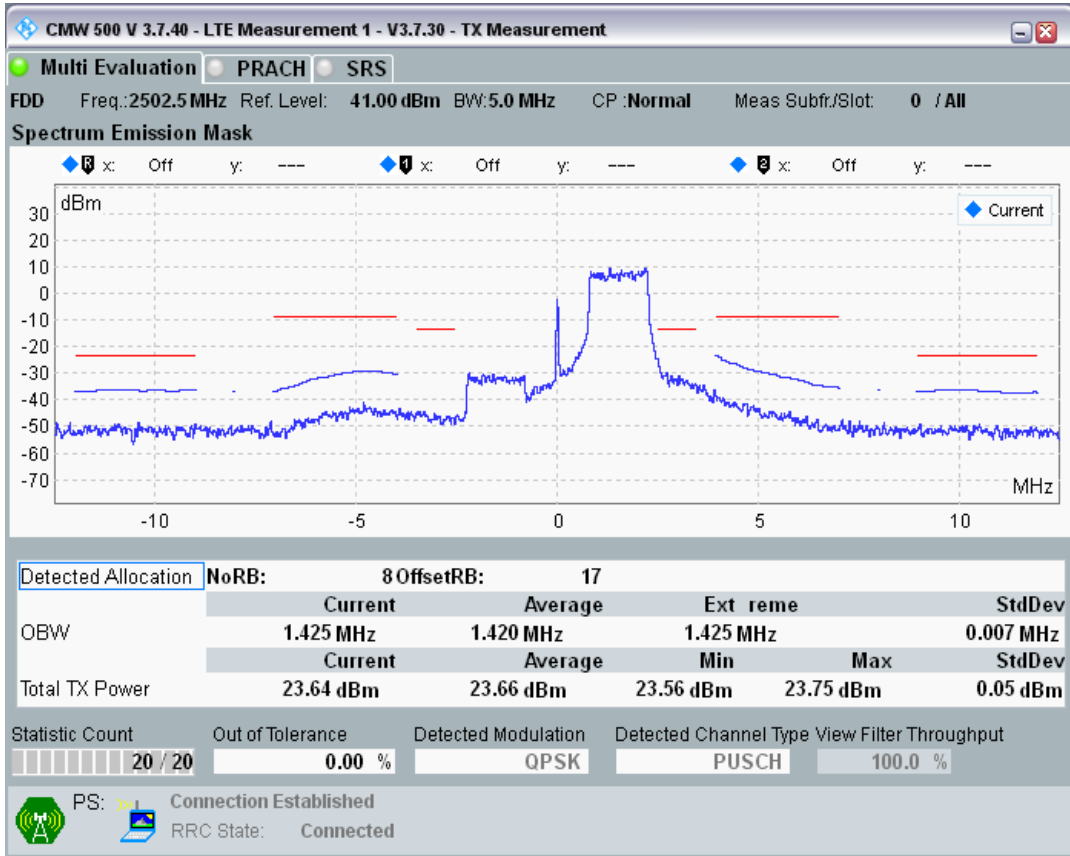

Band40 QAM16 BW=20MHz Channel=39550 RB Size=18 Position=#Max

Band40 QAM16 BW=20MHz Channel=39550 RB Size=100 Position=#0

Band7 QPSK BW=5MHz Channel=20775 RB Size=8 Position=#0

Band7 QPSK BW=5MHz Channel=20775 RB Size=8 Position=#Max