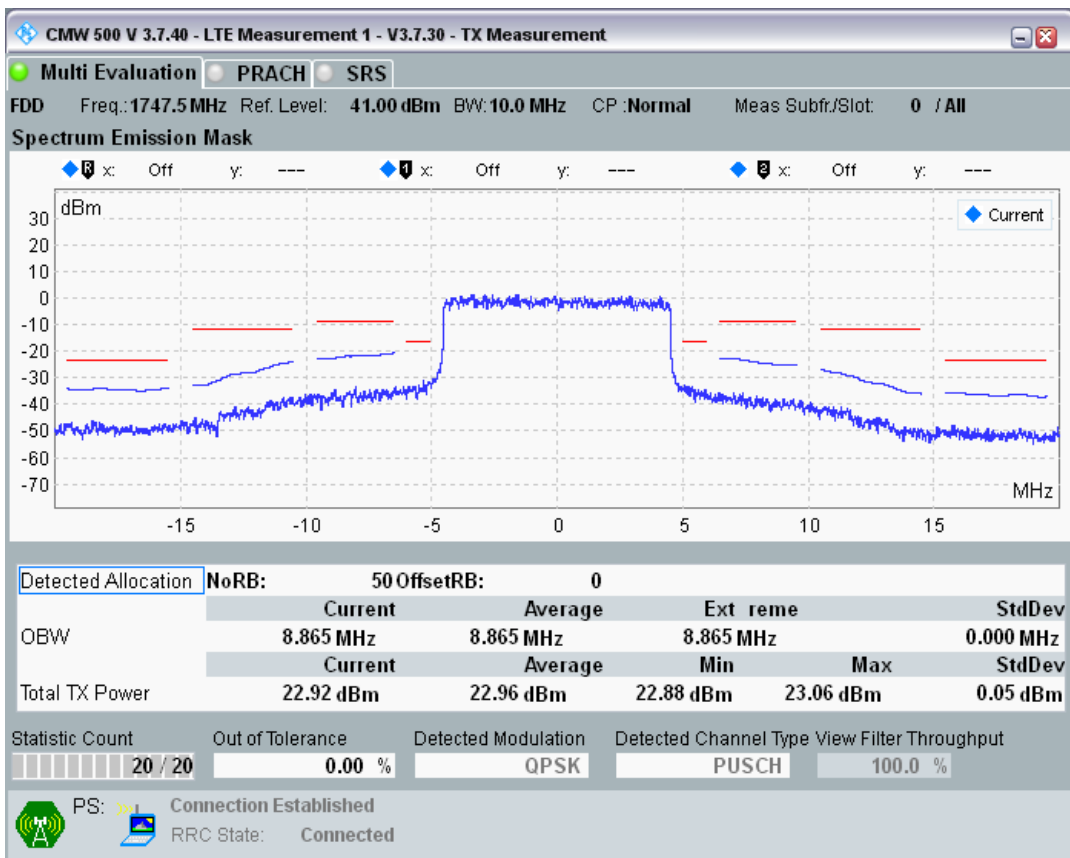

Band3 QPSK BW=10MHz Channel=19575 RB Size=50 Position=#0