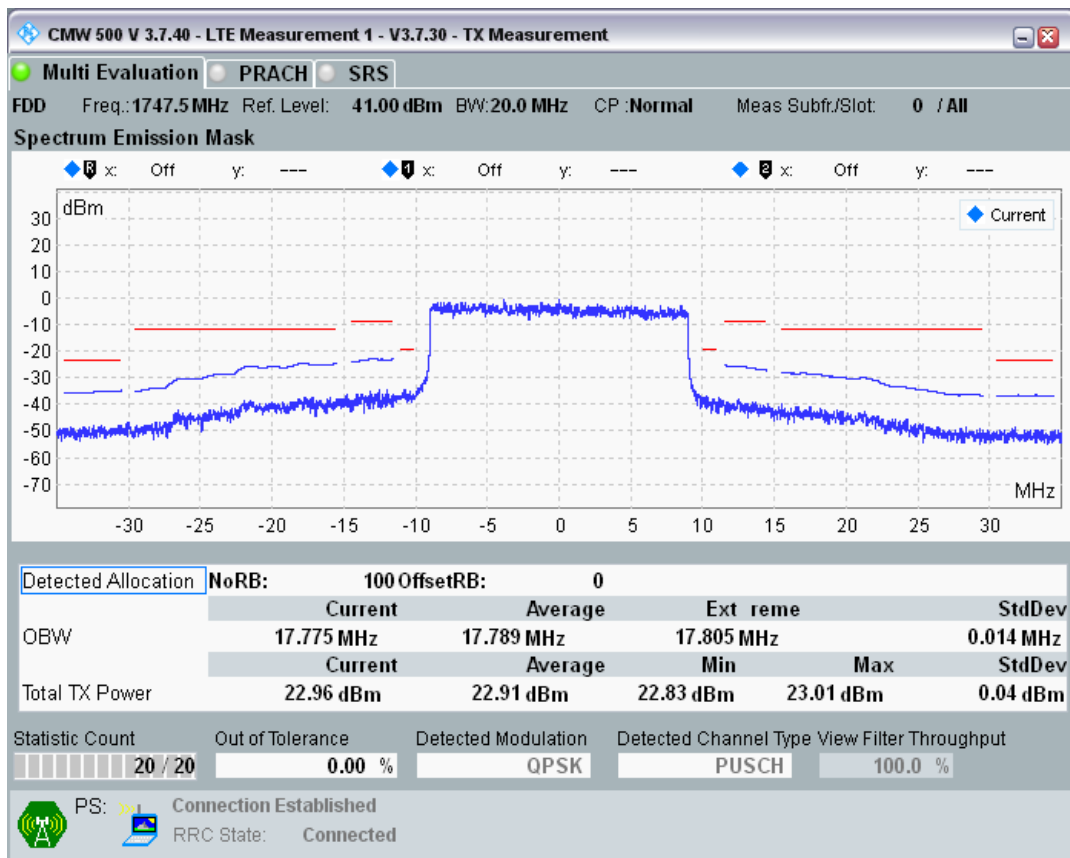

Band3 QPSK BW=20MHz Channel=19575 RB Size=100 Position=#0