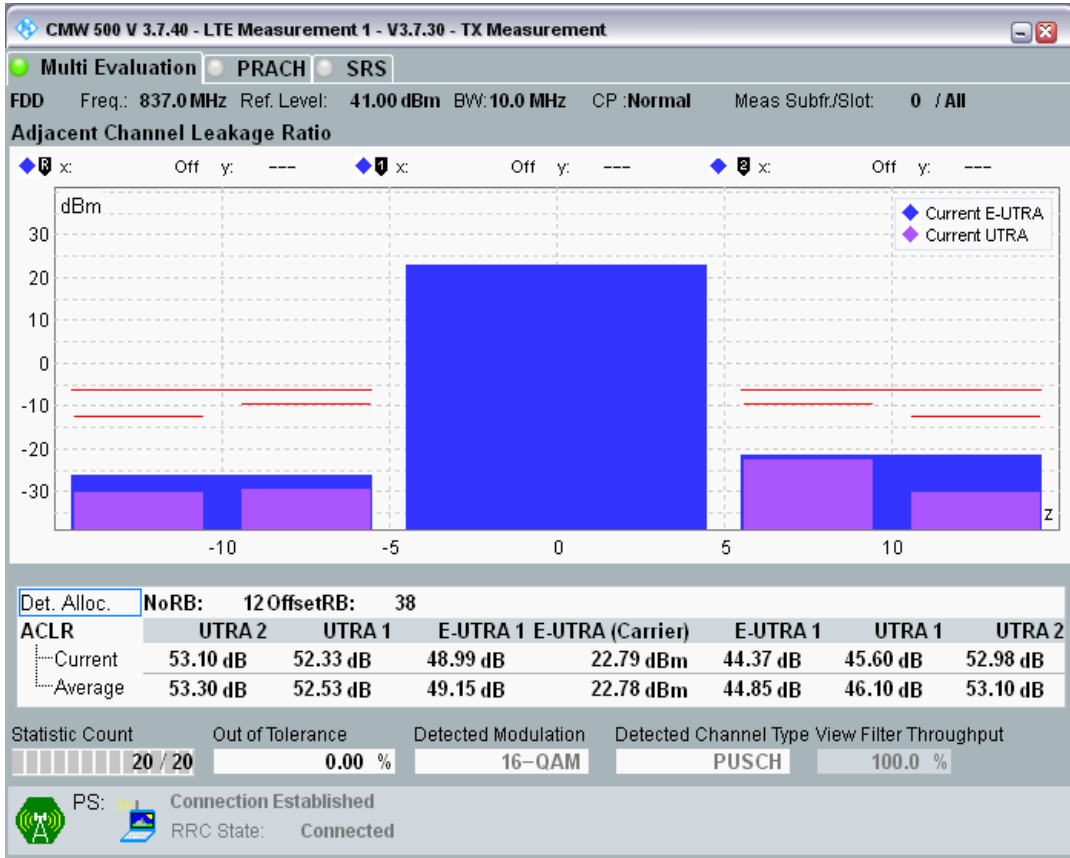

Band20 QAM16 BW=10MHz Channel=24200 RB Size=12 Position=#Max