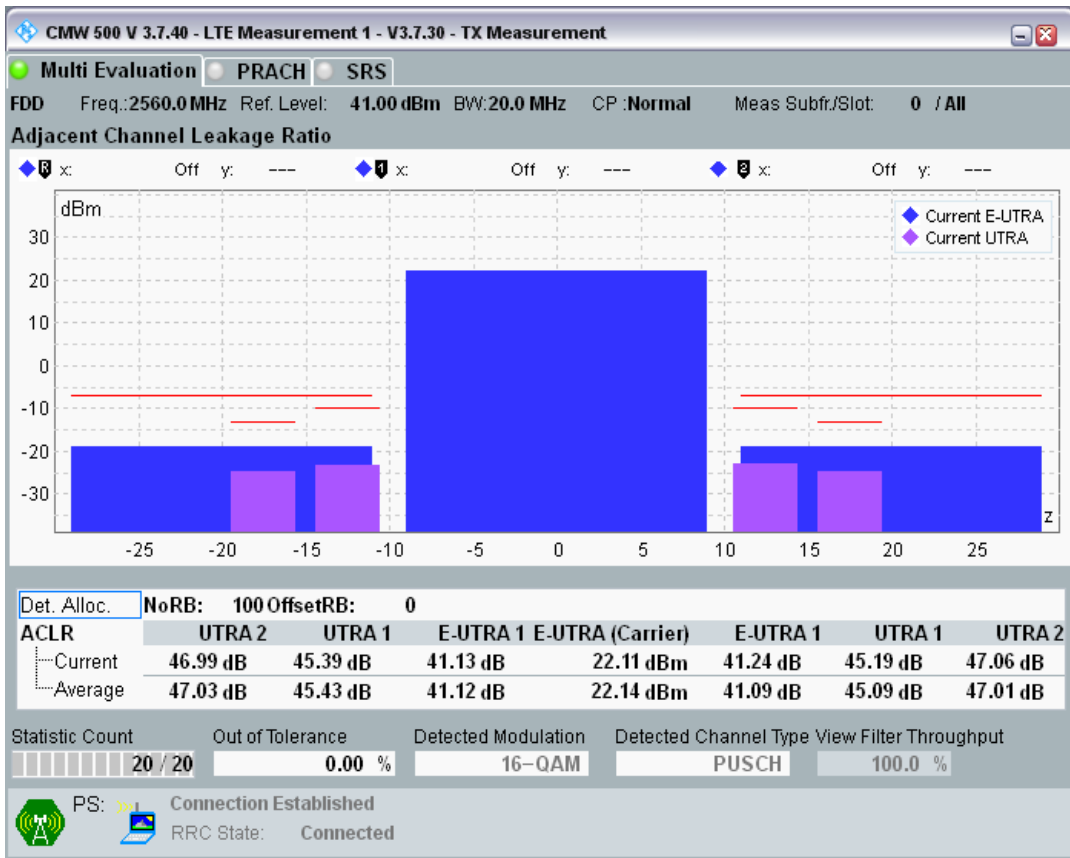

Band7 QAM16 BW=20MHz Channel=21350 RB Size=100 Position=#0