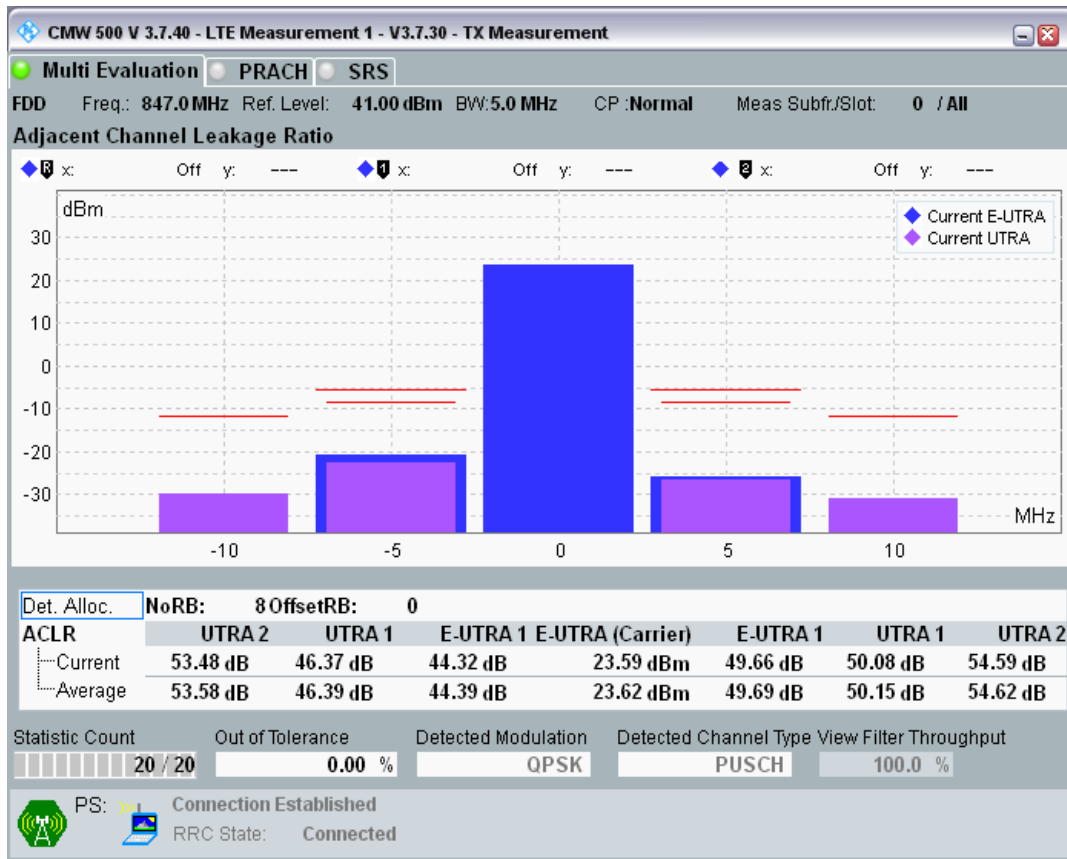

Band20 QPSK BW=5MHz Channel=24300 RB Size=8 Position=#0