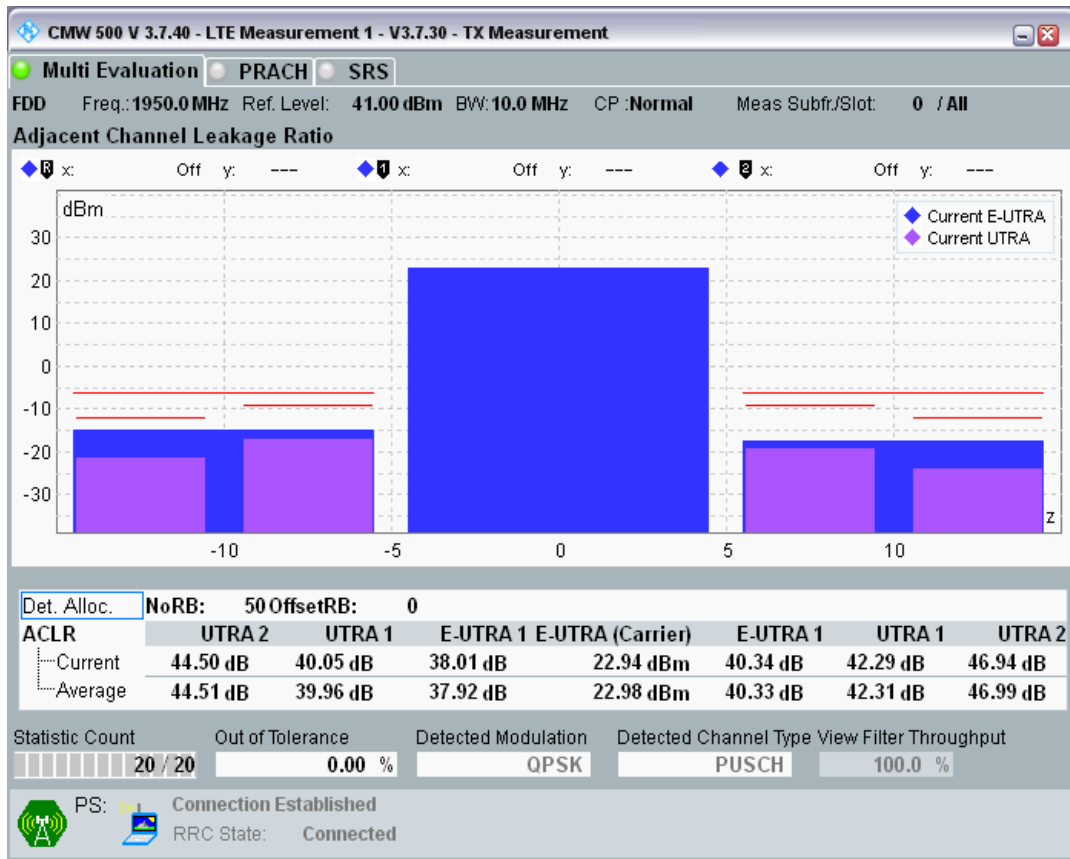

Band1 QPSK BW=10MHz Channel=18300 RB Size=50 Position=#0