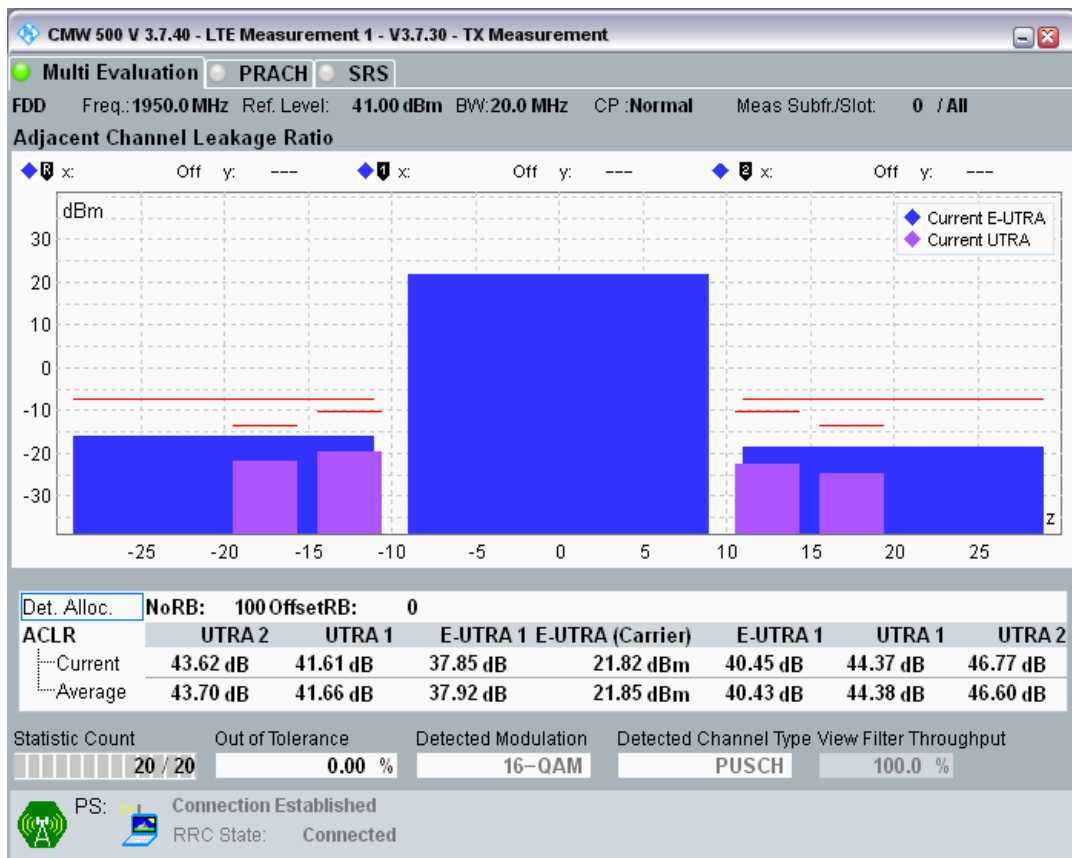

Band1 QPSK BW=20MHz Channel=18300 RB Size=100 Position=#0

Band1 QAM16 BW=20MHz Channel=18300 RB Size=18 Position=#0

Band1 QAM16 BW=20MHz Channel=18300 RB Size=18 Position=#Max

Band1 QAM16 BW=20MHz Channel=18300 RB Size=100 Position=#0