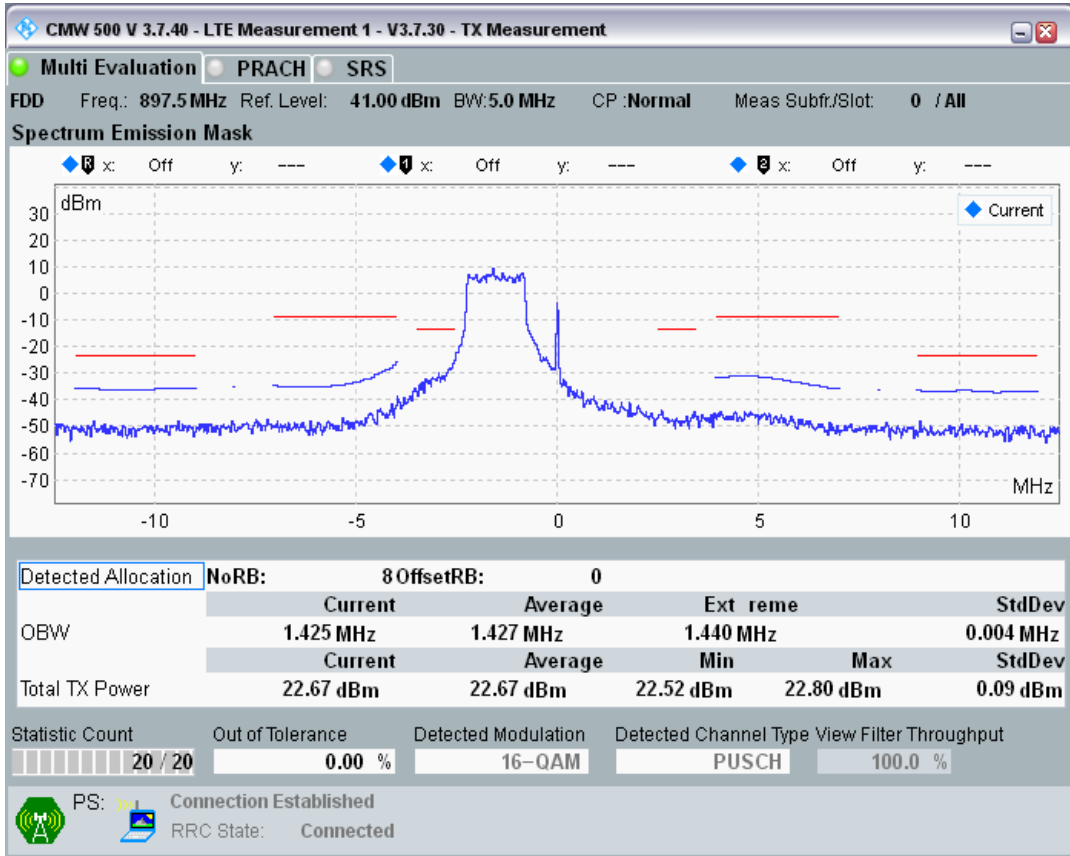

Band8 QPSK BW=5MHz Channel=21625 RB Size=8 Position=#0

Band8 QPSK BW=5MHz Channel=21625 RB Size=8 Position=#Max

Band8 QPSK BW=5MHz Channel=21625 RB Size=25 Position=#0

Band8 QAM16 BW=5MHz Channel=21625 RB Size=8 Position=#0