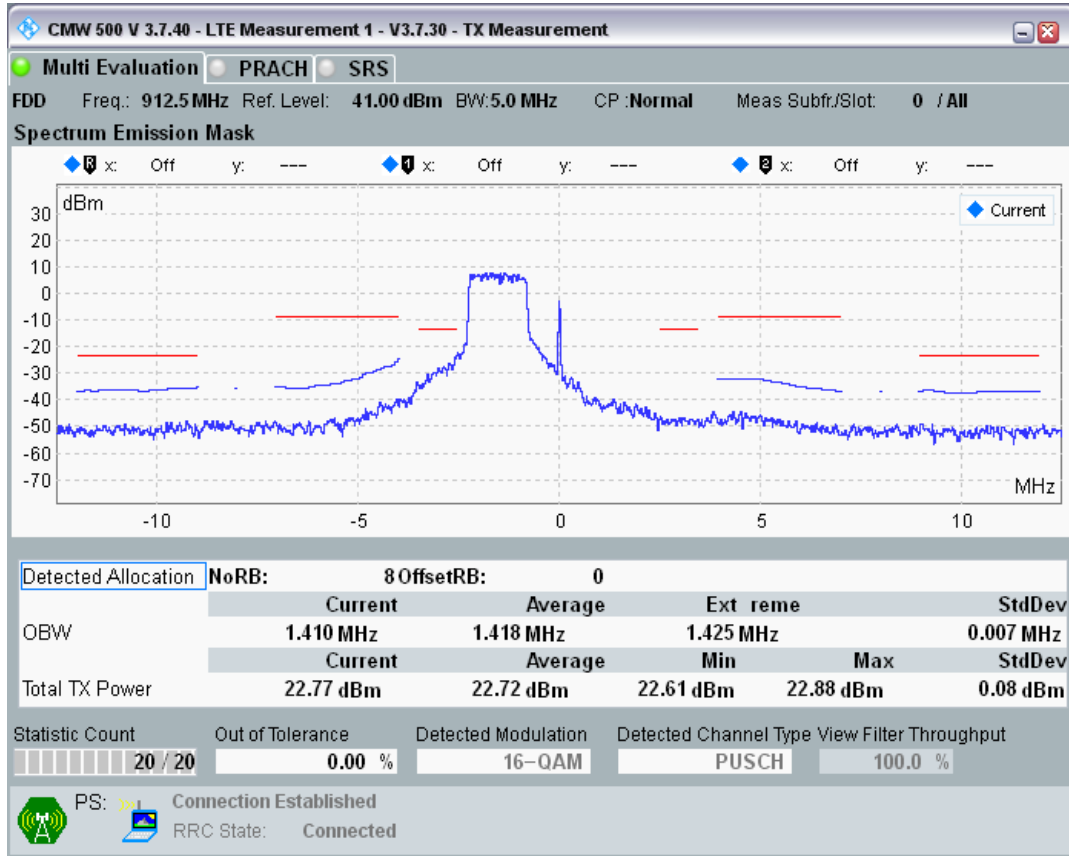

Band8 QAM16 BW=5MHz Channel=21775 RB Size=8 Position=#0