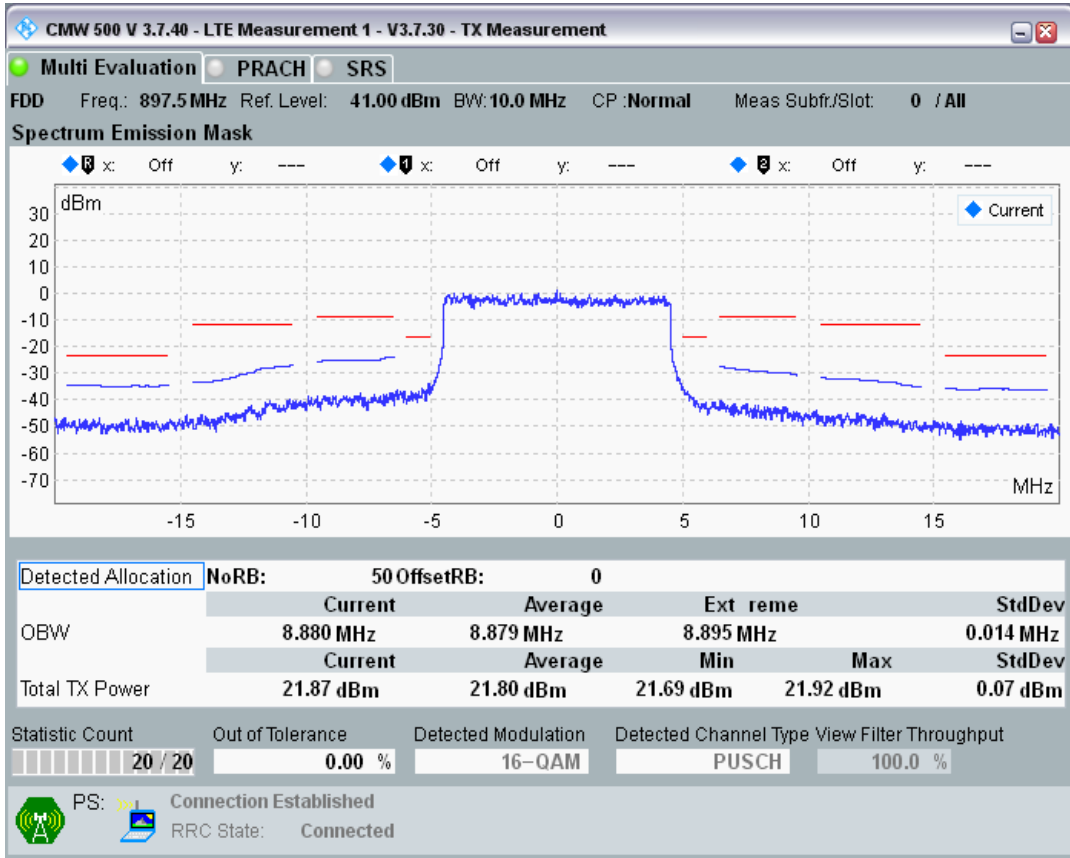

Band8 QPSK BW=10MHz Channel=21625 RB Size=50 Position=#0

Band8 QAM16 BW=10MHz Channel=21625 RB Size=12 Position=#0

Band8 QAM16 BW=10MHz Channel=21625 RB Size=12 Position=#Max

Band8 QAM16 BW=10MHz Channel=21625 RB Size=50 Position=#0