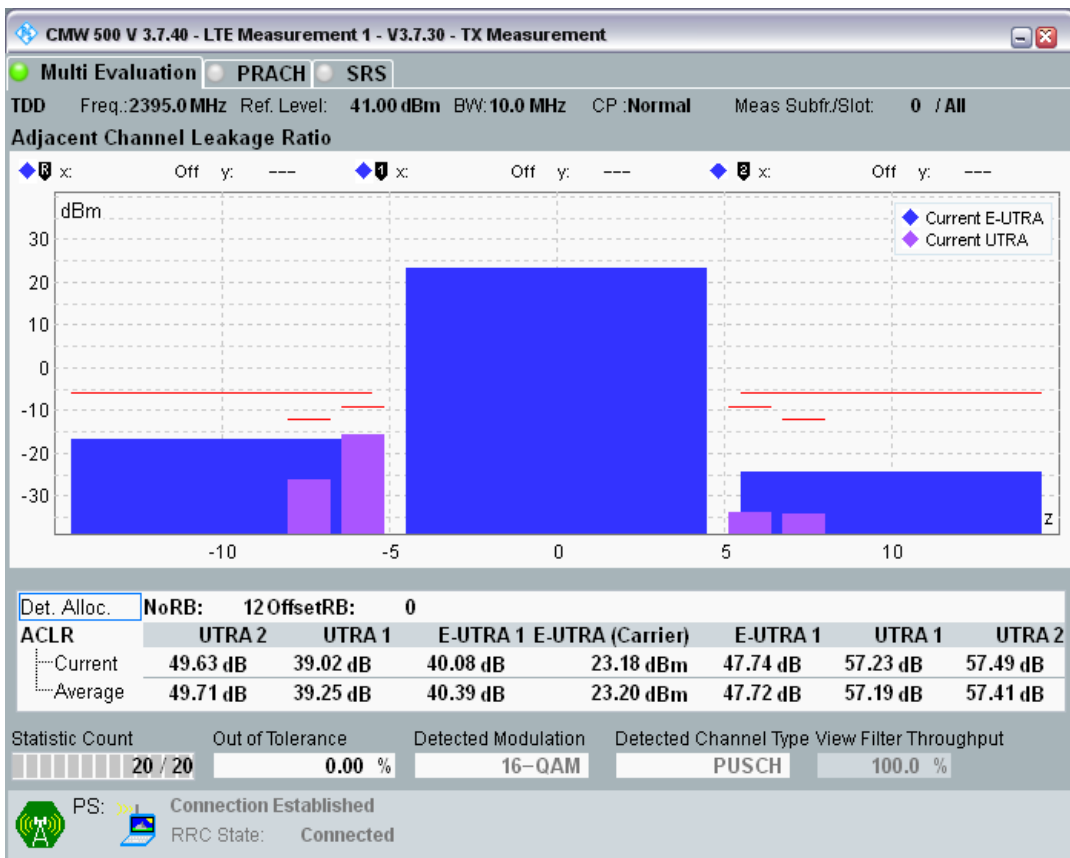

Band40 QAM16 BW=10MHz Channel=39600 RB Size=12 Position=#0