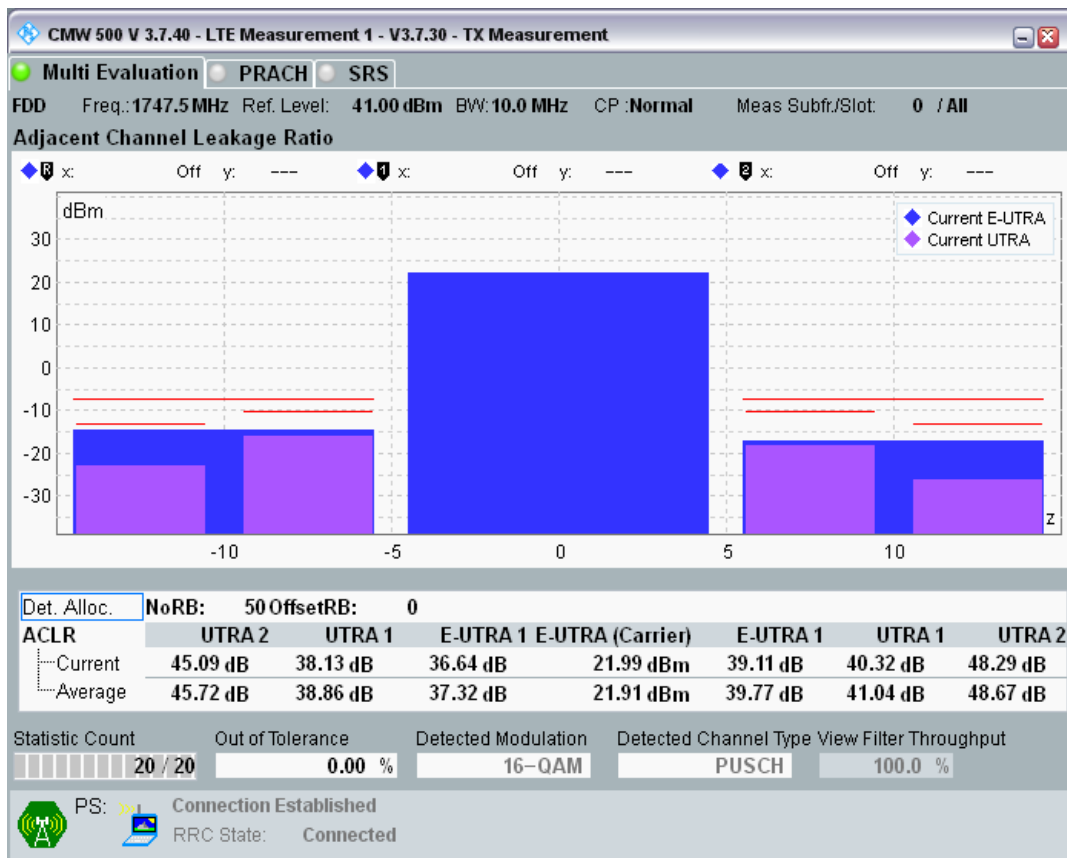

Band3 QPSK BW=10MHz Channel=19575 RB Size=50 Position=#0

Band3 QAM16 BW=10MHz Channel=19575 RB Size=12 Position=#0

Band3 QAM16 BW=10MHz Channel=19575 RB Size=12 Position=#Max

Band3 QAM16 BW=10MHz Channel=19575 RB Size=50 Position=#0