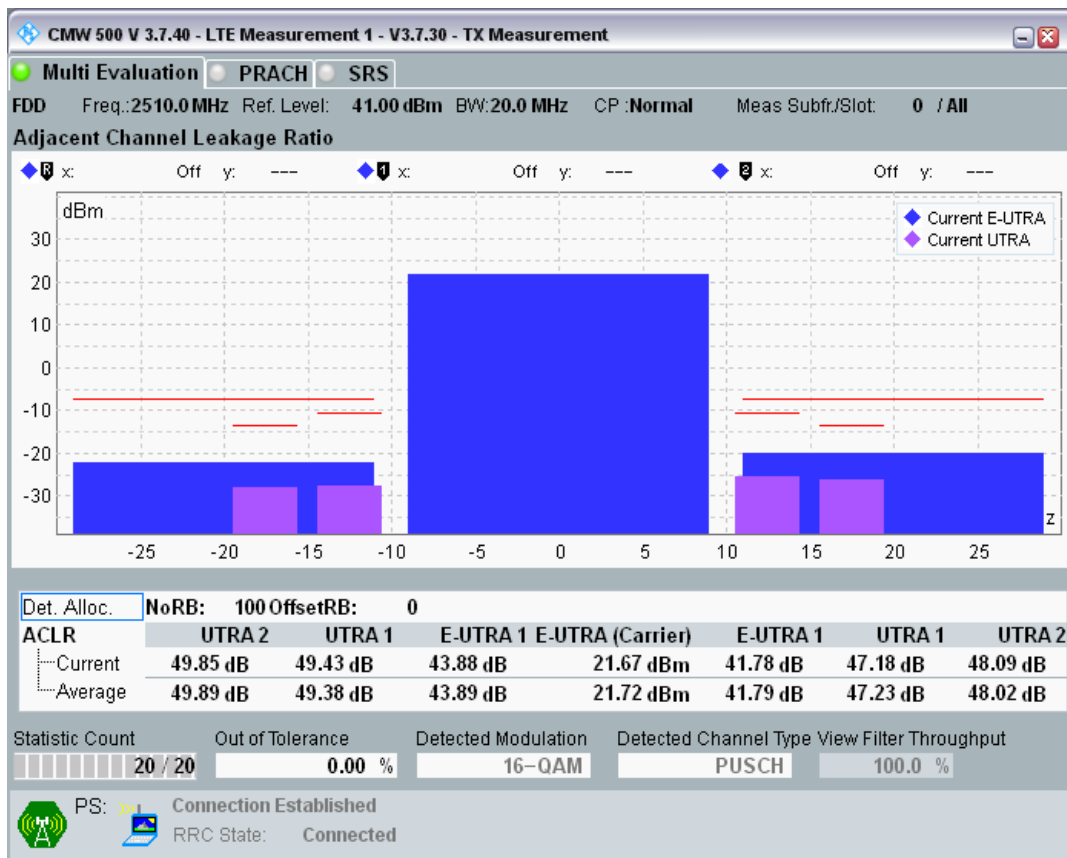

Band7 QAM16 BW=20MHz Channel=20850 RB Size=100 Position=#0