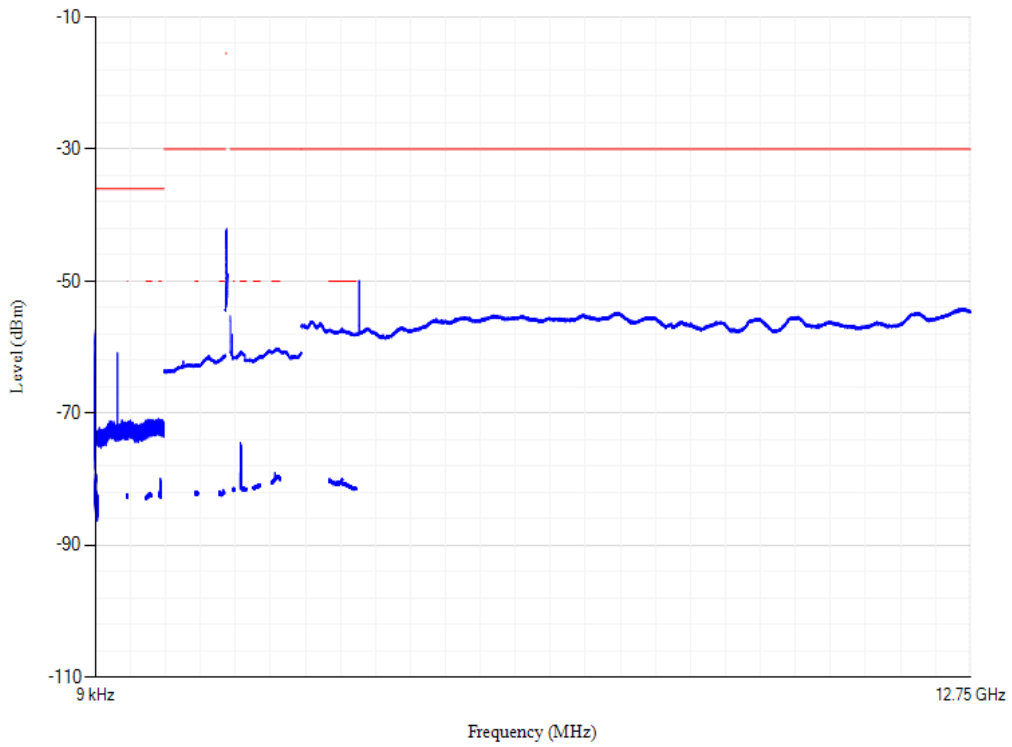

Conducted spurious emissions

Band1 QPSK BW=20MHz Channel=18300 RB Size=1 Position=#0