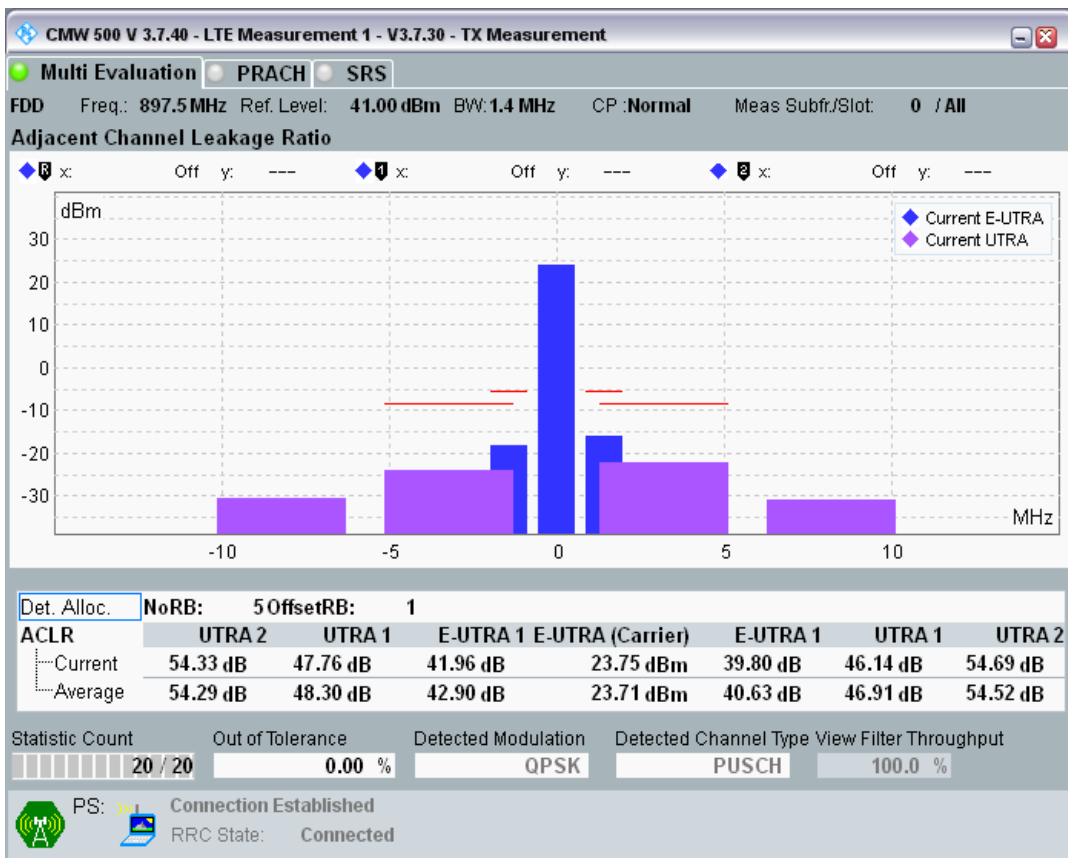

Band8 QPSK BW=1.4MHz Channel=21625 RB Size=5 Position=#Max