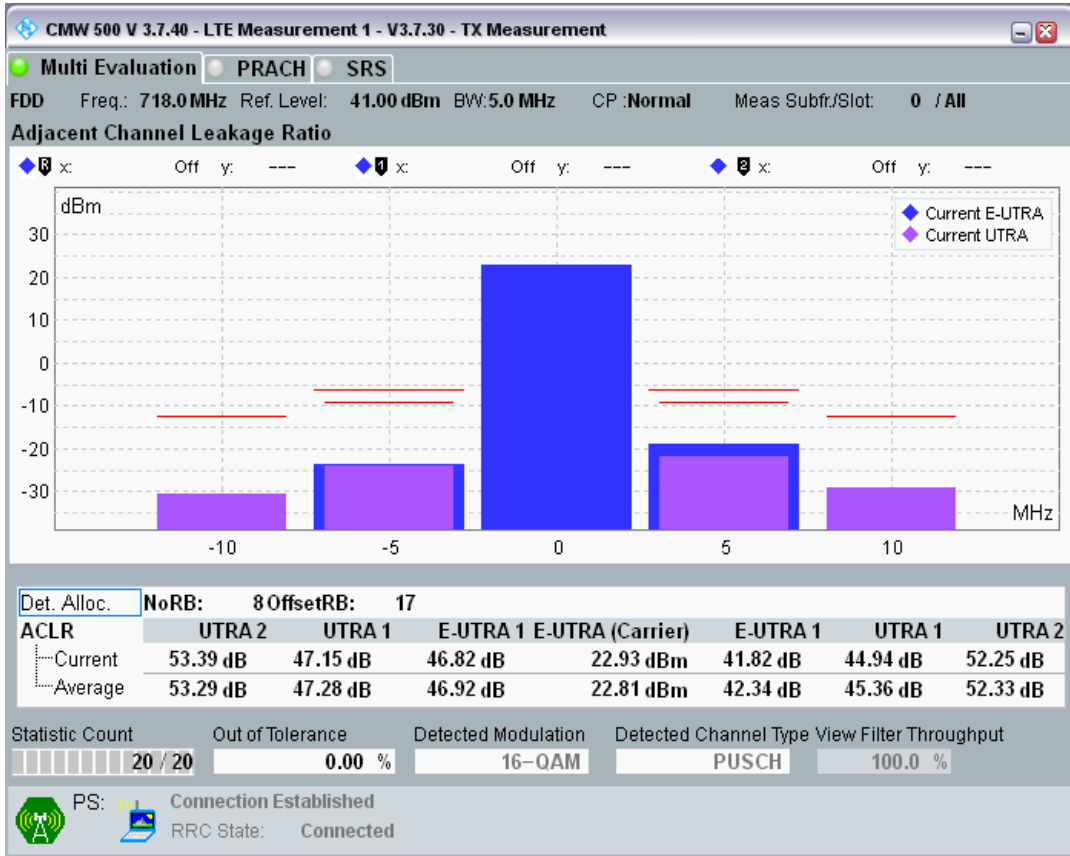

Band28 QAM16 BW=5MHz Channel=27360 RB Size=8 Position=#Max