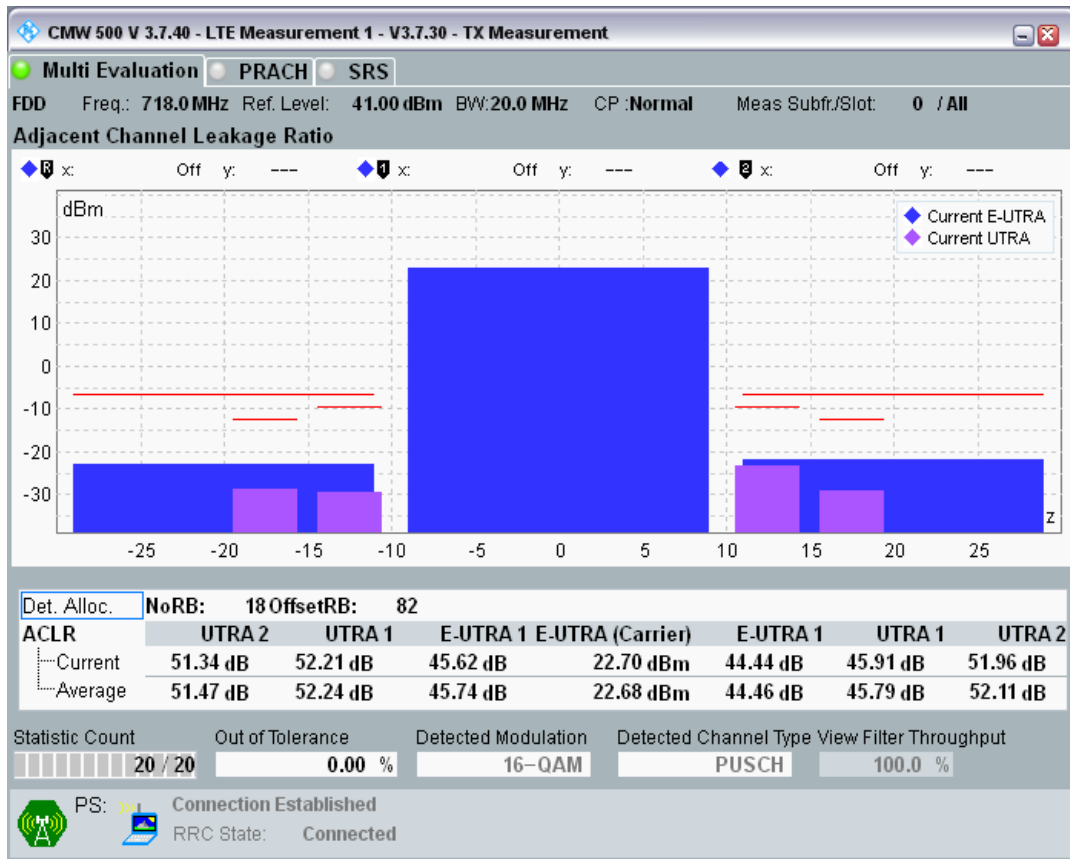

Band28 QAM16 BW=20MHz Channel=27360 RB Size=18 Position=#Max