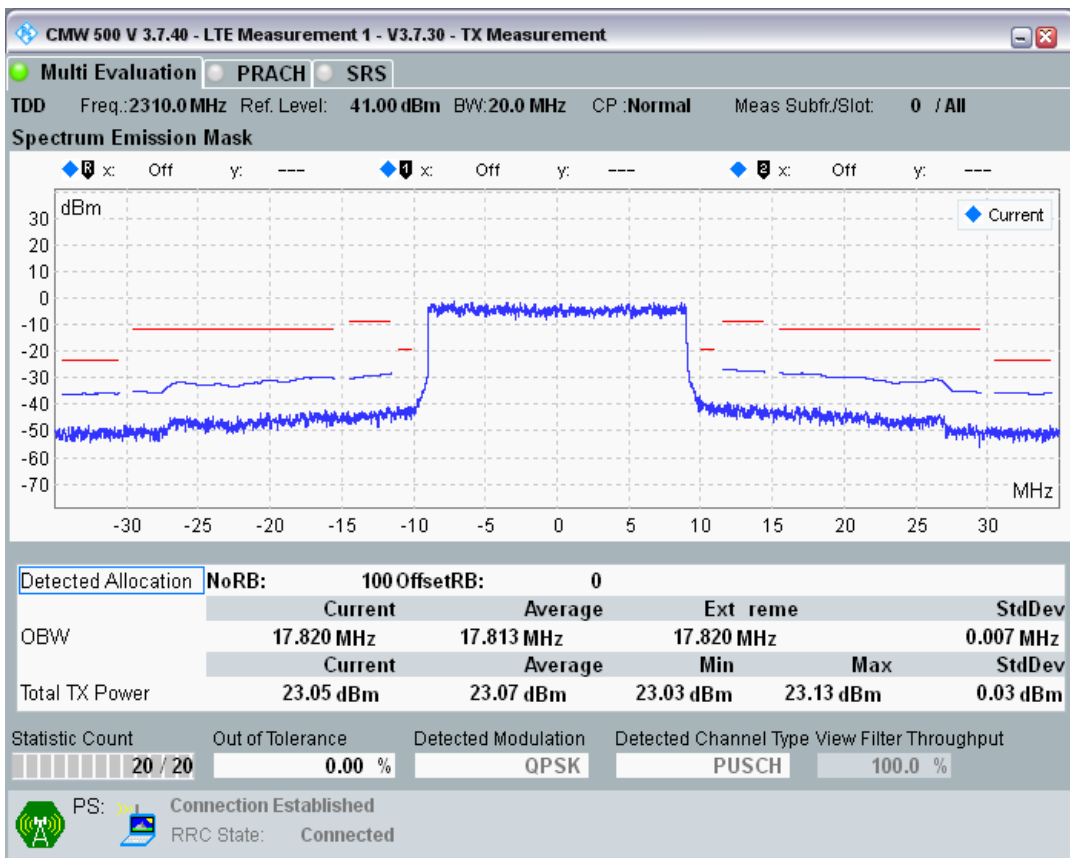

Band40 QPSK BW=20MHz Channel=38750 RB Size=100 Position=#0