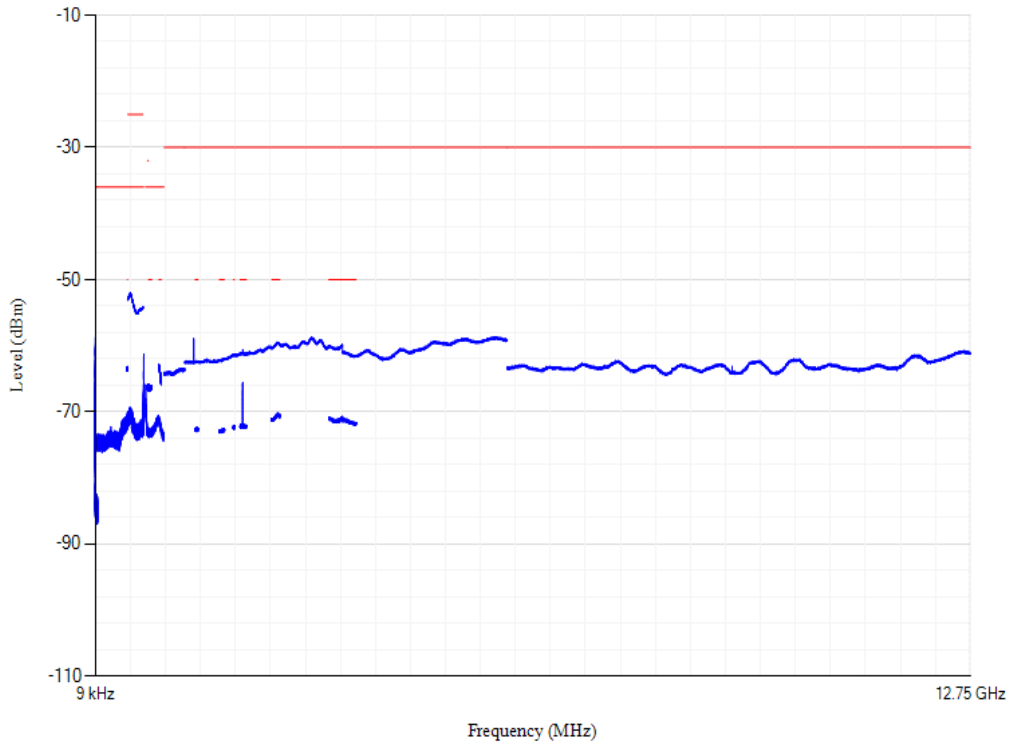

Conducted spurious emissions

Band28 QPSK BW=5MHz Channel=27235 RB Size=1 Position=#0

Conducted spurious emissions

Band28 QPSK BW=5MHz Channel=27360 RB Size=1 Position=#0

Conducted spurious emissions

Band28 QPSK BW=5MHz Channel=27484 RB Size=1 Position=#0