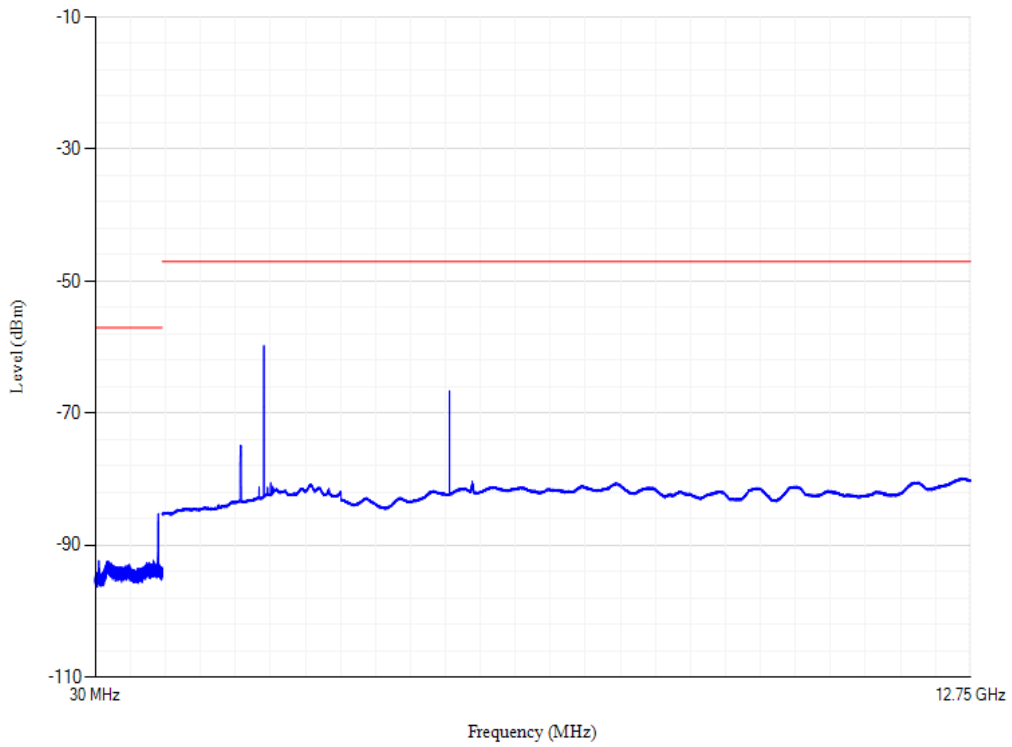

Conducted spurious emissions

Band1 QPSK BW=20MHz Channel=18100