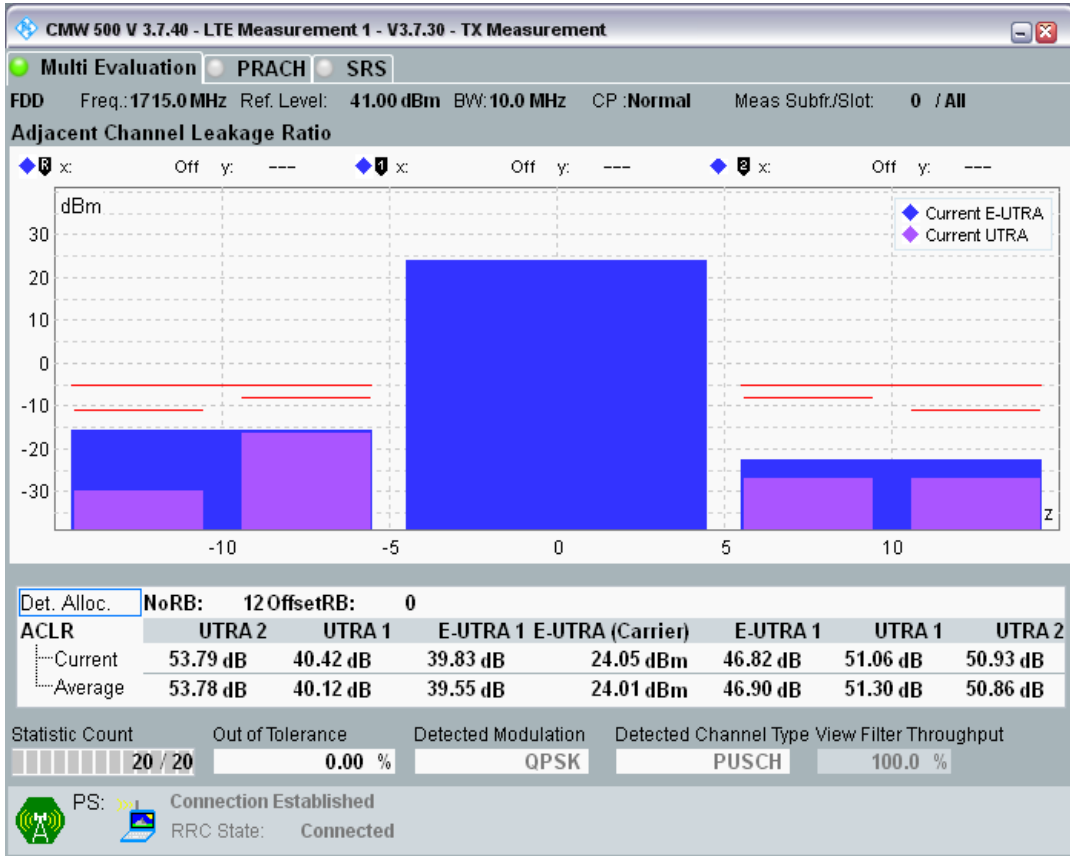

Band3 QPSK BW=10MHz Channel=19250 RB Size=12 Position=#0