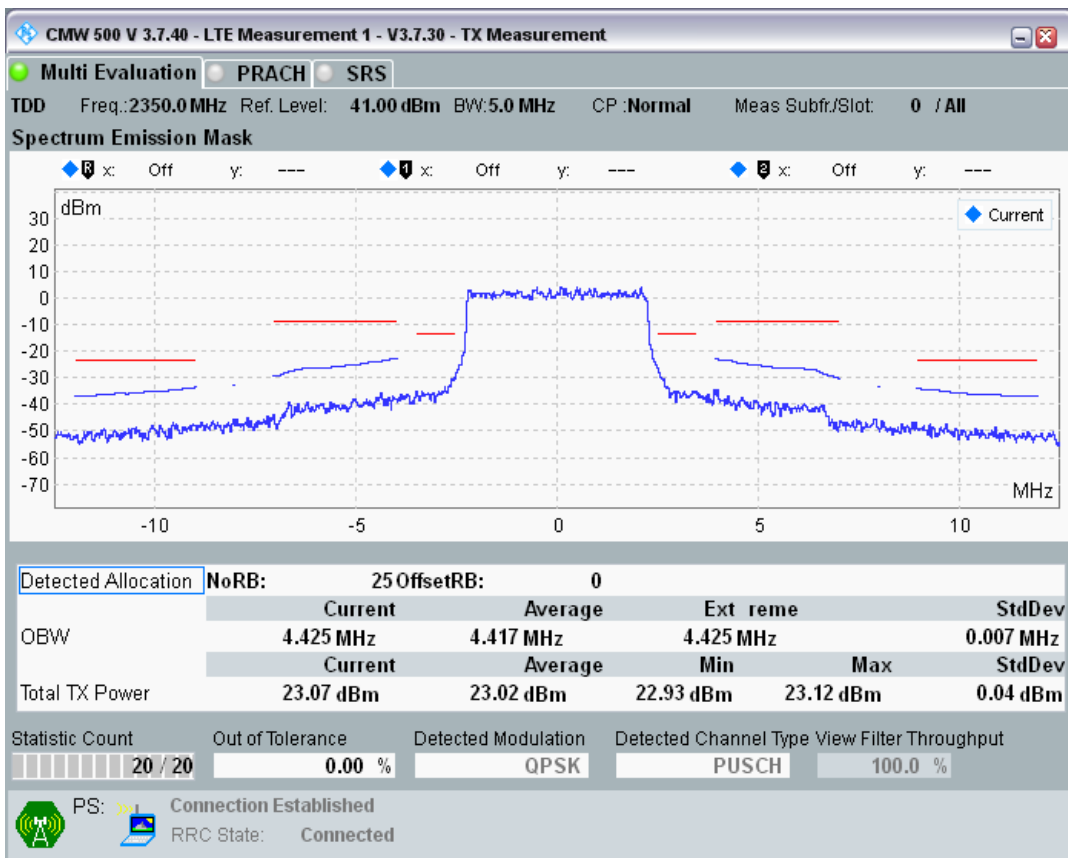

Band40 QPSK BW=5MHz Channel=39150 RB Size=25 Position=#0