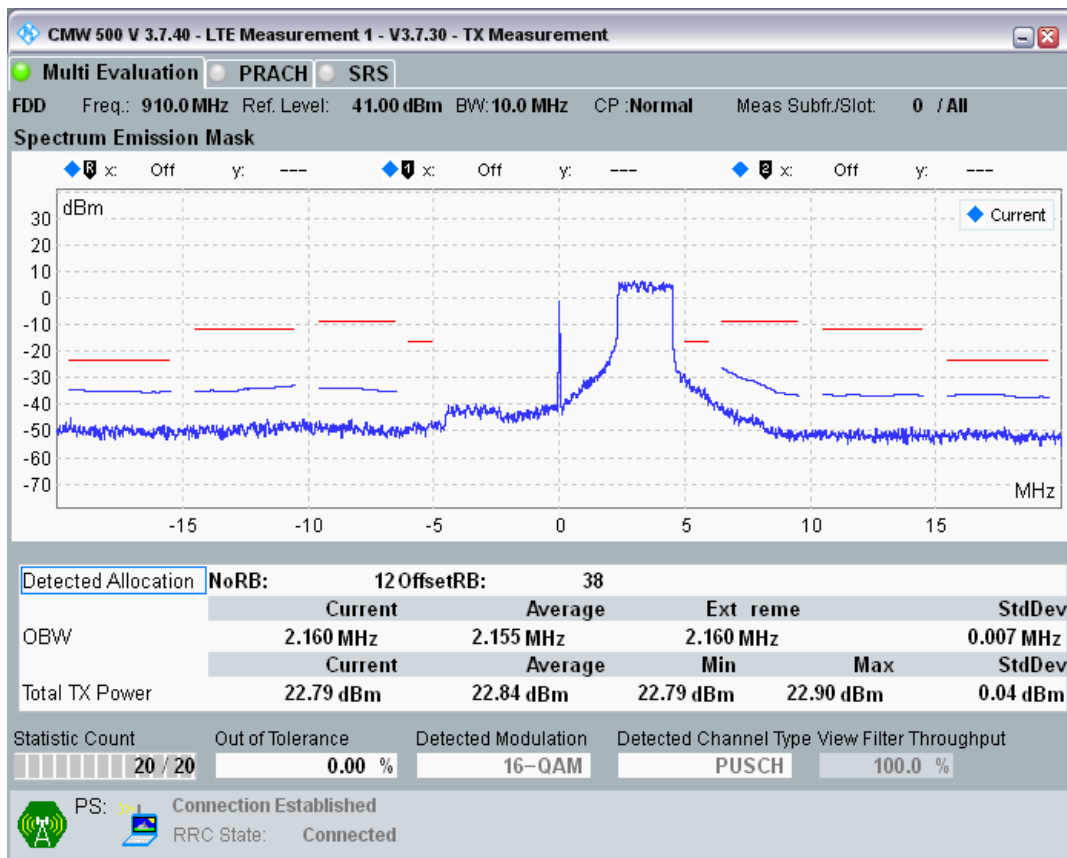

Band8 QAM16 BW=10MHz Channel=21750 RB Size=12 Position=#Max