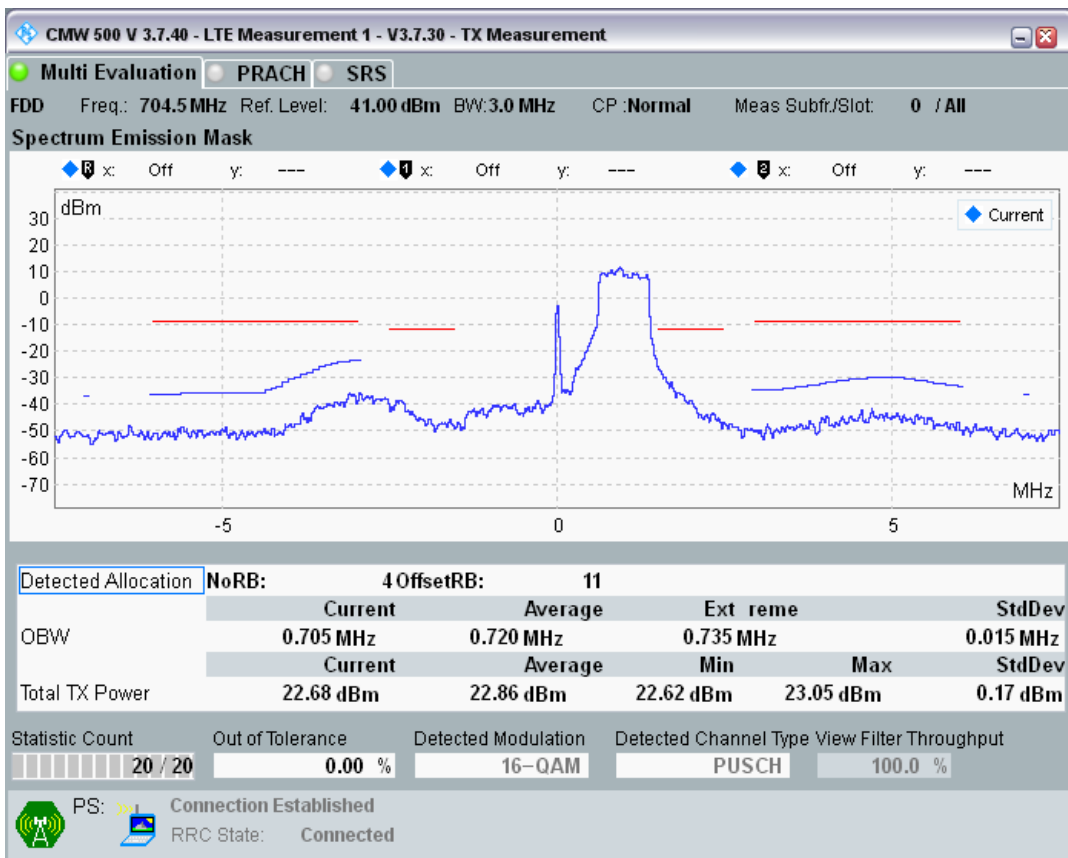

Band28 QAM16 BW=3MHz Channel=27225 RB Size=4 Position=#Max