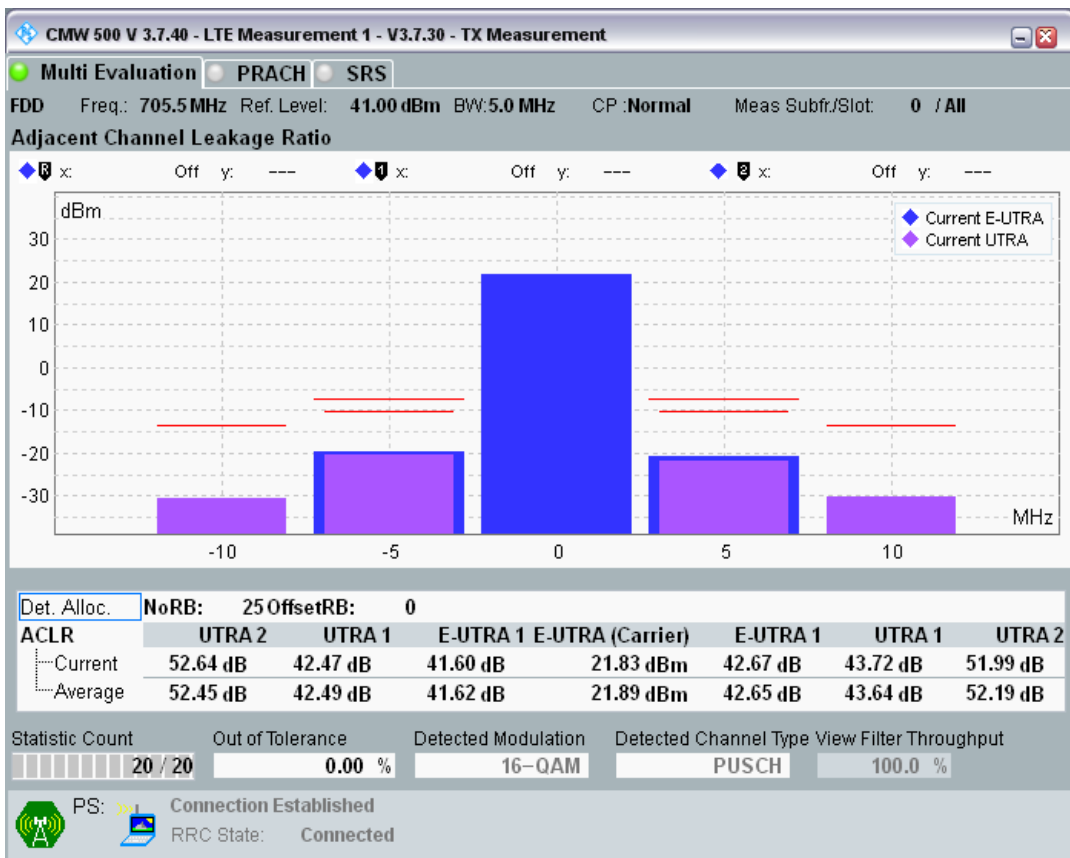

Band28 QPSK BW=5MHz Channel=27235 RB Size=25 Position=#0

Band28 QAM16 BW=5MHz Channel=27235 RB Size=8 Position=#0

Band28 QAM16 BW=5MHz Channel=27235 RB Size=8 Position=#Max

Band28 QAM16 BW=5MHz Channel=27235 RB Size=25 Position=#0