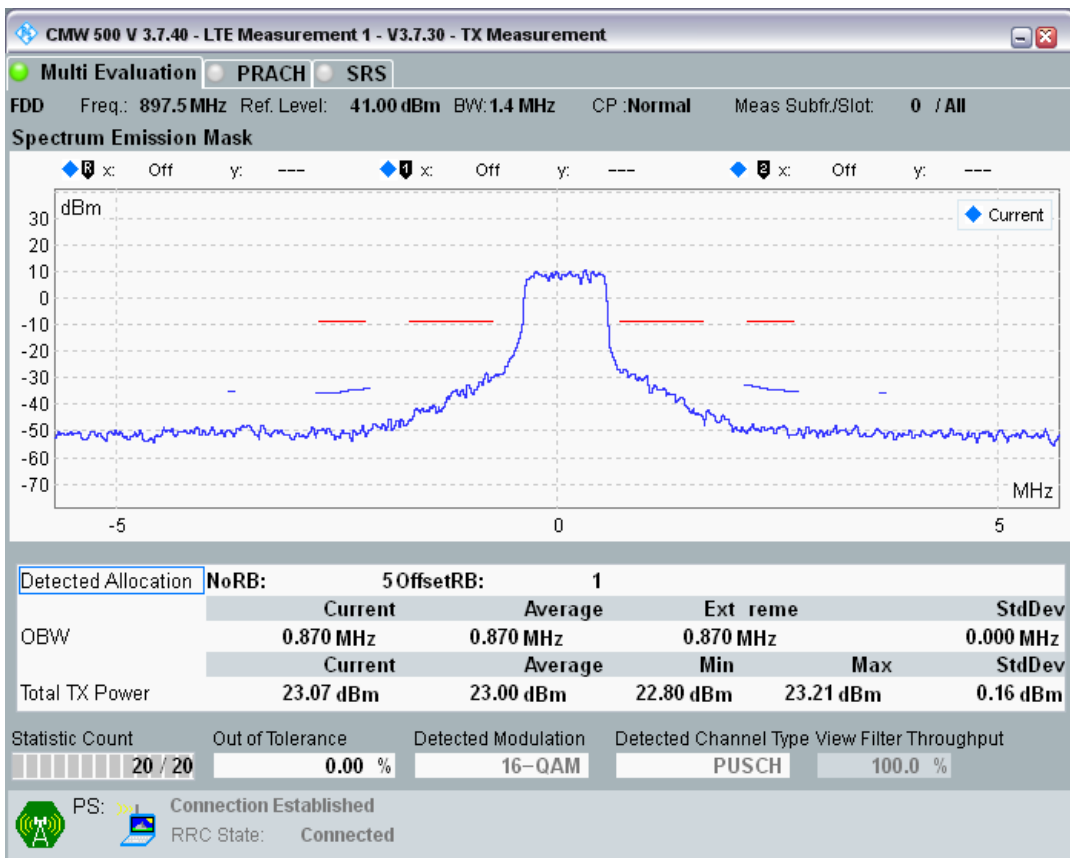

Band8 QAM16 BW=1.4MHz Channel=21625 RB Size=5 Position=#Max