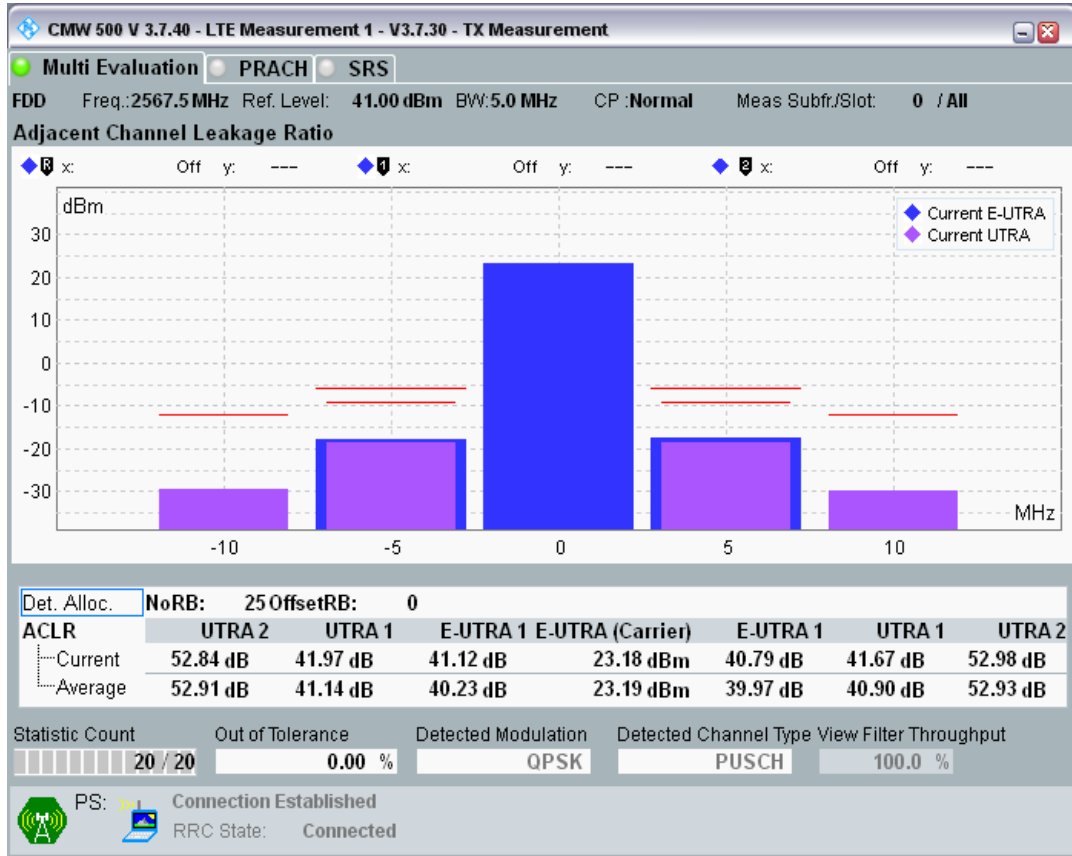

Band7 QPSK BW=5MHz Channel=21425 RB Size=25 Position=#0