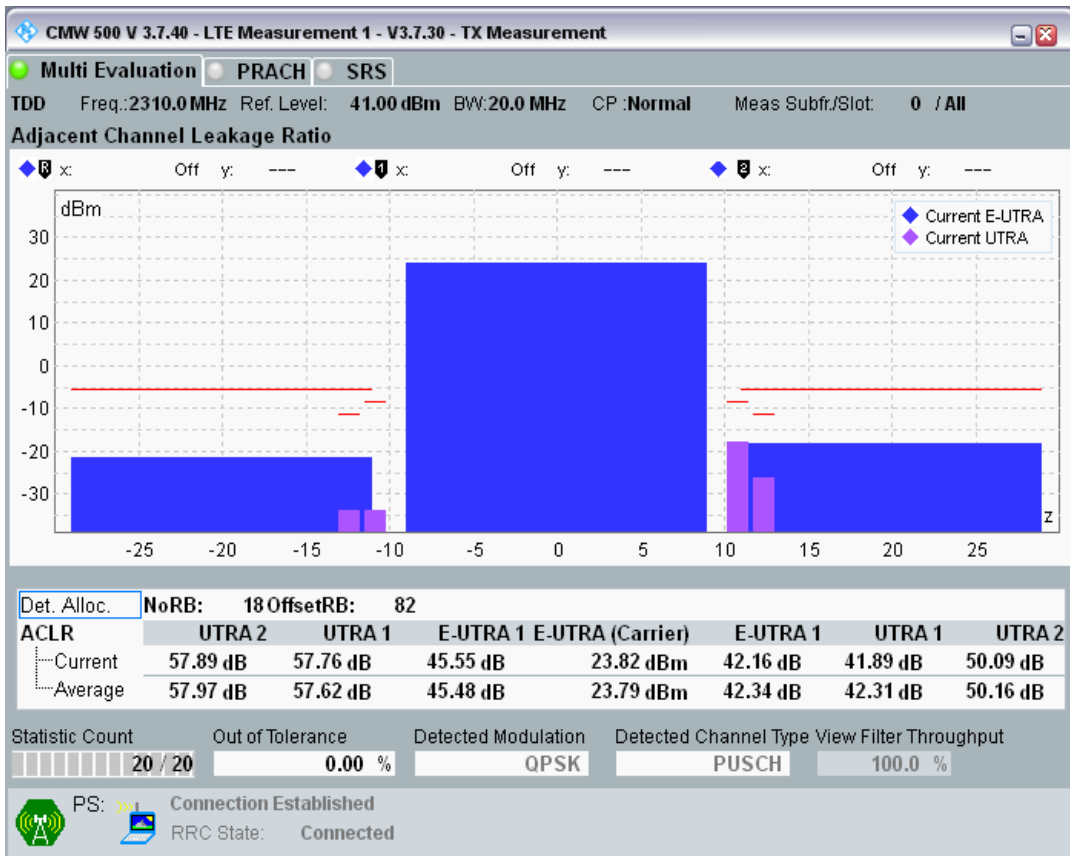

Band40 QPSK BW=20MHz Channel=38750 RB Size=18 Position=#Max