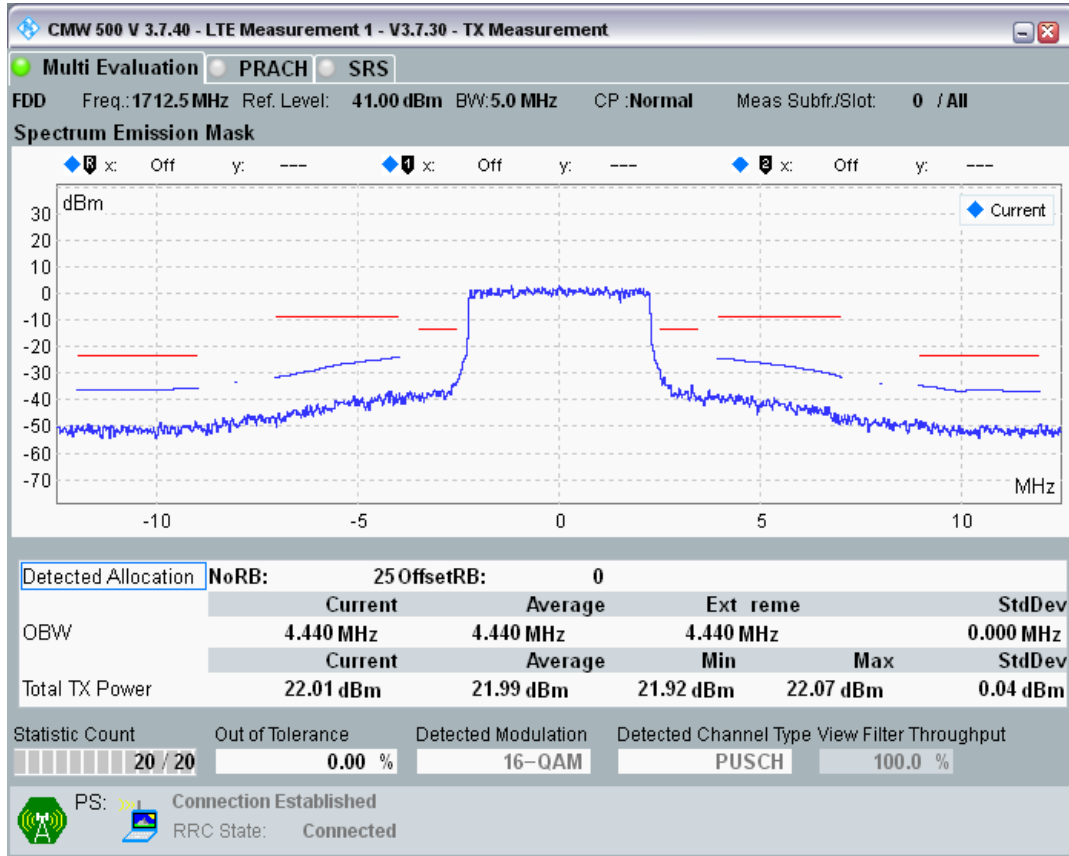

Band3 QPSK BW=5MHz Channel=19225 RB Size=25 Position=#0

Band3 QAM16 BW=5MHz Channel=19225 RB Size=8 Position=#0

Band3 QAM16 BW=5MHz Channel=19225 RB Size=8 Position=#Max

Band3 QAM16 BW=5MHz Channel=19225 RB Size=25 Position=#0