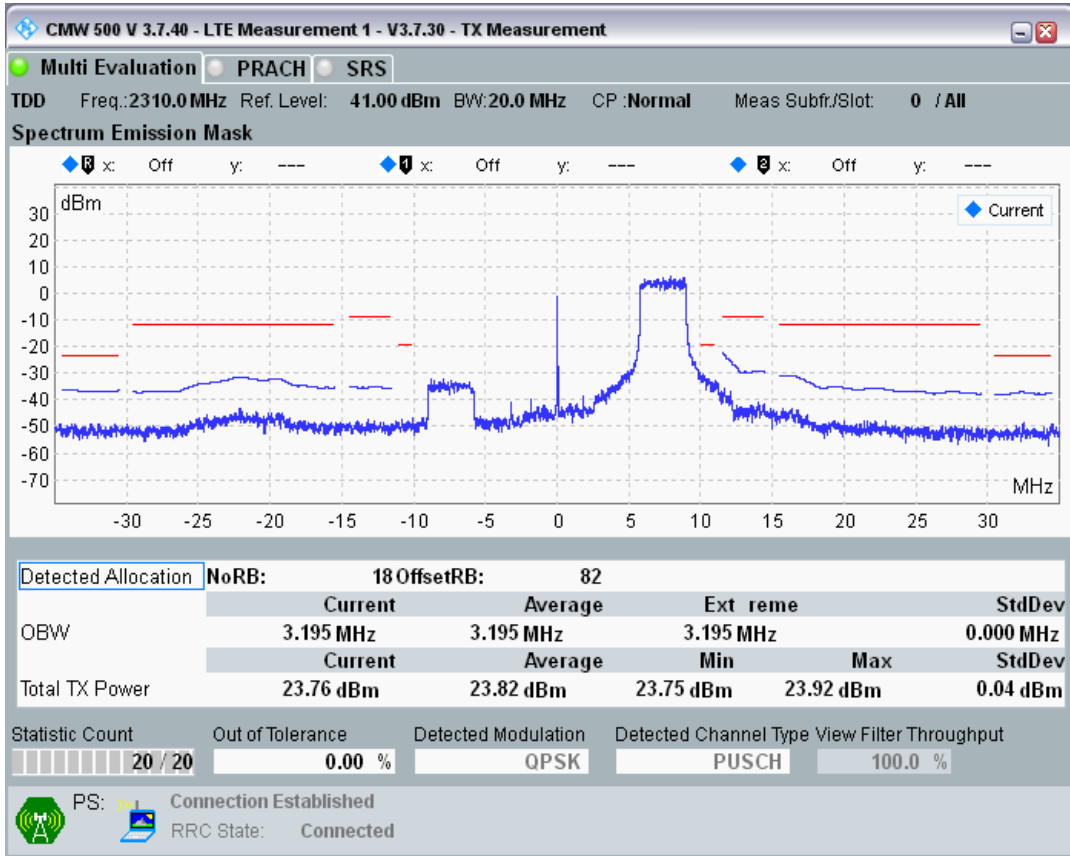

Band40 QPSK BW=20MHz Channel=38750 RB Size=18 Position=#Max