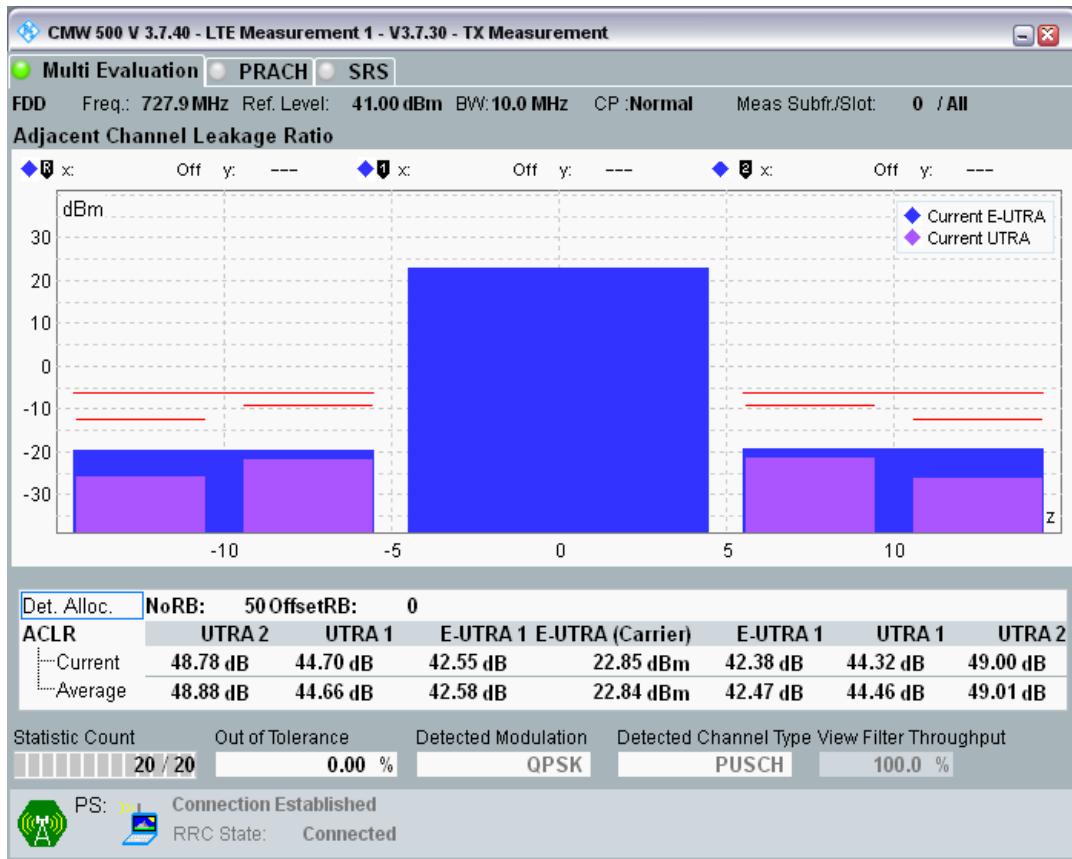

Band28 QPSK BW=10MHz Channel=27459 RB Size=50 Position=#0