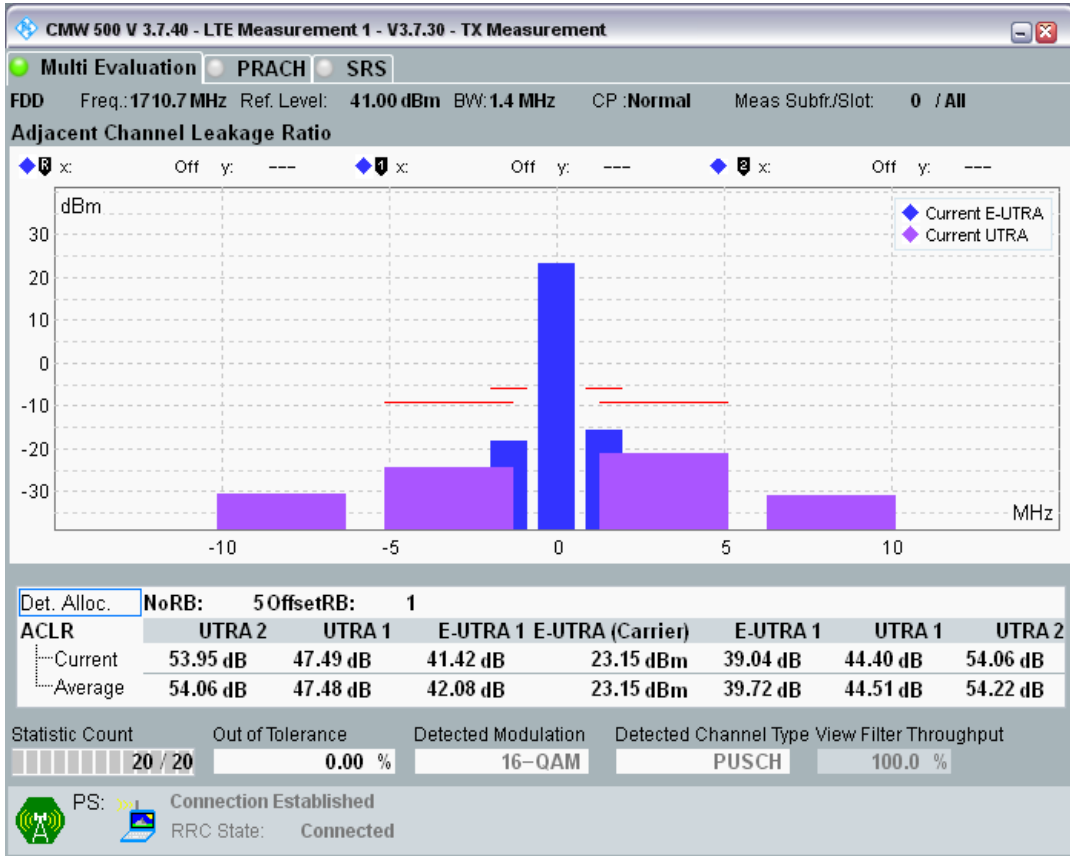

Band3 QAM16 BW=1.4MHz Channel=19207 RB Size=5 Position=#Max