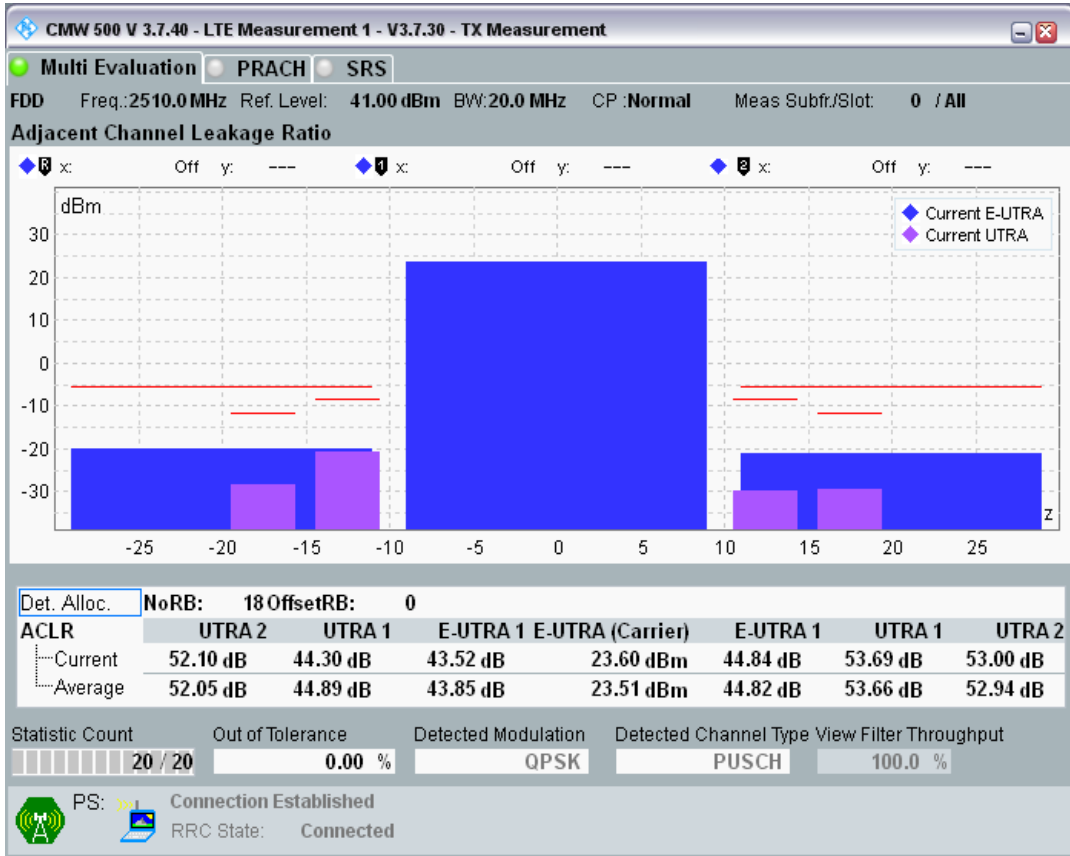

Band7 QPSK BW=20MHz Channel=20850 RB Size=18 Position=#0