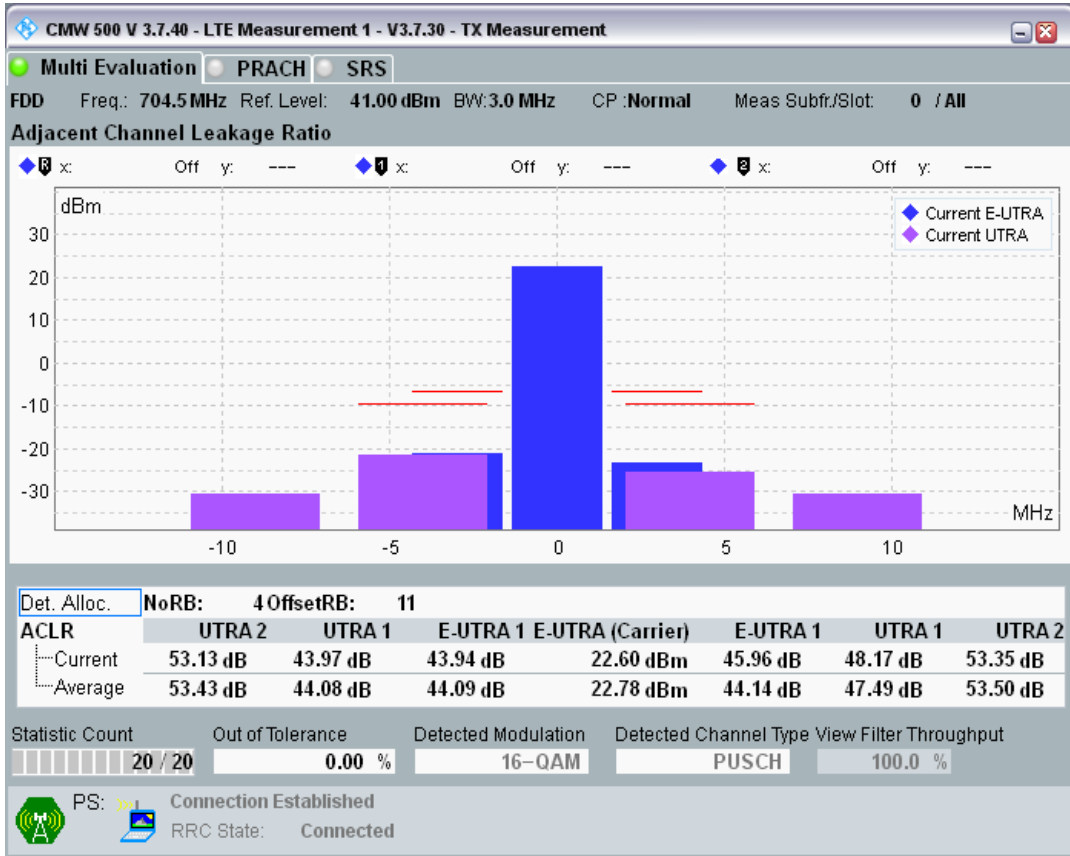

Band28 QAM16 BW=3MHz Channel=27225 RB Size=4 Position=#Max