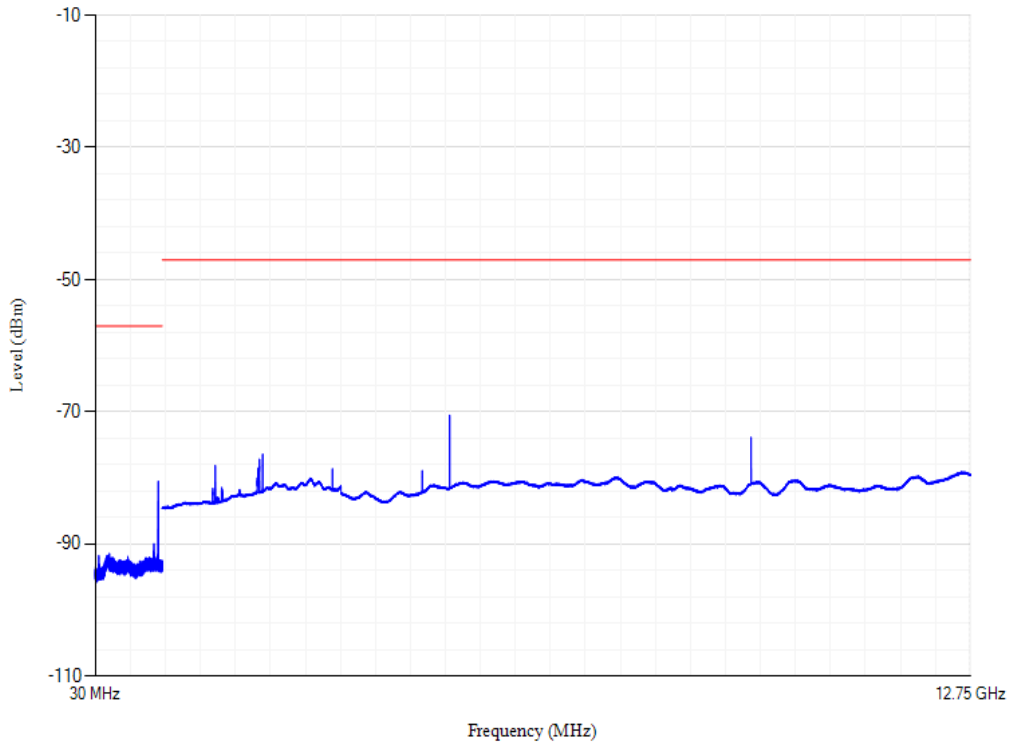

Conducted spurious emissions

Band7 QPSK BW=20MHz Channel=21100