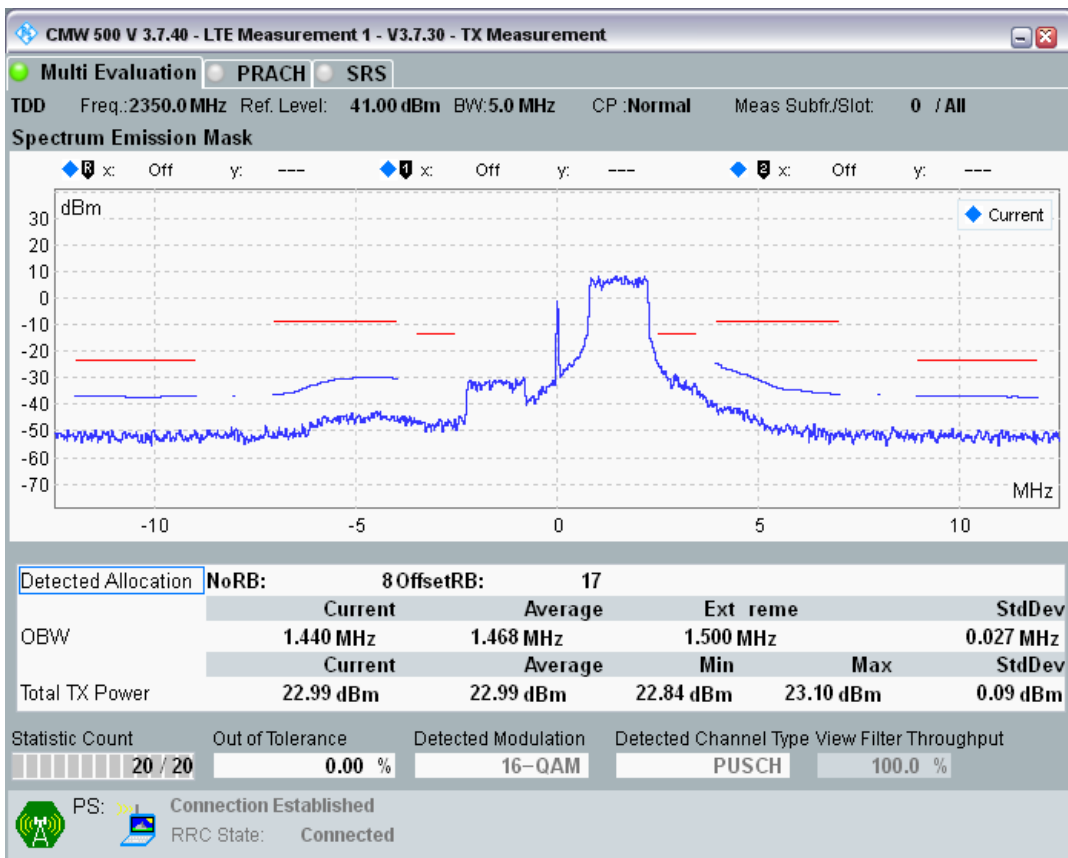

Band40 QAM16 BW=5MHz Channel=39150 RB Size=8 Position=#Max