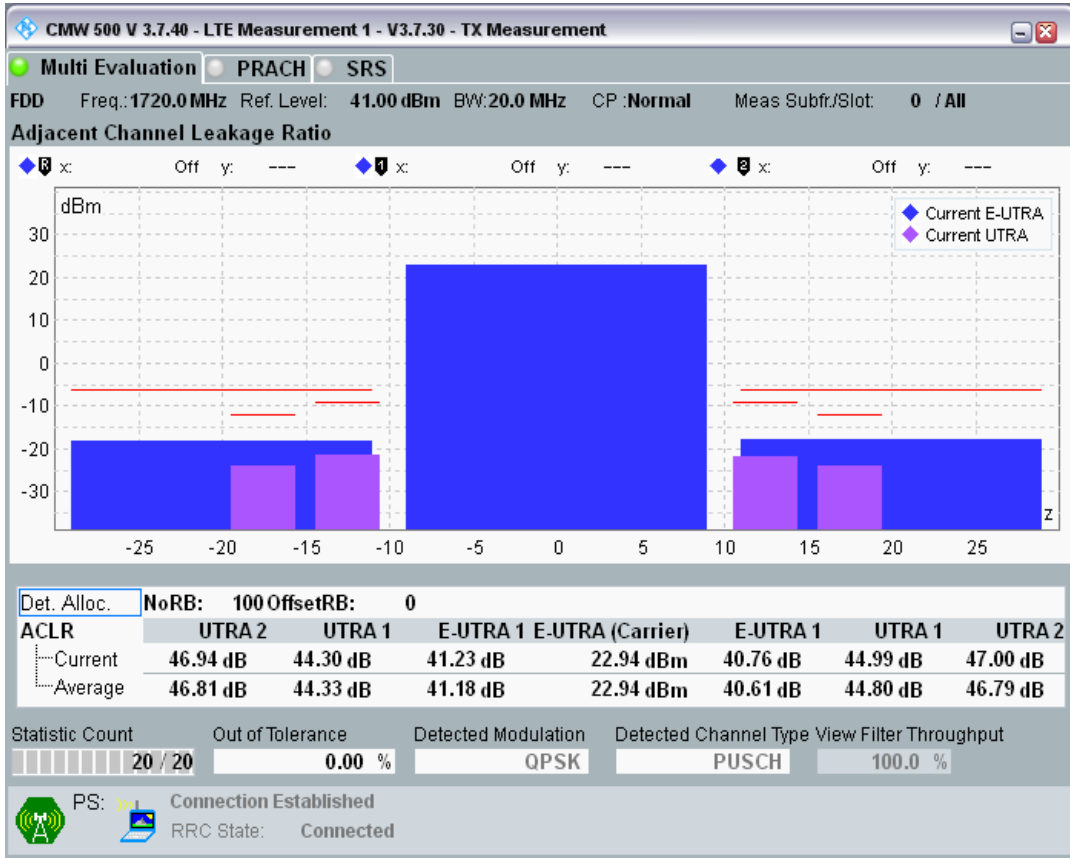

Band3 QPSK BW=20MHz Channel=19300 RB Size=100 Position=#0