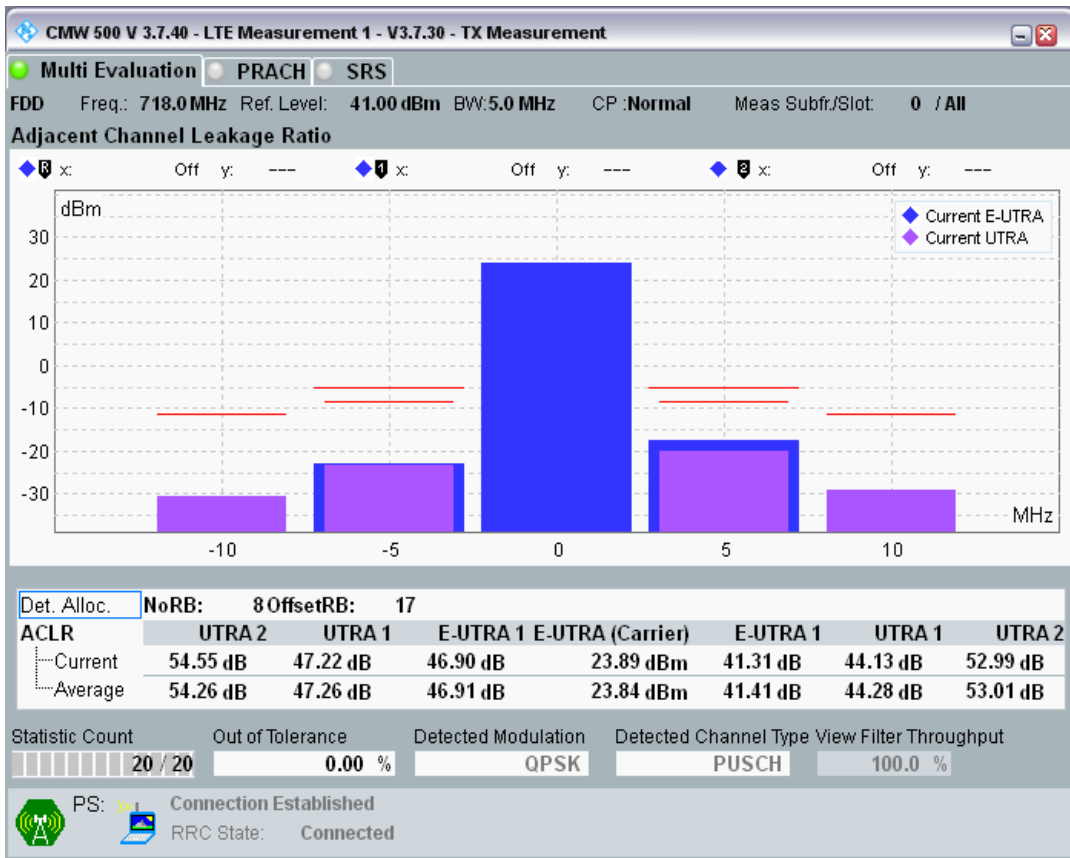

Band28 QPSK BW=5MHz Channel=27360 RB Size=8 Position=#Max