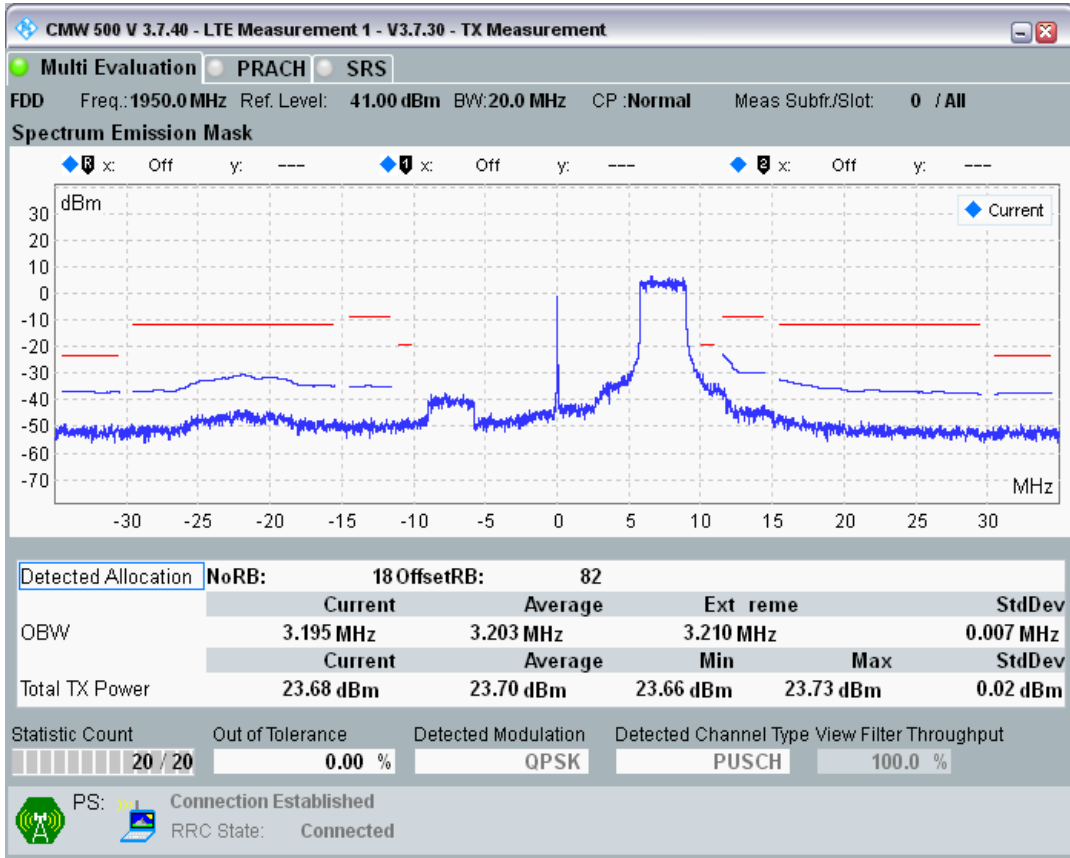

Band1 QAM16 BW=20MHz Channel=18100 RB Size=18 Position=#Max

Band1 QAM16 BW=20MHz Channel=18100 RB Size=100 Position=#0

Band1 QPSK BW=20MHz Channel=18300 RB Size=18 Position=#0

Band1 QPSK BW=20MHz Channel=18300 RB Size=18 Position=#Max