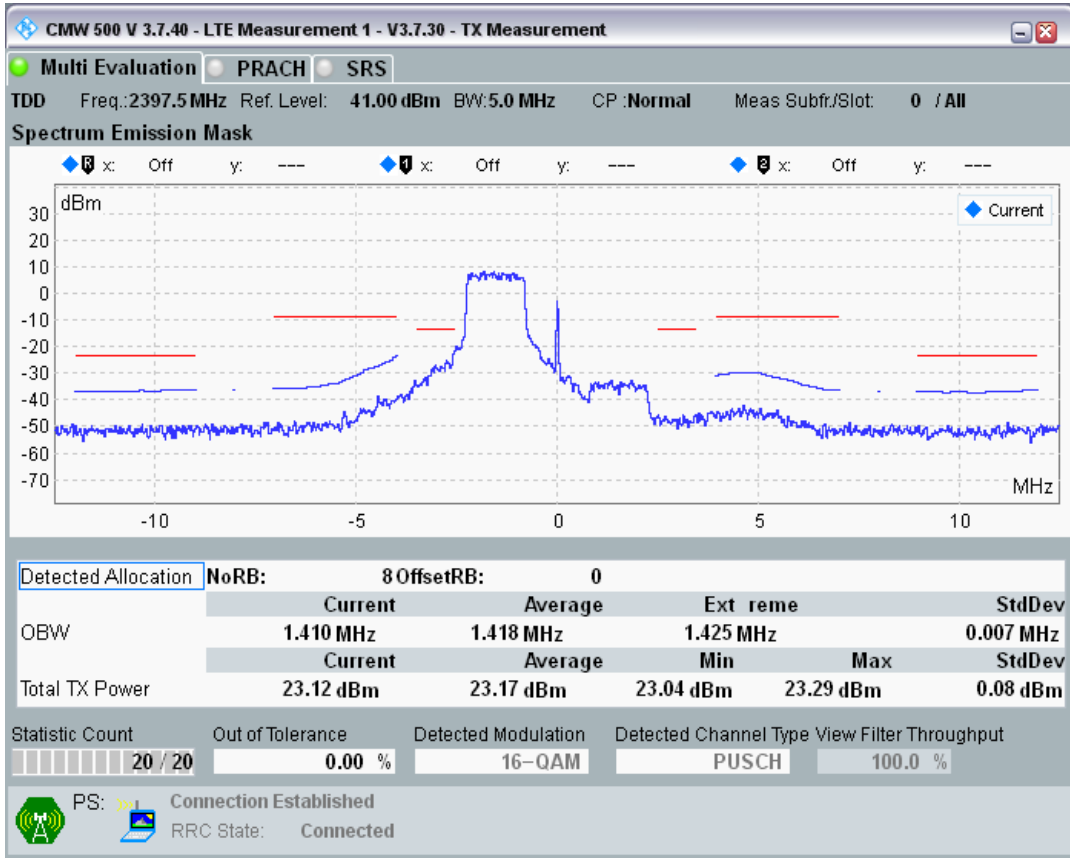

Band40 QPSK BW=5MHz Channel=39625 RB Size=8 Position=#0

Band40 QPSK BW=5MHz Channel=39625 RB Size=8 Position=#Max

Band40 QPSK BW=5MHz Channel=39625 RB Size=25 Position=#0

Band40 QAM16 BW=5MHz Channel=39625 RB Size=8 Position=#0