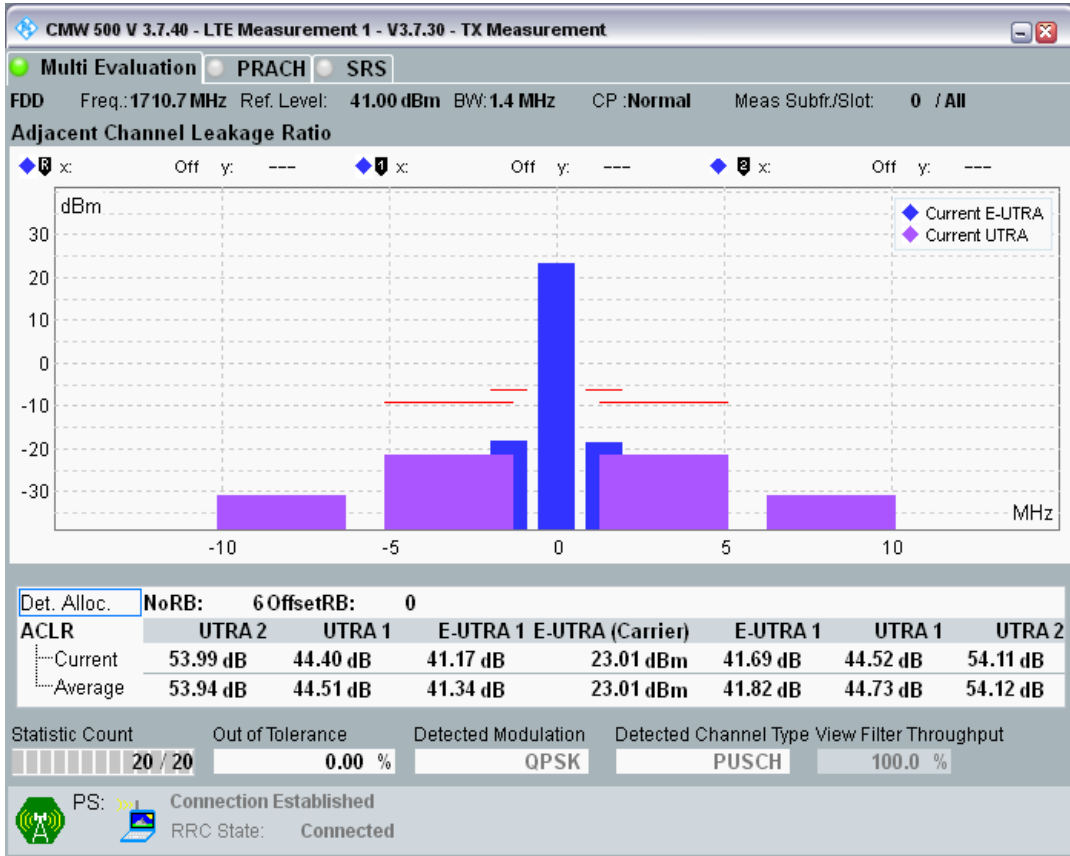

Band3 QPSK BW=1.4MHz Channel=19207 RB Size=6 Position=#0