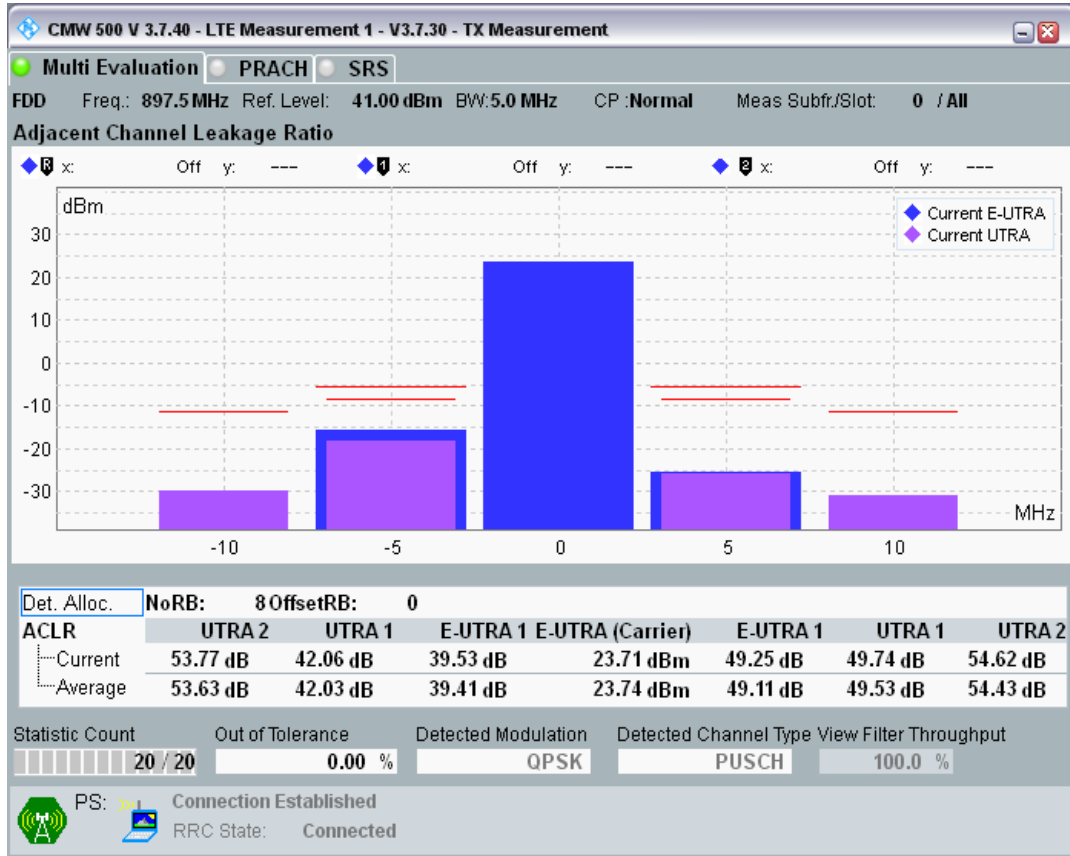

Band8 QPSK BW=5MHz Channel=21625 RB Size=8 Position=#0