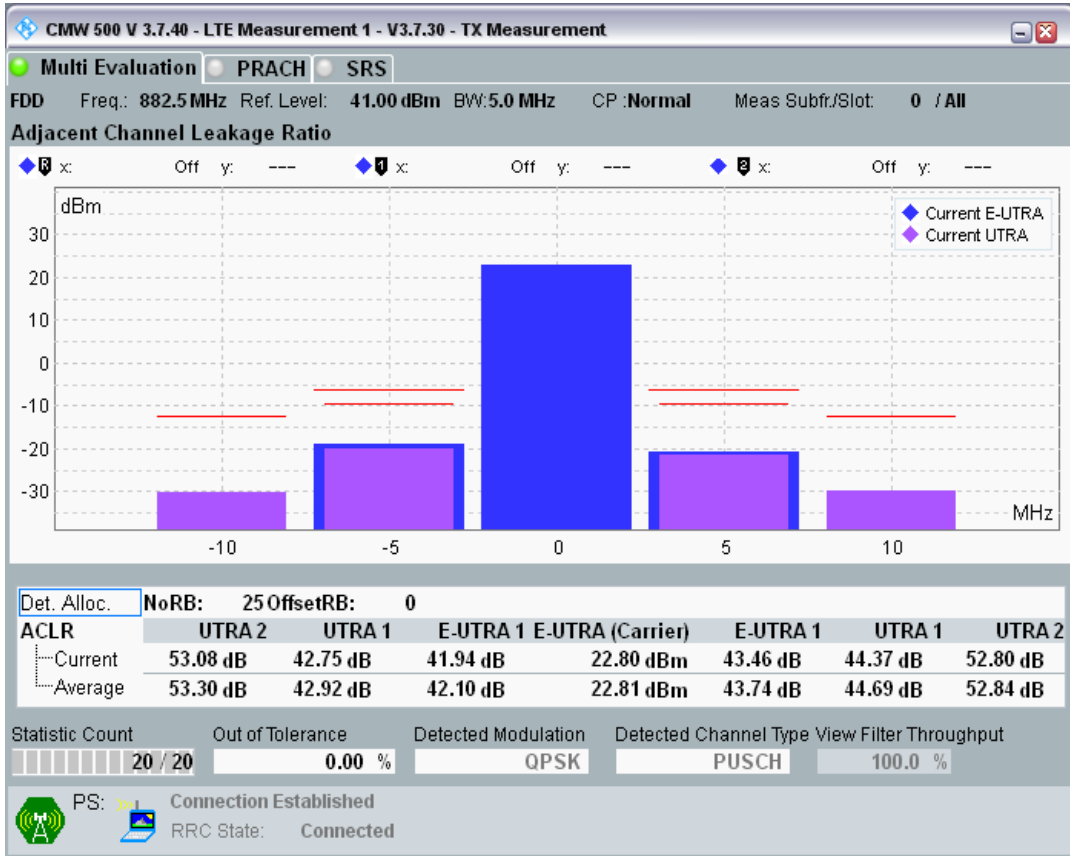

Band8 QPSK BW=5MHz Channel=21475 RB Size=25 Position=#0