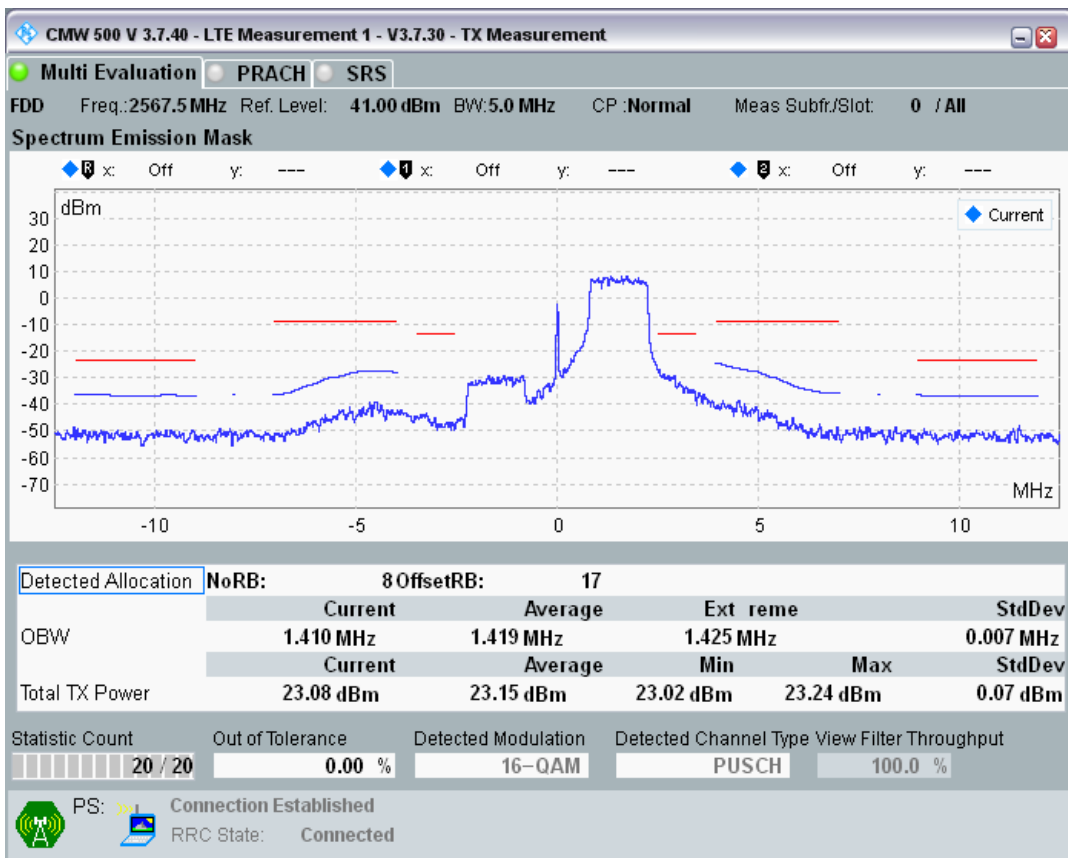

Band7 QAM16 BW=5MHz Channel=21425 RB Size=8 Position=#Max