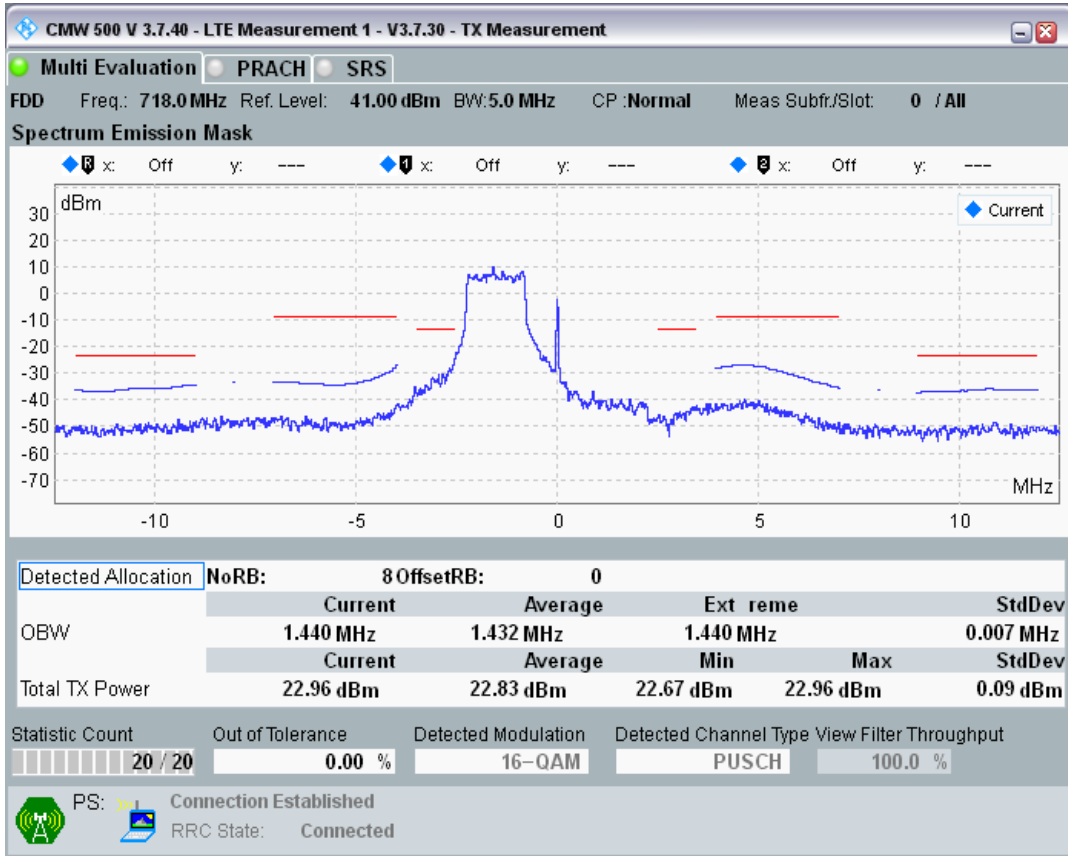

Band28 QPSK BW=5MHz Channel=27360 RB Size=8 Position=#0

Band28 QPSK BW=5MHz Channel=27360 RB Size=8 Position=#Max

Band28 QPSK BW=5MHz Channel=27360 RB Size=25 Position=#0

Band28 QAM16 BW=5MHz Channel=27360 RB Size=8 Position=#0