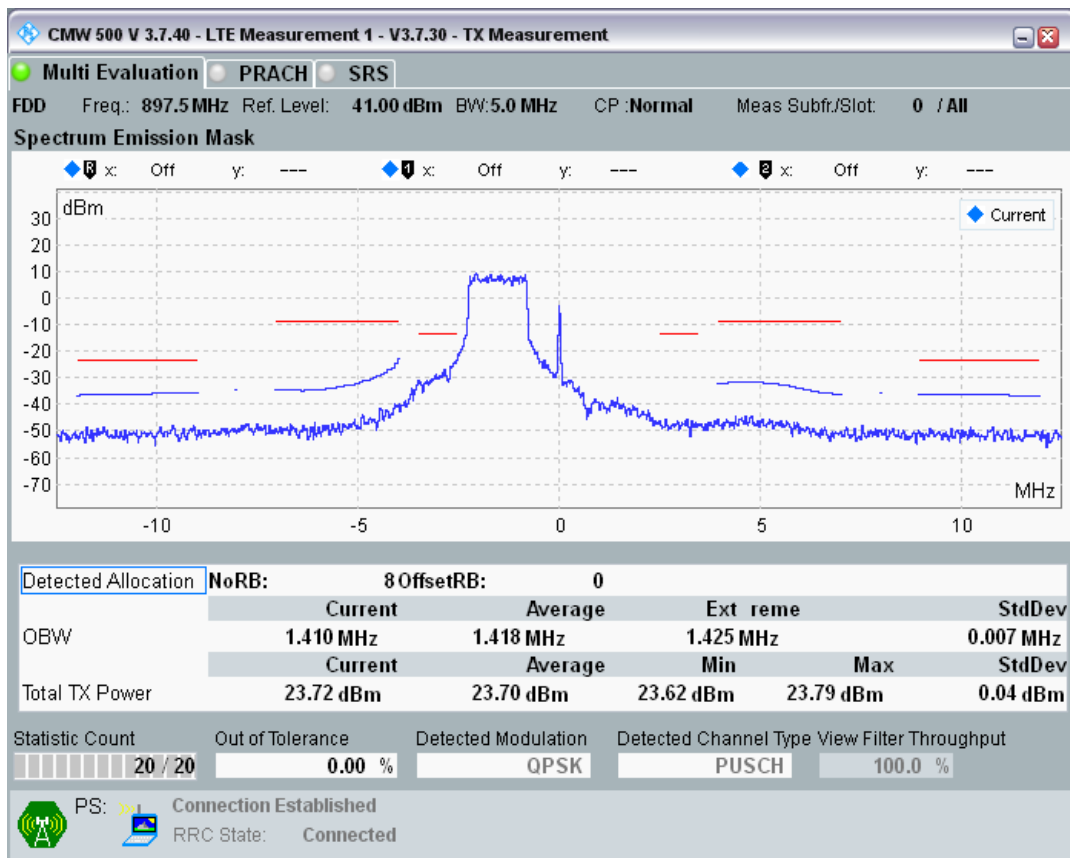

Band8 QPSK BW=5MHz Channel=21625 RB Size=8 Position=#0