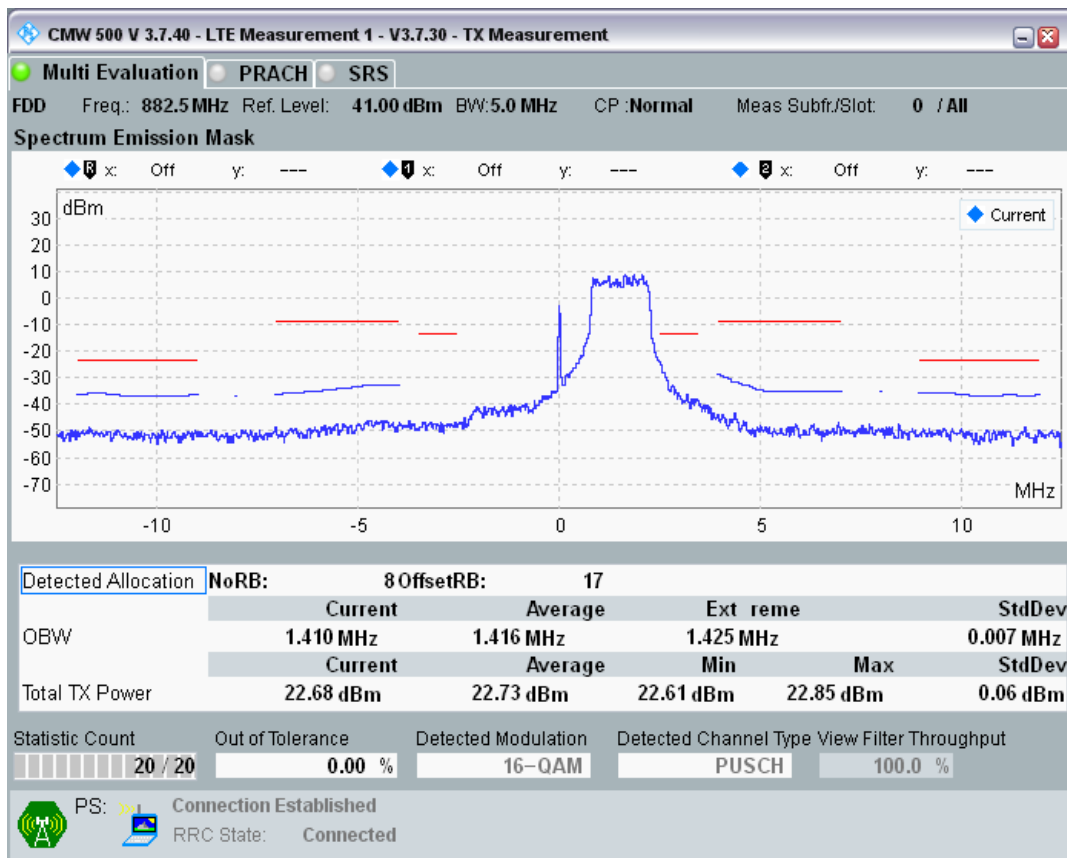

Band8 QAM16 BW=5MHz Channel=21475 RB Size=8 Position=#Max