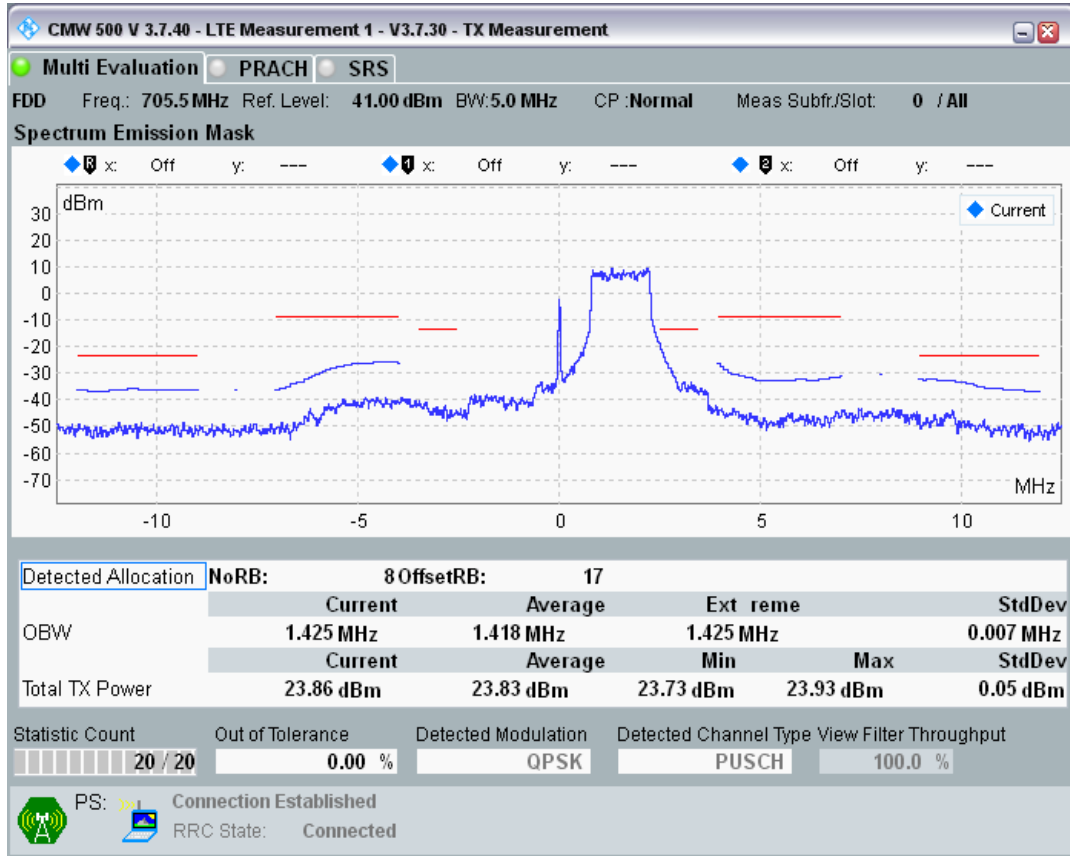

Band28 QAM16 BW=3MHz Channel=27494 RB Size=4 Position=#Max

Band28 QAM16 BW=3MHz Channel=27494 RB Size=15 Position=#0

Band28 QPSK BW=5MHz Channel=27235 RB Size=8 Position=#0

Band28 QPSK BW=5MHz Channel=27235 RB Size=8 Position=#Max