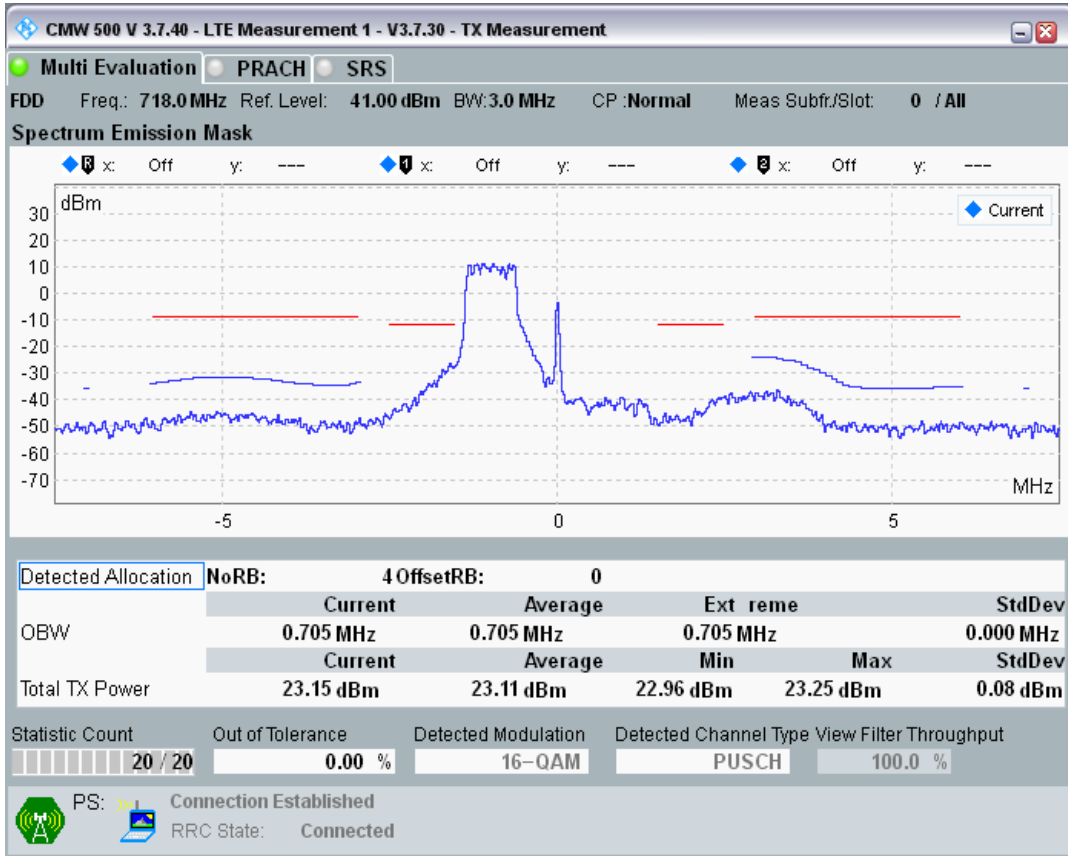

Band28 QAM16 BW=3MHz Channel=27360 RB Size=4 Position=#0