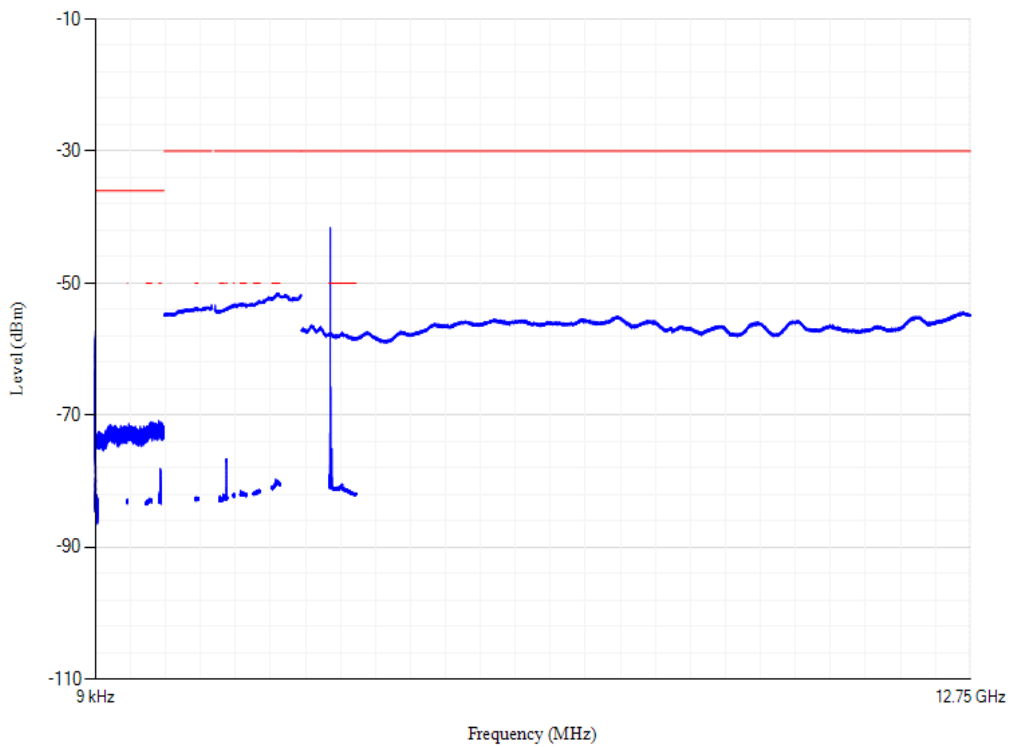

Conducted spurious emissions

Band3 QPSK BW=10MHz Channel=19575 RB Size=1 Position=#0