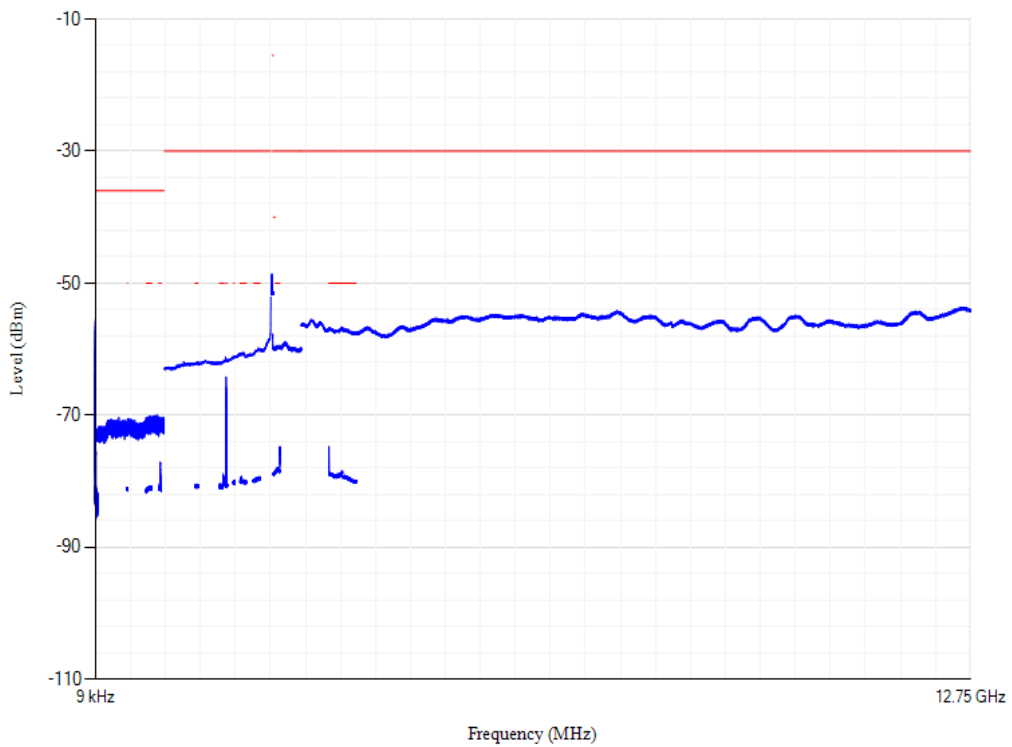

Conducted spurious emissions

Band7 QPSK BW=5MHz Channel=21100 RB Size=1 Position=#0