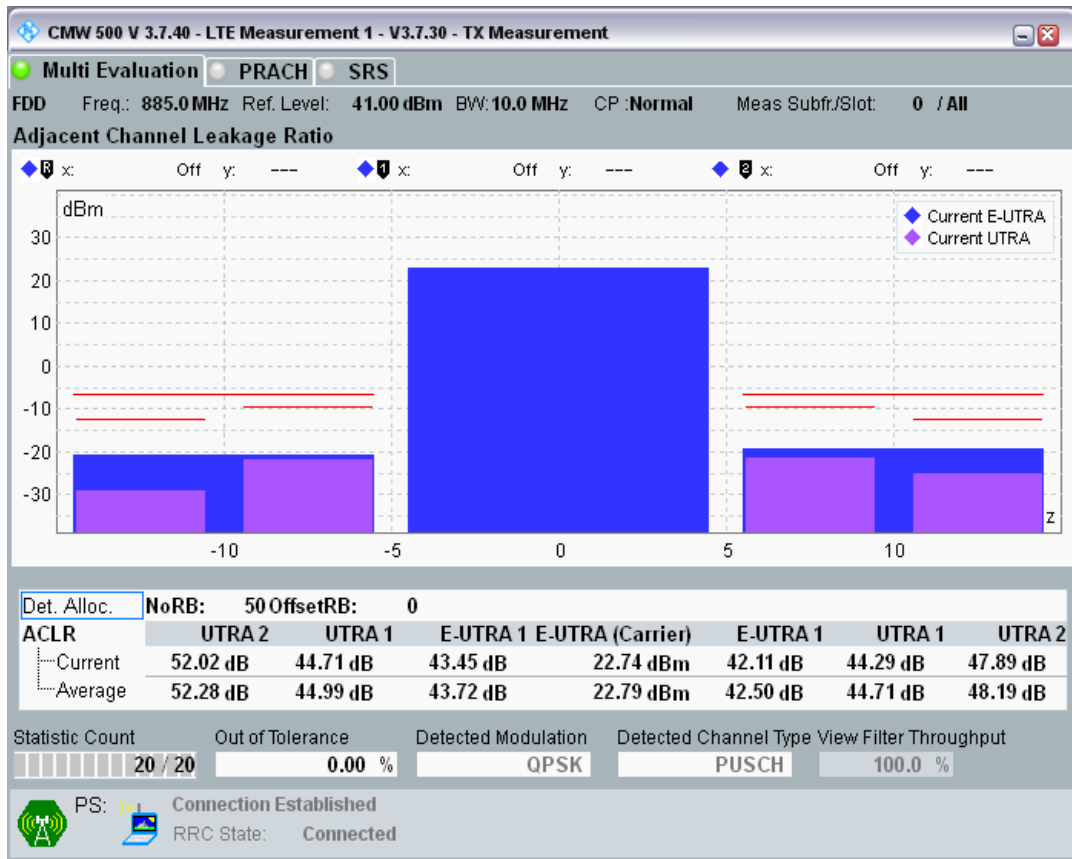

Band8 QPSK BW=10MHz Channel=21500 RB Size=50 Position=#0