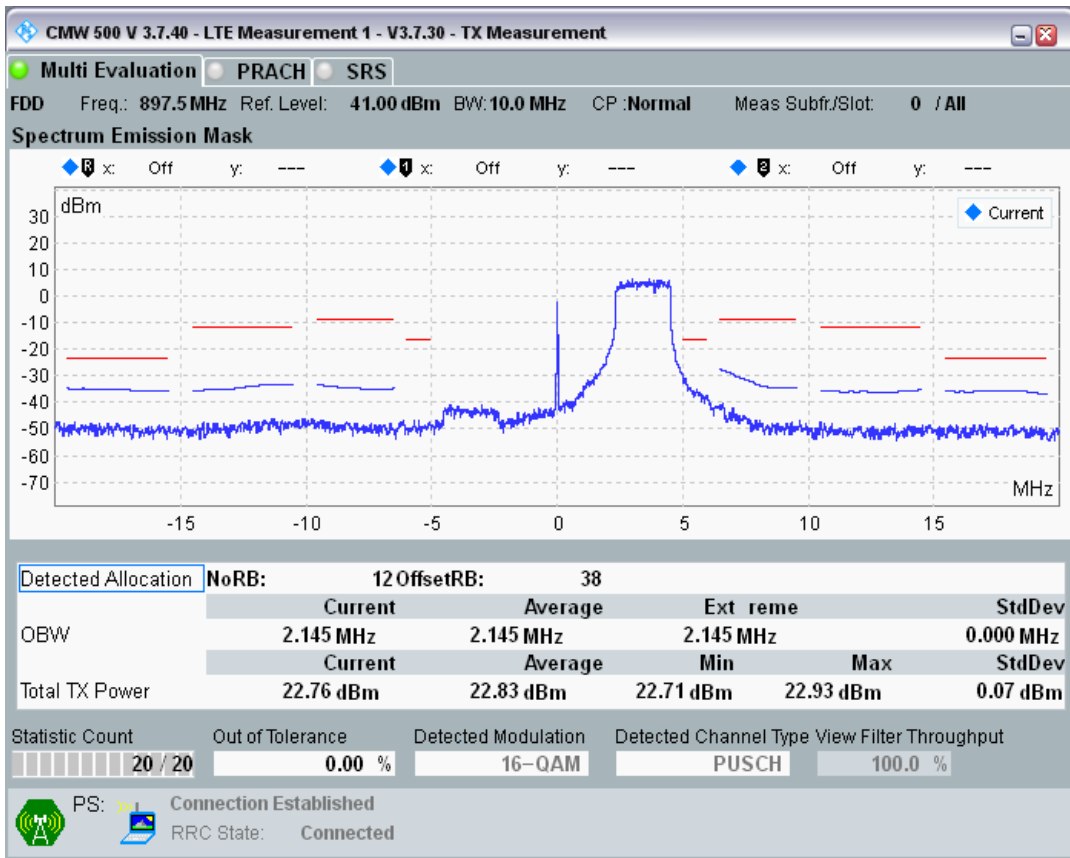

Band8 QAM16 BW=10MHz Channel=21625 RB Size=12 Position=#Max