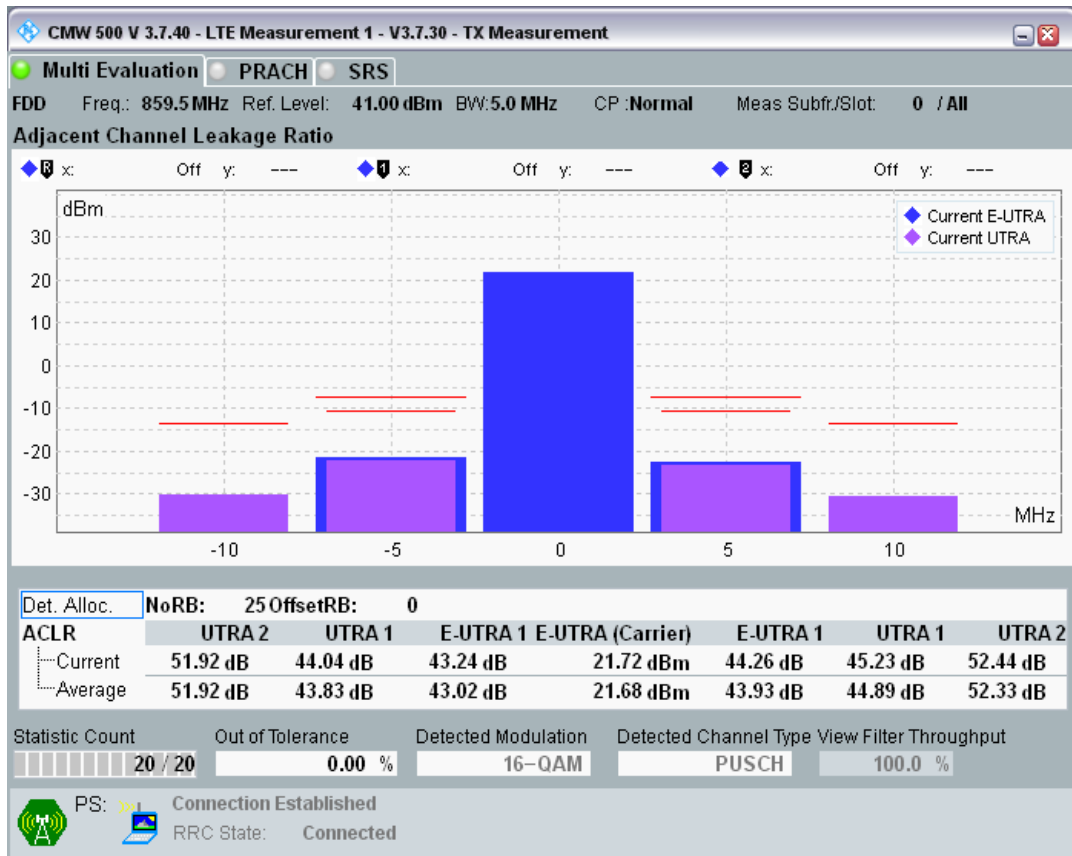

Band20 QPSK BW=5MHz Channel=24425 RB Size=25 Position=#0

Band20 QAM16 BW=5MHz Channel=24425 RB Size=8 Position=#0

Band20 QAM16 BW=5MHz Channel=24425 RB Size=8 Position=#Max

Band20 QAM16 BW=5MHz Channel=24425 RB Size=25 Position=#0