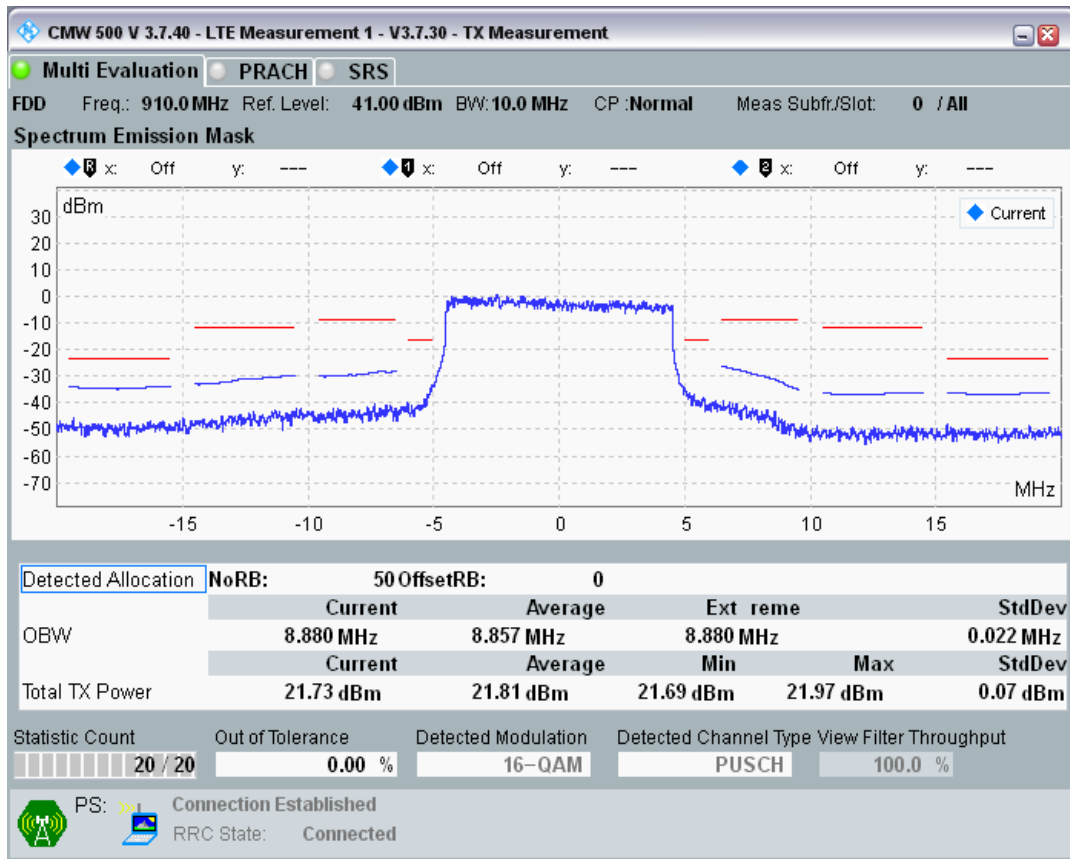

Band8 QAM16 BW=10MHz Channel=21750 RB Size=50 Position=#0

Clause 4.2.4 LTE Transmitter Spurious Emissions

Band	Bandwidth (MHz)	UL Channel	RB Size	RB Position	Modulation	Range (MHz)	RBW	Spur Freq (MHz)	Spur Level (dBm)	Limit (dBm)	Verdict
Band1	5	18025	1	#0	QPSK	9 kHz-150 kHz	1 kHz	0.01	-58.50	-36	PASS
Band1	5	18025	1	#0	QPSK	150 kHz-30 MHz	10 kHz	0.16	-60.05	-36	PASS
Band1	5	18025	1	#0	QPSK	30 MHz-1000 MHz	100 kHz	319.25	-59.52	-36	PASS
Band1	5	18025	1	#0	QPSK	1000 MHz-1910.00 MHz	1 MHz	1910.00	-55.31	-30	PASS
Band1	5	18025	1	#0	QPSK	1935.00 MHz-3000 MHz	1 MHz	1937.66	-53.65	-30	PASS
Band1	5	18025	1	#0	QPSK	3000 MHz-12.75 GHz	1 MHz	3840.94	-49.80	-30	PASS
Band1	5	18025	1	#0	QPSK	2110 MHz-2170 MHz	1 MHz	2111.02	-74.51	-50	PASS
Band1	5	18025	1	#0	QPSK	1805	1	1806.73	-81.49	-50	PASS