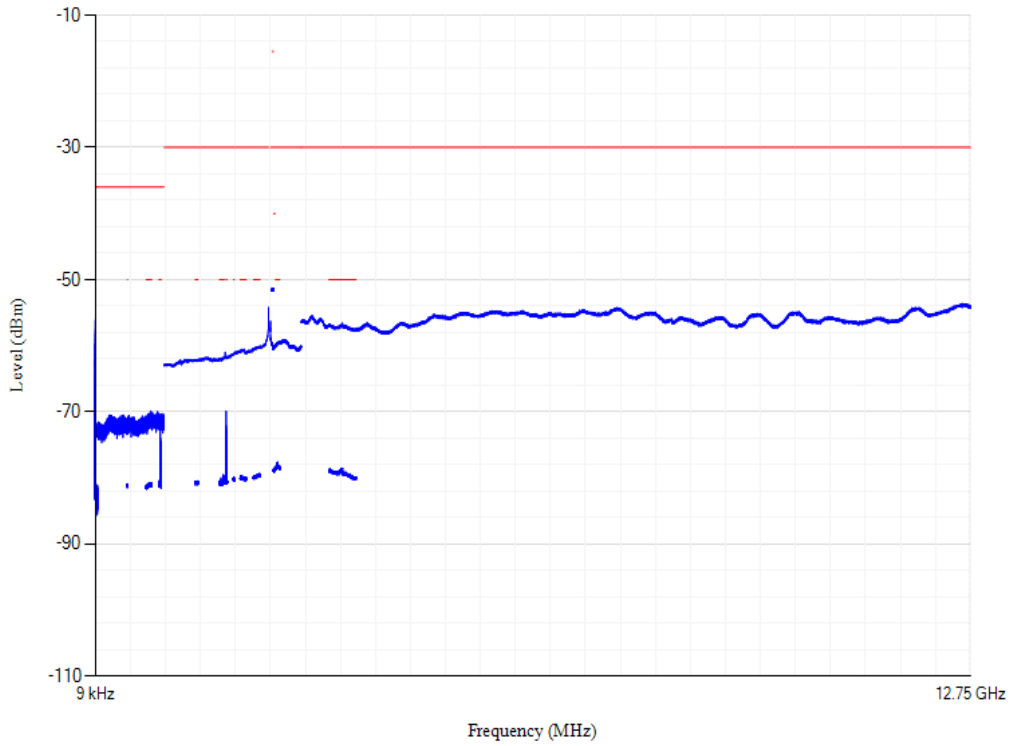

Conducted spurious emissions

Band7 QPSK BW=20MHz Channel=21100 RB Size=1 Position=#0