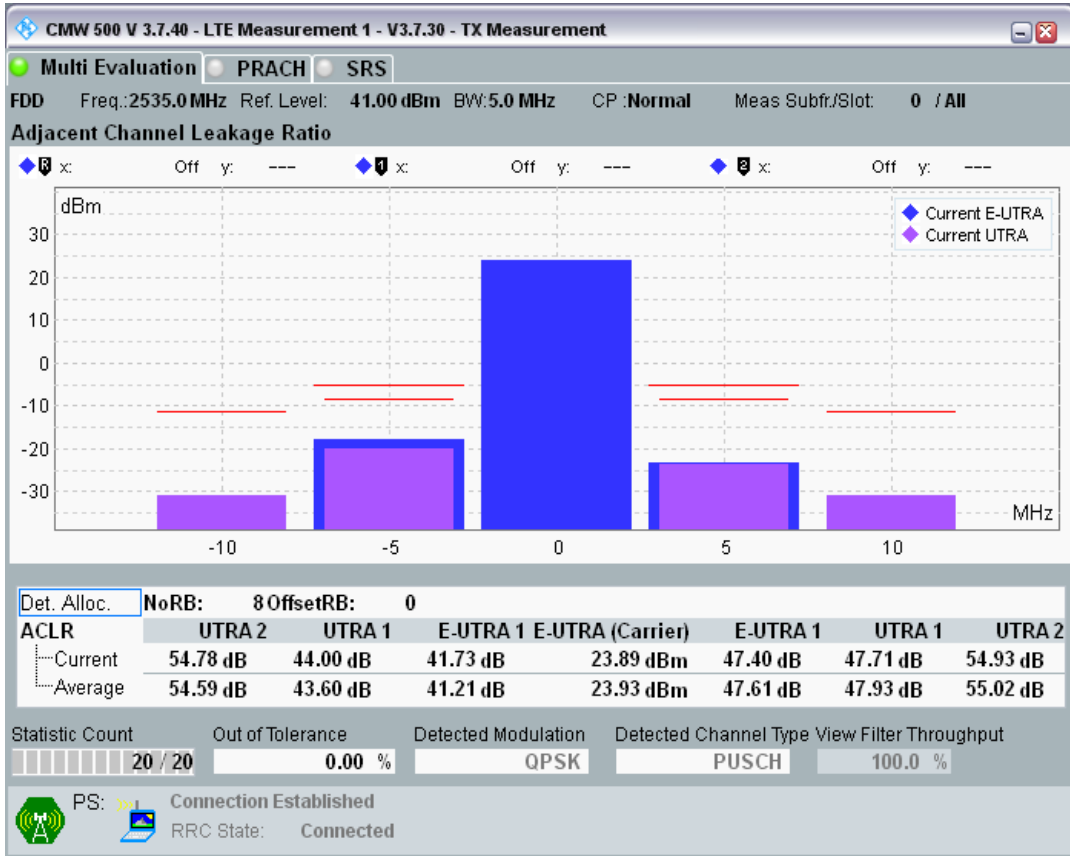

Band7 QPSK BW=5MHz Channel=21100 RB Size=8 Position=#0