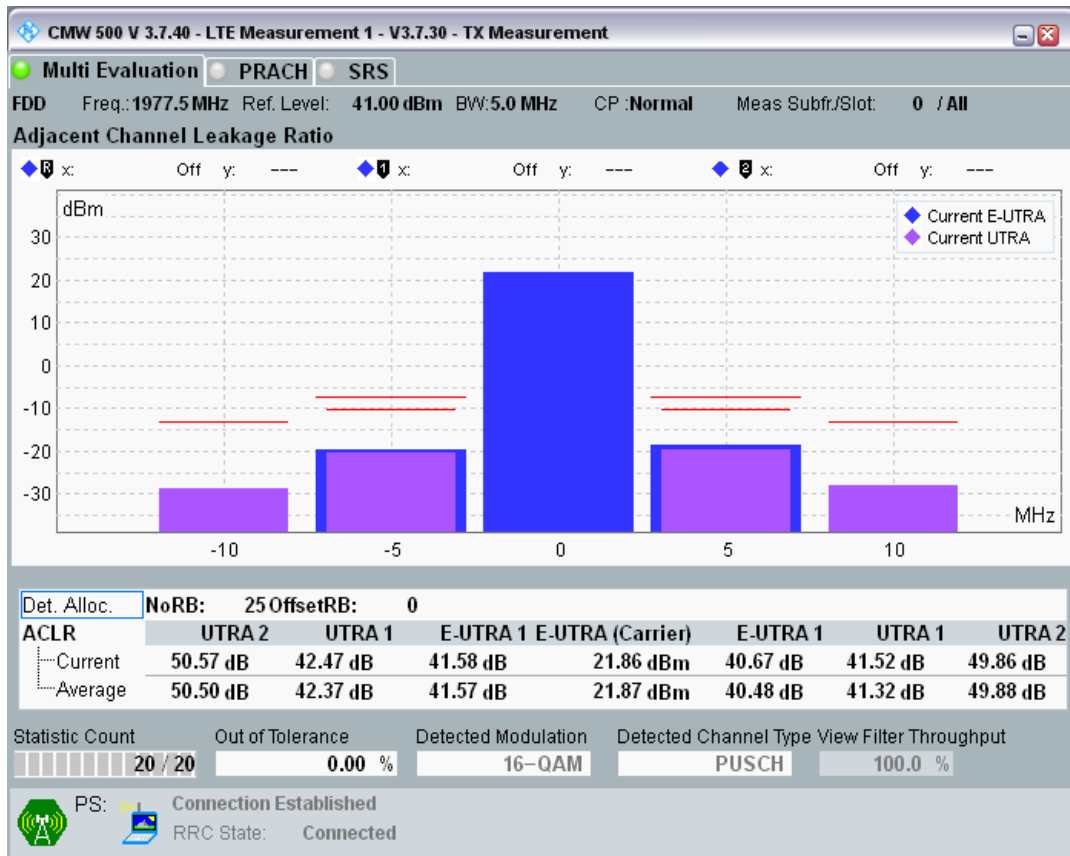

Band1 QAM16 BW=5MHz Channel=18575 RB Size=25 Position=#0