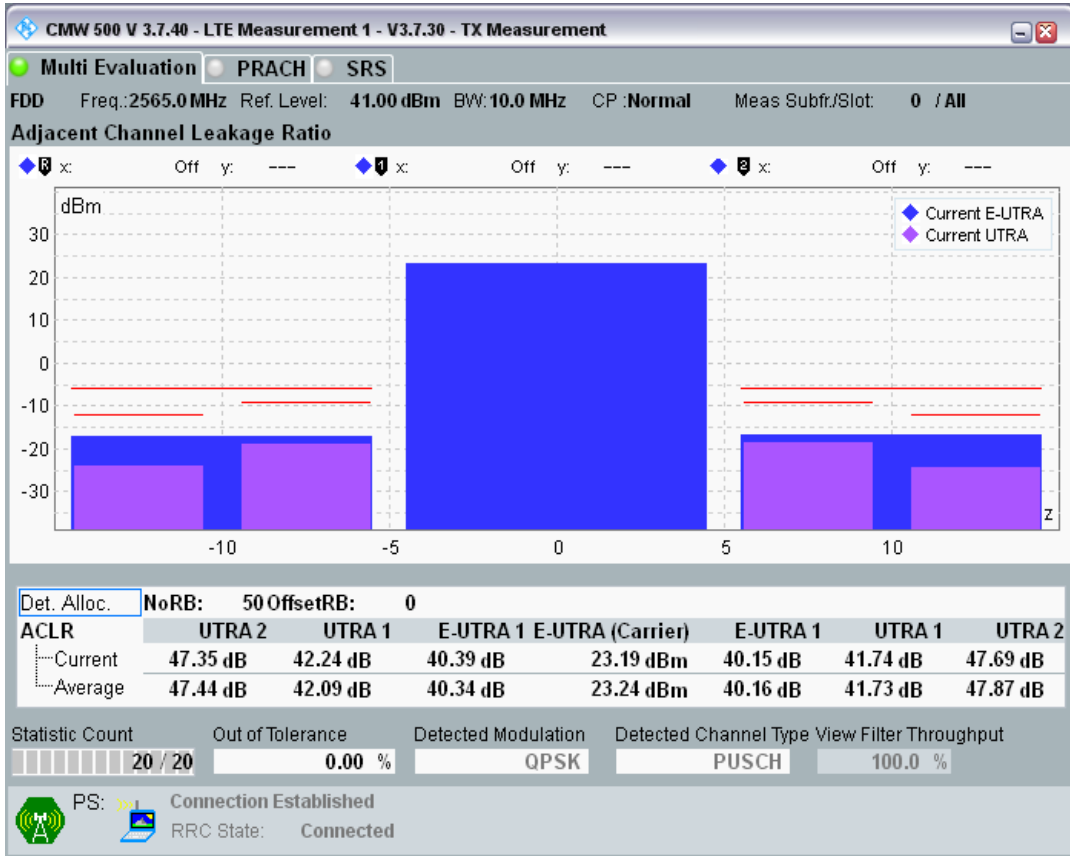

Band7 QPSK BW=10MHz Channel=21400 RB Size=50 Position=#0