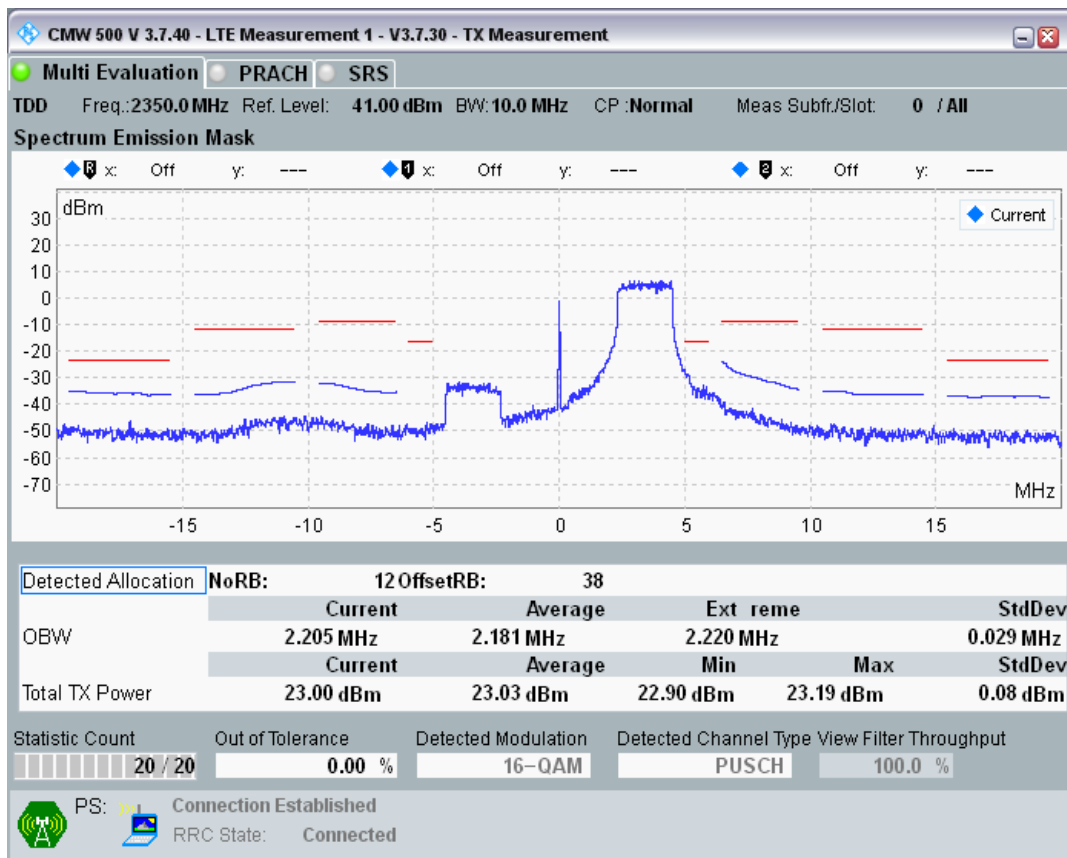

Band40 QAM16 BW=10MHz Channel=39150 RB Size=12 Position=#Max