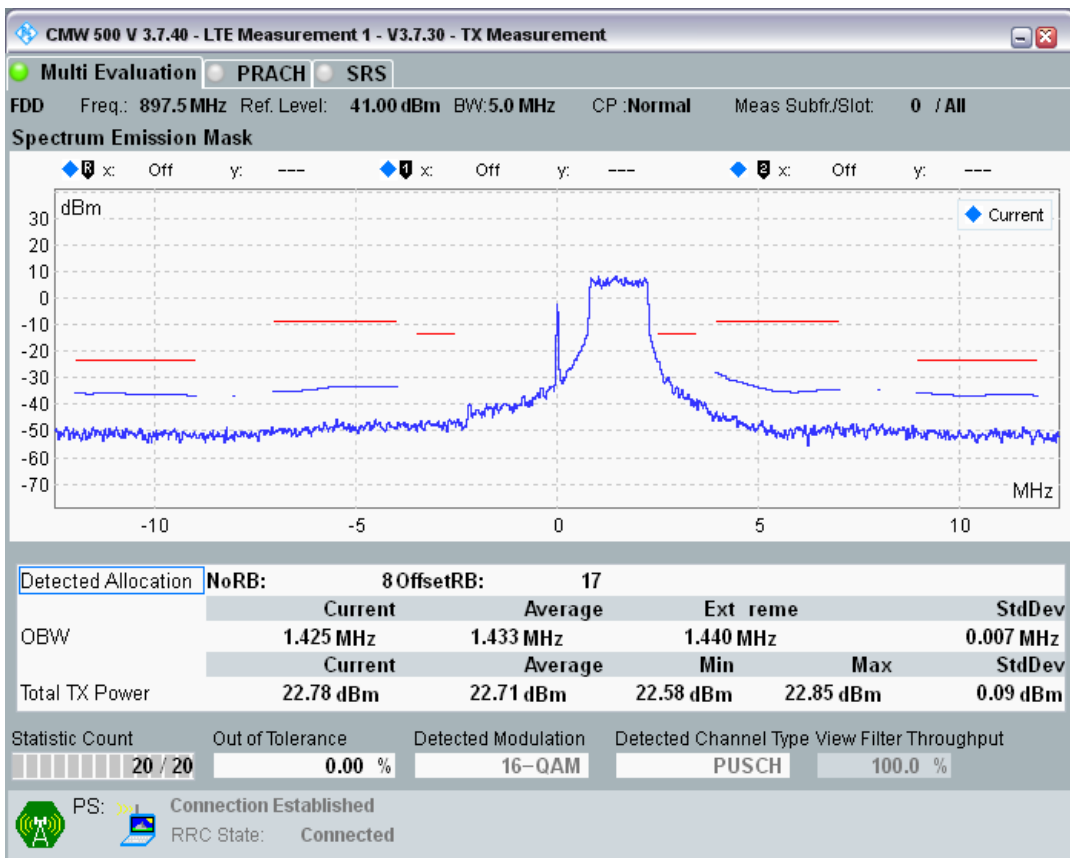

Band8 QAM16 BW=5MHz Channel=21625 RB Size=8 Position=#Max