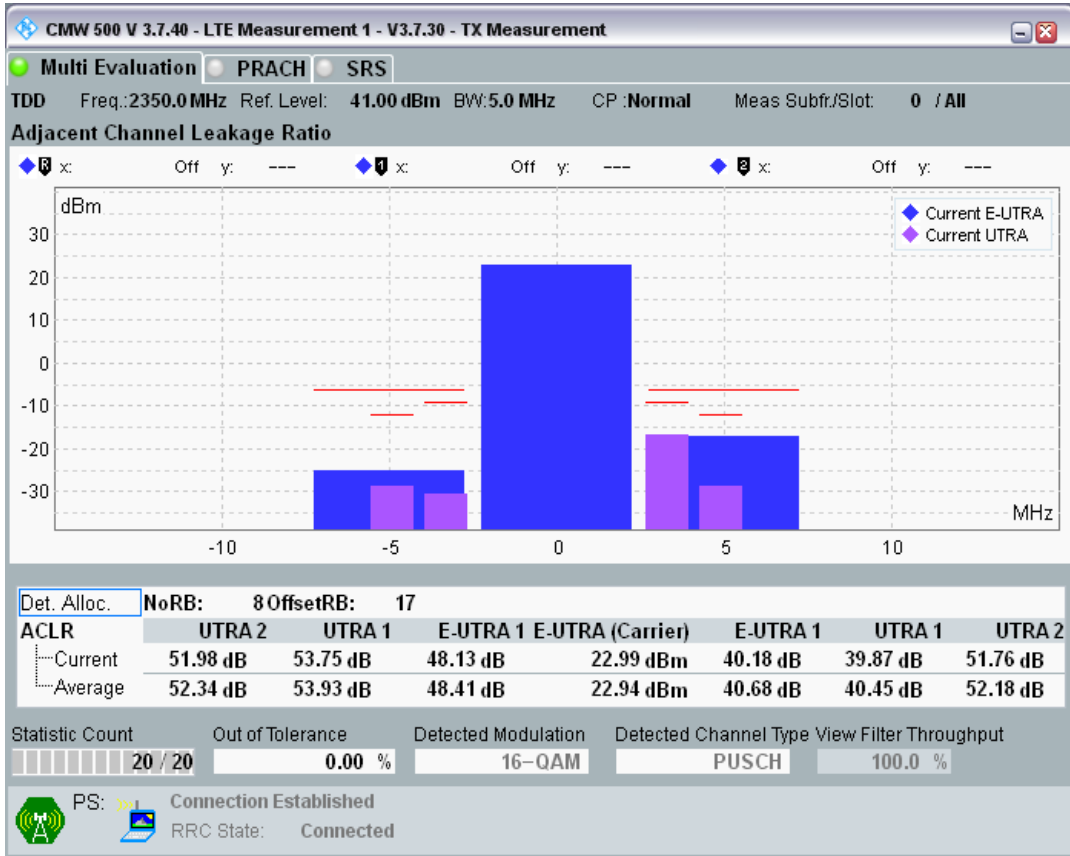

Band40 QAM16 BW=5MHz Channel=39150 RB Size=8 Position=#Max