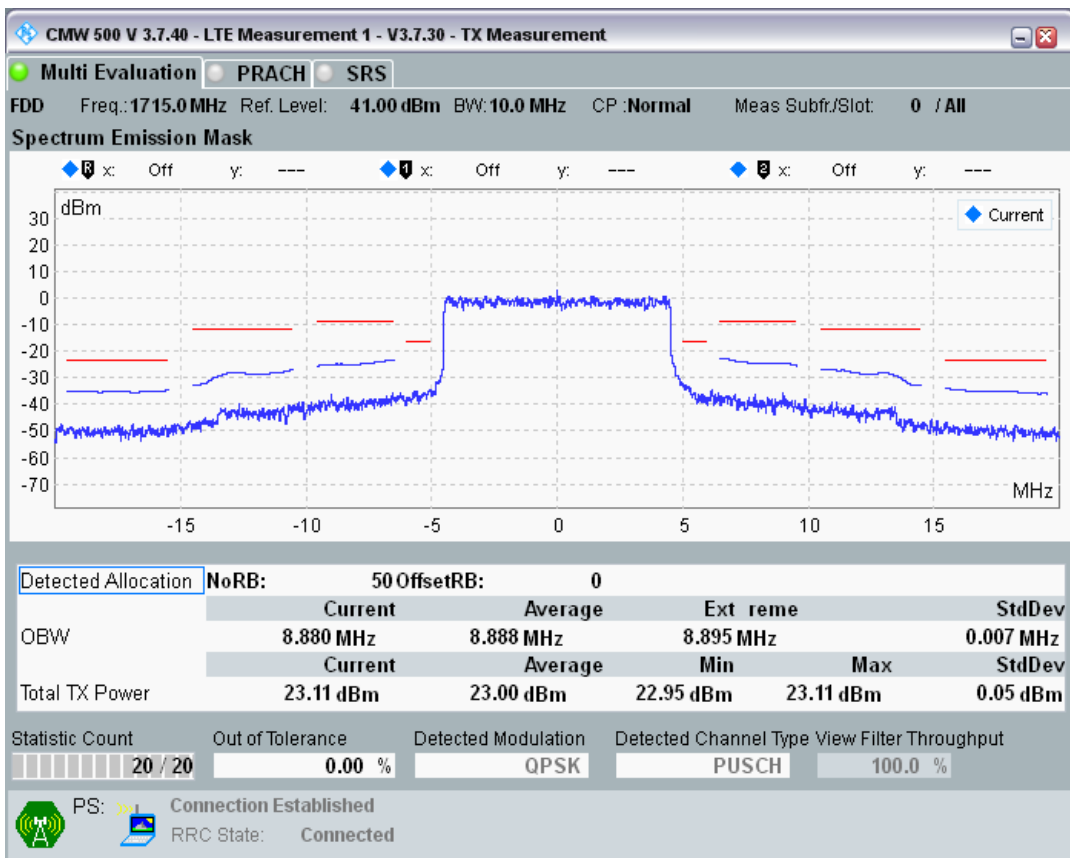

Band3 QPSK BW=10MHz Channel=19250 RB Size=50 Position=#0