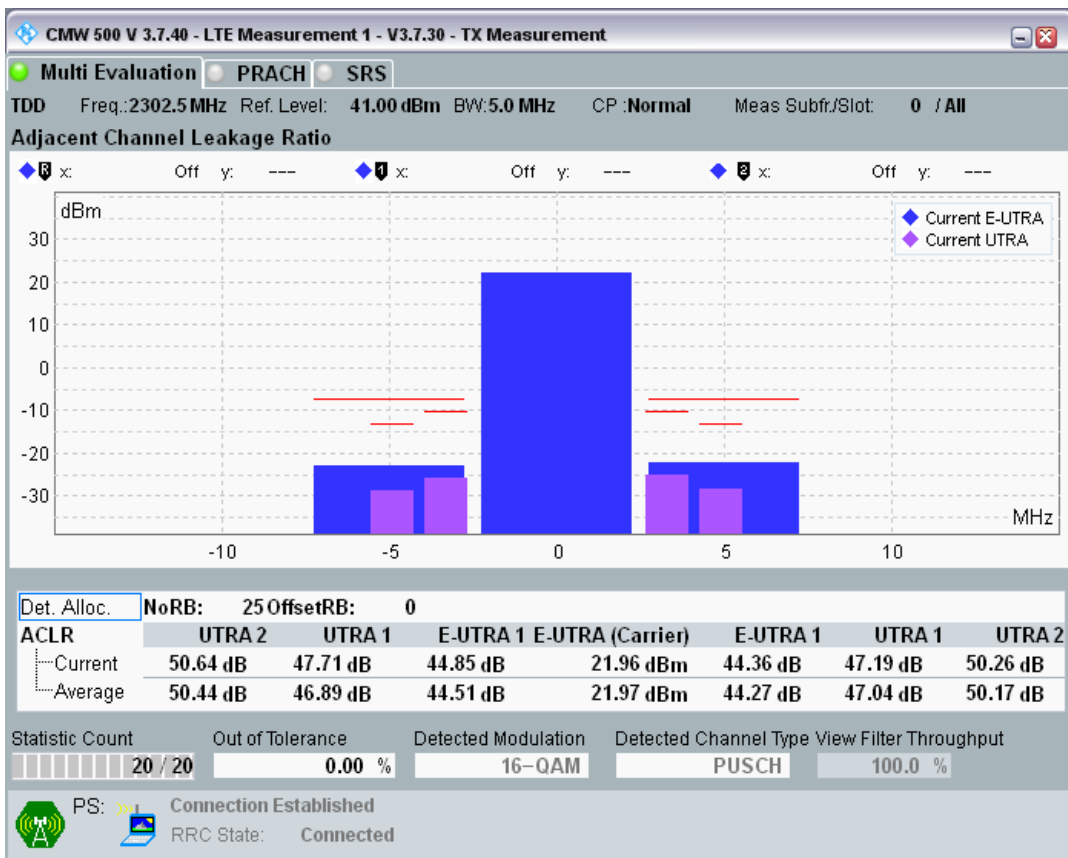

Band40 QAM16 BW=5MHz Channel=38675 RB Size=25 Position=#0