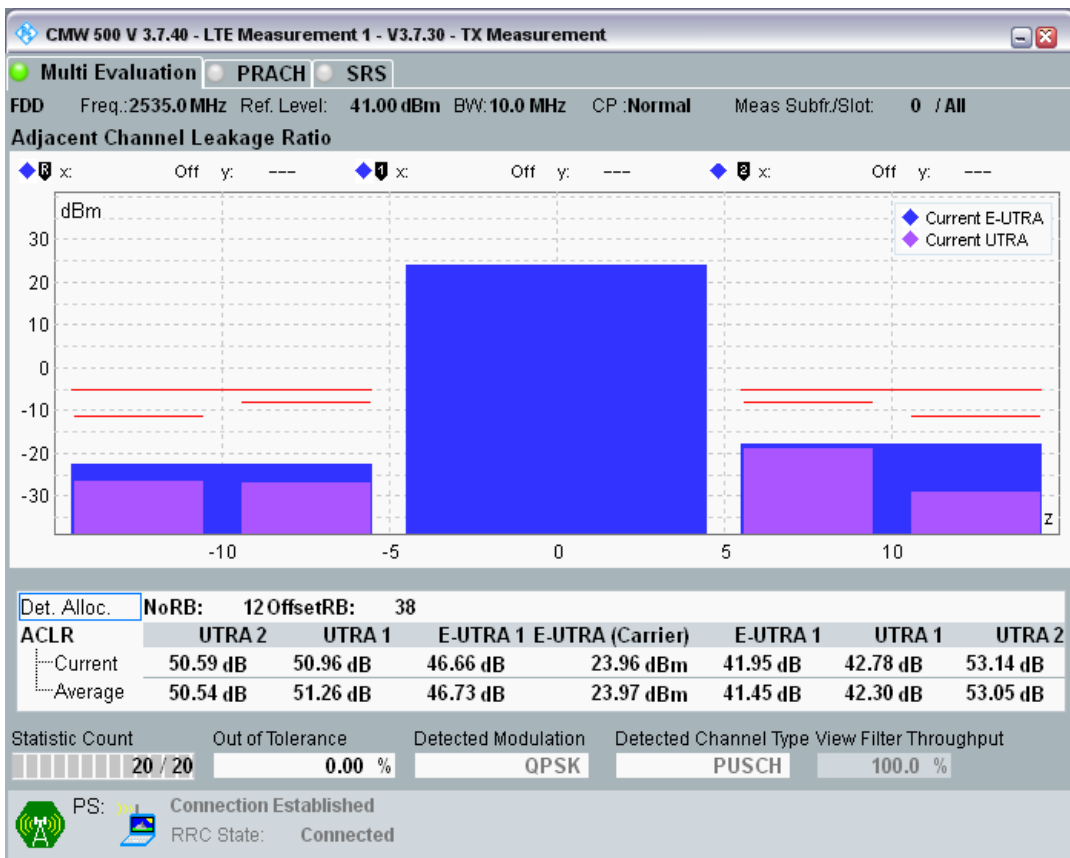

Band7 QPSK BW=10MHz Channel=21100 RB Size=12 Position=#Max