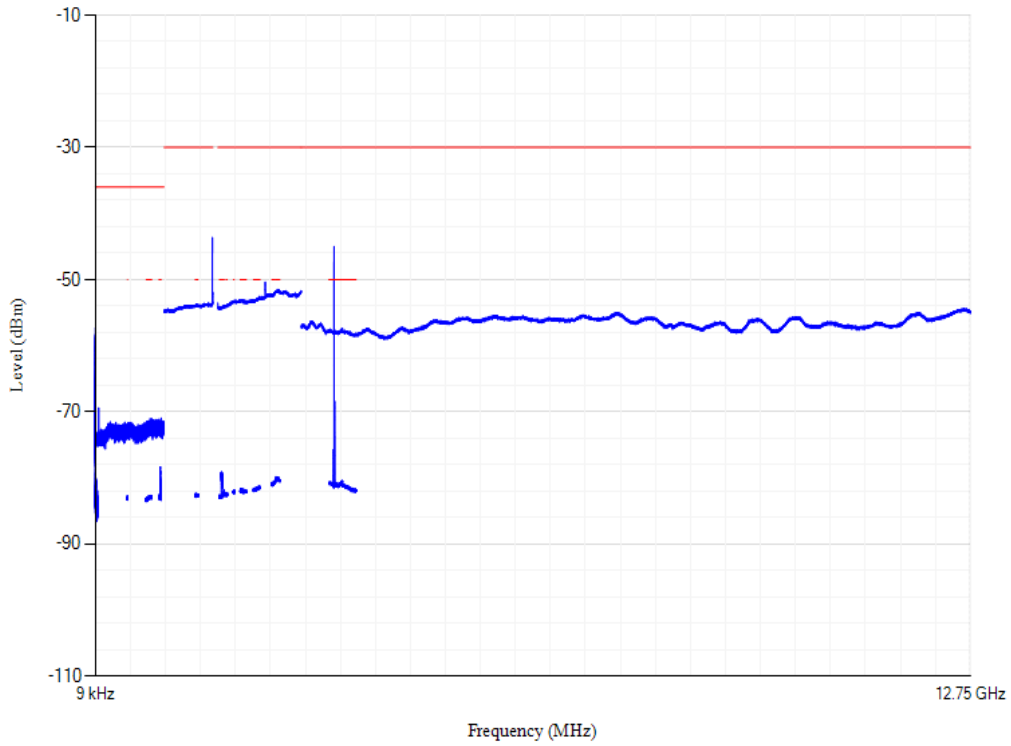

Conducted spurious emissions

Band3 QPSK BW=20MHz Channel=19300 RB Size=1 Position=#0