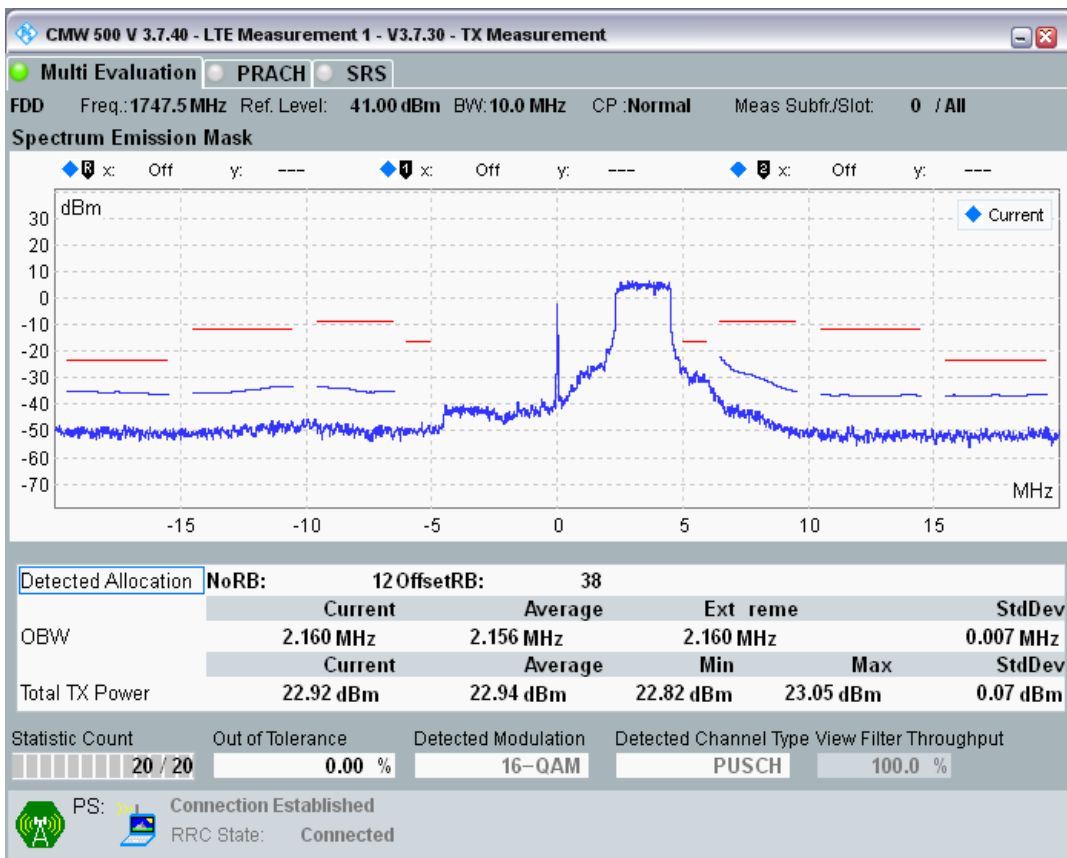

Band3 QAM16 BW=10MHz Channel=19575 RB Size=12 Position=#Max