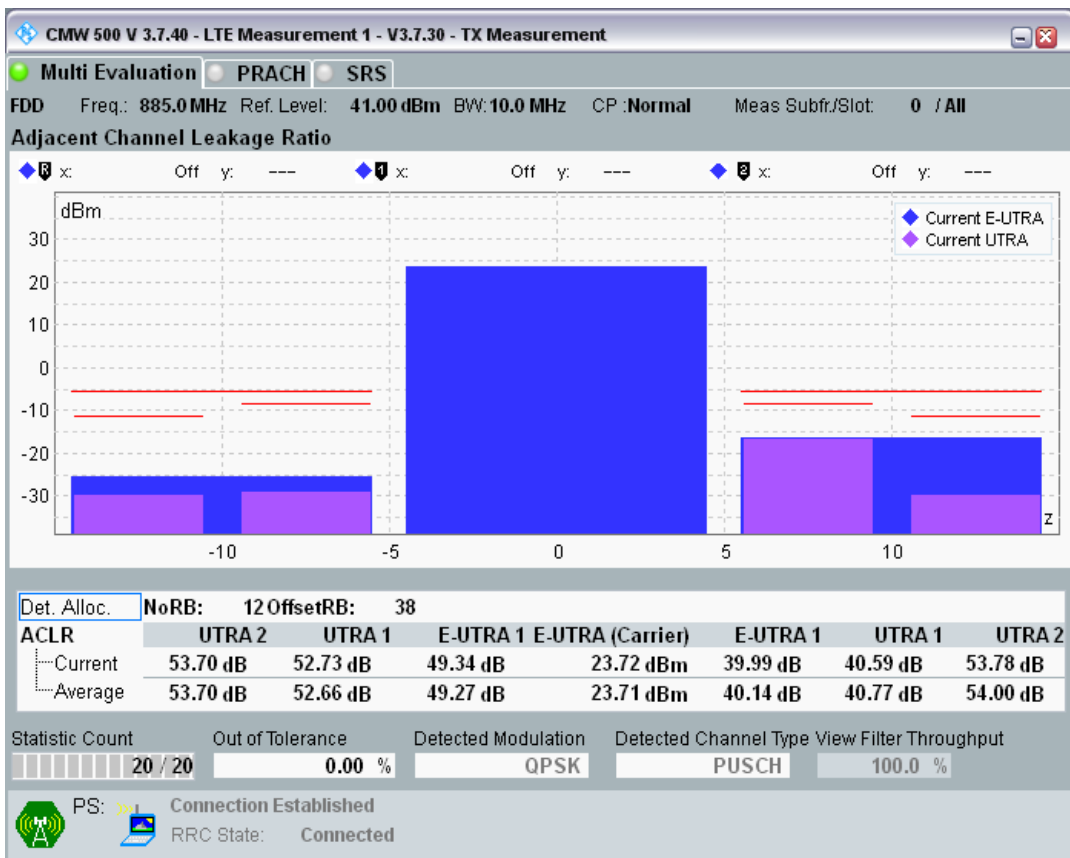

Band8 QAM16 BW=5MHz Channel=21775 RB Size=8 Position=#Max

Band8 QAM16 BW=5MHz Channel=21775 RB Size=25 Position=#0

Band8 QPSK BW=10MHz Channel=21500 RB Size=12 Position=#0

Band8 QPSK BW=10MHz Channel=21500 RB Size=12 Position=#Max