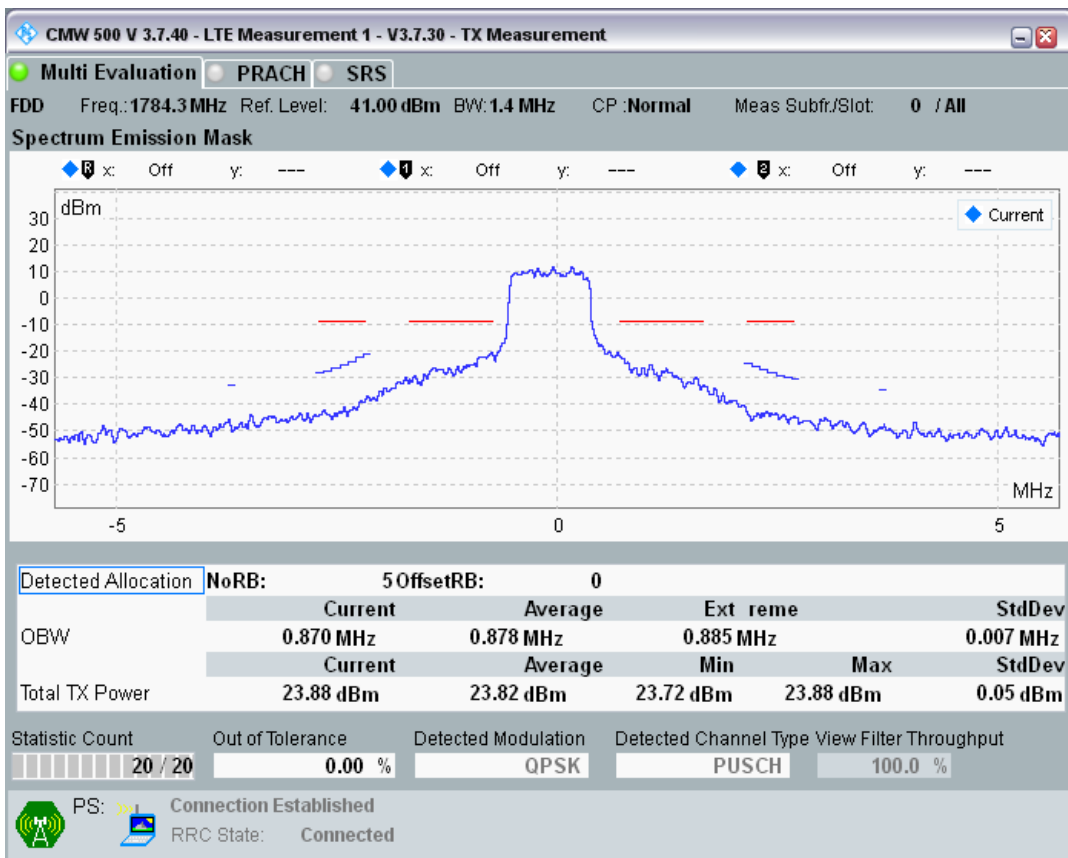

Band3 QPSK BW=1.4MHz Channel=19943 RB Size=5 Position=#0