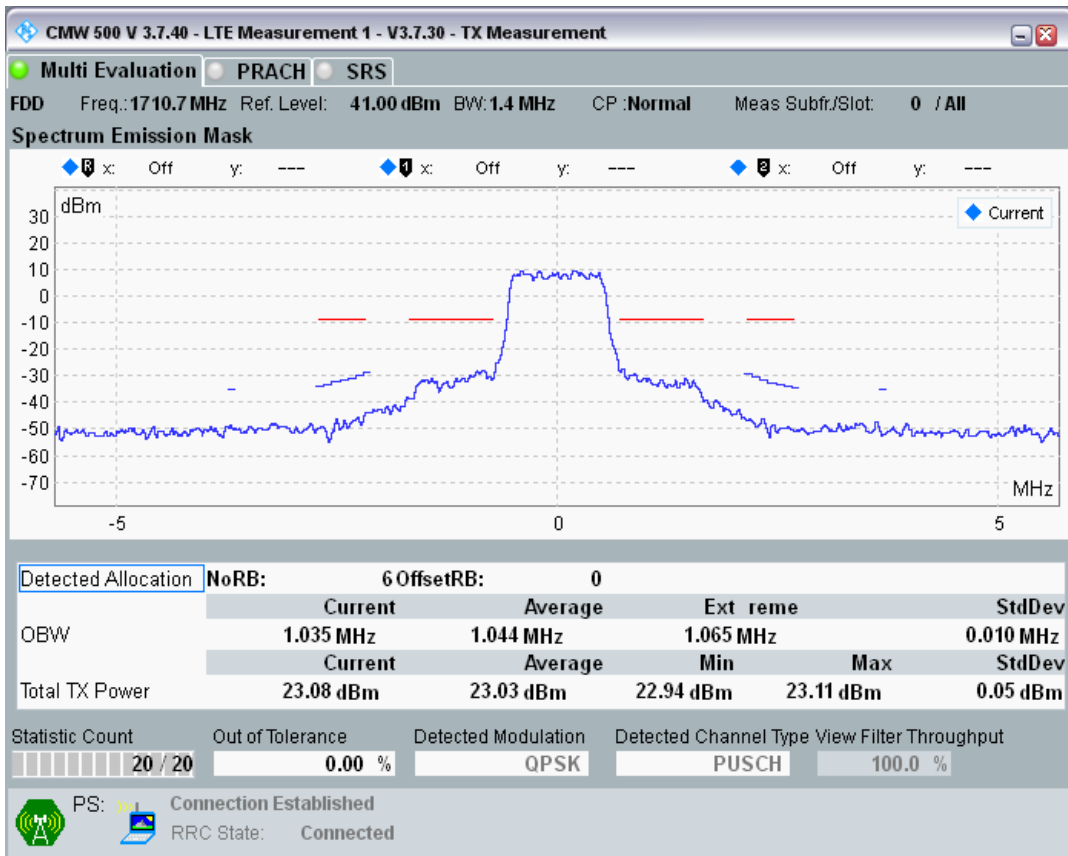

Band3 QPSK BW=1.4MHz Channel=19207 RB Size=6 Position=#0