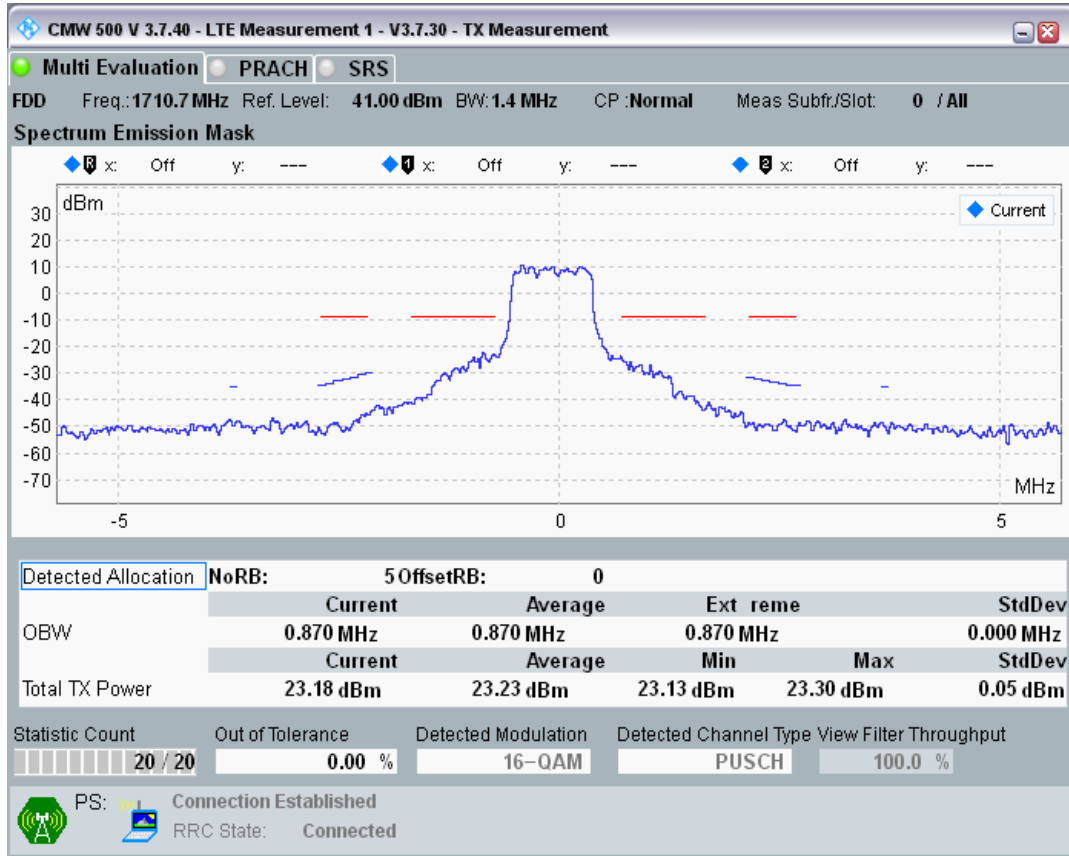

Band3 QPSK BW=1.4MHz Channel=19207 RB Size=5 Position=#0

Band3 QPSK BW=1.4MHz Channel=19207 RB Size=5 Position=#Max

Band3 QPSK BW=1.4MHz Channel=19207 RB Size=6 Position=#0

Band3 QAM16 BW=1.4MHz Channel=19207 RB Size=5 Position=#0