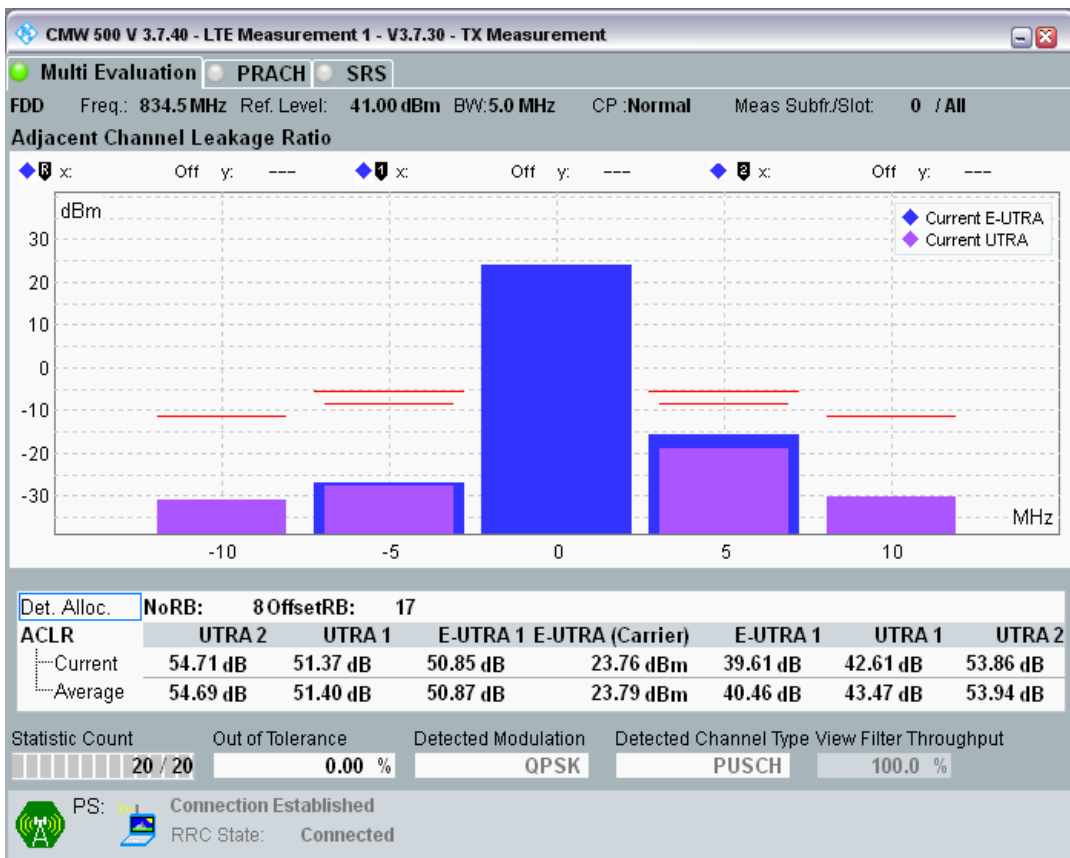

Band1 QAM16 BW=20MHz Channel=18500 RB Size=18 Position=#Max

Band1 QAM16 BW=20MHz Channel=18500 RB Size=100 Position=#0

Band20 QPSK BW=5MHz Channel=24175 RB Size=8 Position=#0

Band20 QPSK BW=5MHz Channel=24175 RB Size=8 Position=#Max