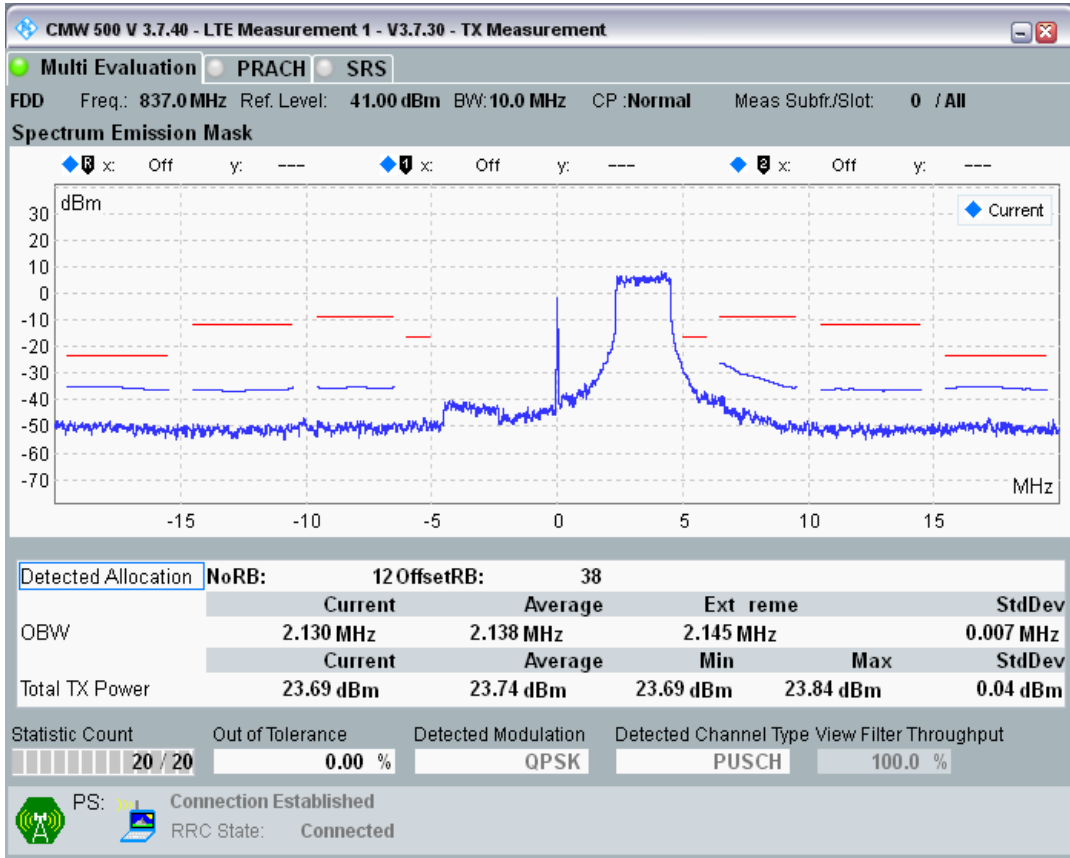

Band20 QPSK BW=10MHz Channel=24200 RB Size=12 Position=#Max