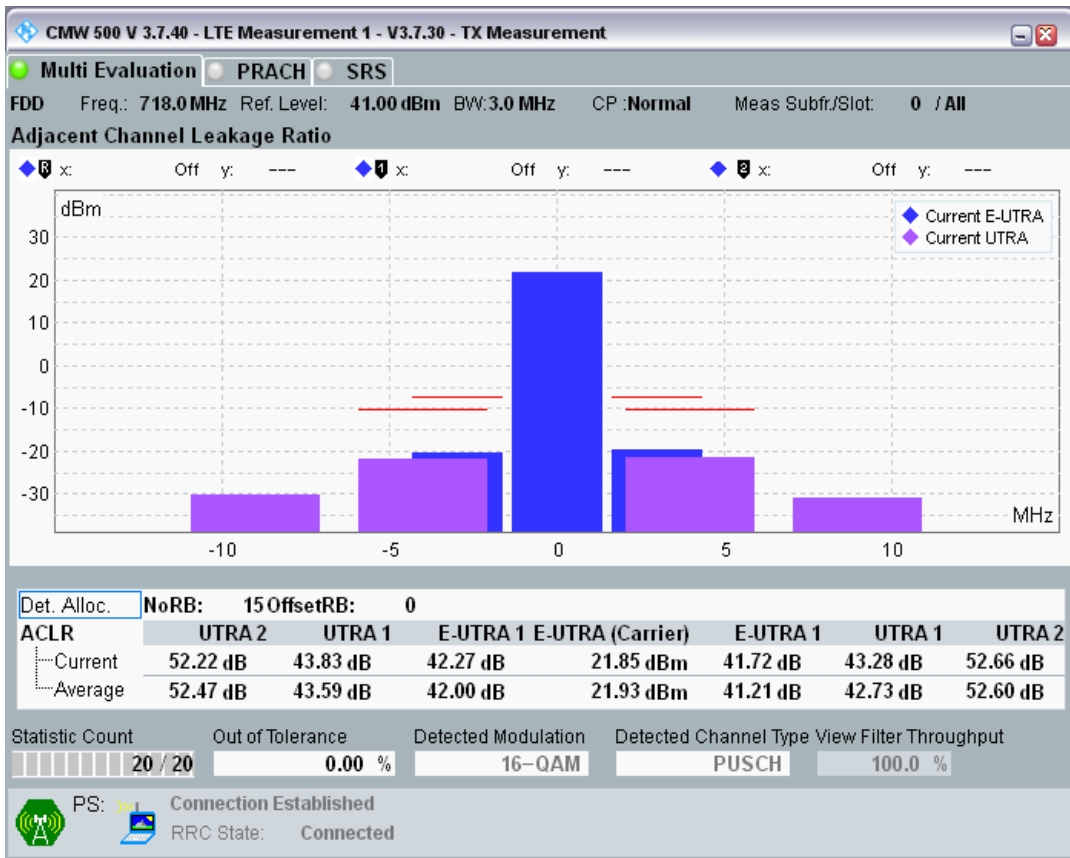

Band28 QPSK BW=3MHz Channel=27360 RB Size=15 Position=#0

Band28 QAM16 BW=3MHz Channel=27360 RB Size=4 Position=#0

Band28 QAM16 BW=3MHz Channel=27360 RB Size=4 Position=#Max

Band28 QAM16 BW=3MHz Channel=27360 RB Size=15 Position=#0