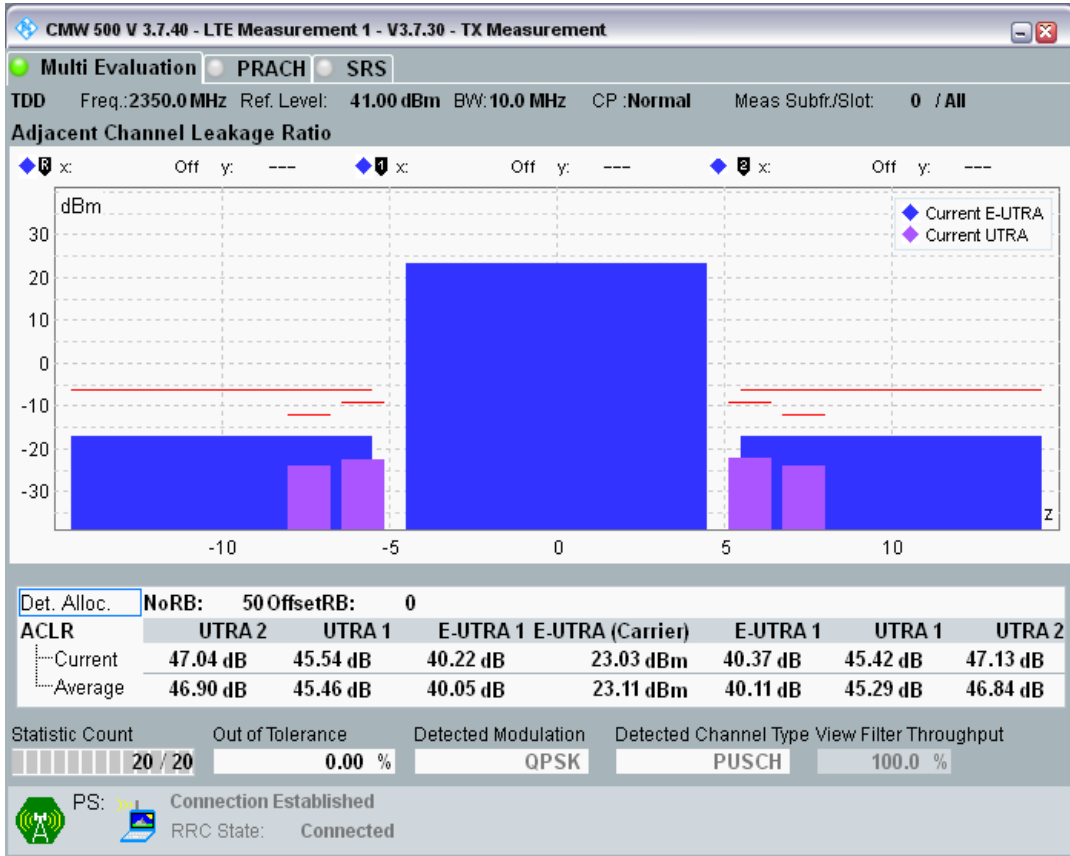

Band40 QPSK BW=10MHz Channel=39150 RB Size=50 Position=#0