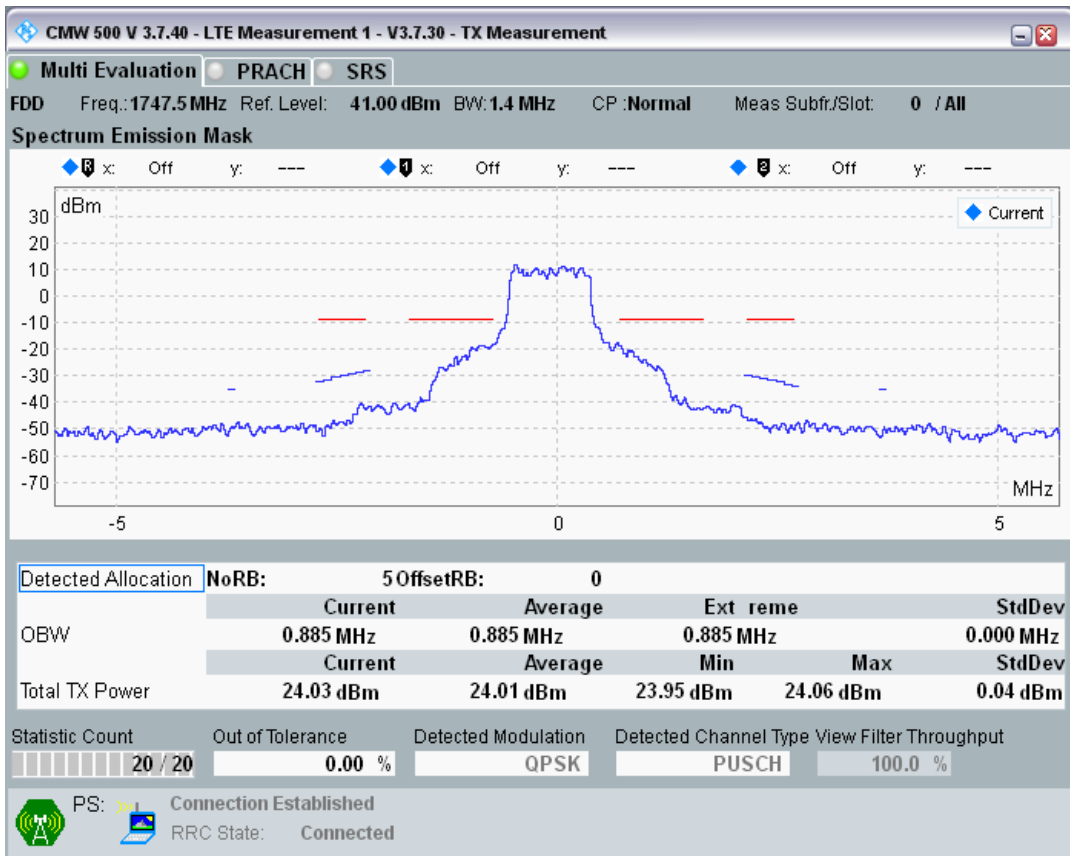

Band3 QPSK BW=1.4MHz Channel=19575 RB Size=5 Position=#0