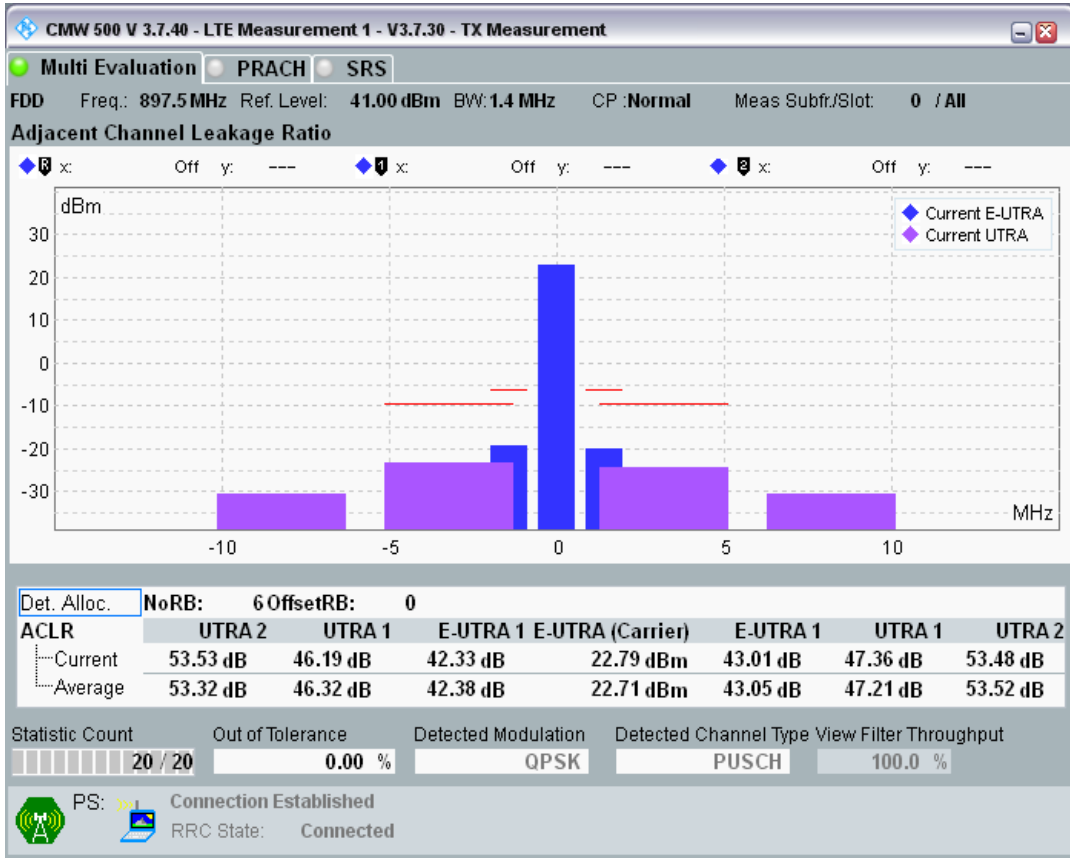

Band8 QPSK BW=1.4MHz Channel=21625 RB Size=6 Position=#0