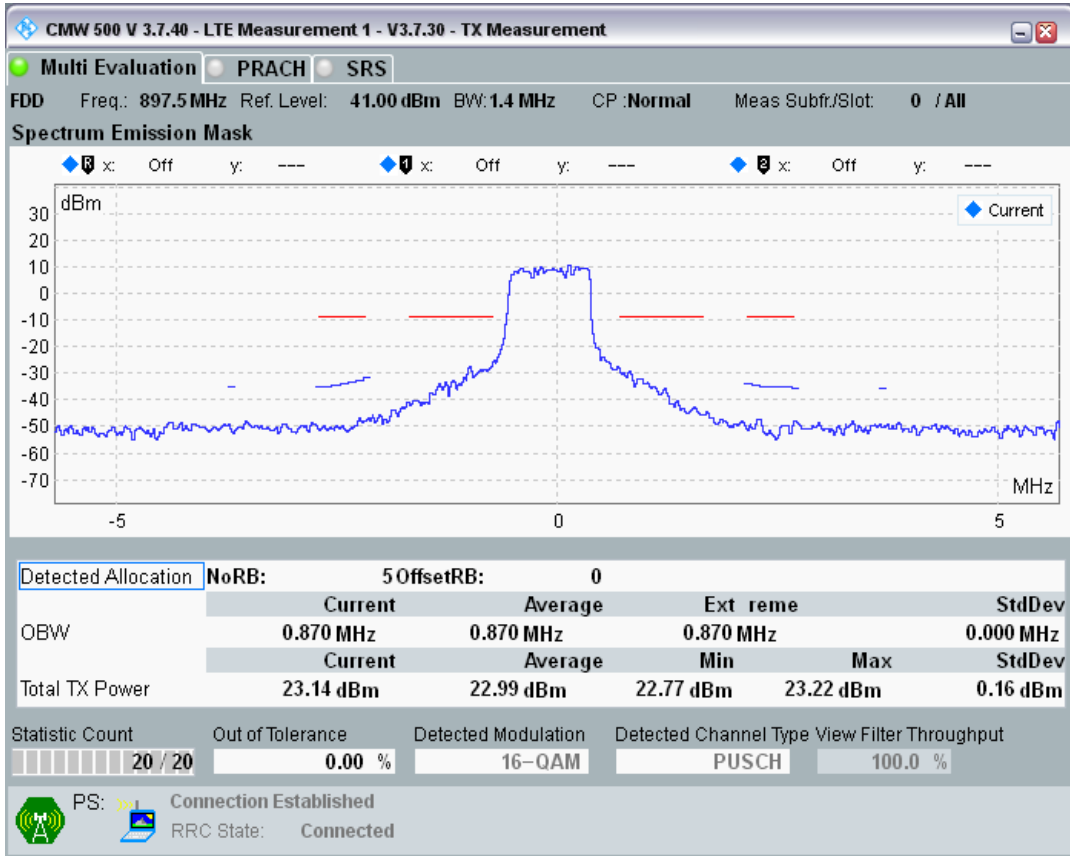

Band8 QAM16 BW=1.4MHz Channel=21625 RB Size=5 Position=#0