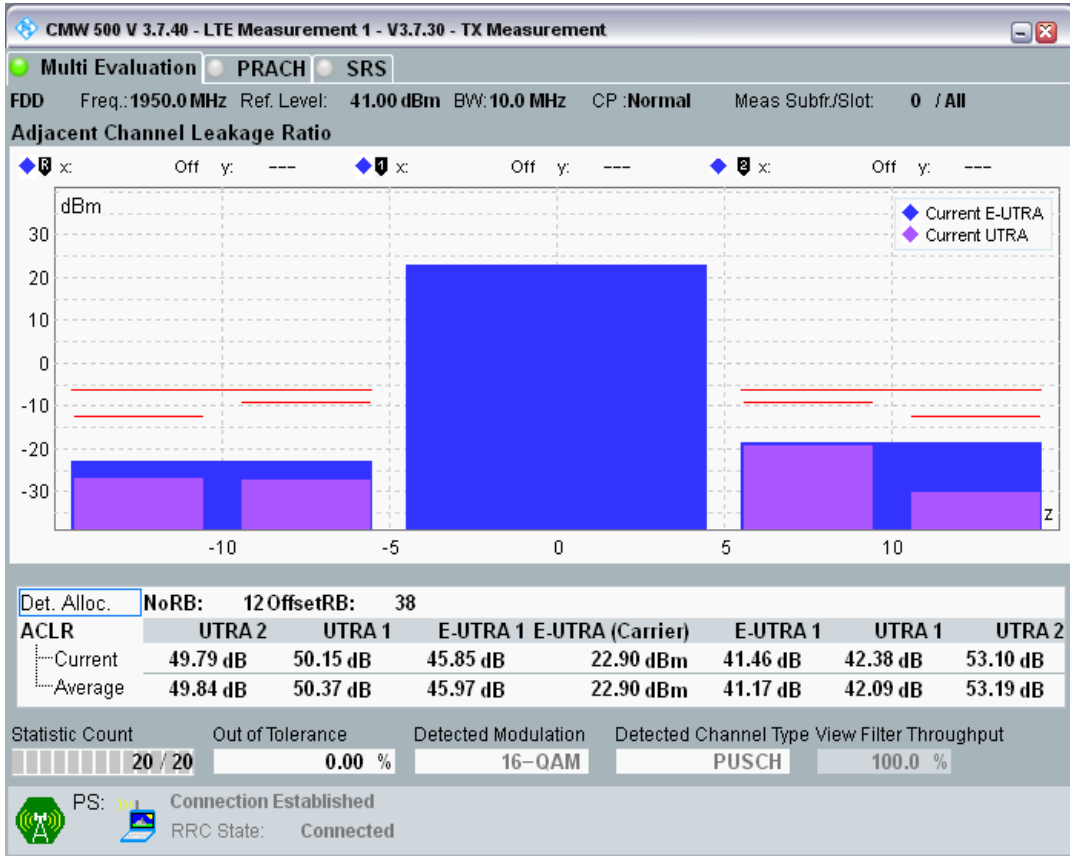

Band1 QAM16 BW=10MHz Channel=18300 RB Size=12 Position=#Max