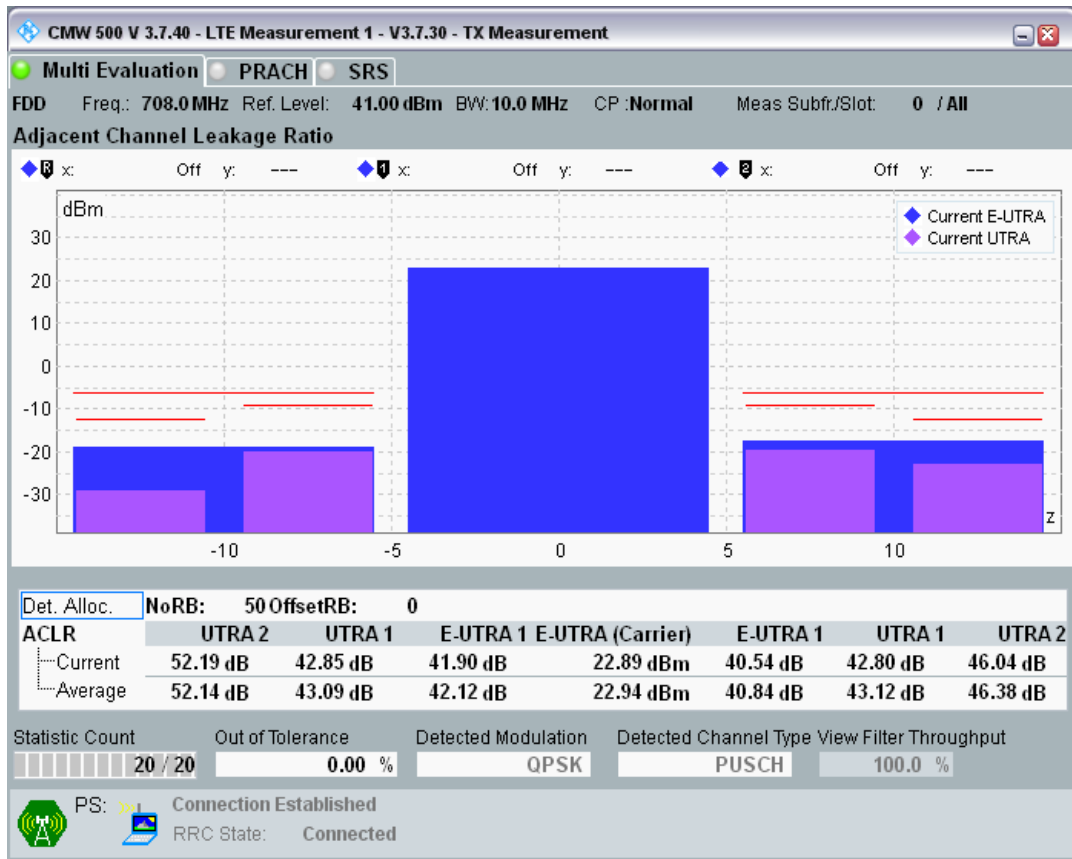

Band28 QPSK BW=10MHz Channel=27260 RB Size=50 Position=#0