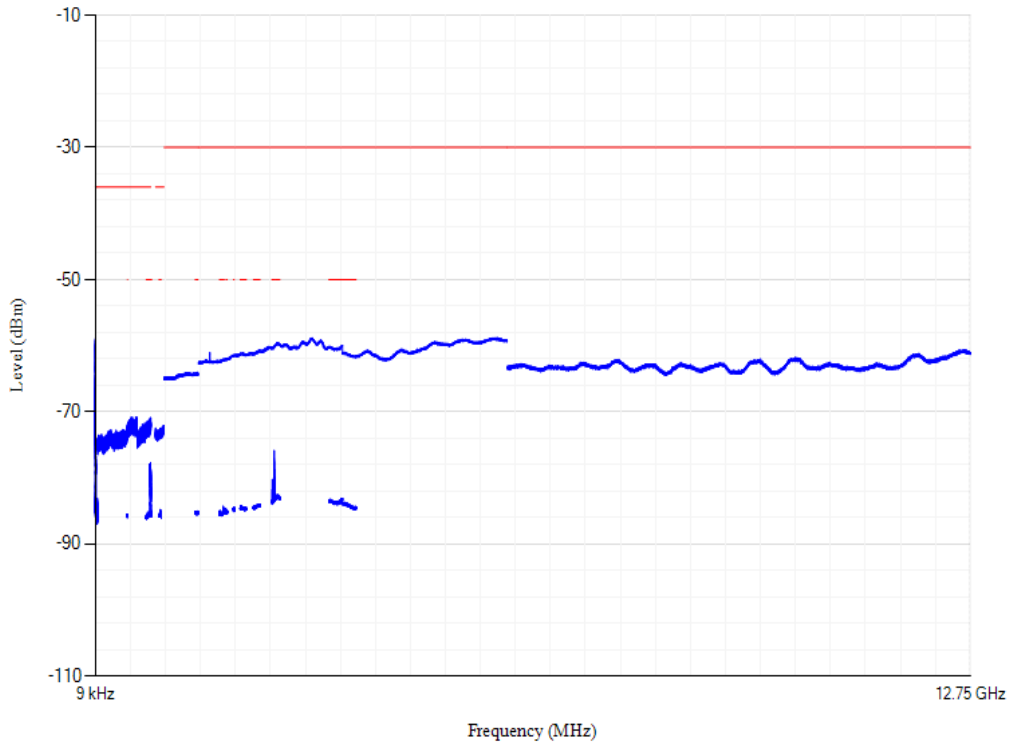

Conducted spurious emissions

Band20 QPSK BW=20MHz Channel=24300 RB Size=1 Position=#0

Conducted spurious emissions

Band20 QPSK BW=20MHz Channel=24250 RB Size=1 Position=#0

Conducted spurious emissions

Band20 QPSK BW=20MHz Channel=24350 RB Size=1 Position=#0