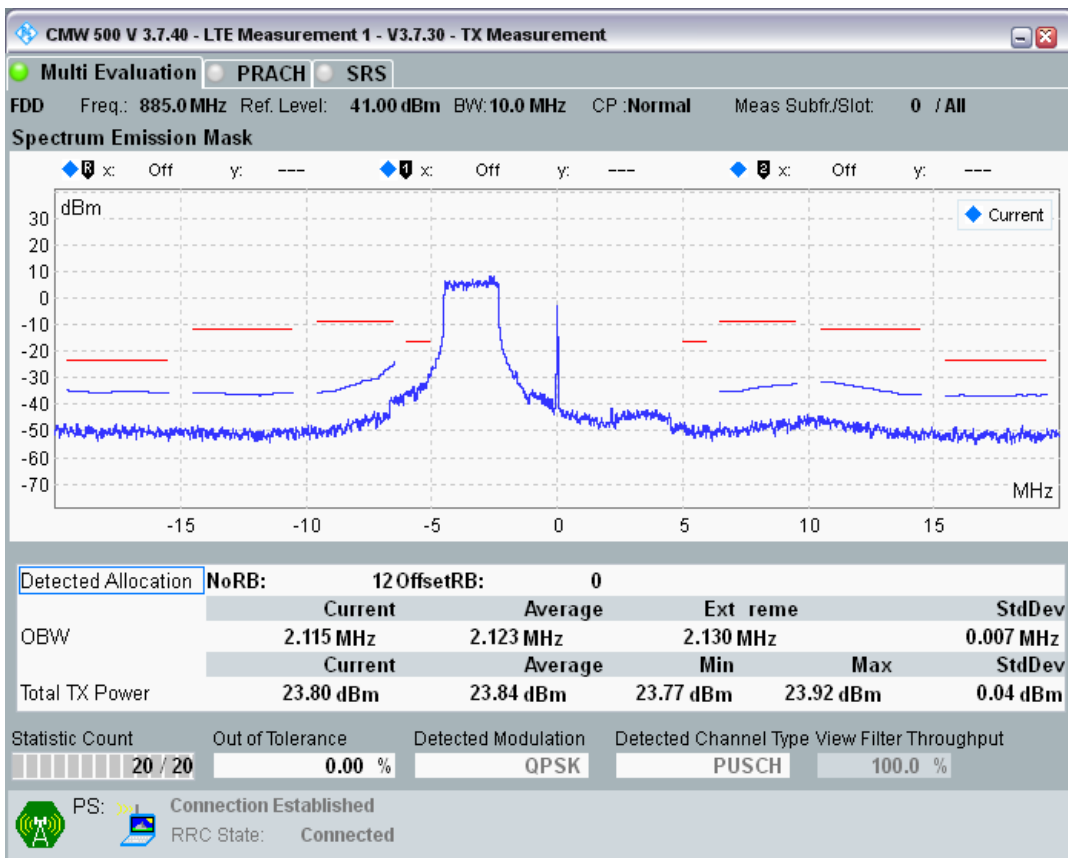

Band8 QPSK BW=10MHz Channel=21500 RB Size=12 Position=#0