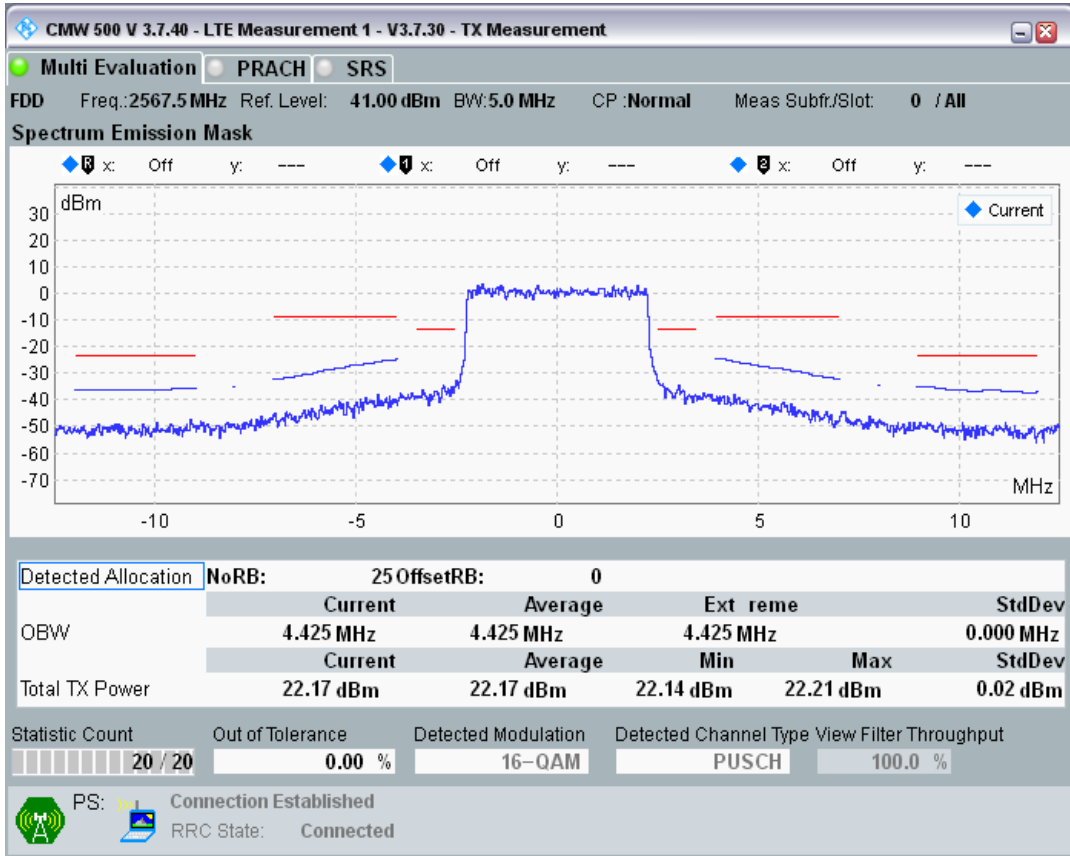

Band7 QPSK BW=5MHz Channel=21425 RB Size=25 Position=#0

Band7 QAM16 BW=5MHz Channel=21425 RB Size=8 Position=#0

Band7 QAM16 BW=5MHz Channel=21425 RB Size=8 Position=#Max

Band7 QAM16 BW=5MHz Channel=21425 RB Size=25 Position=#0