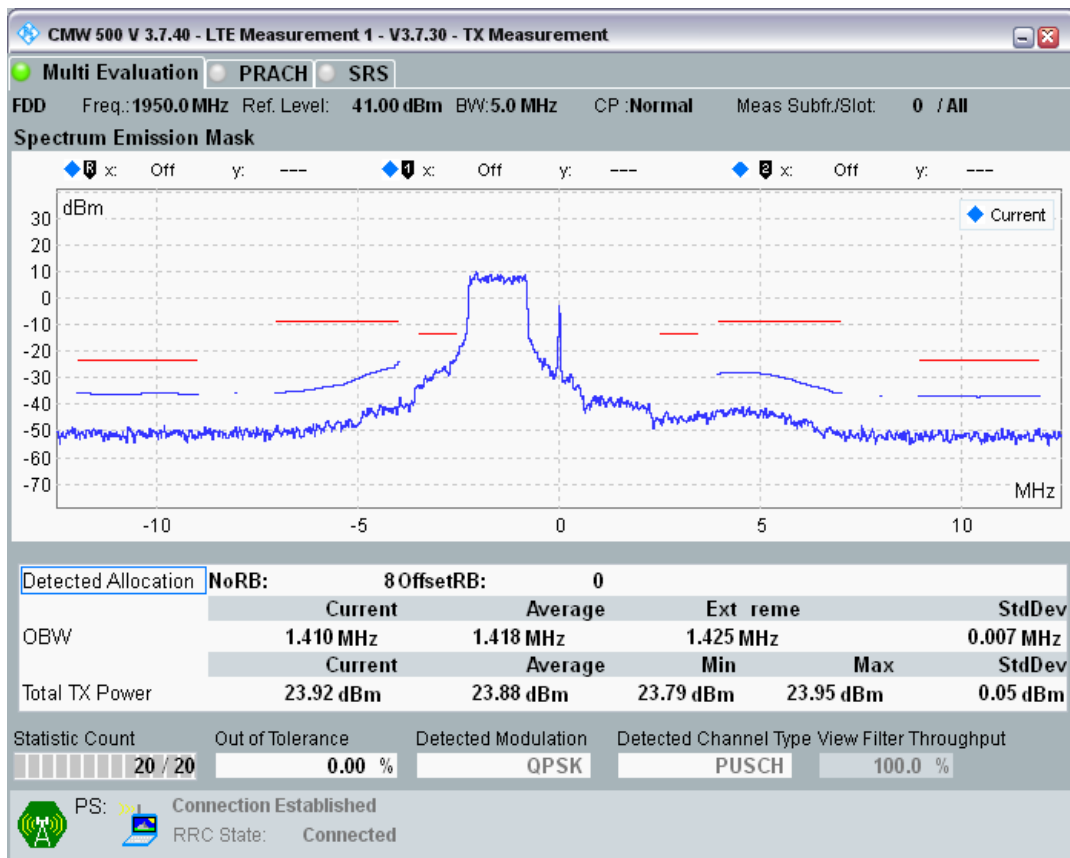

Band1 QPSK BW=5MHz Channel=18300 RB Size=8 Position=#0