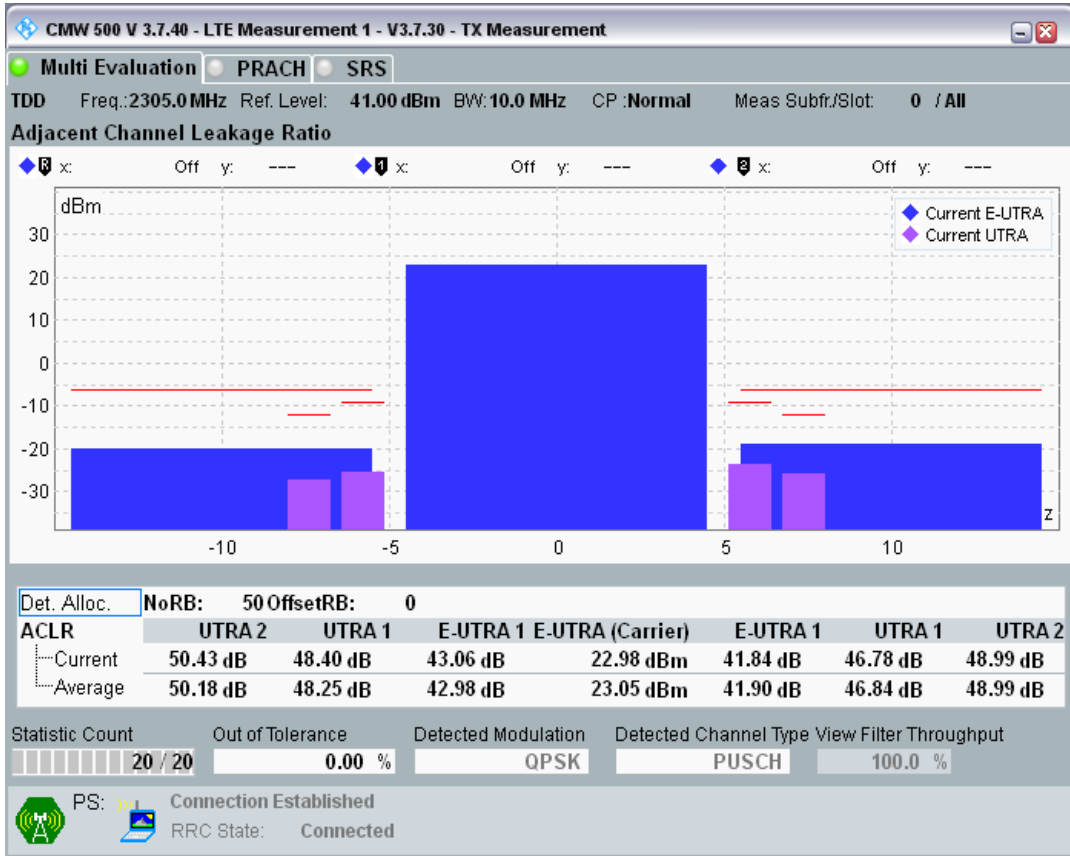

Band40 QPSK BW=10MHz Channel=38700 RB Size=50 Position=#0