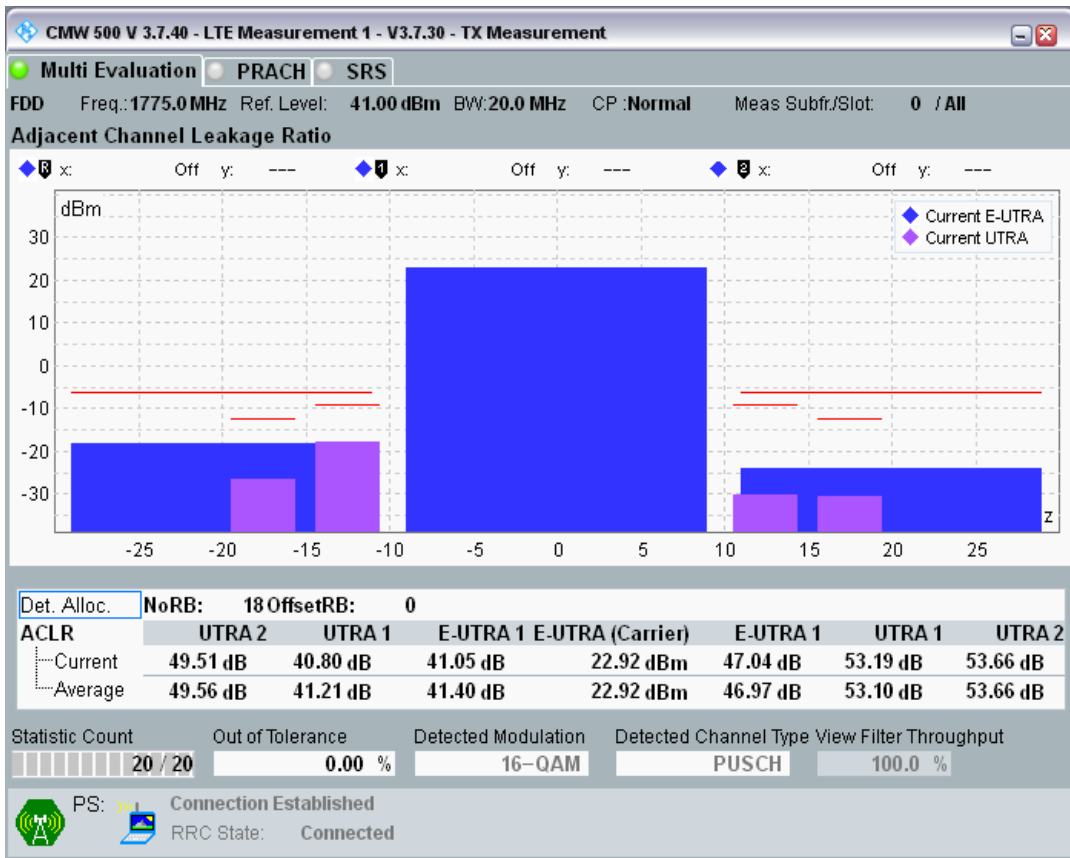

Band3 QAM16 BW=20MHz Channel=19850 RB Size=18 Position=#0