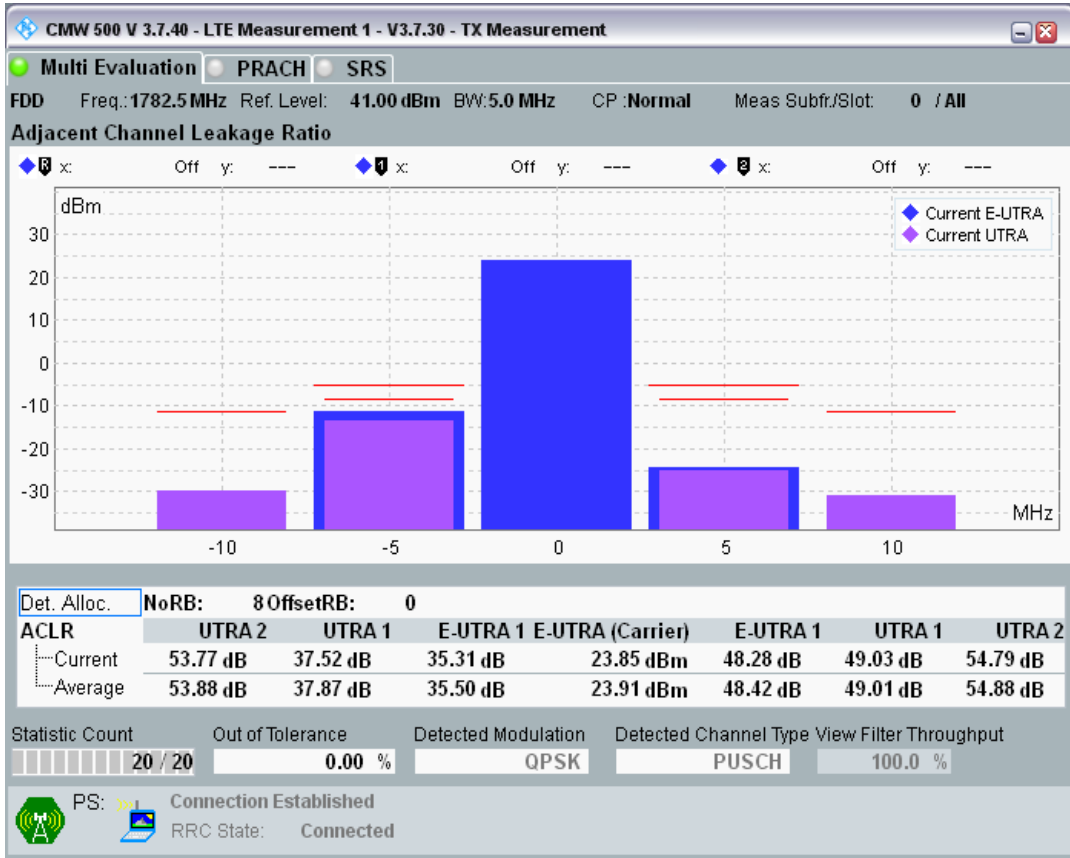

Band3 QPSK BW=5MHz Channel=19925 RB Size=8 Position=#0