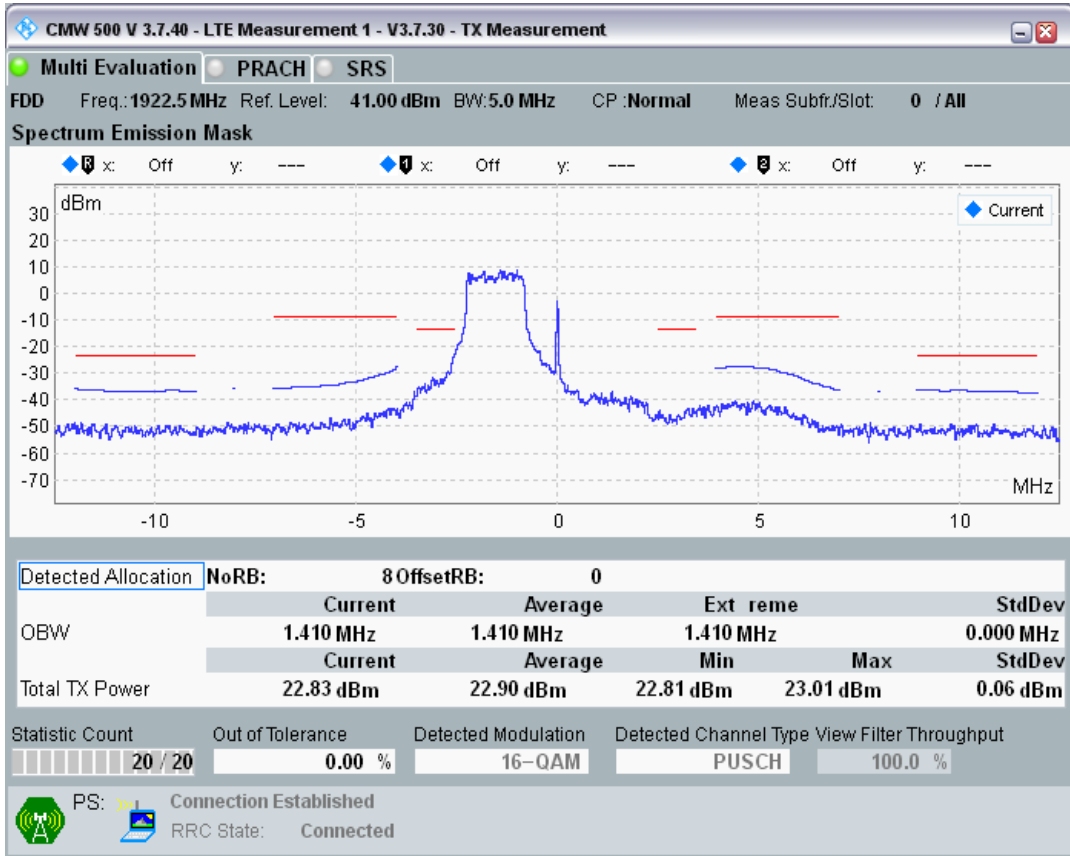

Band1 QPSK BW=5MHz Channel=18025 RB Size=8 Position=#0

Band1 QPSK BW=5MHz Channel=18025 RB Size=8 Position=#Max

Band1 QPSK BW=5MHz Channel=18025 RB Size=25 Position=#0

Band1 QAM16 BW=5MHz Channel=18025 RB Size=8 Position=#0