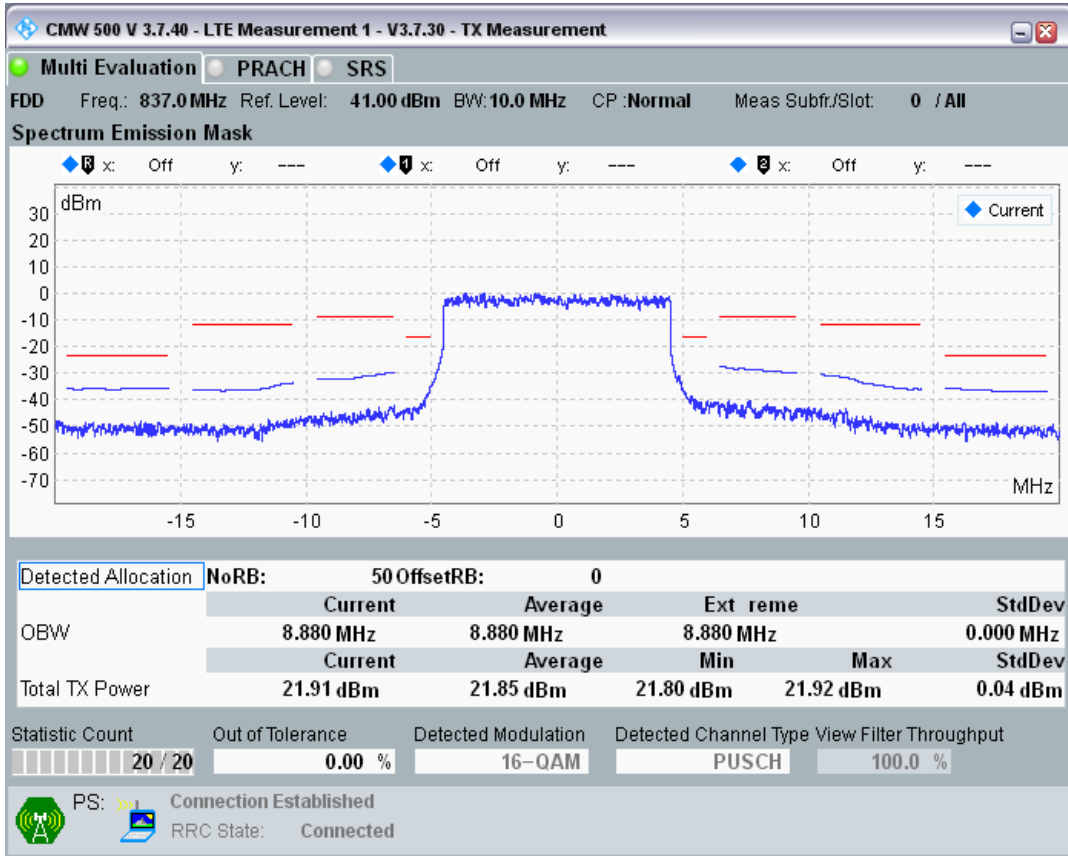

Band20 QAM16 BW=10MHz Channel=24200 RB Size=50 Position=#0