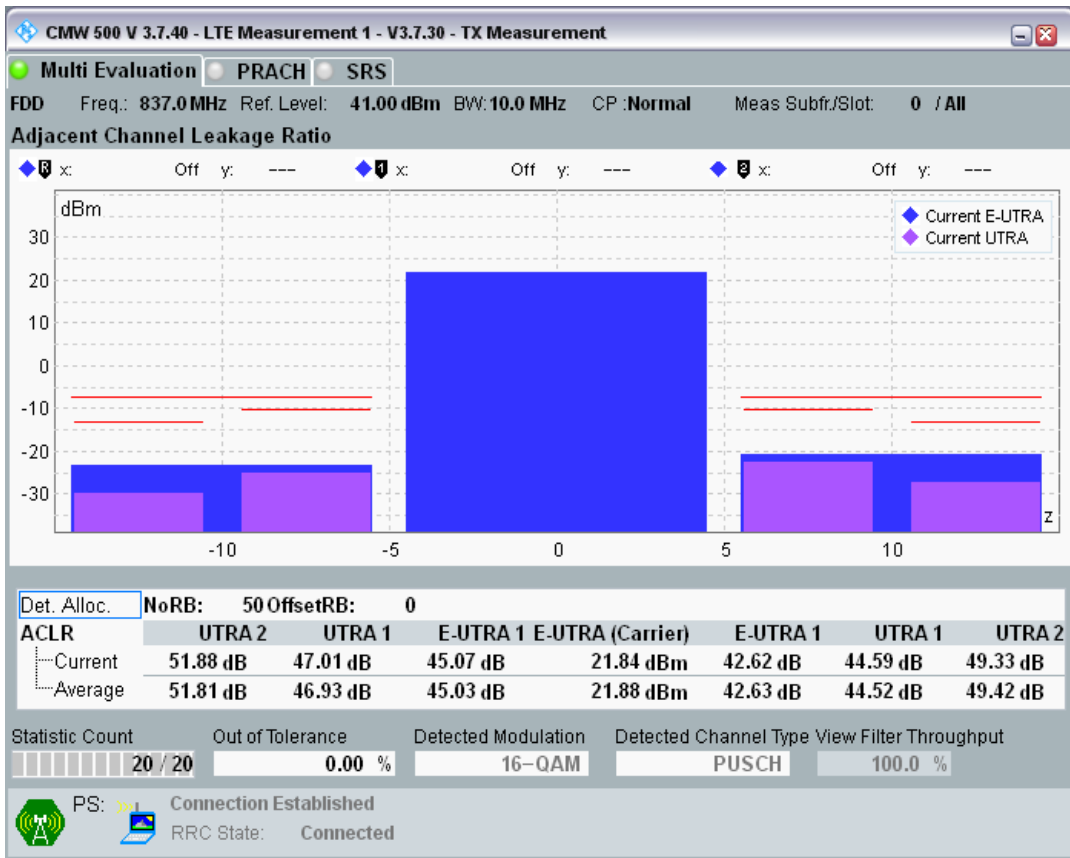

Band20 QAM16 BW=10MHz Channel=24200 RB Size=50 Position=#0