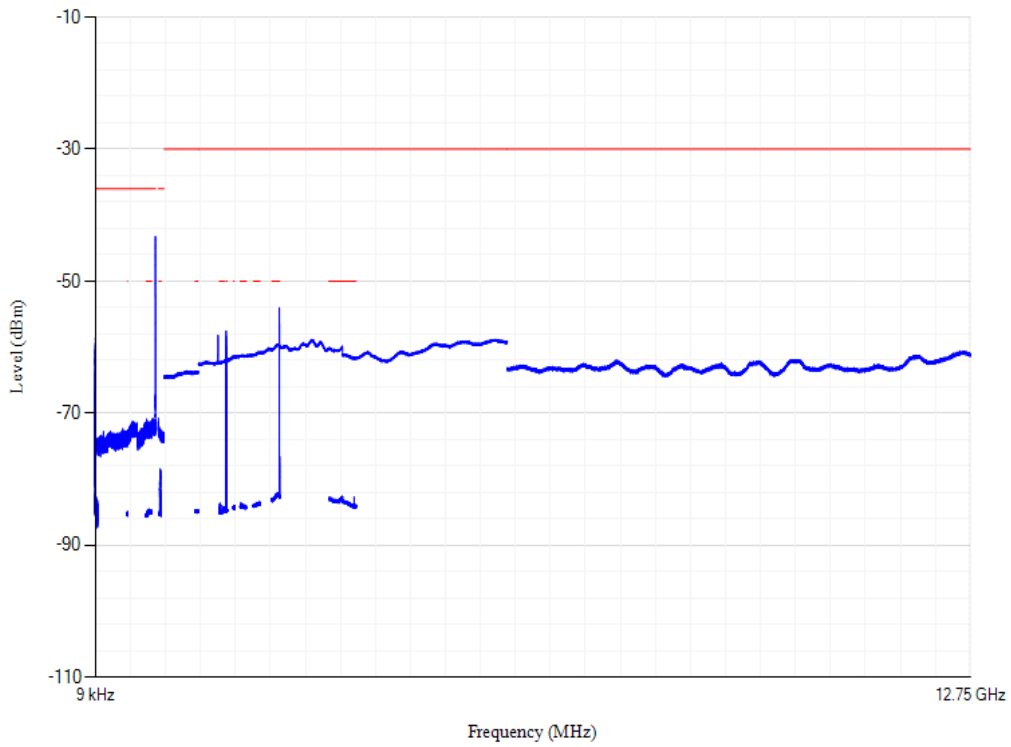

Conducted spurious emissions

Band8 QPSK BW=10MHz Channel=21750 RB Size=1 Position=#0