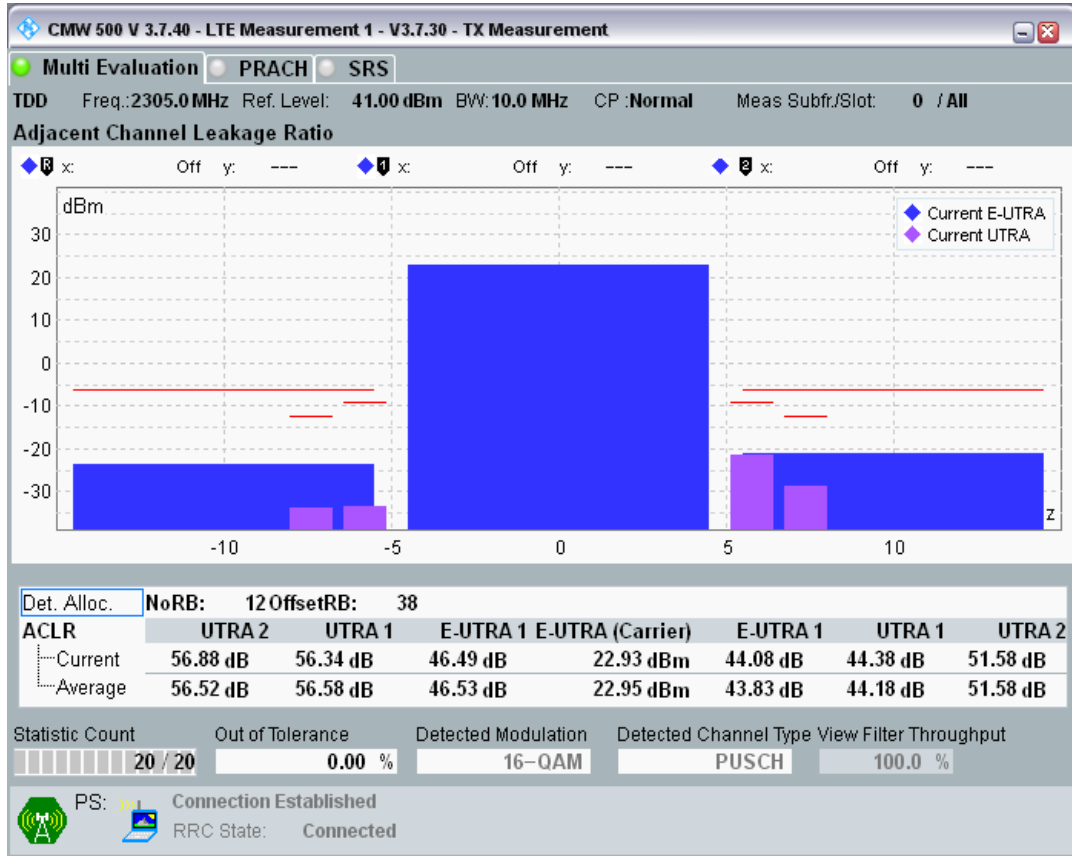

Band40 QAM16 BW=10MHz Channel=38700 RB Size=12 Position=#Max