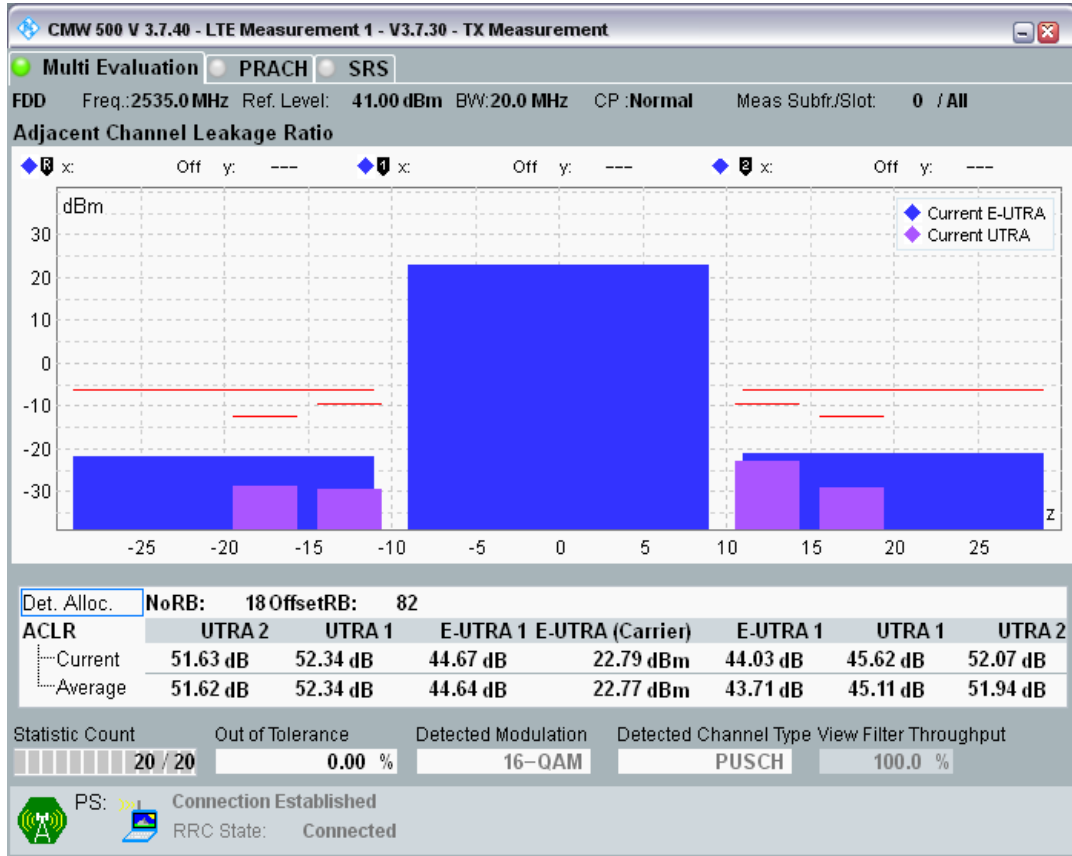

Band7 QAM16 BW=20MHz Channel=21100 RB Size=18 Position=#Max