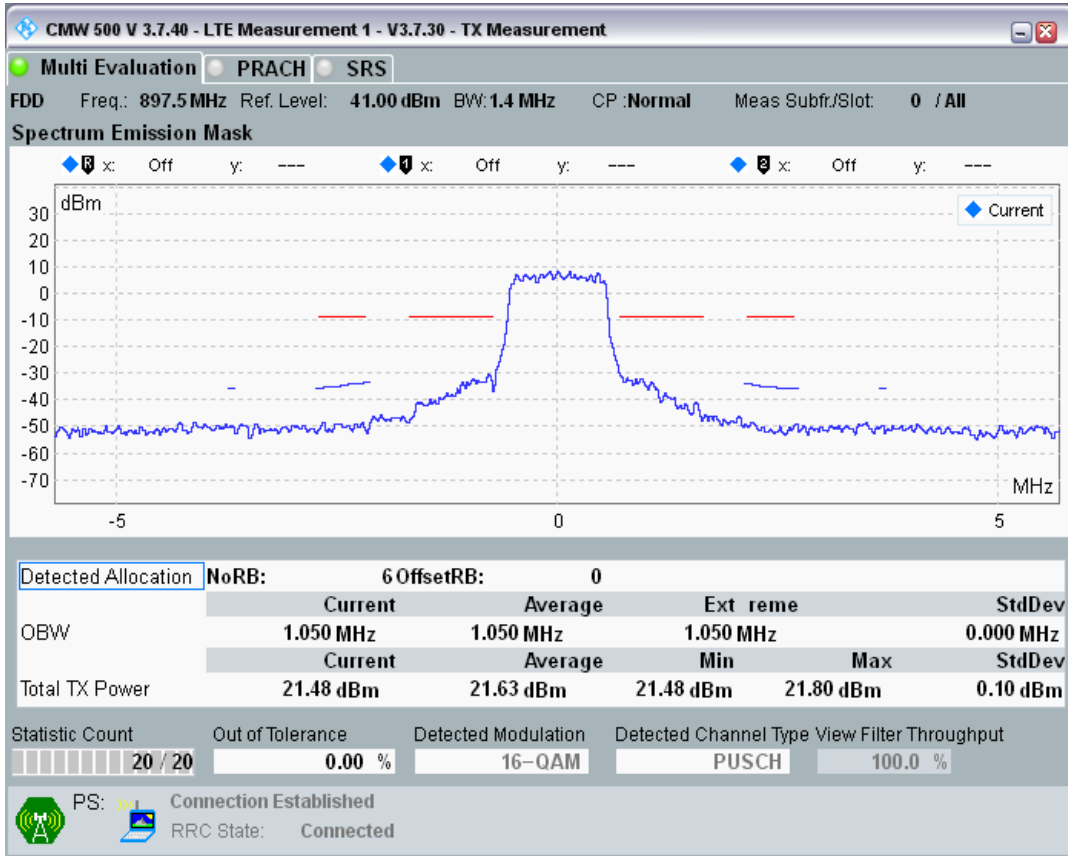

Band8 QPSK BW=1.4MHz Channel=21625 RB Size=6 Position=#0

Band8 QAM16 BW=1.4MHz Channel=21625 RB Size=5 Position=#0

Band8 QAM16 BW=1.4MHz Channel=21625 RB Size=5 Position=#Max

Band8 QAM16 BW=1.4MHz Channel=21625 RB Size=6 Position=#0