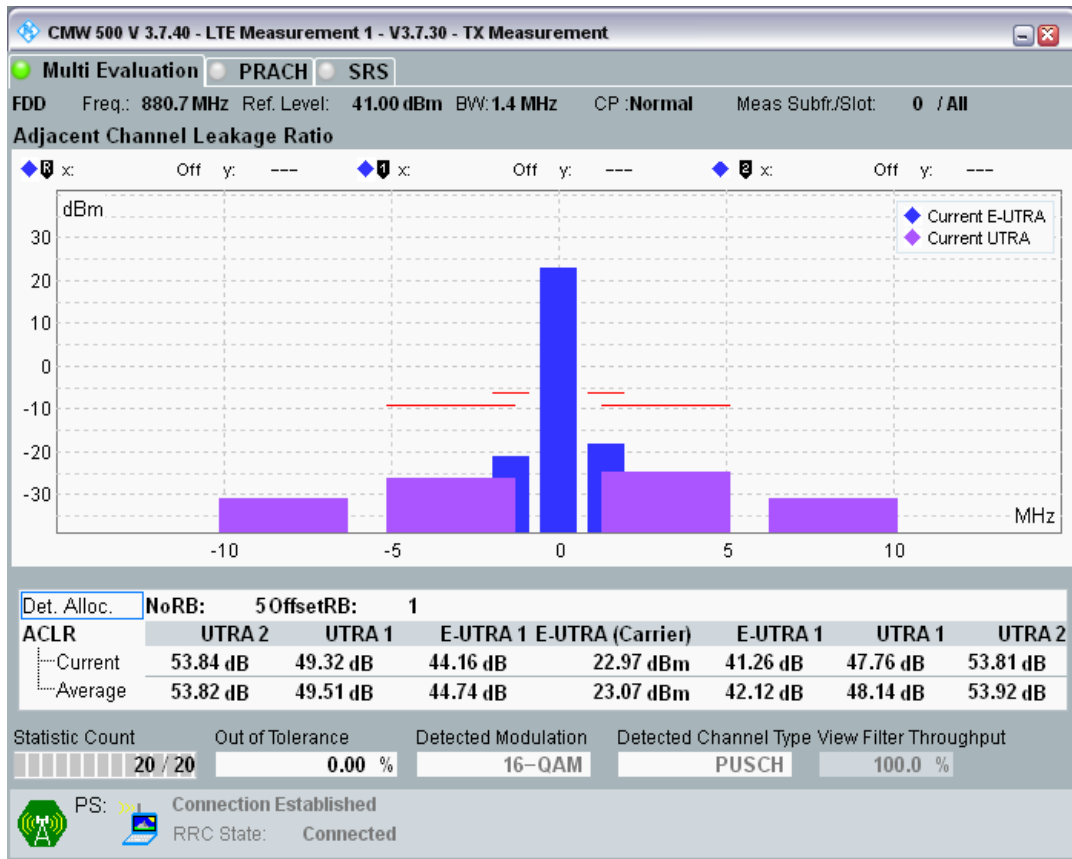

Band8 QAM16 BW=1.4MHz Channel=21457 RB Size=5 Position=#Max