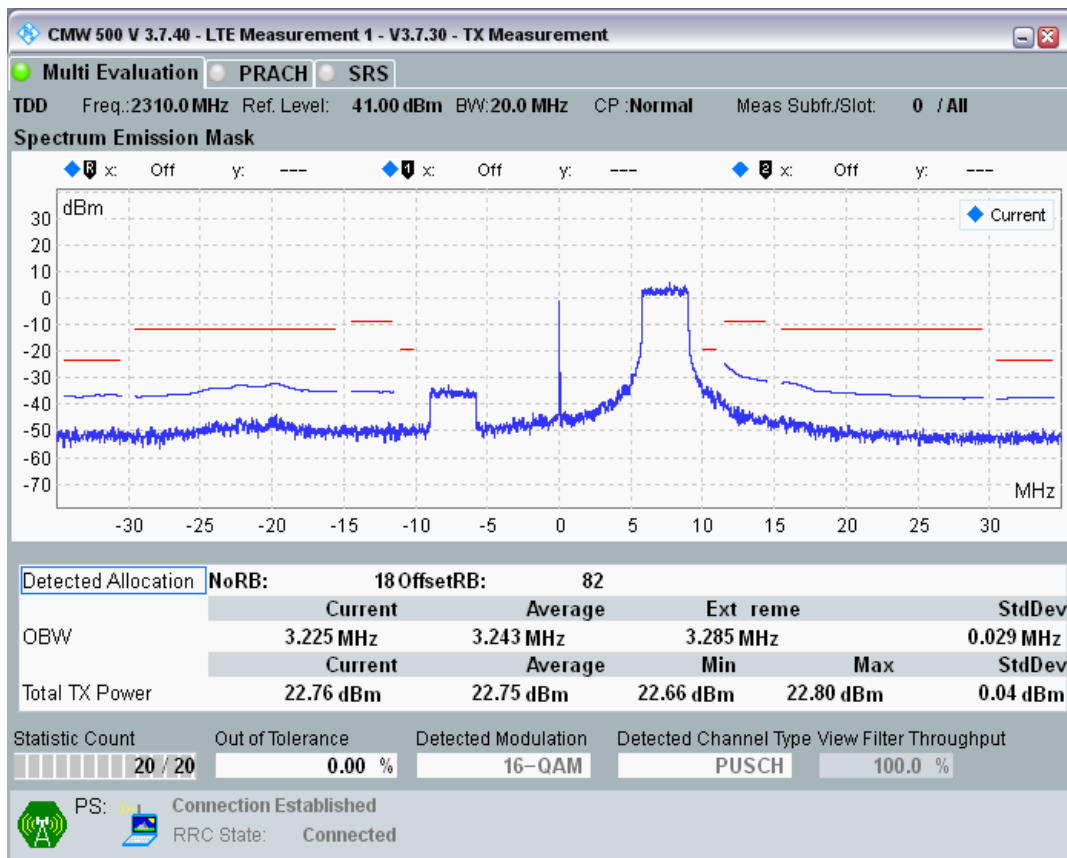

Band40 QAM16 BW=20MHz Channel=38750 RB Size=18 Position=#Max