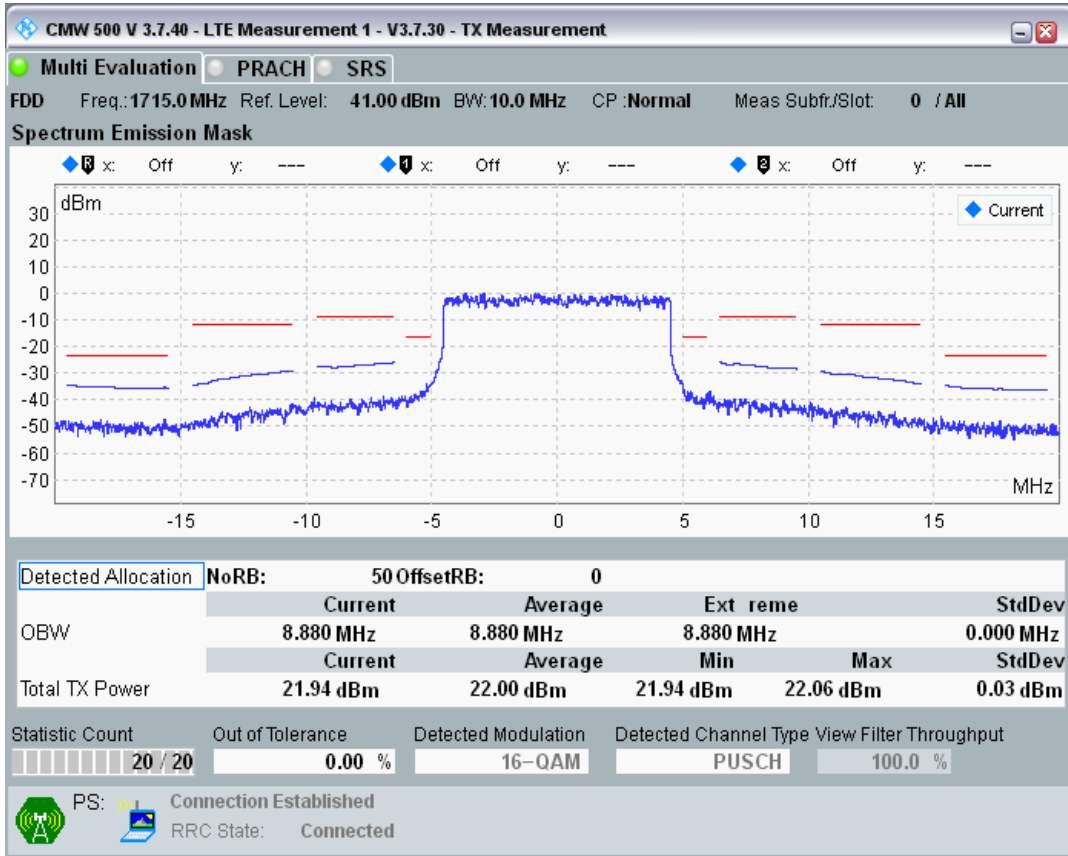

Band3 QAM16 BW=10MHz Channel=19250 RB Size=50 Position=#0