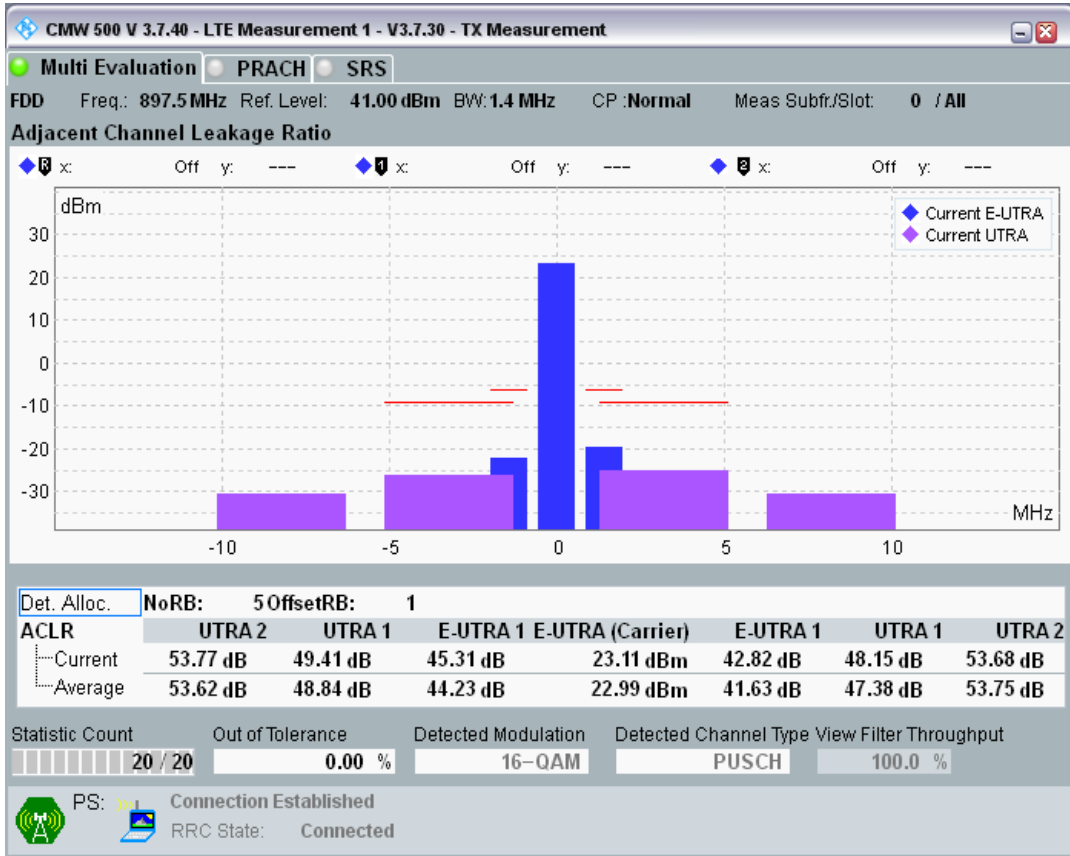

Band8 QAM16 BW=1.4MHz Channel=21625 RB Size=5 Position=#Max