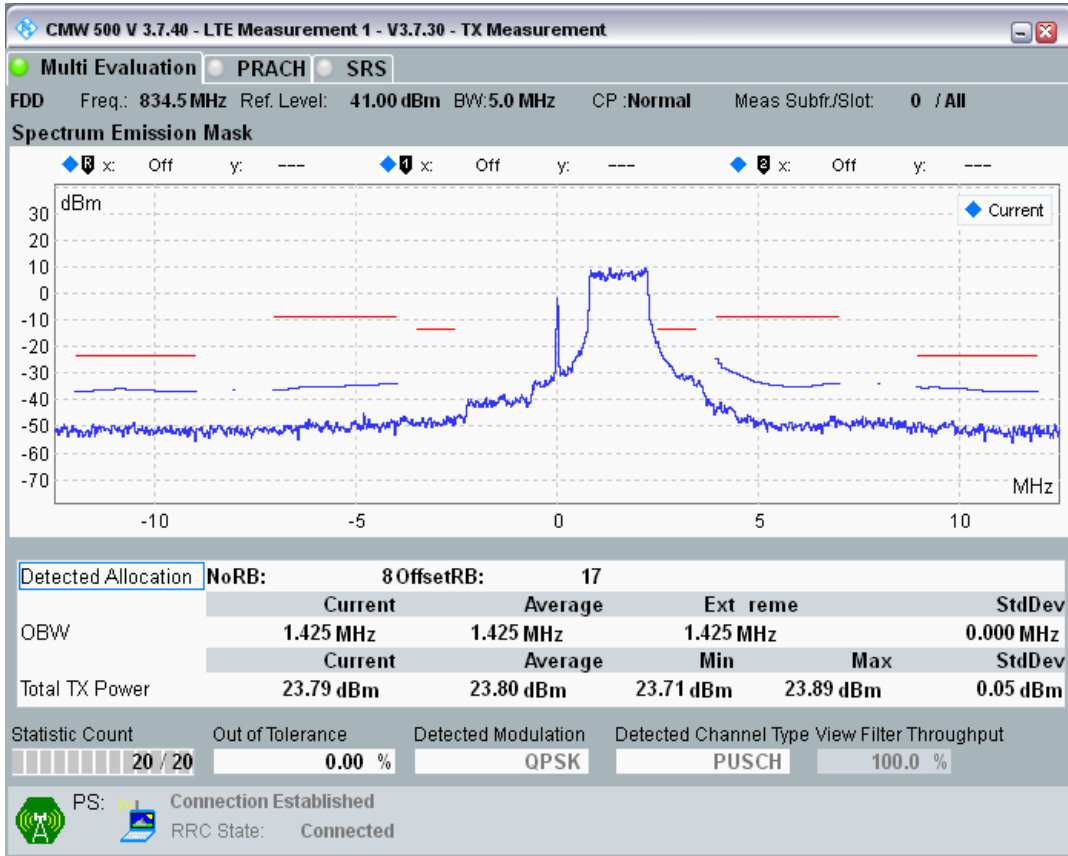

Band1 QAM16 BW=20MHz Channel=18500 RB Size=18 Position=#Max

Band1 QAM16 BW=20MHz Channel=18500 RB Size=100 Position=#0

Band20 QPSK BW=5MHz Channel=24175 RB Size=8 Position=#0

Band20 QPSK BW=5MHz Channel=24175 RB Size=8 Position=#Max