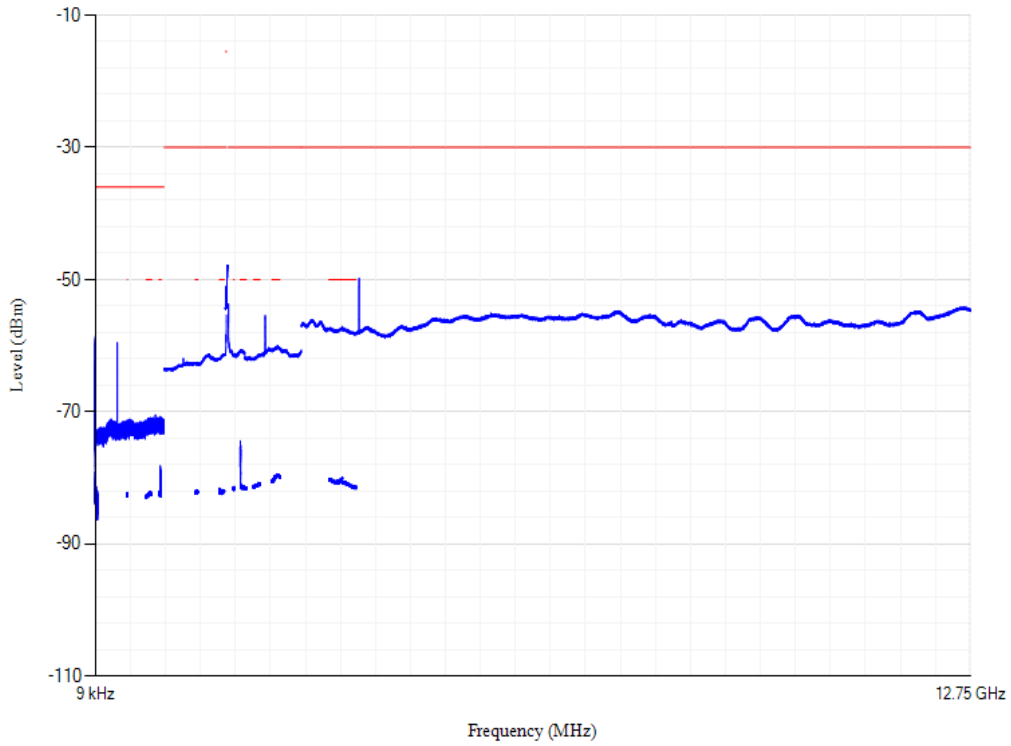

Band1 QPSK BW=5MHz Channel=18025 RB Size=1 Position=#0

Conducted spurious emissions

Band1 QPSK BW=5MHz Channel=18300 RB Size=1 Position=#0

Conducted spurious emissions

Band1 QPSK BW=5MHz Channel=18575 RB Size=1 Position=#0