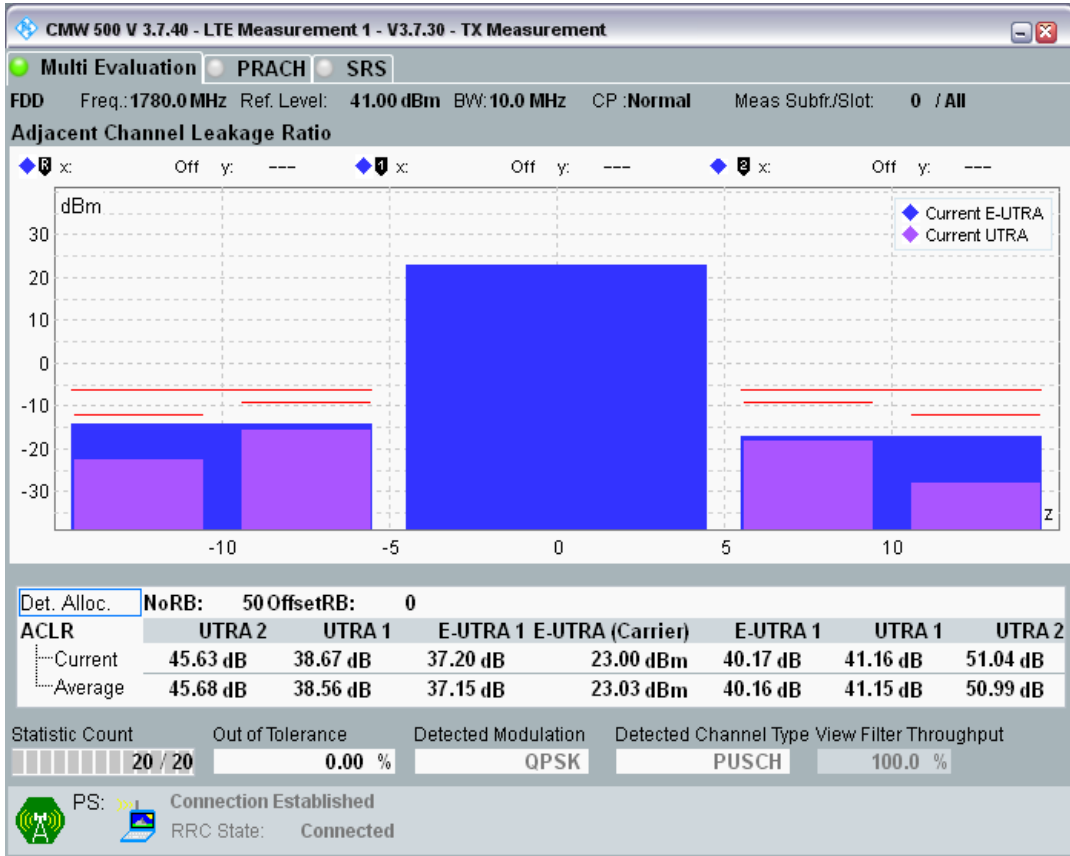

Band3 QPSK BW=10MHz Channel=19900 RB Size=50 Position=#0