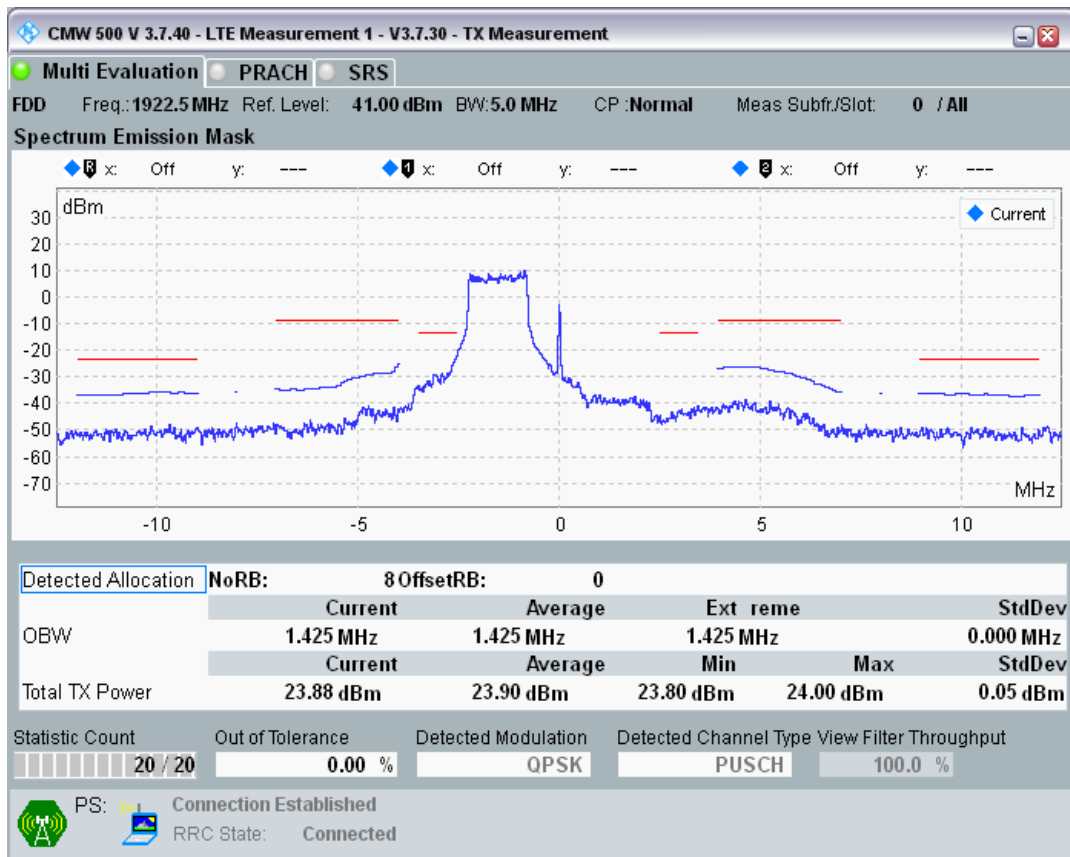

Band8	10	21750	12	#0	QAM16	10MHz-15MHz	12.97	PASS
Band8	10	21750	12	#Max	QAM16	-1MHz-0MHz	31.26	PASS
Band8	10	21750	12	#Max	QAM16	-5MHz--1MHz	24.66	PASS
Band8	10	21750	12	#Max	QAM16	-10MHz--5MHz	21.43	PASS
Band8	10	21750	12	#Max	QAM16	-15MHz--10MHz	11.13	PASS
Band8	10	21750	12	#Max	QAM16	0MHz-1MHz	12.49	PASS
Band8	10	21750	12	#Max	QAM16	1MHz-5MHz	17.76	PASS
Band8	10	21750	12	#Max	QAM16	5MHz-10MHz	25.04	PASS
Band8	10	21750	12	#Max	QAM16	10MHz-15MHz	12.99	PASS
Band8	10	21750	50	#0	QAM16	-1MHz-0MHz	17.52	PASS
Band8	10	21750	50	#0	QAM16	-5MHz--1MHz	18.96	PASS
Band8	10	21750	50	#0	QAM16	-10MHz--5MHz	18.12	PASS
Band8	10	21750	50	#0	QAM16	-15MHz--10MHz	10.28	PASS
Band8	10	21750	50	#0	QAM16	0MHz-1MHz	18.90	PASS
Band8	10	21750	50	#0	QAM16	1MHz-5MHz	17.72	PASS
Band8	10	21750	50	#0	QAM16	5MHz-10MHz	24.88	PASS
Band8	10	21750	50	#0	QAM16	10MHz-15MHz	12.97	PASS

Band1 QPSK BW=5MHz Channel=18025 RB Size=8 Position=#0