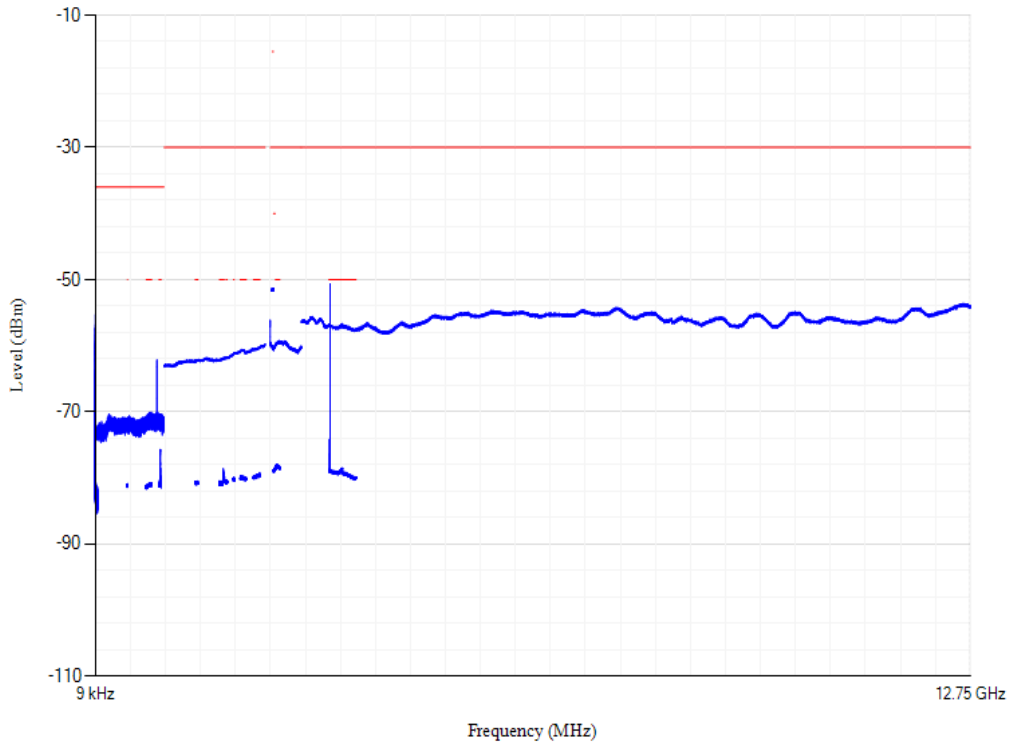

Conducted spurious emissions

Band7 QPSK BW=20MHz Channel=21350 RB Size=1 Position=#0