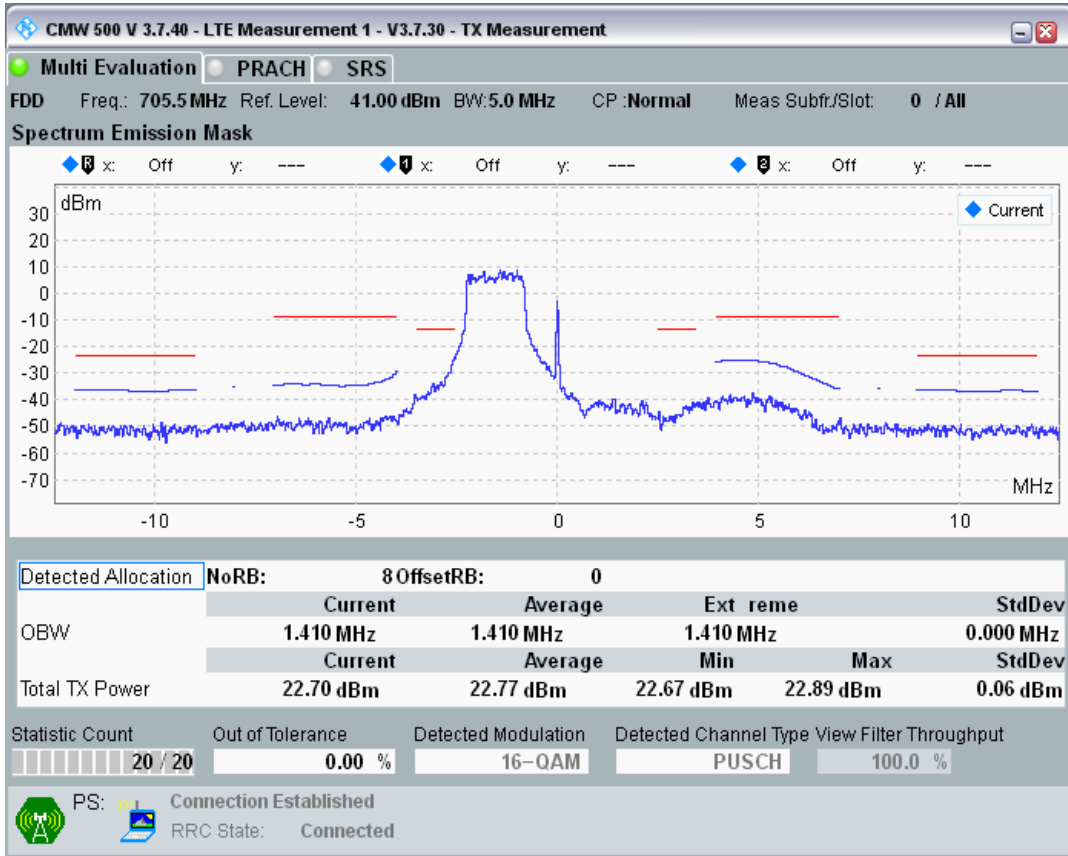

Band28 QAM16 BW=5MHz Channel=27235 RB Size=8 Position=#0