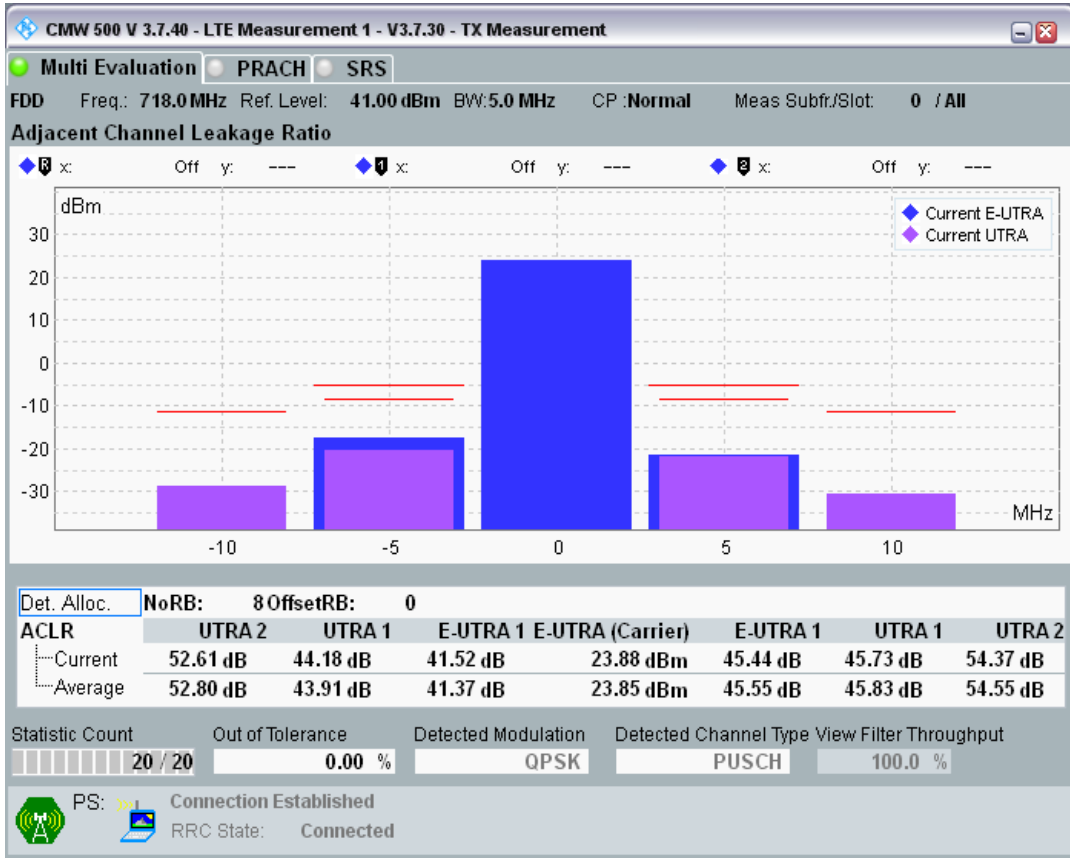

Band28 QPSK BW=5MHz Channel=27360 RB Size=8 Position=#0