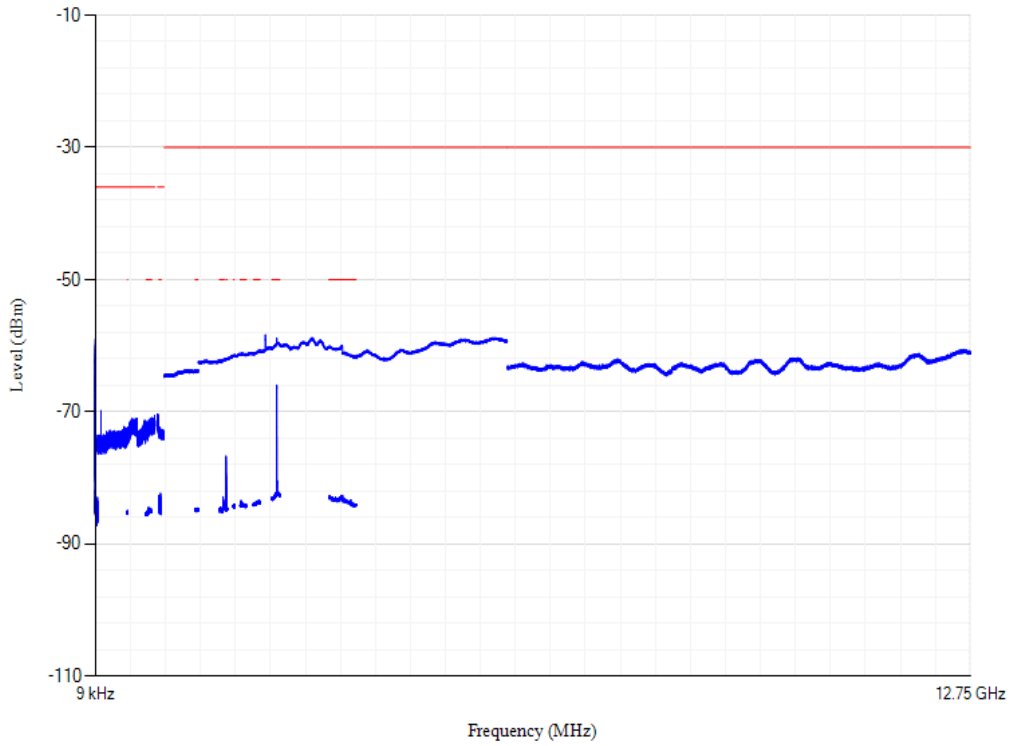

Conducted spurious emissions

Band8 QPSK BW=5MHz Channel=21775 RB Size=1 Position=#0

Conducted spurious emissions

Band8 QPSK BW=10MHz Channel=21500 RB Size=1 Position=#0

Conducted spurious emissions

Band8 QPSK BW=10MHz Channel=21625 RB Size=1 Position=#0