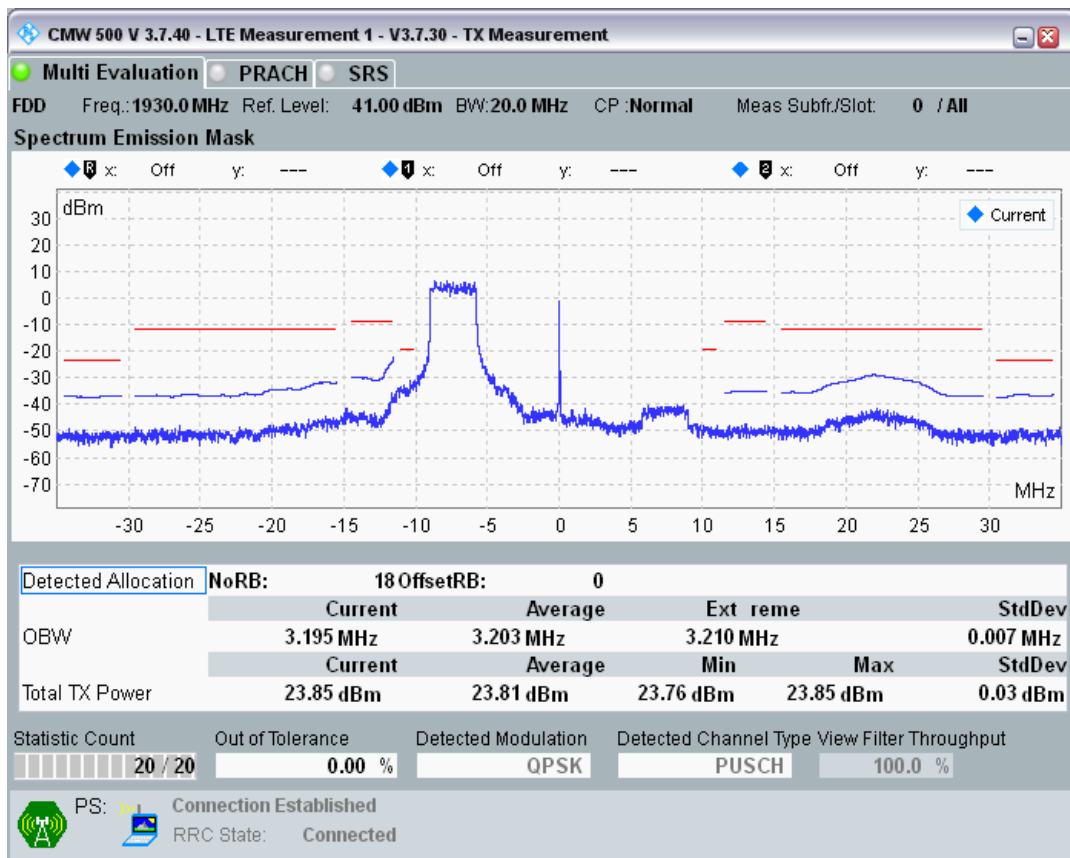

Band1 QPSK BW=20MHz Channel=18100 RB Size=18 Position=#0