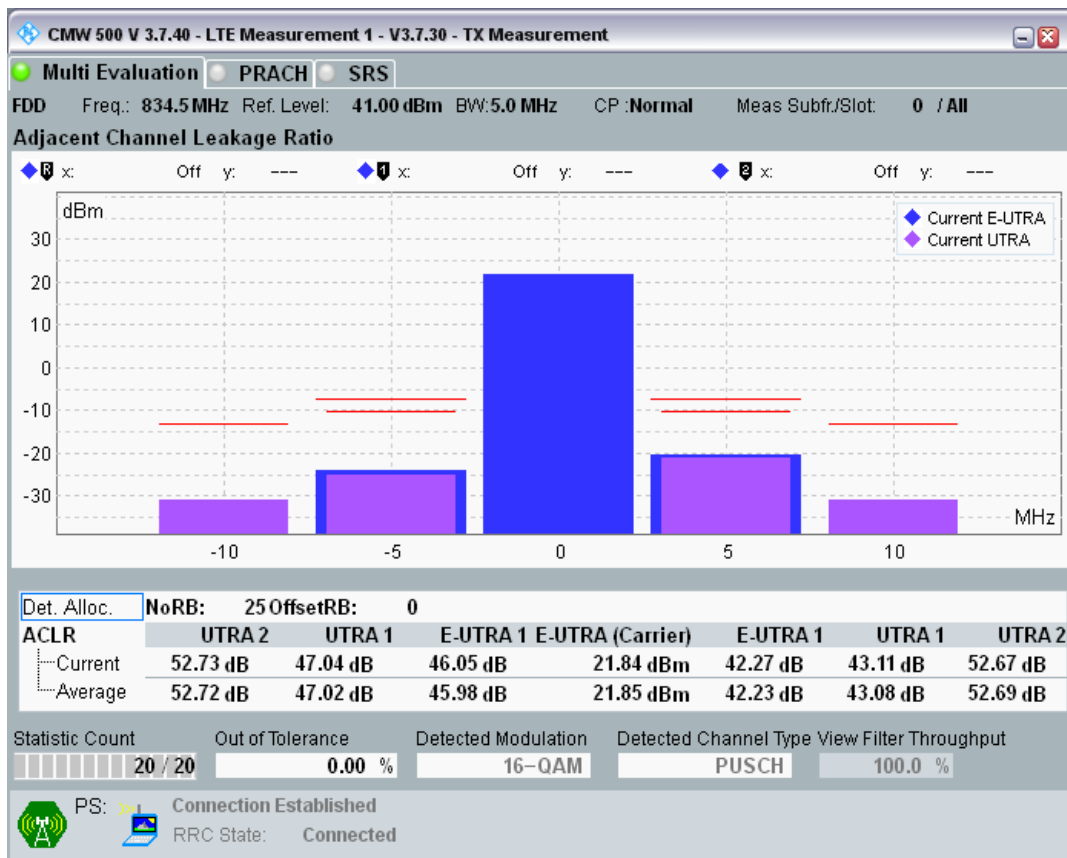

Band20 QPSK BW=5MHz Channel=24175 RB Size=25 Position=#0

Band20 QAM16 BW=5MHz Channel=24175 RB Size=8 Position=#0

Band20 QAM16 BW=5MHz Channel=24175 RB Size=8 Position=#Max

Band20 QAM16 BW=5MHz Channel=24175 RB Size=25 Position=#0