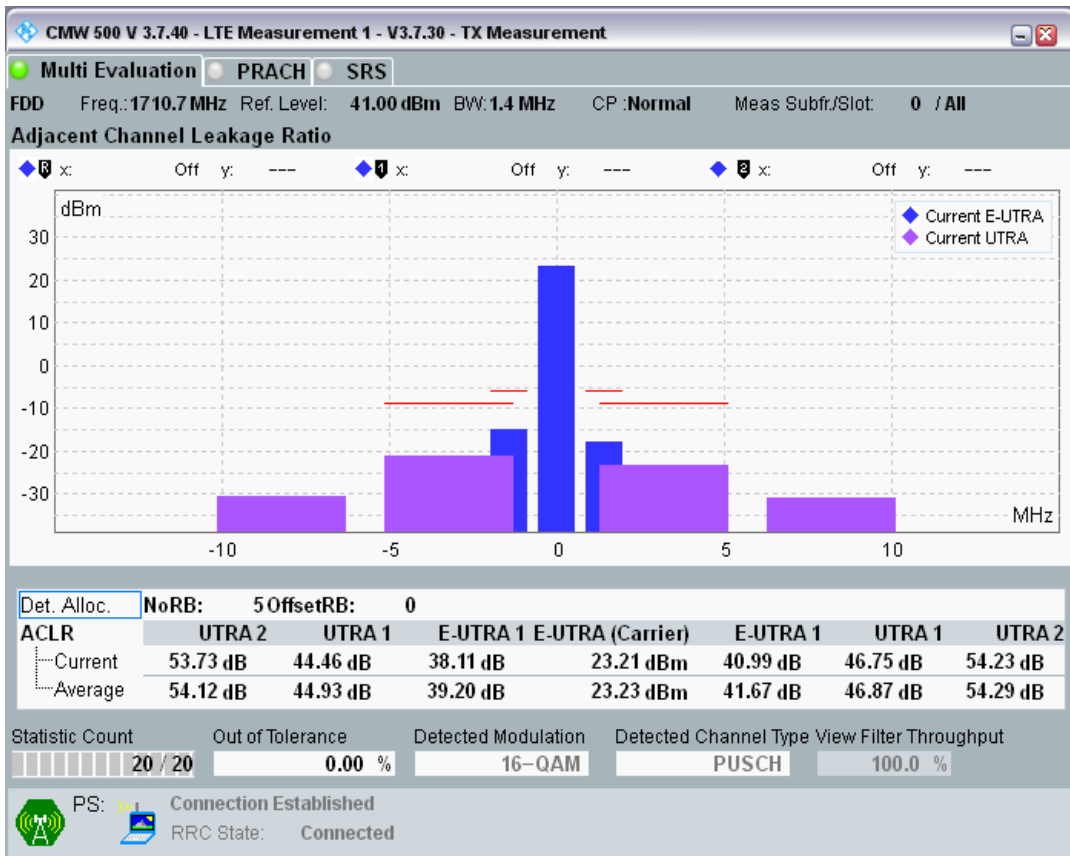

Band3 QPSK BW=1.4MHz Channel=19207 RB Size=5 Position=#0

Band3 QPSK BW=1.4MHz Channel=19207 RB Size=5 Position=#Max

Band3 QPSK BW=1.4MHz Channel=19207 RB Size=6 Position=#0

Band3 QAM16 BW=1.4MHz Channel=19207 RB Size=5 Position=#0