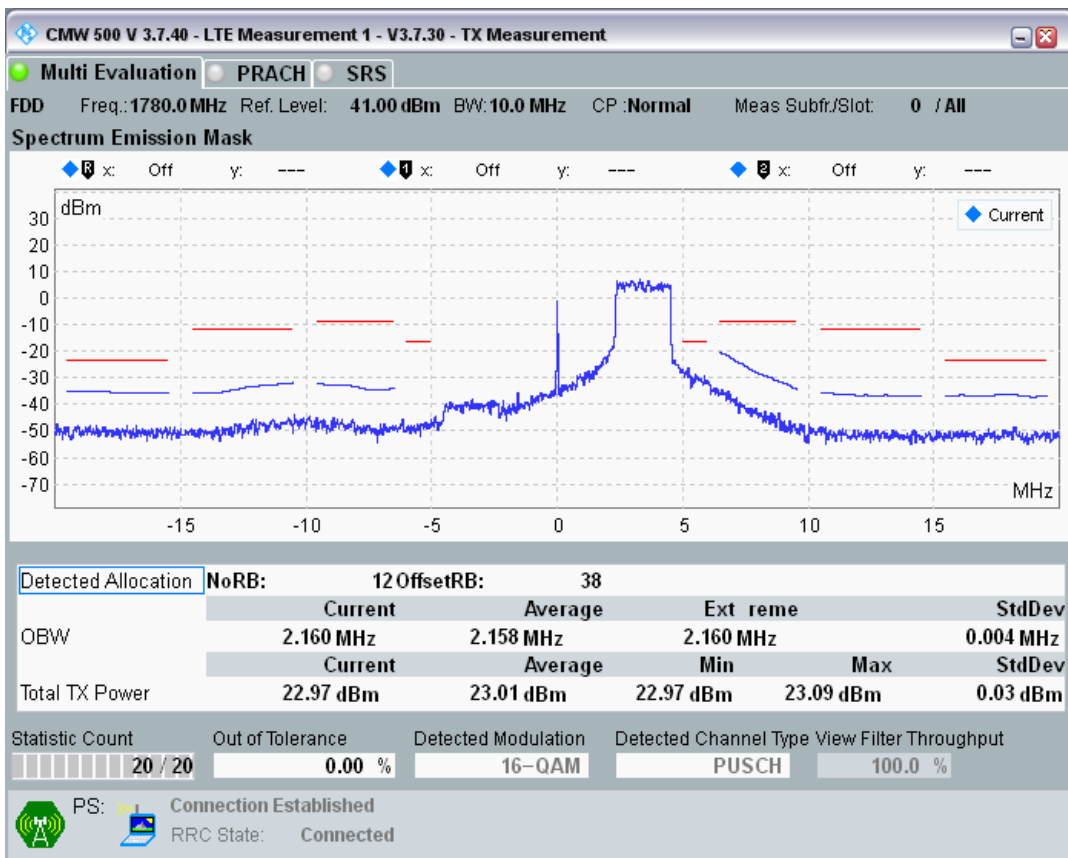

Band3 QAM16 BW=10MHz Channel=19900 RB Size=12 Position=#Max