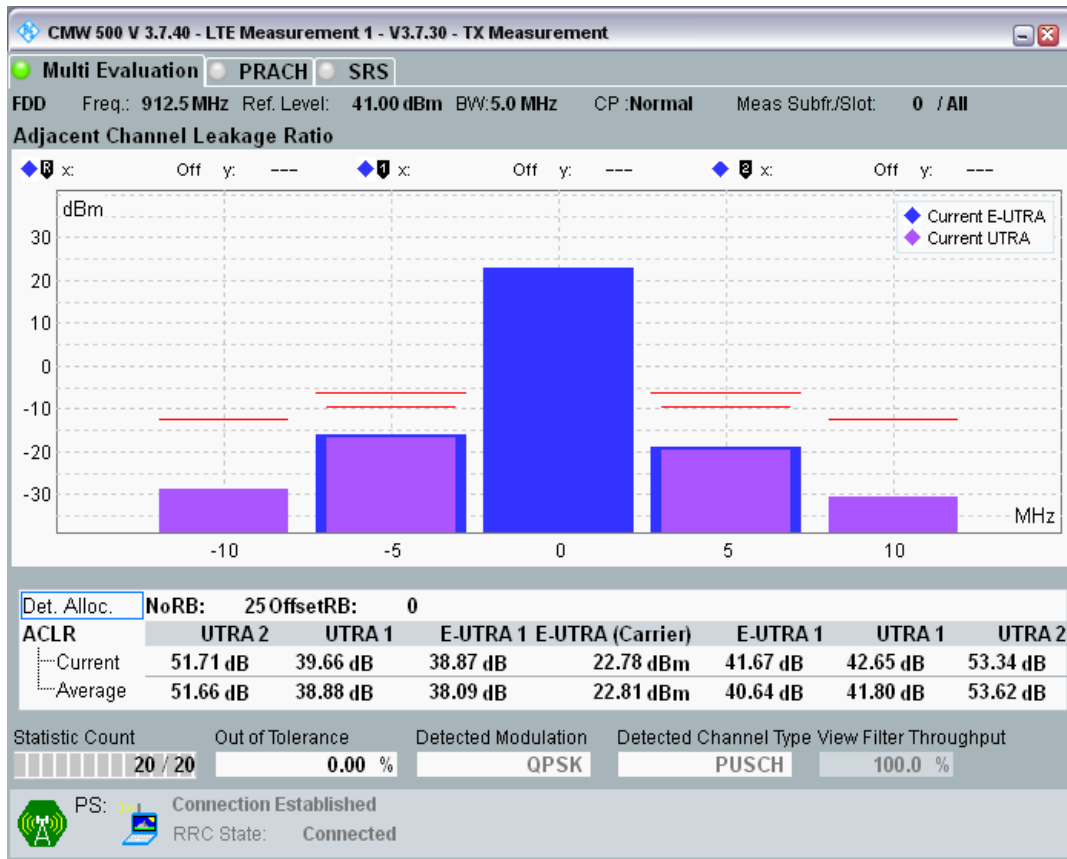

Band8 QPSK BW=5MHz Channel=21775 RB Size=25 Position=#0