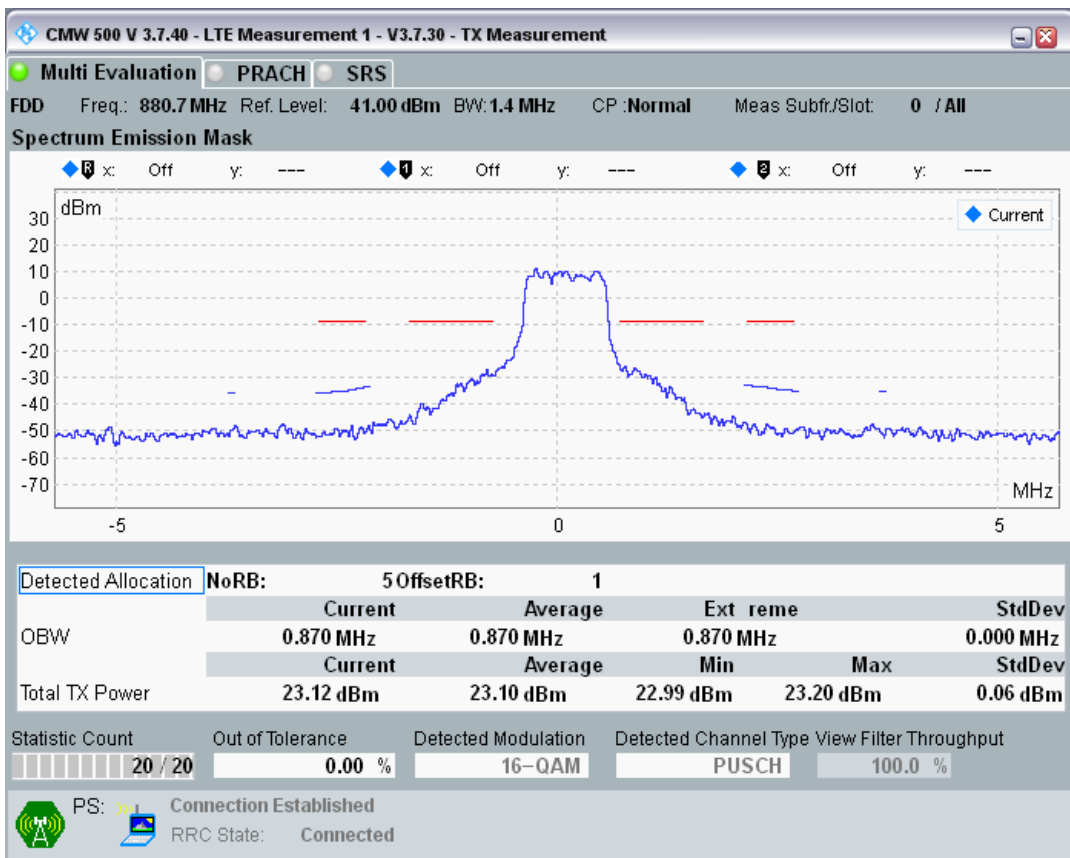

Band8 QAM16 BW=1.4MHz Channel=21457 RB Size=5 Position=#Max