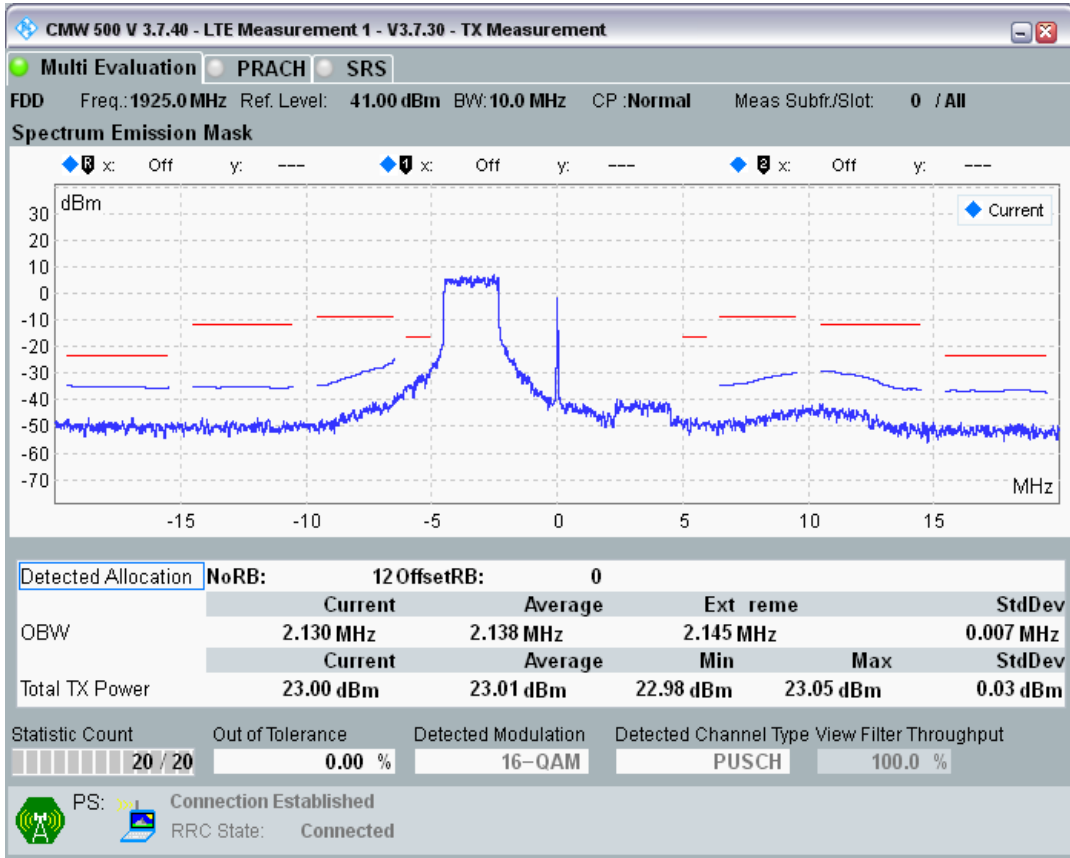

Band1 QAM16 BW=10MHz Channel=18050 RB Size=12 Position=#0