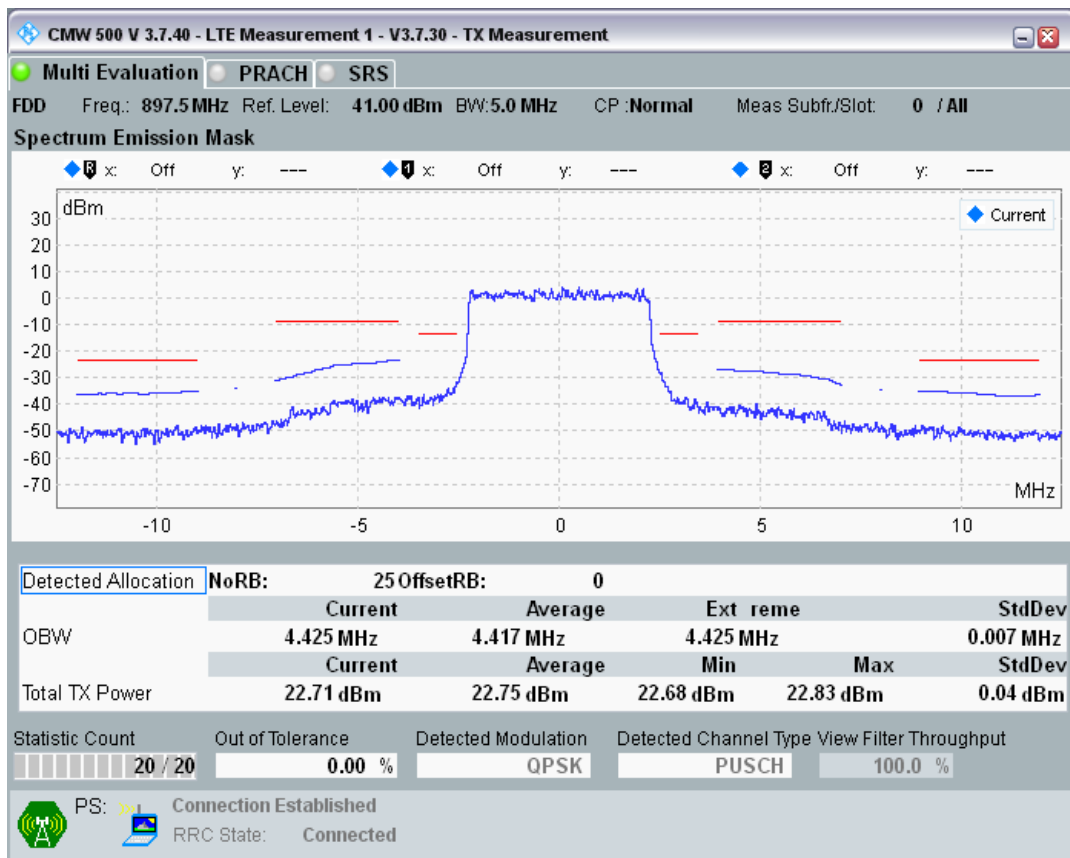

Band8 QPSK BW=5MHz Channel=21625 RB Size=25 Position=#0