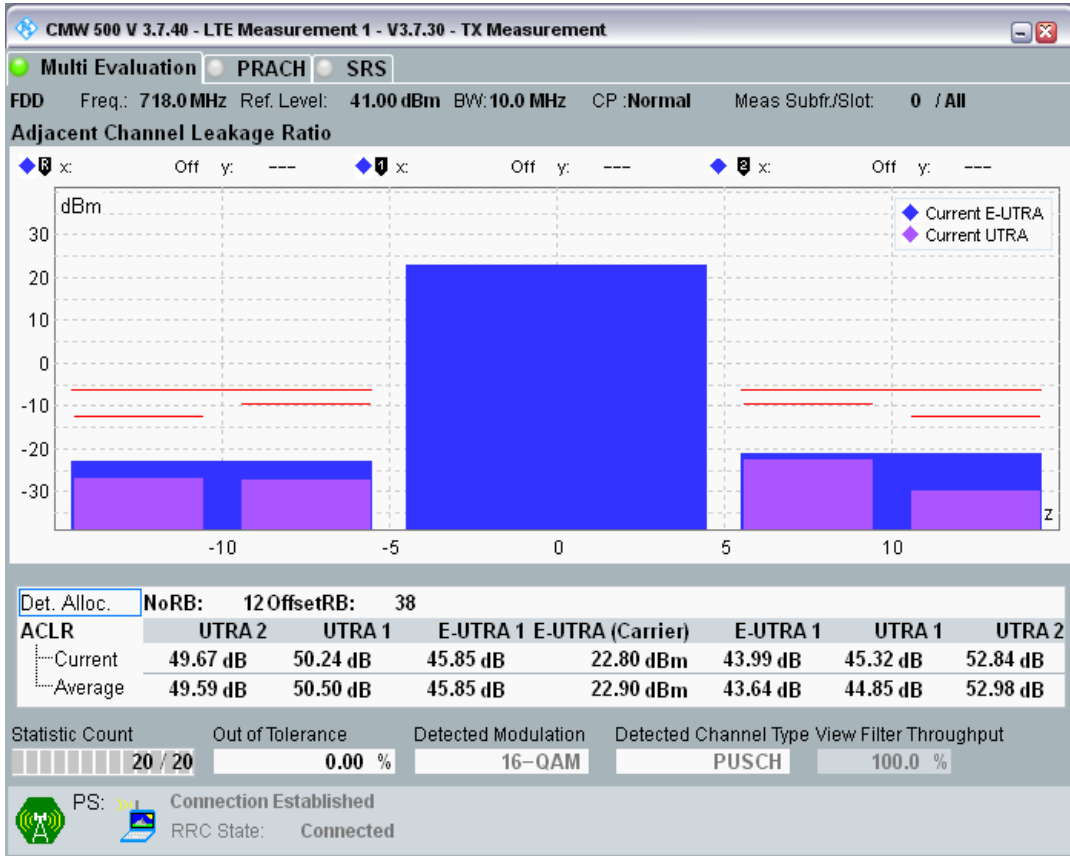

Band28 QAM16 BW=10MHz Channel=27360 RB Size=12 Position=#Max