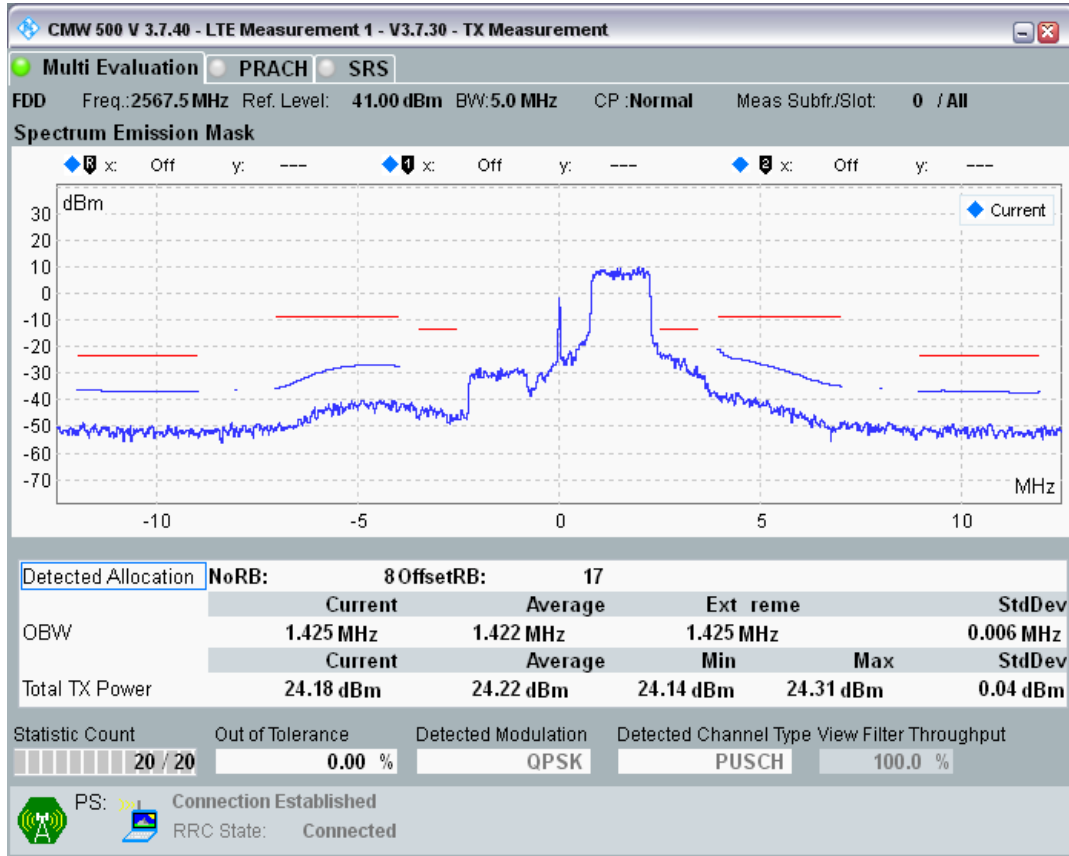

Band7 QAM16 BW=5MHz Channel=21100 RB Size=8 Position=#Max

Band7 QAM16 BW=5MHz Channel=21100 RB Size=25 Position=#0

Band7 QPSK BW=5MHz Channel=21425 RB Size=8 Position=#0

Band7 QPSK BW=5MHz Channel=21425 RB Size=8 Position=#Max