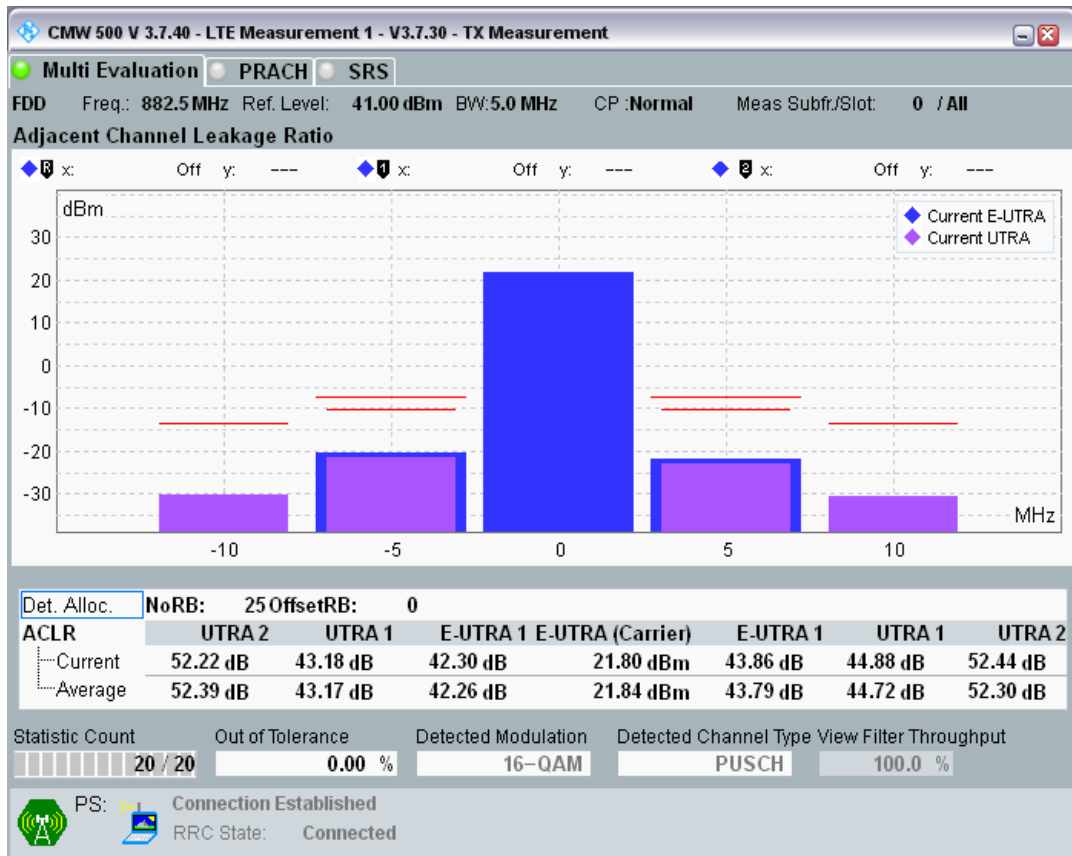

Band8 QAM16 BW=5MHz Channel=21475 RB Size=25 Position=#0