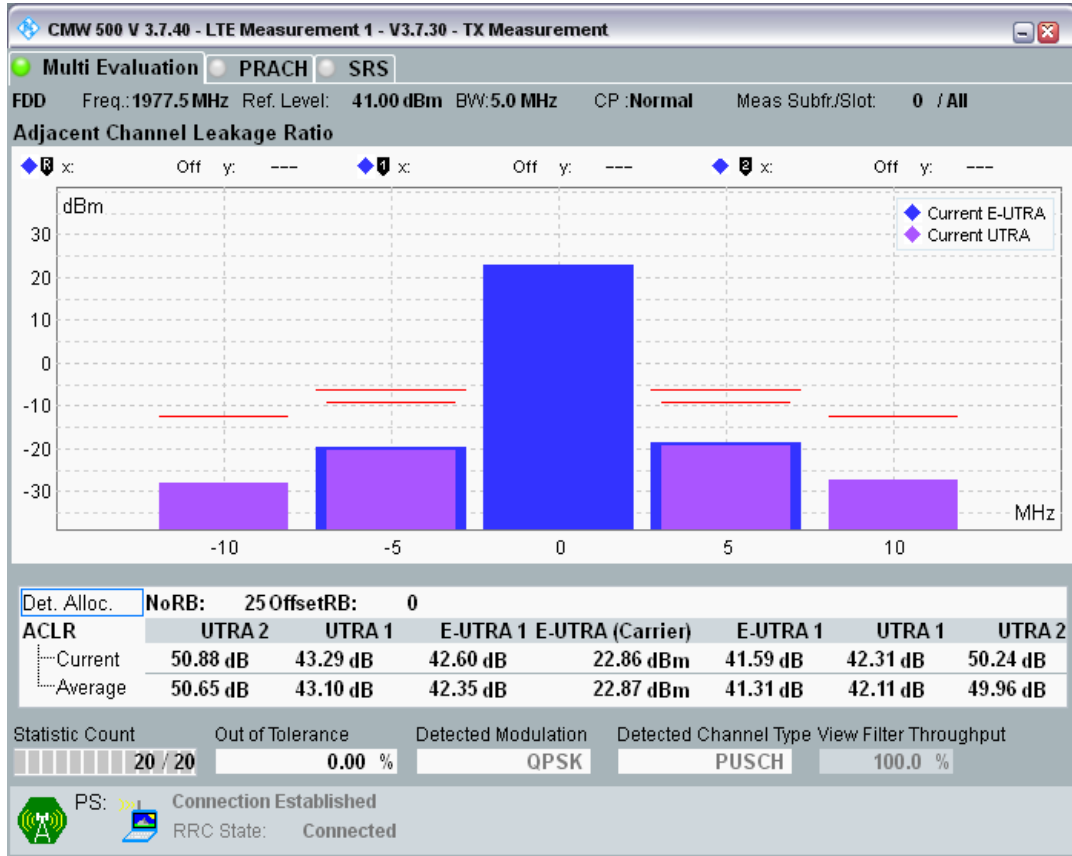

Band1 QPSK BW=5MHz Channel=18575 RB Size=25 Position=#0