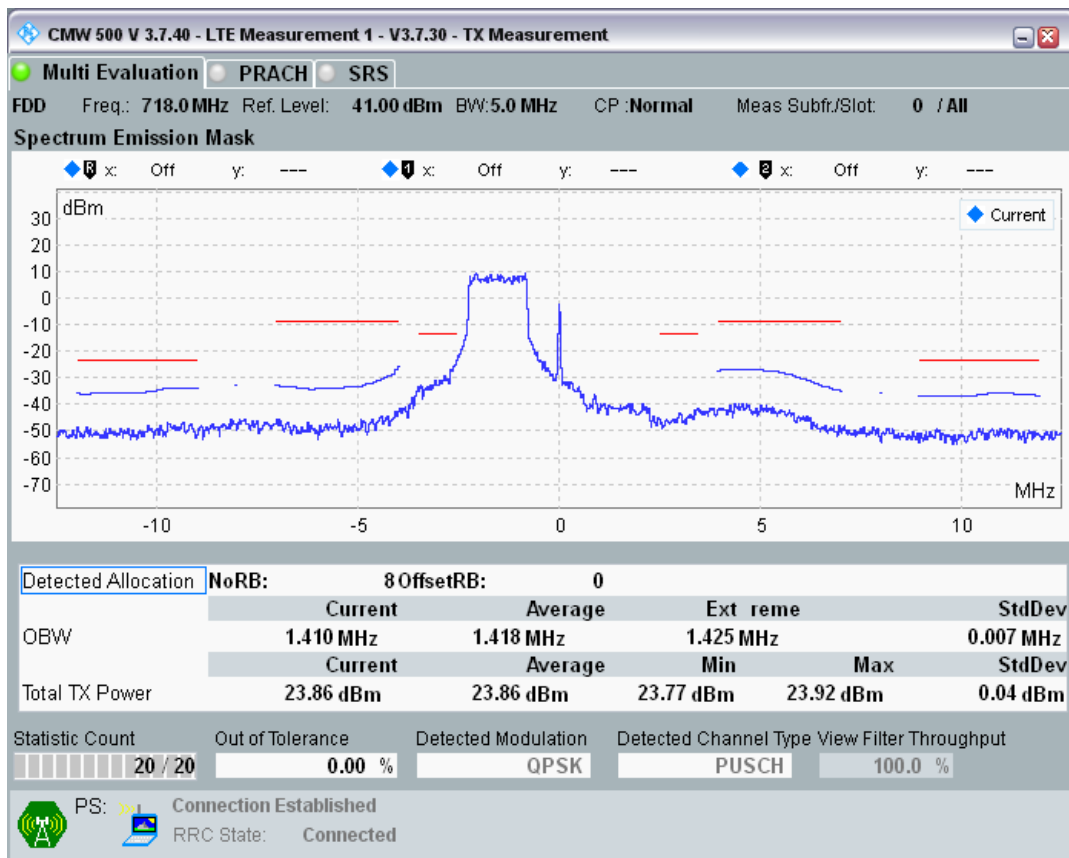

Band28 QPSK BW=5MHz Channel=27360 RB Size=8 Position=#0