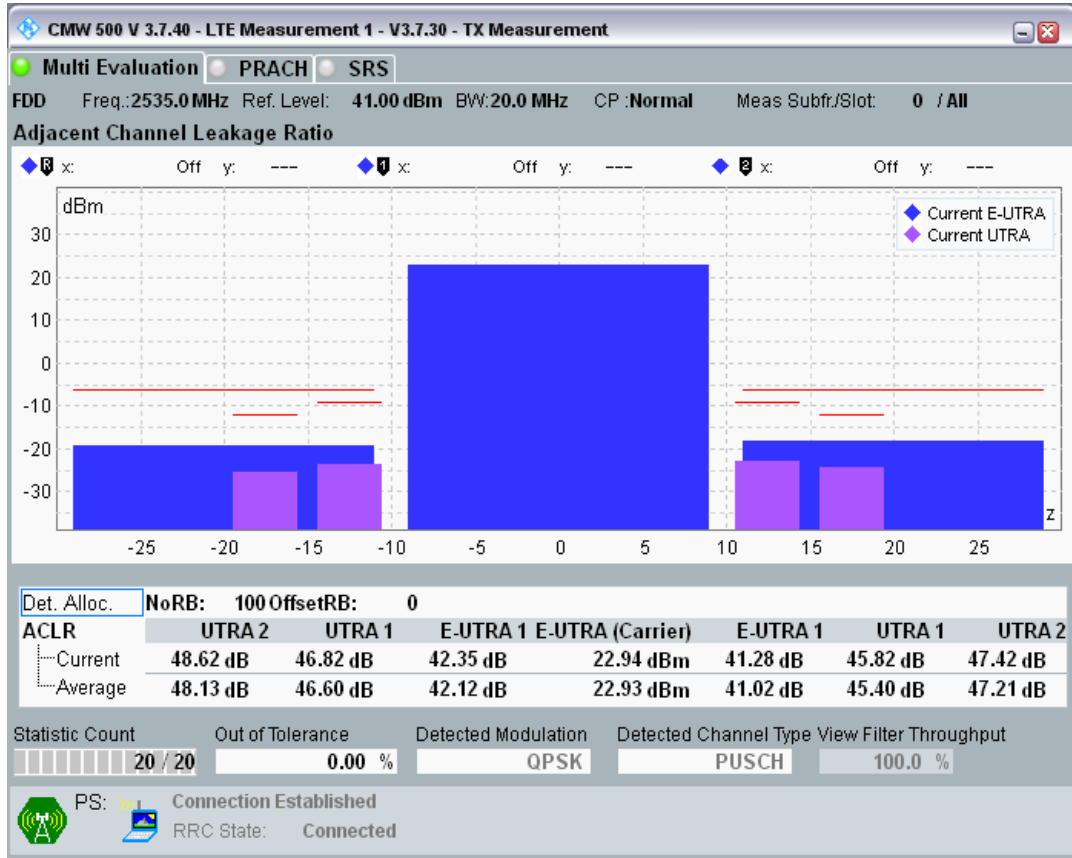

Band7 QPSK BW=20MHz Channel=21100 RB Size=100 Position=#0