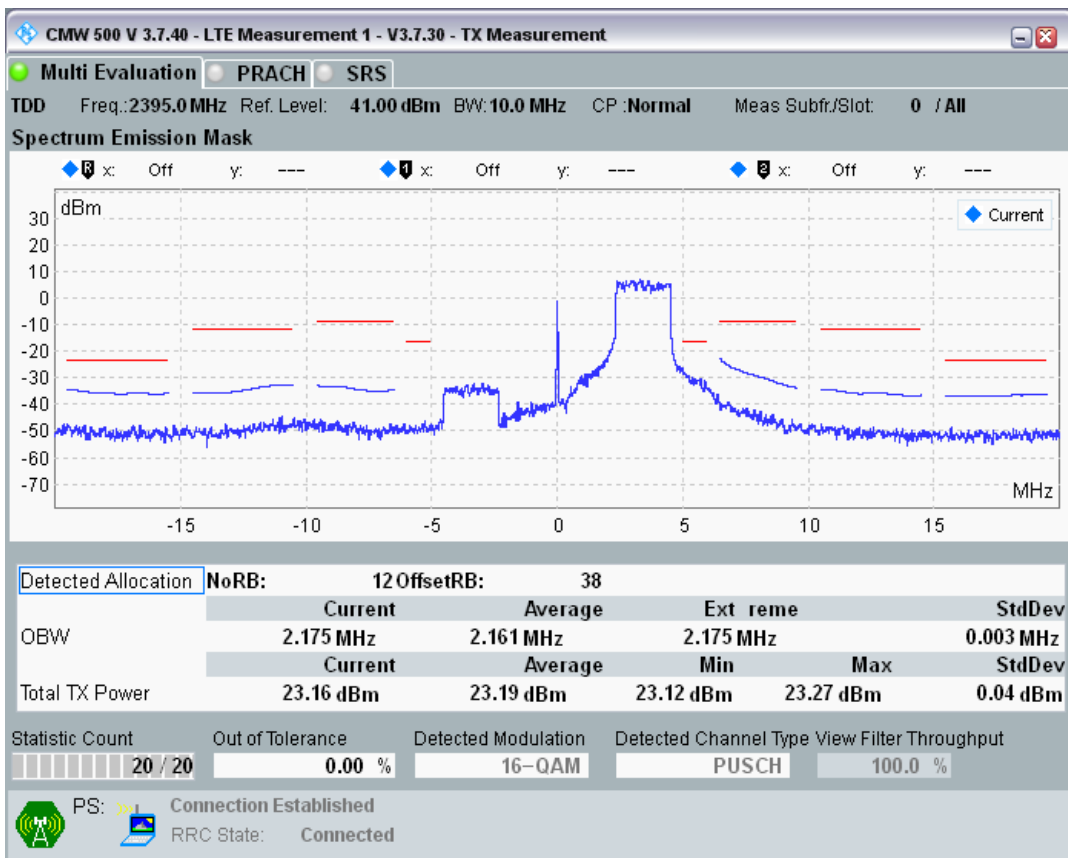

Band40 QAM16 BW=10MHz Channel=39600 RB Size=12 Position=#Max