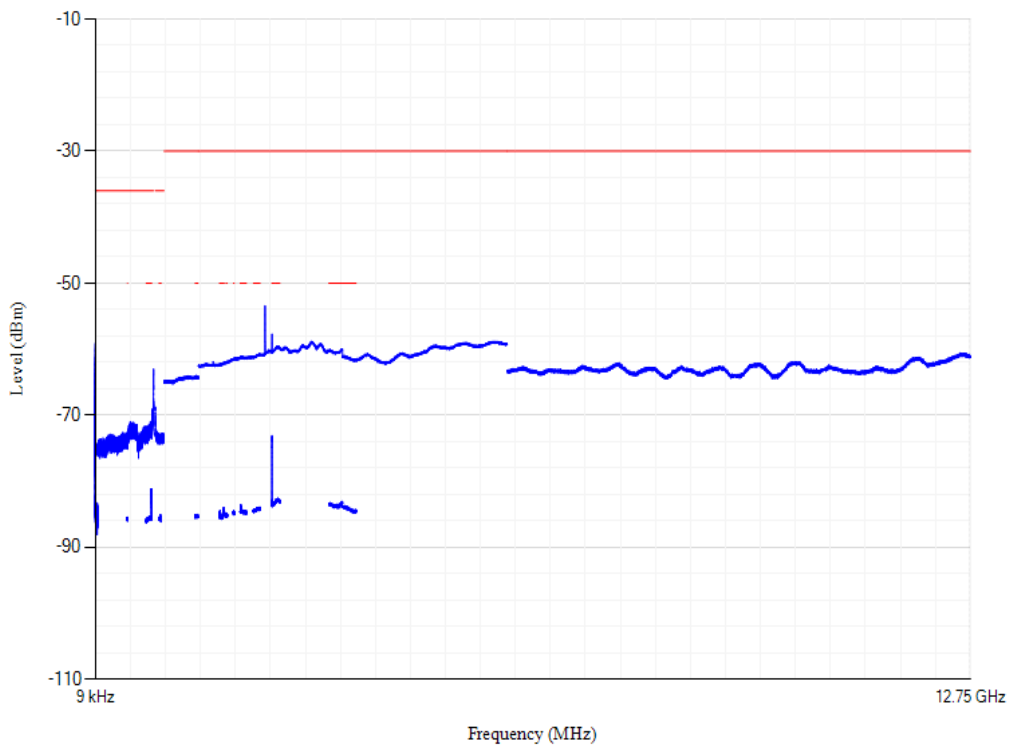

Conducted spurious emissions

Band20 QPSK BW=5MHz Channel=24175 RB Size=1 Position=#0

Conducted spurious emissions

Band20 QPSK BW=5MHz Channel=24425 RB Size=1 Position=#0

Conducted spurious emissions

Band20 QPSK BW=5MHz Channel=24300 RB Size=1 Position=#0