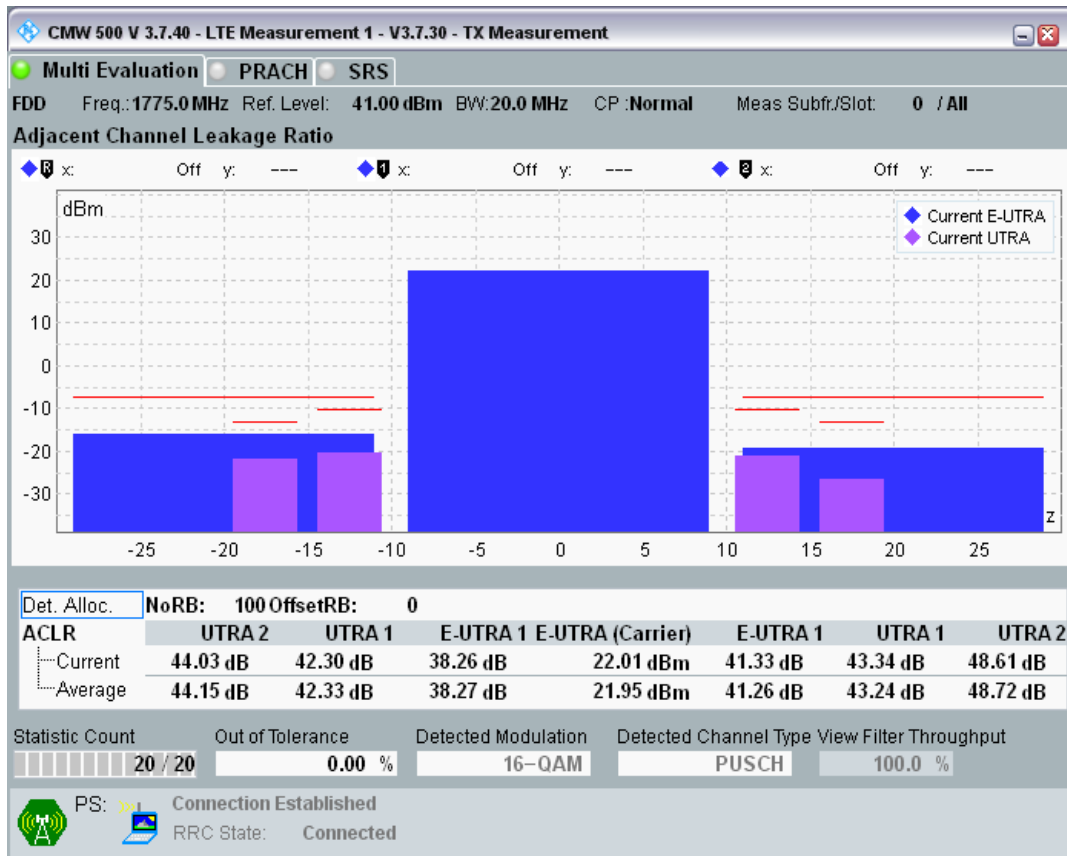

Band3 QPSK BW=20MHz Channel=19850 RB Size=100 Position=#0

Band3 QAM16 BW=20MHz Channel=19850 RB Size=18 Position=#0

Band3 QAM16 BW=20MHz Channel=19850 RB Size=18 Position=#Max

Band3 QAM16 BW=20MHz Channel=19850 RB Size=100 Position=#0