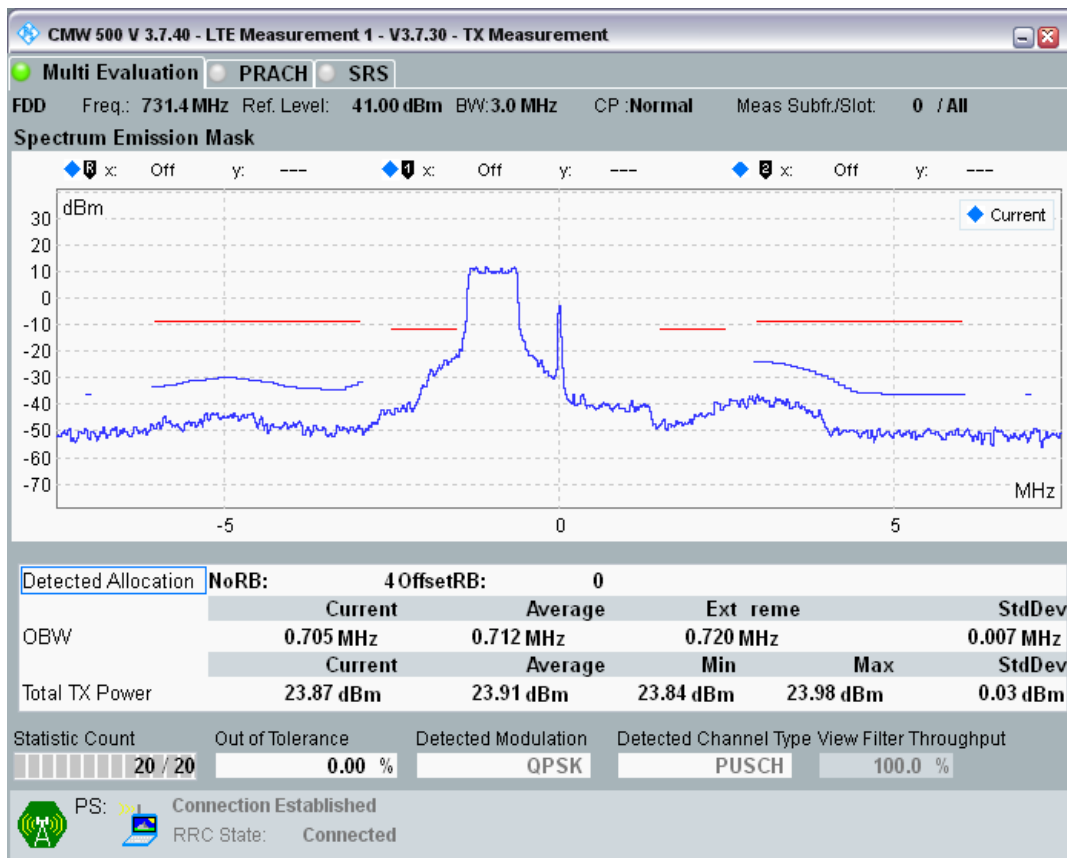

Band28 QPSK BW=3MHz Channel=27494 RB Size=4 Position=#0