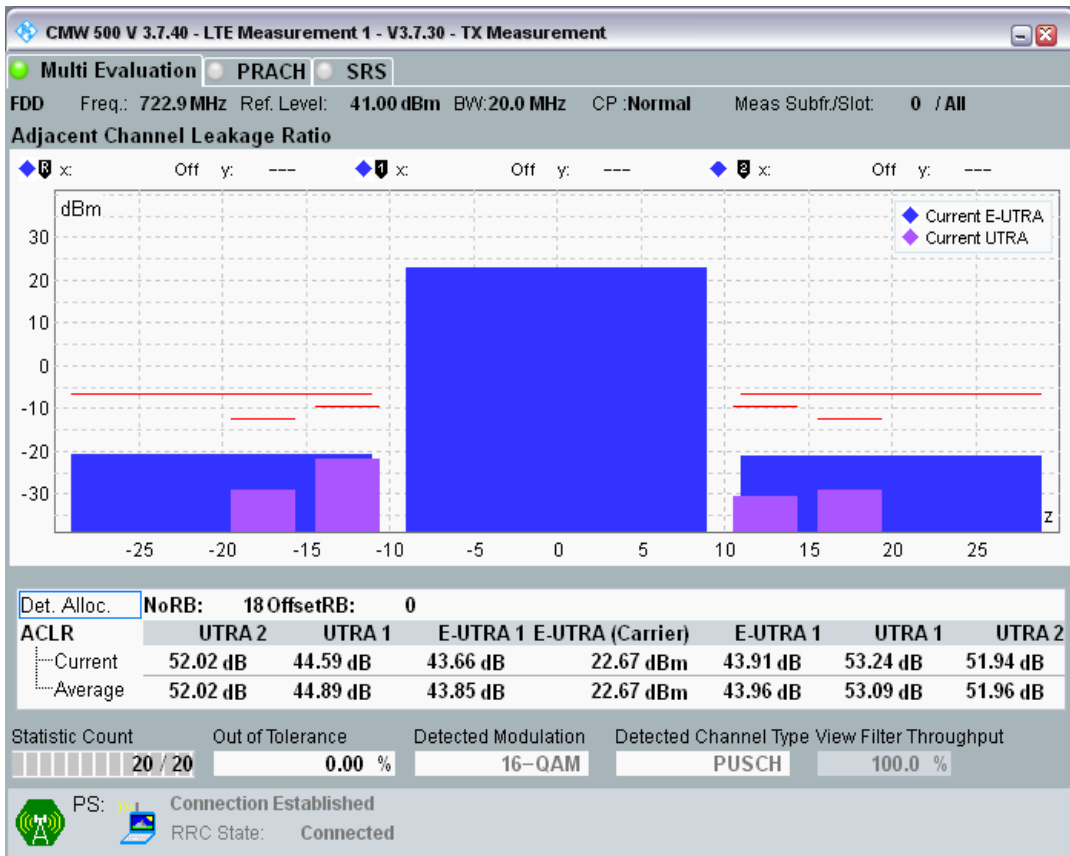

Band28 QAM16 BW=20MHz Channel=27409 RB Size=18 Position=#0