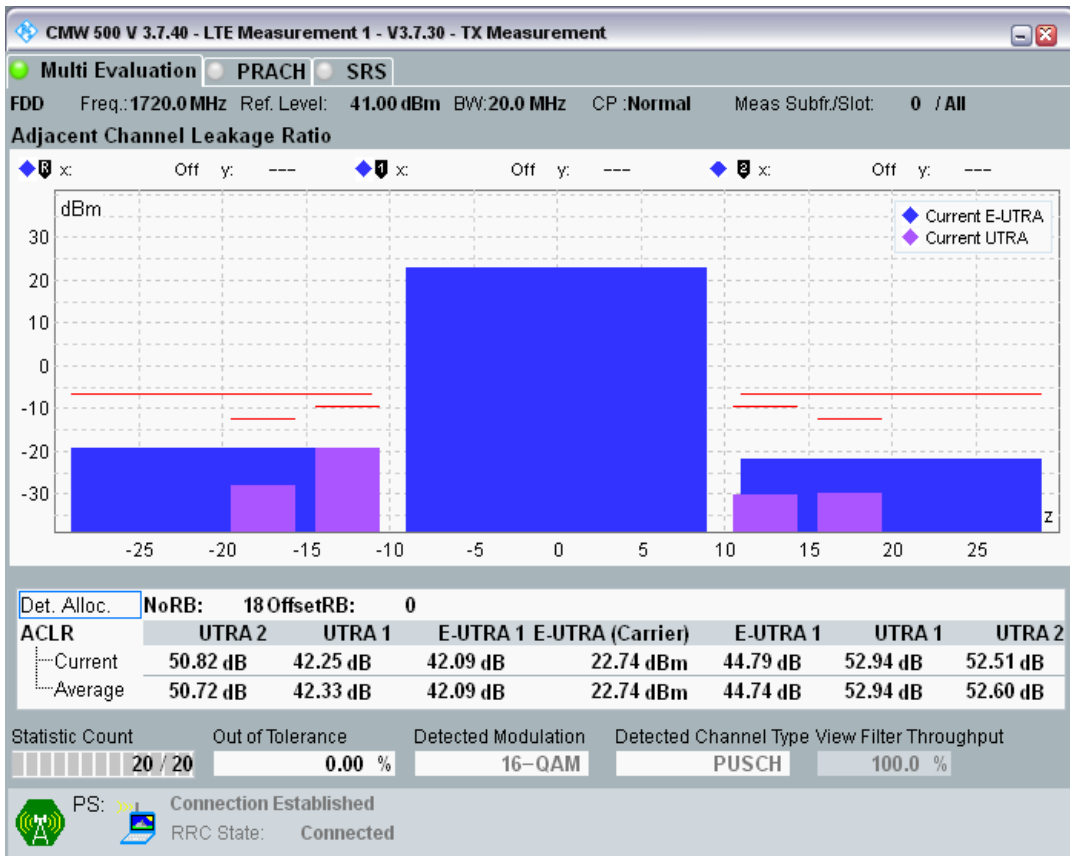

Band3 QAM16 BW=20MHz Channel=19300 RB Size=18 Position=#0