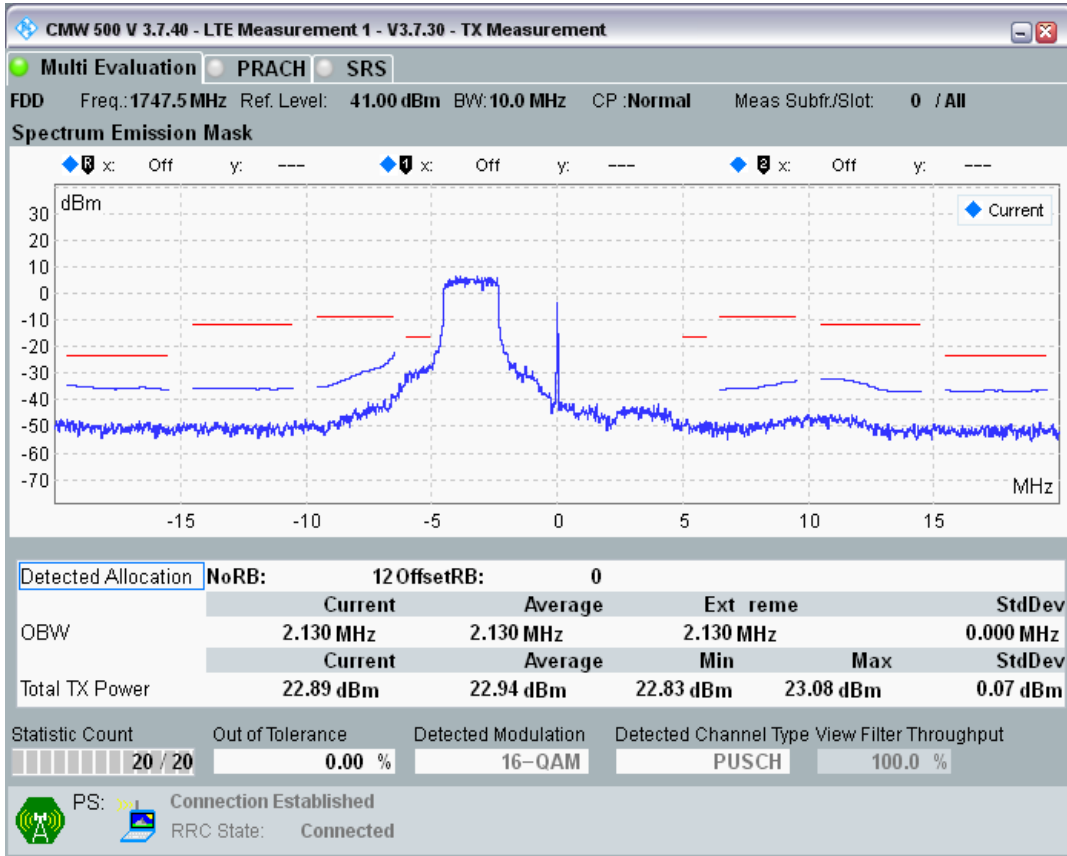

Band3 QAM16 BW=10MHz Channel=19575 RB Size=12 Position=#0