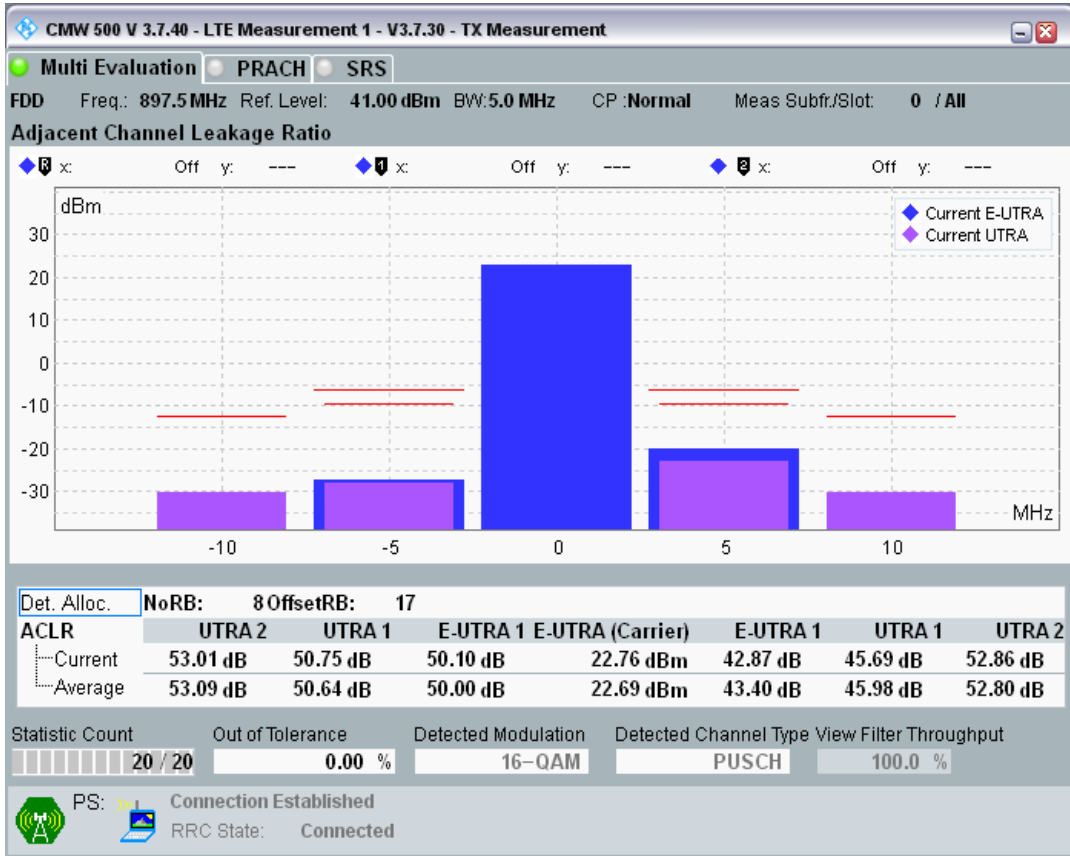

Band8 QAM16 BW=5MHz Channel=21625 RB Size=8 Position=#Max