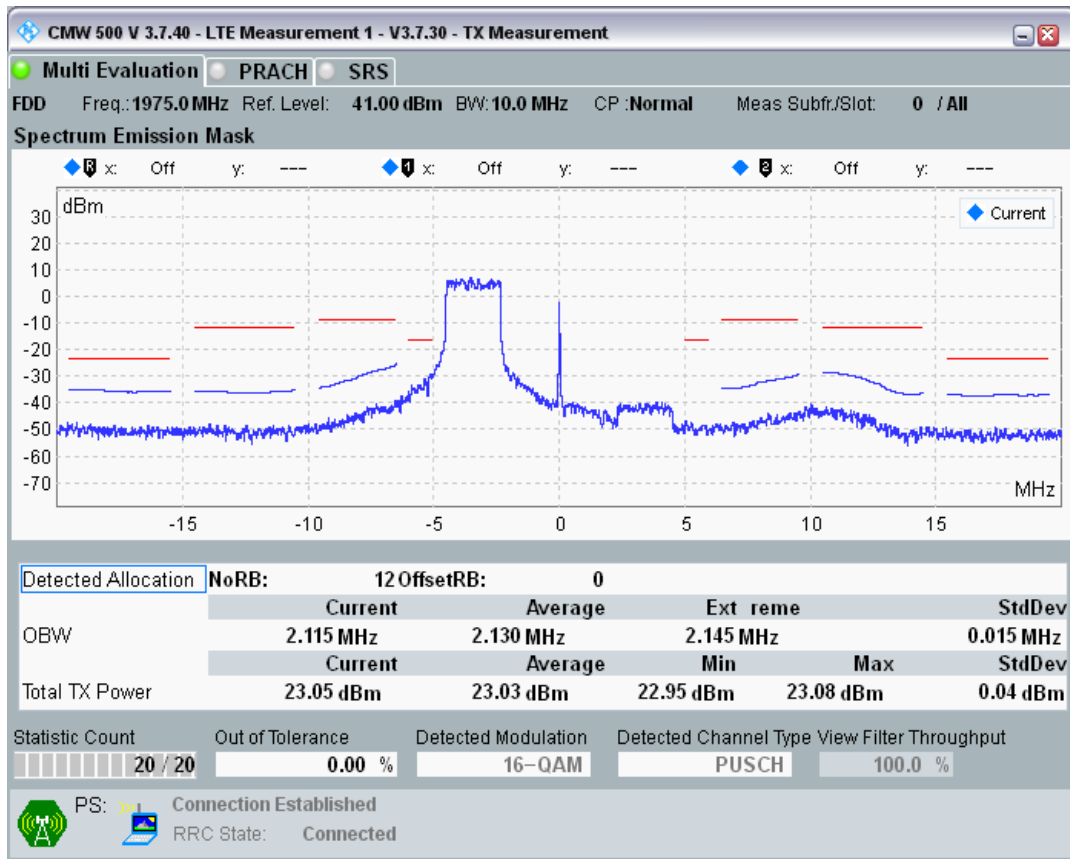

Band1 QAM16 BW=10MHz Channel=18550 RB Size=12 Position=#0