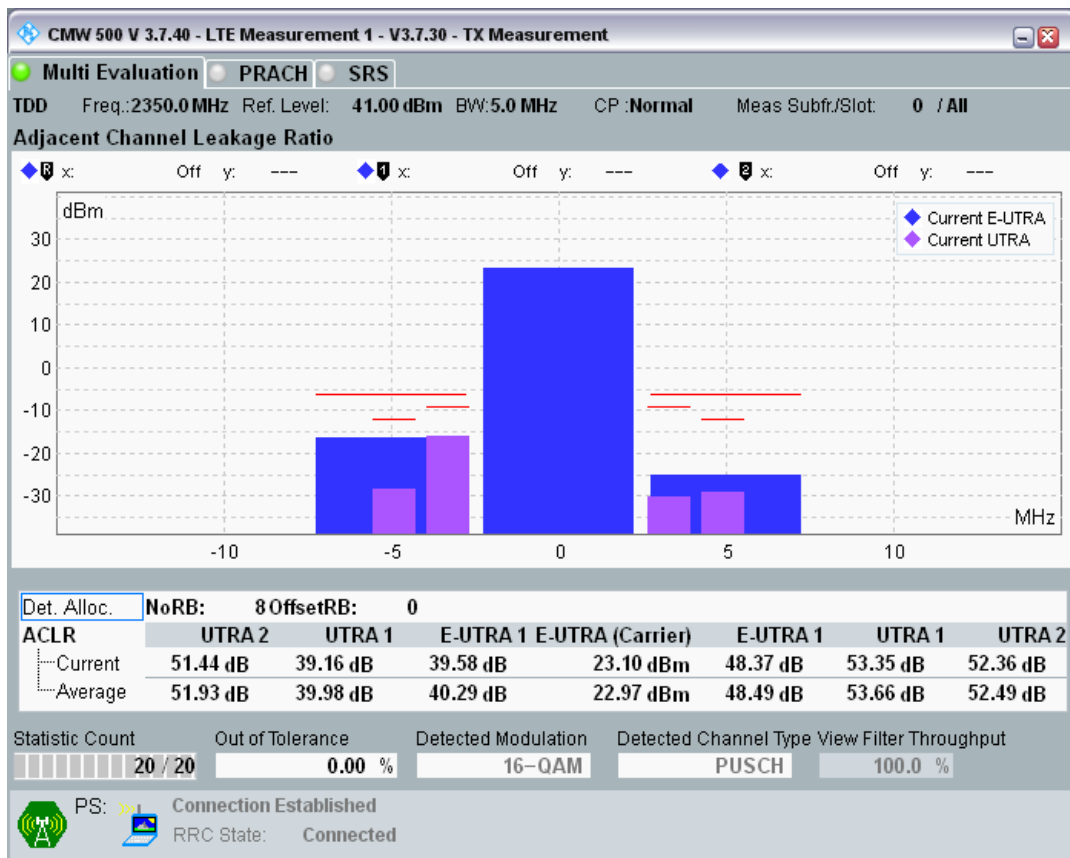

Band40 QAM16 BW=5MHz Channel=39150 RB Size=8 Position=#0