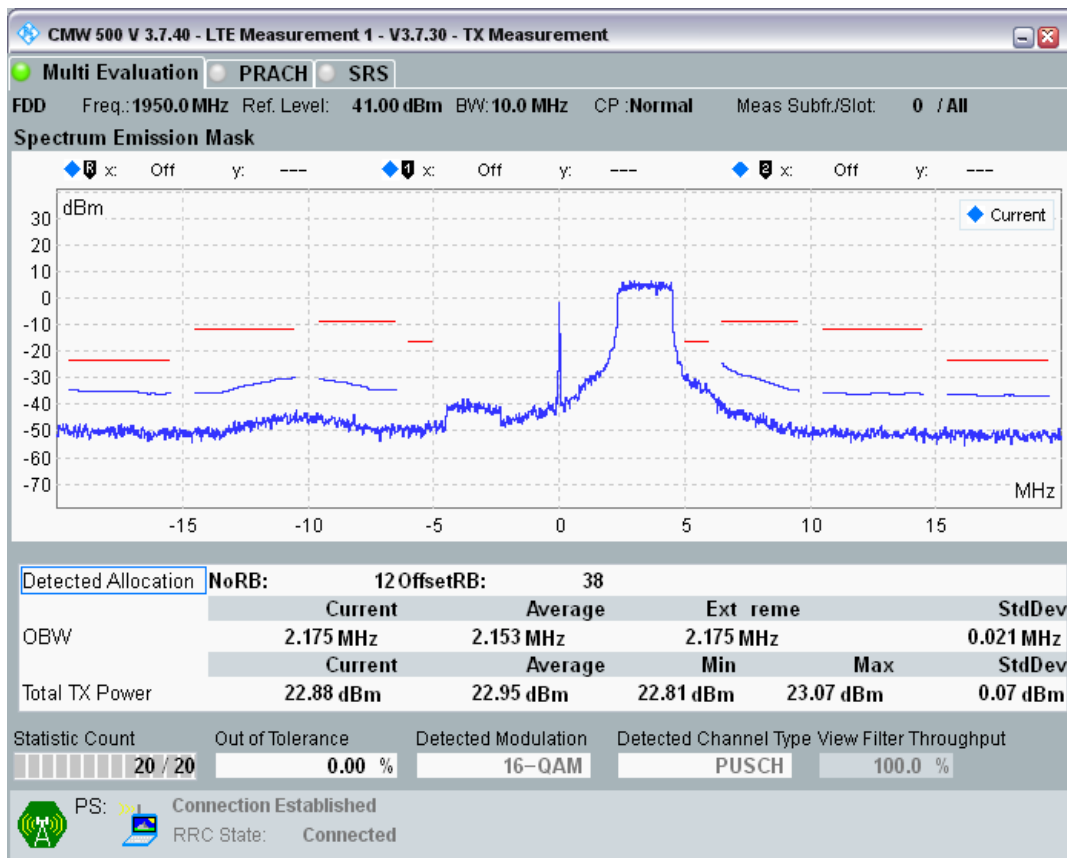

Band1 QAM16 BW=10MHz Channel=18300 RB Size=12 Position=#Max