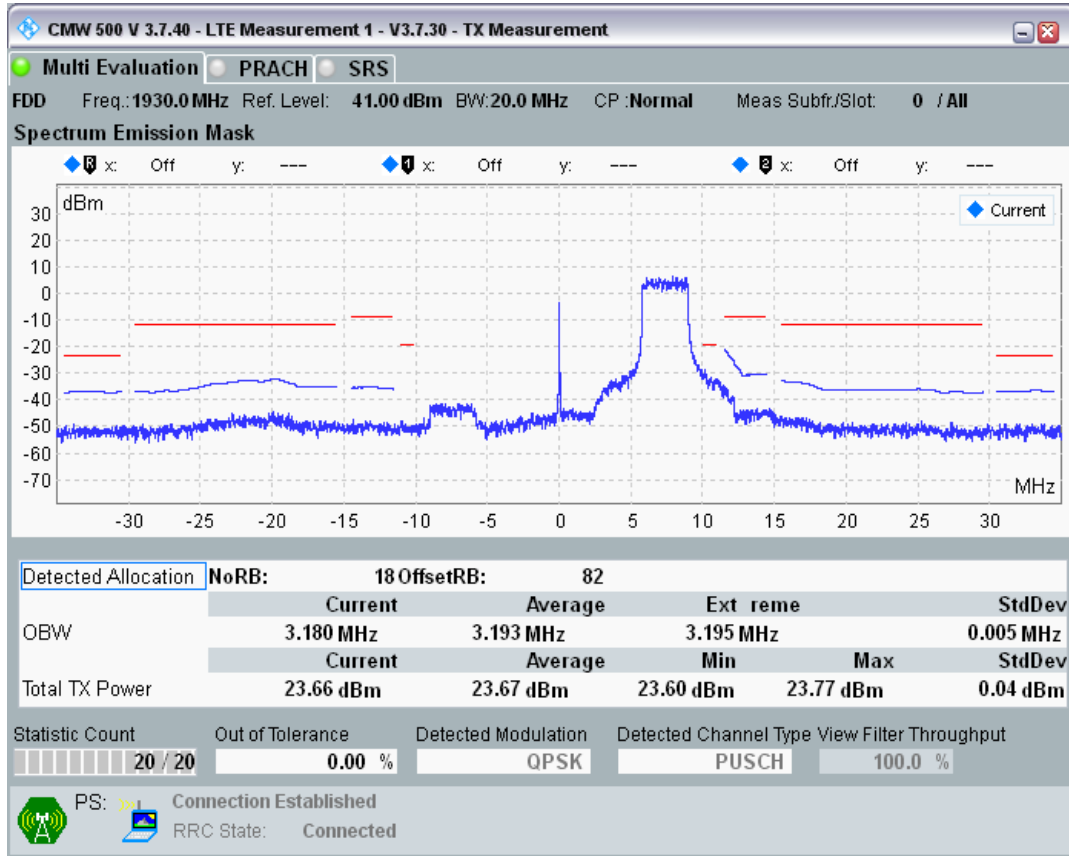

Band1 QPSK BW=20MHz Channel=18100 RB Size=18 Position=#Max