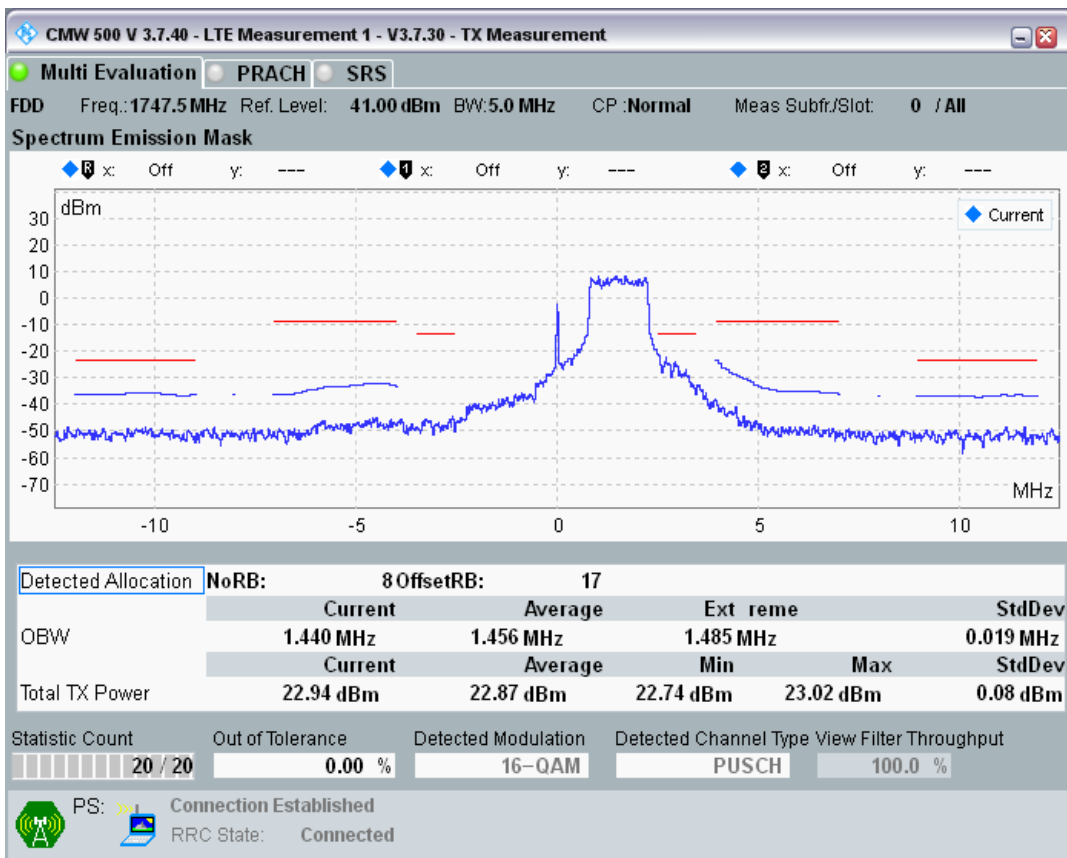

Band3 QAM16 BW=5MHz Channel=19575 RB Size=8 Position=#Max