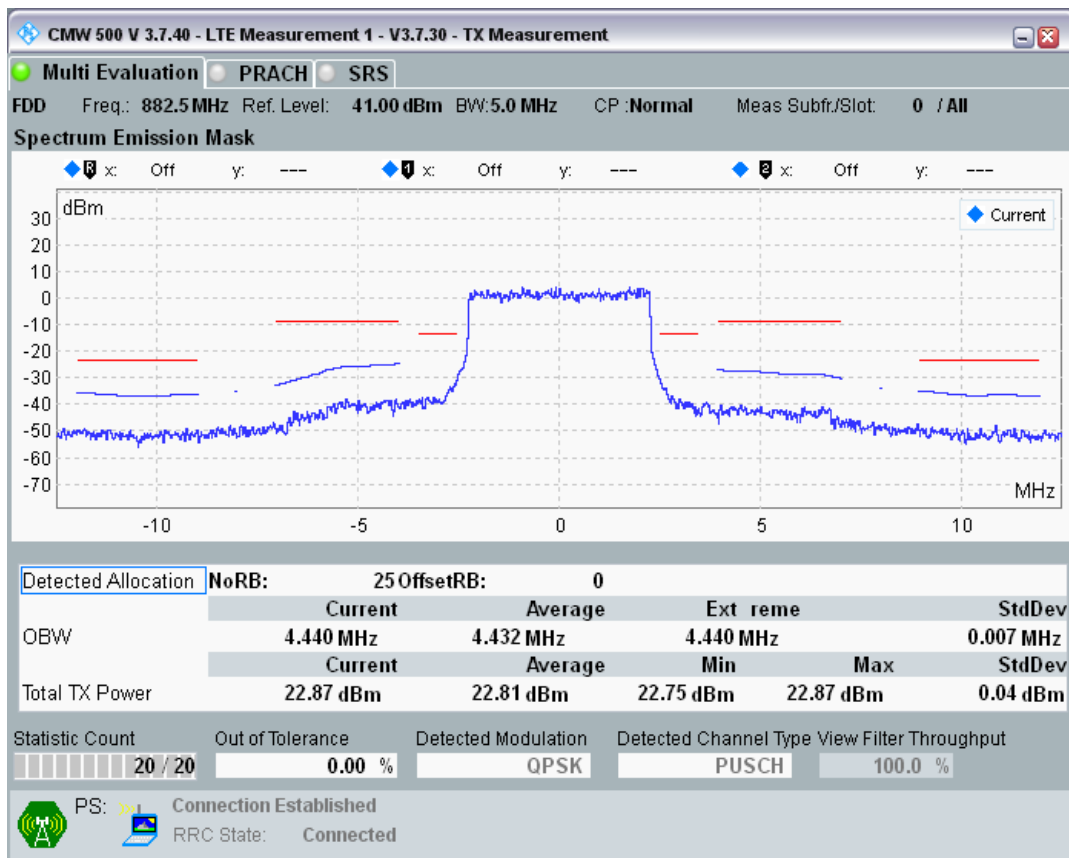

Band8 QPSK BW=5MHz Channel=21475 RB Size=25 Position=#0