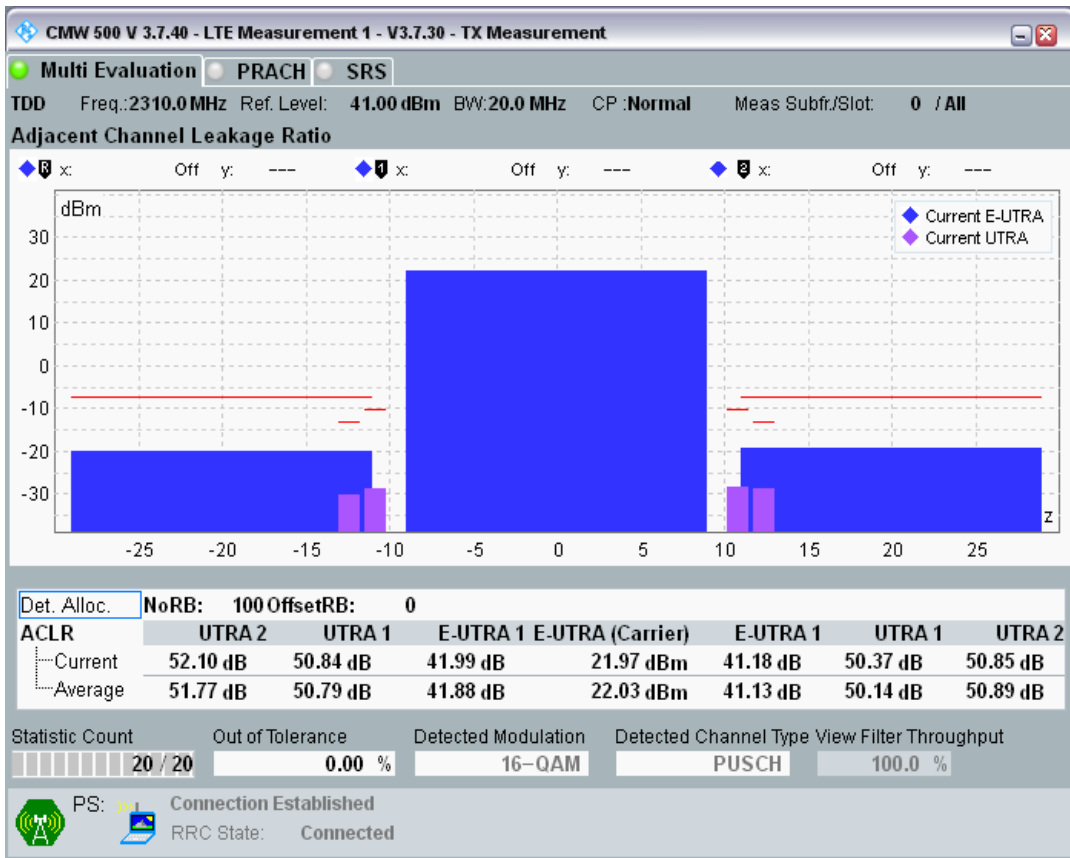

Band40 QAM16 BW=20MHz Channel=38750 RB Size=100 Position=#0