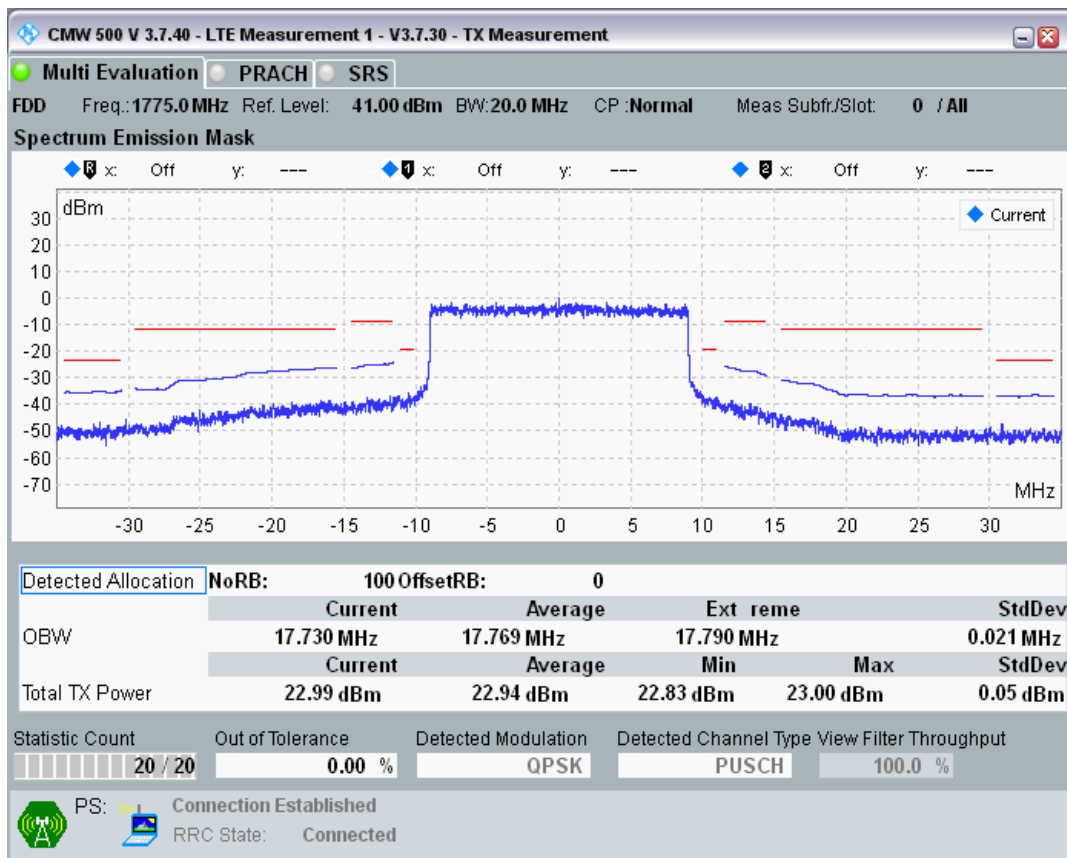

Band3 QPSK BW=20MHz Channel=19850 RB Size=100 Position=#0