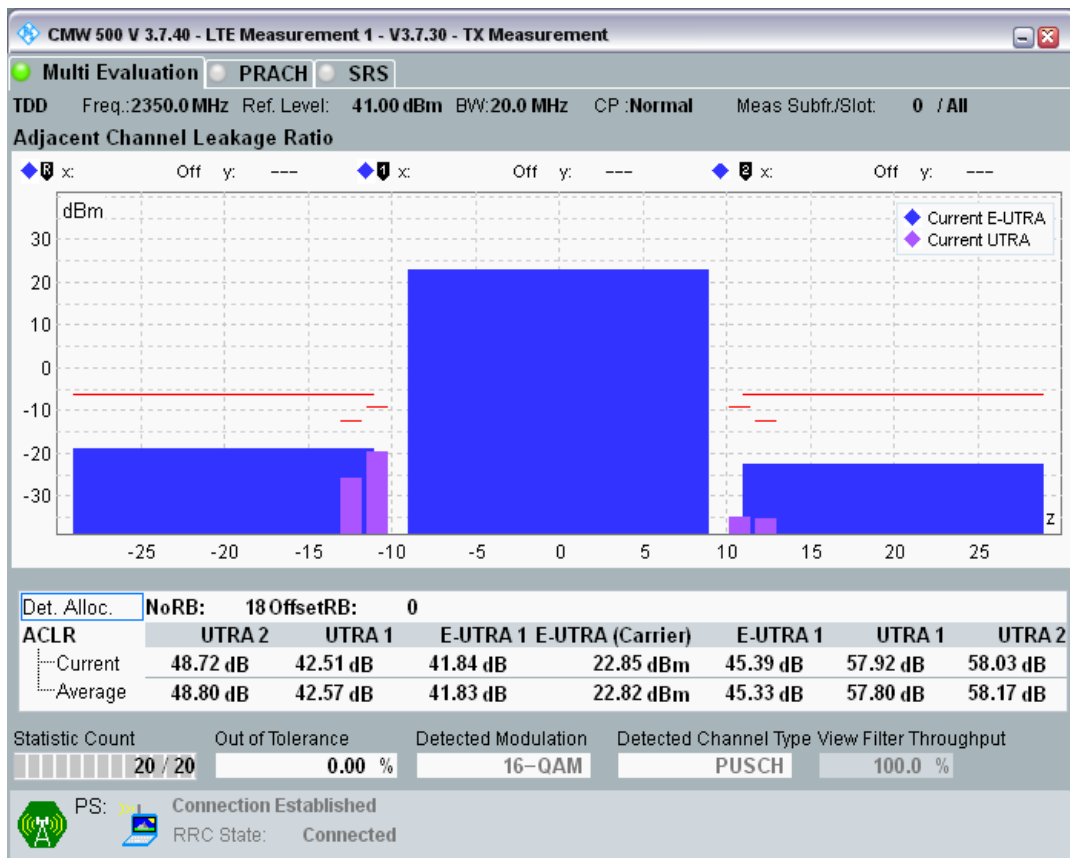

Band40 QAM16 BW=20MHz Channel=39150 RB Size=18 Position=#0