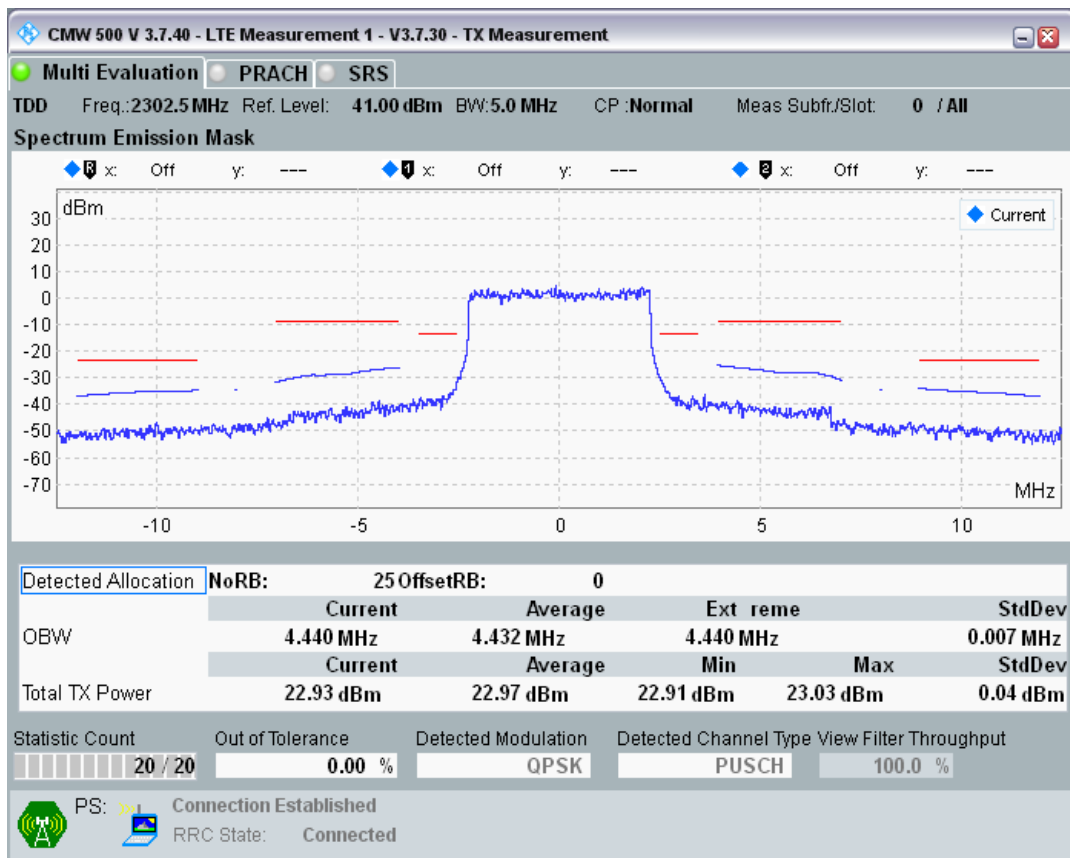

Band40 QPSK BW=5MHz Channel=38675 RB Size=25 Position=#0