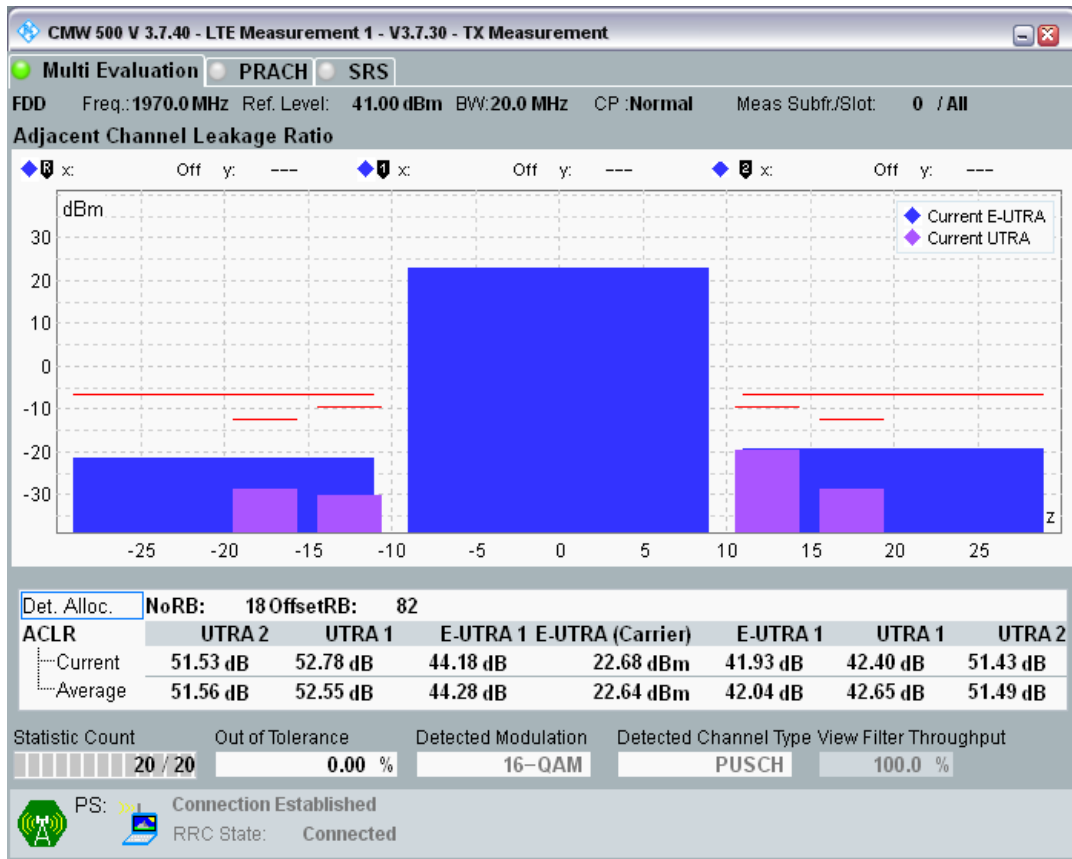

Band1 QAM16 BW=20MHz Channel=18500 RB Size=18 Position=#Max