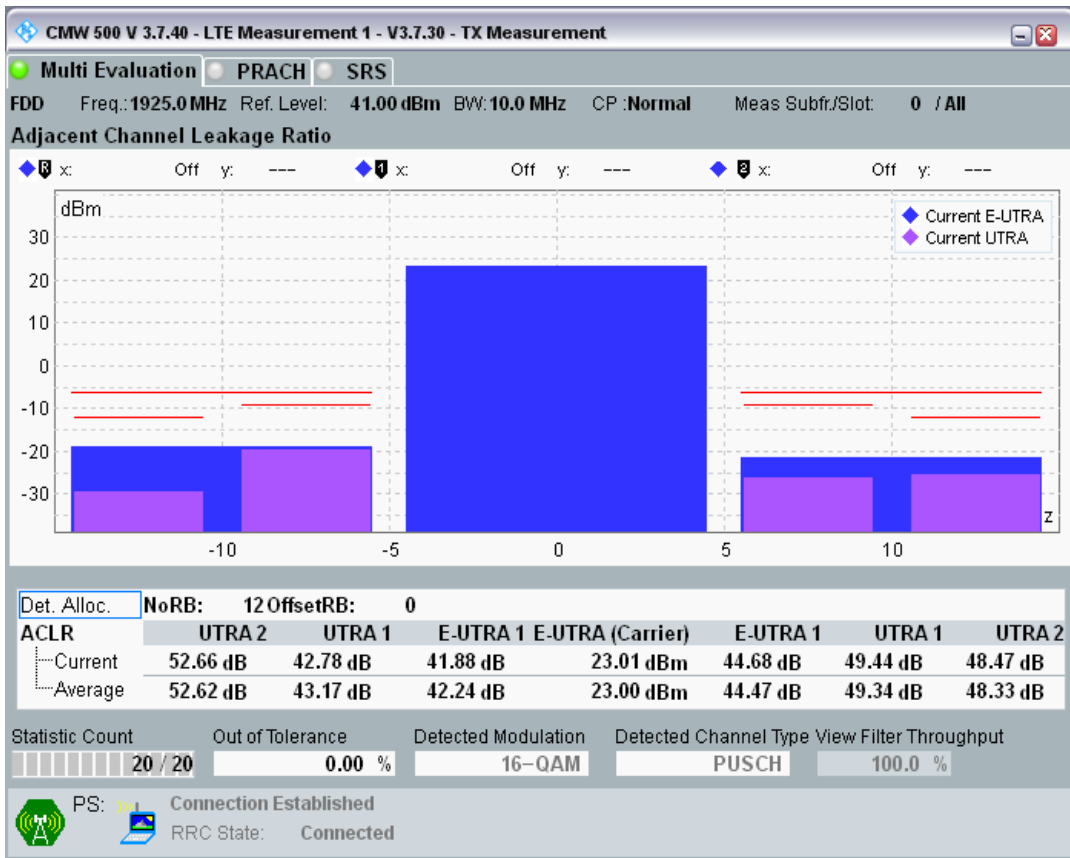

Band1 QAM16 BW=10MHz Channel=18050 RB Size=12 Position=#0