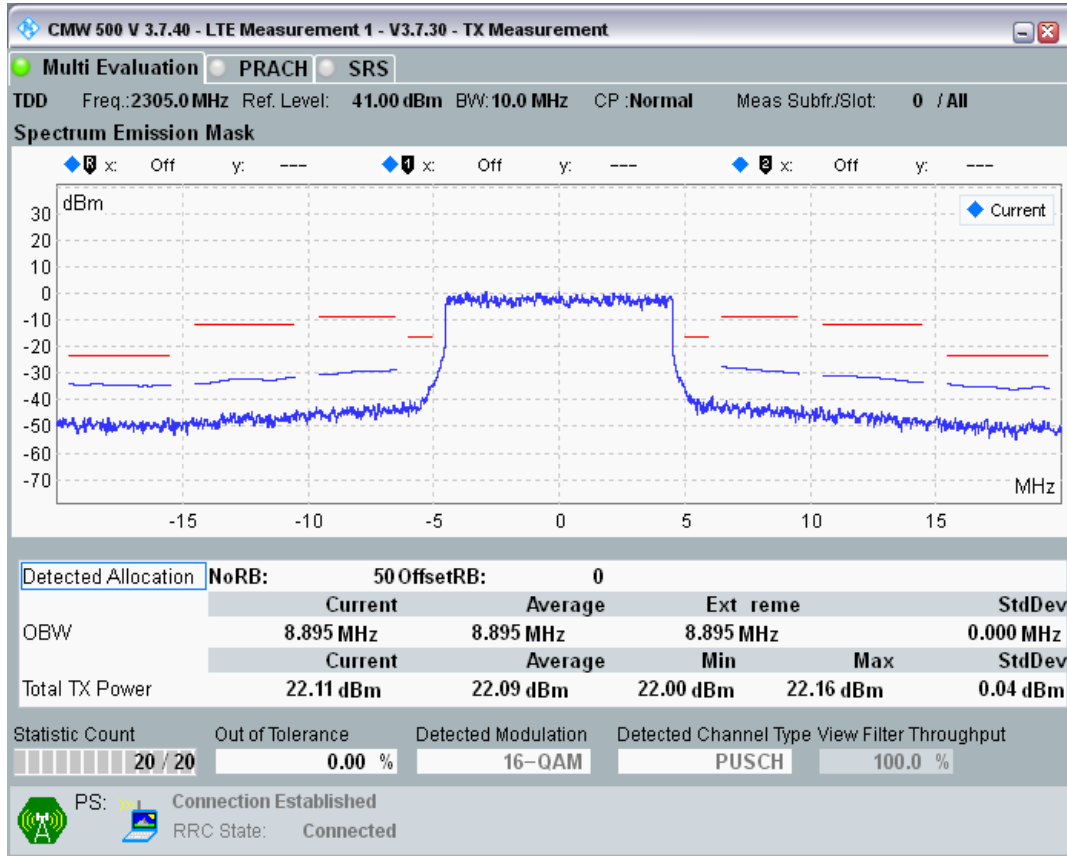

Band40 QPSK BW=10MHz Channel=38700 RB Size=50 Position=#0

Band40 QAM16 BW=10MHz Channel=38700 RB Size=12 Position=#0

Band40 QAM16 BW=10MHz Channel=38700 RB Size=12 Position=#Max

Band40 QAM16 BW=10MHz Channel=38700 RB Size=50 Position=#0