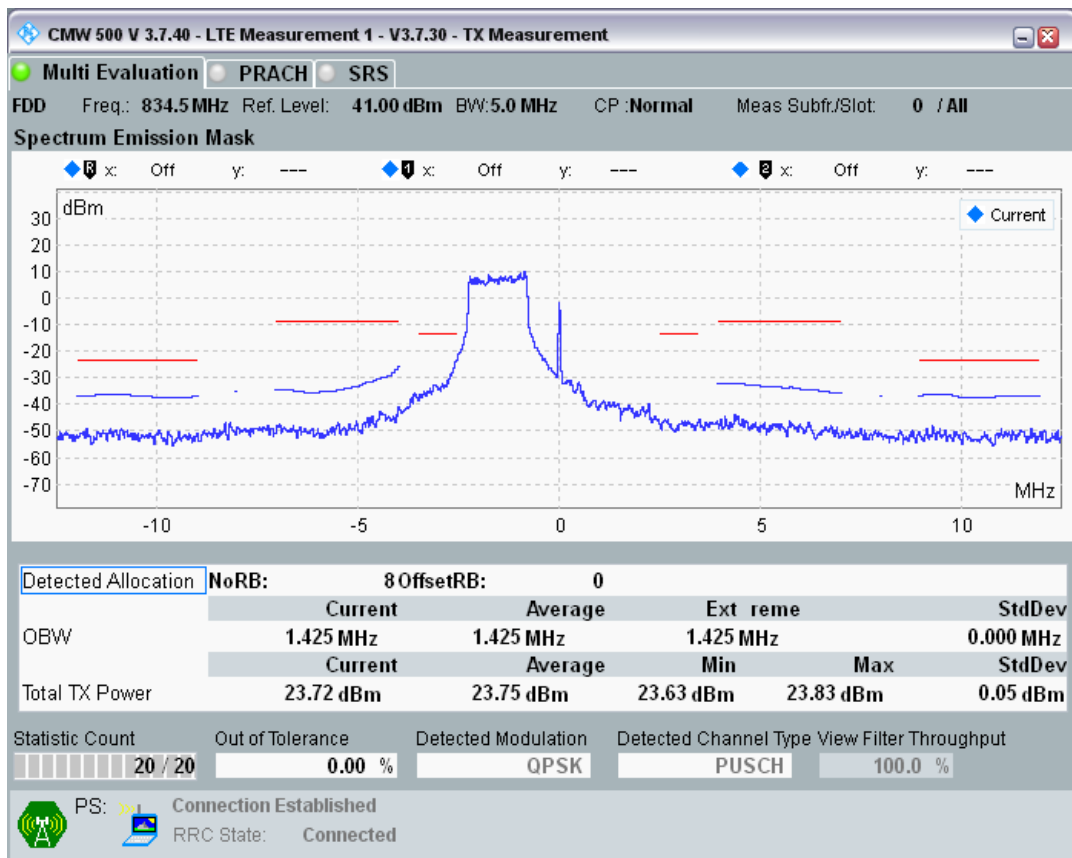

Band20 QPSK BW=5MHz Channel=24175 RB Size=8 Position=#0