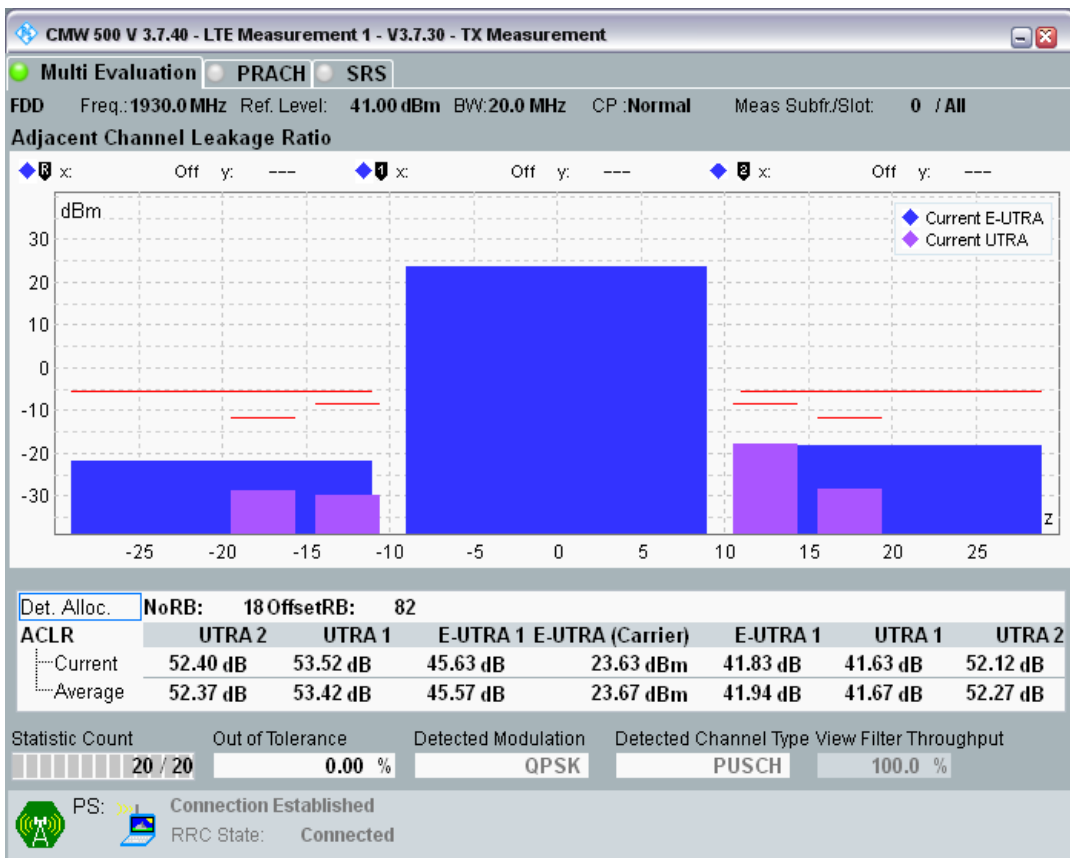

Band1 QPSK BW=20MHz Channel=18100 RB Size=18 Position=#Max