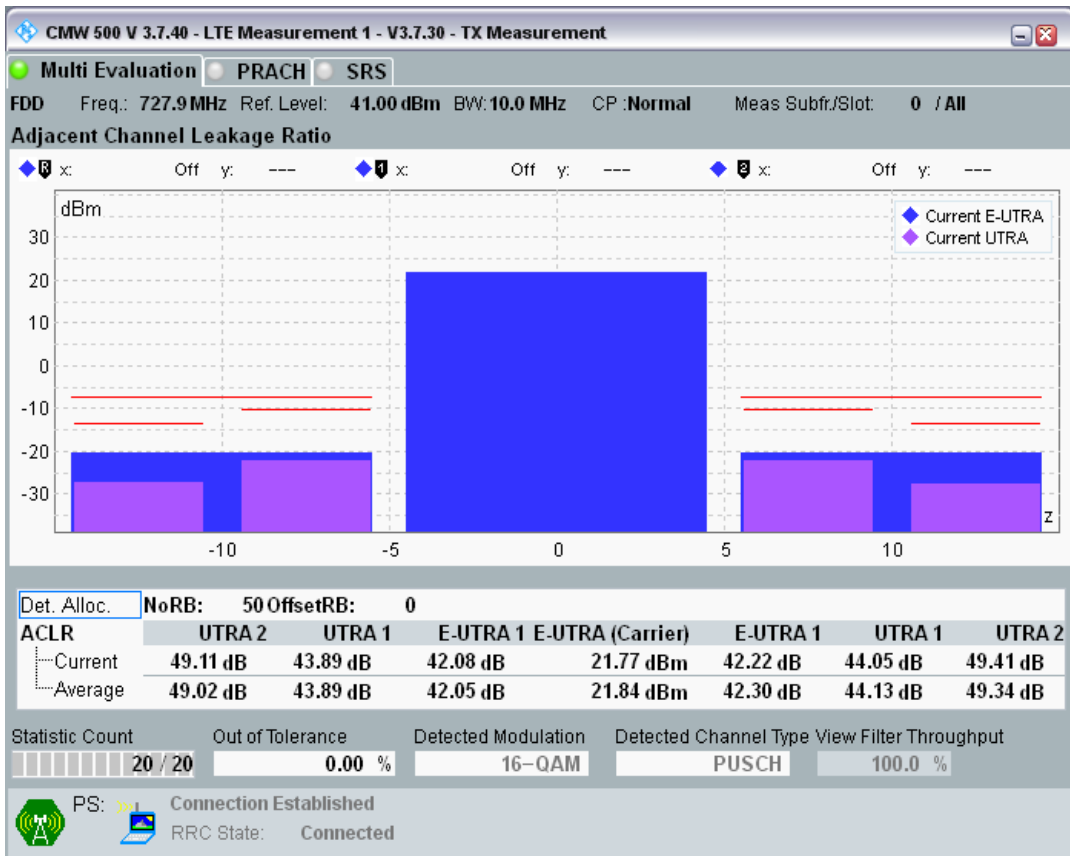

Band28 QAM16 BW=10MHz Channel=27459 RB Size=50 Position=#0