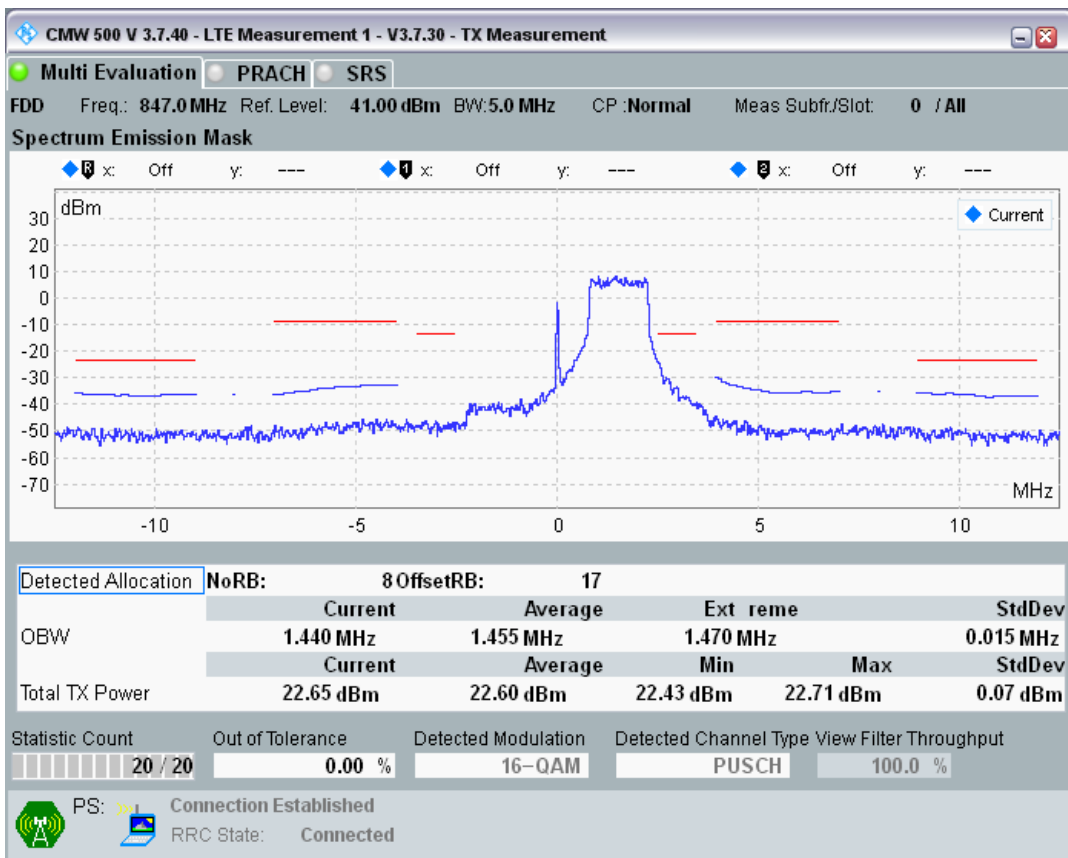

Band20 QAM16 BW=5MHz Channel=24300 RB Size=8 Position=#Max