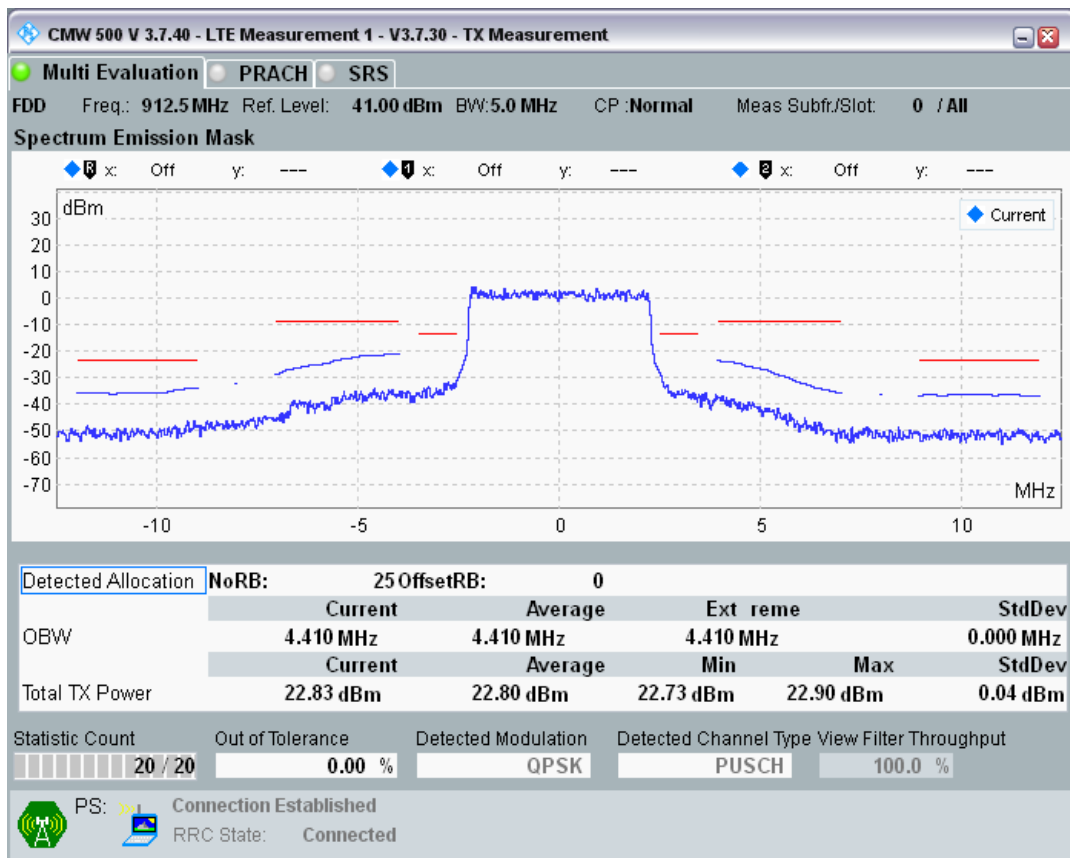

Band8 QPSK BW=5MHz Channel=21775 RB Size=25 Position=#0