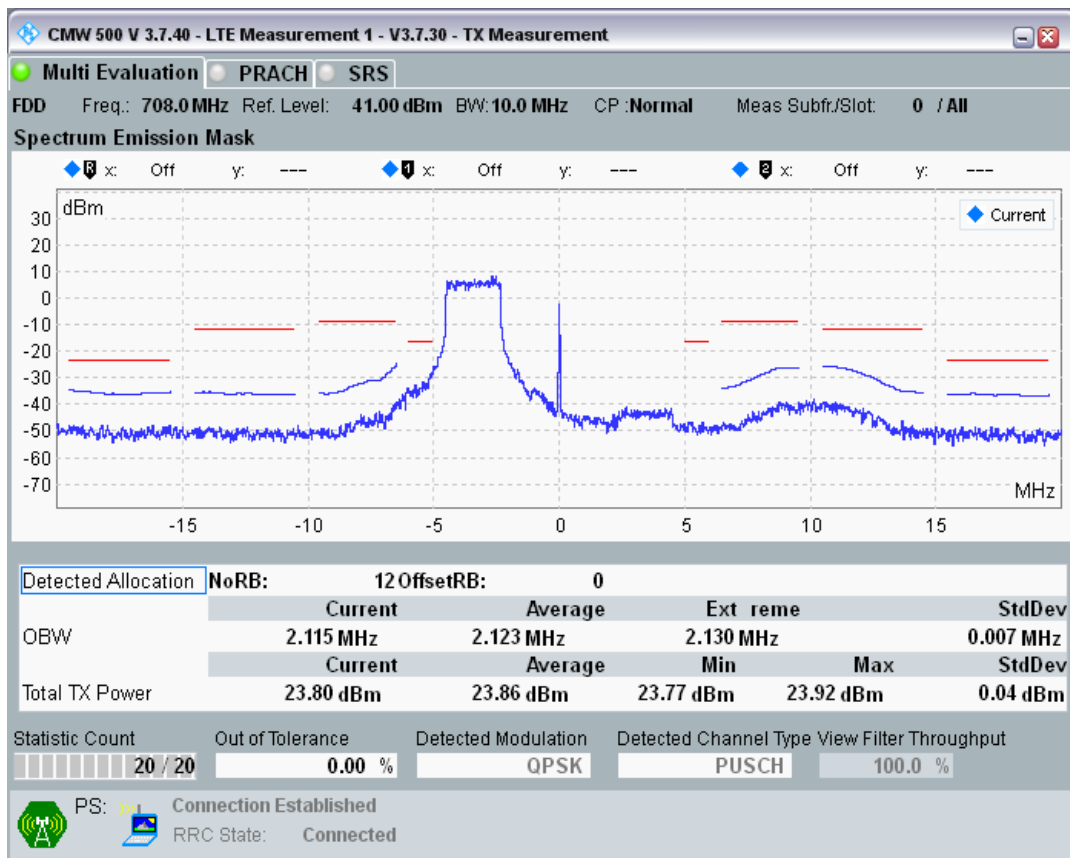

Band28 QPSK BW=10MHz Channel=27260 RB Size=12 Position=#0