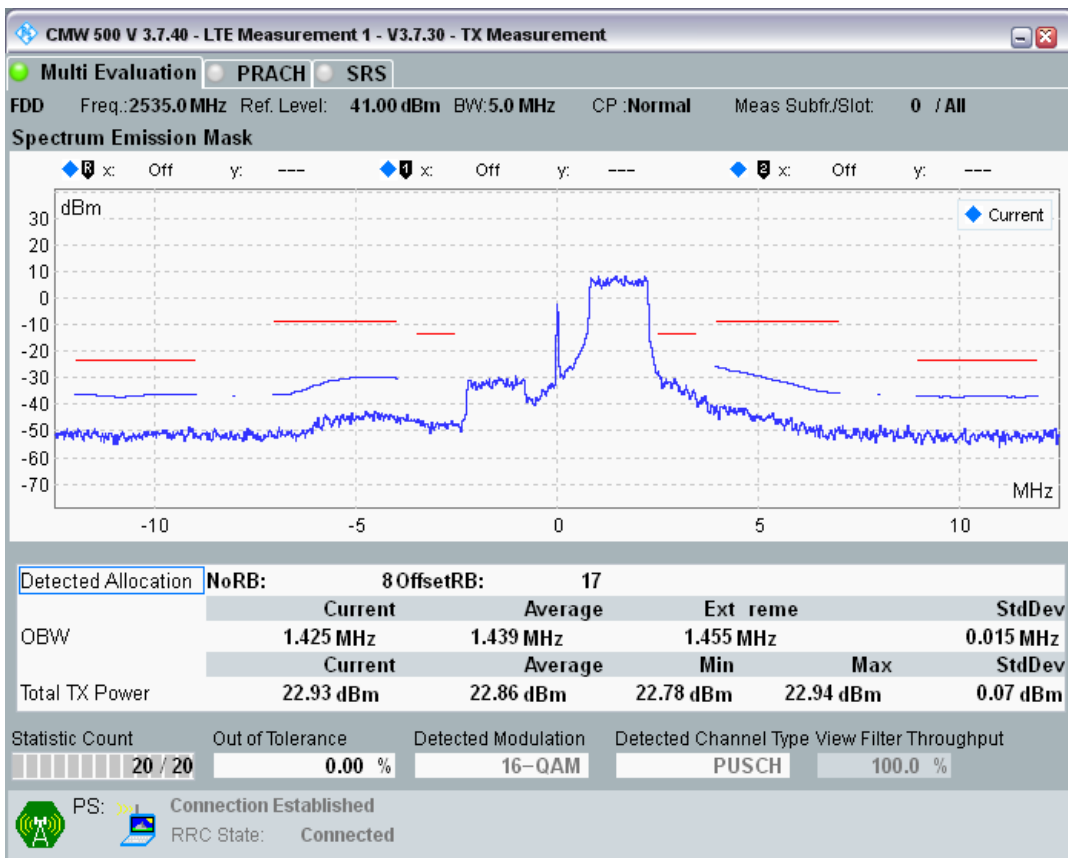

Band7 QAM16 BW=5MHz Channel=21100 RB Size=8 Position=#Max