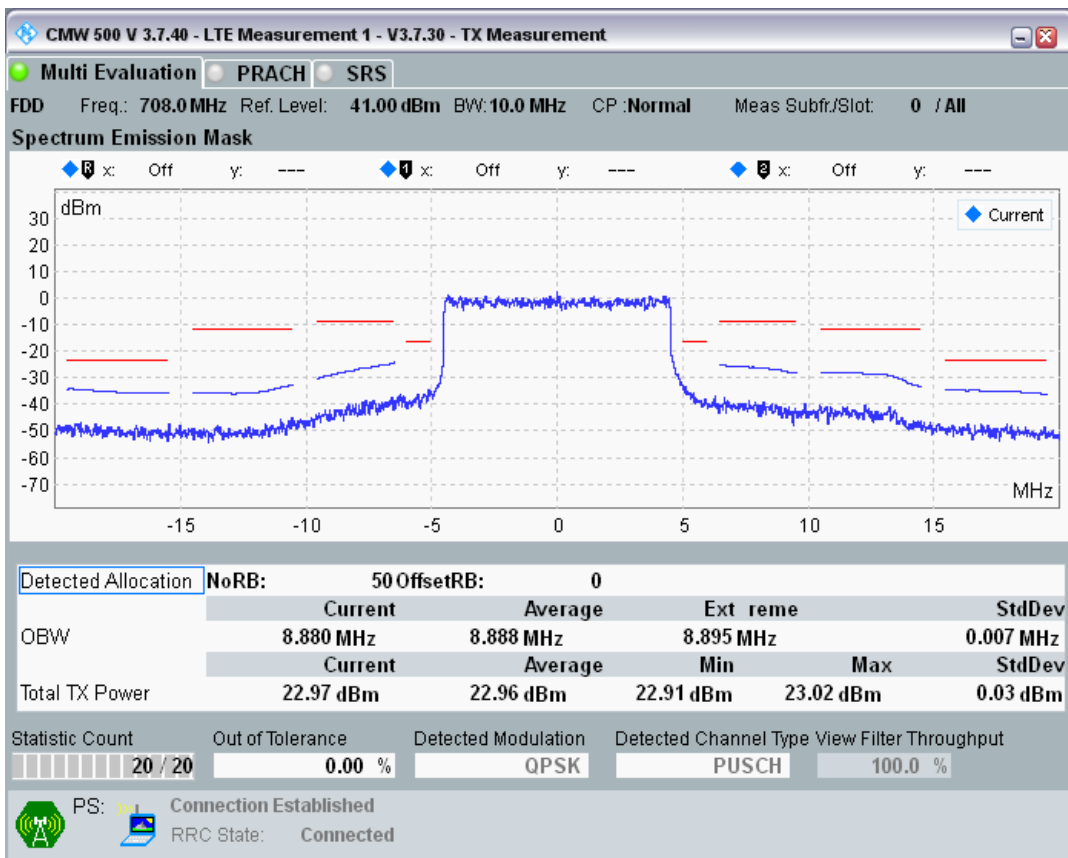

Band28 QPSK BW=10MHz Channel=27260 RB Size=50 Position=#0