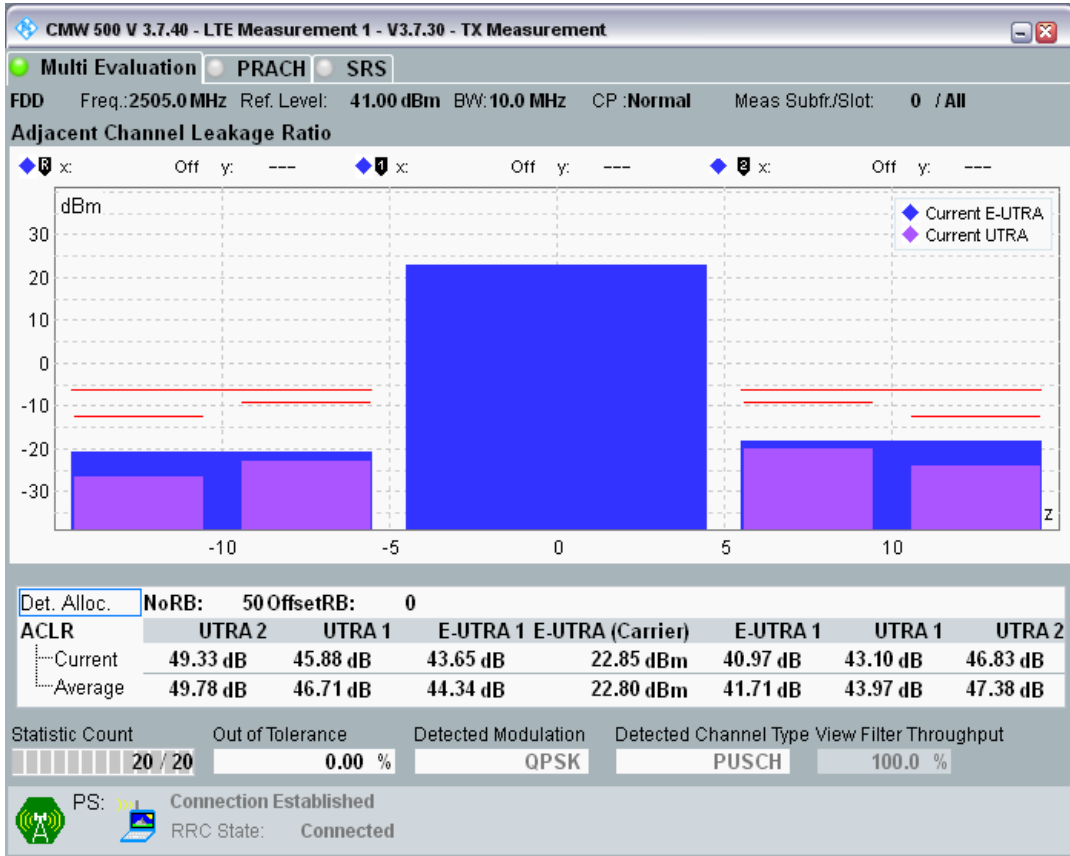

Band7 QPSK BW=10MHz Channel=20800 RB Size=50 Position=#0