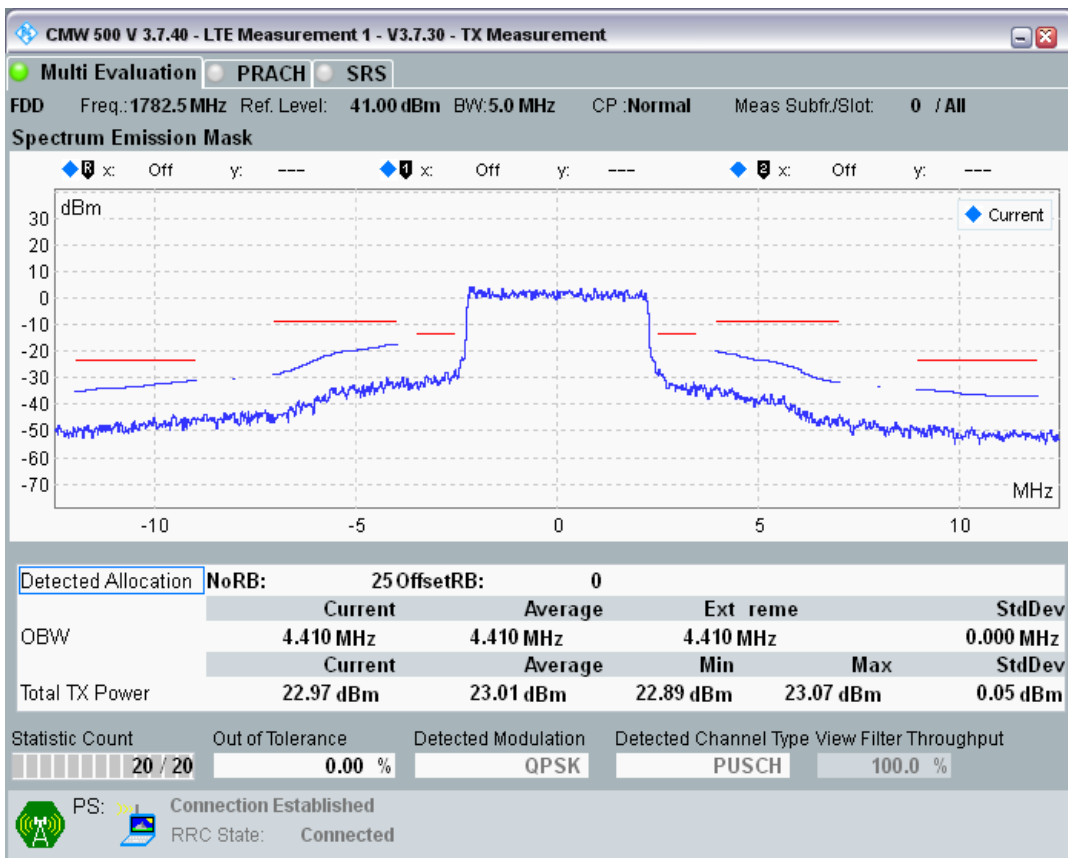

Band3 QPSK BW=5MHz Channel=19925 RB Size=25 Position=#0