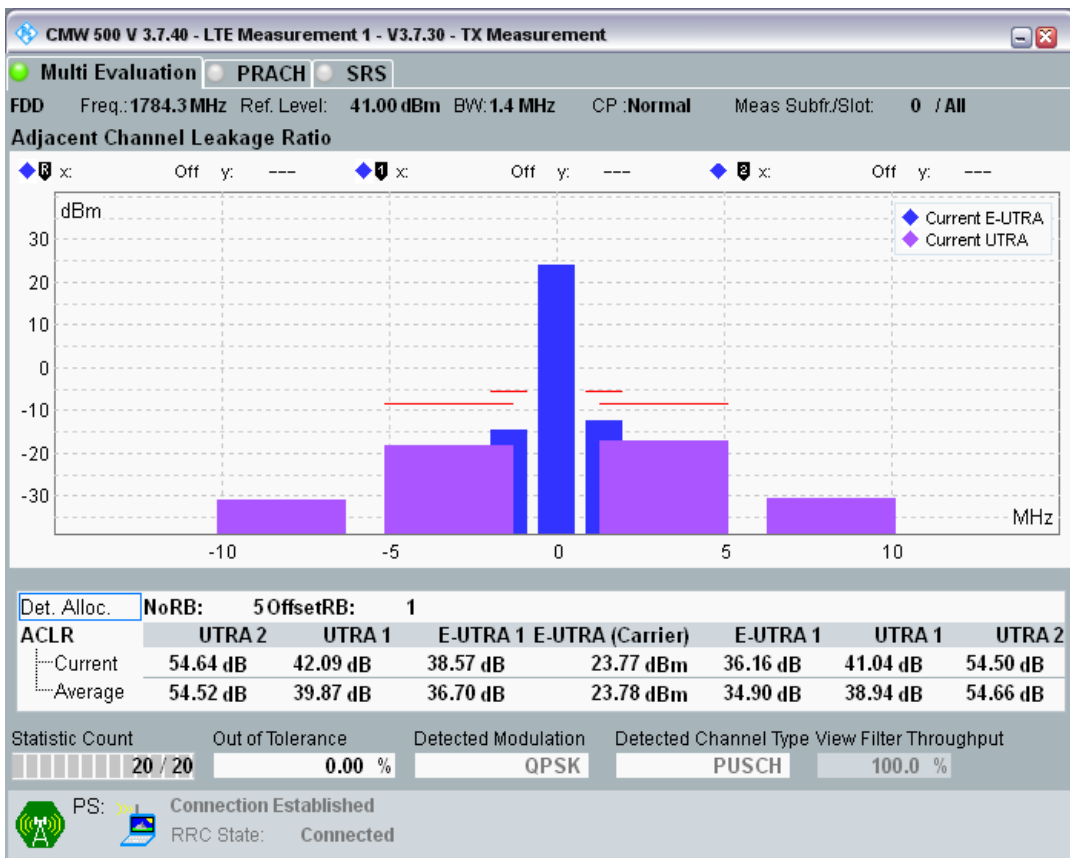

Band3 QPSK BW=1.4MHz Channel=19943 RB Size=5 Position=#Max