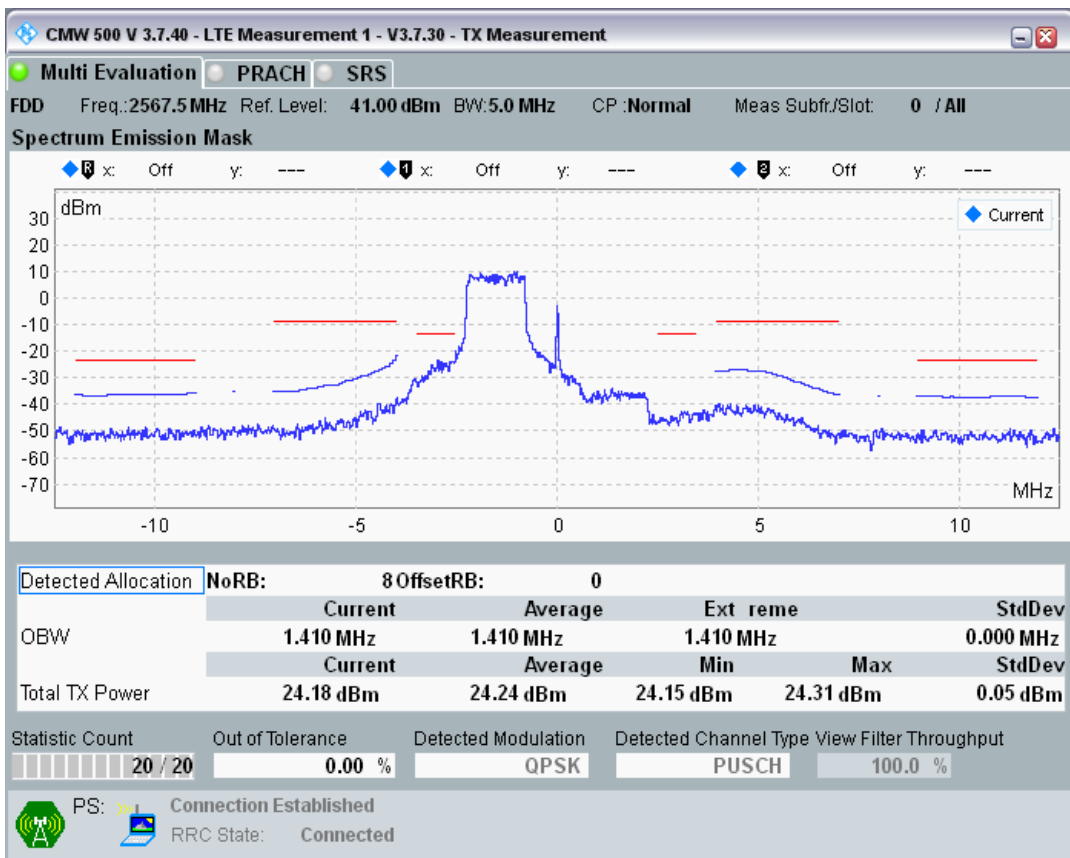

Band7 QPSK BW=5MHz Channel=21425 RB Size=8 Position=#0