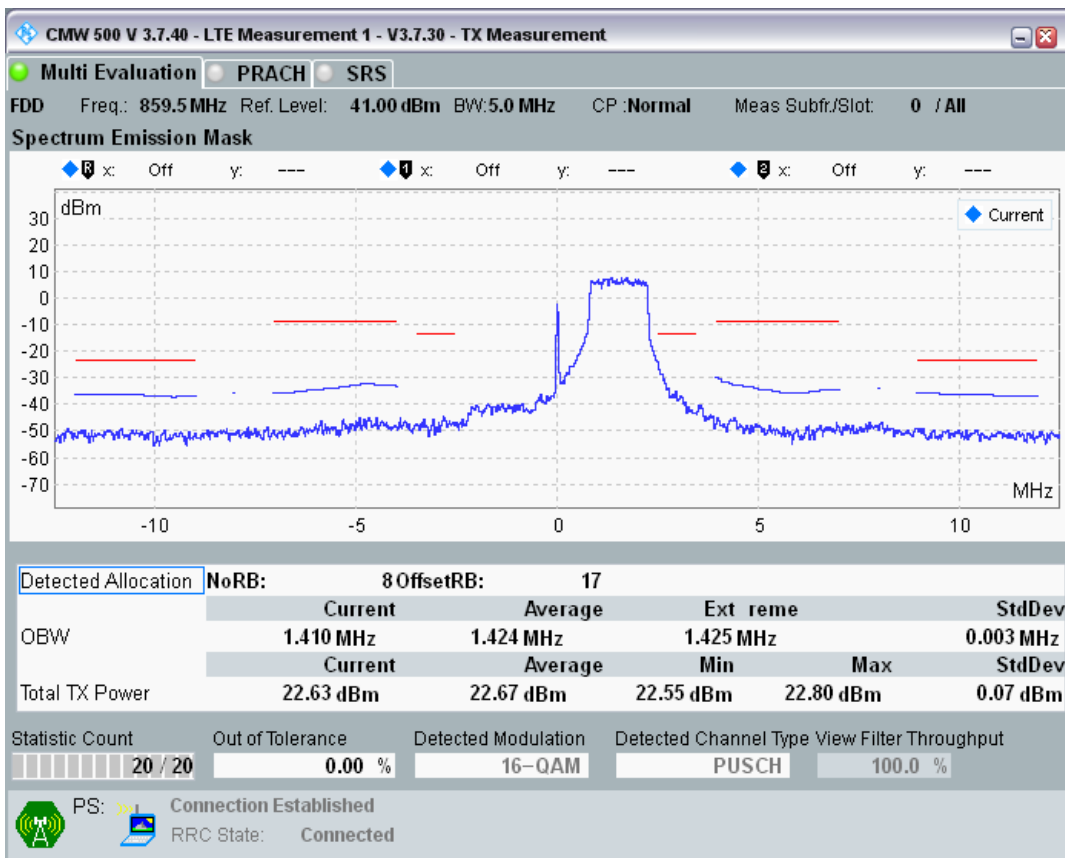

Band20 QAM16 BW=5MHz Channel=24425 RB Size=8 Position=#Max