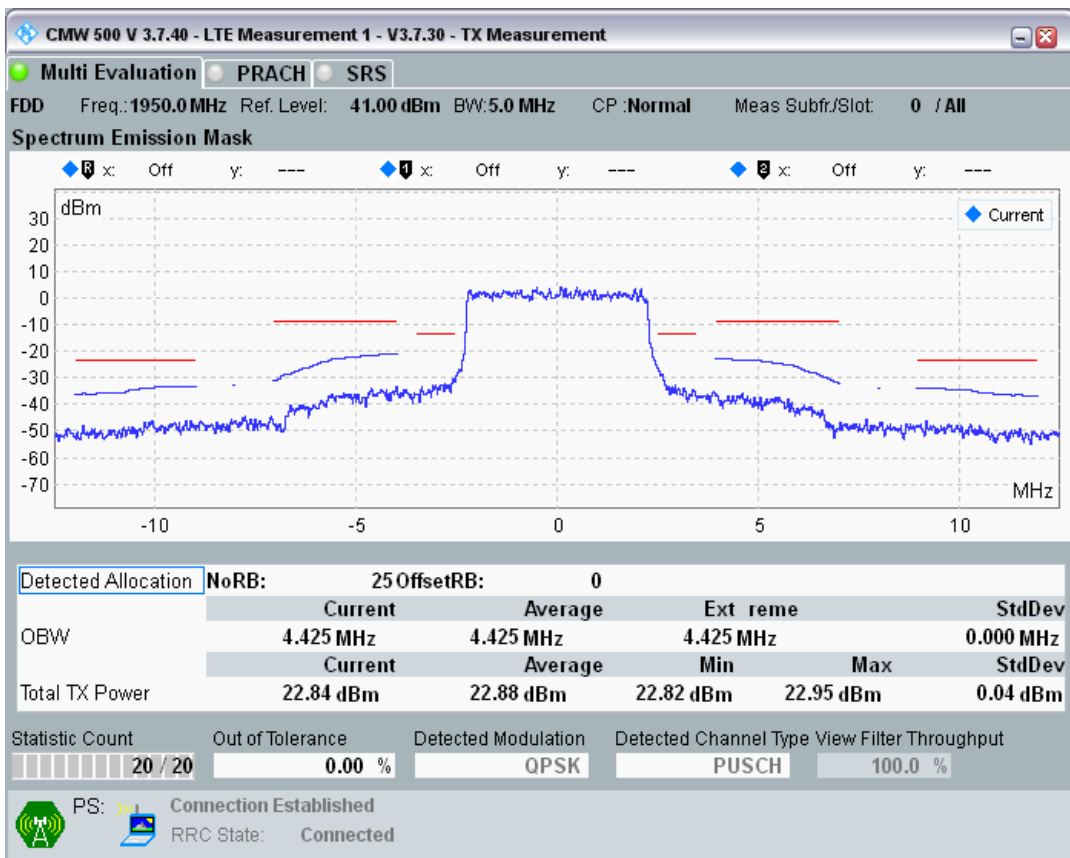

Band1 QPSK BW=5MHz Channel=18300 RB Size=25 Position=#0