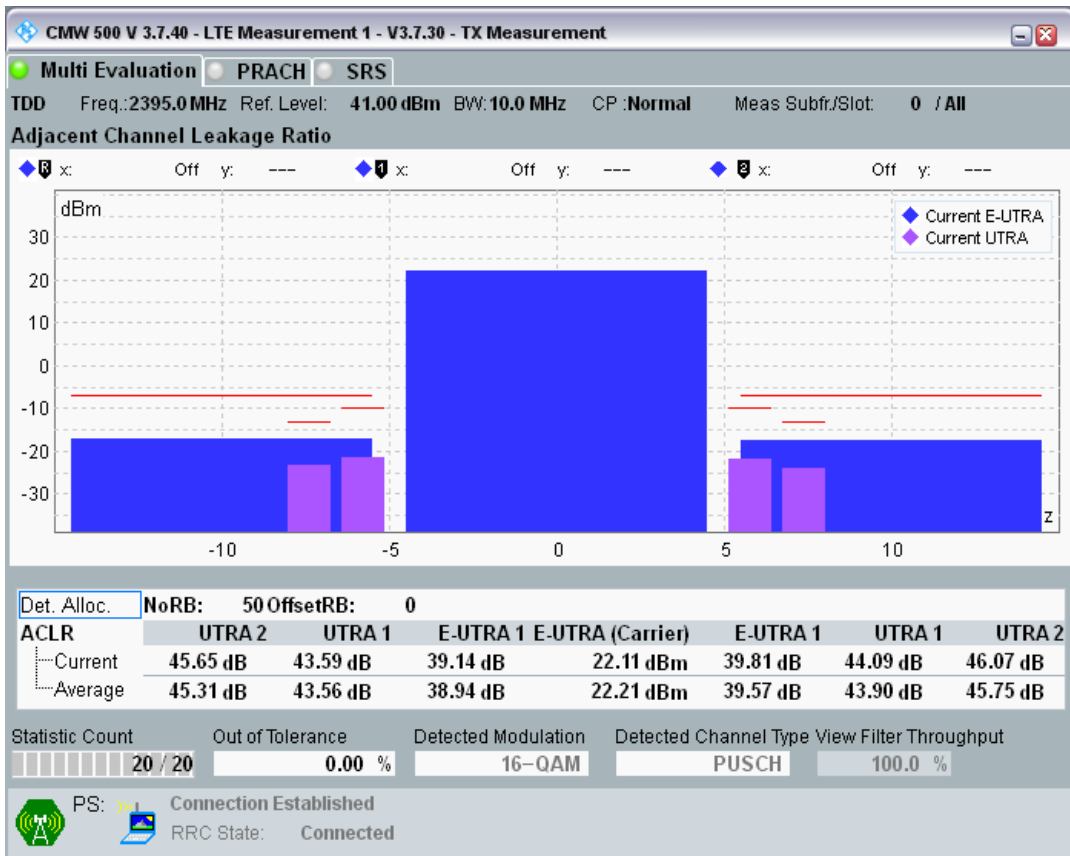

Band40 QPSK BW=10MHz Channel=39600 RB Size=50 Position=#0

Band40 QAM16 BW=10MHz Channel=39600 RB Size=12 Position=#0

Band40 QAM16 BW=10MHz Channel=39600 RB Size=12 Position=#Max

Band40 QAM16 BW=10MHz Channel=39600 RB Size=50 Position=#0