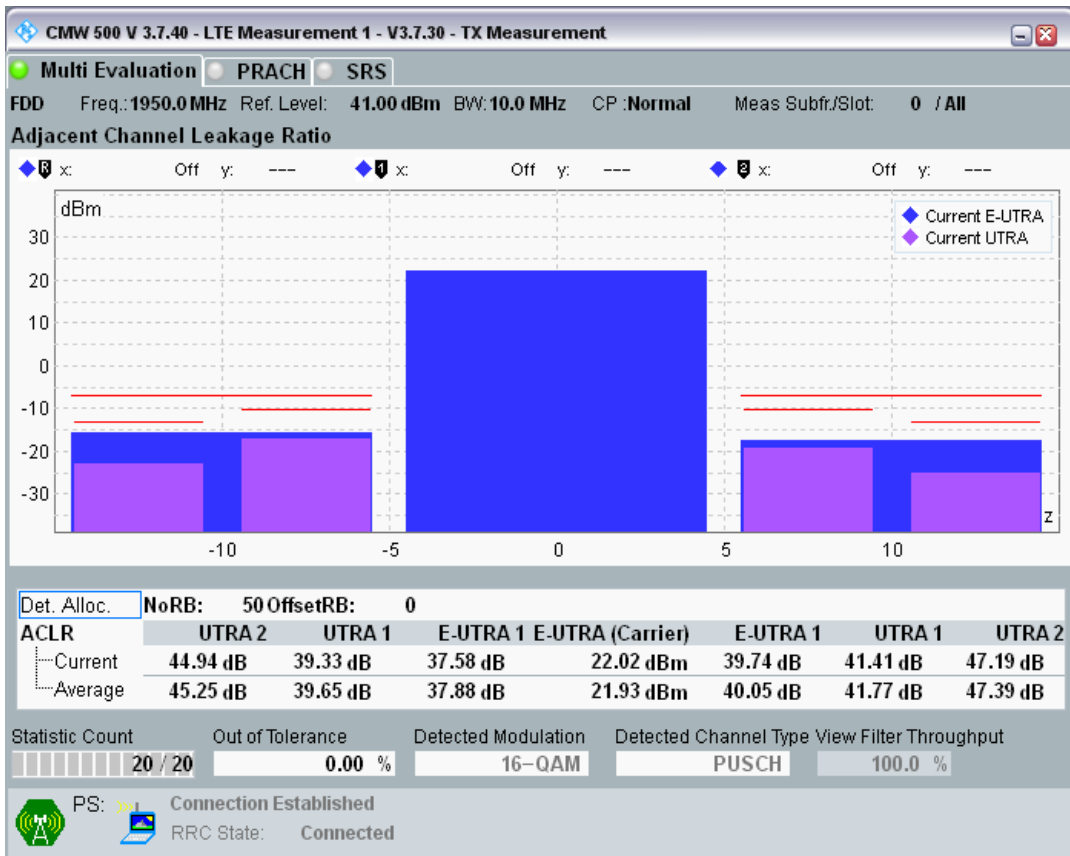

Band1 QAM16 BW=10MHz Channel=18300 RB Size=50 Position=#0