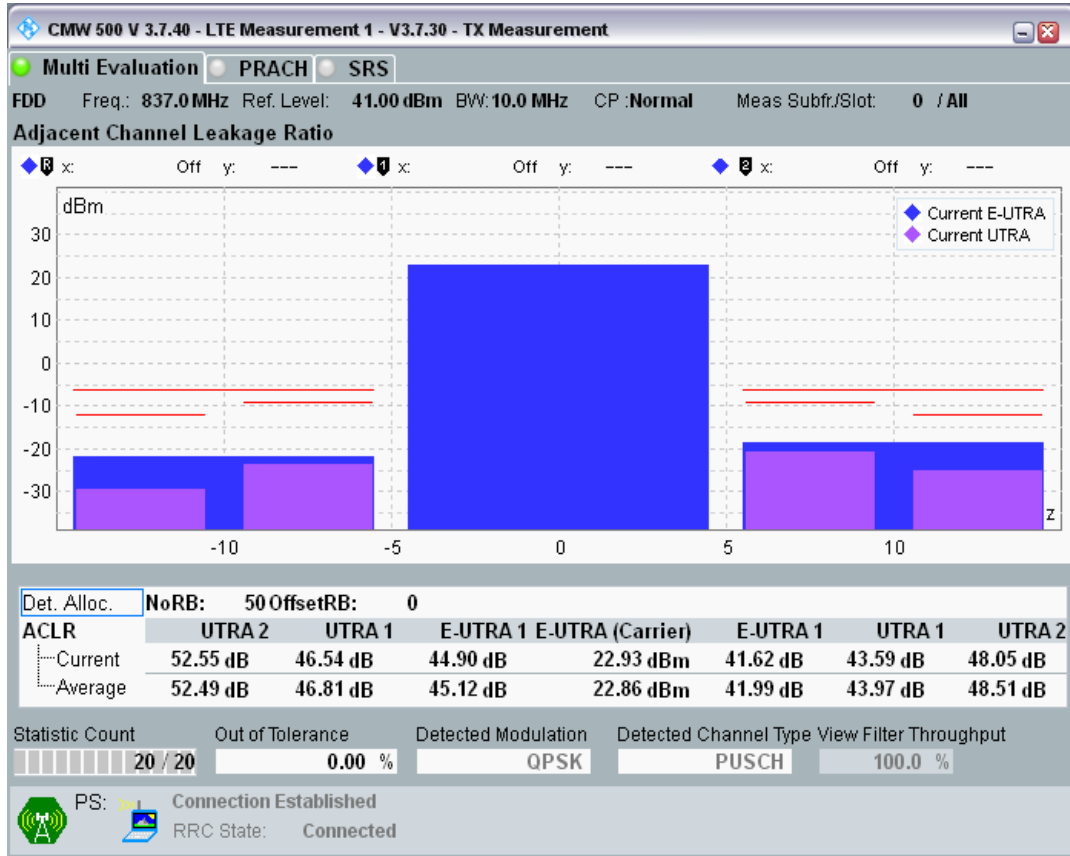

Band20 QPSK BW=10MHz Channel=24200 RB Size=50 Position=#0