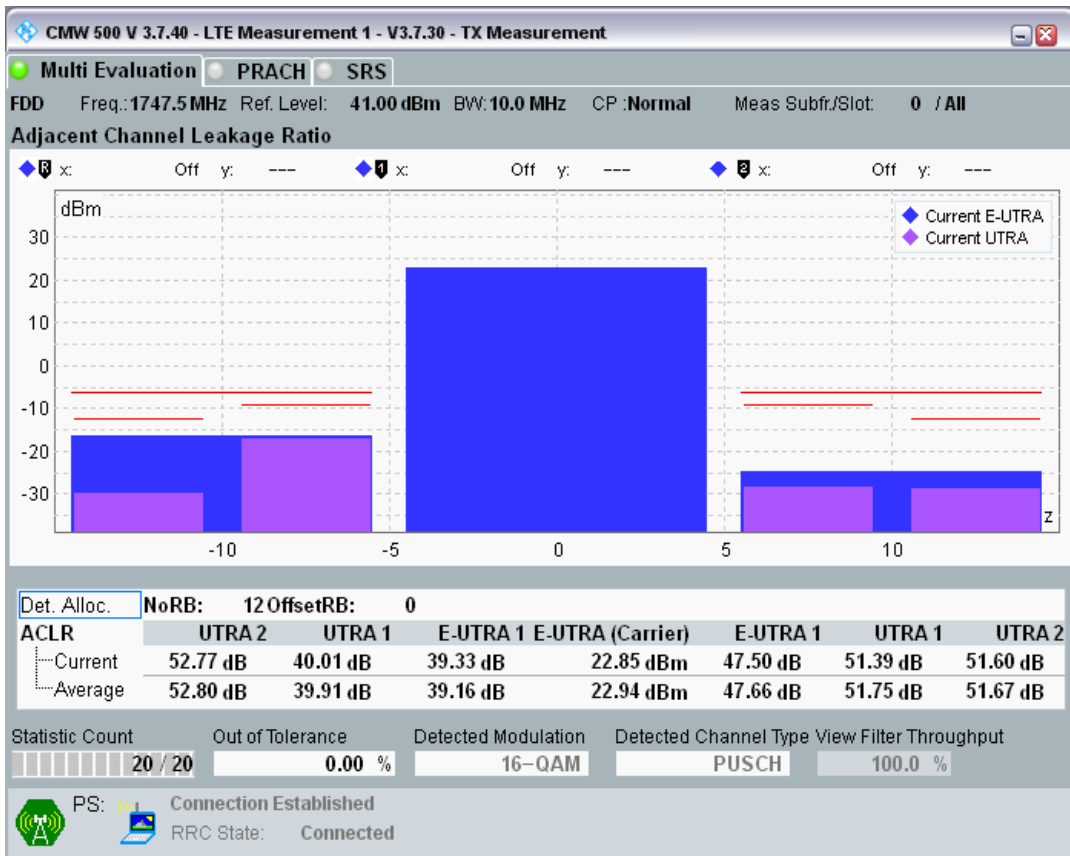

Band3 QPSK BW=10MHz Channel=19575 RB Size=50 Position=#0

Band3 QAM16 BW=10MHz Channel=19575 RB Size=12 Position=#0

Band3 QAM16 BW=10MHz Channel=19575 RB Size=12 Position=#Max

Band3 QAM16 BW=10MHz Channel=19575 RB Size=50 Position=#0