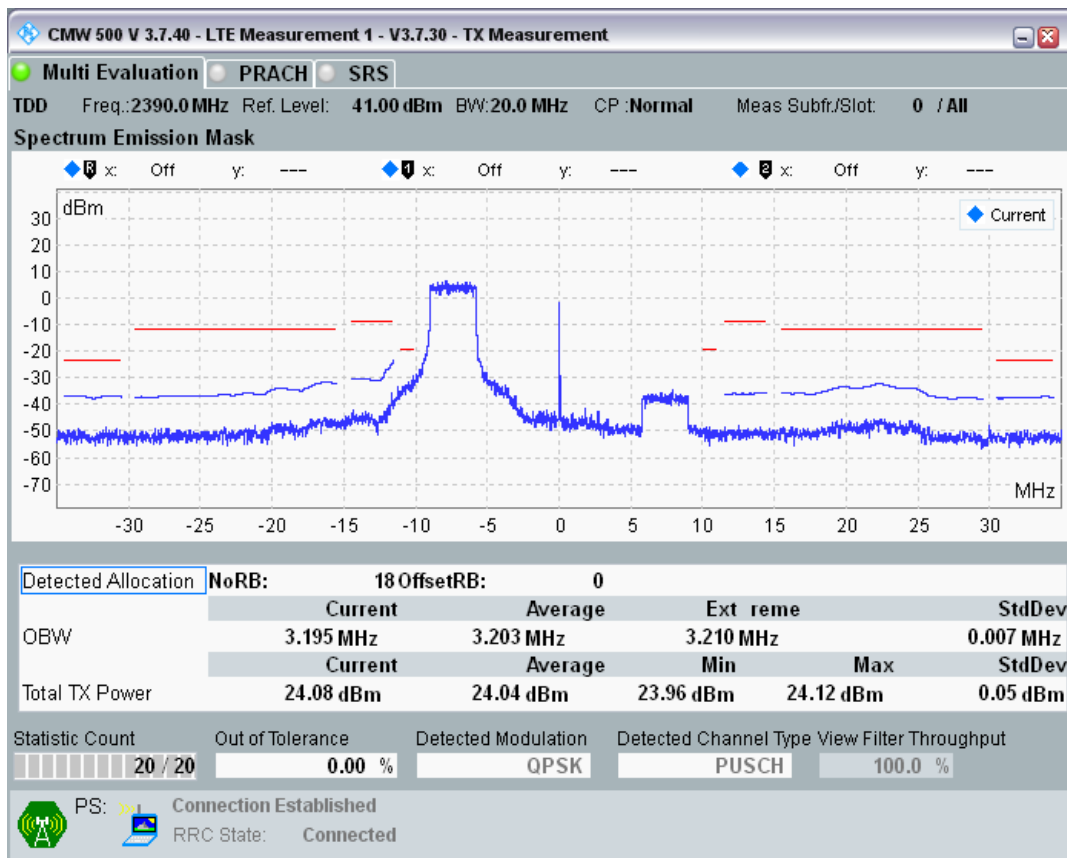

Band40 QPSK BW=20MHz Channel=39550 RB Size=18 Position=#0