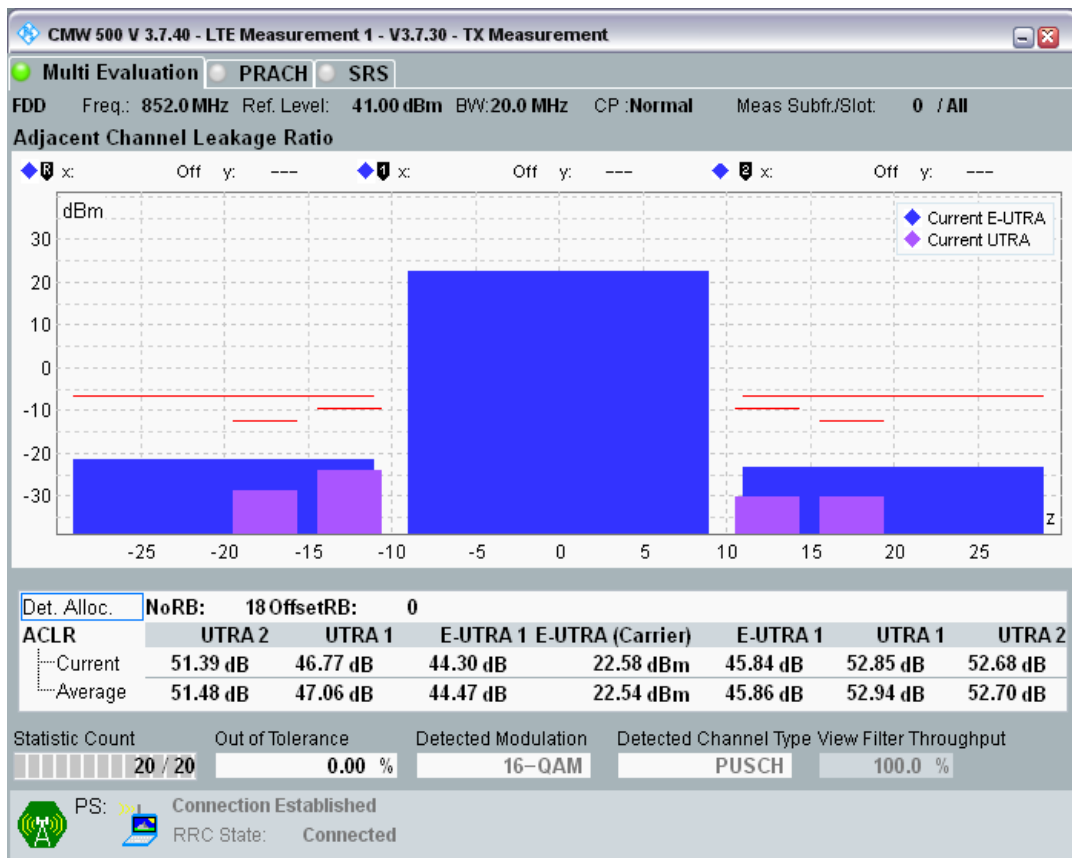

Band20 QAM16 BW=20MHz Channel=24350 RB Size=18 Position=#0