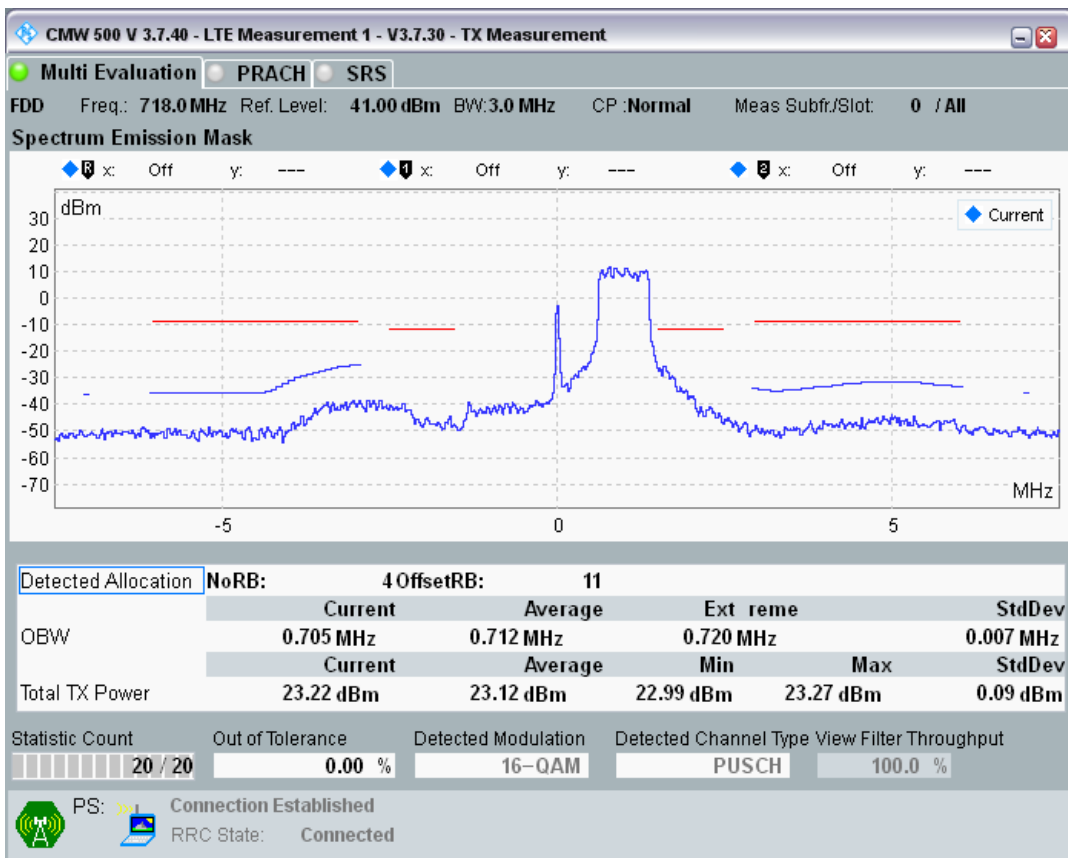

Band28 QAM16 BW=3MHz Channel=27360 RB Size=4 Position=#Max