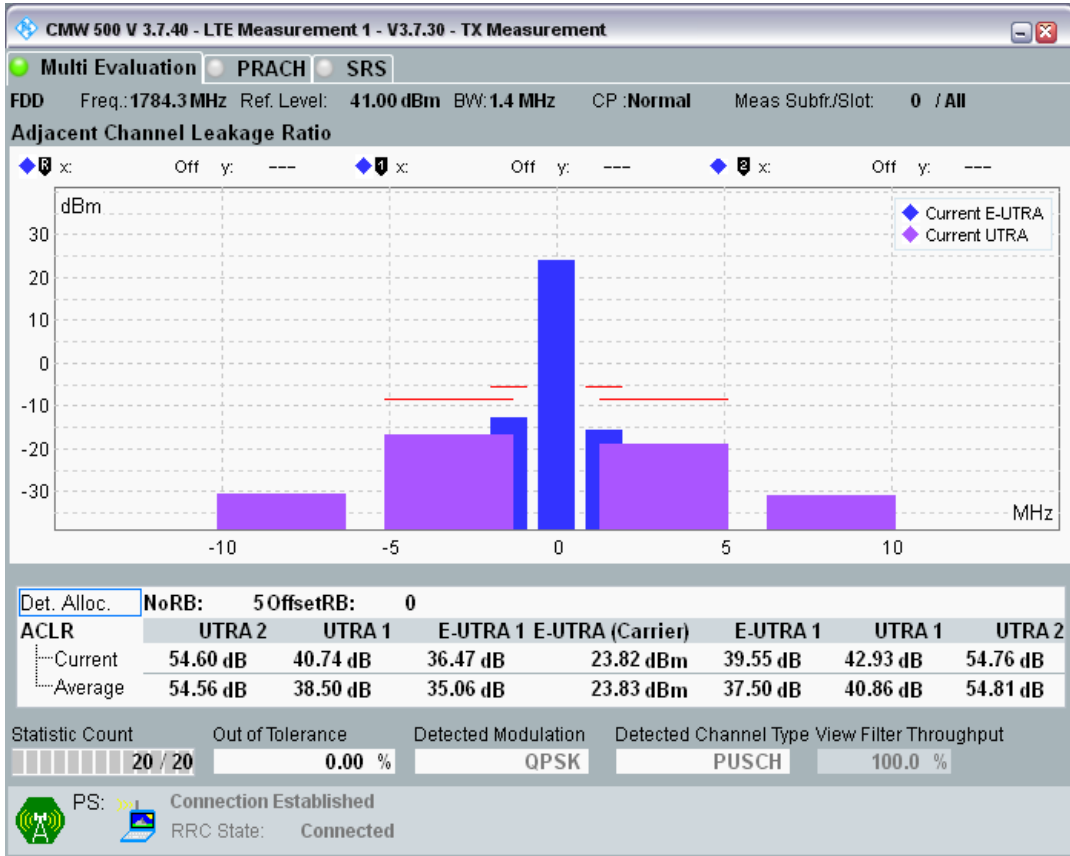

Band3 QPSK BW=1.4MHz Channel=19943 RB Size=5 Position=#0