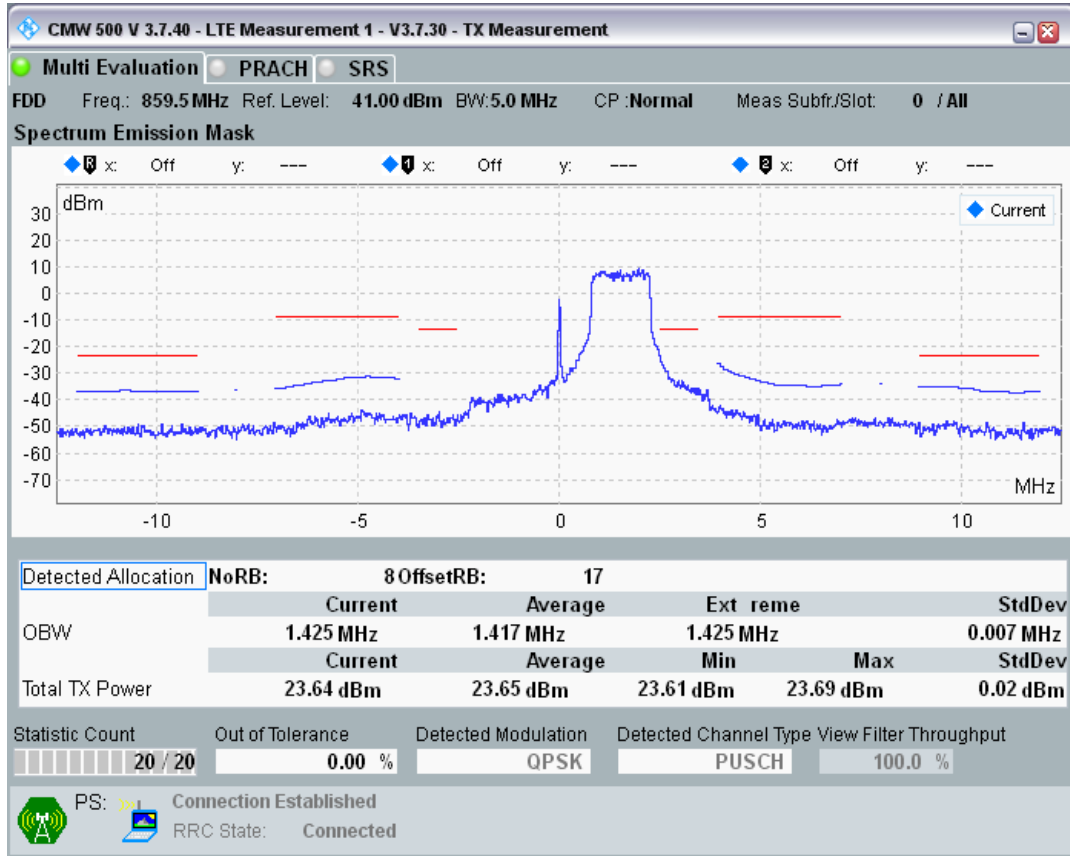

Band20 QAM16 BW=5MHz Channel=24300 RB Size=8 Position=#Max

Band20 QAM16 BW=5MHz Channel=24300 RB Size=25 Position=#0

Band20 QPSK BW=5MHz Channel=24425 RB Size=8 Position=#0

Band20 QPSK BW=5MHz Channel=24425 RB Size=8 Position=#Max