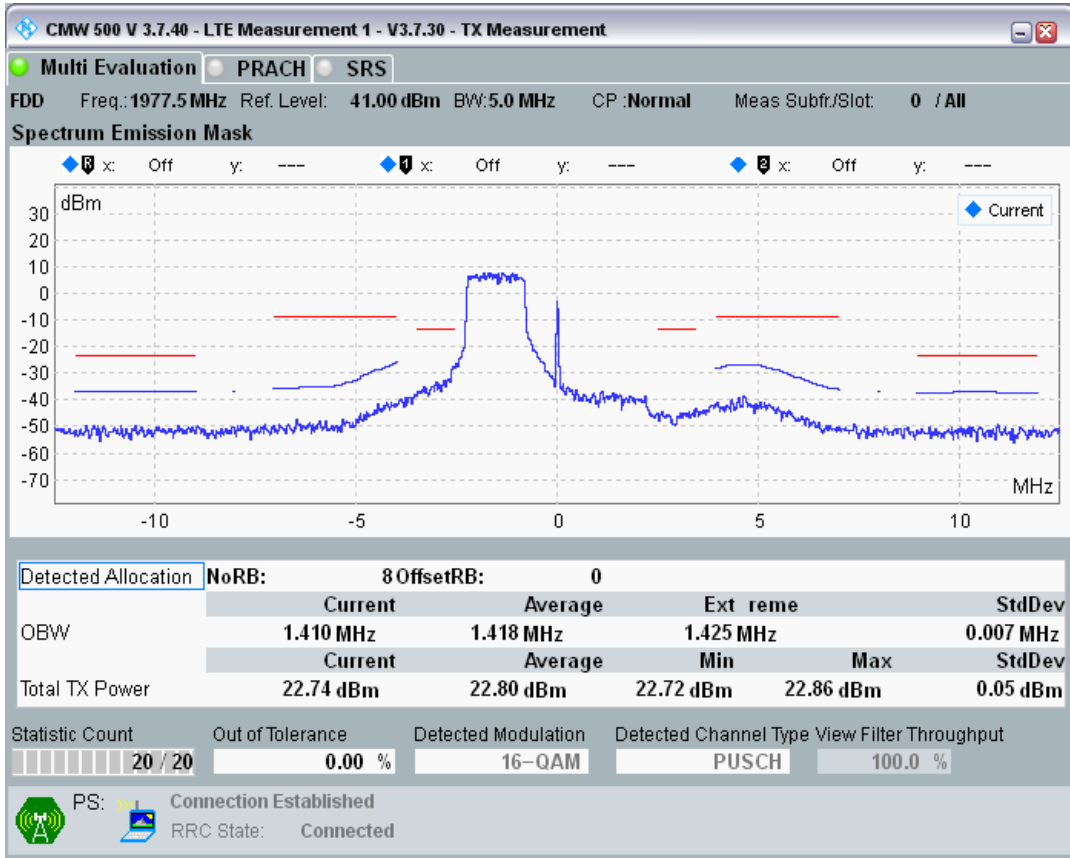

Band1 QPSK BW=5MHz Channel=18575 RB Size=8 Position=#0

Band1 QPSK BW=5MHz Channel=18575 RB Size=8 Position=#Max

Band1 QPSK BW=5MHz Channel=18575 RB Size=25 Position=#0

Band1 QAM16 BW=5MHz Channel=18575 RB Size=8 Position=#0