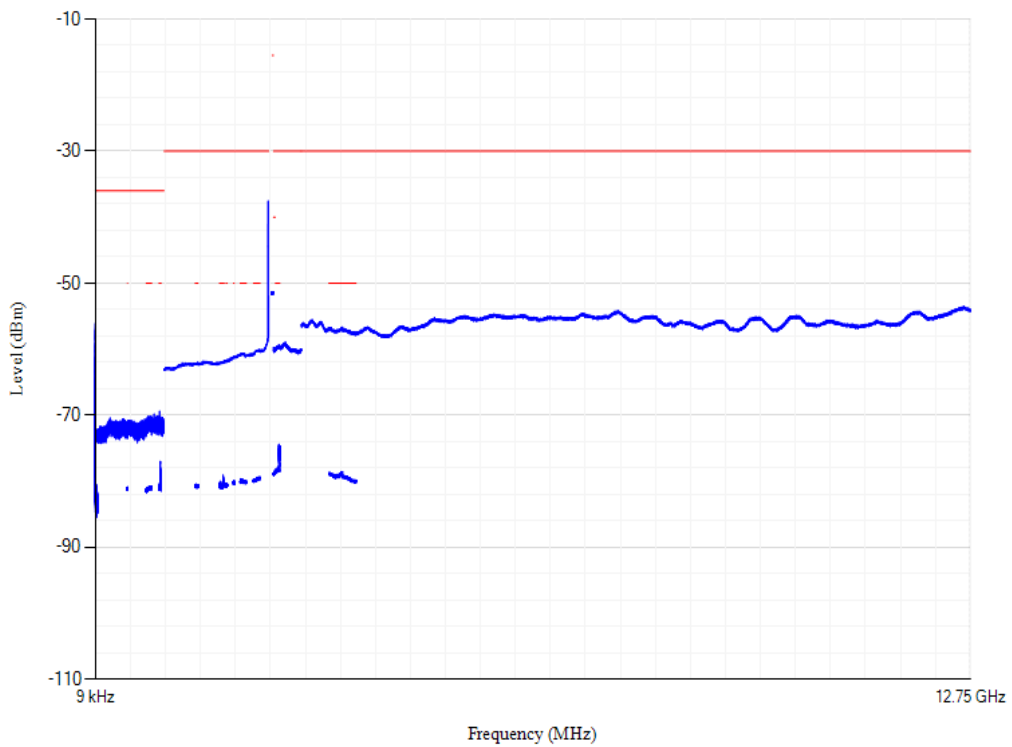

Conducted spurious emissions

Band8 QPSK BW=1.4MHz Channel=21457 RB Size=1 Position=#0