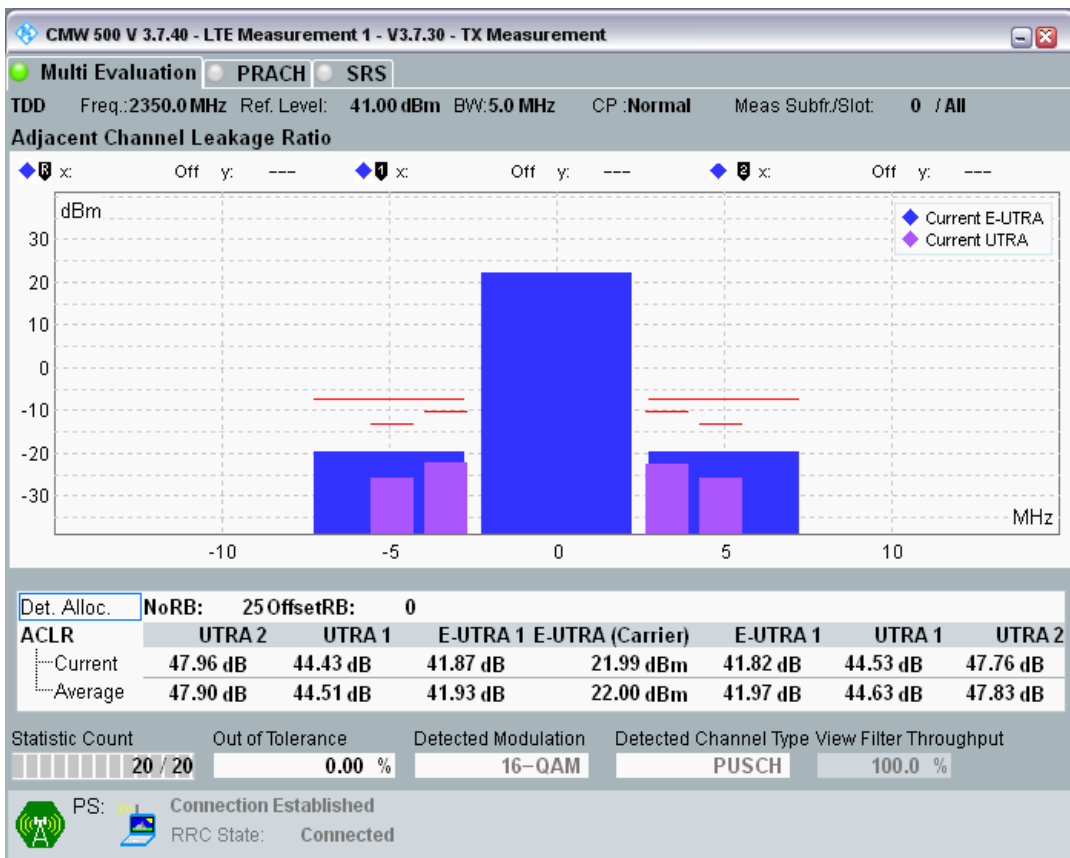

Band40 QPSK BW=5MHz Channel=39150 RB Size=25 Position=#0

Band40 QAM16 BW=5MHz Channel=39150 RB Size=8 Position=#0

Band40 QAM16 BW=5MHz Channel=39150 RB Size=8 Position=#Max

Band40 QAM16 BW=5MHz Channel=39150 RB Size=25 Position=#0