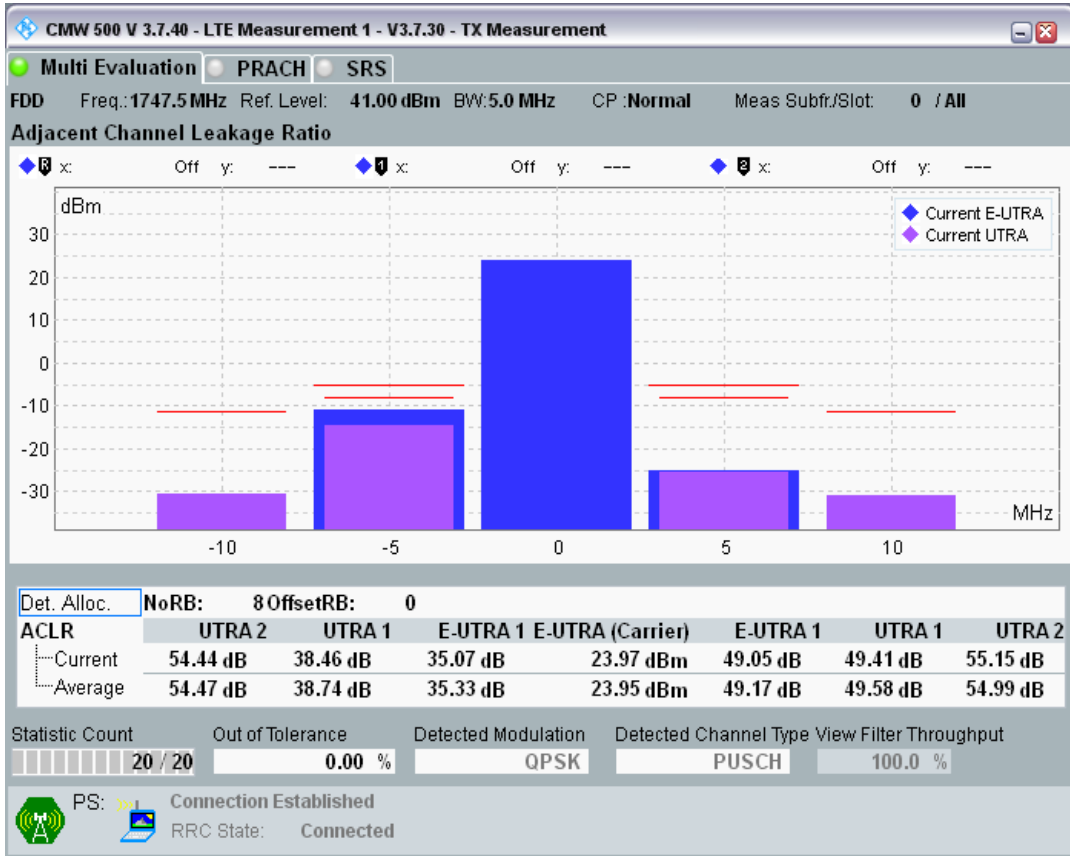

Band3 QPSK BW=5MHz Channel=19575 RB Size=8 Position=#0