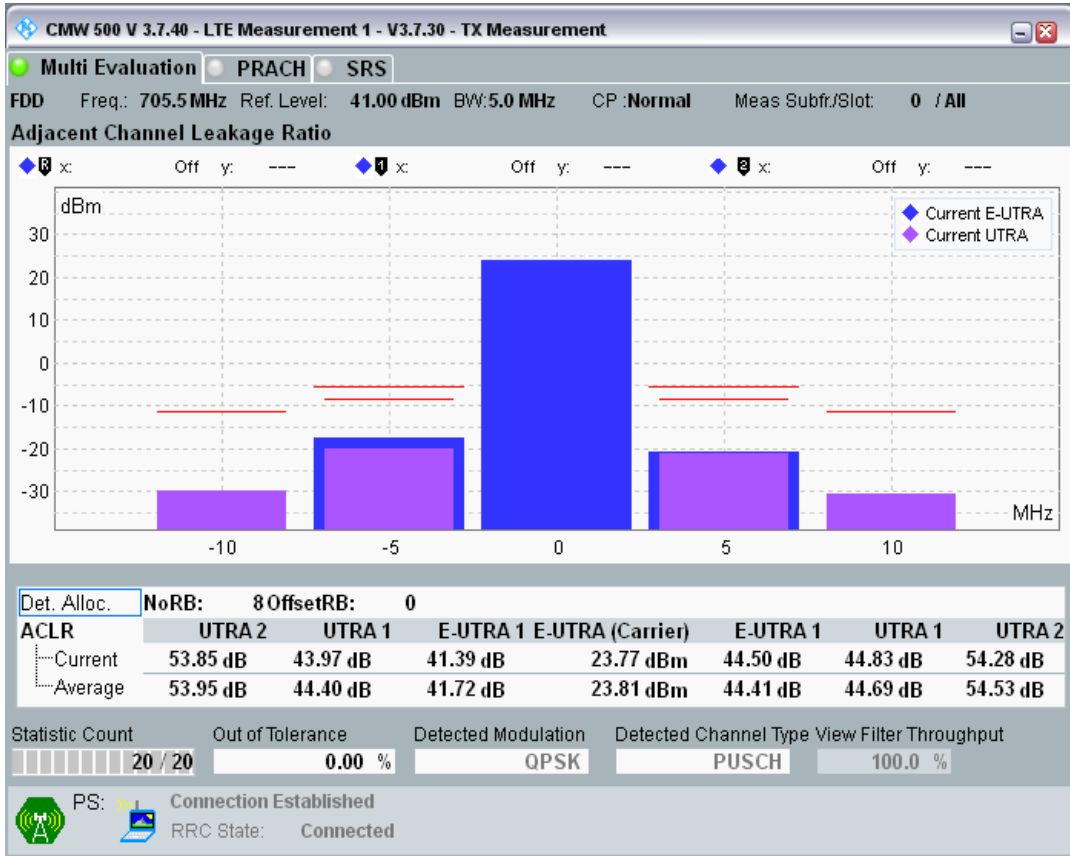

Band28 QPSK BW=5MHz Channel=27235 RB Size=8 Position=#0