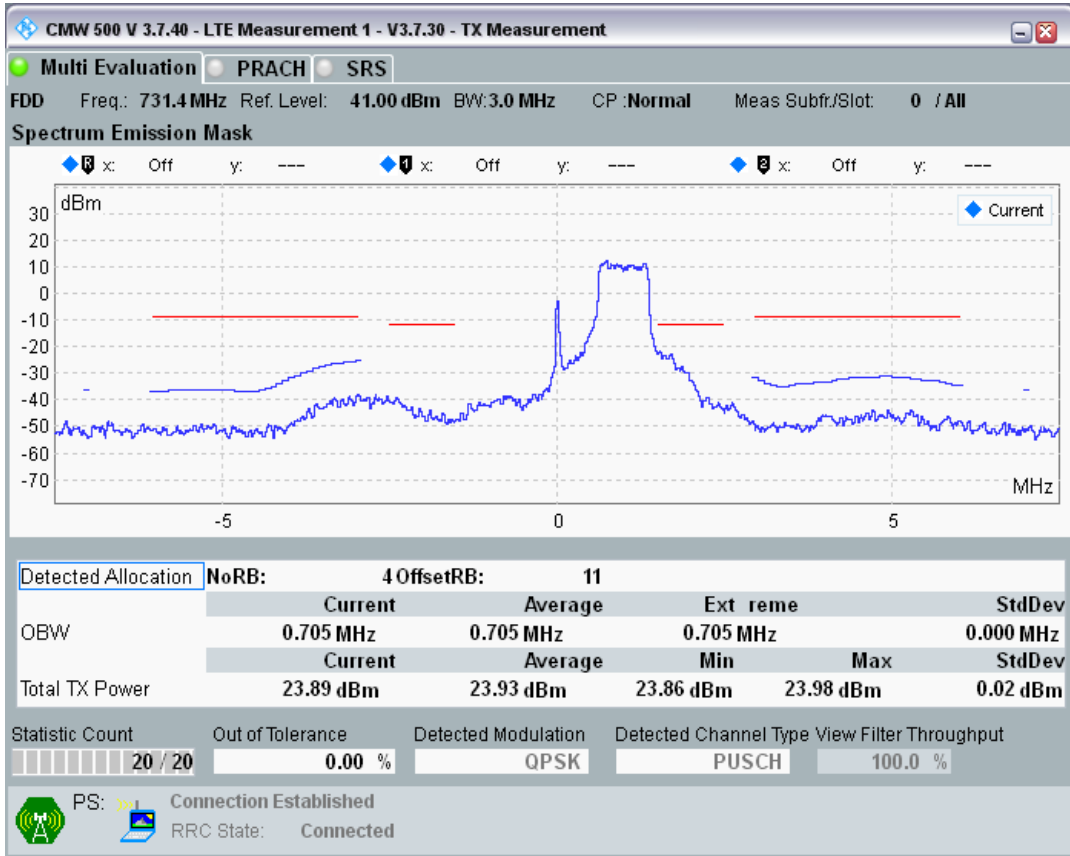

Band28 QPSK BW=3MHz Channel=27494 RB Size=4 Position=#Max