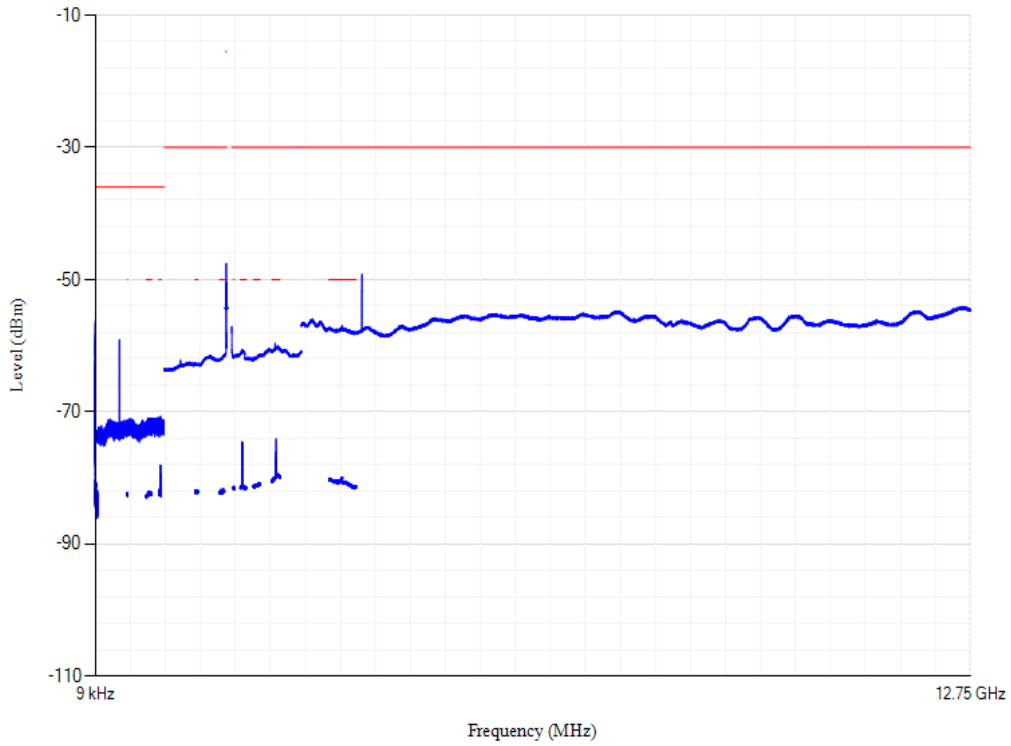

Conducted spurious emissions

Band1 QPSK BW=20MHz Channel=18500 RB Size=1 Position=#0