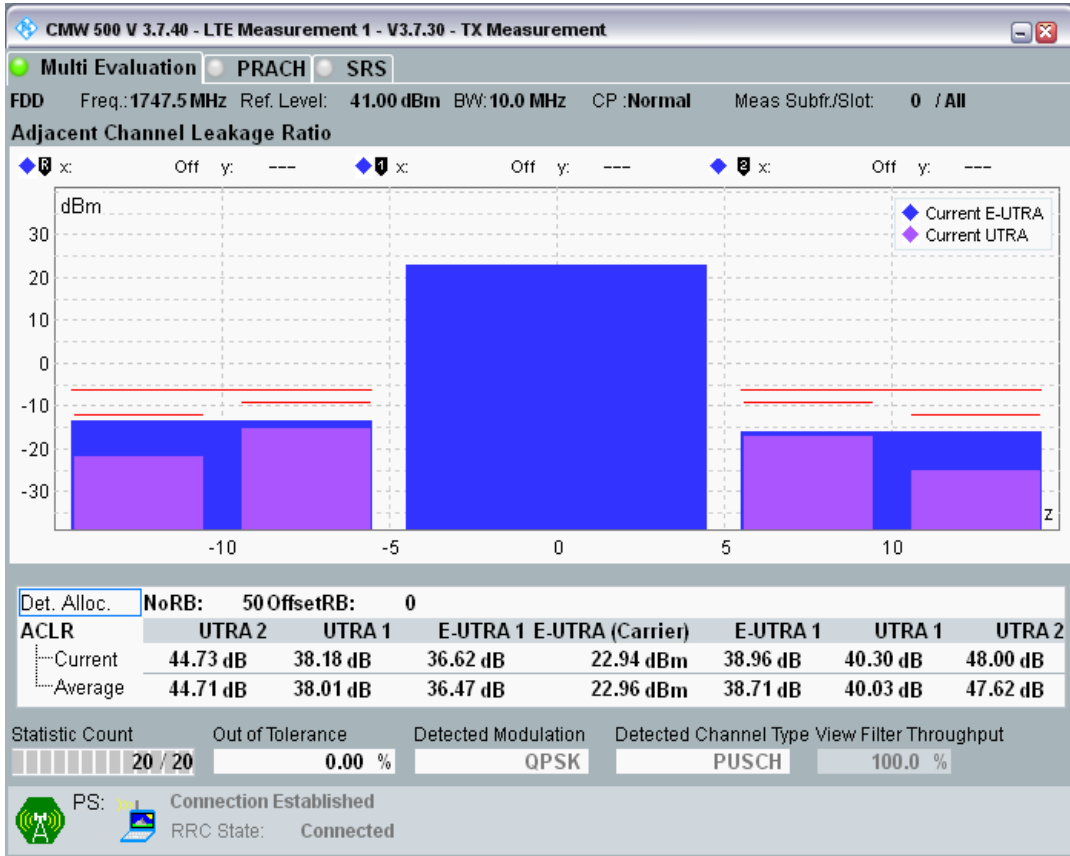

Band3 QPSK BW=10MHz Channel=19575 RB Size=50 Position=#0

Band3 QAM16 BW=10MHz Channel=19575 RB Size=12 Position=#0

Band3 QAM16 BW=10MHz Channel=19575 RB Size=12 Position=#Max

Band3 QAM16 BW=10MHz Channel=19575 RB Size=50 Position=#0