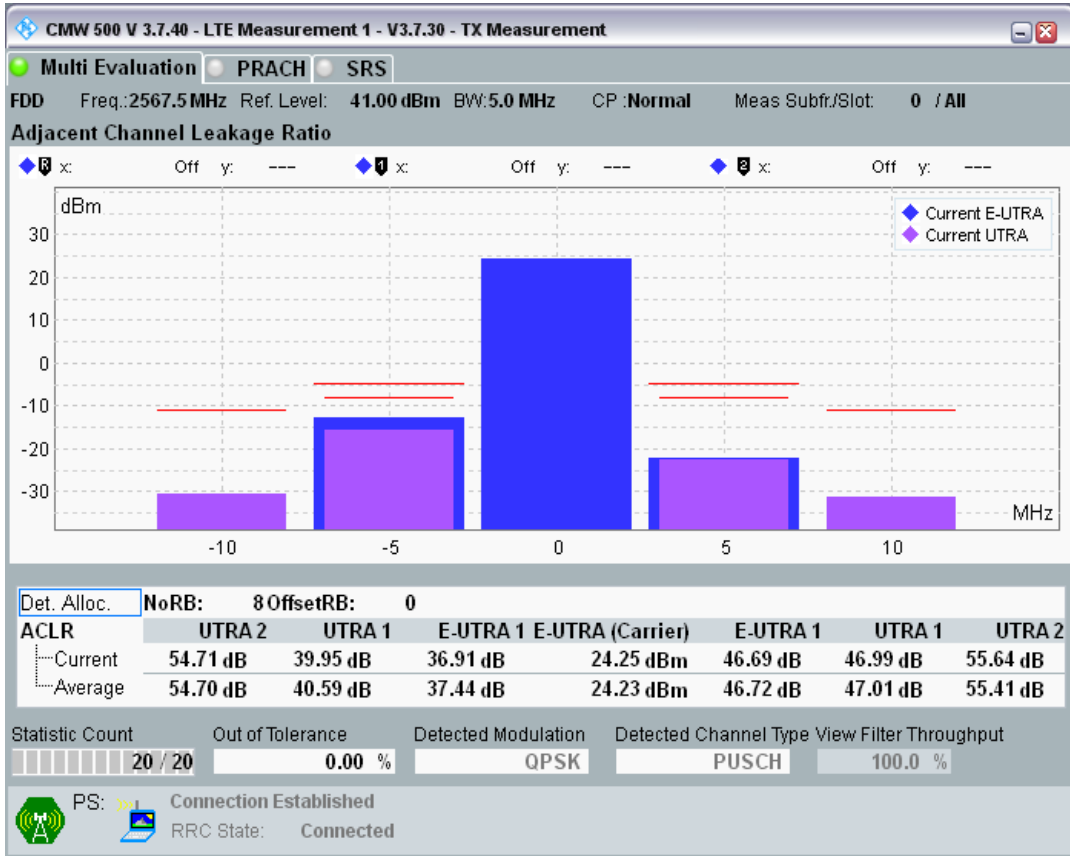

Band7 QPSK BW=5MHz Channel=21425 RB Size=8 Position=#0