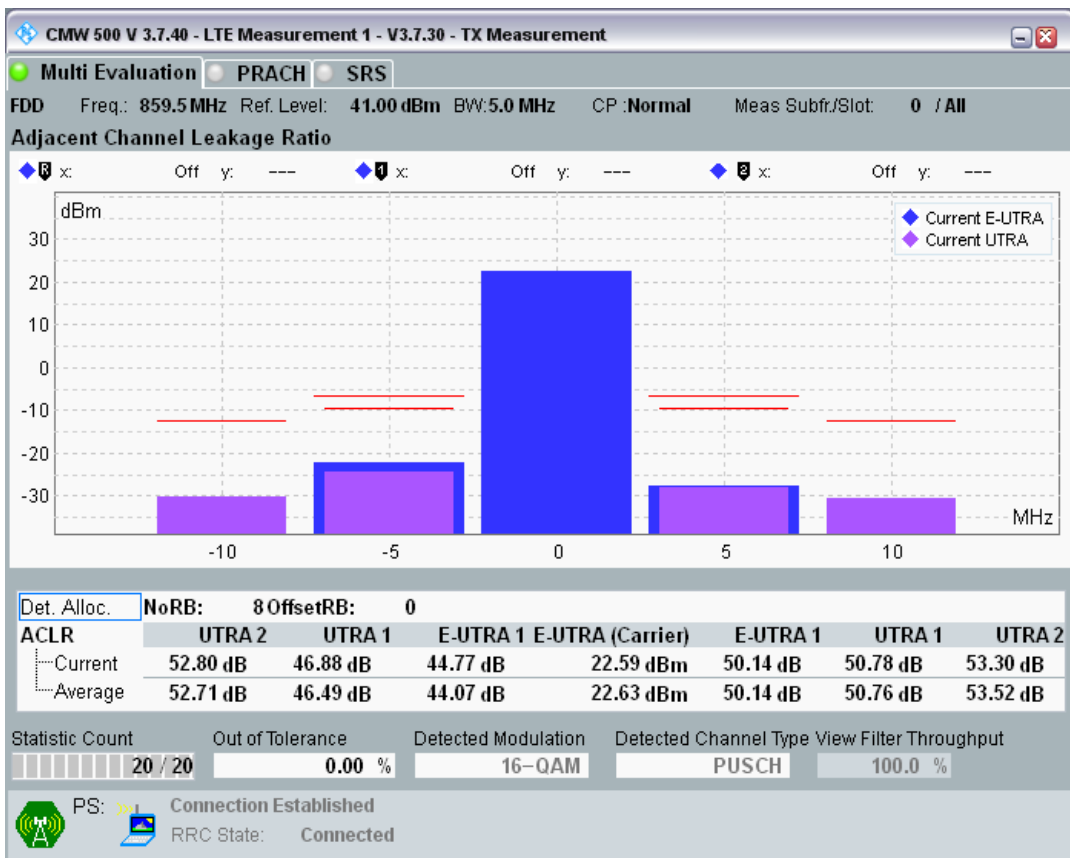

Band20 QAM16 BW=5MHz Channel=24425 RB Size=8 Position=#0