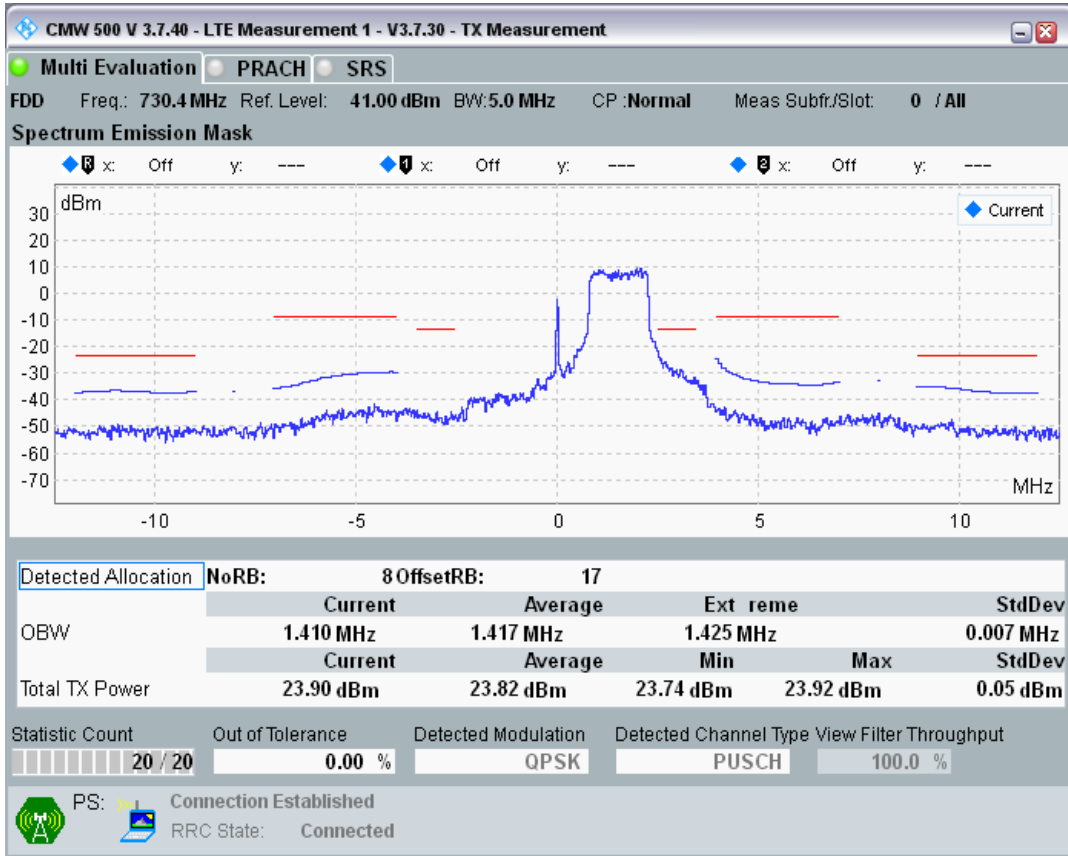

Band28 QAM16 BW=5MHz Channel=27360 RB Size=8 Position=#Max

Band28 QAM16 BW=5MHz Channel=27360 RB Size=25 Position=#0

Band28 QPSK BW=5MHz Channel=27484 RB Size=8 Position=#0

Band28 QPSK BW=5MHz Channel=27484 RB Size=8 Position=#Max