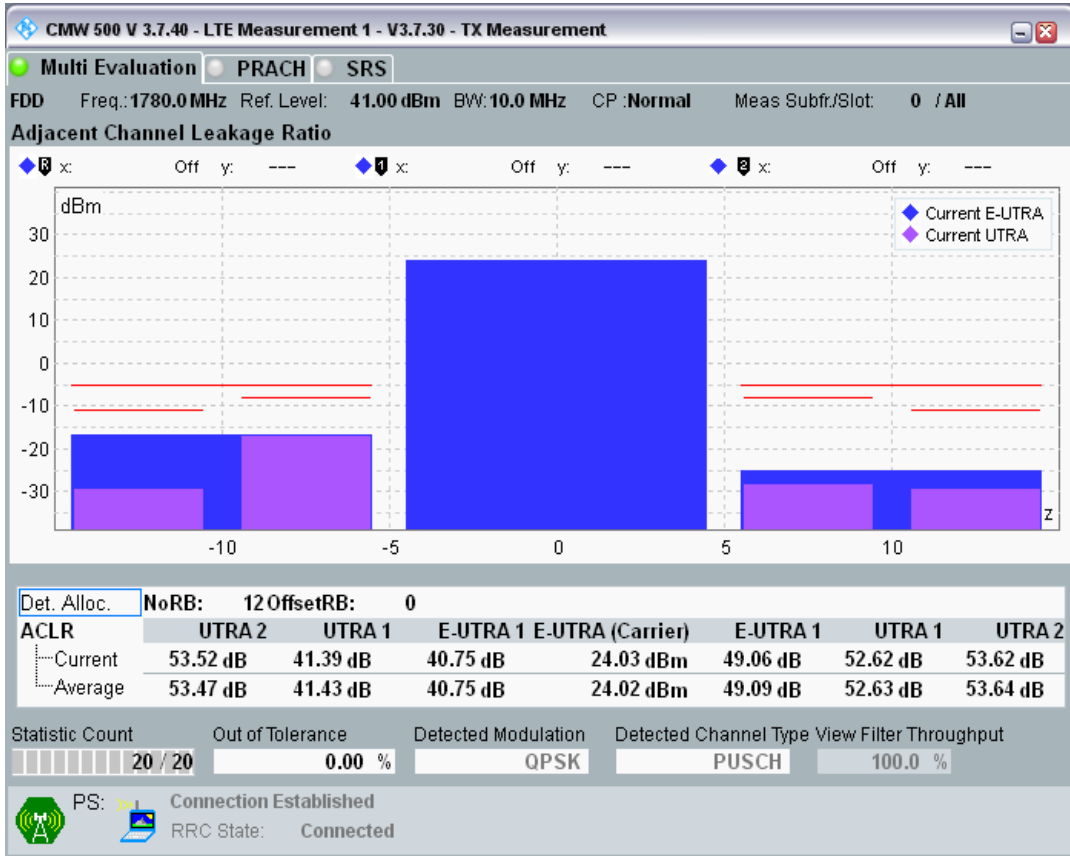

Band3 QPSK BW=10MHz Channel=19900 RB Size=12 Position=#0