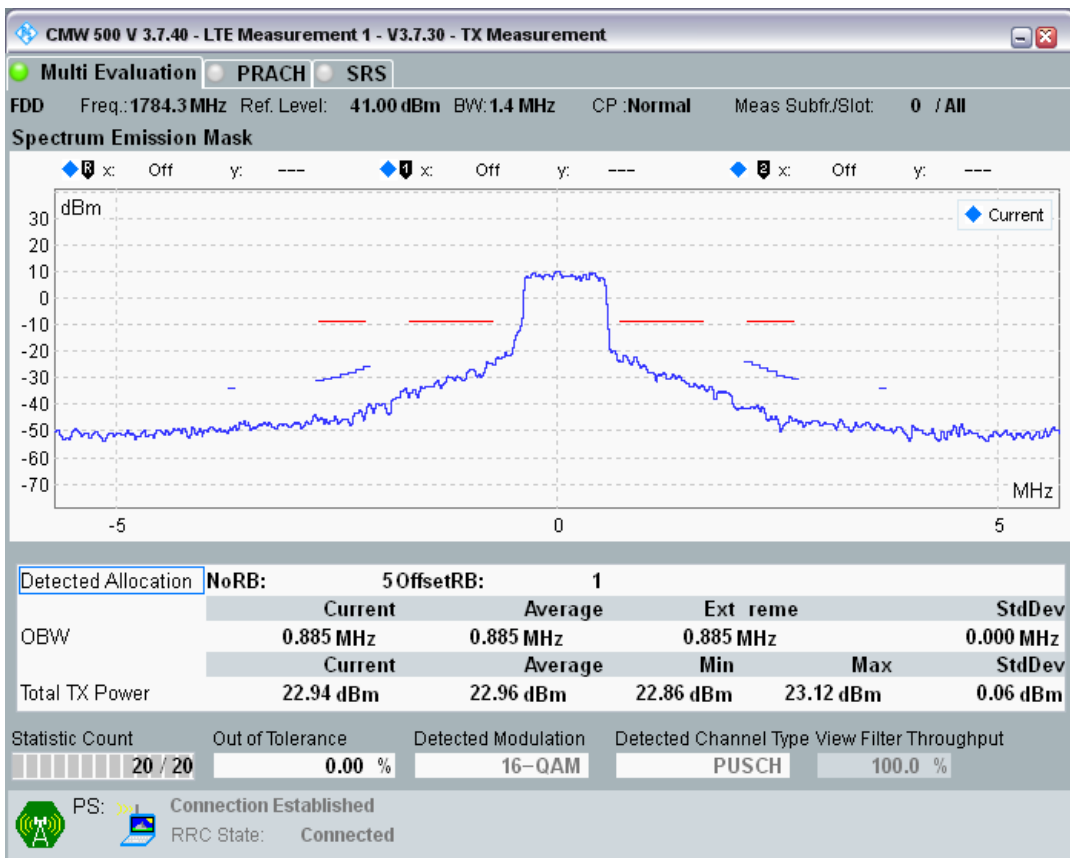

Band3 QAM16 BW=1.4MHz Channel=19943 RB Size=5 Position=#Max