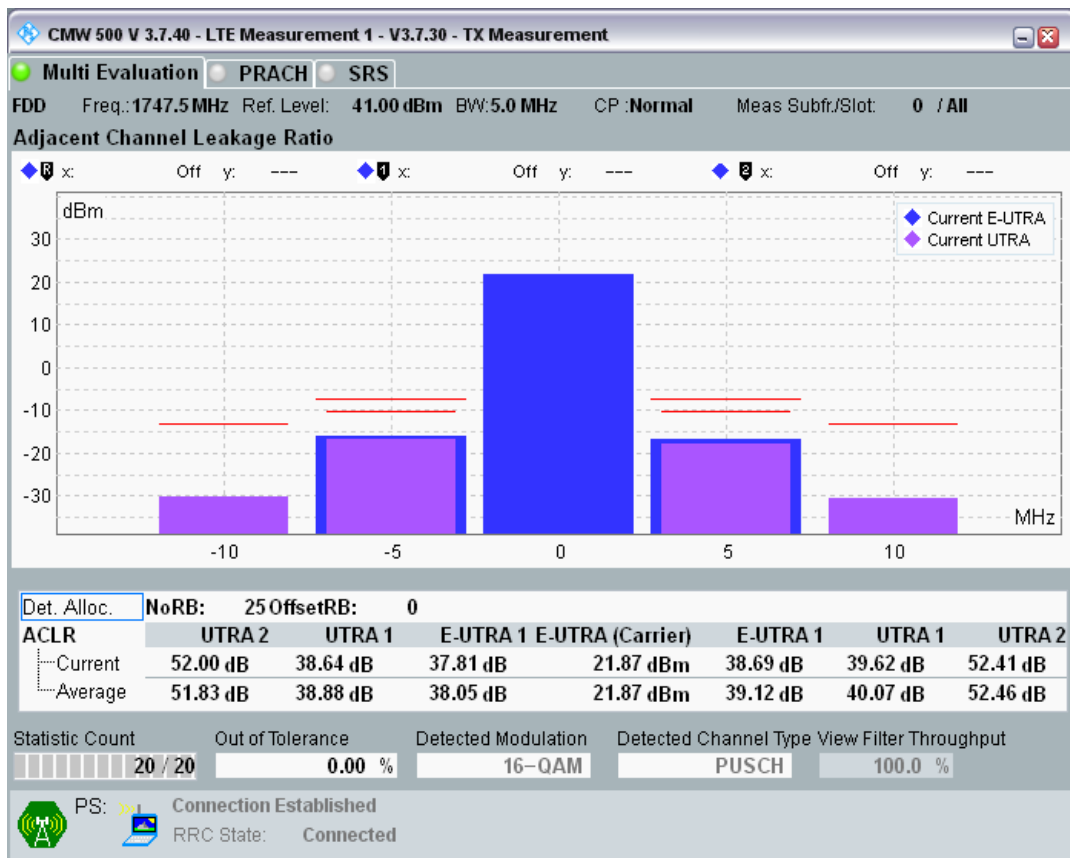

Band3 QAM16 BW=5MHz Channel=19575 RB Size=25 Position=#0