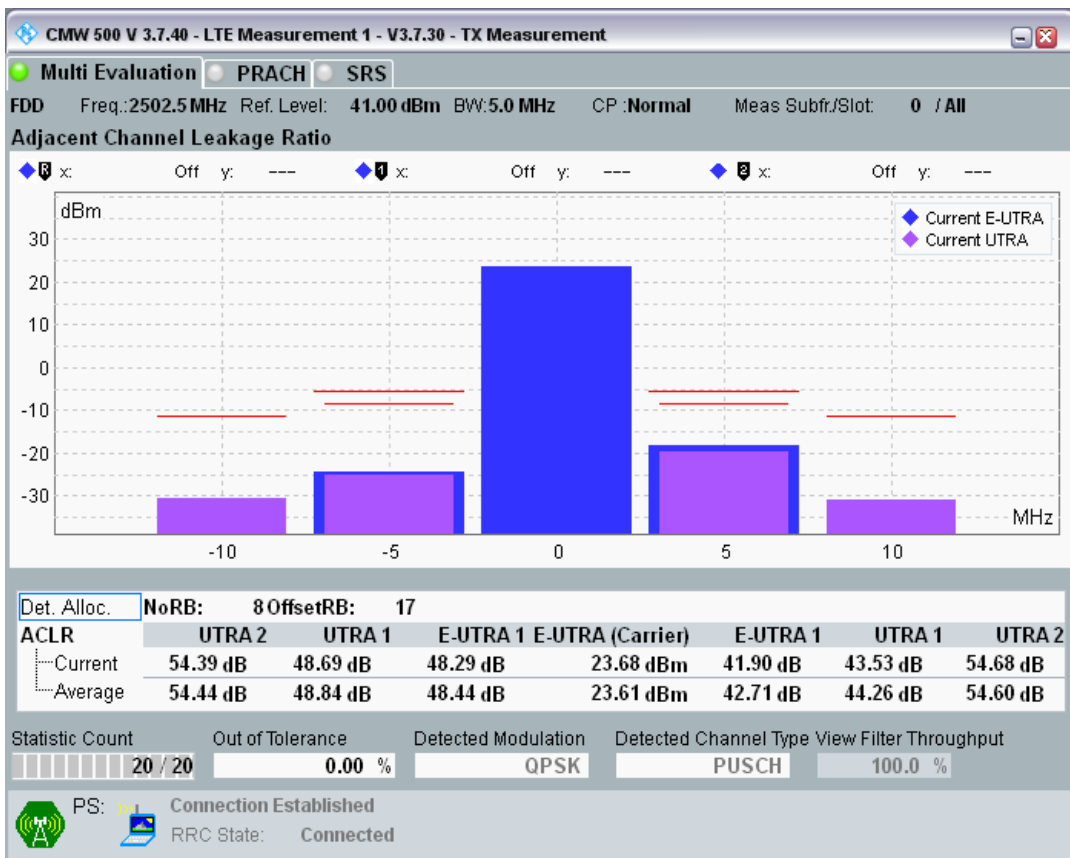

Band7 QPSK BW=5MHz Channel=20775 RB Size=8 Position=#Max