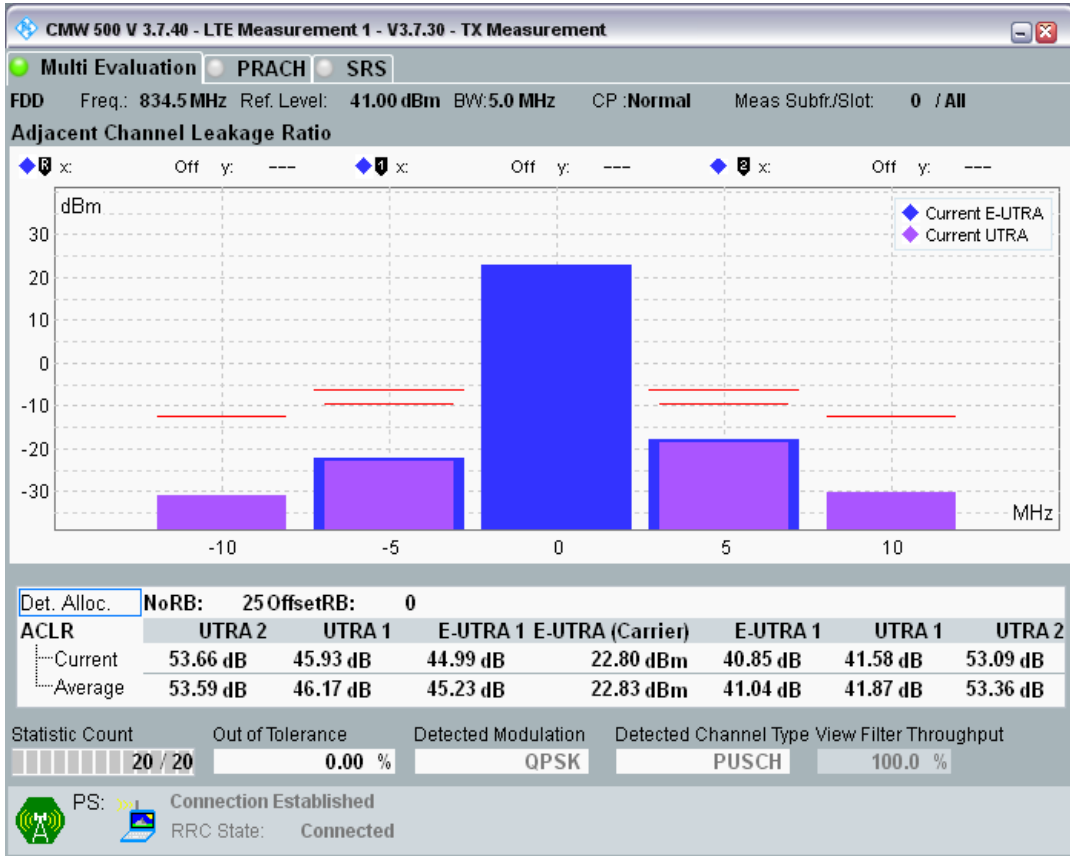

Band20 QPSK BW=5MHz Channel=24175 RB Size=25 Position=#0