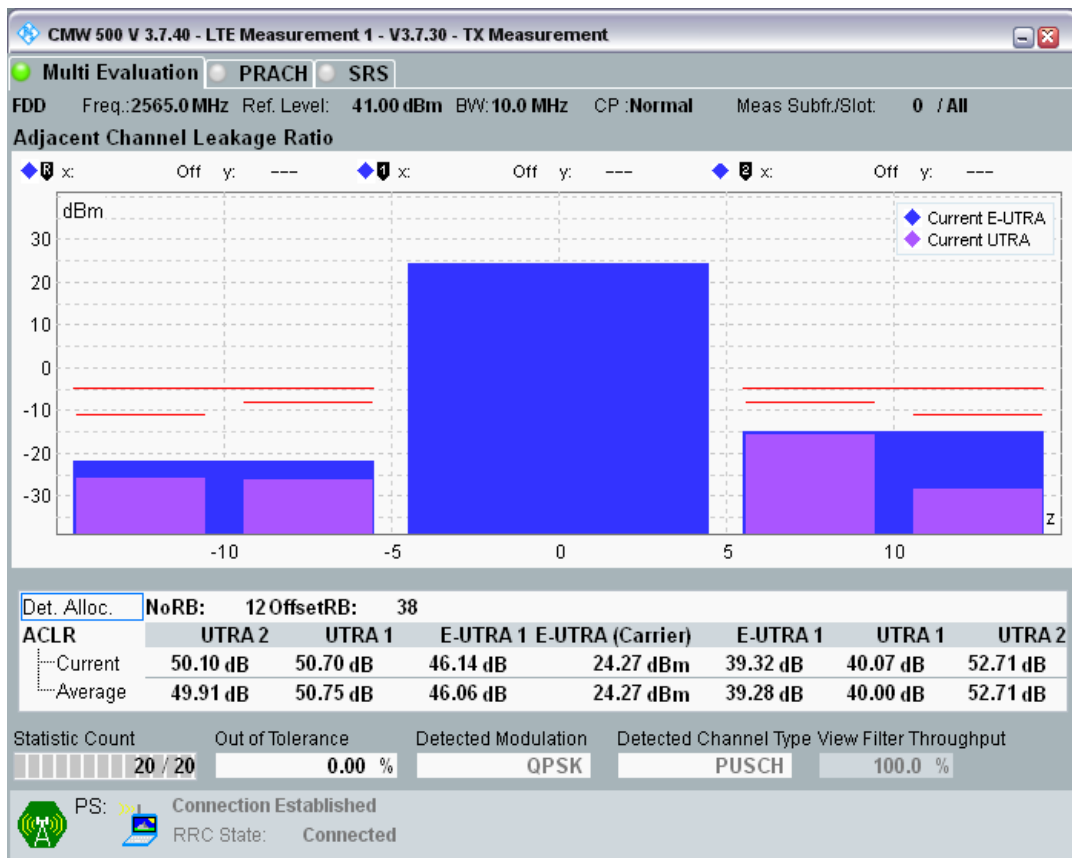

Band7 QAM16 BW=10MHz Channel=21100 RB Size=12 Position=#Max

Band7 QAM16 BW=10MHz Channel=21100 RB Size=50 Position=#0

Band7 QPSK BW=10MHz Channel=21400 RB Size=12 Position=#0

Band7 QPSK BW=10MHz Channel=21400 RB Size=12 Position=#Max