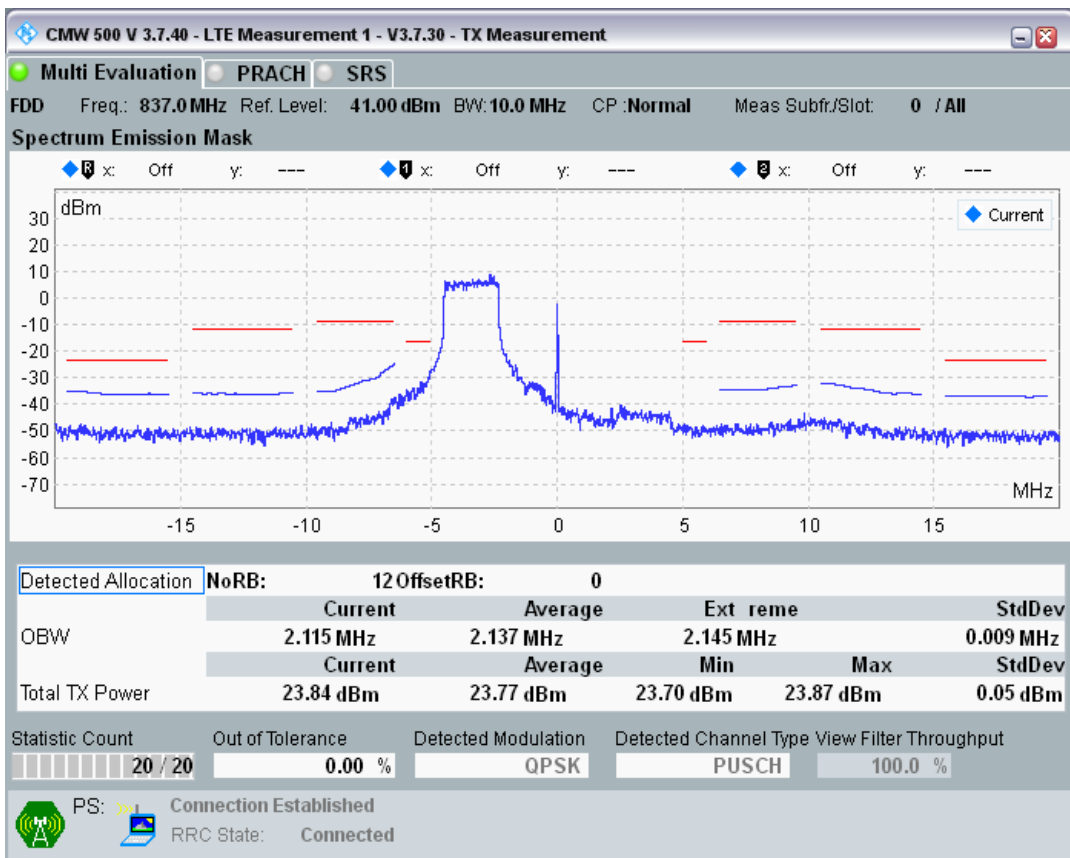

Band20 QPSK BW=10MHz Channel=24200 RB Size=12 Position=#0