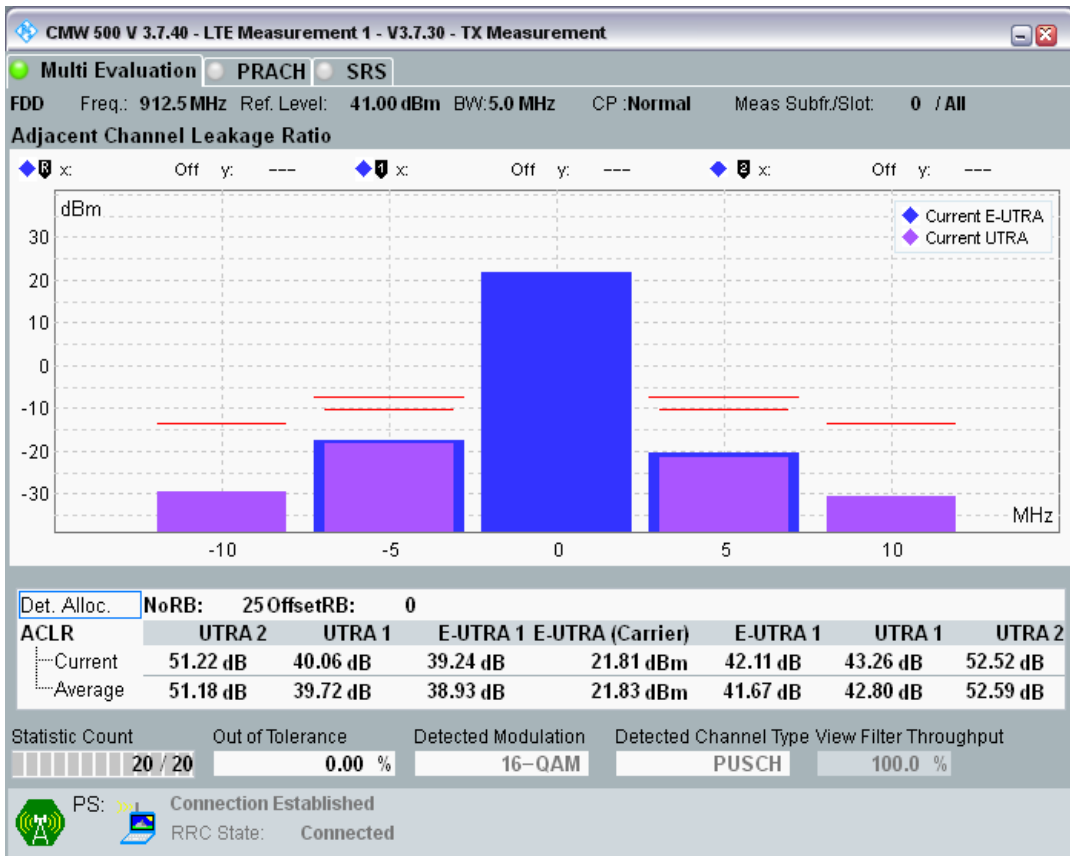

Band8 QAM16 BW=5MHz Channel=21775 RB Size=25 Position=#0