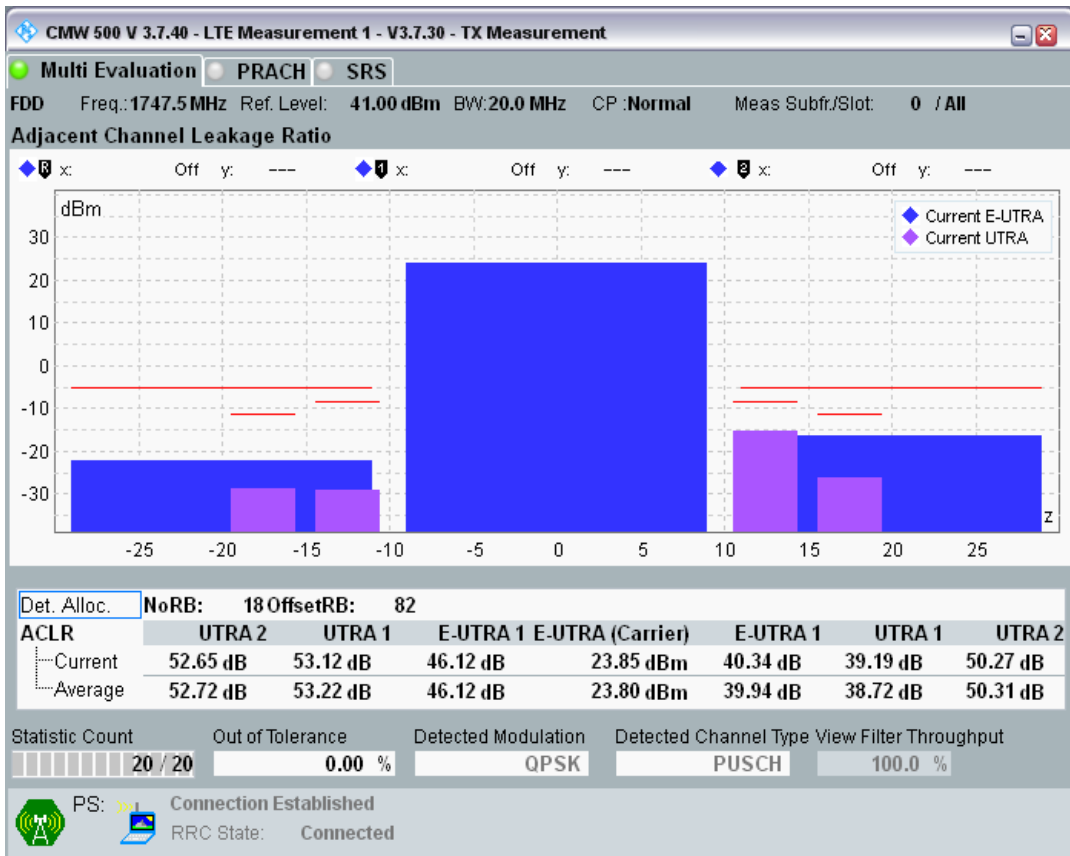

Band3 QPSK BW=20MHz Channel=19575 RB Size=18 Position=#Max