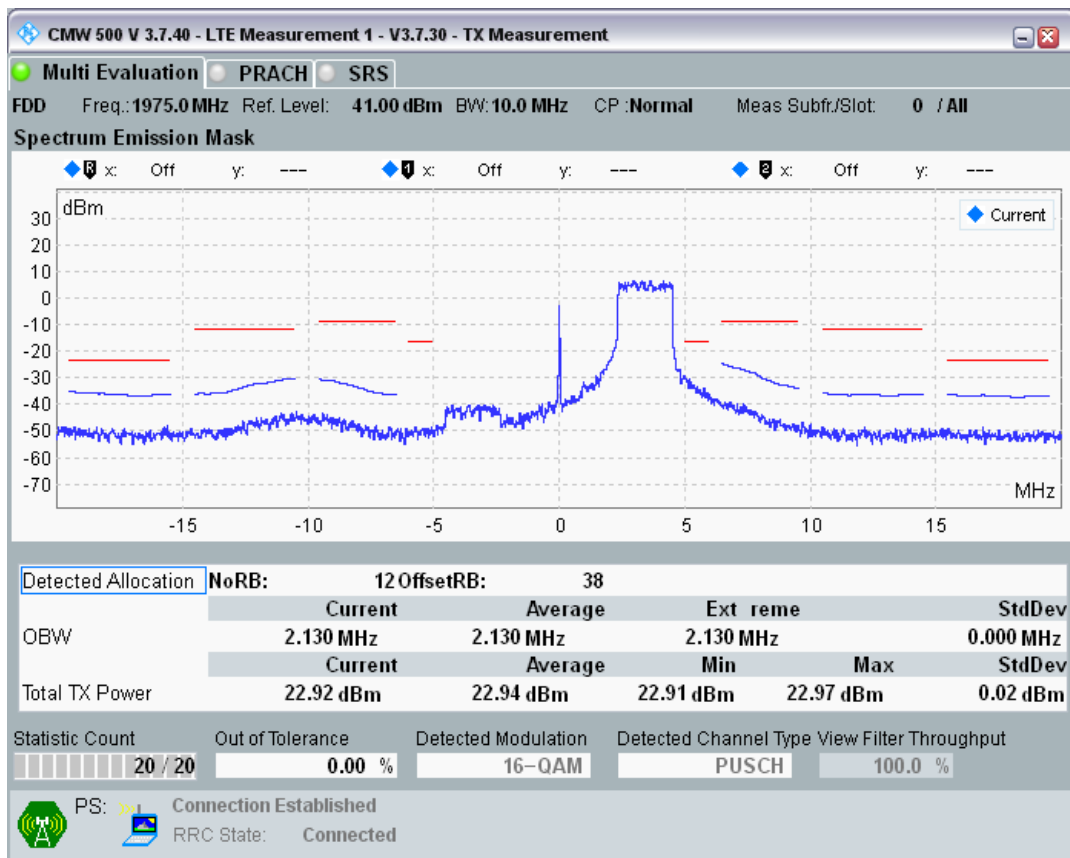

Band1 QAM16 BW=10MHz Channel=18550 RB Size=12 Position=#Max