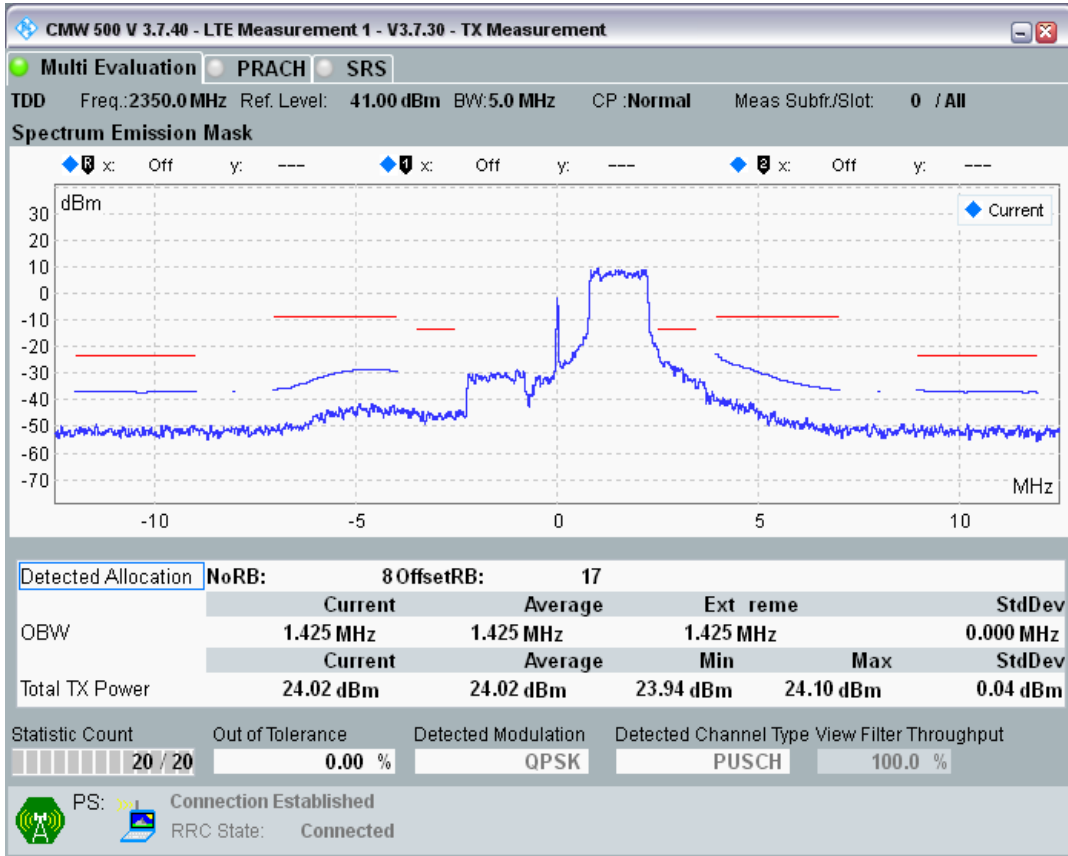

Band40 QAM16 BW=5MHz Channel=38675 RB Size=8 Position=#Max

Band40 QAM16 BW=5MHz Channel=38675 RB Size=25 Position=#0

Band40 QPSK BW=5MHz Channel=39150 RB Size=8 Position=#0

Band40 QPSK BW=5MHz Channel=39150 RB Size=8 Position=#Max