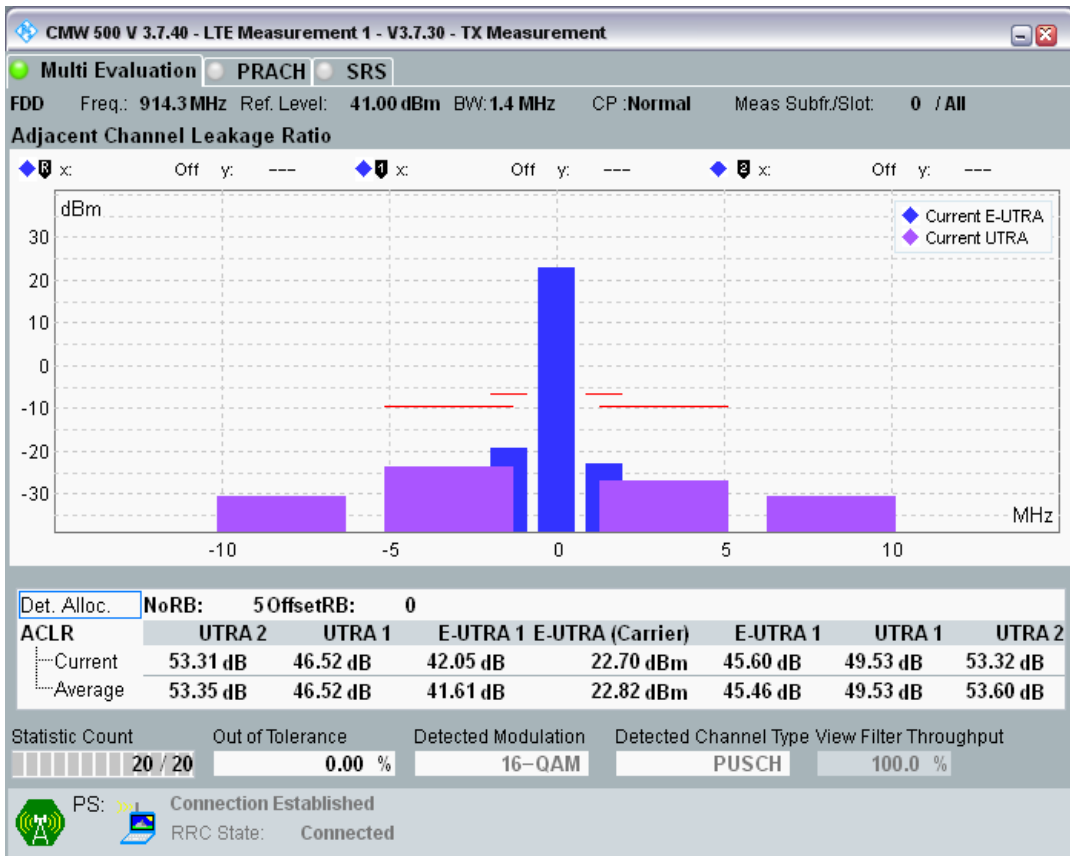

Band8 QAM16 BW=1.4MHz Channel=21793 RB Size=5 Position=#0