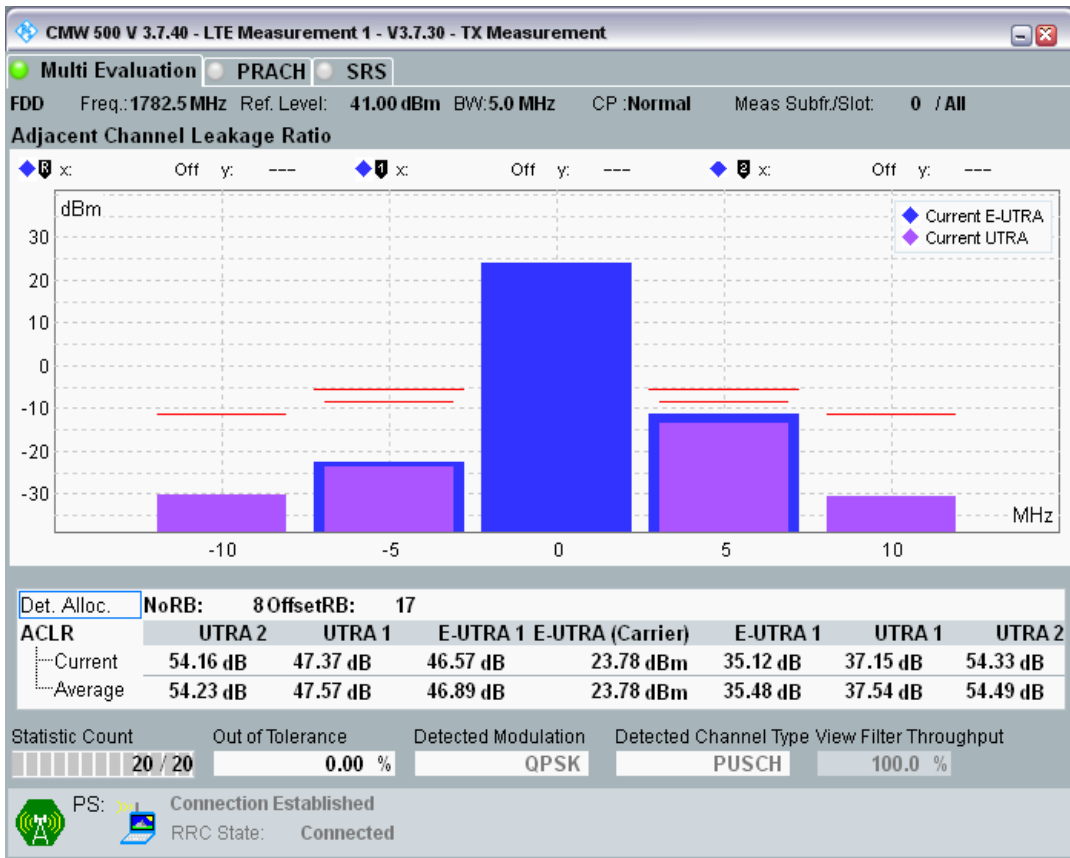

Band3 QAM16 BW=5MHz Channel=19575 RB Size=8 Position=#Max

Band3 QAM16 BW=5MHz Channel=19575 RB Size=25 Position=#0

Band3 QPSK BW=5MHz Channel=19925 RB Size=8 Position=#0

Band3 QPSK BW=5MHz Channel=19925 RB Size=8 Position=#Max