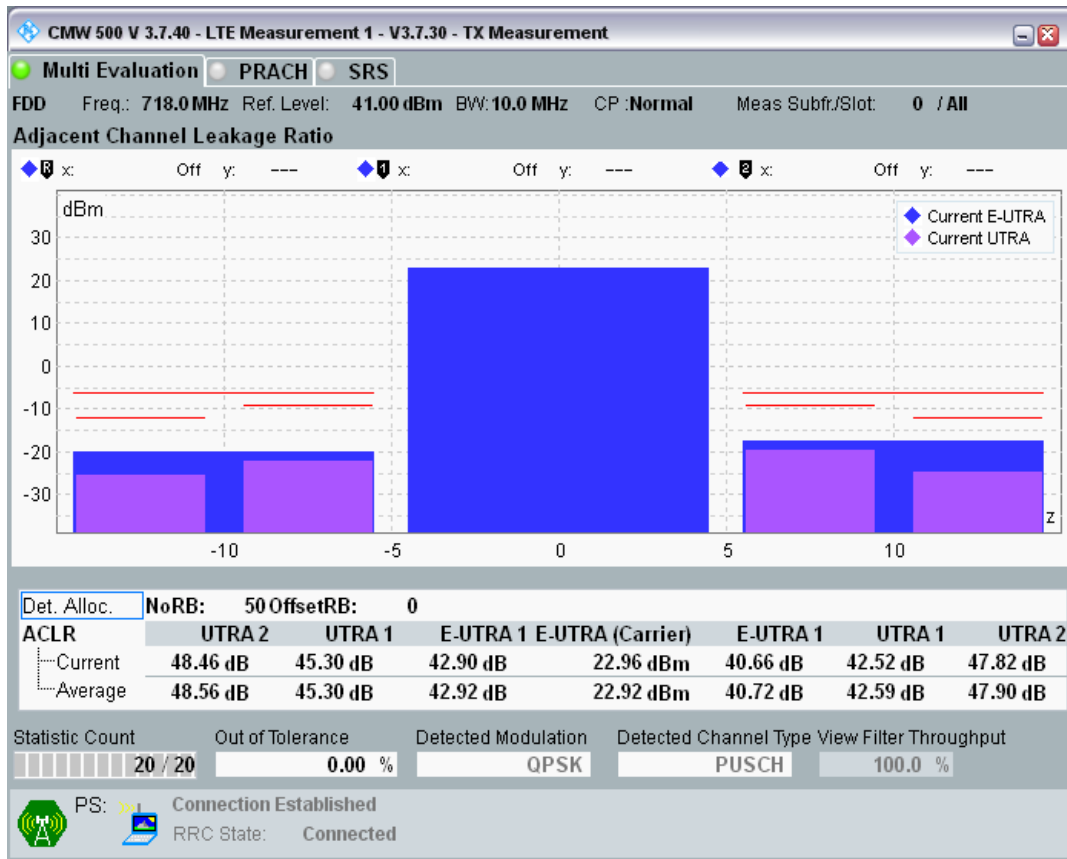

Band28 QPSK BW=10MHz Channel=27360 RB Size=50 Position=#0