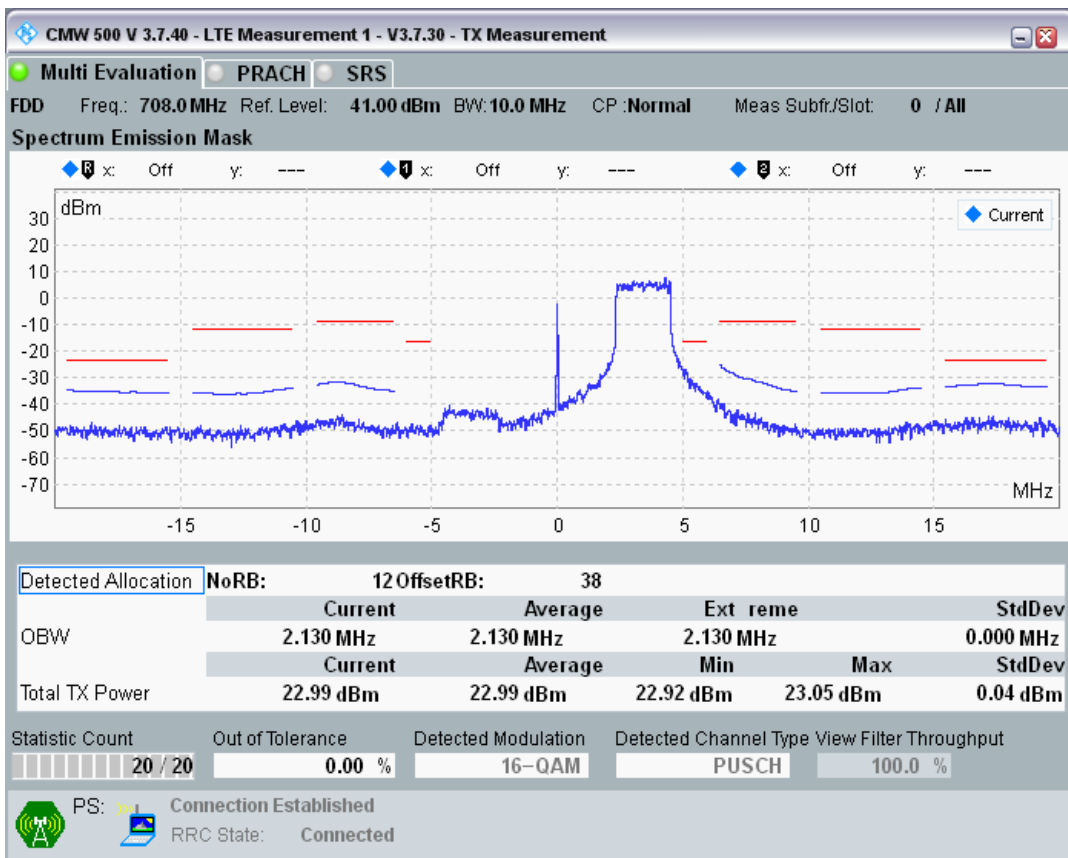

Band28 QAM16 BW=10MHz Channel=27260 RB Size=12 Position=#Max