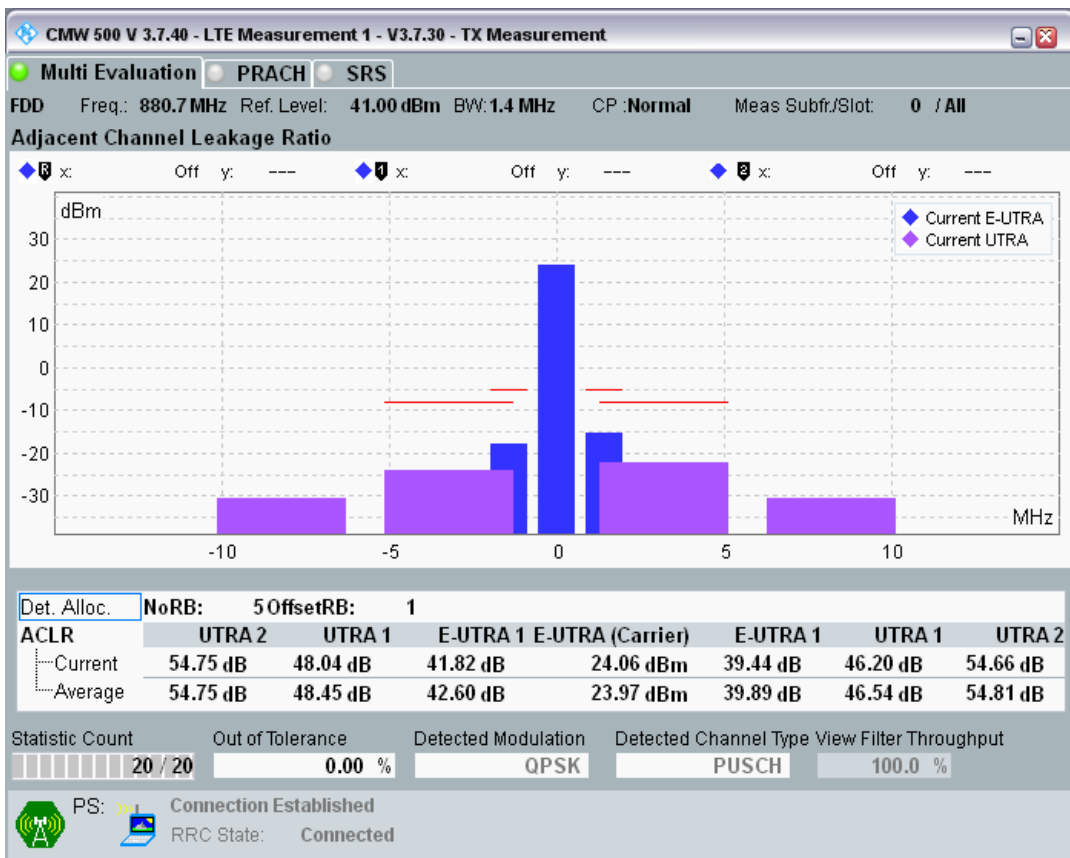

Band7 QAM16 BW=20MHz Channel=21350 RB Size=18 Position=#Max

Band7 QAM16 BW=20MHz Channel=21350 RB Size=100 Position=#0

Band8 QPSK BW=1.4MHz Channel=21457 RB Size=5 Position=#0

Band8 QPSK BW=1.4MHz Channel=21457 RB Size=5 Position=#Max