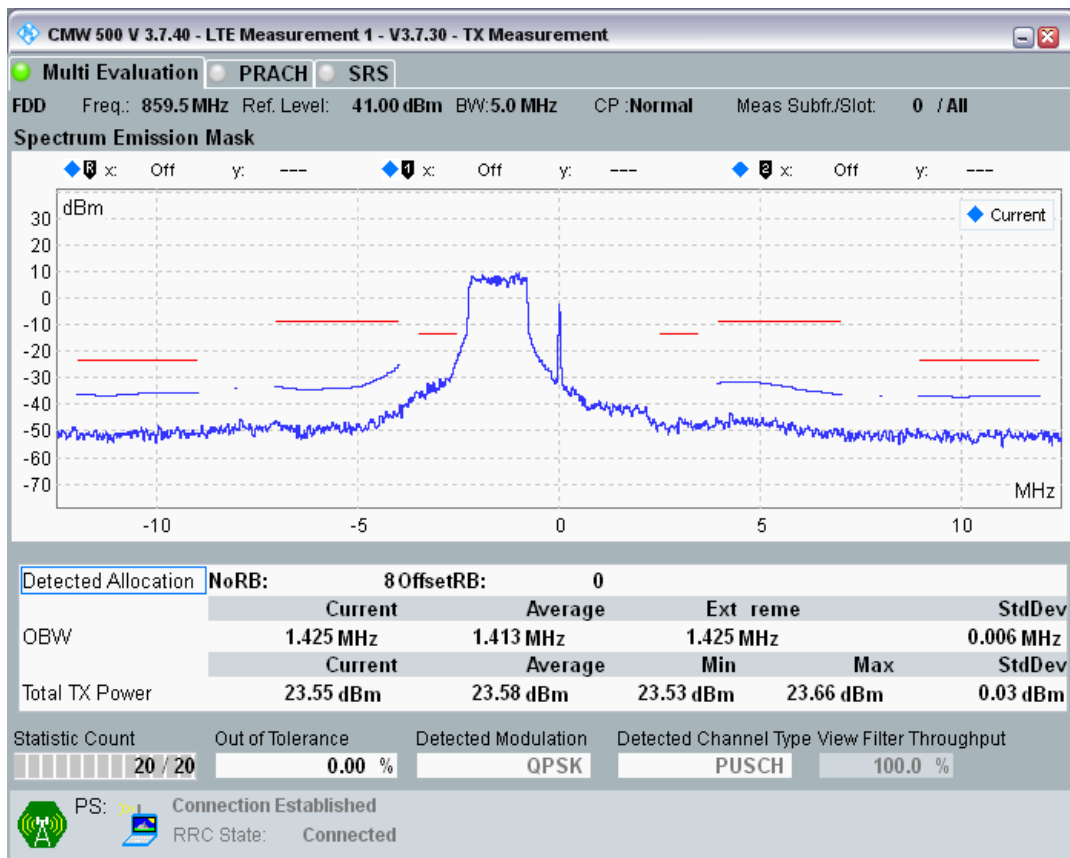

Band20 QPSK BW=5MHz Channel=24425 RB Size=8 Position=#0