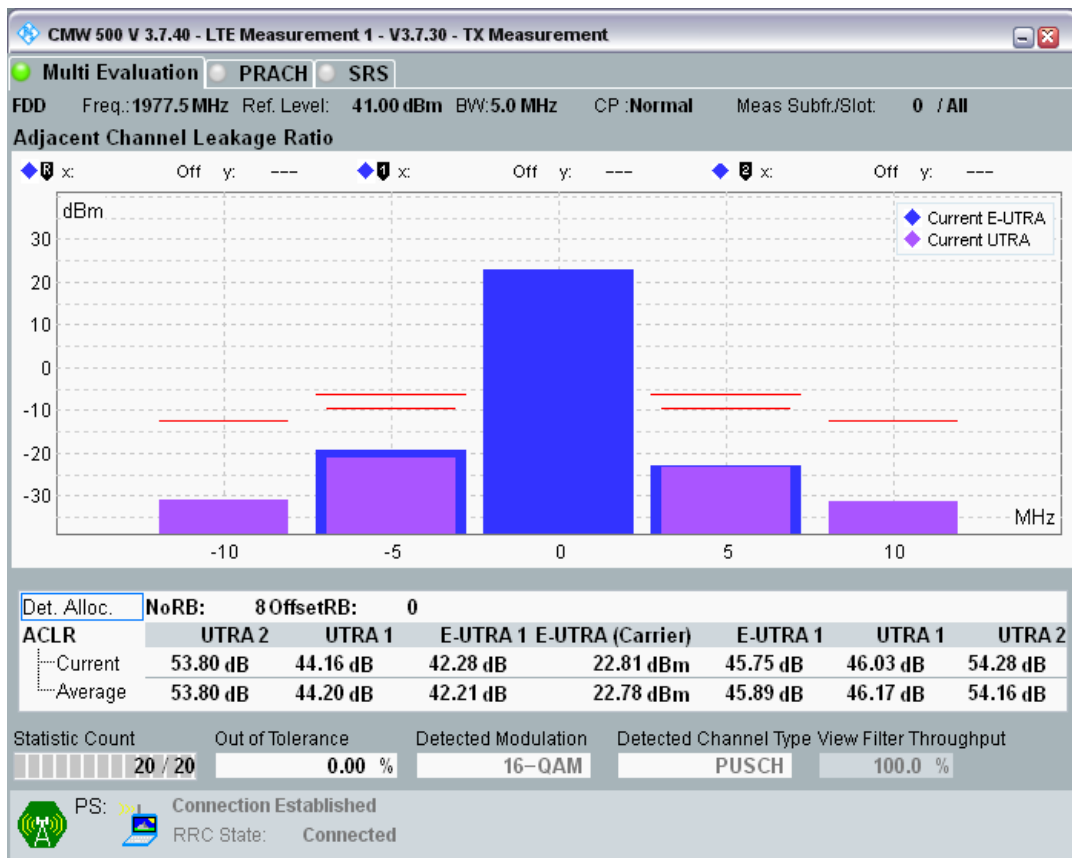

Band1 QPSK BW=5MHz Channel=18575 RB Size=8 Position=#0

Band1 QPSK BW=5MHz Channel=18575 RB Size=8 Position=#Max

Band1 QPSK BW=5MHz Channel=18575 RB Size=25 Position=#0

Band1 QAM16 BW=5MHz Channel=18575 RB Size=8 Position=#0