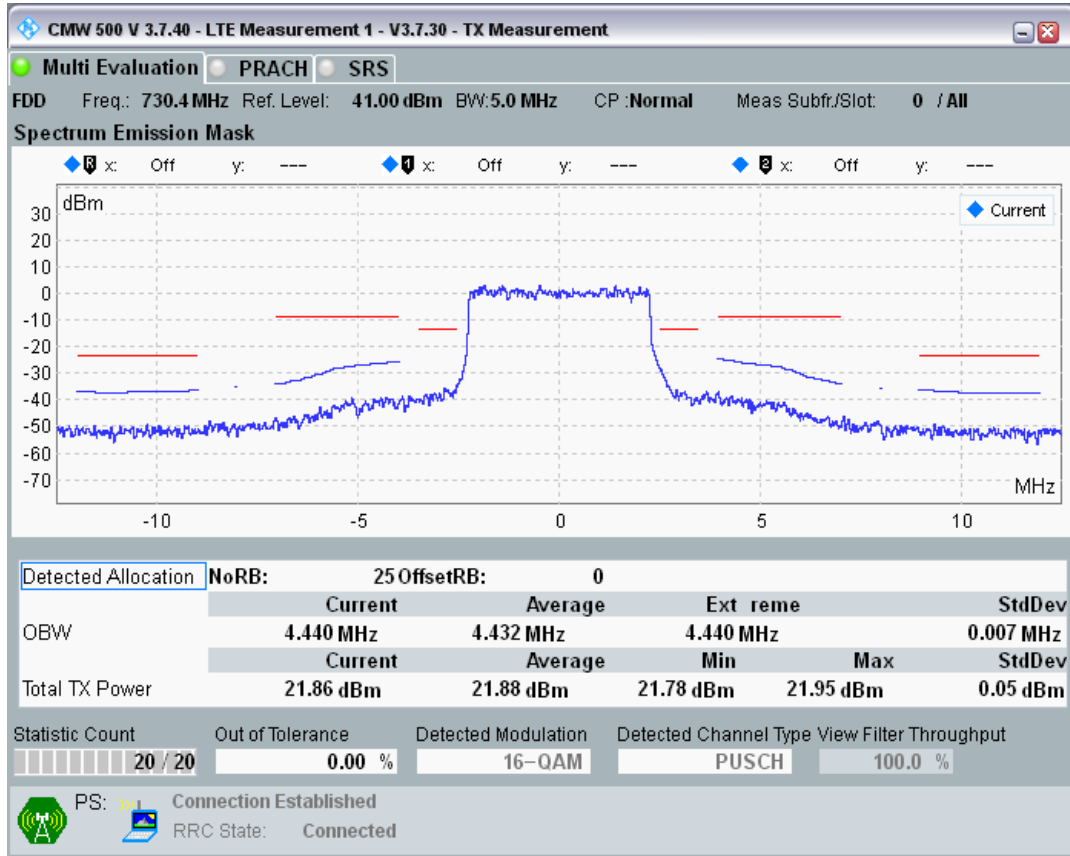

Band28 QPSK BW=5MHz Channel=27484 RB Size=25 Position=#0

Band28 QAM16 BW=5MHz Channel=27484 RB Size=8 Position=#0

Band28 QAM16 BW=5MHz Channel=27484 RB Size=8 Position=#Max

Band28 QAM16 BW=5MHz Channel=27484 RB Size=25 Position=#0