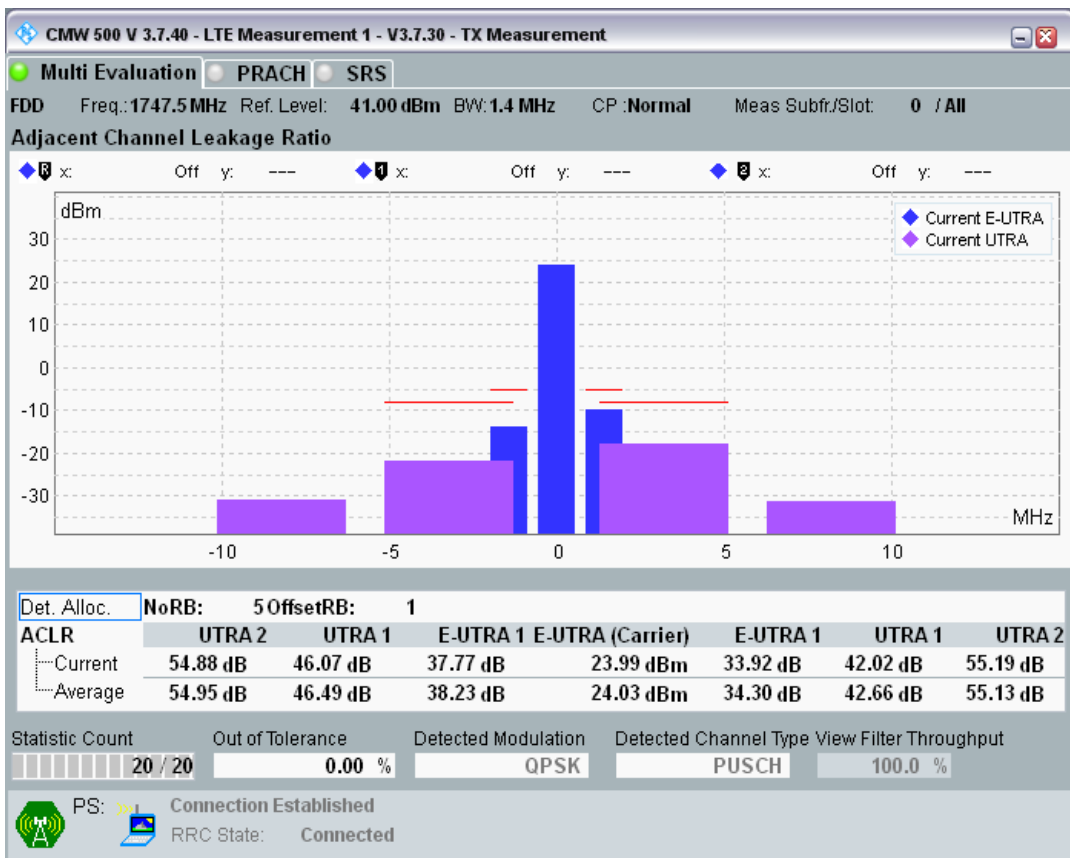

Band3 QAM16 BW=1.4MHz Channel=19207 RB Size=5 Position=#Max

Band3 QAM16 BW=1.4MHz Channel=19207 RB Size=6 Position=#0

Band3 QPSK BW=1.4MHz Channel=19575 RB Size=5 Position=#0

Band3 QPSK BW=1.4MHz Channel=19575 RB Size=5 Position=#Max