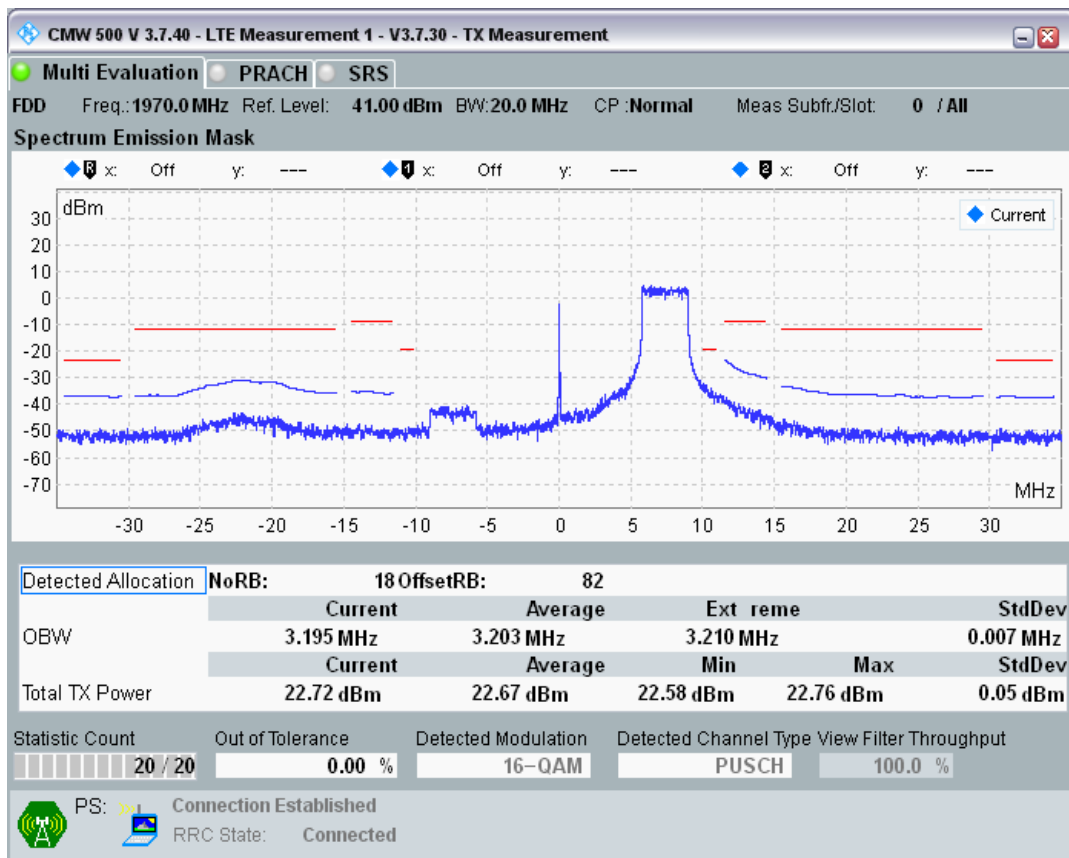

Band1 QAM16 BW=20MHz Channel=18500 RB Size=18 Position=#Max