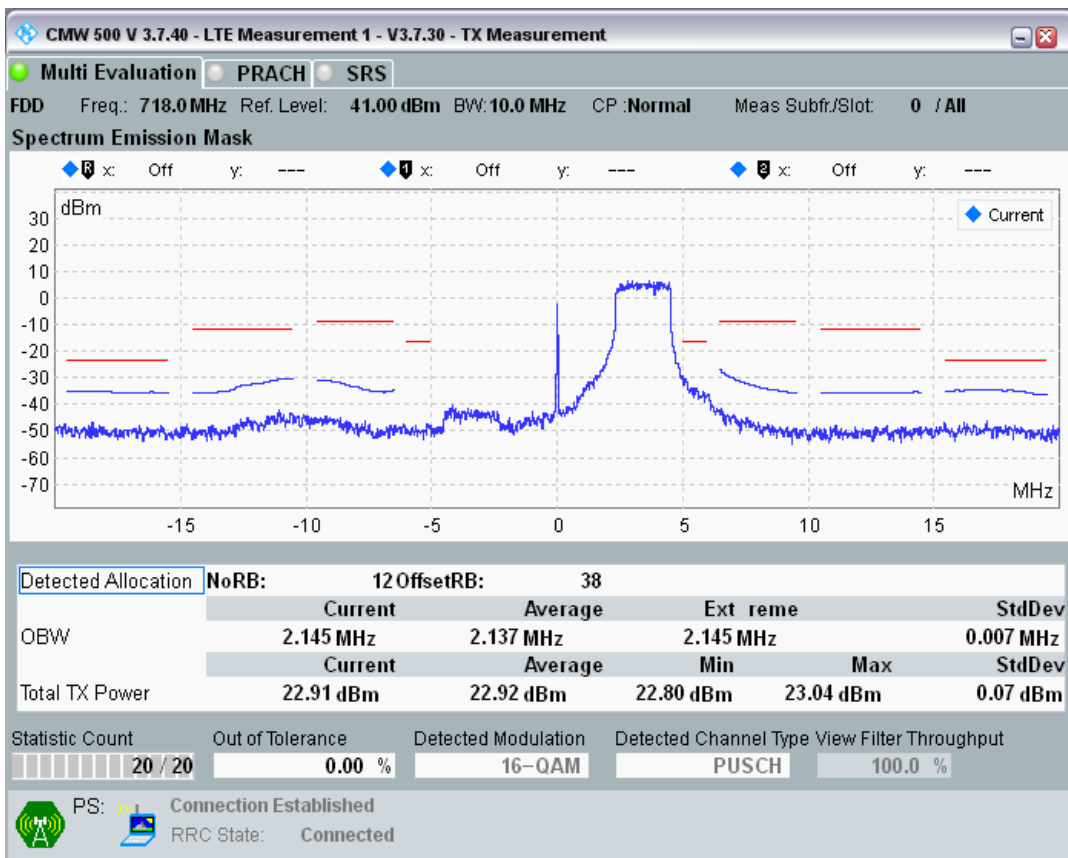

Band28 QAM16 BW=10MHz Channel=27360 RB Size=12 Position=#Max