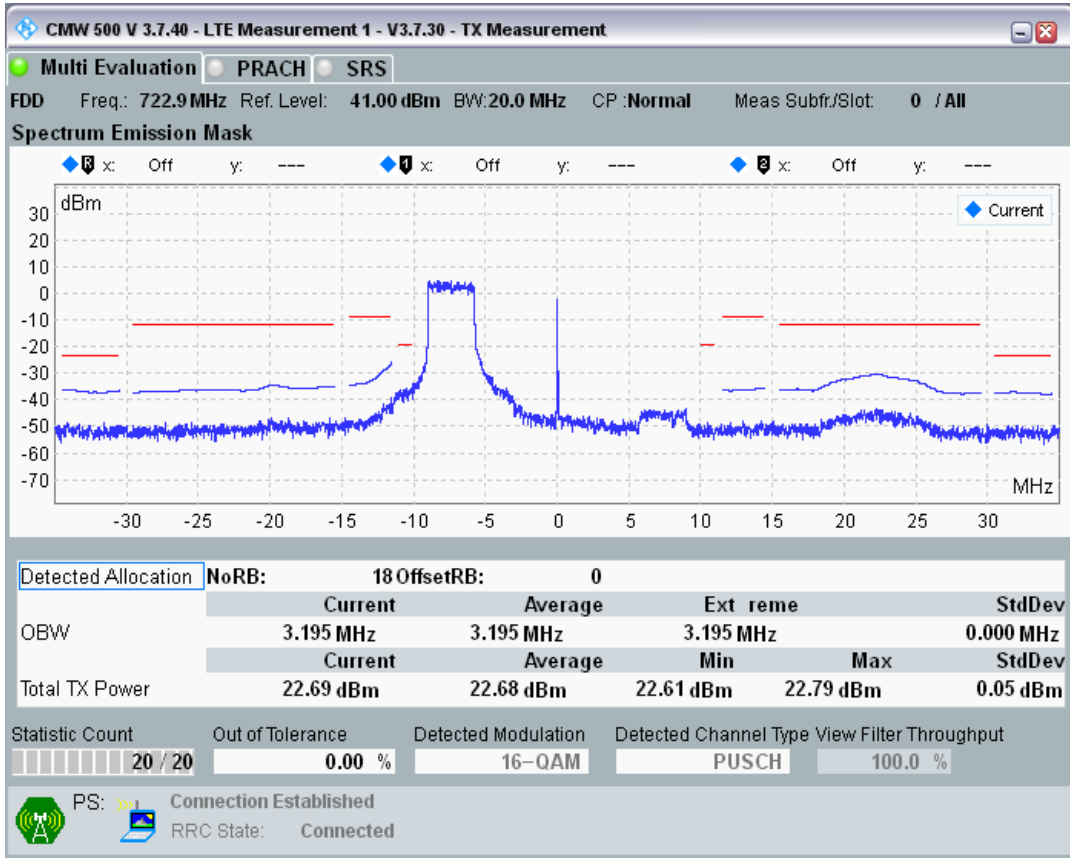

Band28 QAM16 BW=20MHz Channel=27409 RB Size=18 Position=#0