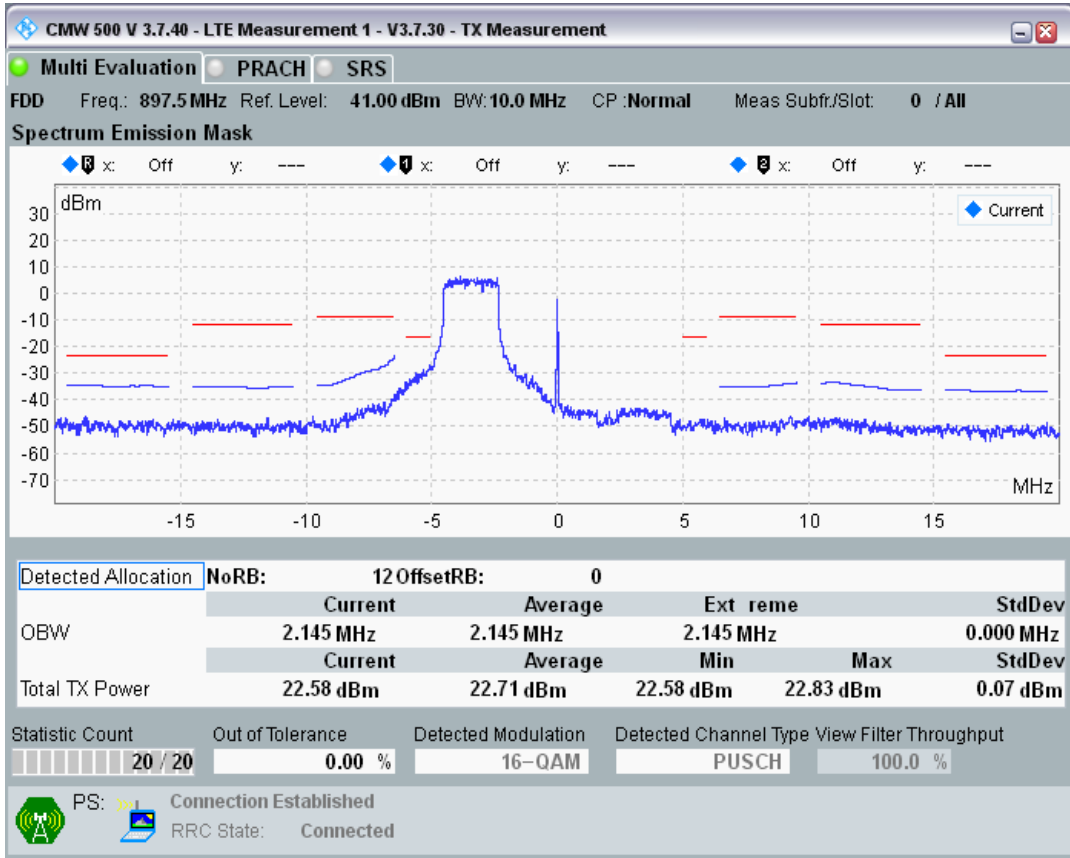

Band8 QAM16 BW=10MHz Channel=21625 RB Size=12 Position=#0