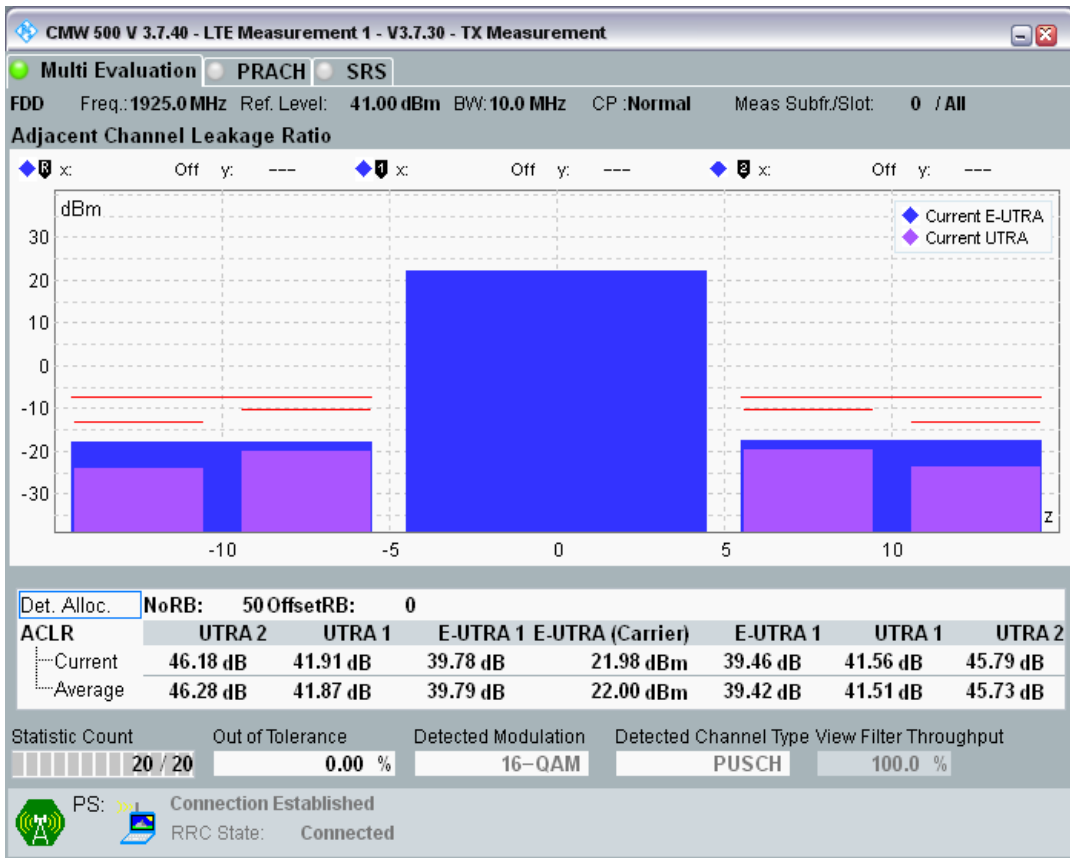

Band1 QPSK BW=10MHz Channel=18050 RB Size=50 Position=#0

Band1 QAM16 BW=10MHz Channel=18050 RB Size=12 Position=#0

Band1 QAM16 BW=10MHz Channel=18050 RB Size=12 Position=#Max

Band1 QAM16 BW=10MHz Channel=18050 RB Size=50 Position=#0