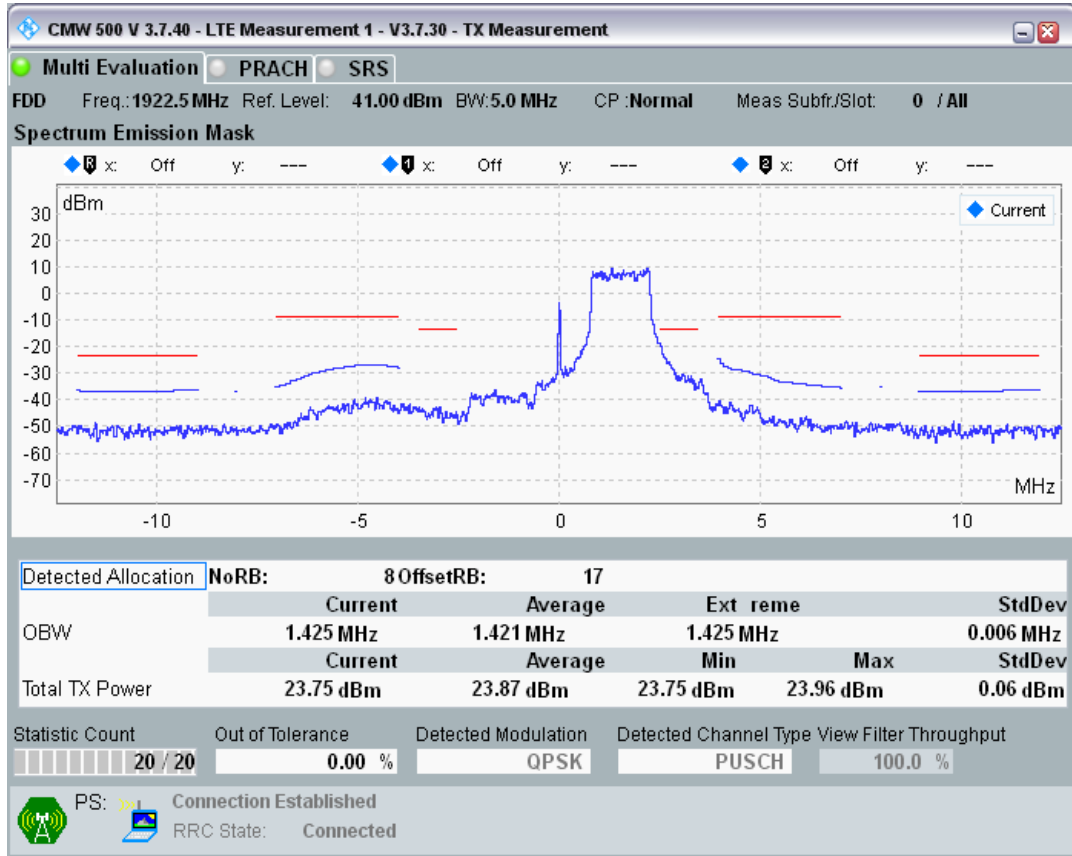

Band1 QPSK BW=5MHz Channel=18025 RB Size=8 Position=#Max