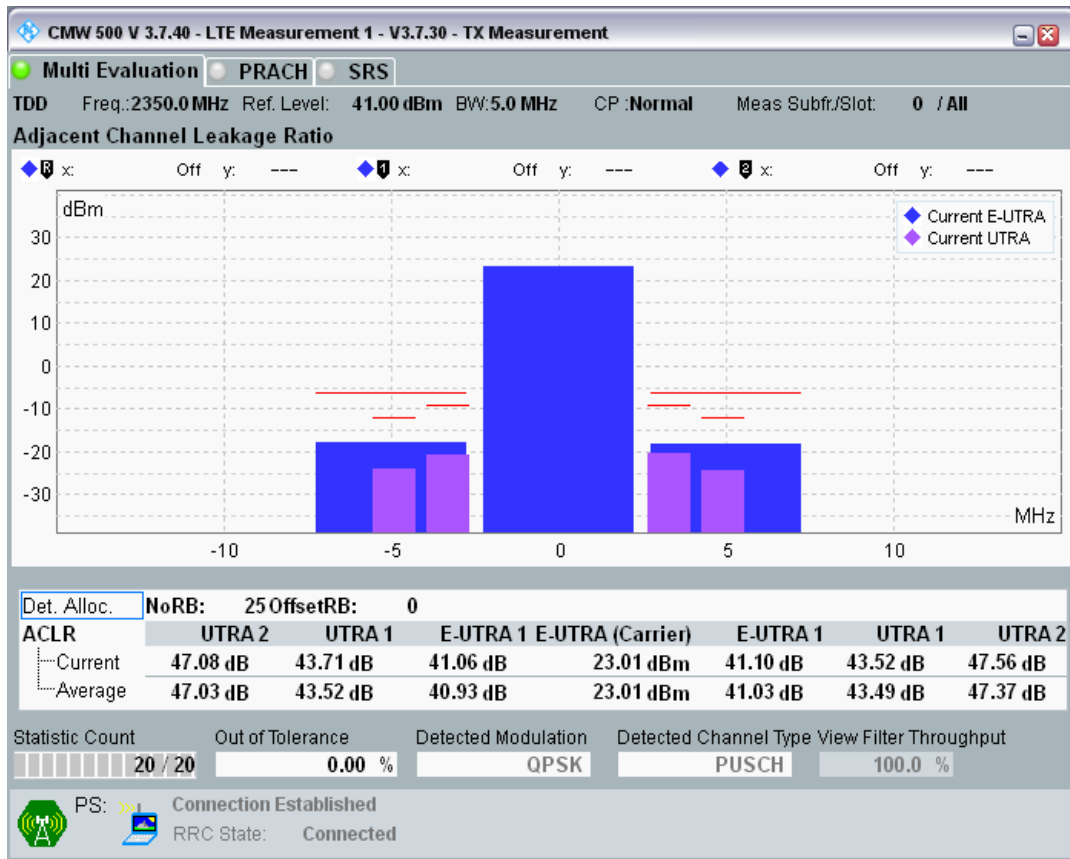

Band40 QPSK BW=5MHz Channel=39150 RB Size=25 Position=#0