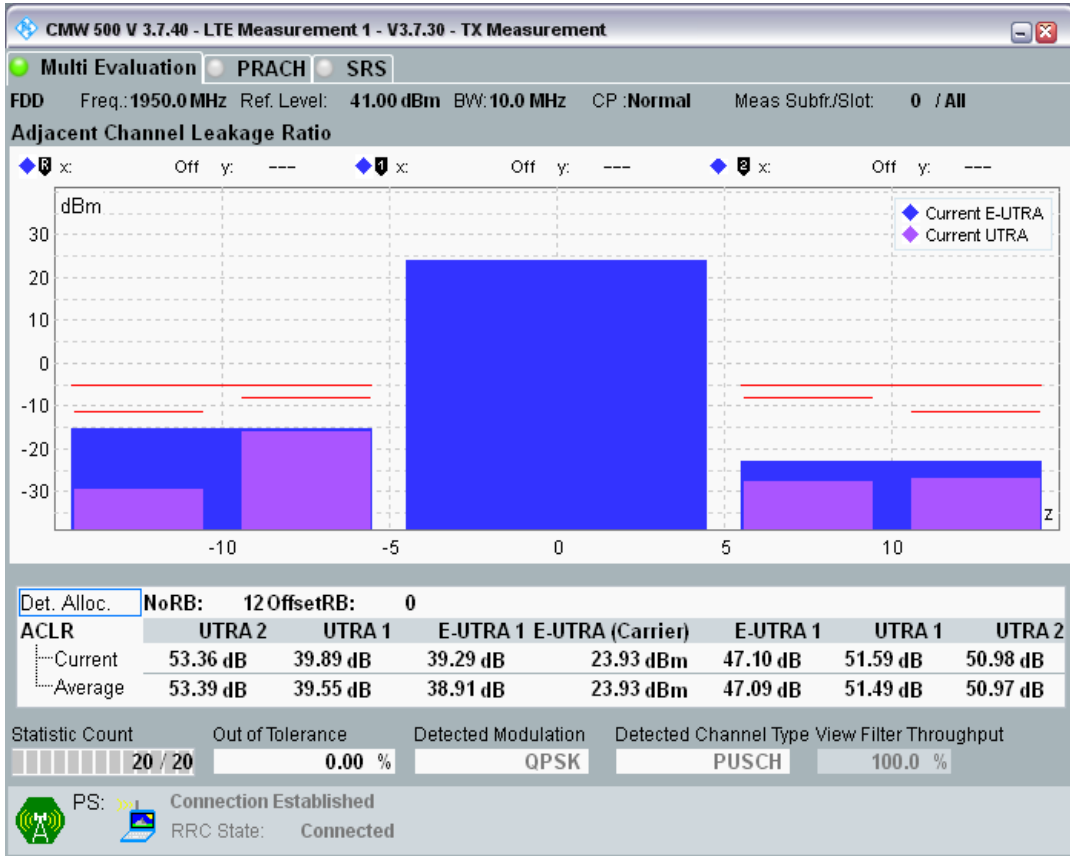

Band1 QPSK BW=10MHz Channel=18300 RB Size=12 Position=#0