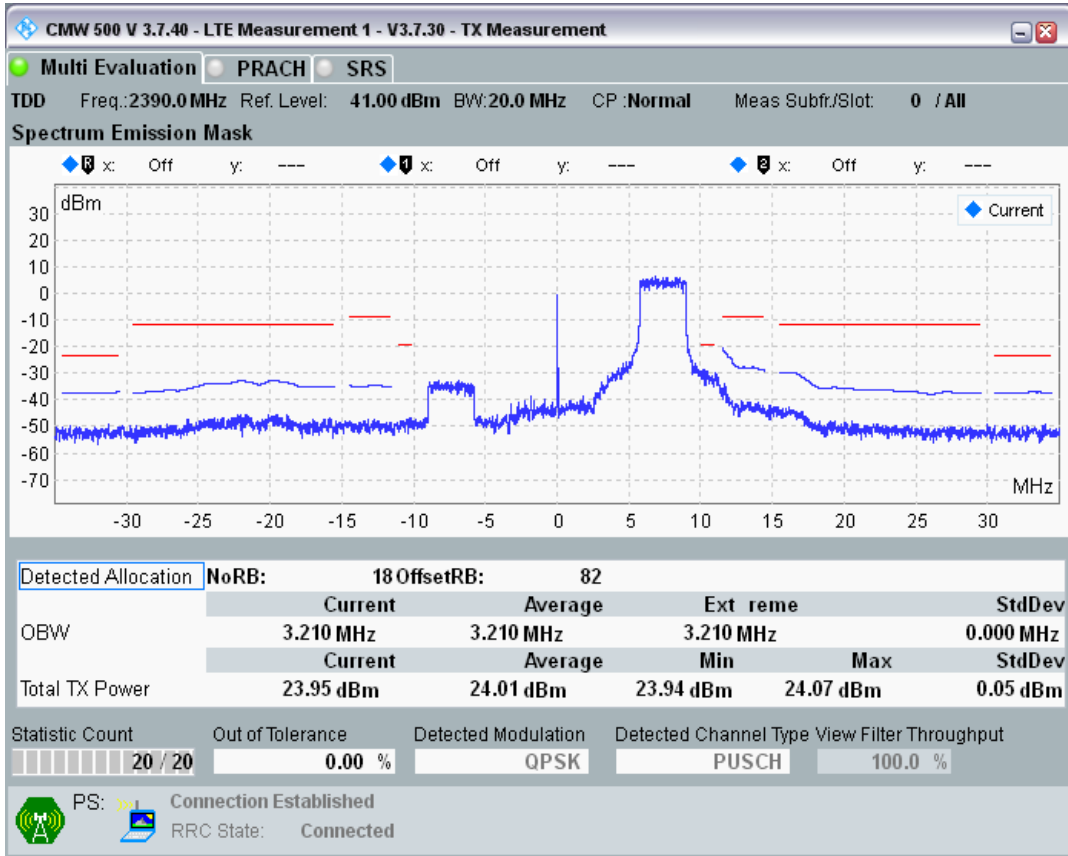

Band40 QPSK BW=20MHz Channel=39550 RB Size=18 Position=#Max