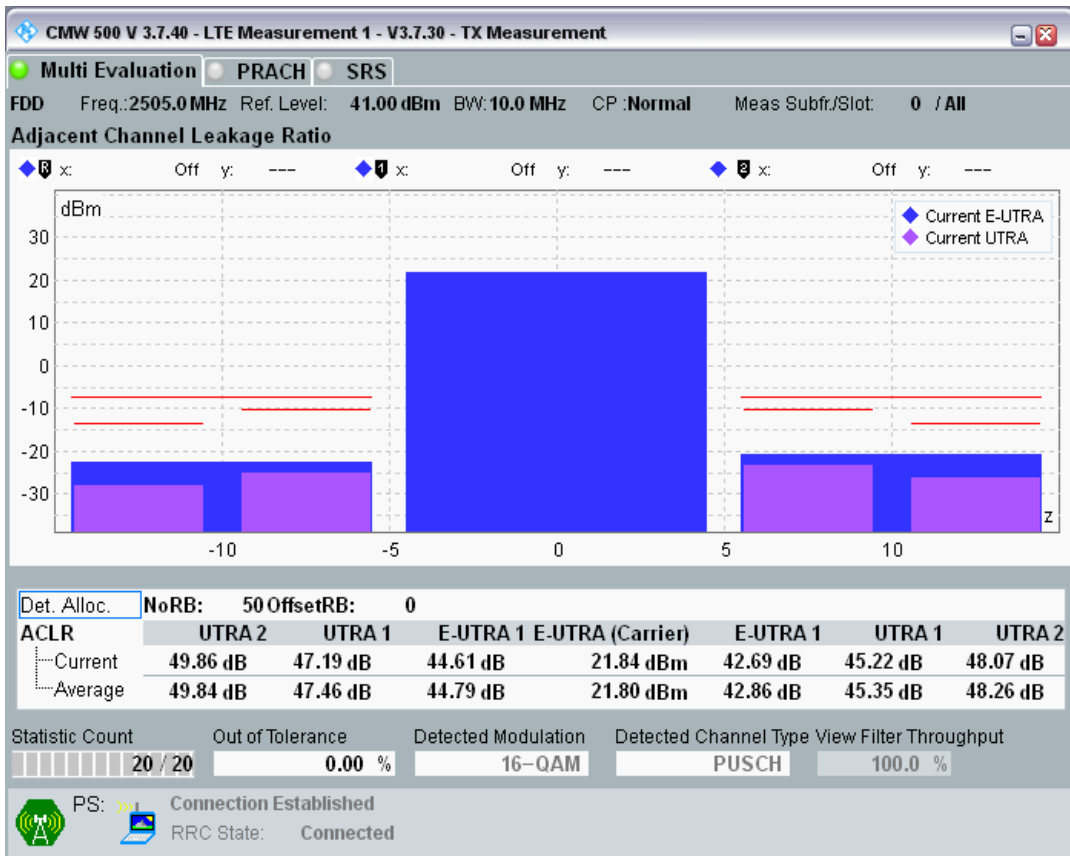

Band7 QPSK BW=10MHz Channel=20800 RB Size=50 Position=#0

Band7 QAM16 BW=10MHz Channel=20800 RB Size=12 Position=#0

Band7 QAM16 BW=10MHz Channel=20800 RB Size=12 Position=#Max

Band7 QAM16 BW=10MHz Channel=20800 RB Size=50 Position=#0