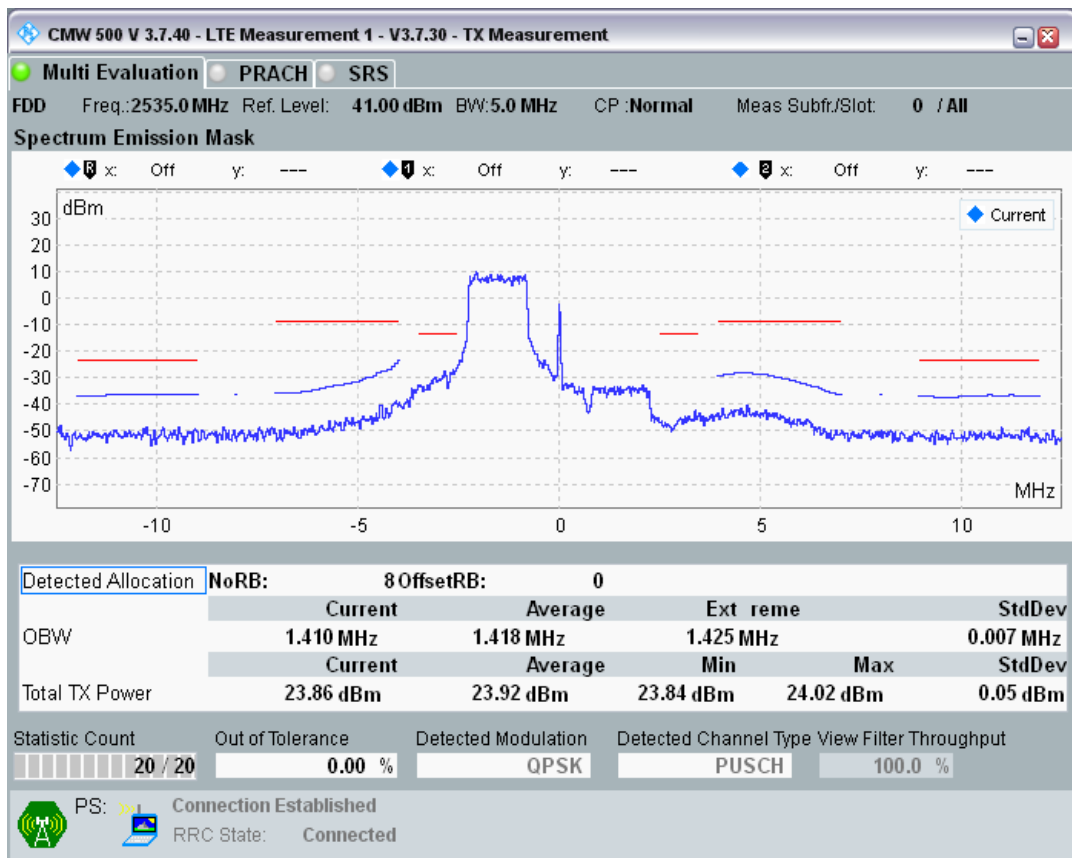

Band7 QPSK BW=5MHz Channel=21100 RB Size=8 Position=#0