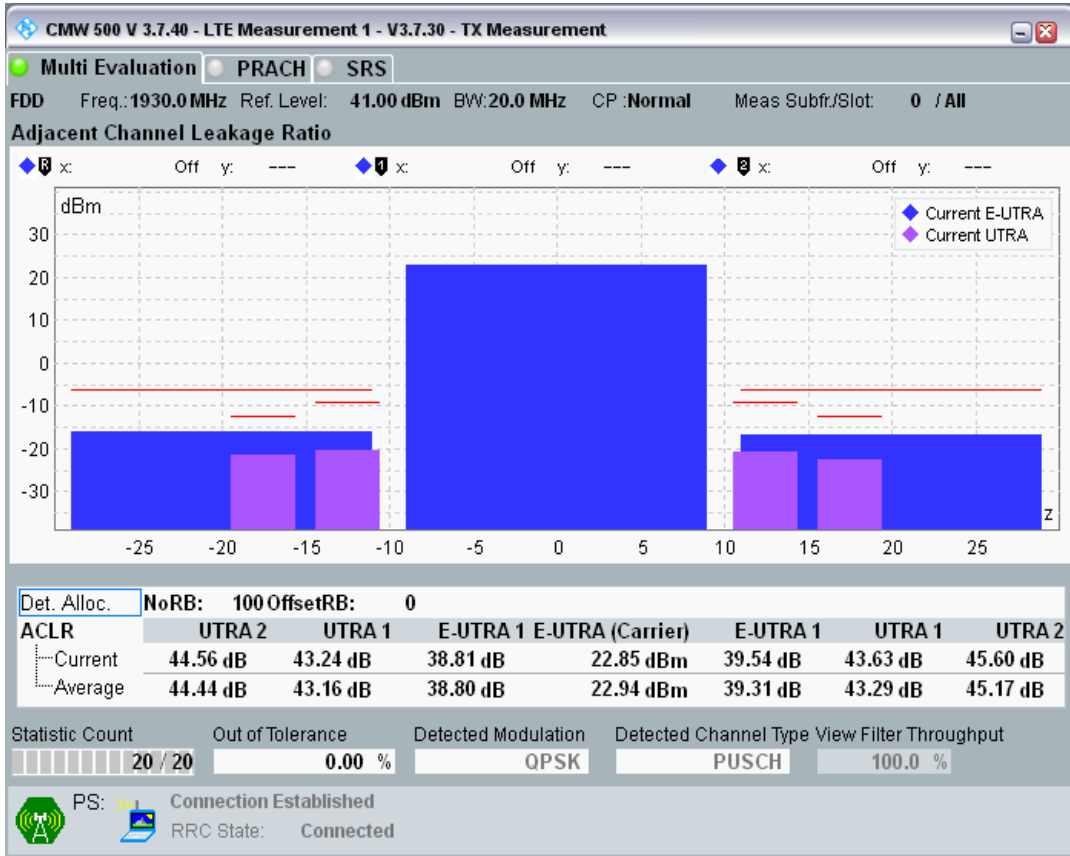

Band1 QPSK BW=20MHz Channel=18100 RB Size=100 Position=#0