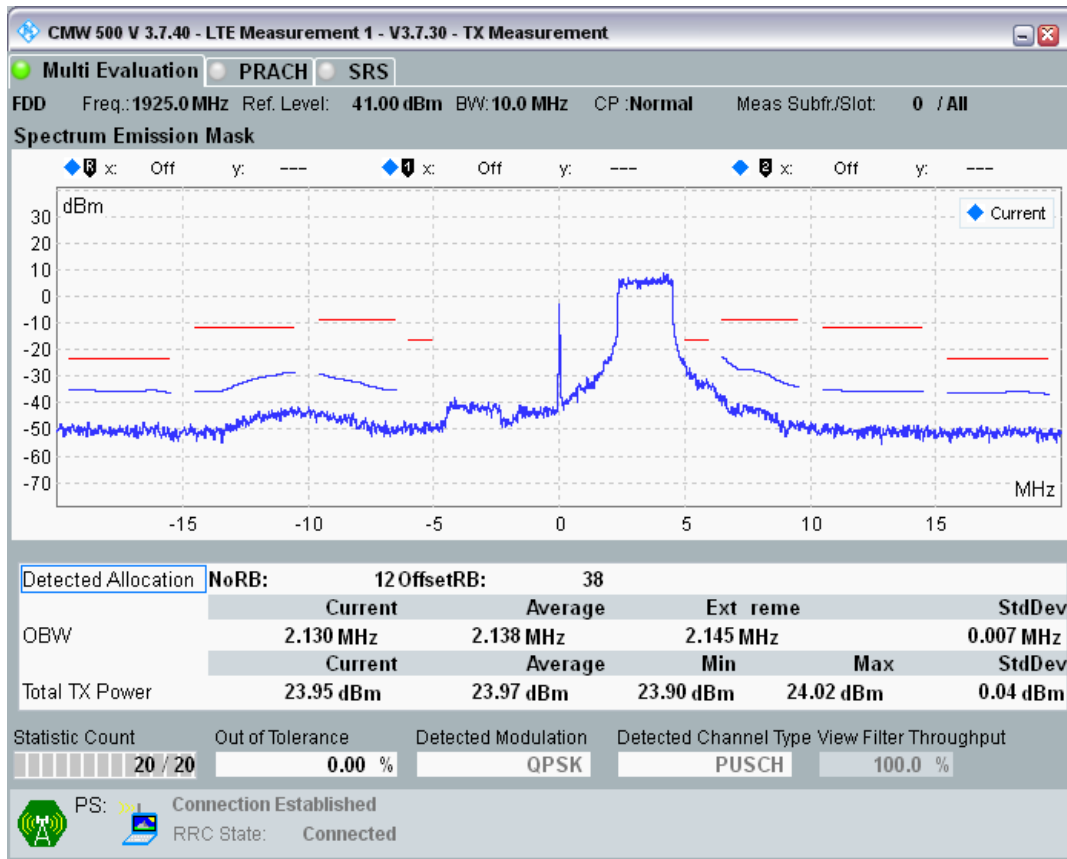

Band1 QPSK BW=10MHz Channel=18050 RB Size=50 Position=#0

Band1 QAM16 BW=10MHz Channel=18050 RB Size=12 Position=#0

Band1 QAM16 BW=10MHz Channel=18050 RB Size=12 Position=#Max

Band1 QAM16 BW=10MHz Channel=18050 RB Size=50 Position=#0