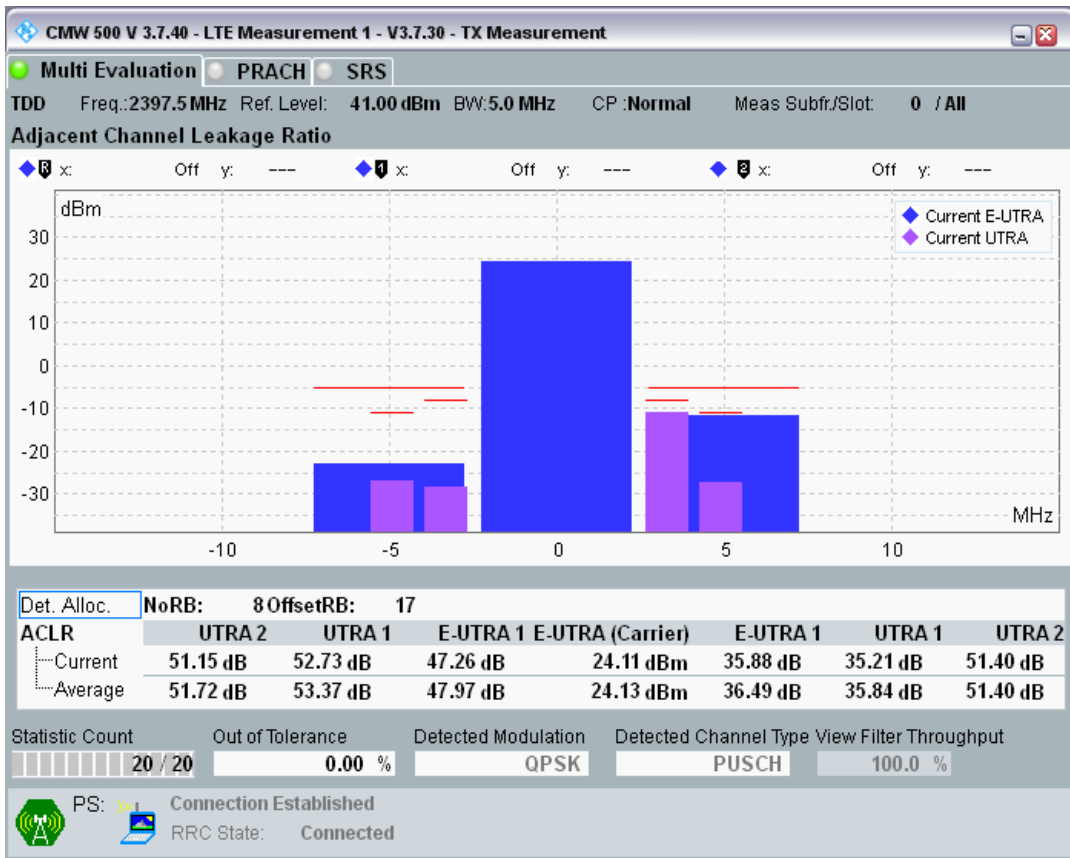

Band40 QPSK BW=5MHz Channel=39625 RB Size=8 Position=#Max