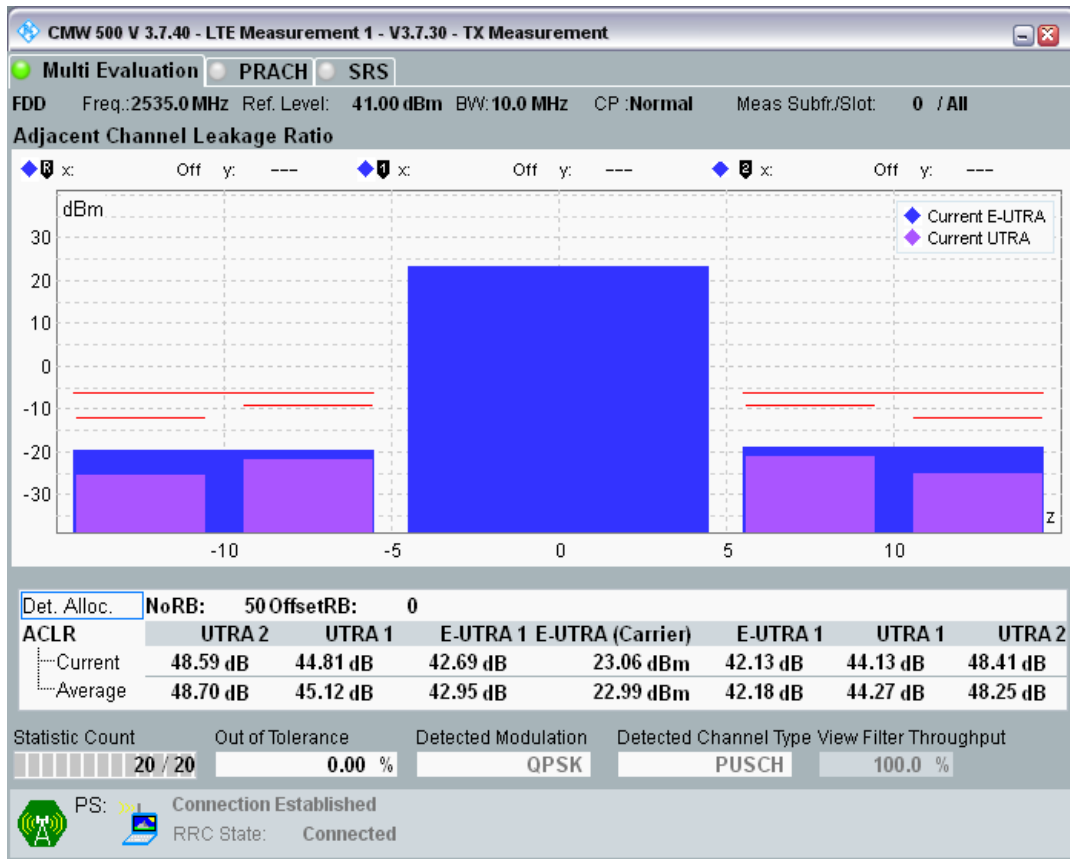

Band7 QPSK BW=10MHz Channel=21100 RB Size=50 Position=#0