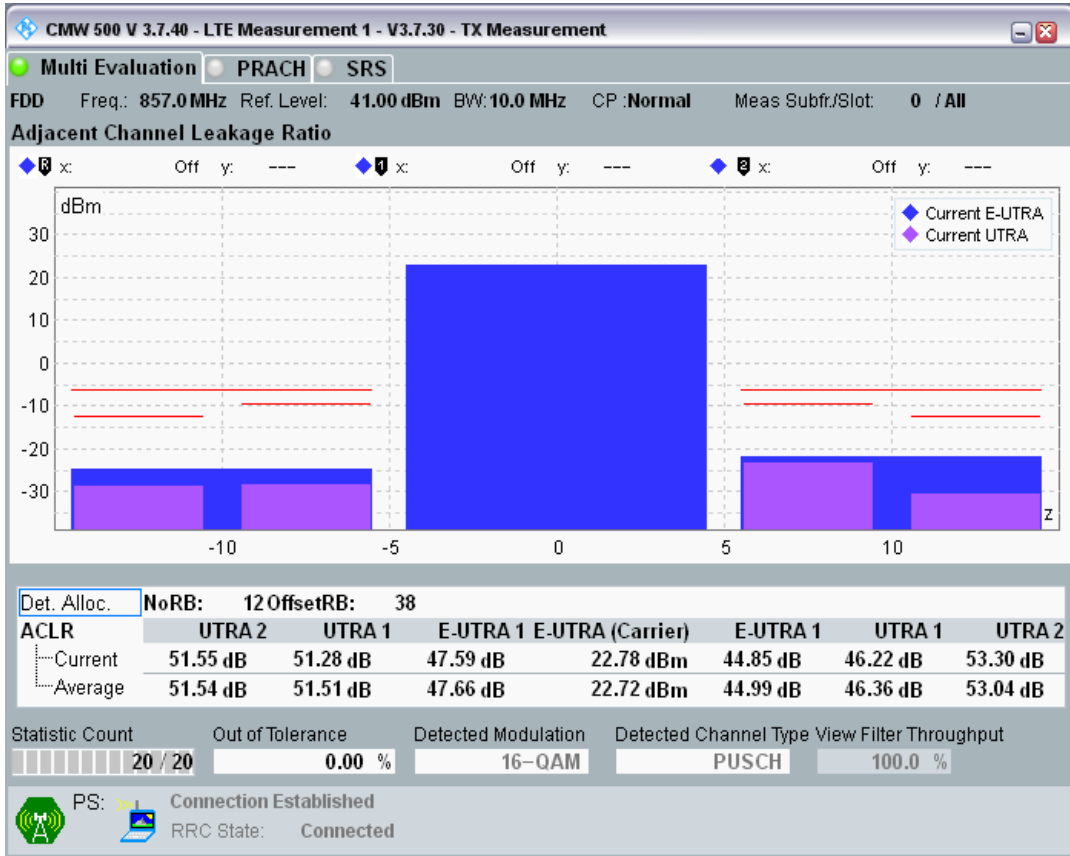

Band20 QAM16 BW=10MHz Channel=24400 RB Size=12 Position=#Max