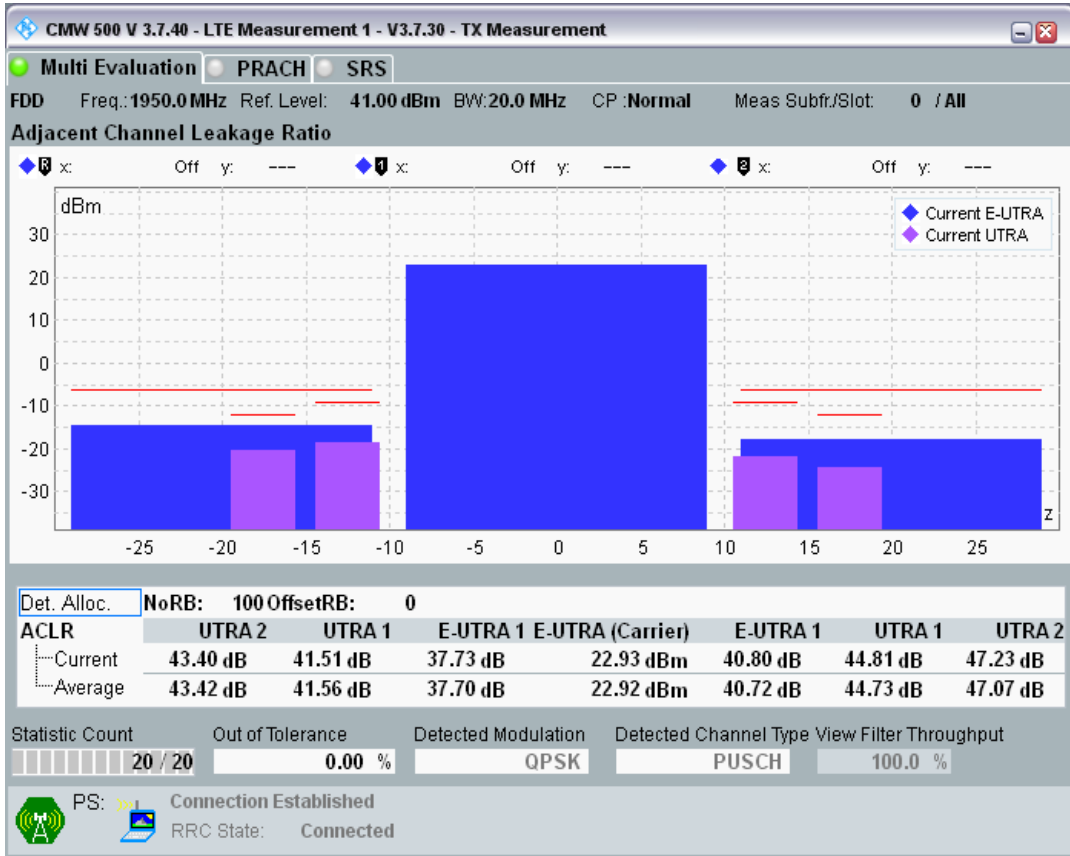

Band1 QPSK BW=20MHz Channel=18300 RB Size=100 Position=#0