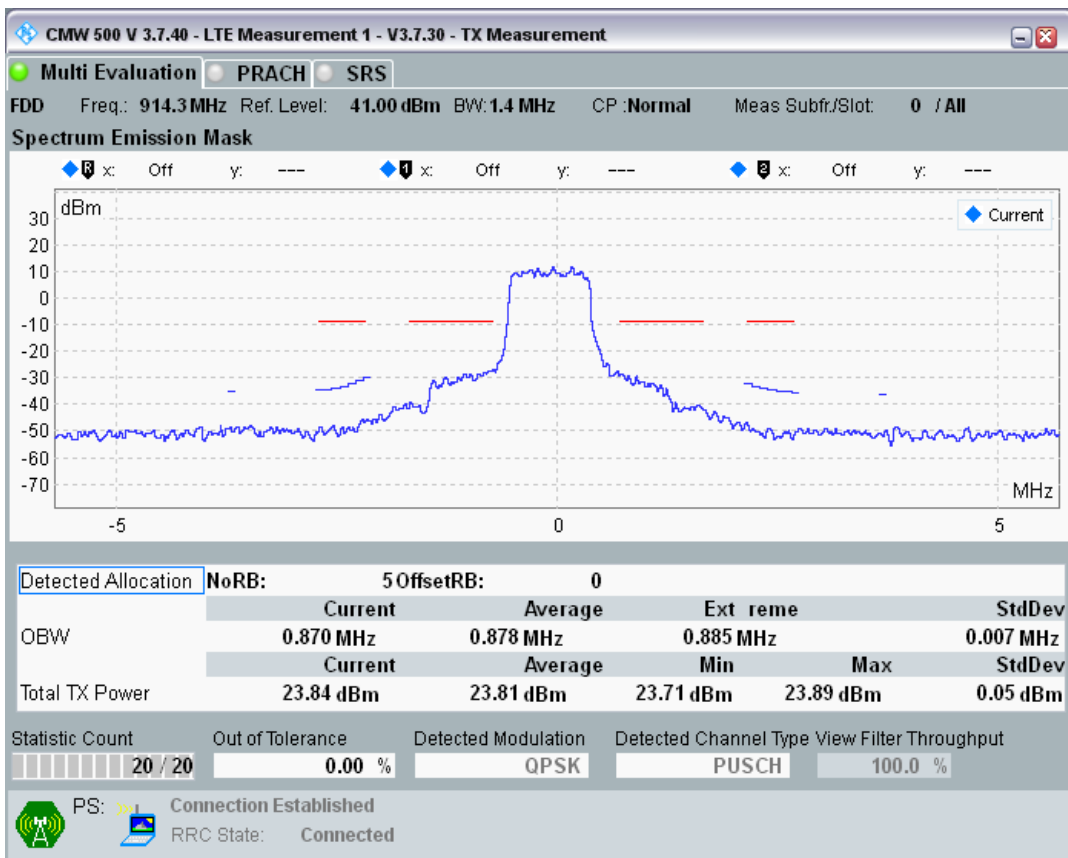

Band8 QPSK BW=1.4MHz Channel=21793 RB Size=5 Position=#0