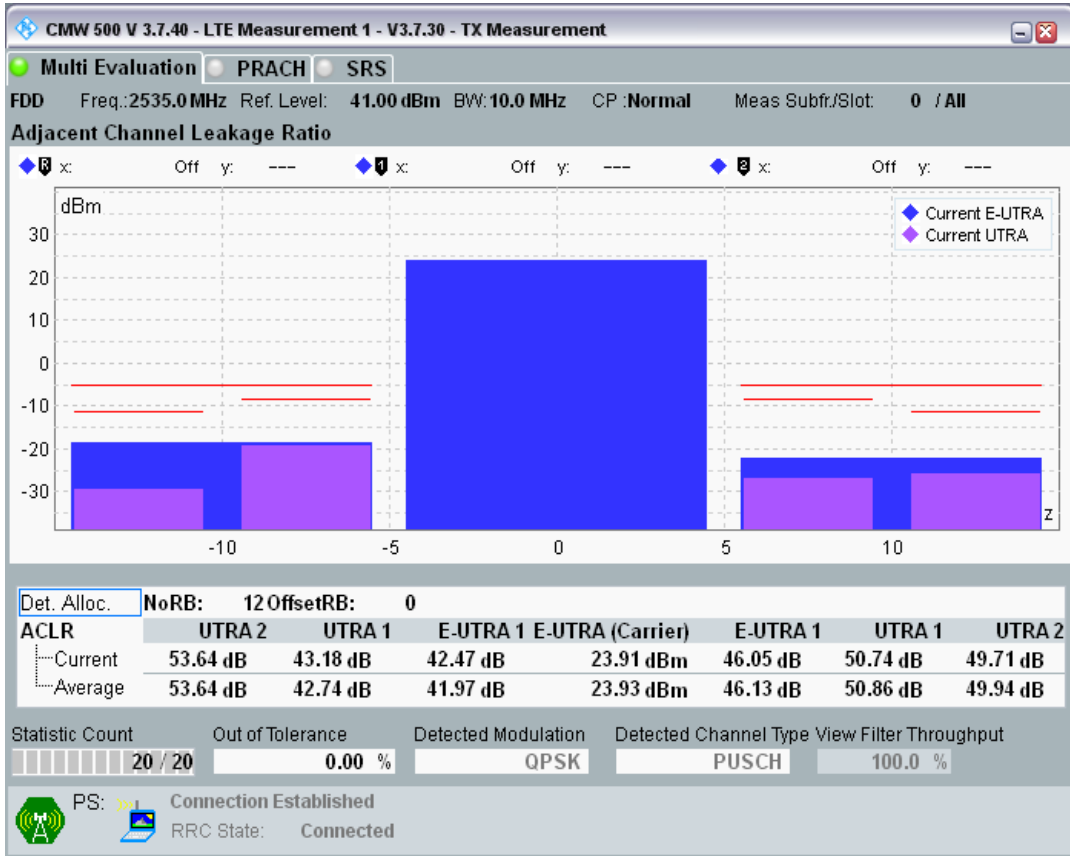

Band7 QPSK BW=10MHz Channel=21100 RB Size=12 Position=#0