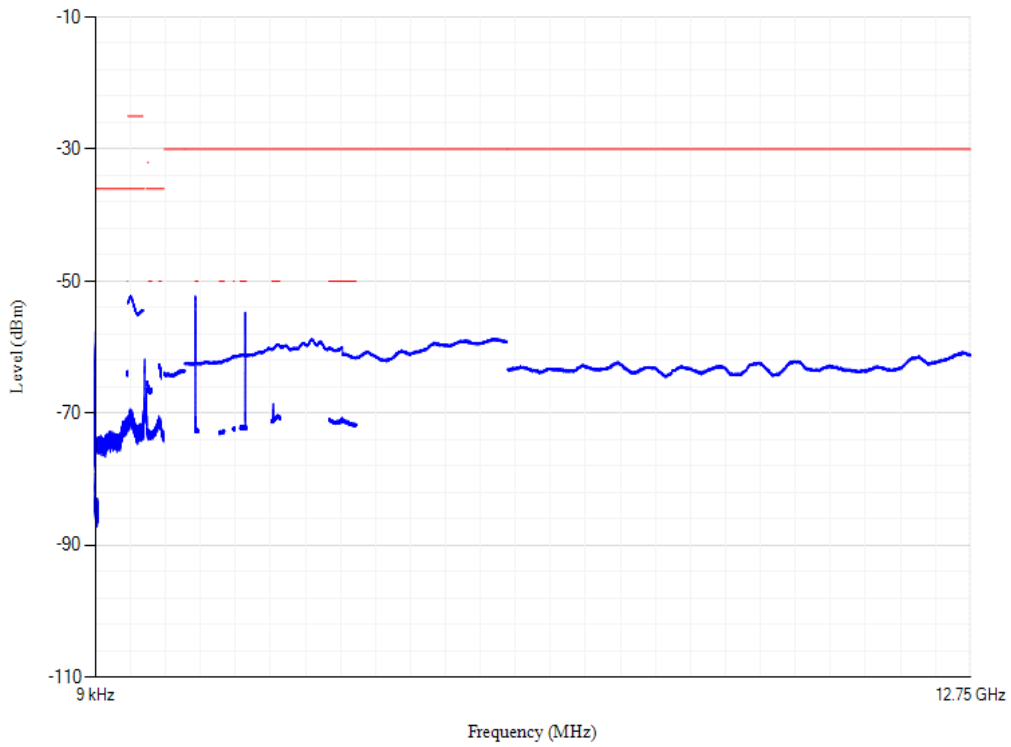

Conducted spurious emissions

Band28 QPSK BW=20MHz Channel=27360 RB Size=1 Position=#0