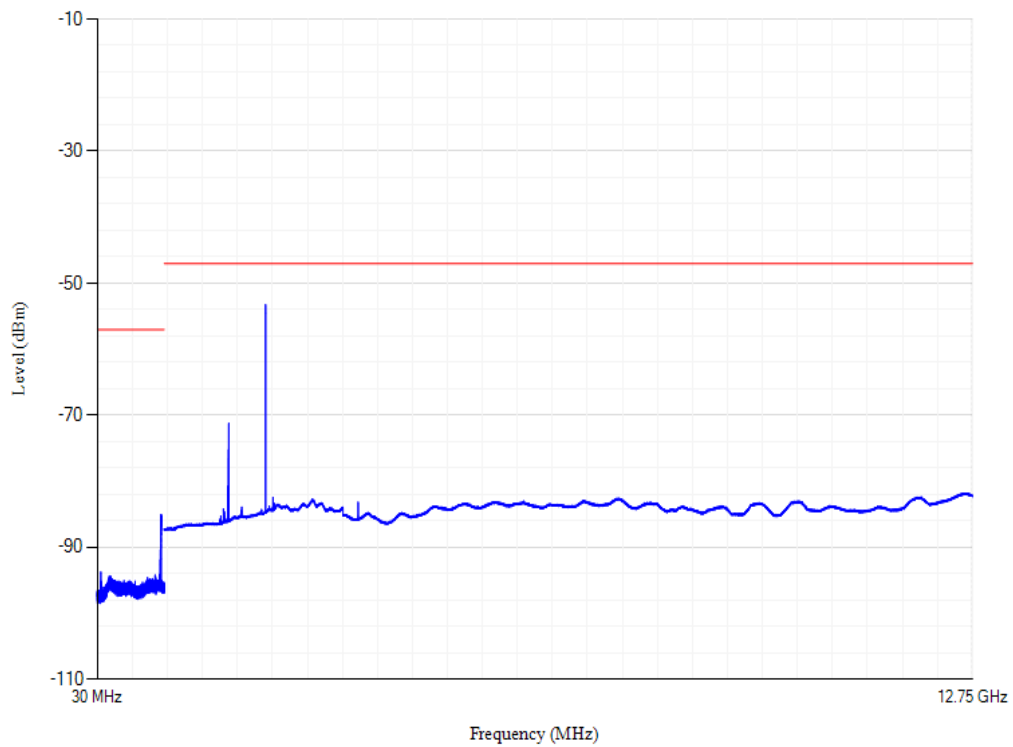

Conducted spurious emissions

Band8 QPSK BW=10MHz Channel=21500

Conducted spurious emissions

Band8 QPSK BW=10MHz Channel=21750

Conducted spurious emissions

Band8 QPSK BW=10MHz Channel=21625

Conducted spurious emissions