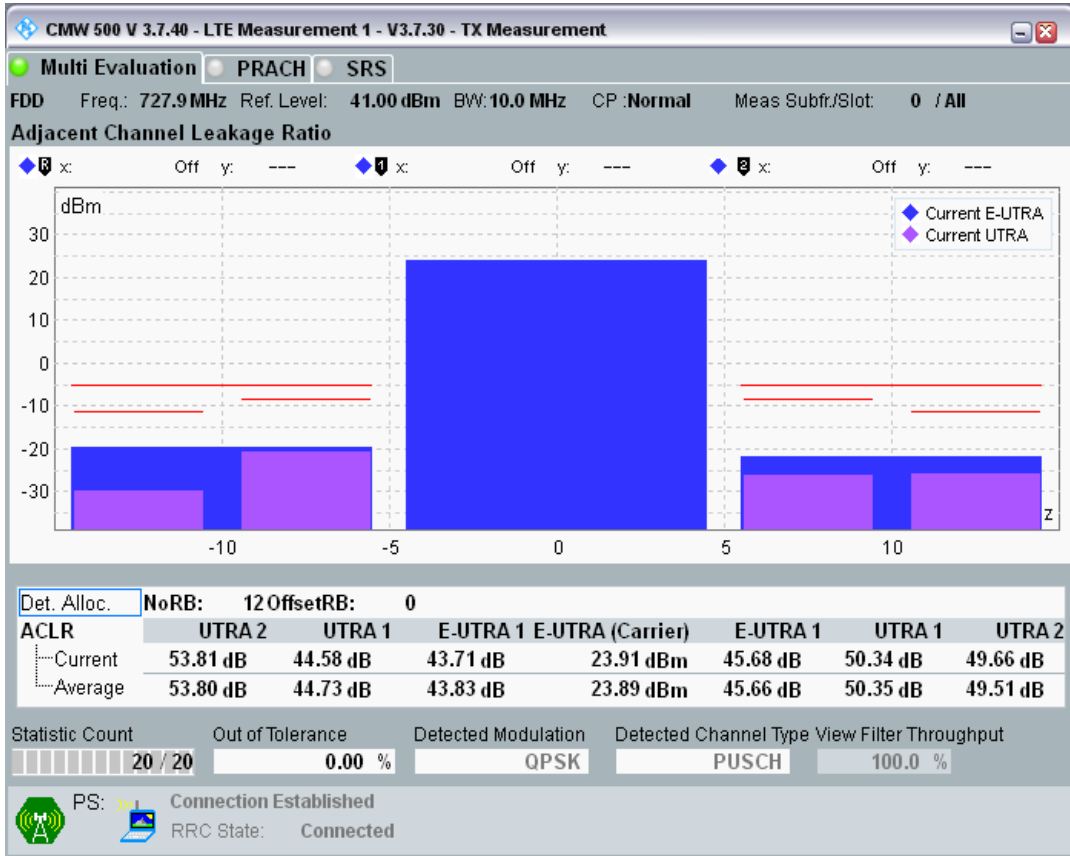

Band28 QPSK BW=10MHz Channel=27459 RB Size=12 Position=#0