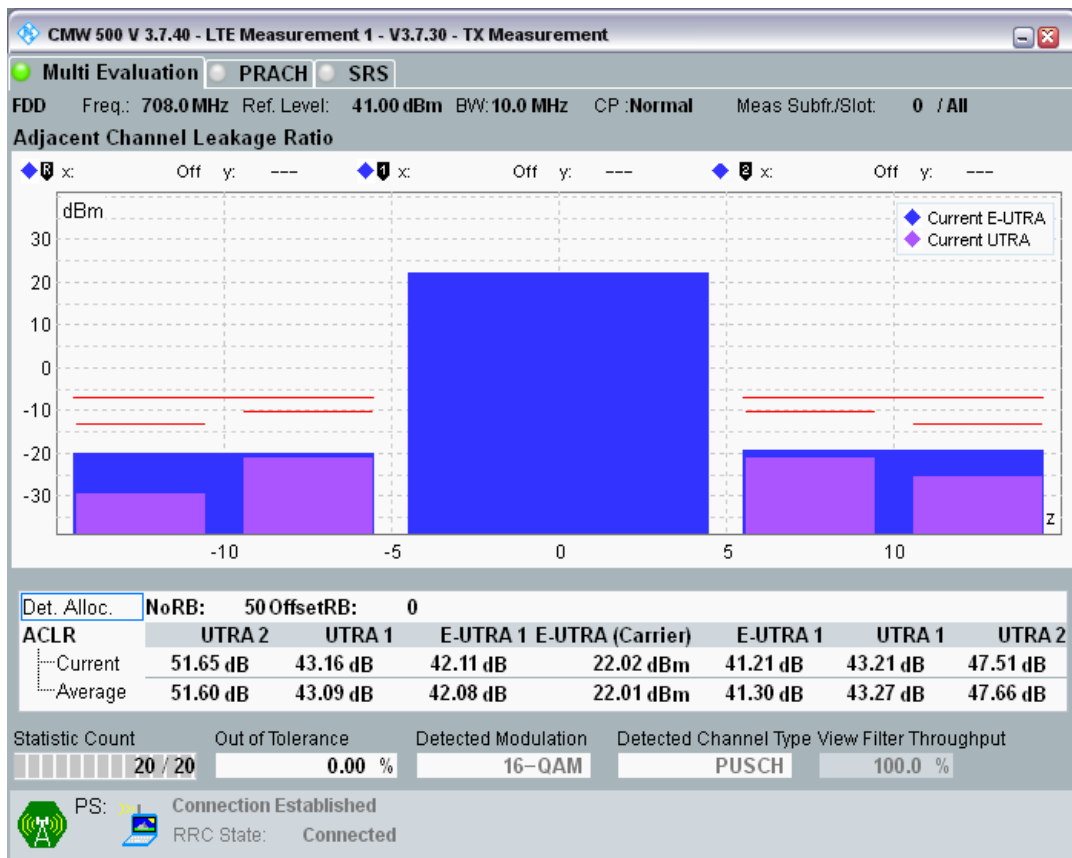

Band28 QAM16 BW=10MHz Channel=27260 RB Size=50 Position=#0