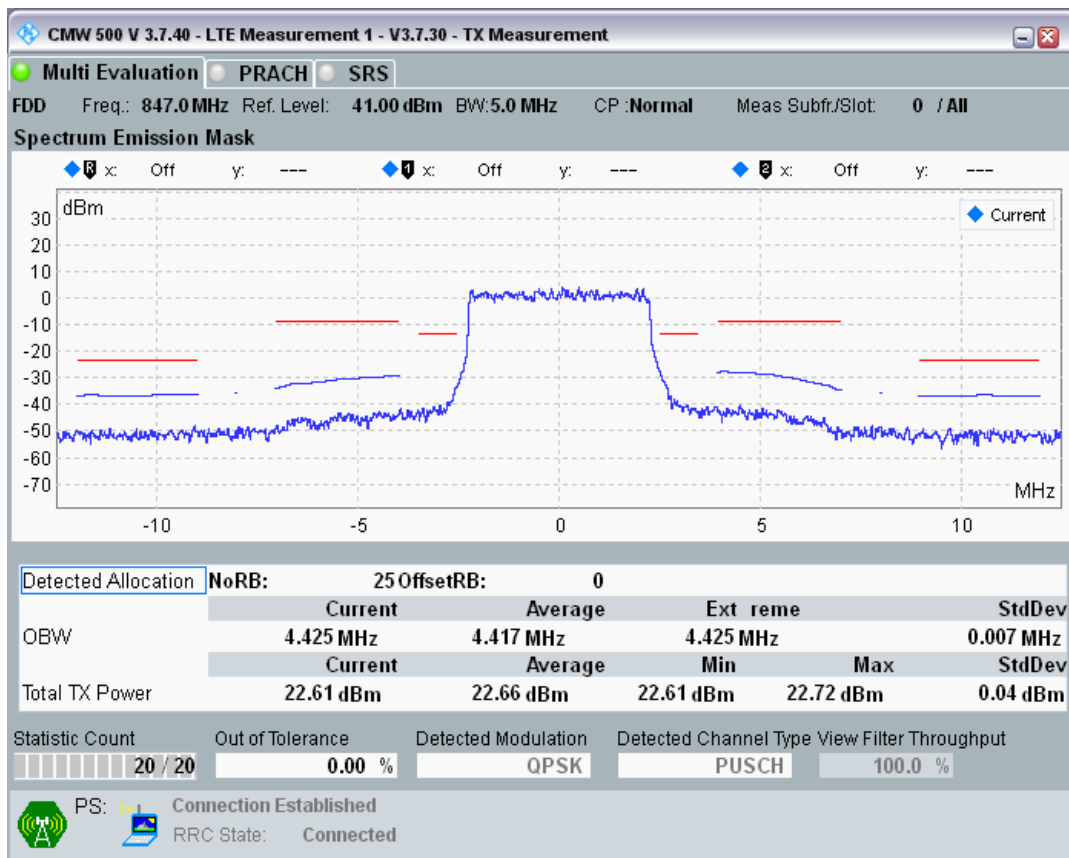

Band20 QPSK BW=5MHz Channel=24300 RB Size=25 Position=#0