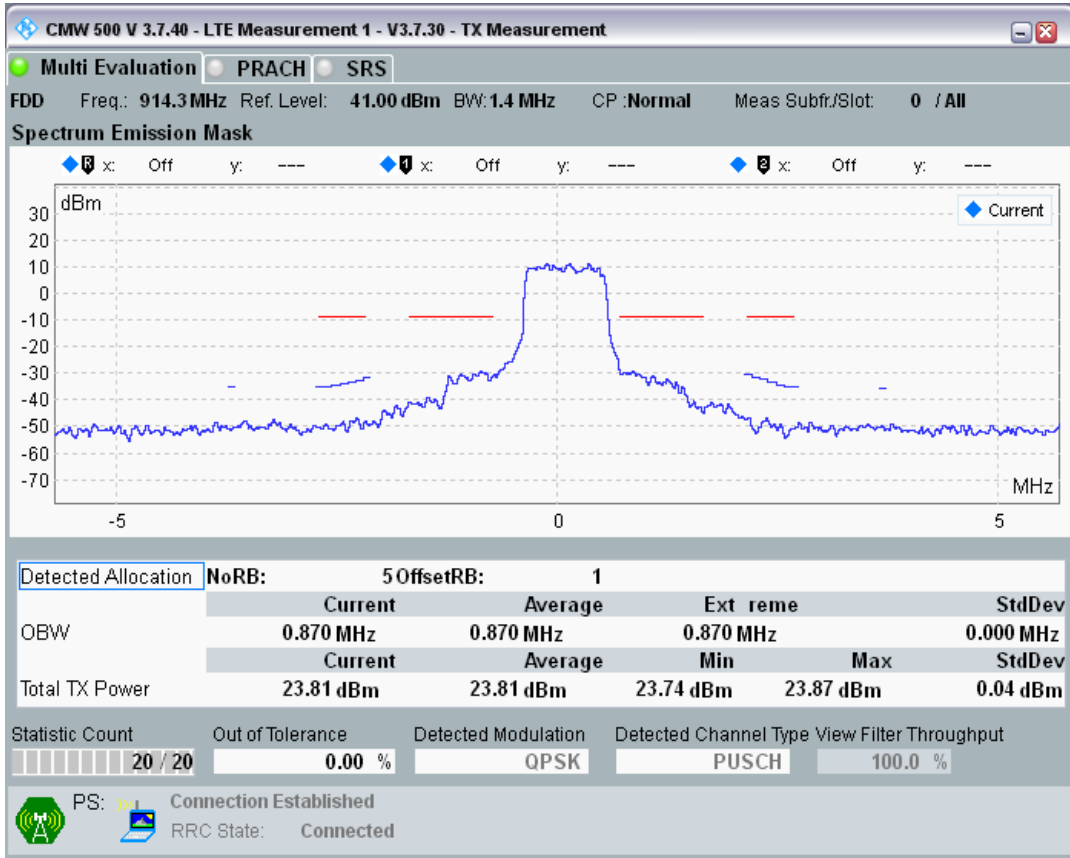

Band8 QPSK BW=1.4MHz Channel=21793 RB Size=5 Position=#Max