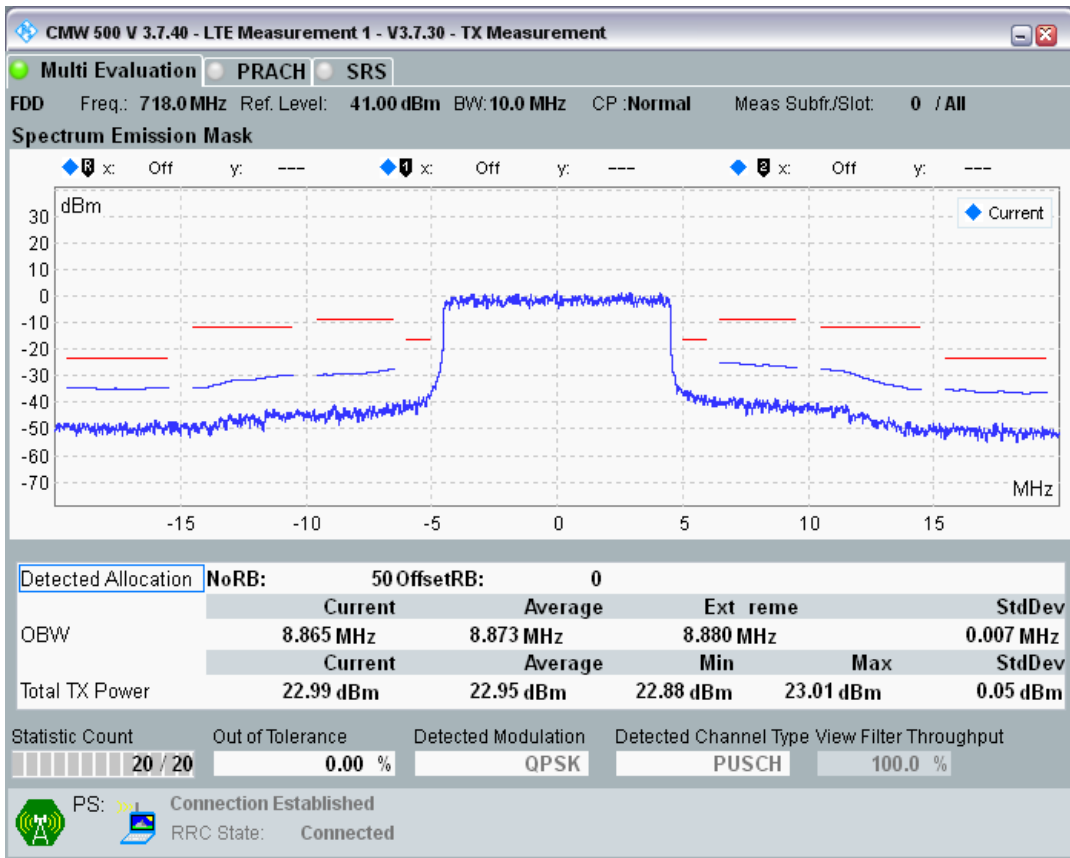

Band28 QPSK BW=10MHz Channel=27360 RB Size=50 Position=#0