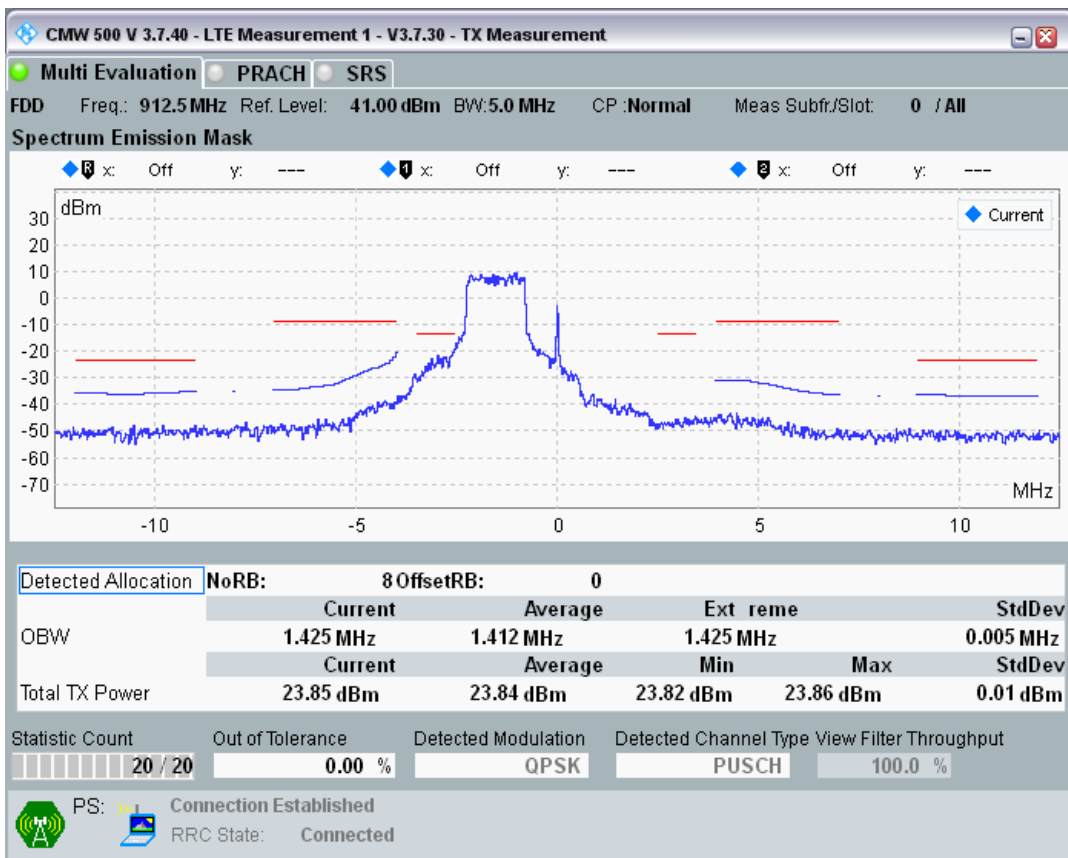

Band8 QPSK BW=5MHz Channel=21775 RB Size=8 Position=#0