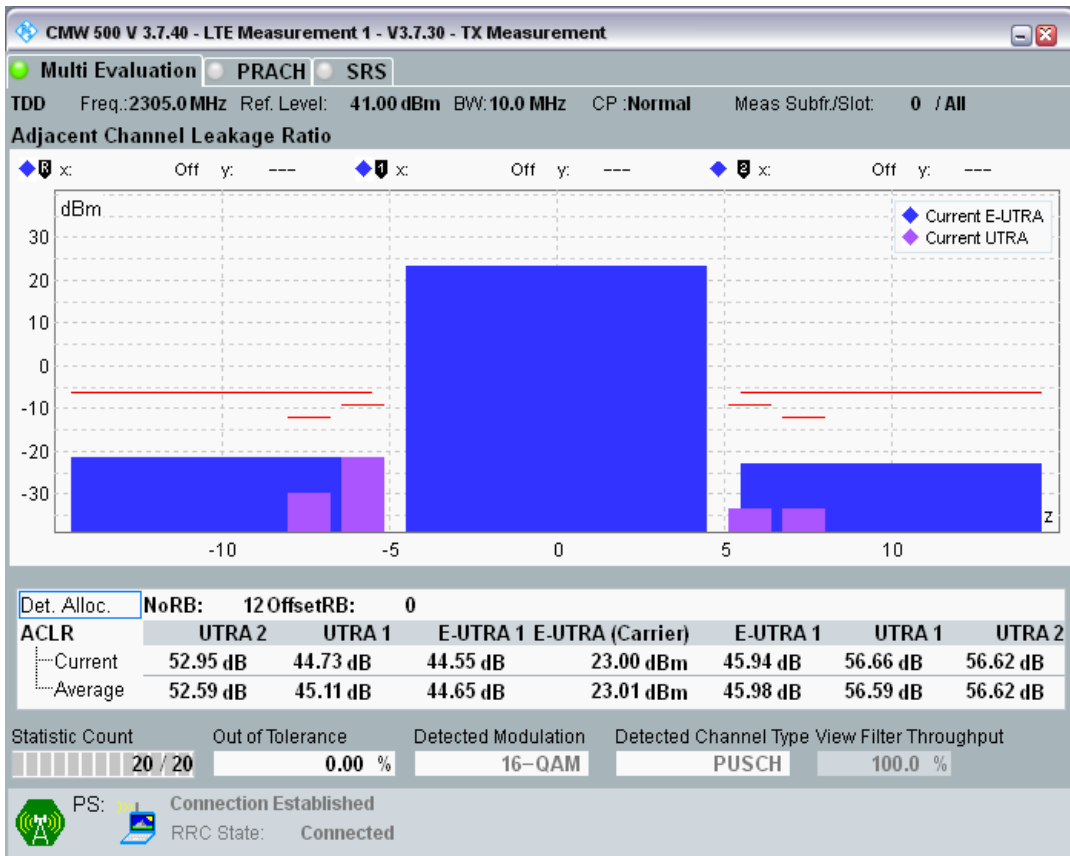

Band40 QAM16 BW=10MHz Channel=38700 RB Size=12 Position=#0