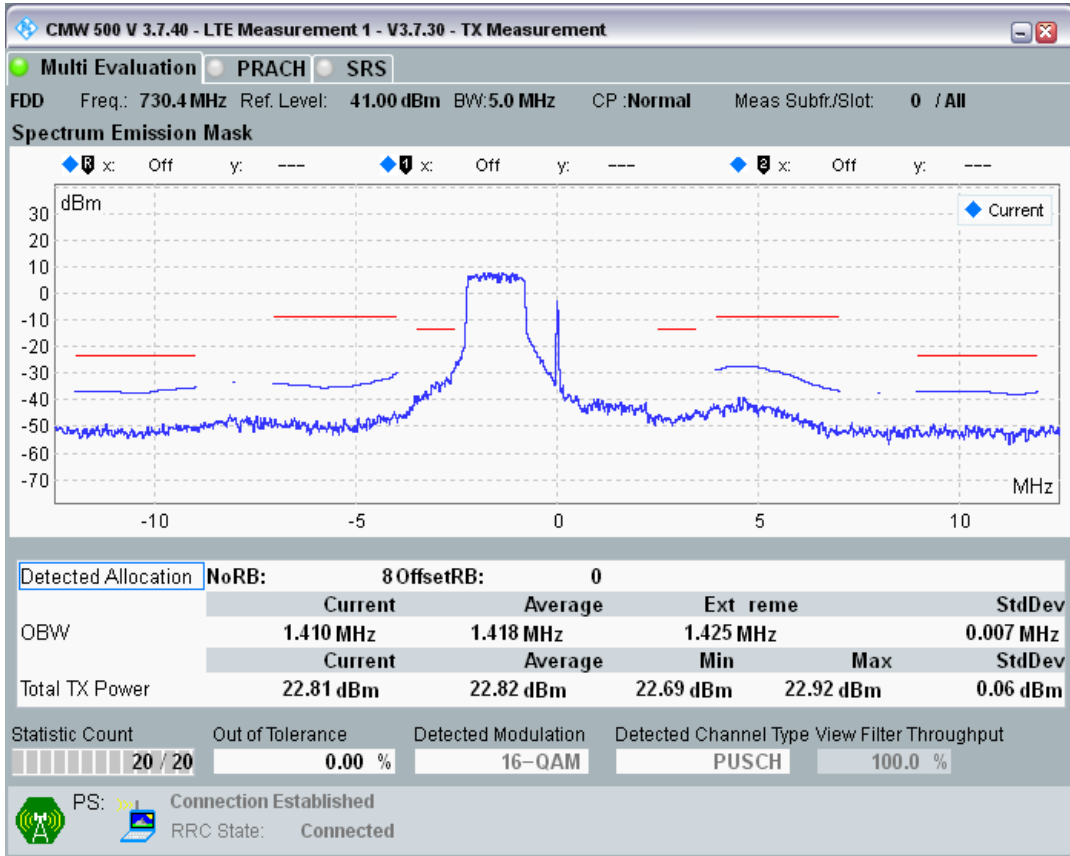

Band28 QAM16 BW=5MHz Channel=27484 RB Size=8 Position=#0