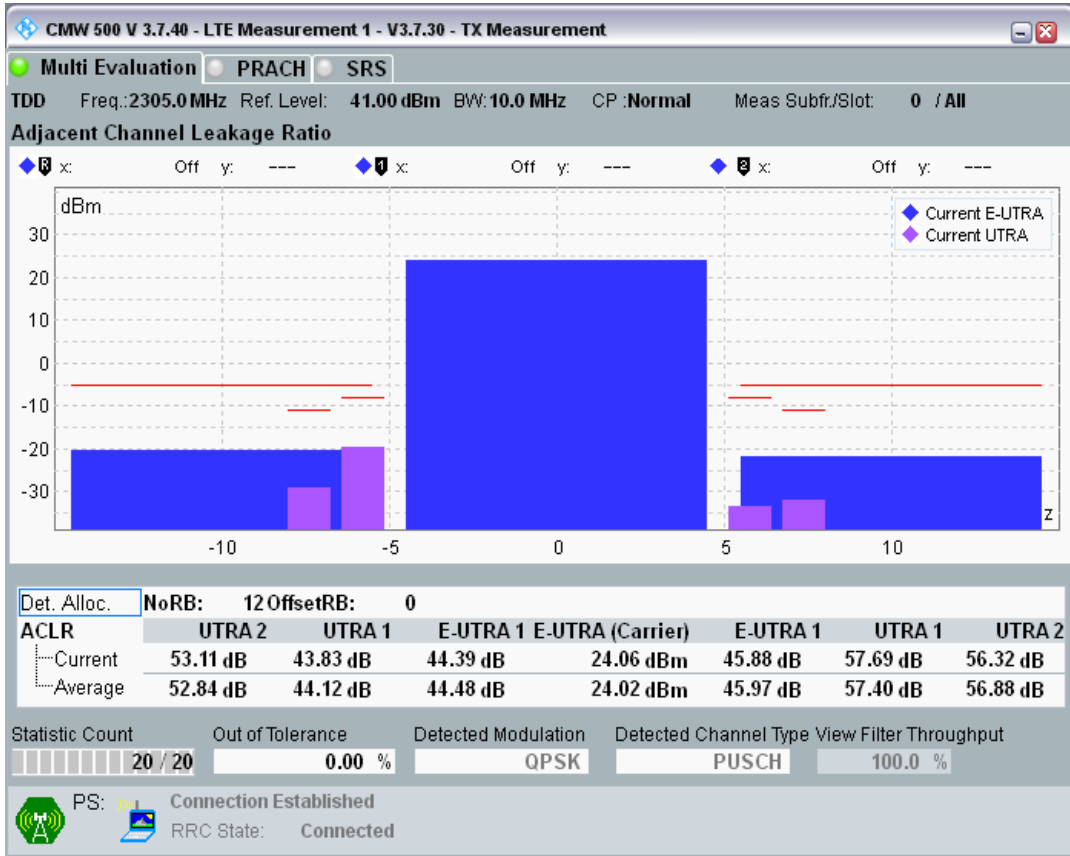

Band40 QPSK BW=10MHz Channel=38700 RB Size=12 Position=#0