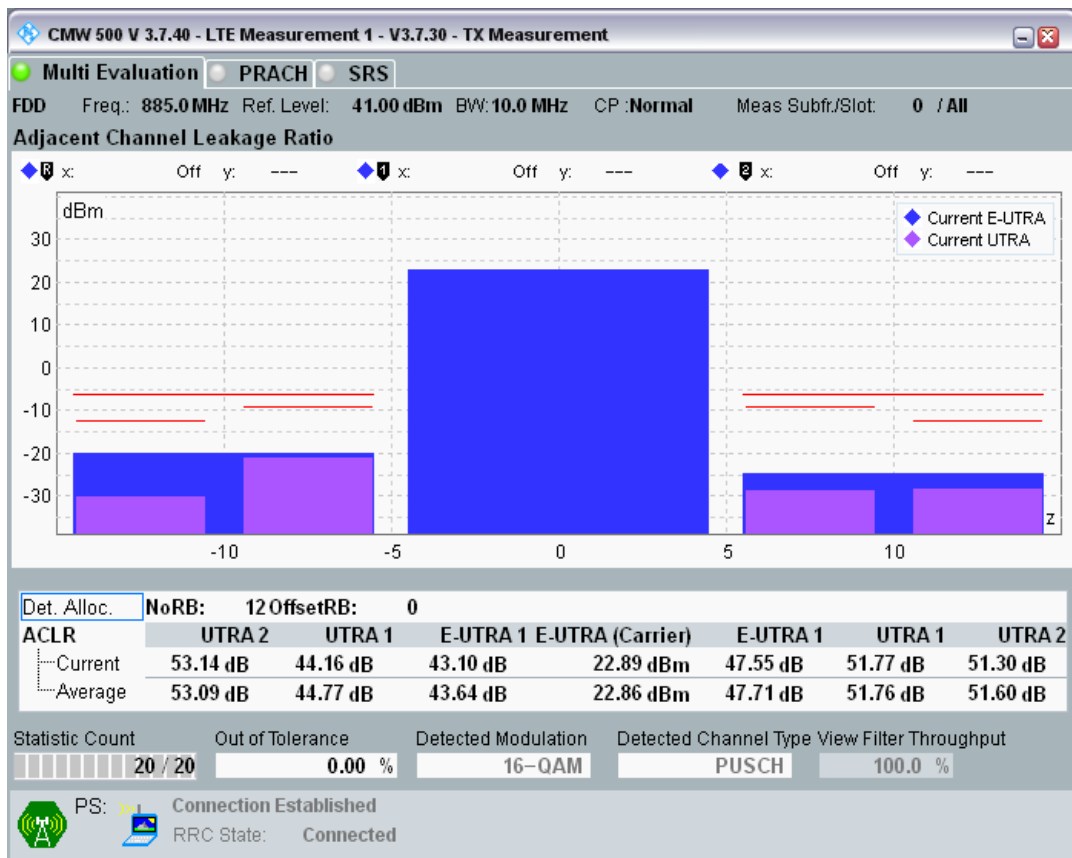

Band8 QAM16 BW=10MHz Channel=21500 RB Size=12 Position=#0