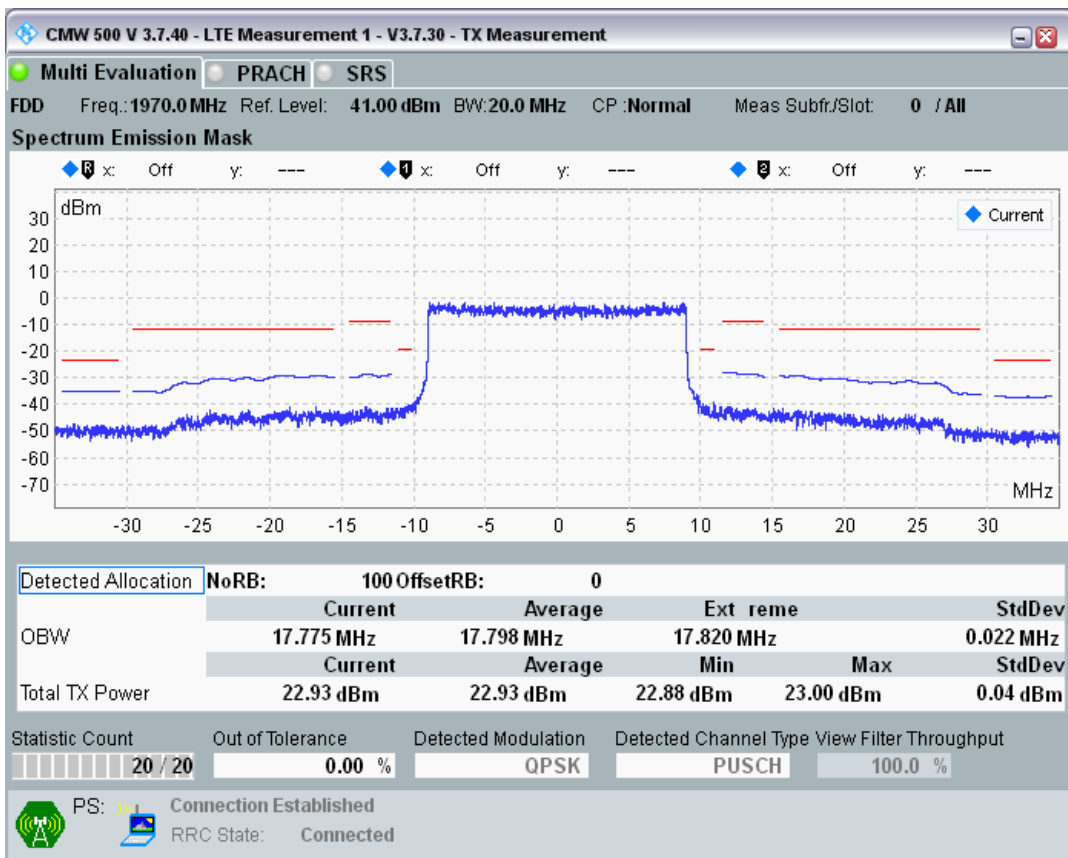

Band1 QPSK BW=20MHz Channel=18500 RB Size=100 Position=#0