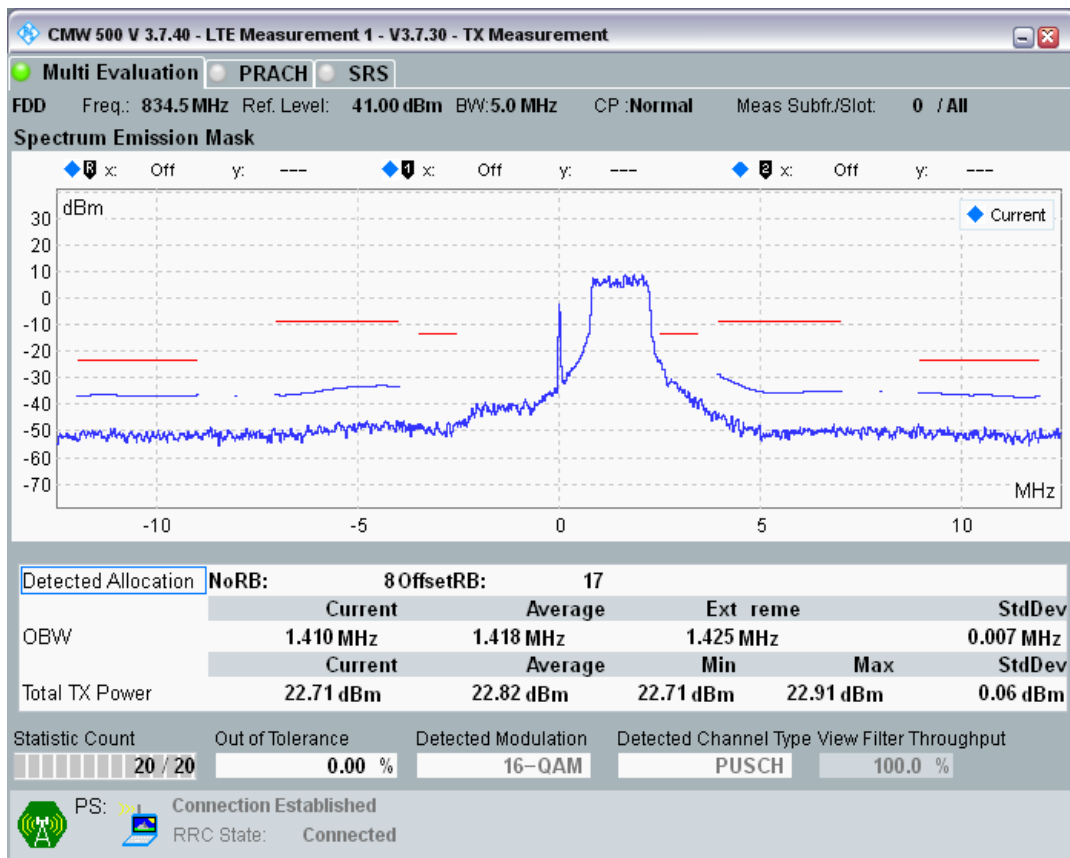

Band20 QAM16 BW=5MHz Channel=24175 RB Size=8 Position=#Max