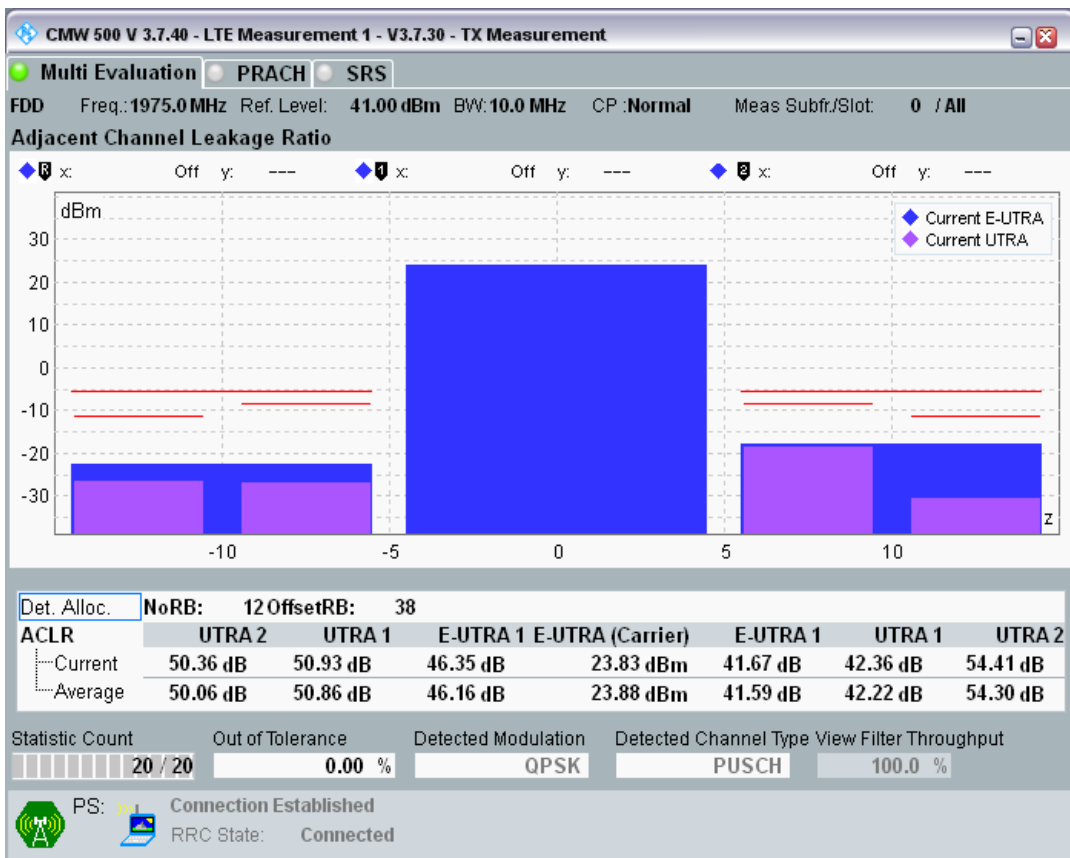

Band1 QAM16 BW=10MHz Channel=18300 RB Size=12 Position=#Max

Band1 QAM16 BW=10MHz Channel=18300 RB Size=50 Position=#0

Band1 QPSK BW=10MHz Channel=18550 RB Size=12 Position=#0

Band1 QPSK BW=10MHz Channel=18550 RB Size=12 Position=#Max