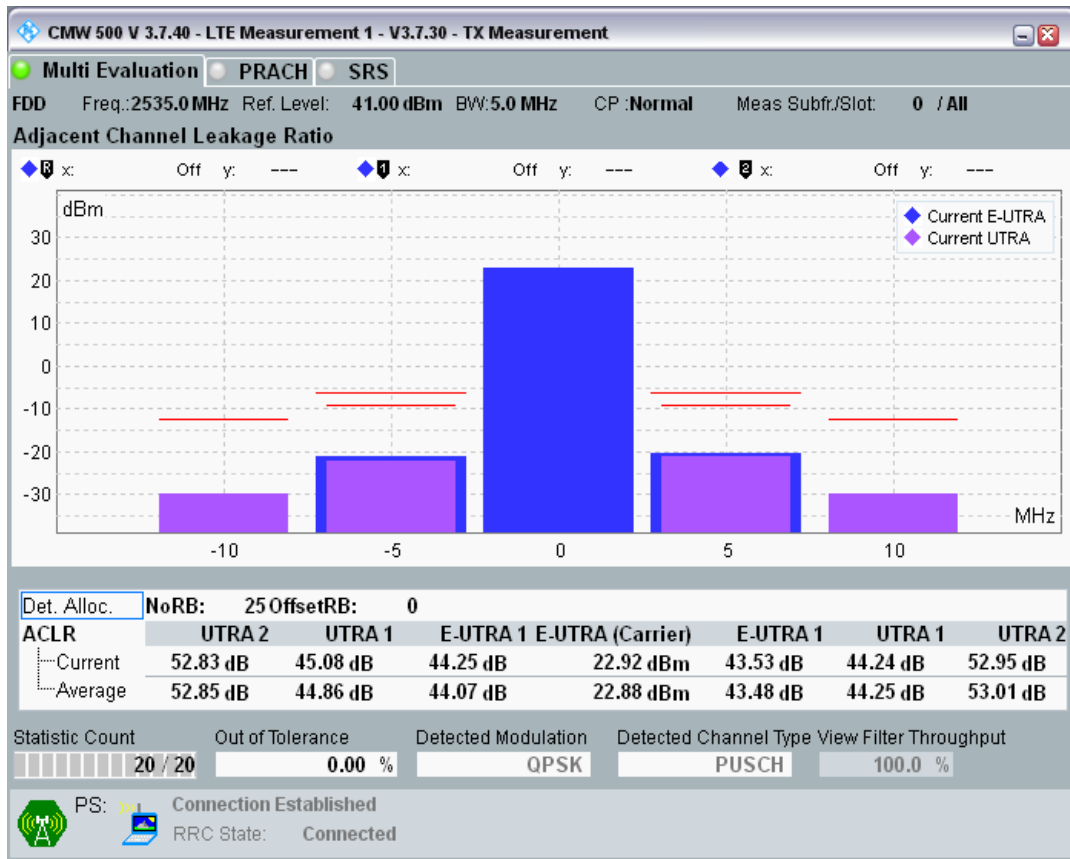

Band7 QPSK BW=5MHz Channel=21100 RB Size=25 Position=#0