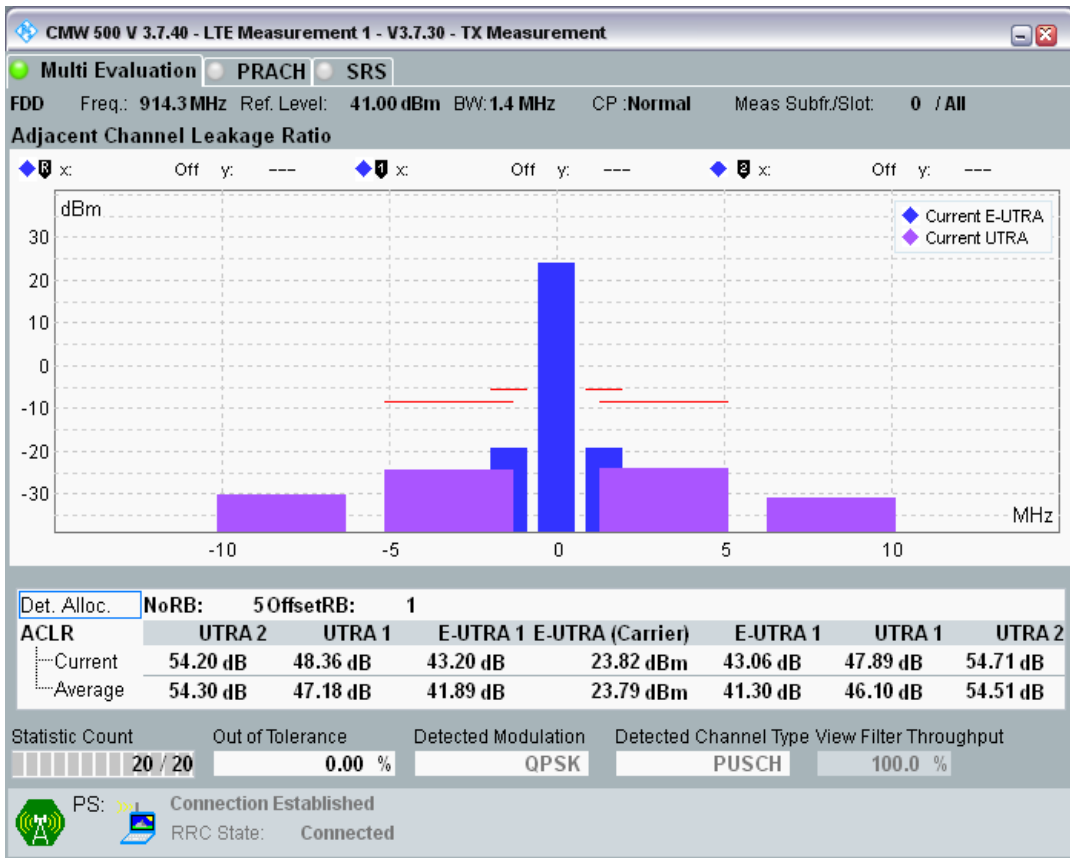

Band8 QAM16 BW=1.4MHz Channel=21625 RB Size=5 Position=#Max

Band8 QAM16 BW=1.4MHz Channel=21625 RB Size=6 Position=#0

Band8 QPSK BW=1.4MHz Channel=21793 RB Size=5 Position=#0

Band8 QPSK BW=1.4MHz Channel=21793 RB Size=5 Position=#Max