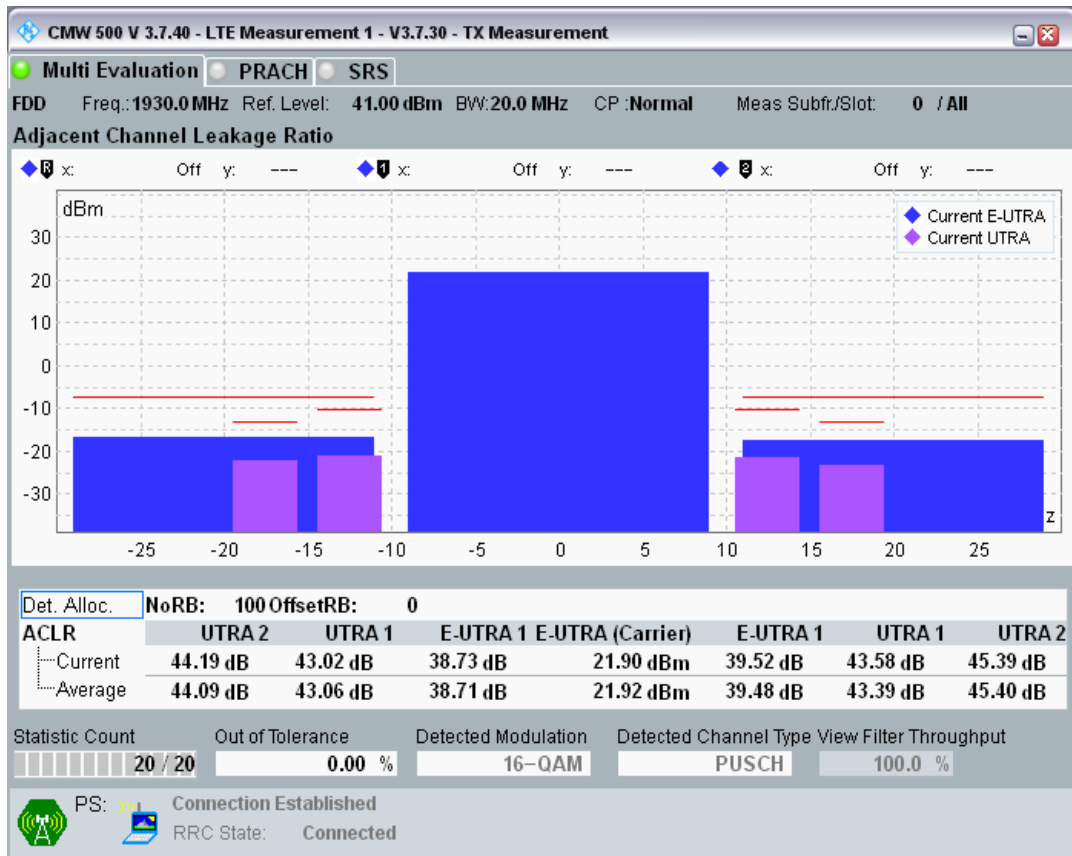

Band1 QAM16 BW=20MHz Channel=18100 RB Size=100 Position=#0