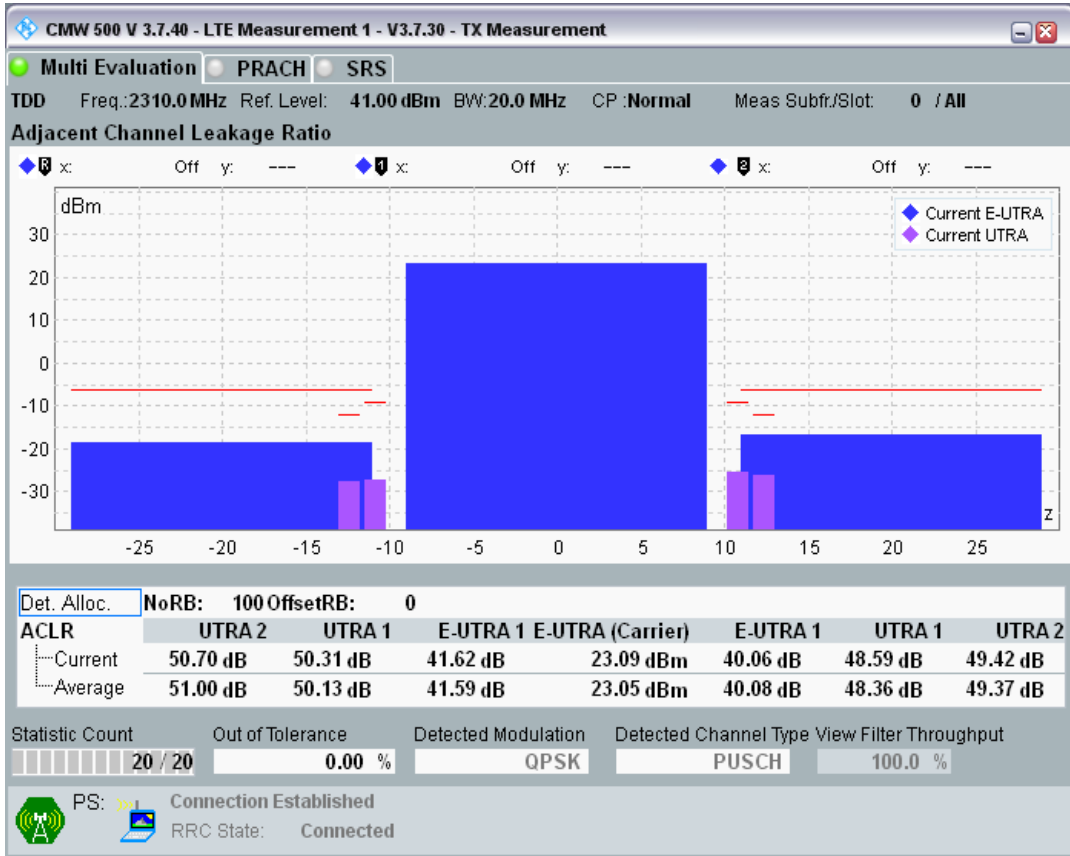

Band40 QPSK BW=20MHz Channel=38750 RB Size=100 Position=#0