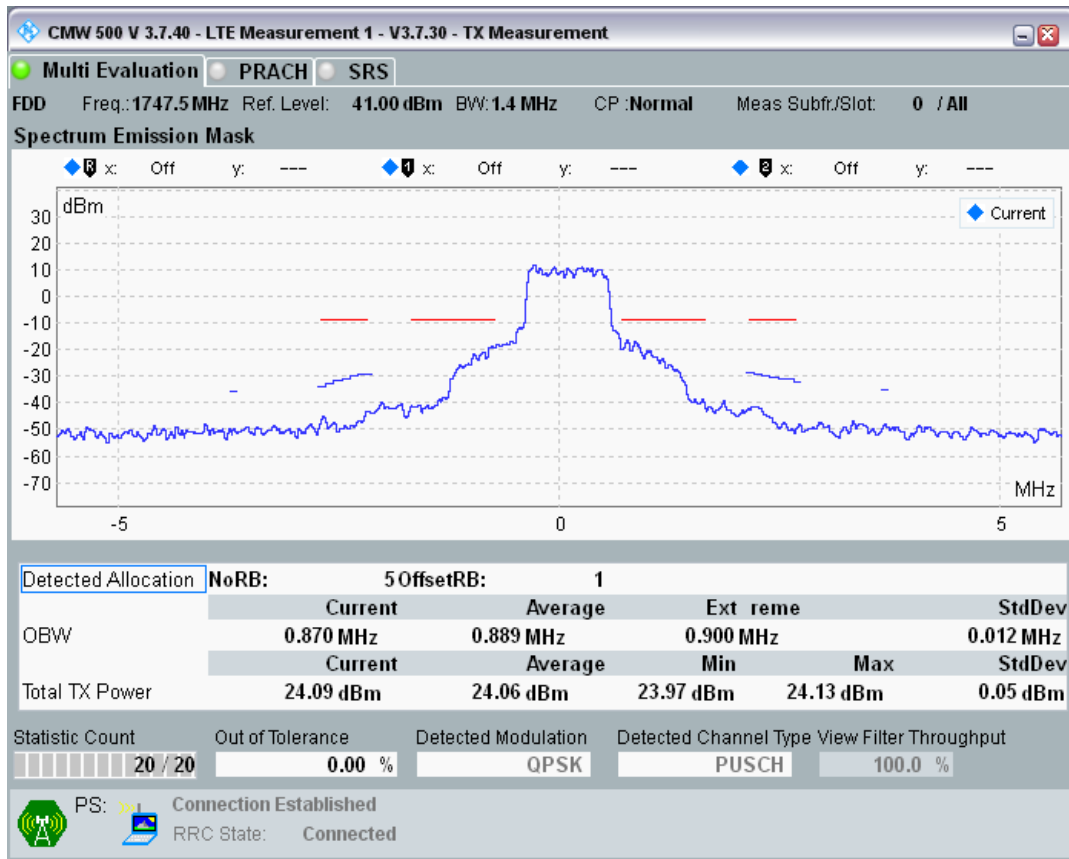

Band3 QAM16 BW=1.4MHz Channel=19207 RB Size=5 Position=#Max

Band3 QAM16 BW=1.4MHz Channel=19207 RB Size=6 Position=#0

Band3 QPSK BW=1.4MHz Channel=19575 RB Size=5 Position=#0

Band3 QPSK BW=1.4MHz Channel=19575 RB Size=5 Position=#Max