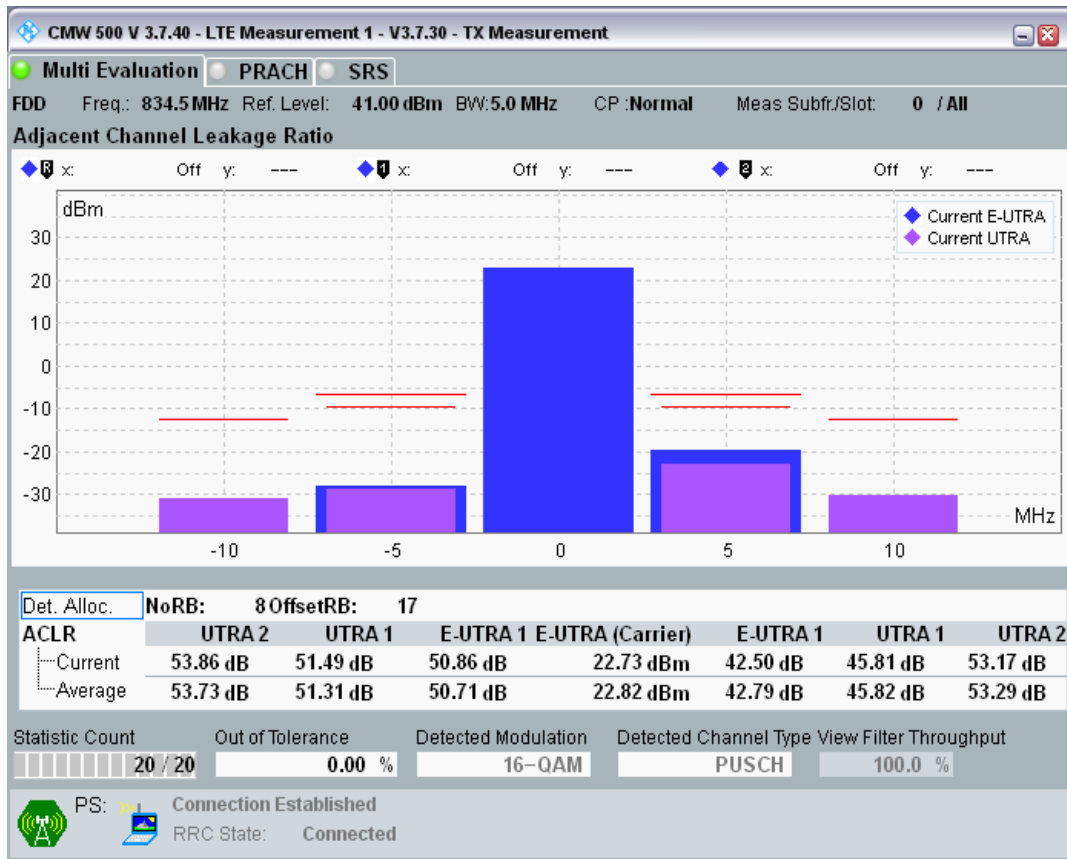

Band20 QAM16 BW=5MHz Channel=24175 RB Size=8 Position=#Max