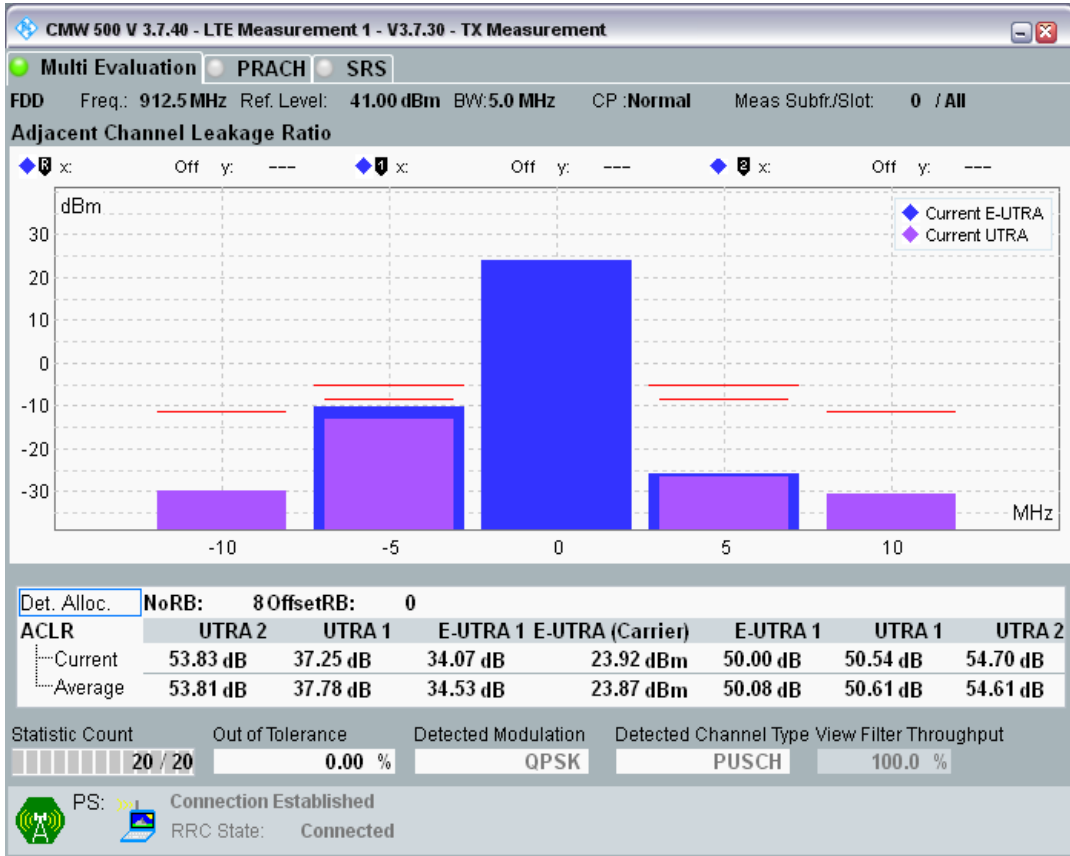

Band8 QPSK BW=5MHz Channel=21775 RB Size=8 Position=#0