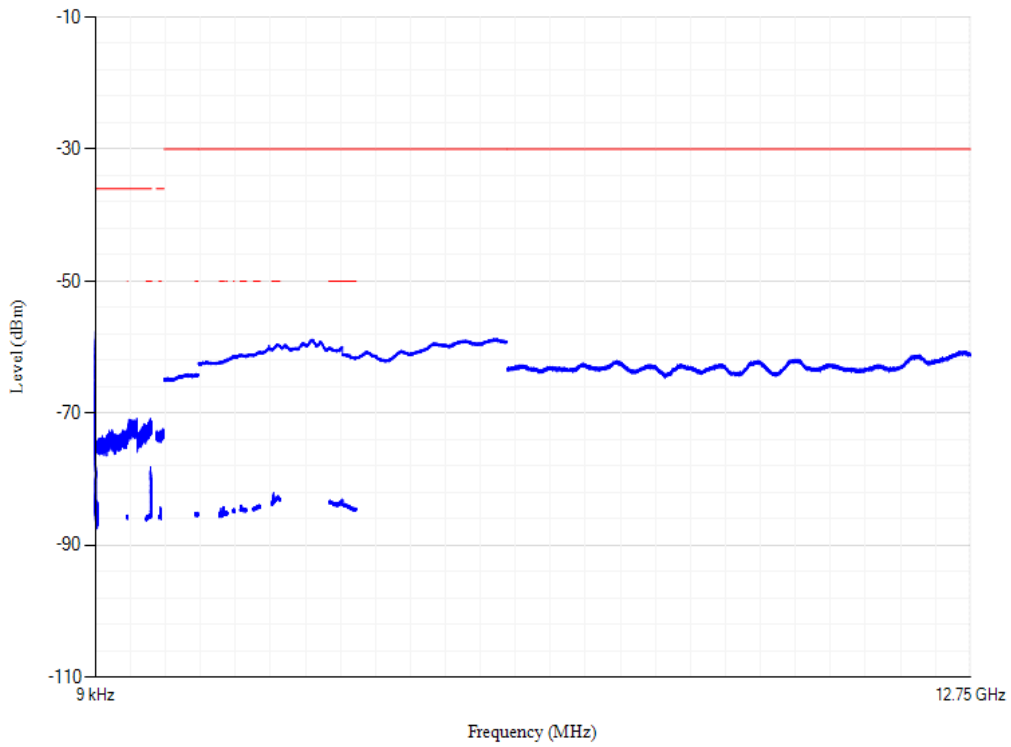

Conducted spurious emissions

Band28 QPSK BW=3MHz Channel=27225 RB Size=1 Position=#0