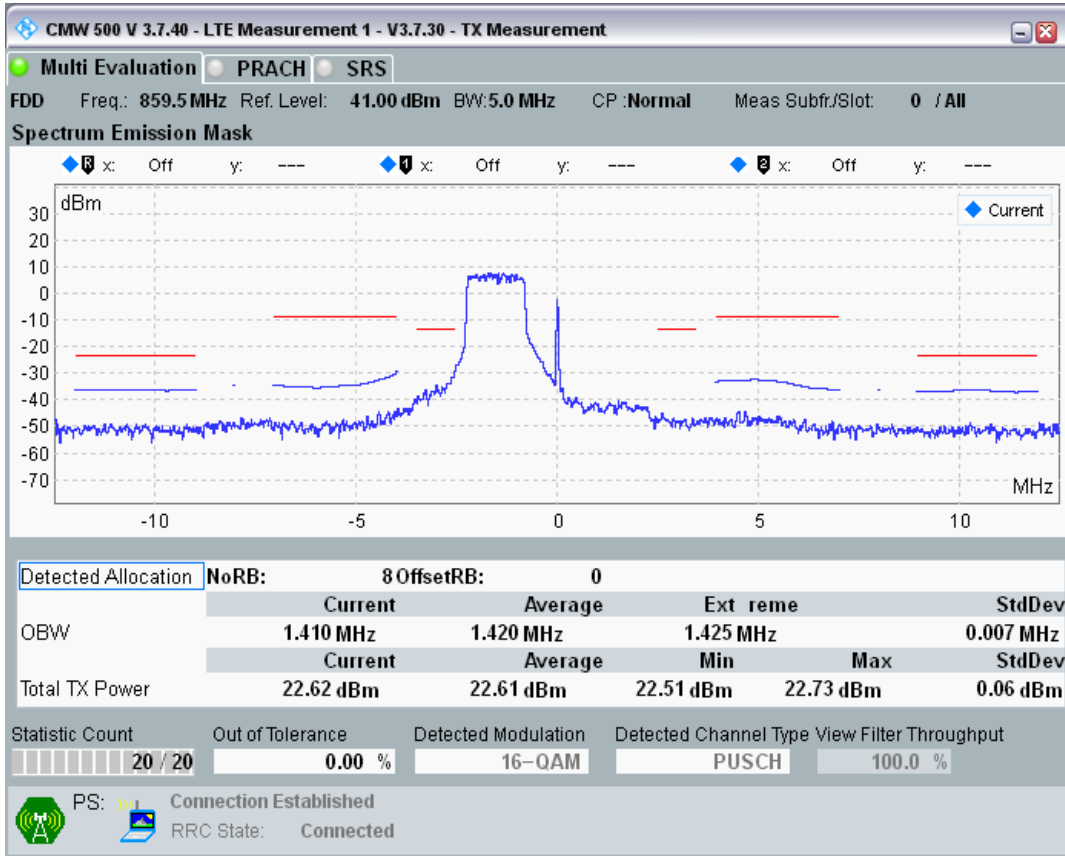

Band20 QAM16 BW=5MHz Channel=24425 RB Size=8 Position=#0