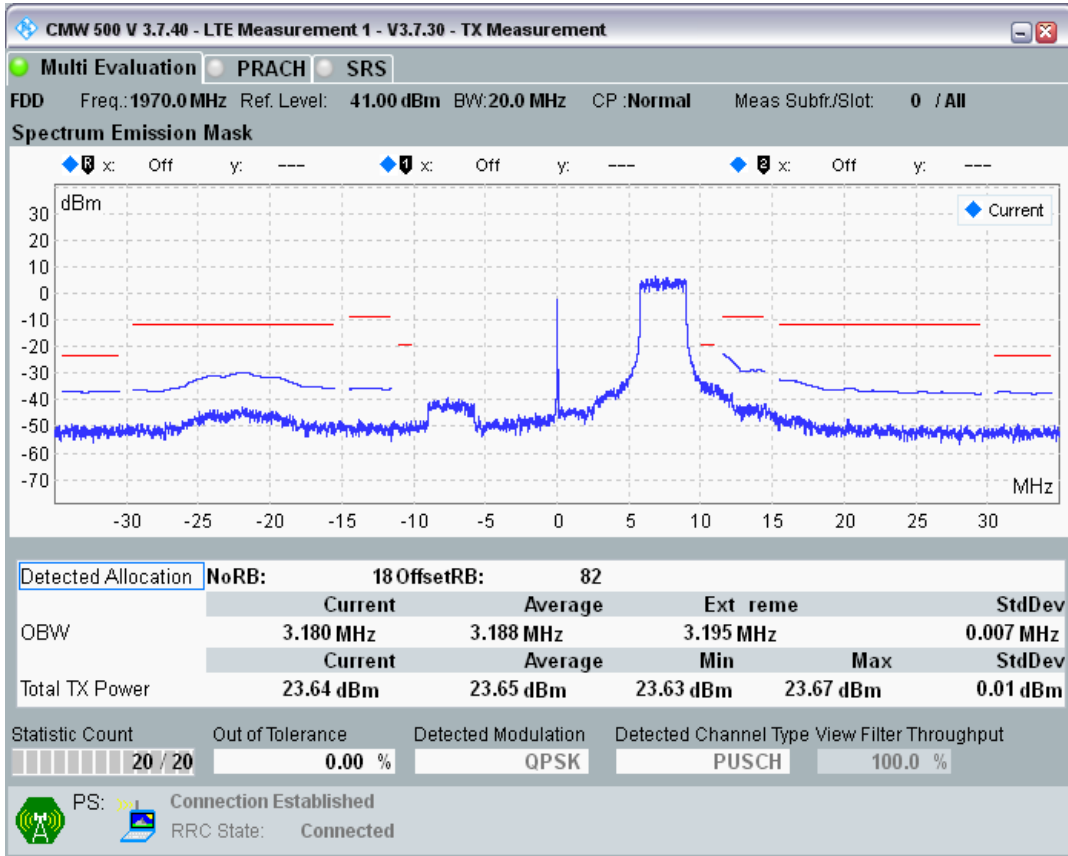

Band1 QPSK BW=20MHz Channel=18500 RB Size=18 Position=#Max