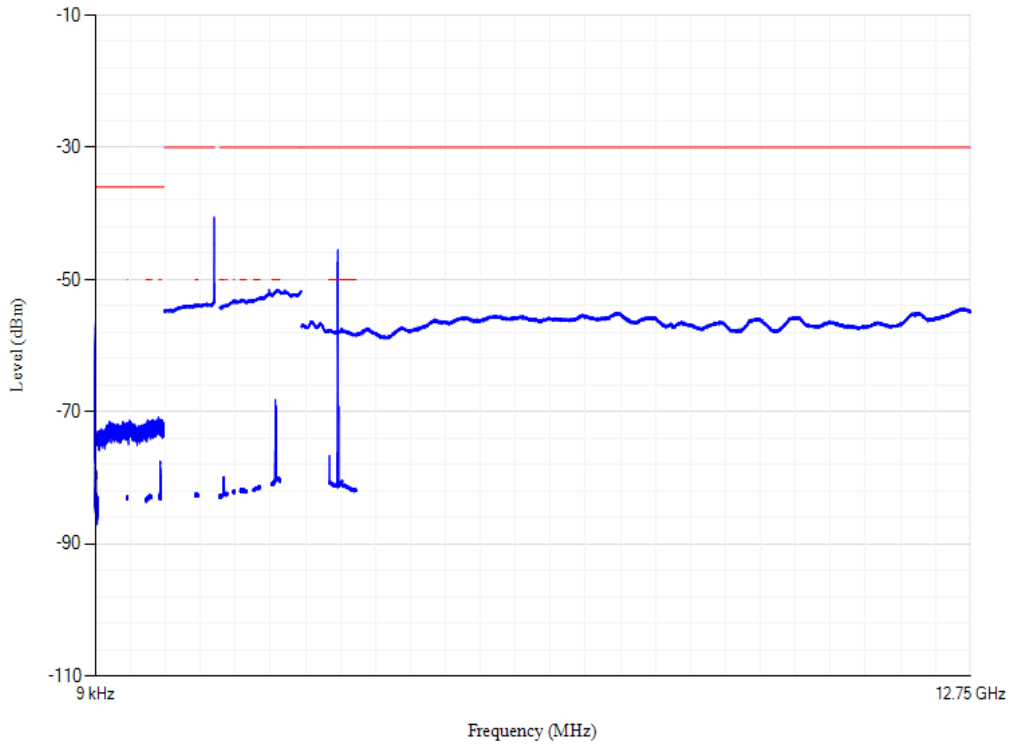

Conducted spurious emissions

Band40 QPSK BW=5MHz Channel=39150 RB Size=1 Position=#0

Conducted spurious emissions

Band7 QPSK BW=5MHz Channel=20775 RB Size=1 Position=#0

Conducted spurious emissions

Band7 QPSK BW=5MHz Channel=21425 RB Size=1 Position=#0