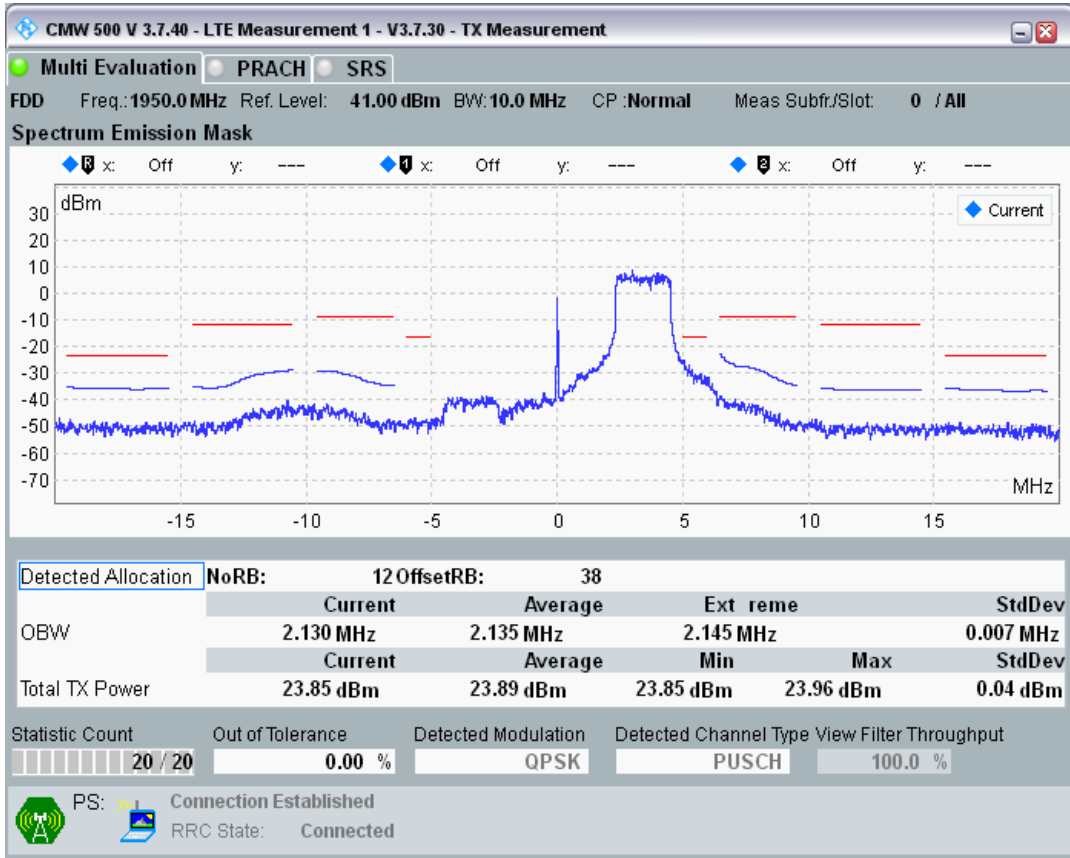

Band1 QPSK BW=10MHz Channel=18300 RB Size=12 Position=#Max