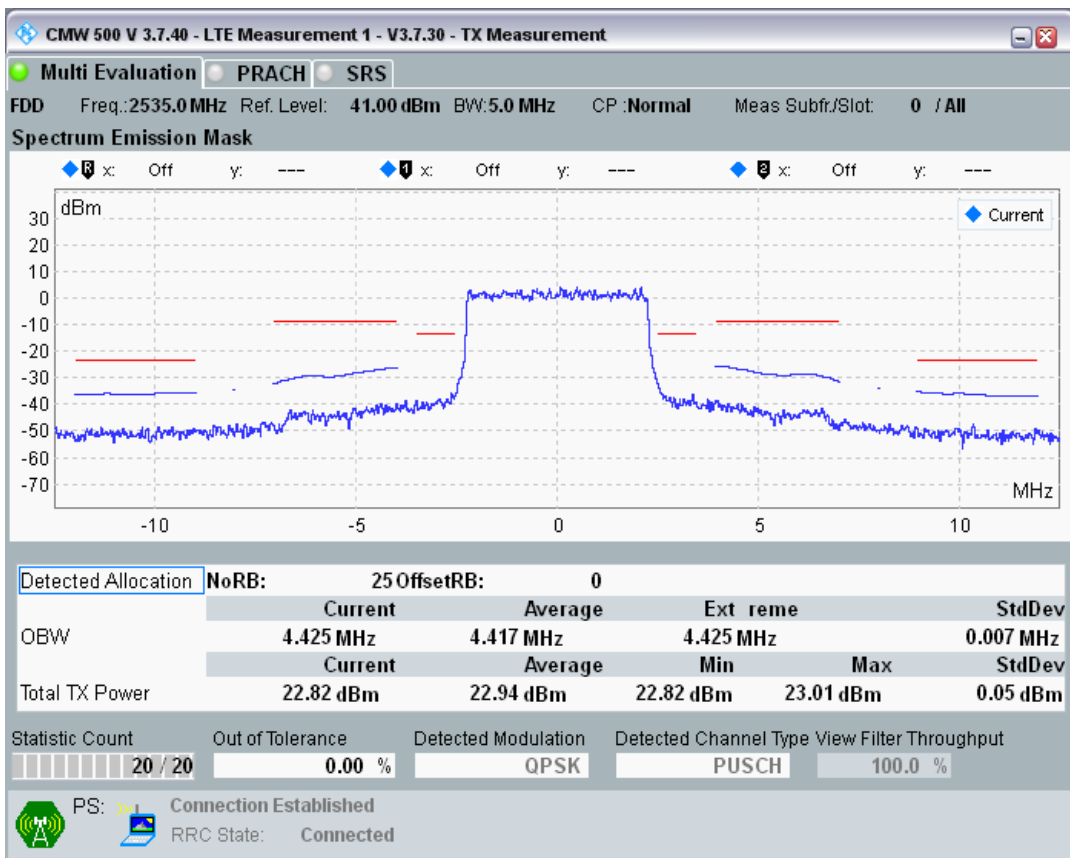

Band7 QPSK BW=5MHz Channel=21100 RB Size=25 Position=#0