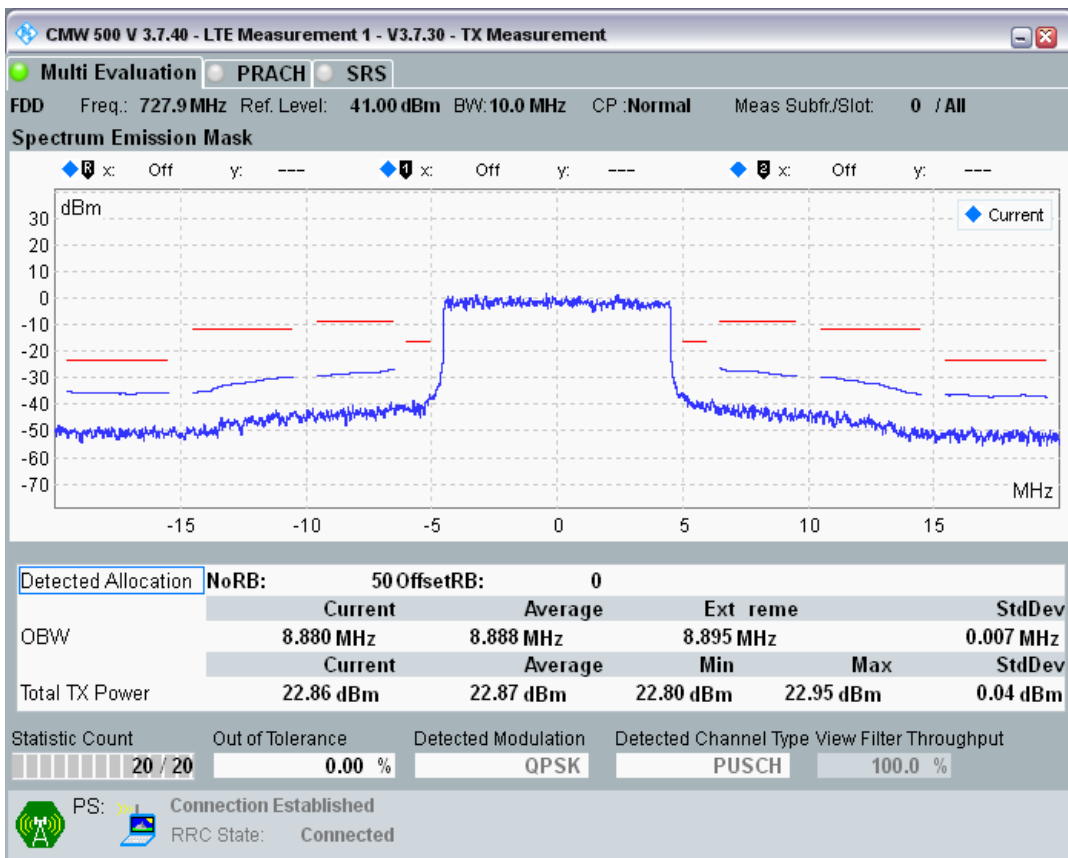

Band28 QPSK BW=10MHz Channel=27459 RB Size=50 Position=#0