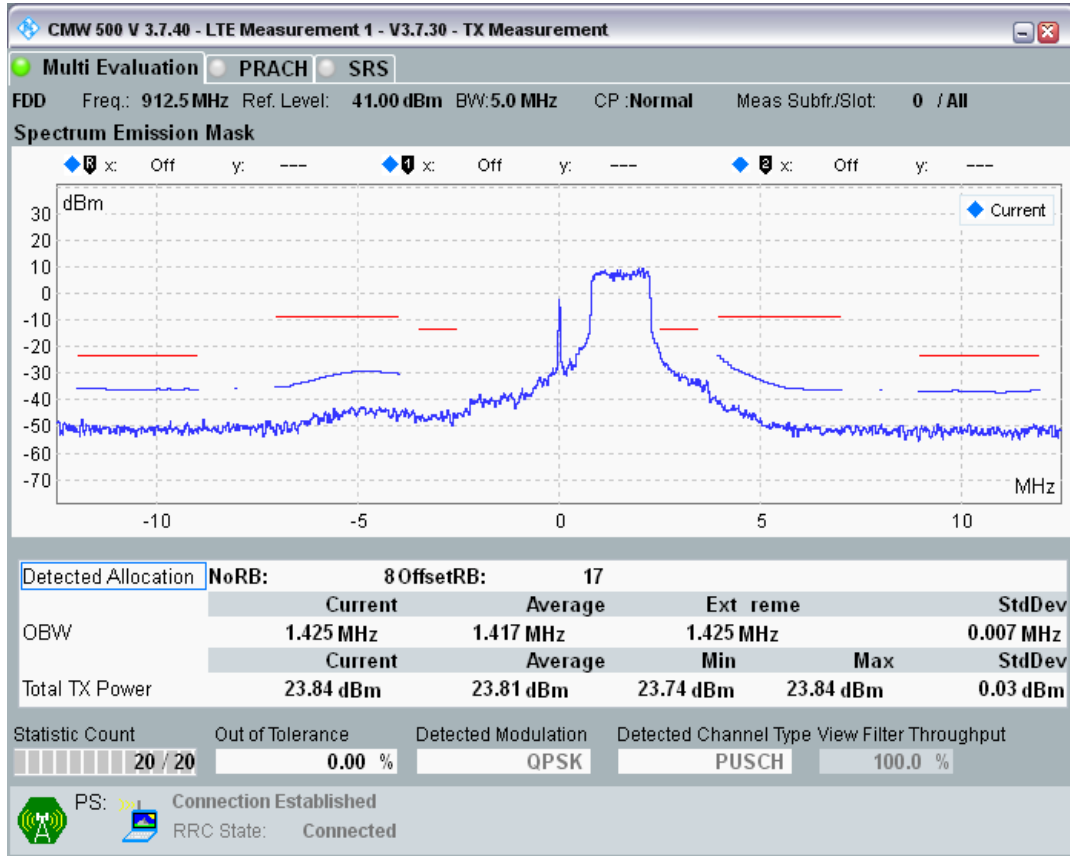

Band8 QAM16 BW=5MHz Channel=21625 RB Size=8 Position=#Max

Band8 QAM16 BW=5MHz Channel=21625 RB Size=25 Position=#0

Band8 QPSK BW=5MHz Channel=21775 RB Size=8 Position=#0

Band8 QPSK BW=5MHz Channel=21775 RB Size=8 Position=#Max