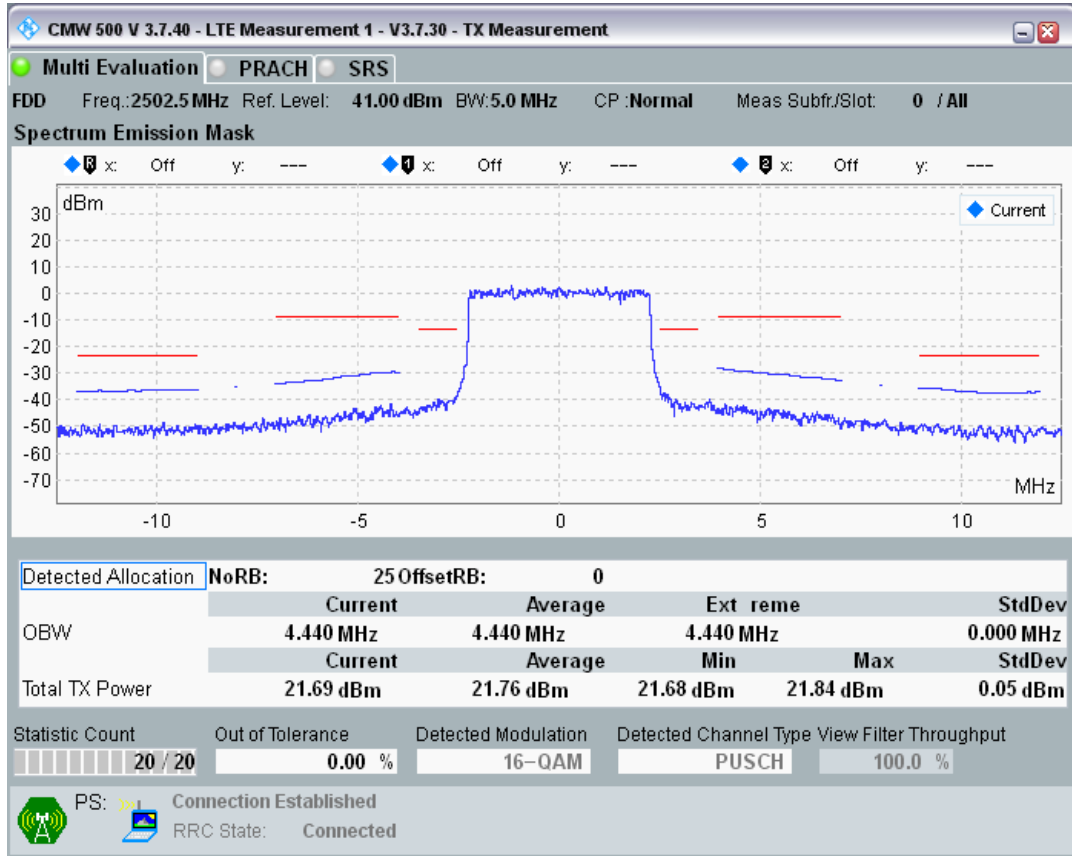

Band7 QPSK BW=5MHz Channel=20775 RB Size=25 Position=#0

Band7 QAM16 BW=5MHz Channel=20775 RB Size=8 Position=#0

Band7 QAM16 BW=5MHz Channel=20775 RB Size=8 Position=#Max

Band7 QAM16 BW=5MHz Channel=20775 RB Size=25 Position=#0