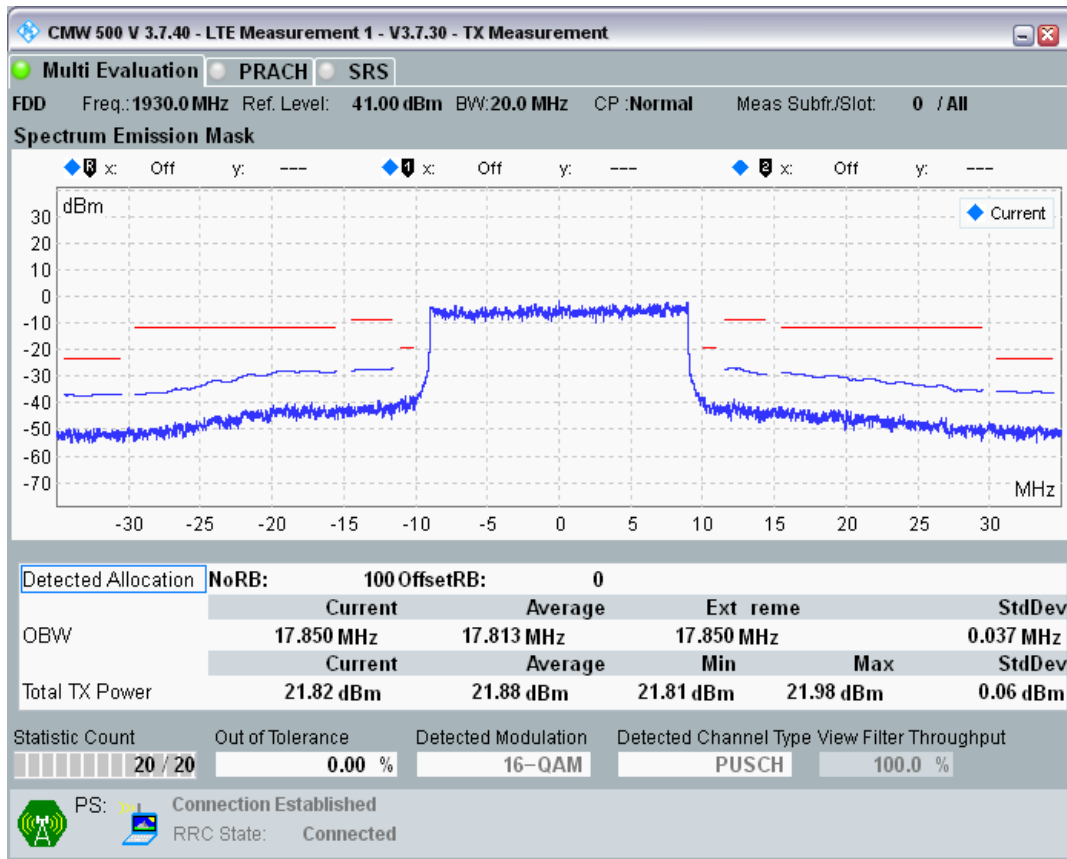

Band1 QAM16 BW=20MHz Channel=18100 RB Size=100 Position=#0