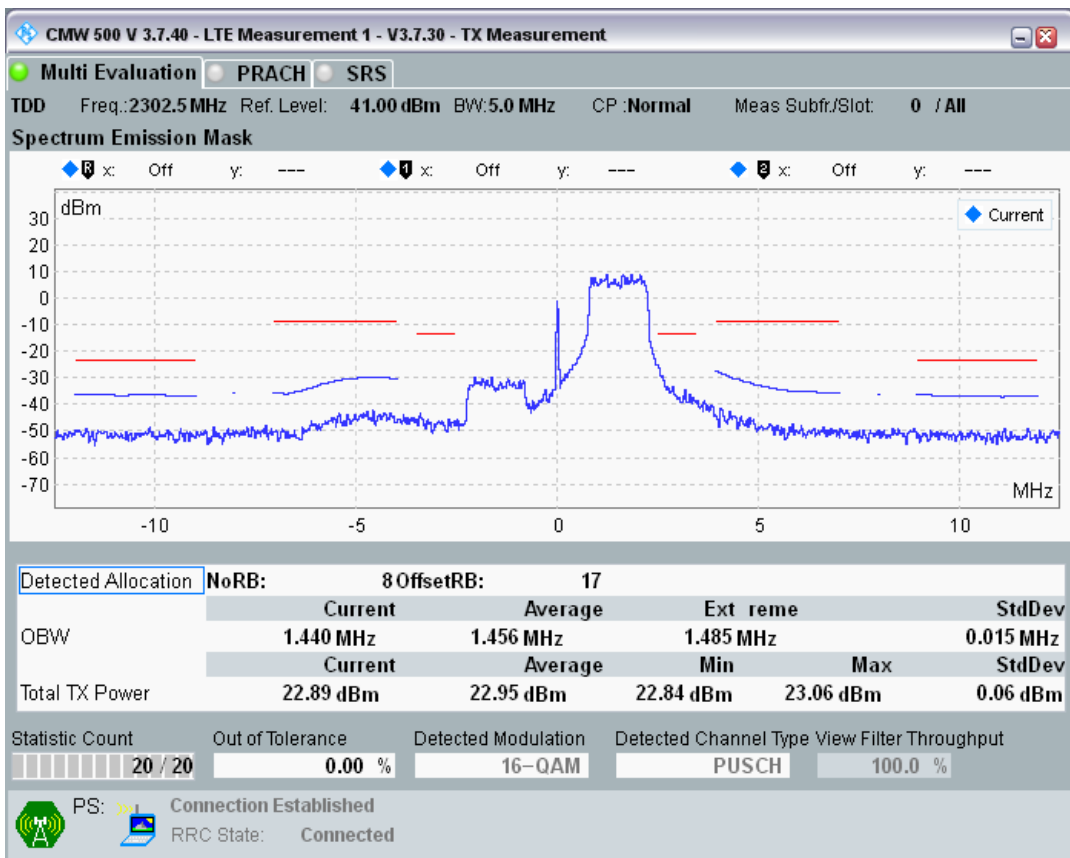

Band40 QAM16 BW=5MHz Channel=38675 RB Size=8 Position=#Max