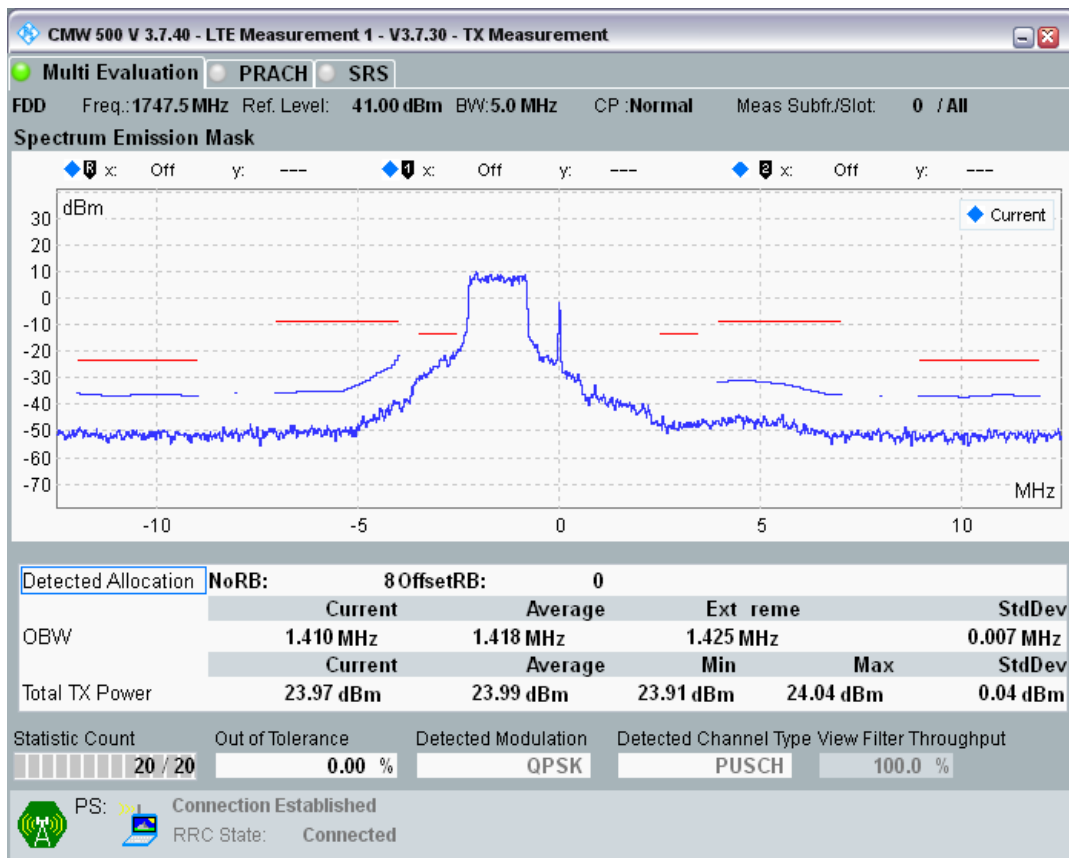

Band3 QPSK BW=5MHz Channel=19575 RB Size=8 Position=#0