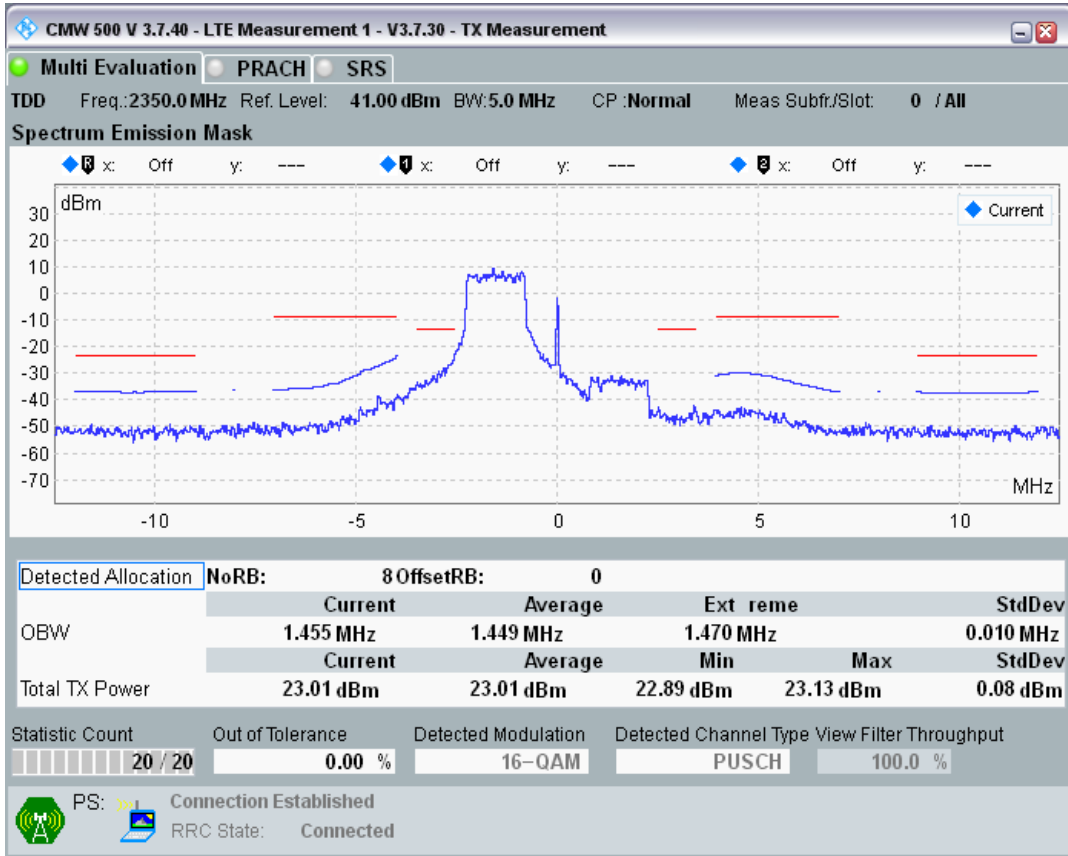

Band40 QAM16 BW=5MHz Channel=39150 RB Size=8 Position=#0