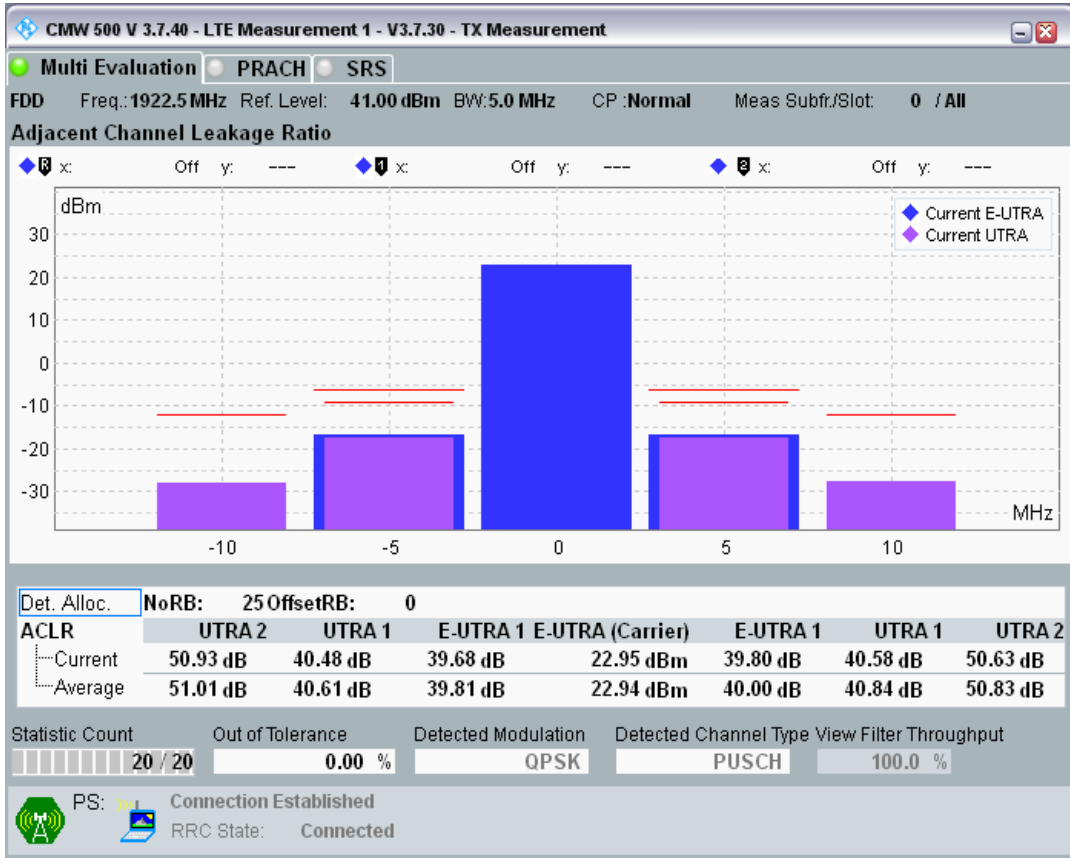

Band1 QPSK BW=5MHz Channel=18025 RB Size=8 Position=#0

Band1 QPSK BW=5MHz Channel=18025 RB Size=8 Position=#Max

Band1 QPSK BW=5MHz Channel=18025 RB Size=25 Position=#0

Band1 QAM16 BW=5MHz Channel=18025 RB Size=8 Position=#0