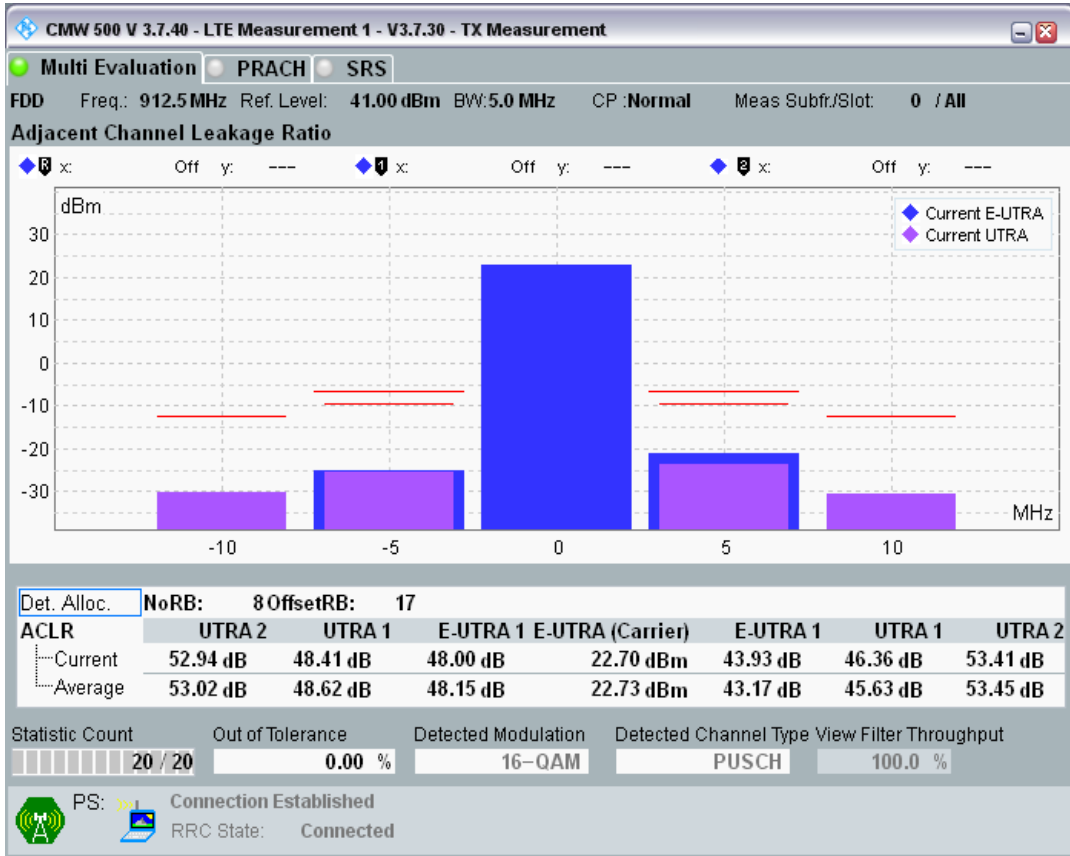

Band8 QAM16 BW=5MHz Channel=21775 RB Size=8 Position=#Max