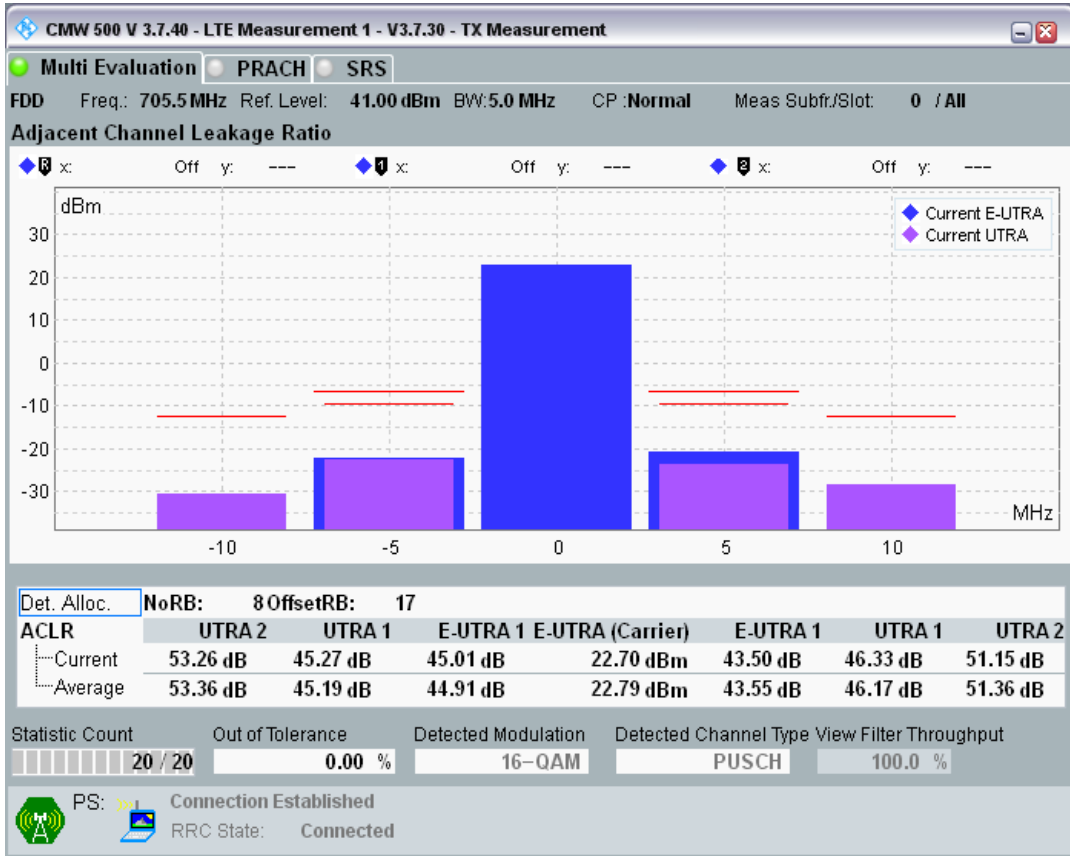

Band28 QAM16 BW=5MHz Channel=27235 RB Size=8 Position=#Max