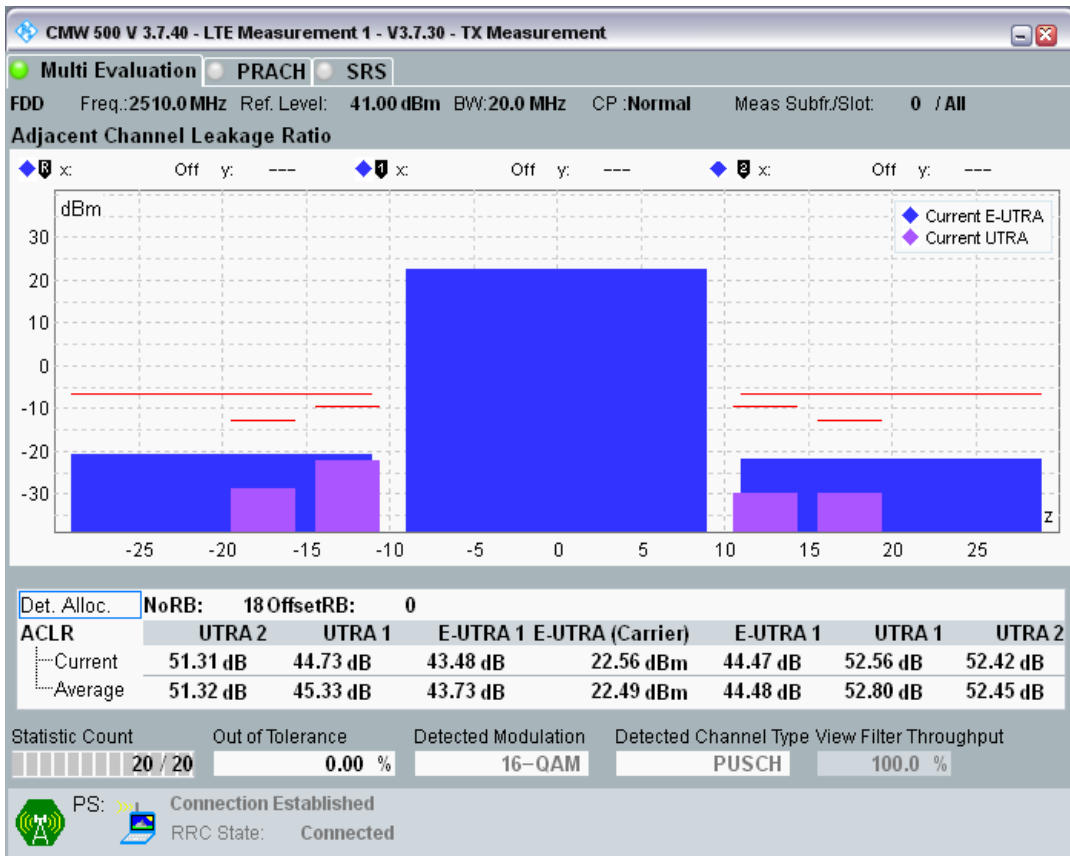

Band7 QAM16 BW=20MHz Channel=20850 RB Size=18 Position=#0