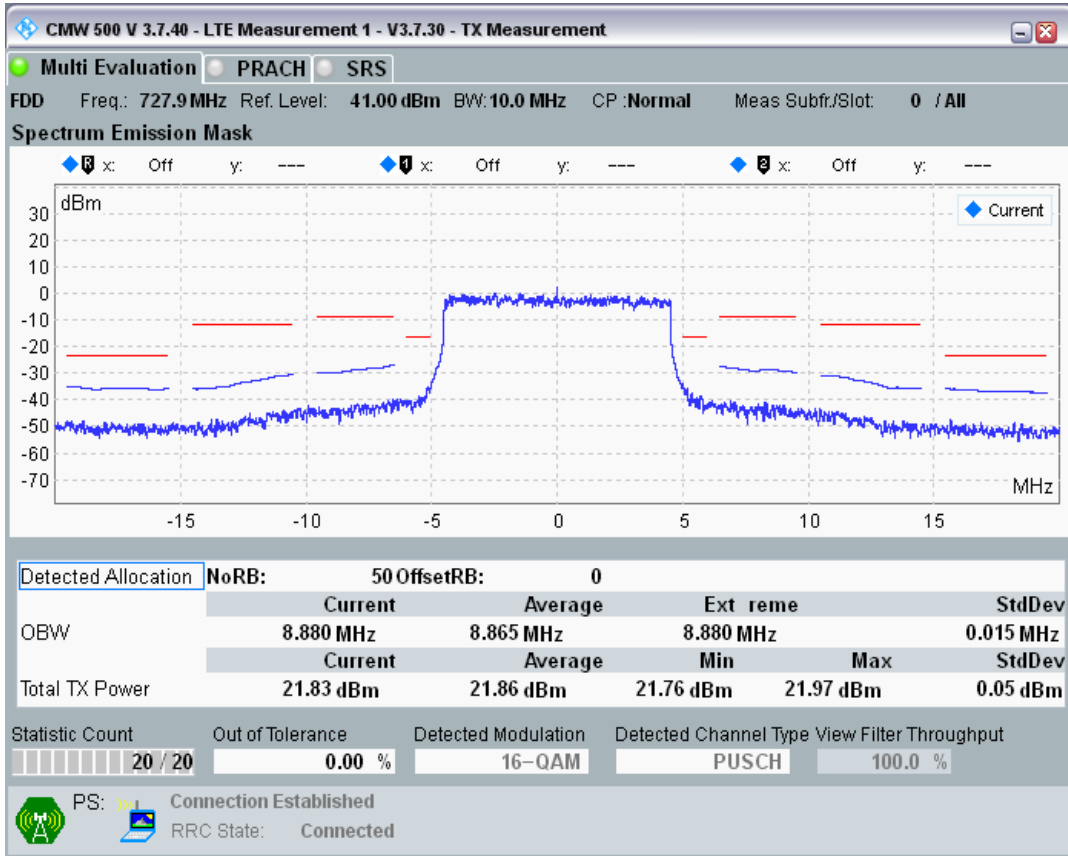

Band28 QAM16 BW=10MHz Channel=27459 RB Size=50 Position=#0