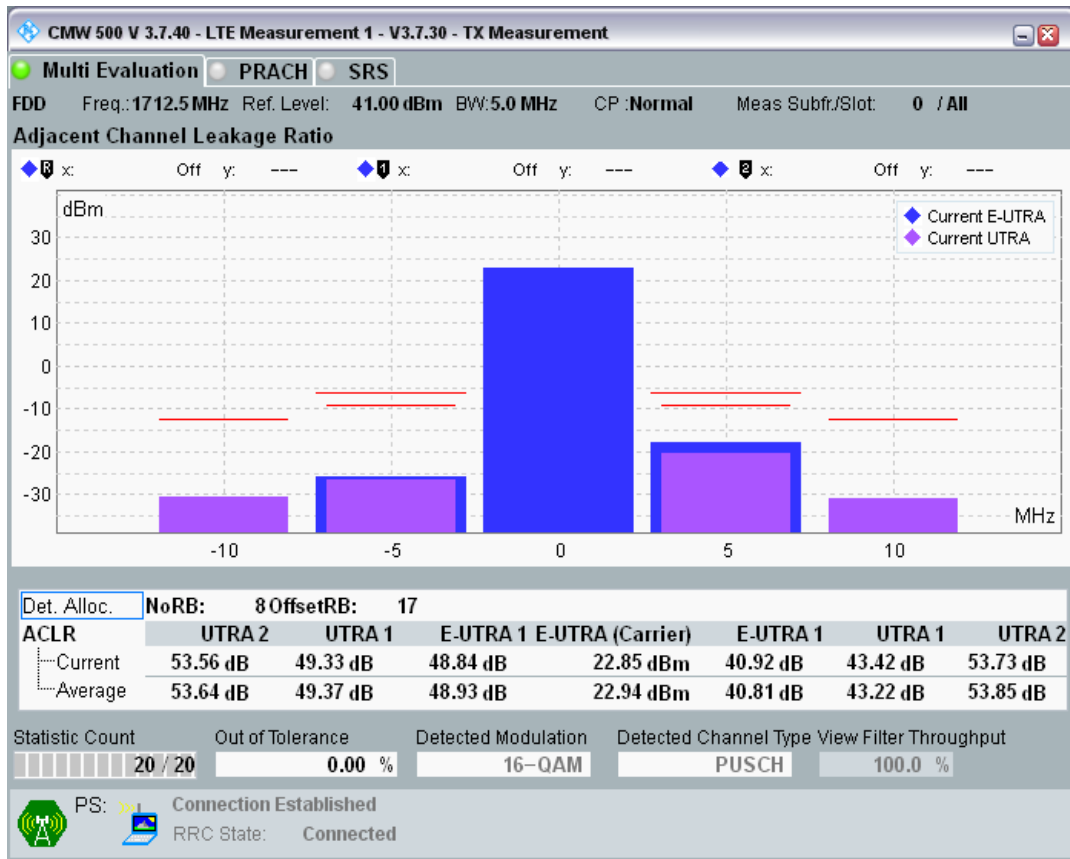

Band3 QAM16 BW=5MHz Channel=19225 RB Size=8 Position=#Max