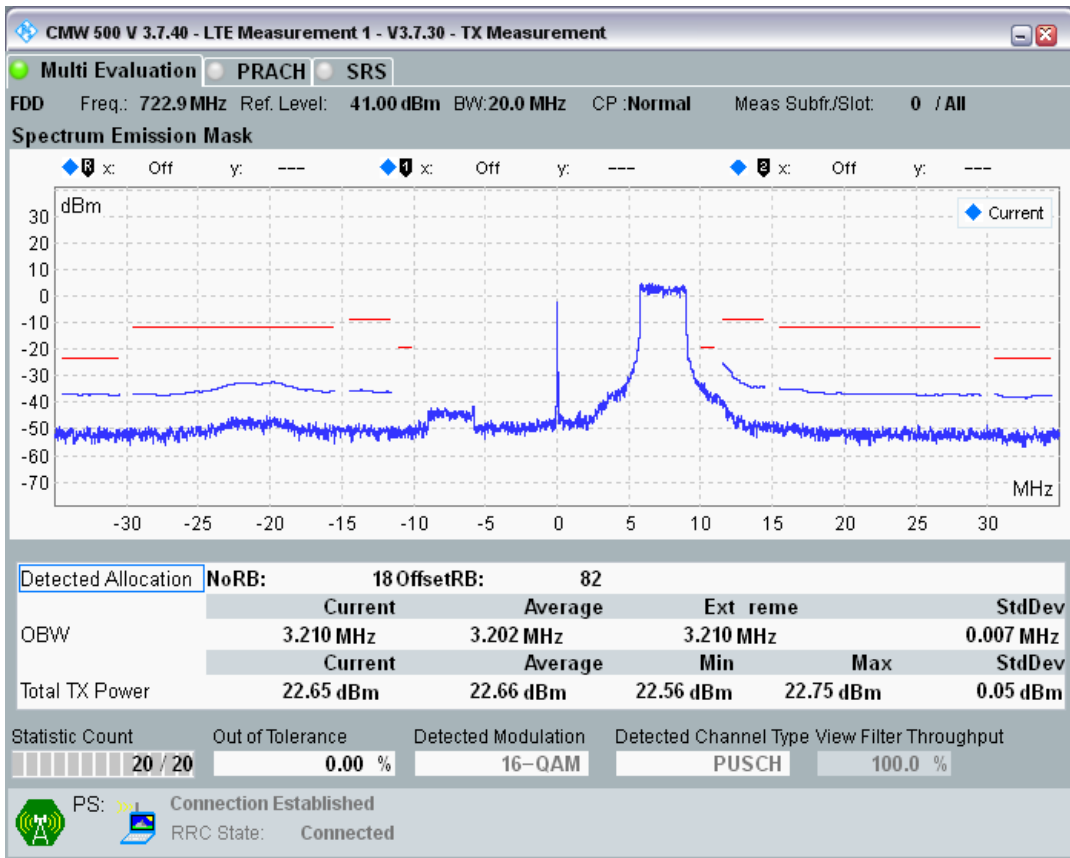

Band28 QAM16 BW=20MHz Channel=27409 RB Size=18 Position=#Max