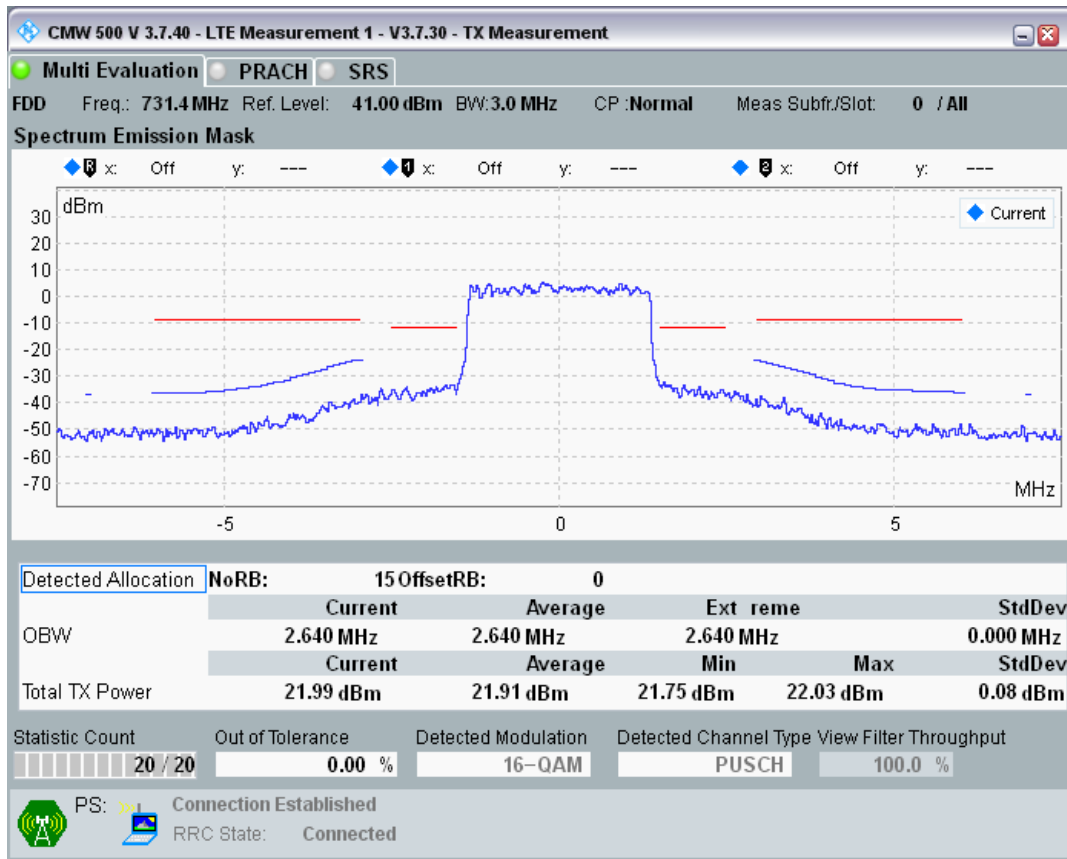

Band28 QAM16 BW=3MHz Channel=27494 RB Size=15 Position=#0