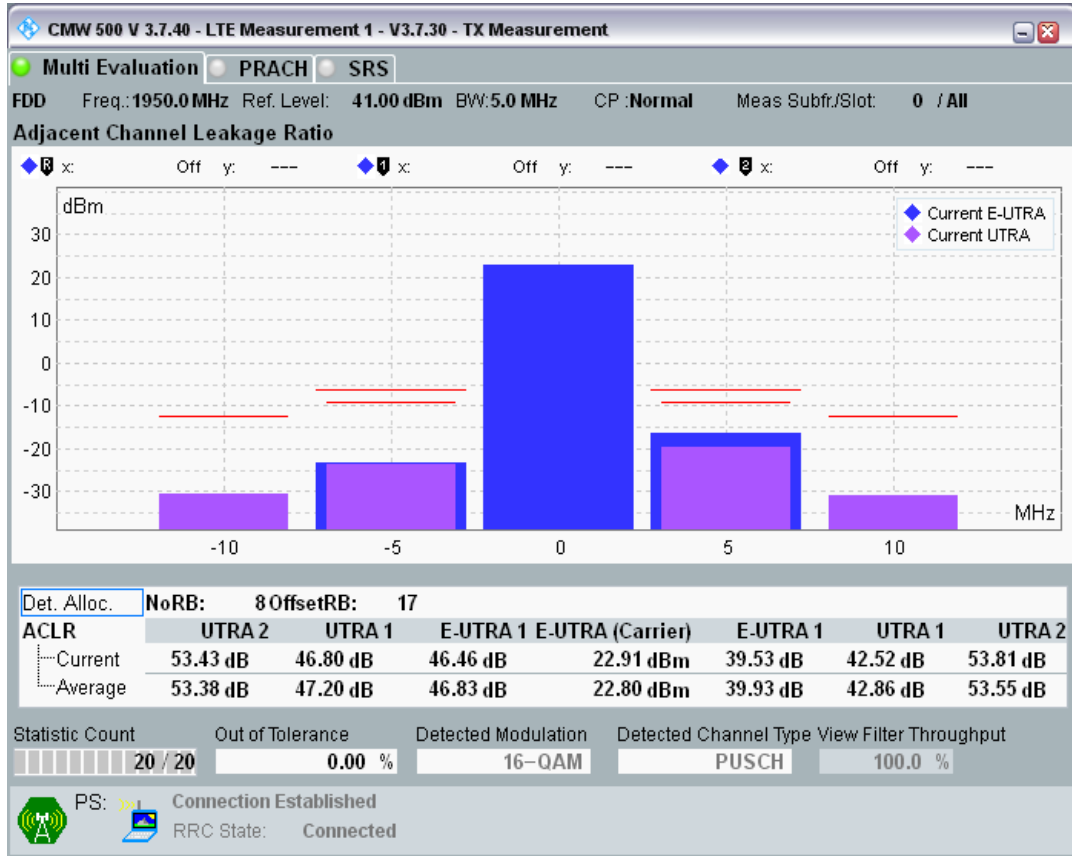

Band1 QAM16 BW=5MHz Channel=18300 RB Size=8 Position=#Max