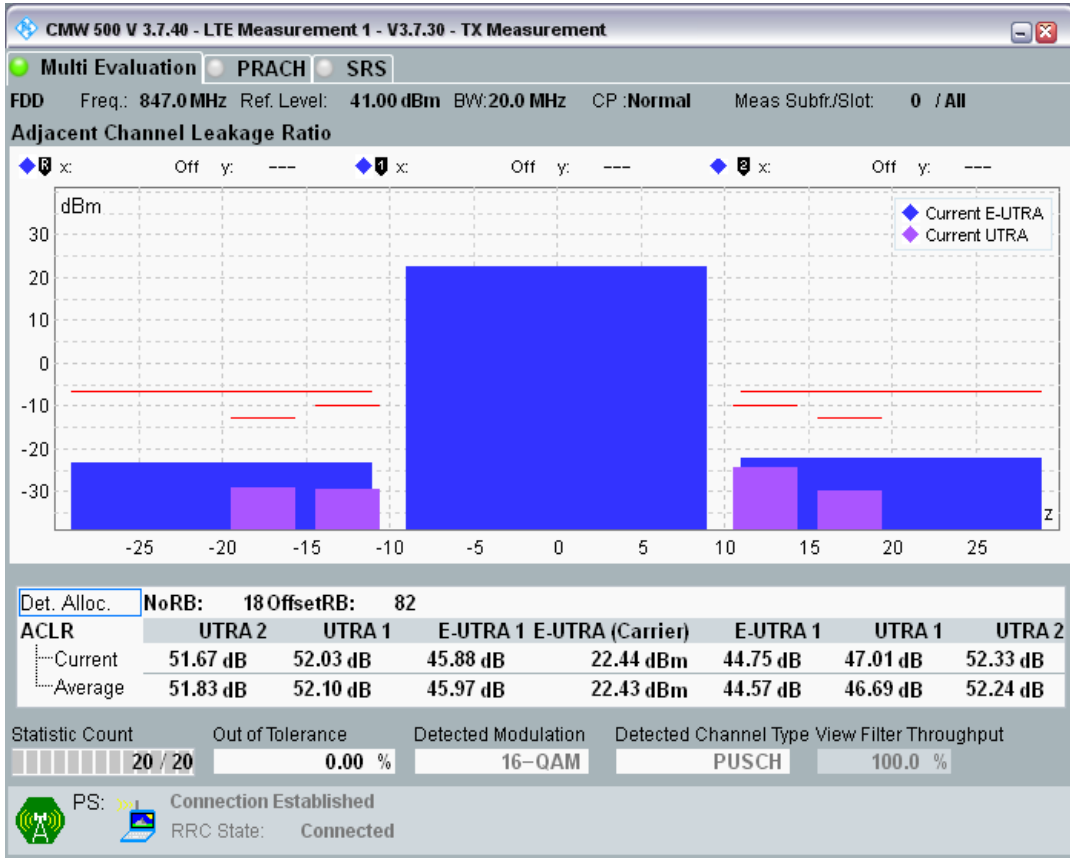

Band20 QAM16 BW=20MHz Channel=24300 RB Size=18 Position=#Max