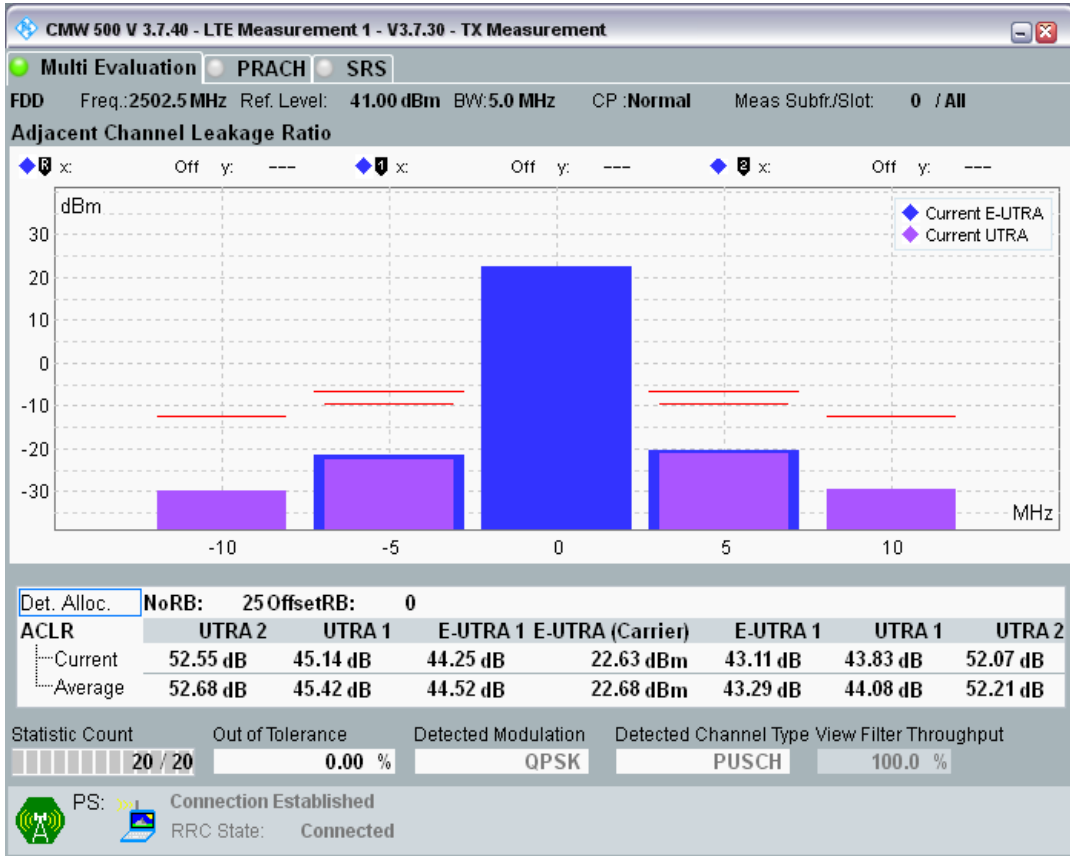

Band7 QPSK BW=5MHz Channel=20775 RB Size=25 Position=#0