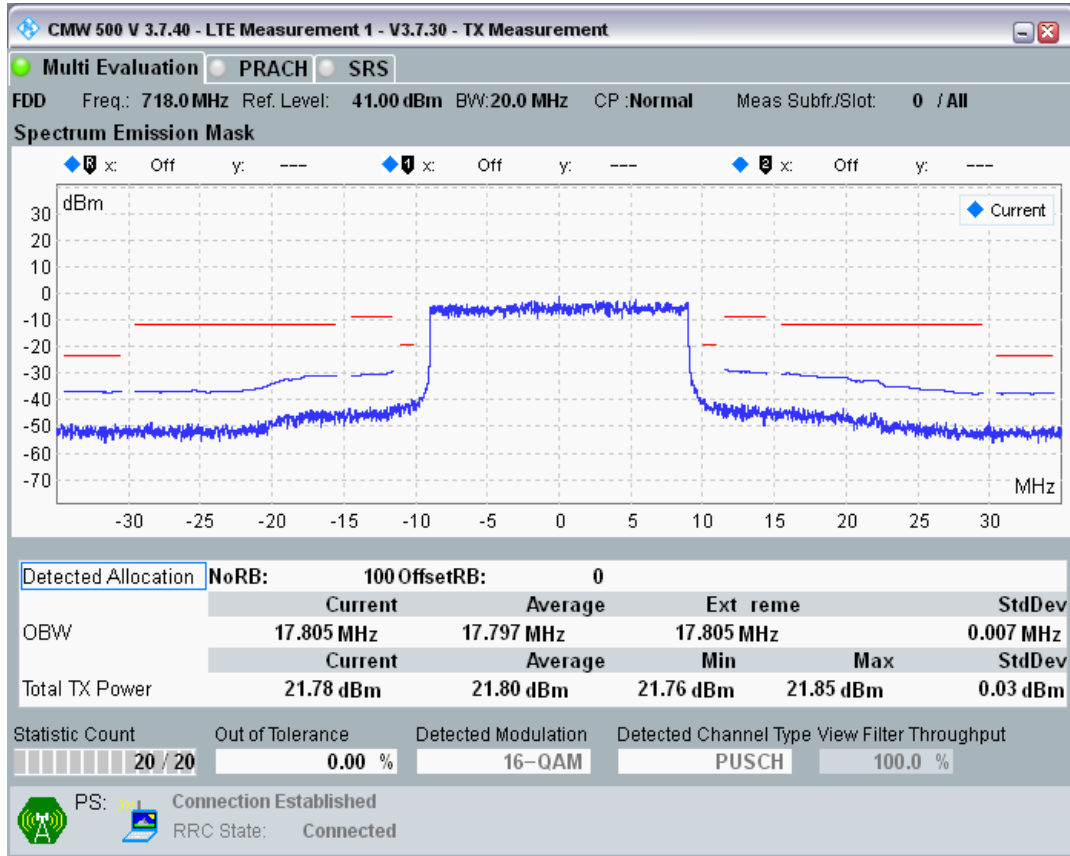

Band28 QAM16 BW=20MHz Channel=27360 RB Size=100 Position=#0