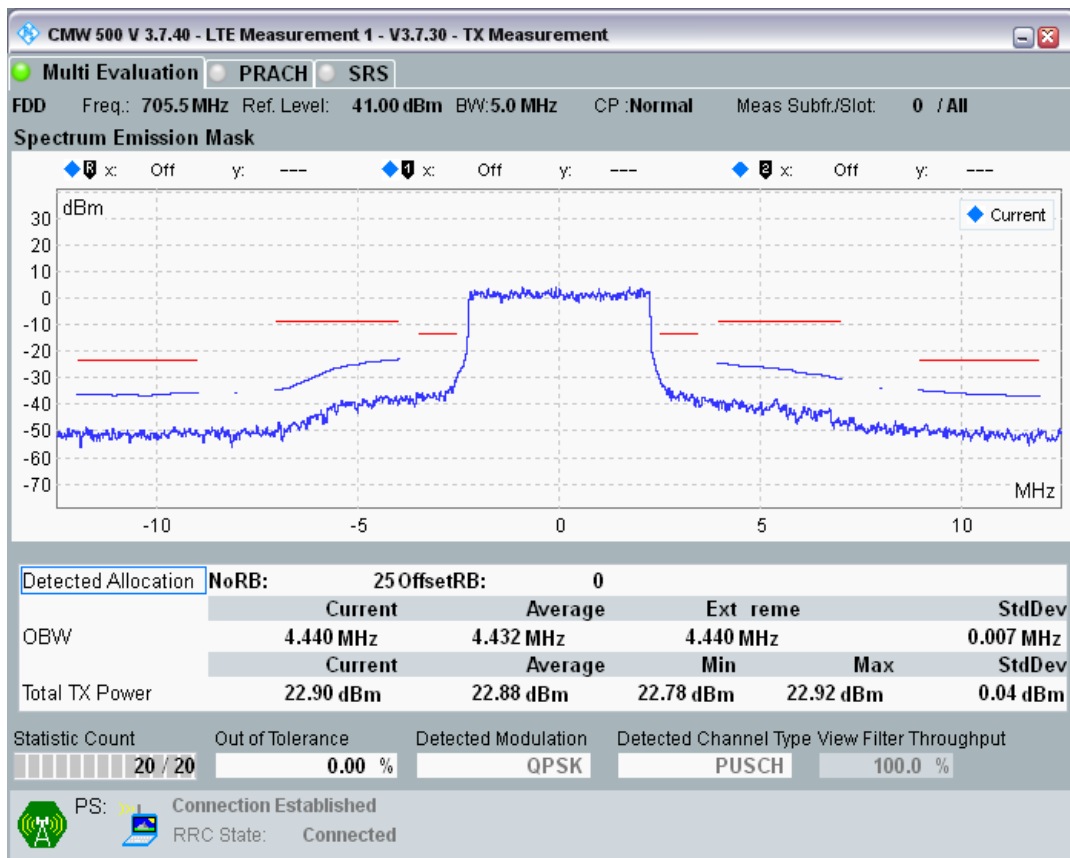

Band28 QPSK BW=5MHz Channel=27235 RB Size=25 Position=#0