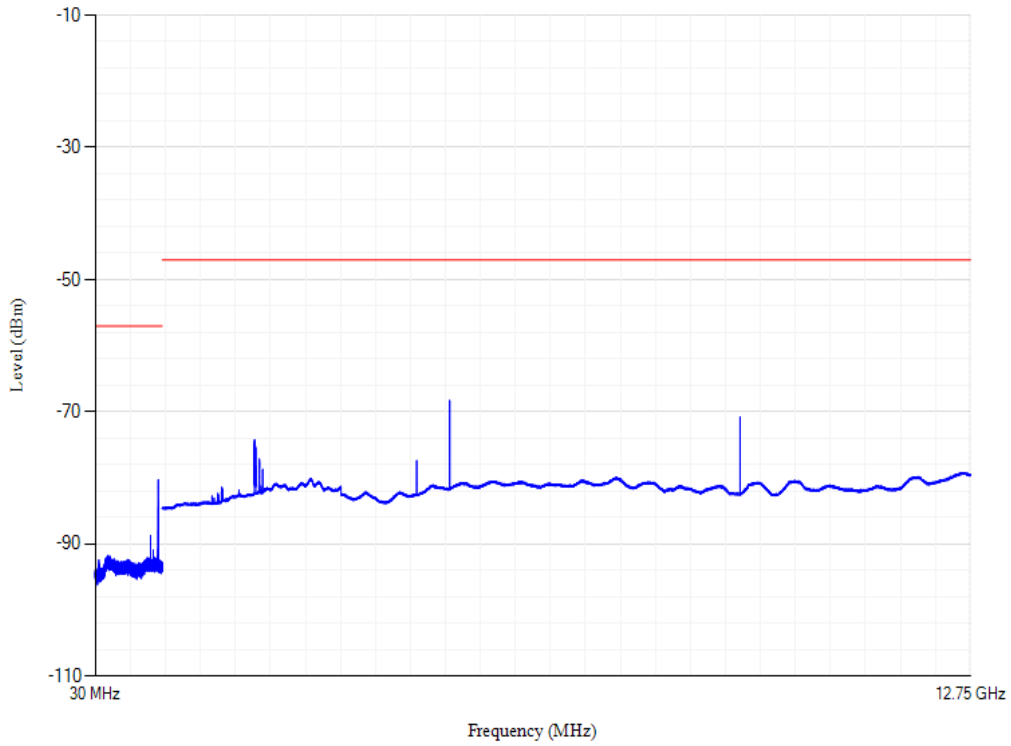

Conducted spurious emissions

Band40 QPSK BW=20MHz Channel=38750