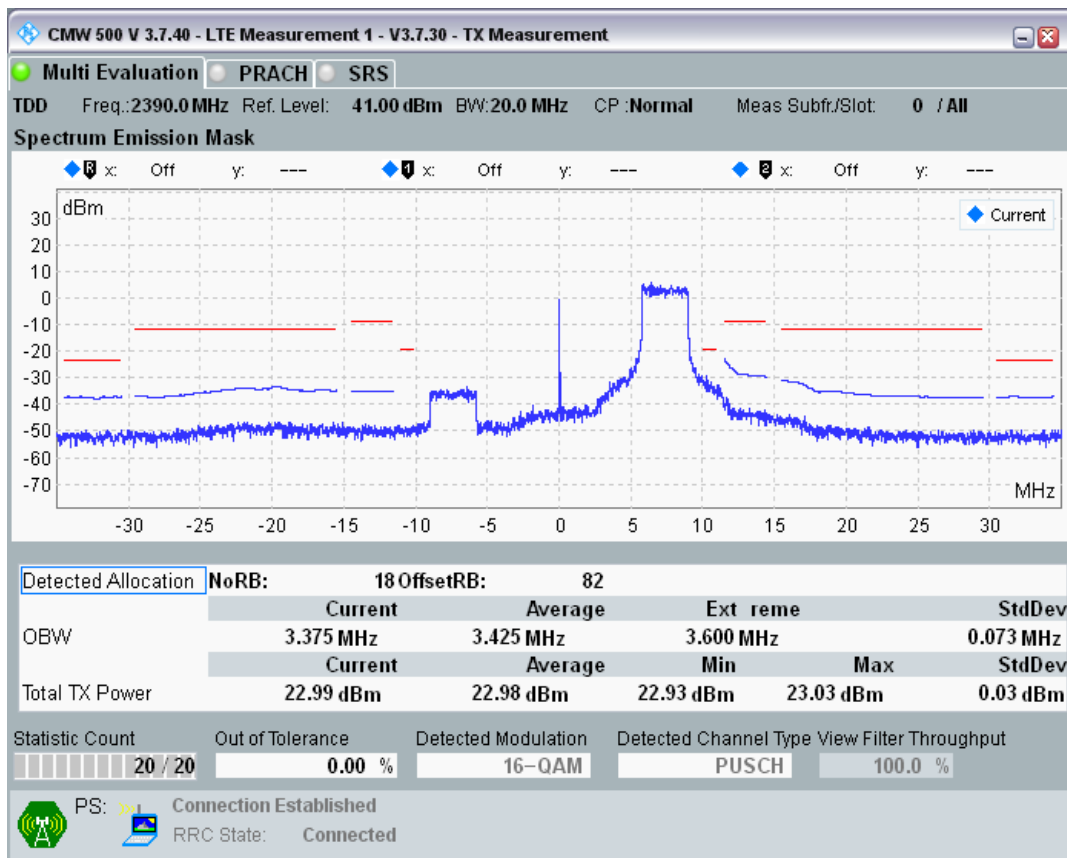

Band40 QAM16 BW=20MHz Channel=39550 RB Size=18 Position=#Max