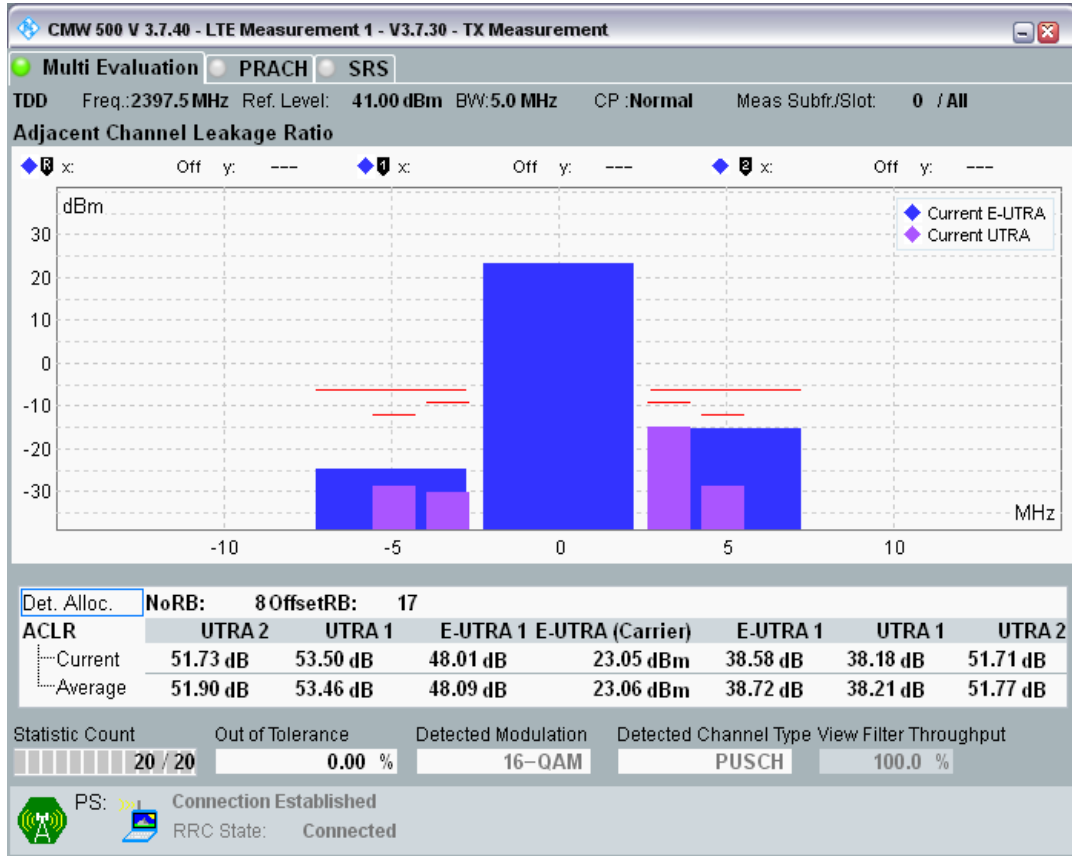

Band40 QAM16 BW=5MHz Channel=39625 RB Size=8 Position=#Max