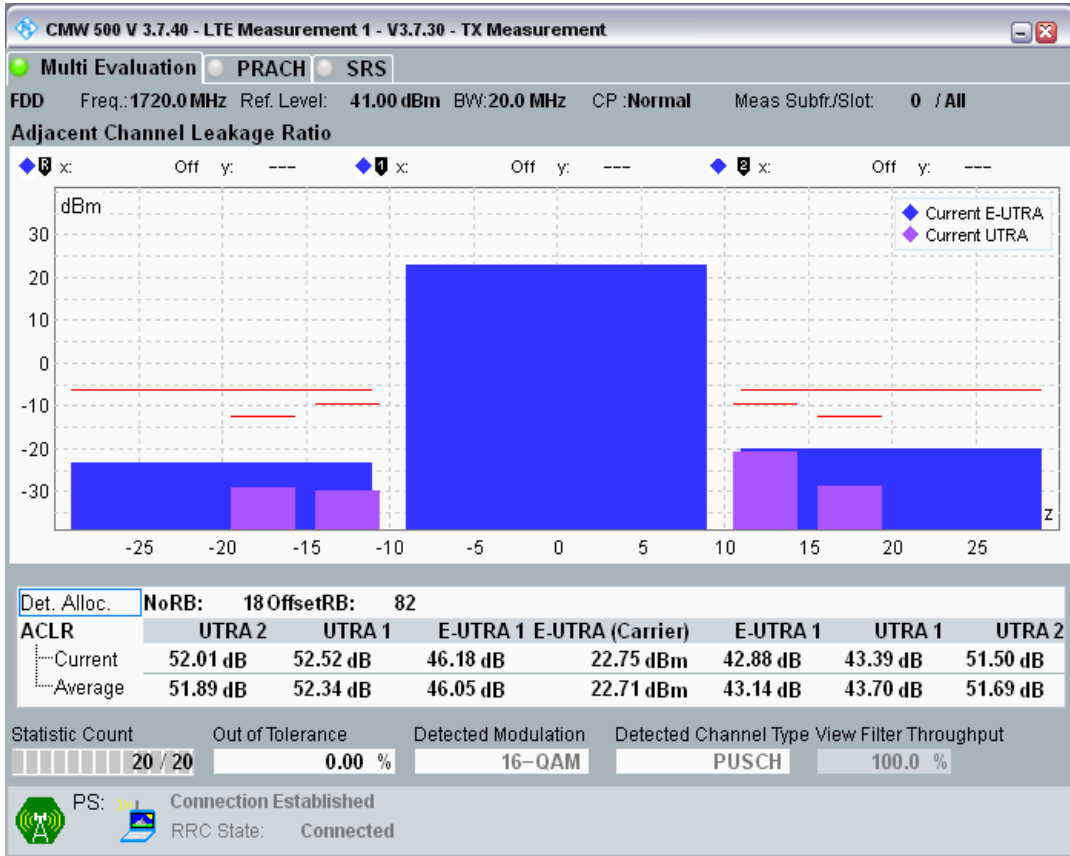

Band3 QAM16 BW=20MHz Channel=19300 RB Size=18 Position=#Max