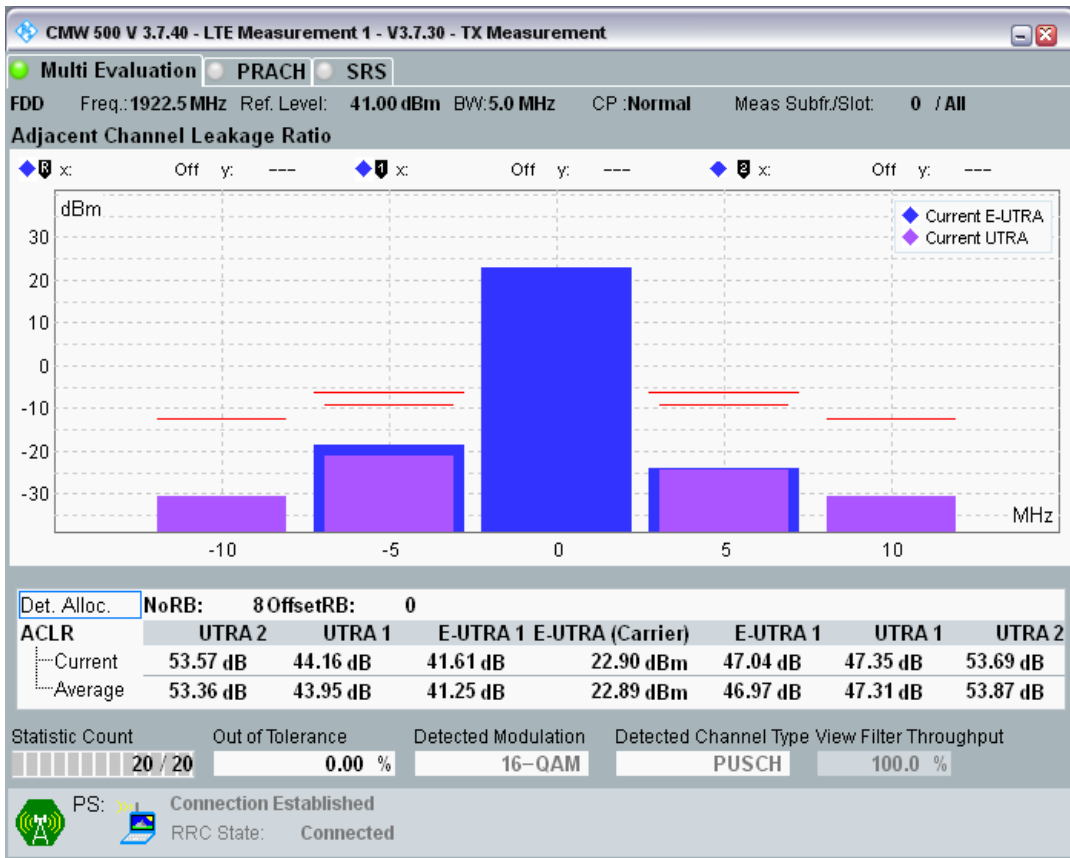

Band1 QPSK BW=5MHz Channel=18025 RB Size=8 Position=#0

Band1 QPSK BW=5MHz Channel=18025 RB Size=8 Position=#Max

Band1 QPSK BW=5MHz Channel=18025 RB Size=25 Position=#0

Band1 QAM16 BW=5MHz Channel=18025 RB Size=8 Position=#0