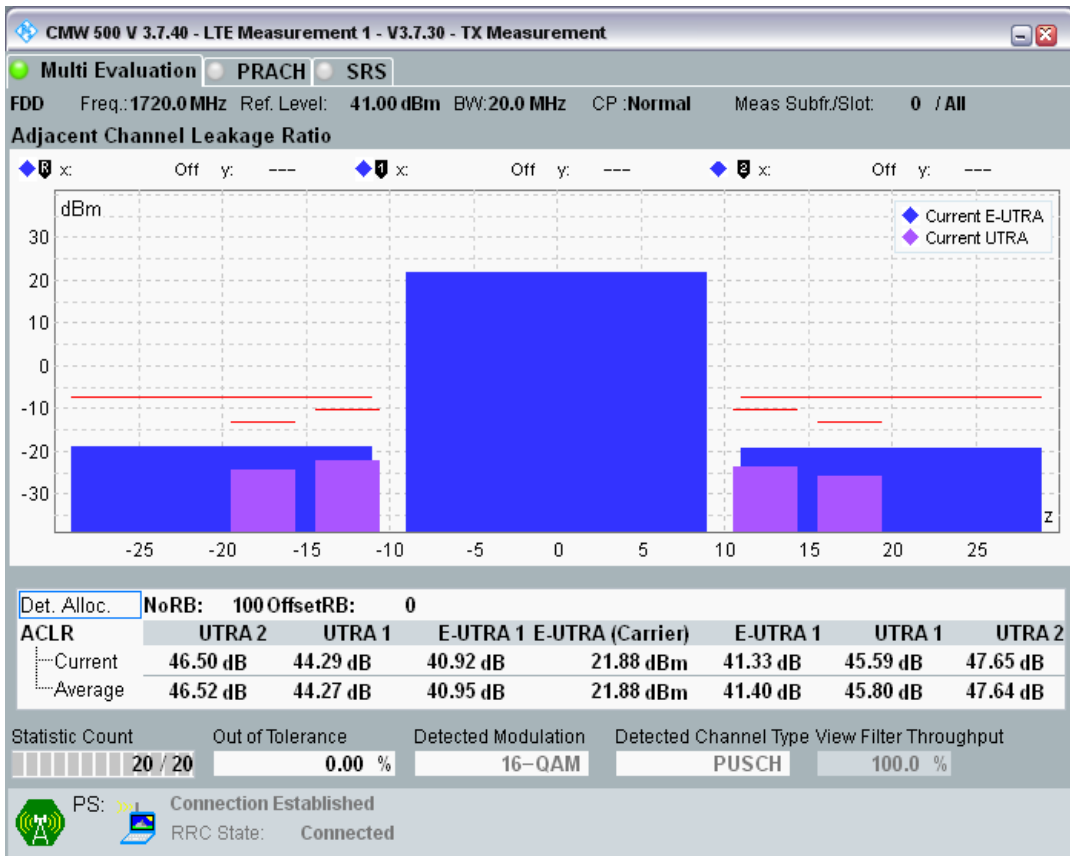

Band3 QPSK BW=20MHz Channel=19300 RB Size=100 Position=#0

Band3 QAM16 BW=20MHz Channel=19300 RB Size=18 Position=#0

Band3 QAM16 BW=20MHz Channel=19300 RB Size=18 Position=#Max

Band3 QAM16 BW=20MHz Channel=19300 RB Size=100 Position=#0