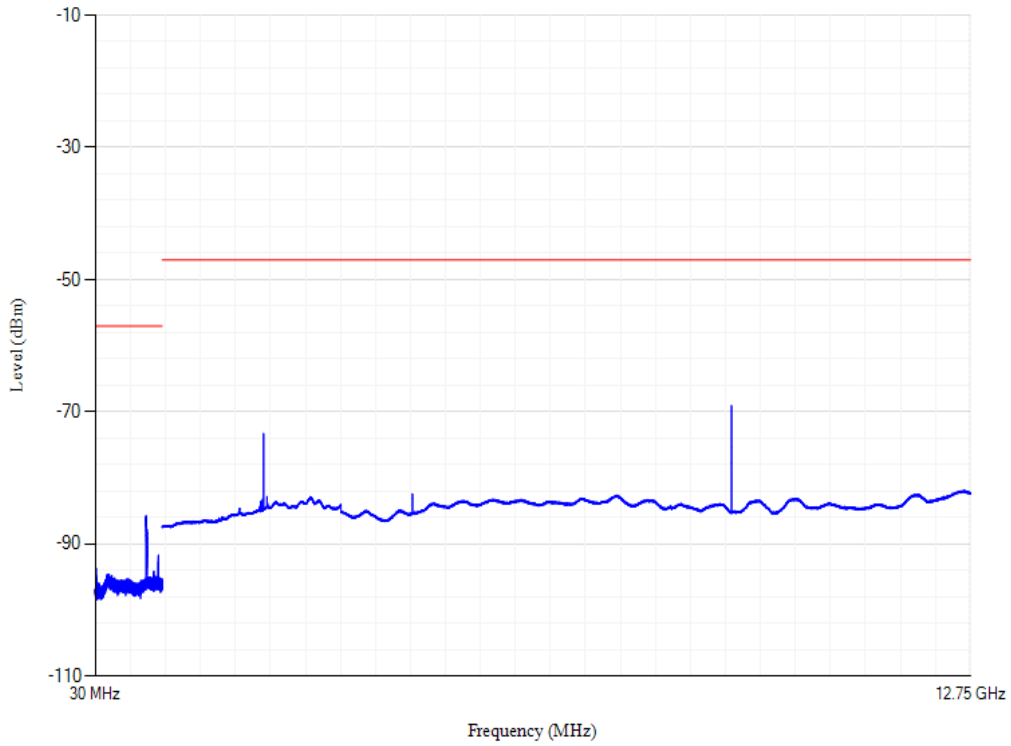

Band28 QPSK BW=20MHz Channel=27409

Conducted spurious emissions

Band28 QPSK BW=20MHz Channel=27360

Conducted spurious emissions

Band3 QPSK BW=20MHz Channel=19850

Conducted spurious emissions

Band3 QPSK BW=20MHz Channel=19575