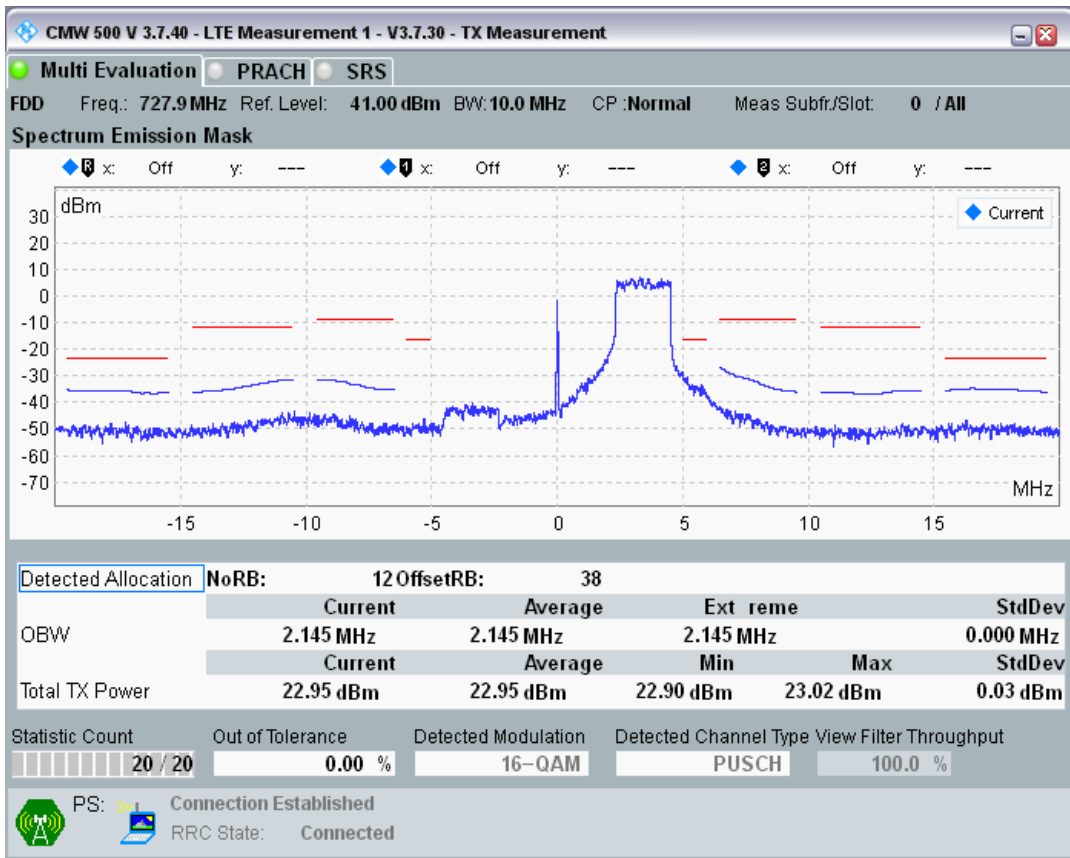

Band28 QAM16 BW=10MHz Channel=27459 RB Size=12 Position=#Max