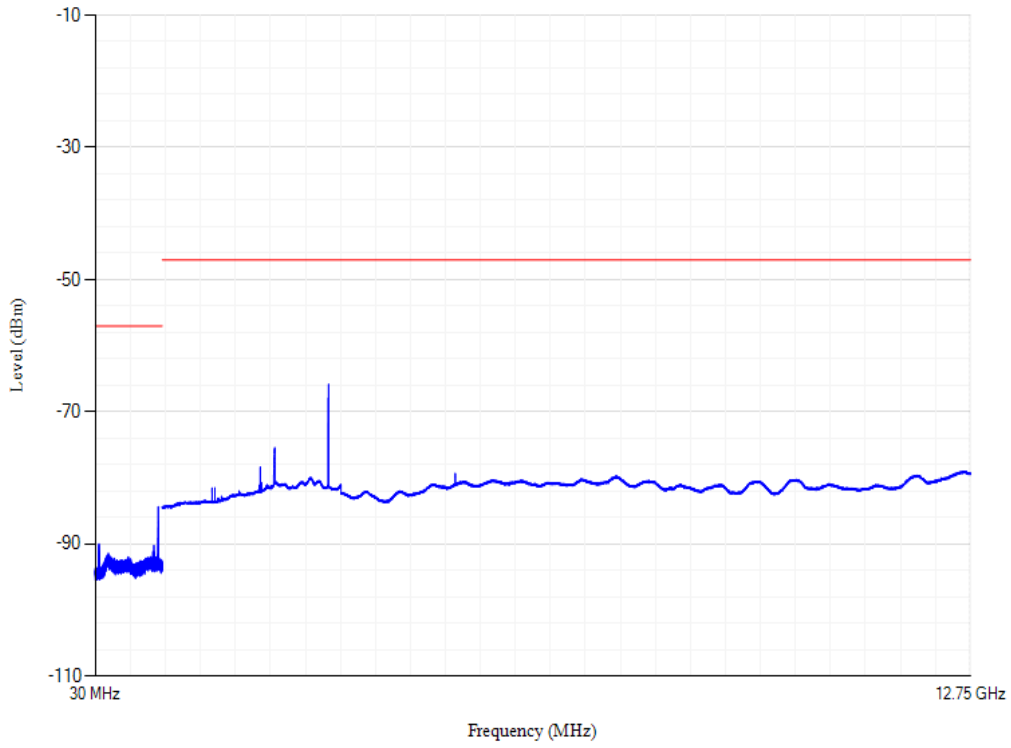

Band40 QPSK BW=20MHz Channel=39550

Conducted spurious emissions

Band7 QPSK BW=20MHz Channel=21100

Conducted spurious emissions

Band7 QPSK BW=20MHz Channel=20850

Conducted spurious emissions

Band7 QPSK BW=20MHz Channel=21350