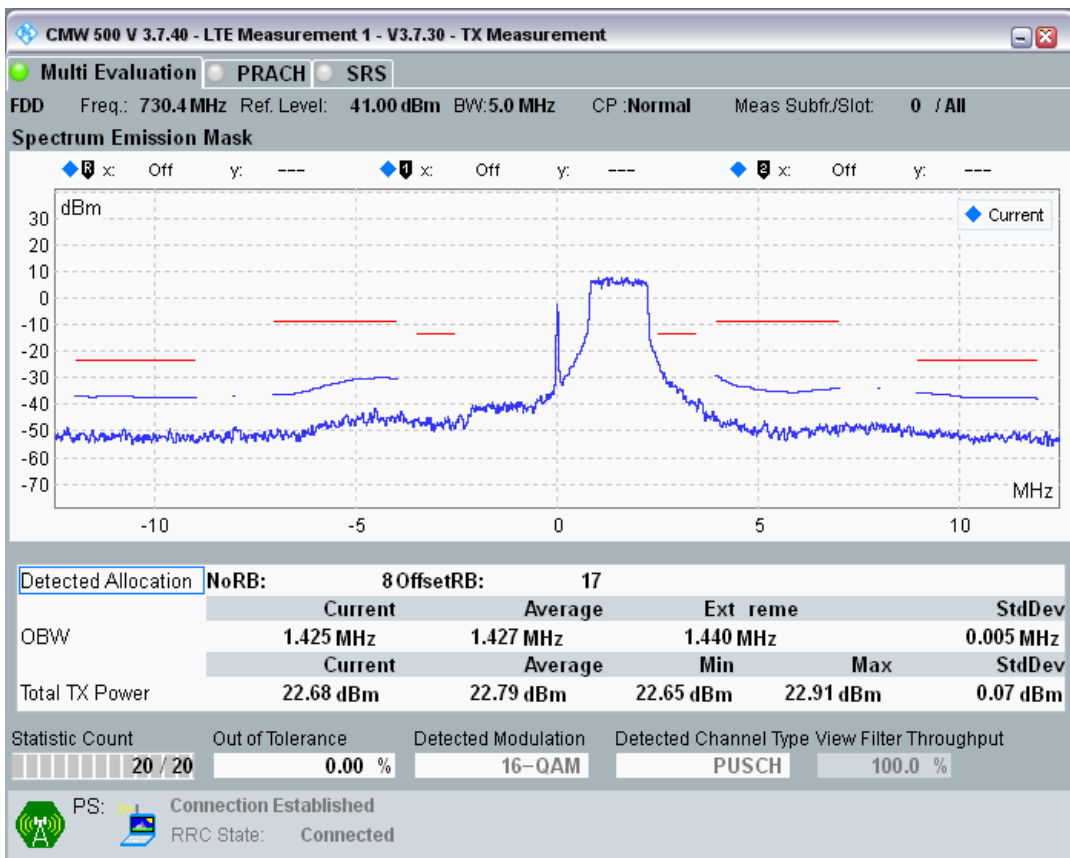

Band28 QAM16 BW=5MHz Channel=27484 RB Size=8 Position=#Max