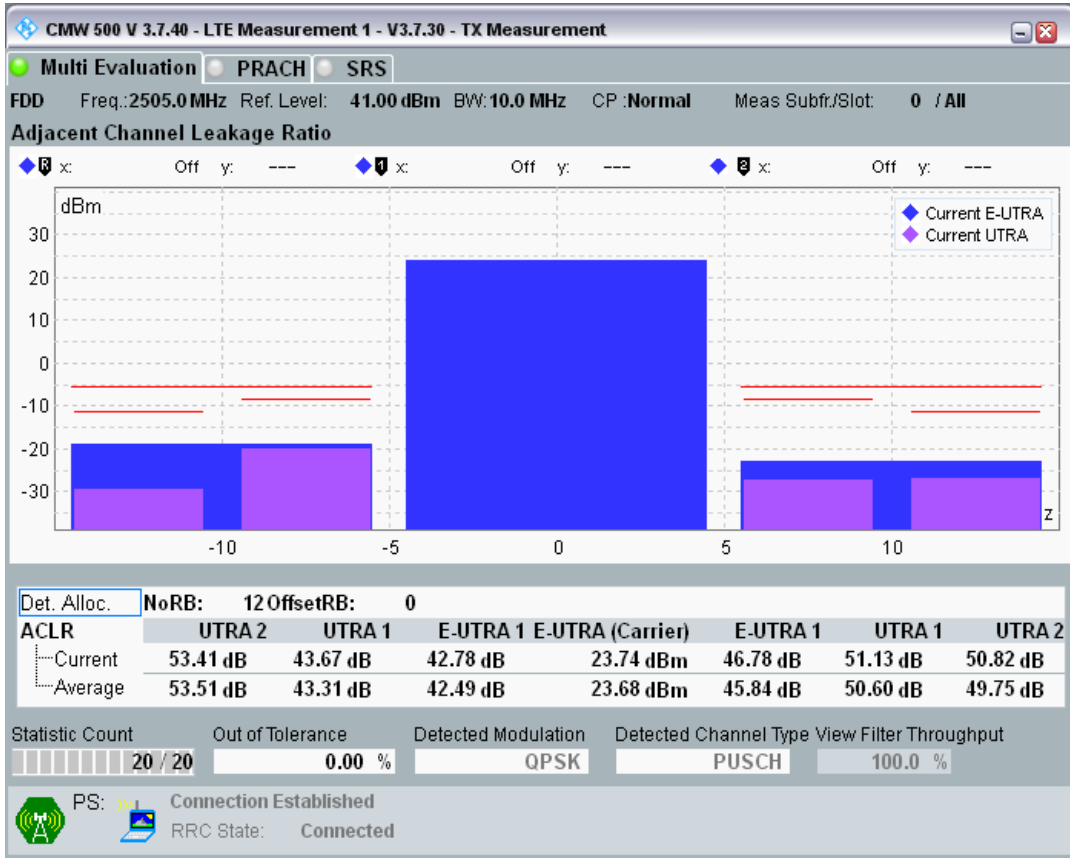

Band7 QPSK BW=10MHz Channel=20800 RB Size=12 Position=#0