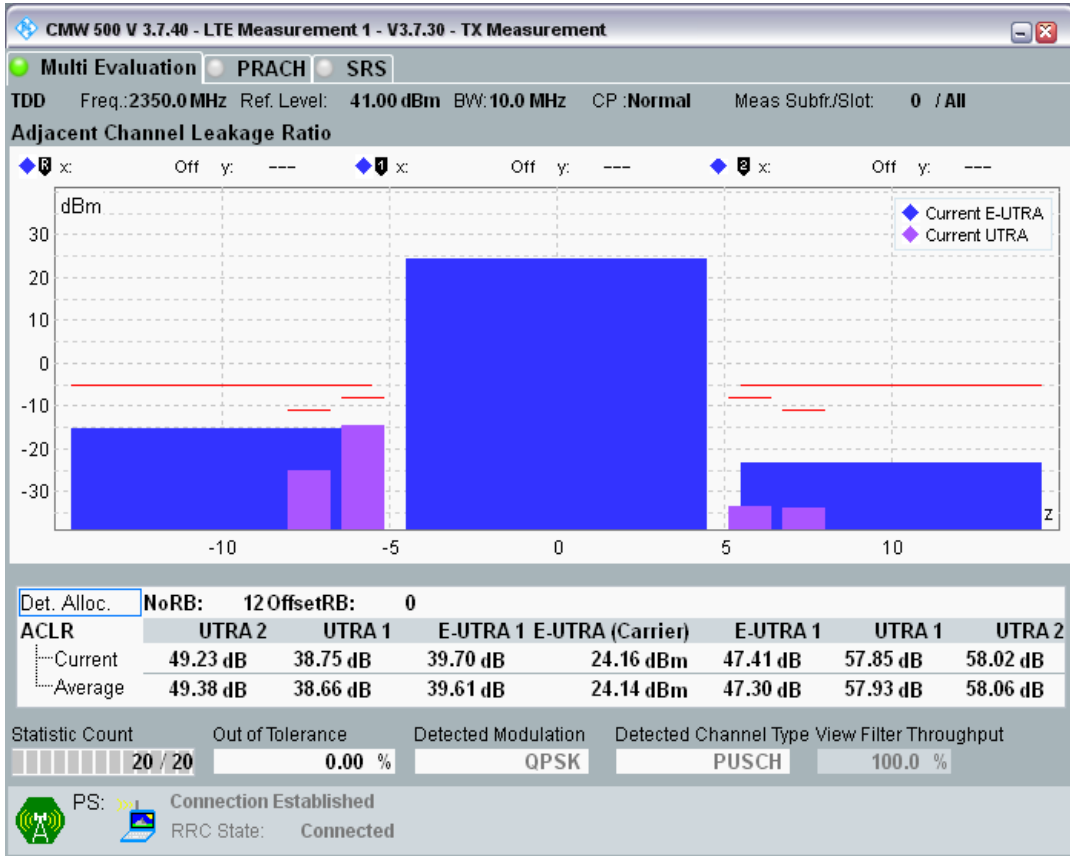

Band40 QPSK BW=10MHz Channel=39150 RB Size=12 Position=#0