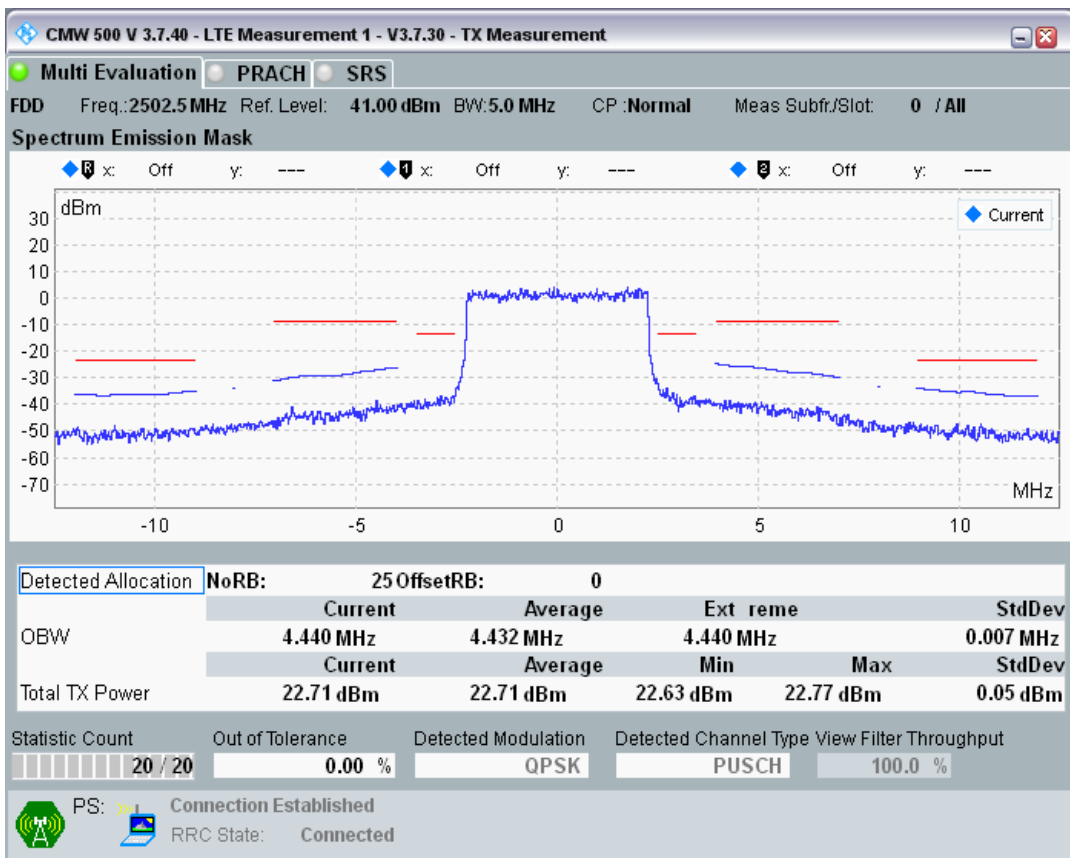

Band7 QPSK BW=5MHz Channel=20775 RB Size=25 Position=#0