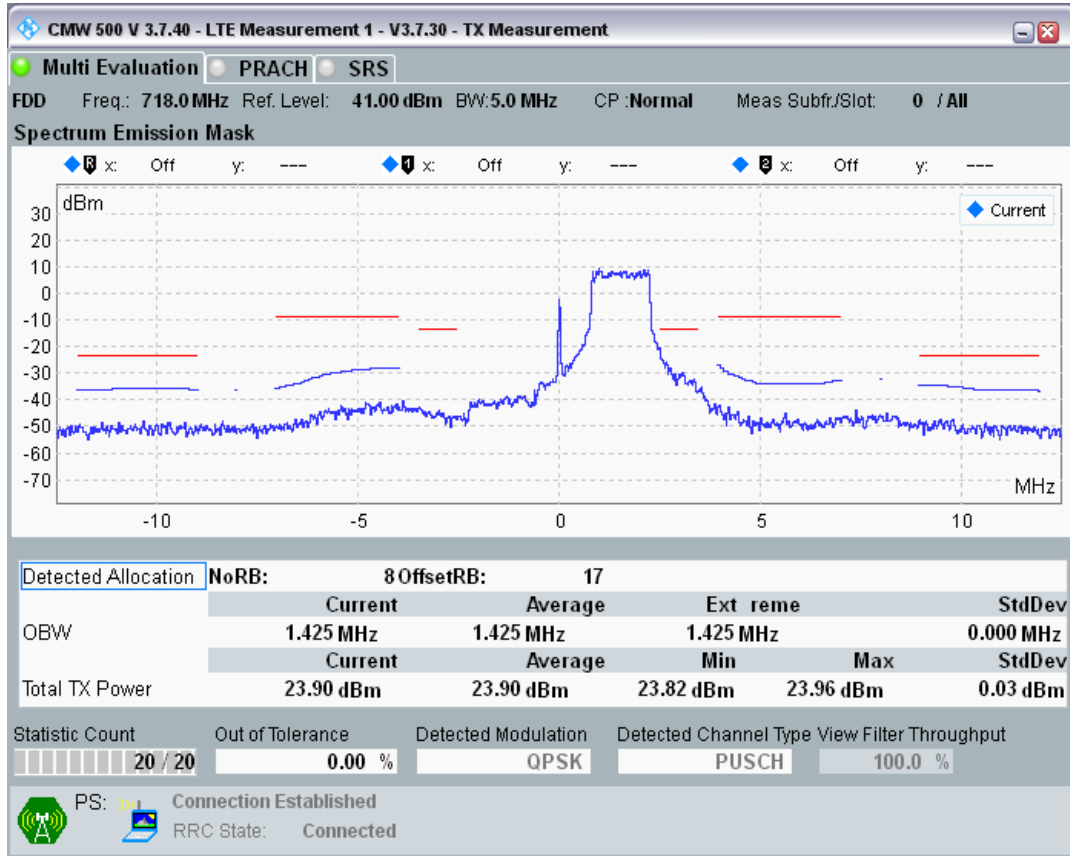

Band28 QPSK BW=5MHz Channel=27360 RB Size=8 Position=#Max