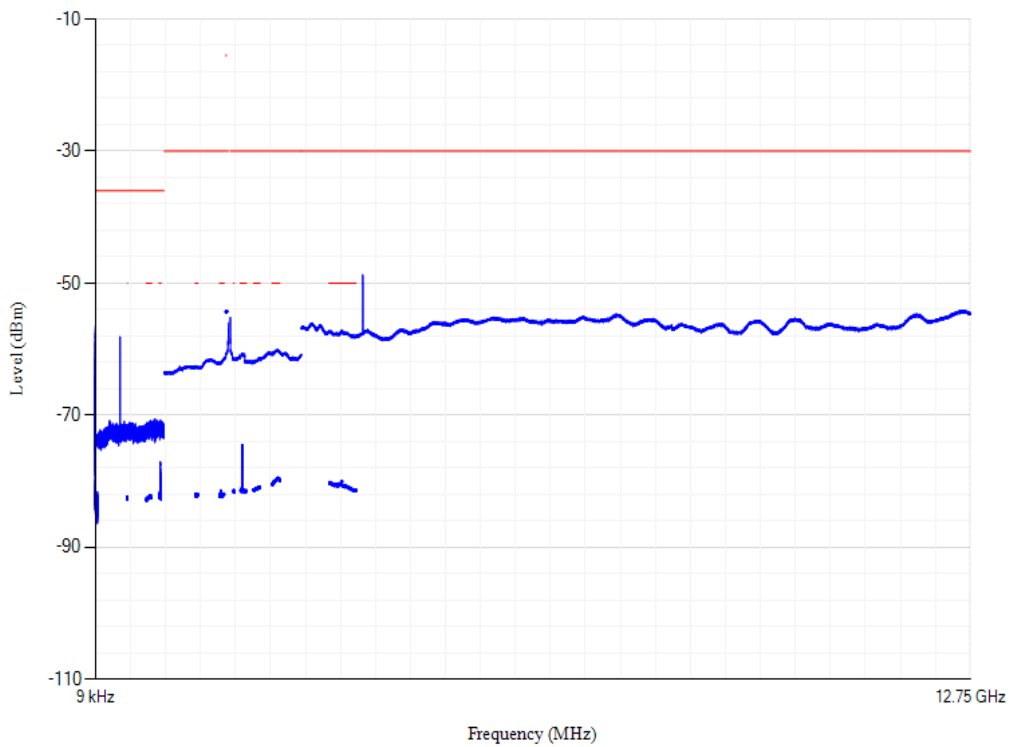

Band1 QPSK BW=5MHz Channel=18025 RB Size=1 Position=#0

Conducted spurious emissions

Band1 QPSK BW=5MHz Channel=18300 RB Size=1 Position=#0

Conducted spurious emissions

Band1 QPSK BW=5MHz Channel=18575 RB Size=1 Position=#0