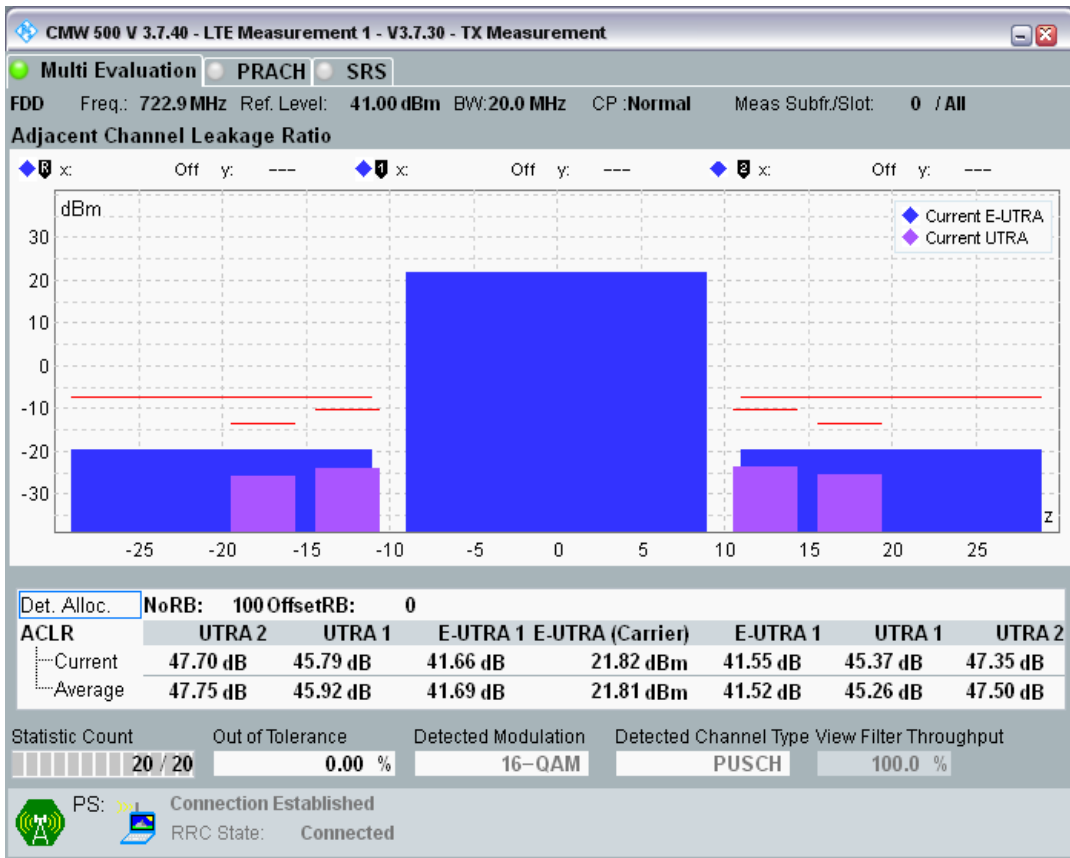

Band28 QPSK BW=20MHz Channel=27409 RB Size=100 Position=#0

Band28 QAM16 BW=20MHz Channel=27409 RB Size=18 Position=#0

Band28 QAM16 BW=20MHz Channel=27409 RB Size=18 Position=#Max

Band28 QAM16 BW=20MHz Channel=27409 RB Size=100 Position=#0