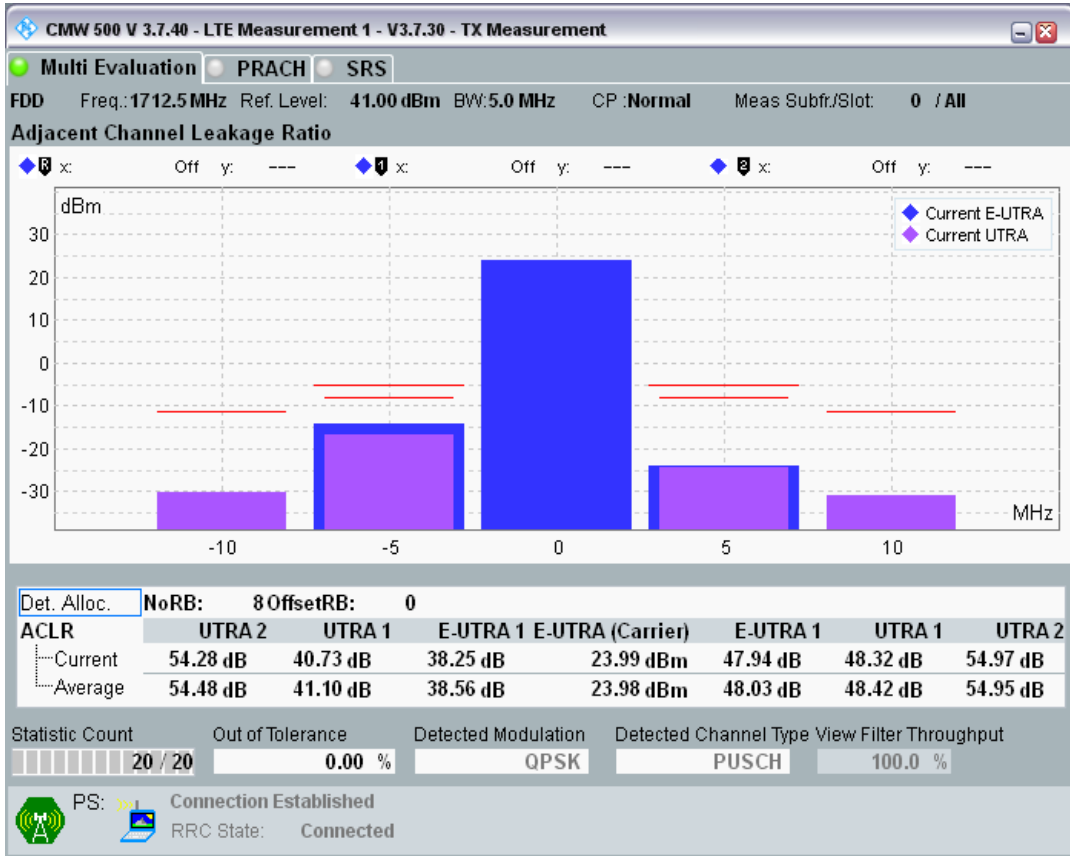

Band3 QPSK BW=5MHz Channel=19225 RB Size=8 Position=#0