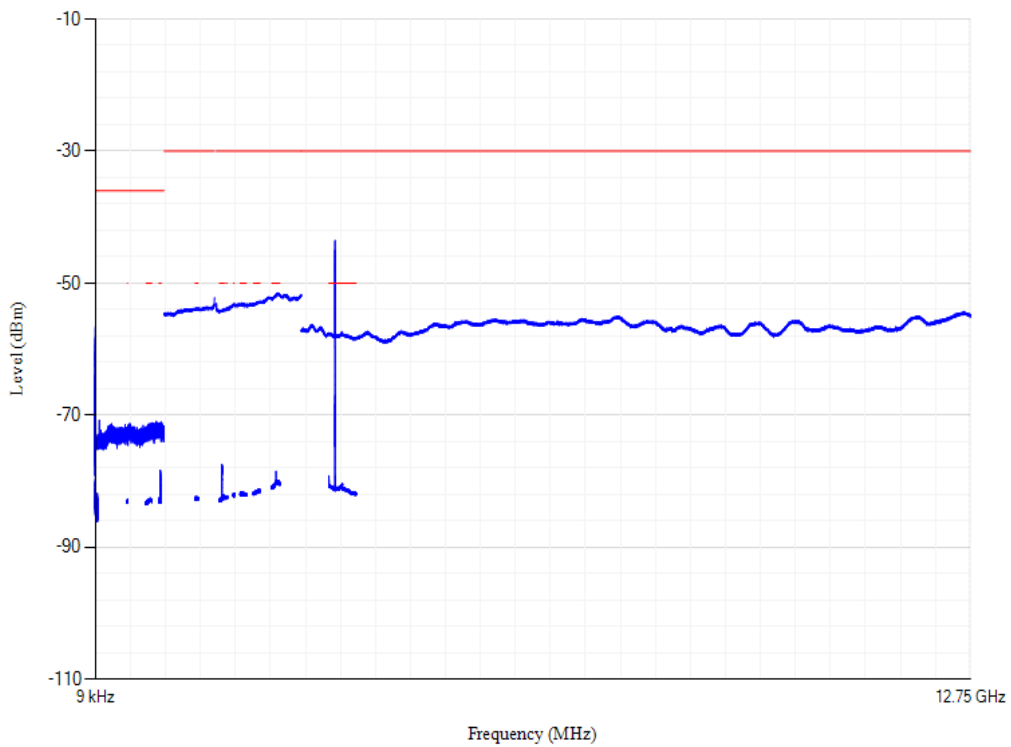

Conducted spurious emissions

Band3 QPSK BW=5MHz Channel=19225 RB Size=1 Position=#0

Conducted spurious emissions

Band3 QPSK BW=5MHz Channel=19575 RB Size=1 Position=#0

Conducted spurious emissions

Band3 QPSK BW=5MHz Channel=19925 RB Size=1 Position=#0