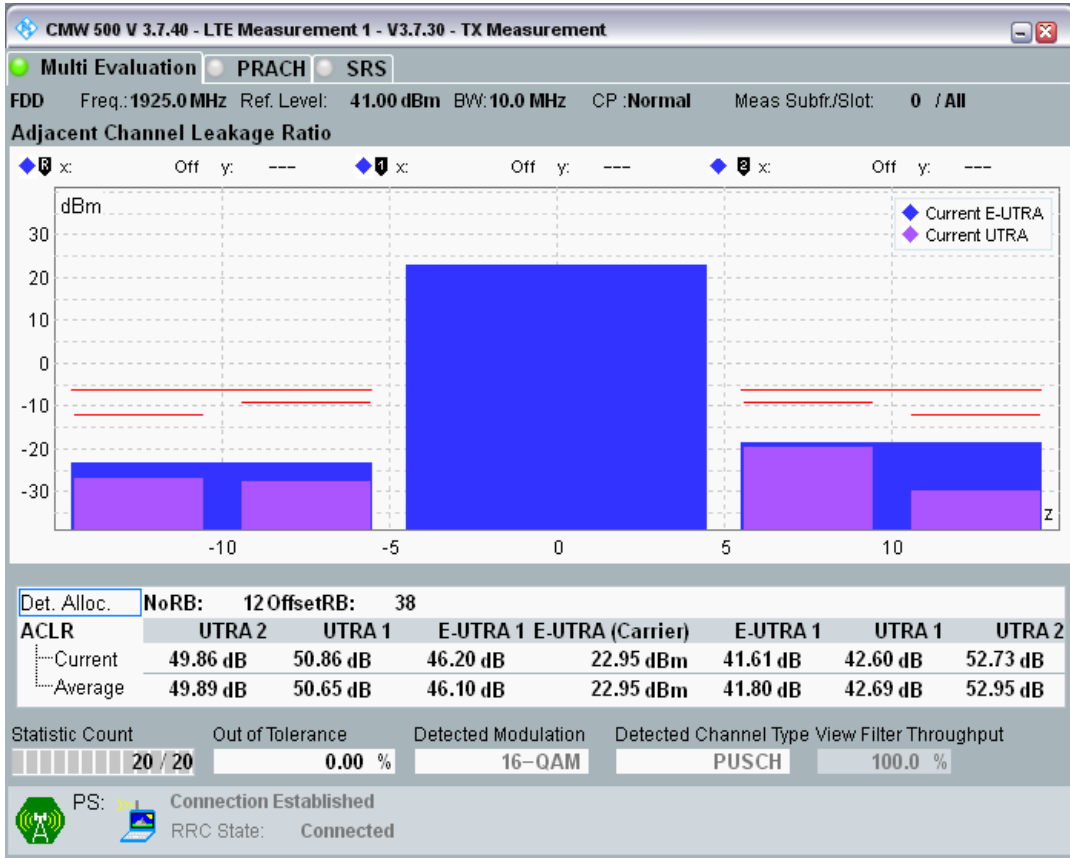

Band1 QAM16 BW=10MHz Channel=18050 RB Size=12 Position=#Max