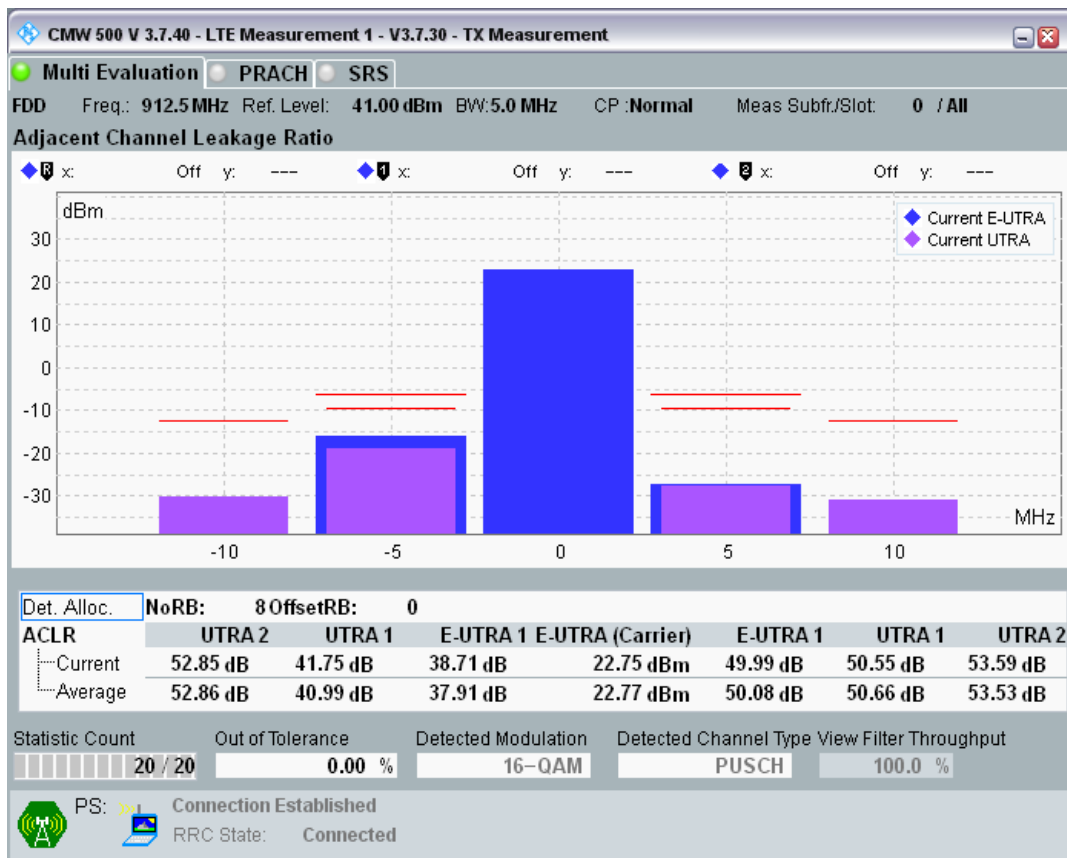

Band8 QPSK BW=5MHz Channel=21775 RB Size=8 Position=#0

Band8 QPSK BW=5MHz Channel=21775 RB Size=8 Position=#Max

Band8 QPSK BW=5MHz Channel=21775 RB Size=25 Position=#0

Band8 QAM16 BW=5MHz Channel=21775 RB Size=8 Position=#0