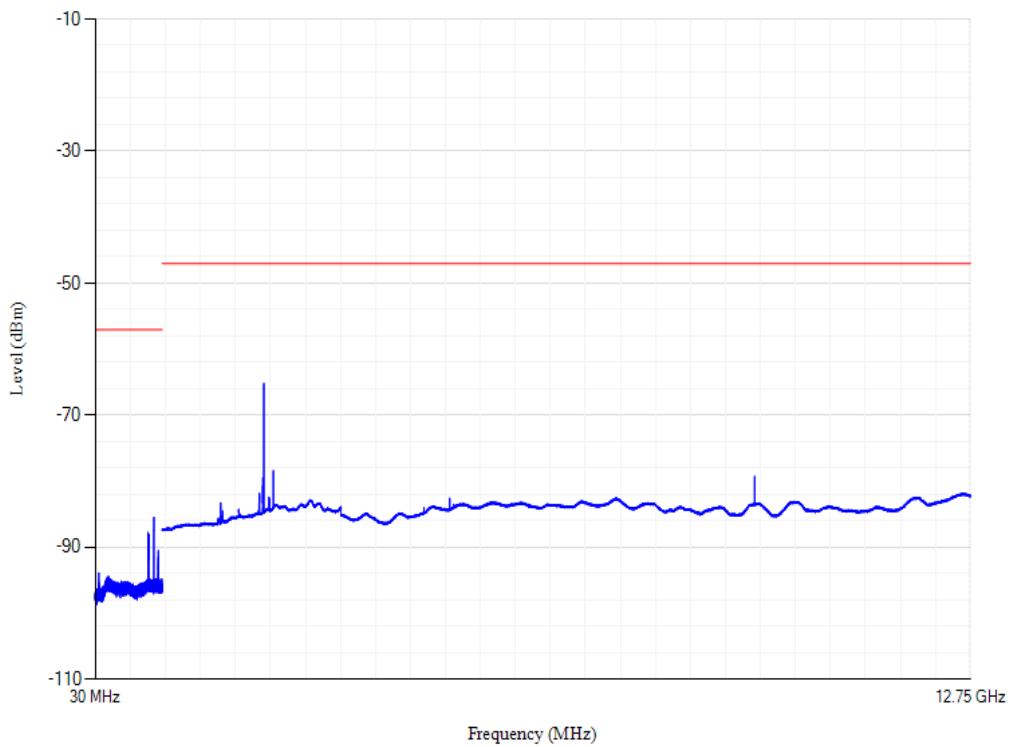

Conducted spurious emissions

Band20 QPSK BW=20MHz Channel=24350