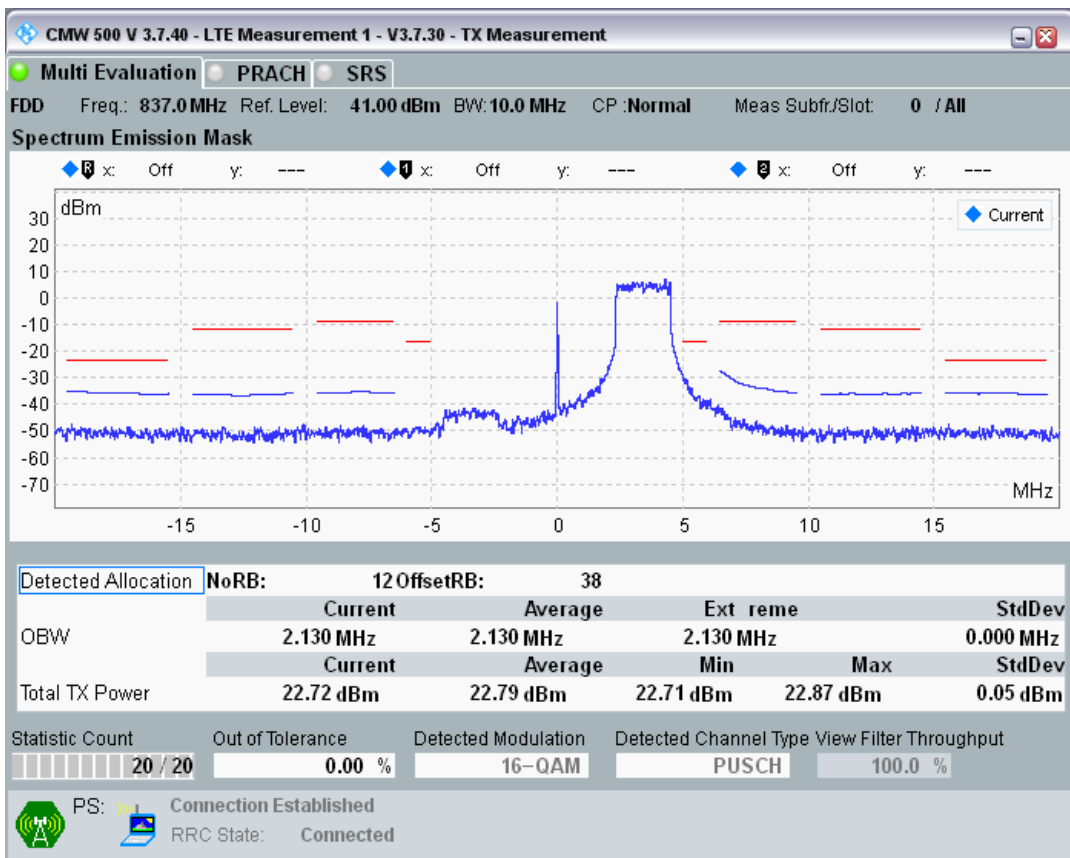

Band20 QAM16 BW=10MHz Channel=24200 RB Size=12 Position=#Max