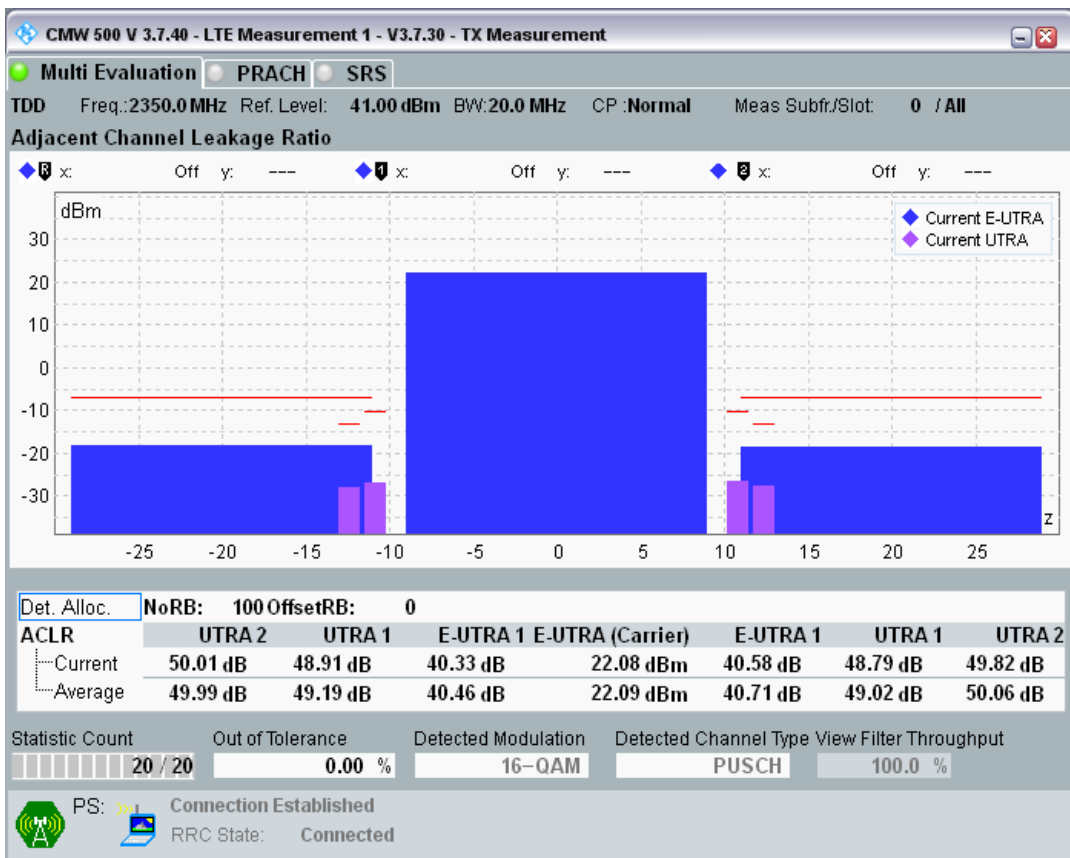

Band40 QPSK BW=20MHz Channel=39150 RB Size=100 Position=#0

Band40 QAM16 BW=20MHz Channel=39150 RB Size=18 Position=#0

Band40 QAM16 BW=20MHz Channel=39150 RB Size=18 Position=#Max

Band40 QAM16 BW=20MHz Channel=39150 RB Size=100 Position=#0