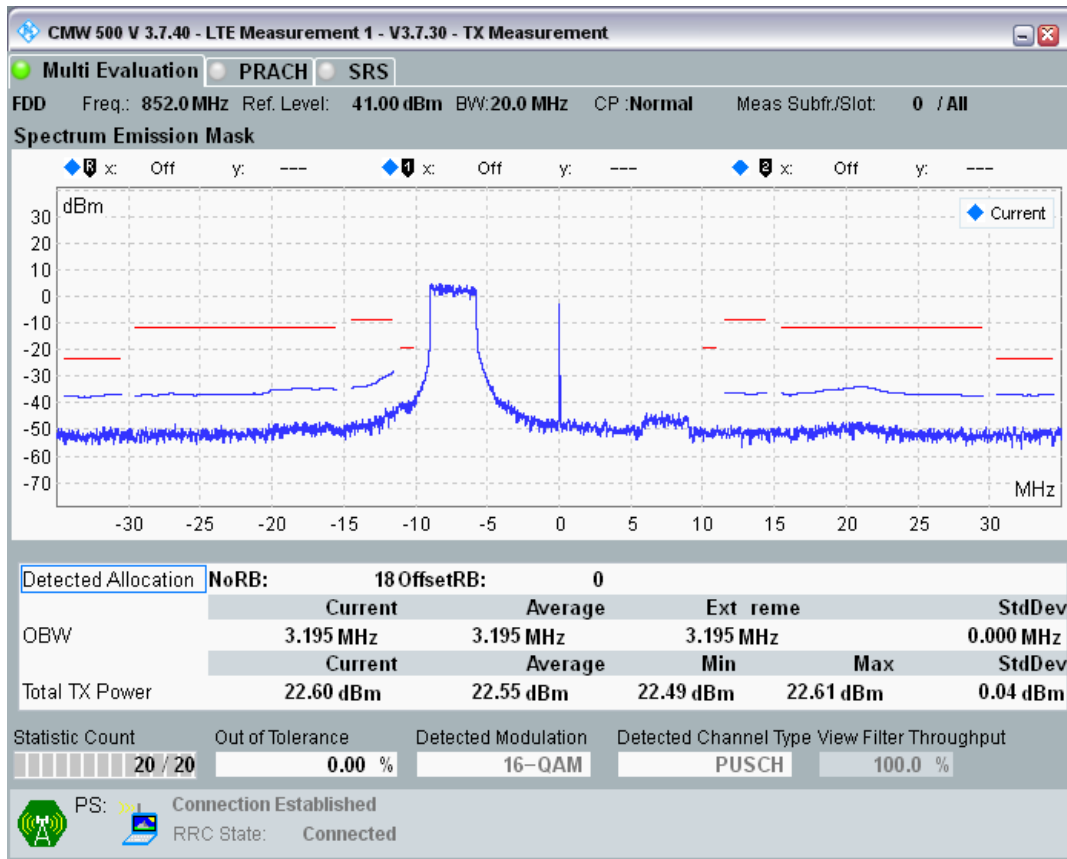

Band20 QAM16 BW=20MHz Channel=24350 RB Size=18 Position=#0