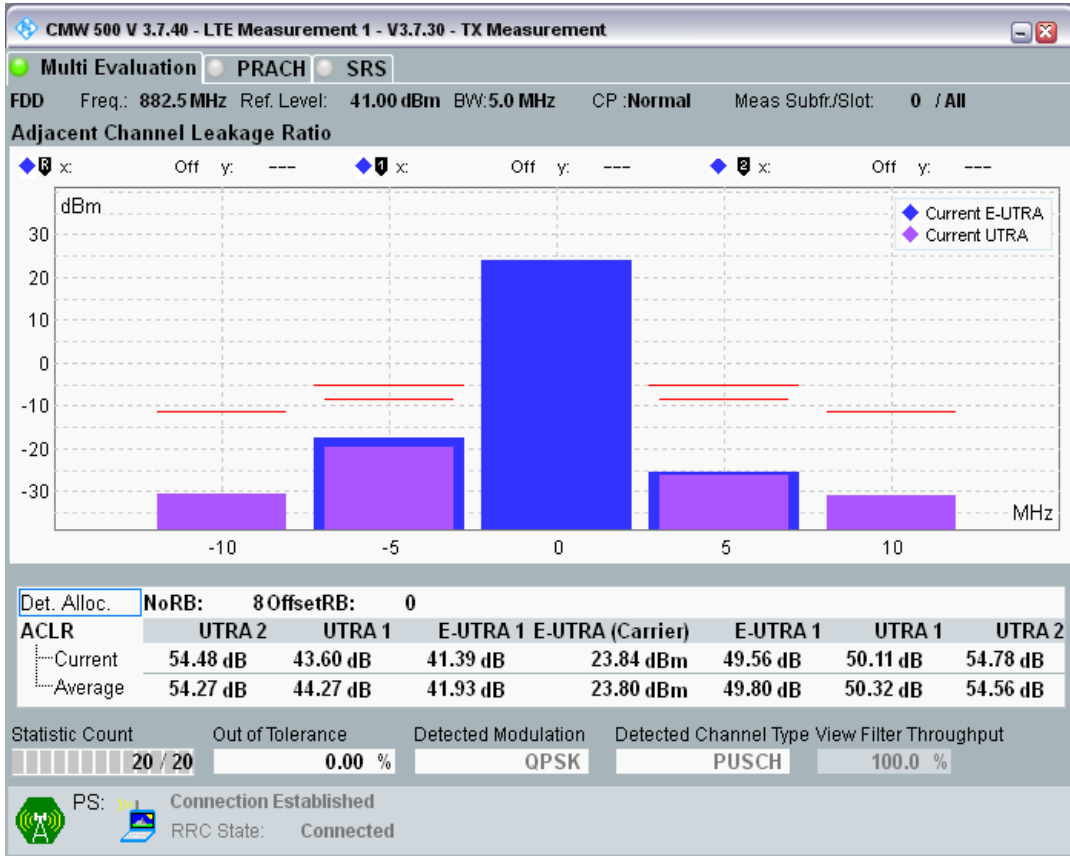

Band8 QPSK BW=5MHz Channel=21475 RB Size=8 Position=#0