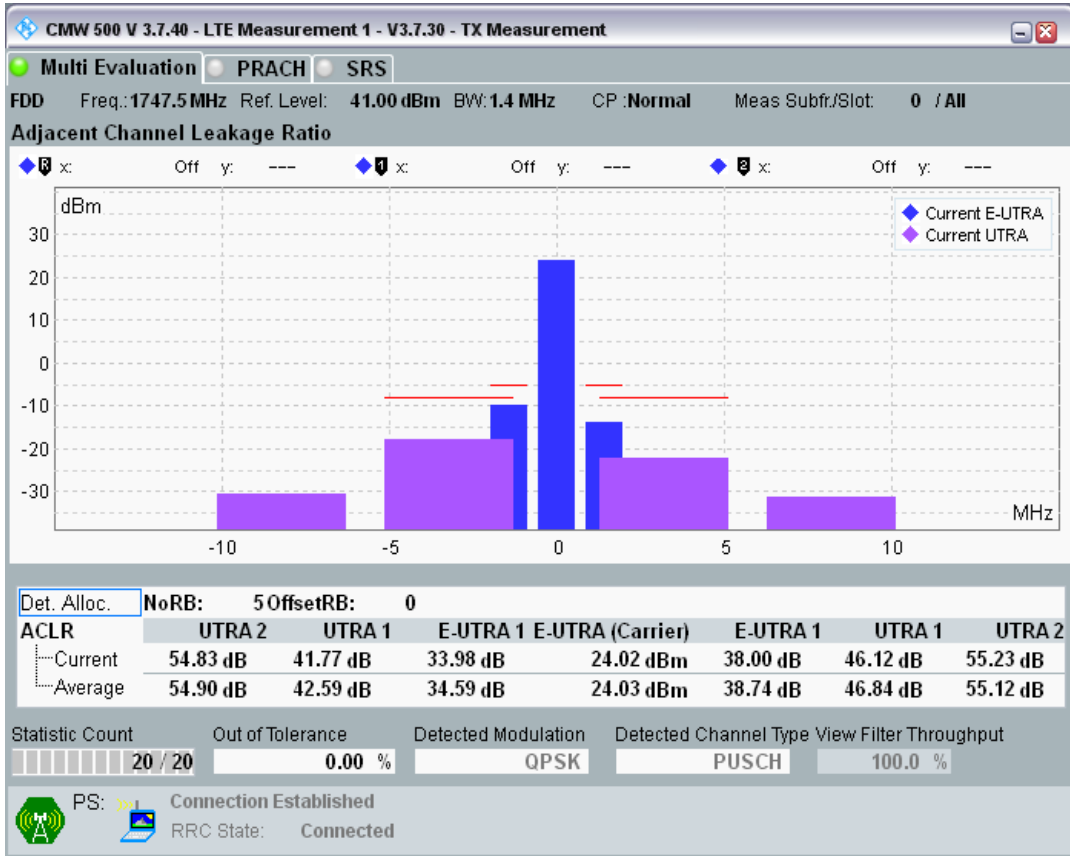

Band3 QPSK BW=1.4MHz Channel=19575 RB Size=5 Position=#0