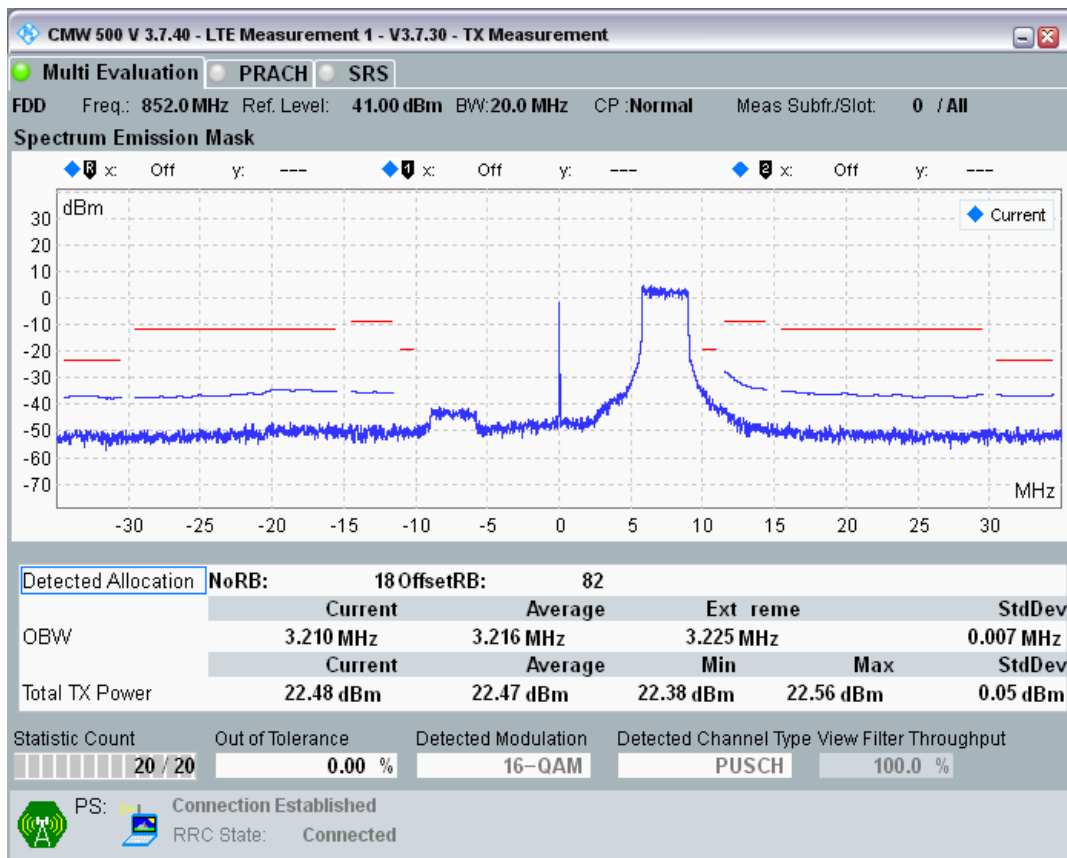

Band20 QAM16 BW=20MHz Channel=24350 RB Size=18 Position=#Max