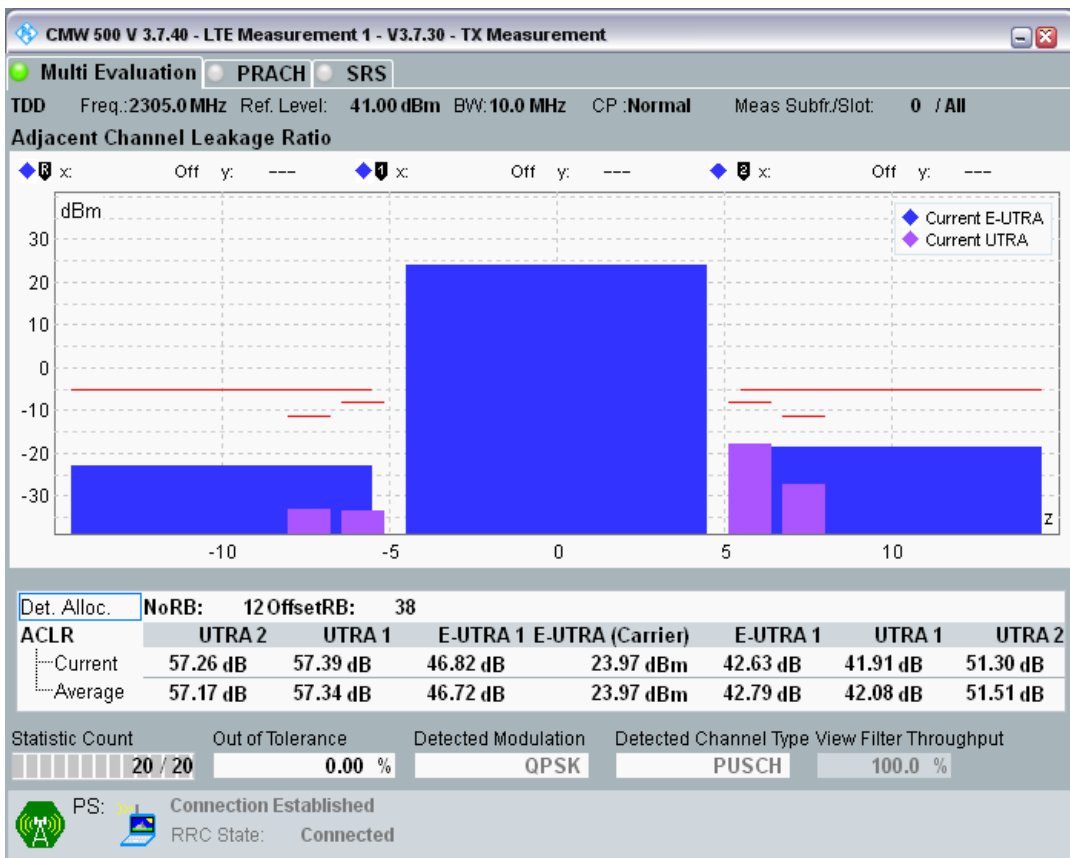

Band40 QAM16 BW=5MHz Channel=39625 RB Size=8 Position=#Max

Band40 QAM16 BW=5MHz Channel=39625 RB Size=25 Position=#0

Band40 QPSK BW=10MHz Channel=38700 RB Size=12 Position=#0

Band40 QPSK BW=10MHz Channel=38700 RB Size=12 Position=#Max