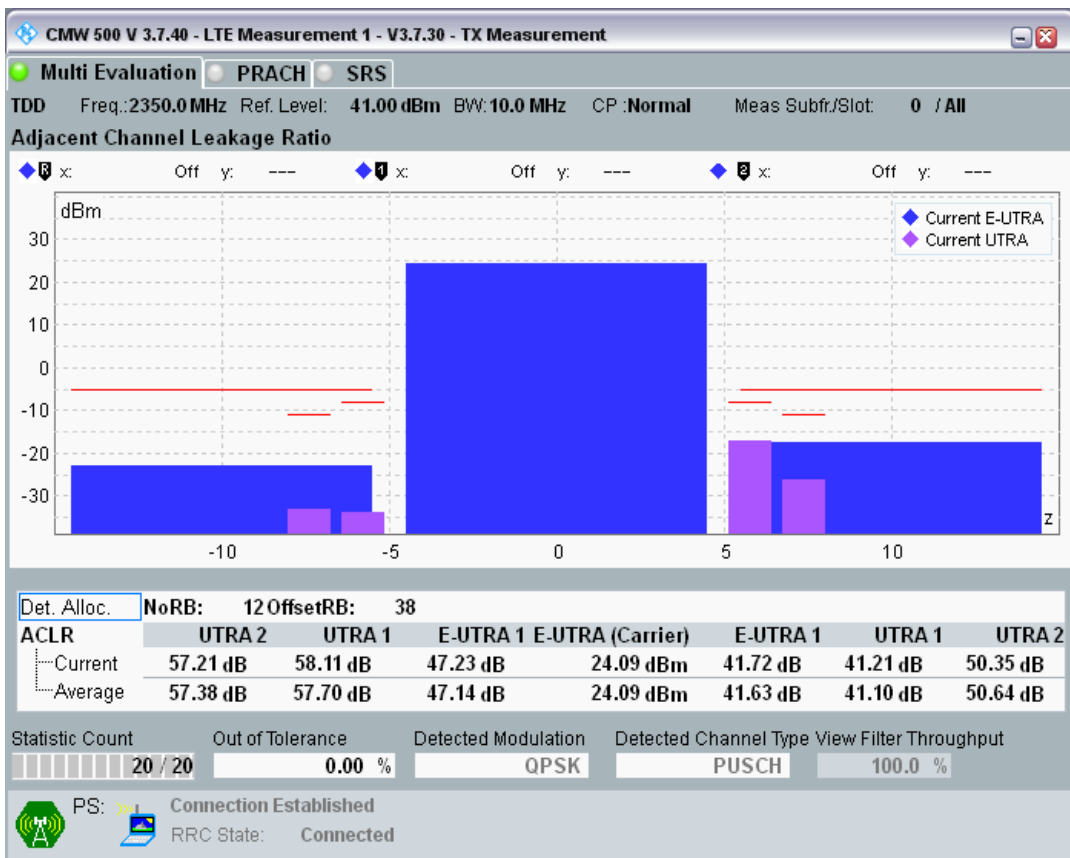

Band40 QPSK BW=10MHz Channel=39150 RB Size=12 Position=#Max