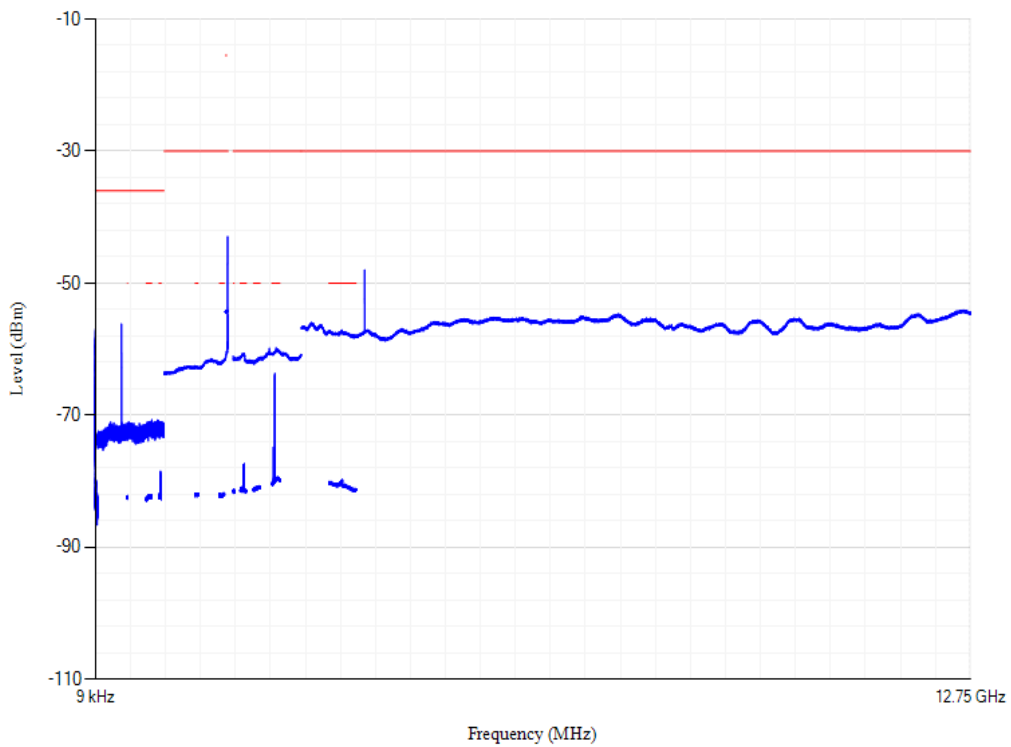

Conducted spurious emissions

Band20 QPSK BW=5MHz Channel=24175 RB Size=1 Position=#0