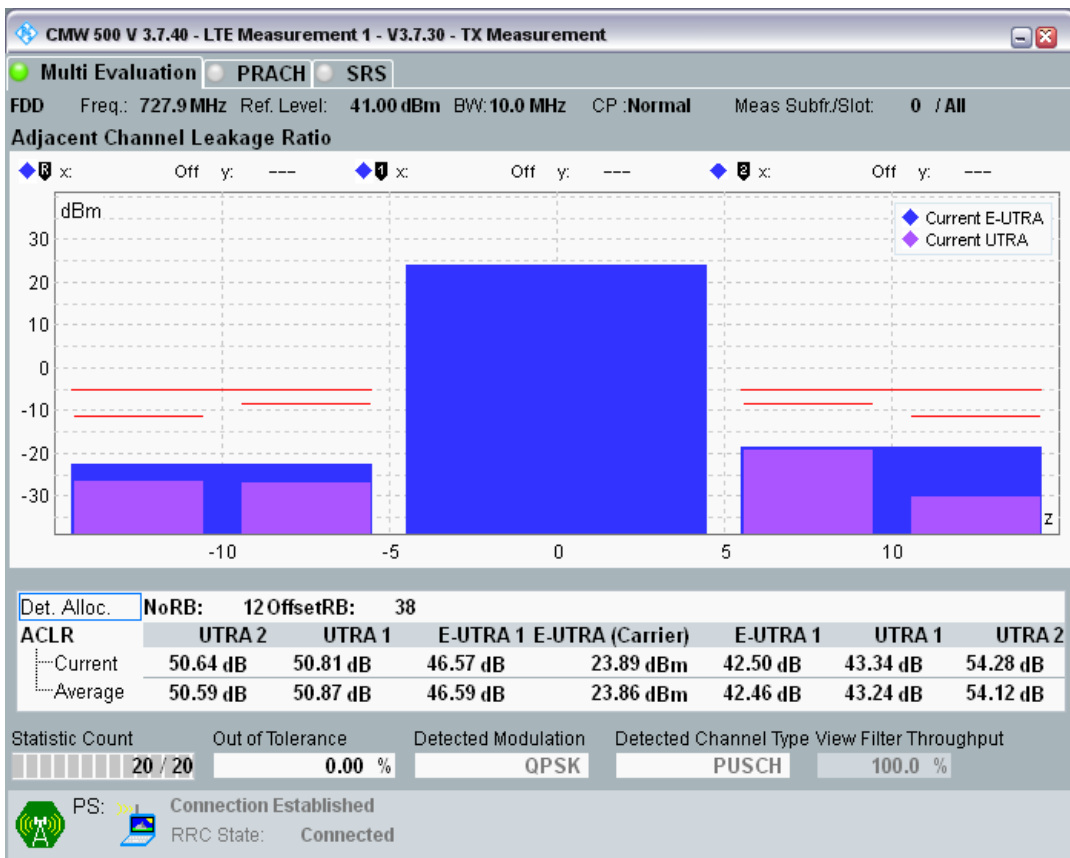

Band28 QPSK BW=10MHz Channel=27459 RB Size=12 Position=#Max