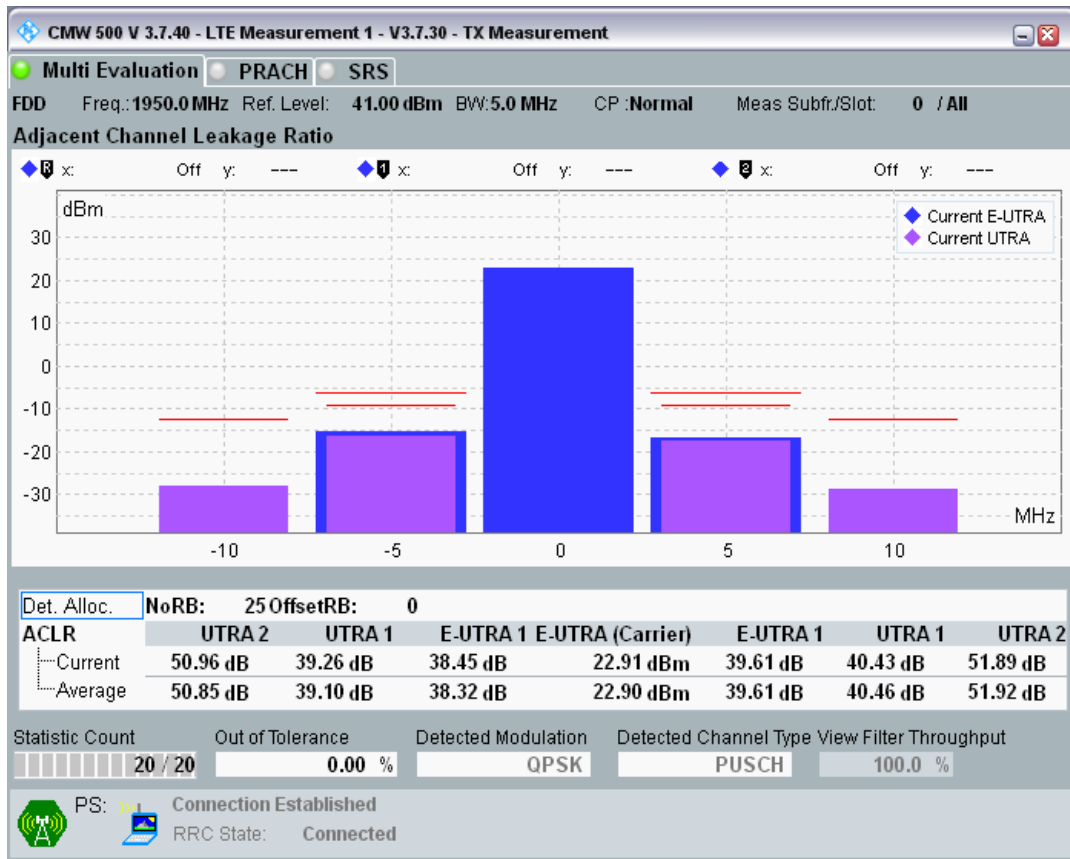

Band1 QPSK BW=5MHz Channel=18300 RB Size=25 Position=#0