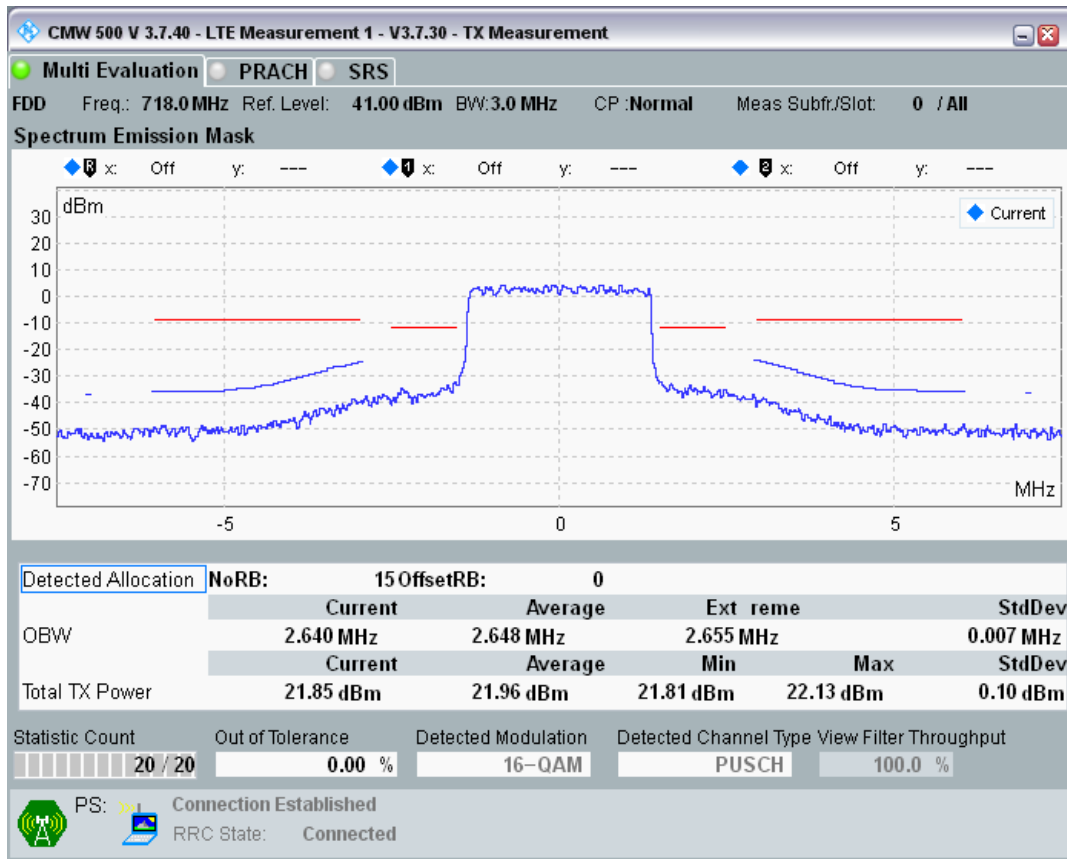

Band28 QPSK BW=3MHz Channel=27360 RB Size=15 Position=#0

Band28 QAM16 BW=3MHz Channel=27360 RB Size=4 Position=#0

Band28 QAM16 BW=3MHz Channel=27360 RB Size=4 Position=#Max

Band28 QAM16 BW=3MHz Channel=27360 RB Size=15 Position=#0