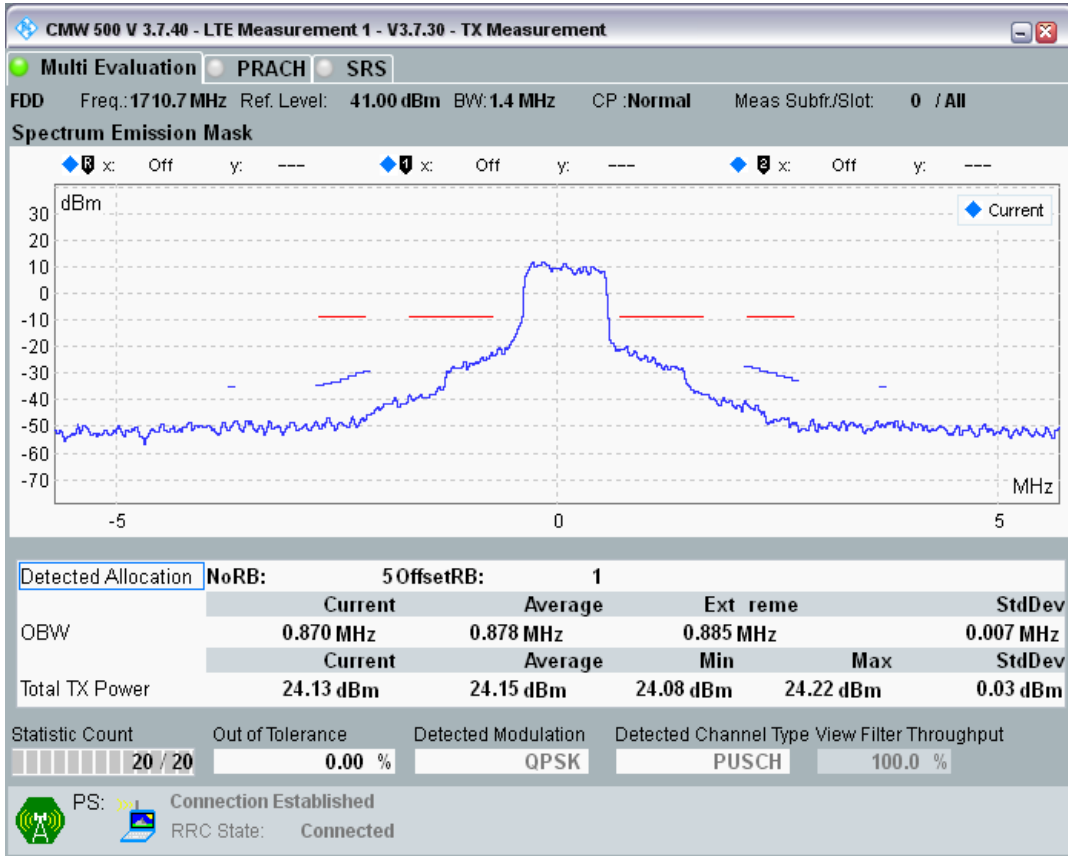

Band3 QPSK BW=1.4MHz Channel=19207 RB Size=5 Position=#Max