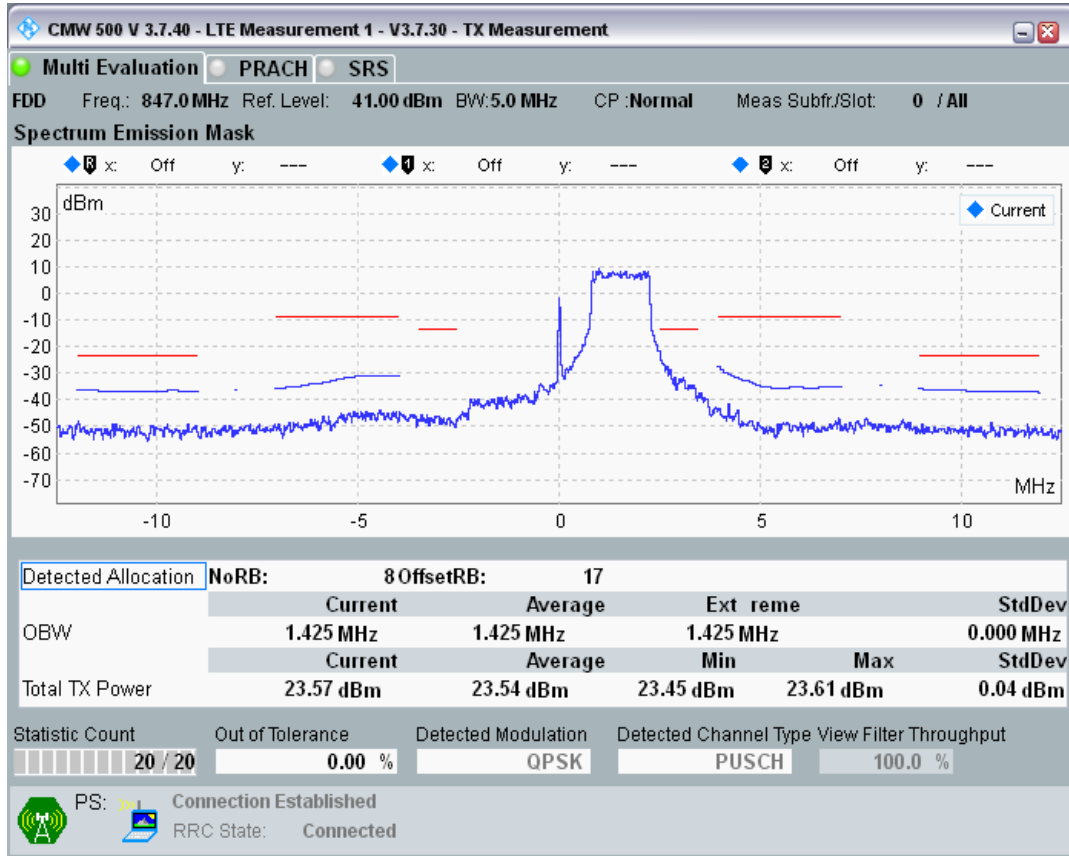

Band20 QPSK BW=5MHz Channel=24300 RB Size=8 Position=#Max