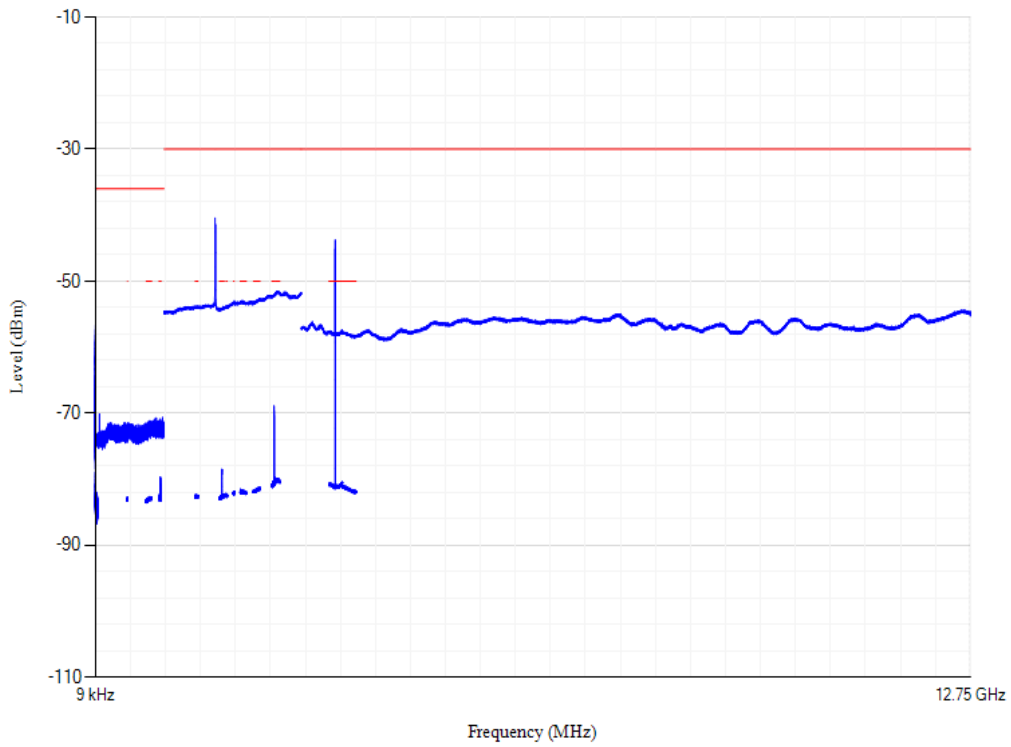

Conducted spurious emissions

Band3 QPSK BW=5MHz Channel=19225 RB Size=1 Position=#0