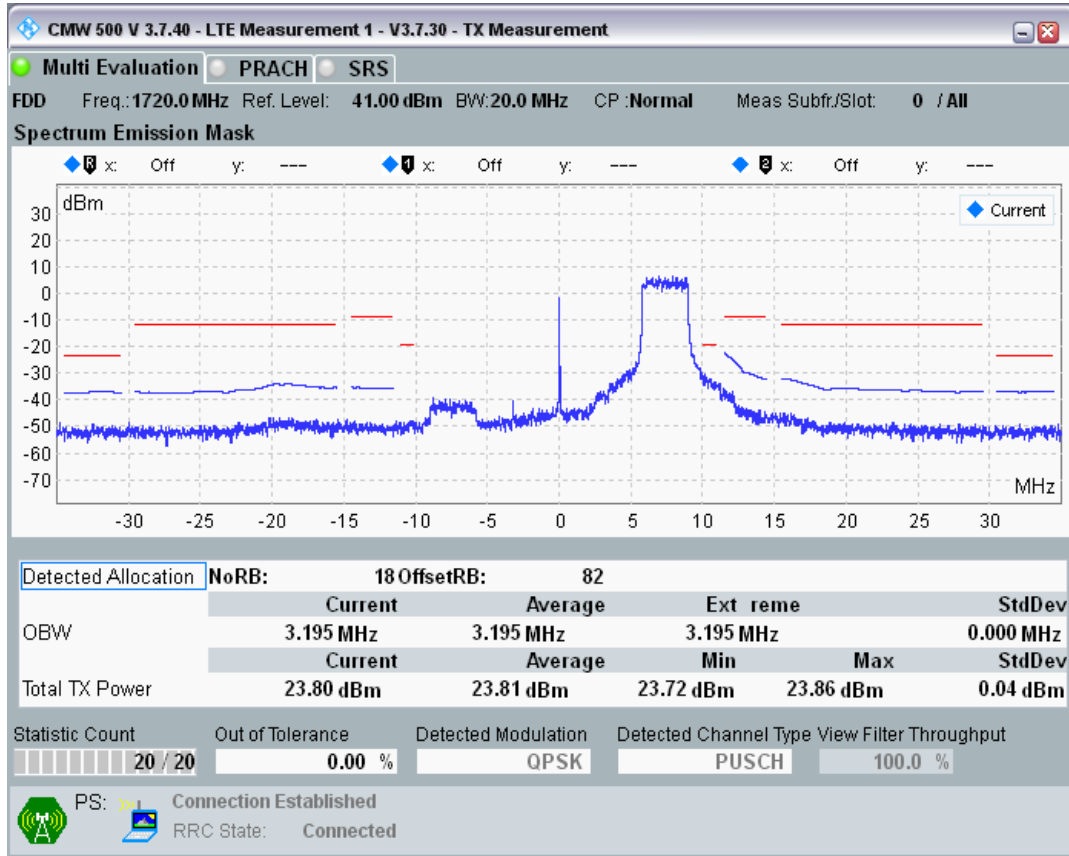

Band3 QAM16 BW=10MHz Channel=19900 RB Size=12 Position=#Max

Band3 QAM16 BW=10MHz Channel=19900 RB Size=50 Position=#0

Band3 QPSK BW=20MHz Channel=19300 RB Size=18 Position=#0

Band3 QPSK BW=20MHz Channel=19300 RB Size=18 Position=#Max