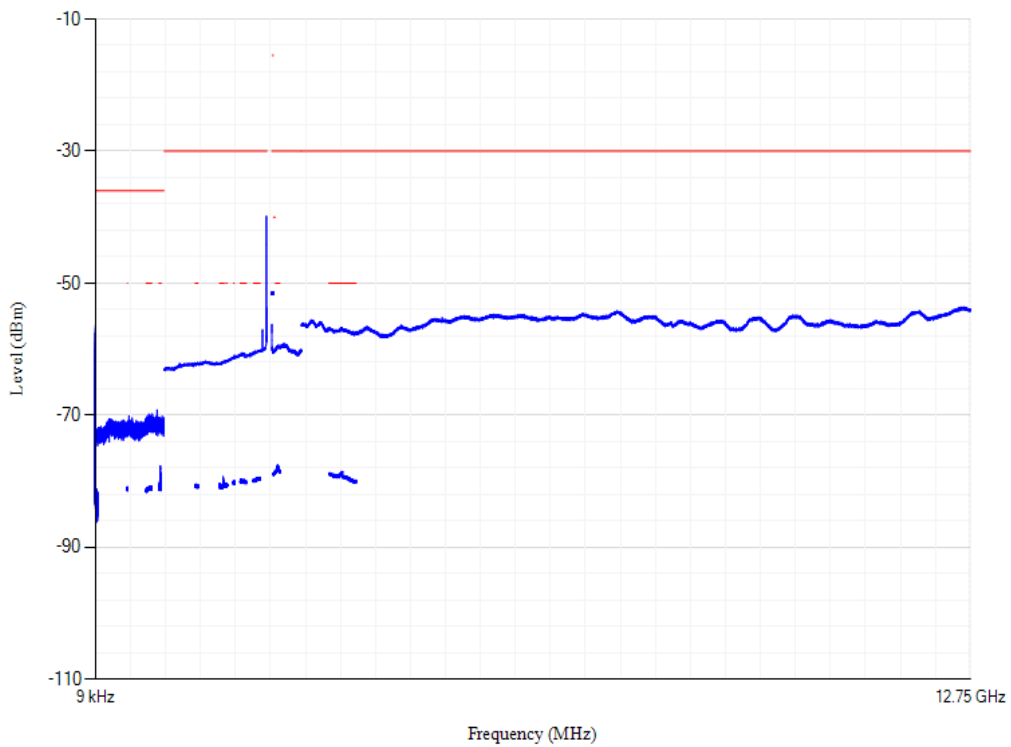

Conducted spurious emissions

Band7 QPSK BW=5MHz Channel=21100 RB Size=1 Position=#0

Conducted spurious emissions

Band7 QPSK BW=20MHz Channel=21100 RB Size=1 Position=#0

Conducted spurious emissions

Band7 QPSK BW=20MHz Channel=20850 RB Size=1 Position=#0