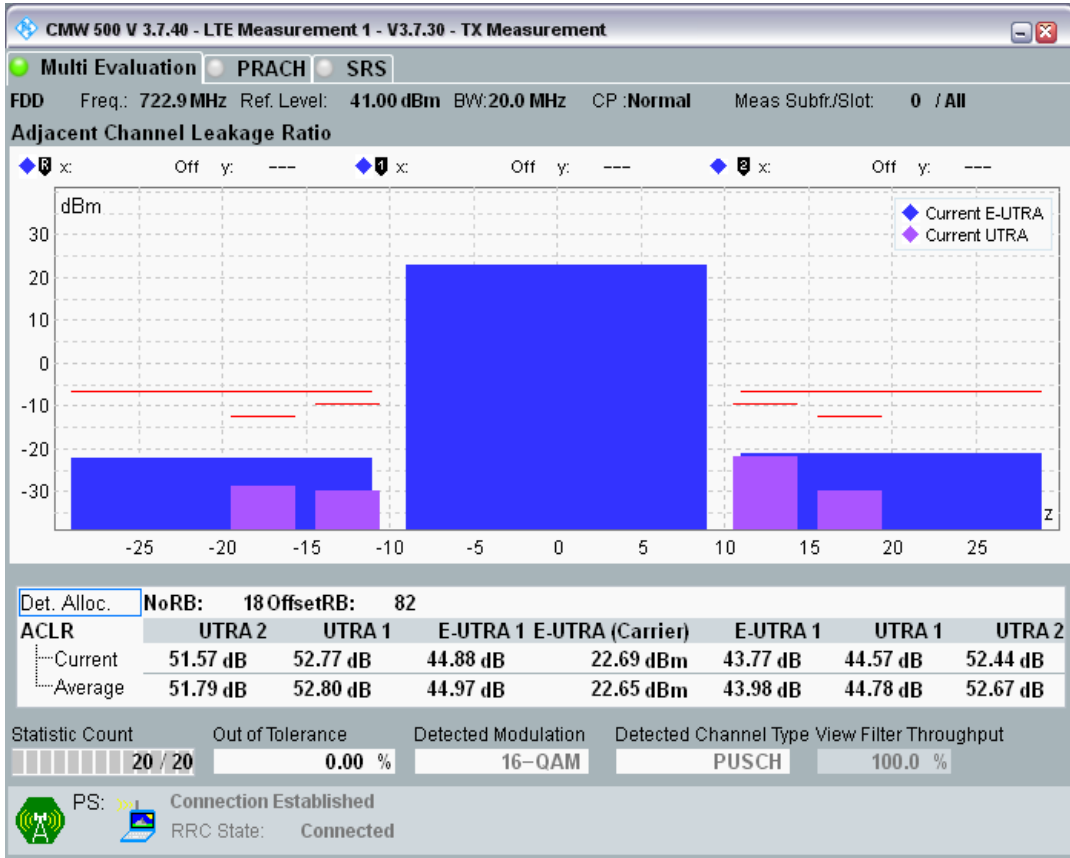

Band28 QAM16 BW=20MHz Channel=27409 RB Size=18 Position=#Max