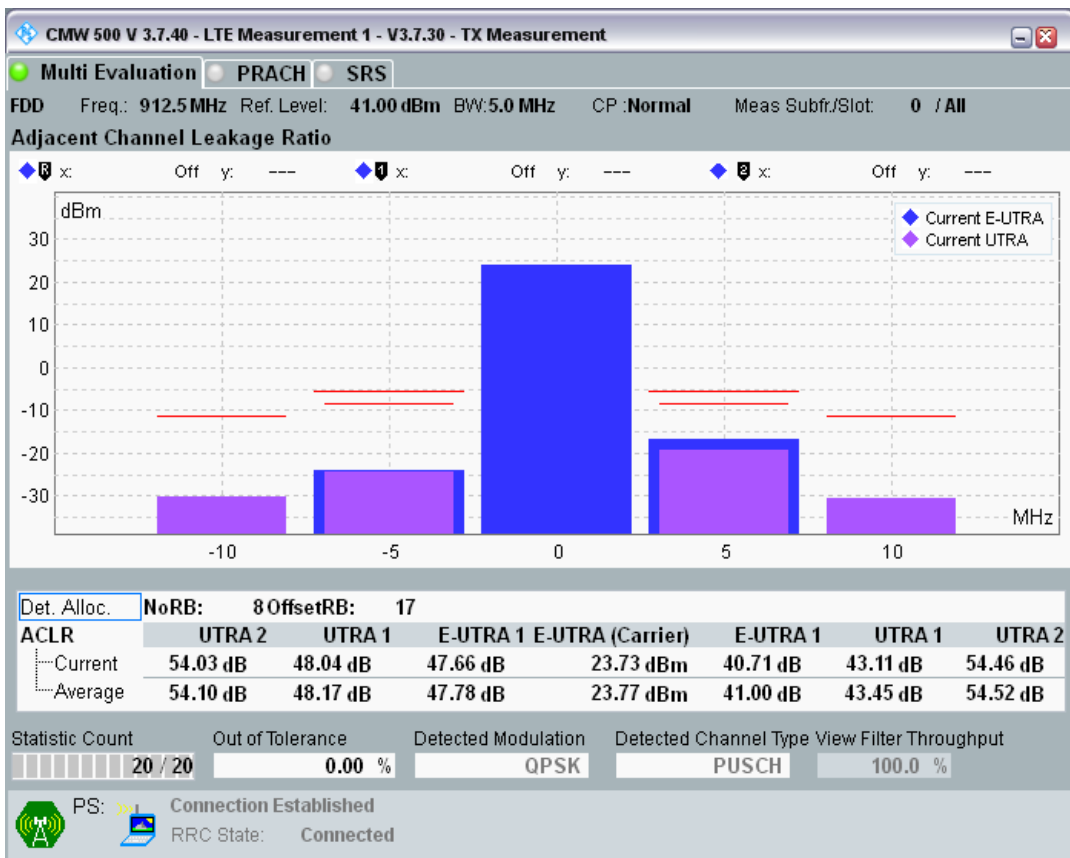

Band8 QPSK BW=5MHz Channel=21775 RB Size=8 Position=#Max