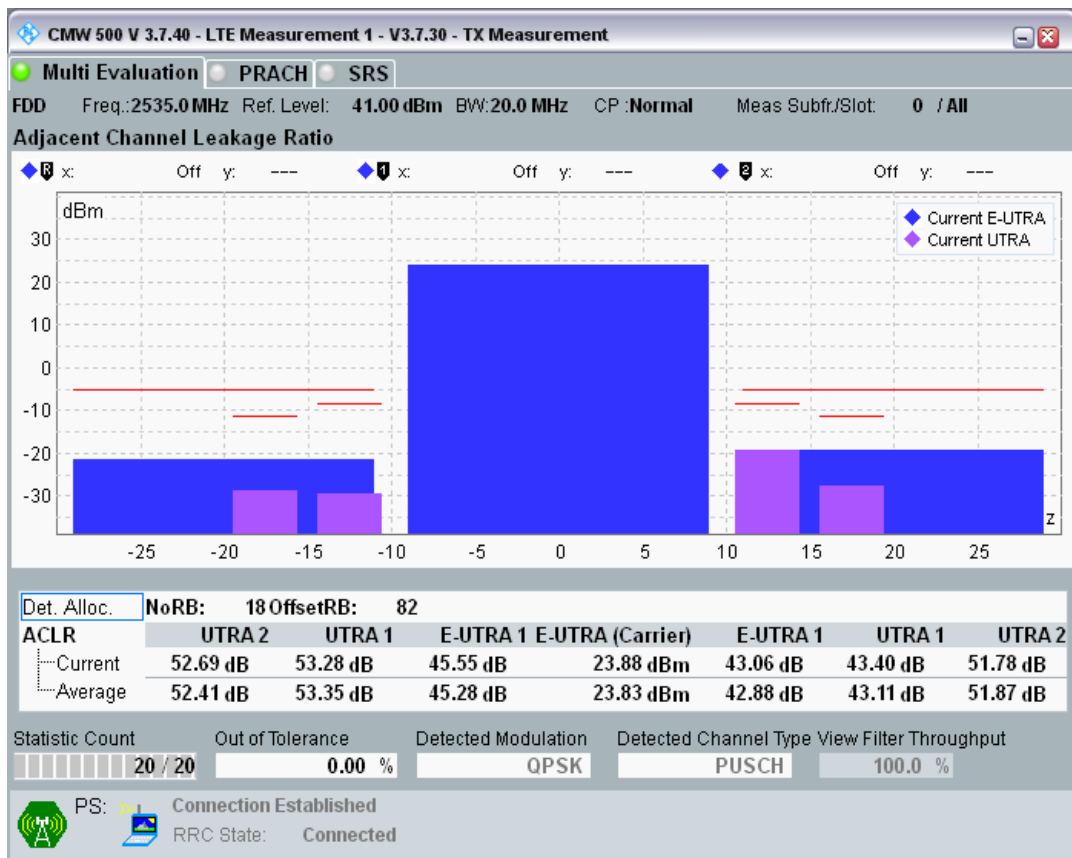

Band7 QAM16 BW=20MHz Channel=20850 RB Size=18 Position=#Max

Band7 QAM16 BW=20MHz Channel=20850 RB Size=100 Position=#0

Band7 QPSK BW=20MHz Channel=21100 RB Size=18 Position=#0

Band7 QPSK BW=20MHz Channel=21100 RB Size=18 Position=#Max