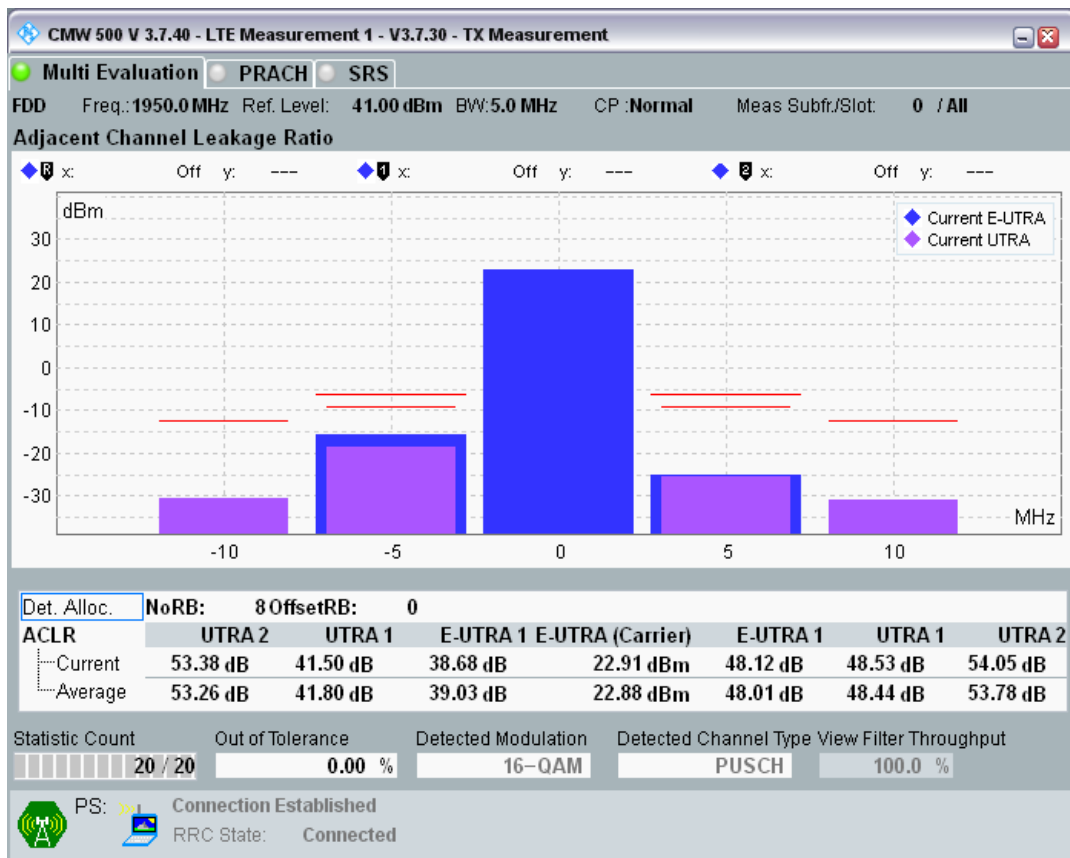

Band1 QAM16 BW=5MHz Channel=18300 RB Size=8 Position=#0