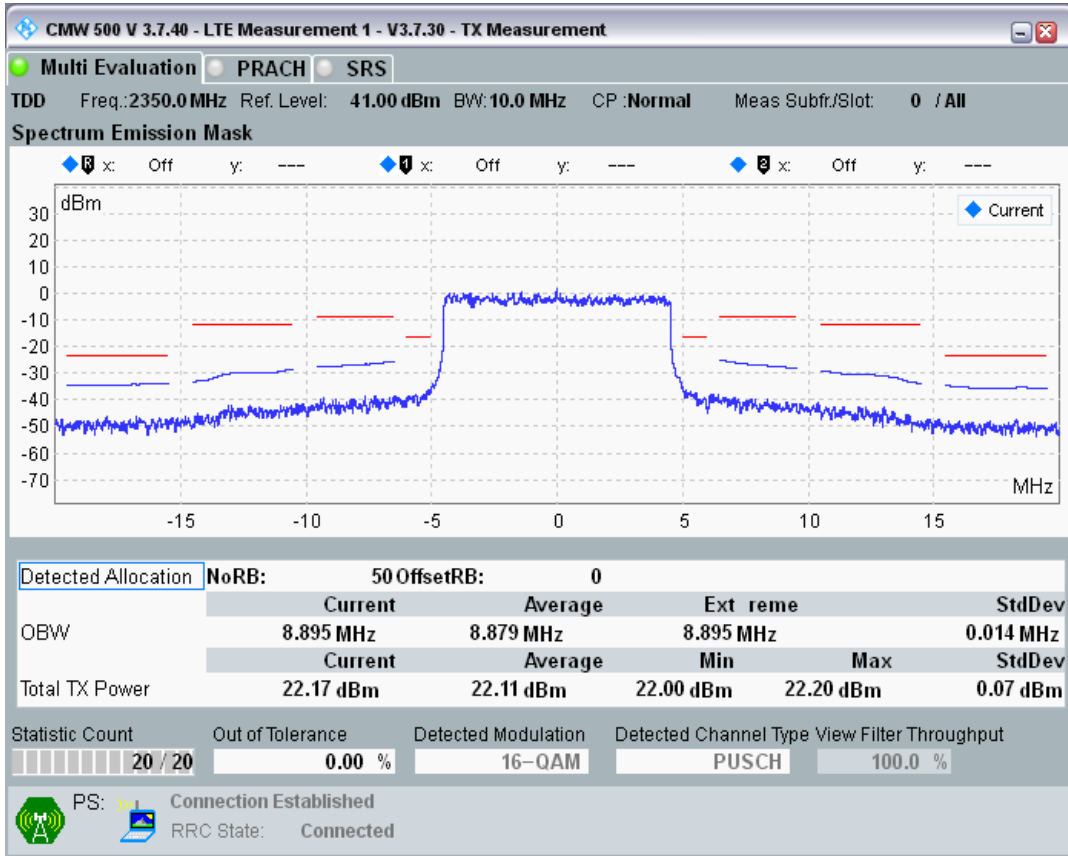

Band40 QAM16 BW=10MHz Channel=39150 RB Size=50 Position=#0