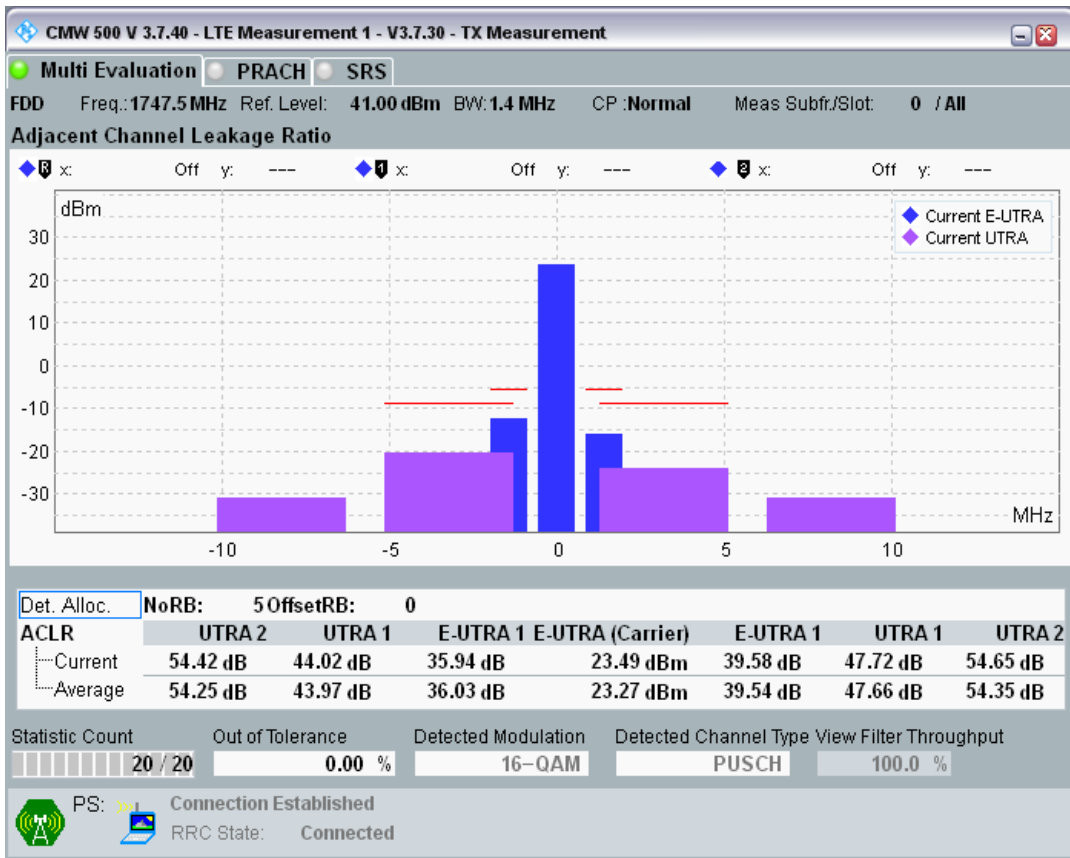

Band3 QAM16 BW=1.4MHz Channel=19575 RB Size=5 Position=#0