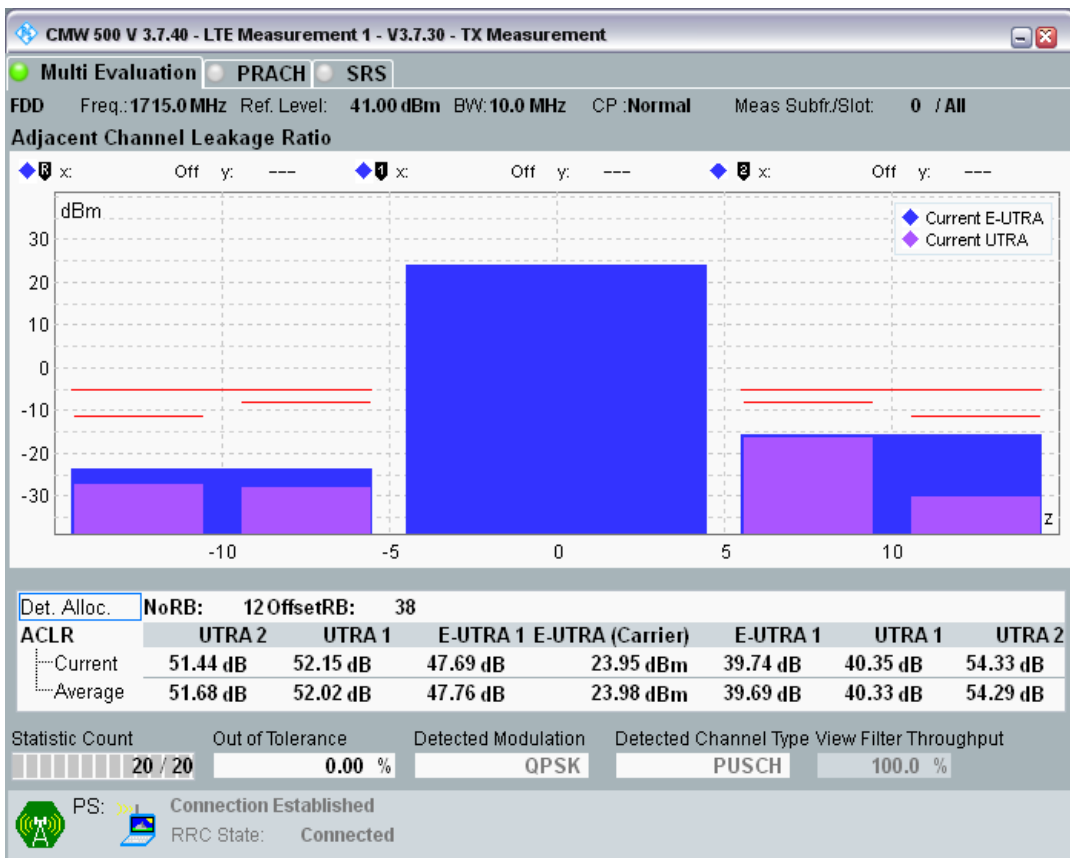

Band3 QPSK BW=10MHz Channel=19250 RB Size=12 Position=#Max