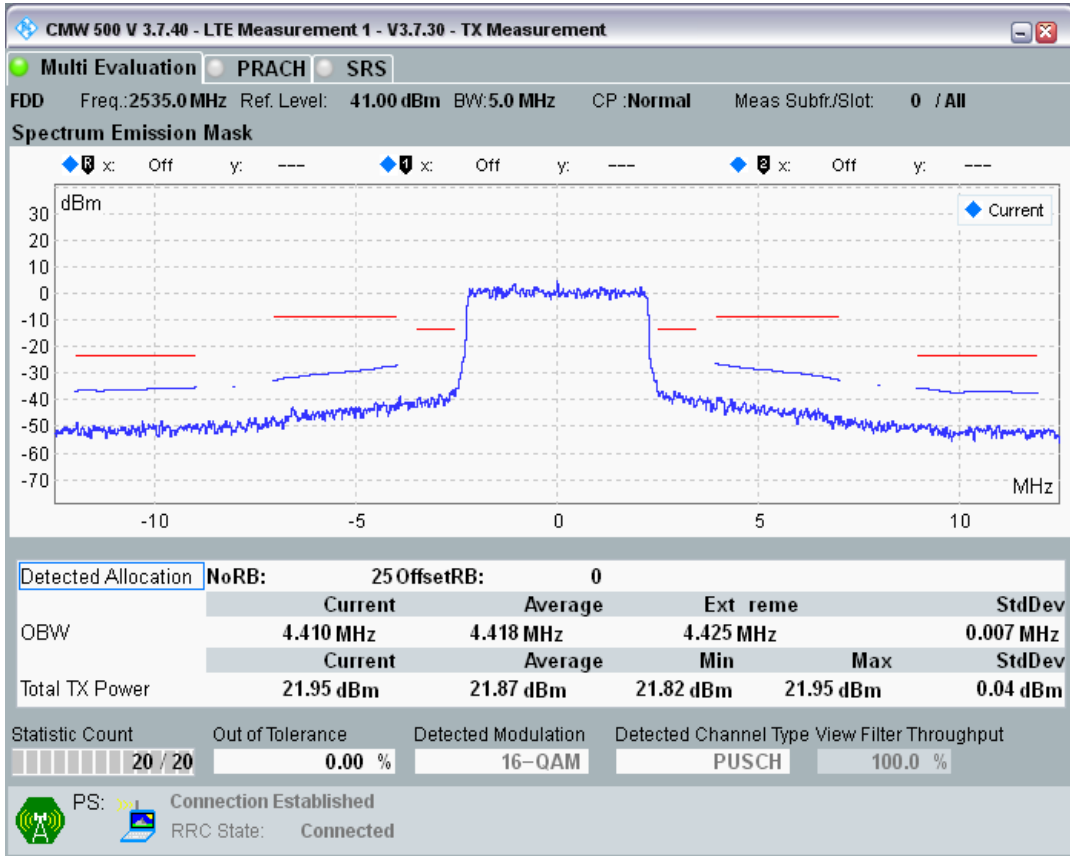

Band7 QAM16 BW=5MHz Channel=21100 RB Size=25 Position=#0