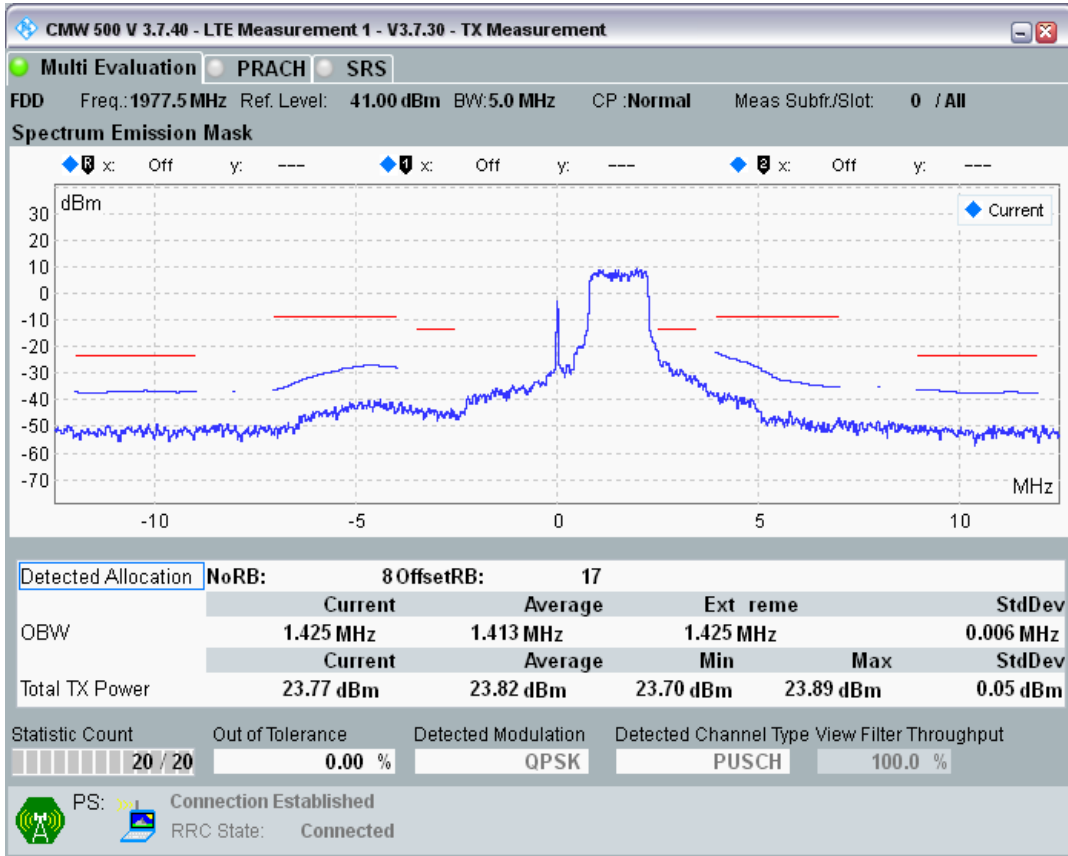

Band1 QPSK BW=5MHz Channel=18575 RB Size=8 Position=#Max