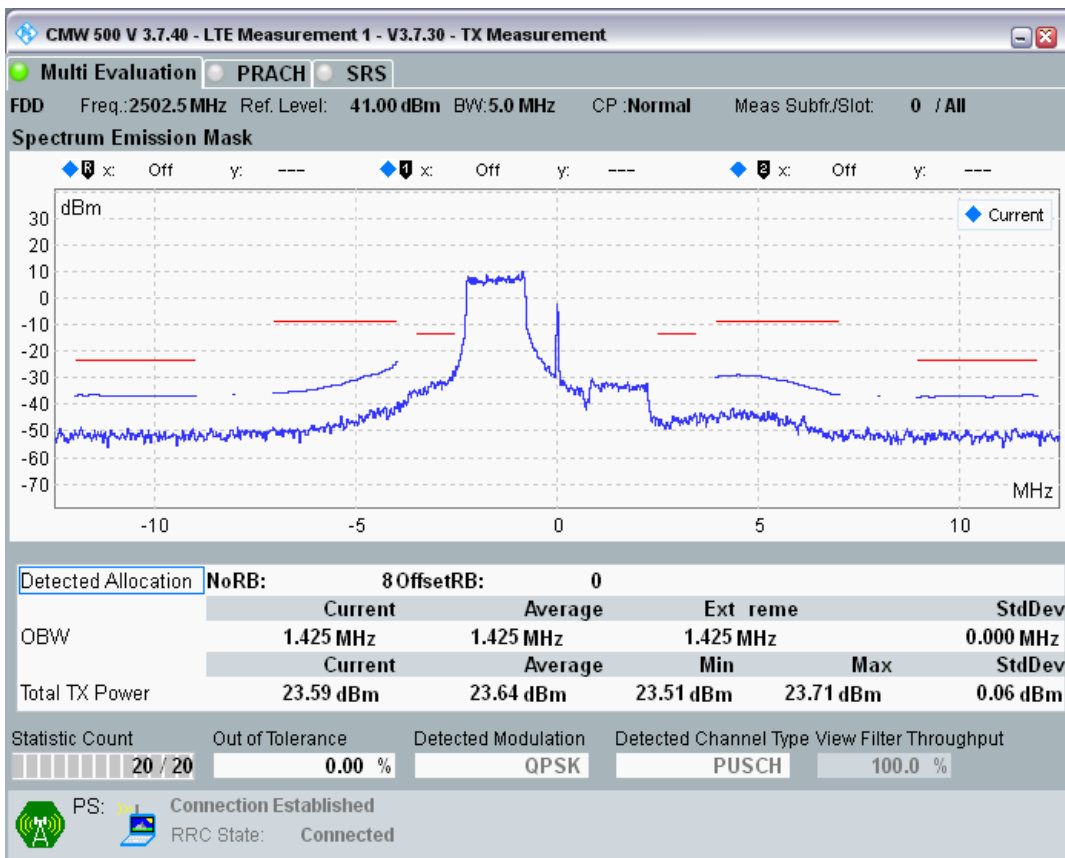

Band7 QPSK BW=5MHz Channel=20775 RB Size=8 Position=#0