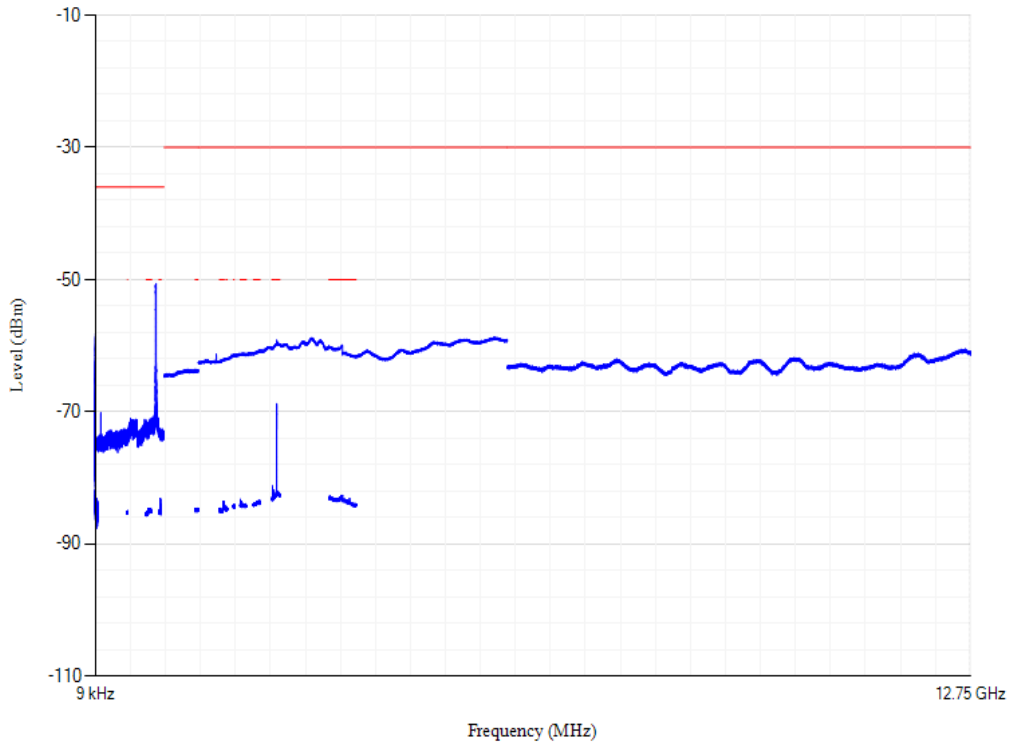

Conducted spurious emissions

Band7 QPSK BW=20MHz Channel=21350 RB Size=1 Position=#0

Conducted spurious emissions

Band8 QPSK BW=1.4MHz Channel=21457 RB Size=1 Position=#0

Conducted spurious emissions

Band8 QPSK BW=1.4MHz Channel=21793 RB Size=1 Position=#0