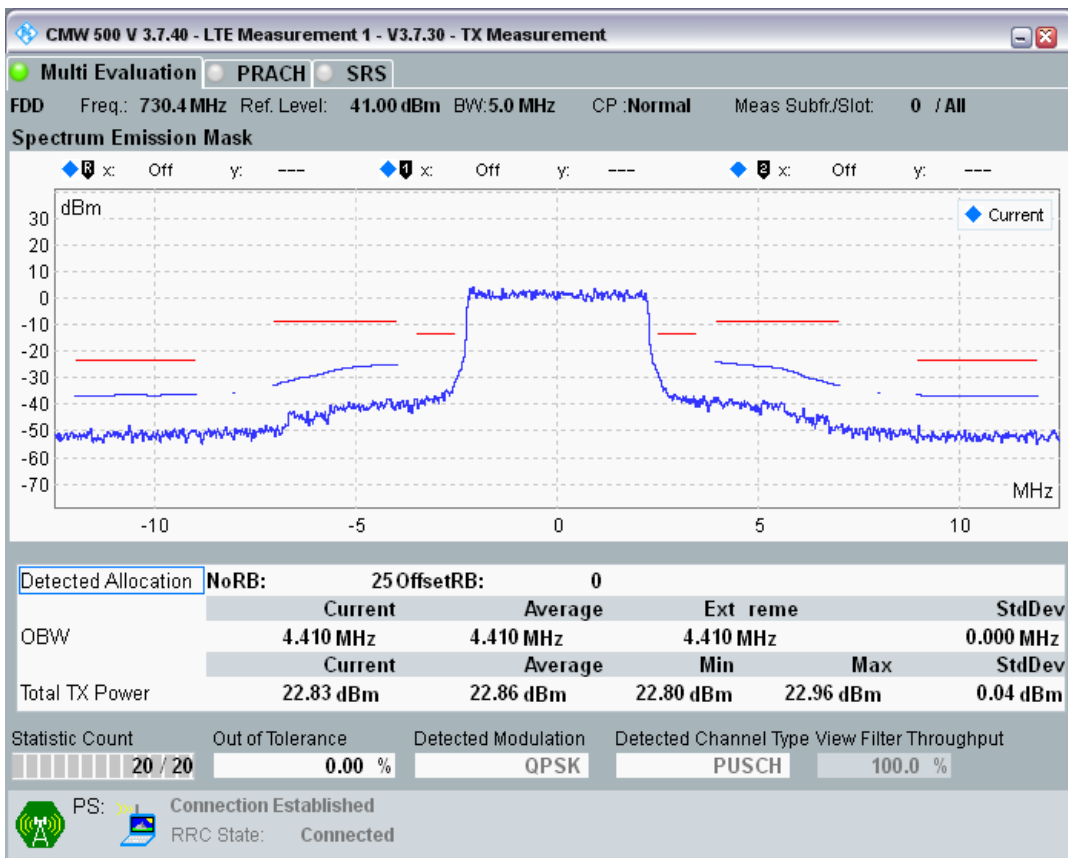

Band28 QPSK BW=5MHz Channel=27484 RB Size=25 Position=#0