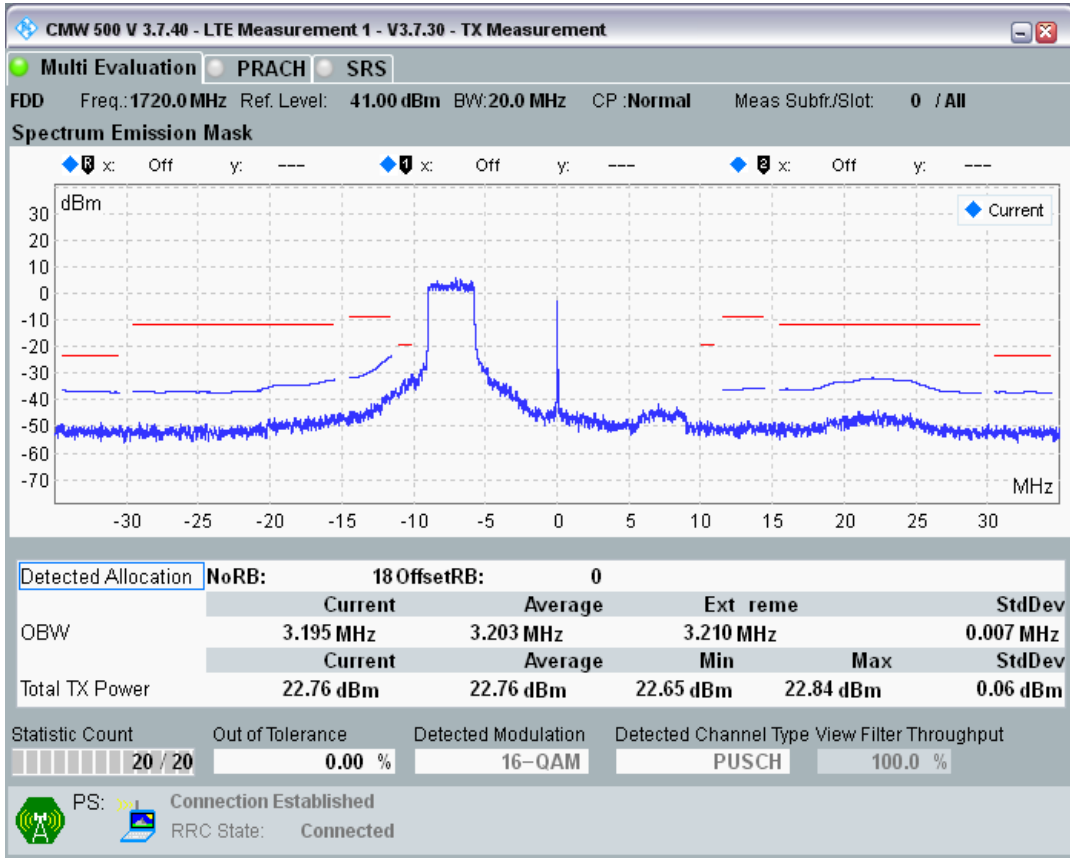

Band3 QAM16 BW=20MHz Channel=19300 RB Size=18 Position=#0