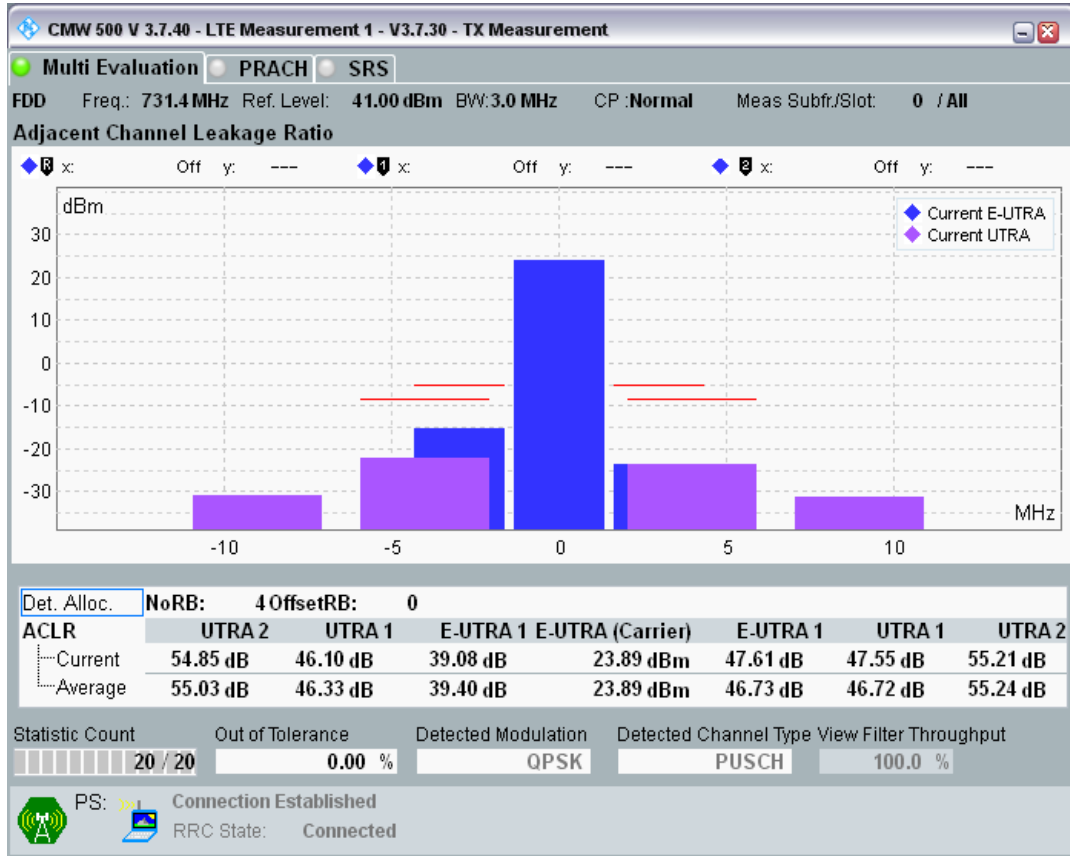

Band28 QPSK BW=3MHz Channel=27494 RB Size=4 Position=#0