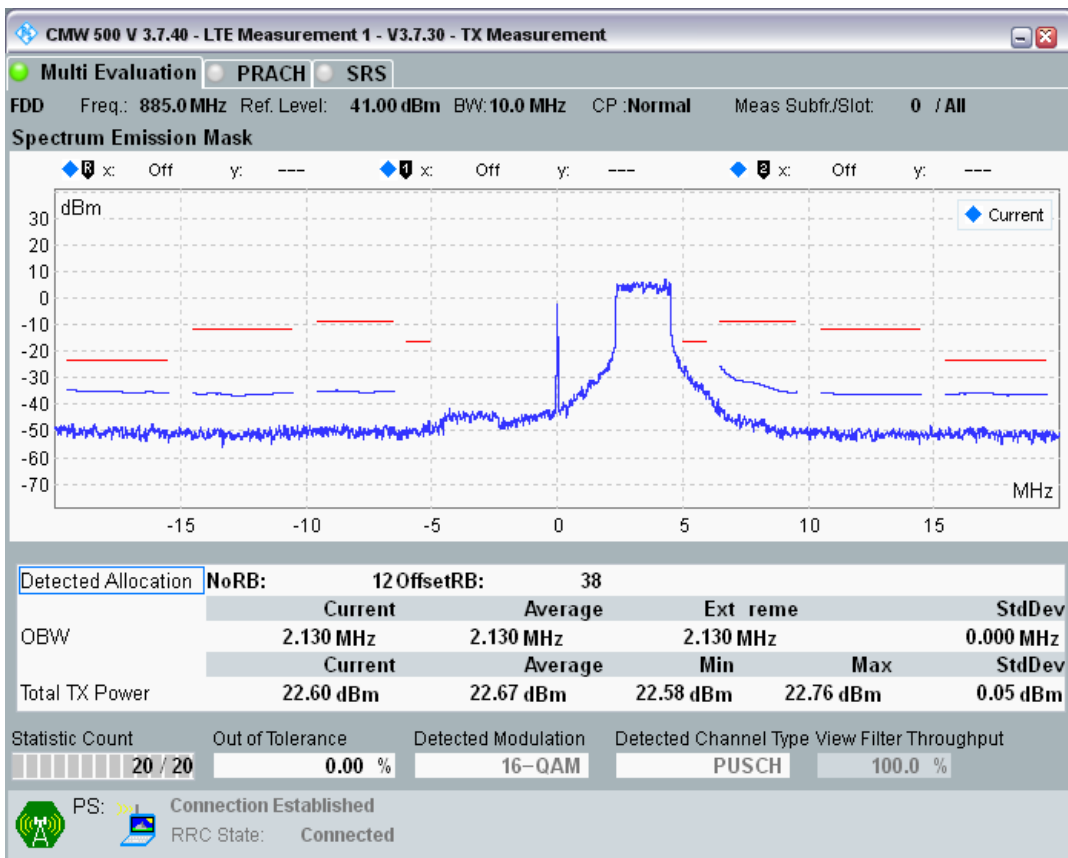

Band8 QAM16 BW=10MHz Channel=21500 RB Size=12 Position=#Max