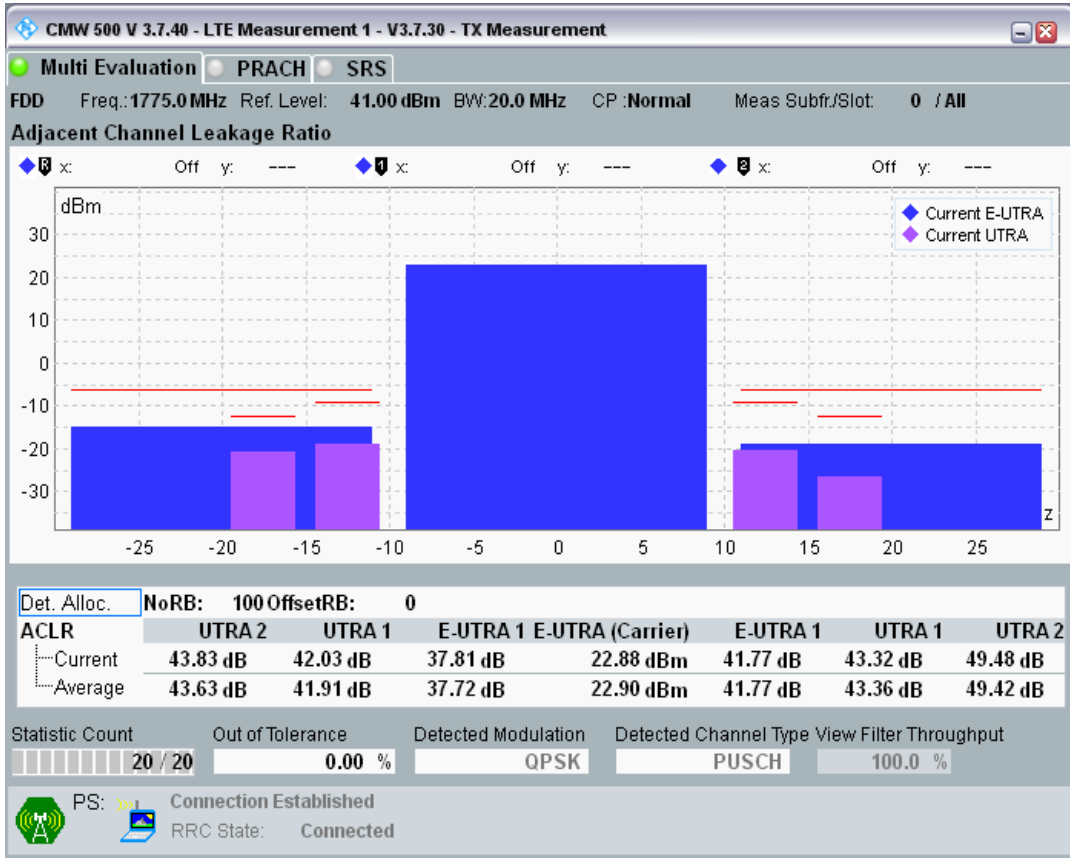

Band3 QPSK BW=20MHz Channel=19850 RB Size=100 Position=#0