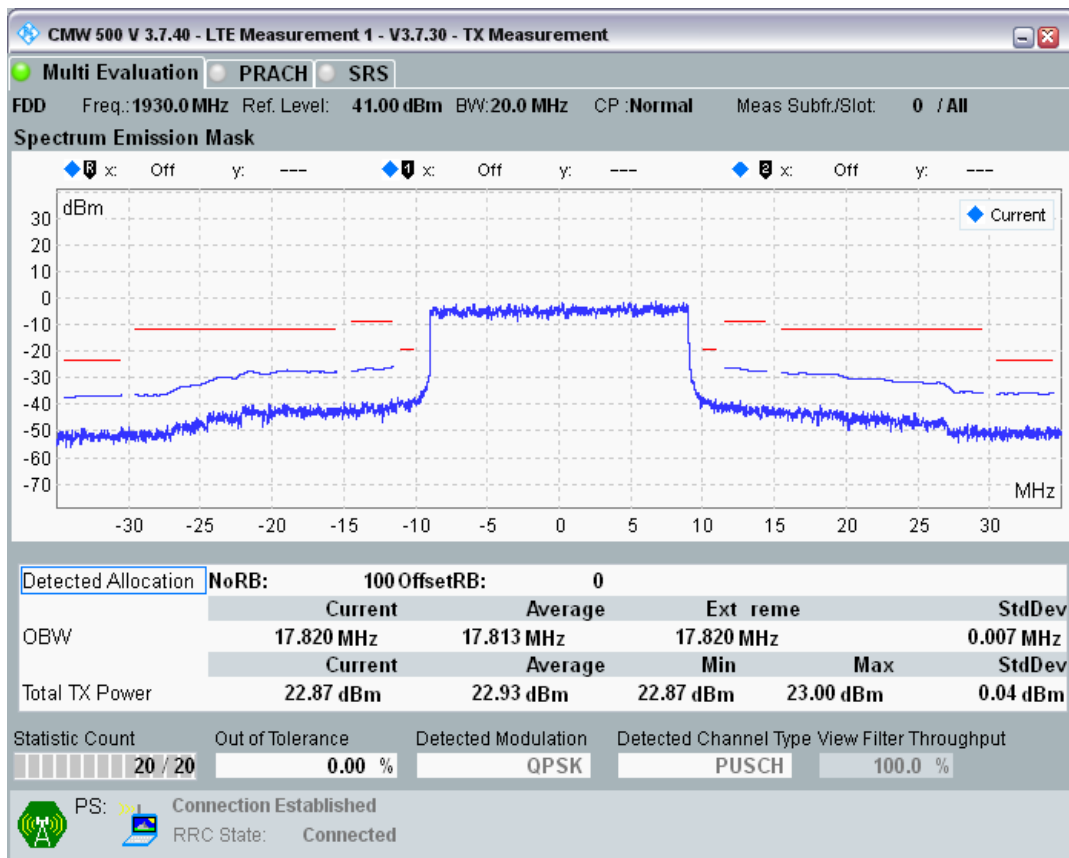

Band1 QPSK BW=20MHz Channel=18100 RB Size=100 Position=#0