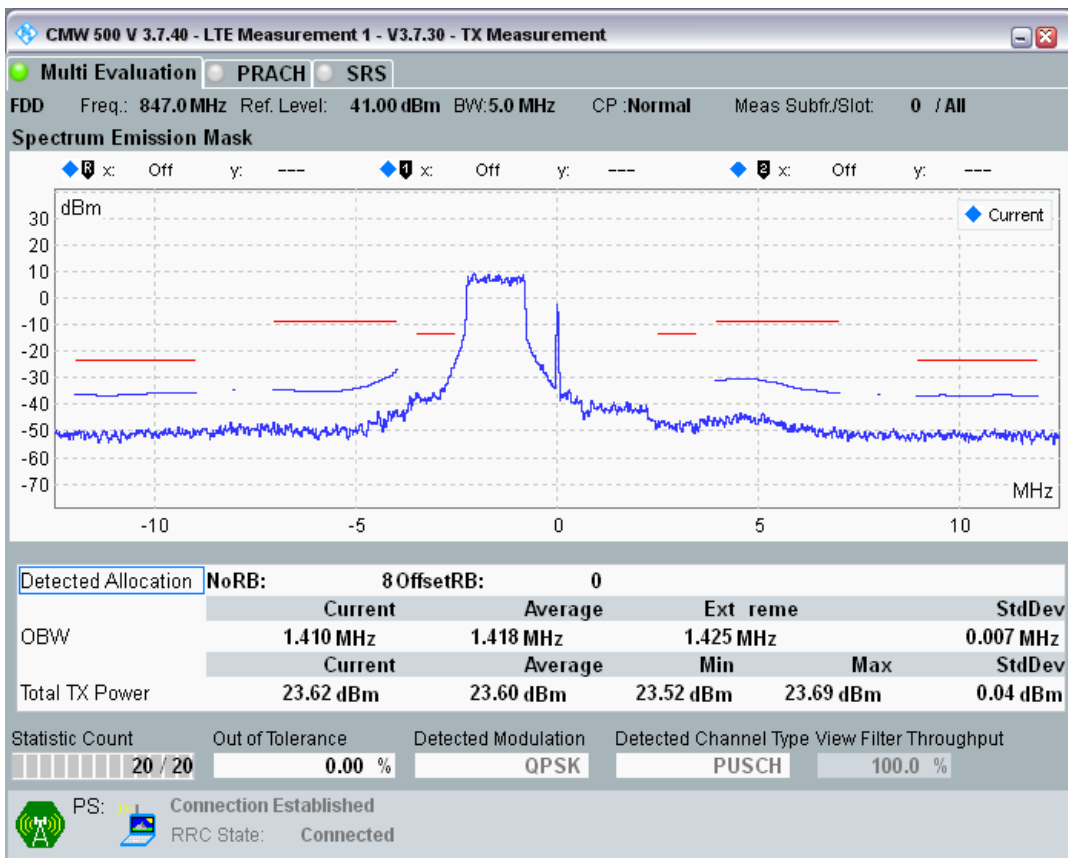

Band20 QPSK BW=5MHz Channel=24300 RB Size=8 Position=#0