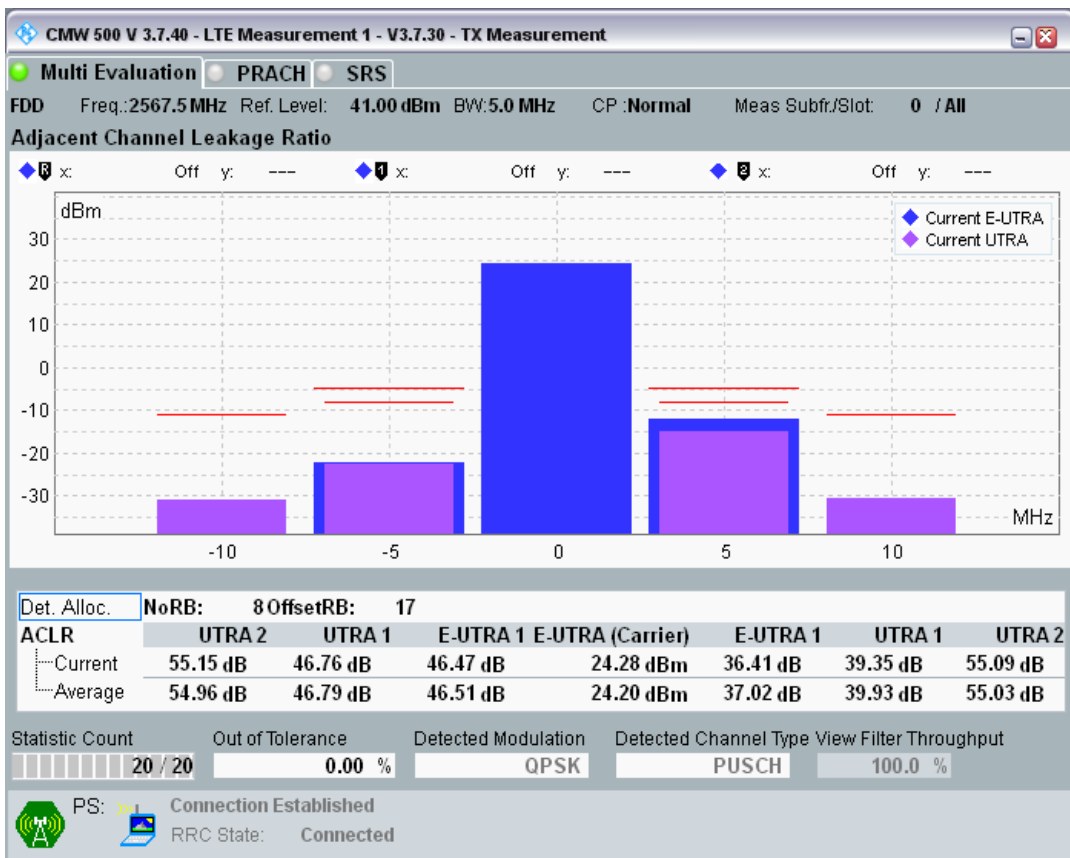

Band7 QPSK BW=5MHz Channel=21425 RB Size=8 Position=#Max