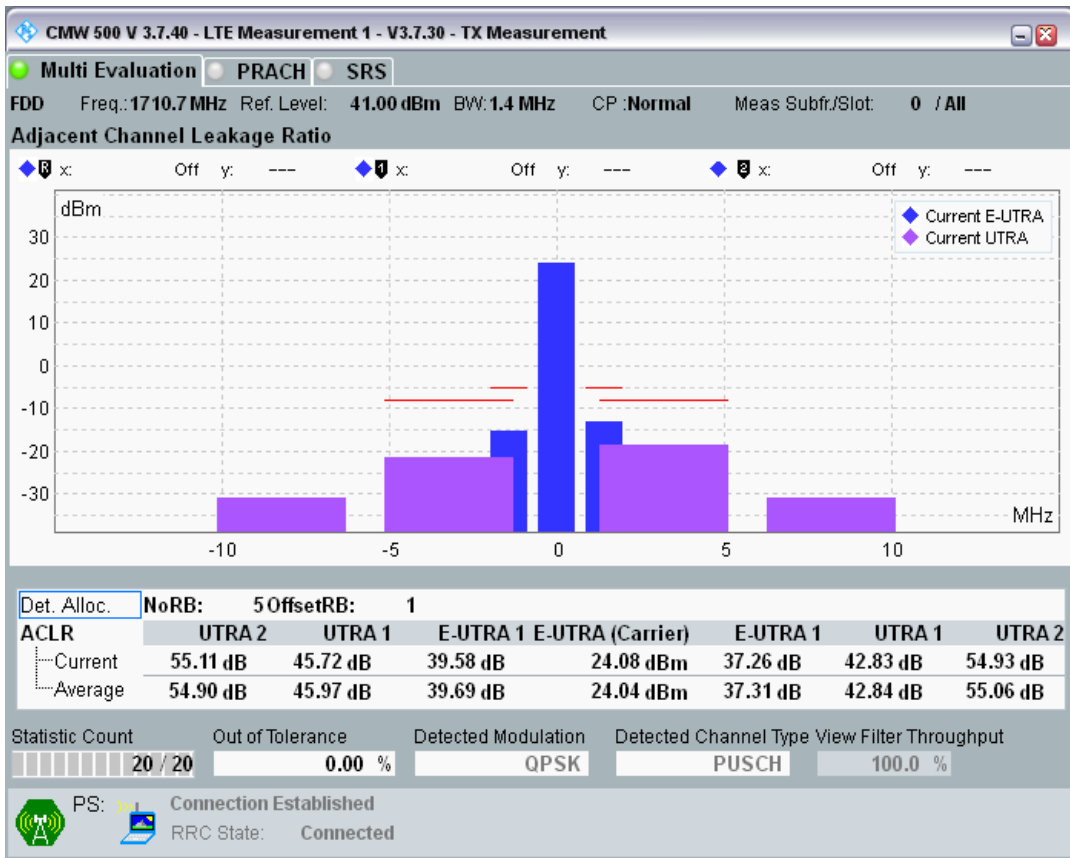

Band3 QPSK BW=1.4MHz Channel=19207 RB Size=5 Position=#Max