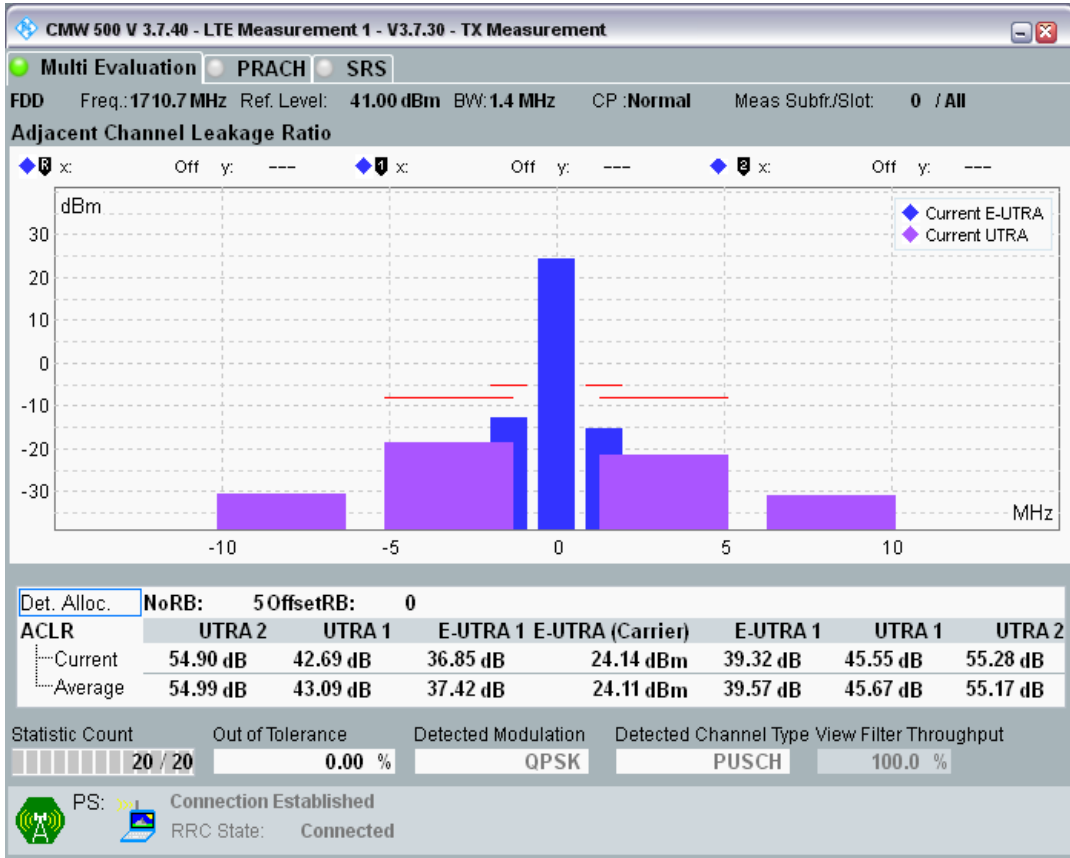

Band3 QPSK BW=1.4MHz Channel=19207 RB Size=5 Position=#0