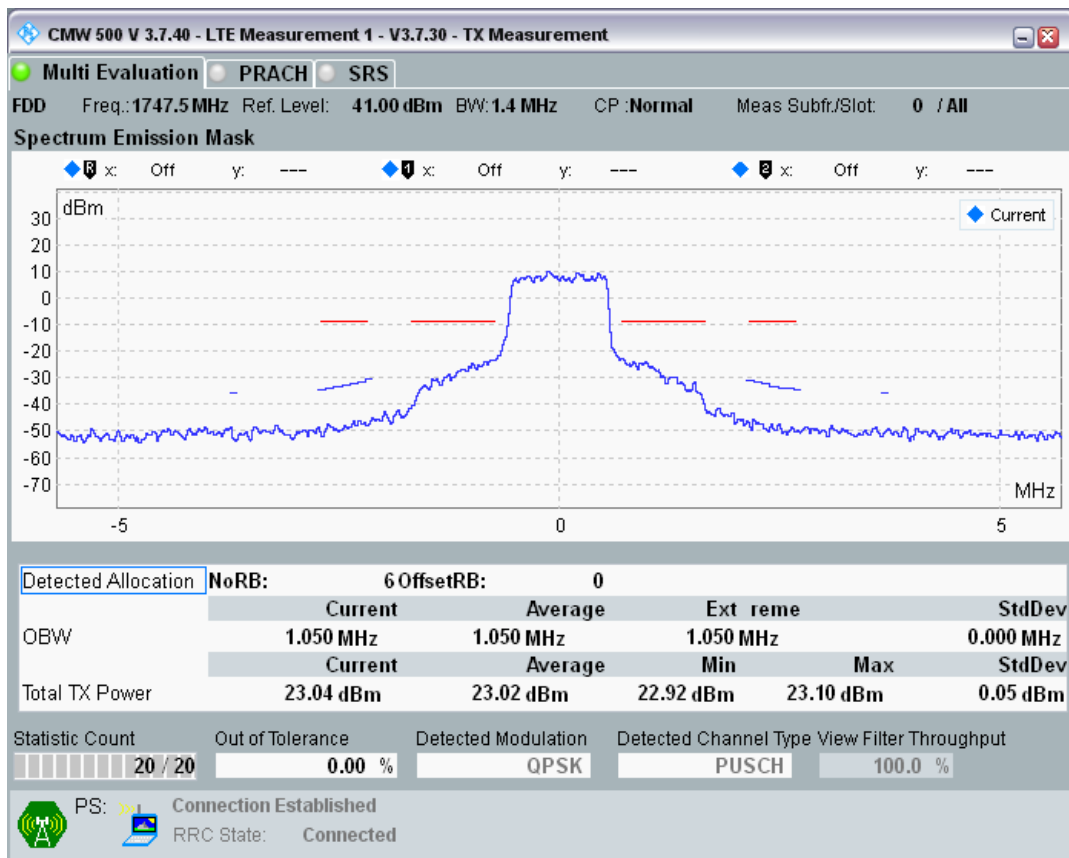

Band3 QPSK BW=1.4MHz Channel=19575 RB Size=6 Position=#0