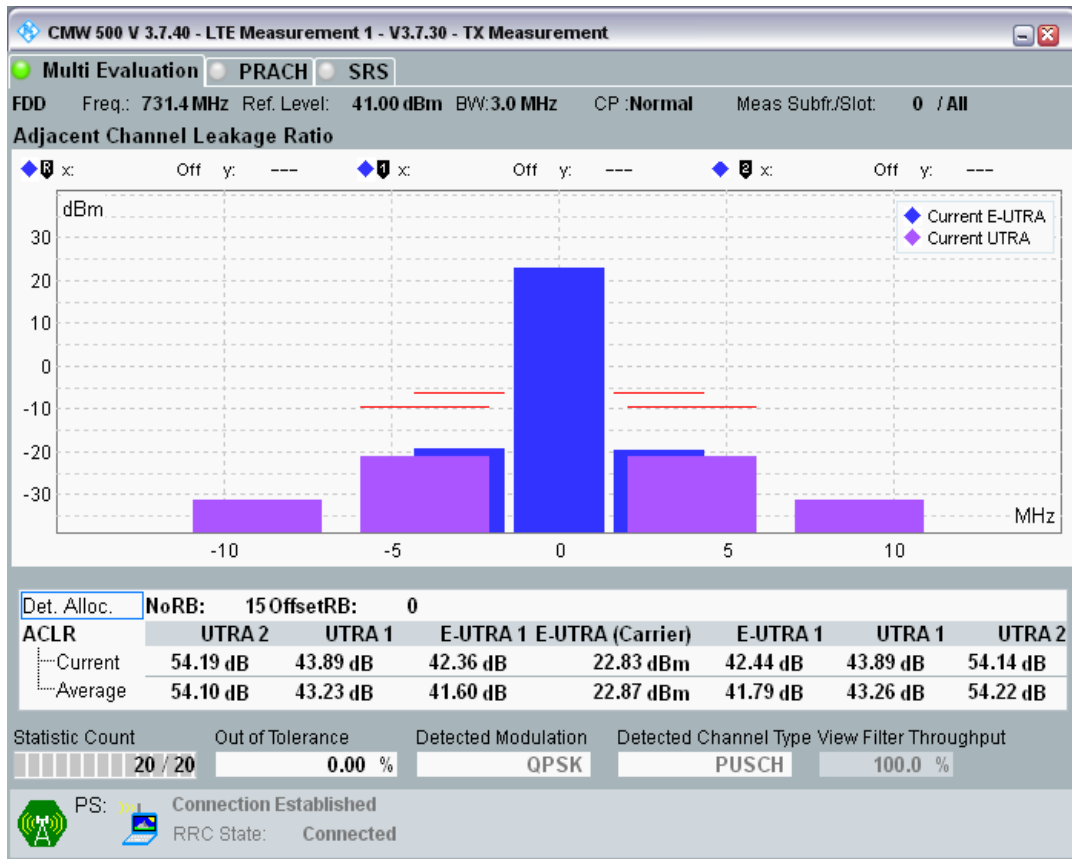

Band28 QPSK BW=3MHz Channel=27494 RB Size=15 Position=#0