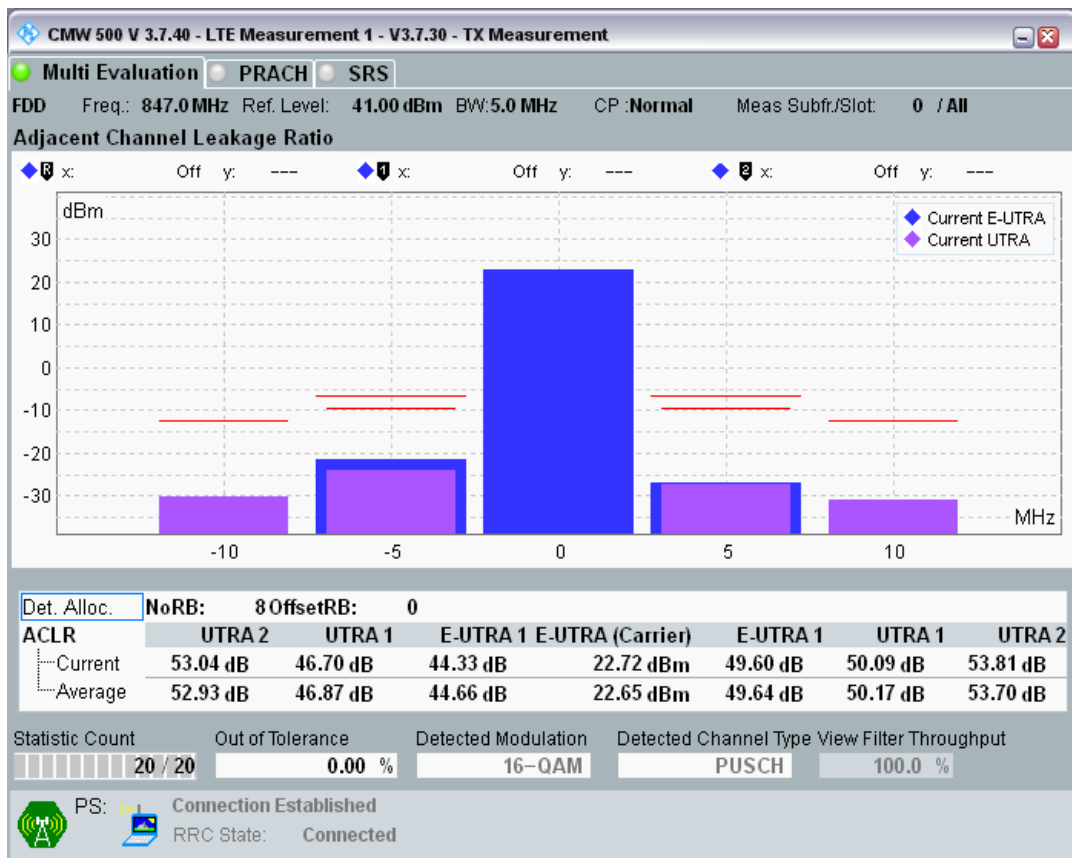

Band20 QPSK BW=5MHz Channel=24300 RB Size=8 Position=#0

Band20 QPSK BW=5MHz Channel=24300 RB Size=8 Position=#Max

Band20 QPSK BW=5MHz Channel=24300 RB Size=25 Position=#0

Band20 QAM16 BW=5MHz Channel=24300 RB Size=8 Position=#0