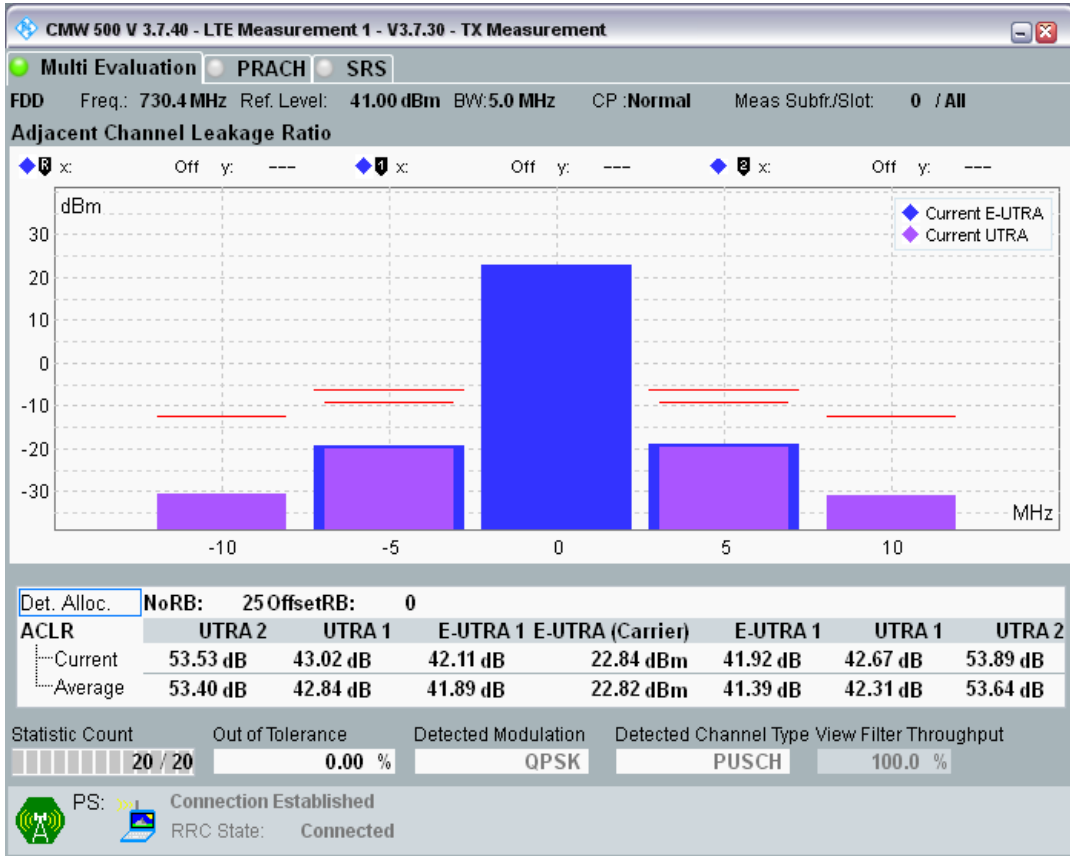

Band28 QPSK BW=5MHz Channel=27484 RB Size=25 Position=#0