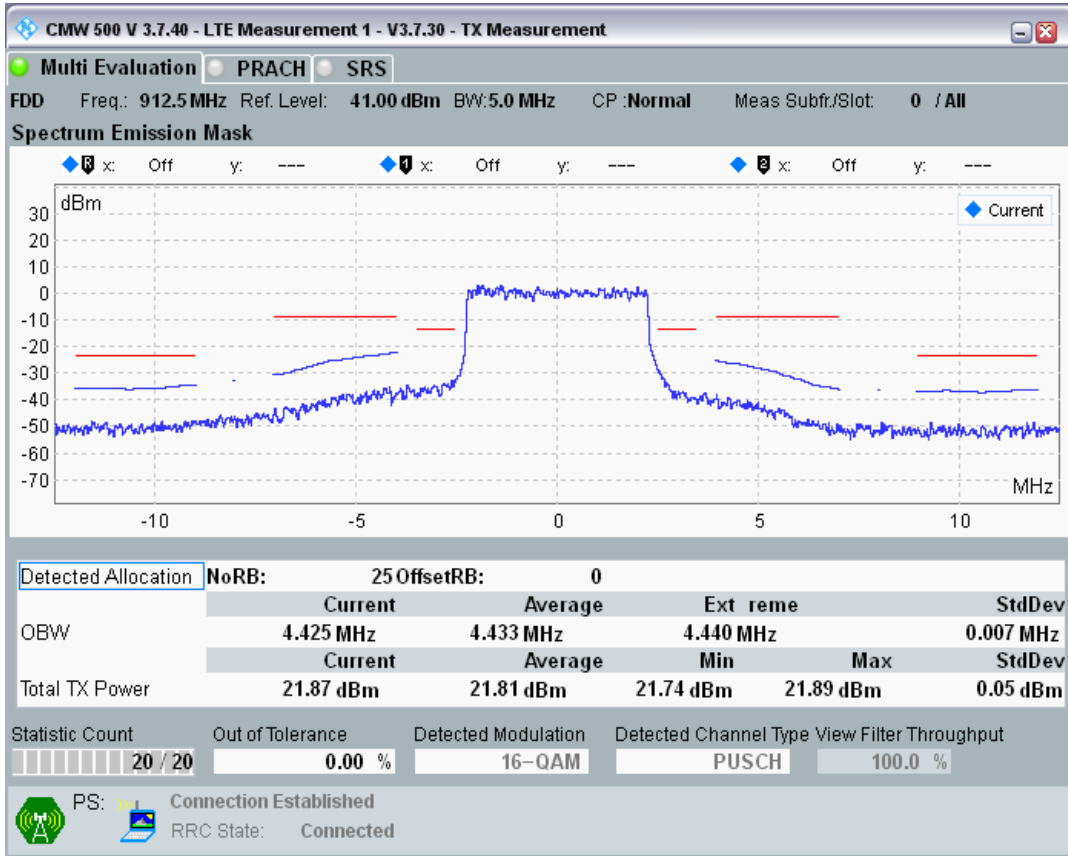

Band8 QPSK BW=5MHz Channel=21775 RB Size=25 Position=#0

Band8 QAM16 BW=5MHz Channel=21775 RB Size=8 Position=#0

Band8 QAM16 BW=5MHz Channel=21775 RB Size=8 Position=#Max

Band8 QAM16 BW=5MHz Channel=21775 RB Size=25 Position=#0