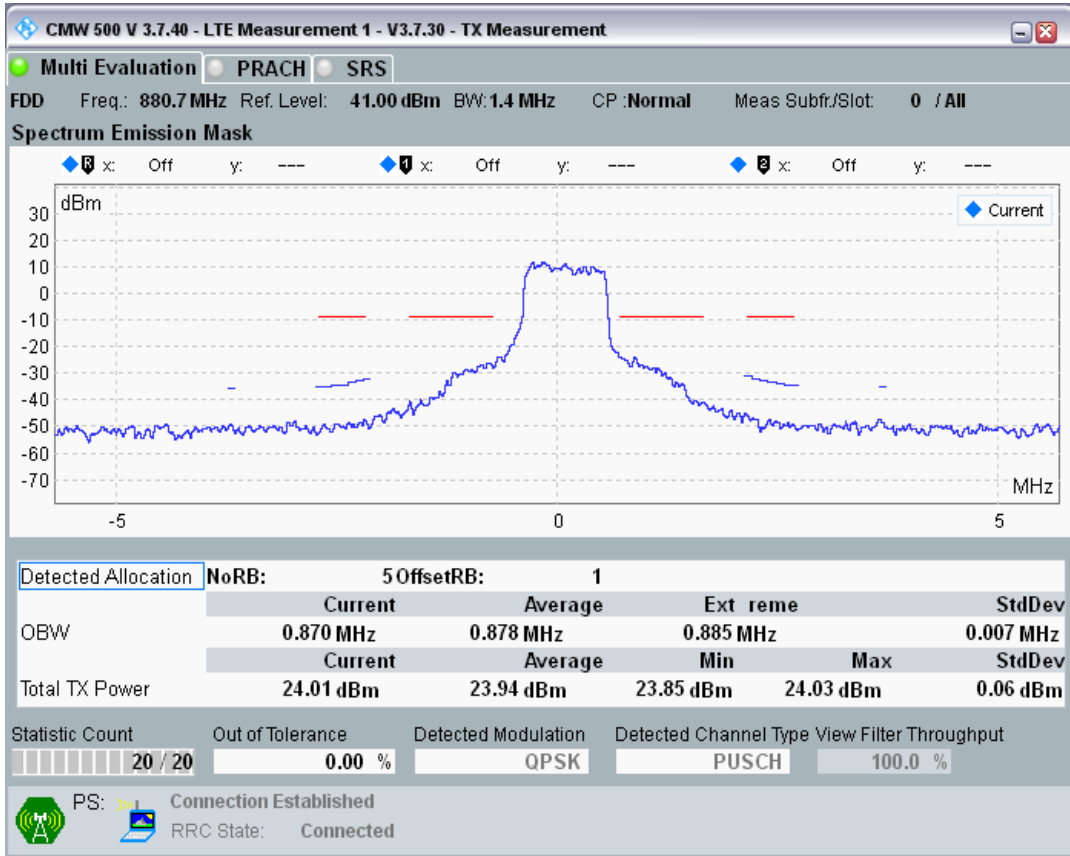

Band8 QPSK BW=1.4MHz Channel=21457 RB Size=5 Position=#Max