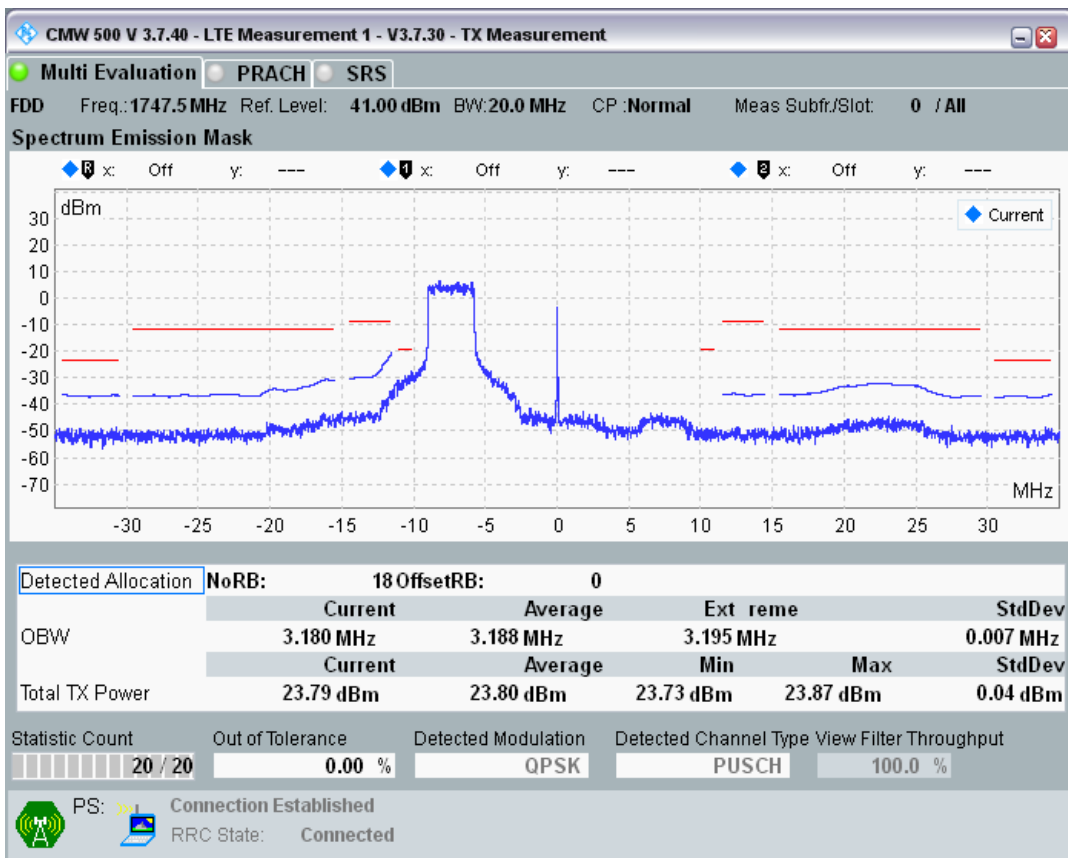

Band3 QPSK BW=20MHz Channel=19575 RB Size=18 Position=#0