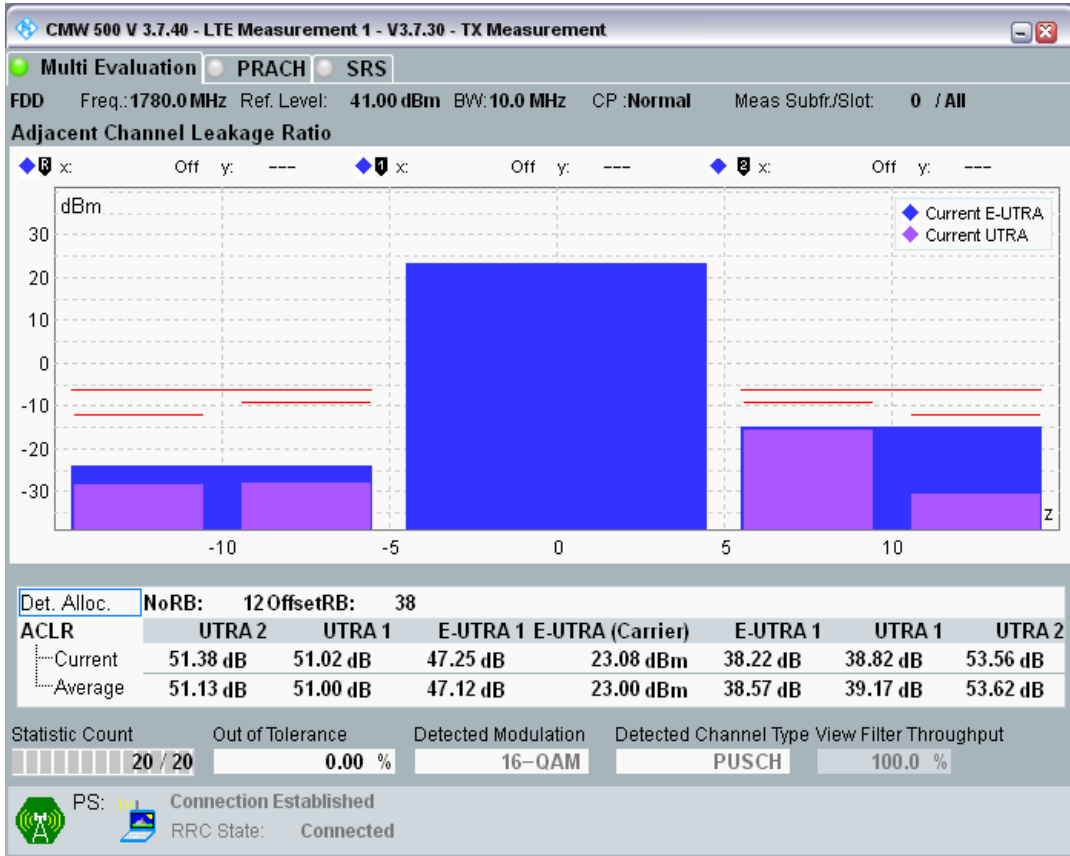

Band3 QAM16 BW=10MHz Channel=19900 RB Size=12 Position=#Max