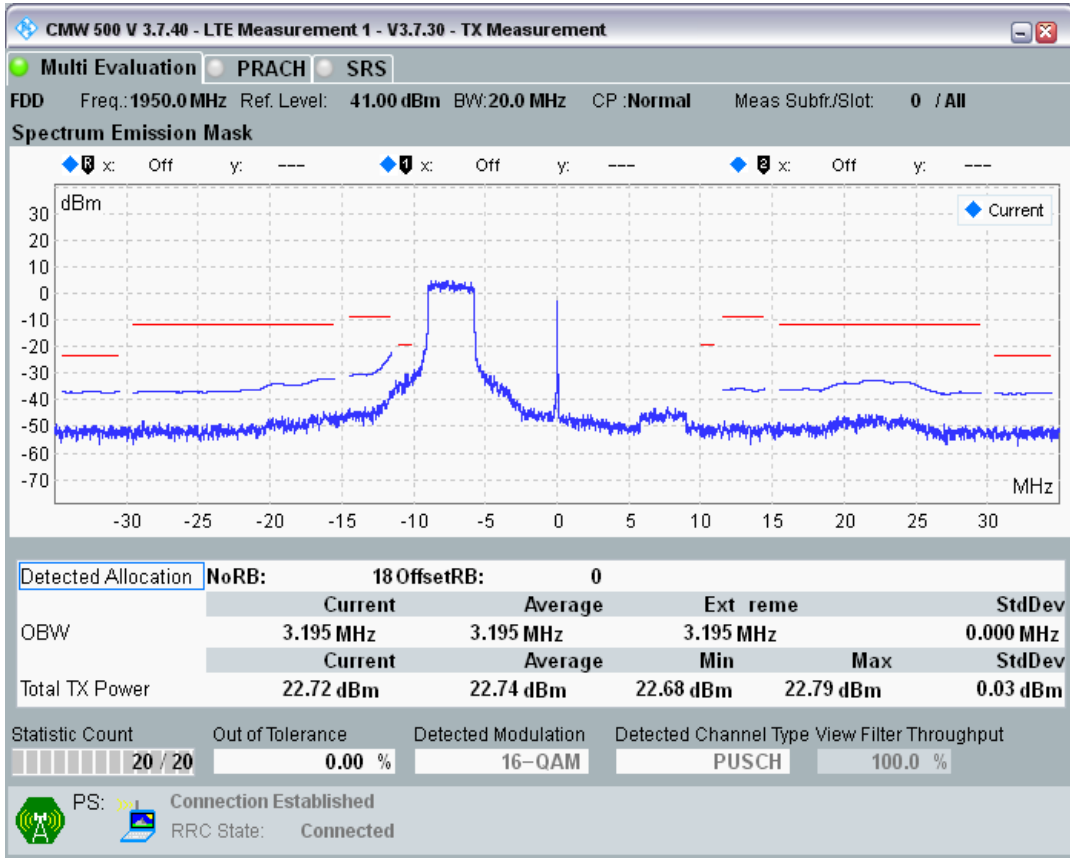

Band1 QAM16 BW=20MHz Channel=18300 RB Size=18 Position=#0