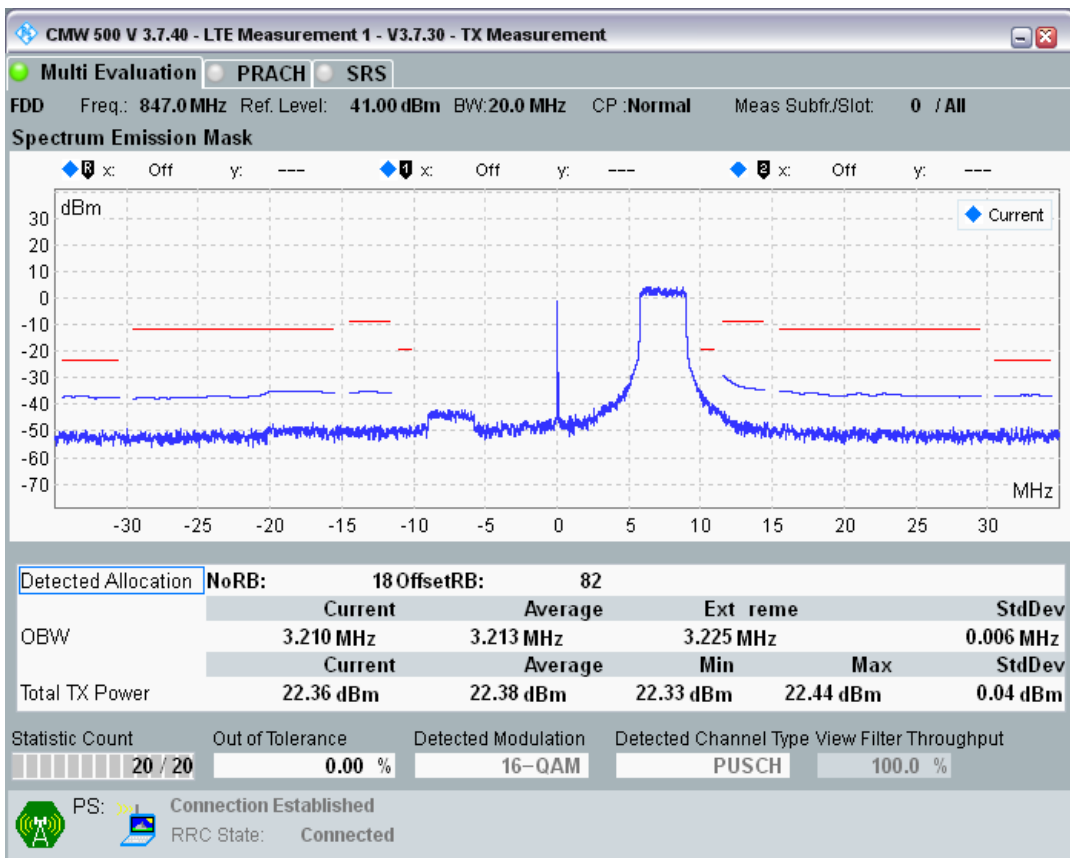

Band20 QAM16 BW=20MHz Channel=24300 RB Size=18 Position=#Max