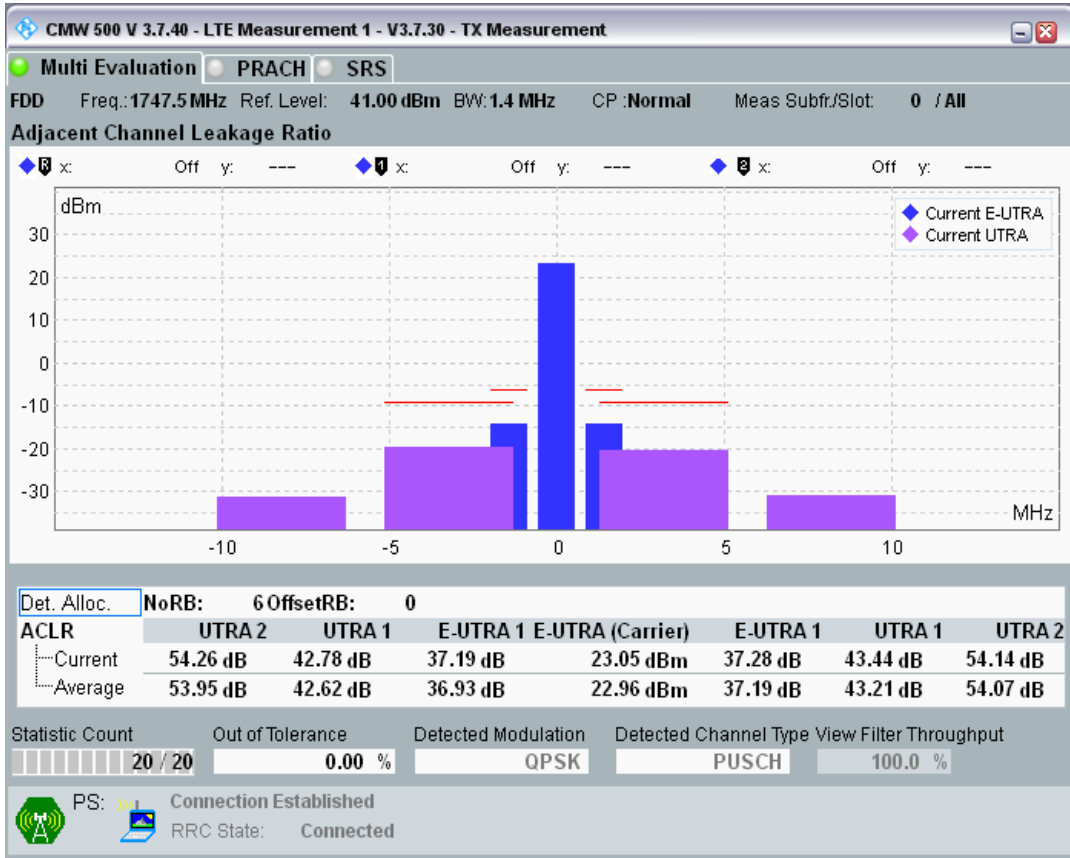

Band3 QPSK BW=1.4MHz Channel=19575 RB Size=6 Position=#0