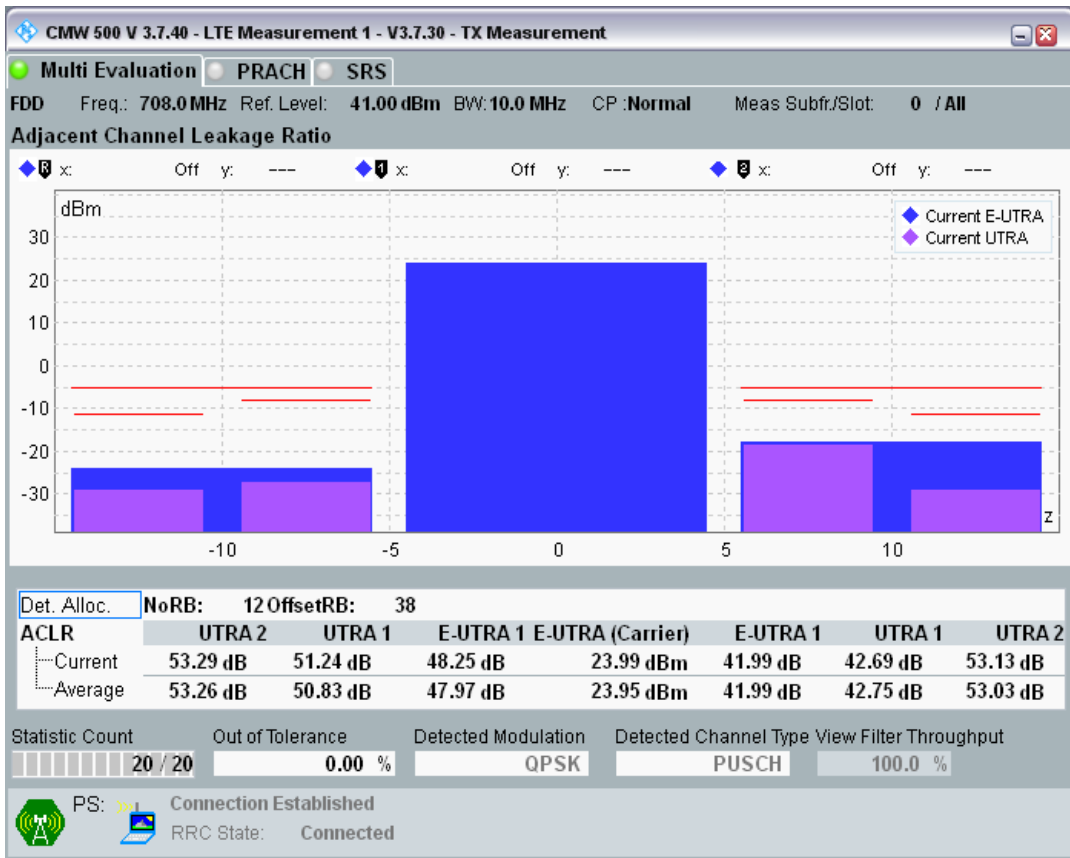

Band28 QPSK BW=10MHz Channel=27260 RB Size=12 Position=#Max