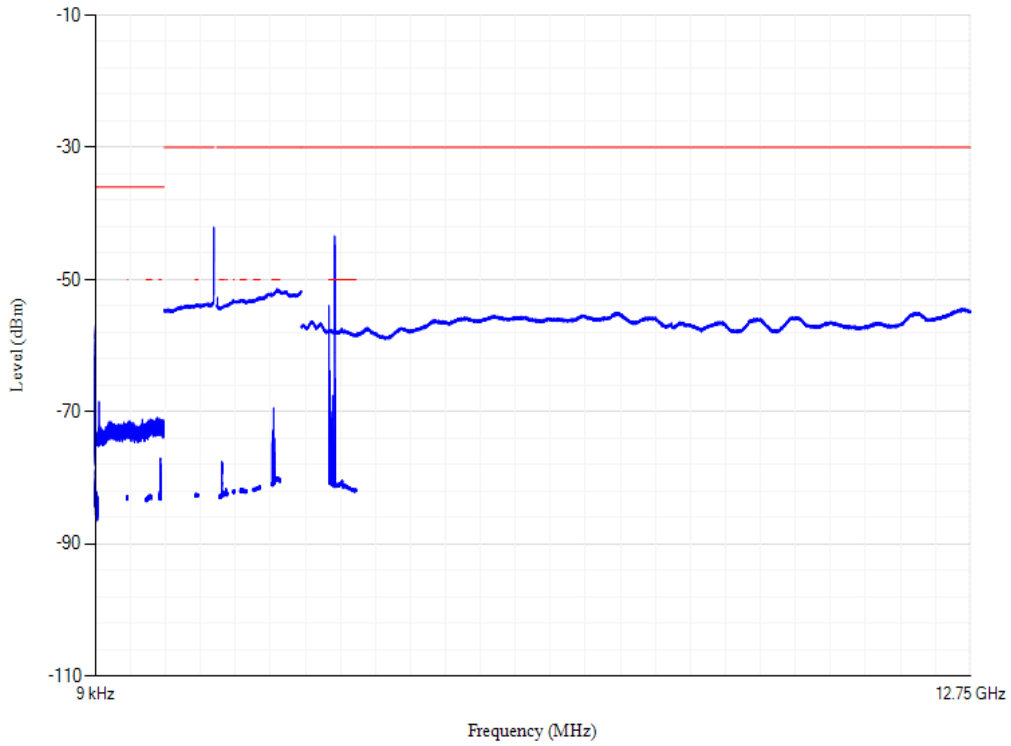

Conducted spurious emissions

Band3 QPSK BW=10MHz Channel=19250 RB Size=1 Position=#0

Conducted spurious emissions

Band3 QPSK BW=10MHz Channel=19575 RB Size=1 Position=#0

Conducted spurious emissions

Band3 QPSK BW=10MHz Channel=19900 RB Size=1 Position=#0