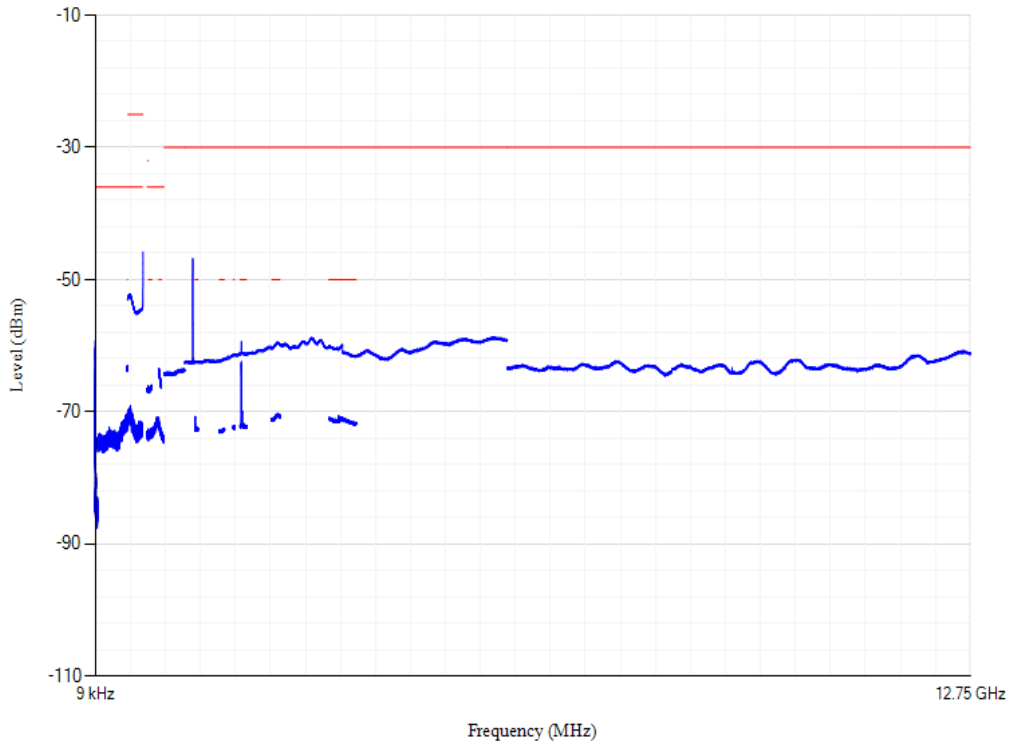

Conducted spurious emissions

Band28 QPSK BW=20MHz Channel=27310 RB Size=1 Position=#0