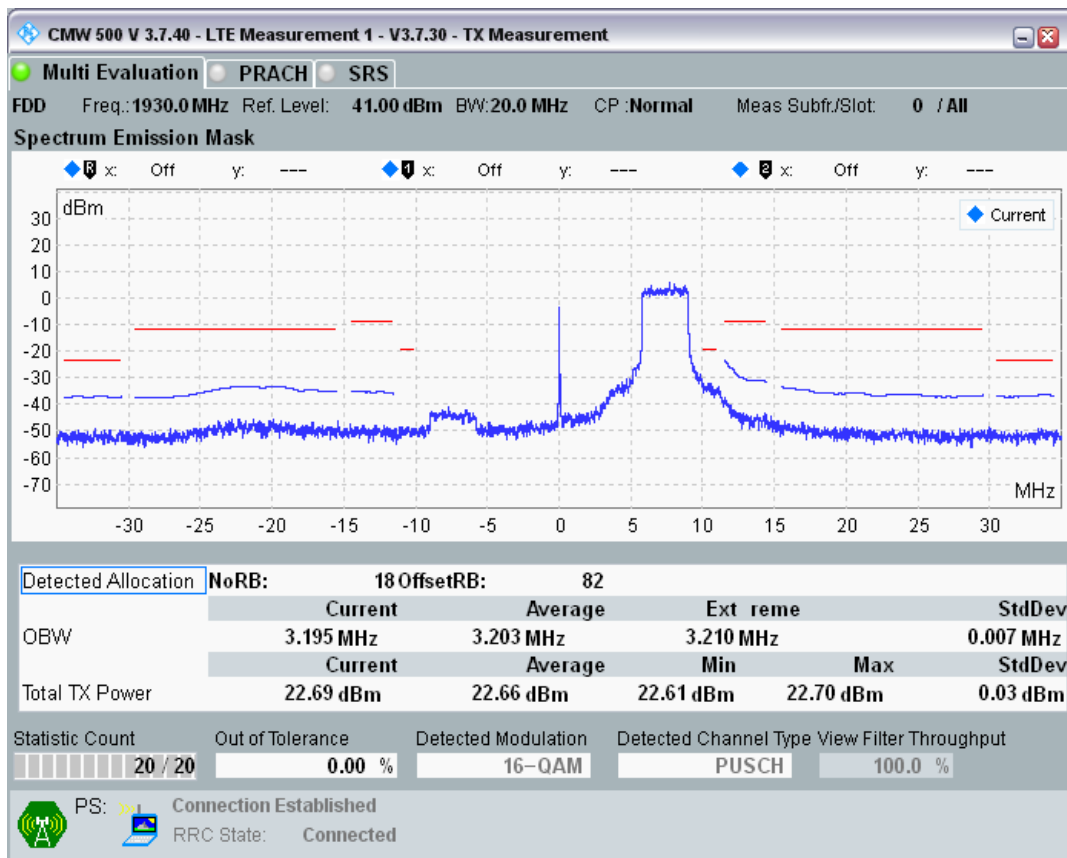

Band1 QAM16 BW=20MHz Channel=18100 RB Size=18 Position=#Max