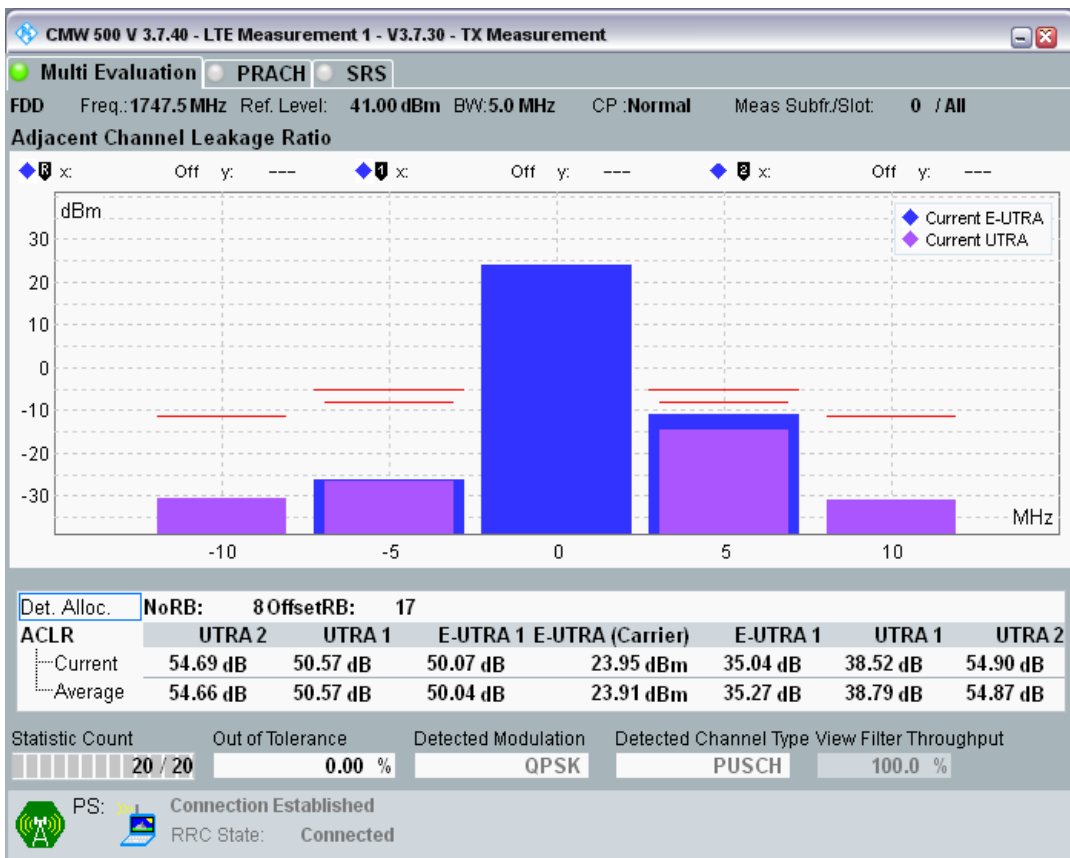

Band3 QPSK BW=5MHz Channel=19575 RB Size=8 Position=#Max