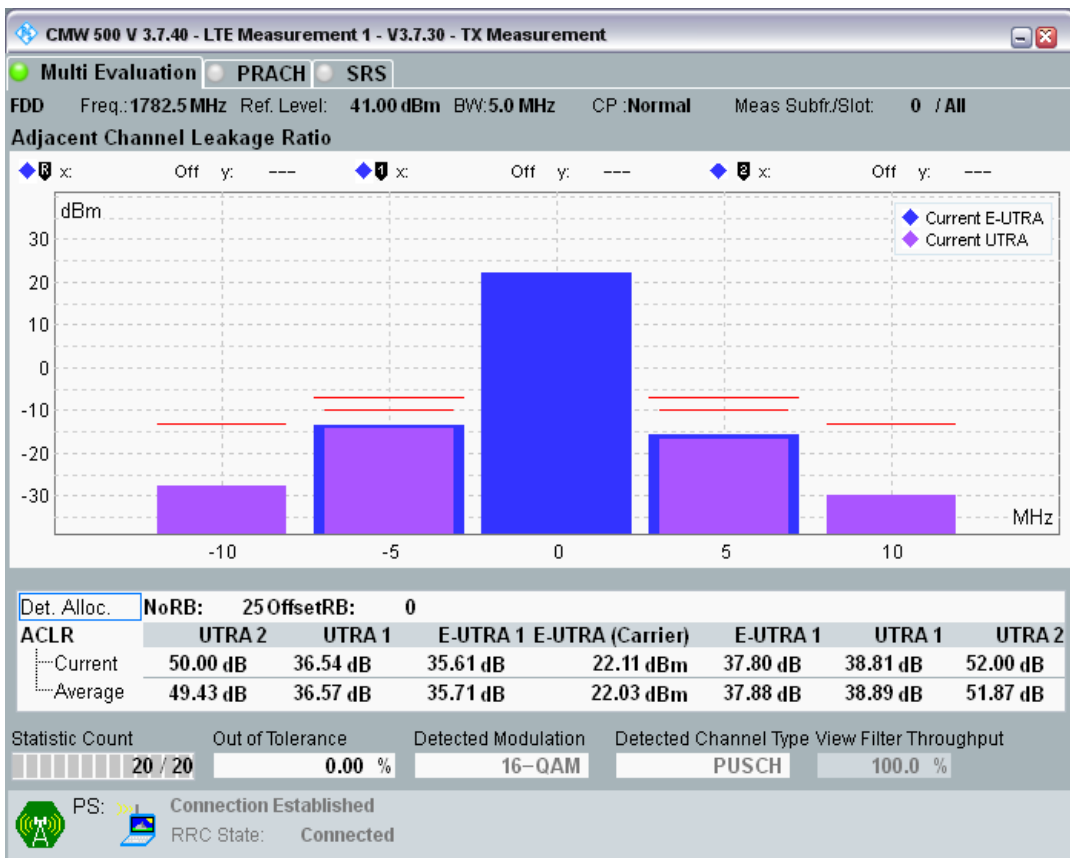

Band3 QPSK BW=5MHz Channel=19925 RB Size=25 Position=#0

Band3 QAM16 BW=5MHz Channel=19925 RB Size=8 Position=#0

Band3 QAM16 BW=5MHz Channel=19925 RB Size=8 Position=#Max

Band3 QAM16 BW=5MHz Channel=19925 RB Size=25 Position=#0