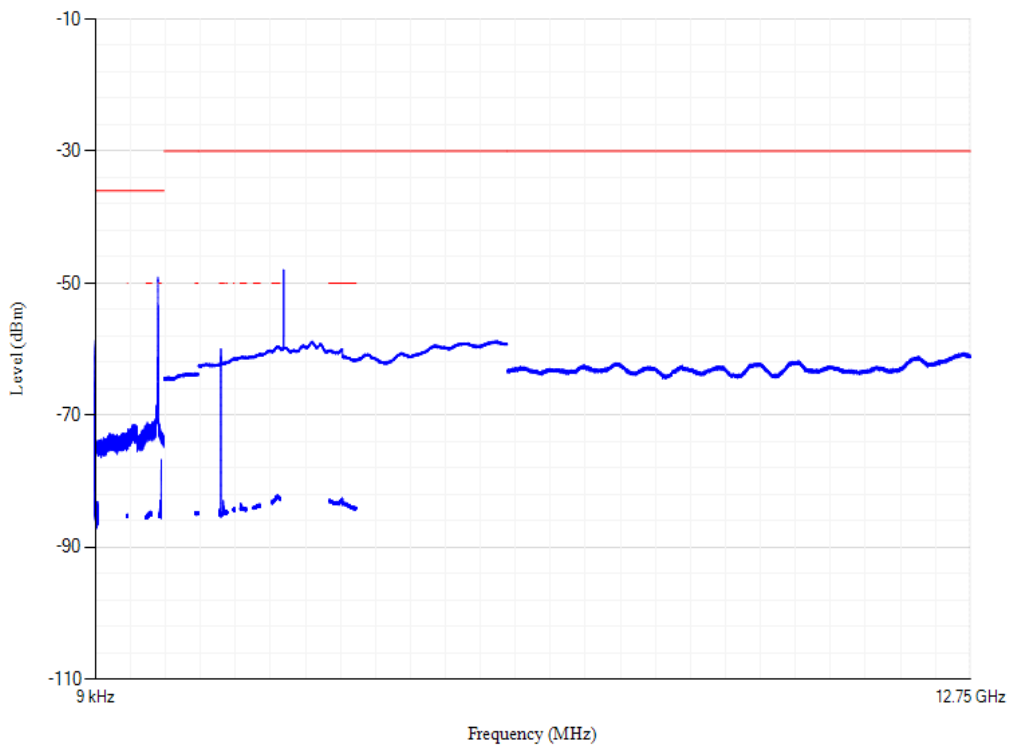

Conducted spurious emissions

Band8 QPSK BW=1.4MHz Channel=21625 RB Size=1 Position=#0