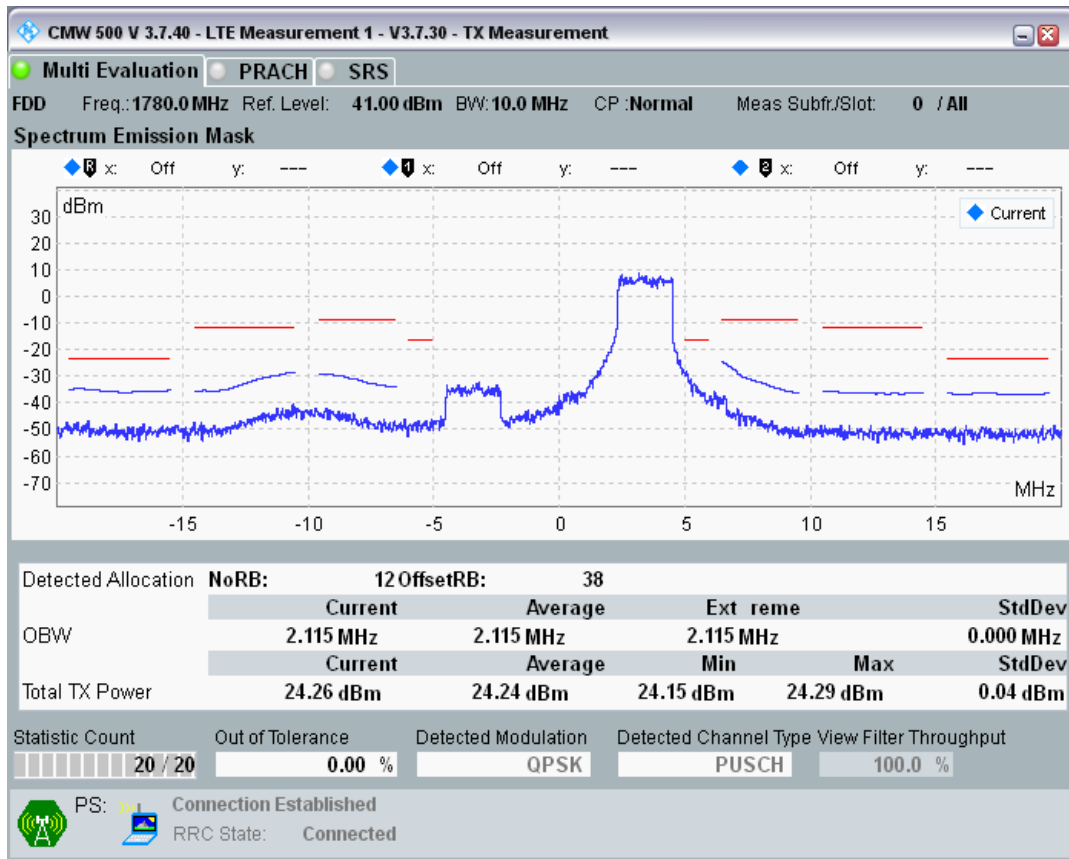

Band3 QPSK BW=10MHz Channel=19900 RB Size=12 Position=#Max