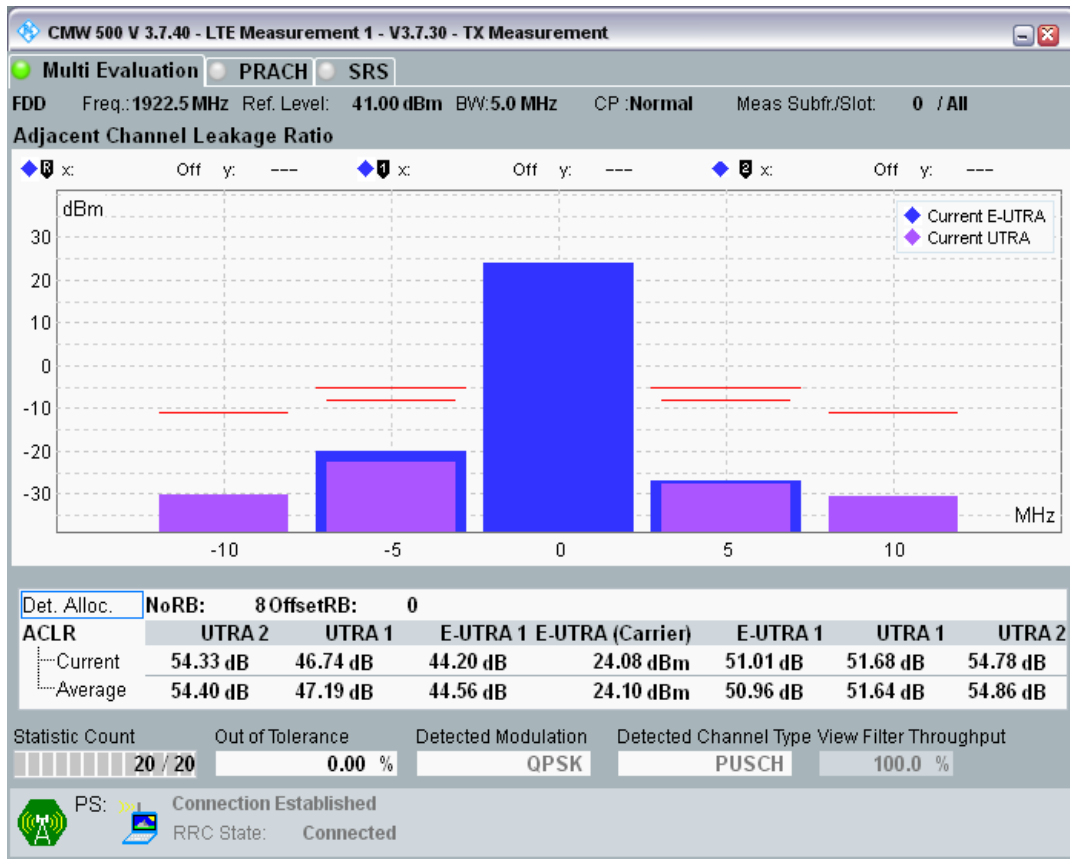

Band8	10	21750	12	#Max	QAM16	U-ACLR1-	51.27	32.2	PASS
Band8	10	21750	12	#Max	QAM16	E-ACLR-	47.79	29.2	PASS
Band8	10	21750	12	#Max	QAM16	EUTRA	0.00	0	PASS
Band8	10	21750	12	#Max	QAM16	E-ACLR+	42.65	29.2	PASS
Band8	10	21750	12	#Max	QAM16	U-ACLR+	43.61	32.2	PASS
Band8	10	21750	12	#Max	QAM16	U-ACLR2+	53.26	35.2	PASS
Band8	10	21750	50	#0	QAM16	U-ACLR2-	46.76	35.2	PASS
Band8	10	21750	50	#0	QAM16	U-ACLR1-	42.44	32.2	PASS
Band8	10	21750	50	#0	QAM16	E-ACLR-	40.37	29.2	PASS
Band8	10	21750	50	#0	QAM16	EUTRA	0.00	0	PASS
Band8	10	21750	50	#0	QAM16	E-ACLR+	43.46	29.2	PASS
Band8	10	21750	50	#0	QAM16	U-ACLR+	44.58	32.2	PASS
Band8	10	21750	50	#0	QAM16	U-ACLR2+	52.39	35.2	PASS

Band1 QPSK BW=5MHz Channel=18025 RB Size=8 Position=#0