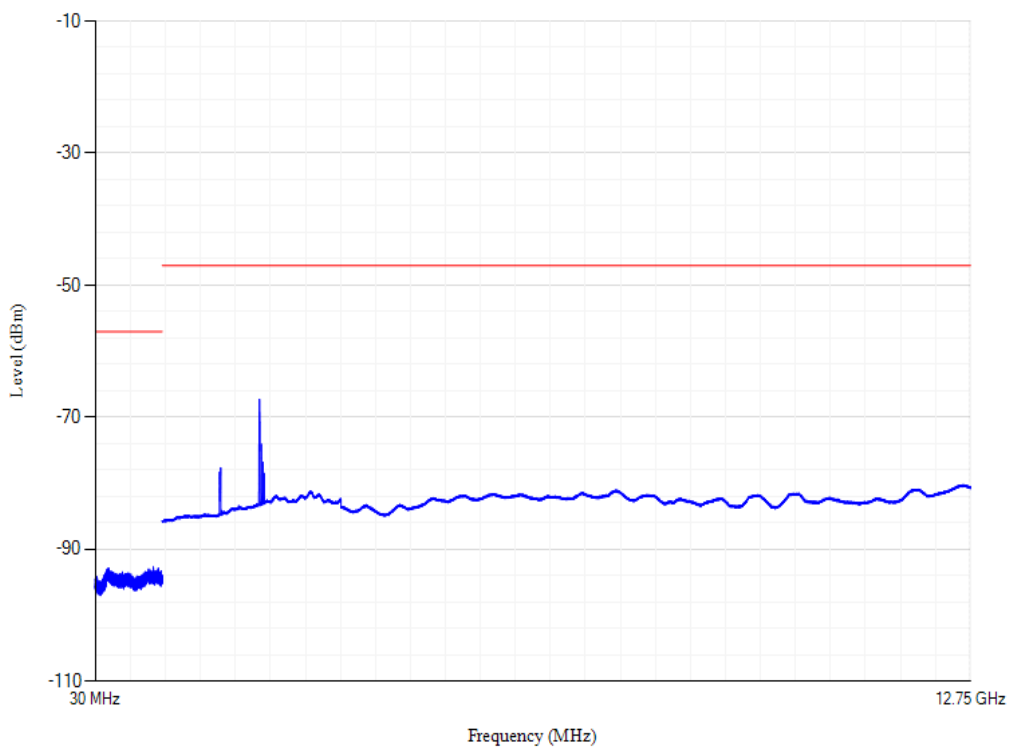

Conducted spurious emissions

Band20 QPSK BW=20MHz Channel=24350

Conducted spurious emissions

Band20 QPSK BW=20MHz Channel=24300

Conducted spurious emissions

Band3 QPSK BW=20MHz Channel=19575

Conducted spurious emissions