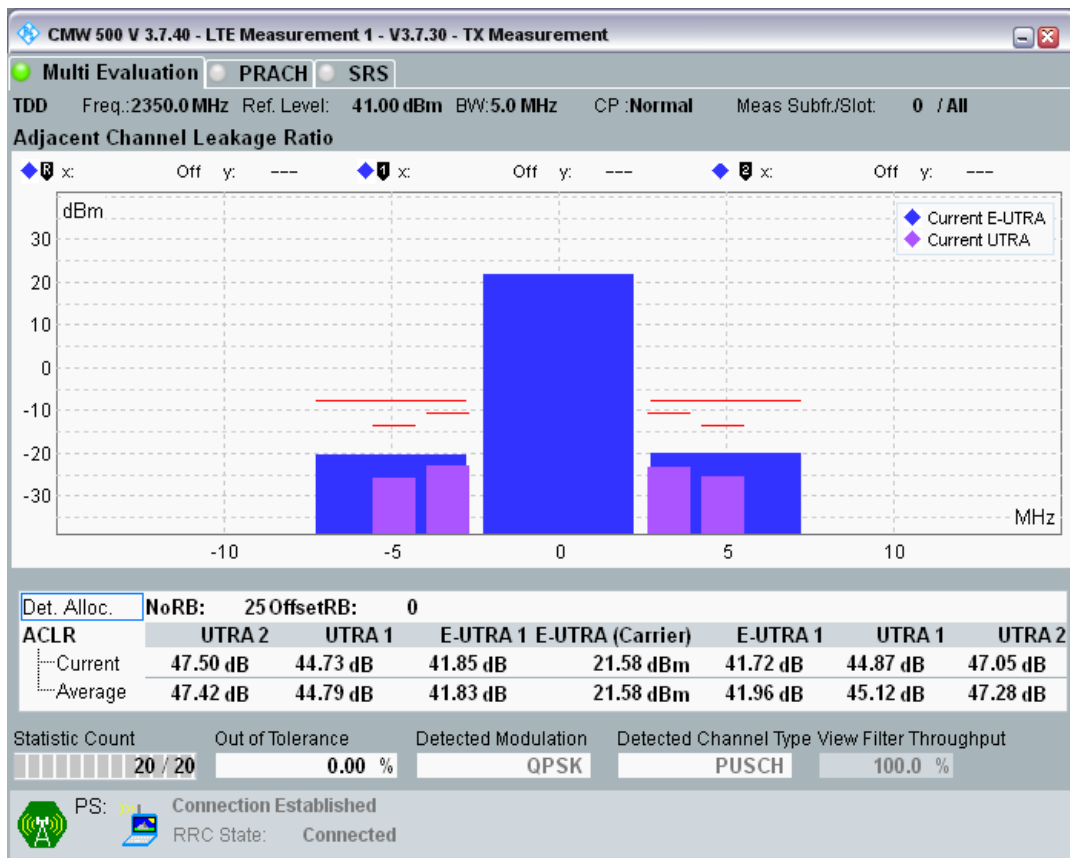

Band40 QPSK BW=5MHz Channel=39150 RB Size=25 Position=#0