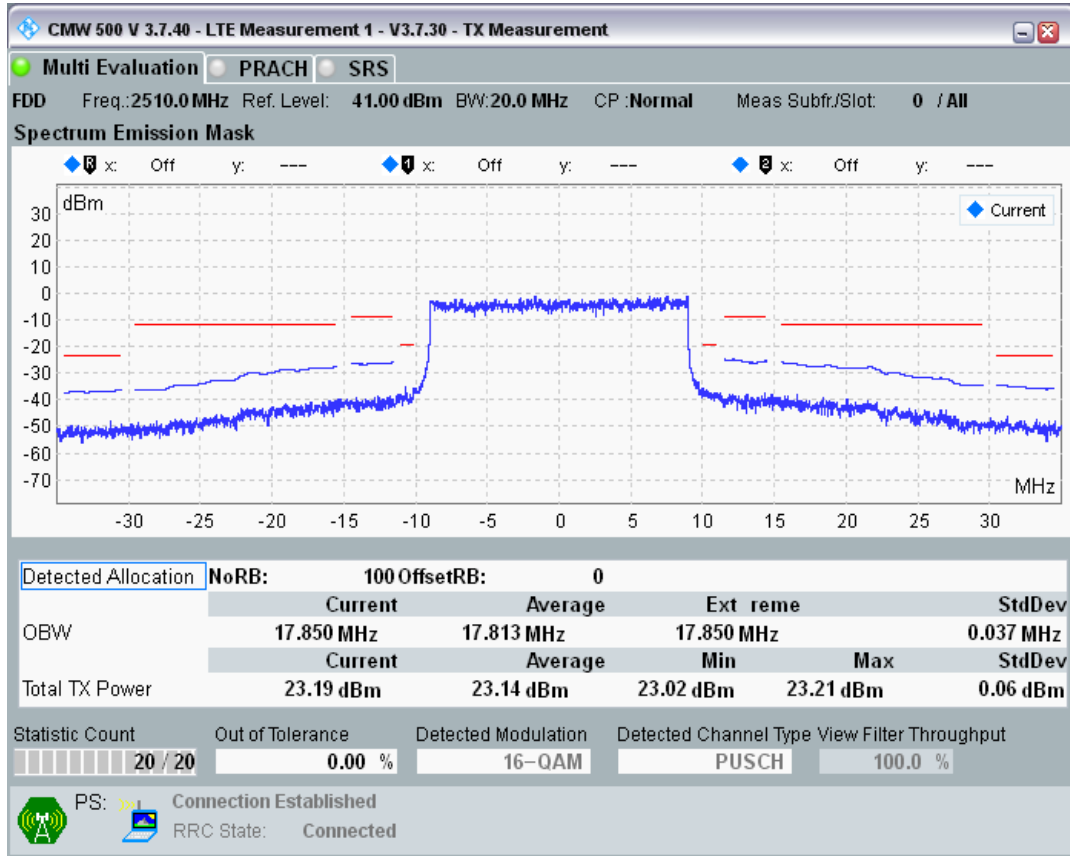

Band7 QPSK BW=20MHz Channel=20850 RB Size=100 Position=#0

Band7 QAM16 BW=20MHz Channel=20850 RB Size=18 Position=#0

Band7 QAM16 BW=20MHz Channel=20850 RB Size=18 Position=#Max

Band7 QAM16 BW=20MHz Channel=20850 RB Size=100 Position=#0