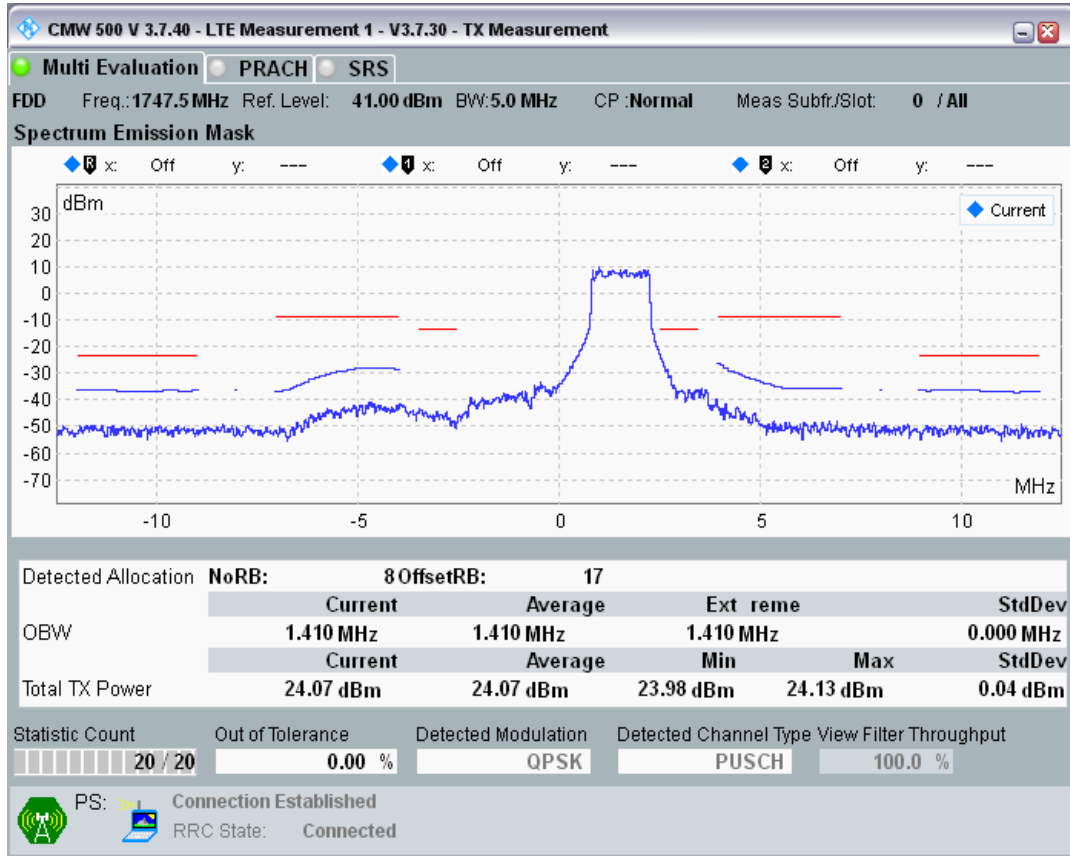

Band3 QPSK BW=5MHz Channel=19575 RB Size=8 Position=#Max