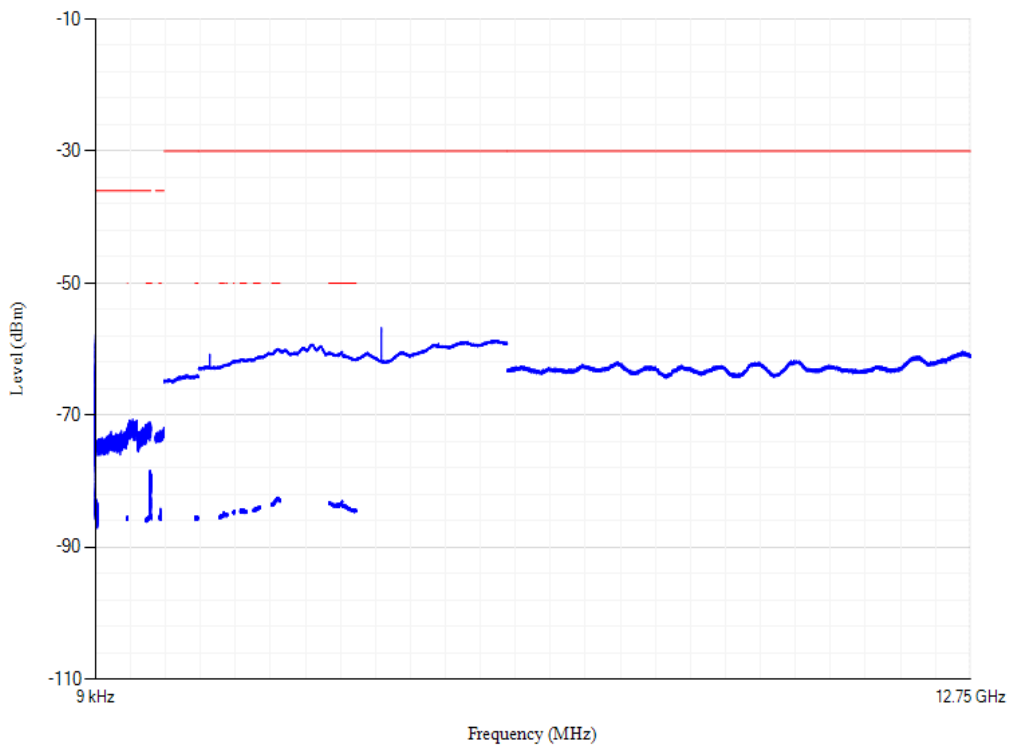

Conducted spurious emissions

Band20 QPSK BW=20MHz Channel=24300 RB Size=1 Position=#0