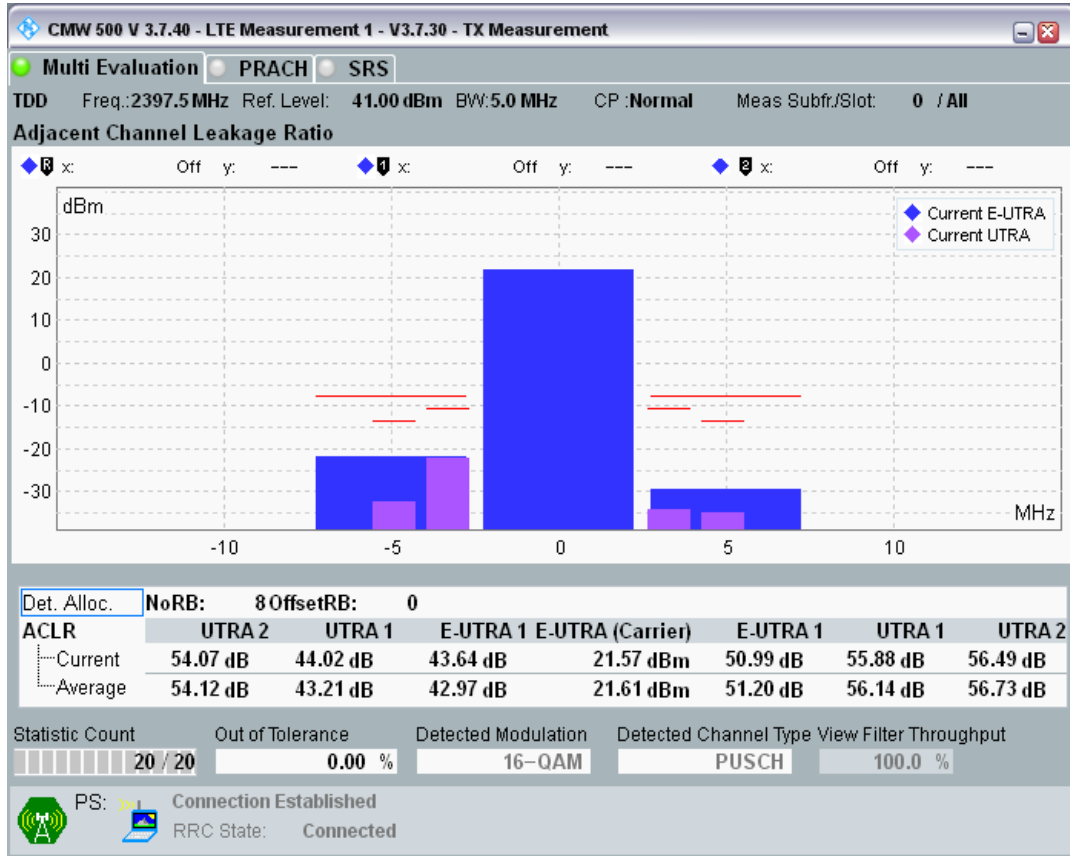

Band40 QPSK BW=5MHz Channel=39625 RB Size=8 Position=#0

Band40 QPSK BW=5MHz Channel=39625 RB Size=8 Position=#Max

Band40 QPSK BW=5MHz Channel=39625 RB Size=25 Position=#0

Band40 QAM16 BW=5MHz Channel=39625 RB Size=8 Position=#0