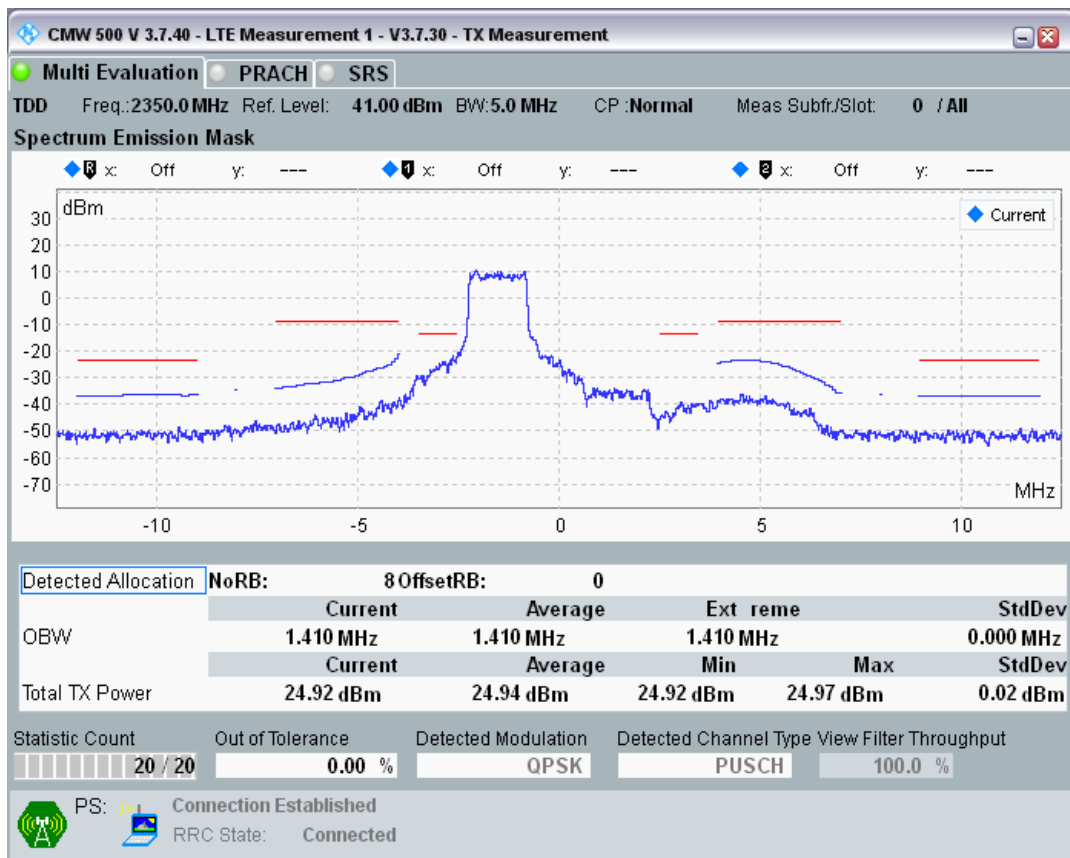

Band40 QPSK BW=5MHz Channel=39150 RB Size=8 Position=#0