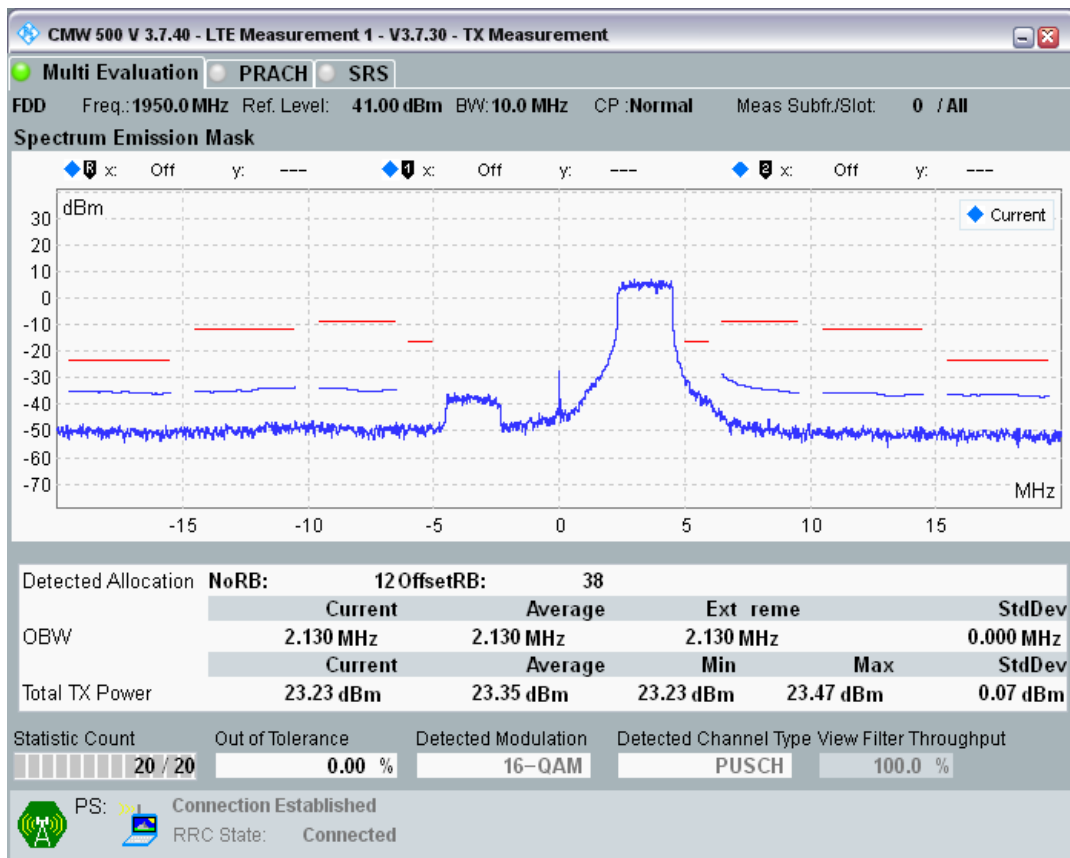

Band1 QAM16 BW=10MHz Channel=18300 RB Size=12 Position=#Max