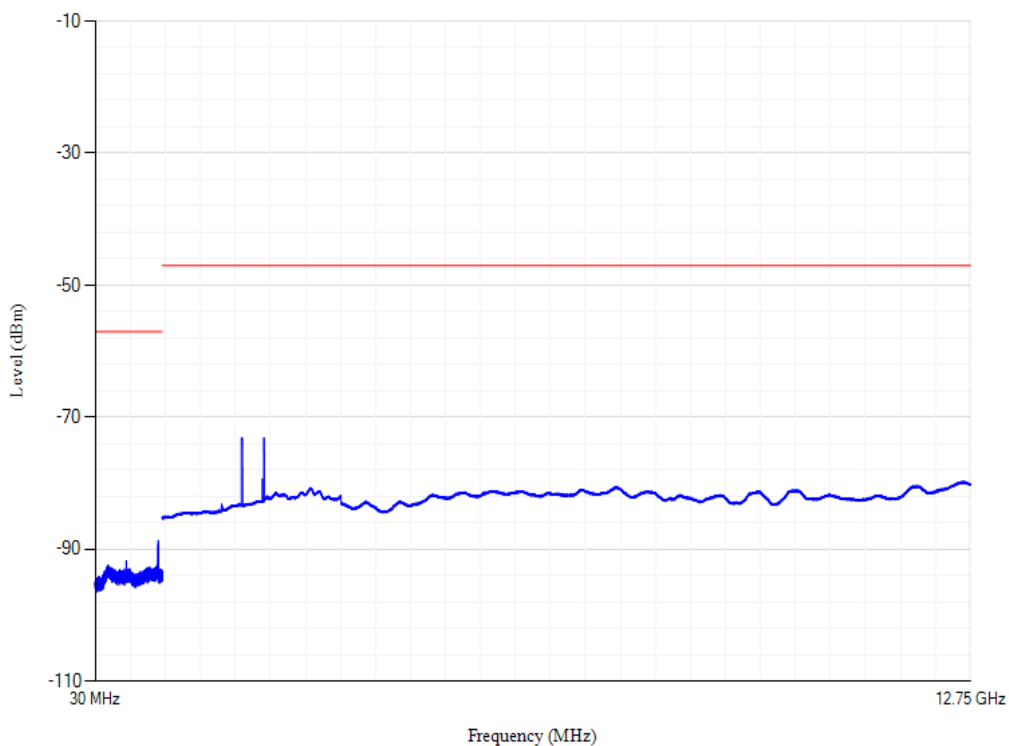

Conducted spurious emissions

Band20 QPSK BW=20MHz Channel=24250