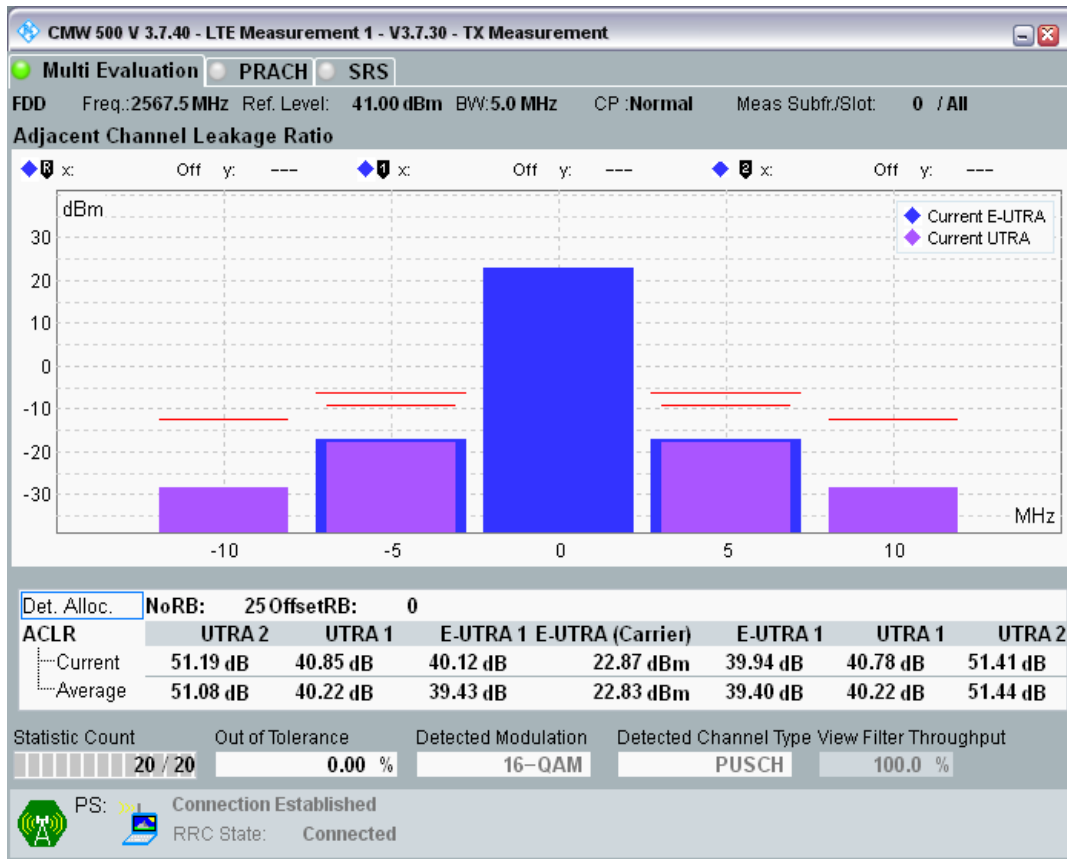

Band7 QPSK BW=5MHz Channel=21425 RB Size=25 Position=#0

Band7 QAM16 BW=5MHz Channel=21425 RB Size=8 Position=#0

Band7 QAM16 BW=5MHz Channel=21425 RB Size=8 Position=#Max

Band7 QAM16 BW=5MHz Channel=21425 RB Size=25 Position=#0