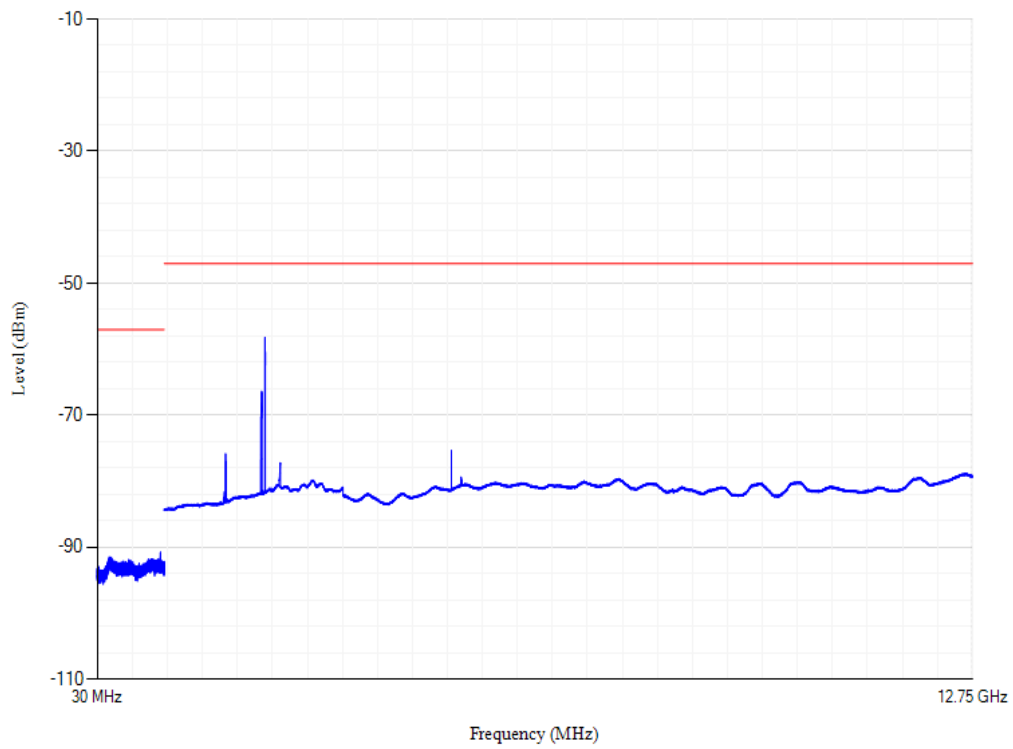

Conducted spurious emissions

Band8 QPSK BW=10MHz Channel=21750