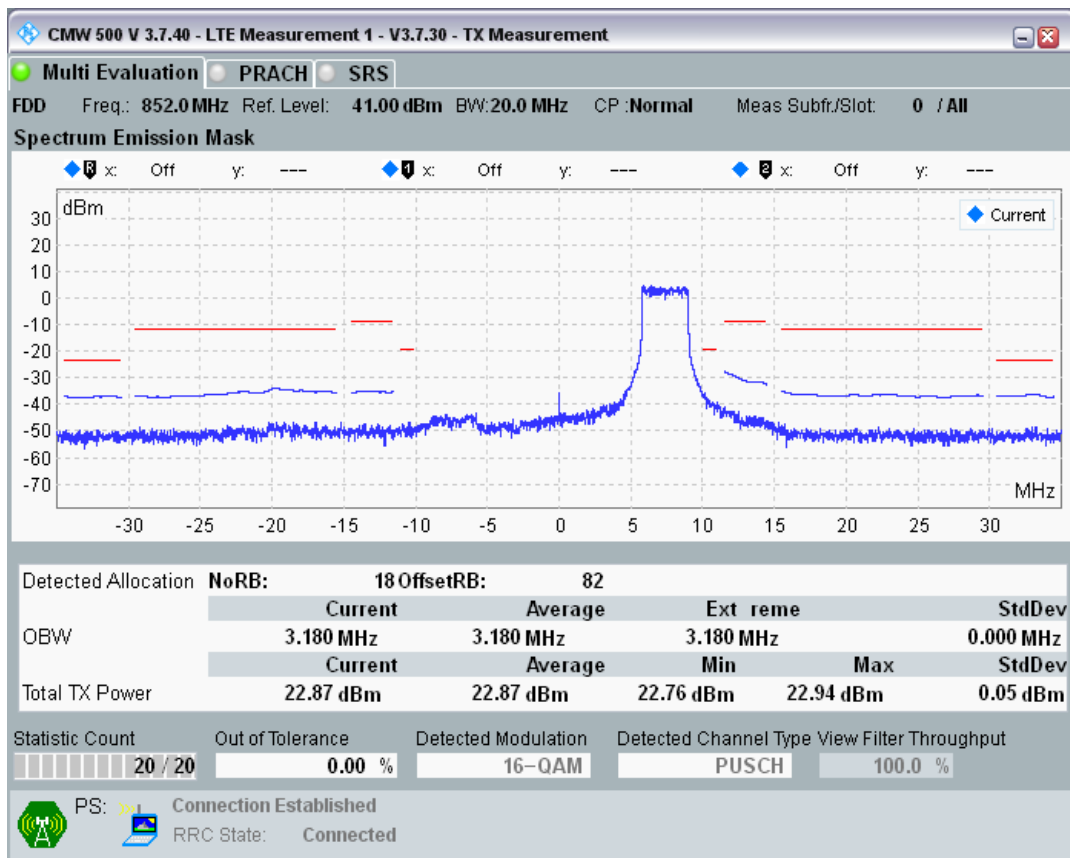

Band20 QAM16 BW=20MHz Channel=24350 RB Size=18 Position=#Max