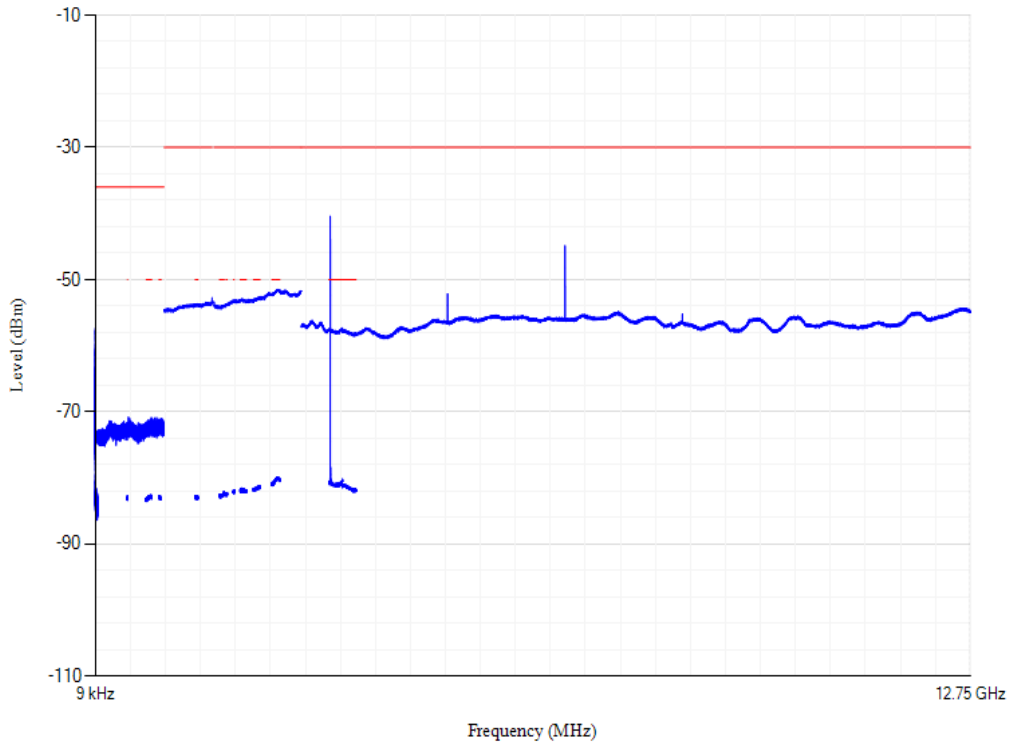

Conducted spurious emissions

Band3 QPSK BW=1.4MHz Channel=19943 RB Size=1 Position=#0