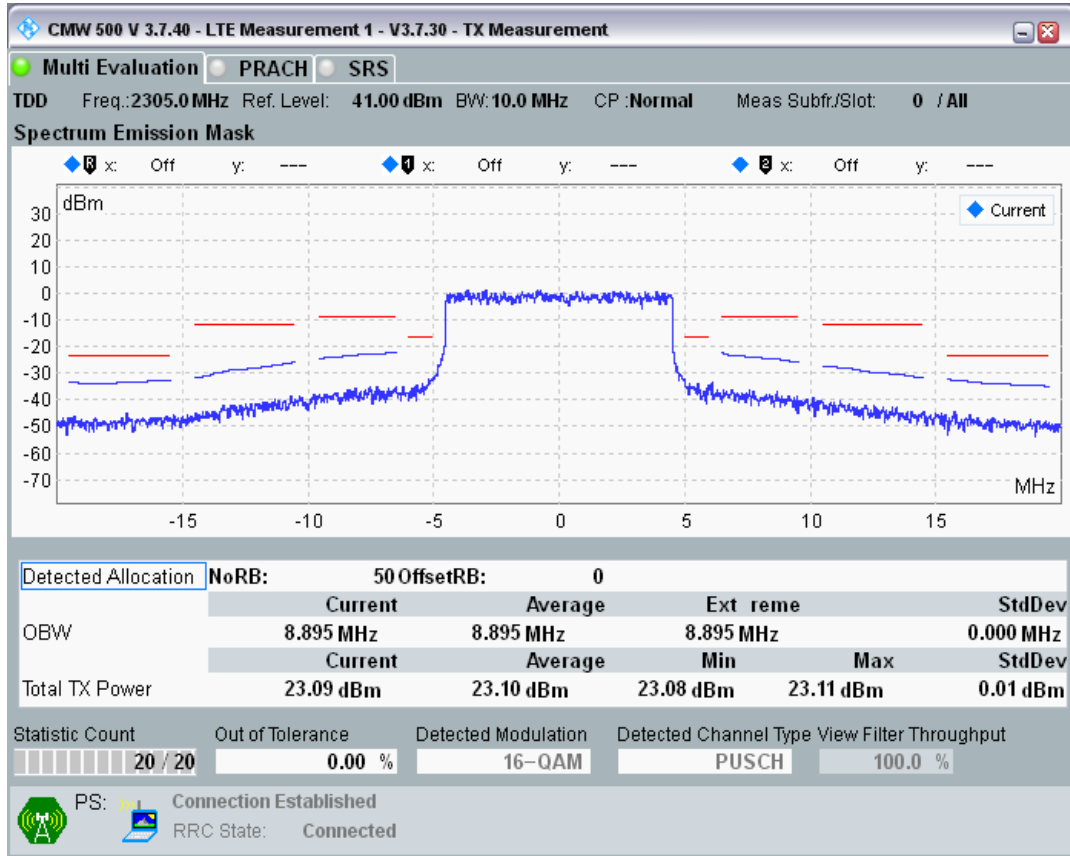

Band40 QPSK BW=10MHz Channel=38700 RB Size=50 Position=#0

Band40 QAM16 BW=10MHz Channel=38700 RB Size=12 Position=#0

Band40 QAM16 BW=10MHz Channel=38700 RB Size=12 Position=#Max

Band40 QAM16 BW=10MHz Channel=38700 RB Size=50 Position=#0