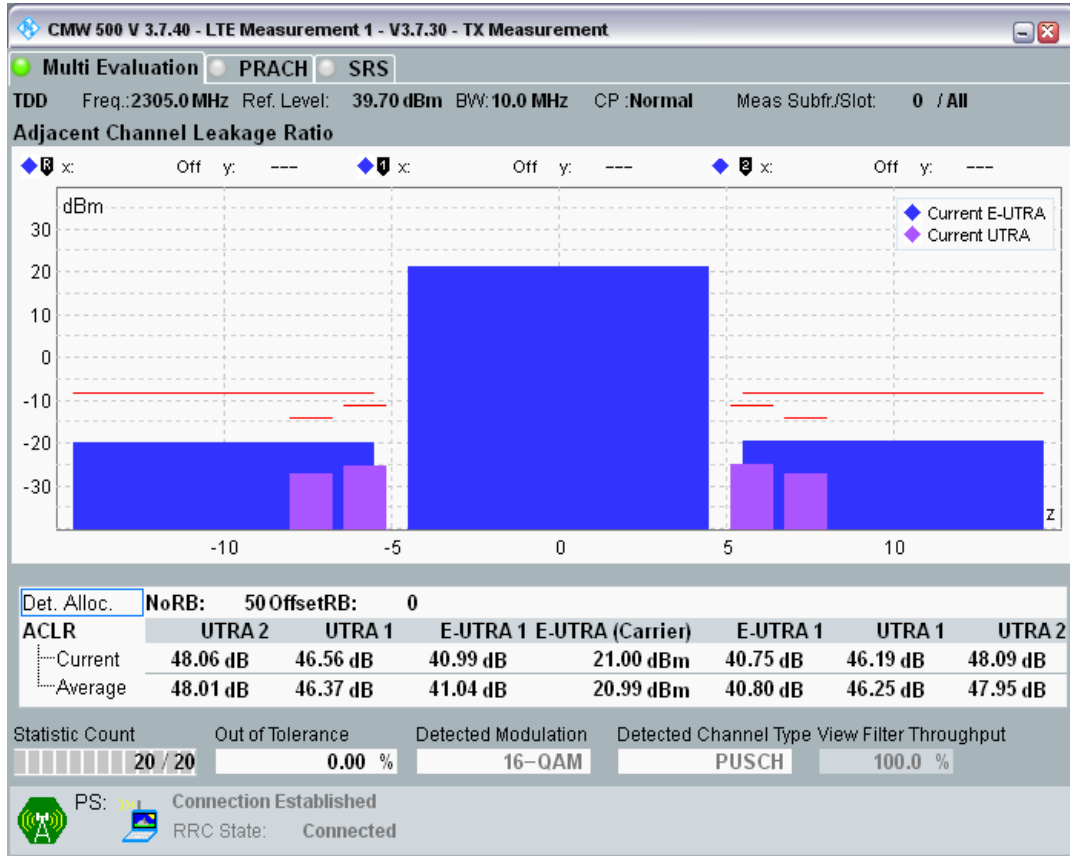

Band40 QPSK BW=10MHz Channel=38700 RB Size=50 Position=#0

Band40 QAM16 BW=10MHz Channel=38700 RB Size=12 Position=#0

Band40 QAM16 BW=10MHz Channel=38700 RB Size=12 Position=#Max

Band40 QAM16 BW=10MHz Channel=38700 RB Size=50 Position=#0