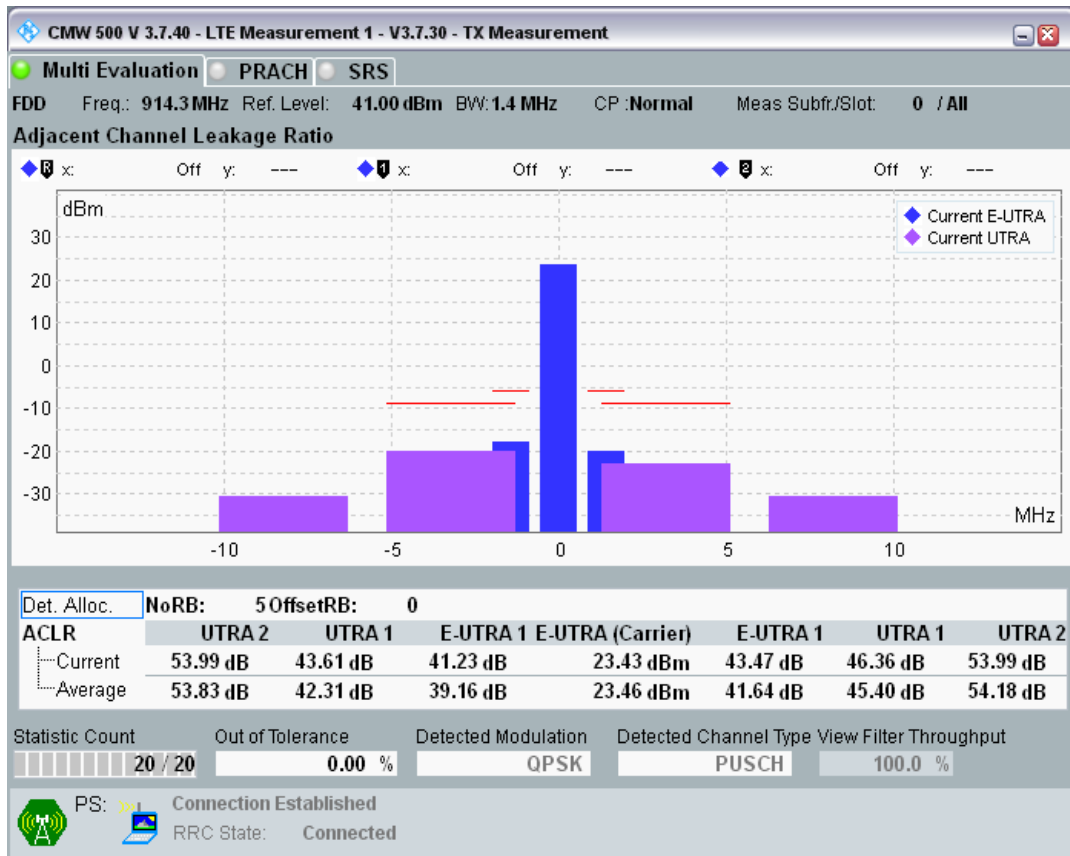

Band8 QPSK BW=1.4MHz Channel=21793 RB Size=5 Position=#0