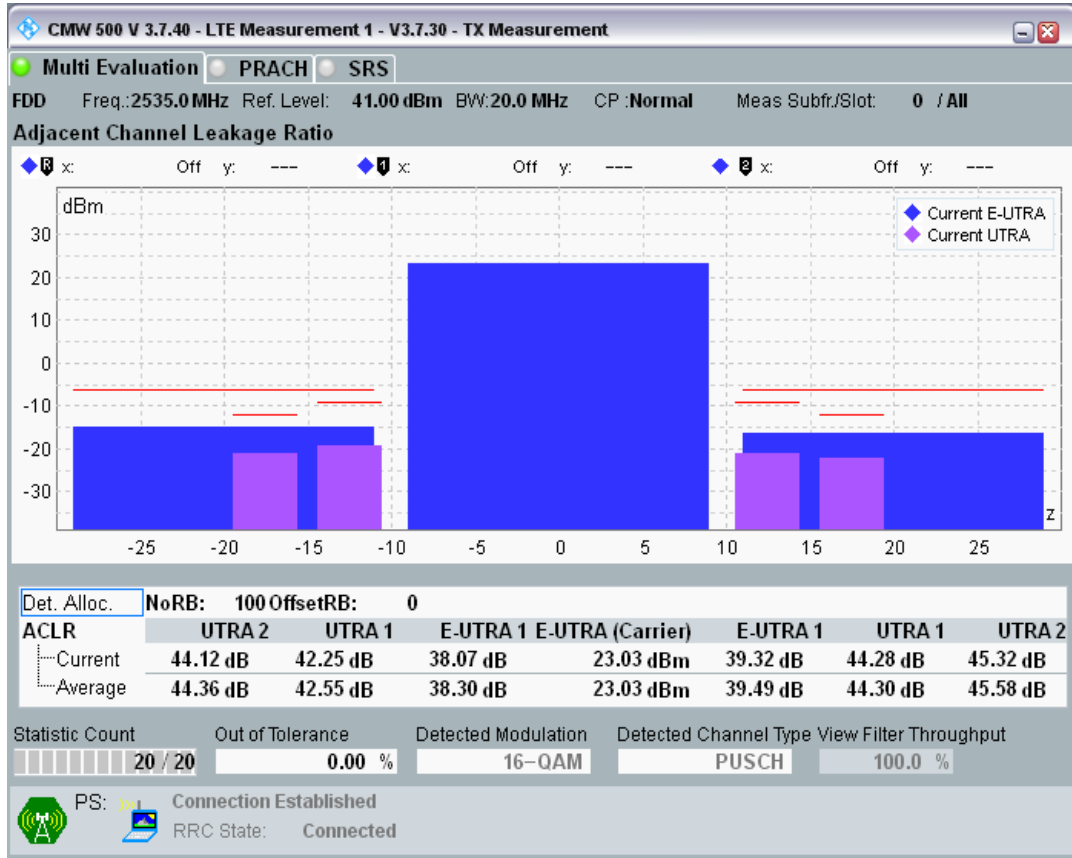

Band7 QAM16 BW=20MHz Channel=21100 RB Size=100 Position=#0