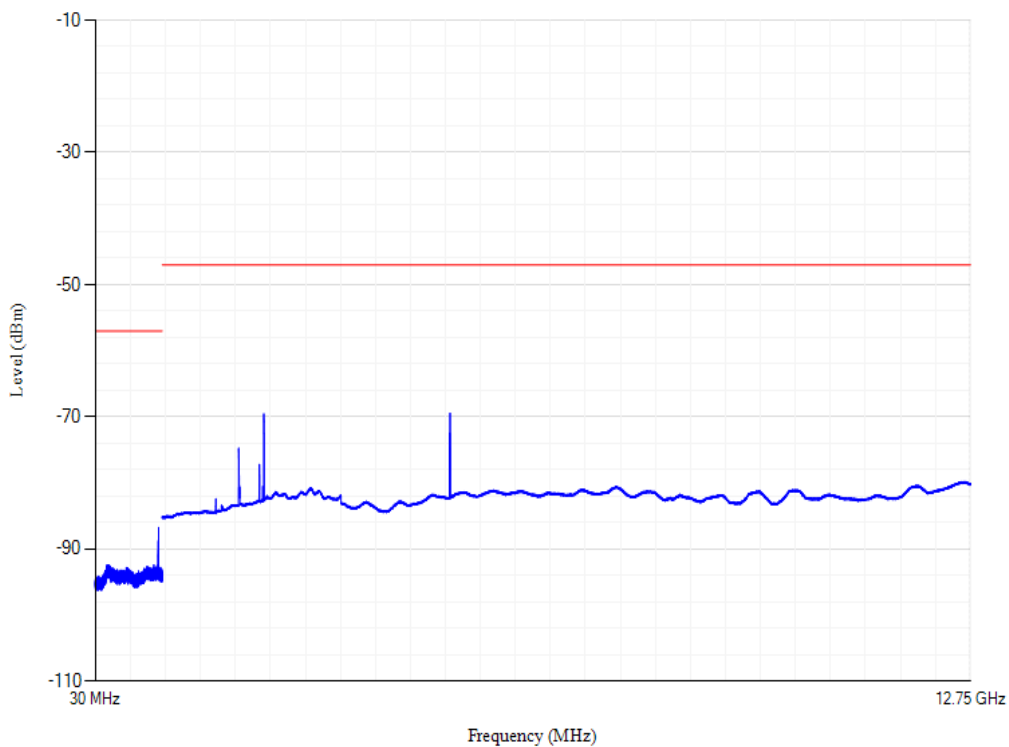

Conducted spurious emissions

Band1 QPSK BW=20MHz Channel=18500