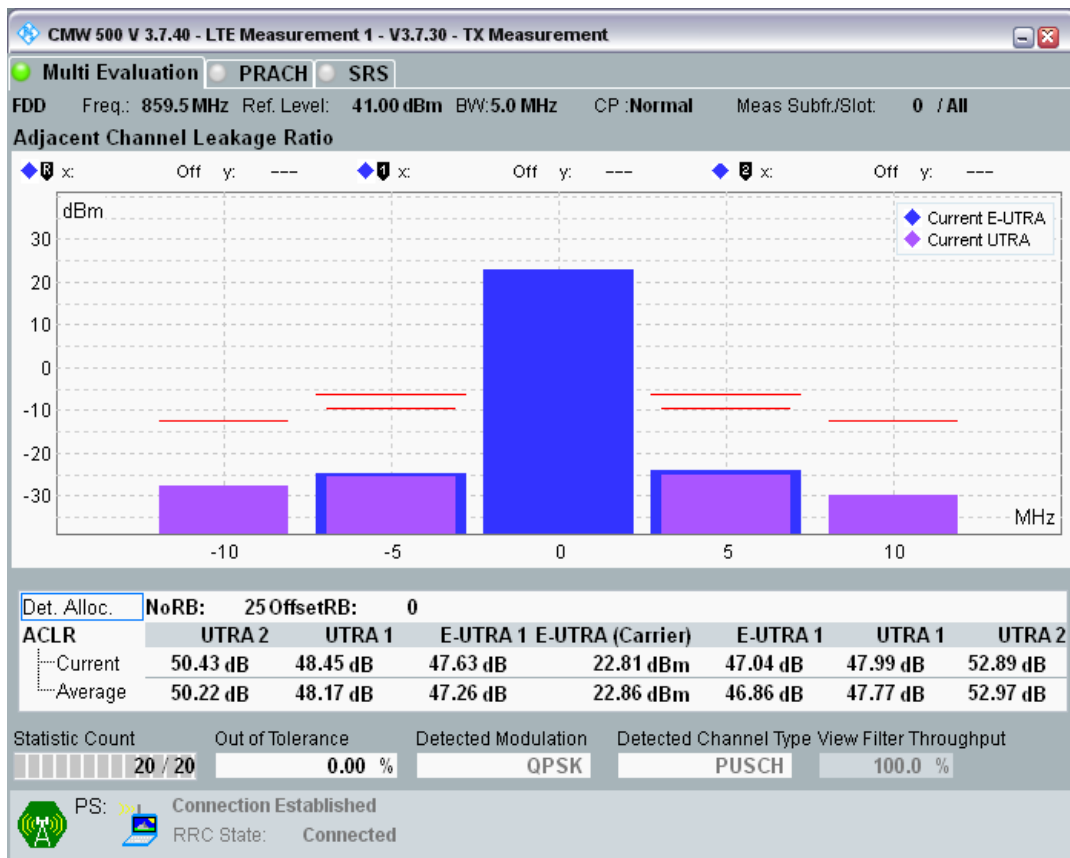

Band20 QPSK BW=5MHz Channel=24425 RB Size=25 Position=#0