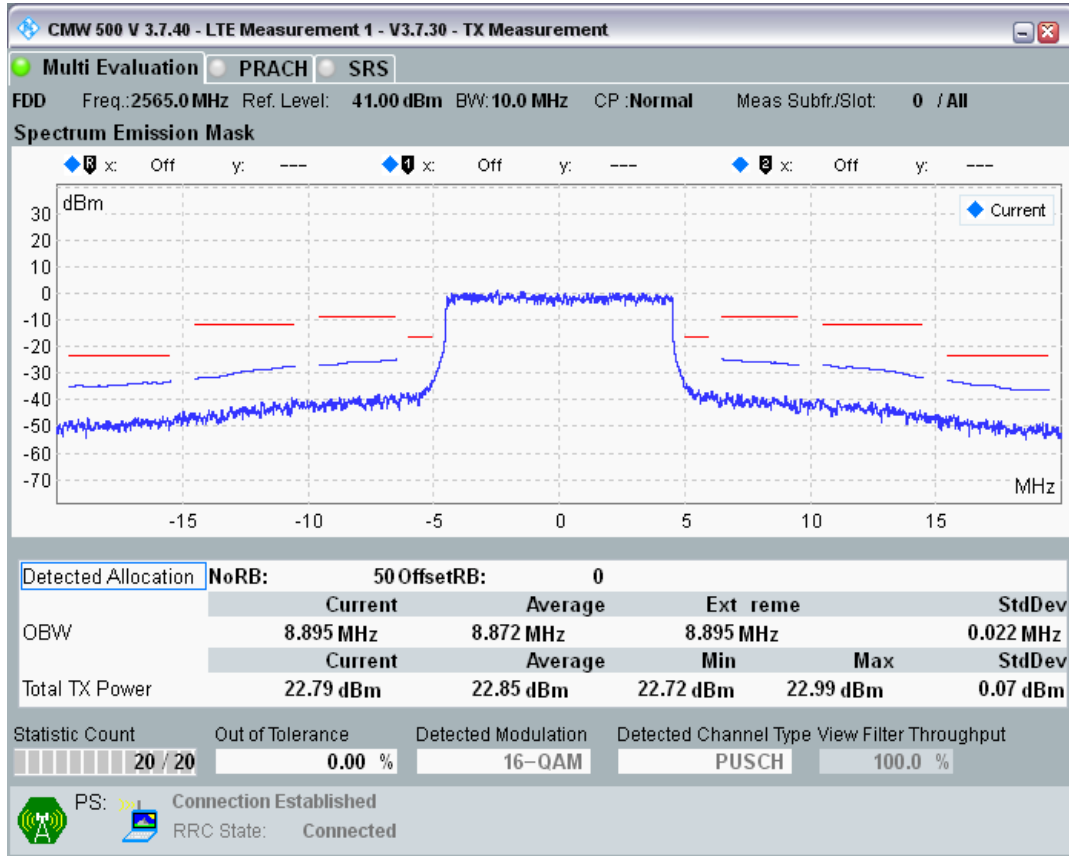

Band7 QAM16 BW=10MHz Channel=21400 RB Size=50 Position=#0