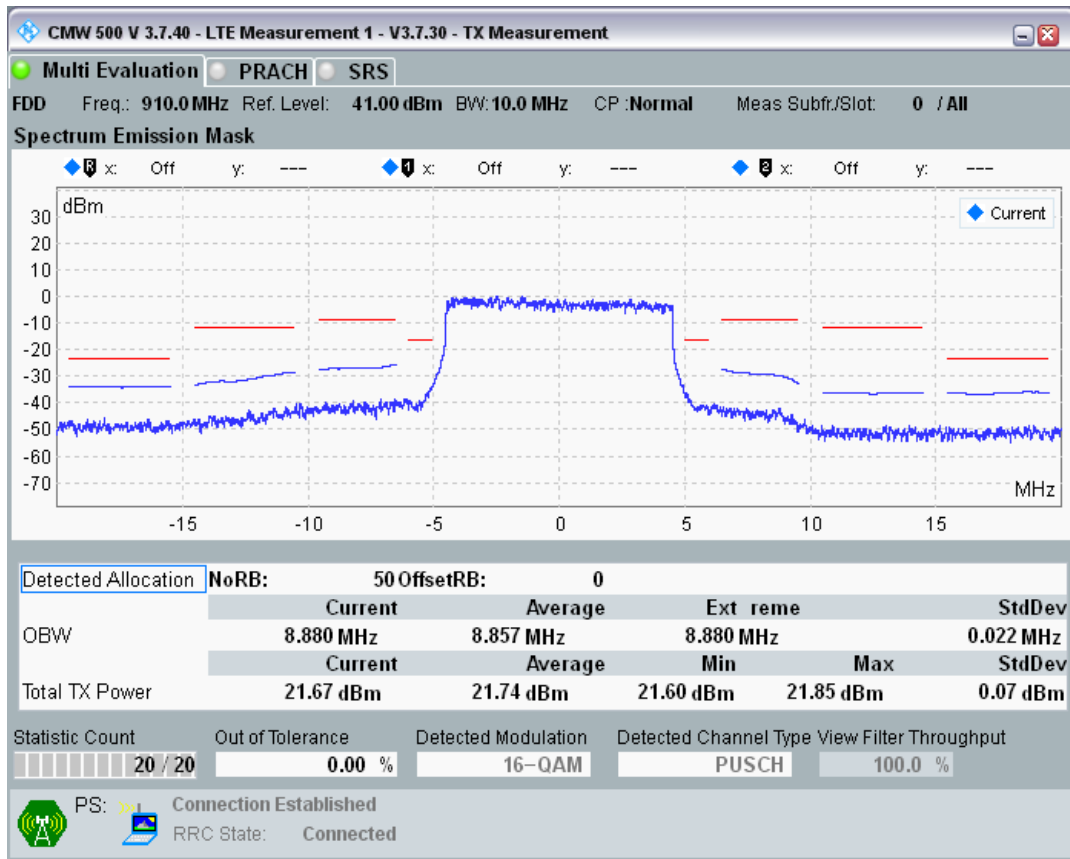

Band8 QAM16 BW=10MHz Channel=21750 RB Size=50 Position=#0

Clause 4.2.4 LTE Transmitter Spurious Emissions

Band	Bandwidth (MHz)	UL Channel	RB Size	RB Position	Modulation	Range (MHz)	RBW	Spur Freq (MHz)	Spur Level (dBm)	Limit (dBm)	Verdict
Band1	5	18025	1	#0	QPSK	9 kHz-150 kHz	1 kHz	0.01	-57.11	-36	PASS
Band1	5	18025	1	#0	QPSK	150 kHz-30 MHz	10 kHz	0.16	-60.66	-36	PASS
Band1	5	18025	1	#0	QPSK	30 MHz-1000 MHz	100 kHz	319.25	-60.85	-36	PASS
Band1	5	18025	1	#0	QPSK	1000 MHz-1910.00 MHz	1 MHz	1778.96	-51.17	-30	PASS
Band1	5	18025	1	#0	QPSK	1935.00 MHz-3000 MHz	1 MHz	1937.66	-56.43	-30	PASS
Band1	5	18025	1	#0	QPSK	3000 MHz-12.75 GHz	1 MHz	3840.94	-52.31	-30	PASS
Band1	5	18025	1	#0	QPSK	2110 MHz-2170 MHz	1 MHz	2111.08	-76.00	-50	PASS
Band1	5	18025	1	#0	QPSK	1805	1	1865.90	-80.81	-50	PASS