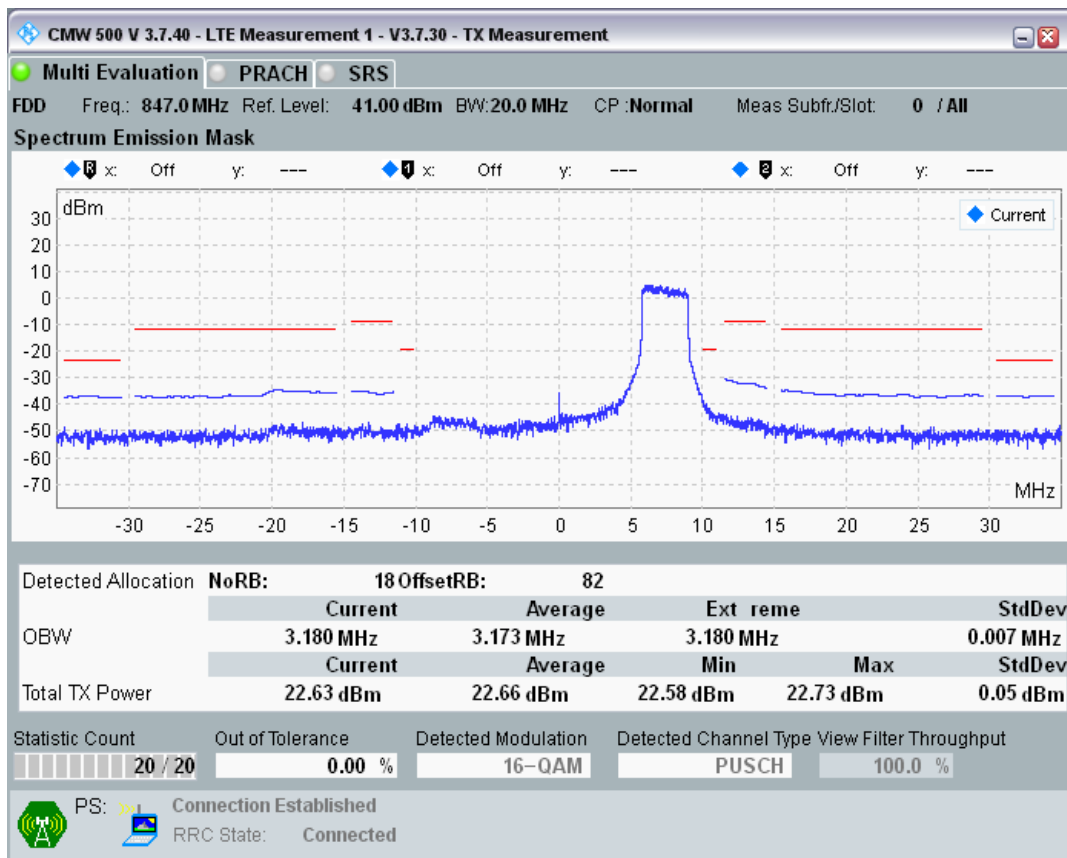

Band20 QAM16 BW=20MHz Channel=24300 RB Size=18 Position=#Max