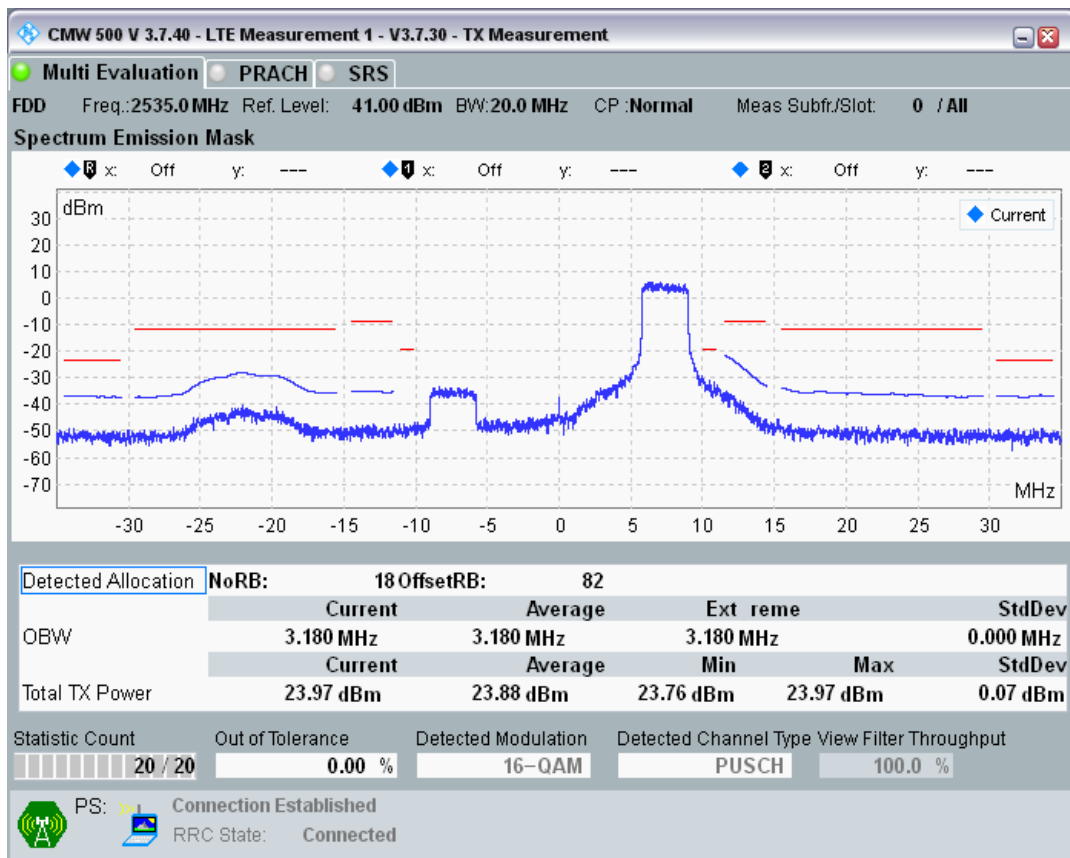

Band7 QAM16 BW=20MHz Channel=21100 RB Size=18 Position=#Max