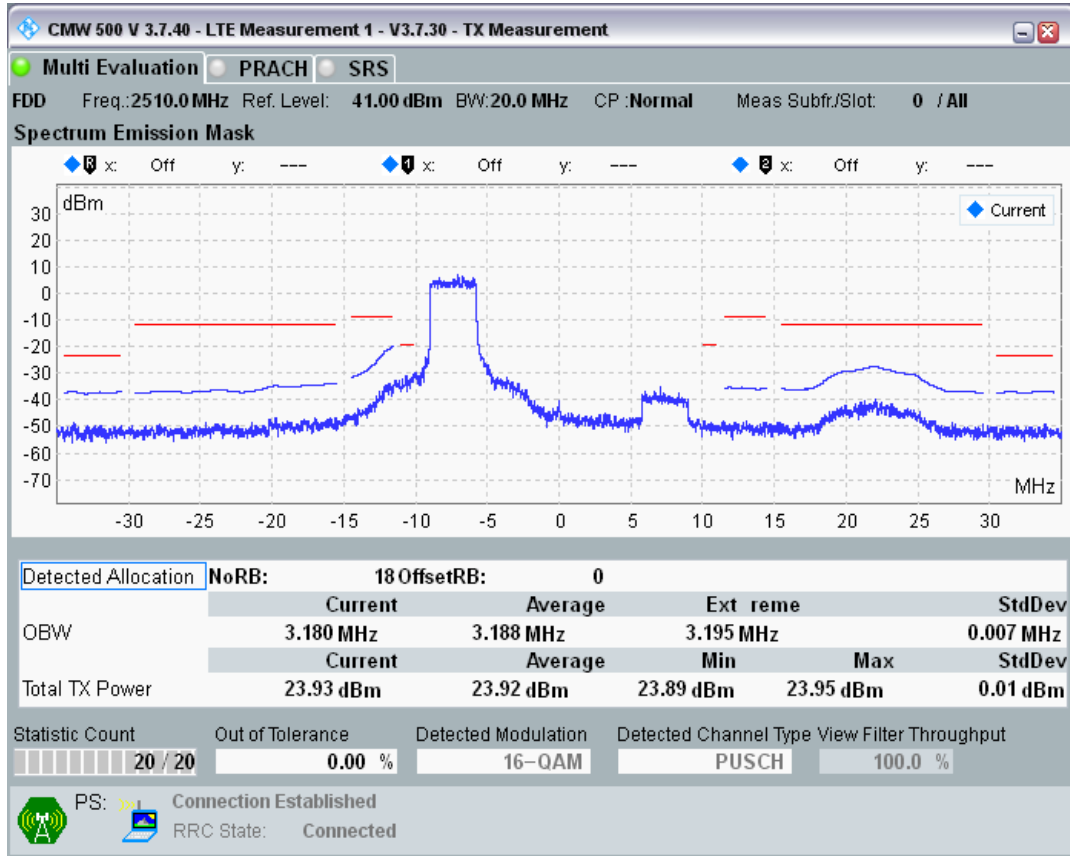

Band7 QAM16 BW=20MHz Channel=20850 RB Size=18 Position=#0