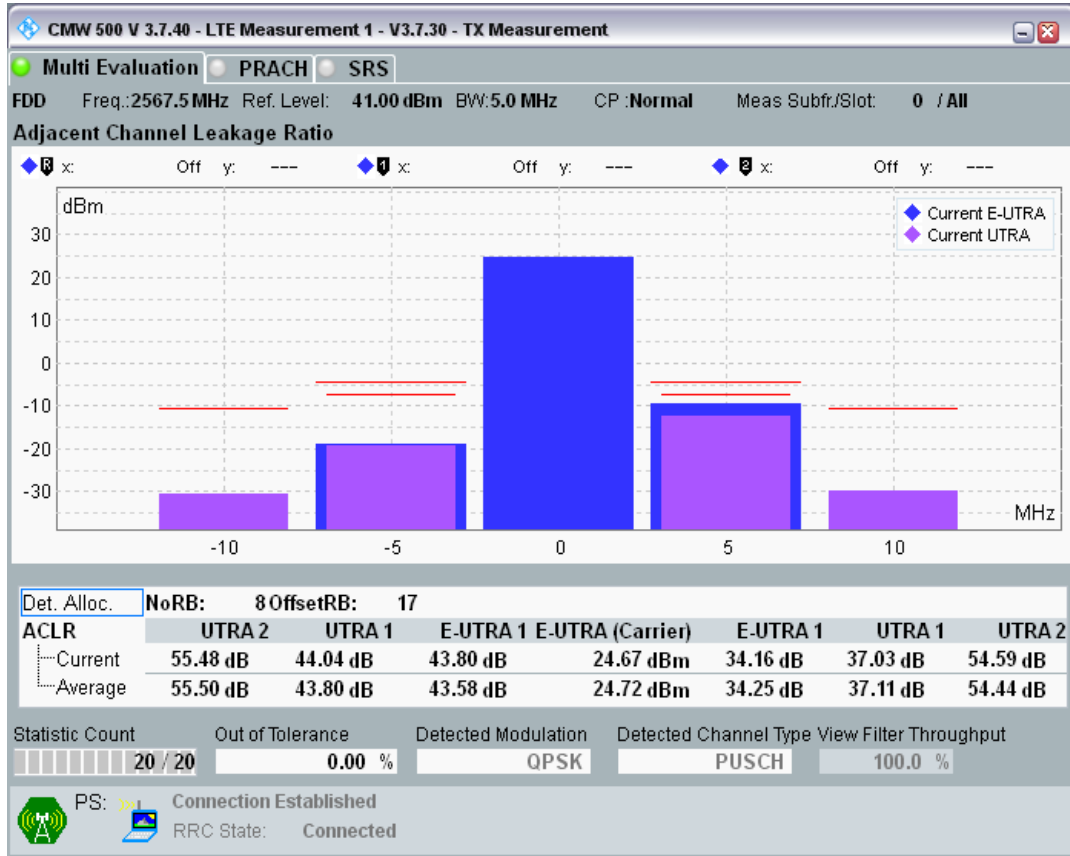

Band7 QAM16 BW=5MHz Channel=21100 RB Size=8 Position=#Max

Band7 QAM16 BW=5MHz Channel=21100 RB Size=25 Position=#0

Band7 QPSK BW=5MHz Channel=21425 RB Size=8 Position=#0

Band7 QPSK BW=5MHz Channel=21425 RB Size=8 Position=#Max