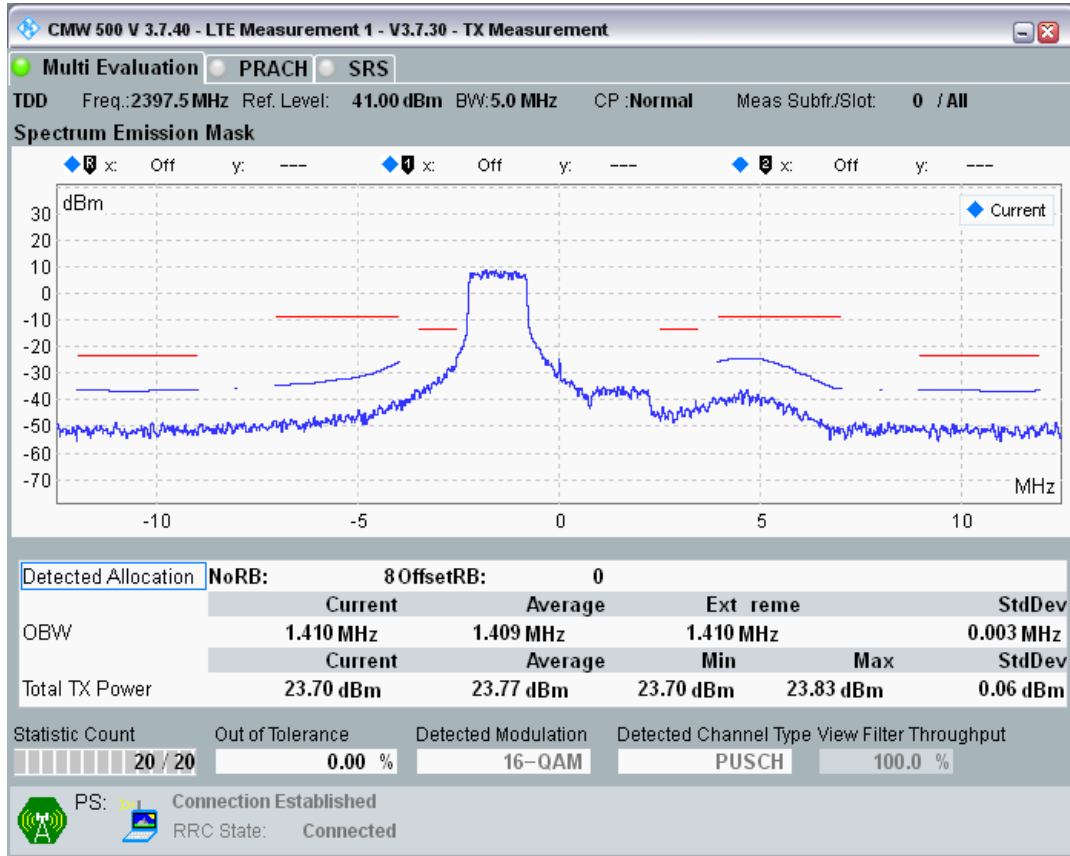

Band40 QPSK BW=5MHz Channel=39625 RB Size=8 Position=#0

Band40 QPSK BW=5MHz Channel=39625 RB Size=8 Position=#Max

Band40 QPSK BW=5MHz Channel=39625 RB Size=25 Position=#0

Band40 QAM16 BW=5MHz Channel=39625 RB Size=8 Position=#0