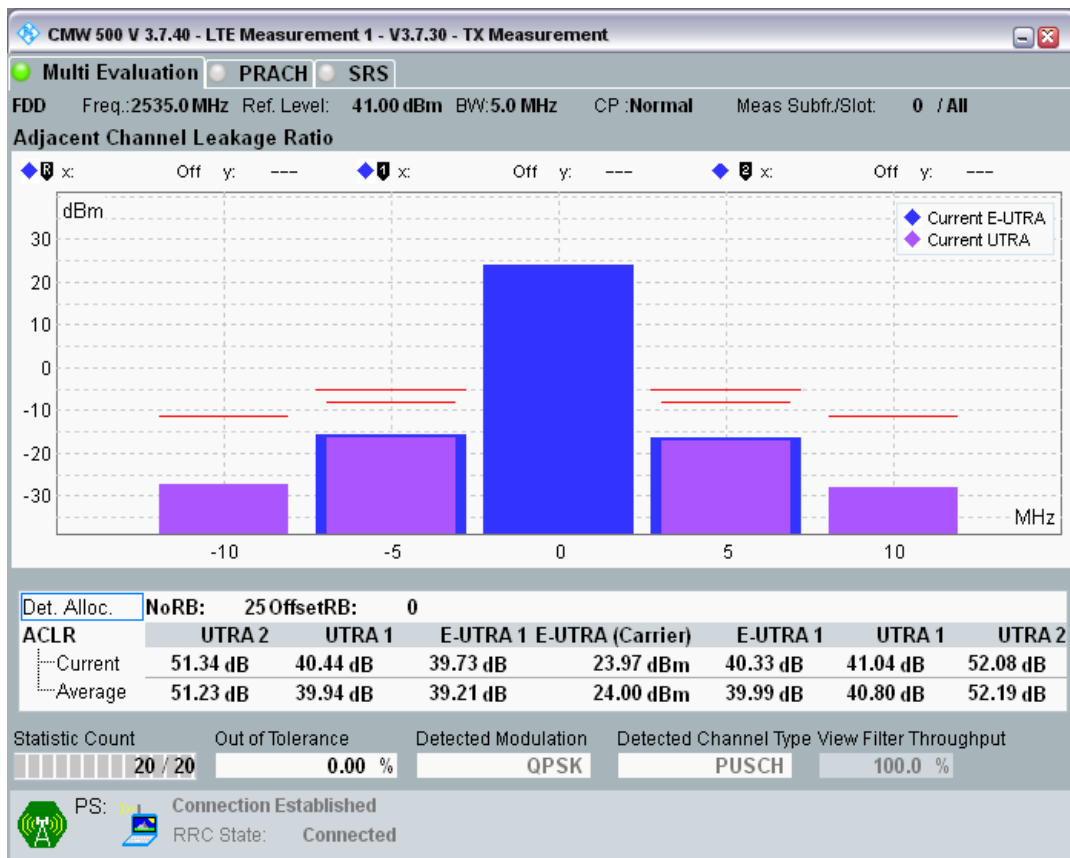

Band7 QPSK BW=5MHz Channel=21100 RB Size=25 Position=#0