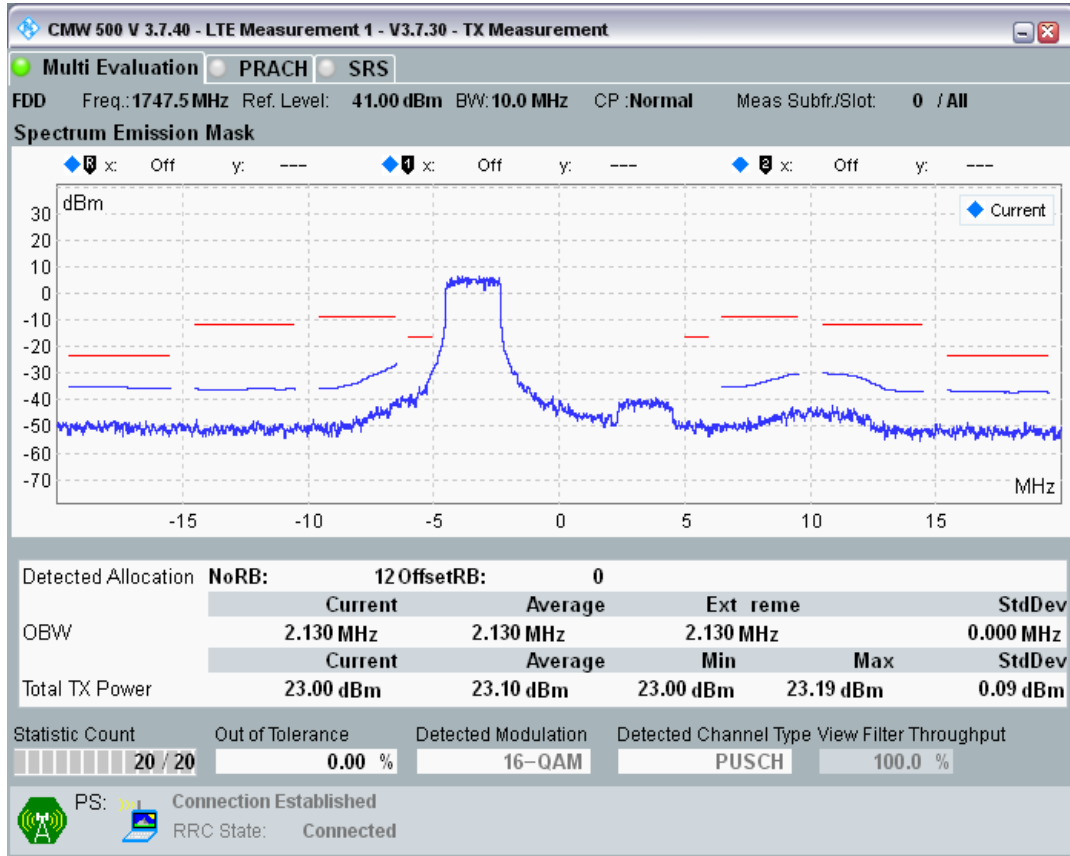

Band3 QAM16 BW=10MHz Channel=19575 RB Size=12 Position=#0