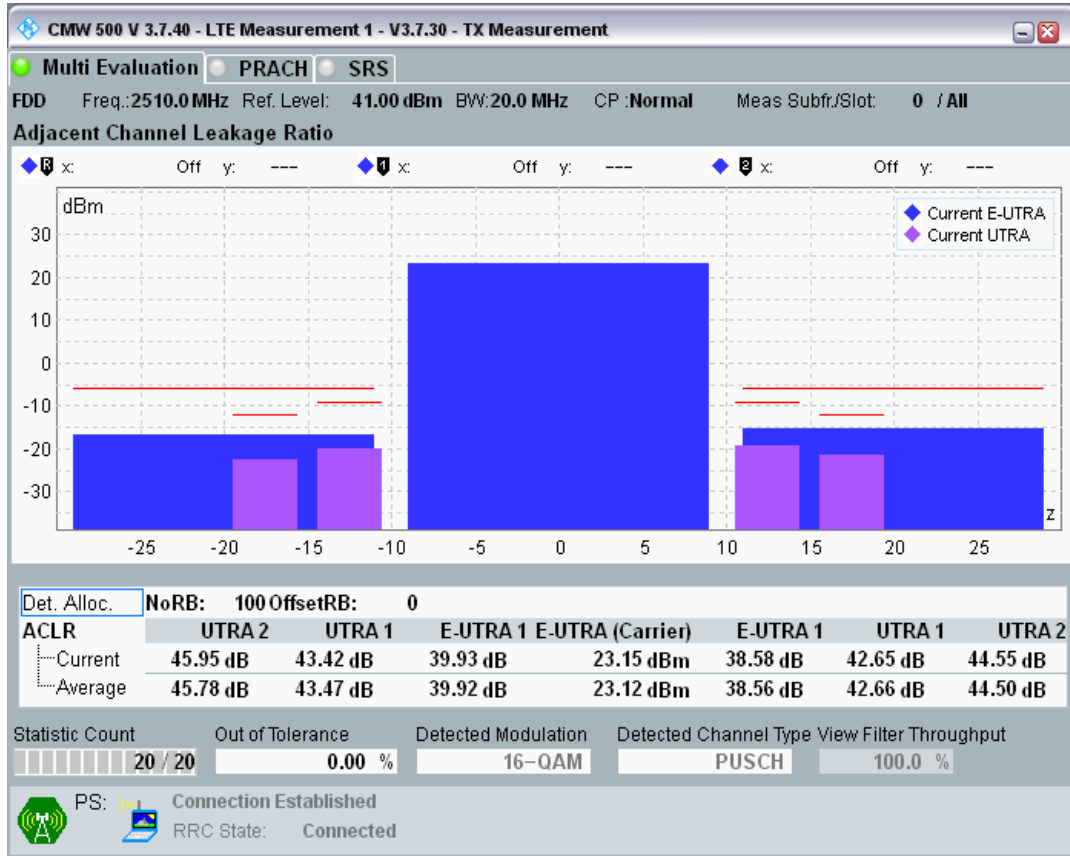

Band7 QPSK BW=20MHz Channel=20850 RB Size=100 Position=#0

Band7 QAM16 BW=20MHz Channel=20850 RB Size=18 Position=#0

Band7 QAM16 BW=20MHz Channel=20850 RB Size=18 Position=#Max

Band7 QAM16 BW=20MHz Channel=20850 RB Size=100 Position=#0