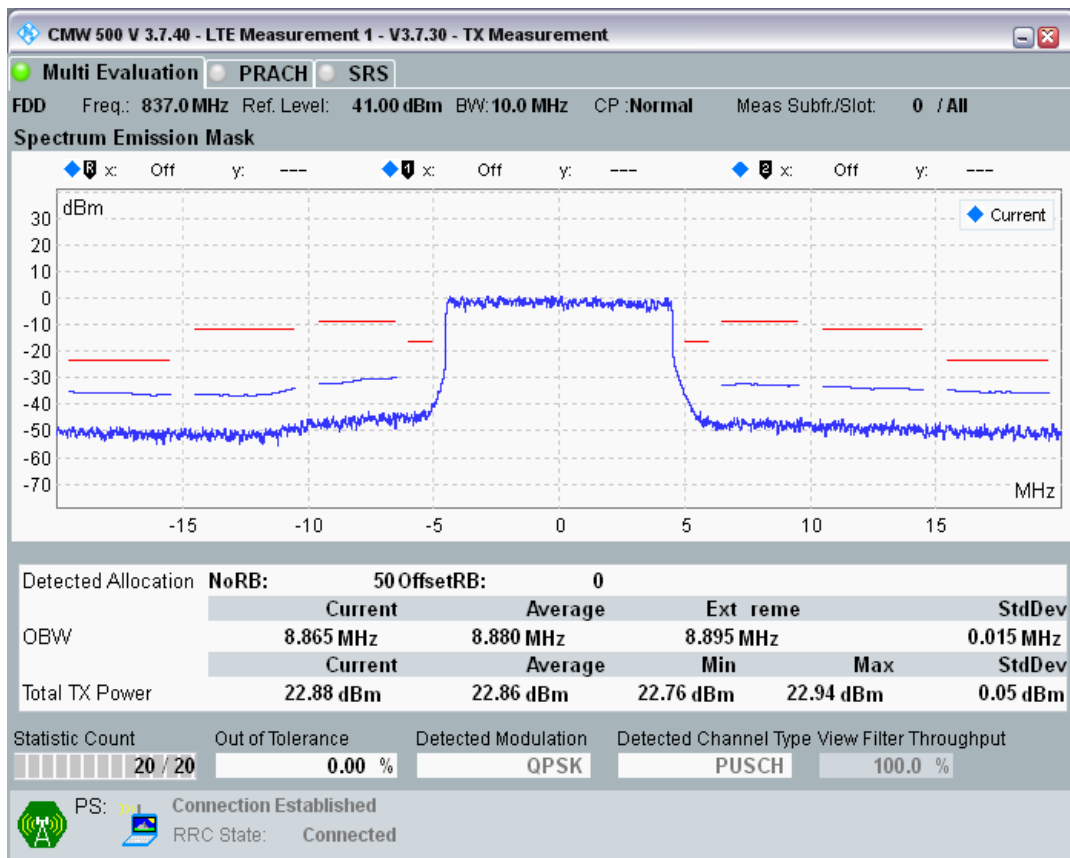

Band20 QPSK BW=10MHz Channel=24200 RB Size=50 Position=#0