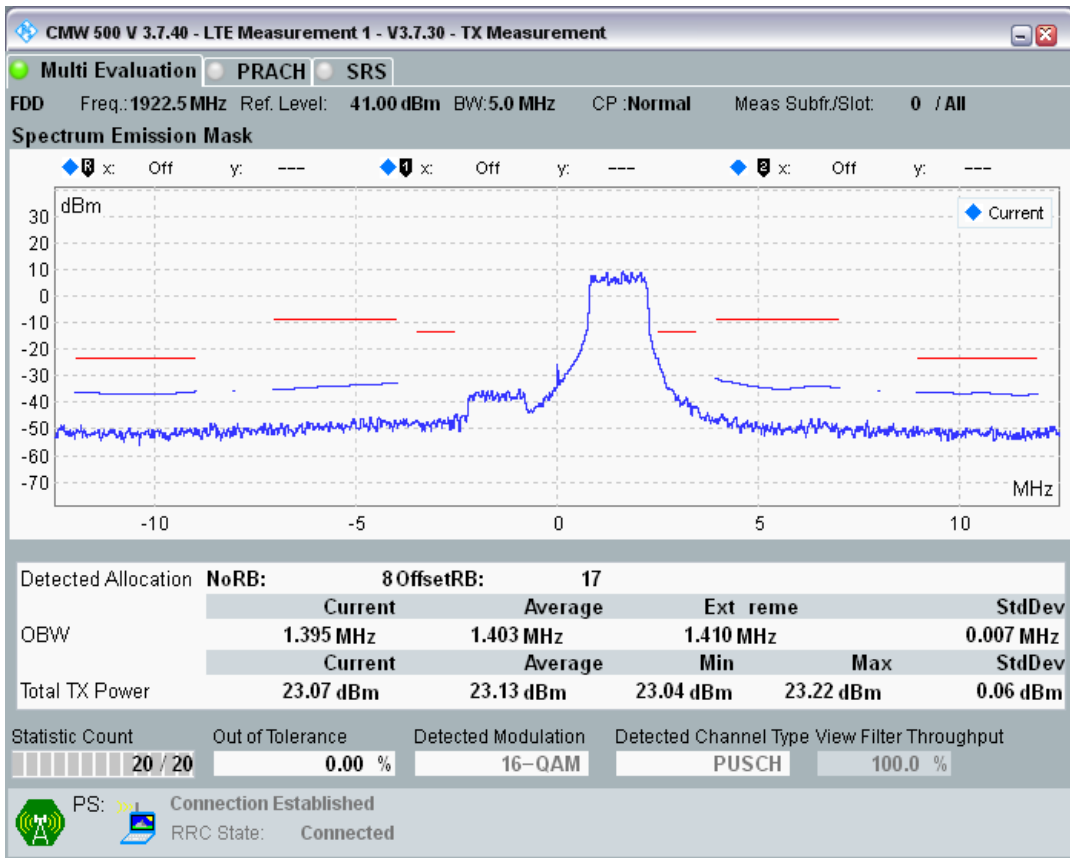

Band1 QAM16 BW=5MHz Channel=18025 RB Size=8 Position=#Max