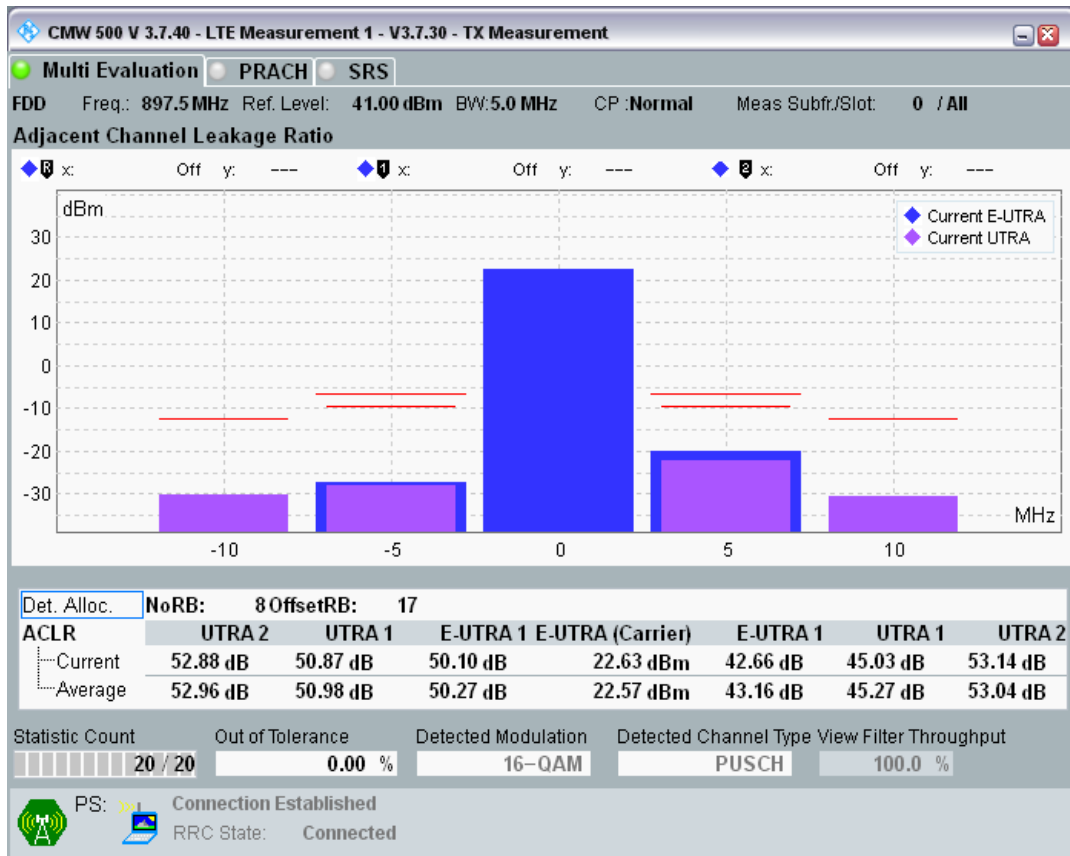

Band8 QAM16 BW=5MHz Channel=21625 RB Size=8 Position=#Max