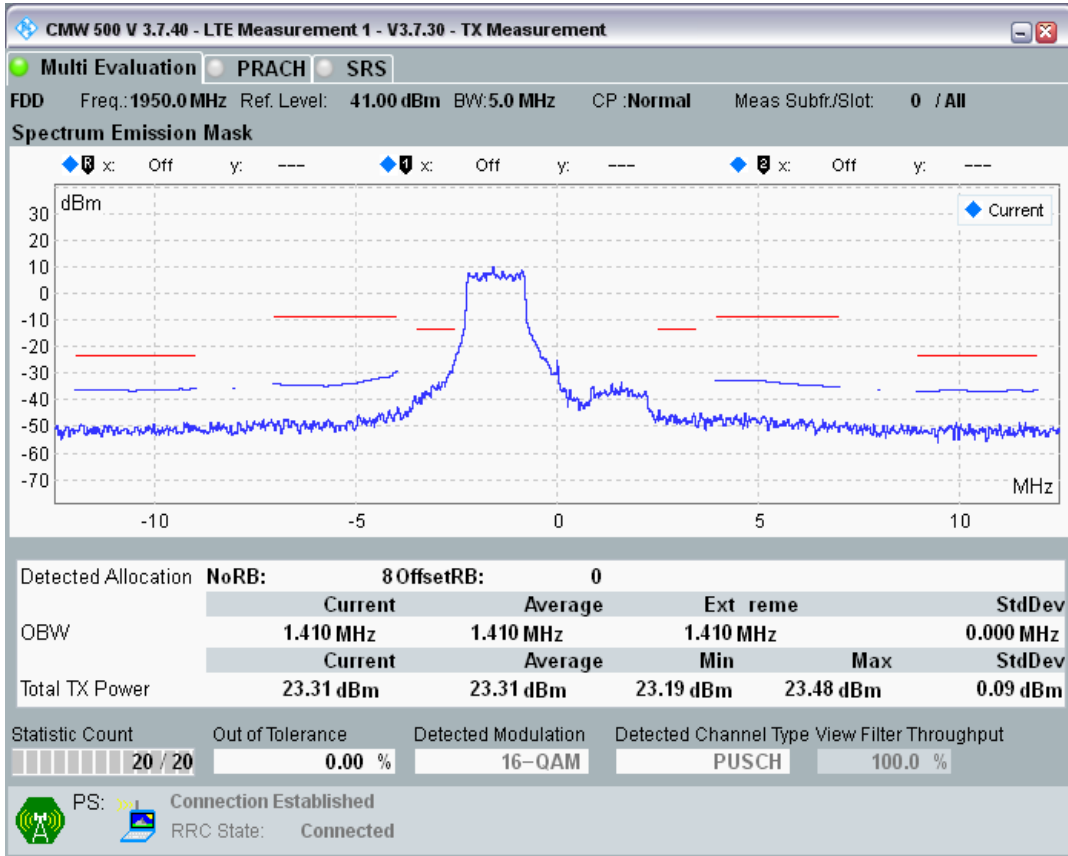

Band1 QAM16 BW=5MHz Channel=18300 RB Size=8 Position=#0