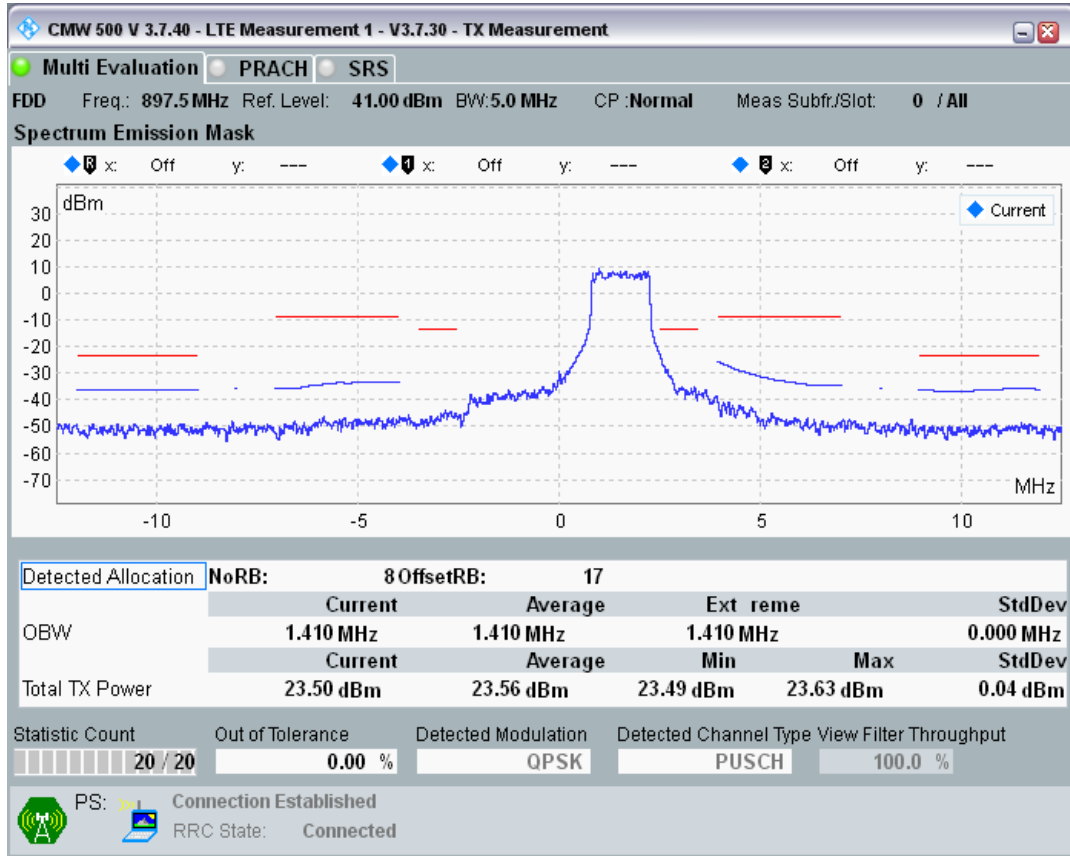

Band8 QPSK BW=5MHz Channel=21625 RB Size=8 Position=#Max