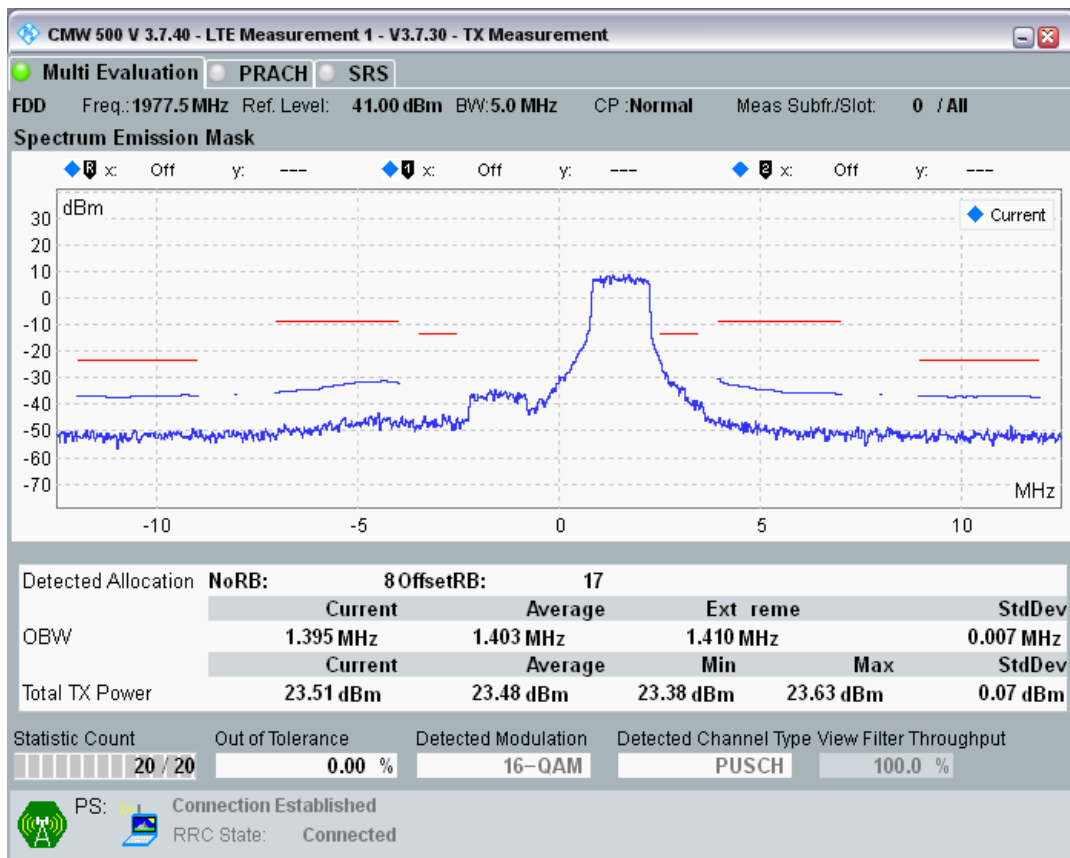

Band1 QAM16 BW=5MHz Channel=18575 RB Size=8 Position=#Max