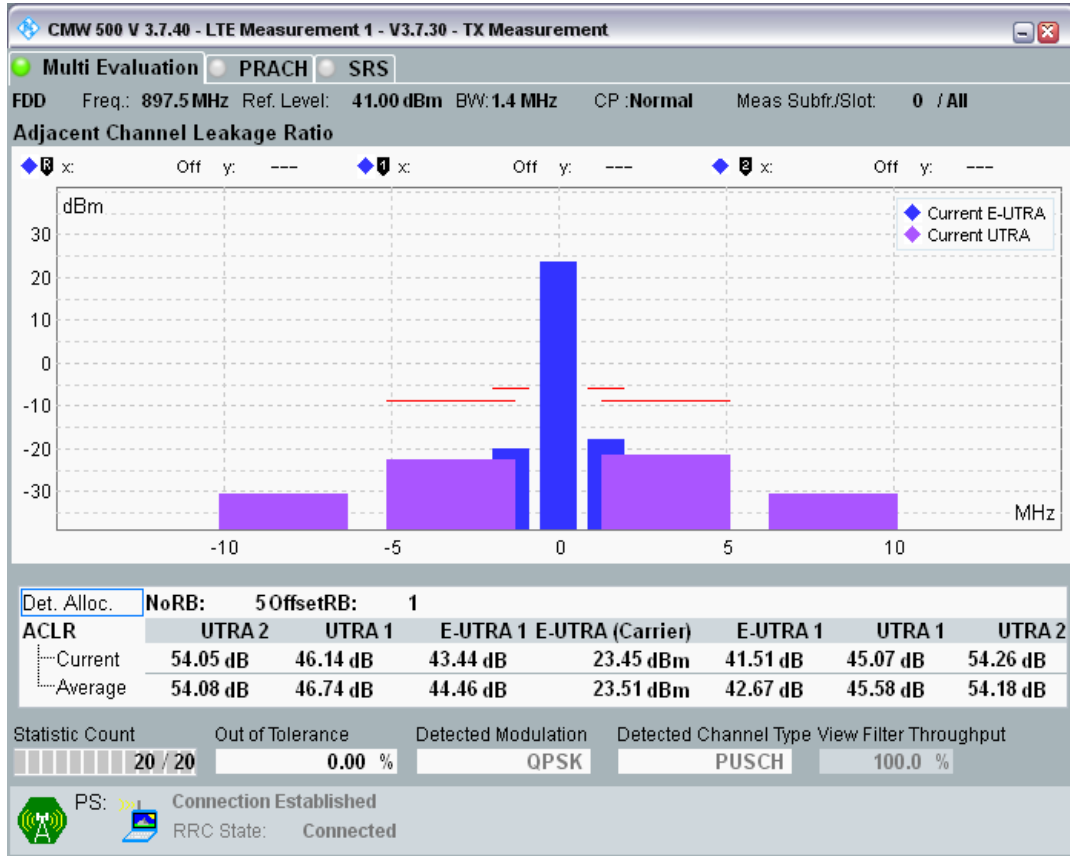

Band8 QAM16 BW=1.4MHz Channel=21457 RB Size=5 Position=#Max

Band8 QAM16 BW=1.4MHz Channel=21457 RB Size=6 Position=#0

Band8 QPSK BW=1.4MHz Channel=21625 RB Size=5 Position=#0

Band8 QPSK BW=1.4MHz Channel=21625 RB Size=5 Position=#Max