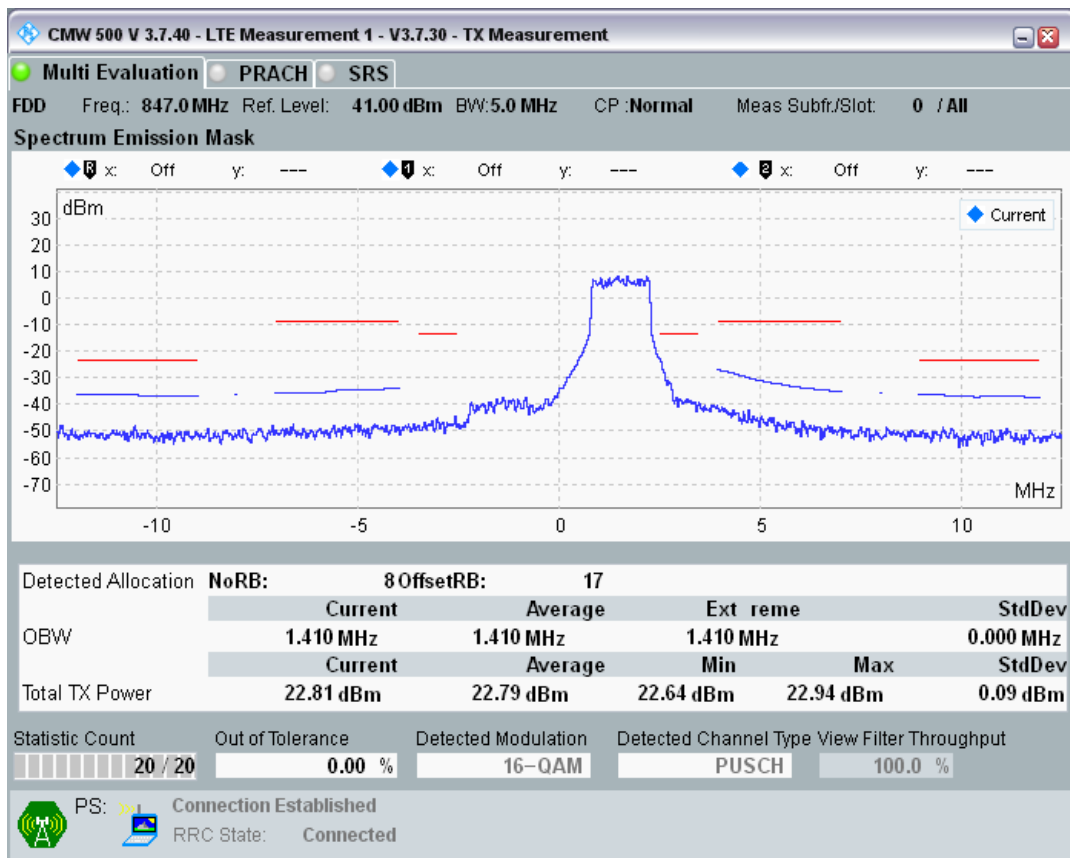

Band20 QAM16 BW=5MHz Channel=24300 RB Size=8 Position=#Max