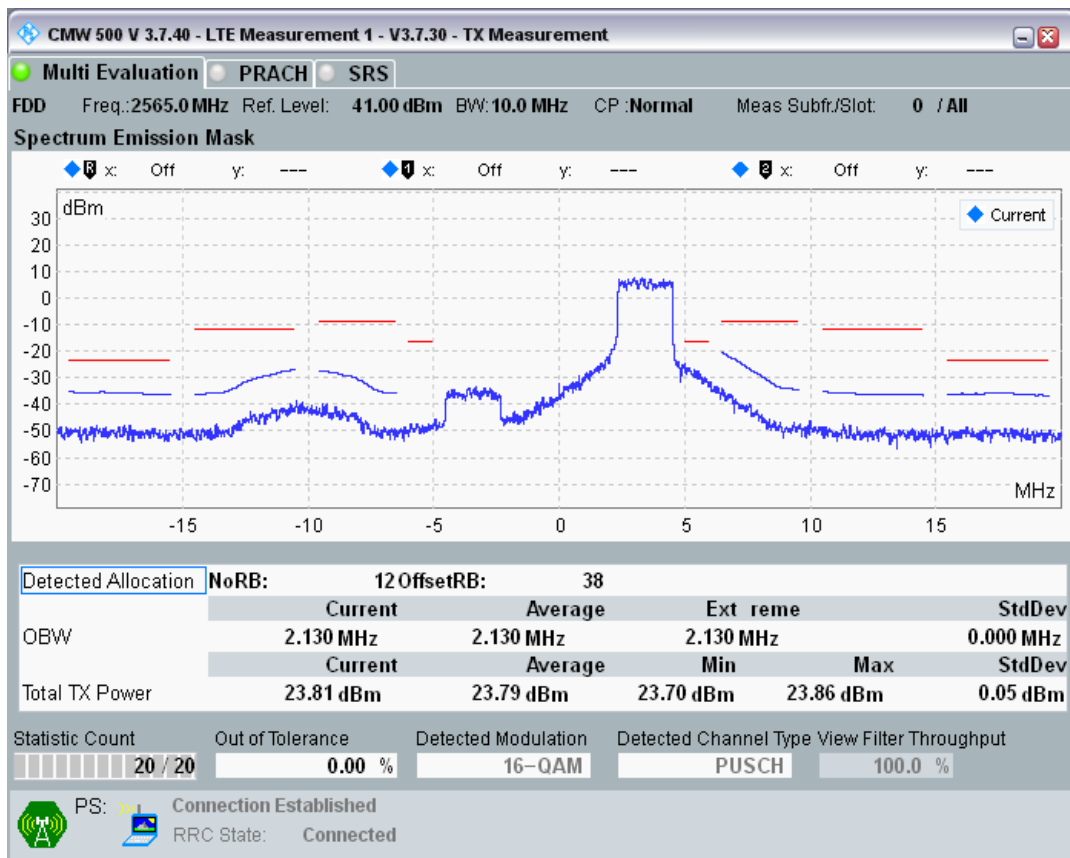

Band7 QAM16 BW=10MHz Channel=21400 RB Size=12 Position=#Max