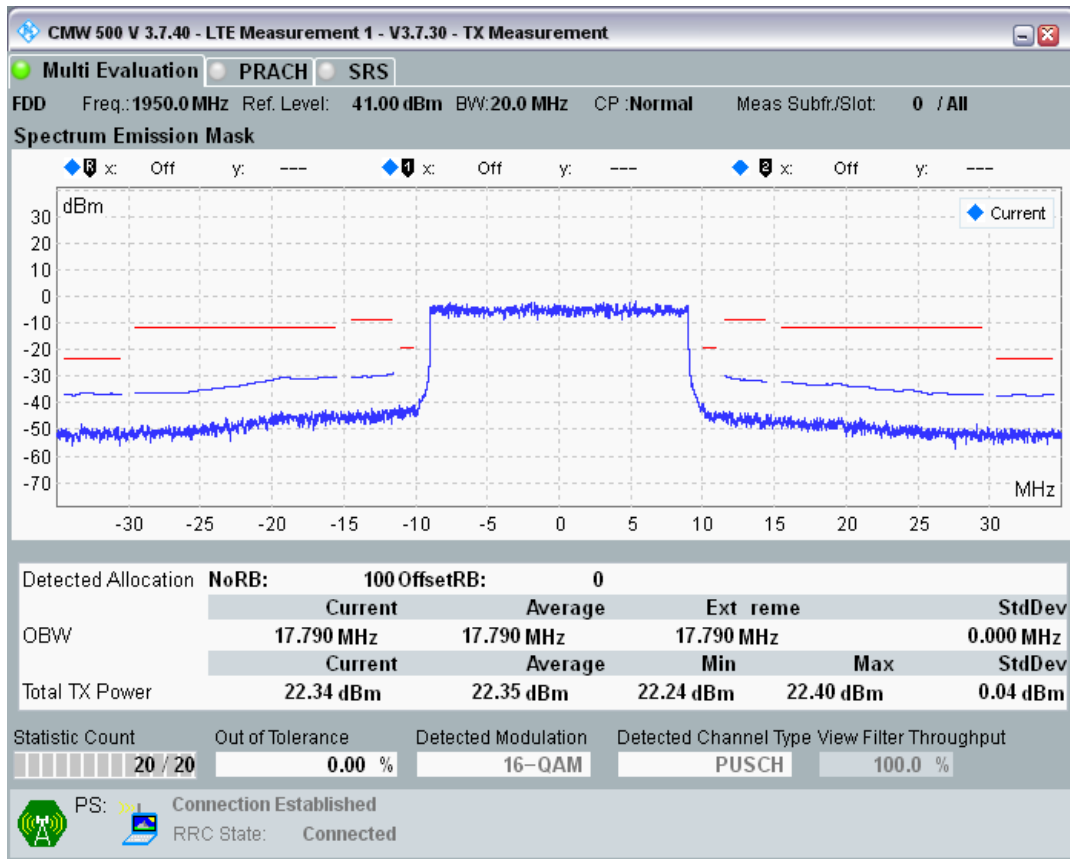

Band1 QPSK BW=20MHz Channel=18300 RB Size=100 Position=#0

Band1 QAM16 BW=20MHz Channel=18300 RB Size=18 Position=#0

Band1 QAM16 BW=20MHz Channel=18300 RB Size=18 Position=#Max

Band1 QAM16 BW=20MHz Channel=18300 RB Size=100 Position=#0