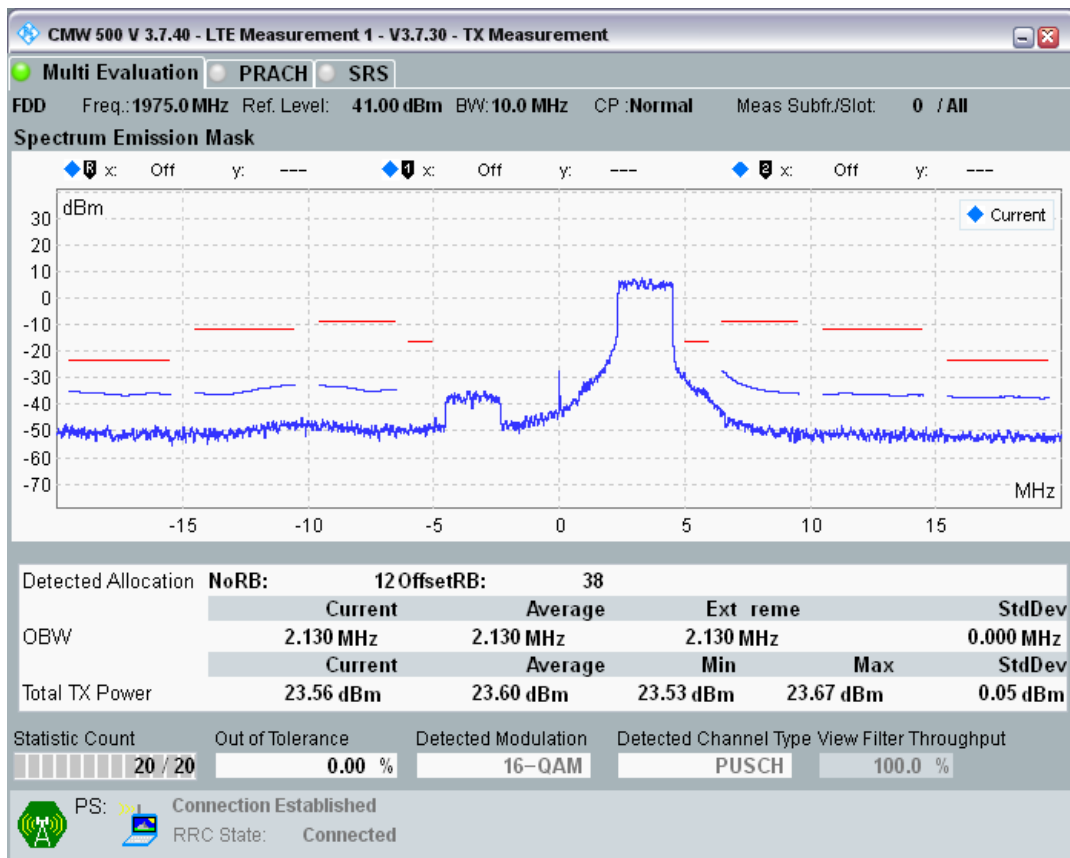

Band1 QAM16 BW=10MHz Channel=18550 RB Size=12 Position=#Max