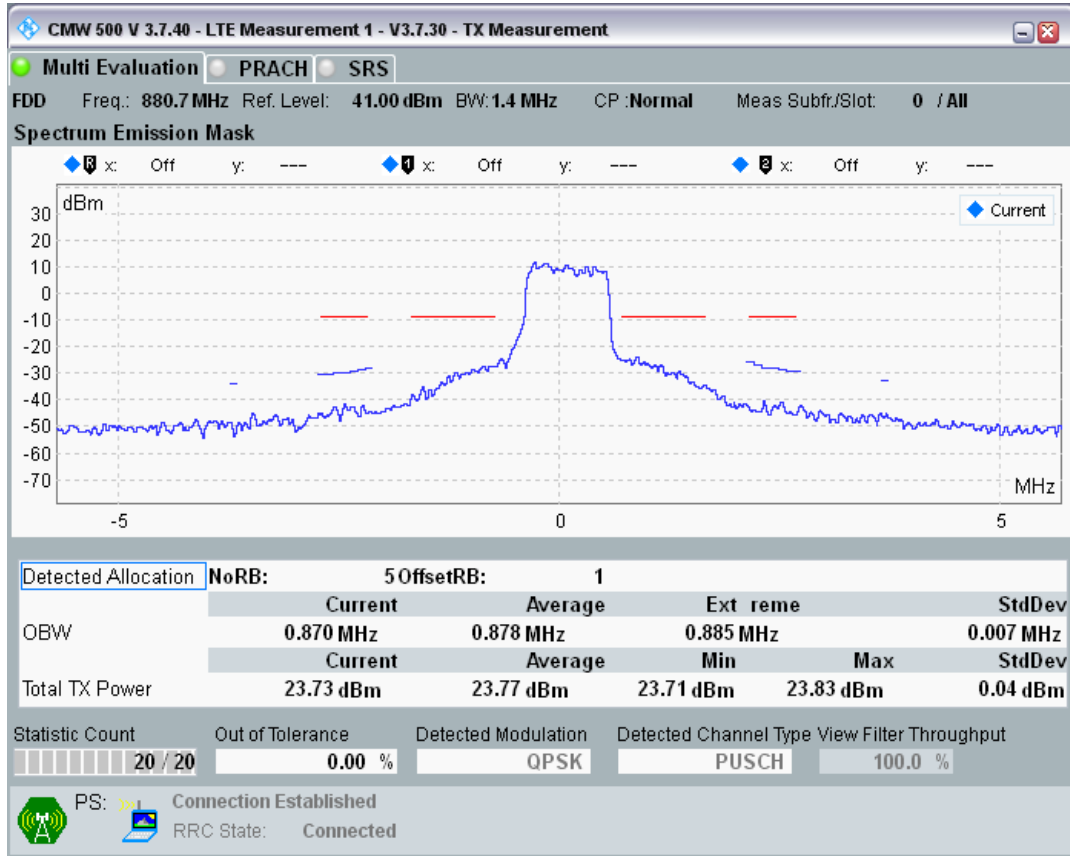

Band8 QPSK BW=1.4MHz Channel=21457 RB Size=5 Position=#Max