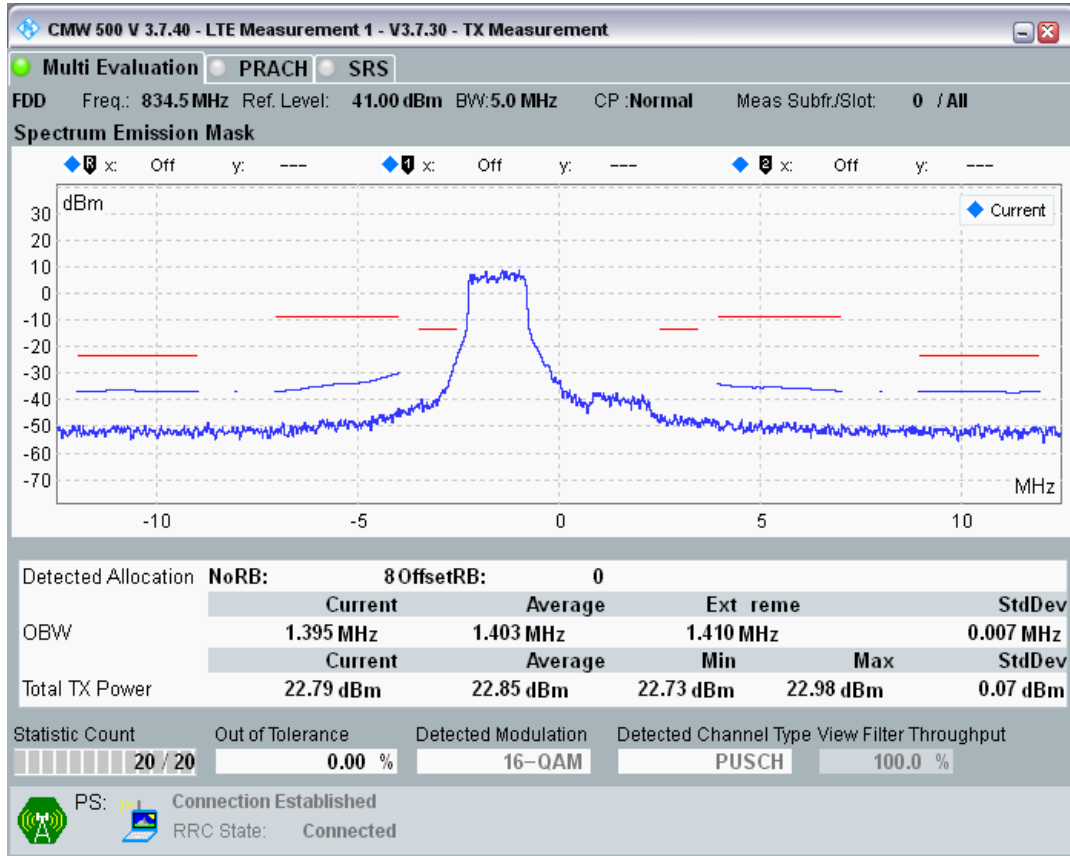

Band20 QAM16 BW=5MHz Channel=24175 RB Size=8 Position=#0