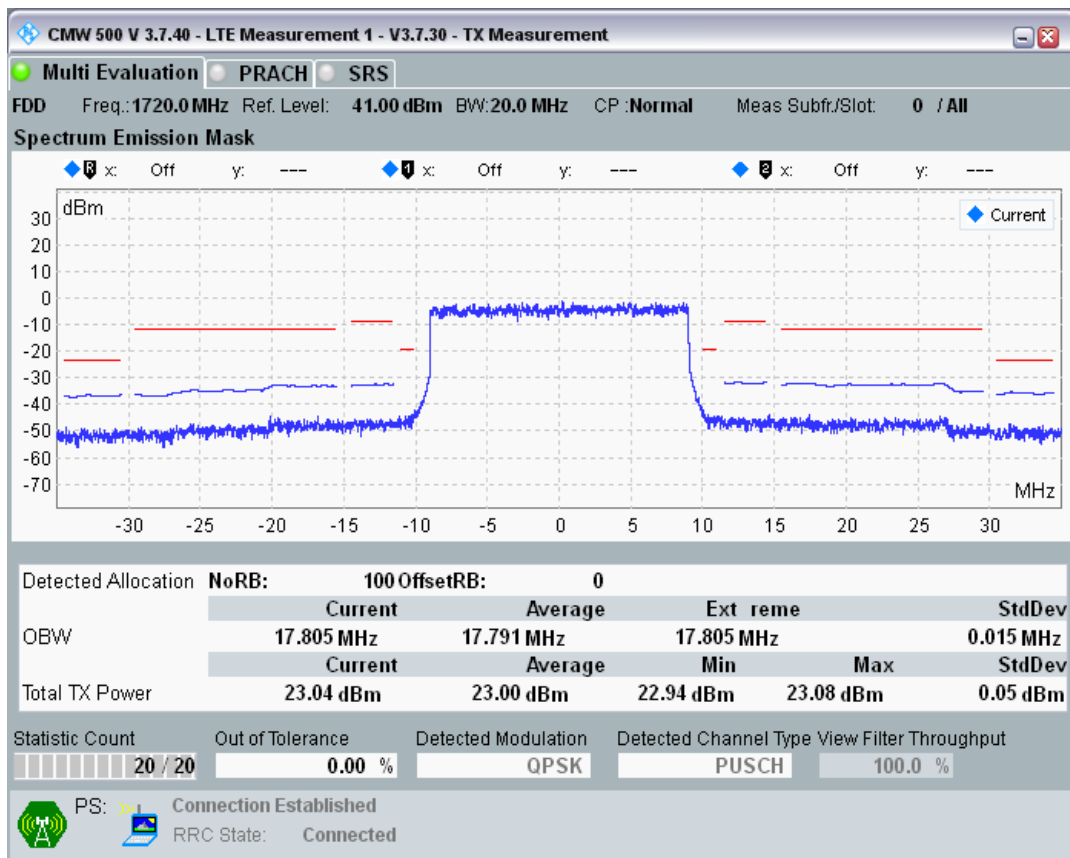

Band3 QPSK BW=20MHz Channel=19300 RB Size=100 Position=#0