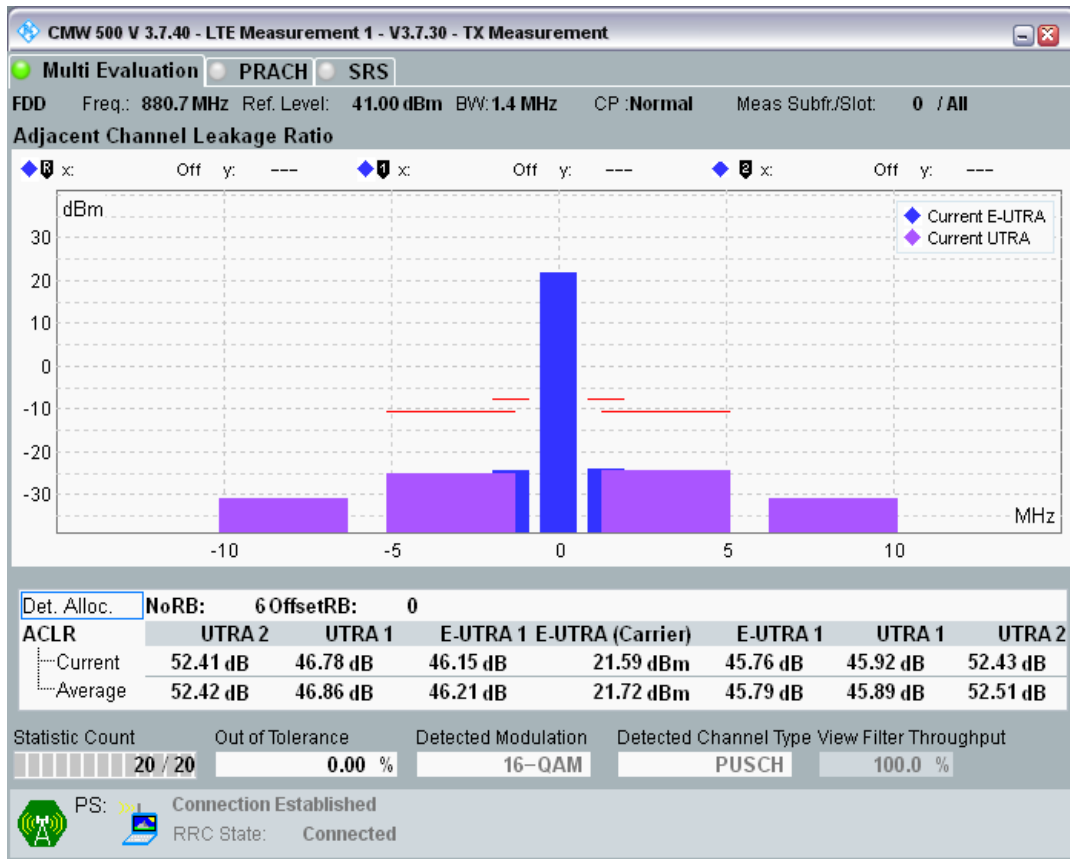

Band8 QAM16 BW=1.4MHz Channel=21457 RB Size=6 Position=#0