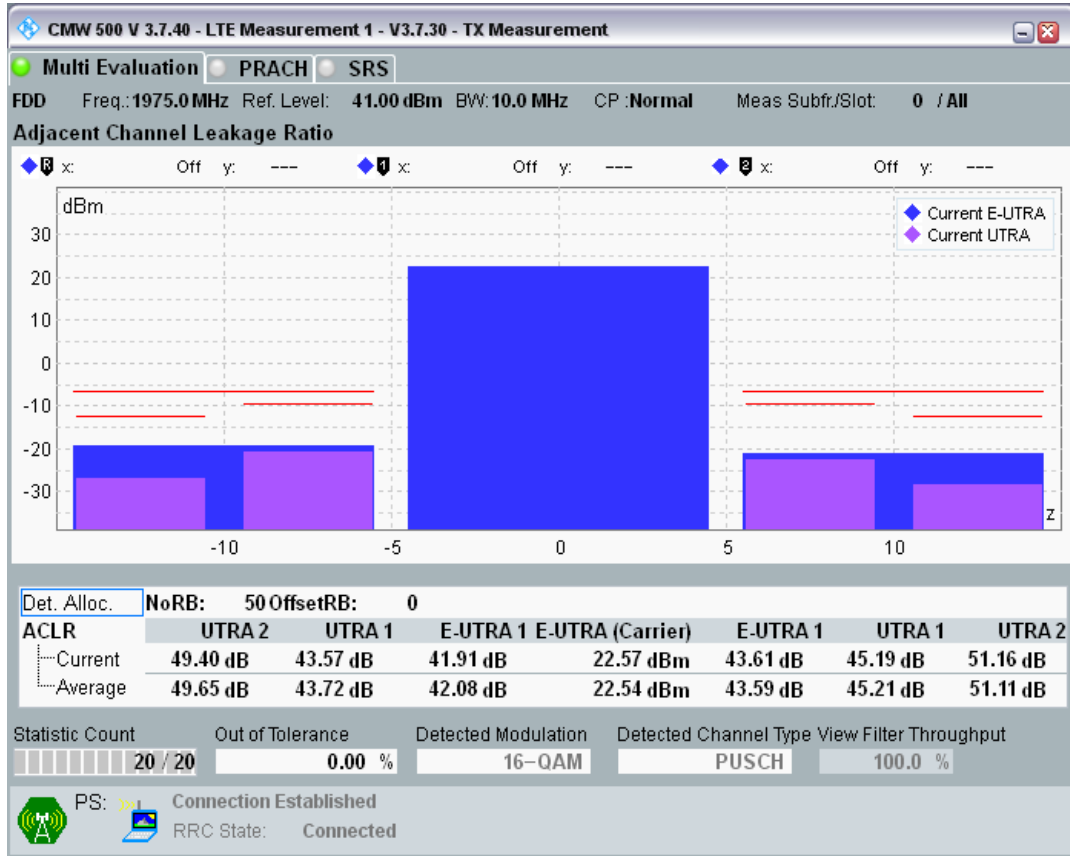

Band1 QPSK BW=10MHz Channel=18550 RB Size=50 Position=#0

Band1 QAM16 BW=10MHz Channel=18550 RB Size=12 Position=#0

Band1 QAM16 BW=10MHz Channel=18550 RB Size=12 Position=#Max

Band1 QAM16 BW=10MHz Channel=18550 RB Size=50 Position=#0