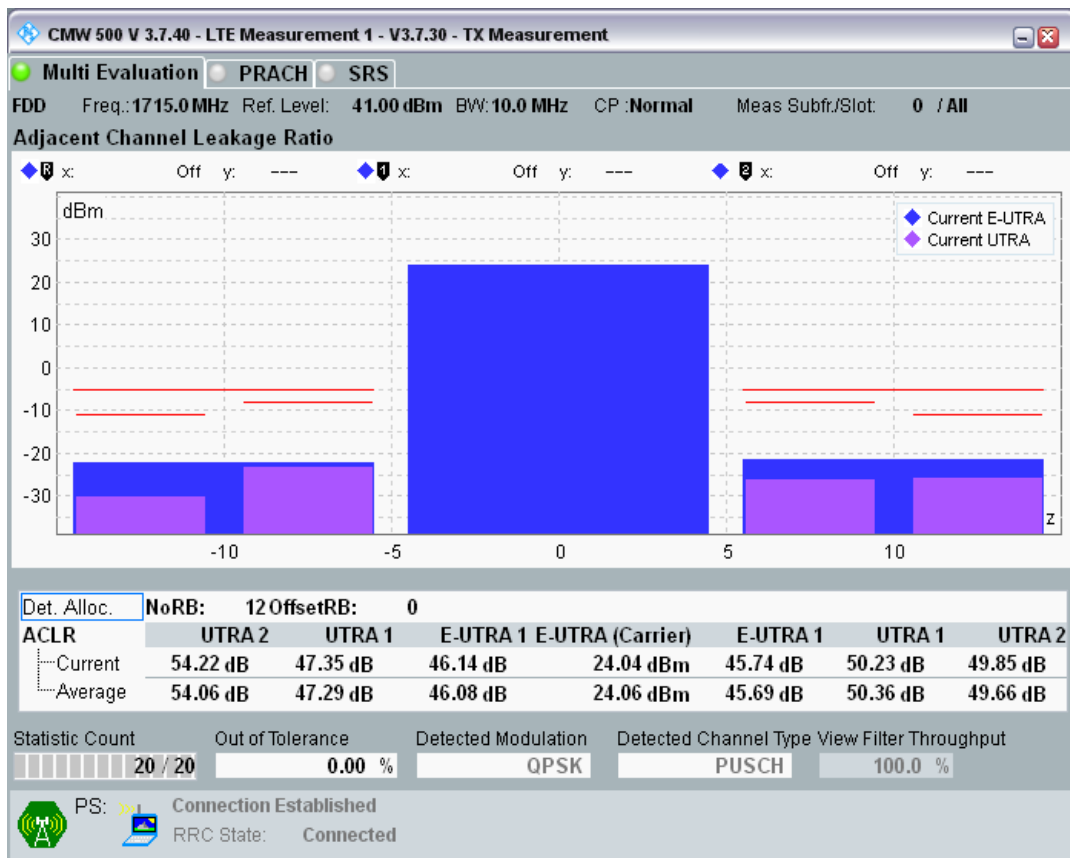

Band3 QPSK BW=10MHz Channel=19250 RB Size=12 Position=#0