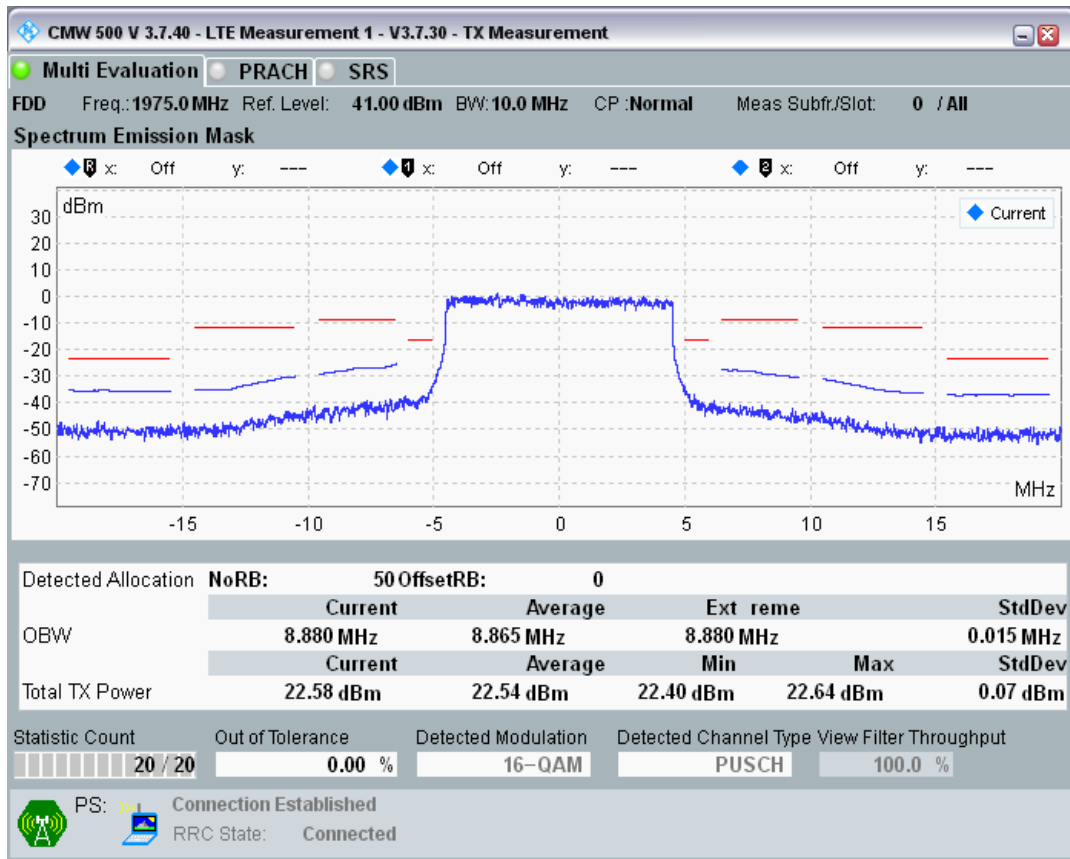

Band1 QPSK BW=10MHz Channel=18550 RB Size=50 Position=#0

Band1 QAM16 BW=10MHz Channel=18550 RB Size=12 Position=#0

Band1 QAM16 BW=10MHz Channel=18550 RB Size=12 Position=#Max

Band1 QAM16 BW=10MHz Channel=18550 RB Size=50 Position=#0