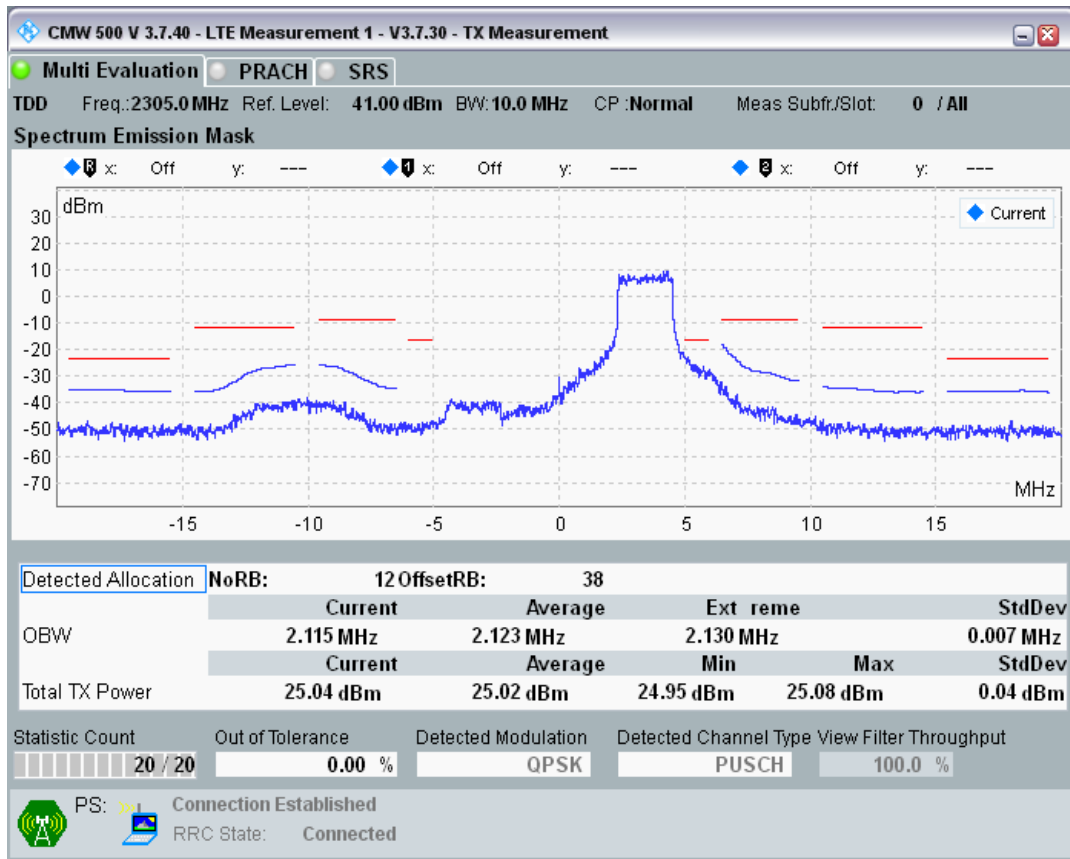

Band40 QAM16 BW=5MHz Channel=39625 RB Size=8 Position=#Max

Band40 QAM16 BW=5MHz Channel=39625 RB Size=25 Position=#0

Band40 QPSK BW=10MHz Channel=38700 RB Size=12 Position=#0

Band40 QPSK BW=10MHz Channel=38700 RB Size=12 Position=#Max