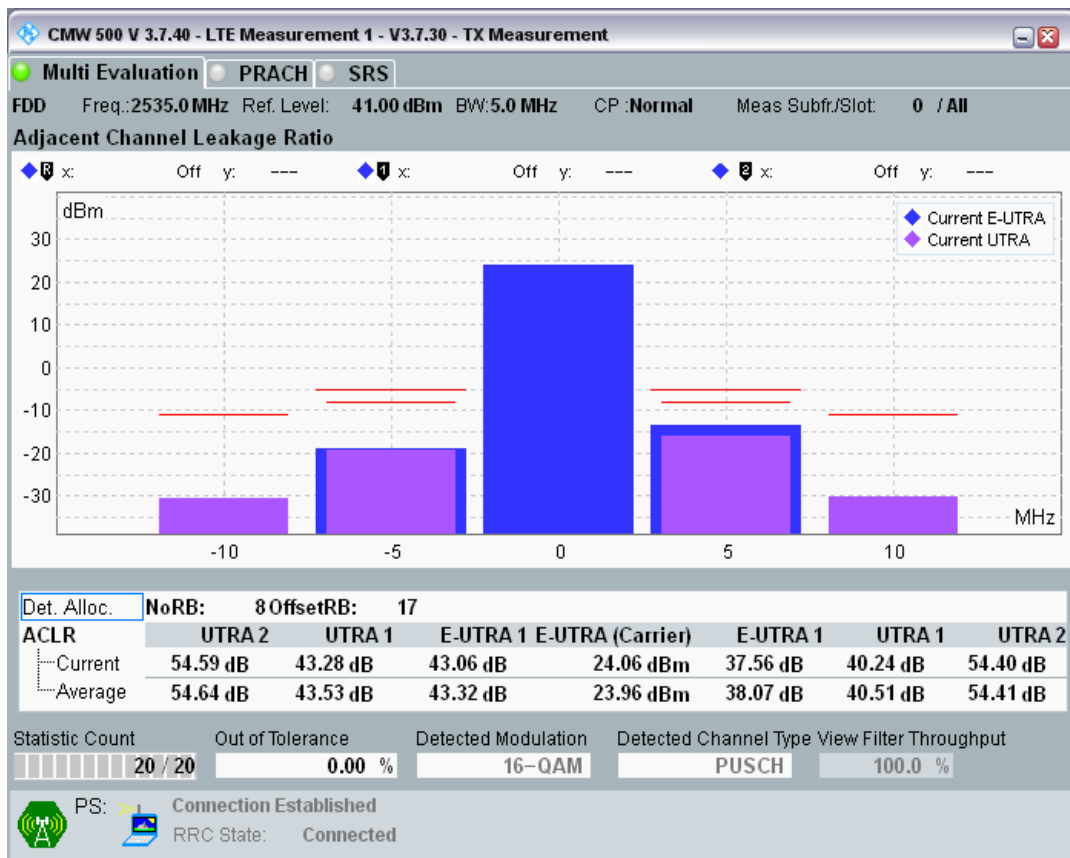

Band7 QAM16 BW=5MHz Channel=21100 RB Size=8 Position=#Max