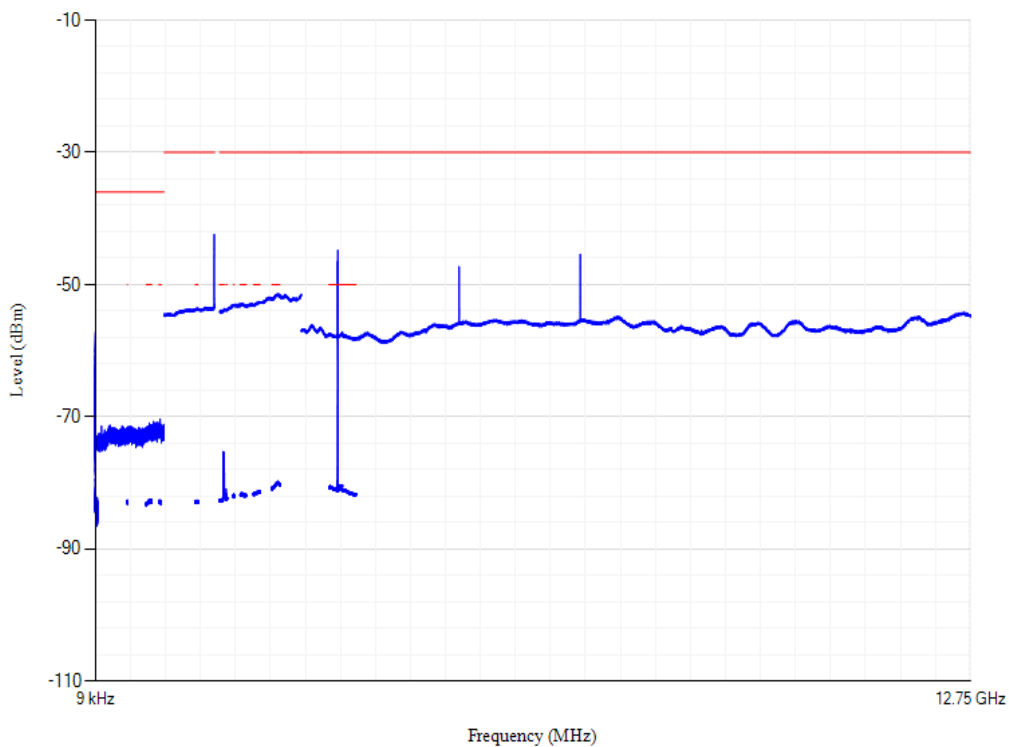

Conducted spurious emissions

Band40 QPSK BW=5MHz Channel=38675 RB Size=1 Position=#0