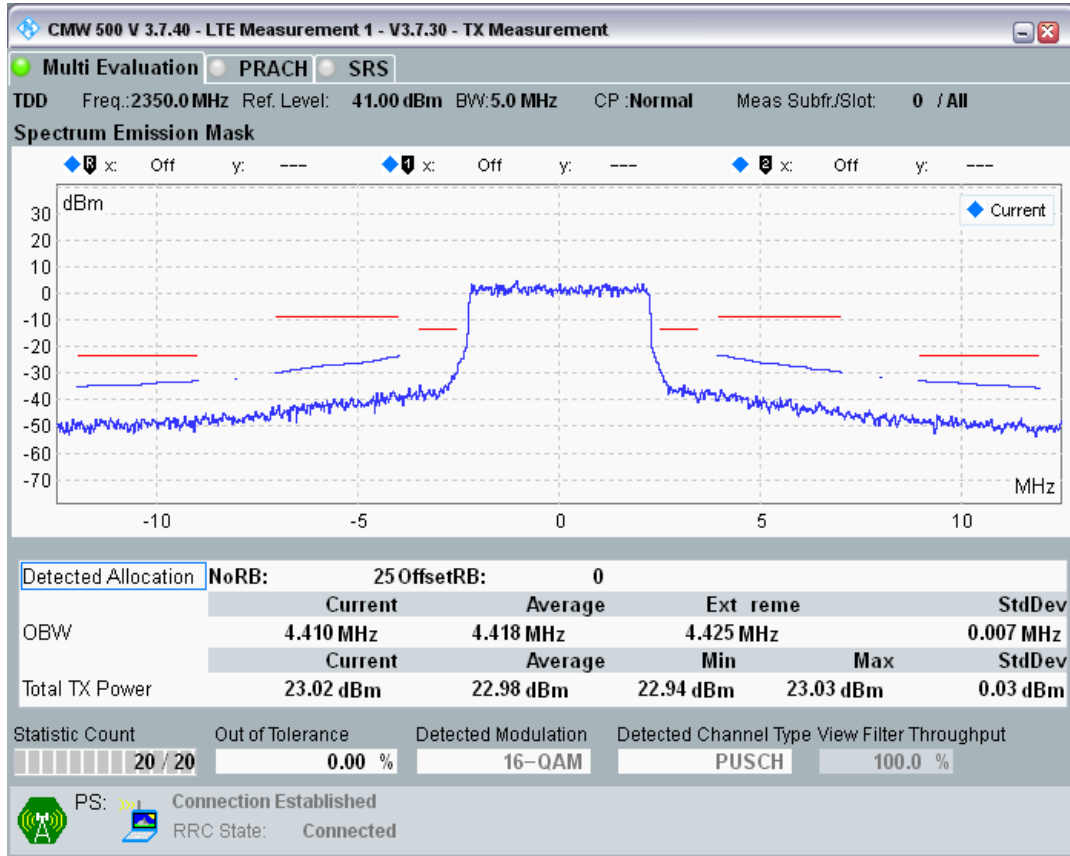

Band40 QPSK BW=5MHz Channel=39150 RB Size=25 Position=#0

Band40 QAM16 BW=5MHz Channel=39150 RB Size=8 Position=#0

Band40 QAM16 BW=5MHz Channel=39150 RB Size=8 Position=#Max

Band40 QAM16 BW=5MHz Channel=39150 RB Size=25 Position=#0