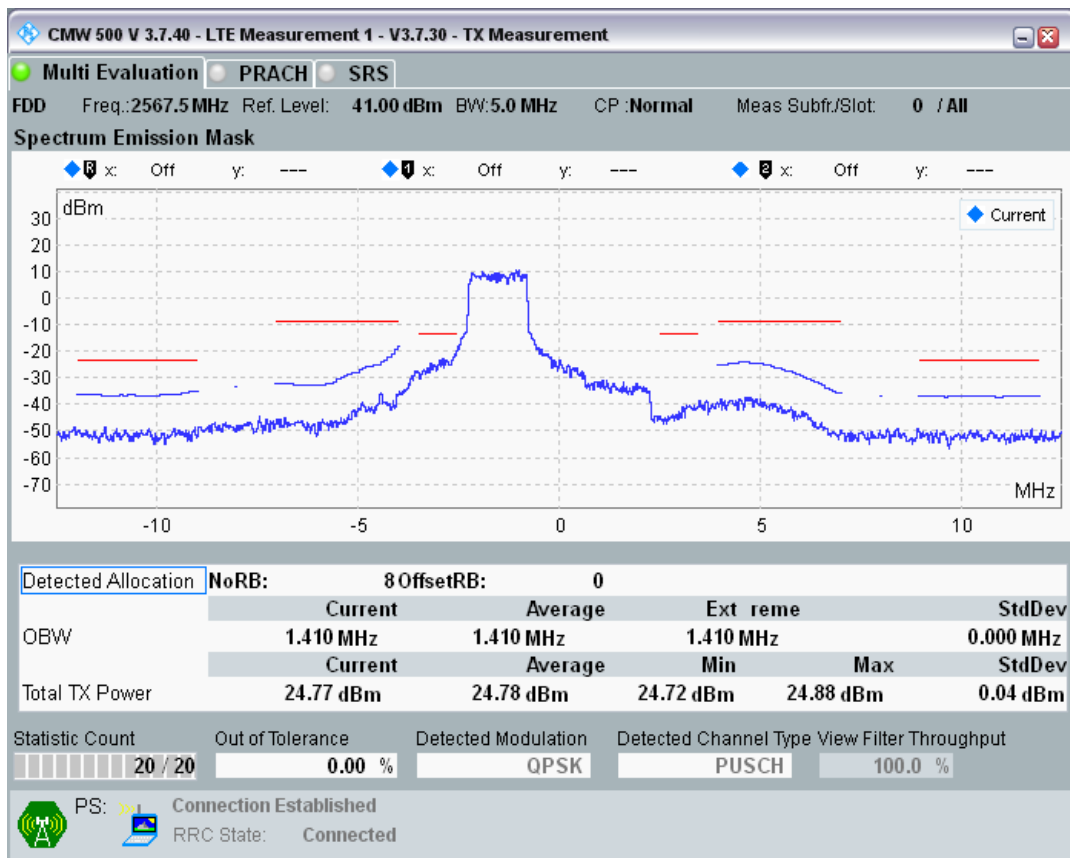

Band7 QPSK BW=5MHz Channel=21425 RB Size=8 Position=#0