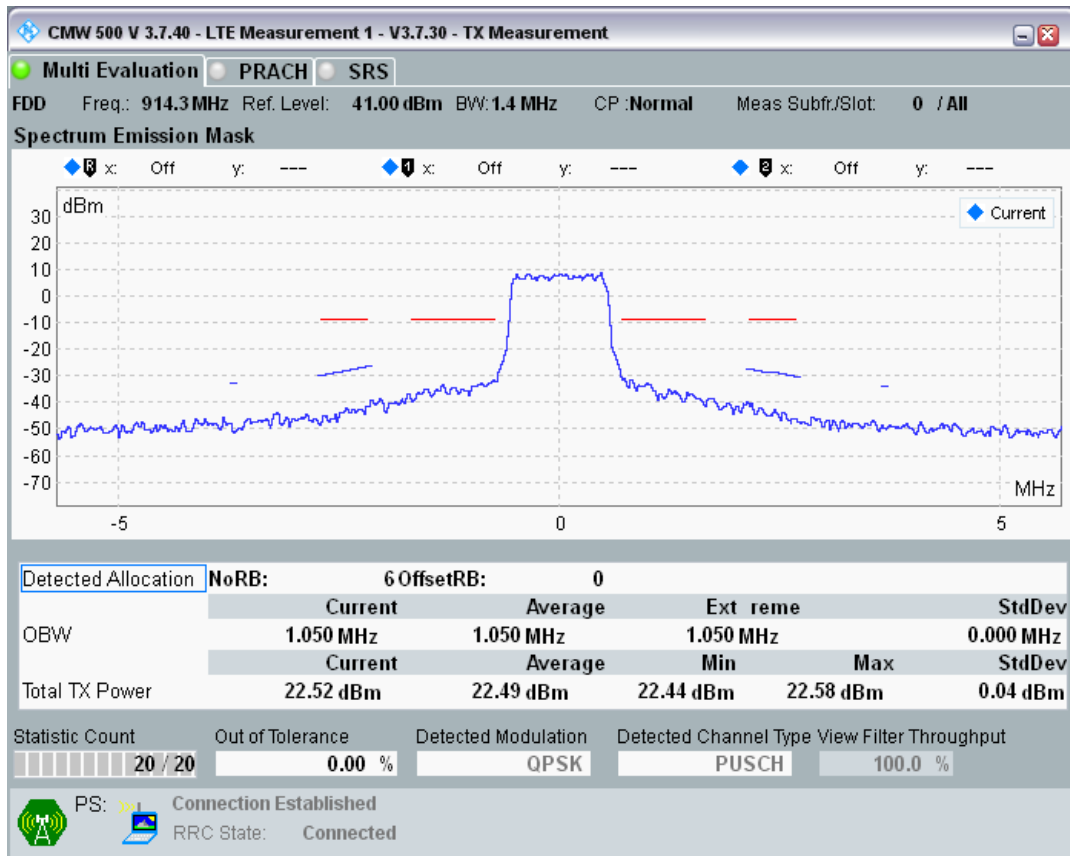

Band8 QPSK BW=1.4MHz Channel=21793 RB Size=6 Position=#0