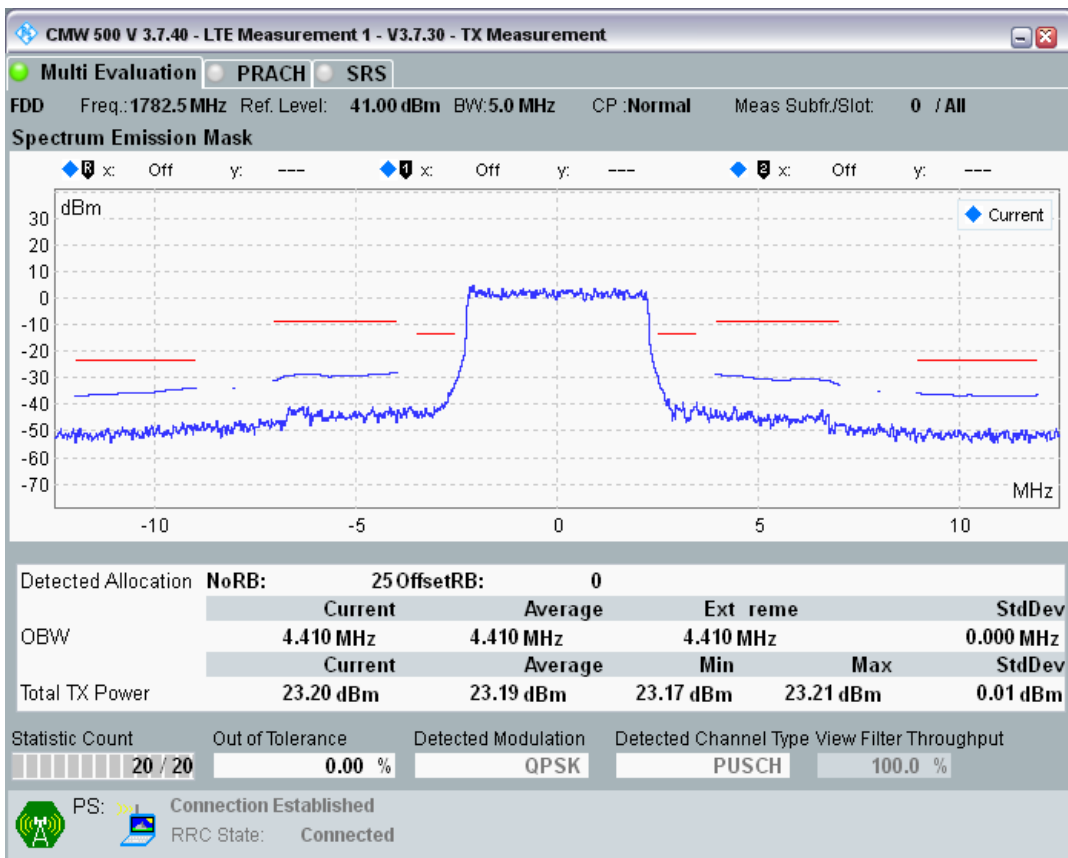

Band3 QPSK BW=5MHz Channel=19925 RB Size=25 Position=#0