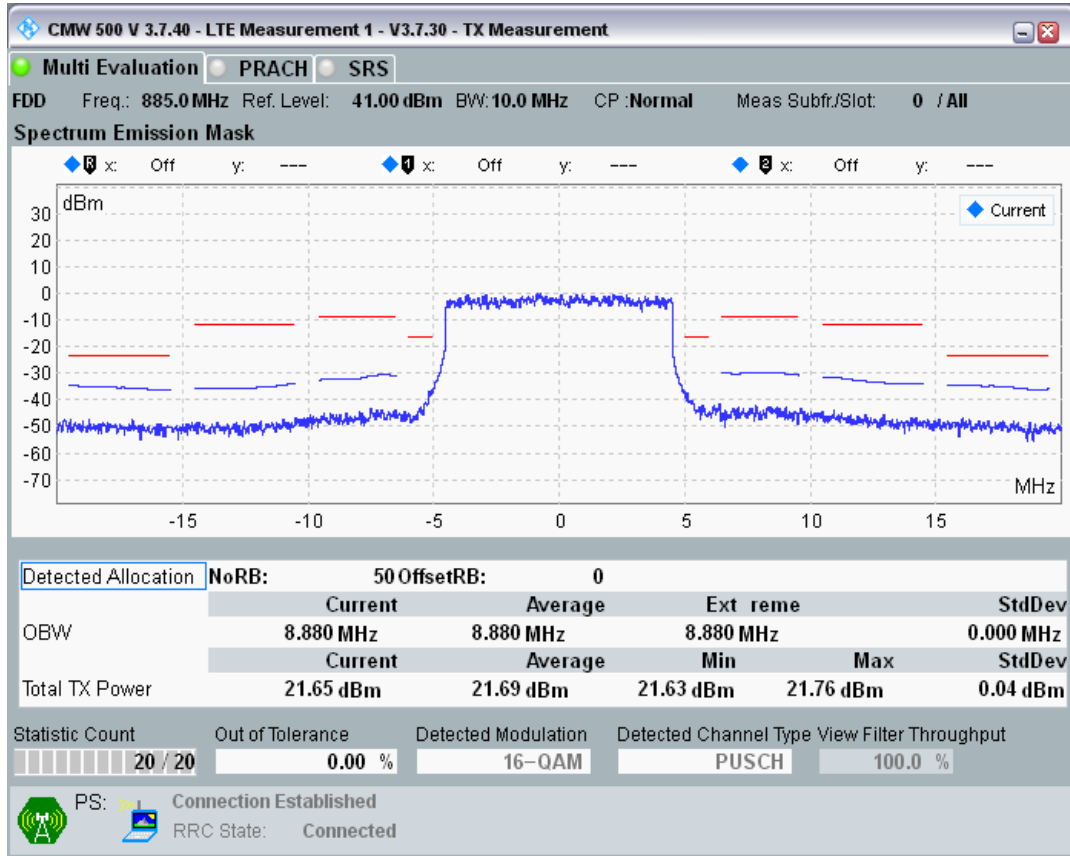

Band8 QAM16 BW=10MHz Channel=21500 RB Size=50 Position=#0