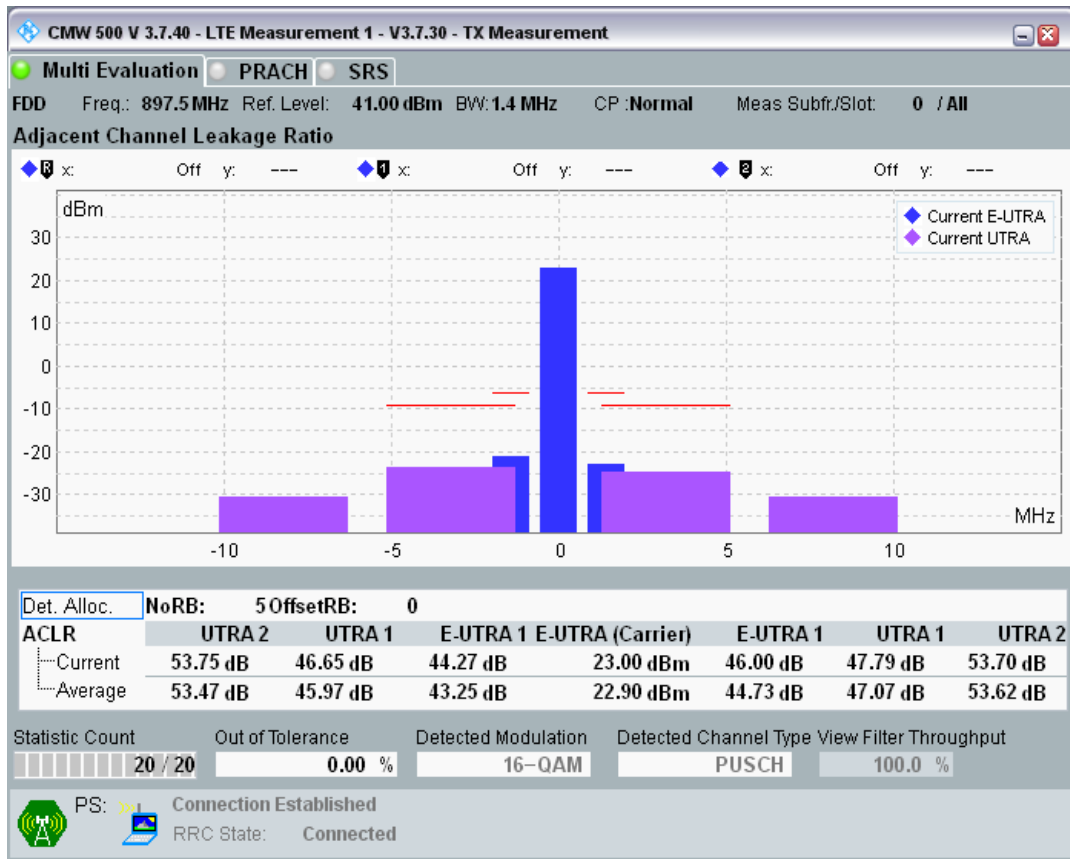

Band8 QAM16 BW=1.4MHz Channel=21625 RB Size=5 Position=#0