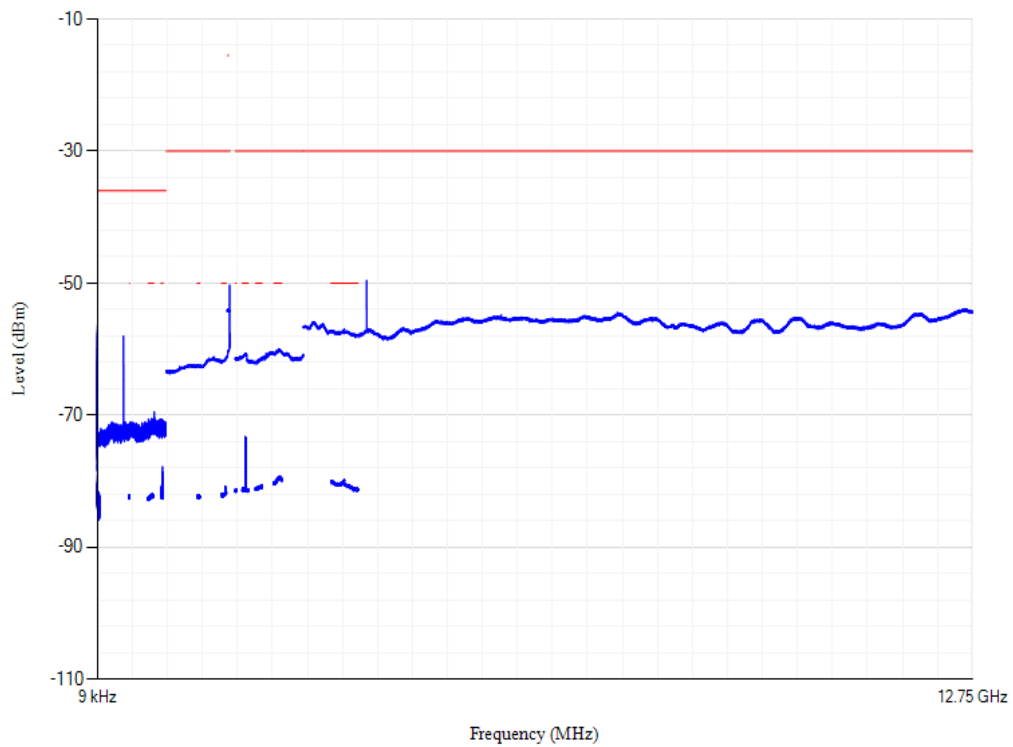

Conducted spurious emissions

Band20 QPSK BW=5MHz Channel=24175 RB Size=1 Position=#0