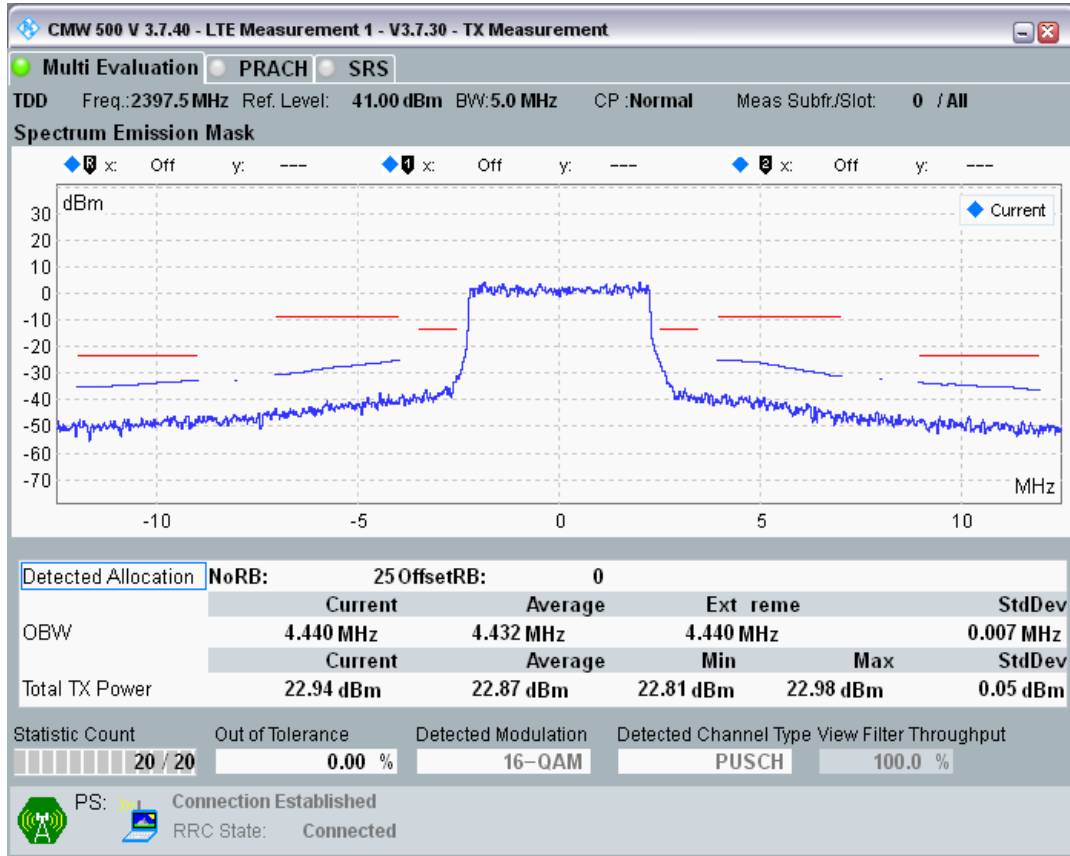

Band40 QAM16 BW=5MHz Channel=39625 RB Size=25 Position=#0