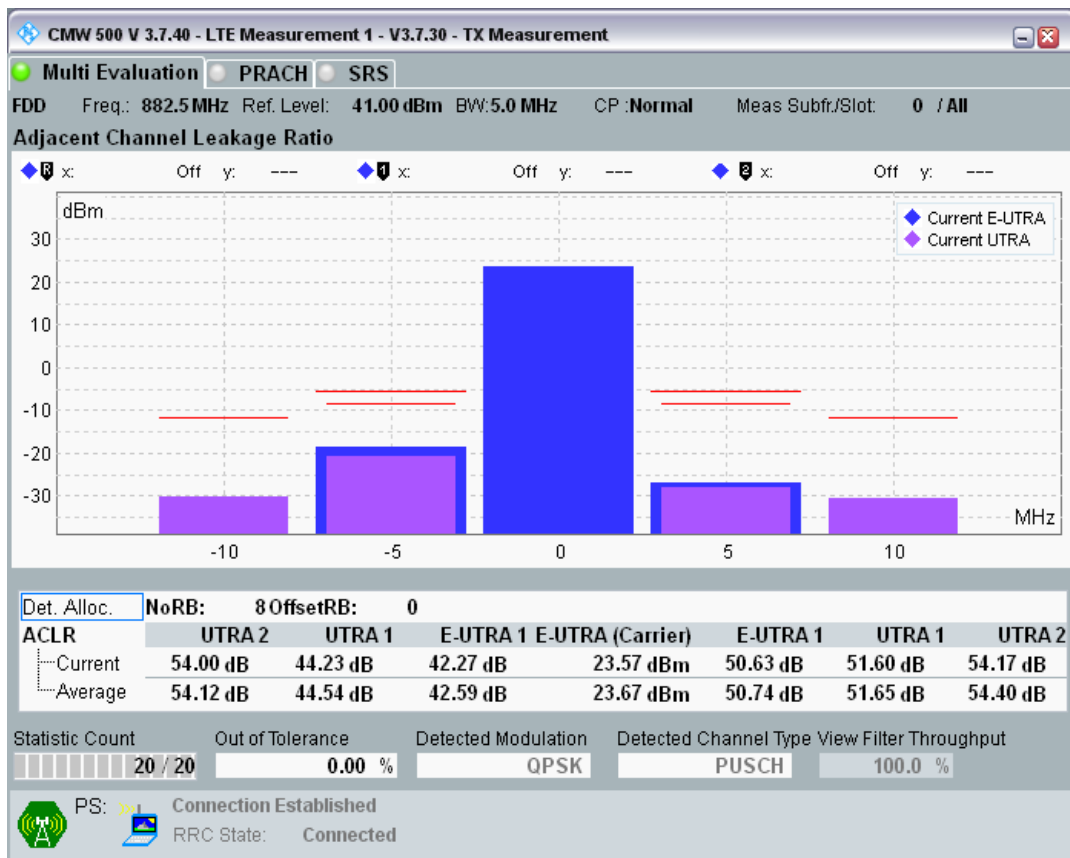

Band8 QPSK BW=5MHz Channel=21475 RB Size=8 Position=#0