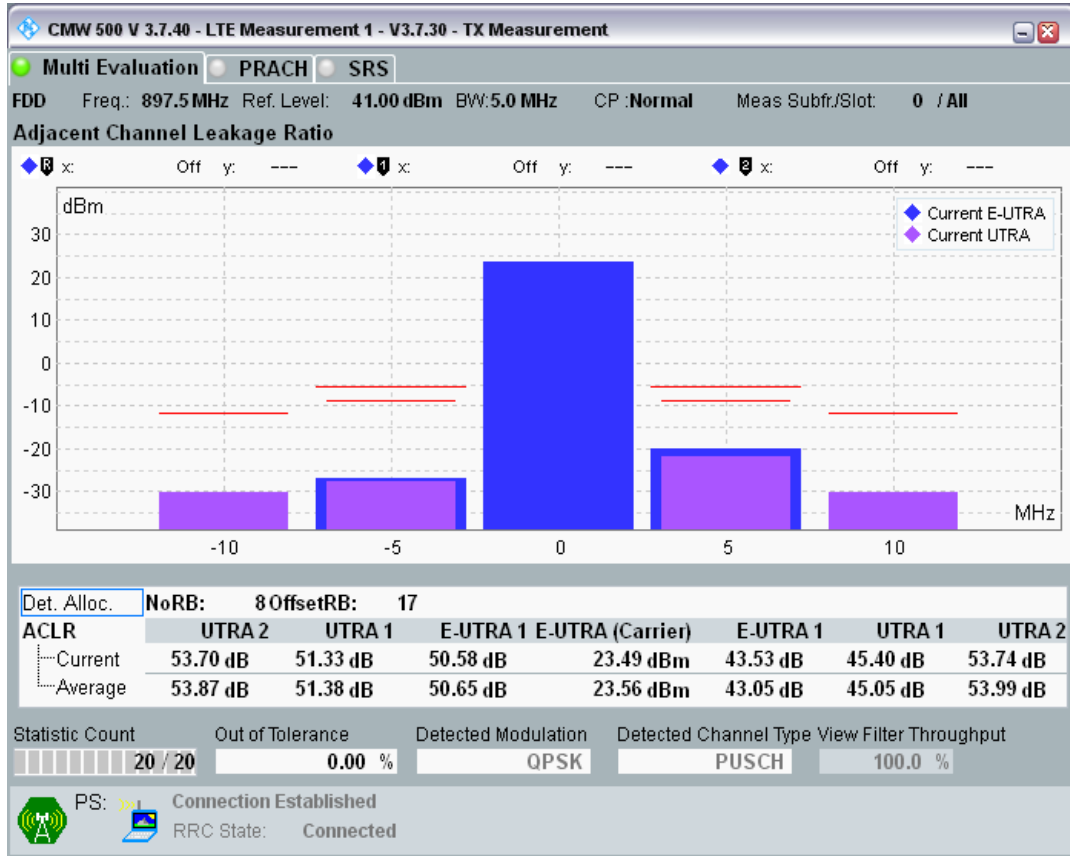

Band8 QPSK BW=5MHz Channel=21625 RB Size=8 Position=#Max