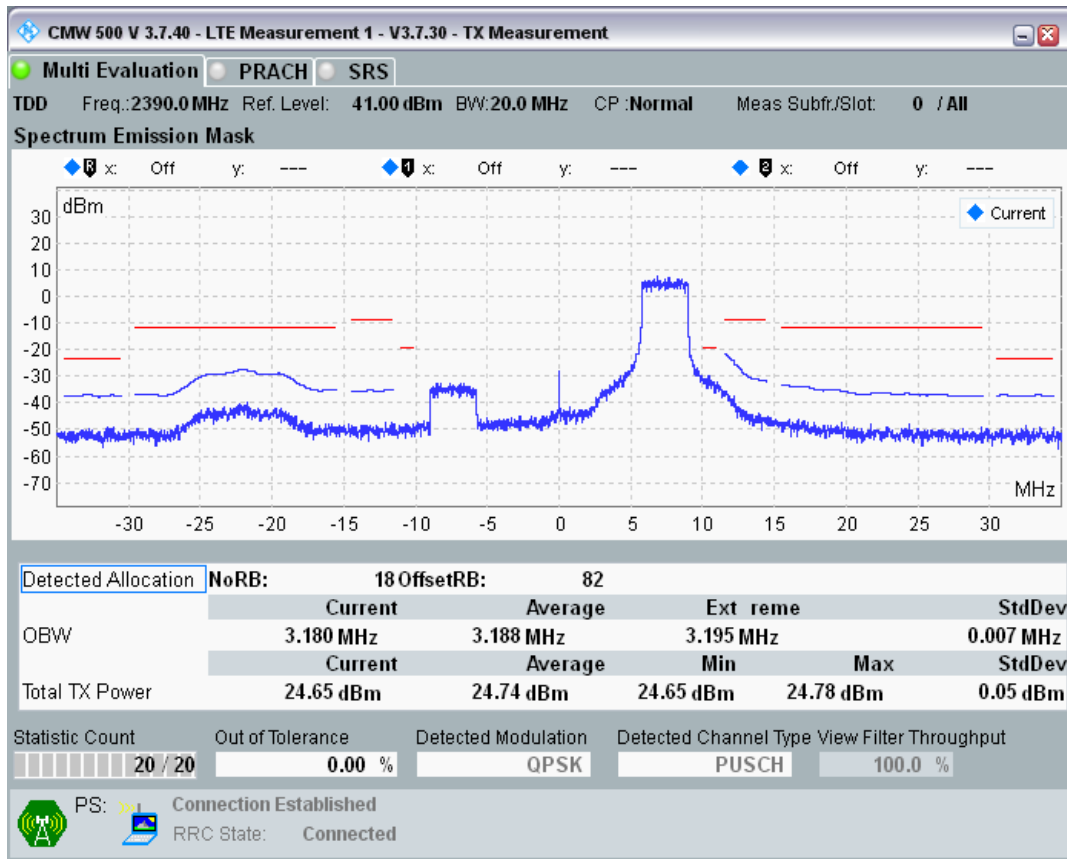

Band40 QPSK BW=20MHz Channel=39550 RB Size=18 Position=#Max