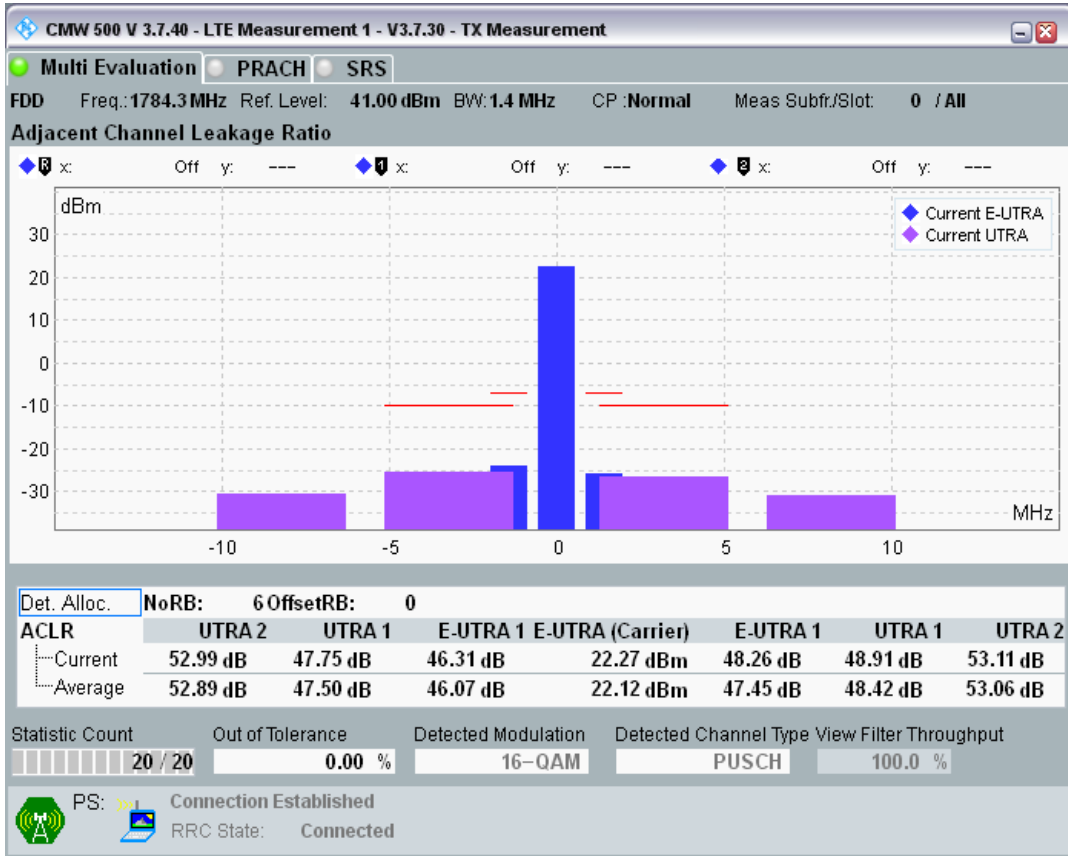

Band3 QAM16 BW=1.4MHz Channel=19943 RB Size=6 Position=#0