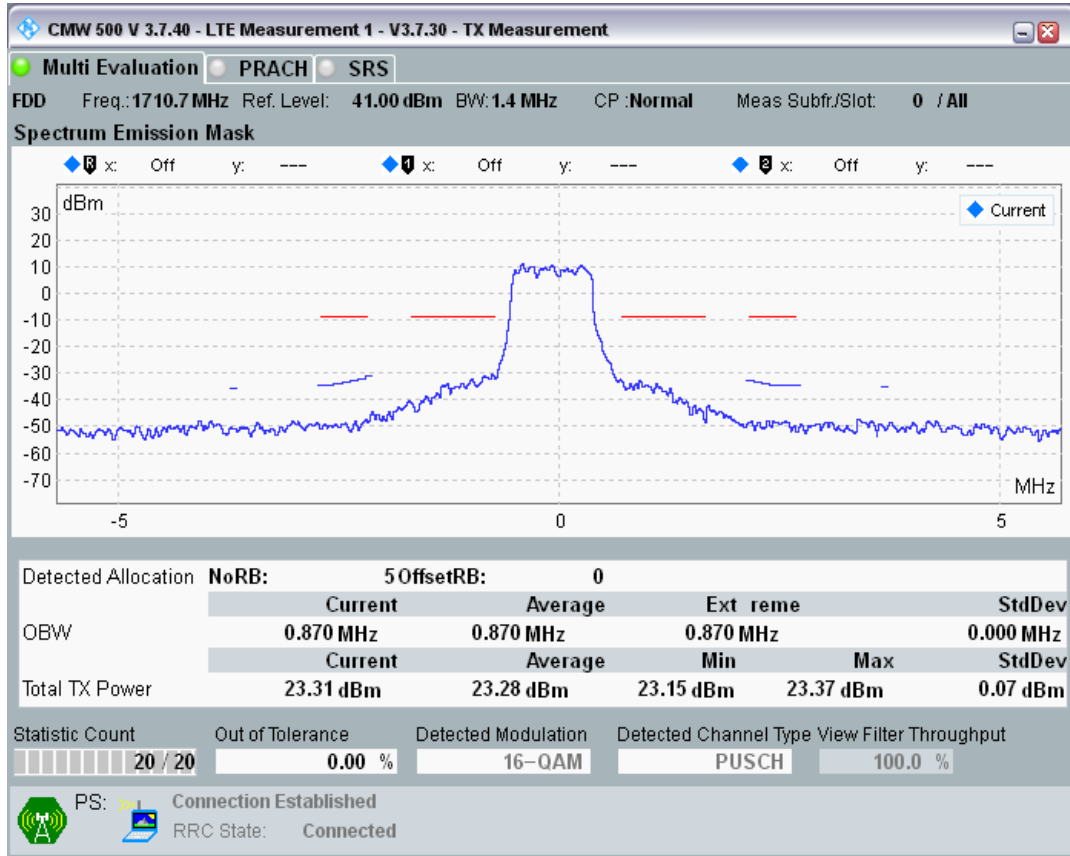

Band3 QPSK BW=1.4MHz Channel=19207 RB Size=5 Position=#0

Band3 QPSK BW=1.4MHz Channel=19207 RB Size=5 Position=#Max

Band3 QPSK BW=1.4MHz Channel=19207 RB Size=6 Position=#0

Band3 QAM16 BW=1.4MHz Channel=19207 RB Size=5 Position=#0