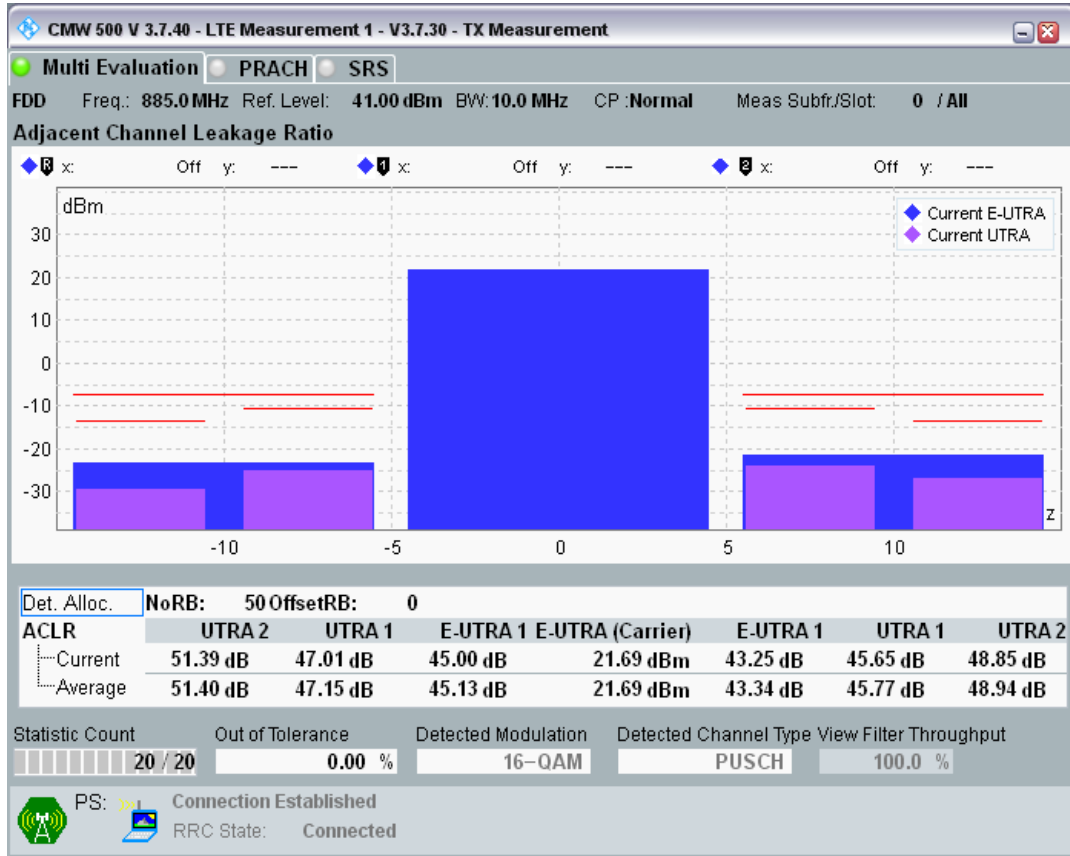

Band8 QAM16 BW=10MHz Channel=21500 RB Size=50 Position=#0