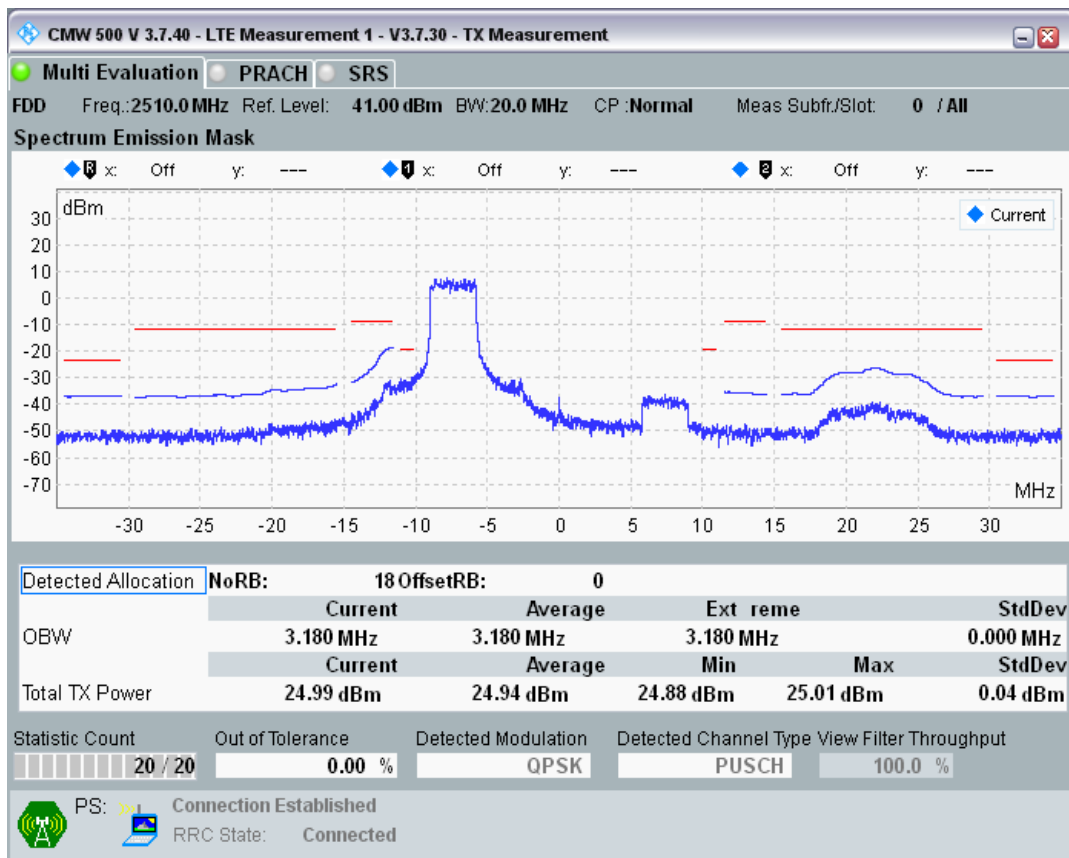

Band7 QPSK BW=20MHz Channel=20850 RB Size=18 Position=#0