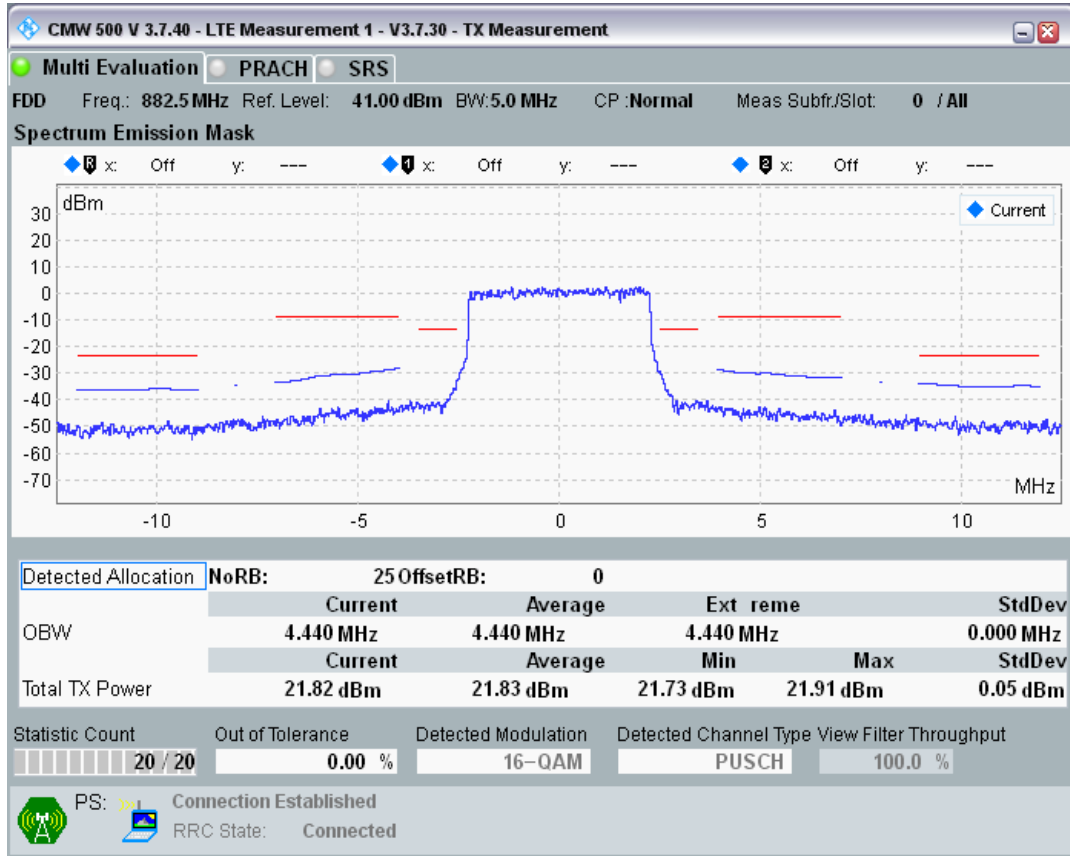

Band8 QPSK BW=5MHz Channel=21475 RB Size=25 Position=#0

Band8 QAM16 BW=5MHz Channel=21475 RB Size=8 Position=#0

Band8 QAM16 BW=5MHz Channel=21475 RB Size=8 Position=#Max

Band8 QAM16 BW=5MHz Channel=21475 RB Size=25 Position=#0