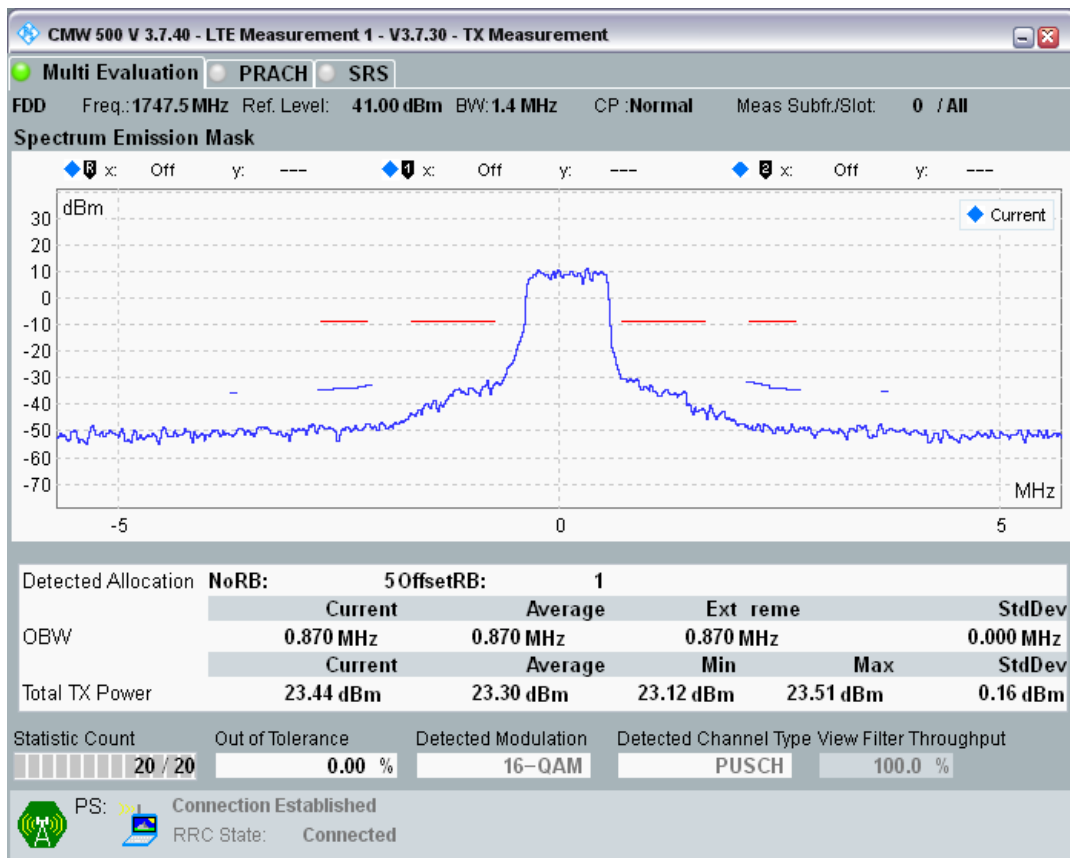

Band3 QAM16 BW=1.4MHz Channel=19575 RB Size=5 Position=#Max