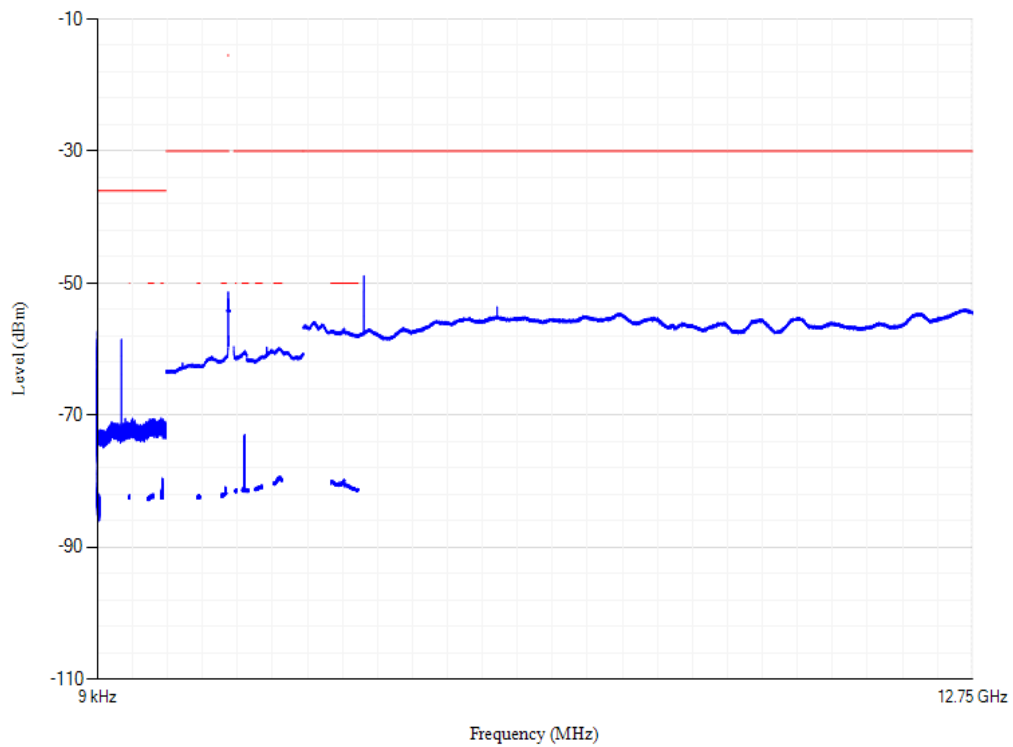

Conducted spurious emissions

Band1 QPSK BW=20MHz Channel=18100 RB Size=1 Position=#0