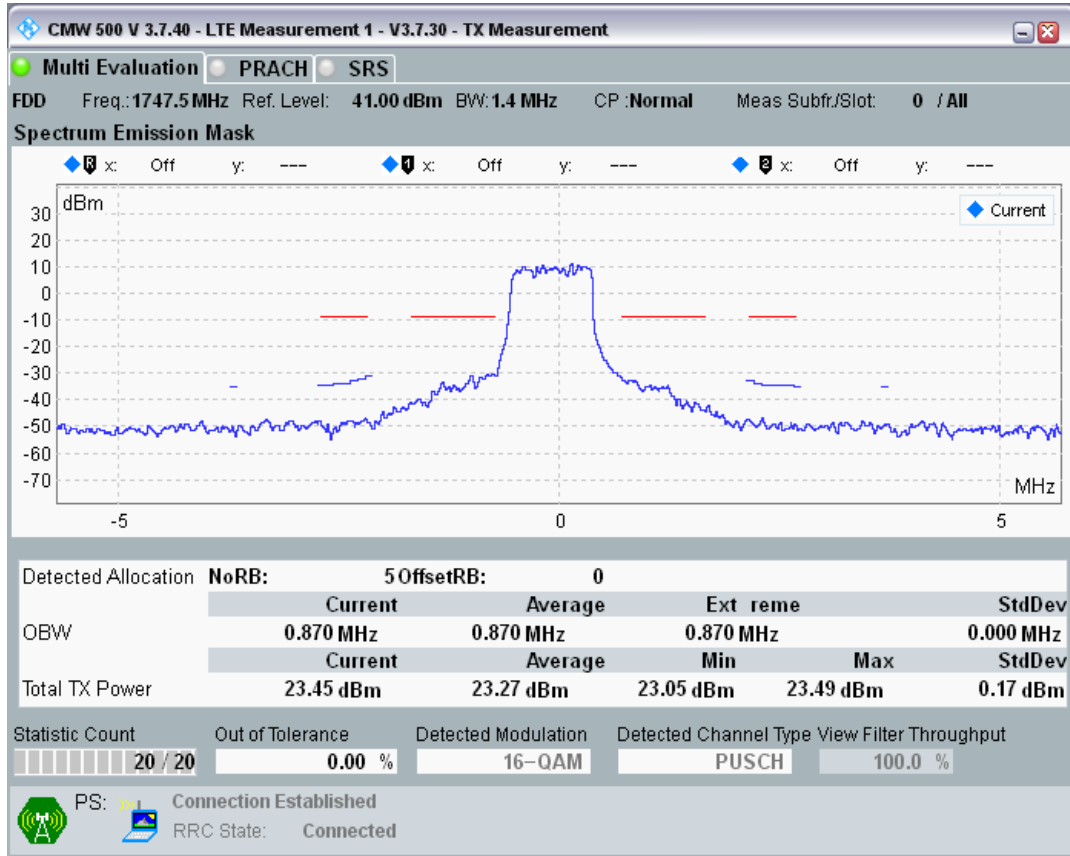

Band3 QAM16 BW=1.4MHz Channel=19575 RB Size=5 Position=#0