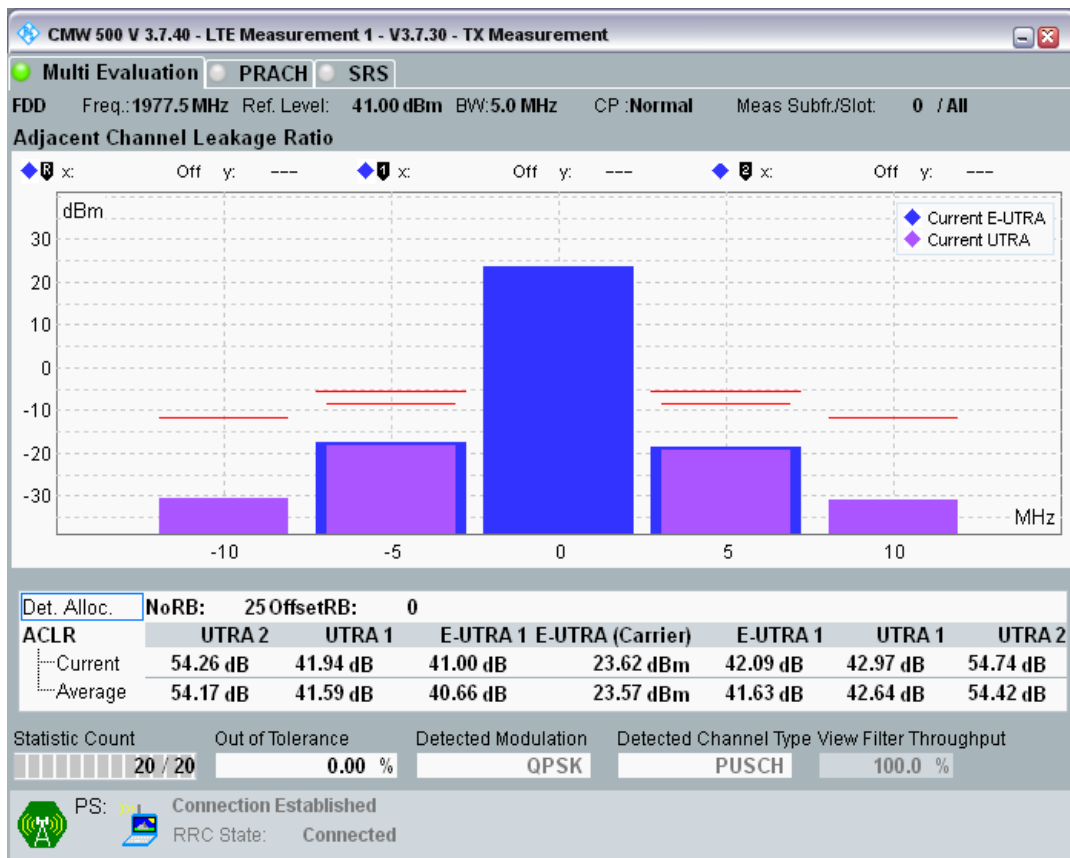

Band1 QPSK BW=5MHz Channel=18575 RB Size=25 Position=#0