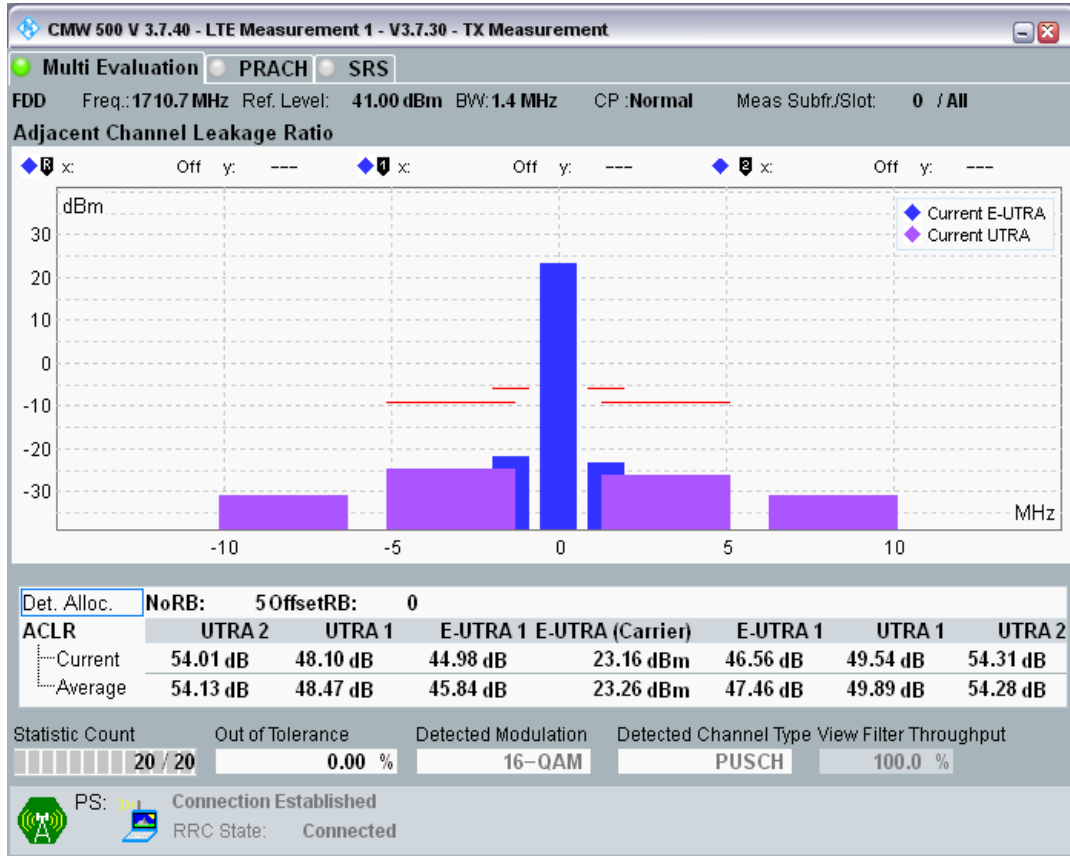

Band3 QPSK BW=1.4MHz Channel=19207 RB Size=5 Position=#0

Band3 QPSK BW=1.4MHz Channel=19207 RB Size=5 Position=#Max

Band3 QPSK BW=1.4MHz Channel=19207 RB Size=6 Position=#0

Band3 QAM16 BW=1.4MHz Channel=19207 RB Size=5 Position=#0