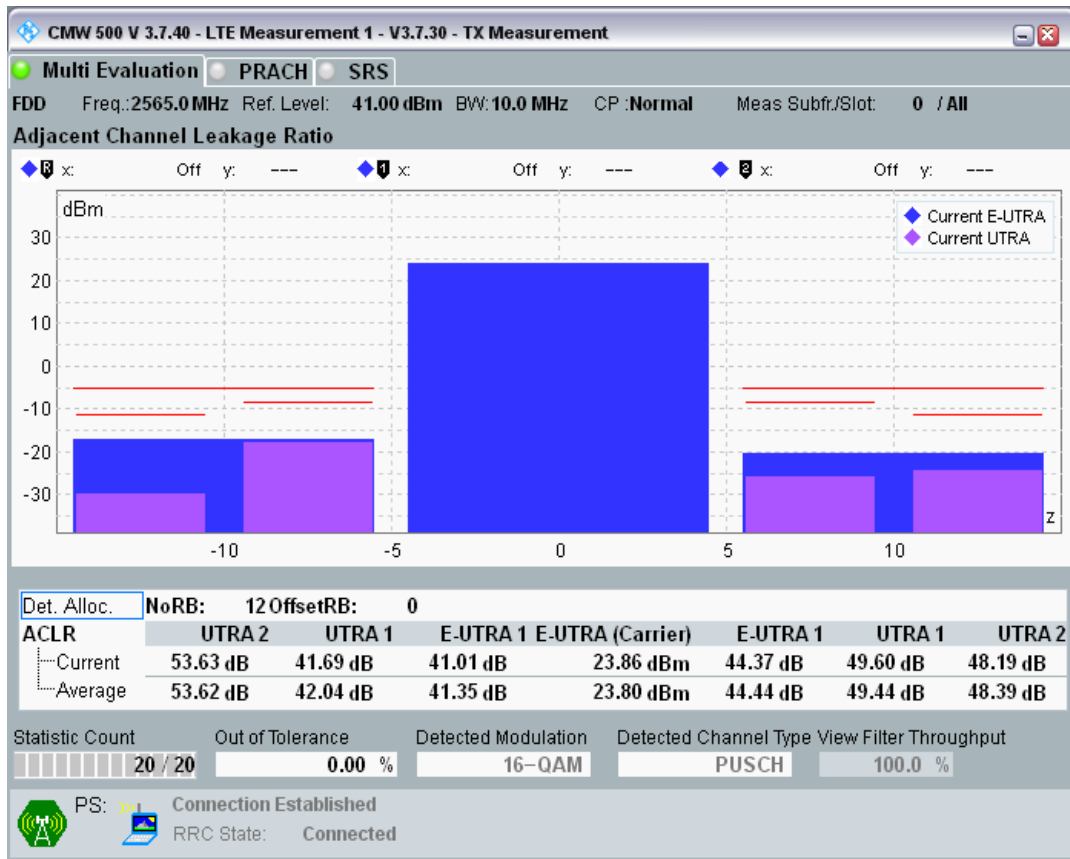

Band7 QPSK BW=10MHz Channel=21400 RB Size=12 Position=#0

Band7 QPSK BW=10MHz Channel=21400 RB Size=12 Position=#Max

Band7 QPSK BW=10MHz Channel=21400 RB Size=50 Position=#0

Band7 QAM16 BW=10MHz Channel=21400 RB Size=12 Position=#0