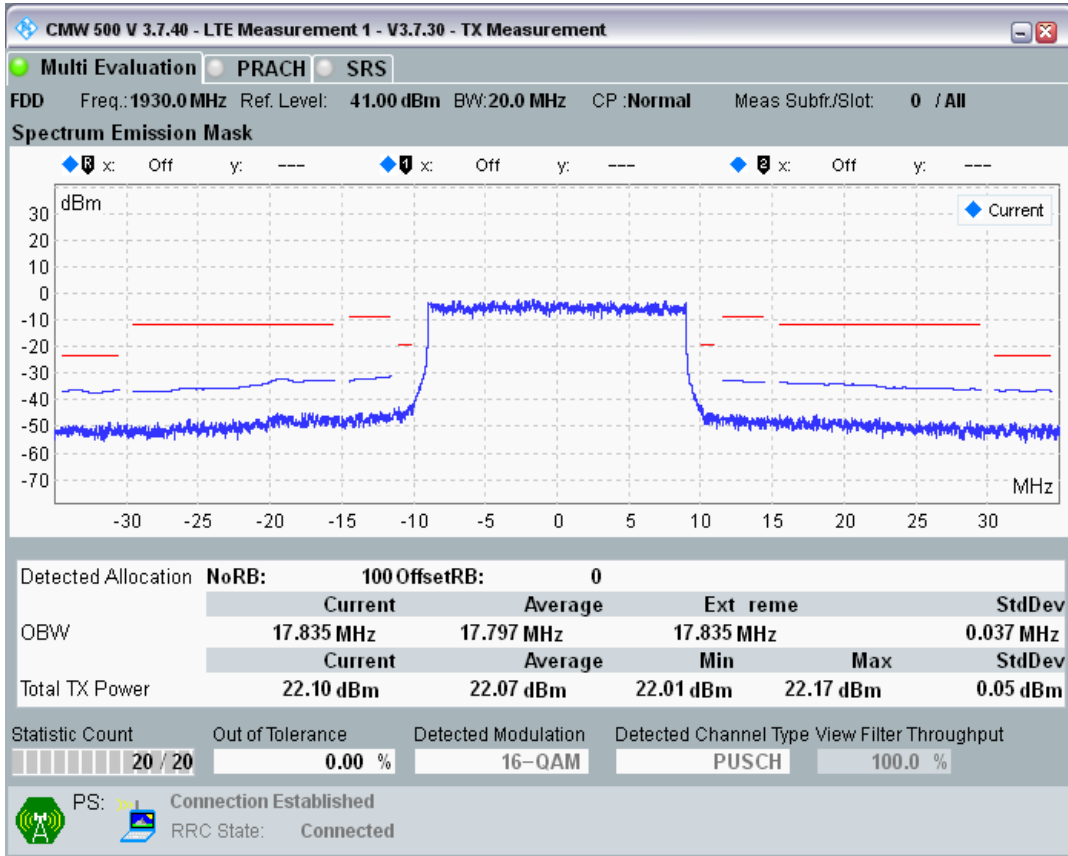

Band1 QAM16 BW=20MHz Channel=18100 RB Size=100 Position=#0