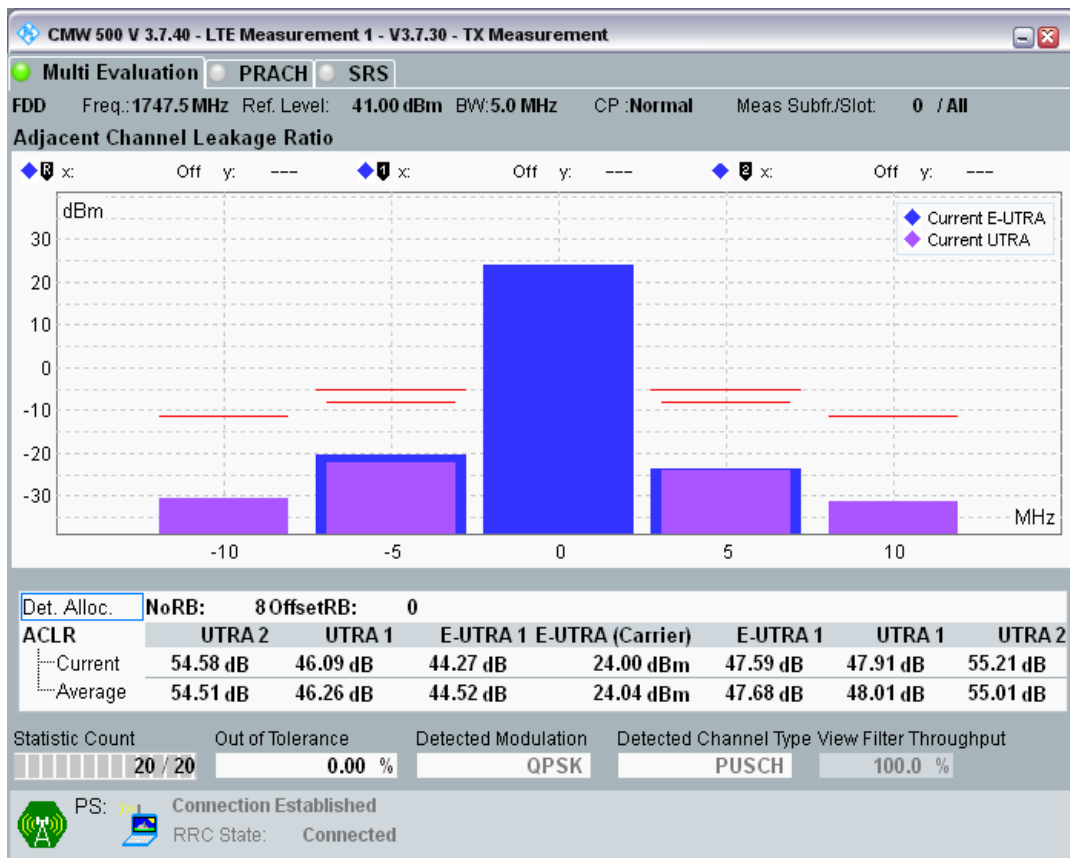

Band3 QPSK BW=5MHz Channel=19575 RB Size=8 Position=#0