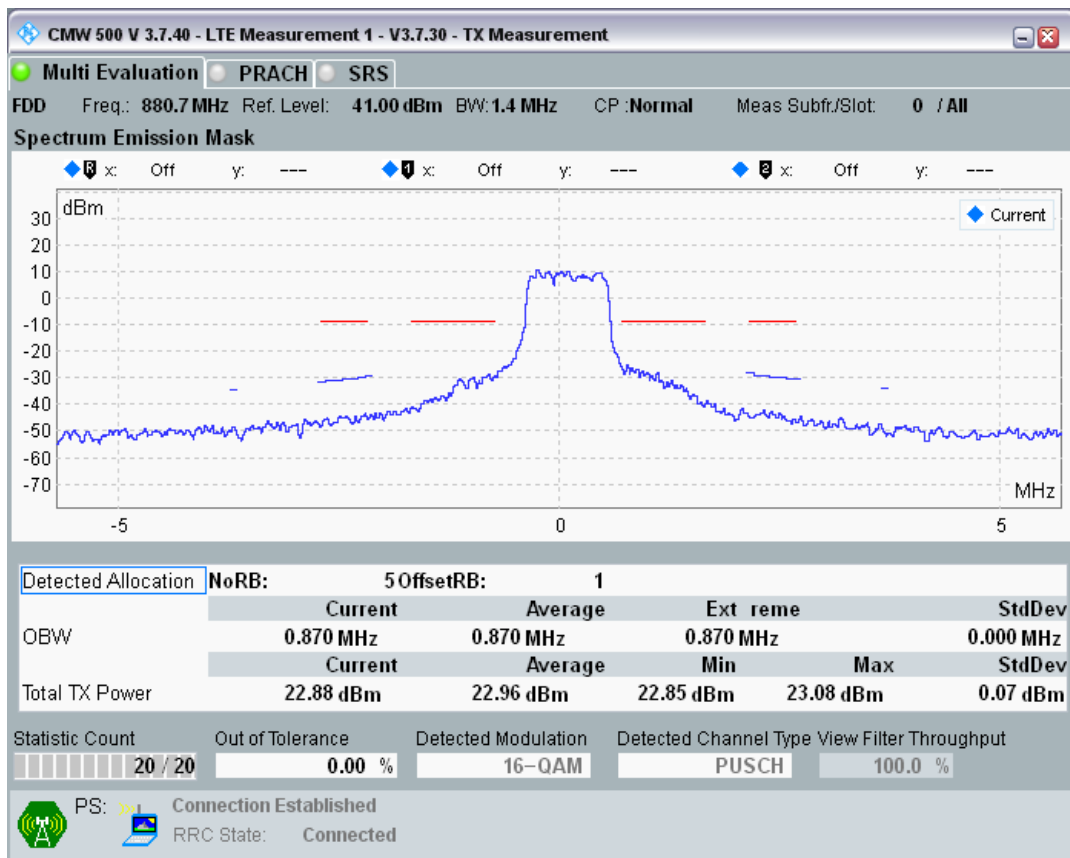

Band8 QAM16 BW=1.4MHz Channel=21457 RB Size=5 Position=#Max