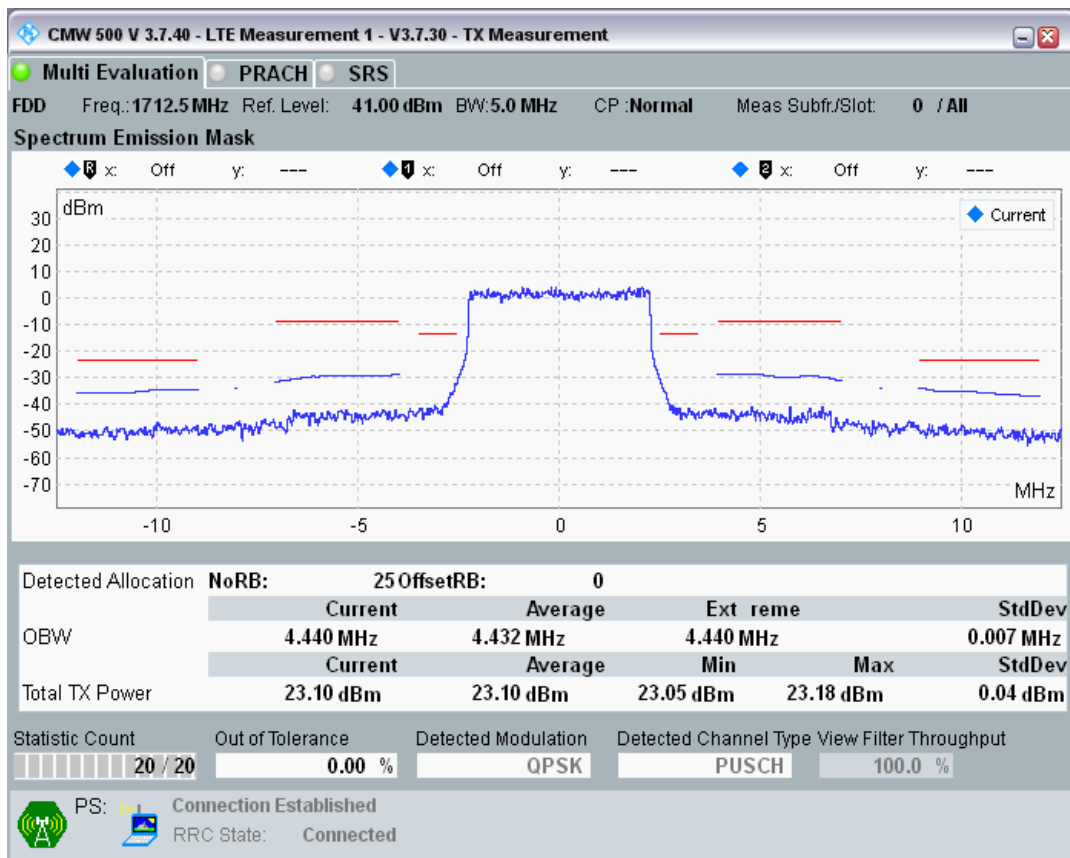

Band3 QPSK BW=5MHz Channel=19225 RB Size=25 Position=#0