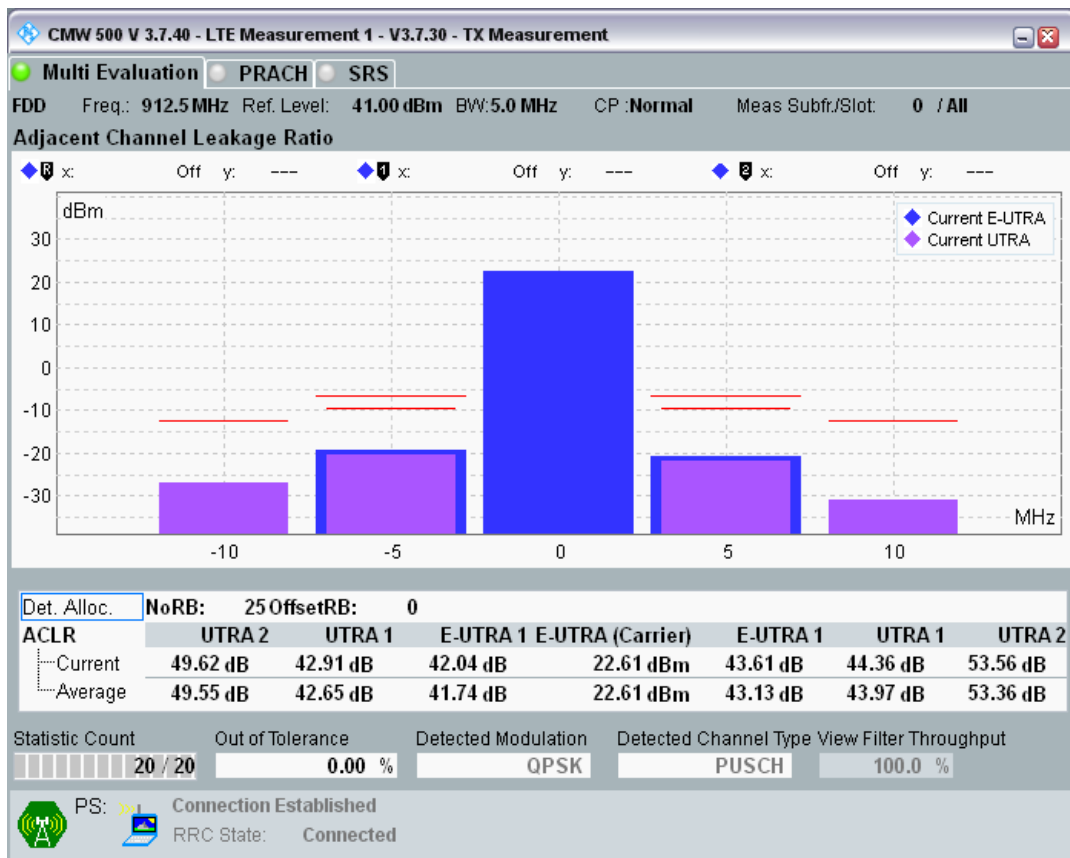

Band8 QPSK BW=5MHz Channel=21775 RB Size=25 Position=#0