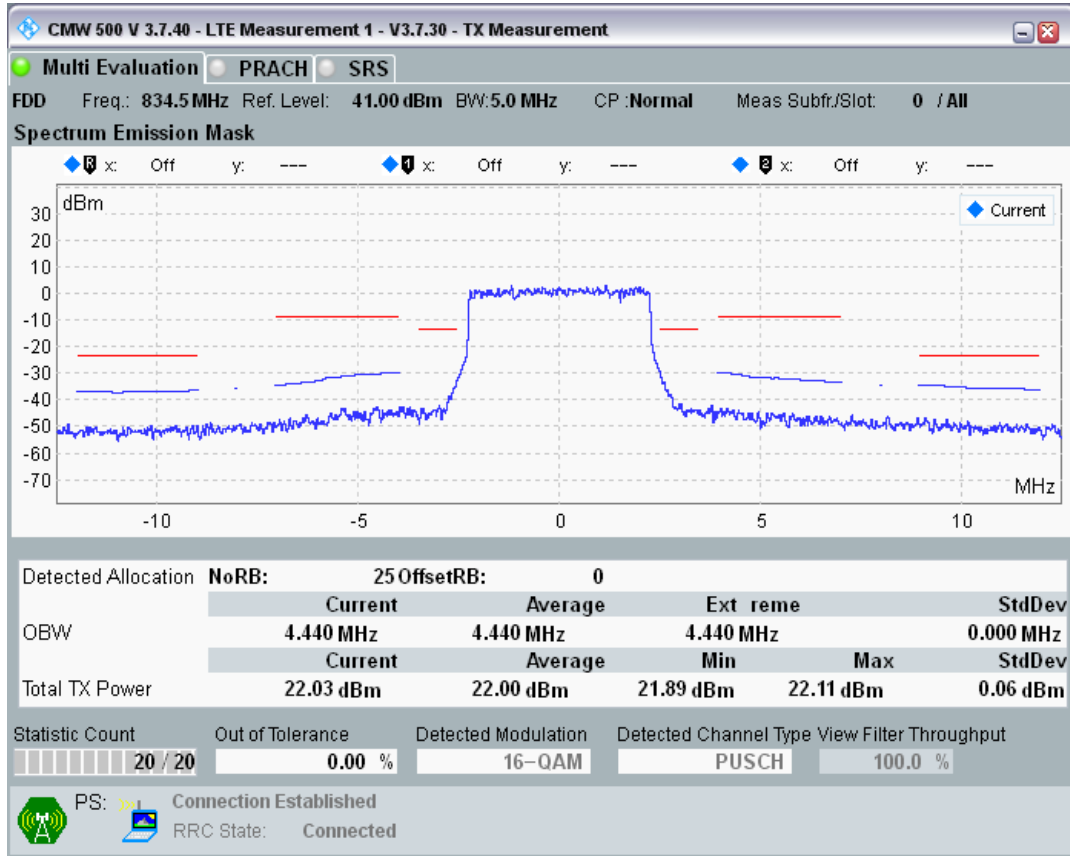

Band20 QPSK BW=5MHz Channel=24175 RB Size=25 Position=#0

Band20 QAM16 BW=5MHz Channel=24175 RB Size=8 Position=#0

Band20 QAM16 BW=5MHz Channel=24175 RB Size=8 Position=#Max

Band20 QAM16 BW=5MHz Channel=24175 RB Size=25 Position=#0