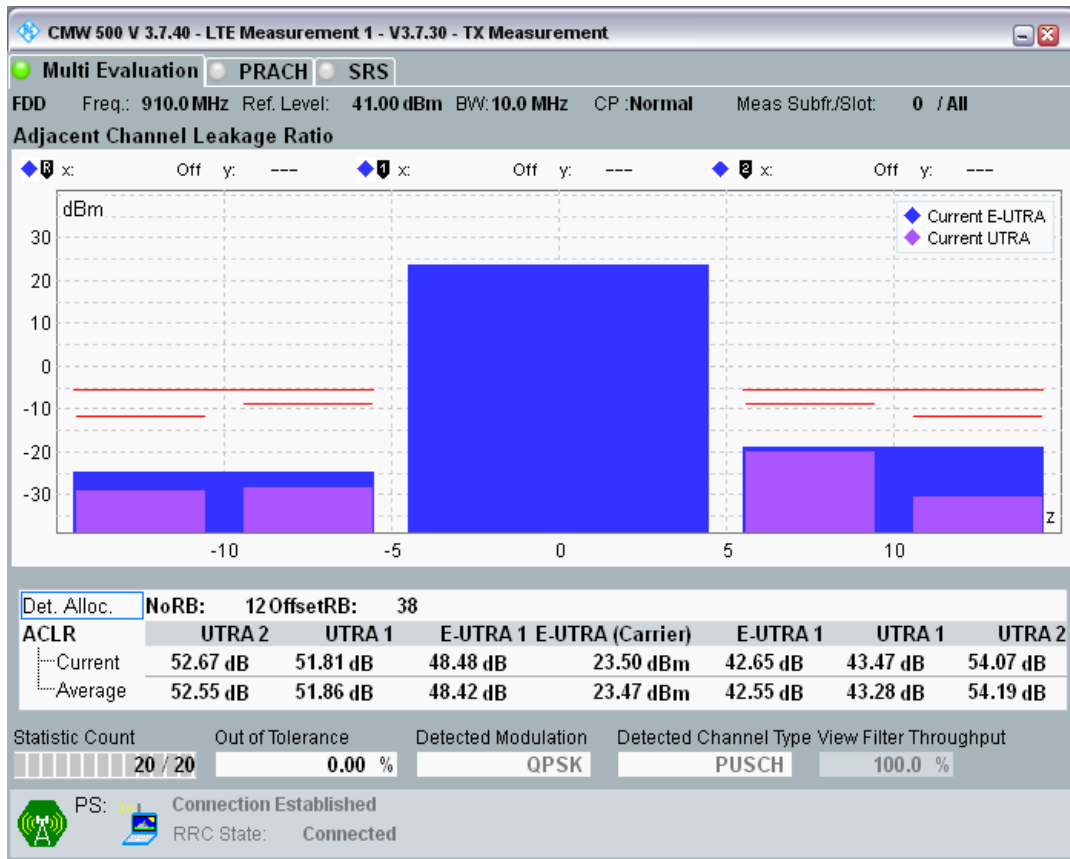

Band8 QPSK BW=10MHz Channel=21750 RB Size=12 Position=#Max