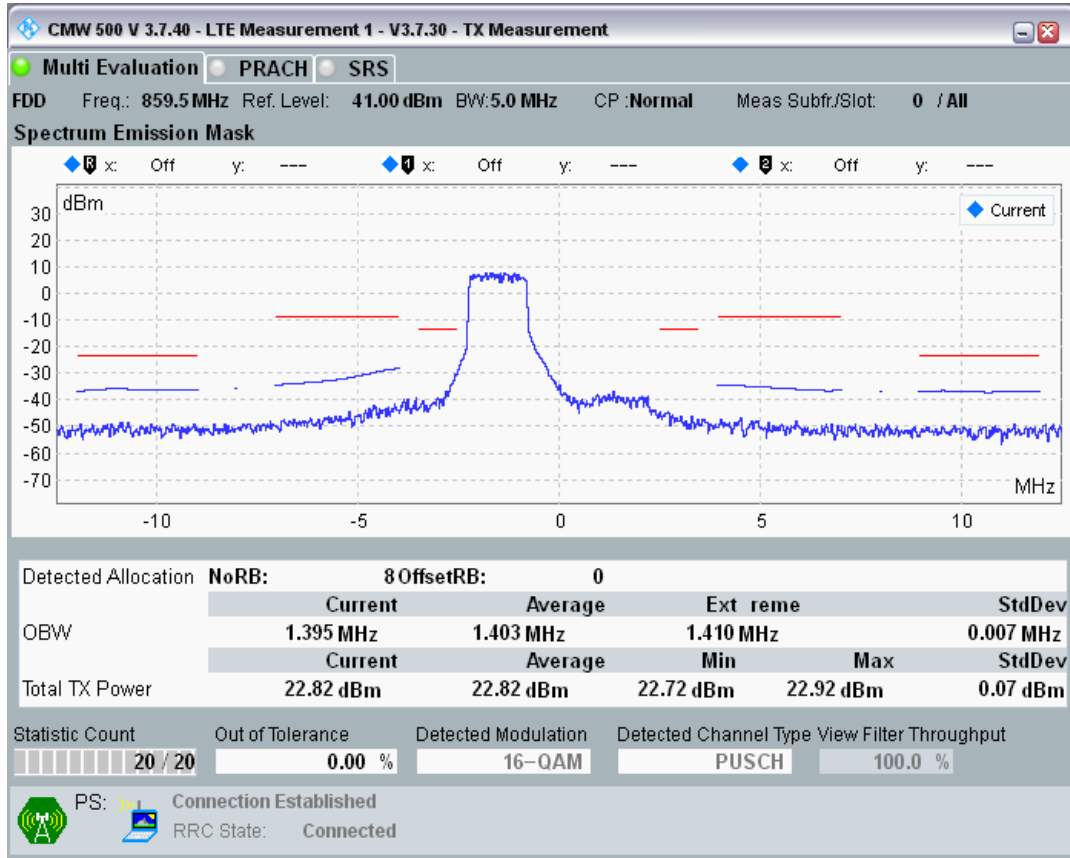

Band20 QAM16 BW=5MHz Channel=24425 RB Size=8 Position=#0