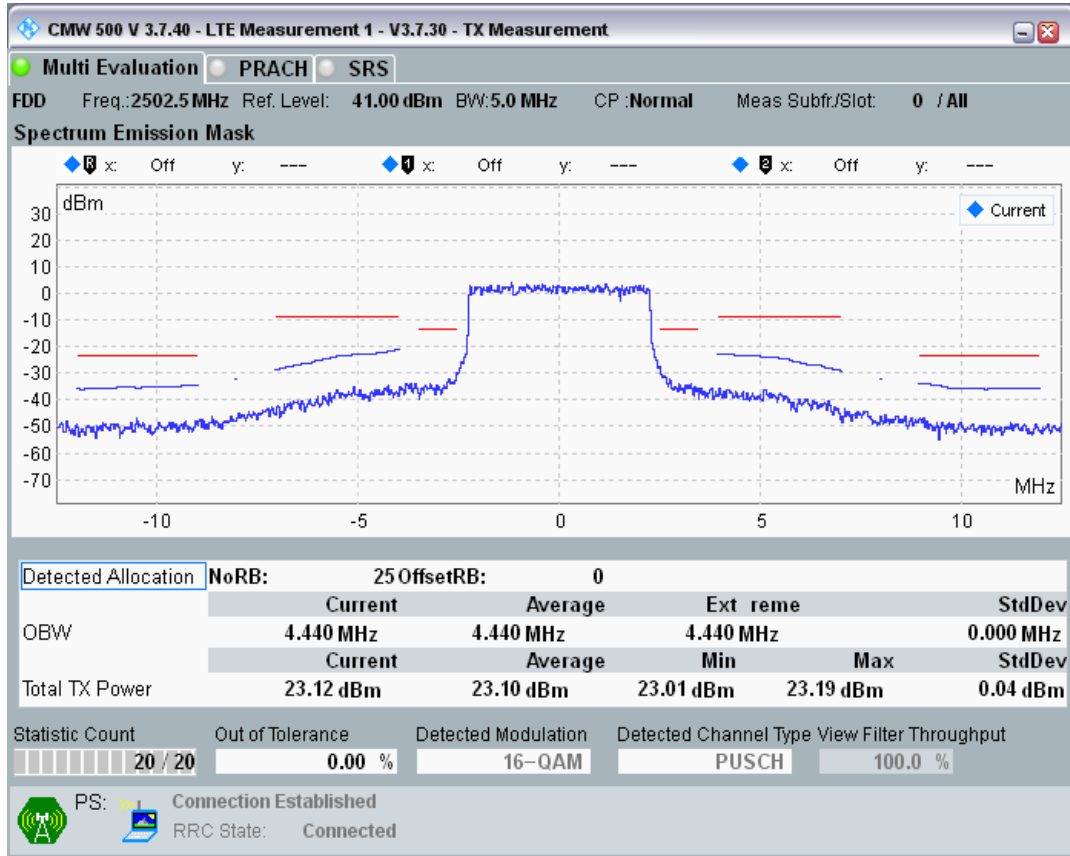

Band7 QPSK BW=5MHz Channel=20775 RB Size=25 Position=#0

Band7 QAM16 BW=5MHz Channel=20775 RB Size=8 Position=#0

Band7 QAM16 BW=5MHz Channel=20775 RB Size=8 Position=#Max

Band7 QAM16 BW=5MHz Channel=20775 RB Size=25 Position=#0