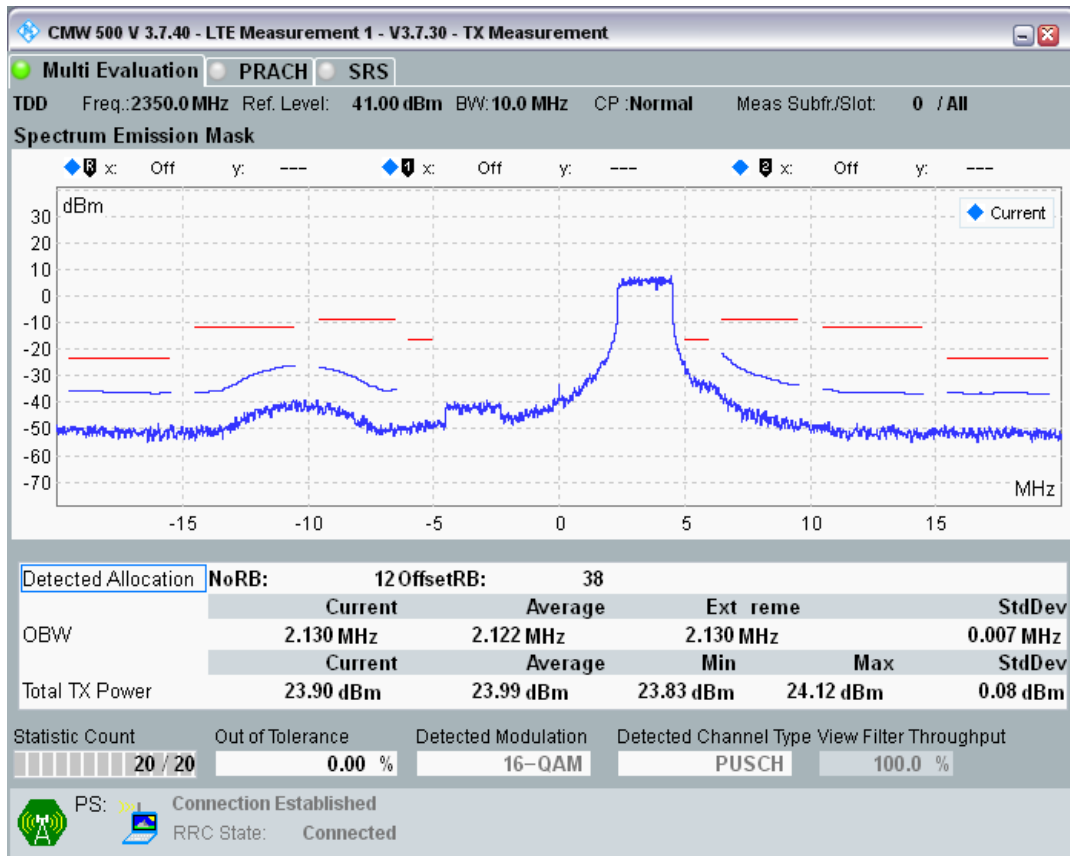

Band40 QAM16 BW=10MHz Channel=39150 RB Size=12 Position=#Max