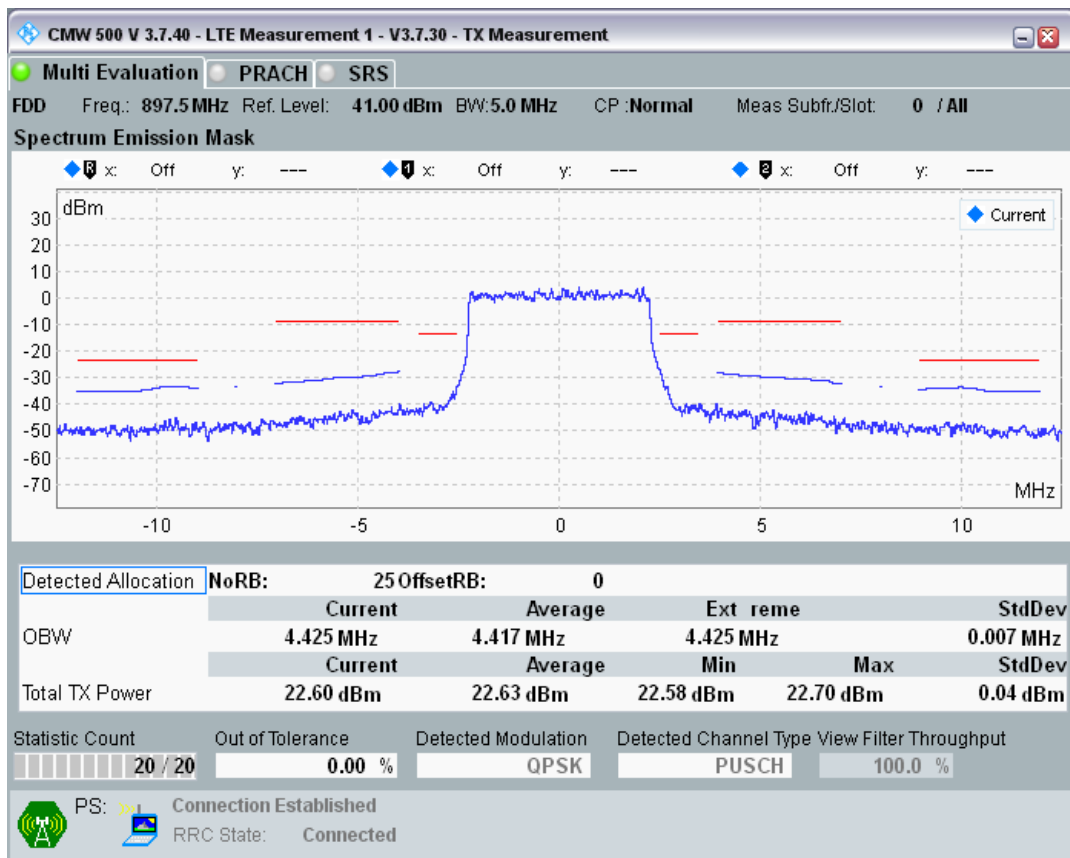

Band8 QPSK BW=5MHz Channel=21625 RB Size=25 Position=#0