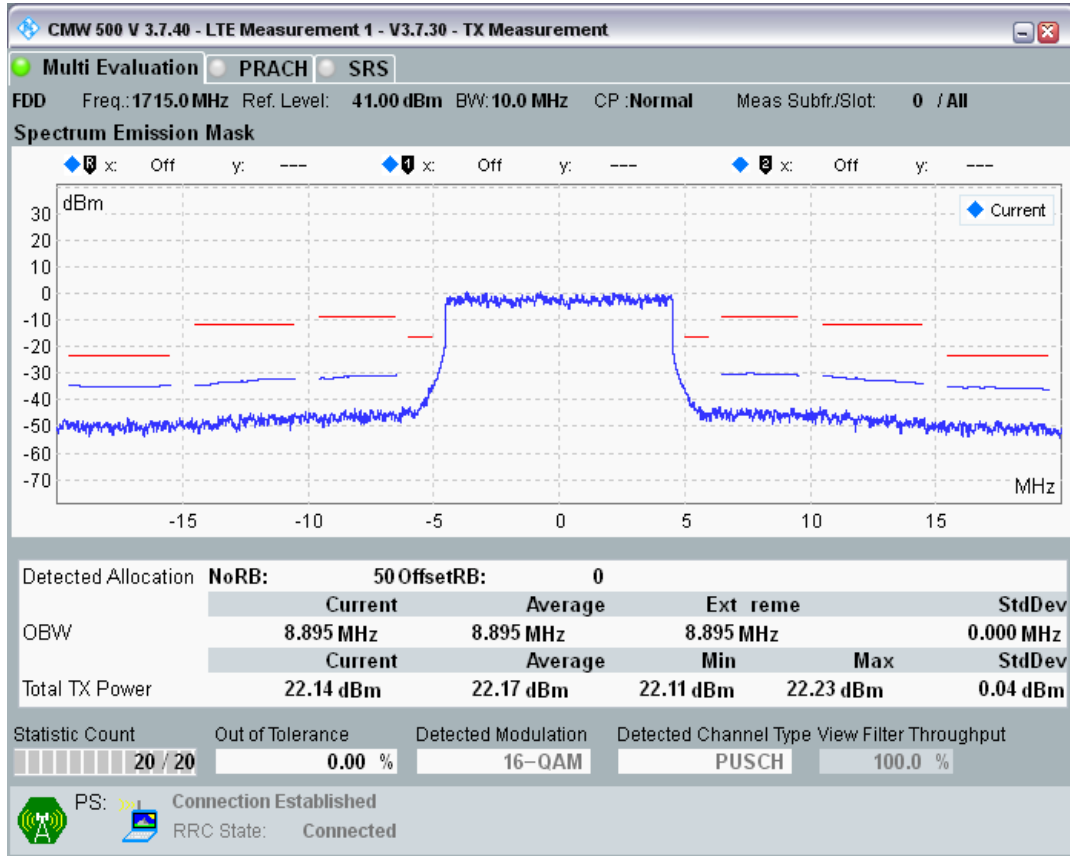

Band3 QAM16 BW=10MHz Channel=19250 RB Size=50 Position=#0