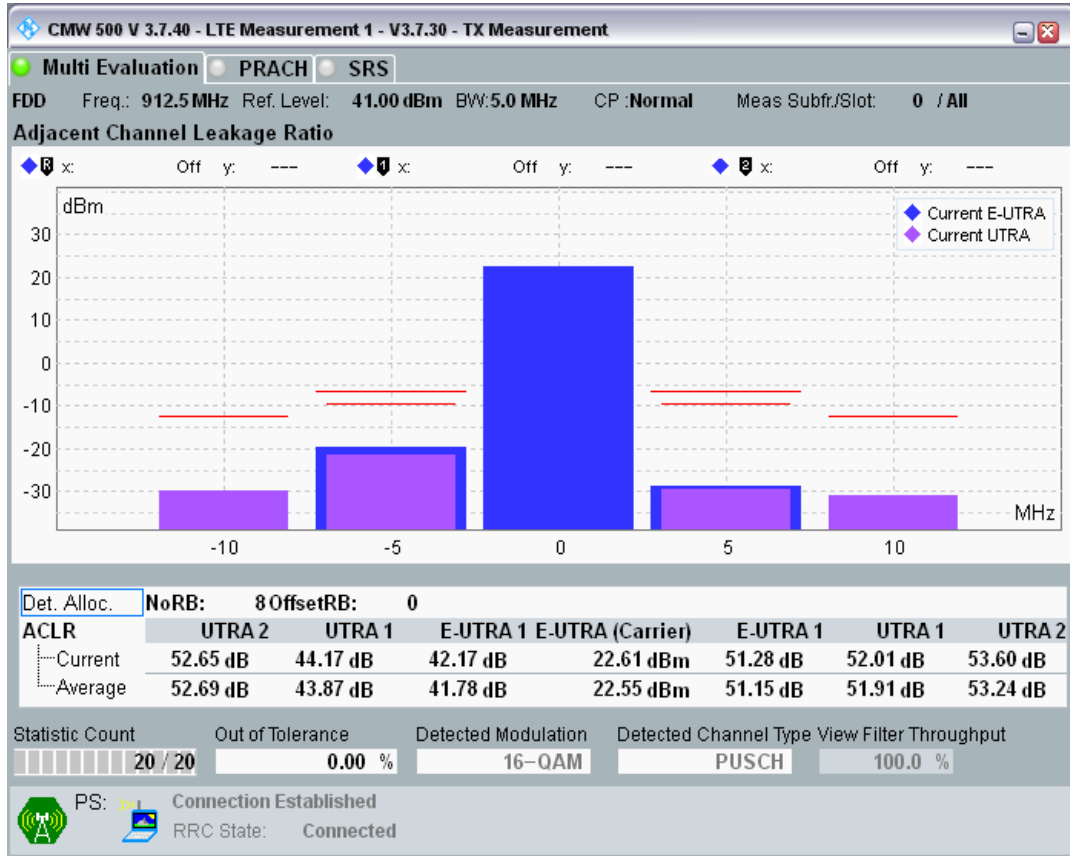

Band8 QAM16 BW=5MHz Channel=21775 RB Size=8 Position=#0