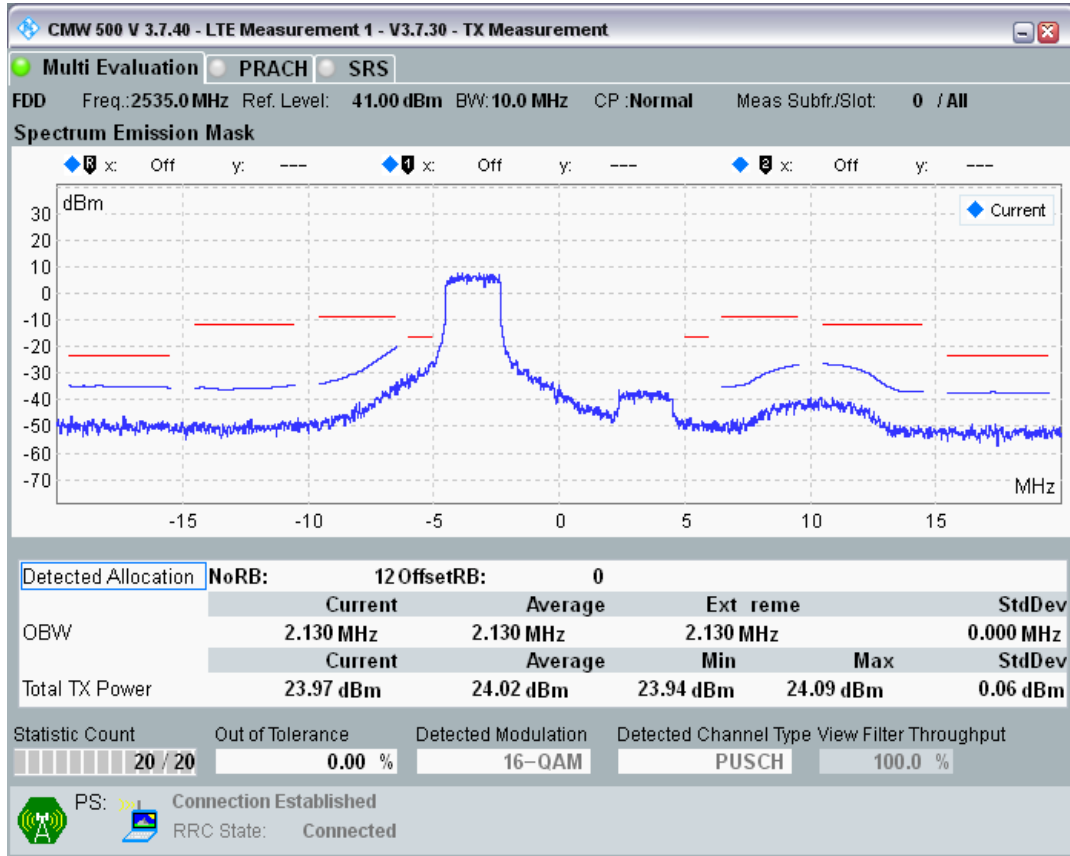

Band7 QAM16 BW=10MHz Channel=21100 RB Size=12 Position=#0