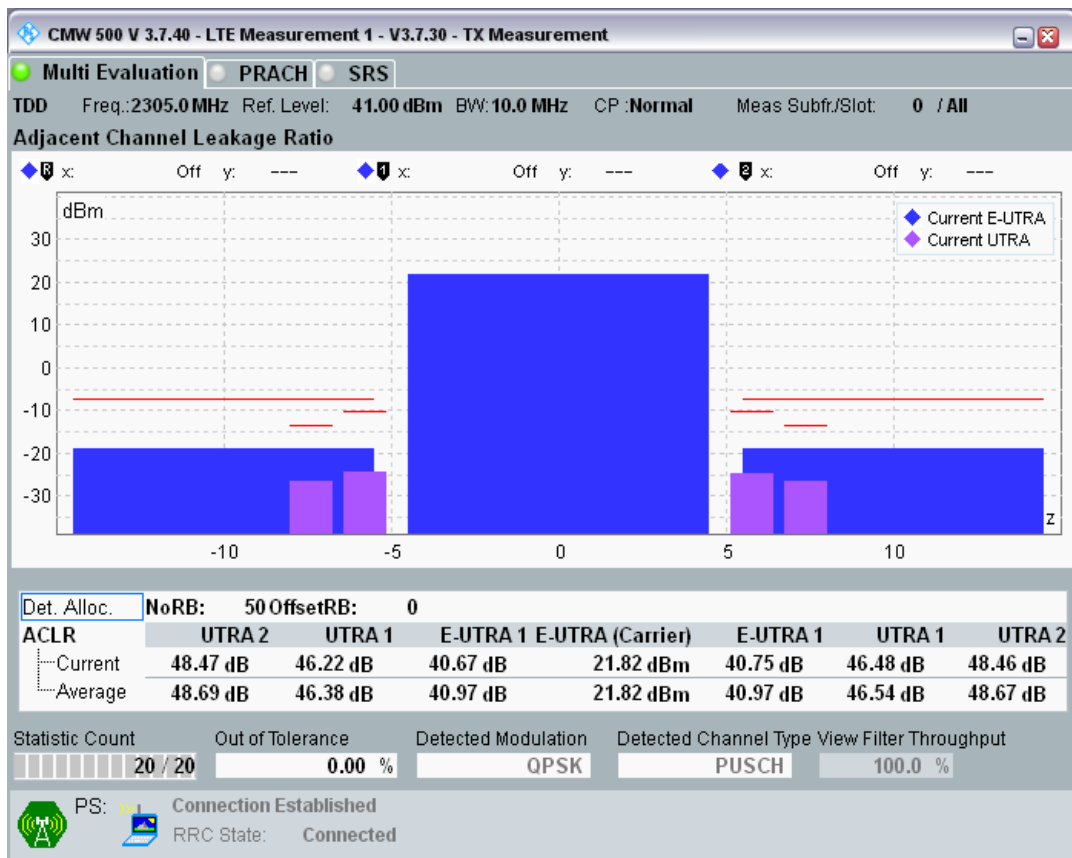

Band40 QPSK BW=10MHz Channel=38700 RB Size=50 Position=#0