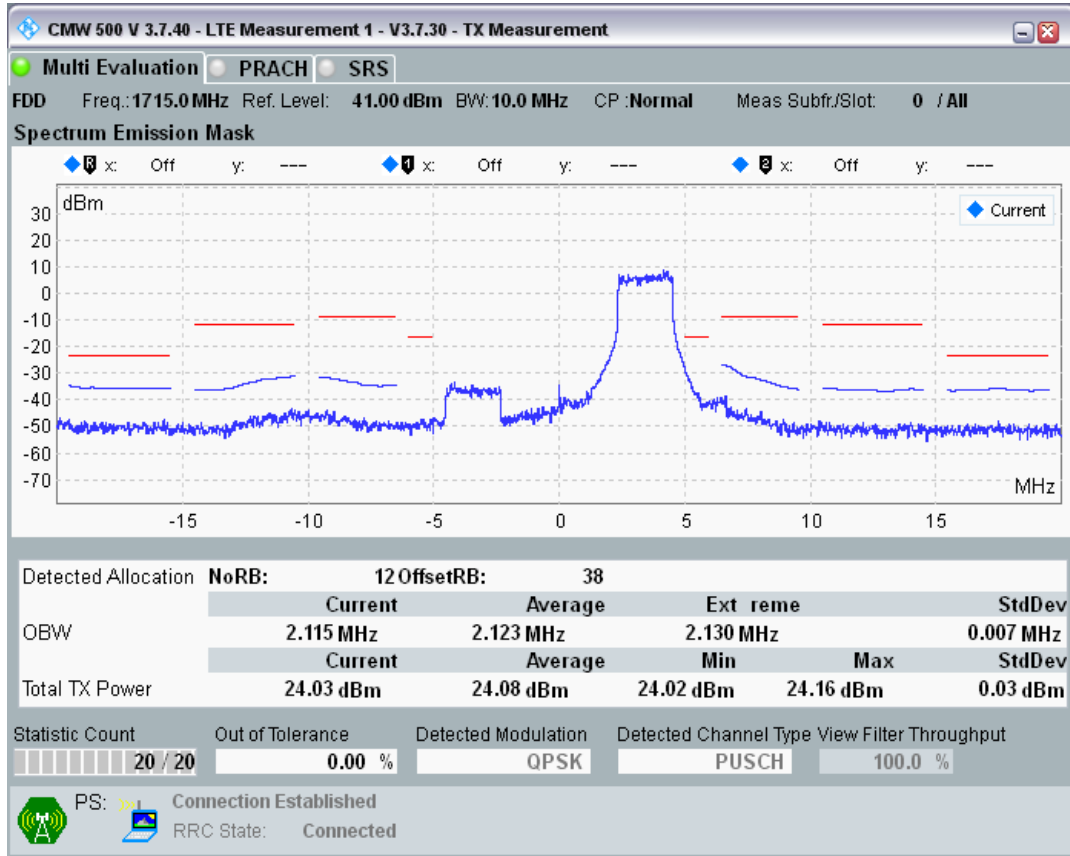

Band3 QPSK BW=10MHz Channel=19250 RB Size=12 Position=#Max