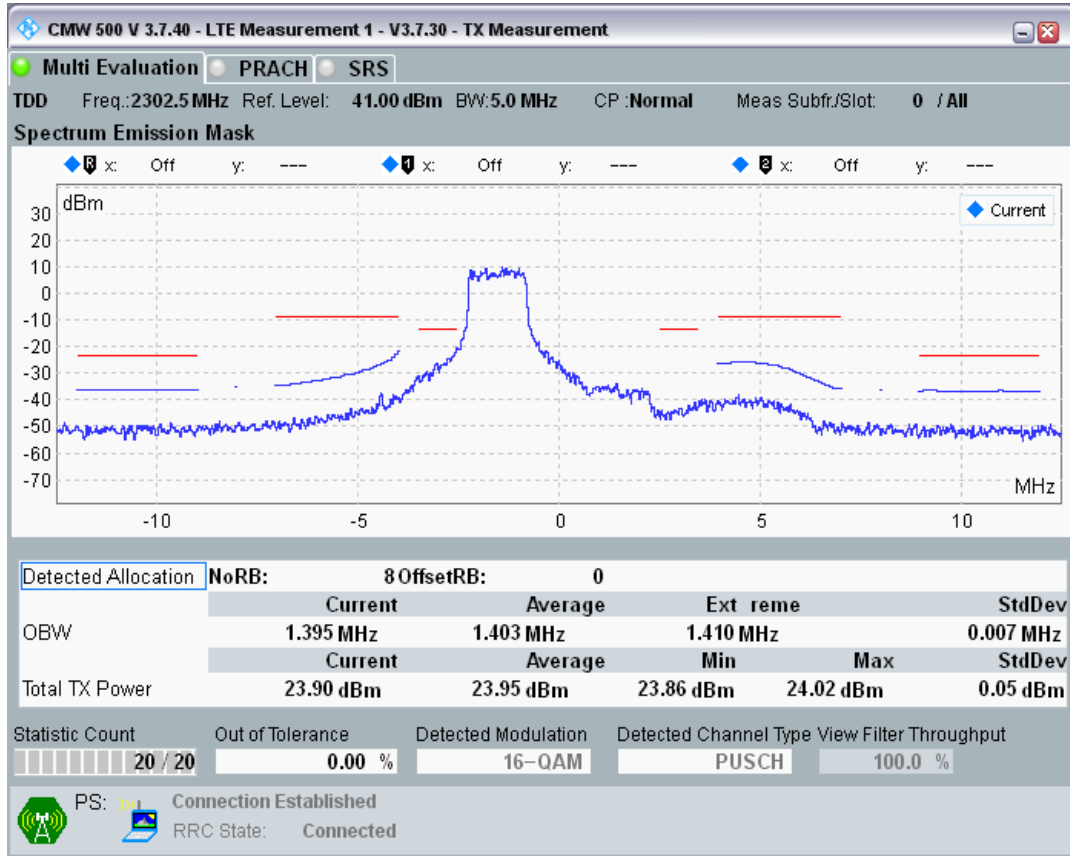

Band40 QPSK BW=5MHz Channel=38675 RB Size=8 Position=#0

Band40 QPSK BW=5MHz Channel=38675 RB Size=8 Position=#Max

Band40 QPSK BW=5MHz Channel=38675 RB Size=25 Position=#0

Band40 QAM16 BW=5MHz Channel=38675 RB Size=8 Position=#0