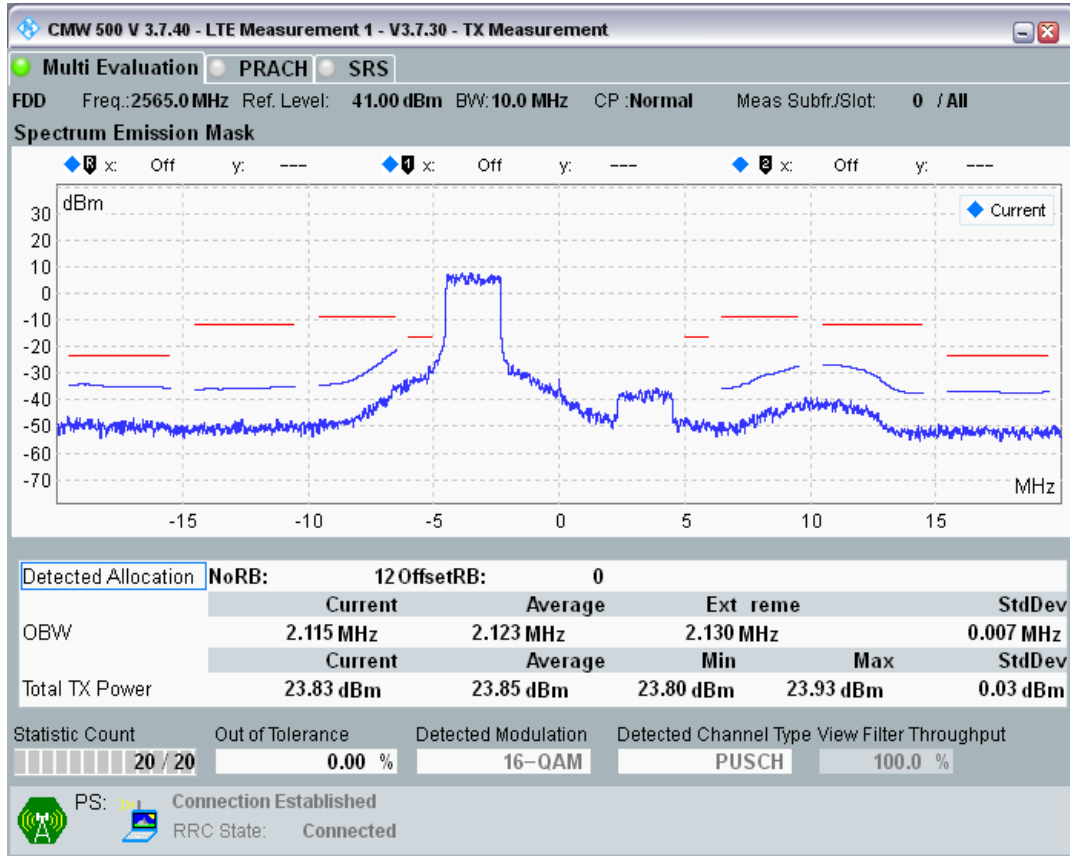

Band7 QPSK BW=10MHz Channel=21400 RB Size=12 Position=#0

Band7 QPSK BW=10MHz Channel=21400 RB Size=12 Position=#Max

Band7 QPSK BW=10MHz Channel=21400 RB Size=50 Position=#0

Band7 QAM16 BW=10MHz Channel=21400 RB Size=12 Position=#0