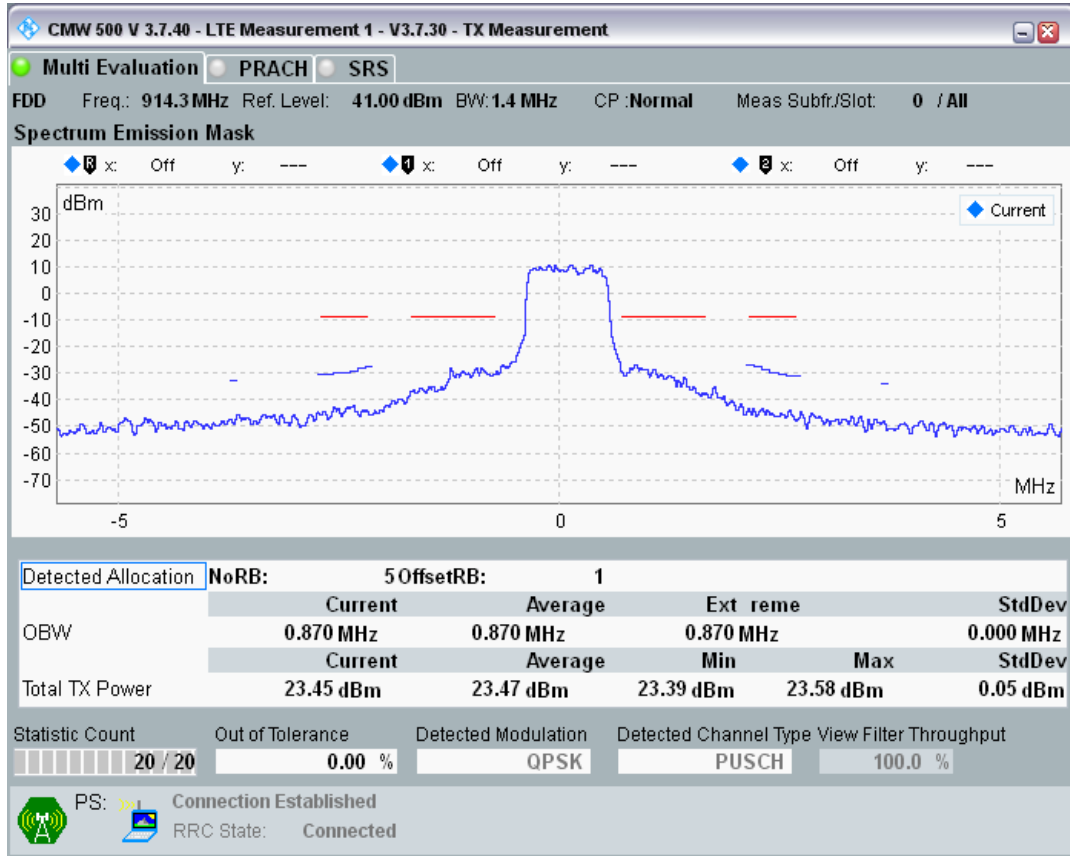

Band8 QPSK BW=1.4MHz Channel=21793 RB Size=5 Position=#Max