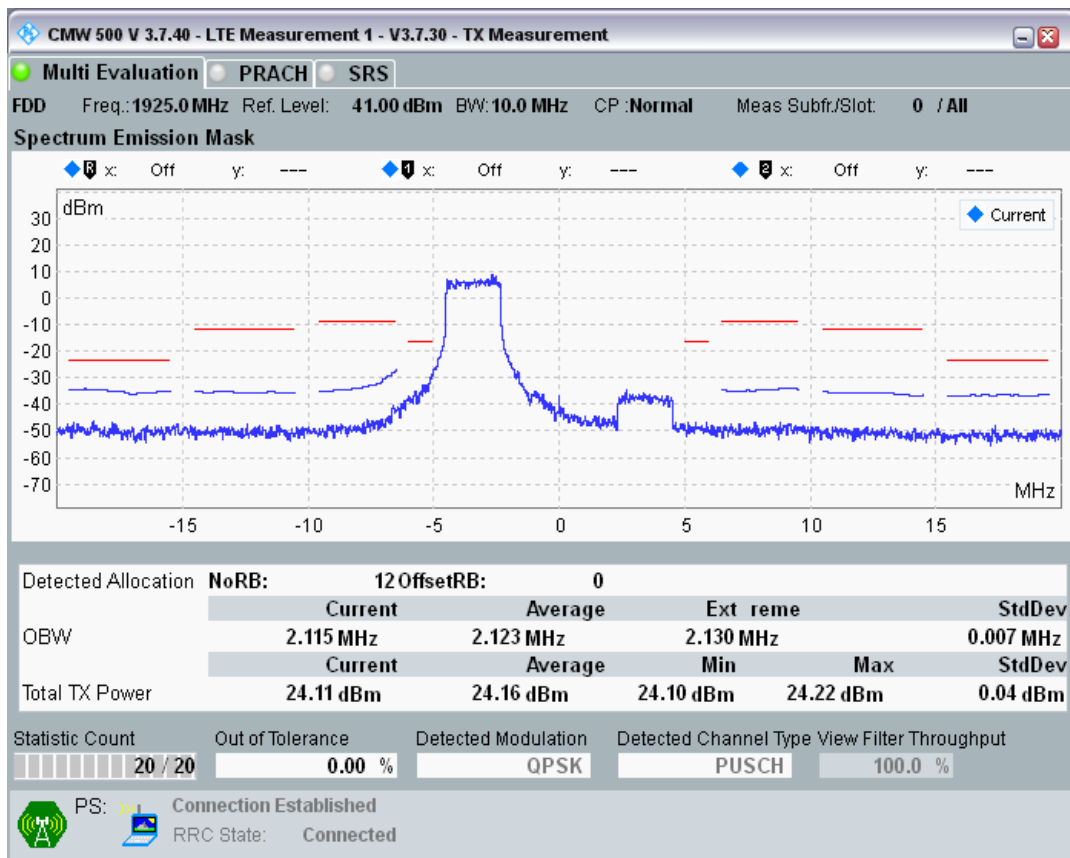

Band1 QPSK BW=10MHz Channel=18050 RB Size=12 Position=#0