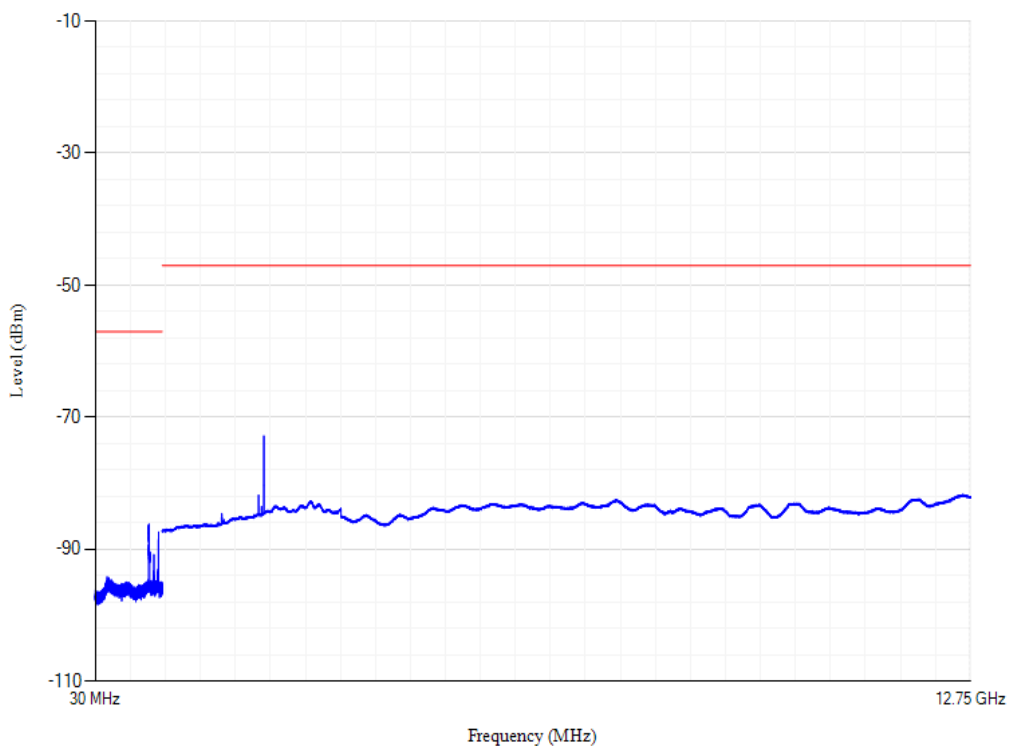

Conducted spurious emissions

Band20 QPSK BW=20MHz Channel=24300