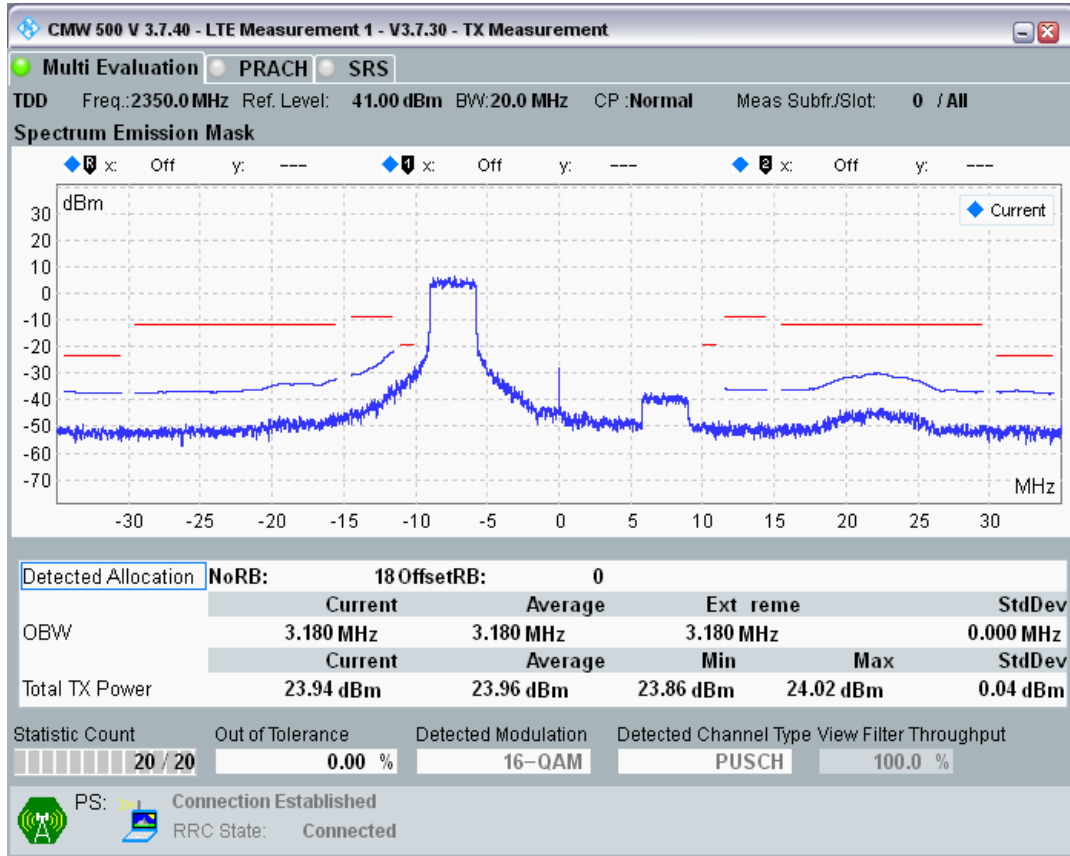

Band40 QAM16 BW=20MHz Channel=39150 RB Size=18 Position=#0