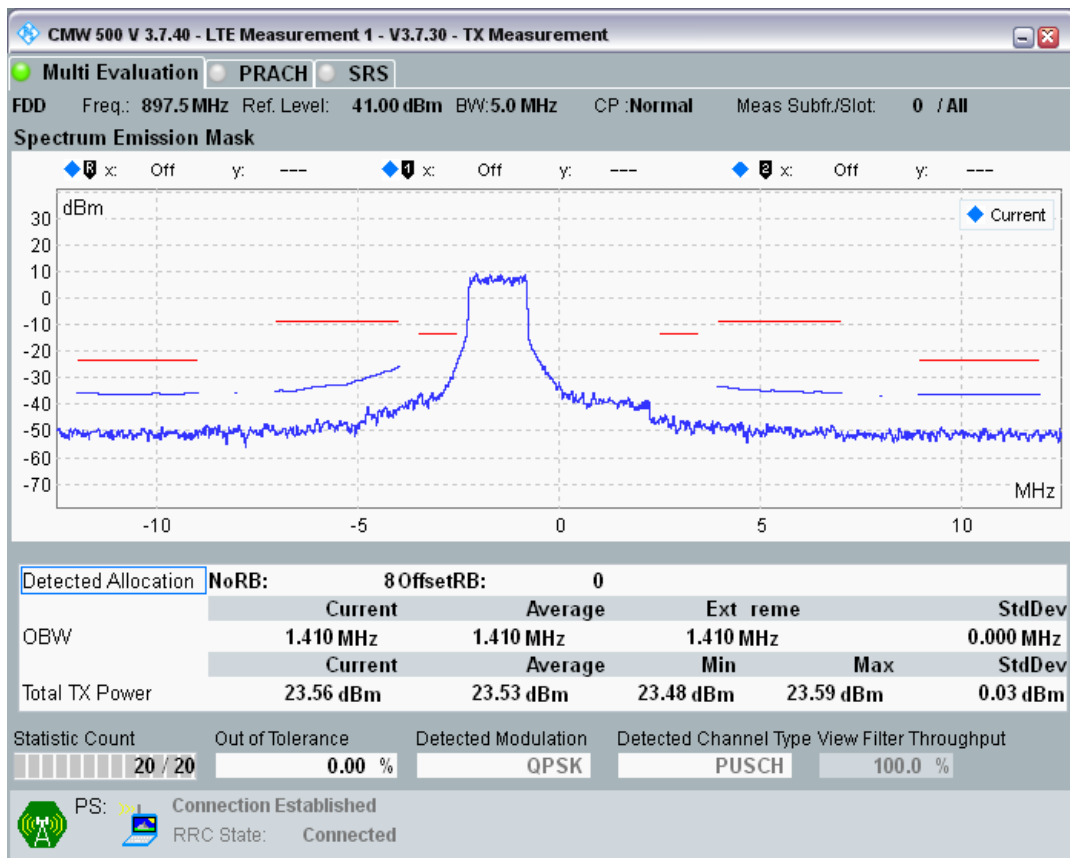

Band8 QPSK BW=5MHz Channel=21625 RB Size=8 Position=#0