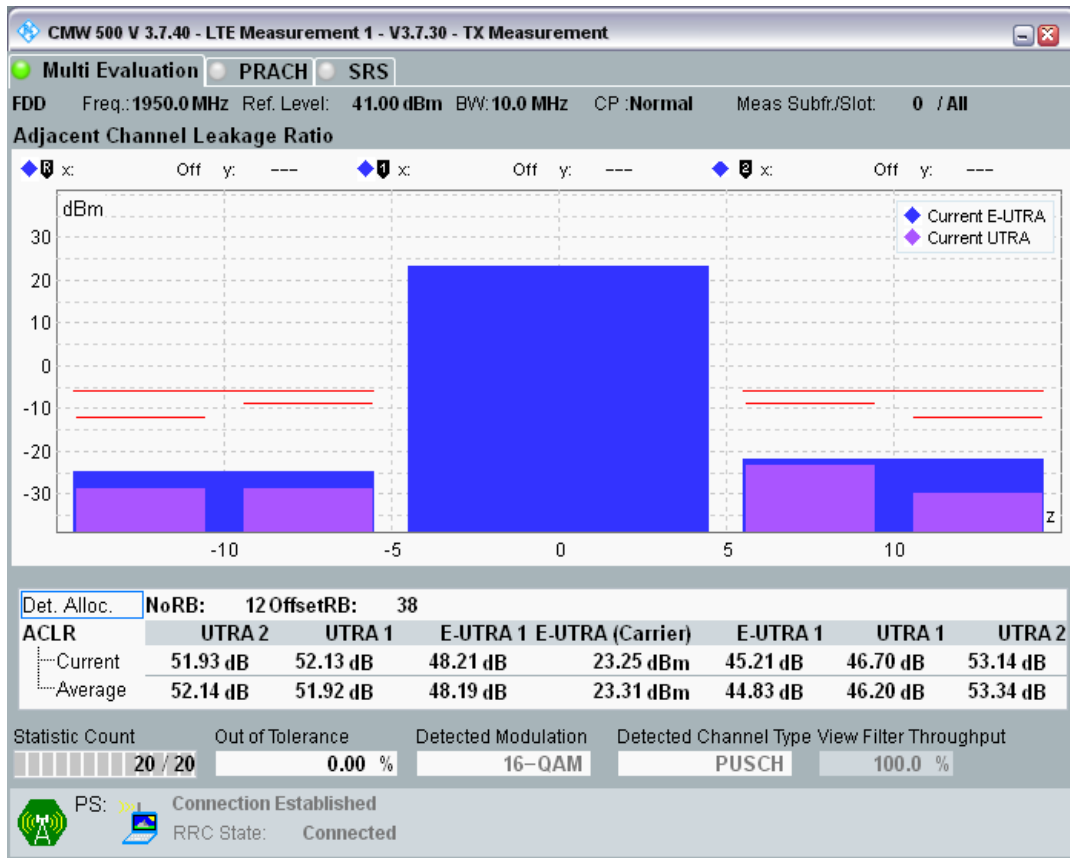

Band1 QAM16 BW=10MHz Channel=18300 RB Size=12 Position=#Max