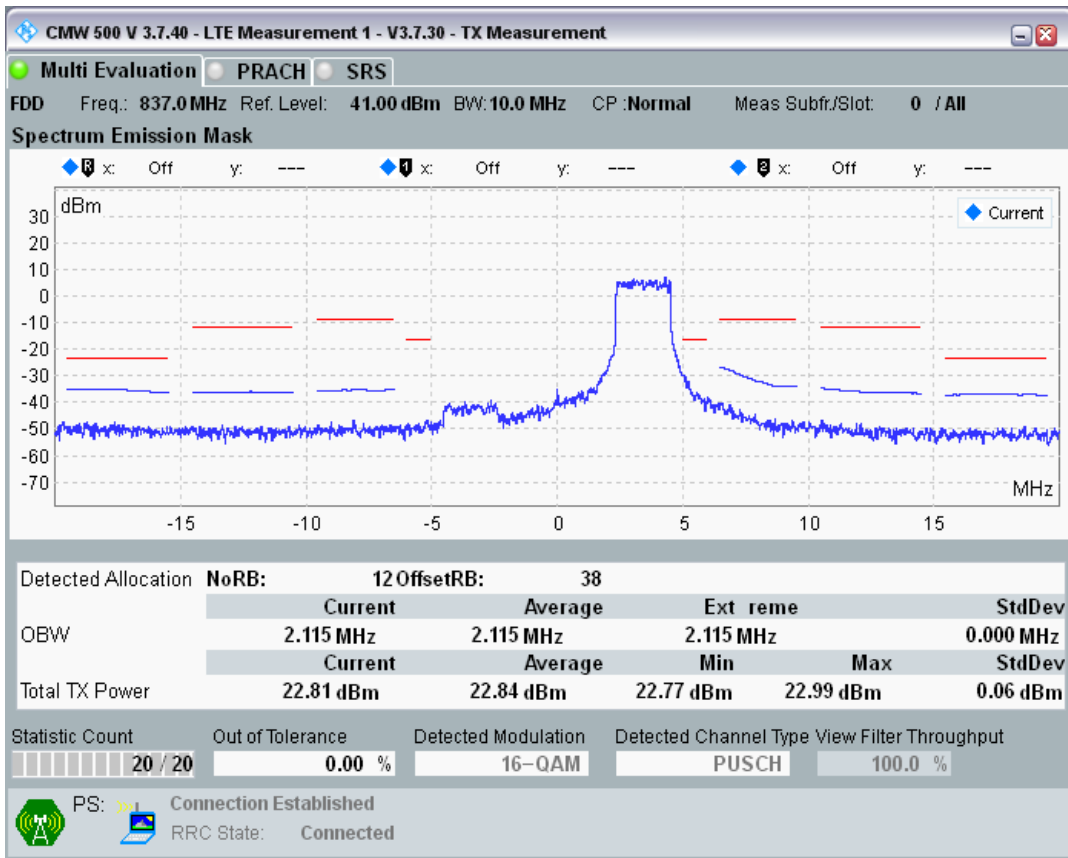

Band20 QAM16 BW=10MHz Channel=24200 RB Size=12 Position=#Max