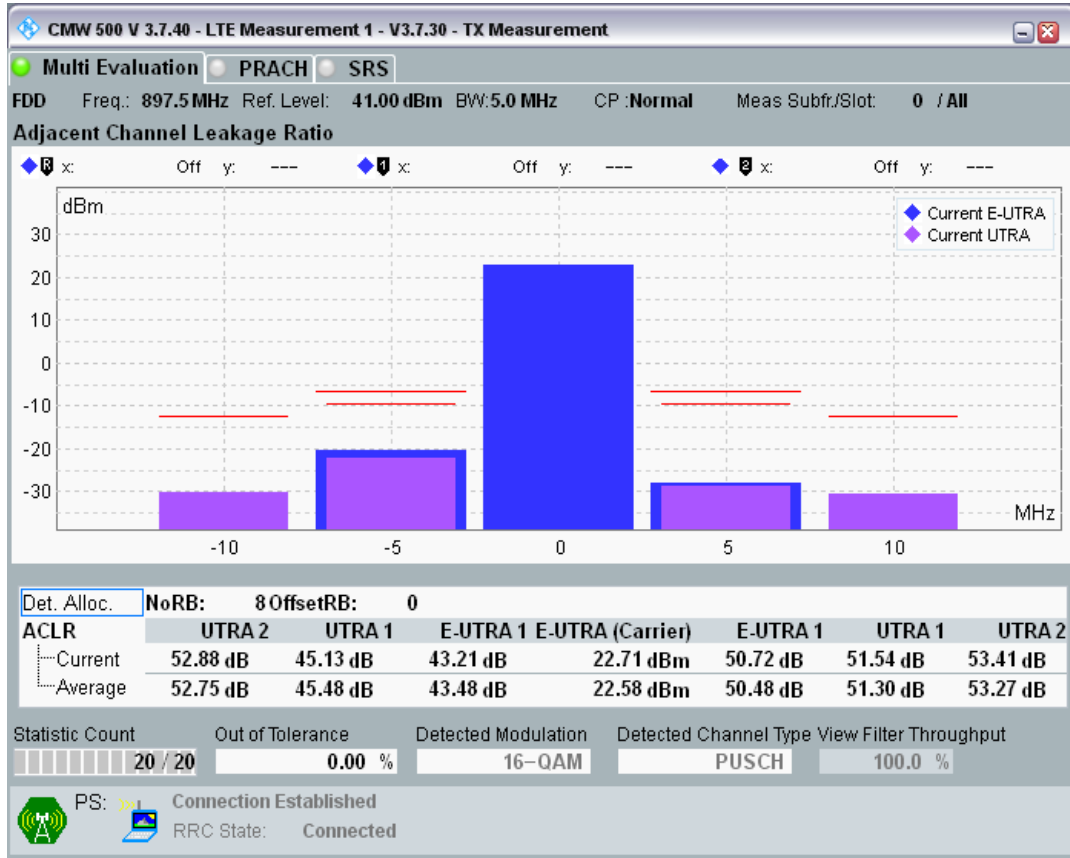

Band8 QPSK BW=5MHz Channel=21625 RB Size=8 Position=#0

Band8 QPSK BW=5MHz Channel=21625 RB Size=8 Position=#Max

Band8 QPSK BW=5MHz Channel=21625 RB Size=25 Position=#0

Band8 QAM16 BW=5MHz Channel=21625 RB Size=8 Position=#0