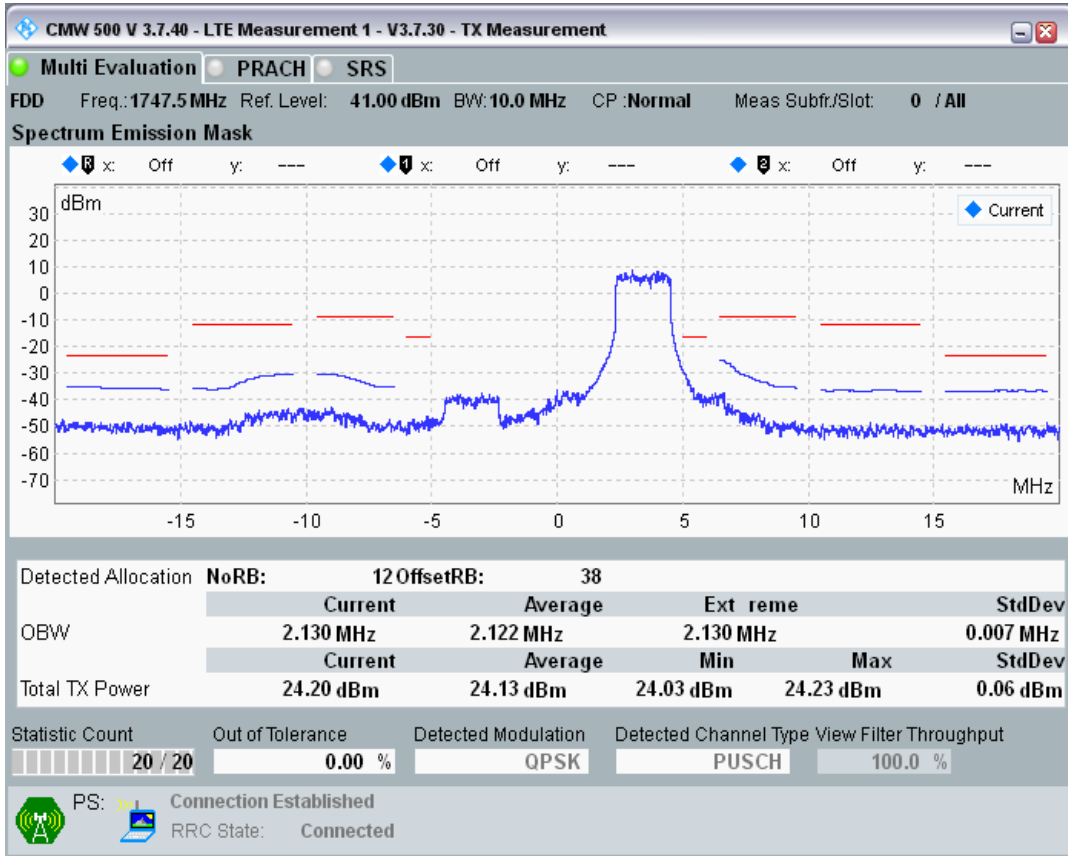

Band3 QAM16 BW=10MHz Channel=19250 RB Size=12 Position=#Max

Band3 QAM16 BW=10MHz Channel=19250 RB Size=50 Position=#0

Band3 QPSK BW=10MHz Channel=19575 RB Size=12 Position=#0

Band3 QPSK BW=10MHz Channel=19575 RB Size=12 Position=#Max