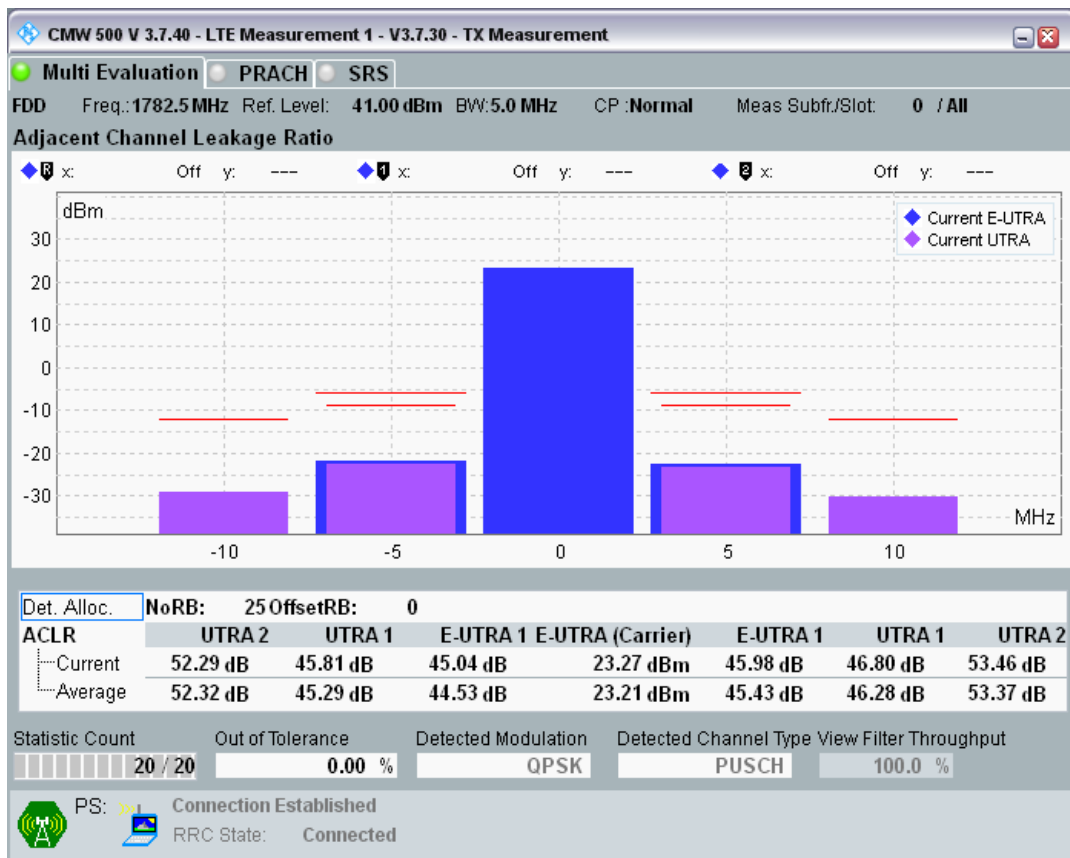

Band3 QPSK BW=5MHz Channel=19925 RB Size=25 Position=#0