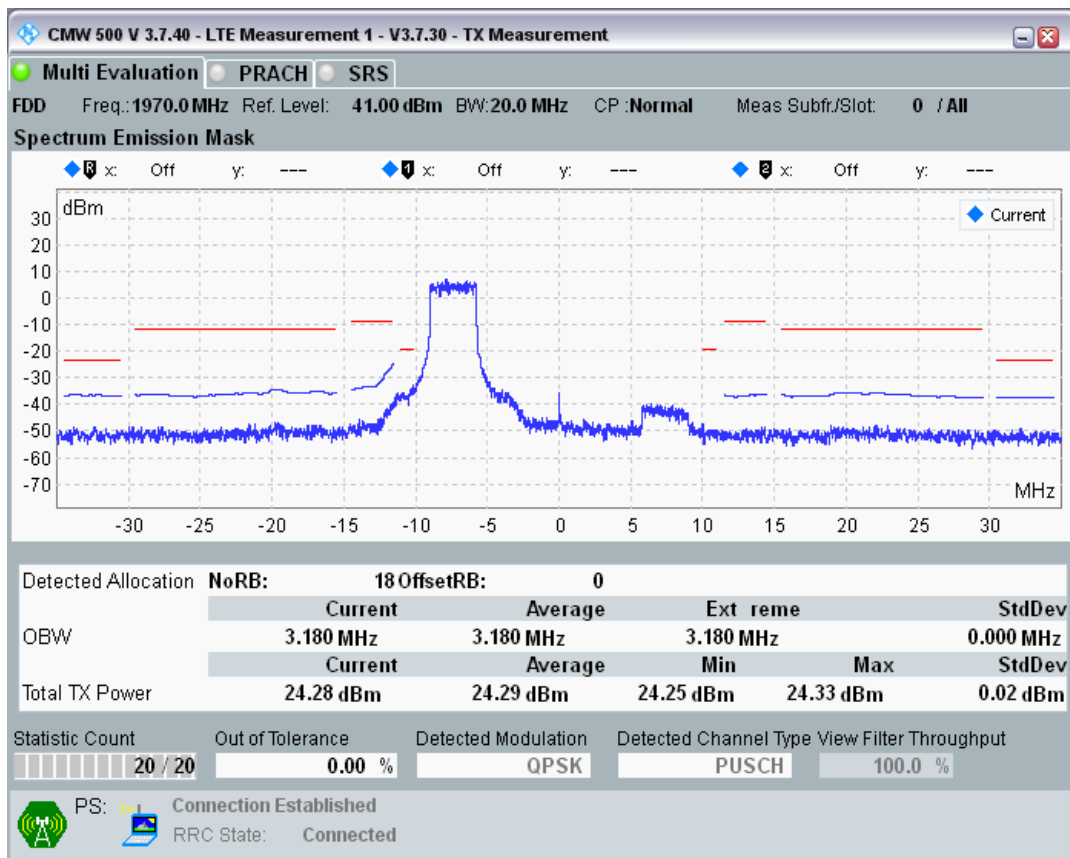

Band1 QPSK BW=20MHz Channel=18500 RB Size=18 Position=#0