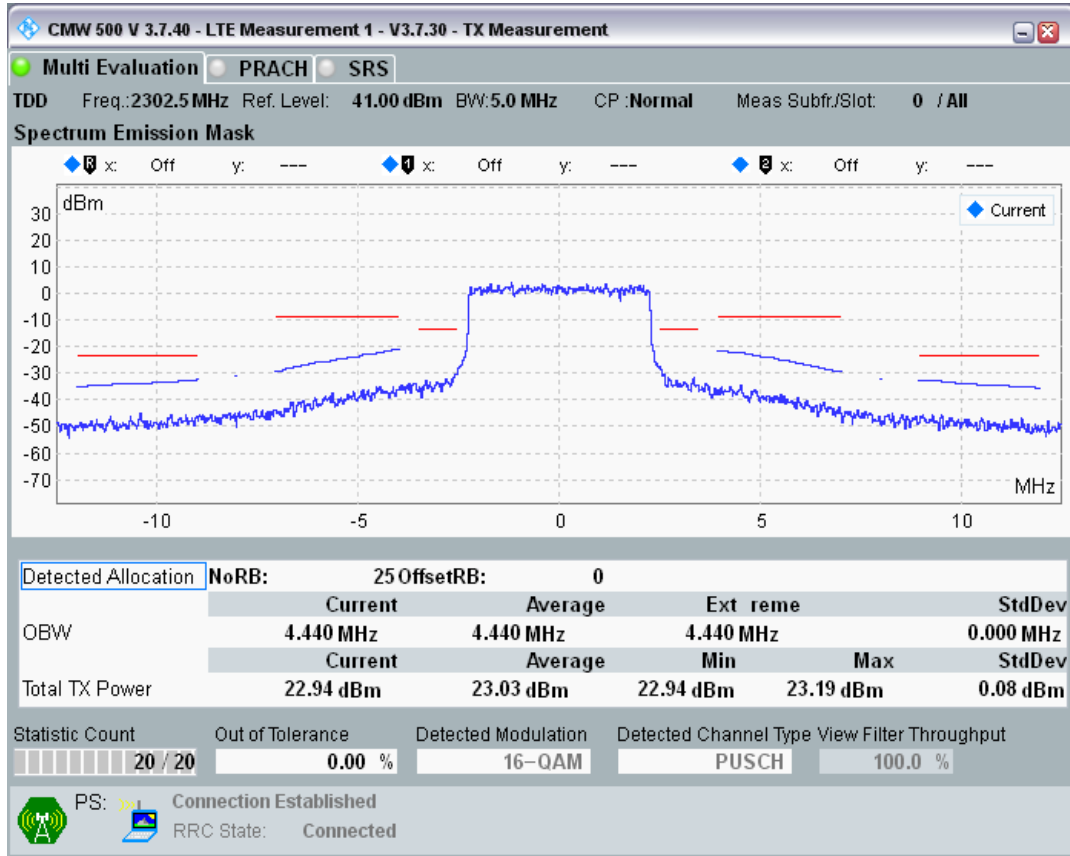

Band40 QAM16 BW=5MHz Channel=38675 RB Size=25 Position=#0