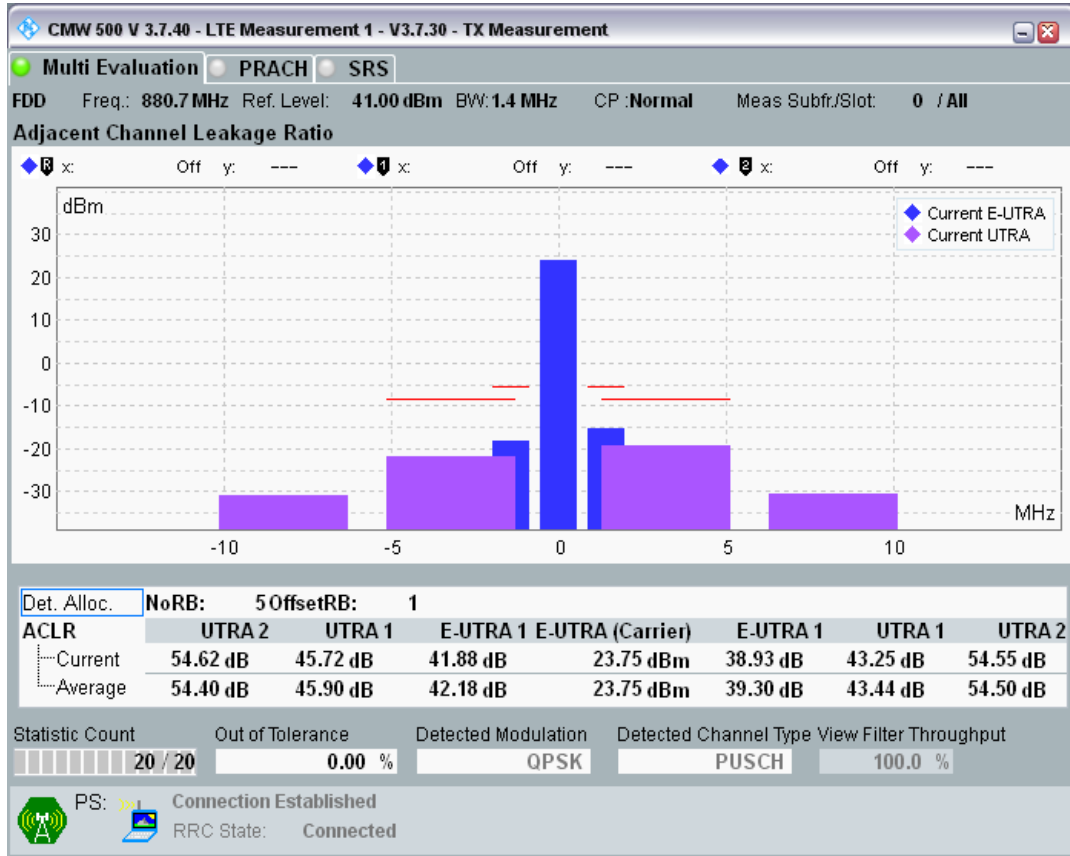

Band8 QPSK BW=1.4MHz Channel=21457 RB Size=5 Position=#Max