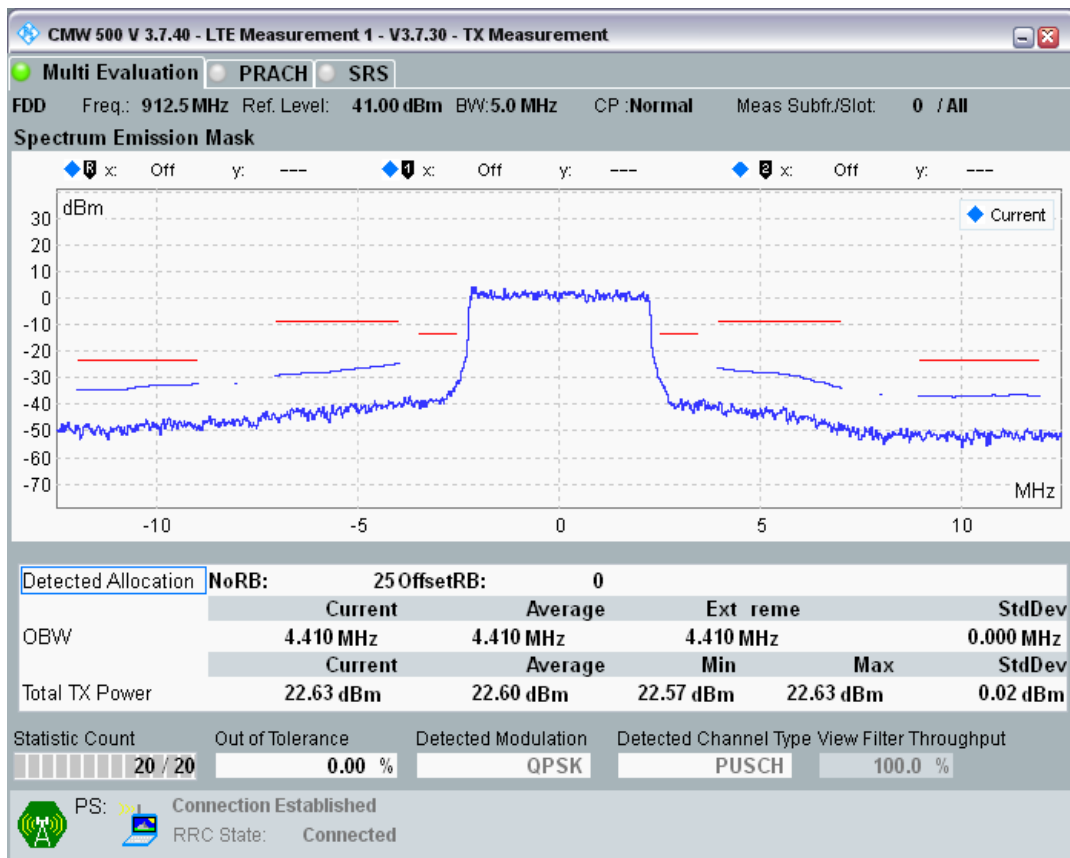

Band8 QPSK BW=5MHz Channel=21775 RB Size=25 Position=#0