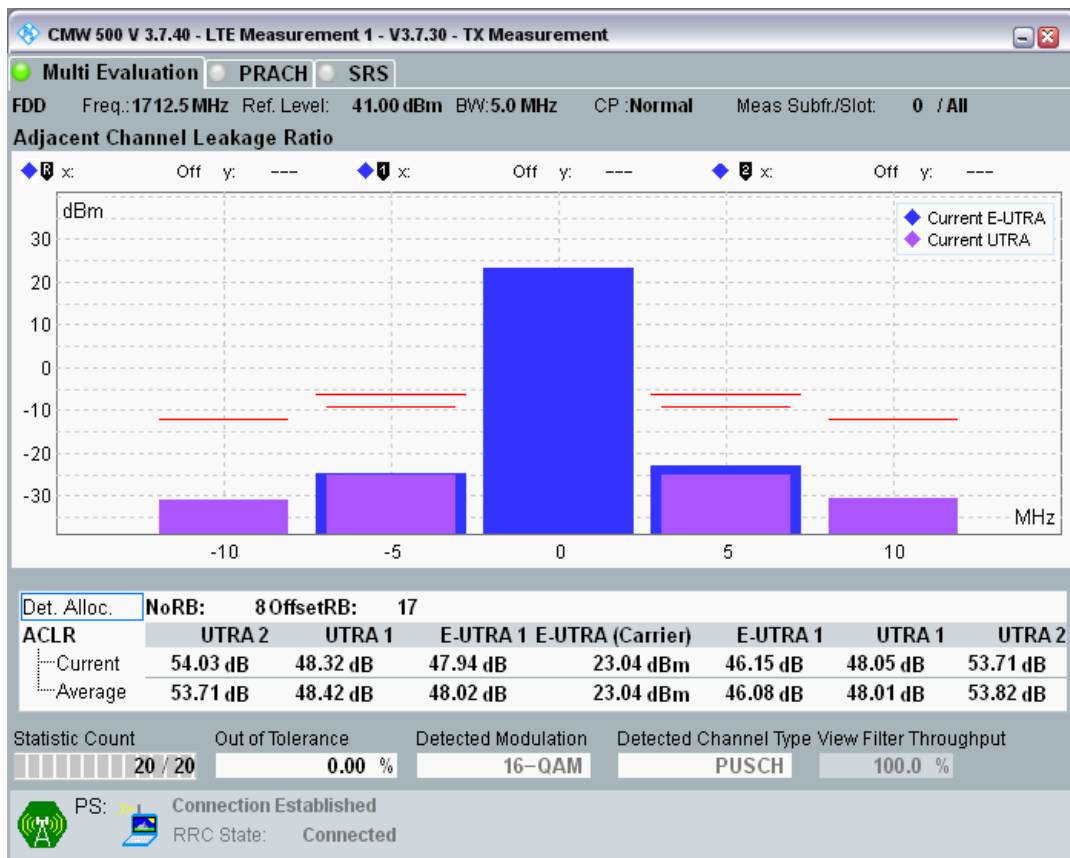

Band3 QAM16 BW=5MHz Channel=19225 RB Size=8 Position=#Max