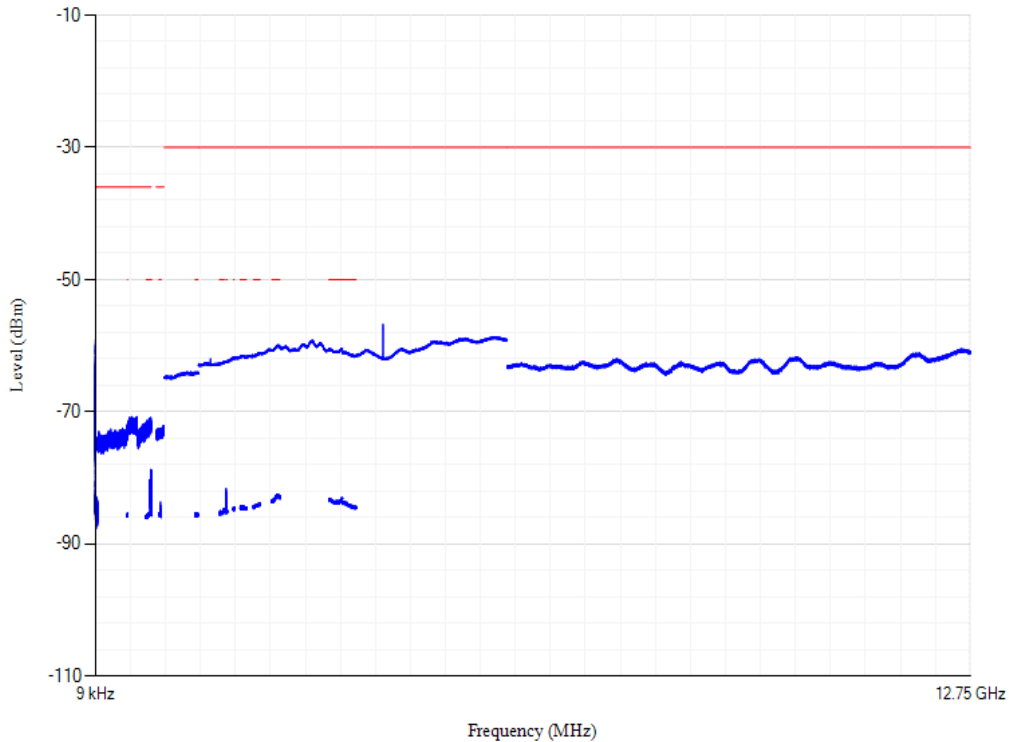

Conducted spurious emissions

Band20 QPSK BW=20MHz Channel=24250 RB Size=1 Position=#0

Conducted spurious emissions

Band20 QPSK BW=20MHz Channel=24300 RB Size=1 Position=#0

Conducted spurious emissions

Band20 QPSK BW=20MHz Channel=24350 RB Size=1 Position=#0