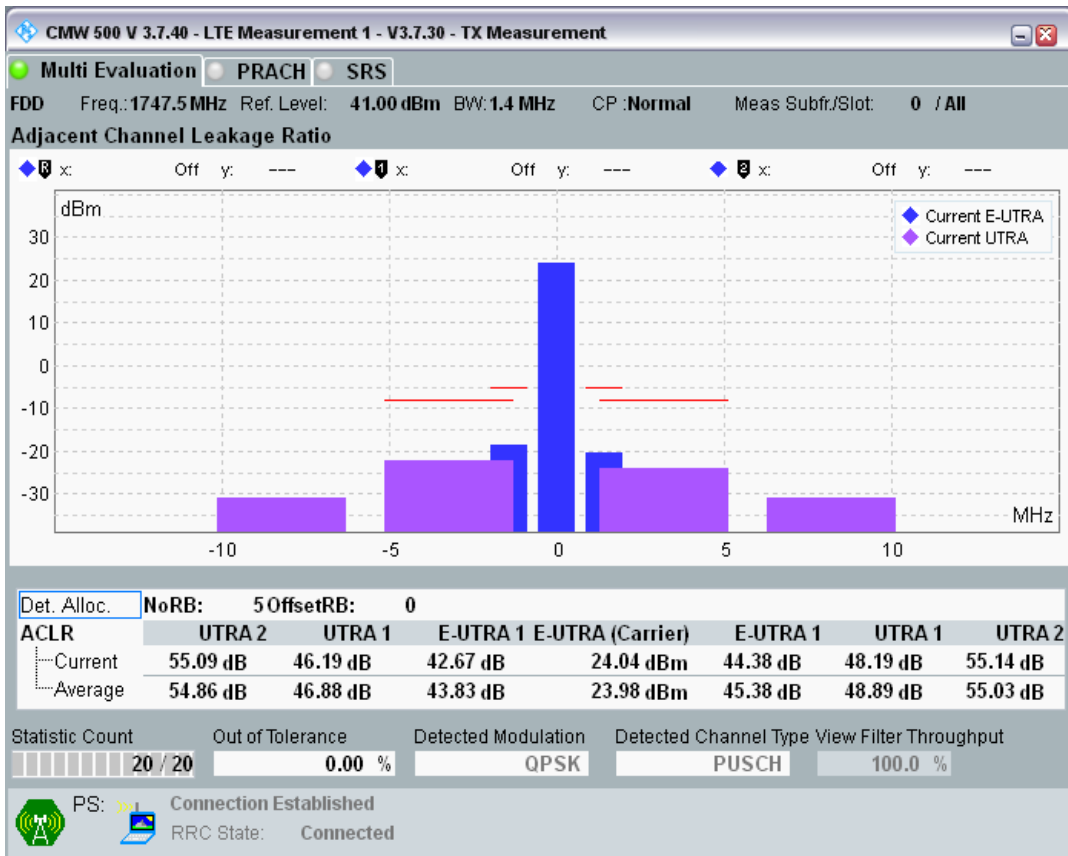

Band3 QPSK BW=1.4MHz Channel=19575 RB Size=5 Position=#0