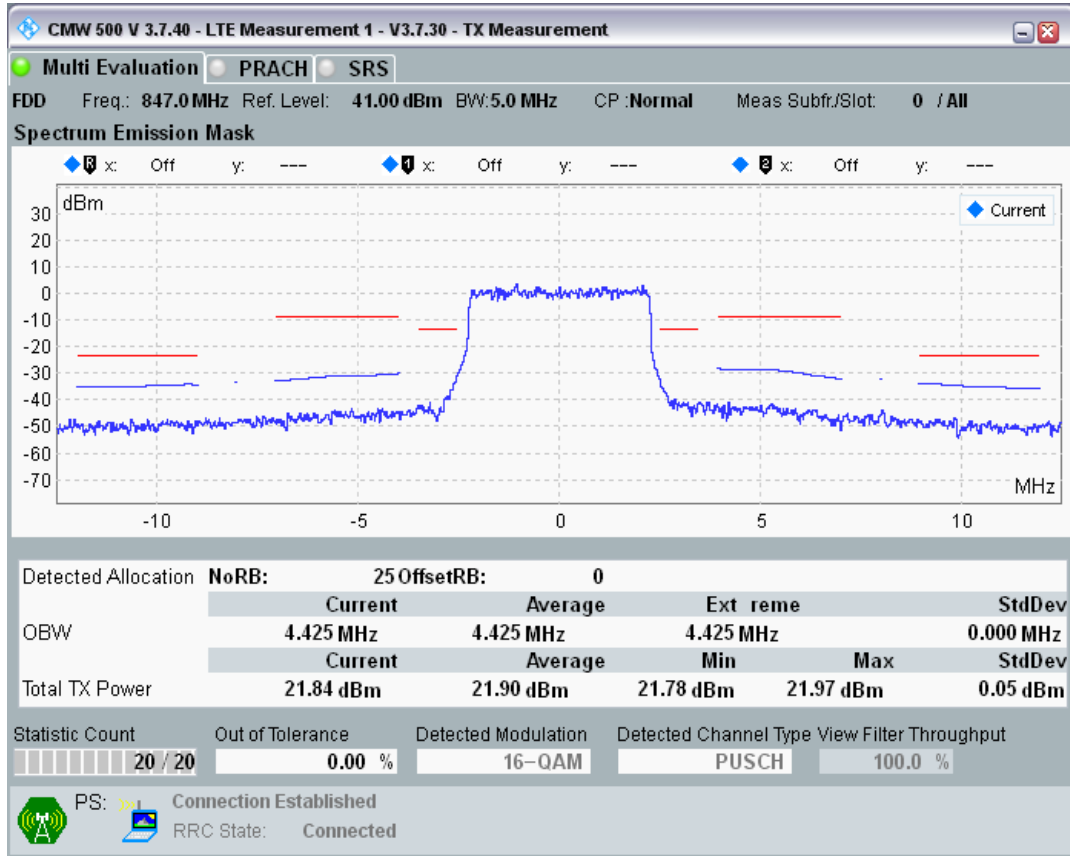

Band20 QAM16 BW=5MHz Channel=24300 RB Size=25 Position=#0