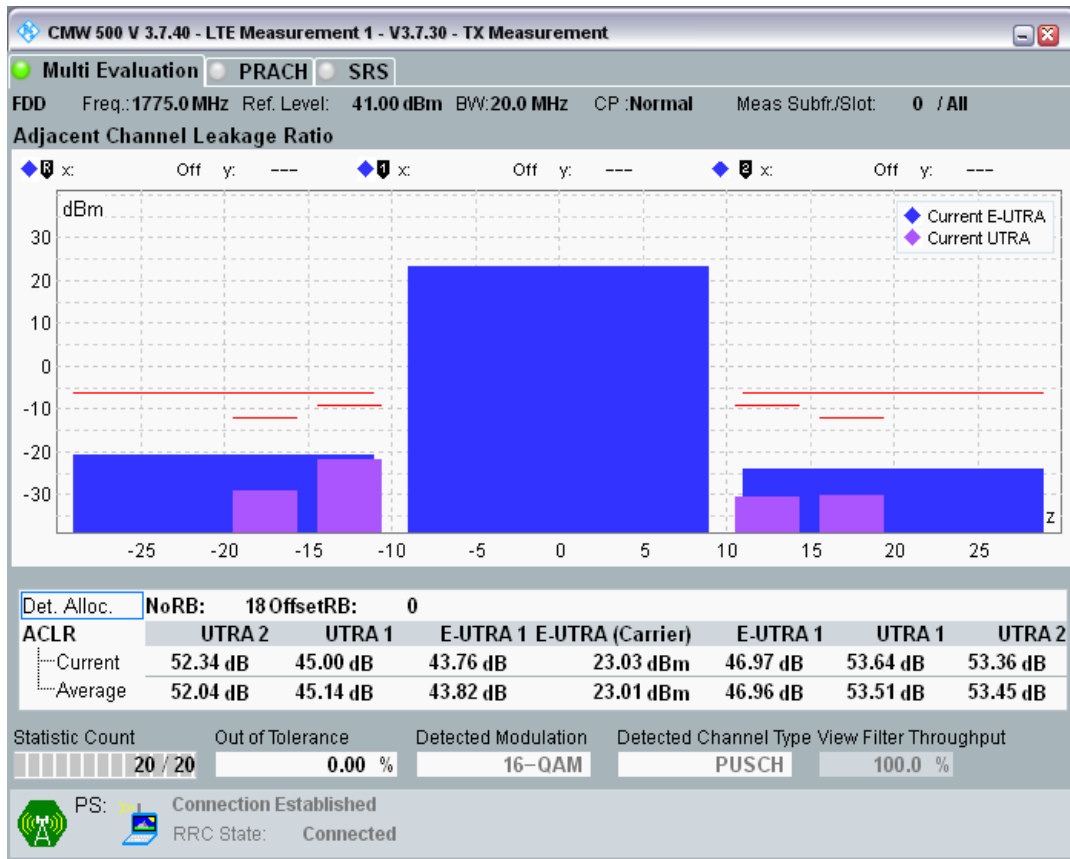

Band3 QAM16 BW=20MHz Channel=19850 RB Size=18 Position=#0