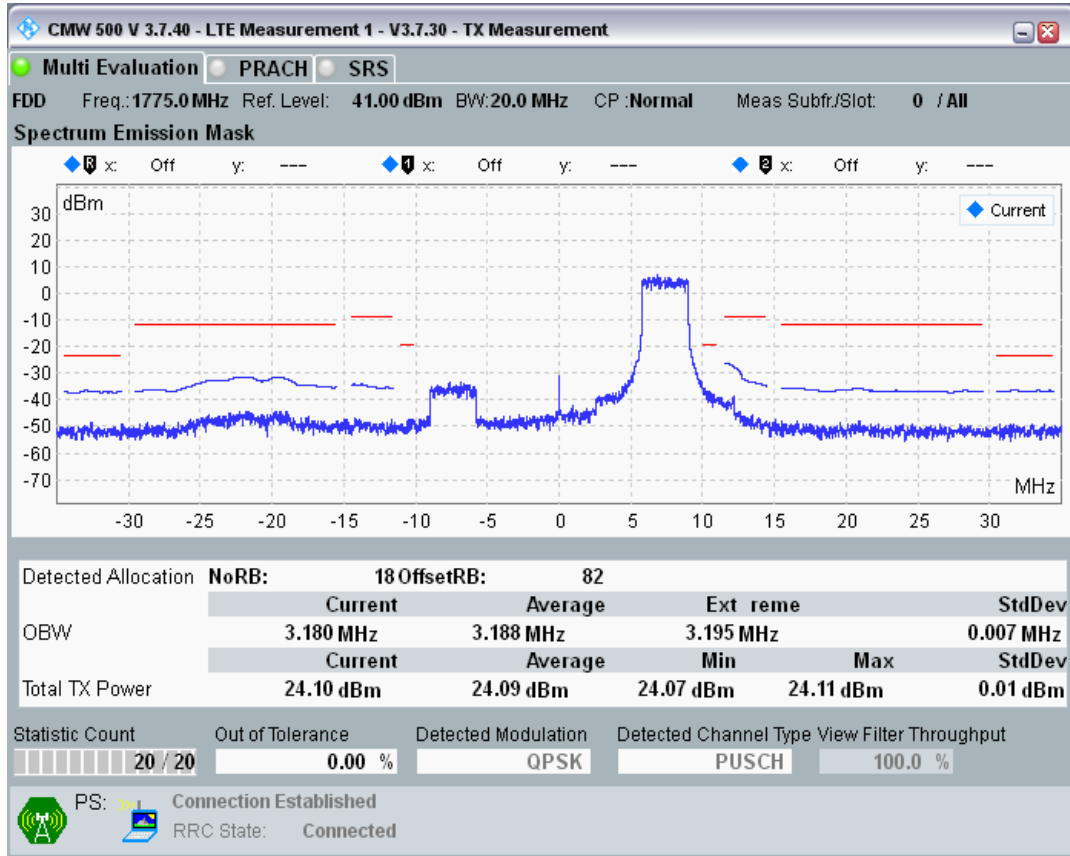

Band3 QAM16 BW=20MHz Channel=19575 RB Size=18 Position=#Max

Band3 QAM16 BW=20MHz Channel=19575 RB Size=100 Position=#0

Band3 QPSK BW=20MHz Channel=19850 RB Size=18 Position=#0

Band3 QPSK BW=20MHz Channel=19850 RB Size=18 Position=#Max