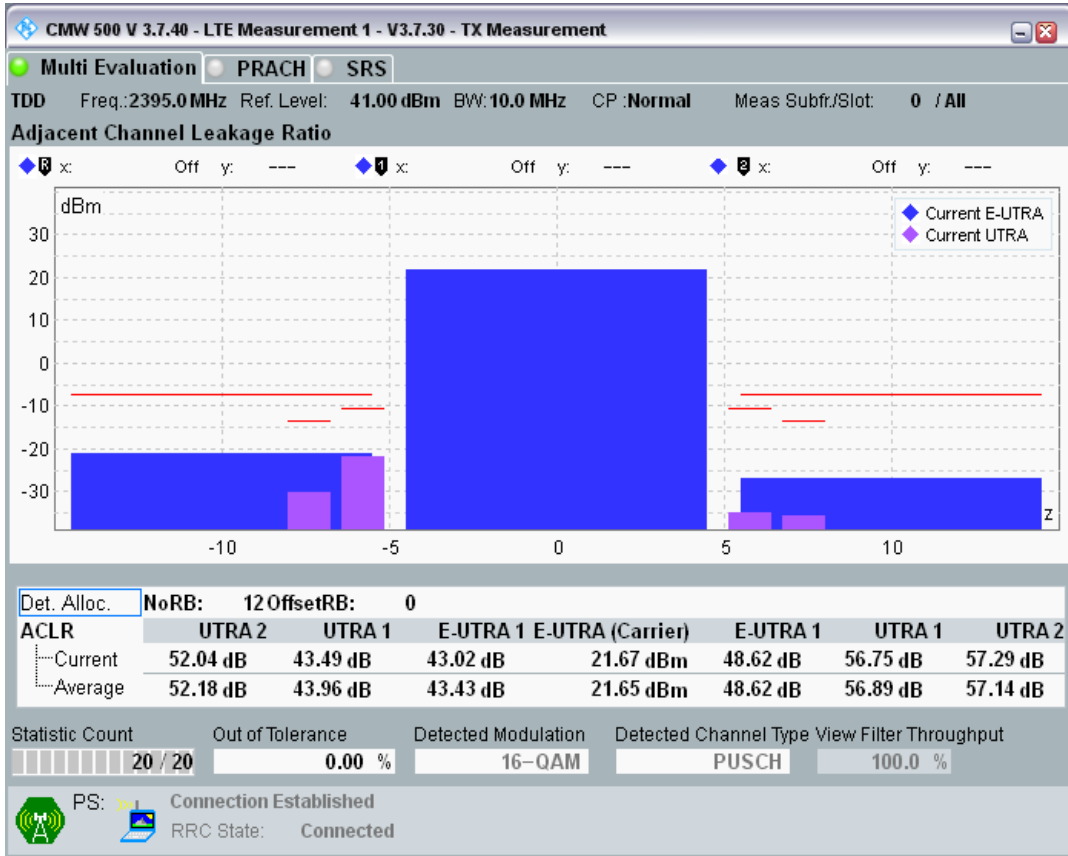

Band40 QAM16 BW=10MHz Channel=39600 RB Size=12 Position=#0