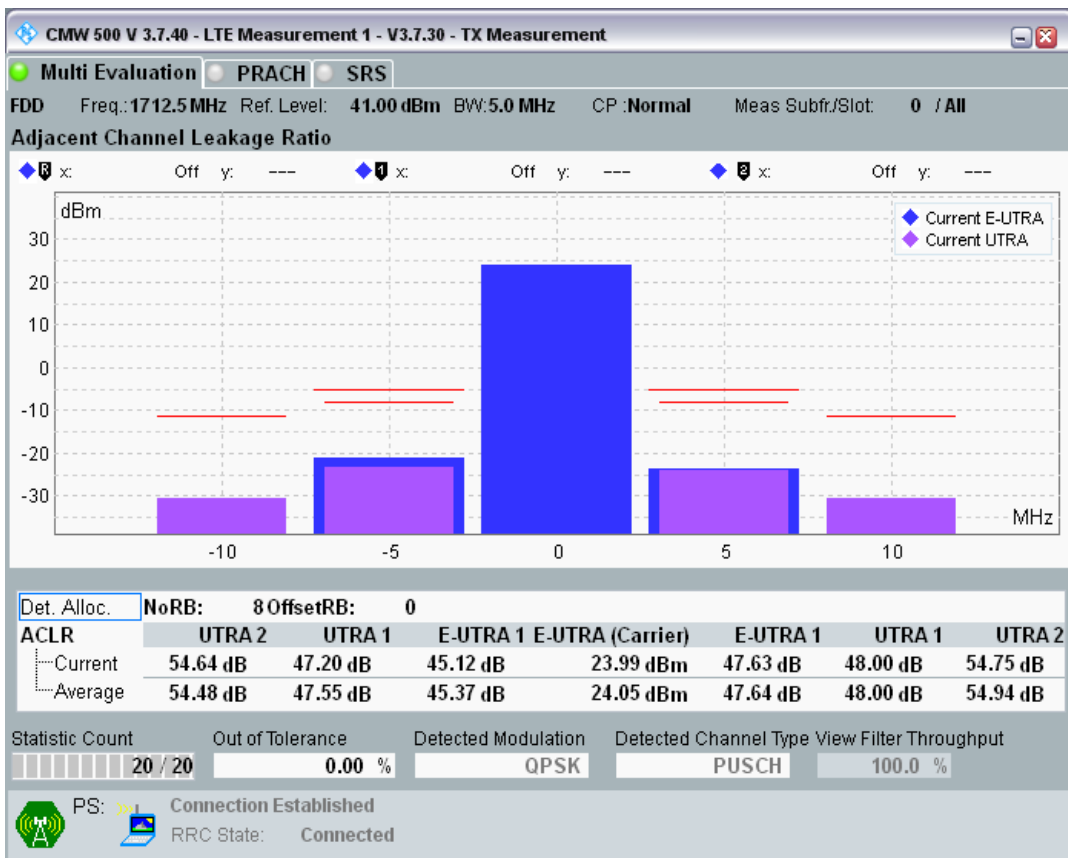

Band3 QPSK BW=5MHz Channel=19225 RB Size=8 Position=#0