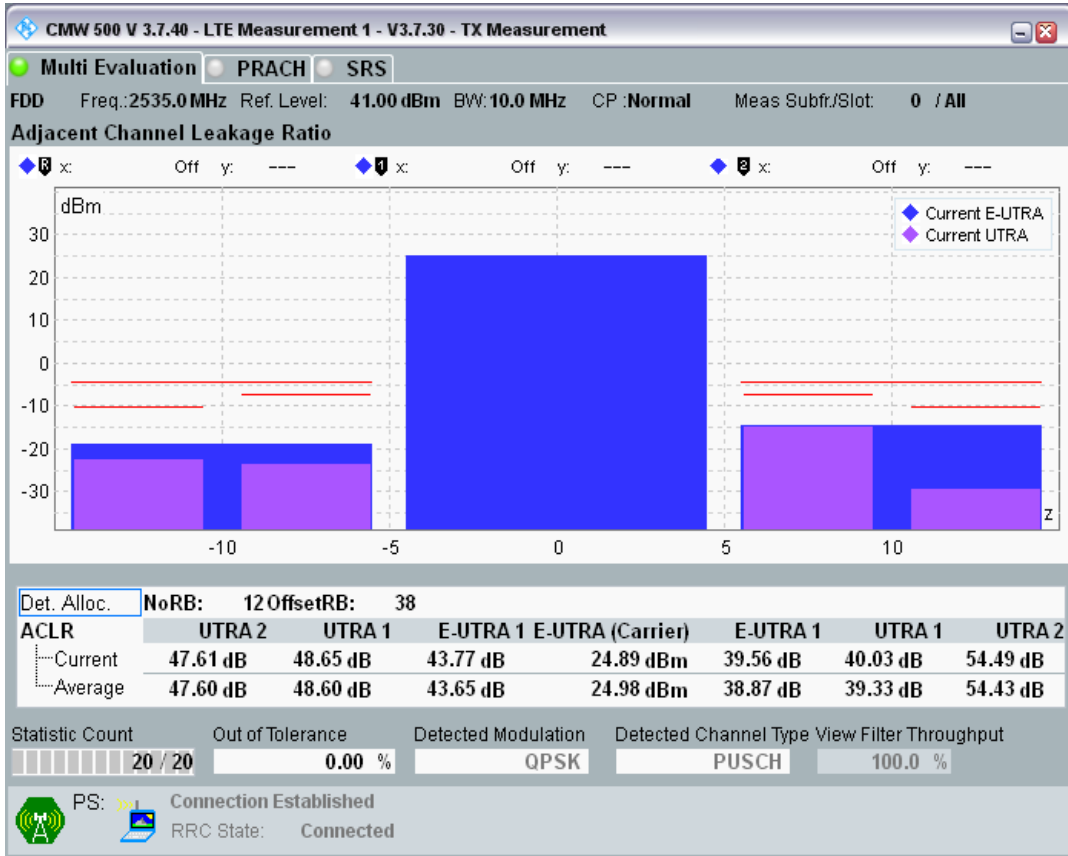

Band7 QAM16 BW=10MHz Channel=20800 RB Size=12 Position=#Max

Band7 QAM16 BW=10MHz Channel=20800 RB Size=50 Position=#0

Band7 QPSK BW=10MHz Channel=21100 RB Size=12 Position=#0

Band7 QPSK BW=10MHz Channel=21100 RB Size=12 Position=#Max