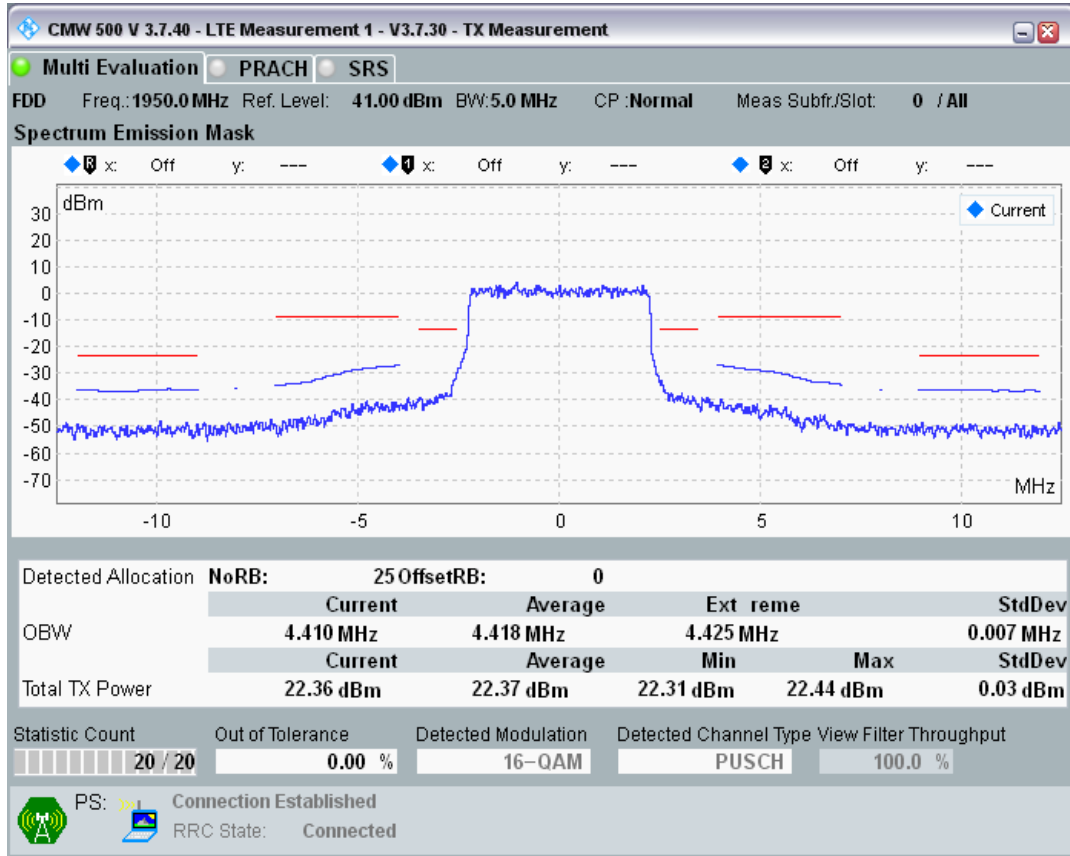

Band1 QPSK BW=5MHz Channel=18300 RB Size=25 Position=#0

Band1 QAM16 BW=5MHz Channel=18300 RB Size=8 Position=#0

Band1 QAM16 BW=5MHz Channel=18300 RB Size=8 Position=#Max

Band1 QAM16 BW=5MHz Channel=18300 RB Size=25 Position=#0