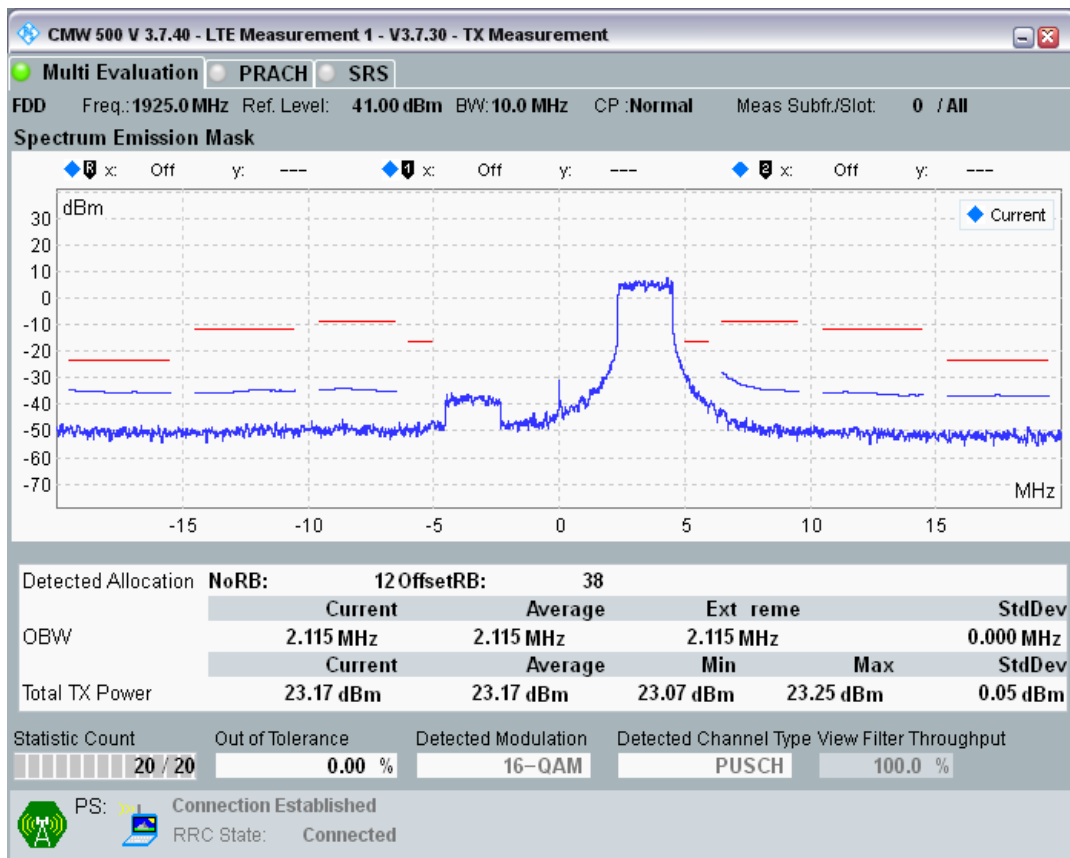

Band1 QAM16 BW=10MHz Channel=18050 RB Size=12 Position=#Max