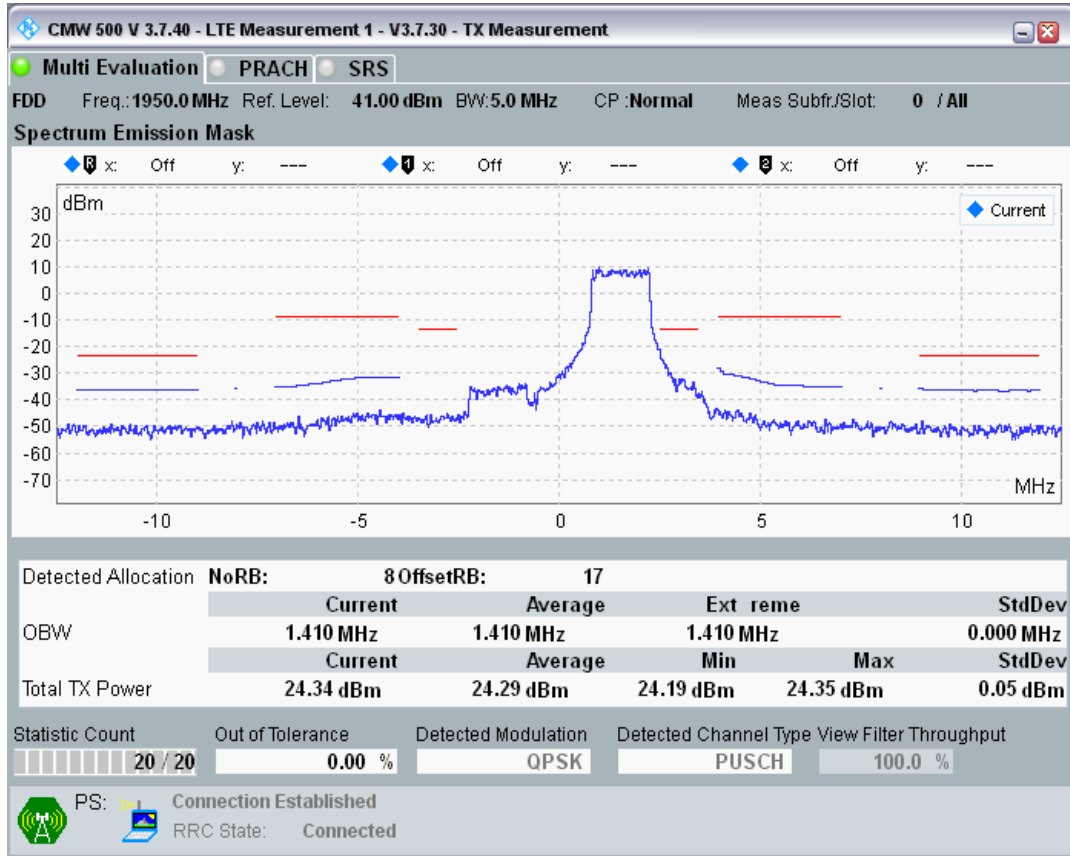

Band1 QAM16 BW=5MHz Channel=18025 RB Size=8 Position=#Max

Band1 QAM16 BW=5MHz Channel=18025 RB Size=25 Position=#0

Band1 QPSK BW=5MHz Channel=18300 RB Size=8 Position=#0

Band1 QPSK BW=5MHz Channel=18300 RB Size=8 Position=#Max