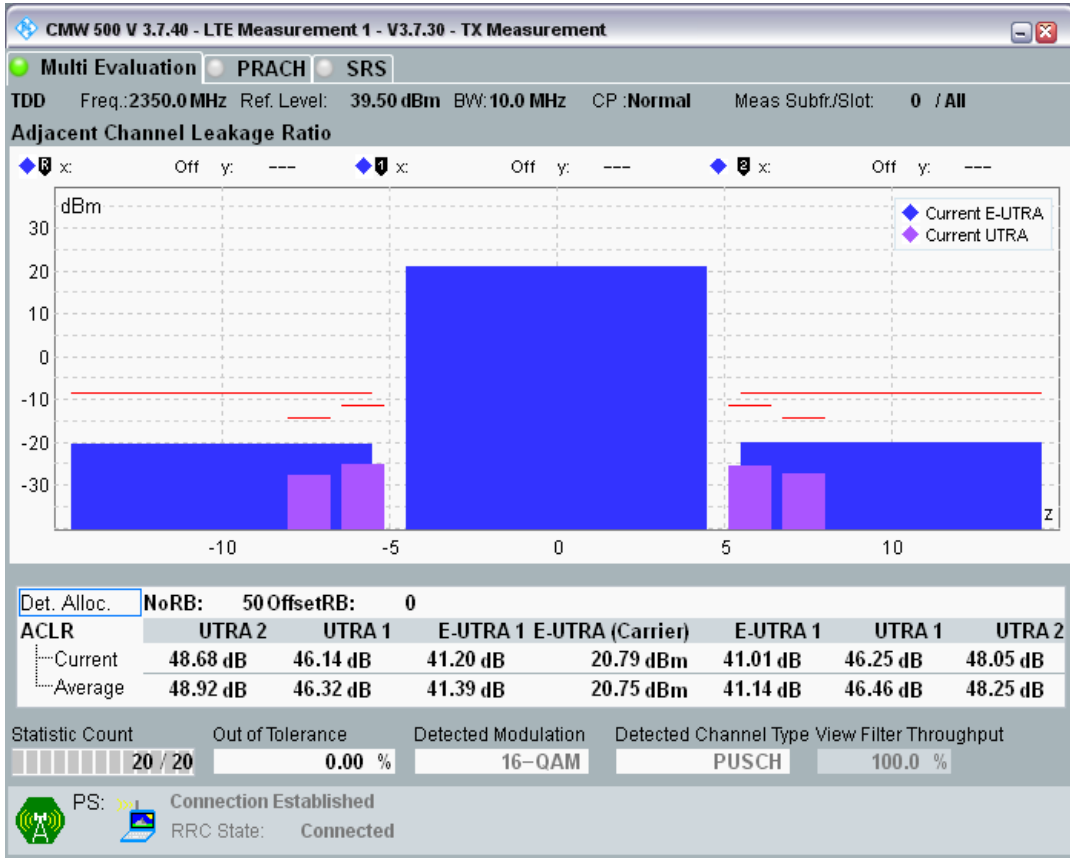

Band40 QAM16 BW=10MHz Channel=39150 RB Size=50 Position=#0