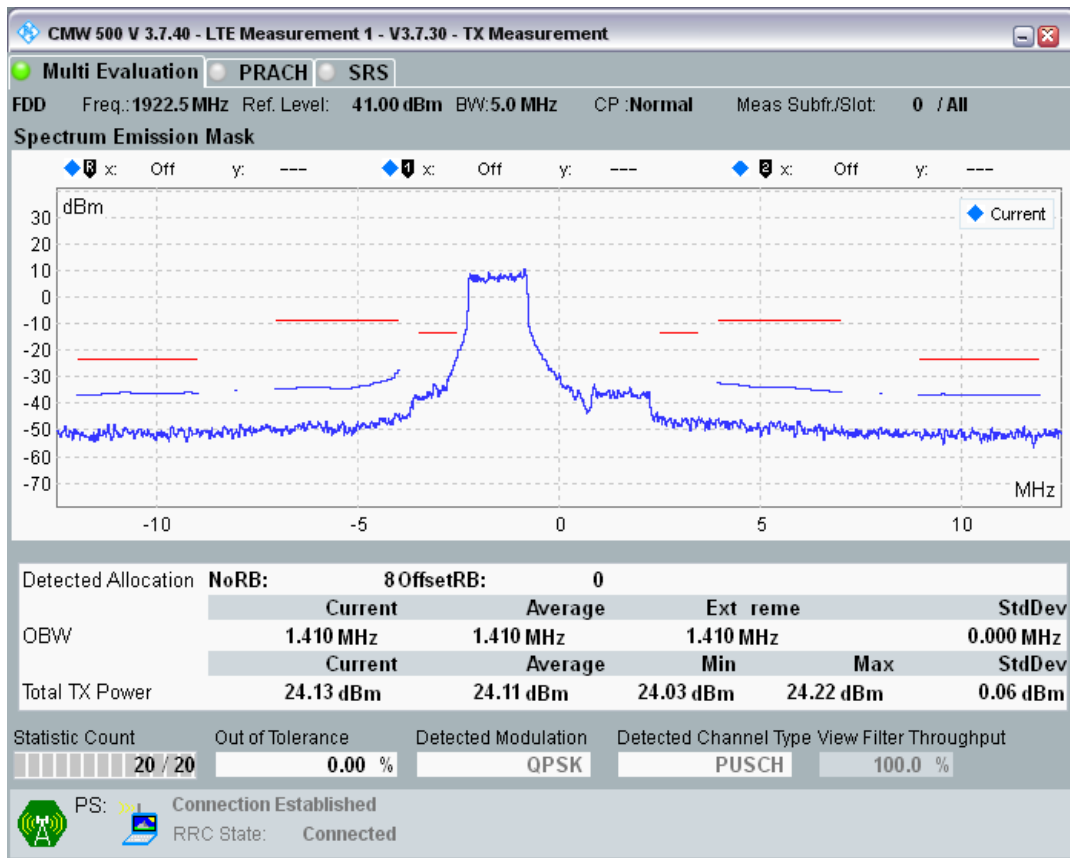

Band8	10	21750	12	#0	QAM16	1MHz-5MHz	27.01	PASS
Band8	10	21750	12	#0	QAM16	5MHz-10MHz	25.02	PASS
Band8	10	21750	12	#0	QAM16	10MHz-15MHz	13.01	PASS
Band8	10	21750	12	#Max	QAM16	-1MHz-0MHz	31.35	PASS
Band8	10	21750	12	#Max	QAM16	-5MHz--1MHz	25.94	PASS
Band8	10	21750	12	#Max	QAM16	-10MHz--5MHz	22.98	PASS
Band8	10	21750	12	#Max	QAM16	-15MHz--10MHz	11.10	PASS
Band8	10	21750	12	#Max	QAM16	0MHz-1MHz	13.61	PASS
Band8	10	21750	12	#Max	QAM16	1MHz-5MHz	16.38	PASS
Band8	10	21750	12	#Max	QAM16	5MHz-10MHz	25.02	PASS
Band8	10	21750	12	#Max	QAM16	10MHz-15MHz	12.96	PASS
Band8	10	21750	50	#0	QAM16	-1MHz-0MHz	17.52	PASS
Band8	10	21750	50	#0	QAM16	-5MHz--1MHz	17.32	PASS
Band8	10	21750	50	#0	QAM16	-10MHz--5MHz	16.78	PASS
Band8	10	21750	50	#0	QAM16	-15MHz--10MHz	9.78	PASS
Band8	10	21750	50	#0	QAM16	0MHz-1MHz	20.23	PASS
Band8	10	21750	50	#0	QAM16	1MHz-5MHz	19.31	PASS
Band8	10	21750	50	#0	QAM16	5MHz-10MHz	24.50	PASS
Band8	10	21750	50	#0	QAM16	10MHz-15MHz	12.92	PASS

Band1 QPSK BW=5MHz Channel=18025 RB Size=8 Position=#0