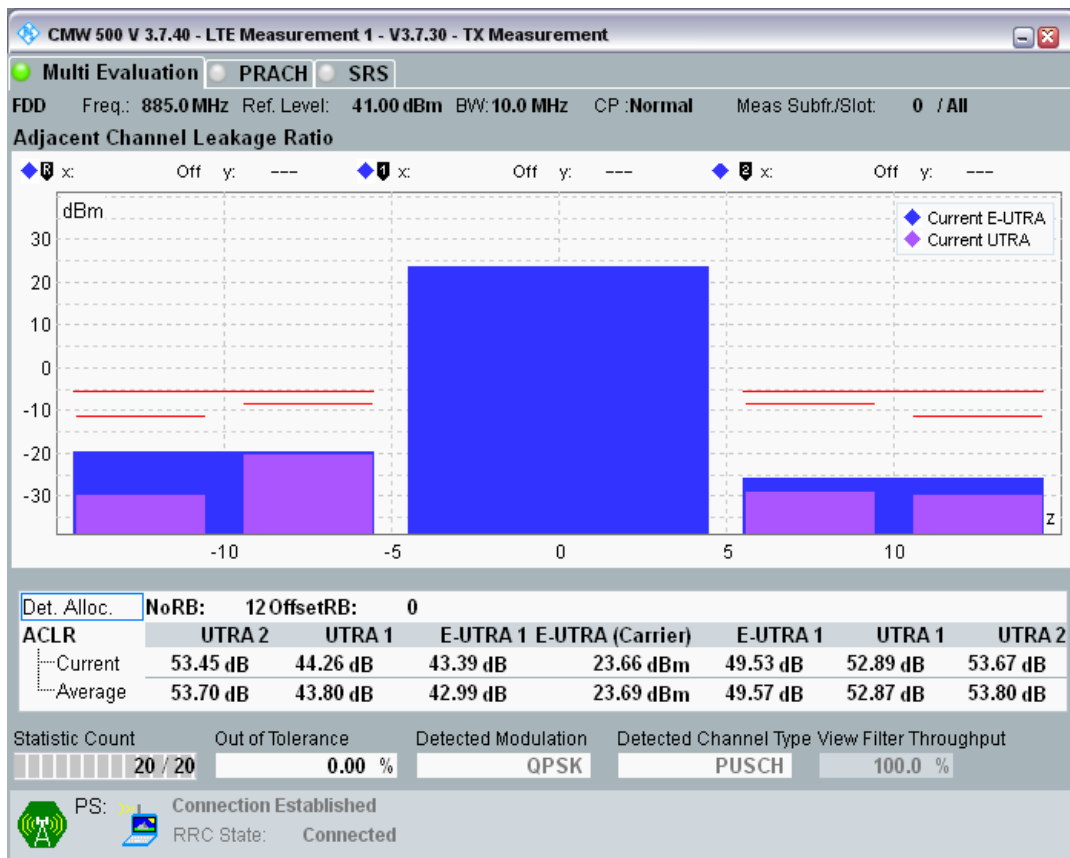

Band8 QPSK BW=10MHz Channel=21500 RB Size=12 Position=#0