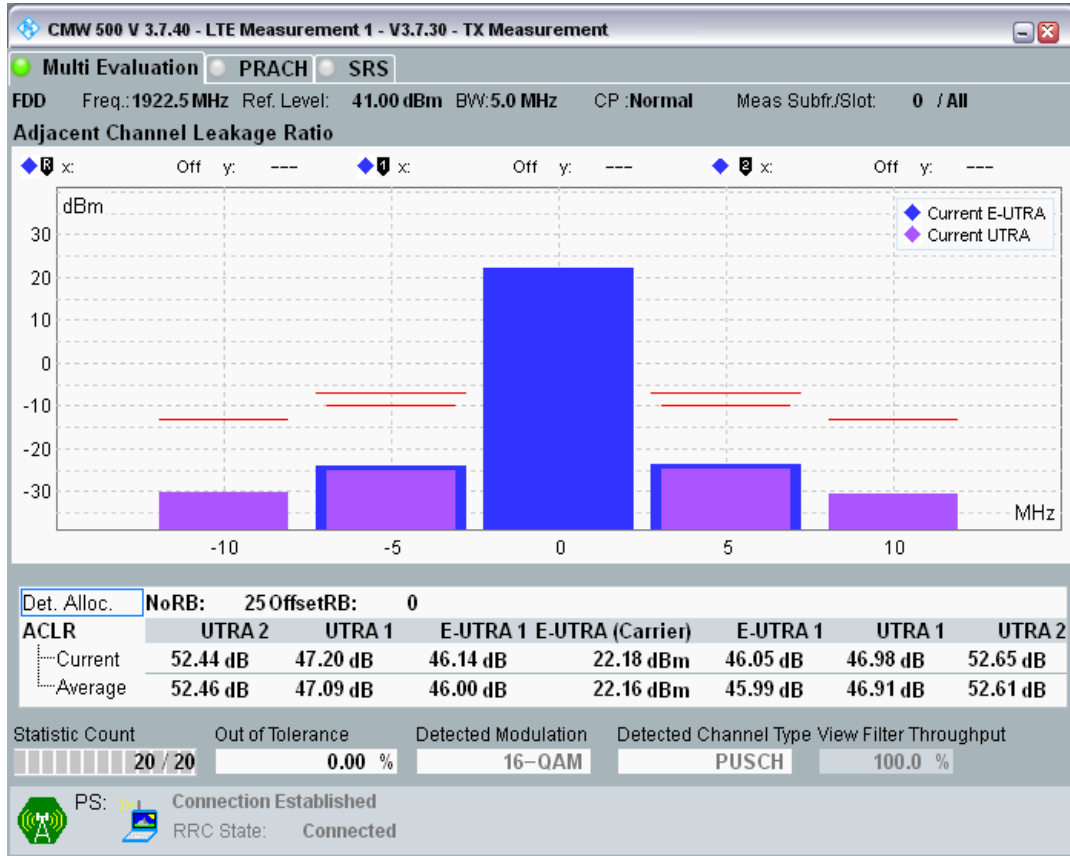

Band1 QAM16 BW=5MHz Channel=18025 RB Size=25 Position=#0