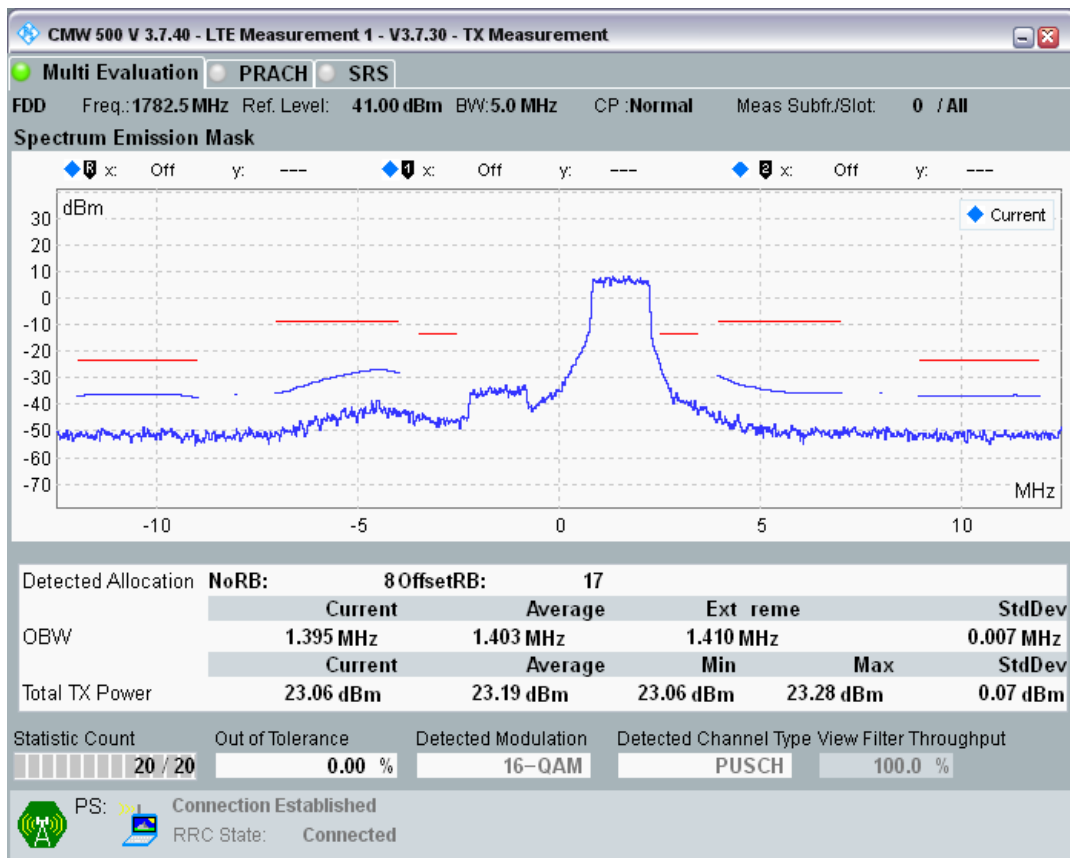

Band3 QAM16 BW=5MHz Channel=19925 RB Size=8 Position=#Max