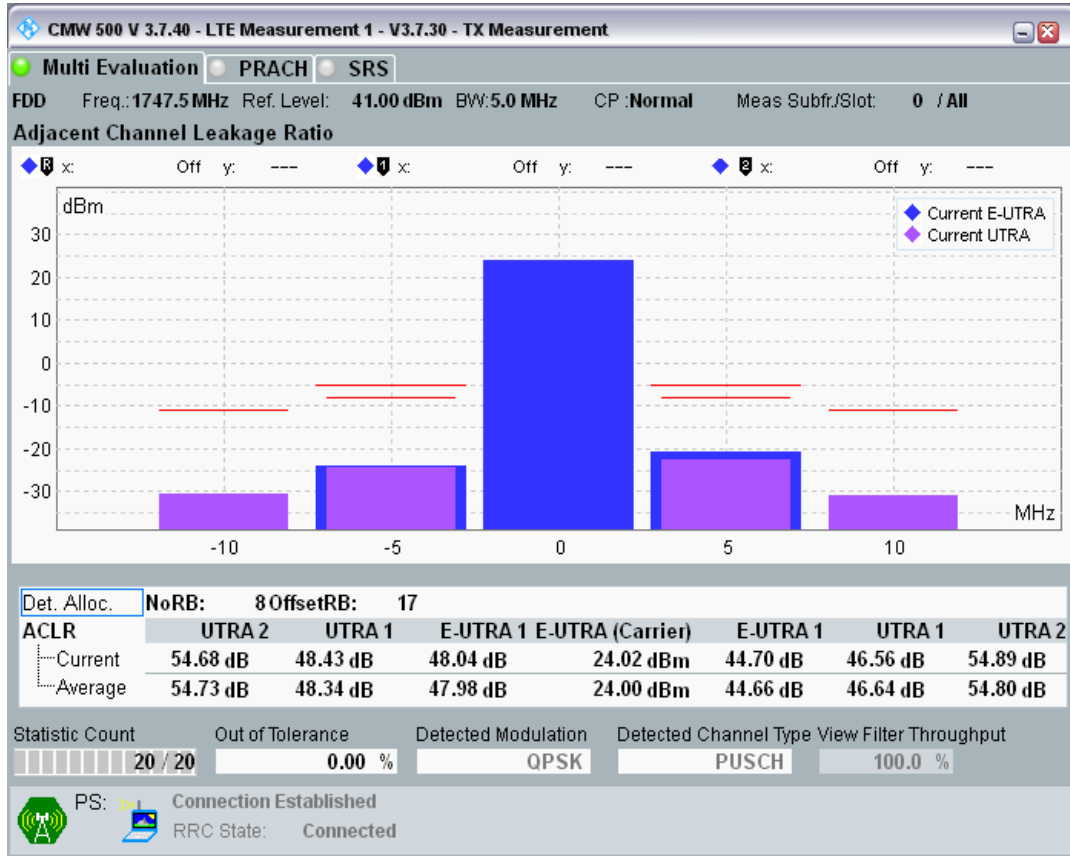

Band3 QPSK BW=5MHz Channel=19575 RB Size=8 Position=#Max