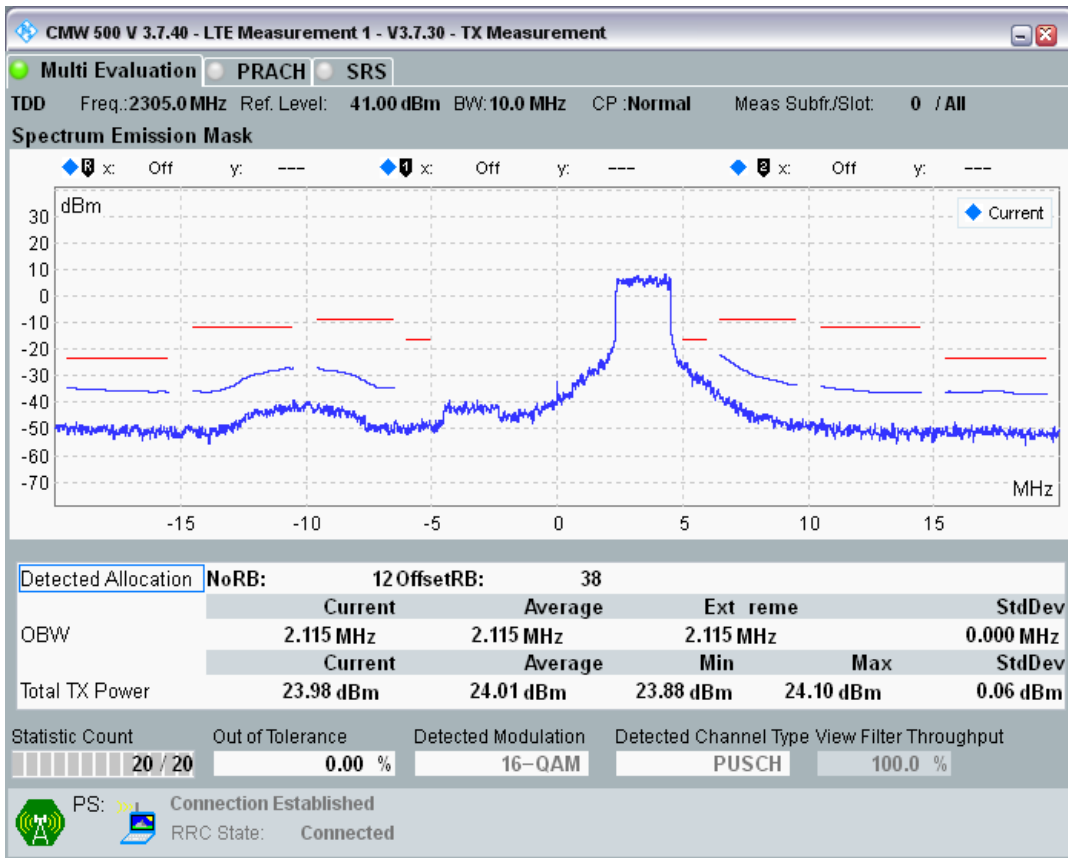

Band40 QAM16 BW=10MHz Channel=38700 RB Size=12 Position=#Max