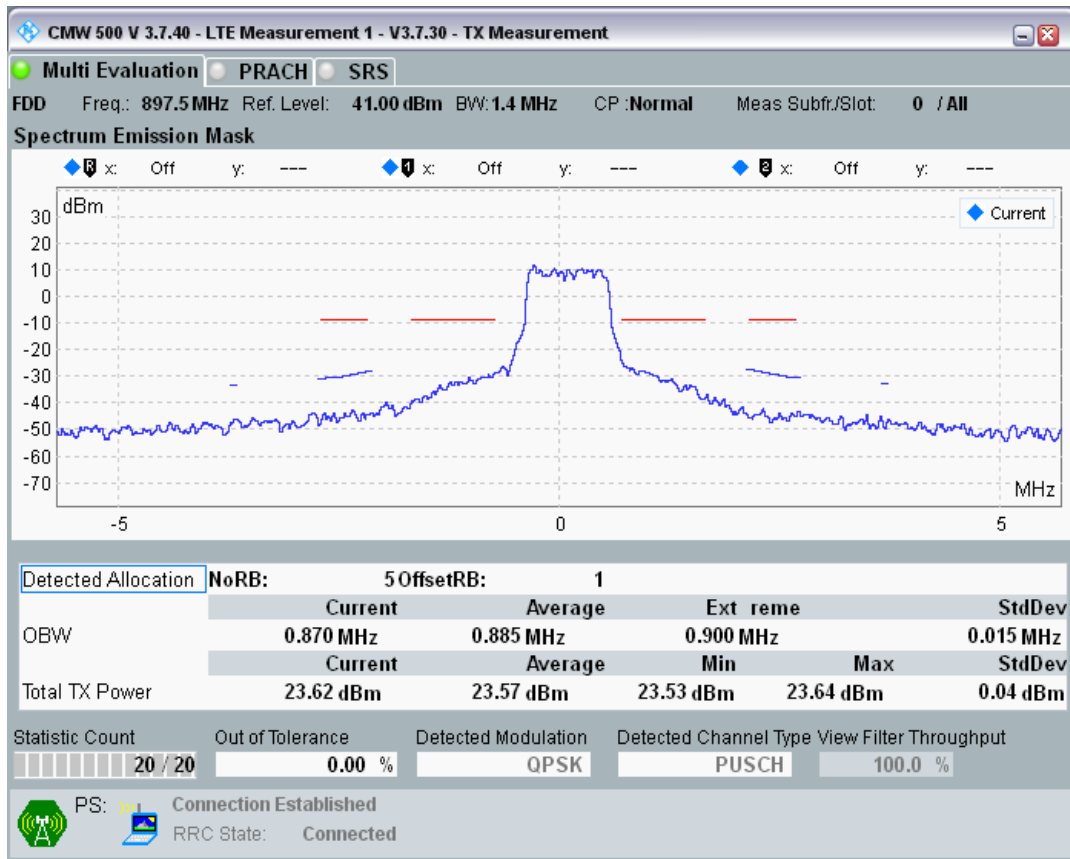

Band8 QAM16 BW=1.4MHz Channel=21457 RB Size=5 Position=#Max

Band8 QAM16 BW=1.4MHz Channel=21457 RB Size=6 Position=#0

Band8 QPSK BW=1.4MHz Channel=21625 RB Size=5 Position=#0

Band8 QPSK BW=1.4MHz Channel=21625 RB Size=5 Position=#Max