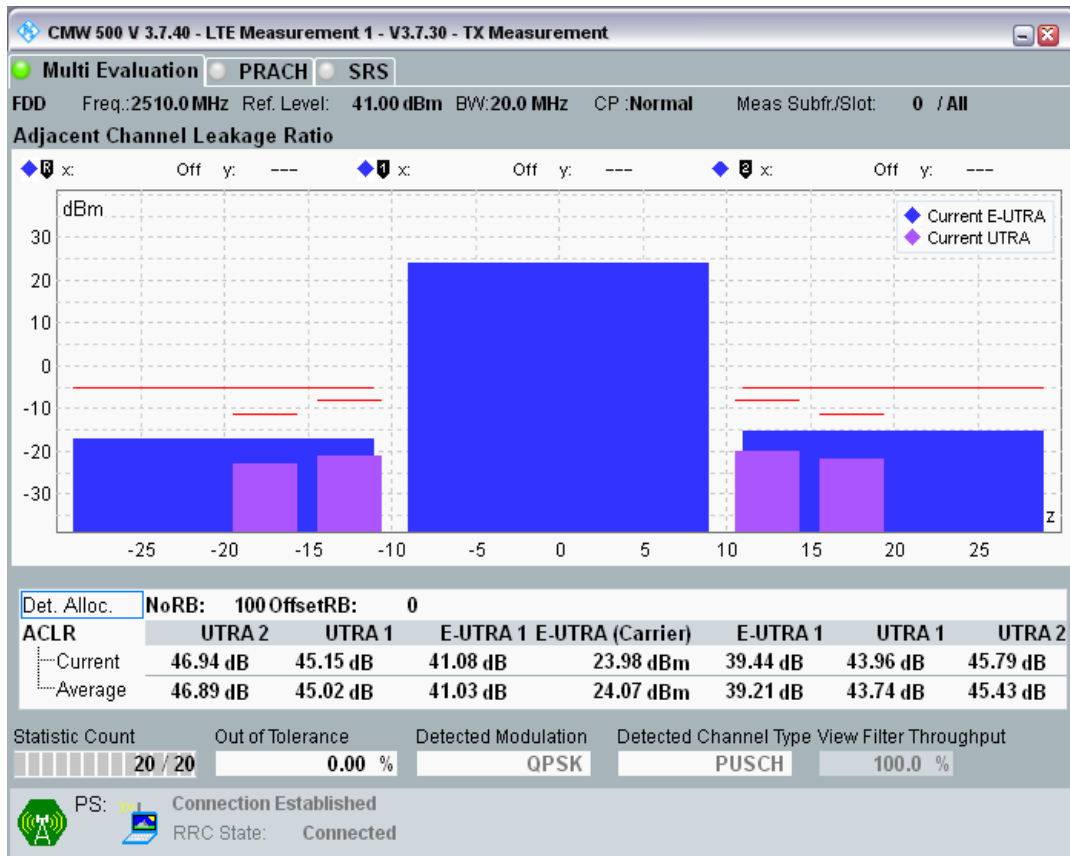

Band7 QPSK BW=20MHz Channel=20850 RB Size=100 Position=#0