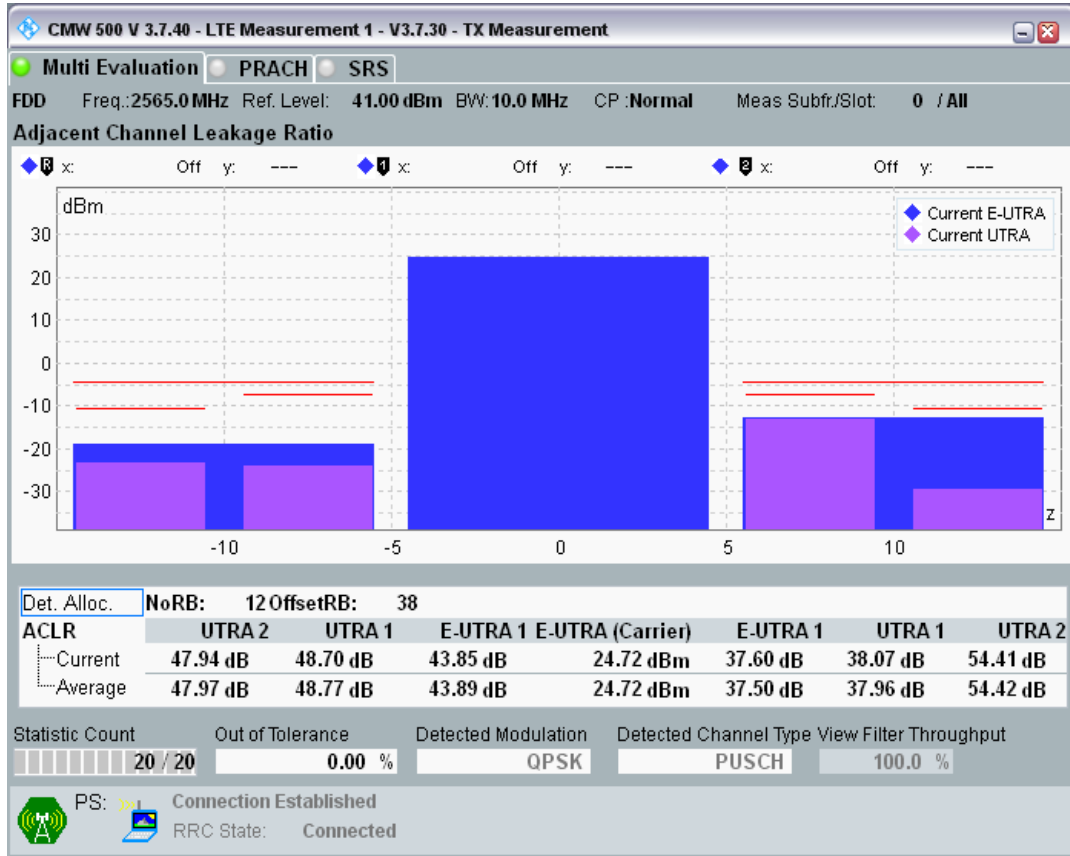

Band7 QPSK BW=10MHz Channel=21400 RB Size=12 Position=#Max