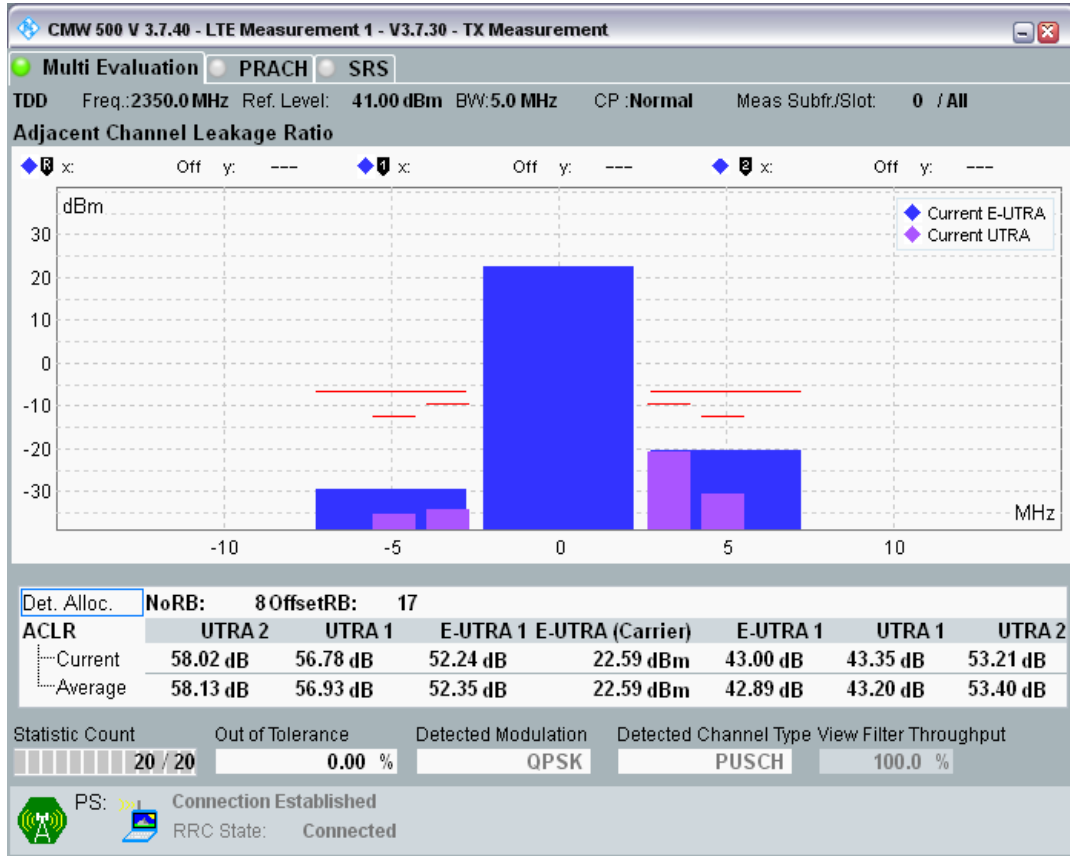

Band40 QAM16 BW=5MHz Channel=38675 RB Size=8 Position=#Max

Band40 QAM16 BW=5MHz Channel=38675 RB Size=25 Position=#0

Band40 QPSK BW=5MHz Channel=39150 RB Size=8 Position=#0

Band40 QPSK BW=5MHz Channel=39150 RB Size=8 Position=#Max