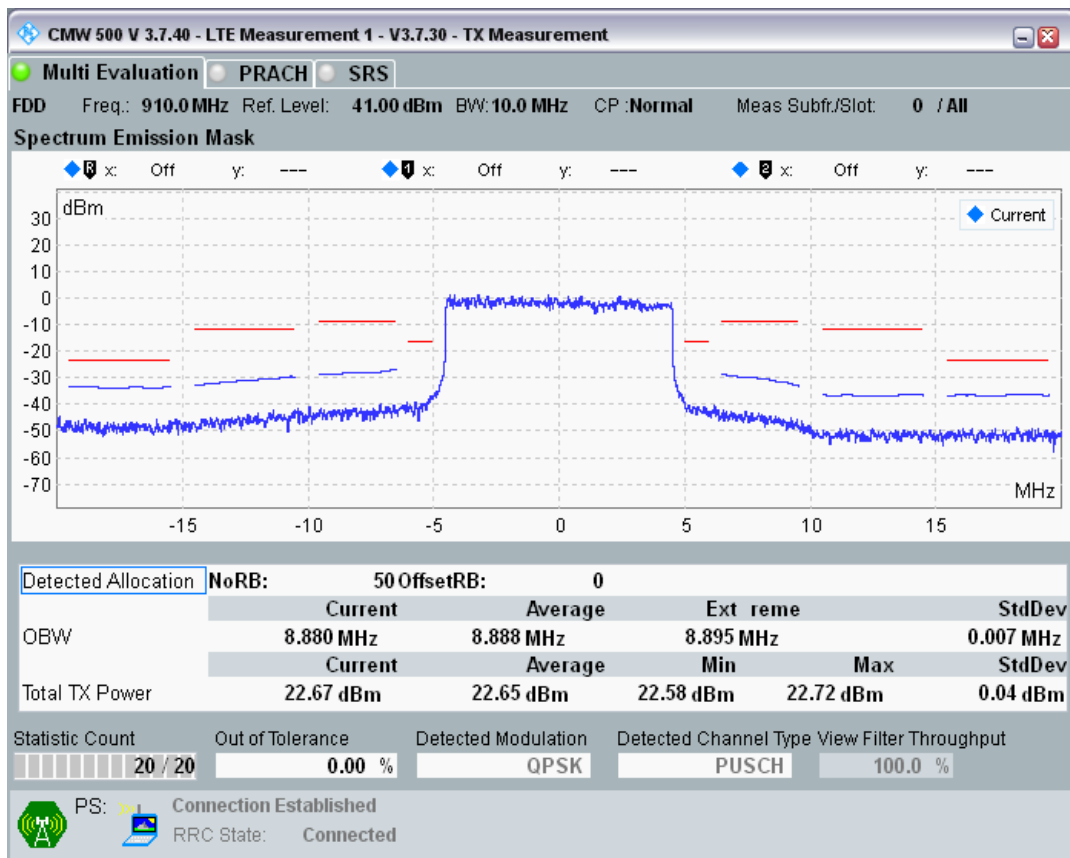

Band8 QPSK BW=10MHz Channel=21750 RB Size=50 Position=#0