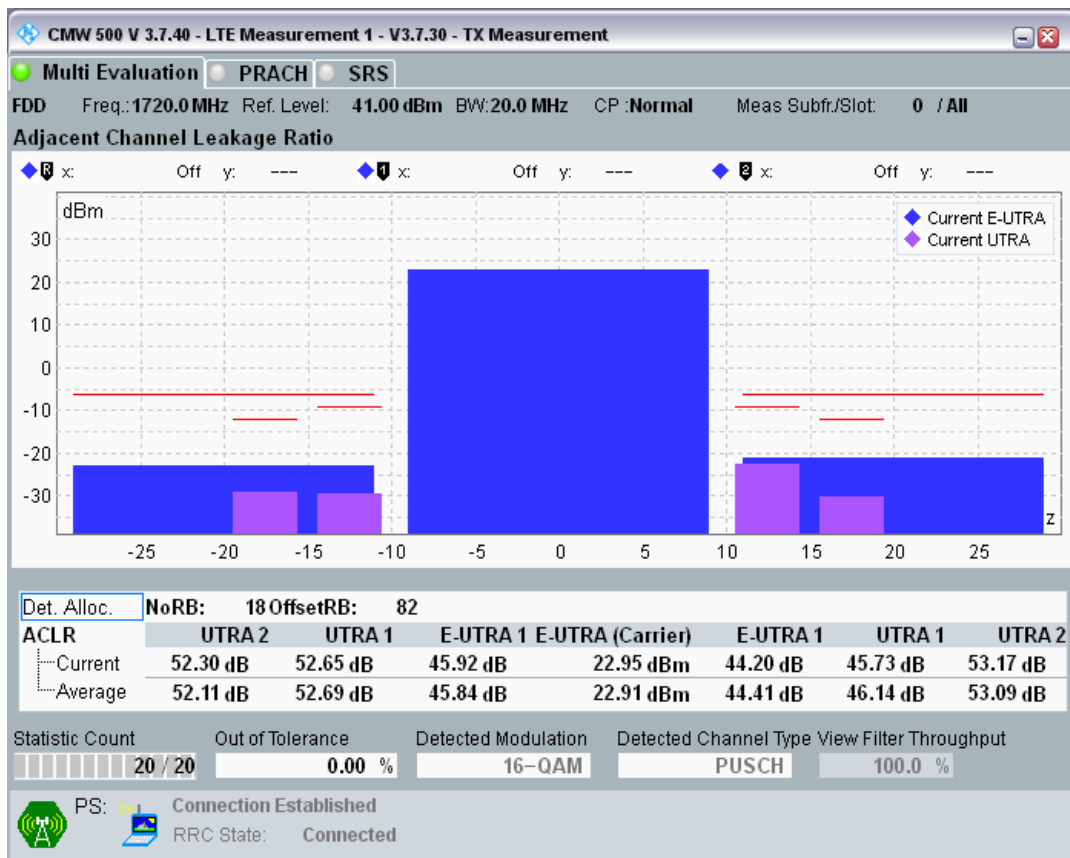

Band3 QAM16 BW=20MHz Channel=19300 RB Size=18 Position=#Max