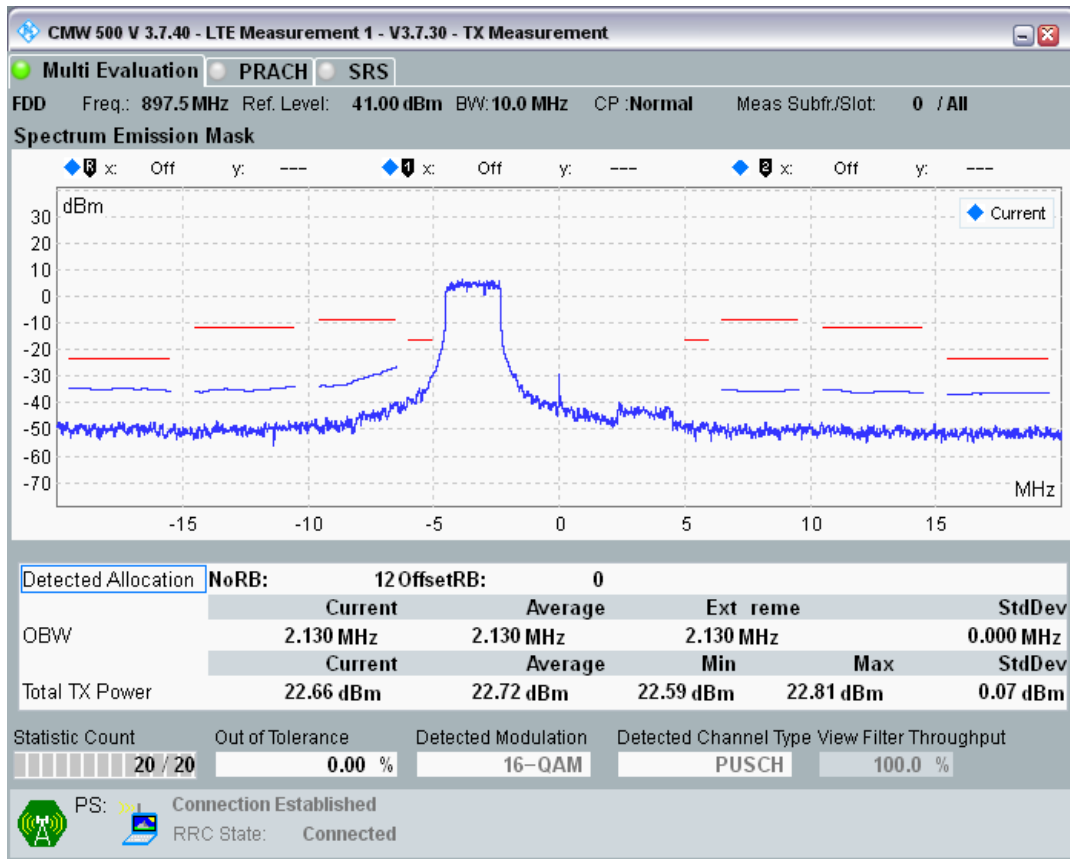

Band8 QAM16 BW=10MHz Channel=21625 RB Size=12 Position=#0