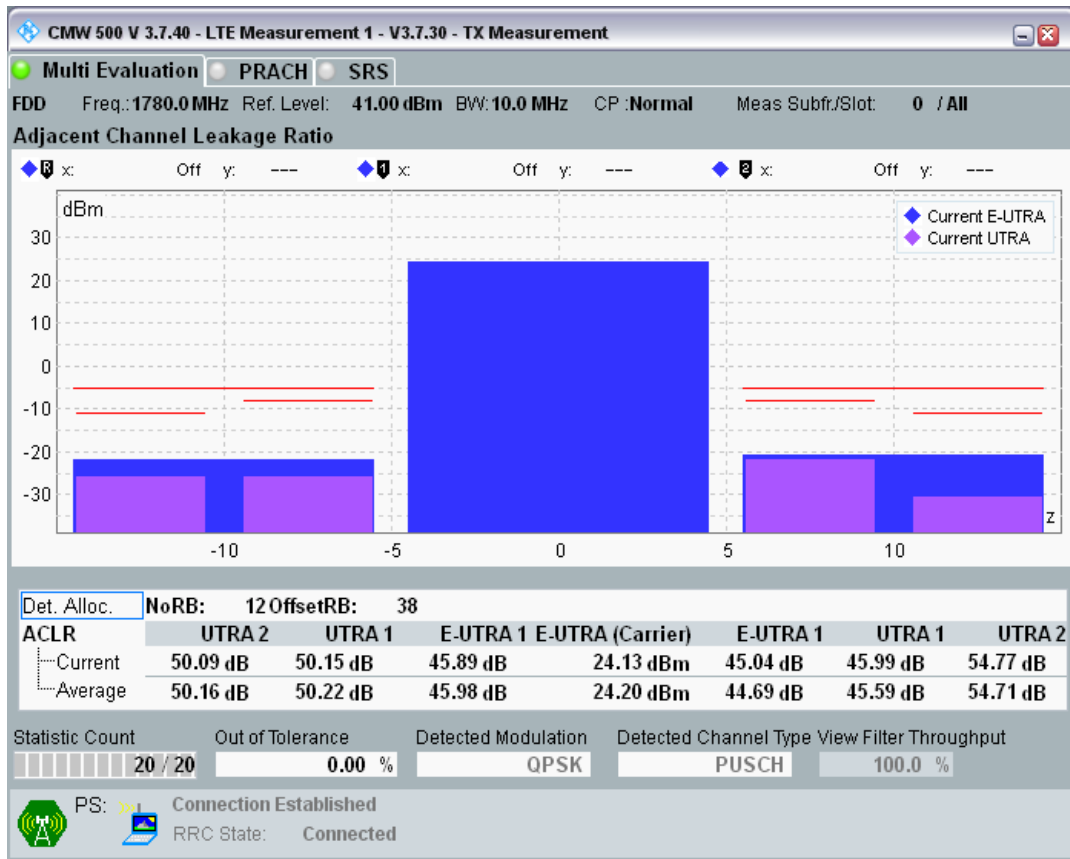

Band3 QPSK BW=10MHz Channel=19900 RB Size=12 Position=#Max