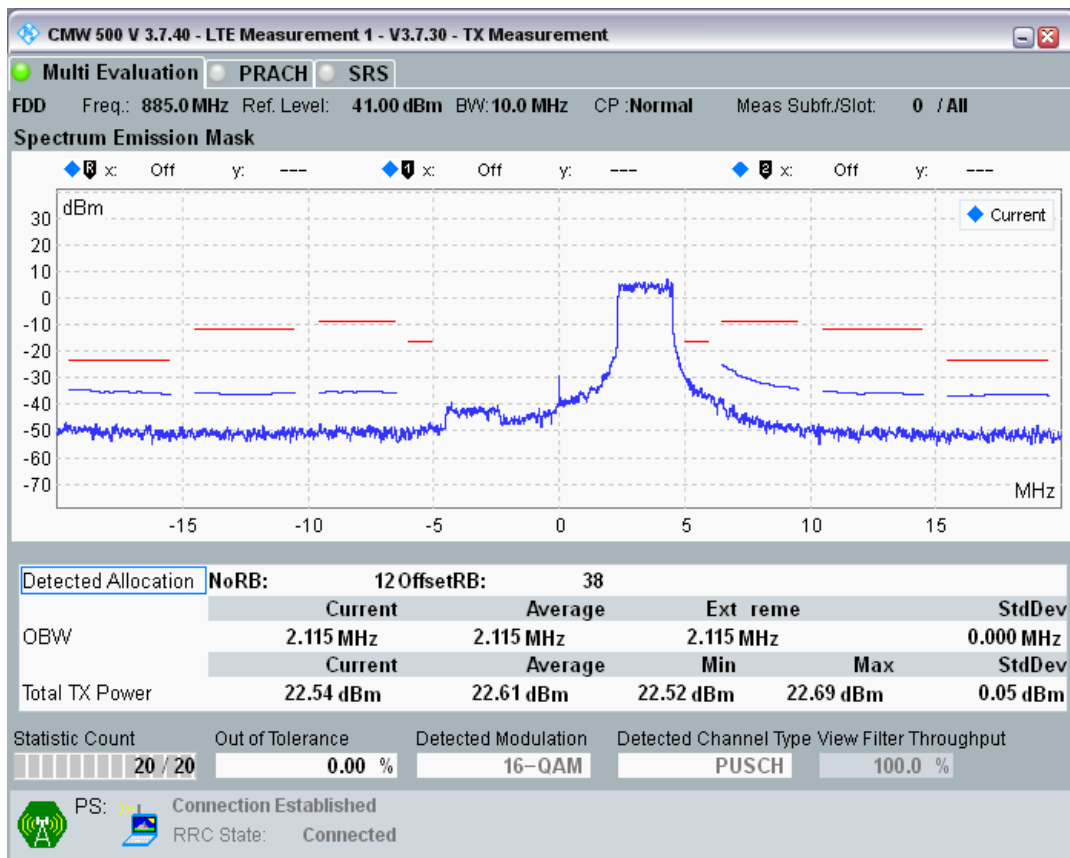

Band8 QAM16 BW=10MHz Channel=21500 RB Size=12 Position=#Max