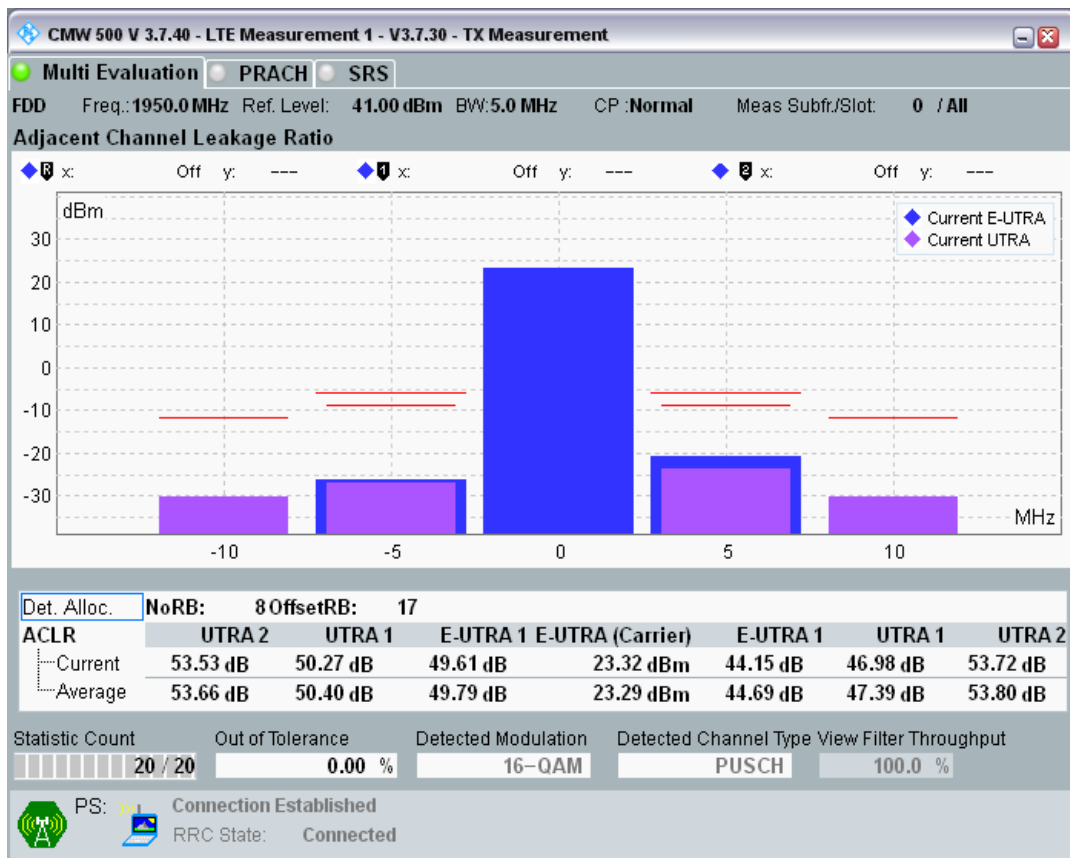

Band1 QAM16 BW=5MHz Channel=18300 RB Size=8 Position=#Max