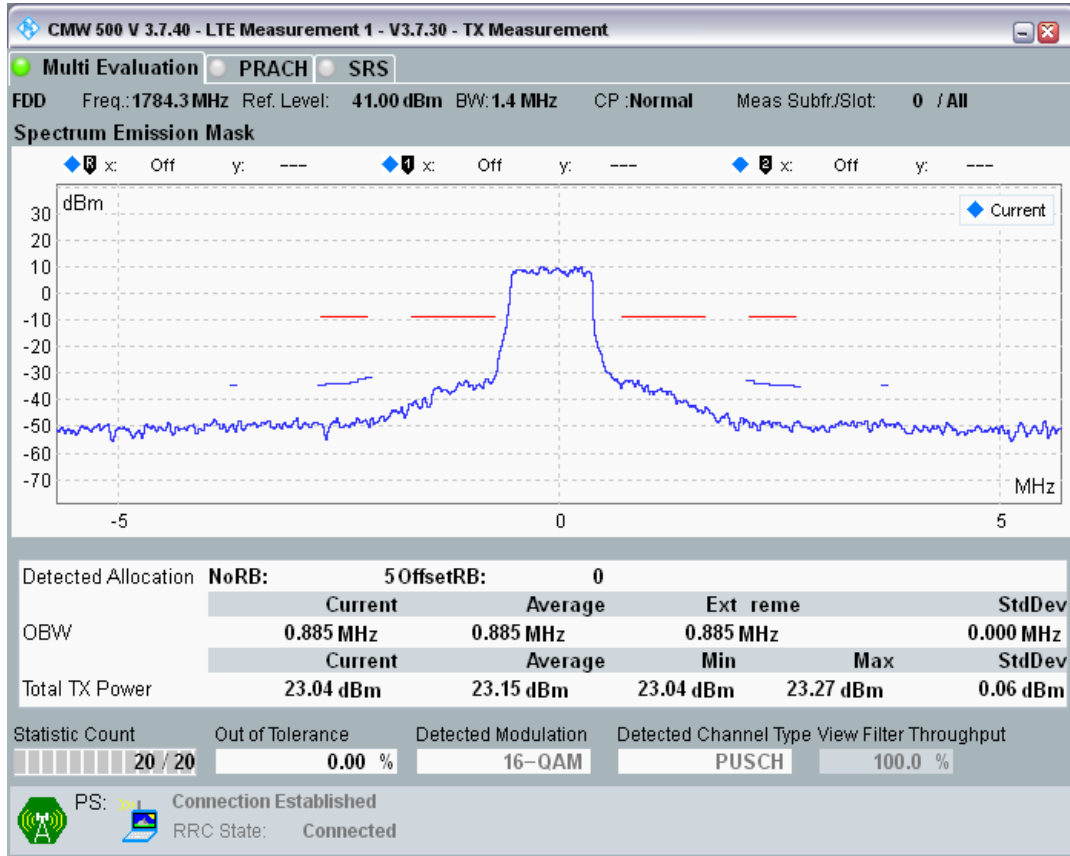

Band3 QPSK BW=1.4MHz Channel=19943 RB Size=5 Position=#0

Band3 QPSK BW=1.4MHz Channel=19943 RB Size=5 Position=#Max

Band3 QPSK BW=1.4MHz Channel=19943 RB Size=6 Position=#0

Band3 QAM16 BW=1.4MHz Channel=19943 RB Size=5 Position=#0