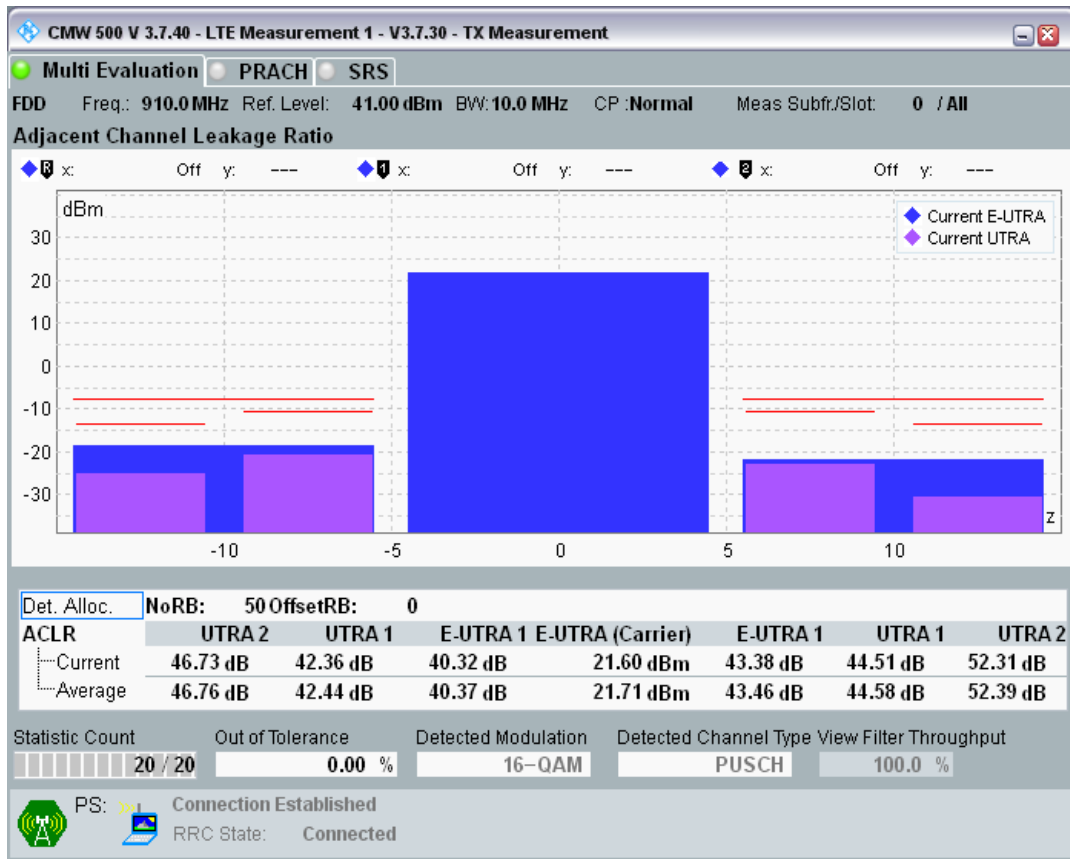

Band8 QAM16 BW=10MHz Channel=21750 RB Size=50 Position=#0

Clause 4.2.12 LTE Receiver Reference Sensitivity Level

Band	Bandwidth (MHz)	UL Channel	UL RB Size	Modulation	Ref Sensitivity (dBm)	Throughput (%)	Limit (%)	Verdict
Band1	5	18025	25	QPSK	-100	100.00	95	PASS
Band1	5	18300	25	QPSK	-100	100.00	95	PASS
Band1	5	18575	25	QPSK	-100	100.00	95	PASS
Band1	20	18100	100	QPSK	-94	100.00	95	PASS
Band1	20	18300	100	QPSK	-94	100.00	95	PASS
Band1	20	18500	100	QPSK	-94	100.00	95	PASS
Band20	5	24175	25	QPSK	-97	10100.00	95	PASS
Band20	5	24300	25	QPSK	-97	10100.00	95	PASS
Band20	5	24425	25	QPSK	-97	10100.00	95	PASS
Band20	20	24250	100	QPSK	-90	100.00	95	PASS
Band20	20	24300	100	QPSK	-90	100.00	95	PASS
Band20	20	24350	100	QPSK	-90	100.00	95	PASS
Band3	1.4	19207	6	QPSK	-101.7	100.00	95	PASS
Band3	1.4	19575	6	QPSK	-101.7	100.00	95	PASS
Band3	1.4	19943	6	QPSK	-101.7	96.32	95	PASS
Band3	5	19225	25	QPSK	-97	100.00	95	PASS
Band3	5	19575	25	QPSK	-97	100.00	95	PASS
Band3	5	19925	25	QPSK	-97	100.00	95	PASS
Band3	20	19300	100	QPSK	-91	100.00	95	PASS
Band3	20	19575	100	QPSK	-91	100.00	95	PASS