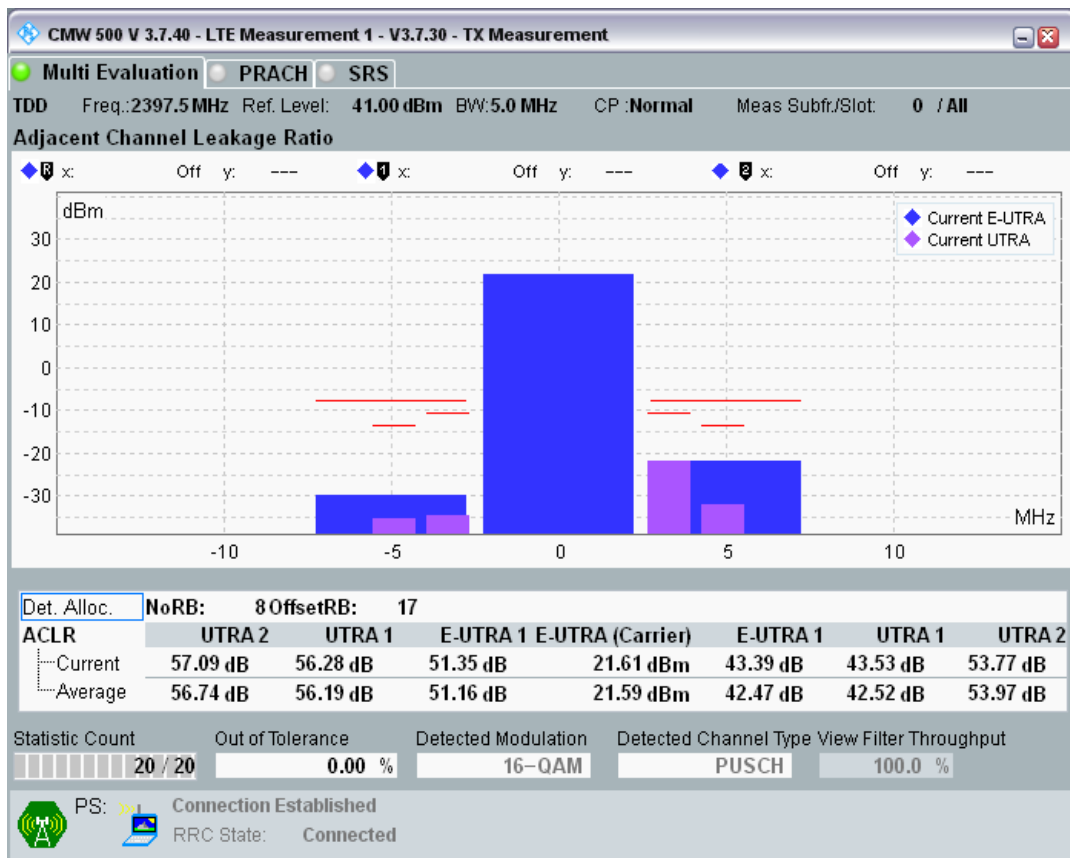

Band40 QAM16 BW=5MHz Channel=39625 RB Size=8 Position=#Max