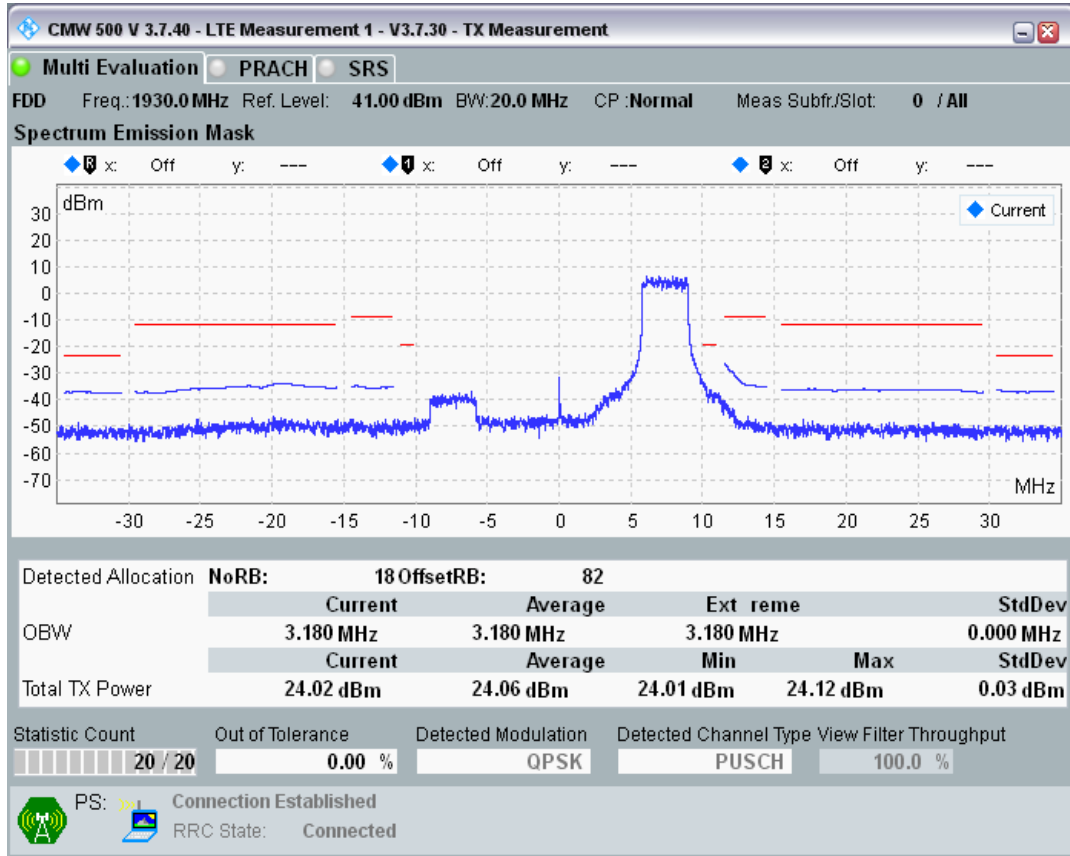

Band1 QPSK BW=20MHz Channel=18100 RB Size=18 Position=#Max