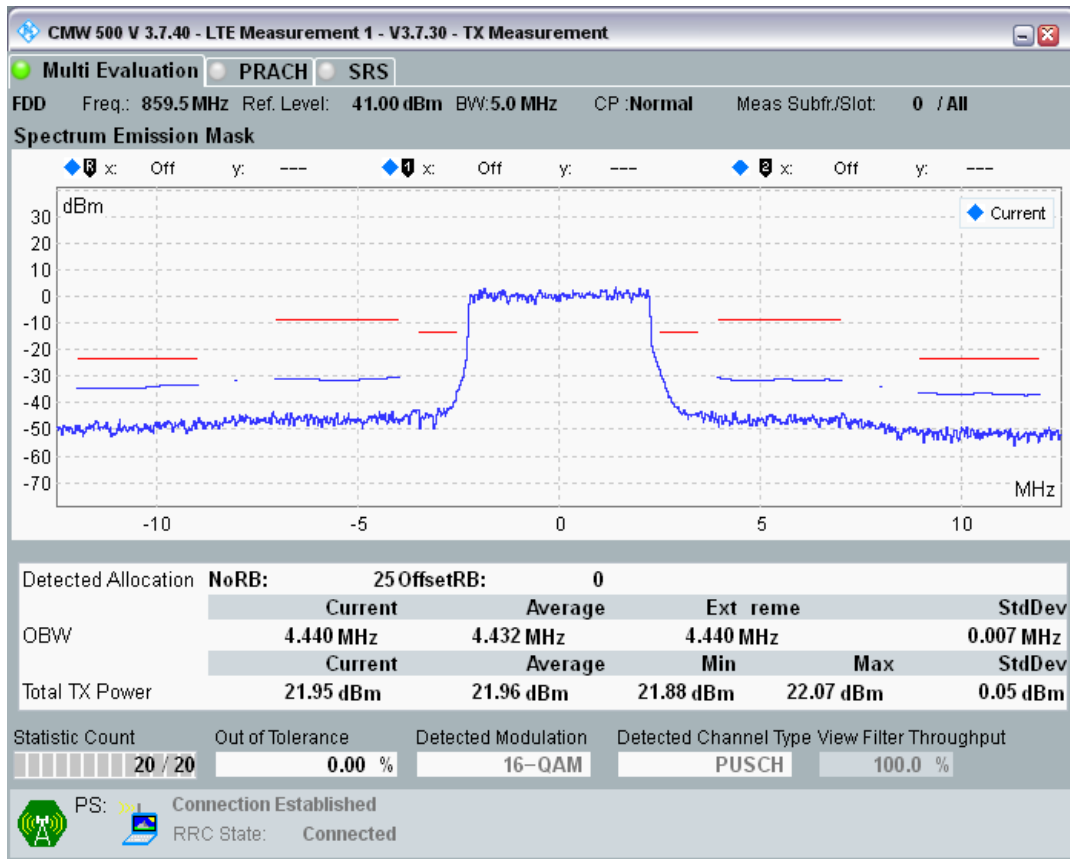

Band20 QPSK BW=5MHz Channel=24425 RB Size=25 Position=#0

Band20 QAM16 BW=5MHz Channel=24425 RB Size=8 Position=#0

Band20 QAM16 BW=5MHz Channel=24425 RB Size=8 Position=#Max

Band20 QAM16 BW=5MHz Channel=24425 RB Size=25 Position=#0