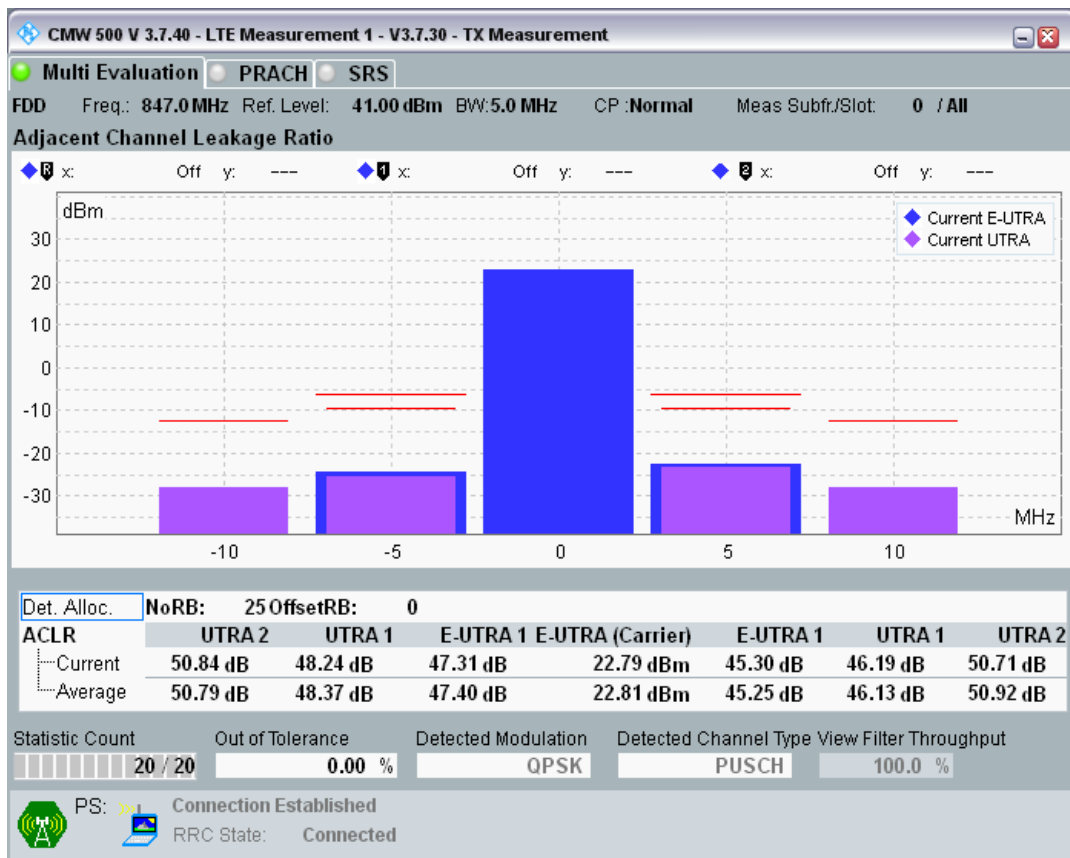

Band20 QPSK BW=5MHz Channel=24300 RB Size=25 Position=#0