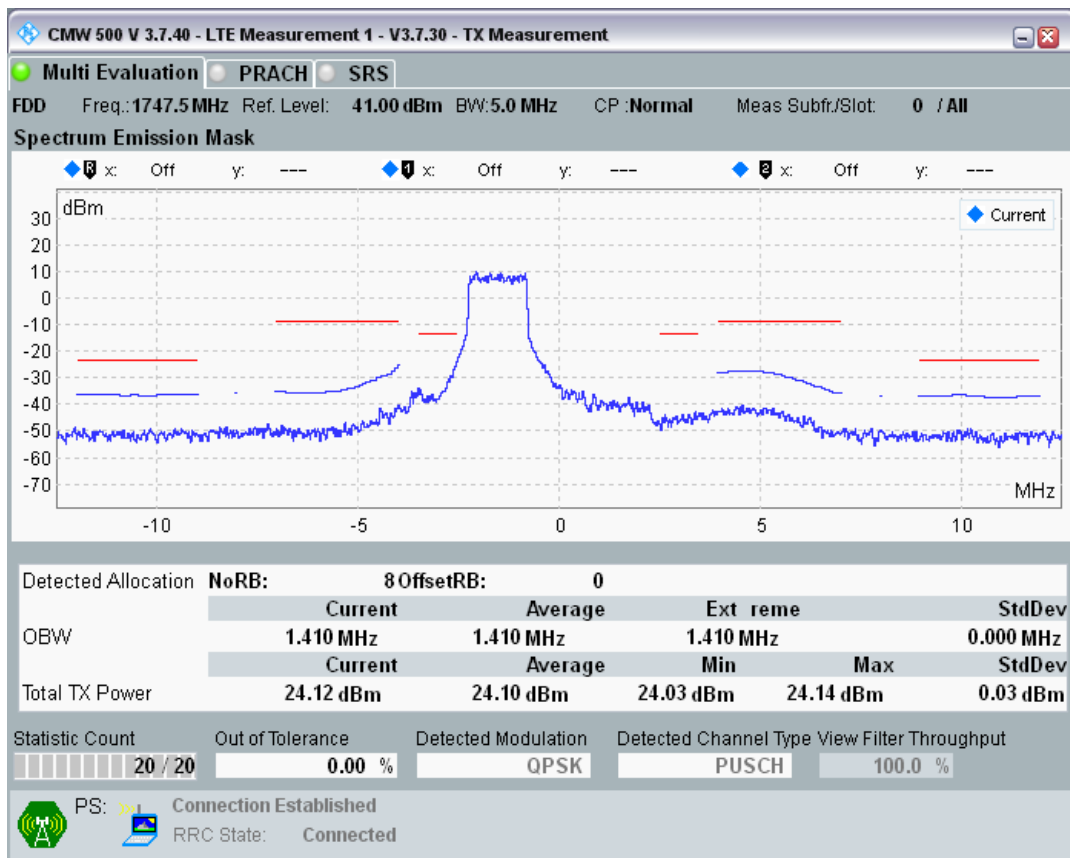

Band3 QPSK BW=5MHz Channel=19575 RB Size=8 Position=#0