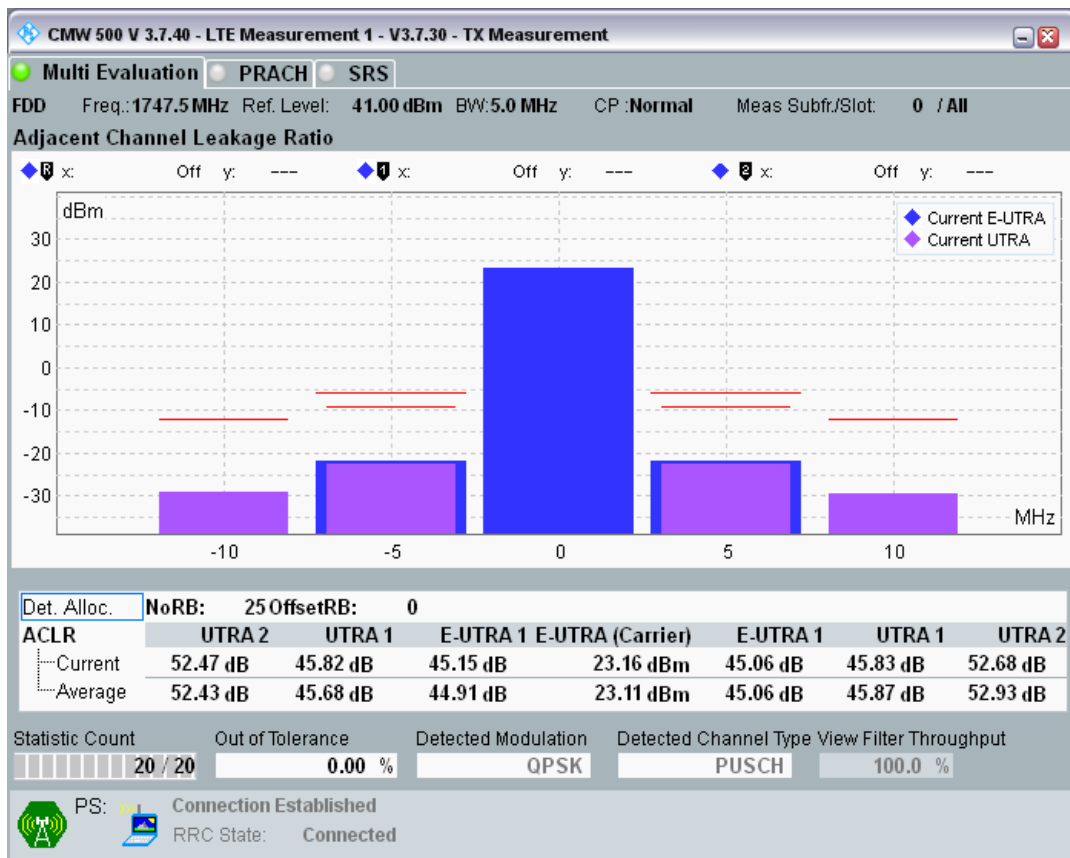

Band3 QPSK BW=5MHz Channel=19575 RB Size=25 Position=#0