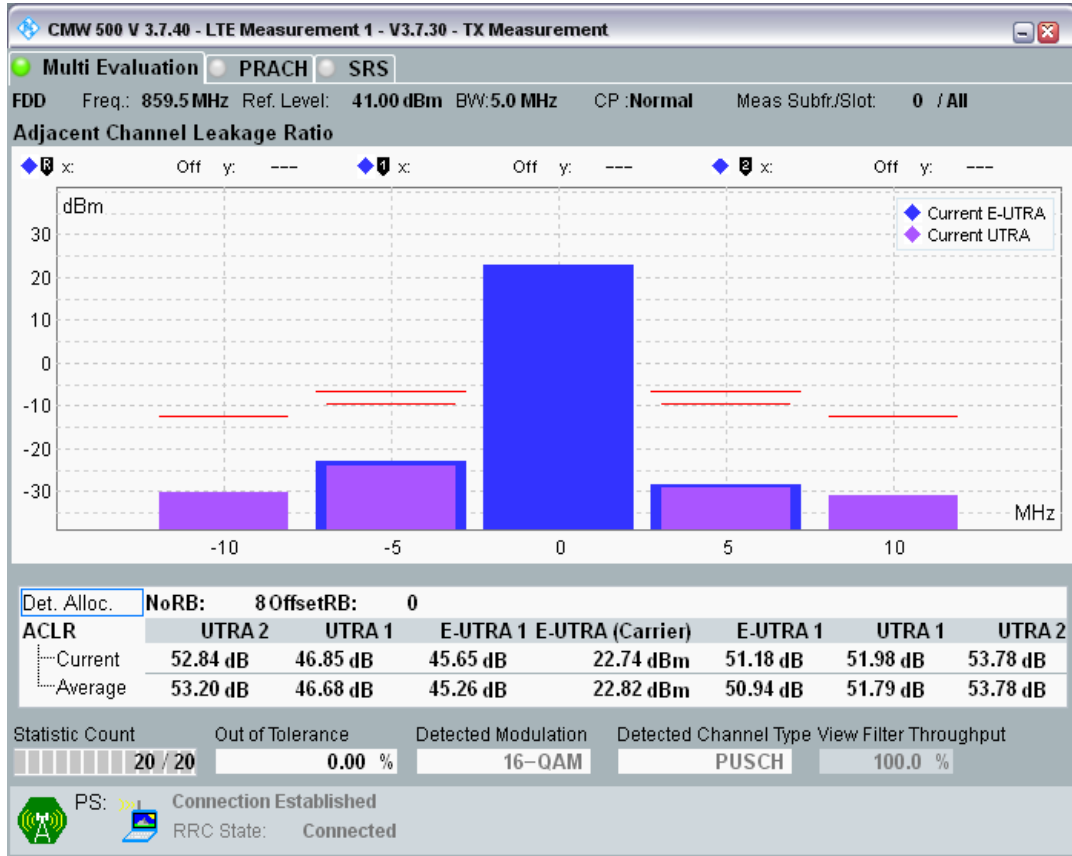

Band20 QAM16 BW=5MHz Channel=24425 RB Size=8 Position=#0