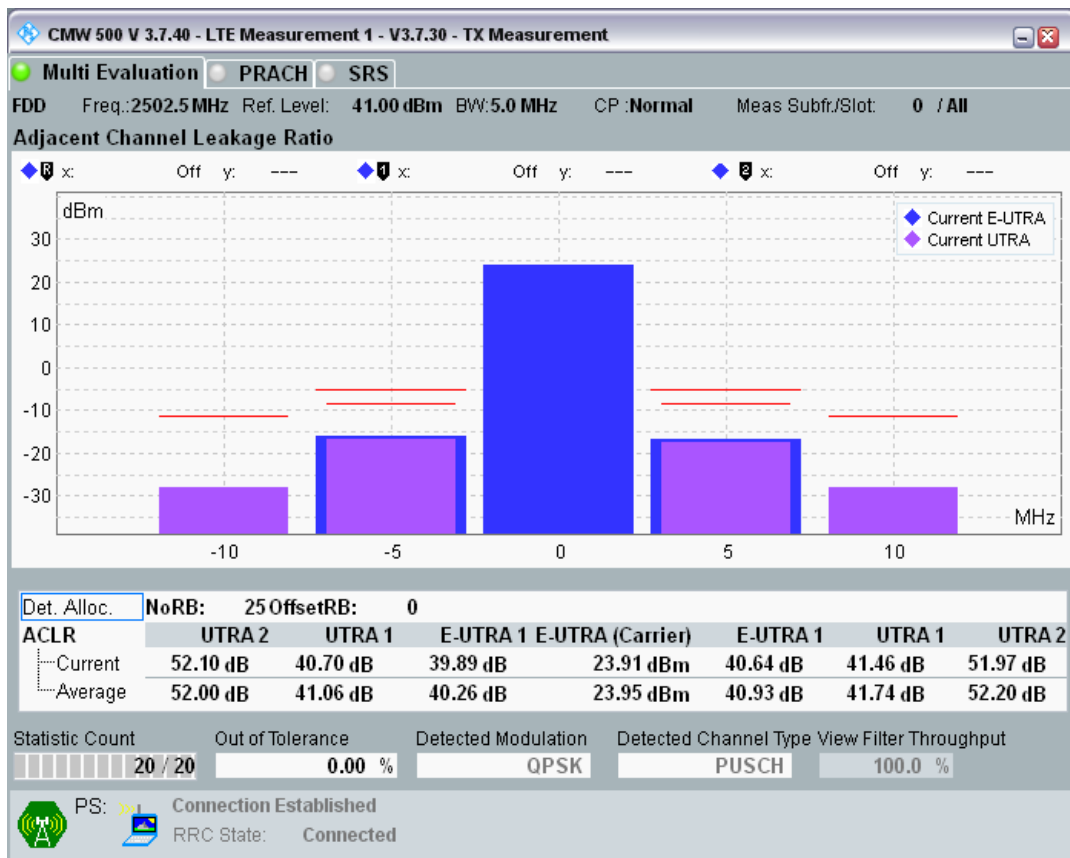

Band7 QPSK BW=5MHz Channel=20775 RB Size=25 Position=#0

Band7 QAM16 BW=5MHz Channel=20775 RB Size=8 Position=#0

Band7 QAM16 BW=5MHz Channel=20775 RB Size=8 Position=#Max

Band7 QAM16 BW=5MHz Channel=20775 RB Size=25 Position=#0