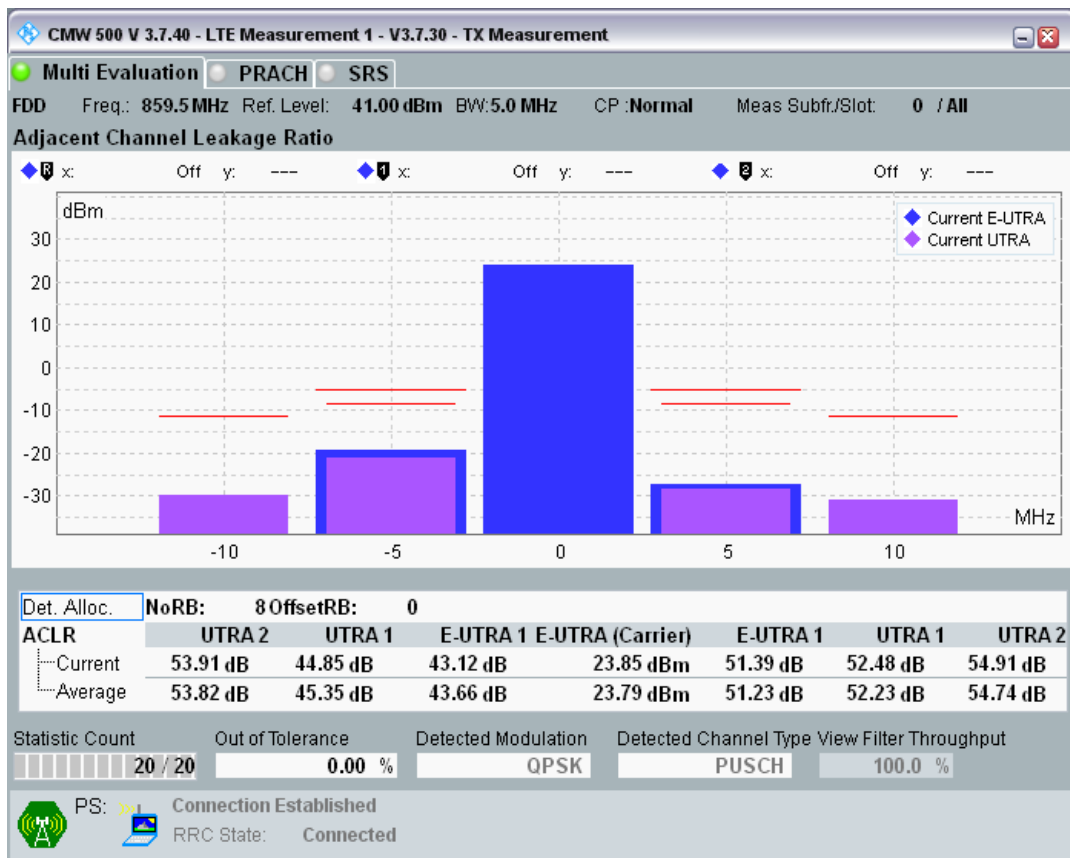

Band20 QPSK BW=5MHz Channel=24425 RB Size=8 Position=#0