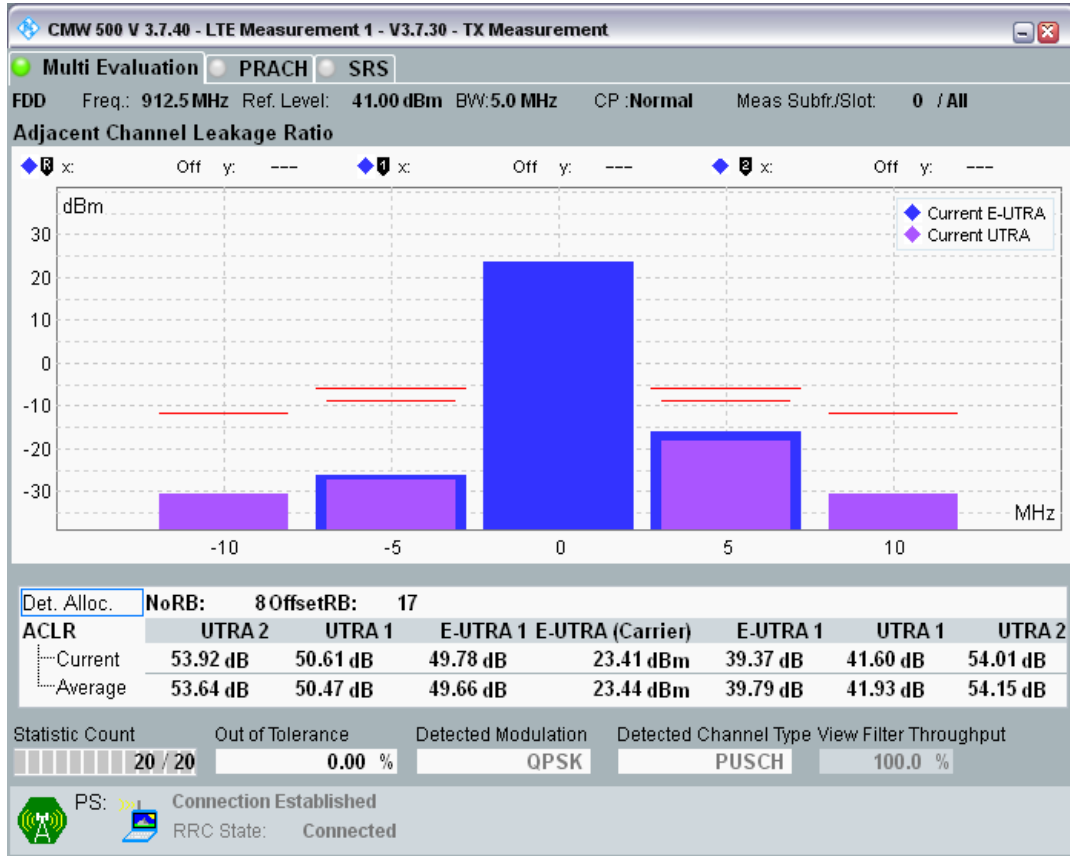

Band8 QAM16 BW=5MHz Channel=21625 RB Size=8 Position=#Max

Band8 QAM16 BW=5MHz Channel=21625 RB Size=25 Position=#0

Band8 QPSK BW=5MHz Channel=21775 RB Size=8 Position=#0

Band8 QPSK BW=5MHz Channel=21775 RB Size=8 Position=#Max