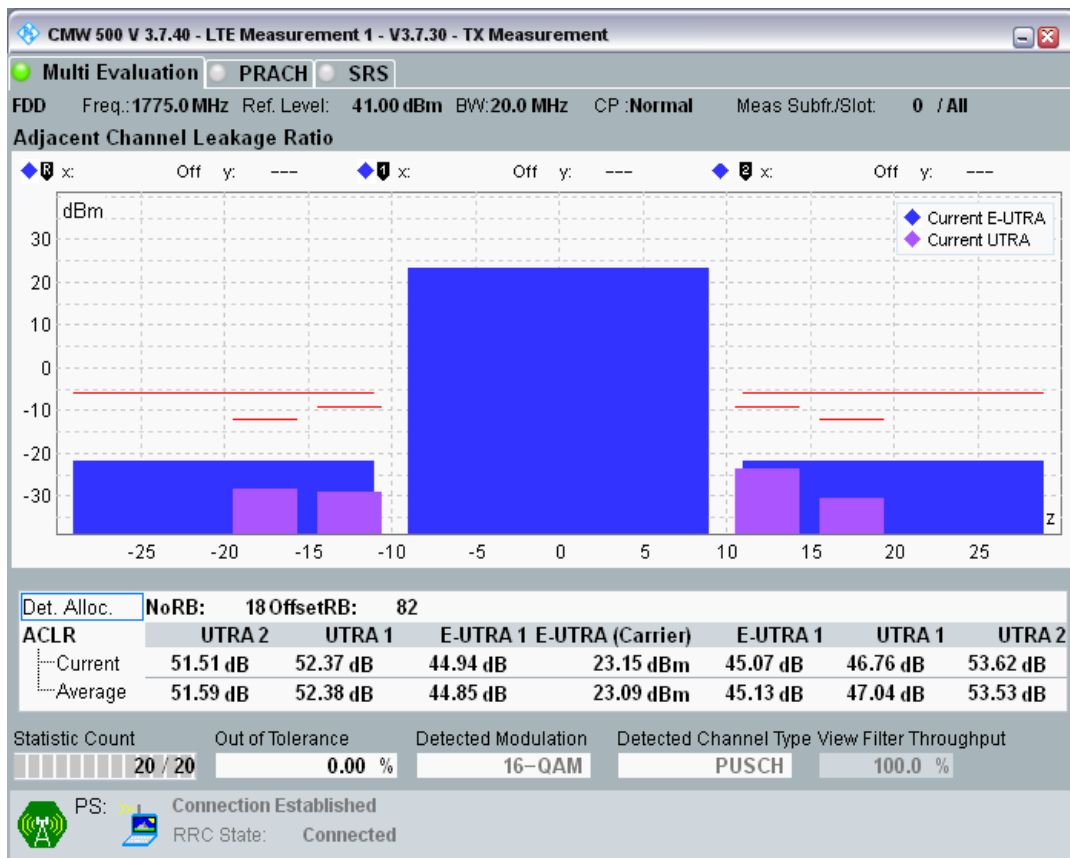

Band3 QAM16 BW=20MHz Channel=19850 RB Size=18 Position=#Max