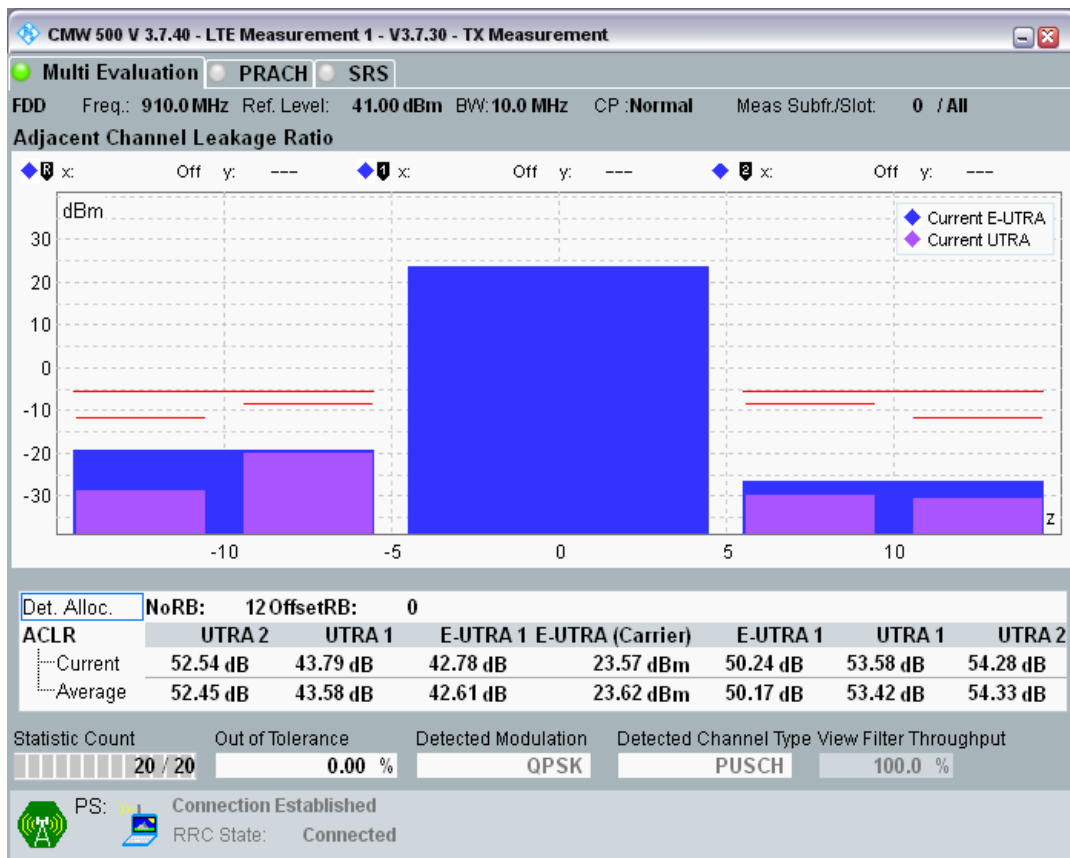

Band8 QPSK BW=10MHz Channel=21750 RB Size=12 Position=#0