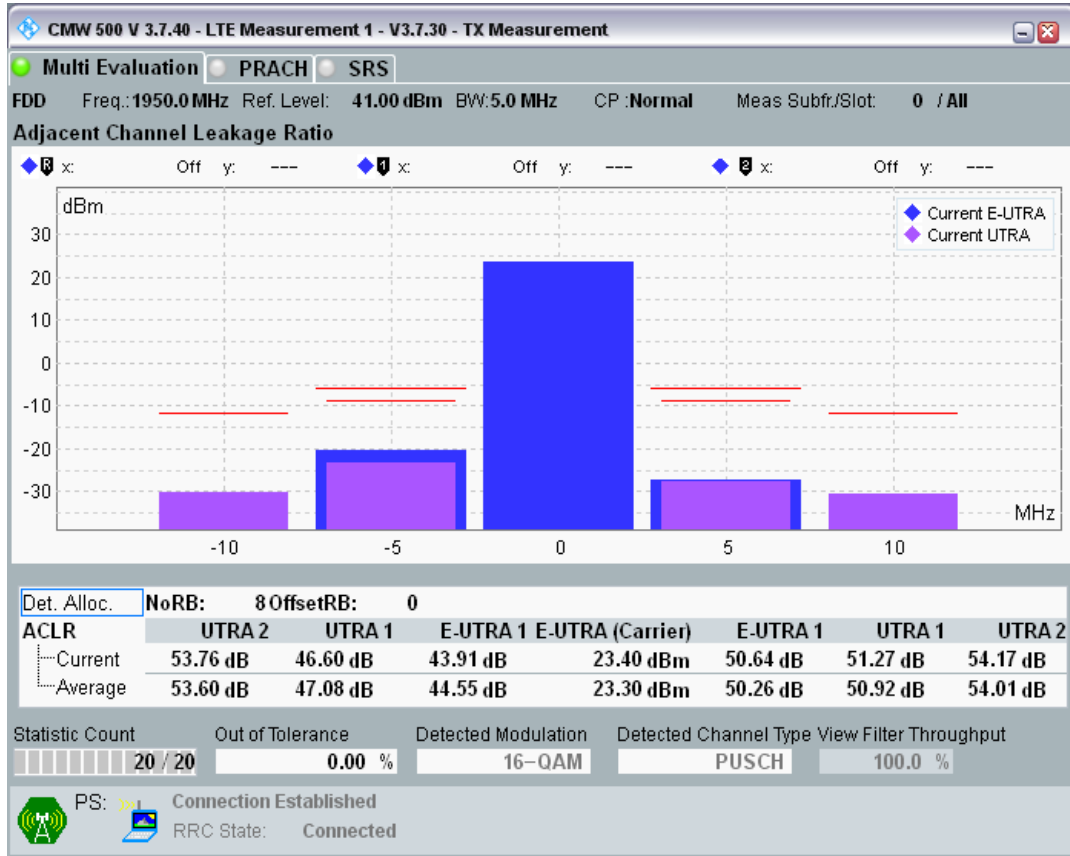

Band1 QAM16 BW=5MHz Channel=18300 RB Size=8 Position=#0