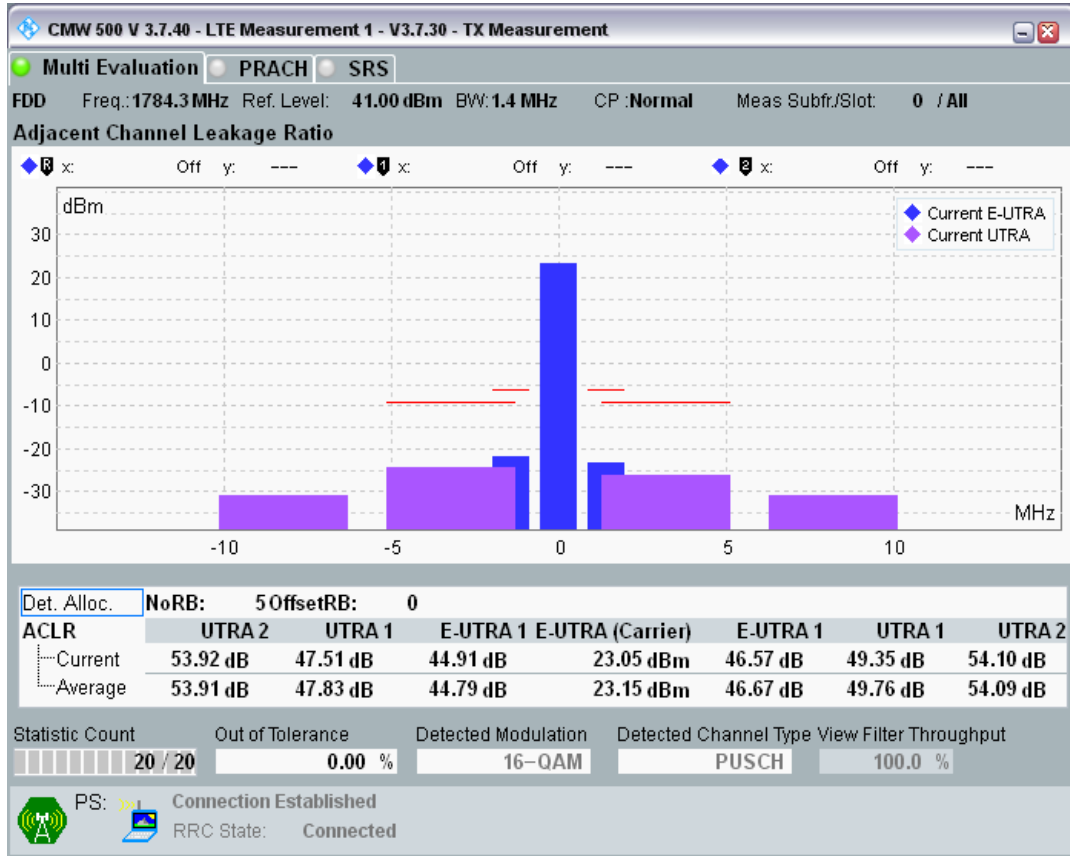

Band3 QPSK BW=1.4MHz Channel=19943 RB Size=5 Position=#0

Band3 QPSK BW=1.4MHz Channel=19943 RB Size=5 Position=#Max

Band3 QPSK BW=1.4MHz Channel=19943 RB Size=6 Position=#0

Band3 QAM16 BW=1.4MHz Channel=19943 RB Size=5 Position=#0