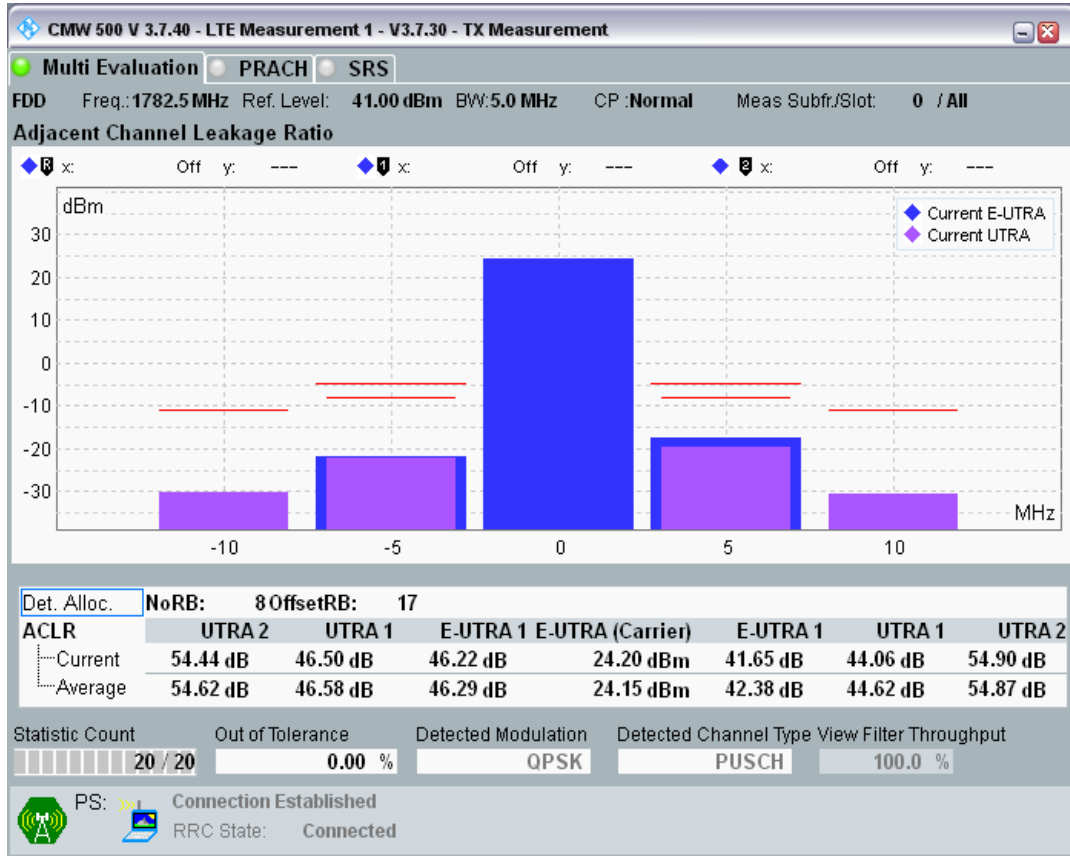

Band3 QAM16 BW=5MHz Channel=19575 RB Size=8 Position=#Max

Band3 QAM16 BW=5MHz Channel=19575 RB Size=25 Position=#0

Band3 QPSK BW=5MHz Channel=19925 RB Size=8 Position=#0

Band3 QPSK BW=5MHz Channel=19925 RB Size=8 Position=#Max