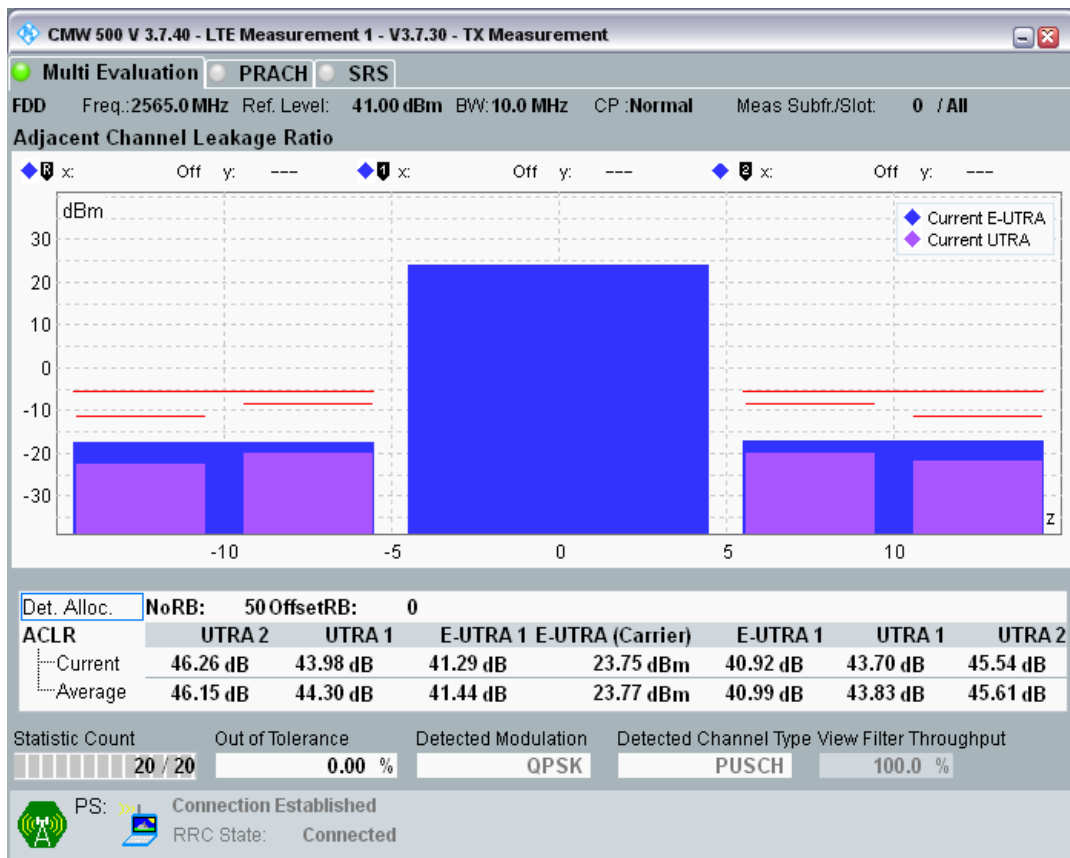

Band7 QPSK BW=10MHz Channel=21400 RB Size=50 Position=#0