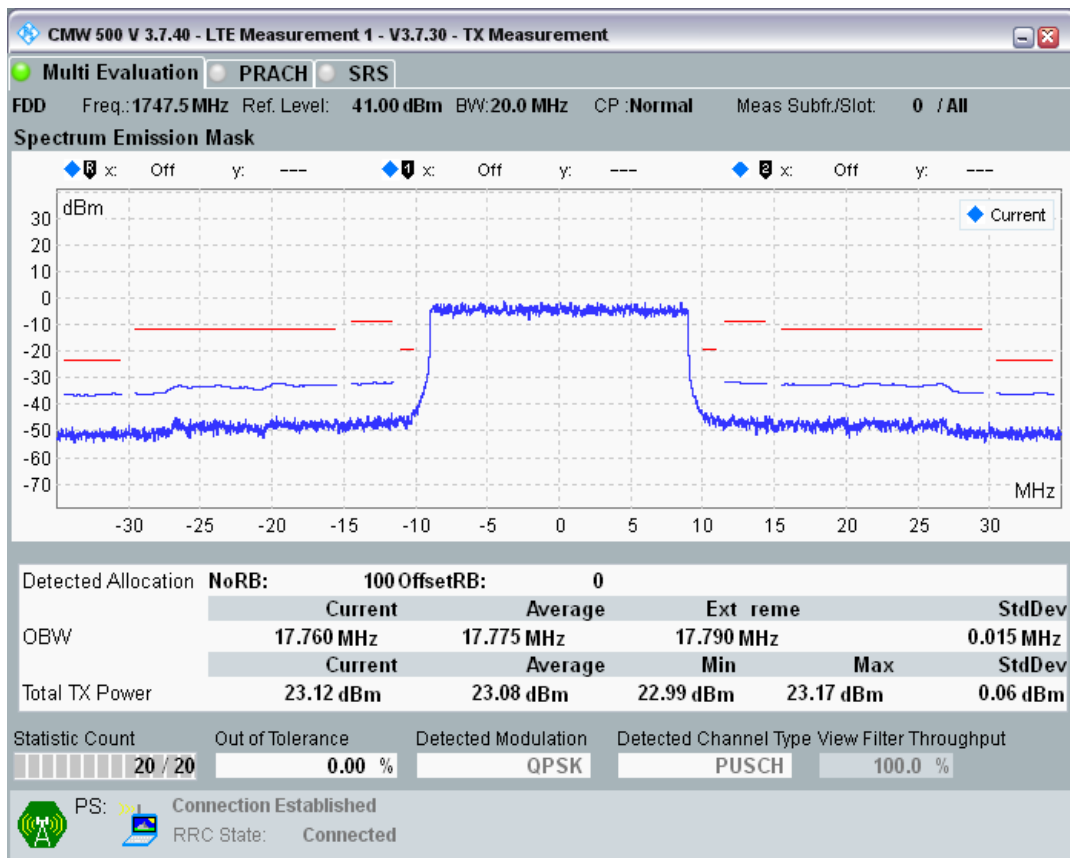

Band3 QPSK BW=20MHz Channel=19575 RB Size=100 Position=#0