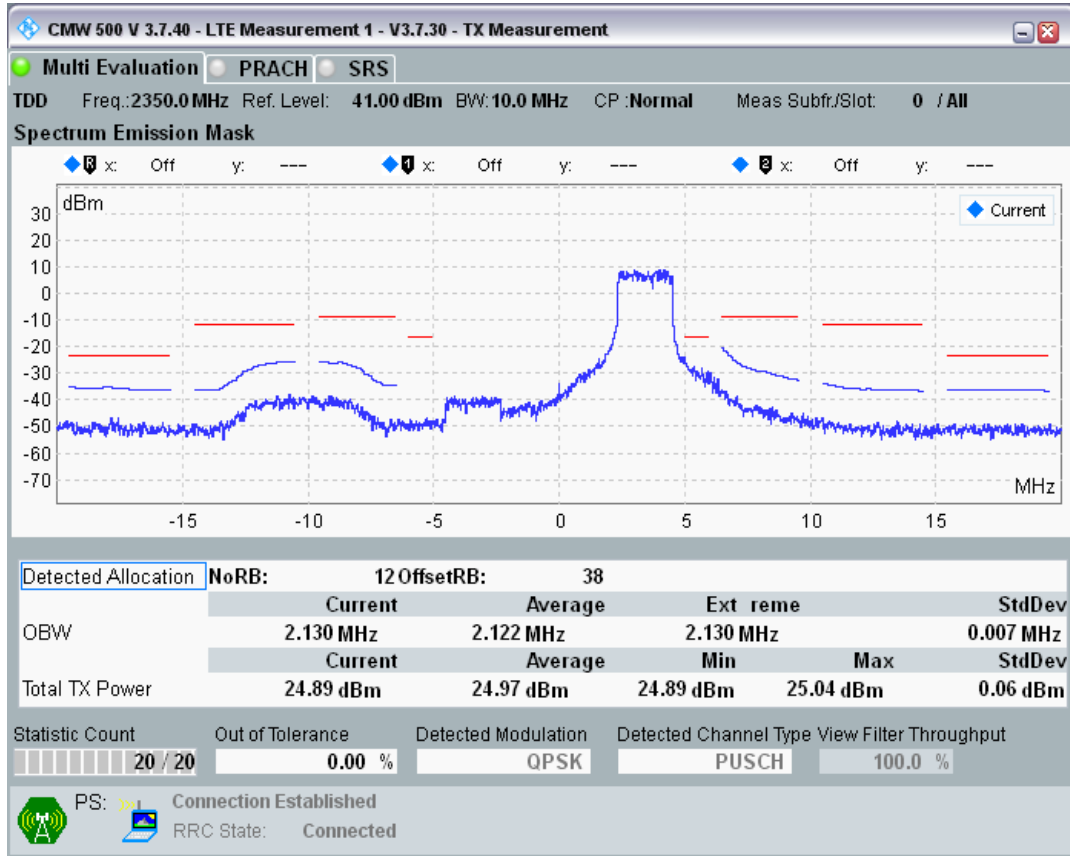

Band40 QPSK BW=10MHz Channel=39150 RB Size=12 Position=#Max