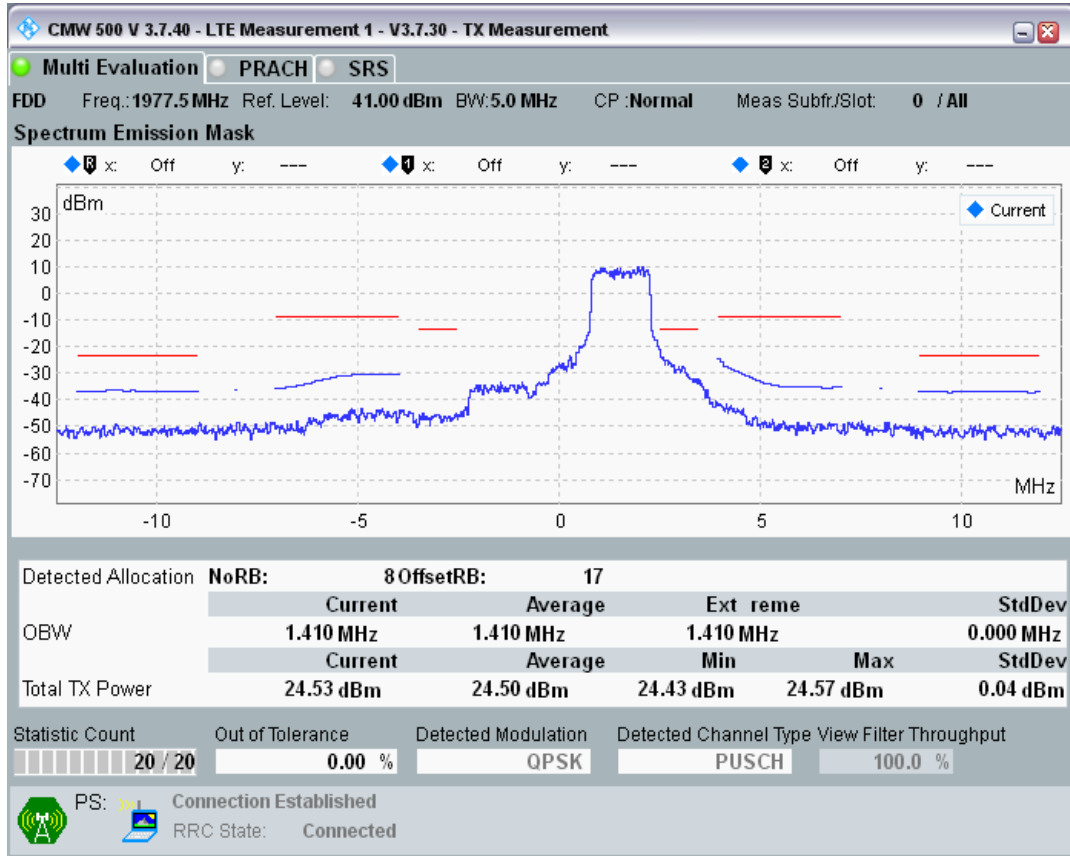

Band1 QPSK BW=5MHz Channel=18575 RB Size=8 Position=#Max