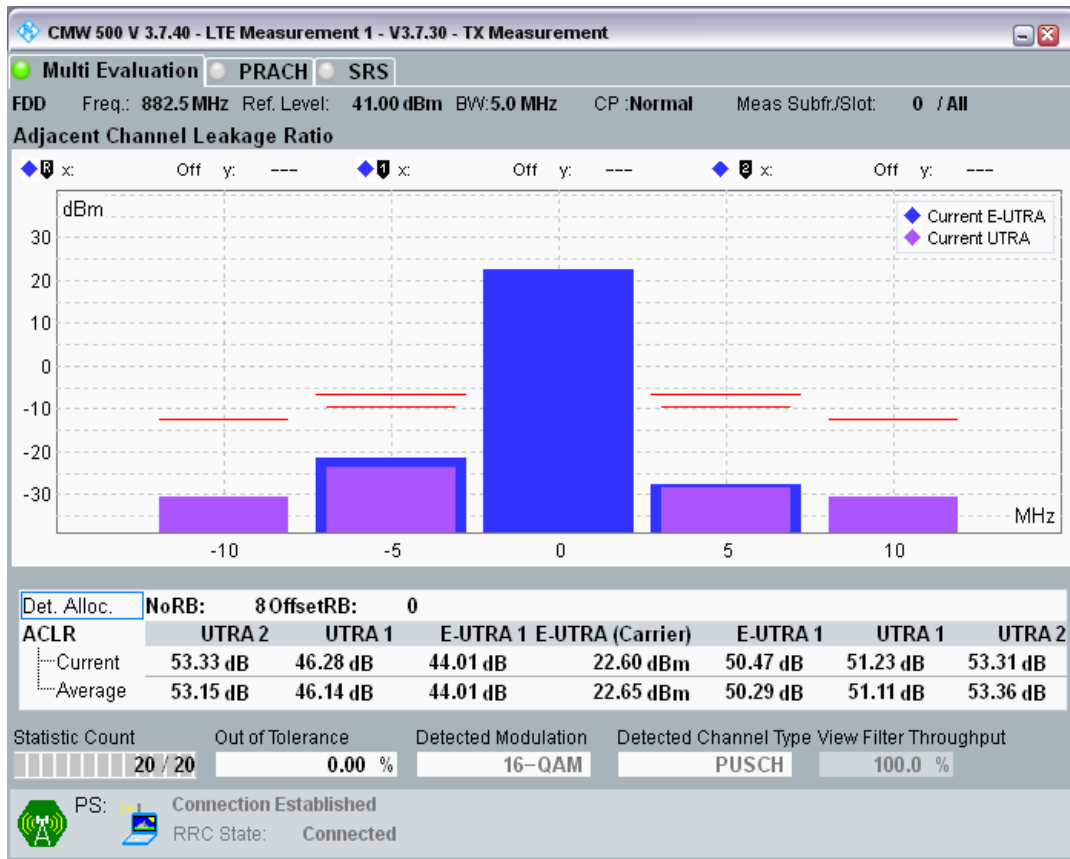

Band8 QPSK BW=5MHz Channel=21475 RB Size=25 Position=#0

Band8 QAM16 BW=5MHz Channel=21475 RB Size=8 Position=#0

Band8 QAM16 BW=5MHz Channel=21475 RB Size=8 Position=#Max

Band8 QAM16 BW=5MHz Channel=21475 RB Size=25 Position=#0