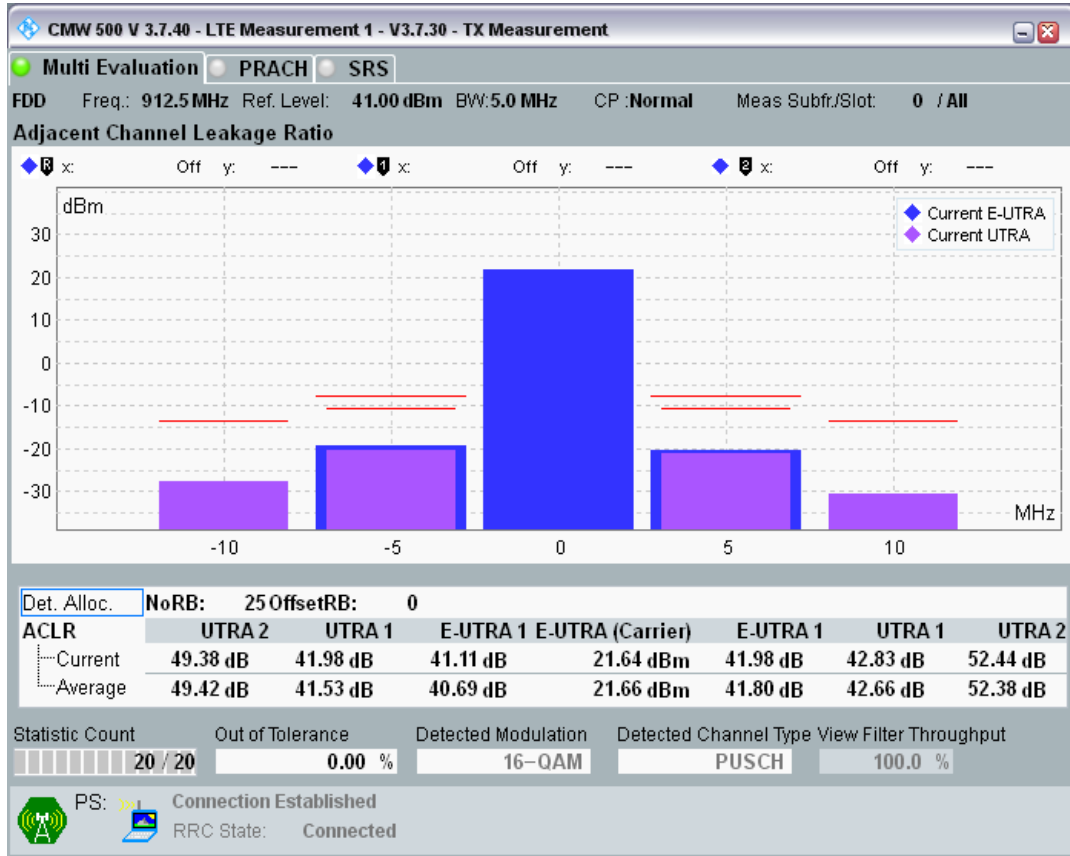

Band8 QPSK BW=5MHz Channel=21775 RB Size=25 Position=#0

Band8 QAM16 BW=5MHz Channel=21775 RB Size=8 Position=#0

Band8 QAM16 BW=5MHz Channel=21775 RB Size=8 Position=#Max

Band8 QAM16 BW=5MHz Channel=21775 RB Size=25 Position=#0