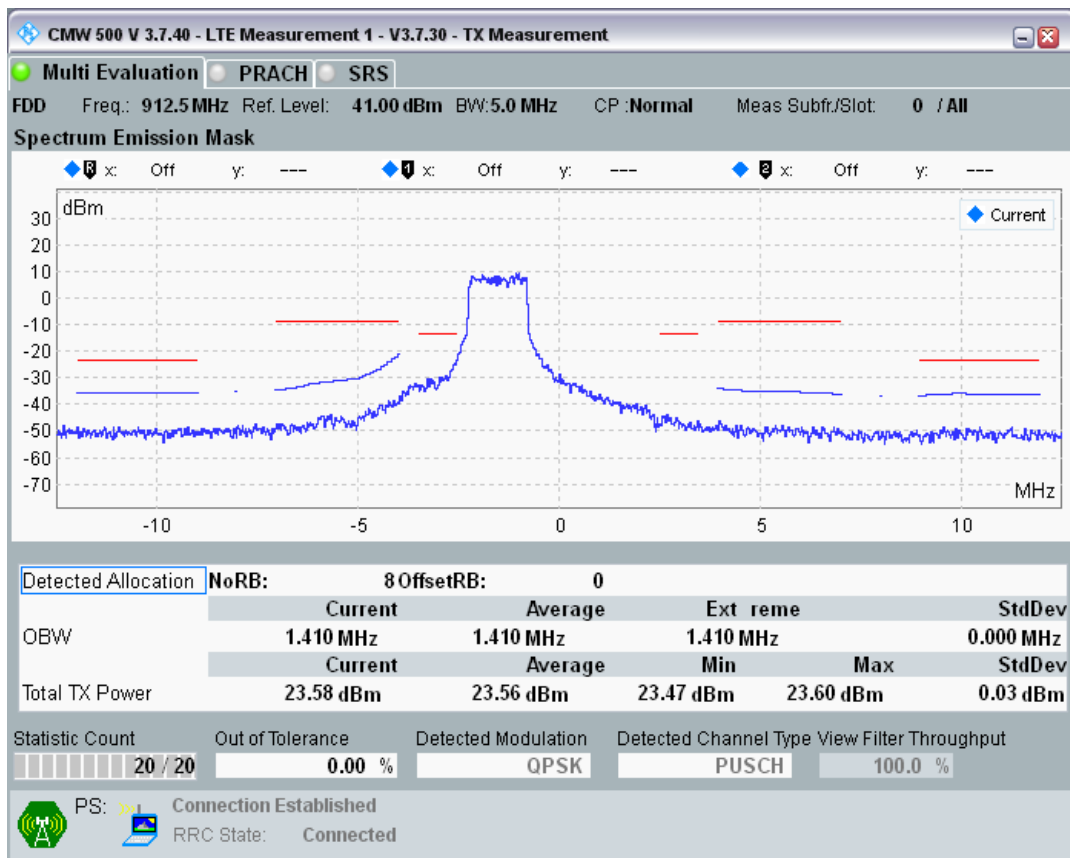

Band8 QPSK BW=5MHz Channel=21775 RB Size=8 Position=#0