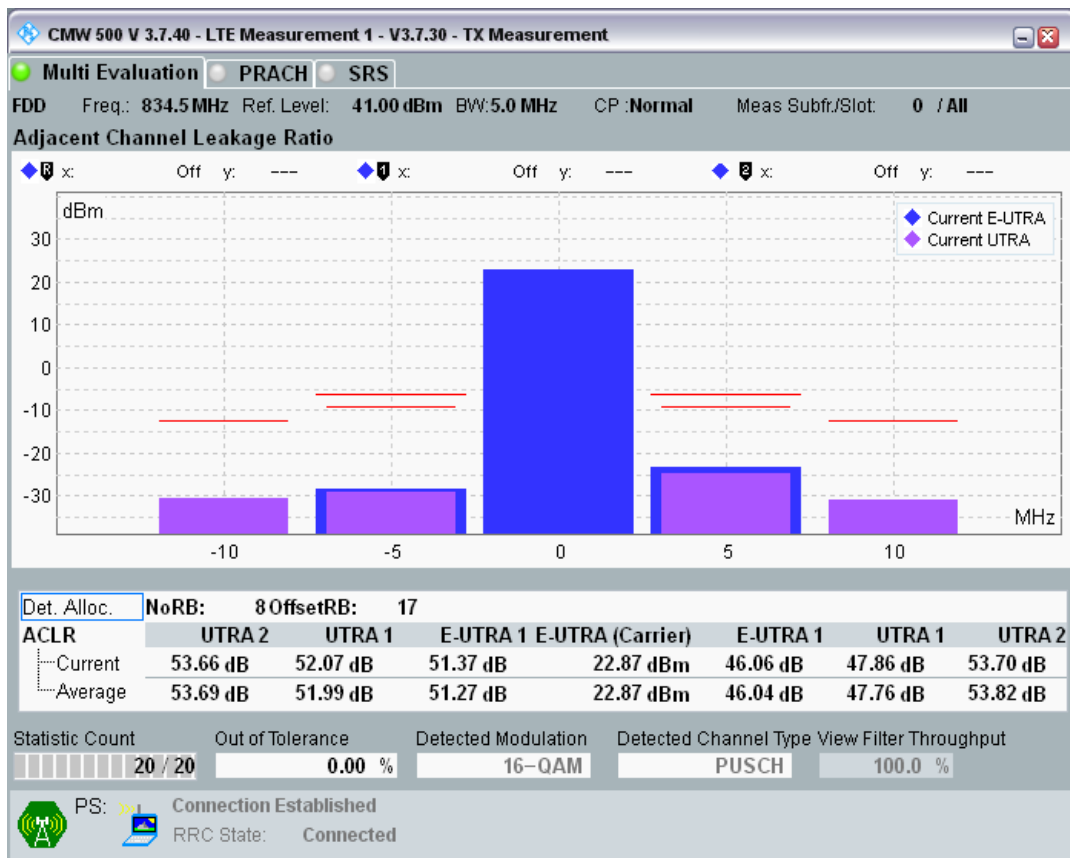

Band20 QAM16 BW=5MHz Channel=24175 RB Size=8 Position=#Max