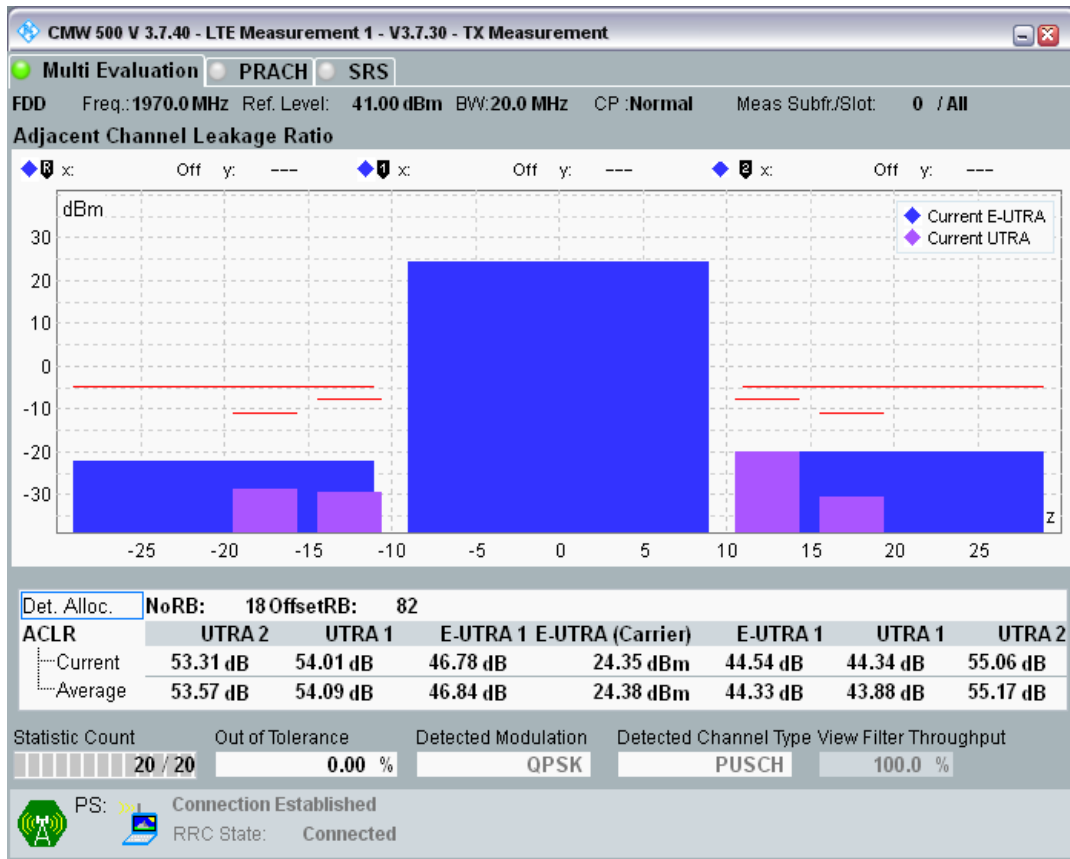

Band1 QPSK BW=20MHz Channel=18500 RB Size=18 Position=#Max