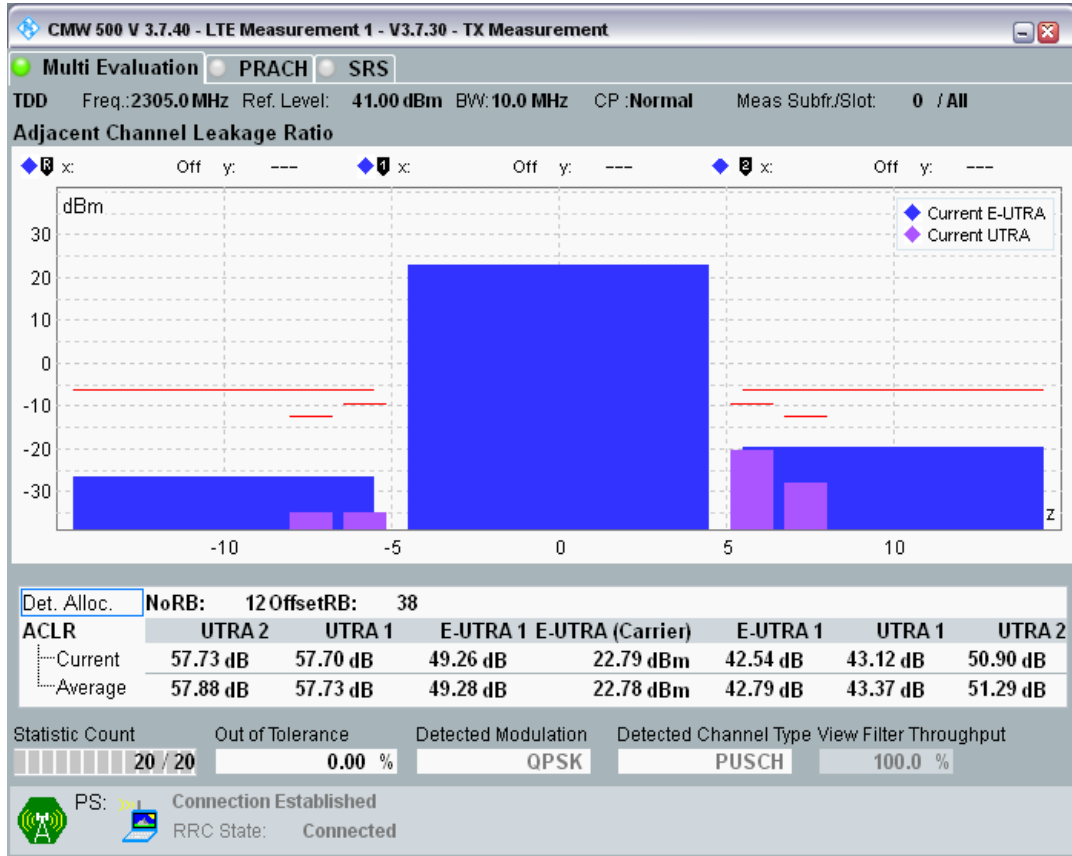

Band40 QAM16 BW=5MHz Channel=39625 RB Size=8 Position=#Max

Band40 QAM16 BW=5MHz Channel=39625 RB Size=25 Position=#0

Band40 QPSK BW=10MHz Channel=38700 RB Size=12 Position=#0

Band40 QPSK BW=10MHz Channel=38700 RB Size=12 Position=#Max