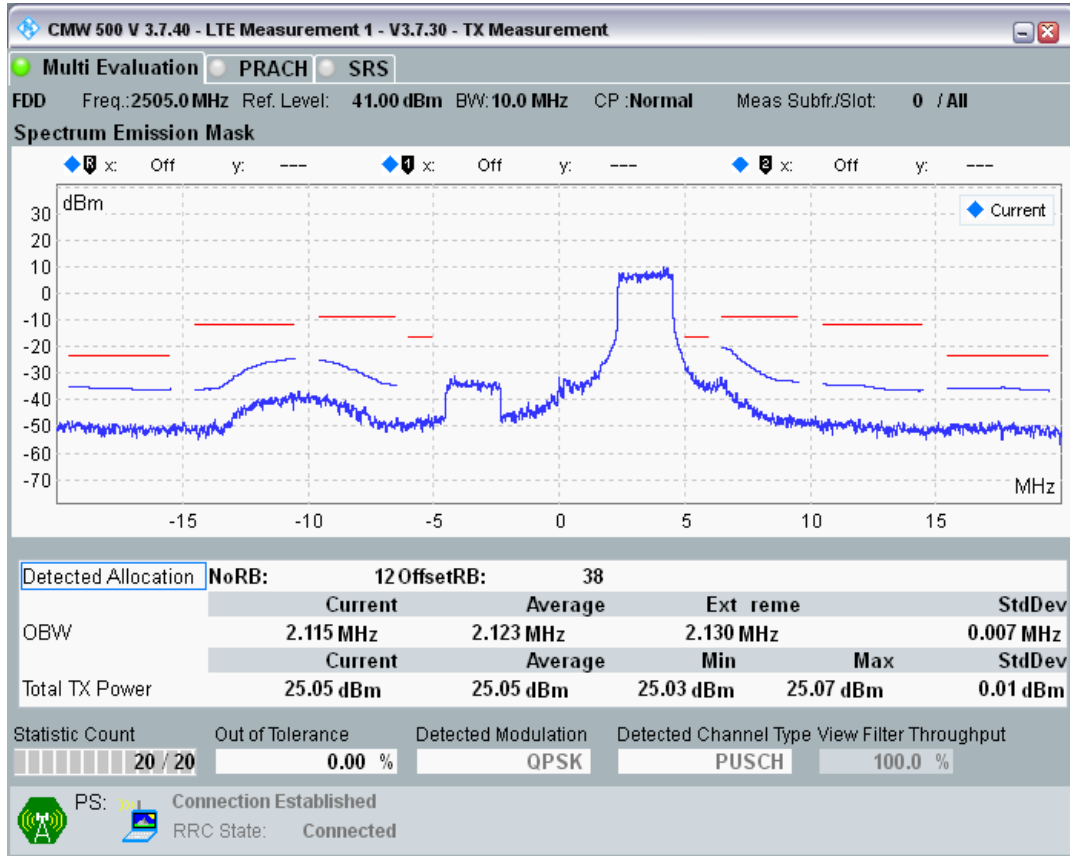

Band7 QPSK BW=10MHz Channel=20800 RB Size=12 Position=#Max