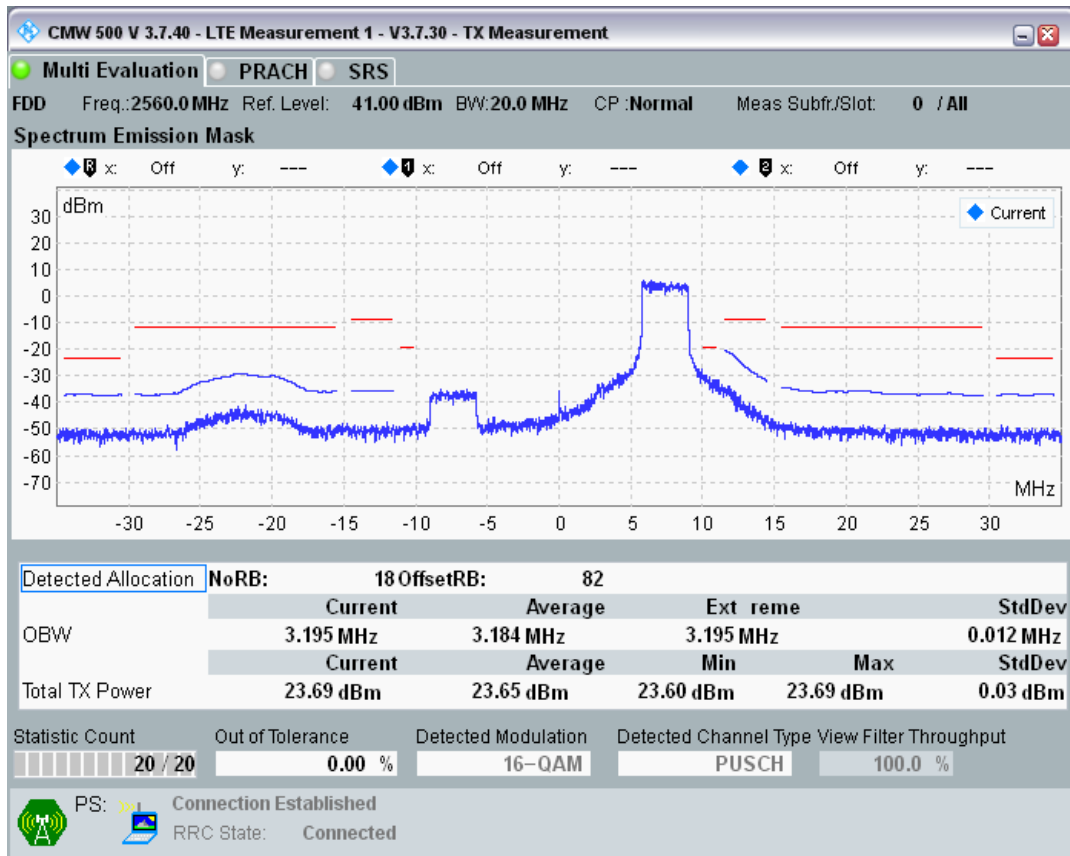

Band7 QAM16 BW=20MHz Channel=21350 RB Size=18 Position=#Max