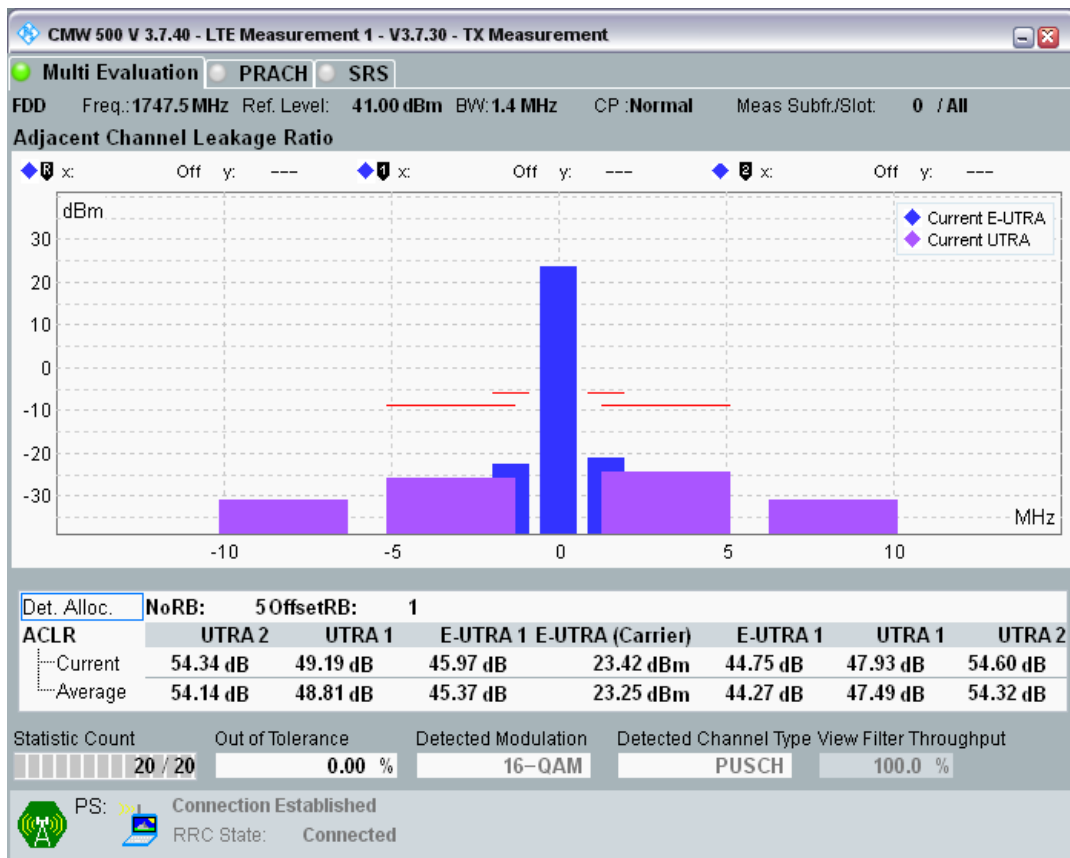

Band3 QAM16 BW=1.4MHz Channel=19575 RB Size=5 Position=#Max