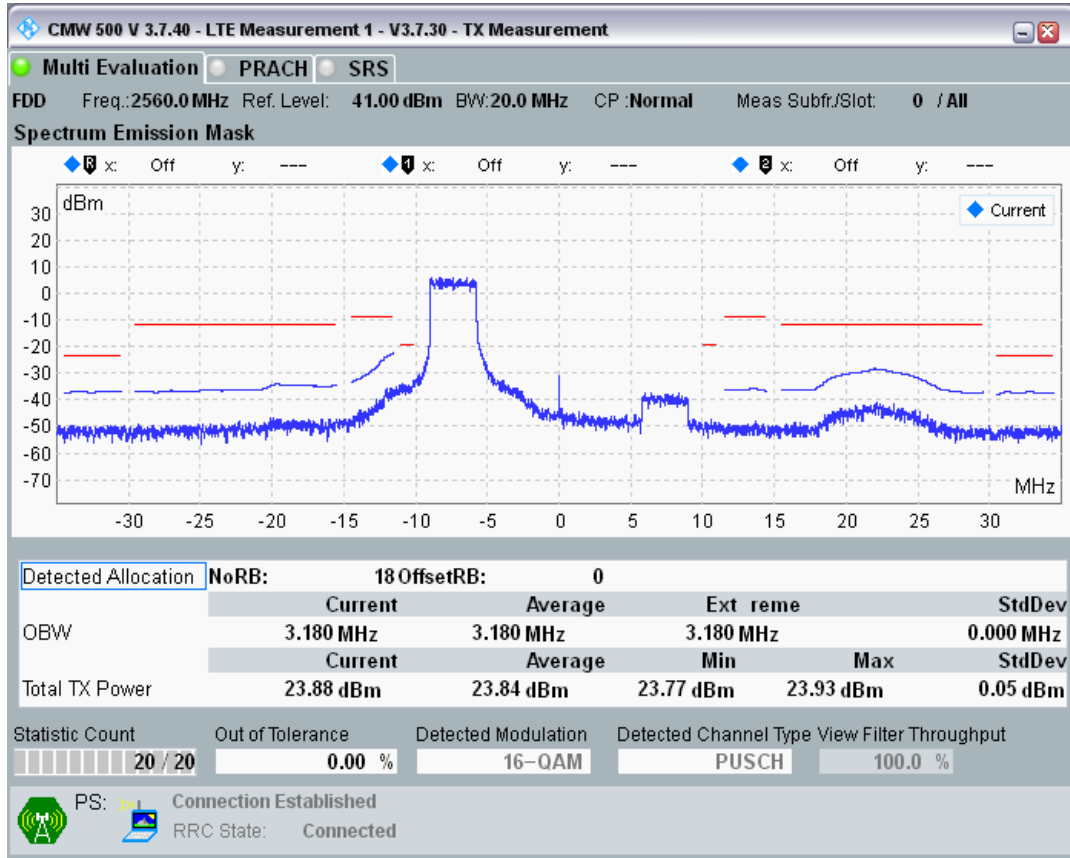

Band7 QAM16 BW=20MHz Channel=21350 RB Size=18 Position=#0