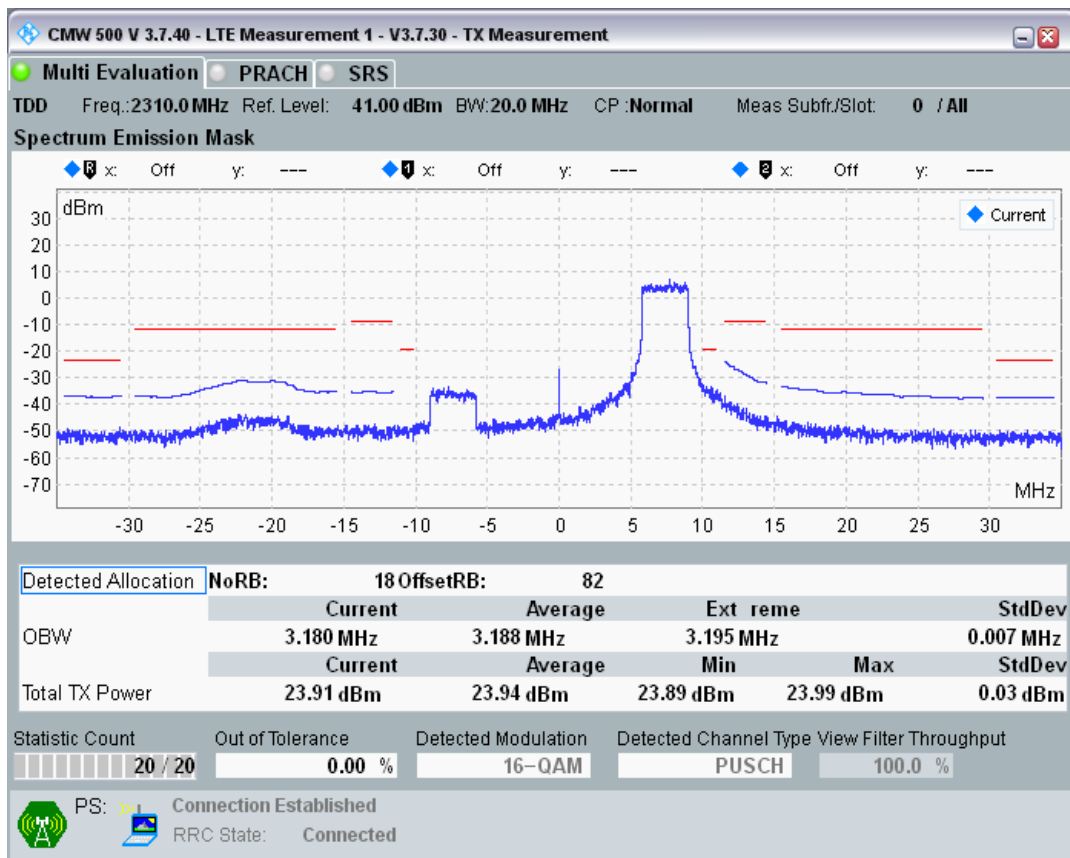

Band40 QAM16 BW=20MHz Channel=38750 RB Size=18 Position=#Max