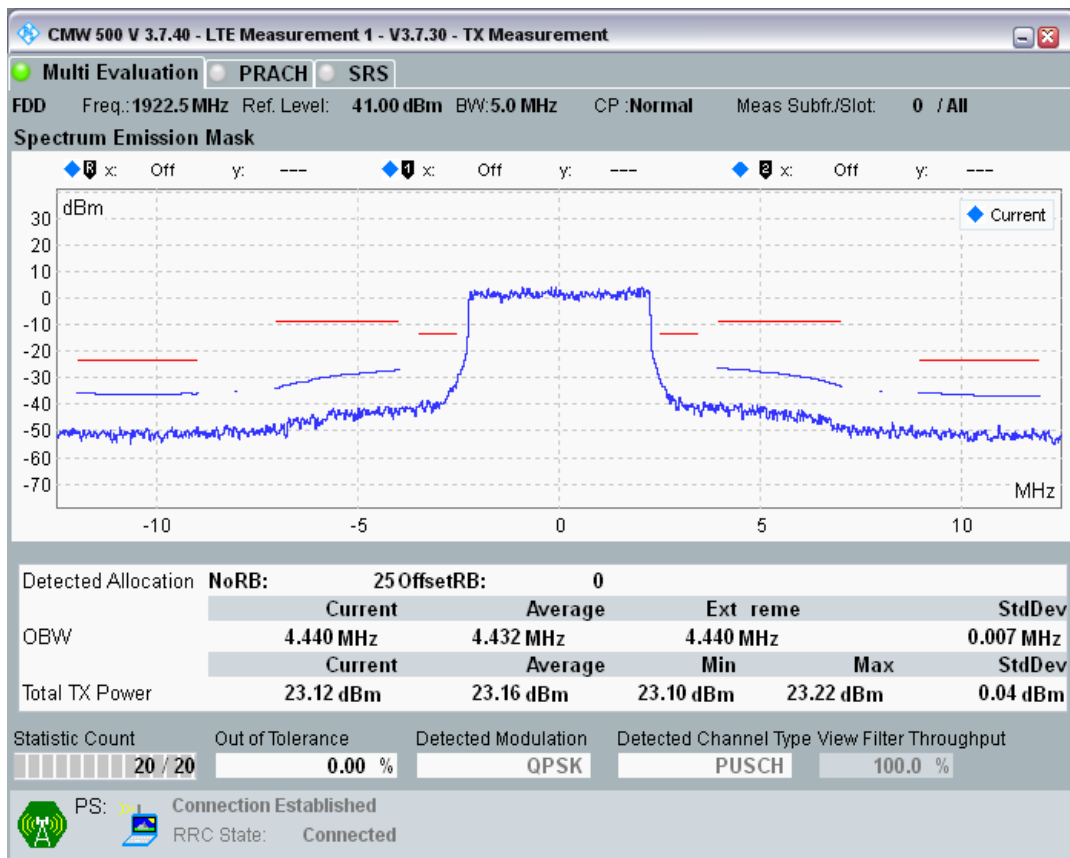

Band1 QPSK BW=5MHz Channel=18025 RB Size=25 Position=#0