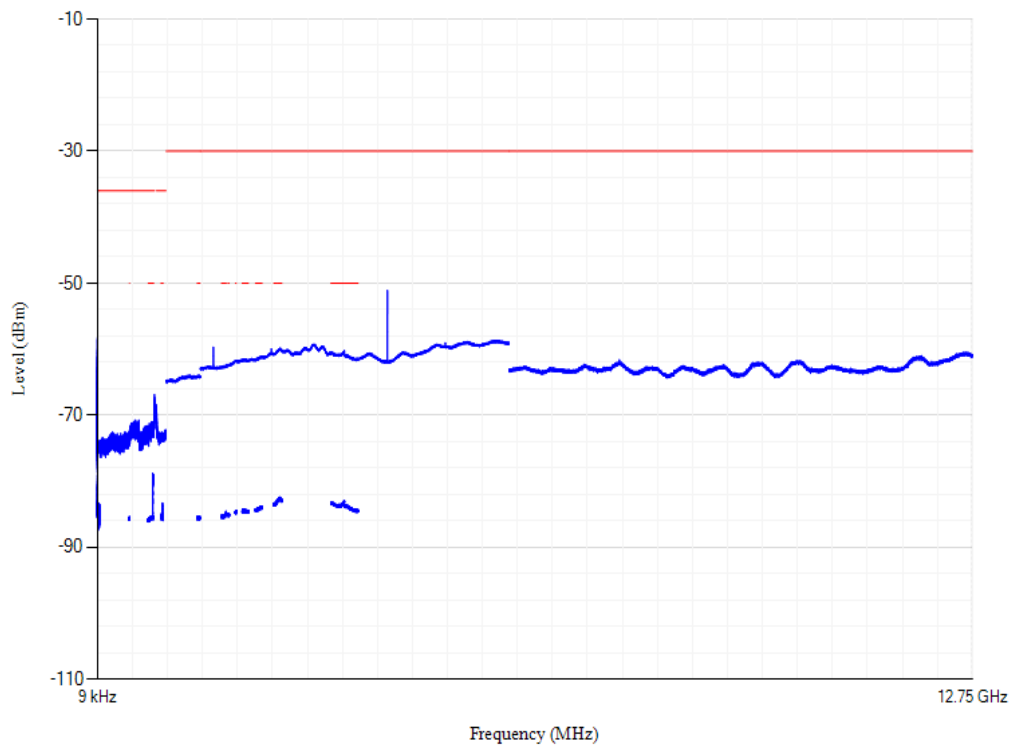

Conducted spurious emissions

Band20 QPSK BW=5MHz Channel=24175 RB Size=1 Position=#0

Conducted spurious emissions

Band20 QPSK BW=5MHz Channel=24300 RB Size=1 Position=#0

Conducted spurious emissions

Band20 QPSK BW=5MHz Channel=24425 RB Size=1 Position=#0