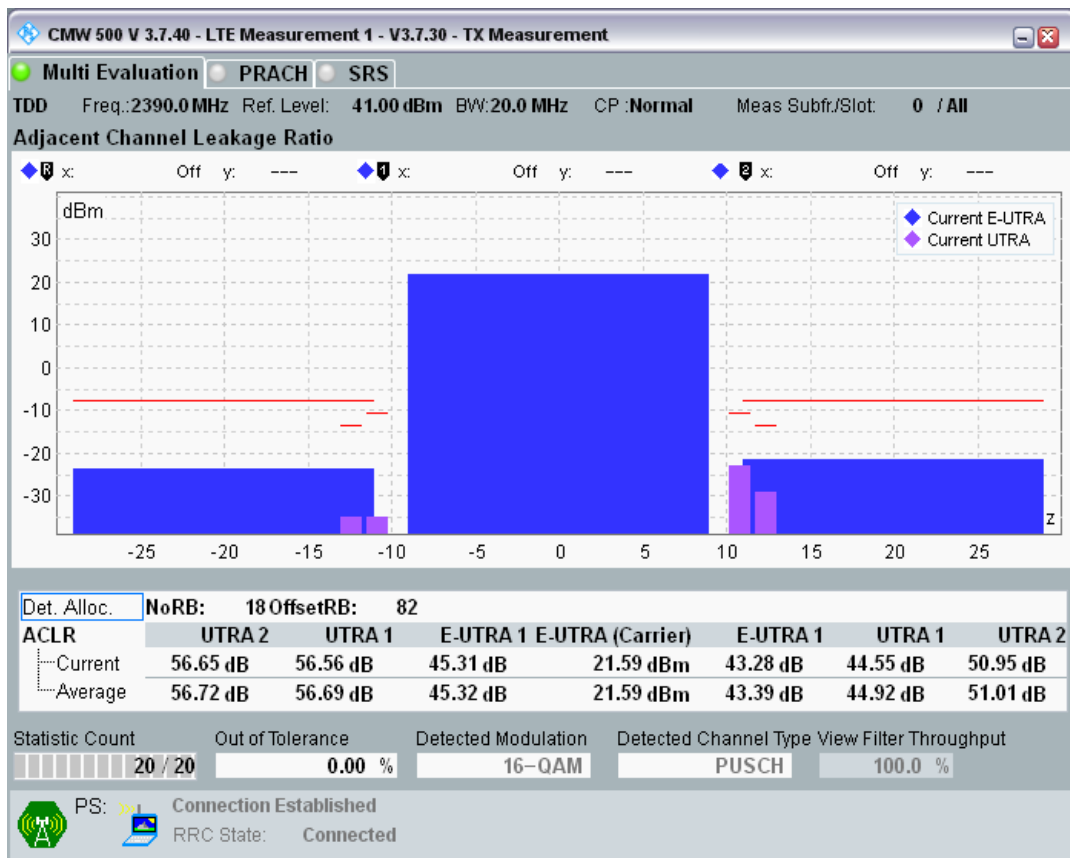

Band40 QAM16 BW=20MHz Channel=39550 RB Size=18 Position=#Max