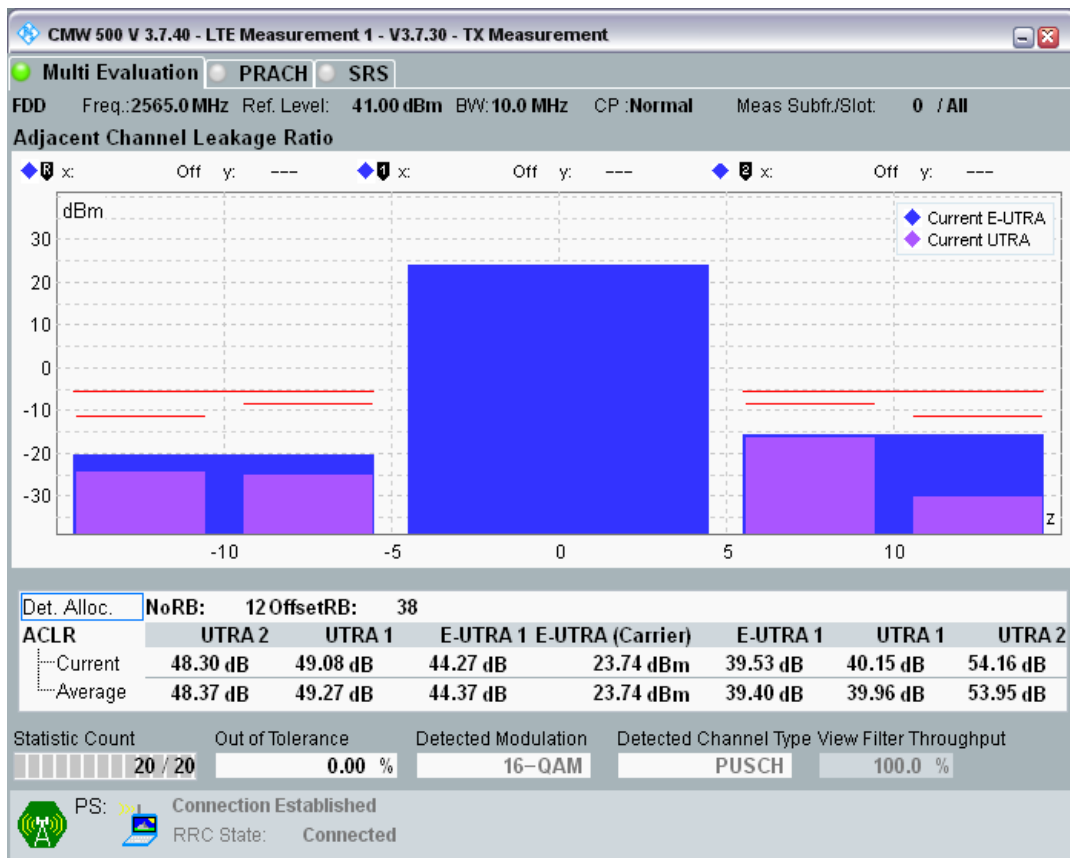

Band7 QAM16 BW=10MHz Channel=21400 RB Size=12 Position=#Max