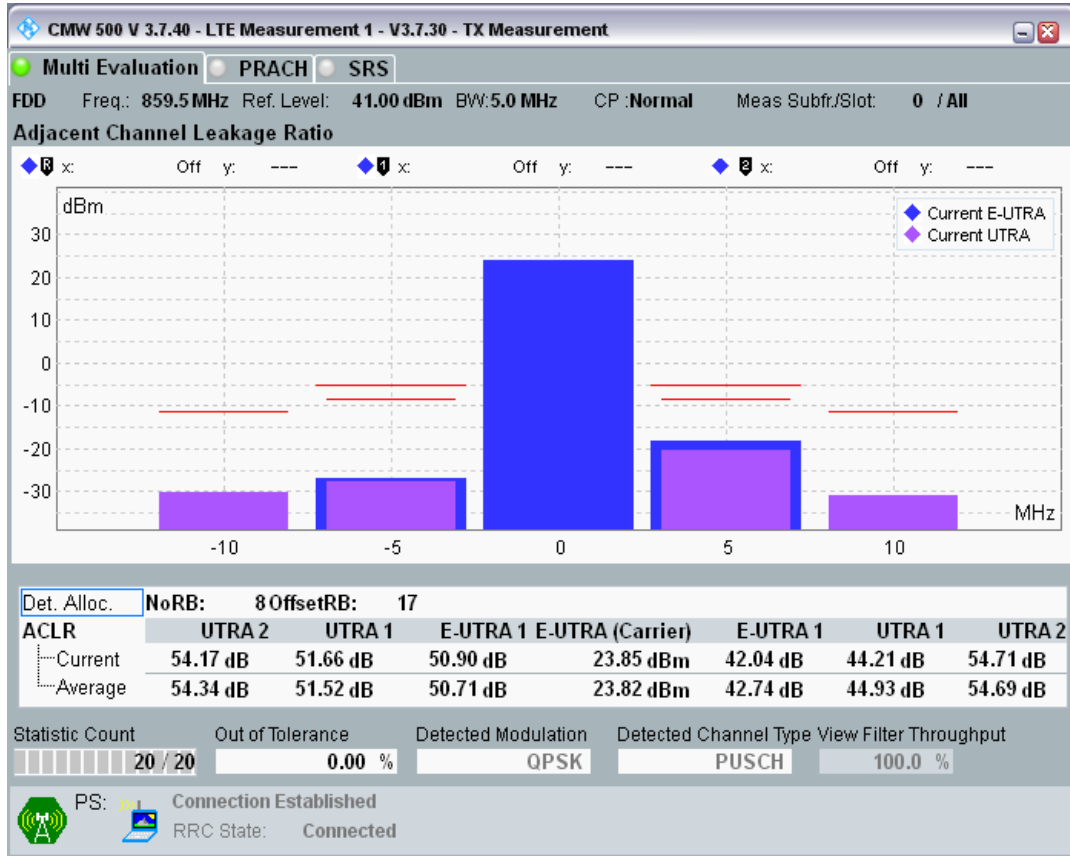

Band20 QAM16 BW=5MHz Channel=24300 RB Size=8 Position=#Max

Band20 QAM16 BW=5MHz Channel=24300 RB Size=25 Position=#0

Band20 QPSK BW=5MHz Channel=24425 RB Size=8 Position=#0

Band20 QPSK BW=5MHz Channel=24425 RB Size=8 Position=#Max