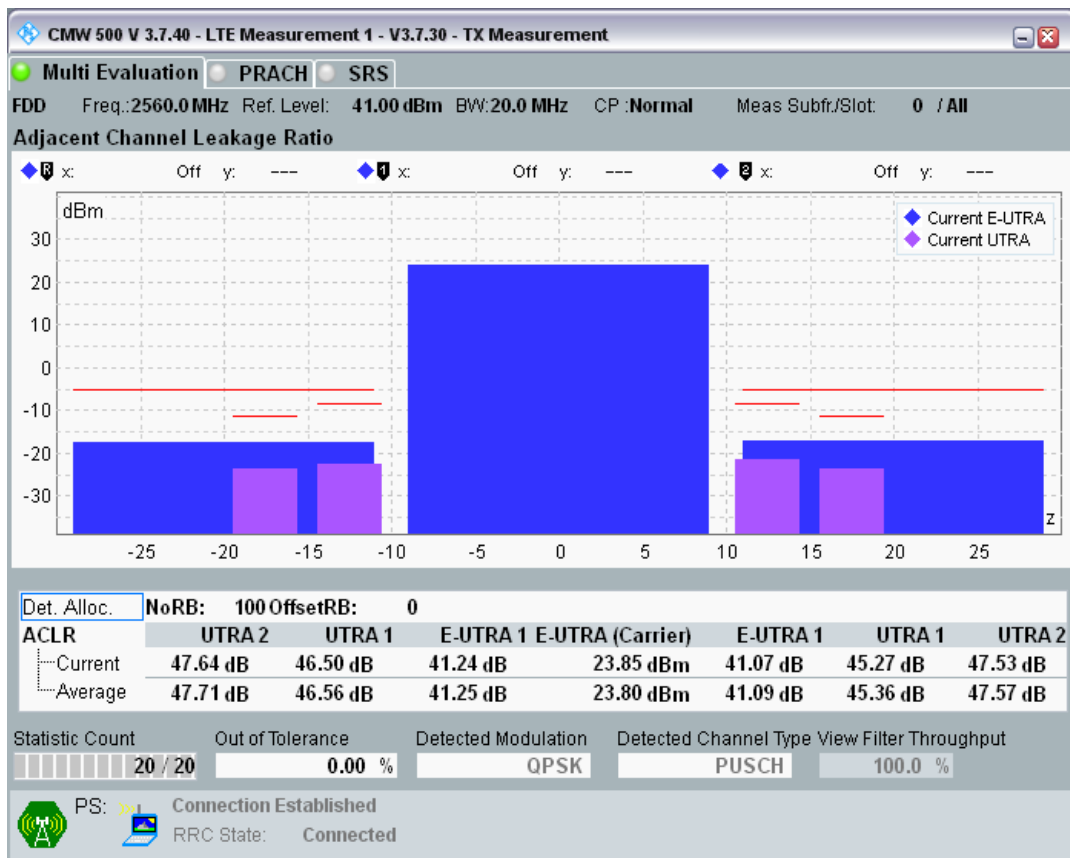

Band7 QPSK BW=20MHz Channel=21350 RB Size=100 Position=#0