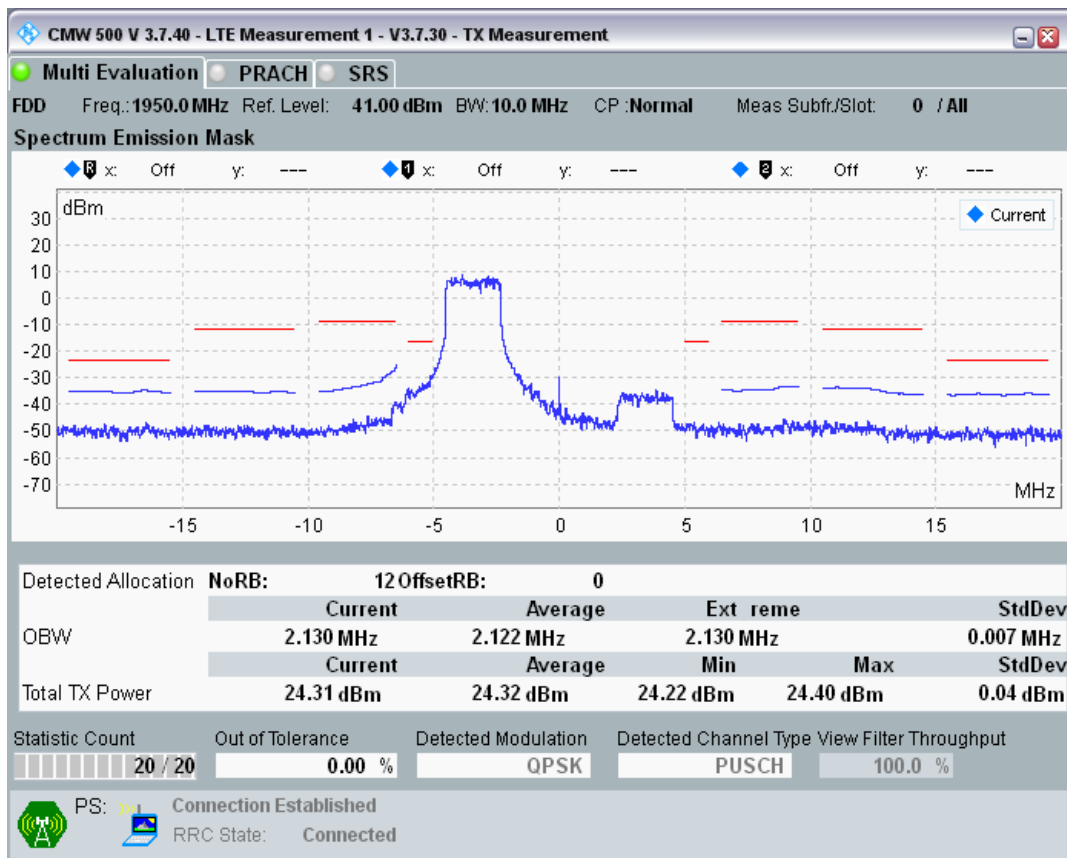

Band1 QPSK BW=10MHz Channel=18300 RB Size=12 Position=#0