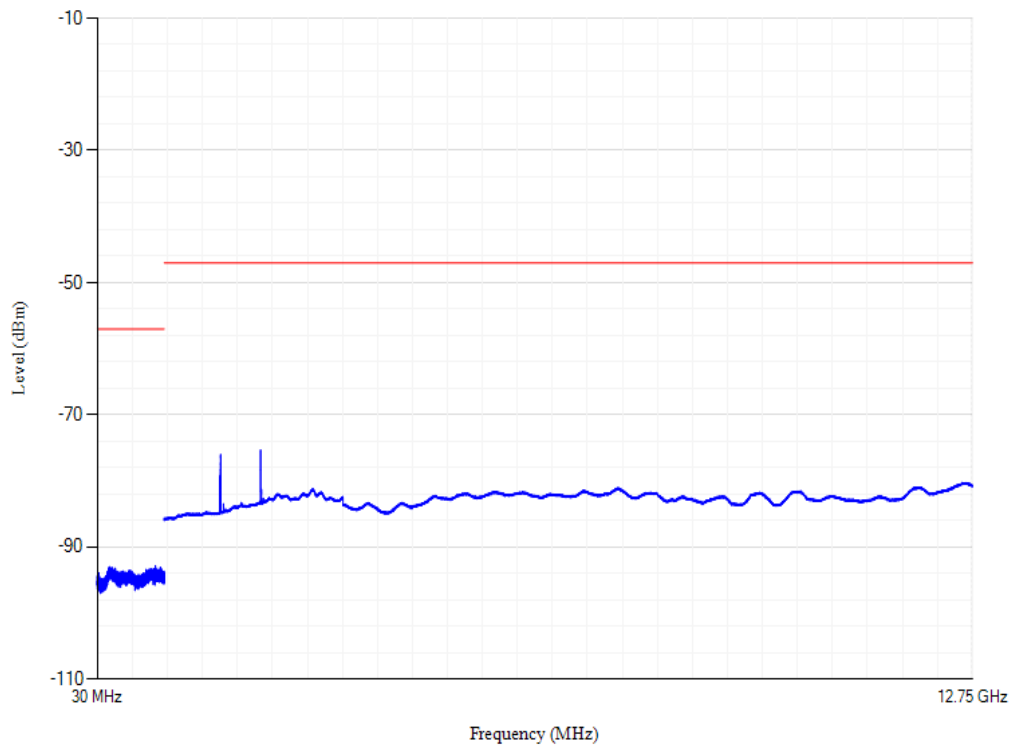

Conducted spurious emissions

Band3 QPSK BW=20MHz Channel=19850