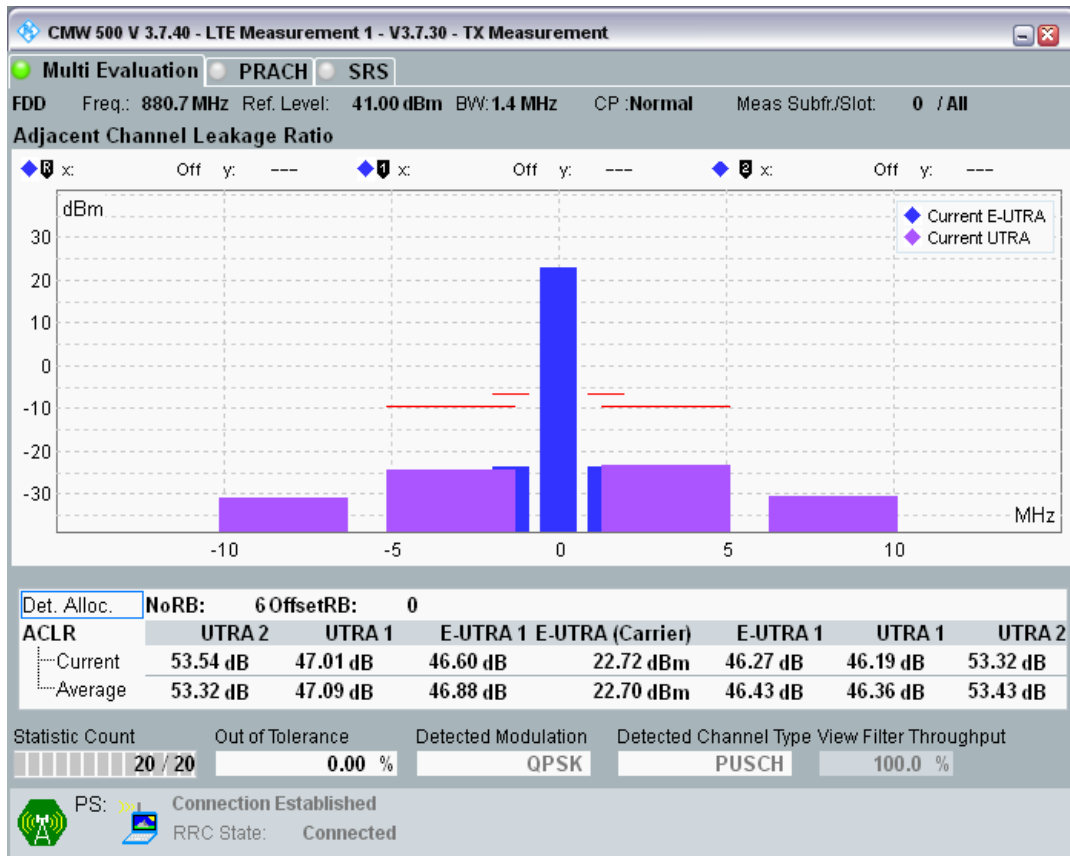

Band8 QPSK BW=1.4MHz Channel=21457 RB Size=6 Position=#0