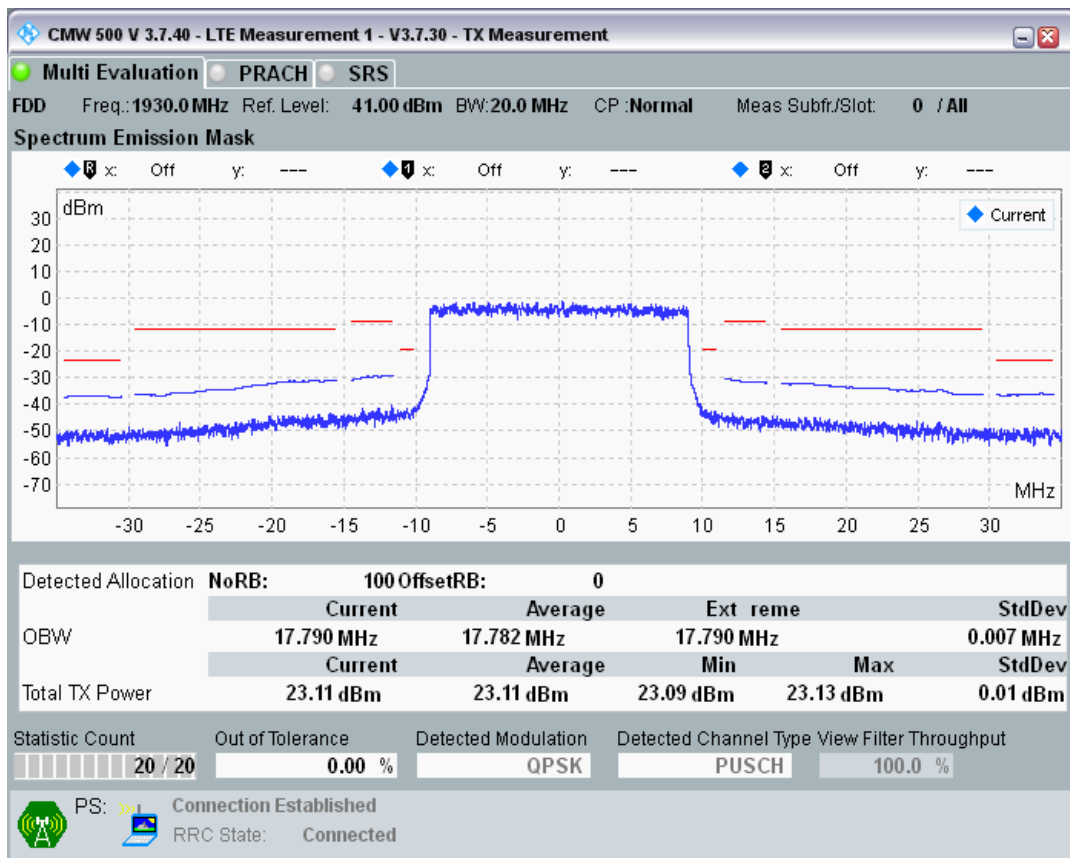

Band1 QPSK BW=20MHz Channel=18100 RB Size=100 Position=#0