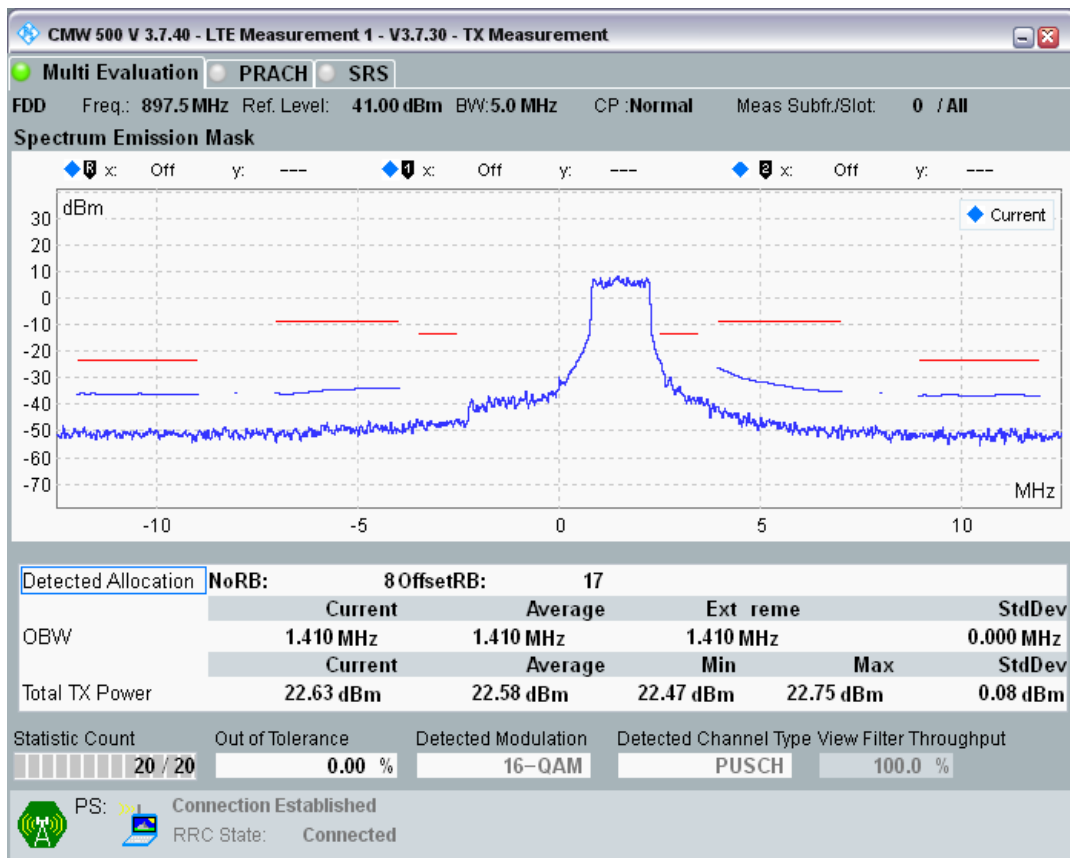

Band8 QAM16 BW=5MHz Channel=21625 RB Size=8 Position=#Max