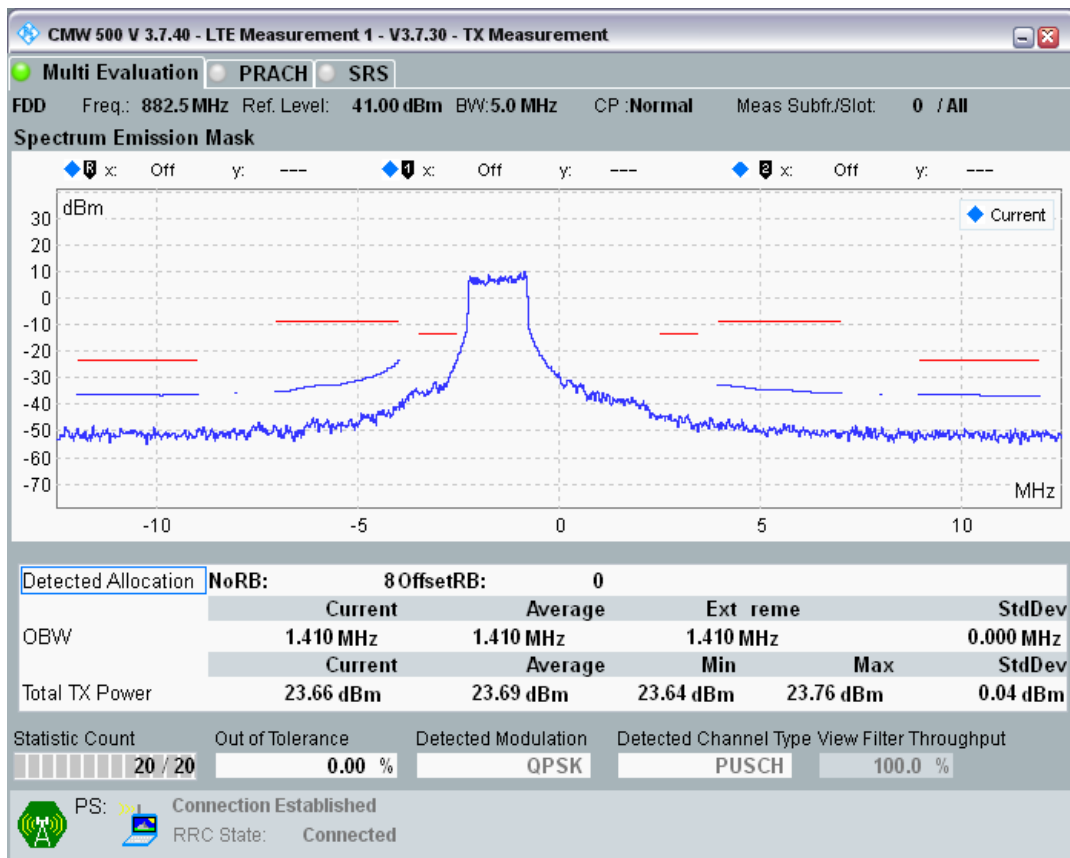

Band8 QPSK BW=5MHz Channel=21475 RB Size=8 Position=#0