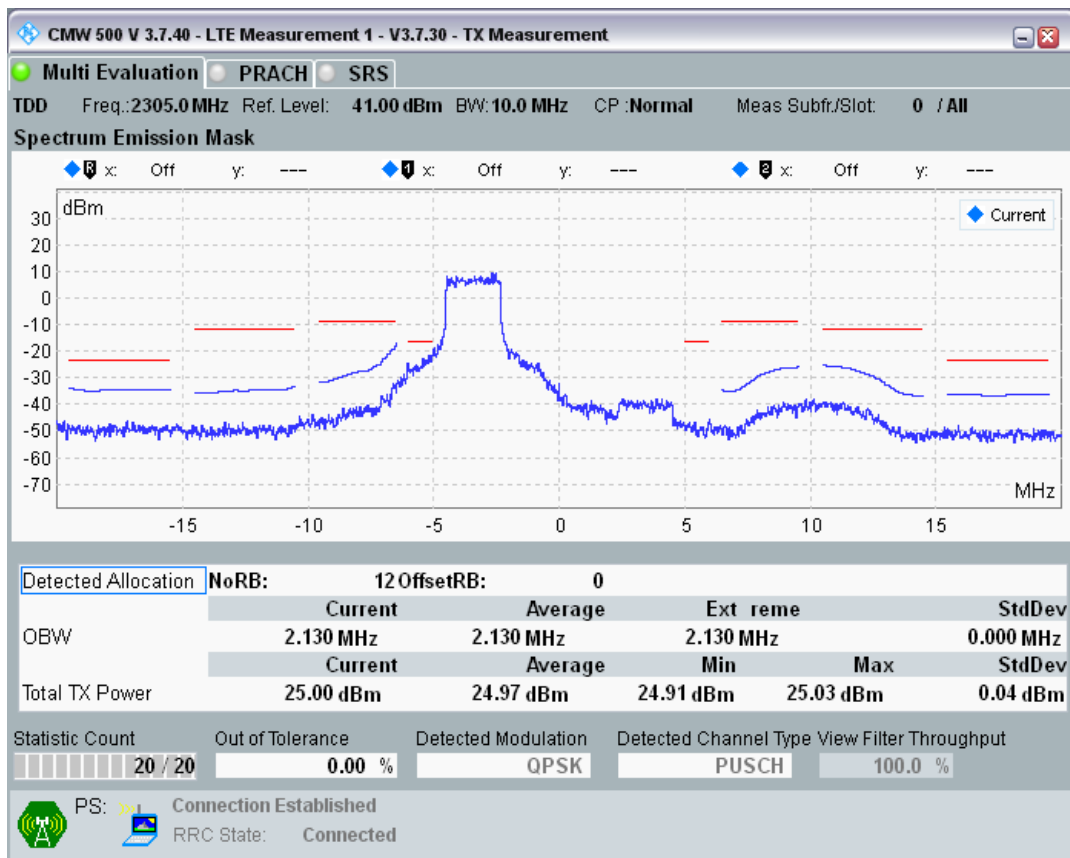

Band40 QPSK BW=10MHz Channel=38700 RB Size=12 Position=#0