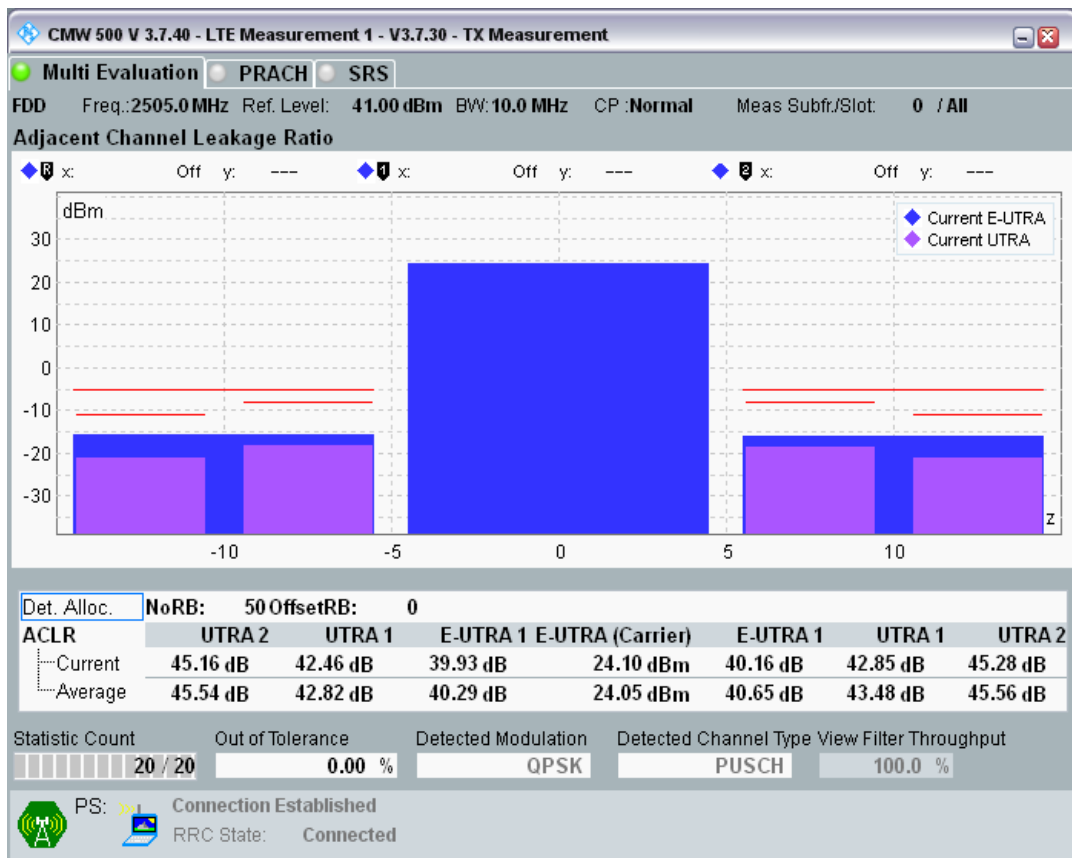

Band7 QPSK BW=10MHz Channel=20800 RB Size=50 Position=#0