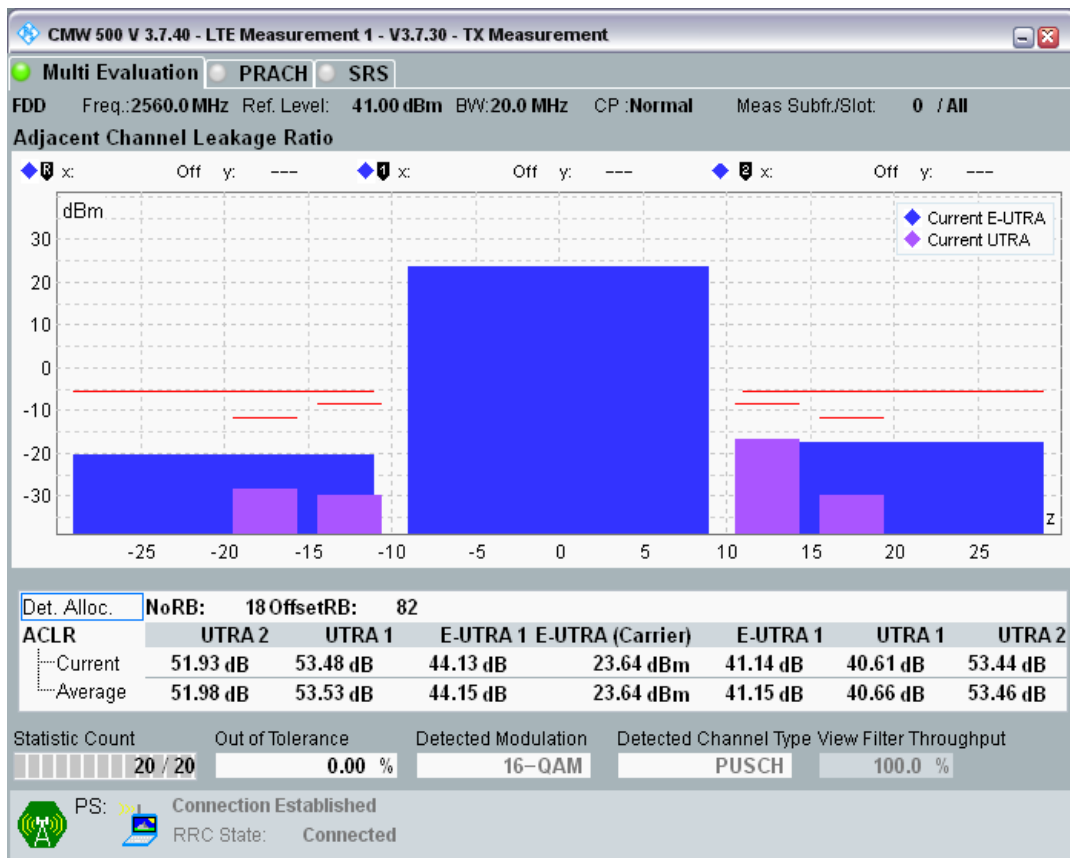

Band7 QAM16 BW=20MHz Channel=21350 RB Size=18 Position=#Max