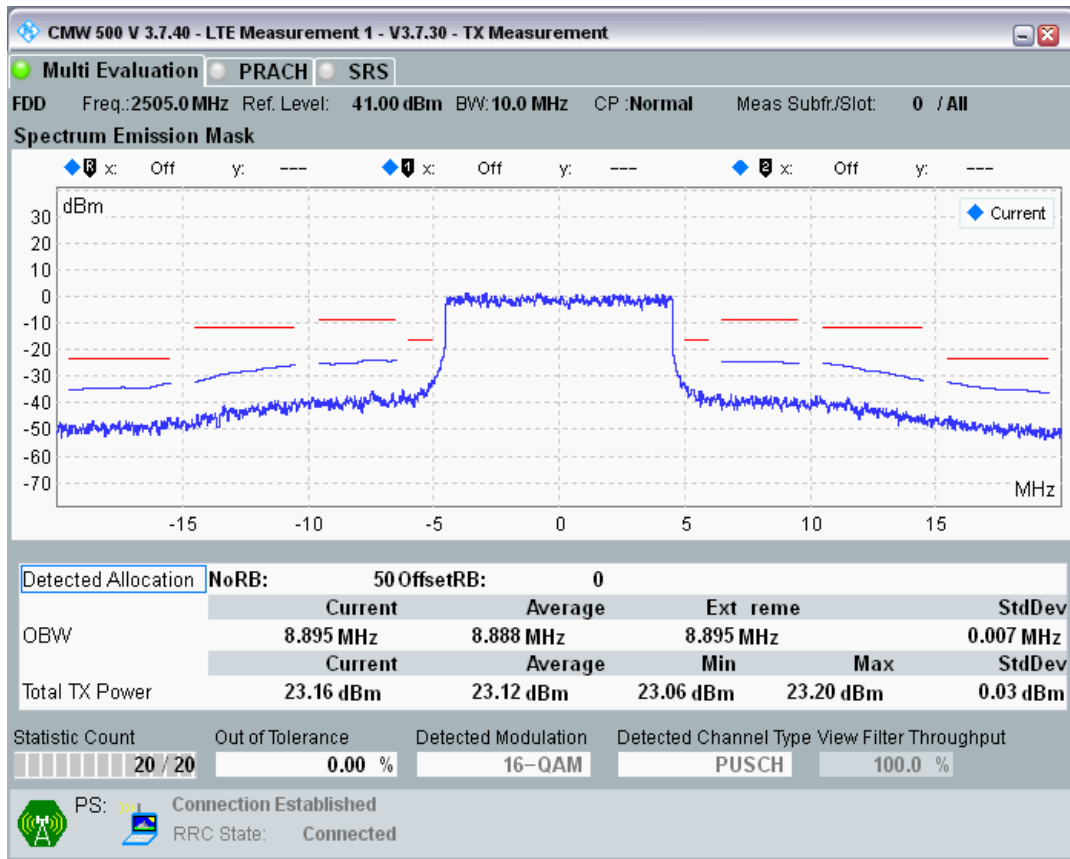

Band7 QAM16 BW=10MHz Channel=20800 RB Size=50 Position=#0