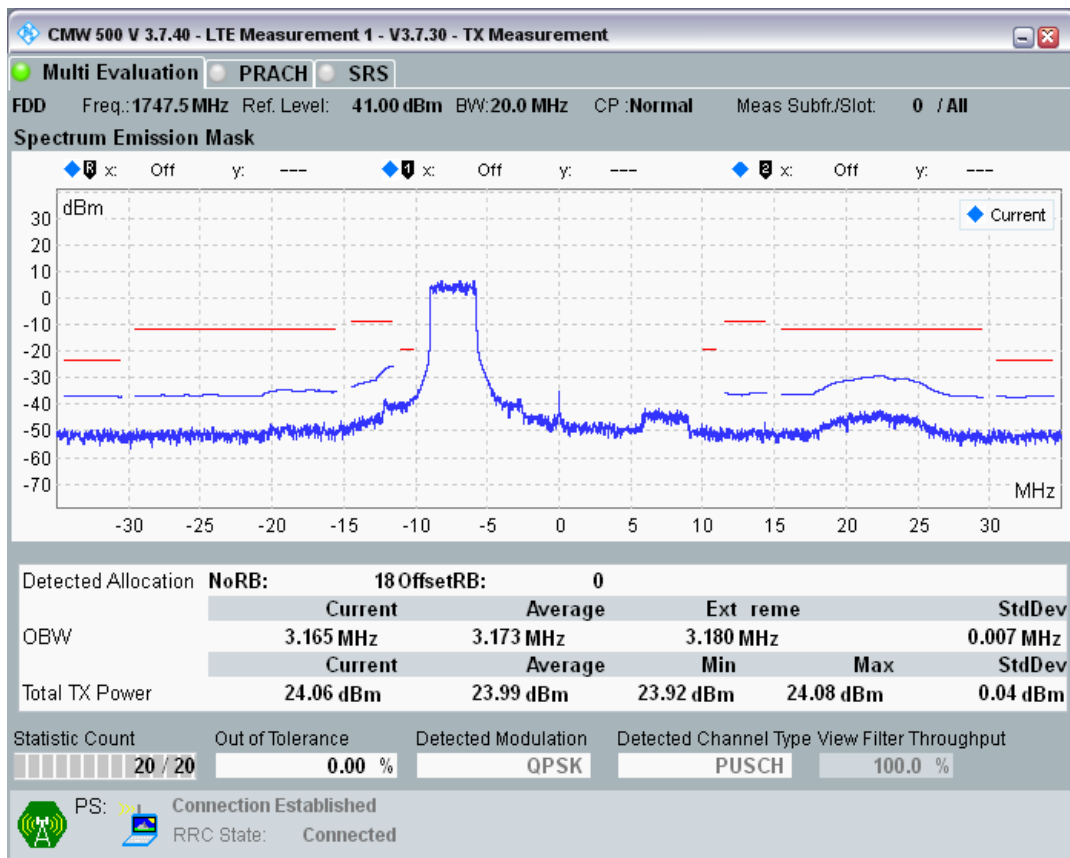

Band3 QPSK BW=20MHz Channel=19575 RB Size=18 Position=#0