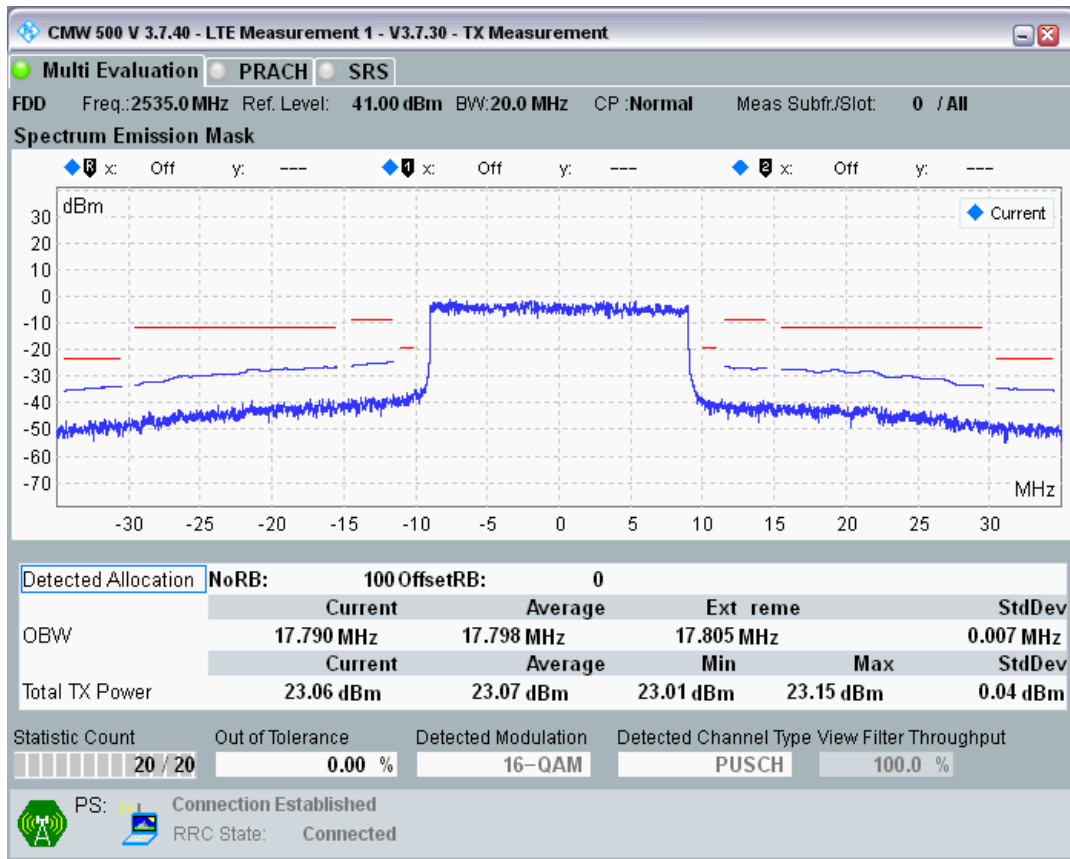

Band7 QAM16 BW=20MHz Channel=21100 RB Size=100 Position=#0