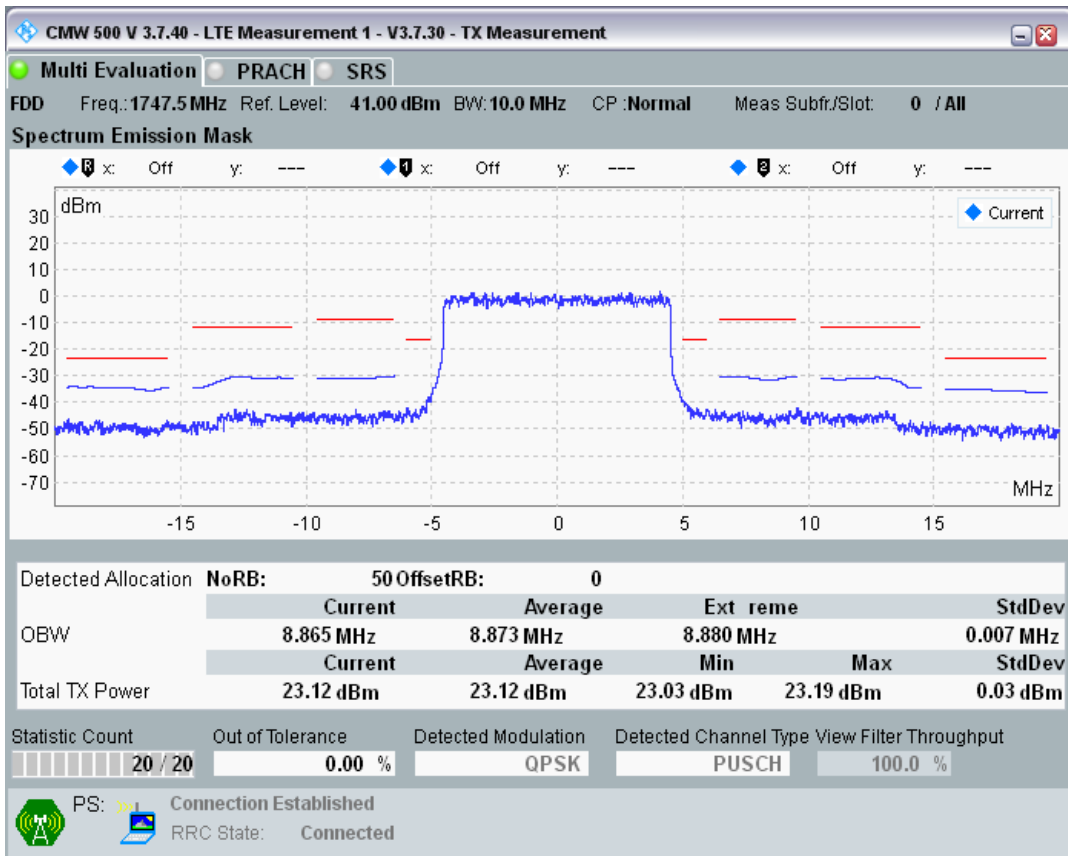

Band3 QPSK BW=10MHz Channel=19575 RB Size=50 Position=#0