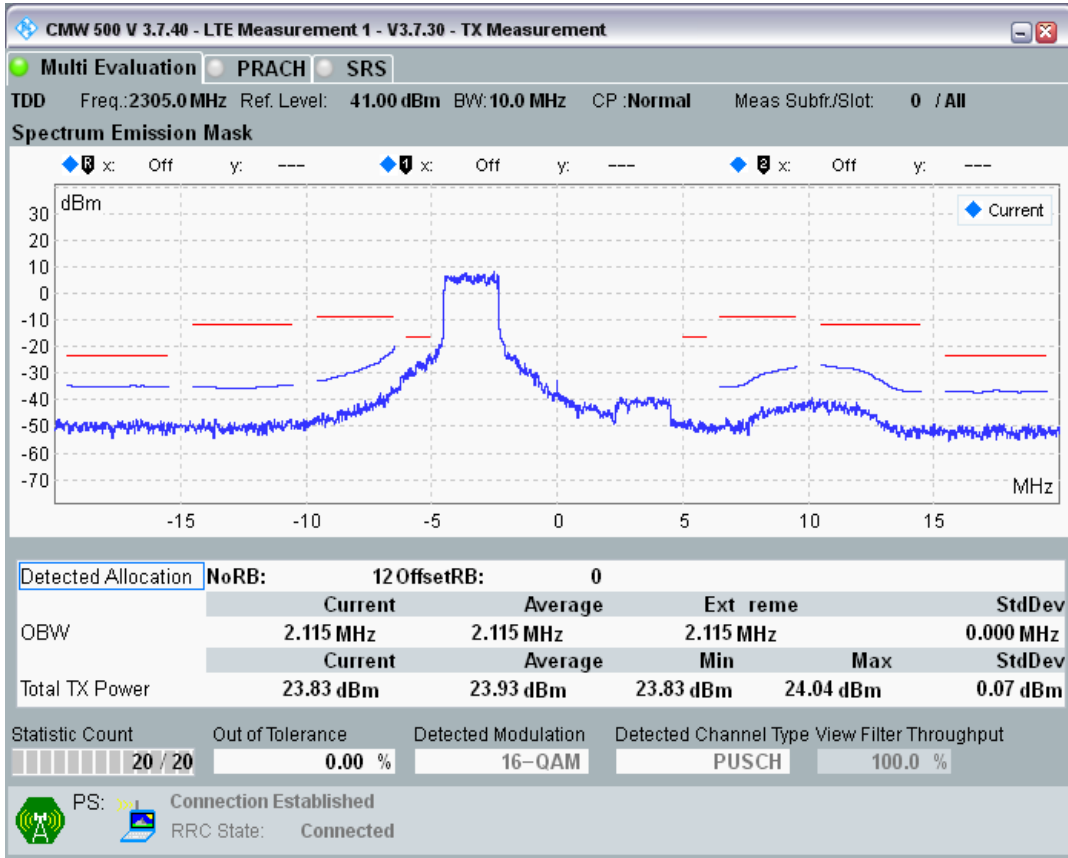

Band40 QAM16 BW=10MHz Channel=38700 RB Size=12 Position=#0