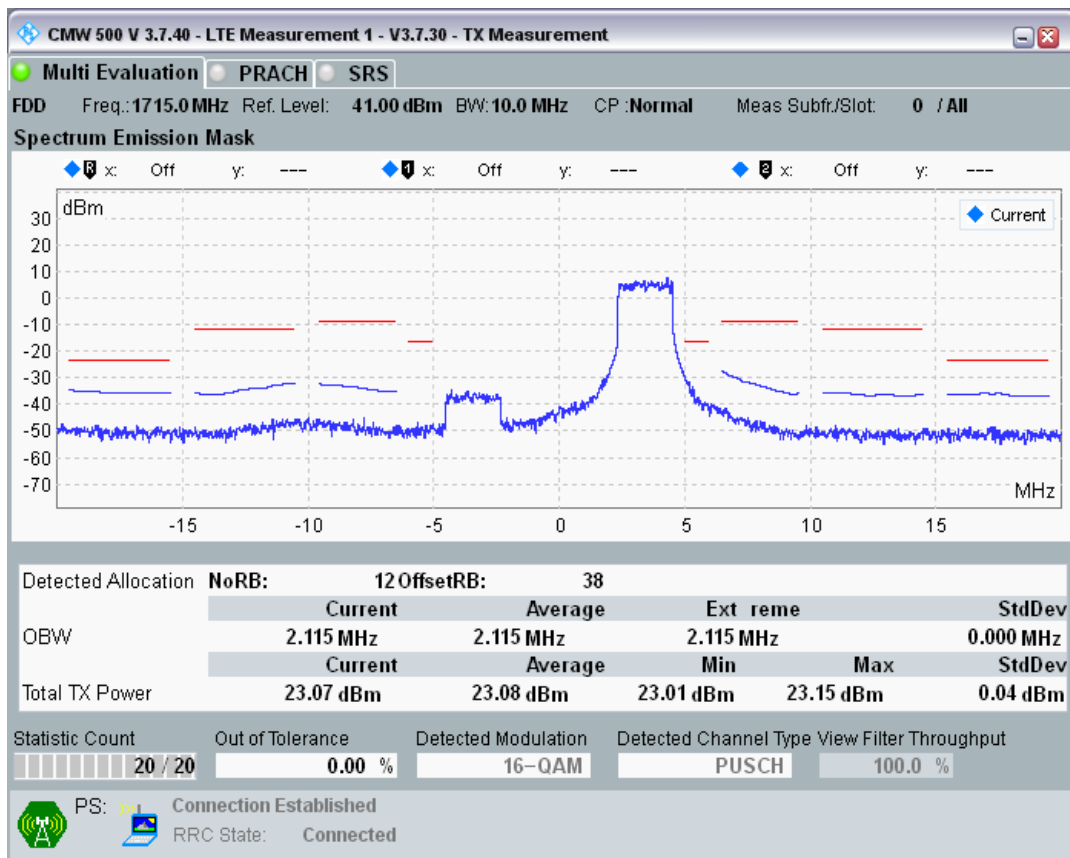

Band3 QAM16 BW=10MHz Channel=19250 RB Size=12 Position=#Max