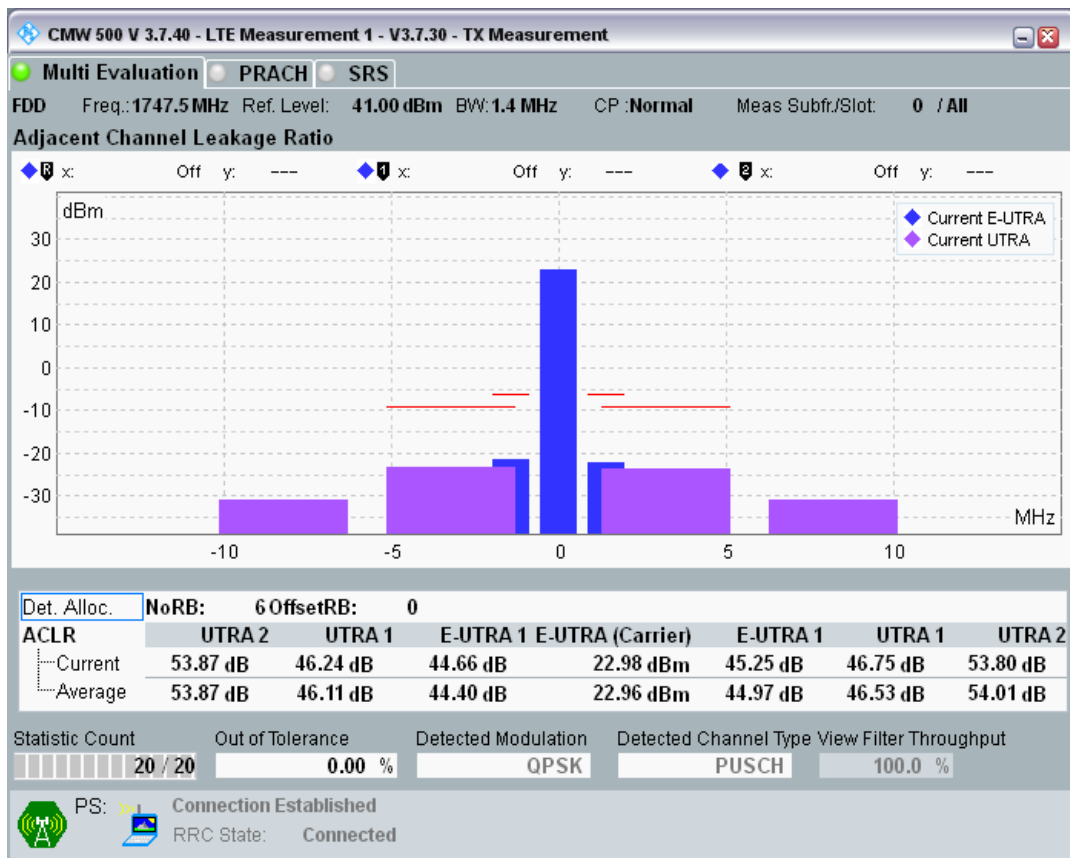

Band3 QPSK BW=1.4MHz Channel=19575 RB Size=6 Position=#0