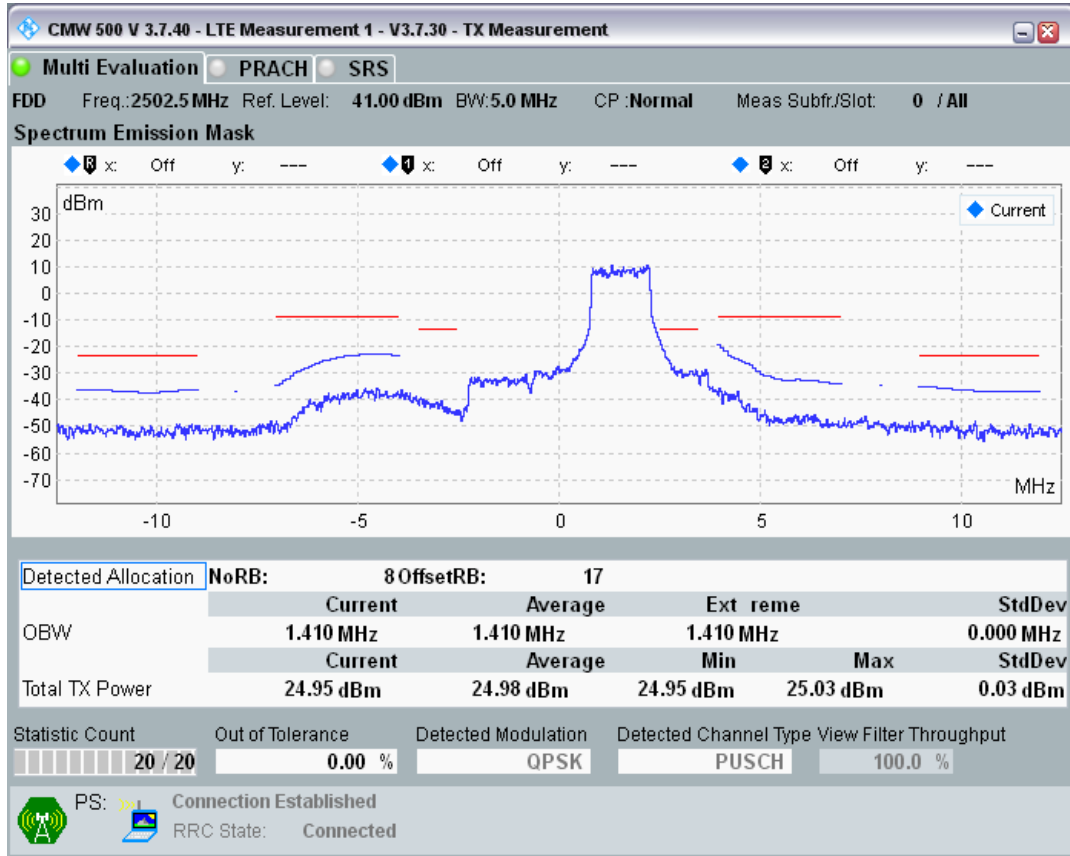

Band40 QAM16 BW=20MHz Channel=39550 RB Size=18 Position=#Max

Band40 QAM16 BW=20MHz Channel=39550 RB Size=100 Position=#0

Band7 QPSK BW=5MHz Channel=20775 RB Size=8 Position=#0

Band7 QPSK BW=5MHz Channel=20775 RB Size=8 Position=#Max