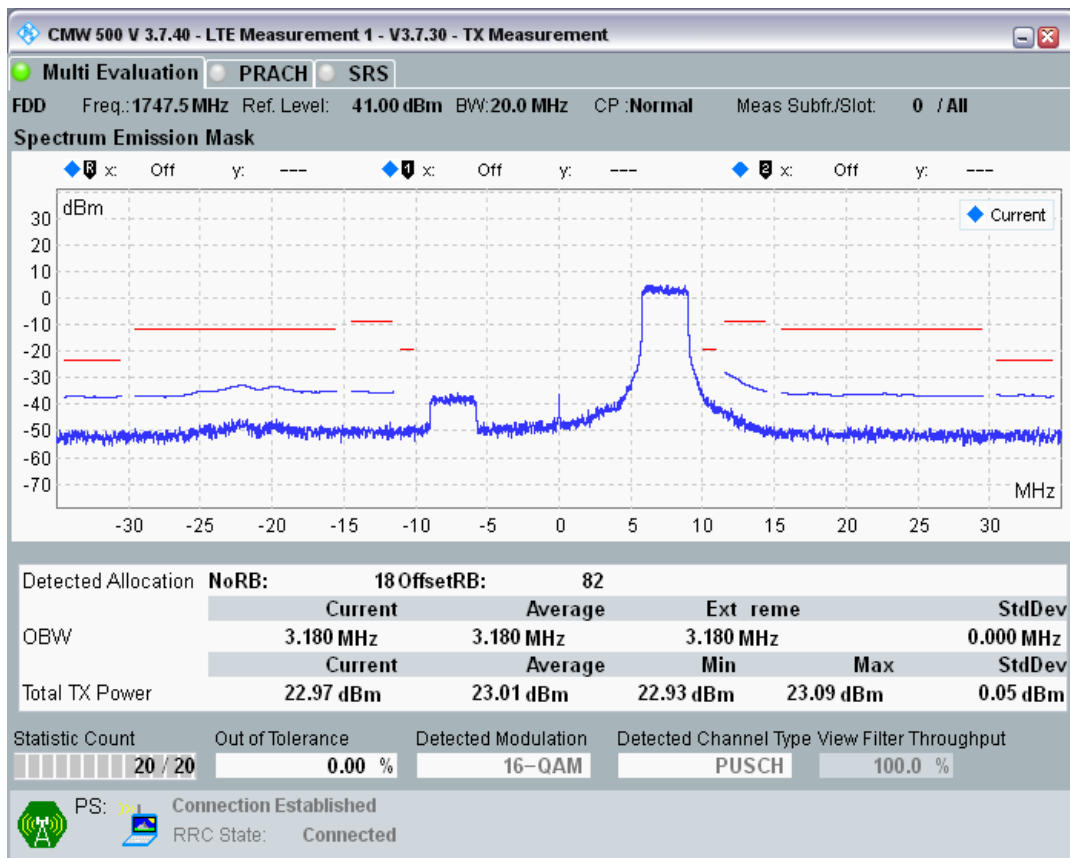

Band3 QAM16 BW=20MHz Channel=19575 RB Size=18 Position=#Max