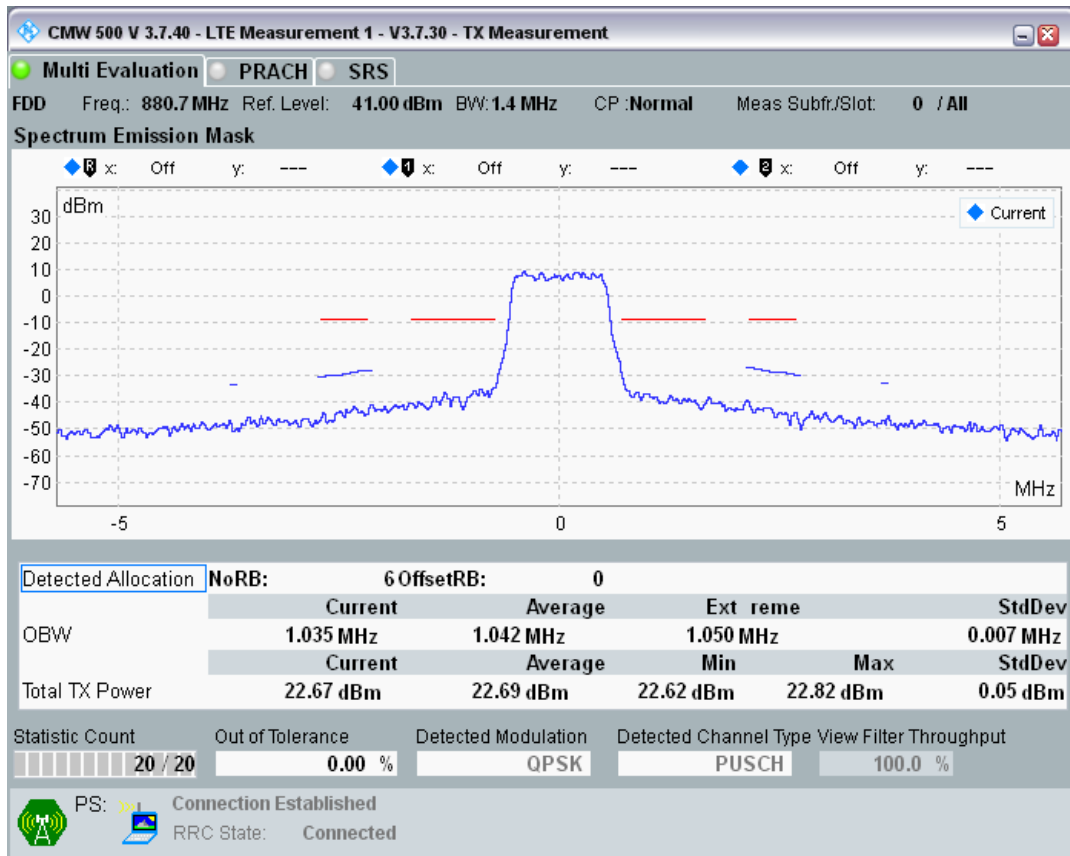

Band8 QPSK BW=1.4MHz Channel=21457 RB Size=6 Position=#0