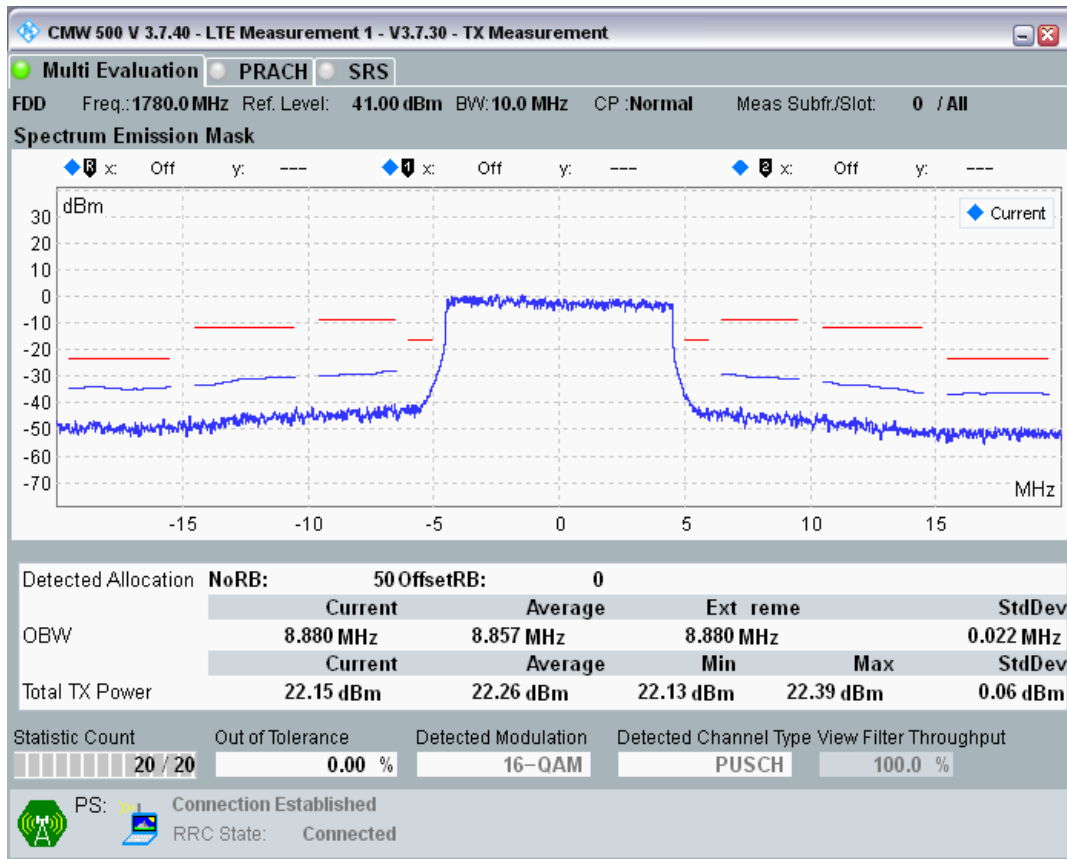

Band3 QAM16 BW=10MHz Channel=19900 RB Size=50 Position=#0