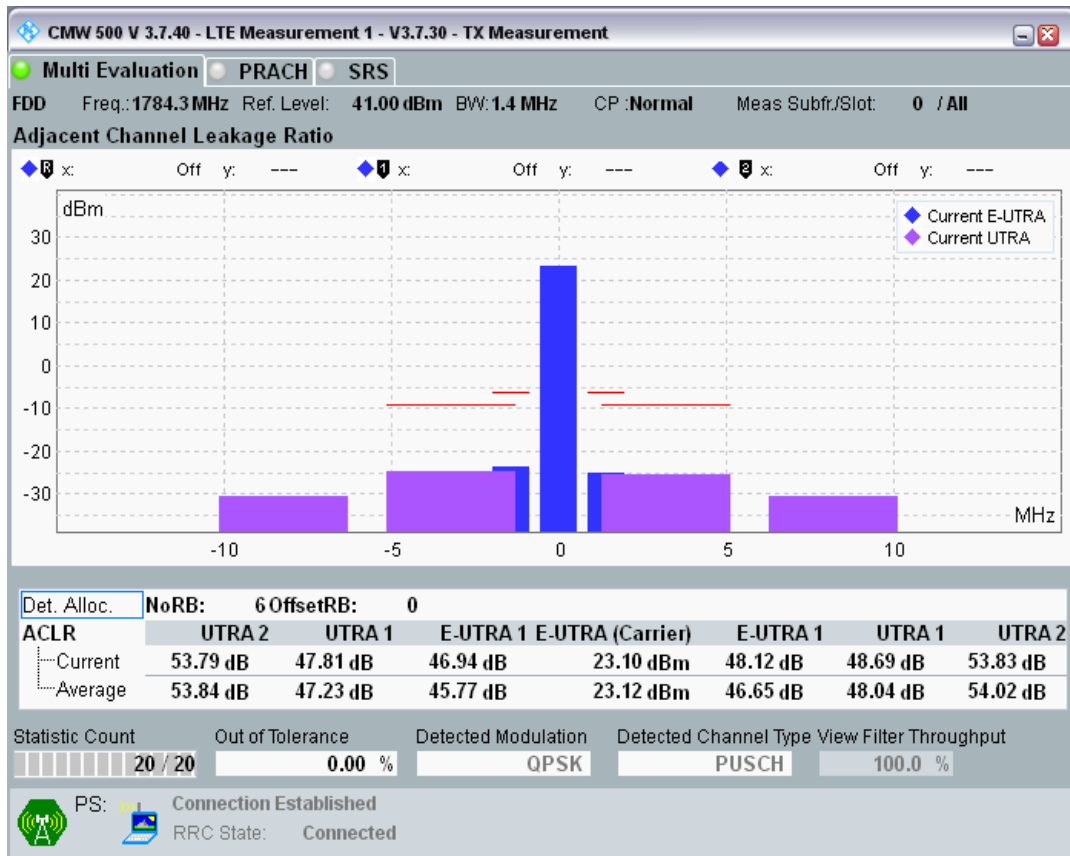

Band3 QPSK BW=1.4MHz Channel=19943 RB Size=6 Position=#0