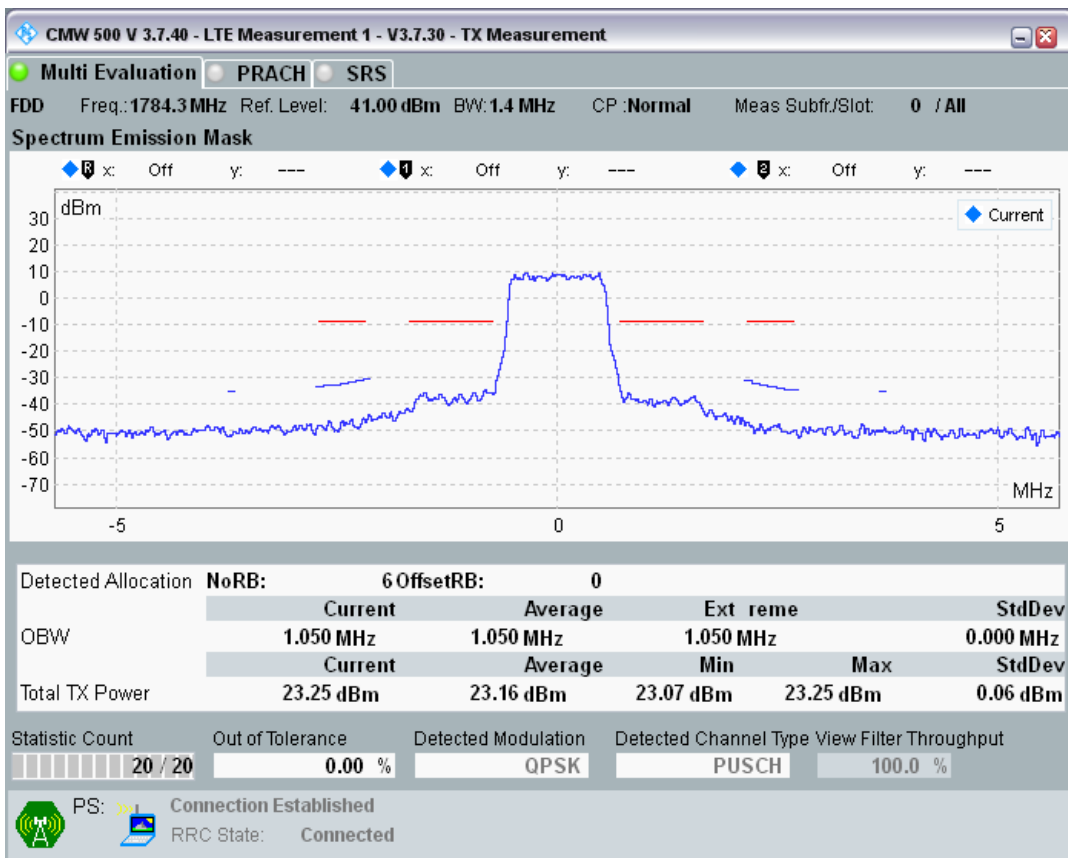

Band3 QPSK BW=1.4MHz Channel=19943 RB Size=6 Position=#0