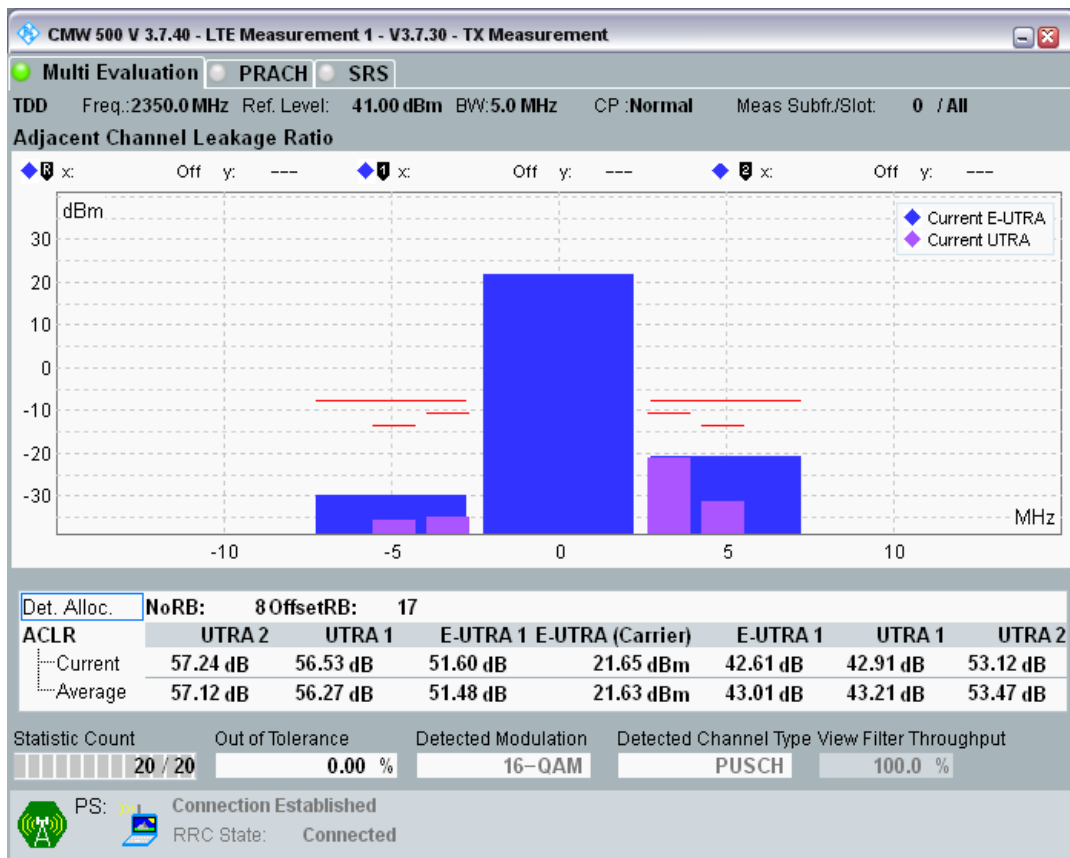

Band40 QAM16 BW=5MHz Channel=39150 RB Size=8 Position=#Max