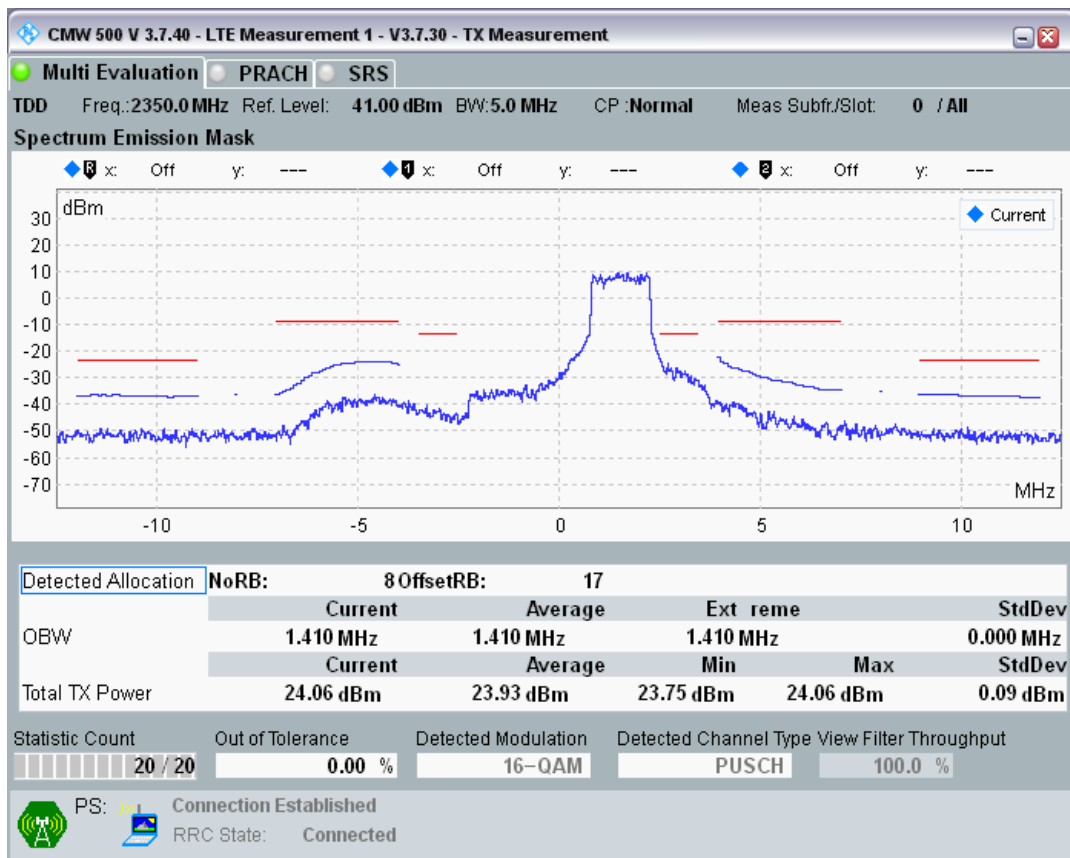

Band40 QAM16 BW=5MHz Channel=39150 RB Size=8 Position=#Max