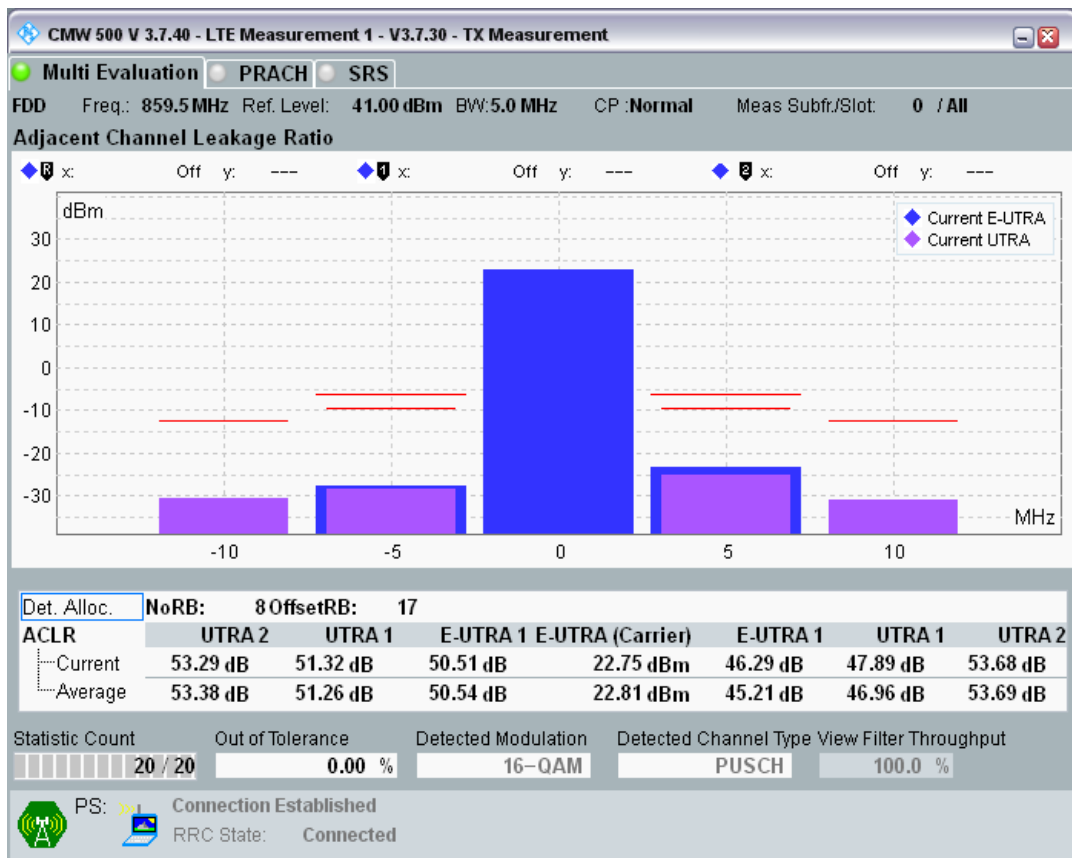

Band20 QAM16 BW=5MHz Channel=24425 RB Size=8 Position=#Max