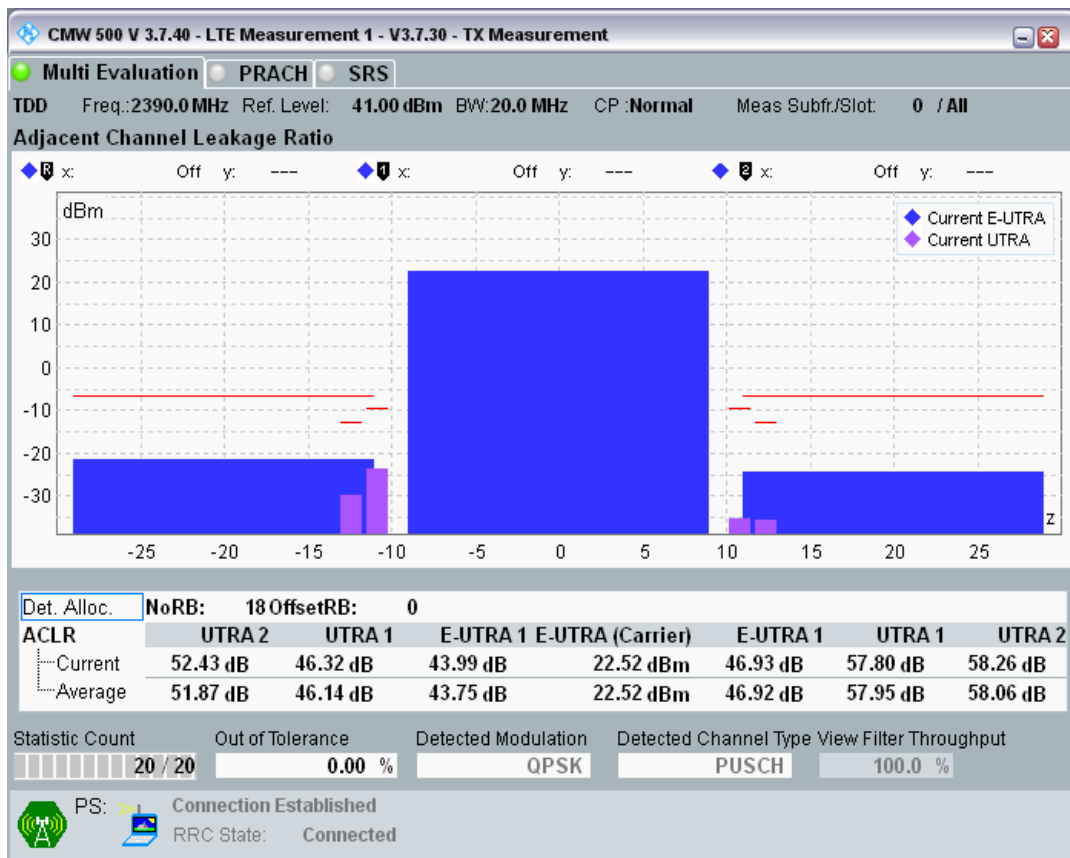

Band40 QPSK BW=20MHz Channel=39550 RB Size=18 Position=#0