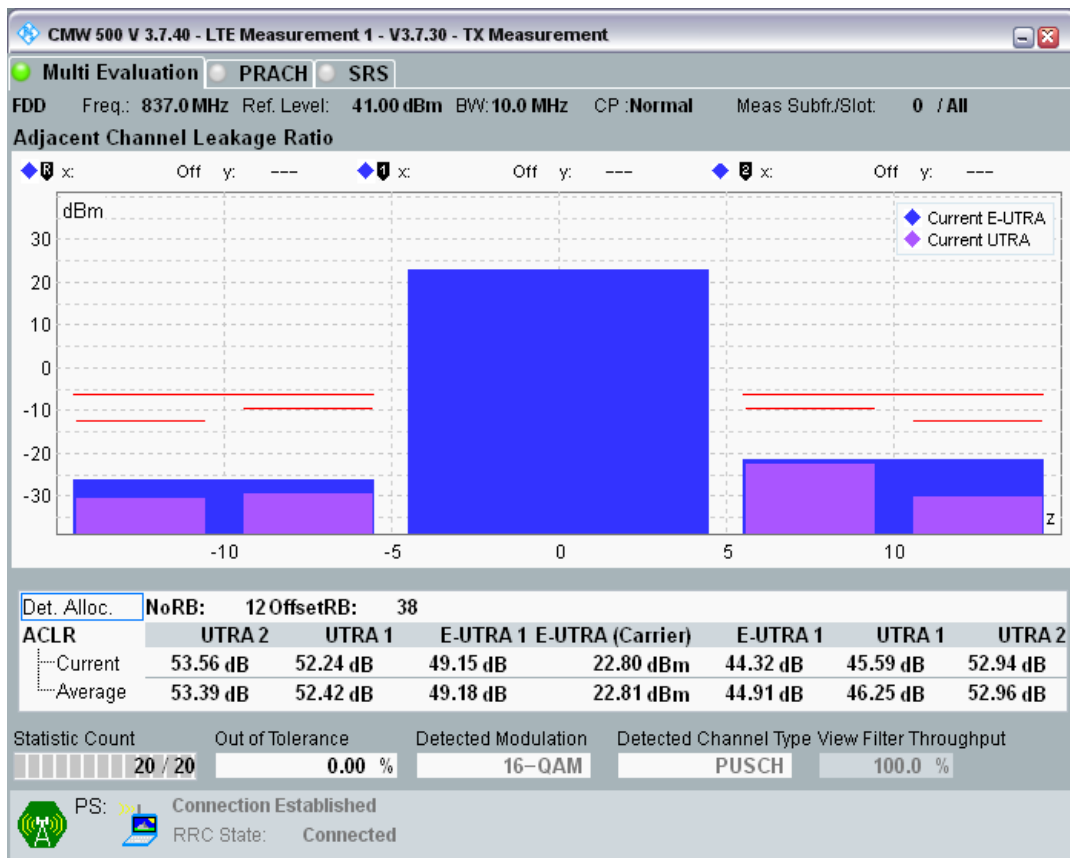

Band20 QAM16 BW=10MHz Channel=24200 RB Size=12 Position=#Max