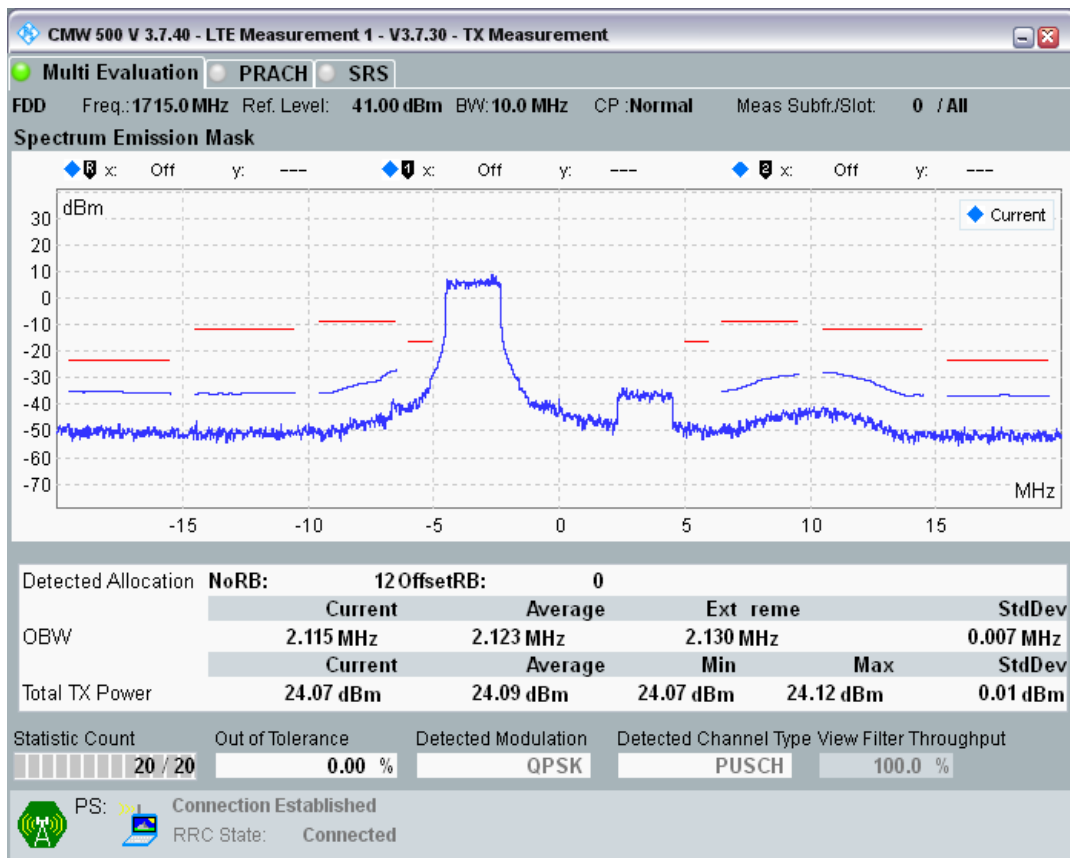

Band3 QPSK BW=10MHz Channel=19250 RB Size=12 Position=#0