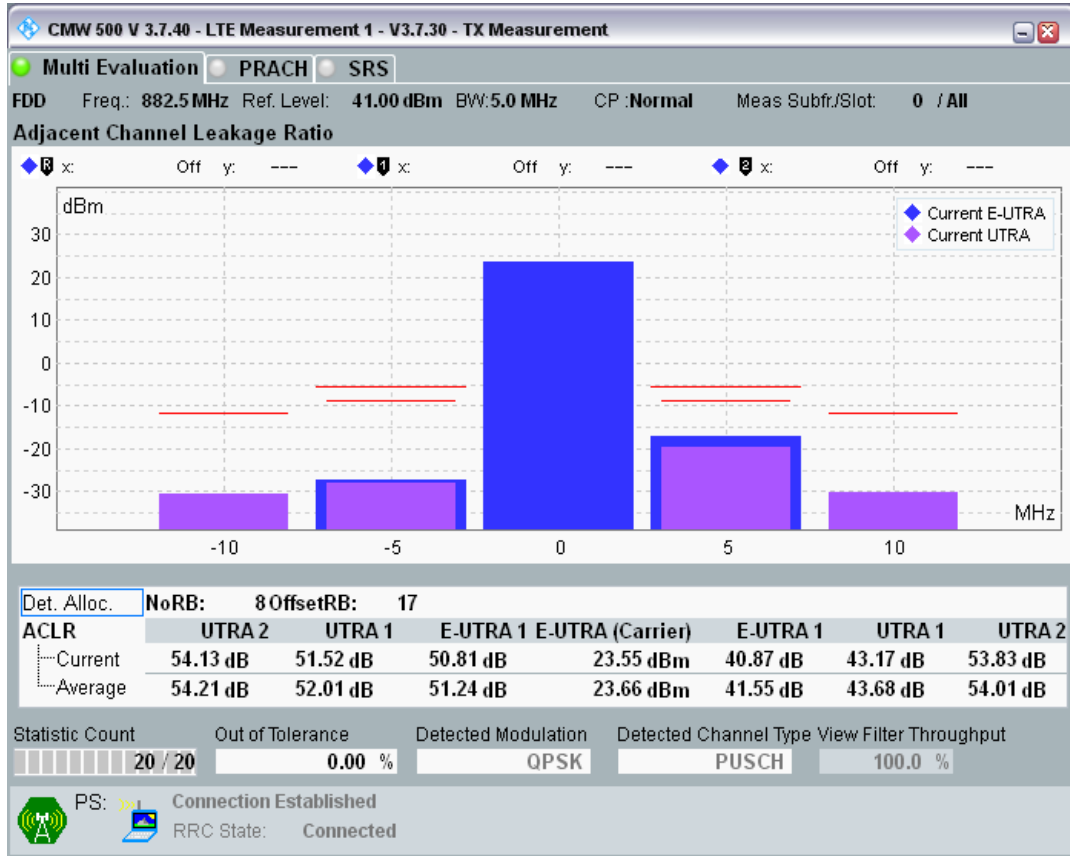

Band8 QPSK BW=5MHz Channel=21475 RB Size=25 Position=#0

Band8 QAM16 BW=5MHz Channel=21475 RB Size=8 Position=#0

Band8 QAM16 BW=5MHz Channel=21475 RB Size=8 Position=#Max

Band8 QAM16 BW=5MHz Channel=21475 RB Size=25 Position=#0