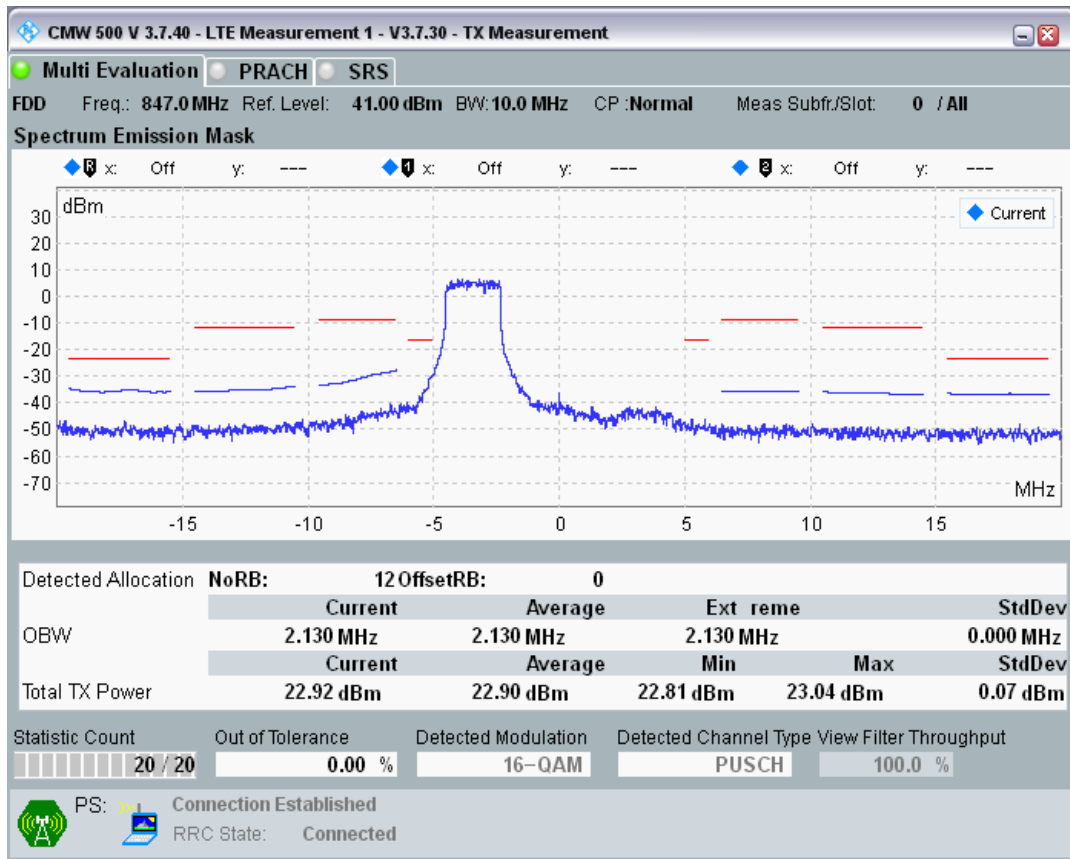

Band20 QAM16 BW=10MHz Channel=24300 RB Size=12 Position=#0