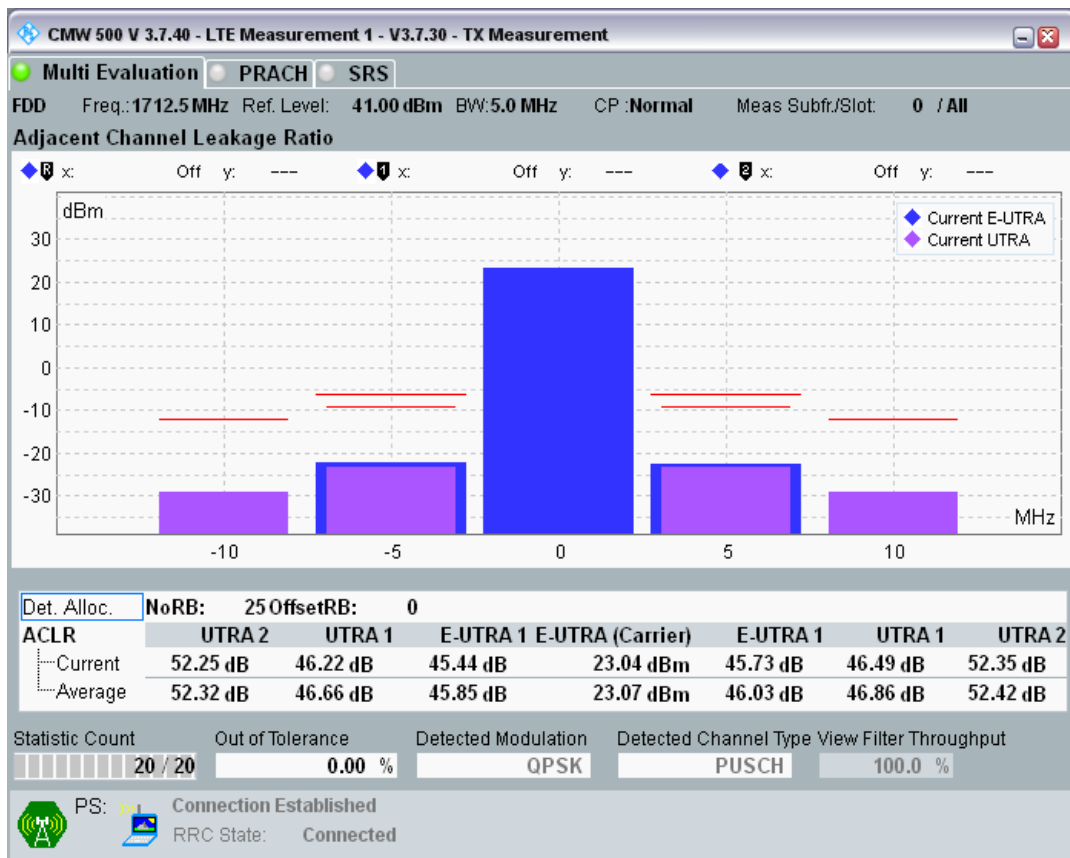

Band3 QPSK BW=5MHz Channel=19225 RB Size=25 Position=#0