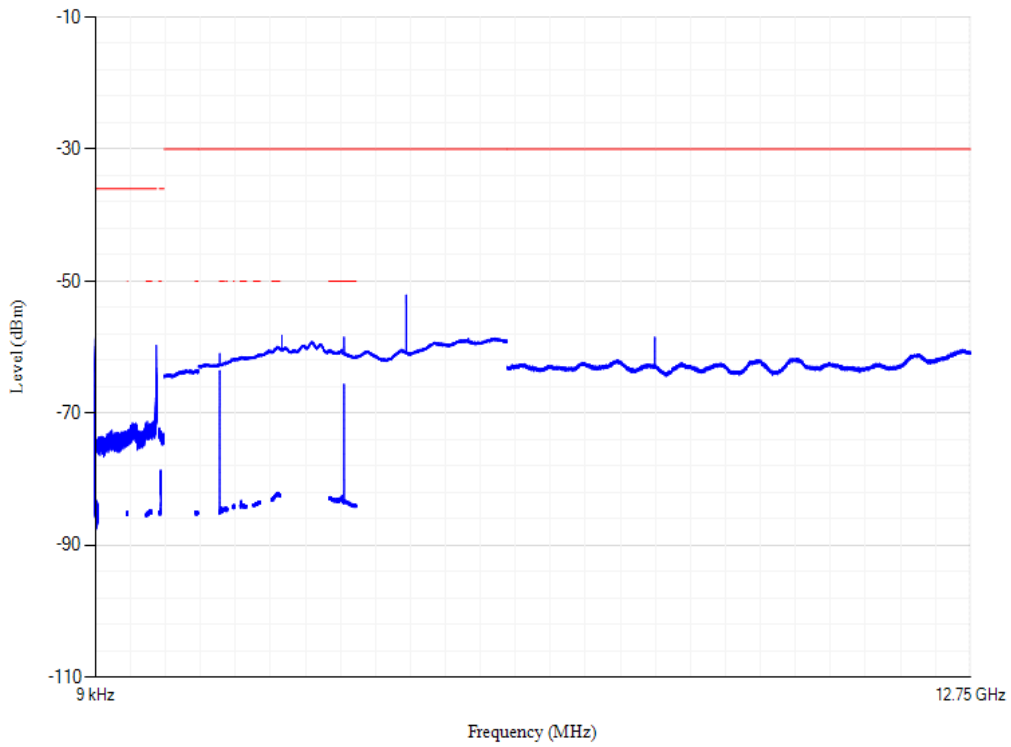

Conducted spurious emissions

Clause 4.2.5 LTE Transmitter minimum output power