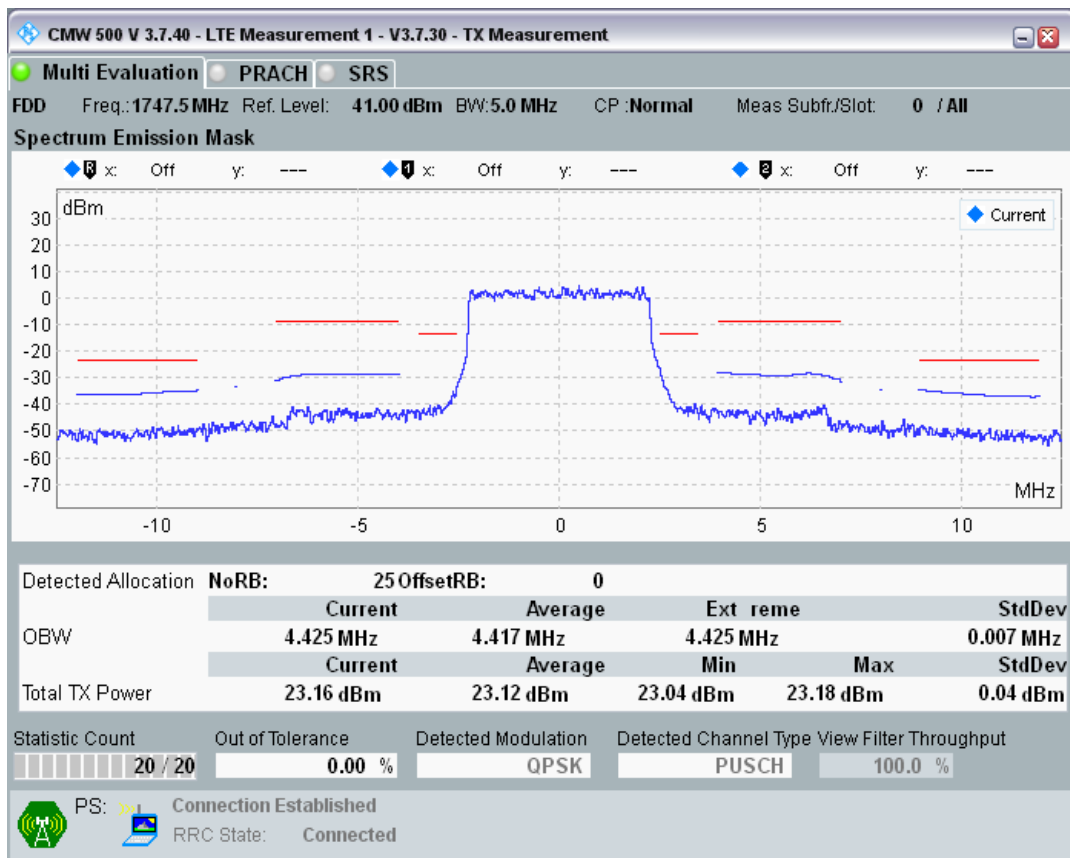

Band3 QPSK BW=5MHz Channel=19575 RB Size=25 Position=#0