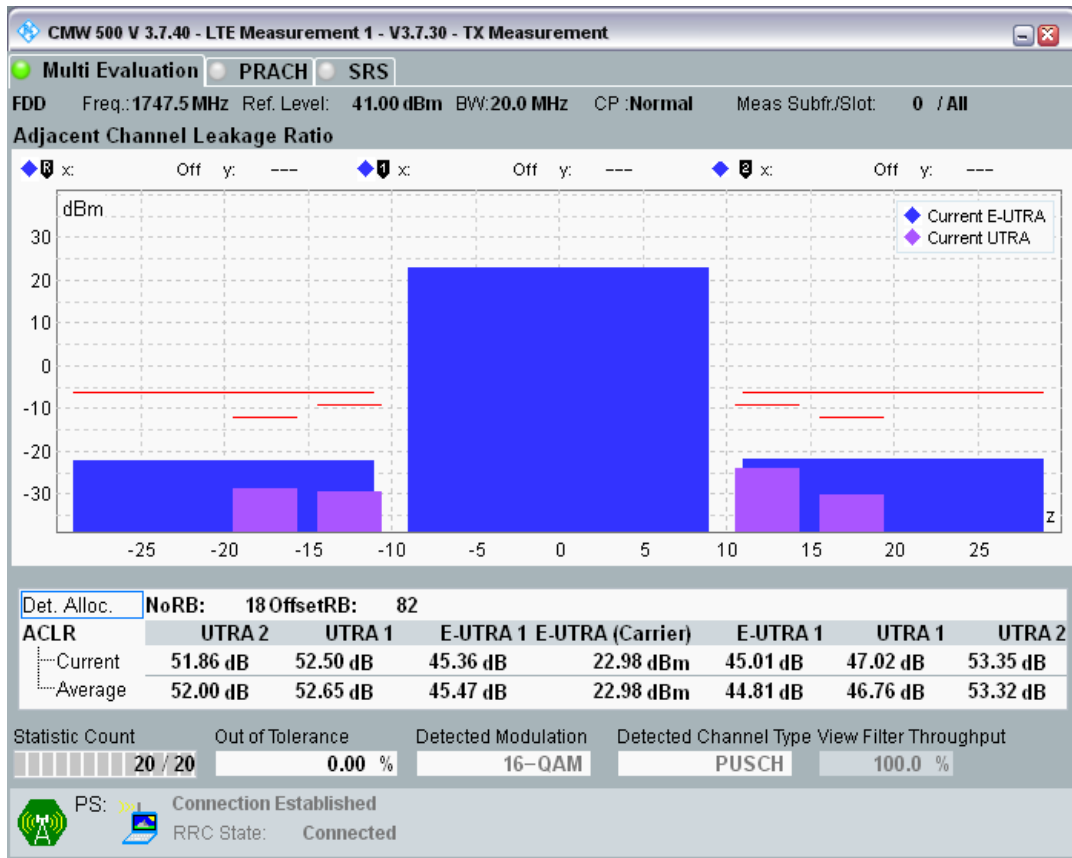

Band3 QAM16 BW=20MHz Channel=19575 RB Size=18 Position=#Max