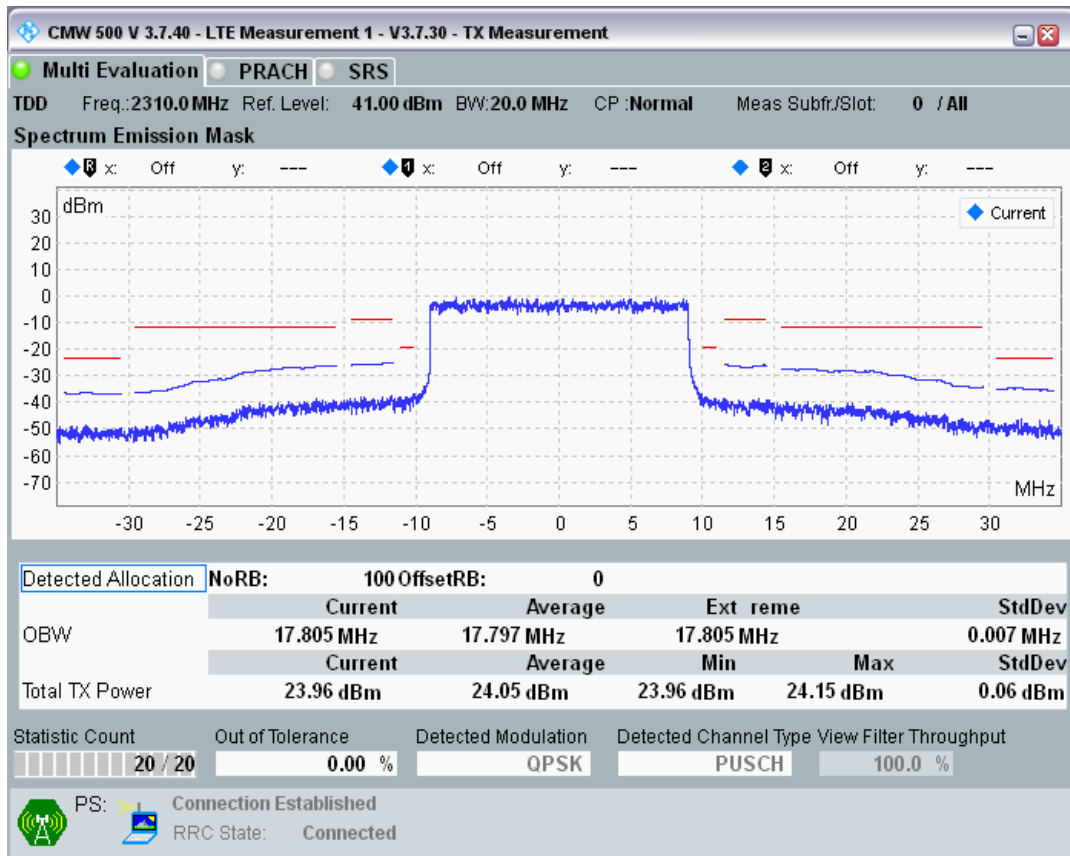

Band40 QPSK BW=20MHz Channel=38750 RB Size=100 Position=#0