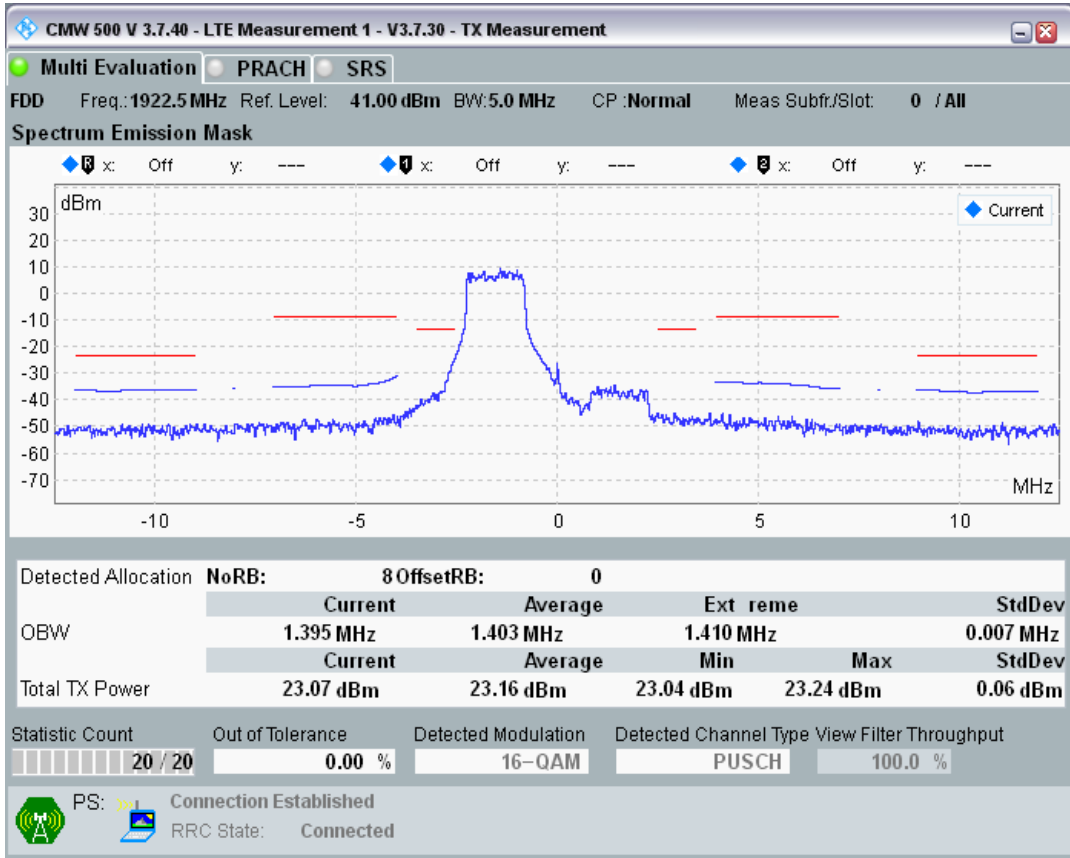

Band1 QPSK BW=5MHz Channel=18025 RB Size=8 Position=#0

Band1 QPSK BW=5MHz Channel=18025 RB Size=8 Position=#Max

Band1 QPSK BW=5MHz Channel=18025 RB Size=25 Position=#0

Band1 QAM16 BW=5MHz Channel=18025 RB Size=8 Position=#0