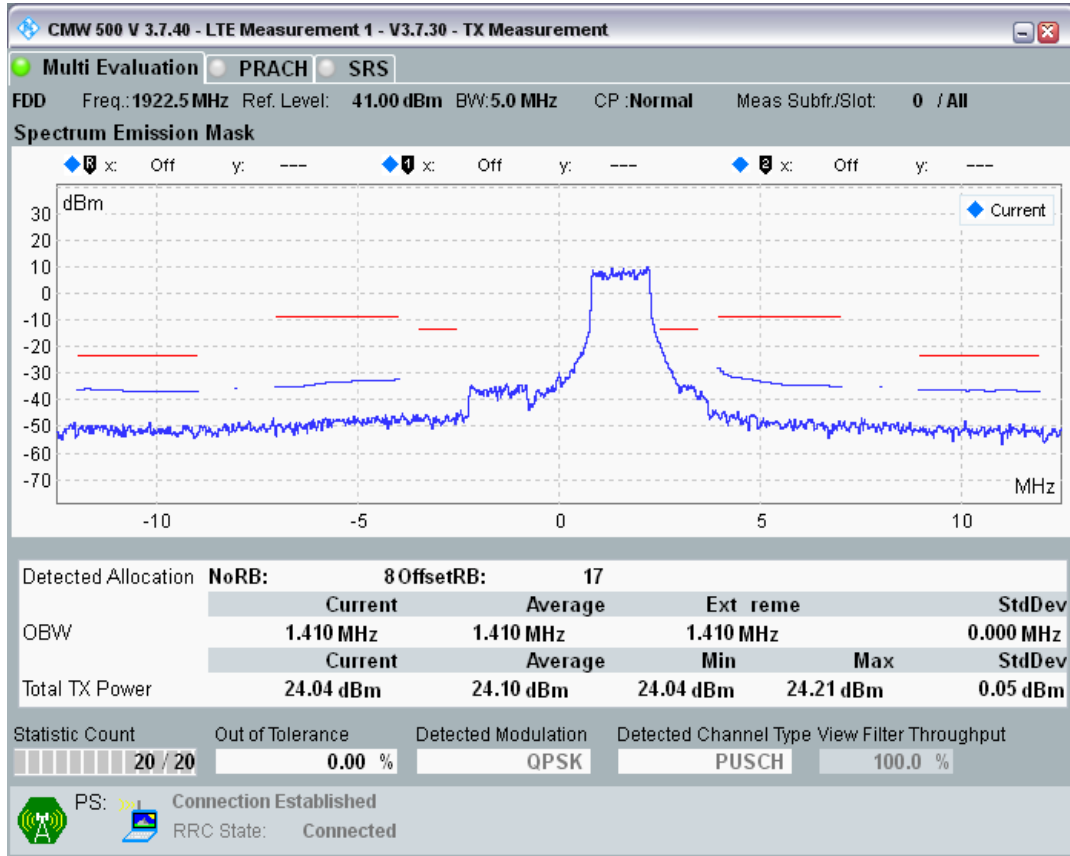

Band1 QPSK BW=5MHz Channel=18025 RB Size=8 Position=#Max