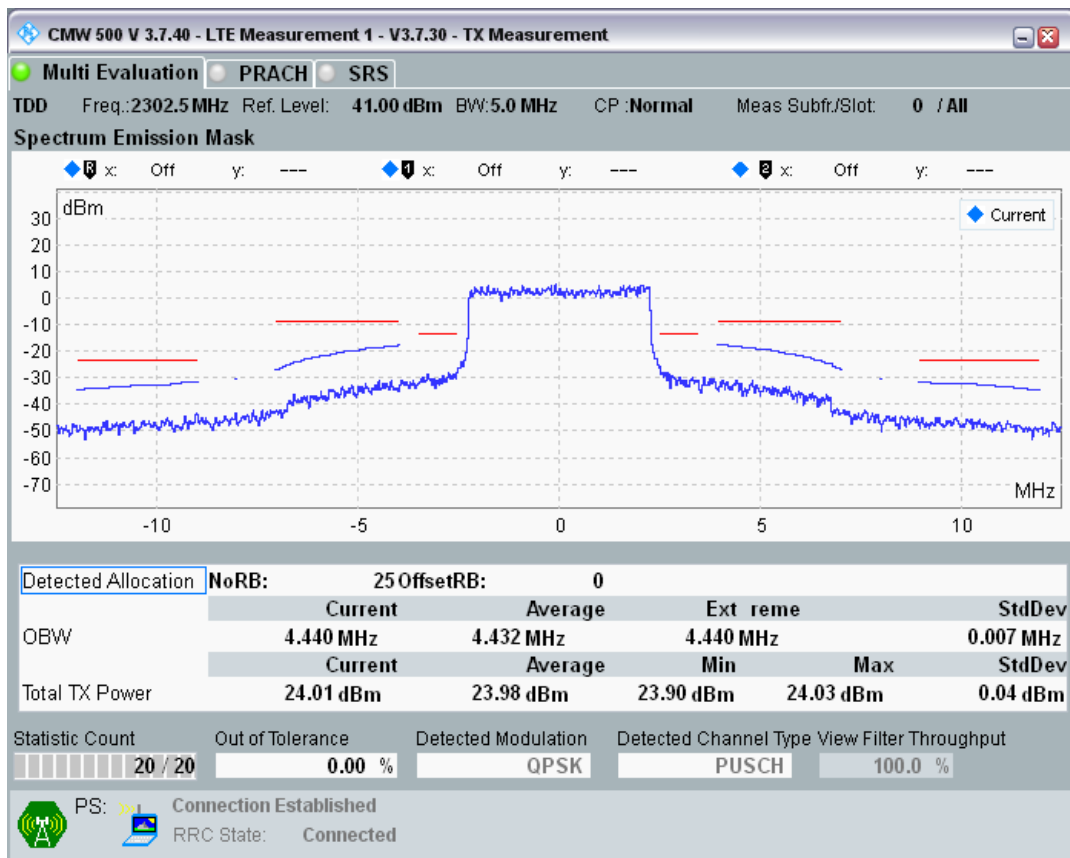

Band40 QPSK BW=5MHz Channel=38675 RB Size=25 Position=#0