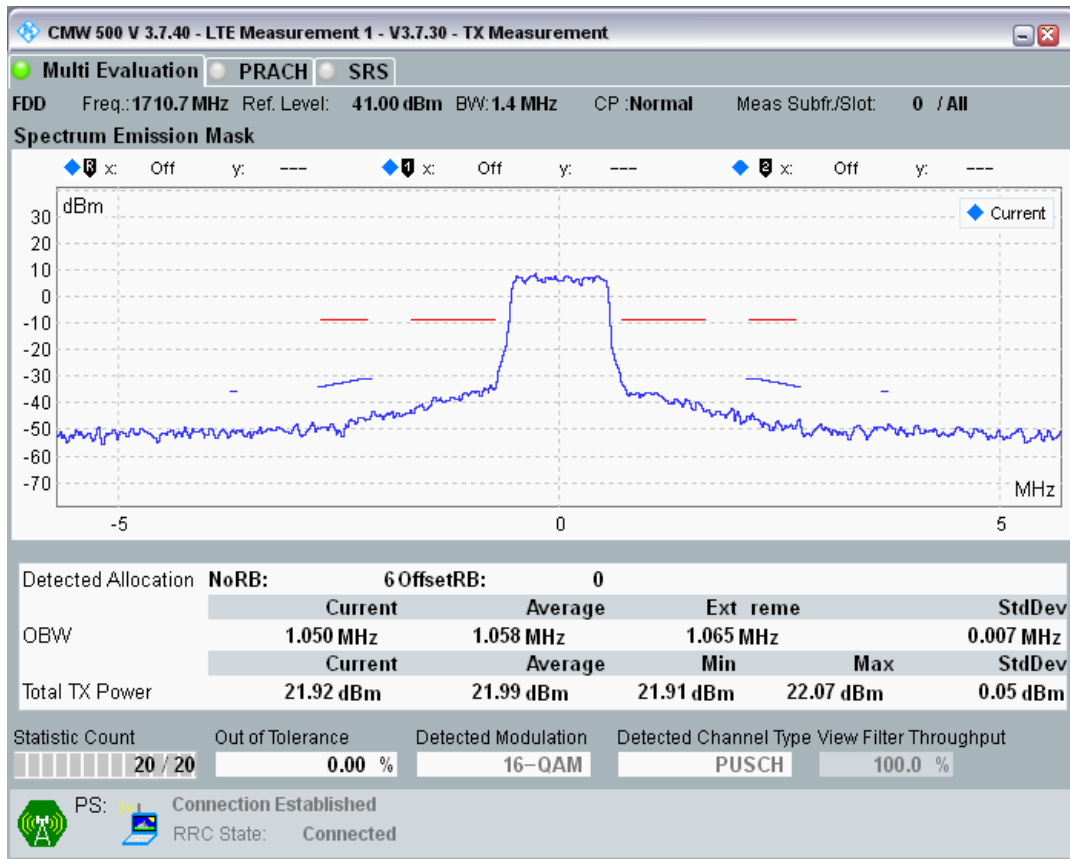

Band3 QAM16 BW=1.4MHz Channel=19207 RB Size=6 Position=#0