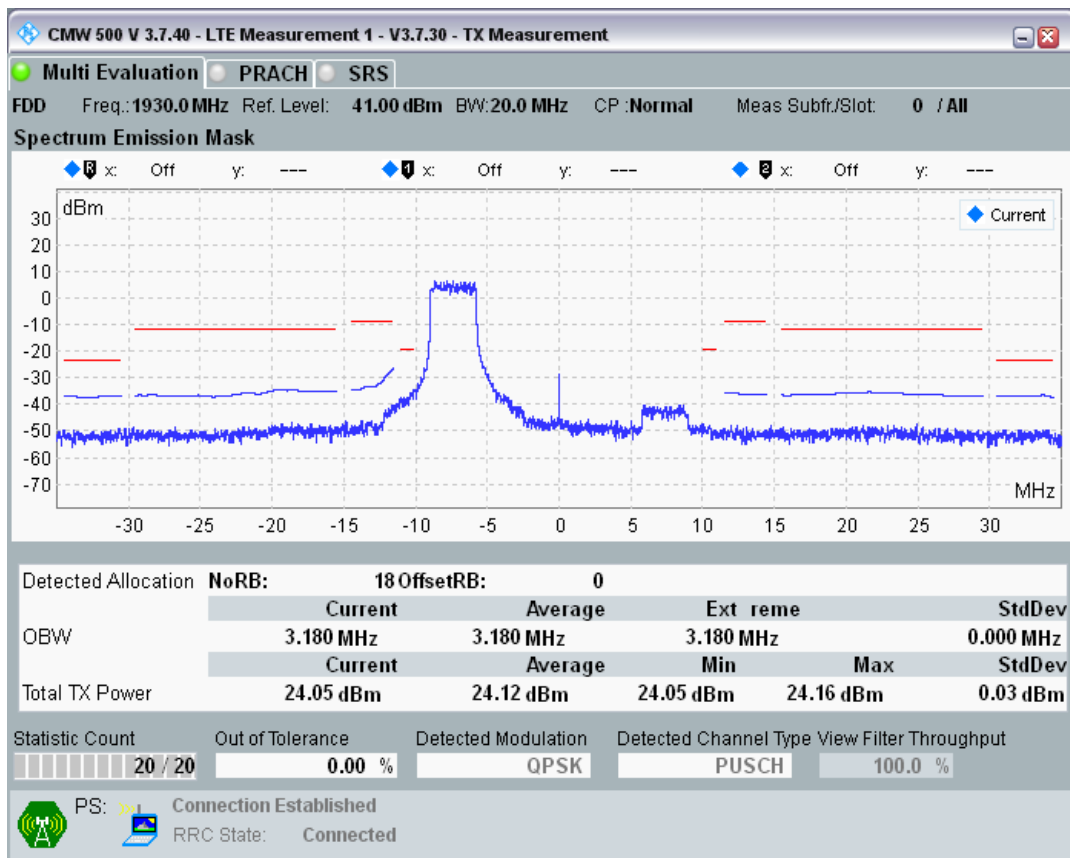

Band1 QPSK BW=20MHz Channel=18100 RB Size=18 Position=#0