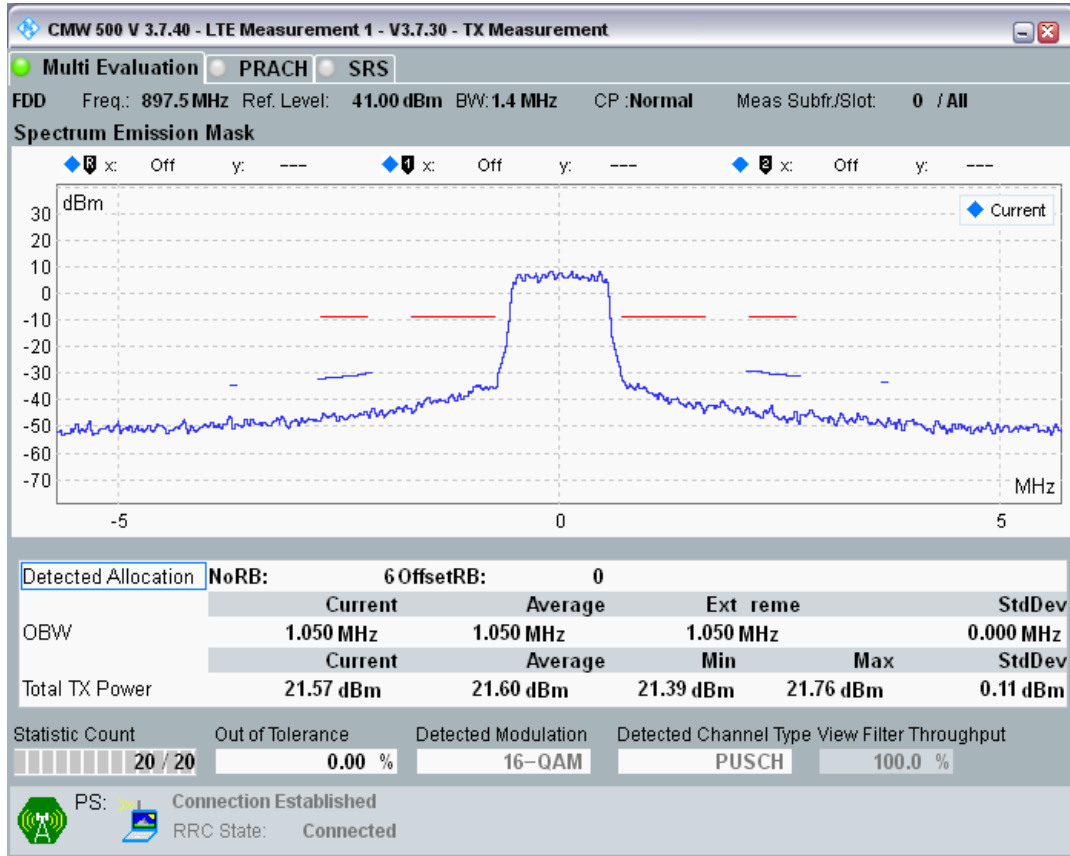

Band8 QPSK BW=1.4MHz Channel=21625 RB Size=6 Position=#0

Band8 QAM16 BW=1.4MHz Channel=21625 RB Size=5 Position=#0

Band8 QAM16 BW=1.4MHz Channel=21625 RB Size=5 Position=#Max

Band8 QAM16 BW=1.4MHz Channel=21625 RB Size=6 Position=#0