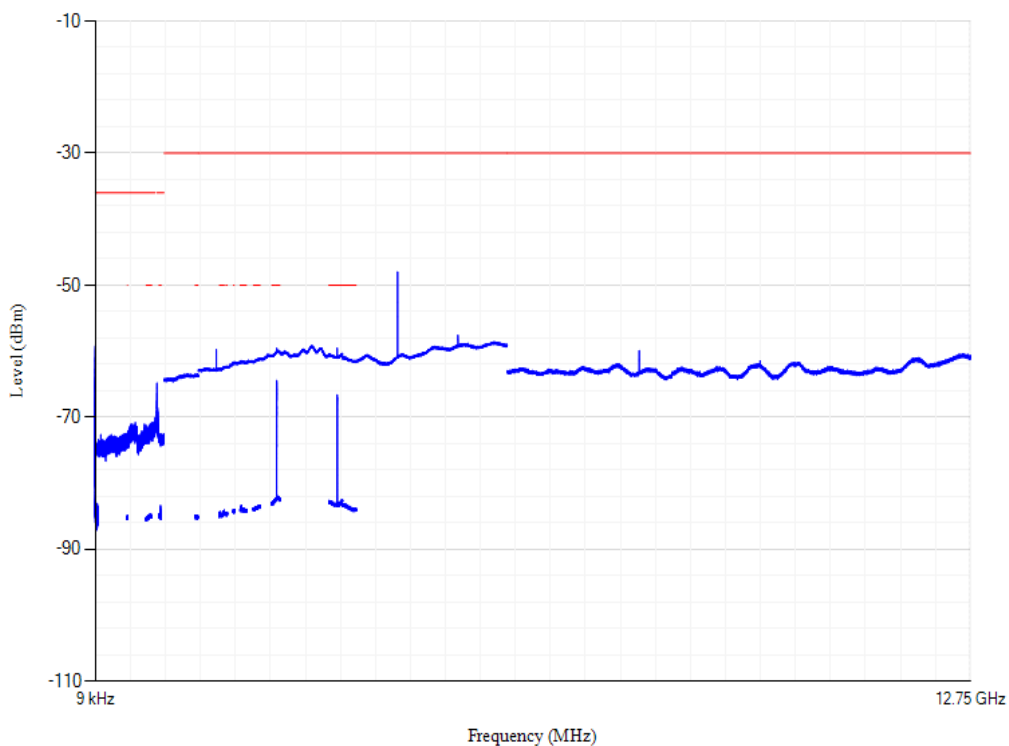

Conducted spurious emissions

Band8 QPSK BW=1.4MHz Channel=21793 RB Size=1 Position=#0