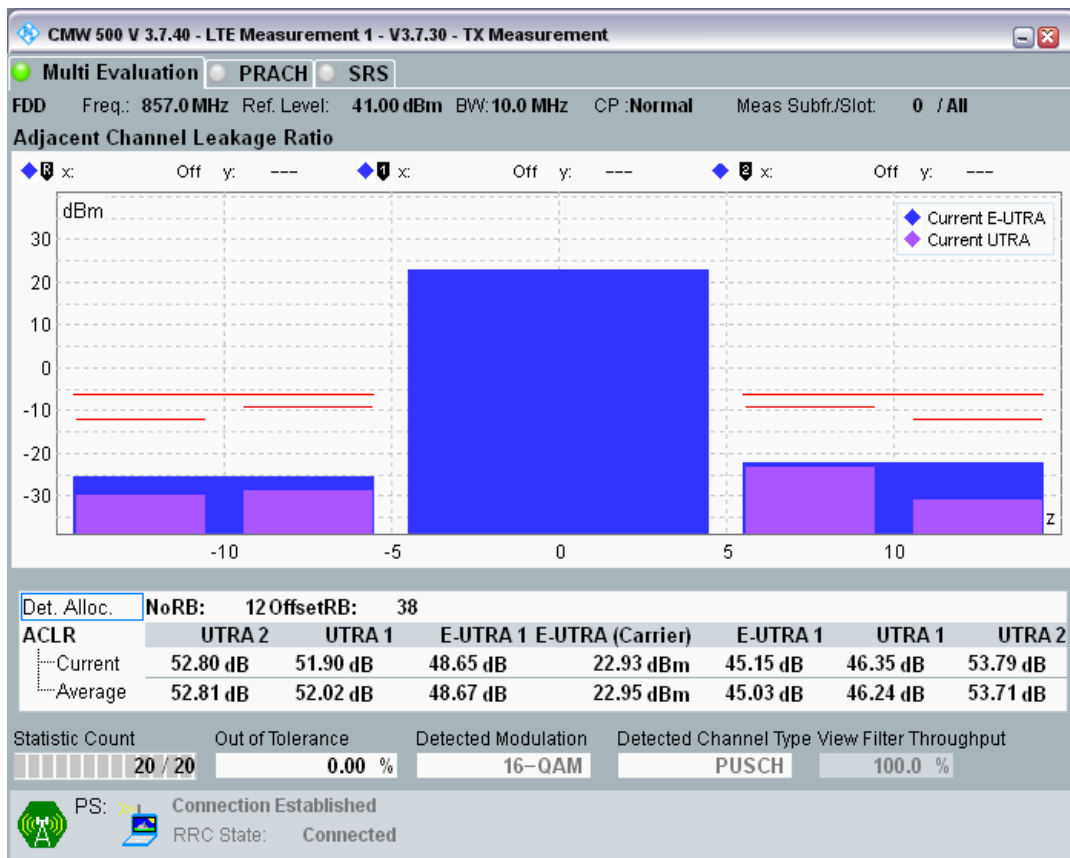

Band20 QAM16 BW=10MHz Channel=24400 RB Size=12 Position=#Max