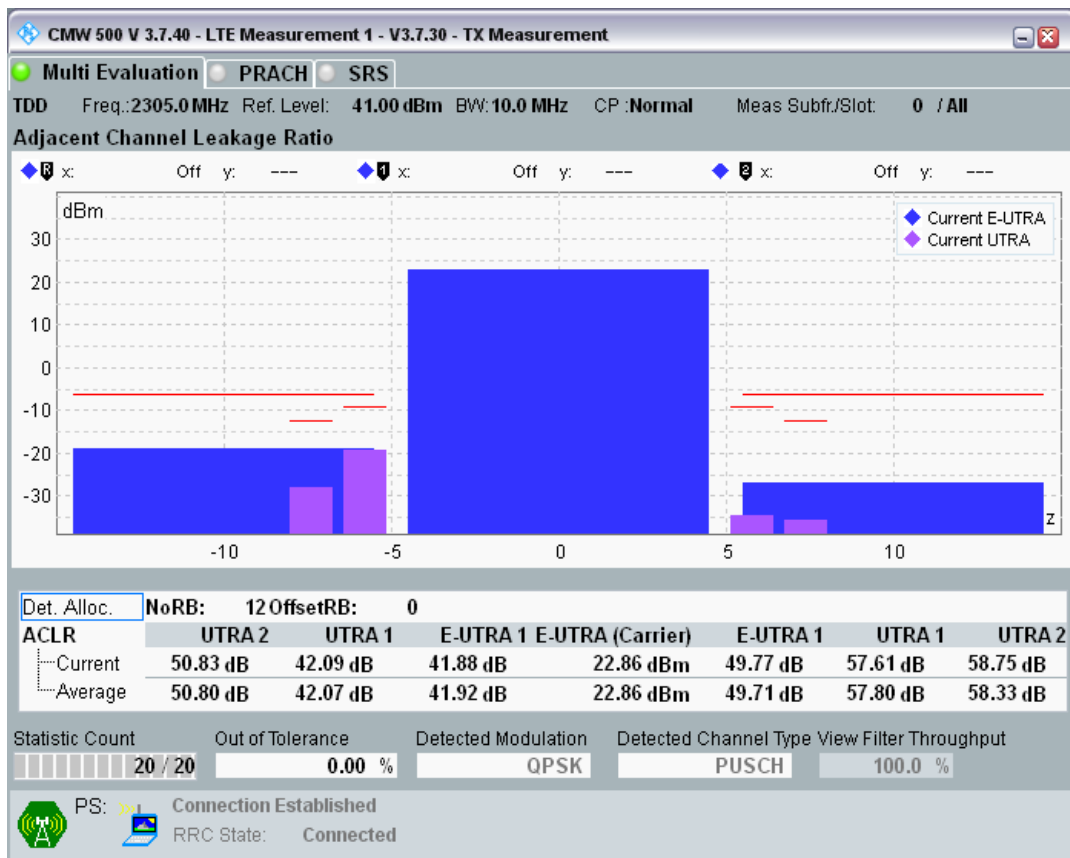

Band40 QPSK BW=10MHz Channel=38700 RB Size=12 Position=#0