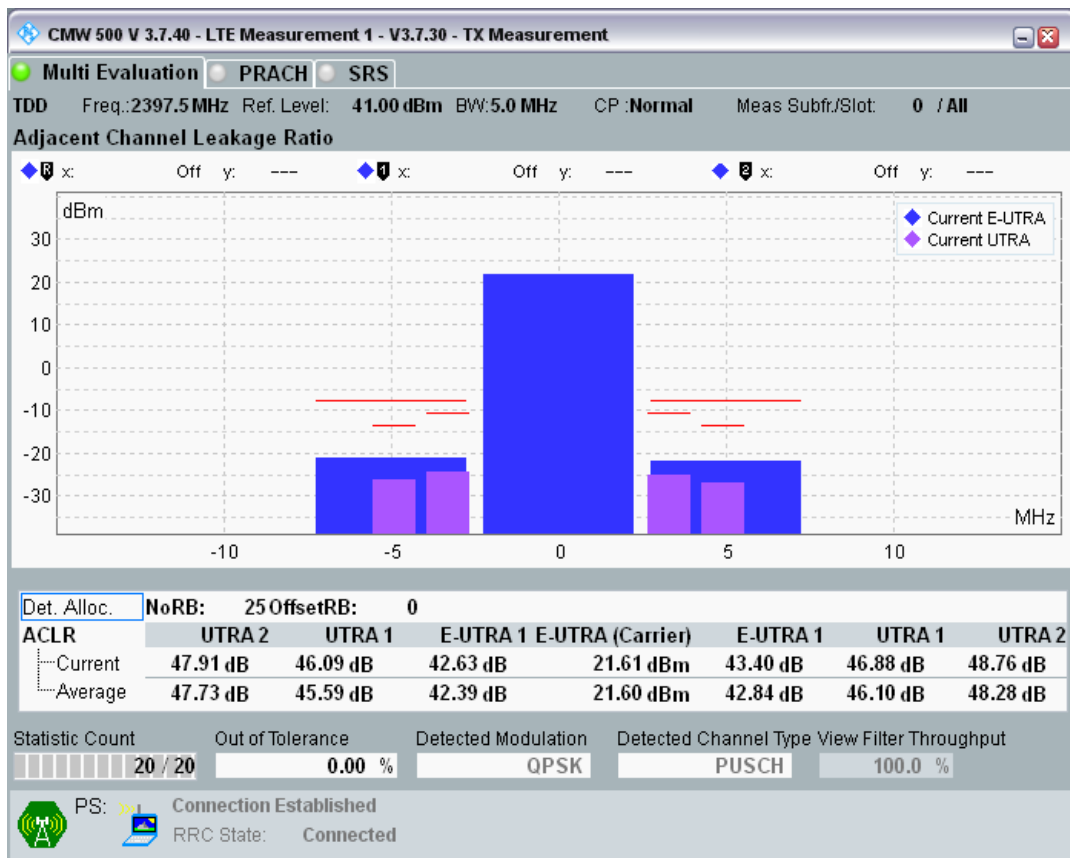

Band40 QPSK BW=5MHz Channel=39625 RB Size=25 Position=#0