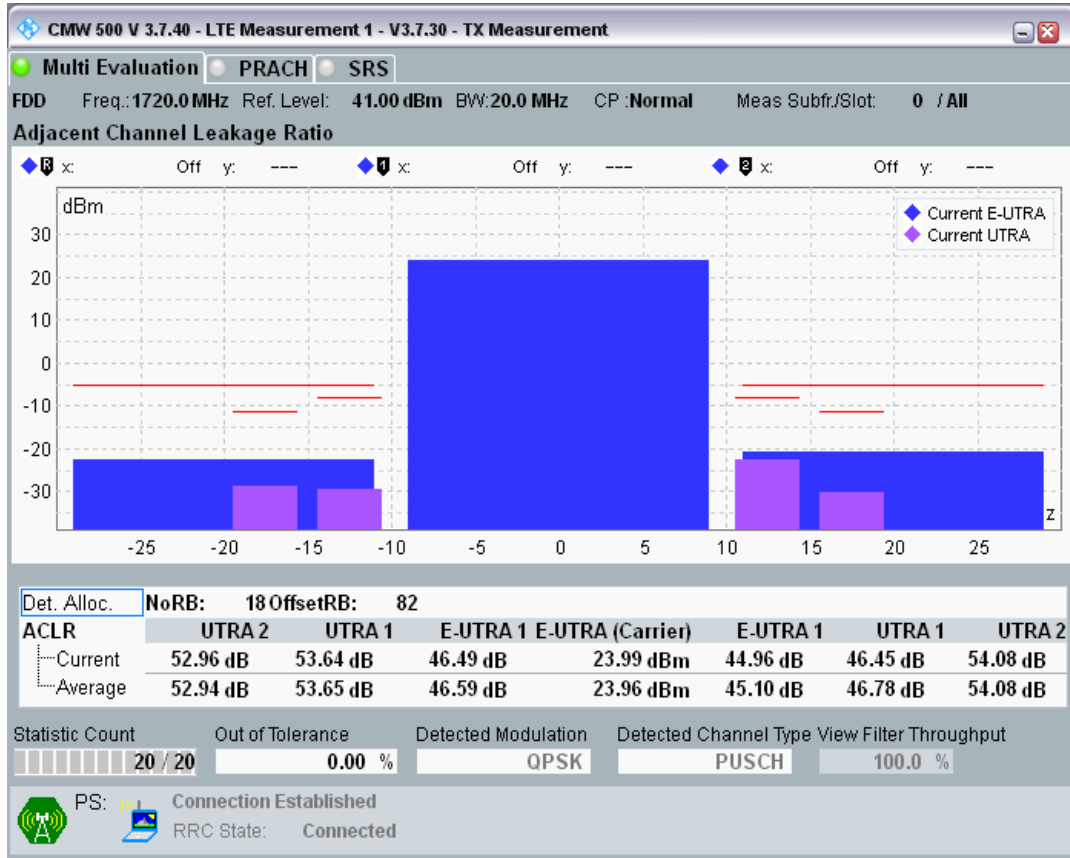

Band3 QAM16 BW=10MHz Channel=19900 RB Size=12 Position=#Max

Band3 QAM16 BW=10MHz Channel=19900 RB Size=50 Position=#0

Band3 QPSK BW=20MHz Channel=19300 RB Size=18 Position=#0

Band3 QPSK BW=20MHz Channel=19300 RB Size=18 Position=#Max