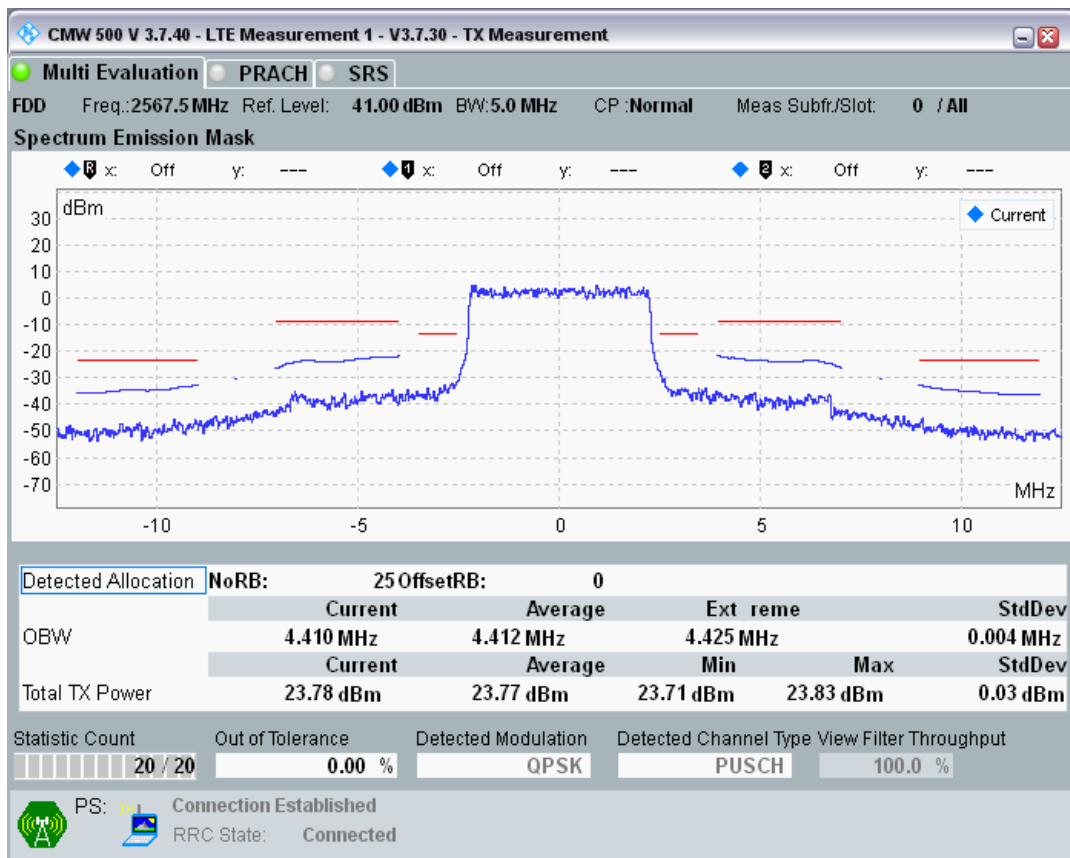

Band7 QPSK BW=5MHz Channel=21425 RB Size=25 Position=#0