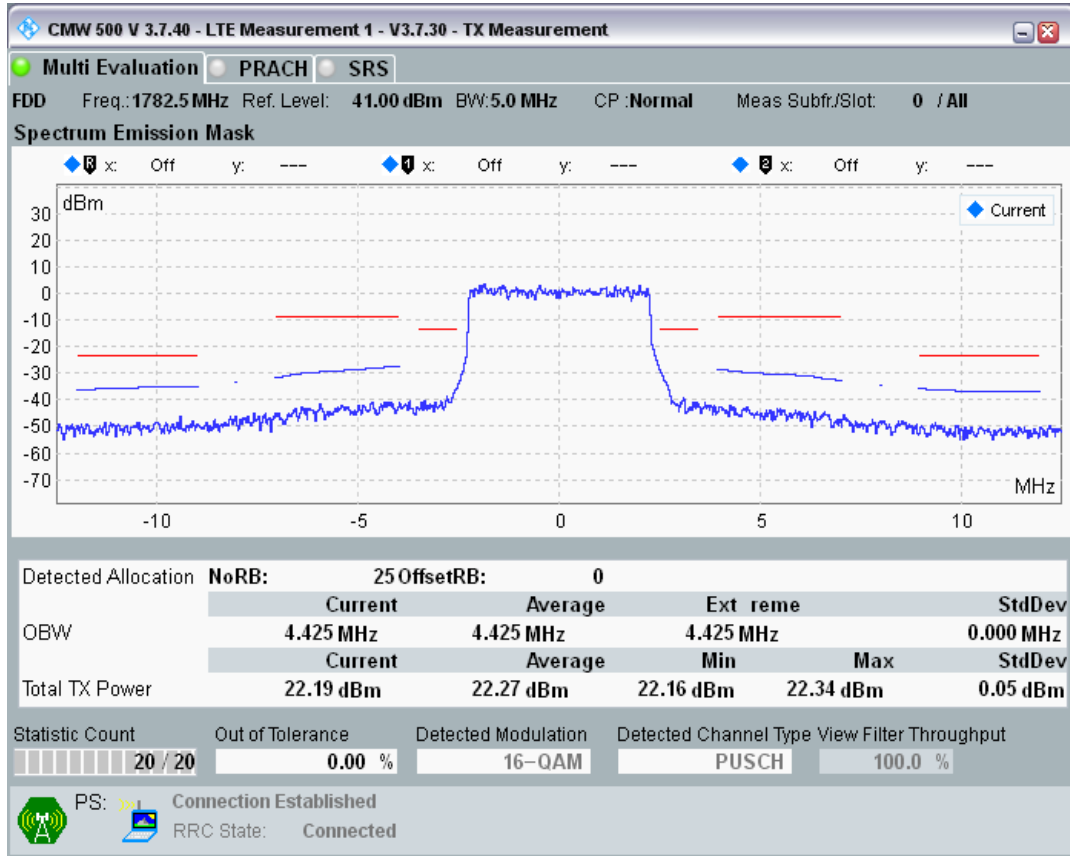

Band3 QPSK BW=5MHz Channel=19925 RB Size=25 Position=#0

Band3 QAM16 BW=5MHz Channel=19925 RB Size=8 Position=#0

Band3 QAM16 BW=5MHz Channel=19925 RB Size=8 Position=#Max

Band3 QAM16 BW=5MHz Channel=19925 RB Size=25 Position=#0