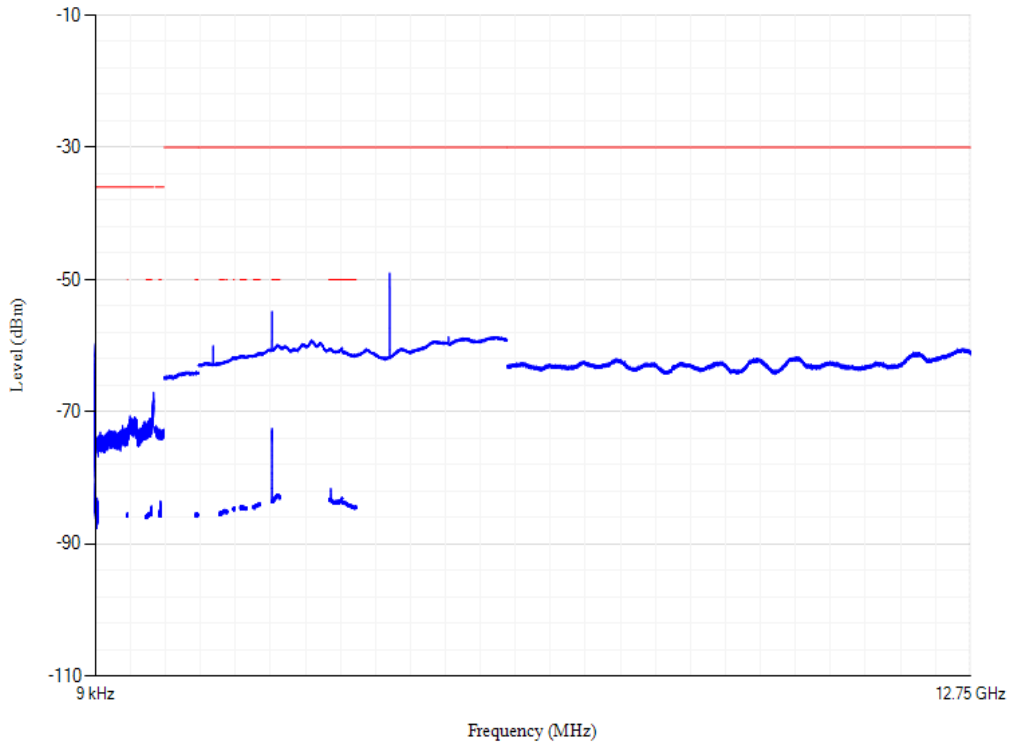

Conducted spurious emissions

Band20 QPSK BW=20MHz Channel=24250 RB Size=1 Position=#0