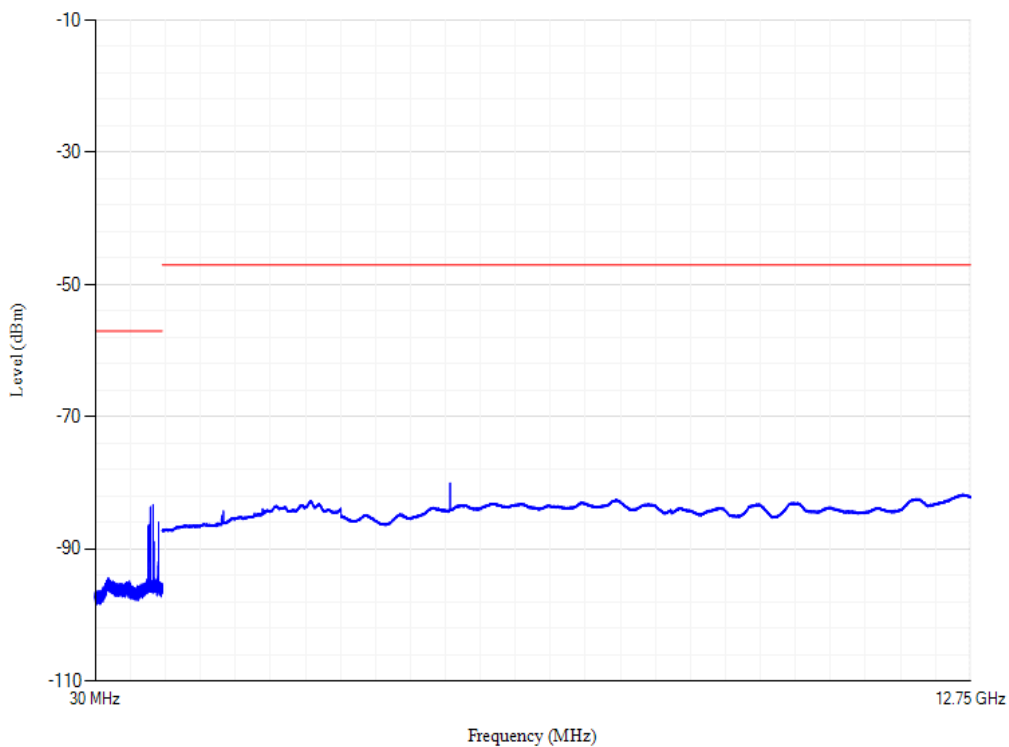

Conducted spurious emissions

Band20 QPSK BW=20MHz Channel=24350