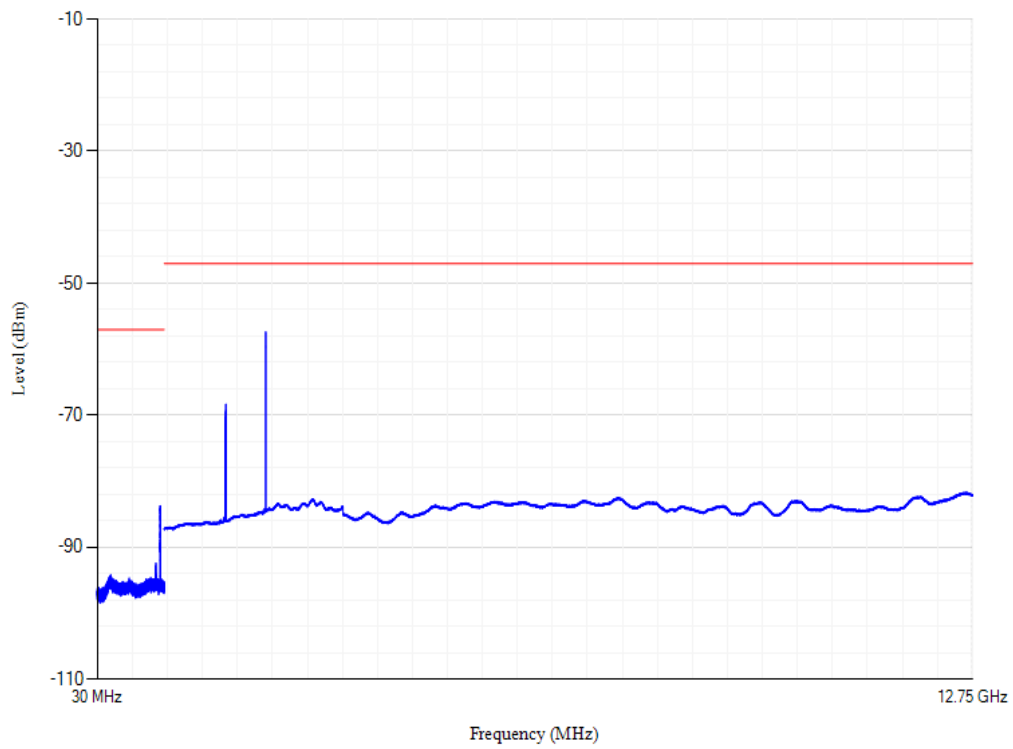

Band7 QPSK BW=20MHz Channel=21350

Conducted spurious emissions

Band8 QPSK BW=10MHz Channel=21750

Conducted spurious emissions

Band8 QPSK BW=10MHz Channel=21625

Conducted spurious emissions

Band8 QPSK BW=10MHz Channel=21500