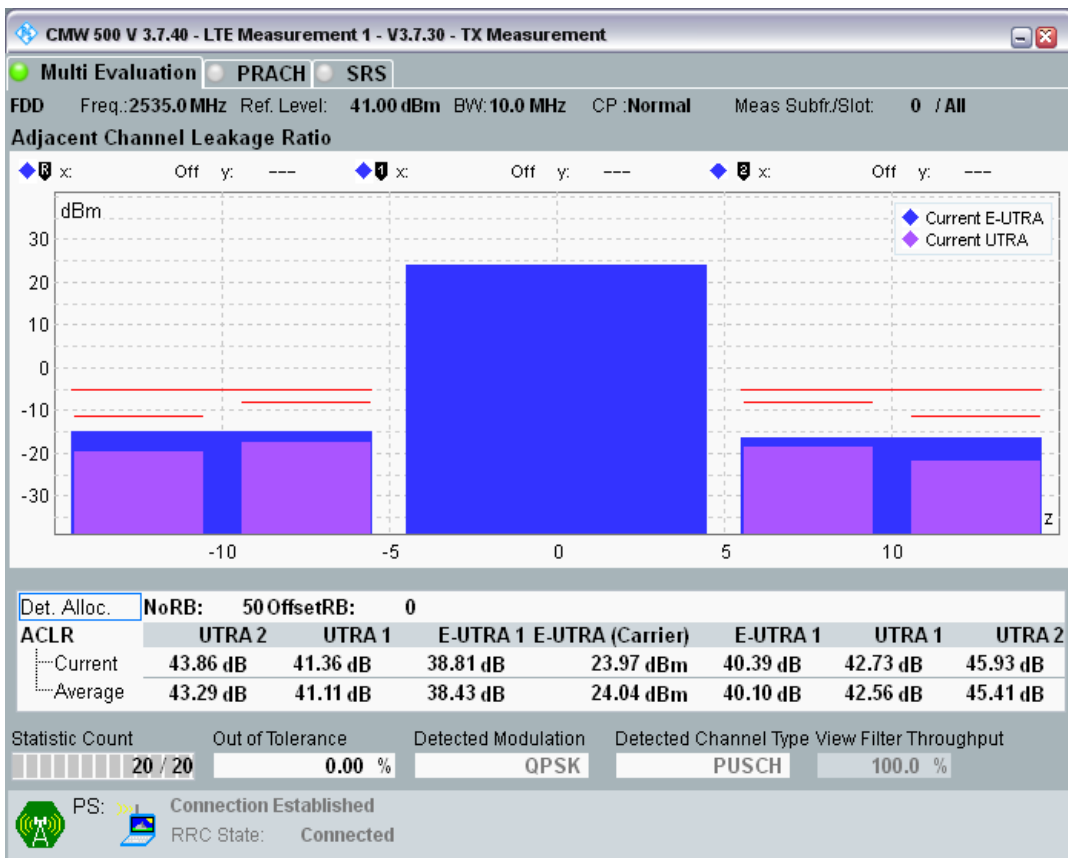

Band7 QPSK BW=10MHz Channel=21100 RB Size=50 Position=#0