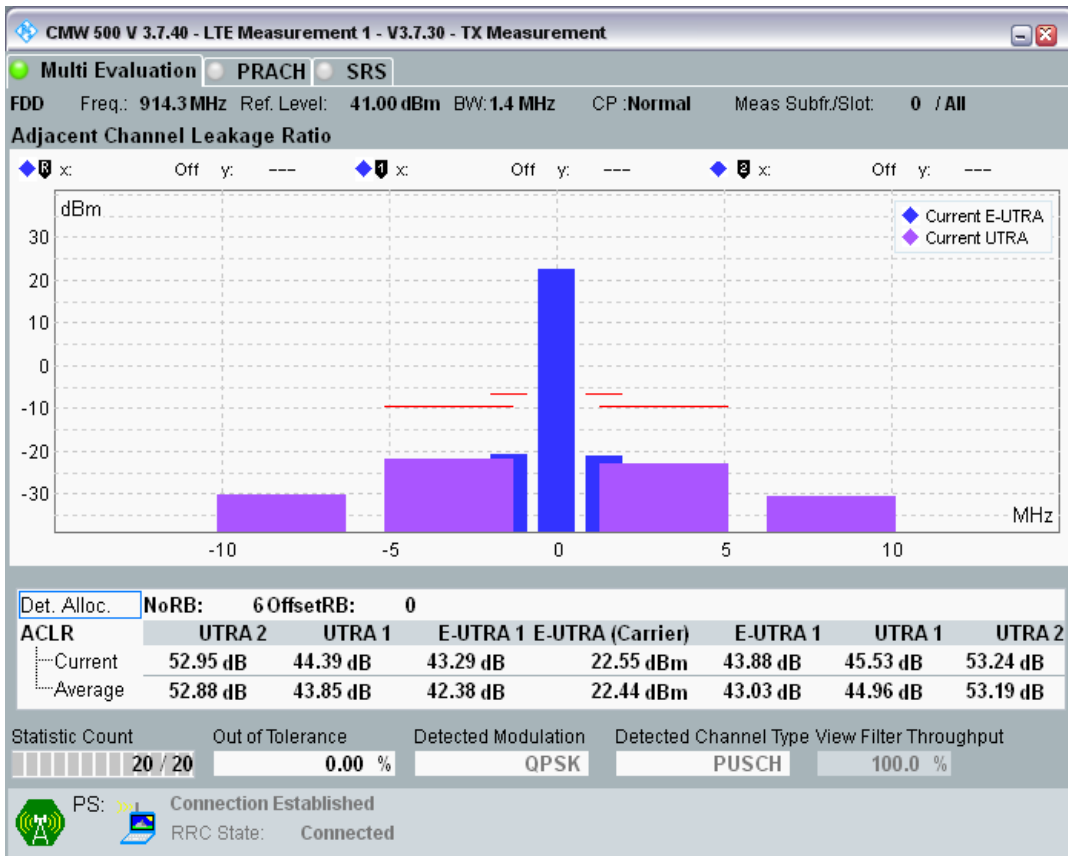

Band8 QPSK BW=1.4MHz Channel=21793 RB Size=6 Position=#0