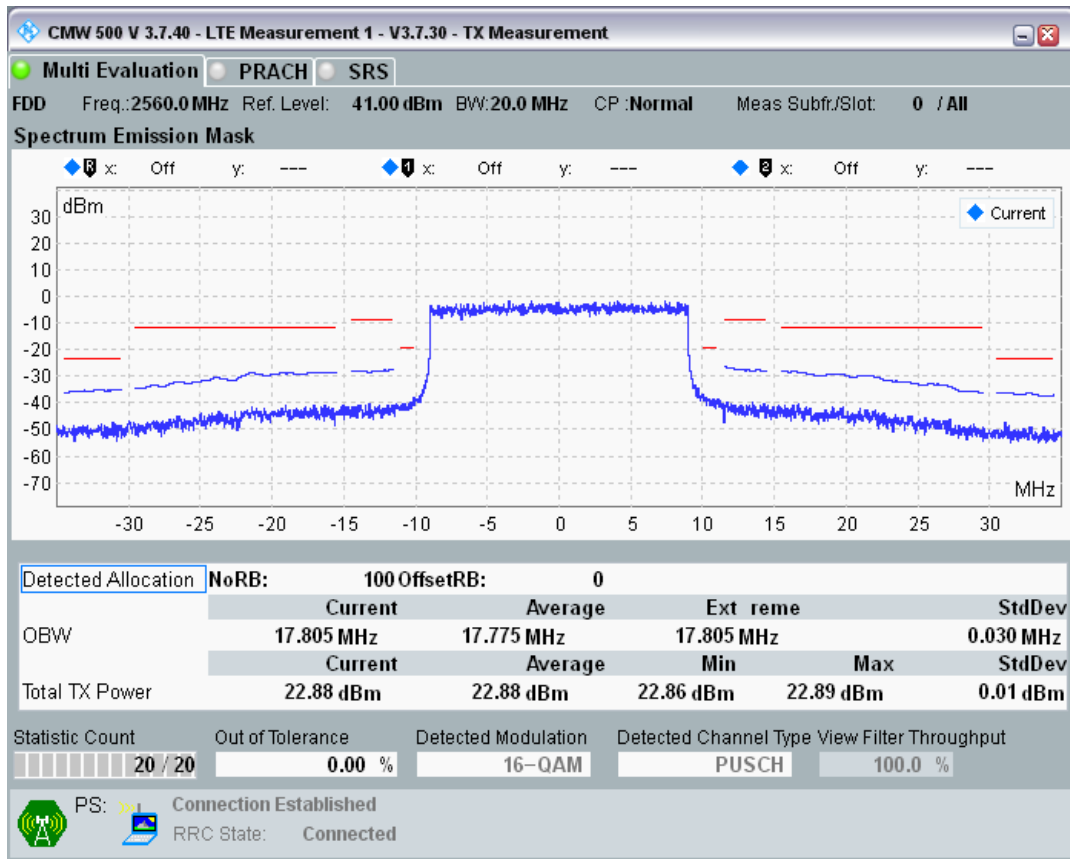

Band7 QPSK BW=20MHz Channel=21350 RB Size=100 Position=#0

Band7 QAM16 BW=20MHz Channel=21350 RB Size=18 Position=#0

Band7 QAM16 BW=20MHz Channel=21350 RB Size=18 Position=#Max

Band7 QAM16 BW=20MHz Channel=21350 RB Size=100 Position=#0