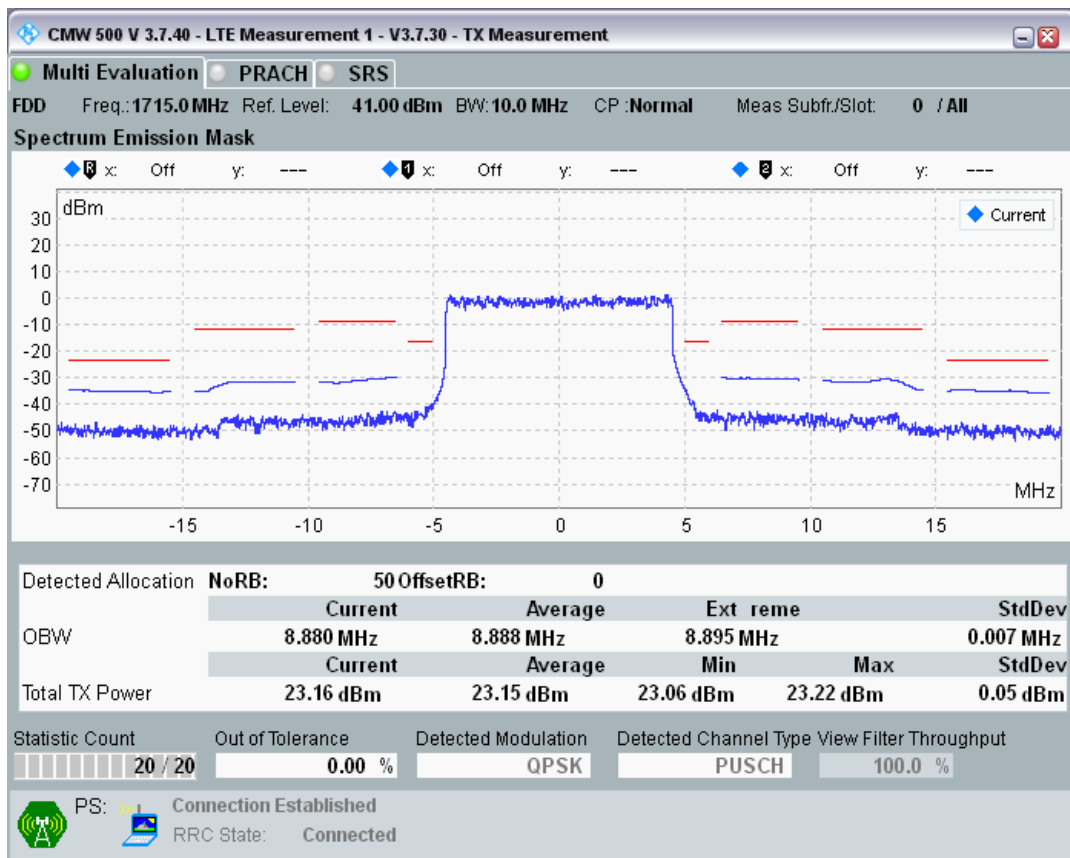

Band3 QPSK BW=10MHz Channel=19250 RB Size=50 Position=#0