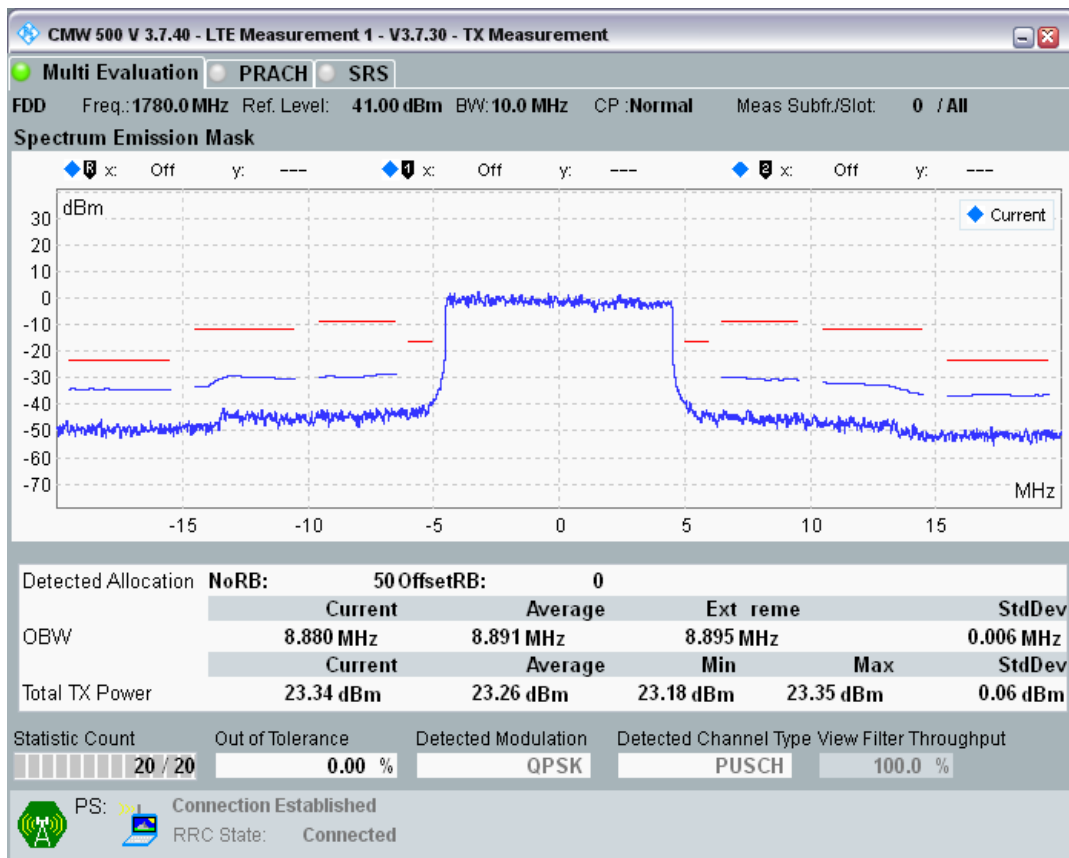

Band3 QPSK BW=10MHz Channel=19900 RB Size=50 Position=#0