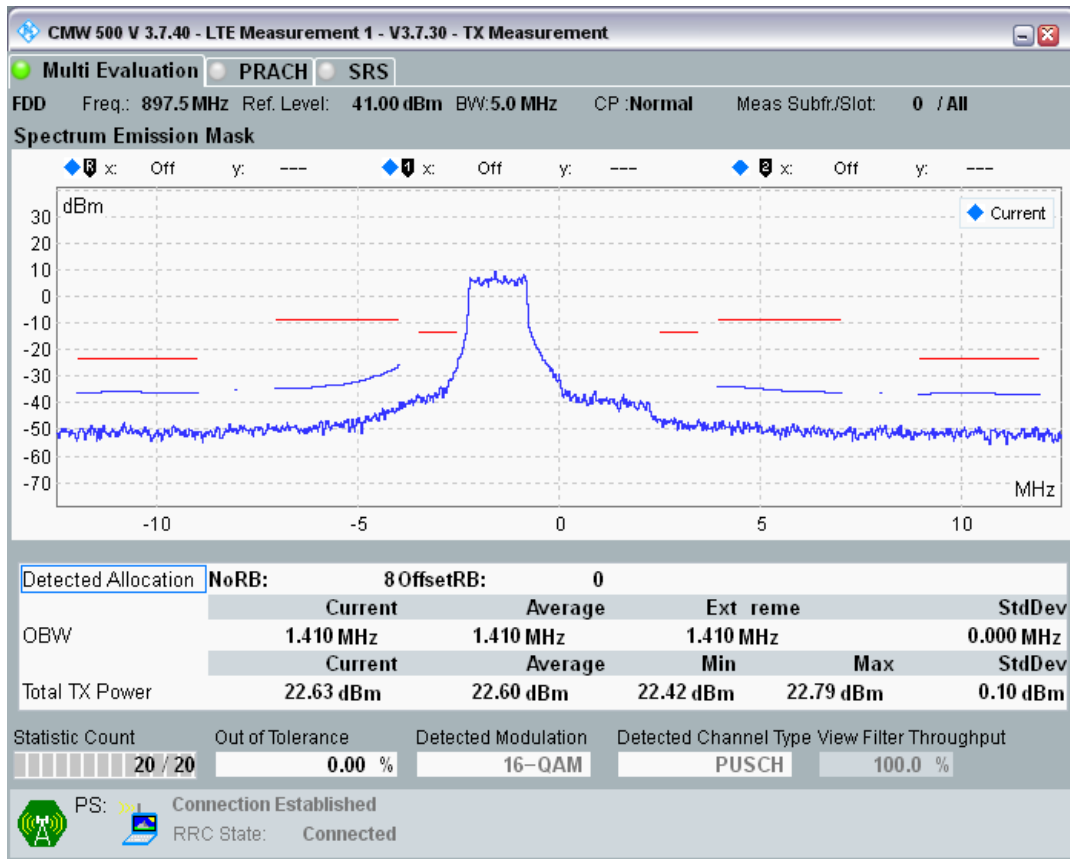

Band8 QPSK BW=5MHz Channel=21625 RB Size=8 Position=#0

Band8 QPSK BW=5MHz Channel=21625 RB Size=8 Position=#Max

Band8 QPSK BW=5MHz Channel=21625 RB Size=25 Position=#0

Band8 QAM16 BW=5MHz Channel=21625 RB Size=8 Position=#0