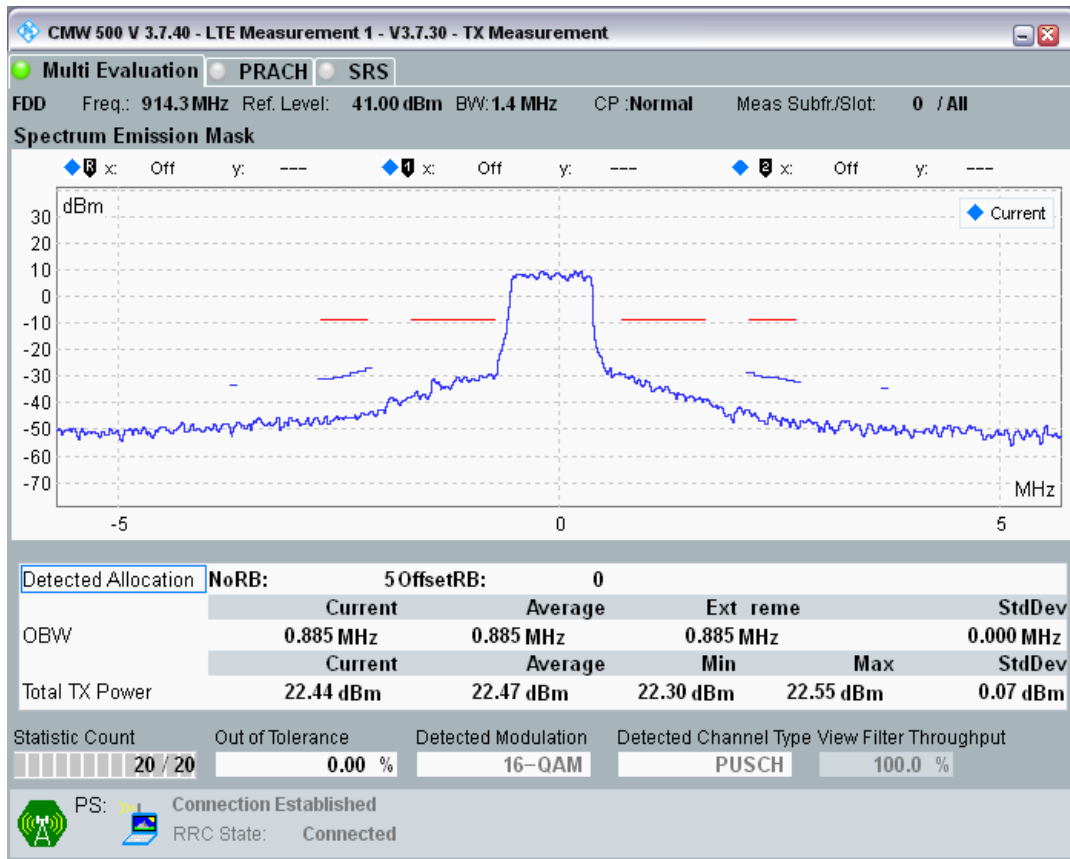

Band8 QPSK BW=1.4MHz Channel=21793 RB Size=5 Position=#0

Band8 QPSK BW=1.4MHz Channel=21793 RB Size=5 Position=#Max

Band8 QPSK BW=1.4MHz Channel=21793 RB Size=6 Position=#0

Band8 QAM16 BW=1.4MHz Channel=21793 RB Size=5 Position=#0