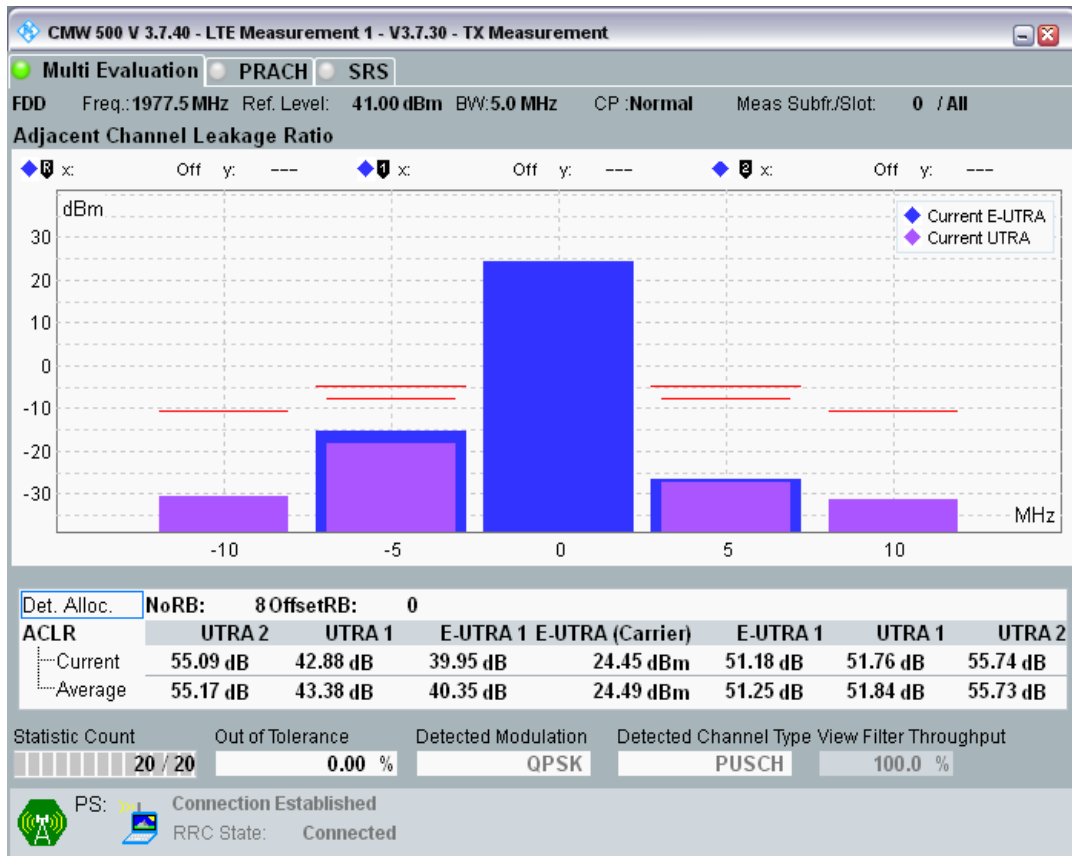

Band1 QPSK BW=5MHz Channel=18575 RB Size=8 Position=#0