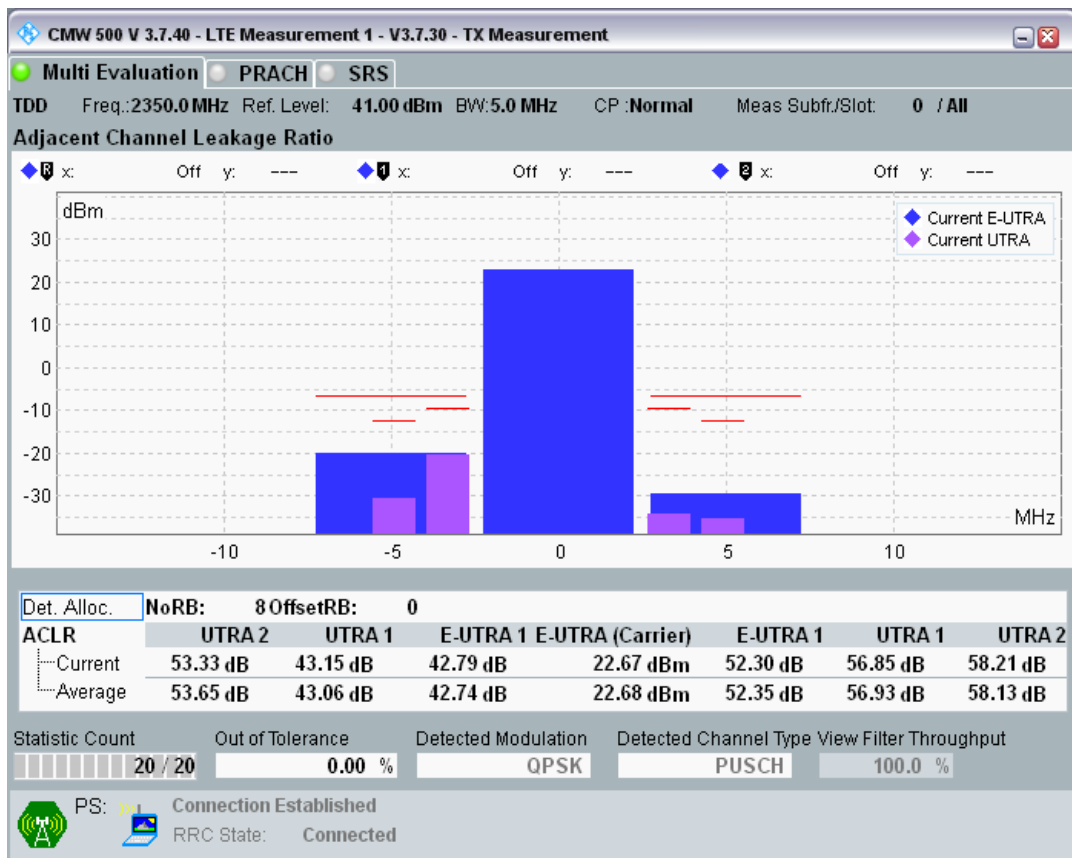

Band40 QPSK BW=5MHz Channel=39150 RB Size=8 Position=#0