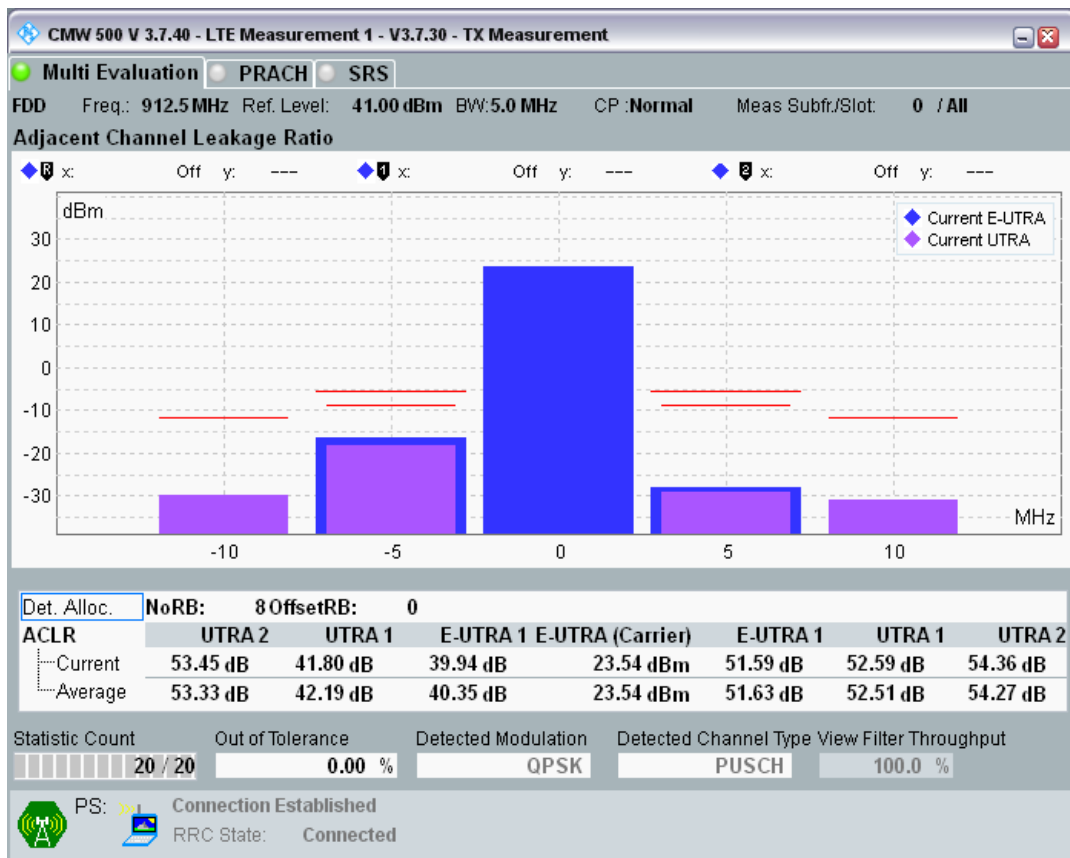

Band8 QPSK BW=5MHz Channel=21775 RB Size=8 Position=#0