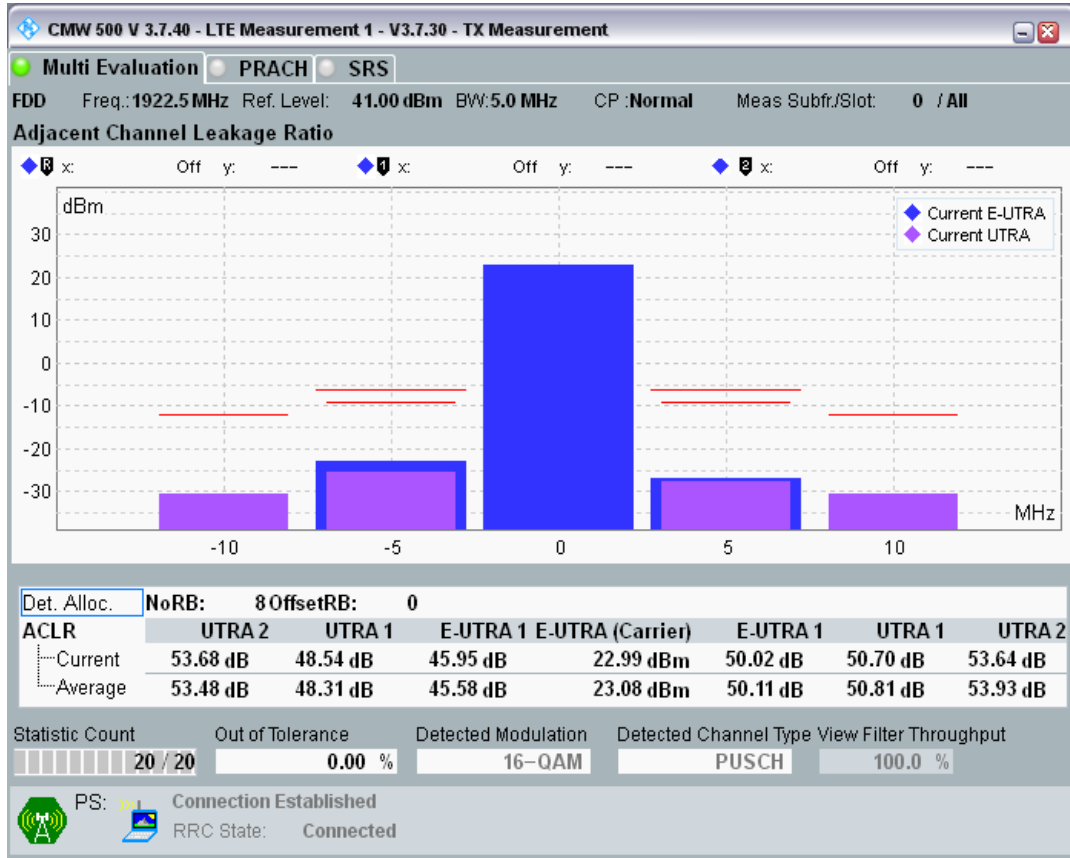

Band1 QPSK BW=5MHz Channel=18025 RB Size=8 Position=#0

Band1 QPSK BW=5MHz Channel=18025 RB Size=8 Position=#Max

Band1 QPSK BW=5MHz Channel=18025 RB Size=25 Position=#0

Band1 QAM16 BW=5MHz Channel=18025 RB Size=8 Position=#0