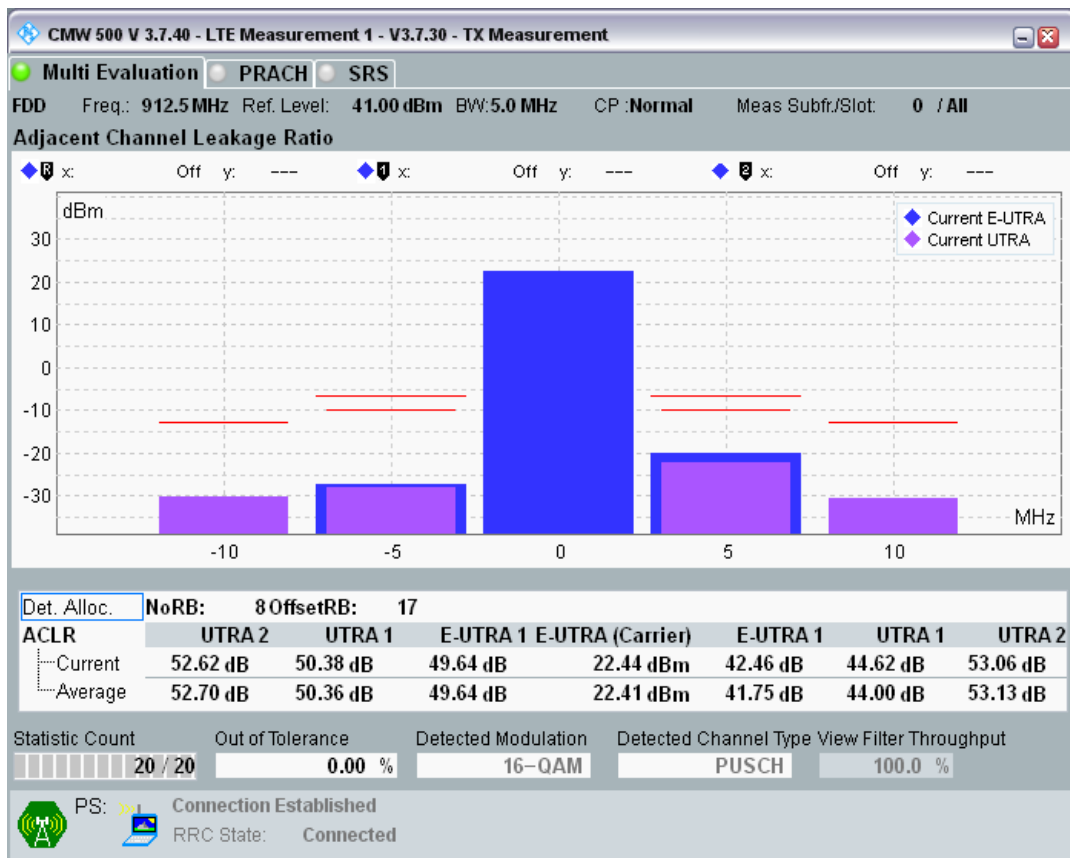

Band8 QAM16 BW=5MHz Channel=21775 RB Size=8 Position=#Max