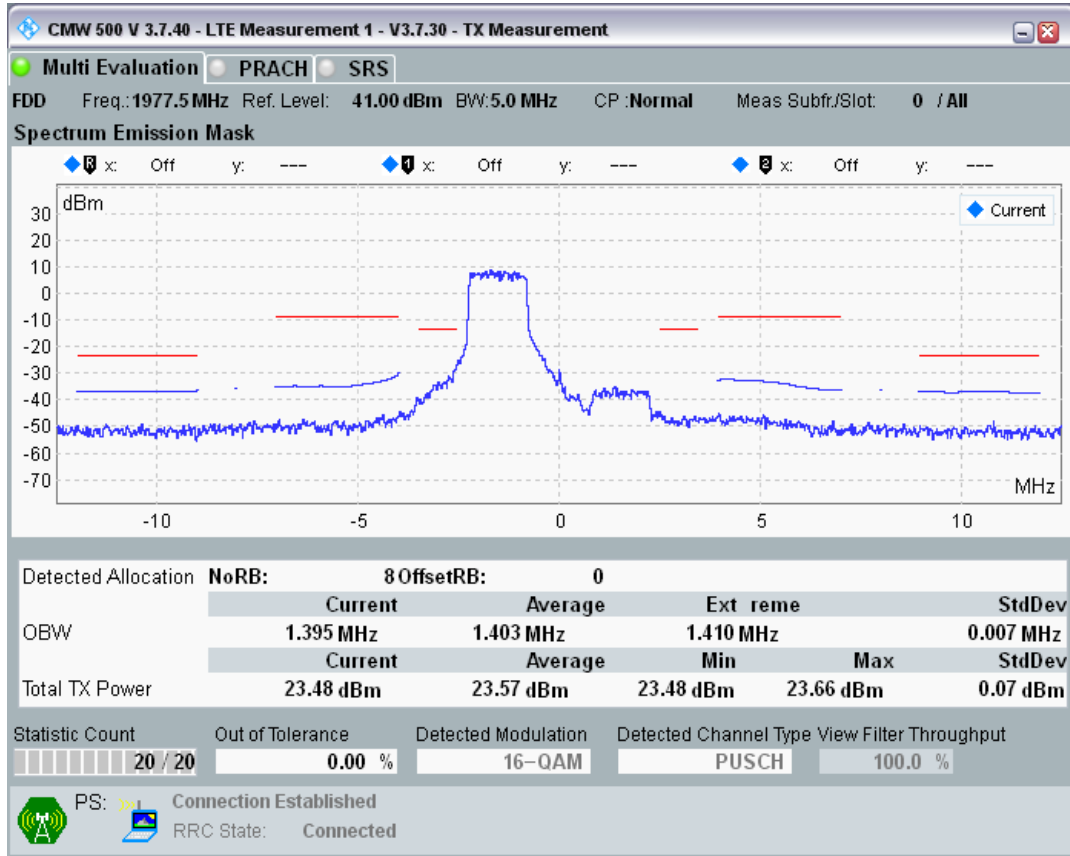

Band1 QPSK BW=5MHz Channel=18575 RB Size=8 Position=#0

Band1 QPSK BW=5MHz Channel=18575 RB Size=8 Position=#Max

Band1 QPSK BW=5MHz Channel=18575 RB Size=25 Position=#0

Band1 QAM16 BW=5MHz Channel=18575 RB Size=8 Position=#0