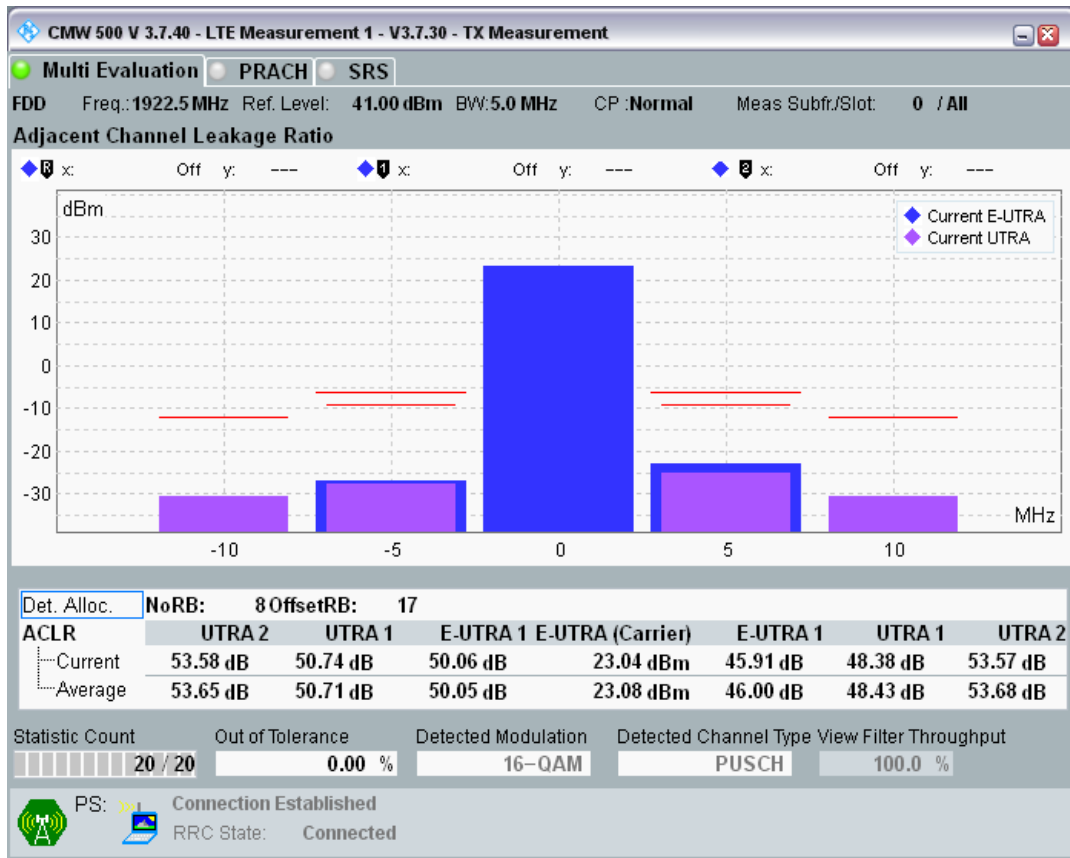

Band1 QAM16 BW=5MHz Channel=18025 RB Size=8 Position=#Max