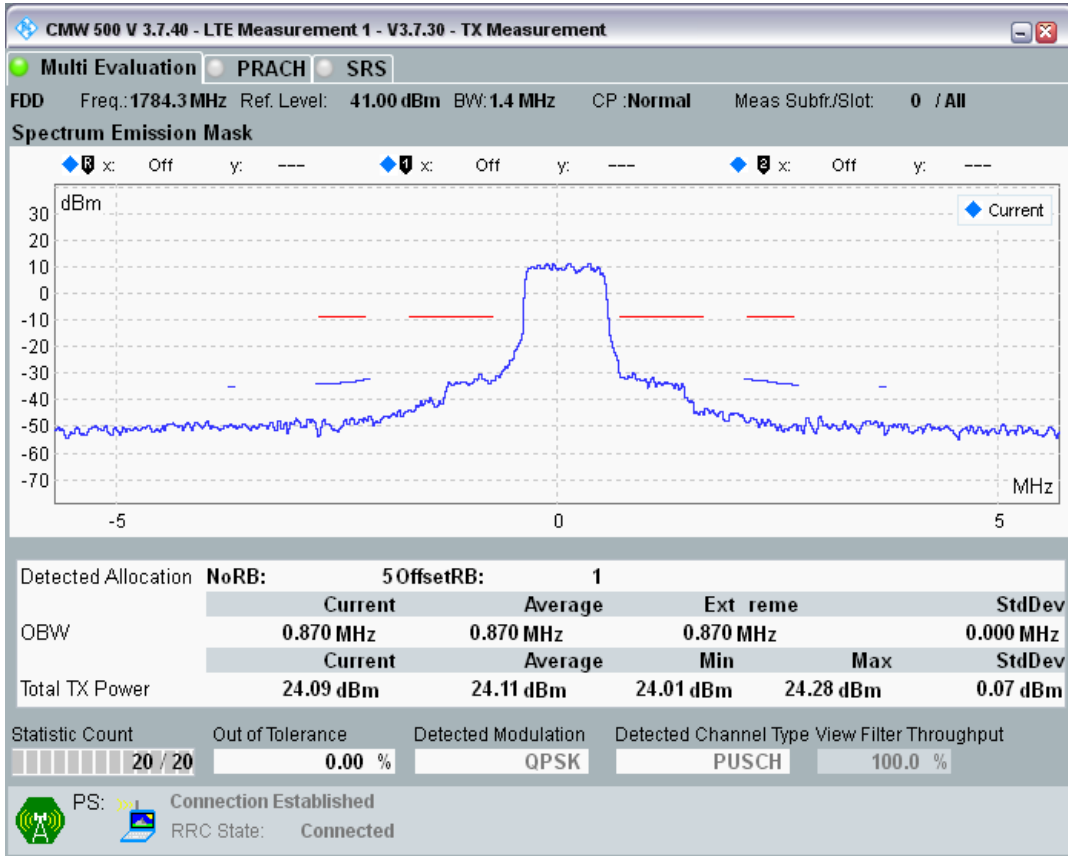

Band3 QPSK BW=1.4MHz Channel=19943 RB Size=5 Position=#Max