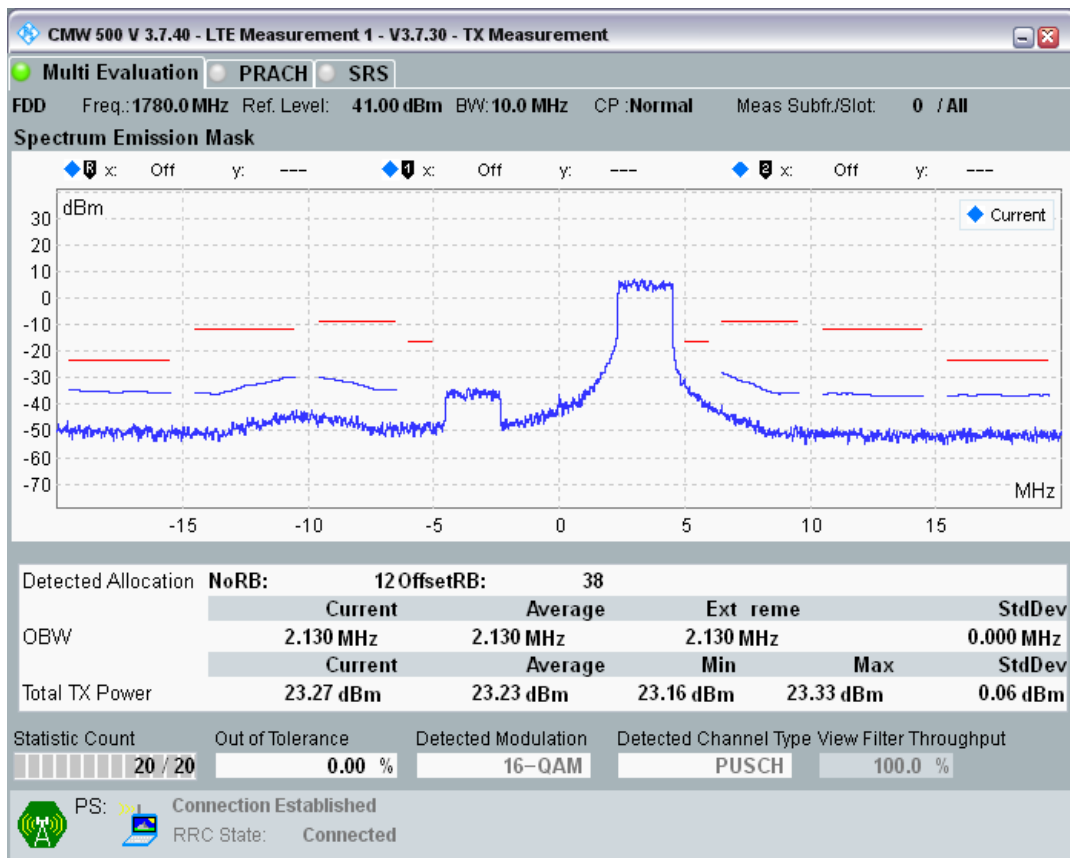

Band3 QAM16 BW=10MHz Channel=19900 RB Size=12 Position=#Max