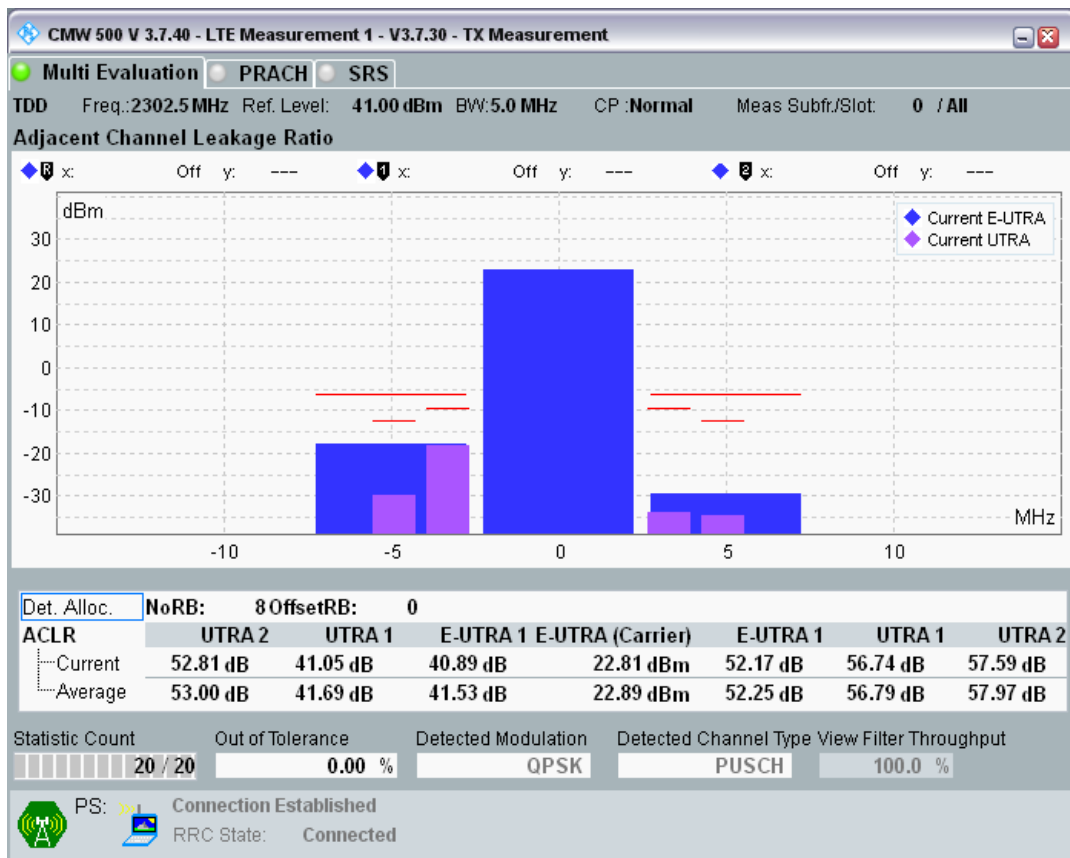

Band40 QPSK BW=5MHz Channel=38675 RB Size=8 Position=#0