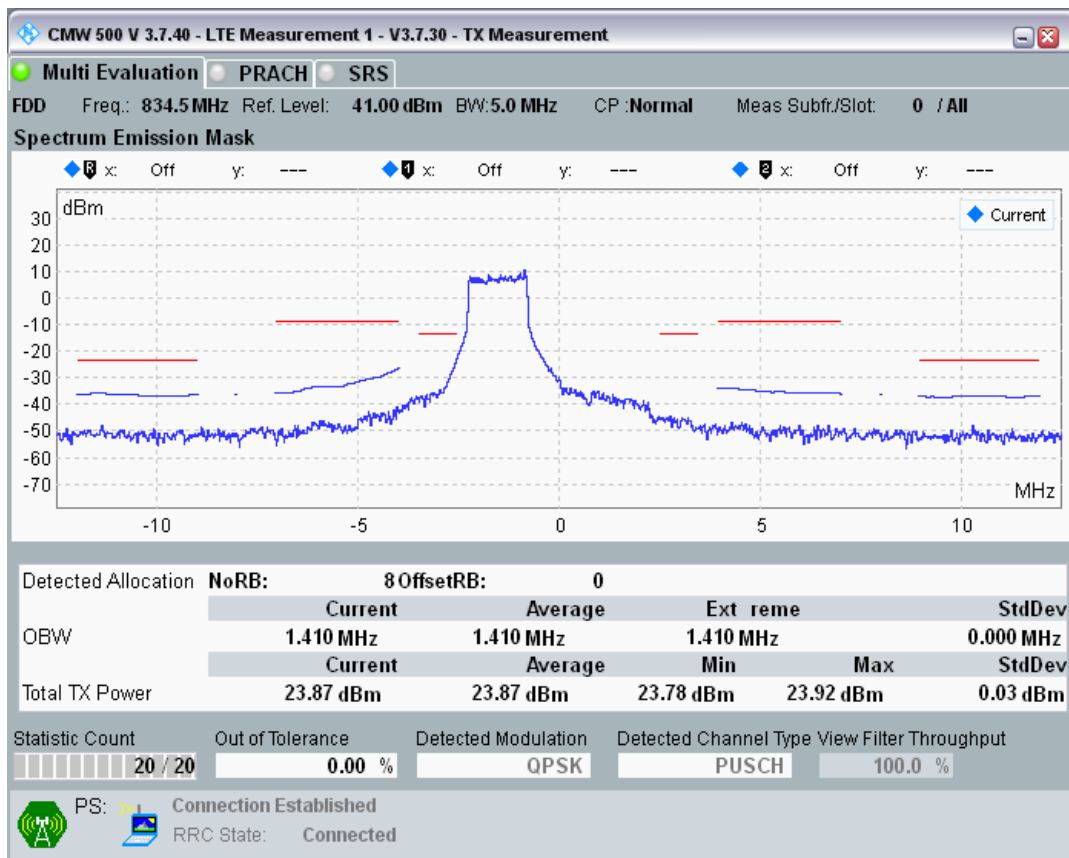

Band20 QPSK BW=5MHz Channel=24175 RB Size=8 Position=#0