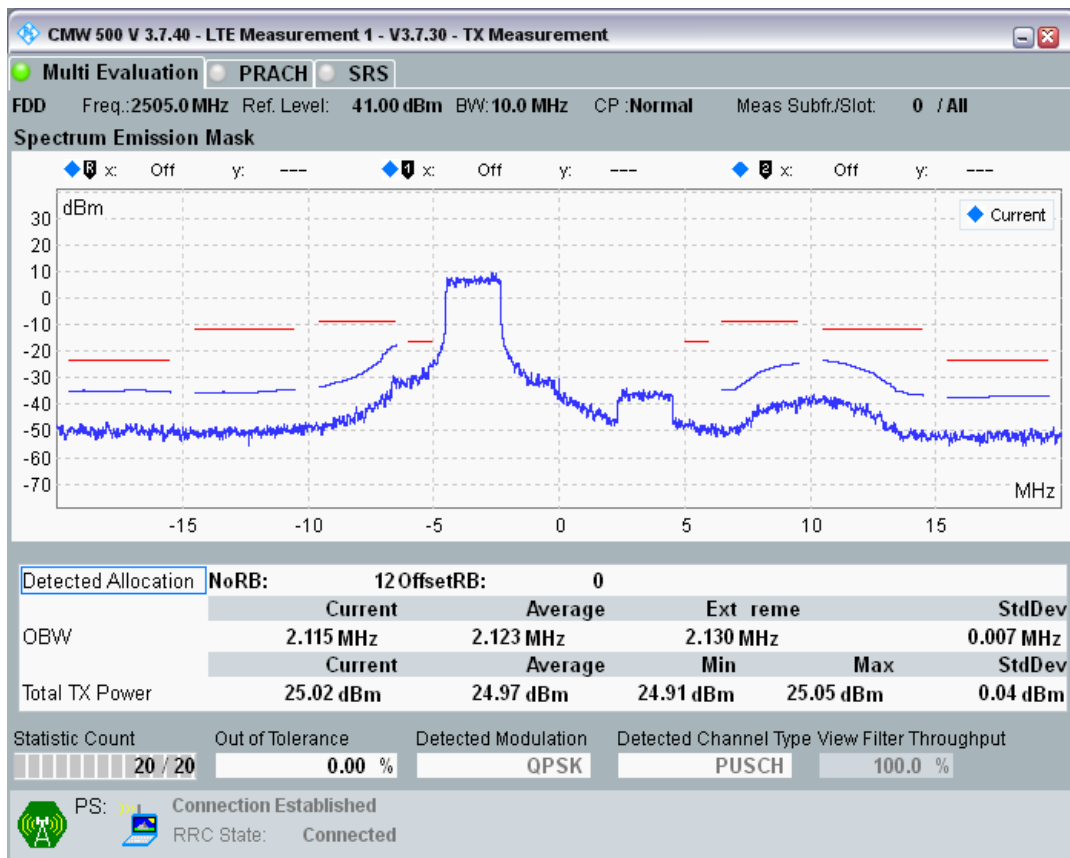

Band7 QPSK BW=10MHz Channel=20800 RB Size=12 Position=#0