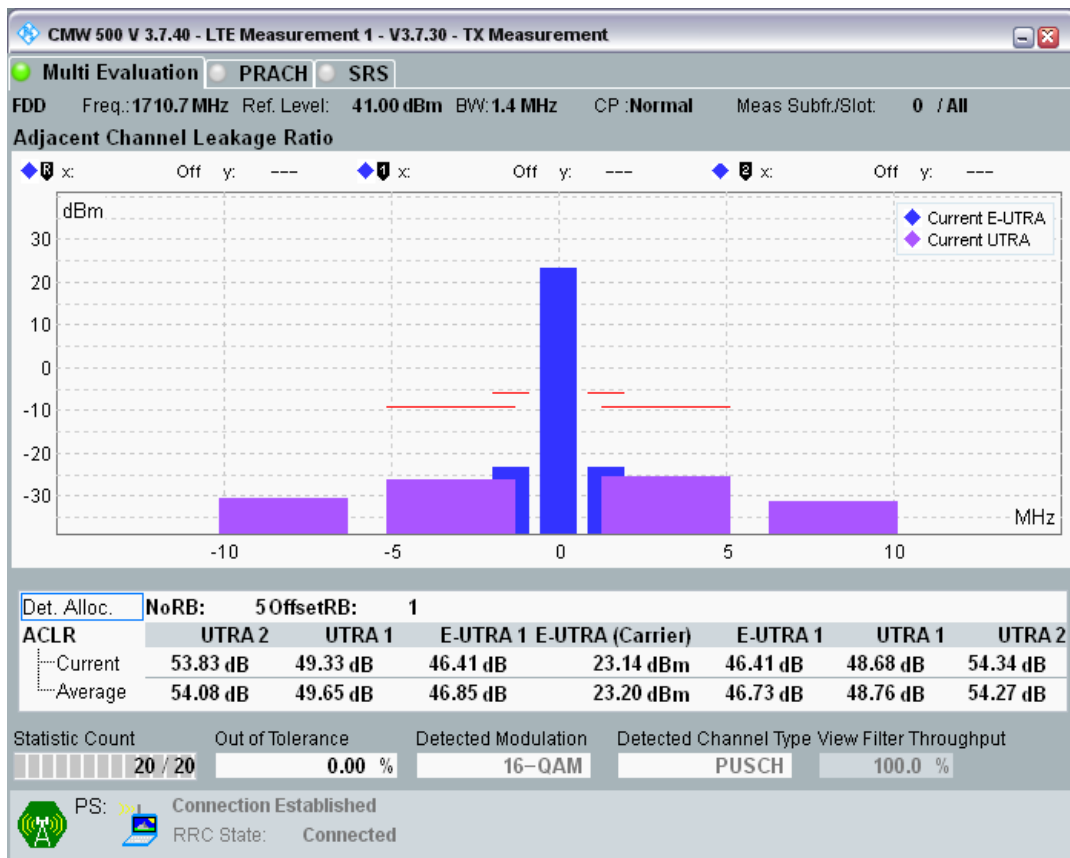

Band3 QAM16 BW=1.4MHz Channel=19207 RB Size=5 Position=#Max