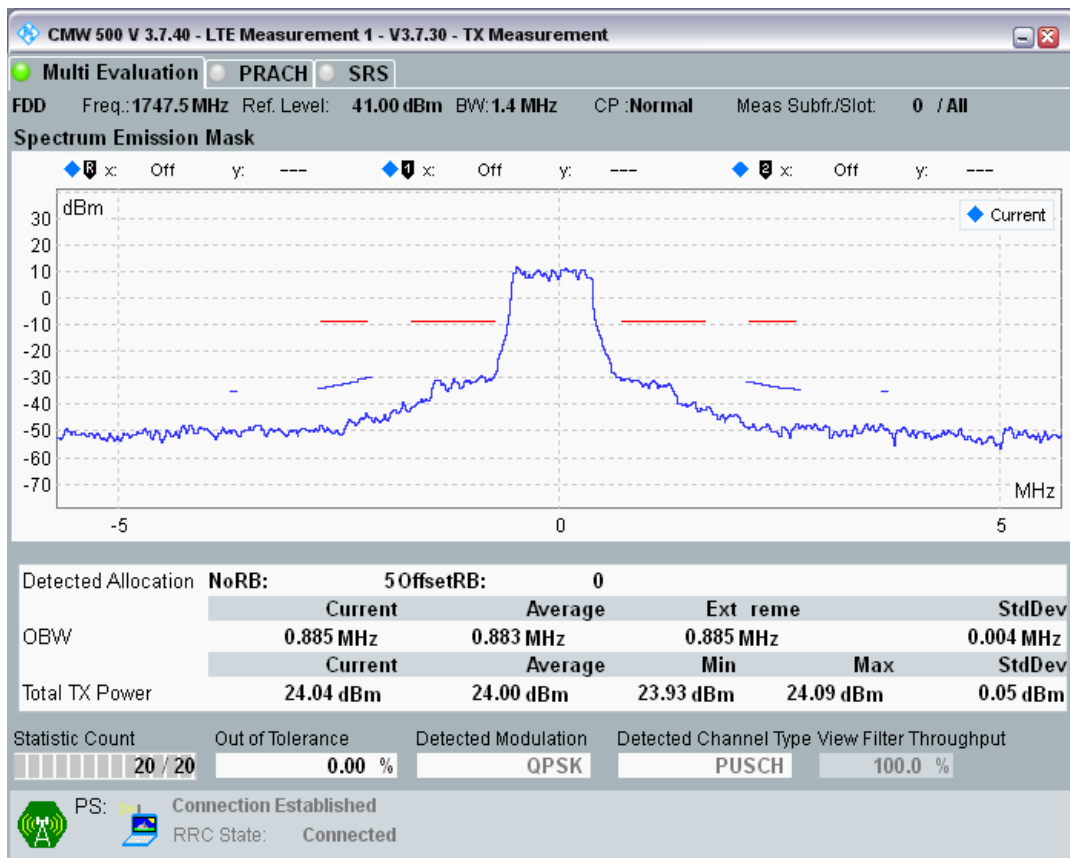

Band3 QPSK BW=1.4MHz Channel=19575 RB Size=5 Position=#0