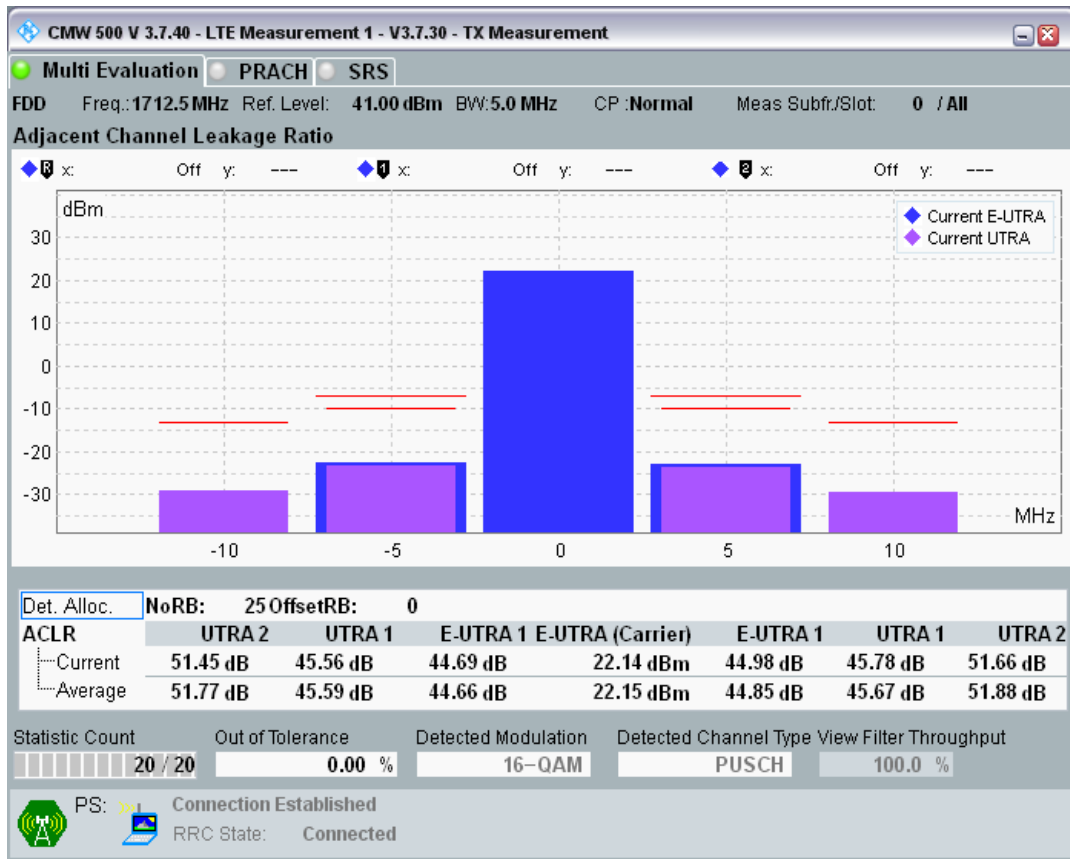

Band3 QPSK BW=5MHz Channel=19225 RB Size=25 Position=#0

Band3 QAM16 BW=5MHz Channel=19225 RB Size=8 Position=#0

Band3 QAM16 BW=5MHz Channel=19225 RB Size=8 Position=#Max

Band3 QAM16 BW=5MHz Channel=19225 RB Size=25 Position=#0