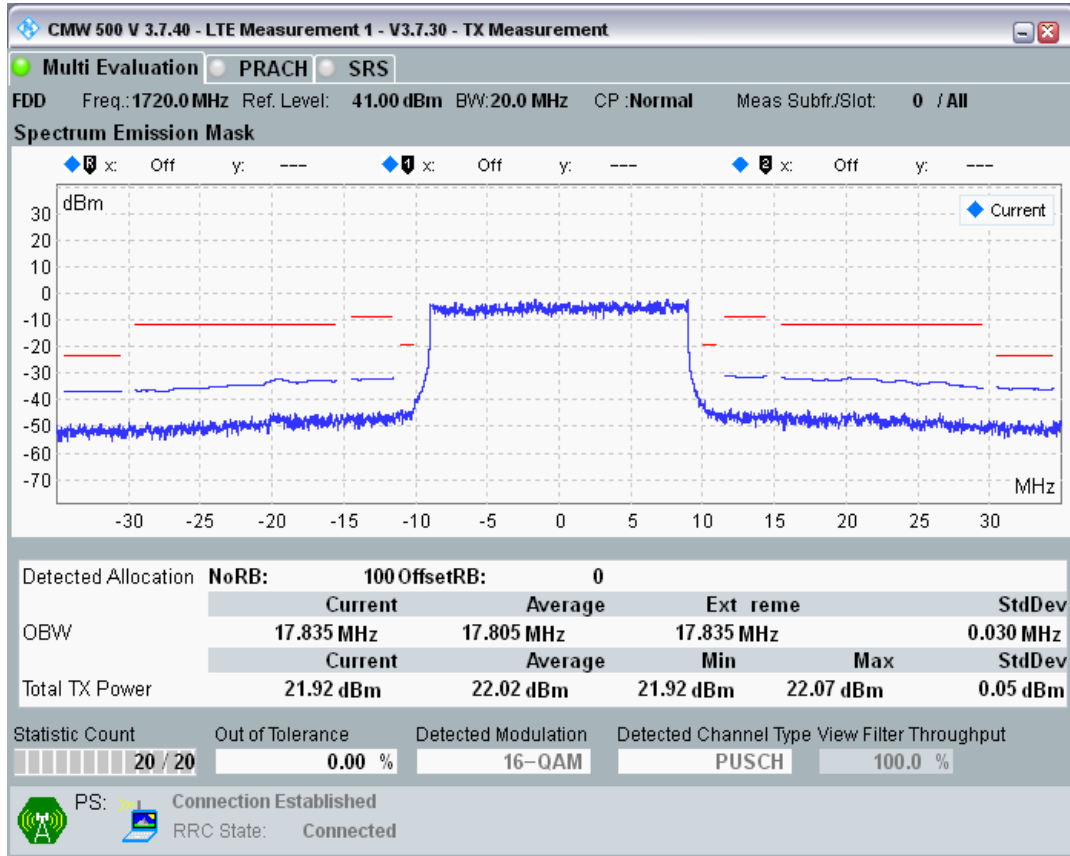

Band3 QPSK BW=20MHz Channel=19300 RB Size=100 Position=#0

Band3 QAM16 BW=20MHz Channel=19300 RB Size=18 Position=#0

Band3 QAM16 BW=20MHz Channel=19300 RB Size=18 Position=#Max

Band3 QAM16 BW=20MHz Channel=19300 RB Size=100 Position=#0