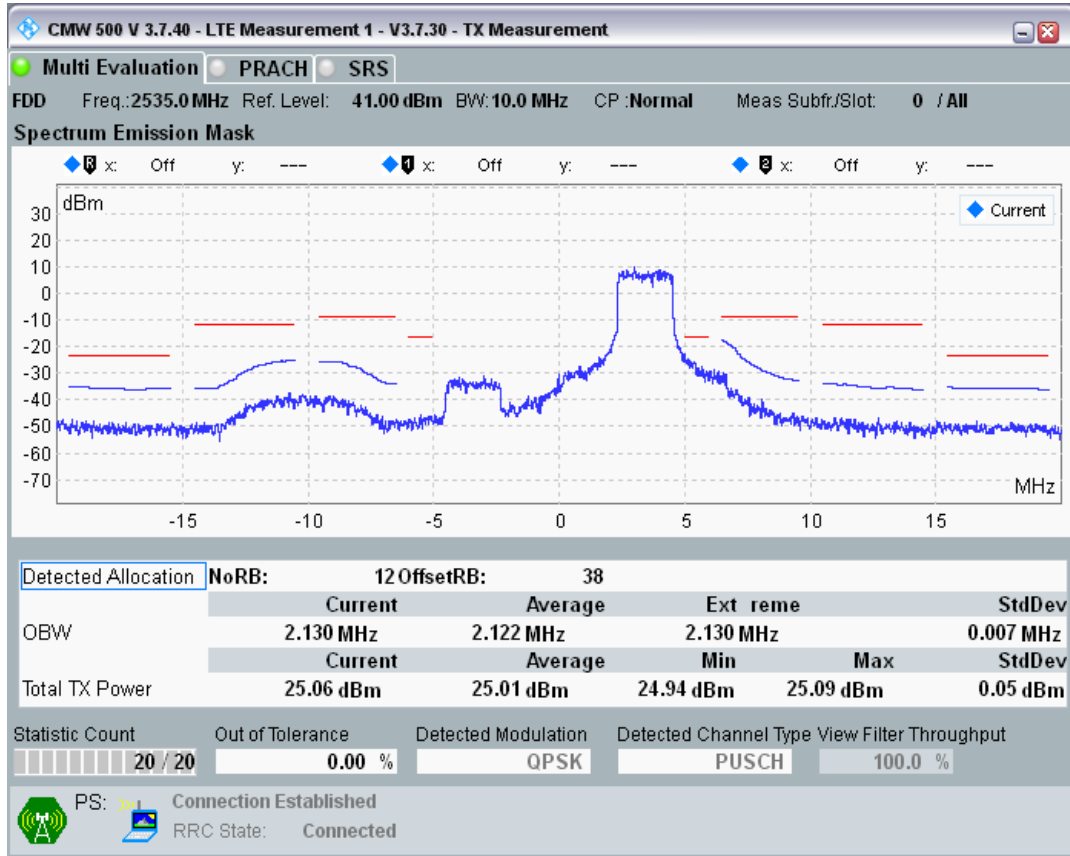

Band7 QAM16 BW=10MHz Channel=20800 RB Size=12 Position=#Max

Band7 QAM16 BW=10MHz Channel=20800 RB Size=50 Position=#0

Band7 QPSK BW=10MHz Channel=21100 RB Size=12 Position=#0

Band7 QPSK BW=10MHz Channel=21100 RB Size=12 Position=#Max