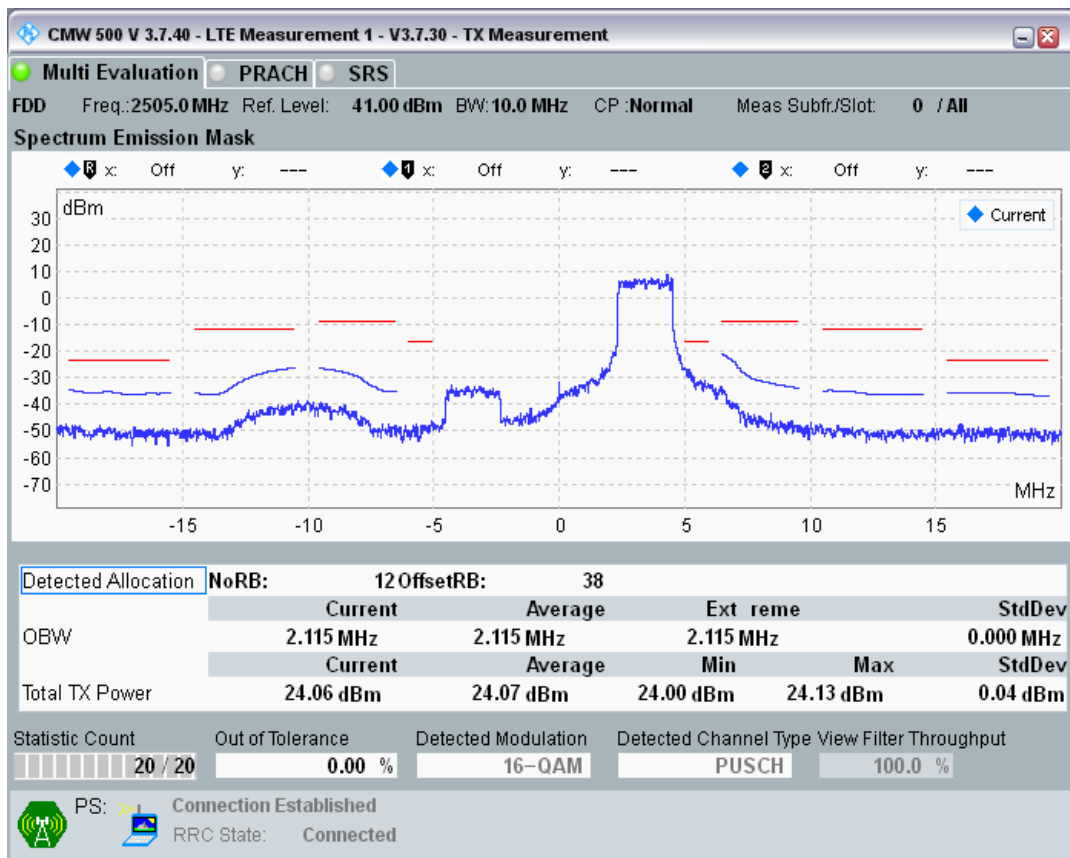

Band7 QAM16 BW=10MHz Channel=20800 RB Size=12 Position=#Max