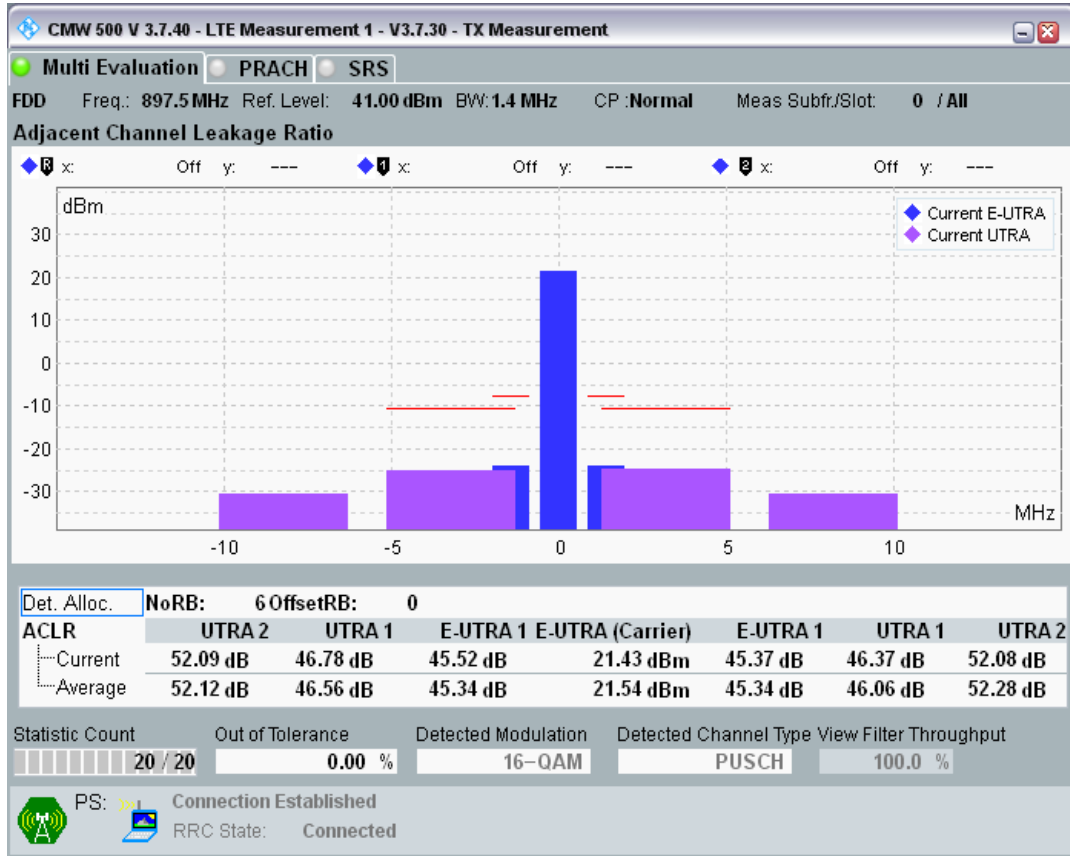

Band8 QPSK BW=1.4MHz Channel=21625 RB Size=6 Position=#0

Band8 QAM16 BW=1.4MHz Channel=21625 RB Size=5 Position=#0

Band8 QAM16 BW=1.4MHz Channel=21625 RB Size=5 Position=#Max

Band8 QAM16 BW=1.4MHz Channel=21625 RB Size=6 Position=#0