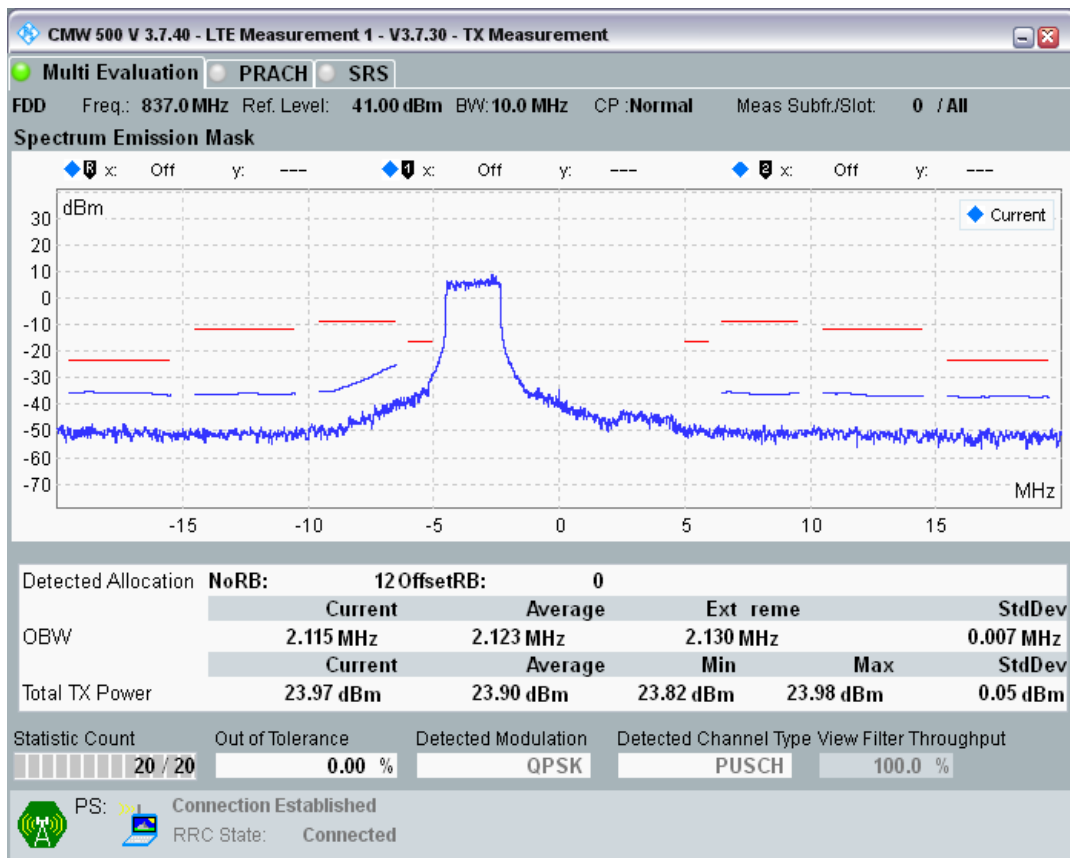

Band20 QPSK BW=10MHz Channel=24200 RB Size=12 Position=#0