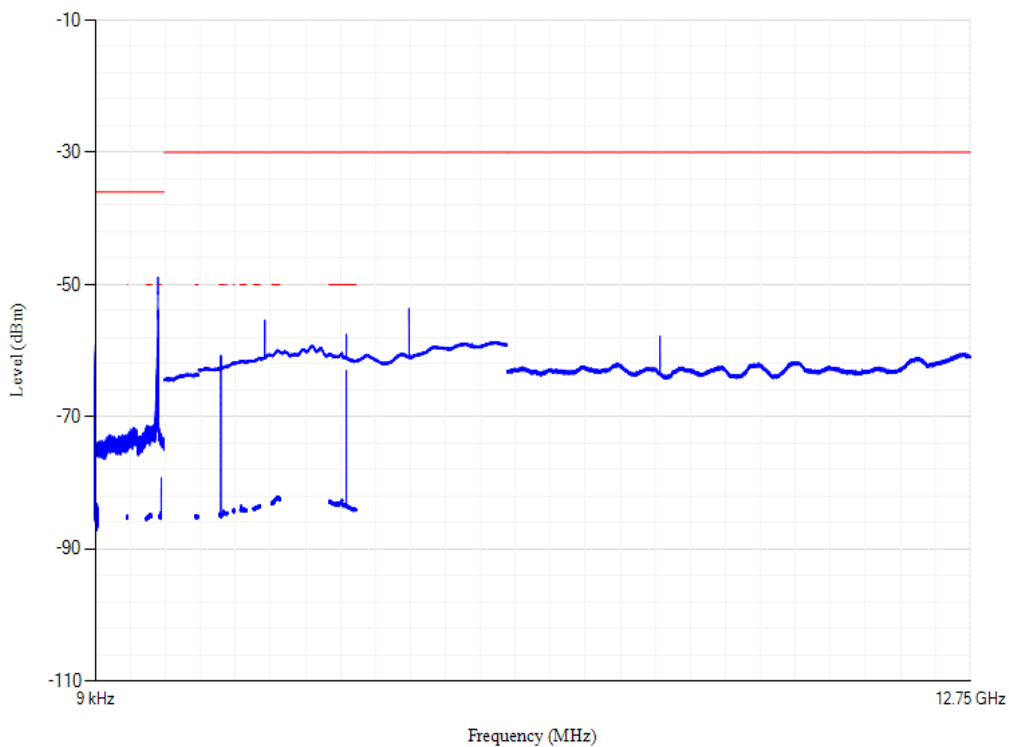

Conducted spurious emissions

Band8 QPSK BW=5MHz Channel=21625 RB Size=1 Position=#0