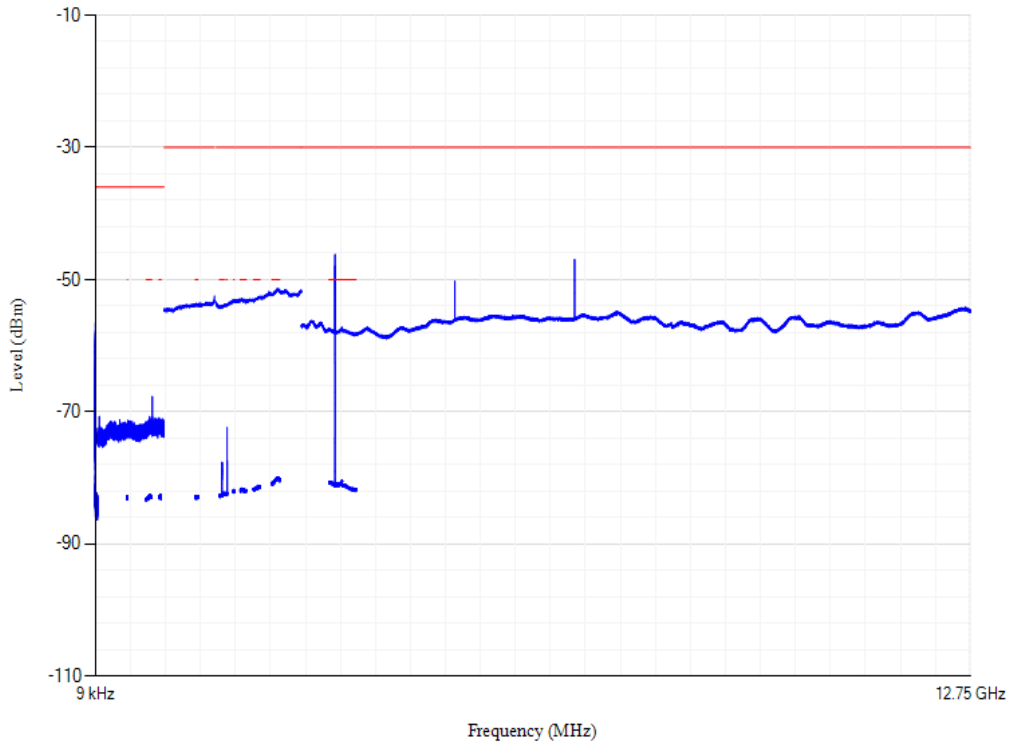

Conducted spurious emissions

Band3 QPSK BW=1.4MHz Channel=19943 RB Size=1 Position=#0

Conducted spurious emissions

Band3 QPSK BW=5MHz Channel=19575 RB Size=1 Position=#0

Conducted spurious emissions

Band3 QPSK BW=20MHz Channel=19300 RB Size=1 Position=#0