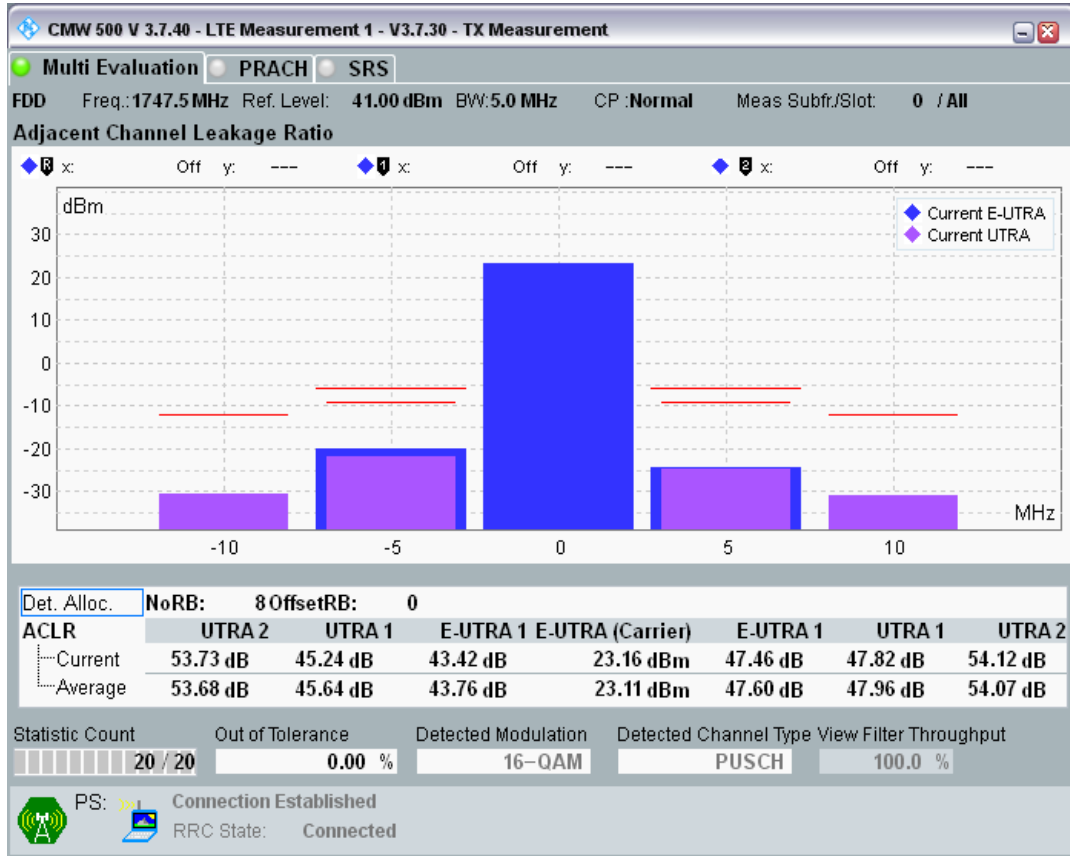

Band3 QPSK BW=5MHz Channel=19575 RB Size=8 Position=#0

Band3 QPSK BW=5MHz Channel=19575 RB Size=8 Position=#Max

Band3 QPSK BW=5MHz Channel=19575 RB Size=25 Position=#0

Band3 QAM16 BW=5MHz Channel=19575 RB Size=8 Position=#0