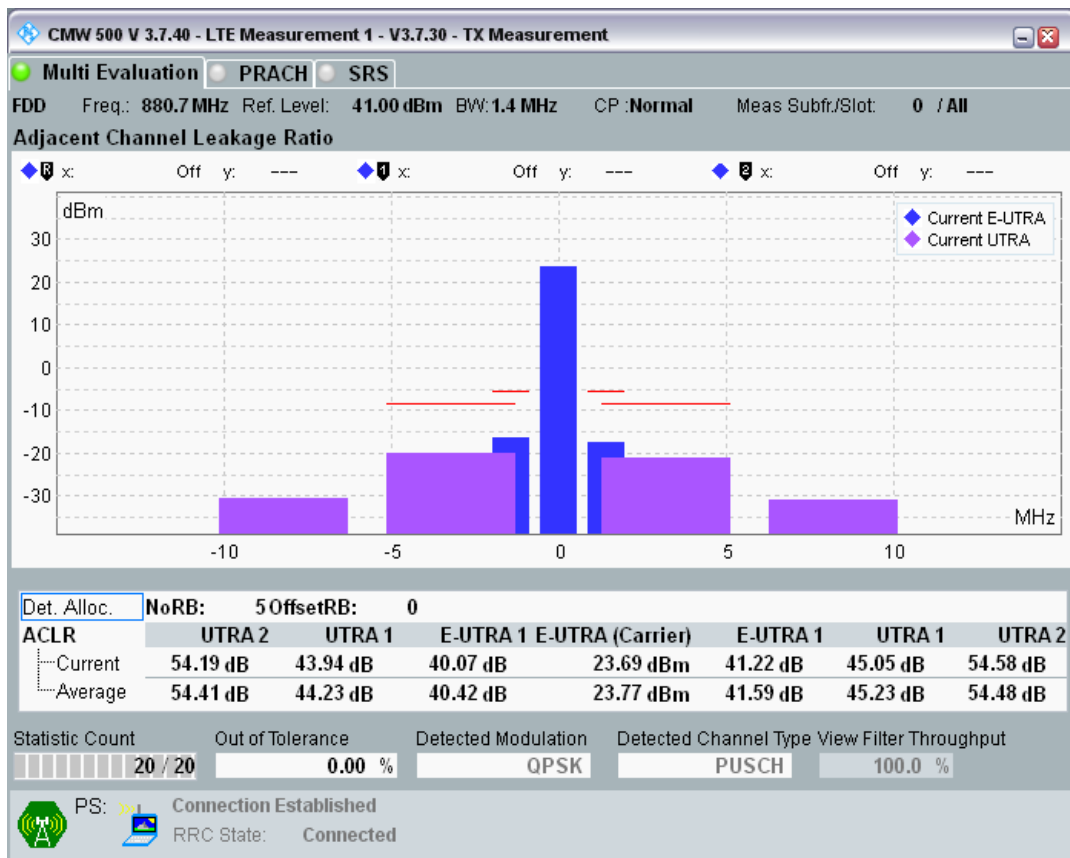

Band8 QPSK BW=1.4MHz Channel=21457 RB Size=5 Position=#0