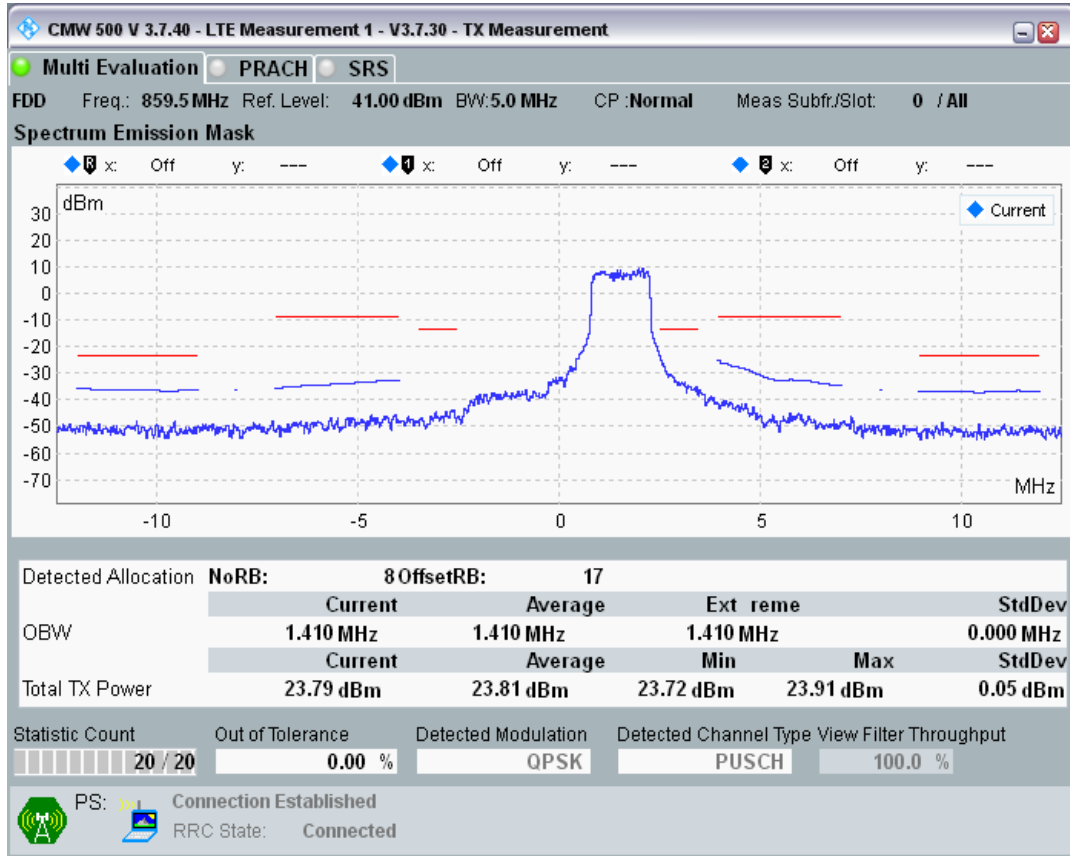

Band20 QAM16 BW=5MHz Channel=24300 RB Size=8 Position=#Max

Band20 QAM16 BW=5MHz Channel=24300 RB Size=25 Position=#0

Band20 QPSK BW=5MHz Channel=24425 RB Size=8 Position=#0

Band20 QPSK BW=5MHz Channel=24425 RB Size=8 Position=#Max