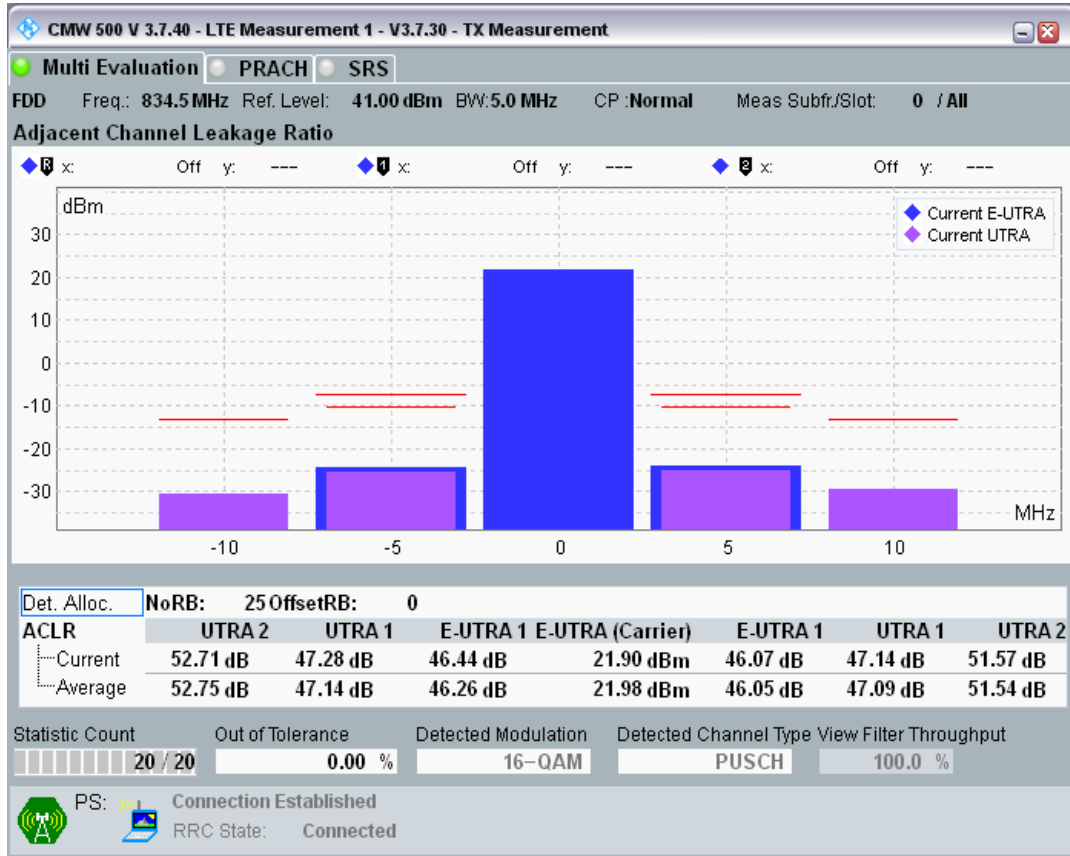

Band20 QPSK BW=5MHz Channel=24175 RB Size=25 Position=#0

Band20 QAM16 BW=5MHz Channel=24175 RB Size=8 Position=#0

Band20 QAM16 BW=5MHz Channel=24175 RB Size=8 Position=#Max

Band20 QAM16 BW=5MHz Channel=24175 RB Size=25 Position=#0