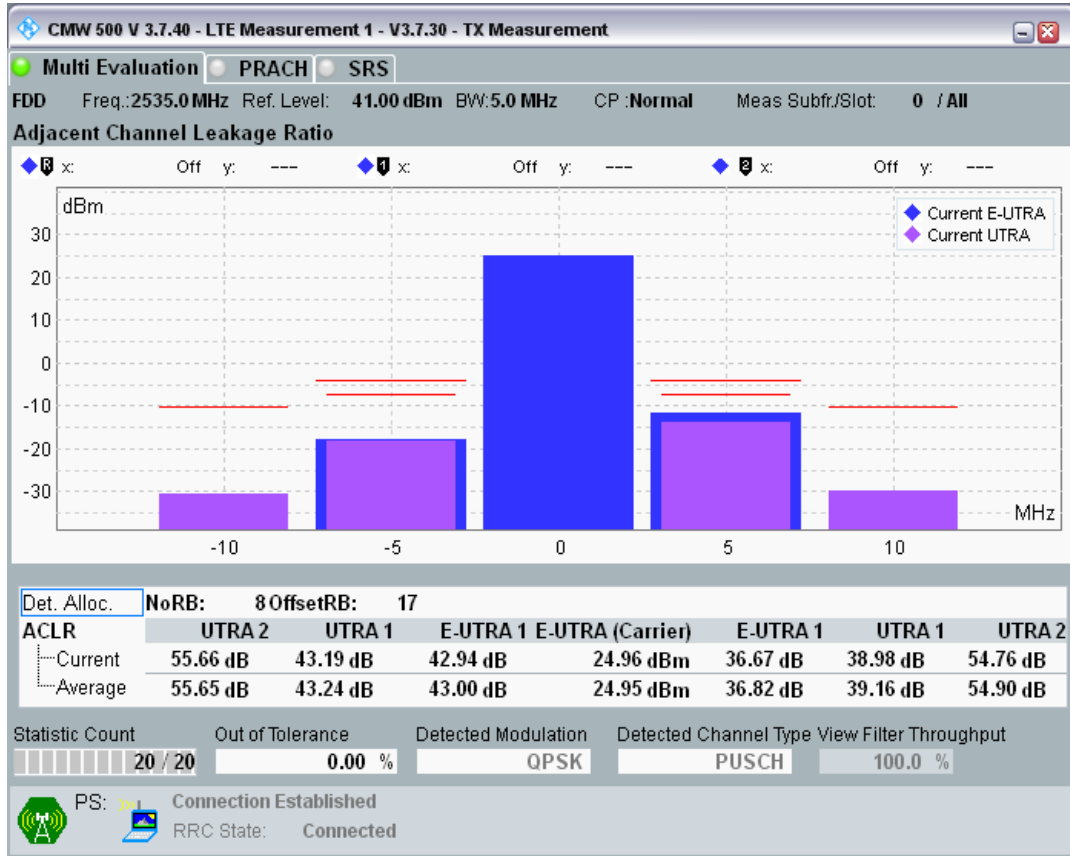

Band7 QPSK BW=5MHz Channel=21100 RB Size=8 Position=#Max