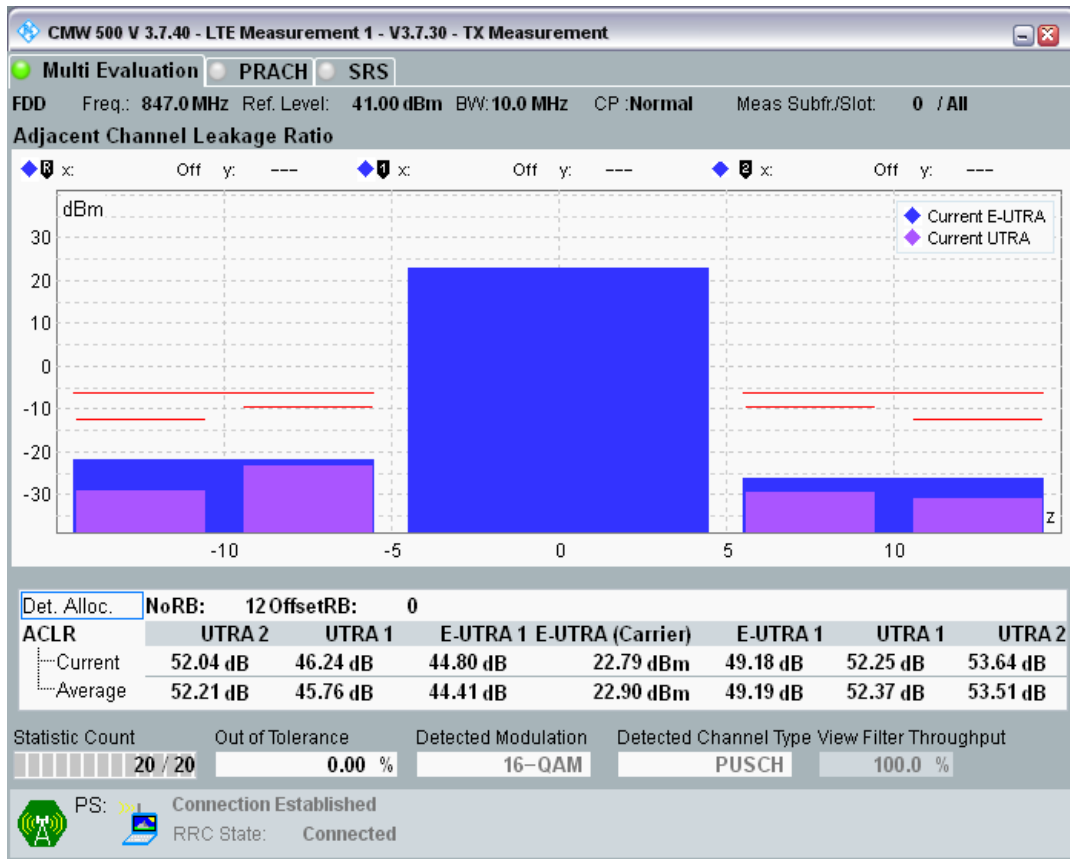

Band20 QAM16 BW=10MHz Channel=24300 RB Size=12 Position=#0