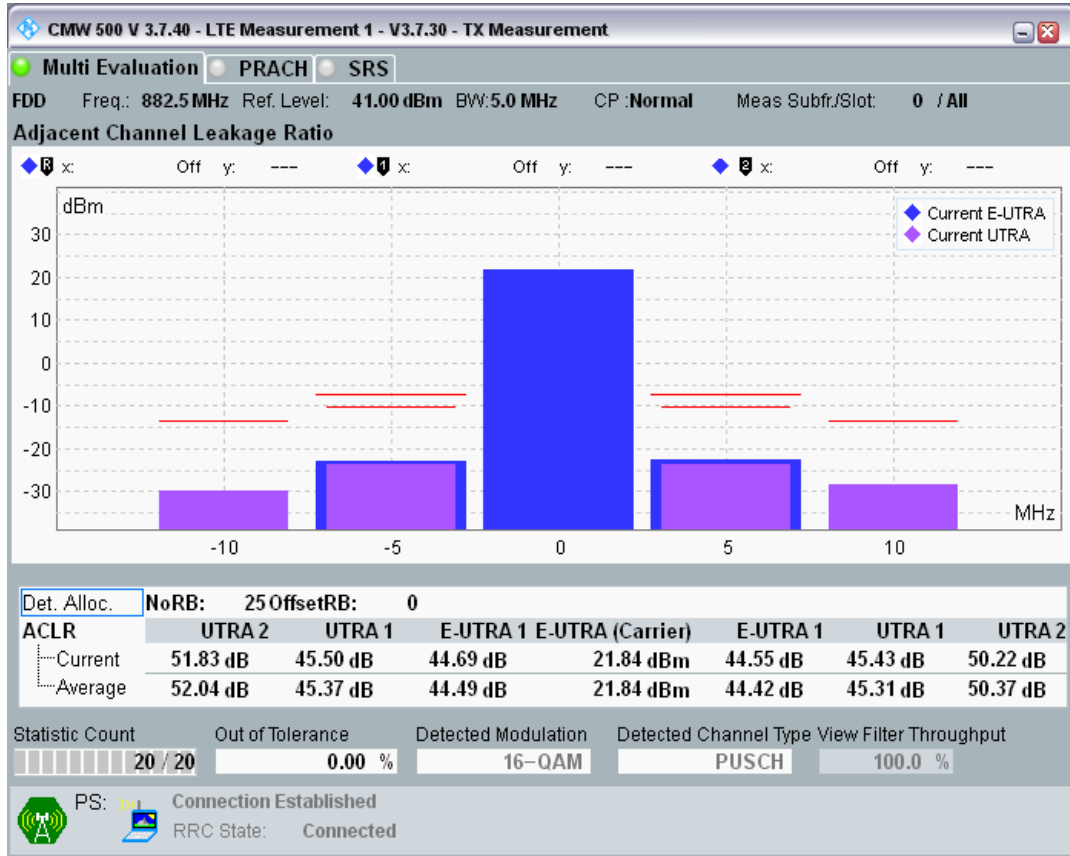

Band8 QPSK BW=5MHz Channel=21475 RB Size=25 Position=#0

Band8 QAM16 BW=5MHz Channel=21475 RB Size=8 Position=#0

Band8 QAM16 BW=5MHz Channel=21475 RB Size=8 Position=#Max

Band8 QAM16 BW=5MHz Channel=21475 RB Size=25 Position=#0