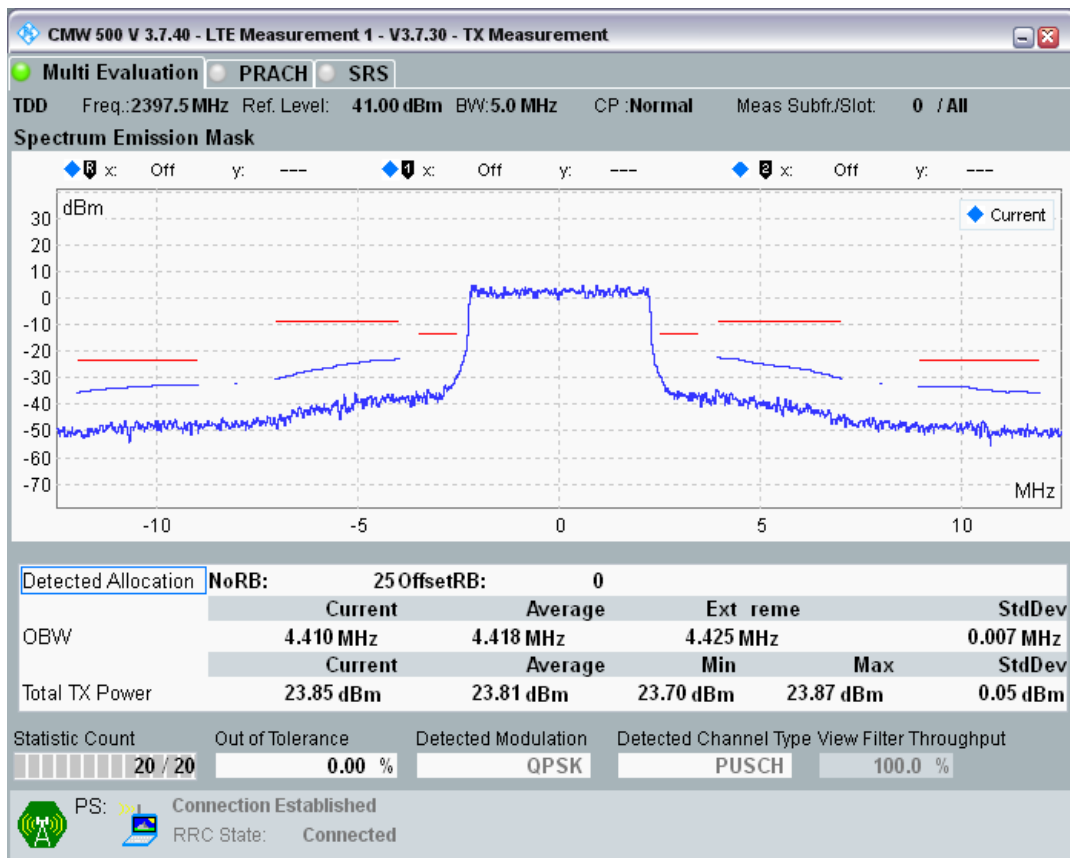

Band40 QPSK BW=5MHz Channel=39625 RB Size=25 Position=#0