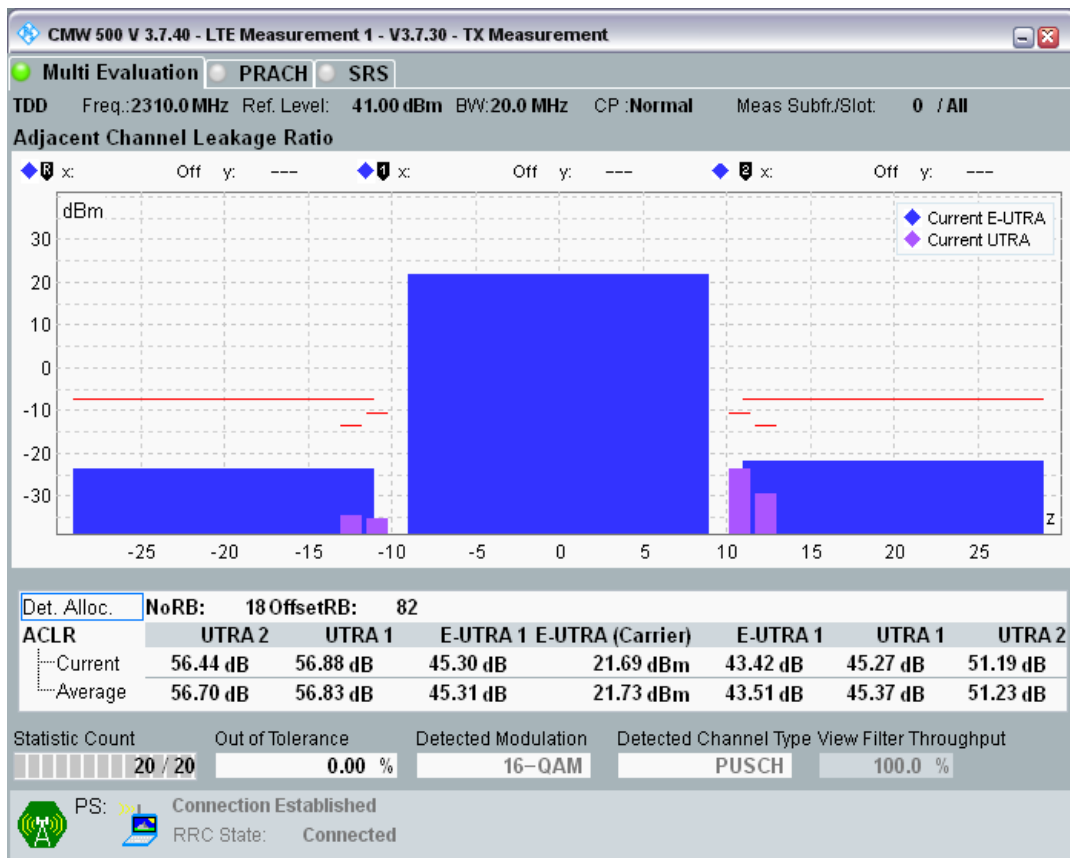

Band40 QAM16 BW=20MHz Channel=38750 RB Size=18 Position=#Max