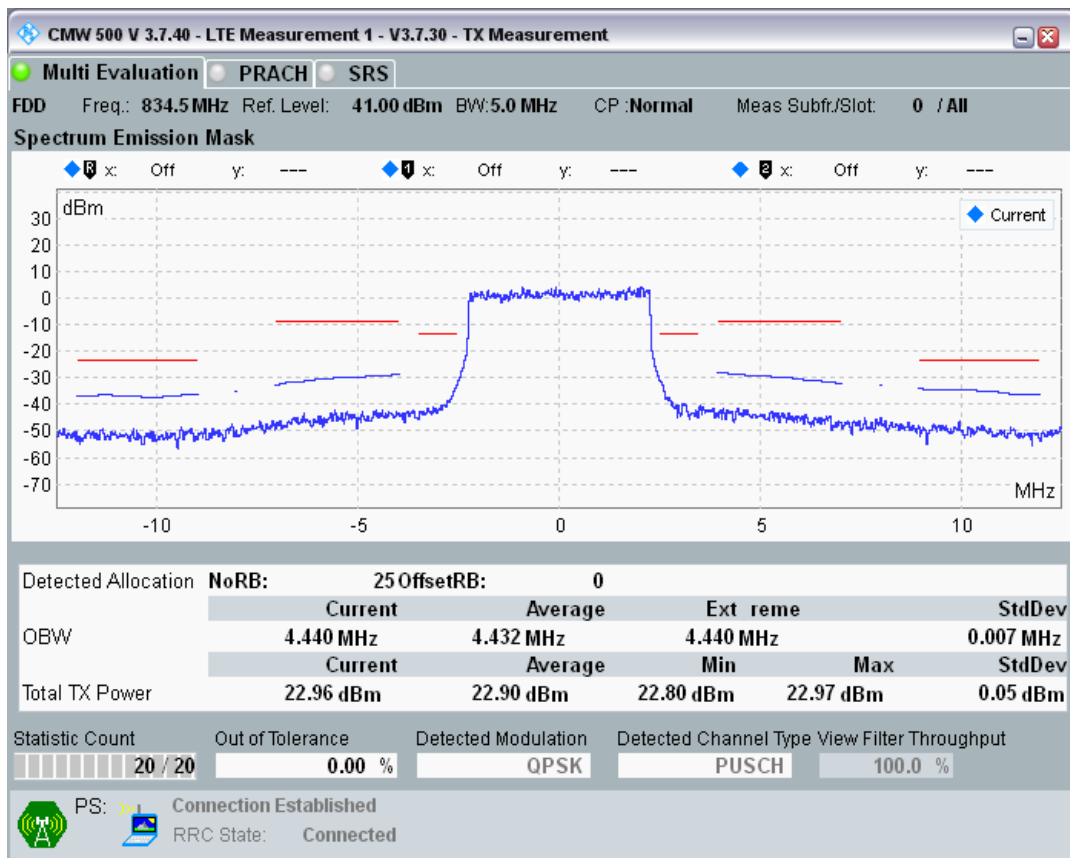

Band20 QPSK BW=5MHz Channel=24175 RB Size=25 Position=#0