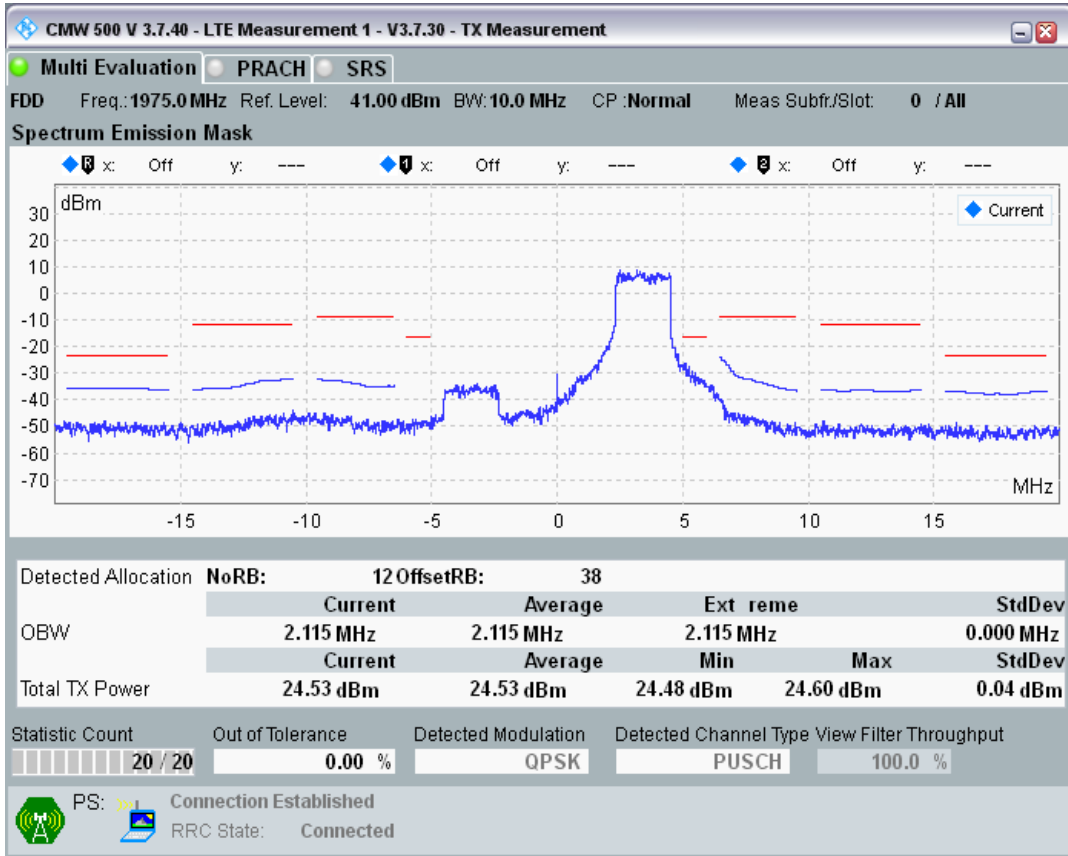

Band1 QAM16 BW=10MHz Channel=18300 RB Size=12 Position=#Max

Band1 QAM16 BW=10MHz Channel=18300 RB Size=50 Position=#0

Band1 QPSK BW=10MHz Channel=18550 RB Size=12 Position=#0

Band1 QPSK BW=10MHz Channel=18550 RB Size=12 Position=#Max