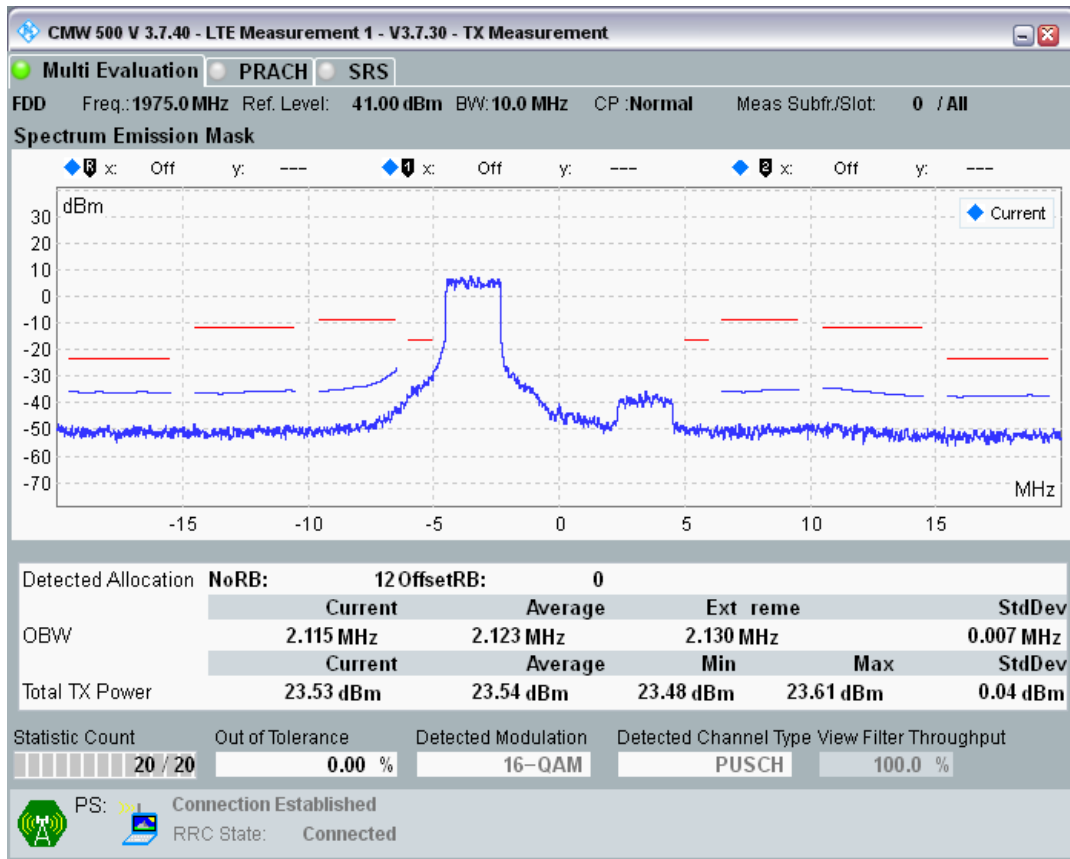

Band1 QAM16 BW=10MHz Channel=18550 RB Size=12 Position=#0