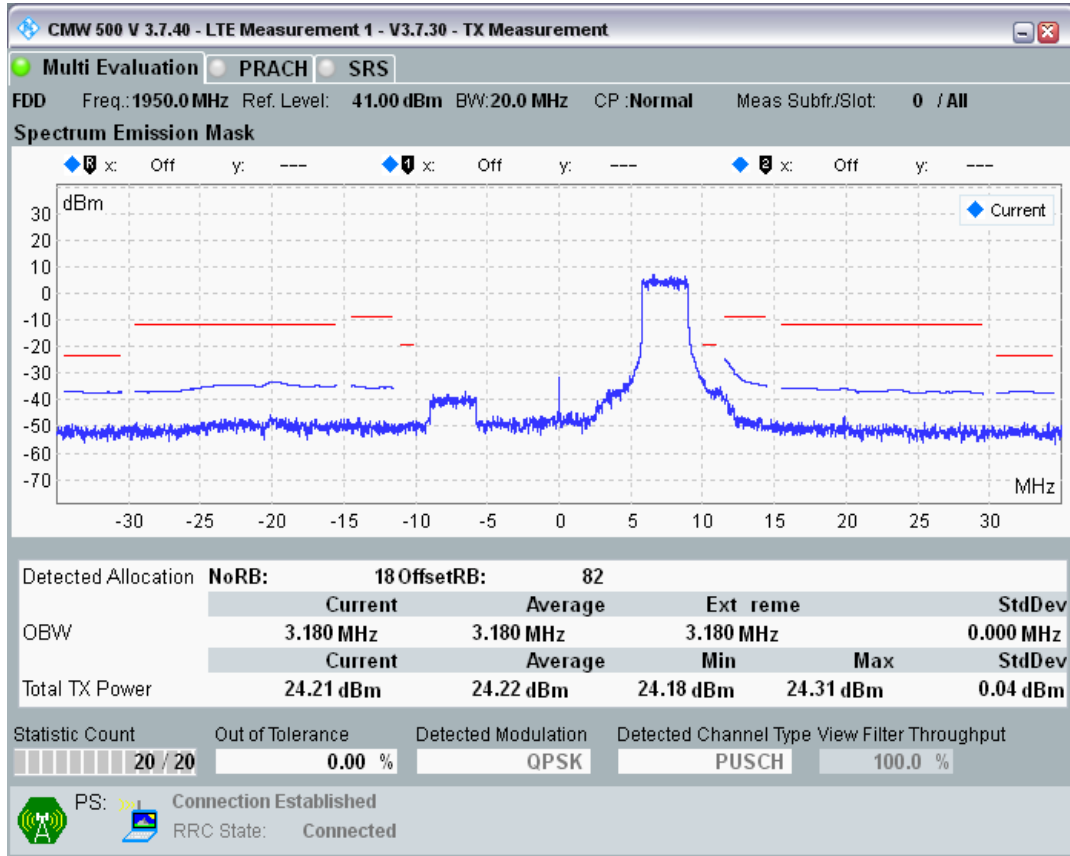

Band1 QAM16 BW=20MHz Channel=18100 RB Size=18 Position=#Max

Band1 QAM16 BW=20MHz Channel=18100 RB Size=100 Position=#0

Band1 QPSK BW=20MHz Channel=18300 RB Size=18 Position=#0

Band1 QPSK BW=20MHz Channel=18300 RB Size=18 Position=#Max