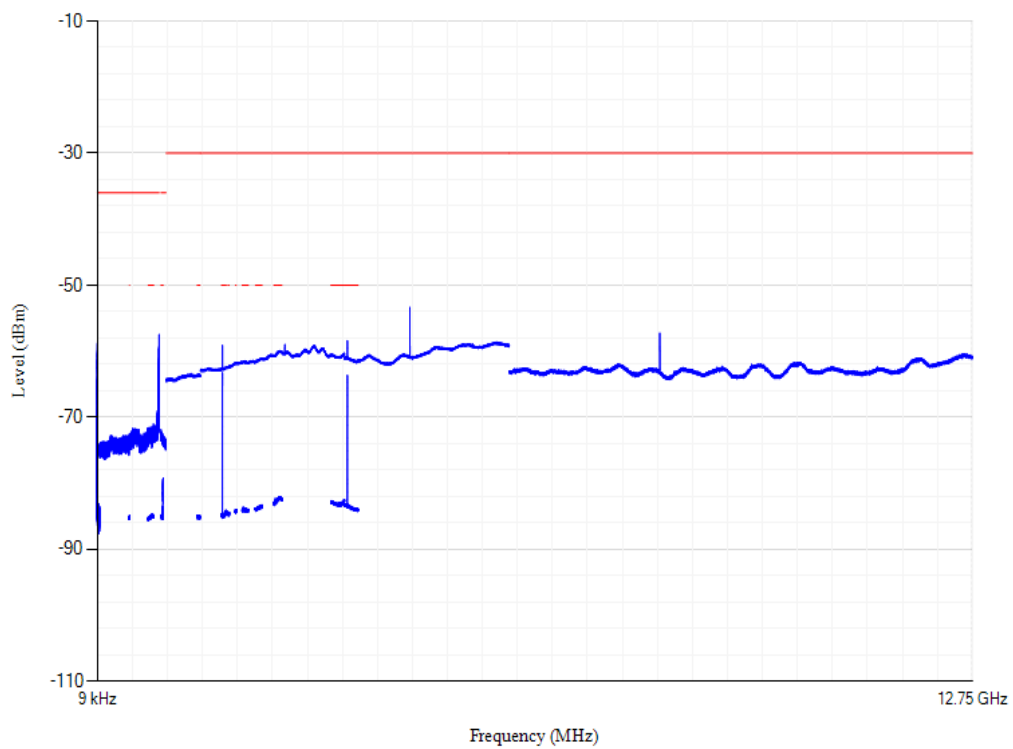

Conducted spurious emissions

Band8 QPSK BW=10MHz Channel=21625 RB Size=1 Position=#0