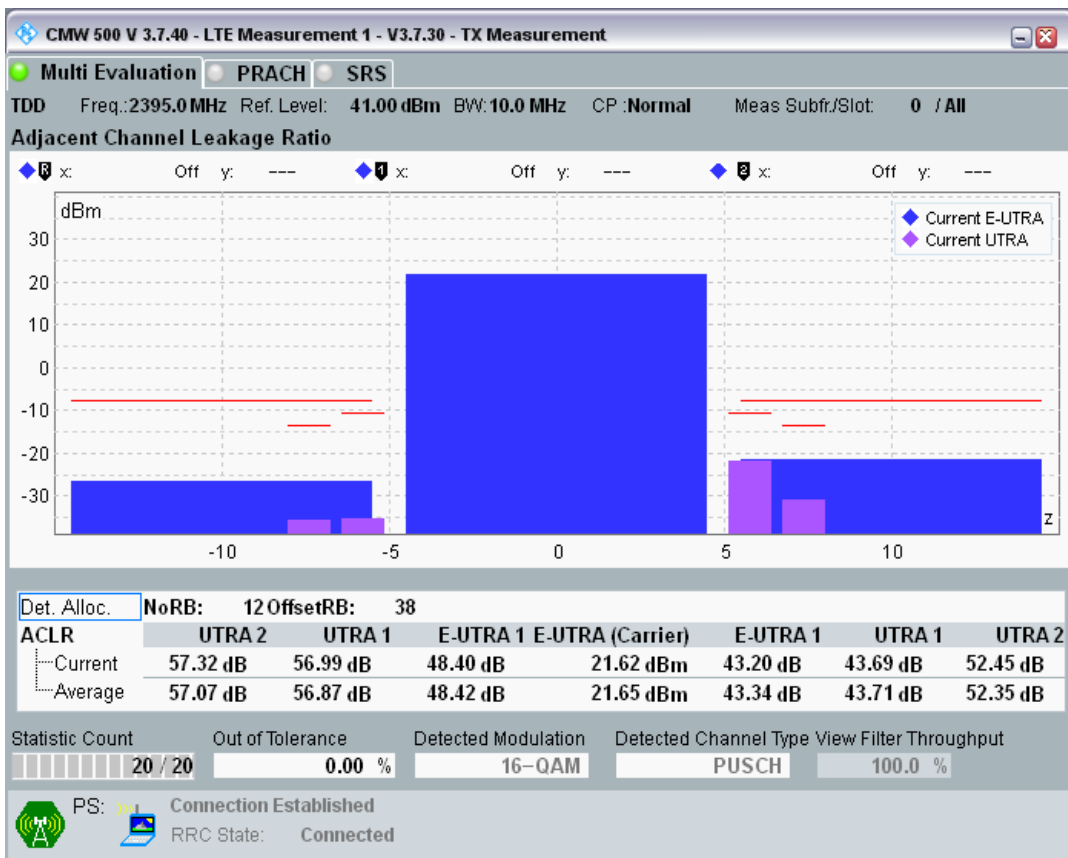

Band40 QAM16 BW=10MHz Channel=39600 RB Size=12 Position=#Max