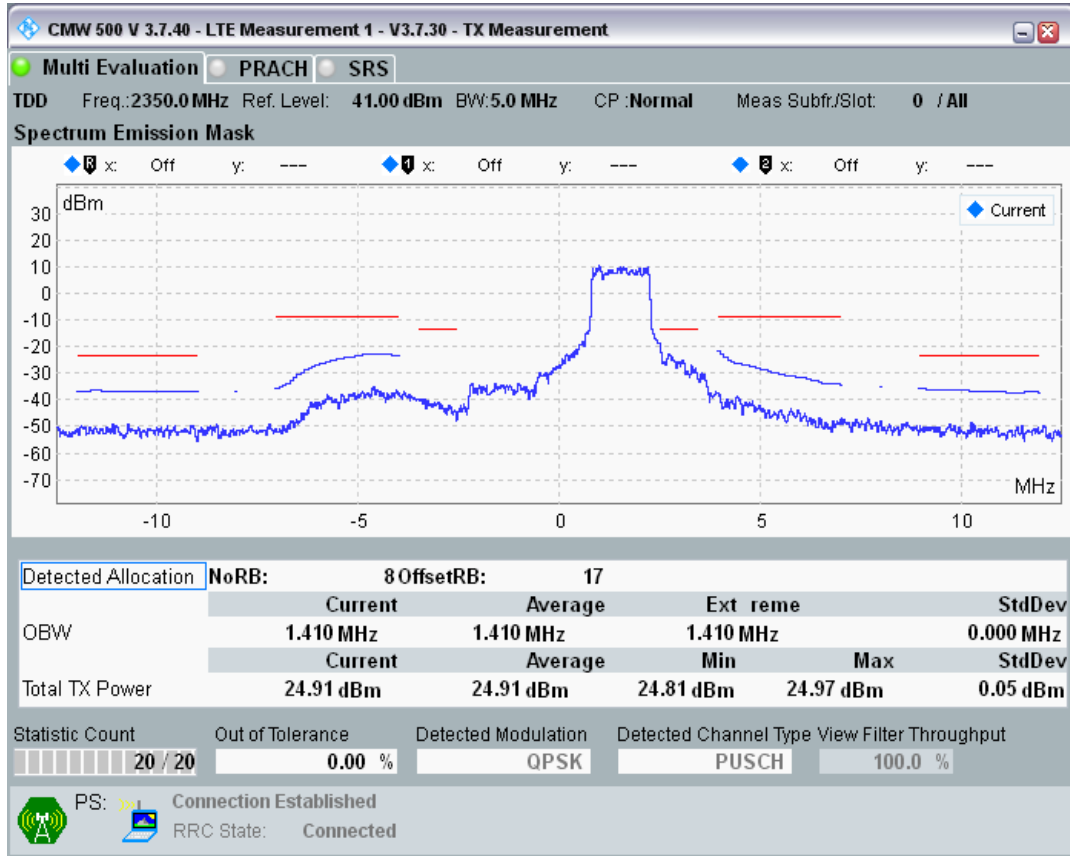

Band40 QAM16 BW=5MHz Channel=38675 RB Size=8 Position=#Max

Band40 QAM16 BW=5MHz Channel=38675 RB Size=25 Position=#0

Band40 QPSK BW=5MHz Channel=39150 RB Size=8 Position=#0

Band40 QPSK BW=5MHz Channel=39150 RB Size=8 Position=#Max