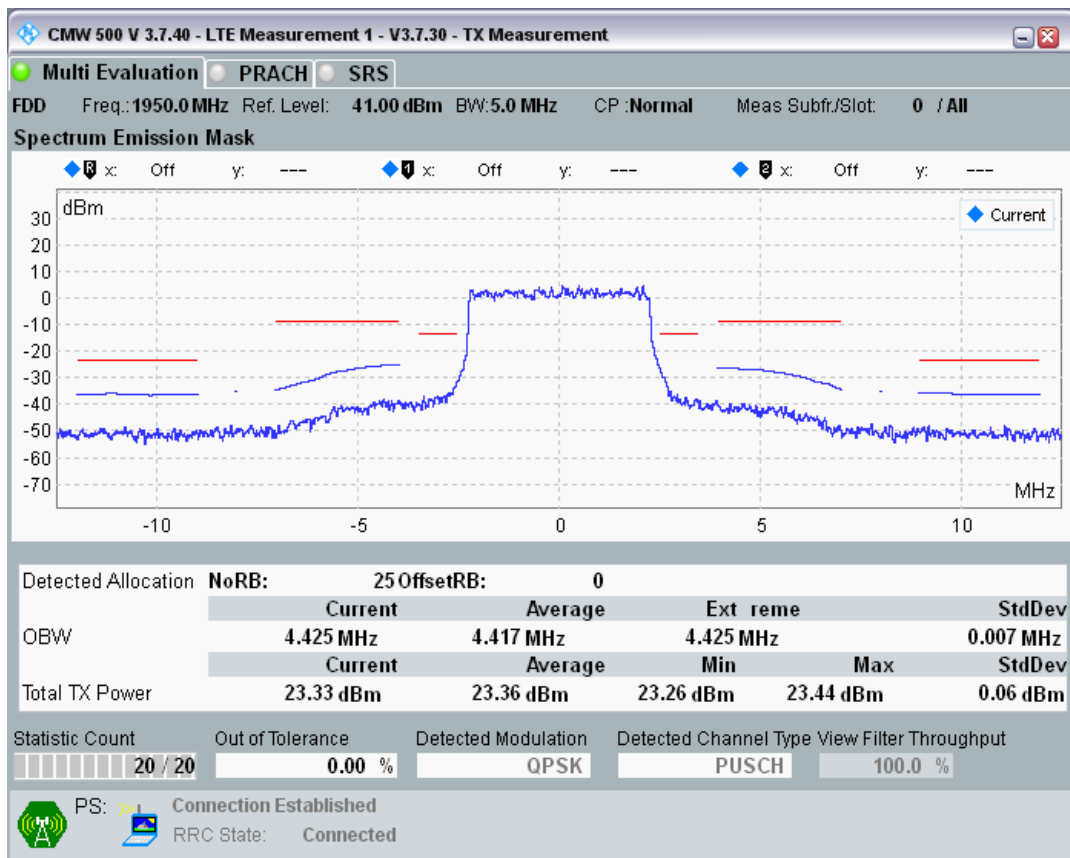

Band1 QPSK BW=5MHz Channel=18300 RB Size=25 Position=#0