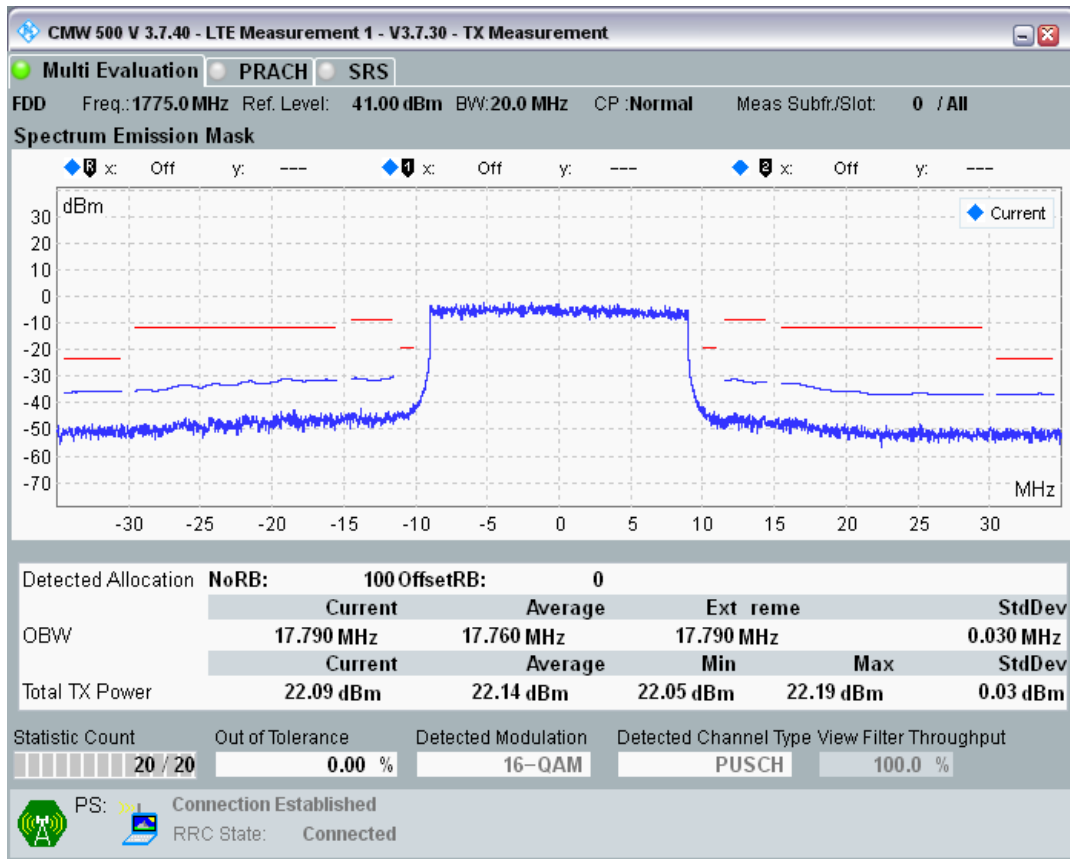

Band3 QPSK BW=20MHz Channel=19850 RB Size=100 Position=#0

Band3 QAM16 BW=20MHz Channel=19850 RB Size=18 Position=#0

Band3 QAM16 BW=20MHz Channel=19850 RB Size=18 Position=#Max

Band3 QAM16 BW=20MHz Channel=19850 RB Size=100 Position=#0