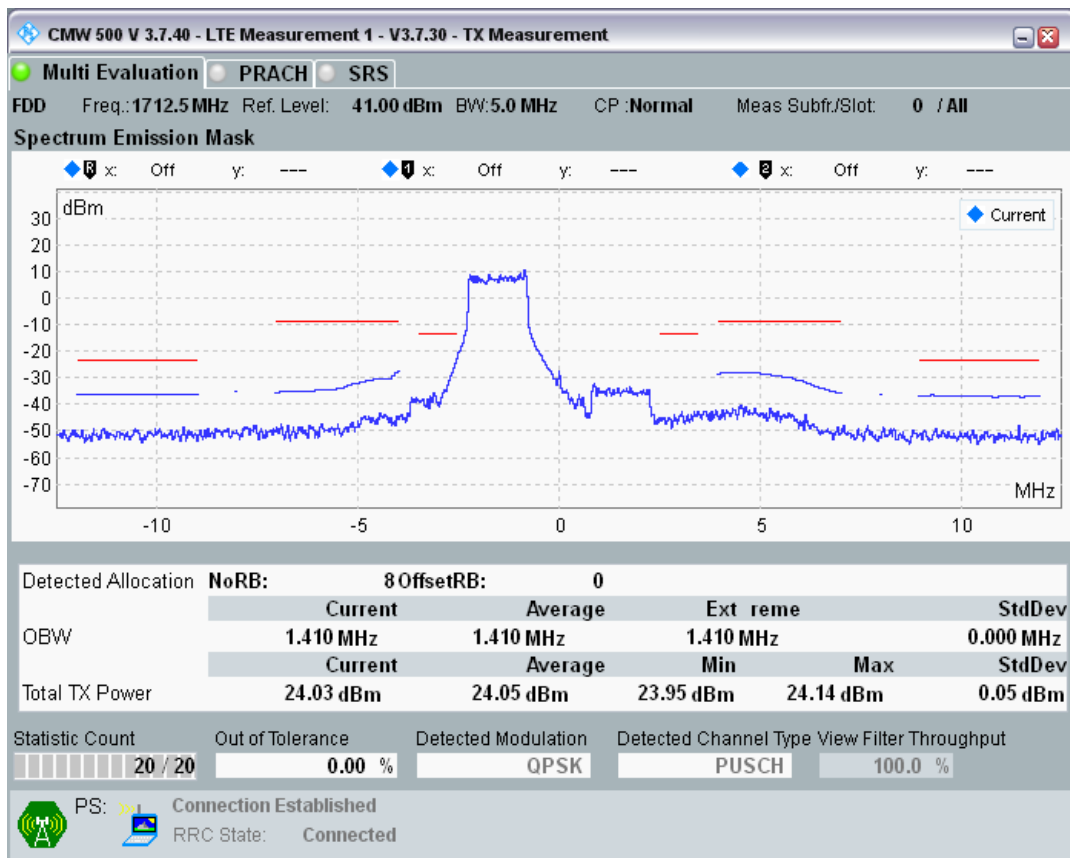

Band3 QPSK BW=5MHz Channel=19225 RB Size=8 Position=#0