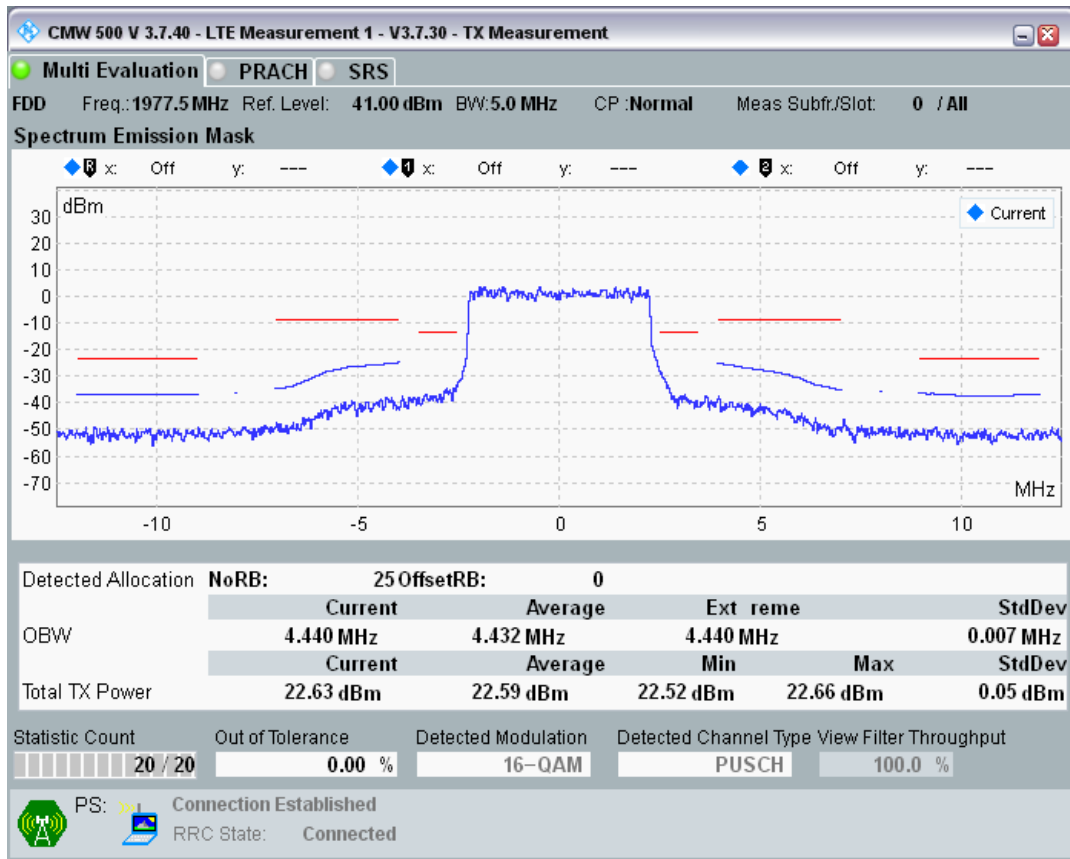

Band1 QAM16 BW=5MHz Channel=18575 RB Size=25 Position=#0