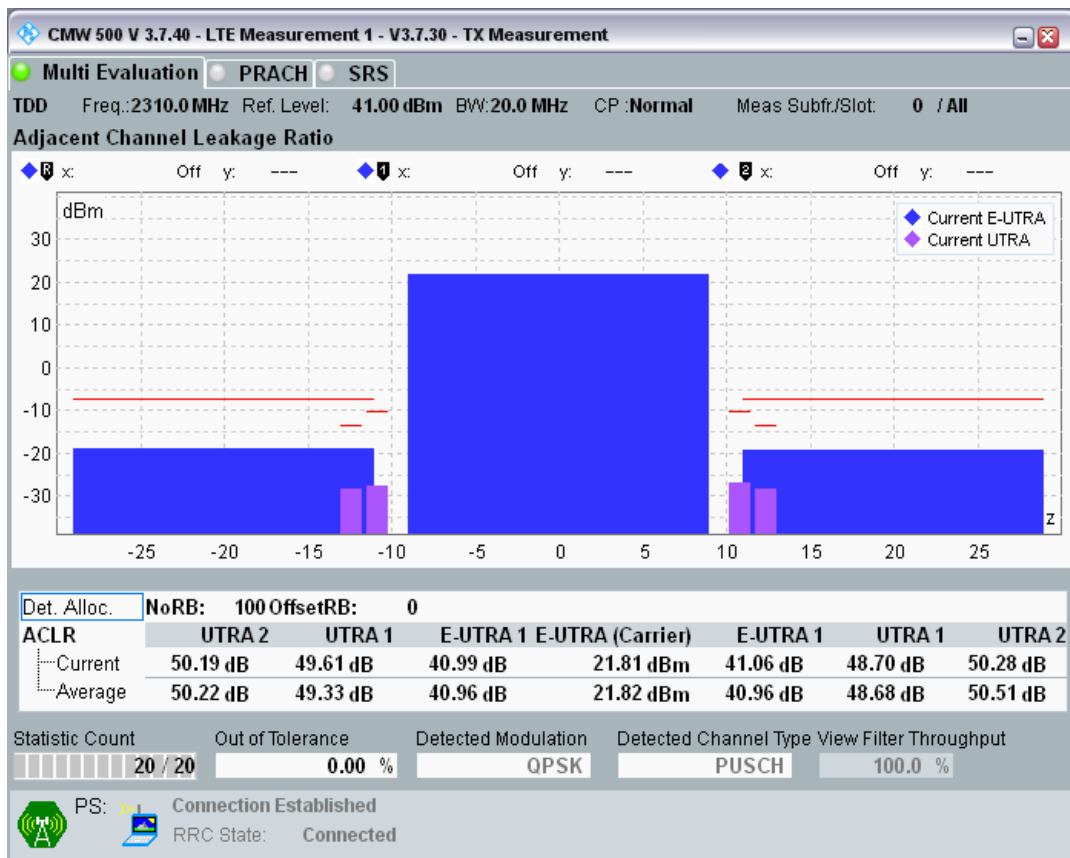

Band40 QPSK BW=20MHz Channel=38750 RB Size=100 Position=#0