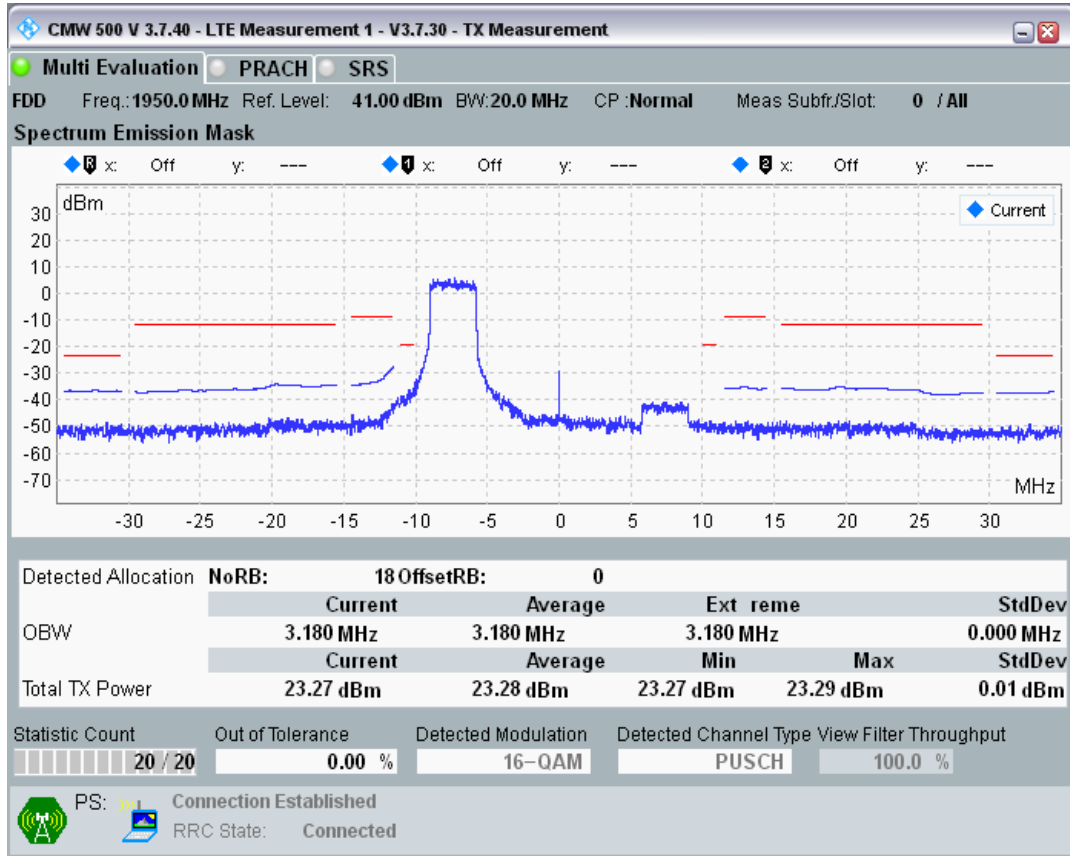

Band1 QAM16 BW=20MHz Channel=18300 RB Size=18 Position=#0