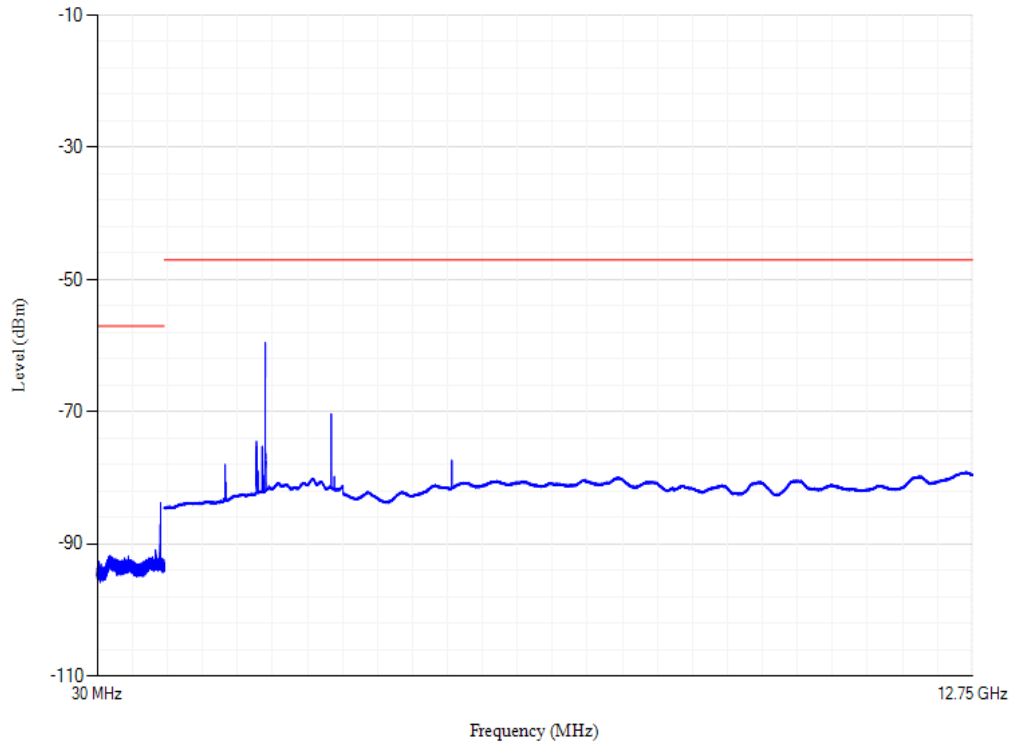

Conducted spurious emissions

Band7 QPSK BW=20MHz Channel=21100