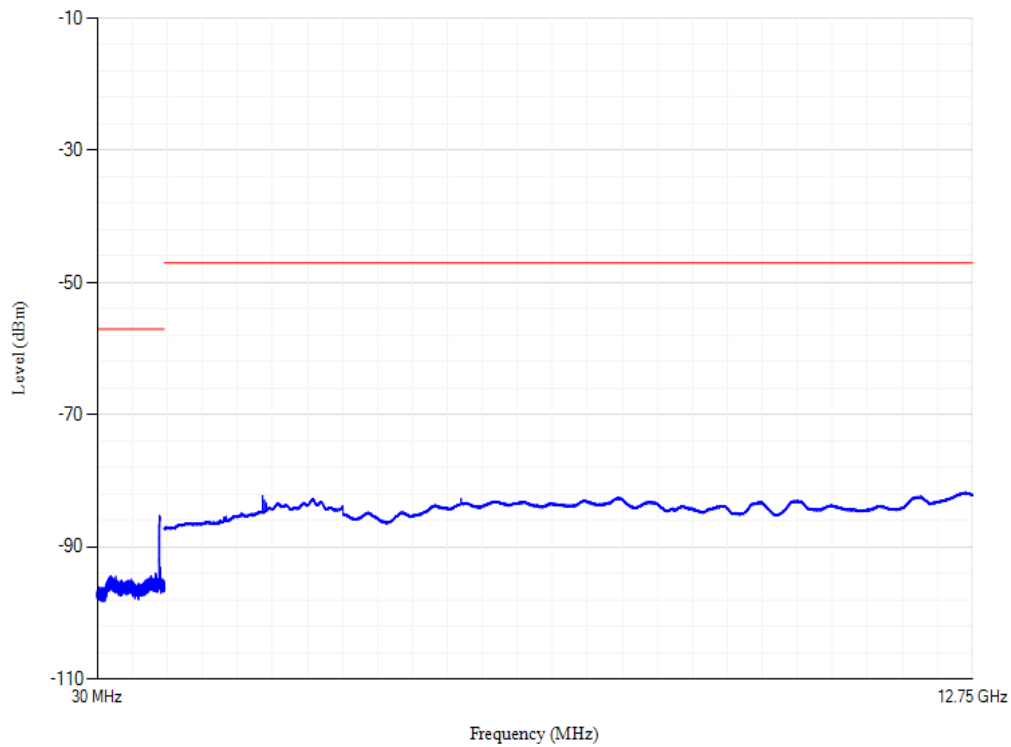

Conducted spurious emissions

Clause 4.2.11 LTE Transmitter adjacent channel leakage power ratio

Band	Bandwidth (MHz)	UL Channel	RB Size	RB Position	Modulation	Type	ACLR (dBc)	Limit (dBc)	Verdict
Band1	5	18025	8	#0	QPSK	U-ACLR2-	54.40	35.2	PASS
Band1	5	18025	8	#0	QPSK	U-ACLR1-	47.19	32.2	PASS
Band1	5	18025	8	#0	QPSK	E-ACLR-	44.56	29.2	PASS
Band1	5	18025	8	#0	QPSK	EUTRA	0.00	0	PASS
Band1	5	18025	8	#0	QPSK	E-ACLR+	50.96	29.2	PASS
Band1	5	18025	8	#0	QPSK	U-ACLR+	51.64	32.2	PASS
Band1	5	18025	8	#0	QPSK	U-ACLR2+	54.86	35.2	PASS
Band1	5	18025	8	#Max	QPSK	U-ACLR2-	54.60	35.2	PASS
Band1	5	18025	8	#Max	QPSK	U-ACLR1-	51.50	32.2	PASS
Band1	5	18025	8	#Max	QPSK	E-ACLR-	50.86	29.2	PASS
Band1	5	18025	8	#Max	QPSK	EUTRA	0.00	0	PASS
Band1	5	18025	8	#Max	QPSK	E-ACLR+	44.02	29.2	PASS
Band1	5	18025	8	#Max	QPSK	U-ACLR+	46.93	32.2	PASS
Band1	5	18025	8	#Max	QPSK	U-ACLR2+	54.57	35.2	PASS
Band1	5	18025	25	#0	QPSK	U-ACLR2-	53.37	35.2	PASS
Band1	5	18025	25	#0	QPSK	U-ACLR1-	45.77	32.2	PASS
Band1	5	18025	25	#0	QPSK	E-ACLR-	44.82	29.2	PASS
Band1	5	18025	25	#0	QPSK	EUTRA	0.00	0	PASS
Band1	5	18025	25	#0	QPSK	E-ACLR+	44.62	29.2	PASS
Band1	5	18025	25	#0	QPSK	U-ACLR+	45.55	32.2	PASS
Band1	5	18025	25	#0	QPSK	U-ACLR2+	53.42	35.2	PASS