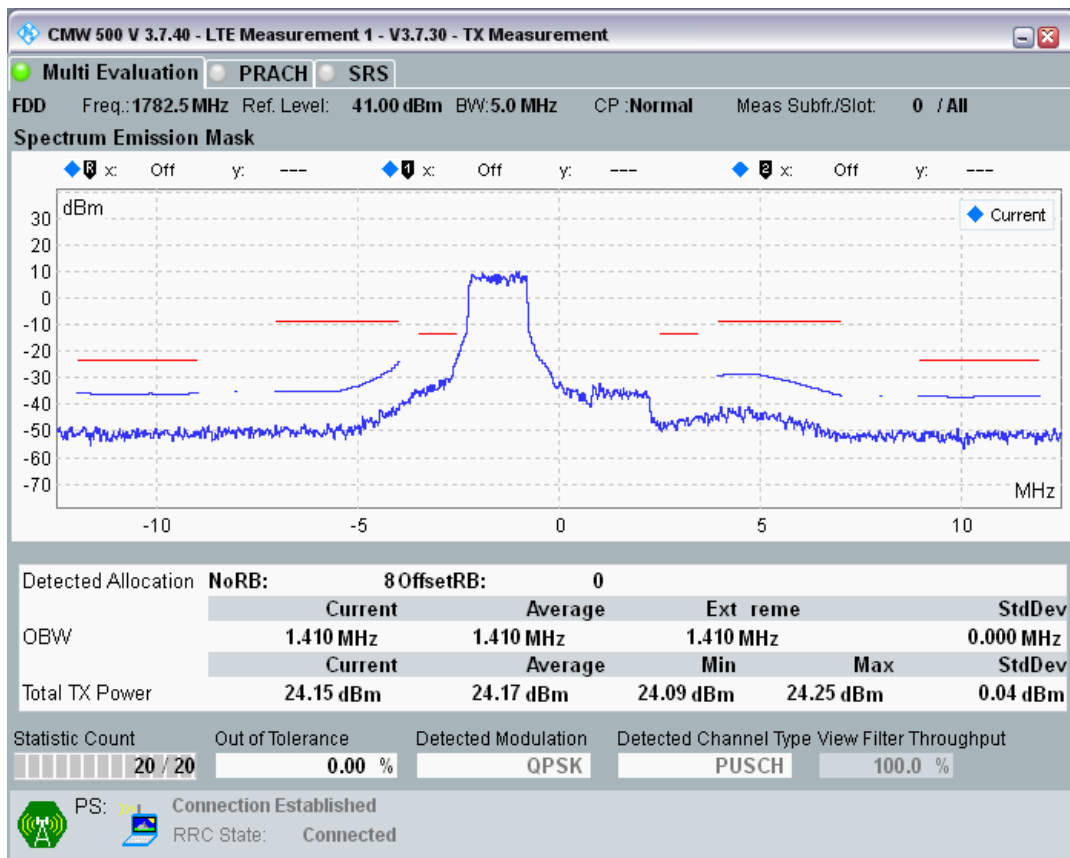

Band3 QPSK BW=5MHz Channel=19925 RB Size=8 Position=#0