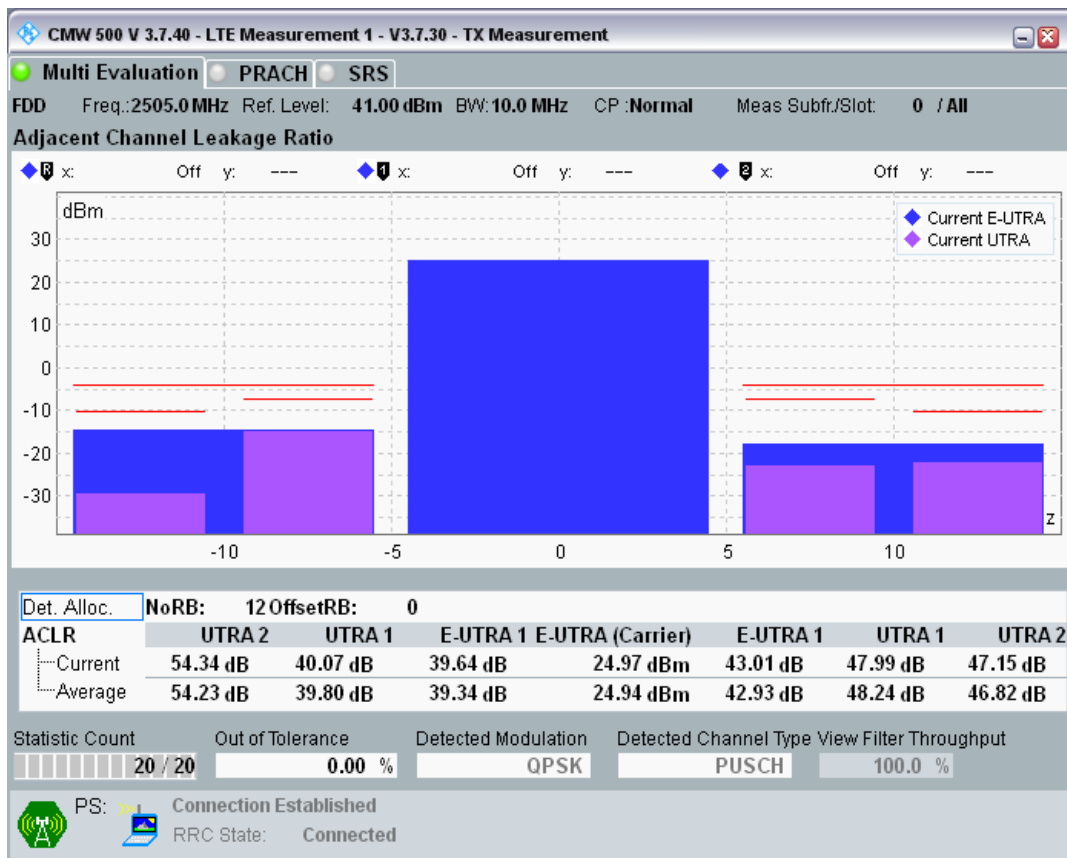

Band7 QPSK BW=10MHz Channel=20800 RB Size=12 Position=#0