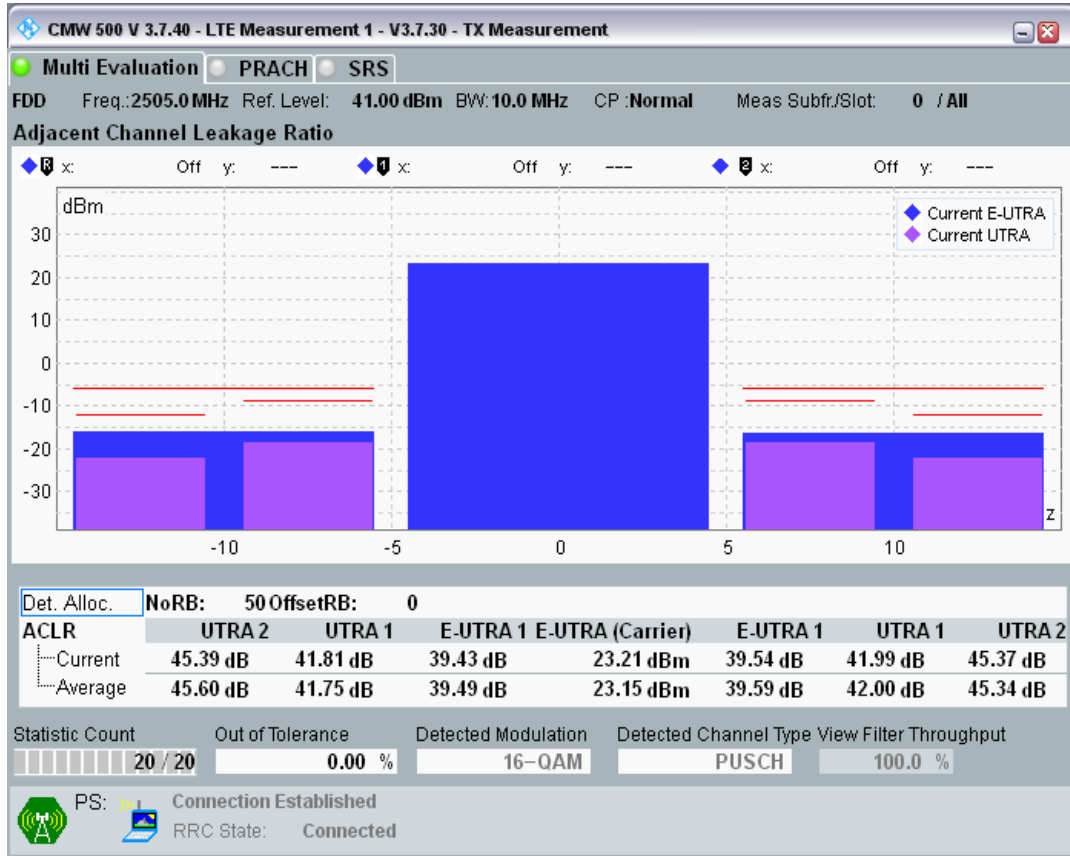

Band7 QAM16 BW=10MHz Channel=20800 RB Size=50 Position=#0