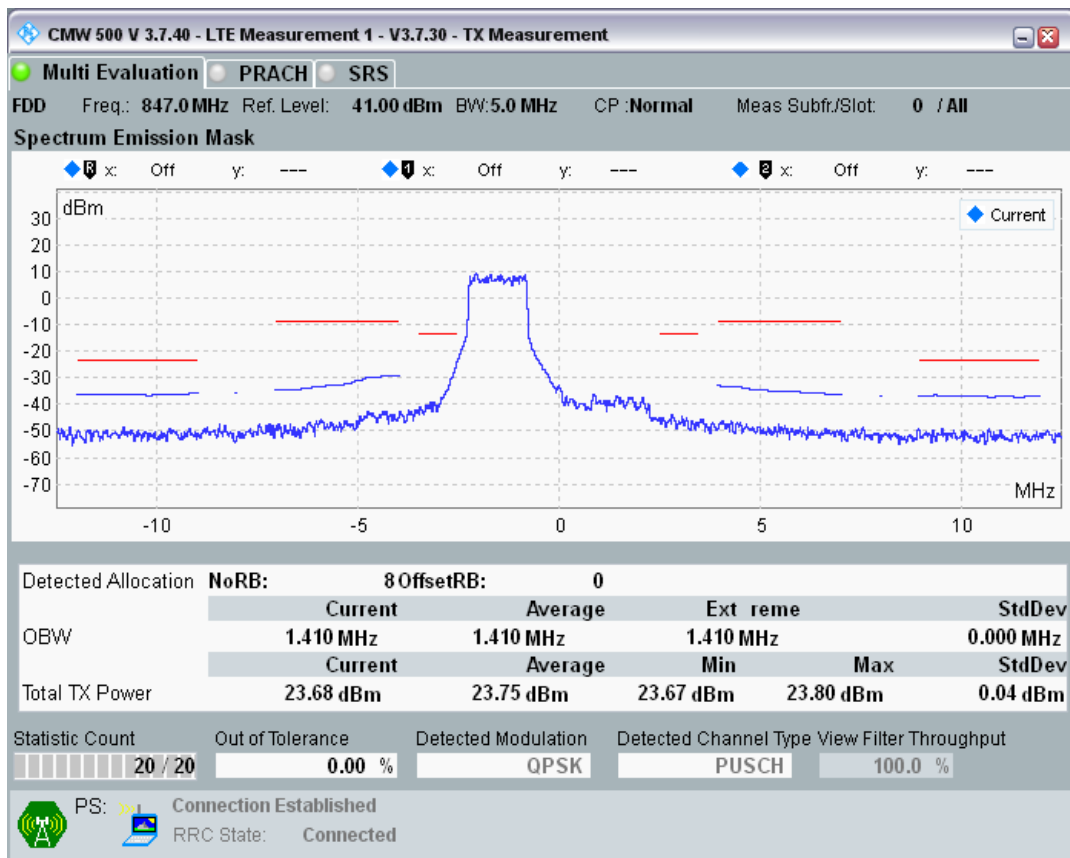

Band20 QPSK BW=5MHz Channel=24300 RB Size=8 Position=#0