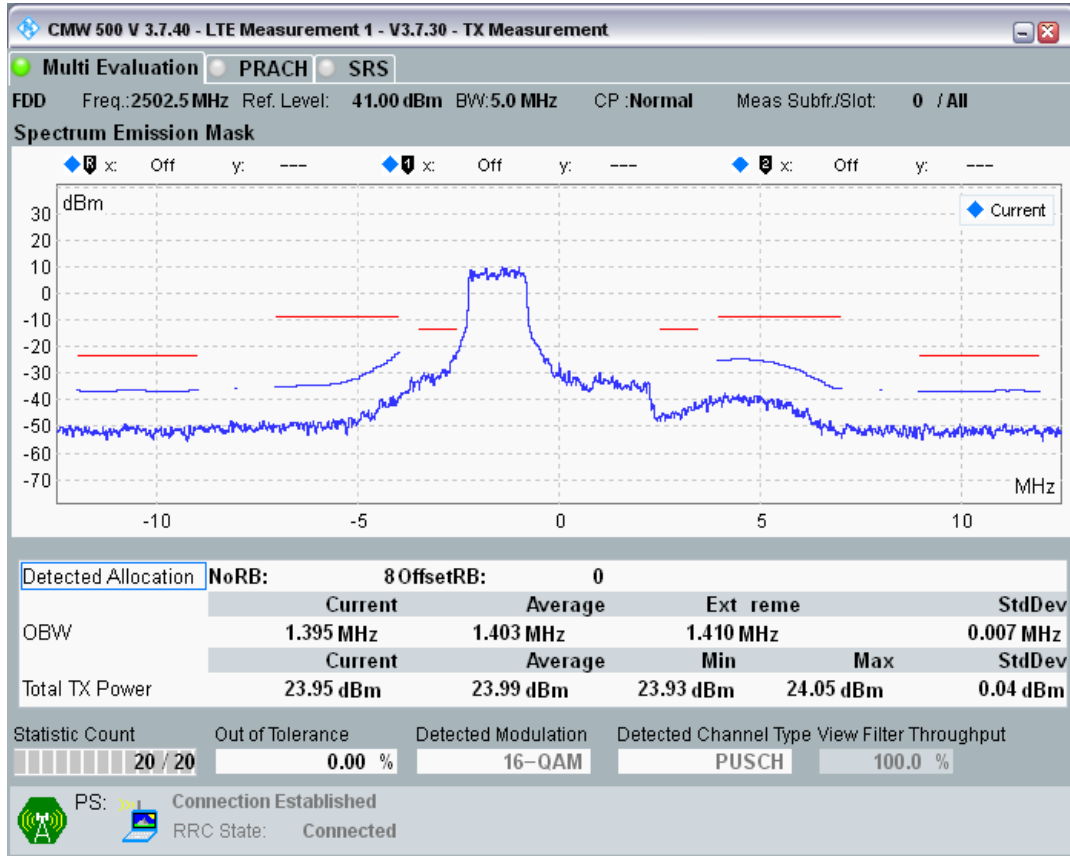

Band7 QAM16 BW=5MHz Channel=20775 RB Size=8 Position=#0