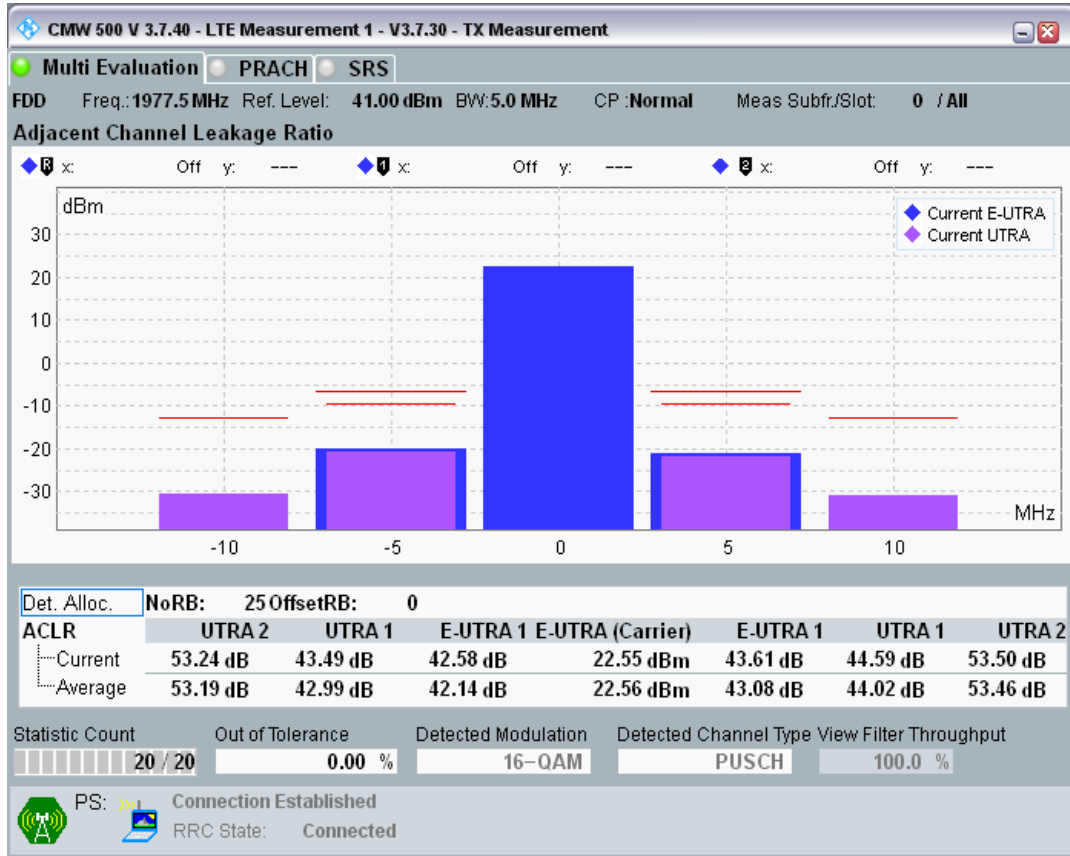

Band1 QAM16 BW=5MHz Channel=18575 RB Size=25 Position=#0