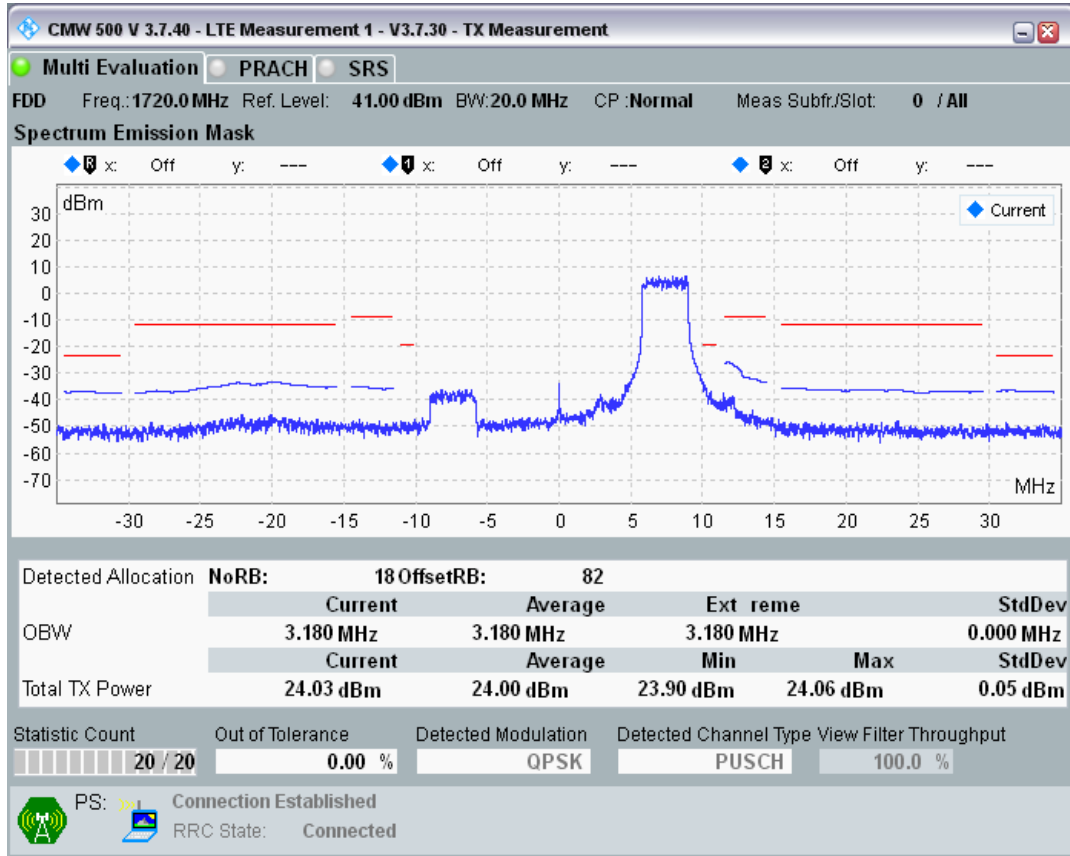

Band3 QAM16 BW=10MHz Channel=19900 RB Size=12 Position=#Max

Band3 QAM16 BW=10MHz Channel=19900 RB Size=50 Position=#0

Band3 QPSK BW=20MHz Channel=19300 RB Size=18 Position=#0

Band3 QPSK BW=20MHz Channel=19300 RB Size=18 Position=#Max