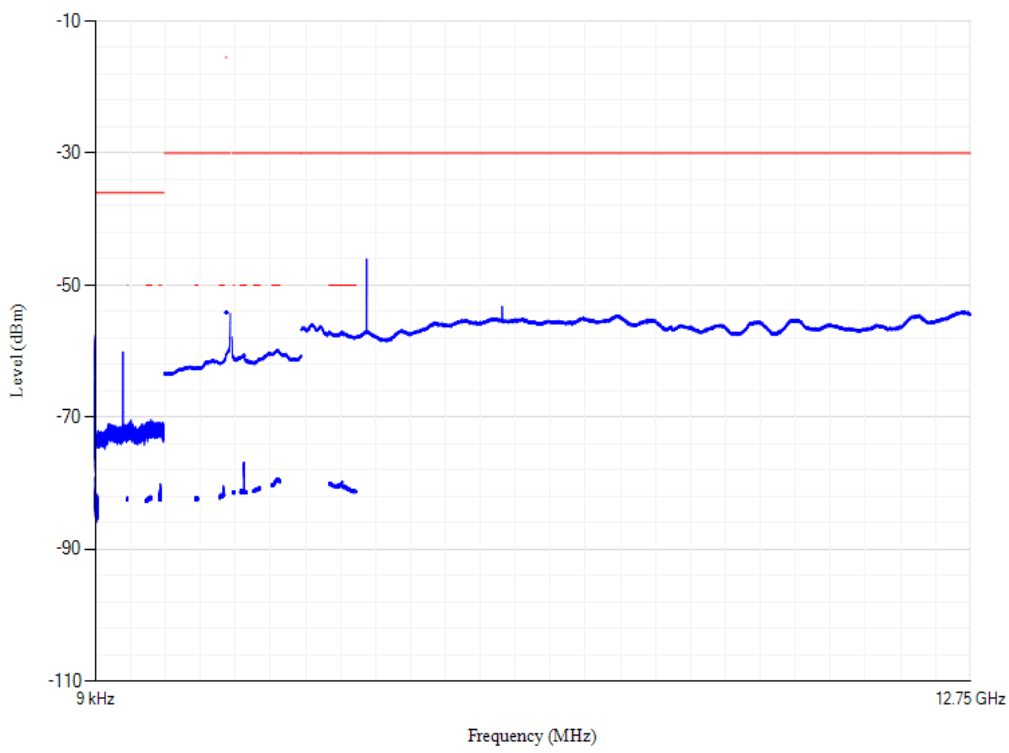

Band1 QPSK BW=5MHz Channel=18025 RB Size=1 Position=#0

Conducted spurious emissions

Band1 QPSK BW=5MHz Channel=18575 RB Size=1 Position=#0

Conducted spurious emissions

Band1 QPSK BW=5MHz Channel=18300 RB Size=1 Position=#0