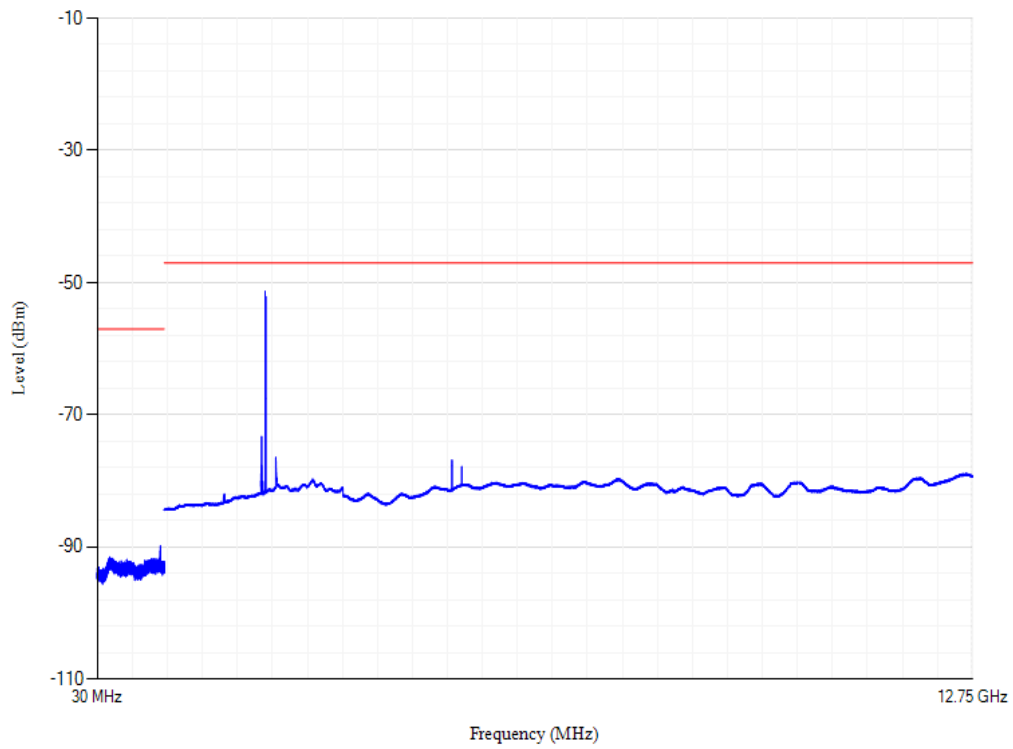

Conducted spurious emissions

Band40 QPSK BW=20MHz Channel=39150

Conducted spurious emissions

Band7 QPSK BW=20MHz Channel=21100

Conducted spurious emissions

Band7 QPSK BW=20MHz Channel=20850

Conducted spurious emissions