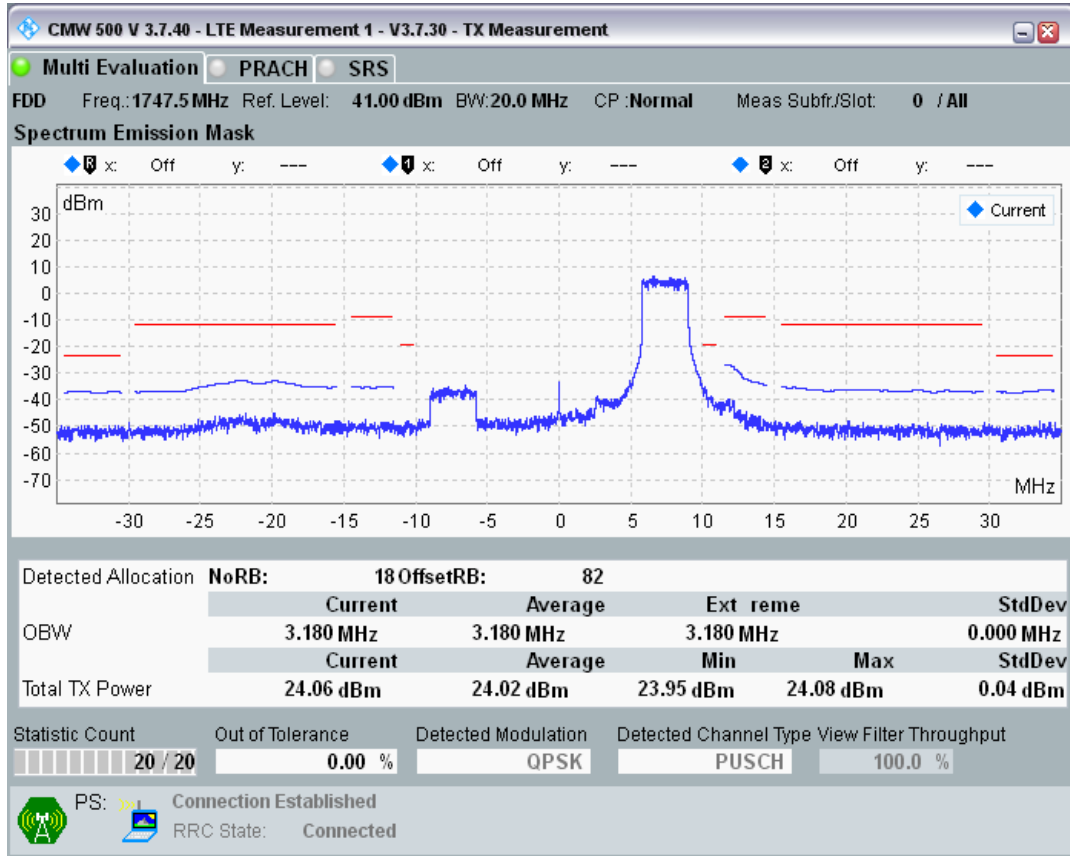

Band3 QPSK BW=20MHz Channel=19575 RB Size=18 Position=#Max