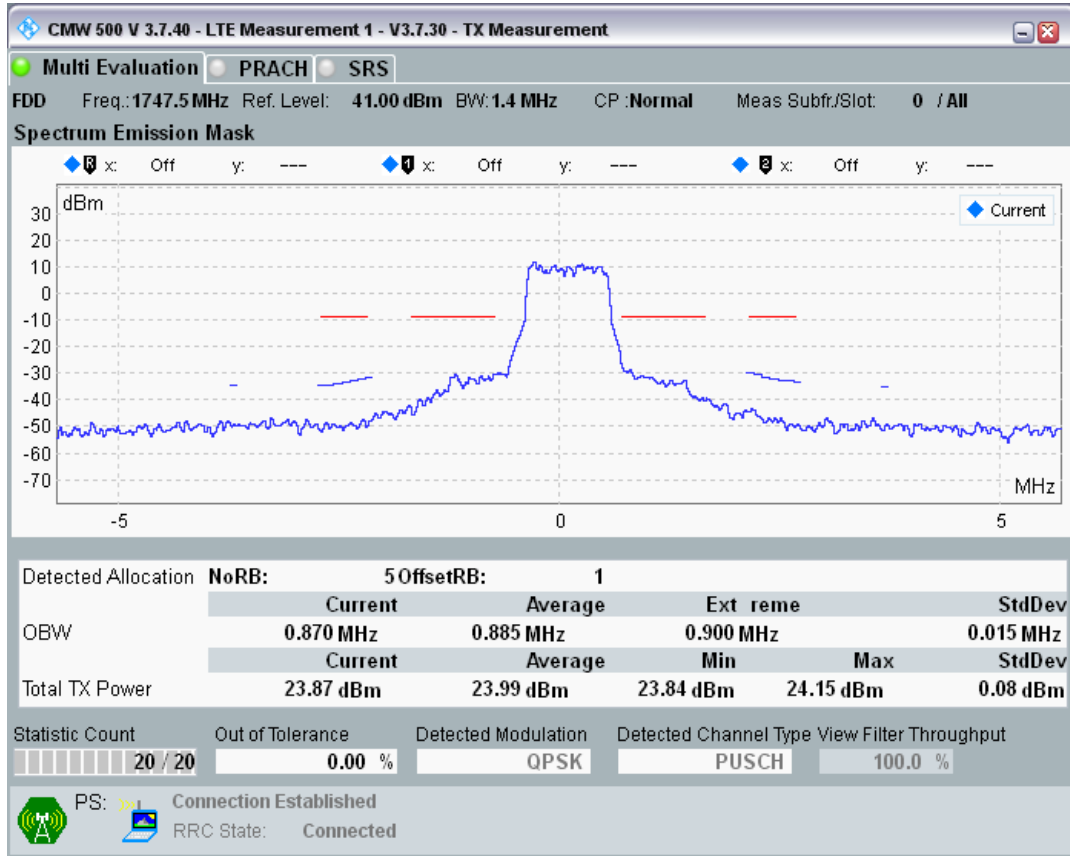

Band3 QAM16 BW=1.4MHz Channel=19207 RB Size=5 Position=#Max

Band3 QAM16 BW=1.4MHz Channel=19207 RB Size=6 Position=#0

Band3 QPSK BW=1.4MHz Channel=19575 RB Size=5 Position=#0

Band3 QPSK BW=1.4MHz Channel=19575 RB Size=5 Position=#Max