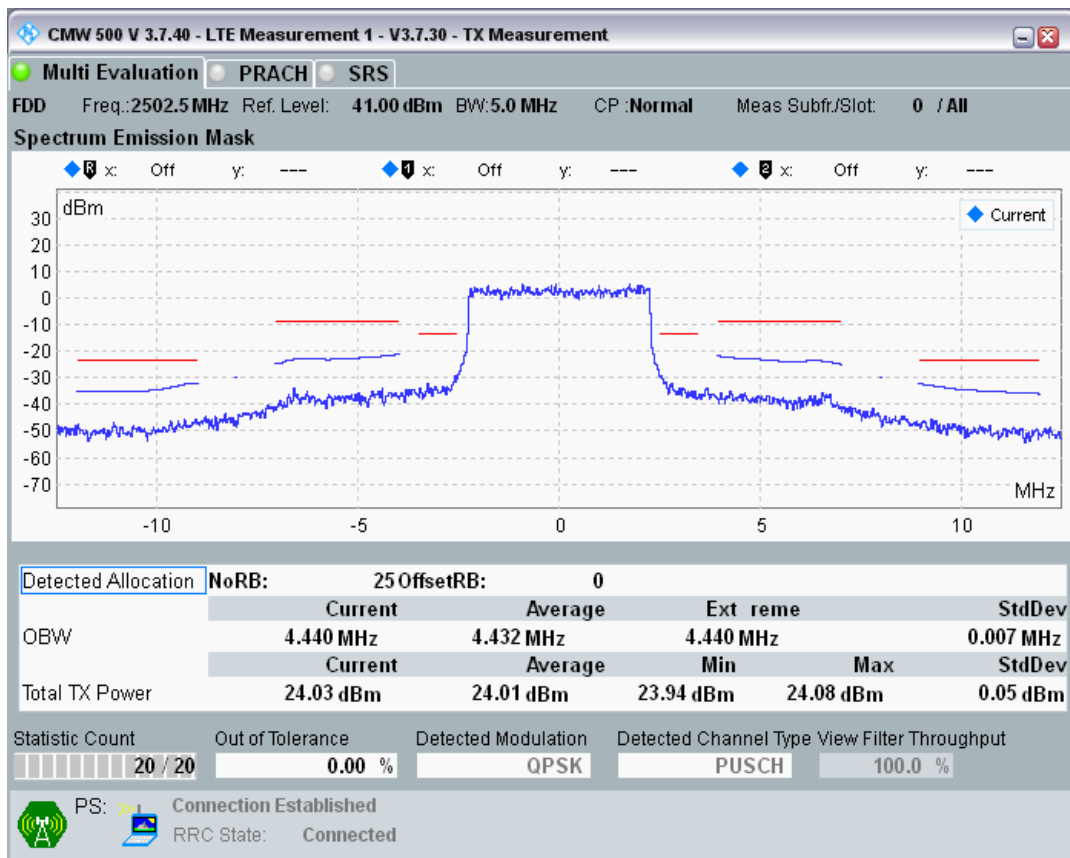

Band7 QPSK BW=5MHz Channel=20775 RB Size=25 Position=#0