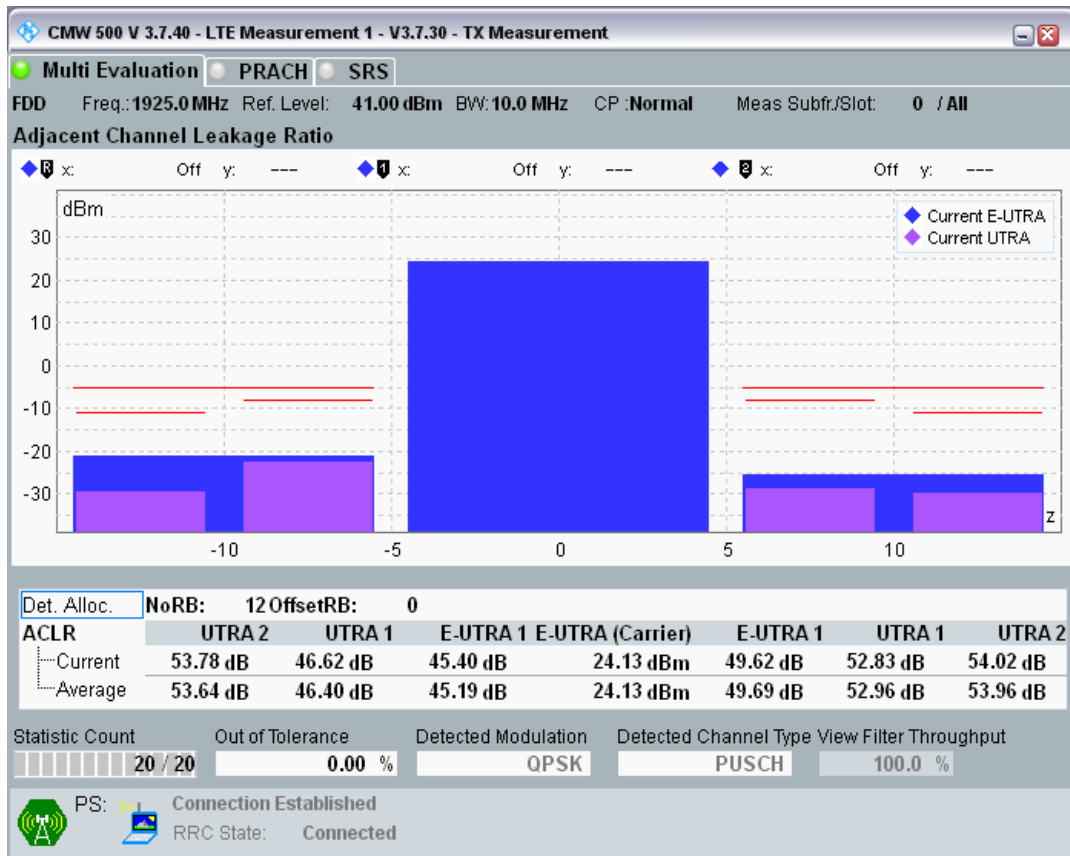

Band1 QPSK BW=10MHz Channel=18050 RB Size=12 Position=#0