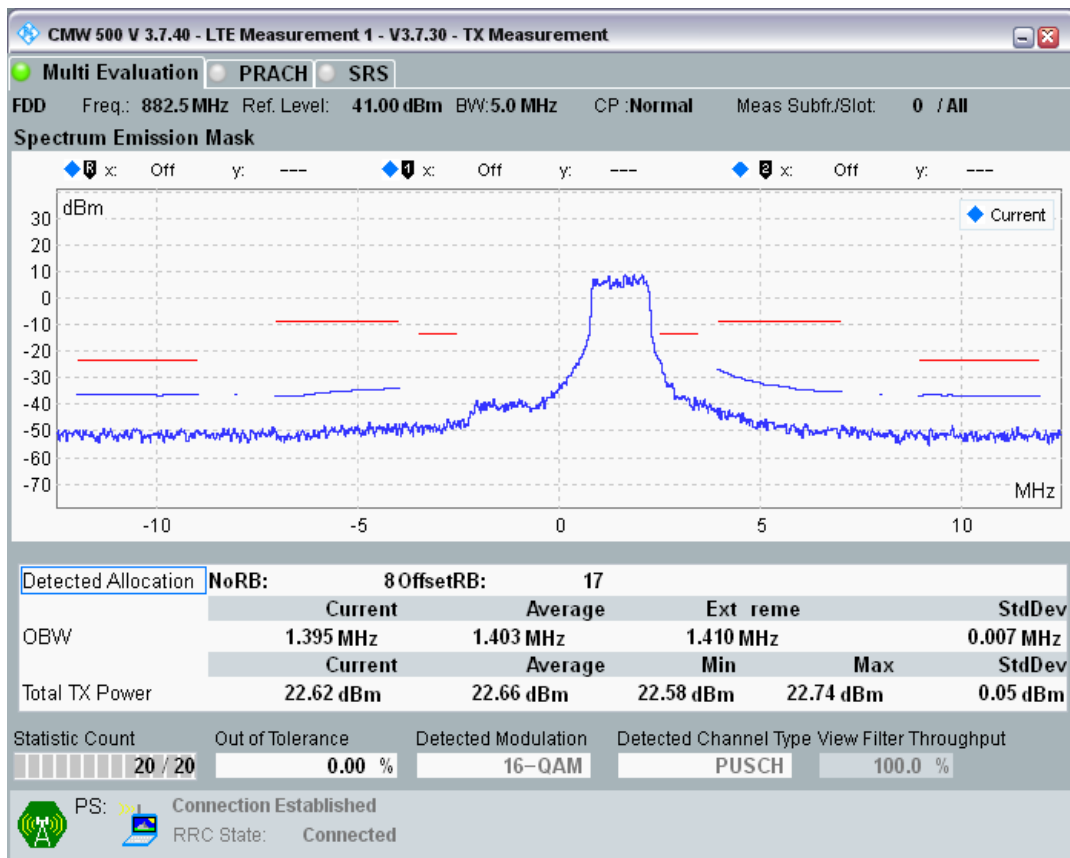

Band8 QAM16 BW=5MHz Channel=21475 RB Size=8 Position=#Max