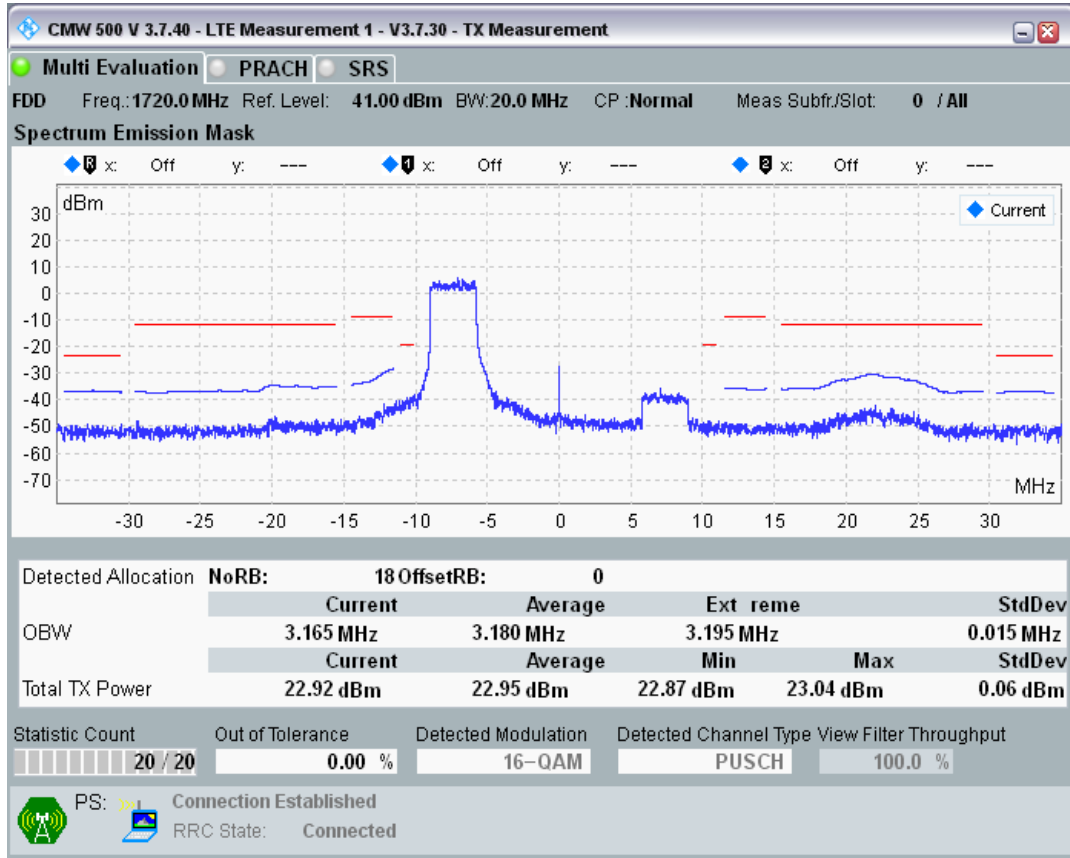

Band3 QAM16 BW=20MHz Channel=19300 RB Size=18 Position=#0