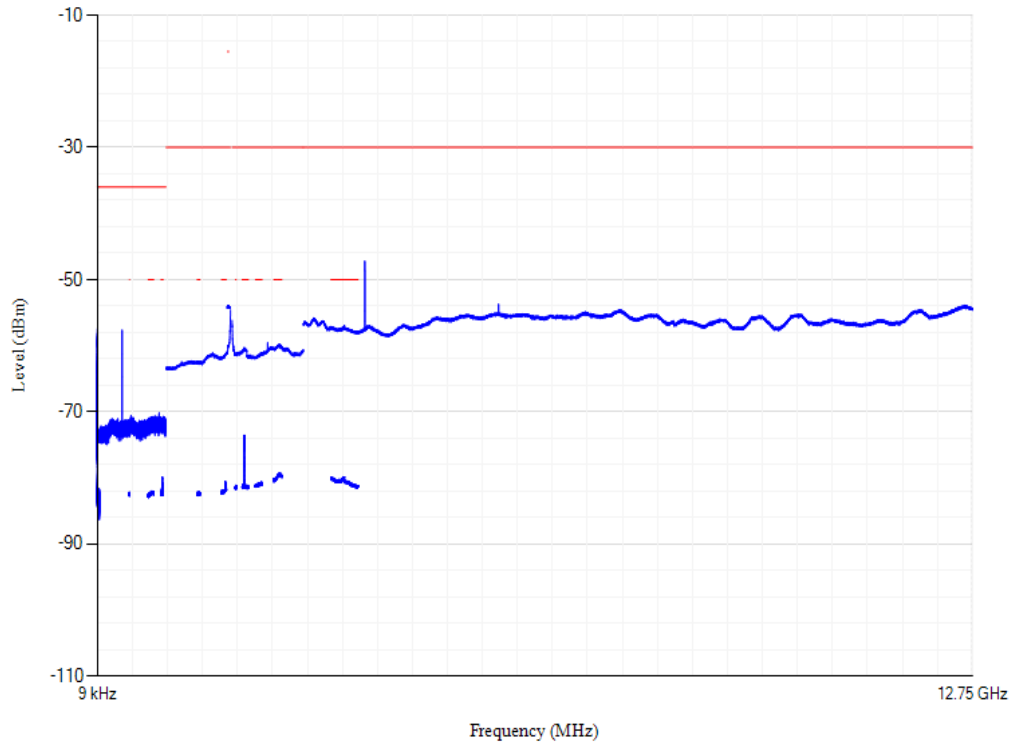

Conducted spurious emissions

Band1 QPSK BW=20MHz Channel=18300 RB Size=1 Position=#0