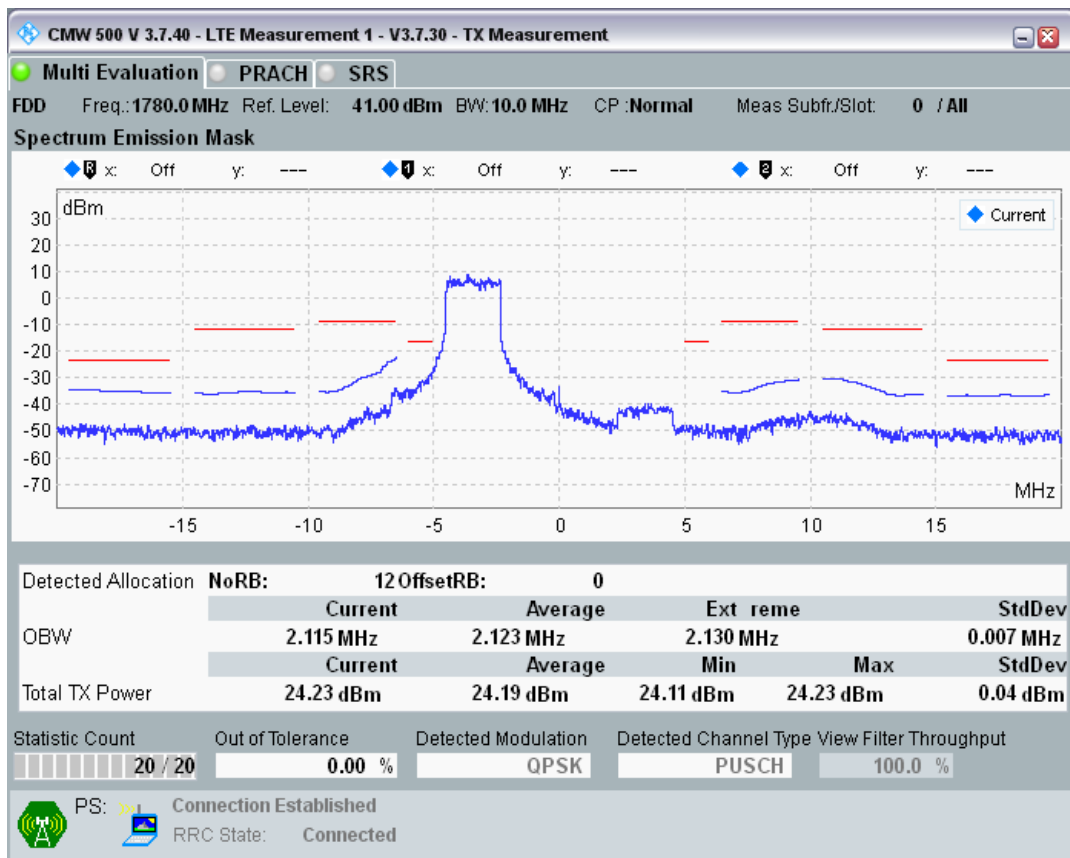

Band3 QPSK BW=10MHz Channel=19900 RB Size=12 Position=#0