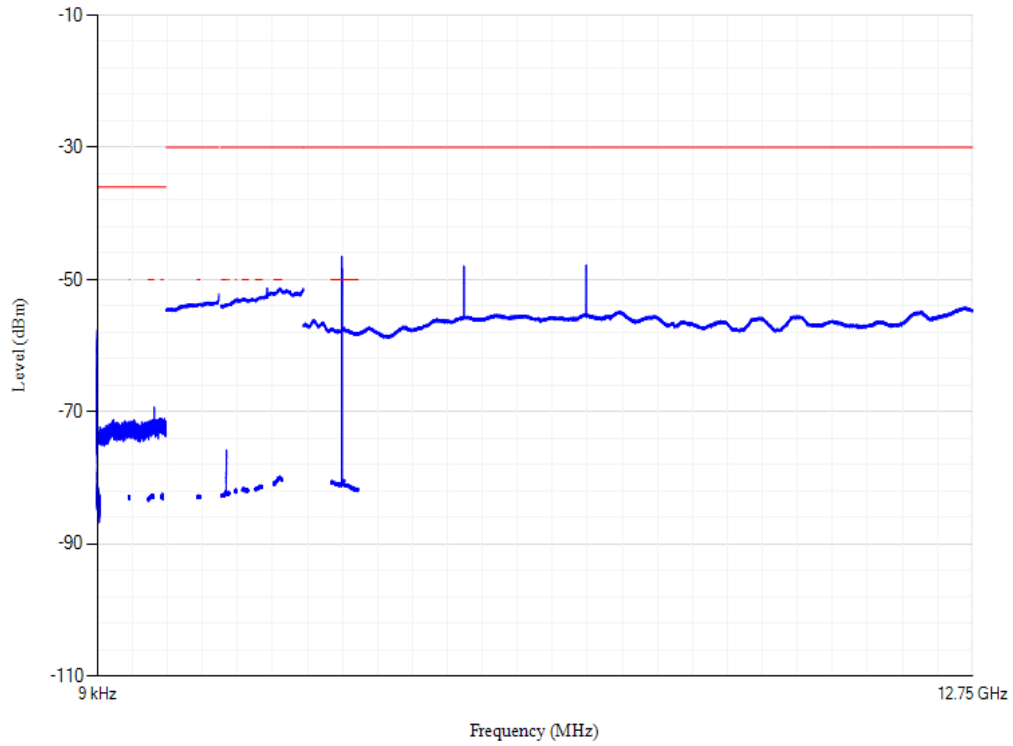

Conducted spurious emissions

Band3 QPSK BW=20MHz Channel=19575 RB Size=1 Position=#0