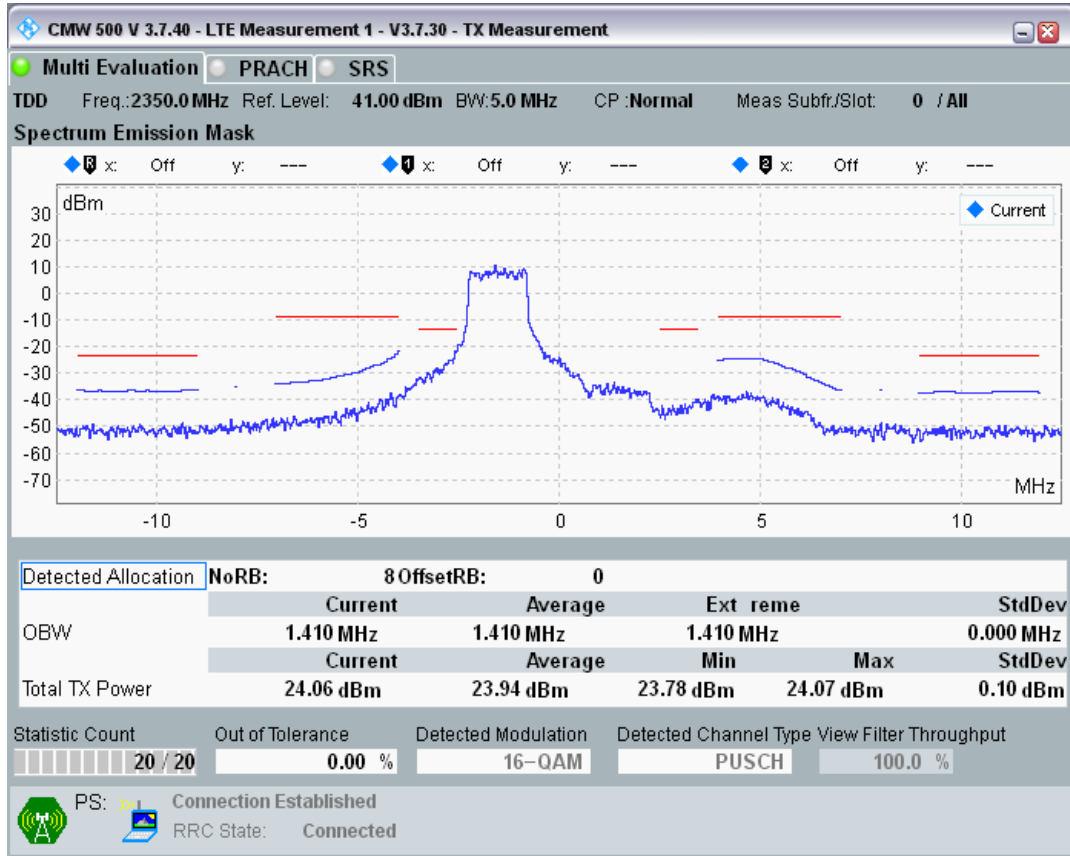

Band40 QAM16 BW=5MHz Channel=39150 RB Size=8 Position=#0