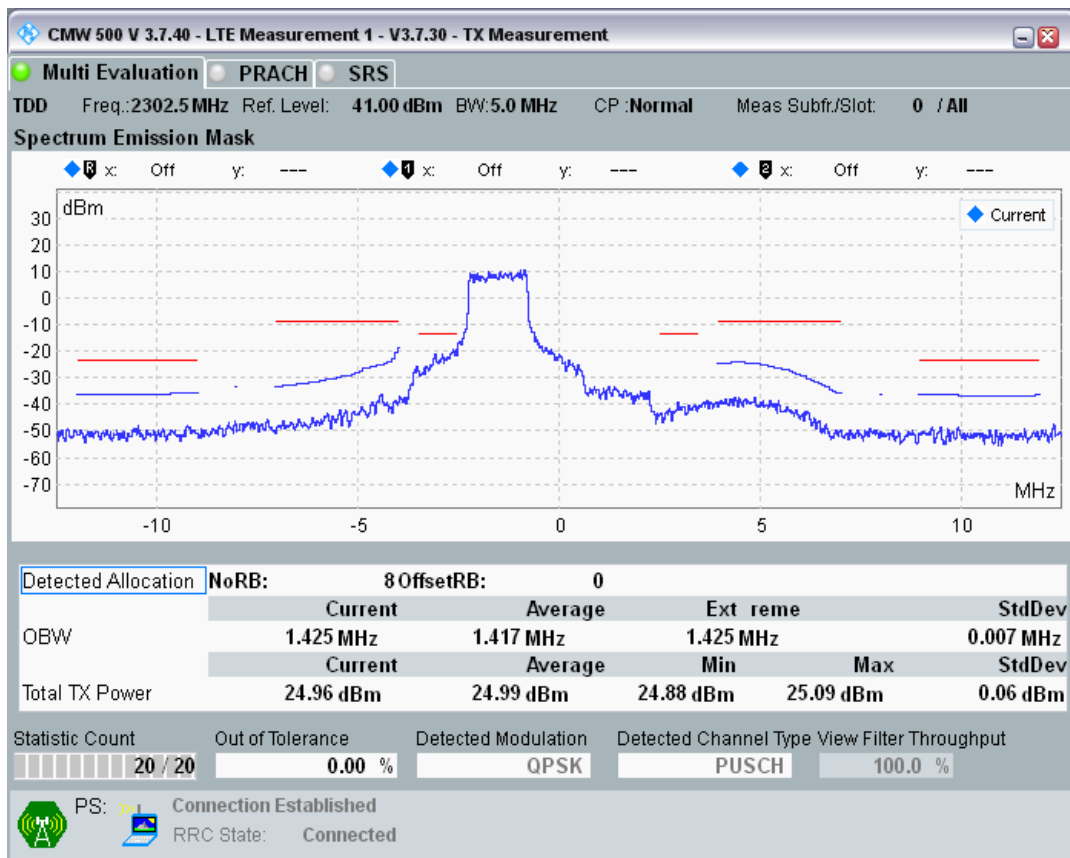

Band40 QPSK BW=5MHz Channel=38675 RB Size=8 Position=#0