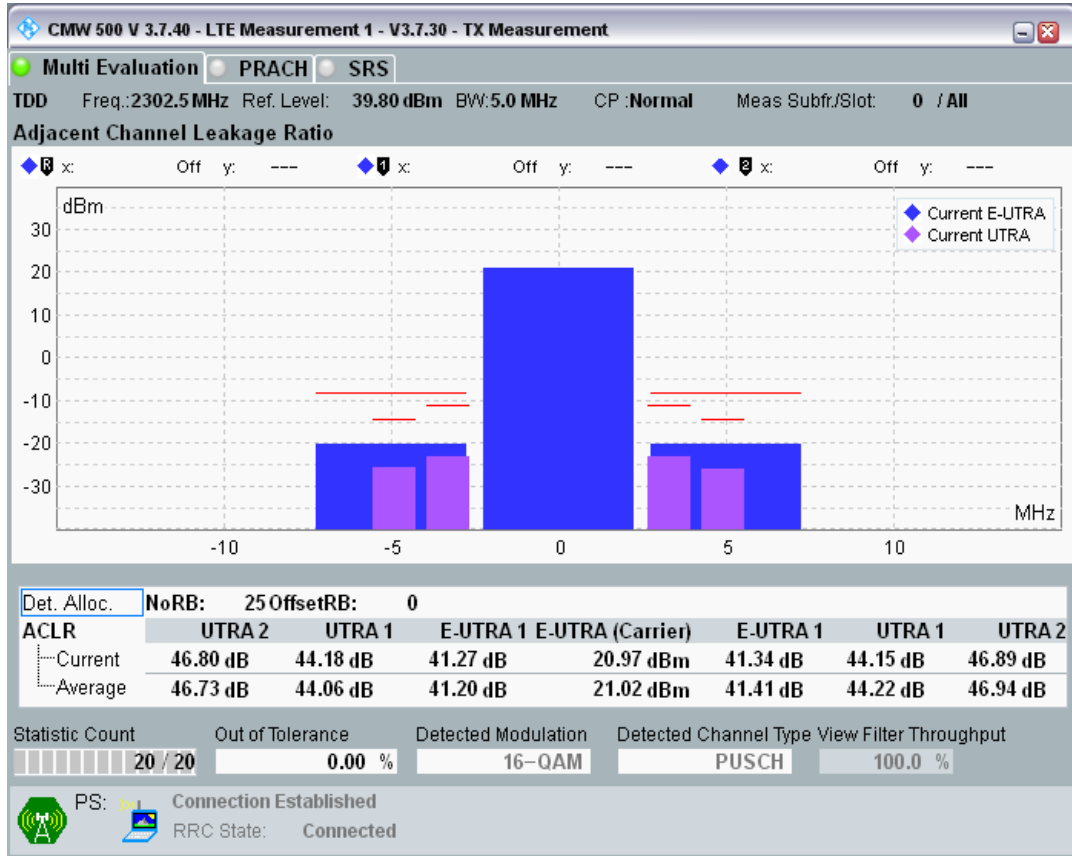

Band40 QAM16 BW=5MHz Channel=38675 RB Size=25 Position=#0