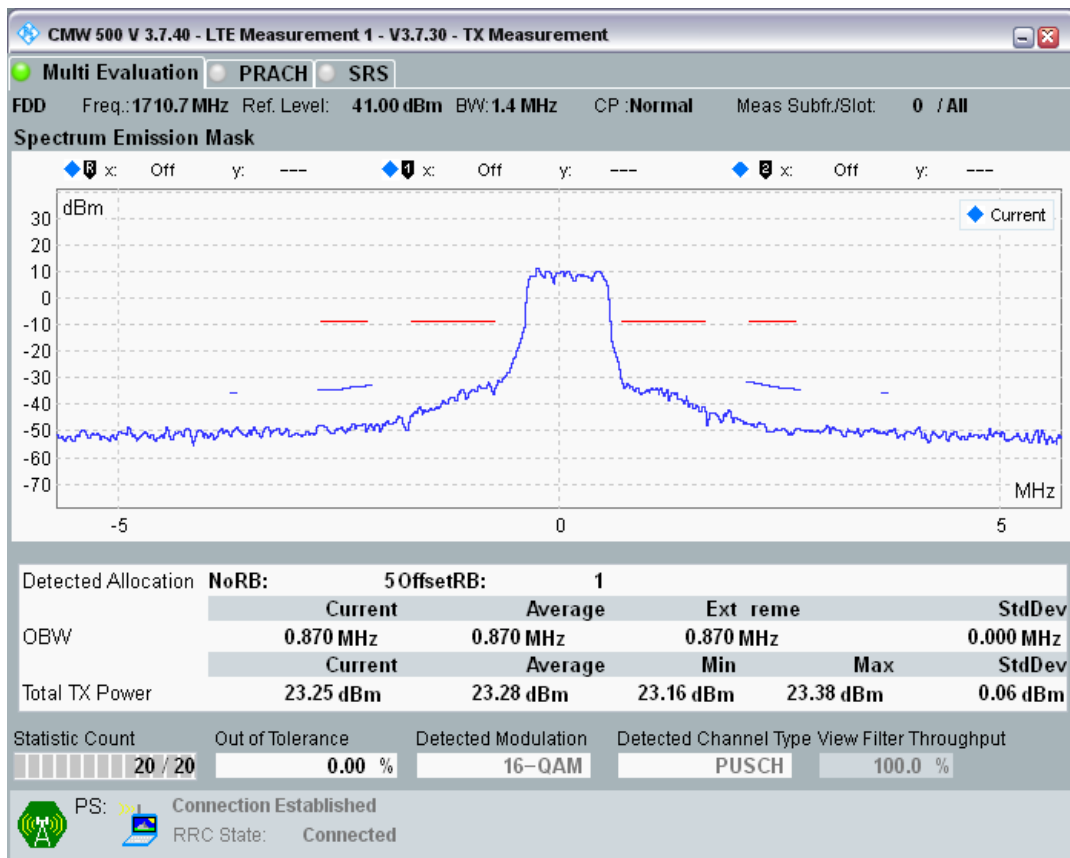

Band3 QAM16 BW=1.4MHz Channel=19207 RB Size=5 Position=#Max