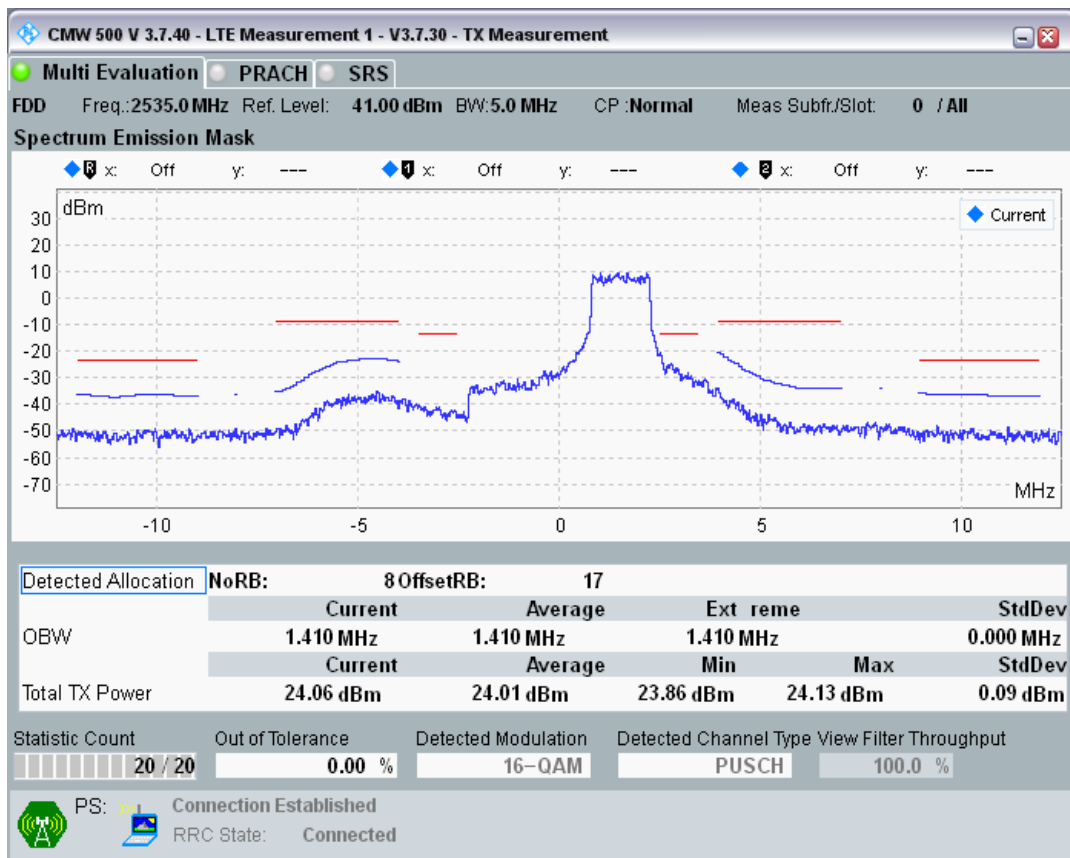

Band7 QAM16 BW=5MHz Channel=21100 RB Size=8 Position=#Max