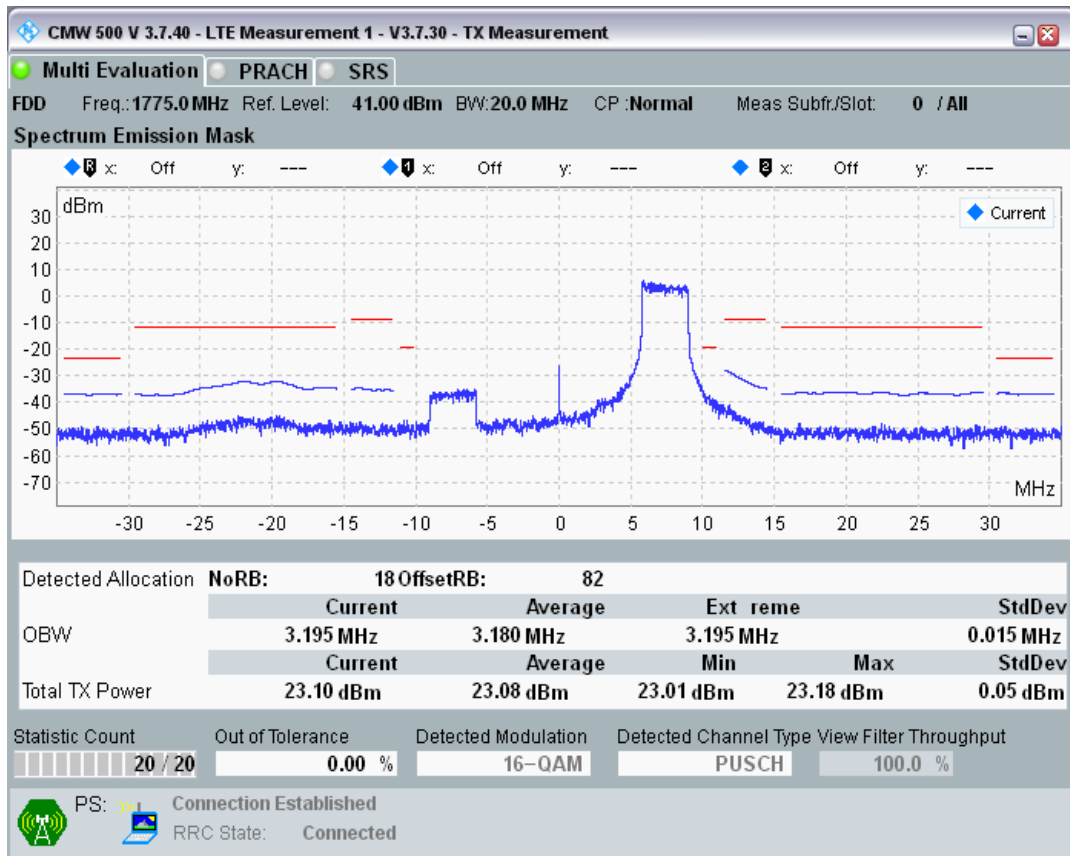

Band3 QAM16 BW=20MHz Channel=19850 RB Size=18 Position=#Max