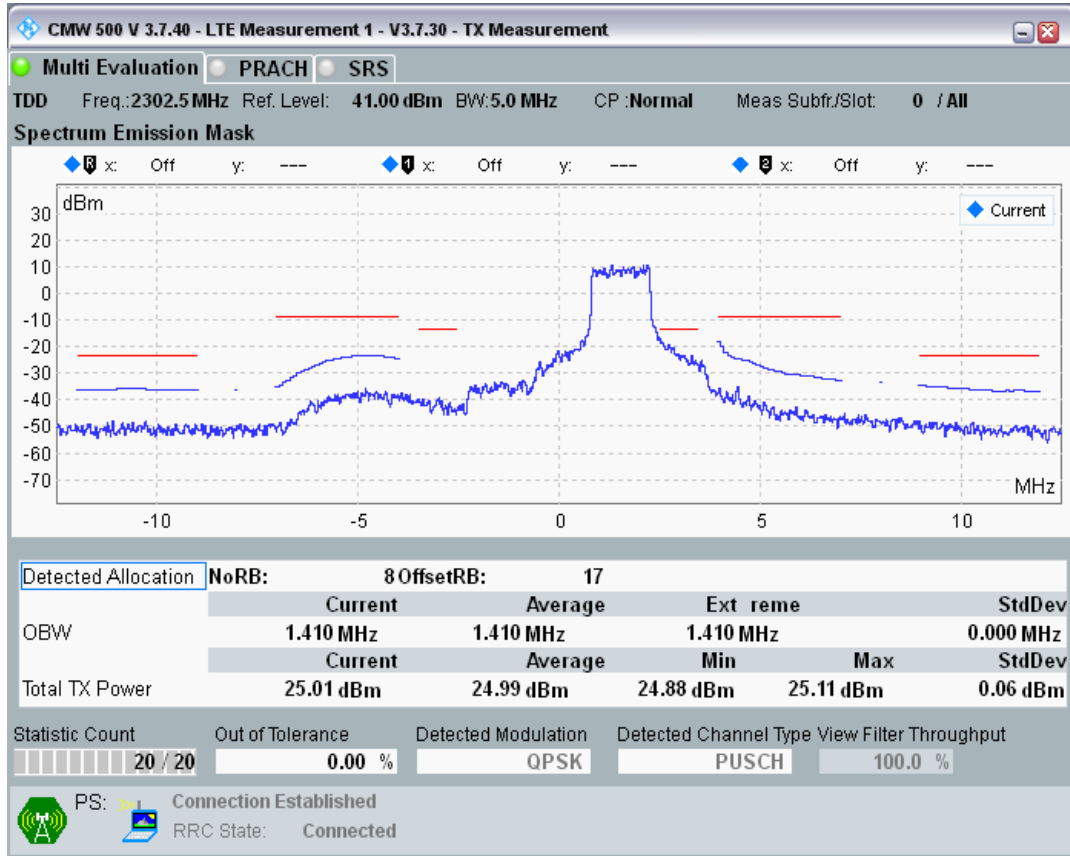

Band40 QPSK BW=5MHz Channel=38675 RB Size=8 Position=#Max