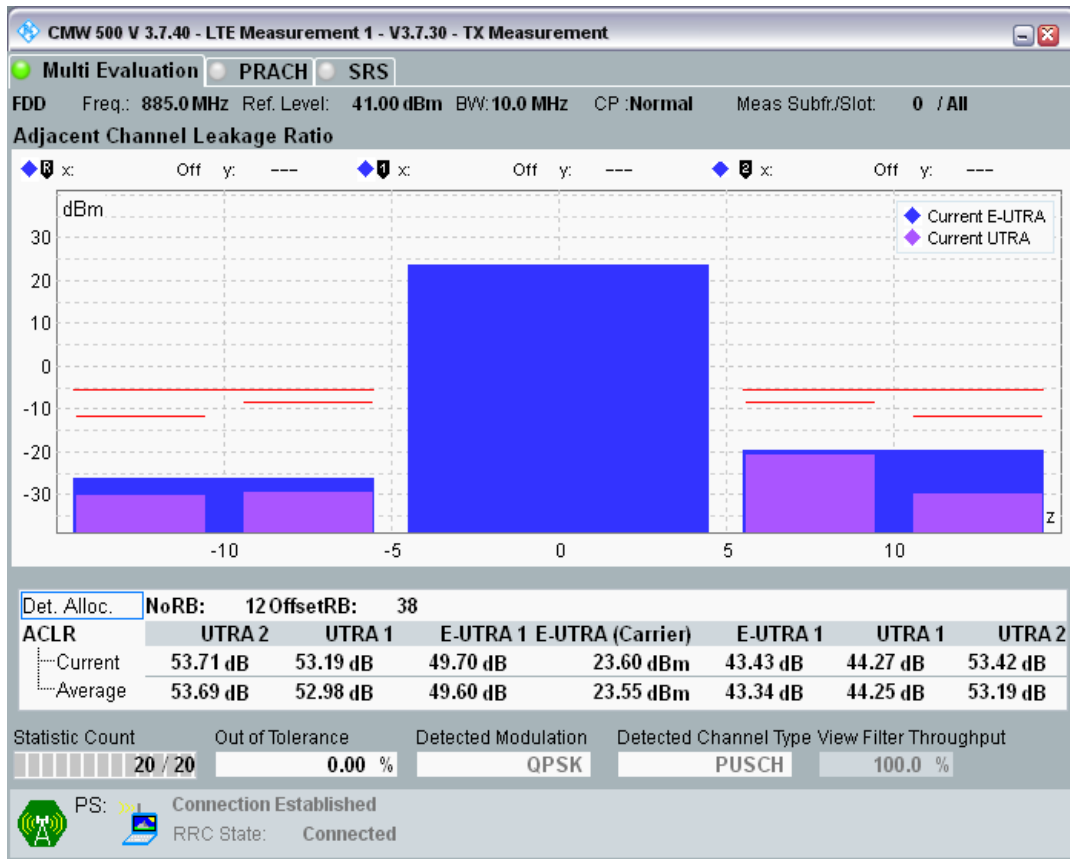

Band8 QPSK BW=10MHz Channel=21500 RB Size=12 Position=#Max