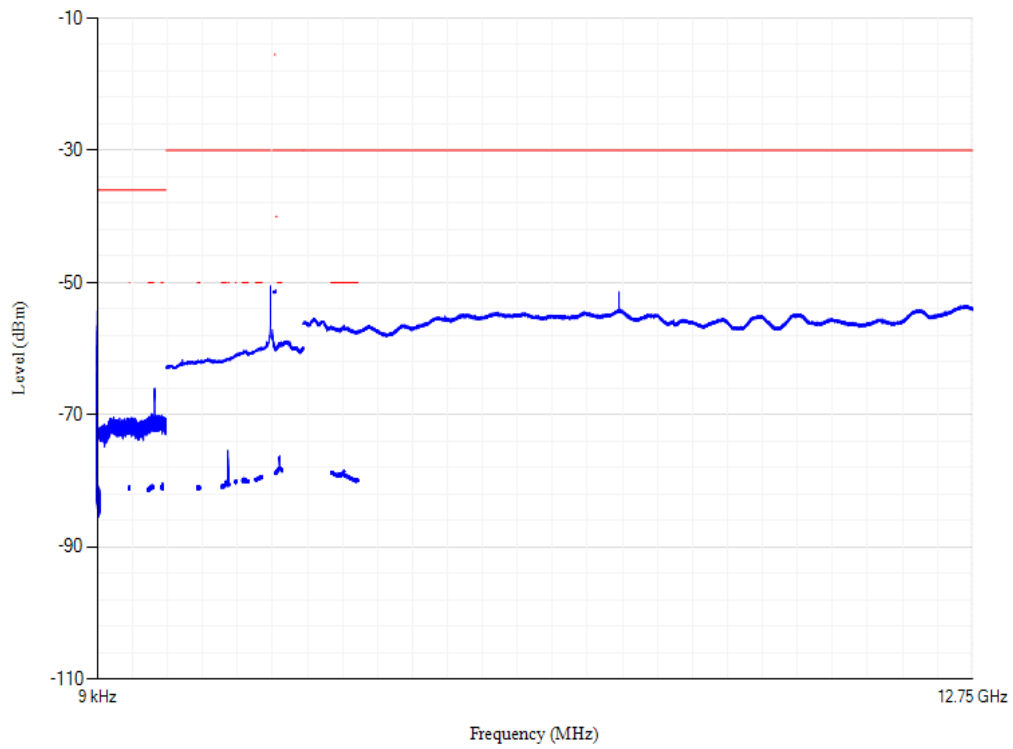

Conducted spurious emissions

Band7 QPSK BW=5MHz Channel=20775 RB Size=1 Position=#0

Conducted spurious emissions

Band7 QPSK BW=5MHz Channel=21100 RB Size=1 Position=#0

Conducted spurious emissions

Band7 QPSK BW=5MHz Channel=21425 RB Size=1 Position=#0