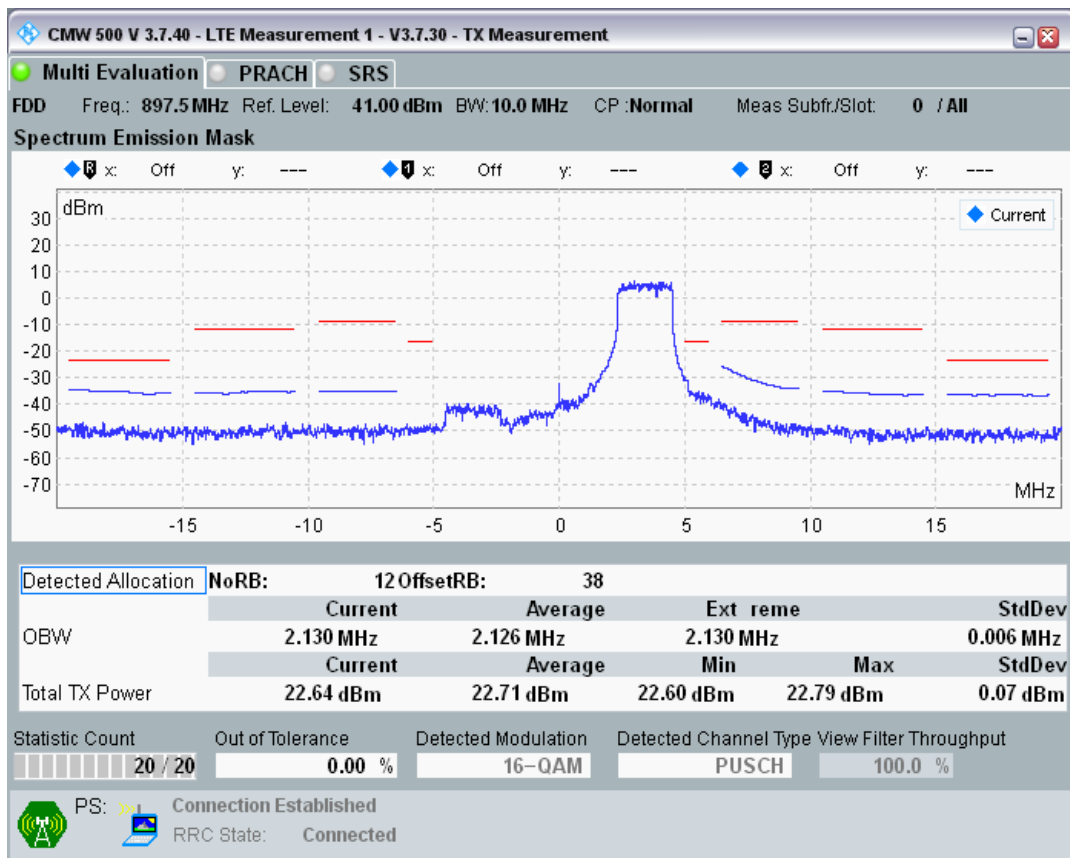

Band8 QAM16 BW=10MHz Channel=21625 RB Size=12 Position=#Max