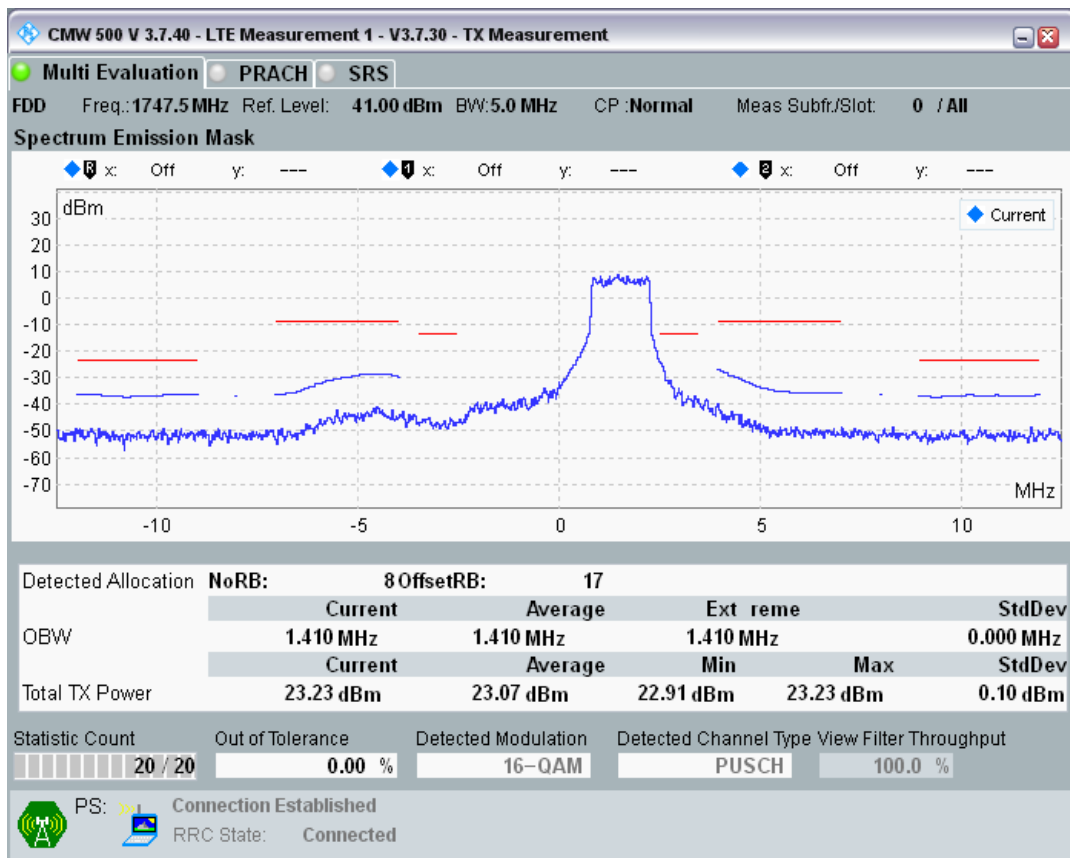

Band3 QAM16 BW=5MHz Channel=19575 RB Size=8 Position=#Max