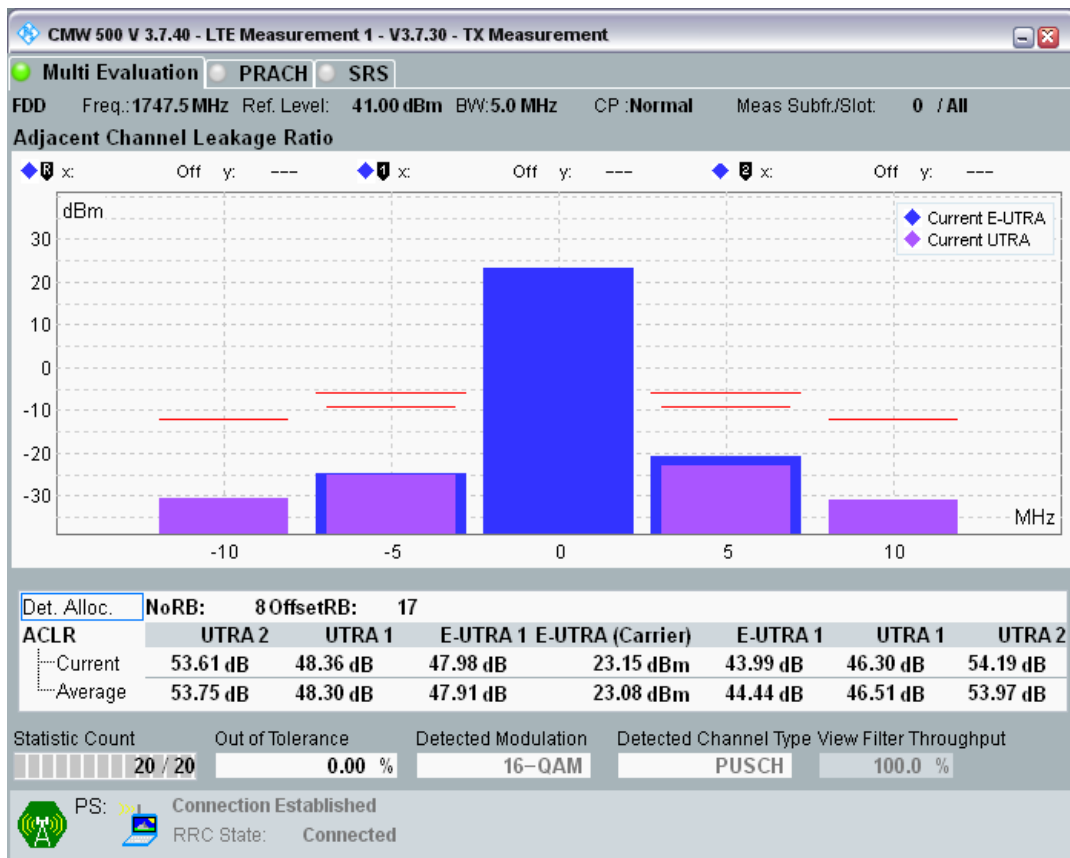

Band3 QAM16 BW=5MHz Channel=19575 RB Size=8 Position=#Max