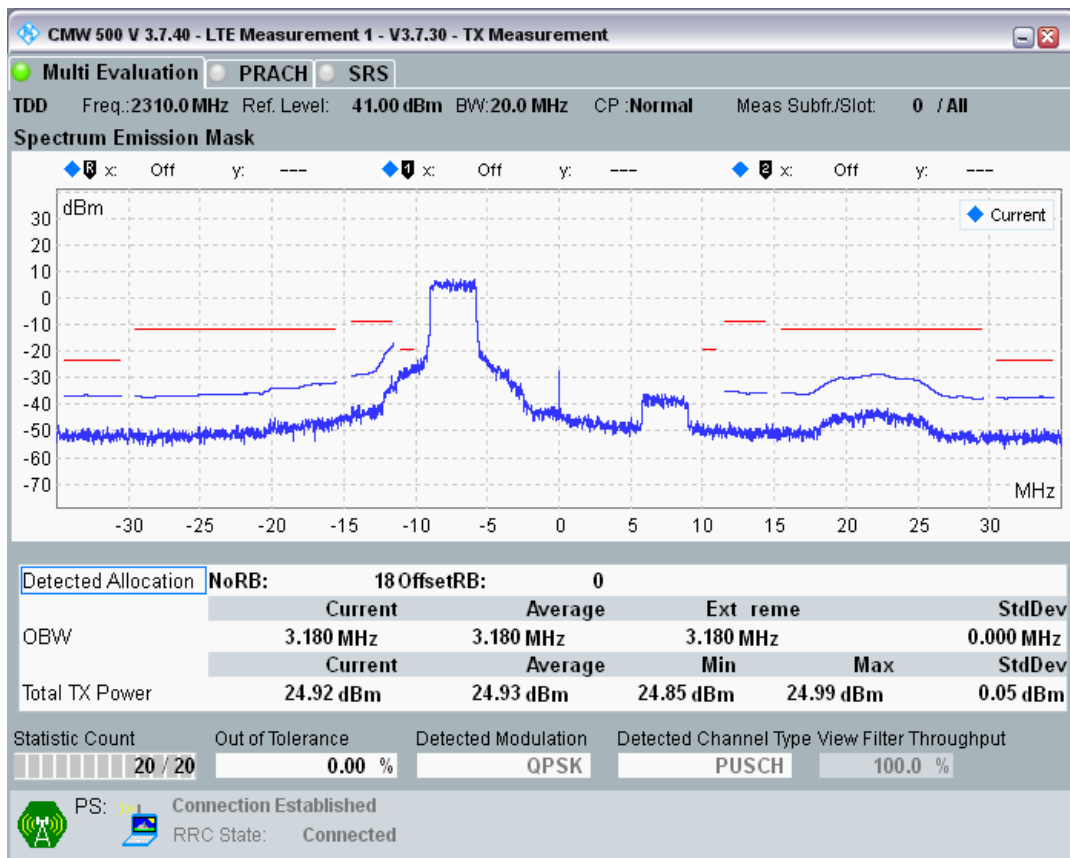

Band40 QPSK BW=20MHz Channel=38750 RB Size=18 Position=#0