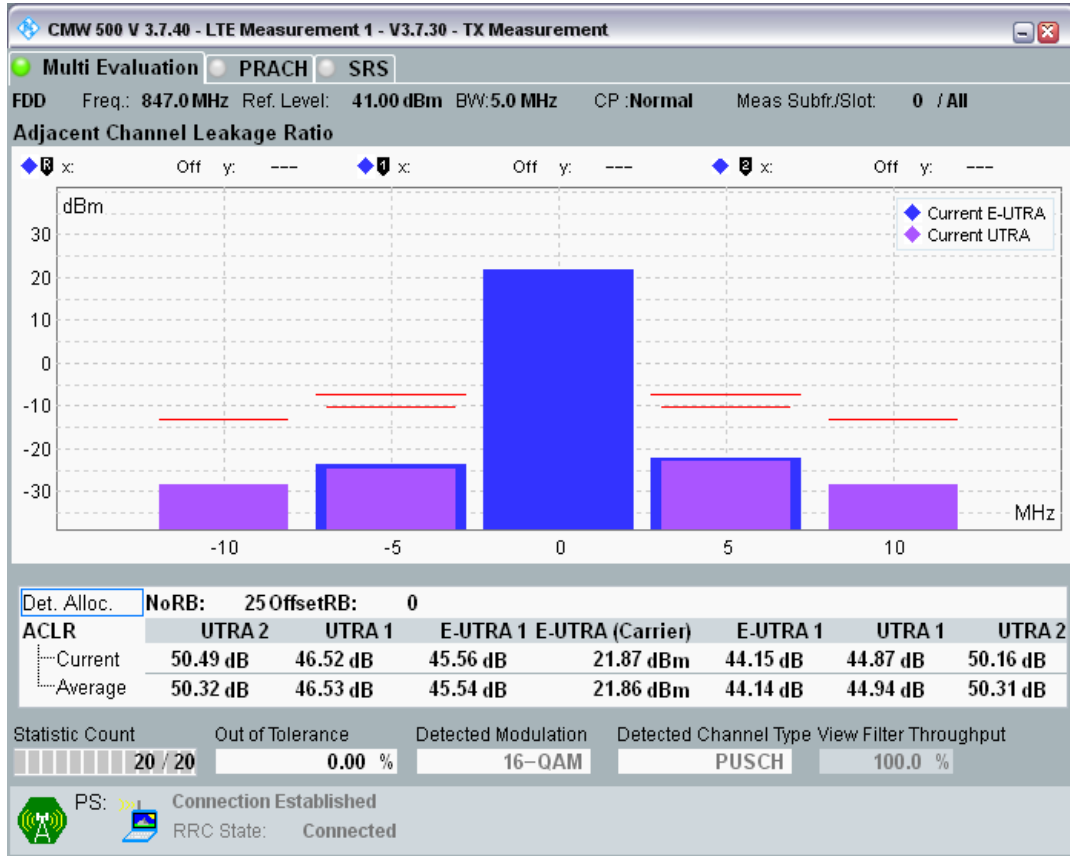

Band20 QAM16 BW=5MHz Channel=24300 RB Size=25 Position=#0