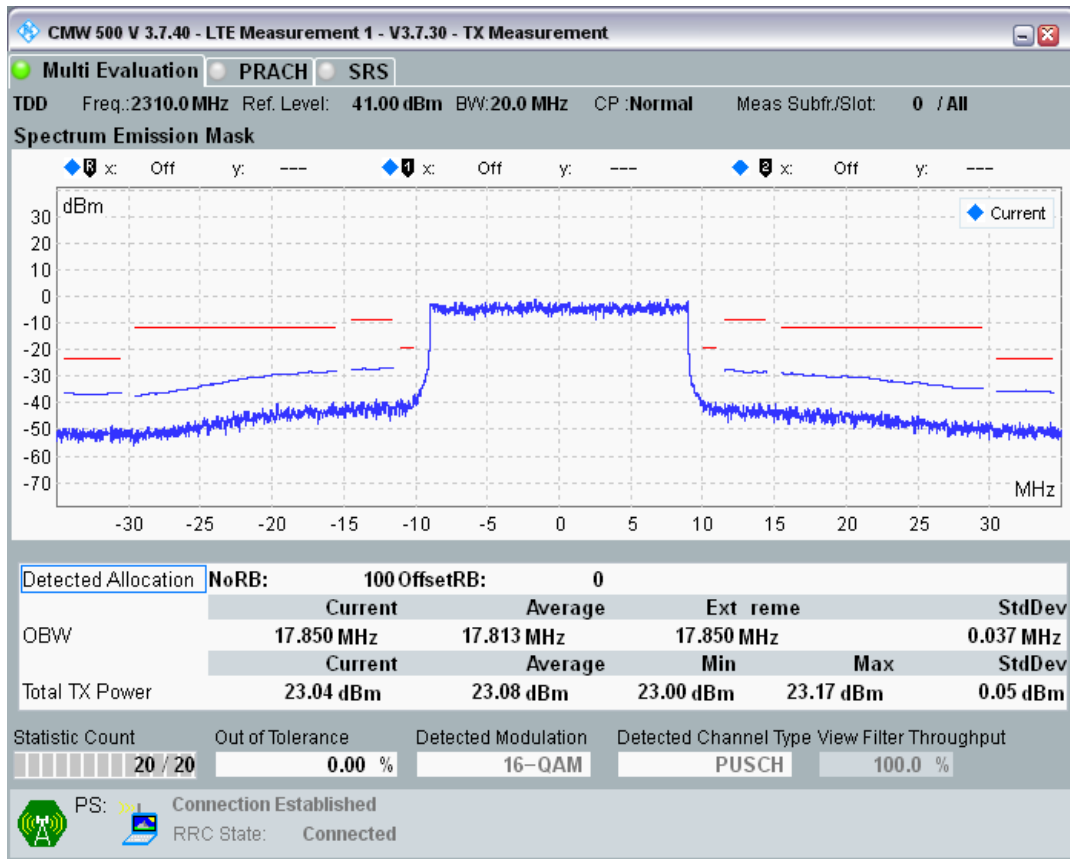

Band40 QAM16 BW=20MHz Channel=38750 RB Size=100 Position=#0