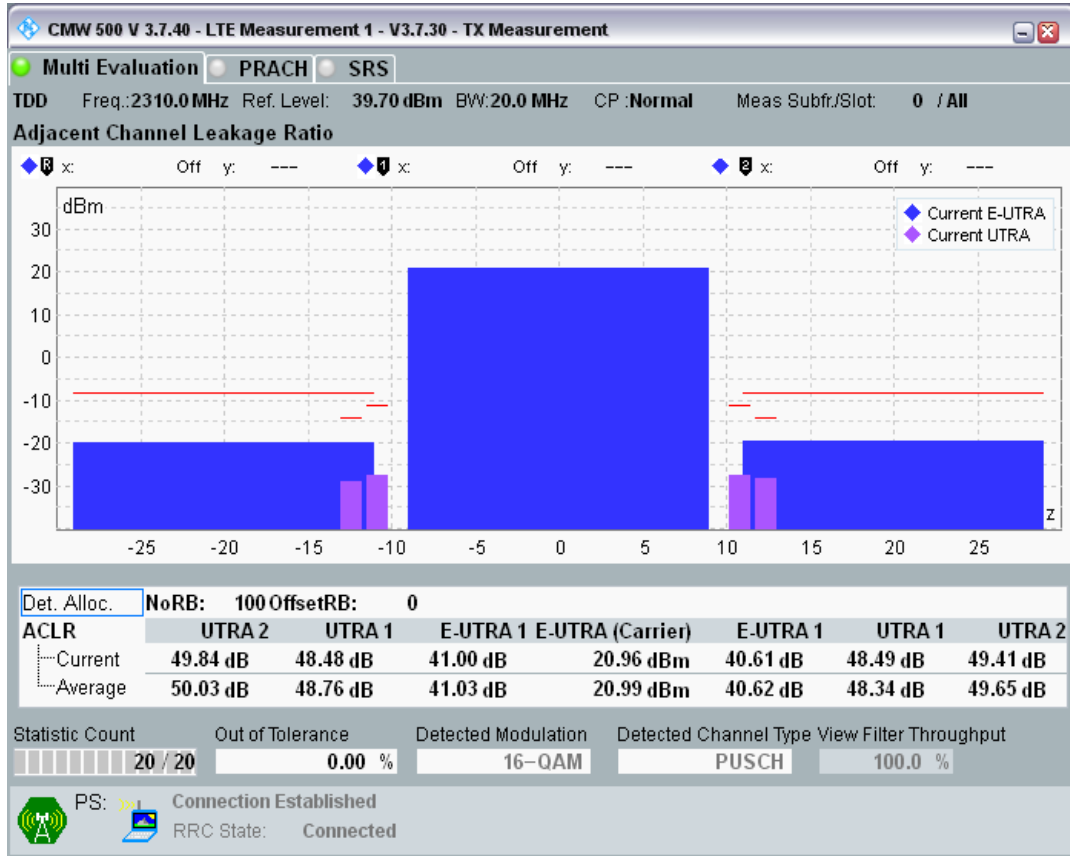

Band40 QAM16 BW=20MHz Channel=38750 RB Size=100 Position=#0