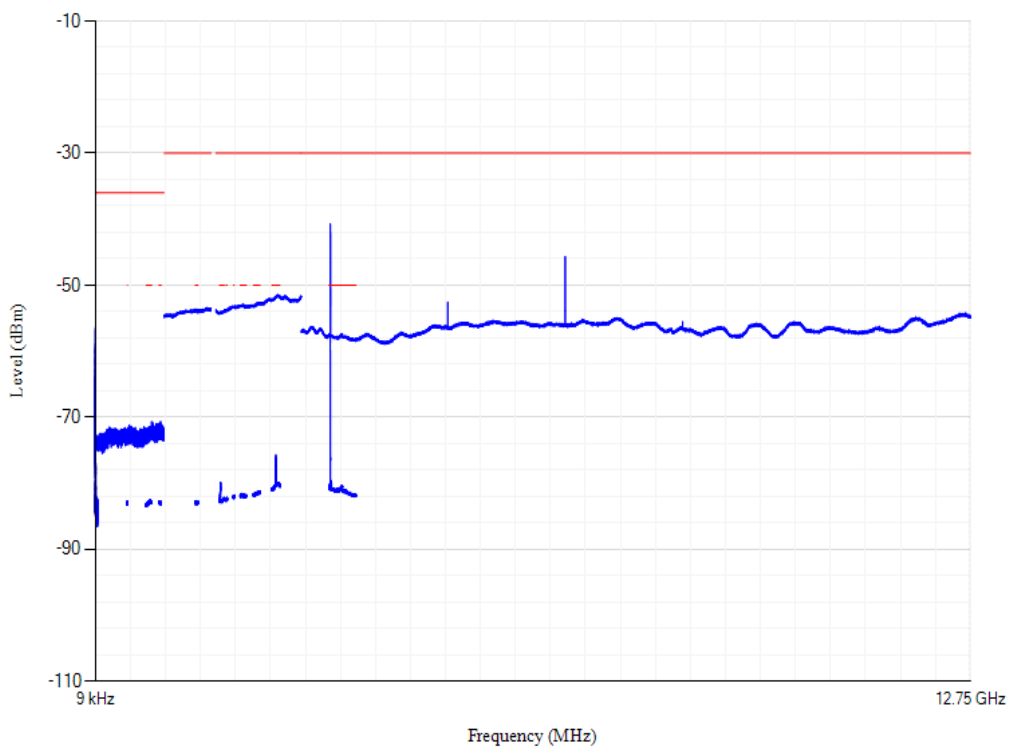

Conducted spurious emissions

Band3 QPSK BW=5MHz Channel=19925 RB Size=1 Position=#0