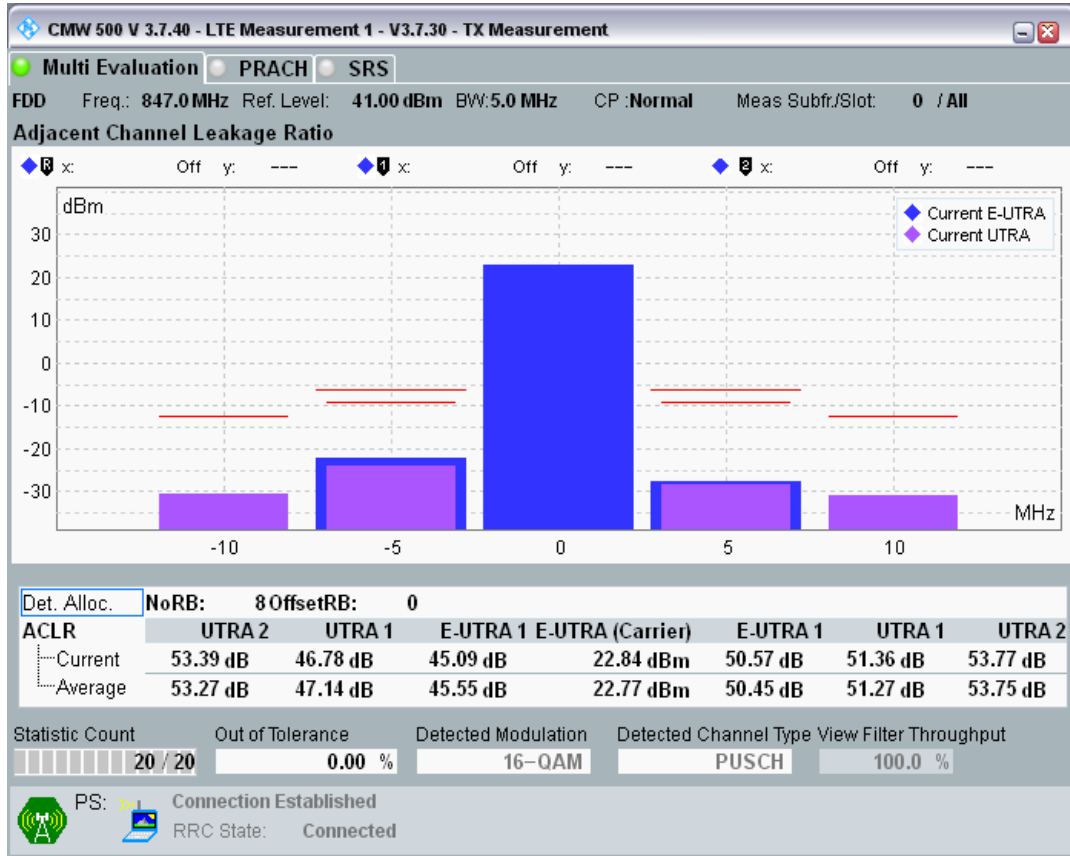

Band20 QPSK BW=5MHz Channel=24300 RB Size=8 Position=#0

Band20 QPSK BW=5MHz Channel=24300 RB Size=8 Position=#Max

Band20 QPSK BW=5MHz Channel=24300 RB Size=25 Position=#0

Band20 QAM16 BW=5MHz Channel=24300 RB Size=8 Position=#0