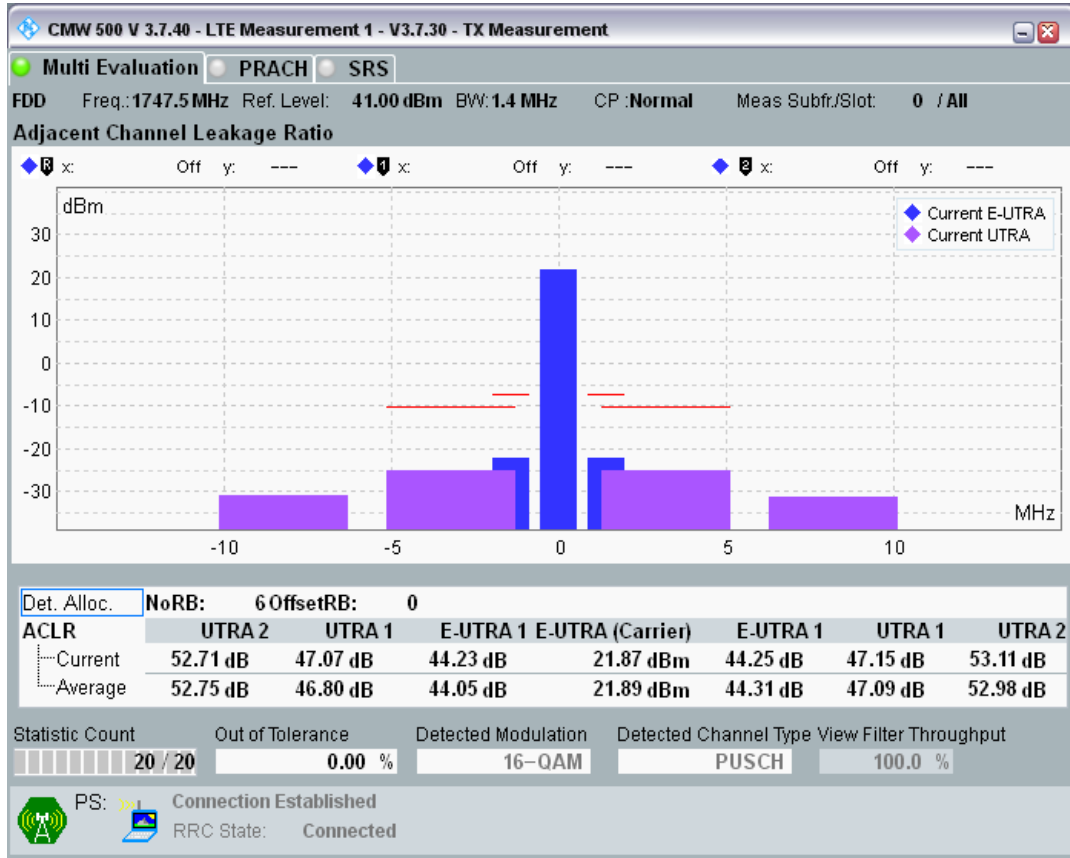

Band3 QPSK BW=1.4MHz Channel=19575 RB Size=6 Position=#0

Band3 QAM16 BW=1.4MHz Channel=19575 RB Size=5 Position=#0

Band3 QAM16 BW=1.4MHz Channel=19575 RB Size=5 Position=#Max

Band3 QAM16 BW=1.4MHz Channel=19575 RB Size=6 Position=#0