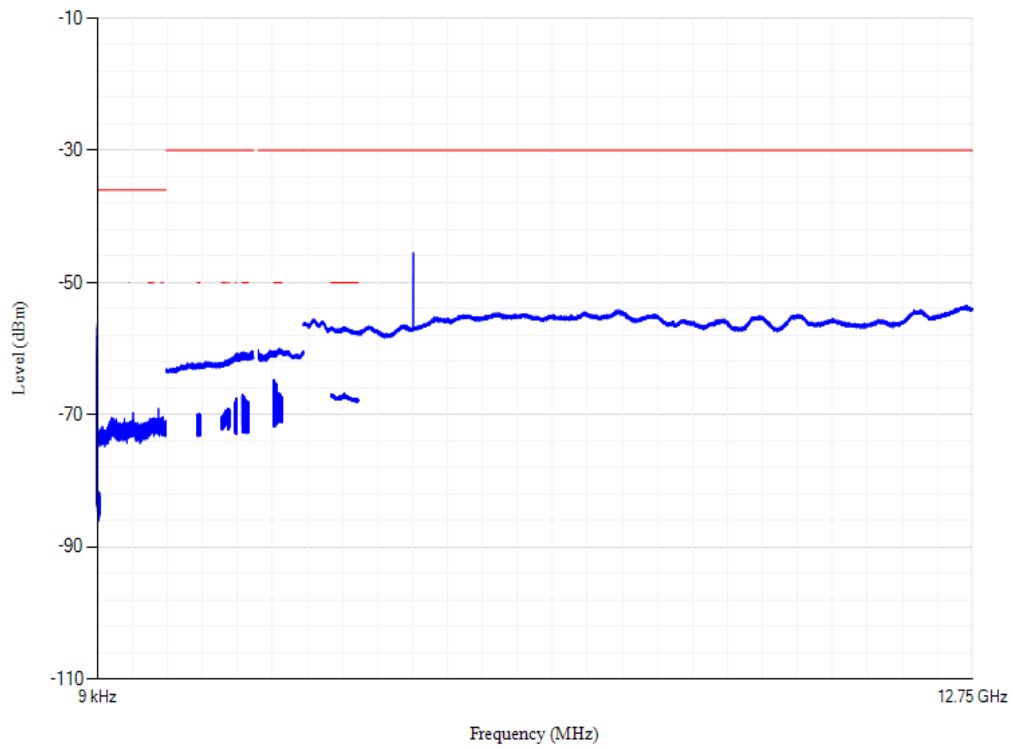

Conducted spurious emissions

Band40 QPSK BW=20MHz Channel=39150 RB Size=1 Position=#0