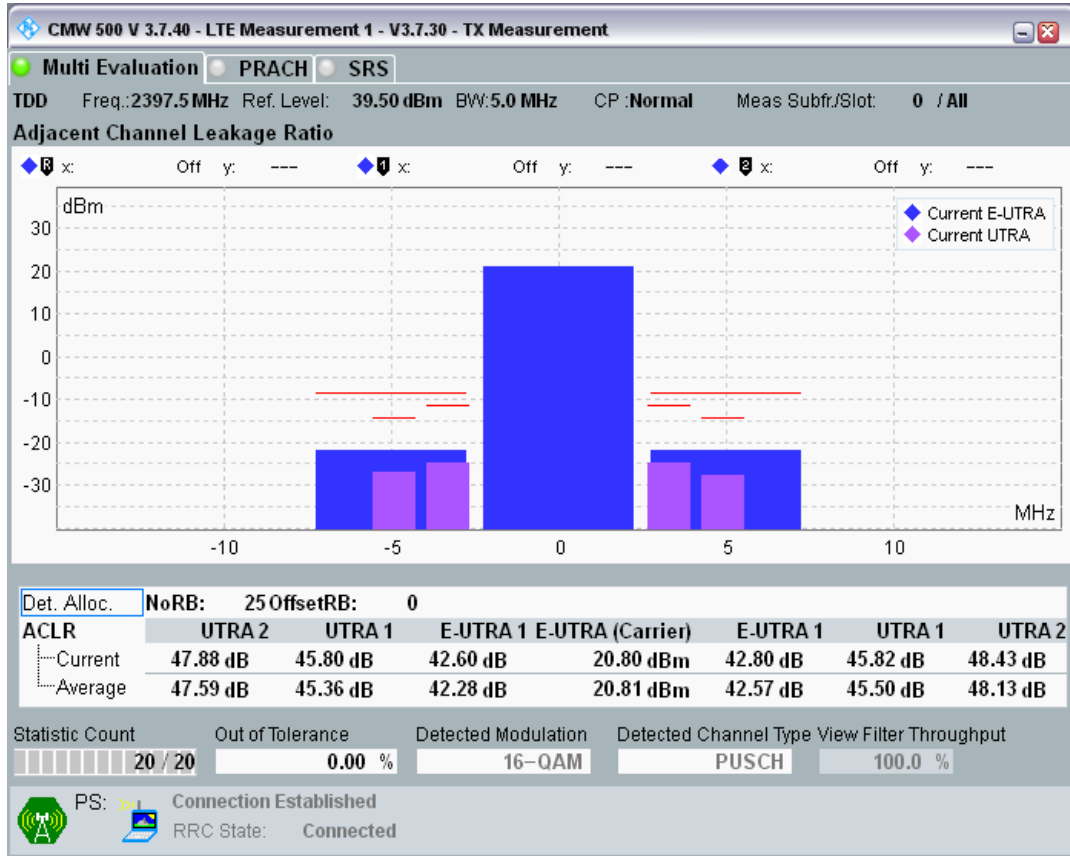

Band40 QAM16 BW=5MHz Channel=39625 RB Size=25 Position=#0