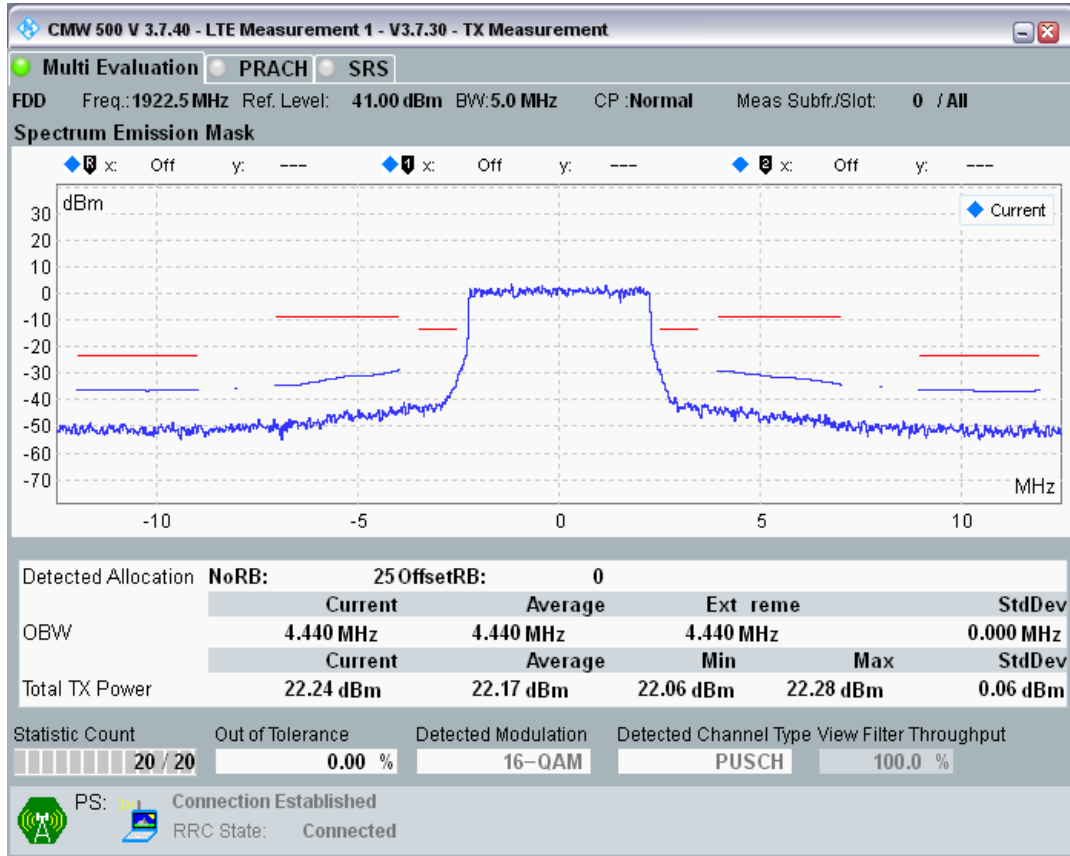

Band1 QAM16 BW=5MHz Channel=18025 RB Size=25 Position=#0