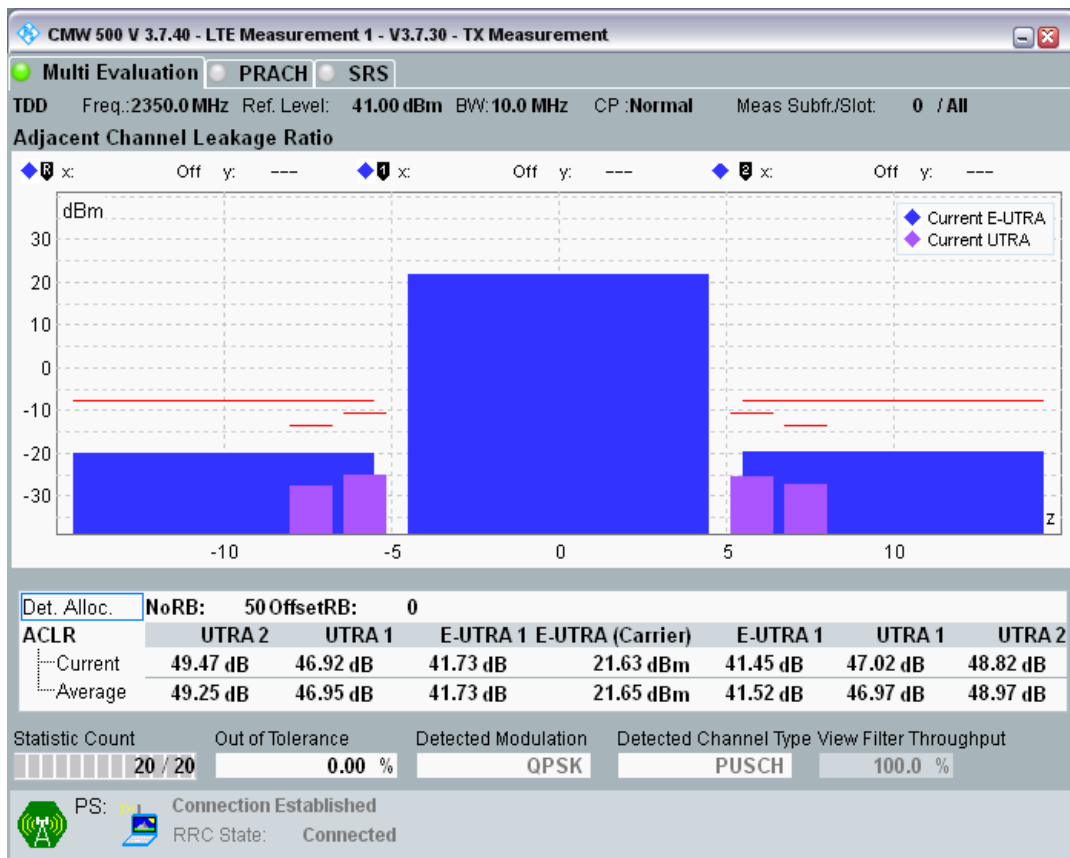

Band40 QPSK BW=10MHz Channel=39150 RB Size=50 Position=#0