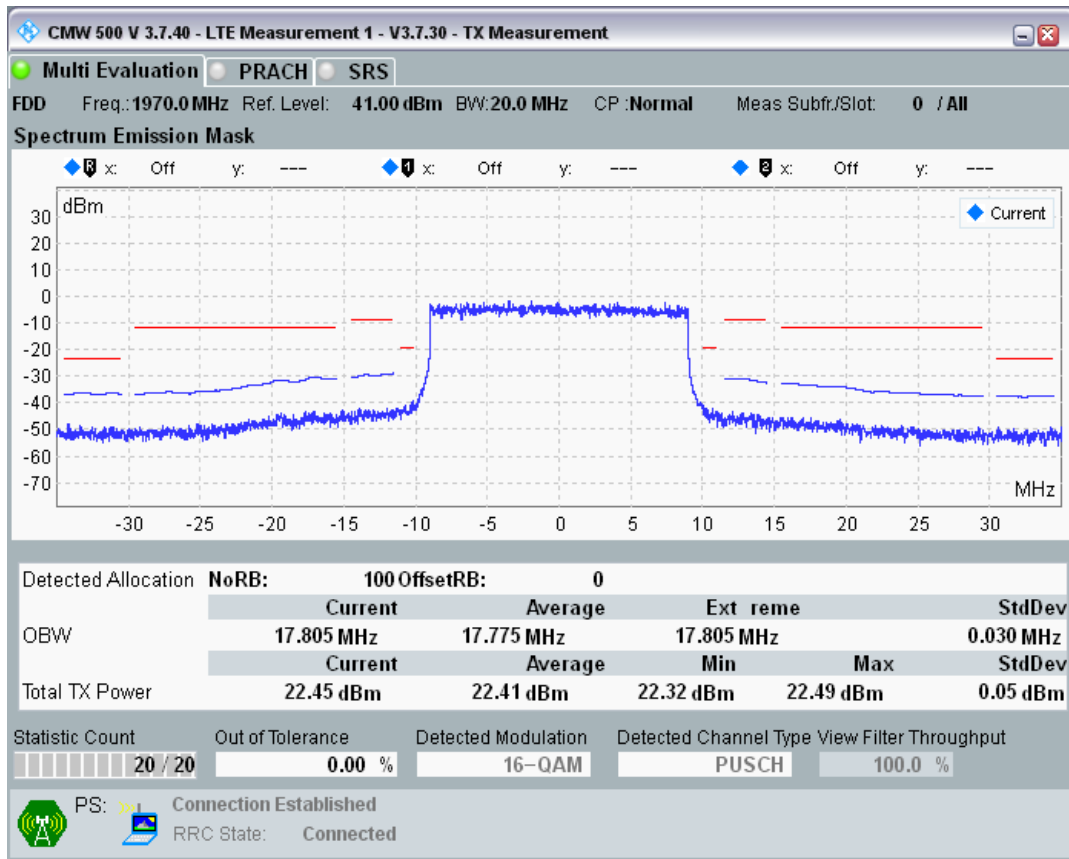

Band1 QAM16 BW=20MHz Channel=18500 RB Size=100 Position=#0