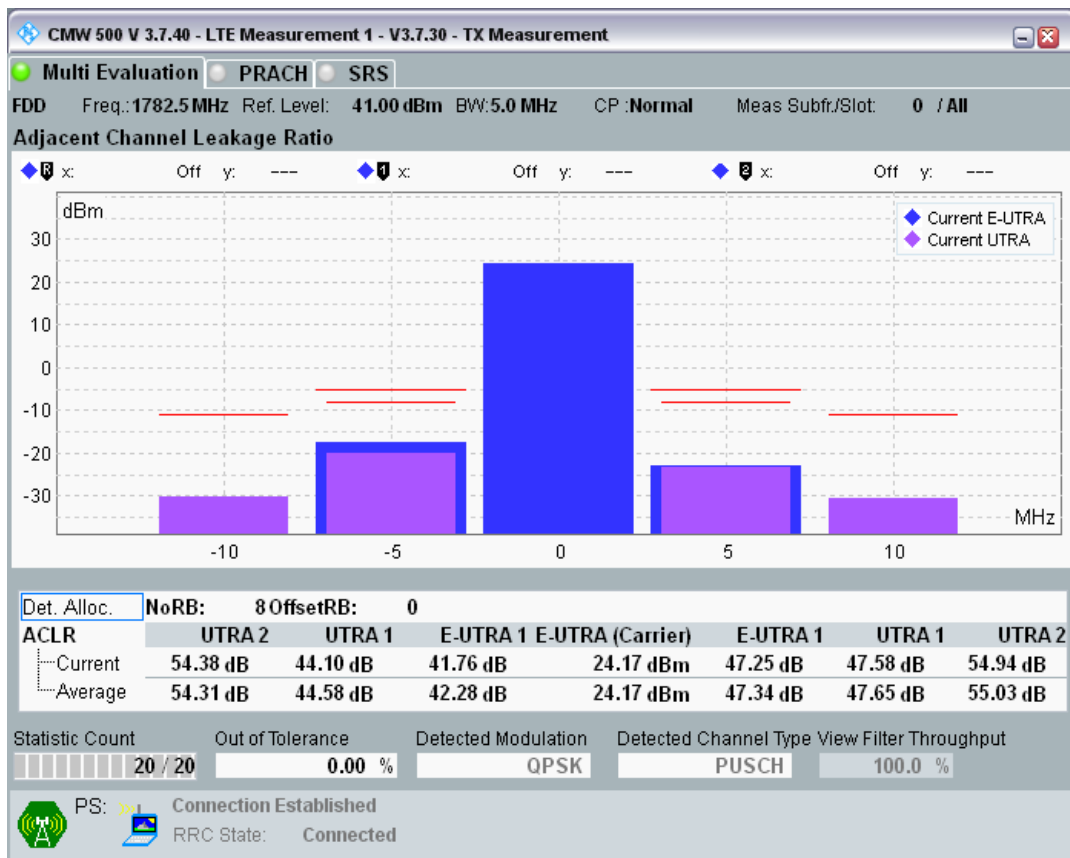

Band3 QPSK BW=5MHz Channel=19925 RB Size=8 Position=#0