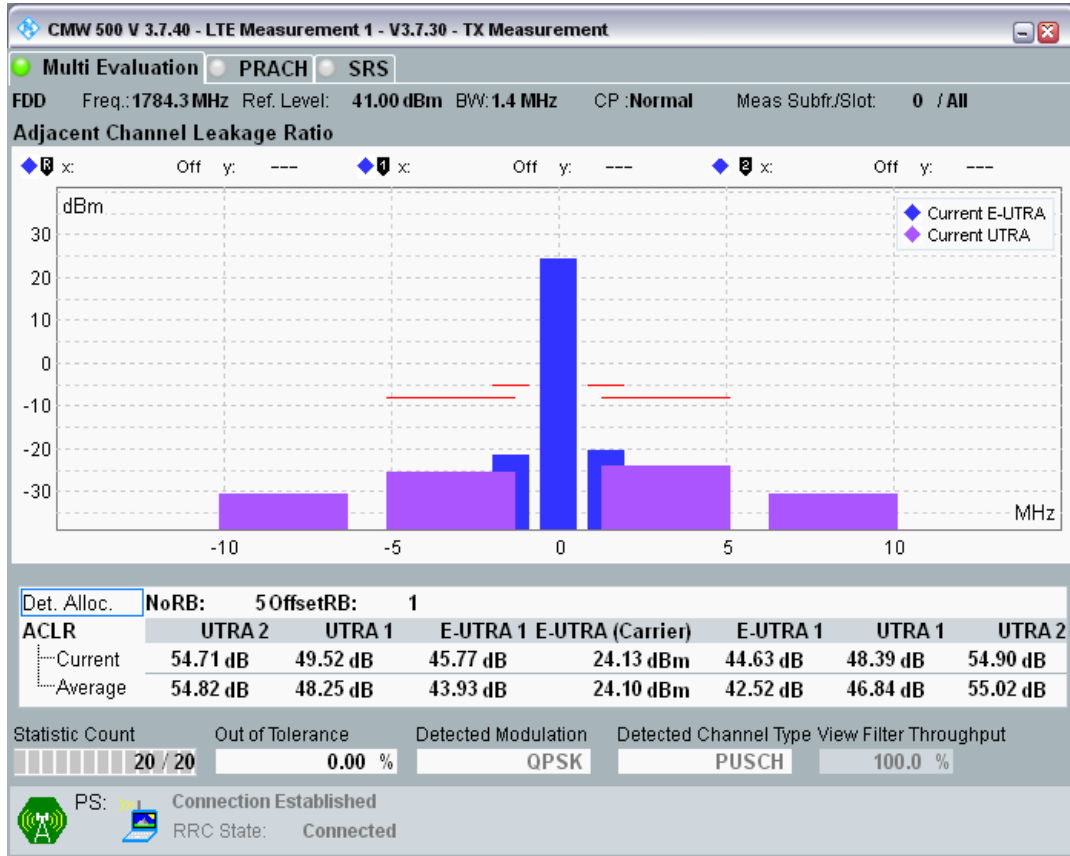

Band3 QPSK BW=1.4MHz Channel=19943 RB Size=5 Position=#Max