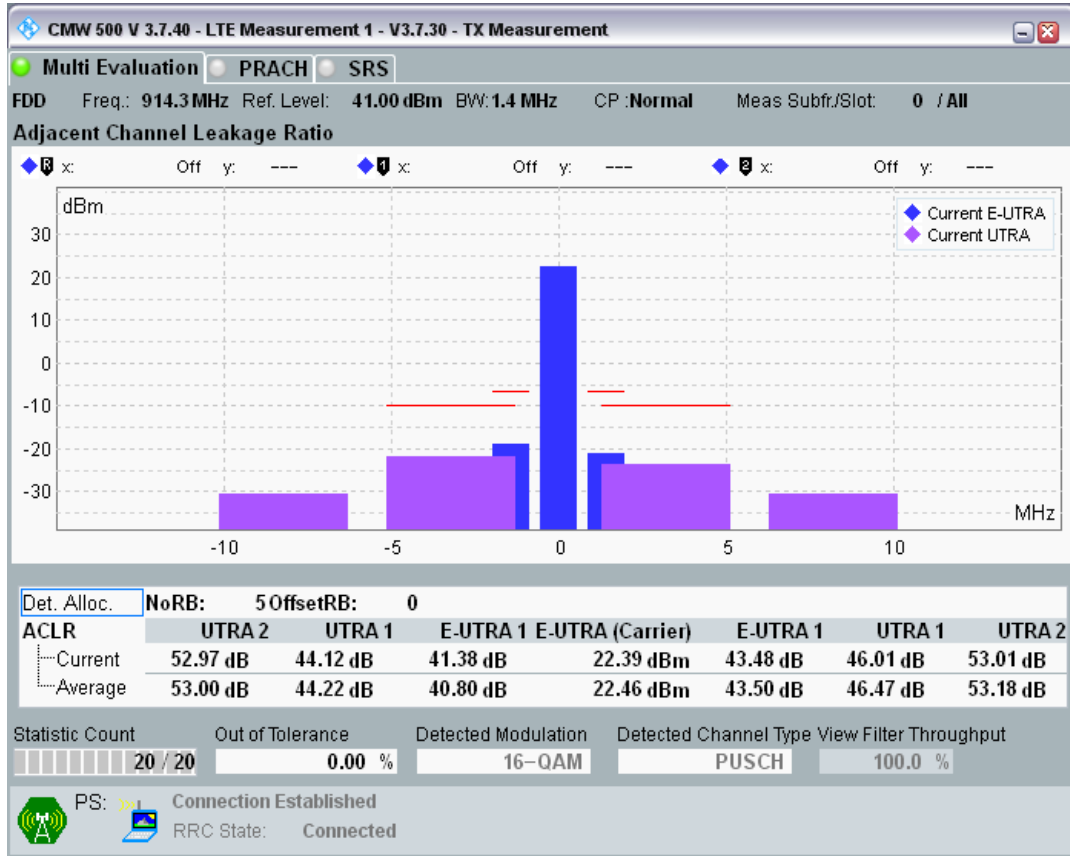

Band8 QPSK BW=1.4MHz Channel=21793 RB Size=5 Position=#0

Band8 QPSK BW=1.4MHz Channel=21793 RB Size=5 Position=#Max

Band8 QPSK BW=1.4MHz Channel=21793 RB Size=6 Position=#0

Band8 QAM16 BW=1.4MHz Channel=21793 RB Size=5 Position=#0