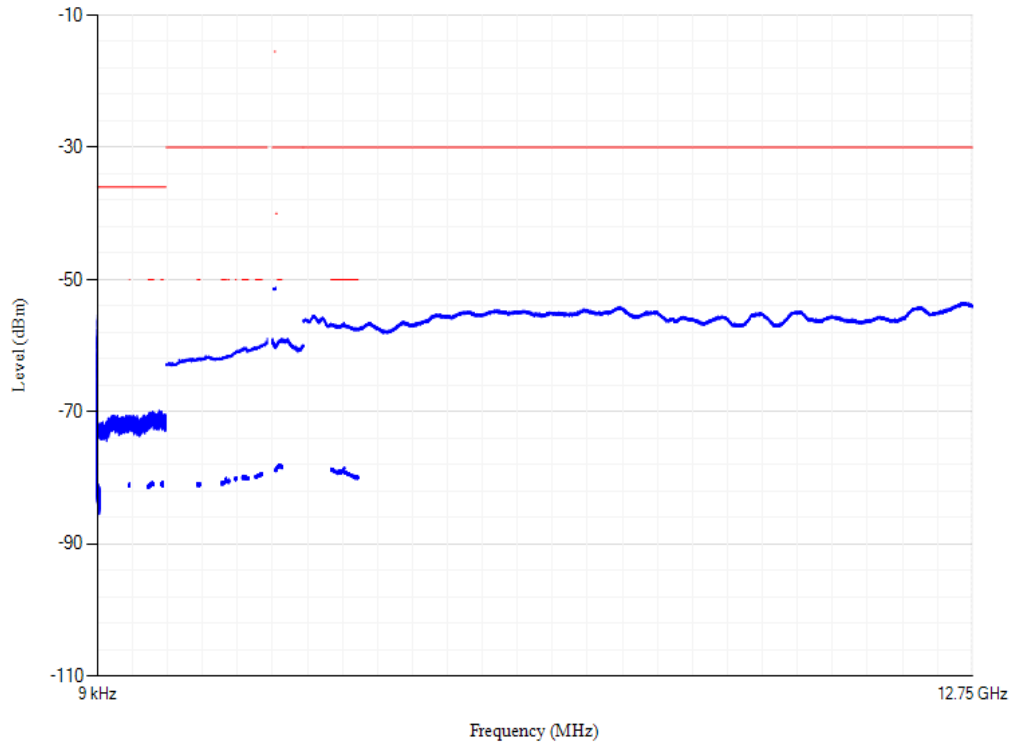

Conducted spurious emissions

Band7 QPSK BW=20MHz Channel=21100 RB Size=1 Position=#0