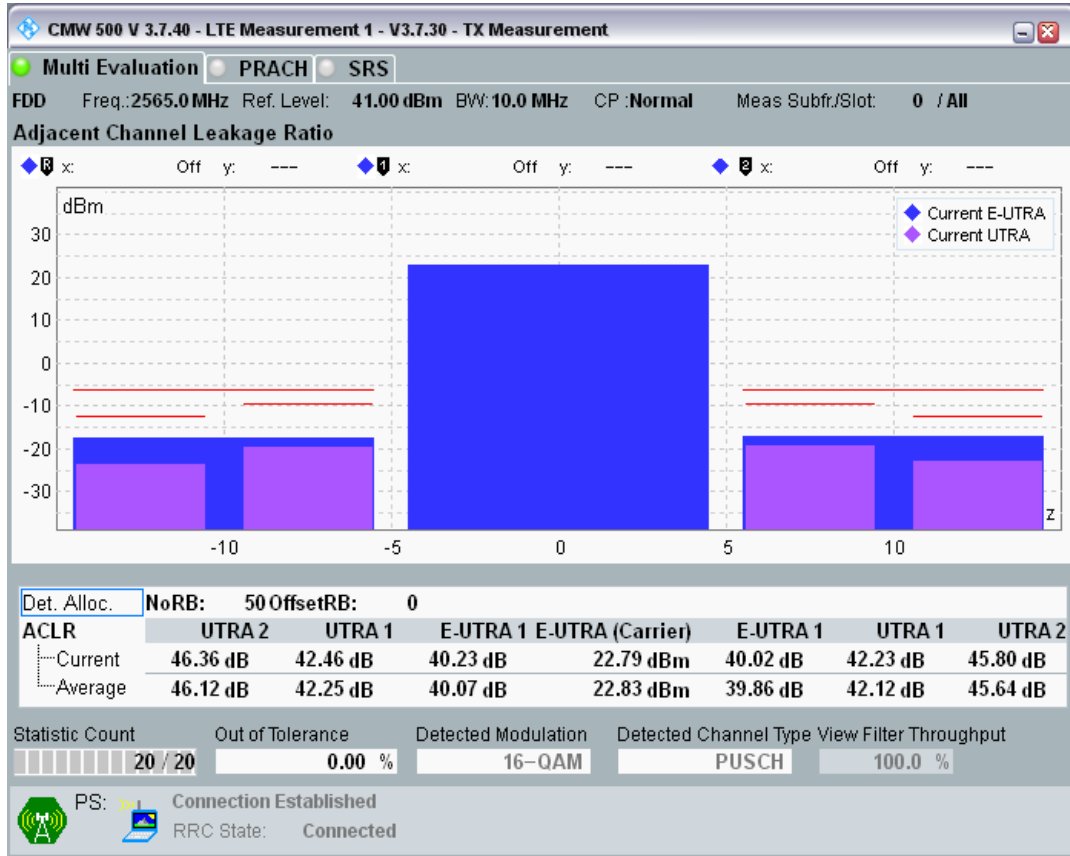

Band7 QAM16 BW=10MHz Channel=21400 RB Size=50 Position=#0