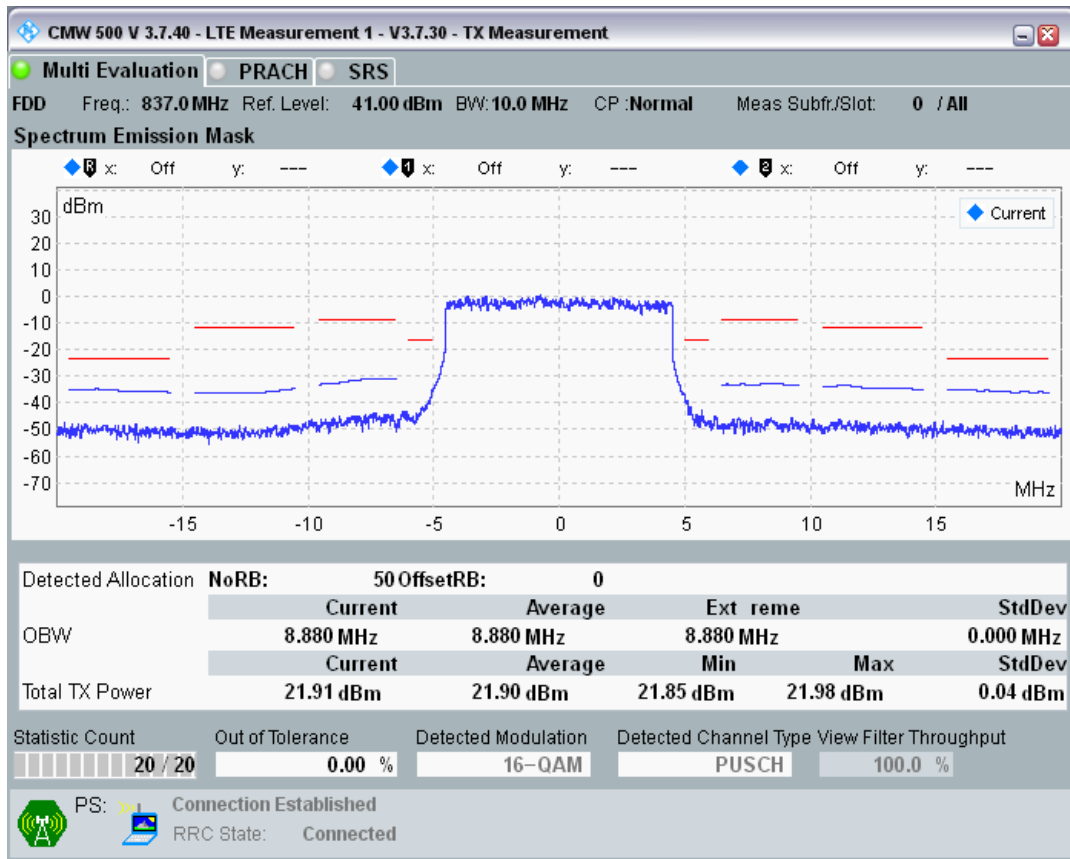

Band20 QAM16 BW=10MHz Channel=24200 RB Size=50 Position=#0