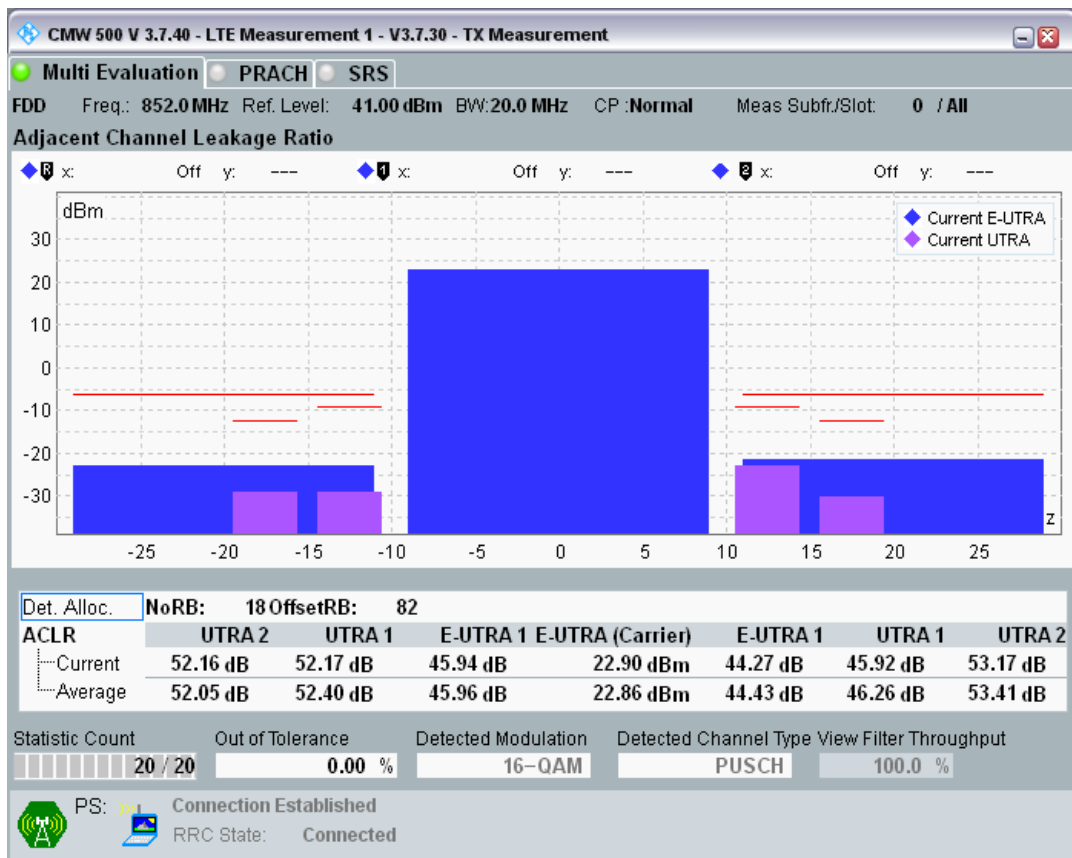

Band20 QAM16 BW=20MHz Channel=24350 RB Size=18 Position=#Max