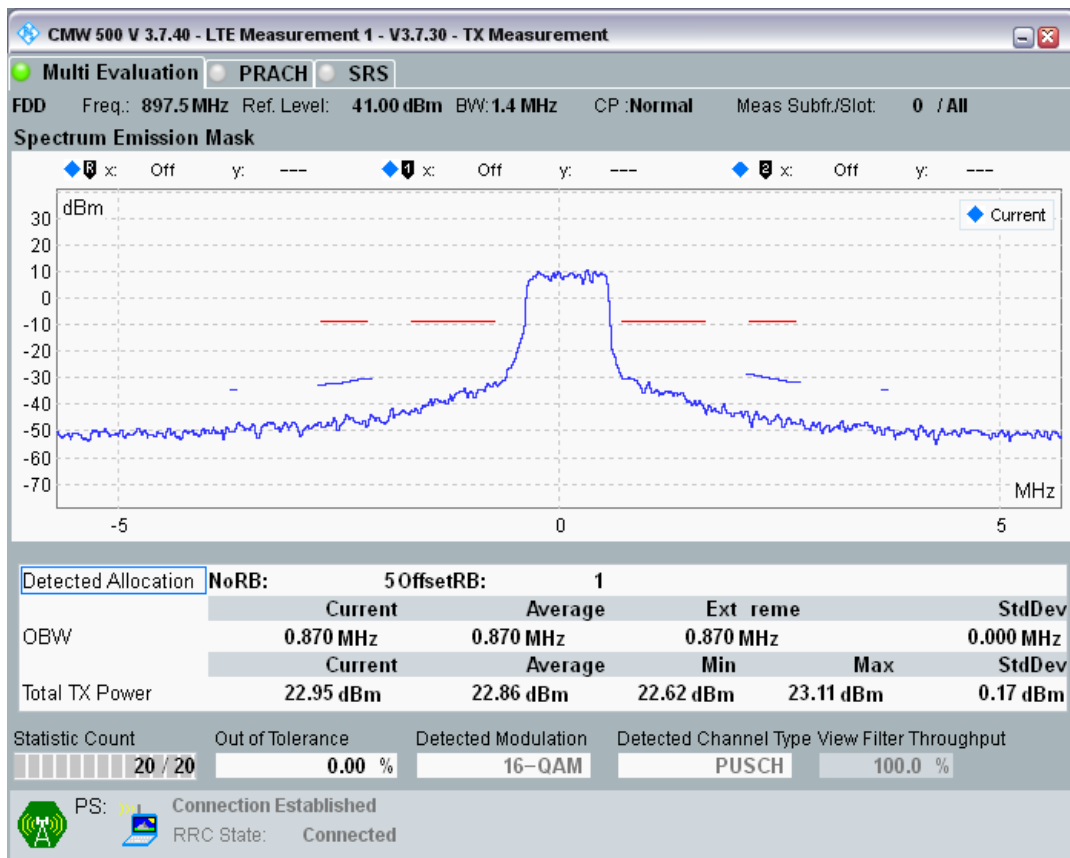

Band8 QAM16 BW=1.4MHz Channel=21625 RB Size=5 Position=#Max