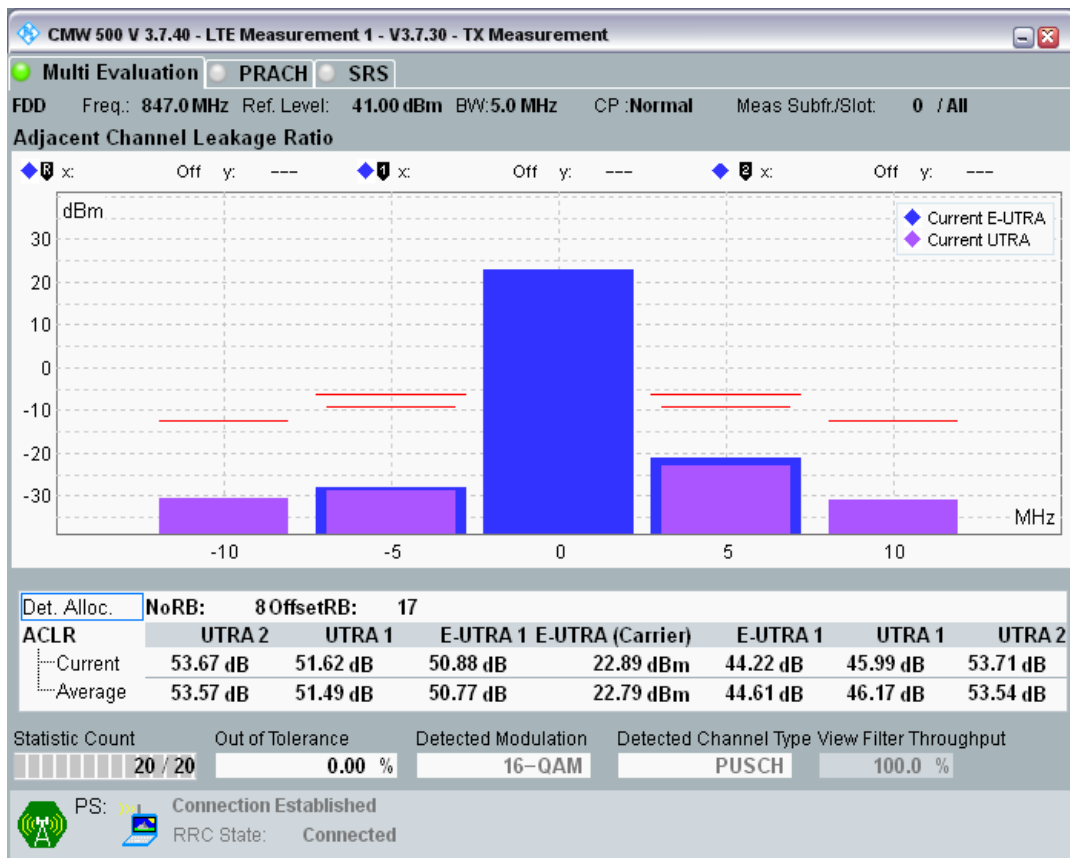

Band20 QAM16 BW=5MHz Channel=24300 RB Size=8 Position=#Max