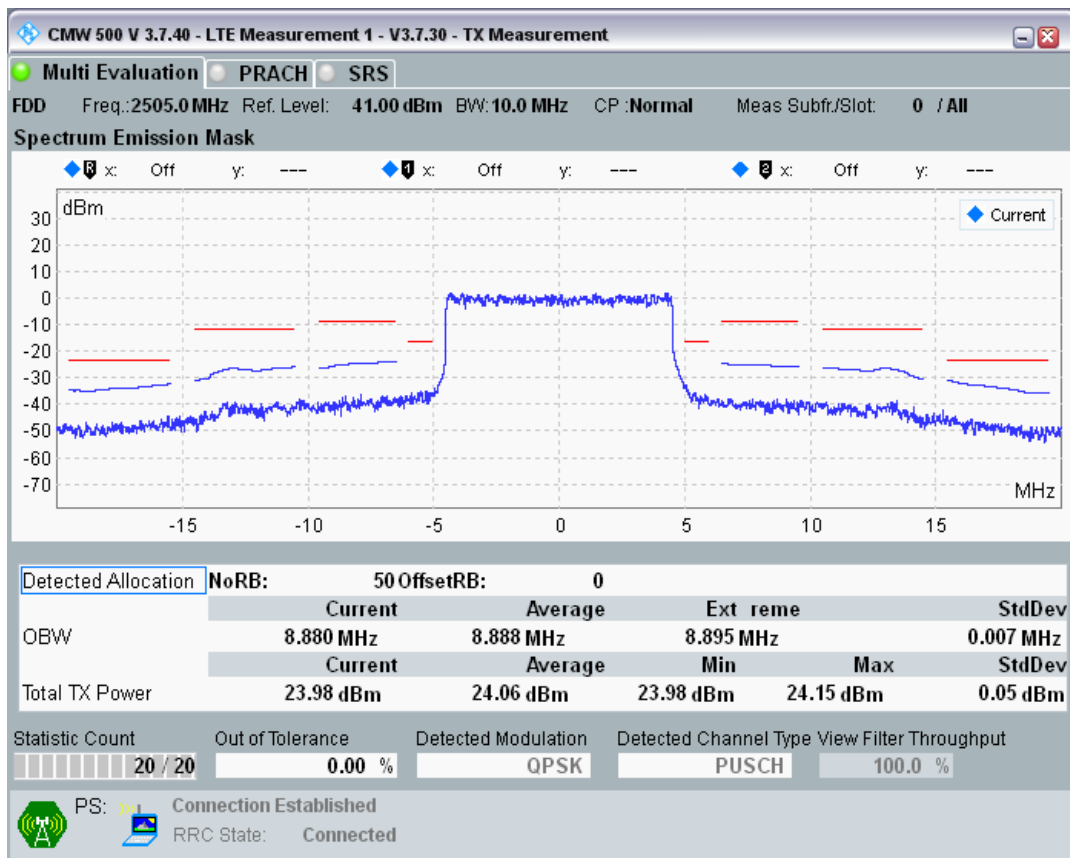

Band7 QPSK BW=10MHz Channel=20800 RB Size=50 Position=#0