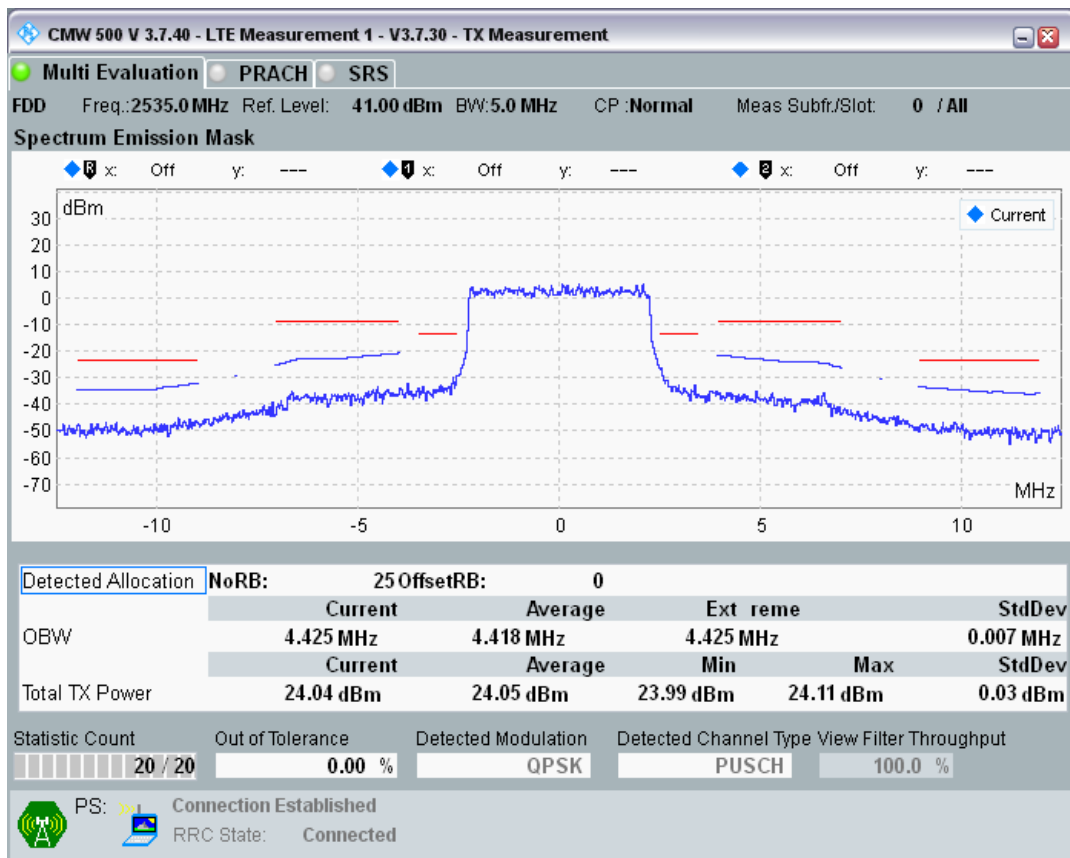

Band7 QPSK BW=5MHz Channel=21100 RB Size=25 Position=#0