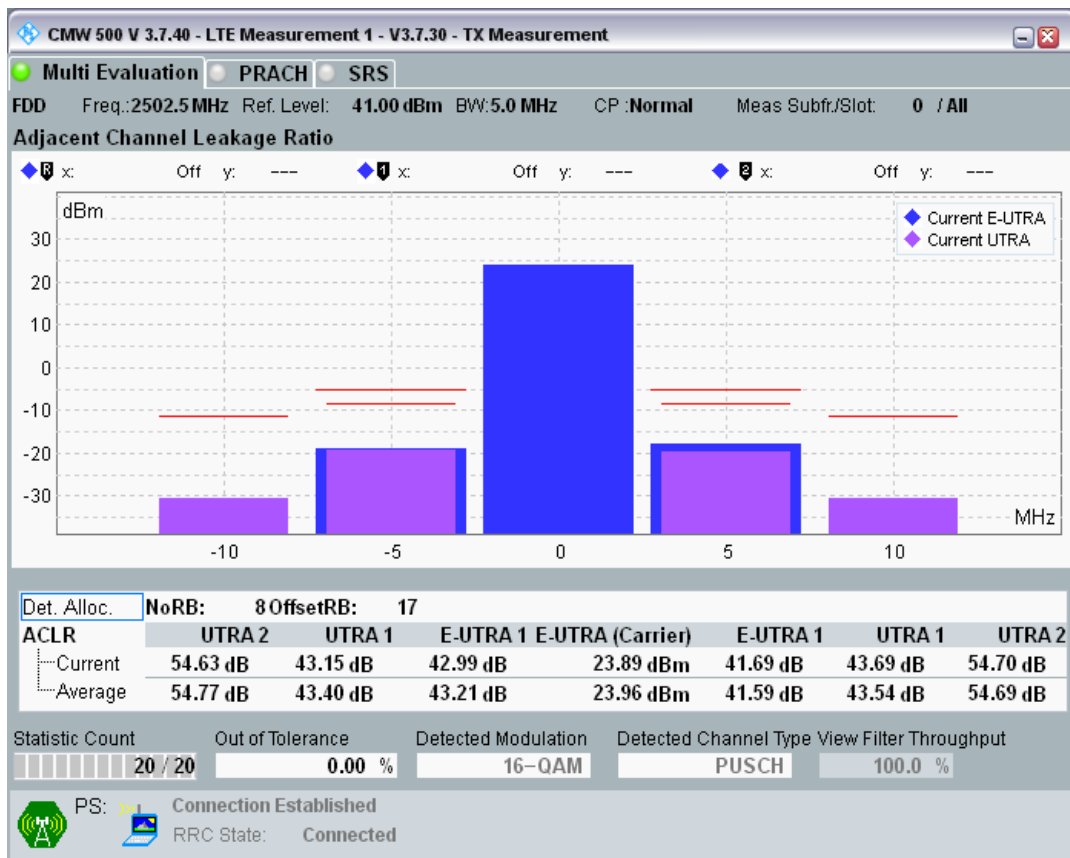

Band7 QPSK BW=5MHz Channel=20775 RB Size=25 Position=#0

Band7 QAM16 BW=5MHz Channel=20775 RB Size=8 Position=#0

Band7 QAM16 BW=5MHz Channel=20775 RB Size=8 Position=#Max

Band7 QAM16 BW=5MHz Channel=20775 RB Size=25 Position=#0