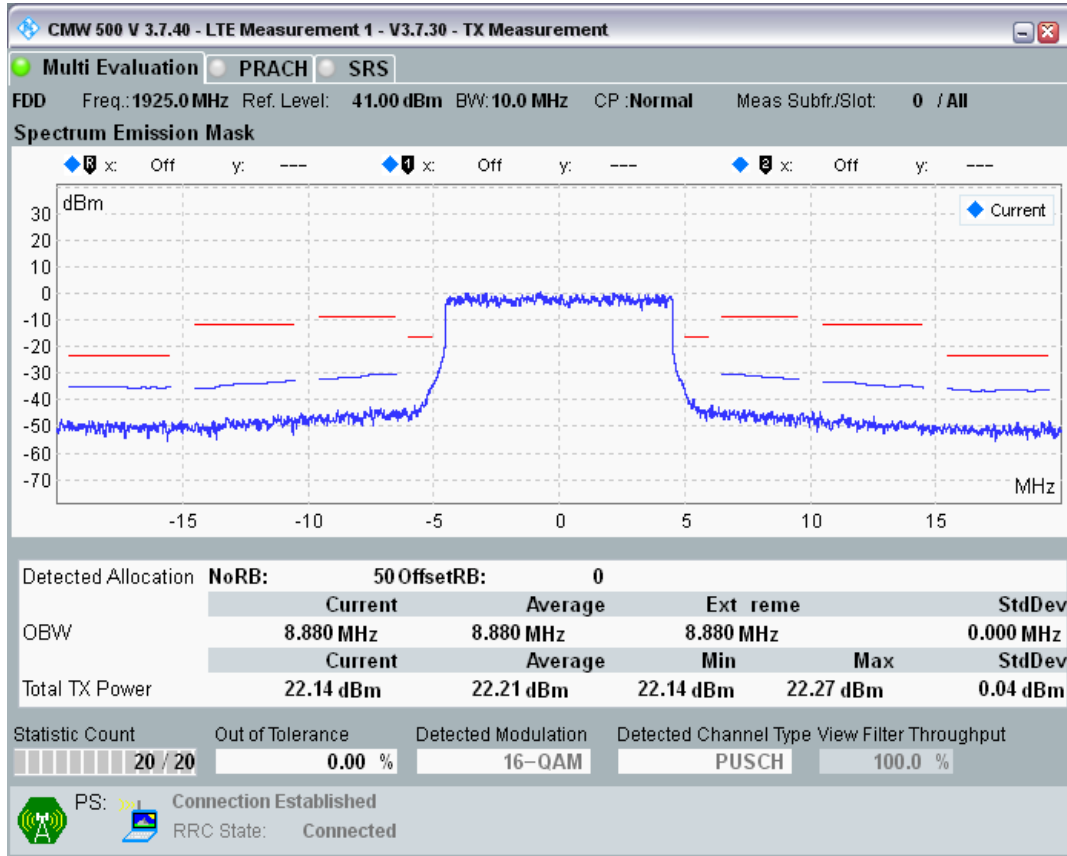

Band1 QPSK BW=10MHz Channel=18050 RB Size=50 Position=#0

Band1 QAM16 BW=10MHz Channel=18050 RB Size=12 Position=#0

Band1 QAM16 BW=10MHz Channel=18050 RB Size=12 Position=#Max

Band1 QAM16 BW=10MHz Channel=18050 RB Size=50 Position=#0