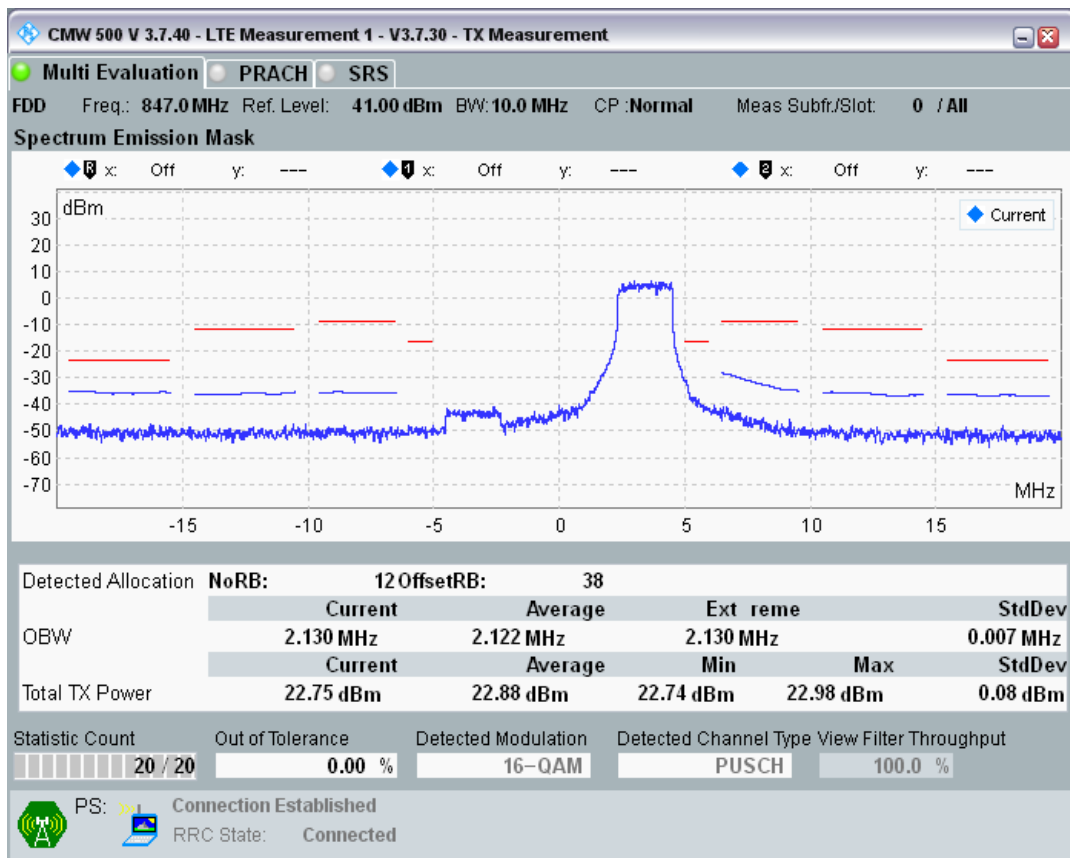

Band20 QAM16 BW=10MHz Channel=24300 RB Size=12 Position=#Max