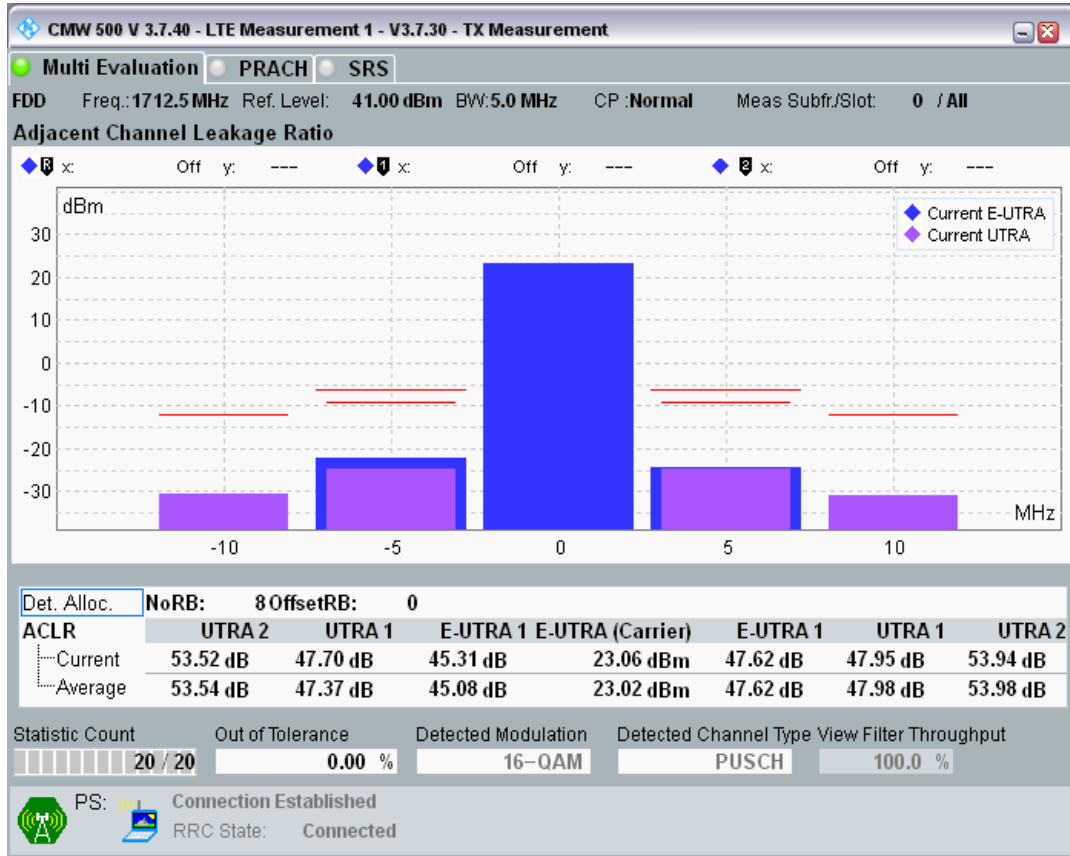

Band3 QAM16 BW=5MHz Channel=19225 RB Size=8 Position=#0