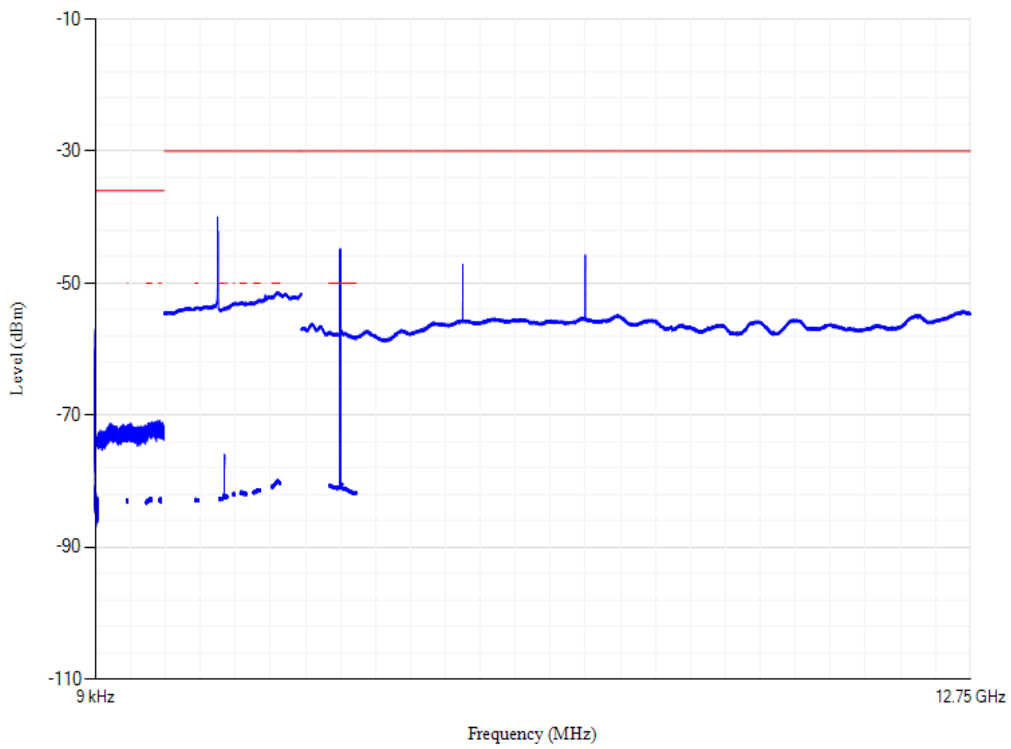

Conducted spurious emissions

Band3 QPSK BW=5MHz Channel=19575 RB Size=1 Position=#0