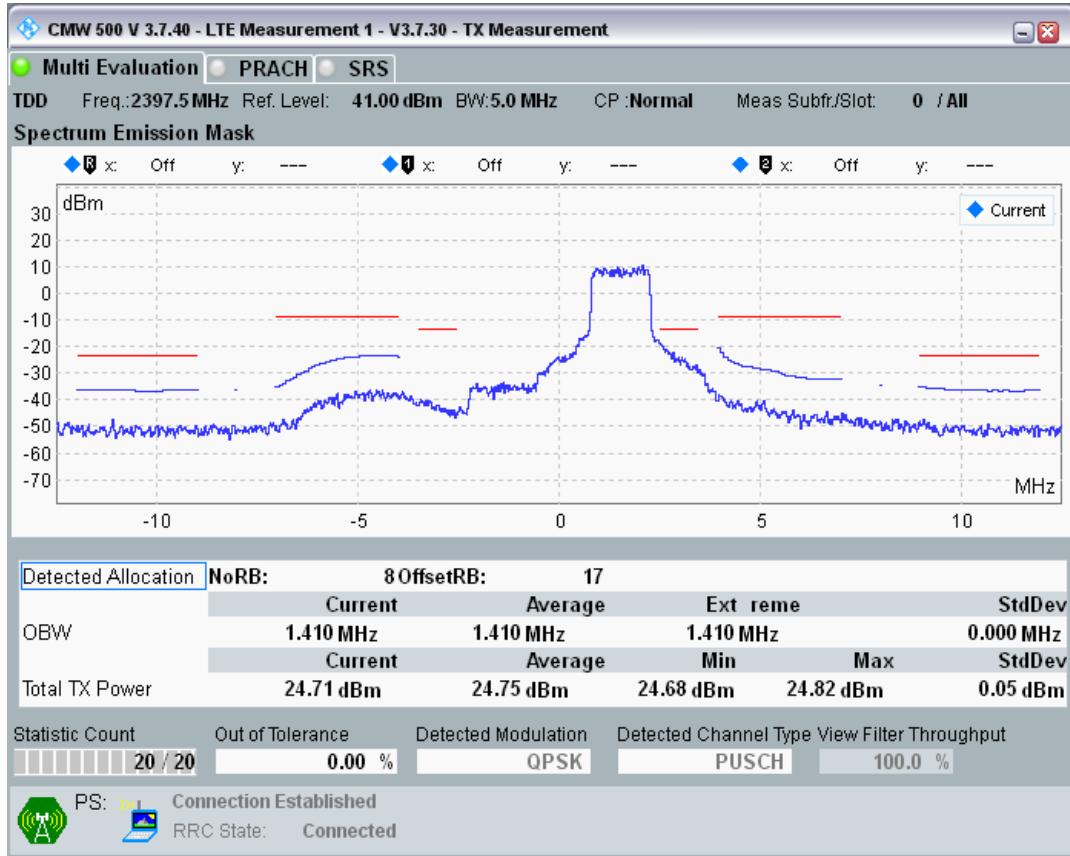

Band40 QPSK BW=5MHz Channel=39625 RB Size=8 Position=#Max