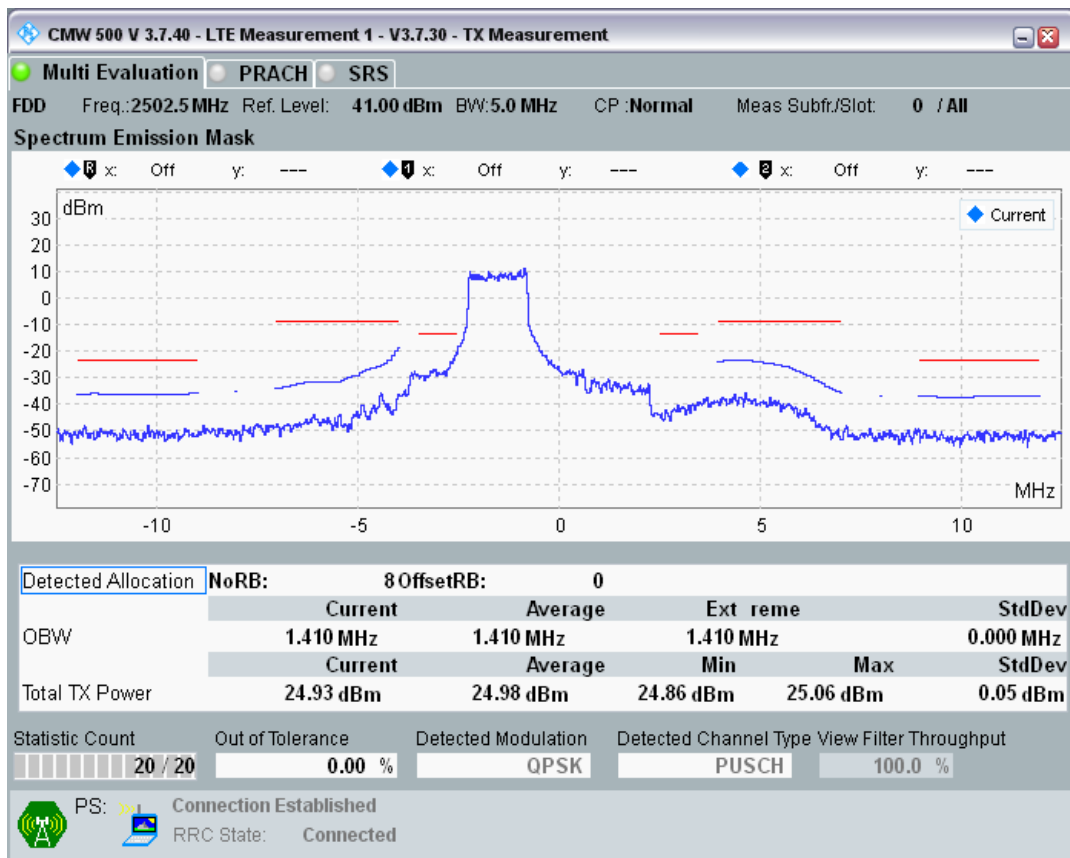

Band7 QPSK BW=5MHz Channel=20775 RB Size=8 Position=#0