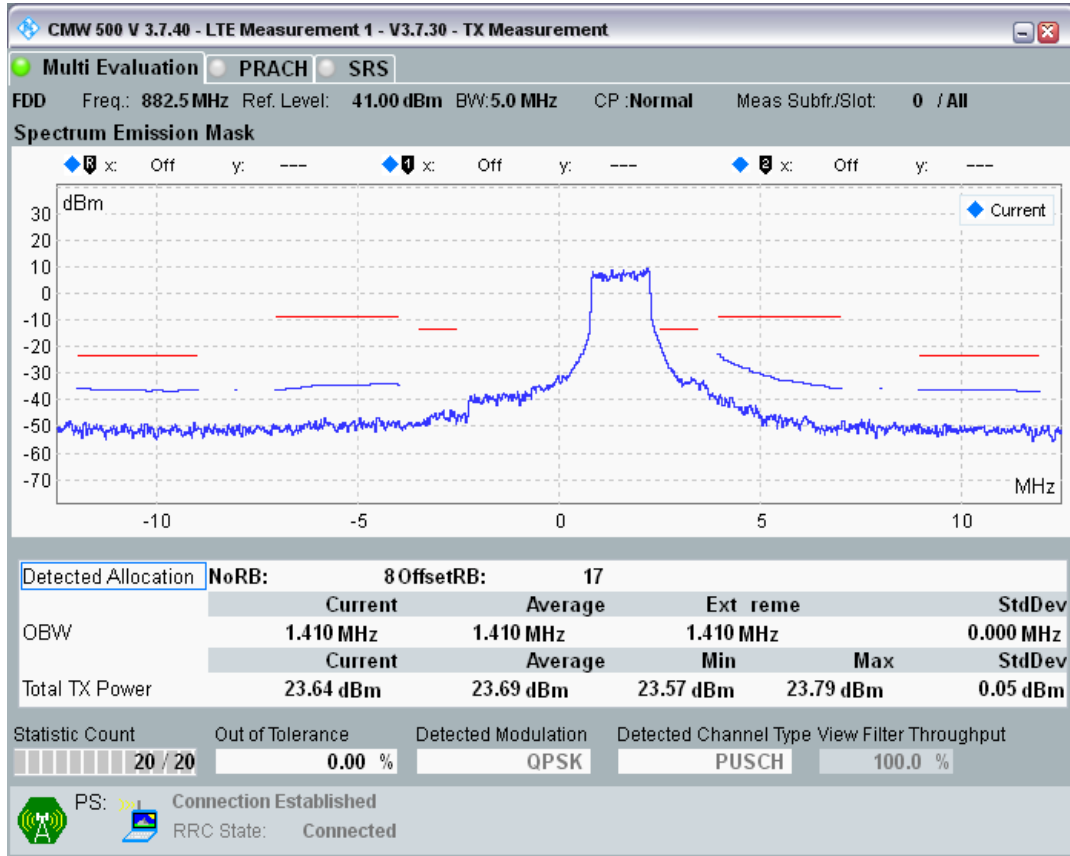

Band8 QAM16 BW=1.4MHz Channel=21793 RB Size=5 Position=#Max

Band8 QAM16 BW=1.4MHz Channel=21793 RB Size=6 Position=#0

Band8 QPSK BW=5MHz Channel=21475 RB Size=8 Position=#0

Band8 QPSK BW=5MHz Channel=21475 RB Size=8 Position=#Max