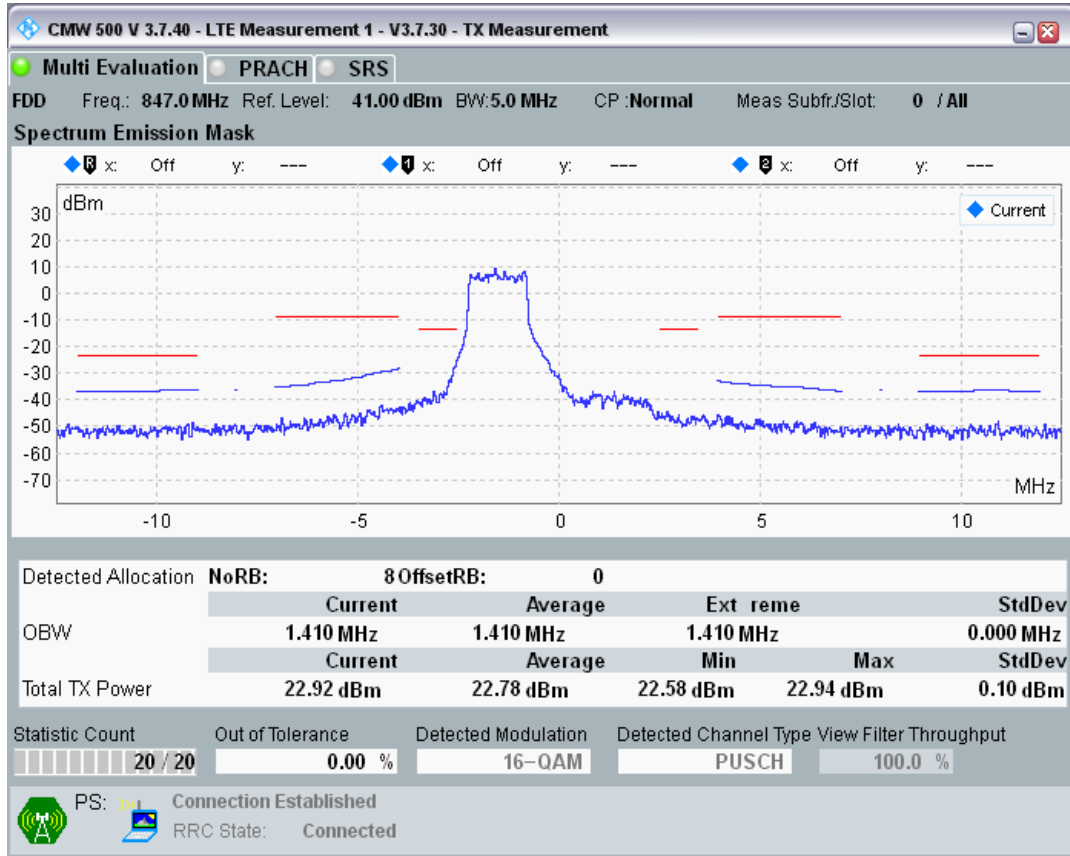

Band20 QPSK BW=5MHz Channel=24300 RB Size=8 Position=#0

Band20 QPSK BW=5MHz Channel=24300 RB Size=8 Position=#Max

Band20 QPSK BW=5MHz Channel=24300 RB Size=25 Position=#0

Band20 QAM16 BW=5MHz Channel=24300 RB Size=8 Position=#0