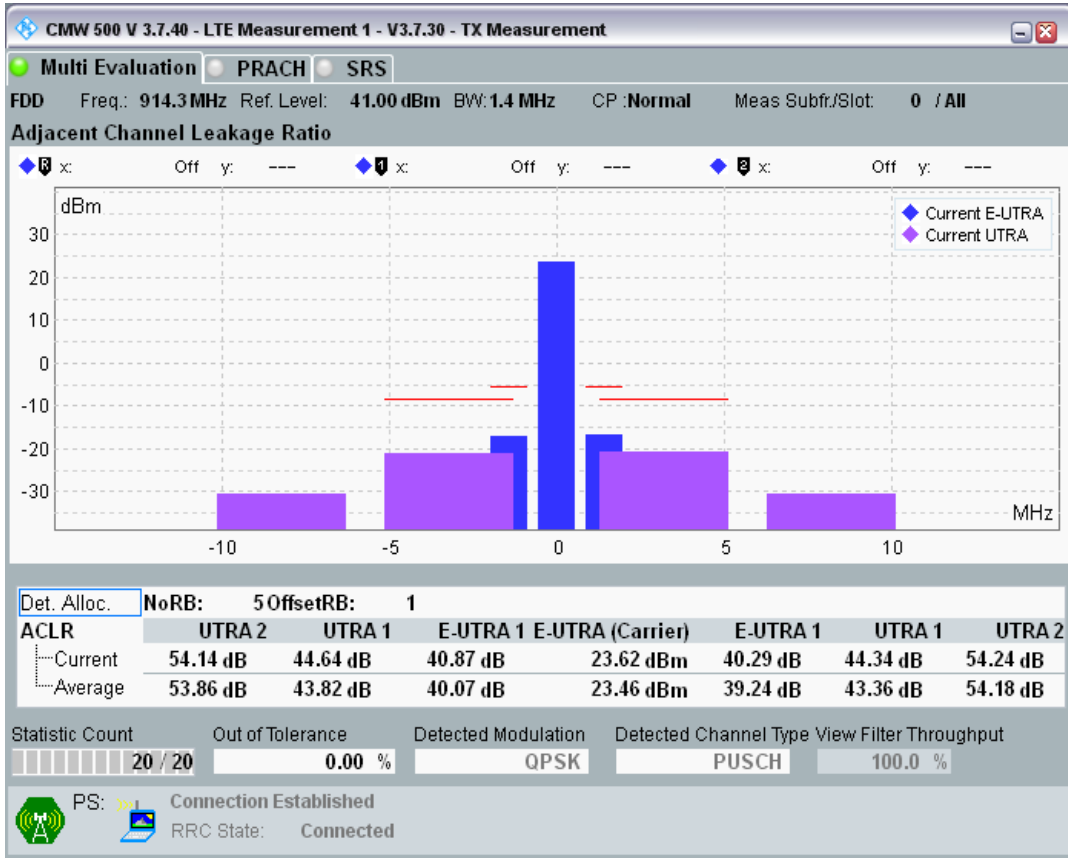

Band8 QPSK BW=1.4MHz Channel=21793 RB Size=5 Position=#Max