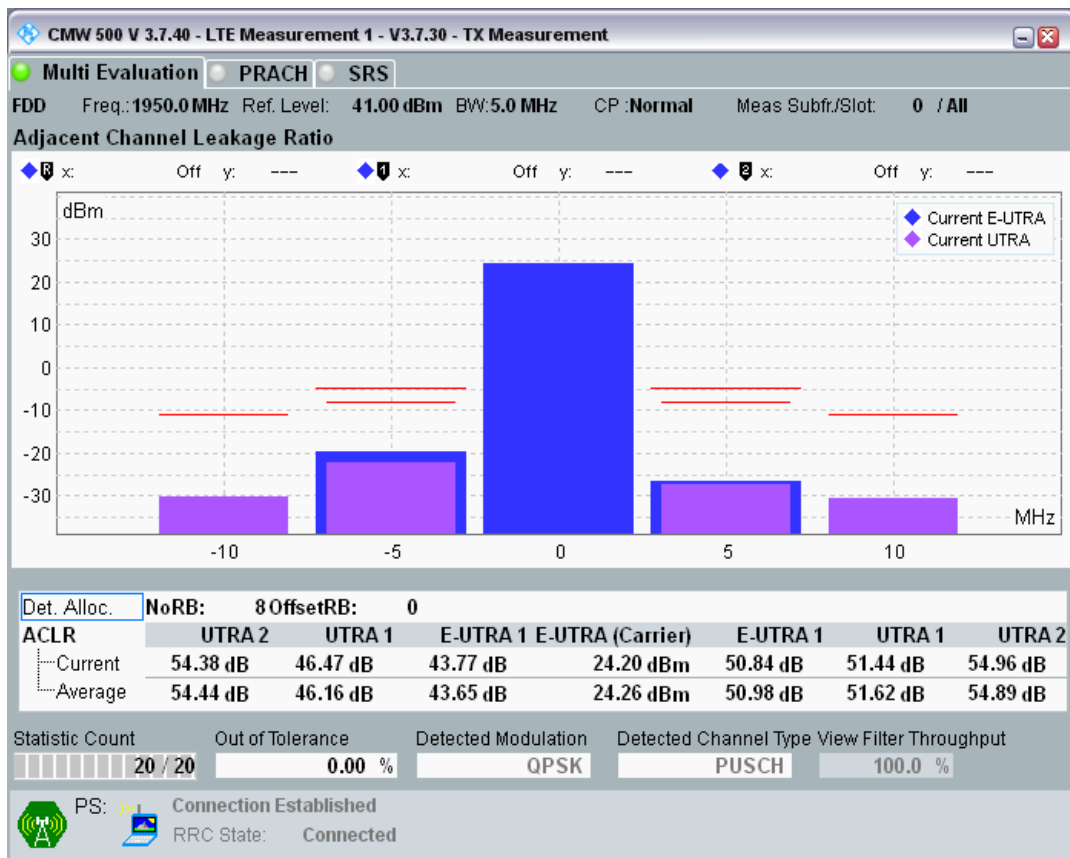

Band1 QPSK BW=5MHz Channel=18300 RB Size=8 Position=#0