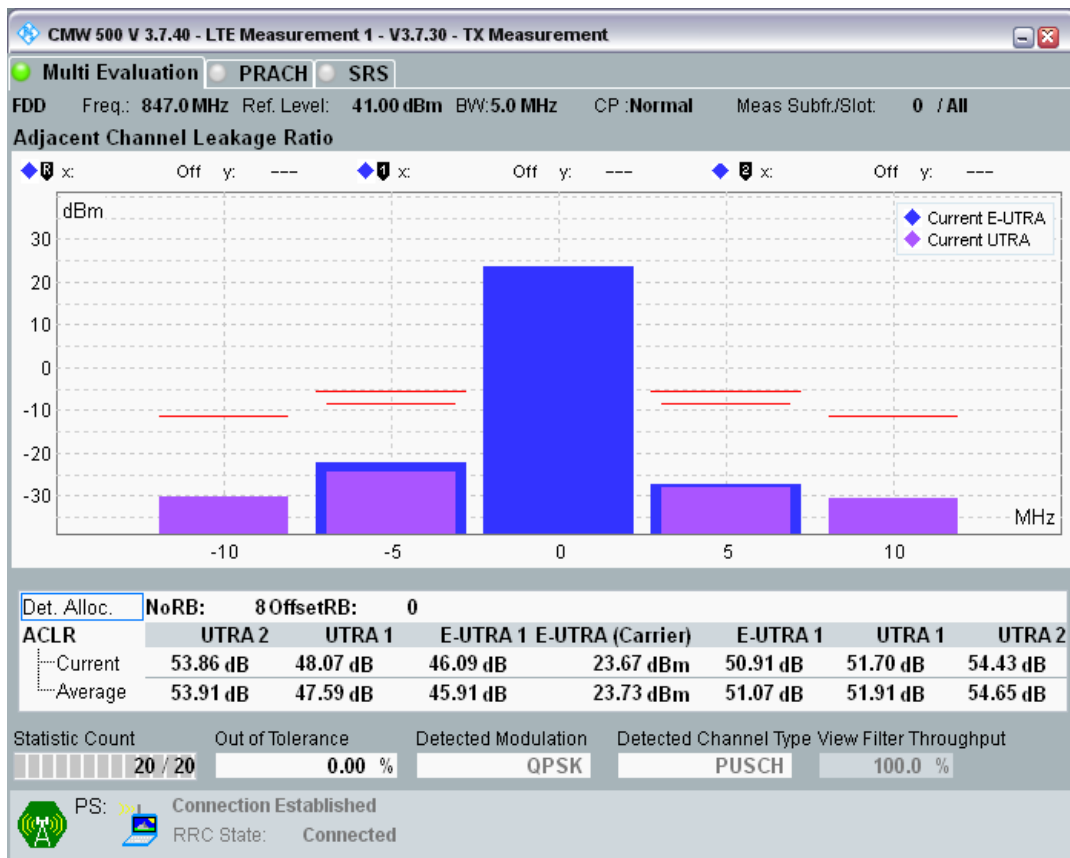

Band20 QPSK BW=5MHz Channel=24300 RB Size=8 Position=#0