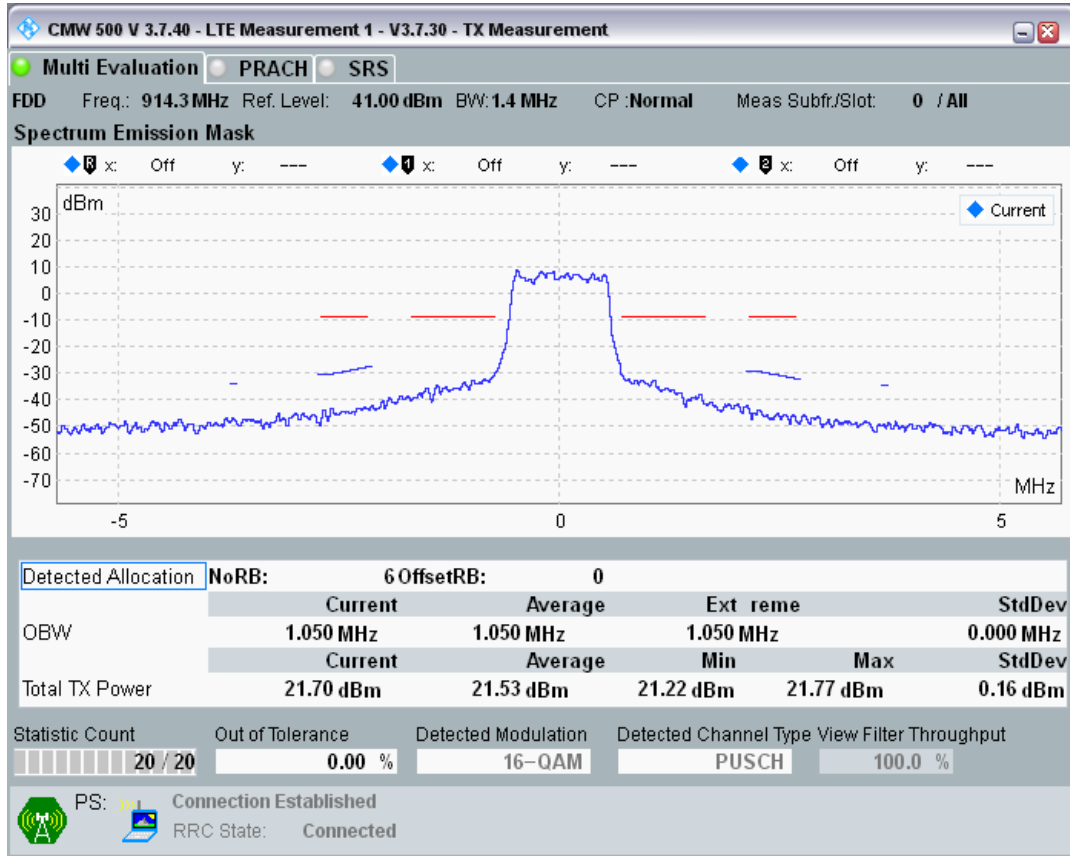

Band8 QAM16 BW=1.4MHz Channel=21793 RB Size=6 Position=#0