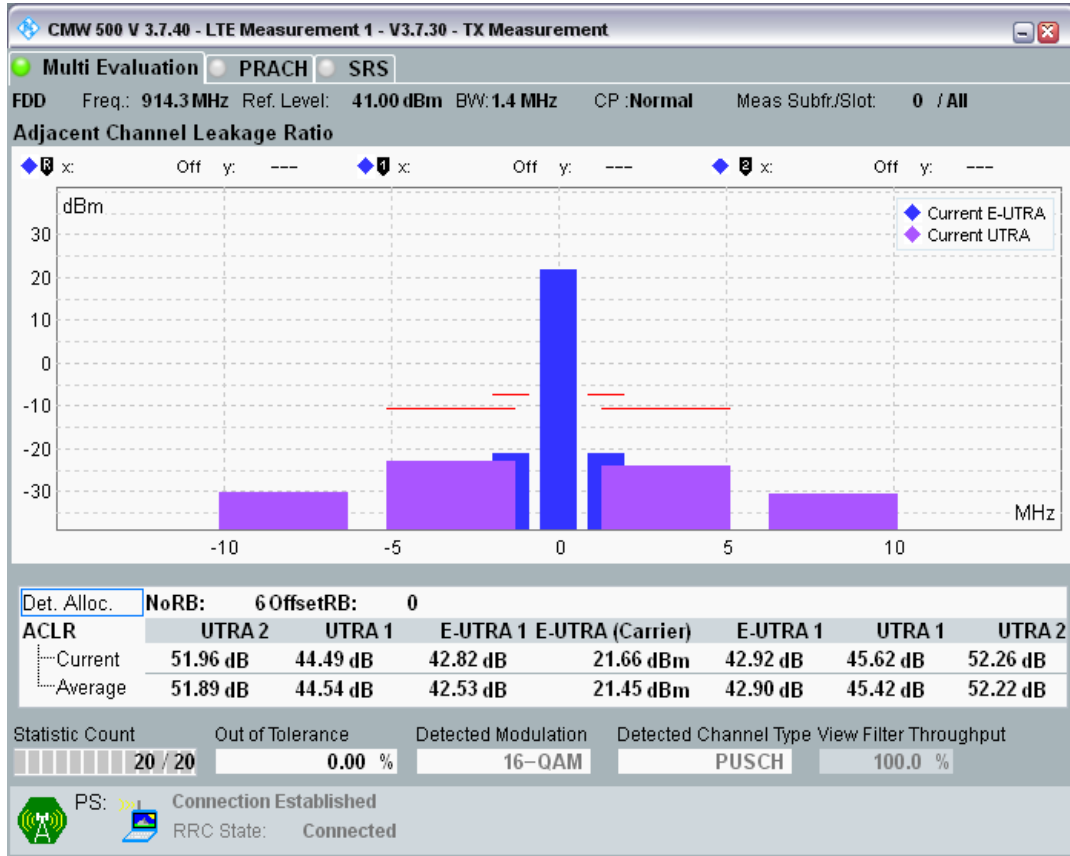

Band8 QAM16 BW=1.4MHz Channel=21793 RB Size=6 Position=#0