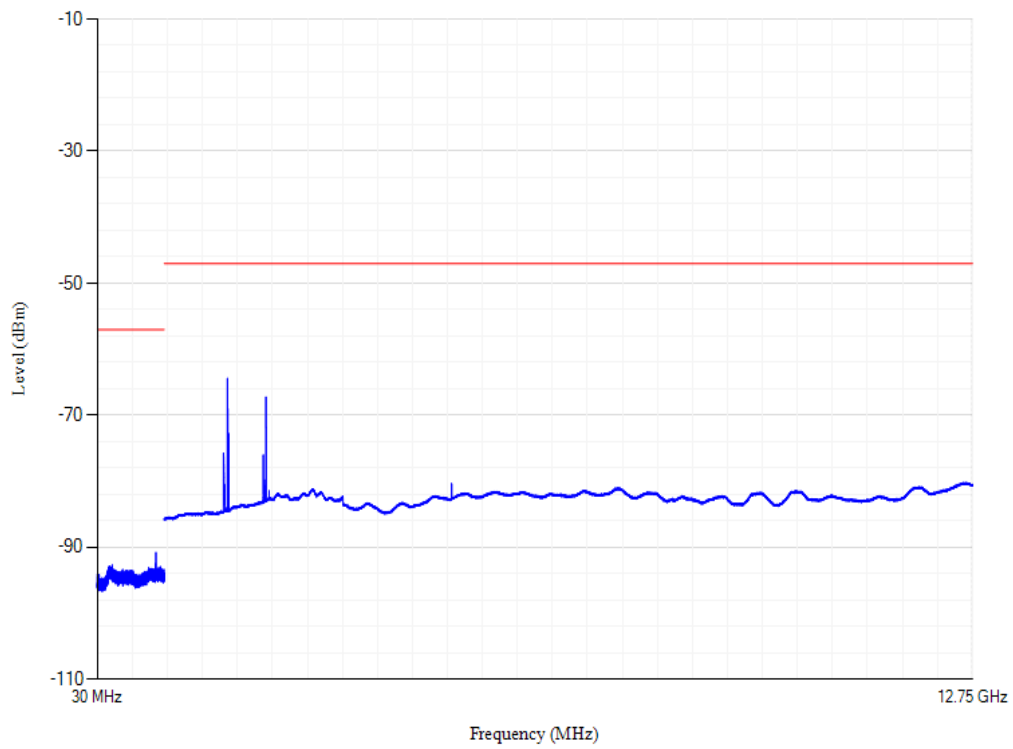

Conducted spurious emissions

Band40 QPSK BW=20MHz Channel=38750