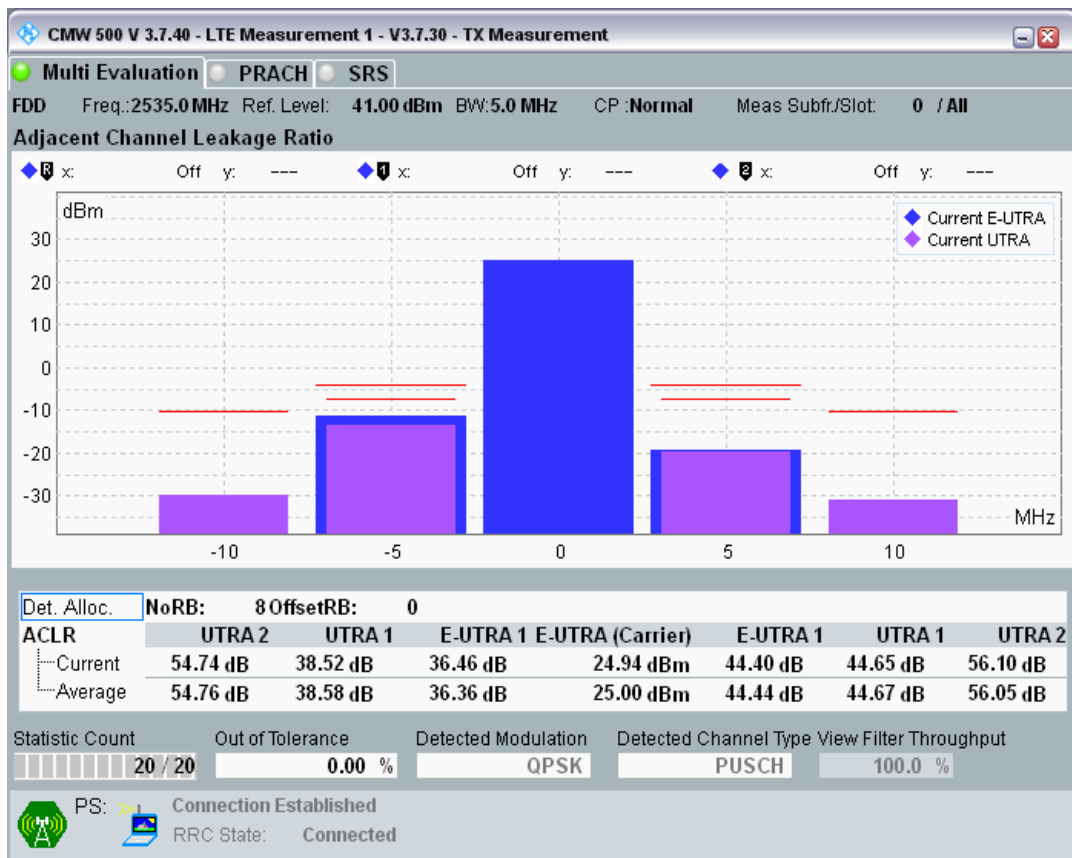

Band7 QPSK BW=5MHz Channel=21100 RB Size=8 Position=#0