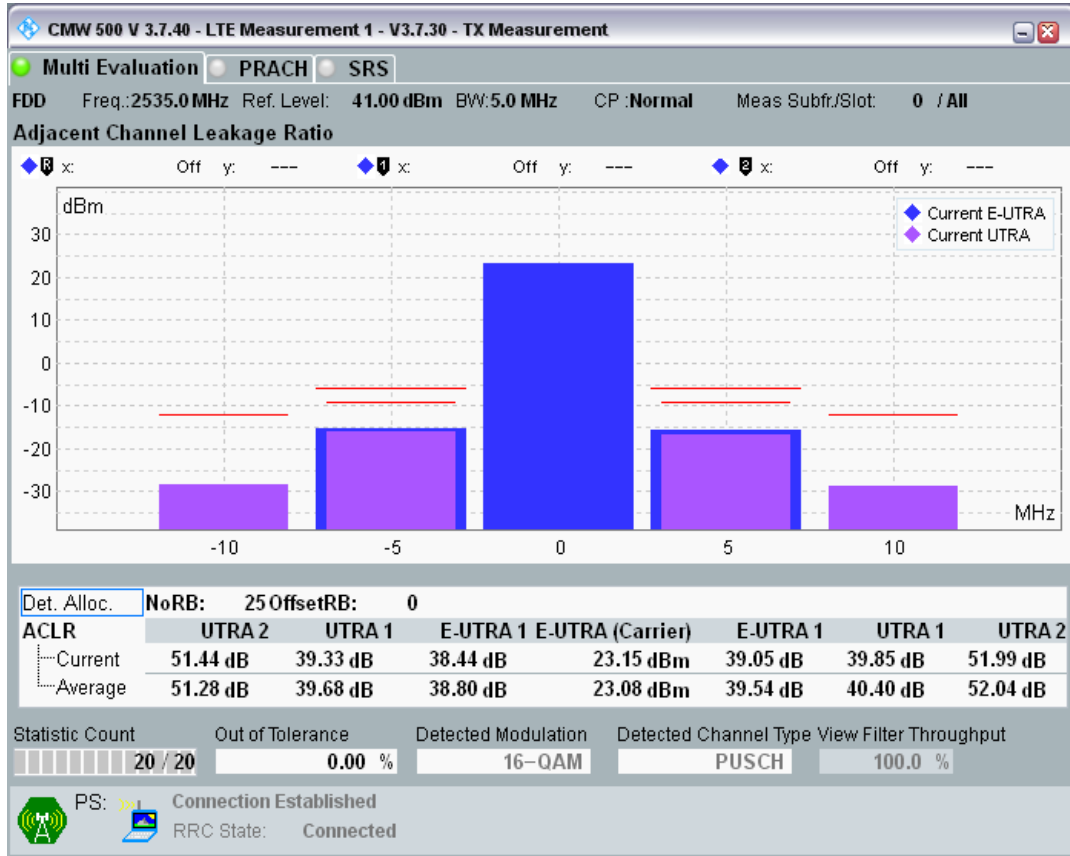

Band7 QAM16 BW=5MHz Channel=21100 RB Size=25 Position=#0