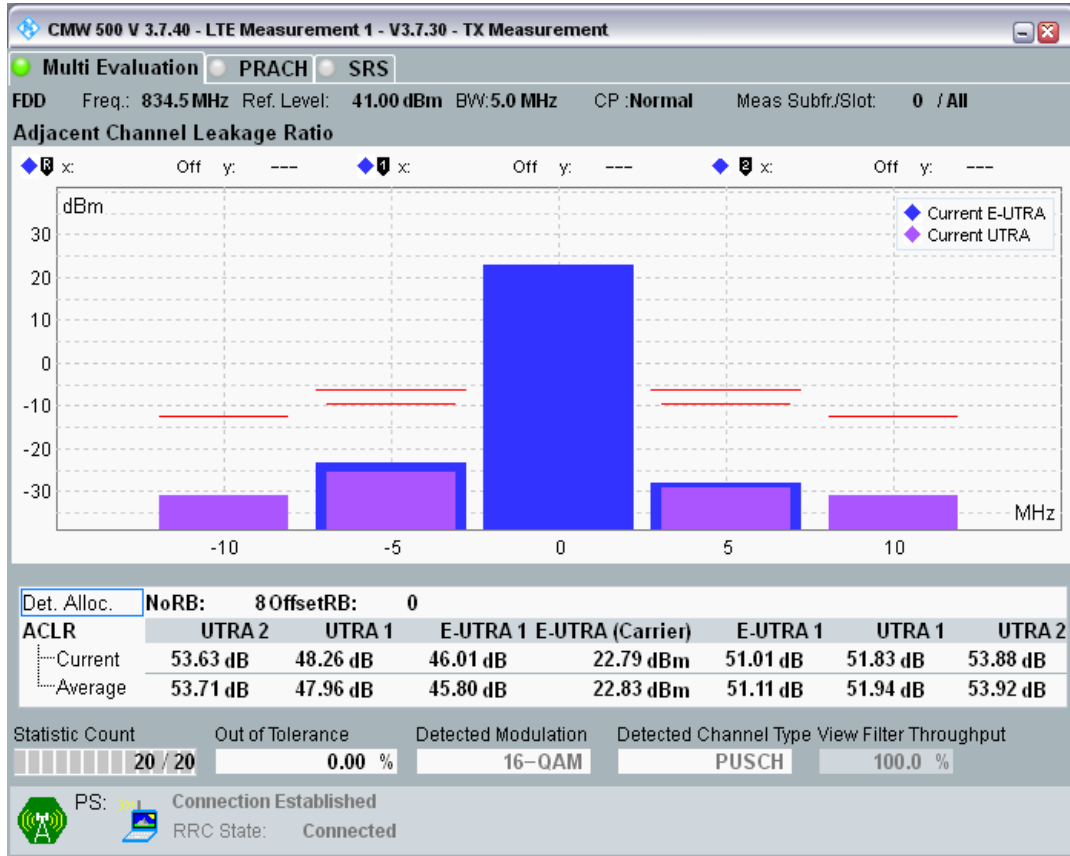

Band20 QAM16 BW=5MHz Channel=24175 RB Size=8 Position=#0