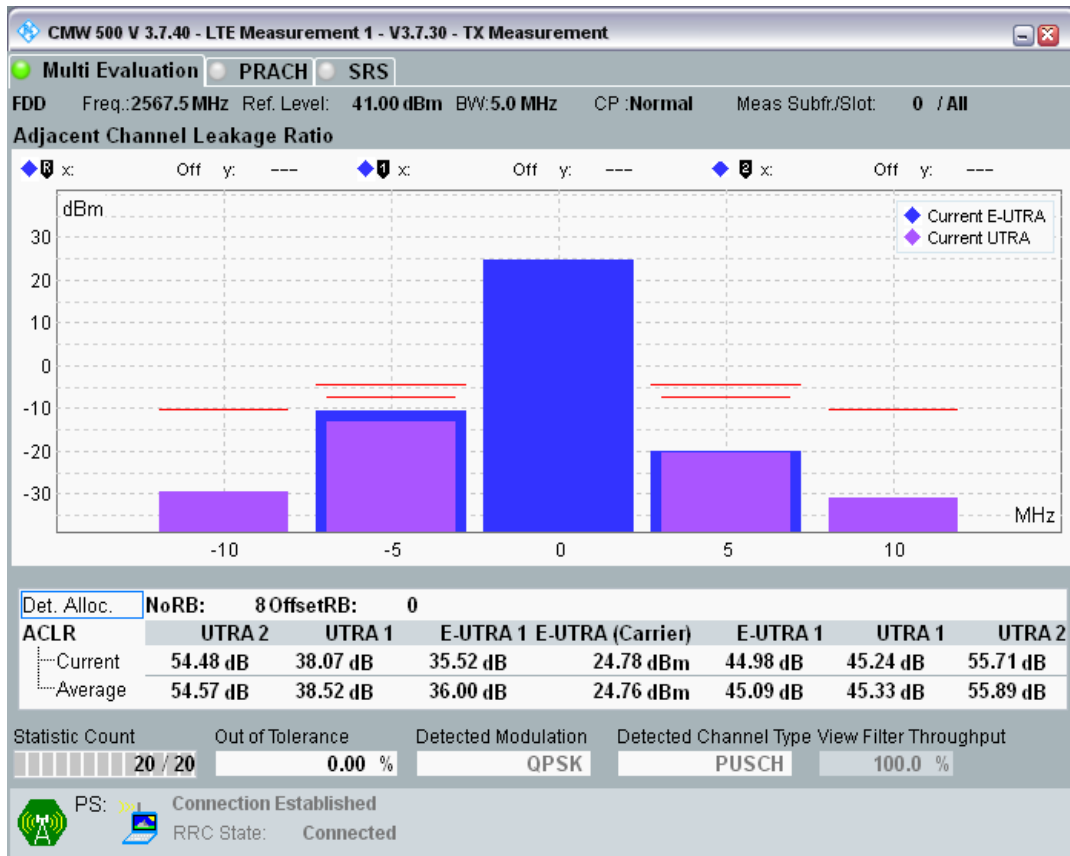

Band7 QPSK BW=5MHz Channel=21425 RB Size=8 Position=#0