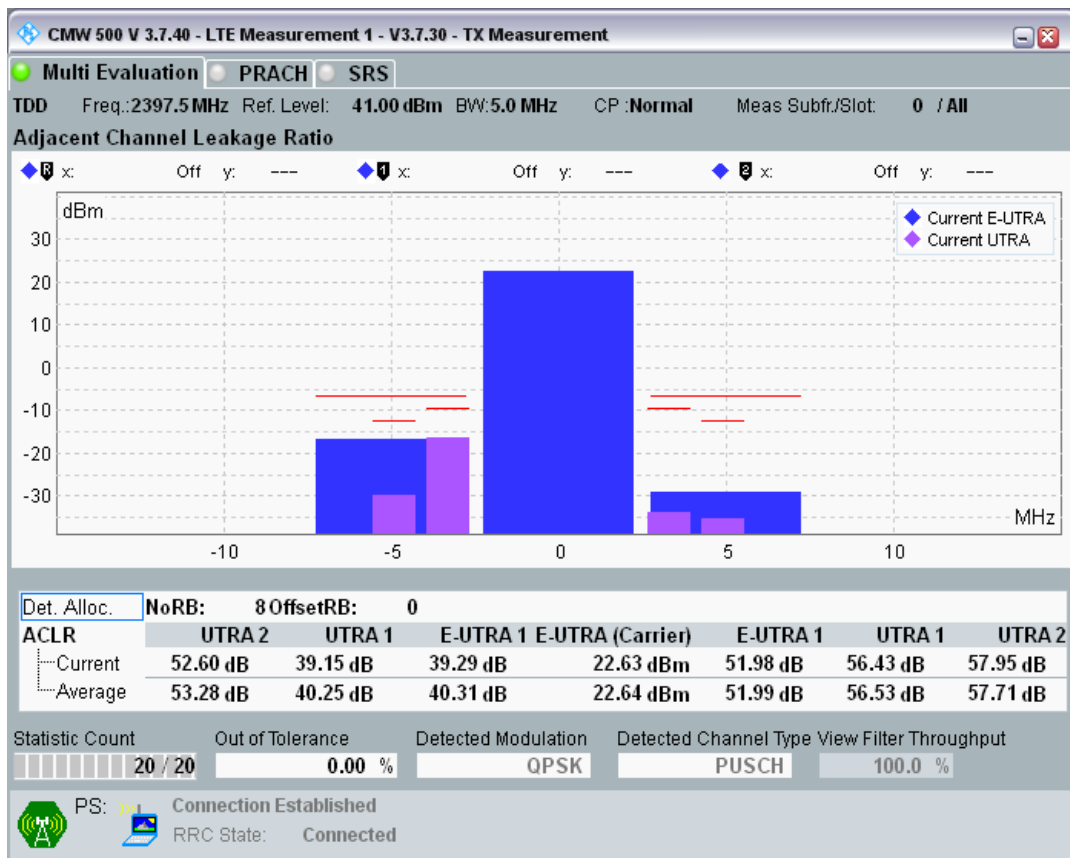

Band40 QPSK BW=5MHz Channel=39625 RB Size=8 Position=#0