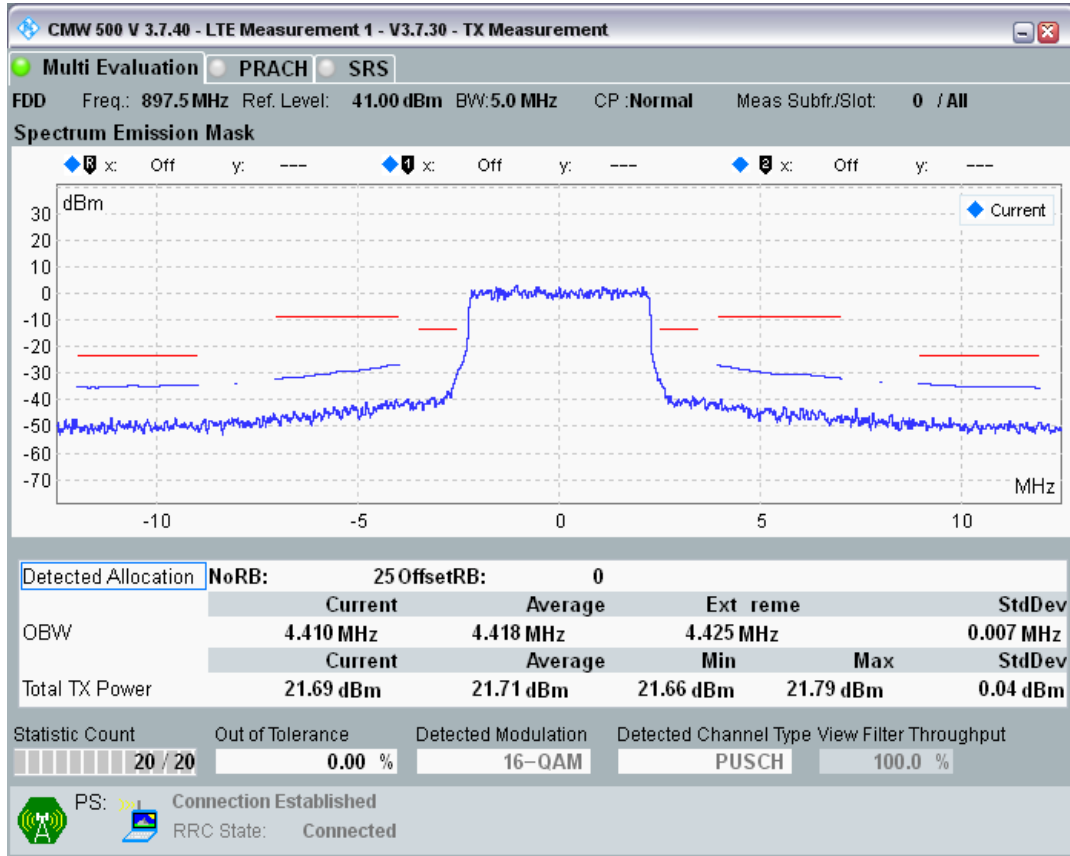

Band8 QAM16 BW=5MHz Channel=21625 RB Size=25 Position=#0