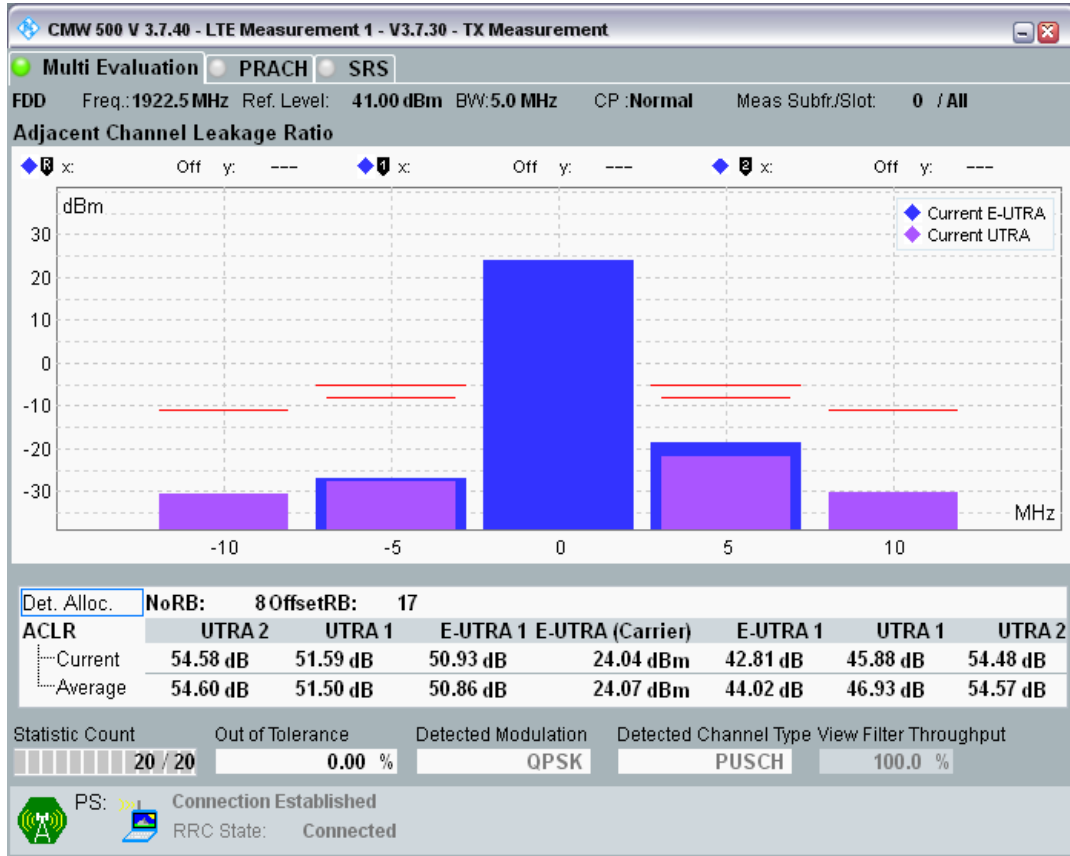

Band1 QPSK BW=5MHz Channel=18025 RB Size=8 Position=#Max