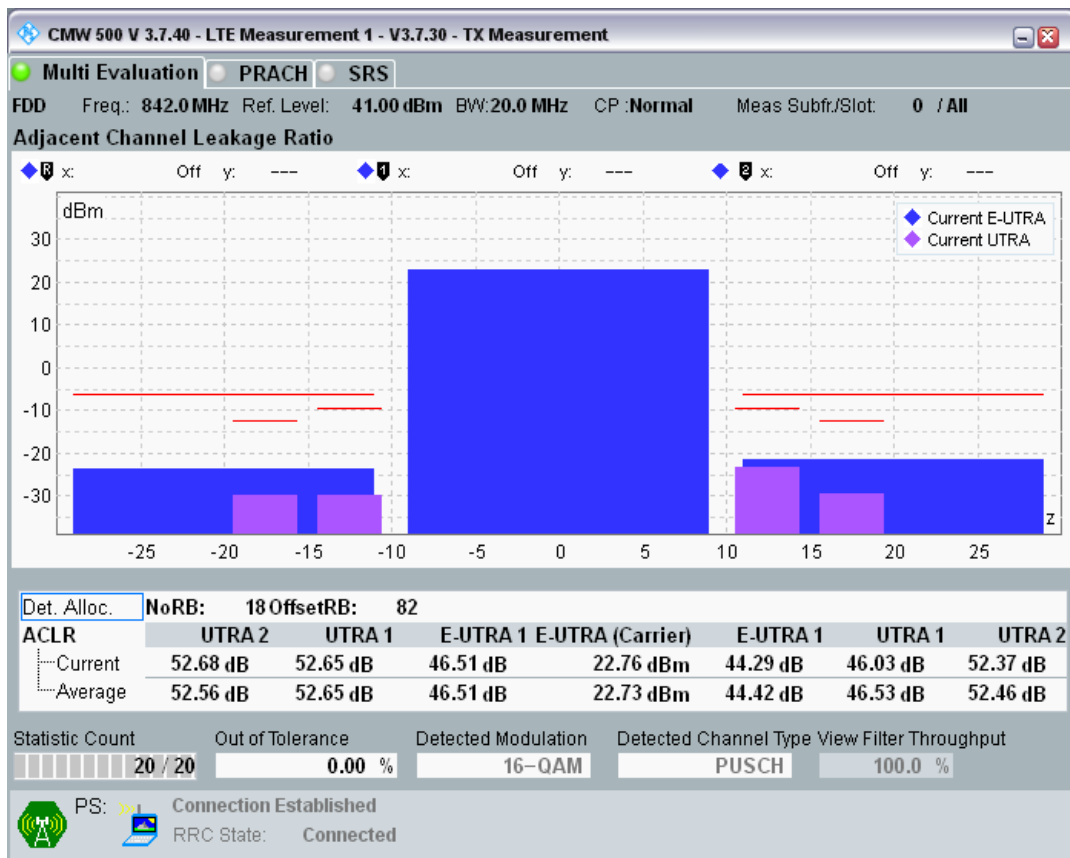

Band20 QAM16 BW=20MHz Channel=24250 RB Size=18 Position=#Max