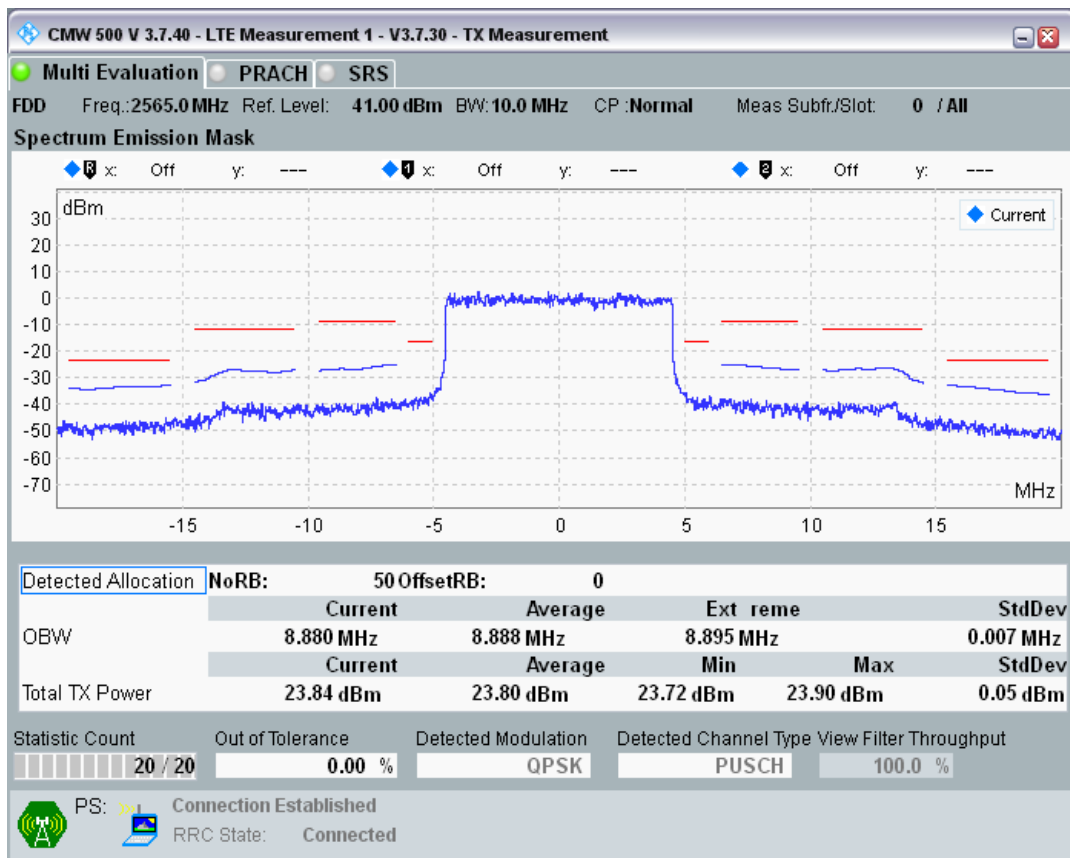

Band7 QPSK BW=10MHz Channel=21400 RB Size=50 Position=#0