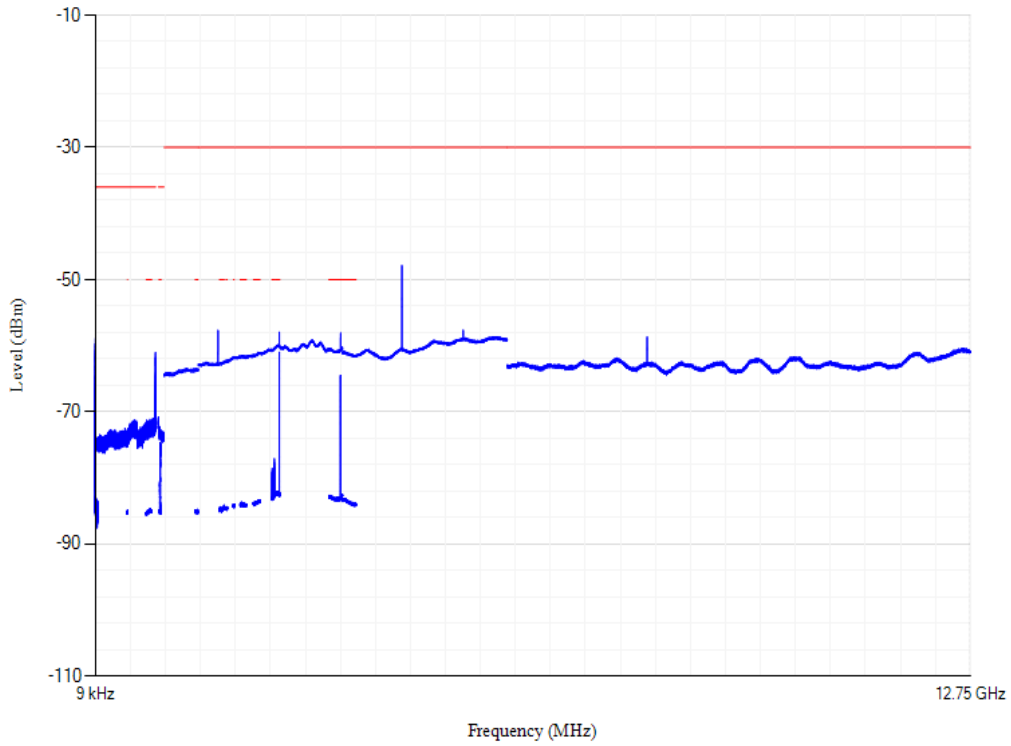

Conducted spurious emissions

Band8 QPSK BW=5MHz Channel=21775 RB Size=1 Position=#0

Conducted spurious emissions

Band8 QPSK BW=10MHz Channel=21625 RB Size=1 Position=#0

Conducted spurious emissions

Band8 QPSK BW=10MHz Channel=21750 RB Size=1 Position=#0