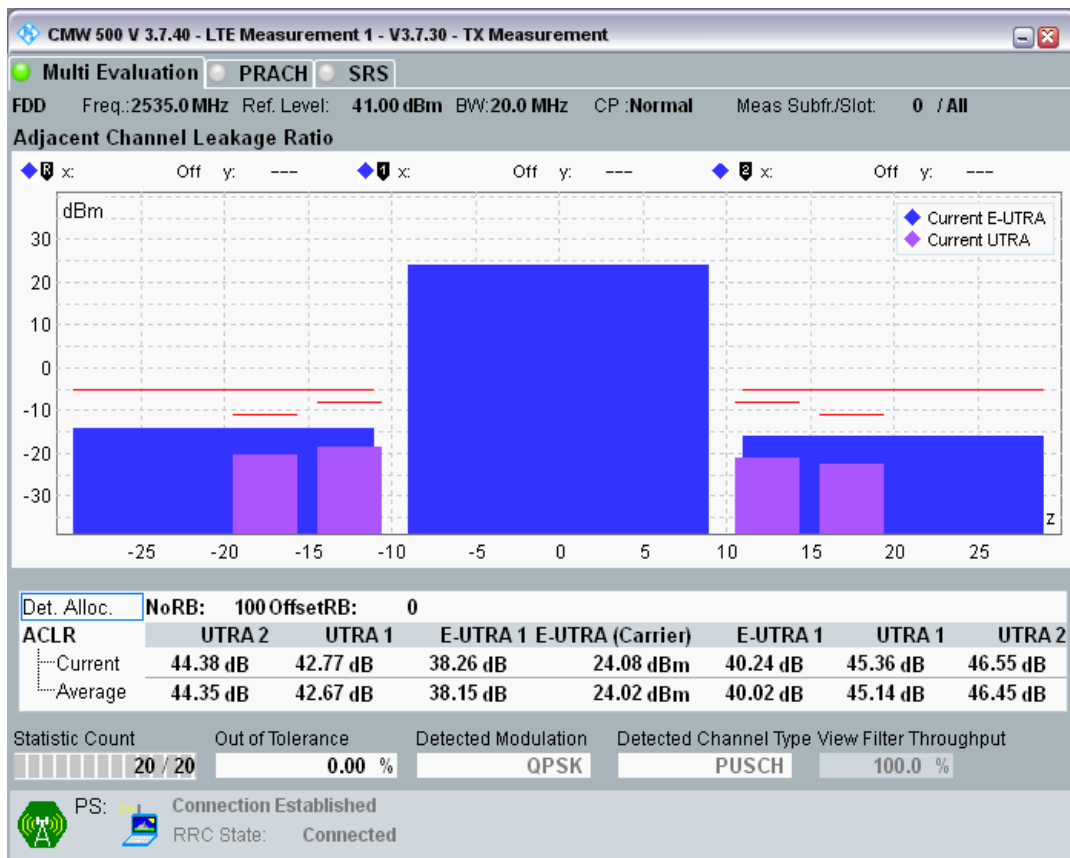

Band7 QPSK BW=20MHz Channel=21100 RB Size=100 Position=#0