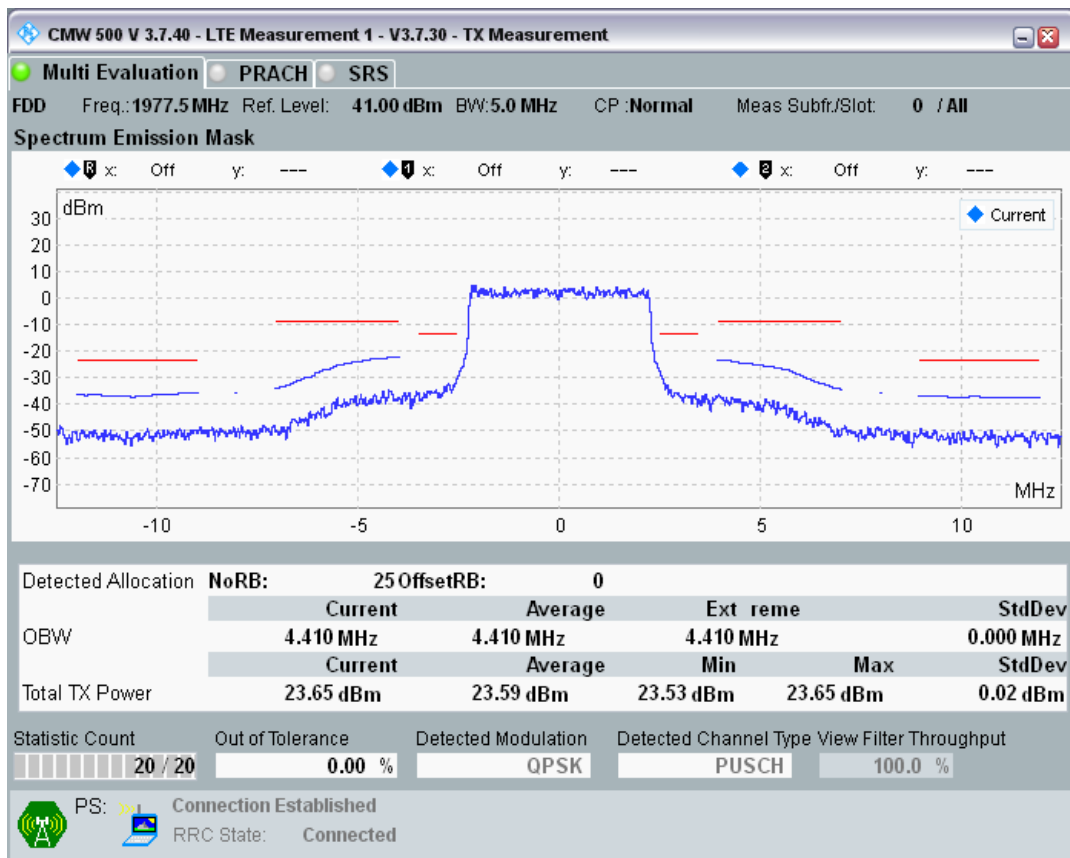

Band1 QPSK BW=5MHz Channel=18575 RB Size=25 Position=#0