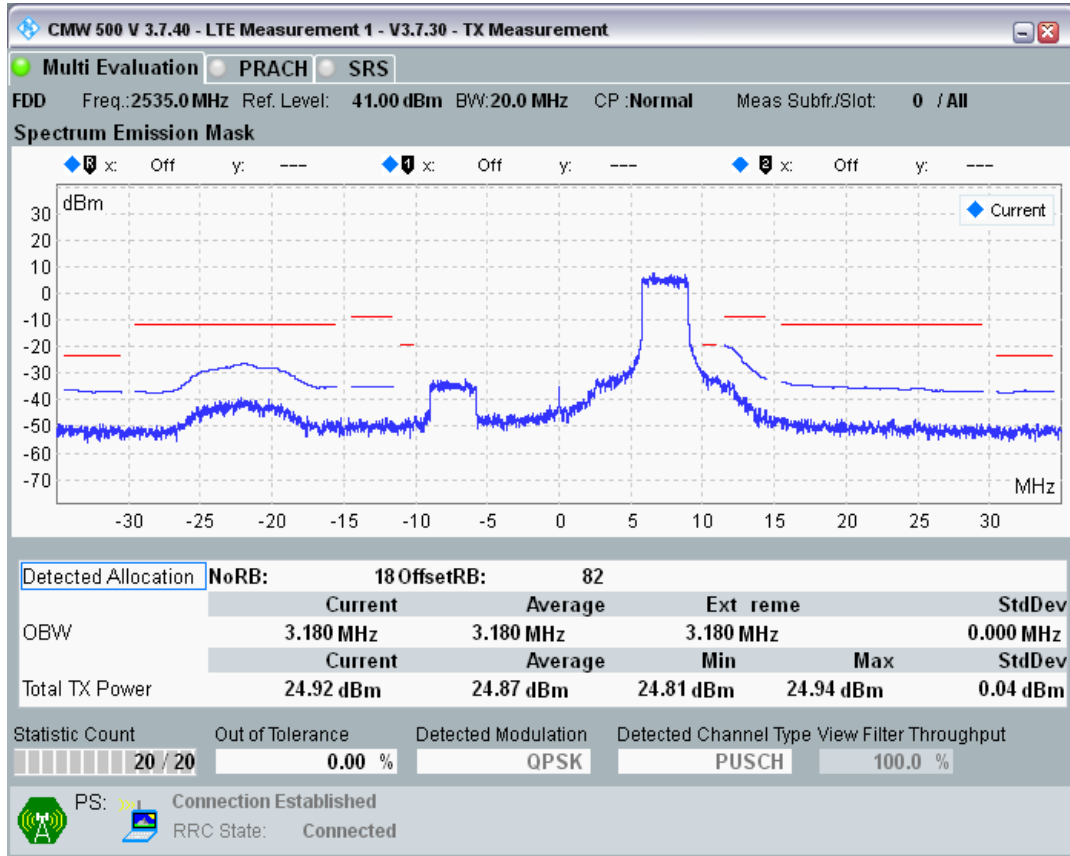

Band7 QPSK BW=20MHz Channel=21100 RB Size=18 Position=#Max