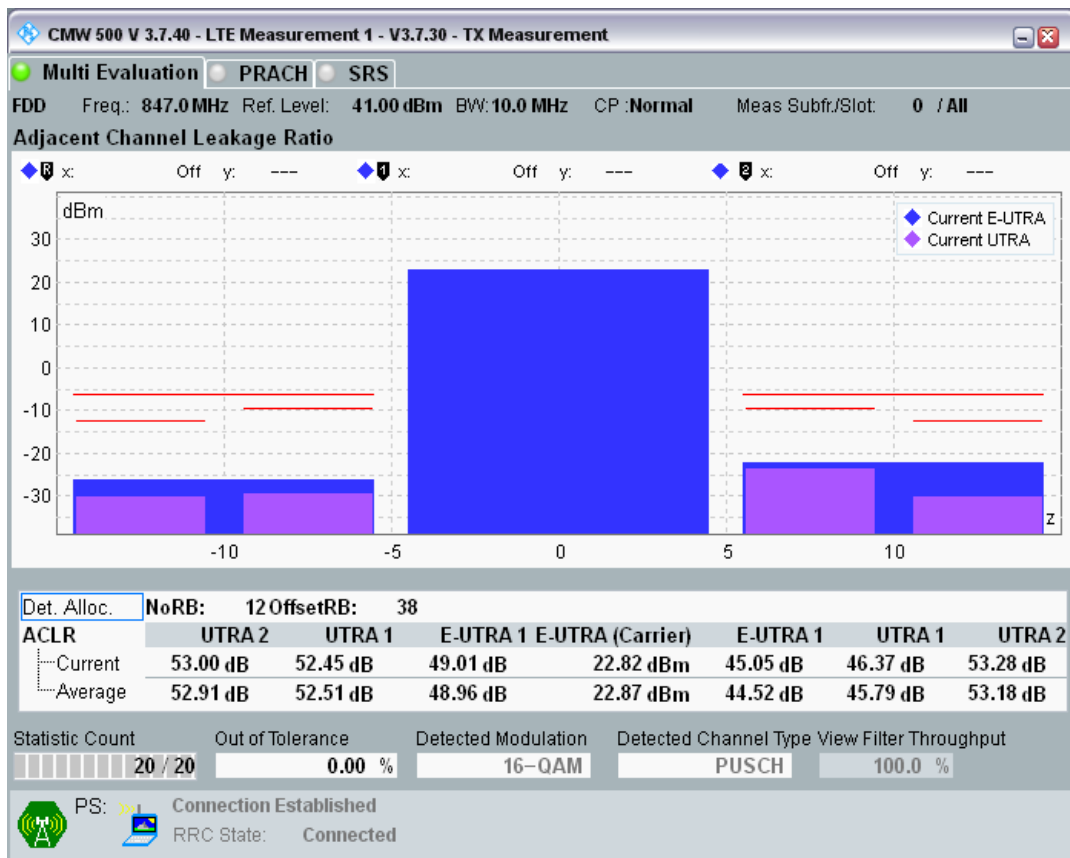

Band20 QAM16 BW=10MHz Channel=24300 RB Size=12 Position=#Max