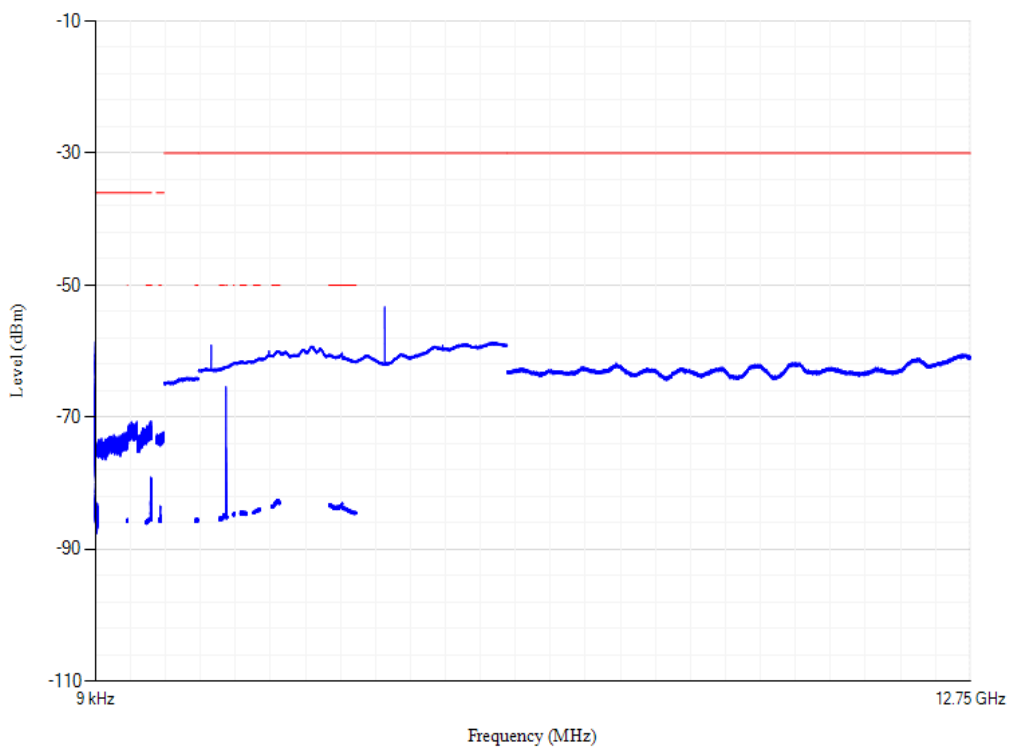

Conducted spurious emissions

Band3 QPSK BW=1.4MHz Channel=19575 RB Size=1 Position=#0