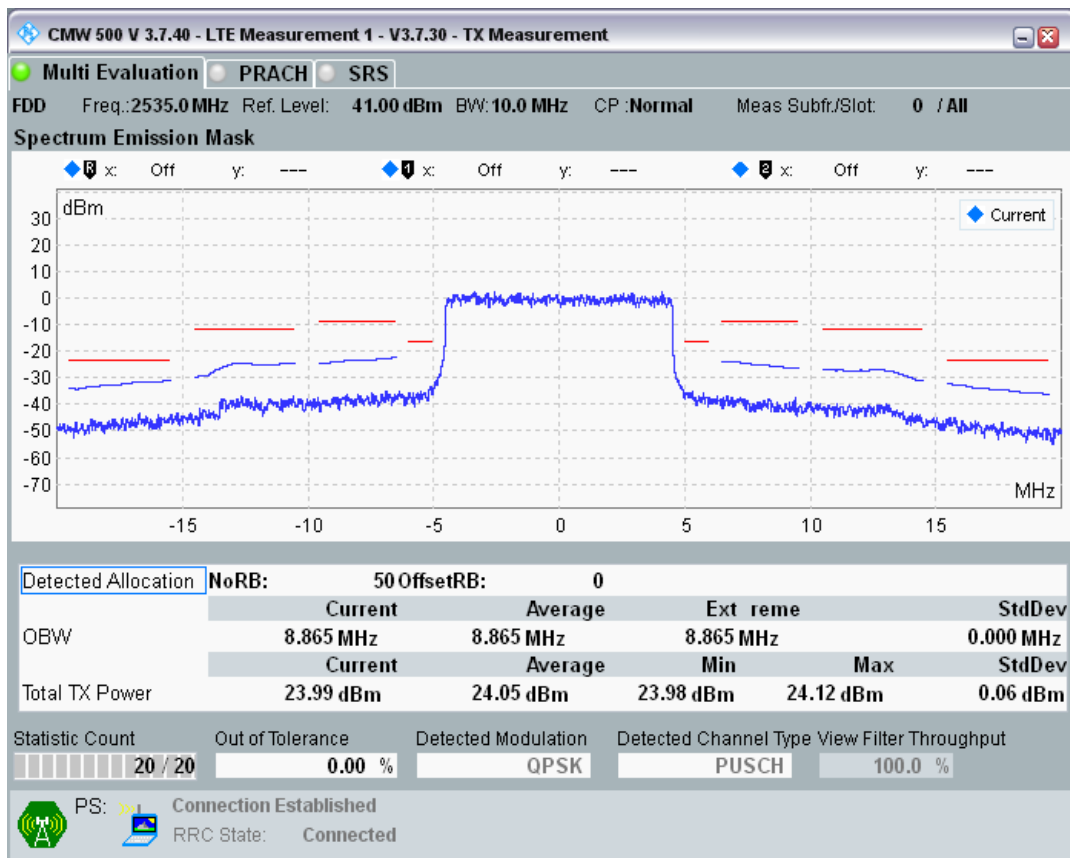

Band7 QPSK BW=10MHz Channel=21100 RB Size=50 Position=#0