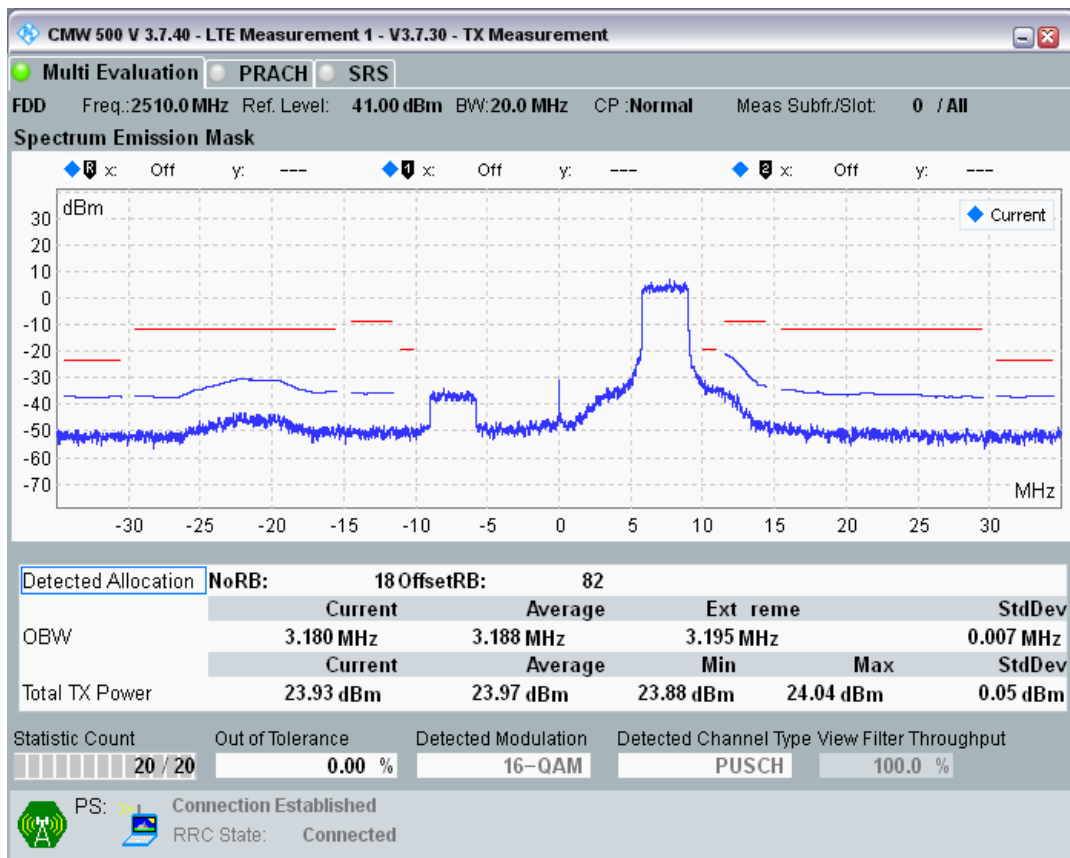

Band7 QAM16 BW=20MHz Channel=20850 RB Size=18 Position=#Max