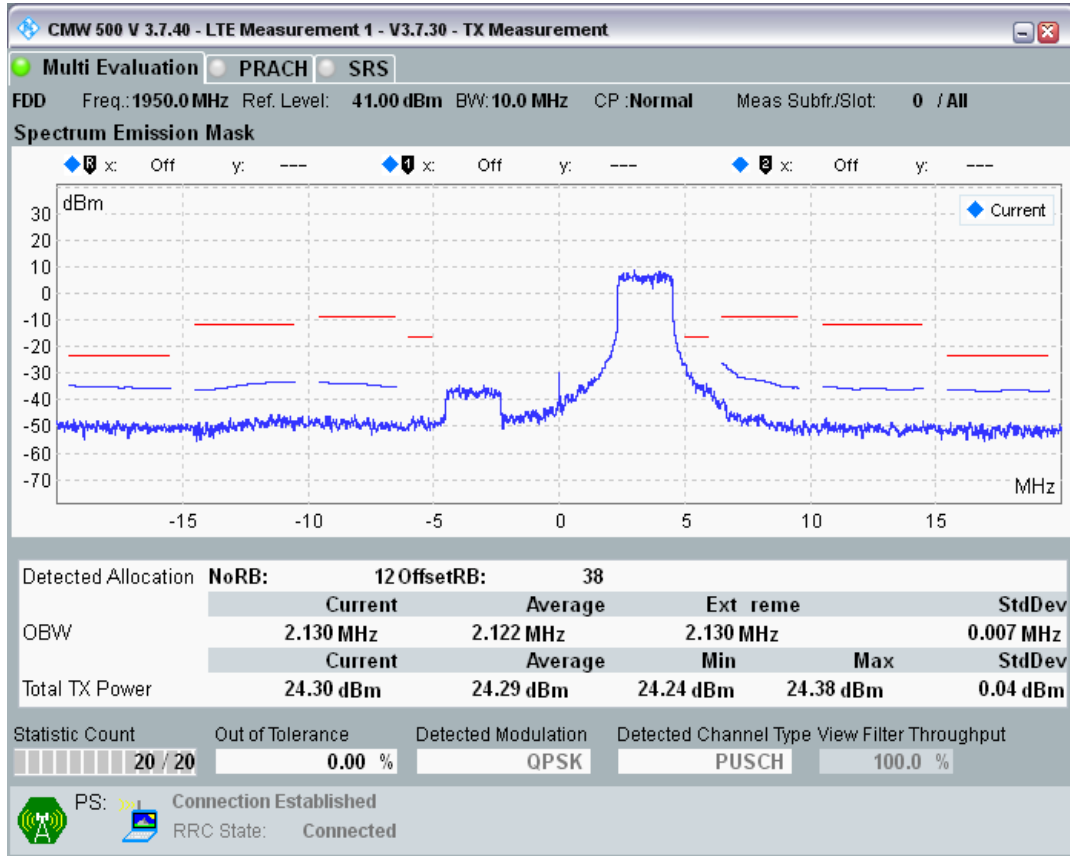

Band1 QPSK BW=10MHz Channel=18300 RB Size=12 Position=#Max