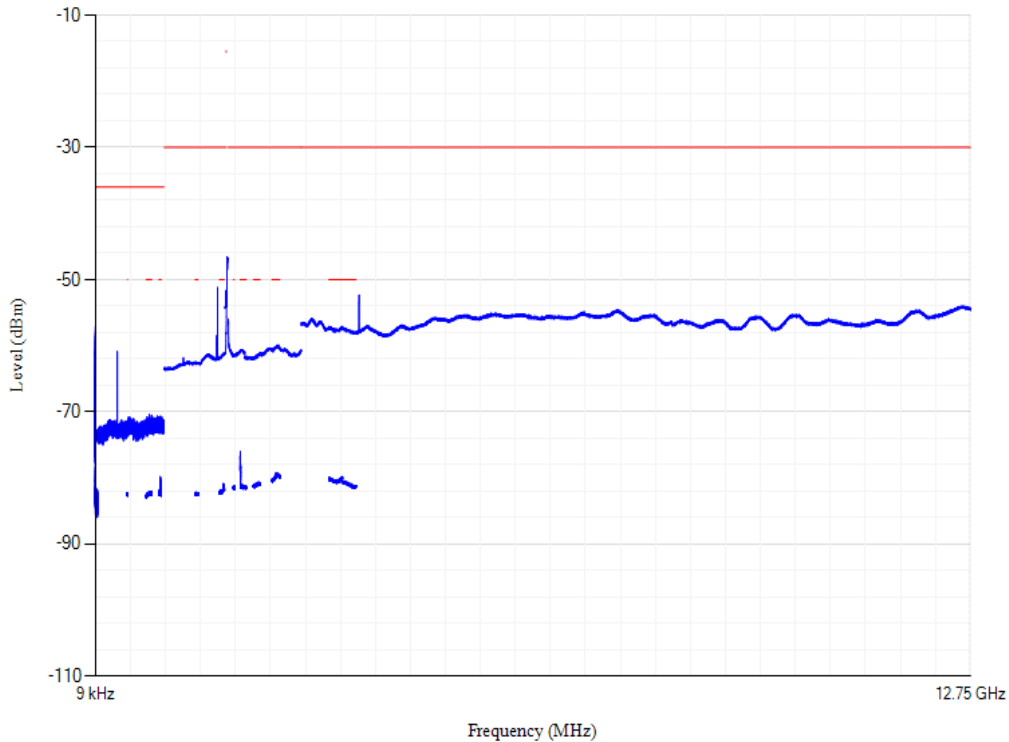

Band1 QPSK BW=5MHz Channel=18025 RB Size=1 Position=#0

Conducted spurious emissions

Band1 QPSK BW=5MHz Channel=18575 RB Size=1 Position=#0

Conducted spurious emissions

Band1 QPSK BW=5MHz Channel=18300 RB Size=1 Position=#0