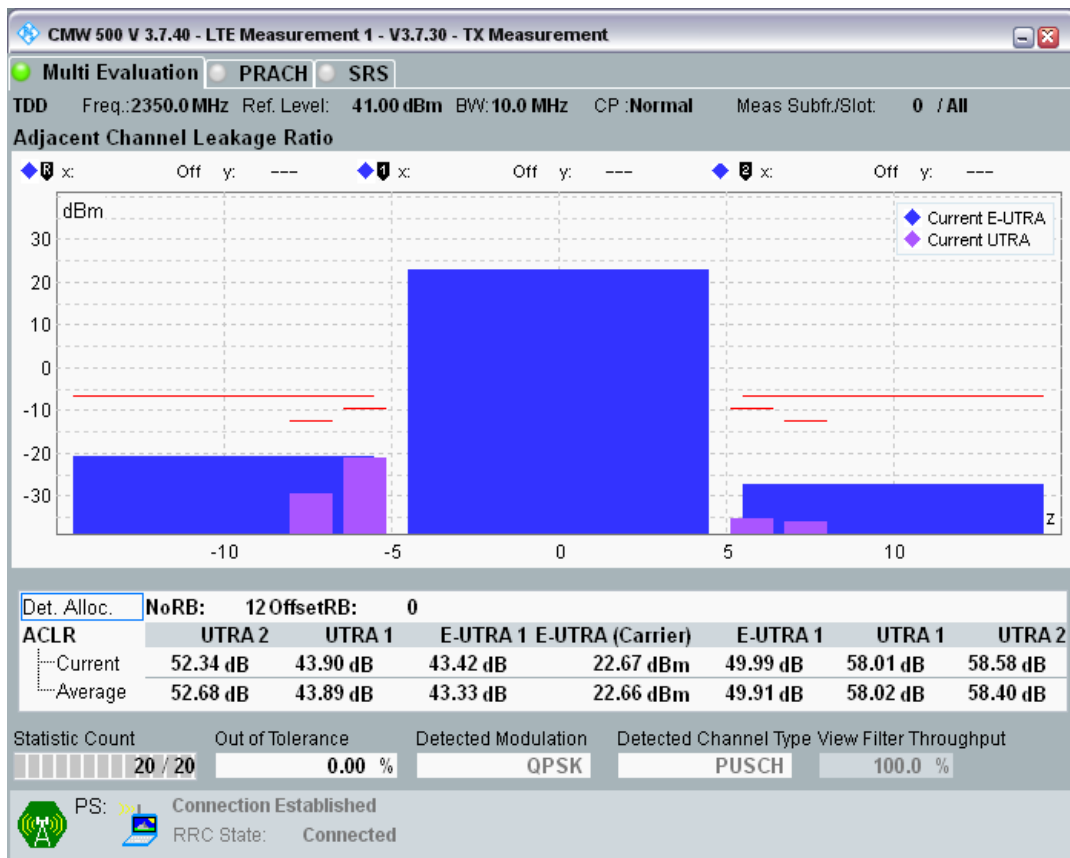

Band40 QPSK BW=10MHz Channel=39150 RB Size=12 Position=#0