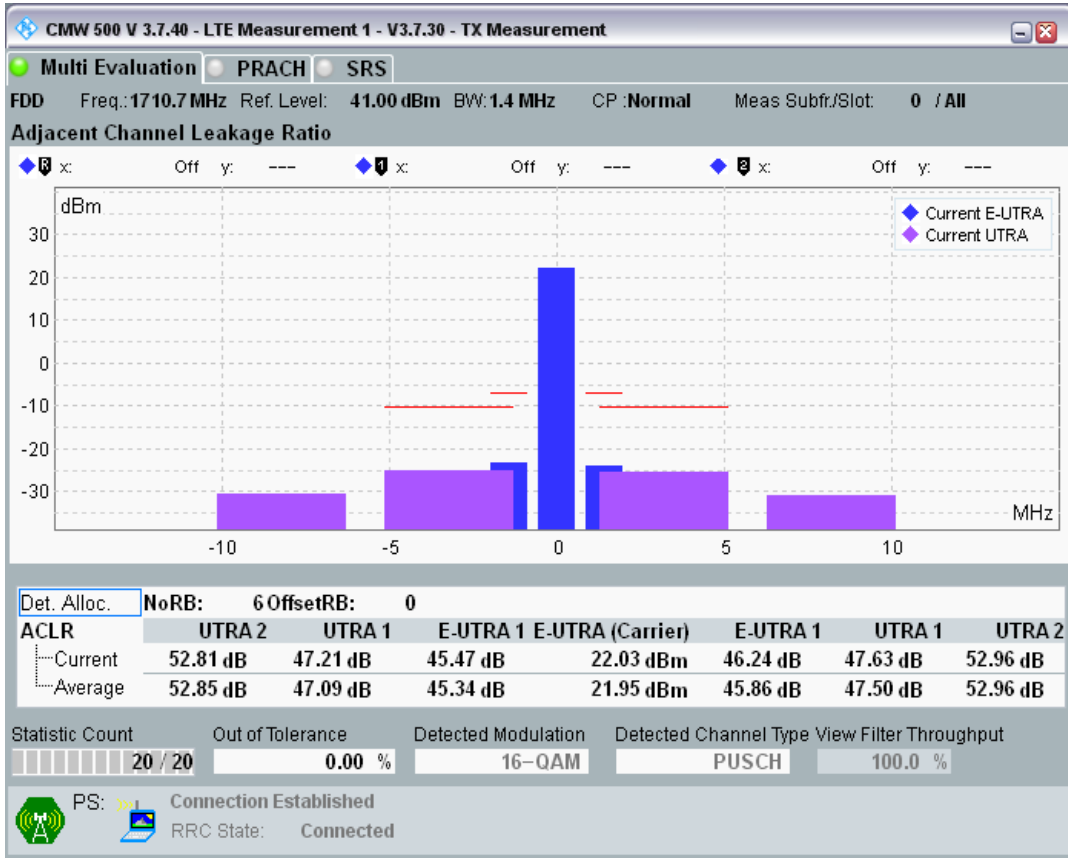

Band3 QAM16 BW=1.4MHz Channel=19207 RB Size=6 Position=#0