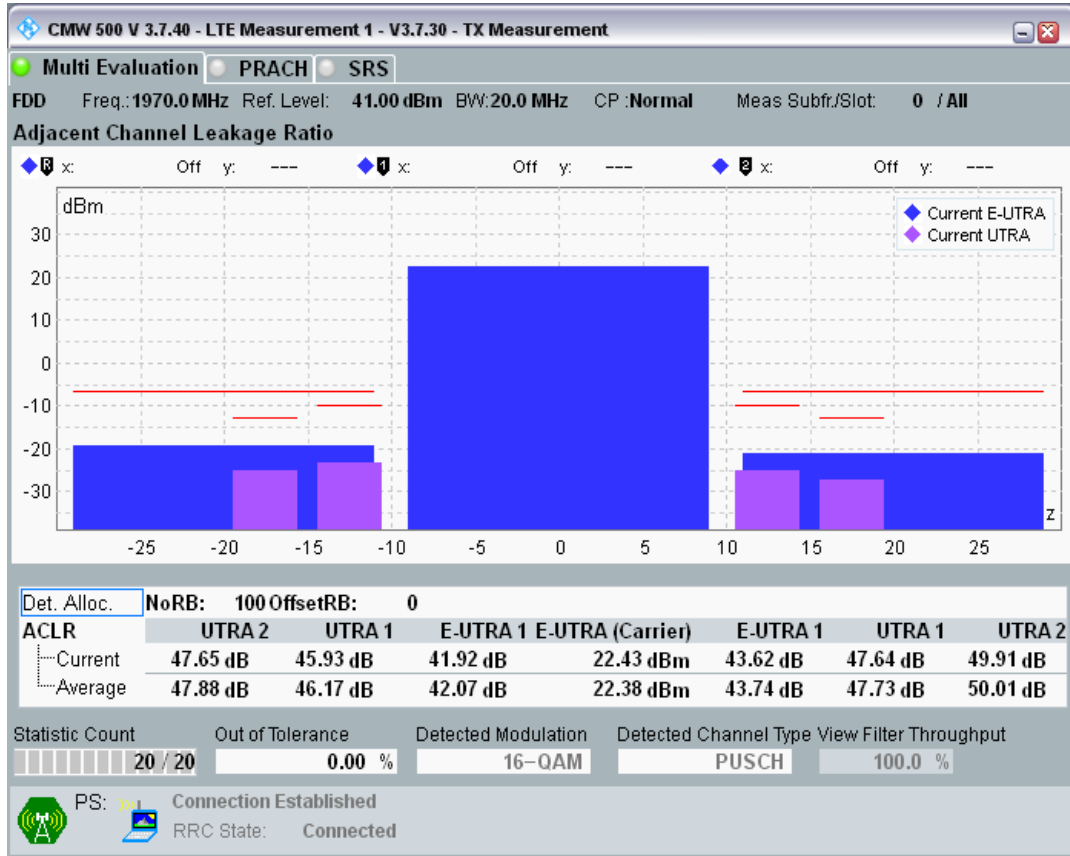

Band1 QAM16 BW=20MHz Channel=18500 RB Size=100 Position=#0