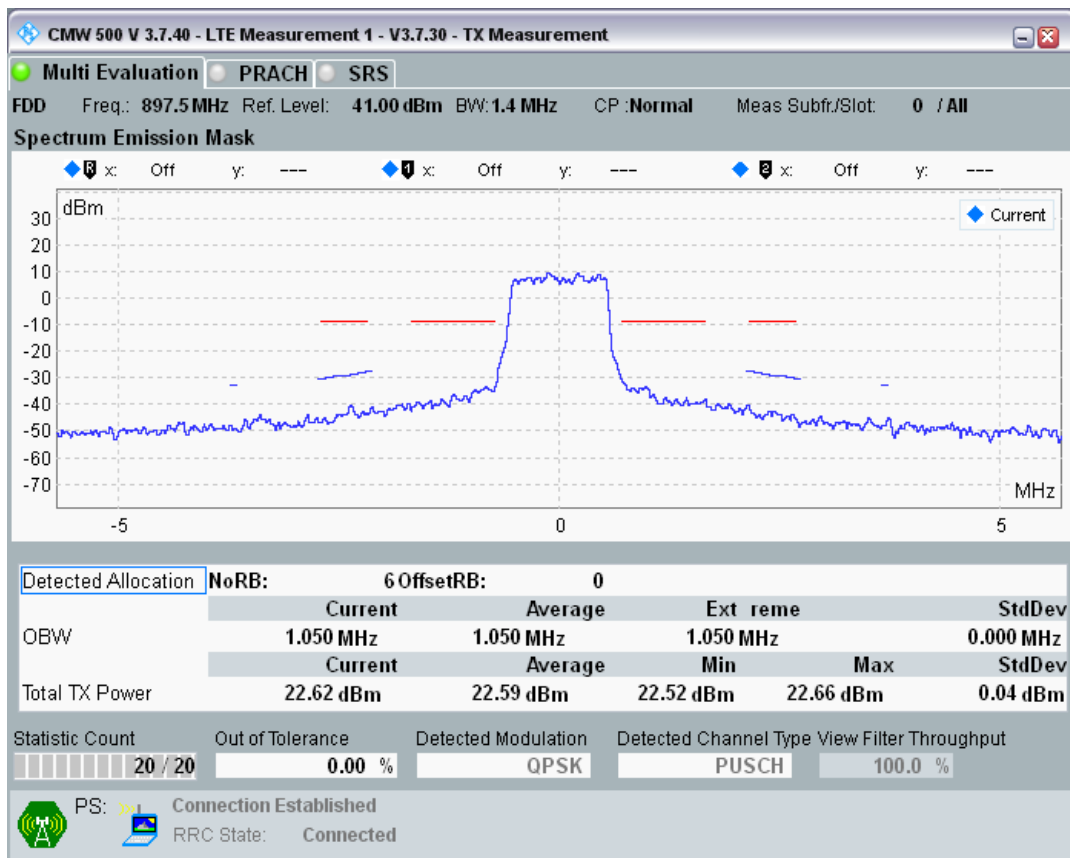

Band8 QPSK BW=1.4MHz Channel=21625 RB Size=6 Position=#0