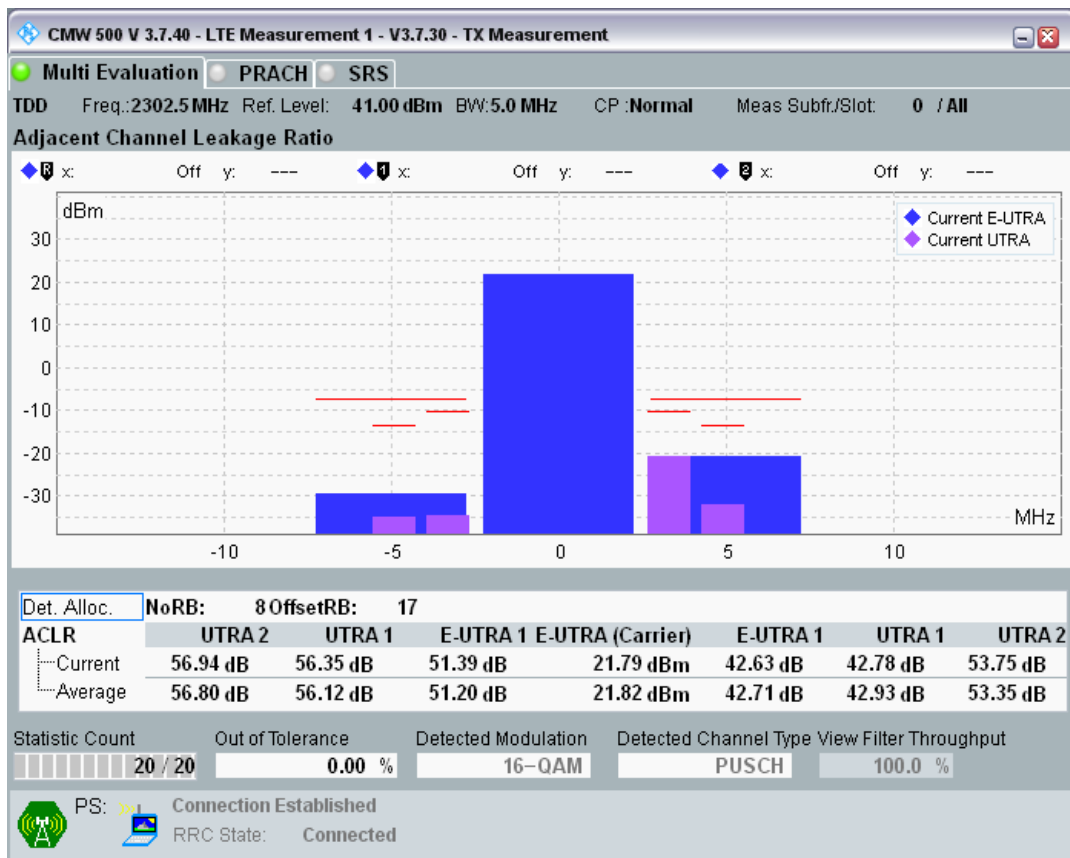

Band40 QAM16 BW=5MHz Channel=38675 RB Size=8 Position=#Max