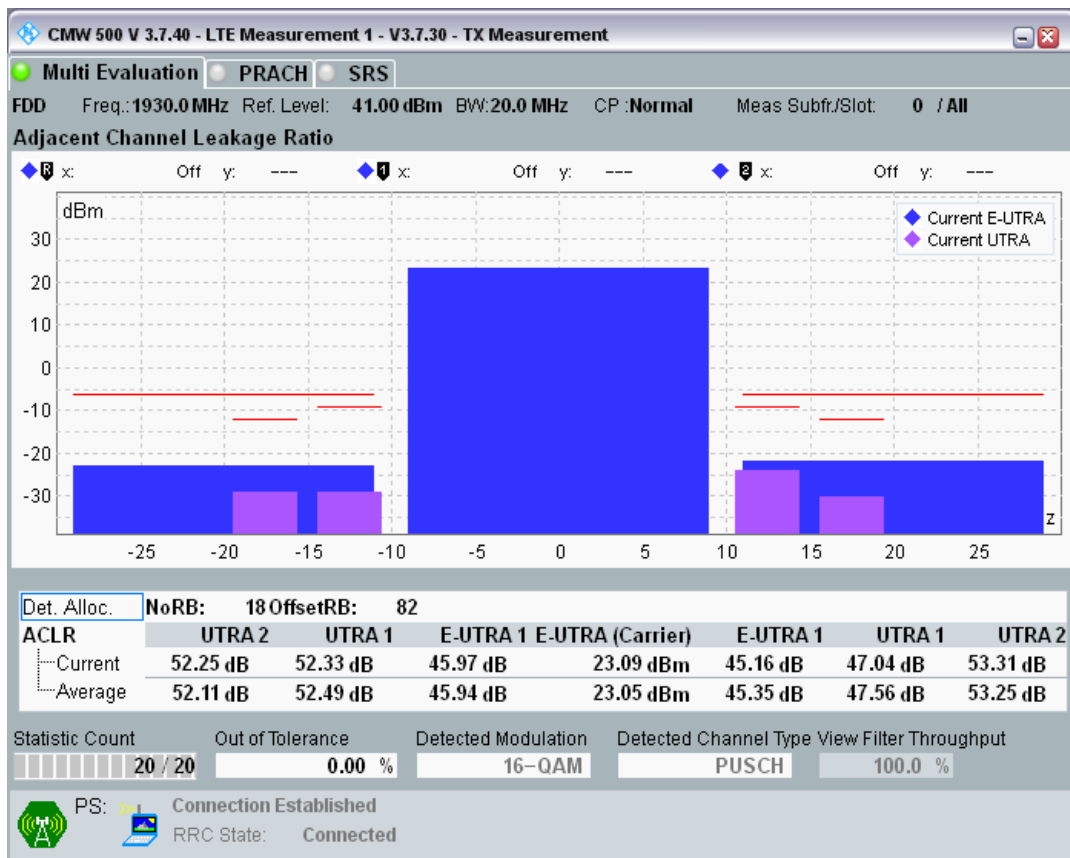

Band1 QAM16 BW=20MHz Channel=18100 RB Size=18 Position=#Max