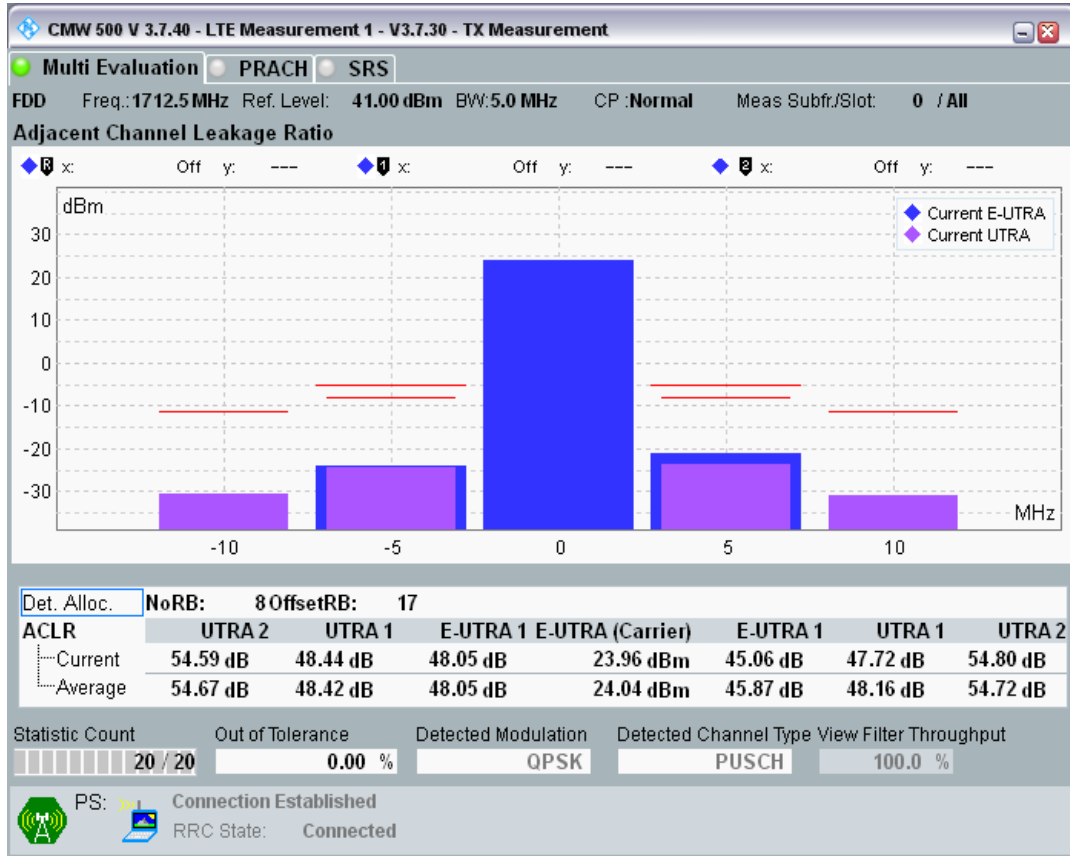

Band3 QAM16 BW=1.4MHz Channel=19943 RB Size=5 Position=#Max

Band3 QAM16 BW=1.4MHz Channel=19943 RB Size=6 Position=#0

Band3 QPSK BW=5MHz Channel=19225 RB Size=8 Position=#0

Band3 QPSK BW=5MHz Channel=19225 RB Size=8 Position=#Max