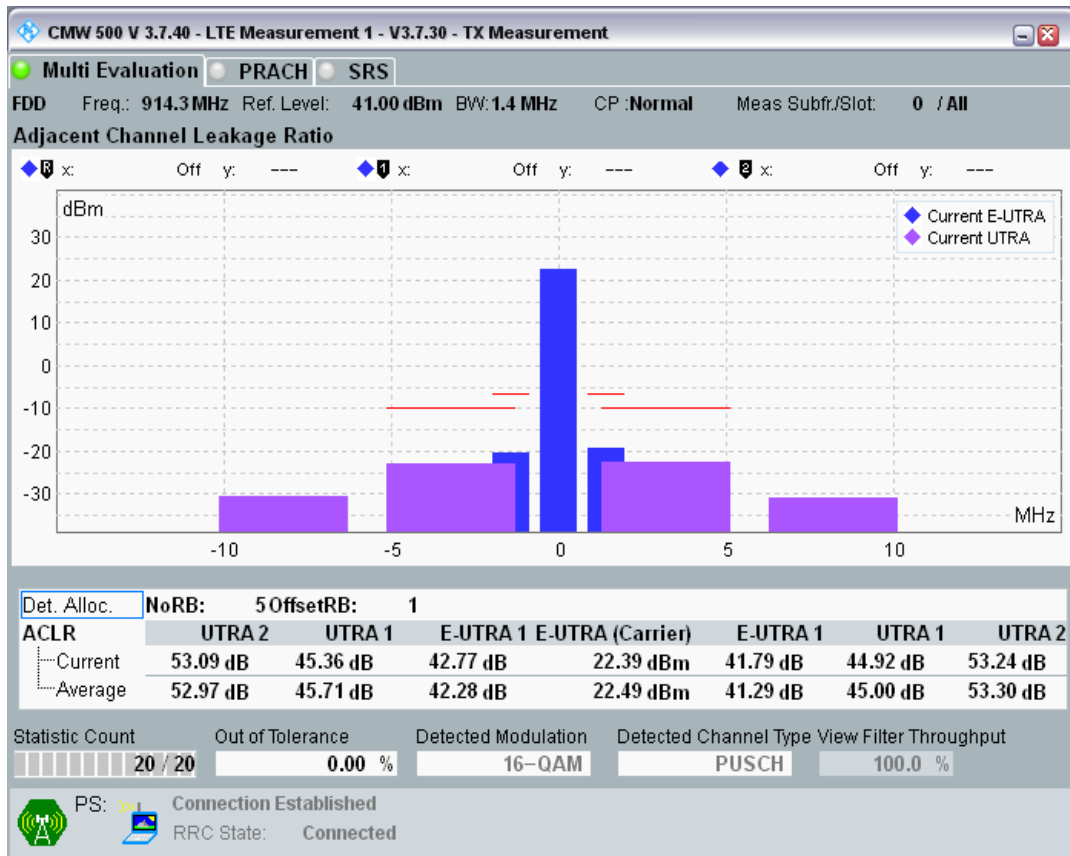

Band8 QAM16 BW=1.4MHz Channel=21793 RB Size=5 Position=#Max