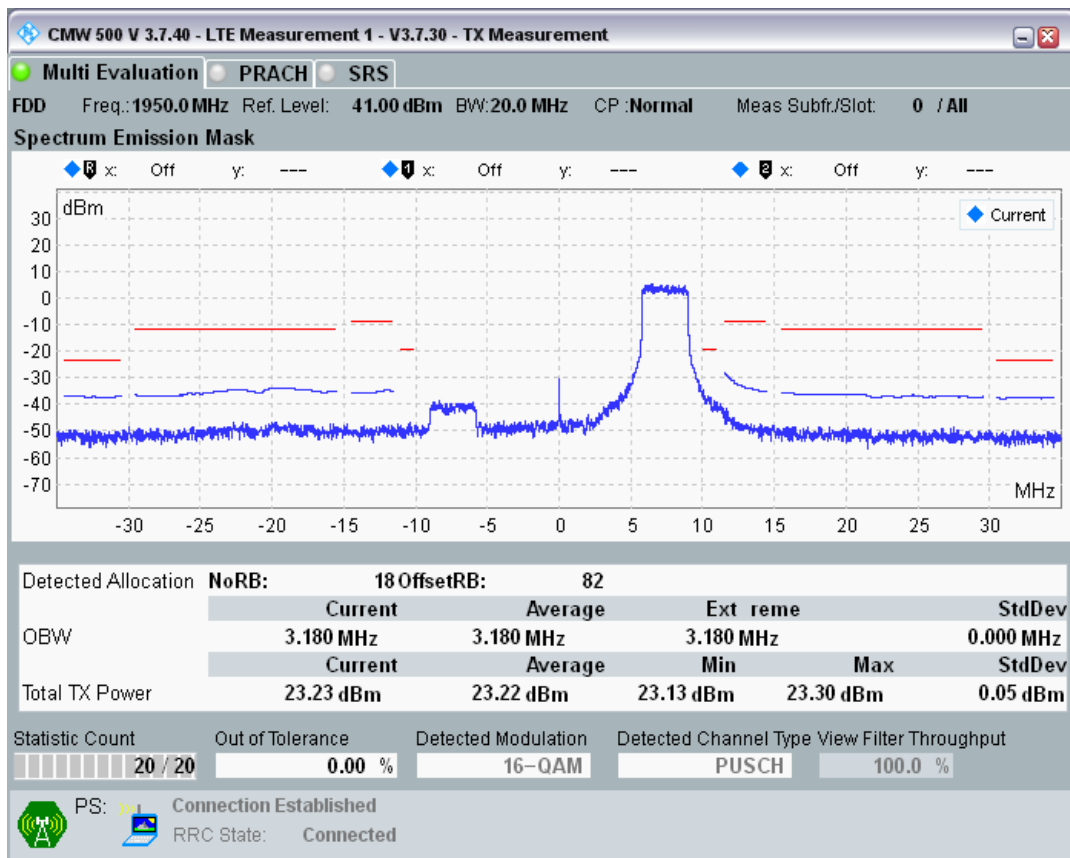

Band1 QAM16 BW=20MHz Channel=18300 RB Size=18 Position=#Max