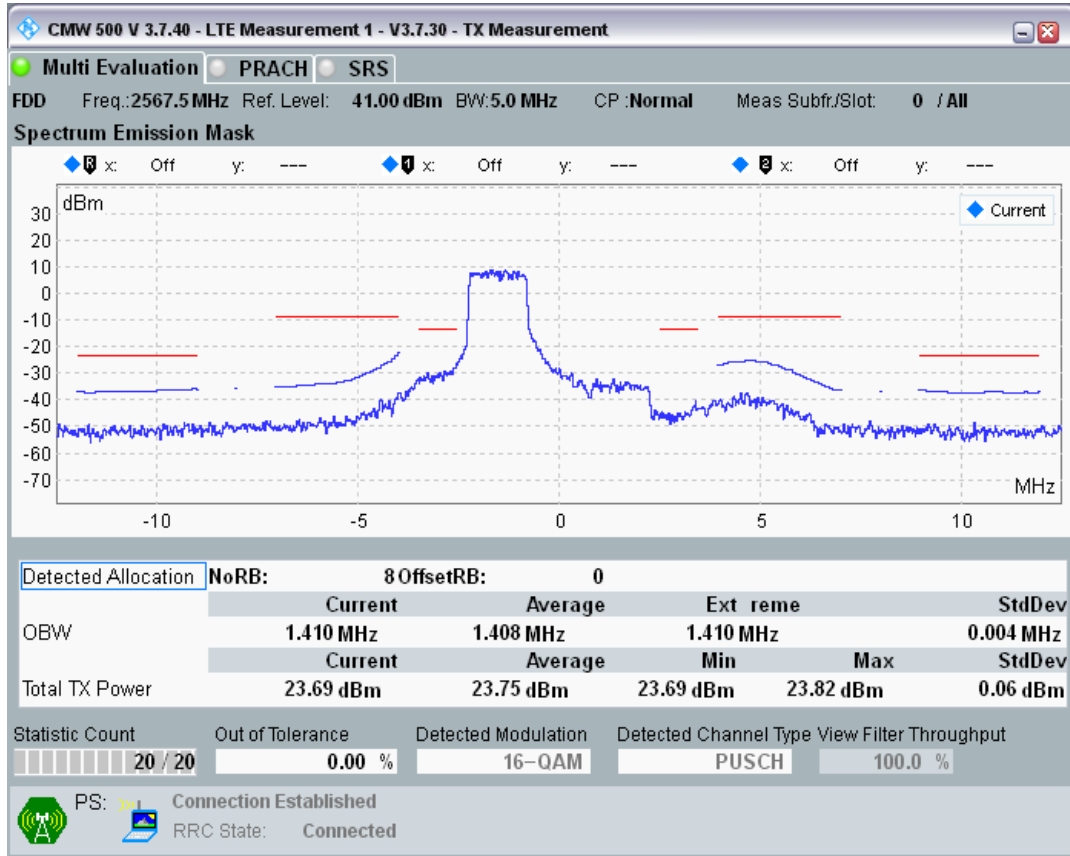

Band7 QAM16 BW=5MHz Channel=21425 RB Size=8 Position=#0