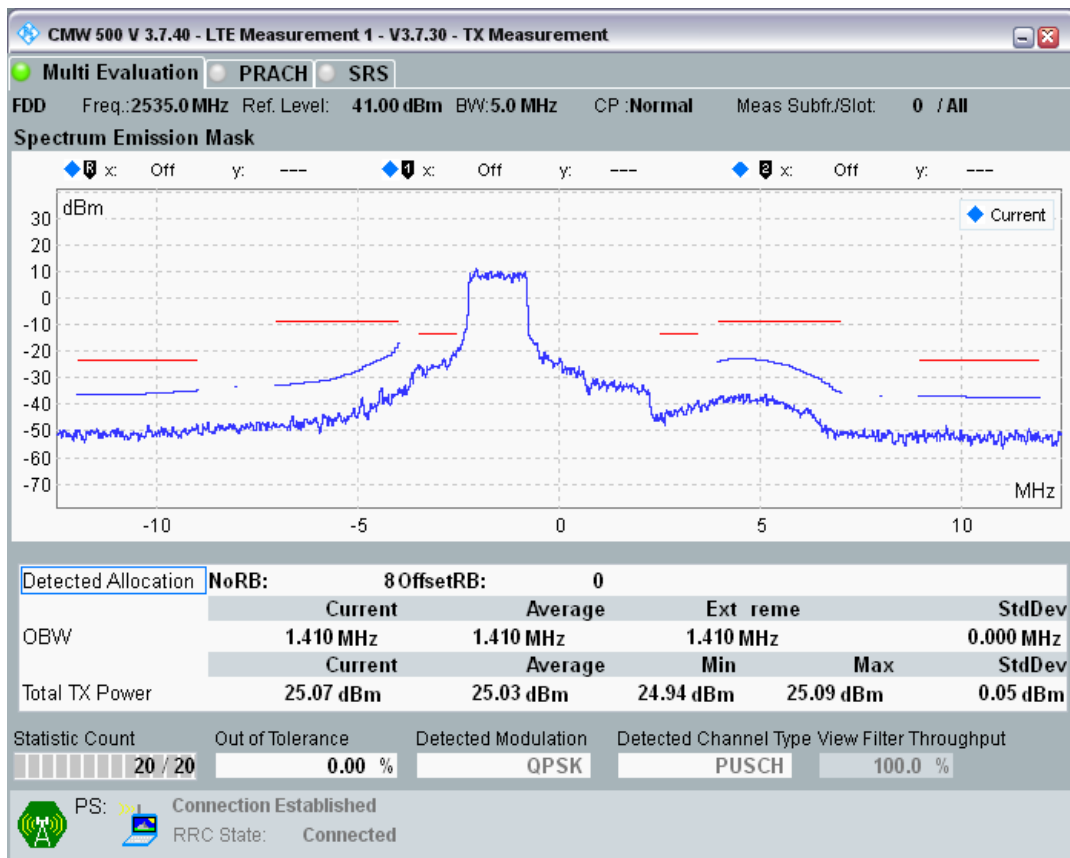

Band7 QPSK BW=5MHz Channel=21100 RB Size=8 Position=#0