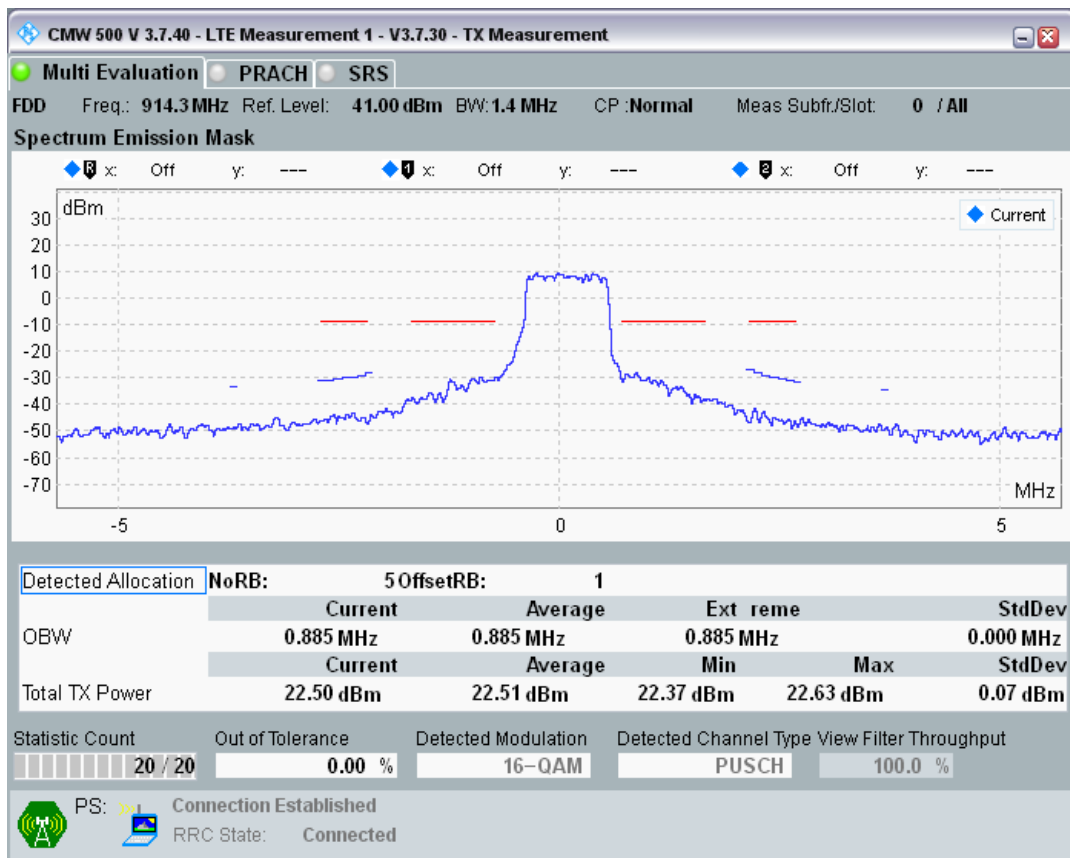

Band8 QAM16 BW=1.4MHz Channel=21793 RB Size=5 Position=#Max