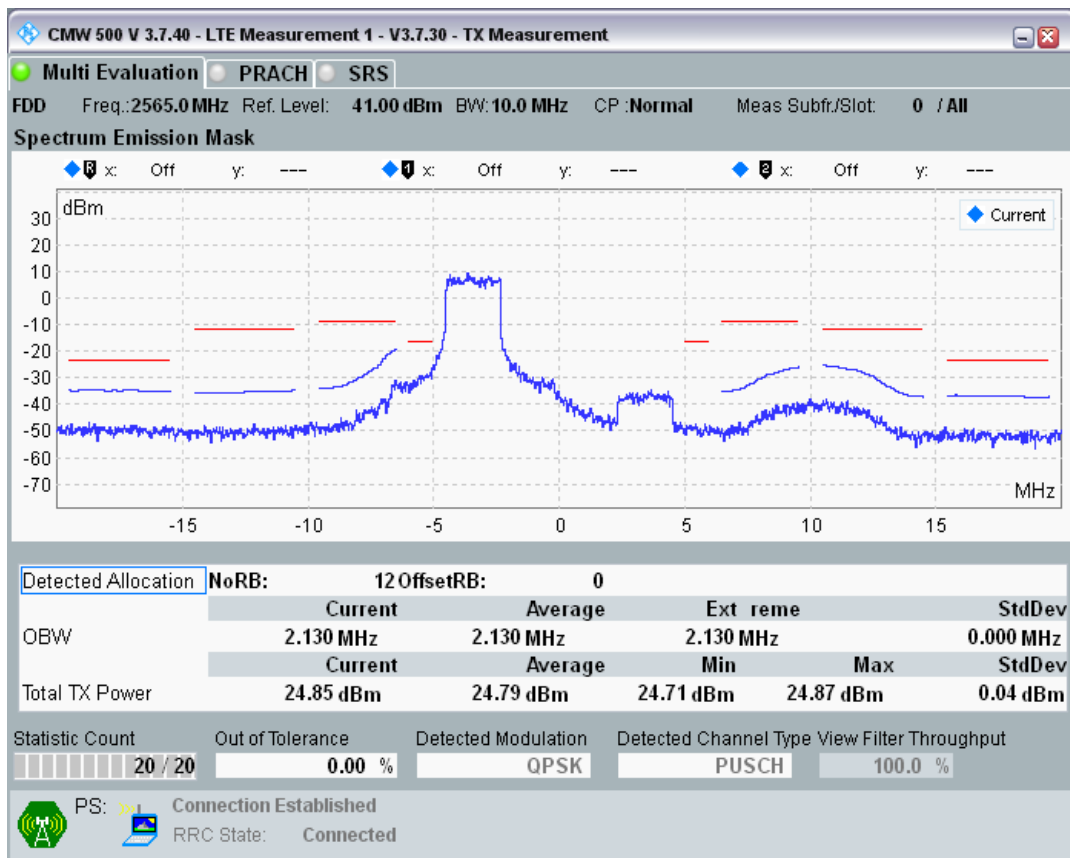

Band7 QPSK BW=10MHz Channel=21400 RB Size=12 Position=#0