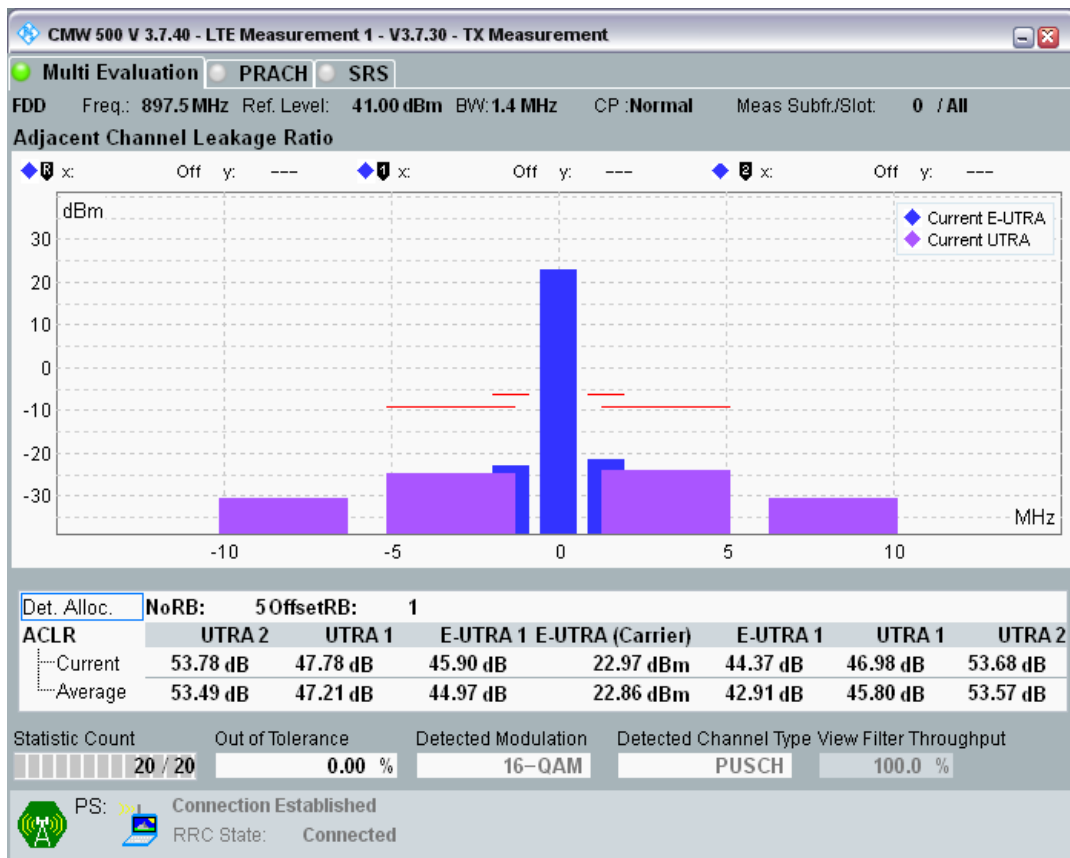

Band8 QAM16 BW=1.4MHz Channel=21625 RB Size=5 Position=#Max