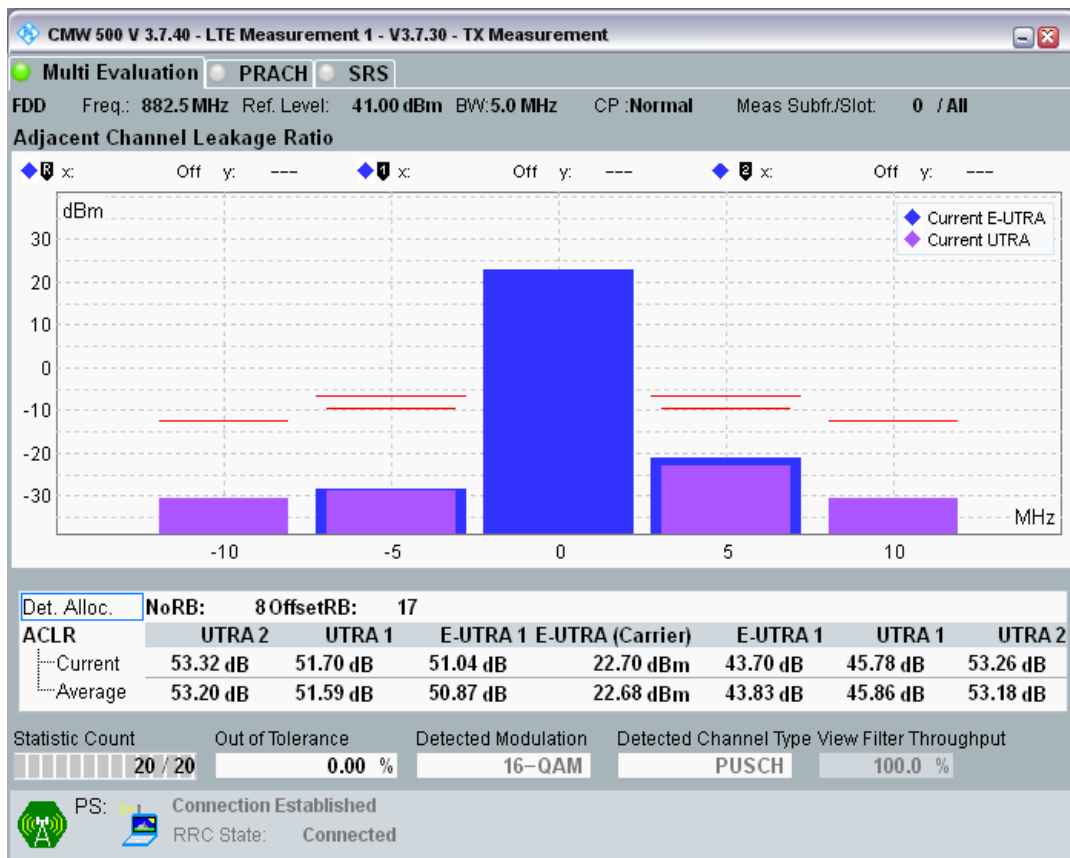

Band8 QPSK BW=5MHz Channel=21475 RB Size=25 Position=#0

Band8 QAM16 BW=5MHz Channel=21475 RB Size=8 Position=#0

Band8 QAM16 BW=5MHz Channel=21475 RB Size=8 Position=#Max

Band8 QAM16 BW=5MHz Channel=21475 RB Size=25 Position=#0