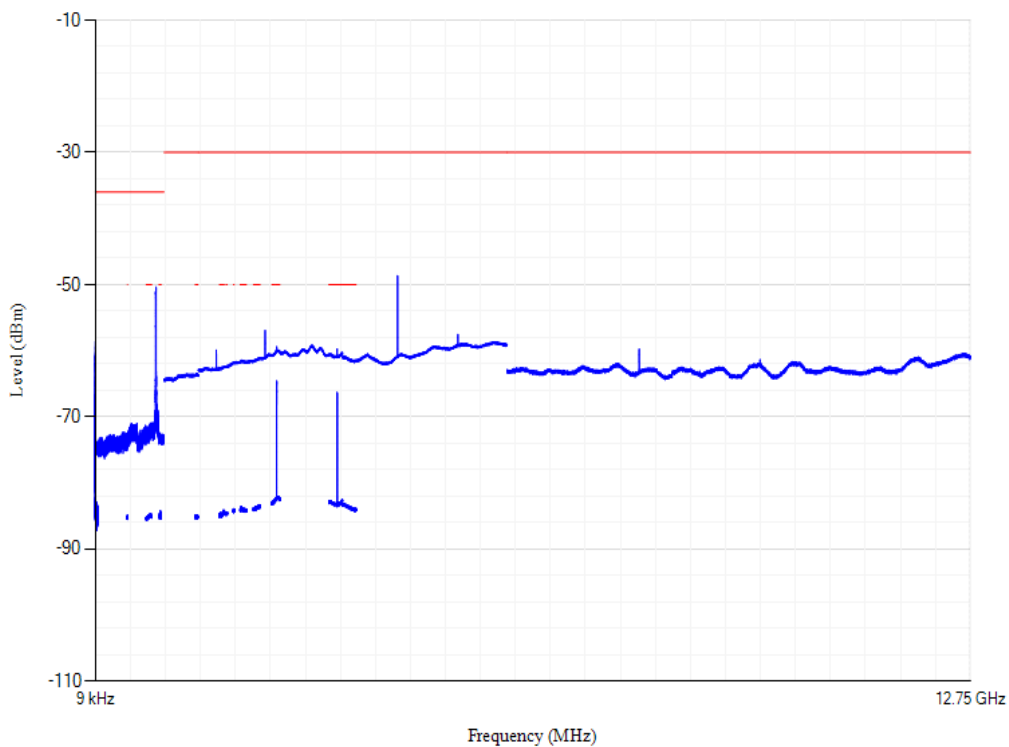

Conducted spurious emissions

Band8 QPSK BW=1.4MHz Channel=21625 RB Size=1 Position=#0

Conducted spurious emissions

Band8 QPSK BW=1.4MHz Channel=21457 RB Size=1 Position=#0

Conducted spurious emissions

Band8 QPSK BW=5MHz Channel=21475 RB Size=1 Position=#0