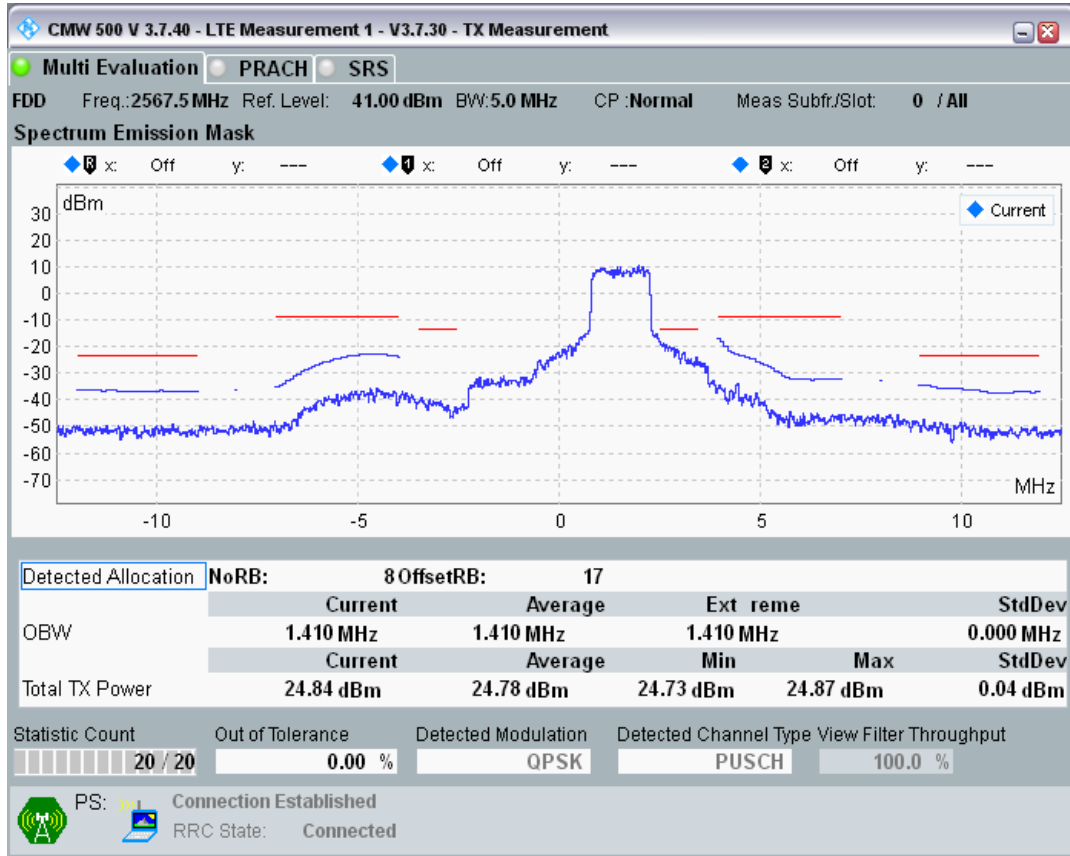

Band7 QAM16 BW=5MHz Channel=21100 RB Size=8 Position=#Max

Band7 QAM16 BW=5MHz Channel=21100 RB Size=25 Position=#0

Band7 QPSK BW=5MHz Channel=21425 RB Size=8 Position=#0

Band7 QPSK BW=5MHz Channel=21425 RB Size=8 Position=#Max