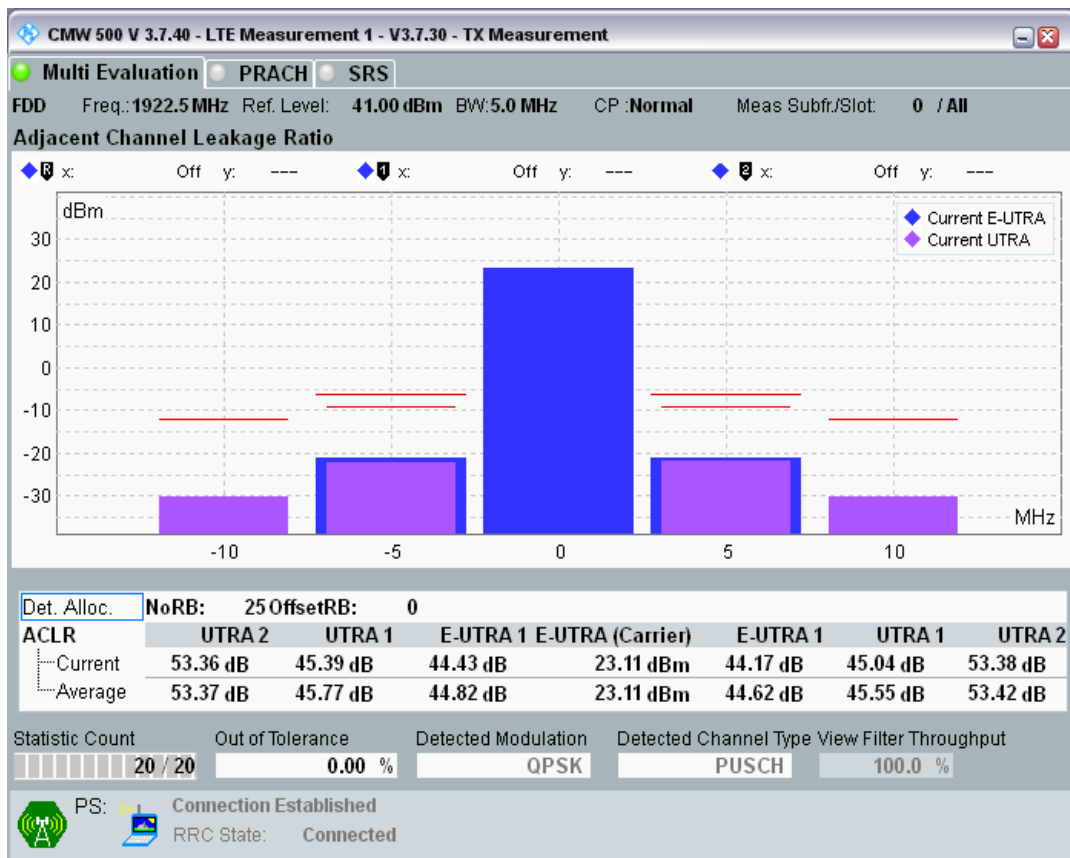

Band1 QPSK BW=5MHz Channel=18025 RB Size=8 Position=#0

Band1 QPSK BW=5MHz Channel=18025 RB Size=8 Position=#Max

Band1 QPSK BW=5MHz Channel=18025 RB Size=25 Position=#0

Band1 QAM16 BW=5MHz Channel=18025 RB Size=8 Position=#0