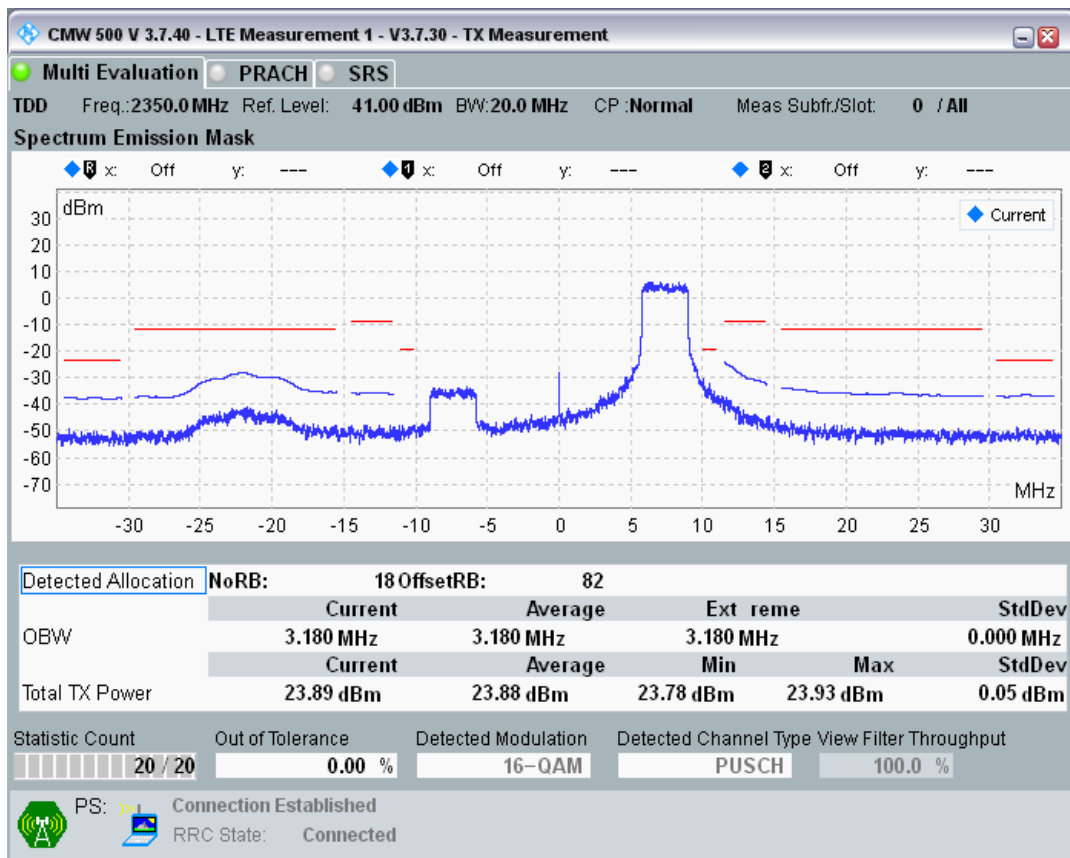

Band40 QAM16 BW=20MHz Channel=39150 RB Size=18 Position=#Max