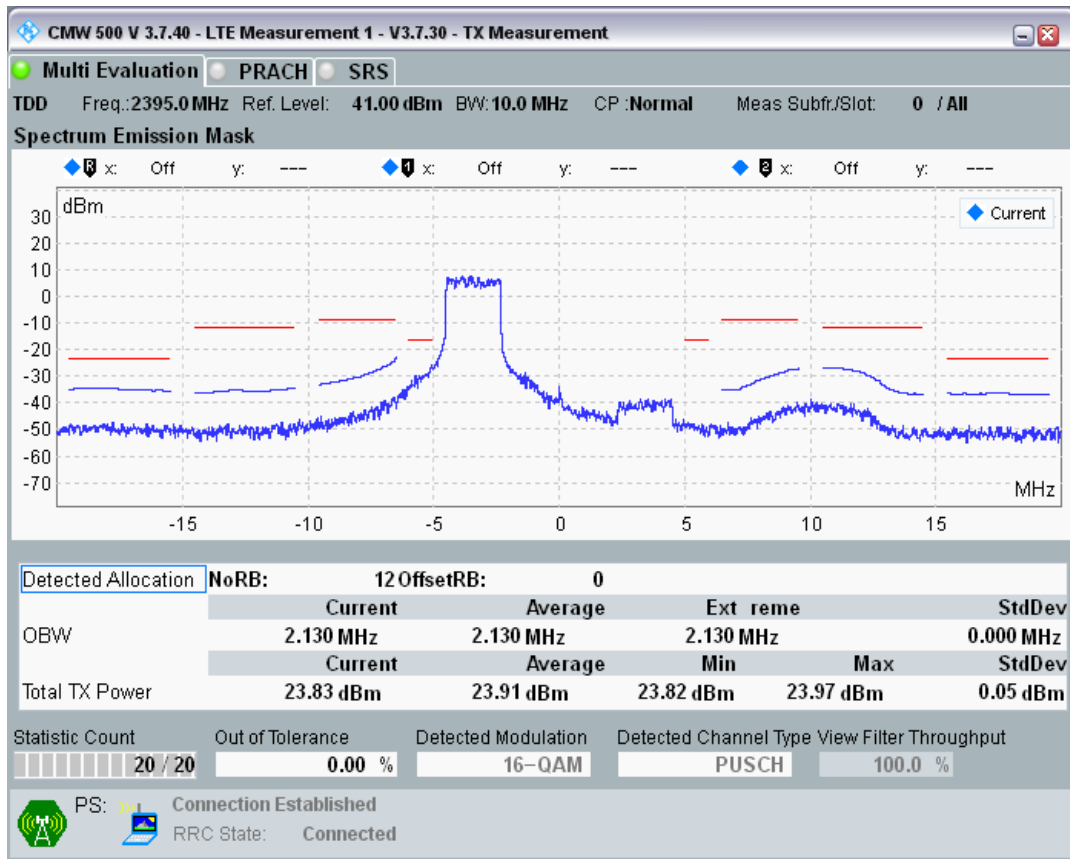

Band40 QAM16 BW=10MHz Channel=39600 RB Size=12 Position=#0