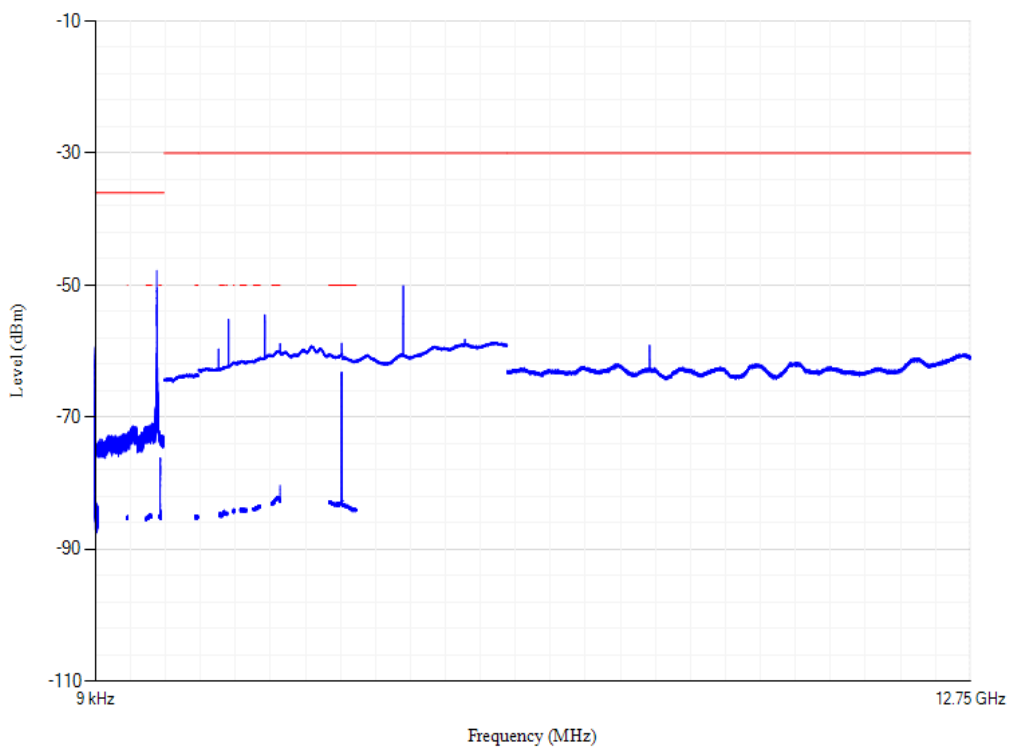

Conducted spurious emissions

Band8 QPSK BW=1.4MHz Channel=21457 RB Size=1 Position=#0