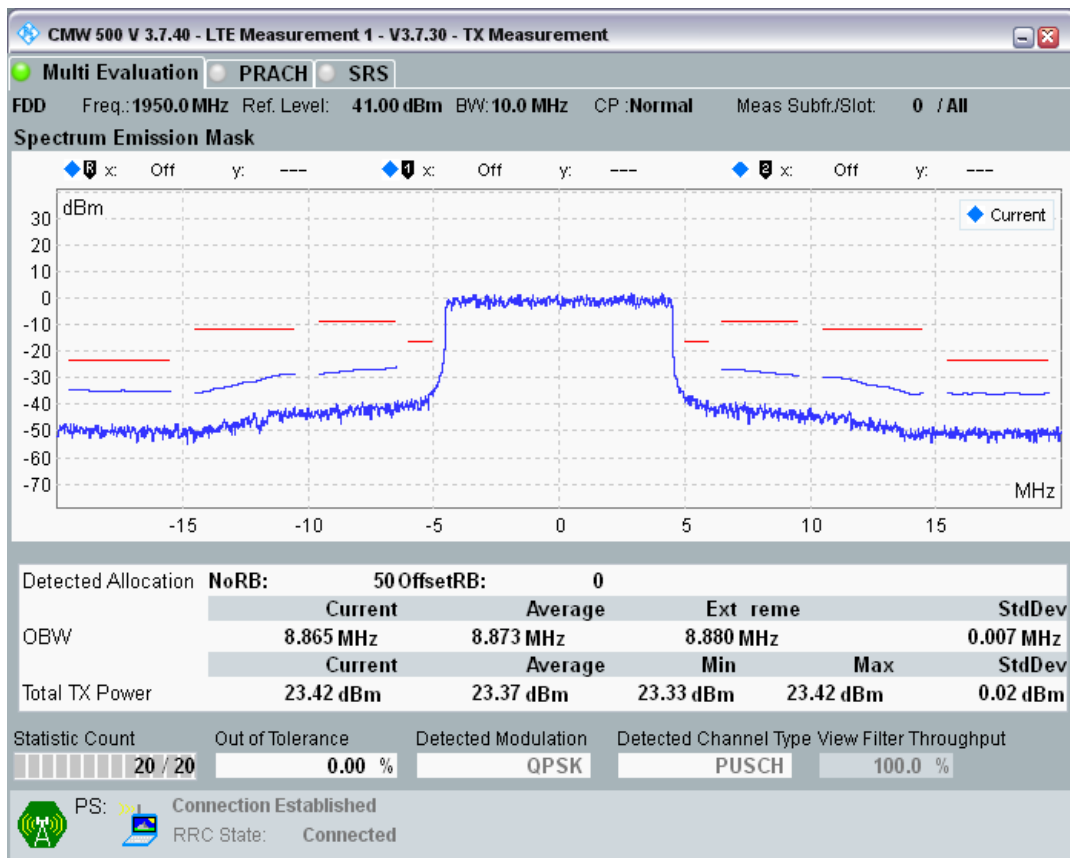

Band1 QPSK BW=10MHz Channel=18300 RB Size=50 Position=#0