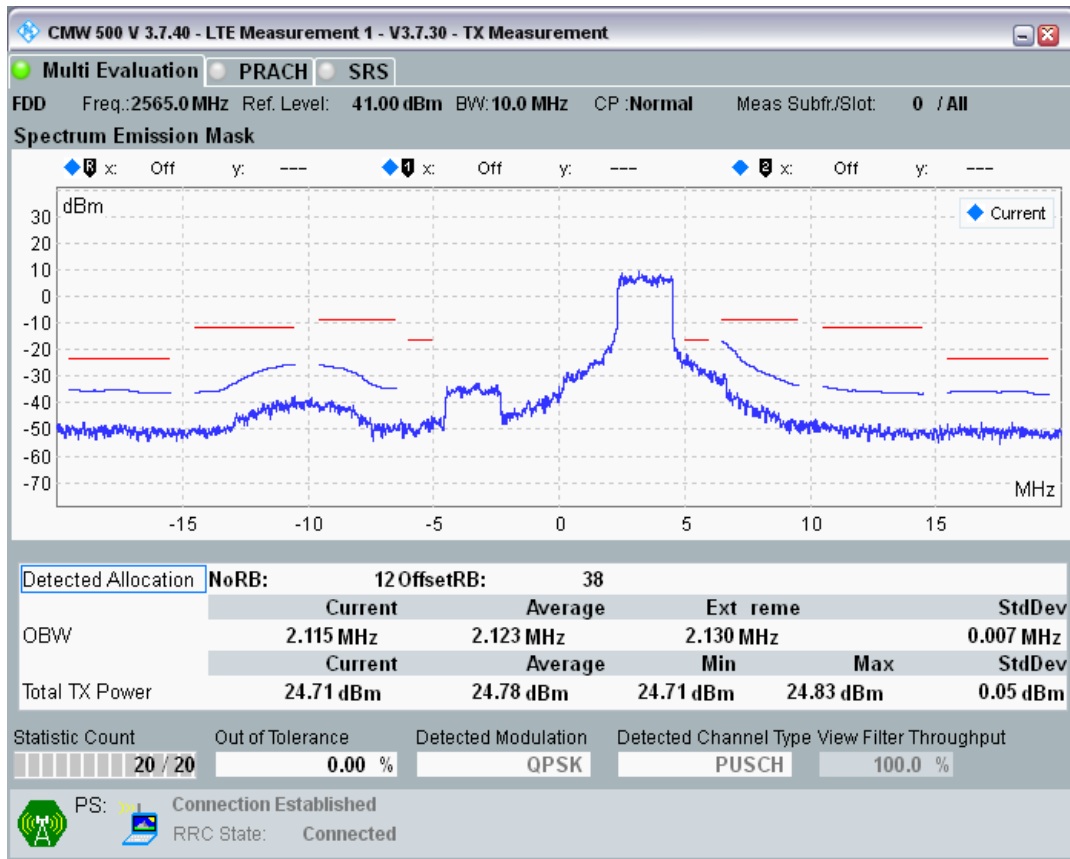

Band7 QPSK BW=10MHz Channel=21400 RB Size=12 Position=#Max