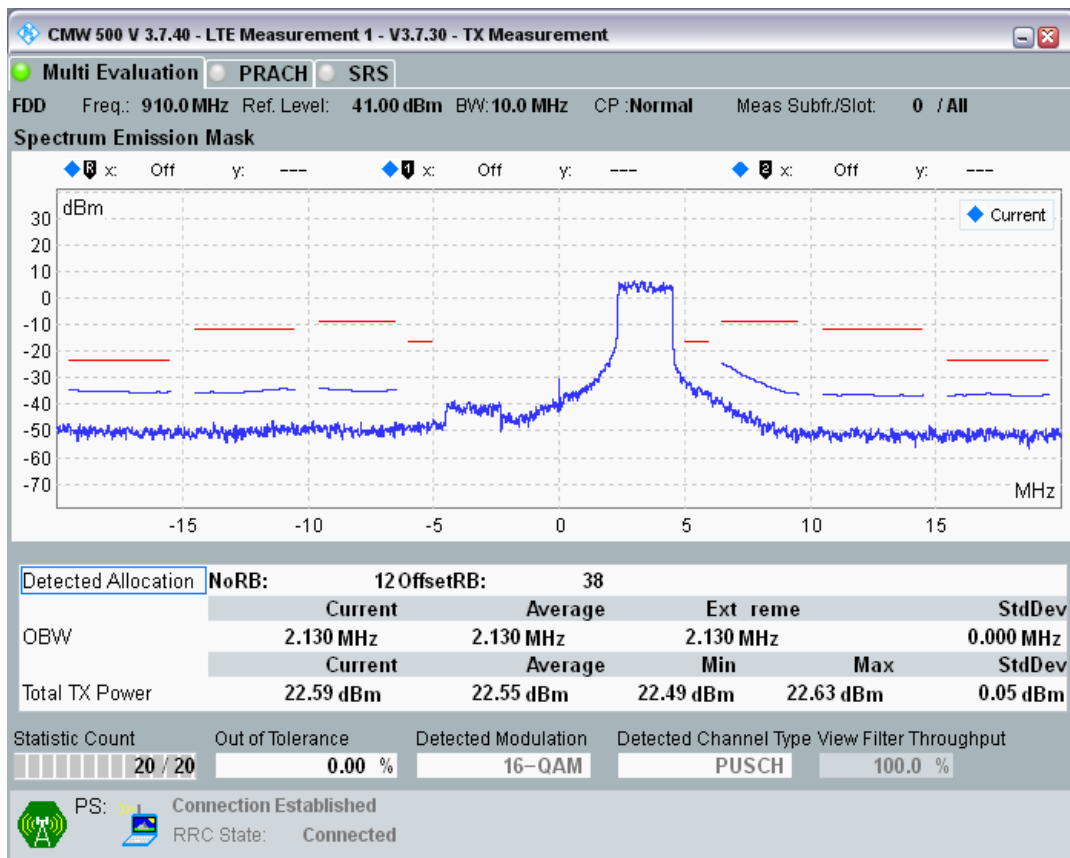

Band8 QAM16 BW=10MHz Channel=21750 RB Size=12 Position=#Max