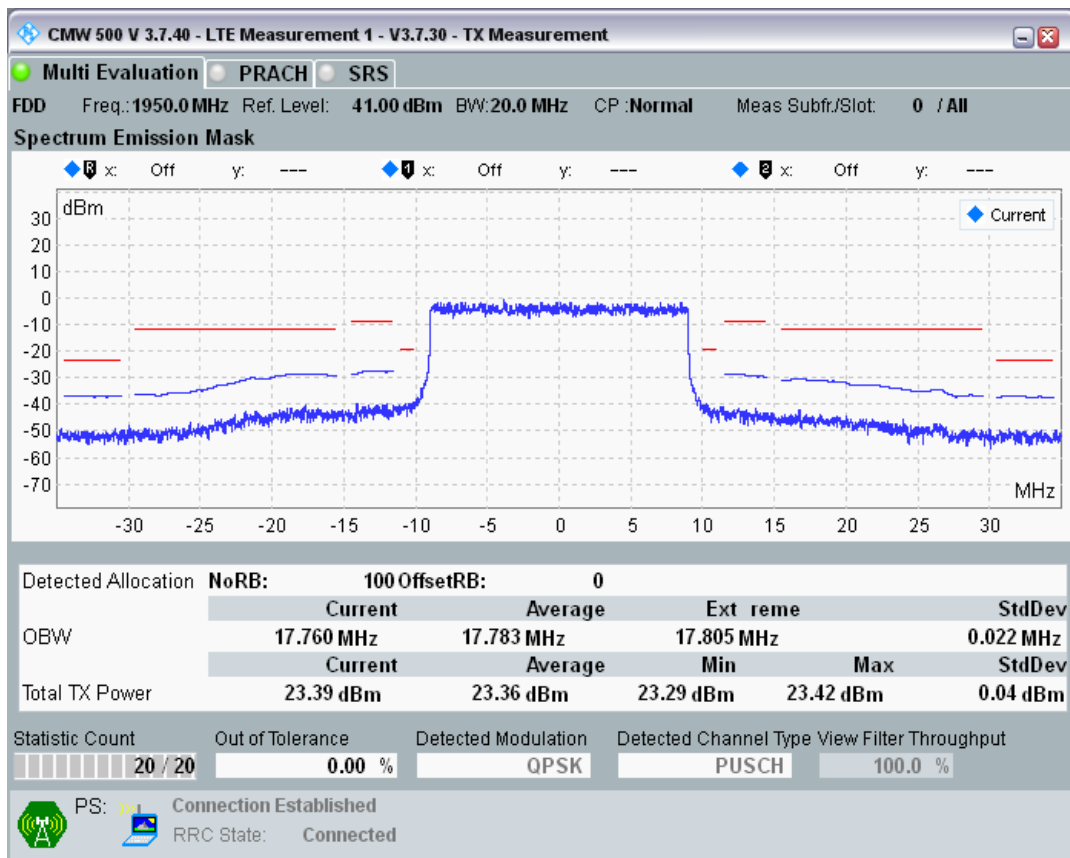

Band1 QPSK BW=20MHz Channel=18300 RB Size=100 Position=#0