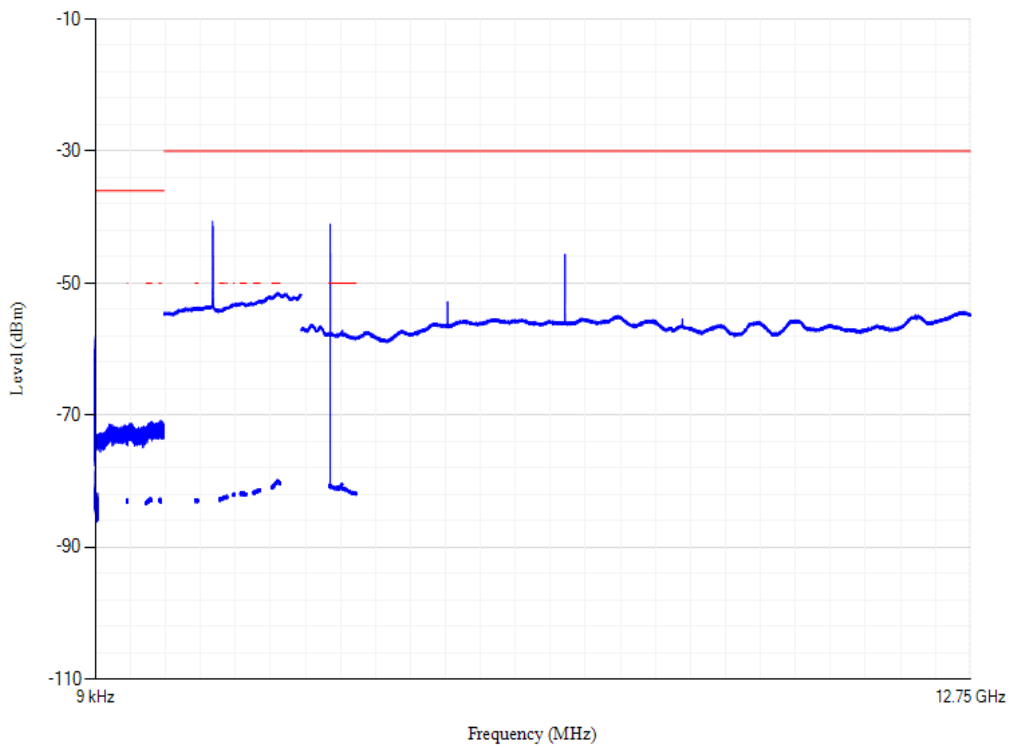

Conducted spurious emissions

Band3 QPSK BW=1.4MHz Channel=19575 RB Size=1 Position=#0

Conducted spurious emissions

Band3 QPSK BW=1.4MHz Channel=19207 RB Size=1 Position=#0

Conducted spurious emissions

Band3 QPSK BW=5MHz Channel=19225 RB Size=1 Position=#0