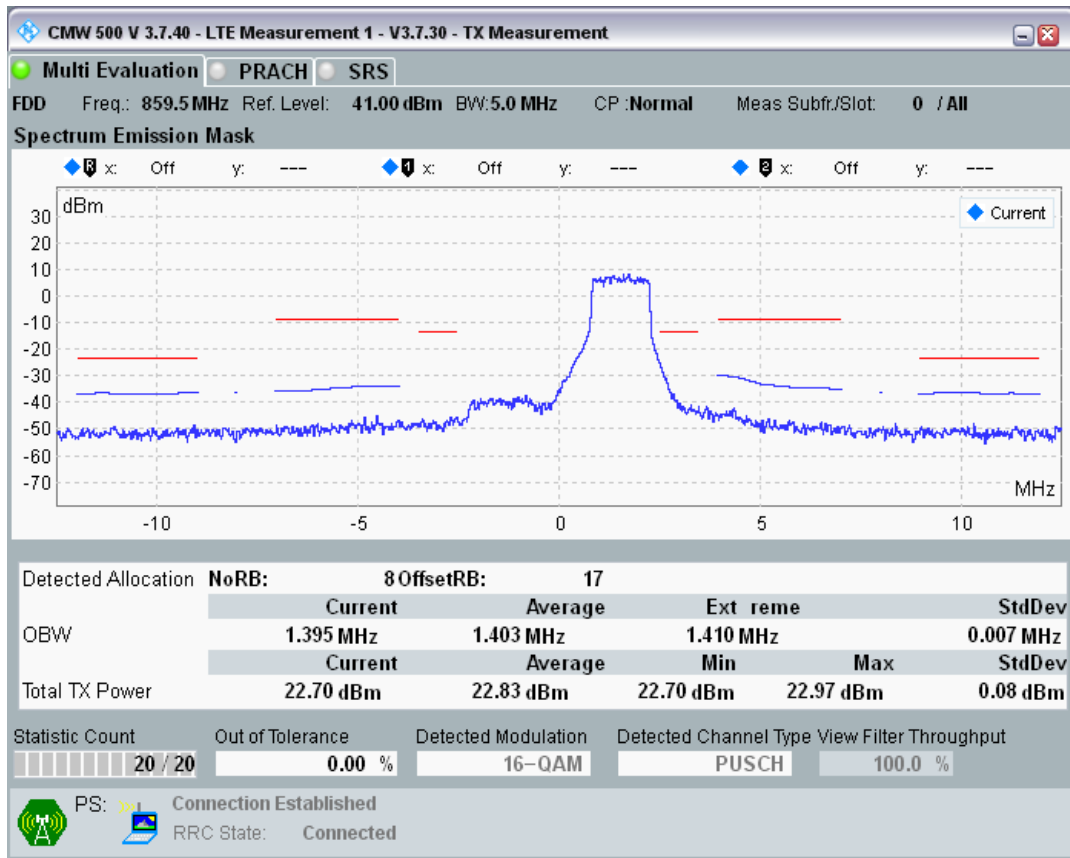

Band20 QAM16 BW=5MHz Channel=24425 RB Size=8 Position=#Max