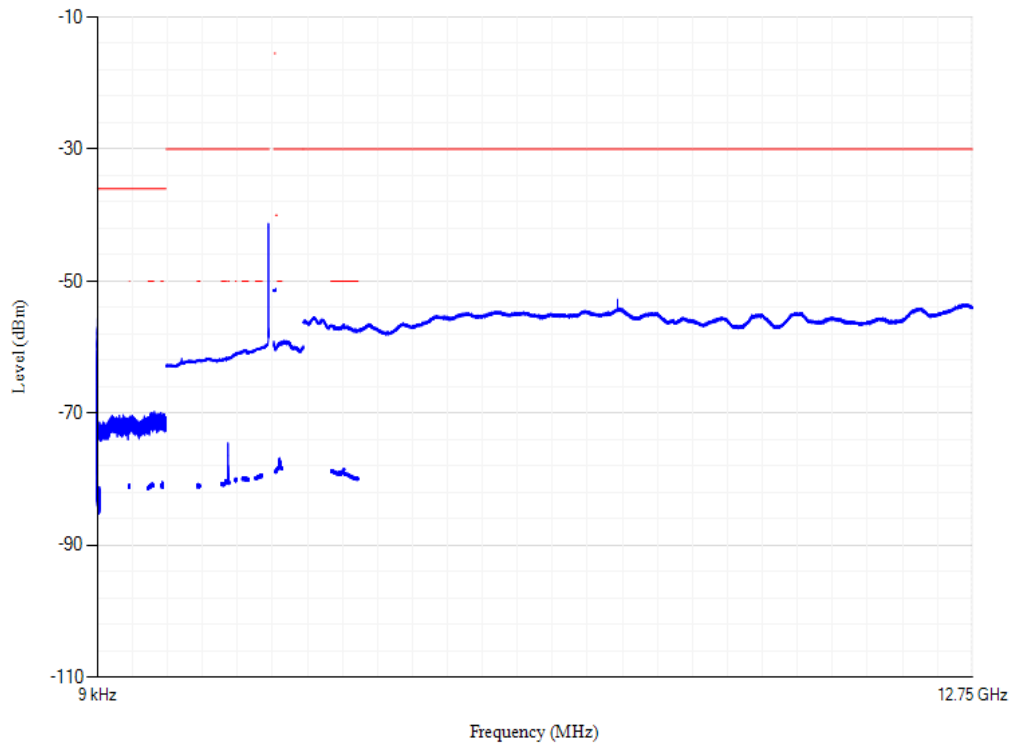

Conducted spurious emissions

Band7 QPSK BW=20MHz Channel=21350 RB Size=1 Position=#0