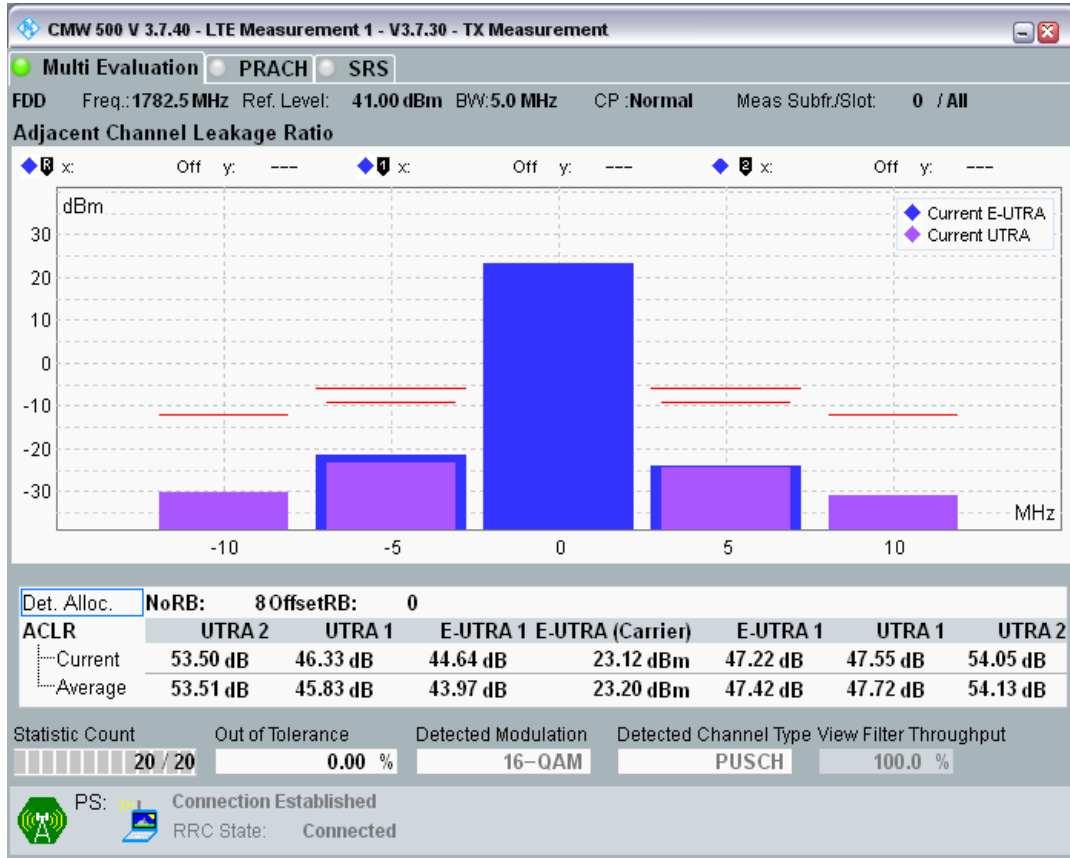

Band3 QAM16 BW=5MHz Channel=19925 RB Size=8 Position=#0