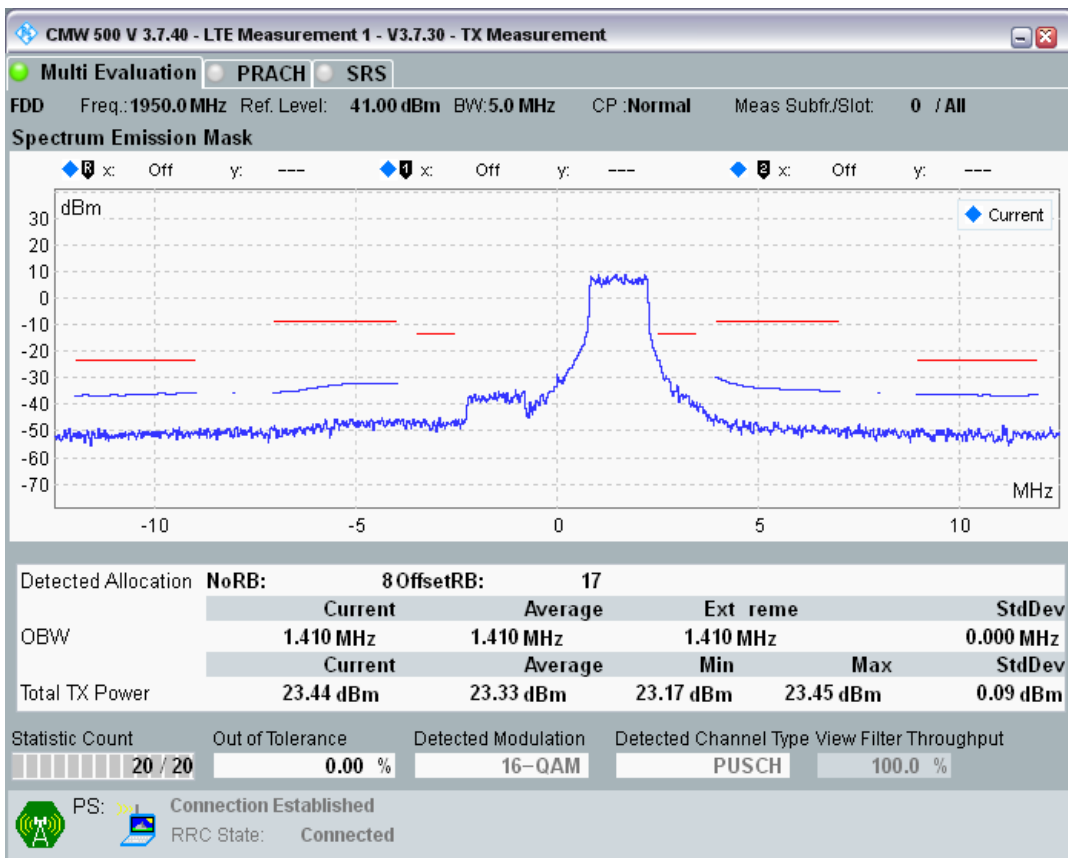

Band1 QAM16 BW=5MHz Channel=18300 RB Size=8 Position=#Max