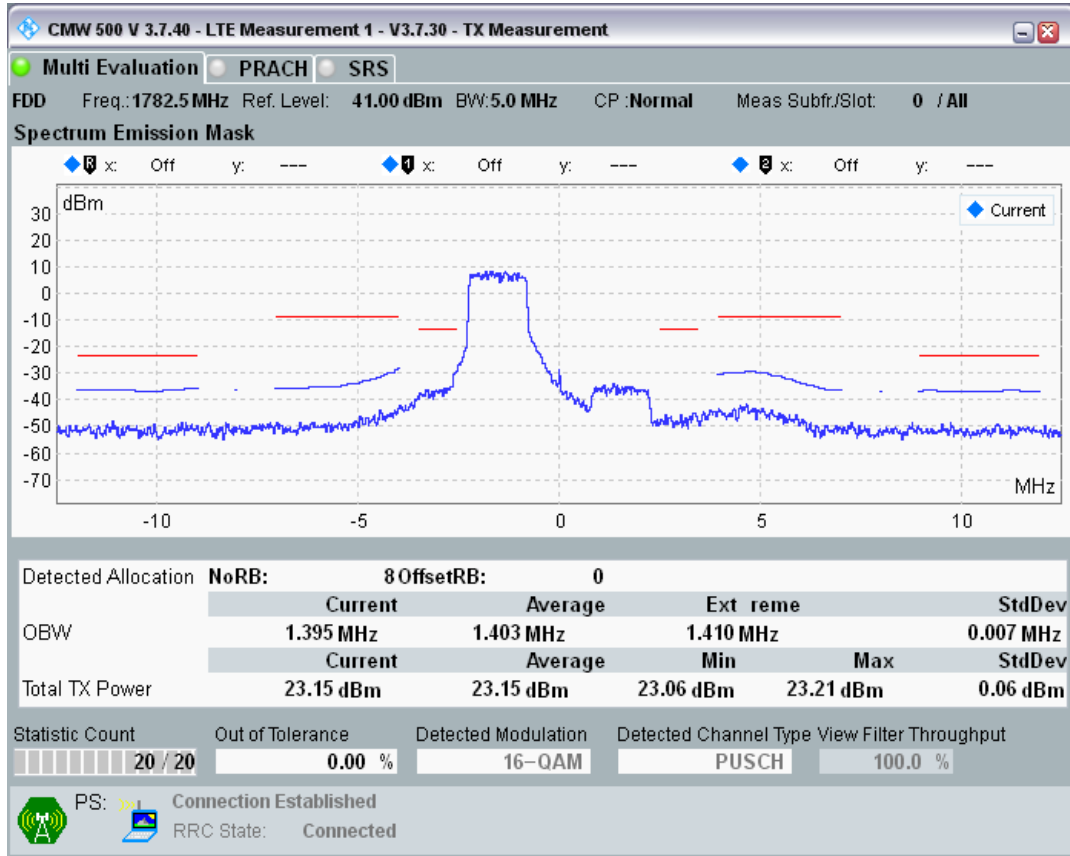

Band3 QAM16 BW=5MHz Channel=19925 RB Size=8 Position=#0