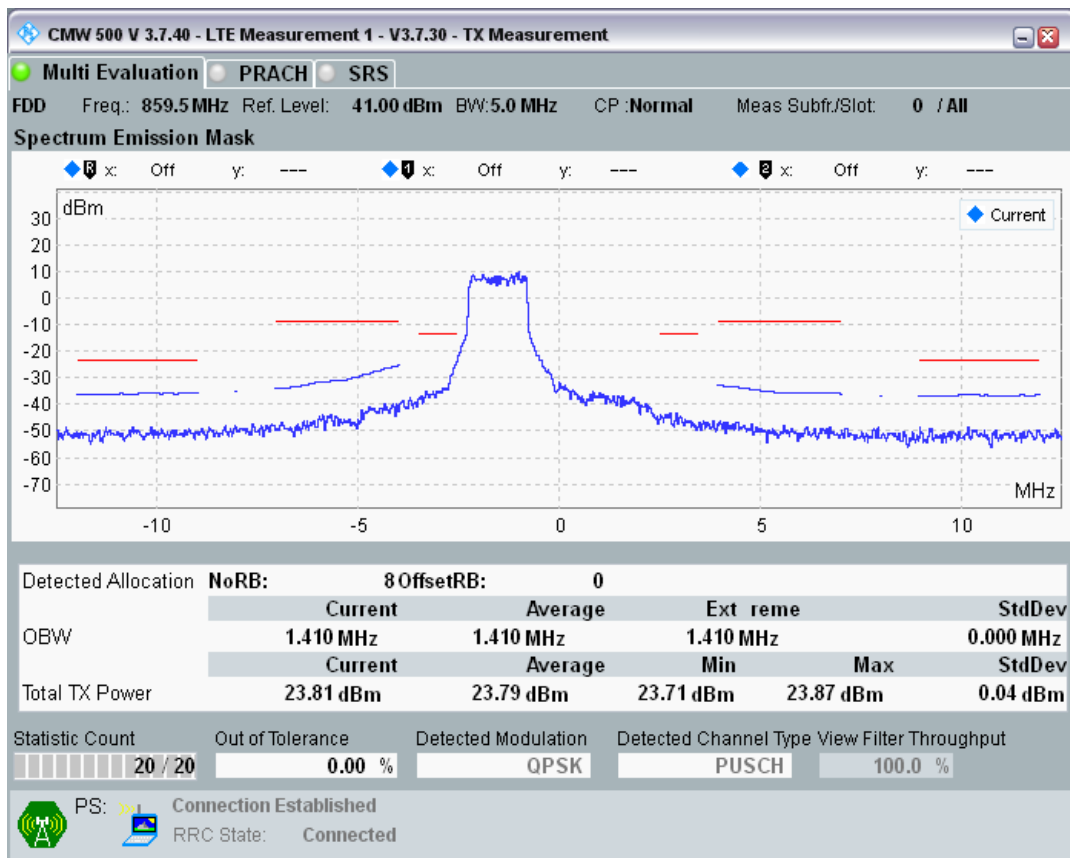

Band20 QPSK BW=5MHz Channel=24425 RB Size=8 Position=#0