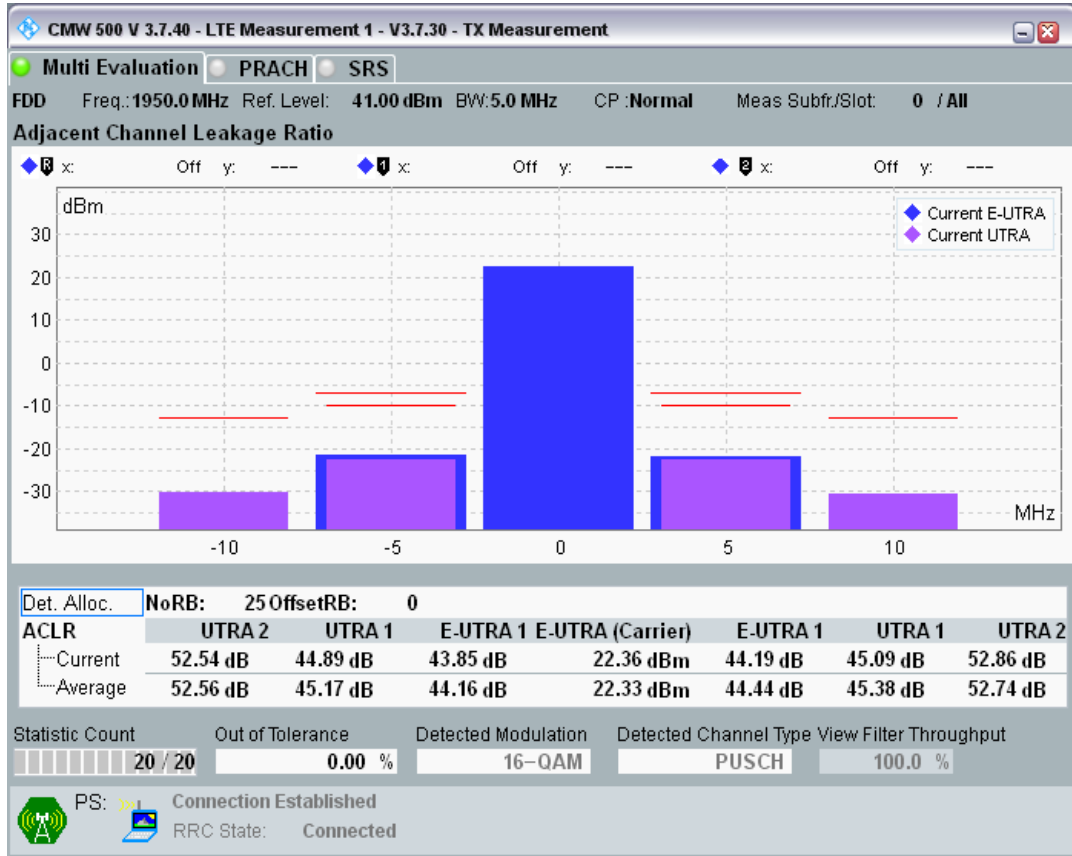

Band1 QPSK BW=5MHz Channel=18300 RB Size=25 Position=#0

Band1 QAM16 BW=5MHz Channel=18300 RB Size=8 Position=#0

Band1 QAM16 BW=5MHz Channel=18300 RB Size=8 Position=#Max

Band1 QAM16 BW=5MHz Channel=18300 RB Size=25 Position=#0