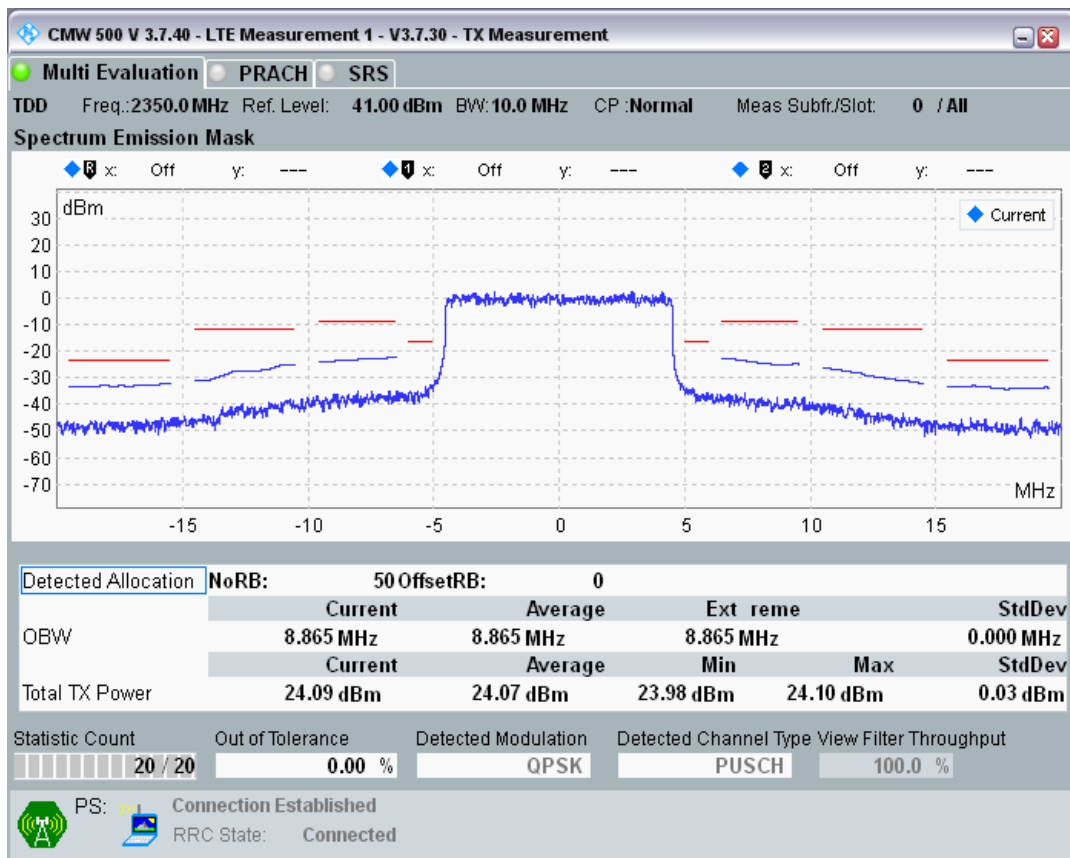

Band40 QPSK BW=10MHz Channel=39150 RB Size=50 Position=#0