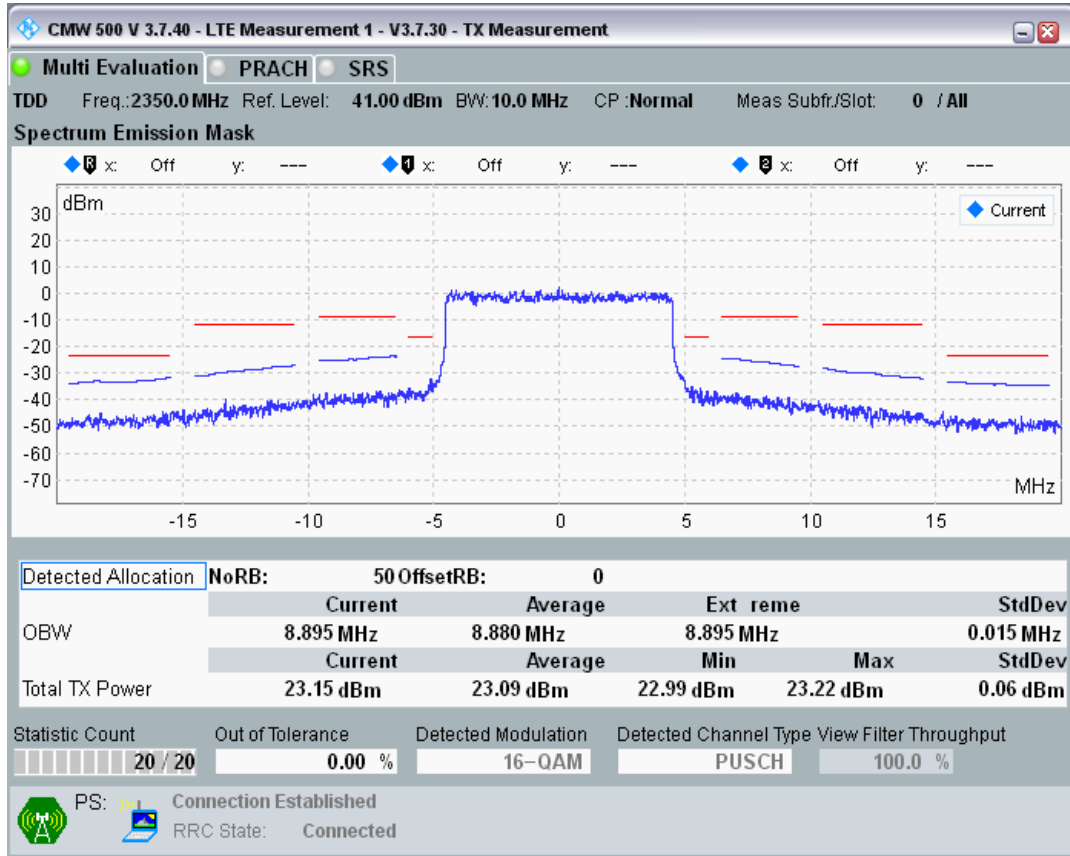

Band40 QAM16 BW=10MHz Channel=39150 RB Size=50 Position=#0