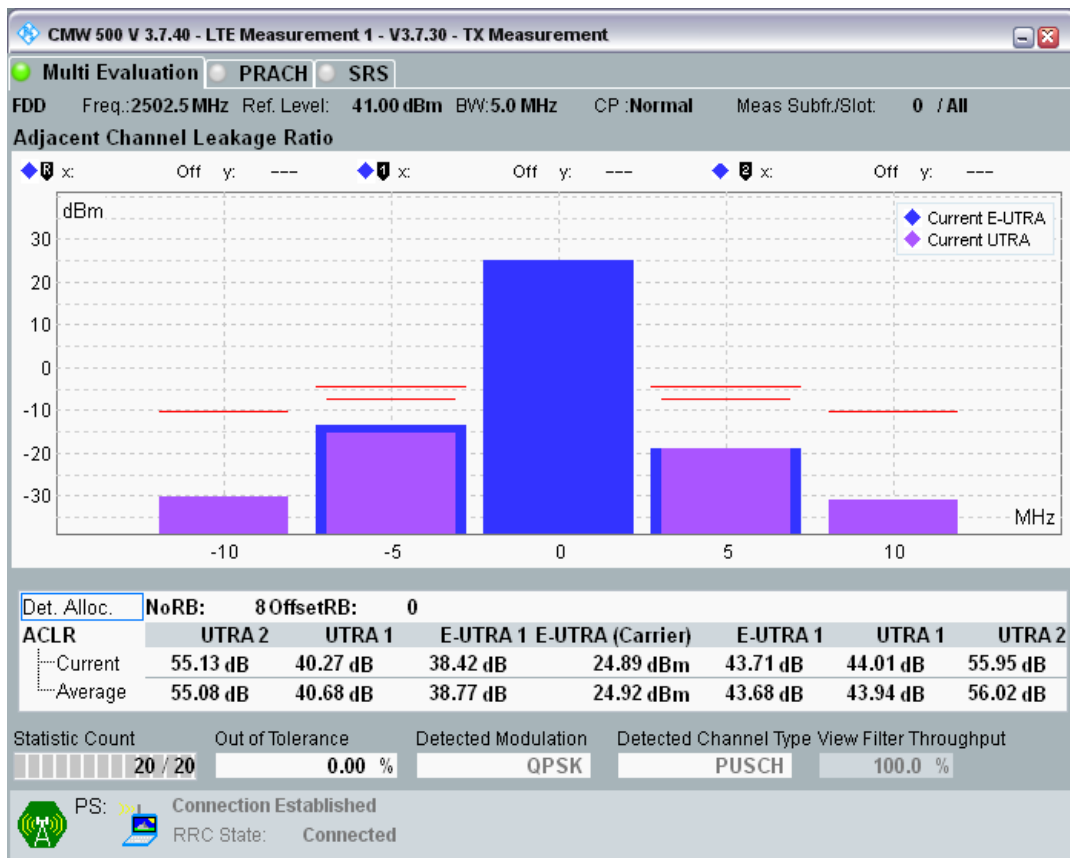

Band7 QPSK BW=5MHz Channel=20775 RB Size=8 Position=#0