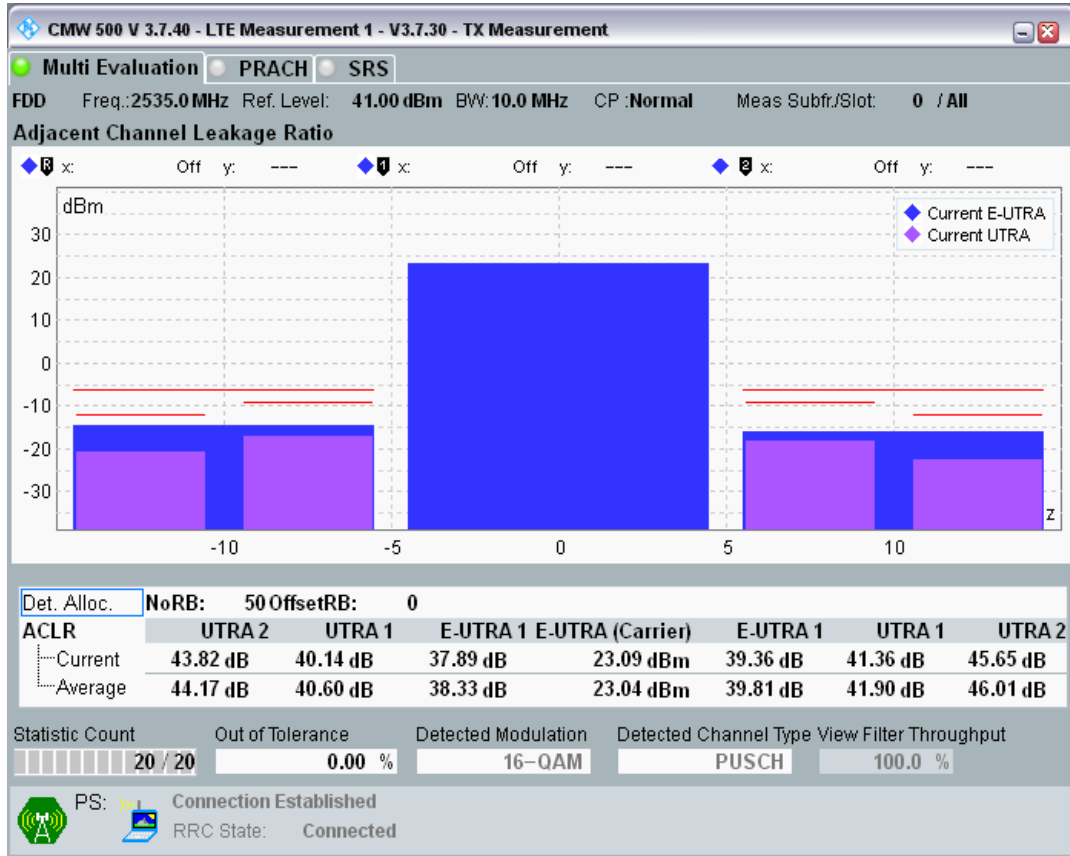

Band7 QPSK BW=10MHz Channel=21100 RB Size=50 Position=#0

Band7 QAM16 BW=10MHz Channel=21100 RB Size=12 Position=#0

Band7 QAM16 BW=10MHz Channel=21100 RB Size=12 Position=#Max

Band7 QAM16 BW=10MHz Channel=21100 RB Size=50 Position=#0