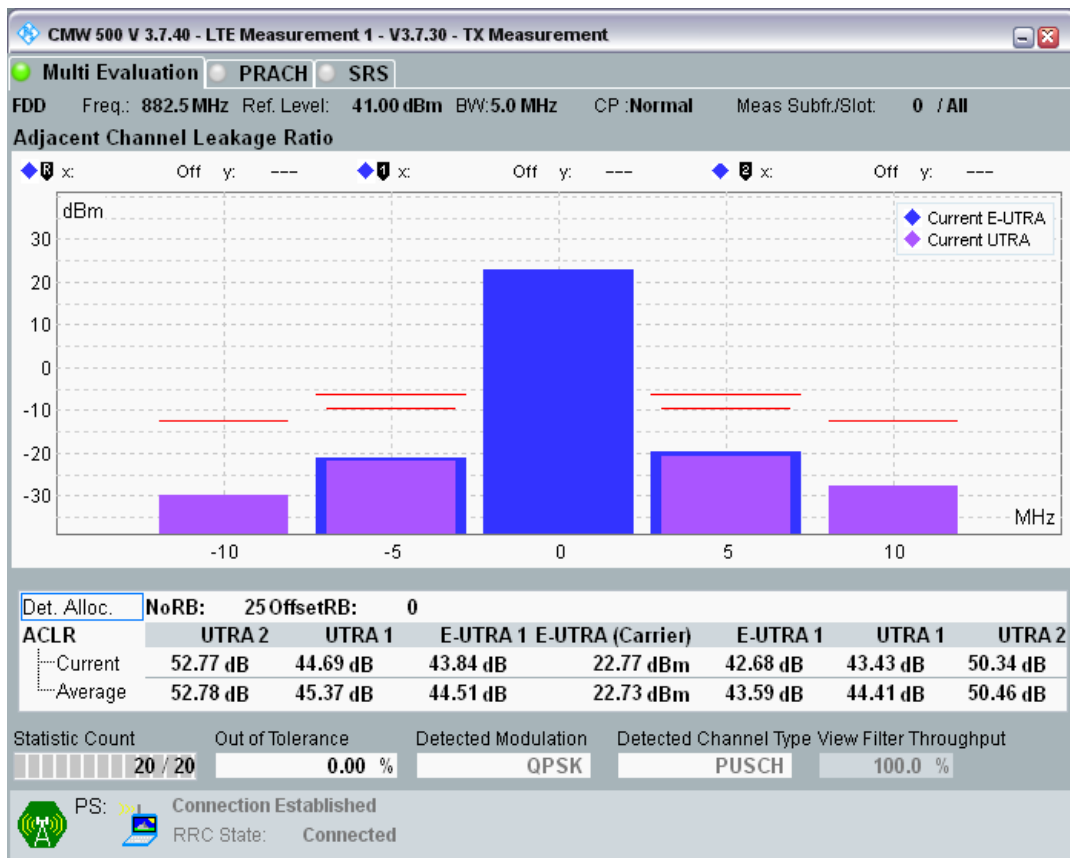

Band8 QPSK BW=5MHz Channel=21475 RB Size=25 Position=#0

Band8 QAM16 BW=5MHz Channel=21475 RB Size=8 Position=#0

Band8 QAM16 BW=5MHz Channel=21475 RB Size=8 Position=#Max

Band8 QAM16 BW=5MHz Channel=21475 RB Size=25 Position=#0