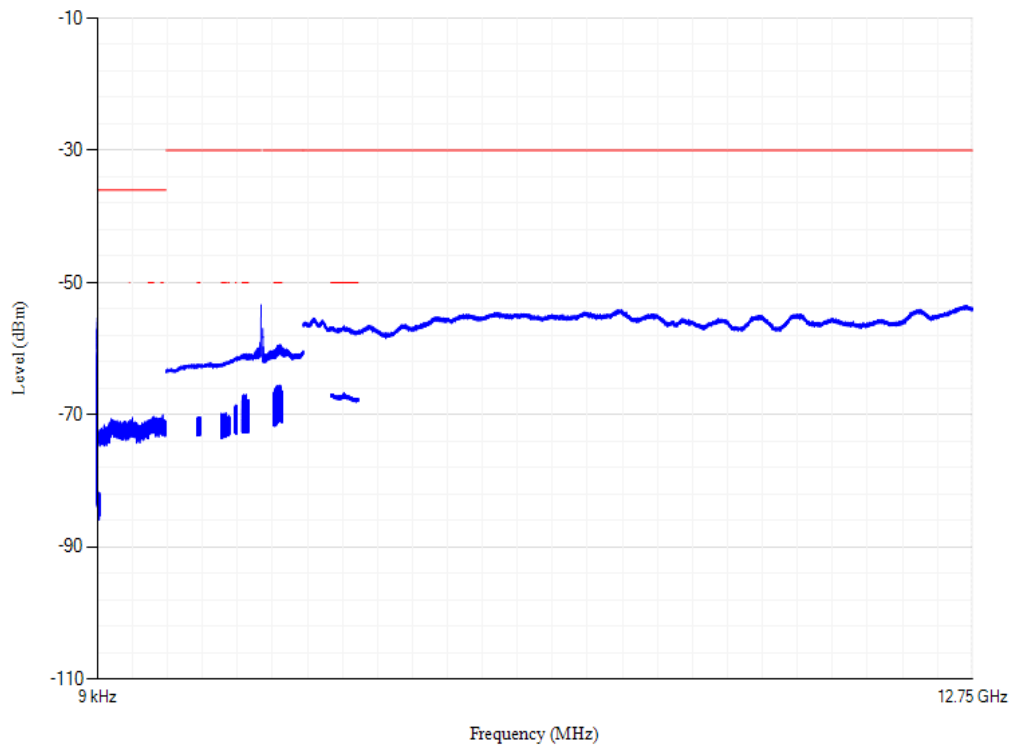

Conducted spurious emissions

Band7 QPSK BW=5MHz Channel=20775 RB Size=1 Position=#0

Conducted spurious emissions

Band7 QPSK BW=5MHz Channel=21100 RB Size=1 Position=#0

Conducted spurious emissions

Band7 QPSK BW=5MHz Channel=21425 RB Size=1 Position=#0