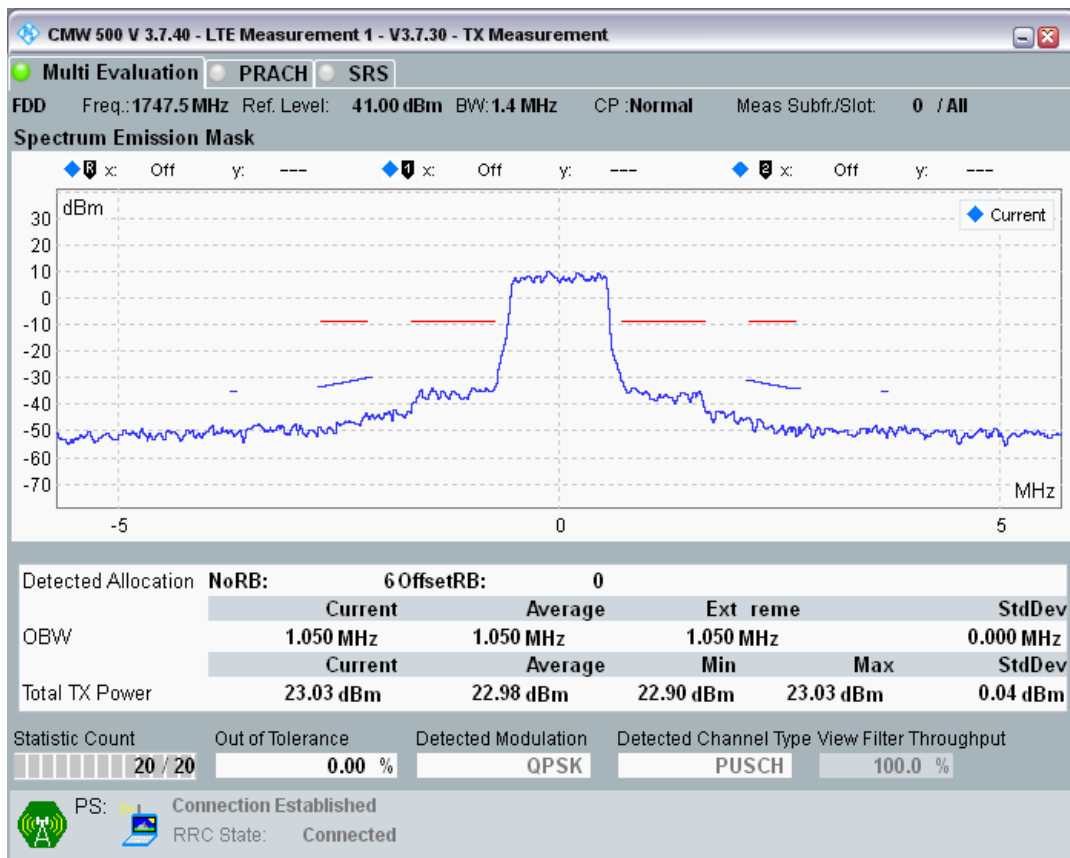

Band3 QPSK BW=1.4MHz Channel=19575 RB Size=6 Position=#0