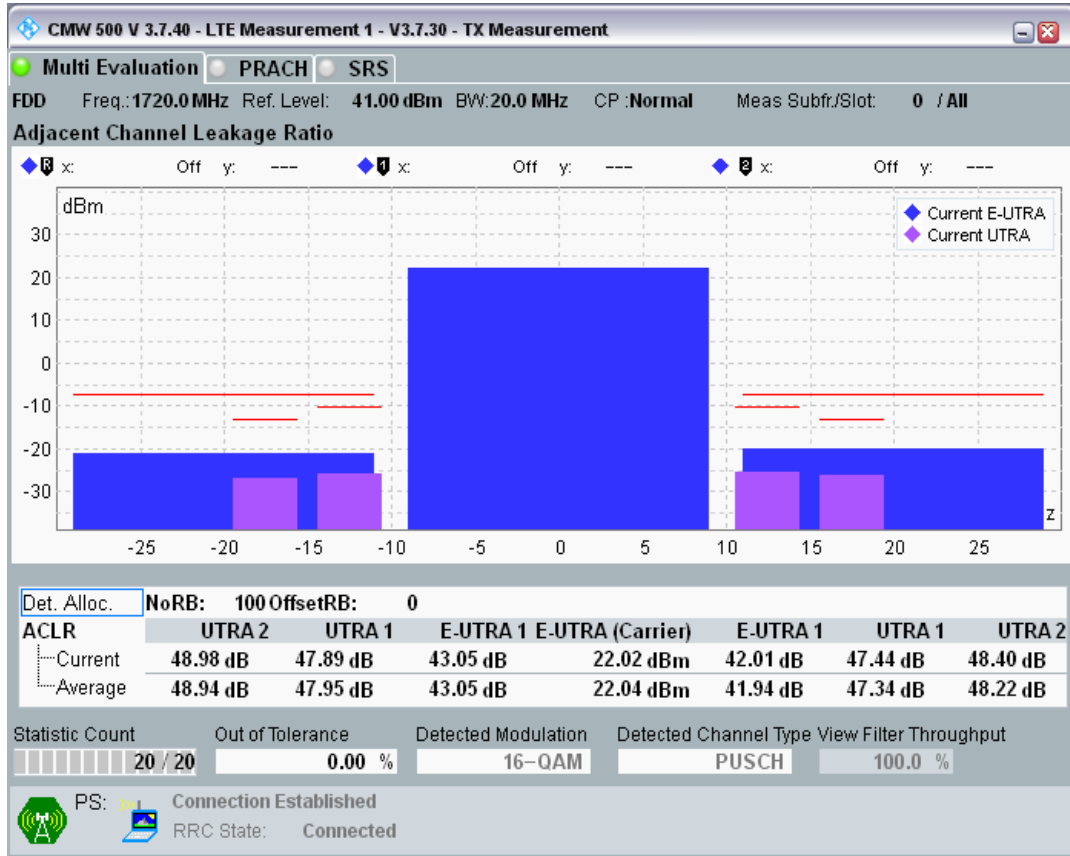

Band3 QPSK BW=20MHz Channel=19300 RB Size=100 Position=#0

Band3 QAM16 BW=20MHz Channel=19300 RB Size=18 Position=#0

Band3 QAM16 BW=20MHz Channel=19300 RB Size=18 Position=#Max

Band3 QAM16 BW=20MHz Channel=19300 RB Size=100 Position=#0