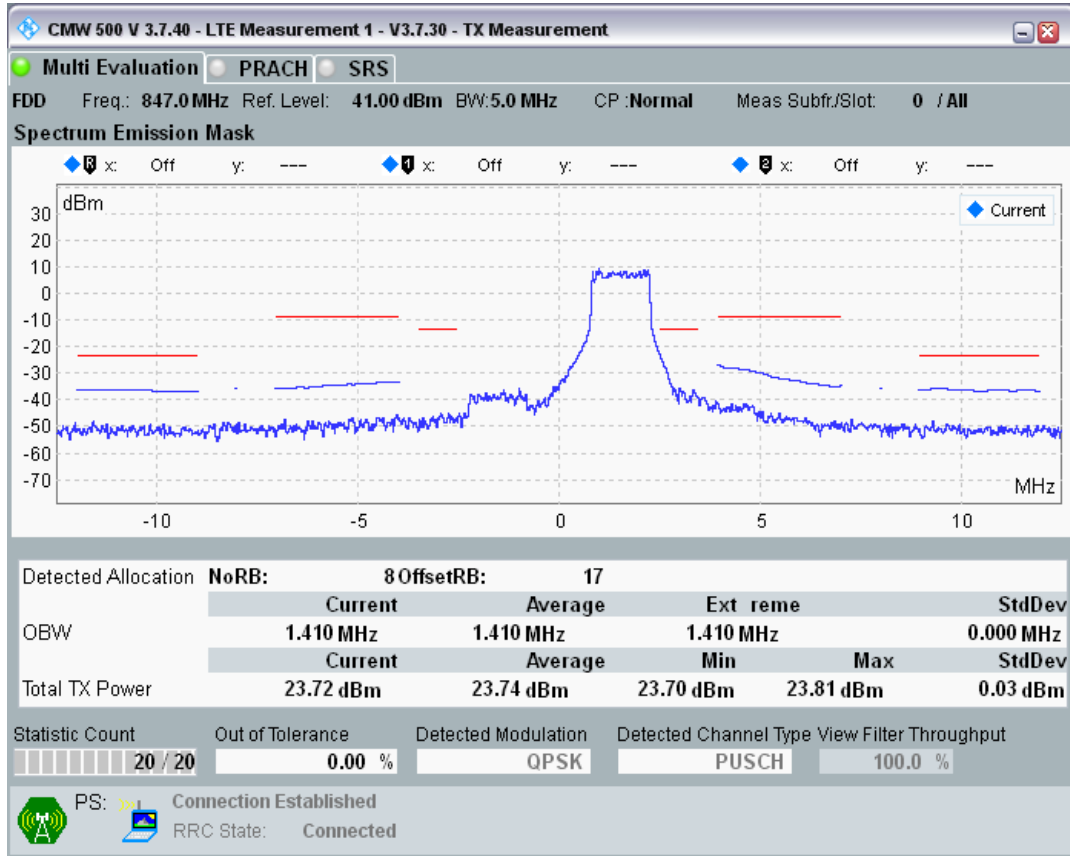

Band20 QPSK BW=5MHz Channel=24300 RB Size=8 Position=#Max