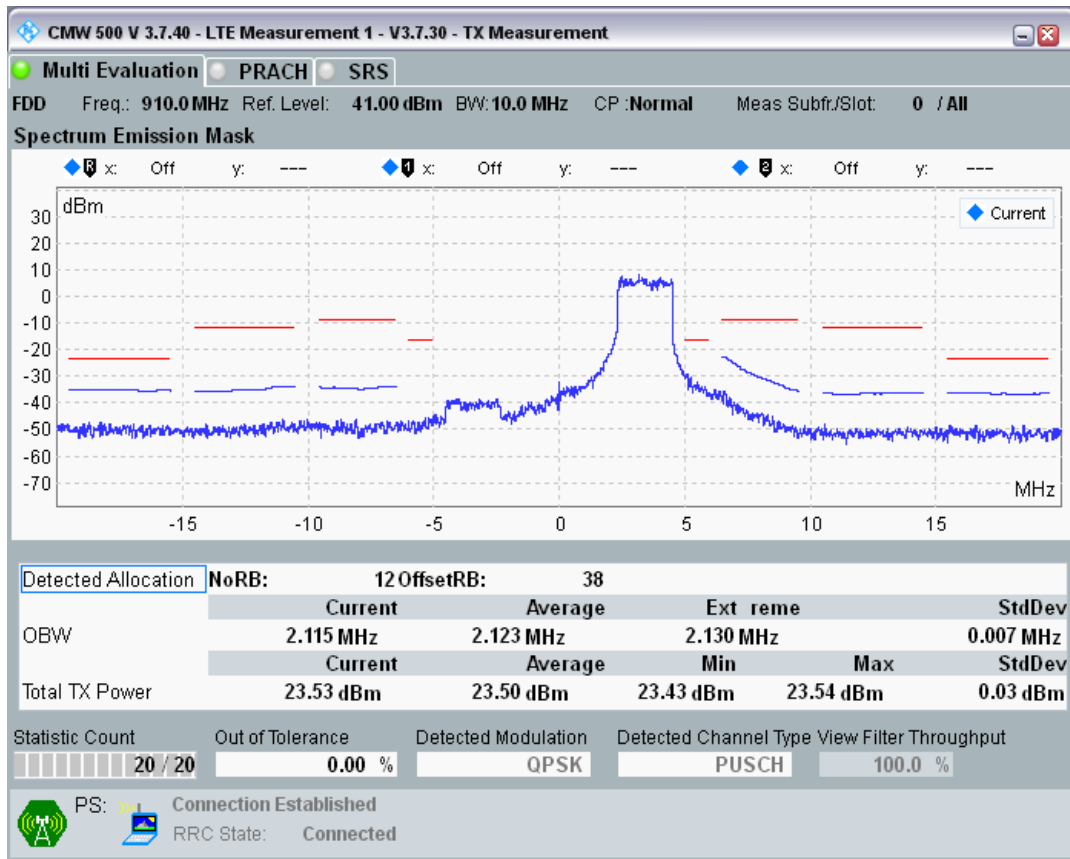

Band8 QPSK BW=10MHz Channel=21750 RB Size=12 Position=#Max