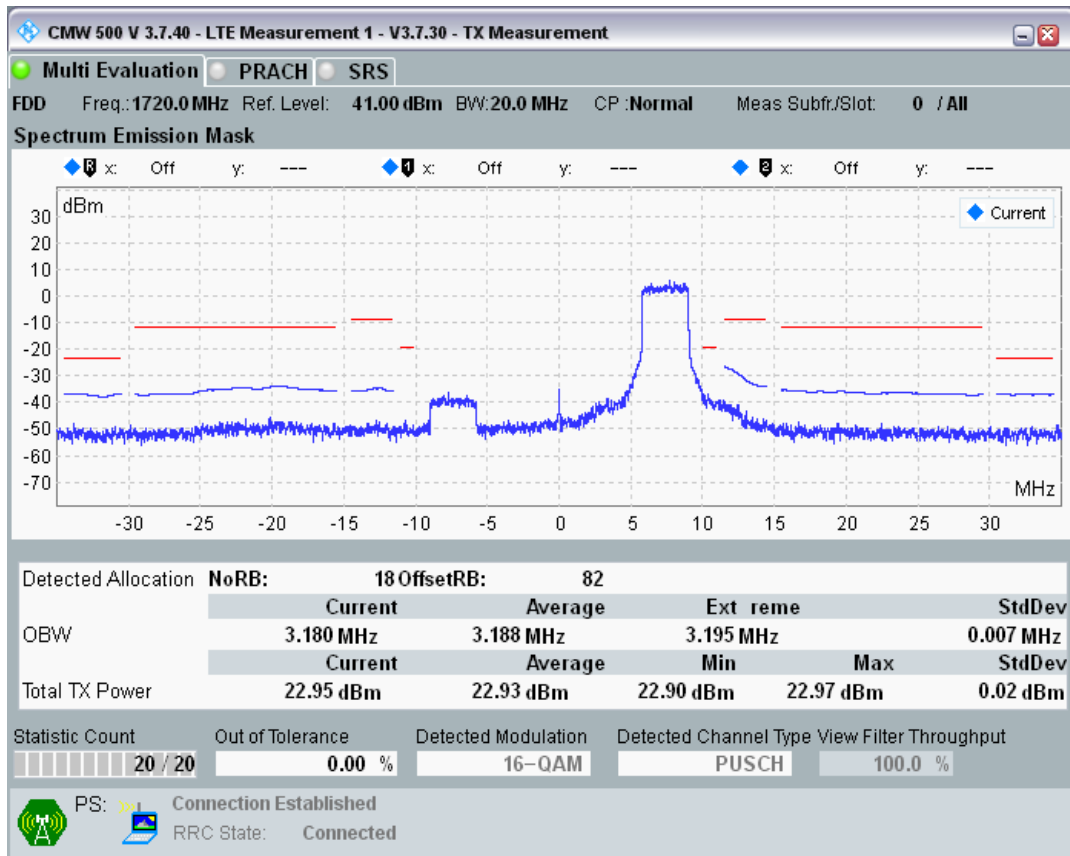

Band3 QAM16 BW=20MHz Channel=19300 RB Size=18 Position=#Max