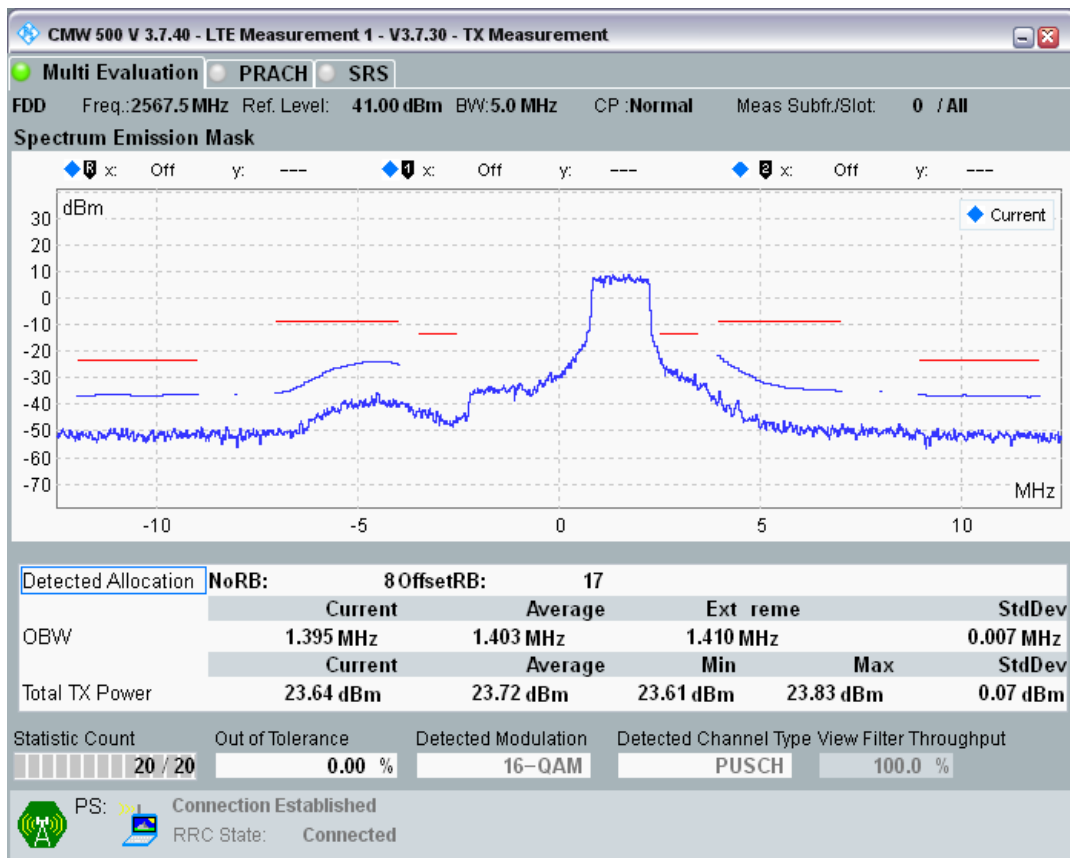

Band7 QAM16 BW=5MHz Channel=21425 RB Size=8 Position=#Max