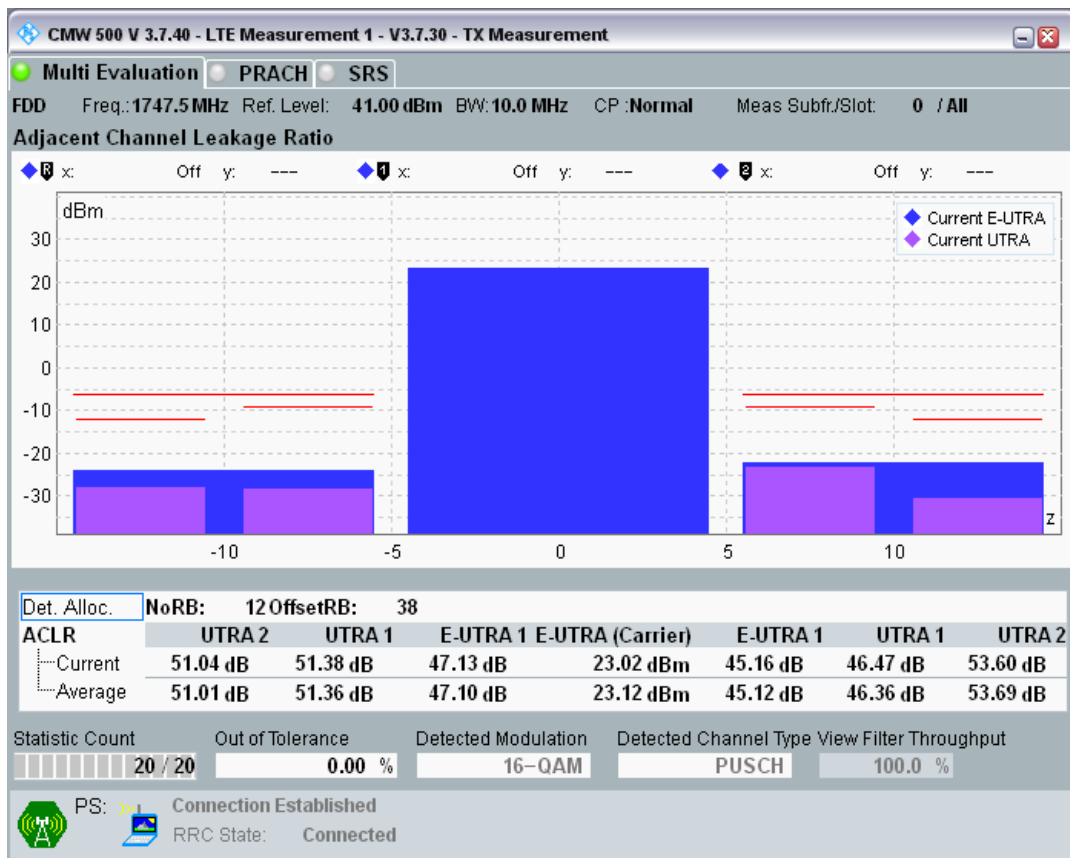

Band3 QPSK BW=10MHz Channel=19575 RB Size=50 Position=#0

Band3 QAM16 BW=10MHz Channel=19575 RB Size=12 Position=#0

Band3 QAM16 BW=10MHz Channel=19575 RB Size=12 Position=#Max

Band3 QAM16 BW=10MHz Channel=19575 RB Size=50 Position=#0