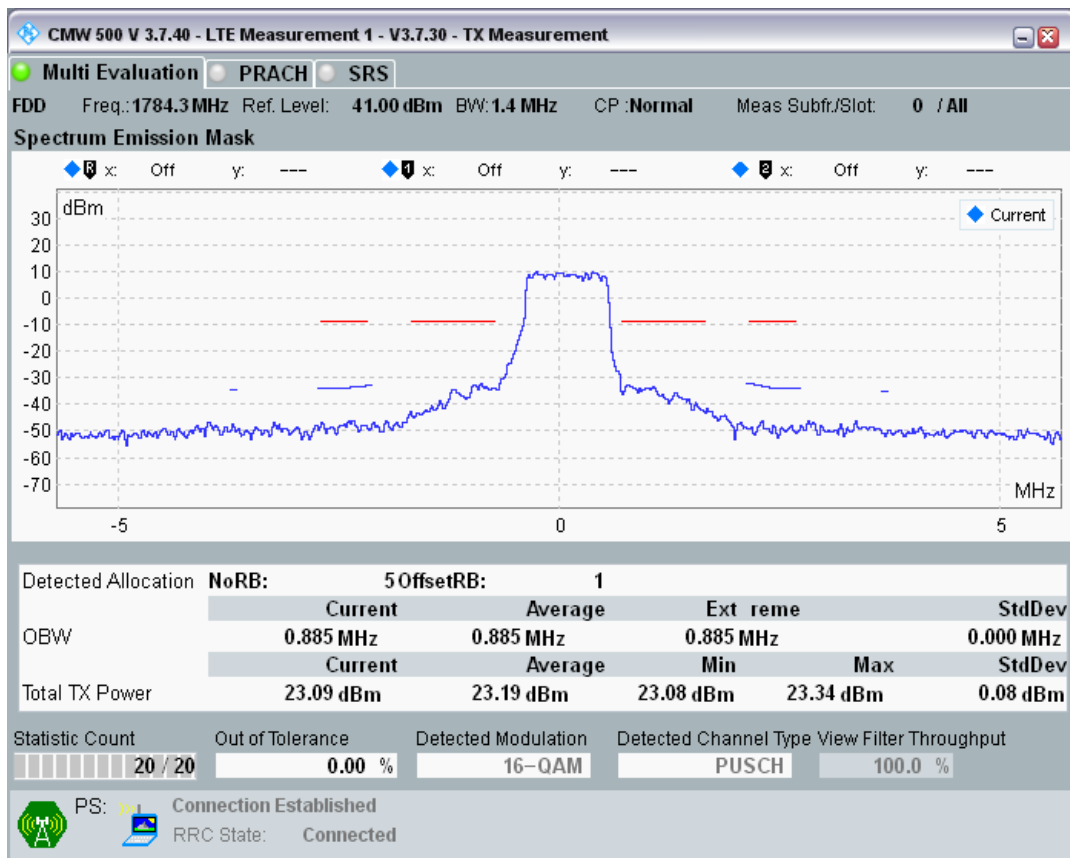

Band3 QAM16 BW=1.4MHz Channel=19943 RB Size=5 Position=#Max