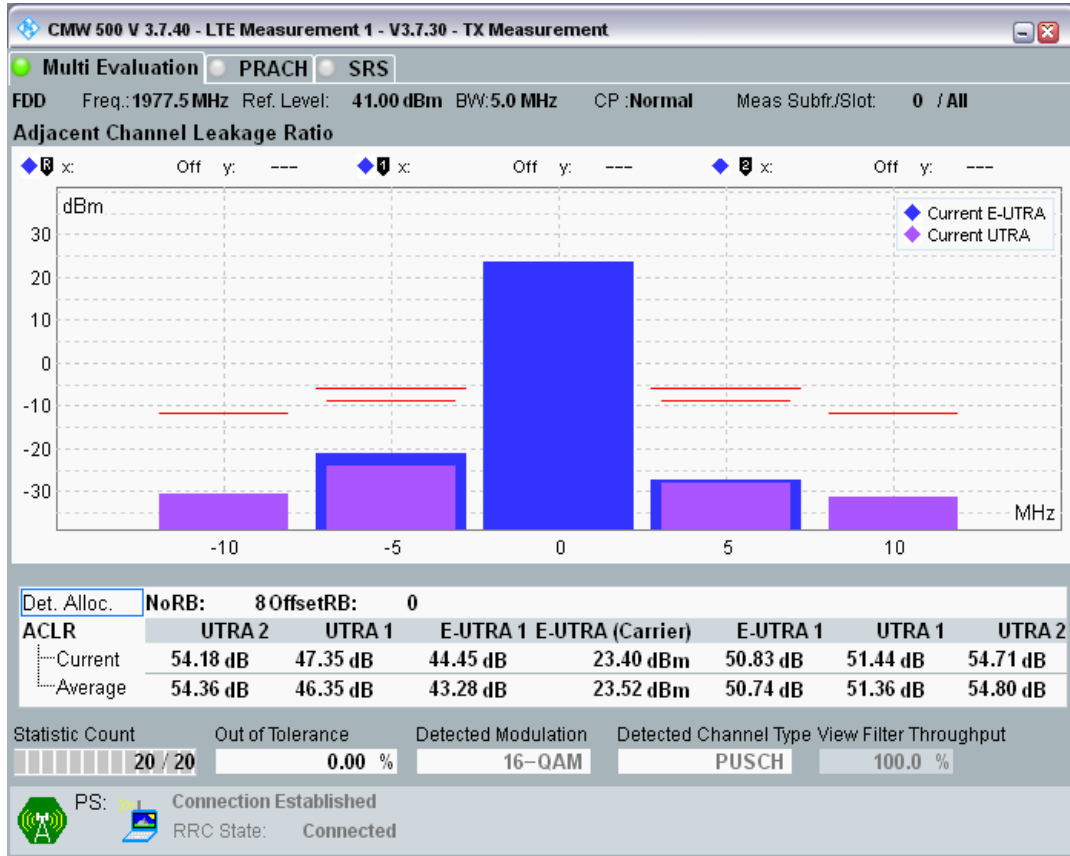

Band1 QPSK BW=5MHz Channel=18575 RB Size=8 Position=#0

Band1 QPSK BW=5MHz Channel=18575 RB Size=8 Position=#Max

Band1 QPSK BW=5MHz Channel=18575 RB Size=25 Position=#0

Band1 QAM16 BW=5MHz Channel=18575 RB Size=8 Position=#0