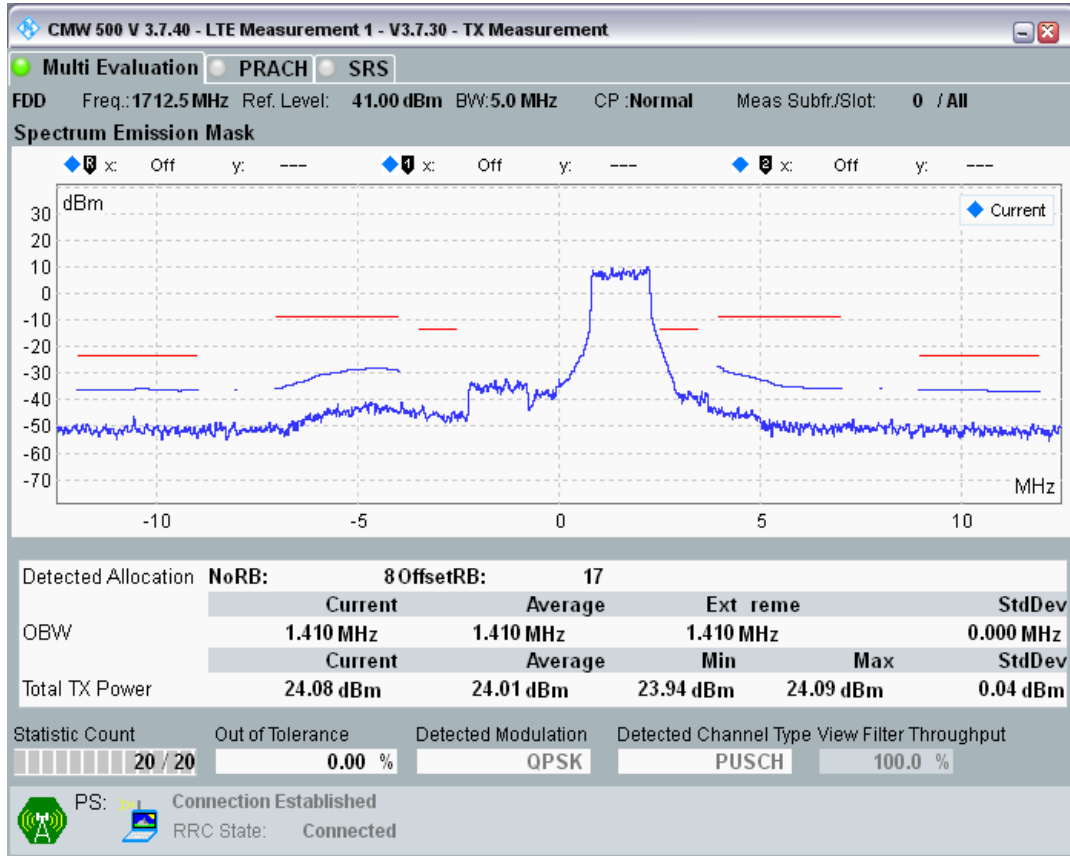

Band3 QAM16 BW=1.4MHz Channel=19943 RB Size=5 Position=#Max

Band3 QAM16 BW=1.4MHz Channel=19943 RB Size=6 Position=#0

Band3 QPSK BW=5MHz Channel=19225 RB Size=8 Position=#0

Band3 QPSK BW=5MHz Channel=19225 RB Size=8 Position=#Max