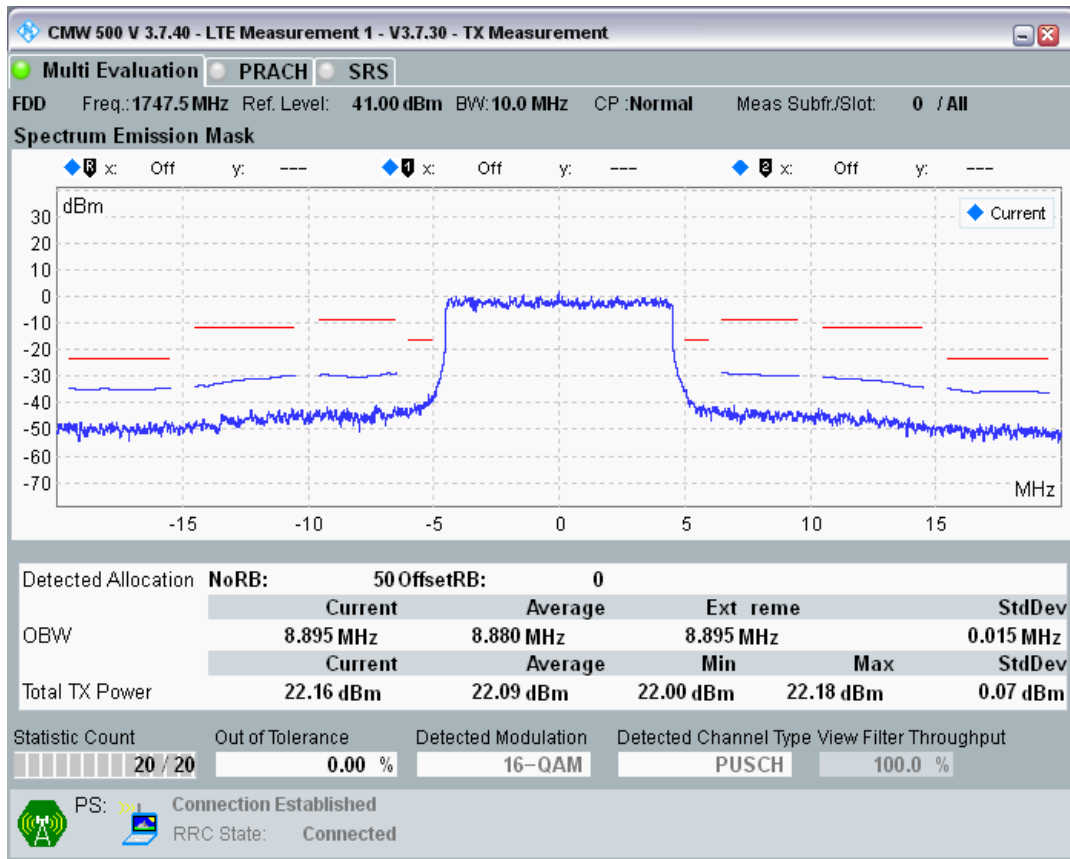

Band3 QPSK BW=10MHz Channel=19575 RB Size=50 Position=#0

Band3 QAM16 BW=10MHz Channel=19575 RB Size=12 Position=#0

Band3 QAM16 BW=10MHz Channel=19575 RB Size=12 Position=#Max

Band3 QAM16 BW=10MHz Channel=19575 RB Size=50 Position=#0