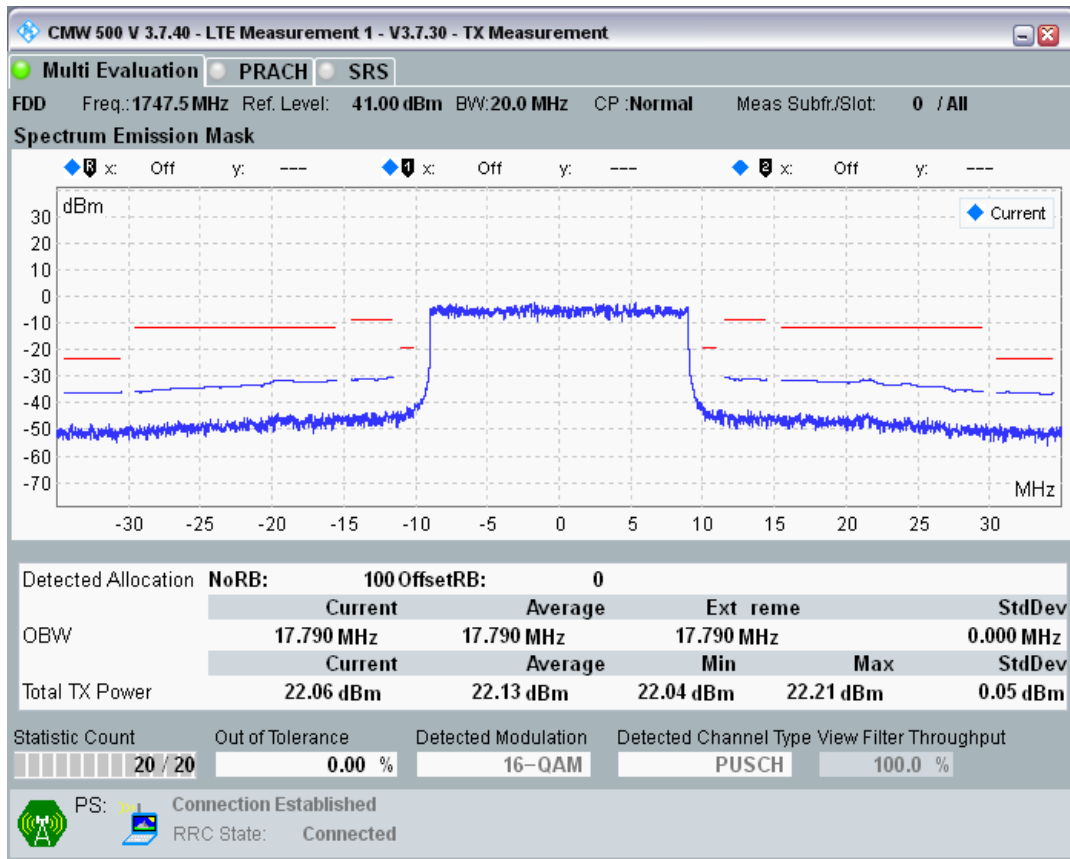

Band3 QAM16 BW=20MHz Channel=19575 RB Size=100 Position=#0