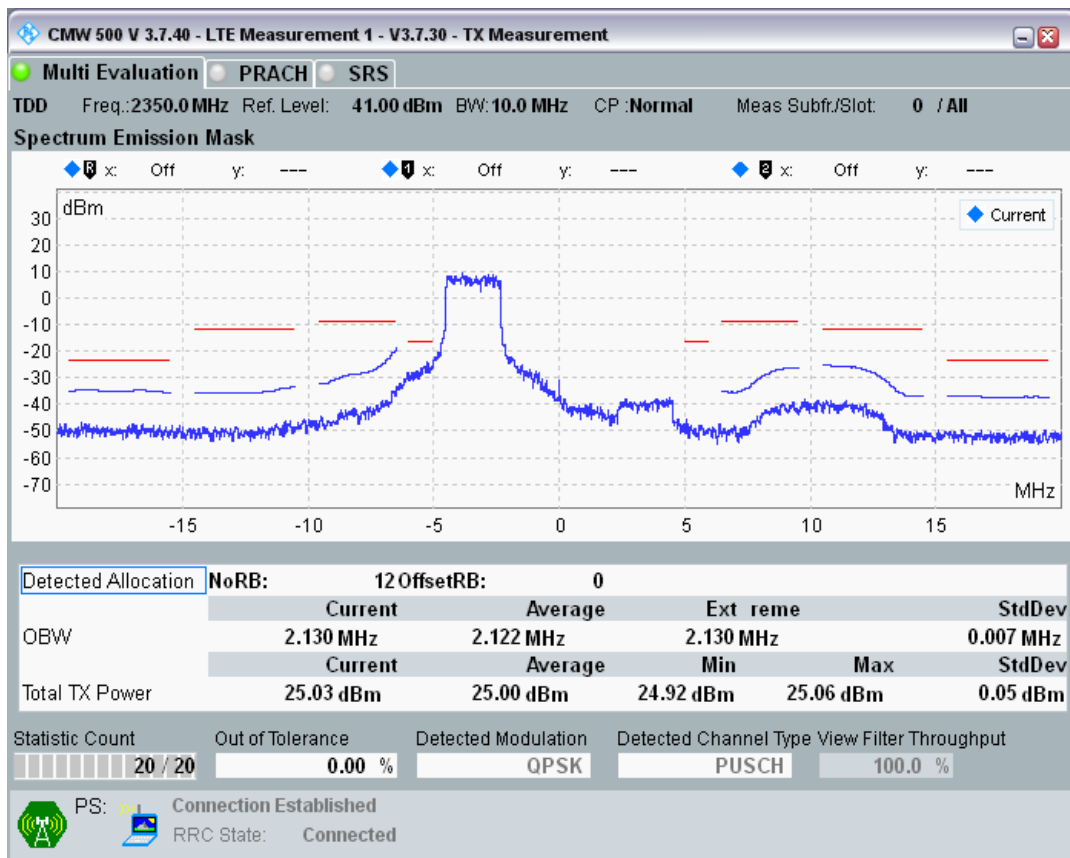

Band40 QPSK BW=10MHz Channel=39150 RB Size=12 Position=#0