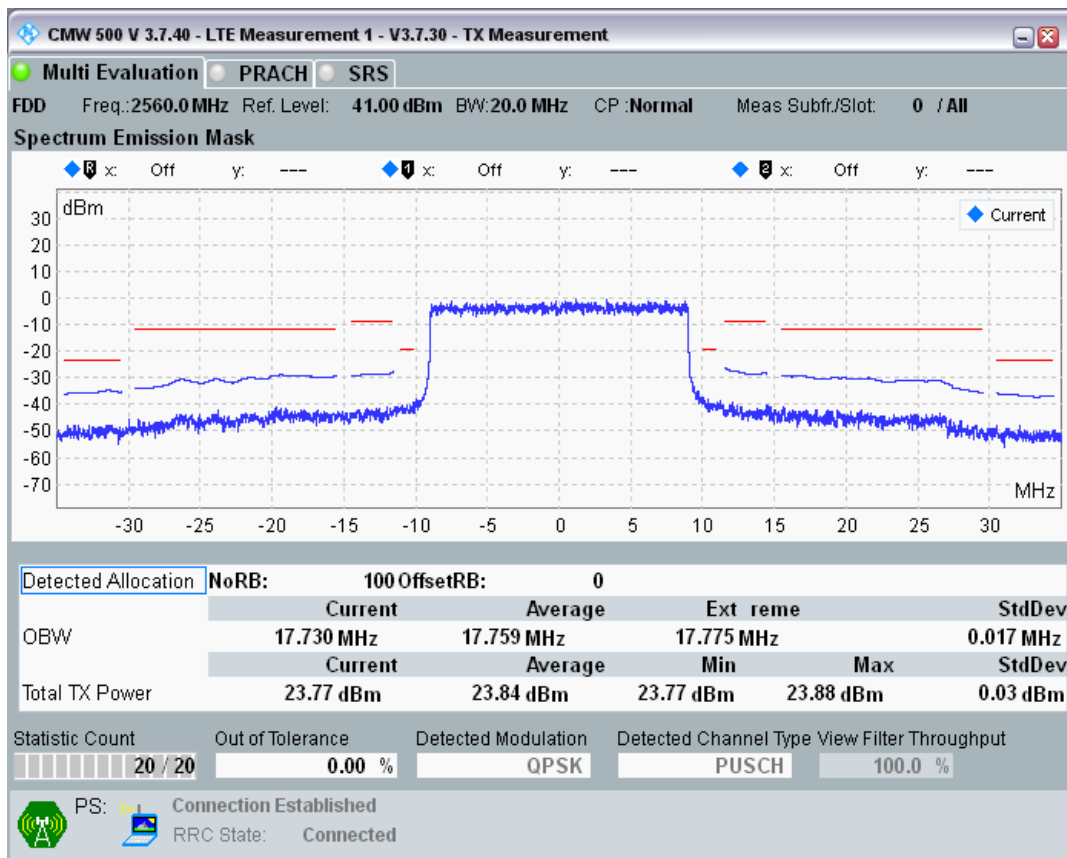

Band7 QPSK BW=20MHz Channel=21350 RB Size=100 Position=#0