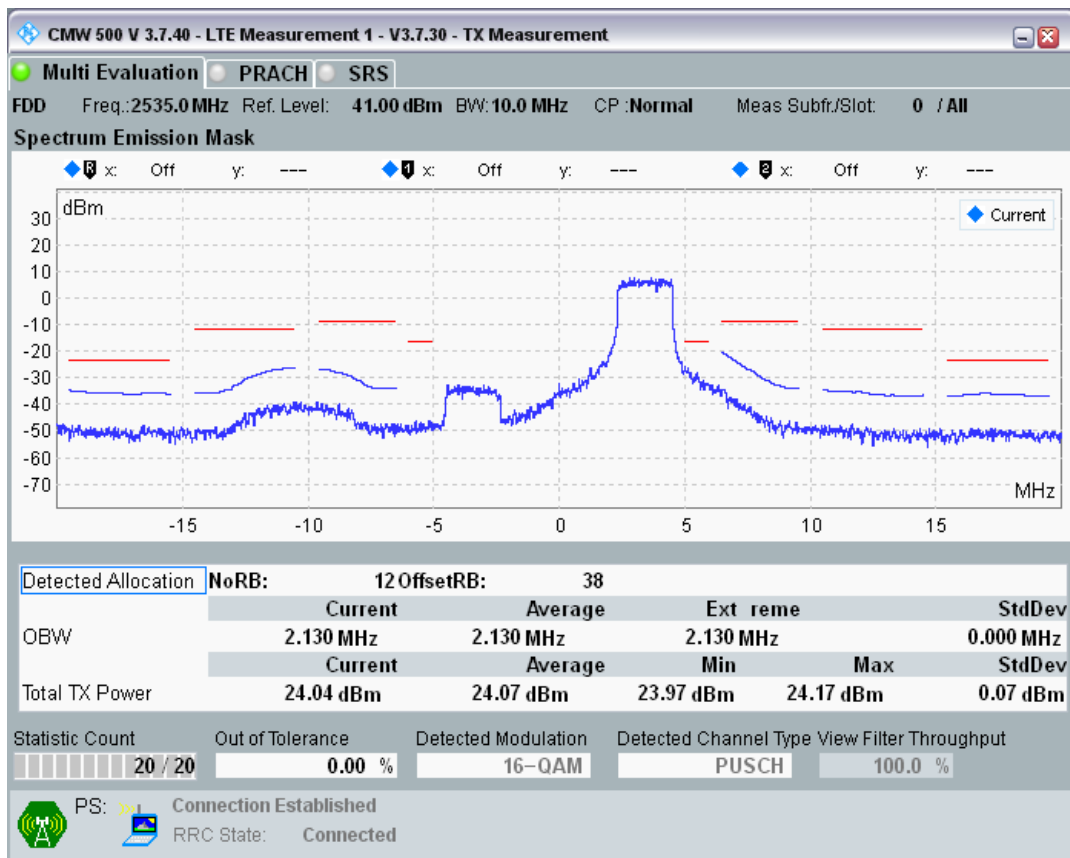

Band7 QAM16 BW=10MHz Channel=21100 RB Size=12 Position=#Max