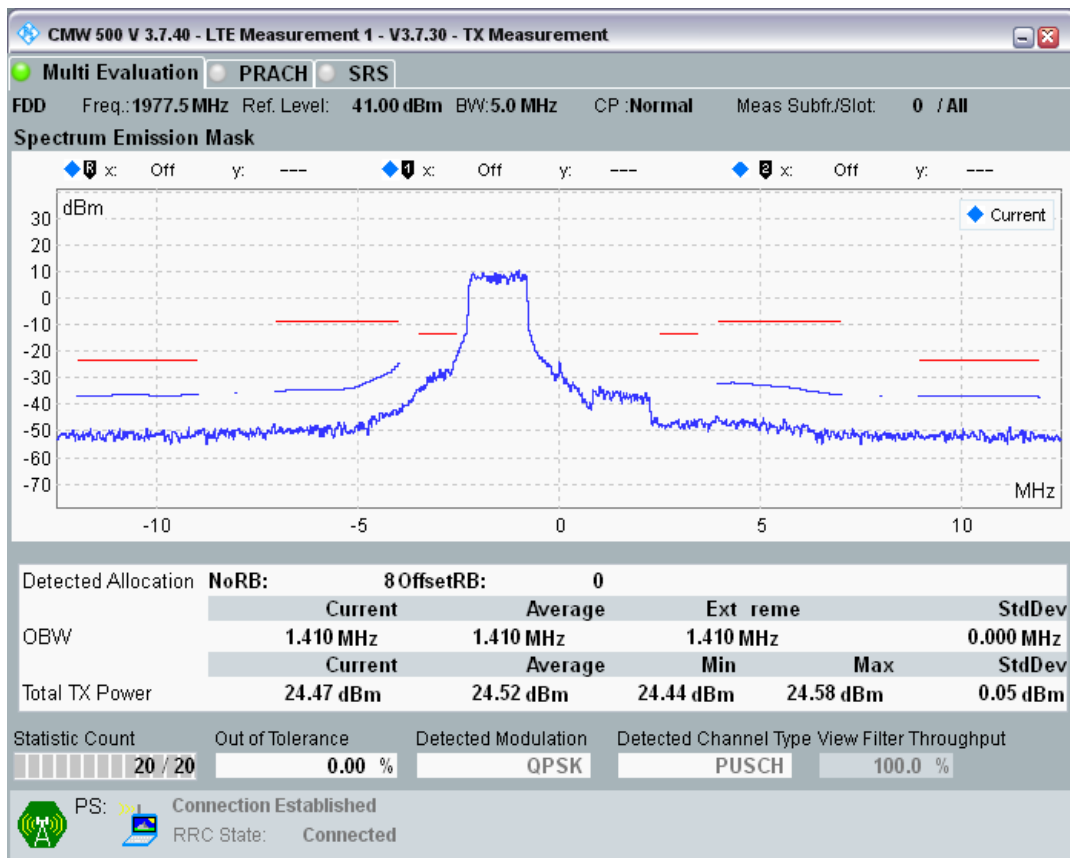

Band1 QPSK BW=5MHz Channel=18575 RB Size=8 Position=#0