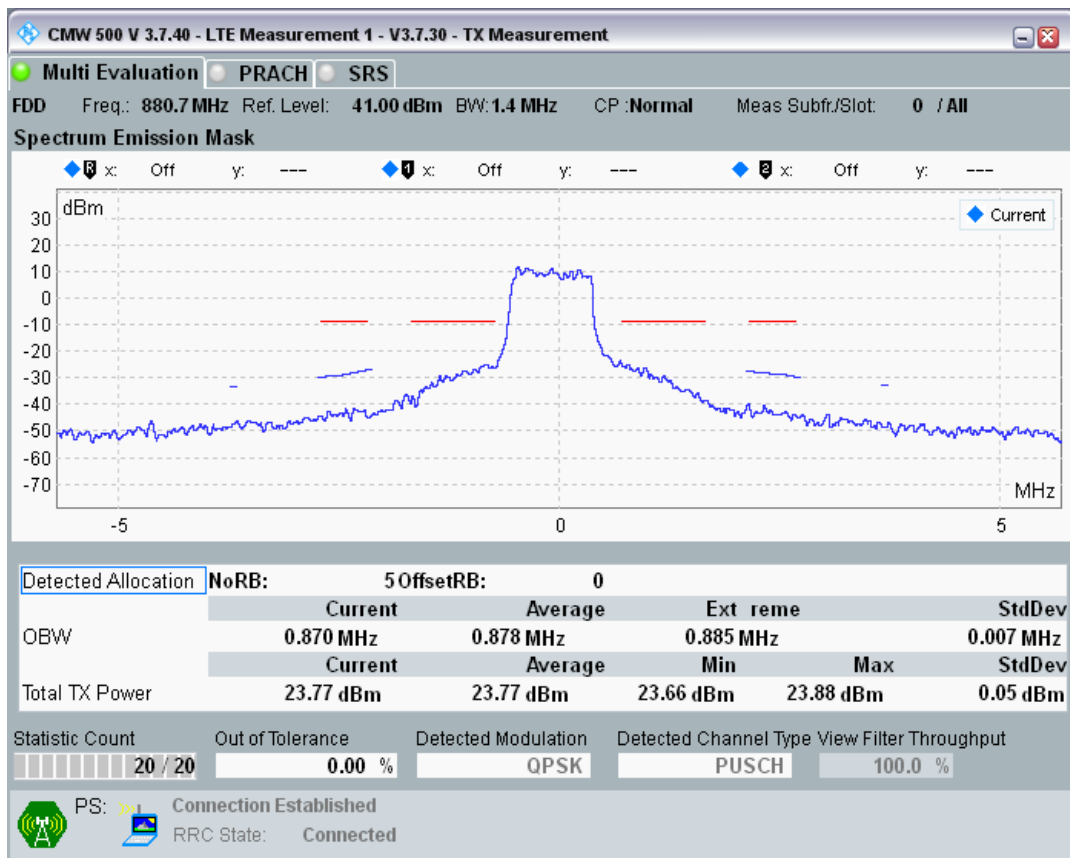

Band8 QPSK BW=1.4MHz Channel=21457 RB Size=5 Position=#0