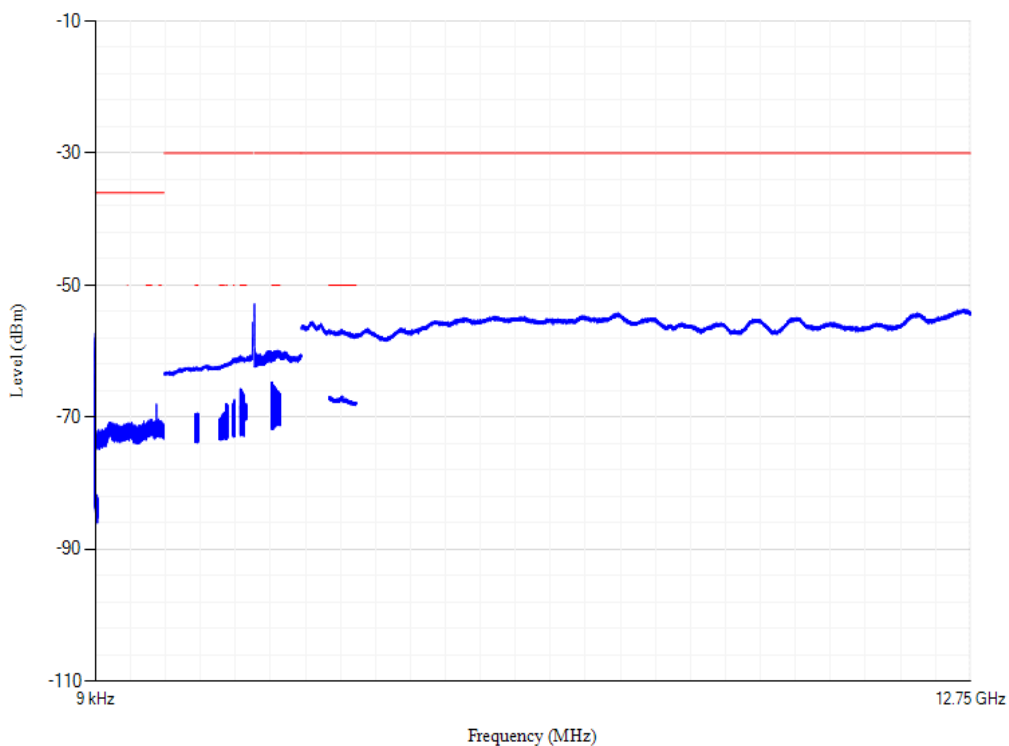

Conducted spurious emissions

Band40 QPSK BW=5MHz Channel=39150 RB Size=1 Position=#0