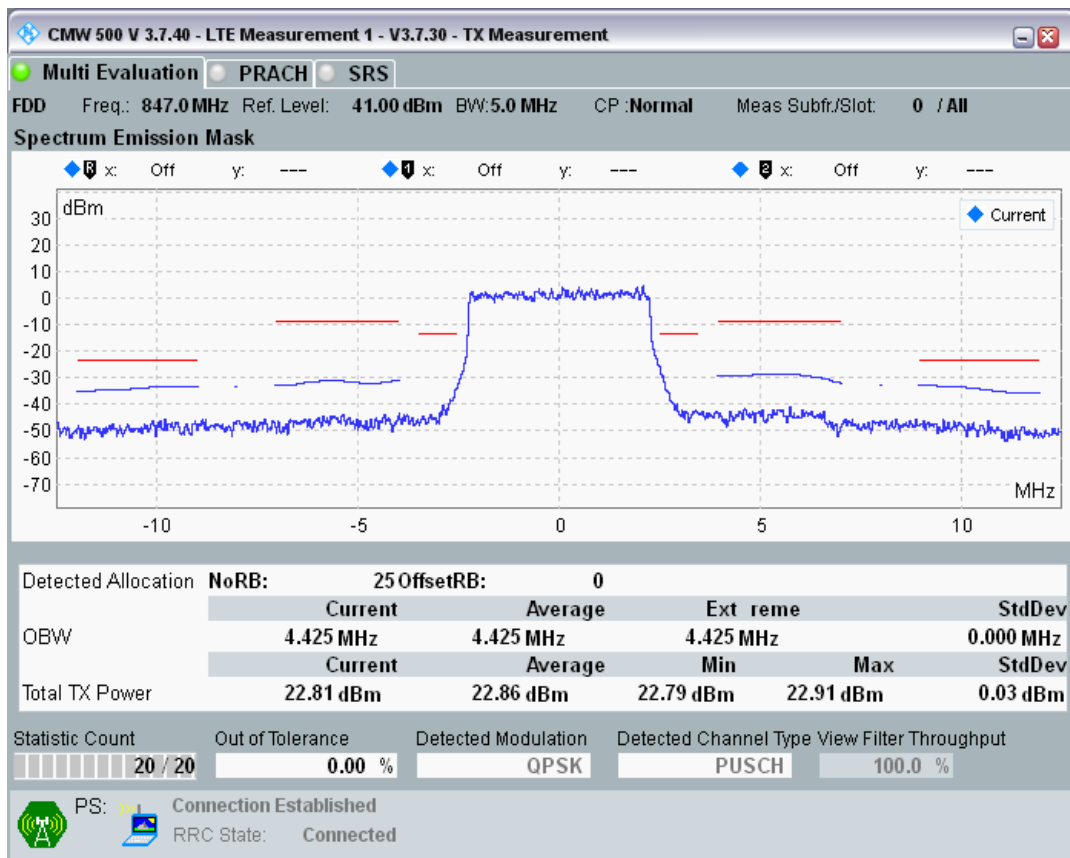

Band20 QPSK BW=5MHz Channel=24300 RB Size=25 Position=#0