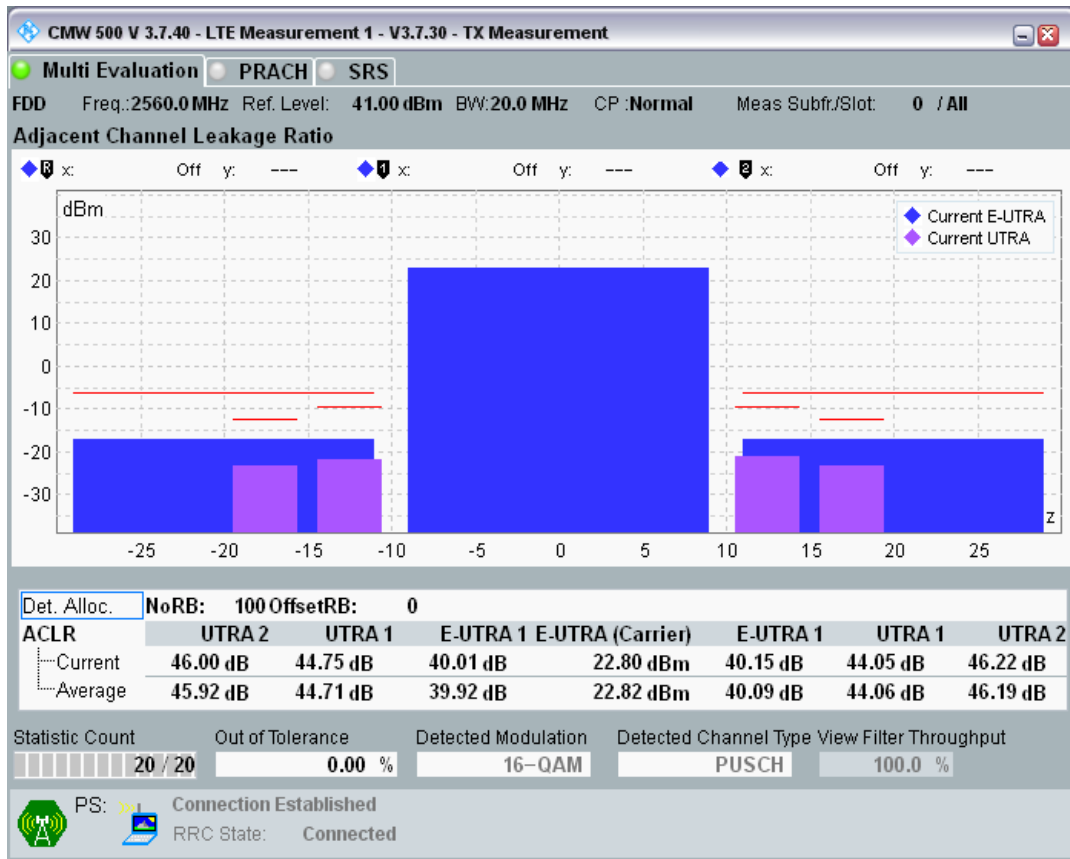

Band7 QPSK BW=20MHz Channel=21350 RB Size=100 Position=#0

Band7 QAM16 BW=20MHz Channel=21350 RB Size=18 Position=#0

Band7 QAM16 BW=20MHz Channel=21350 RB Size=18 Position=#Max

Band7 QAM16 BW=20MHz Channel=21350 RB Size=100 Position=#0