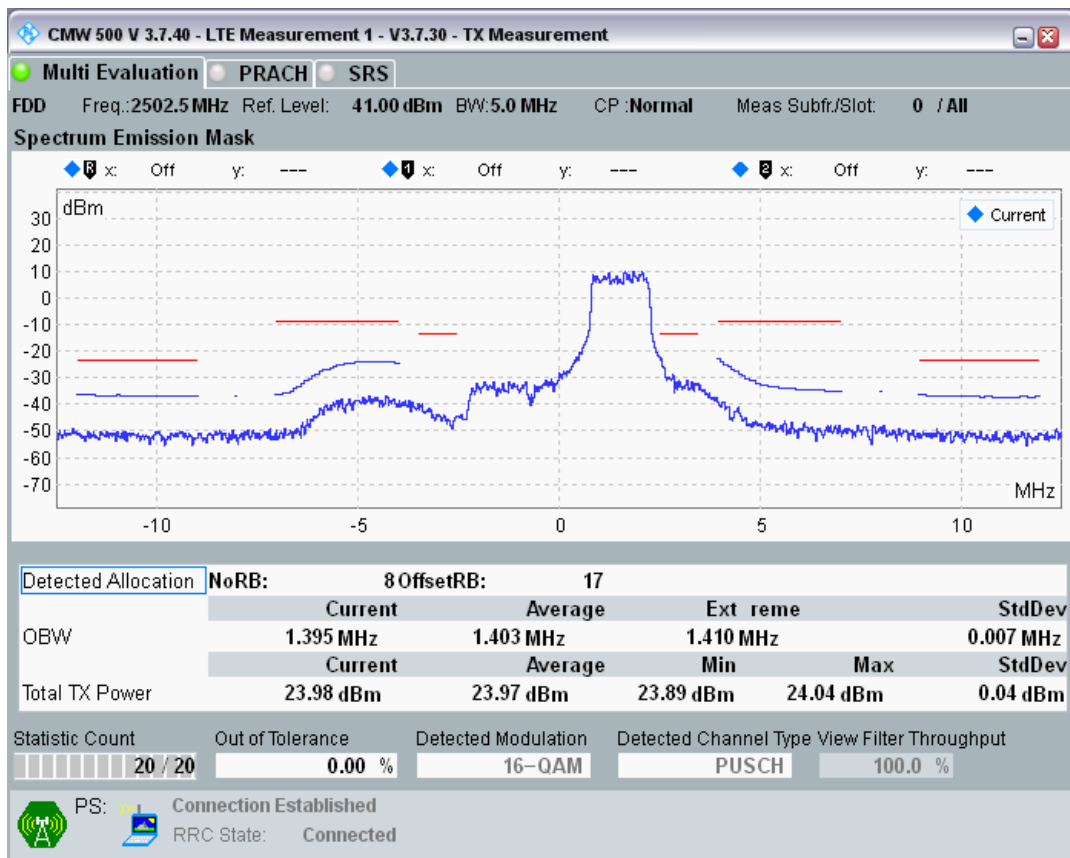

Band7 QAM16 BW=5MHz Channel=20775 RB Size=8 Position=#Max