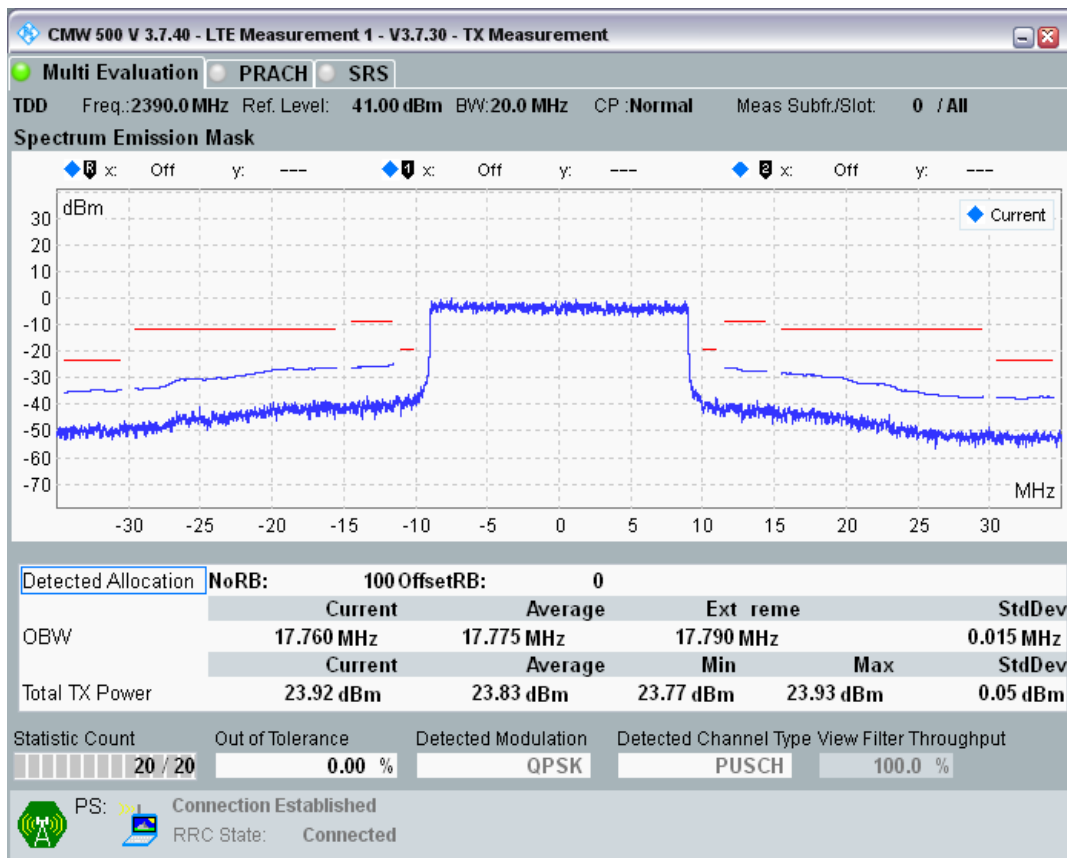

Band40 QPSK BW=20MHz Channel=39550 RB Size=100 Position=#0