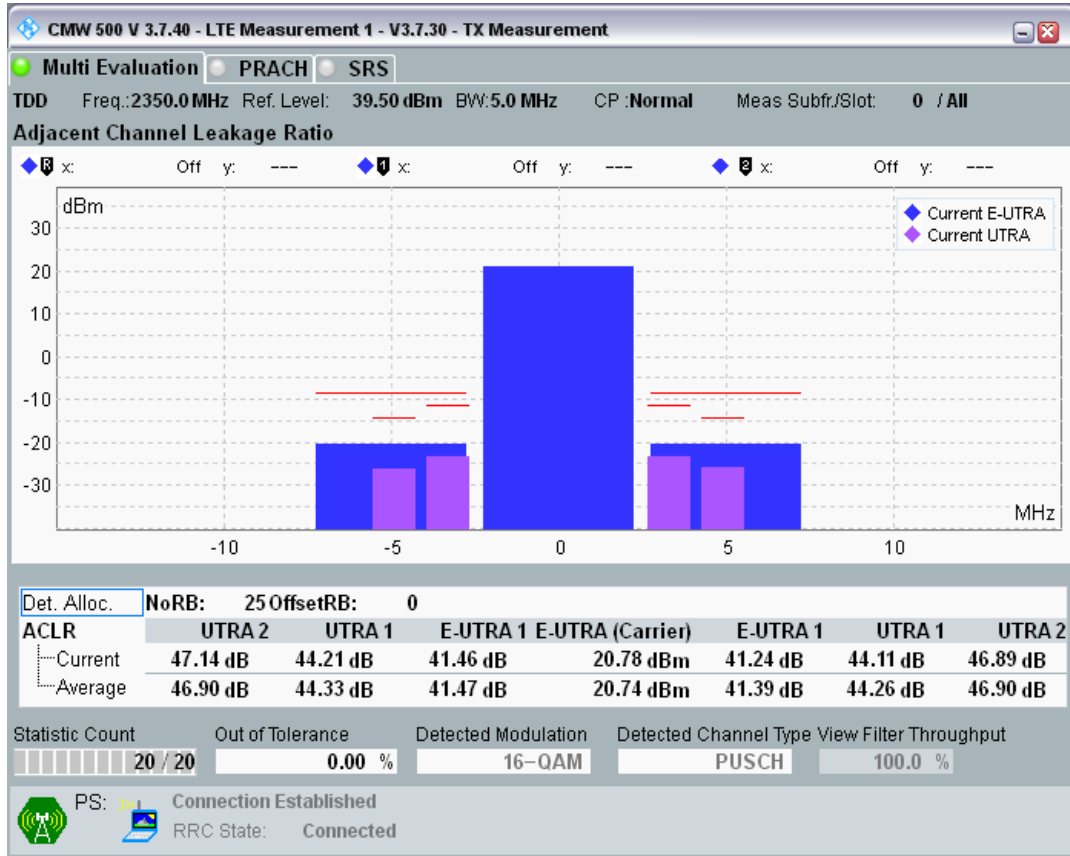

Band40 QPSK BW=5MHz Channel=39150 RB Size=25 Position=#0

Band40 QAM16 BW=5MHz Channel=39150 RB Size=8 Position=#0

Band40 QAM16 BW=5MHz Channel=39150 RB Size=8 Position=#Max

Band40 QAM16 BW=5MHz Channel=39150 RB Size=25 Position=#0