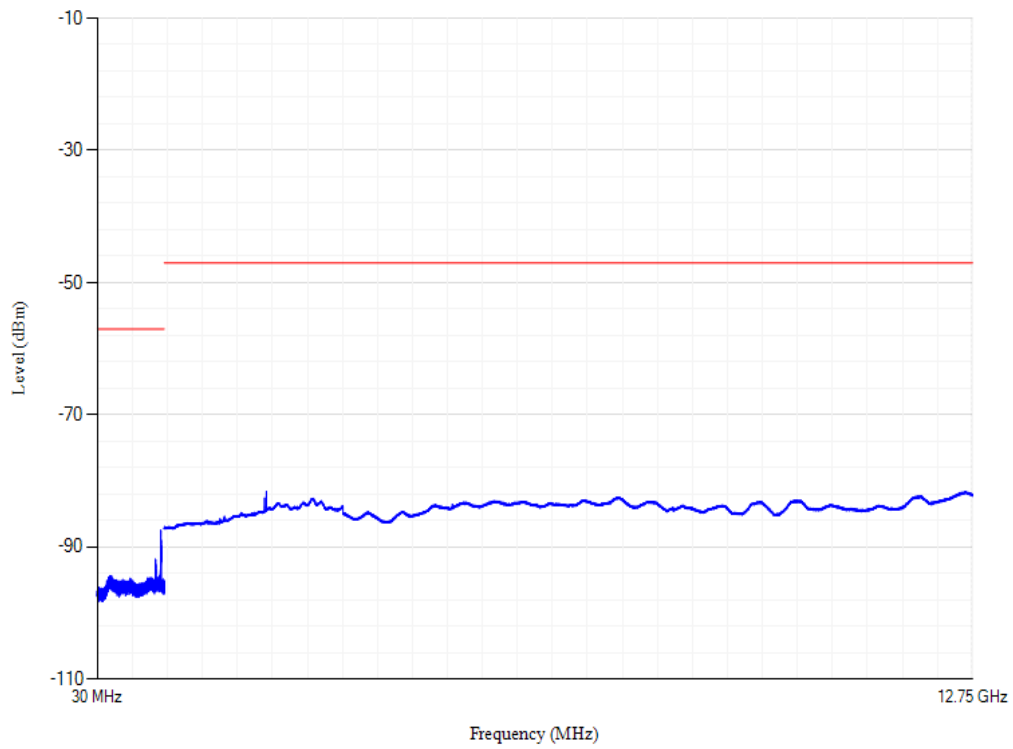

Conducted spurious emissions

Band8 QPSK BW=10MHz Channel=21625