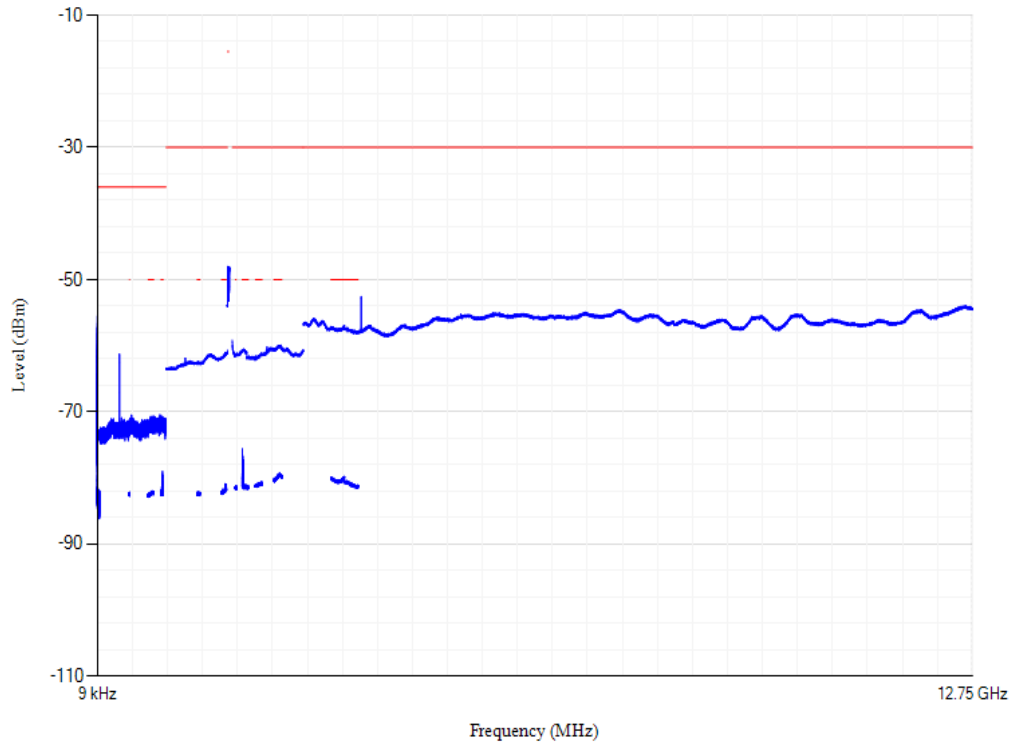

Conducted spurious emissions

Band1 QPSK BW=20MHz Channel=18500 RB Size=1 Position=#0