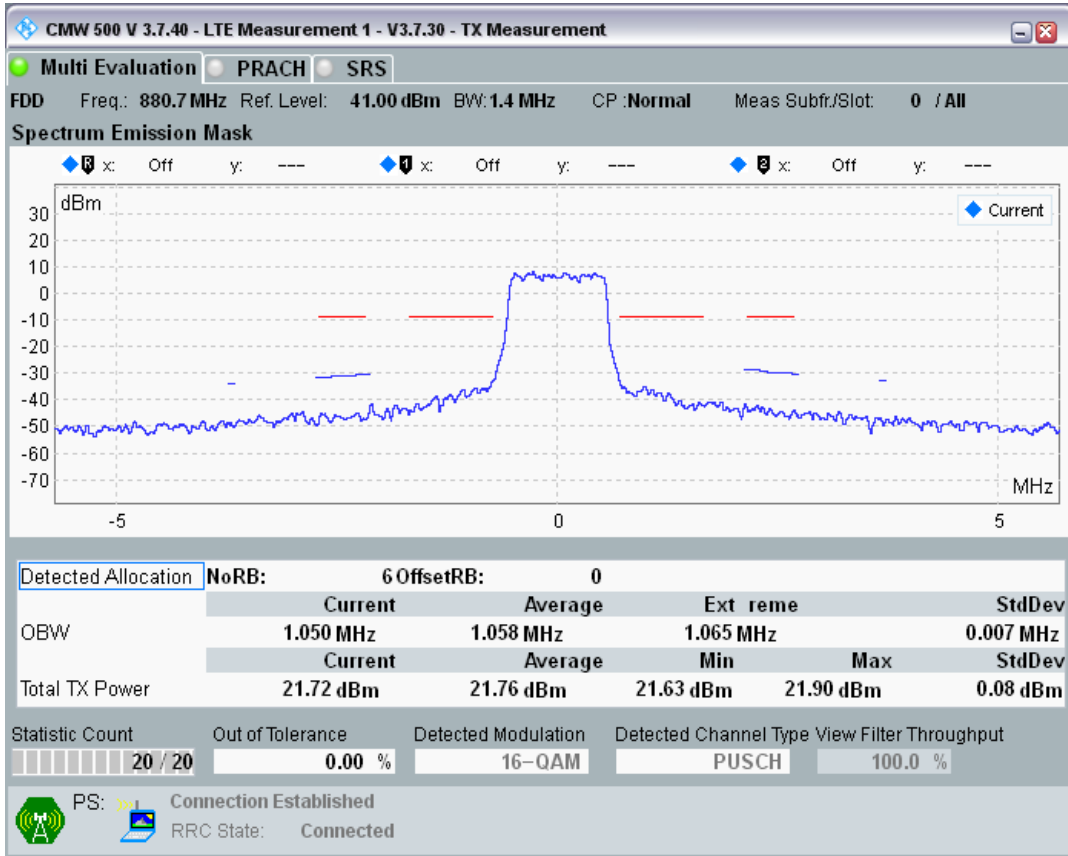

Band8 QAM16 BW=1.4MHz Channel=21457 RB Size=6 Position=#0