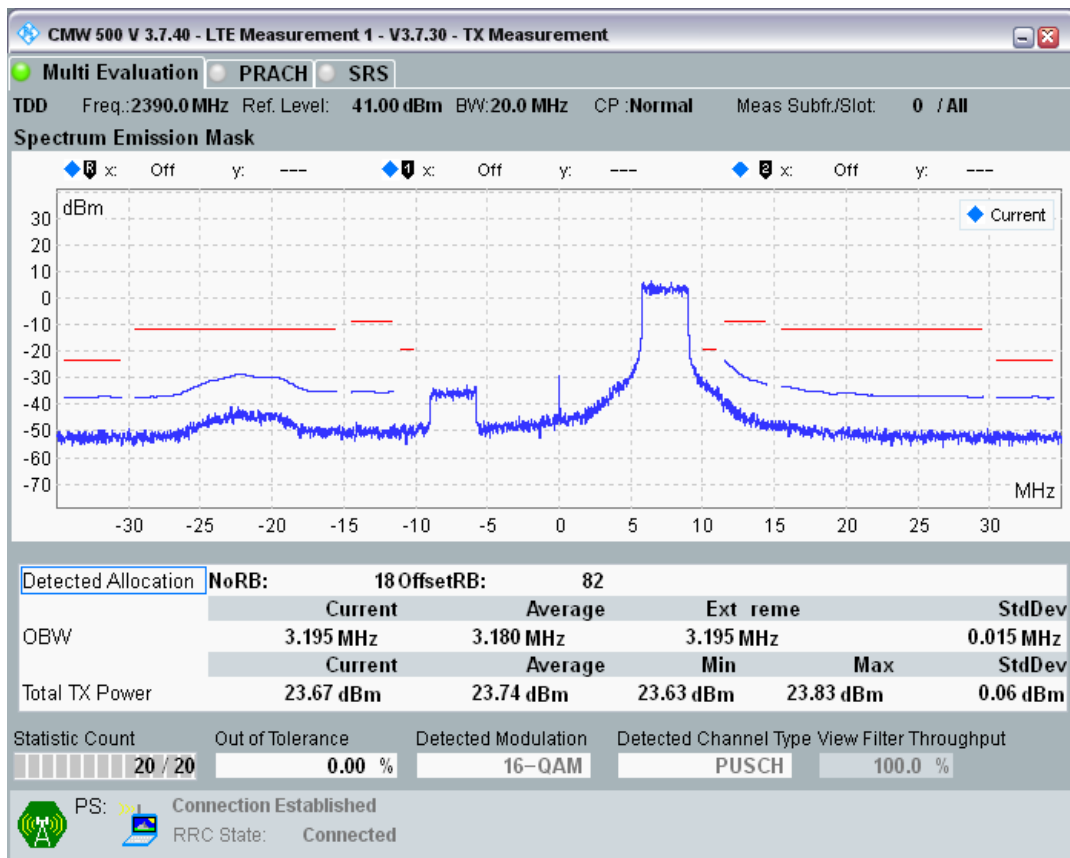

Band40 QAM16 BW=20MHz Channel=39550 RB Size=18 Position=#Max