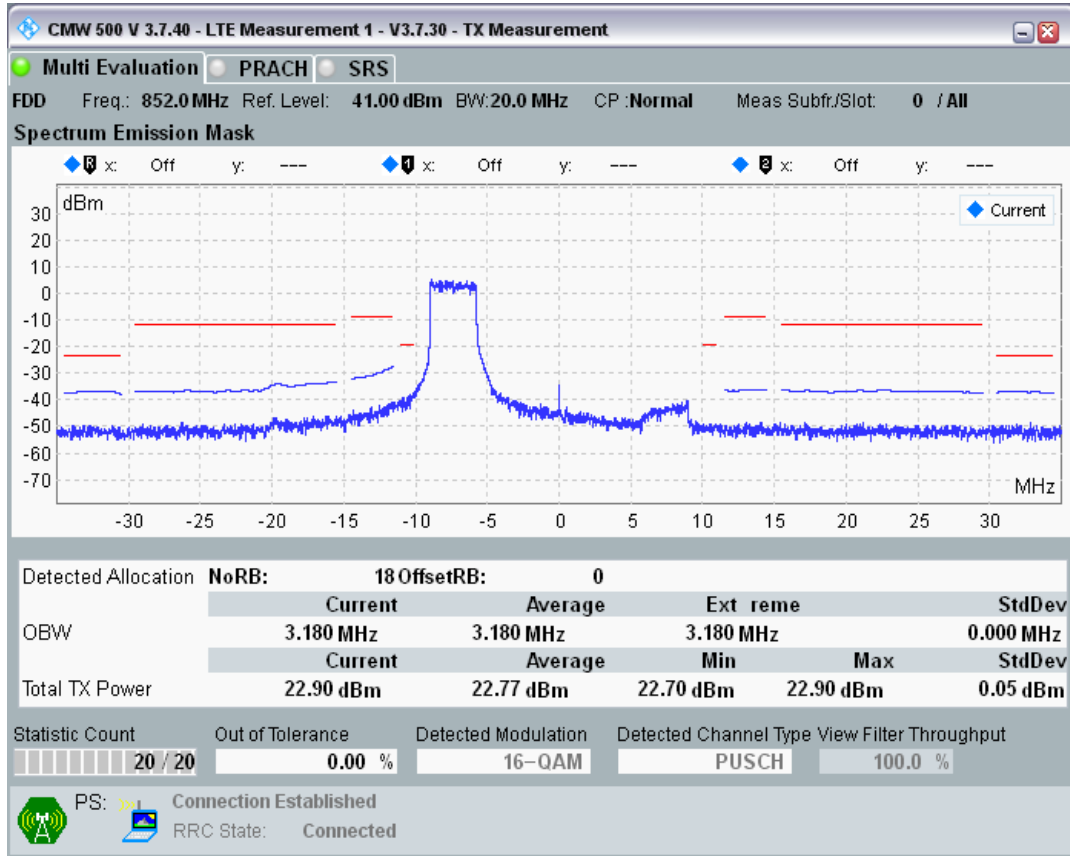

Band20 QAM16 BW=20MHz Channel=24350 RB Size=18 Position=#0