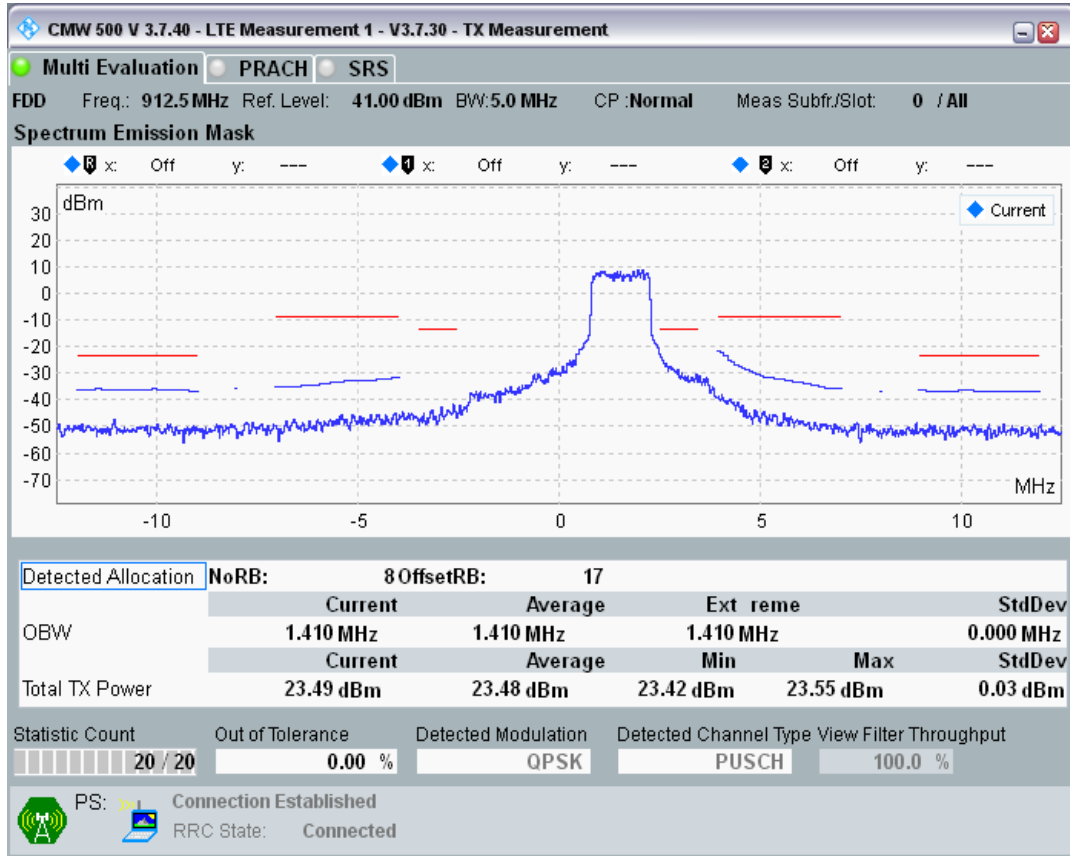

Band8 QAM16 BW=5MHz Channel=21625 RB Size=8 Position=#Max

Band8 QAM16 BW=5MHz Channel=21625 RB Size=25 Position=#0

Band8 QPSK BW=5MHz Channel=21775 RB Size=8 Position=#0

Band8 QPSK BW=5MHz Channel=21775 RB Size=8 Position=#Max