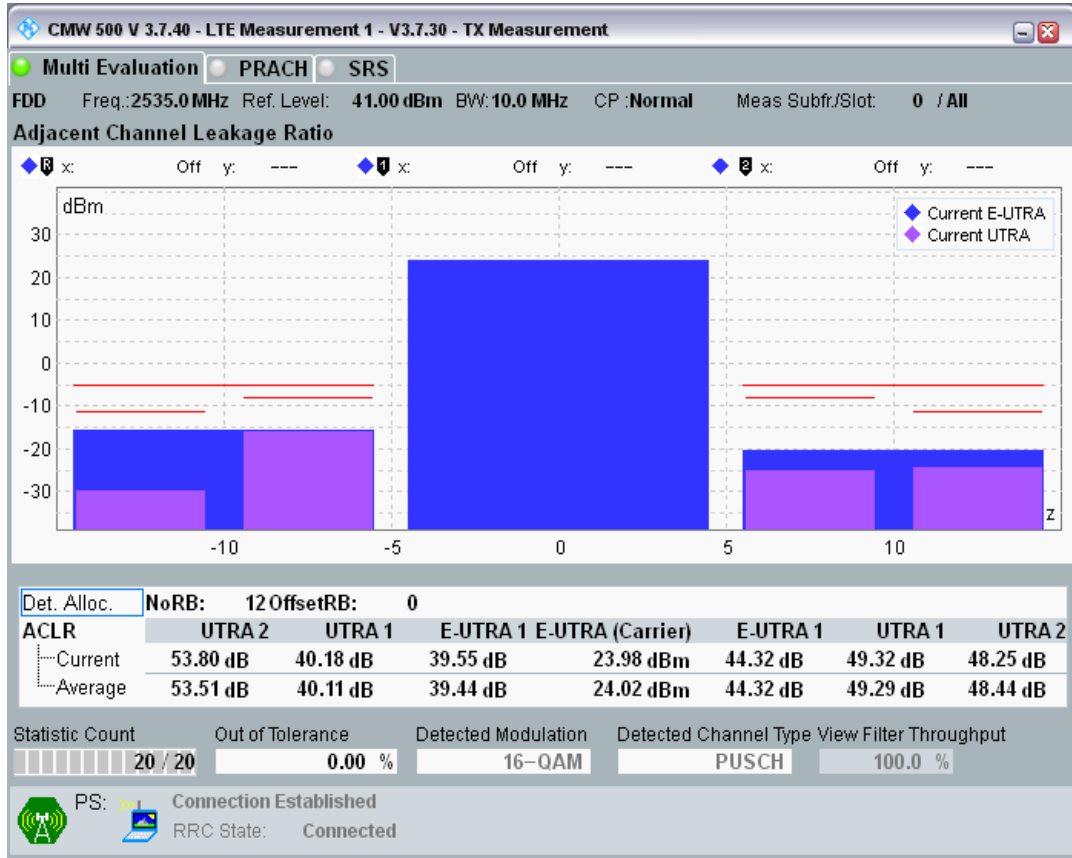

Band7 QAM16 BW=10MHz Channel=21100 RB Size=12 Position=#0