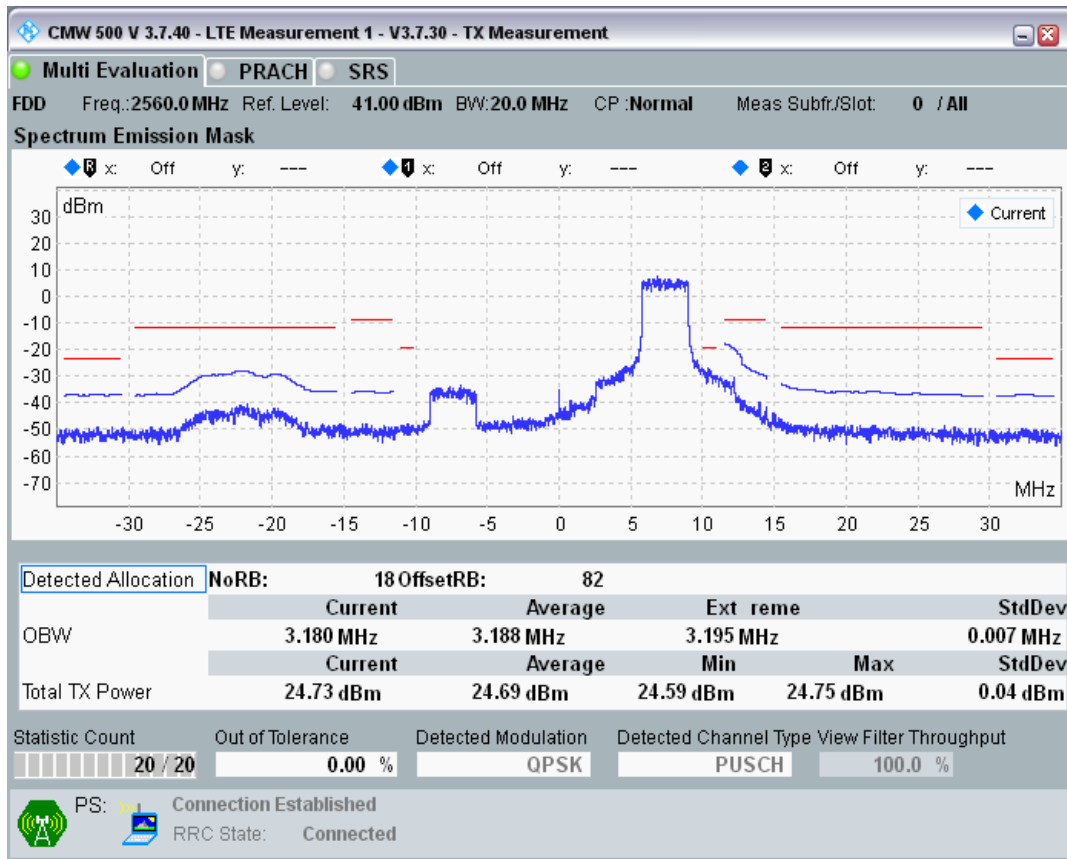

Band7 QAM16 BW=20MHz Channel=21100 RB Size=18 Position=#Max

Band7 QAM16 BW=20MHz Channel=21100 RB Size=100 Position=#0

Band7 QPSK BW=20MHz Channel=21350 RB Size=18 Position=#0

Band7 QPSK BW=20MHz Channel=21350 RB Size=18 Position=#Max