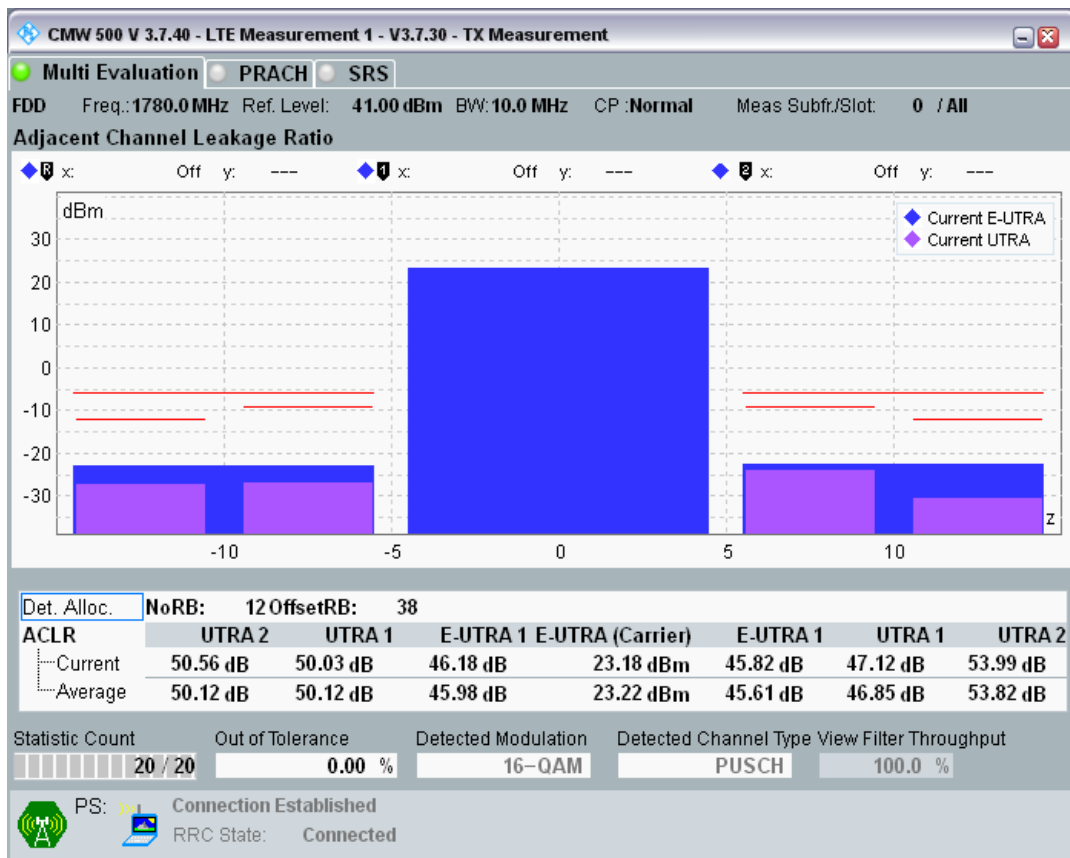

Band3 QAM16 BW=10MHz Channel=19900 RB Size=12 Position=#Max