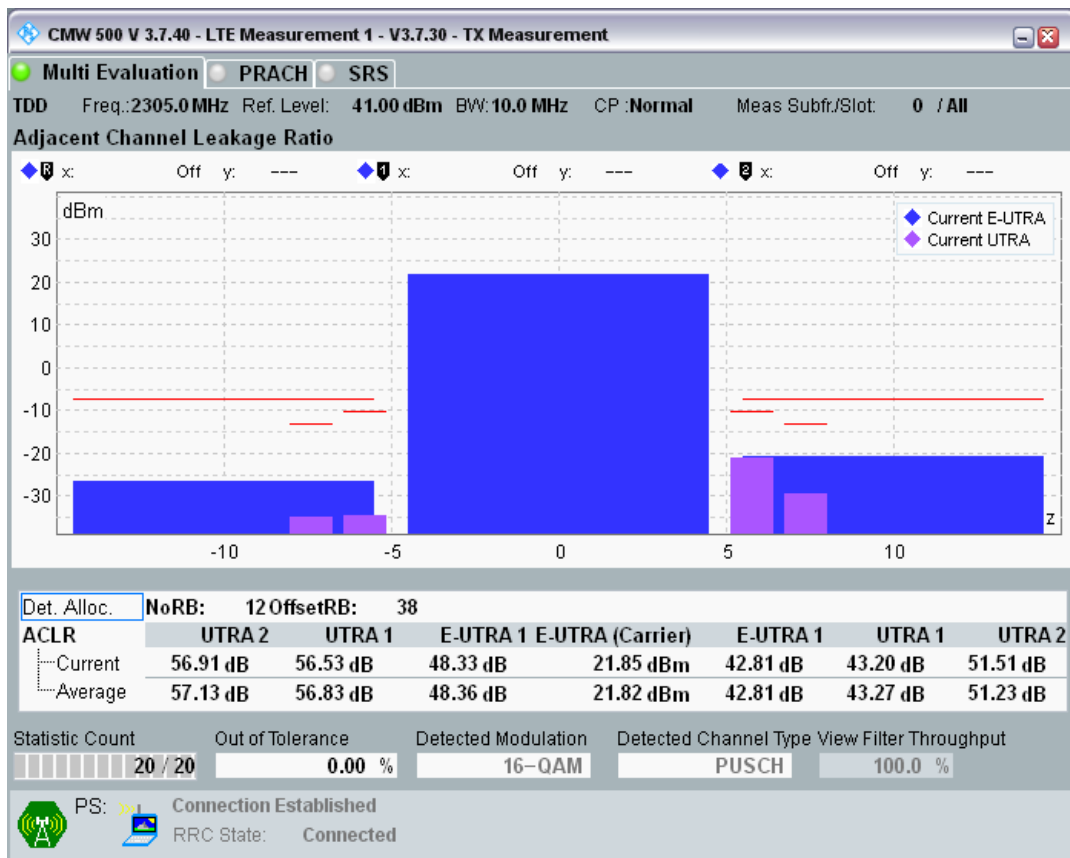

Band40 QAM16 BW=10MHz Channel=38700 RB Size=12 Position=#Max