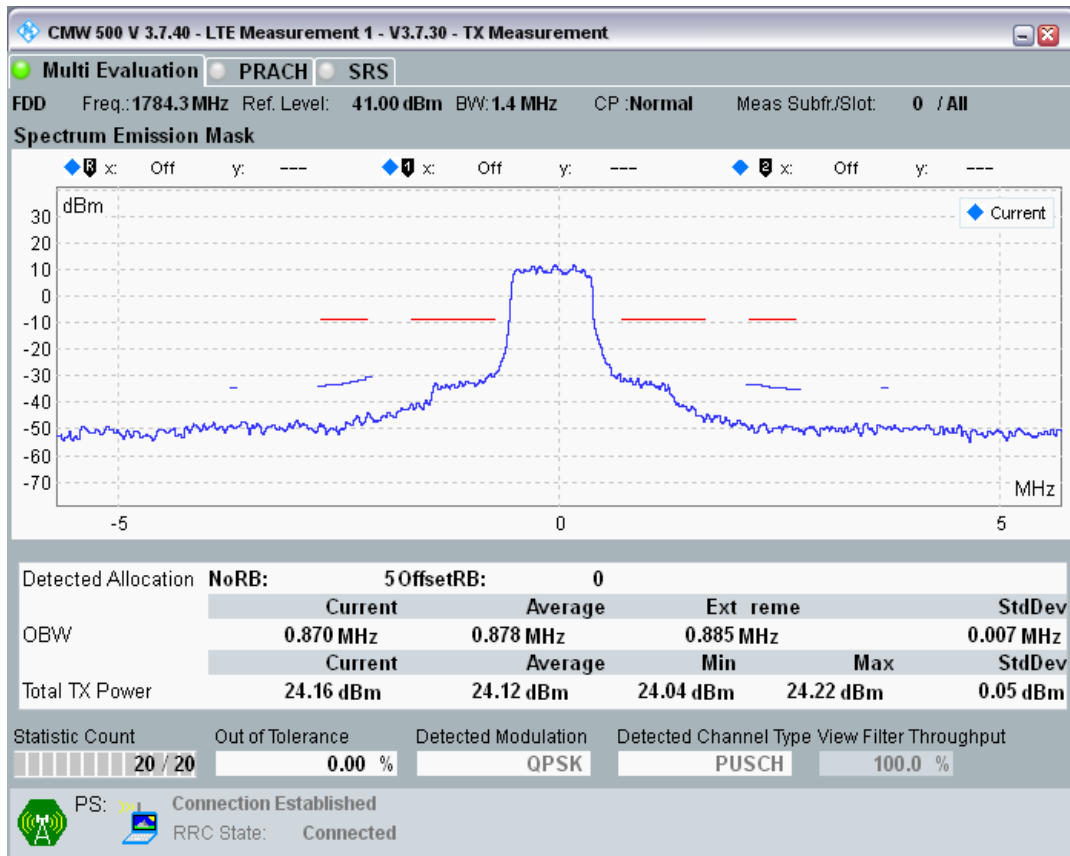

Band3 QPSK BW=1.4MHz Channel=19943 RB Size=5 Position=#0