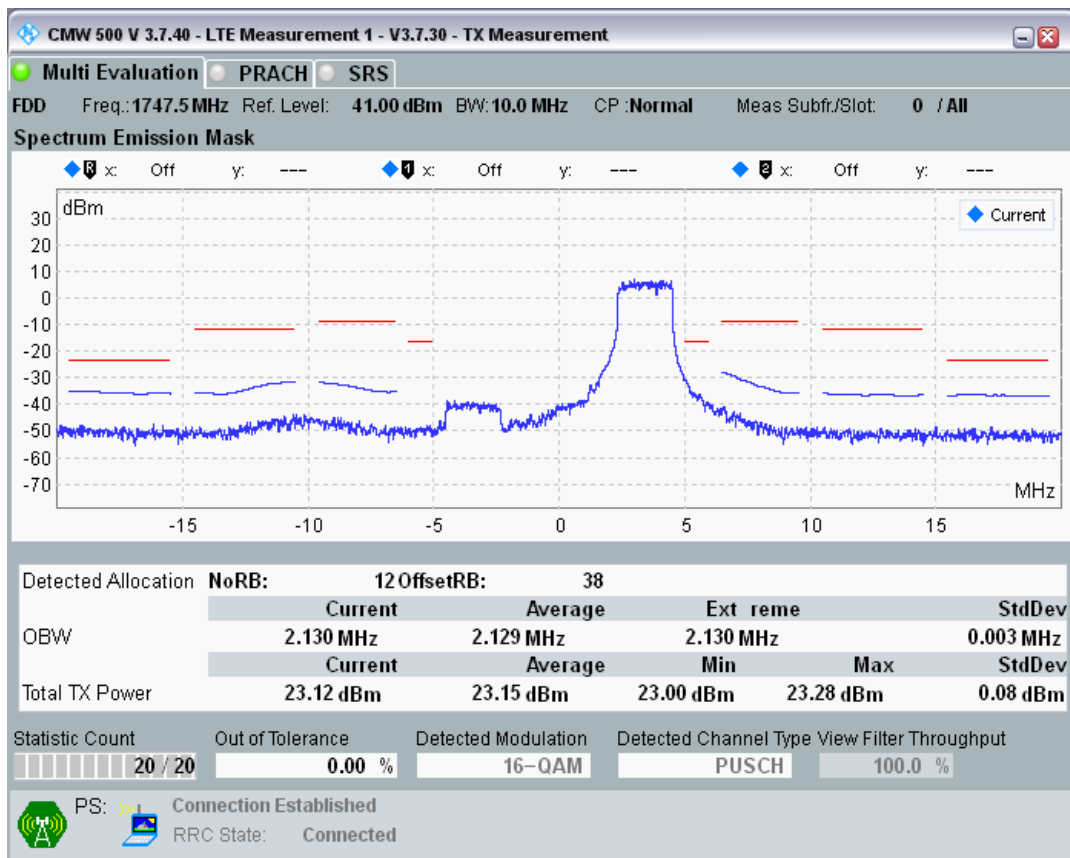

Band3 QAM16 BW=10MHz Channel=19575 RB Size=12 Position=#Max