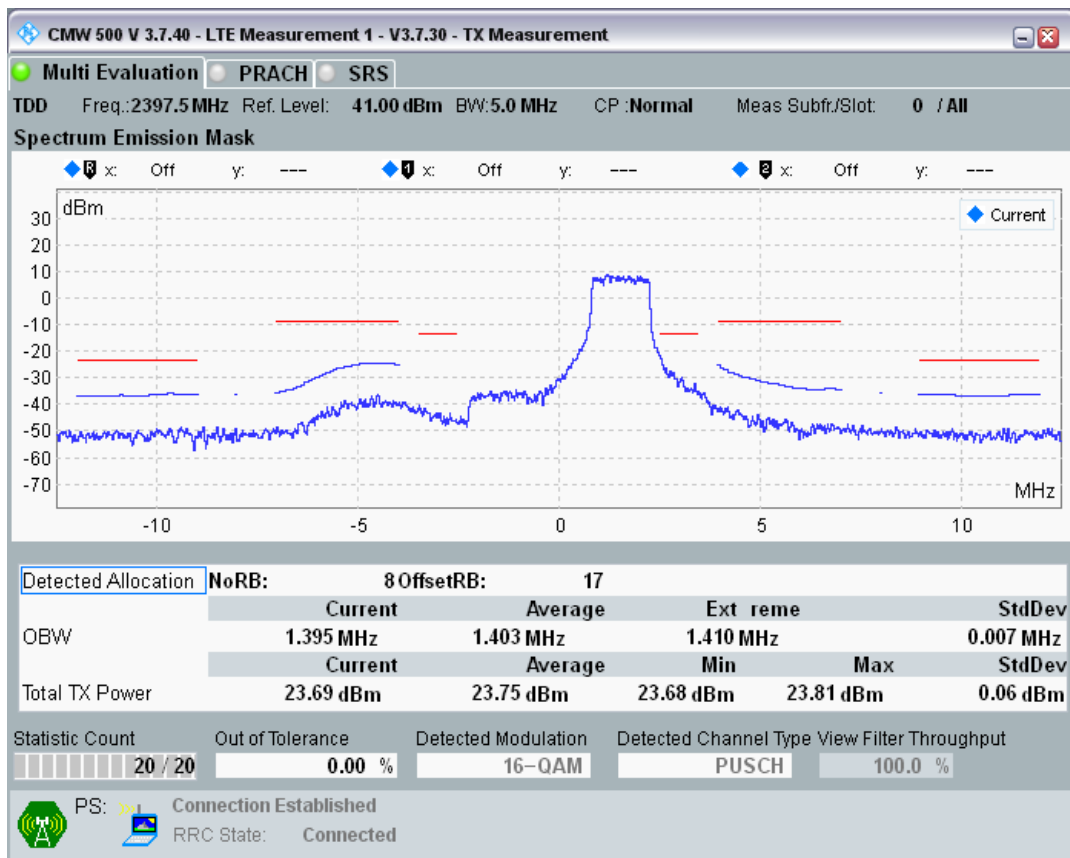

Band40 QAM16 BW=5MHz Channel=39625 RB Size=8 Position=#Max