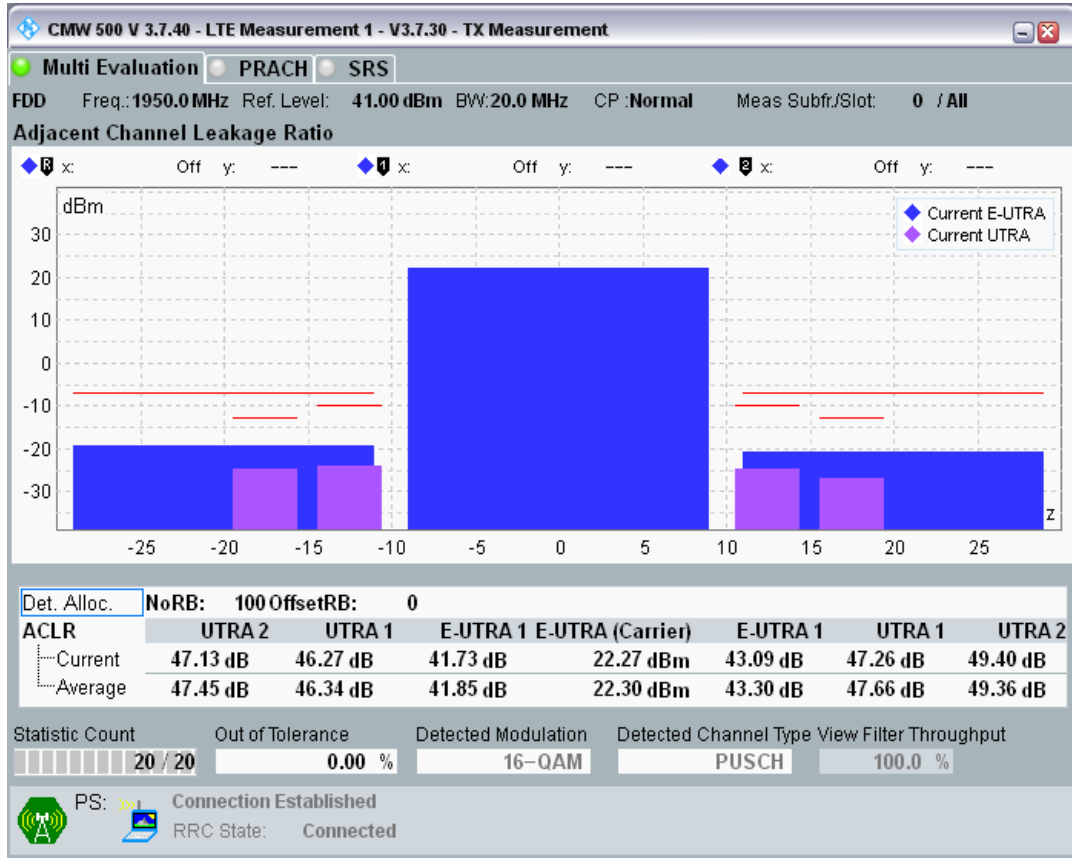

Band1 QPSK BW=20MHz Channel=18300 RB Size=100 Position=#0

Band1 QAM16 BW=20MHz Channel=18300 RB Size=18 Position=#0

Band1 QAM16 BW=20MHz Channel=18300 RB Size=18 Position=#Max

Band1 QAM16 BW=20MHz Channel=18300 RB Size=100 Position=#0