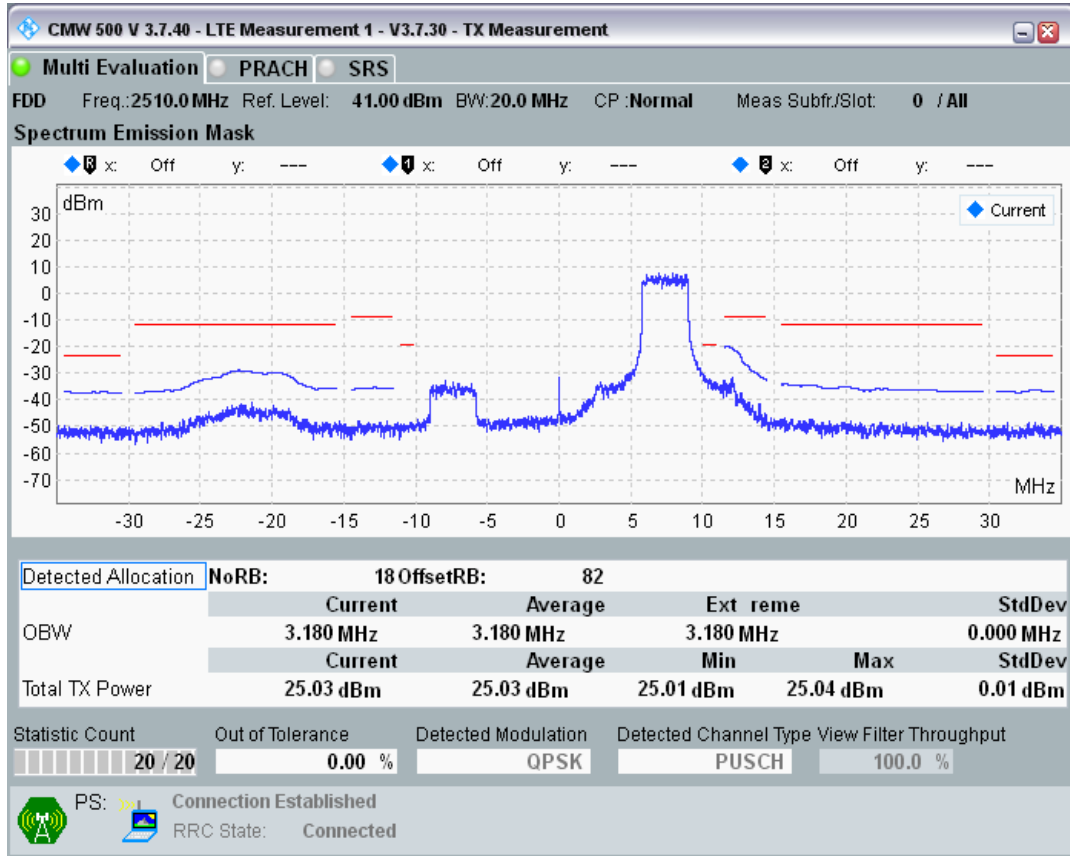

Band7 QAM16 BW=10MHz Channel=21400 RB Size=12 Position=#Max

Band7 QAM16 BW=10MHz Channel=21400 RB Size=50 Position=#0

Band7 QPSK BW=20MHz Channel=20850 RB Size=18 Position=#0

Band7 QPSK BW=20MHz Channel=20850 RB Size=18 Position=#Max