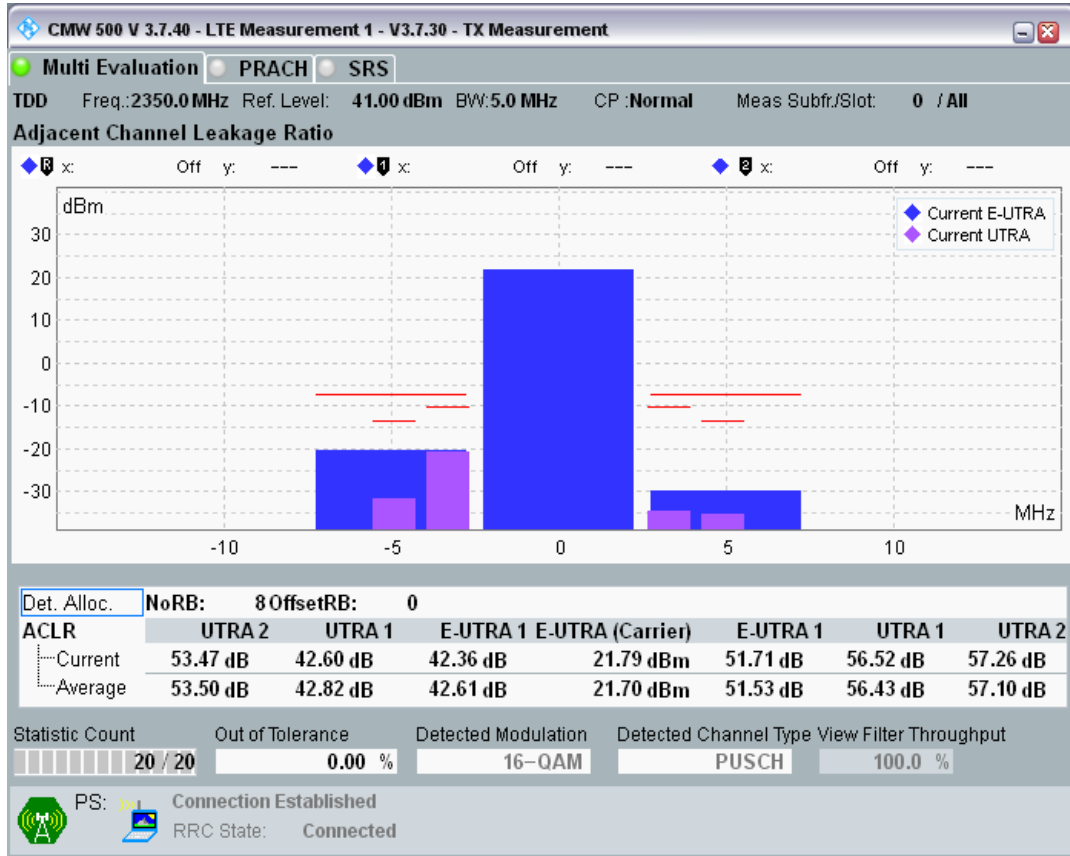

Band40 QAM16 BW=5MHz Channel=39150 RB Size=8 Position=#0