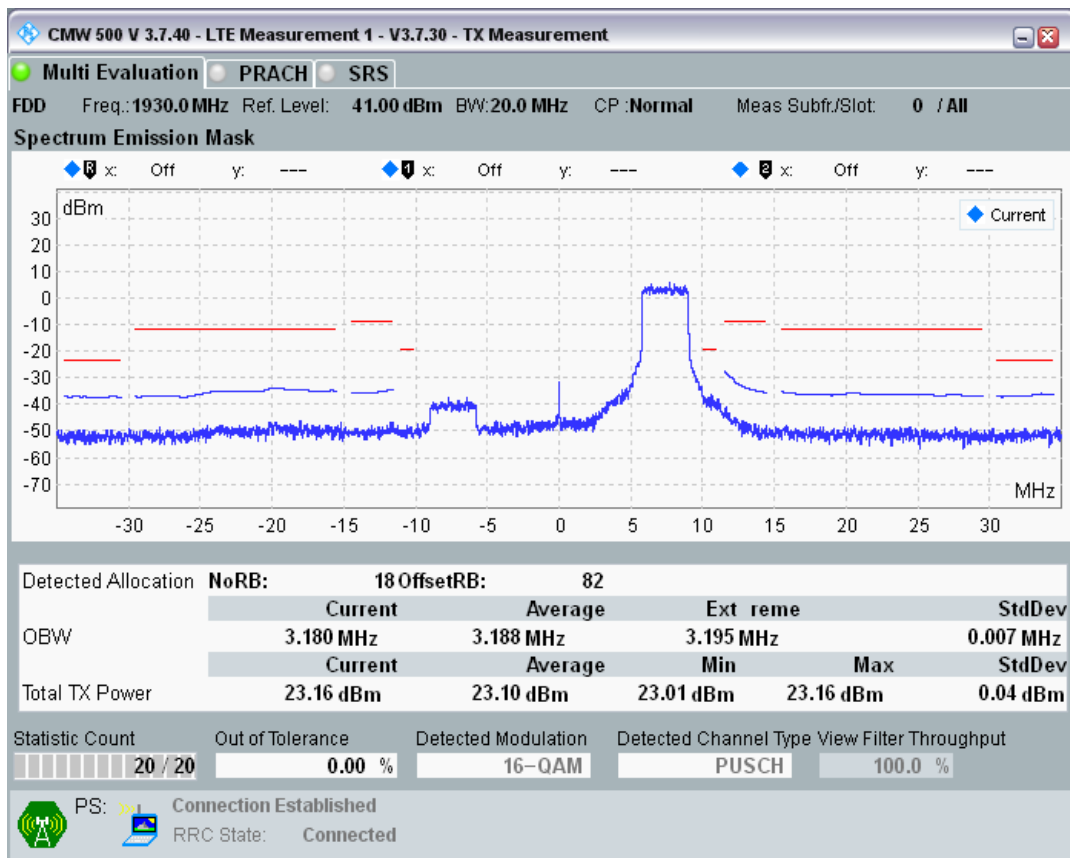

Band1 QAM16 BW=20MHz Channel=18100 RB Size=18 Position=#Max