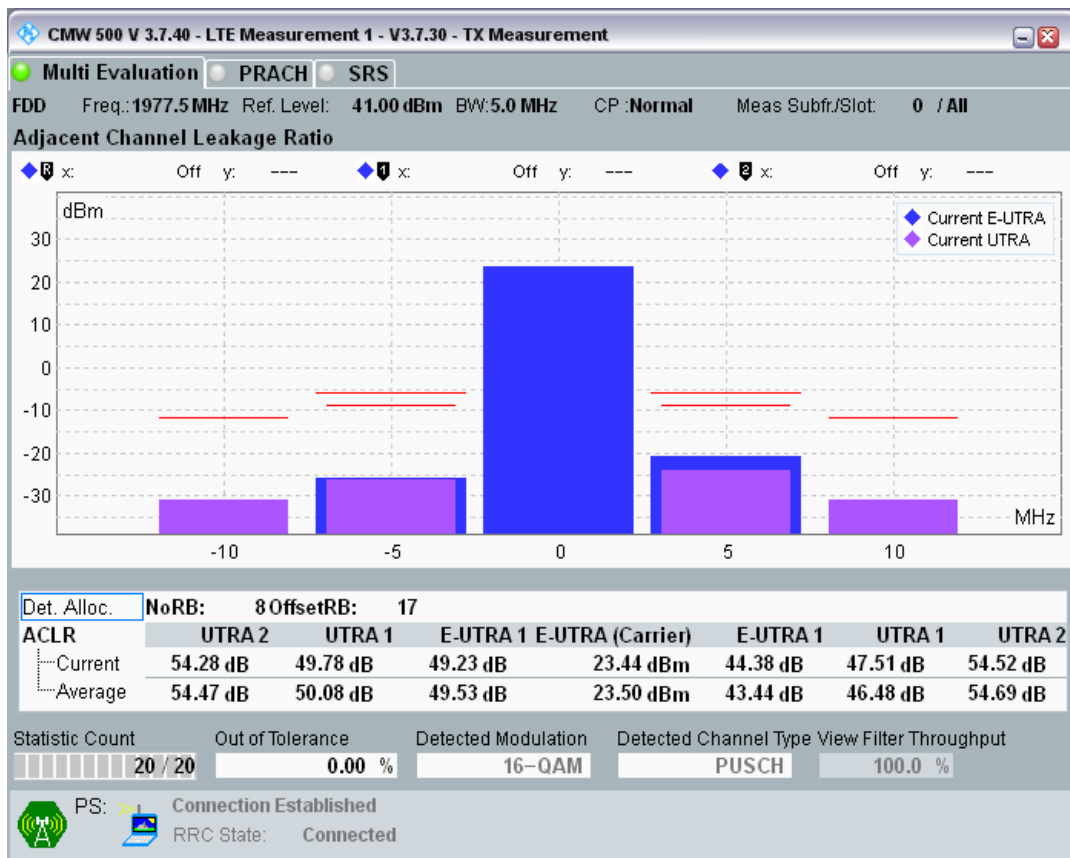

Band1 QAM16 BW=5MHz Channel=18575 RB Size=8 Position=#Max