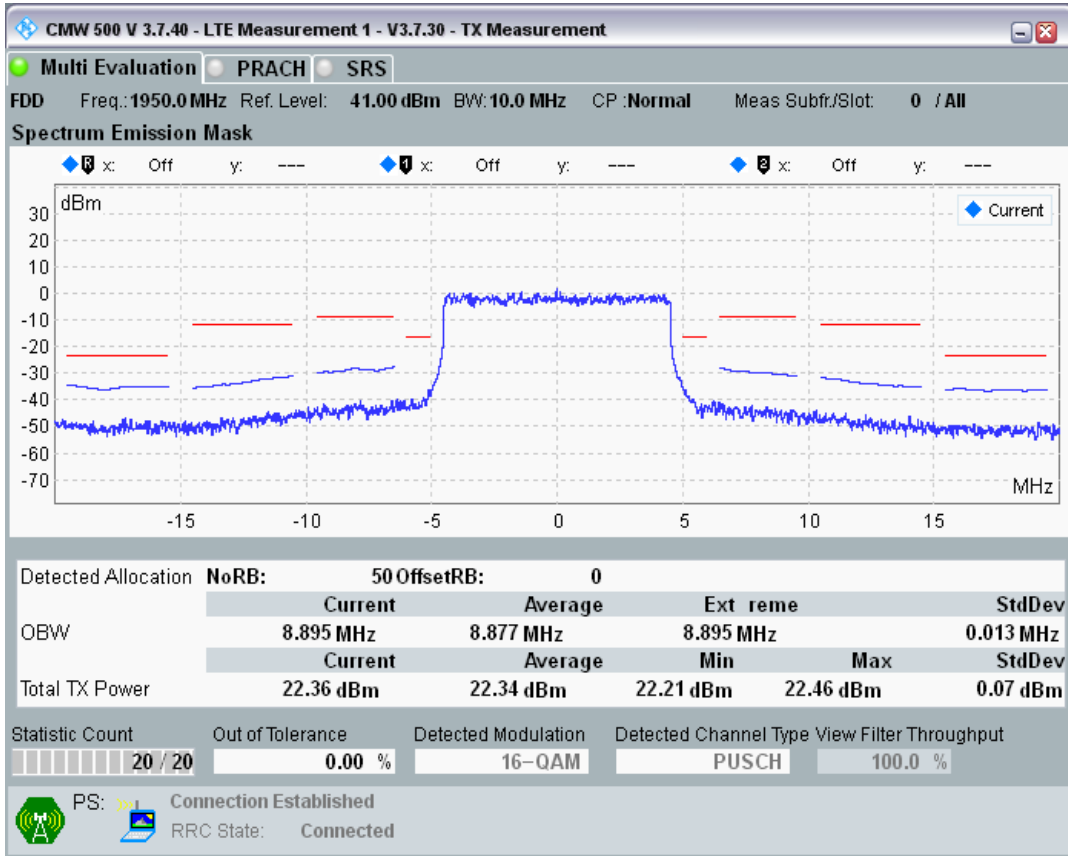

Band1 QAM16 BW=10MHz Channel=18300 RB Size=50 Position=#0