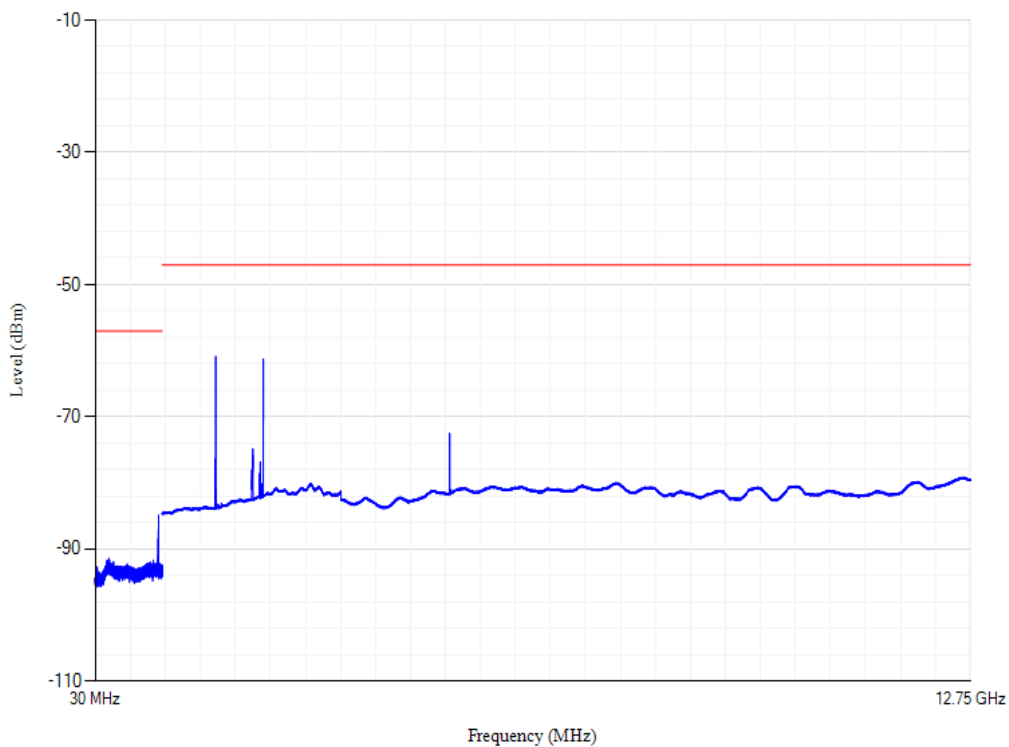

Band3 QPSK BW=20MHz Channel=19300

Conducted spurious emissions

Band3 QPSK BW=20MHz Channel=19850

Conducted spurious emissions

Band40 QPSK BW=20MHz Channel=38750

Conducted spurious emissions

Band40 QPSK BW=20MHz Channel=39550