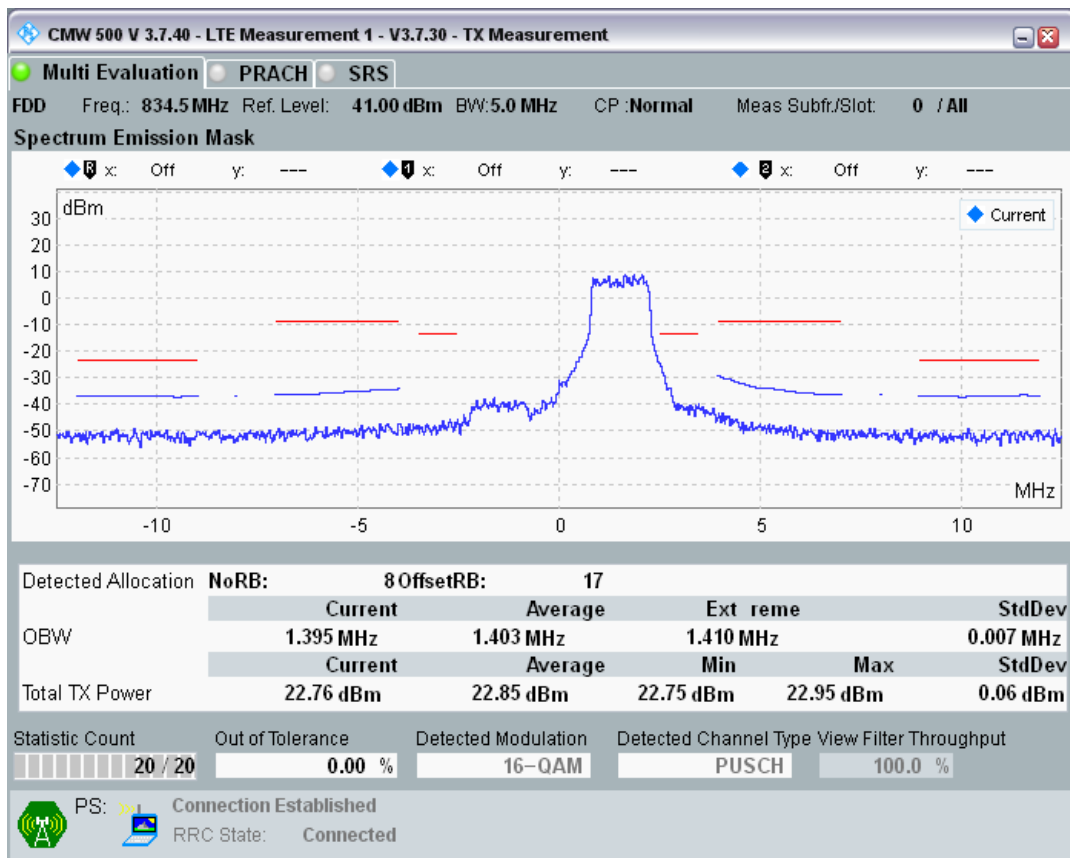

Band20 QAM16 BW=5MHz Channel=24175 RB Size=8 Position=#Max