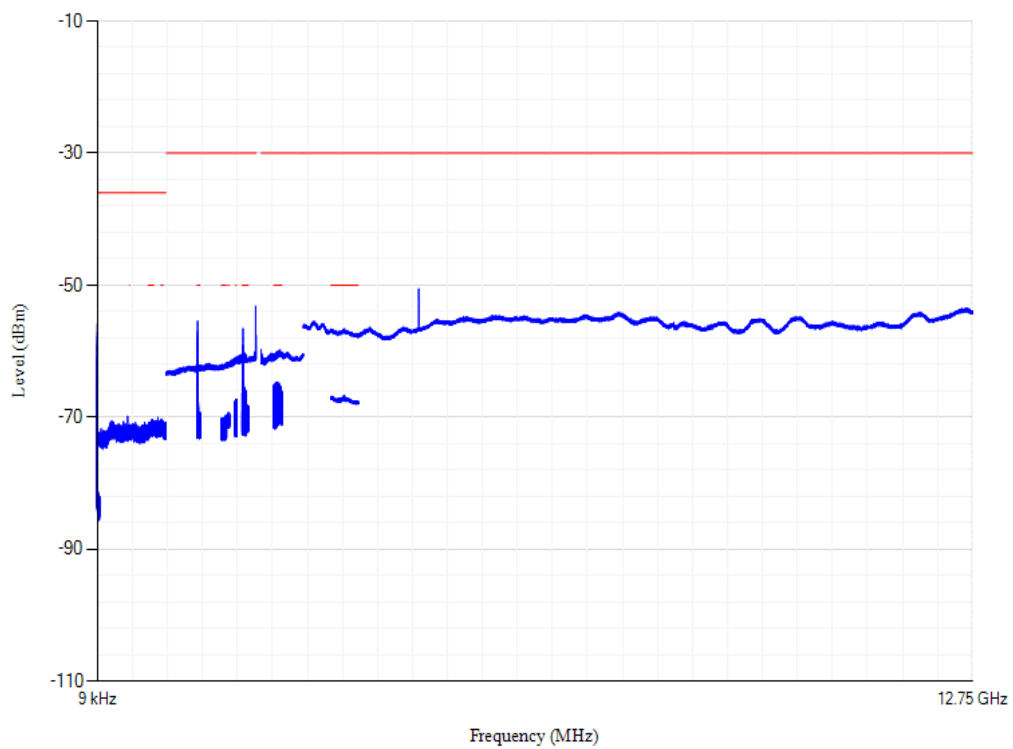

Conducted spurious emissions

Band40 QPSK BW=5MHz Channel=39625 RB Size=1 Position=#0