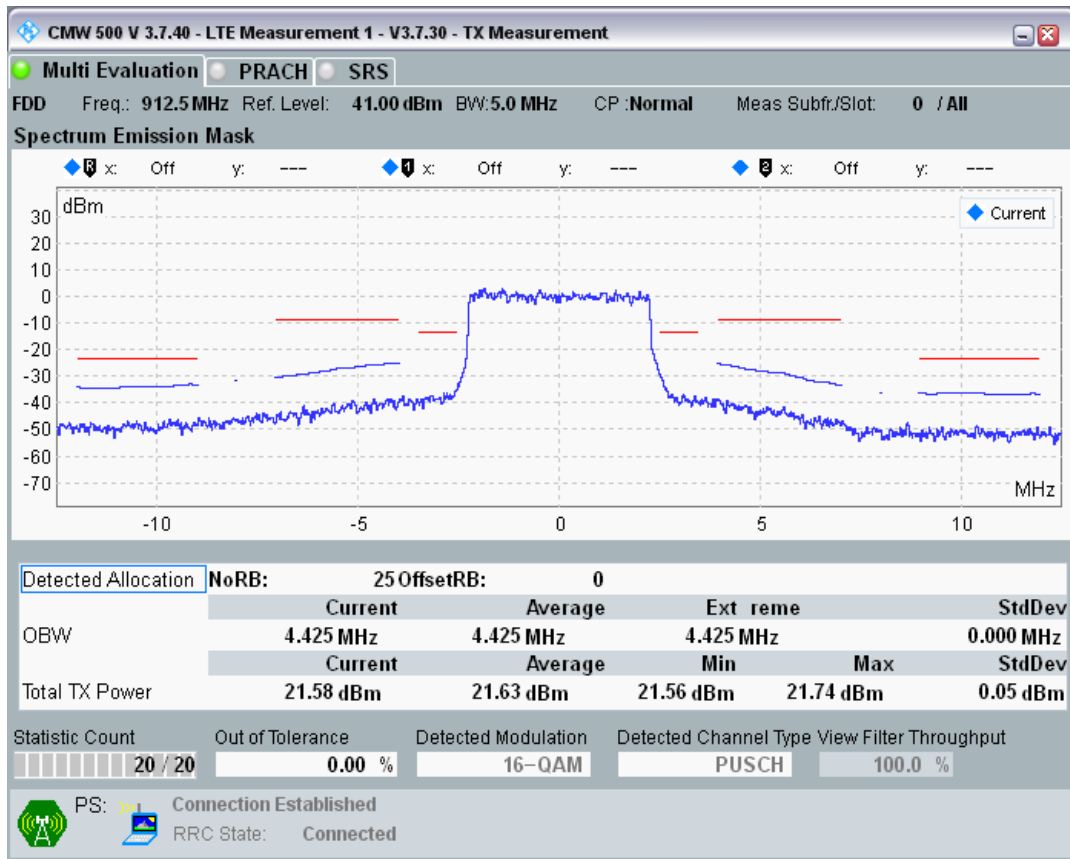

Band8 QPSK BW=5MHz Channel=21775 RB Size=25 Position=#0

Band8 QAM16 BW=5MHz Channel=21775 RB Size=8 Position=#0

Band8 QAM16 BW=5MHz Channel=21775 RB Size=8 Position=#Max

Band8 QAM16 BW=5MHz Channel=21775 RB Size=25 Position=#0