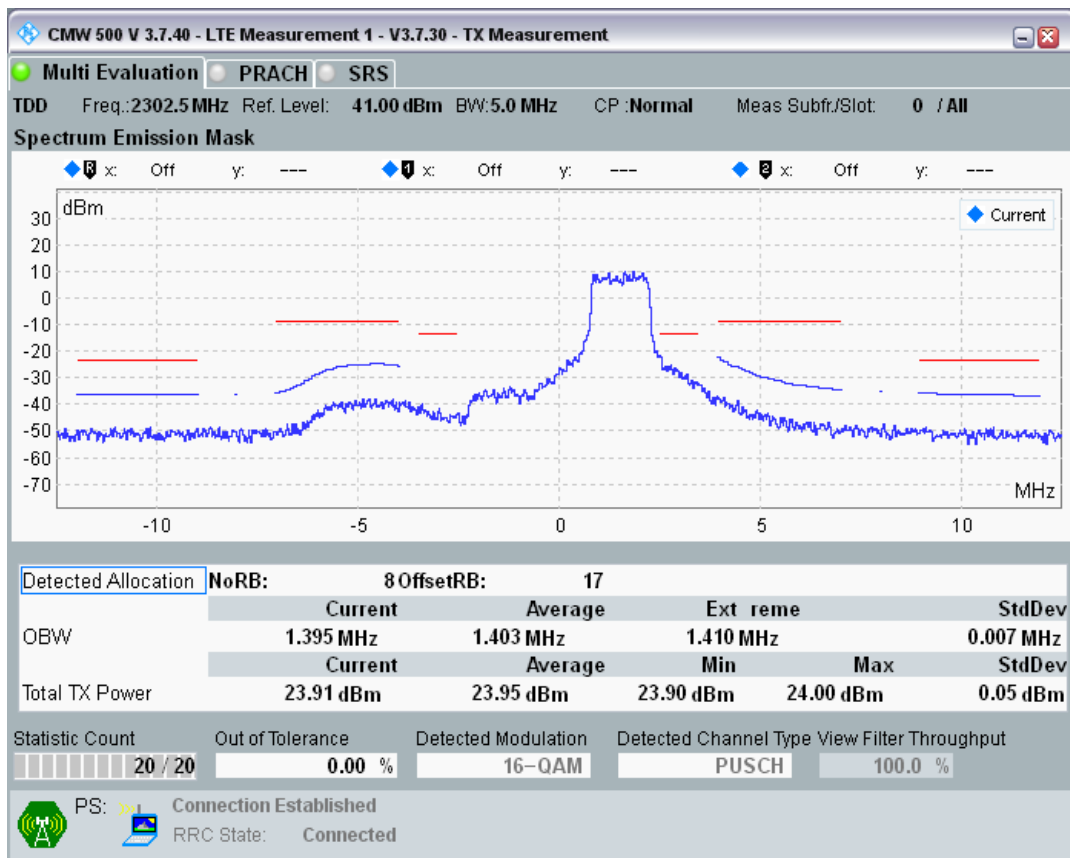

Band40 QAM16 BW=5MHz Channel=38675 RB Size=8 Position=#Max