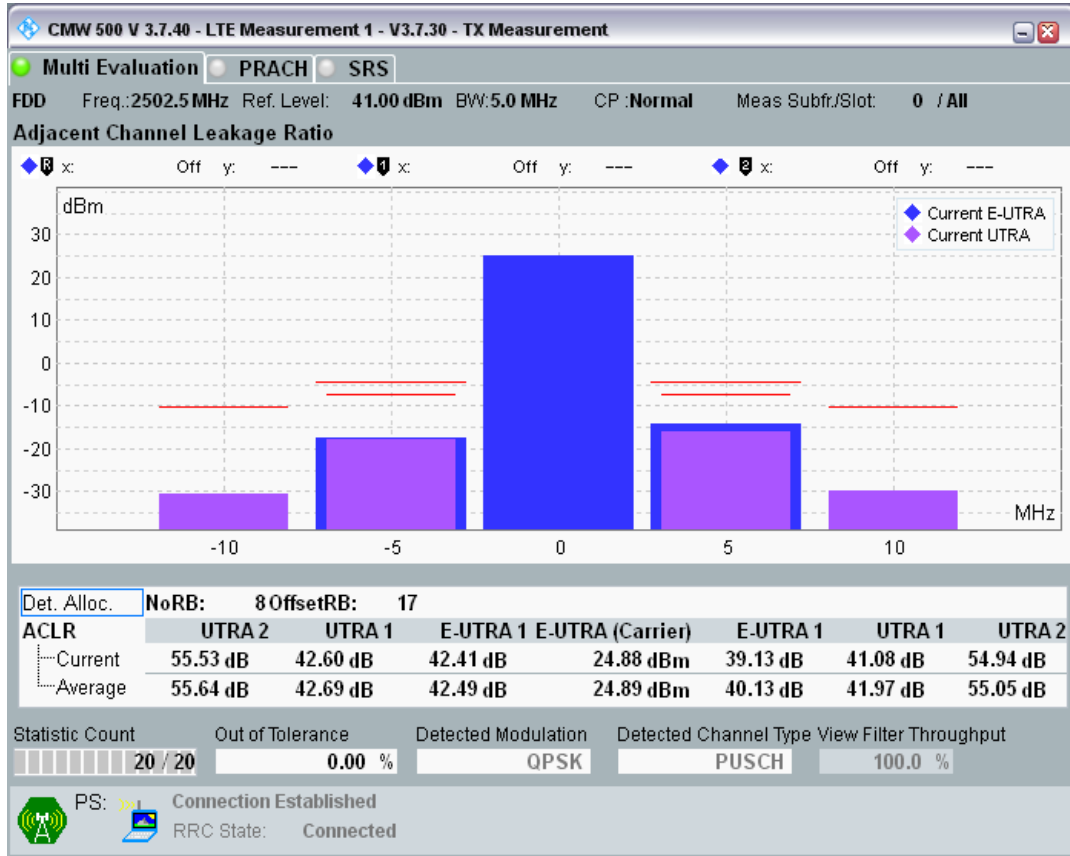

Band7 QPSK BW=5MHz Channel=20775 RB Size=25 Position=#0

Band7 QAM16 BW=5MHz Channel=20775 RB Size=8 Position=#0

Band7 QAM16 BW=5MHz Channel=20775 RB Size=8 Position=#Max

Band7 QAM16 BW=5MHz Channel=20775 RB Size=25 Position=#0