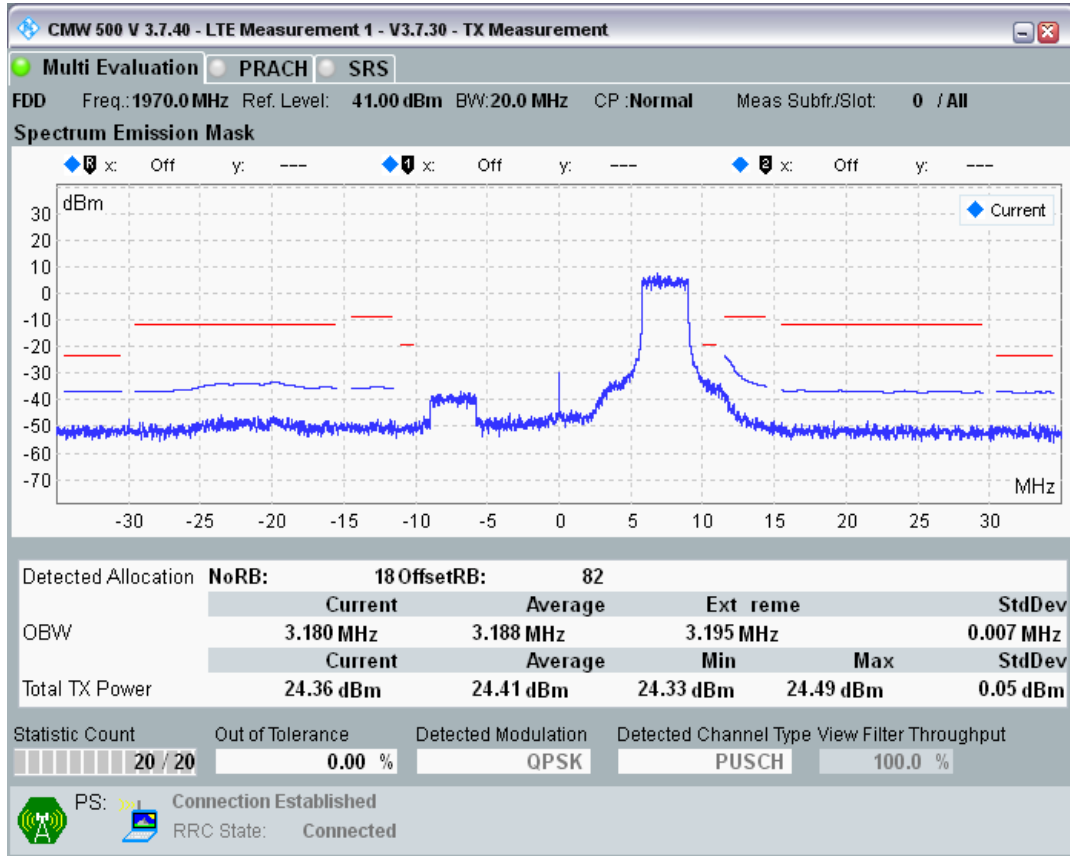

Band1 QPSK BW=20MHz Channel=18500 RB Size=18 Position=#Max