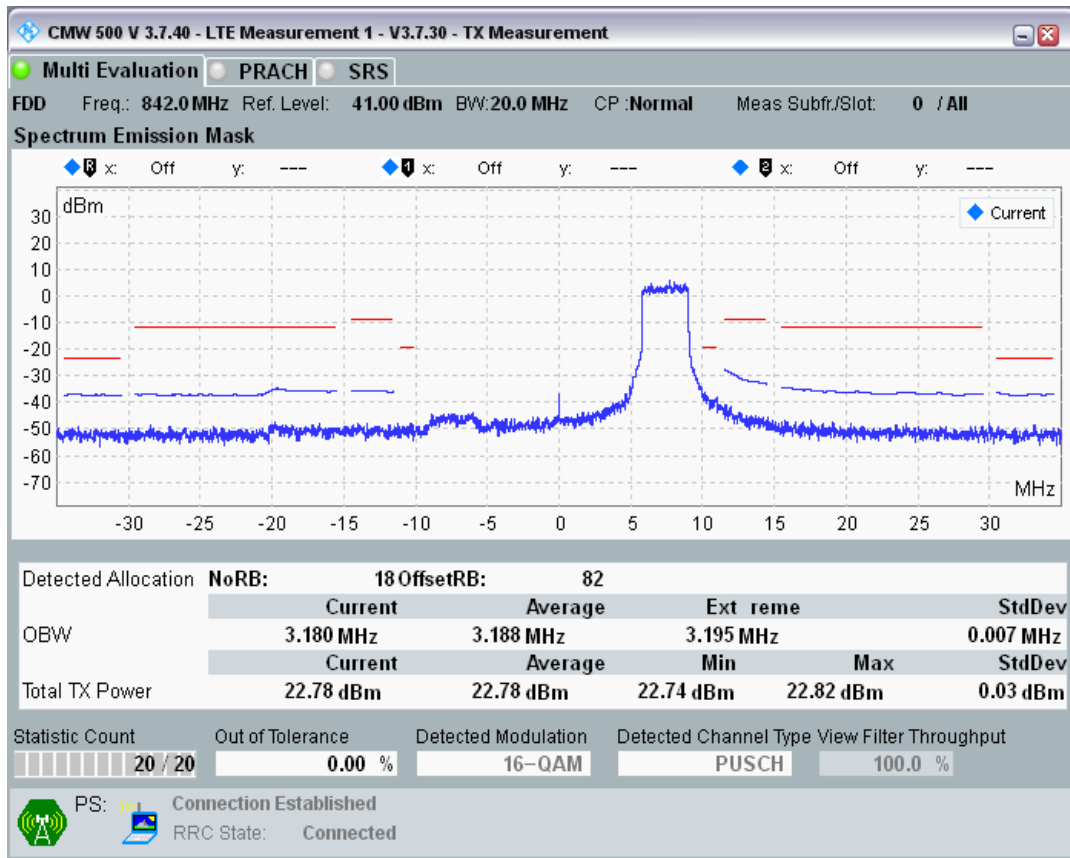

Band20 QAM16 BW=20MHz Channel=24250 RB Size=18 Position=#Max