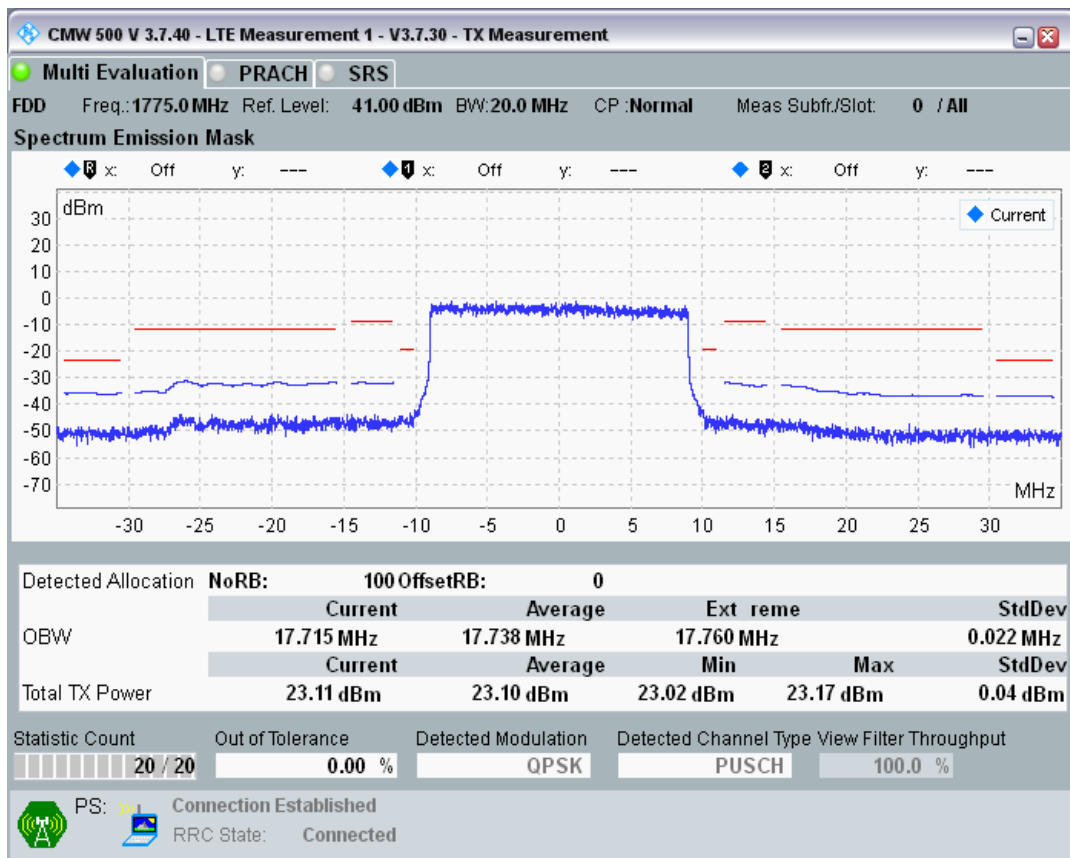

Band3 QPSK BW=20MHz Channel=19850 RB Size=100 Position=#0