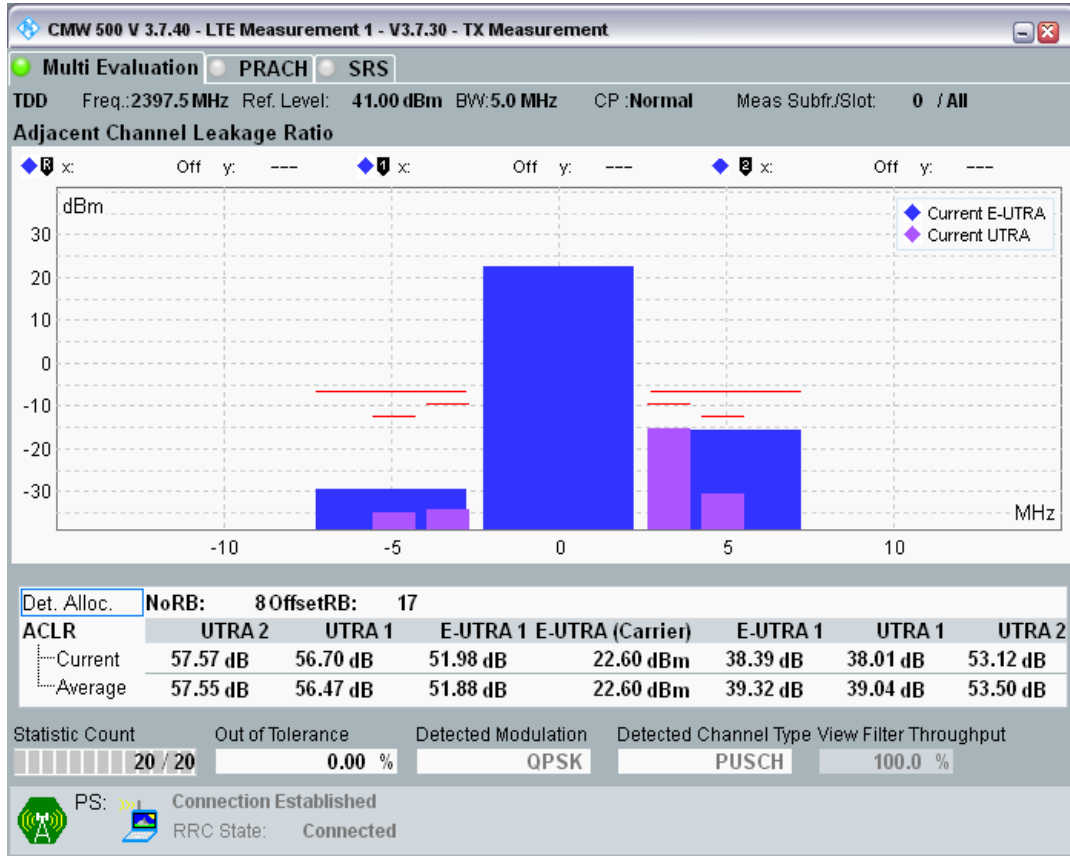

Band40 QPSK BW=5MHz Channel=39625 RB Size=8 Position=#Max