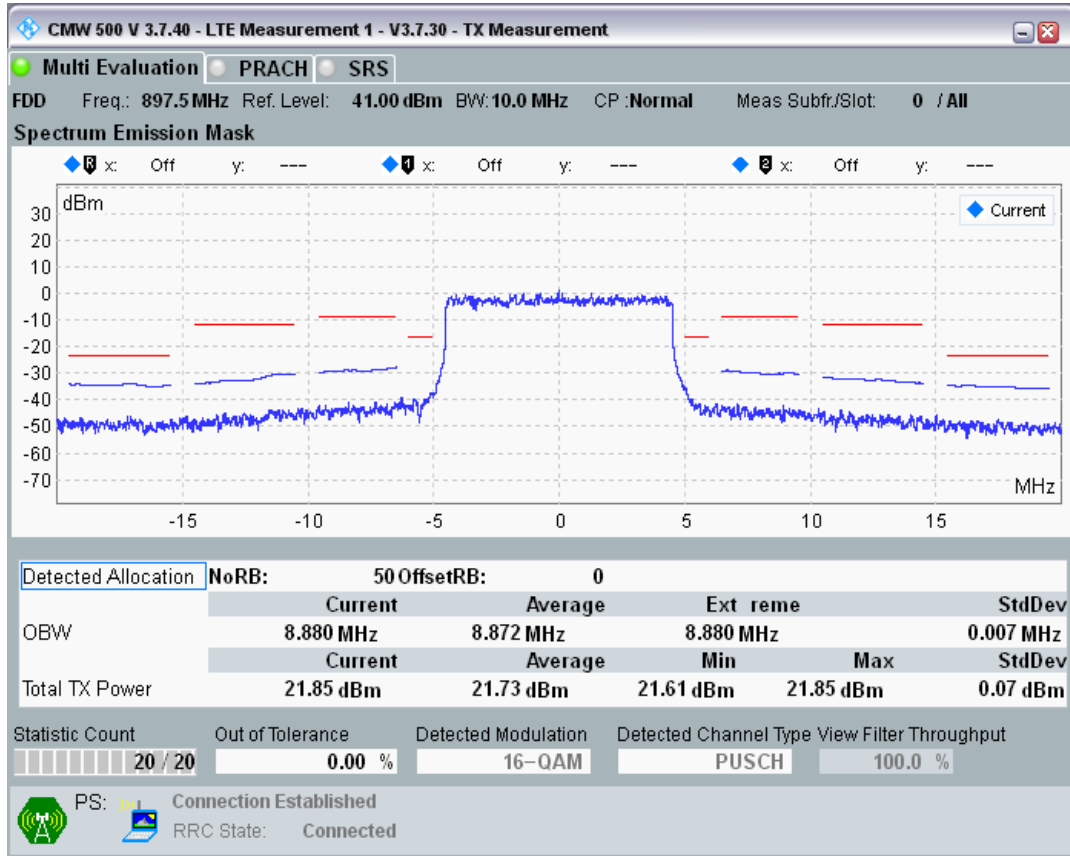

Band8 QPSK BW=10MHz Channel=21625 RB Size=50 Position=#0

Band8 QAM16 BW=10MHz Channel=21625 RB Size=12 Position=#0

Band8 QAM16 BW=10MHz Channel=21625 RB Size=12 Position=#Max

Band8 QAM16 BW=10MHz Channel=21625 RB Size=50 Position=#0