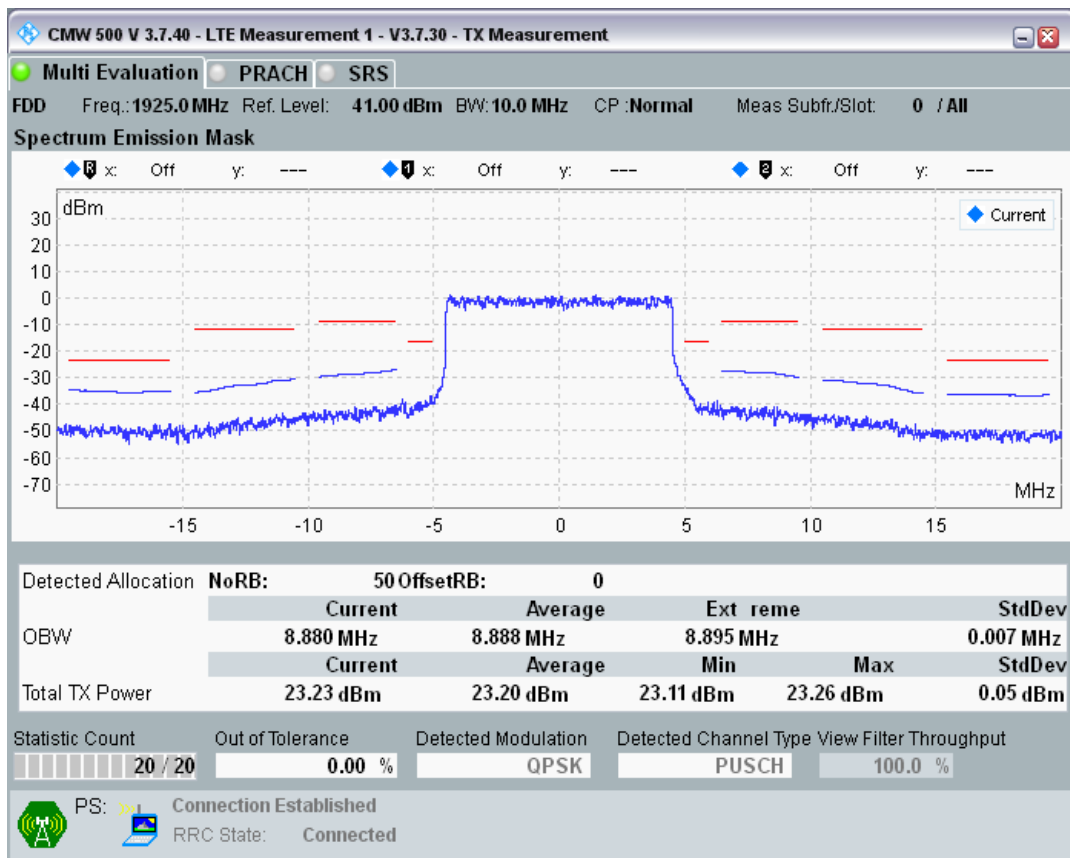

Band1 QPSK BW=10MHz Channel=18050 RB Size=50 Position=#0

Band1 QAM16 BW=10MHz Channel=18050 RB Size=12 Position=#0

Band1 QAM16 BW=10MHz Channel=18050 RB Size=12 Position=#Max

Band1 QAM16 BW=10MHz Channel=18050 RB Size=50 Position=#0