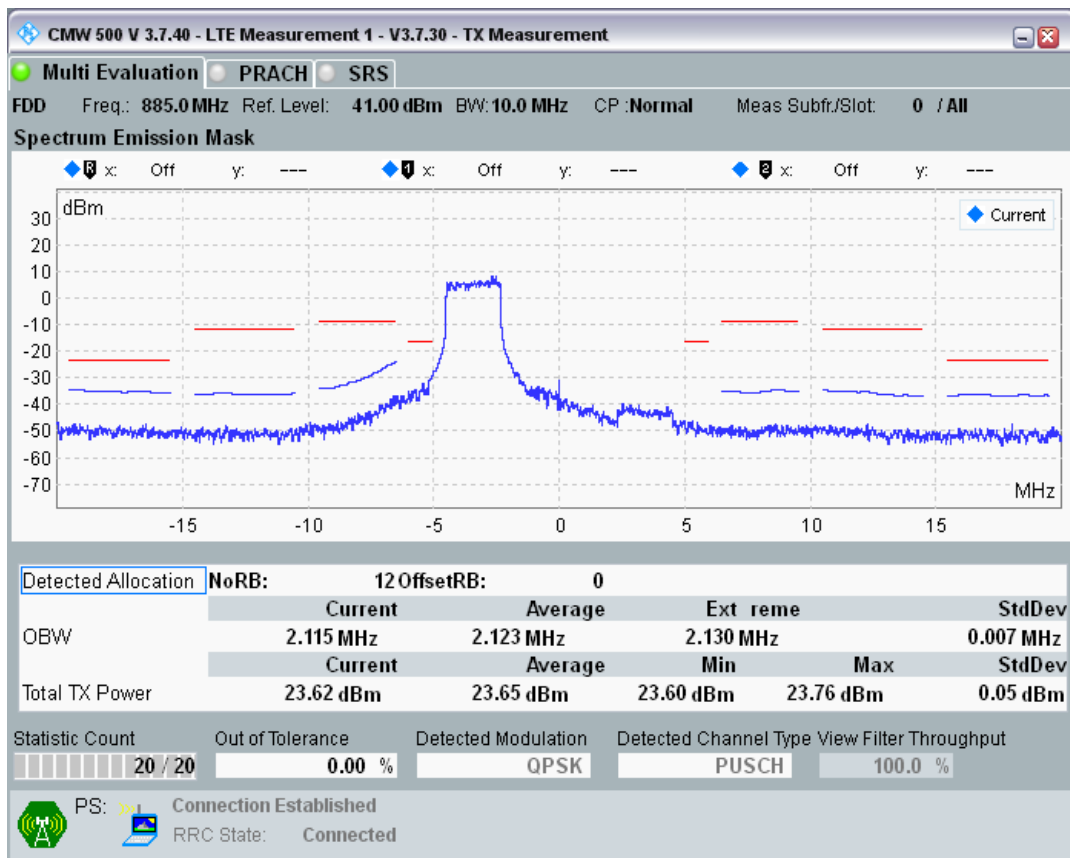

Band8 QPSK BW=10MHz Channel=21500 RB Size=12 Position=#0