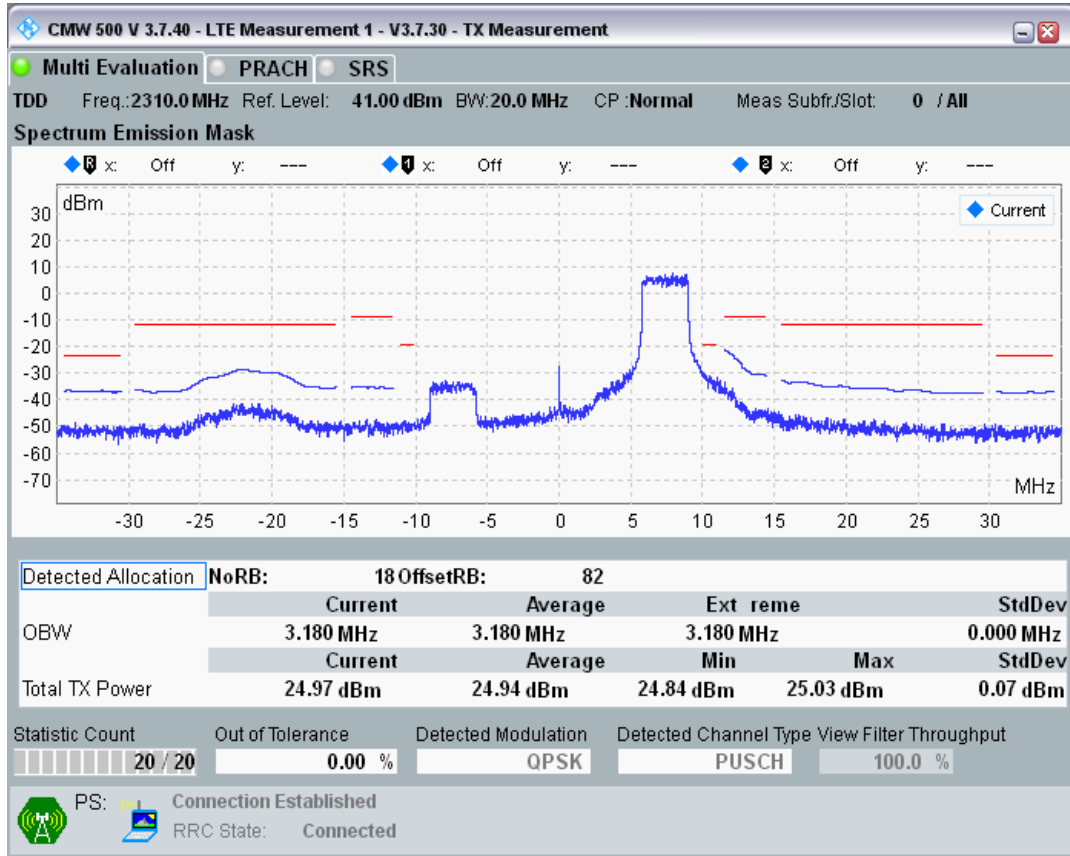

Band40 QPSK BW=20MHz Channel=38750 RB Size=18 Position=#Max