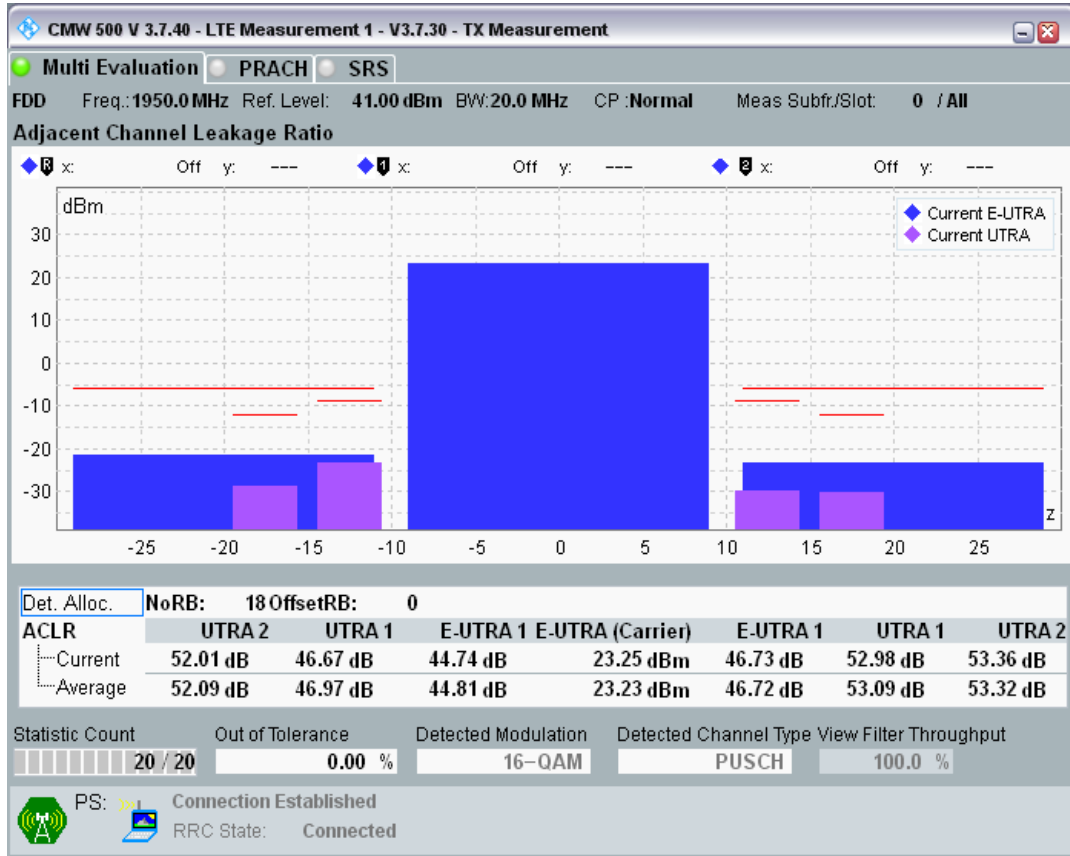

Band1 QAM16 BW=20MHz Channel=18300 RB Size=18 Position=#0