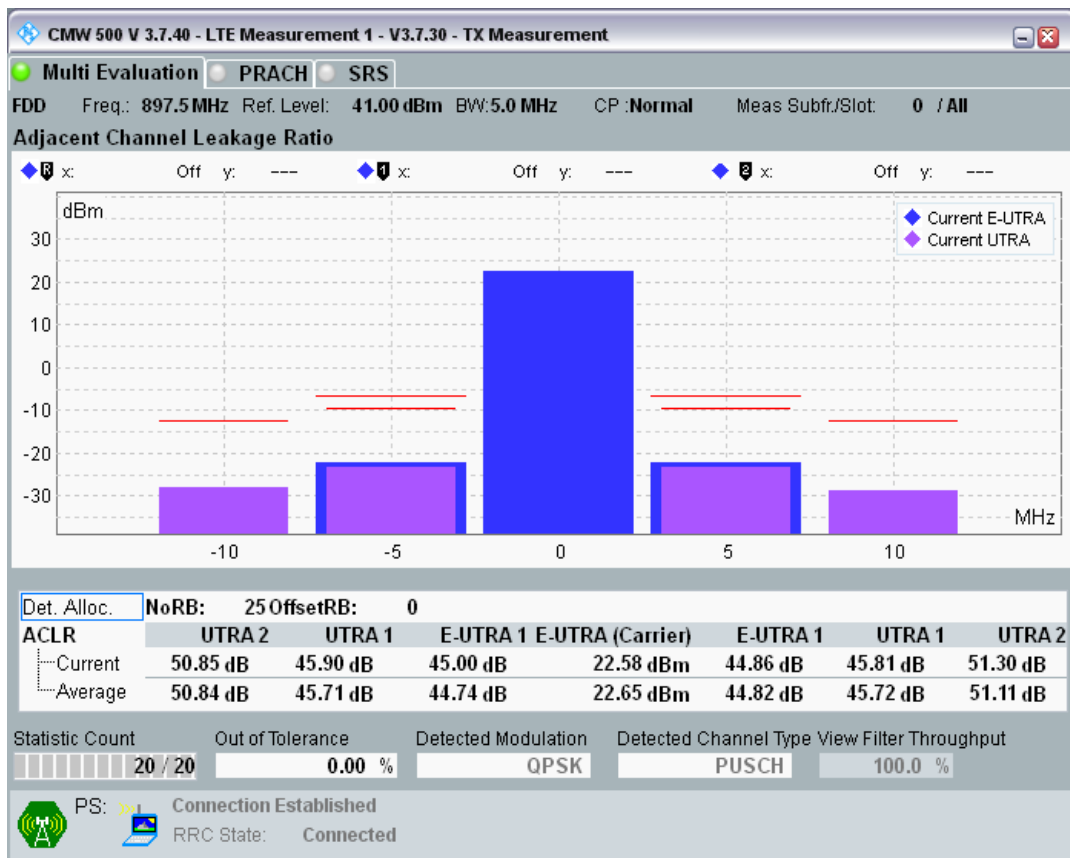

Band8 QPSK BW=5MHz Channel=21625 RB Size=25 Position=#0