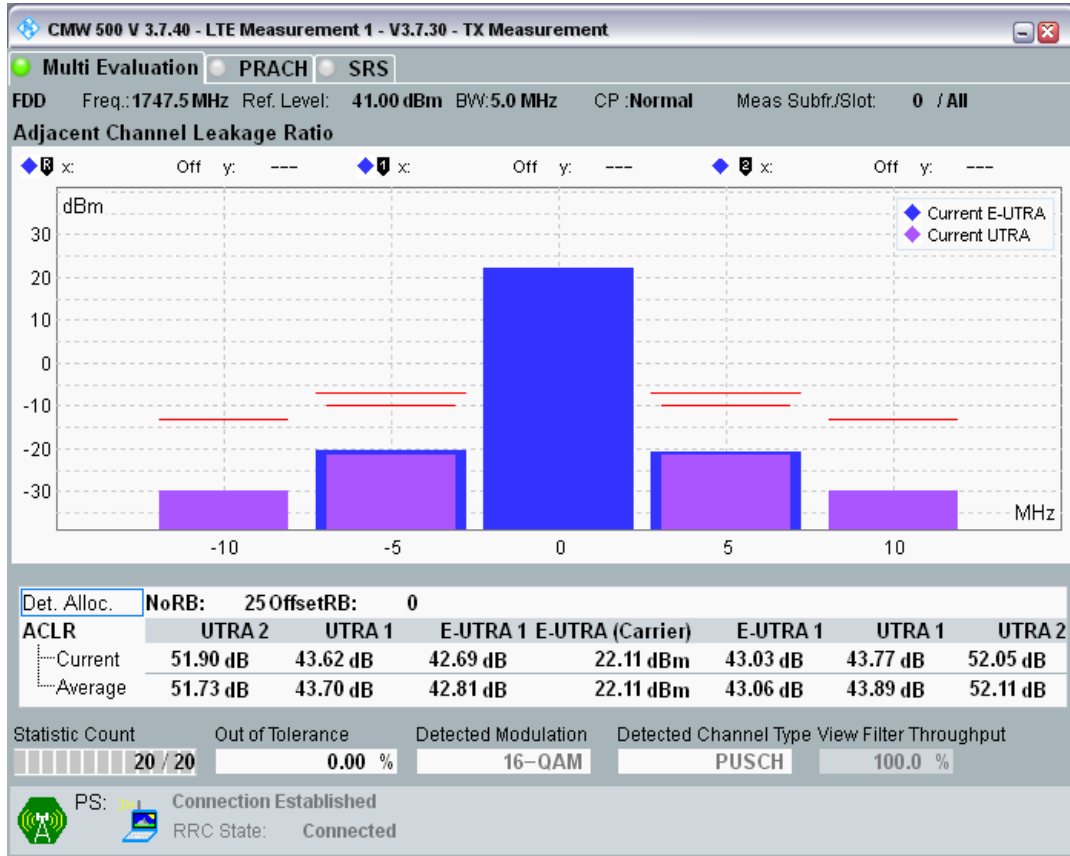

Band3 QAM16 BW=5MHz Channel=19575 RB Size=25 Position=#0