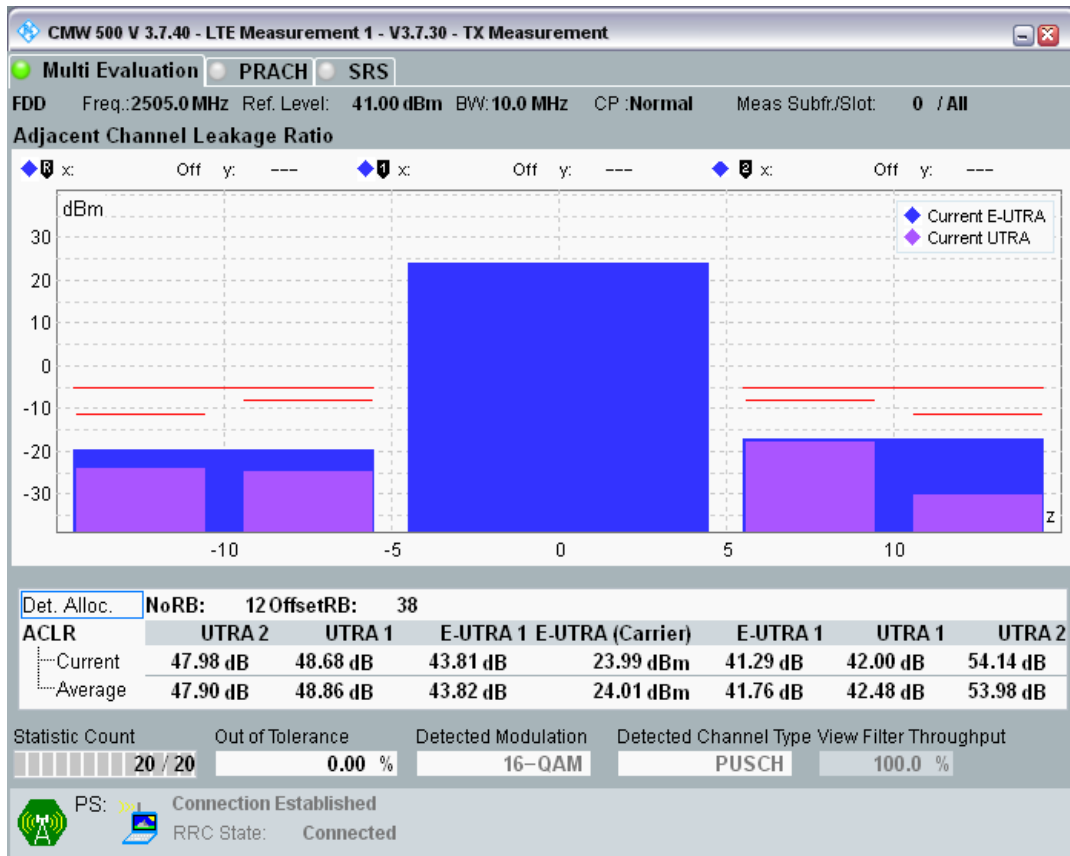

Band7 QAM16 BW=10MHz Channel=20800 RB Size=12 Position=#Max