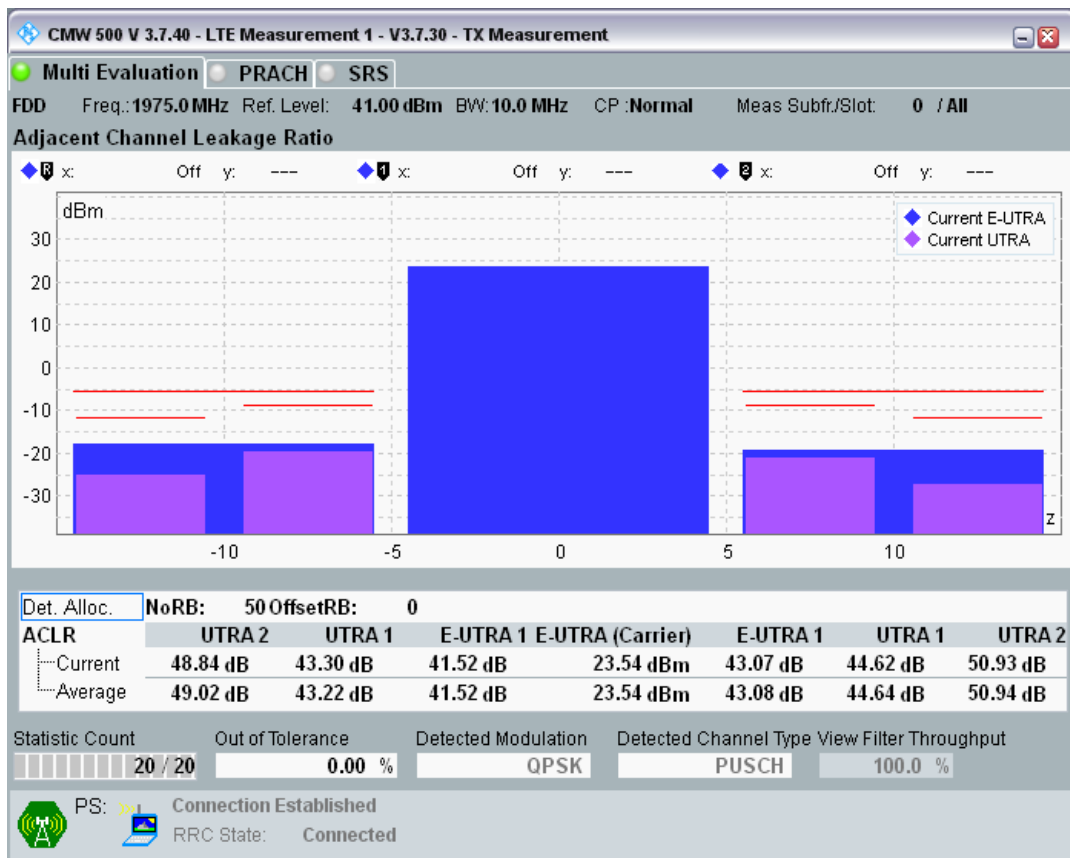

Band1 QPSK BW=10MHz Channel=18550 RB Size=50 Position=#0