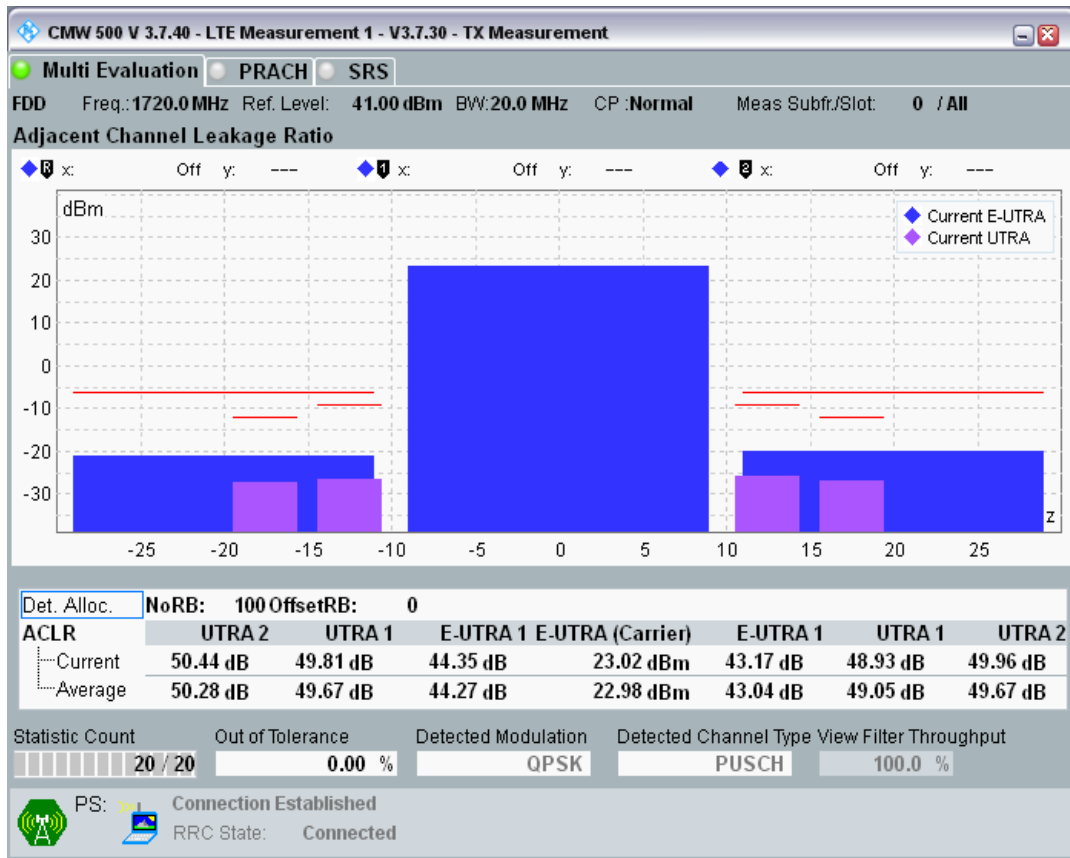

Band3 QPSK BW=20MHz Channel=19300 RB Size=100 Position=#0