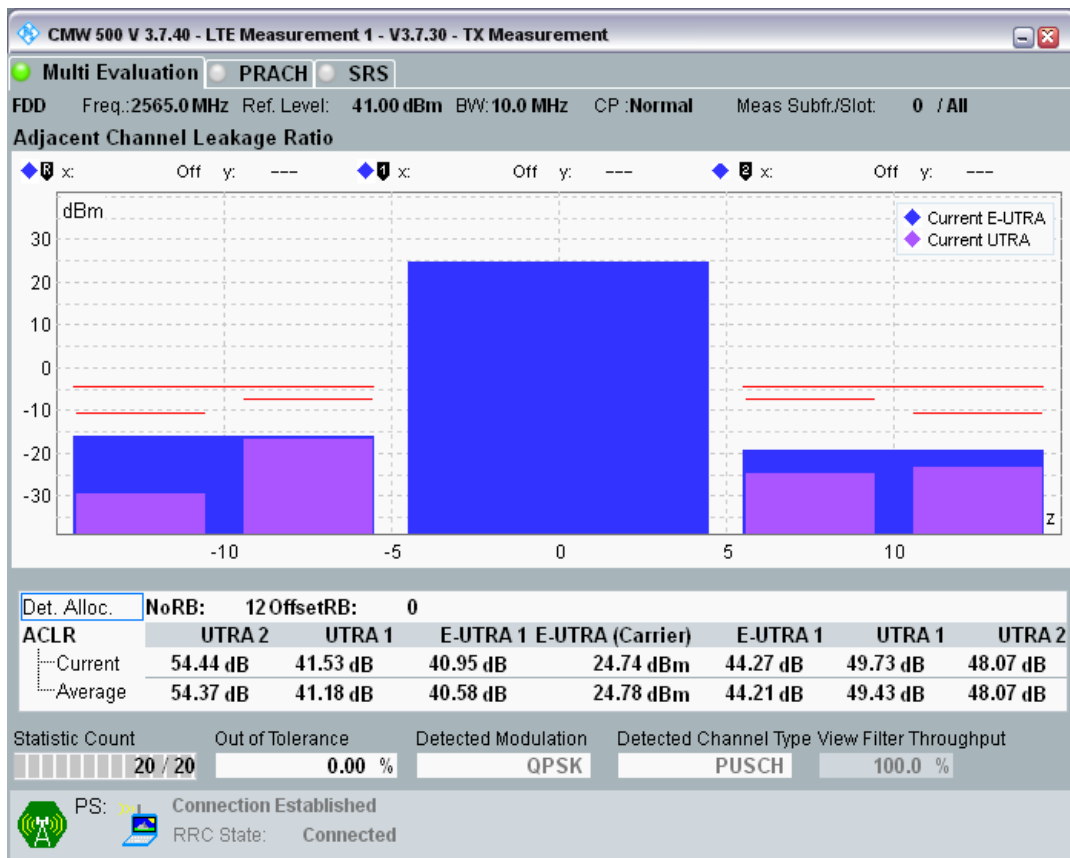

Band7 QPSK BW=10MHz Channel=21400 RB Size=12 Position=#0