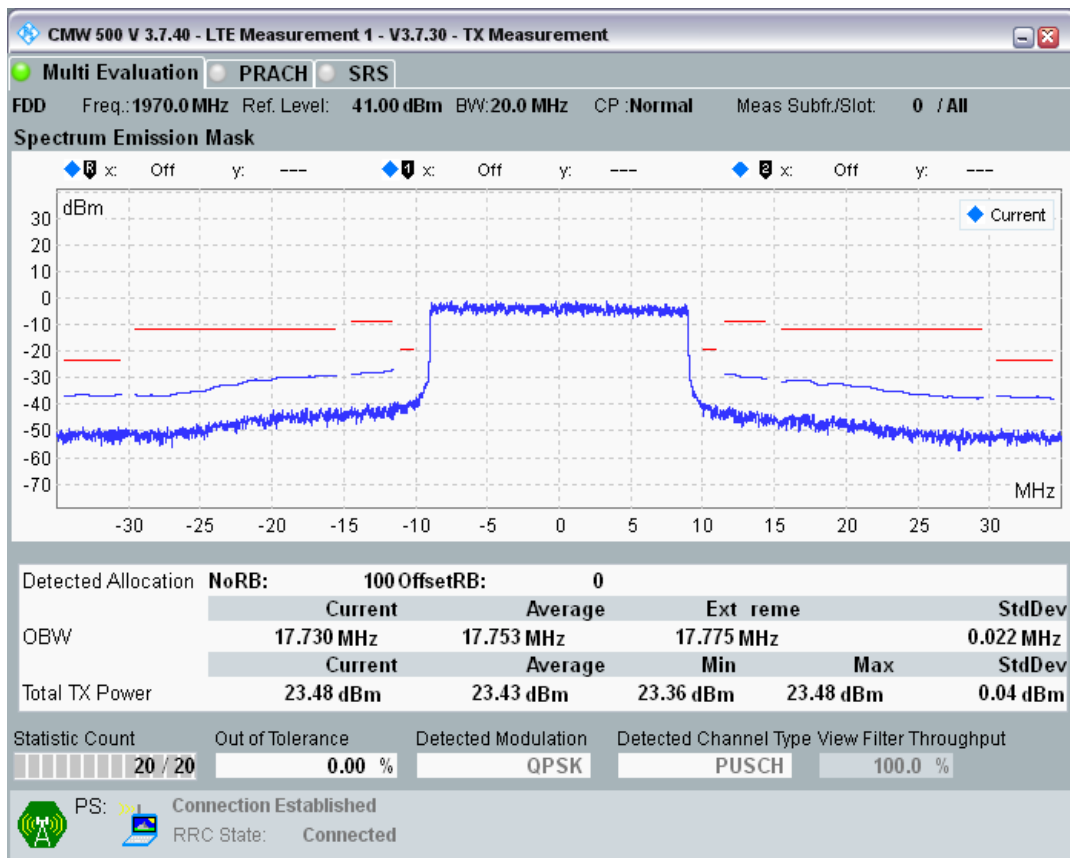

Band1 QPSK BW=20MHz Channel=18500 RB Size=100 Position=#0