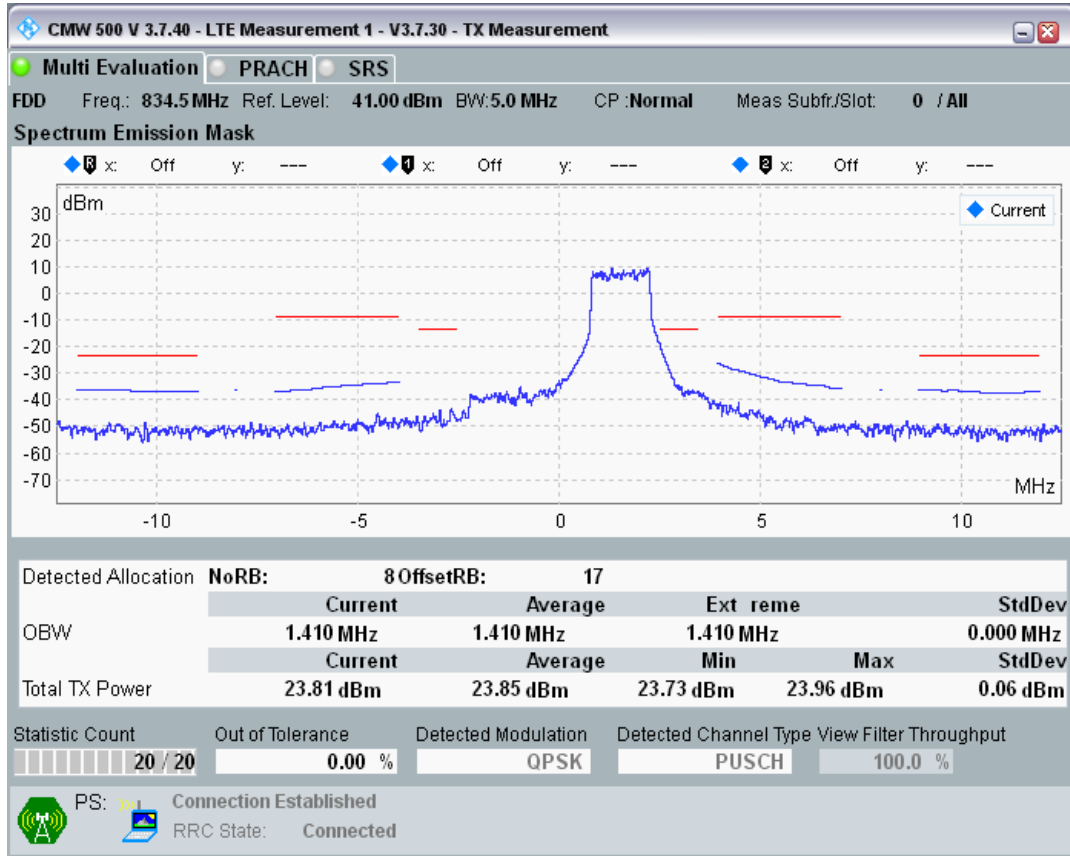

Band1 QAM16 BW=20MHz Channel=18500 RB Size=18 Position=#Max

Band1 QAM16 BW=20MHz Channel=18500 RB Size=100 Position=#0

Band20 QPSK BW=5MHz Channel=24175 RB Size=8 Position=#0

Band20 QPSK BW=5MHz Channel=24175 RB Size=8 Position=#Max