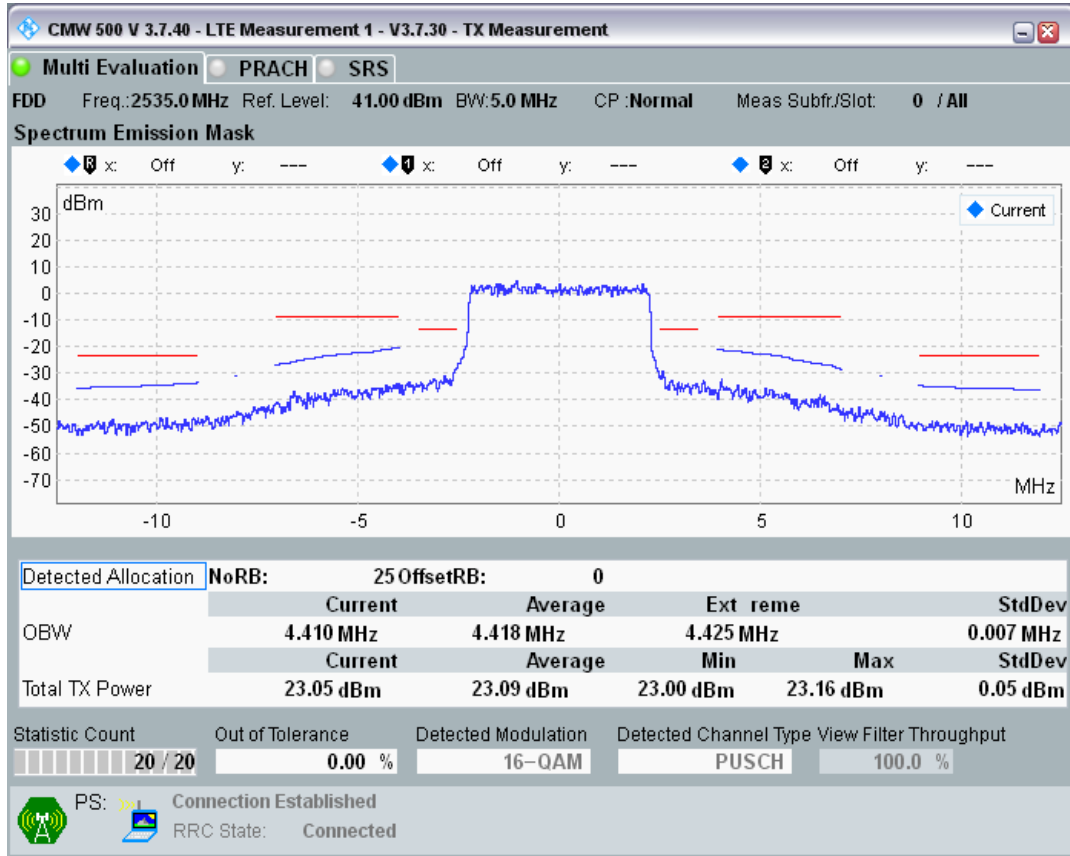

Band7 QAM16 BW=5MHz Channel=21100 RB Size=25 Position=#0