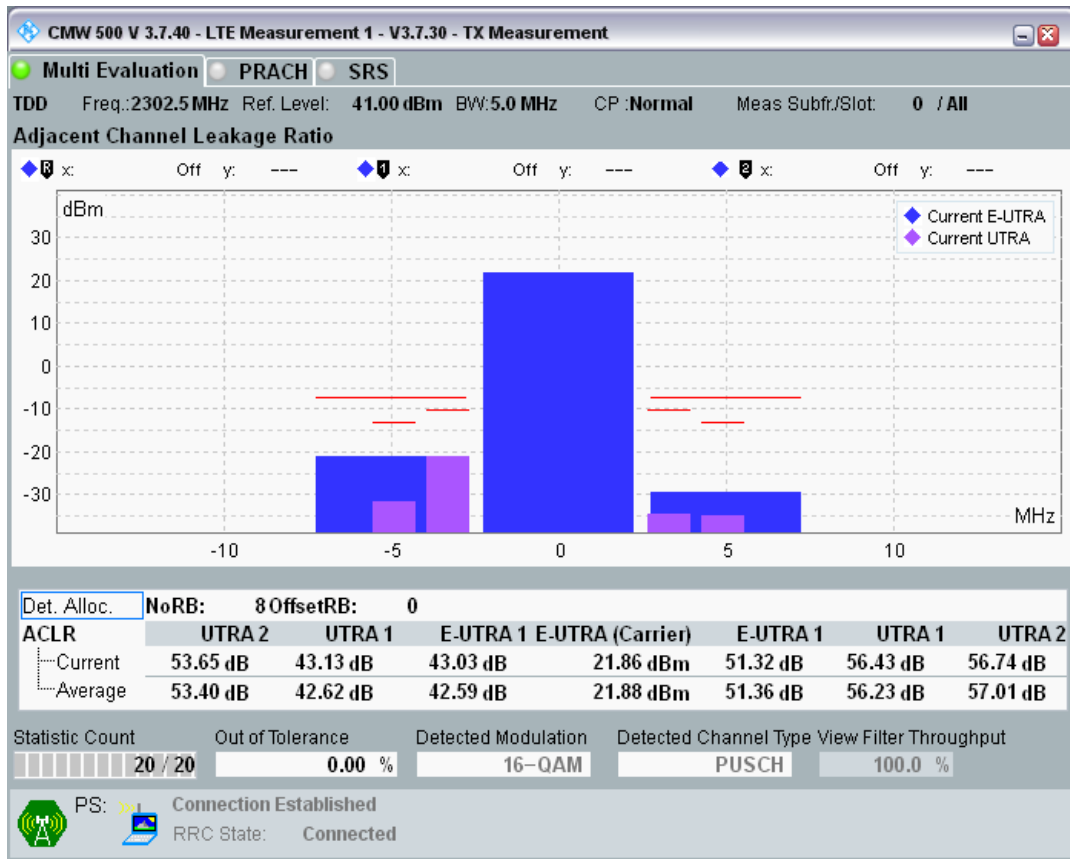

Band40 QPSK BW=5MHz Channel=38675 RB Size=8 Position=#0

Band40 QPSK BW=5MHz Channel=38675 RB Size=8 Position=#Max

Band40 QPSK BW=5MHz Channel=38675 RB Size=25 Position=#0

Band40 QAM16 BW=5MHz Channel=38675 RB Size=8 Position=#0