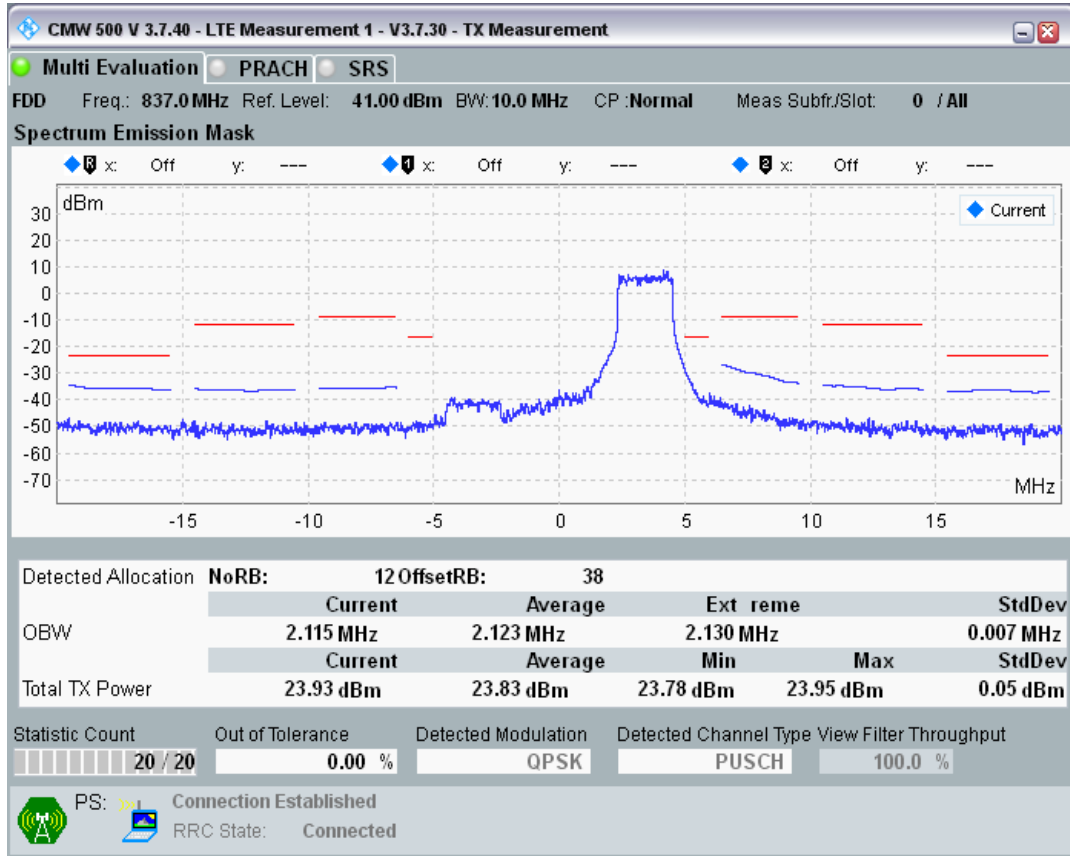

Band20 QPSK BW=10MHz Channel=24200 RB Size=12 Position=#Max