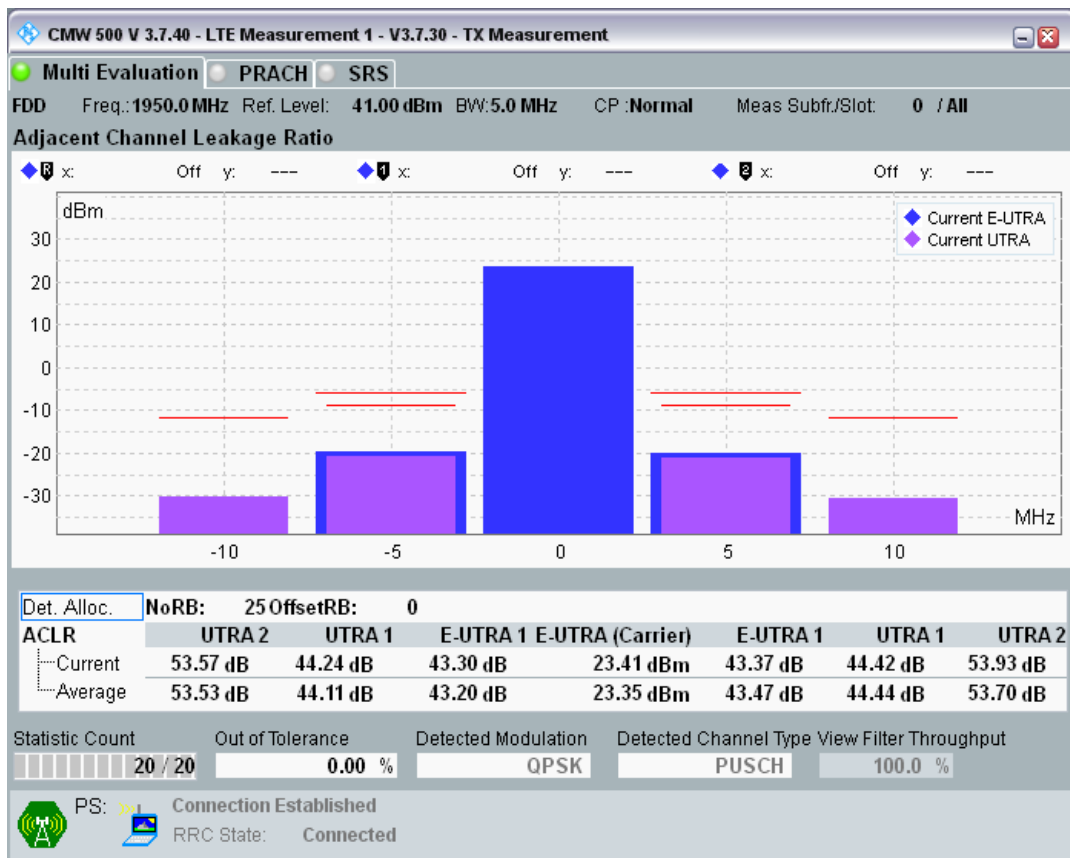

Band1 QPSK BW=5MHz Channel=18300 RB Size=25 Position=#0