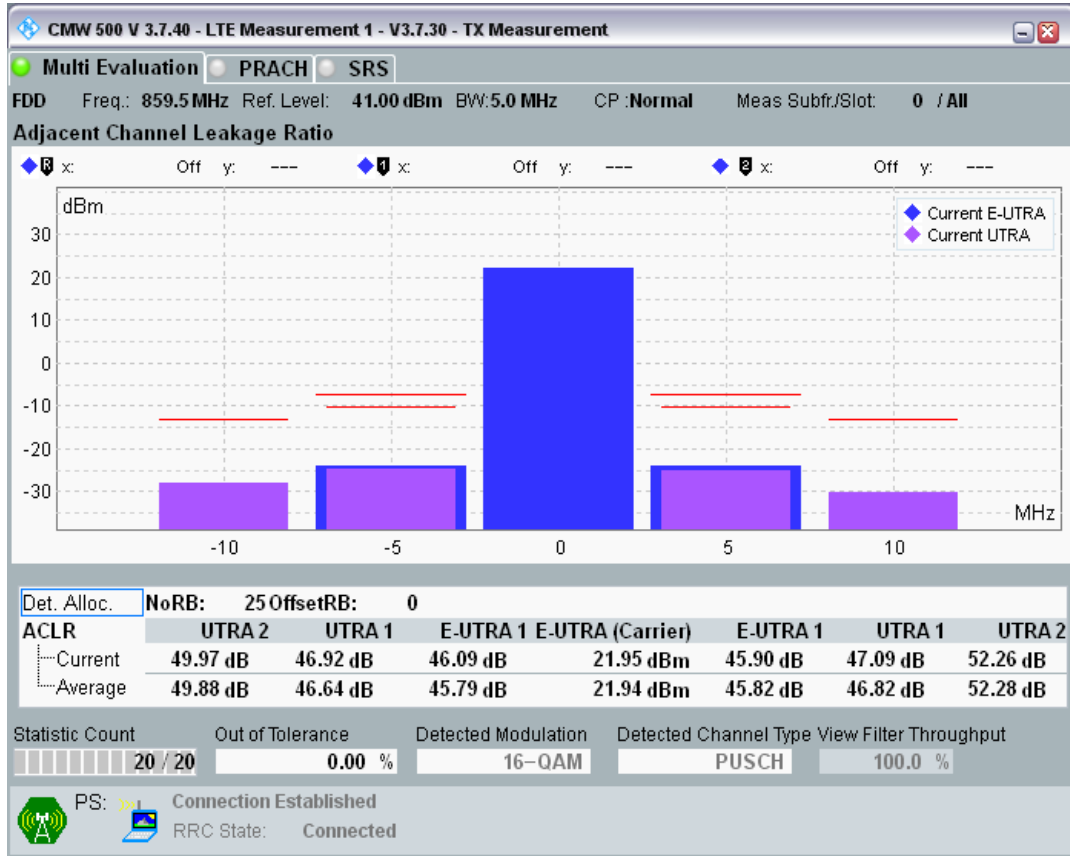

Band20 QPSK BW=5MHz Channel=24425 RB Size=25 Position=#0

Band20 QAM16 BW=5MHz Channel=24425 RB Size=8 Position=#0

Band20 QAM16 BW=5MHz Channel=24425 RB Size=8 Position=#Max

Band20 QAM16 BW=5MHz Channel=24425 RB Size=25 Position=#0