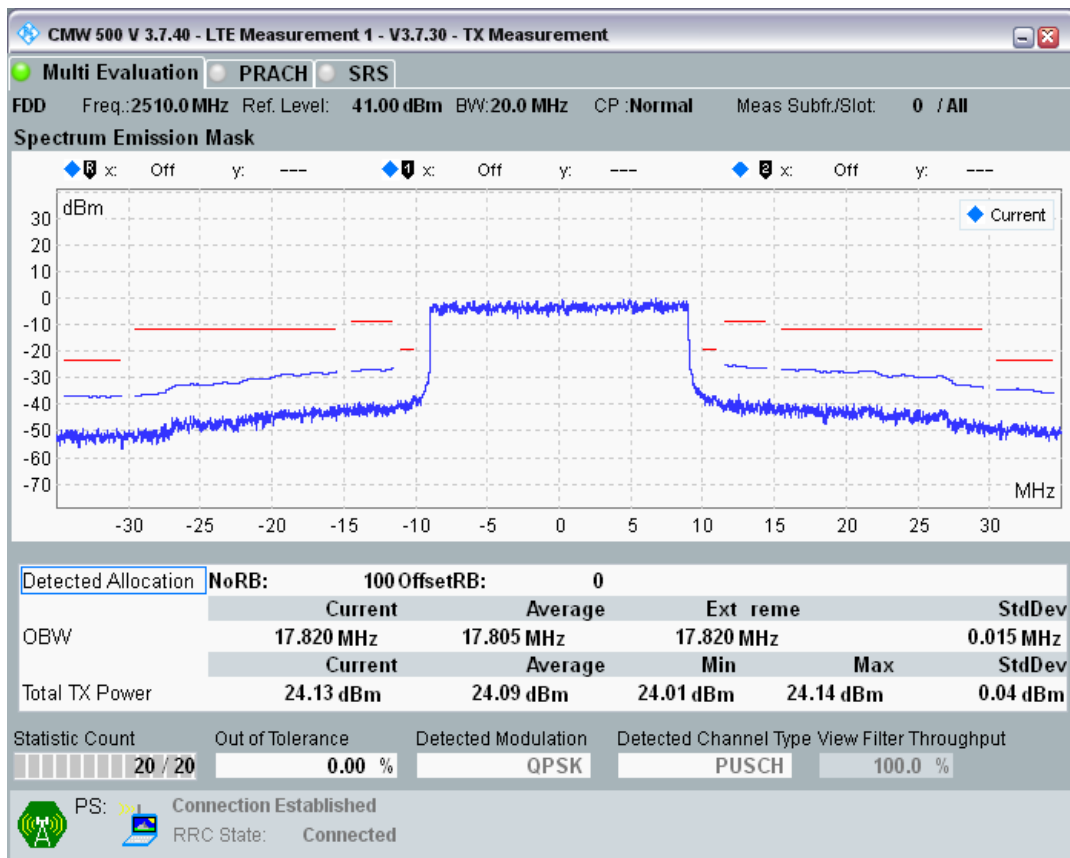

Band7 QPSK BW=20MHz Channel=20850 RB Size=100 Position=#0