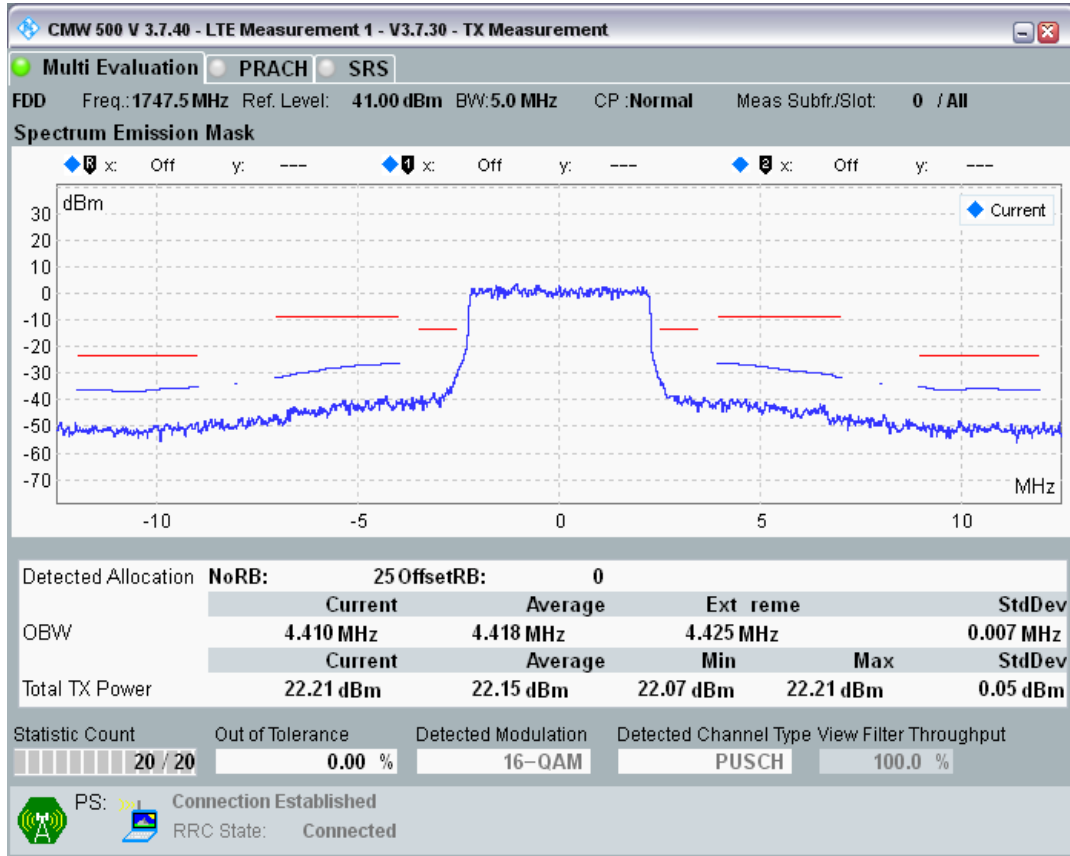

Band3 QAM16 BW=5MHz Channel=19575 RB Size=25 Position=#0