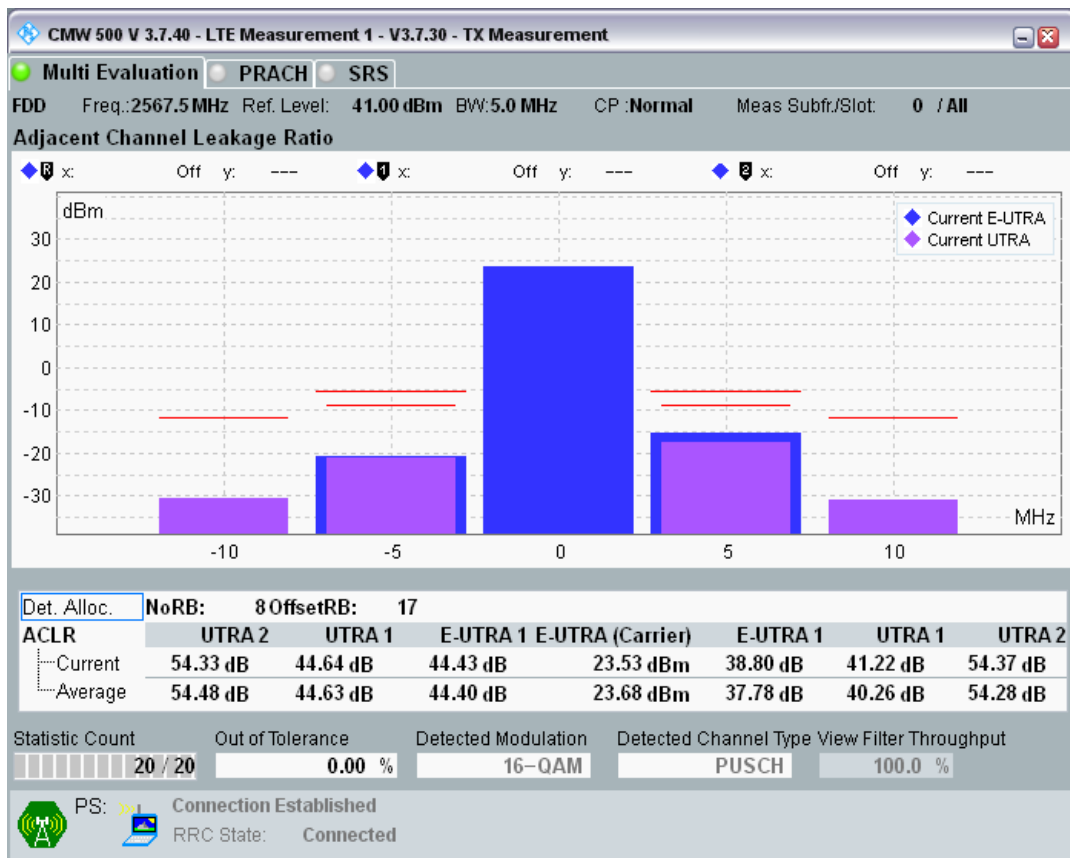

Band7 QAM16 BW=5MHz Channel=21425 RB Size=8 Position=#Max