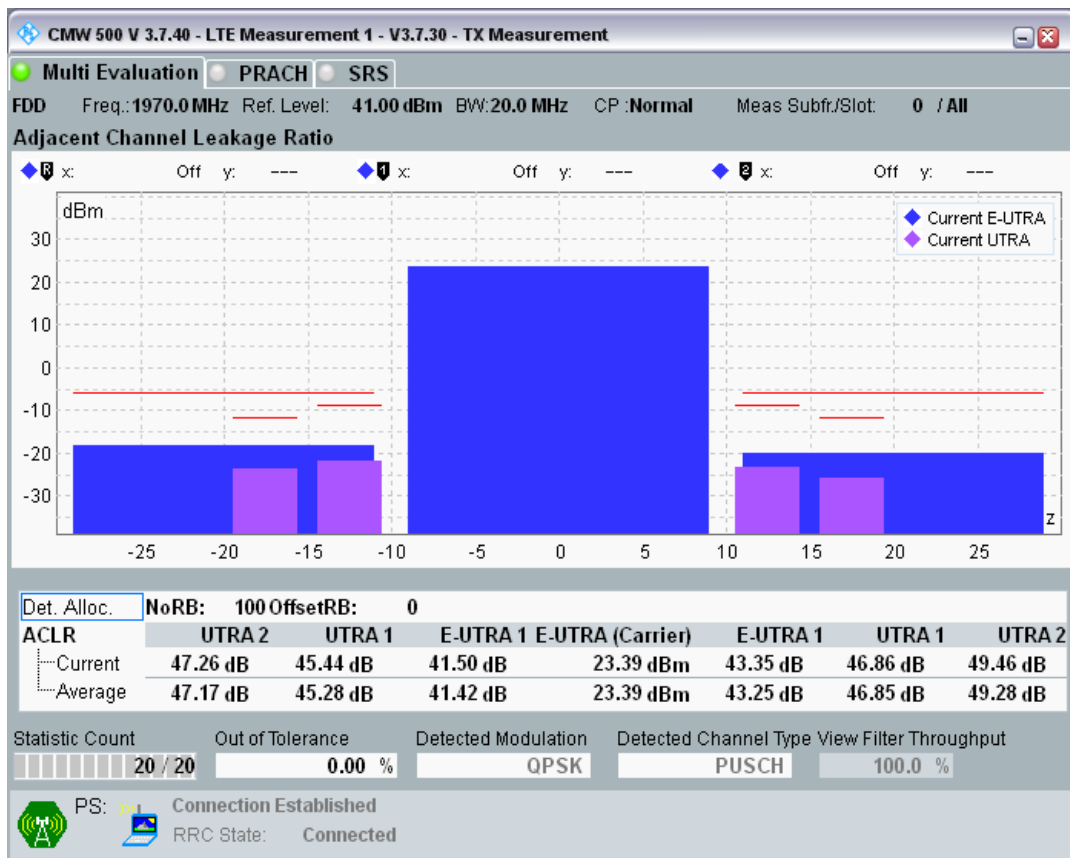

Band1 QPSK BW=20MHz Channel=18500 RB Size=100 Position=#0