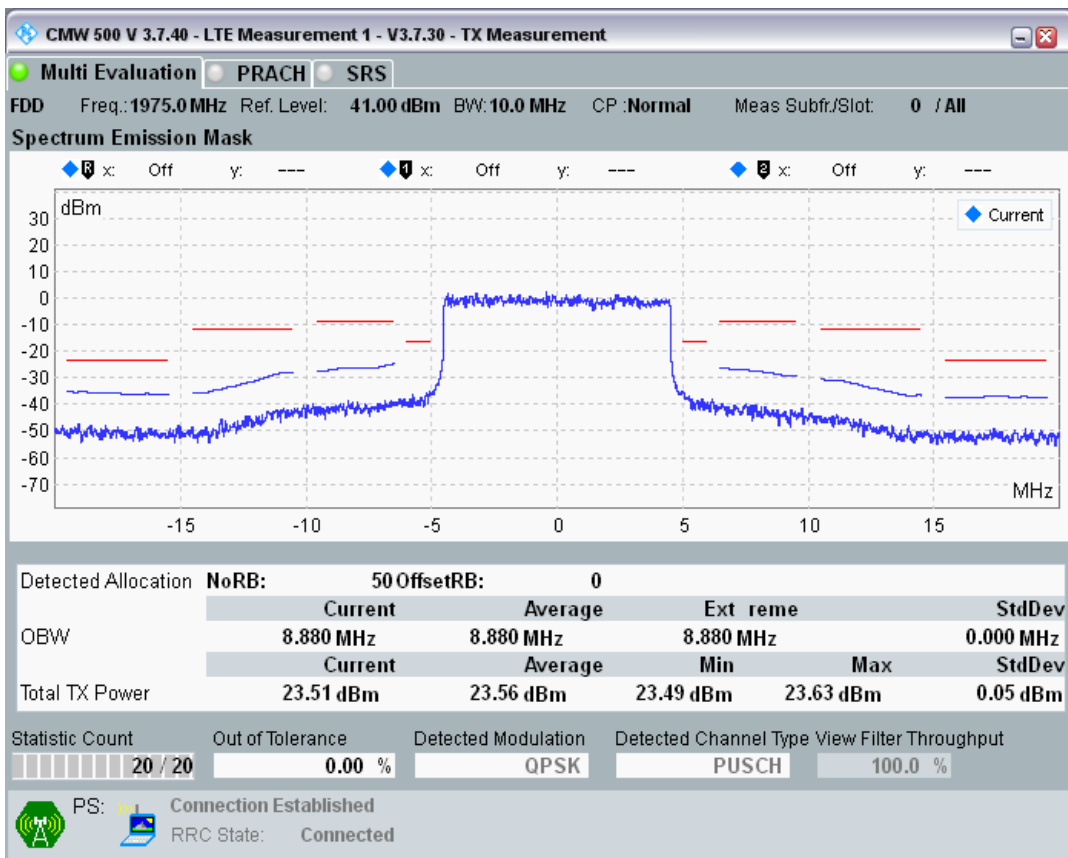

Band1 QPSK BW=10MHz Channel=18550 RB Size=50 Position=#0