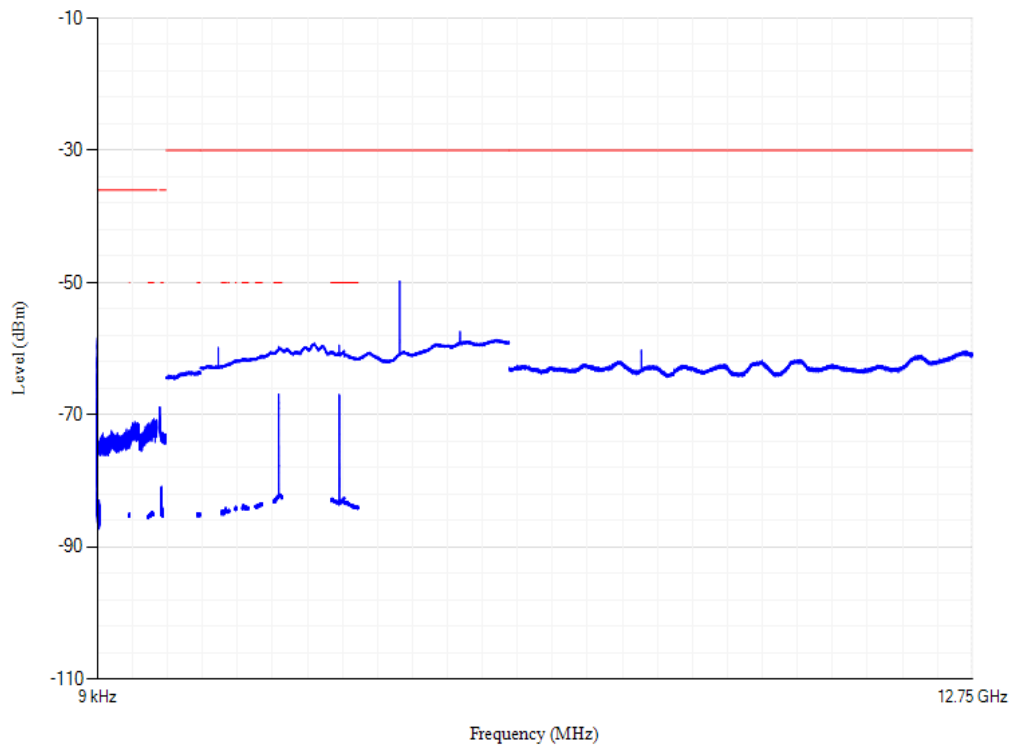

Conducted spurious emissions

Band8 QPSK BW=5MHz Channel=21775 RB Size=1 Position=#0