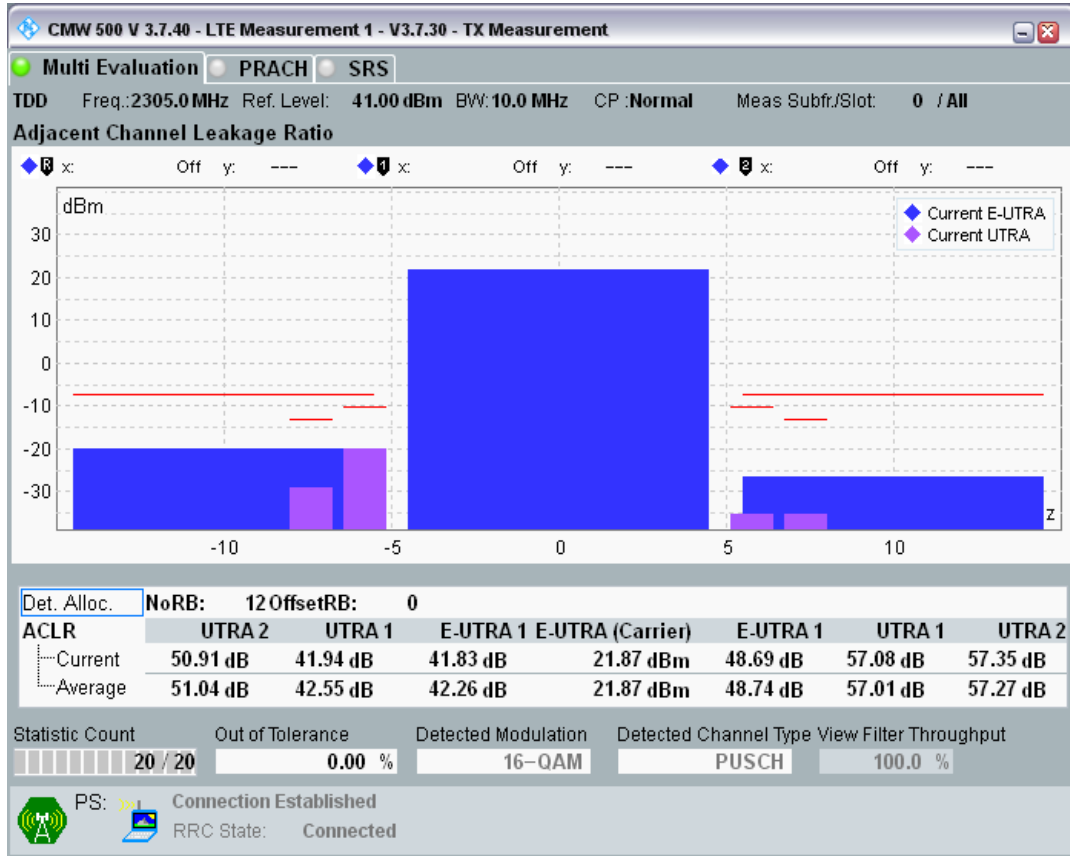

Band40 QAM16 BW=10MHz Channel=38700 RB Size=12 Position=#0