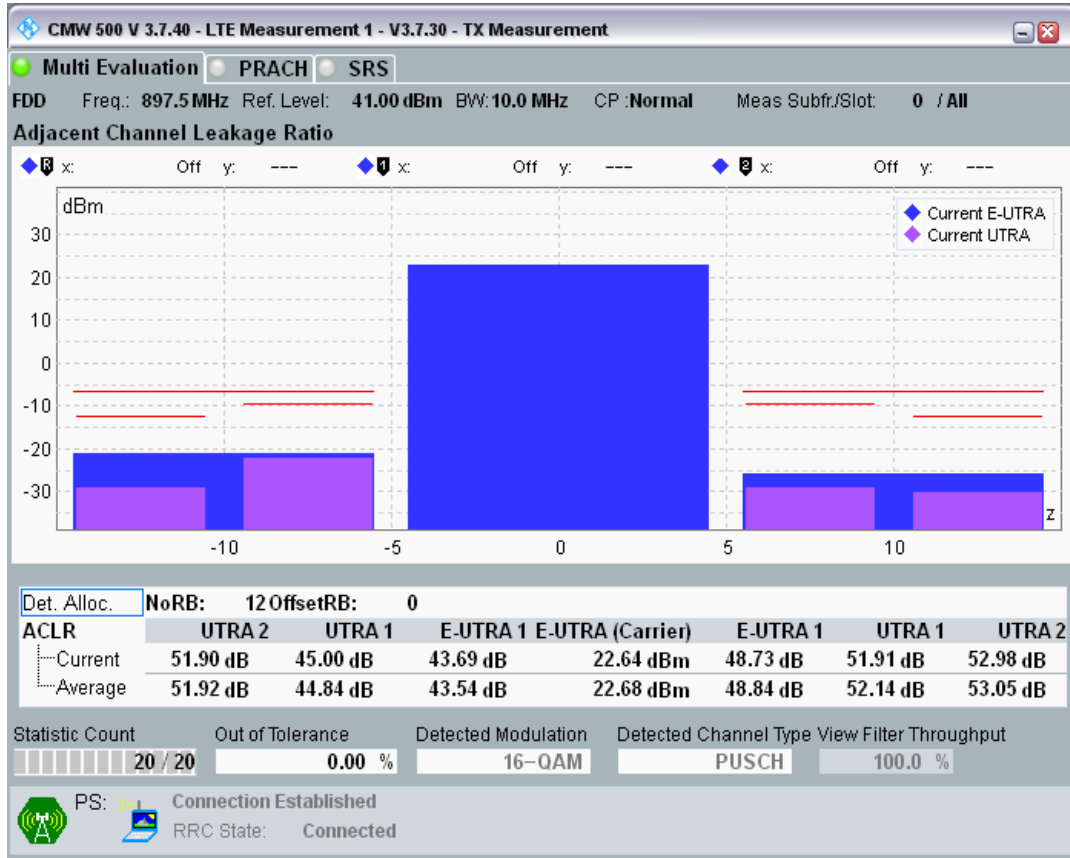

Band8 QAM16 BW=10MHz Channel=21625 RB Size=12 Position=#0