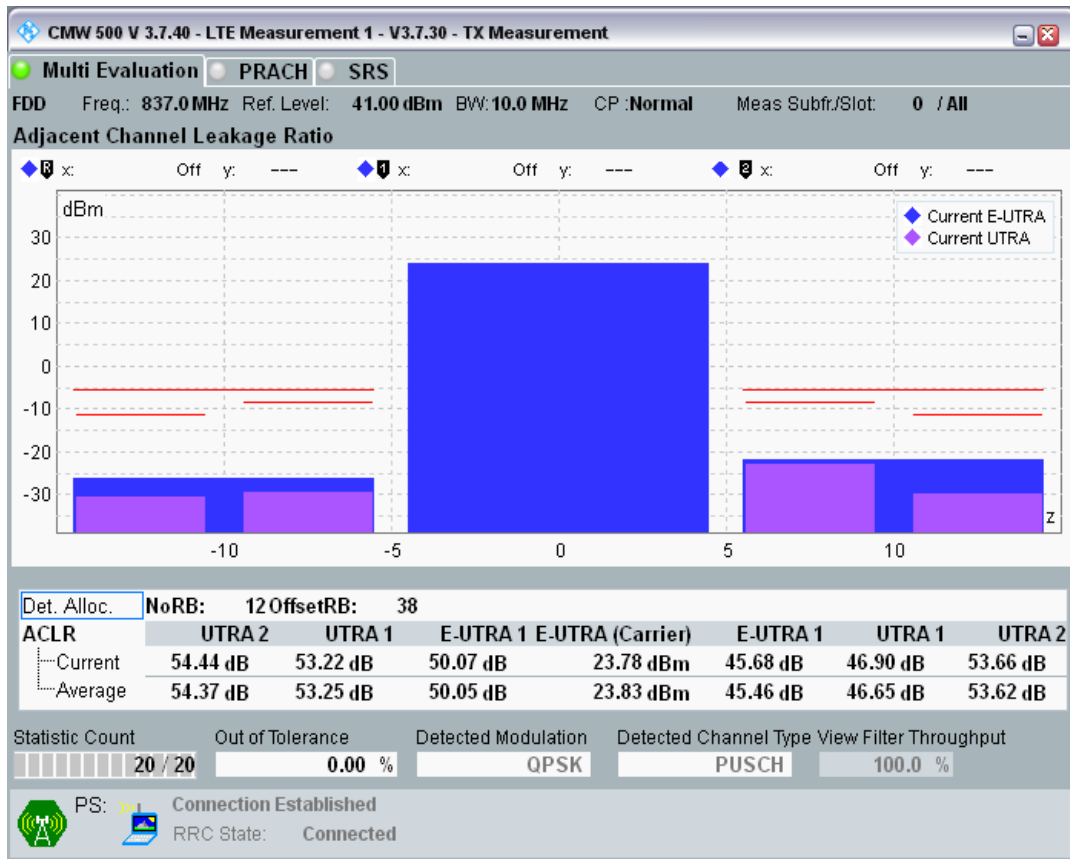

Band20 QPSK BW=10MHz Channel=24200 RB Size=12 Position=#Max