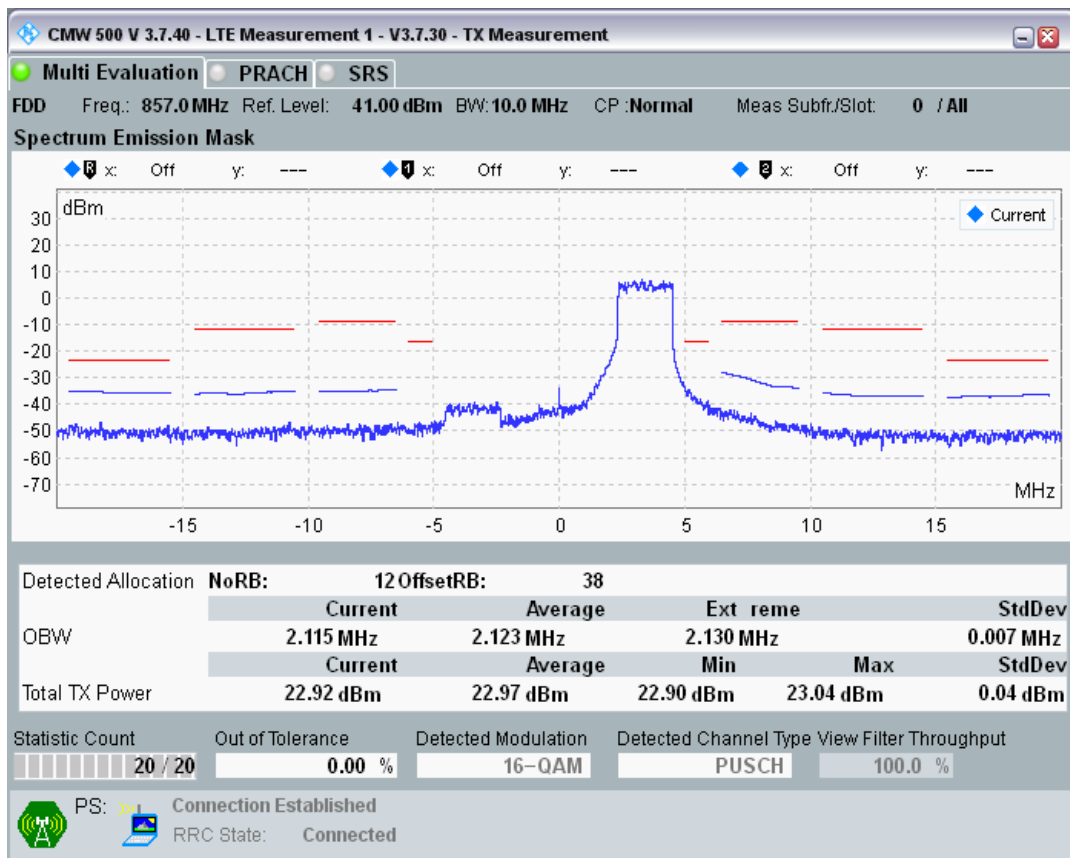

Band20 QAM16 BW=10MHz Channel=24400 RB Size=12 Position=#Max