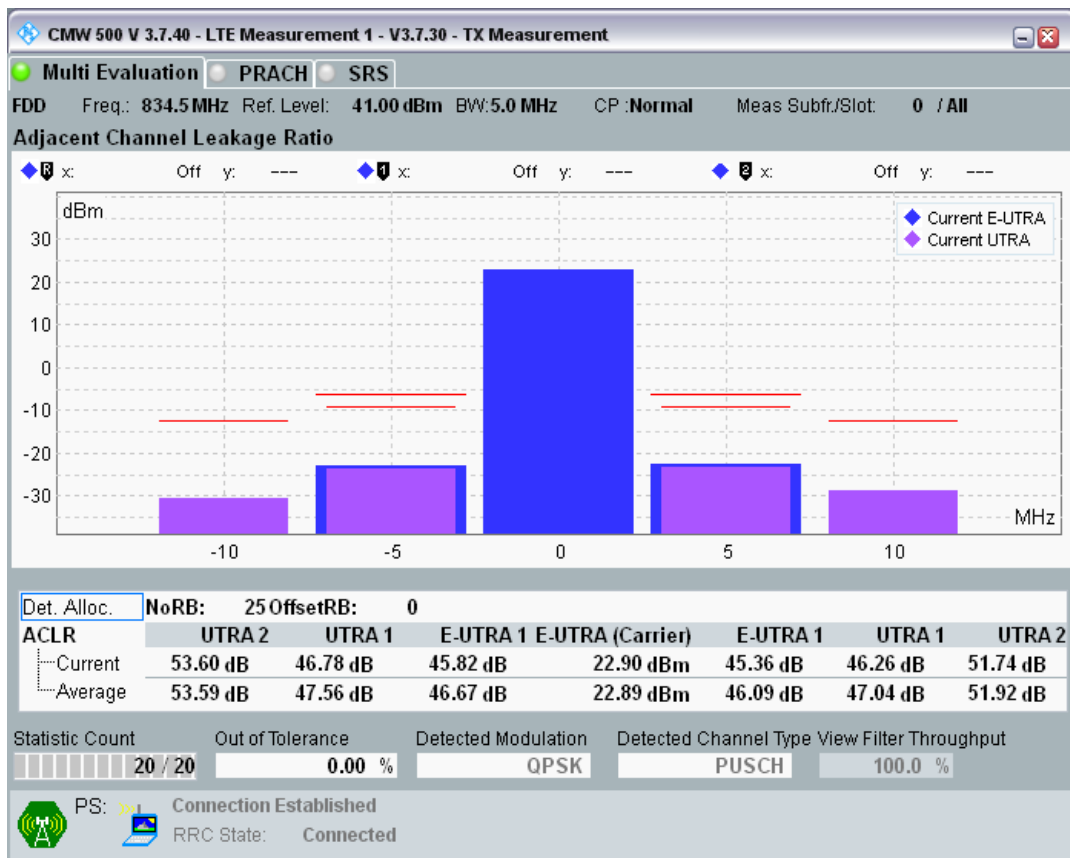

Band20 QPSK BW=5MHz Channel=24175 RB Size=25 Position=#0