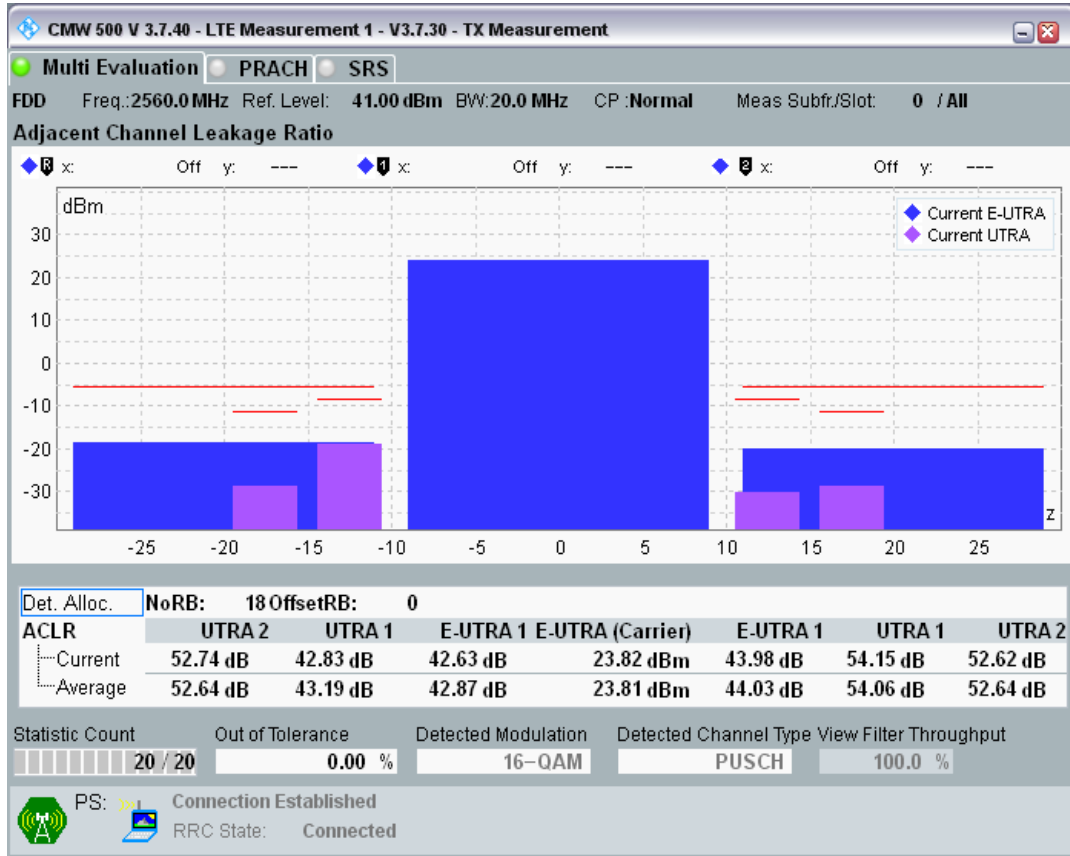

Band7 QAM16 BW=20MHz Channel=21350 RB Size=18 Position=#0