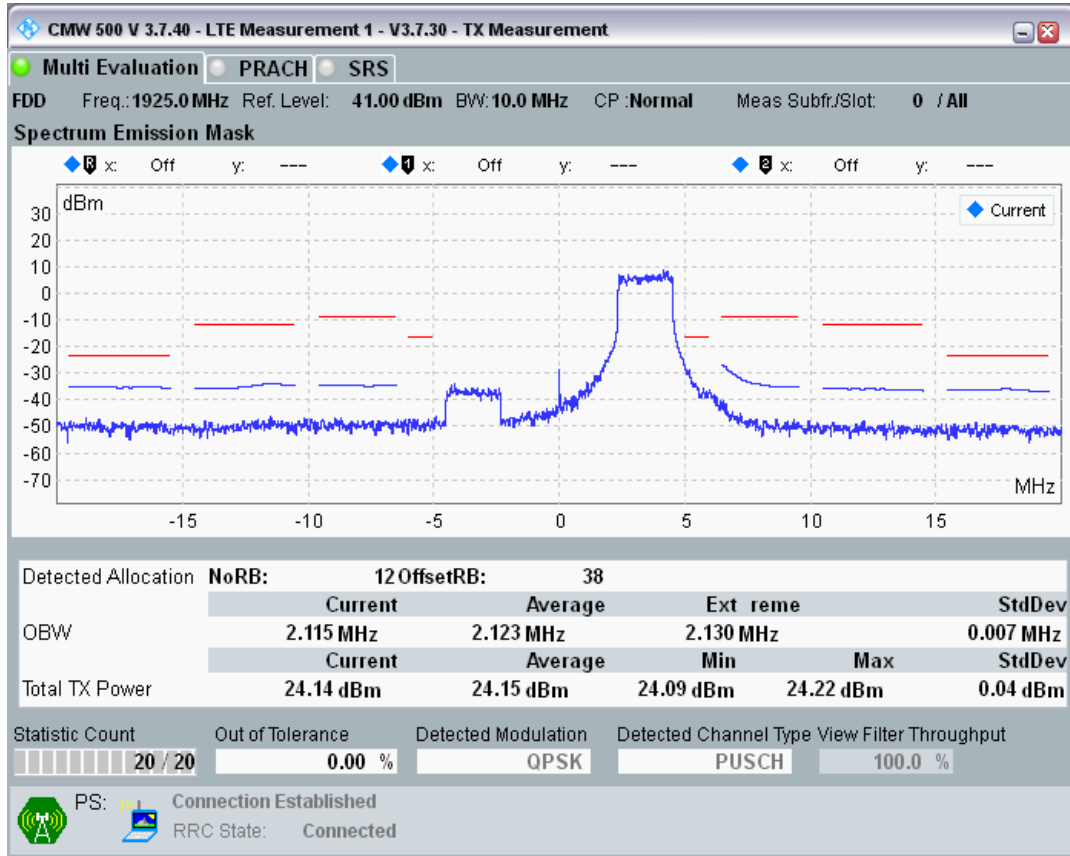

Band1 QAM16 BW=5MHz Channel=18575 RB Size=8 Position=#Max

Band1 QAM16 BW=5MHz Channel=18575 RB Size=25 Position=#0

Band1 QPSK BW=10MHz Channel=18050 RB Size=12 Position=#0

Band1 QPSK BW=10MHz Channel=18050 RB Size=12 Position=#Max