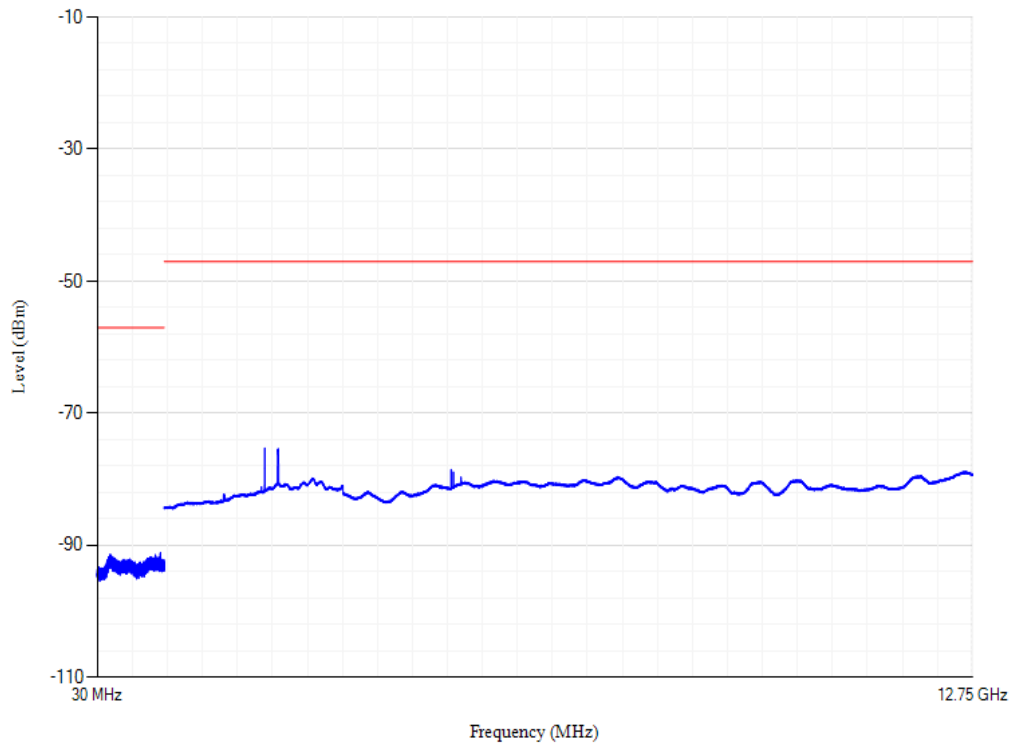

Conducted spurious emissions

Band40 QPSK BW=20MHz Channel=39150

Conducted spurious emissions

Band7 QPSK BW=20MHz Channel=21100

Conducted spurious emissions

Band7 QPSK BW=20MHz Channel=20850

Conducted spurious emissions