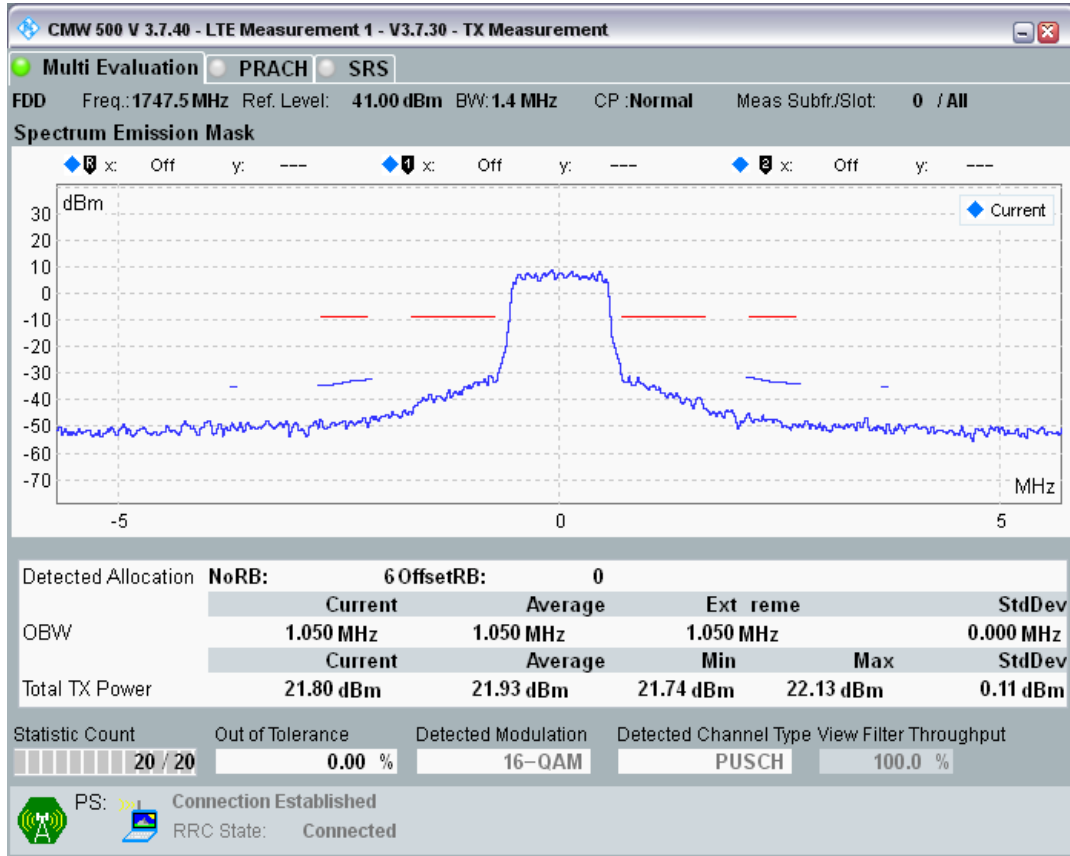

Band3 QPSK BW=1.4MHz Channel=19575 RB Size=6 Position=#0

Band3 QAM16 BW=1.4MHz Channel=19575 RB Size=5 Position=#0

Band3 QAM16 BW=1.4MHz Channel=19575 RB Size=5 Position=#Max

Band3 QAM16 BW=1.4MHz Channel=19575 RB Size=6 Position=#0