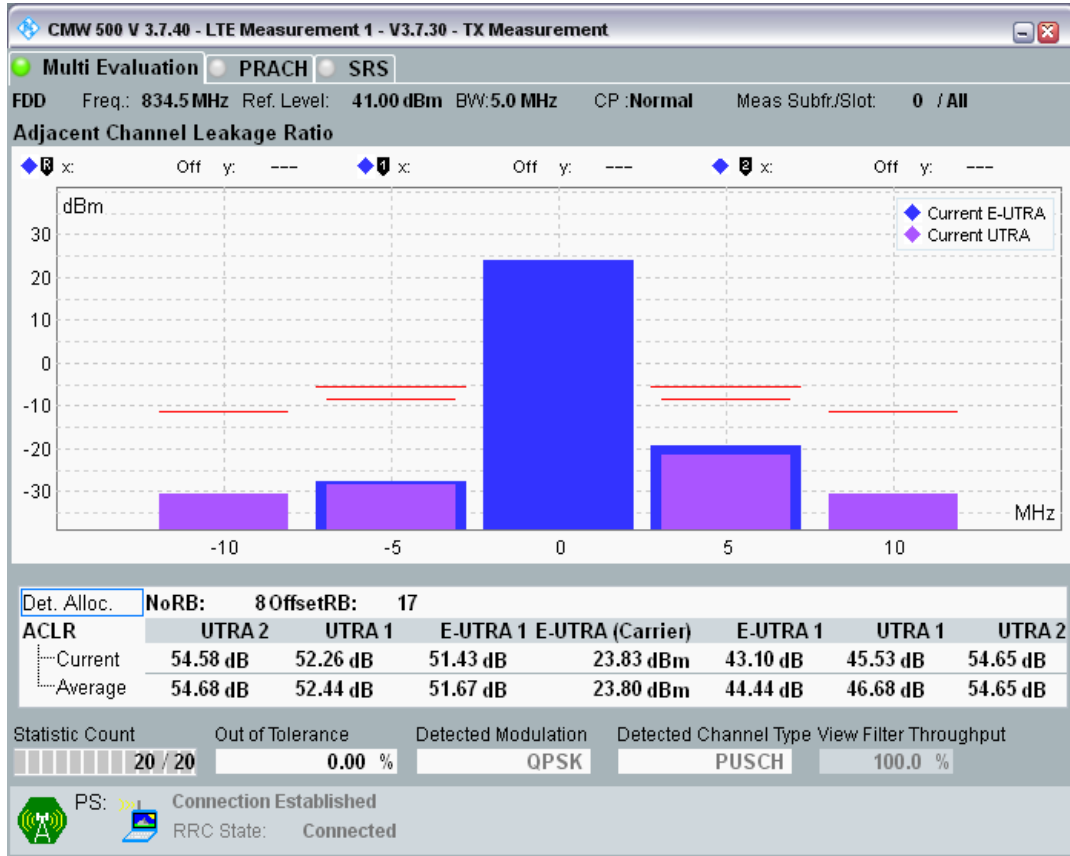

Band1 QAM16 BW=20MHz Channel=18500 RB Size=18 Position=#Max

Band1 QAM16 BW=20MHz Channel=18500 RB Size=100 Position=#0

Band20 QPSK BW=5MHz Channel=24175 RB Size=8 Position=#0

Band20 QPSK BW=5MHz Channel=24175 RB Size=8 Position=#Max