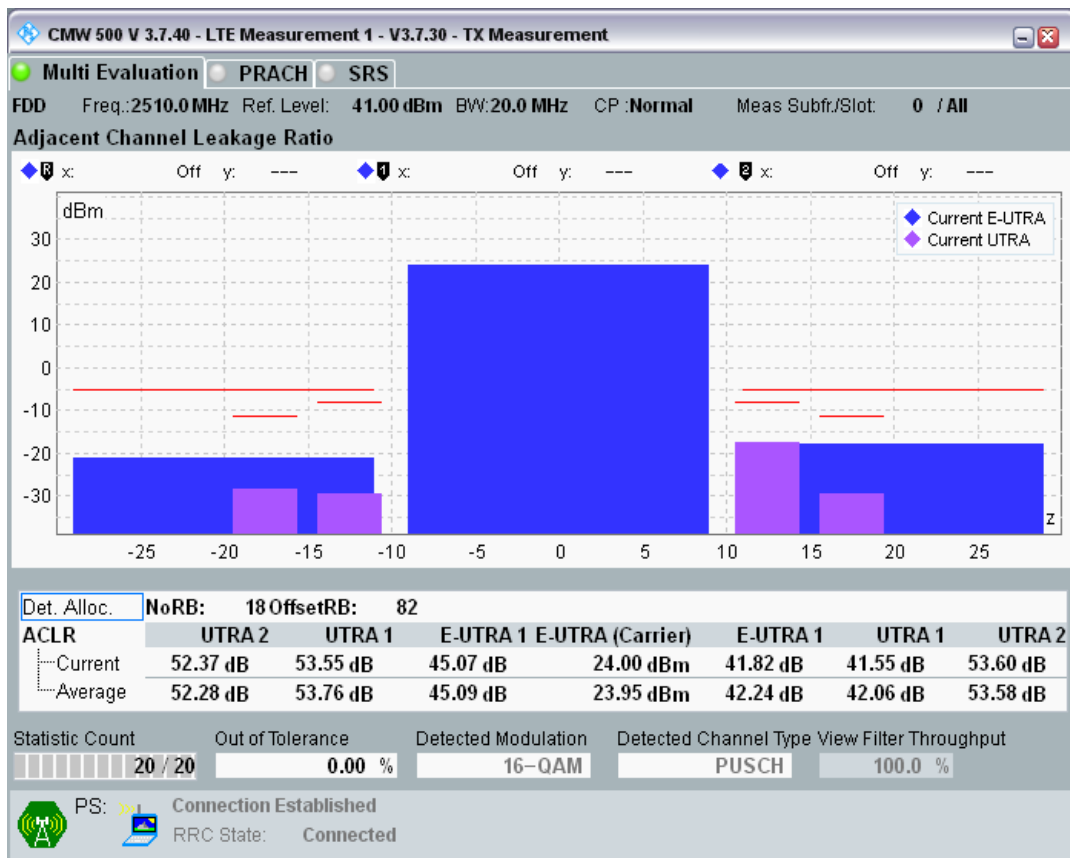

Band7 QAM16 BW=20MHz Channel=20850 RB Size=18 Position=#Max