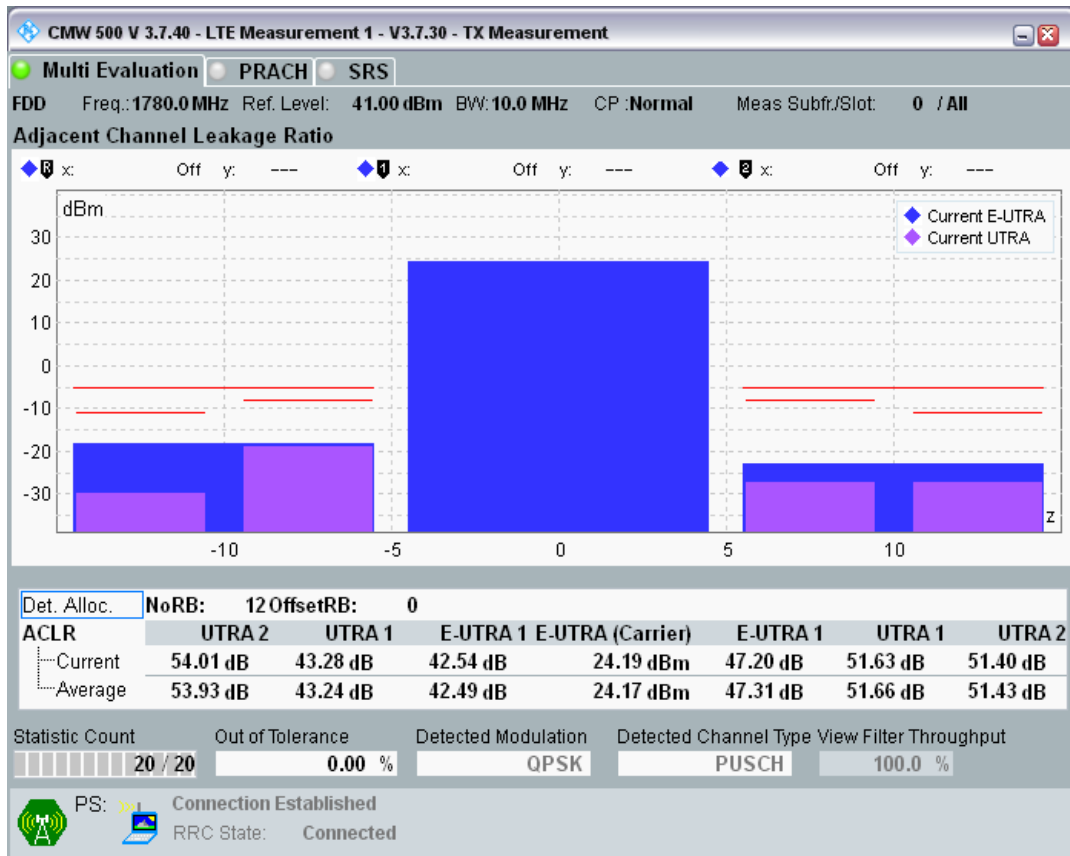

Band3 QPSK BW=10MHz Channel=19900 RB Size=12 Position=#0