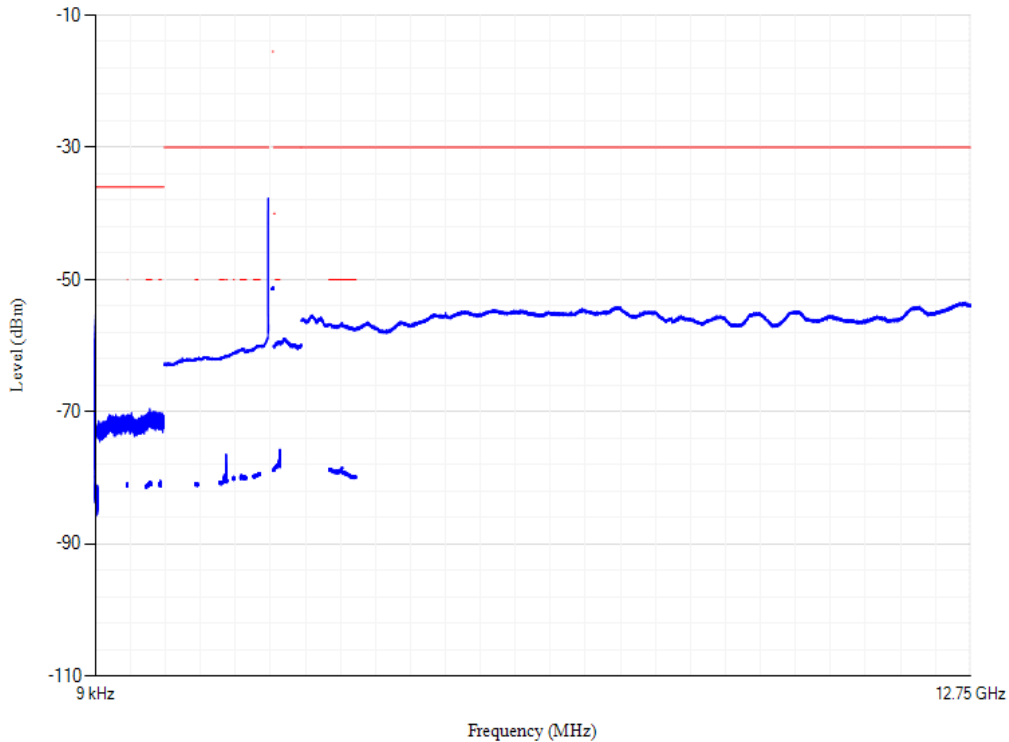

Conducted spurious emissions

Band8 QPSK BW=1.4MHz Channel=21625 RB Size=1 Position=#0