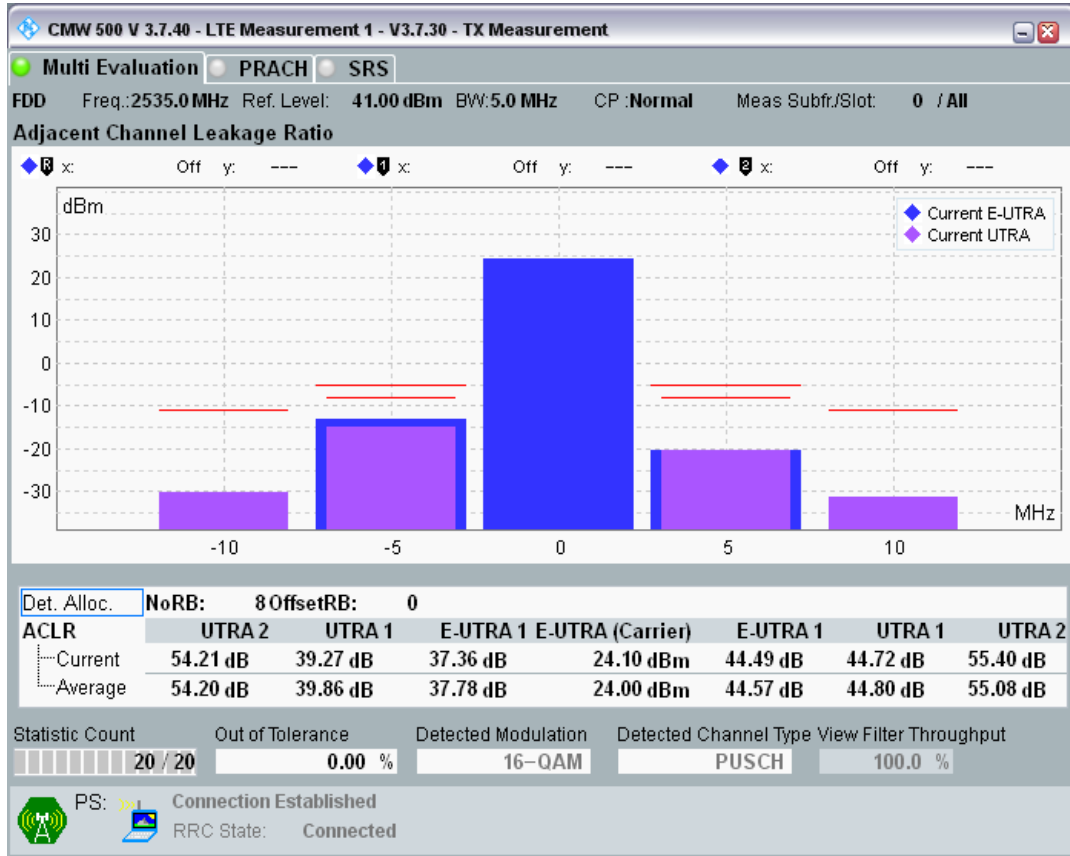

Band7 QPSK BW=5MHz Channel=21100 RB Size=8 Position=#0

Band7 QPSK BW=5MHz Channel=21100 RB Size=8 Position=#Max

Band7 QPSK BW=5MHz Channel=21100 RB Size=25 Position=#0

Band7 QAM16 BW=5MHz Channel=21100 RB Size=8 Position=#0