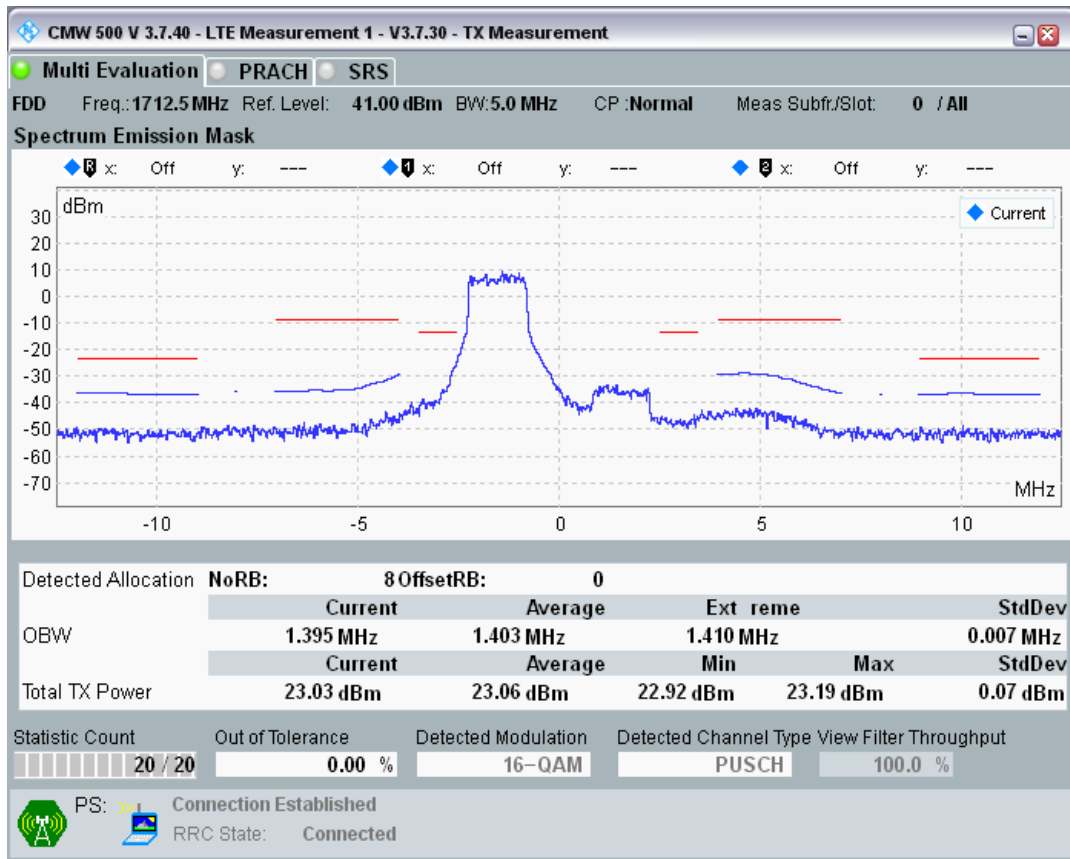

Band3 QAM16 BW=5MHz Channel=19225 RB Size=8 Position=#0