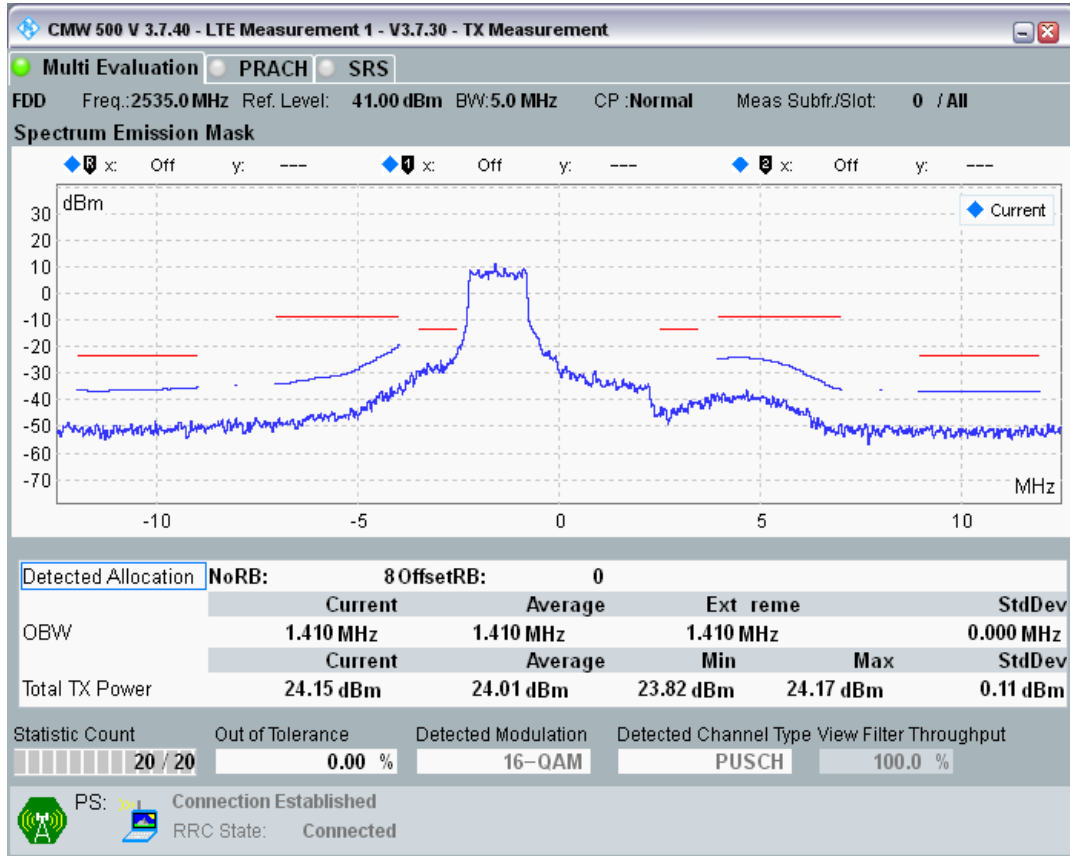

Band7 QPSK BW=5MHz Channel=21100 RB Size=8 Position=#0

Band7 QPSK BW=5MHz Channel=21100 RB Size=8 Position=#Max

Band7 QPSK BW=5MHz Channel=21100 RB Size=25 Position=#0

Band7 QAM16 BW=5MHz Channel=21100 RB Size=8 Position=#0