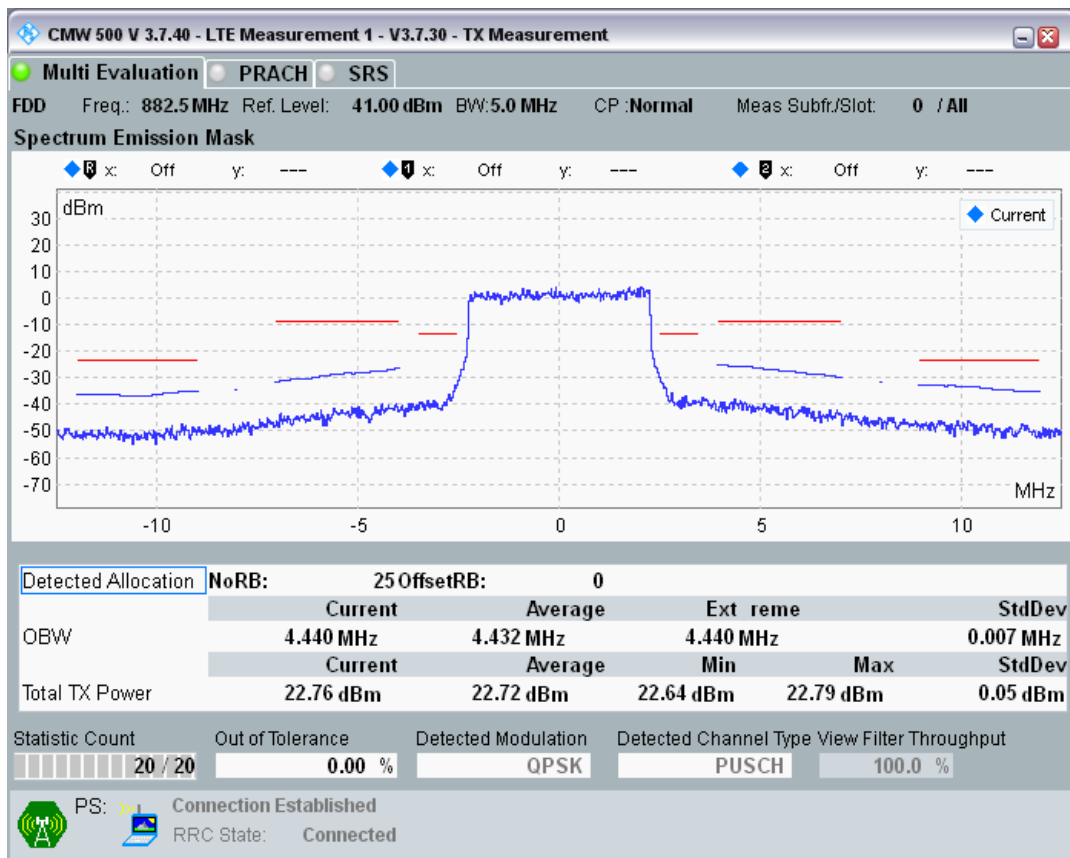

Band8 QPSK BW=5MHz Channel=21475 RB Size=25 Position=#0