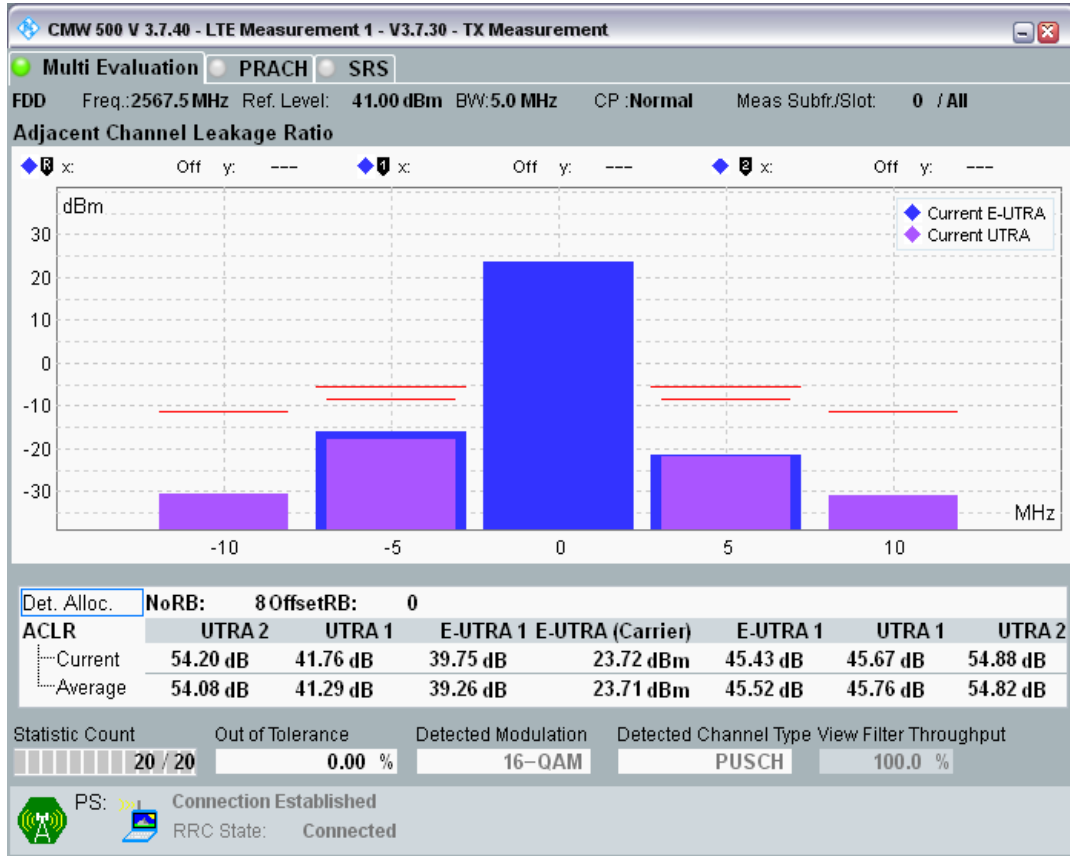

Band7 QAM16 BW=5MHz Channel=21425 RB Size=8 Position=#0