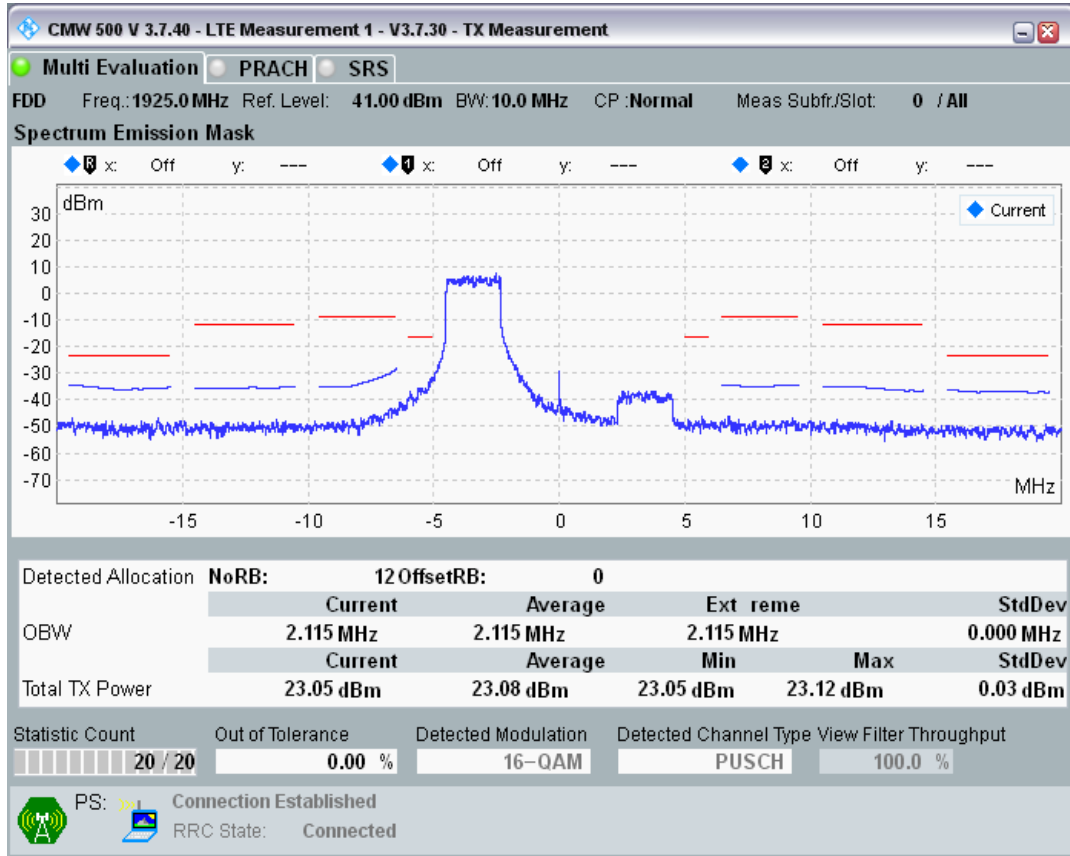

Band1 QAM16 BW=10MHz Channel=18050 RB Size=12 Position=#0