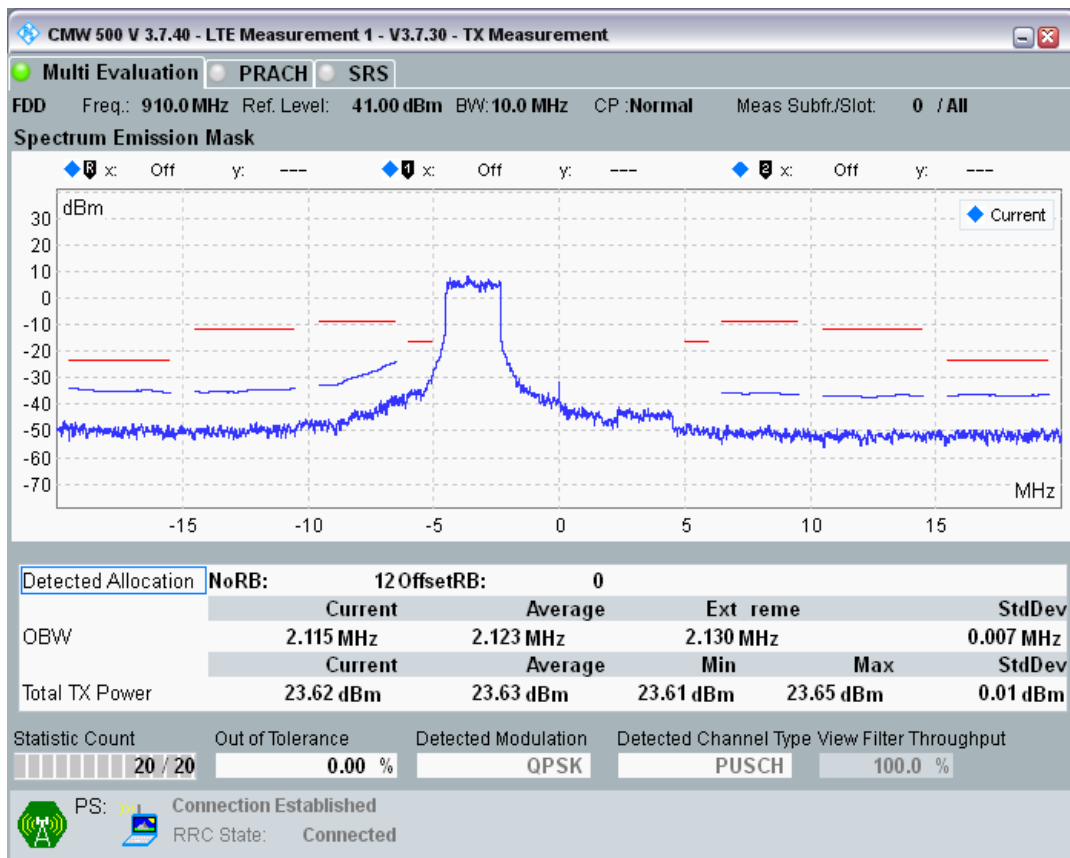

Band8 QPSK BW=10MHz Channel=21750 RB Size=12 Position=#0