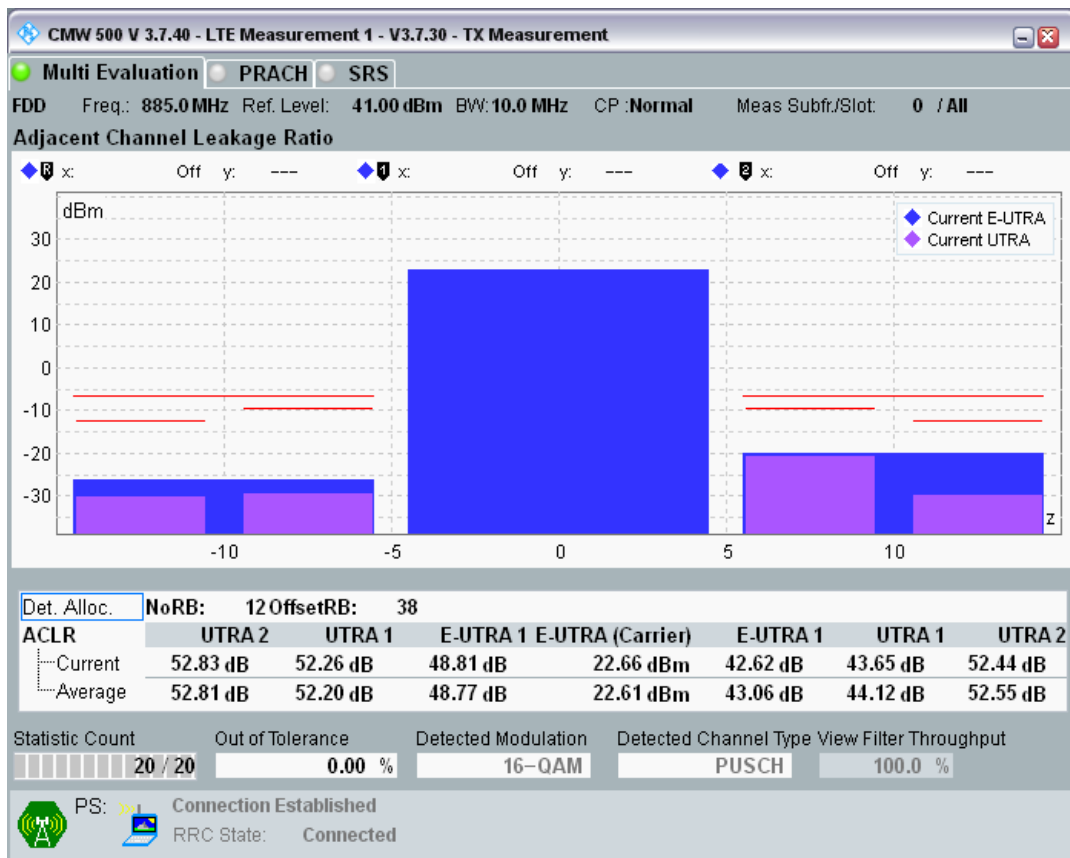

Band8 QAM16 BW=10MHz Channel=21500 RB Size=12 Position=#Max