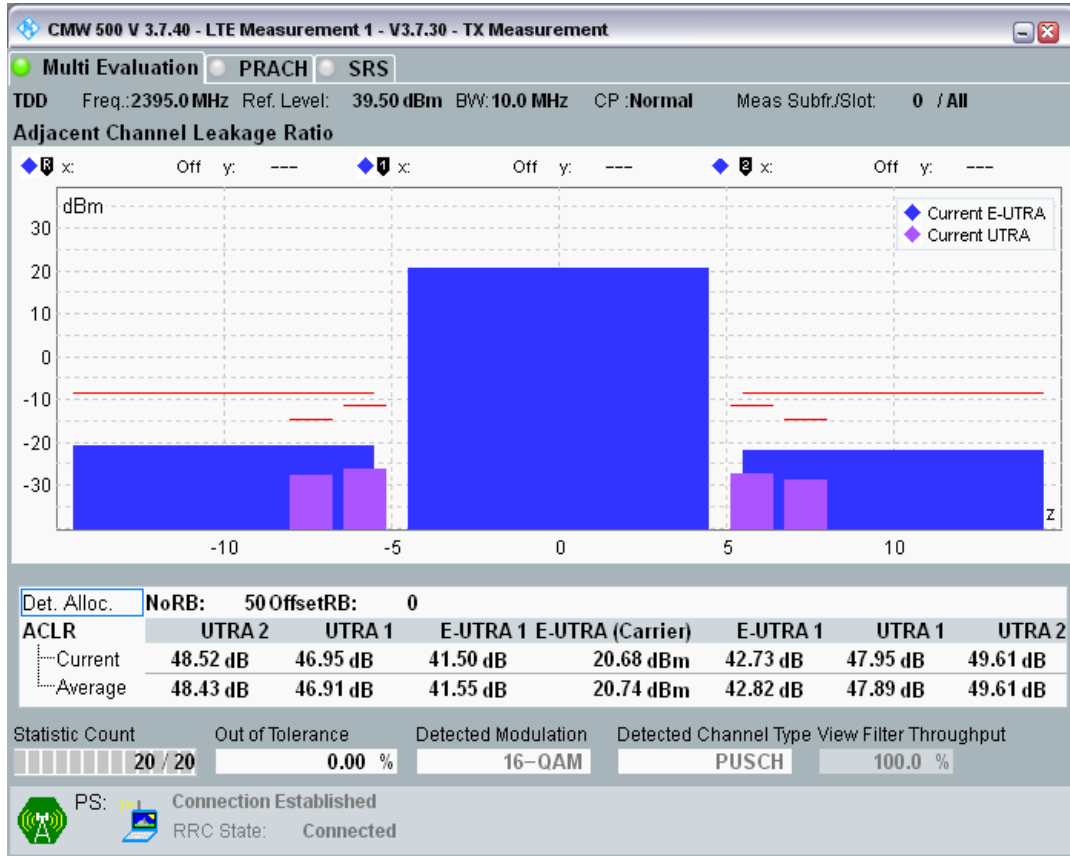

Band40 QPSK BW=10MHz Channel=39600 RB Size=50 Position=#0

Band40 QAM16 BW=10MHz Channel=39600 RB Size=12 Position=#0

Band40 QAM16 BW=10MHz Channel=39600 RB Size=12 Position=#Max

Band40 QAM16 BW=10MHz Channel=39600 RB Size=50 Position=#0