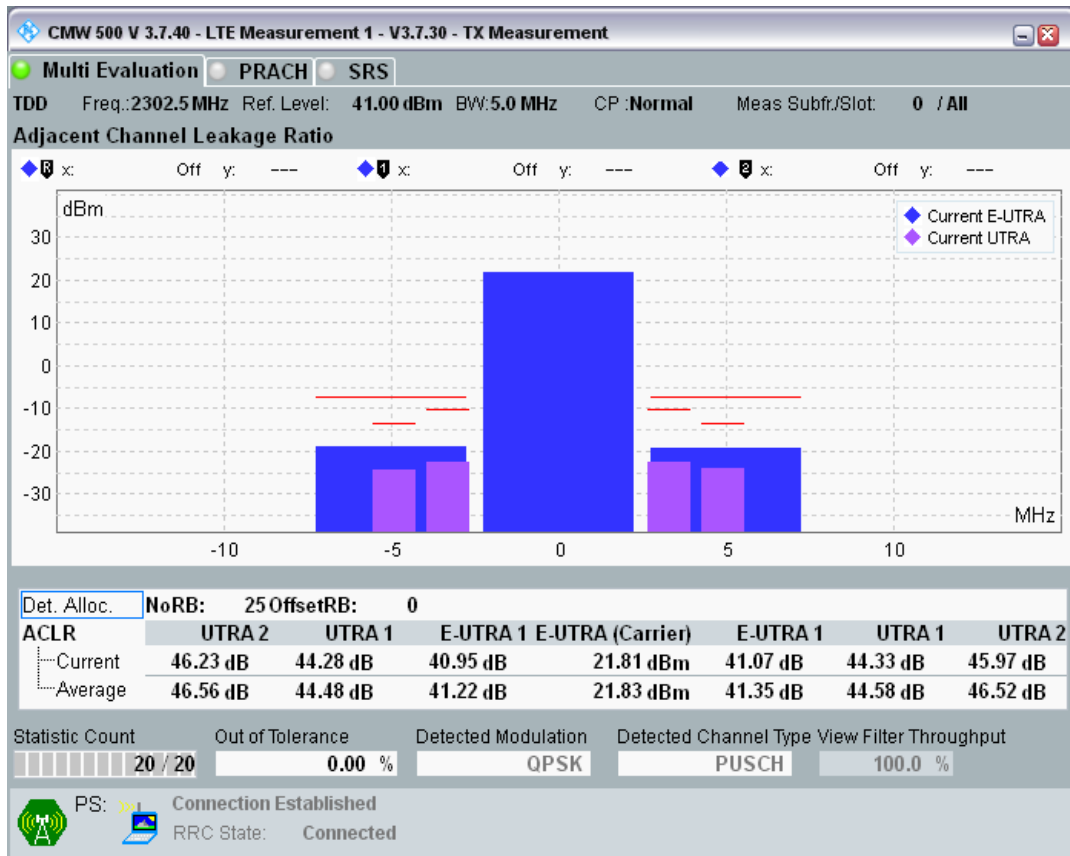

Band40 QPSK BW=5MHz Channel=38675 RB Size=25 Position=#0