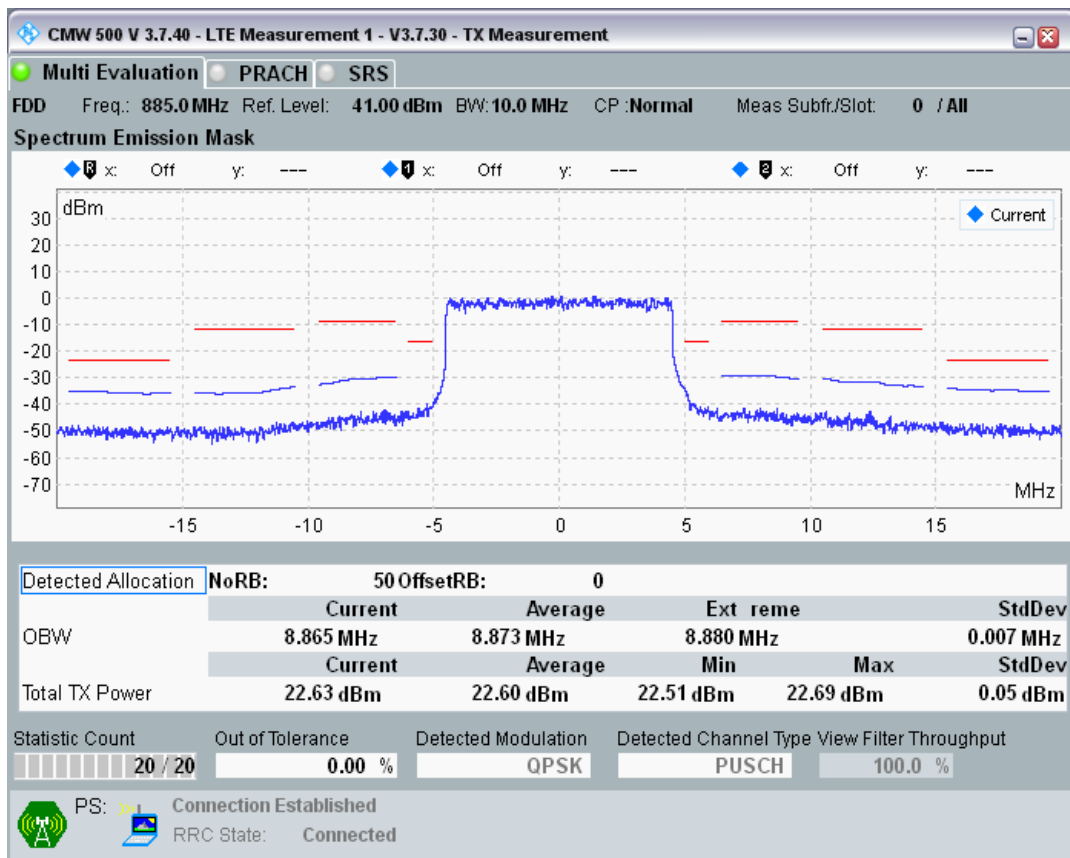

Band8 QPSK BW=10MHz Channel=21500 RB Size=50 Position=#0