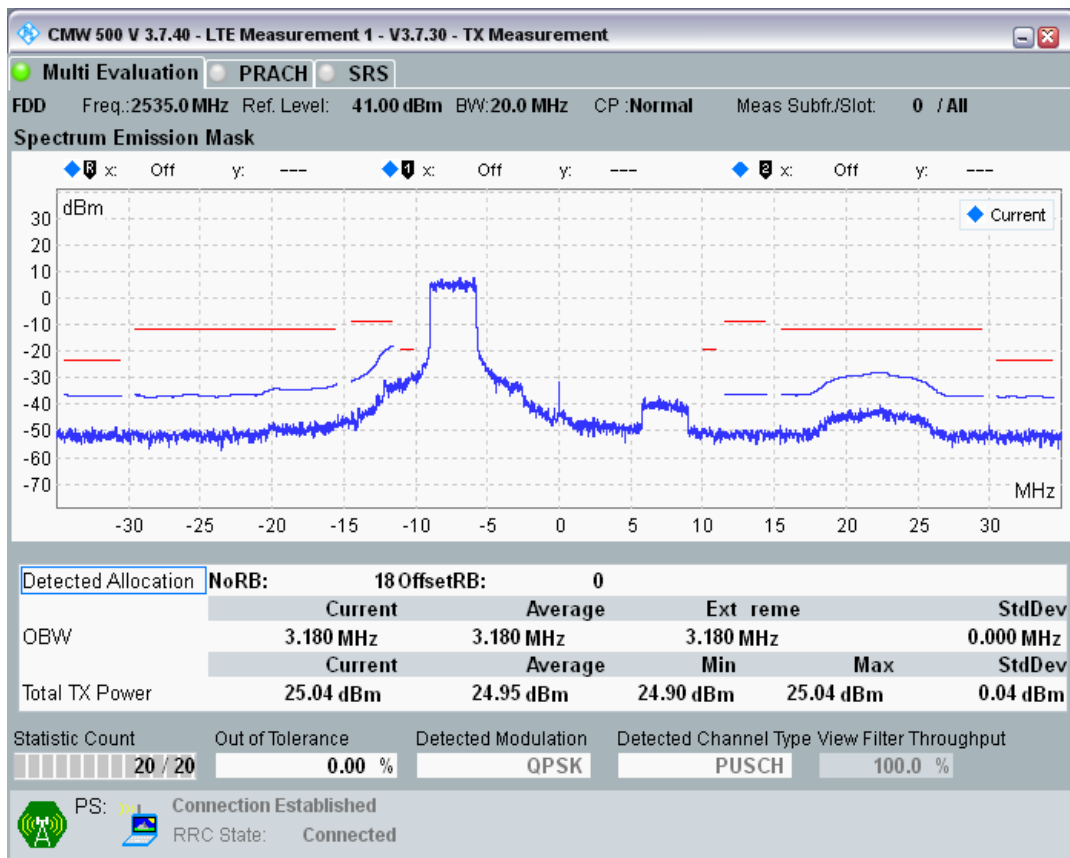

Band7 QPSK BW=20MHz Channel=21100 RB Size=18 Position=#0