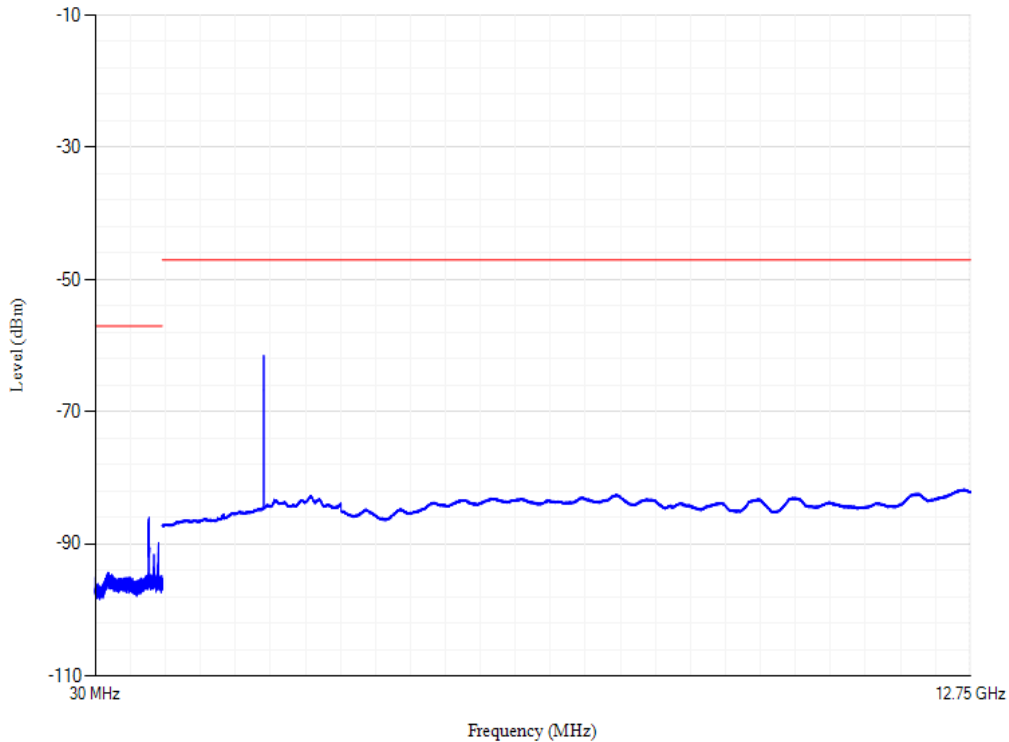

Conducted spurious emissions

Band20 QPSK BW=20MHz Channel=24350

Conducted spurious emissions

Band20 QPSK BW=20MHz Channel=24300

Conducted spurious emissions

Band3 QPSK BW=20MHz Channel=19575

Conducted spurious emissions