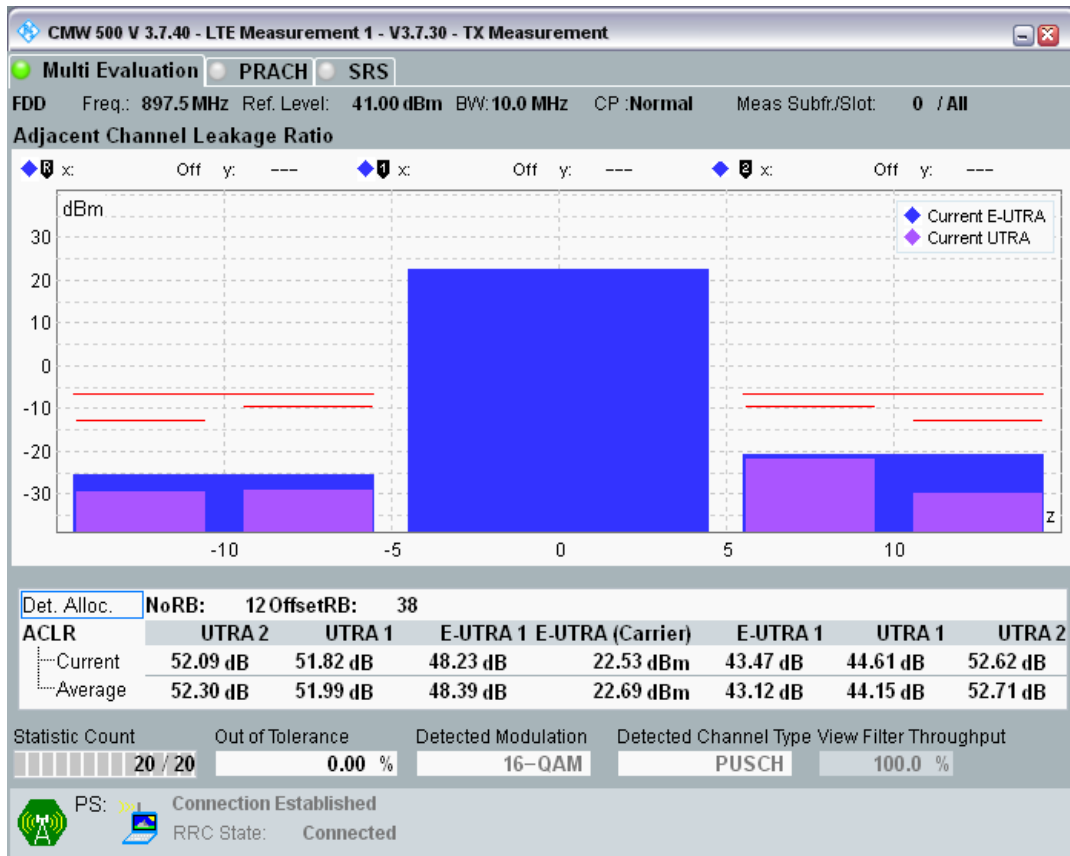

Band8 QAM16 BW=10MHz Channel=21625 RB Size=12 Position=#Max