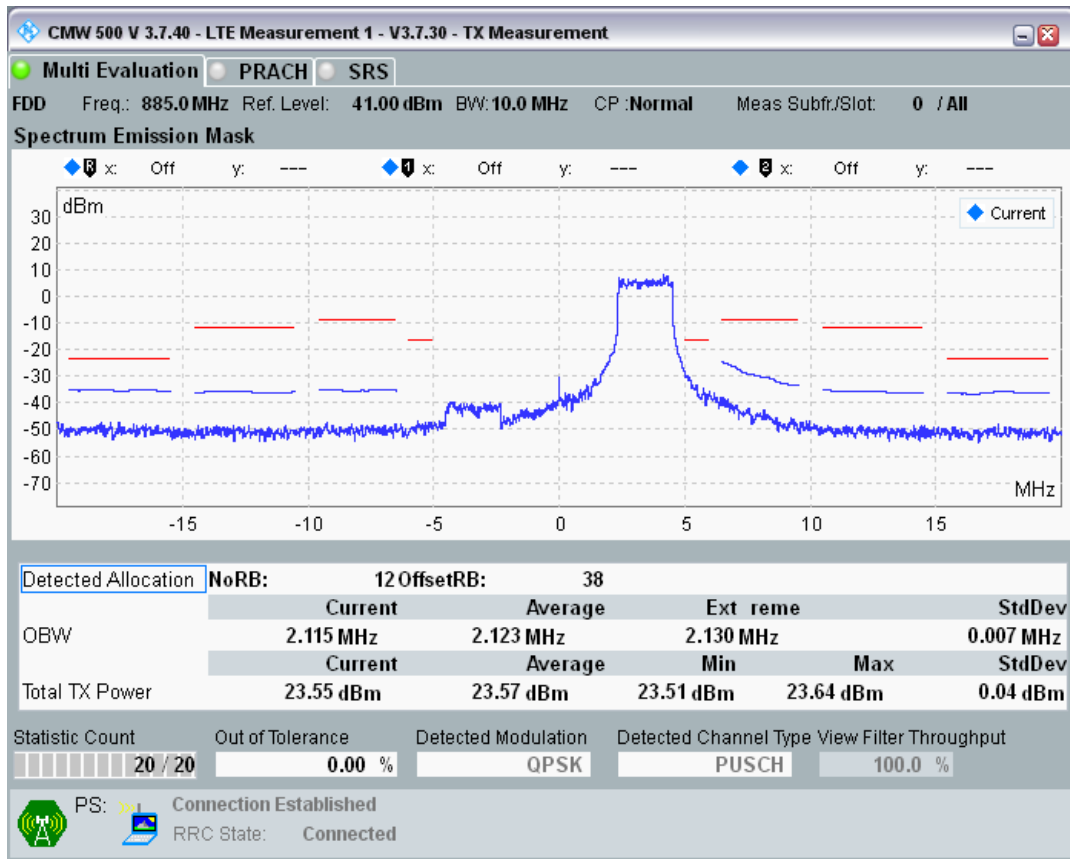

Band8 QPSK BW=10MHz Channel=21500 RB Size=12 Position=#Max