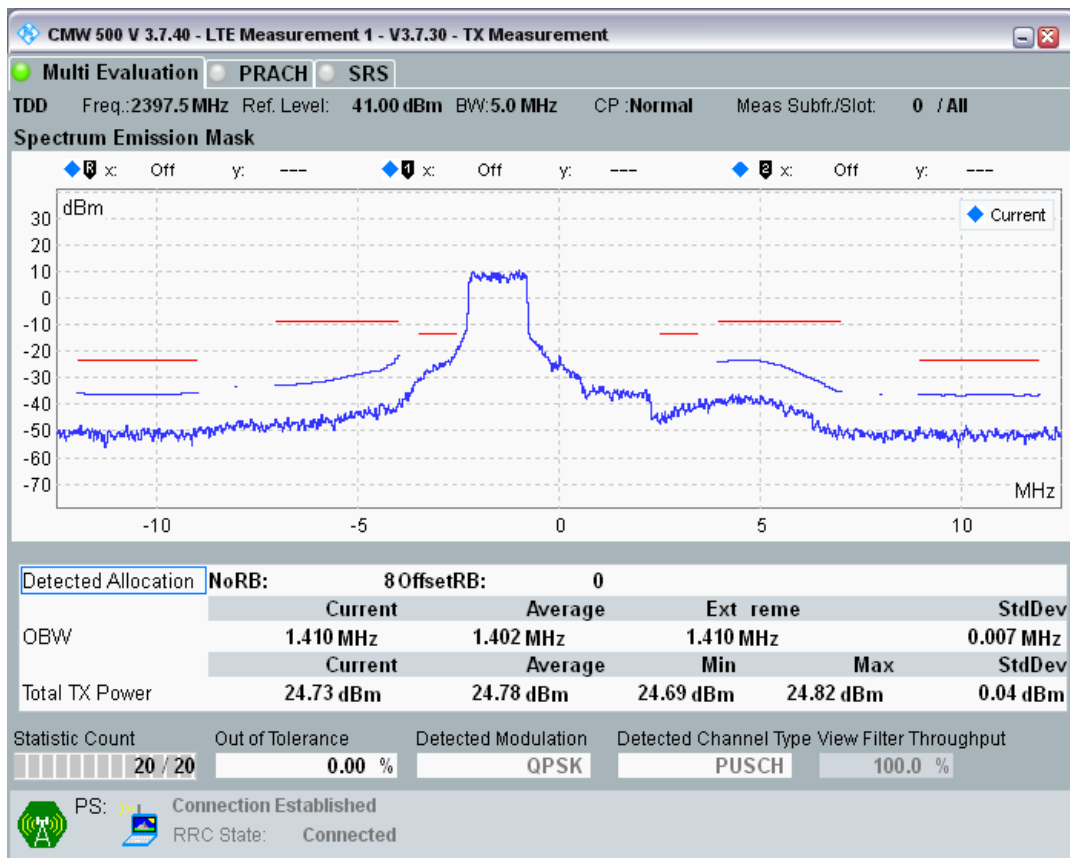

Band40 QPSK BW=5MHz Channel=39625 RB Size=8 Position=#0