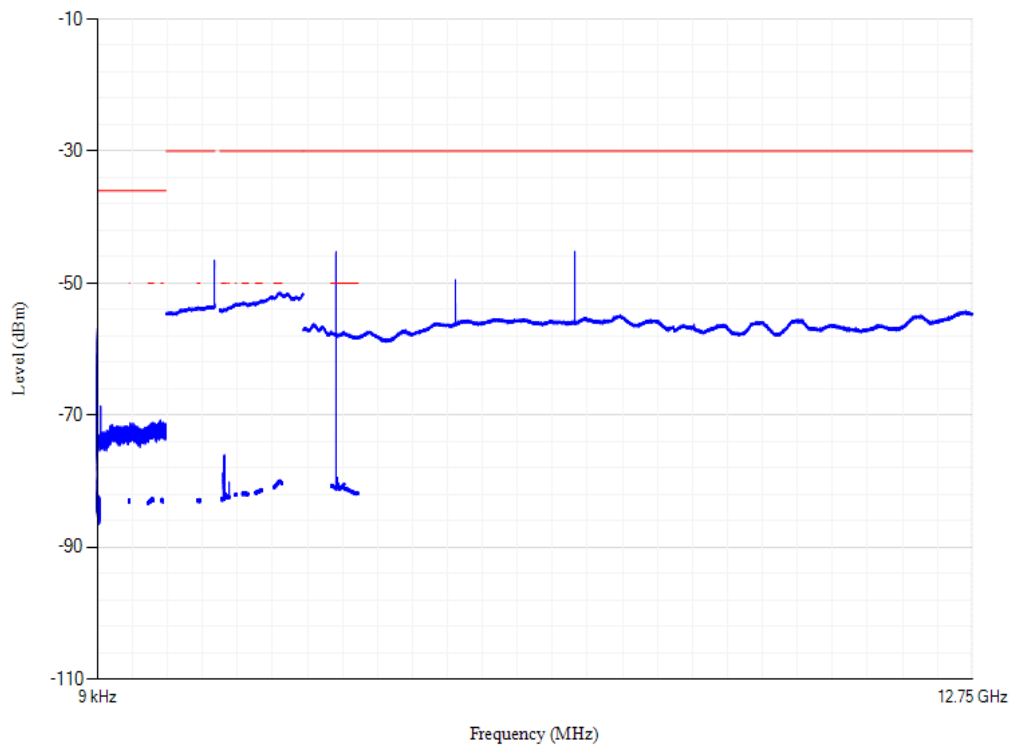

Conducted spurious emissions

Band3 QPSK BW=5MHz Channel=19925 RB Size=1 Position=#0

Conducted spurious emissions

Band3 QPSK BW=20MHz Channel=19575 RB Size=1 Position=#0

Conducted spurious emissions

Band3 QPSK BW=20MHz Channel=19850 RB Size=1 Position=#0