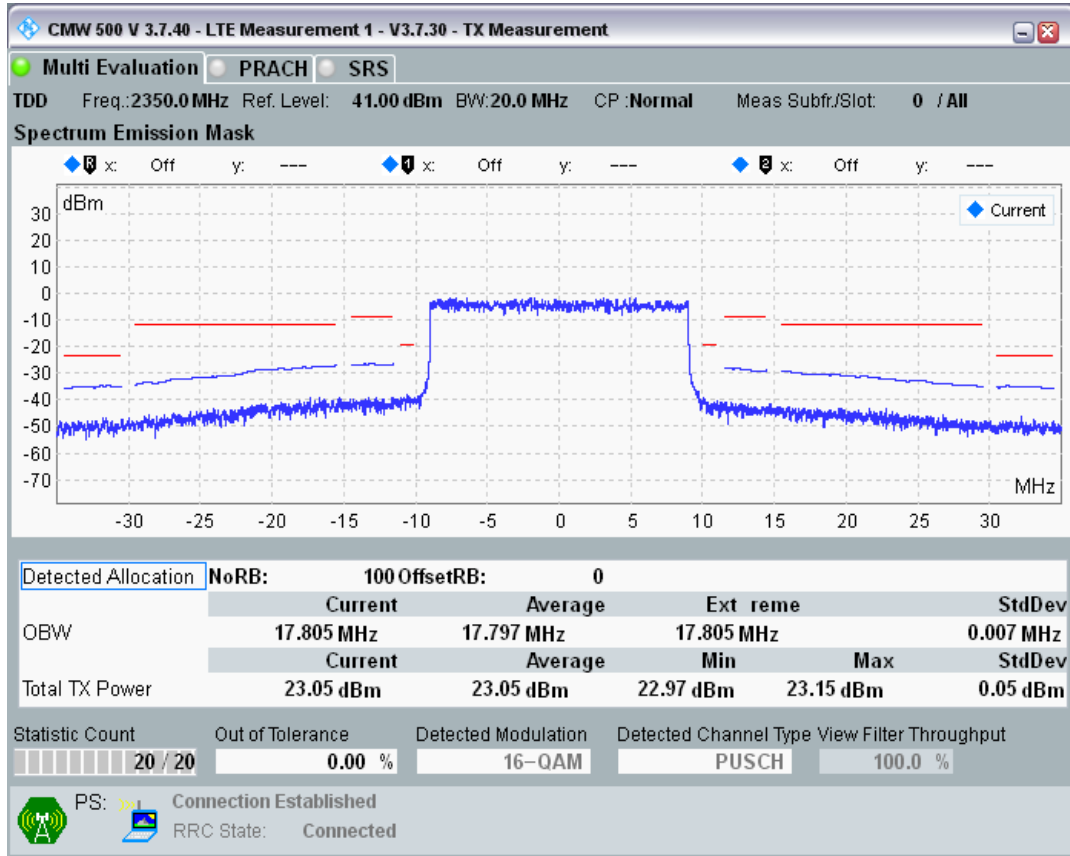

Band40 QPSK BW=20MHz Channel=39150 RB Size=100 Position=#0

Band40 QAM16 BW=20MHz Channel=39150 RB Size=18 Position=#0

Band40 QAM16 BW=20MHz Channel=39150 RB Size=18 Position=#Max

Band40 QAM16 BW=20MHz Channel=39150 RB Size=100 Position=#0