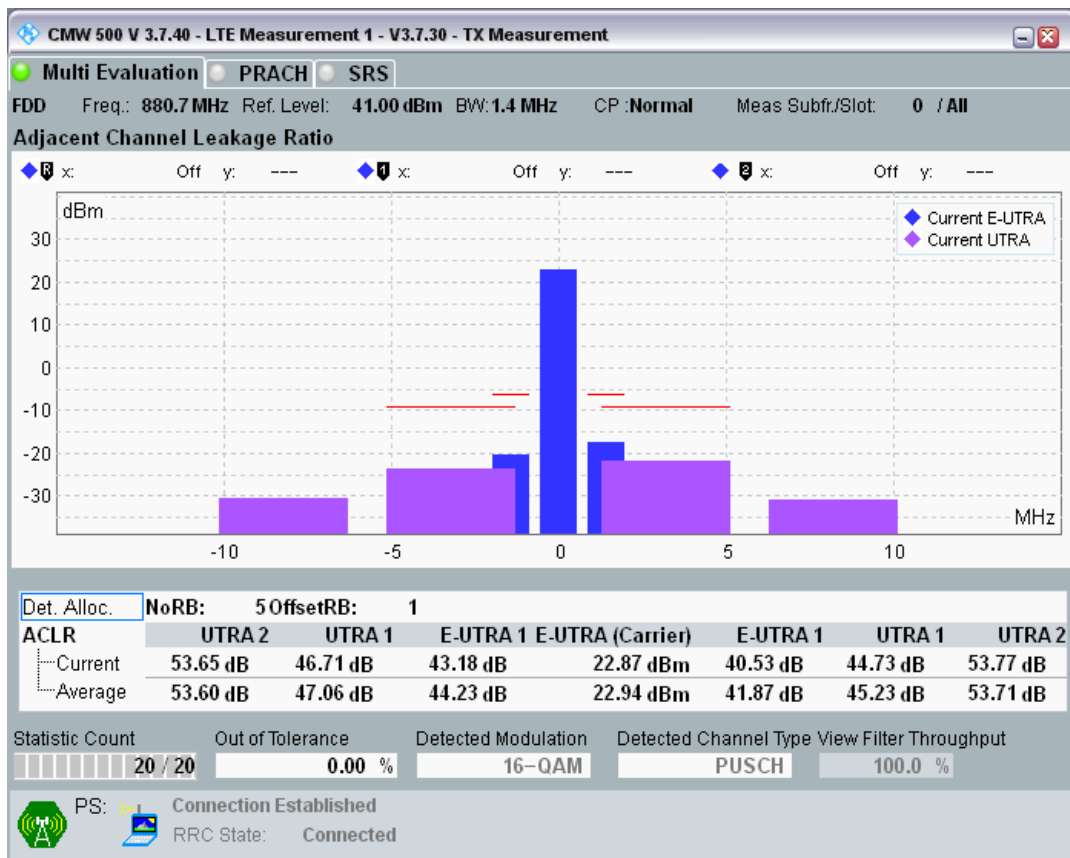

Band8 QAM16 BW=1.4MHz Channel=21457 RB Size=5 Position=#Max