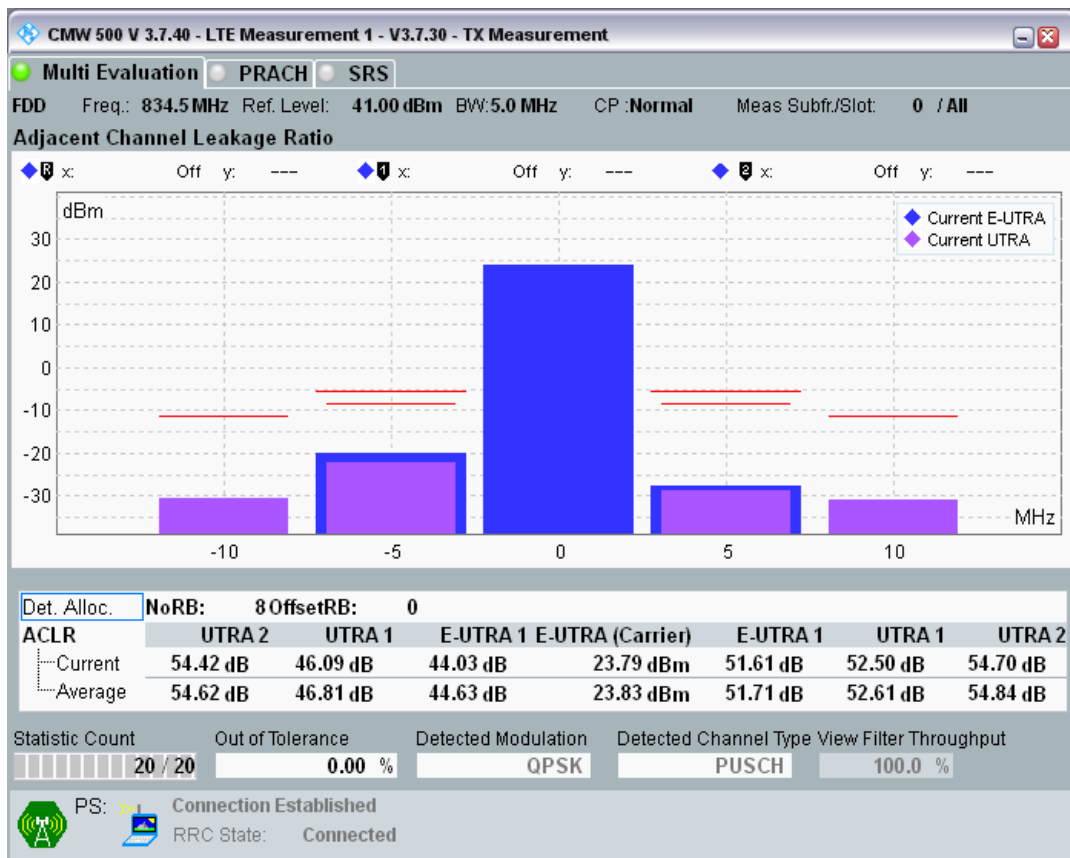

Band20 QPSK BW=5MHz Channel=24175 RB Size=8 Position=#0