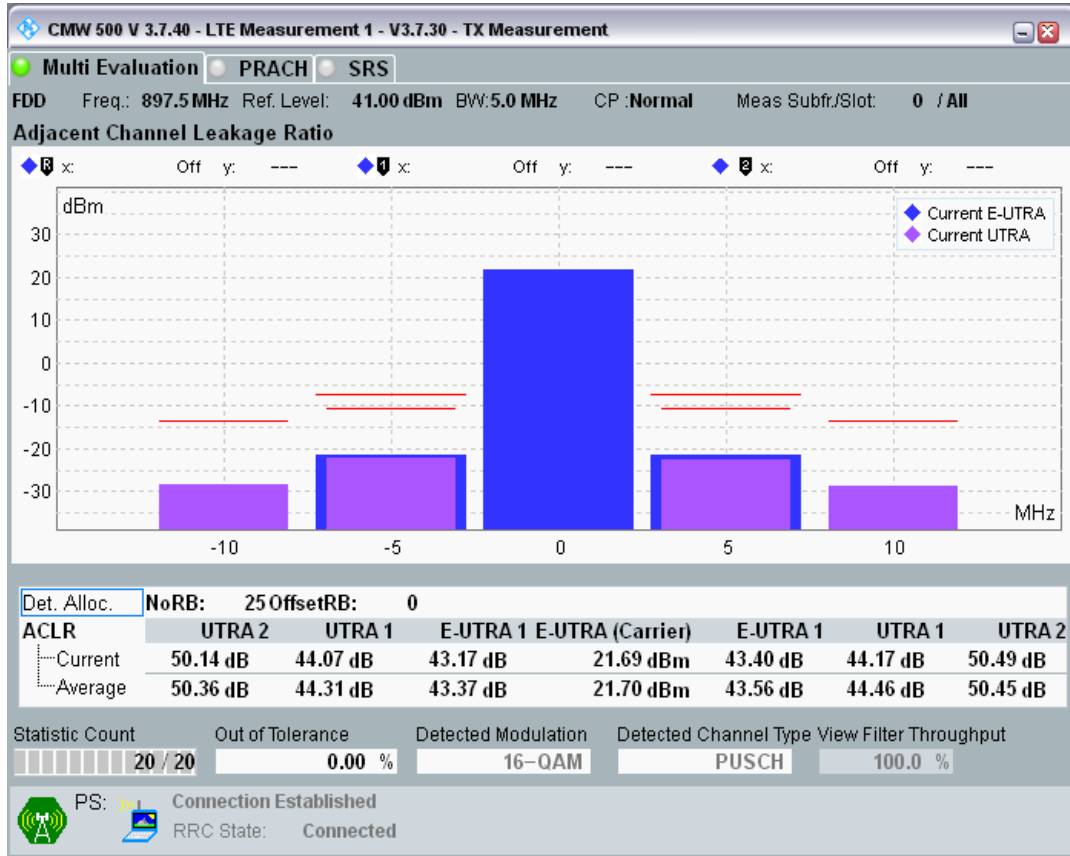

Band8 QAM16 BW=5MHz Channel=21625 RB Size=25 Position=#0