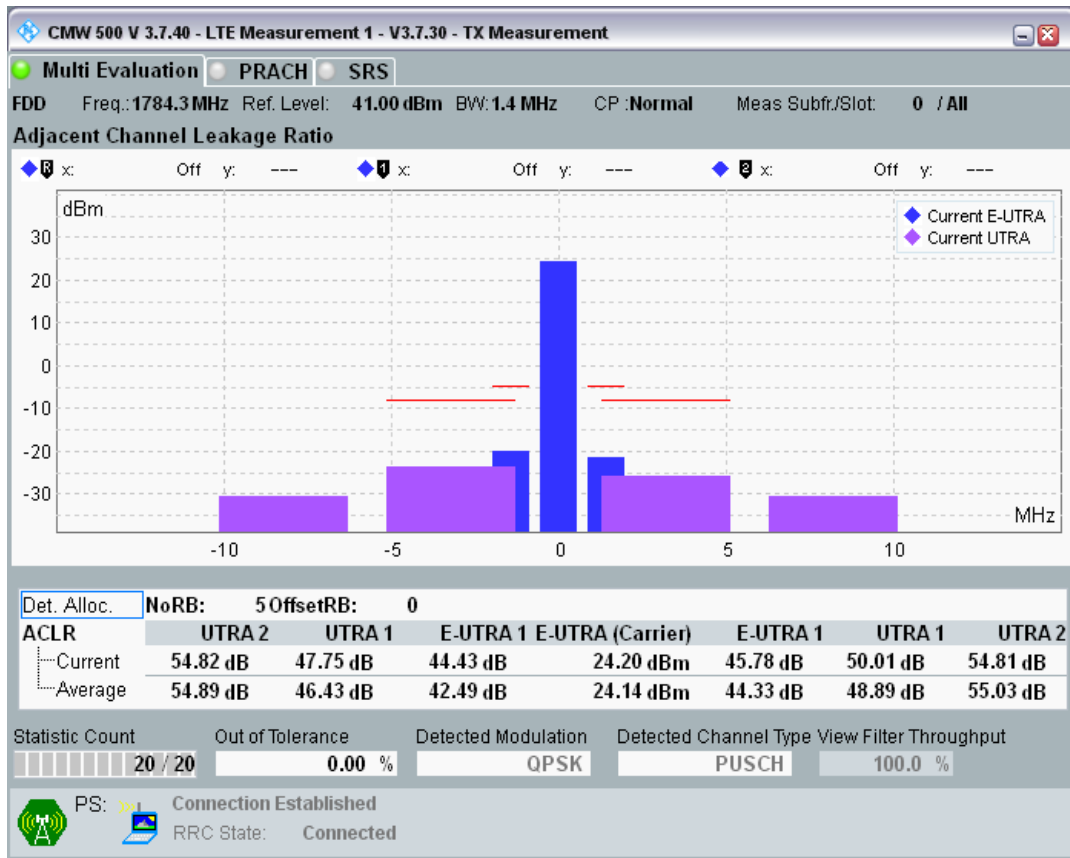

Band3 QPSK BW=1.4MHz Channel=19943 RB Size=5 Position=#0