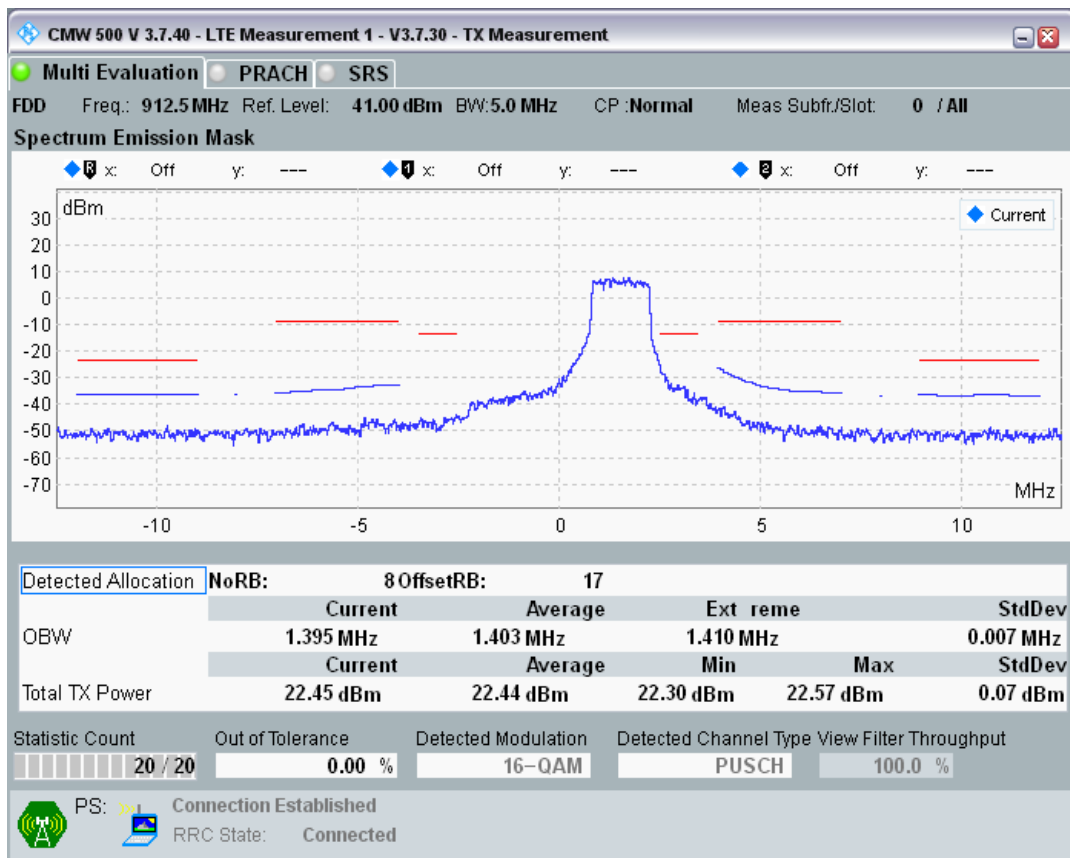

Band8 QAM16 BW=5MHz Channel=21775 RB Size=8 Position=#Max