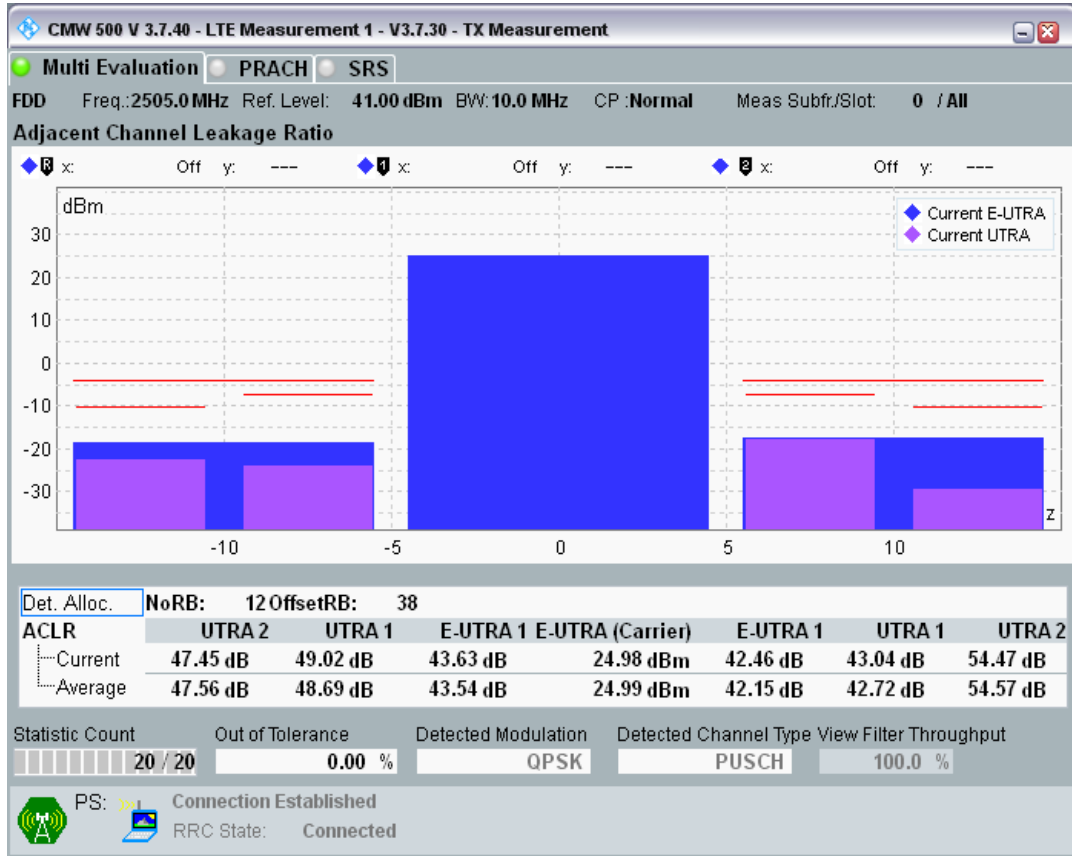

Band7 QPSK BW=10MHz Channel=20800 RB Size=12 Position=#Max