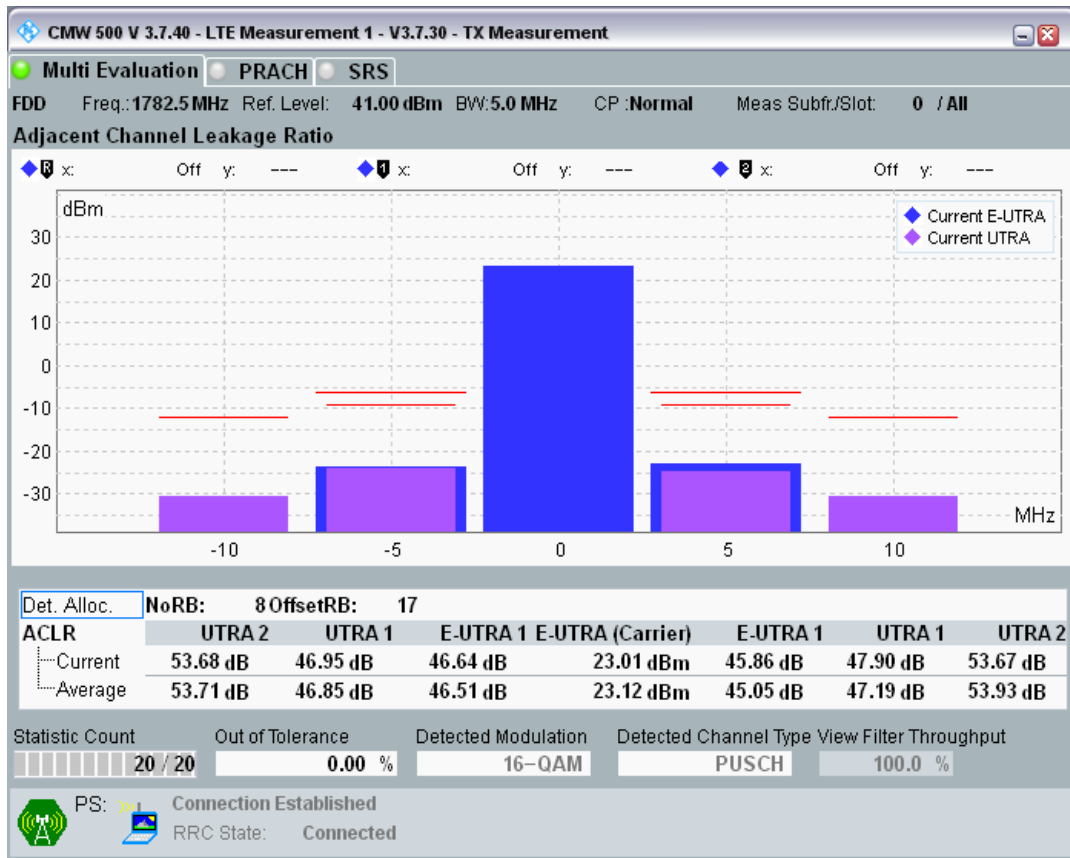

Band3 QAM16 BW=5MHz Channel=19925 RB Size=8 Position=#Max