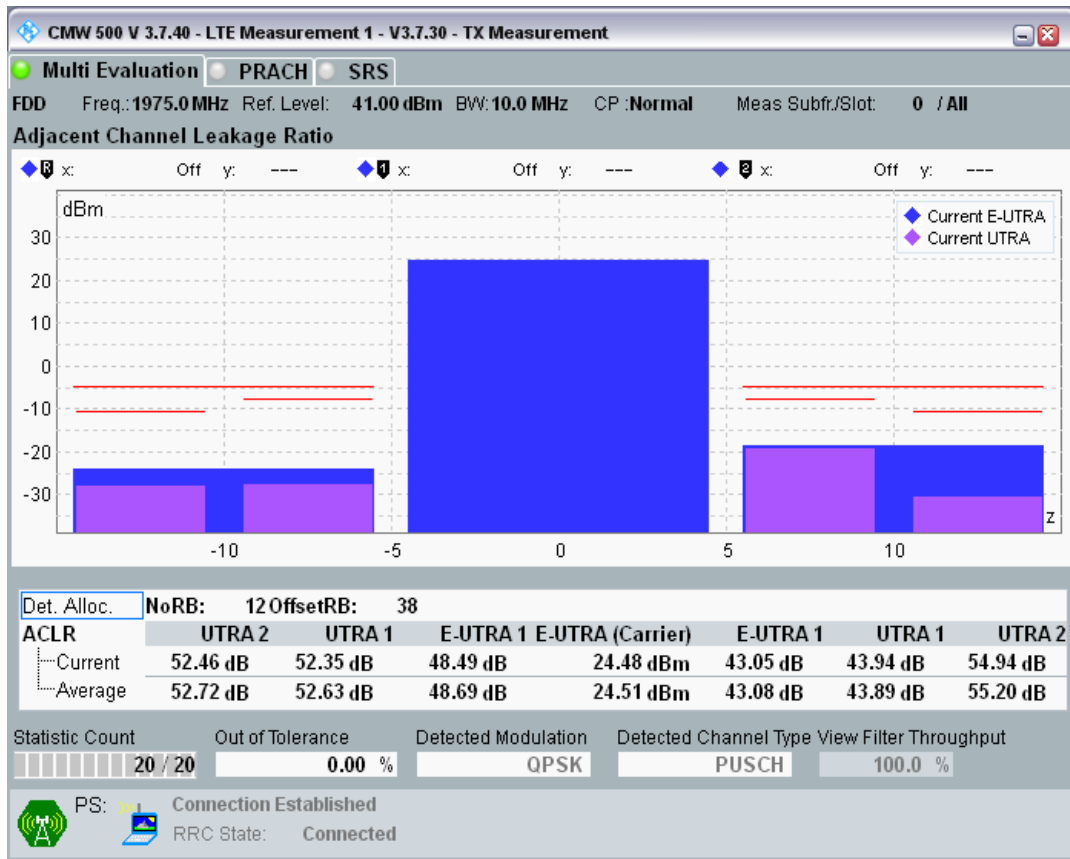

Band1 QAM16 BW=10MHz Channel=18300 RB Size=12 Position=#Max

Band1 QAM16 BW=10MHz Channel=18300 RB Size=50 Position=#0

Band1 QPSK BW=10MHz Channel=18550 RB Size=12 Position=#0

Band1 QPSK BW=10MHz Channel=18550 RB Size=12 Position=#Max