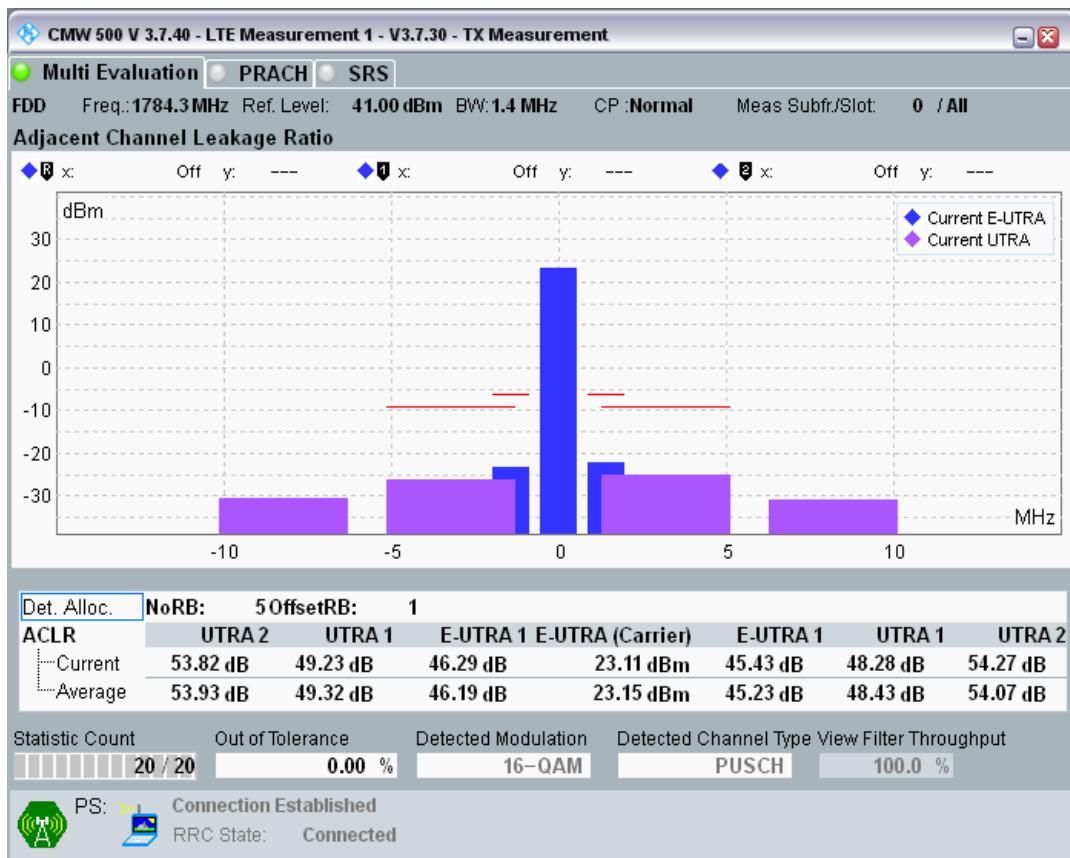

Band3 QAM16 BW=1.4MHz Channel=19943 RB Size=5 Position=#Max