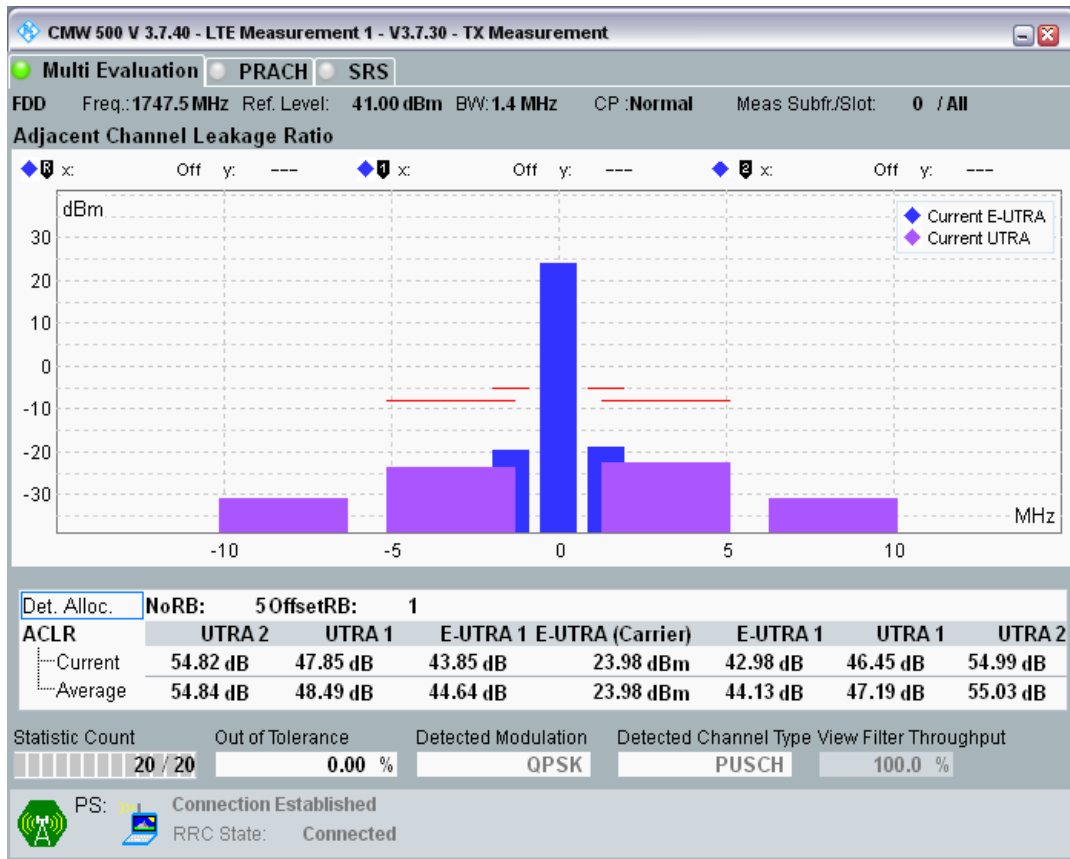

Band3 QAM16 BW=1.4MHz Channel=19207 RB Size=5 Position=#Max

Band3 QAM16 BW=1.4MHz Channel=19207 RB Size=6 Position=#0

Band3 QPSK BW=1.4MHz Channel=19575 RB Size=5 Position=#0

Band3 QPSK BW=1.4MHz Channel=19575 RB Size=5 Position=#Max