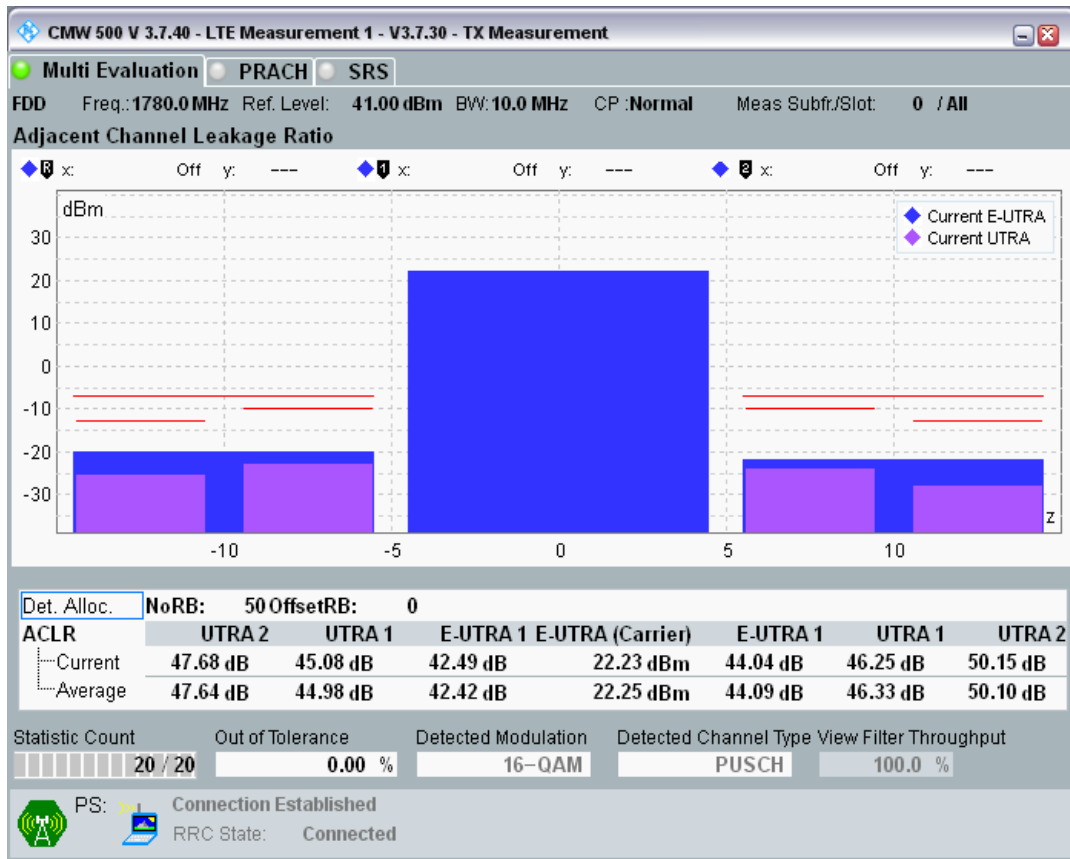

Band3 QAM16 BW=10MHz Channel=19900 RB Size=50 Position=#0