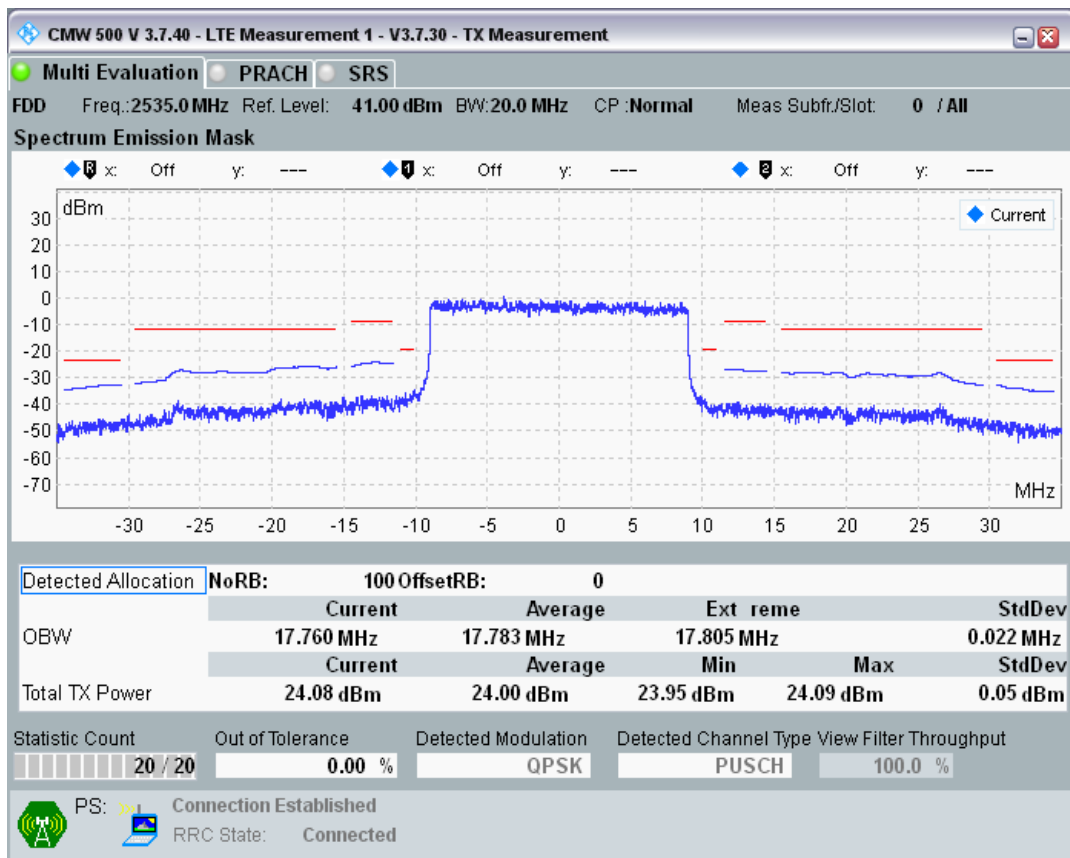

Band7 QPSK BW=20MHz Channel=21100 RB Size=100 Position=#0