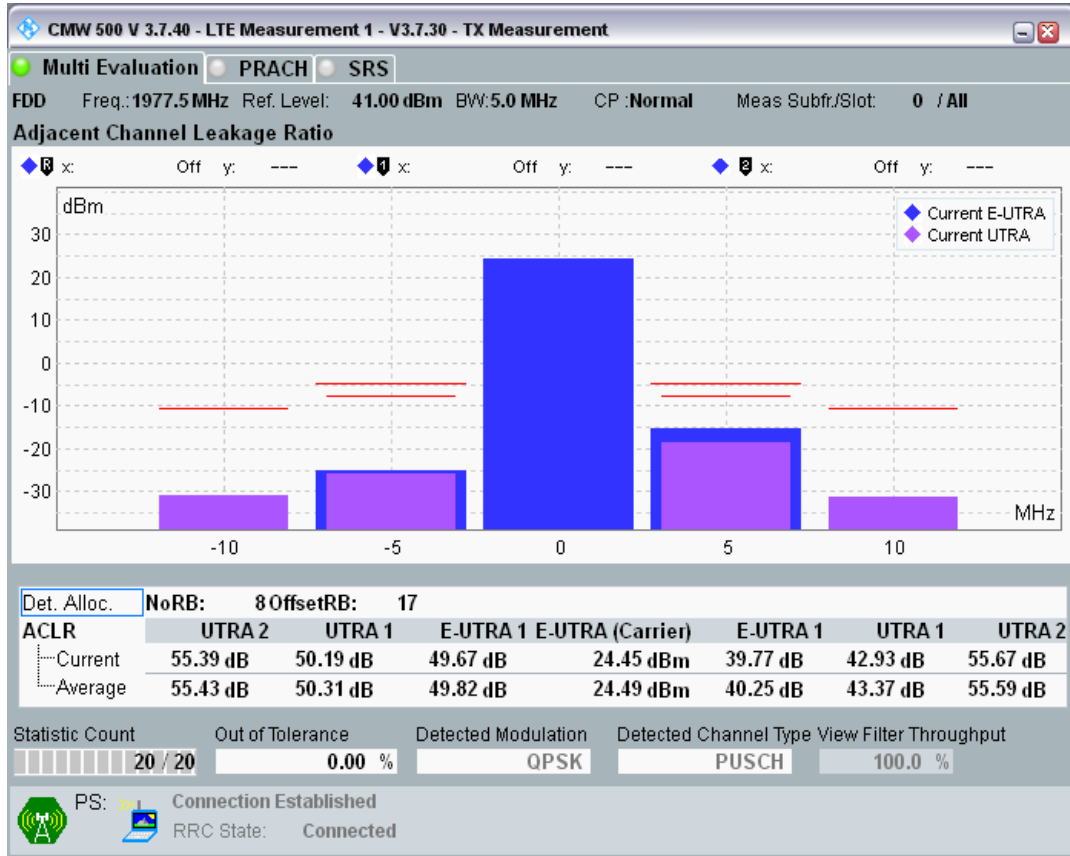

Band1 QPSK BW=5MHz Channel=18575 RB Size=8 Position=#Max