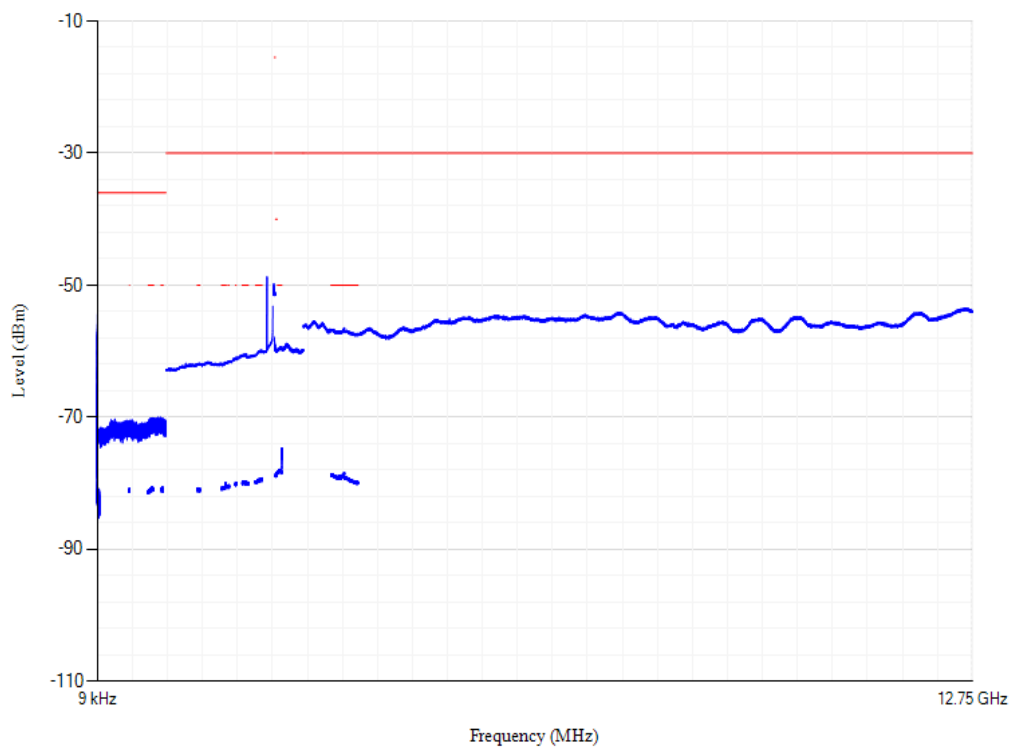

Conducted spurious emissions

Band7 QPSK BW=20MHz Channel=20850 RB Size=1 Position=#0