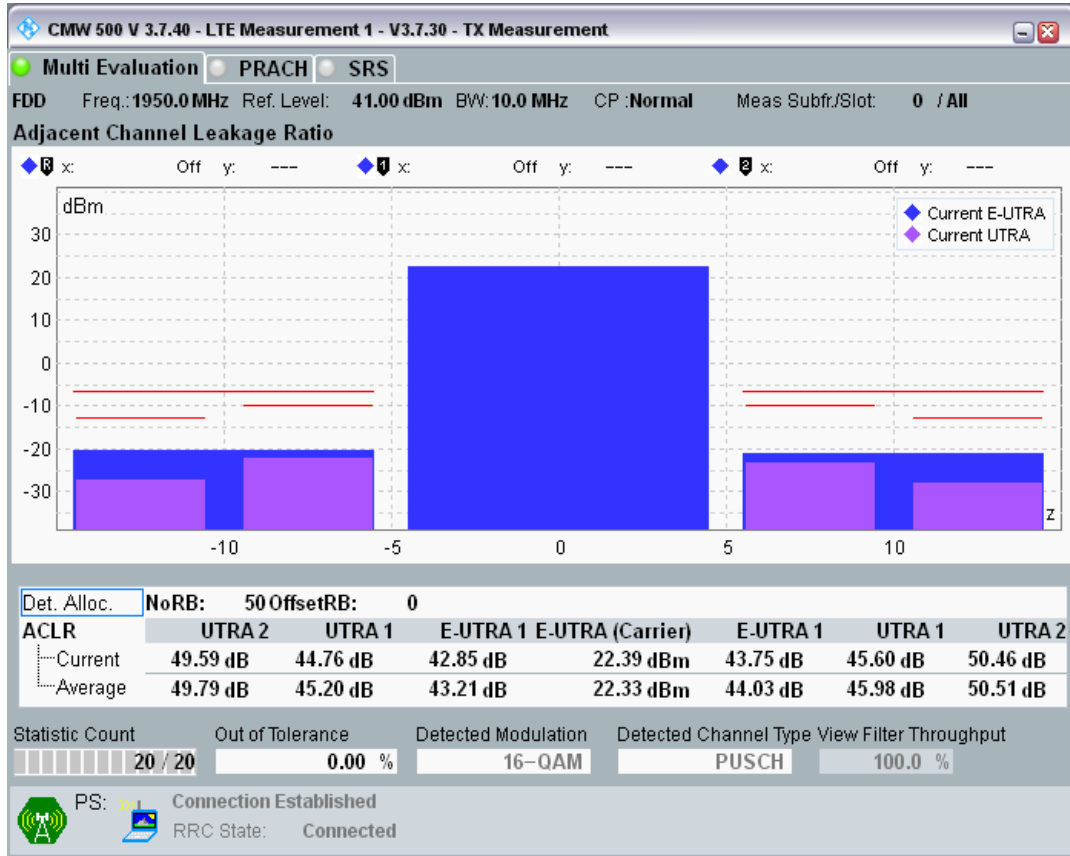

Band1 QAM16 BW=10MHz Channel=18300 RB Size=50 Position=#0