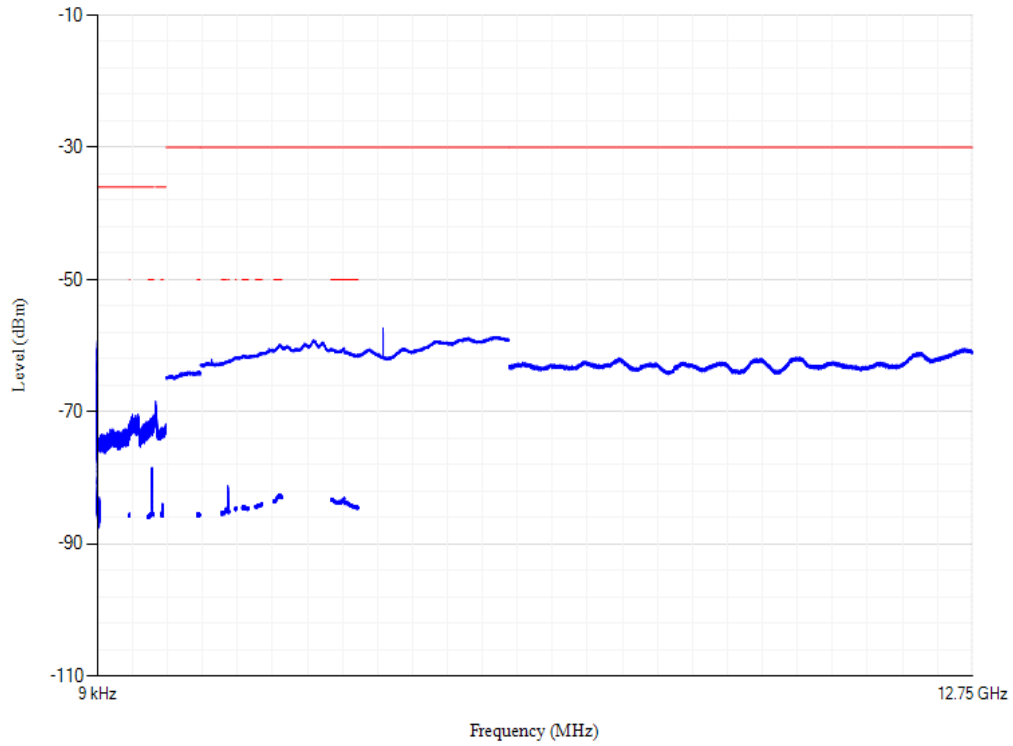

Conducted spurious emissions

Band20 QPSK BW=5MHz Channel=24300 RB Size=1 Position=#0