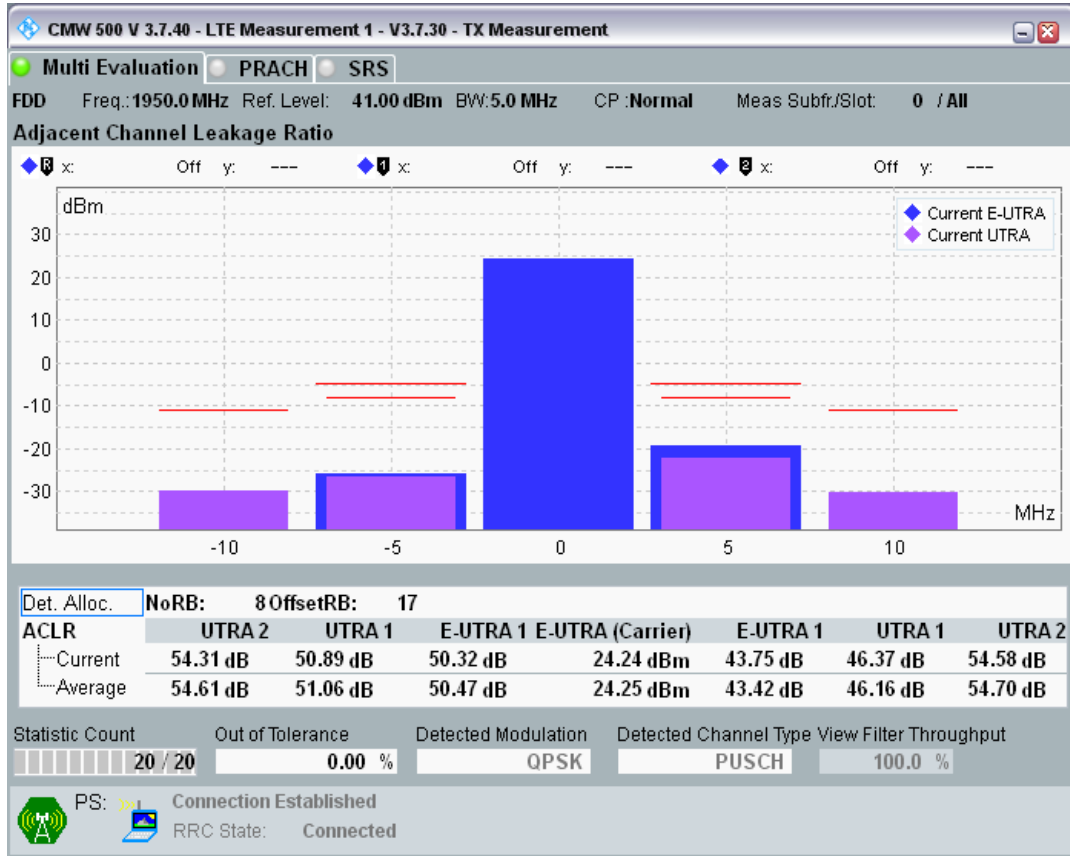

Band1 QAM16 BW=5MHz Channel=18025 RB Size=8 Position=#Max

Band1 QAM16 BW=5MHz Channel=18025 RB Size=25 Position=#0

Band1 QPSK BW=5MHz Channel=18300 RB Size=8 Position=#0

Band1 QPSK BW=5MHz Channel=18300 RB Size=8 Position=#Max