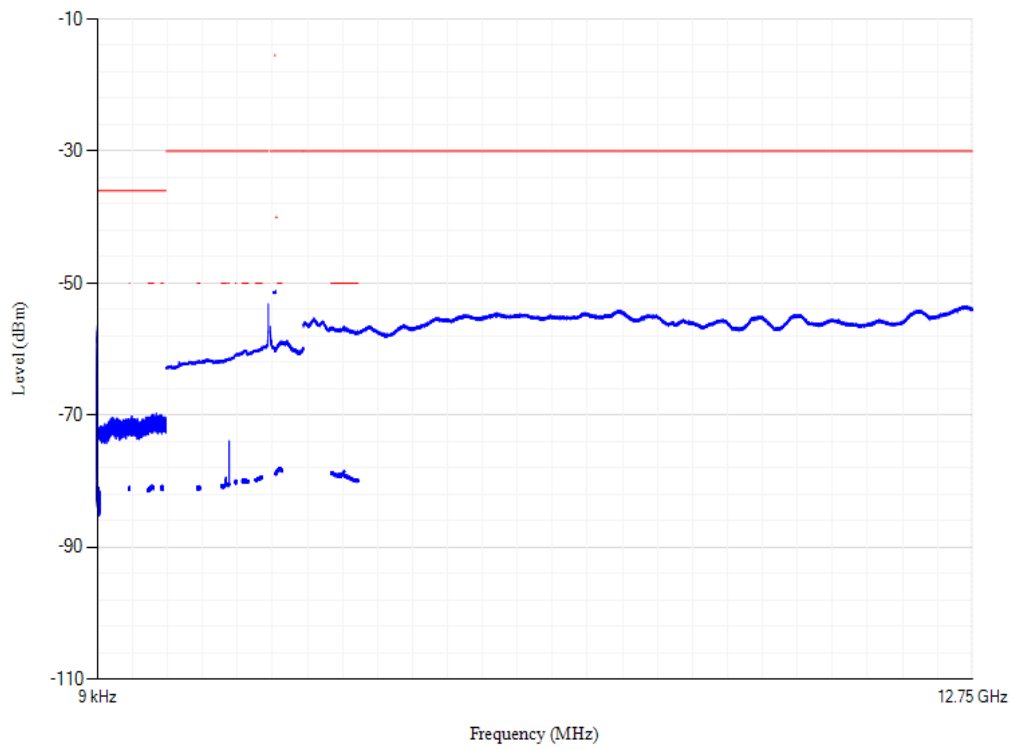

Conducted spurious emissions

Band7 QPSK BW=5MHz Channel=20775 RB Size=1 Position=#0

Conducted spurious emissions

Band7 QPSK BW=5MHz Channel=21100 RB Size=1 Position=#0

Conducted spurious emissions

Band7 QPSK BW=5MHz Channel=21425 RB Size=1 Position=#0