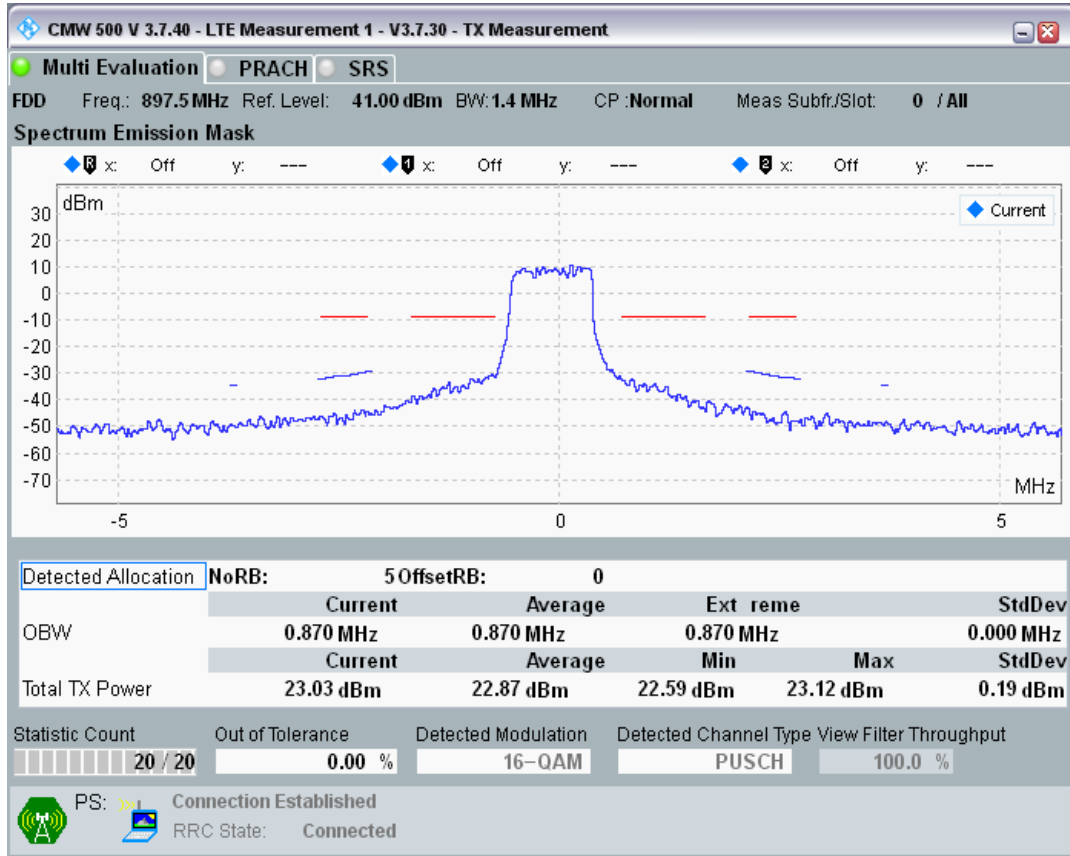

Band8 QAM16 BW=1.4MHz Channel=21625 RB Size=5 Position=#0