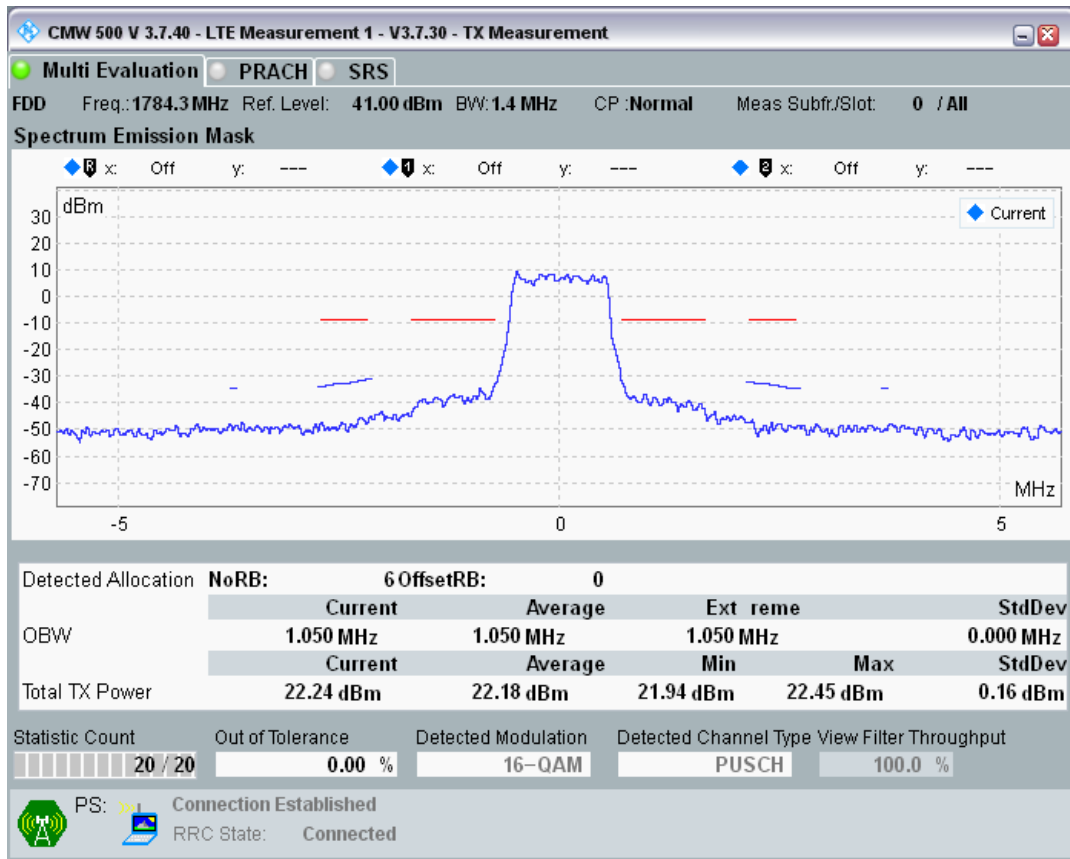

Band3 QAM16 BW=1.4MHz Channel=19943 RB Size=6 Position=#0