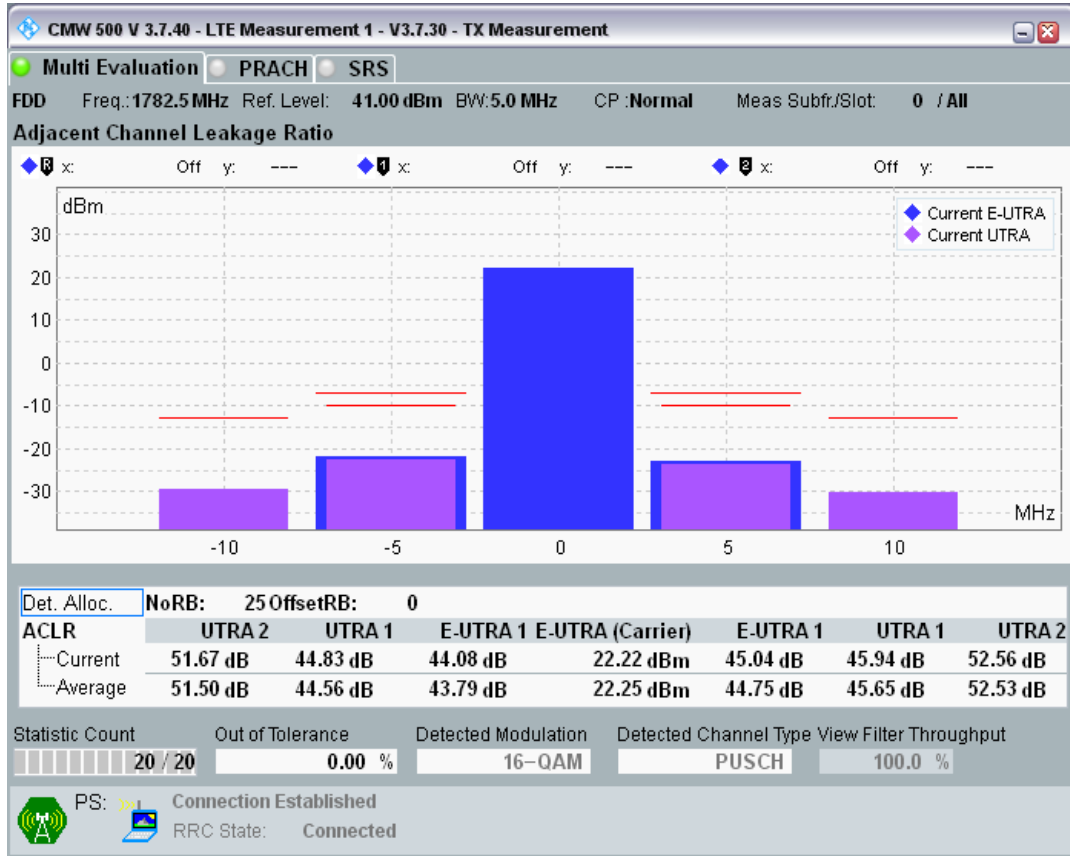

Band3 QPSK BW=5MHz Channel=19925 RB Size=25 Position=#0

Band3 QAM16 BW=5MHz Channel=19925 RB Size=8 Position=#0

Band3 QAM16 BW=5MHz Channel=19925 RB Size=8 Position=#Max

Band3 QAM16 BW=5MHz Channel=19925 RB Size=25 Position=#0