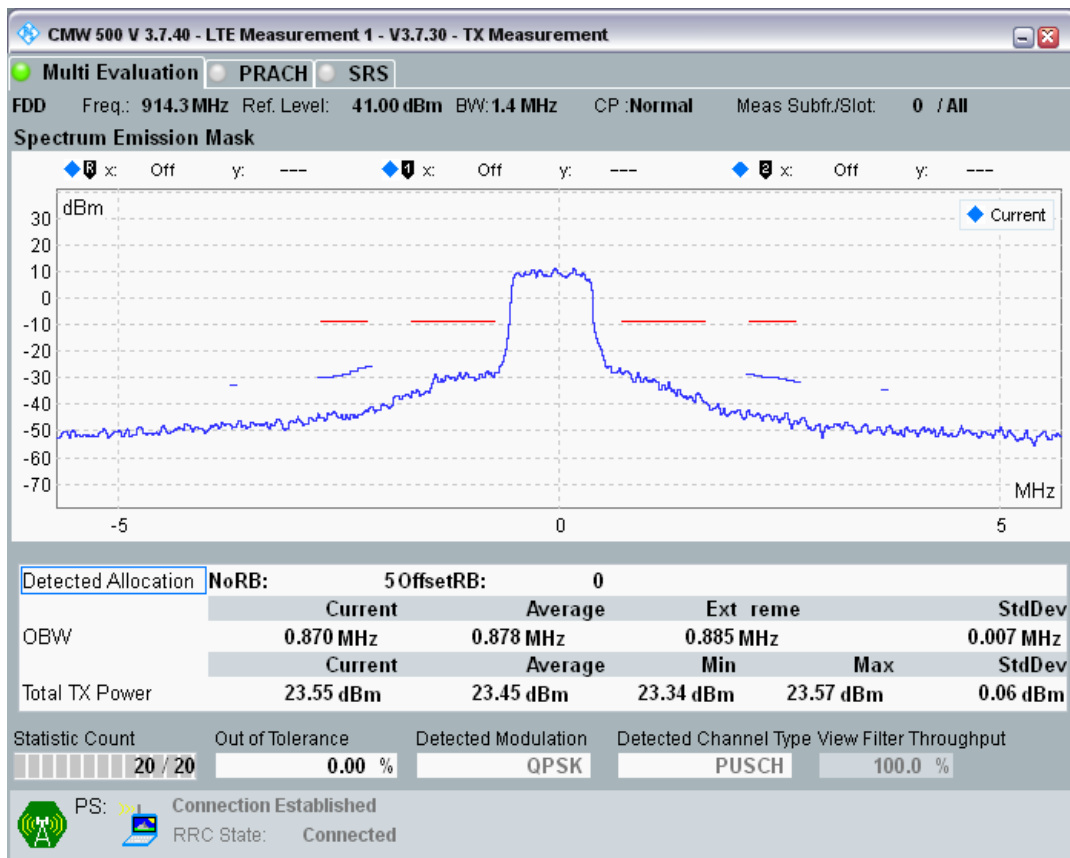

Band8 QPSK BW=1.4MHz Channel=21793 RB Size=5 Position=#0