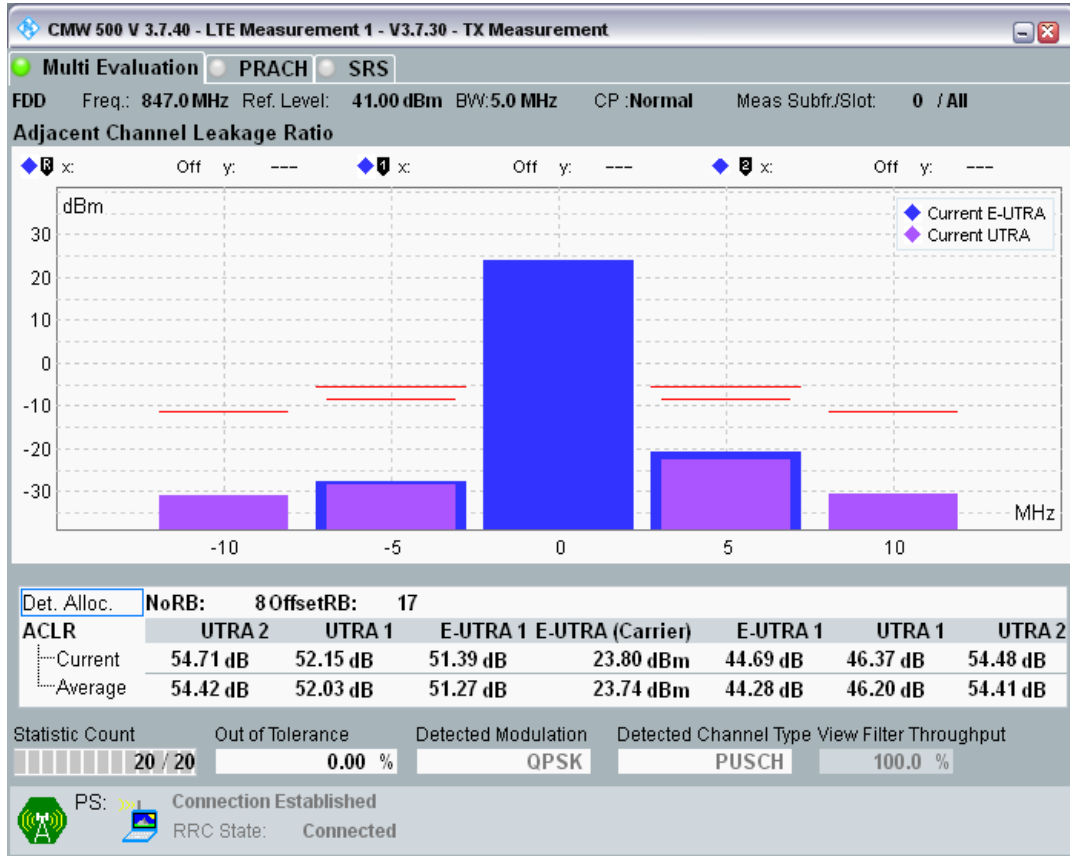

Band20 QPSK BW=5MHz Channel=24300 RB Size=8 Position=#Max