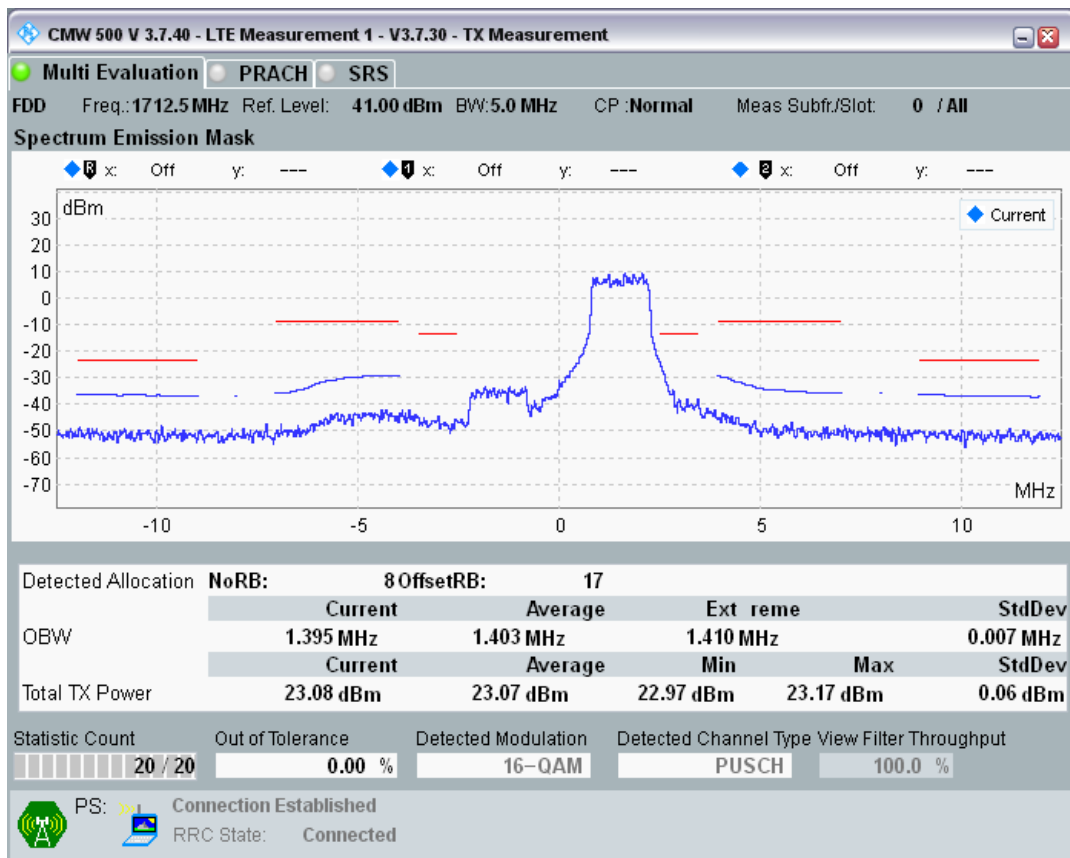

Band3 QAM16 BW=5MHz Channel=19225 RB Size=8 Position=#Max