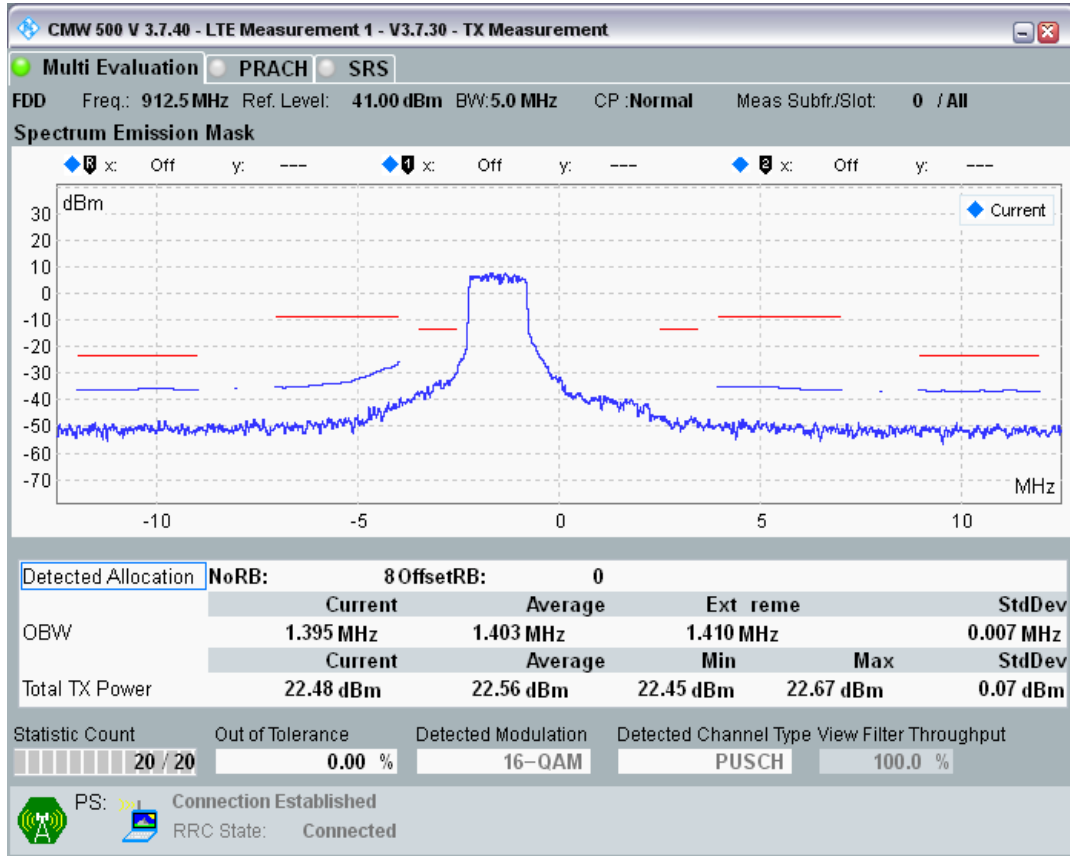

Band8 QAM16 BW=5MHz Channel=21775 RB Size=8 Position=#0