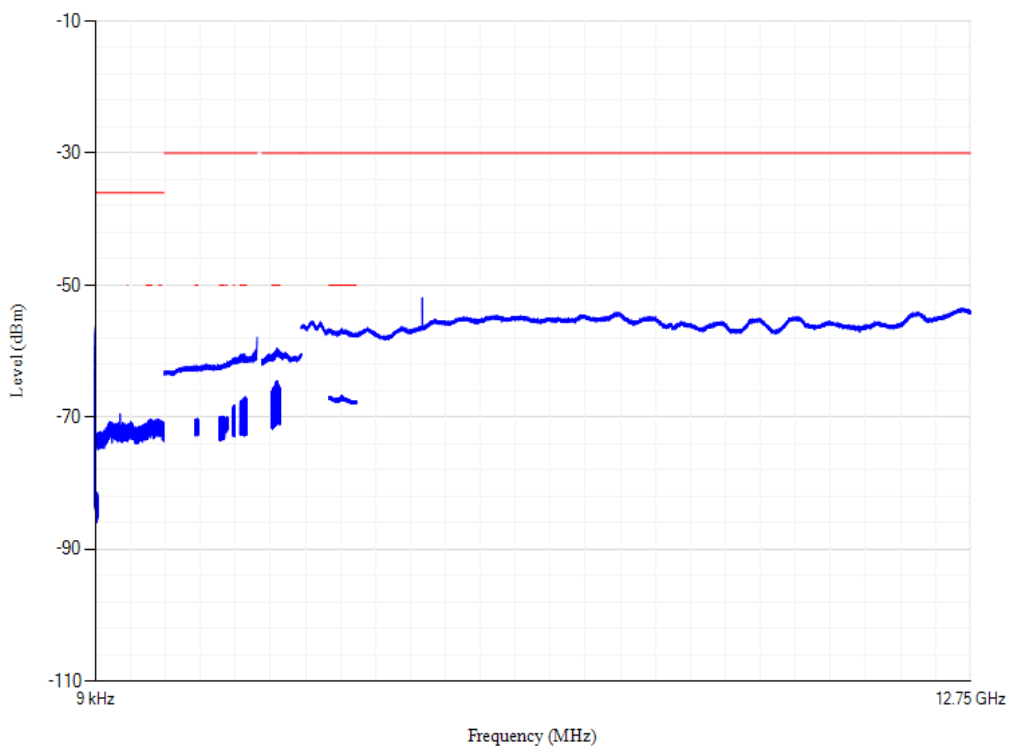

Conducted spurious emissions

Band40 QPSK BW=20MHz Channel=38750 RB Size=1 Position=#0