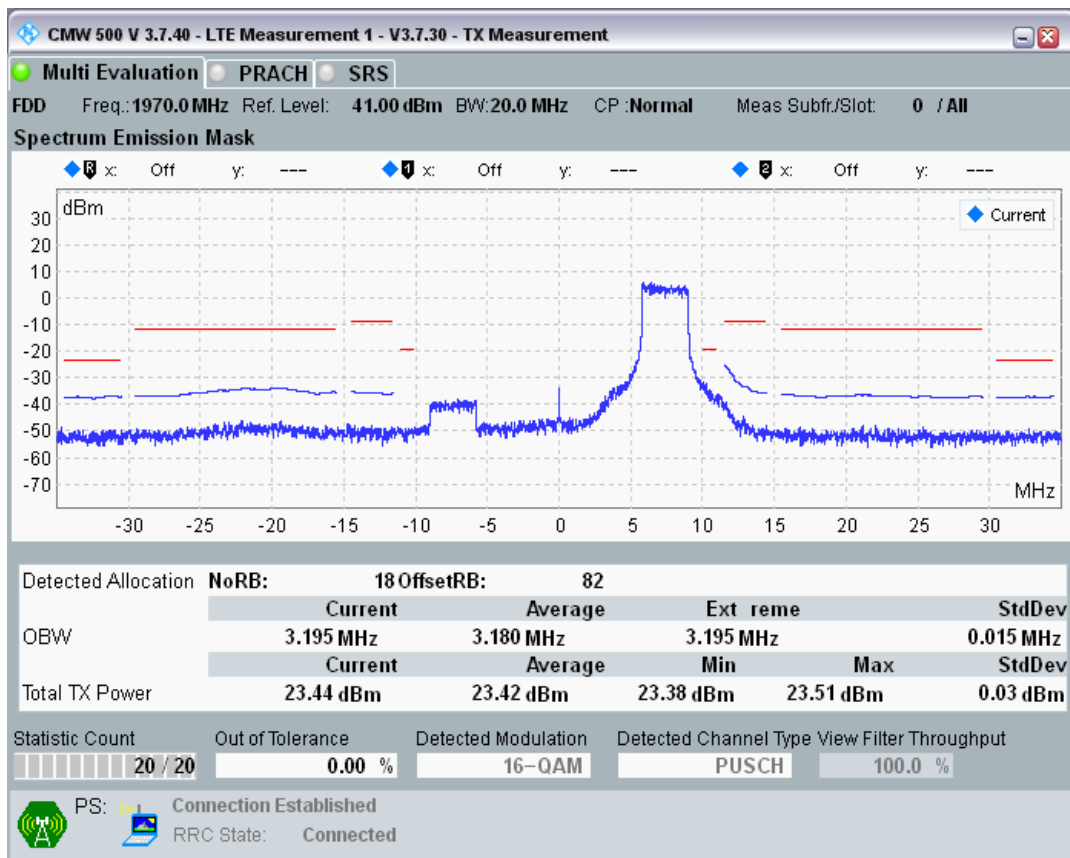

Band1 QAM16 BW=20MHz Channel=18500 RB Size=18 Position=#Max