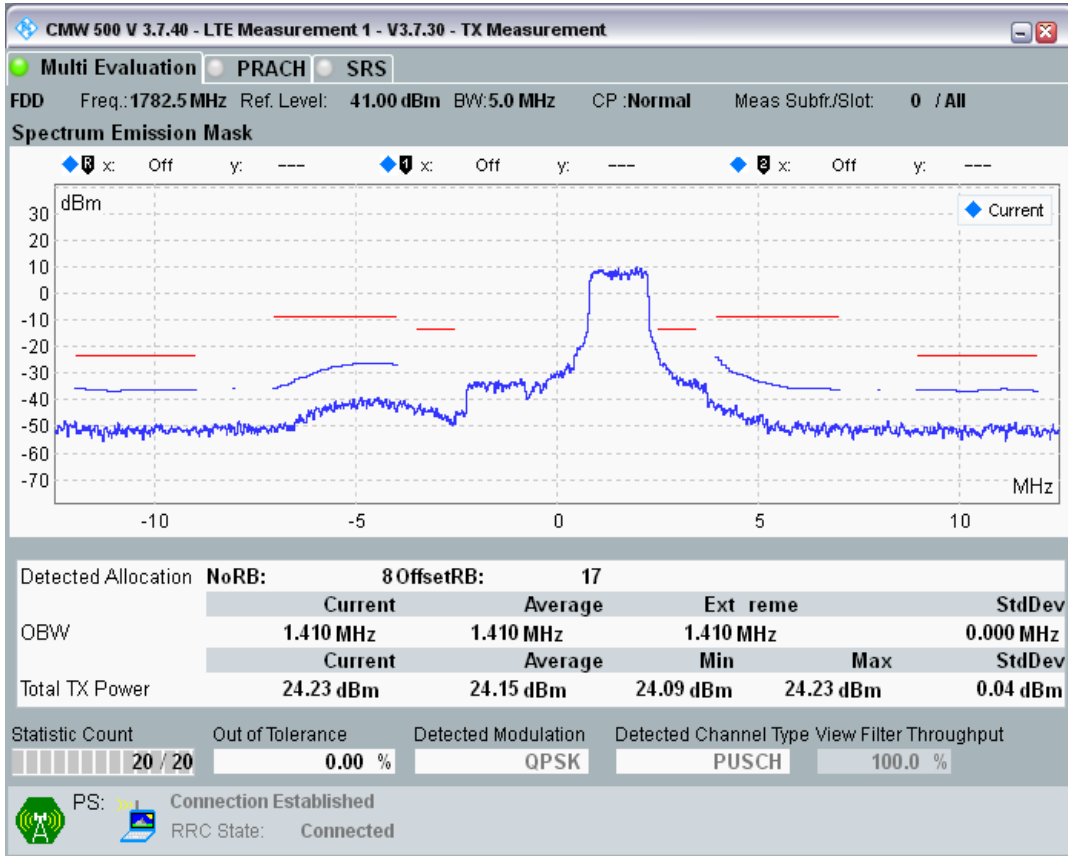

Band3 QAM16 BW=5MHz Channel=19575 RB Size=8 Position=#Max

Band3 QAM16 BW=5MHz Channel=19575 RB Size=25 Position=#0

Band3 QPSK BW=5MHz Channel=19925 RB Size=8 Position=#0

Band3 QPSK BW=5MHz Channel=19925 RB Size=8 Position=#Max