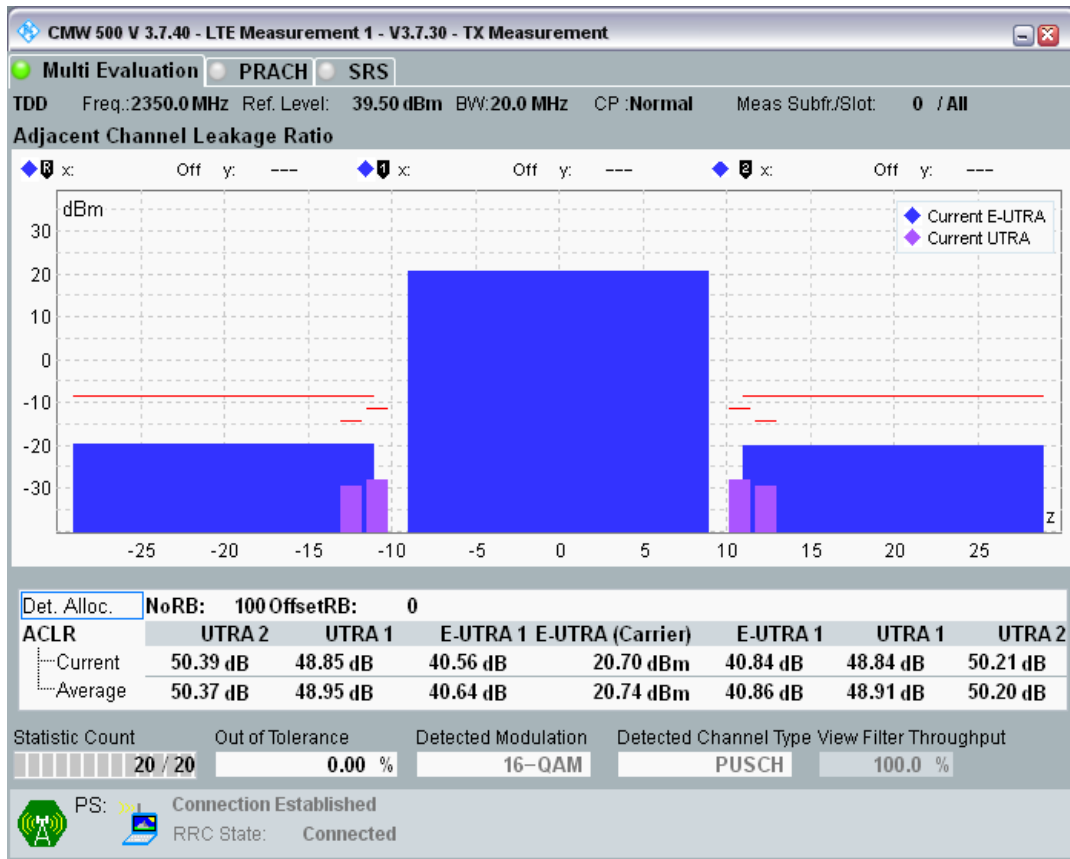

Band40 QPSK BW=20MHz Channel=39150 RB Size=100 Position=#0

Band40 QAM16 BW=20MHz Channel=39150 RB Size=18 Position=#0

Band40 QAM16 BW=20MHz Channel=39150 RB Size=18 Position=#Max

Band40 QAM16 BW=20MHz Channel=39150 RB Size=100 Position=#0