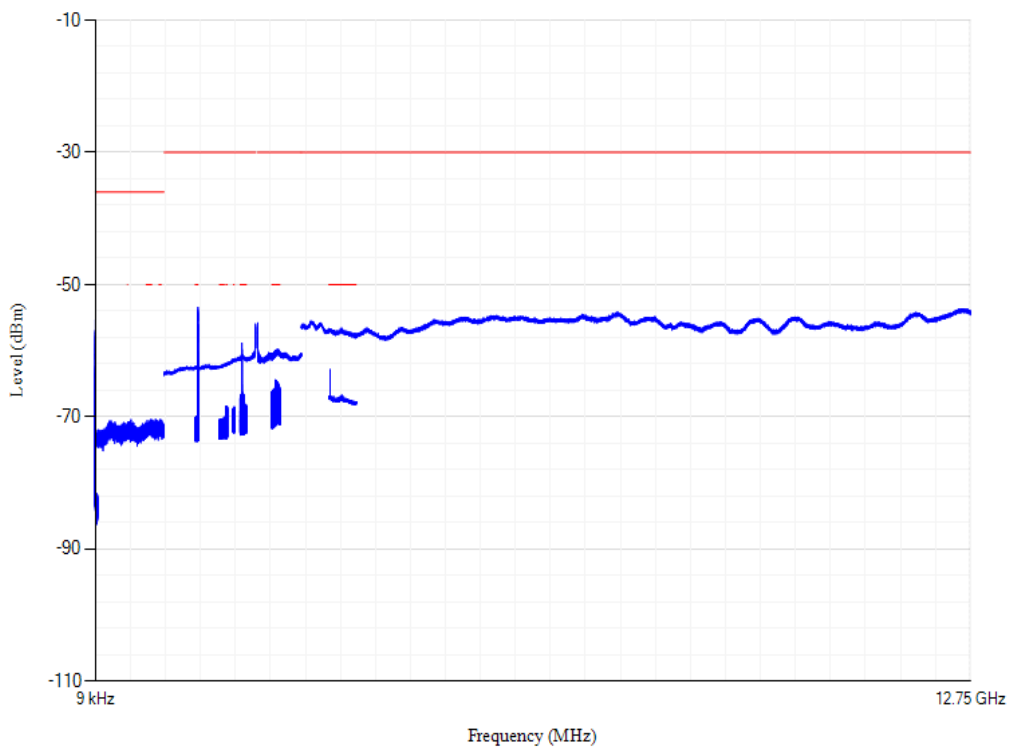

Conducted spurious emissions

Band40 QPSK BW=5MHz Channel=38675 RB Size=1 Position=#0

Conducted spurious emissions

Band40 QPSK BW=5MHz Channel=39150 RB Size=1 Position=#0

Conducted spurious emissions

Band40 QPSK BW=20MHz Channel=39550 RB Size=1 Position=#0