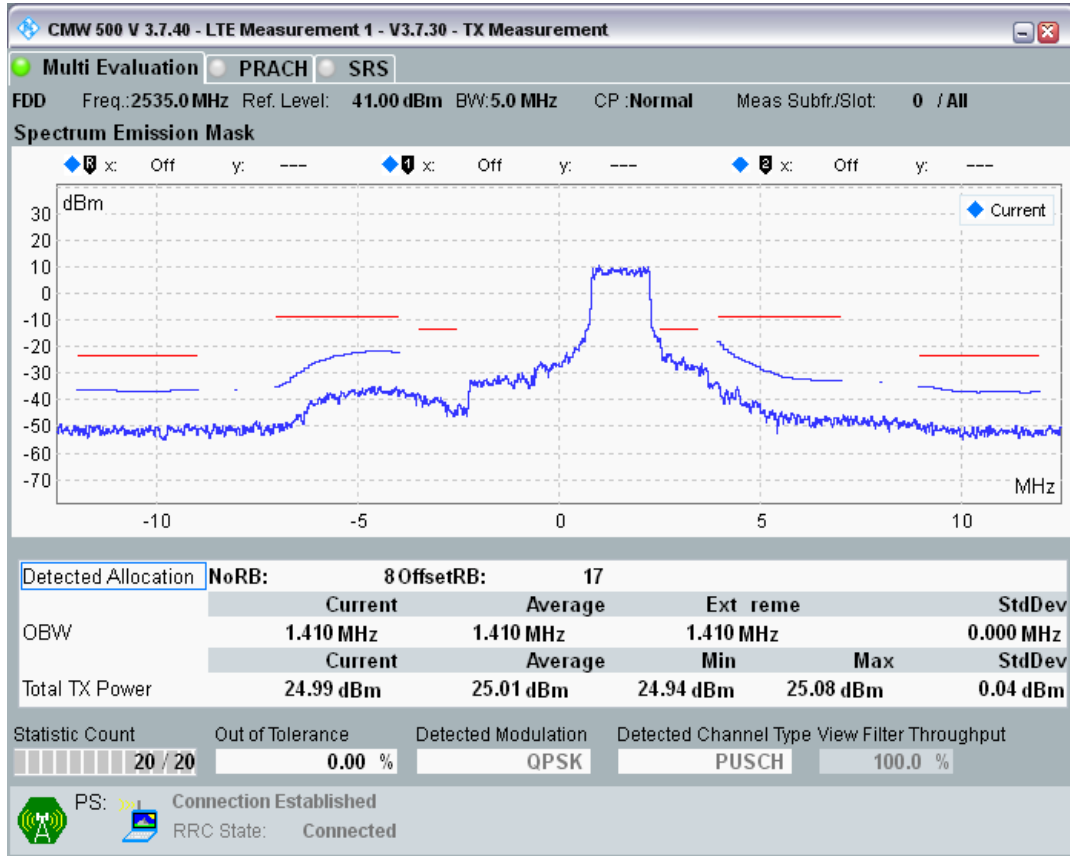

Band7 QPSK BW=5MHz Channel=21100 RB Size=8 Position=#Max