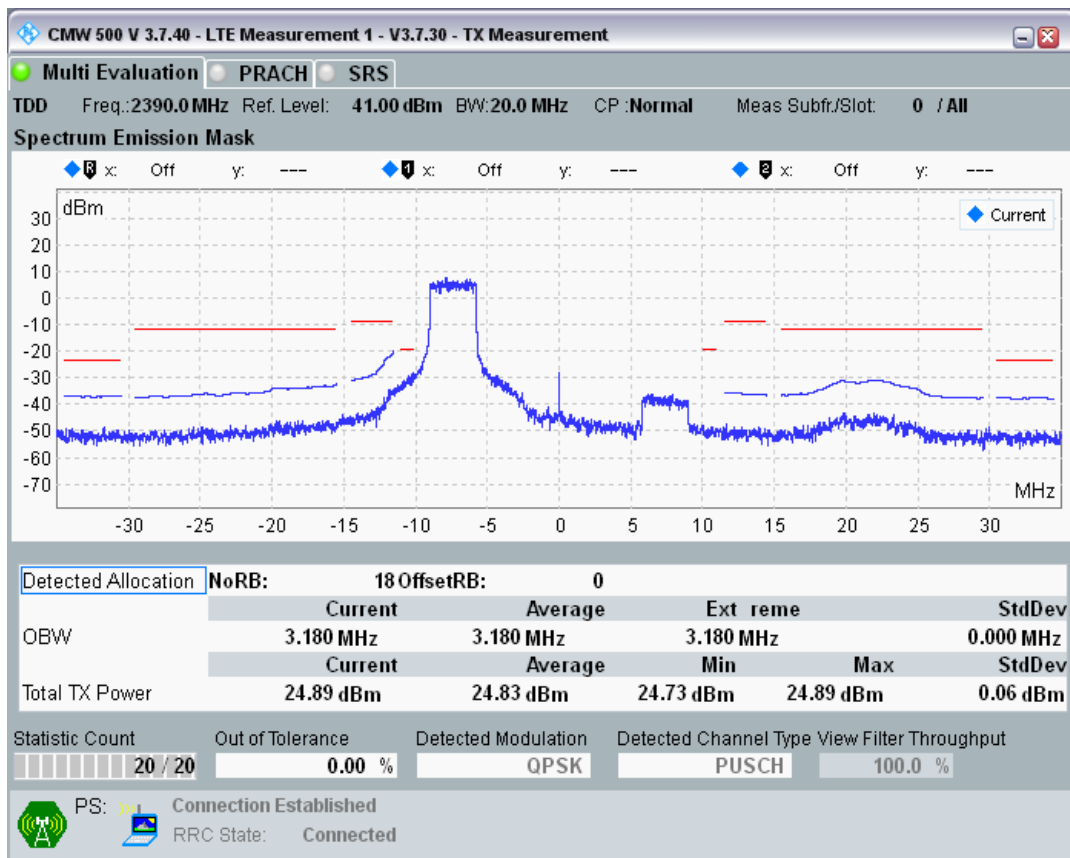

Band40 QPSK BW=20MHz Channel=39550 RB Size=18 Position=#0