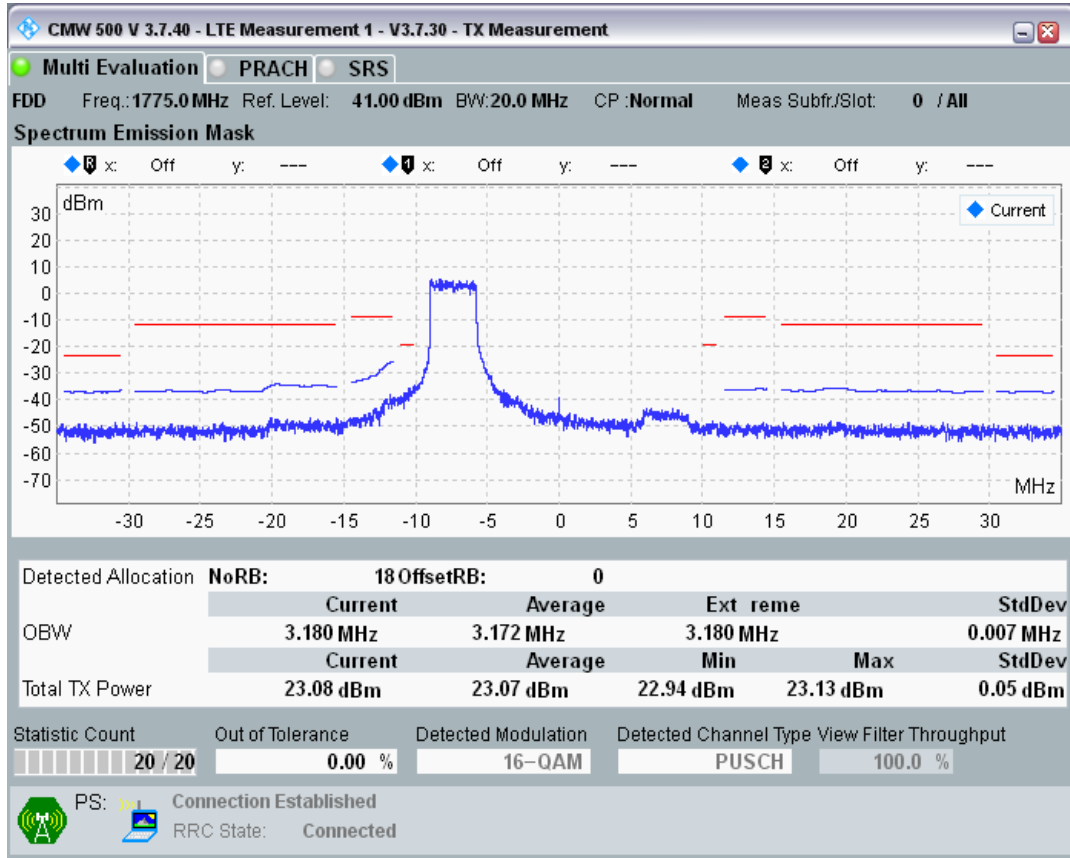

Band3 QAM16 BW=20MHz Channel=19850 RB Size=18 Position=#0