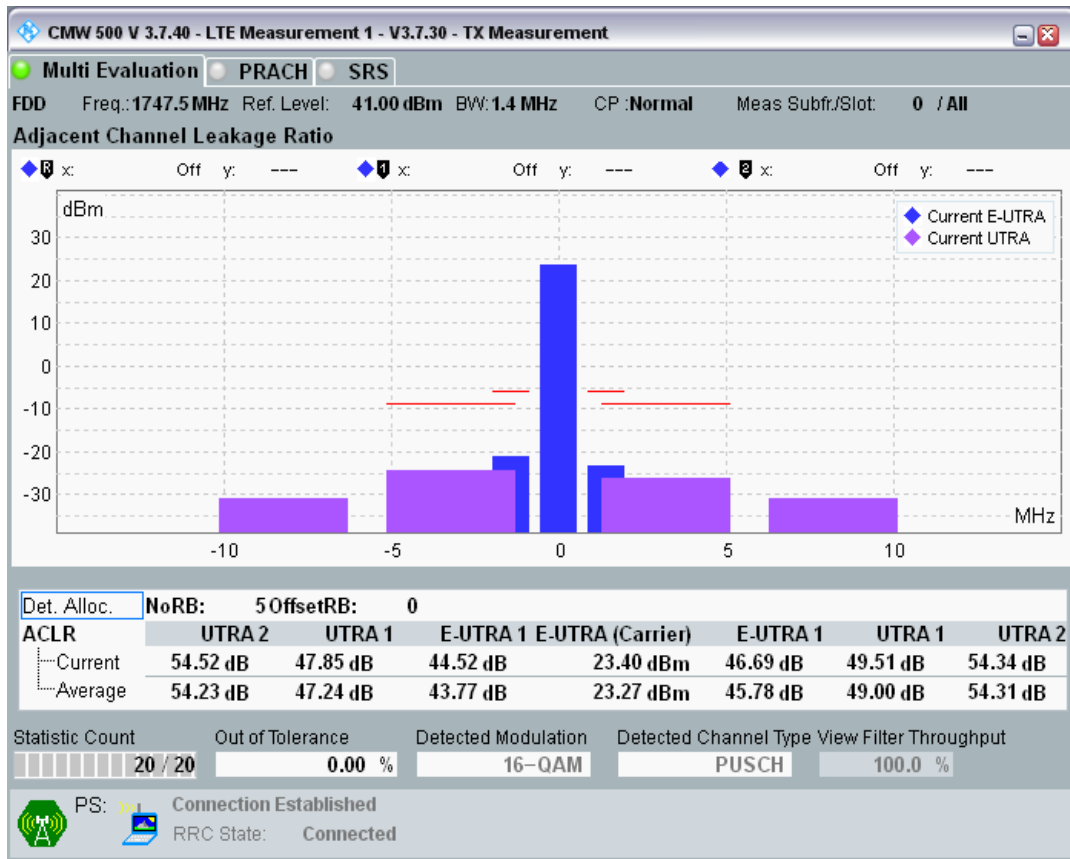

Band3 QAM16 BW=1.4MHz Channel=19575 RB Size=5 Position=#0