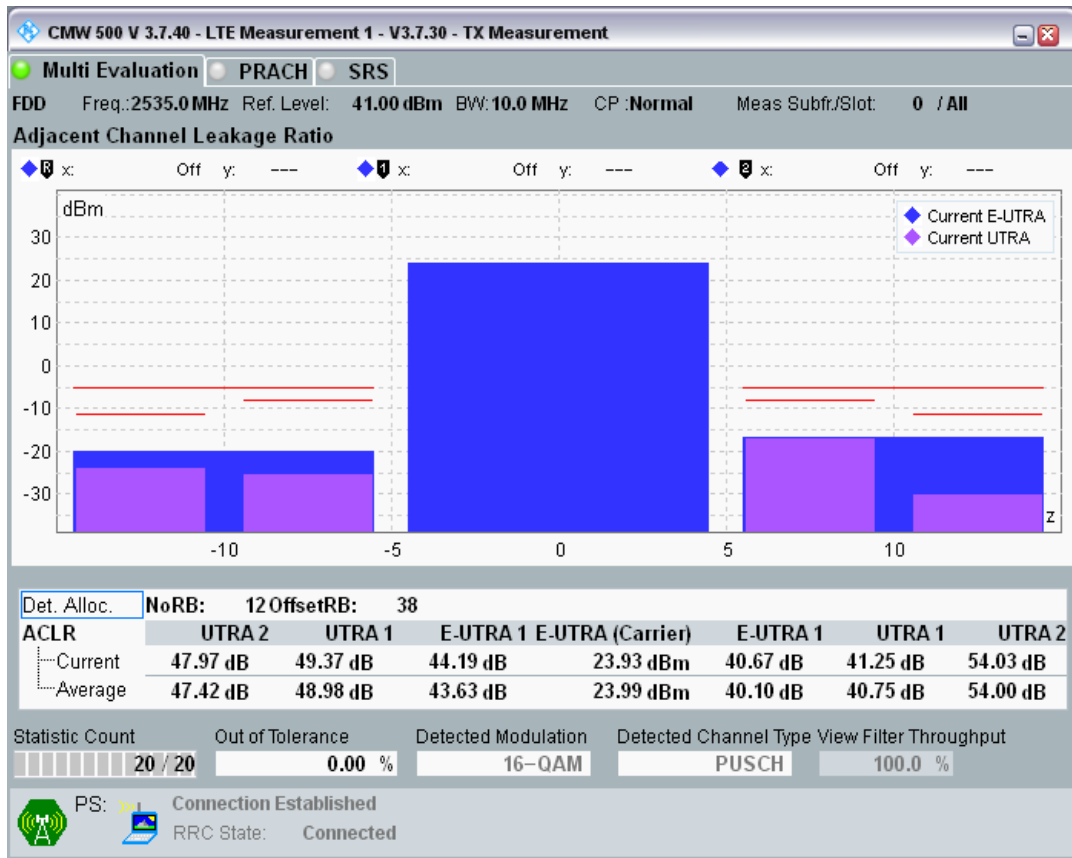

Band7 QAM16 BW=10MHz Channel=21100 RB Size=12 Position=#Max