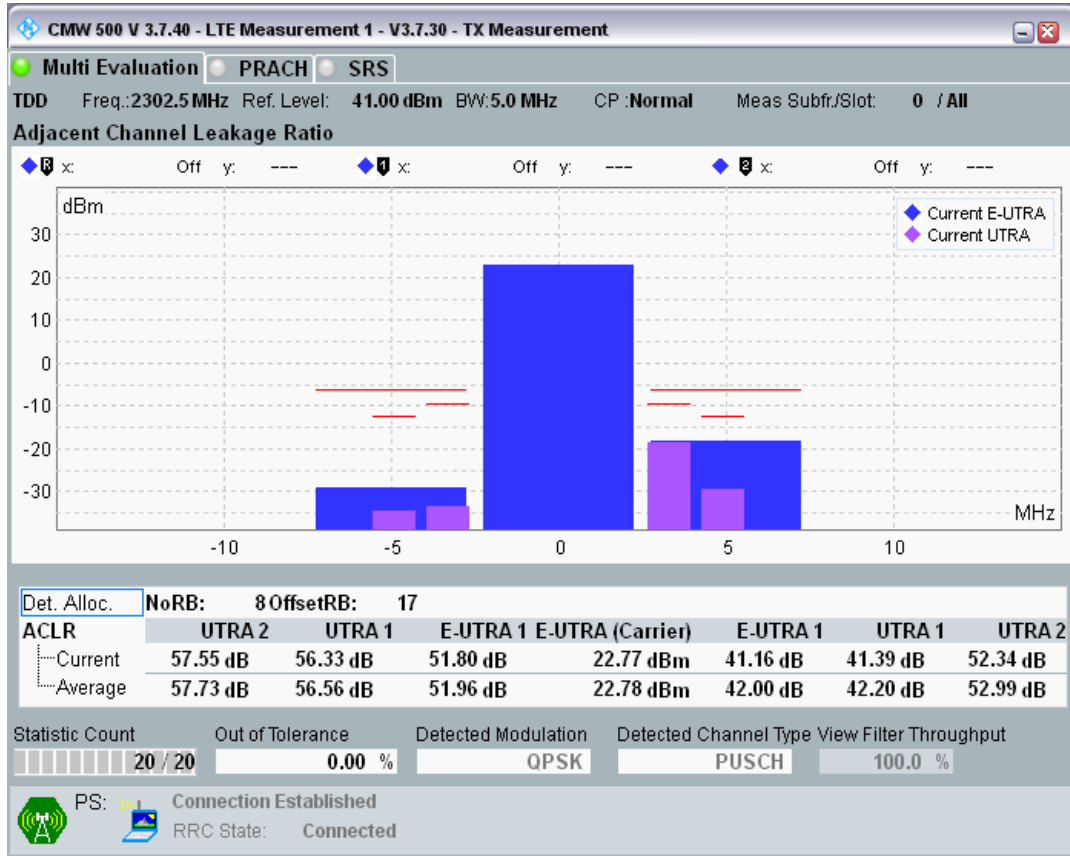

Band40 QPSK BW=5MHz Channel=38675 RB Size=8 Position=#Max