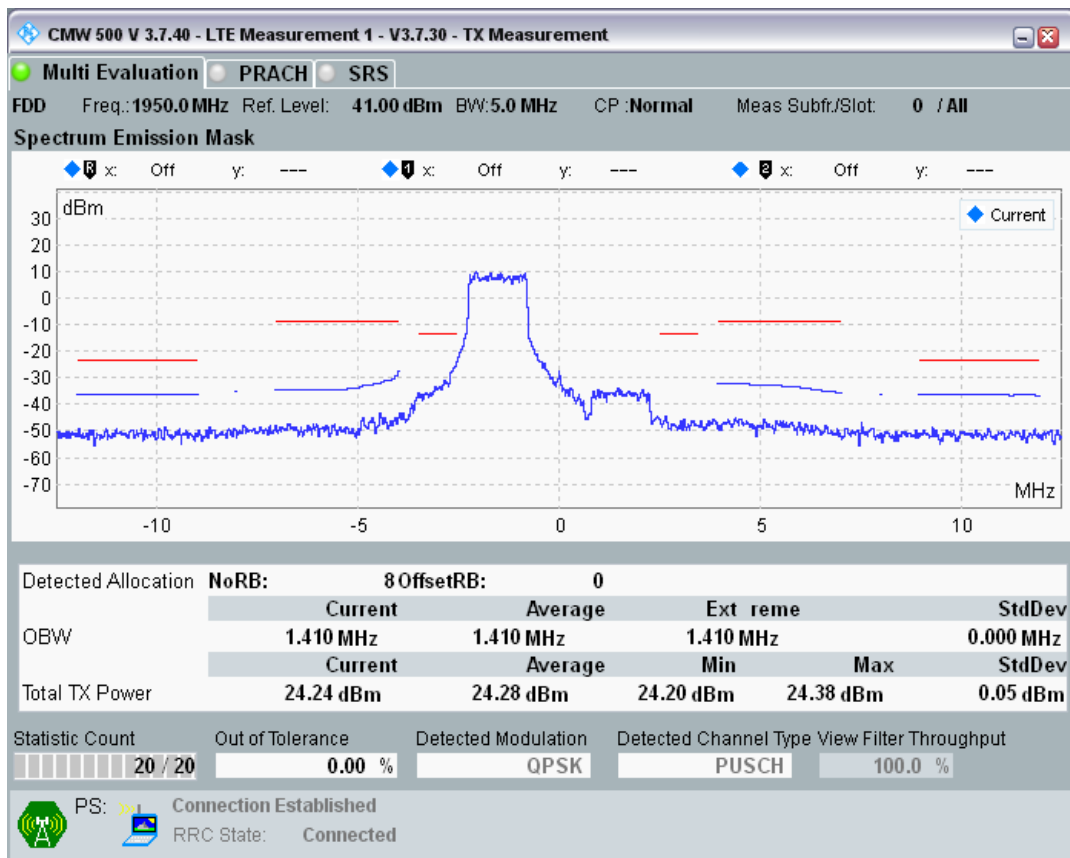

Band1 QPSK BW=5MHz Channel=18300 RB Size=8 Position=#0