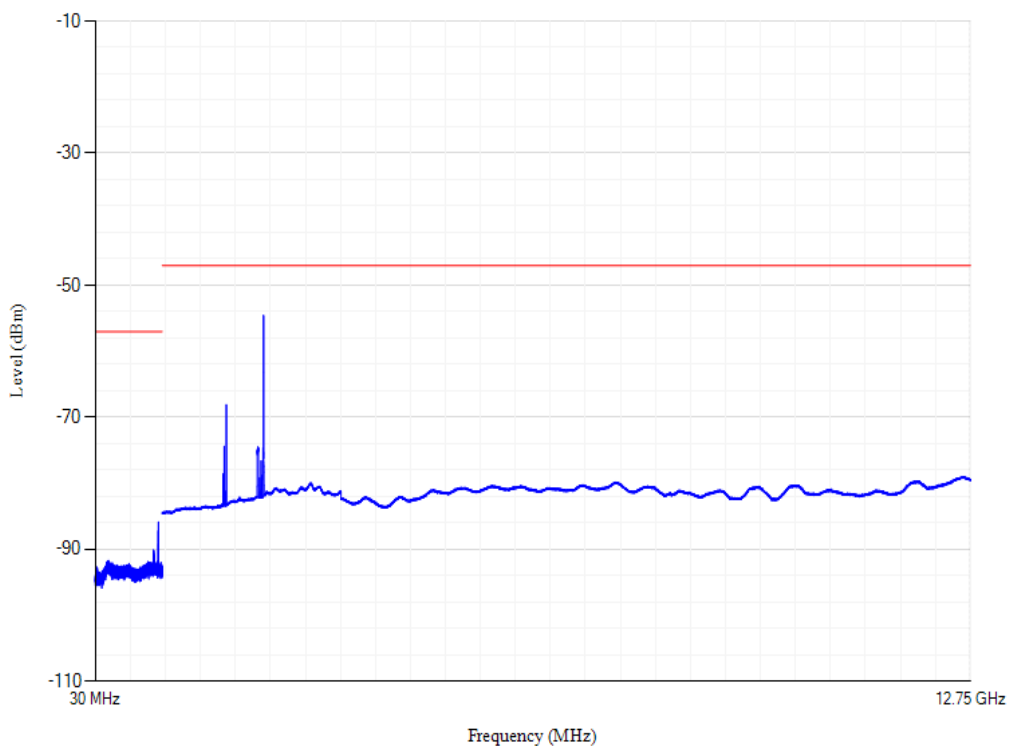

Conducted spurious emissions

Band40 QPSK BW=20MHz Channel=39150