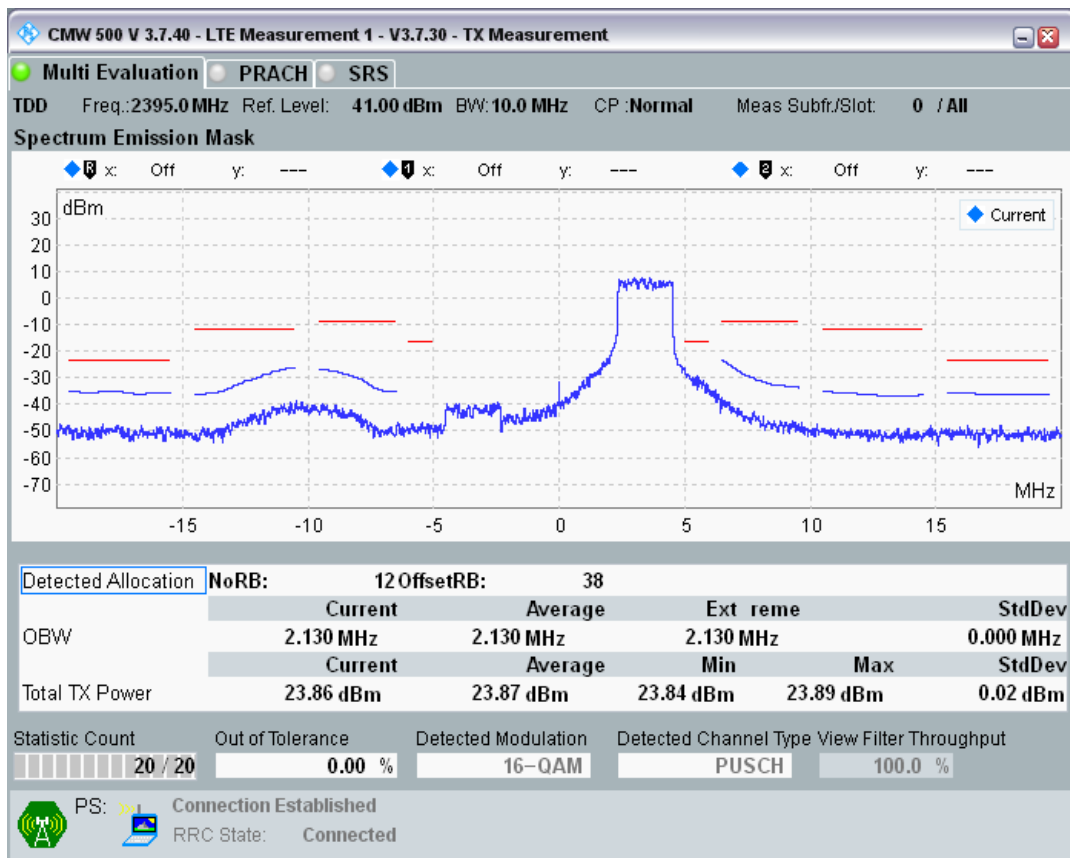

Band40 QAM16 BW=10MHz Channel=39600 RB Size=12 Position=#Max