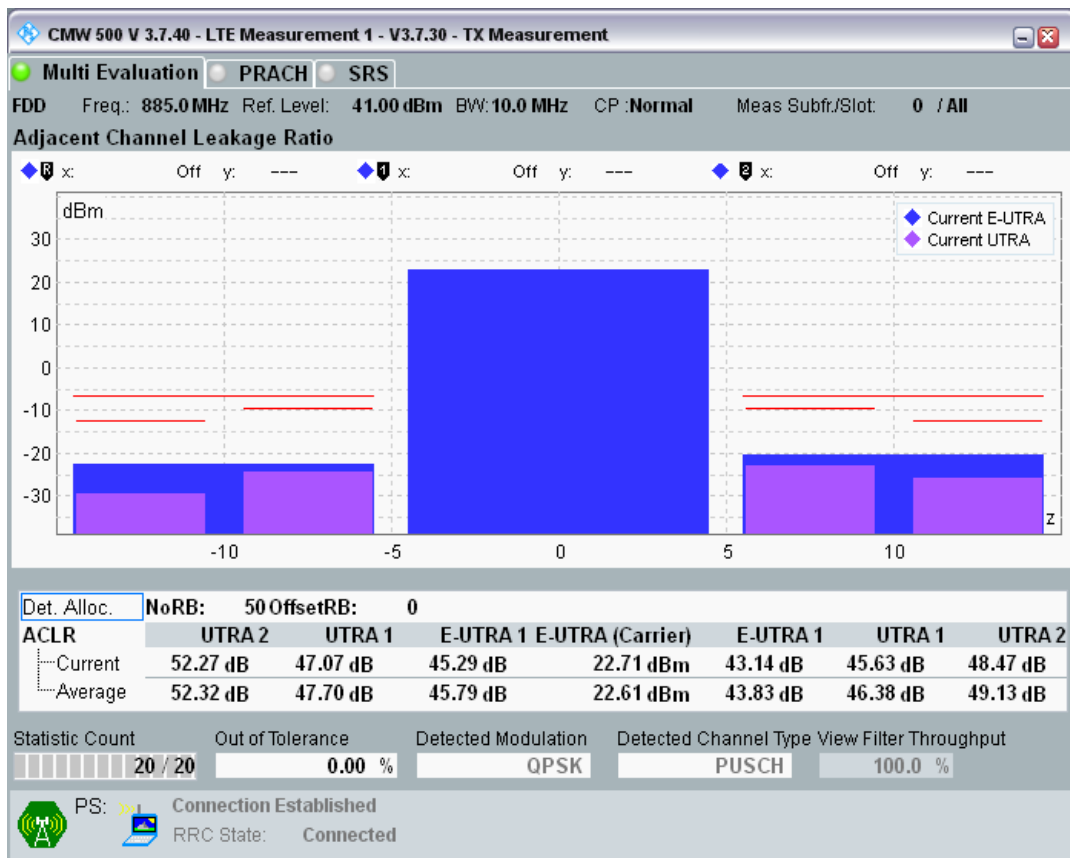

Band8 QPSK BW=10MHz Channel=21500 RB Size=50 Position=#0