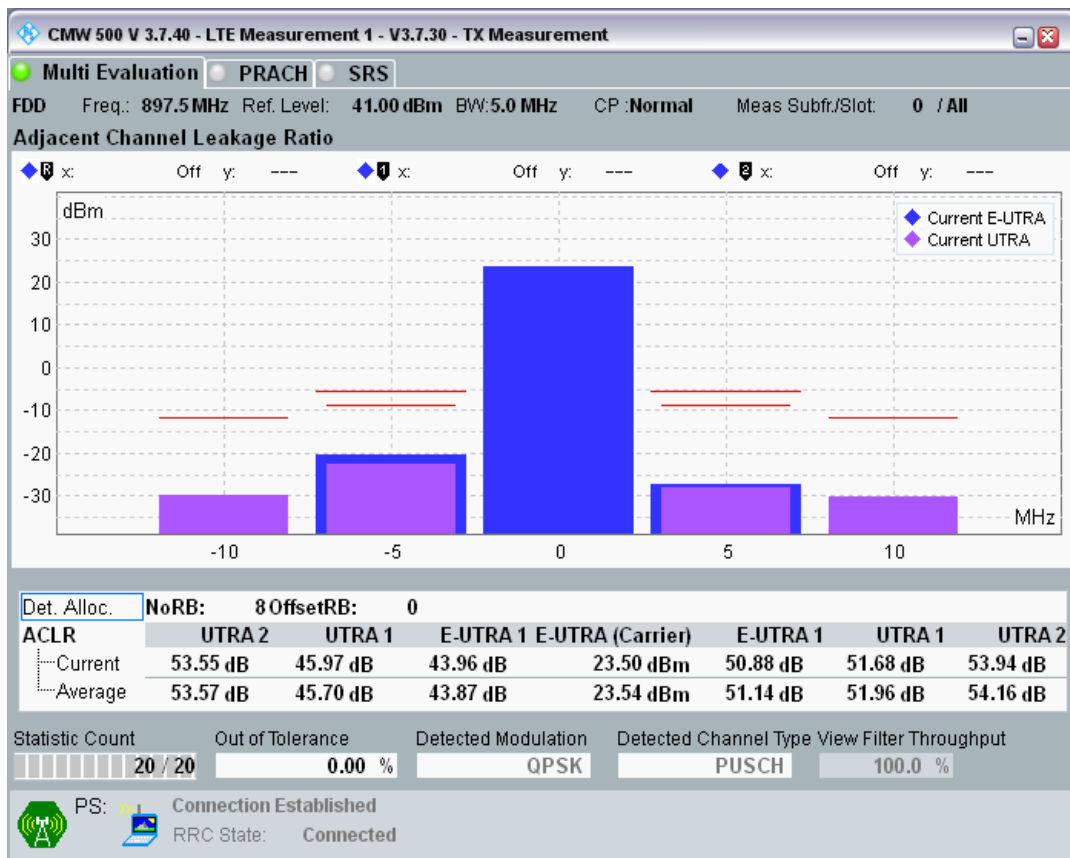

Band8 QPSK BW=5MHz Channel=21625 RB Size=8 Position=#0