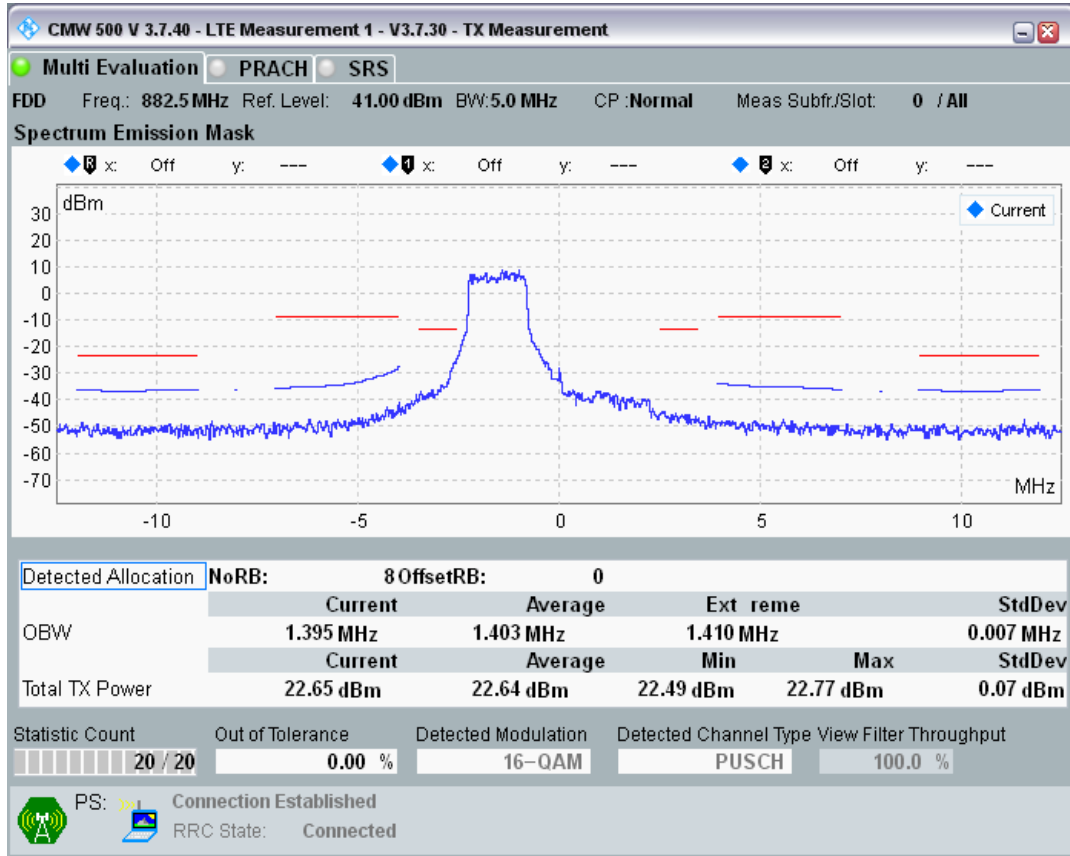

Band8 QAM16 BW=5MHz Channel=21475 RB Size=8 Position=#0