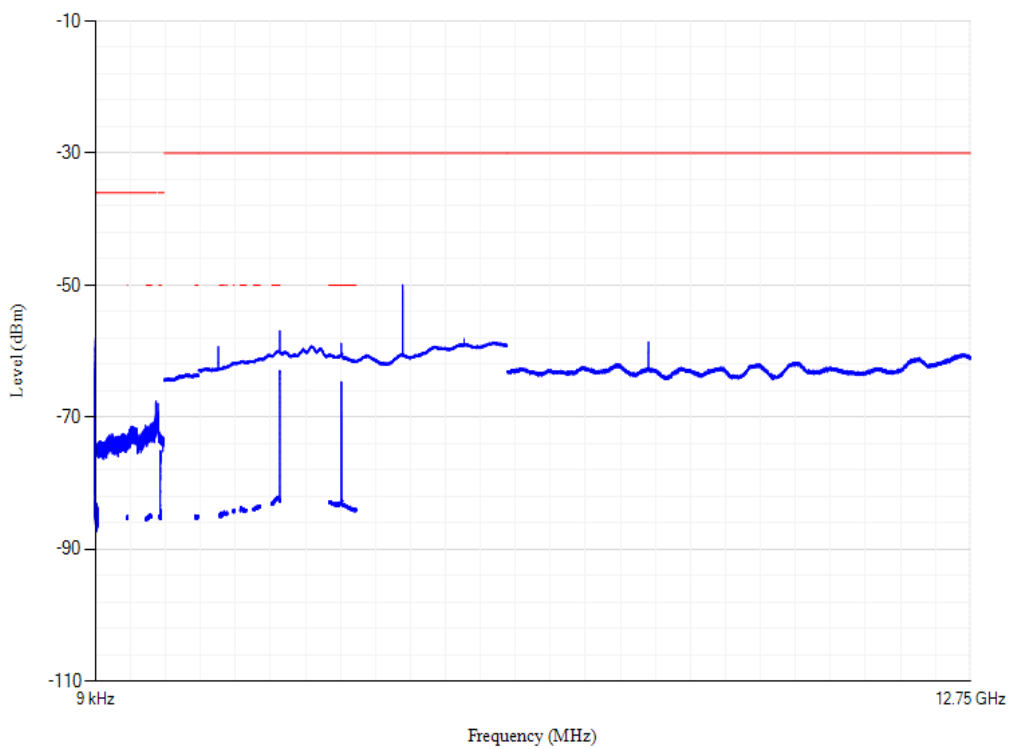

Conducted spurious emissions

Band8 QPSK BW=1.4MHz Channel=21793 RB Size=1 Position=#0

Conducted spurious emissions

Band8 QPSK BW=5MHz Channel=21625 RB Size=1 Position=#0

Conducted spurious emissions

Band8 QPSK BW=10MHz Channel=21500 RB Size=1 Position=#0