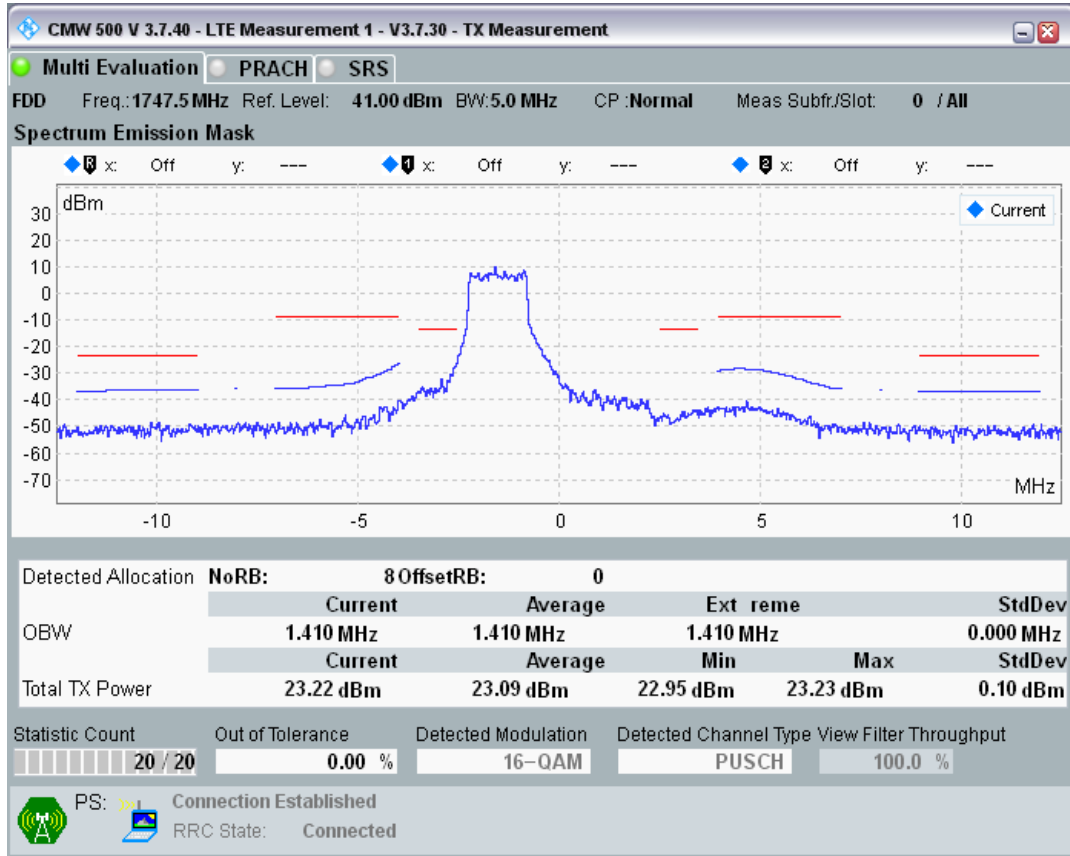

Band3 QPSK BW=5MHz Channel=19575 RB Size=8 Position=#0

Band3 QPSK BW=5MHz Channel=19575 RB Size=8 Position=#Max

Band3 QPSK BW=5MHz Channel=19575 RB Size=25 Position=#0

Band3 QAM16 BW=5MHz Channel=19575 RB Size=8 Position=#0