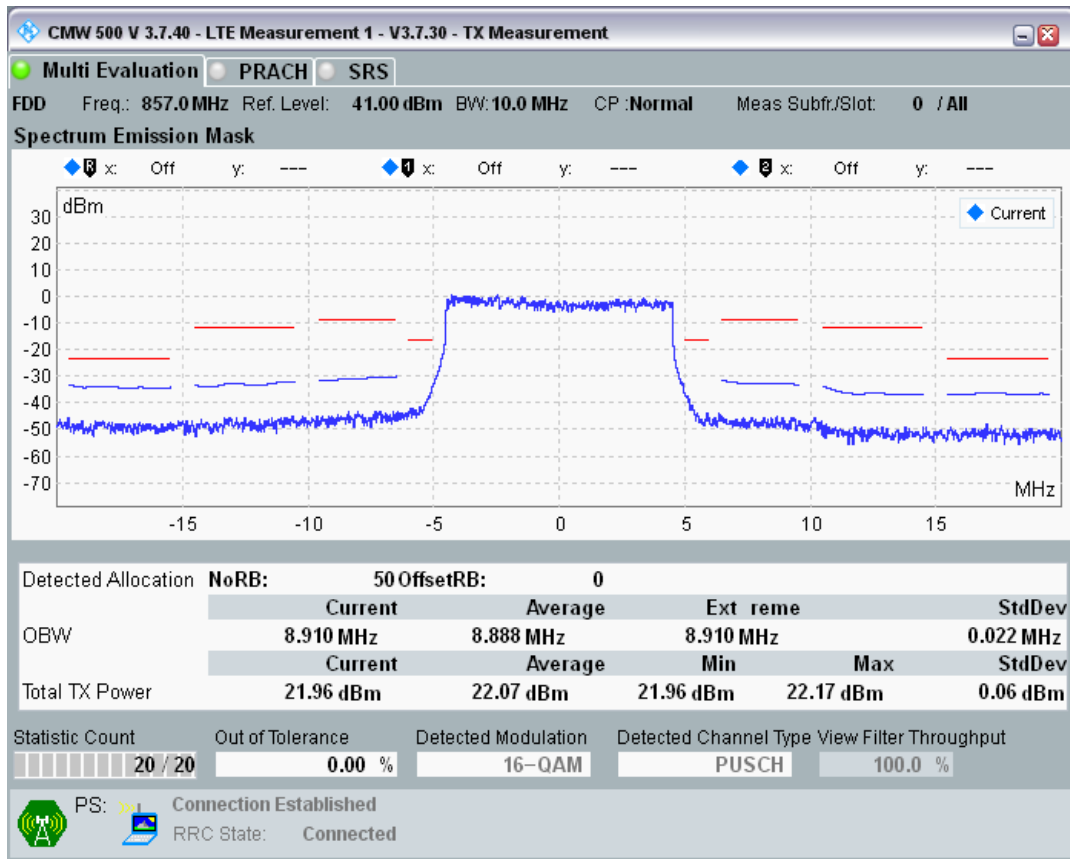

Band20 QAM16 BW=10MHz Channel=24400 RB Size=50 Position=#0