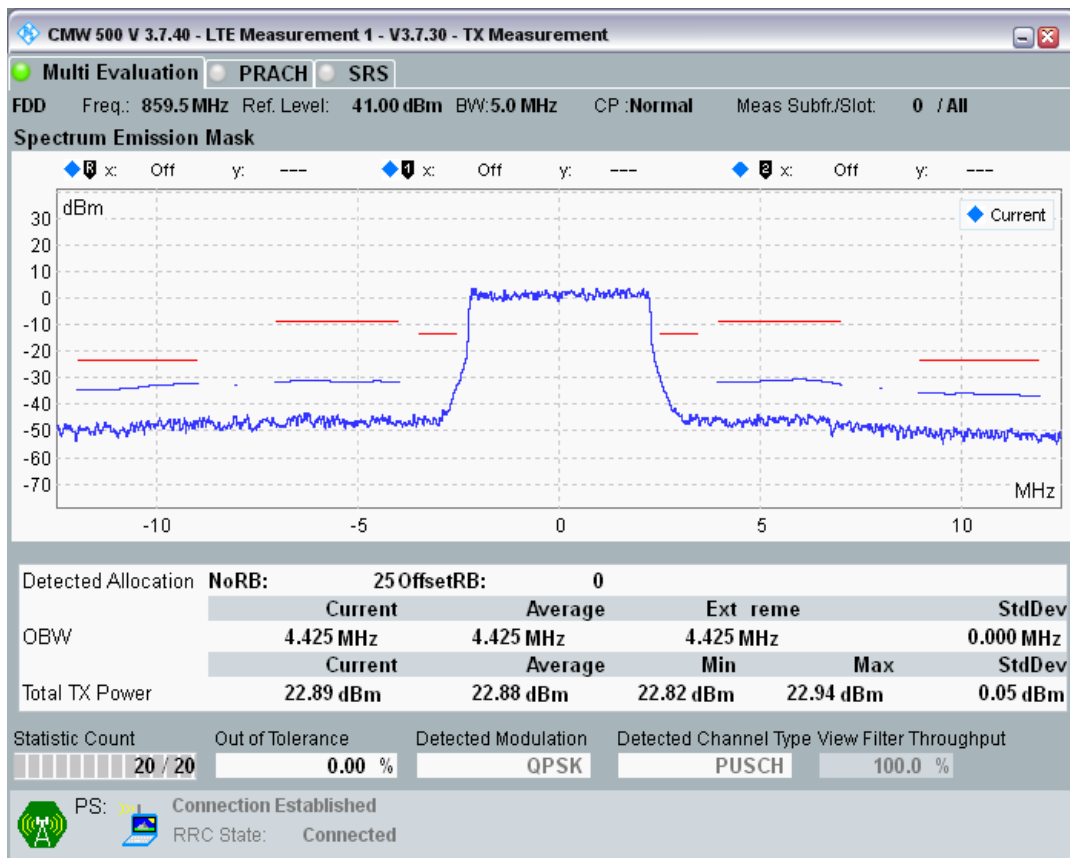

Band20 QPSK BW=5MHz Channel=24425 RB Size=25 Position=#0