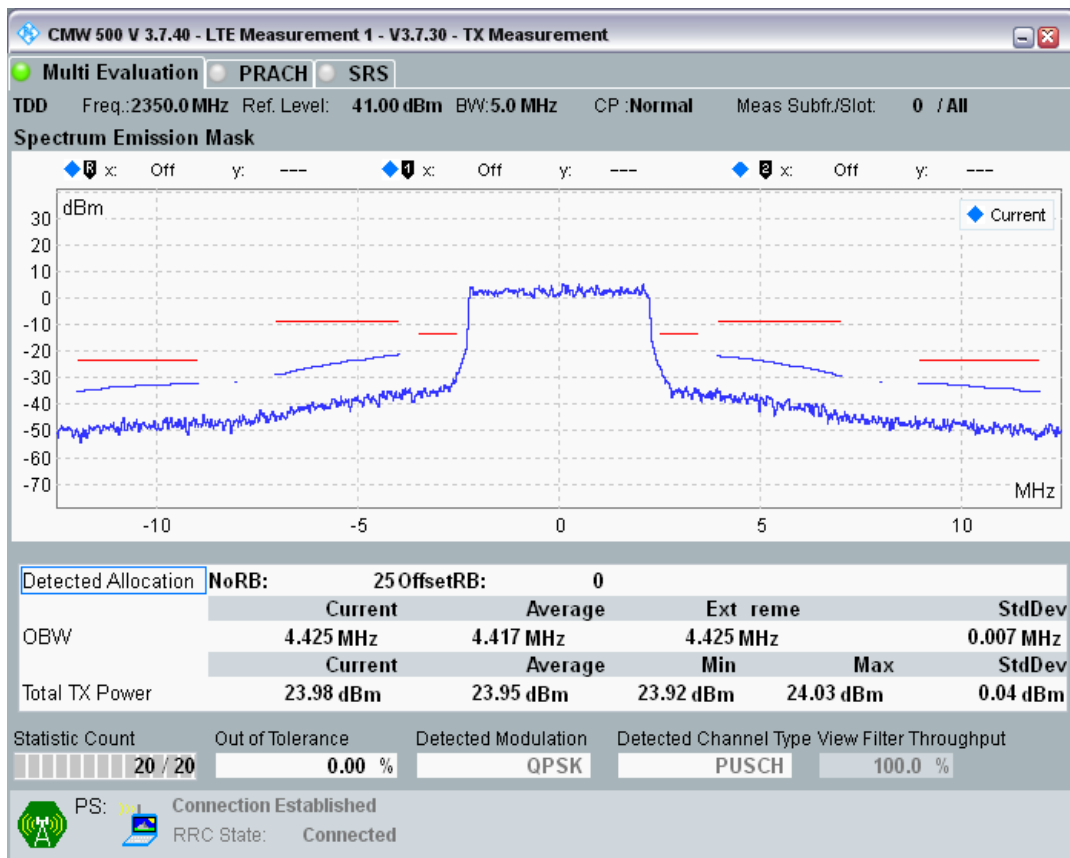

Band40 QPSK BW=5MHz Channel=39150 RB Size=25 Position=#0