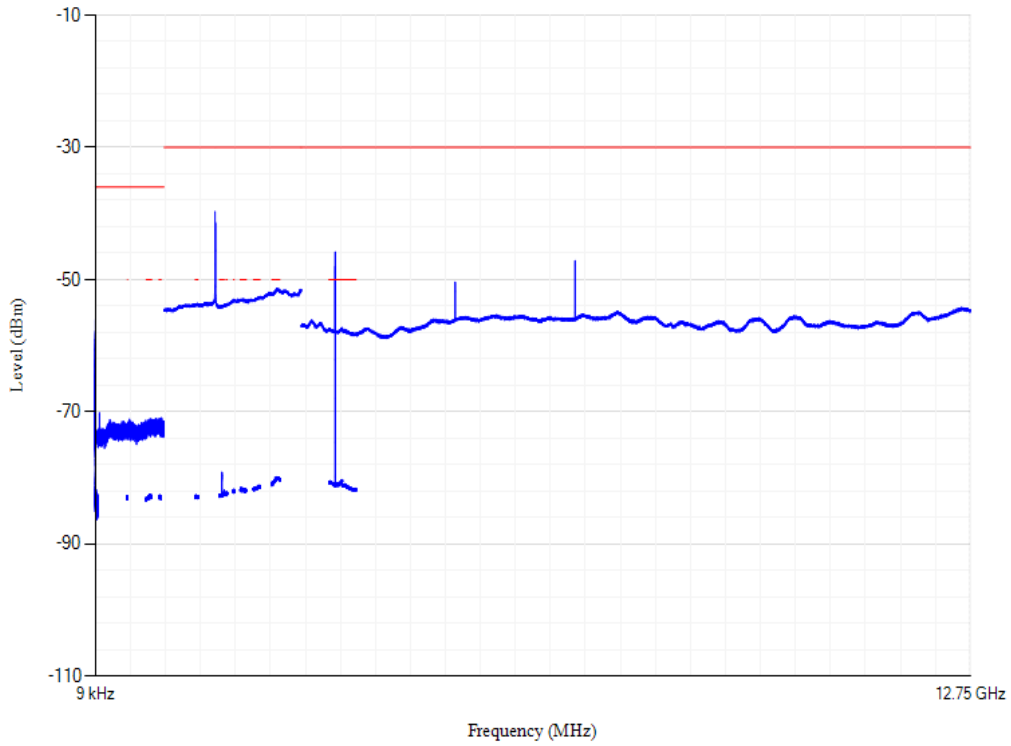

Conducted spurious emissions

Band3 QPSK BW=1.4MHz Channel=19207 RB Size=1 Position=#0