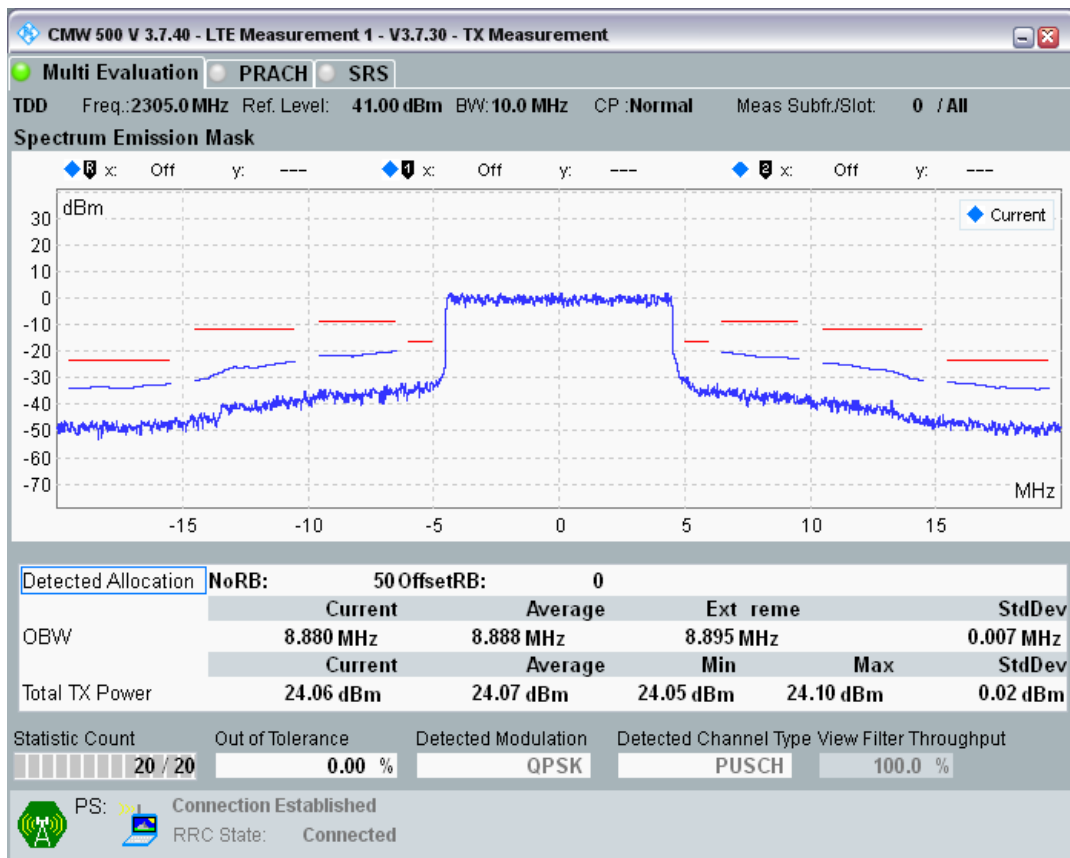

Band40 QPSK BW=10MHz Channel=38700 RB Size=50 Position=#0