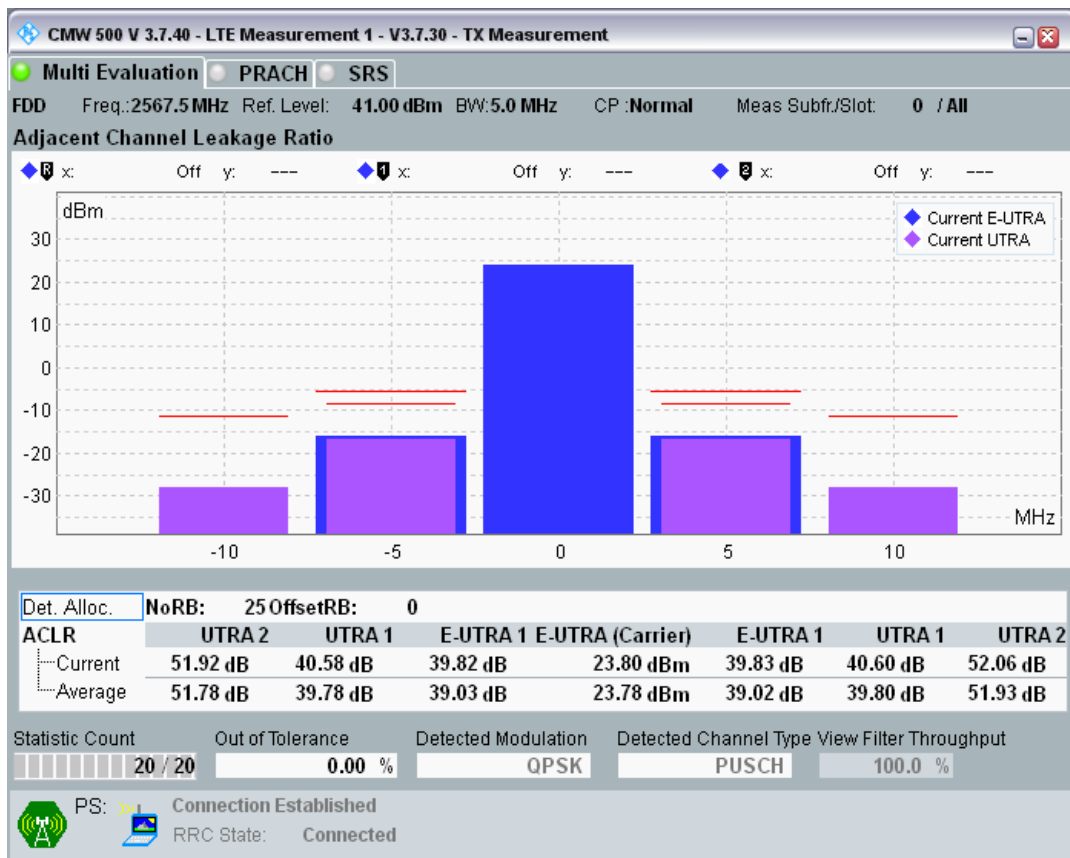

Band7 QPSK BW=5MHz Channel=21425 RB Size=25 Position=#0