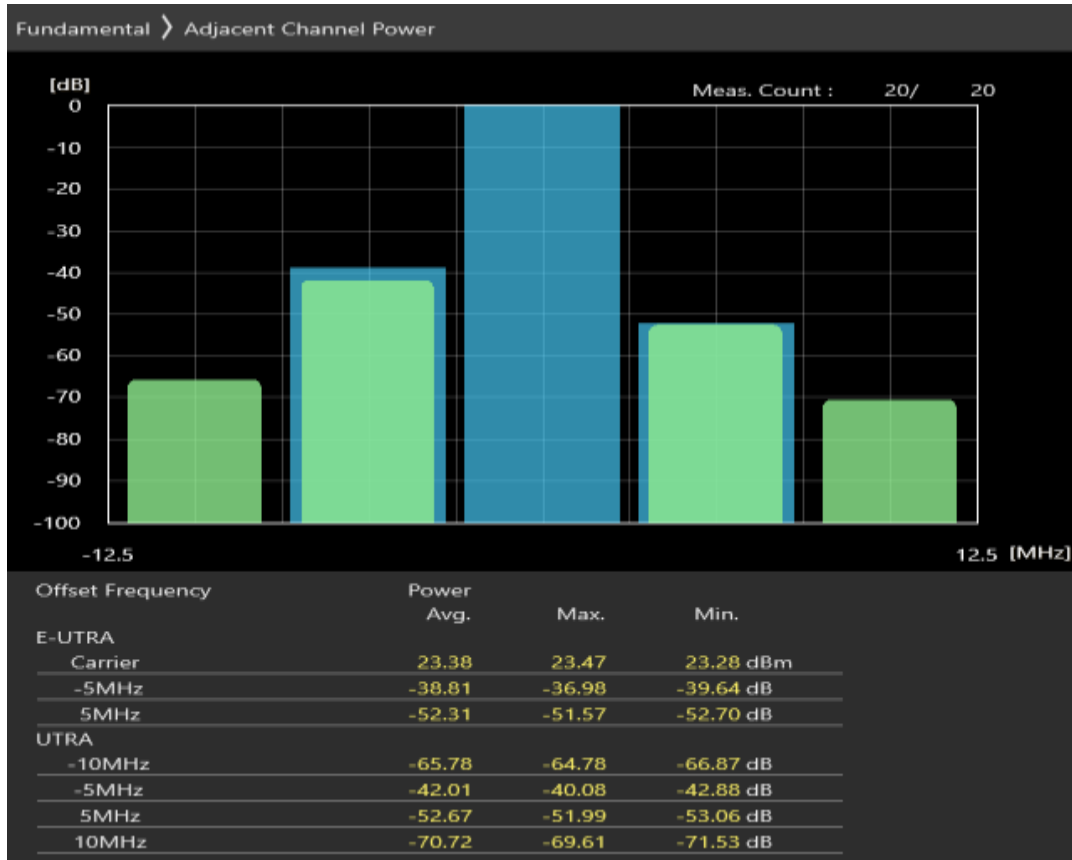

Band8	10	21750	50	#0	16QAM	U-ACLR2+	70.54	35.2	PASS

Band1 QPSK BW=5MHz Channel=18025 RB Size=8 Position=#0

Band1 QPSK BW=5MHz Channel=18025 RB Size=8 Position=#Max