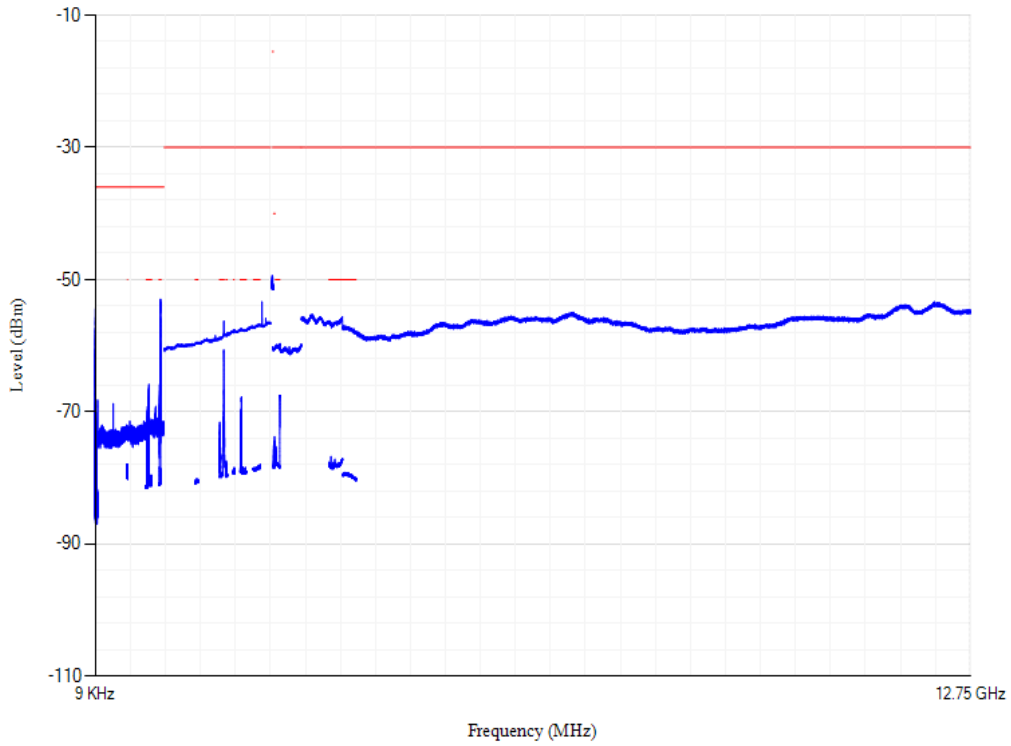

Conducted spurious emissions

Band7 QPSK BW=5MHz Channel=21100 RB Size=1 Position=#0

Conducted spurious emissions

Band7 QPSK BW=5MHz Channel=21425 RB Size=1 Position=#0

Conducted spurious emissions

Band7 QPSK BW=20MHz Channel=20850 RB Size=1 Position=#0