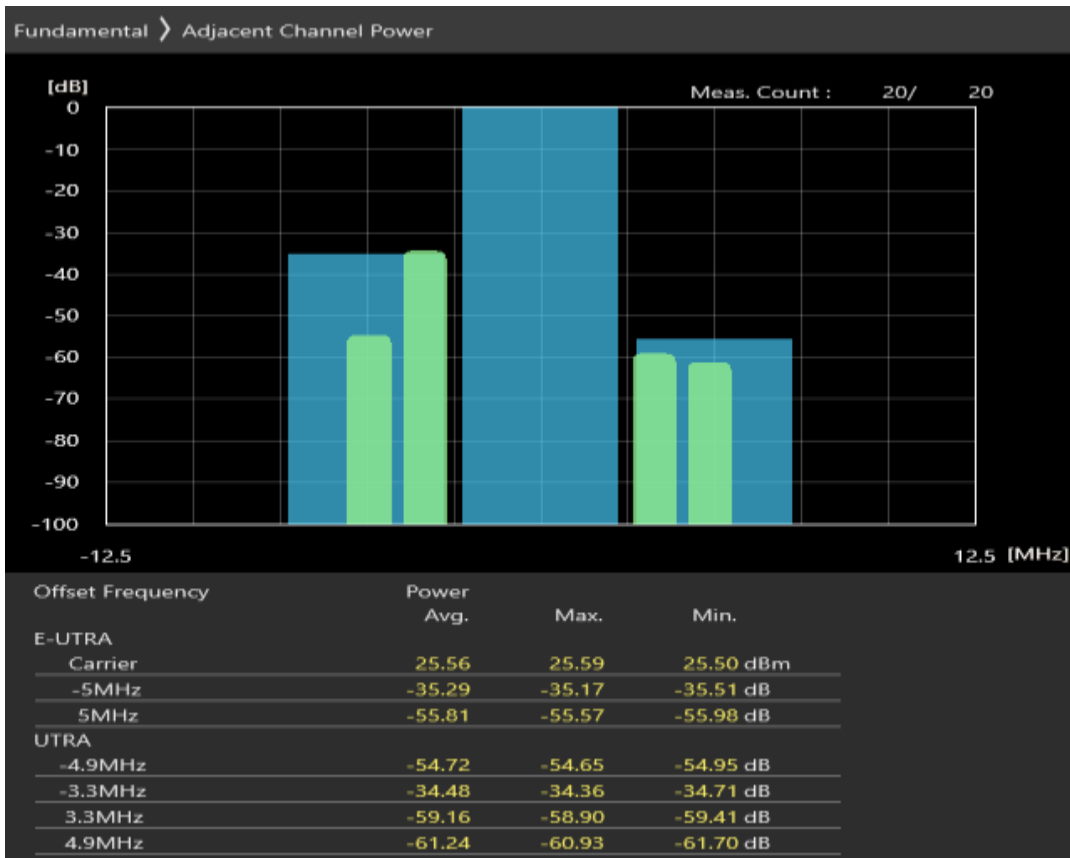

Band40 QPSK BW=5MHz Channel=39625 RB Size=8 Position=#0