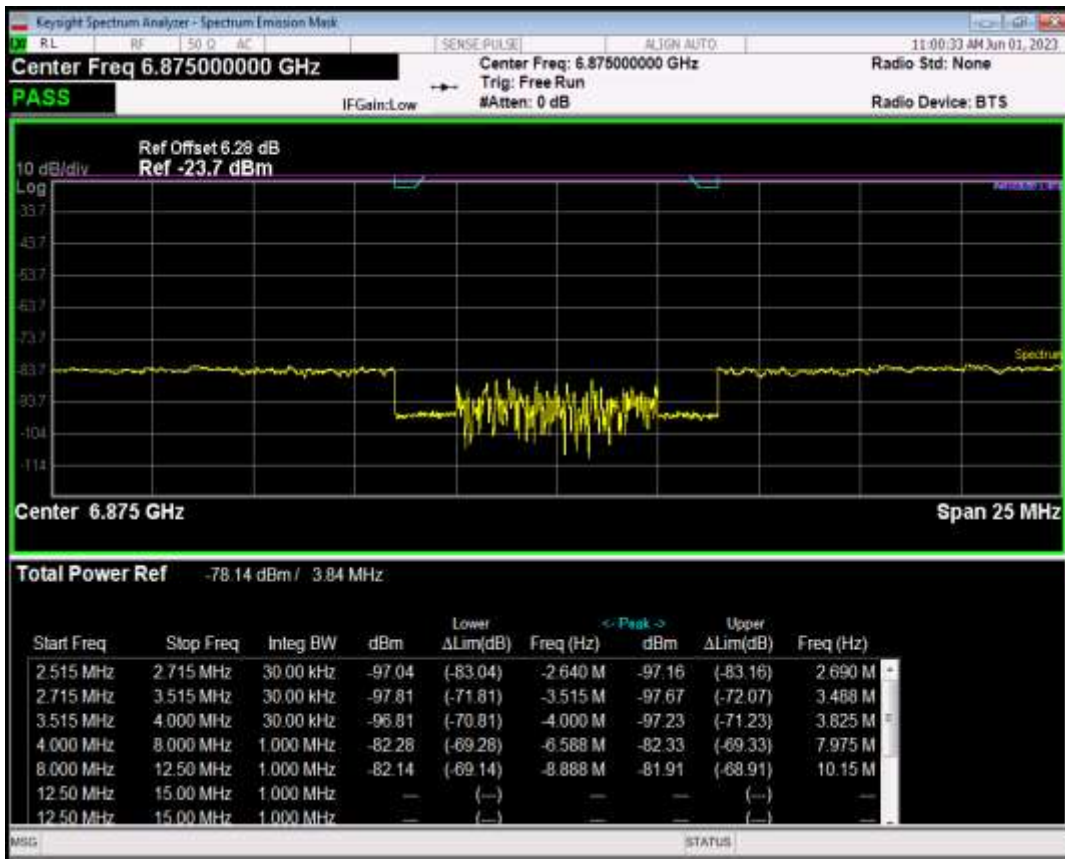

Band20 16QAM BW=5MHz Channel=24175 RB Size=8 Position=#Max