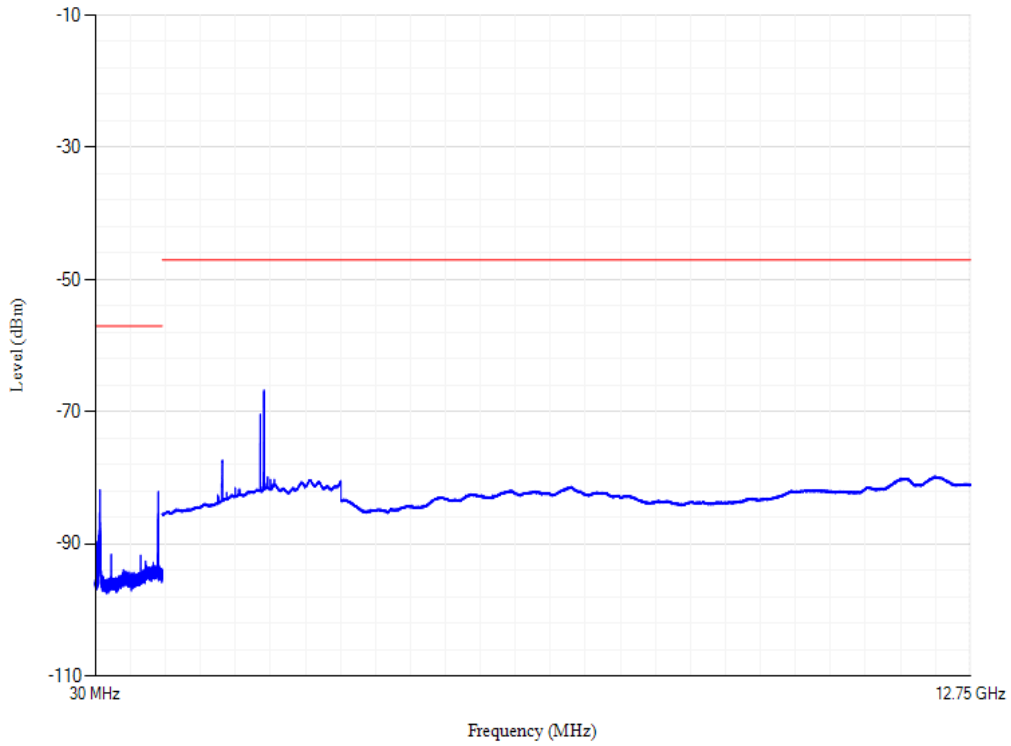

Conducted spurious emissions

Band40 QPSK BW=20MHz Channel=38750