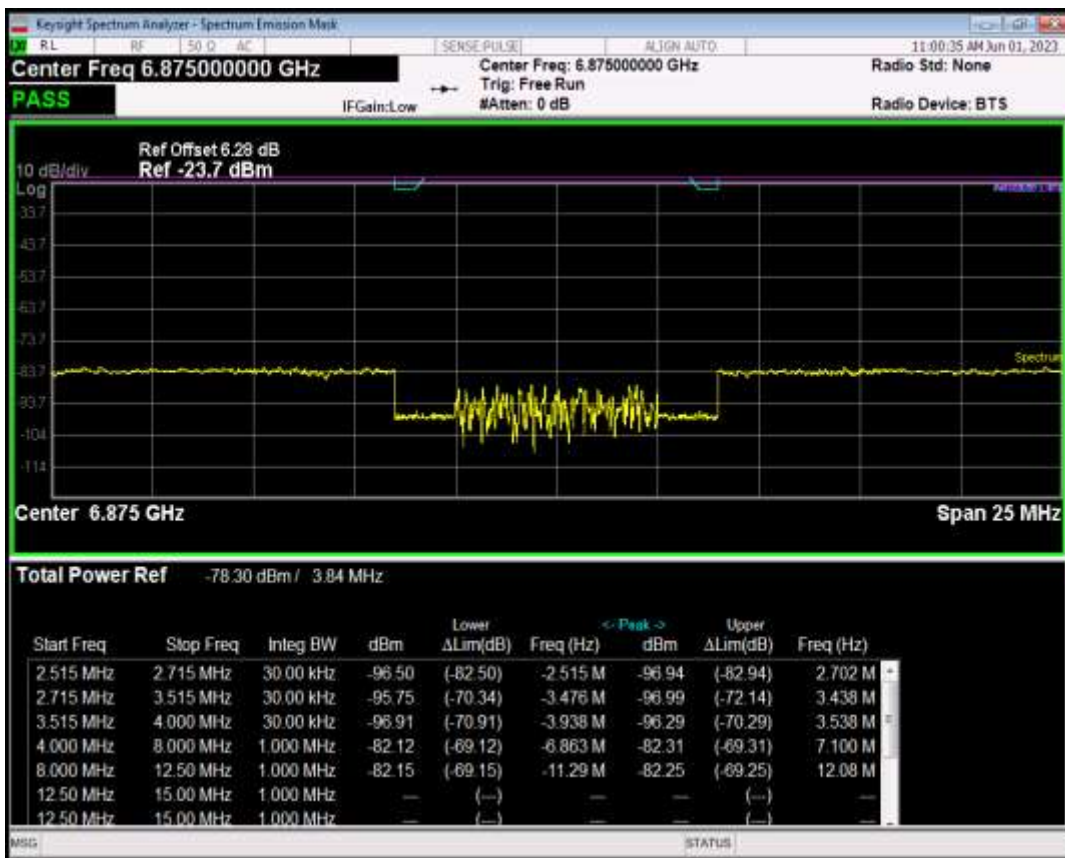

Band20 16QAM BW=5MHz Channel=24175 RB Size=25 Position=#0