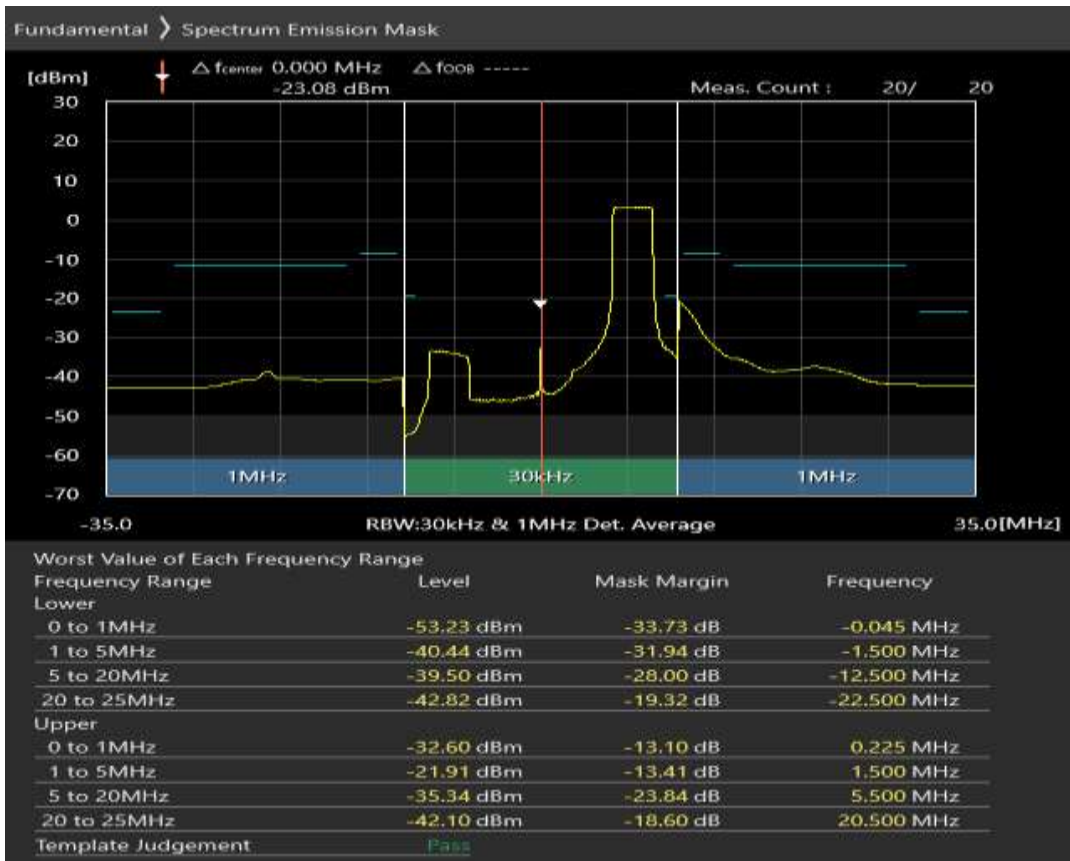

Band7 QPSK BW=20MHz Channel=20850 RB Size=18 Position=#Max