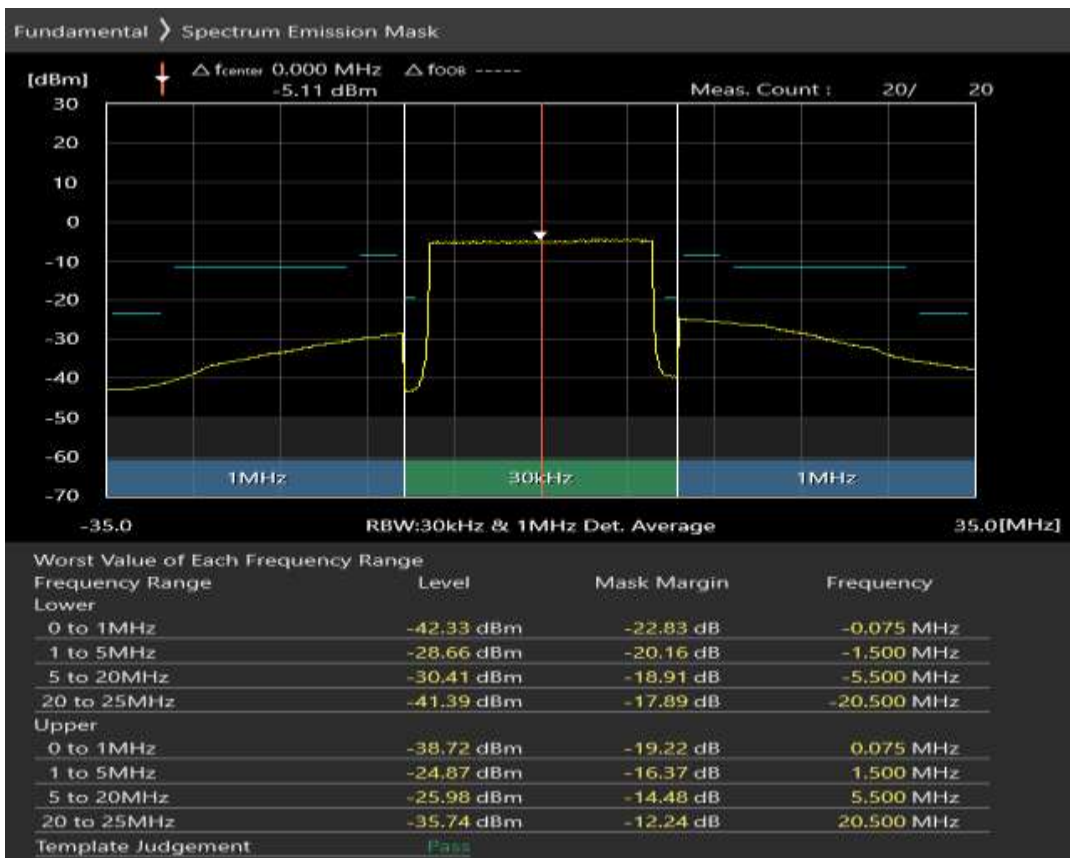

Band7 QPSK BW=20MHz Channel=20850 RB Size=100 Position=#0