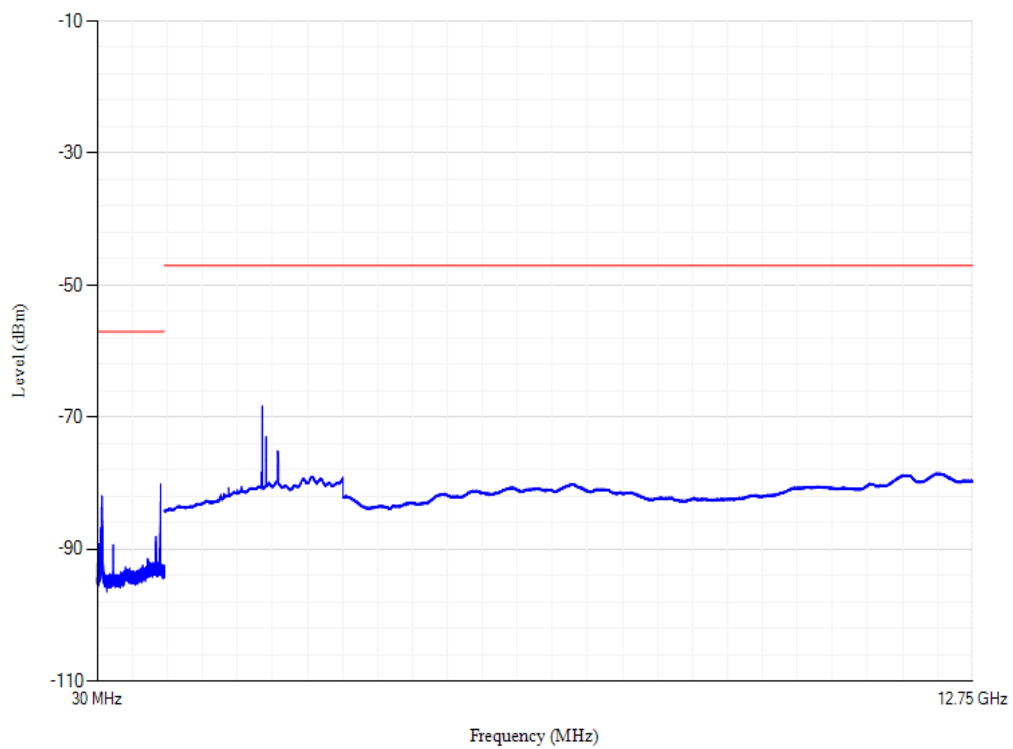

Conducted spurious emissions

Band40 QPSK BW=20MHz Channel=39550

Conducted spurious emissions

Band7 QPSK BW=20MHz Channel=20850

Conducted spurious emissions

Band7 QPSK BW=20MHz Channel=21100

Conducted spurious emissions