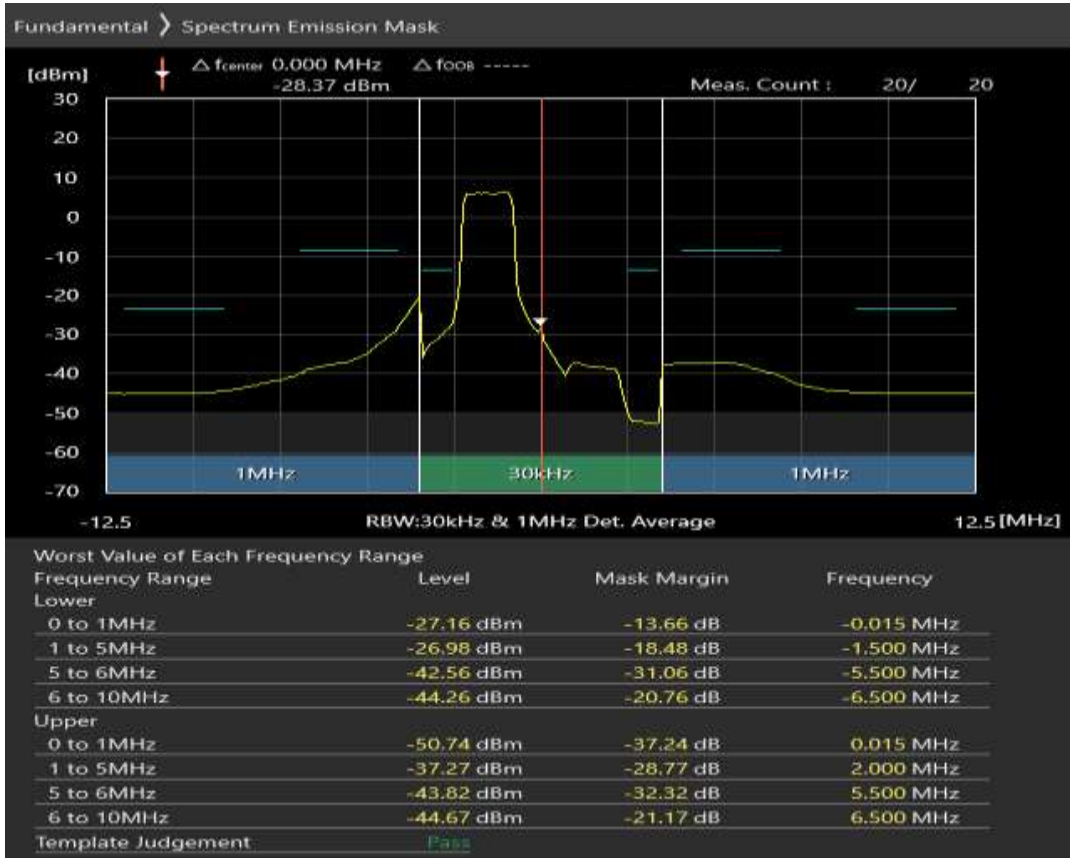

Band8 16QAM BW=5MHz Channel=21625 RB Size=8 Position=#0