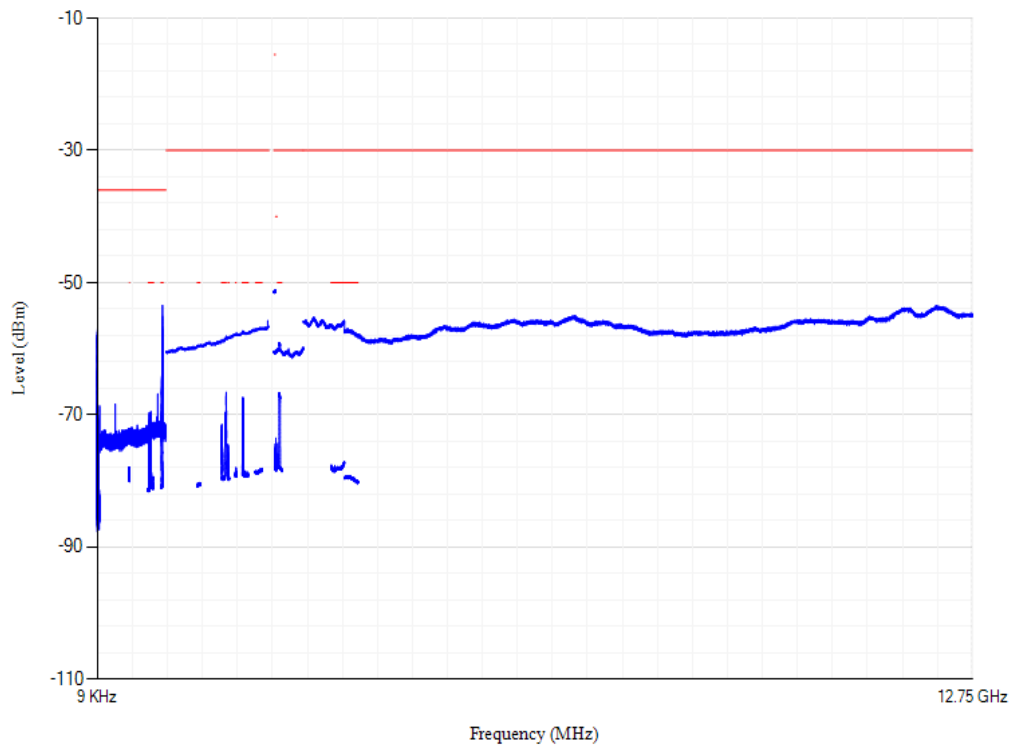

Conducted spurious emissions

Band7 QPSK BW=20MHz Channel=21350 RB Size=1 Position=#0