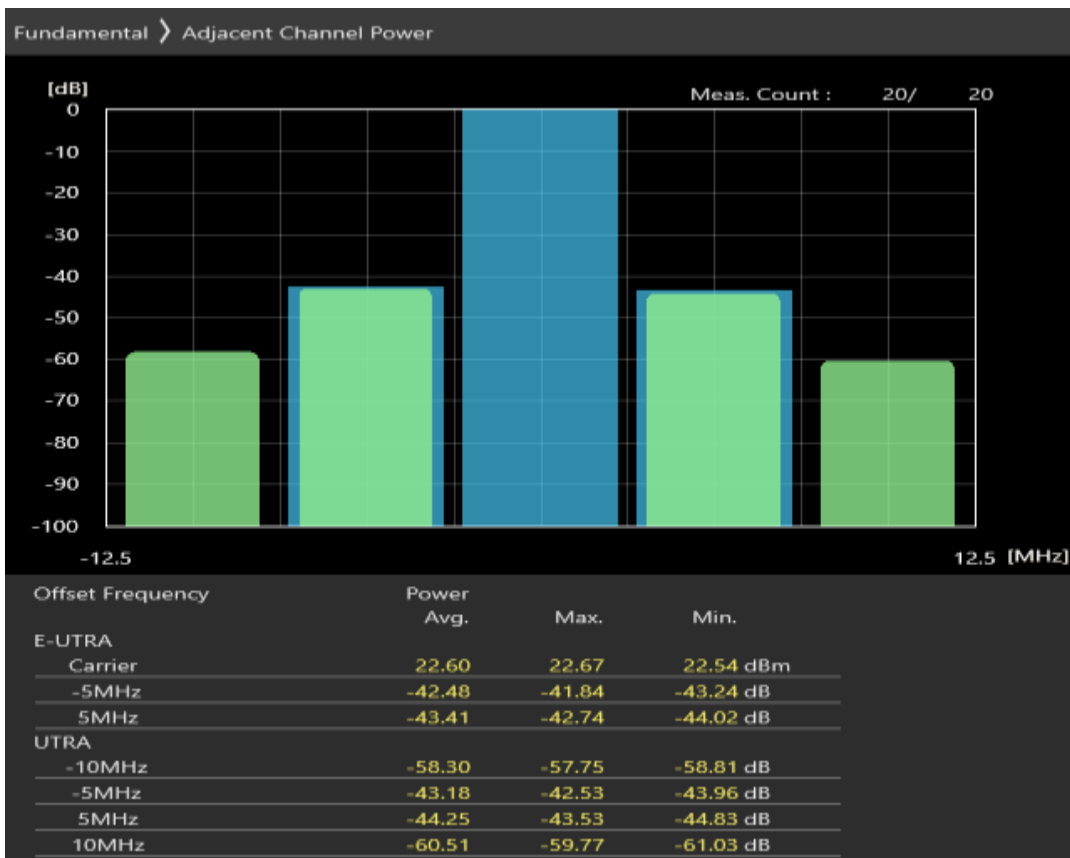

Band8 QPSK BW=5MHz Channel=21625 RB Size=25 Position=#0