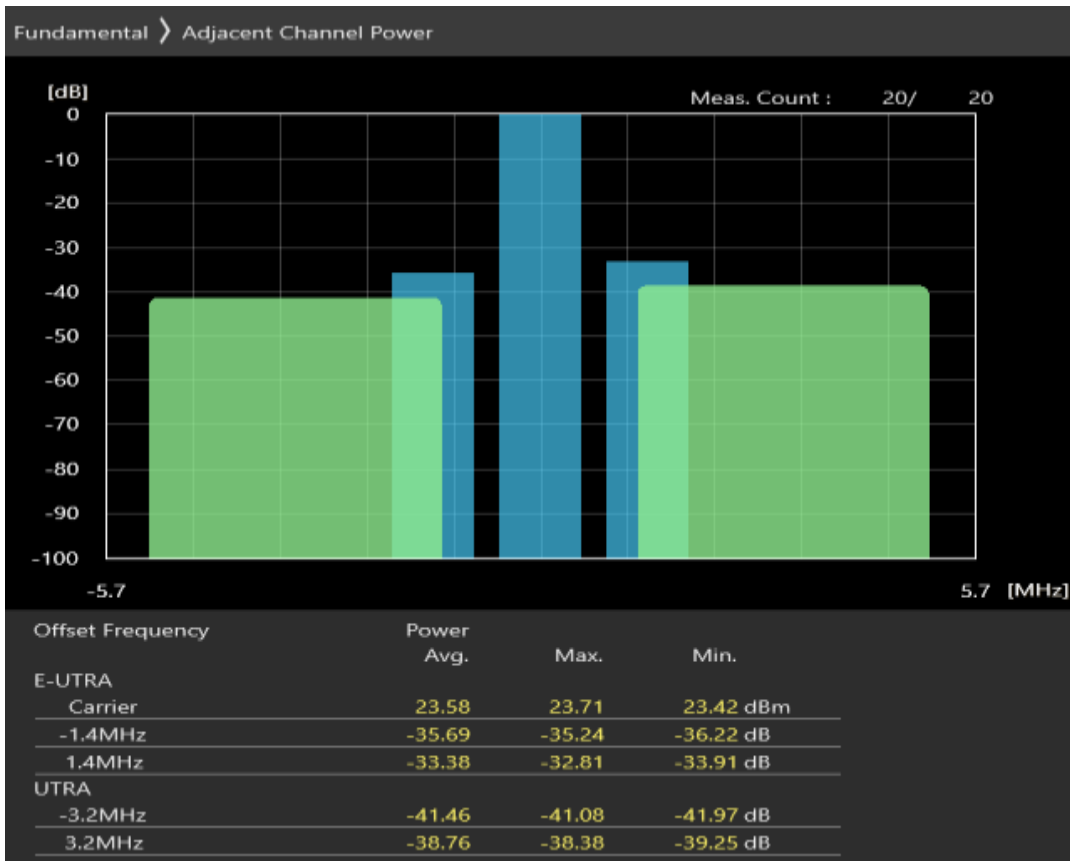

Band3 QPSK BW=1.4MHz Channel=19207 RB Size=6 Position=#0

Band3 16QAM BW=1.4MHz Channel=19207 RB Size=5 Position=#0

Band3 16QAM BW=1.4MHz Channel=19207 RB Size=5 Position=#Max

Band3 16QAM BW=1.4MHz Channel=19207 RB Size=6 Position=#0