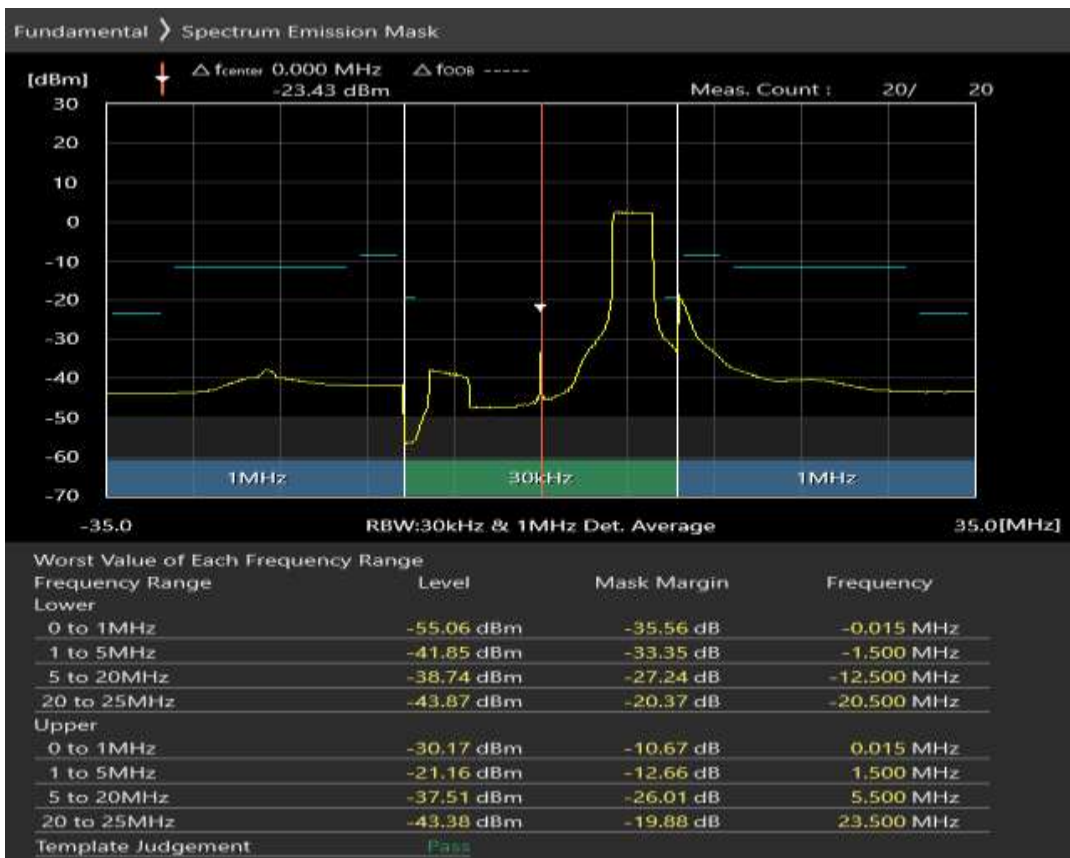

Band1 16QAM BW=20MHz Channel=18500 RB Size=18 Position=#Max