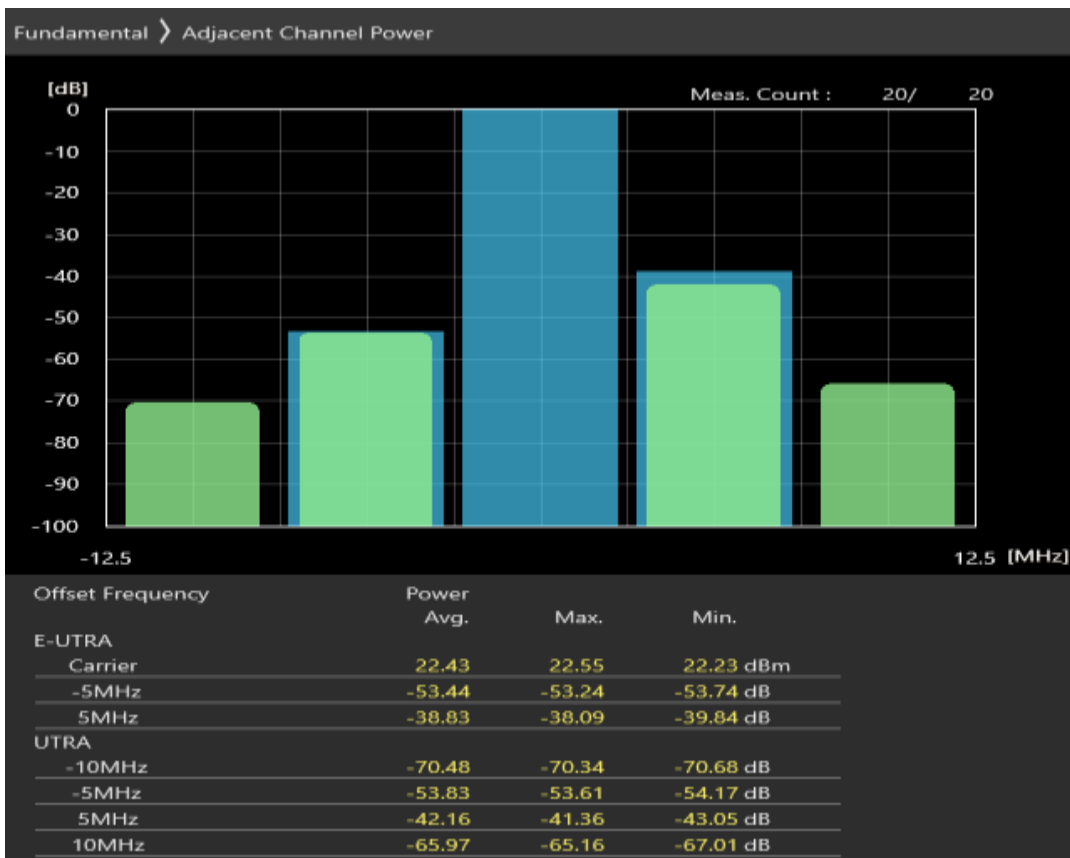

Band1 QPSK BW=5MHz Channel=18025 RB Size=25 Position=#0

Band1 16QAM BW=5MHz Channel=18025 RB Size=8 Position=#0

Band1 16QAM BW=5MHz Channel=18025 RB Size=8 Position=#Max

Band1 16QAM BW=5MHz Channel=18025 RB Size=25 Position=#0