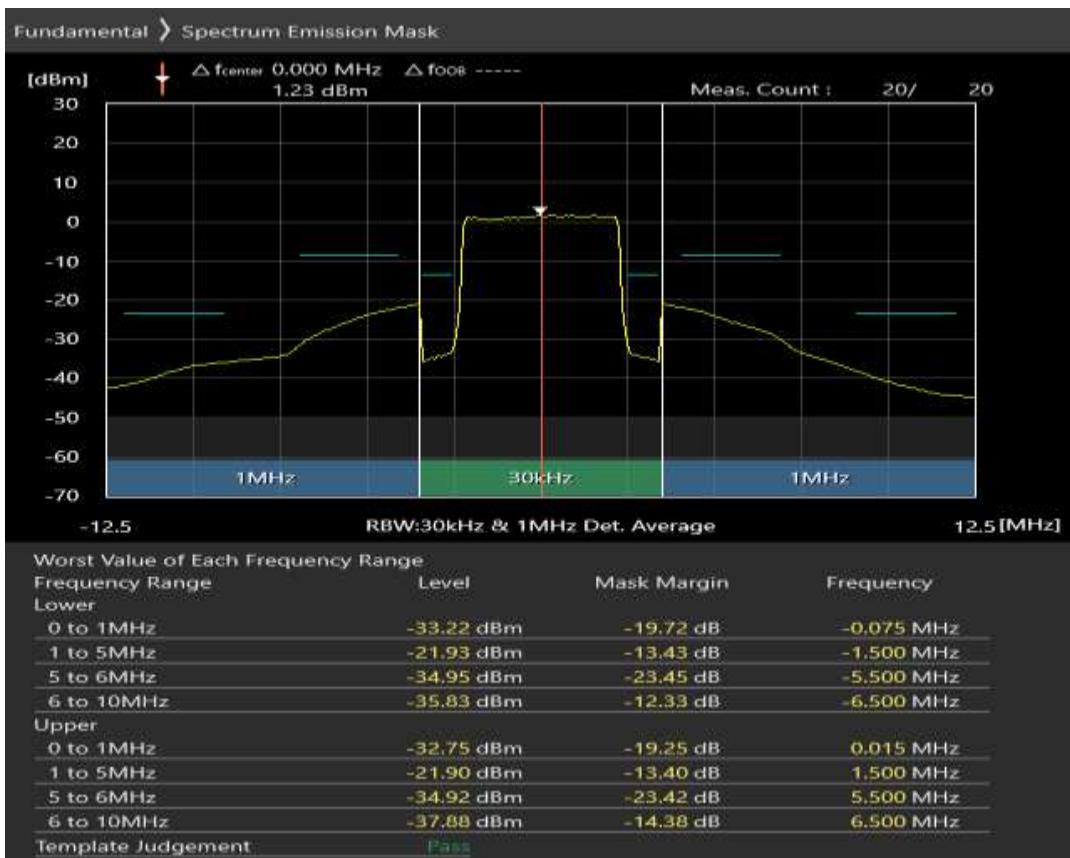

Band20 QPSK BW=5MHz Channel=24425 RB Size=25 Position=#0