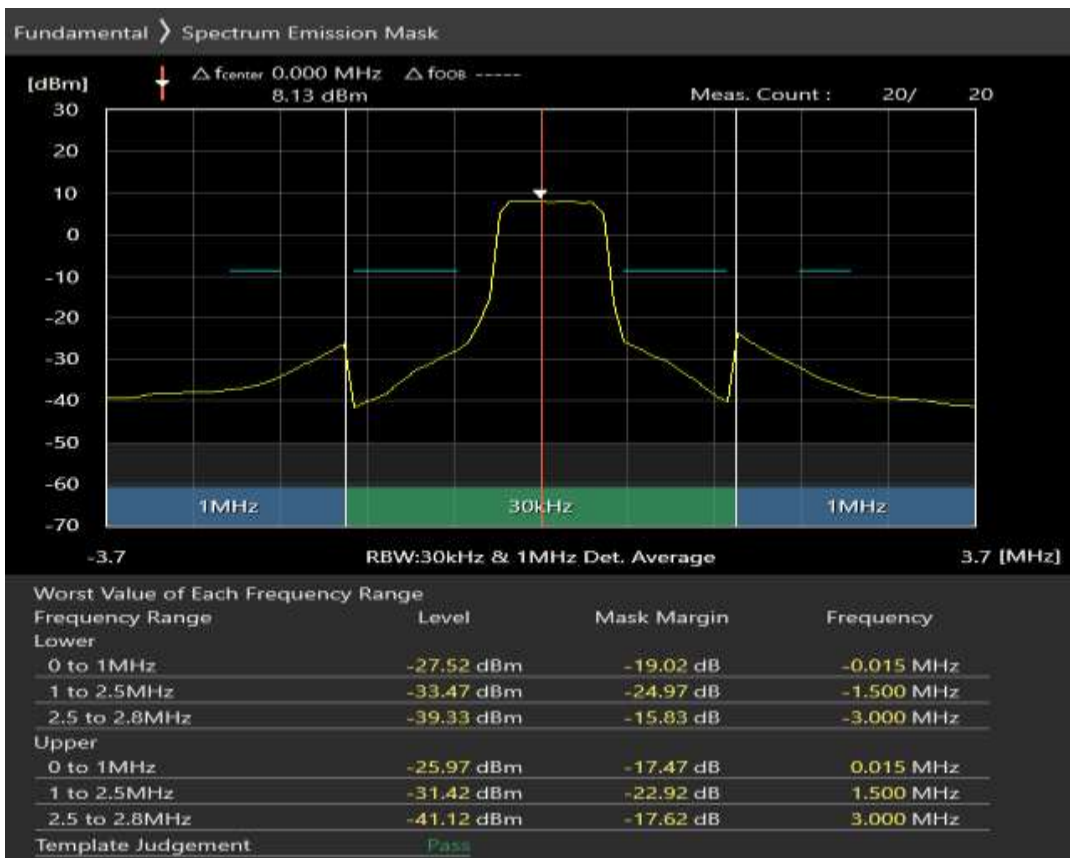

Band8 16QAM BW=1.4MHz Channel=21793 RB Size=5 Position=#Max