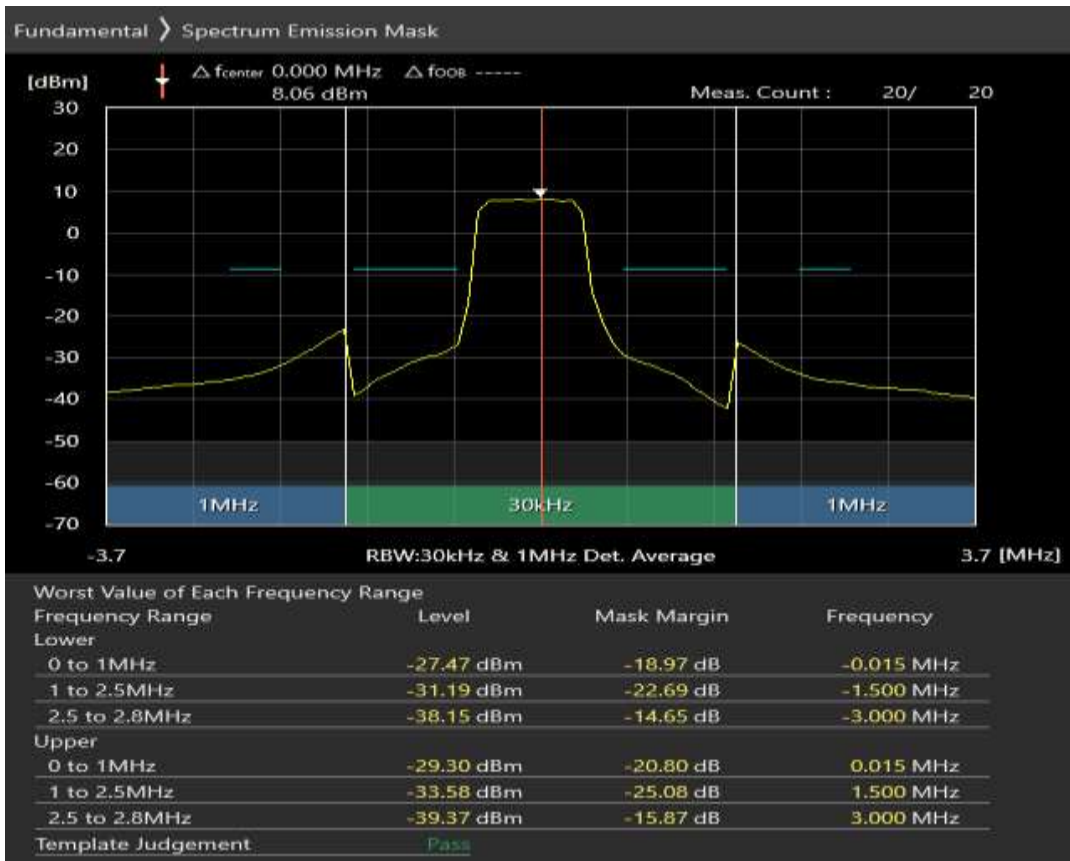

Band3 QPSK BW=1.4MHz Channel=19943 RB Size=5 Position=#0

Band3 QPSK BW=1.4MHz Channel=19943 RB Size=5 Position=#Max

Band3 QPSK BW=1.4MHz Channel=19943 RB Size=6 Position=#0

Band3 16QAM BW=1.4MHz Channel=19943 RB Size=5 Position=#0