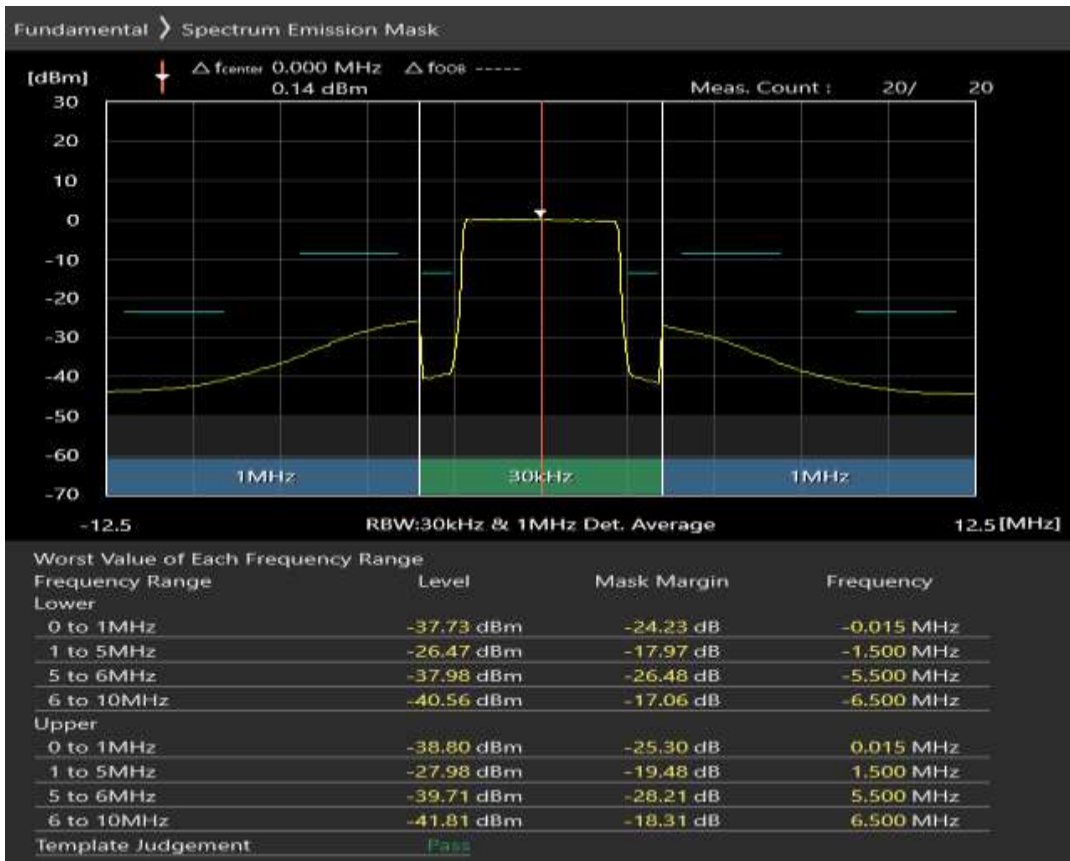

Band3 QPSK BW=5MHz Channel=19925 RB Size=25 Position=#0

Band3 16QAM BW=5MHz Channel=19925 RB Size=8 Position=#0

Band3 16QAM BW=5MHz Channel=19925 RB Size=8 Position=#Max

Band3 16QAM BW=5MHz Channel=19925 RB Size=25 Position=#0