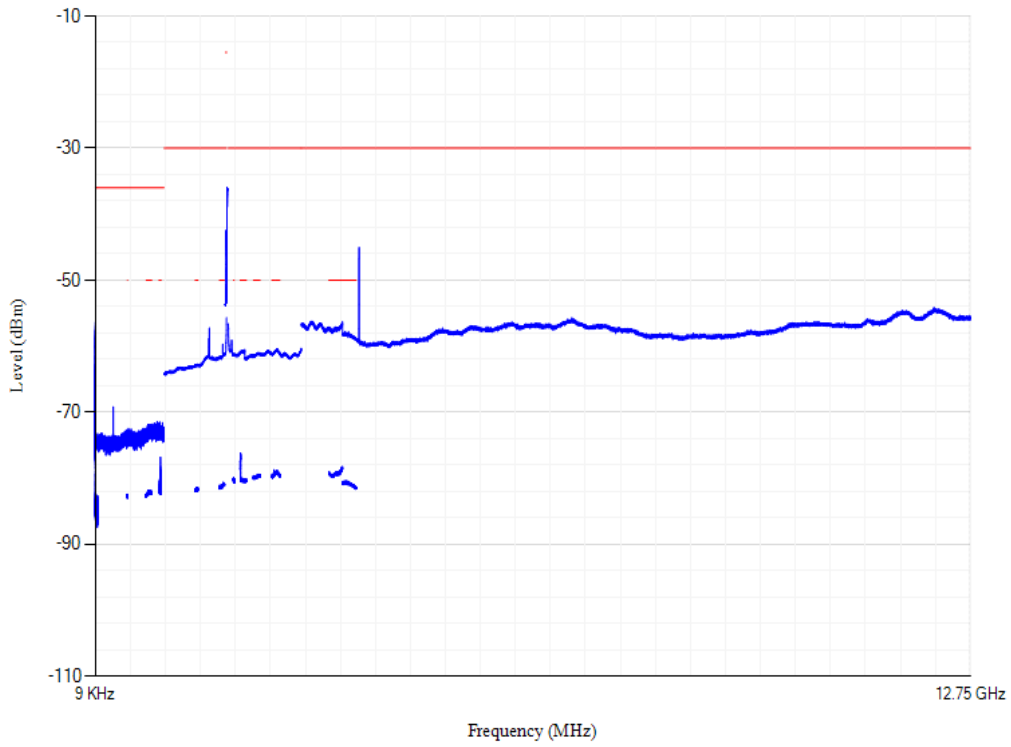

Band1 QPSK BW=5MHz Channel=18300 RB Size=1 Position=#0

Conducted spurious emissions

Band1 QPSK BW=5MHz Channel=18575 RB Size=1 Position=#0

Conducted spurious emissions

Band1 QPSK BW=20MHz Channel=18100 RB Size=1 Position=#0