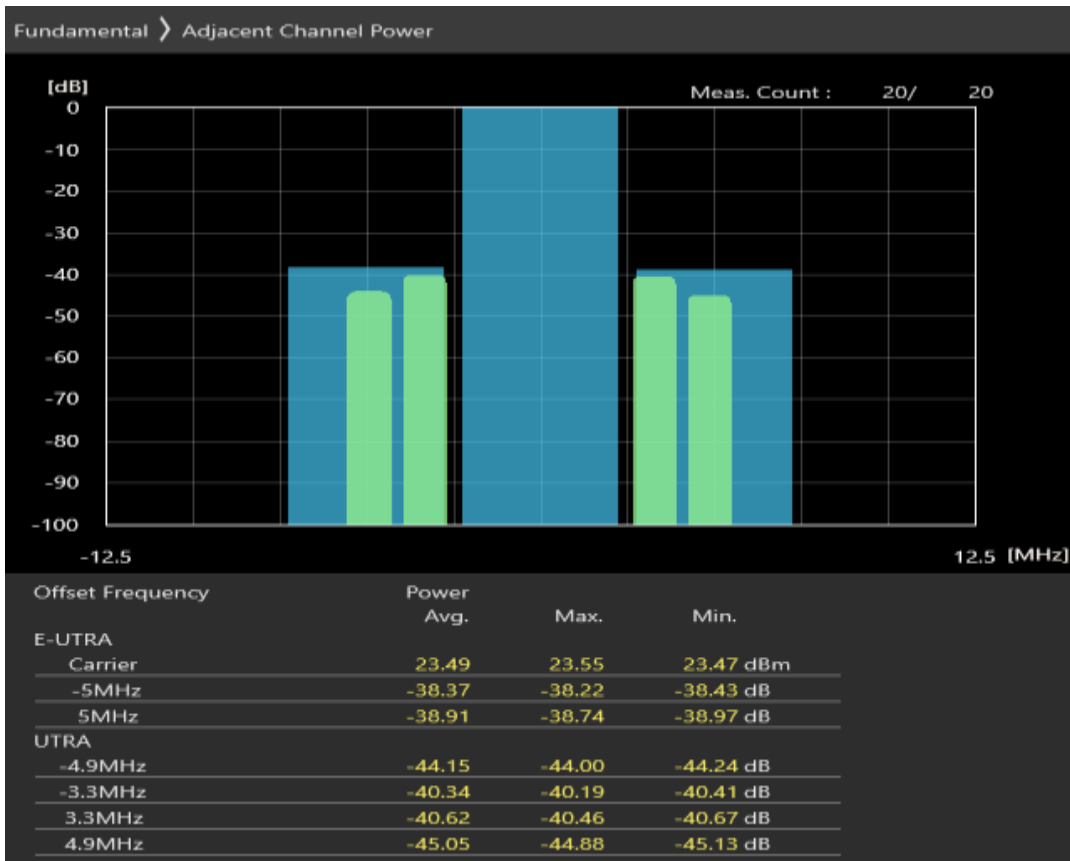

Band40 QPSK BW=5MHz Channel=39625 RB Size=25 Position=#0

Band40 16QAM BW=5MHz Channel=39625 RB Size=8 Position=#0

Band40 16QAM BW=5MHz Channel=39625 RB Size=8 Position=#Max

Band40 16QAM BW=5MHz Channel=39625 RB Size=25 Position=#0