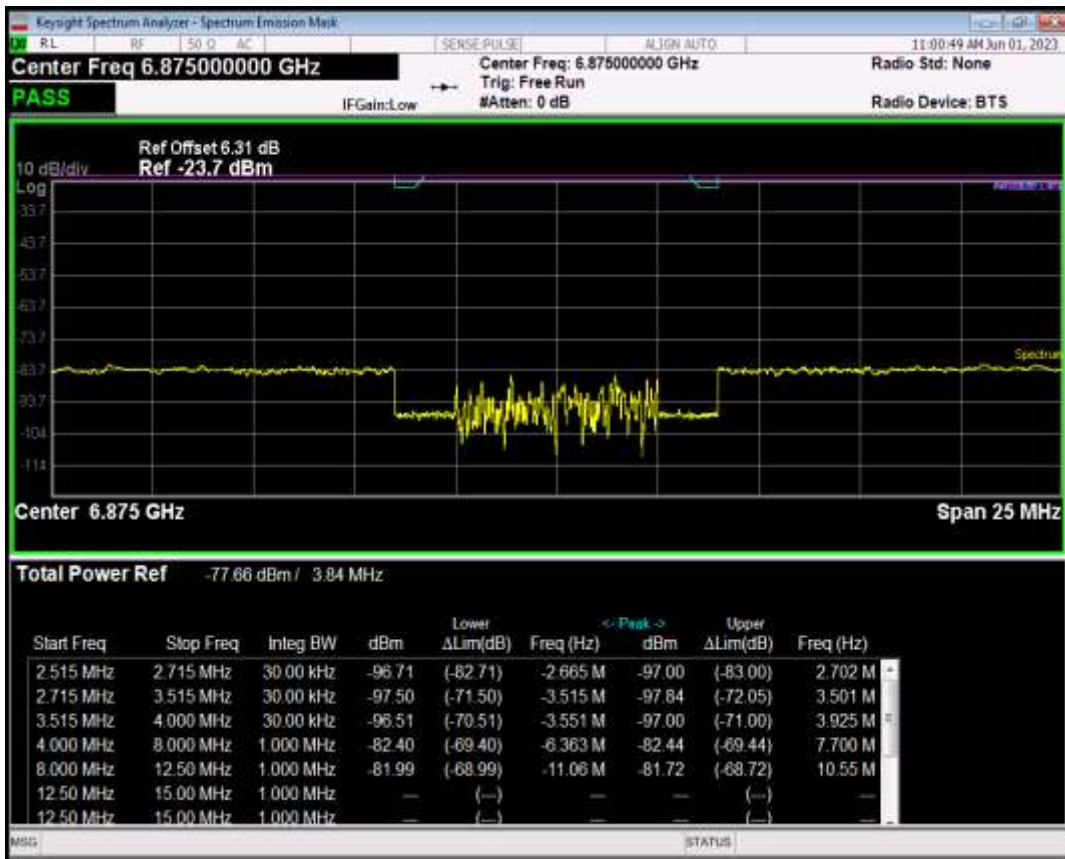

Band20 16QAM BW=5MHz Channel=24300 RB Size=25 Position=#Max