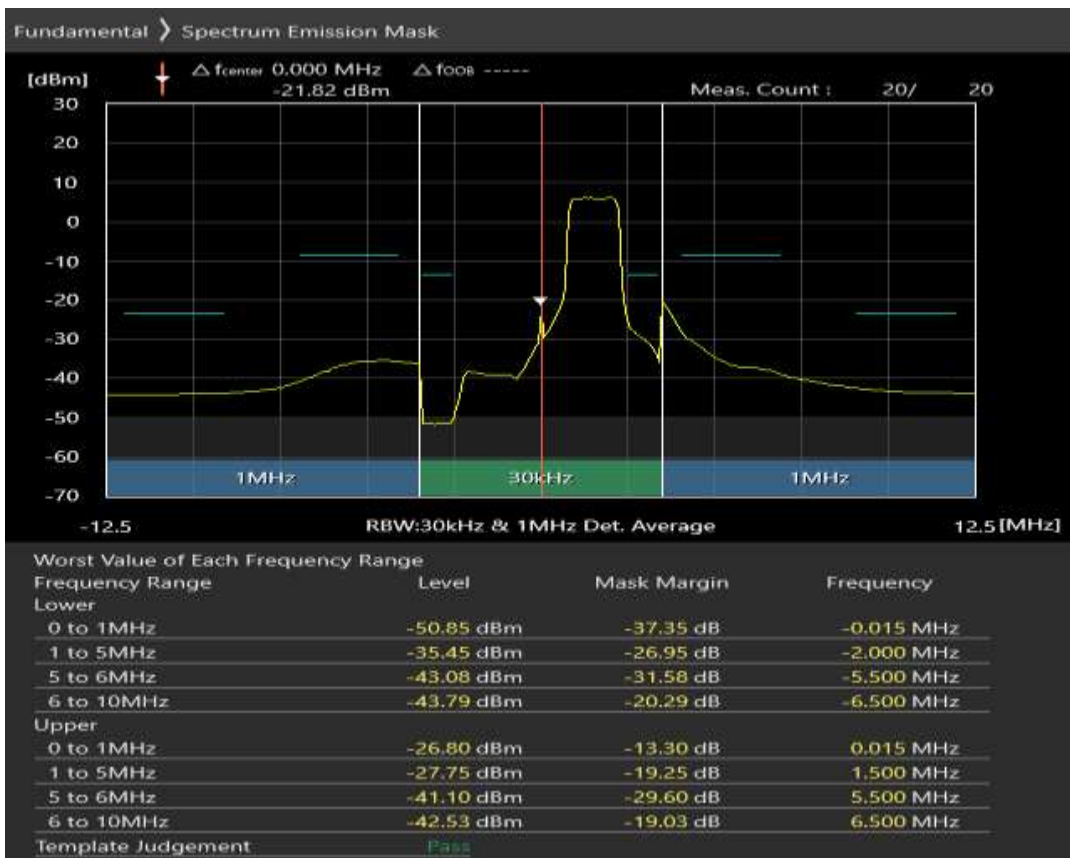

Band1 16QAM BW=5MHz Channel=18025 RB Size=8 Position=#Max