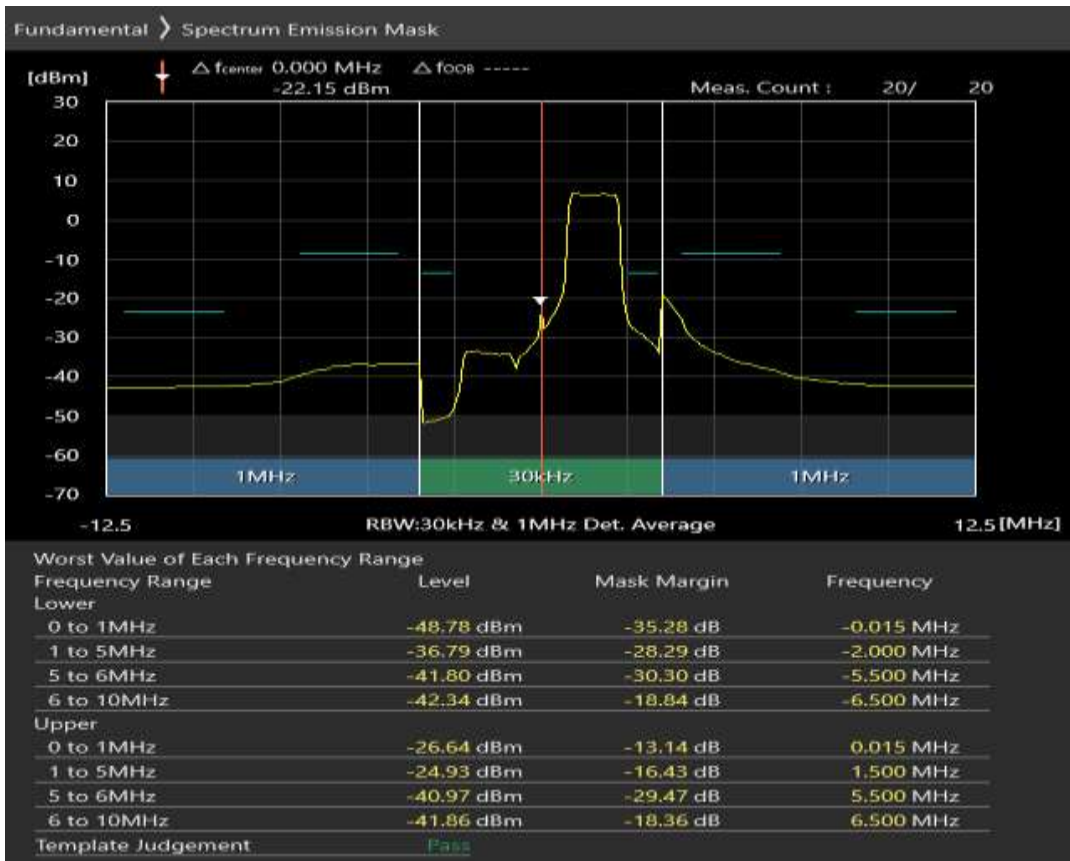

Band7 16QAM BW=5MHz Channel=20775 RB Size=8 Position=#Max

Band7 16QAM BW=5MHz Channel=20775 RB Size=25 Position=#0

Band7 QPSK BW=5MHz Channel=21100 RB Size=8 Position=#0

Band7 QPSK BW=5MHz Channel=21100 RB Size=8 Position=#Max