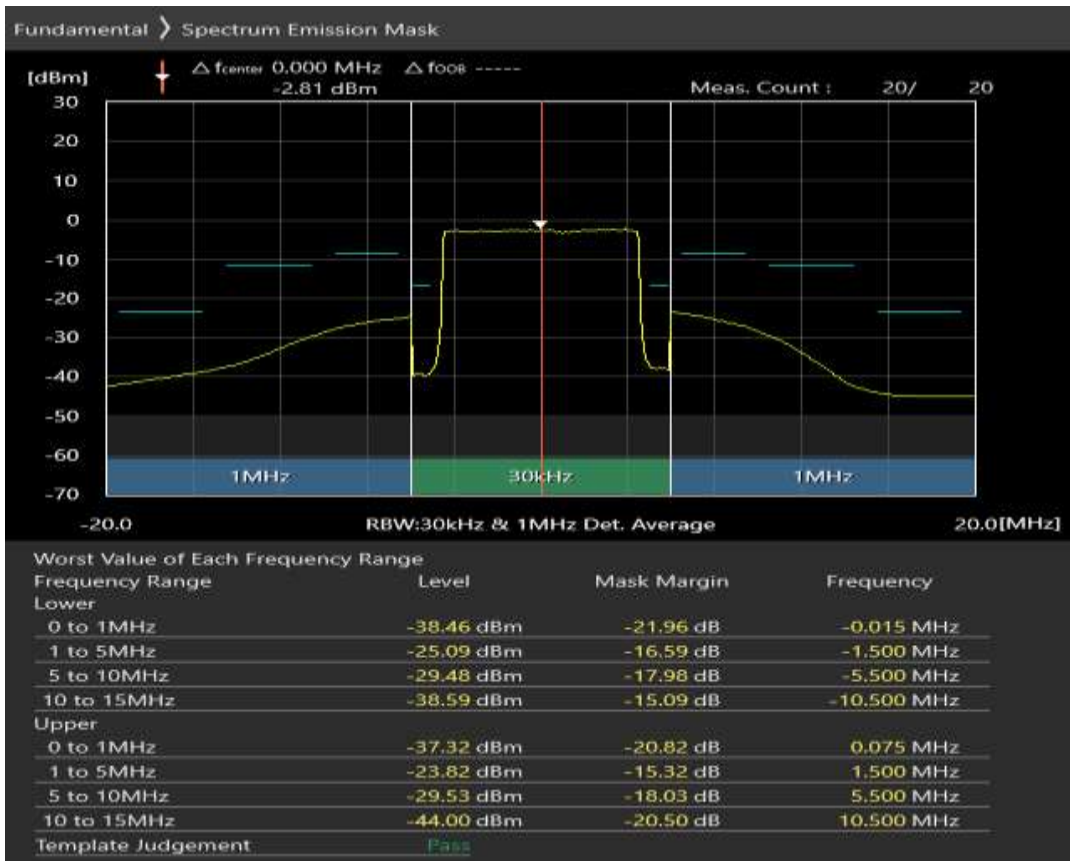

Band20 16QAM BW=10MHz Channel=24400 RB Size=50 Position=#0