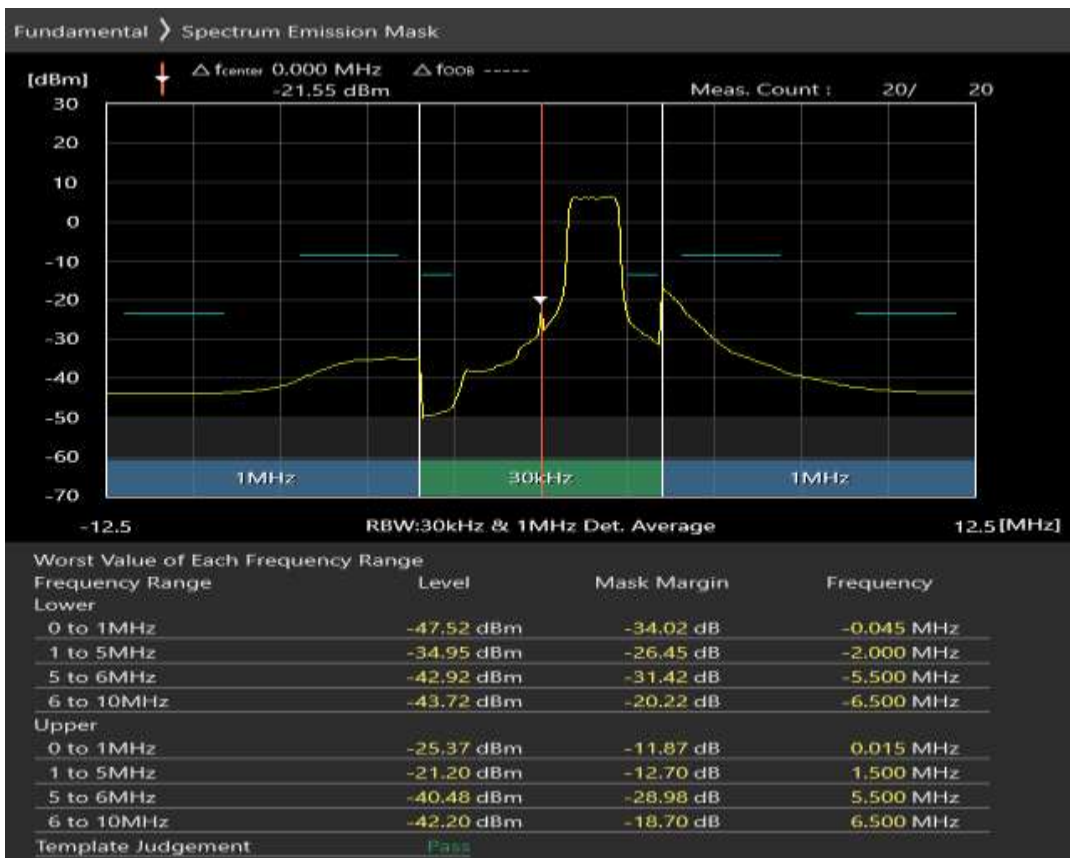

Band3 16QAM BW=5MHz Channel=19225 RB Size=8 Position=#Max