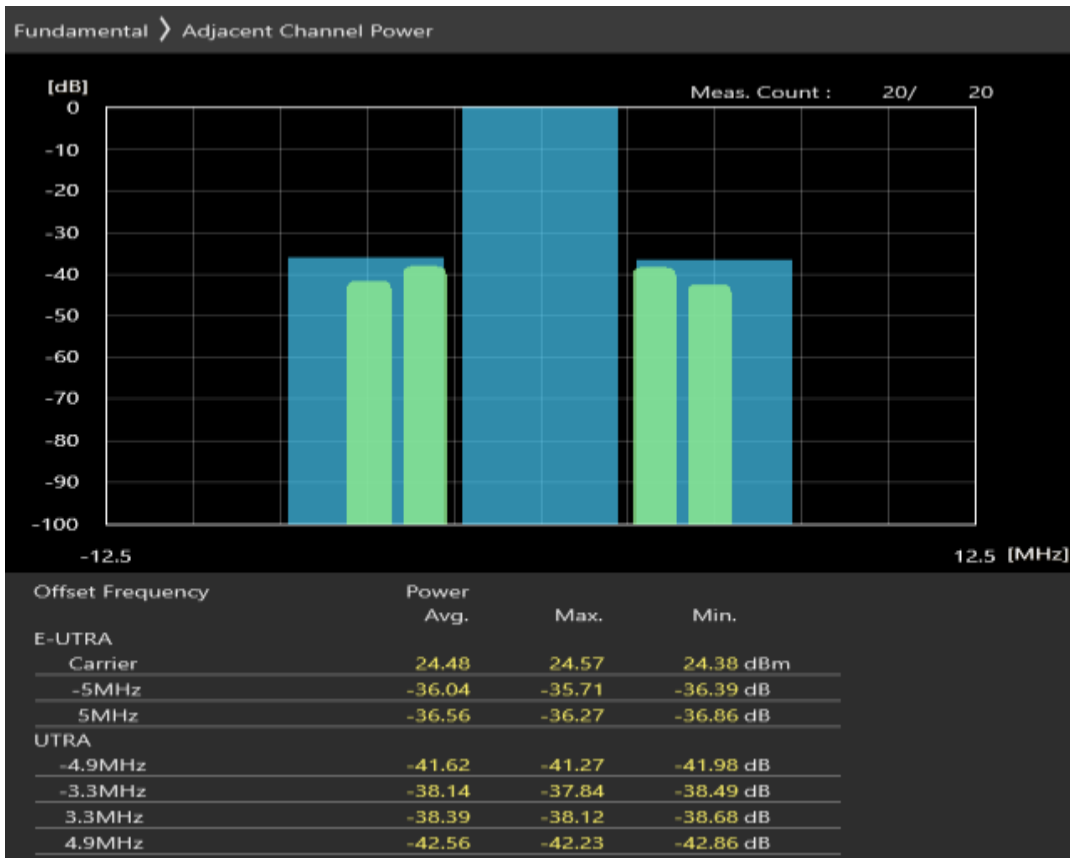

Band40 QPSK BW=5MHz Channel=39625 RB Size=25 Position=#0