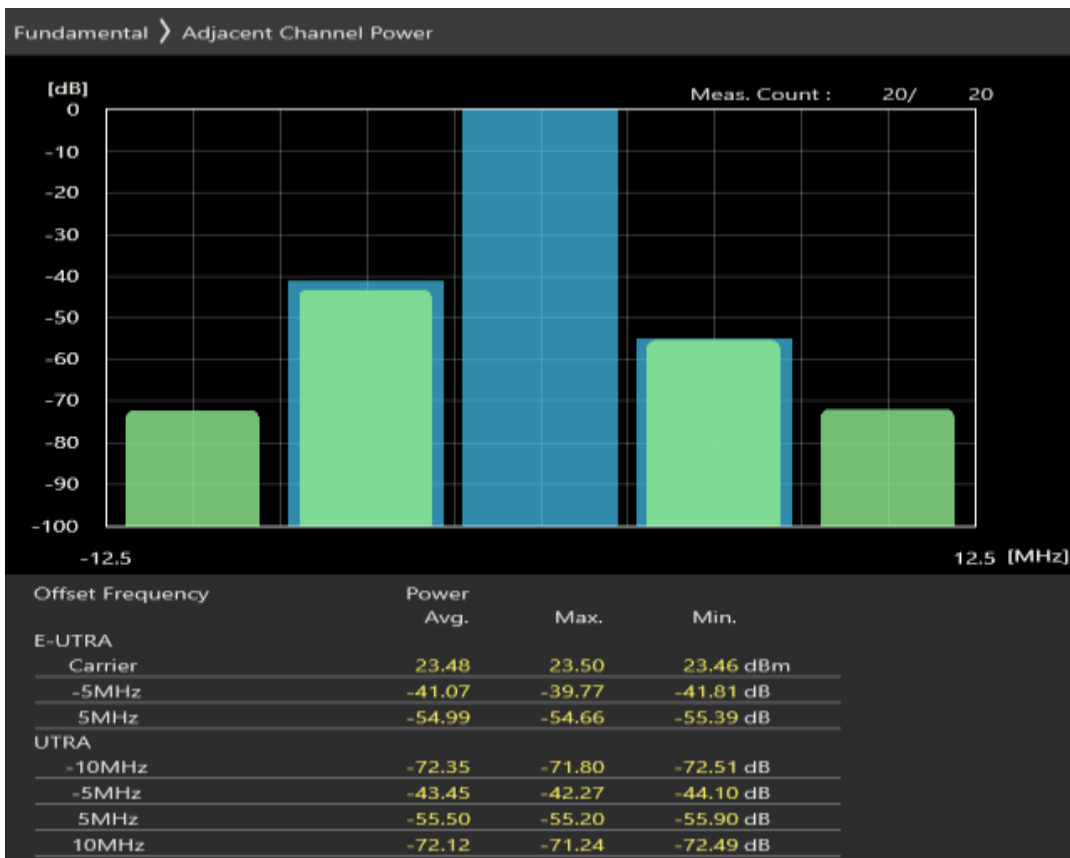

Band8 QPSK BW=5MHz Channel=21475 RB Size=8 Position=#0