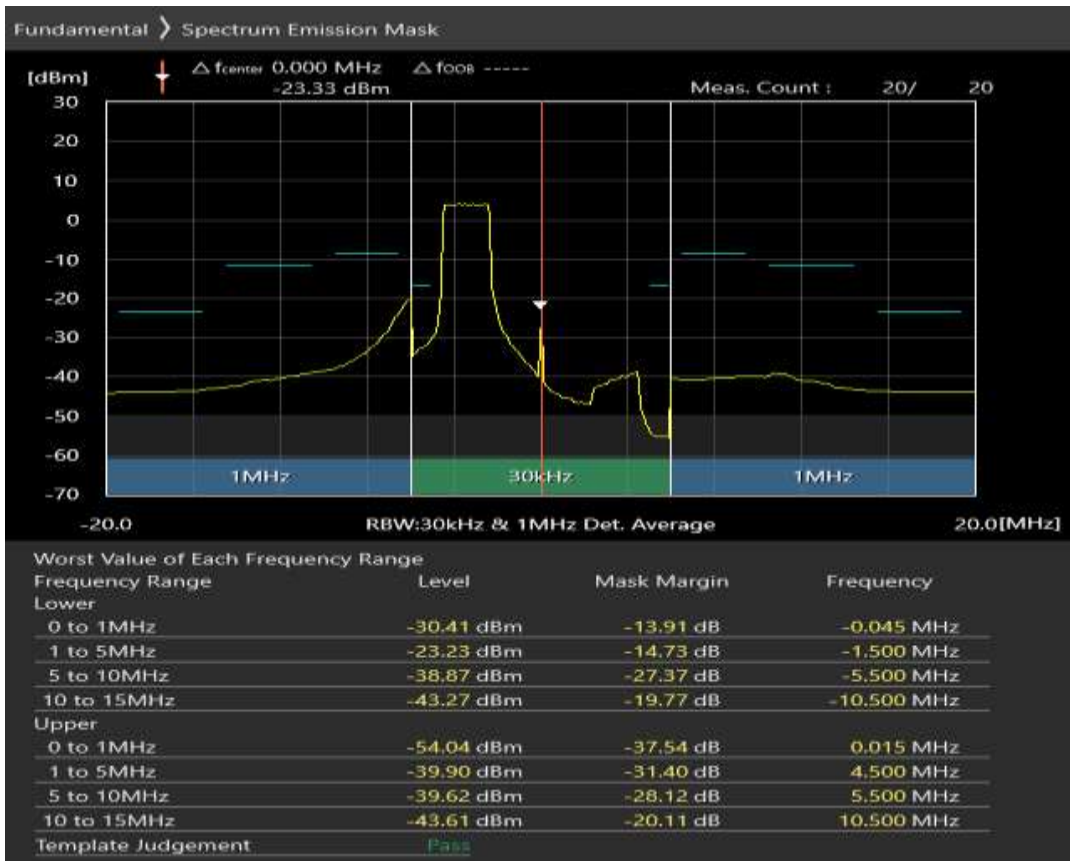

Band3 16QAM BW=10MHz Channel=19575 RB Size=12 Position=#0