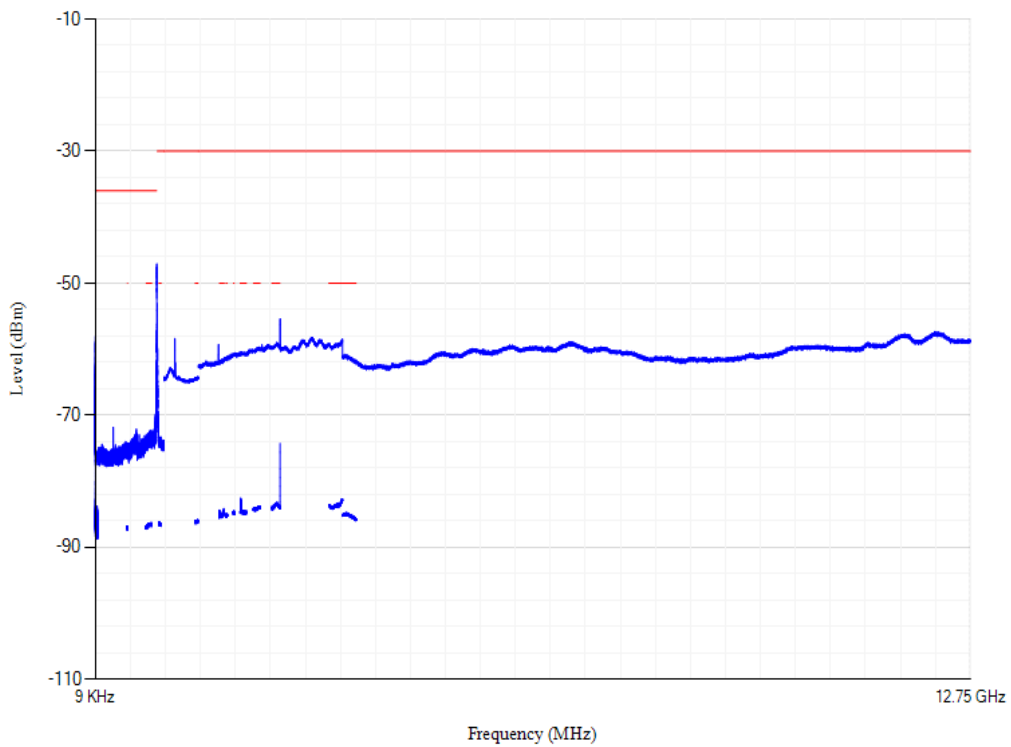

Conducted spurious emissions

Band8 QPSK BW=1.4MHz Channel=21793 RB Size=1 Position=#0