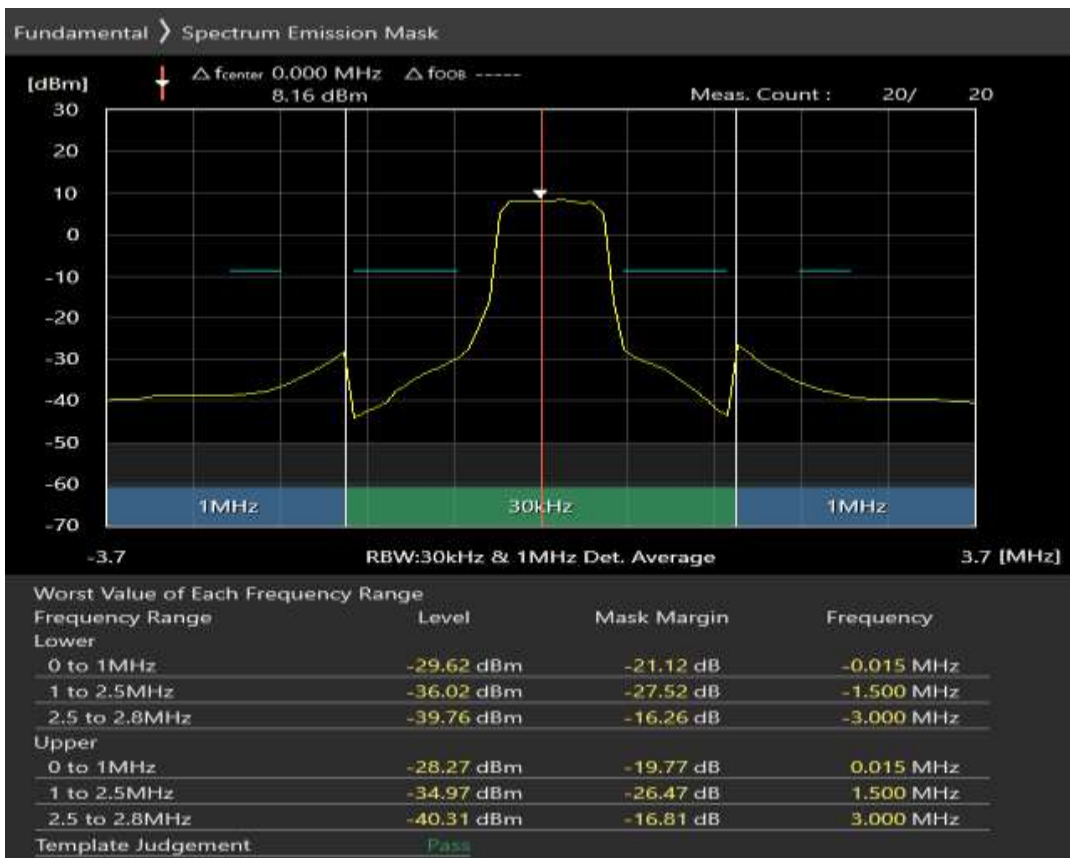

Band8 16QAM BW=1.4MHz Channel=21625 RB Size=5 Position=#Max