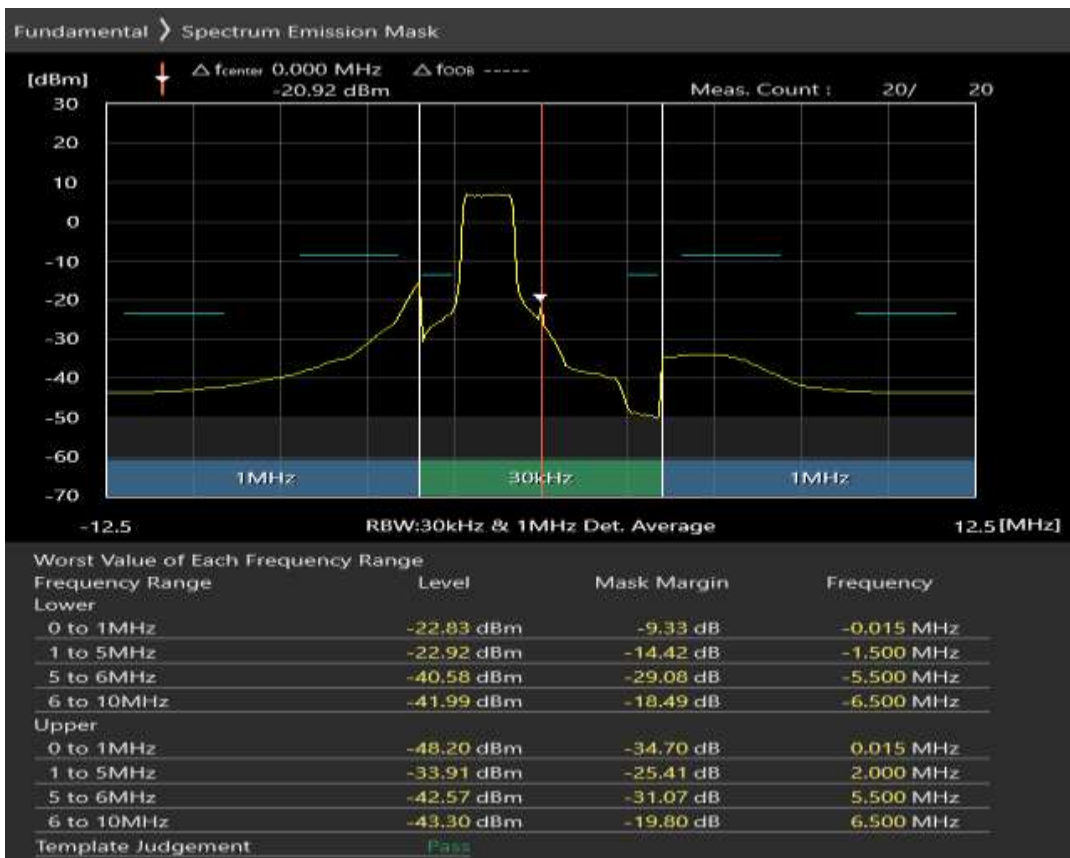

Band1 QPSK BW=5MHz Channel=18575 RB Size=8 Position=#0