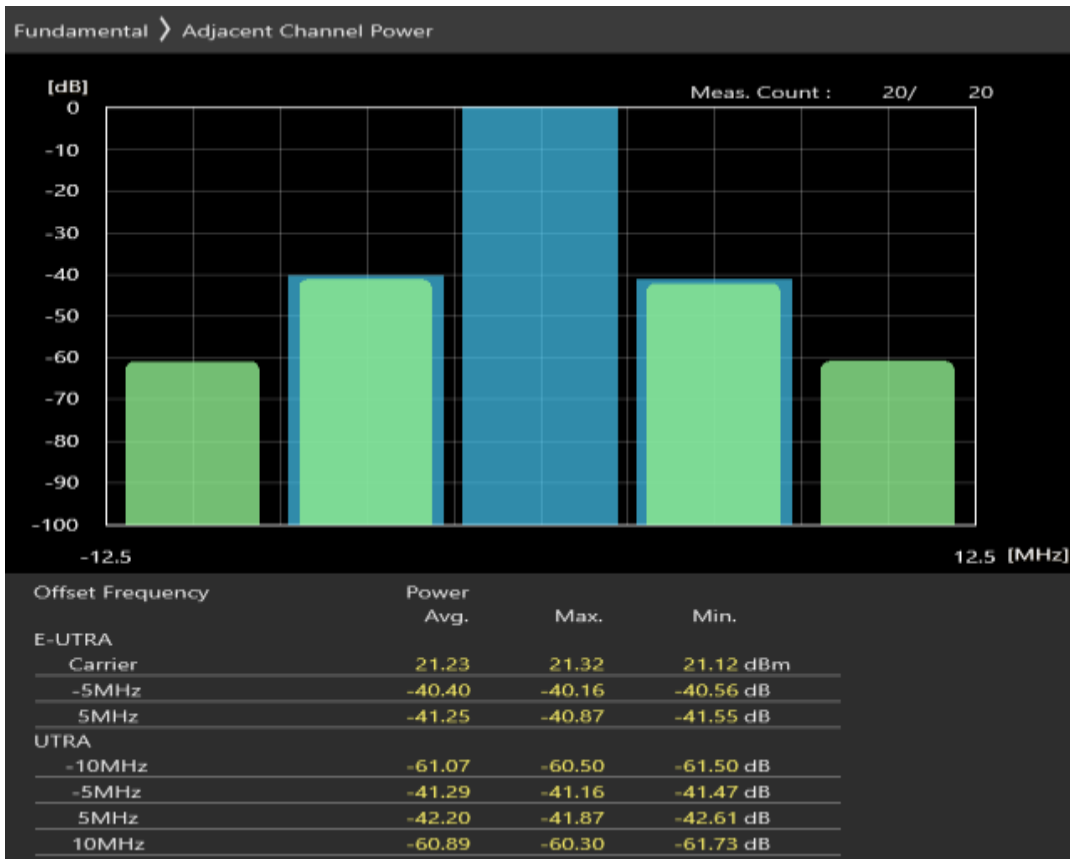

Band1 16QAM BW=5MHz Channel=18300 RB Size=25 Position=#0