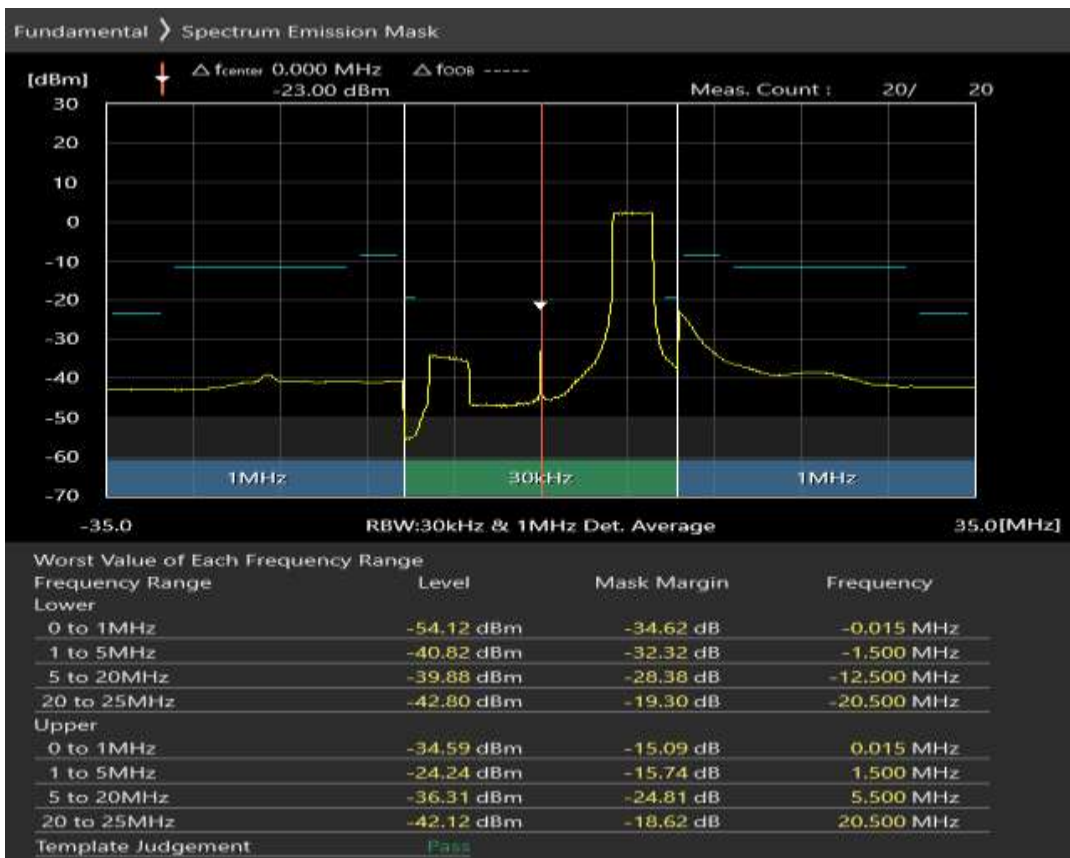

Band7 16QAM BW=20MHz Channel=20850 RB Size=18 Position=#Max