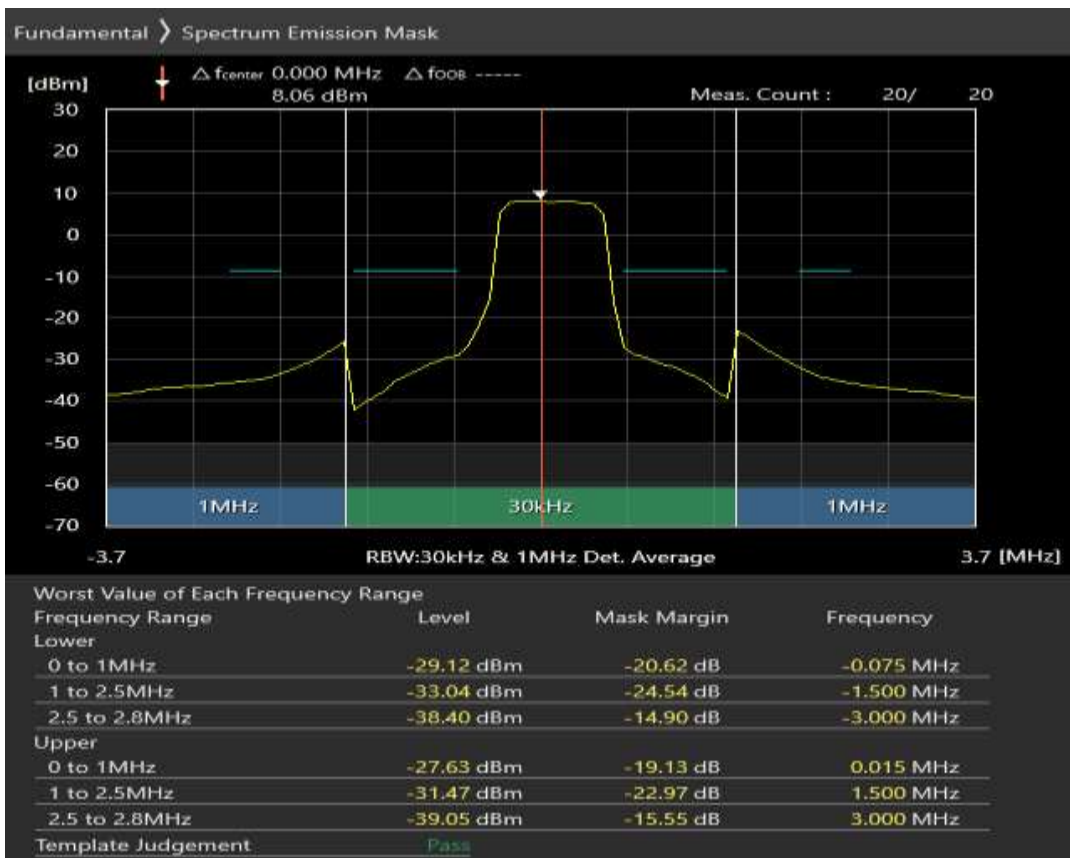

Band3 16QAM BW=1.4MHz Channel=19943 RB Size=5 Position=#Max