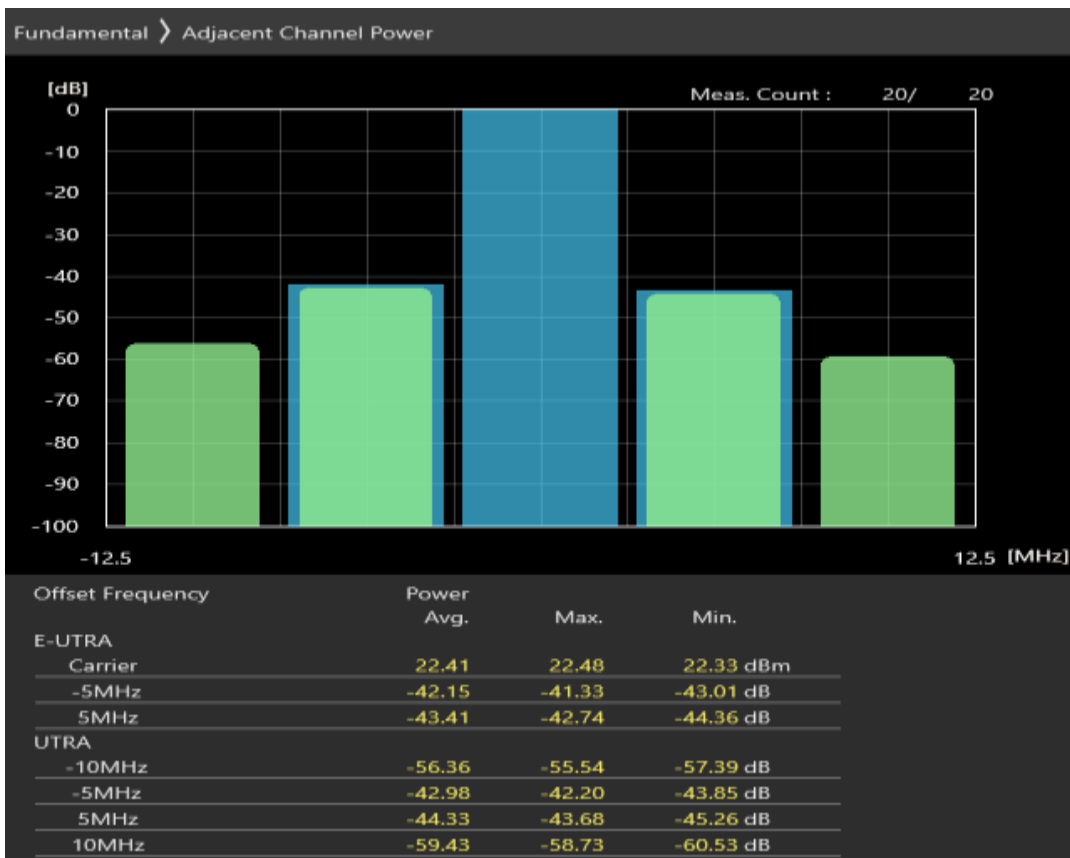

Band3 QPSK BW=5MHz Channel=19925 RB Size=25 Position=#0