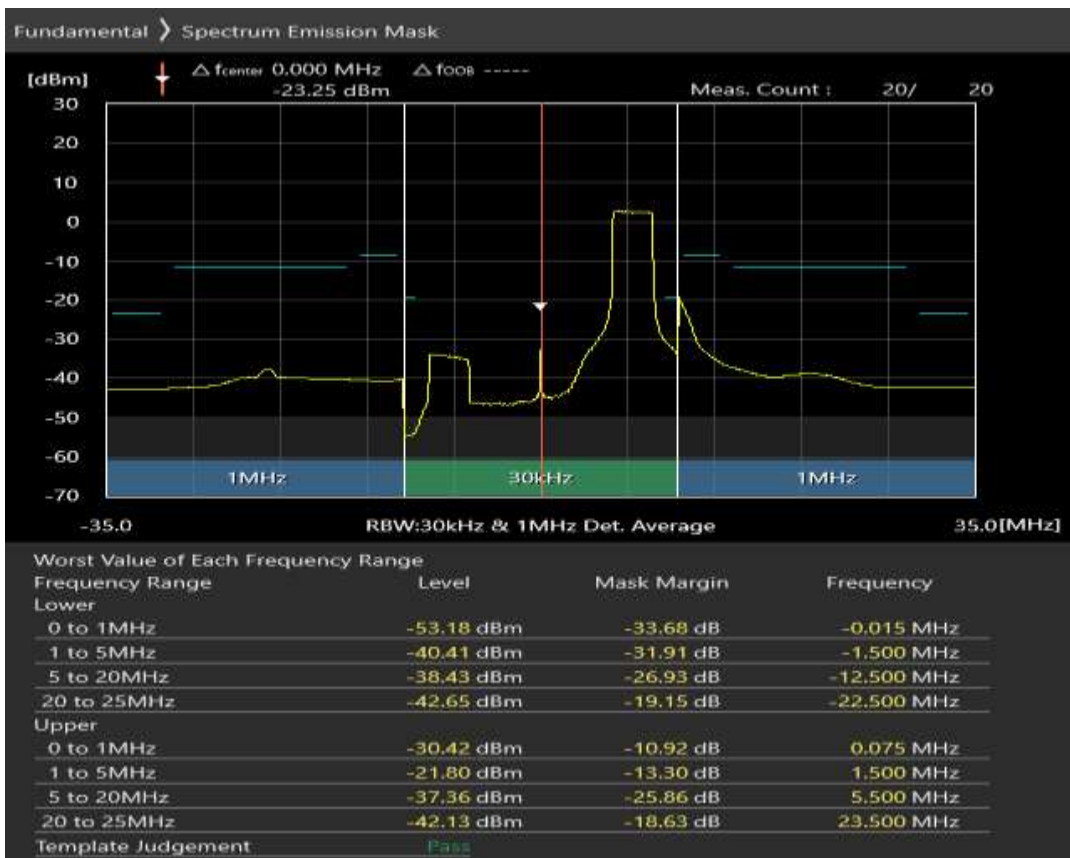

Band7 16QAM BW=20MHz Channel=21350 RB Size=18 Position=#Max