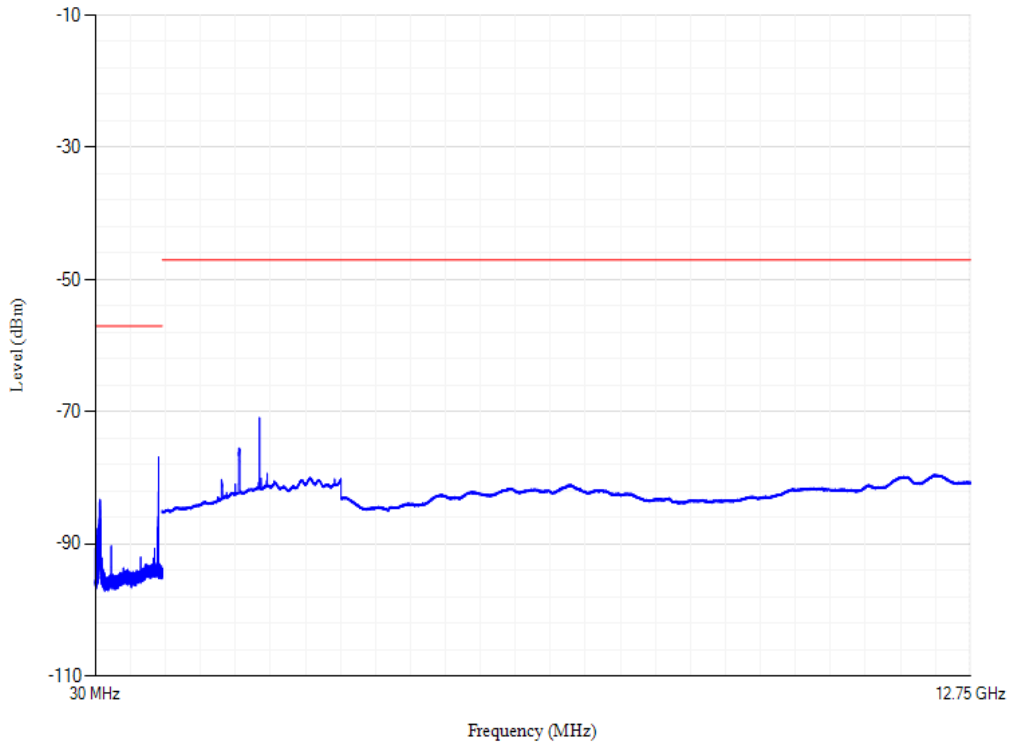

Conducted spurious emissions

Band1 QPSK BW=20MHz Channel=18300