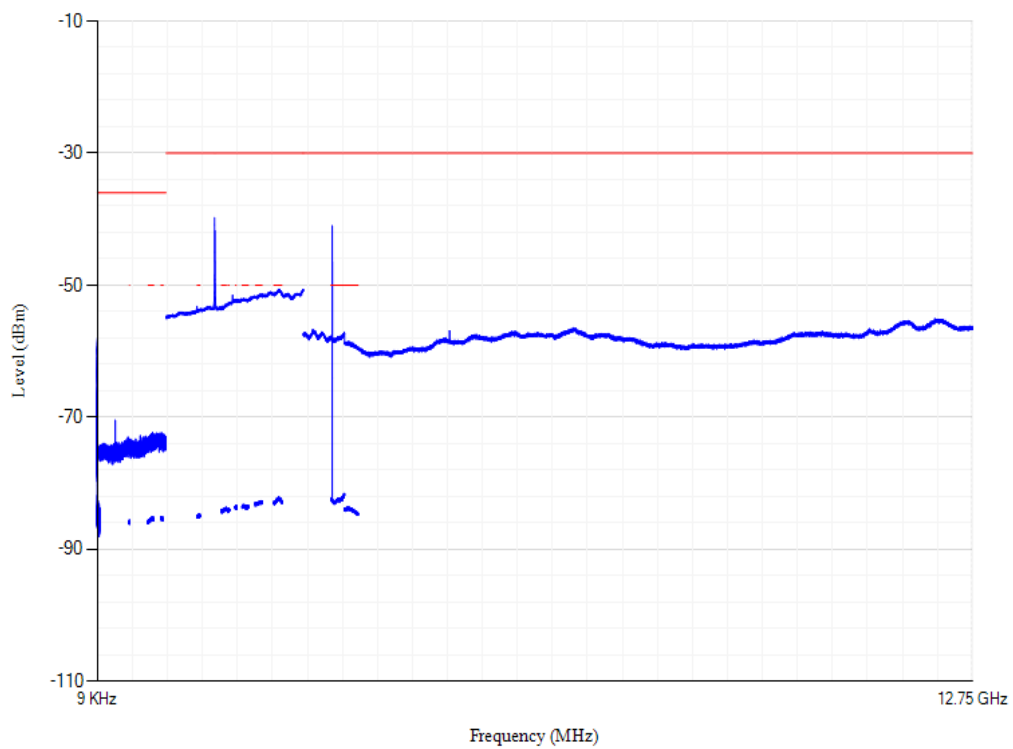

Conducted spurious emissions

Band3 QPSK BW=1.4MHz Channel=19575 RB Size=1 Position=#0

Conducted spurious emissions

Band3 QPSK BW=1.4MHz Channel=19943 RB Size=1 Position=#0

Conducted spurious emissions

Band3 QPSK BW=5MHz Channel=19225 RB Size=1 Position=#0