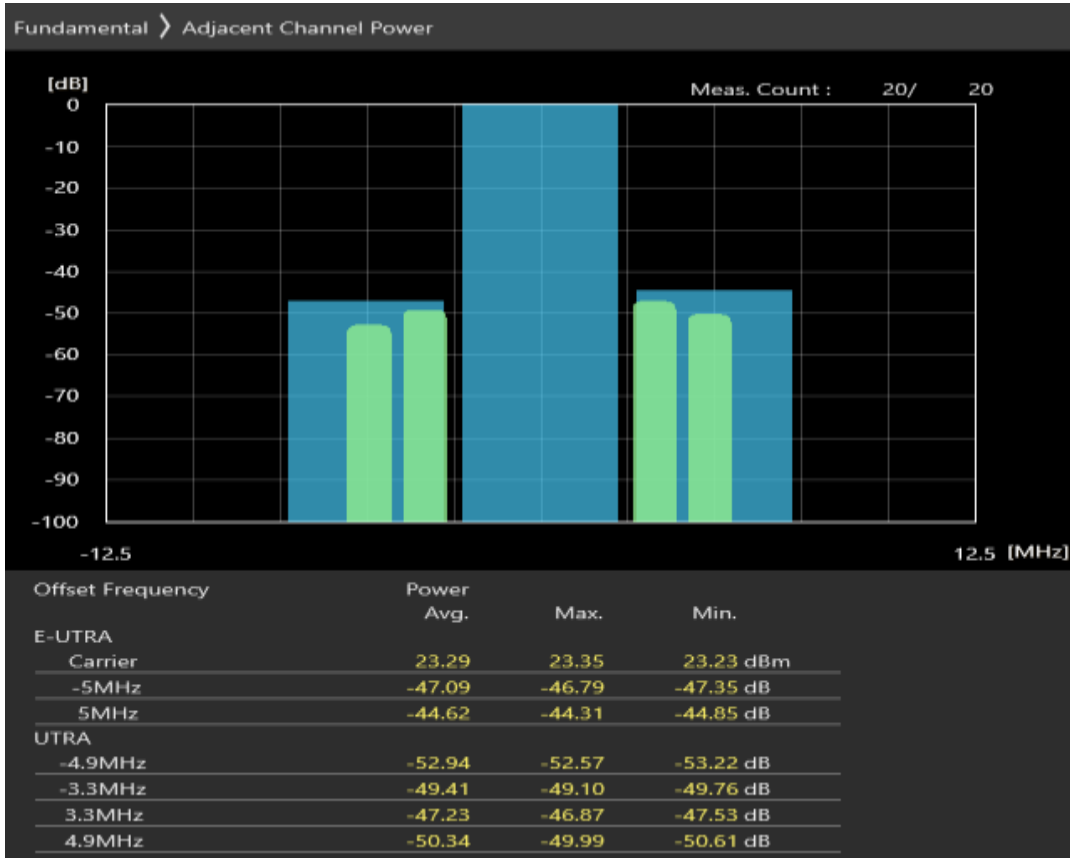

Band40 QPSK BW=5MHz Channel=38675 RB Size=25 Position=#0

Band40 16QAM BW=5MHz Channel=38675 RB Size=8 Position=#0

Band40 16QAM BW=5MHz Channel=38675 RB Size=8 Position=#Max

Band40 16QAM BW=5MHz Channel=38675 RB Size=25 Position=#0