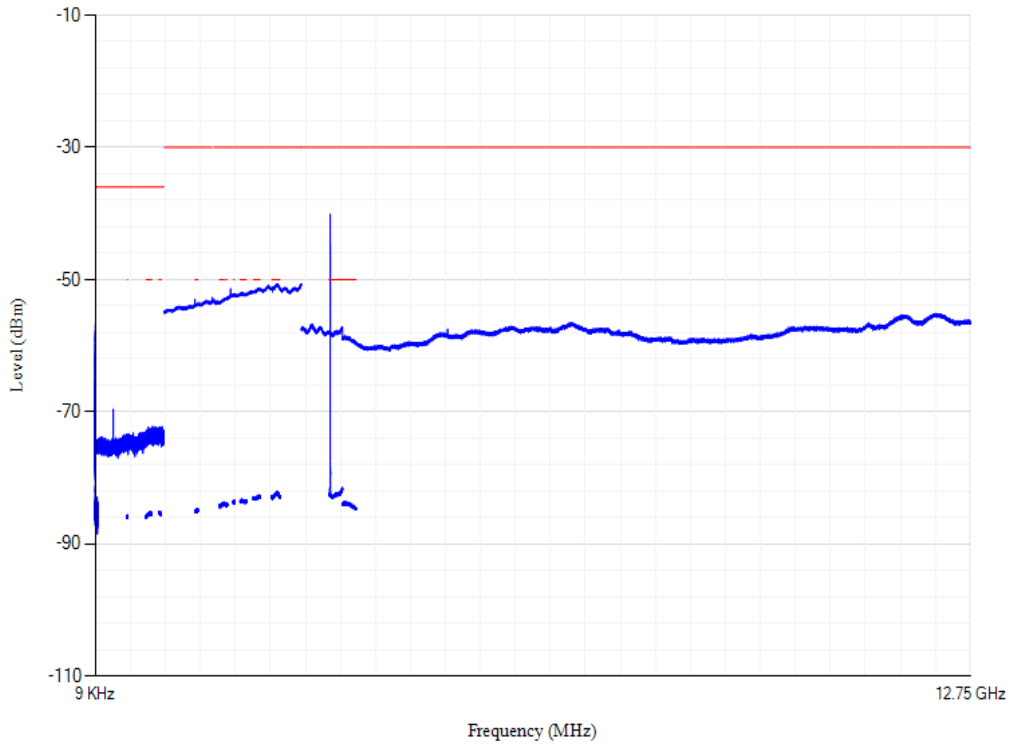

Conducted spurious emissions

Band3 QPSK BW=5MHz Channel=19575 RB Size=1 Position=#0