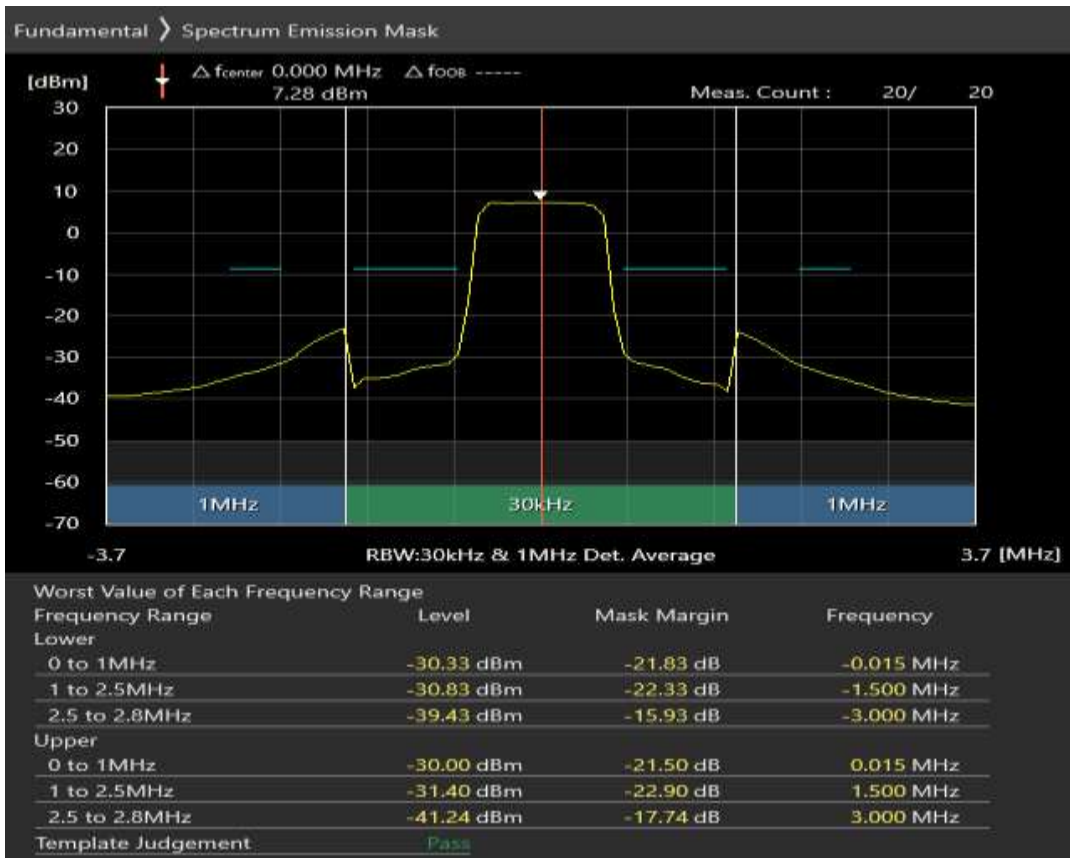

Band8 QPSK BW=1.4MHz Channel=21793 RB Size=6 Position=#0