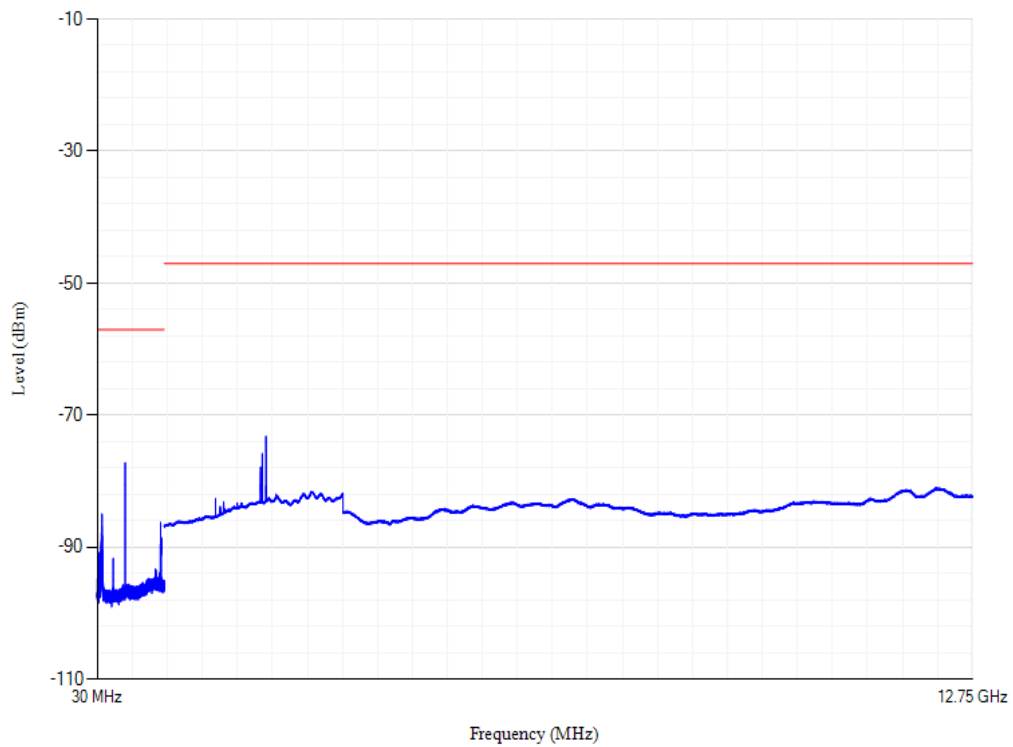

Conducted spurious emissions

6.6.2.3 Transmitter adjacent channel leakage power ratio