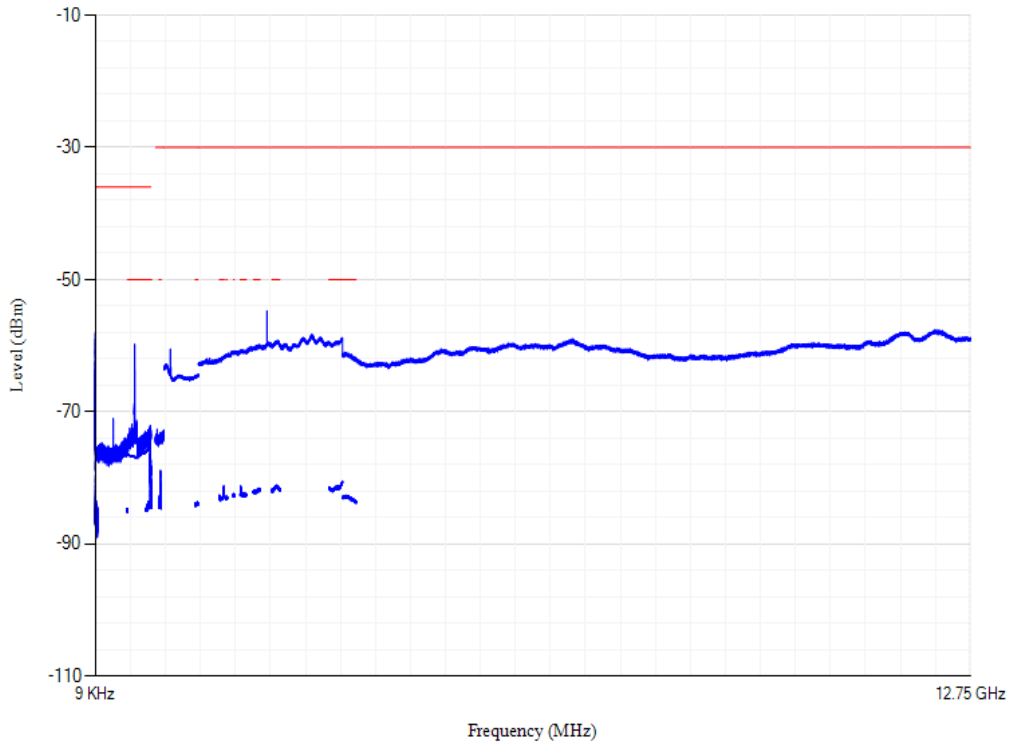

Conducted spurious emissions

Band20 QPSK BW=20MHz Channel=24300 RB Size=1 Position=#0