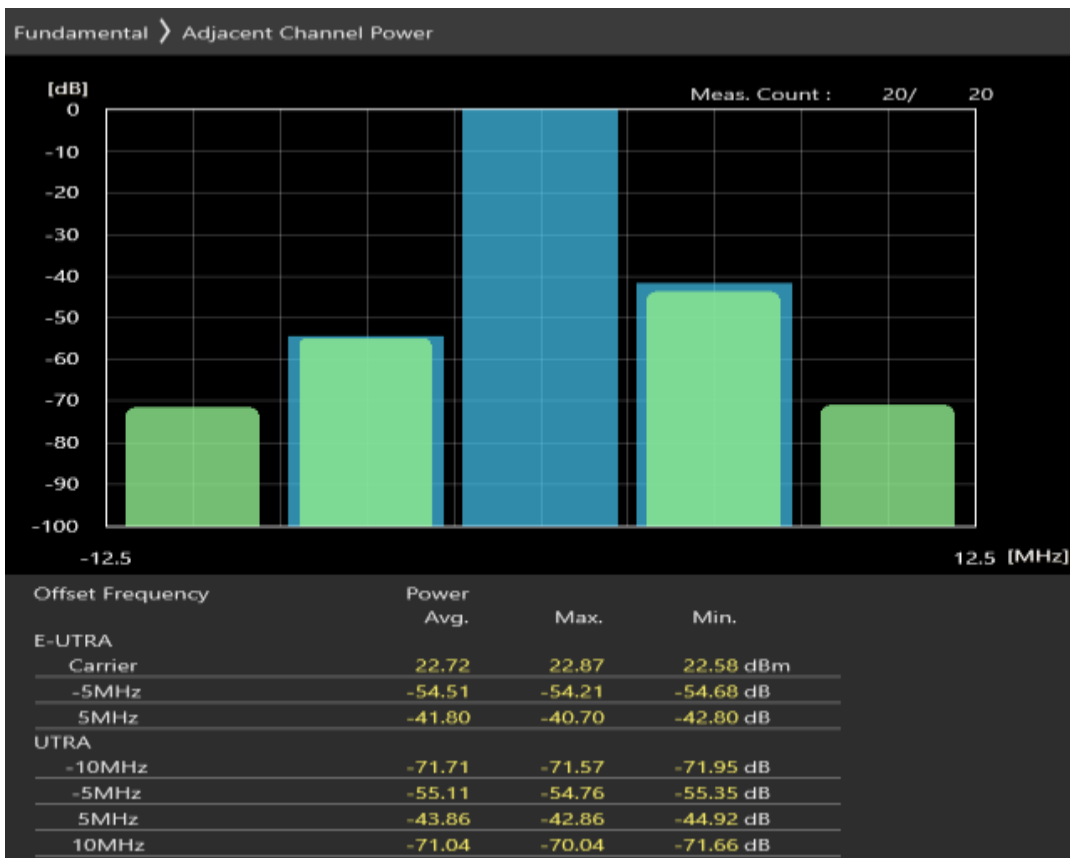

Band20 16QAM BW=5MHz Channel=24425 RB Size=8 Position=#Max