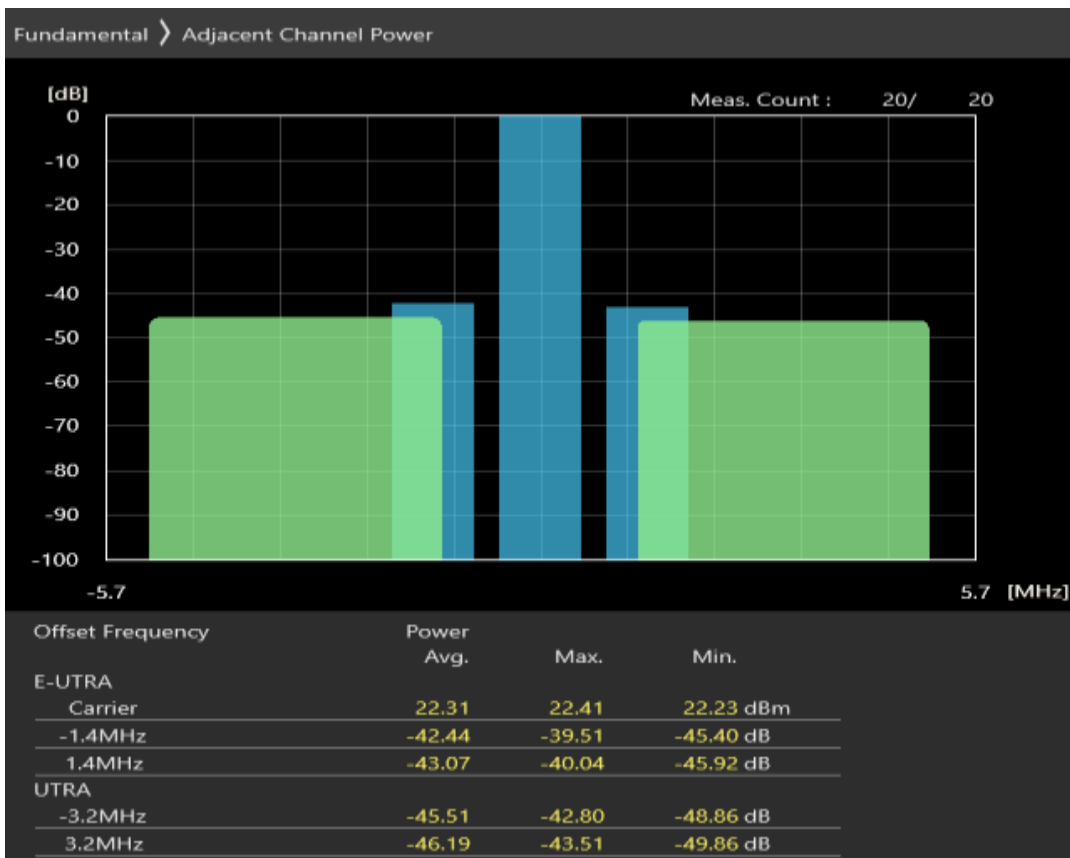

Band3 QPSK BW=1.4MHz Channel=19943 RB Size=6 Position=#0