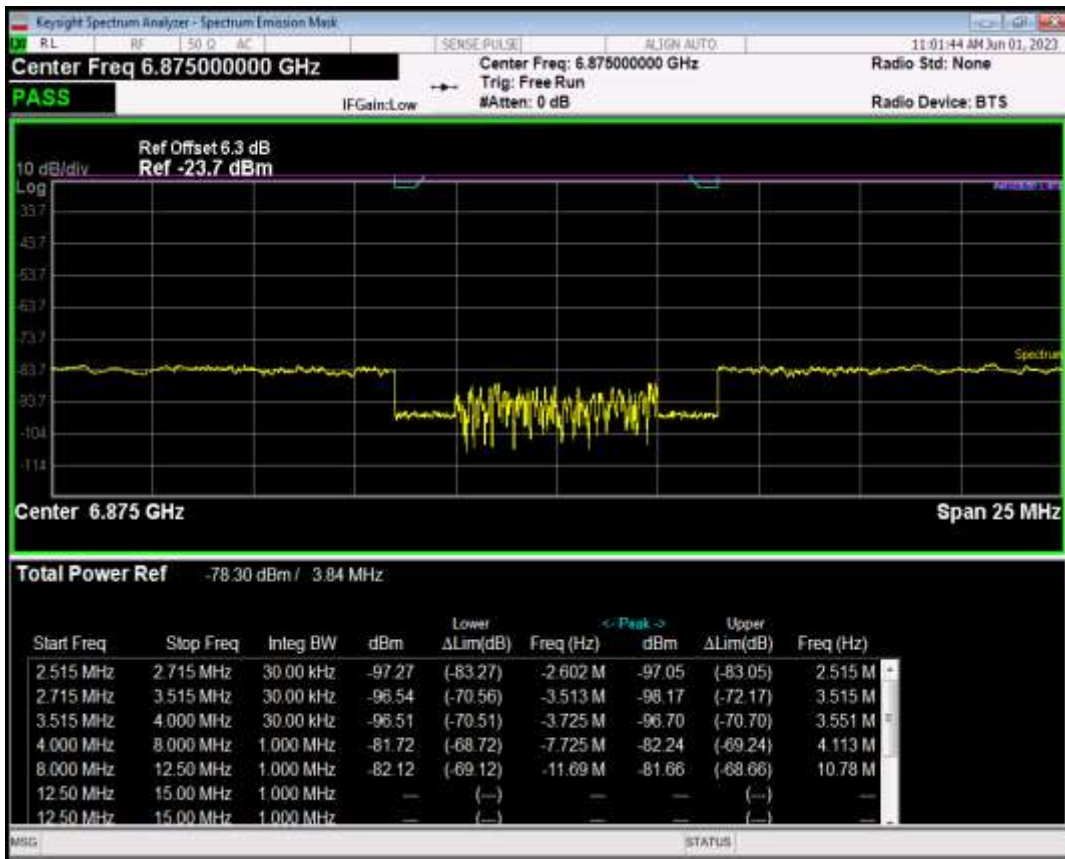

Band20 QPSK BW=20MHz Channel=24250 RB Size=18 Position=#Max