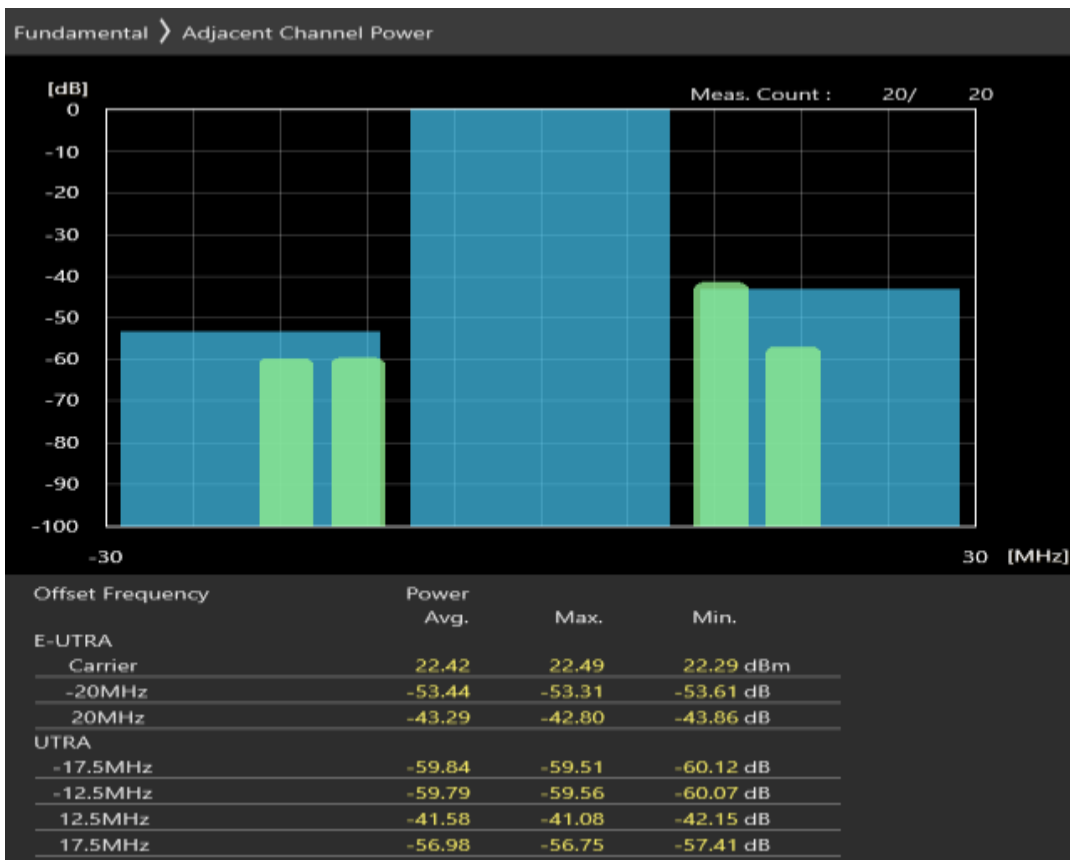

Band7 16QAM BW=20MHz Channel=21100 RB Size=18 Position=#Max