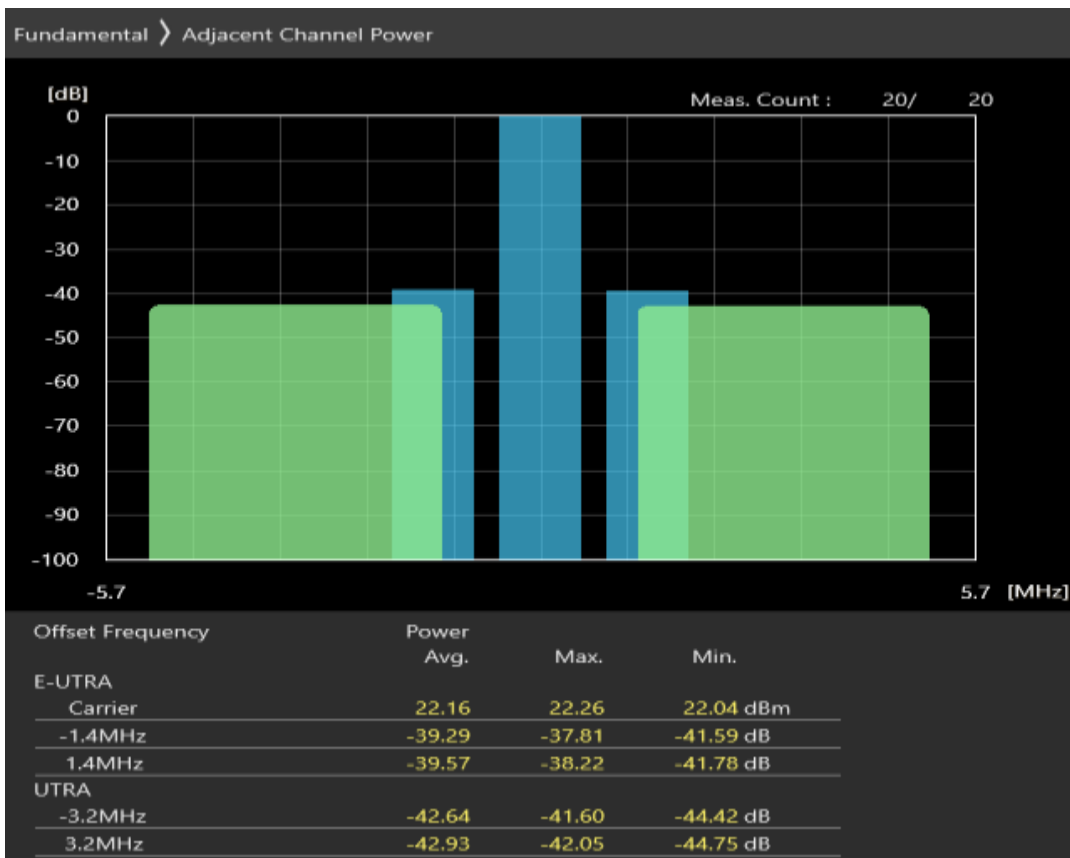

Band3 QPSK BW=1.4MHz Channel=19575 RB Size=6 Position=#0