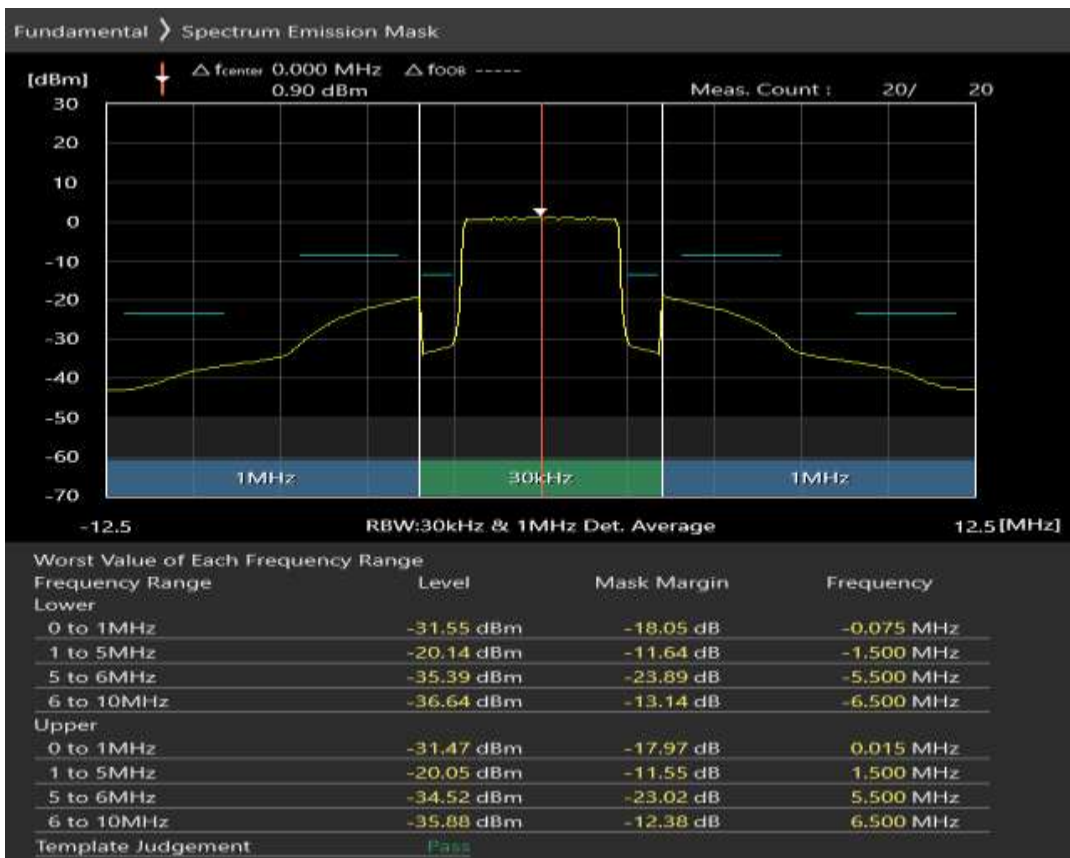

Band1 QPSK BW=5MHz Channel=18575 RB Size=25 Position=#0