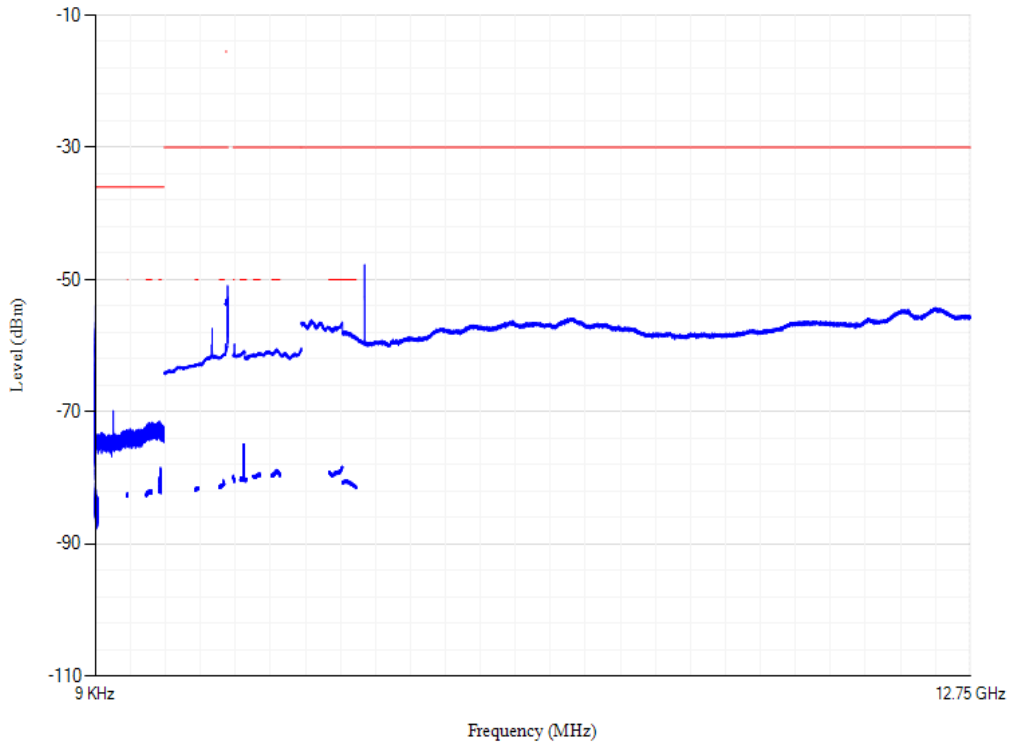

Conducted spurious emissions

Band20 QPSK BW=5MHz Channel=24175 RB Size=1 Position=#0