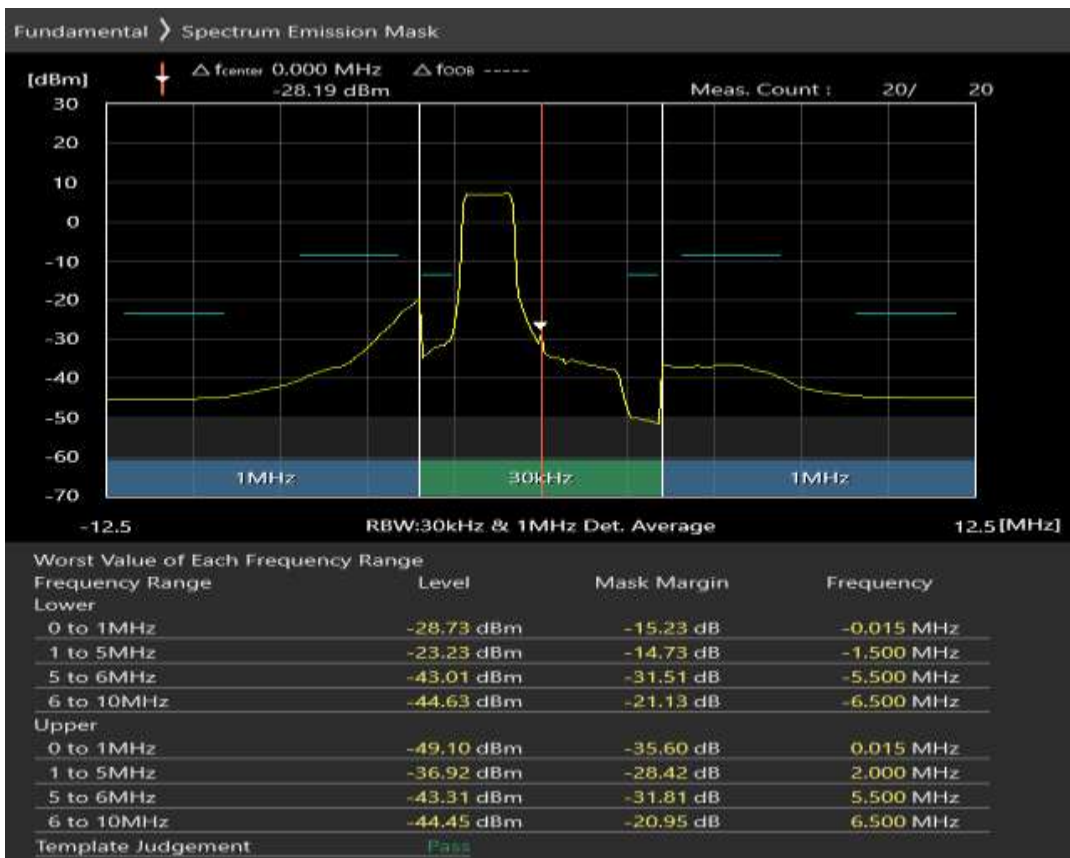

Band20 QPSK BW=5MHz Channel=24175 RB Size=8 Position=#0