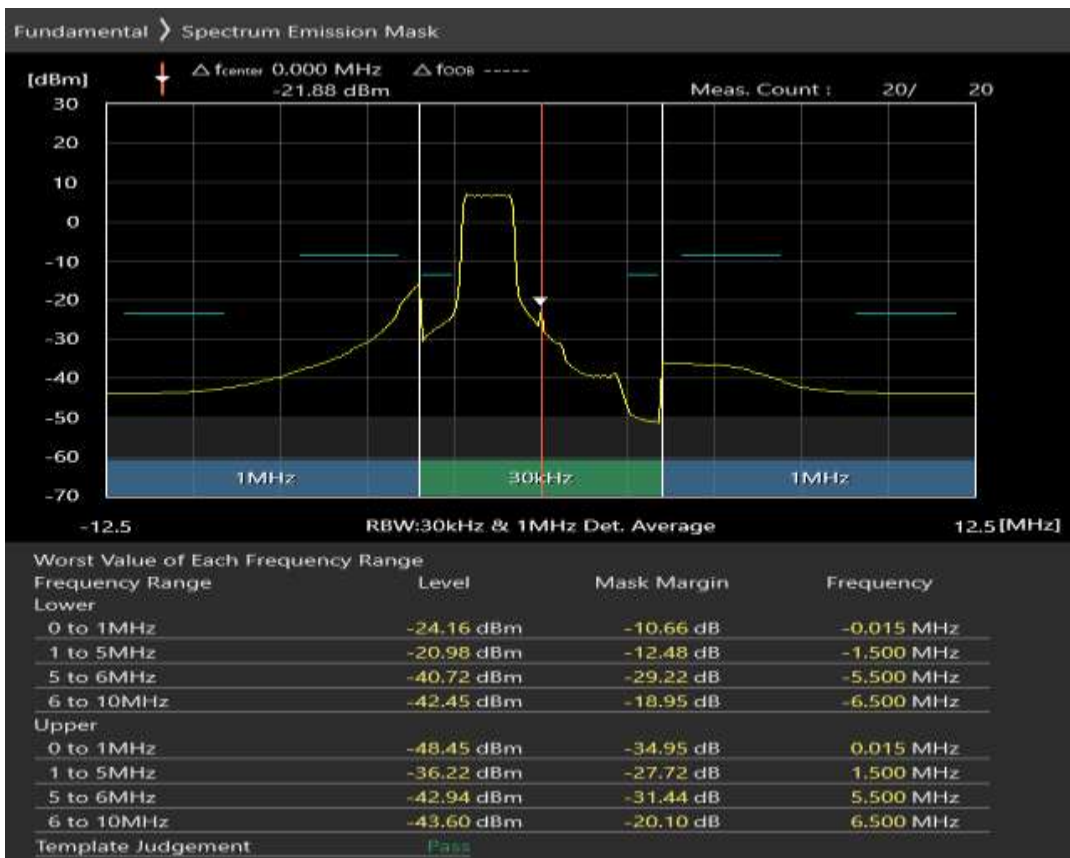

Band3 QPSK BW=5MHz Channel=19575 RB Size=8 Position=#0