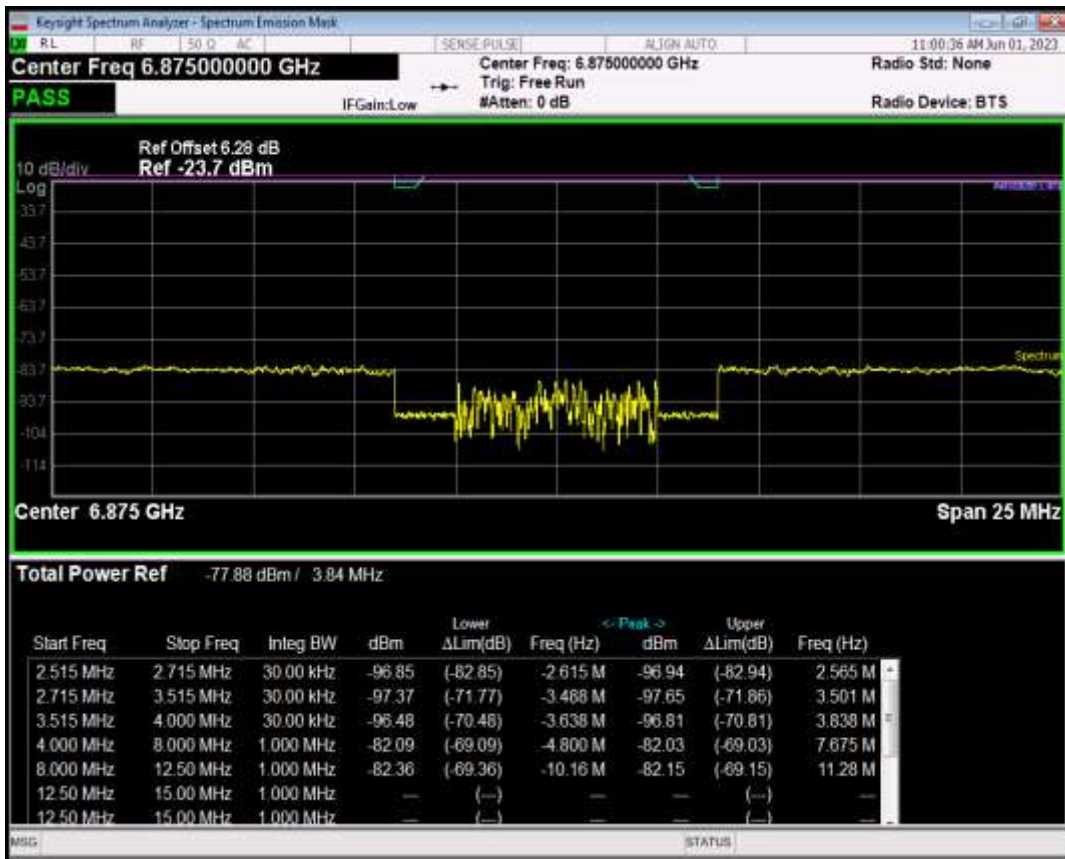

Band20 16QAM BW=5MHz Channel=24175 RB Size=25 Position=#Max