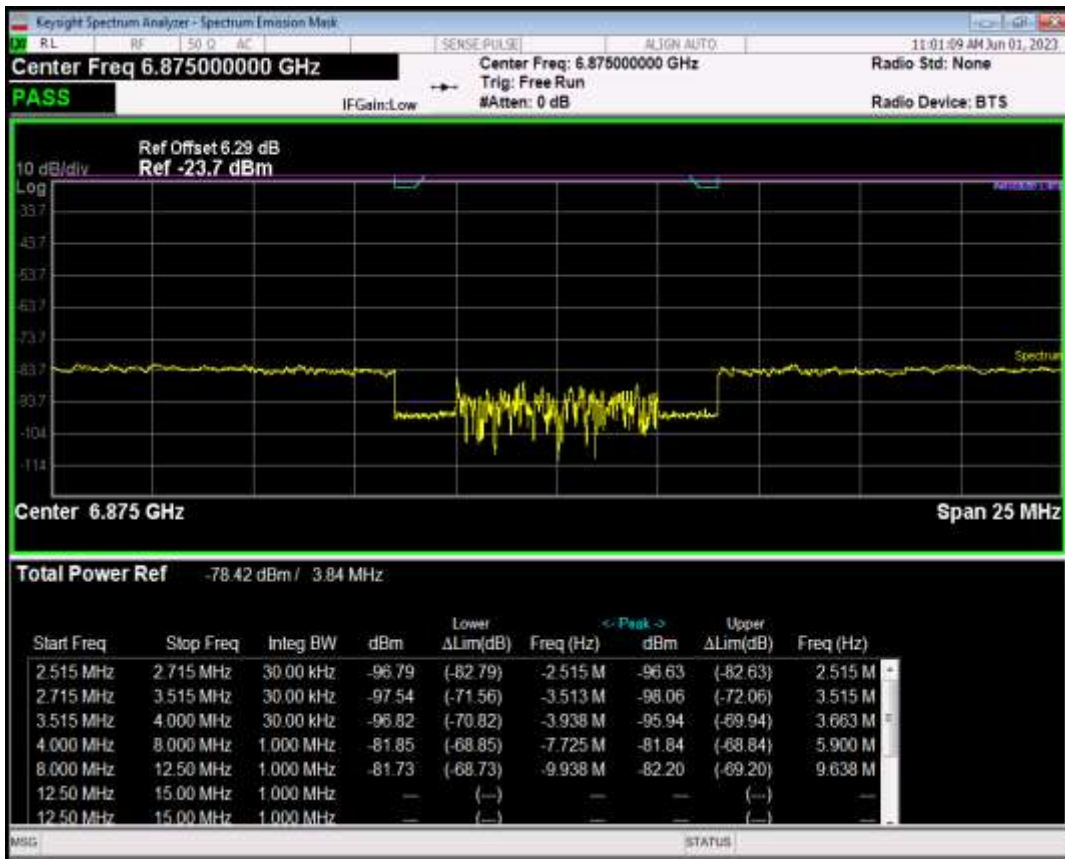

Band20 QPSK BW=10MHz Channel=24200 RB Size=50 Position=#Max