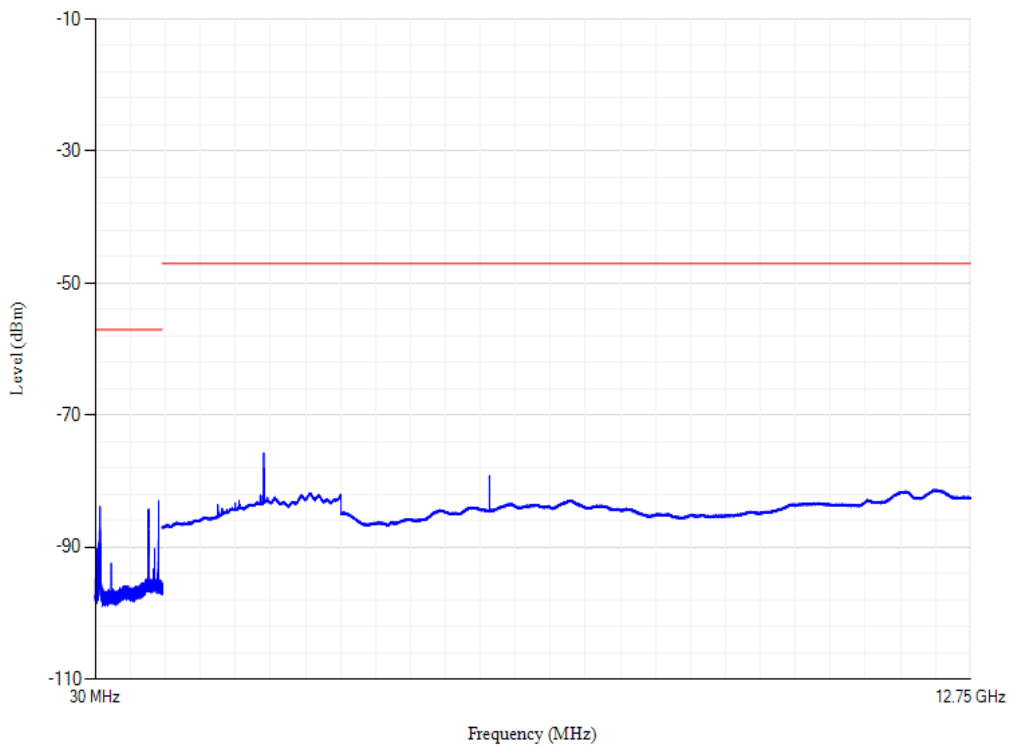

Conducted spurious emissions

Band20 QPSK BW=20MHz Channel=24300