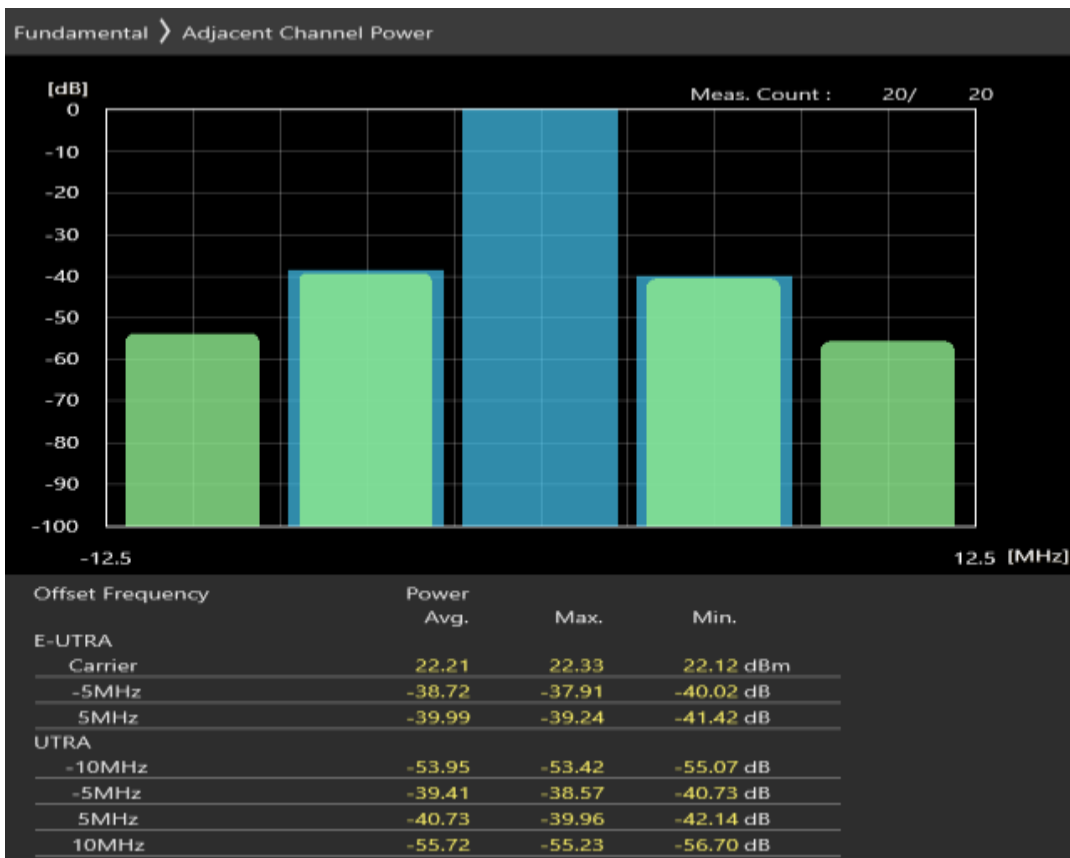

Band3 QPSK BW=5MHz Channel=19575 RB Size=25 Position=#0

Band3 16QAM BW=5MHz Channel=19575 RB Size=8 Position=#0

Band3 16QAM BW=5MHz Channel=19575 RB Size=8 Position=#Max

Band3 16QAM BW=5MHz Channel=19575 RB Size=25 Position=#0