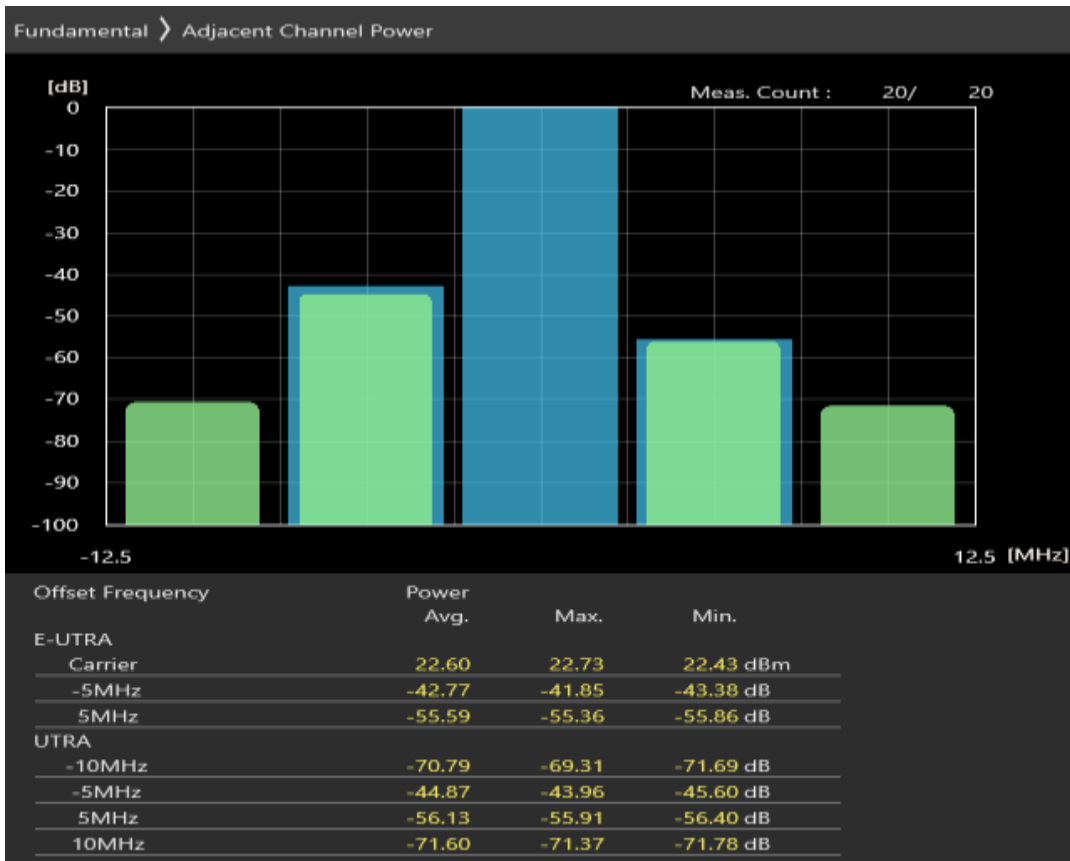

Band20 16QAM BW=5MHz Channel=24300 RB Size=8 Position=#0