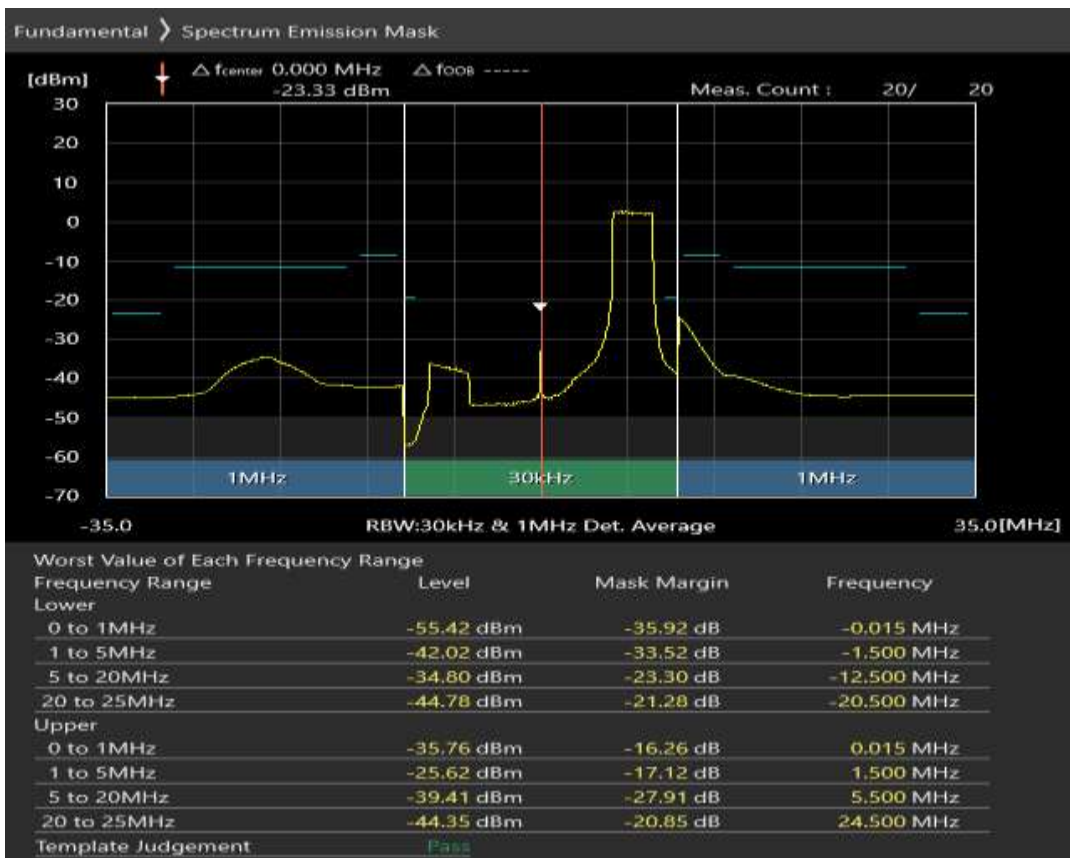

Band3 16QAM BW=20MHz Channel=19850 RB Size=18 Position=#Max