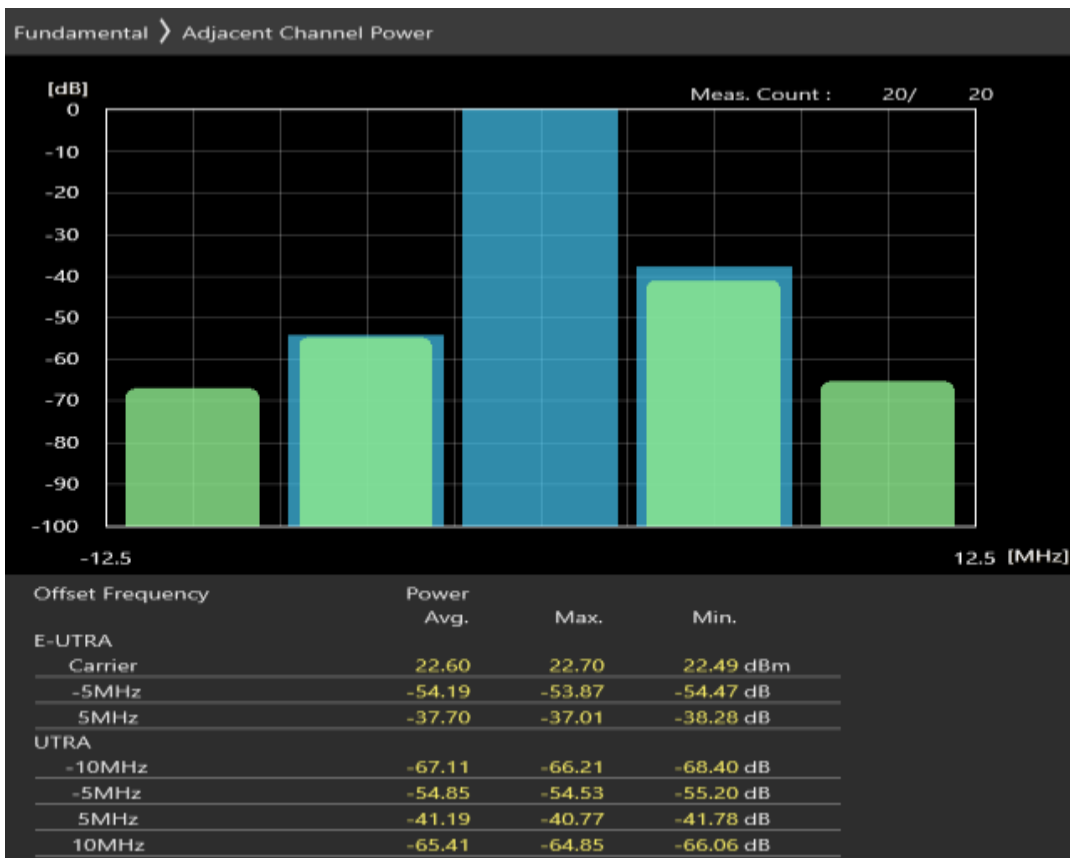

Band7 16QAM BW=5MHz Channel=21425 RB Size=8 Position=#Max