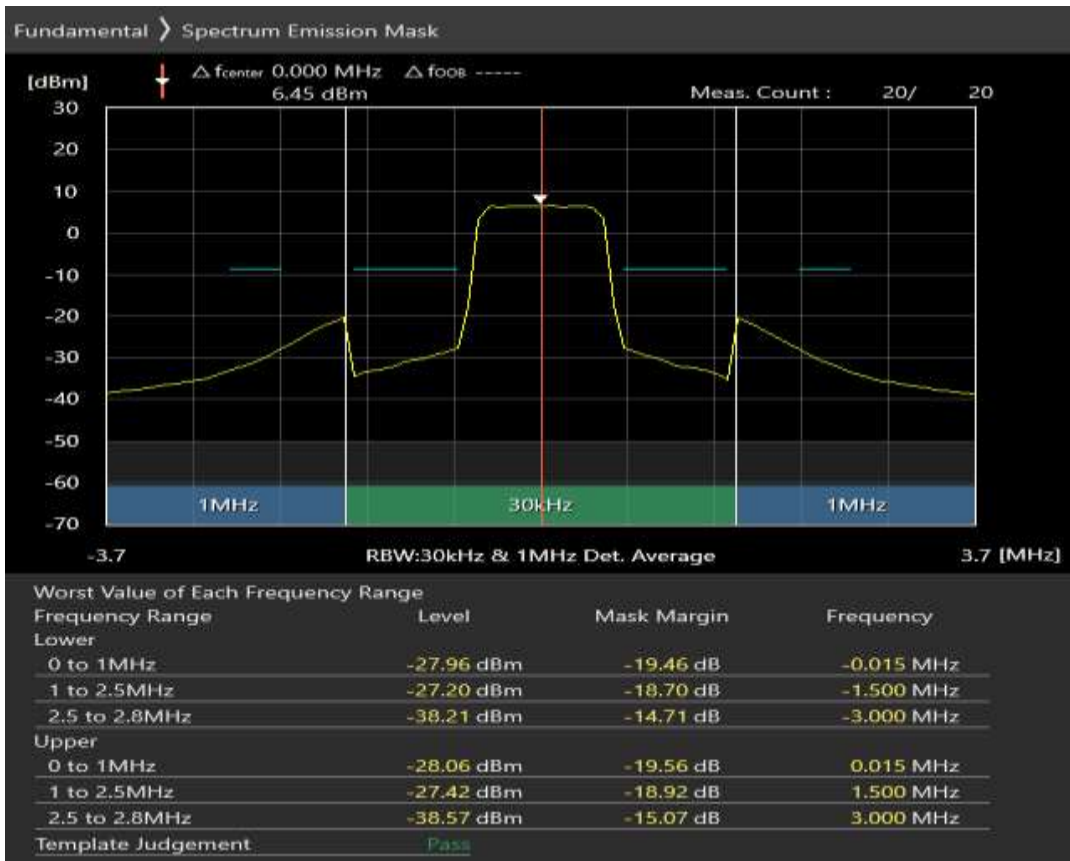

Band3 16QAM BW=1.4MHz Channel=19207 RB Size=6 Position=#0