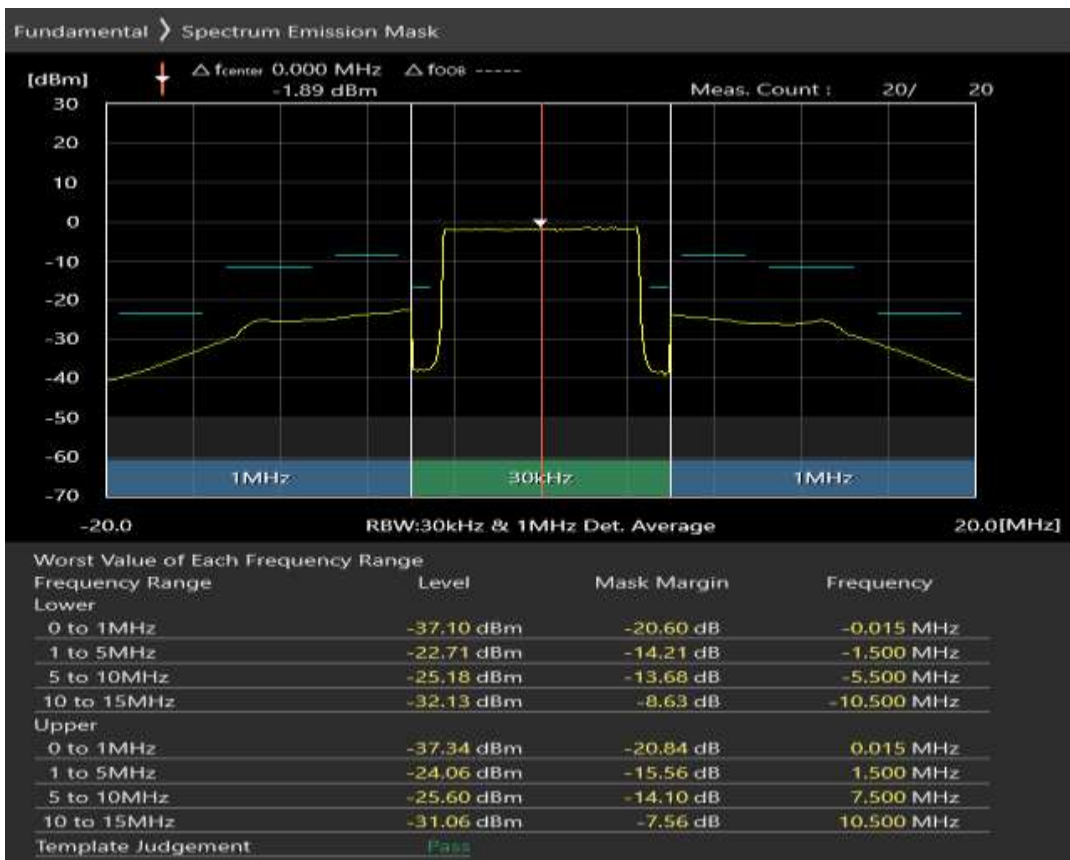

Band3 QPSK BW=10MHz Channel=19250 RB Size=50 Position=#0