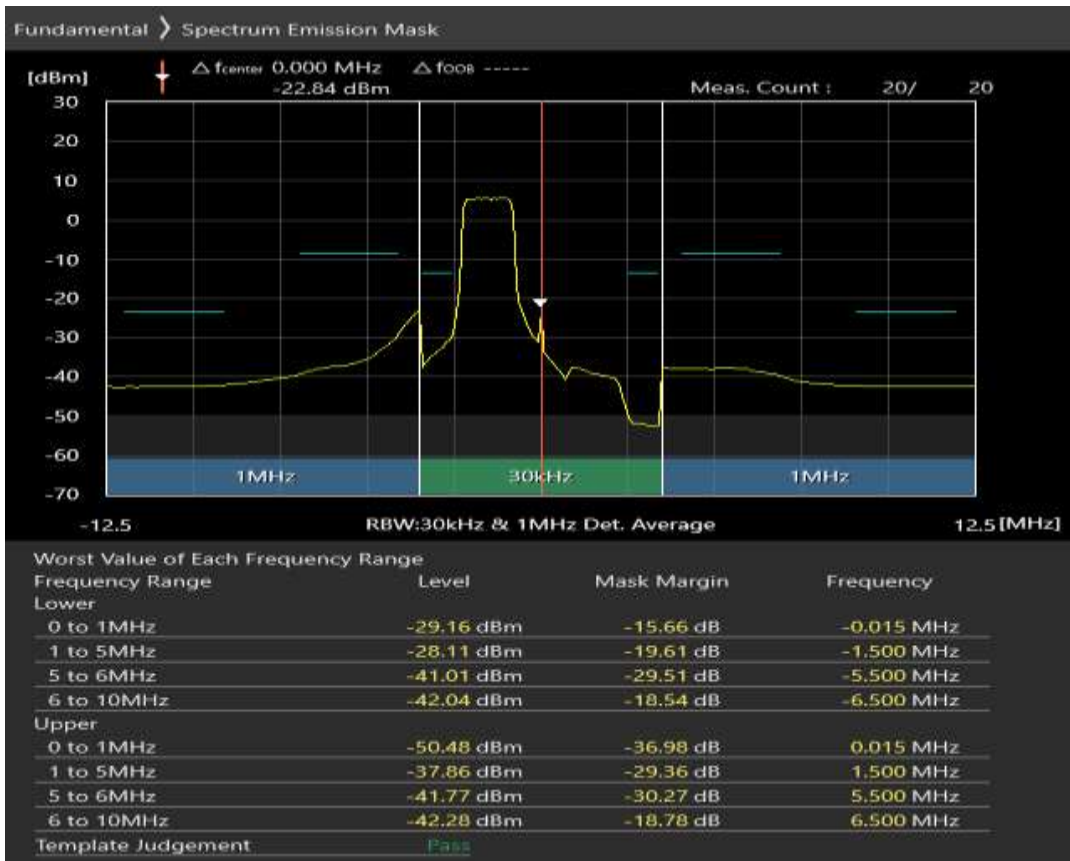

Band7 16QAM BW=5MHz Channel=21100 RB Size=8 Position=#0