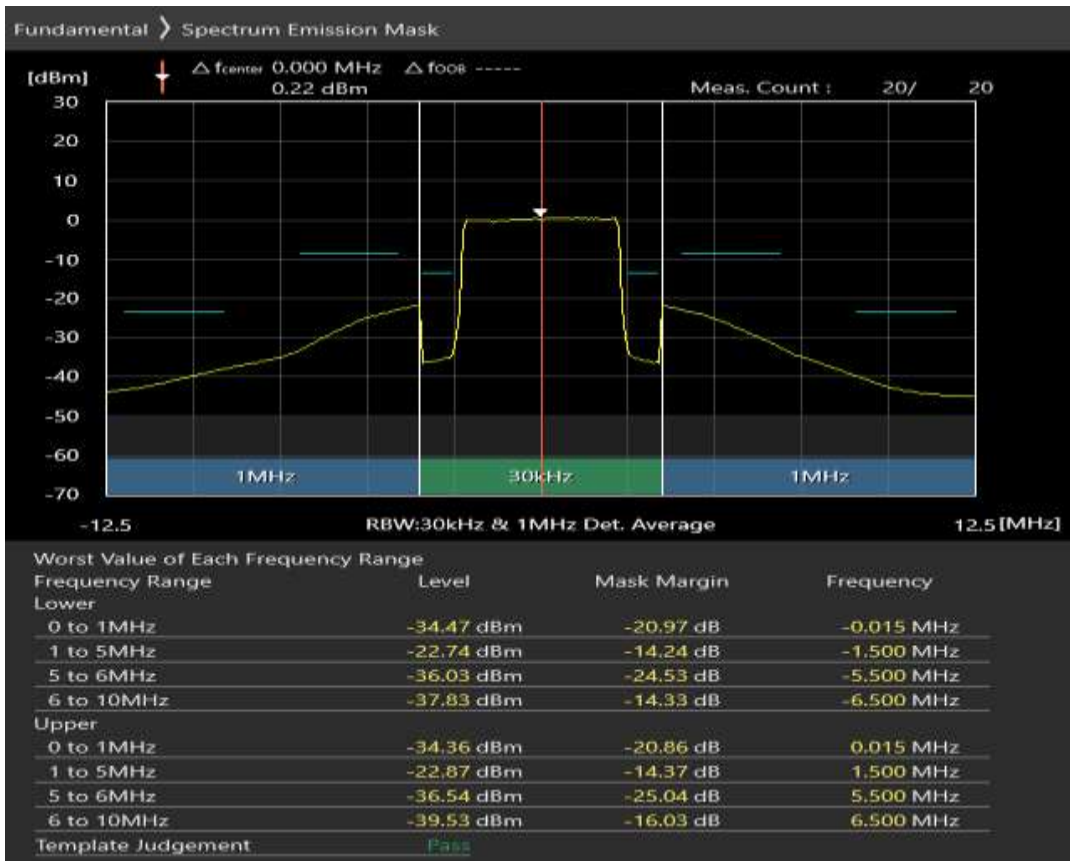

Band20 QPSK BW=5MHz Channel=24425 RB Size=25 Position=#0

Band20 16QAM BW=5MHz Channel=24425 RB Size=8 Position=#0

Band20 16QAM BW=5MHz Channel=24425 RB Size=8 Position=#Max

Band20 16QAM BW=5MHz Channel=24425 RB Size=25 Position=#0