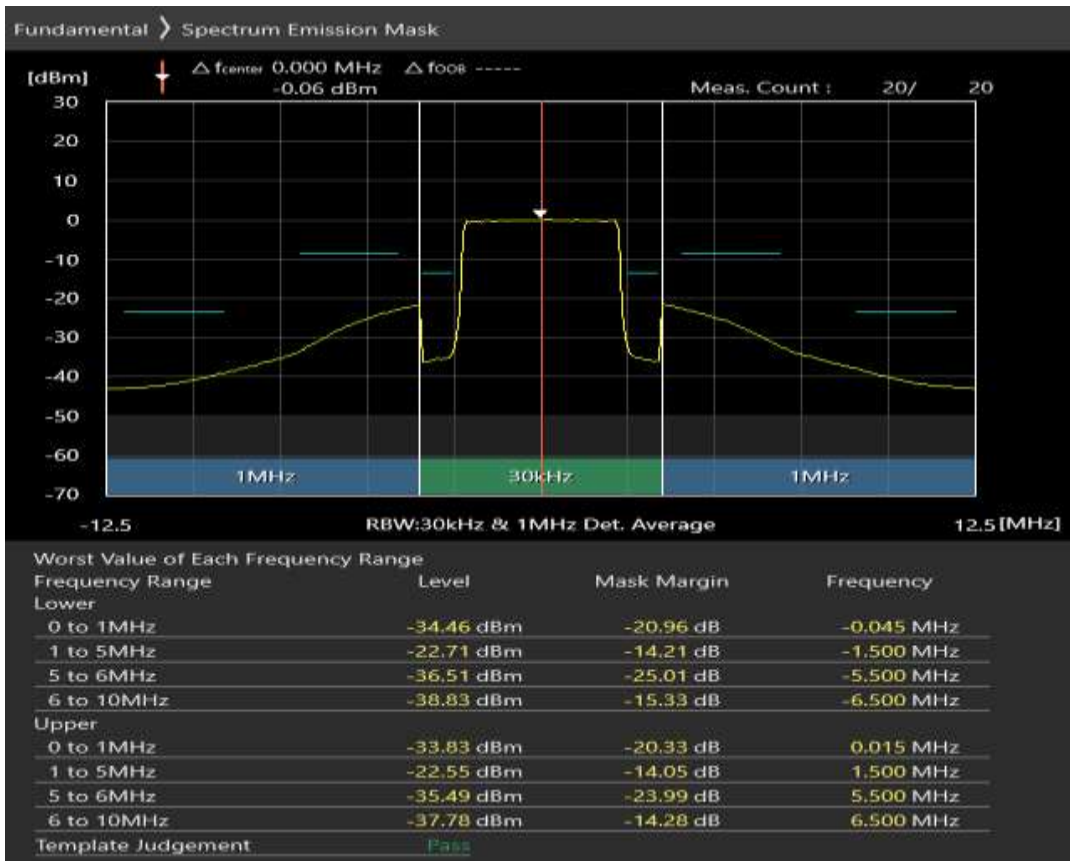

Band1 16QAM BW=5MHz Channel=18575 RB Size=25 Position=#0