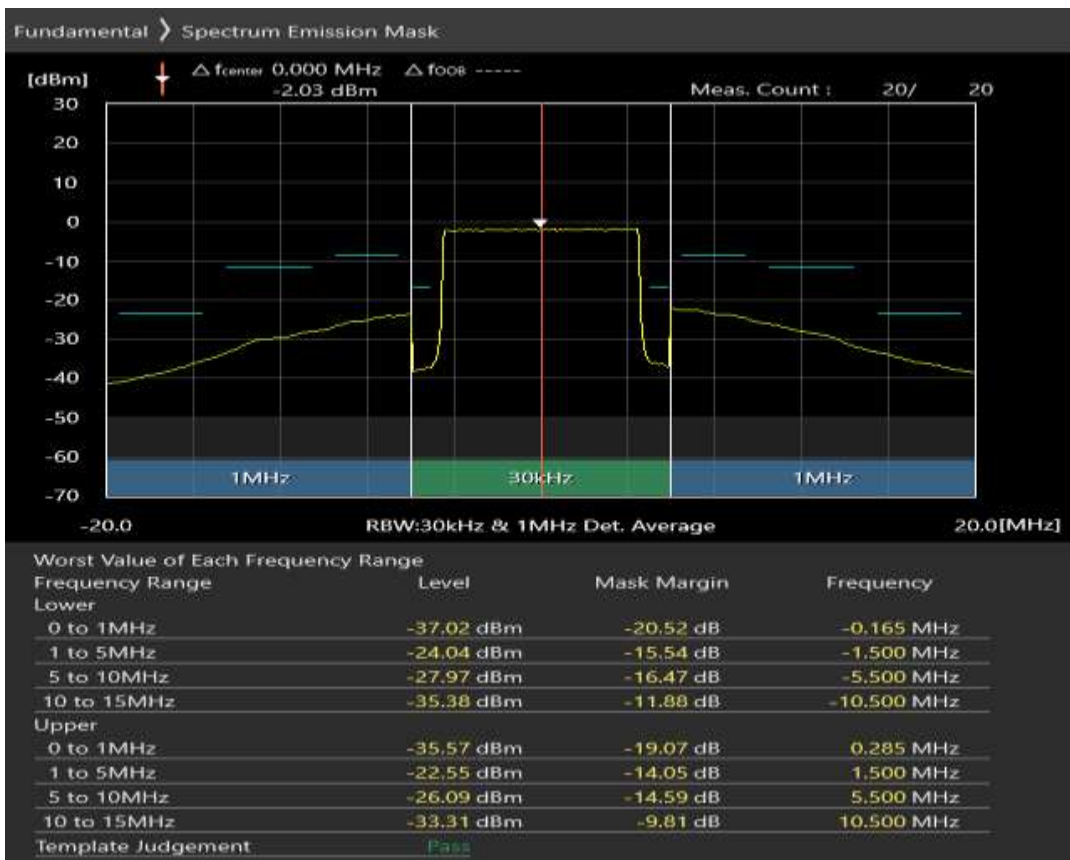

Band7 QPSK BW=10MHz Channel=20800 RB Size=50 Position=#0