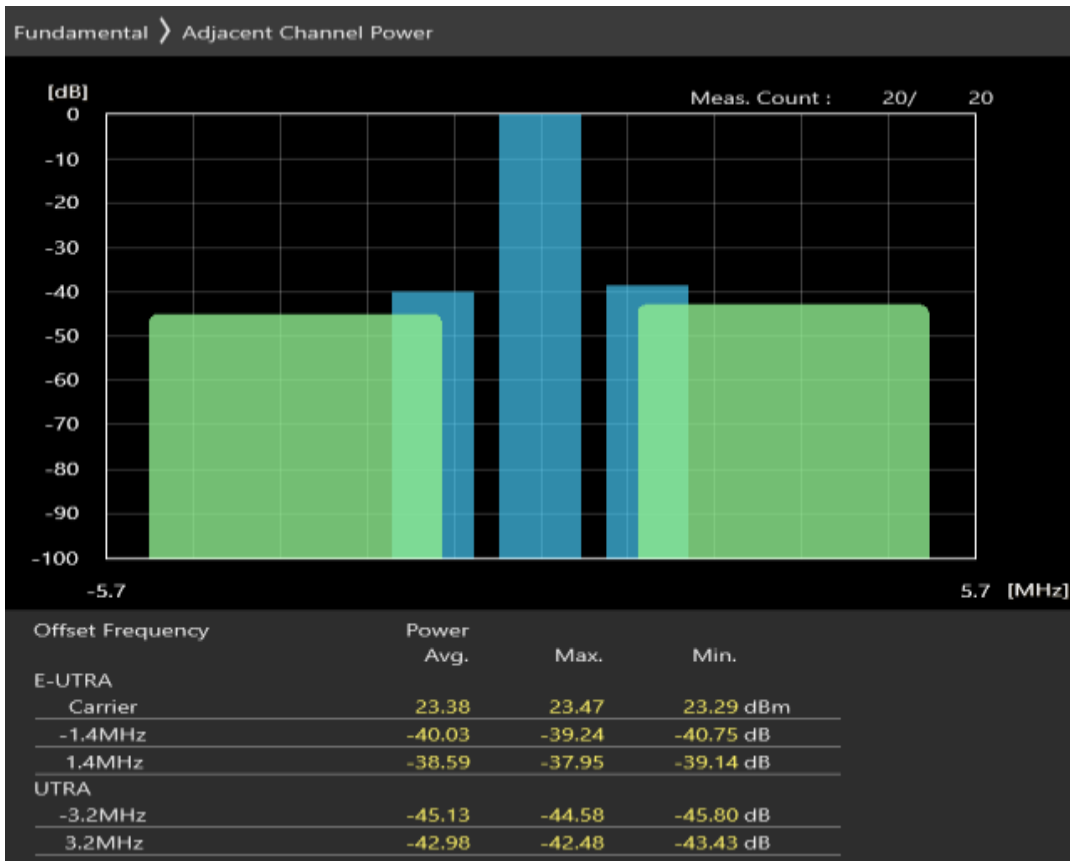

Band3 16QAM BW=1.4MHz Channel=19575 RB Size=5 Position=#Max

Band3 16QAM BW=1.4MHz Channel=19575 RB Size=6 Position=#0

Band3 QPSK BW=1.4MHz Channel=19943 RB Size=5 Position=#0

Band3 QPSK BW=1.4MHz Channel=19943 RB Size=5 Position=#Max