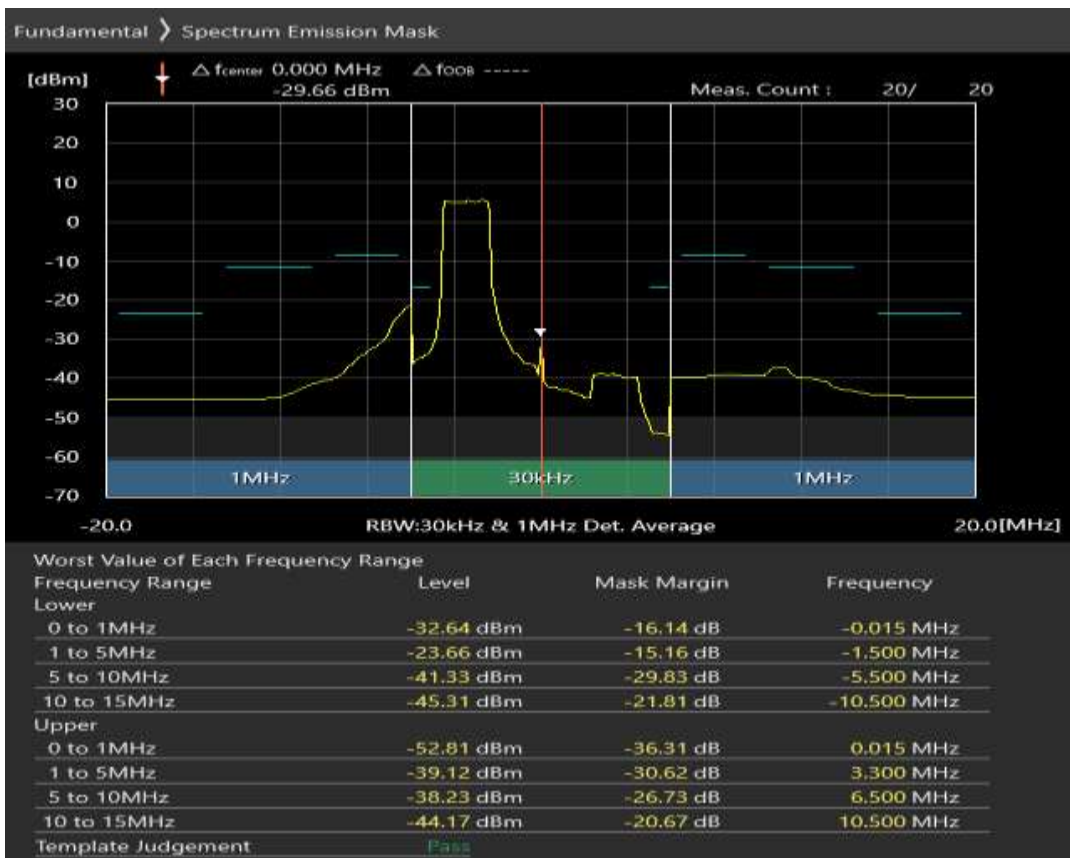

Band8 QPSK BW=10MHz Channel=21500 RB Size=12 Position=#0