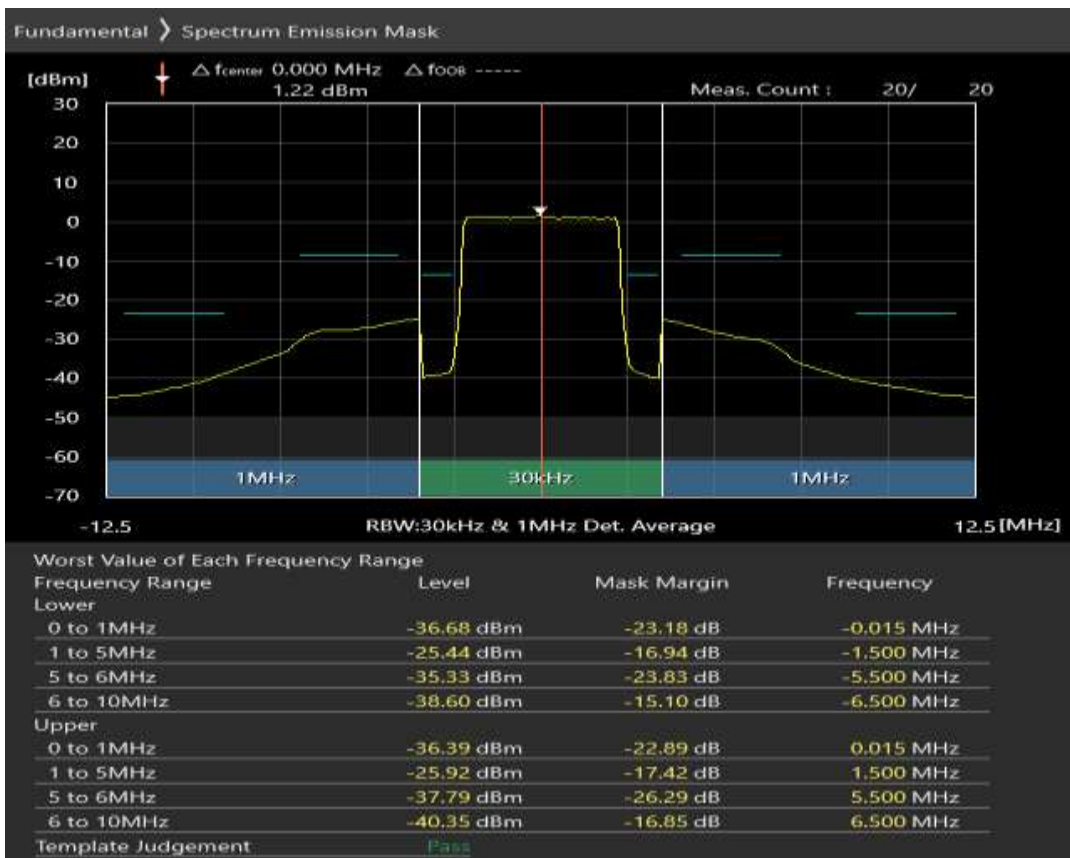

Band8 QPSK BW=5MHz Channel=21625 RB Size=25 Position=#0