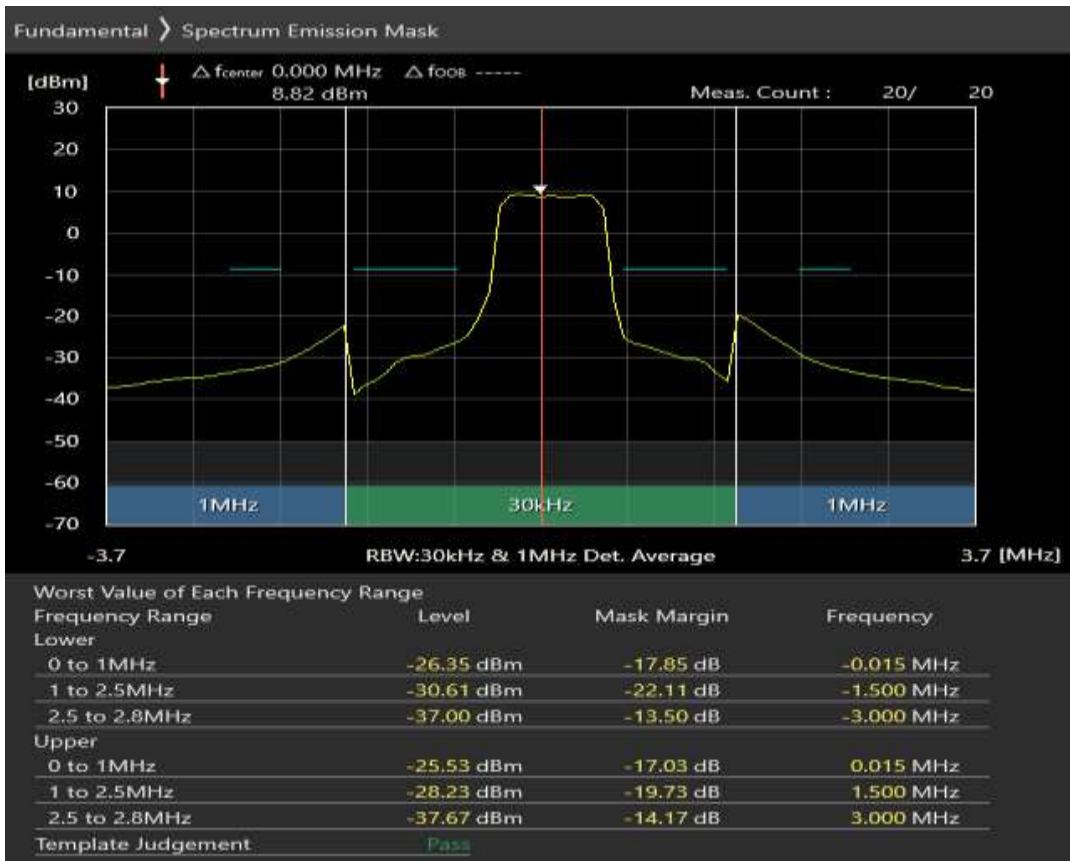

Band3 QPSK BW=1.4MHz Channel=19943 RB Size=5 Position=#Max