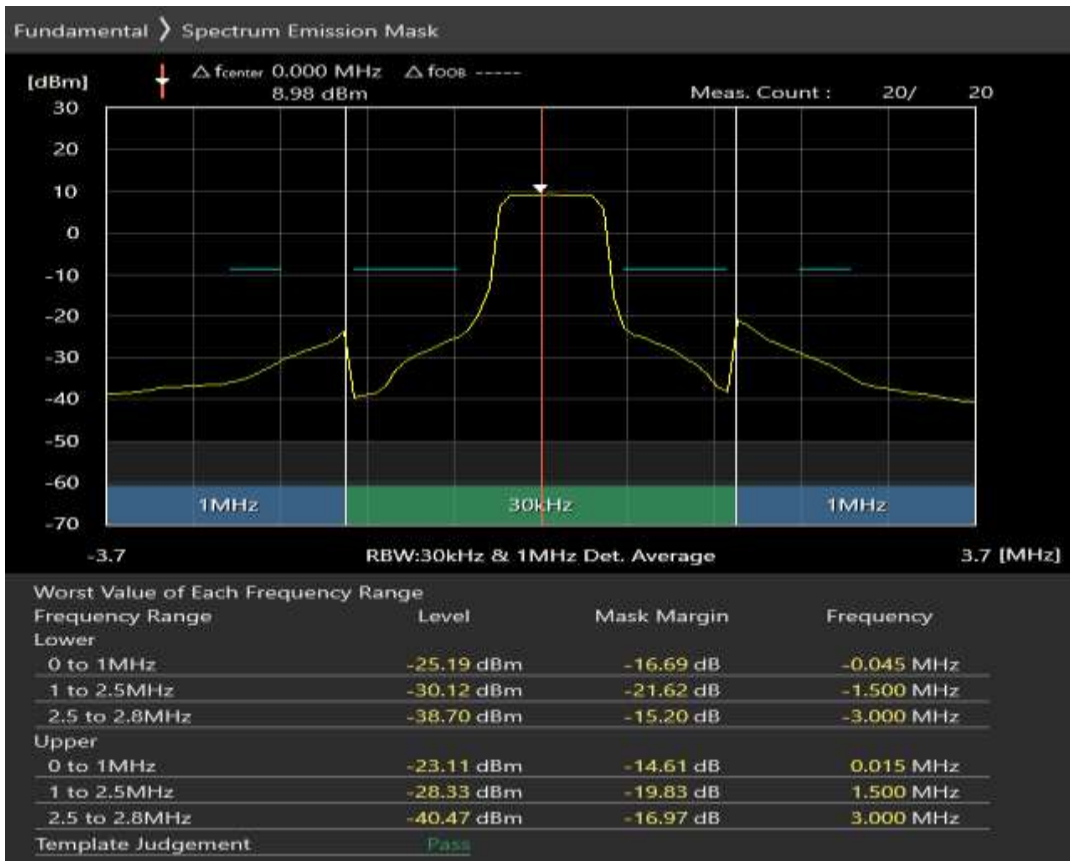

Band8 16QAM BW=1.4MHz Channel=21625 RB Size=5 Position=#Max

Band8 16QAM BW=1.4MHz Channel=21625 RB Size=6 Position=#0

Band8 QPSK BW=1.4MHz Channel=21793 RB Size=5 Position=#0

Band8 QPSK BW=1.4MHz Channel=21793 RB Size=5 Position=#Max