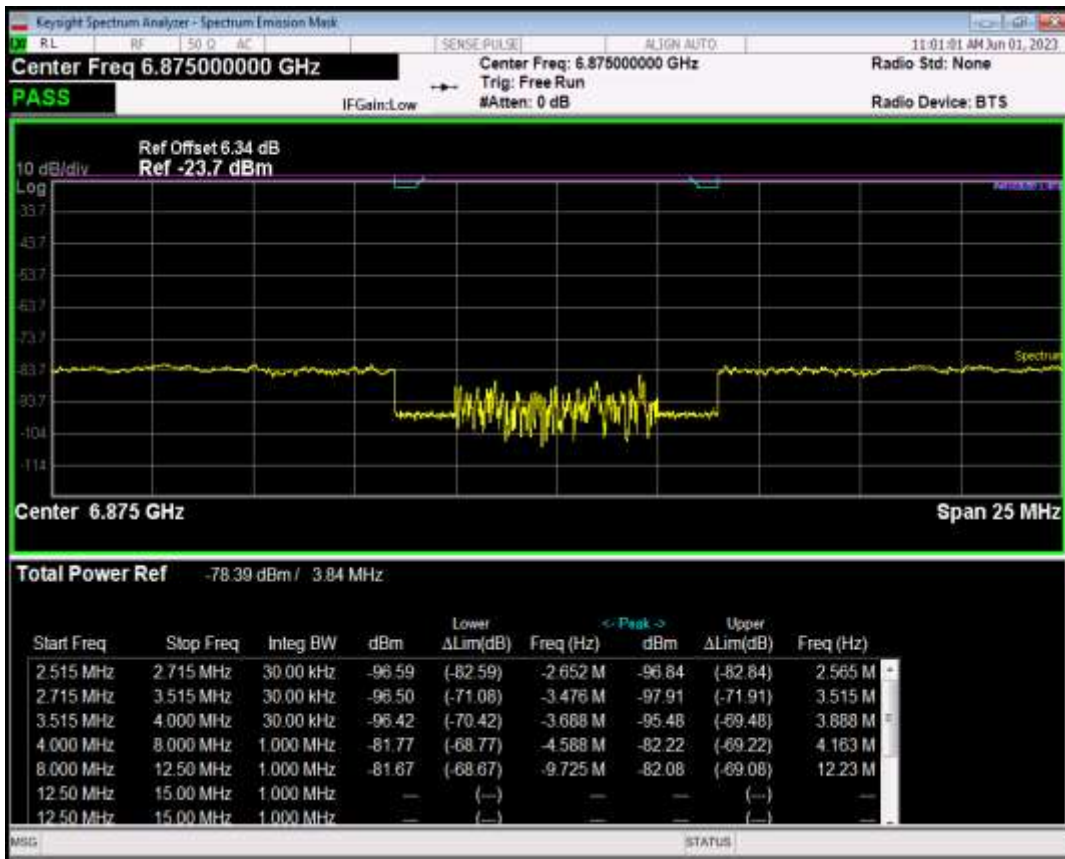

Band20 16QAM BW=5MHz Channel=24425 RB Size=25 Position=#Max