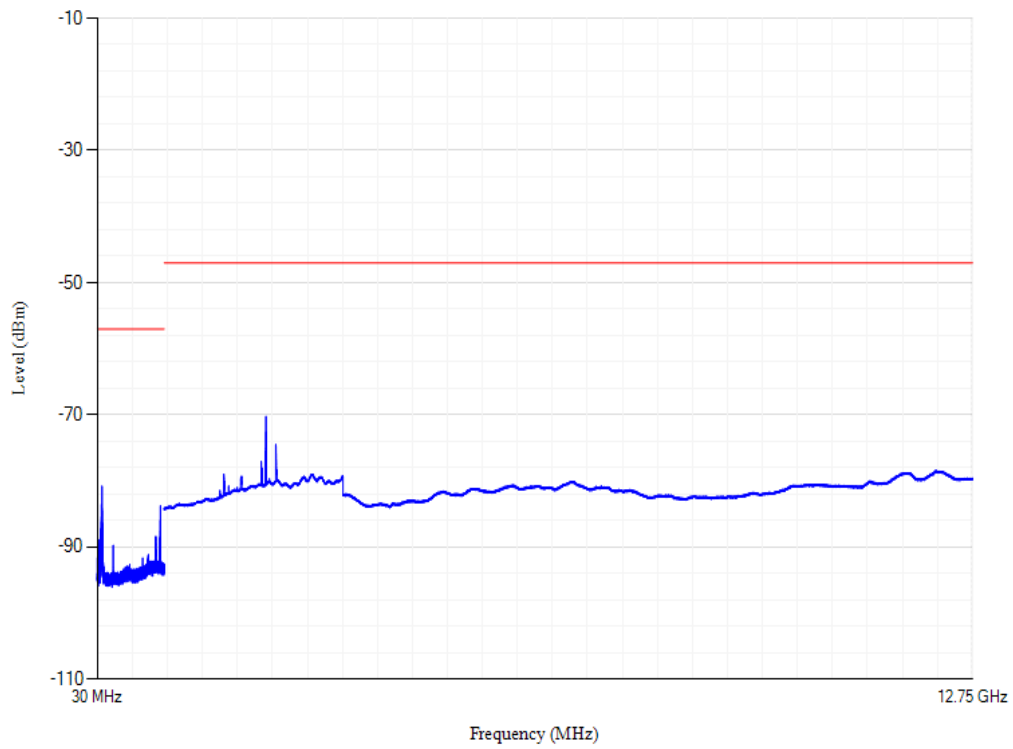

Conducted spurious emissions

Band40 QPSK BW=20MHz Channel=39550

Conducted spurious emissions

Band7 QPSK BW=20MHz Channel=20850

Conducted spurious emissions

Band7 QPSK BW=20MHz Channel=21100

Conducted spurious emissions