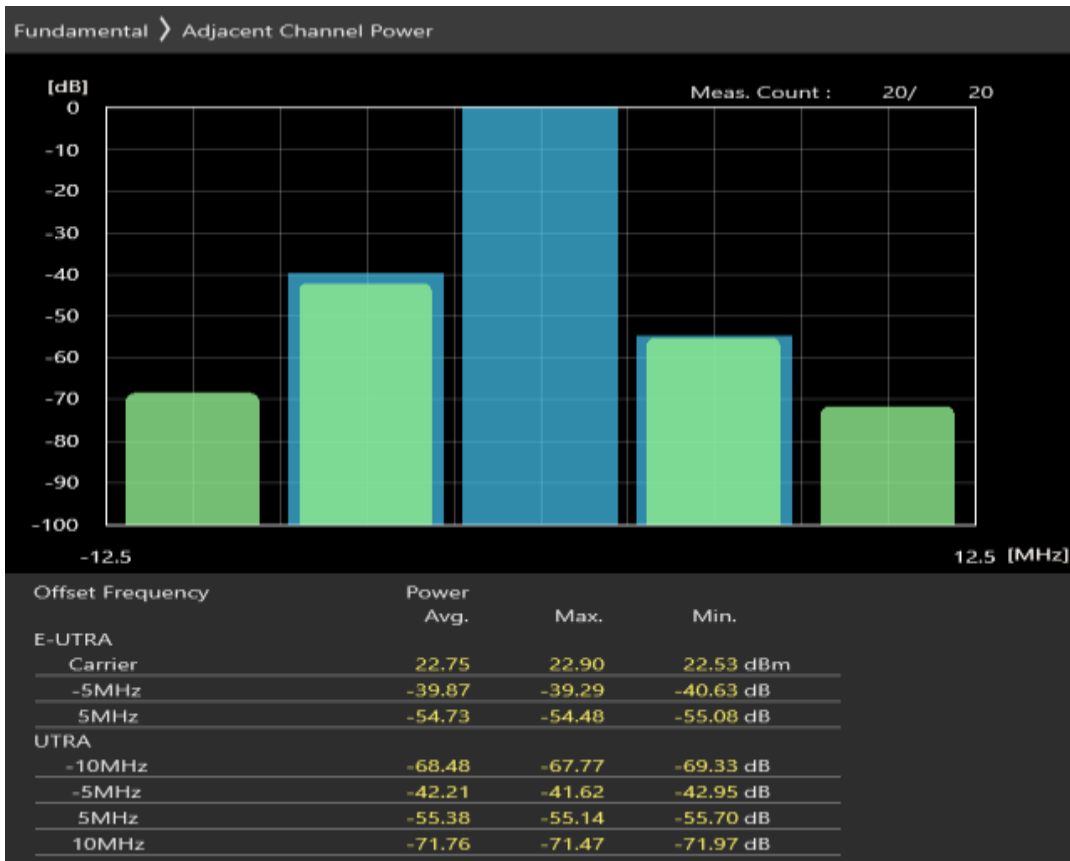

Band20 QPSK BW=5MHz Channel=24425 RB Size=8 Position=#0

Band20 QPSK BW=5MHz Channel=24425 RB Size=8 Position=#Max

Band20 QPSK BW=5MHz Channel=24425 RB Size=25 Position=#0

Band20 16QAM BW=5MHz Channel=24425 RB Size=8 Position=#0