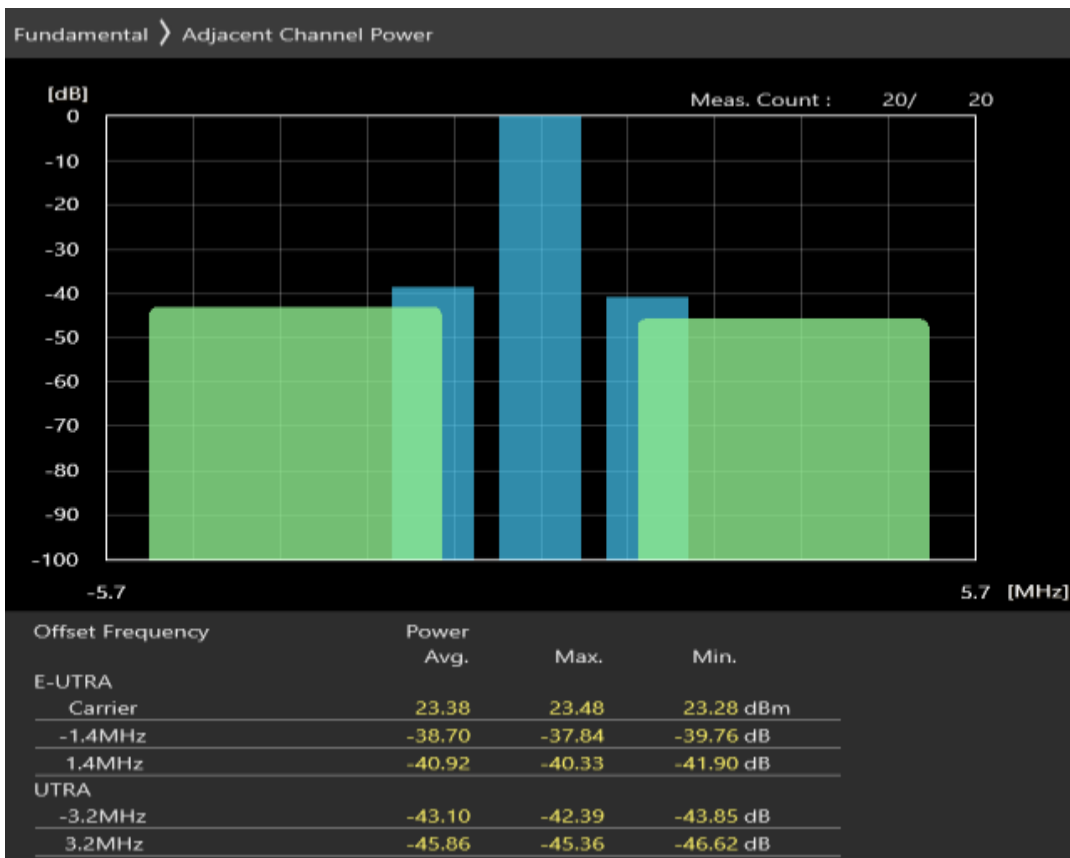

Band3 QPSK BW=1.4MHz Channel=19943 RB Size=5 Position=#0