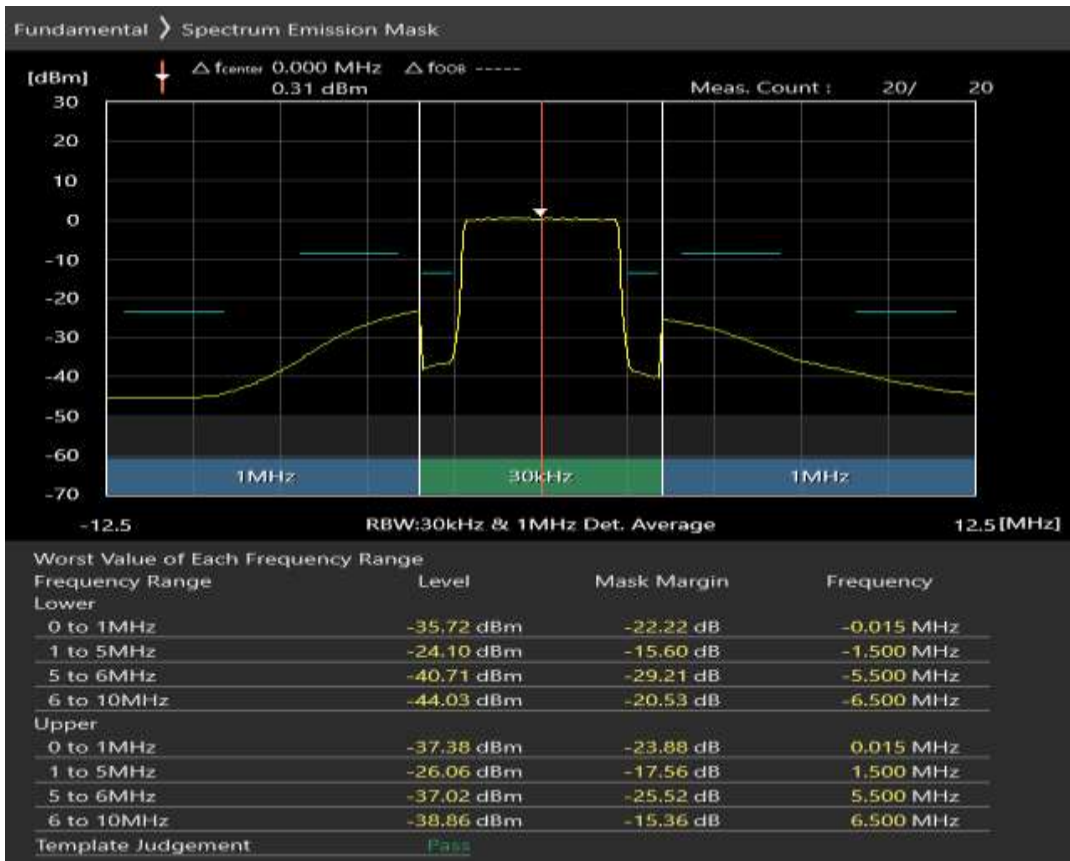

Band20 QPSK BW=5MHz Channel=24175 RB Size=25 Position=#0

Band20 16QAM BW=5MHz Channel=24175 RB Size=8 Position=#0

Band20 16QAM BW=5MHz Channel=24175 RB Size=8 Position=#Max

Band20 16QAM BW=5MHz Channel=24175 RB Size=25 Position=#0