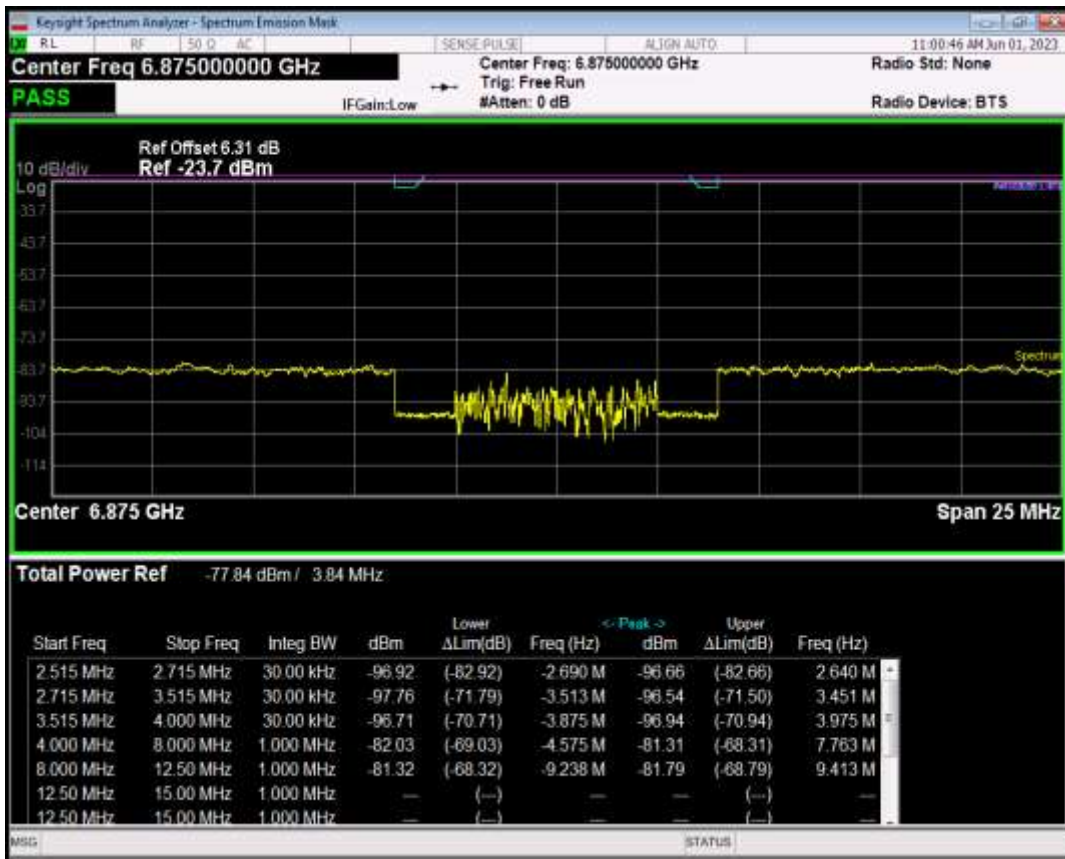

Band20 16QAM BW=5MHz Channel=24300 RB Size=8 Position=#Max