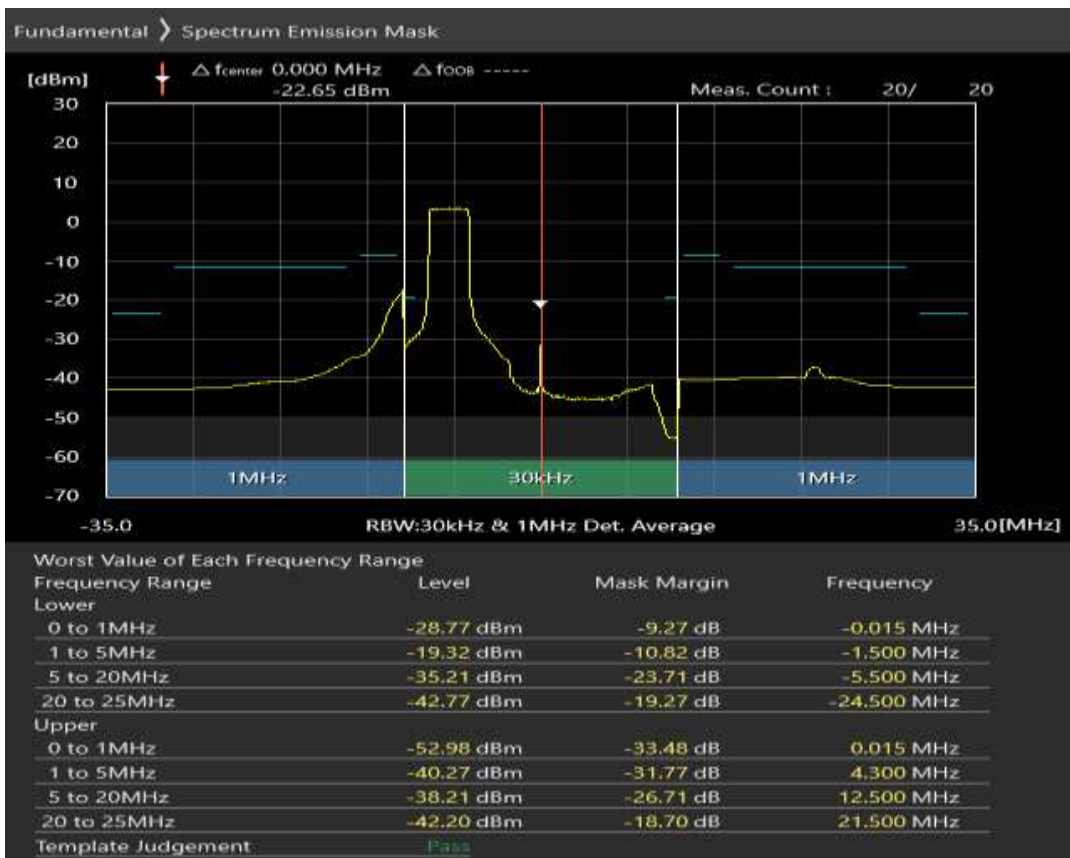

Band7 QPSK BW=20MHz Channel=20850 RB Size=18 Position=#0