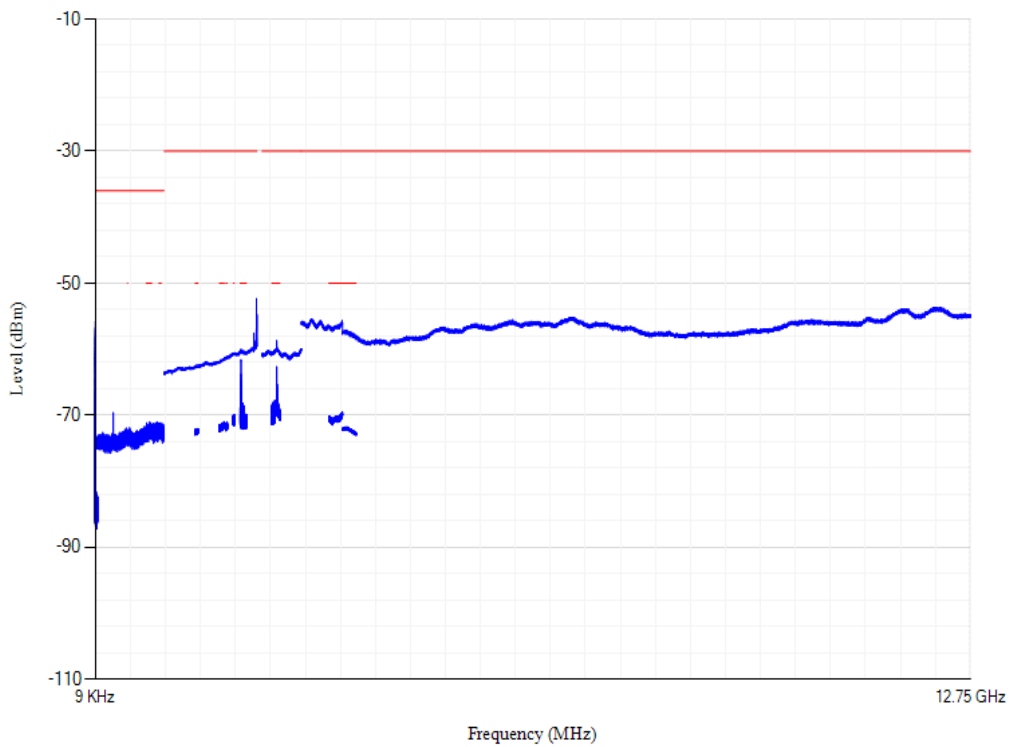

Conducted spurious emissions

Band40 QPSK BW=20MHz Channel=39150 RB Size=1 Position=#0

Conducted spurious emissions

Band40 QPSK BW=20MHz Channel=39550 RB Size=1 Position=#0

Conducted spurious emissions

Band7 QPSK BW=5MHz Channel=20775 RB Size=1 Position=#0