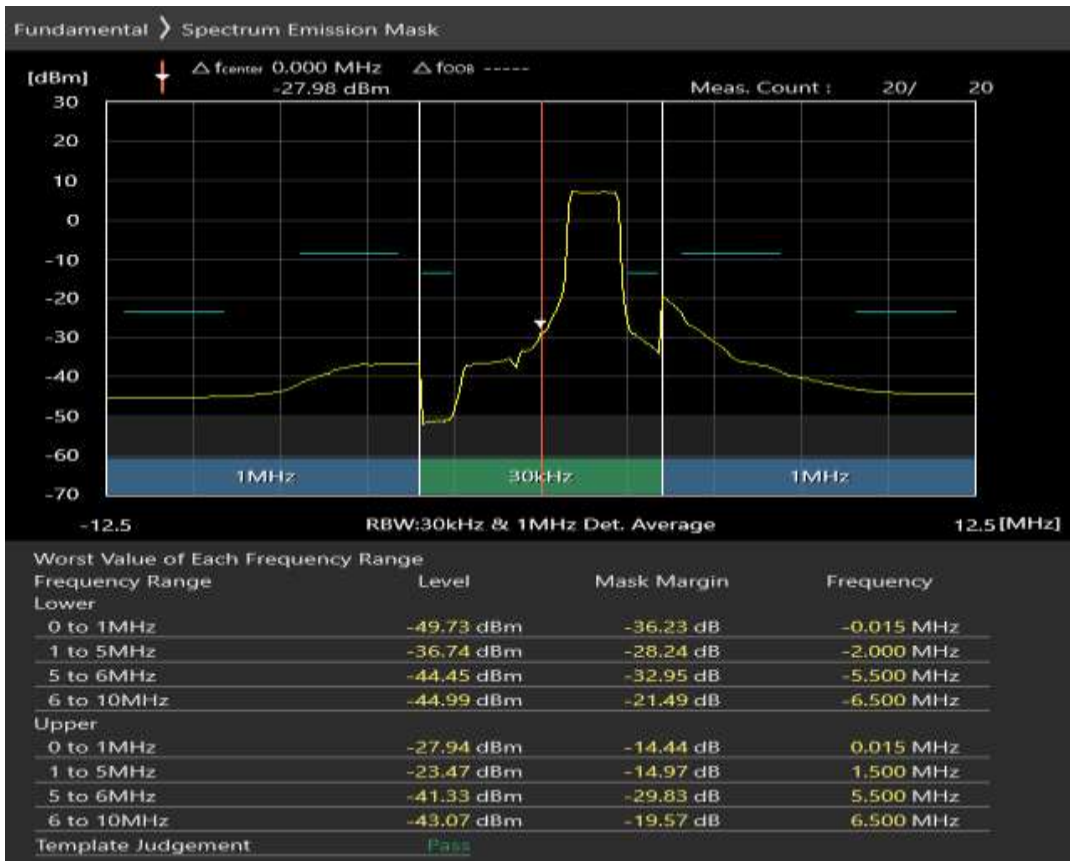

Band8 QPSK BW=5MHz Channel=21475 RB Size=8 Position=#Max