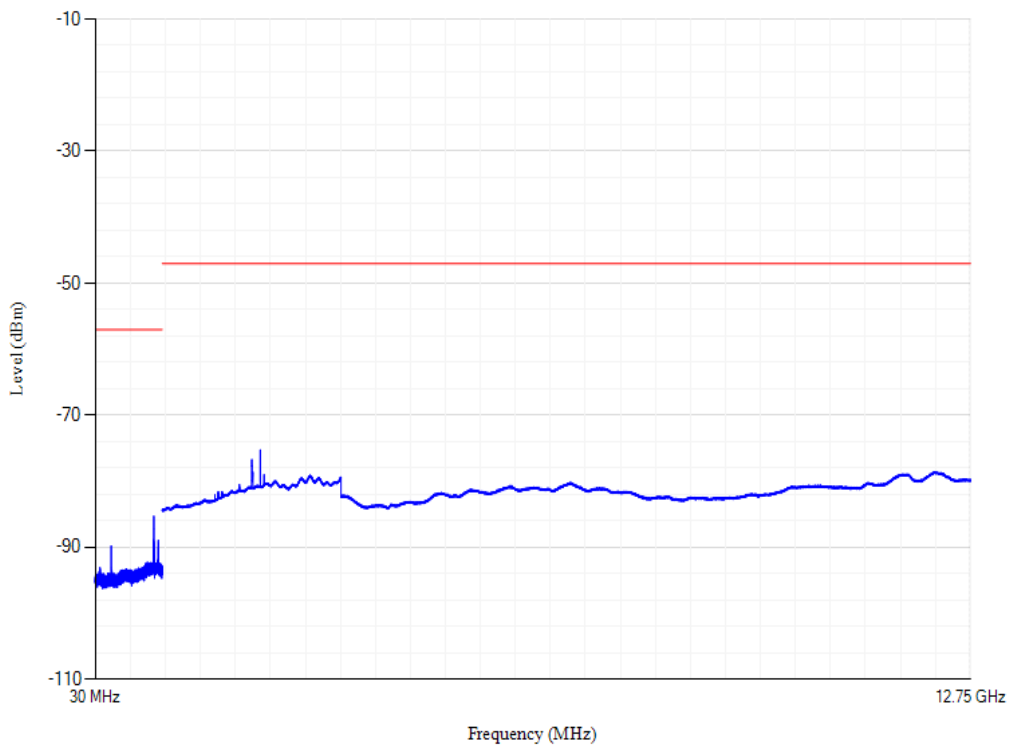

Band3 QPSK BW=20MHz Channel=19575

Conducted spurious emissions

Band3 QPSK BW=20MHz Channel=19850

Conducted spurious emissions

Band40 QPSK BW=20MHz Channel=38750

Conducted spurious emissions

Band40 QPSK BW=20MHz Channel=39150