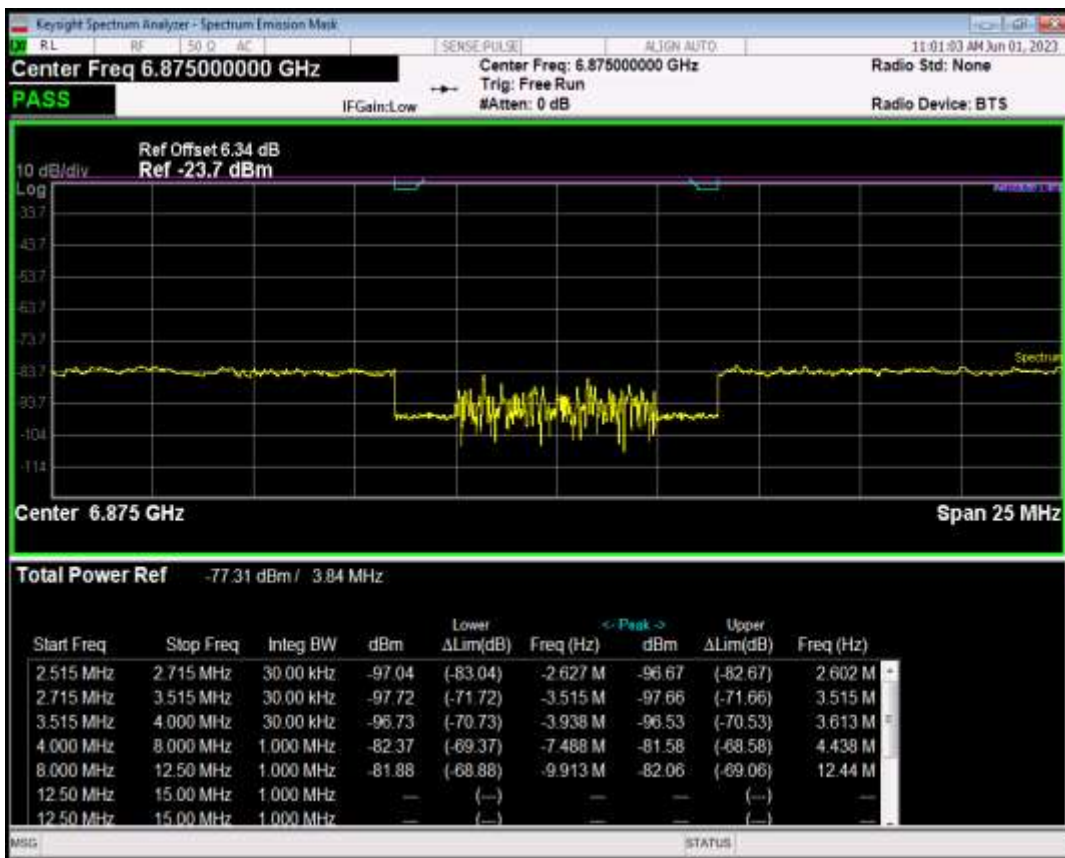

Band20 16QAM BW=5MHz Channel=24425 RB Size=8 Position=#0

Band20 16QAM BW=5MHz Channel=24425 RB Size=8 Position=#Max

Band20 16QAM BW=5MHz Channel=24425 RB Size=25 Position=#0

Band20 16QAM BW=5MHz Channel=24425 RB Size=25 Position=#Max