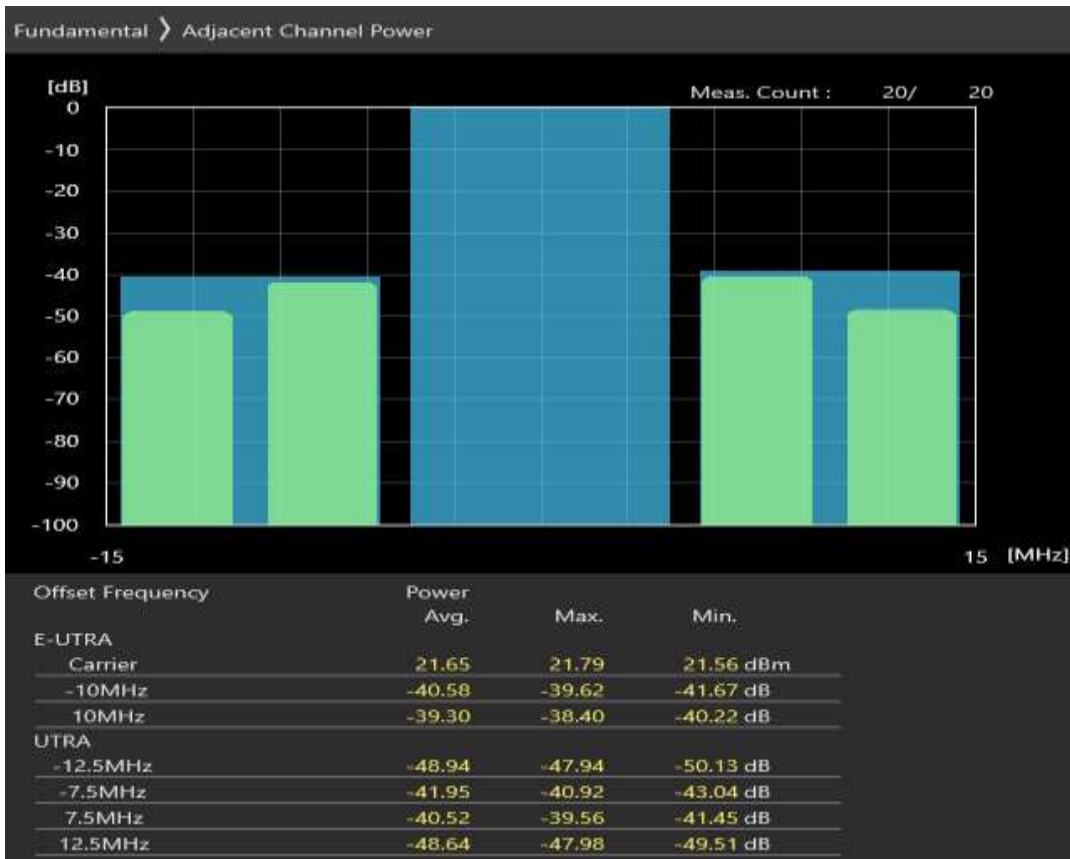

Band7 QPSK BW=10MHz Channel=21400 RB Size=50 Position=#0

Band7 16QAM BW=10MHz Channel=21400 RB Size=12 Position=#0

Band7 16QAM BW=10MHz Channel=21400 RB Size=12 Position=#Max

Band7 16QAM BW=10MHz Channel=21400 RB Size=50 Position=#0