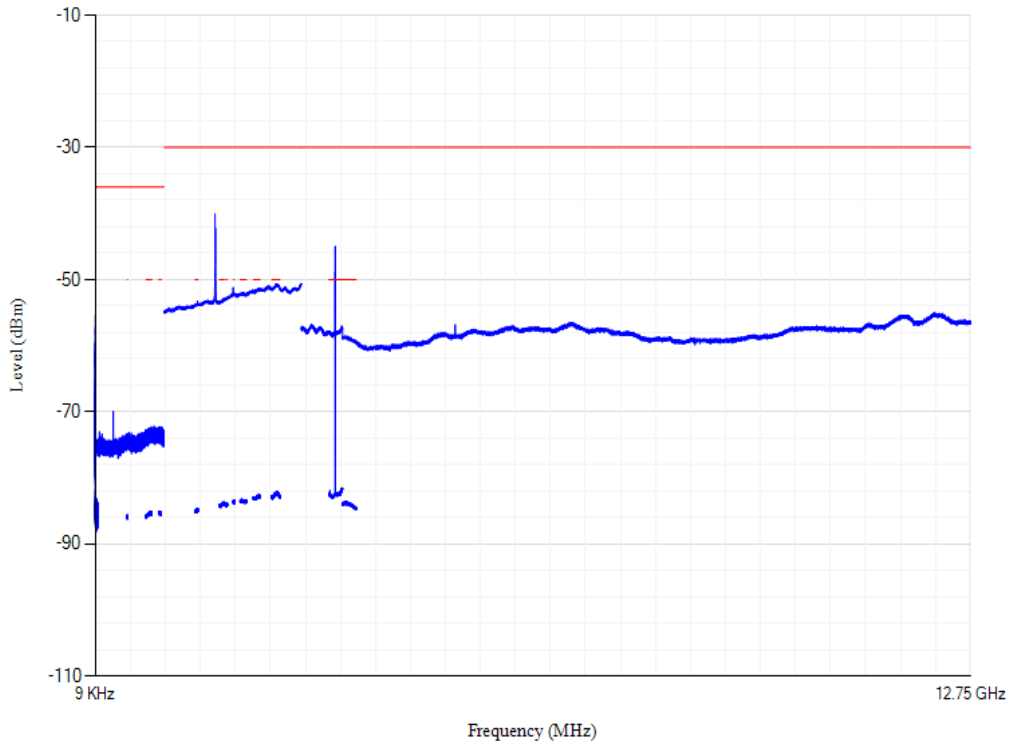

Conducted spurious emissions

Band3 QPSK BW=1.4MHz Channel=19575 RB Size=1 Position=#0

Conducted spurious emissions

Band3 QPSK BW=1.4MHz Channel=19943 RB Size=1 Position=#0

Conducted spurious emissions

Band3 QPSK BW=5MHz Channel=19225 RB Size=1 Position=#0