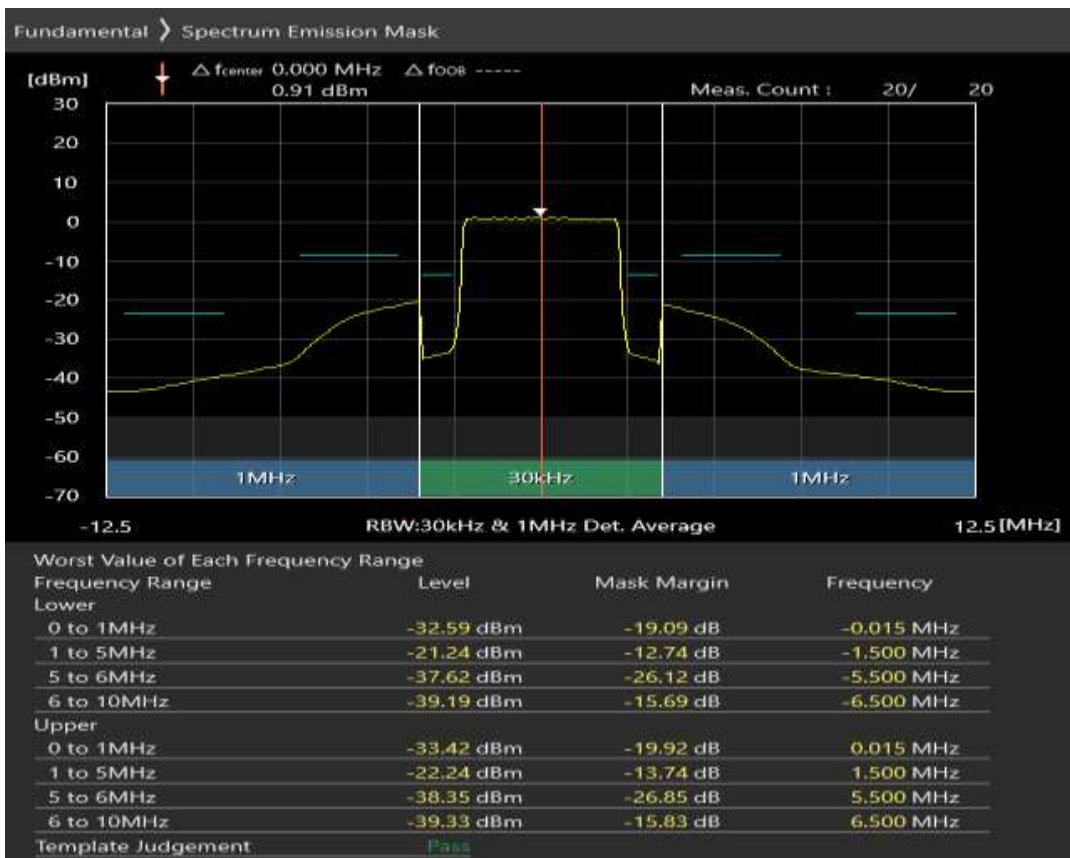

Band1 QPSK BW=5MHz Channel=18300 RB Size=25 Position=#0