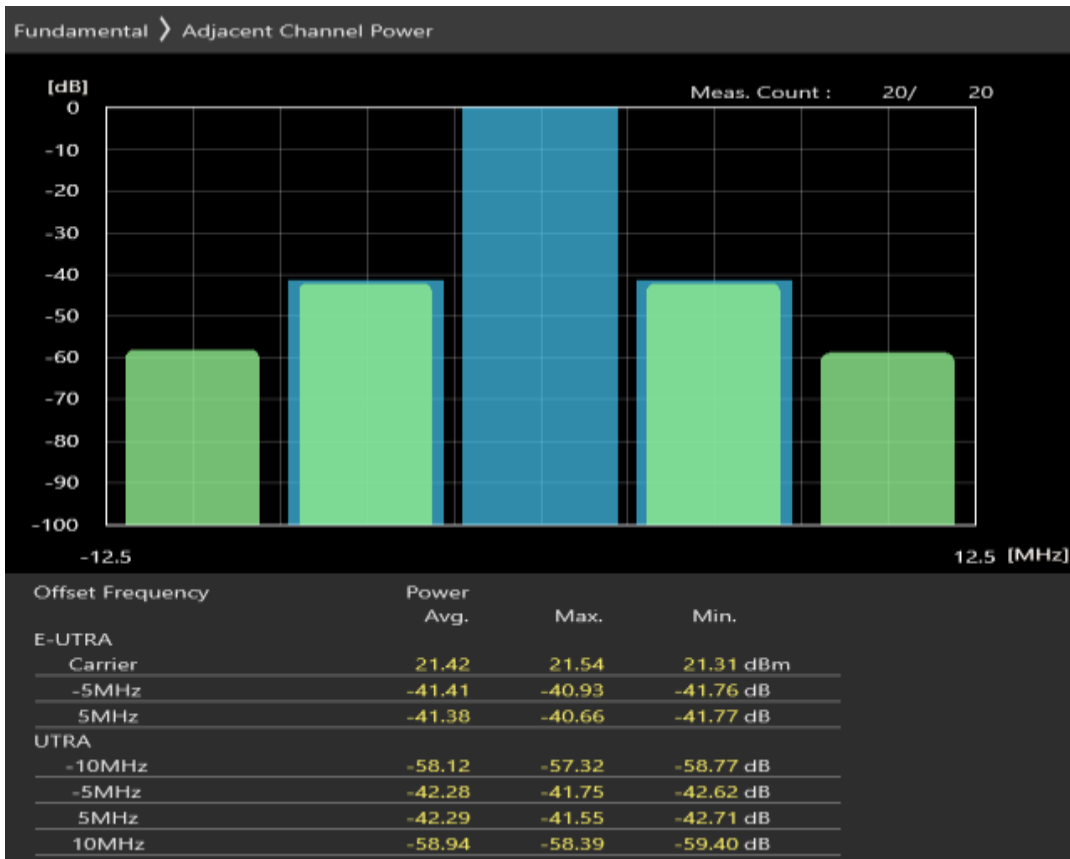

Band7 QPSK BW=5MHz Channel=21100 RB Size=25 Position=#0

Band7 16QAM BW=5MHz Channel=21100 RB Size=8 Position=#0

Band7 16QAM BW=5MHz Channel=21100 RB Size=8 Position=#Max

Band7 16QAM BW=5MHz Channel=21100 RB Size=25 Position=#0