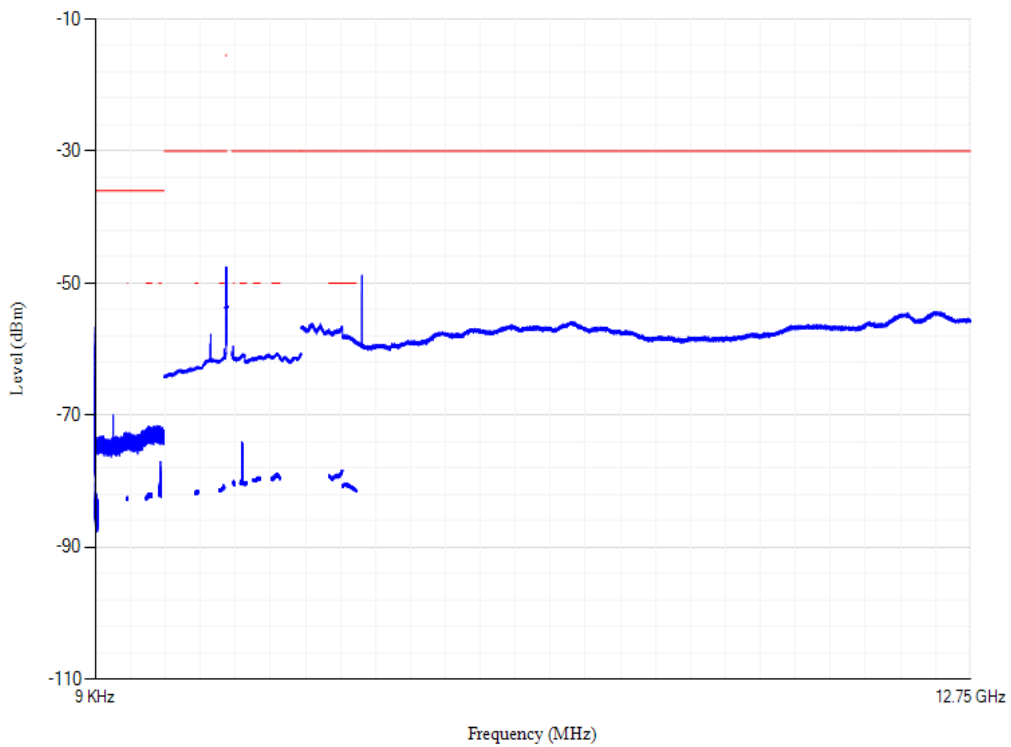

Conducted spurious emissions

Band1 QPSK BW=20MHz Channel=18500 RB Size=1 Position=#0