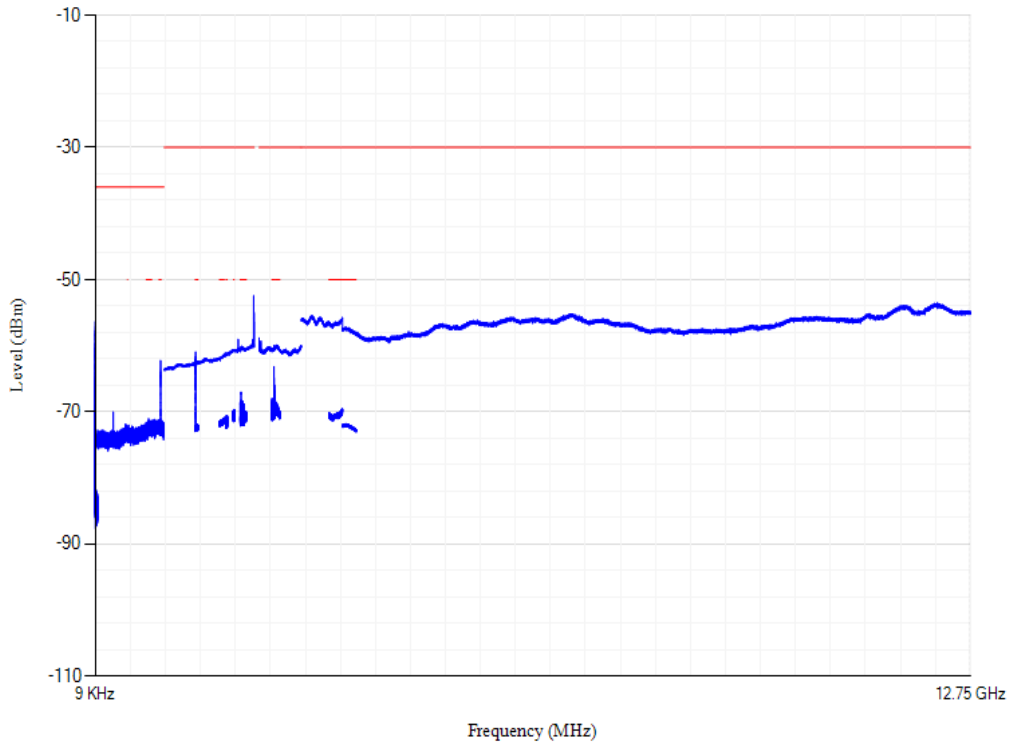

Conducted spurious emissions

Band40 QPSK BW=20MHz Channel=39550 RB Size=1 Position=#0