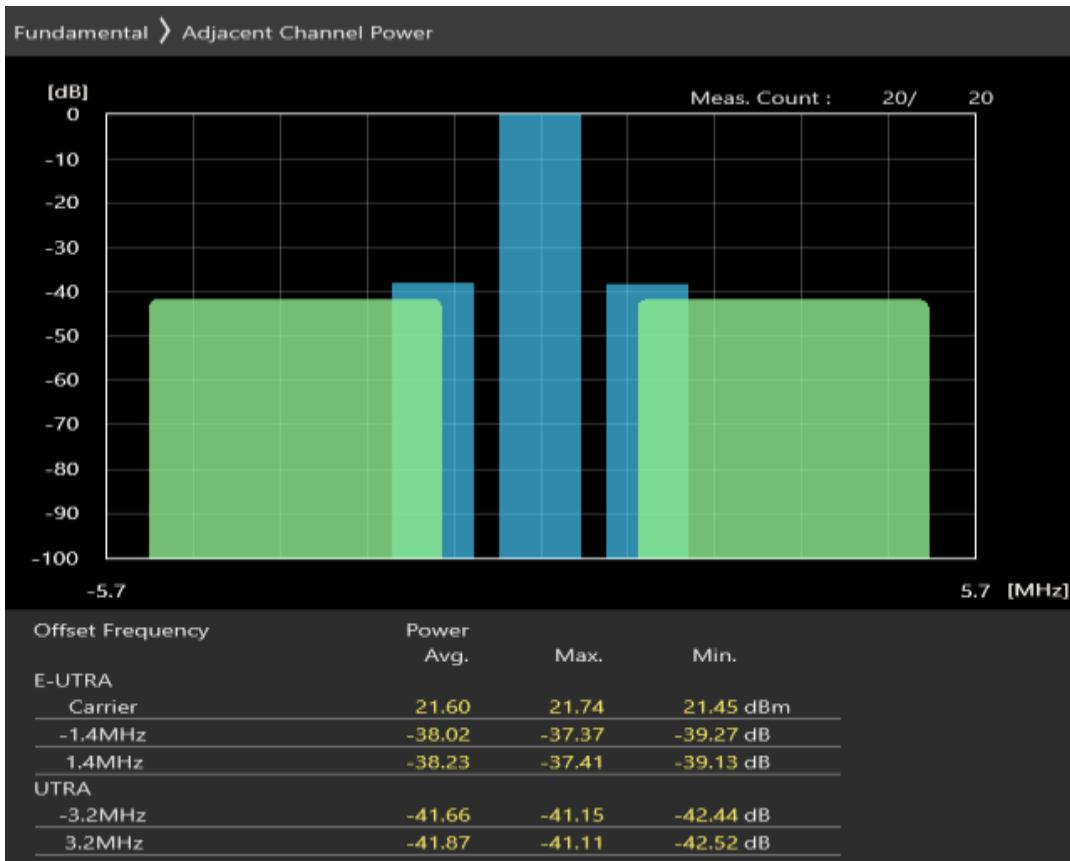

Band3 QPSK BW=1.4MHz Channel=19207 RB Size=6 Position=#0

Band3 16QAM BW=1.4MHz Channel=19207 RB Size=5 Position=#0

Band3 16QAM BW=1.4MHz Channel=19207 RB Size=5 Position=#Max

Band3 16QAM BW=1.4MHz Channel=19207 RB Size=6 Position=#0