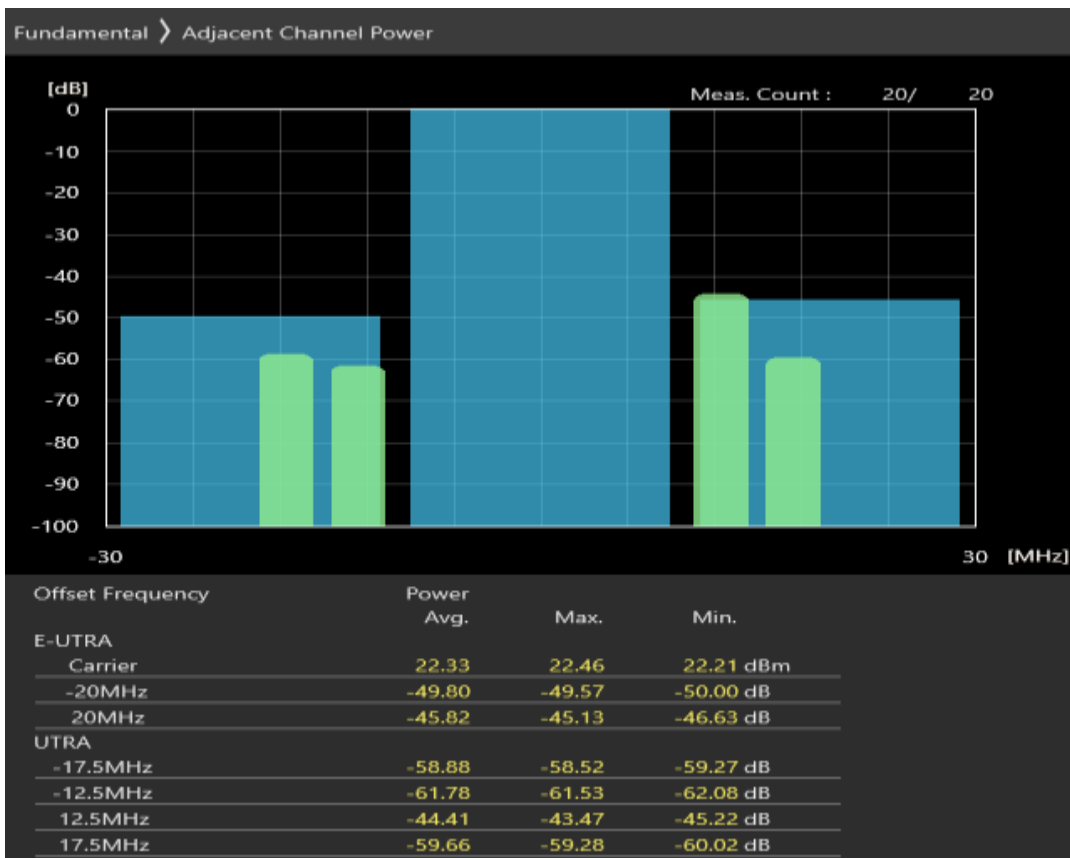

Band3 16QAM BW=20MHz Channel=19850 RB Size=18 Position=#Max