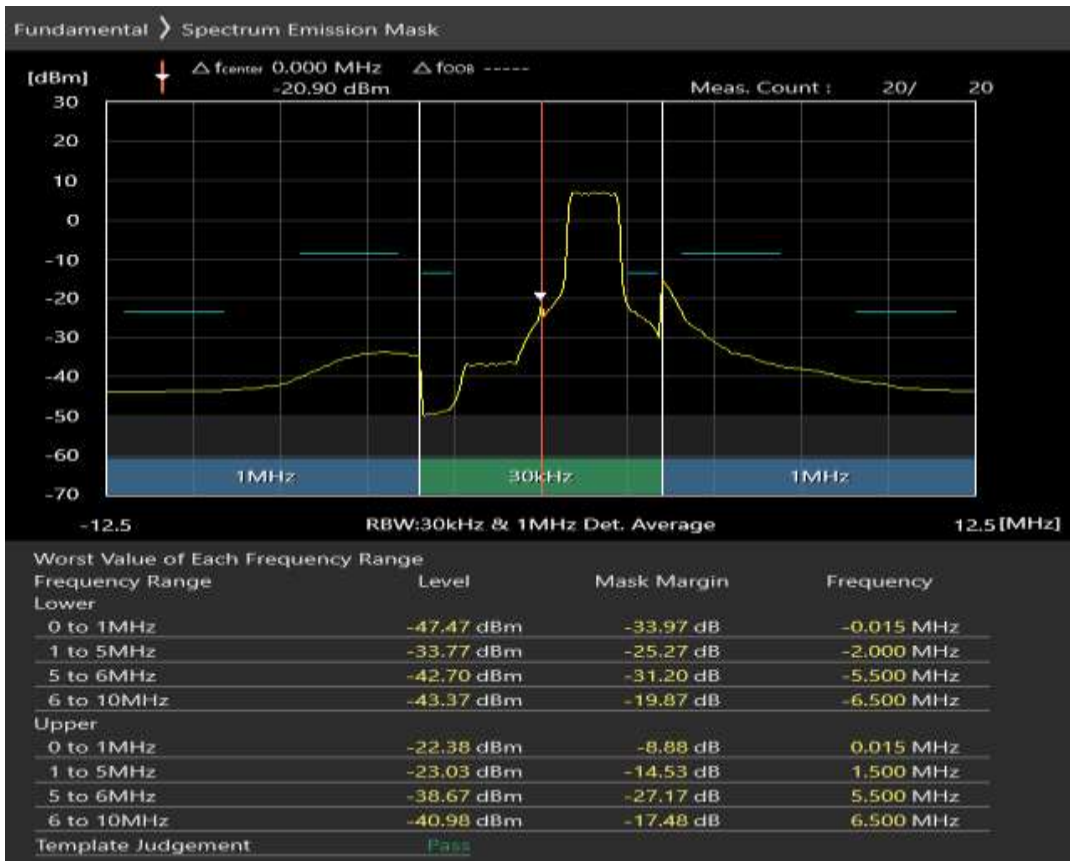

Band1 QPSK BW=5MHz Channel=18575 RB Size=8 Position=#Max