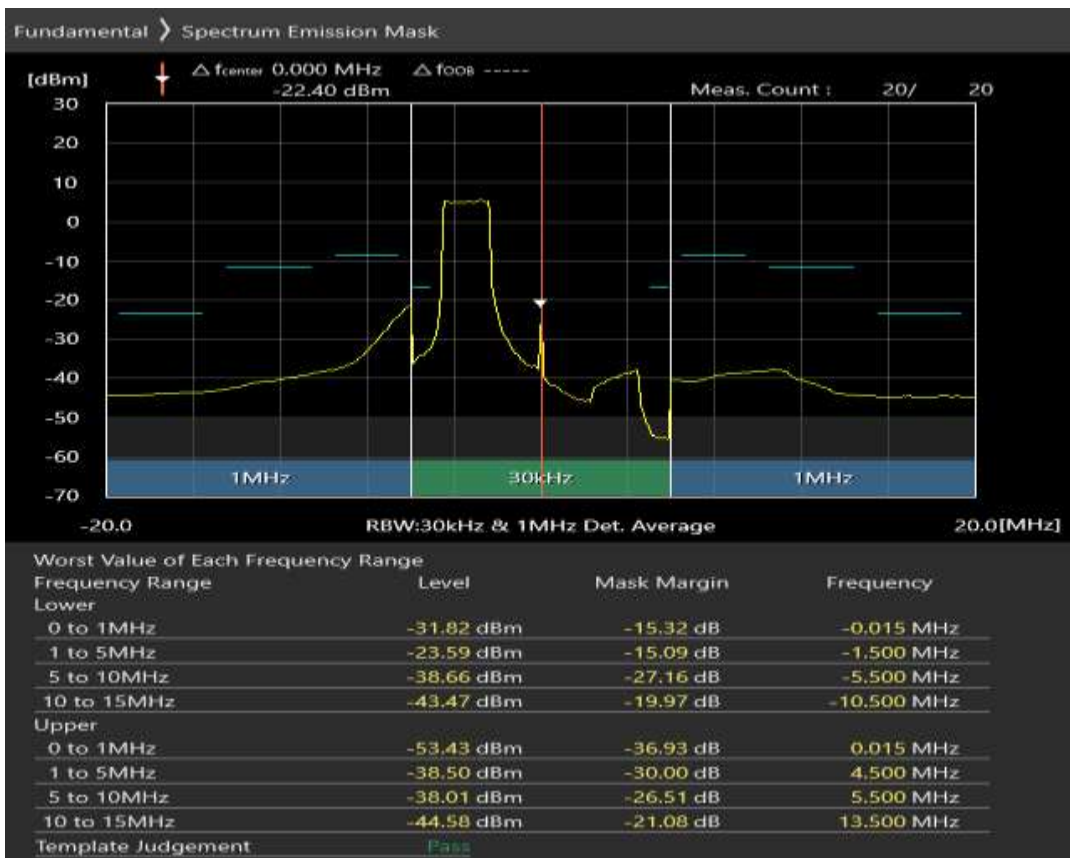

Band3 QPSK BW=10MHz Channel=1990 RB Size=12 Position=#0