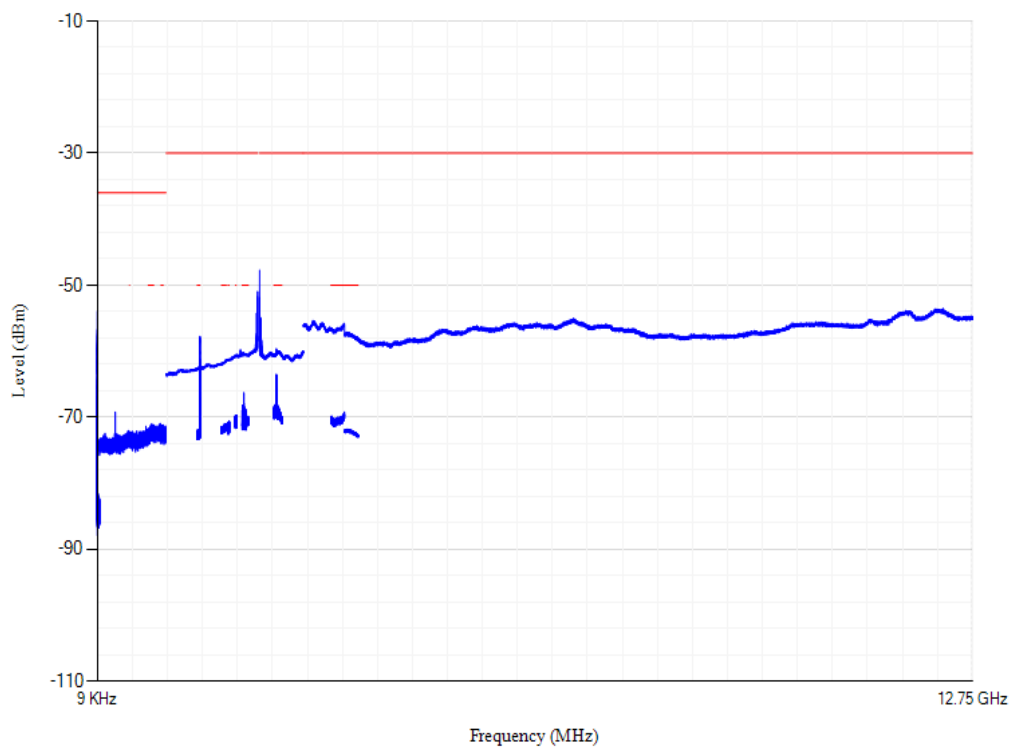

Conducted spurious emissions

Band40 QPSK BW=5MHz Channel=39625 RB Size=1 Position=#0