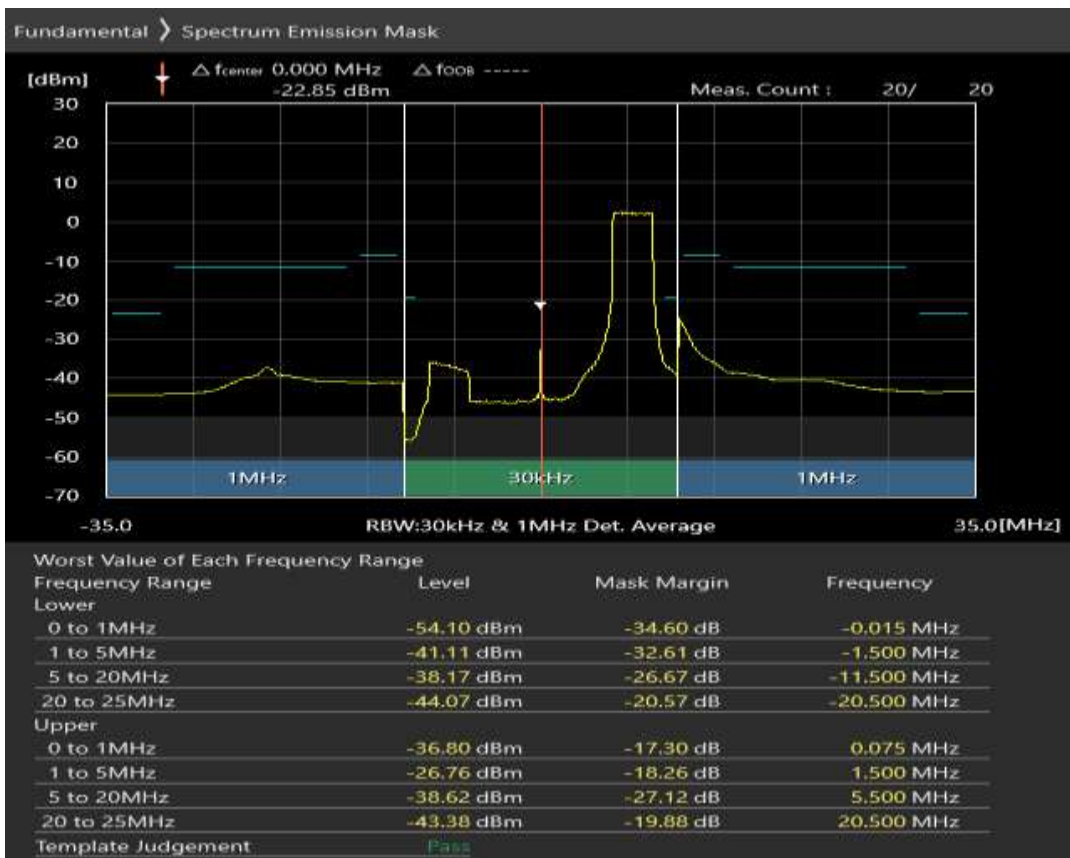

Band1 16QAM BW=20MHz Channel=18300 RB Size=18 Position=#Max