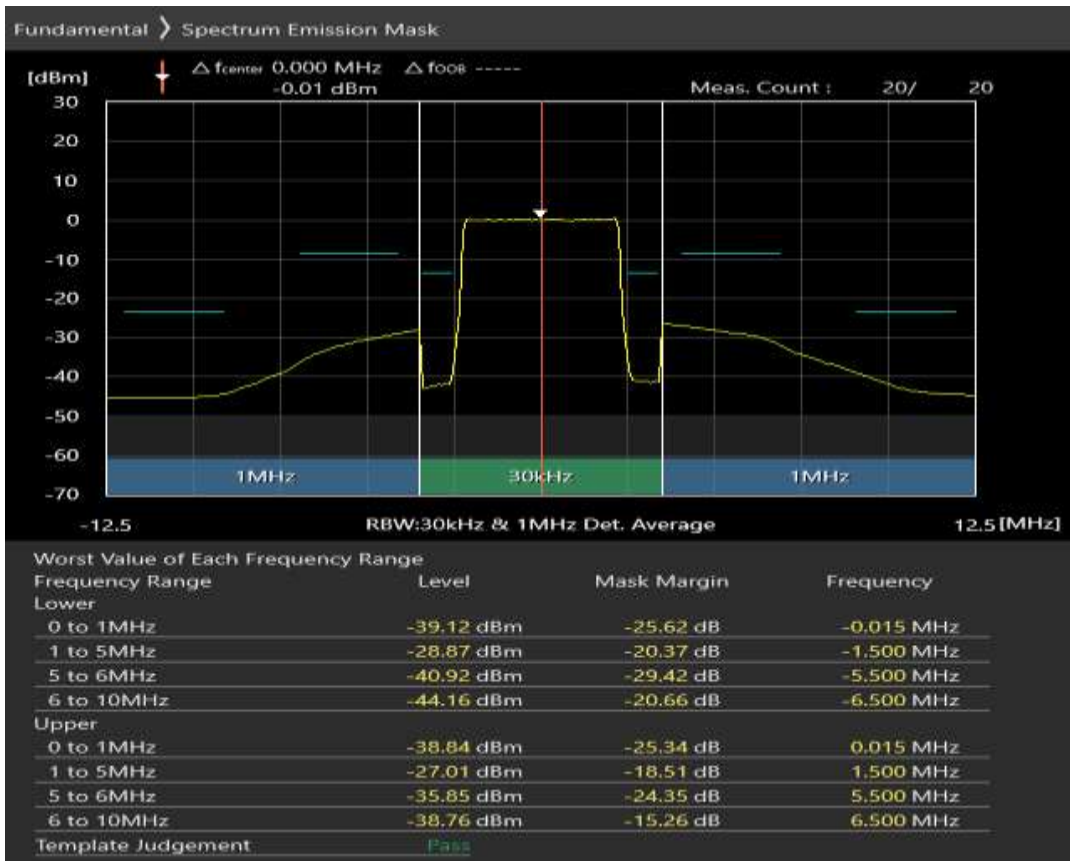

Band8 16QAM BW=5MHz Channel=21475 RB Size=25 Position=#0