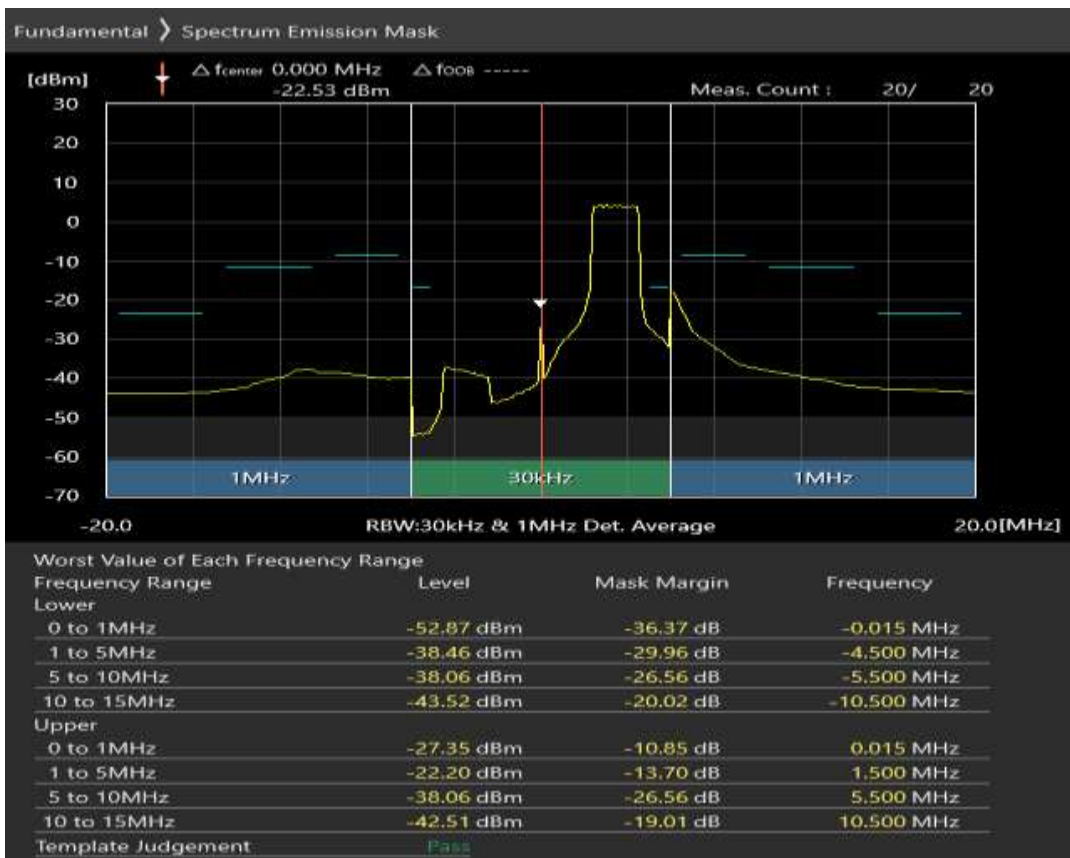

Band1 16QAM BW=10MHz Channel=18550 RB Size=12 Position=#Max