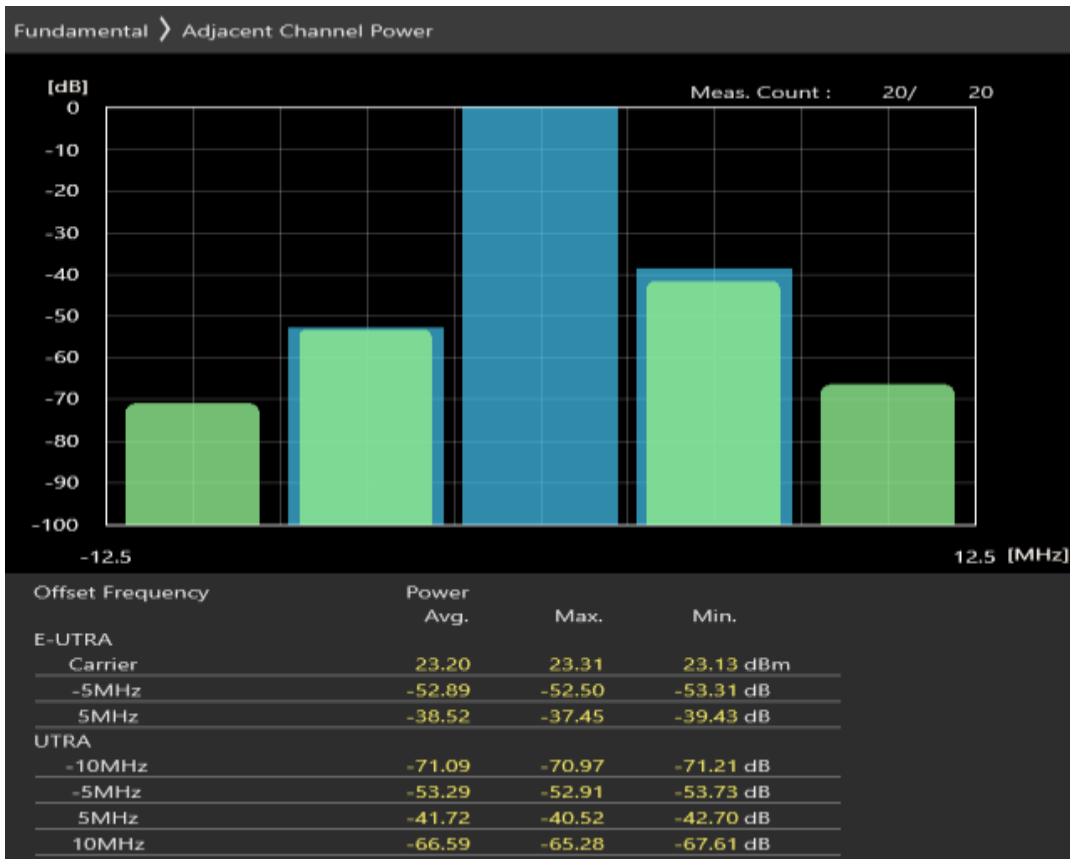

Band1 QPSK BW=5MHz Channel=18300 RB Size=8 Position=#Max