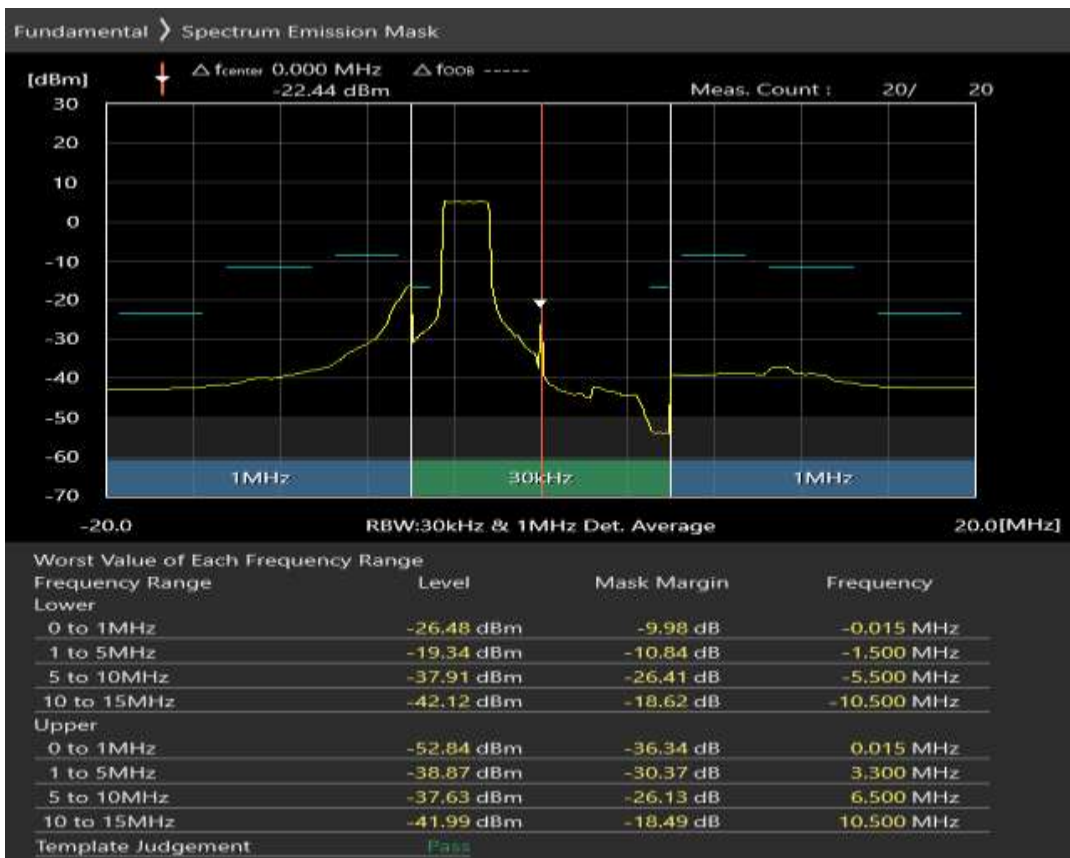

Band7 QPSK BW=10MHz Channel=20800 RB Size=12 Position=#0