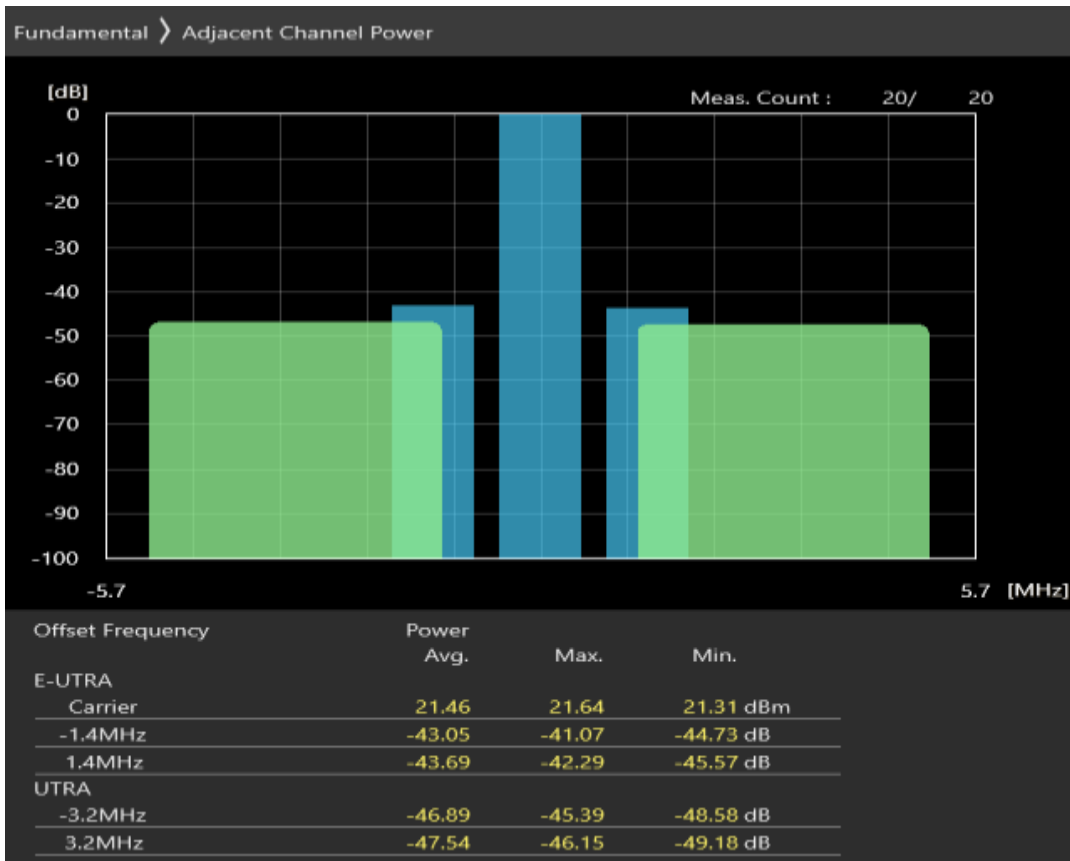

Band3 QPSK BW=1.4MHz Channel=19943 RB Size=6 Position=#0

Band3 16QAM BW=1.4MHz Channel=19943 RB Size=5 Position=#0

Band3 16QAM BW=1.4MHz Channel=19943 RB Size=5 Position=#Max

Band3 16QAM BW=1.4MHz Channel=19943 RB Size=6 Position=#0