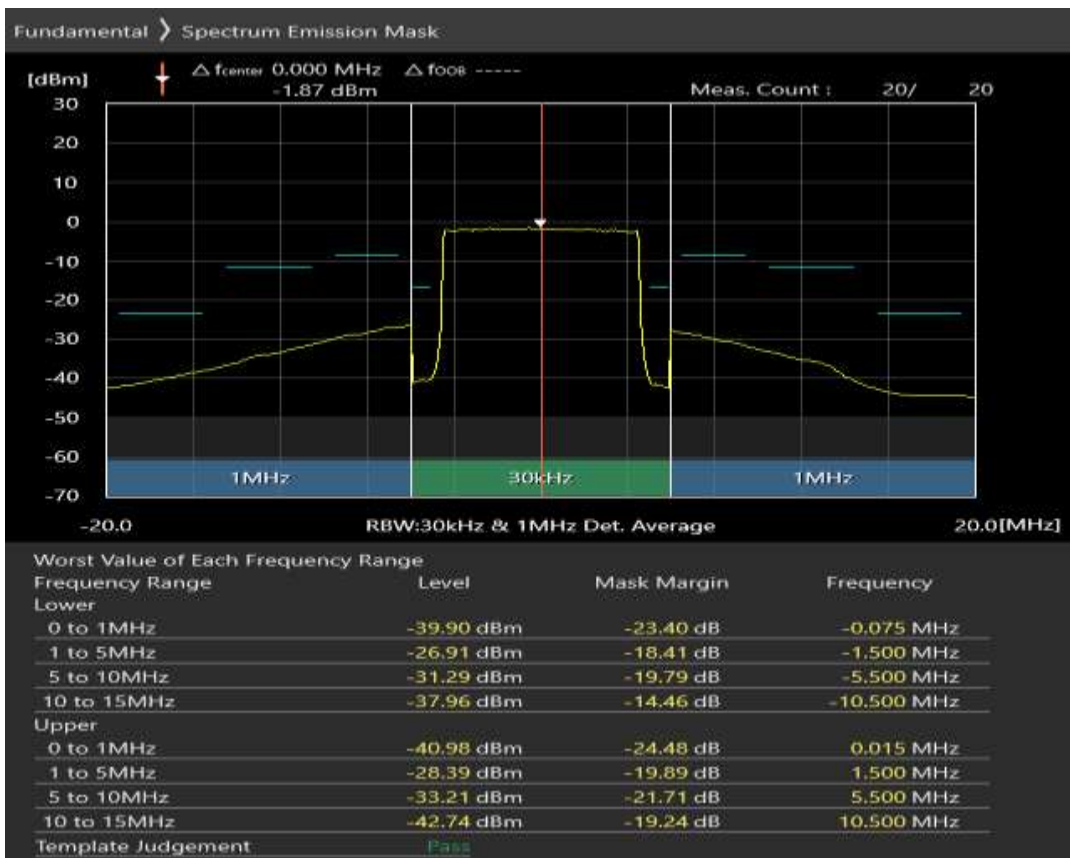

Band3 QPSK BW=10MHz Channel=1990 RB Size=50 Position=#0