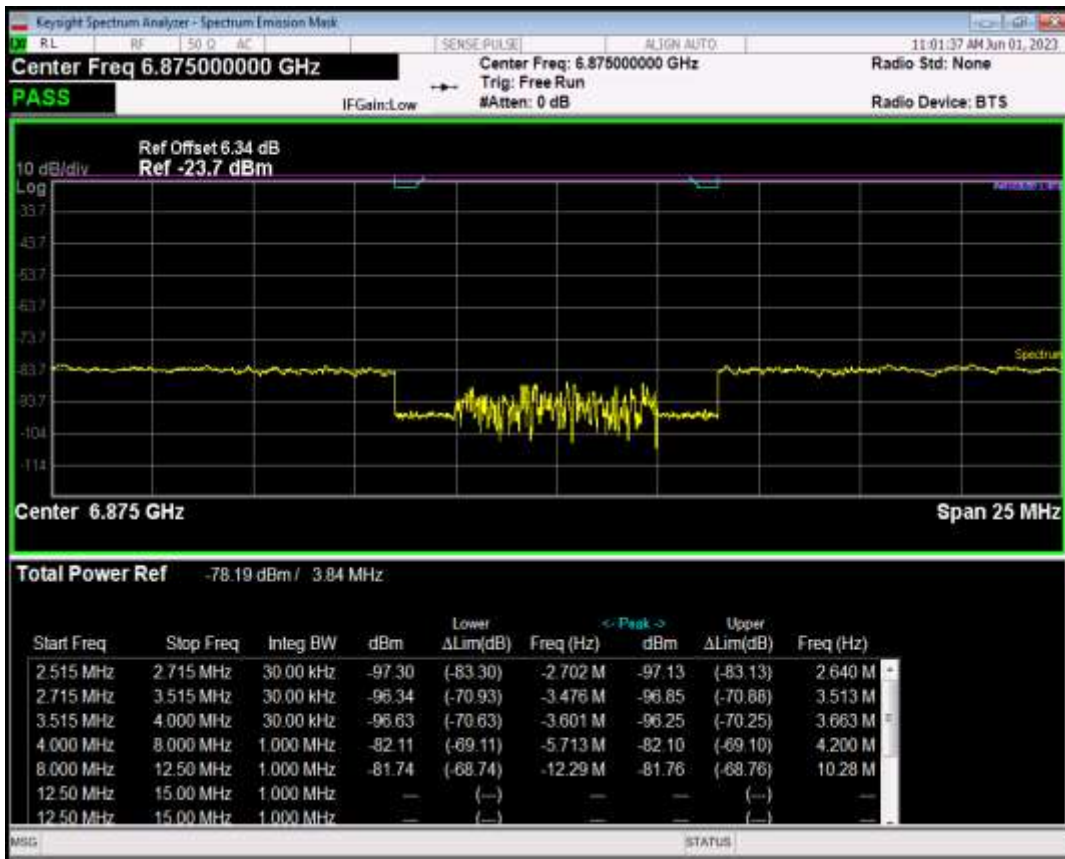

Band20 16QAM BW=10MHz Channel=24400 RB Size=12 Position=#Max