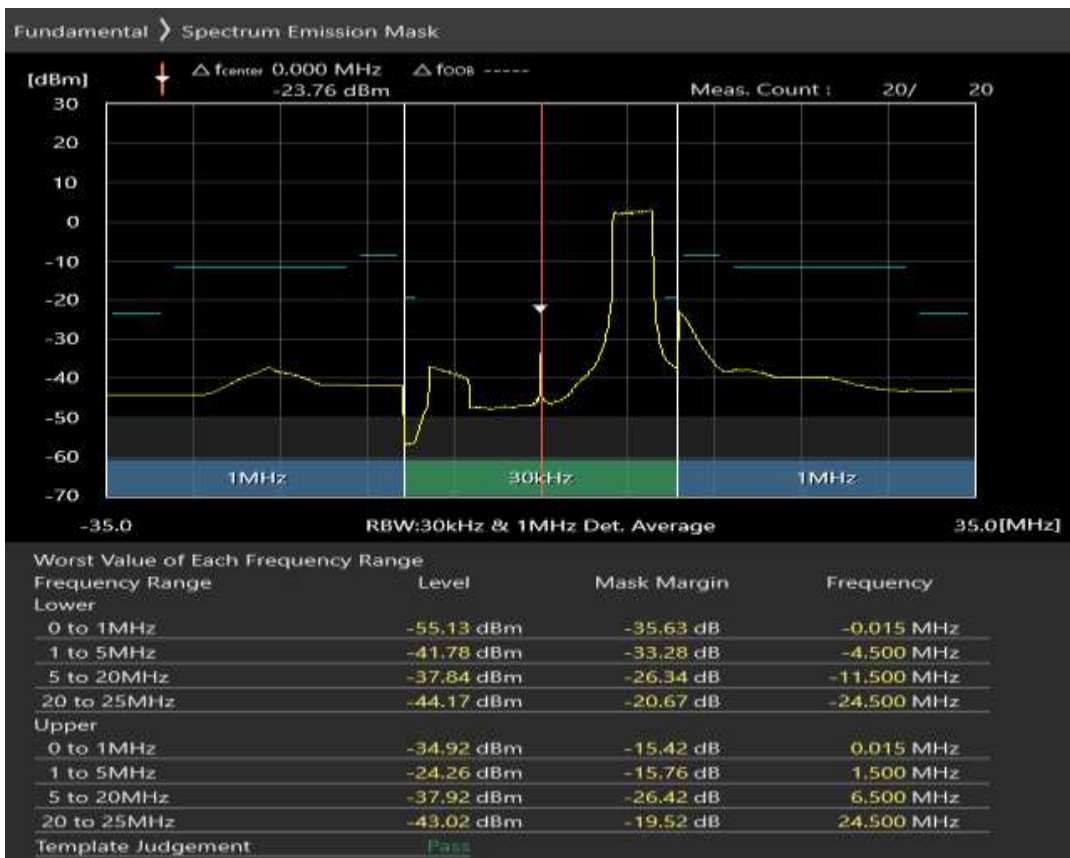

Band3 16QAM BW=20MHz Channel=19300 RB Size=18 Position=#Max