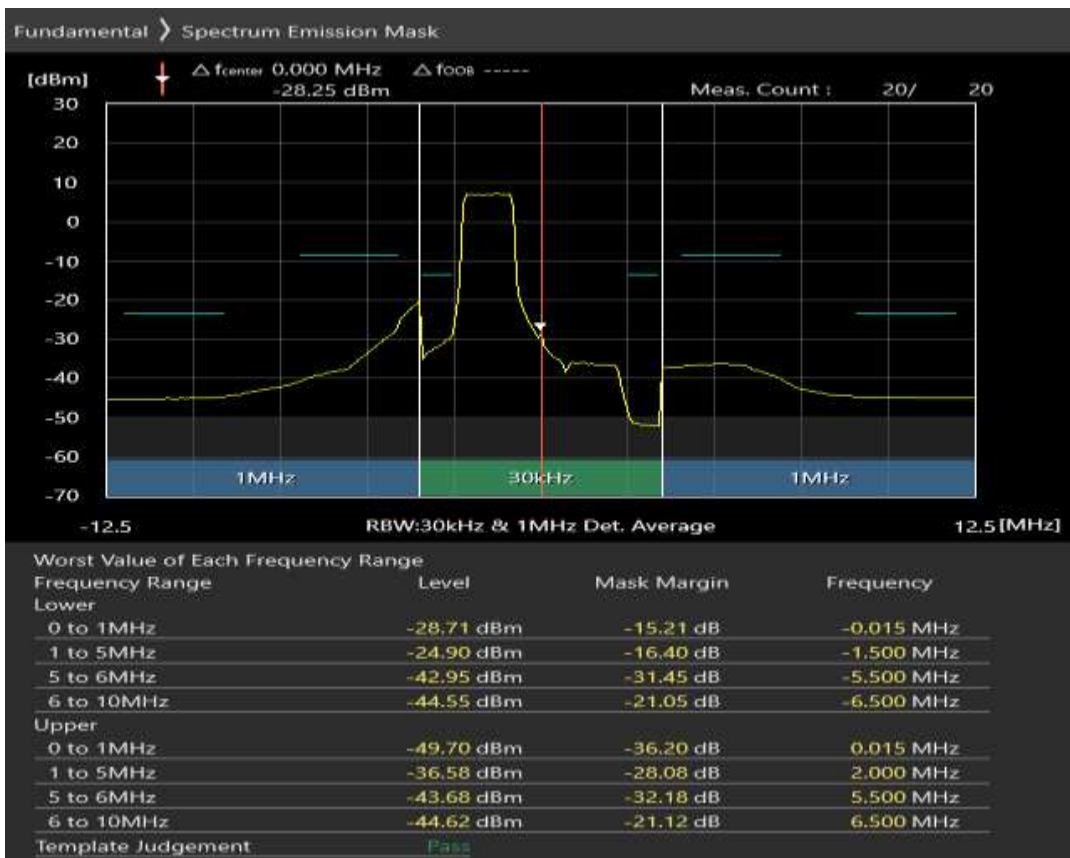

Band8 QPSK BW=5MHz Channel=21475 RB Size=8 Position=#0