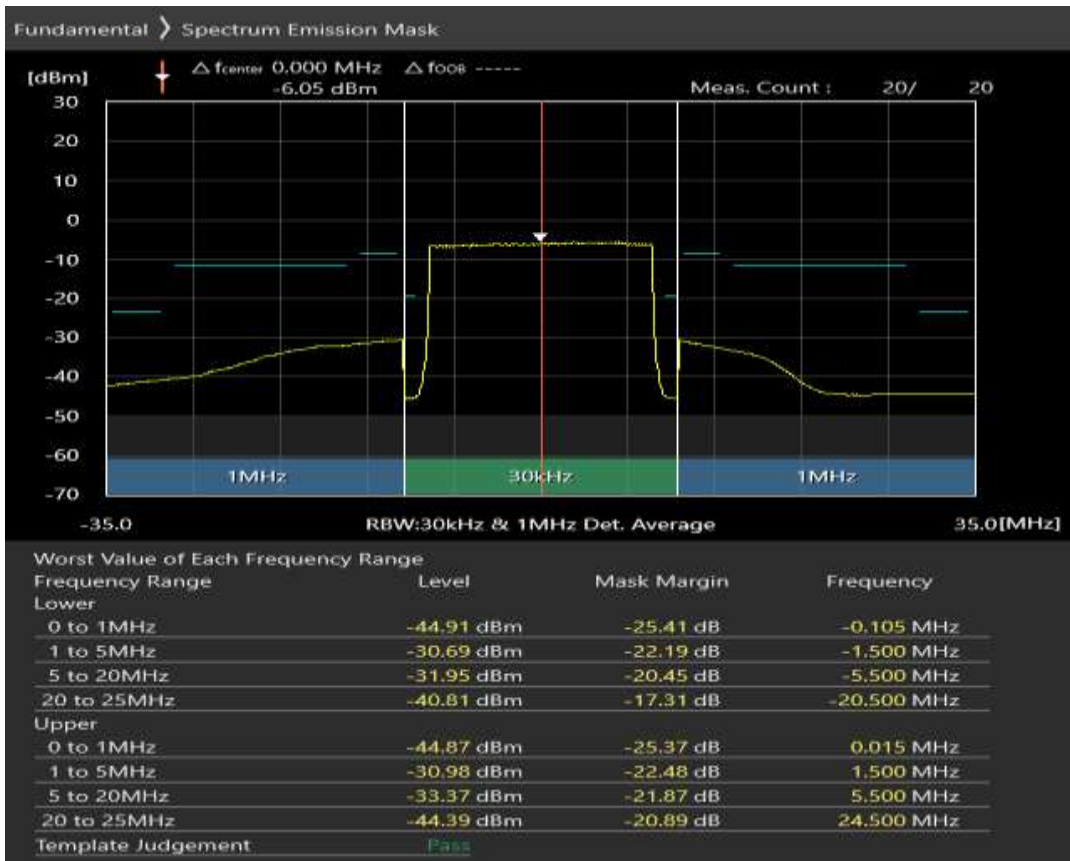

Band3 QPSK BW=20MHz Channel=19850 RB Size=100 Position=#0

Band3 16QAM BW=20MHz Channel=19850 RB Size=18 Position=#0

Band3 16QAM BW=20MHz Channel=19850 RB Size=18 Position=#Max

Band3 16QAM BW=20MHz Channel=19850 RB Size=100 Position=#0