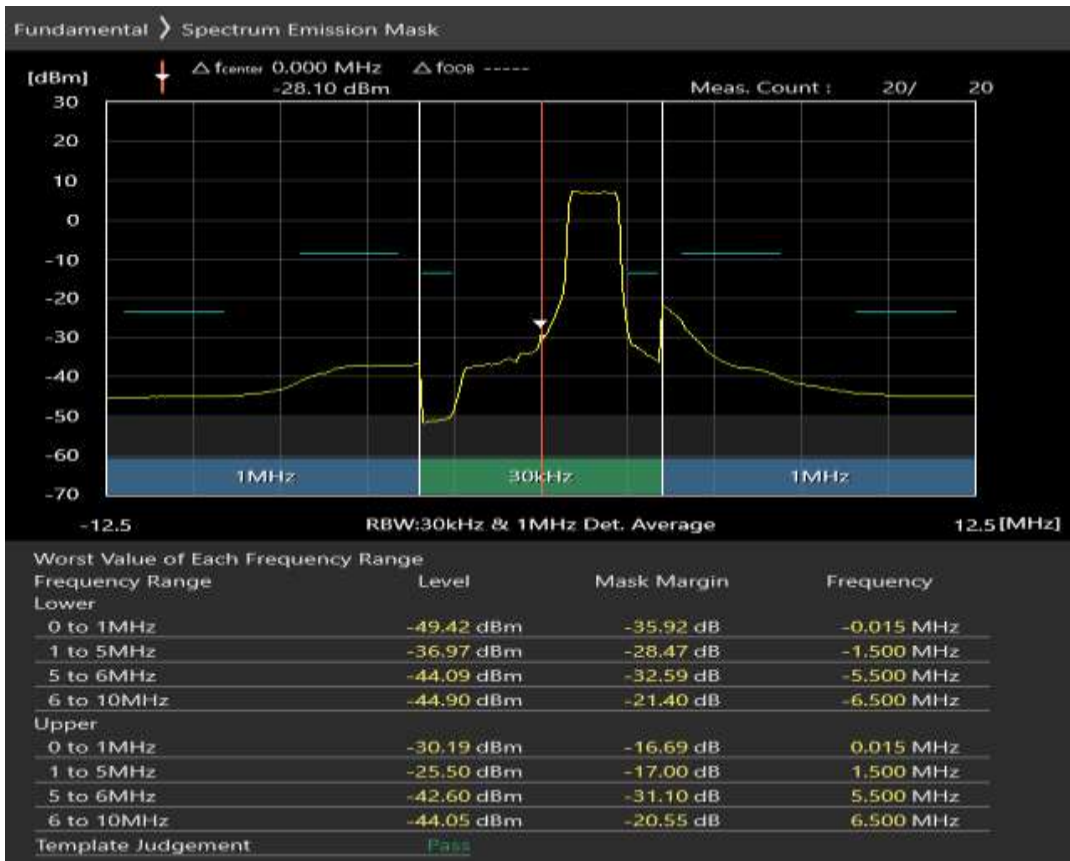

Band20 QPSK BW=5MHz Channel=24300 RB Size=8 Position=#Max