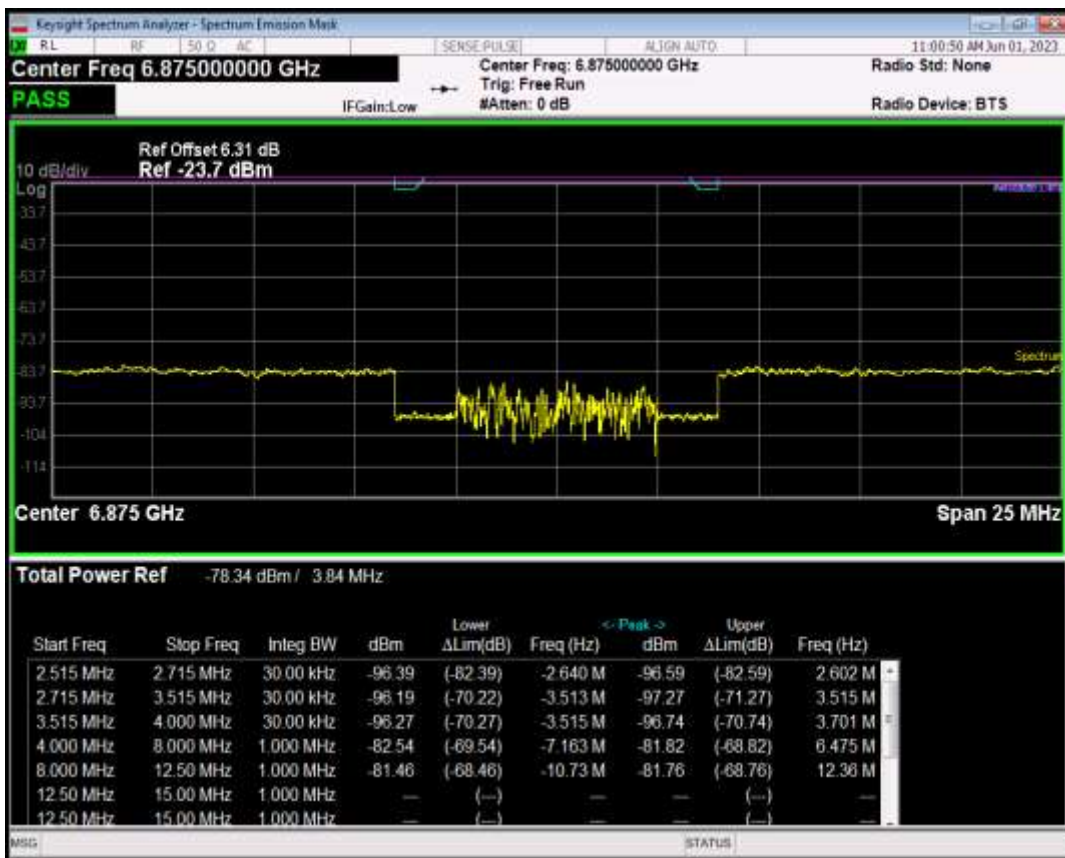

Band20 16QAM BW=5MHz Channel=24300 RB Size=8 Position=#0

Band20 16QAM BW=5MHz Channel=24300 RB Size=8 Position=#Max

Band20 16QAM BW=5MHz Channel=24300 RB Size=25 Position=#0

Band20 16QAM BW=5MHz Channel=24300 RB Size=25 Position=#Max