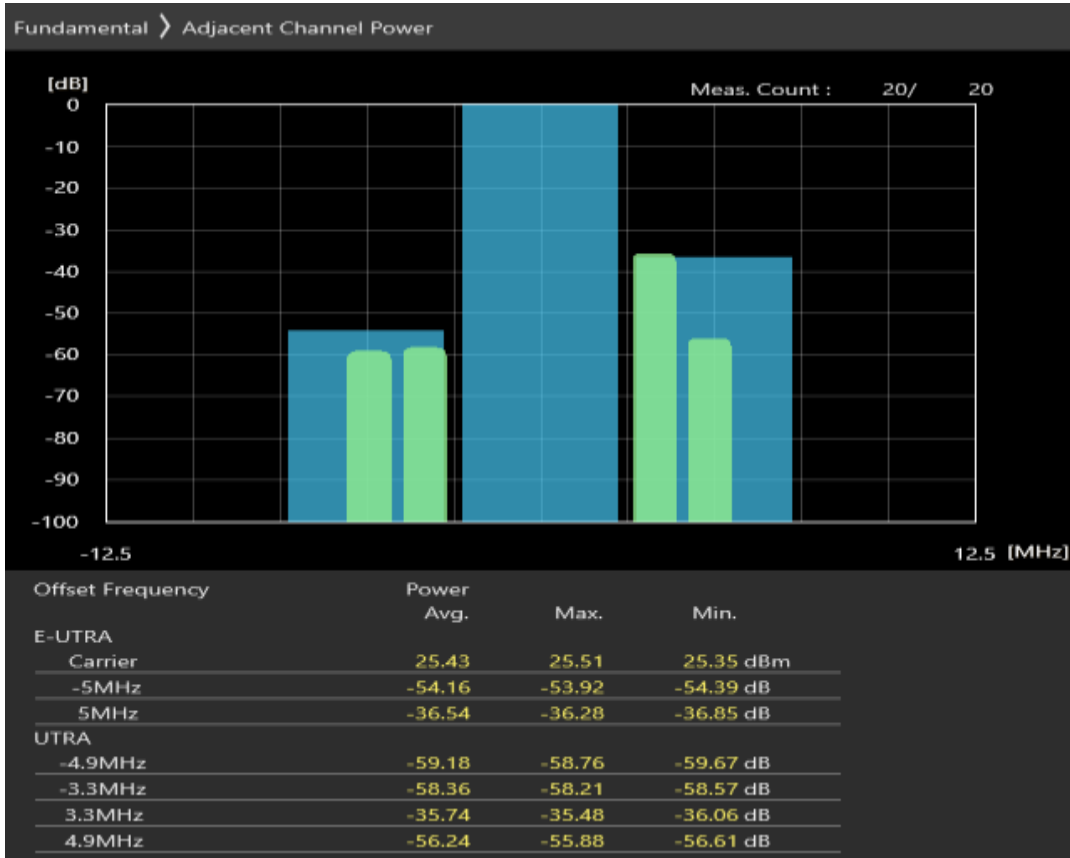

Band40 16QAM BW=5MHz Channel=39150 RB Size=8 Position=#Max

Band40 16QAM BW=5MHz Channel=39150 RB Size=25 Position=#0

Band40 QPSK BW=5MHz Channel=39625 RB Size=8 Position=#0

Band40 QPSK BW=5MHz Channel=39625 RB Size=8 Position=#Max