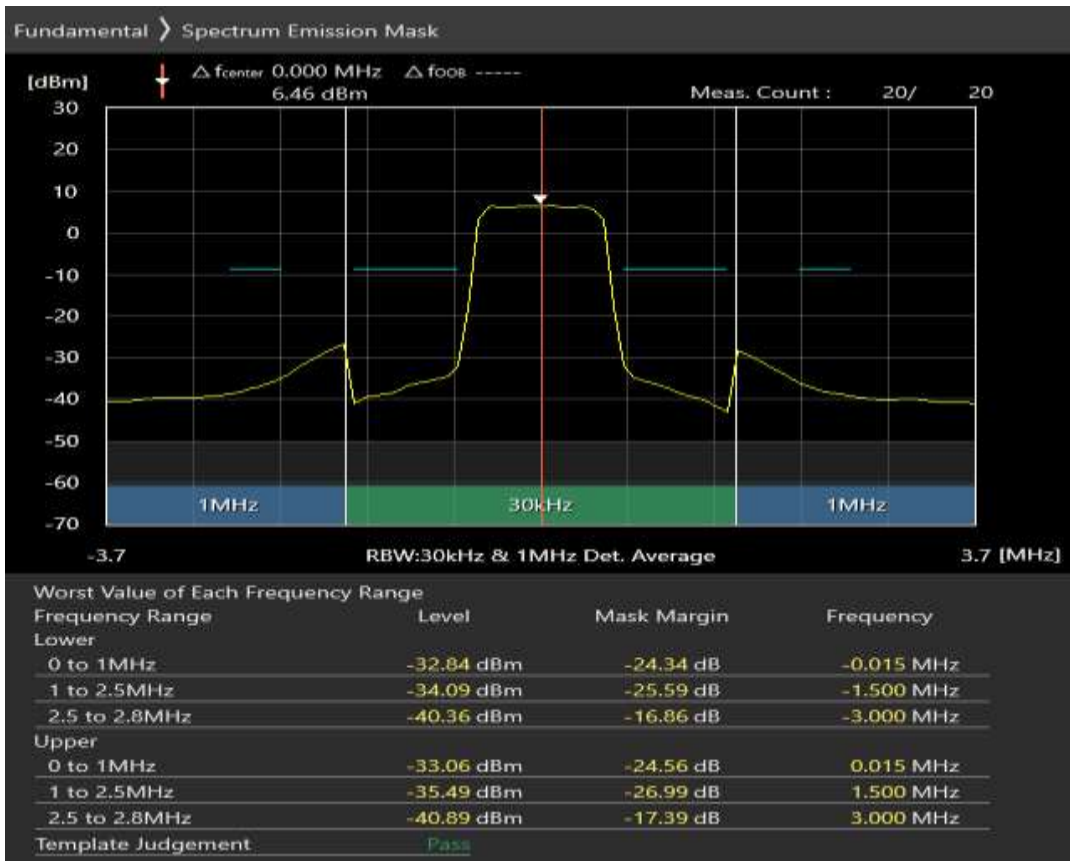

Band8 16QAM BW=1.4MHz Channel=21625 RB Size=6 Position=#0