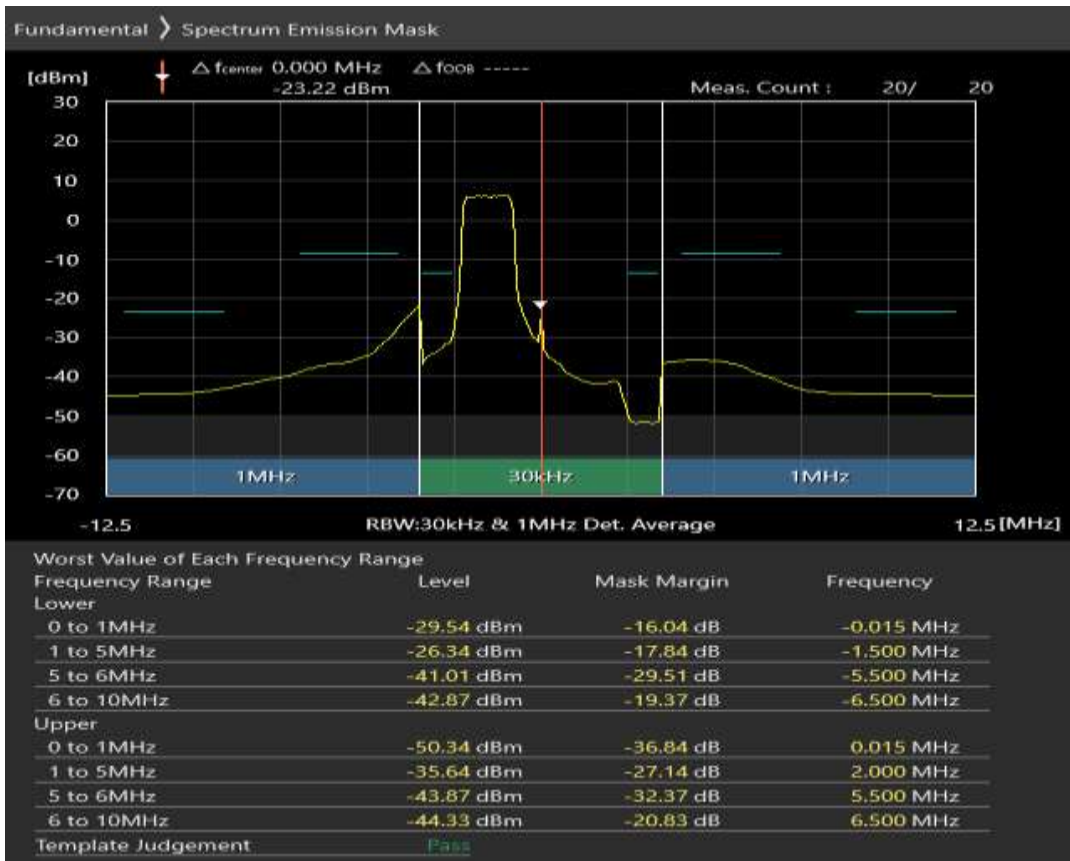

Band3 16QAM BW=5MHz Channel=19925 RB Size=8 Position=#0