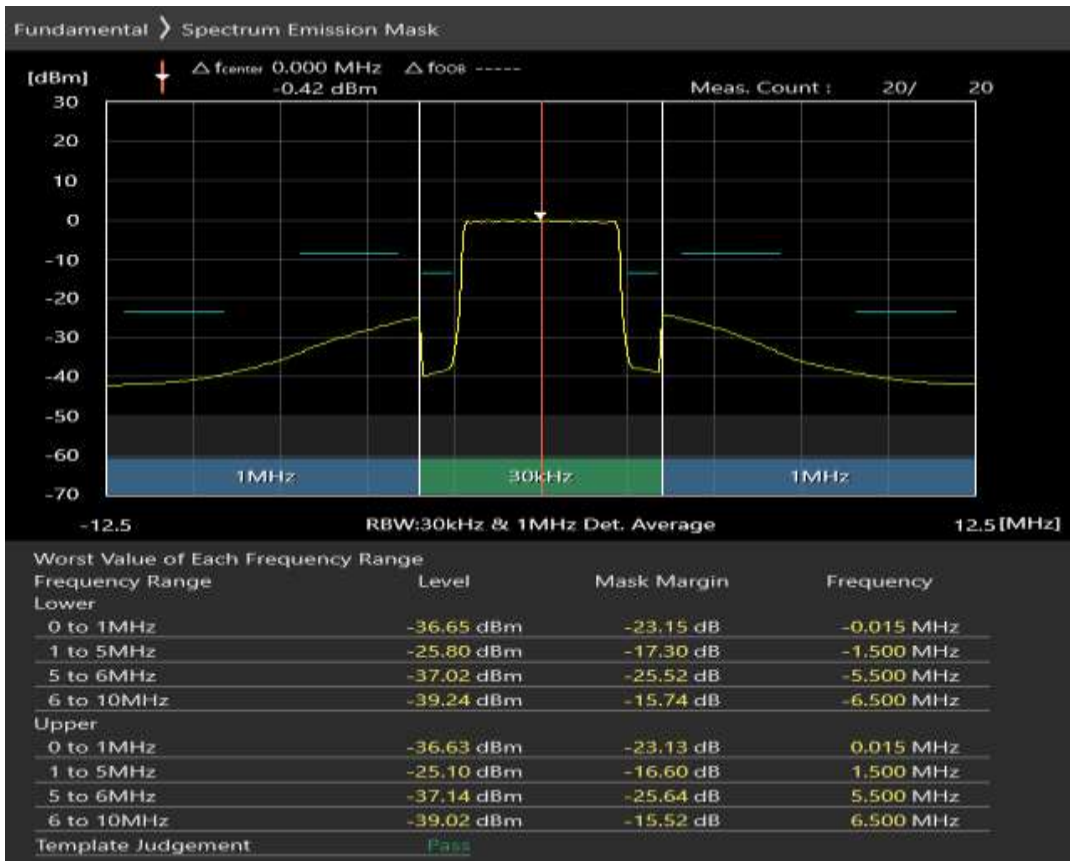

Band7 16QAM BW=5MHz Channel=21425 RB Size=25 Position=#0