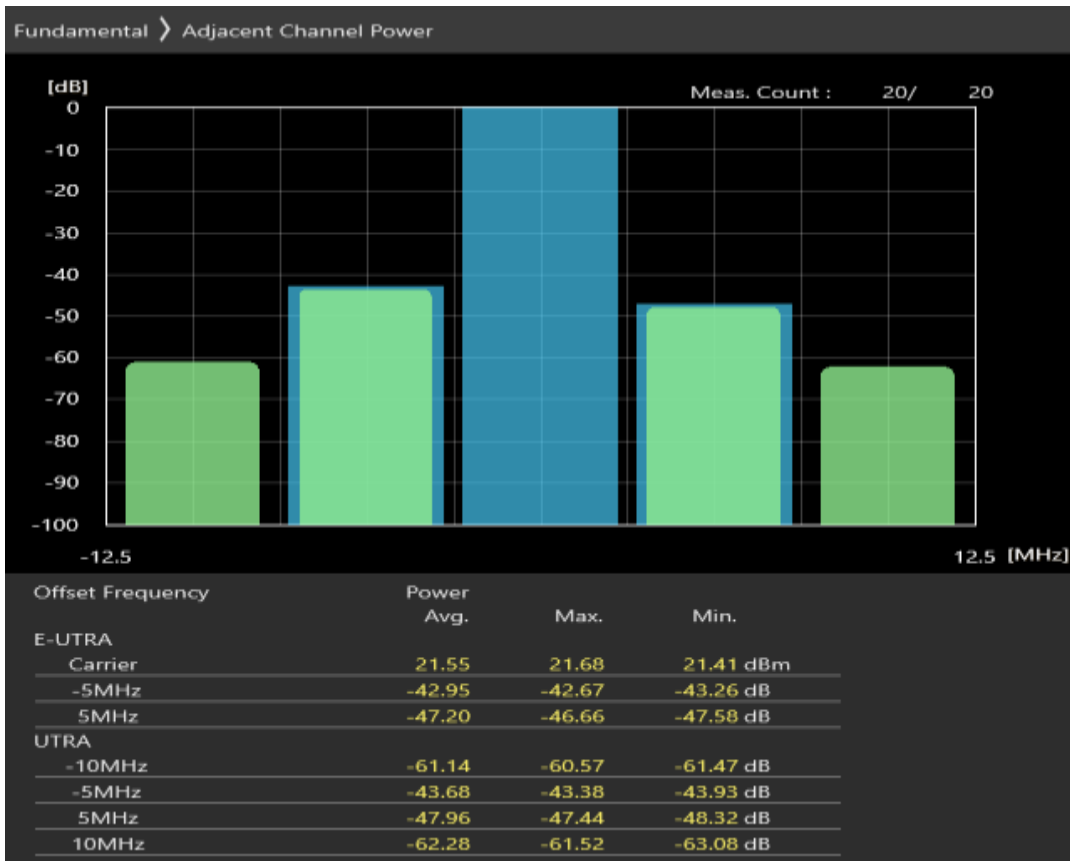

Band20 QPSK BW=5MHz Channel=24300 RB Size=25 Position=#0

Band20 16QAM BW=5MHz Channel=24300 RB Size=8 Position=#0

Band20 16QAM BW=5MHz Channel=24300 RB Size=8 Position=#Max

Band20 16QAM BW=5MHz Channel=24300 RB Size=25 Position=#0