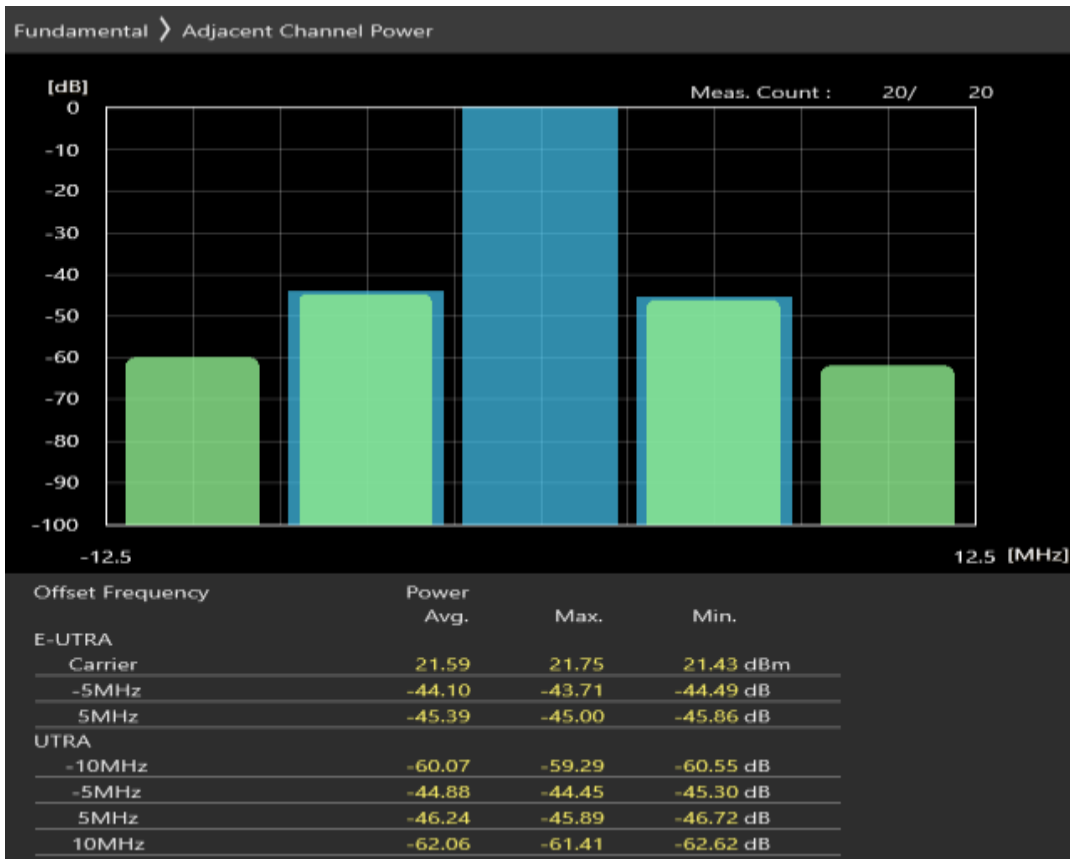

Band8 QPSK BW=5MHz Channel=21625 RB Size=25 Position=#0

Band8 16QAM BW=5MHz Channel=21625 RB Size=8 Position=#0

Band8 16QAM BW=5MHz Channel=21625 RB Size=8 Position=#Max

Band8 16QAM BW=5MHz Channel=21625 RB Size=25 Position=#0