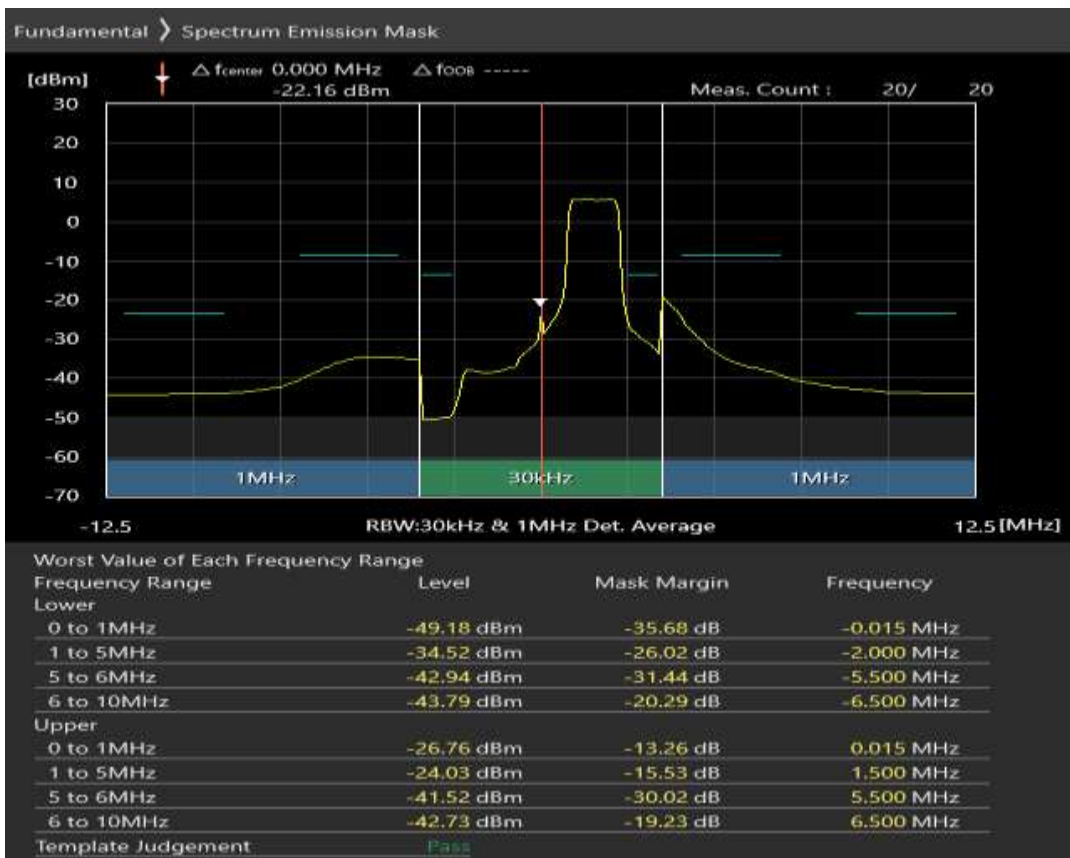

Band3 16QAM BW=5MHz Channel=19575 RB Size=8 Position=#Max