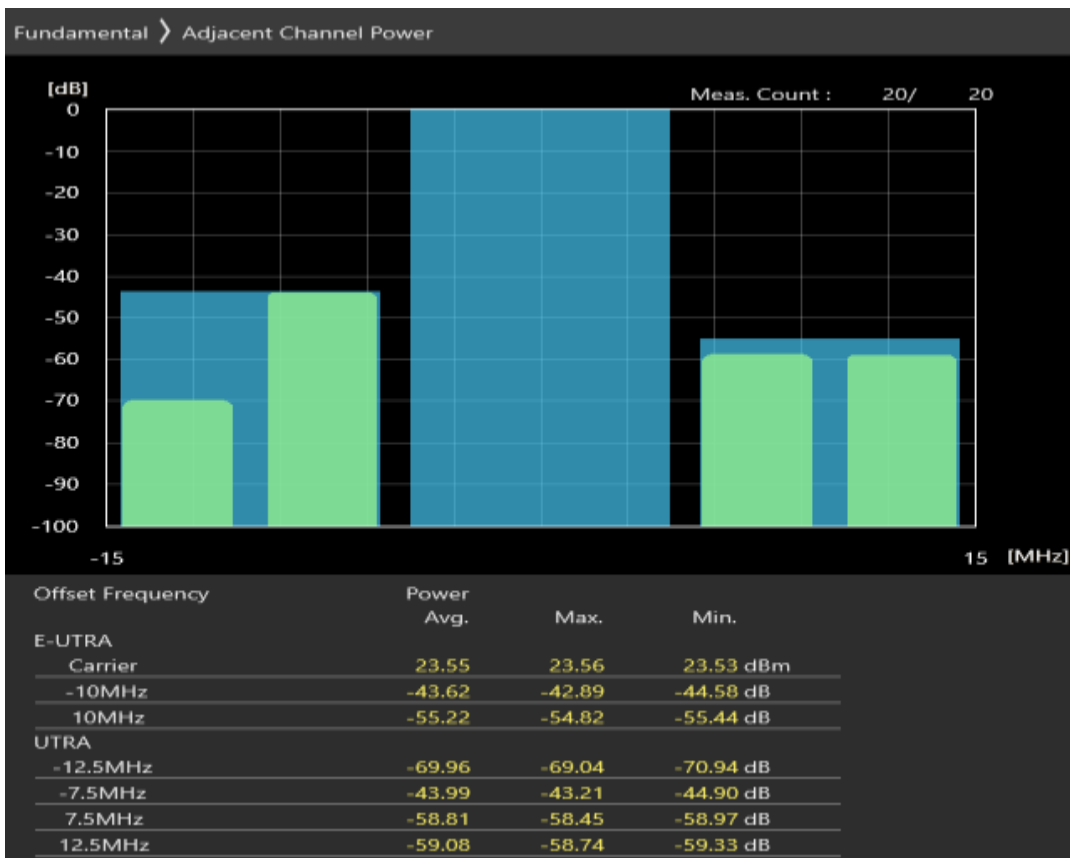

Band8 QPSK BW=10MHz Channel=21500 RB Size=12 Position=#0