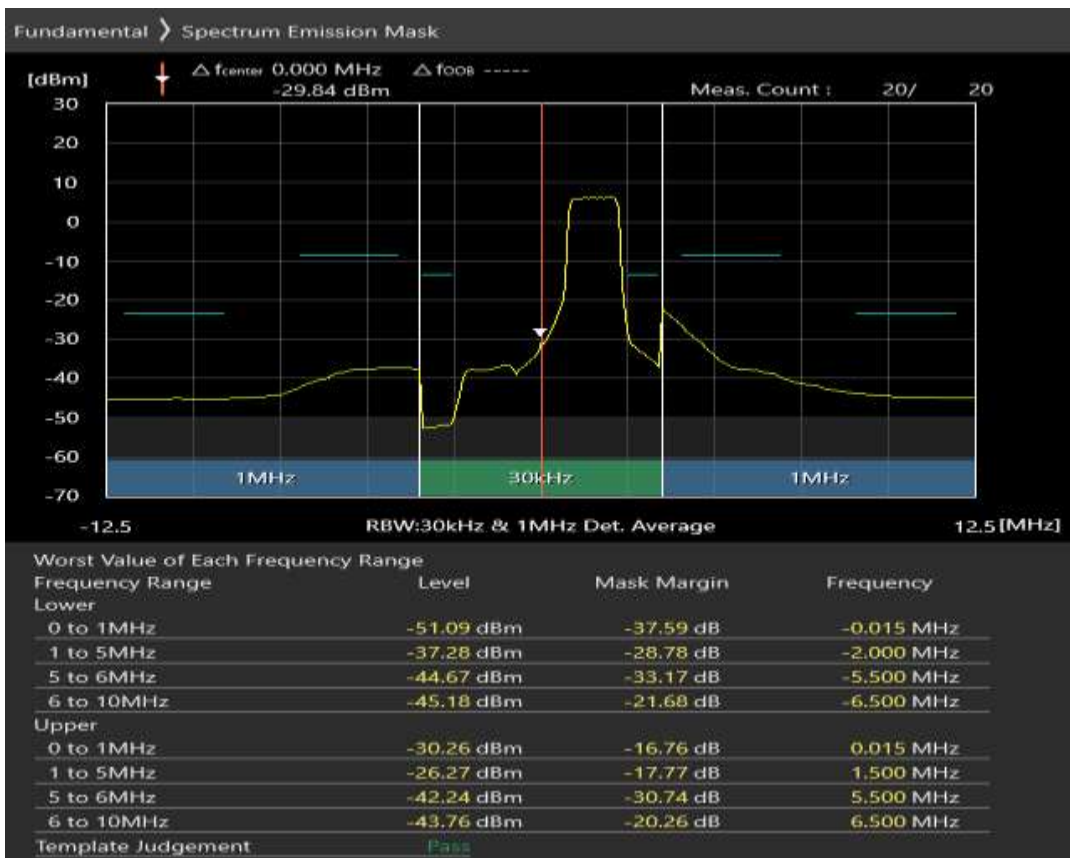

Band8 16QAM BW=5MHz Channel=21475 RB Size=8 Position=#Max