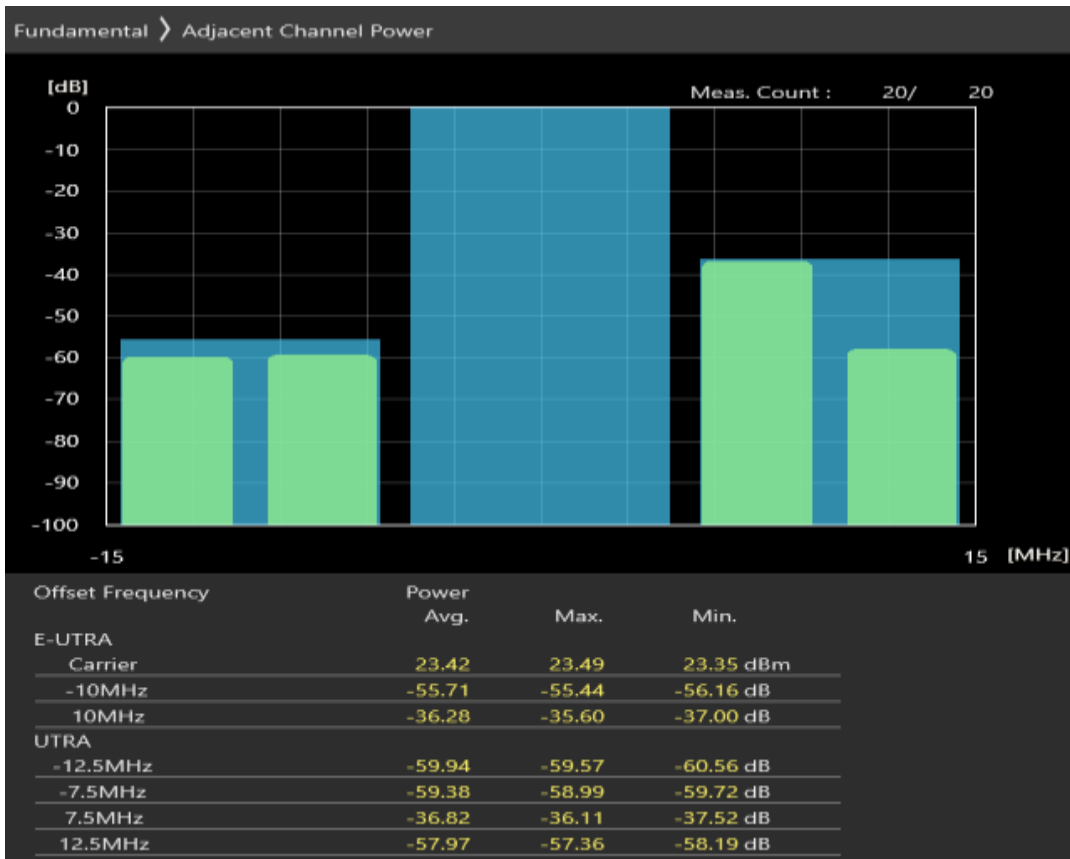

Band1 QPSK BW=10MHz Channel=18050 RB Size=12 Position=#Max