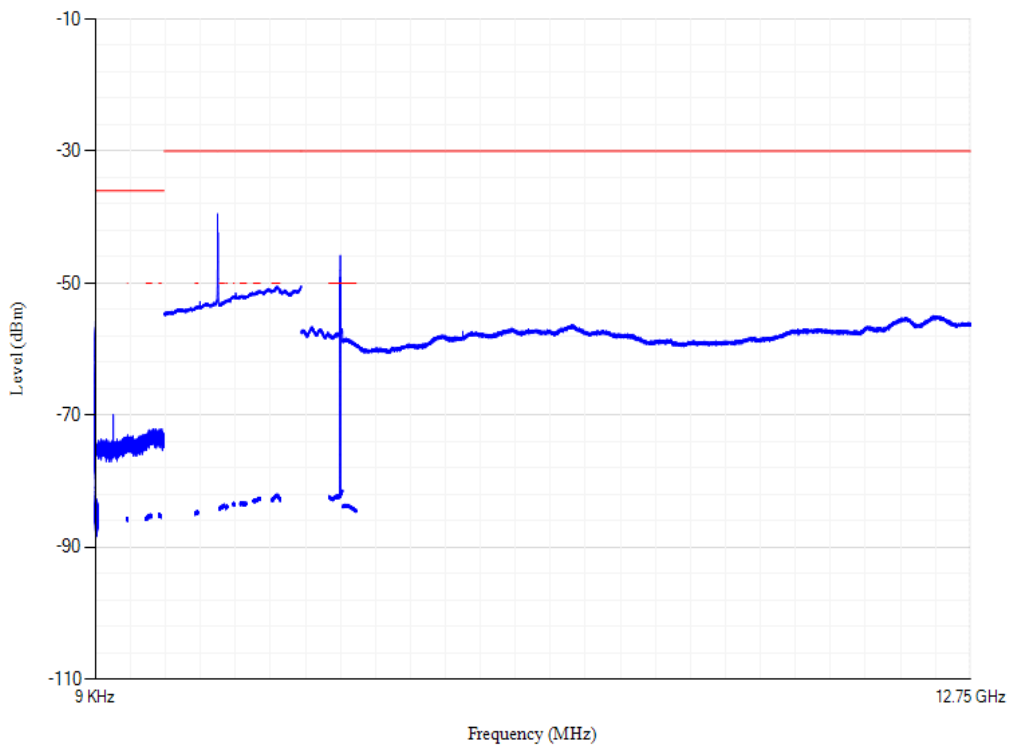

Conducted spurious emissions

Band3 QPSK BW=1.4MHz Channel=19575 RB Size=1 Position=#0

Conducted spurious emissions

Band3 QPSK BW=1.4MHz Channel=19943 RB Size=1 Position=#0

Conducted spurious emissions

Band3 QPSK BW=5MHz Channel=19225 RB Size=1 Position=#0