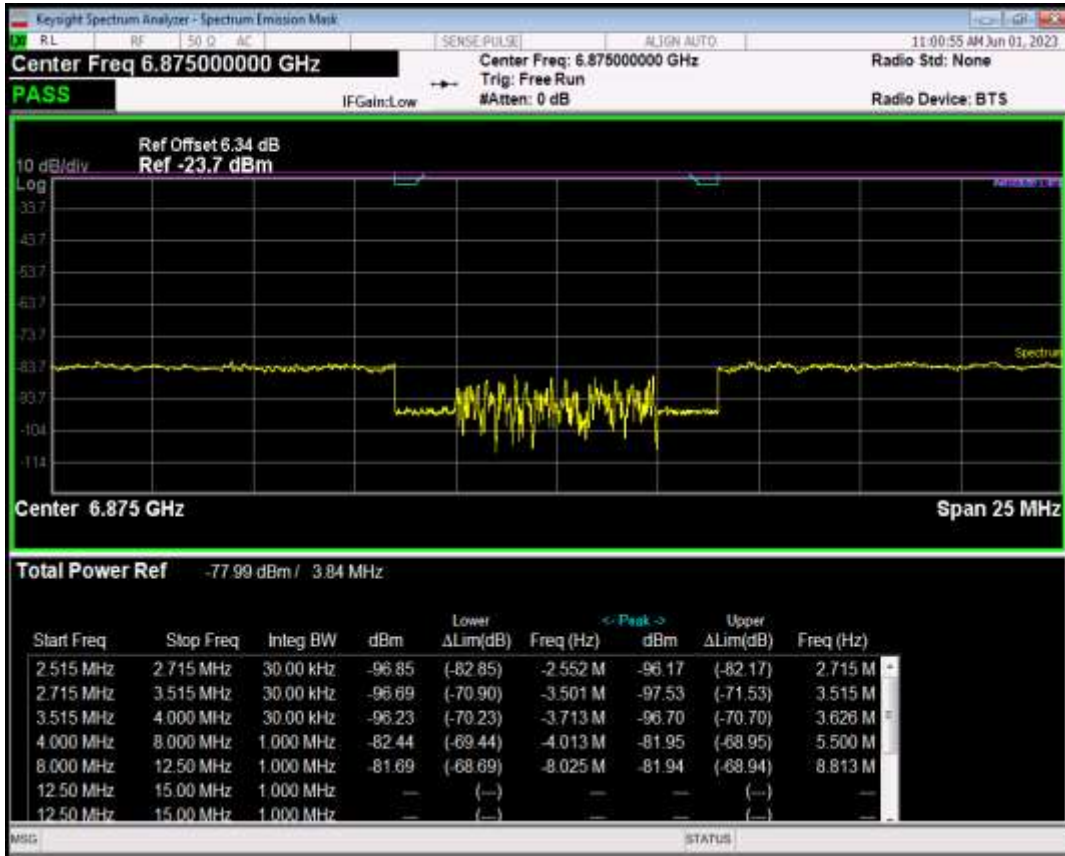

Band20 QPSK BW=5MHz Channel=24425 RB Size=25 Position=#Max