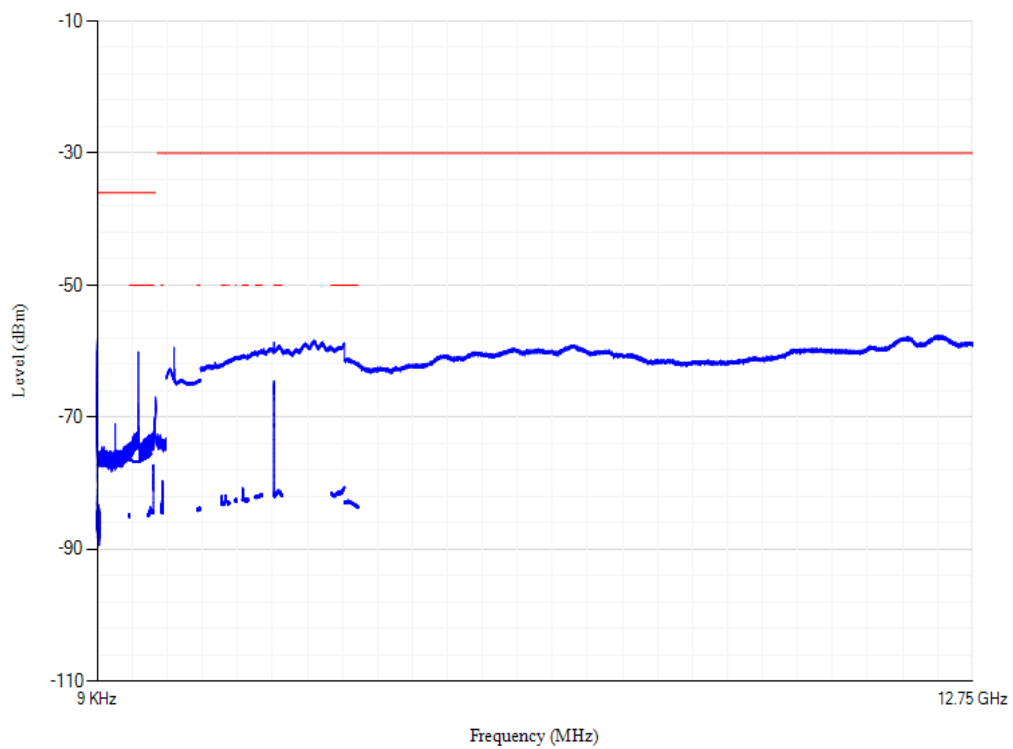

Conducted spurious emissions

Band20 QPSK BW=5MHz Channel=24300 RB Size=1 Position=#0

Conducted spurious emissions

Band20 QPSK BW=5MHz Channel=24425 RB Size=1 Position=#0

Conducted spurious emissions

Band20 QPSK BW=20MHz Channel=24250 RB Size=1 Position=#0