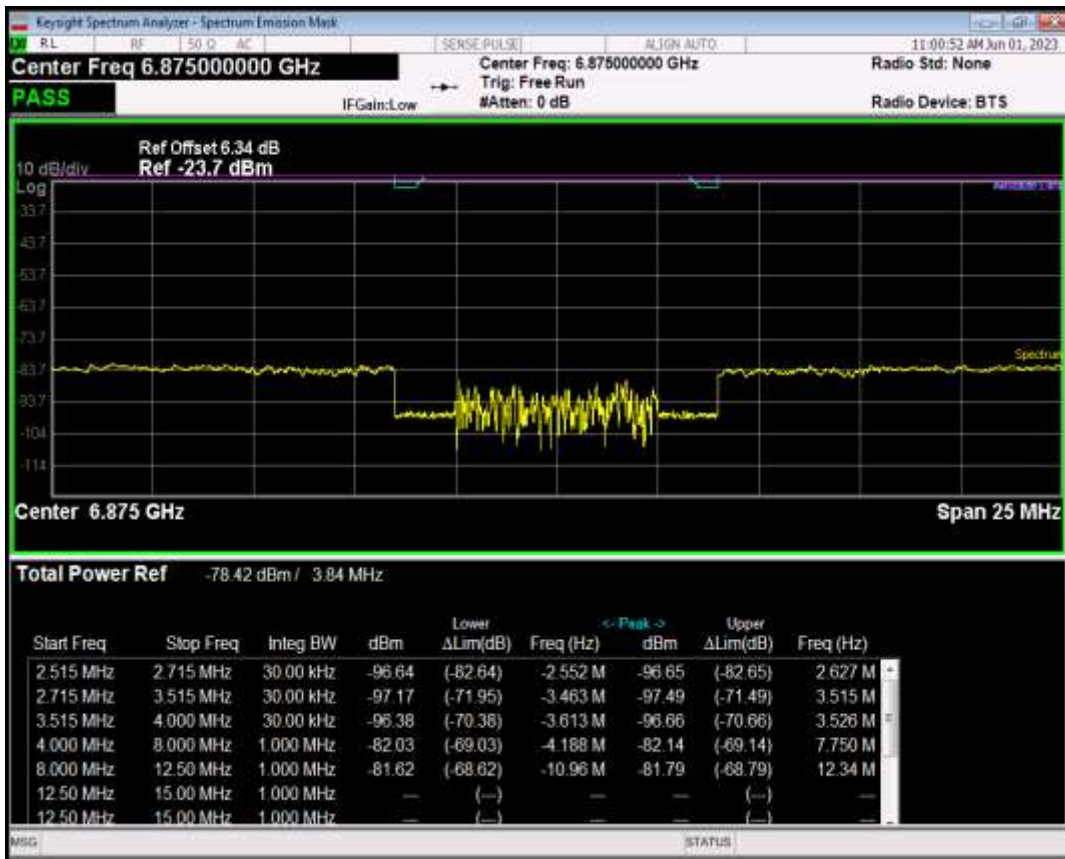

Band20 QPSK BW=5MHz Channel=24425 RB Size=8 Position=#Max