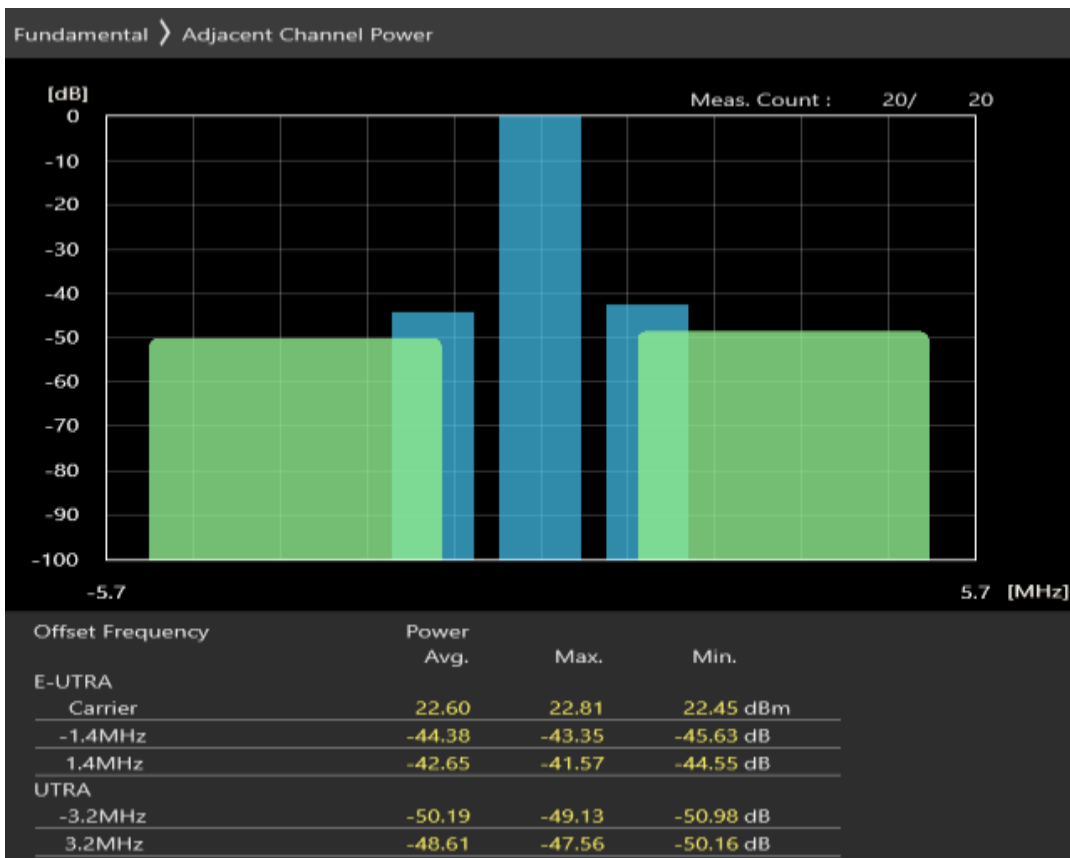

Band8 16QAM BW=1.4MHz Channel=21625 RB Size=5 Position=#Max