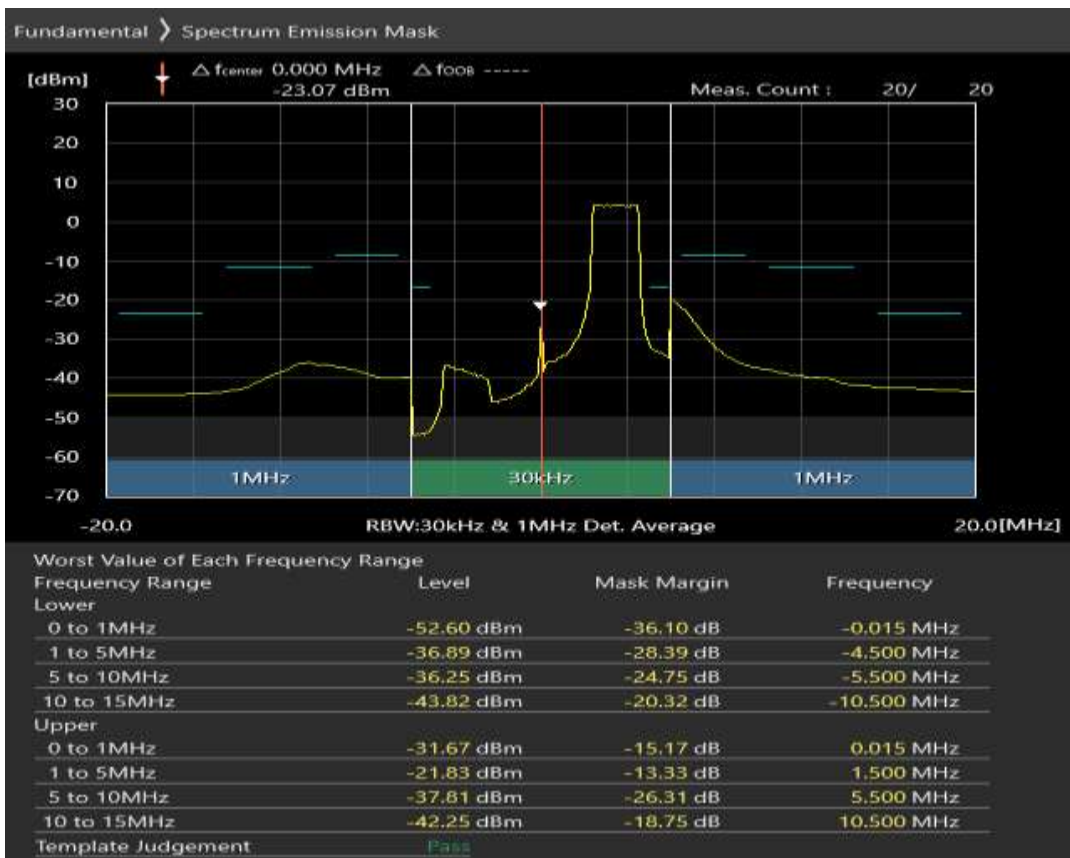

Band3 16QAM BW=10MHz Channel=19250 RB Size=12 Position=#Max