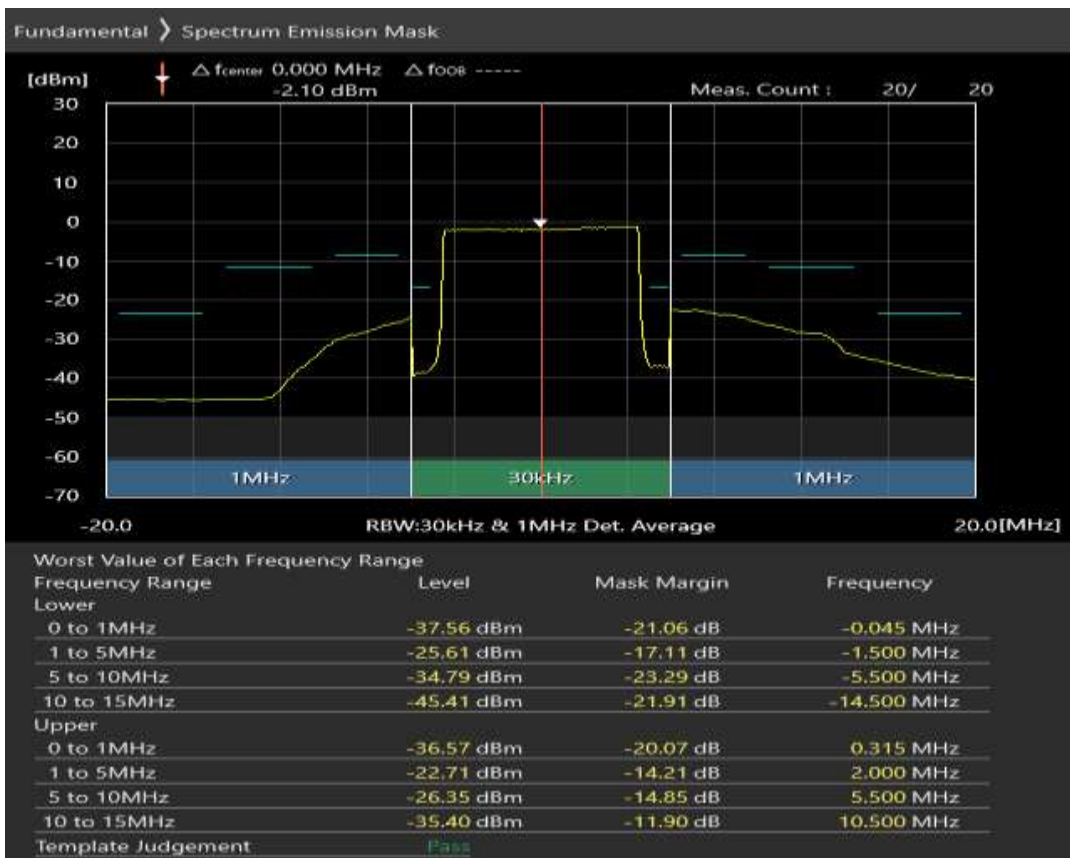

Band20 QPSK BW=10MHz Channel=24200 RB Size=50 Position=#0