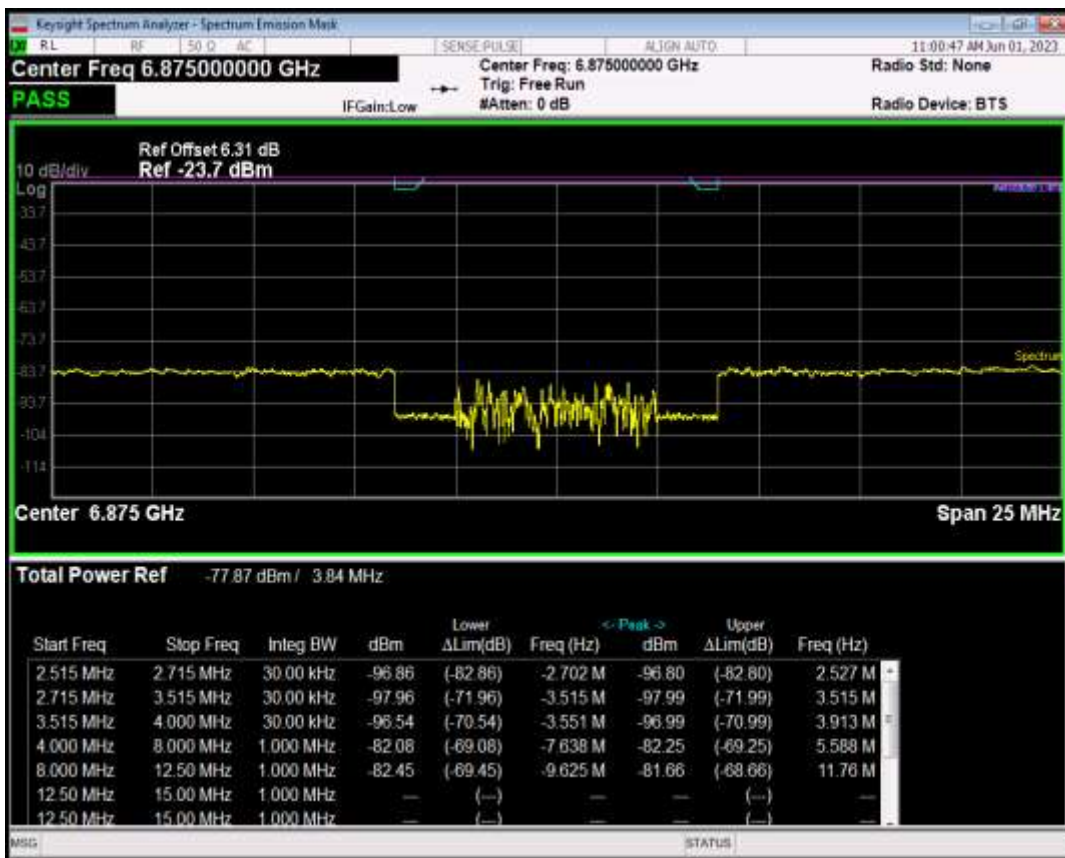

Band20 16QAM BW=5MHz Channel=24300 RB Size=25 Position=#0