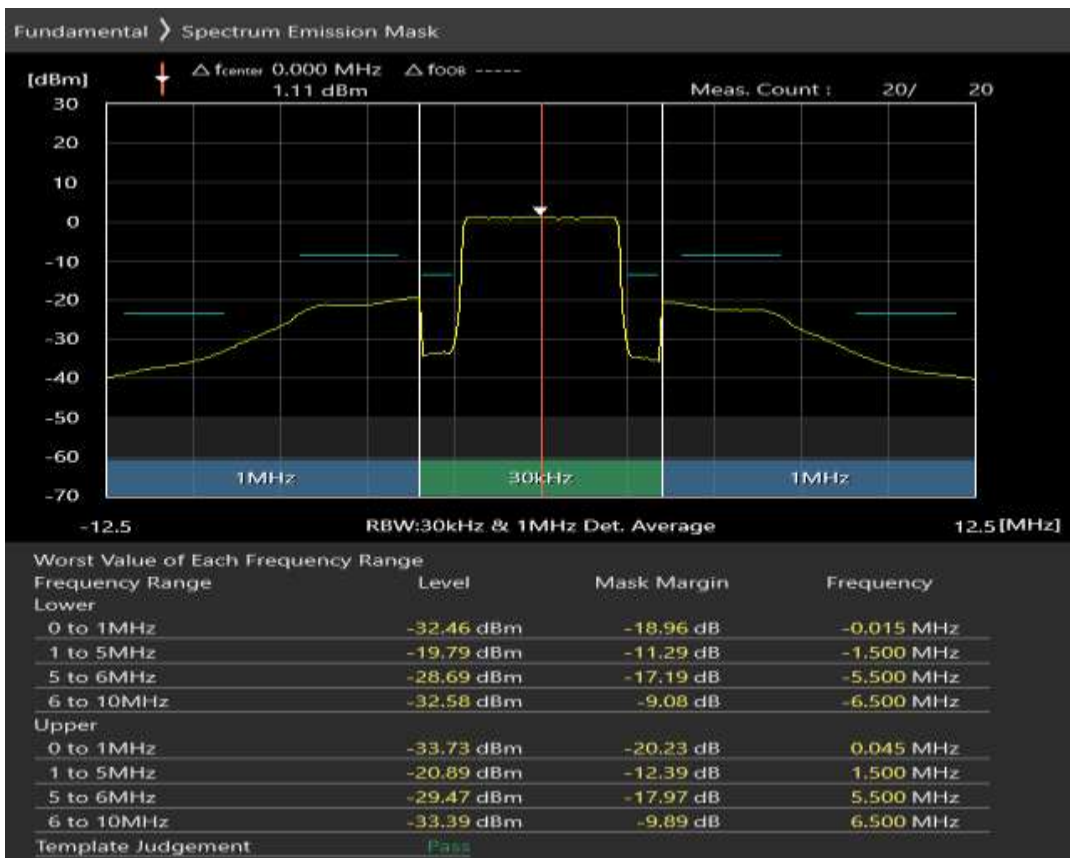

Band3 QPSK BW=5MHz Channel=19225 RB Size=25 Position=#0