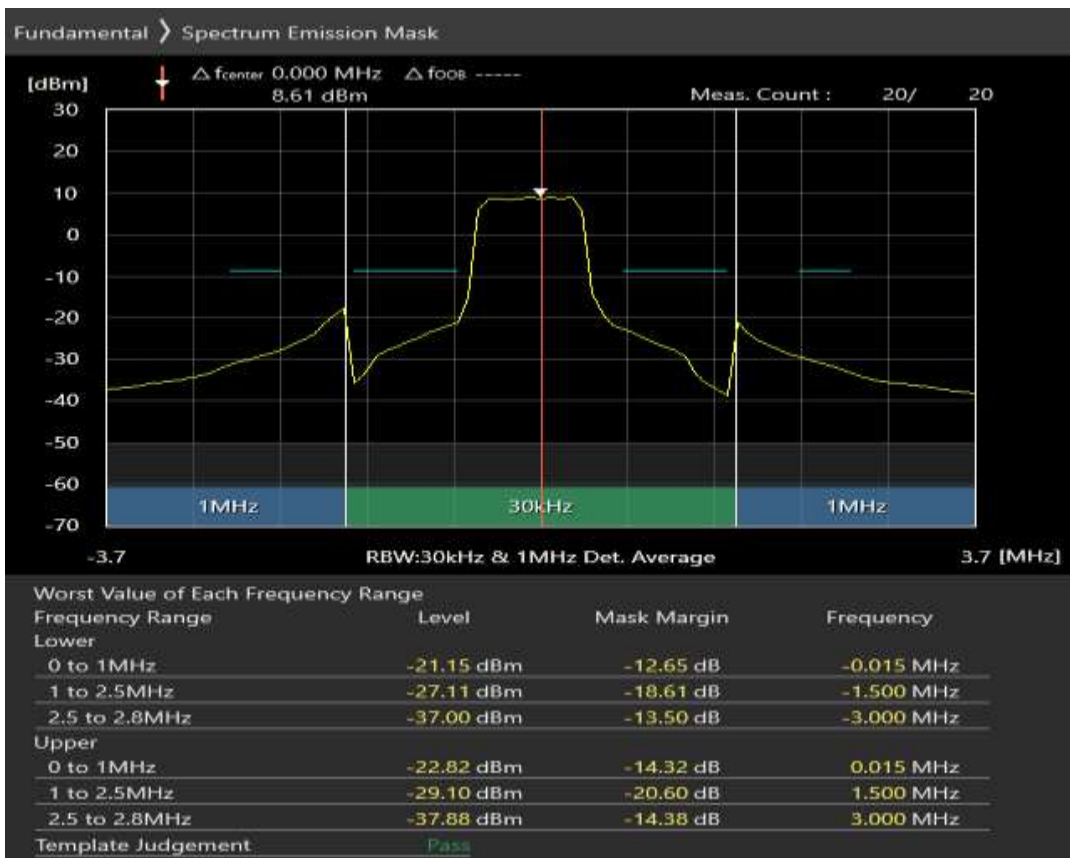

Band3 QPSK BW=1.4MHz Channel=19575 RB Size=5 Position=#0