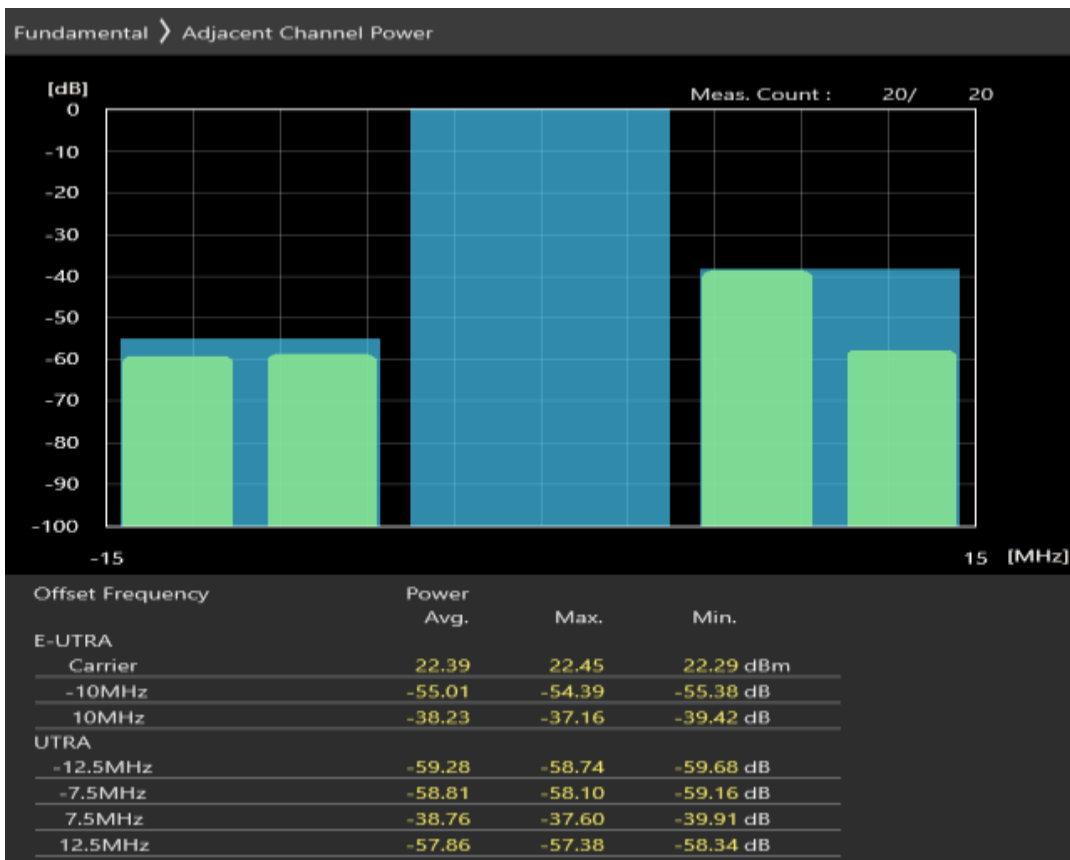

Band1 16QAM BW=10MHz Channel=18050 RB Size=12 Position=#Max