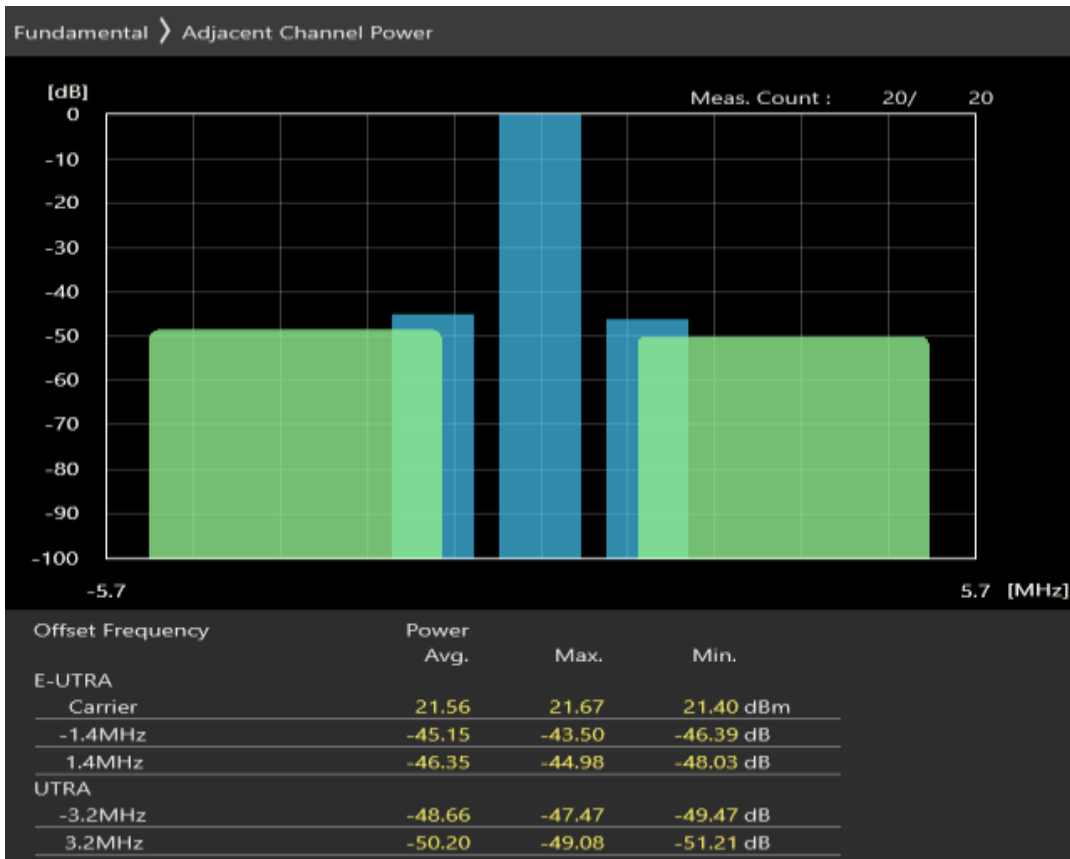

Band8 16QAM BW=1.4MHz Channel=21625 RB Size=6 Position=#0