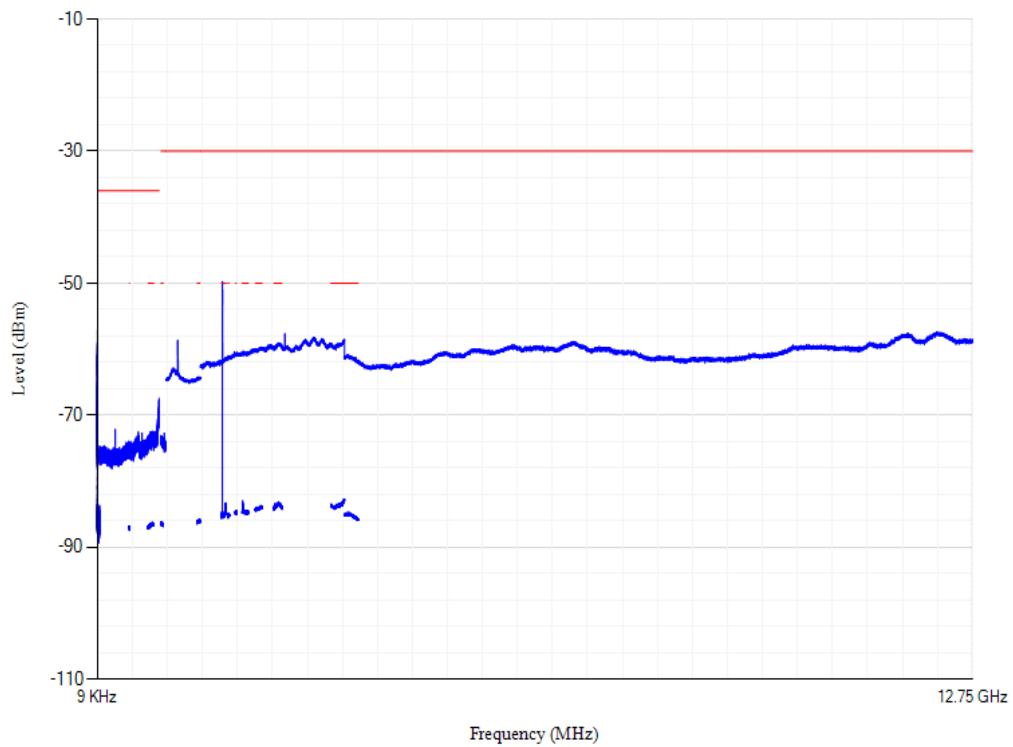

Conducted spurious emissions

Band8 QPSK BW=5MHz Channel=21625 RB Size=1 Position=#0

Conducted spurious emissions

Band8 QPSK BW=5MHz Channel=21775 RB Size=1 Position=#0

Conducted spurious emissions

Band8 QPSK BW=10MHz Channel=21500 RB Size=1 Position=#0