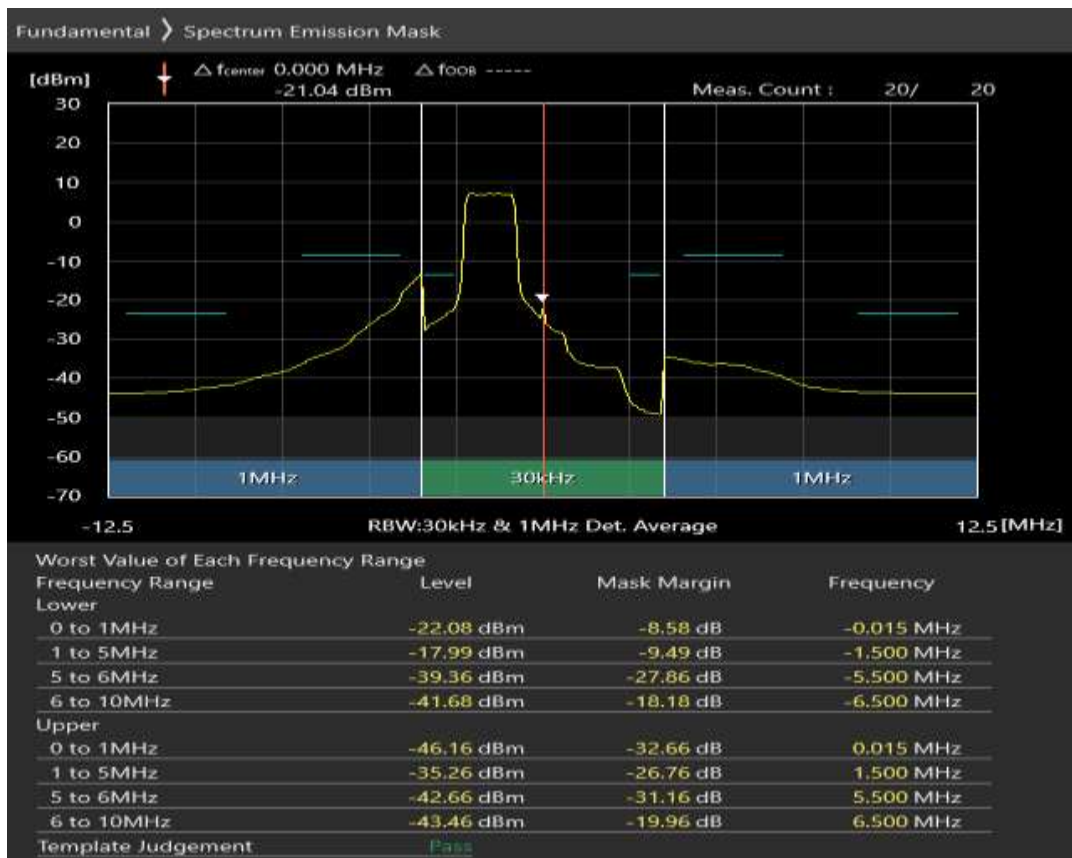

Band3 QPSK BW=5MHz Channel=19225 RB Size=8 Position=#0