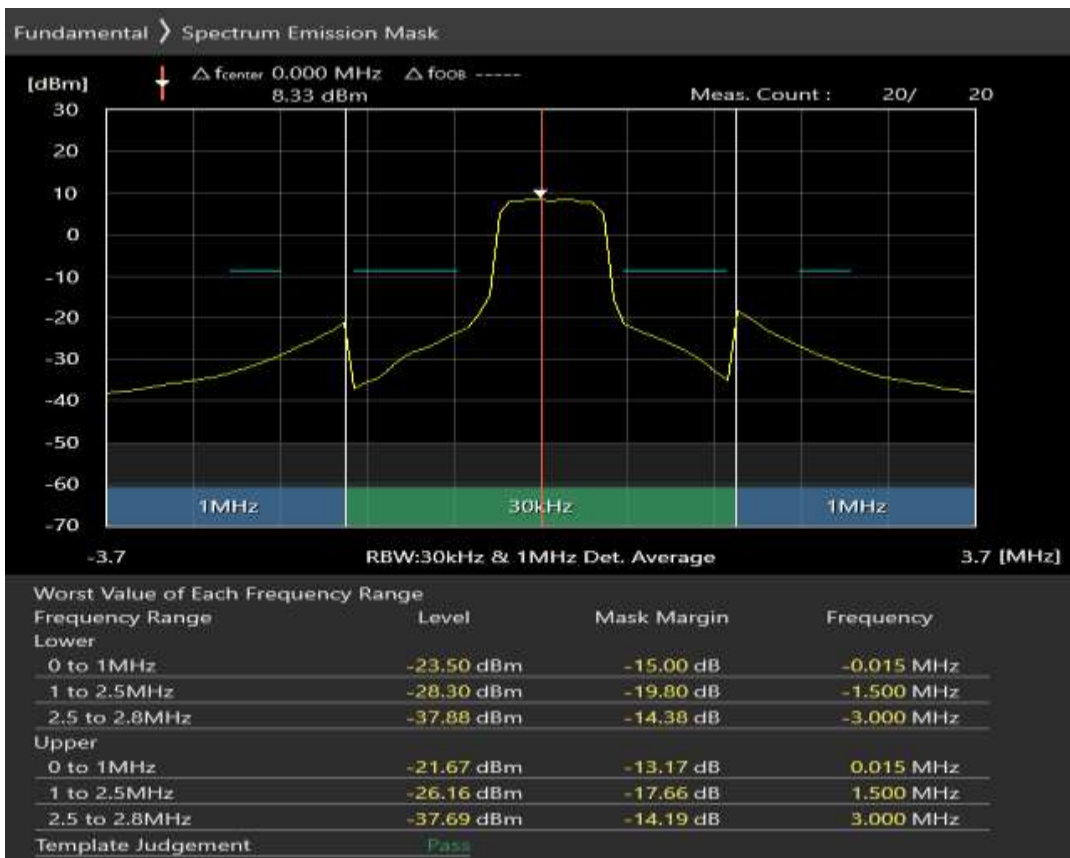

Band3 16QAM BW=1.4MHz Channel=19207 RB Size=5 Position=#Max