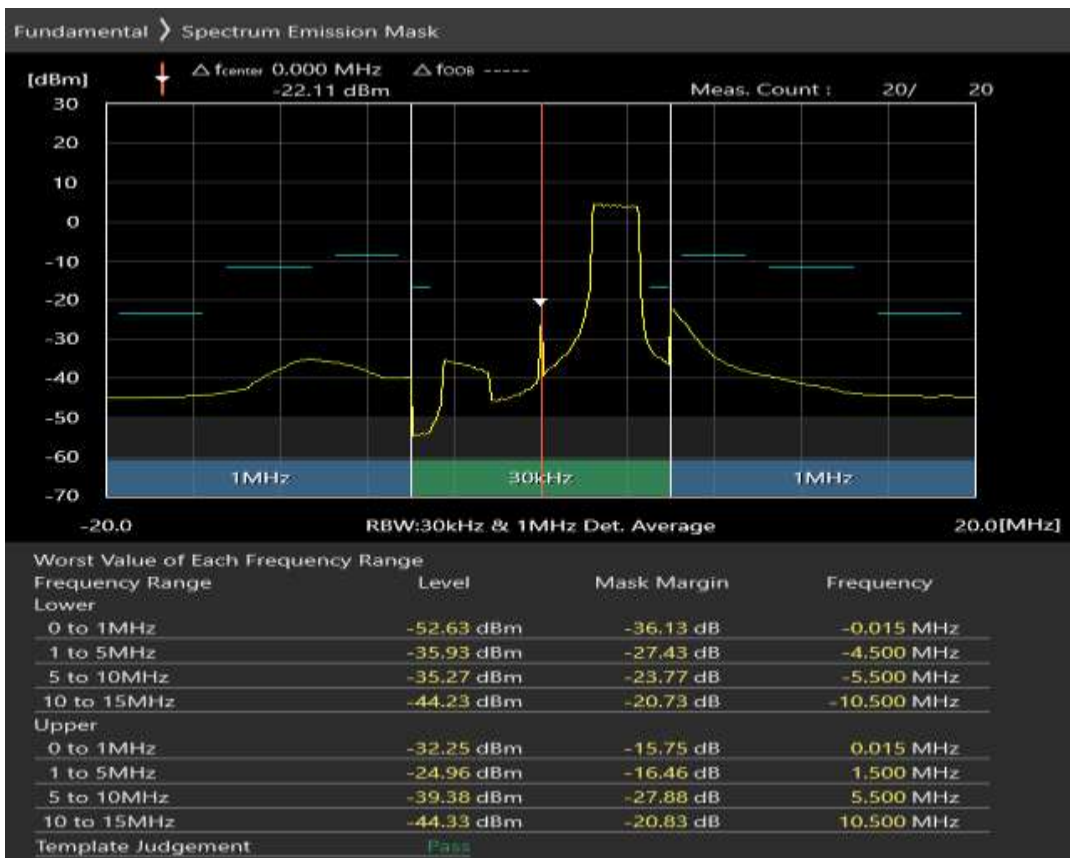

Band3 16QAM BW=10MHz Channel=1990 RB Size=12 Position=#Max