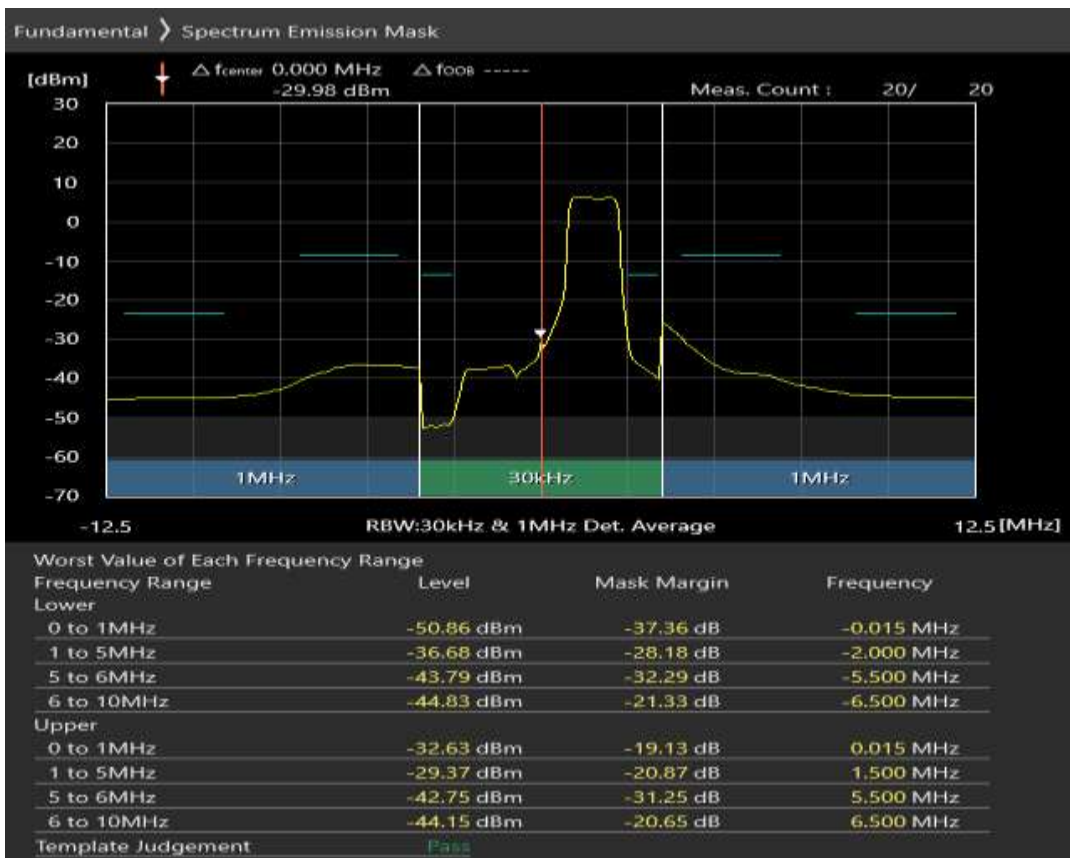

Band8 16QAM BW=5MHz Channel=21625 RB Size=8 Position=#Max