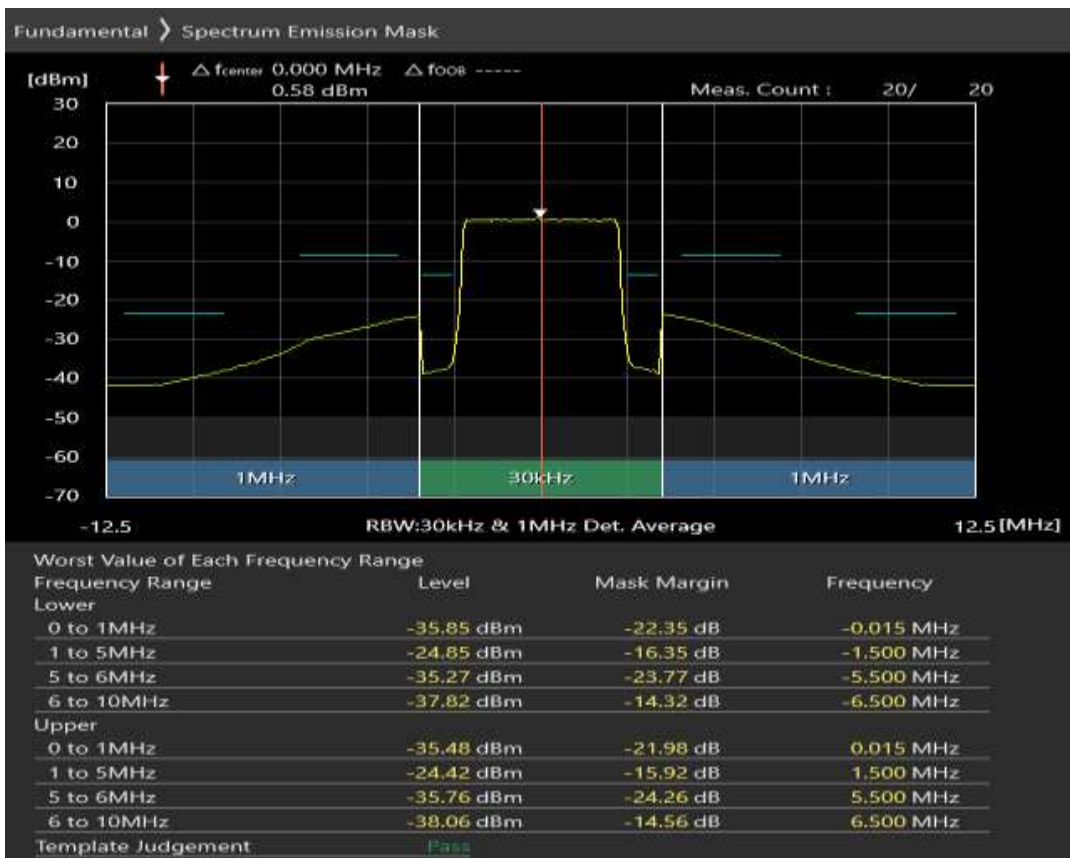

Band7 QPSK BW=5MHz Channel=21100 RB Size=25 Position=#0