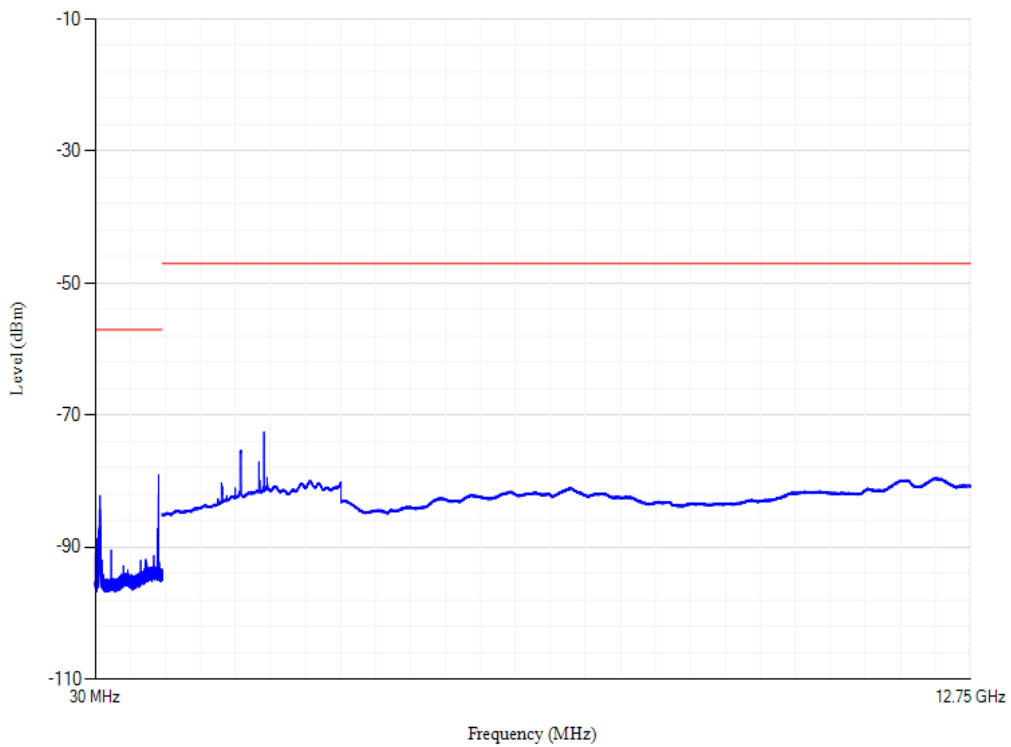

Conducted spurious emissions

Band1 QPSK BW=20MHz Channel=18500