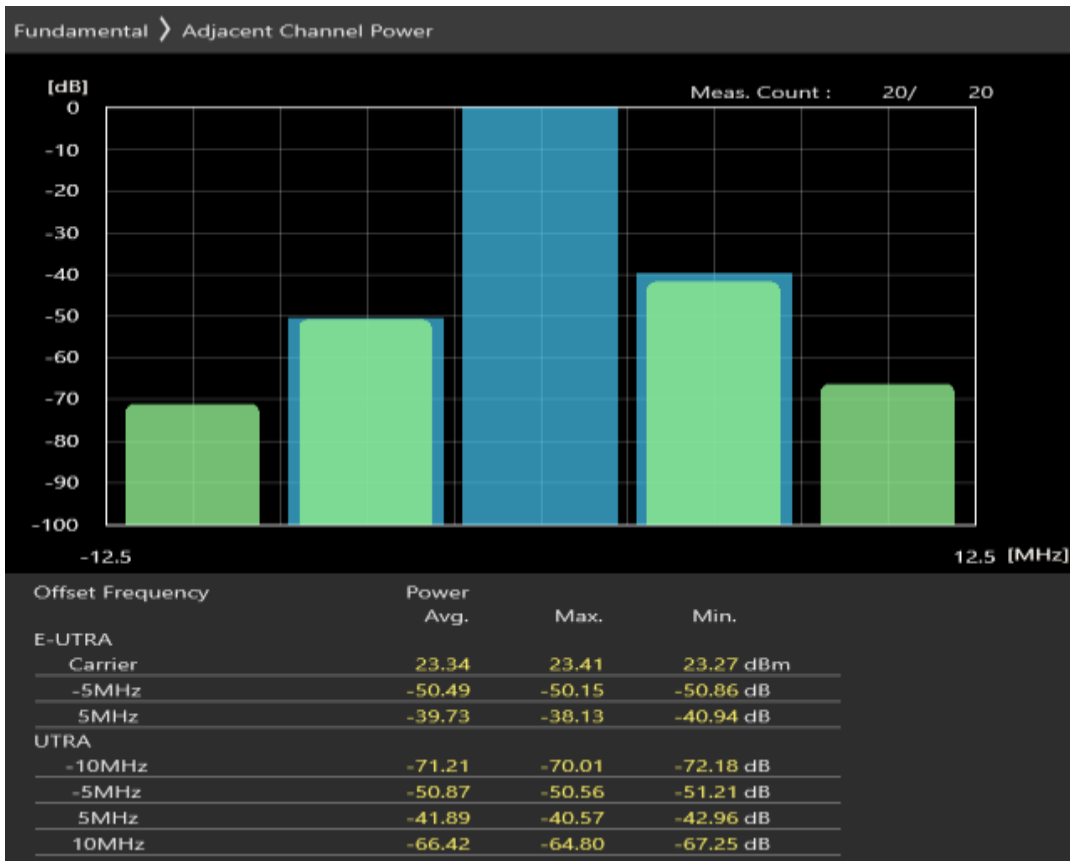

Band3 QPSK BW=5MHz Channel=19925 RB Size=8 Position=#Max