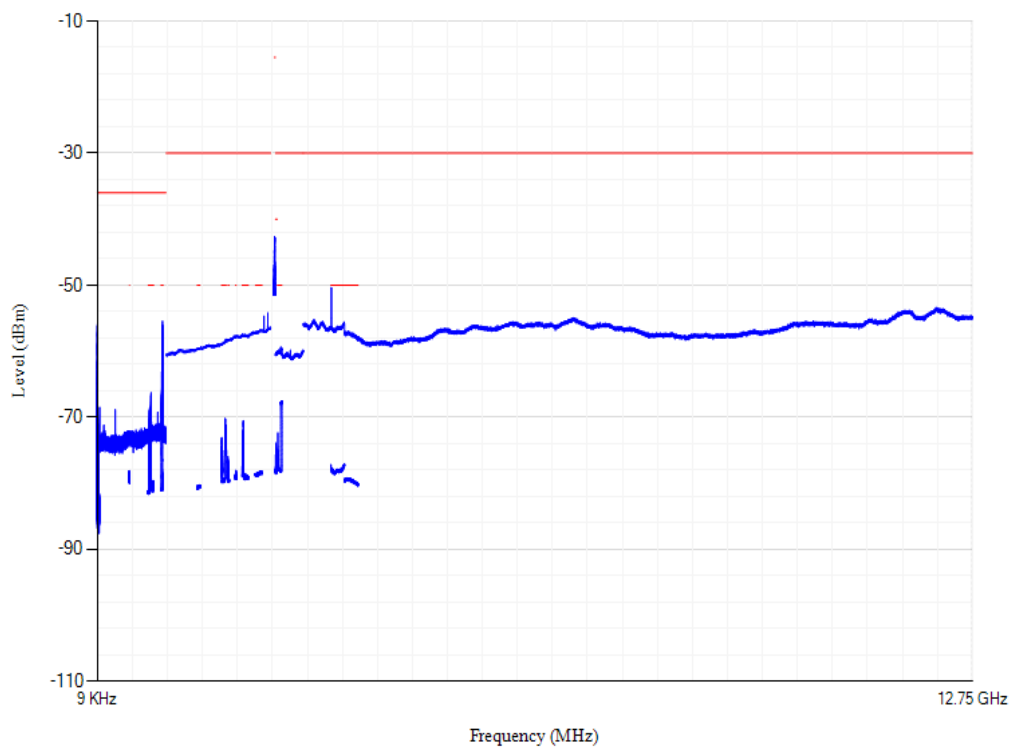

Conducted spurious emissions

Band7 QPSK BW=20MHz Channel=21100 RB Size=1 Position=#0

Conducted spurious emissions

Band7 QPSK BW=20MHz Channel=21350 RB Size=1 Position=#0

Conducted spurious emissions

Band8 QPSK BW=1.4MHz Channel=21457 RB Size=1 Position=#0