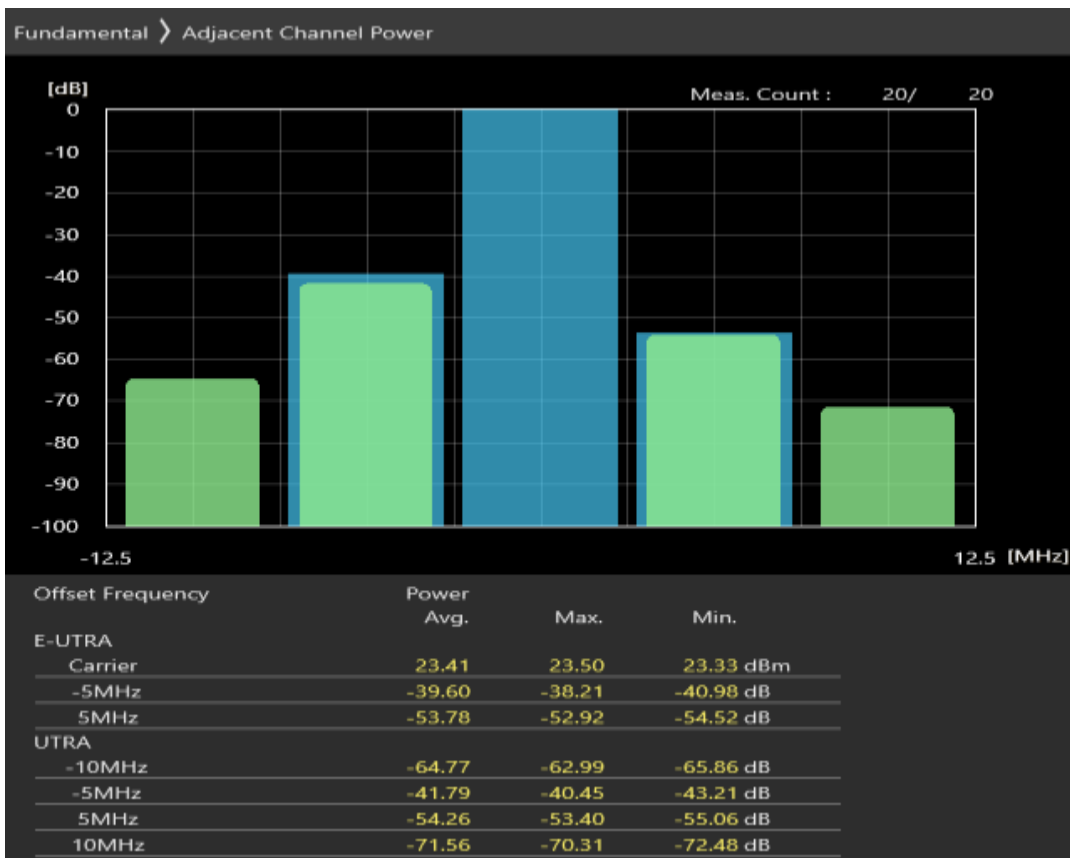

Band3 QPSK BW=5MHz Channel=19925 RB Size=8 Position=#0