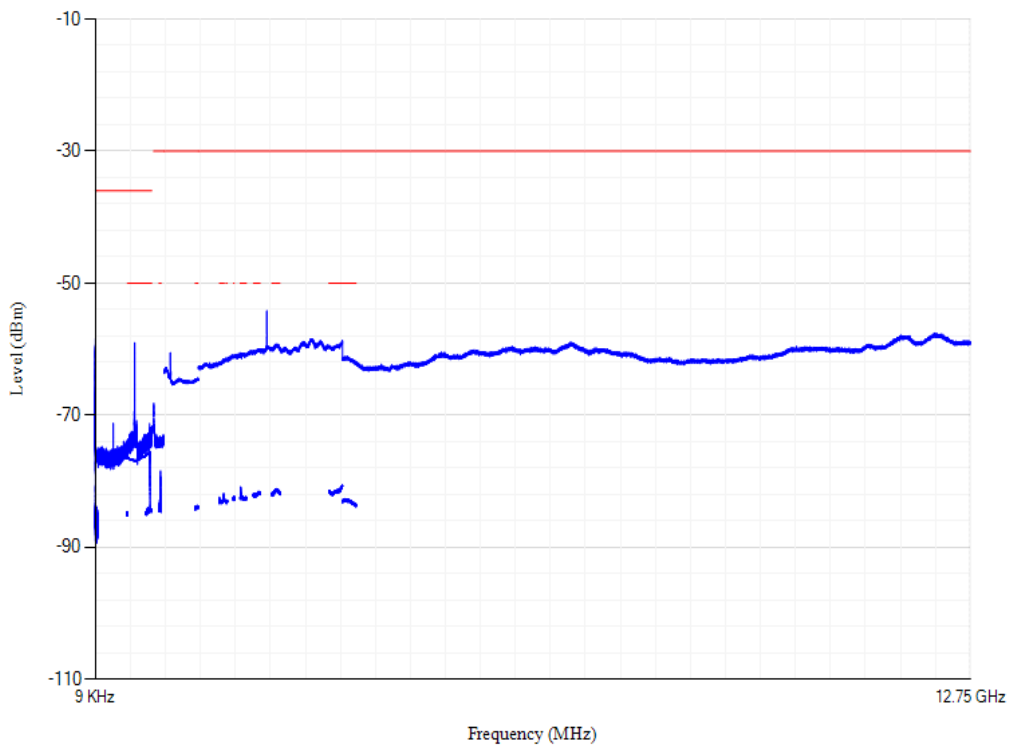

Conducted spurious emissions

Band20 QPSK BW=5MHz Channel=24300 RB Size=1 Position=#0