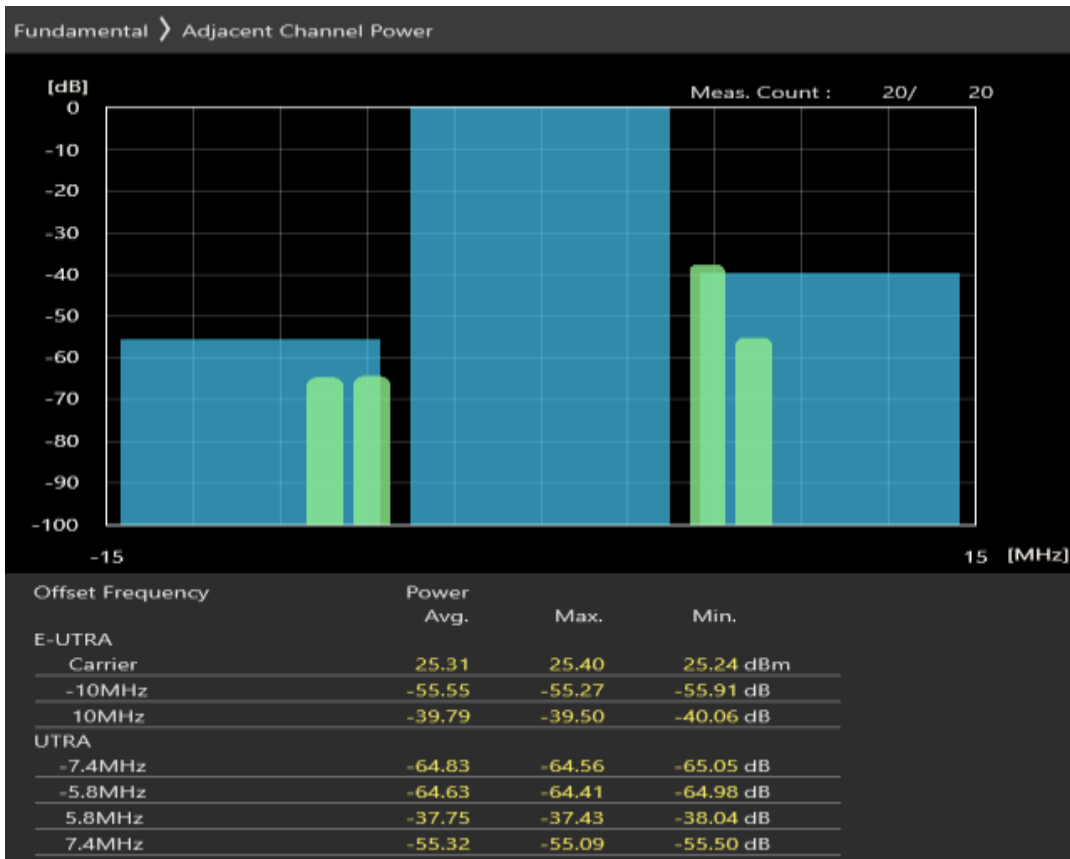

Band40 QPSK BW=10MHz Channel=38700 RB Size=12 Position=#Max