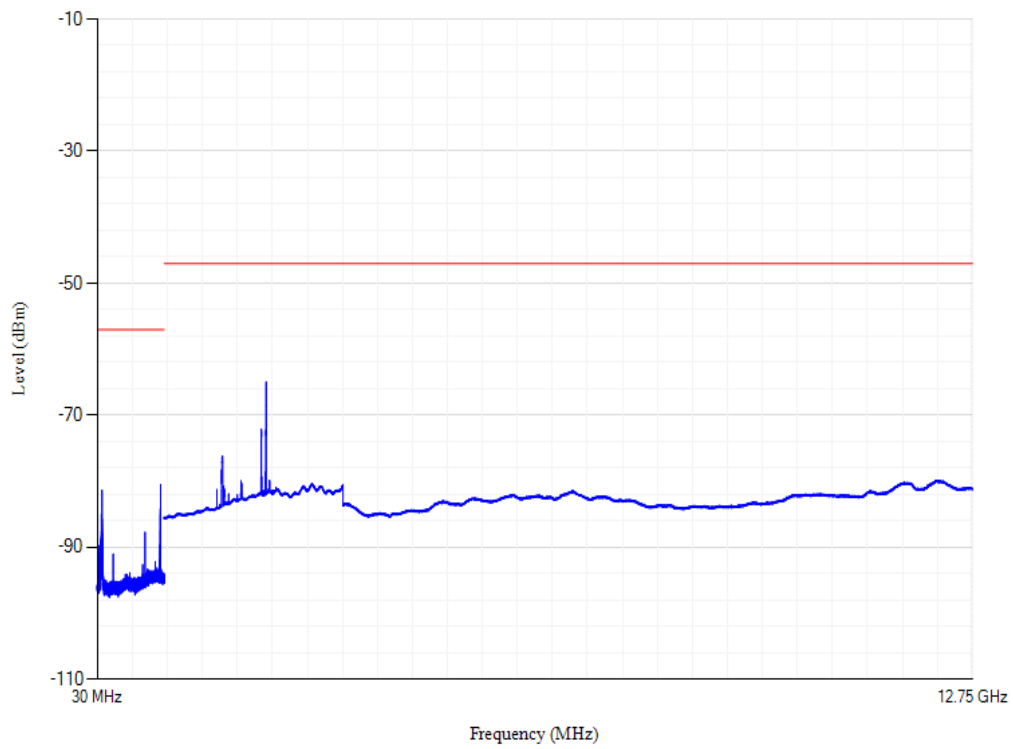

Conducted spurious emissions

Band3 QPSK BW=20MHz Channel=19850