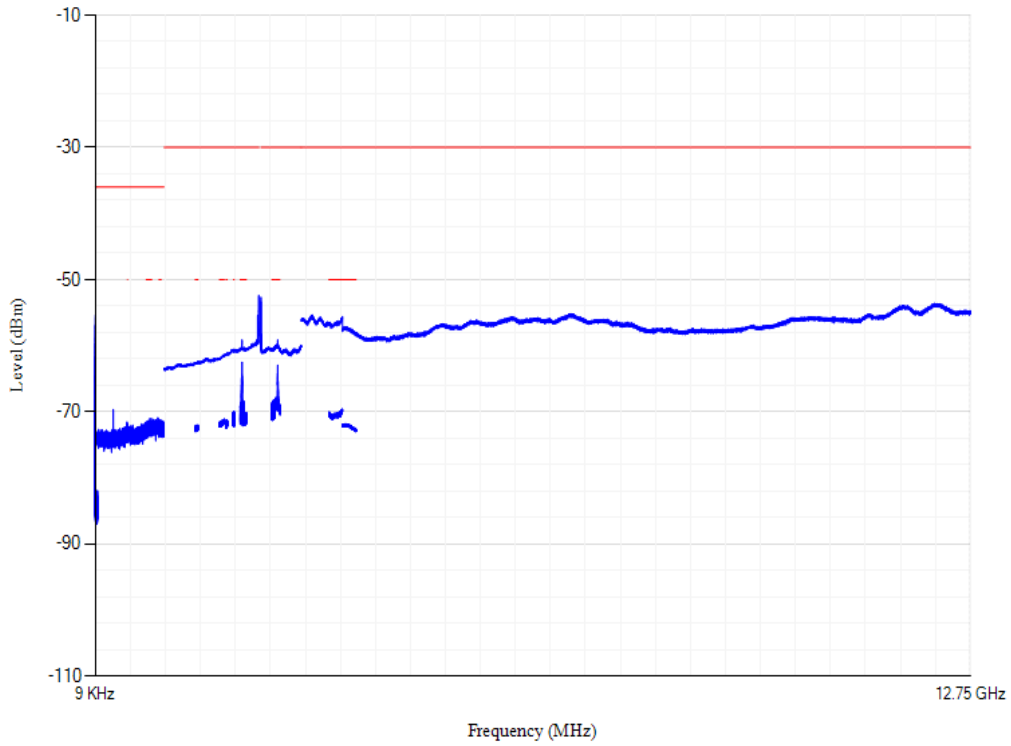

Conducted spurious emissions

Band40 QPSK BW=5MHz Channel=39150 RB Size=1 Position=#0

Conducted spurious emissions

Band40 QPSK BW=5MHz Channel=39625 RB Size=1 Position=#0

Conducted spurious emissions

Band40 QPSK BW=20MHz Channel=38750 RB Size=1 Position=#0