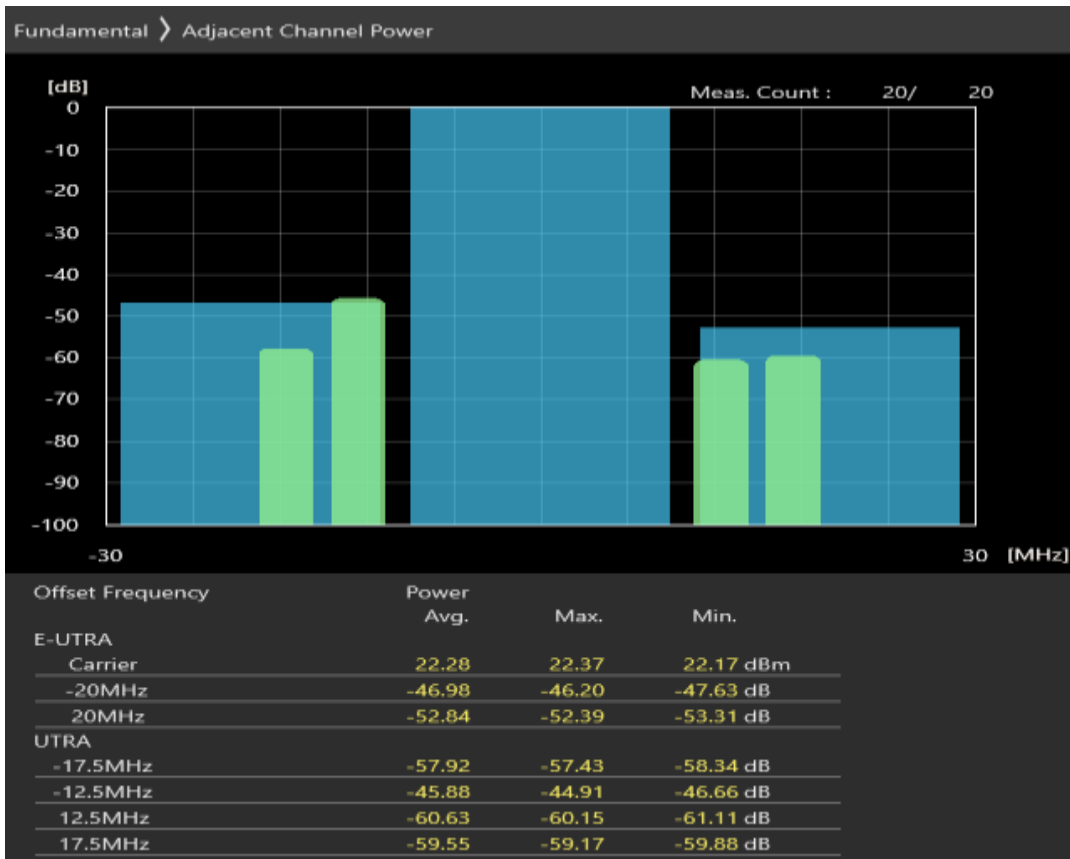

Band1 16QAM BW=20MHz Channel=18500 RB Size=18 Position=#0