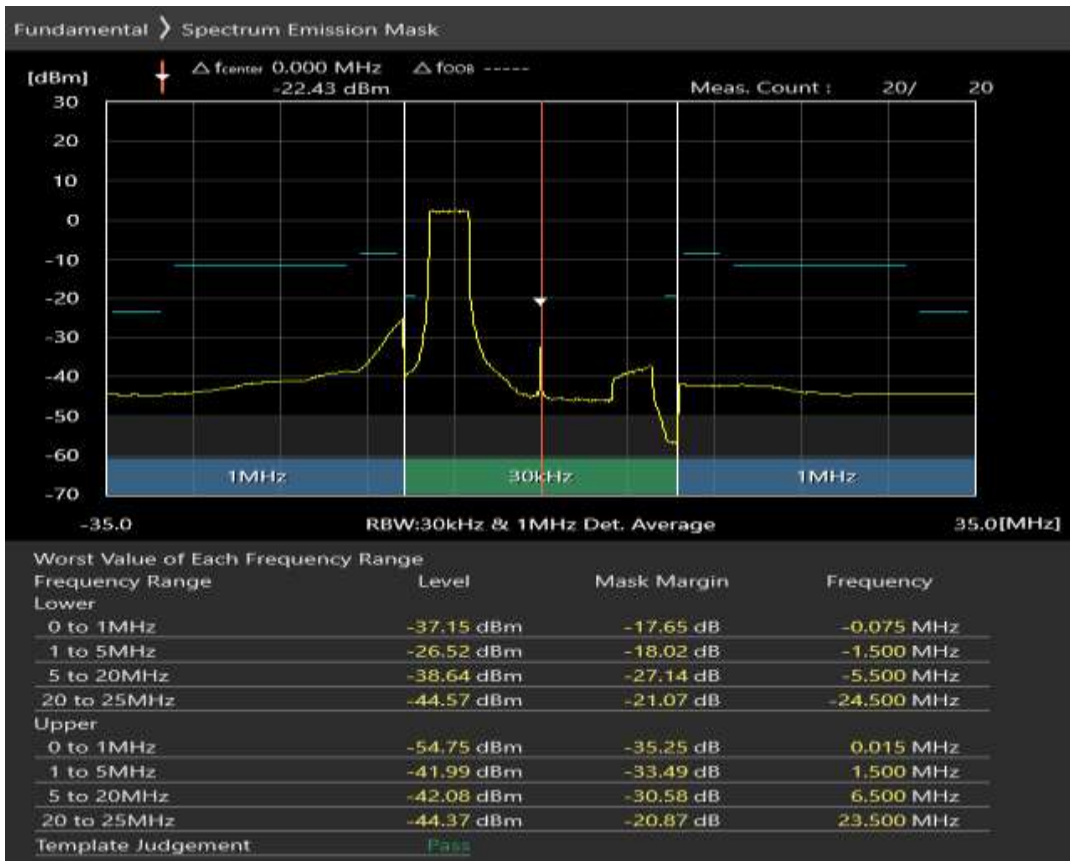

Band3 16QAM BW=20MHz Channel=19850 RB Size=18 Position=#0