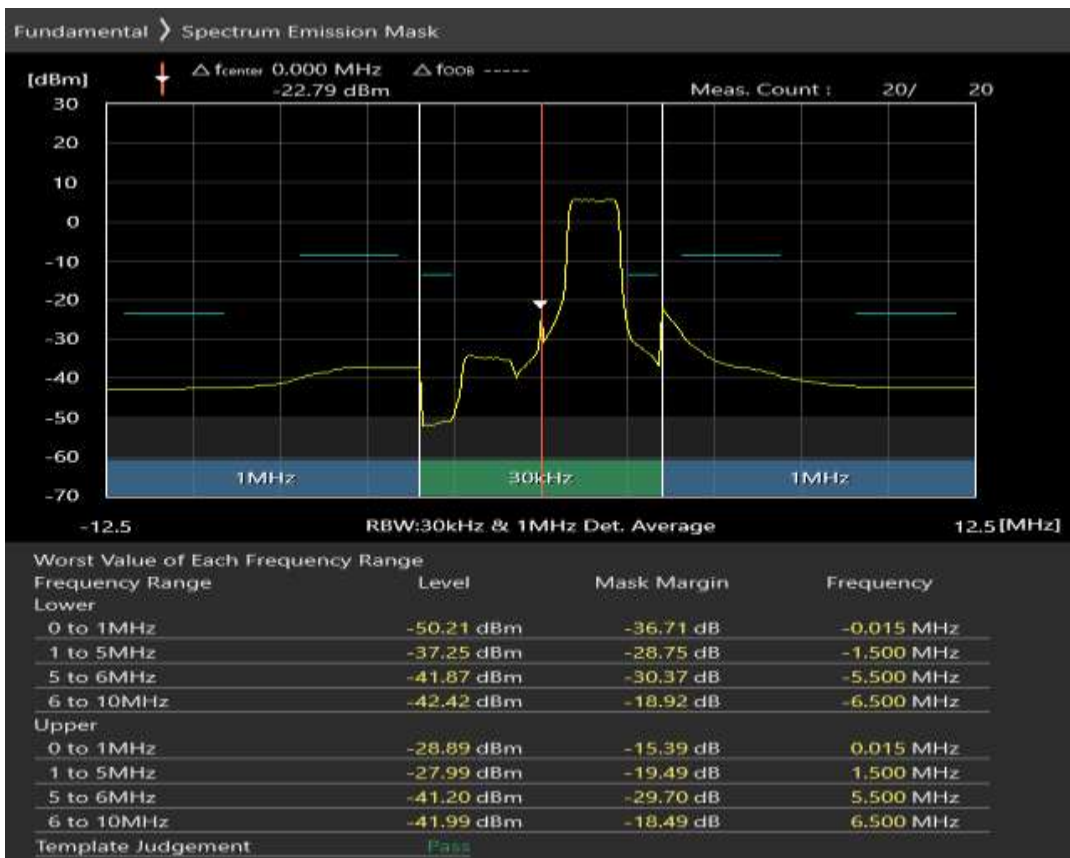

Band7 16QAM BW=5MHz Channel=21100 RB Size=8 Position=#Max