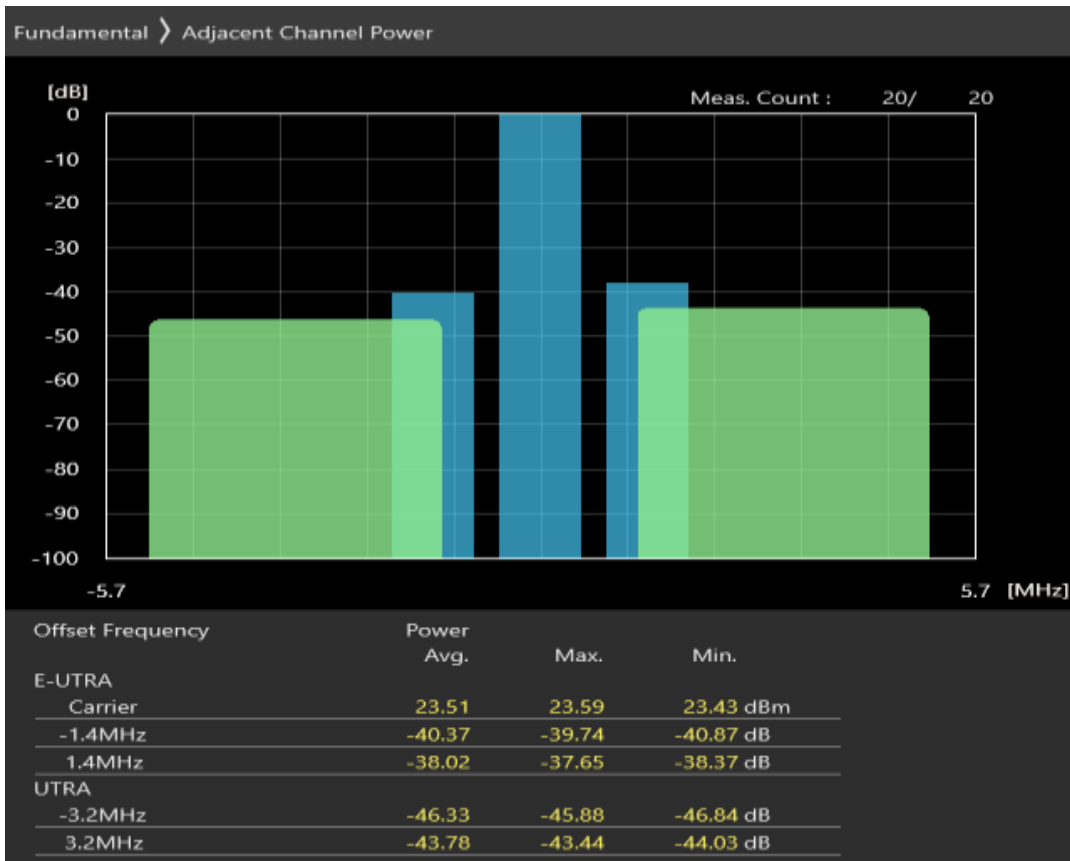

Band8 16QAM BW=1.4MHz Channel=21625 RB Size=5 Position=#Max

Band8 16QAM BW=1.4MHz Channel=21625 RB Size=6 Position=#0

Band8 QPSK BW=1.4MHz Channel=21793 RB Size=5 Position=#0

Band8 QPSK BW=1.4MHz Channel=21793 RB Size=5 Position=#Max