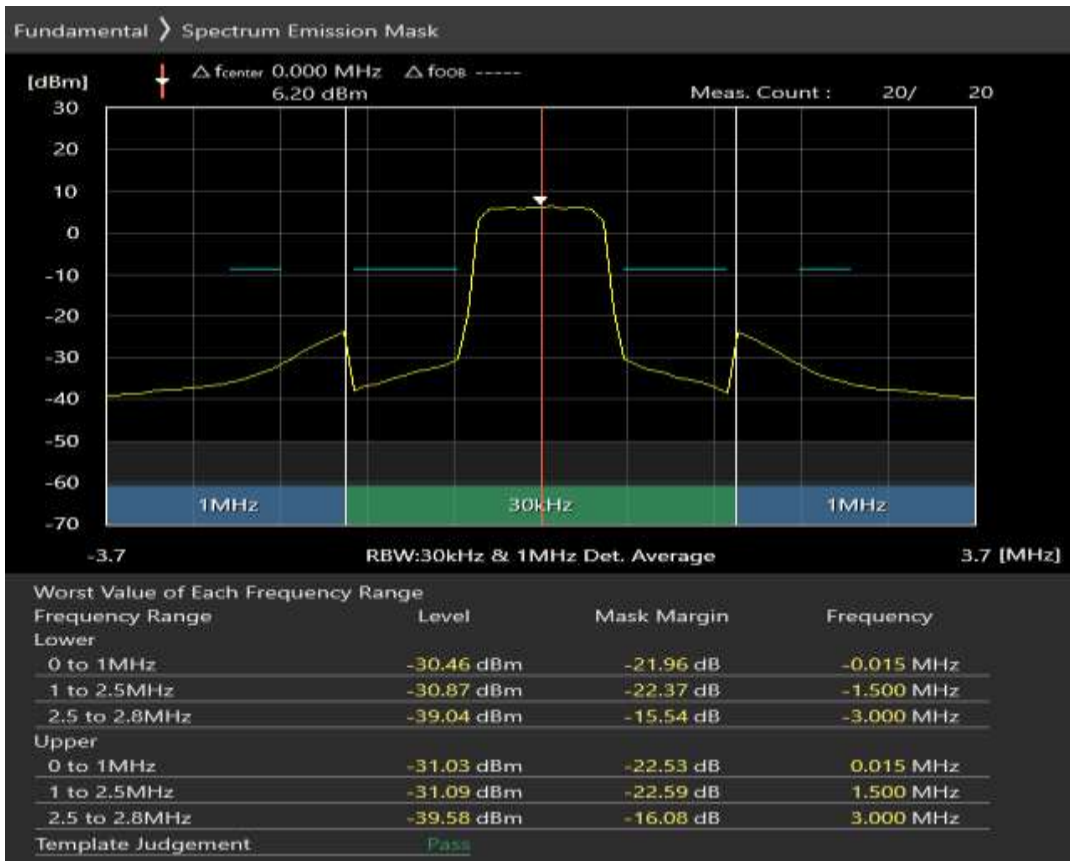

Band3 QPSK BW=1.4MHz Channel=19575 RB Size=6 Position=#0

Band3 16QAM BW=1.4MHz Channel=19575 RB Size=5 Position=#0

Band3 16QAM BW=1.4MHz Channel=19575 RB Size=5 Position=#Max

Band3 16QAM BW=1.4MHz Channel=19575 RB Size=6 Position=#0