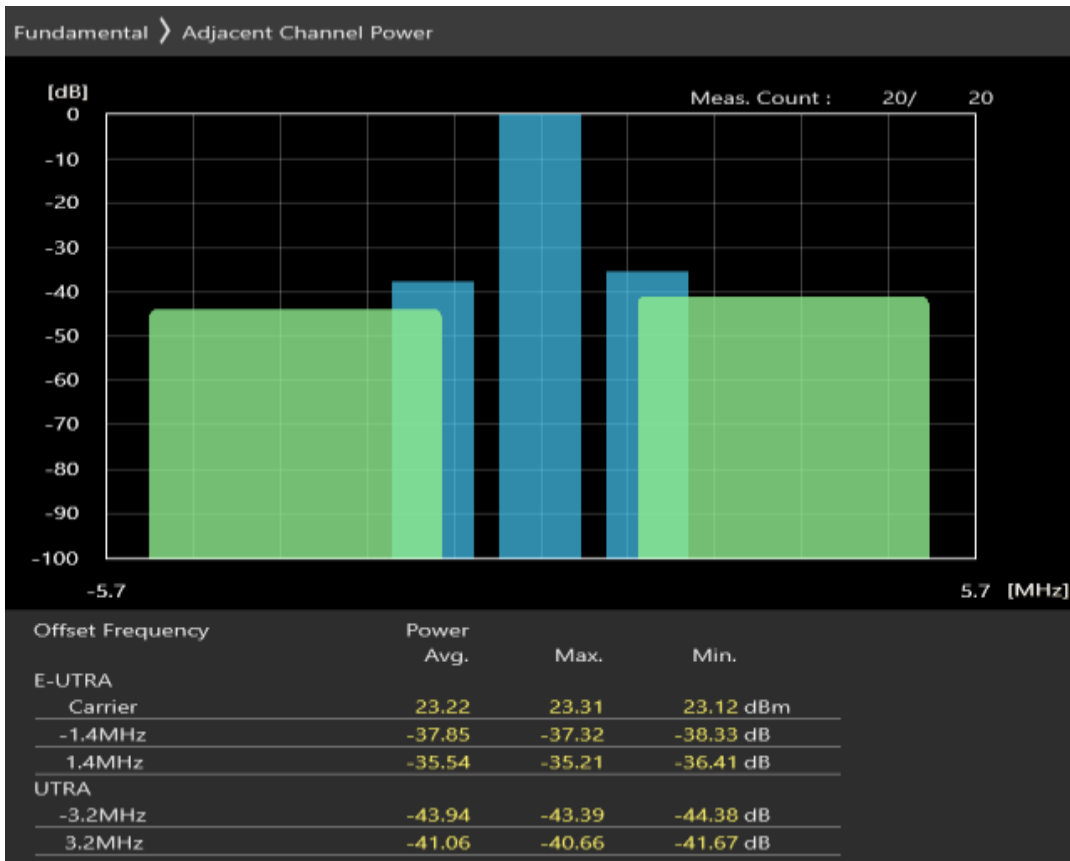

Band3 QPSK BW=1.4MHz Channel=19575 RB Size=5 Position=#Max