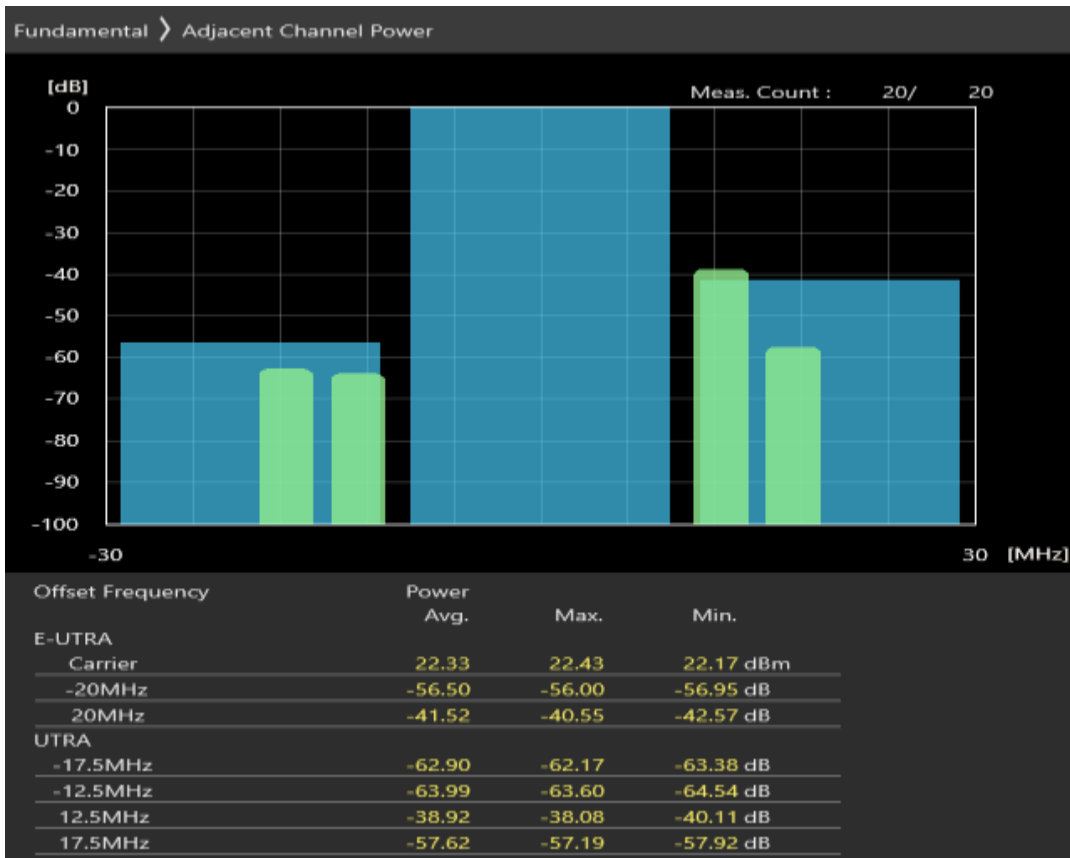

Band1 16QAM BW=20MHz Channel=18100 RB Size=18 Position=#Max