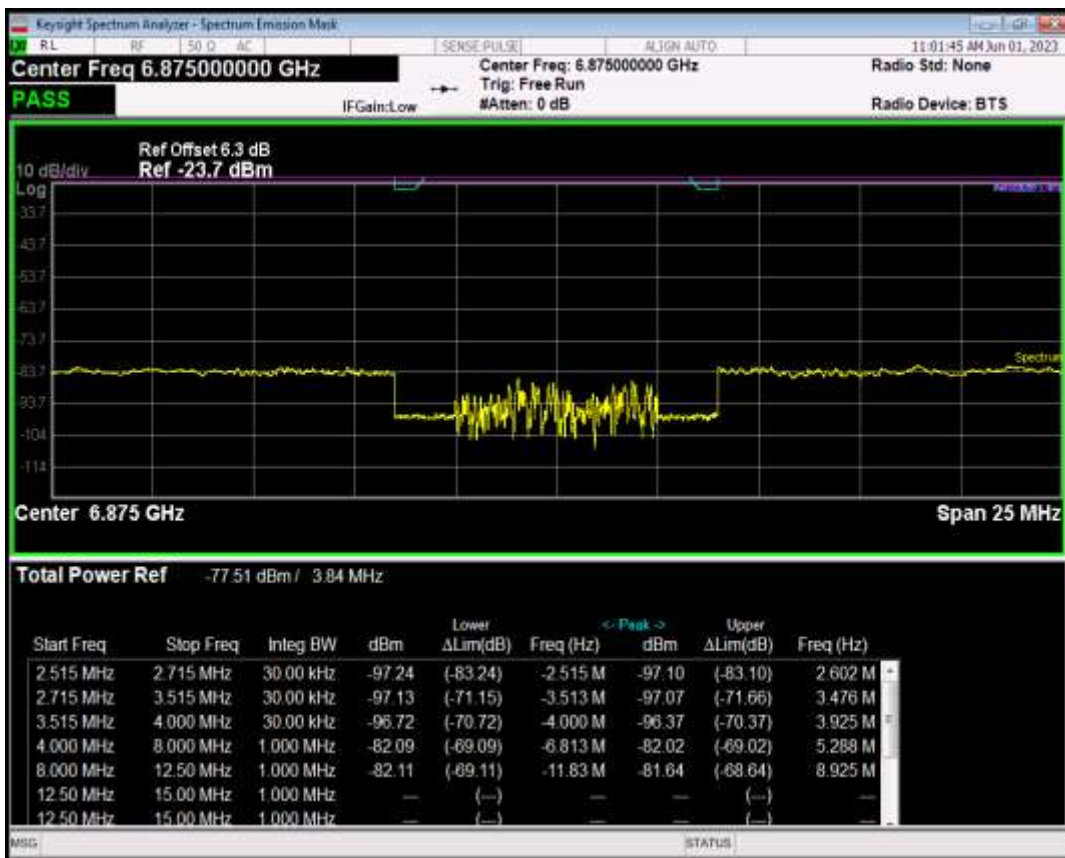

Band20 QPSK BW=20MHz Channel=24250 RB Size=100 Position=#0