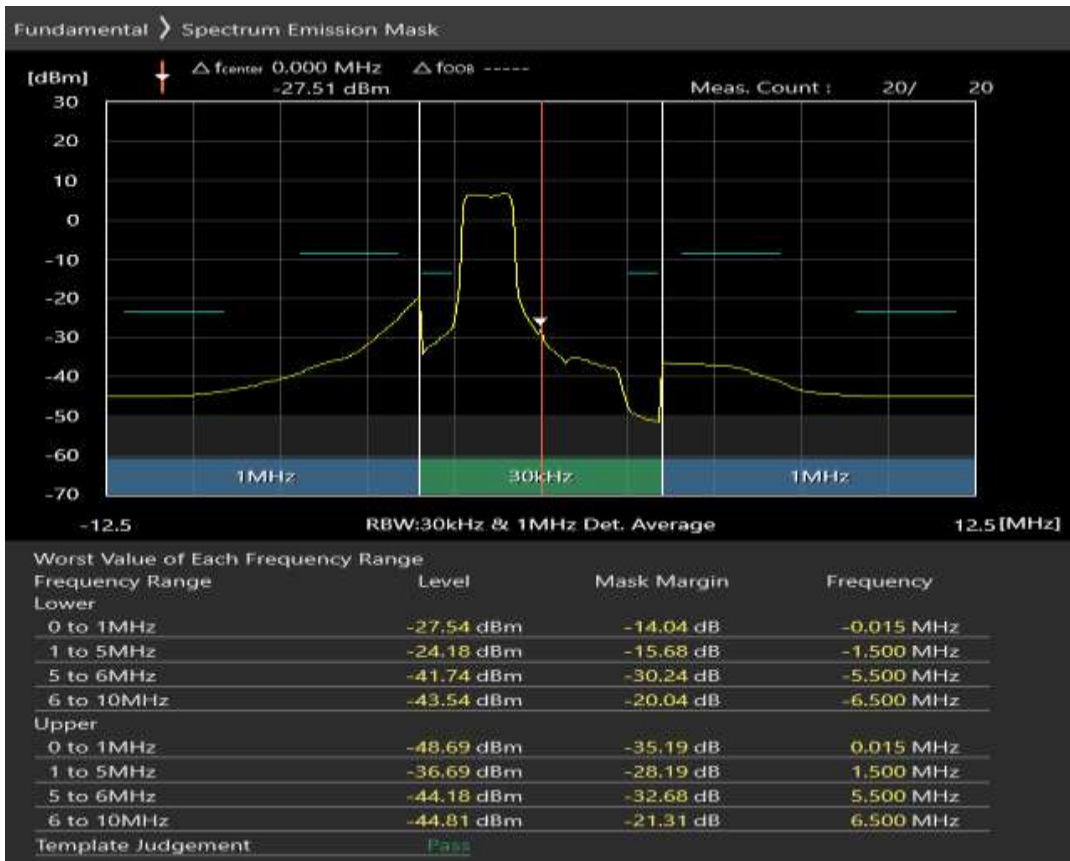

Band20 16QAM BW=5MHz Channel=24425 RB Size=8 Position=#0