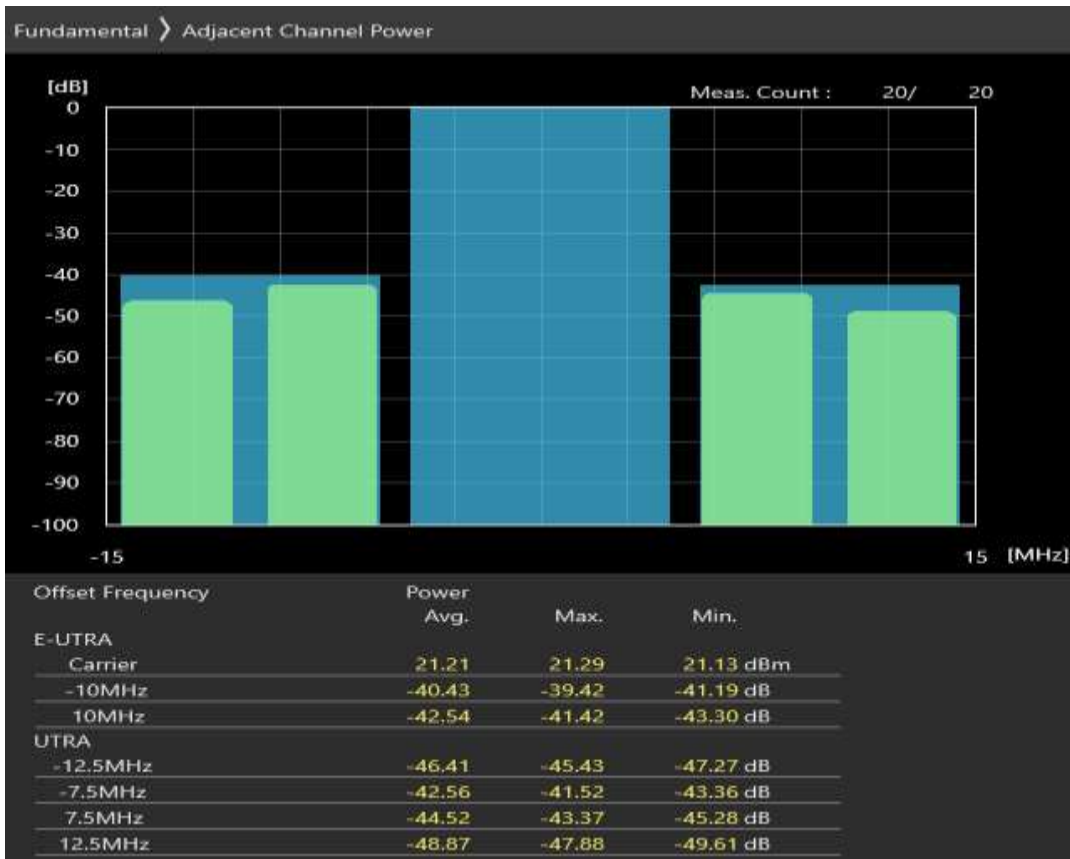

Band3 16QAM BW=10MHz Channel=19575 RB Size=50 Position=#0