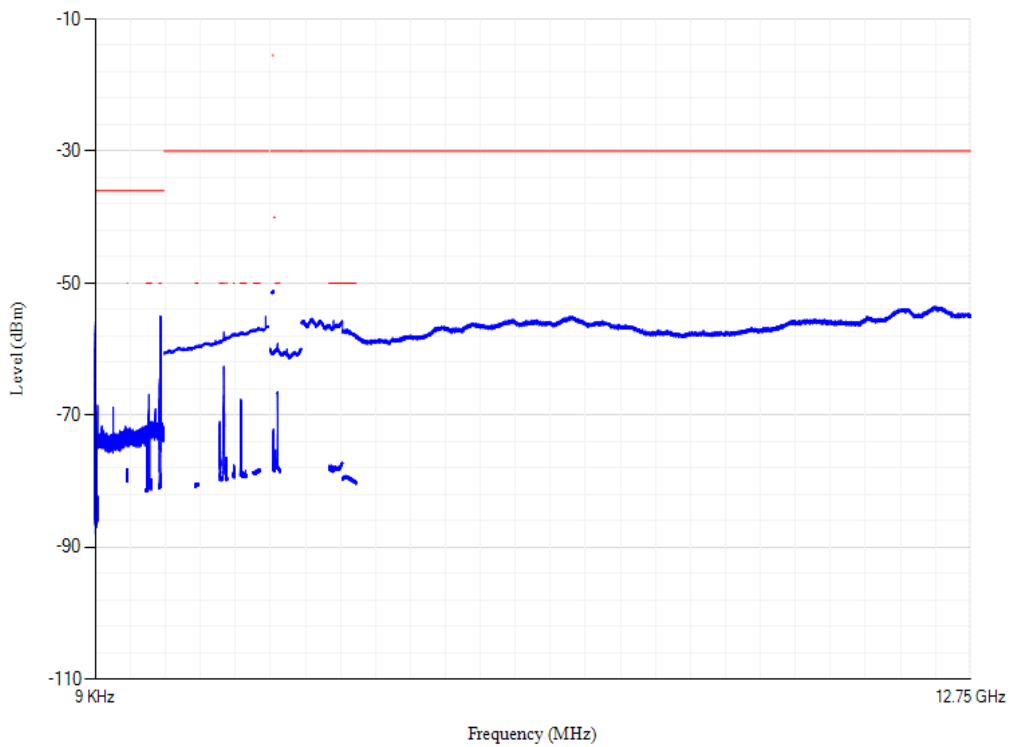

Conducted spurious emissions

Band7 QPSK BW=5MHz Channel=21425 RB Size=1 Position=#0