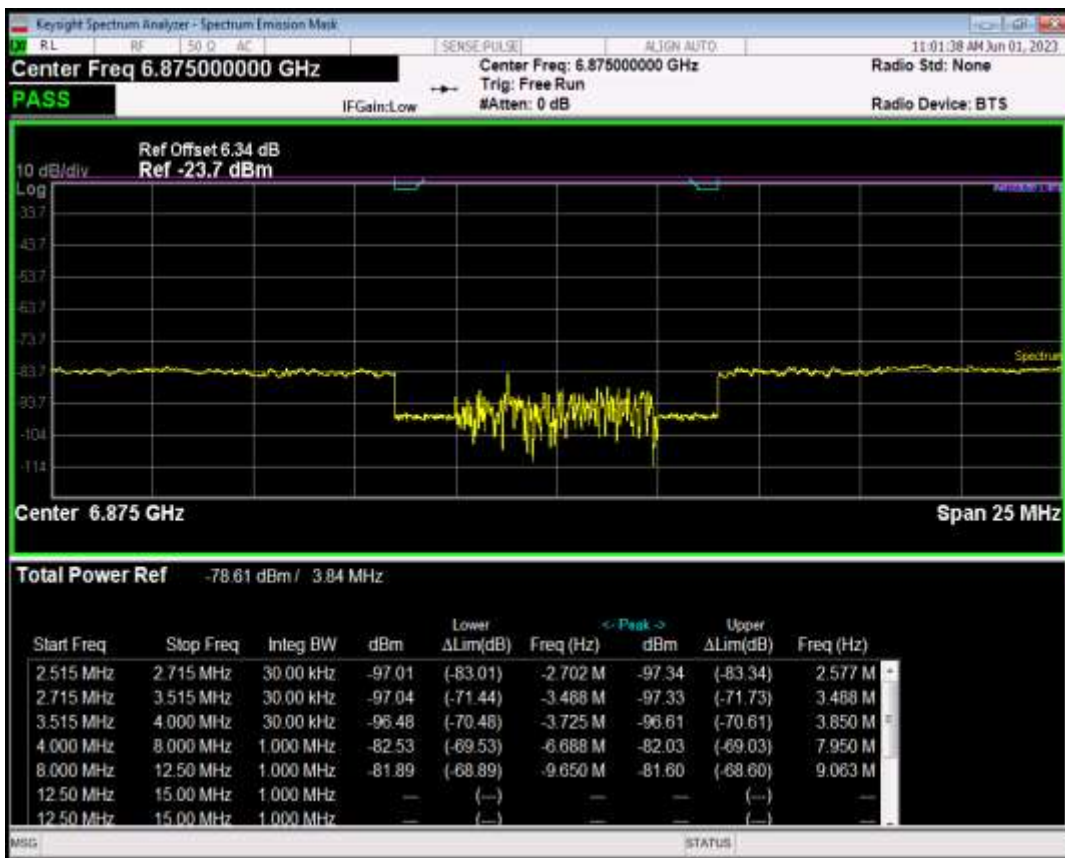

Band20 16QAM BW=10MHz Channel=24400 RB Size=50 Position=#0