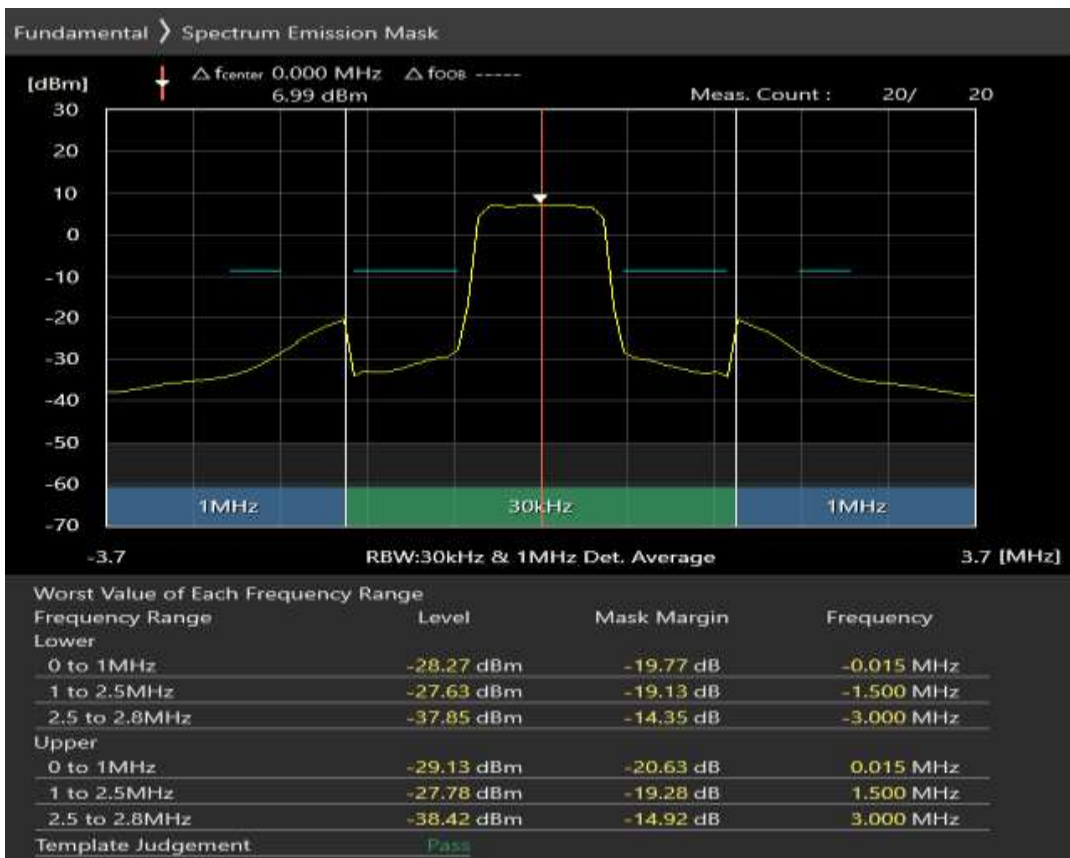

Band3 QPSK BW=1.4MHz Channel=19575 RB Size=6 Position=#0