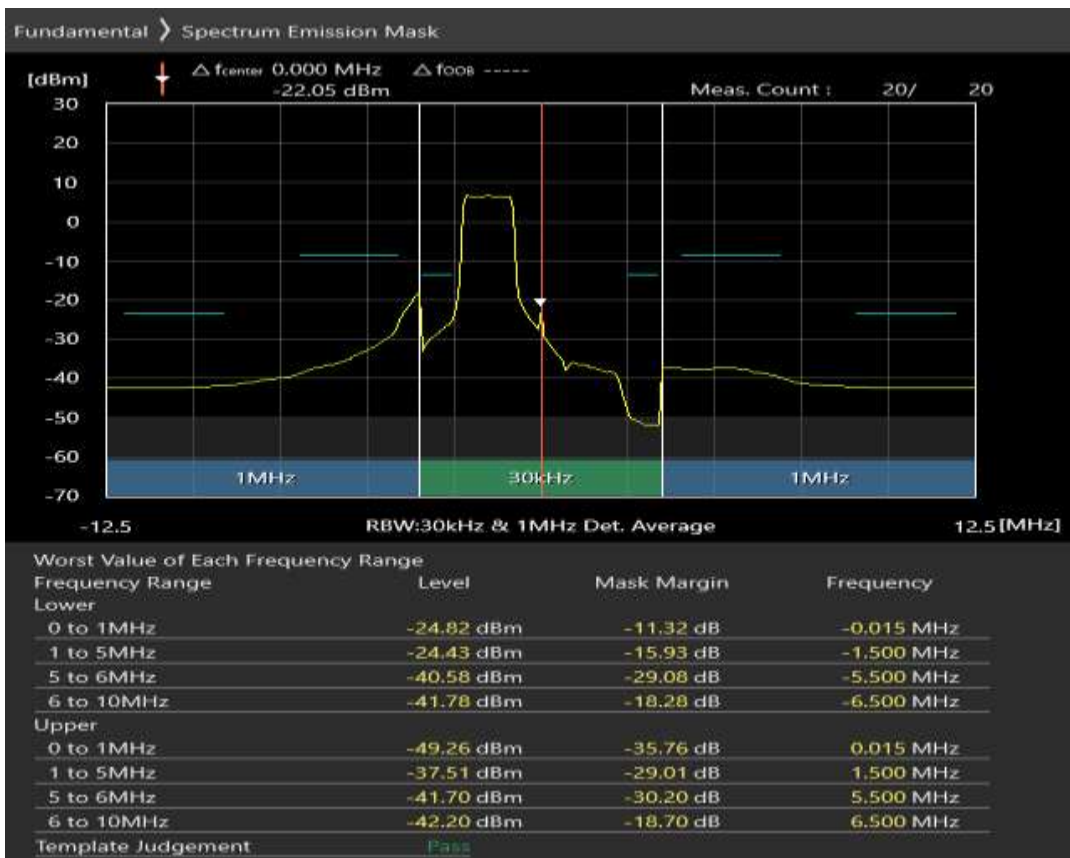

Band7 QPSK BW=5MHz Channel=21425 RB Size=8 Position=#0