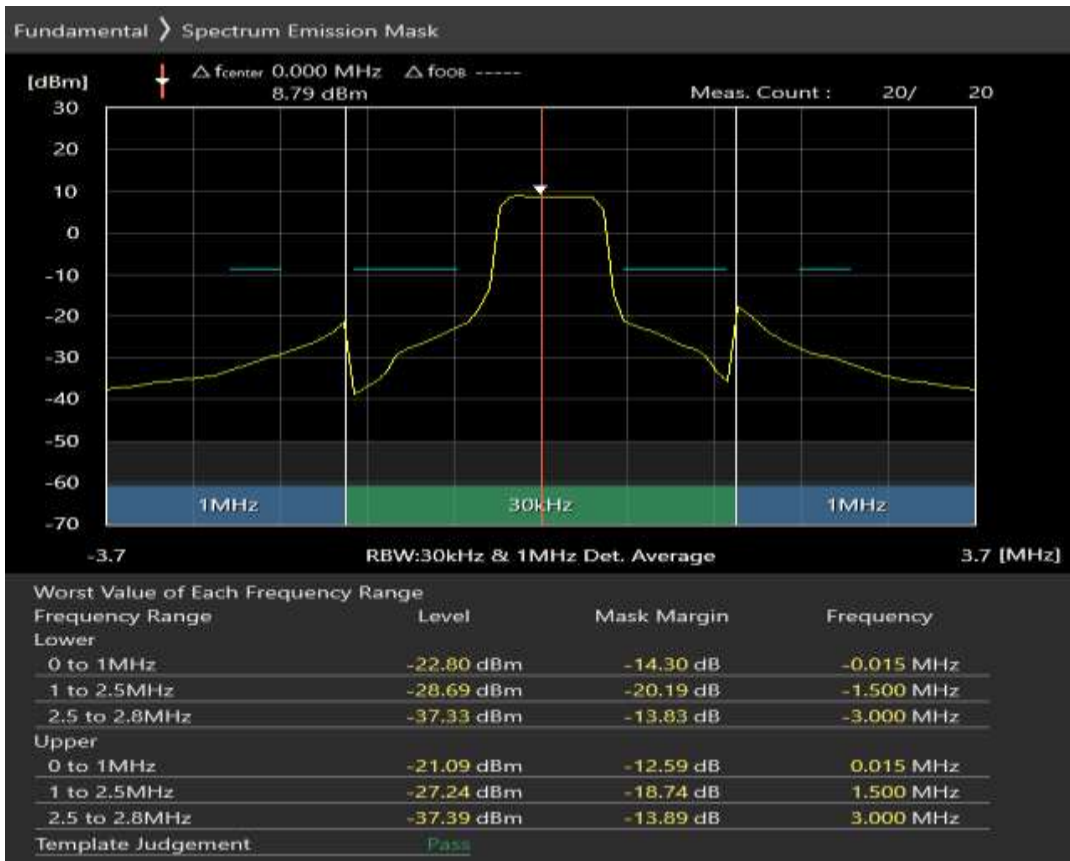

Band3 16QAM BW=1.4MHz Channel=19207 RB Size=5 Position=#Max

Band3 16QAM BW=1.4MHz Channel=19207 RB Size=6 Position=#0

Band3 QPSK BW=1.4MHz Channel=19575 RB Size=5 Position=#0

Band3 QPSK BW=1.4MHz Channel=19575 RB Size=5 Position=#Max