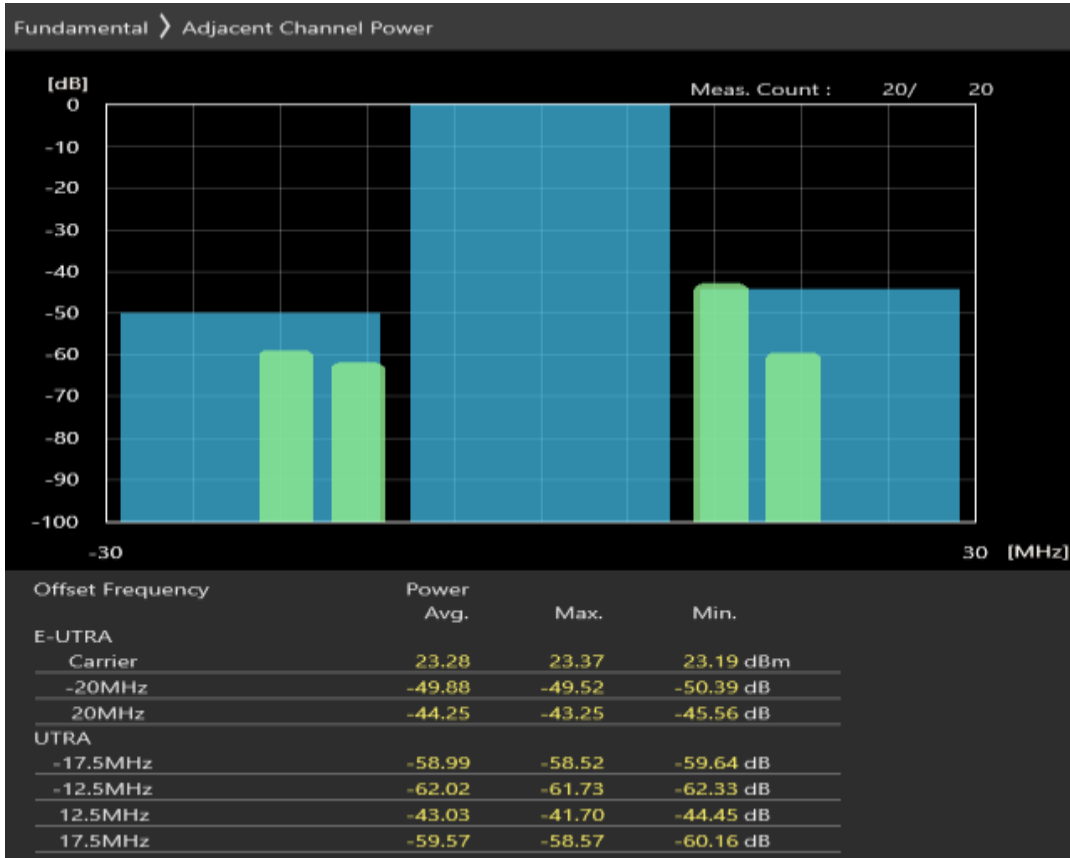

Band3 QPSK BW=20MHz Channel=19850 RB Size=18 Position=#Max