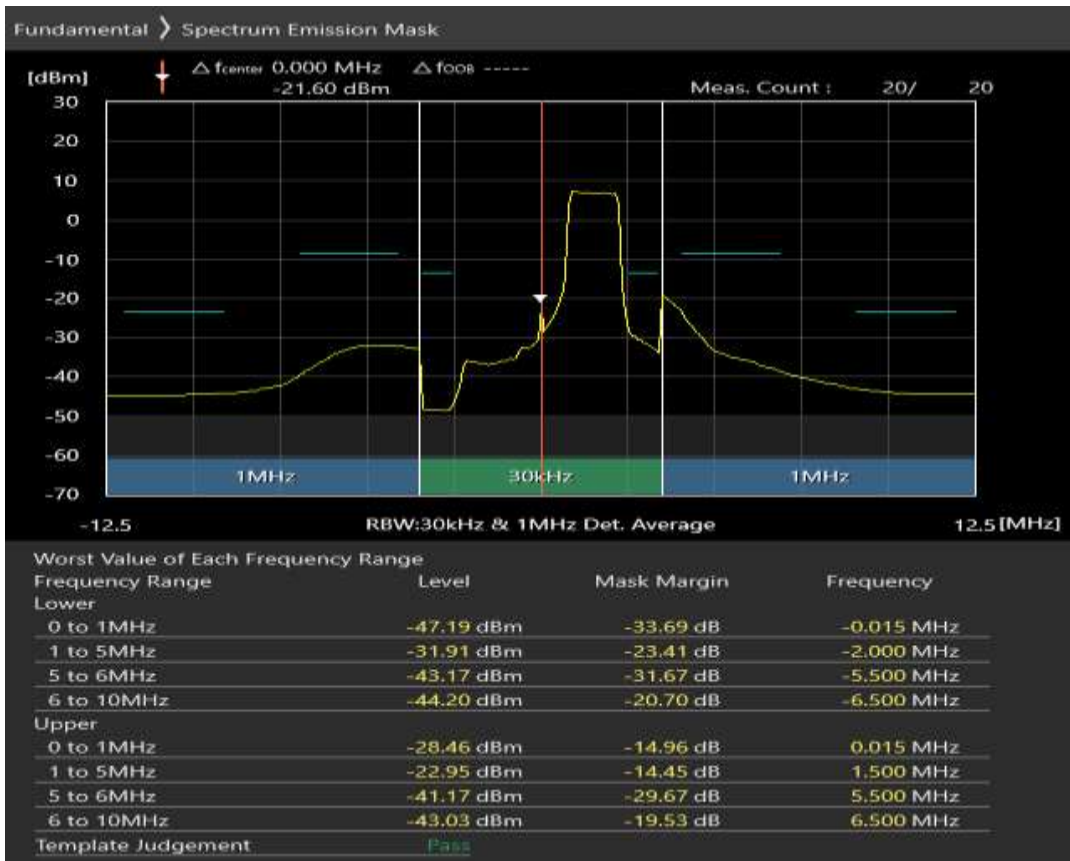

Band3 16QAM BW=5MHz Channel=19575 RB Size=8 Position=#Max

Band3 16QAM BW=5MHz Channel=19575 RB Size=25 Position=#0

Band3 QPSK BW=5MHz Channel=19925 RB Size=8 Position=#0

Band3 QPSK BW=5MHz Channel=19925 RB Size=8 Position=#Max