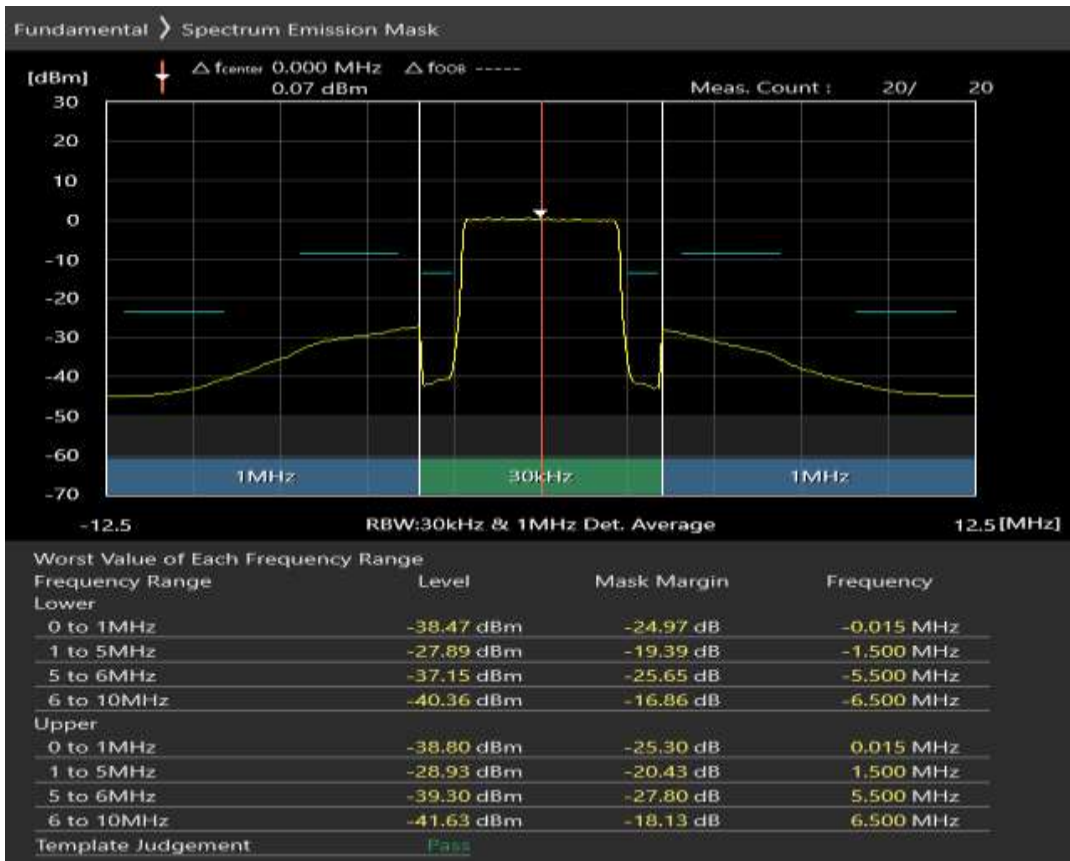

Band8 QPSK BW=5MHz Channel=21625 RB Size=25 Position=#0

Band8 16QAM BW=5MHz Channel=21625 RB Size=8 Position=#0

Band8 16QAM BW=5MHz Channel=21625 RB Size=8 Position=#Max

Band8 16QAM BW=5MHz Channel=21625 RB Size=25 Position=#0