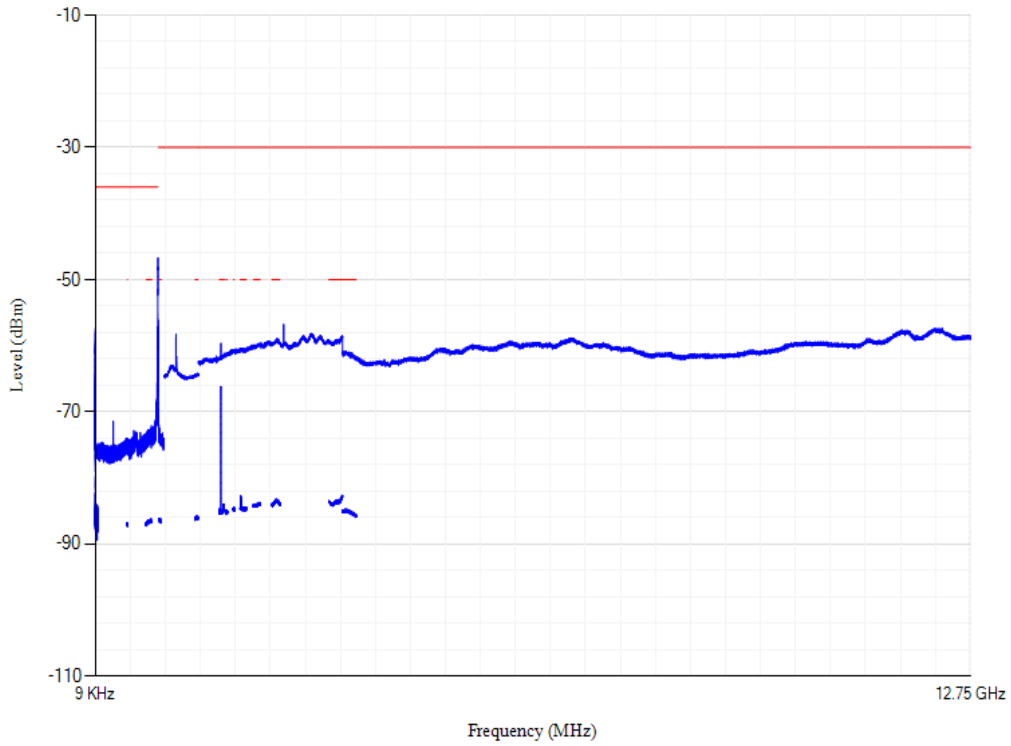

Conducted spurious emissions

Band8 QPSK BW=1.4MHz Channel=21625 RB Size=1 Position=#0

Conducted spurious emissions

Band8 QPSK BW=1.4MHz Channel=21793 RB Size=1 Position=#0

Conducted spurious emissions

Band8 QPSK BW=5MHz Channel=21475 RB Size=1 Position=#0