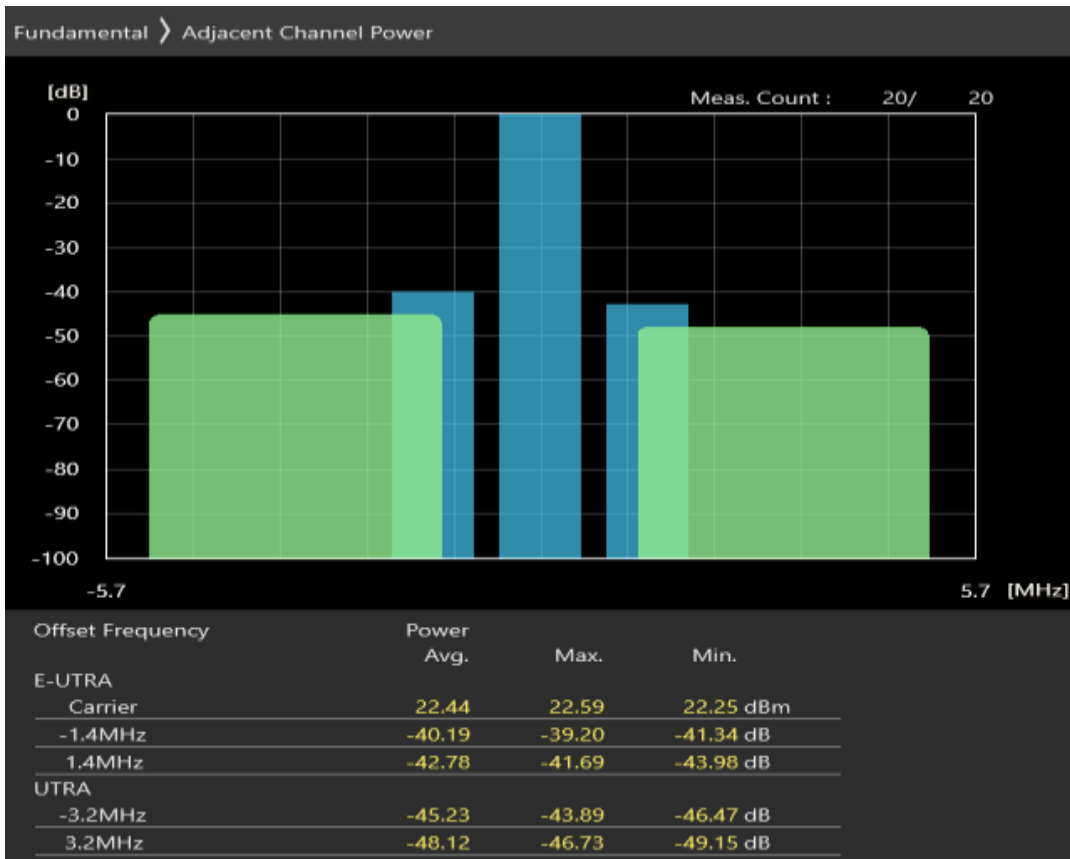

Band3 16QAM BW=1.4MHz Channel=19943 RB Size=5 Position=#0