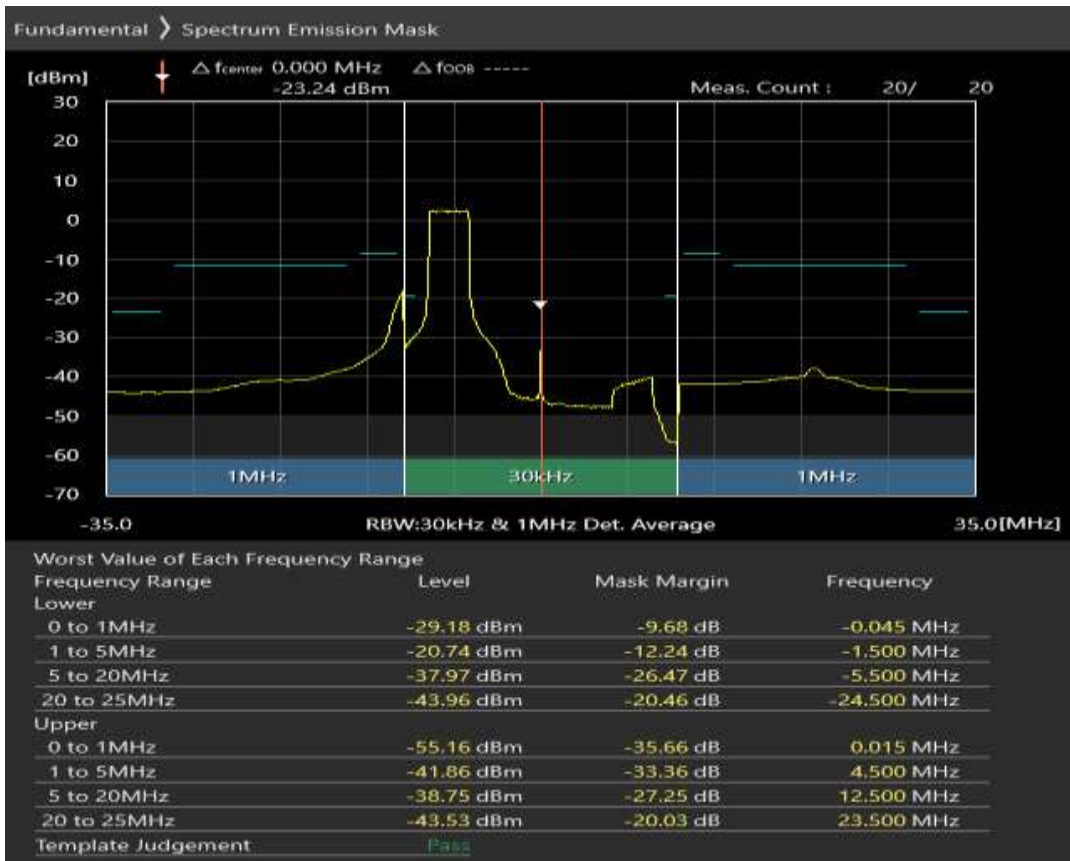

Band1 16QAM BW=20MHz Channel=18300 RB Size=18 Position=#0