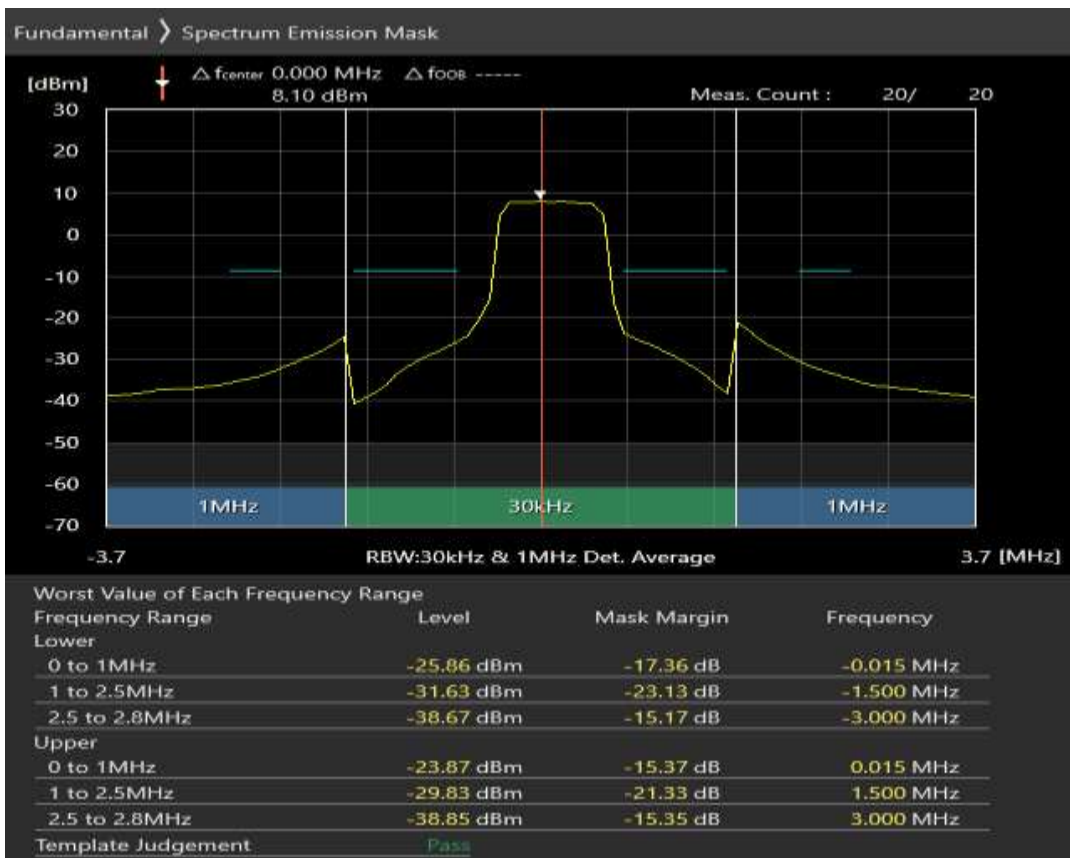

Band3 16QAM BW=1.4MHz Channel=19575 RB Size=5 Position=#Max