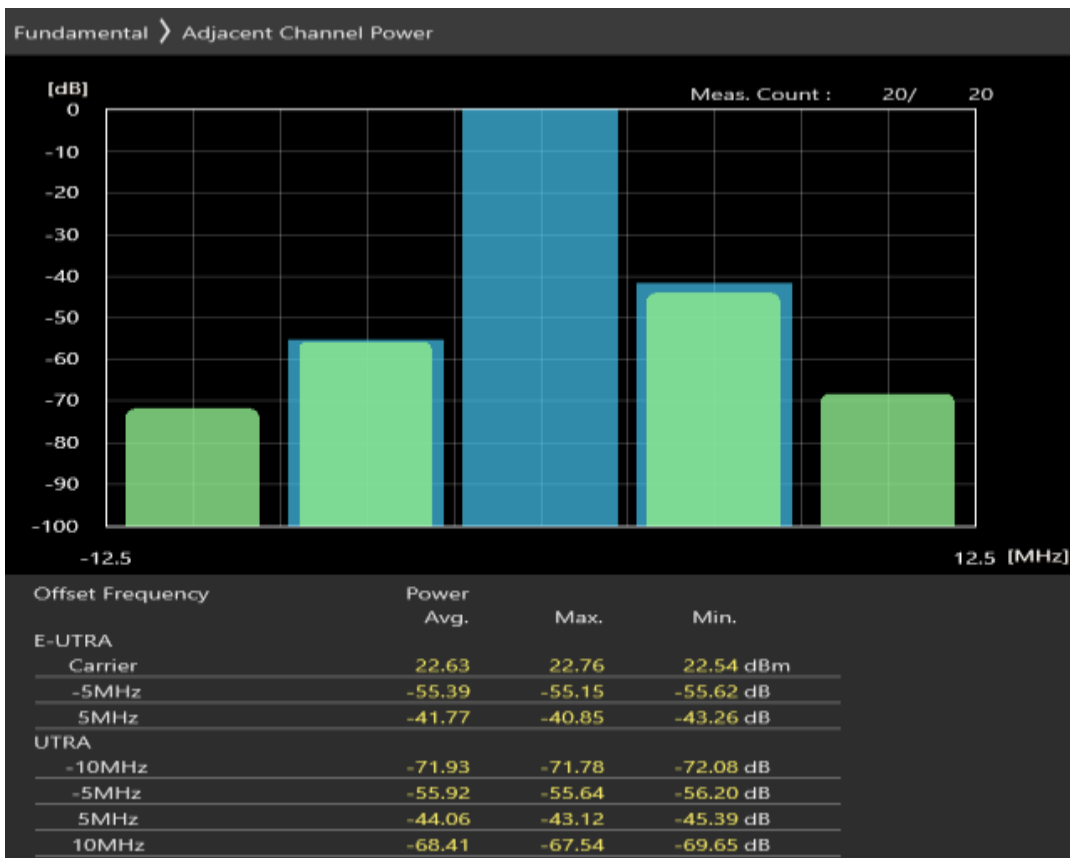

Band8 16QAM BW=5MHz Channel=21475 RB Size=8 Position=#Max