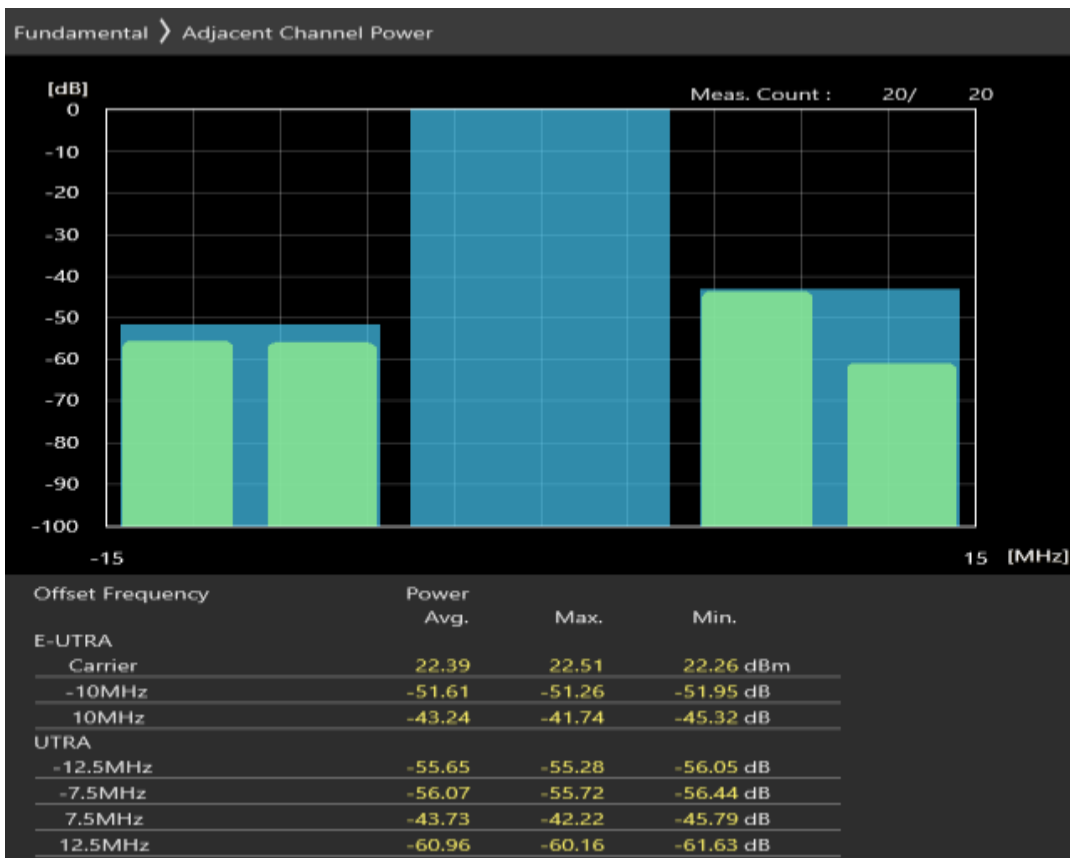

Band3 16QAM BW=10MHz Channel=1990 RB Size=12 Position=#Max