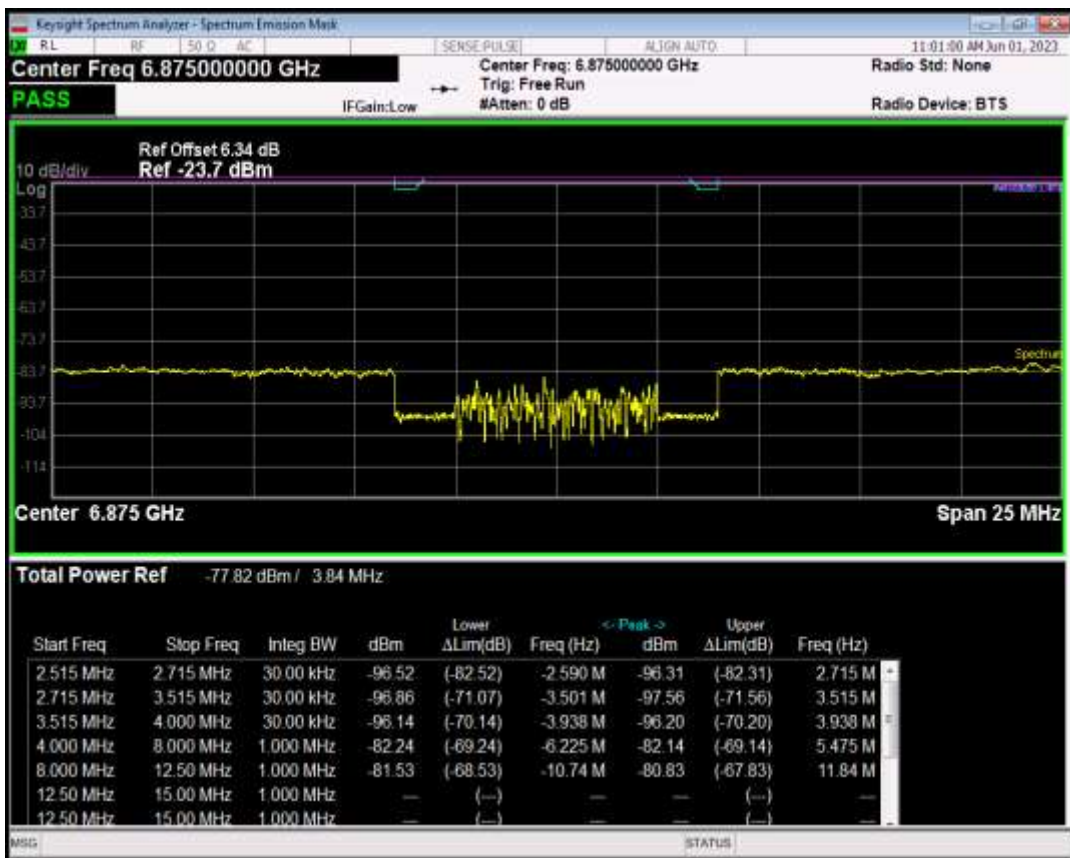

Band20 16QAM BW=5MHz Channel=24425 RB Size=25 Position=#0