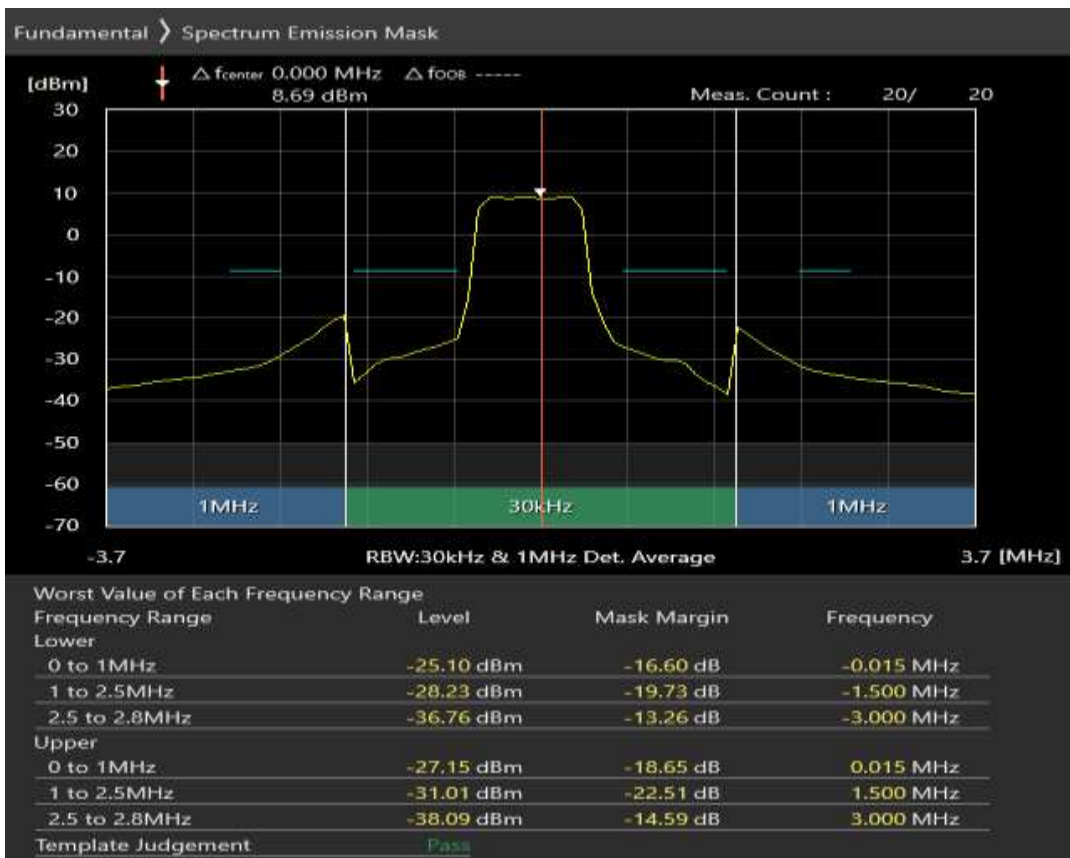

Band3 QPSK BW=1.4MHz Channel=19943 RB Size=5 Position=#0