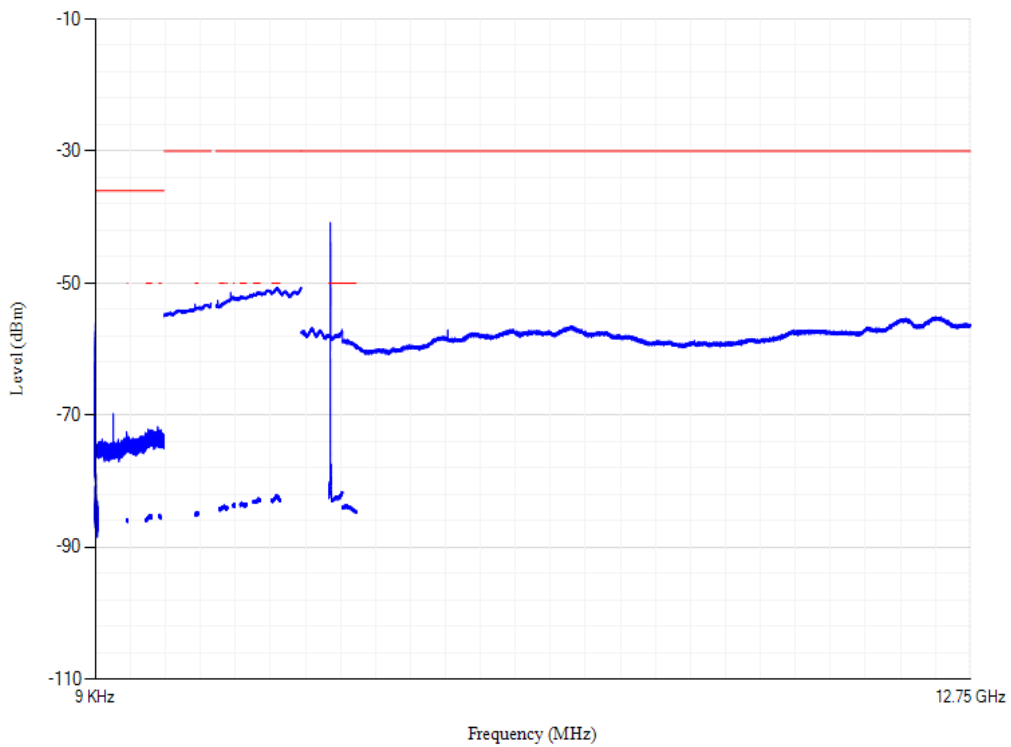

Conducted spurious emissions

Band3 QPSK BW=20MHz Channel=19575 RB Size=1 Position=#0