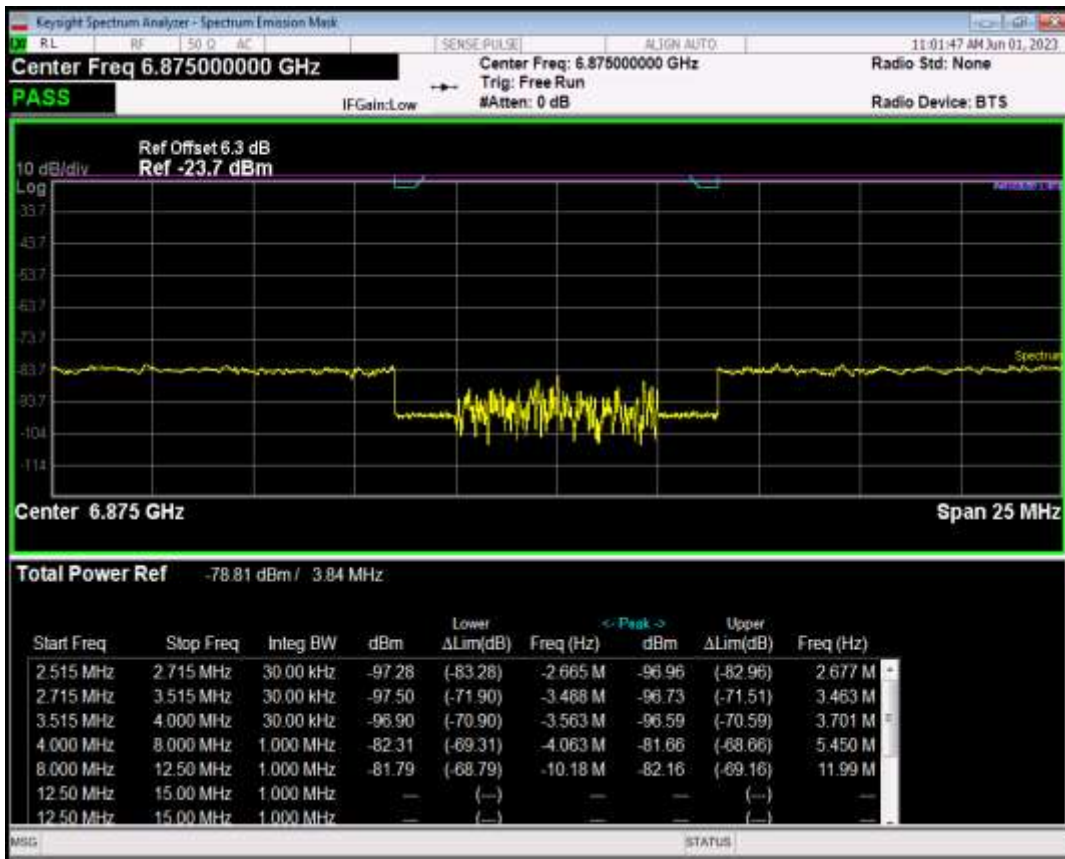

Band20 QPSK BW=20MHz Channel=24250 RB Size=100 Position=#Max