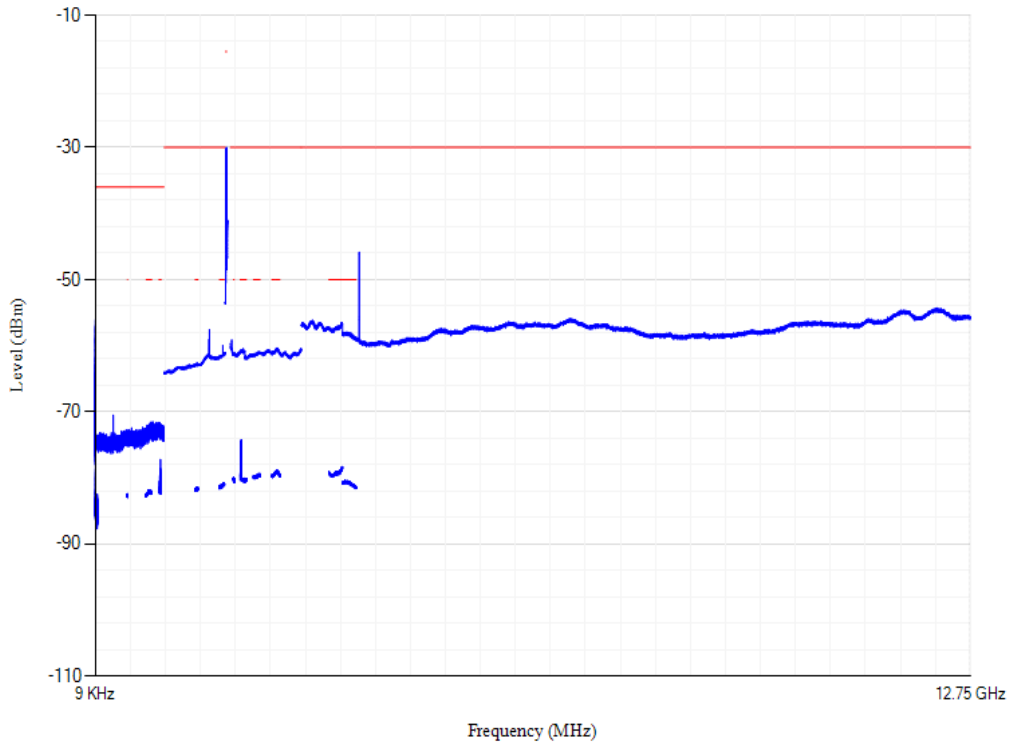

Conducted spurious emissions

Band1 QPSK BW=20MHz Channel=18300 RB Size=1 Position=#0