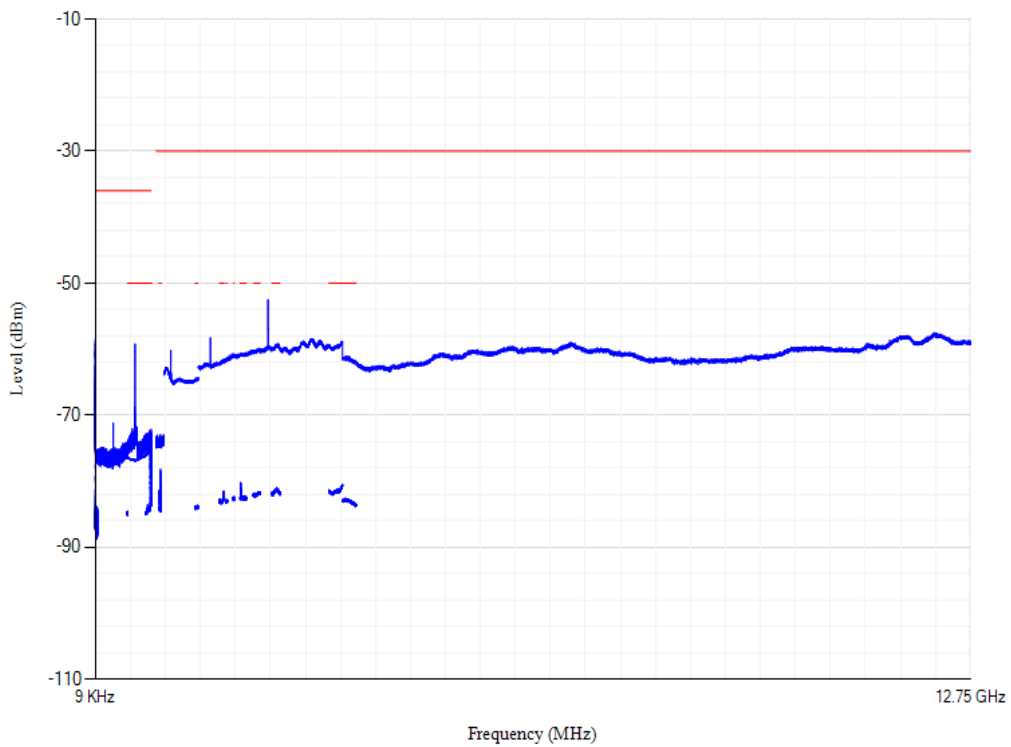

Conducted spurious emissions

Band20 QPSK BW=20MHz Channel=24350 RB Size=1 Position=#0