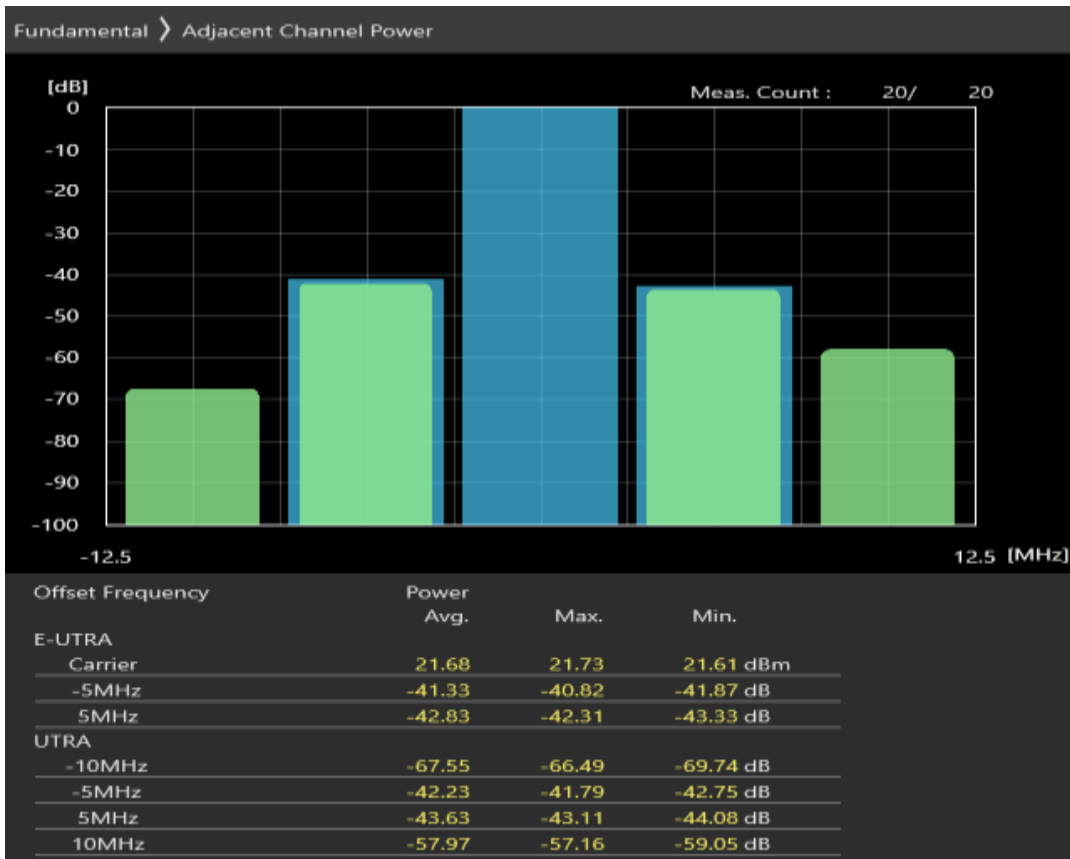

Band20 16QAM BW=5MHz Channel=24175 RB Size=25 Position=#0