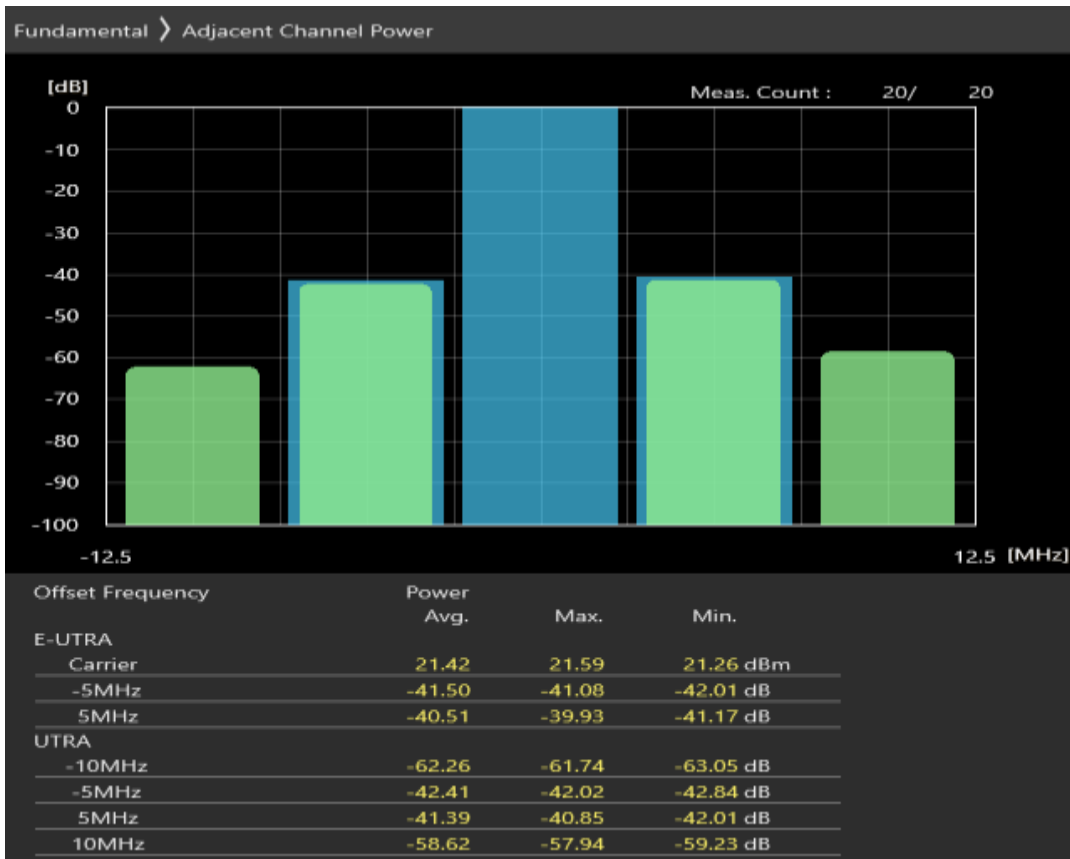

Band1 QPSK BW=5MHz Channel=18025 RB Size=25 Position=#0

Band1 16QAM BW=5MHz Channel=18025 RB Size=8 Position=#0

Band1 16QAM BW=5MHz Channel=18025 RB Size=8 Position=#Max

Band1 16QAM BW=5MHz Channel=18025 RB Size=25 Position=#0