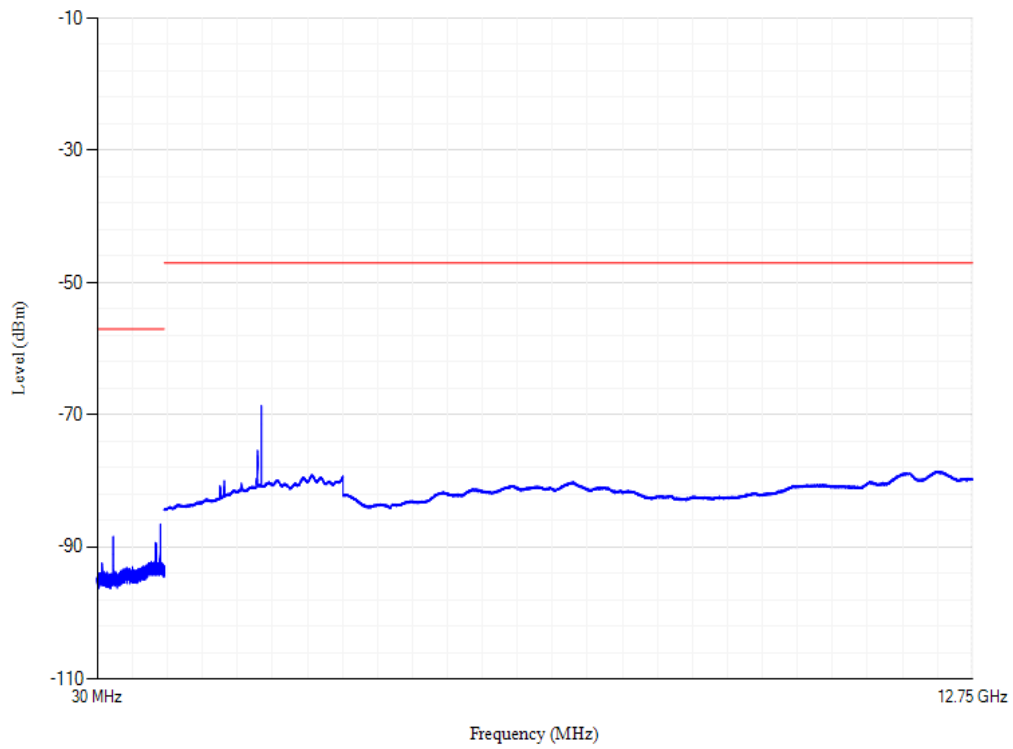

Conducted spurious emissions

Band40 QPSK BW=20MHz Channel=39550