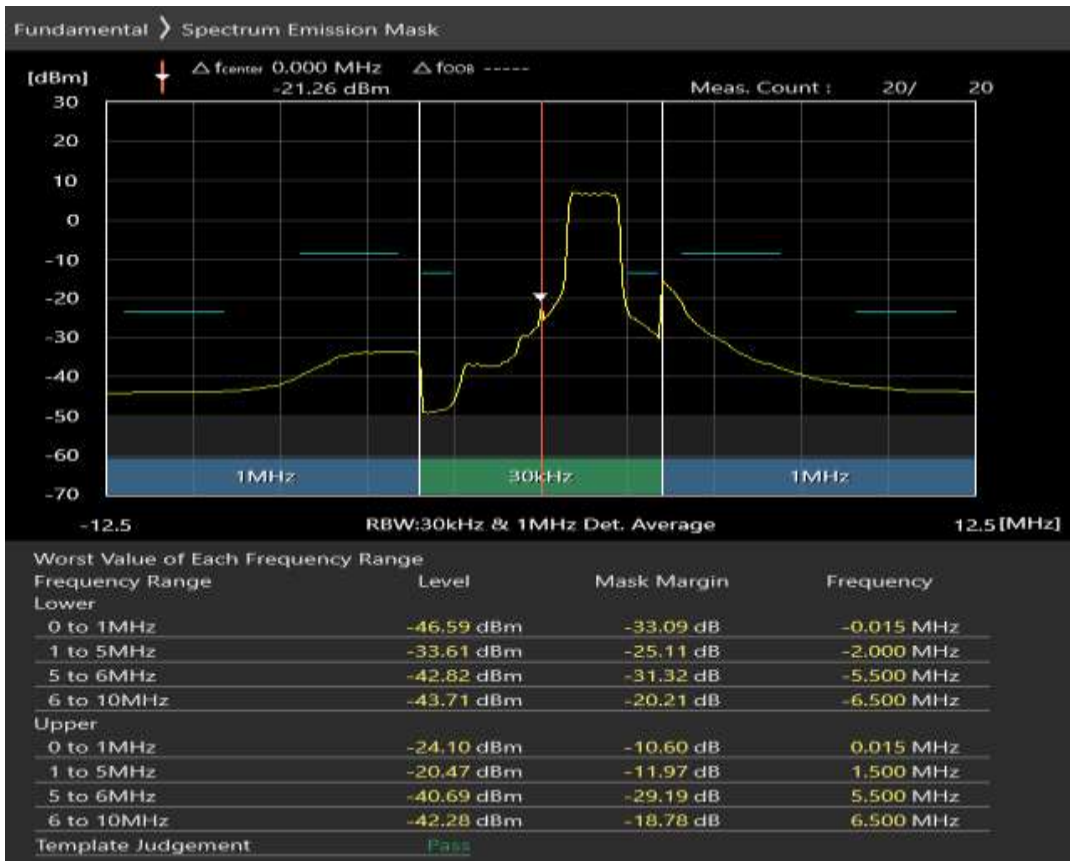

Band3 QPSK BW=5MHz Channel=19575 RB Size=8 Position=#Max