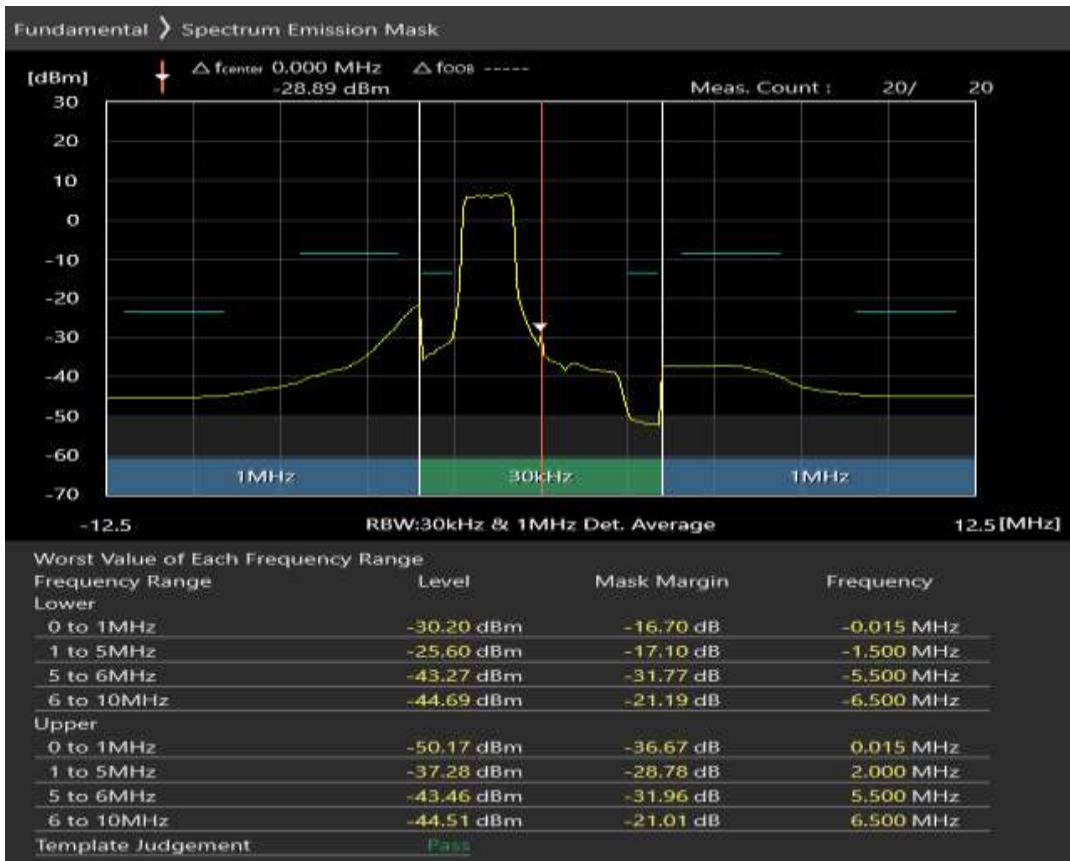

Band20 16QAM BW=5MHz Channel=24175 RB Size=8 Position=#0