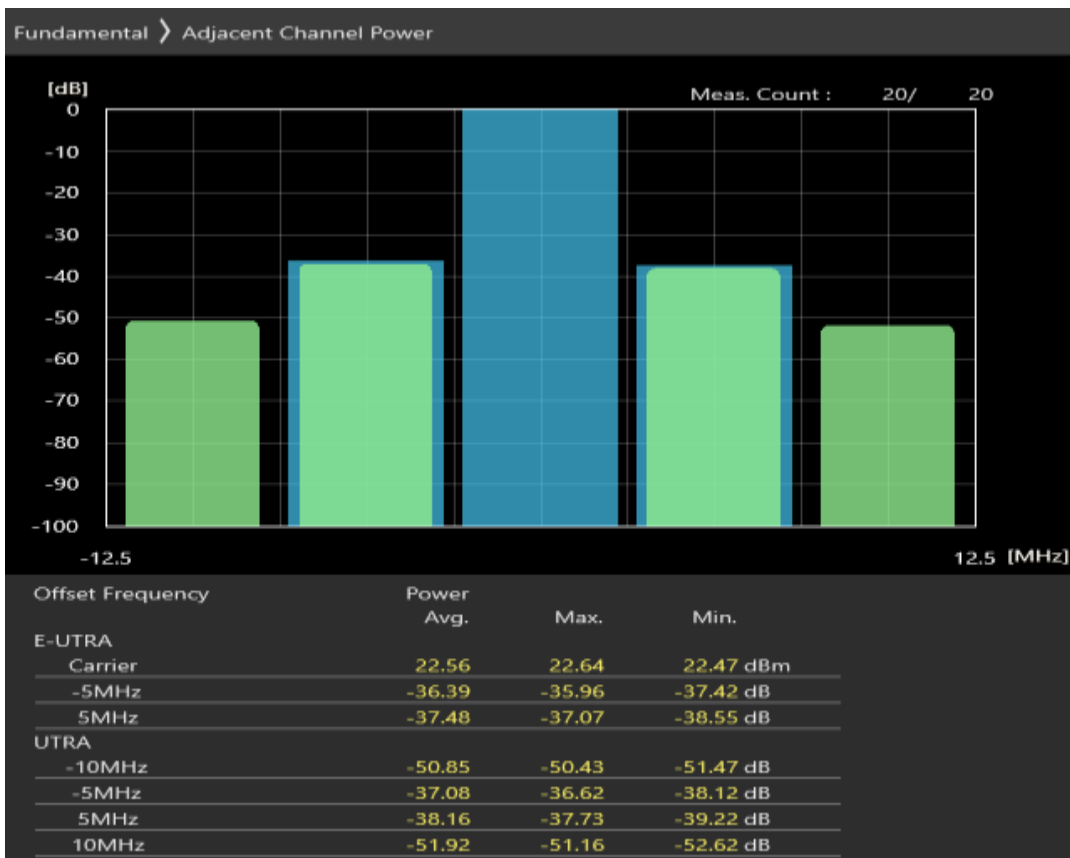

Band3 QPSK BW=5MHz Channel=19225 RB Size=25 Position=#0