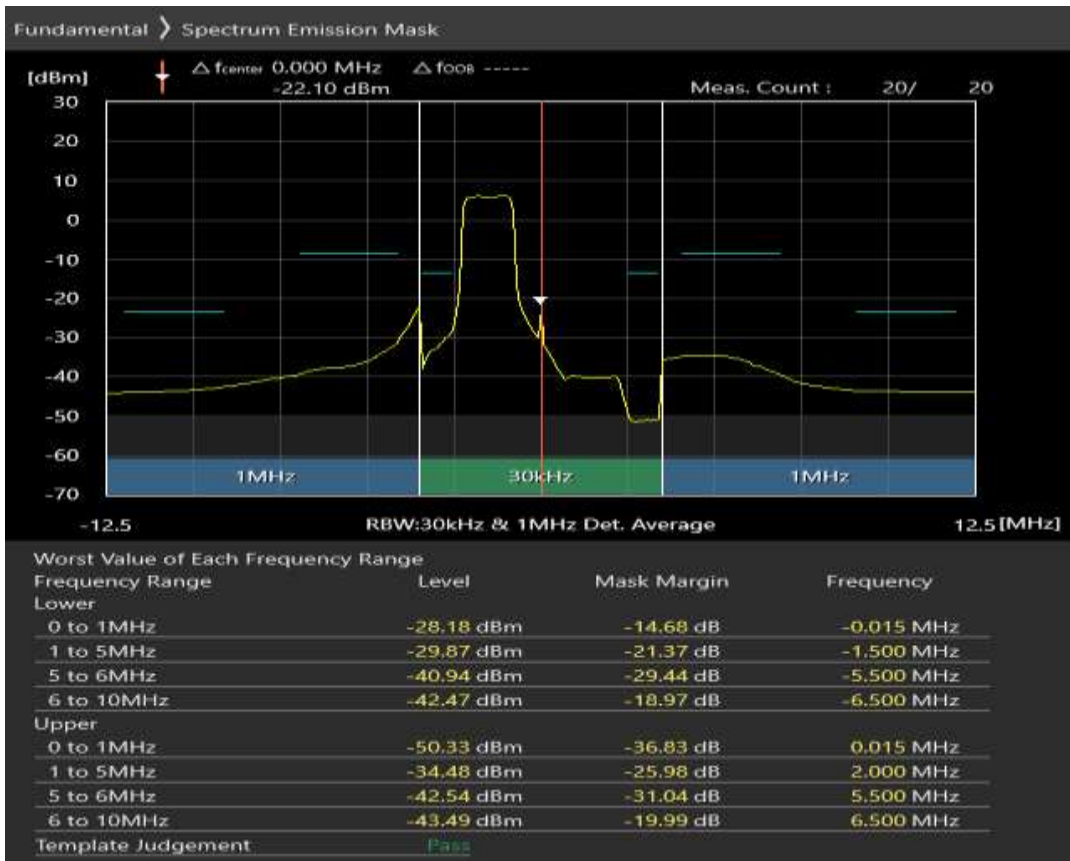

Band1 QPSK BW=5MHz Channel=18025 RB Size=8 Position=#0

Band1 QPSK BW=5MHz Channel=18025 RB Size=8 Position=#Max

Band1 QPSK BW=5MHz Channel=18025 RB Size=25 Position=#0

Band1 16QAM BW=5MHz Channel=18025 RB Size=8 Position=#0