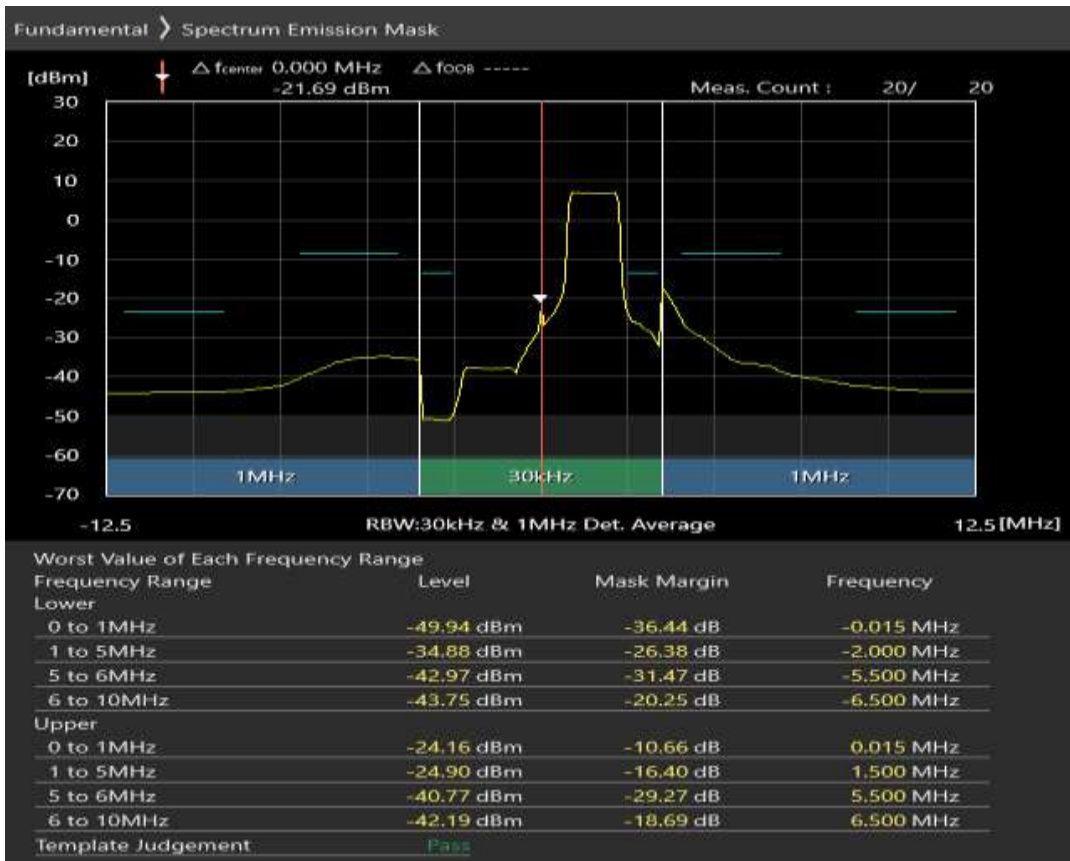

Band1 QPSK BW=5MHz Channel=18025 RB Size=8 Position=#Max