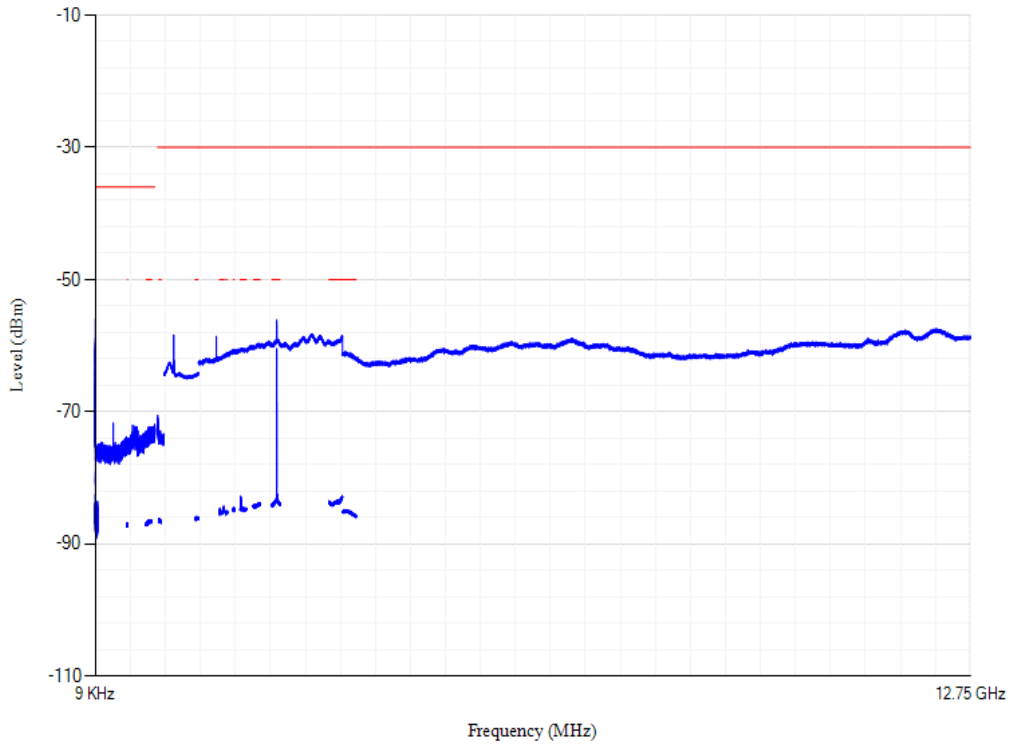

Conducted spurious emissions

Band8 QPSK BW=10MHz Channel=21625 RB Size=1 Position=#0