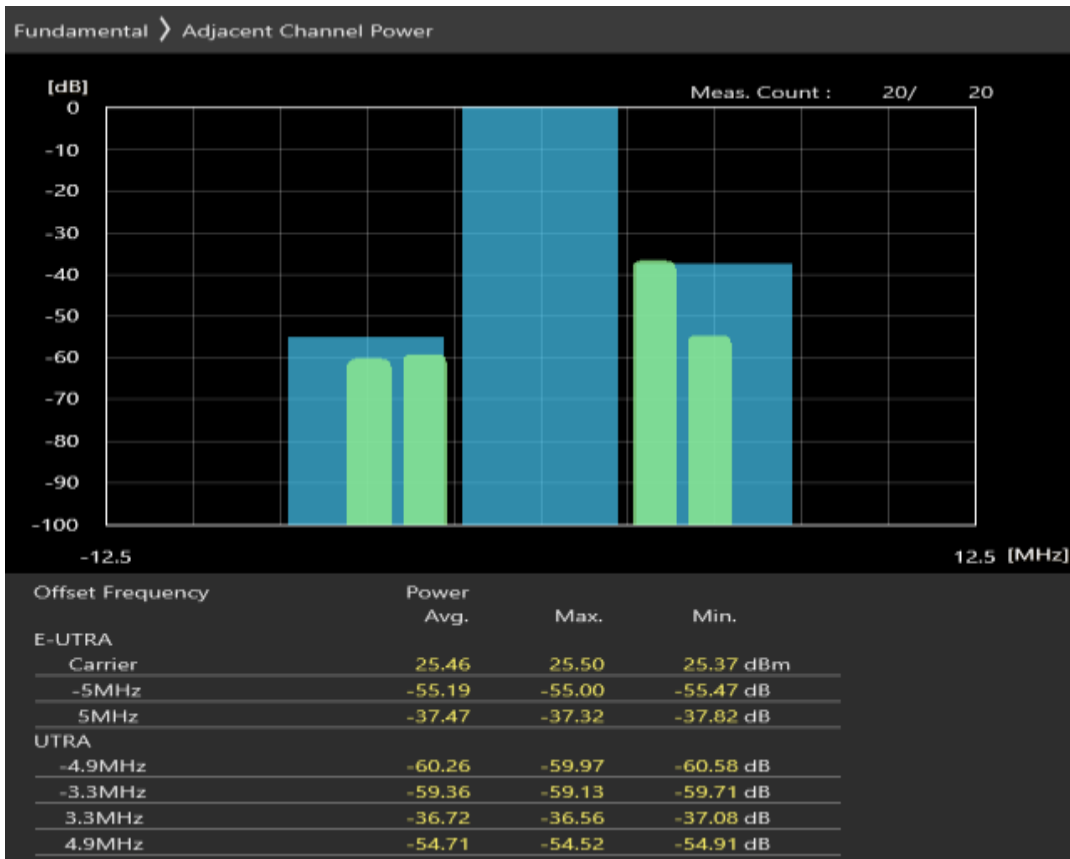

Band40 QPSK BW=5MHz Channel=39150 RB Size=8 Position=#Max