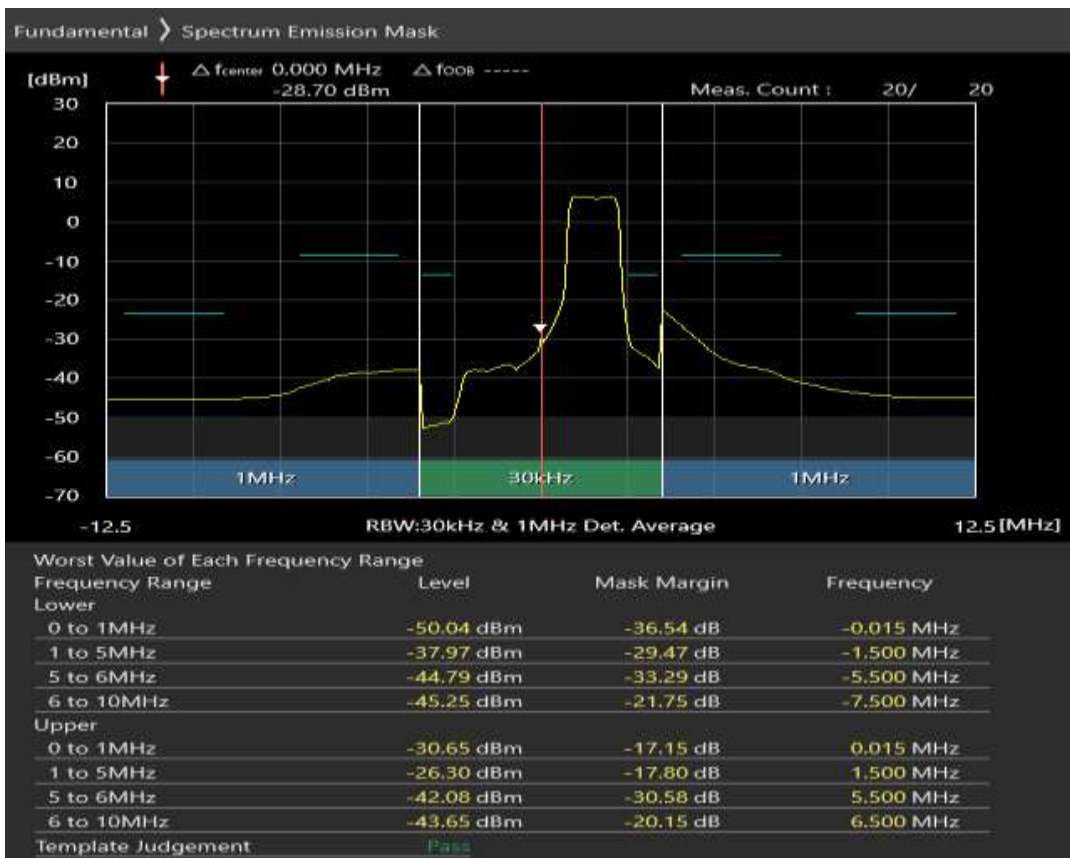

Band20 16QAM BW=5MHz Channel=24175 RB Size=8 Position=#Max