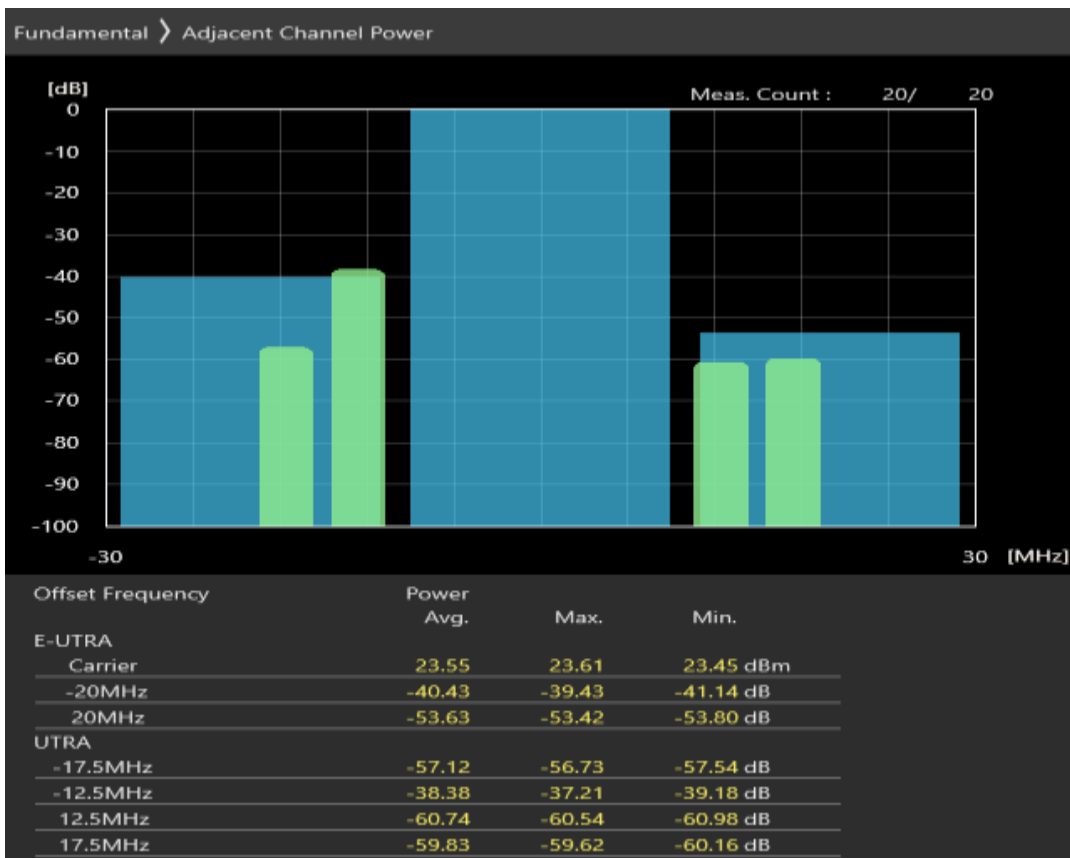

Band7 QPSK BW=20MHz Channel=20850 RB Size=18 Position=#0