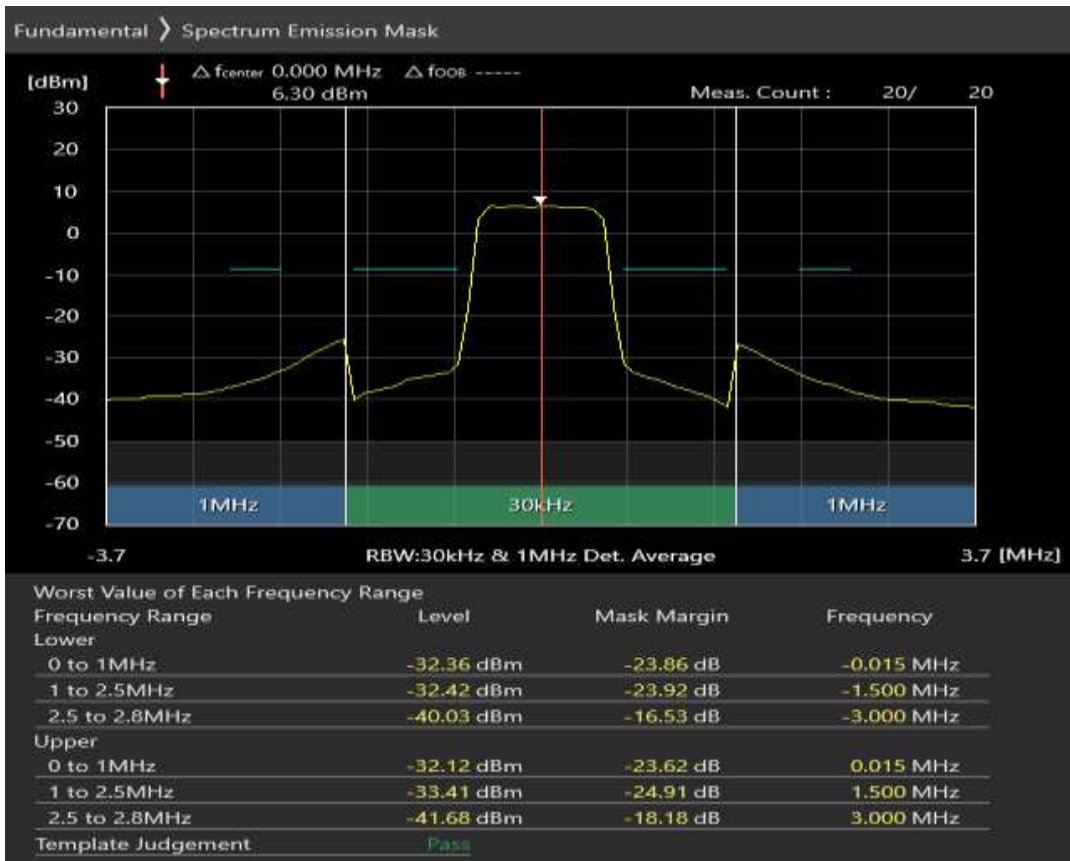

Band8 QPSK BW=1.4MHz Channel=21793 RB Size=6 Position=#0

Band8 16QAM BW=1.4MHz Channel=21793 RB Size=5 Position=#0

Band8 16QAM BW=1.4MHz Channel=21793 RB Size=5 Position=#Max

Band8 16QAM BW=1.4MHz Channel=21793 RB Size=6 Position=#0