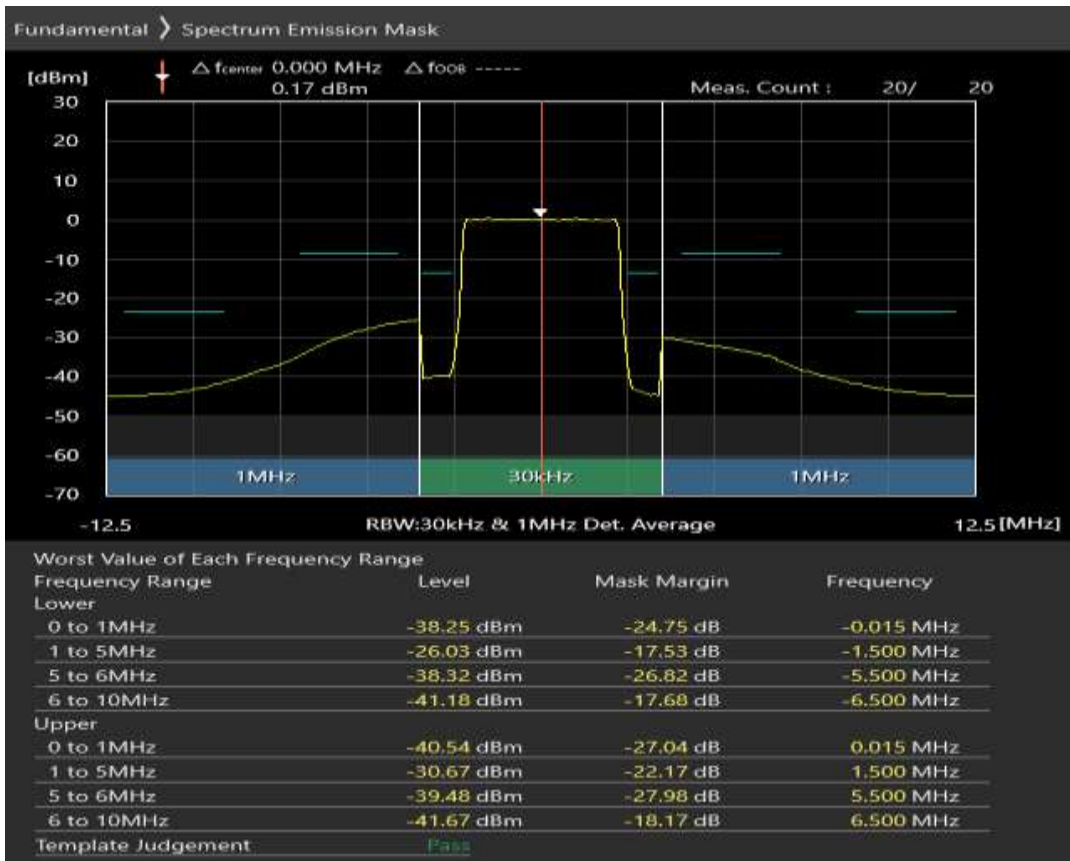

Band20 16QAM BW=5MHz Channel=24300 RB Size=25 Position=#0