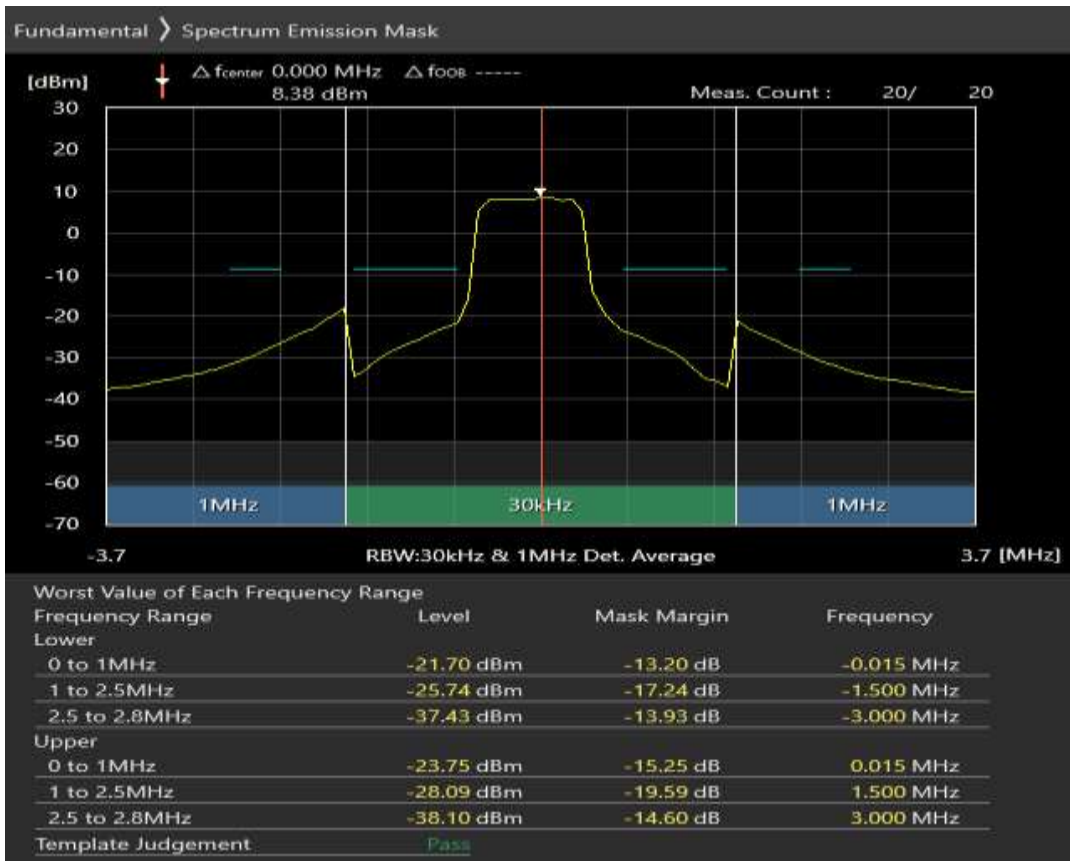

Band3 QPSK BW=1.4MHz Channel=19207 RB Size=5 Position=#0

Band3 QPSK BW=1.4MHz Channel=19207 RB Size=5 Position=#Max

Band3 QPSK BW=1.4MHz Channel=19207 RB Size=6 Position=#0

Band3 16QAM BW=1.4MHz Channel=19207 RB Size=5 Position=#0