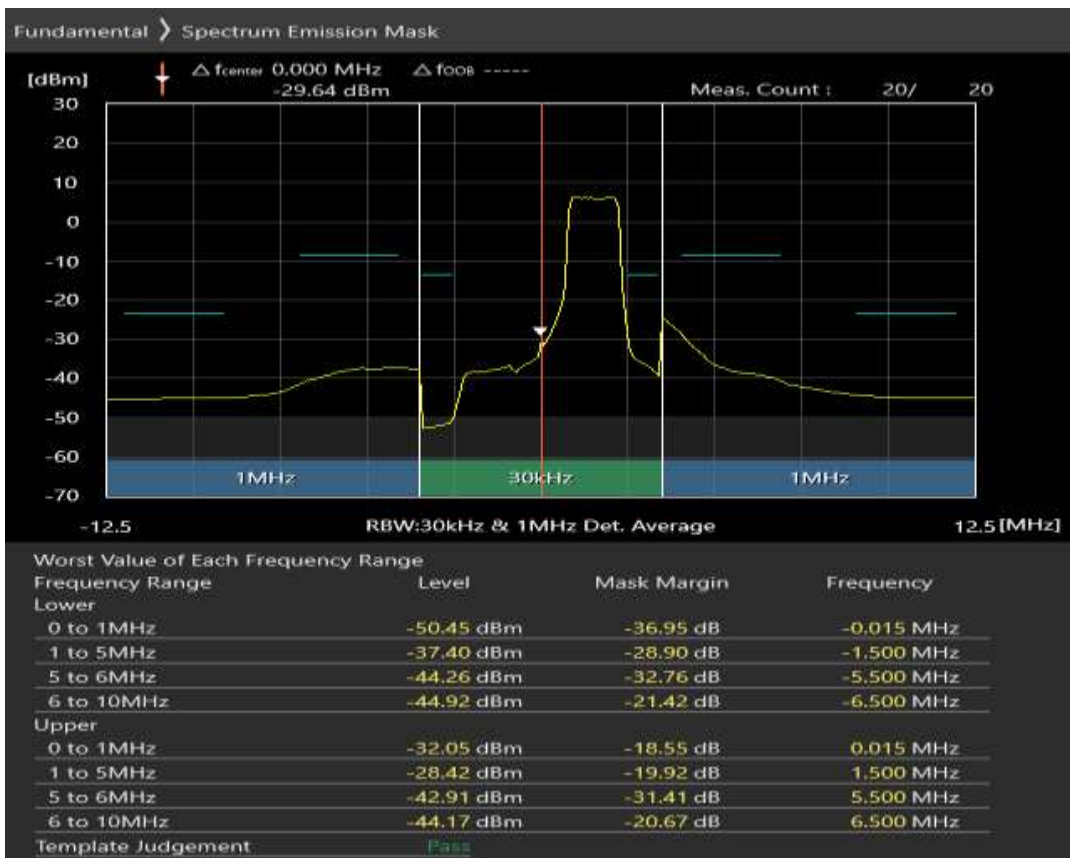

Band20 16QAM BW=5MHz Channel=24300 RB Size=8 Position=#Max