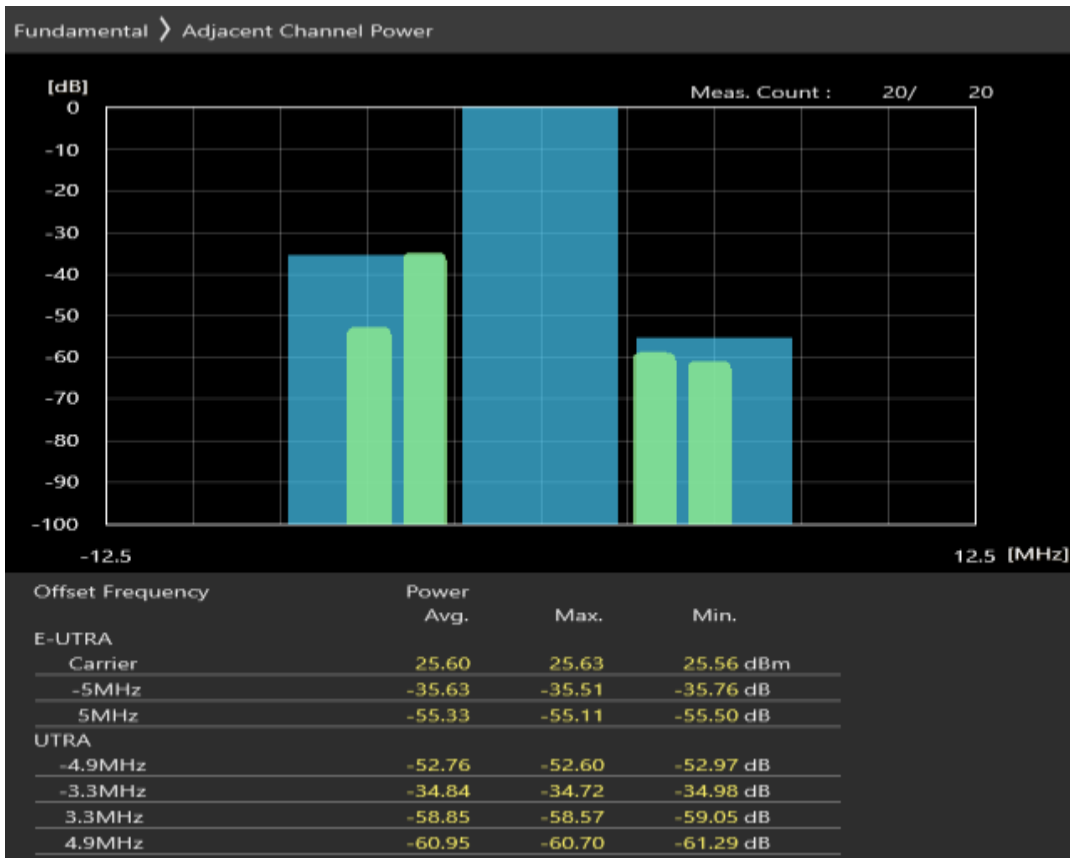

Band40 QPSK BW=5MHz Channel=39150 RB Size=8 Position=#0