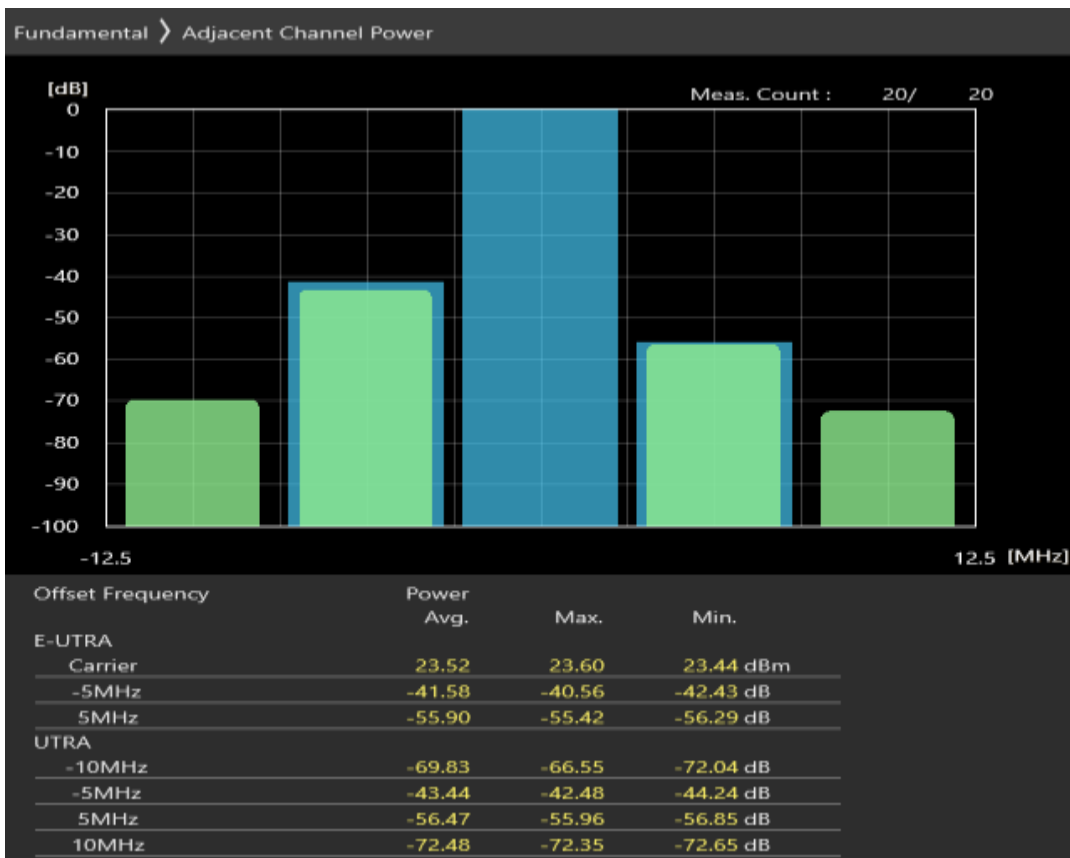

Band20 QPSK BW=5MHz Channel=24300 RB Size=8 Position=#0