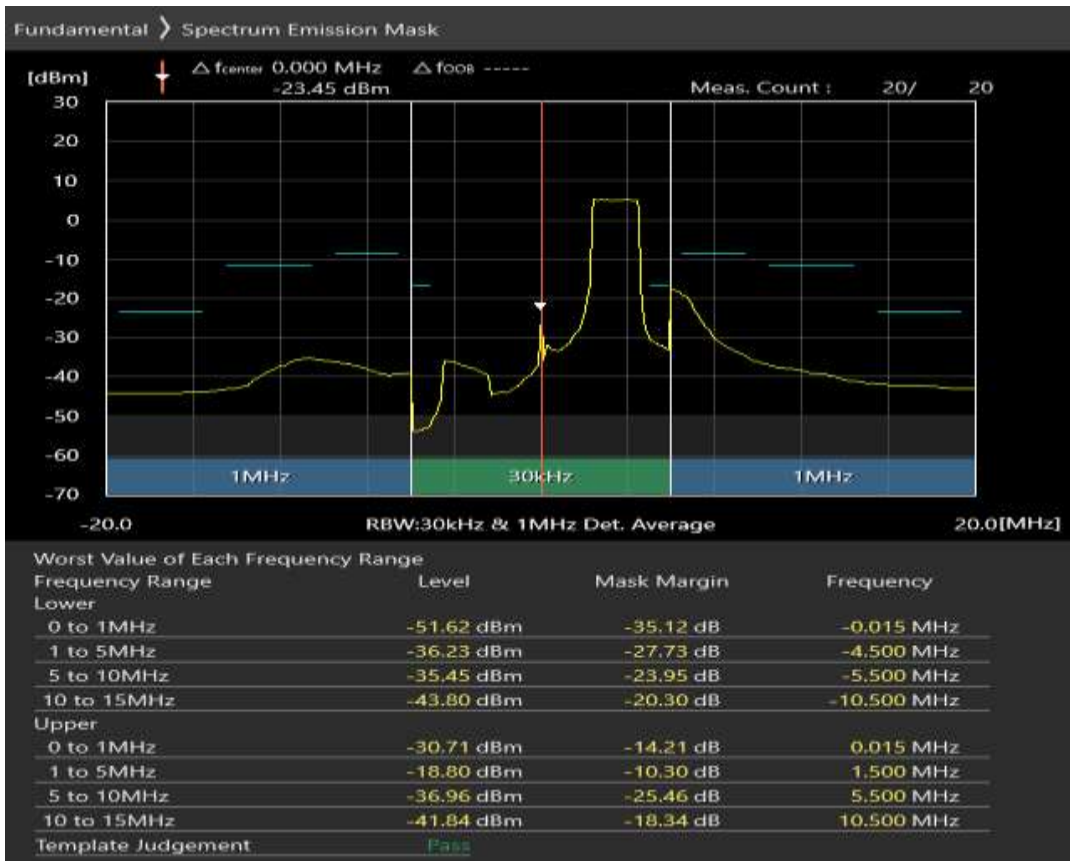

Band3 QPSK BW=10MHz Channel=19250 RB Size=12 Position=#Max