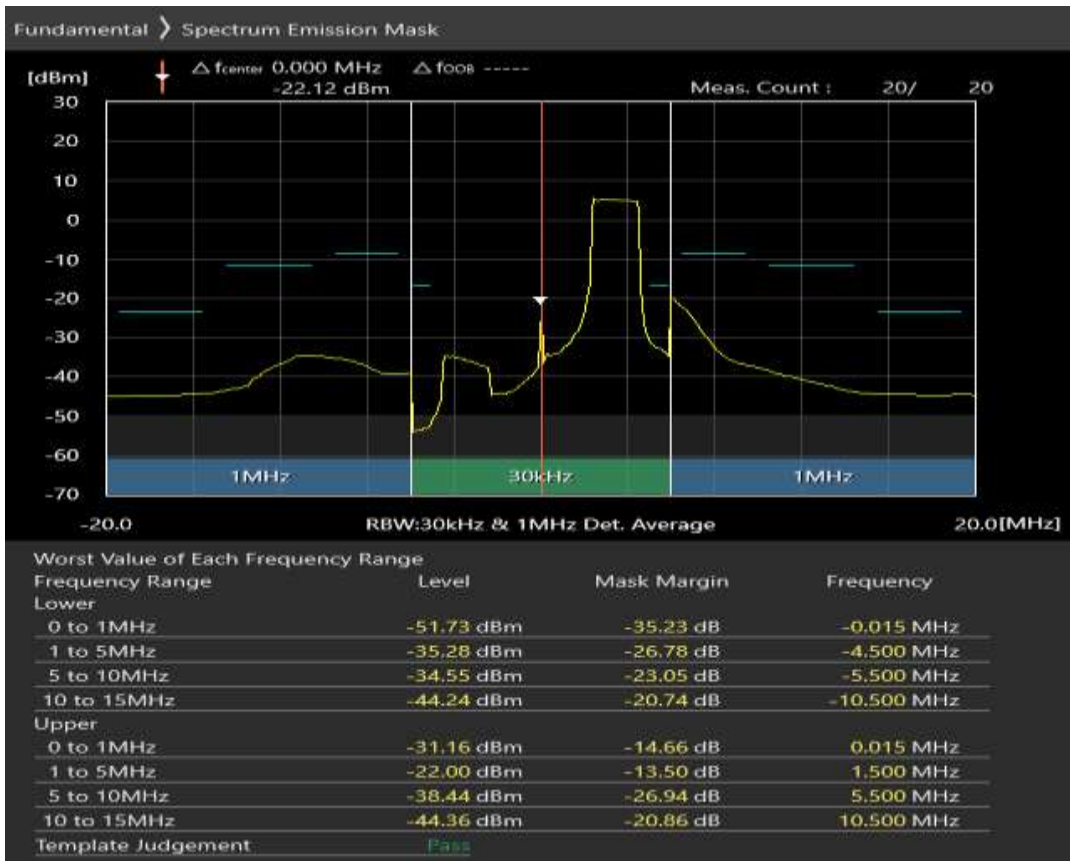

Band3 QPSK BW=10MHz Channel=1990 RB Size=12 Position=#Max