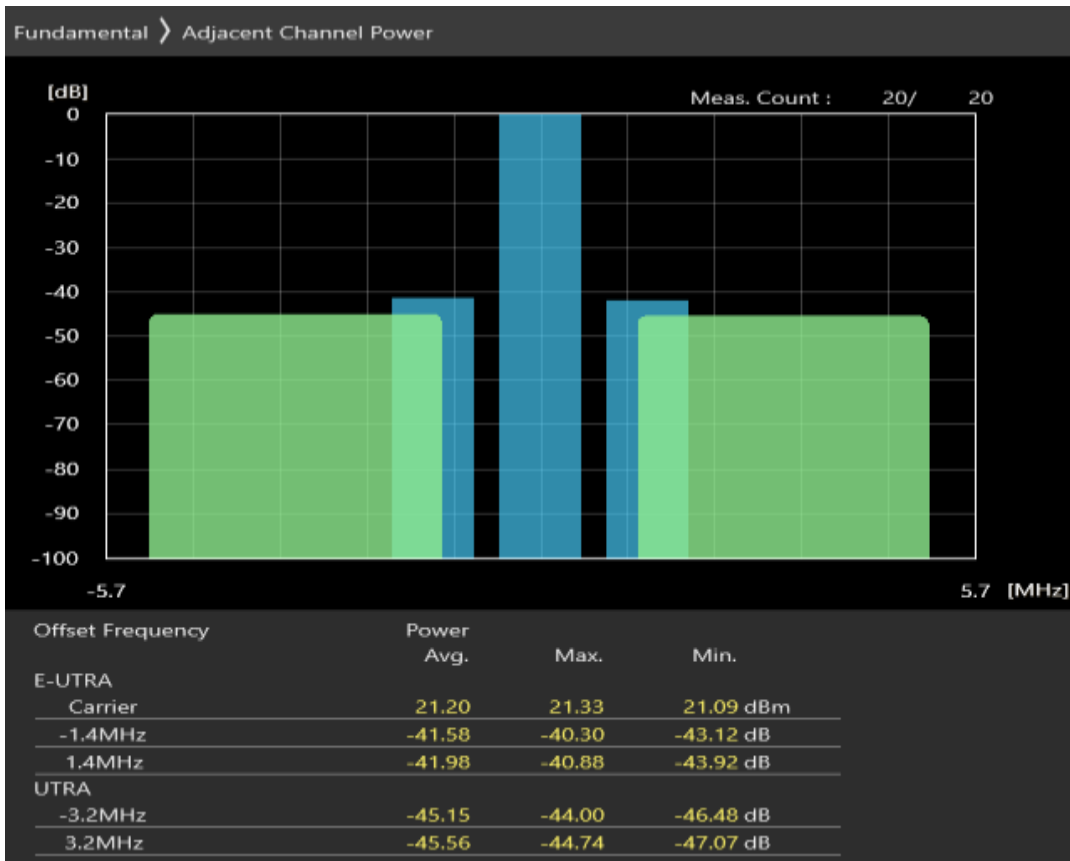

Band3 16QAM BW=1.4MHz Channel=19575 RB Size=6 Position=#0