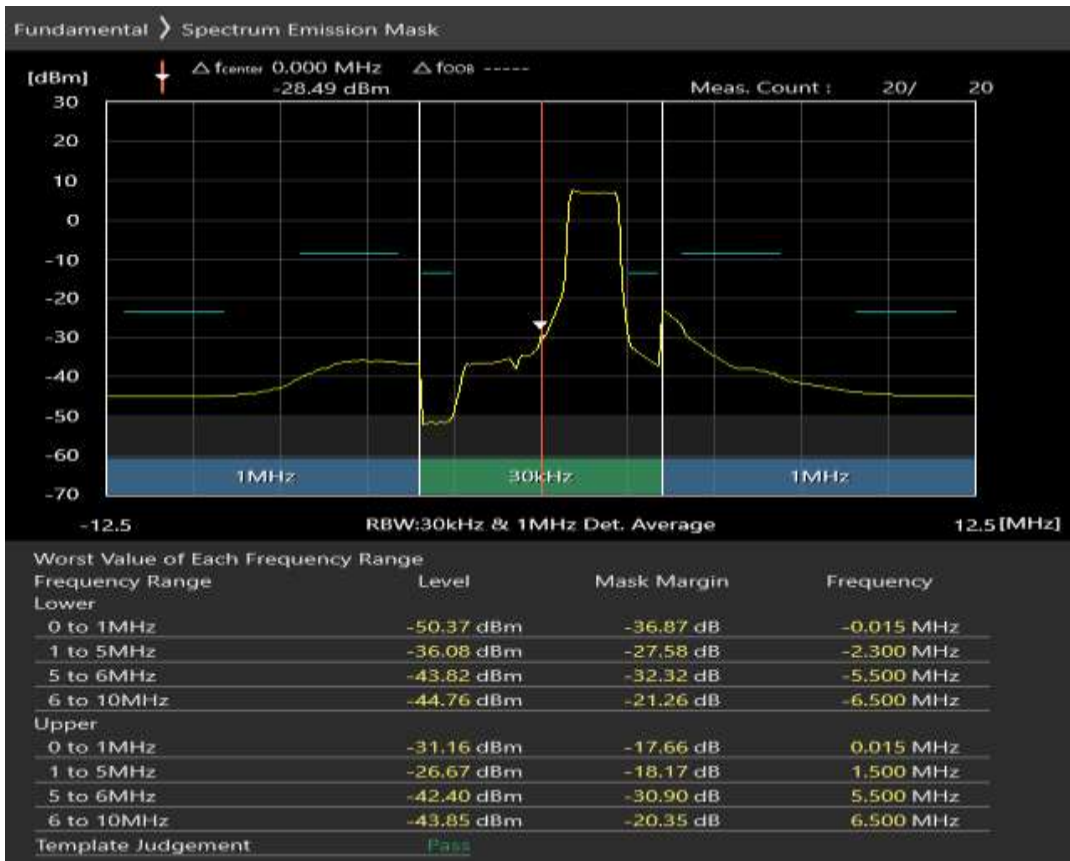

Band8 16QAM BW=5MHz Channel=21475 RB Size=8 Position=#Max

Band8 16QAM BW=5MHz Channel=21475 RB Size=25 Position=#0

Band8 QPSK BW=5MHz Channel=21625 RB Size=8 Position=#0

Band8 QPSK BW=5MHz Channel=21625 RB Size=8 Position=#Max