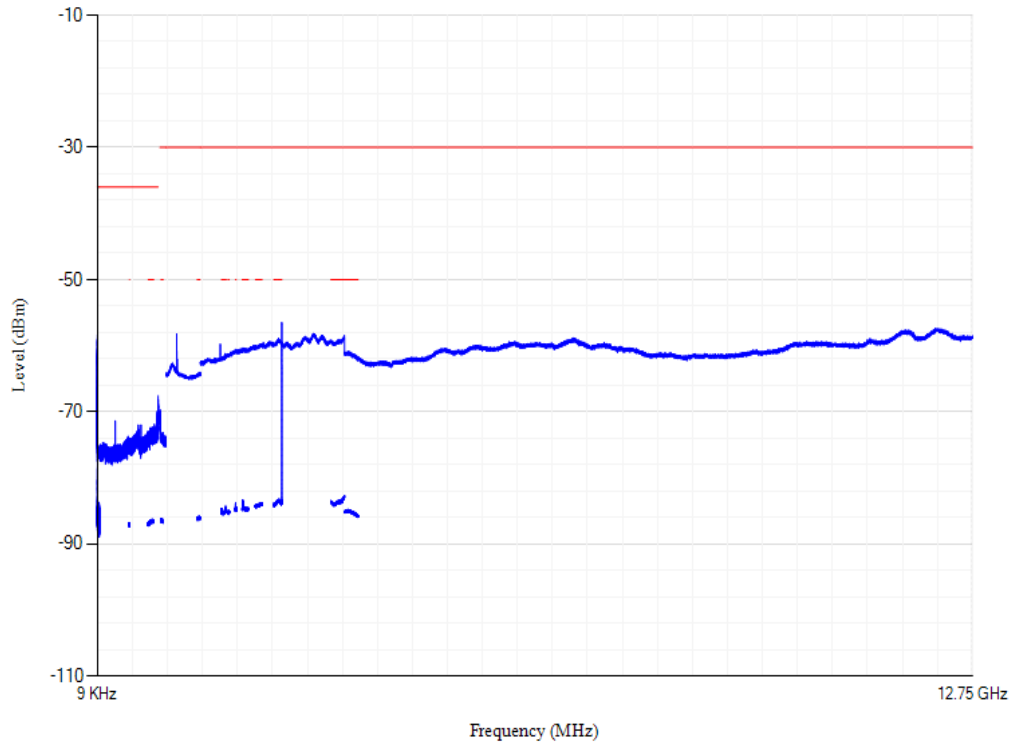

Conducted spurious emissions

Band8 QPSK BW=5MHz Channel=21775 RB Size=1 Position=#0