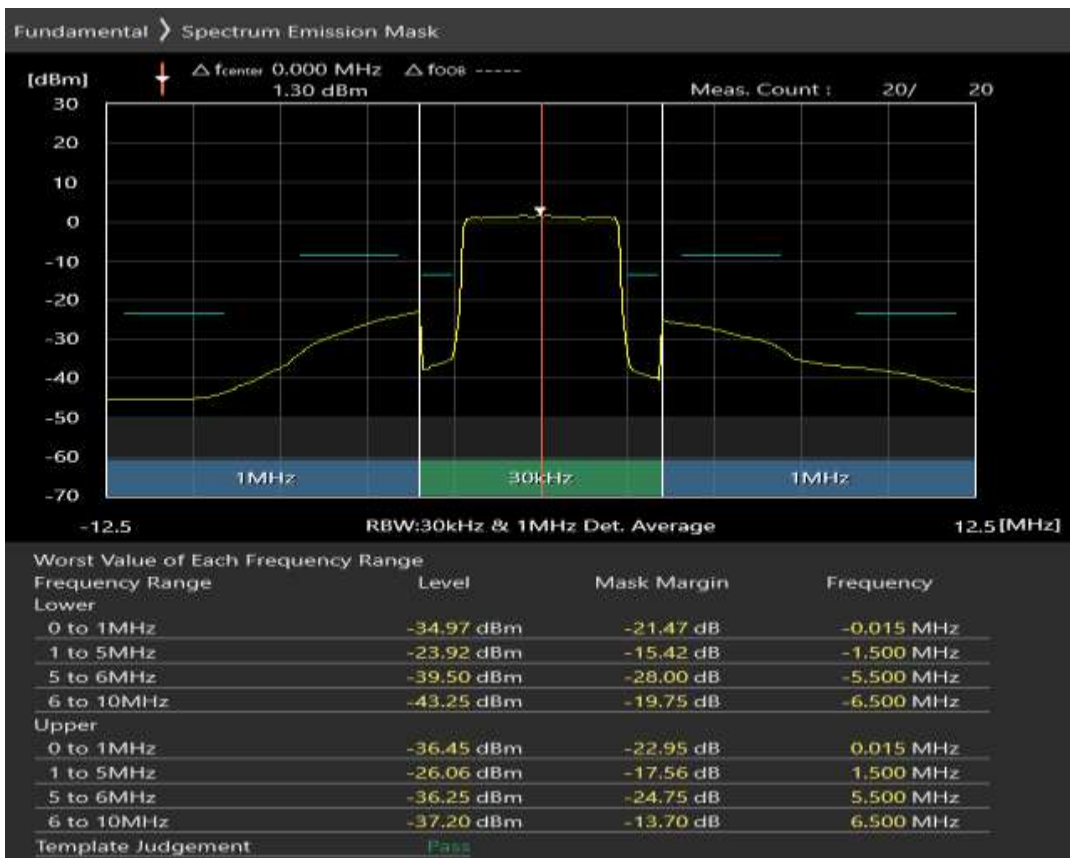

Band20 QPSK BW=5MHz Channel=24175 RB Size=25 Position=#0