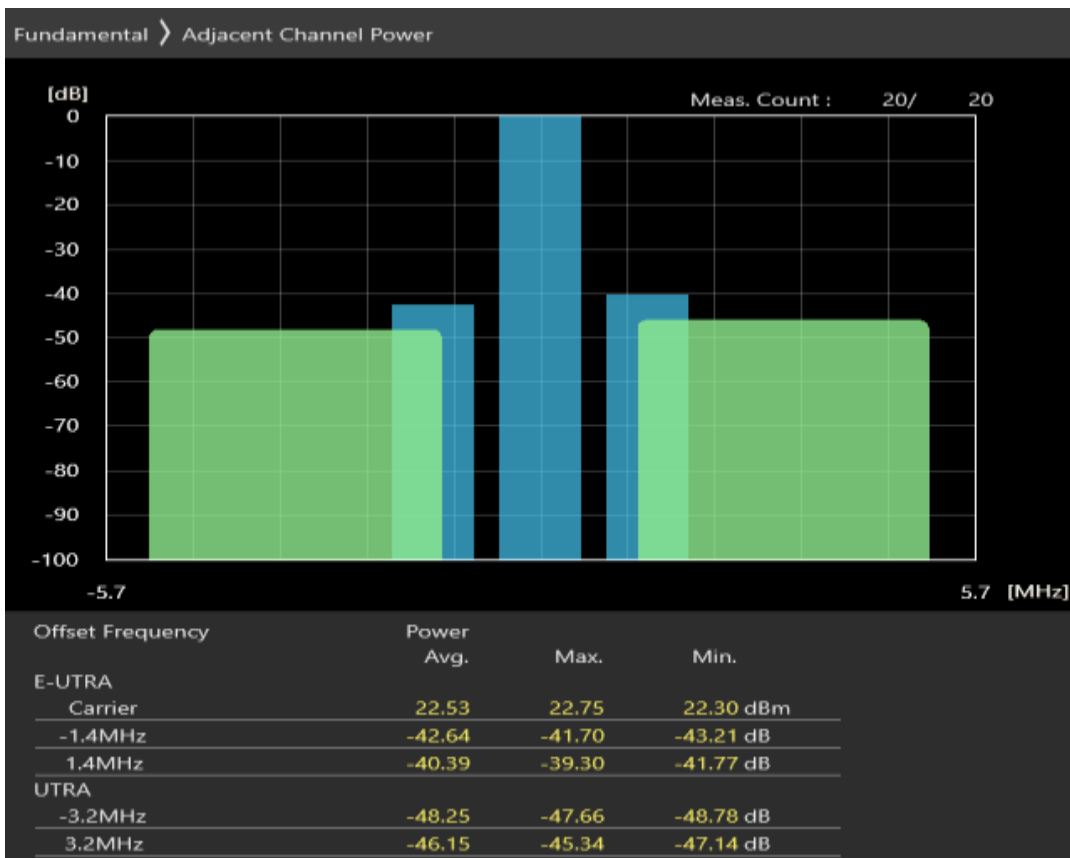

Band8 16QAM BW=1.4MHz Channel=21793 RB Size=5 Position=#Max