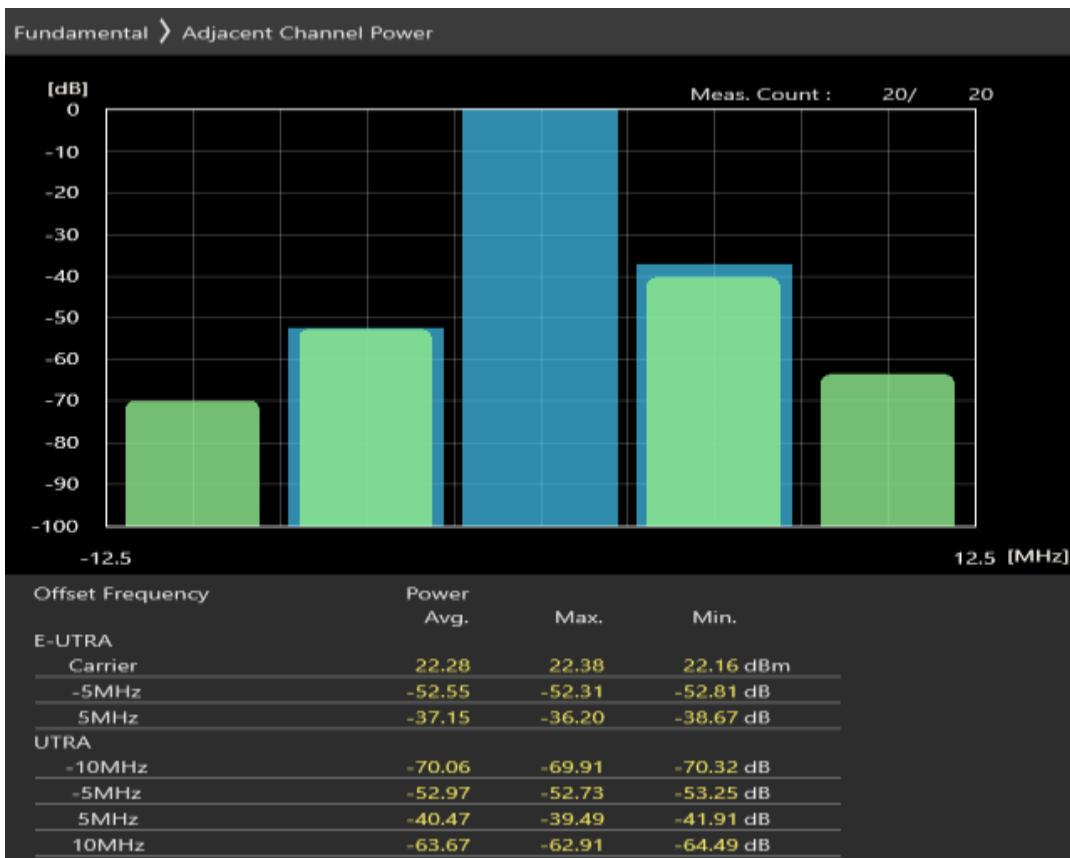

Band1 16QAM BW=5MHz Channel=18575 RB Size=8 Position=#Max