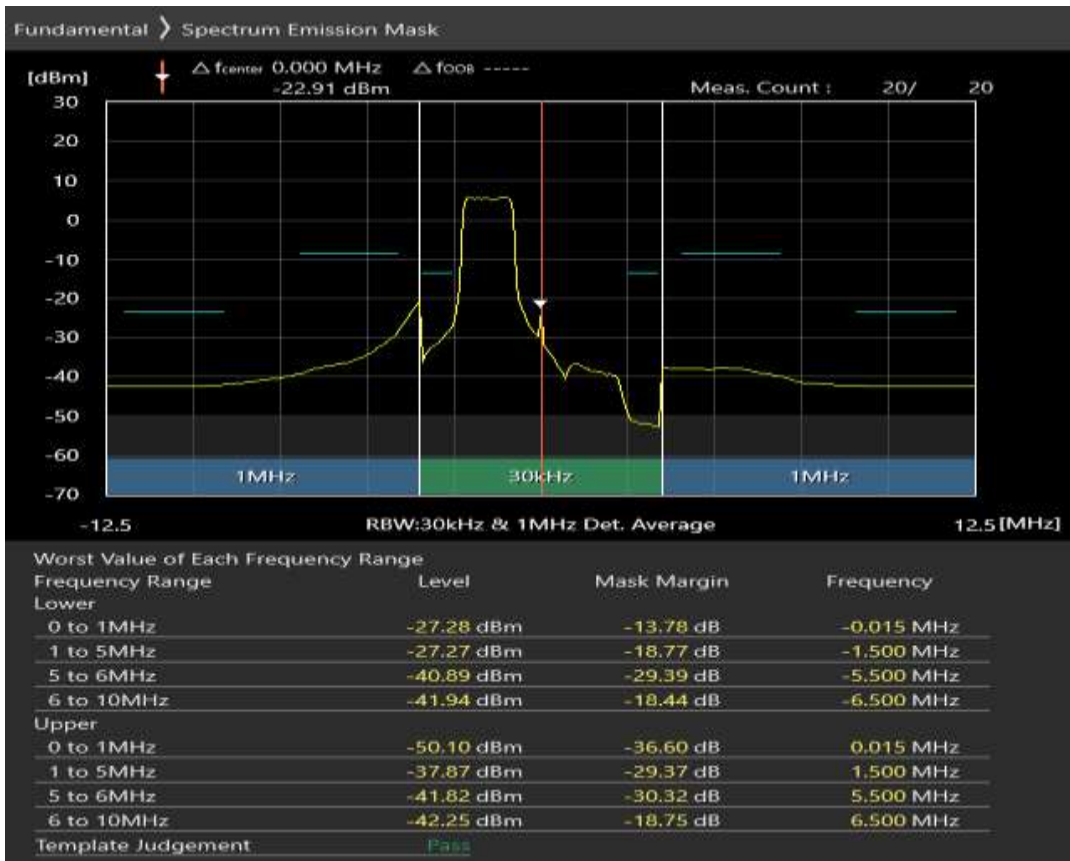

Band7 QPSK BW=5MHz Channel=21425 RB Size=8 Position=#0

Band7 QPSK BW=5MHz Channel=21425 RB Size=8 Position=#Max

Band7 QPSK BW=5MHz Channel=21425 RB Size=25 Position=#0

Band7 16QAM BW=5MHz Channel=21425 RB Size=8 Position=#0