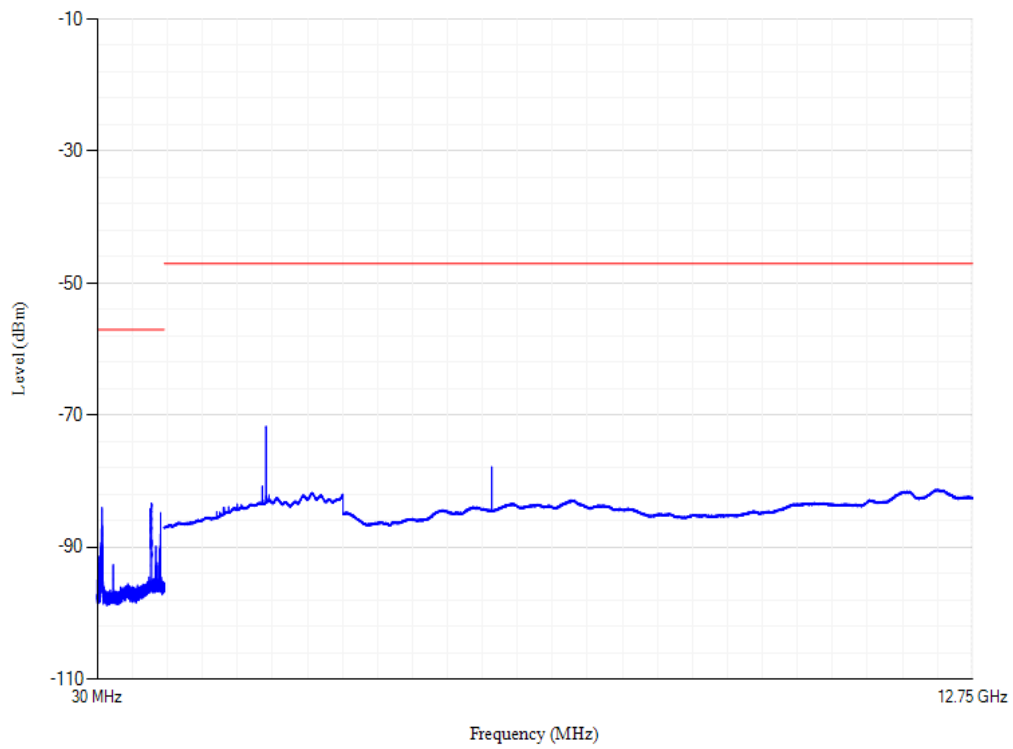

Conducted spurious emissions

Band20 QPSK BW=20MHz Channel=24300

Conducted spurious emissions

Band20 QPSK BW=20MHz Channel=24350

Conducted spurious emissions

Band3 QPSK BW=20MHz Channel=19300

Conducted spurious emissions