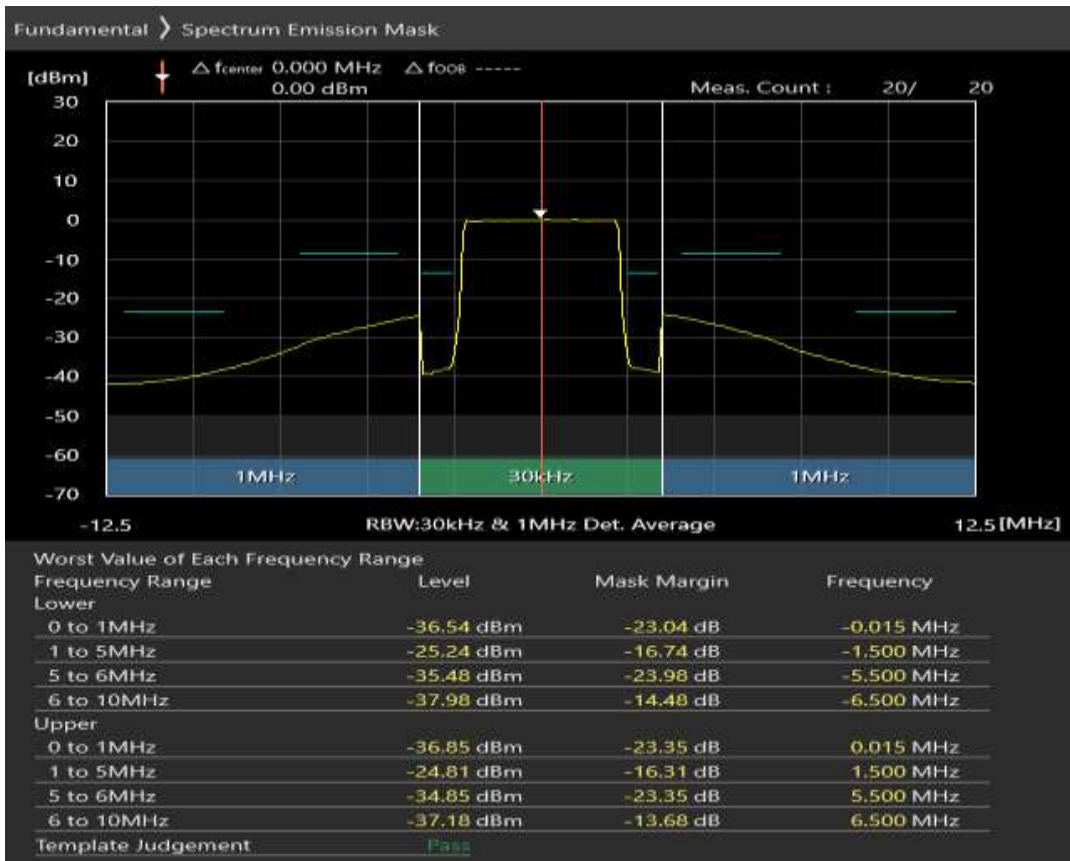

Band7 16QAM BW=5MHz Channel=20775 RB Size=25 Position=#0