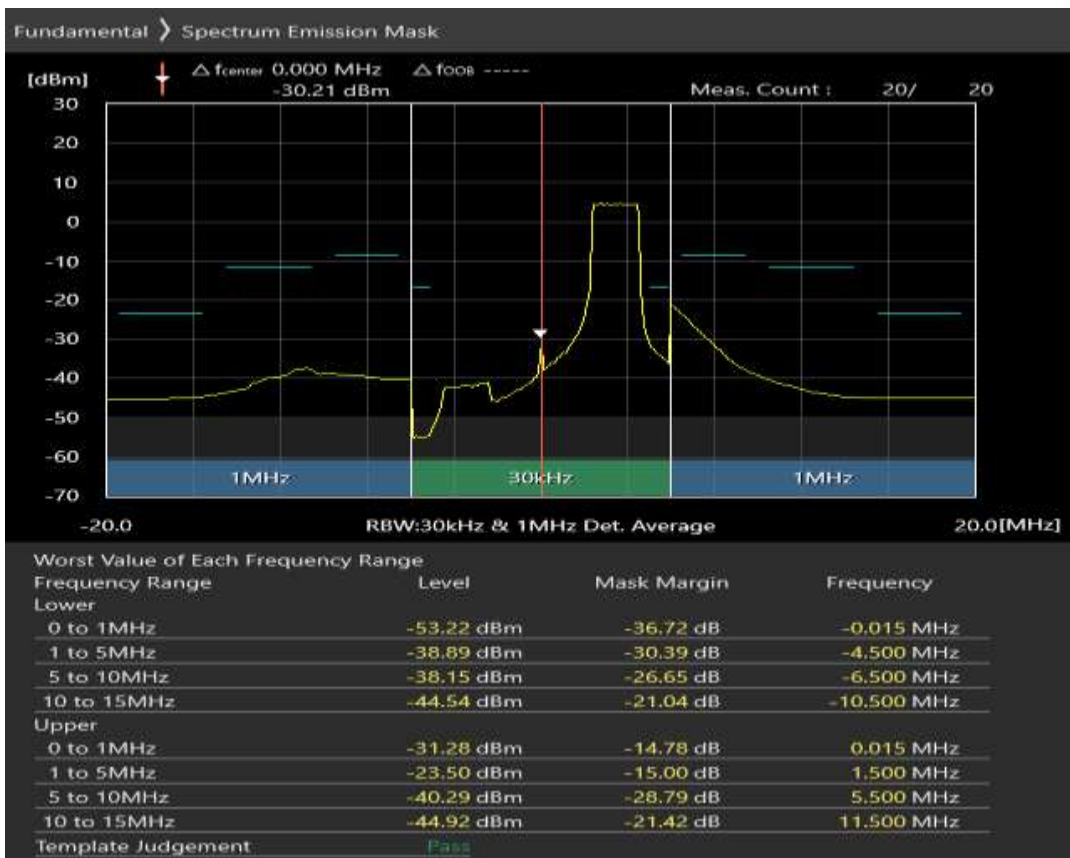

Band20 16QAM BW=10MHz Channel=24400 RB Size=12 Position=#Max