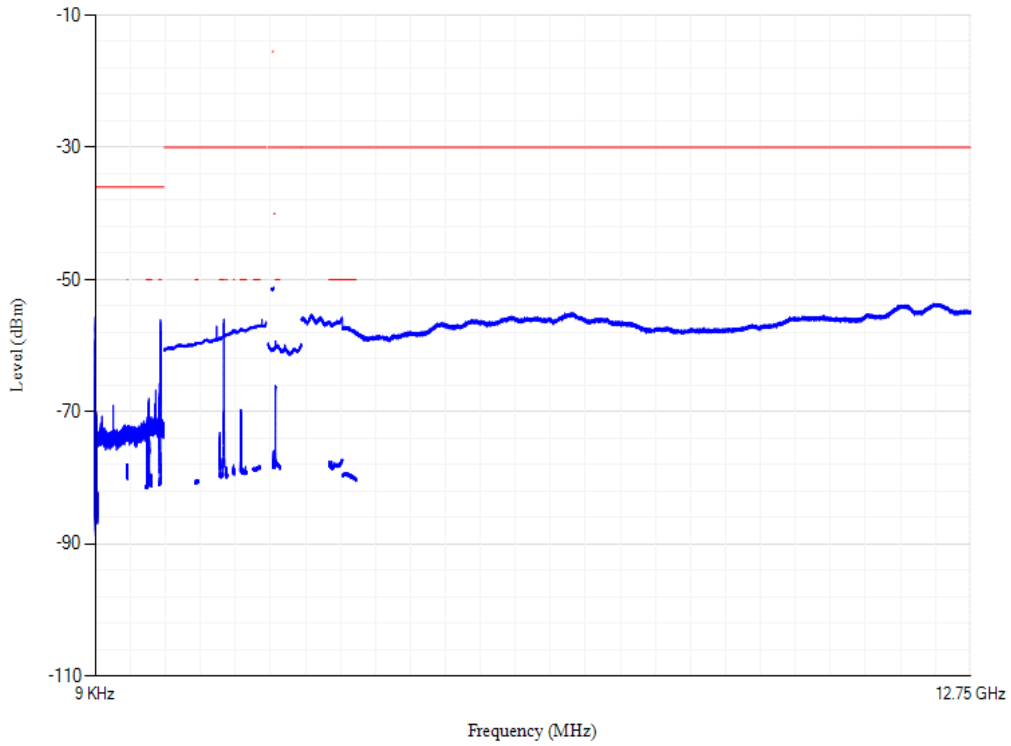

Conducted spurious emissions

Band7 QPSK BW=5MHz Channel=21100 RB Size=1 Position=#0