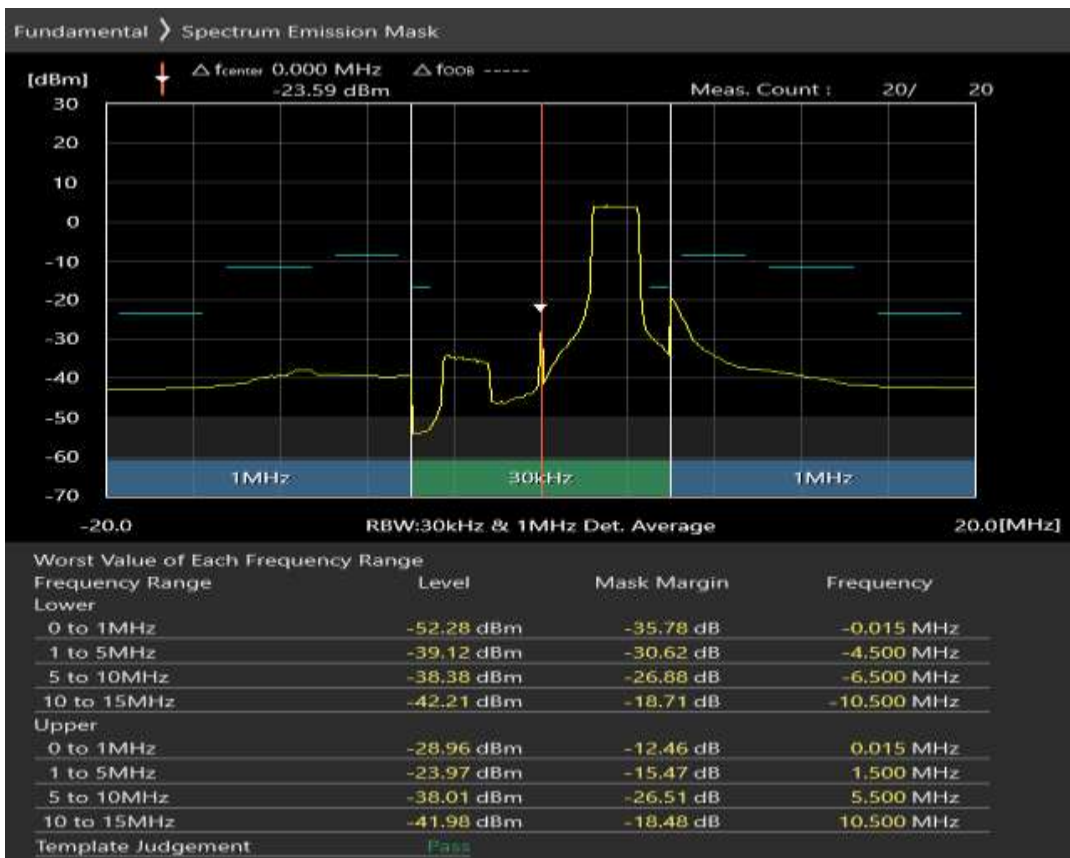

Band7 16QAM BW=10MHz Channel=21400 RB Size=12 Position=#Max