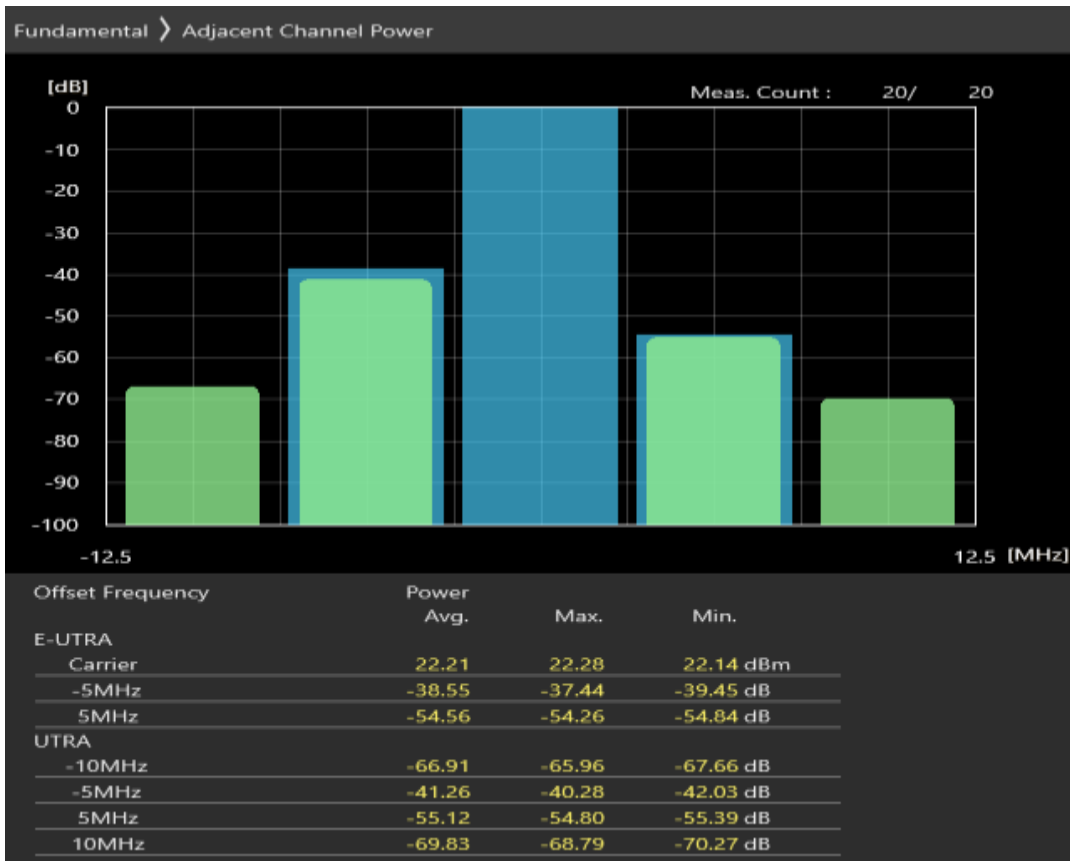

Band3 QPSK BW=5MHz Channel=19575 RB Size=25 Position=#0

Band3 16QAM BW=5MHz Channel=19575 RB Size=8 Position=#0

Band3 16QAM BW=5MHz Channel=19575 RB Size=8 Position=#Max

Band3 16QAM BW=5MHz Channel=19575 RB Size=25 Position=#0