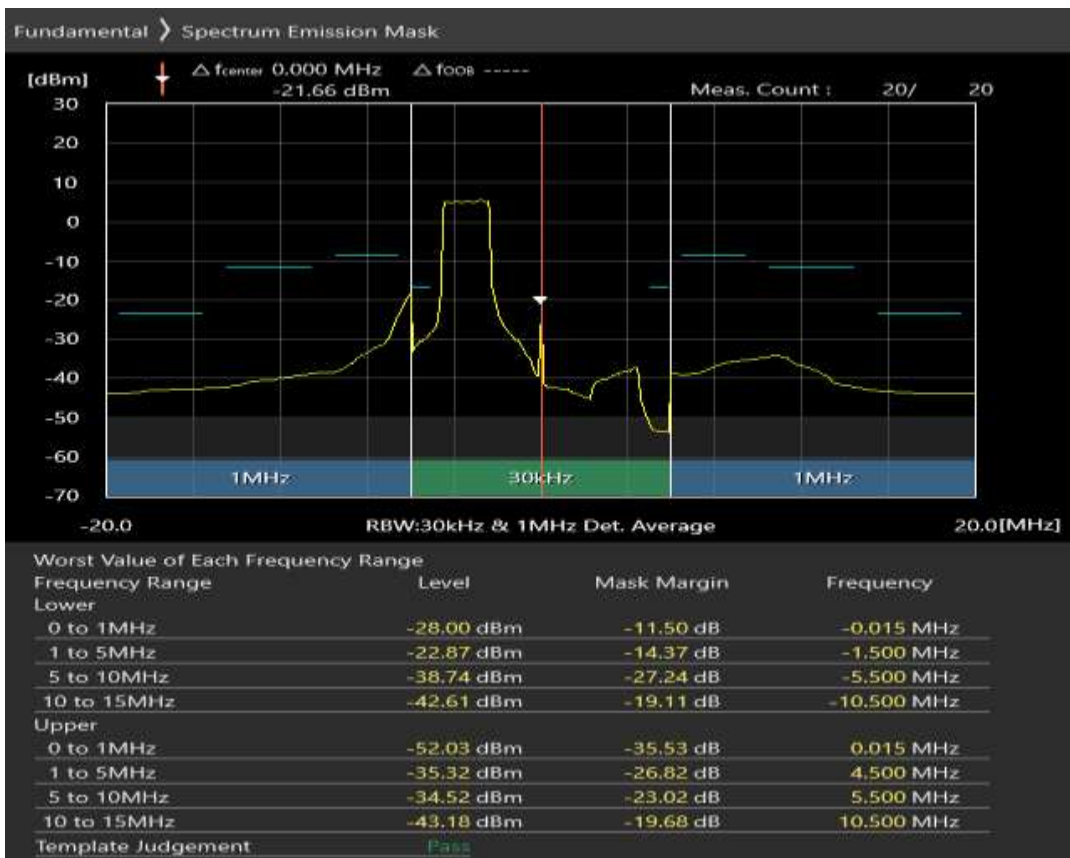

Band1 QPSK BW=10MHz Channel=18050 RB Size=12 Position=#0