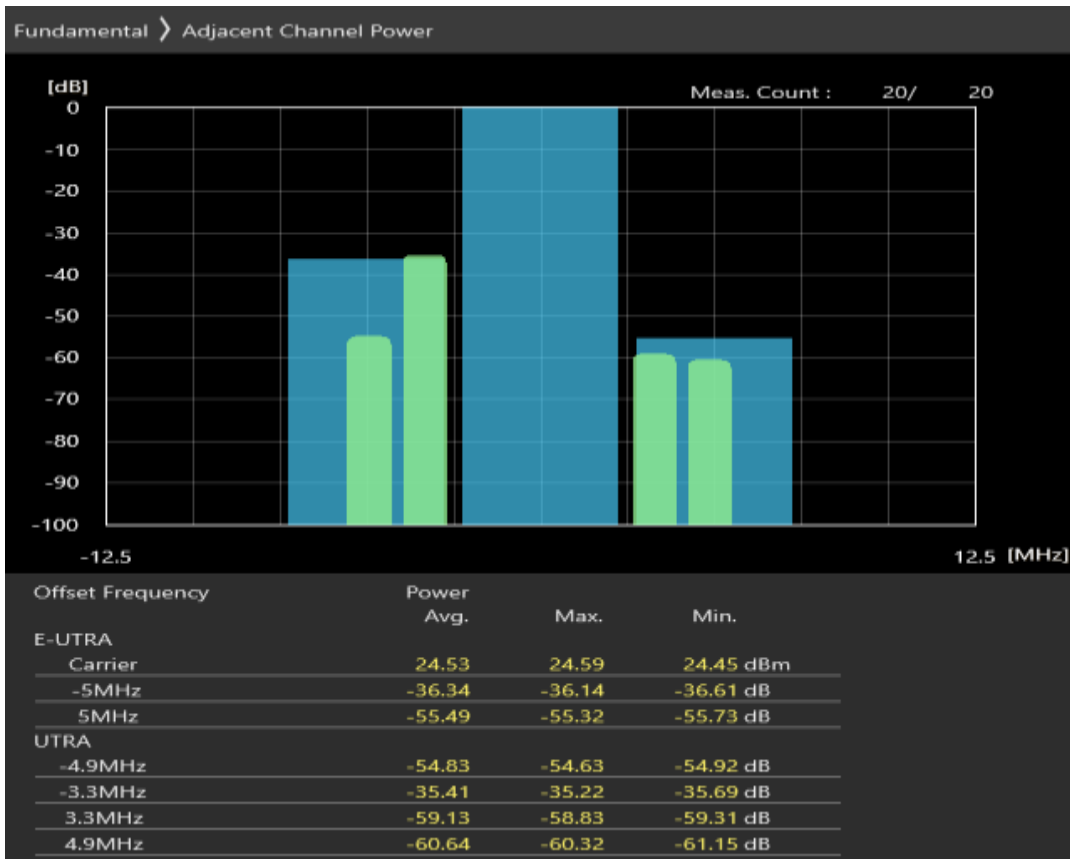

Band40 16QAM BW=5MHz Channel=39625 RB Size=8 Position=#0