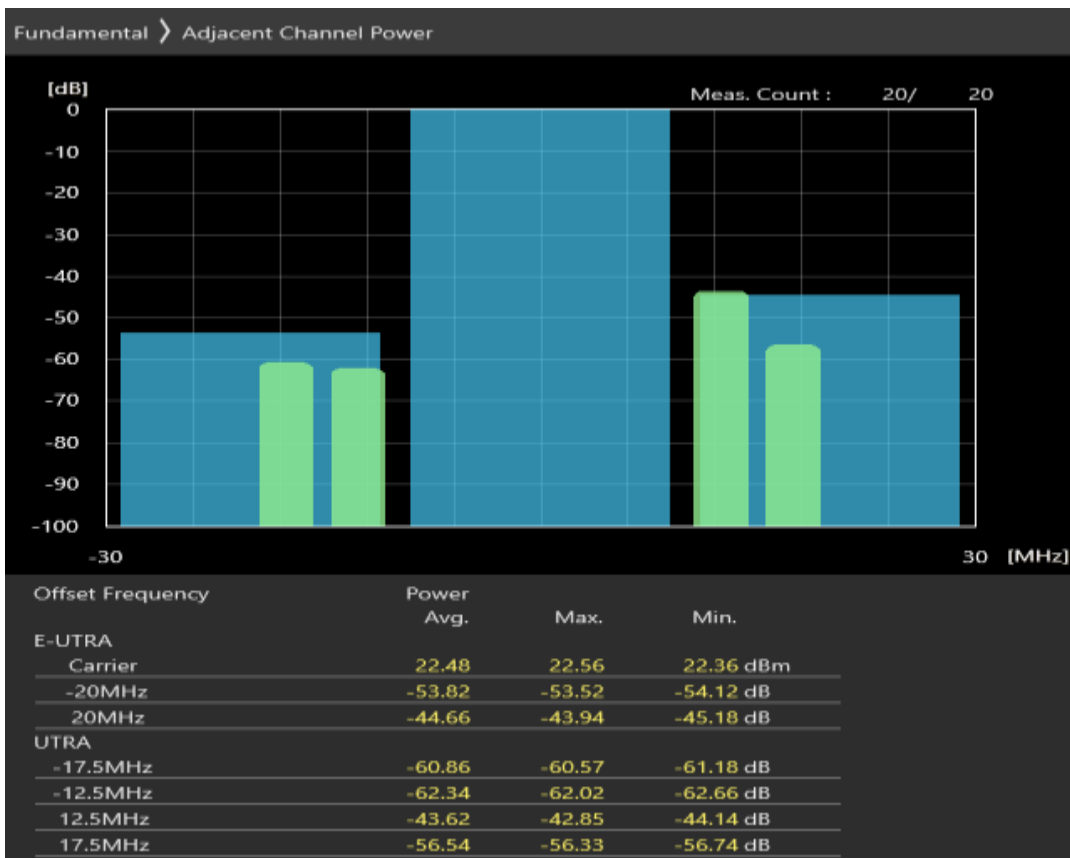

Band3 16QAM BW=20MHz Channel=19300 RB Size=18 Position=#Max