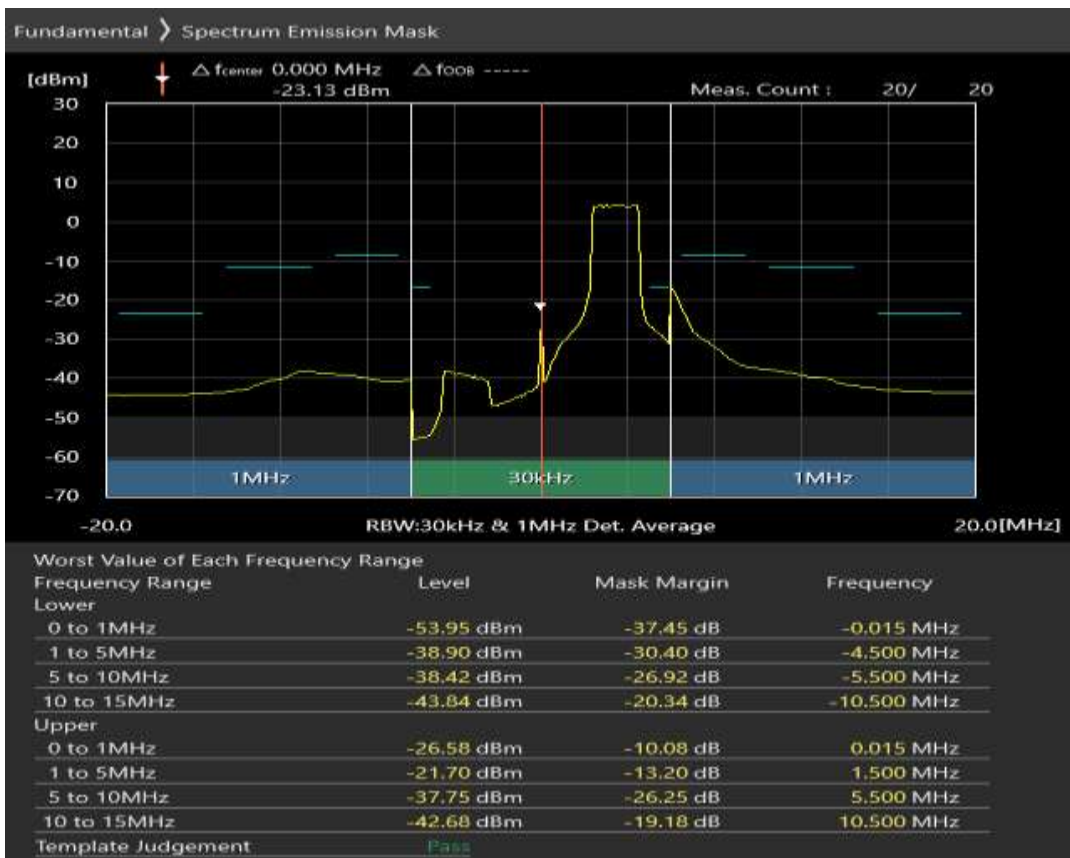

Band1 16QAM BW=10MHz Channel=18050 RB Size=12 Position=#Max