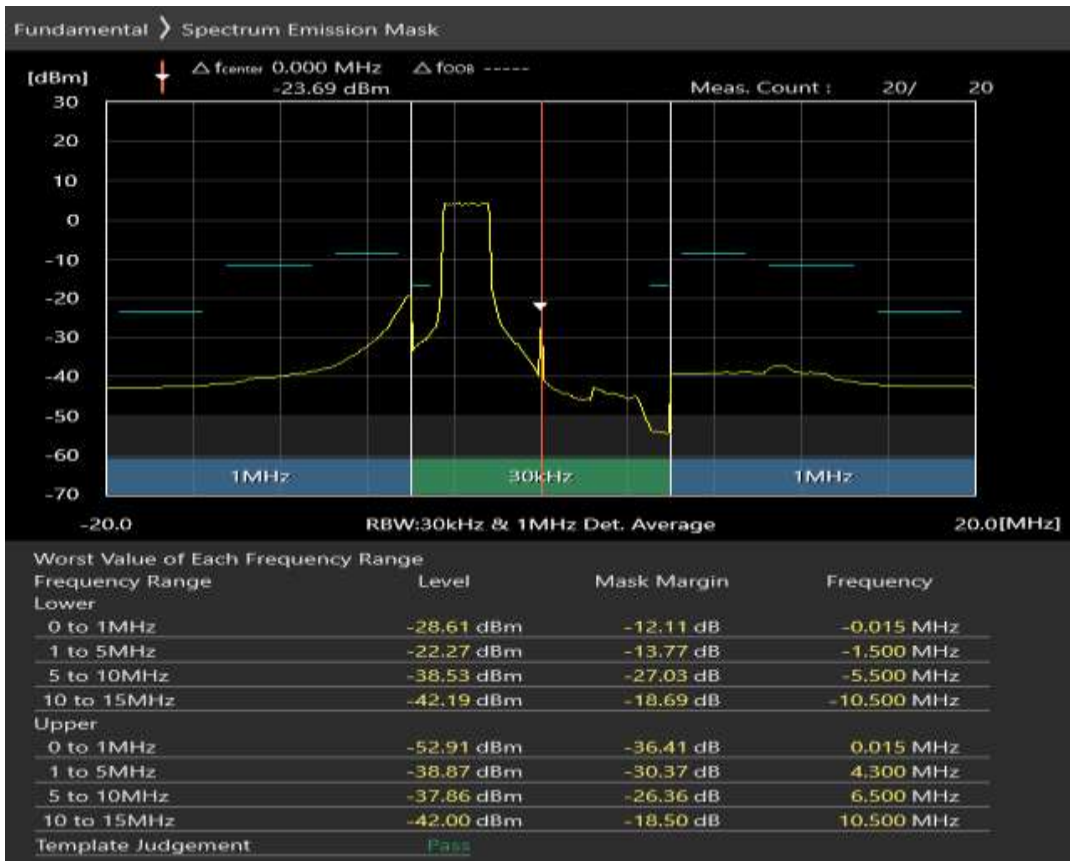

Band7 16QAM BW=10MHz Channel=20800 RB Size=12 Position=#0