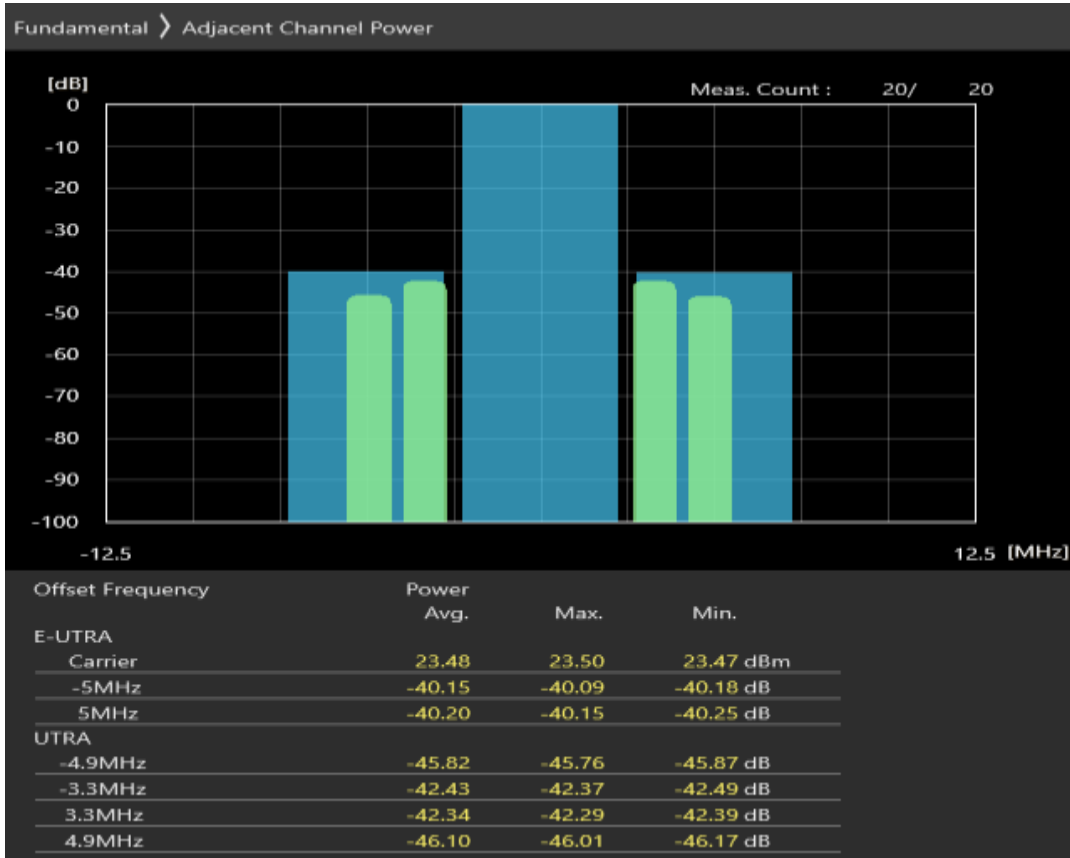

Band40 16QAM BW=5MHz Channel=39150 RB Size=25 Position=#0