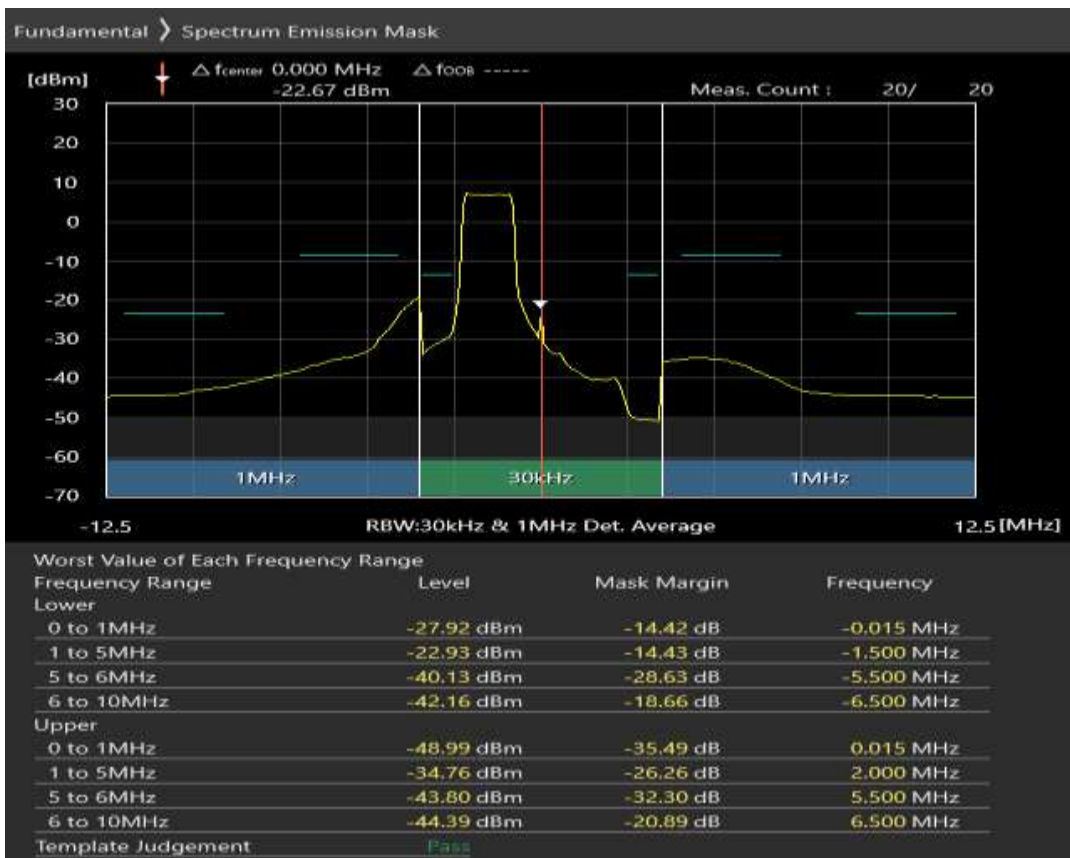

Band3 QPSK BW=5MHz Channel=19925 RB Size=8 Position=#0