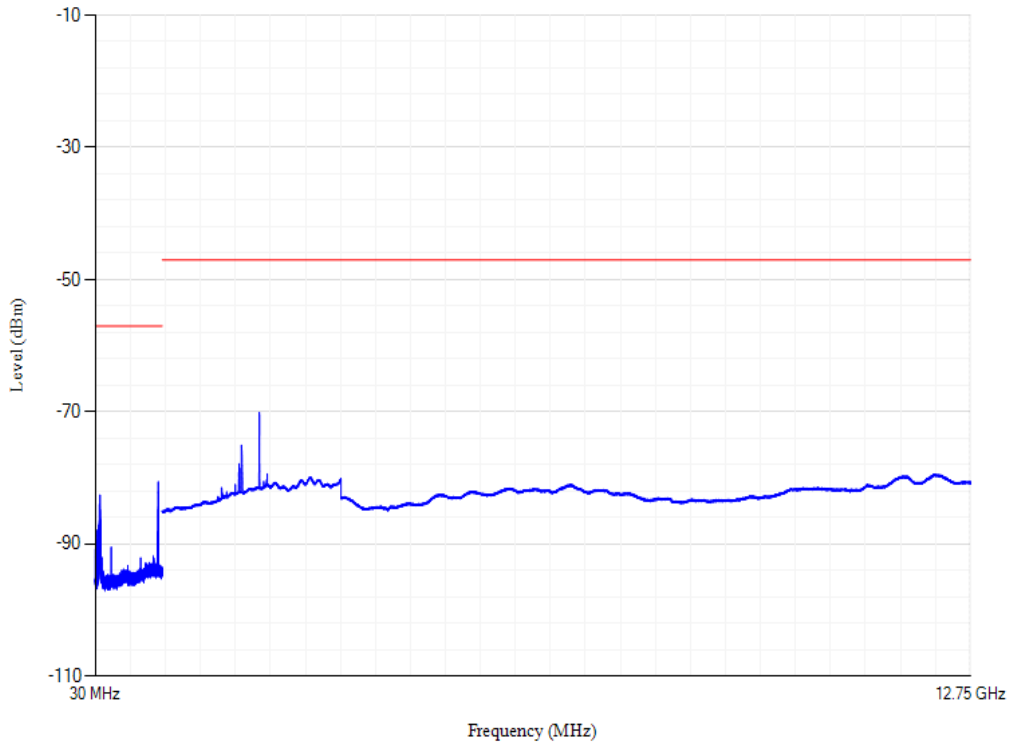

Band1 QPSK BW=20MHz Channel=18100

Conducted spurious emissions

Band1 QPSK BW=20MHz Channel=18300

Conducted spurious emissions

Band1 QPSK BW=20MHz Channel=18500

Conducted spurious emissions

Band20 QPSK BW=20MHz Channel=24250