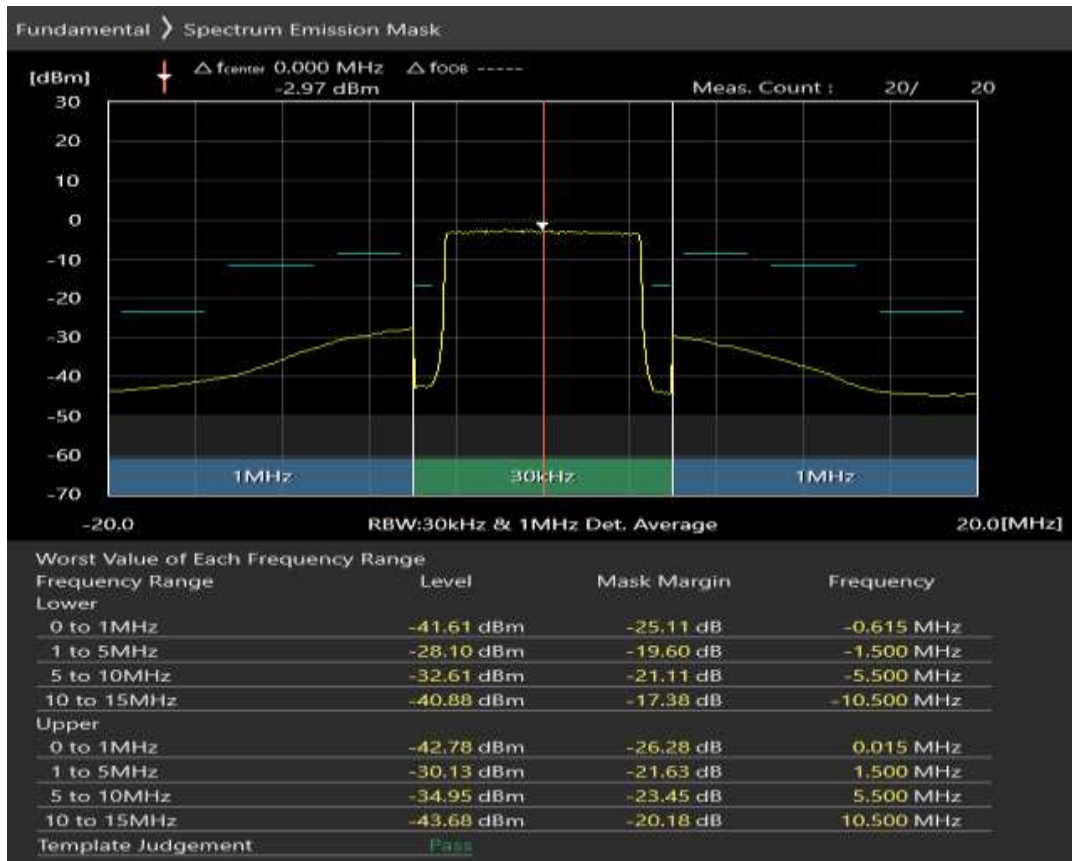

Band3 16QAM BW=10MHz Channel=1990 RB Size=50 Position=#0