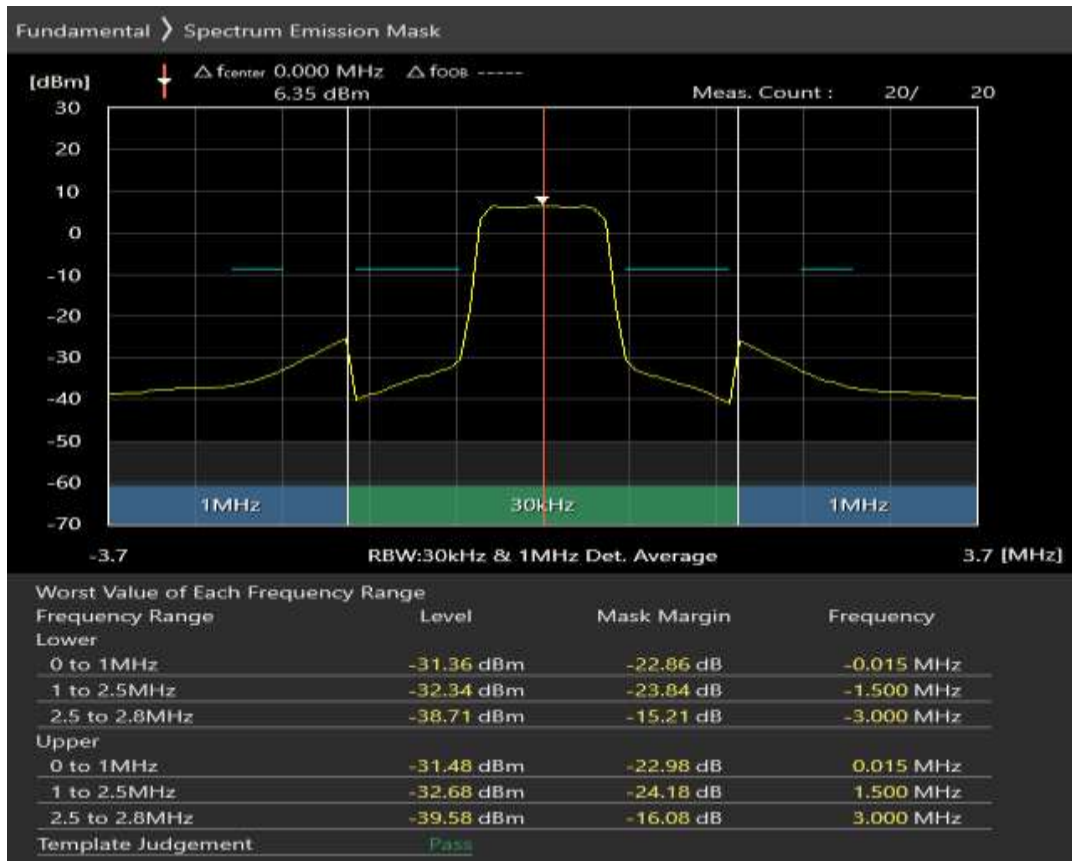

Band3 16QAM BW=1.4MHz Channel=19943 RB Size=6 Position=#0