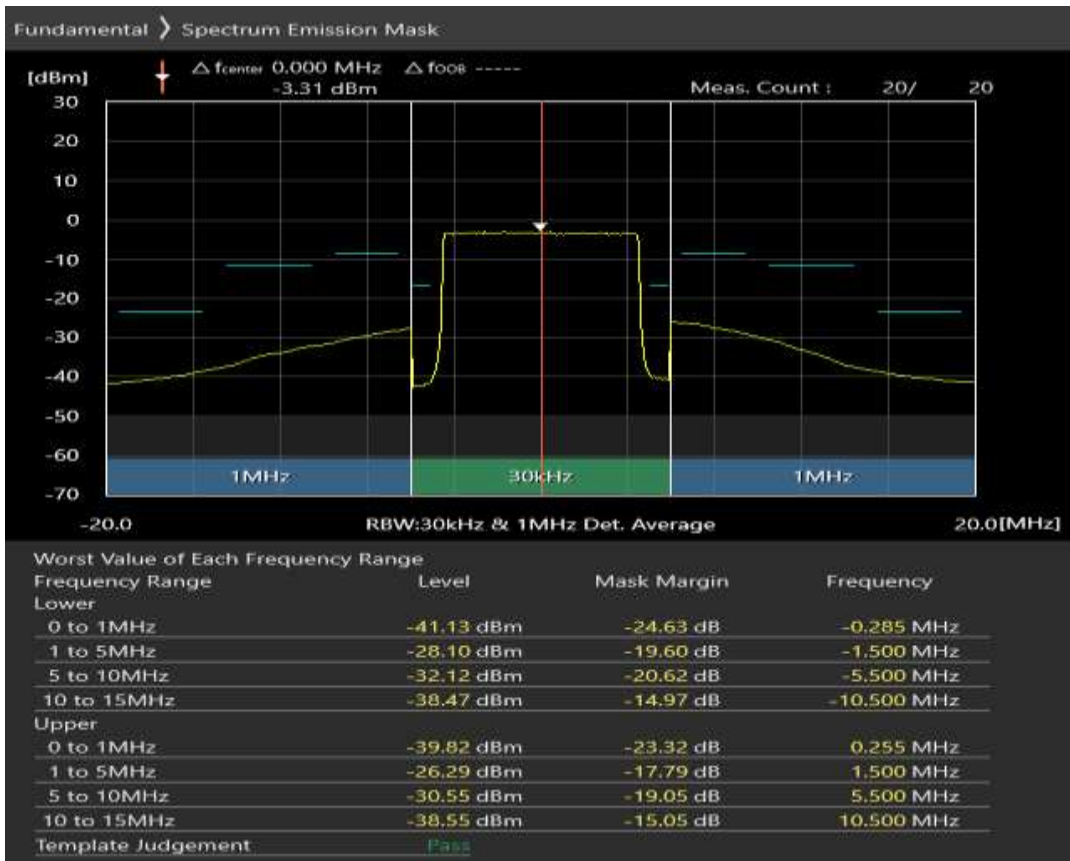

Band7 QPSK BW=10MHz Channel=21400 RB Size=50 Position=#0

Band7 16QAM BW=10MHz Channel=21400 RB Size=12 Position=#0

Band7 16QAM BW=10MHz Channel=21400 RB Size=12 Position=#Max

Band7 16QAM BW=10MHz Channel=21400 RB Size=50 Position=#0