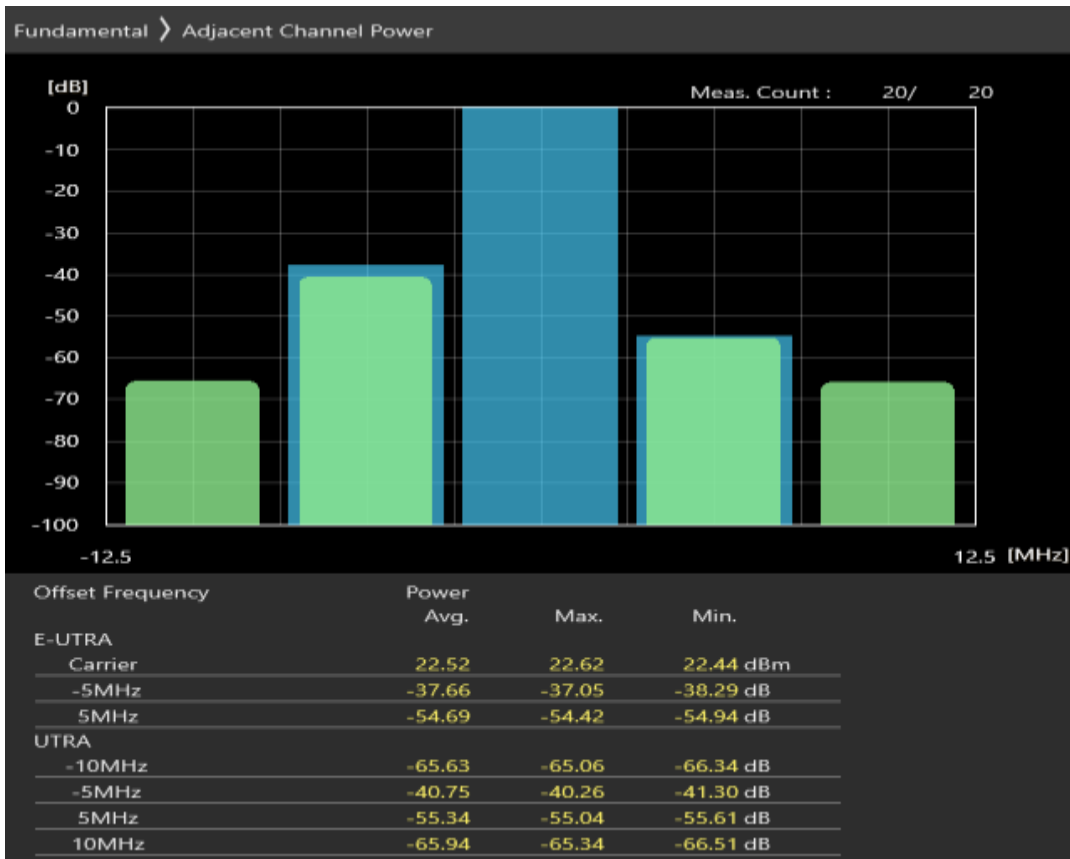

Band7 QPSK BW=5MHz Channel=20775 RB Size=8 Position=#0

Band7 QPSK BW=5MHz Channel=20775 RB Size=8 Position=#Max

Band7 QPSK BW=5MHz Channel=20775 RB Size=25 Position=#0

Band7 16QAM BW=5MHz Channel=20775 RB Size=8 Position=#0