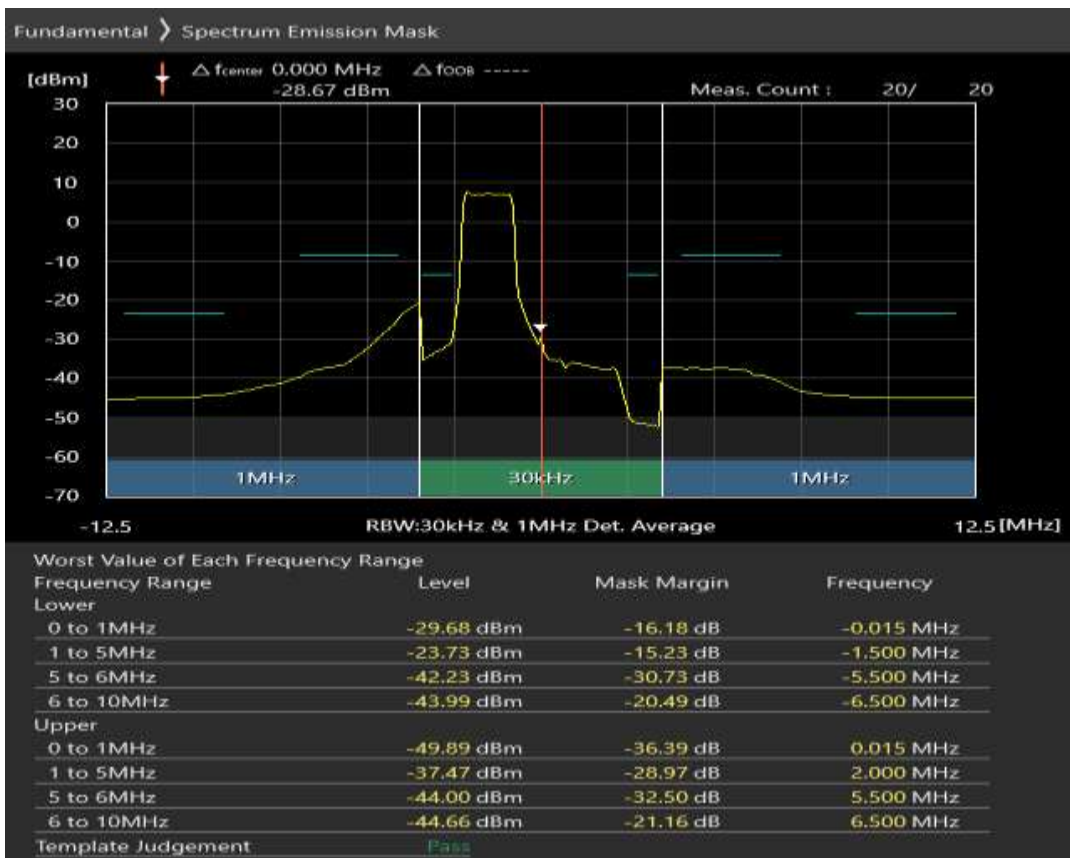

Band20 QPSK BW=5MHz Channel=24300 RB Size=8 Position=#0