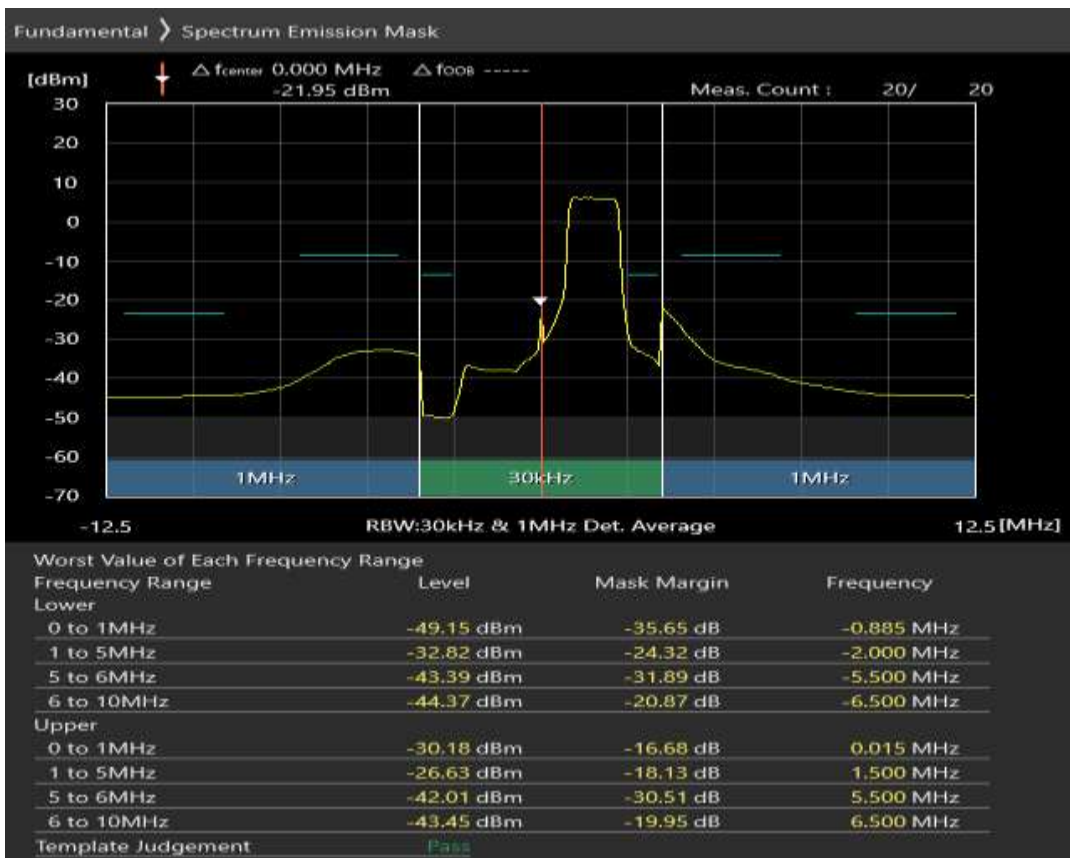

Band3 16QAM BW=5MHz Channel=19925 RB Size=8 Position=#Max