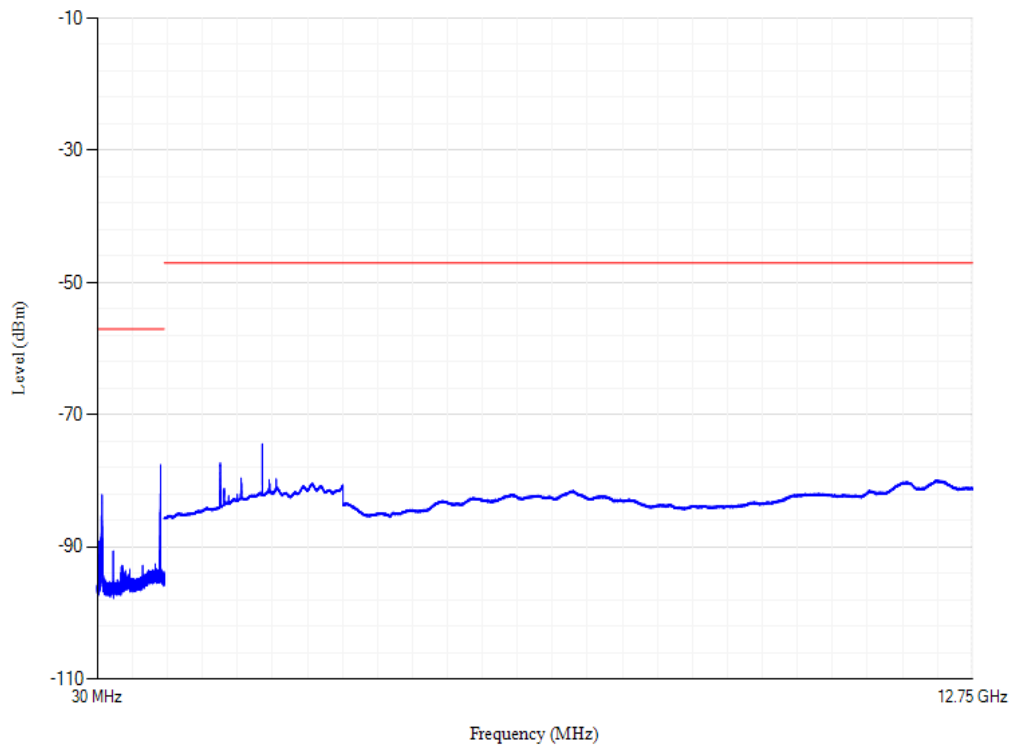

Conducted spurious emissions

Band20 QPSK BW=20MHz Channel=24300

Conducted spurious emissions

Band20 QPSK BW=20MHz Channel=24350

Conducted spurious emissions

Band3 QPSK BW=20MHz Channel=19300

Conducted spurious emissions