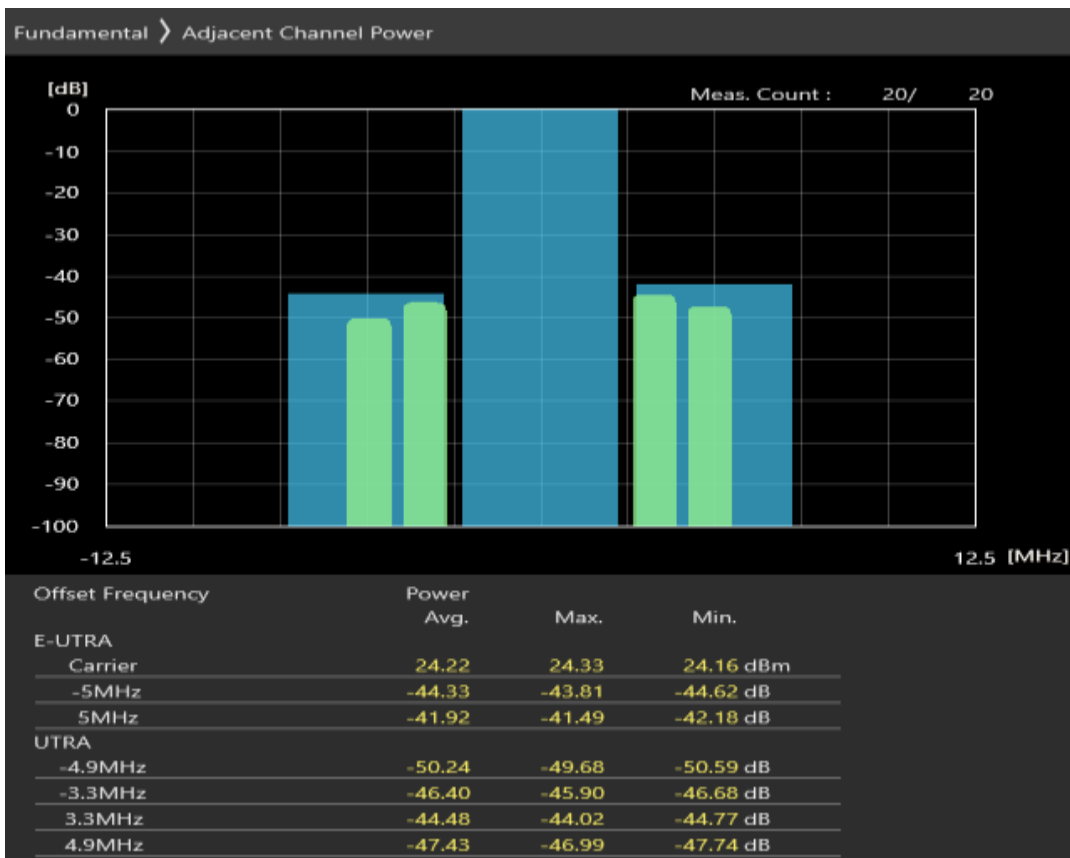

Band40 QPSK BW=5MHz Channel=38675 RB Size=25 Position=#0

Band40 16QAM BW=5MHz Channel=38675 RB Size=8 Position=#0

Band40 16QAM BW=5MHz Channel=38675 RB Size=8 Position=#Max

Band40 16QAM BW=5MHz Channel=38675 RB Size=25 Position=#0