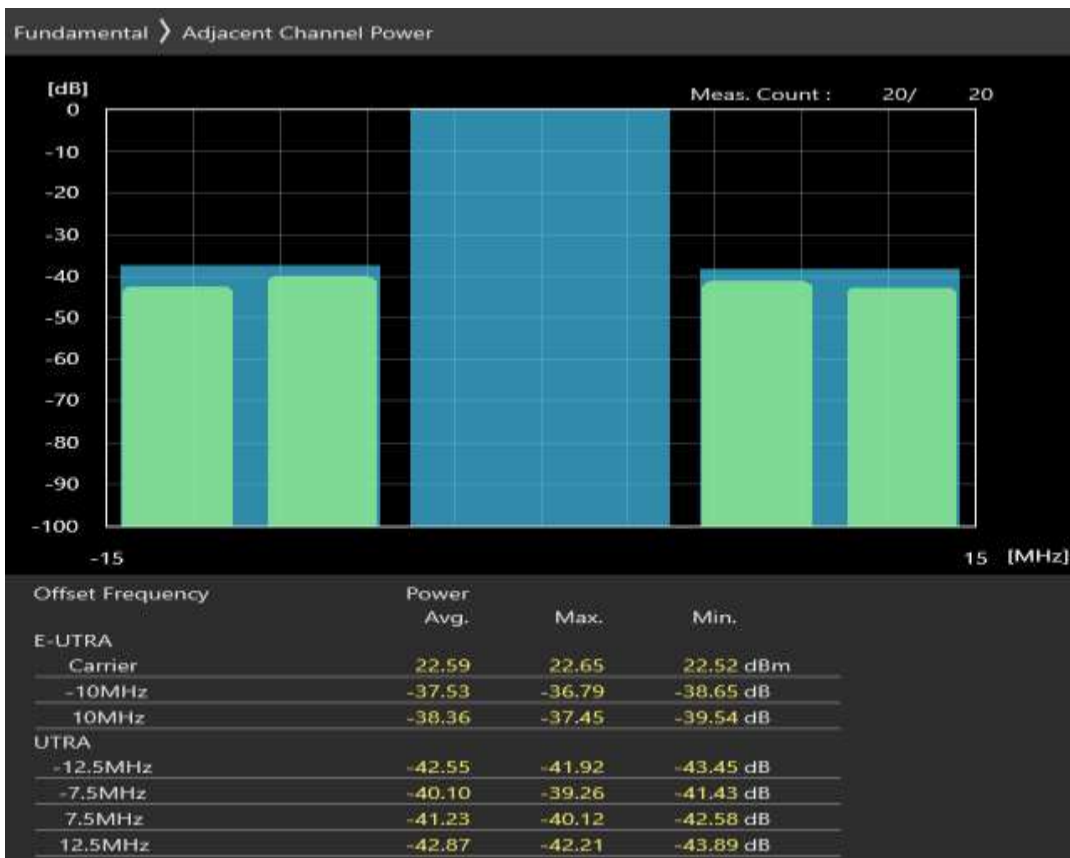

Band3 QPSK BW=10MHz Channel=19250 RB Size=50 Position=#0