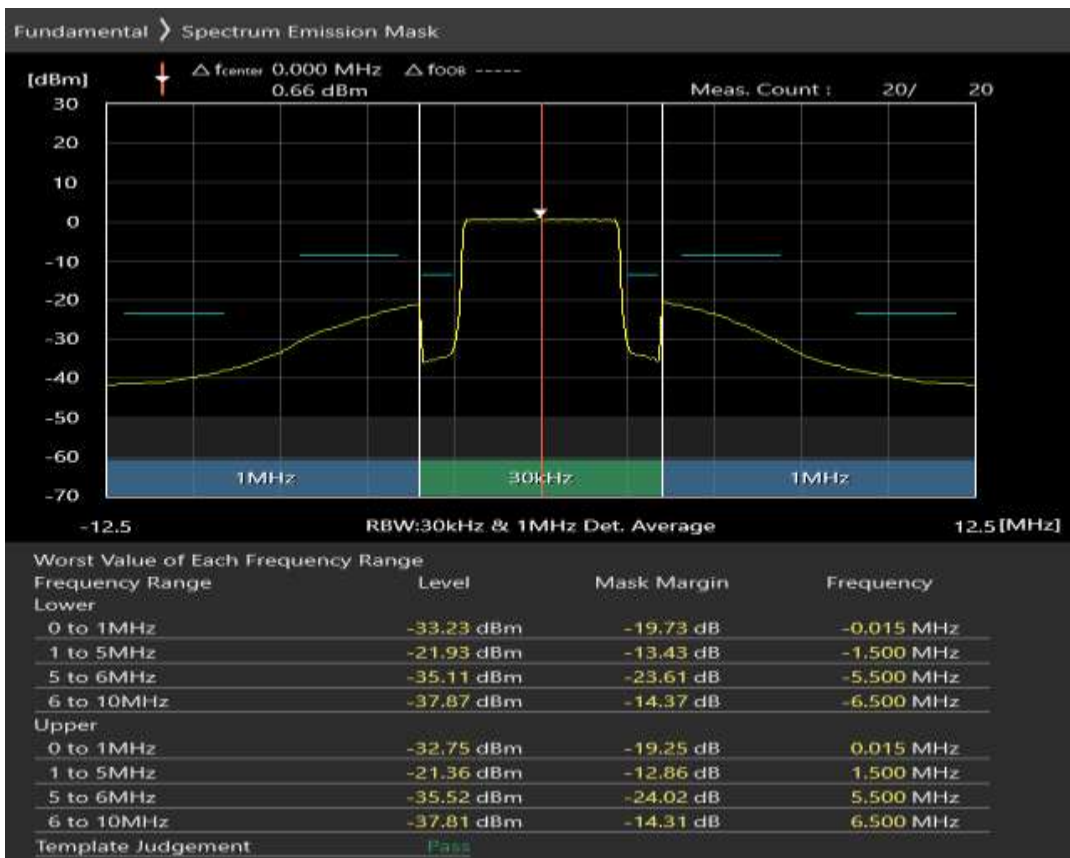

Band7 QPSK BW=5MHz Channel=21425 RB Size=25 Position=#0