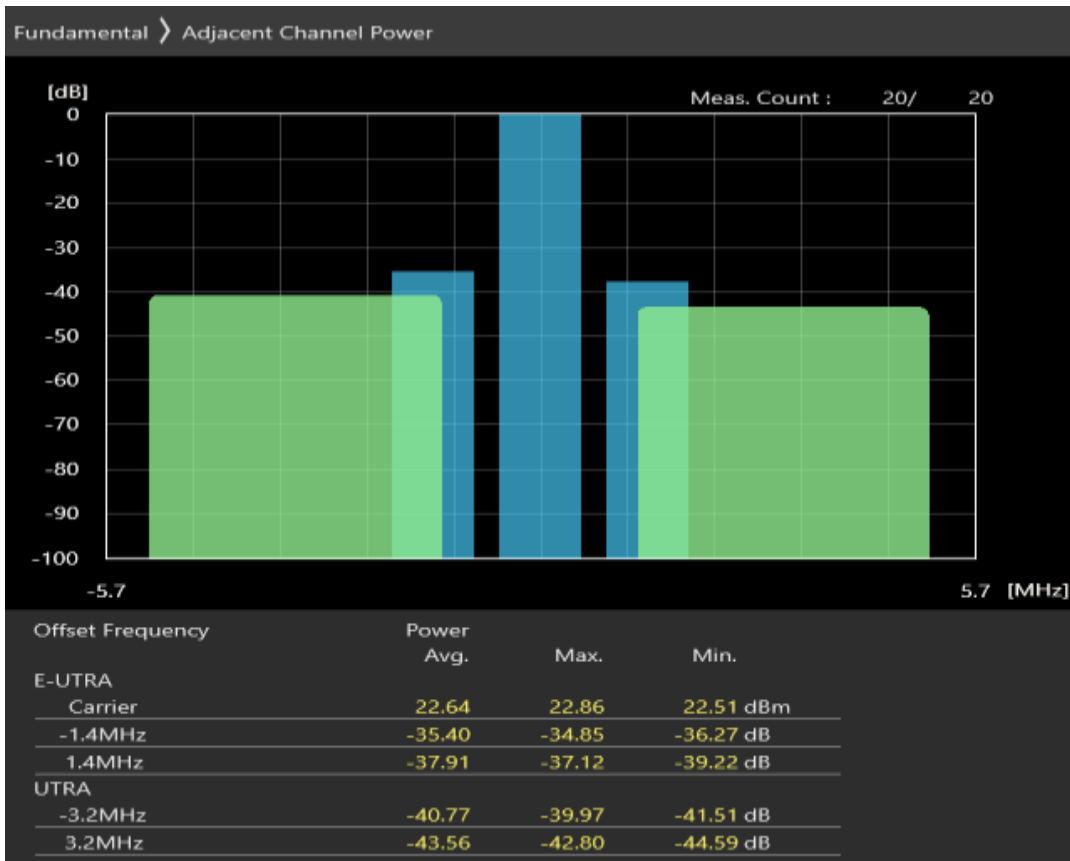

Band3 QPSK BW=1.4MHz Channel=19207 RB Size=6 Position=#0

Band3 16QAM BW=1.4MHz Channel=19207 RB Size=5 Position=#0

Band3 16QAM BW=1.4MHz Channel=19207 RB Size=5 Position=#Max

Band3 16QAM BW=1.4MHz Channel=19207 RB Size=6 Position=#0