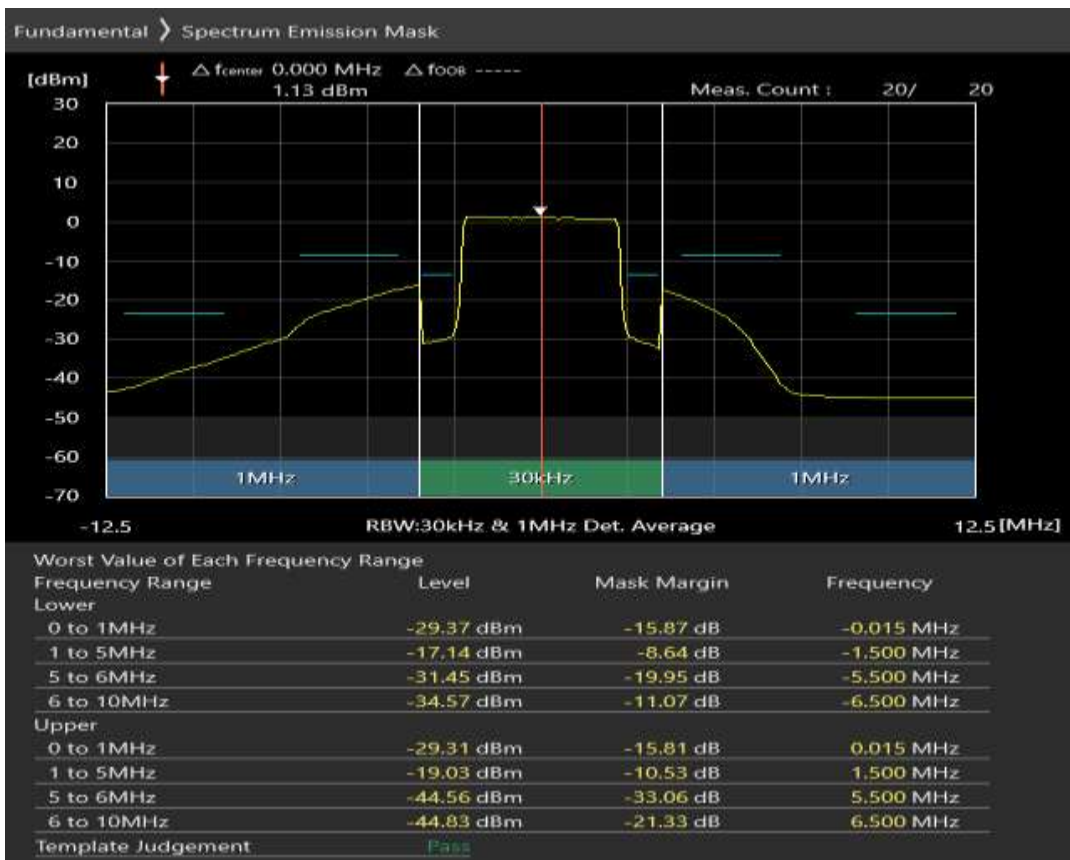

Band8 QPSK BW=5MHz Channel=21775 RB Size=25 Position=#0