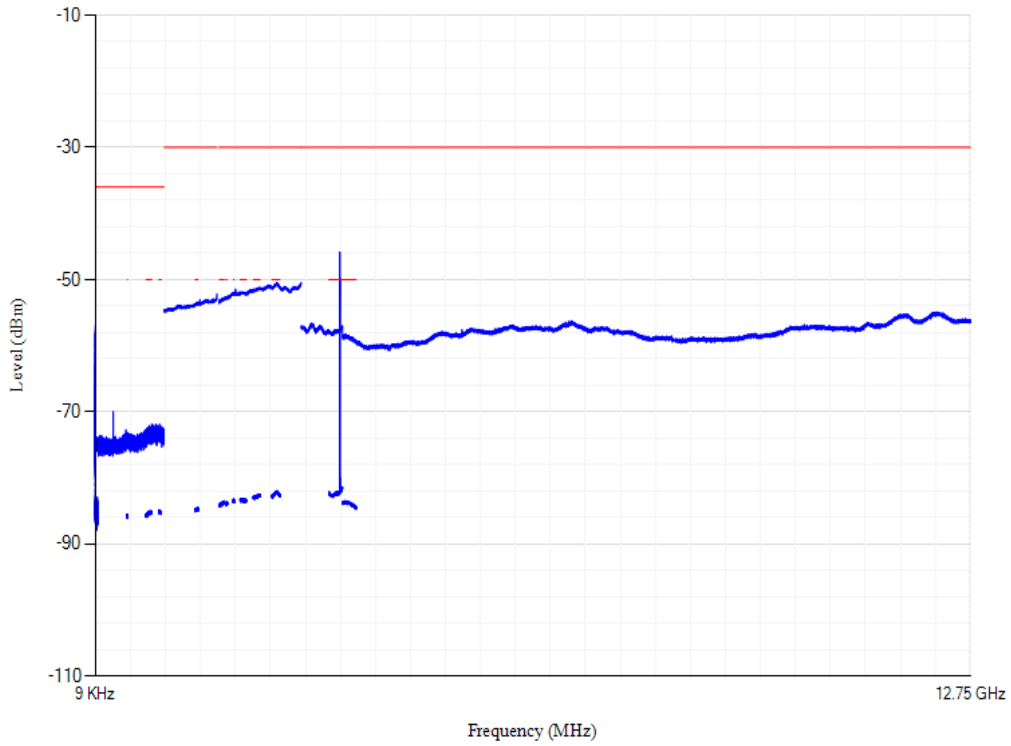

Conducted spurious emissions

Band3 QPSK BW=5MHz Channel=19575 RB Size=1 Position=#0

Conducted spurious emissions

Band3 QPSK BW=5MHz Channel=19925 RB Size=1 Position=#0

Conducted spurious emissions

Band3 QPSK BW=20MHz Channel=19300 RB Size=1 Position=#0