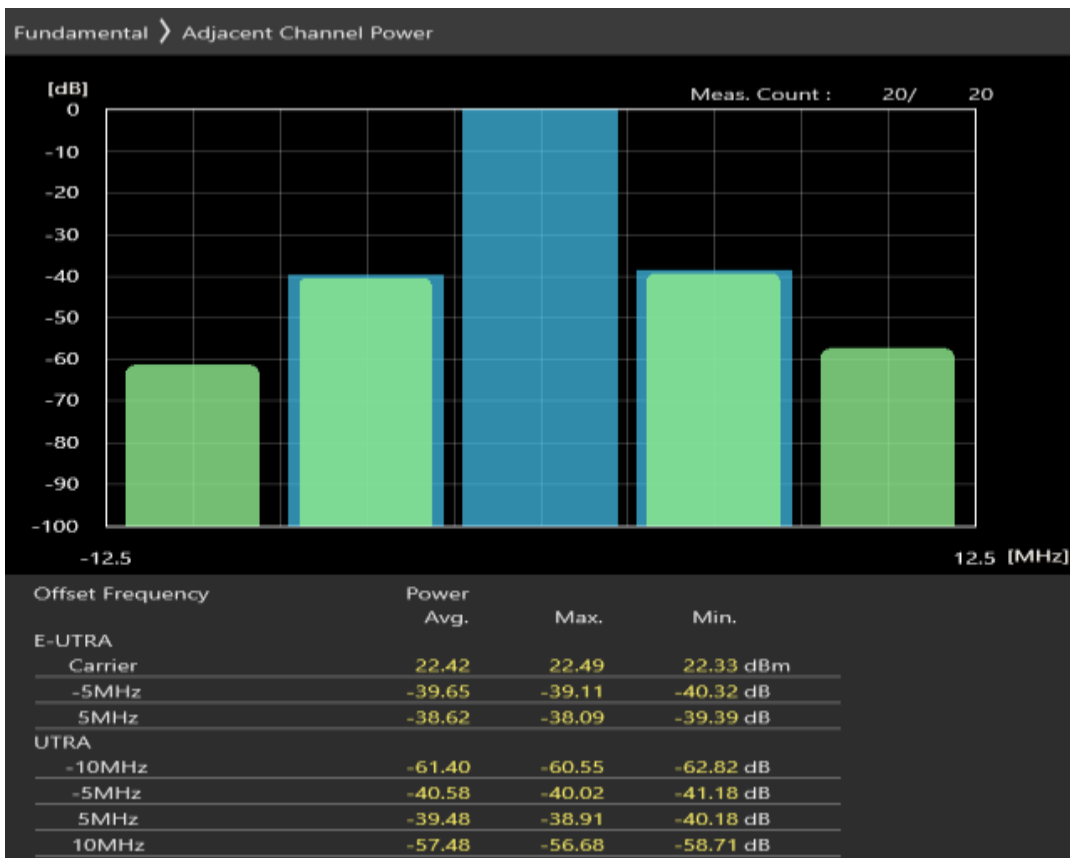

Band1 QPSK BW=5MHz Channel=18025 RB Size=25 Position=#0

Band1 16QAM BW=5MHz Channel=18025 RB Size=8 Position=#0

Band1 16QAM BW=5MHz Channel=18025 RB Size=8 Position=#Max

Band1 16QAM BW=5MHz Channel=18025 RB Size=25 Position=#0