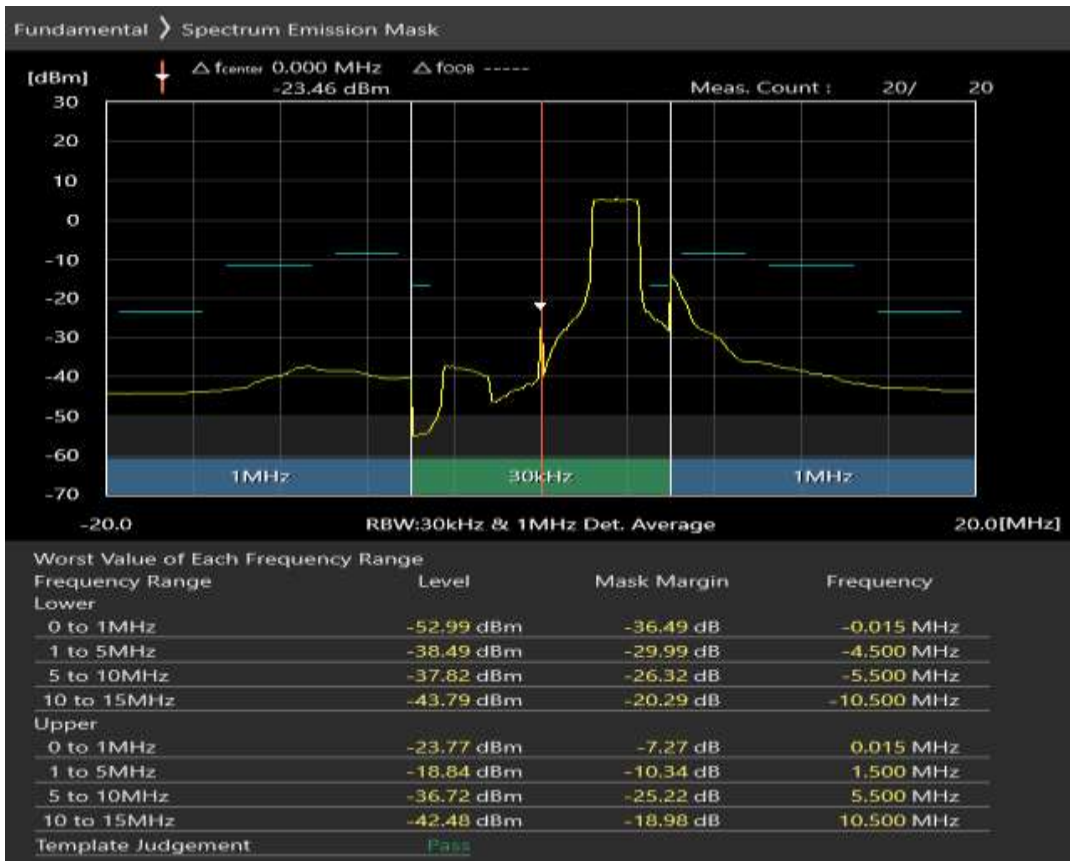

Band1 16QAM BW=5MHz Channel=18575 RB Size=8 Position=#Max

Band1 16QAM BW=5MHz Channel=18575 RB Size=25 Position=#0

Band1 QPSK BW=10MHz Channel=18050 RB Size=12 Position=#0

Band1 QPSK BW=10MHz Channel=18050 RB Size=12 Position=#Max