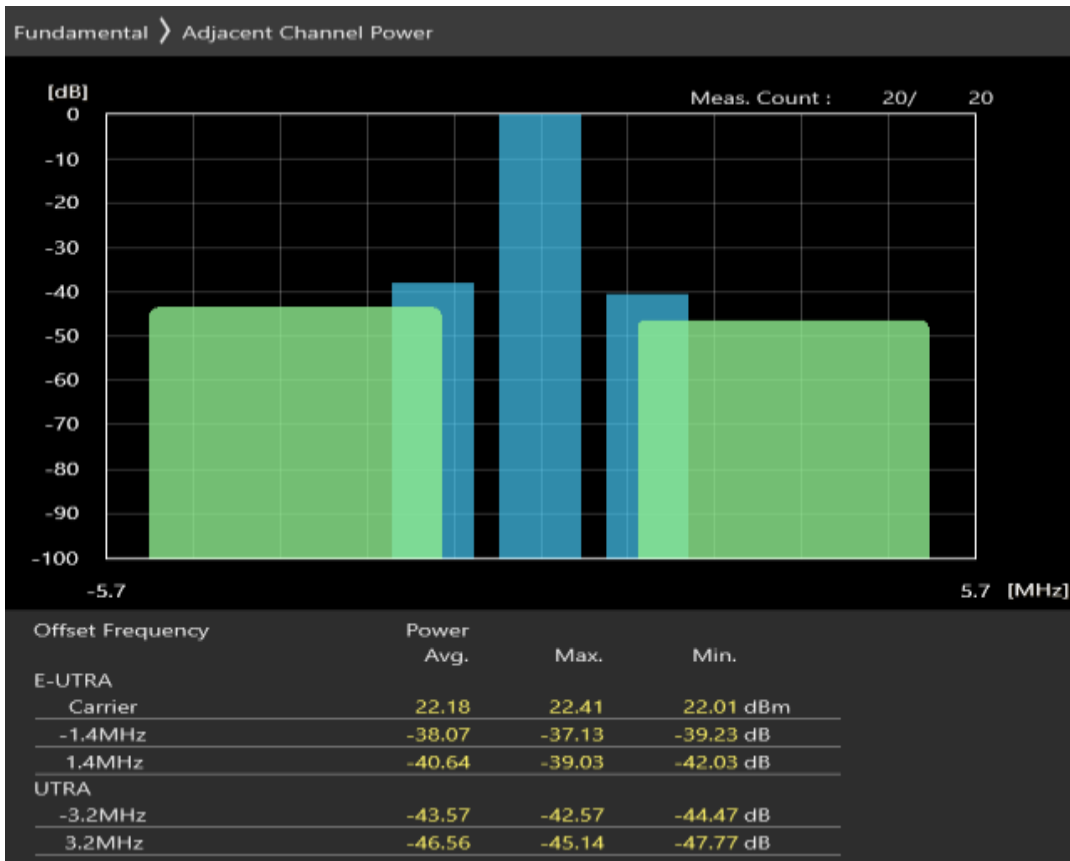

Band3 QPSK BW=1.4MHz Channel=19575 RB Size=5 Position=#0

Band3 QPSK BW=1.4MHz Channel=19575 RB Size=5 Position=#Max

Band3 QPSK BW=1.4MHz Channel=19575 RB Size=6 Position=#0

Band3 16QAM BW=1.4MHz Channel=19575 RB Size=5 Position=#0