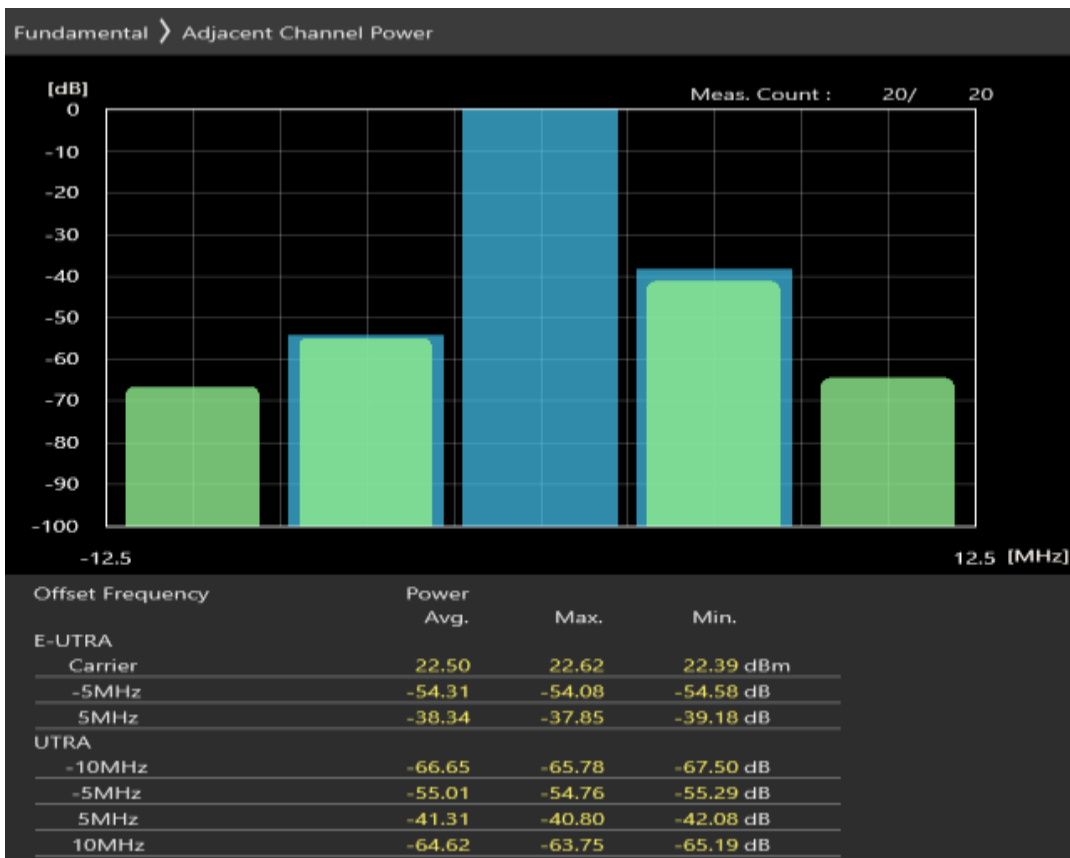

Band7 16QAM BW=5MHz Channel=20775 RB Size=8 Position=#Max