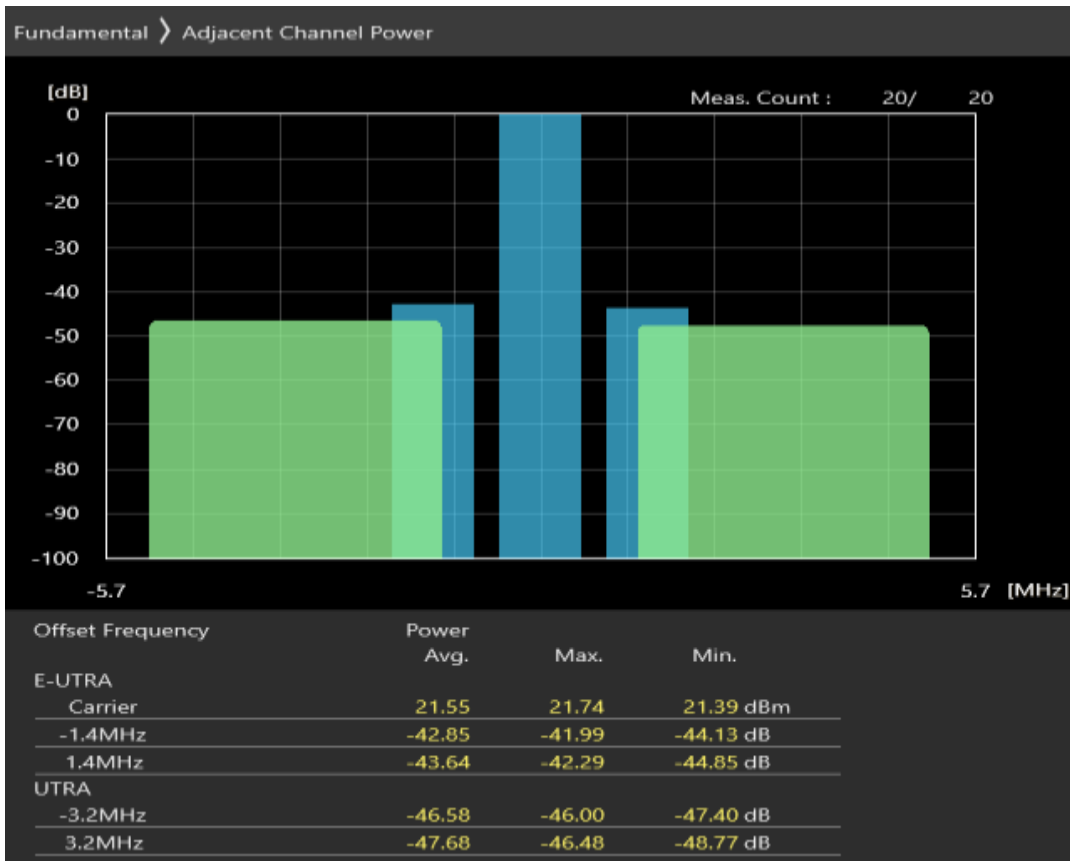

Band8 QPSK BW=1.4MHz Channel=21793 RB Size=6 Position=#0

Band8 16QAM BW=1.4MHz Channel=21793 RB Size=5 Position=#0

Band8 16QAM BW=1.4MHz Channel=21793 RB Size=5 Position=#Max

Band8 16QAM BW=1.4MHz Channel=21793 RB Size=6 Position=#0