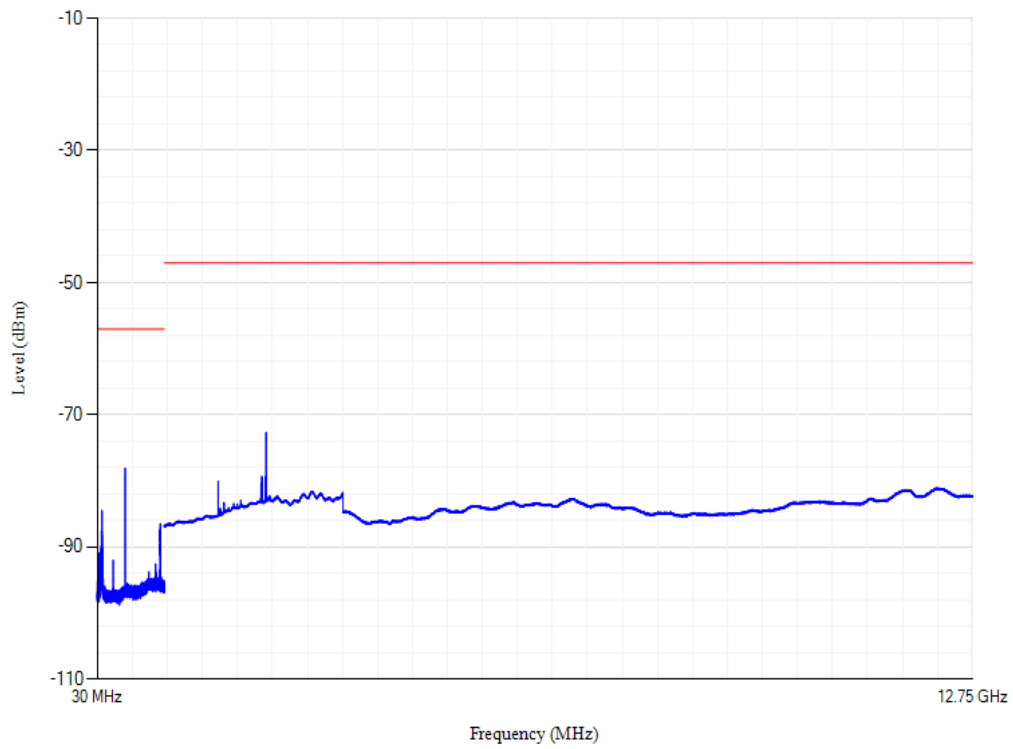

Band7 QPSK BW=20MHz Channel=21350

Conducted spurious emissions

Band8 QPSK BW=10MHz Channel=21500

Conducted spurious emissions

Band8 QPSK BW=10MHz Channel=21625

Conducted spurious emissions

Band8 QPSK BW=10MHz Channel=21750