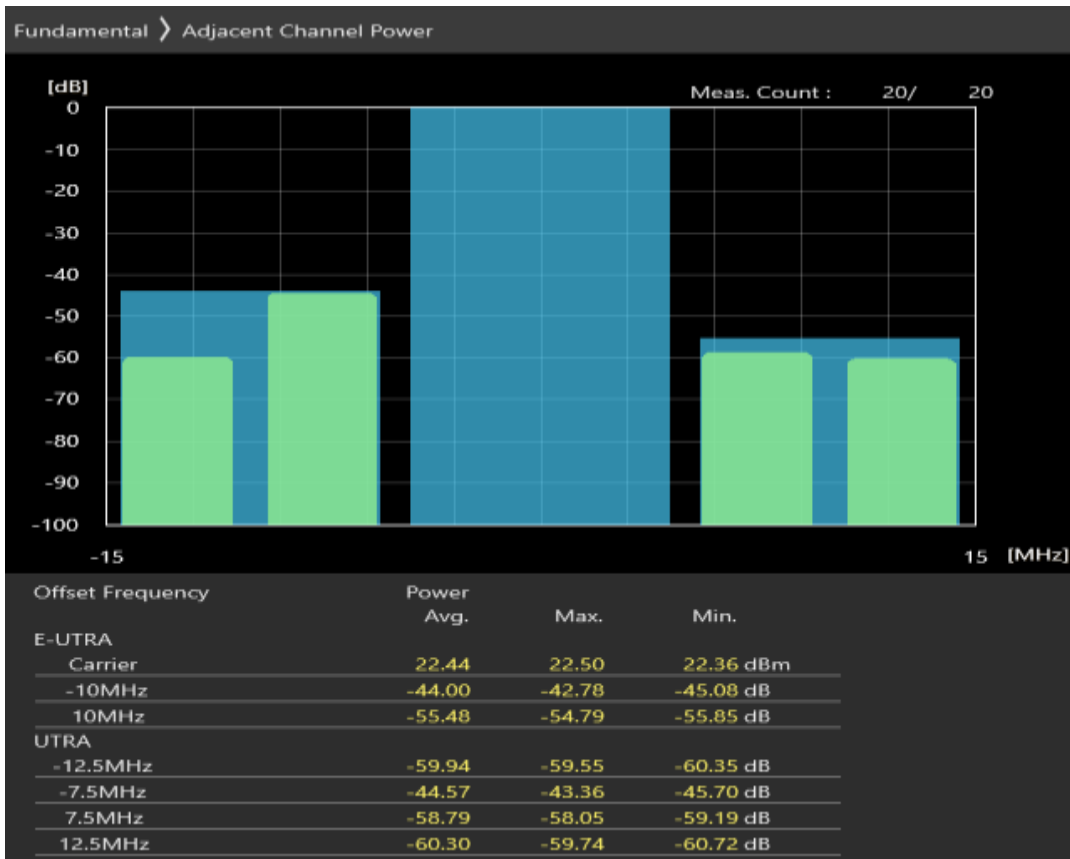

Band3 16QAM BW=10MHz Channel=1990 RB Size=12 Position=#0