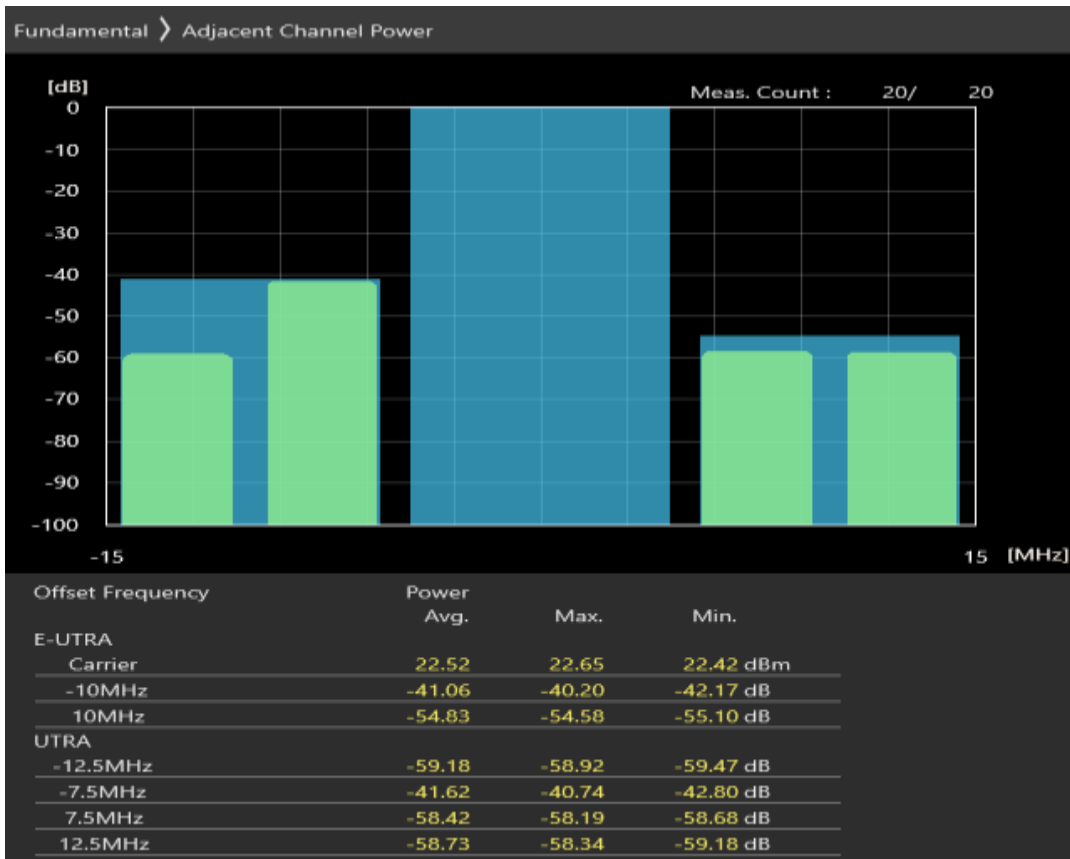

Band7 16QAM BW=10MHz Channel=21400 RB Size=12 Position=#0