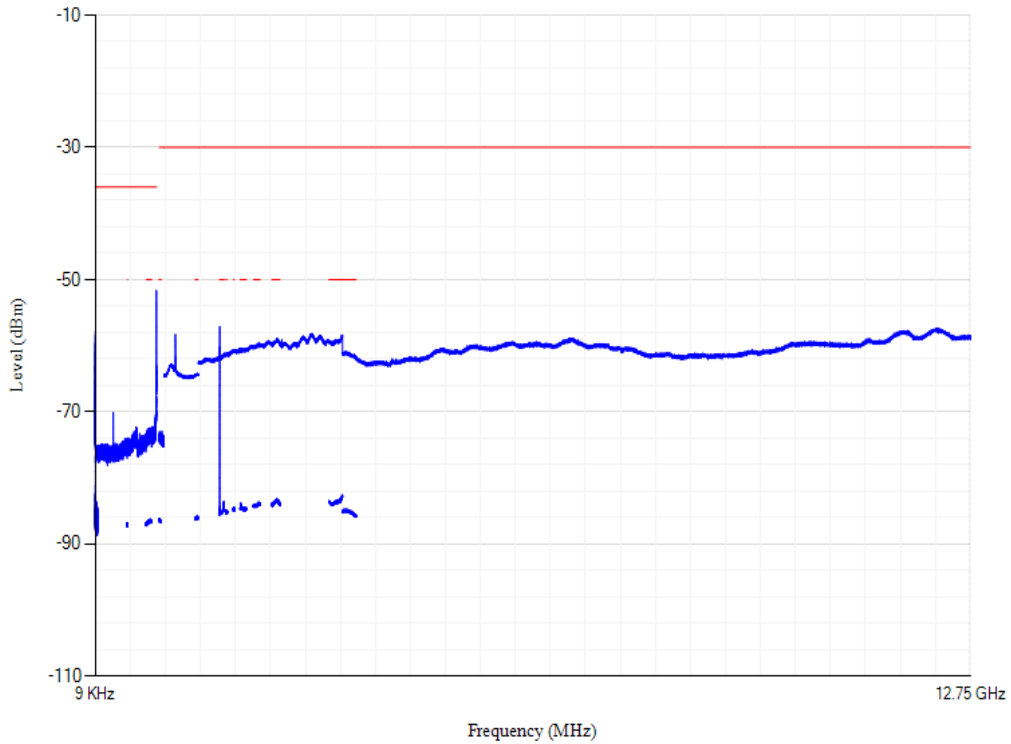

Conducted spurious emissions

6.3.2 Transmitter minimum output power

Band	Bandwidth (MHz)	UL Channel	RB Size	RB Position	Modulation	Power (dBm)	Limit (dBm)	Verdict
Band1	5	18025	25	#0	QPSK	-50.91	-39	PASS
Band1	5	18300	25	#0	QPSK	-51.33	-39	PASS
Band1	5	18575	25	#0	QPSK	-51.07	-39	PASS
Band1	20	18100	100	#0	QPSK	-50.75	-39	PASS
Band1	20	18300	100	#0	QPSK	-51.16	-39	PASS
Band1	20	18500	100	#0	QPSK	-51.01	-39	PASS
Band20	5	24175	25	#0	QPSK	-50.38	-39	PASS
Band20	5	24300	25	#0	QPSK	-50.79	-39	PASS
Band20	5	24425	25	#0	QPSK	-50.73	-39	PASS
Band20	20	24250	100	#0	QPSK	-50.31	-39	PASS
Band20	20	24300	100	#0	QPSK	-50.73	-39	PASS
Band20	20	24350	100	#0	QPSK	-50.63	-39	PASS
Band3	1.4	19207	6	#0	QPSK	-50.10	-39	PASS
Band3	1.4	19575	6	#0	QPSK	-50.76	-39	PASS
Band3	1.4	19943	6	#0	QPSK	-50.70	-39	PASS
Band3	5	19225	25	#0	QPSK	-50.10	-39	PASS
Band3	5	19575	25	#0	QPSK	-50.67	-39	PASS
Band3	5	19925	25	#0	QPSK	-50.69	-39	PASS
Band3	20	19300	100	#0	QPSK	-50.17	-39	PASS
Band3	20	19575	100	#0	QPSK	-50.74	-39	PASS
Band3	20	19850	100	#0	QPSK	-50.60	-39	PASS