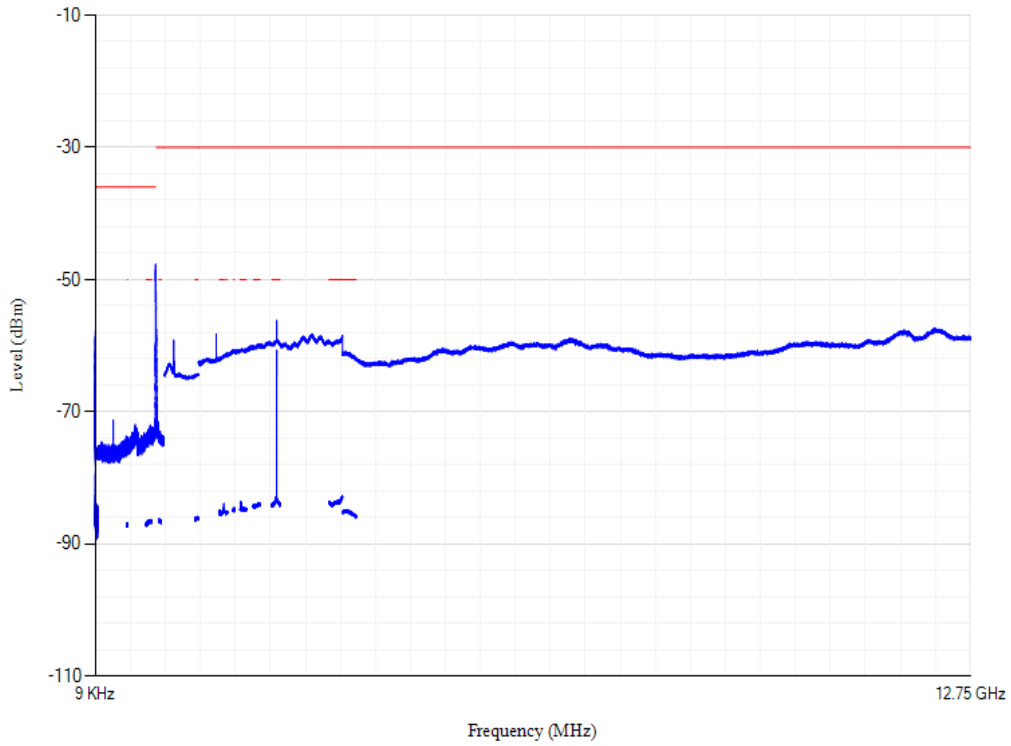

Conducted spurious emissions

Band8 QPSK BW=1.4MHz Channel=21625 RB Size=1 Position=#0