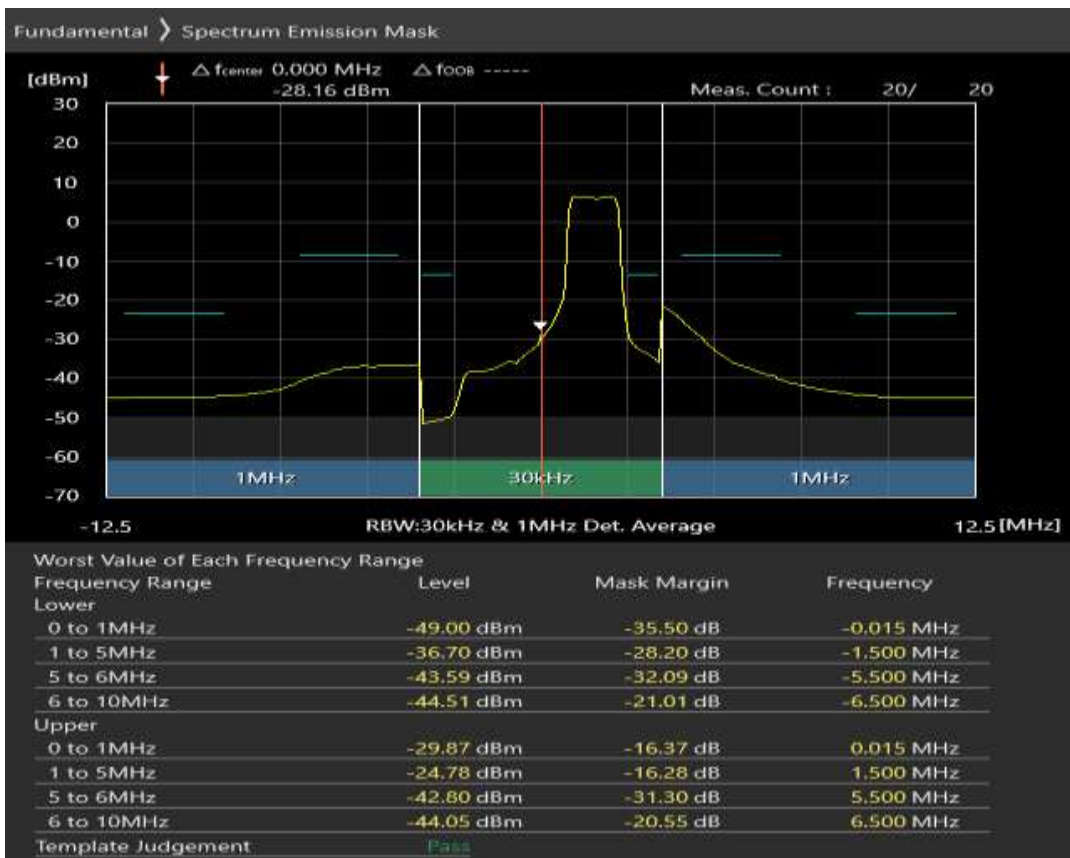

Band20 16QAM BW=5MHz Channel=24425 RB Size=8 Position=#Max