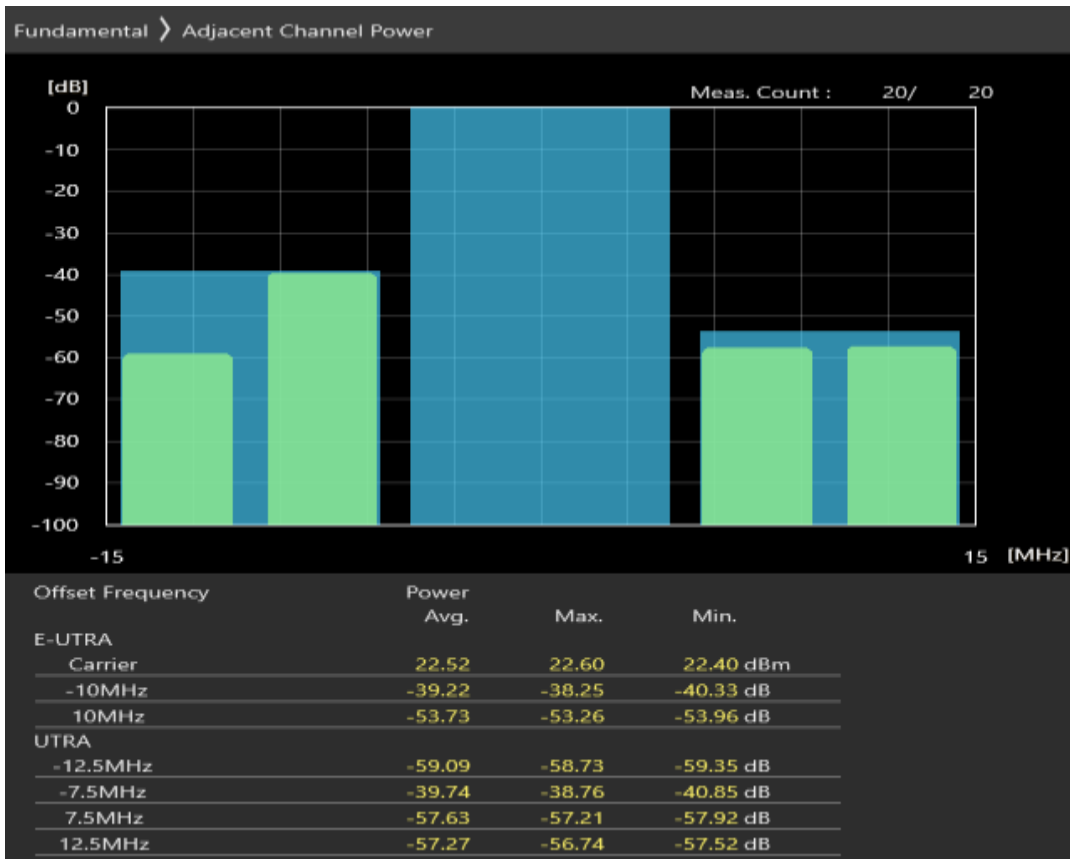

Band7 16QAM BW=10MHz Channel=20800 RB Size=12 Position=#0