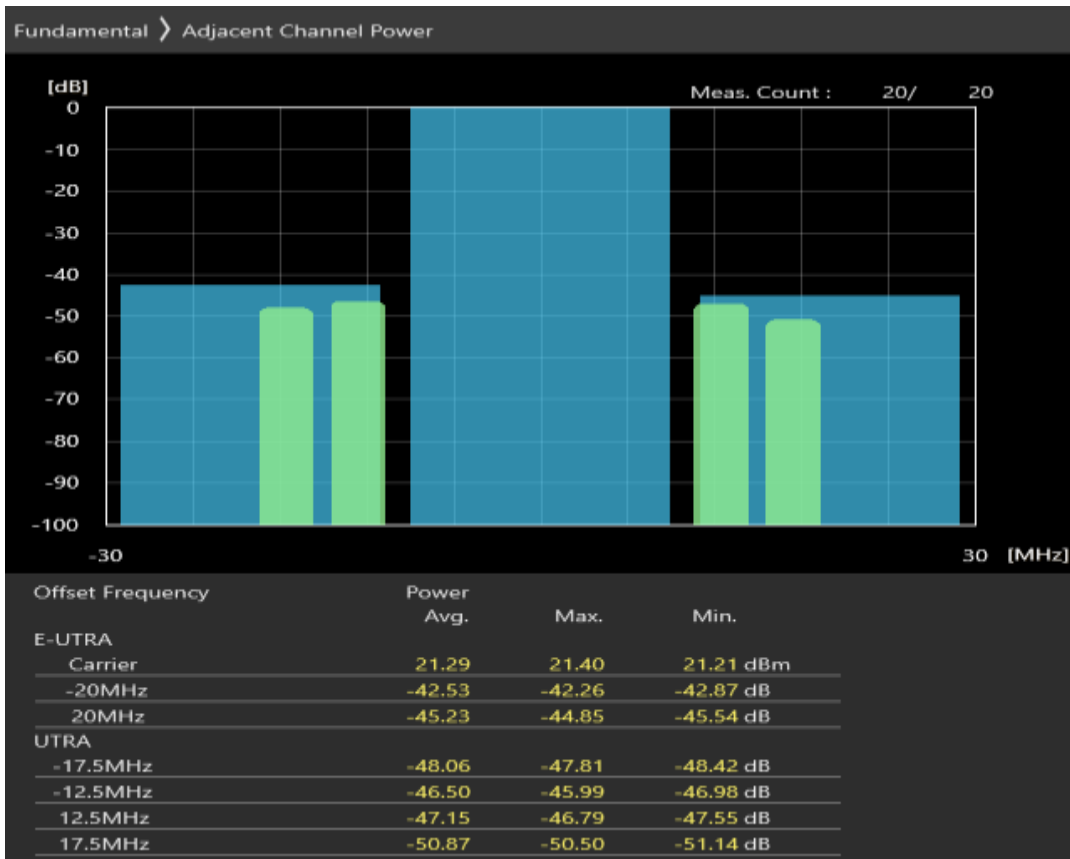

Band3 16QAM BW=20MHz Channel=19850 RB Size=100 Position=#0