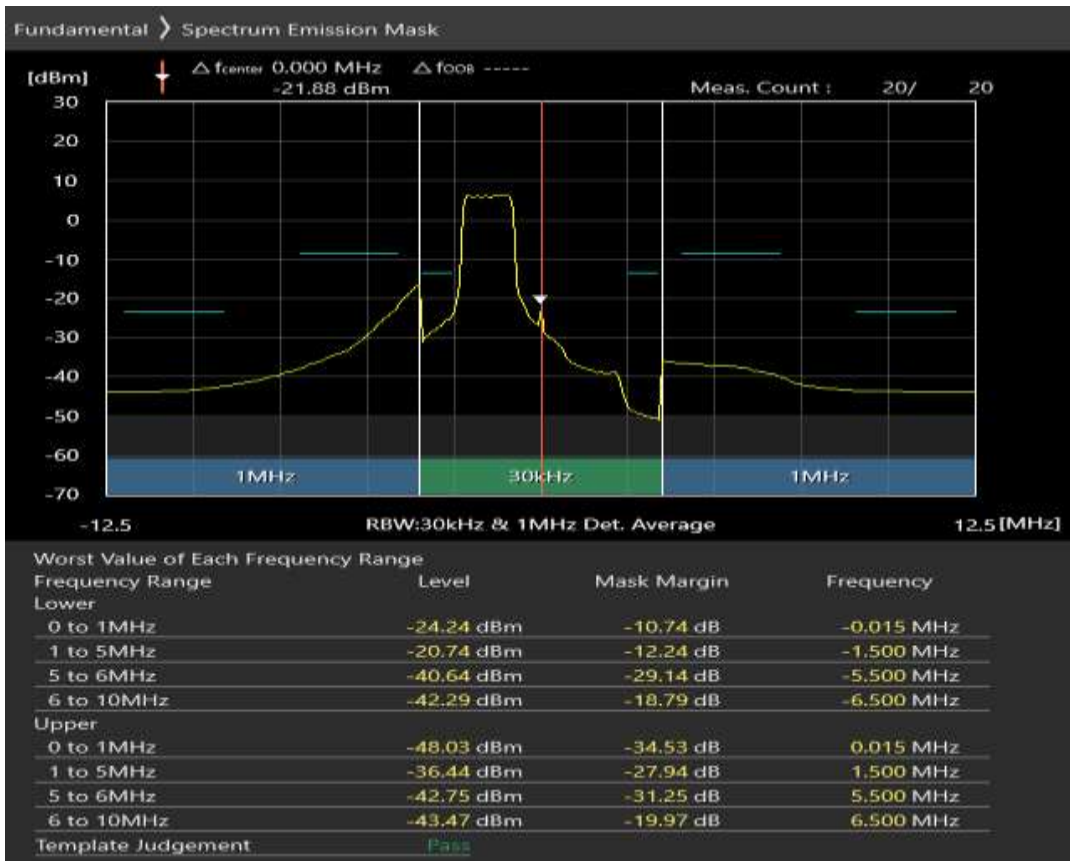

Band3 16QAM BW=5MHz Channel=19225 RB Size=8 Position=#0