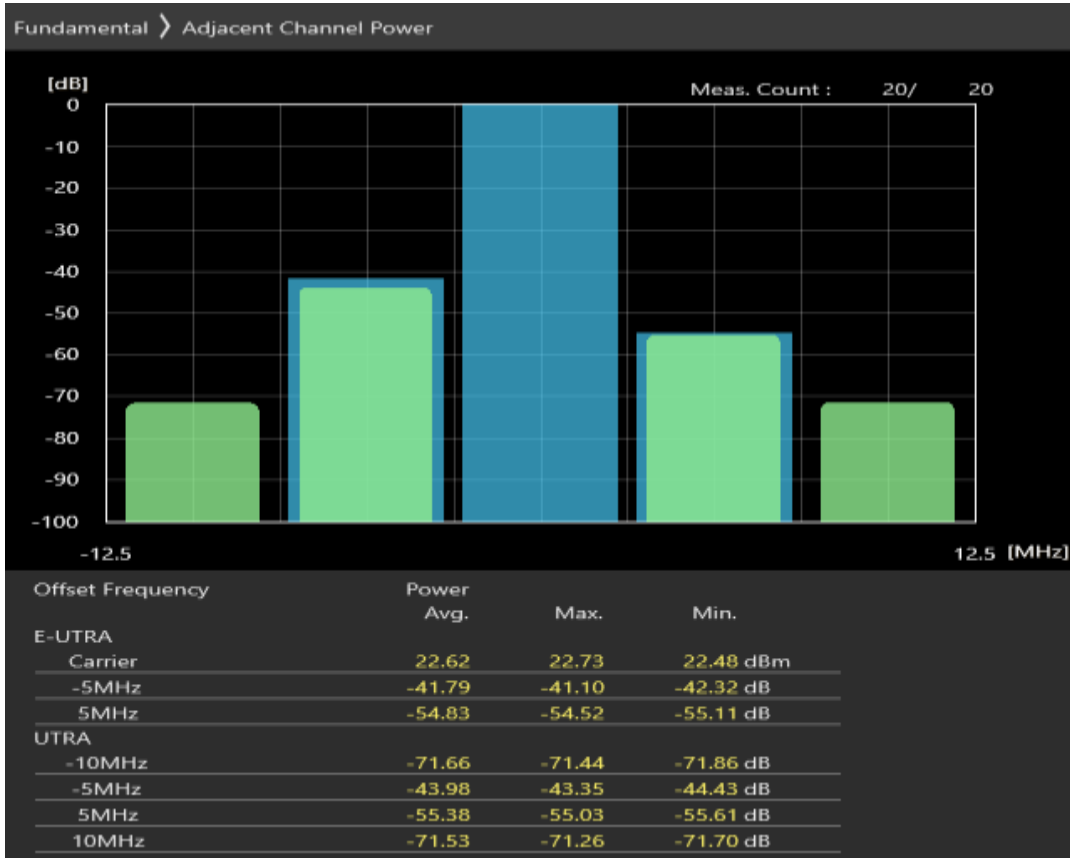

Band20 QPSK BW=5MHz Channel=24175 RB Size=8 Position=#0

Band20 QPSK BW=5MHz Channel=24175 RB Size=8 Position=#Max

Band20 QPSK BW=5MHz Channel=24175 RB Size=25 Position=#0

Band20 16QAM BW=5MHz Channel=24175 RB Size=8 Position=#0