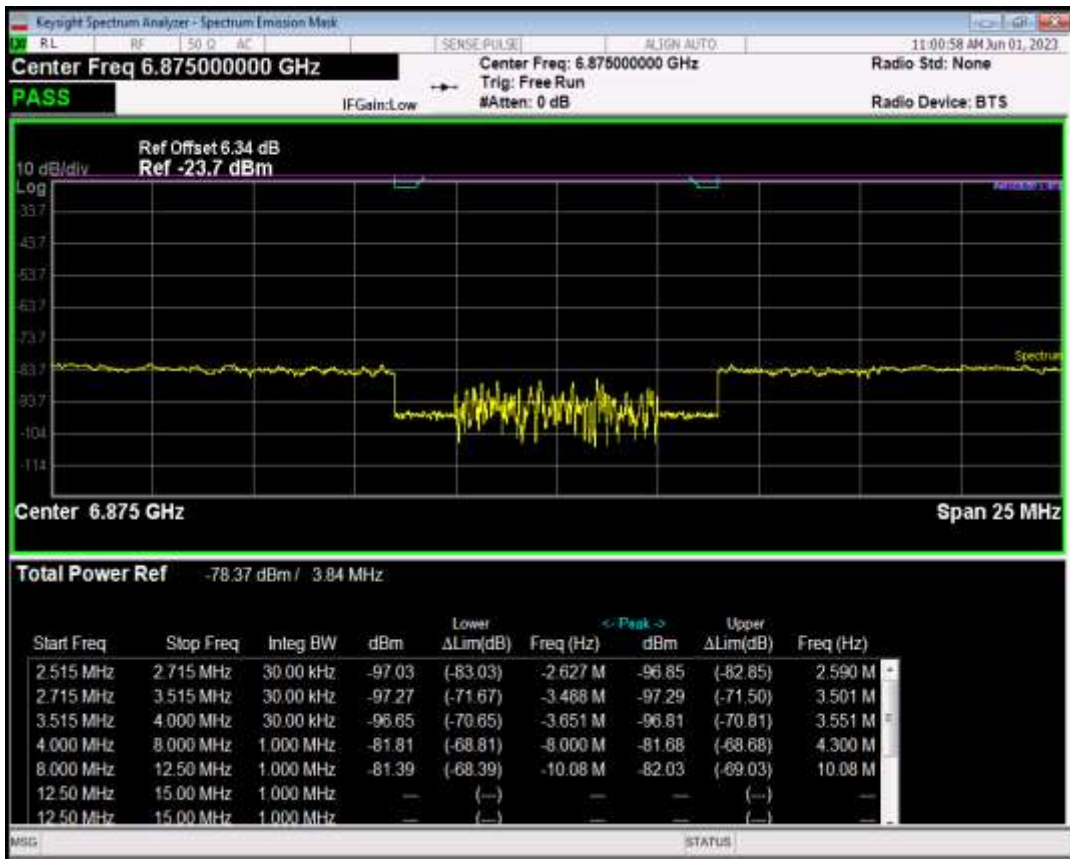

Band20 16QAM BW=5MHz Channel=24425 RB Size=8 Position=#Max