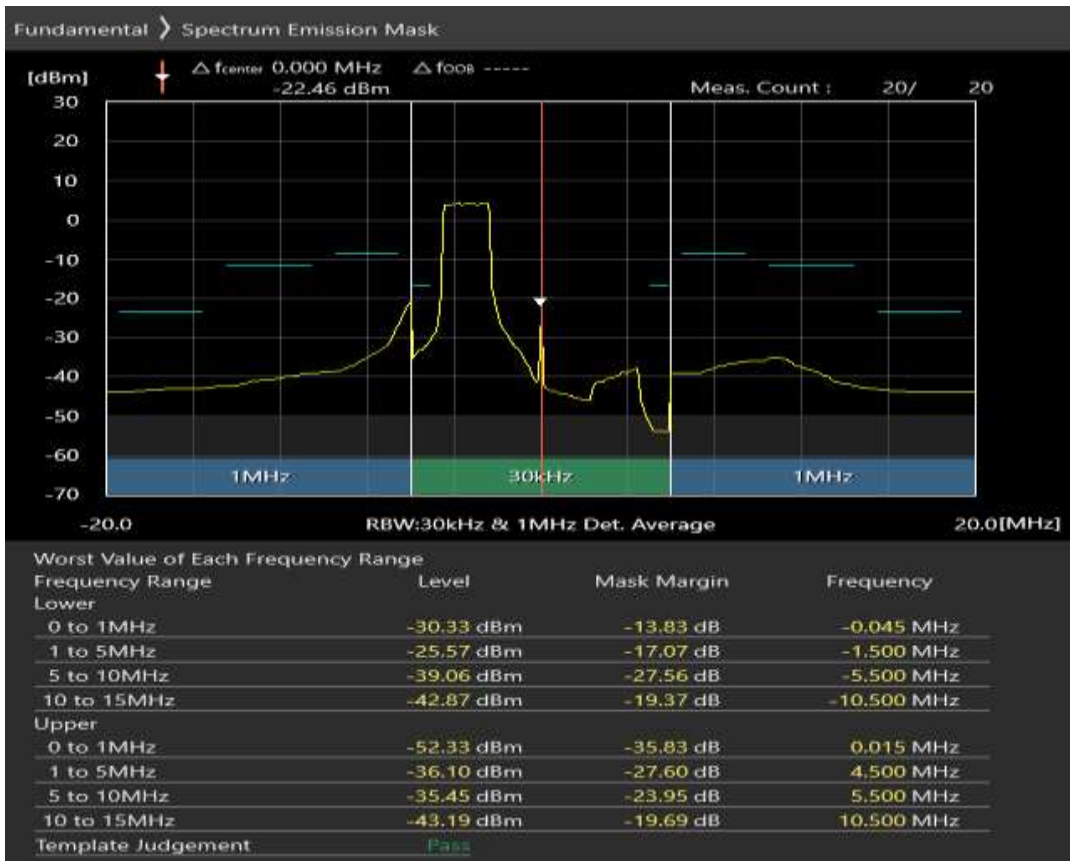

Band1 16QAM BW=10MHz Channel=18050 RB Size=12 Position=#0