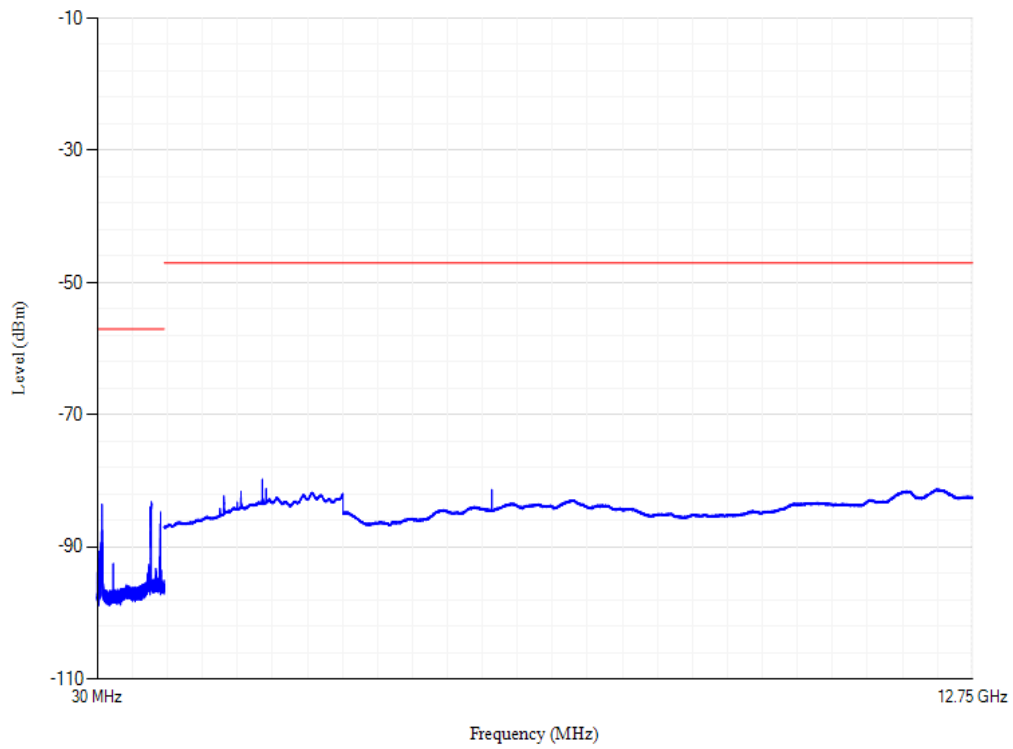

Conducted spurious emissions

Band20 QPSK BW=20MHz Channel=24350