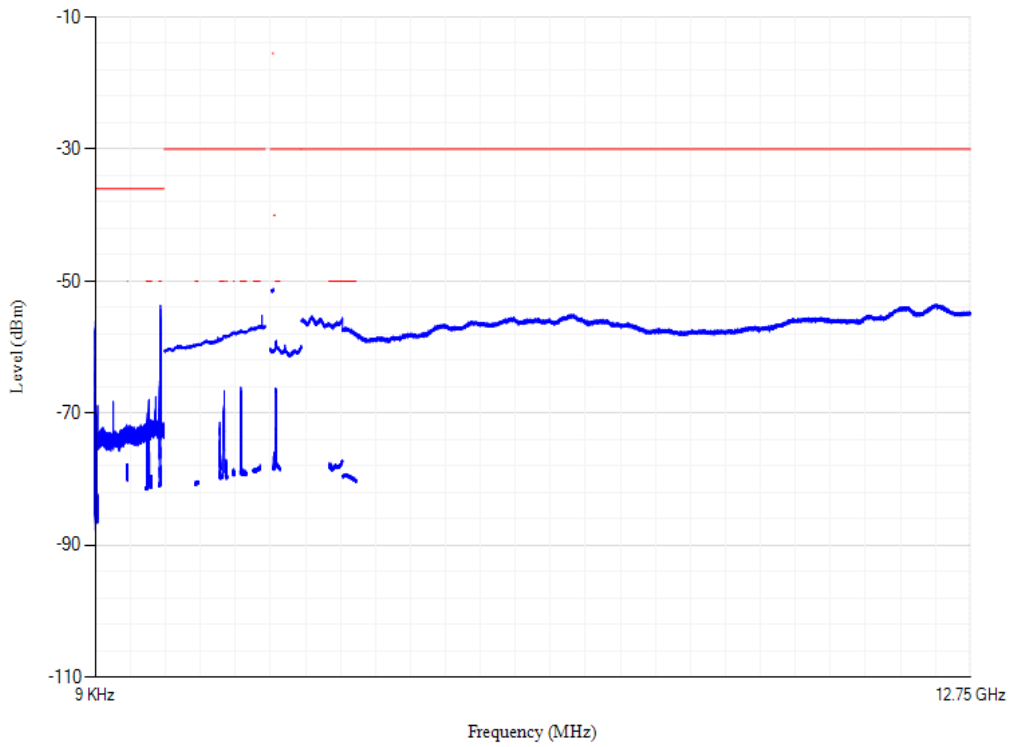

Conducted spurious emissions

Band7 QPSK BW=20MHz Channel=21100 RB Size=1 Position=#0