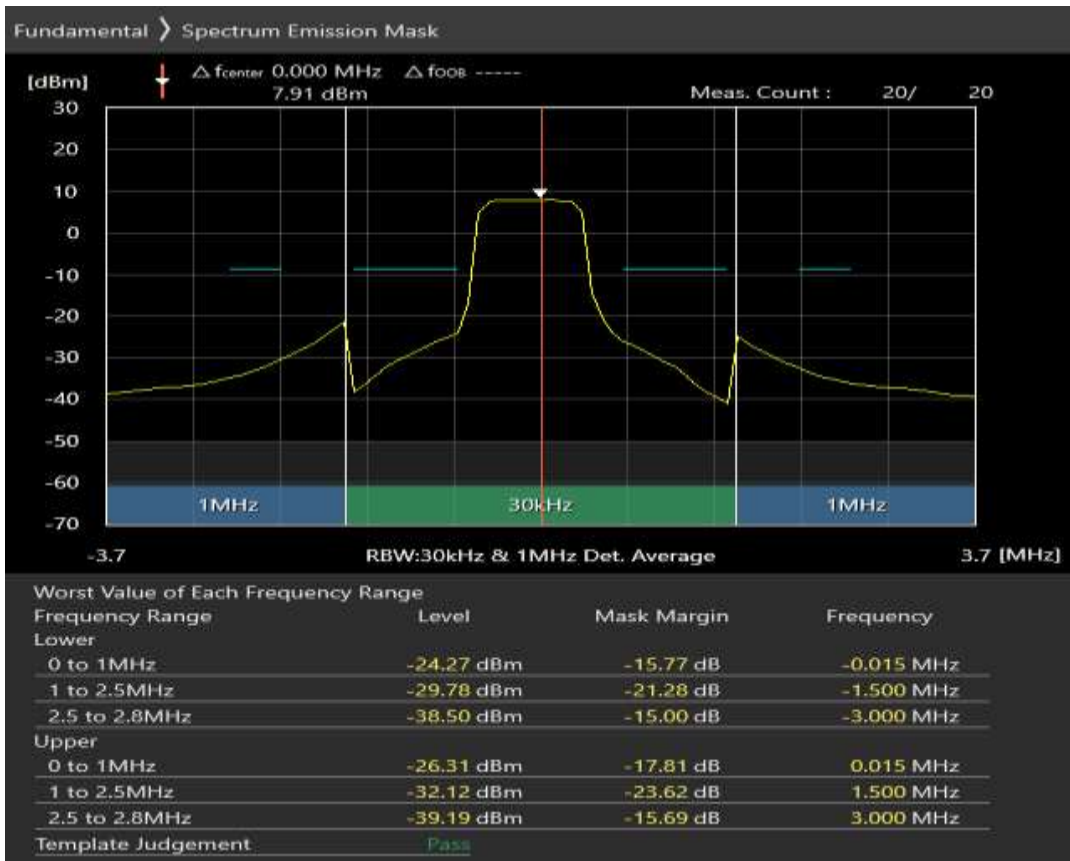

Band3 16QAM BW=1.4MHz Channel=19575 RB Size=5 Position=#0