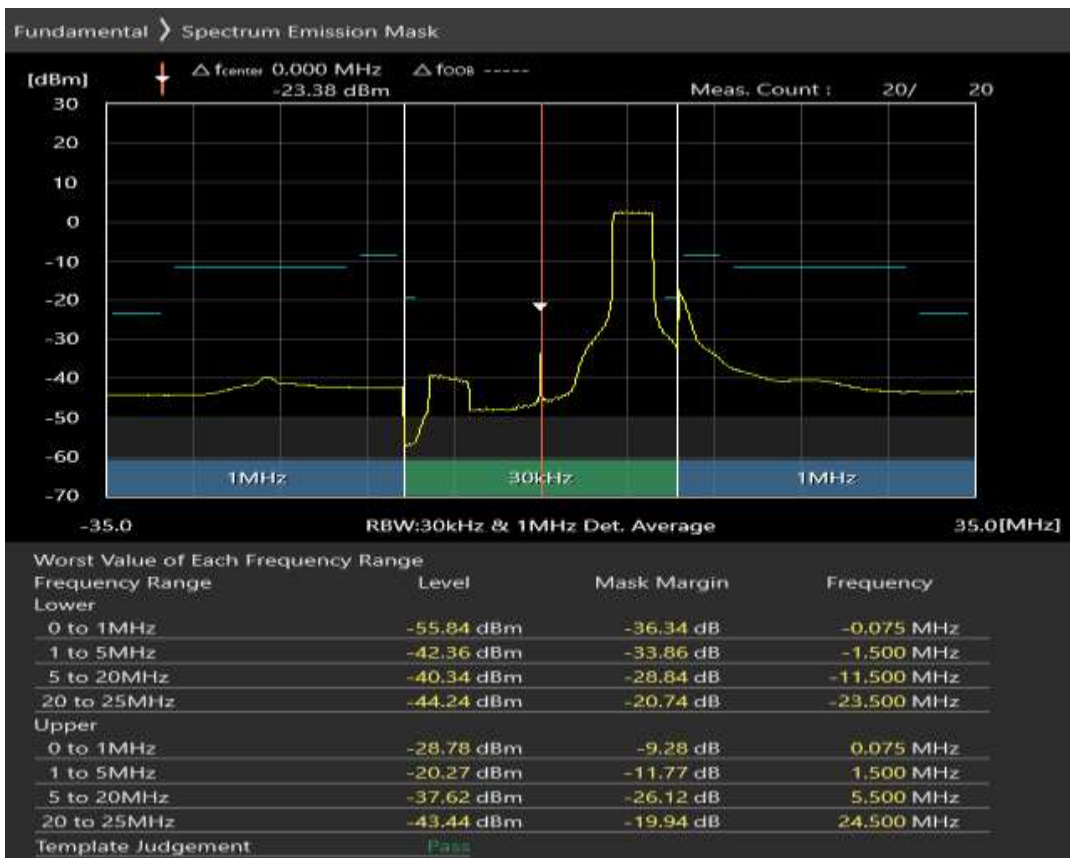

Band1 16QAM BW=20MHz Channel=18100 RB Size=18 Position=#Max