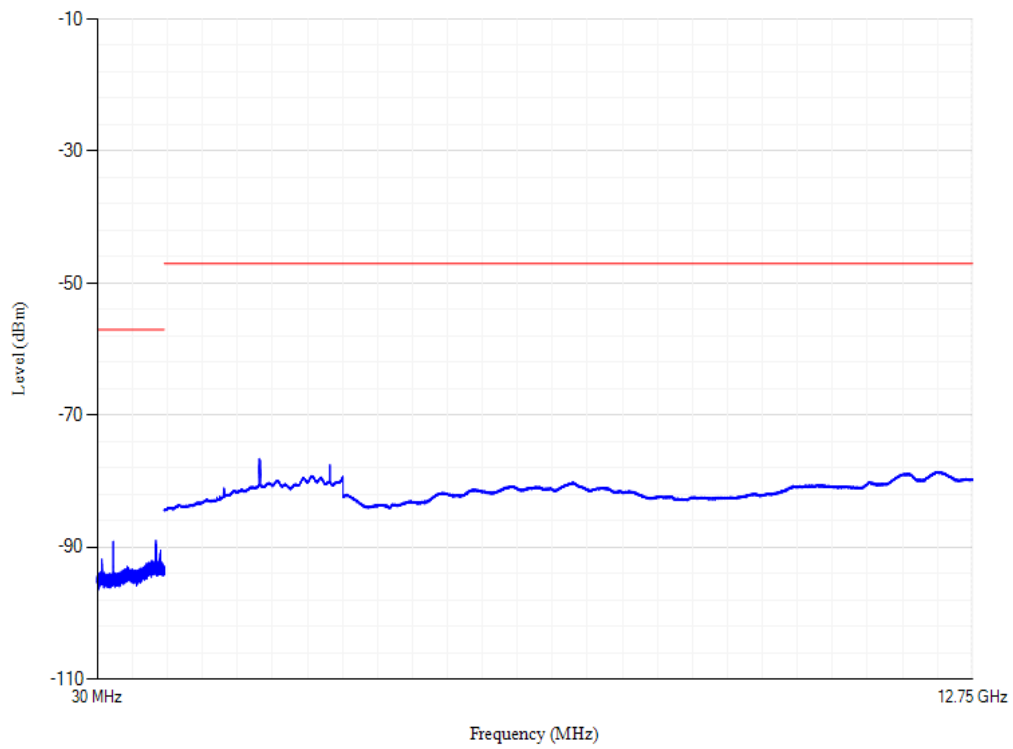

Conducted spurious emissions

Band7 QPSK BW=20MHz Channel=20850