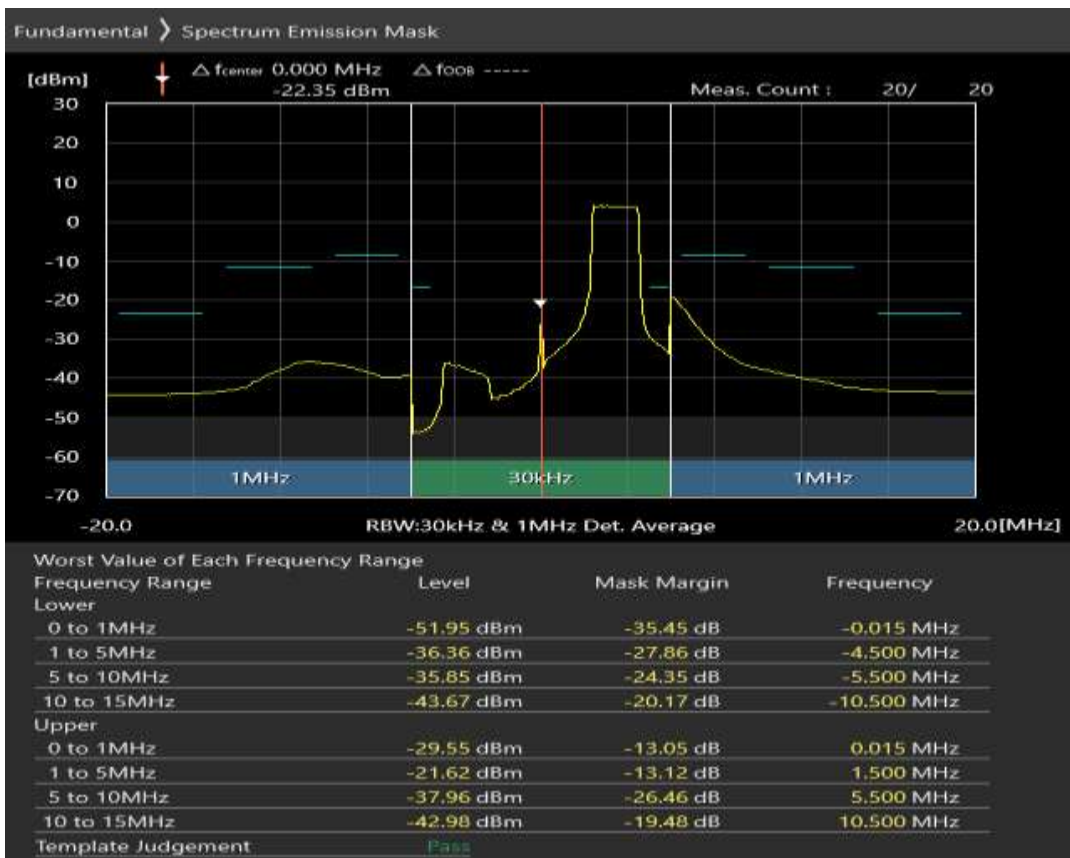

Band3 16QAM BW=10MHz Channel=19575 RB Size=12 Position=#Max