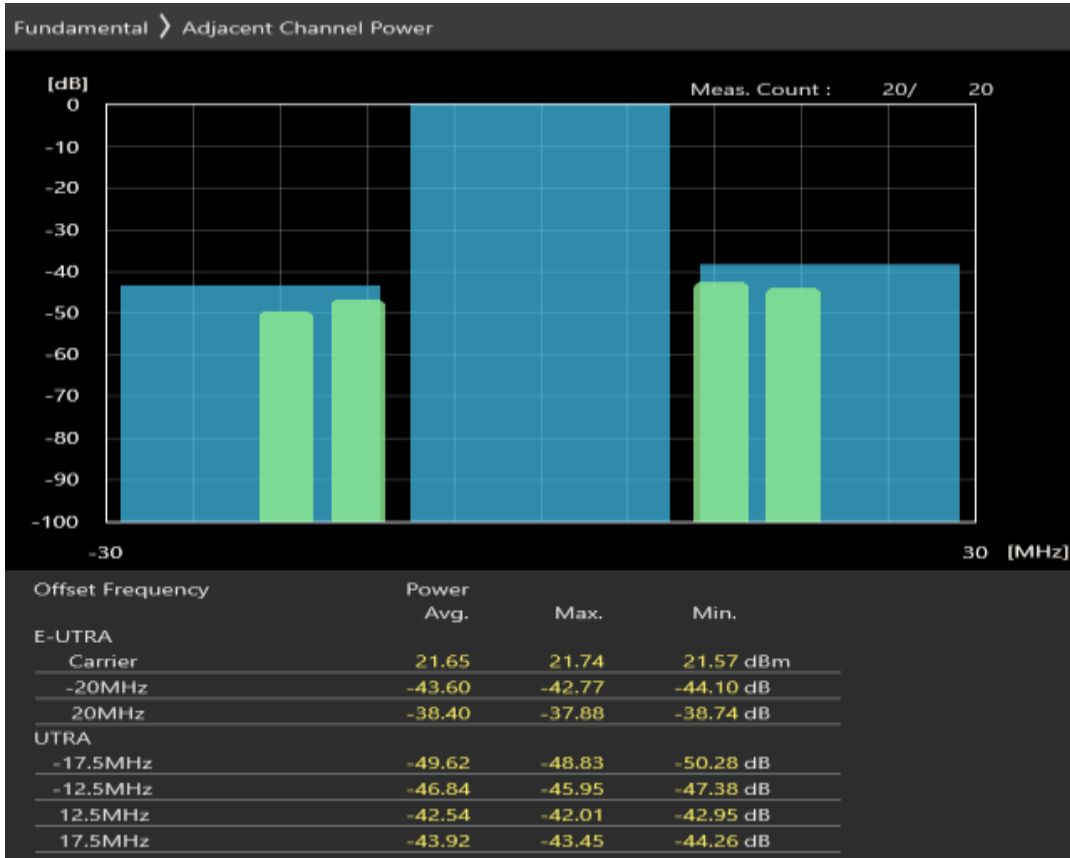

Band7 16QAM BW=20MHz Channel=20850 RB Size=100 Position=#0