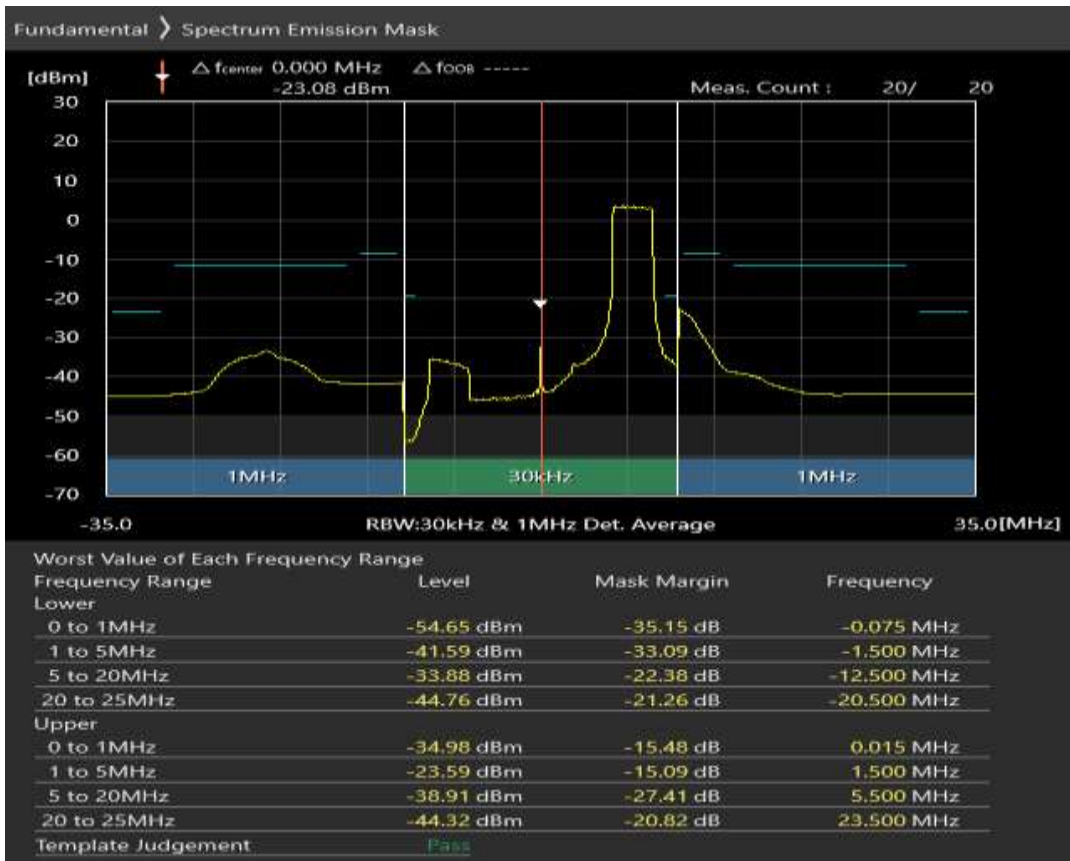

Band3 16QAM BW=20MHz Channel=19575 RB Size=18 Position=#Max

Band3 16QAM BW=20MHz Channel=19575 RB Size=100 Position=#0

Band3 QPSK BW=20MHz Channel=19850 RB Size=18 Position=#0

Band3 QPSK BW=20MHz Channel=19850 RB Size=18 Position=#Max