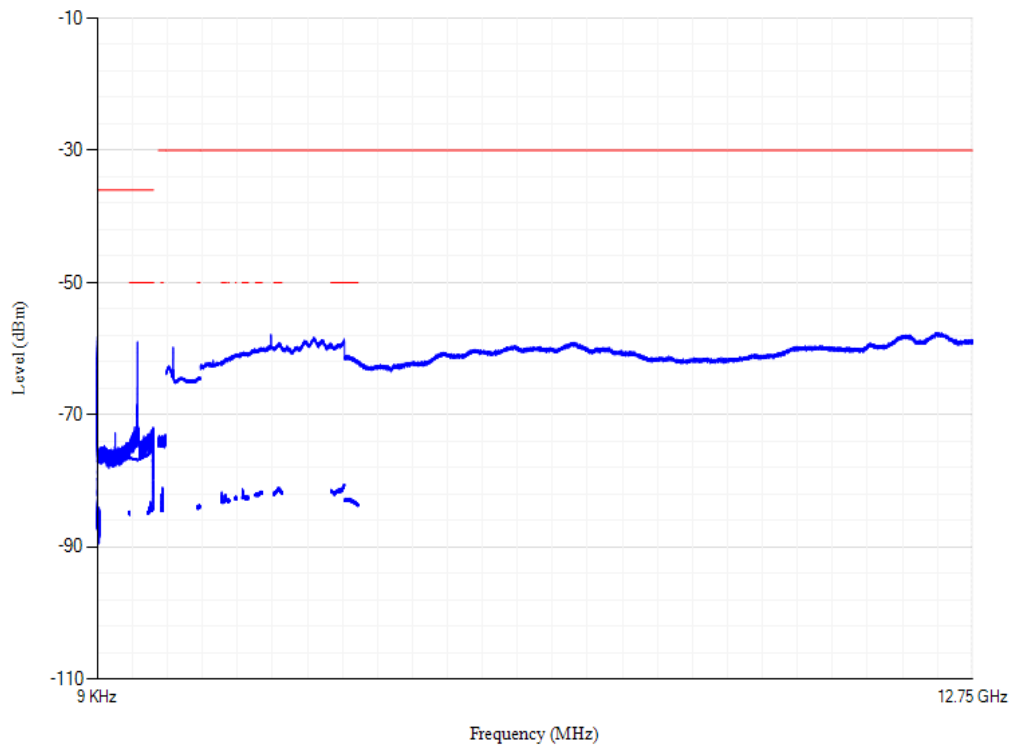

Conducted spurious emissions

Band3 QPSK BW=1.4MHz Channel=19207 RB Size=1 Position=#0