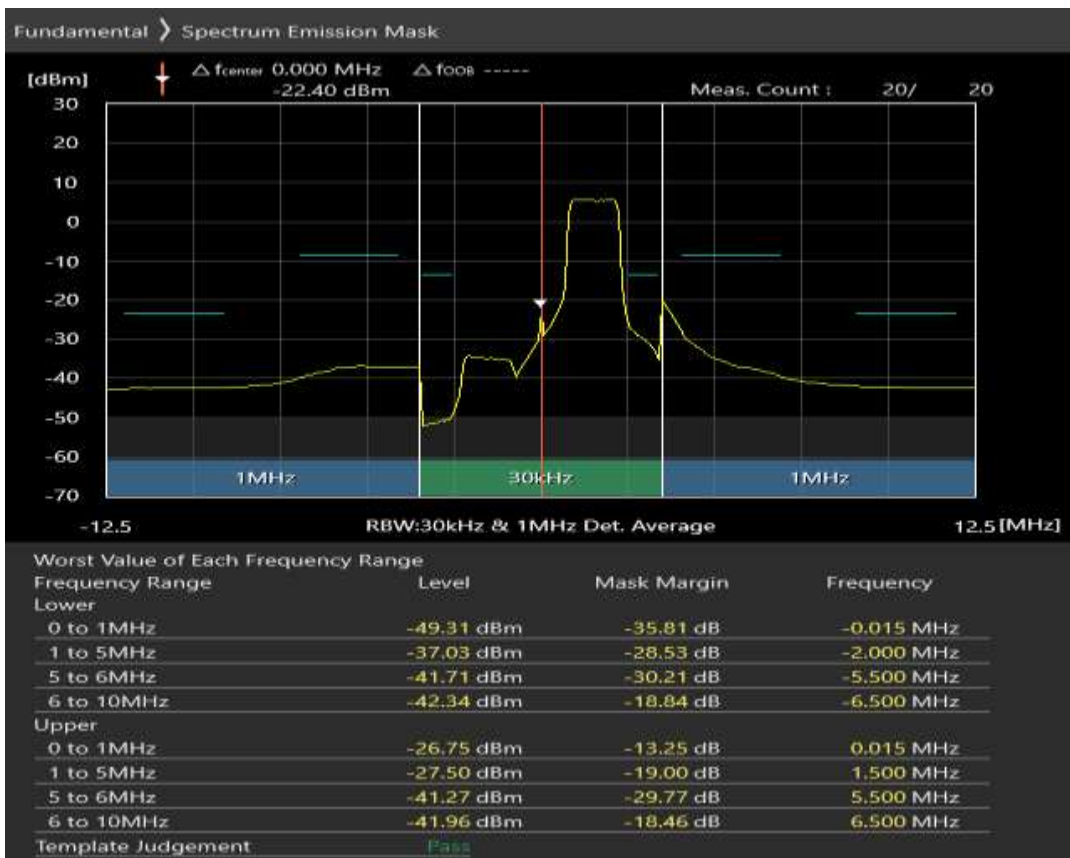

Band7 16QAM BW=5MHz Channel=21425 RB Size=8 Position=#Max