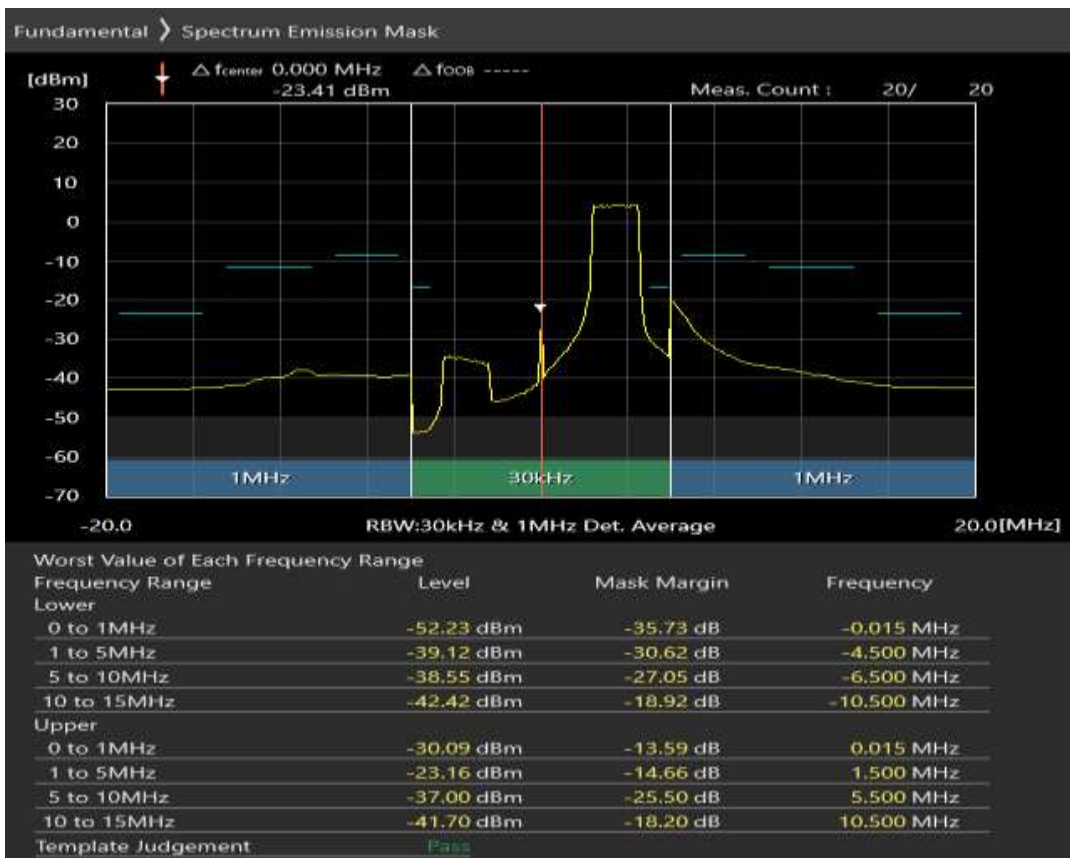

Band7 16QAM BW=10MHz Channel=20800 RB Size=12 Position=#Max