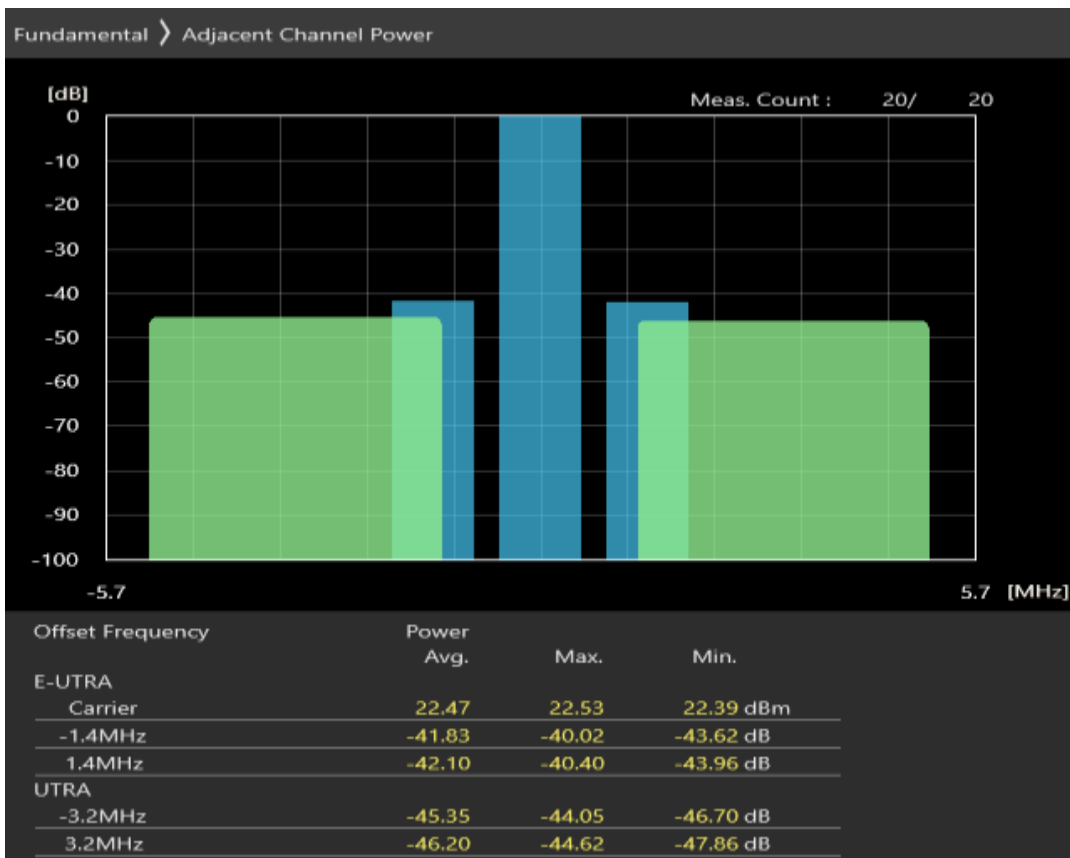

Band8 QPSK BW=1.4MHz Channel=21793 RB Size=6 Position=#0