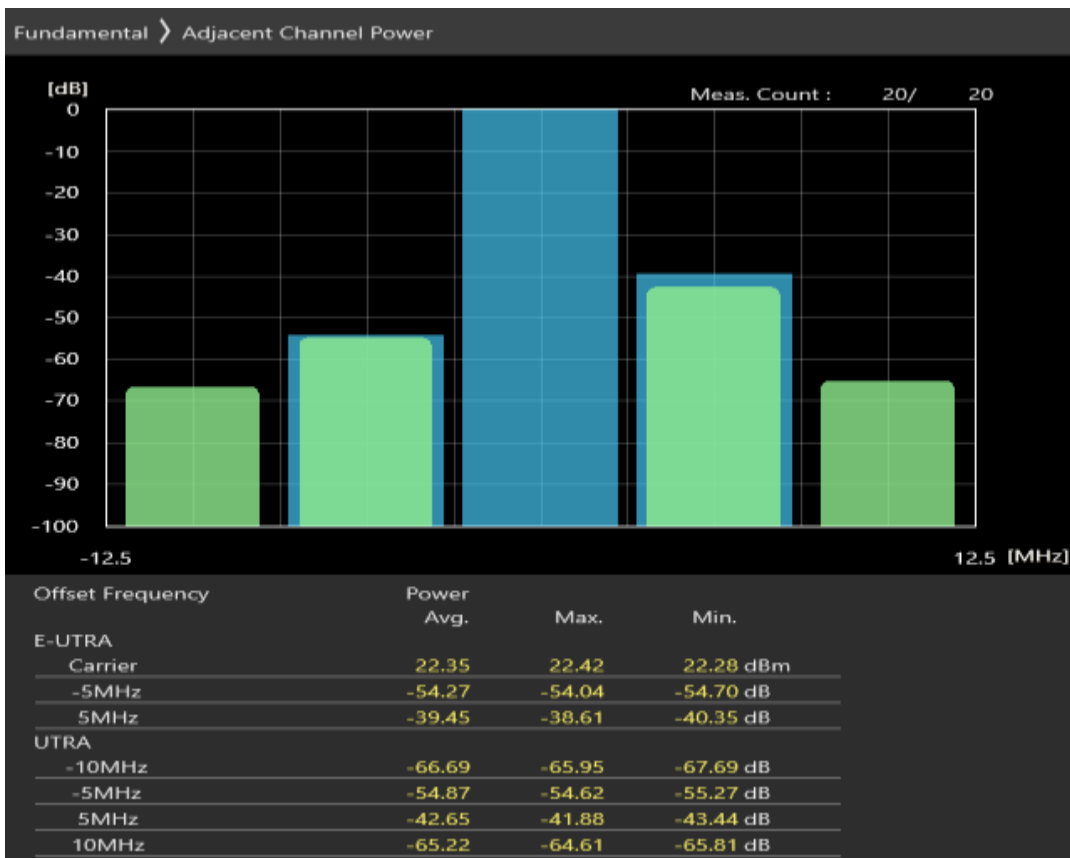

Band7 16QAM BW=5MHz Channel=21100 RB Size=8 Position=#Max