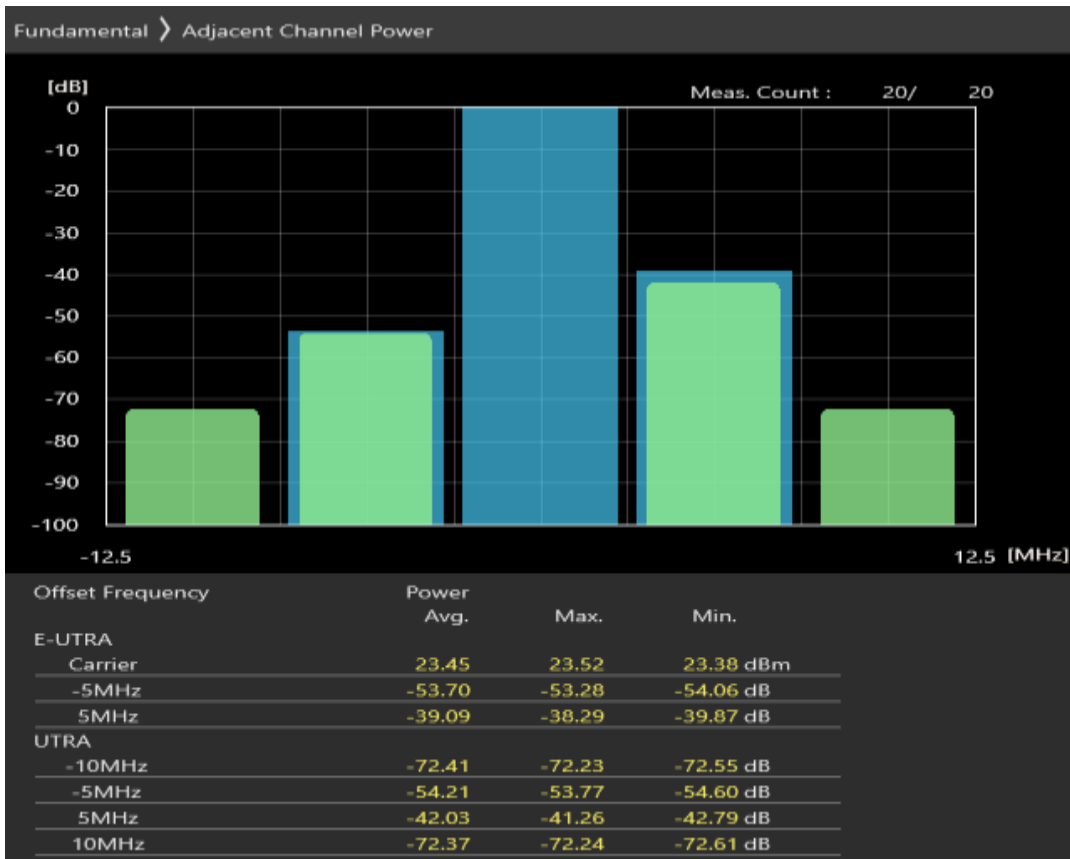

Band8 QPSK BW=5MHz Channel=21775 RB Size=8 Position=#Max