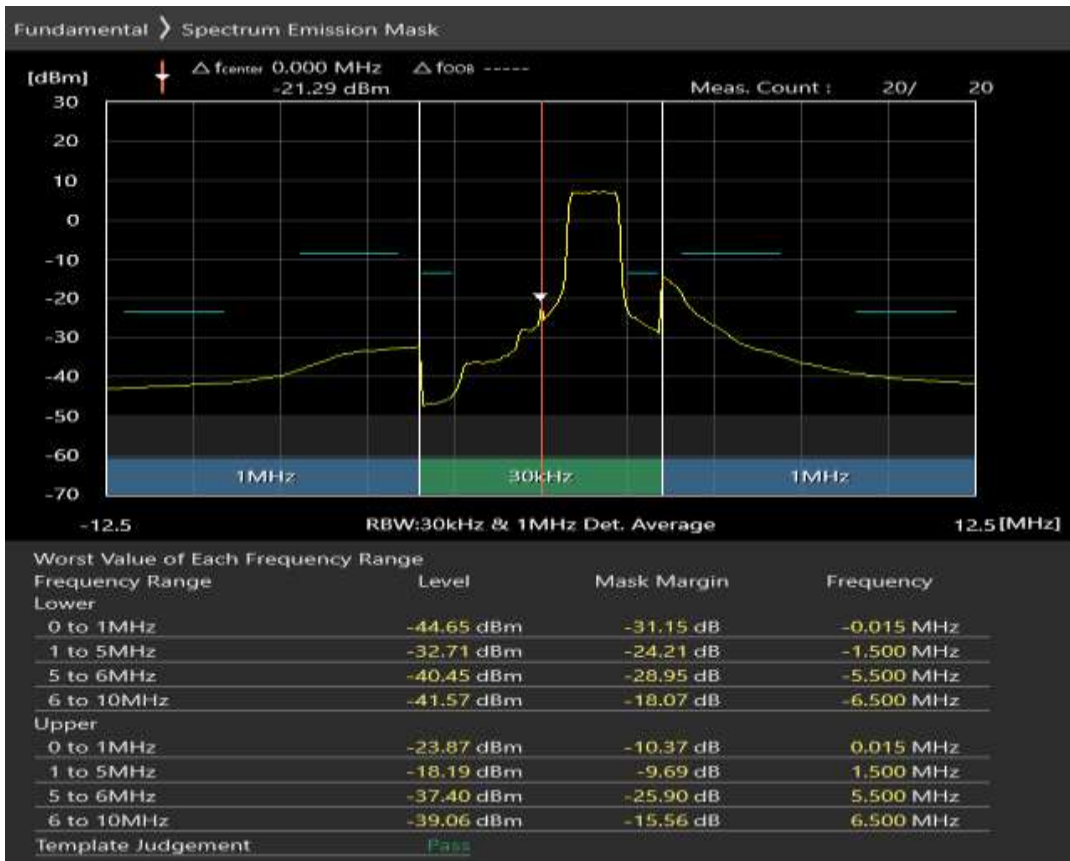

Band3 16QAM BW=1.4MHz Channel=19943 RB Size=5 Position=#Max

Band3 16QAM BW=1.4MHz Channel=19943 RB Size=6 Position=#0

Band3 QPSK BW=5MHz Channel=19225 RB Size=8 Position=#0

Band3 QPSK BW=5MHz Channel=19225 RB Size=8 Position=#Max