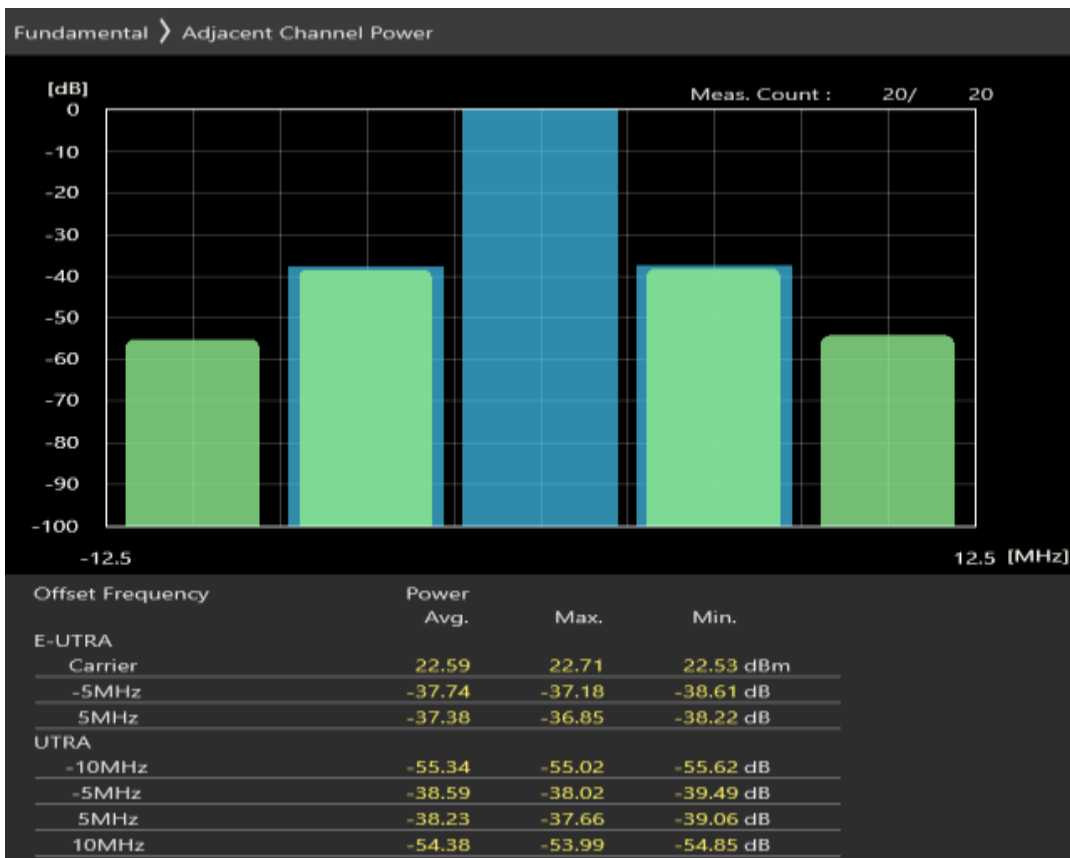

Band7 QPSK BW=5MHz Channel=20775 RB Size=25 Position=#0