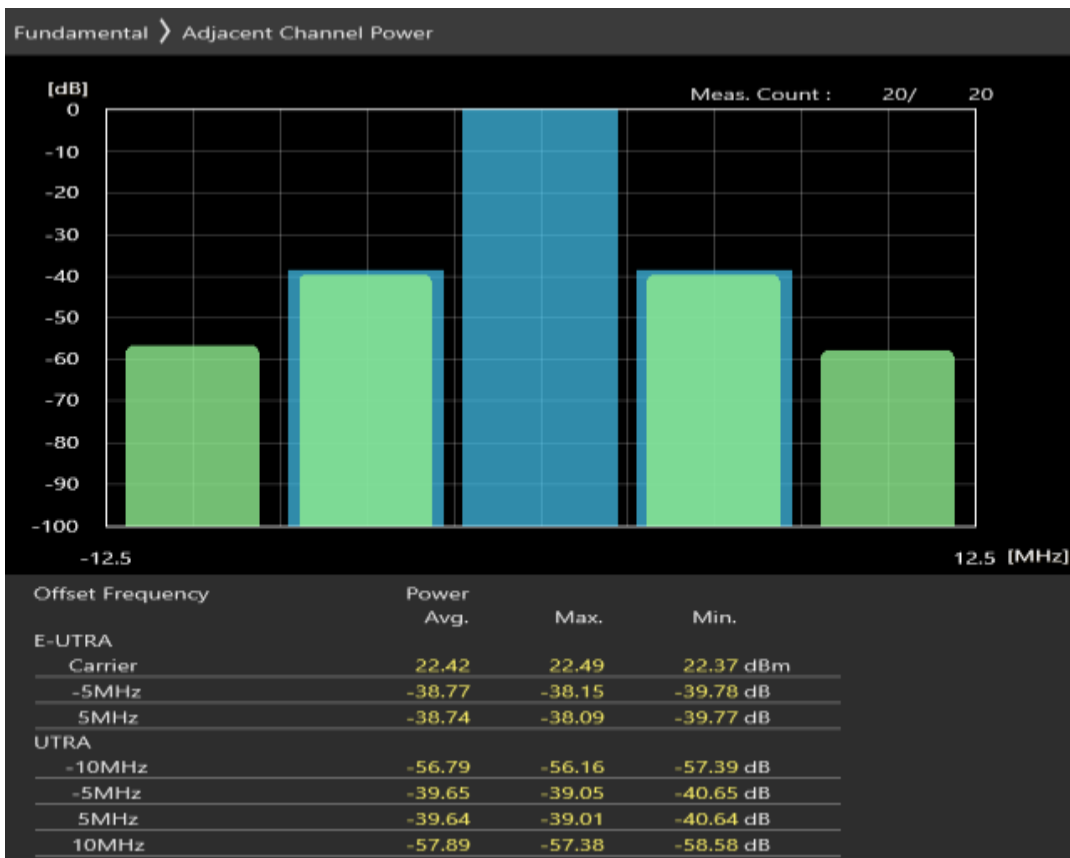

Band7 QPSK BW=5MHz Channel=21100 RB Size=25 Position=#0