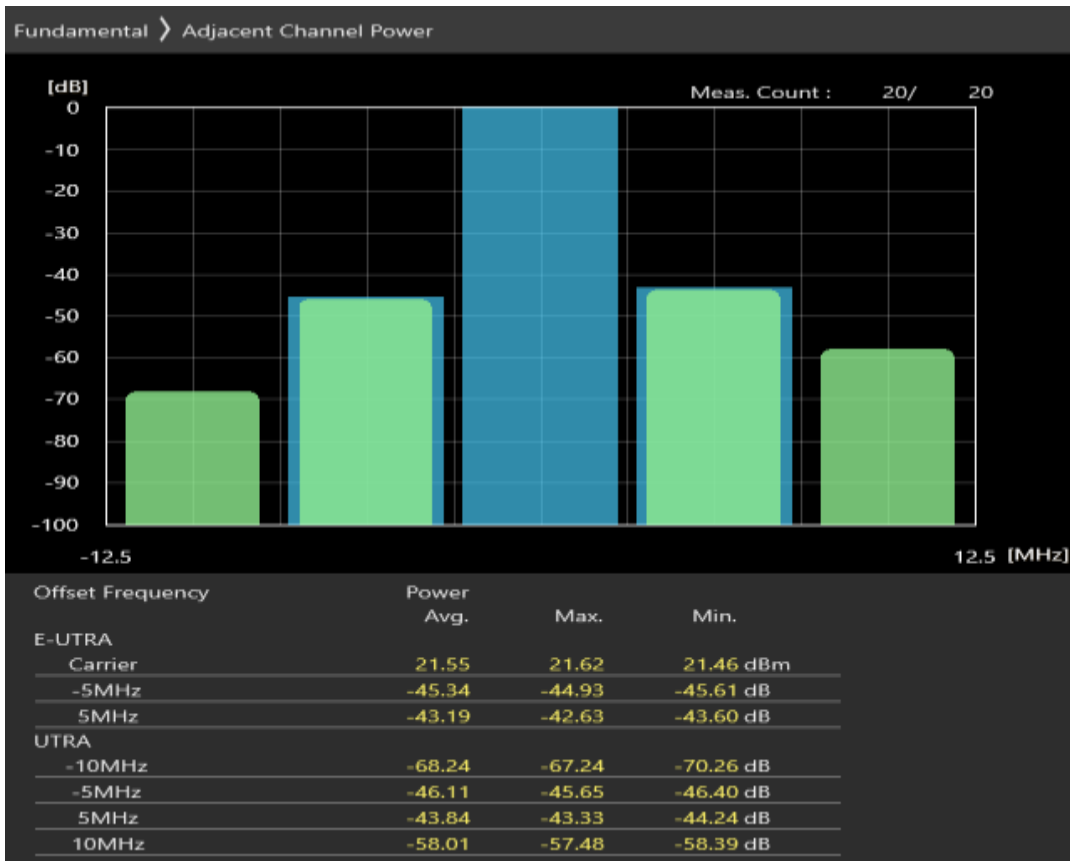

Band8 16QAM BW=5MHz Channel=21475 RB Size=25 Position=#0