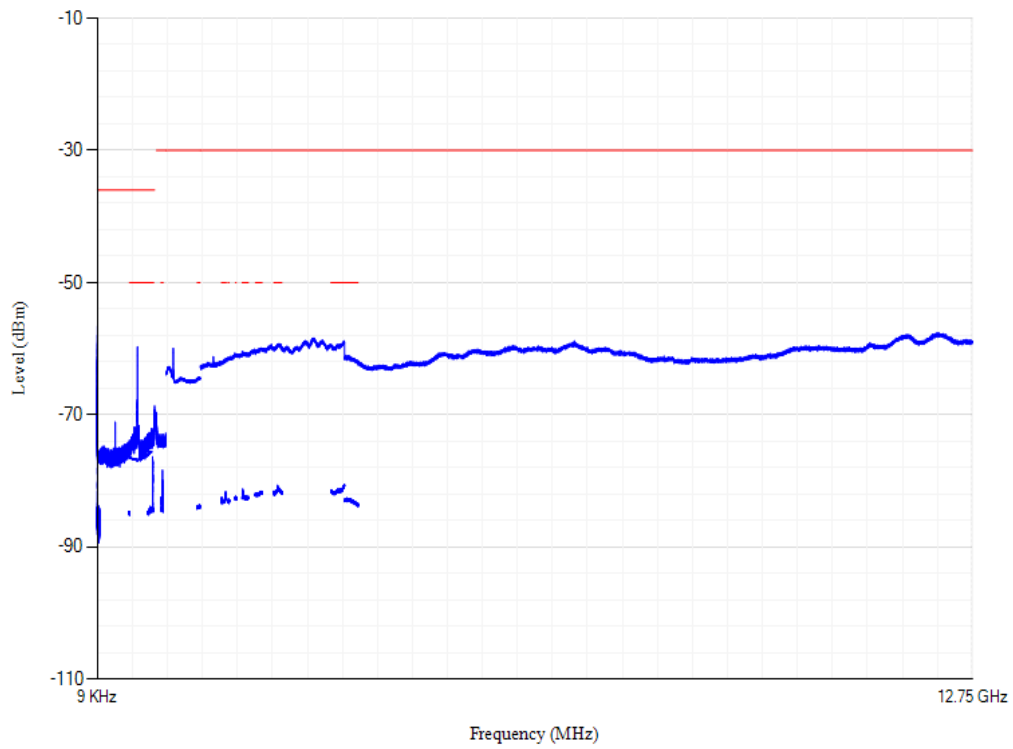

Conducted spurious emissions

Band20 QPSK BW=5MHz Channel=24425 RB Size=1 Position=#0