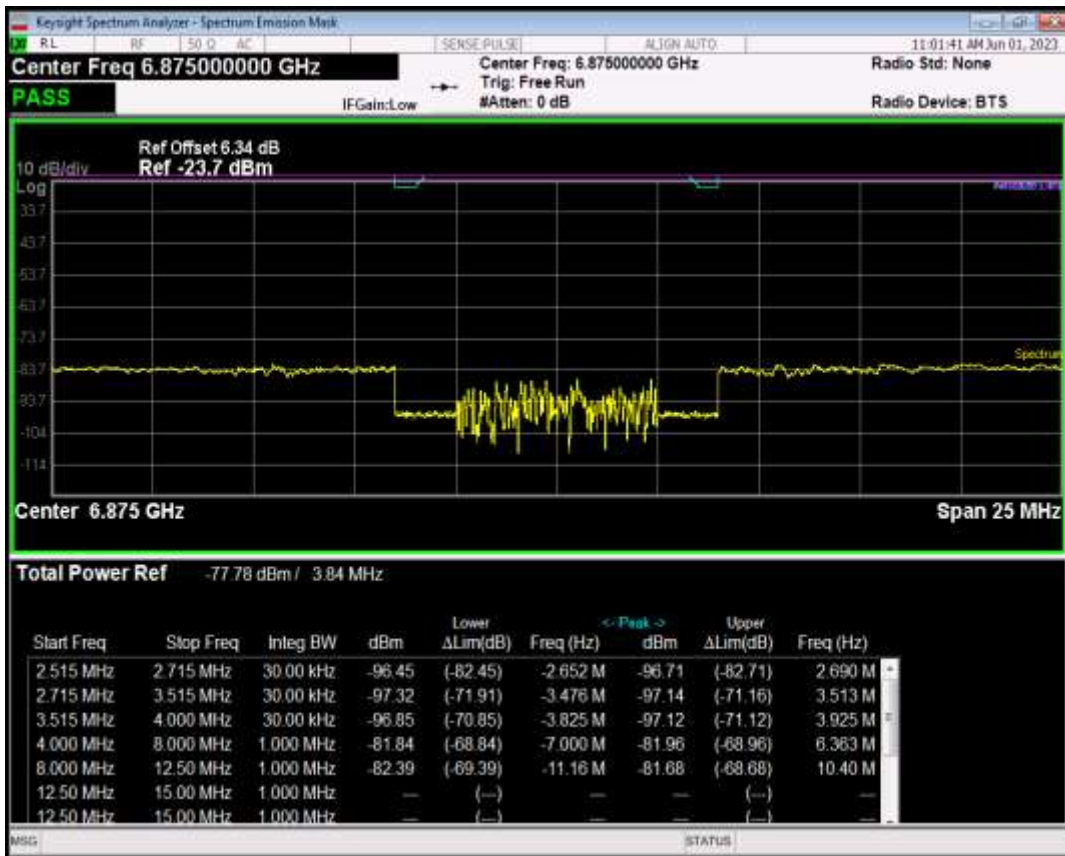

Band20 16QAM BW=10MHz Channel=24400 RB Size=12 Position=#0

Band20 16QAM BW=10MHz Channel=24400 RB Size=12 Position=#Max

Band20 16QAM BW=10MHz Channel=24400 RB Size=50 Position=#0

Band20 16QAM BW=10MHz Channel=24400 RB Size=50 Position=#Max