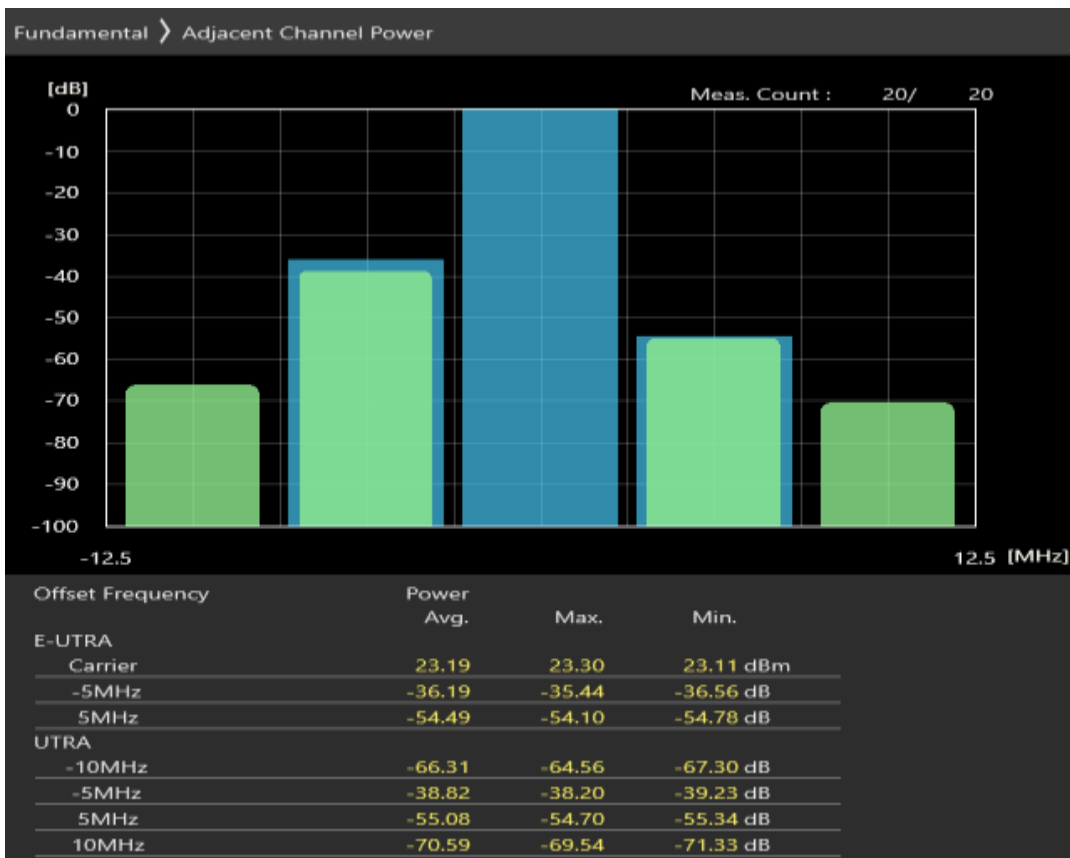

Band3 QPSK BW=5MHz Channel=19575 RB Size=8 Position=#0