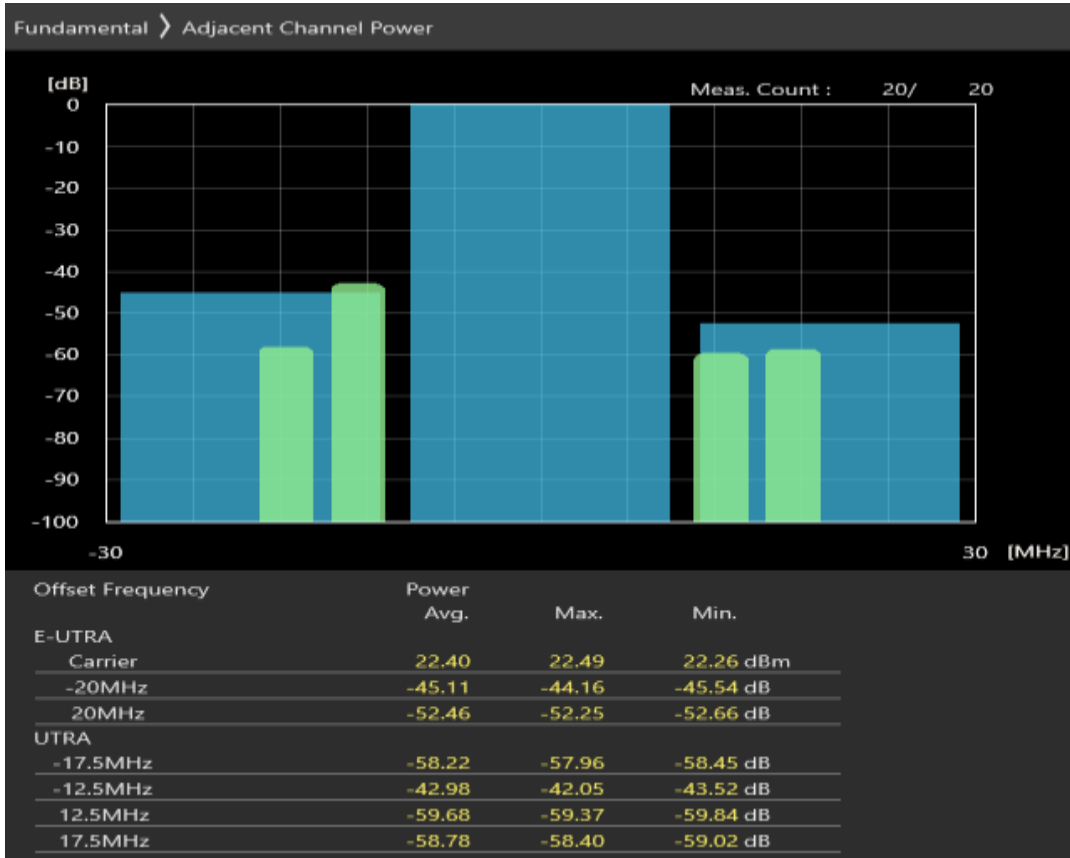

Band1 16QAM BW=20MHz Channel=18100 RB Size=18 Position=#0