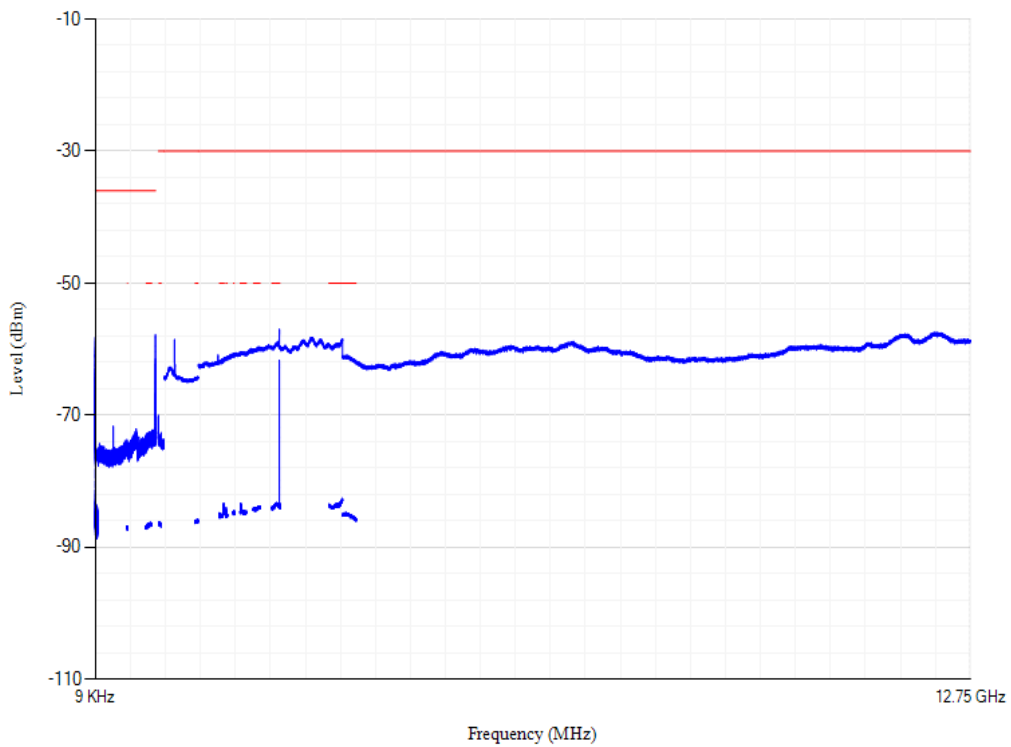

Conducted spurious emissions

Band8 QPSK BW=10MHz Channel=21750 RB Size=1 Position=#0