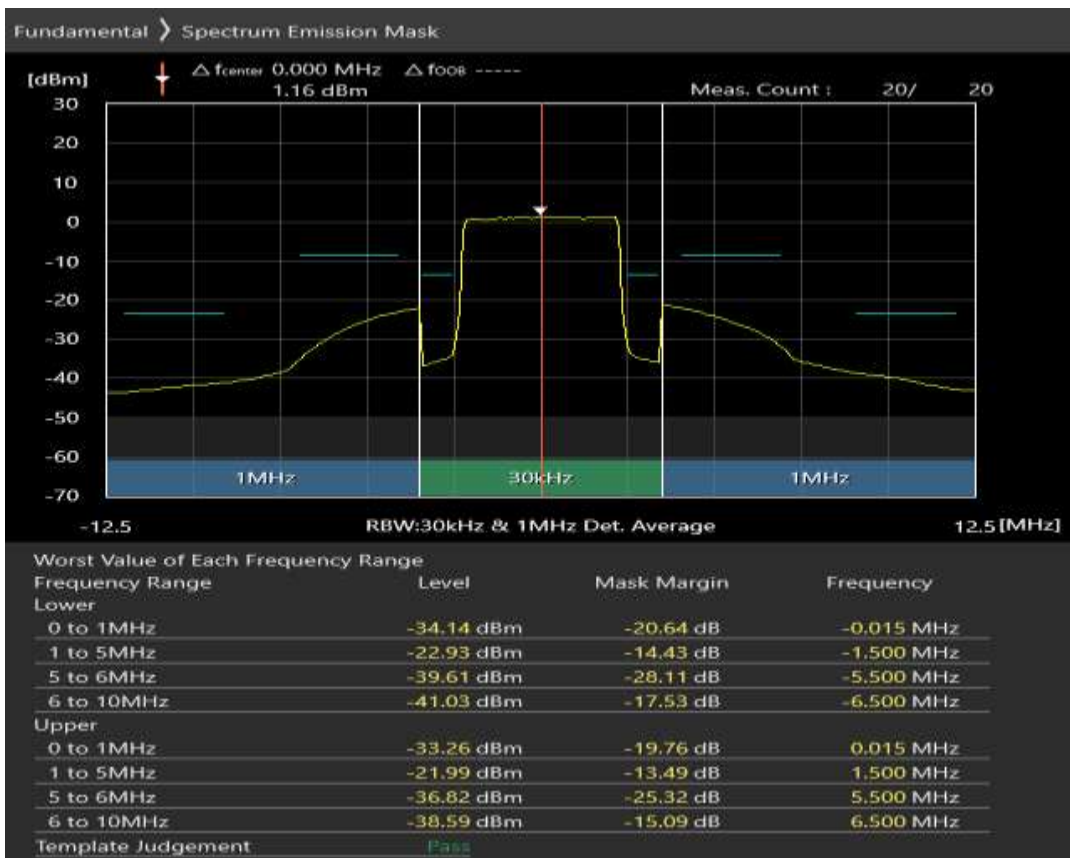

Band1 QPSK BW=5MHz Channel=18025 RB Size=8 Position=#0

Band1 QPSK BW=5MHz Channel=18025 RB Size=8 Position=#Max

Band1 QPSK BW=5MHz Channel=18025 RB Size=25 Position=#0

Band1 16QAM BW=5MHz Channel=18025 RB Size=8 Position=#0