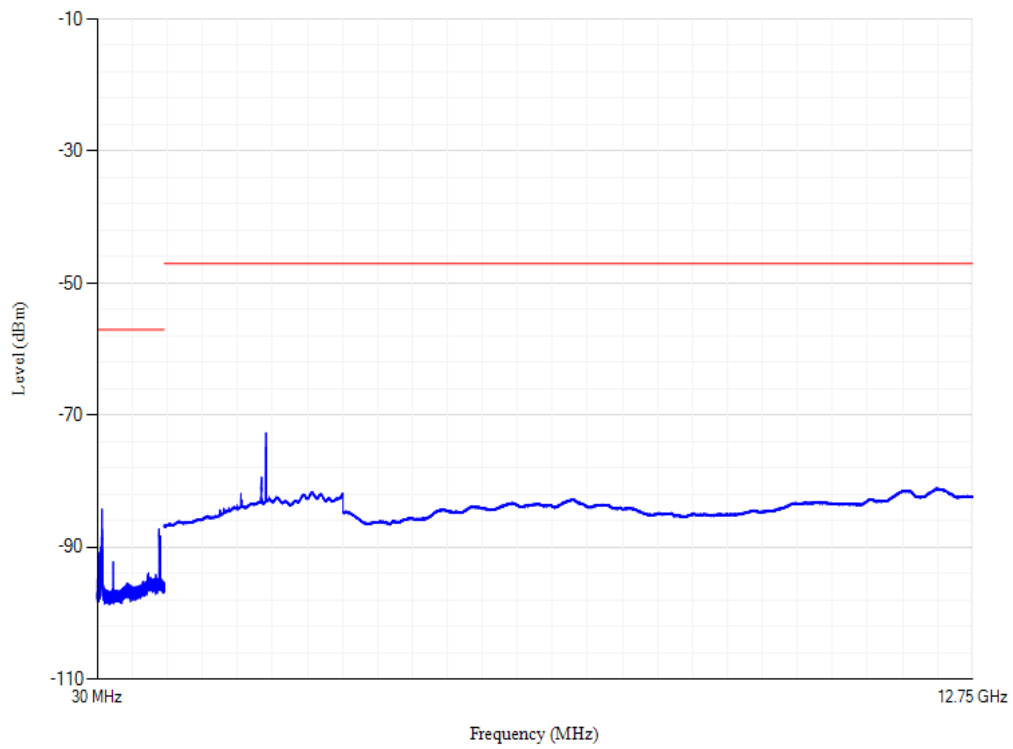

Conducted spurious emissions

Band8 QPSK BW=10MHz Channel=21625