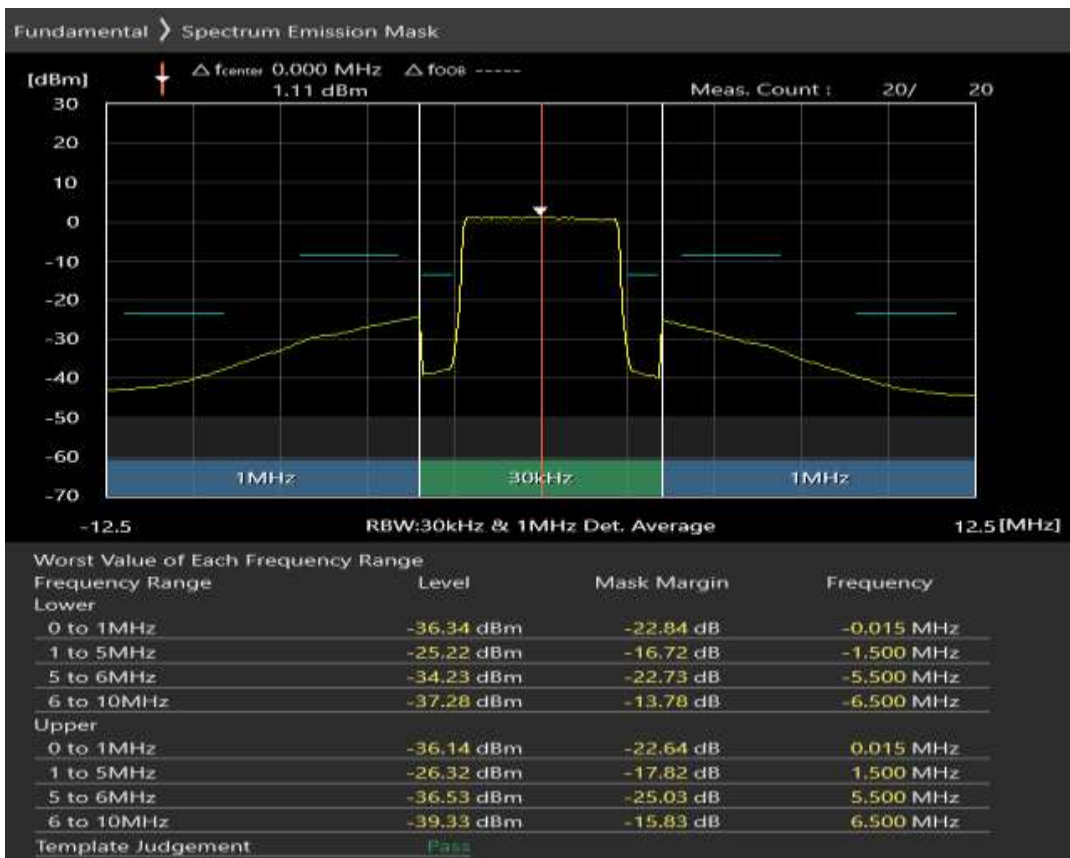

Band3 QPSK BW=5MHz Channel=19925 RB Size=25 Position=#0