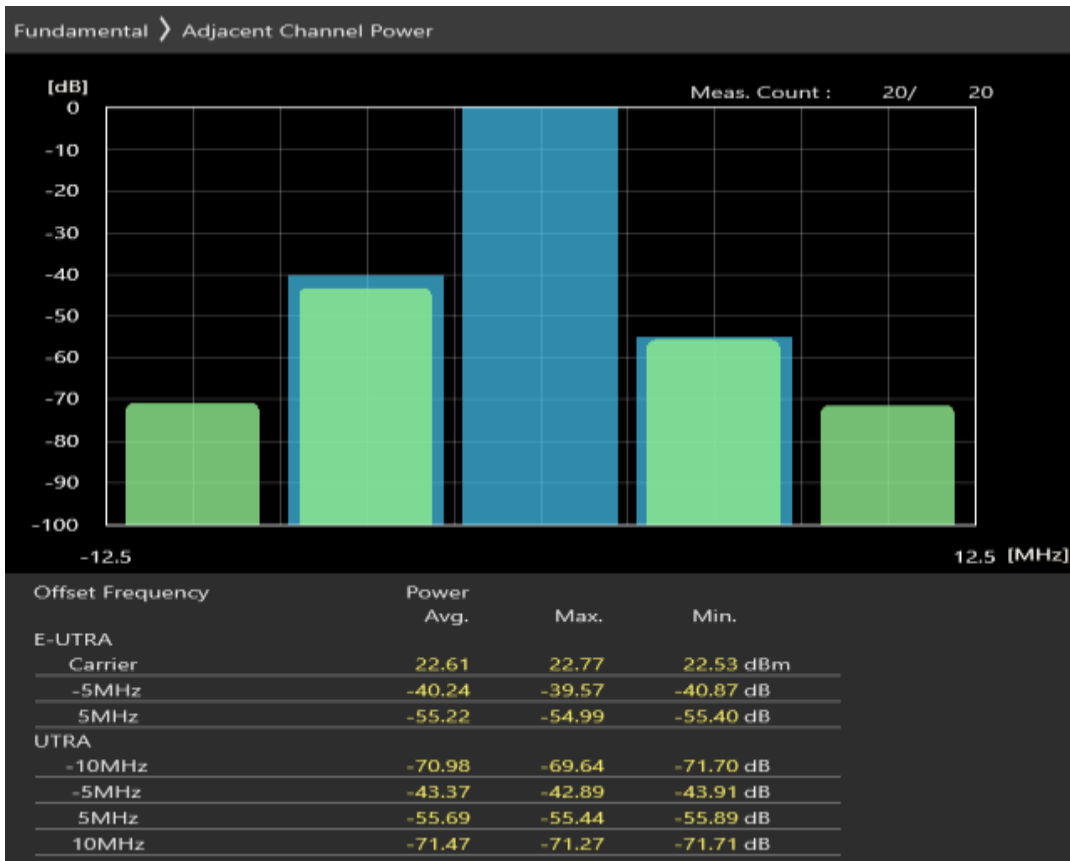

Band8 16QAM BW=5MHz Channel=21625 RB Size=8 Position=#0