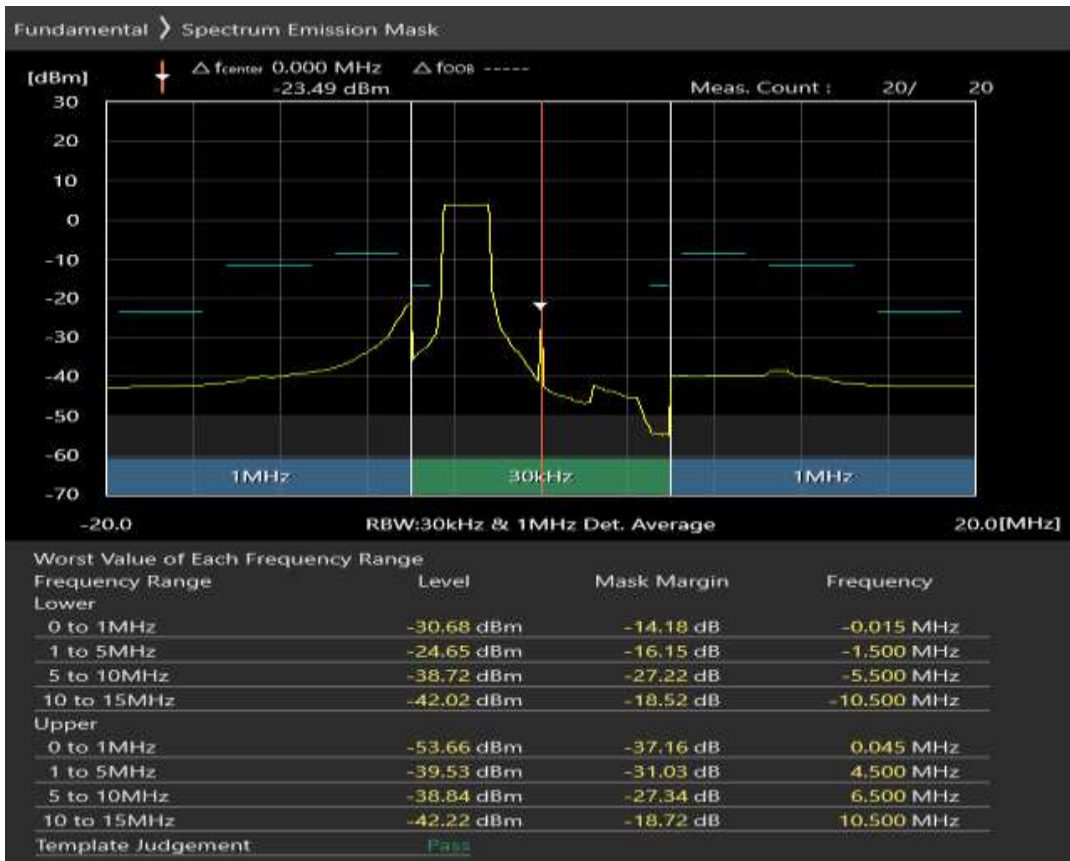

Band7 16QAM BW=10MHz Channel=21400 RB Size=12 Position=#0