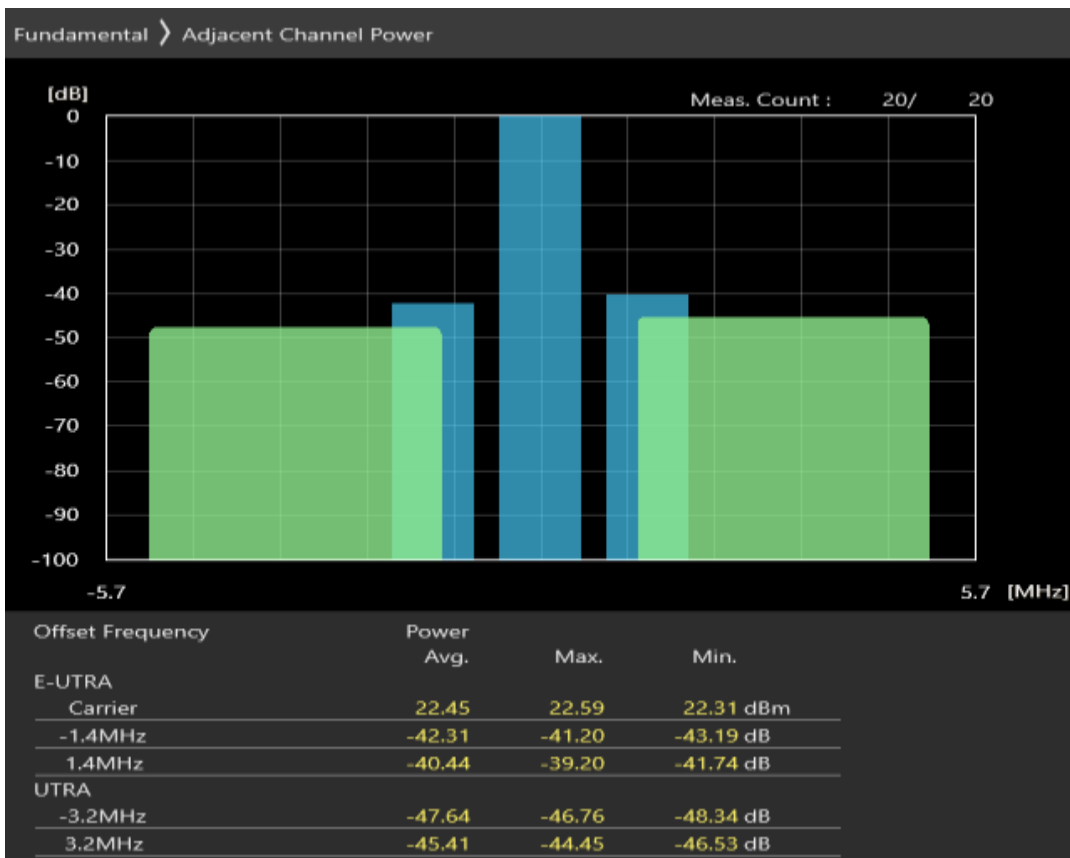

Band3 16QAM BW=1.4MHz Channel=19943 RB Size=5 Position=#Max