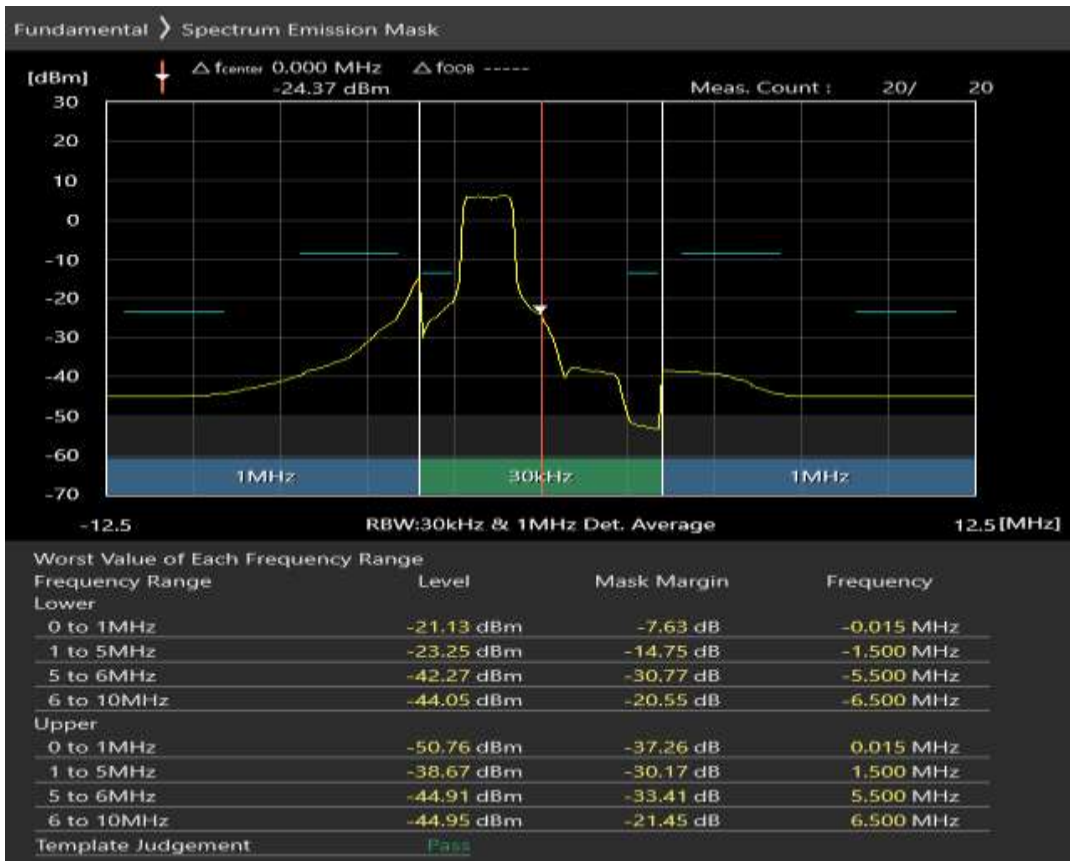

Band8 QPSK BW=5MHz Channel=21775 RB Size=8 Position=#0

Band8 QPSK BW=5MHz Channel=21775 RB Size=8 Position=#Max

Band8 QPSK BW=5MHz Channel=21775 RB Size=25 Position=#0

Band8 16QAM BW=5MHz Channel=21775 RB Size=8 Position=#0