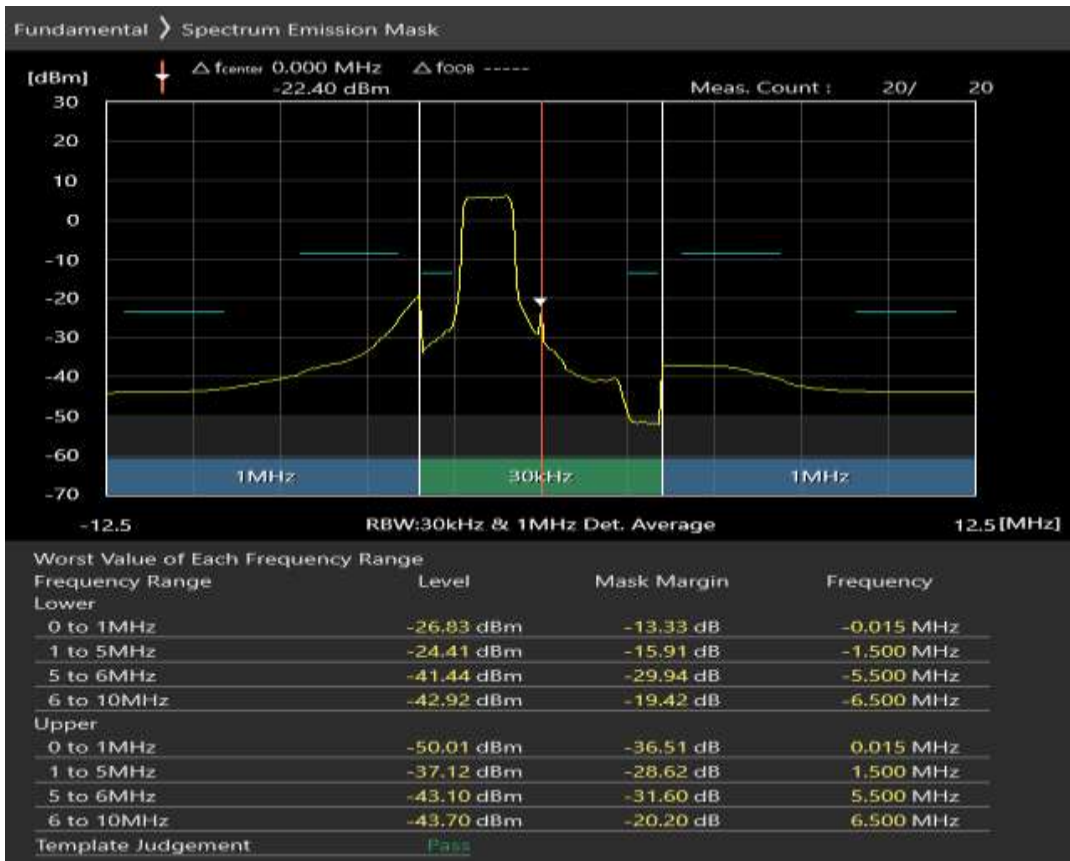

Band3 QPSK BW=5MHz Channel=19575 RB Size=8 Position=#0

Band3 QPSK BW=5MHz Channel=19575 RB Size=8 Position=#Max

Band3 QPSK BW=5MHz Channel=19575 RB Size=25 Position=#0

Band3 16QAM BW=5MHz Channel=19575 RB Size=8 Position=#0