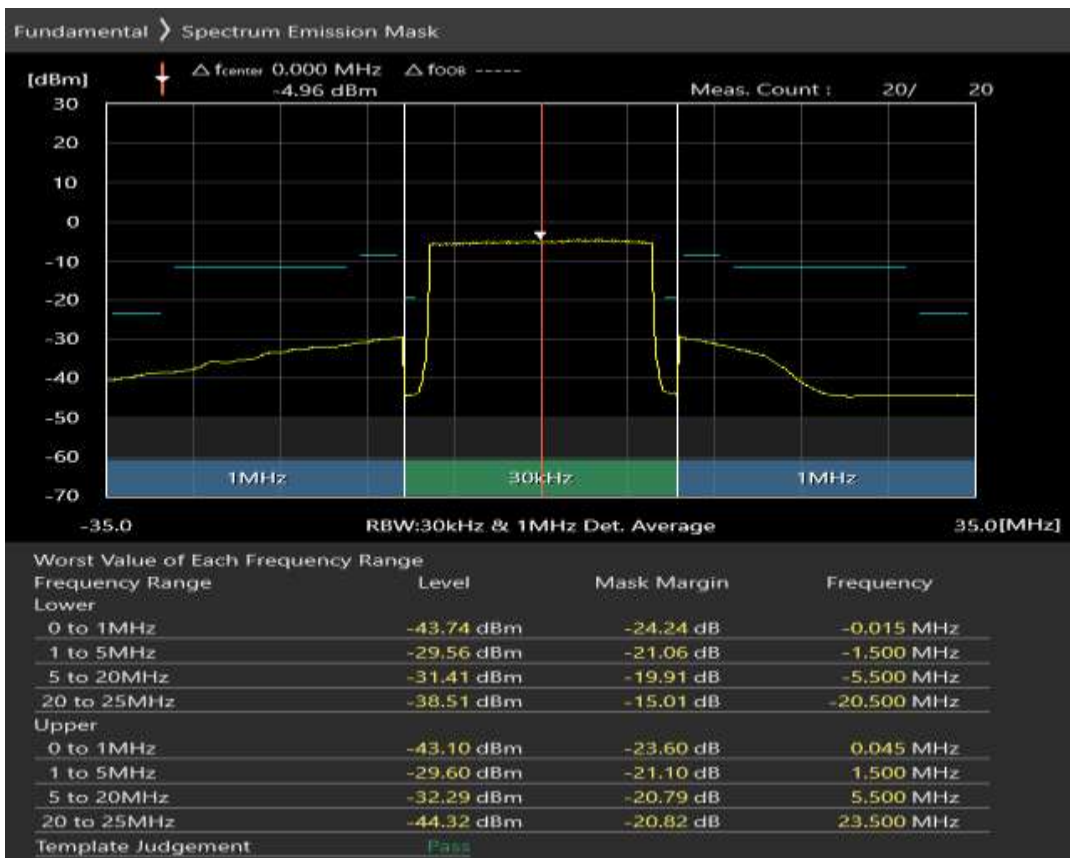

Band3 QPSK BW=20MHz Channel=19850 RB Size=100 Position=#0