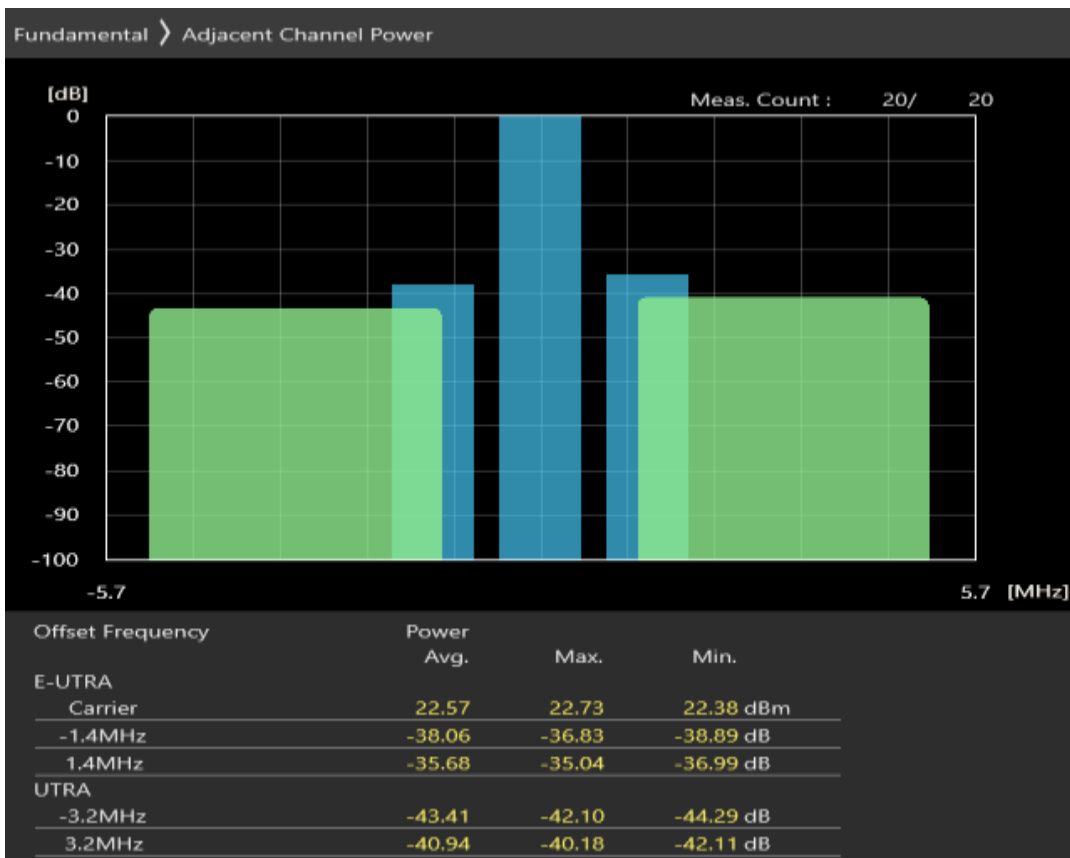

Band3 QPSK BW=1.4MHz Channel=19207 RB Size=6 Position=#0

Band3 16QAM BW=1.4MHz Channel=19207 RB Size=5 Position=#0

Band3 16QAM BW=1.4MHz Channel=19207 RB Size=5 Position=#Max

Band3 16QAM BW=1.4MHz Channel=19207 RB Size=6 Position=#0