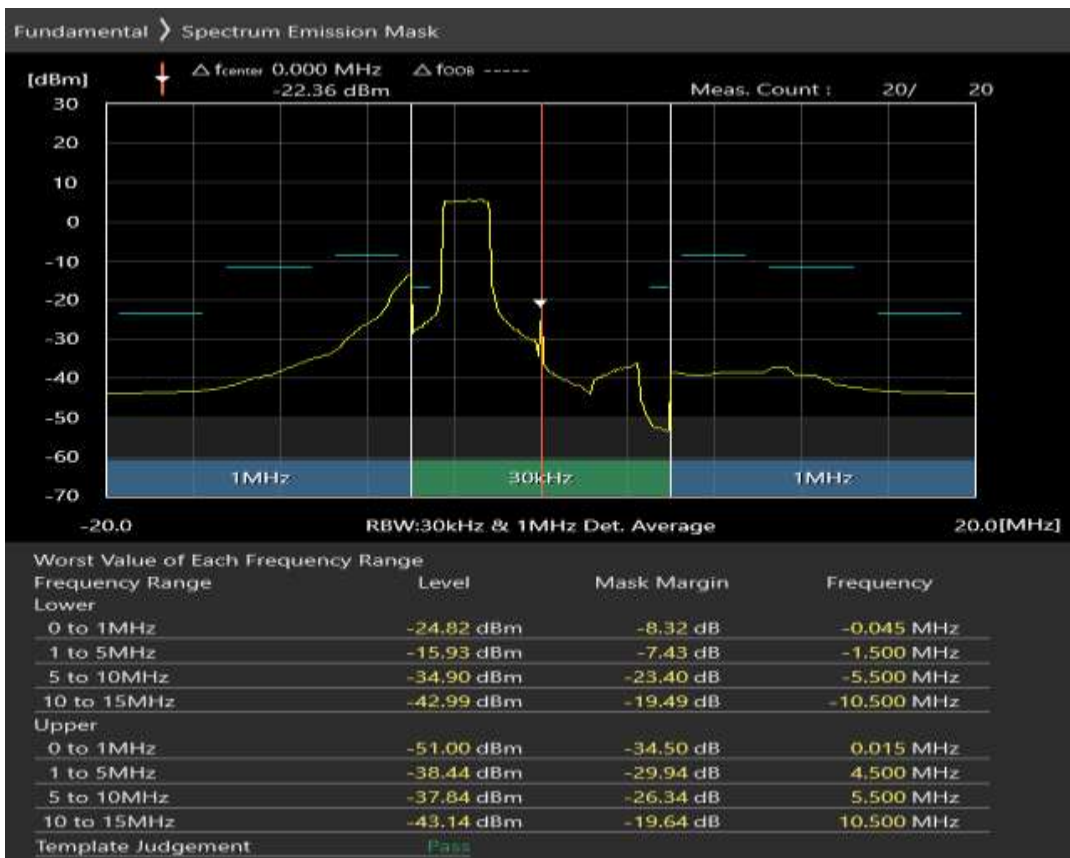

Band3 QPSK BW=10MHz Channel=19250 RB Size=12 Position=#0