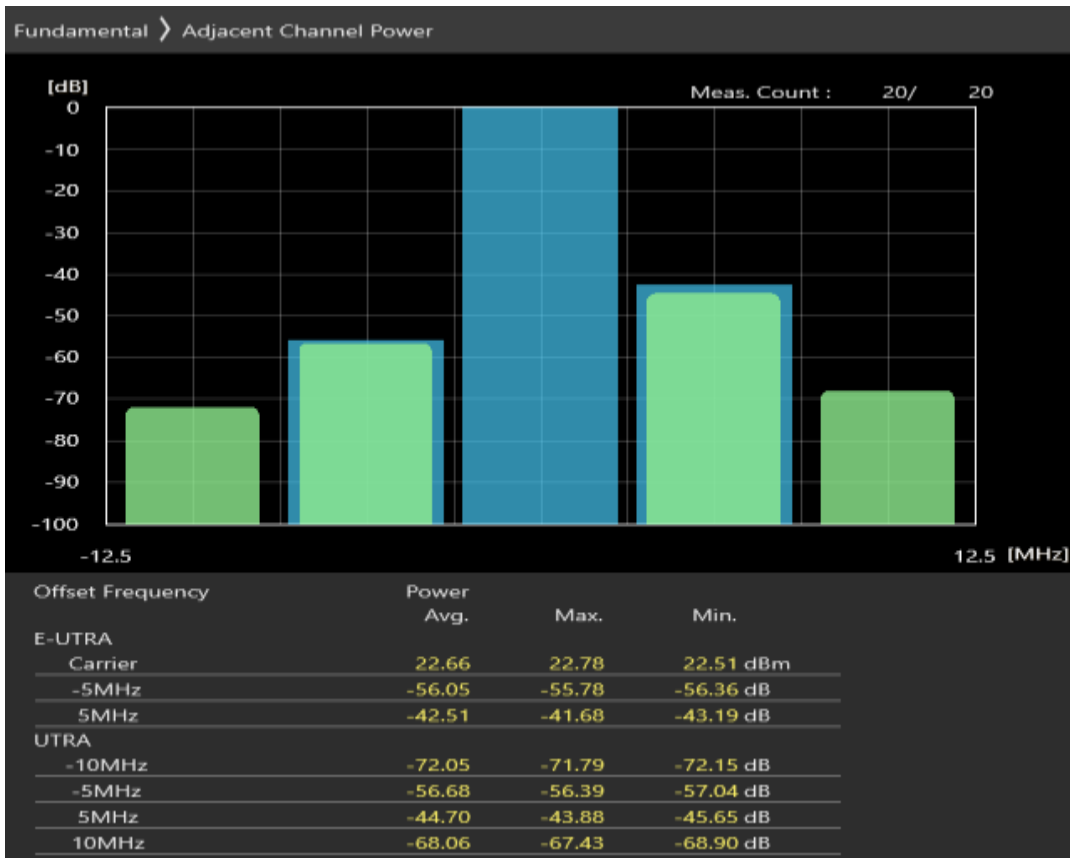

Band20 16QAM BW=5MHz Channel=24175 RB Size=8 Position=#Max