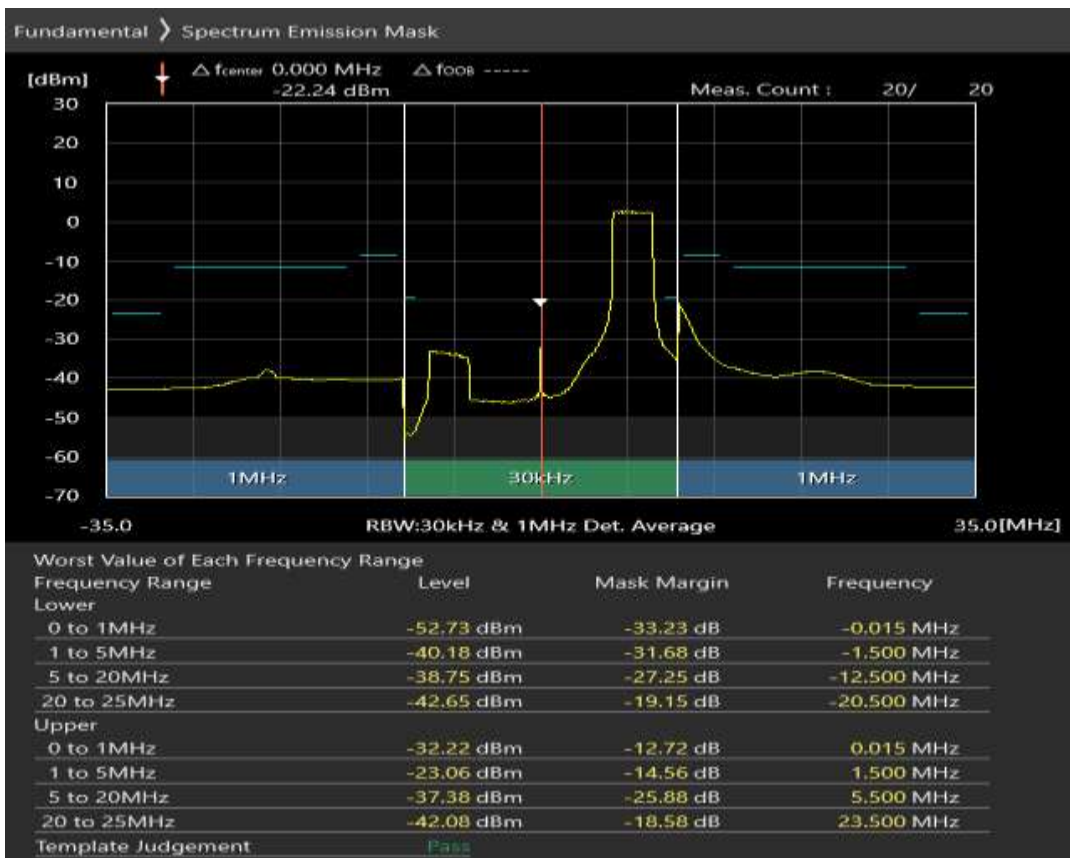

Band7 16QAM BW=20MHz Channel=21100 RB Size=18 Position=#Max