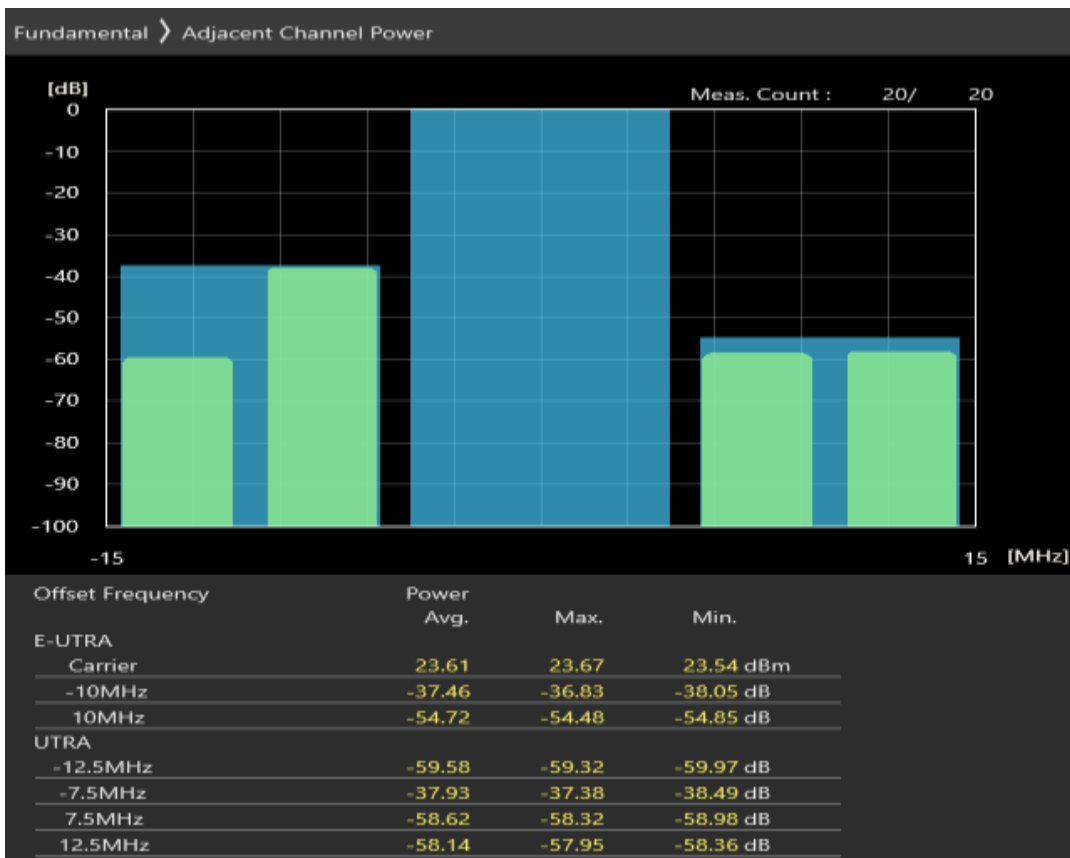

Band7 QPSK BW=10MHz Channel=20800 RB Size=12 Position=#0