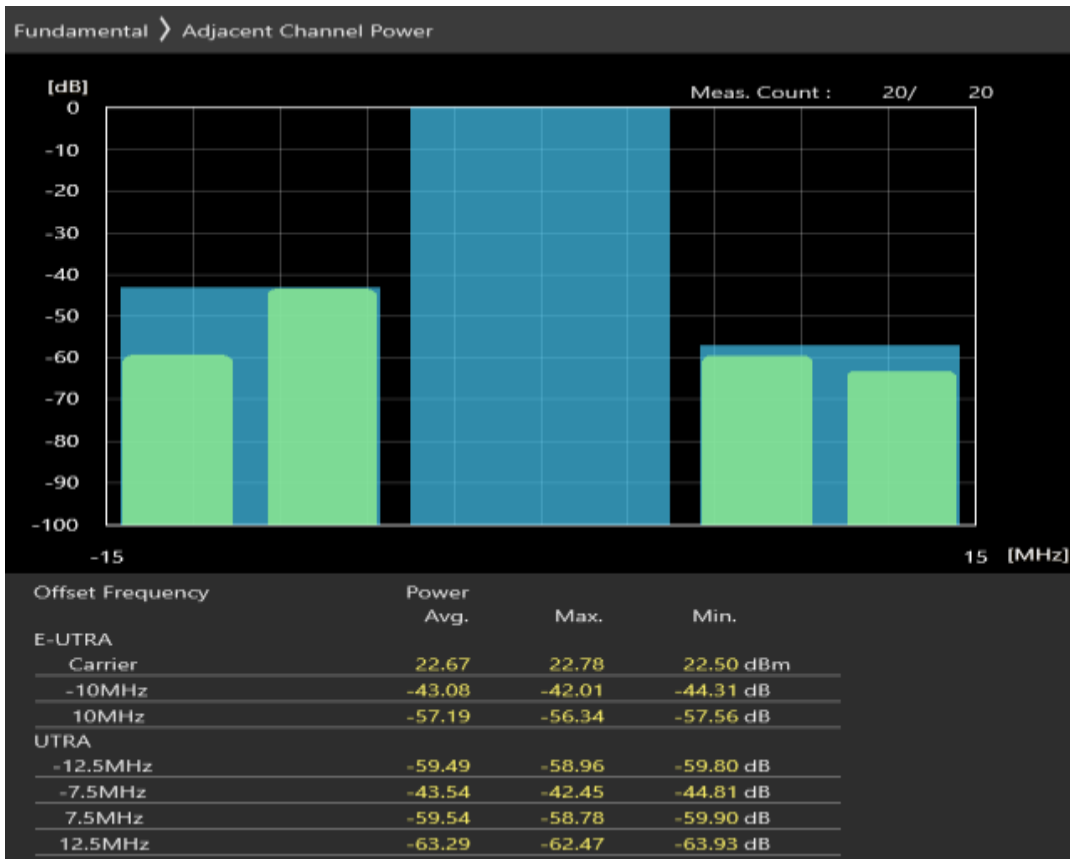

Band20 16QAM BW=10MHz Channel=24400 RB Size=12 Position=#0