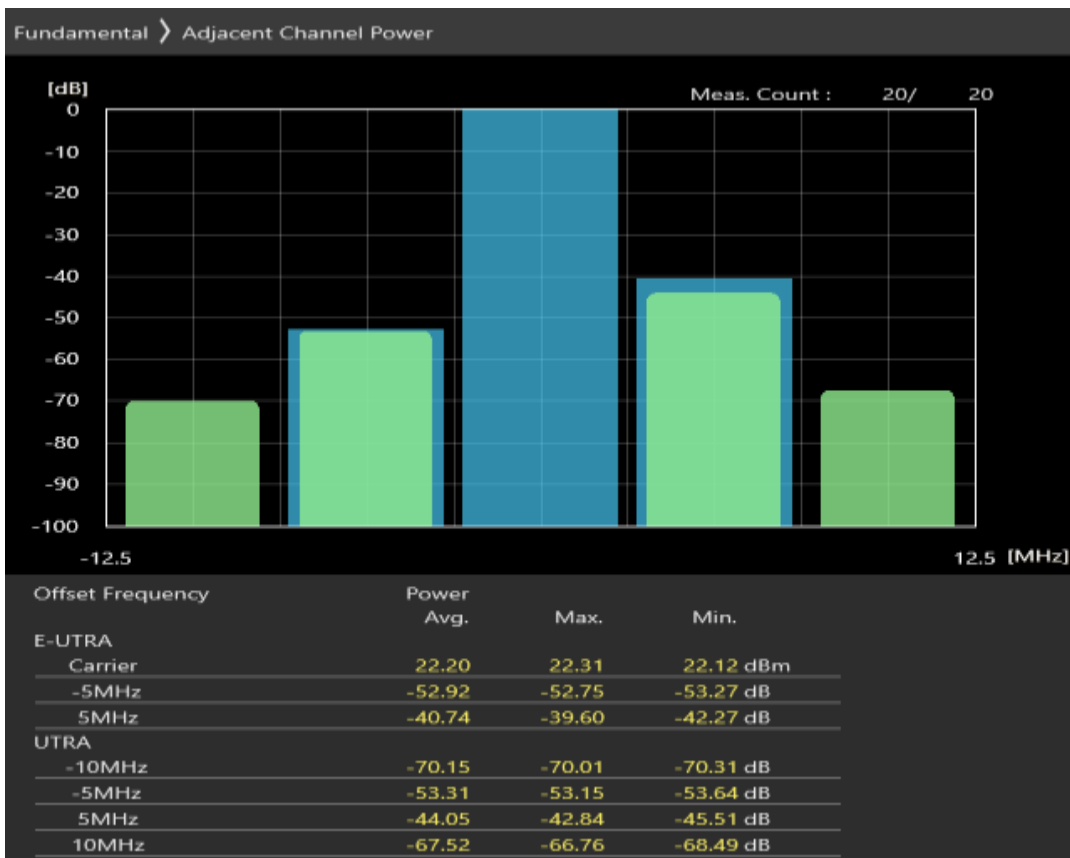

Band1 16QAM BW=5MHz Channel=18300 RB Size=8 Position=#Max