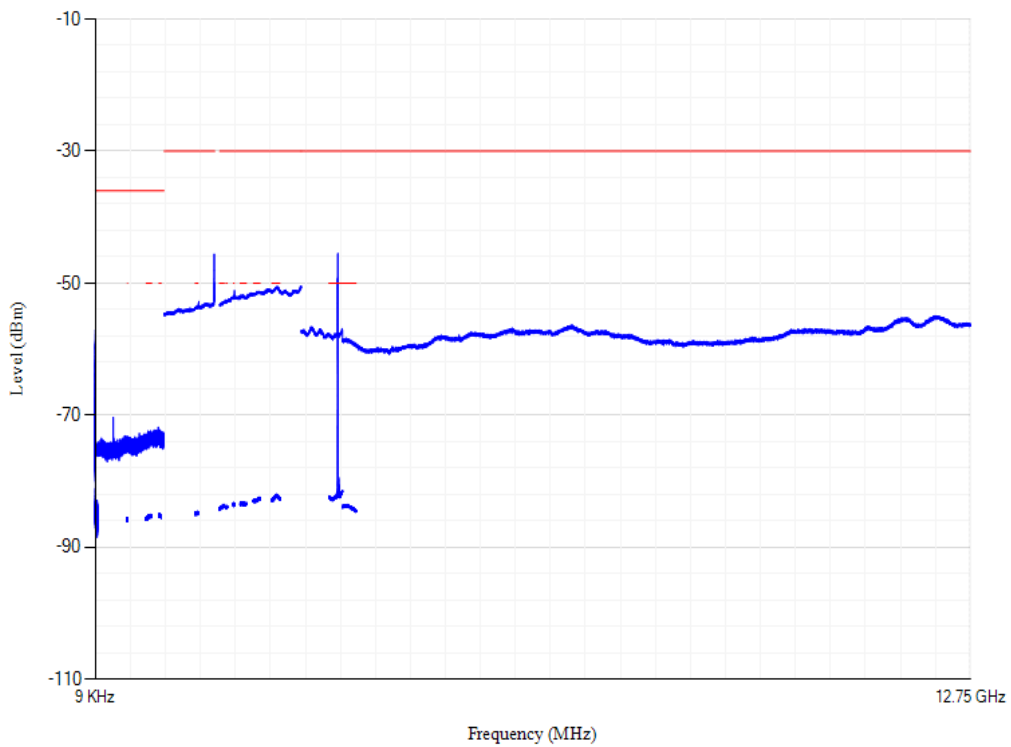

Conducted spurious emissions

Band3 QPSK BW=20MHz Channel=19575 RB Size=1 Position=#0

Conducted spurious emissions

Band3 QPSK BW=20MHz Channel=19850 RB Size=1 Position=#0

Conducted spurious emissions

Band40 QPSK BW=5MHz Channel=38675 RB Size=1 Position=#0