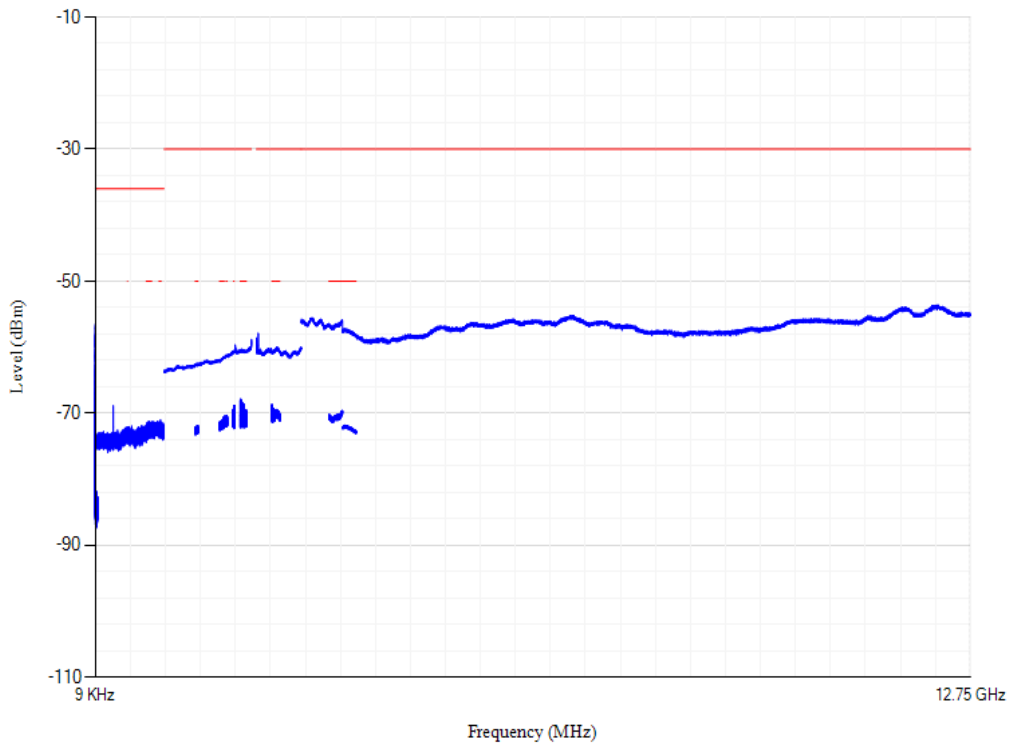

Conducted spurious emissions

Band40 QPSK BW=20MHz Channel=39150 RB Size=1 Position=#0