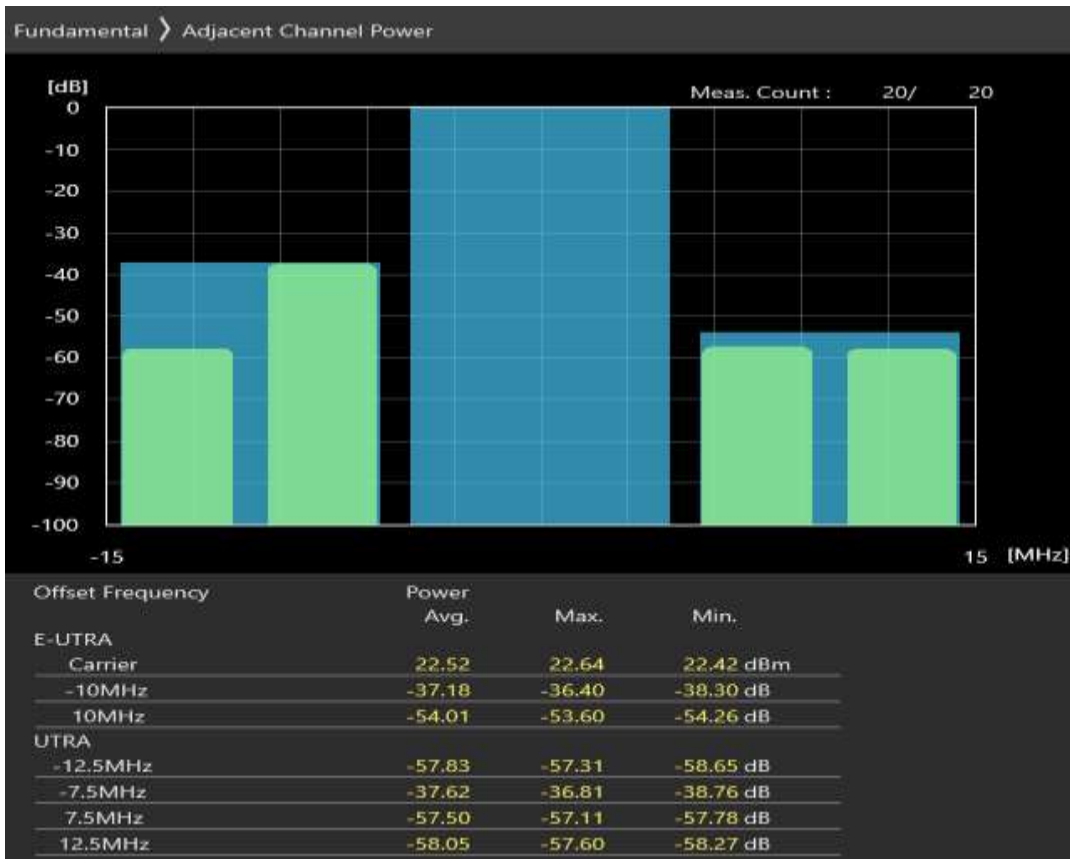

Band3 16QAM BW=10MHz Channel=19250 RB Size=12 Position=#0