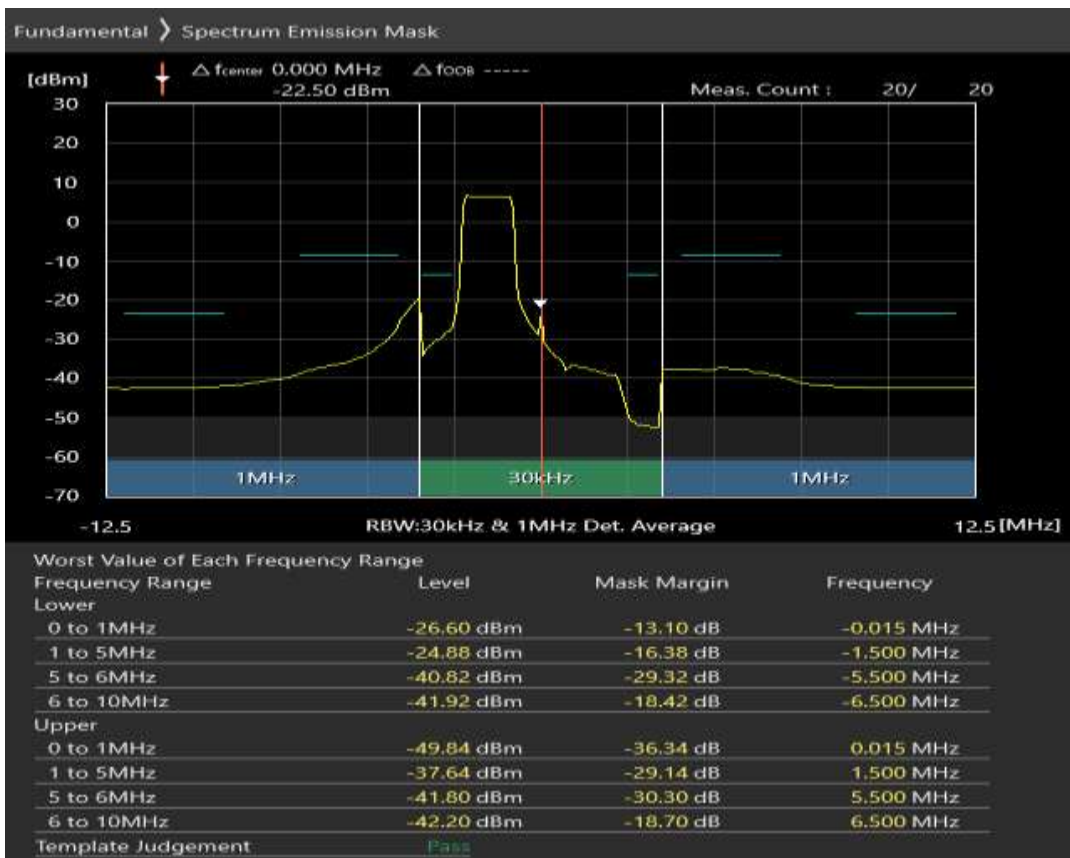

Band7 QPSK BW=5MHz Channel=21100 RB Size=8 Position=#0