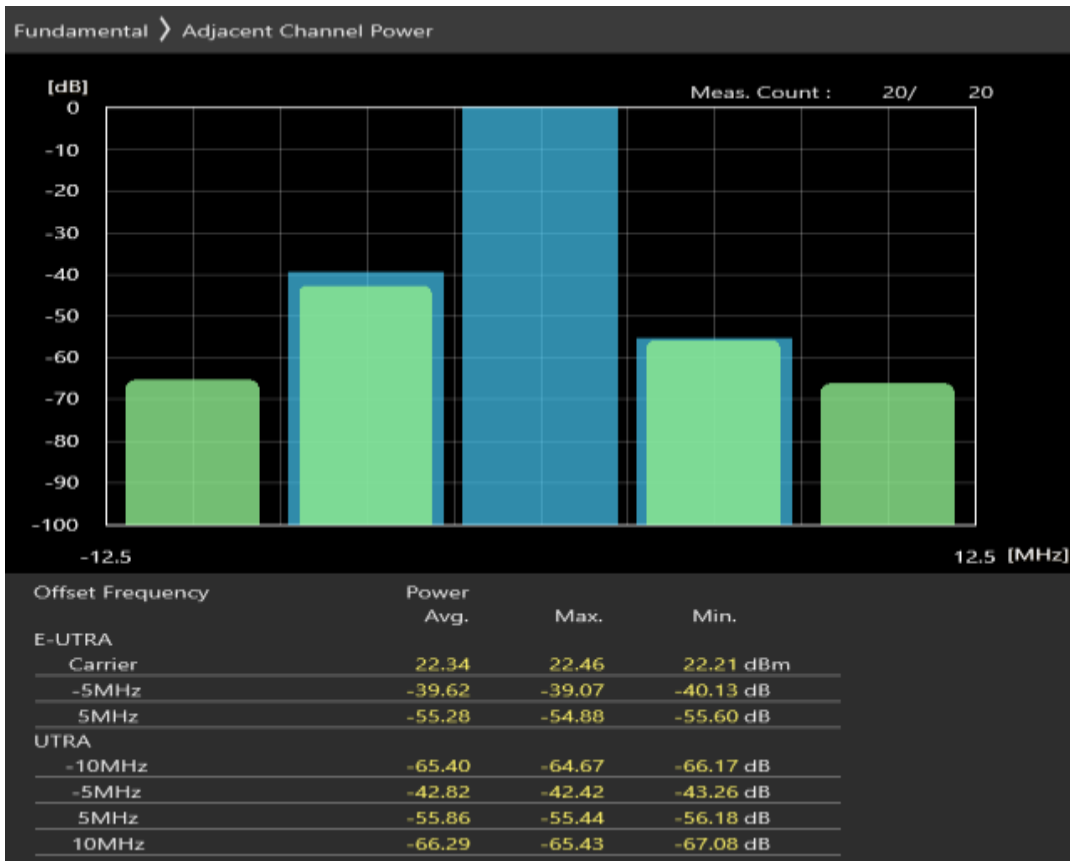

Band7 16QAM BW=5MHz Channel=21100 RB Size=8 Position=#0