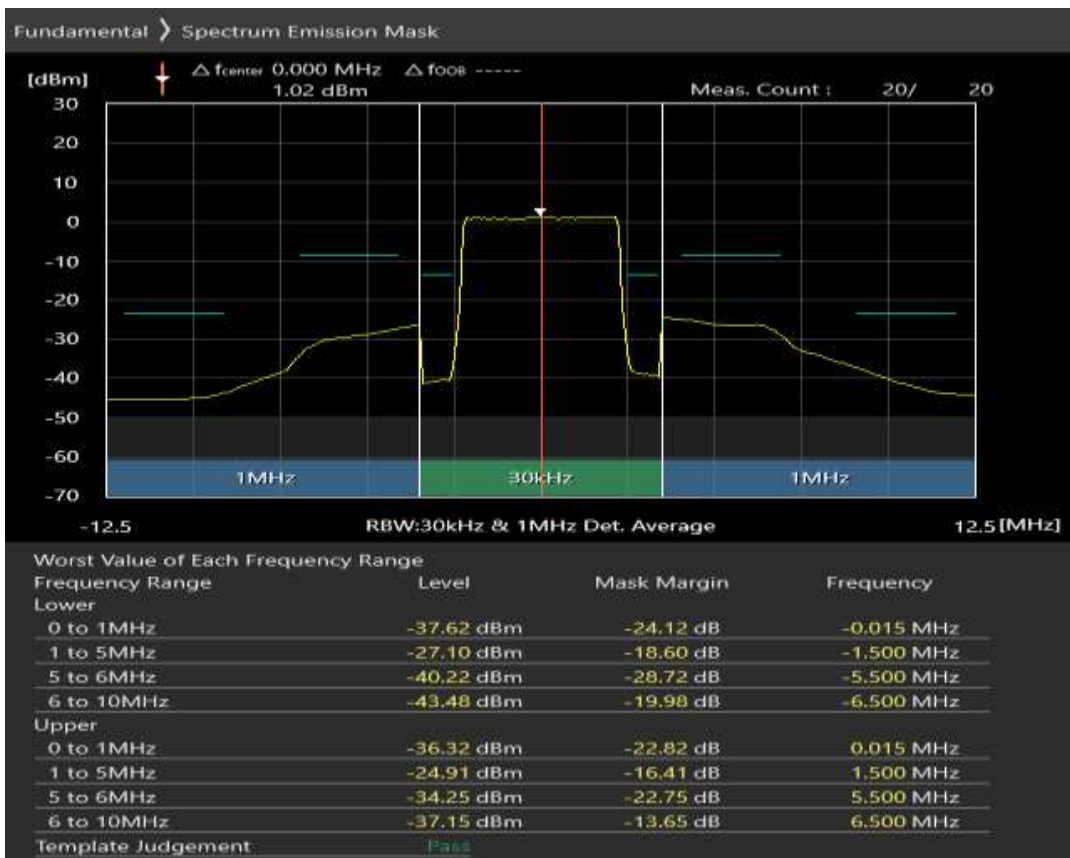

Band8 QPSK BW=5MHz Channel=21475 RB Size=25 Position=#0