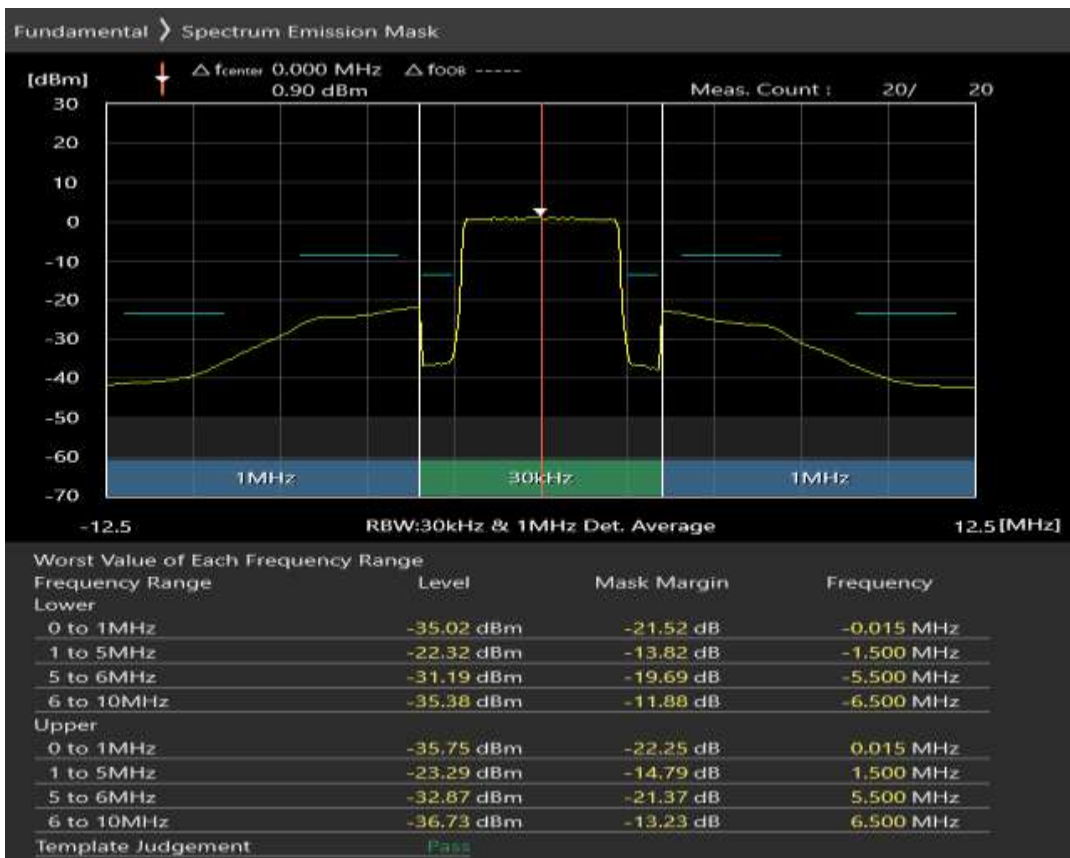

Band3 QPSK BW=5MHz Channel=19575 RB Size=25 Position=#0