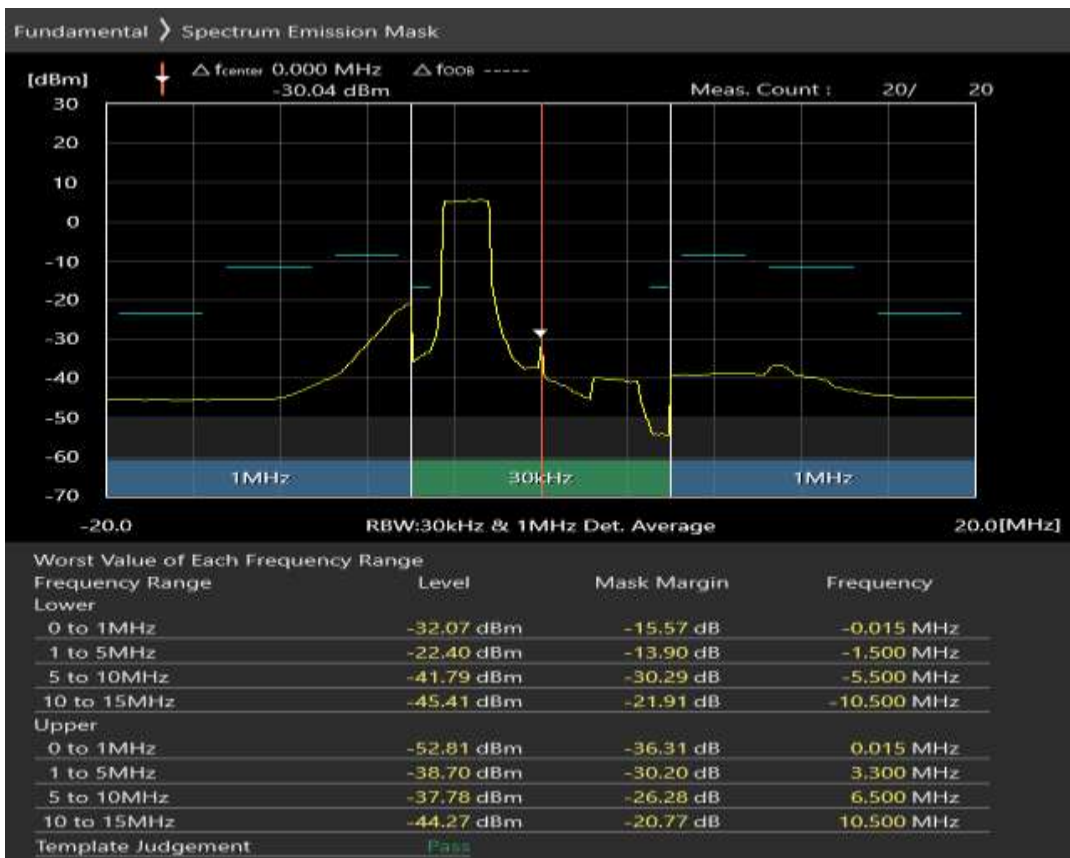

Band20 QPSK BW=10MHz Channel=24200 RB Size=12 Position=#0