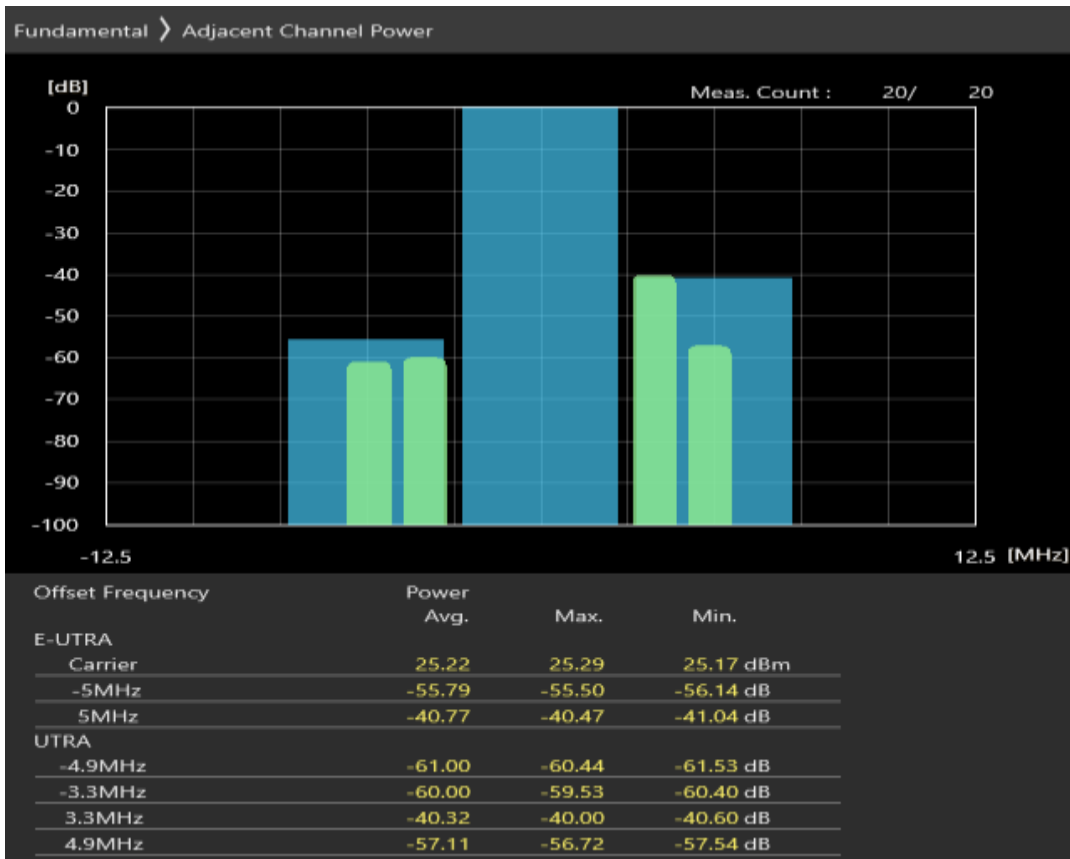

Band40 QPSK BW=5MHz Channel=38675 RB Size=25 Position=#0

Band40 16QAM BW=5MHz Channel=38675 RB Size=8 Position=#0

Band40 16QAM BW=5MHz Channel=38675 RB Size=8 Position=#Max

Band40 16QAM BW=5MHz Channel=38675 RB Size=25 Position=#0