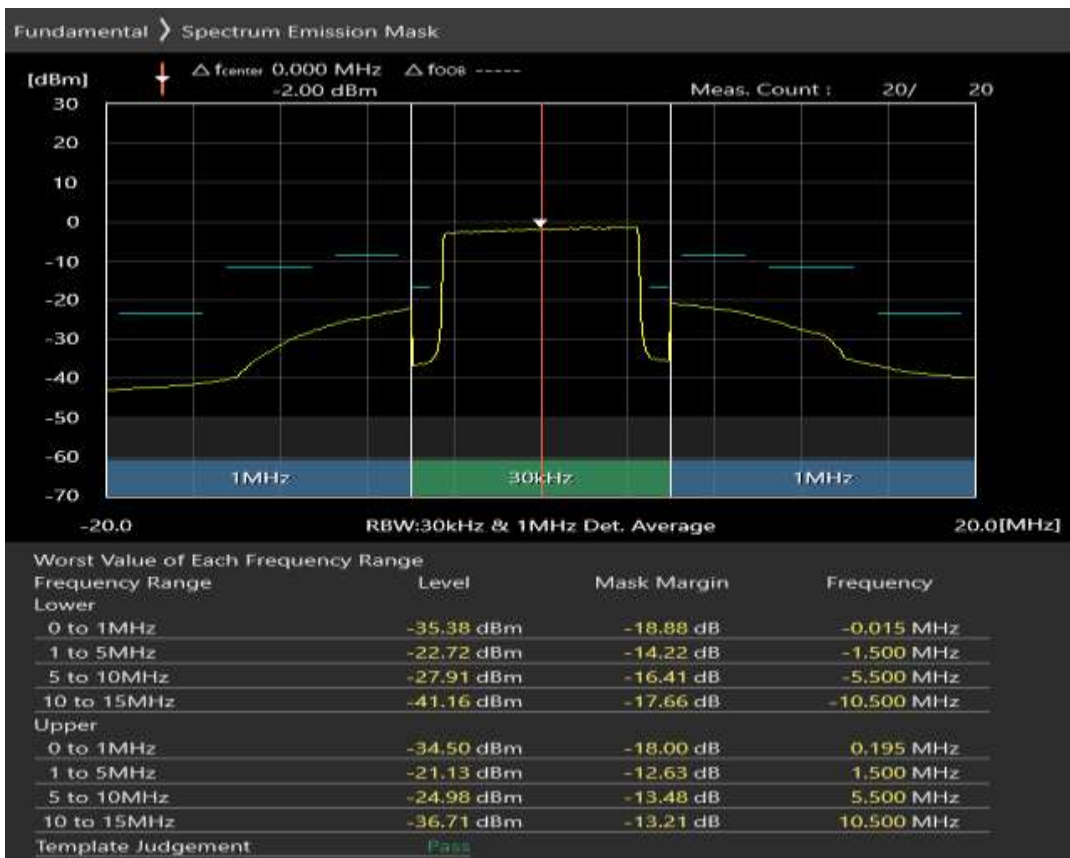

Band1 QPSK BW=10MHz Channel=18050 RB Size=50 Position=#0