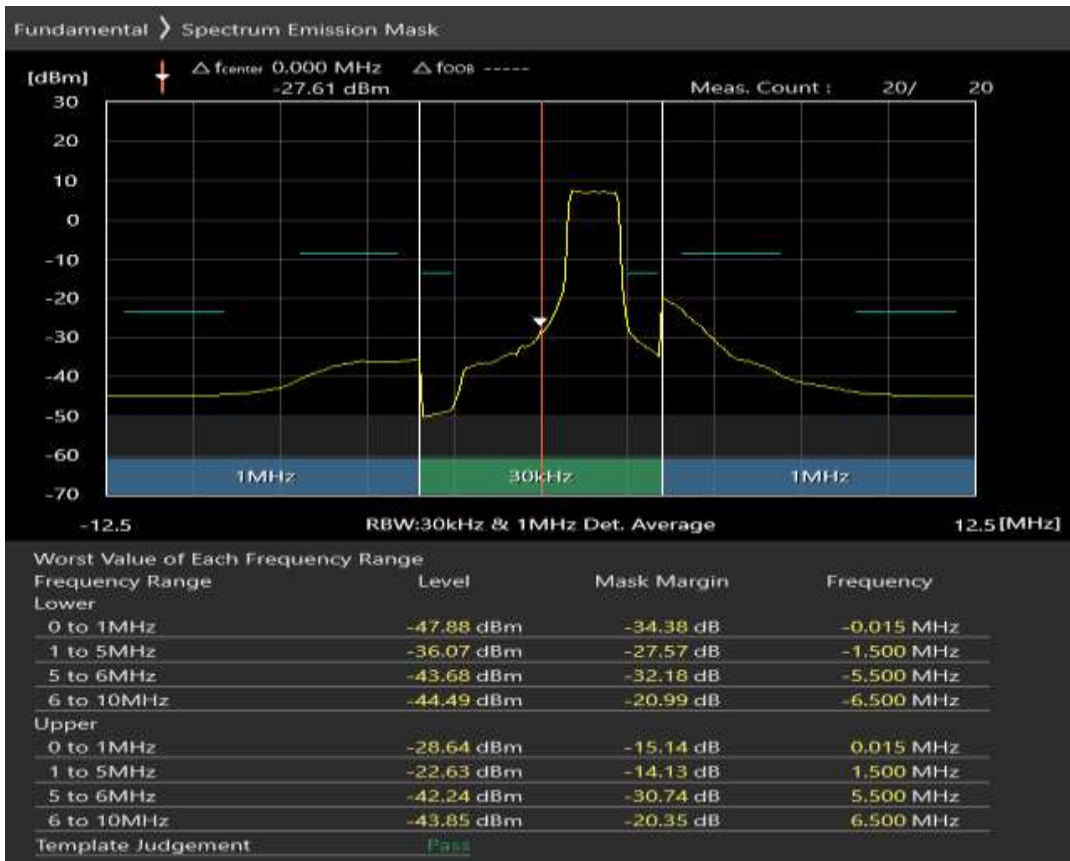

Band20 16QAM BW=5MHz Channel=24300 RB Size=8 Position=#Max

Band20 16QAM BW=5MHz Channel=24300 RB Size=25 Position=#0

Band20 QPSK BW=5MHz Channel=24425 RB Size=8 Position=#0

Band20 QPSK BW=5MHz Channel=24425 RB Size=8 Position=#Max