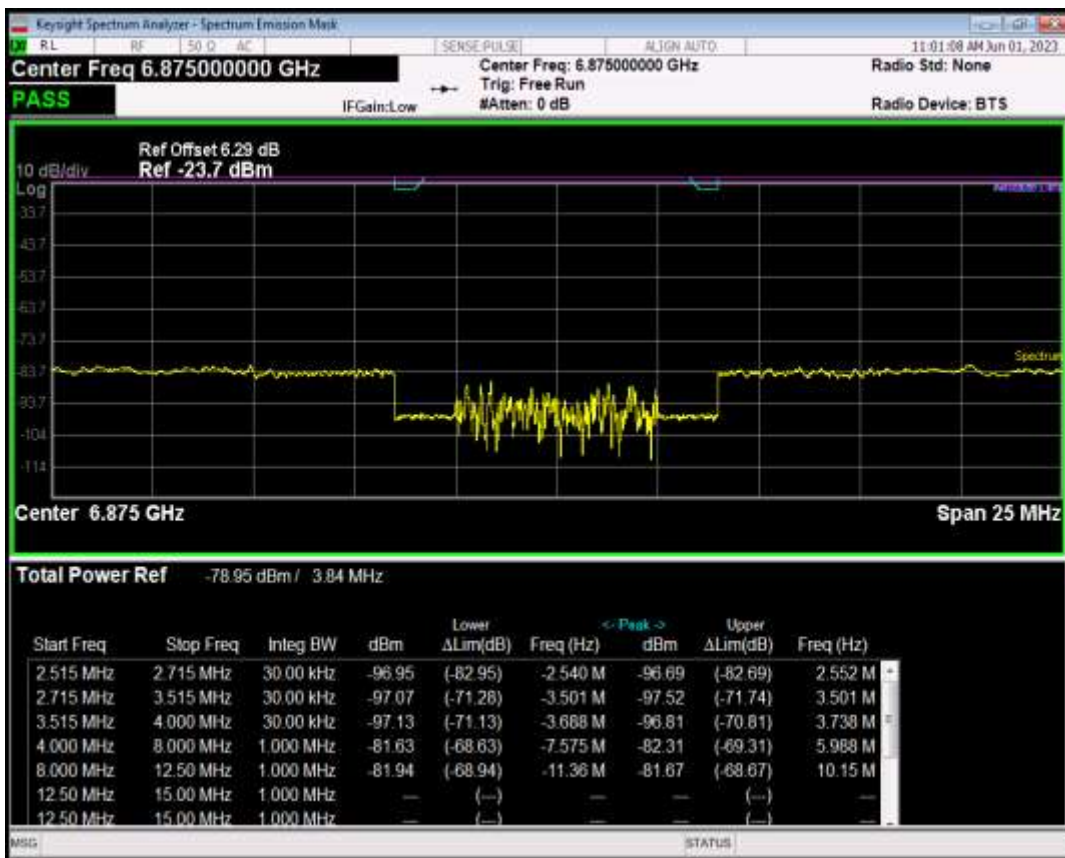

Band20 QPSK BW=10MHz Channel=24200 RB Size=50 Position=#0