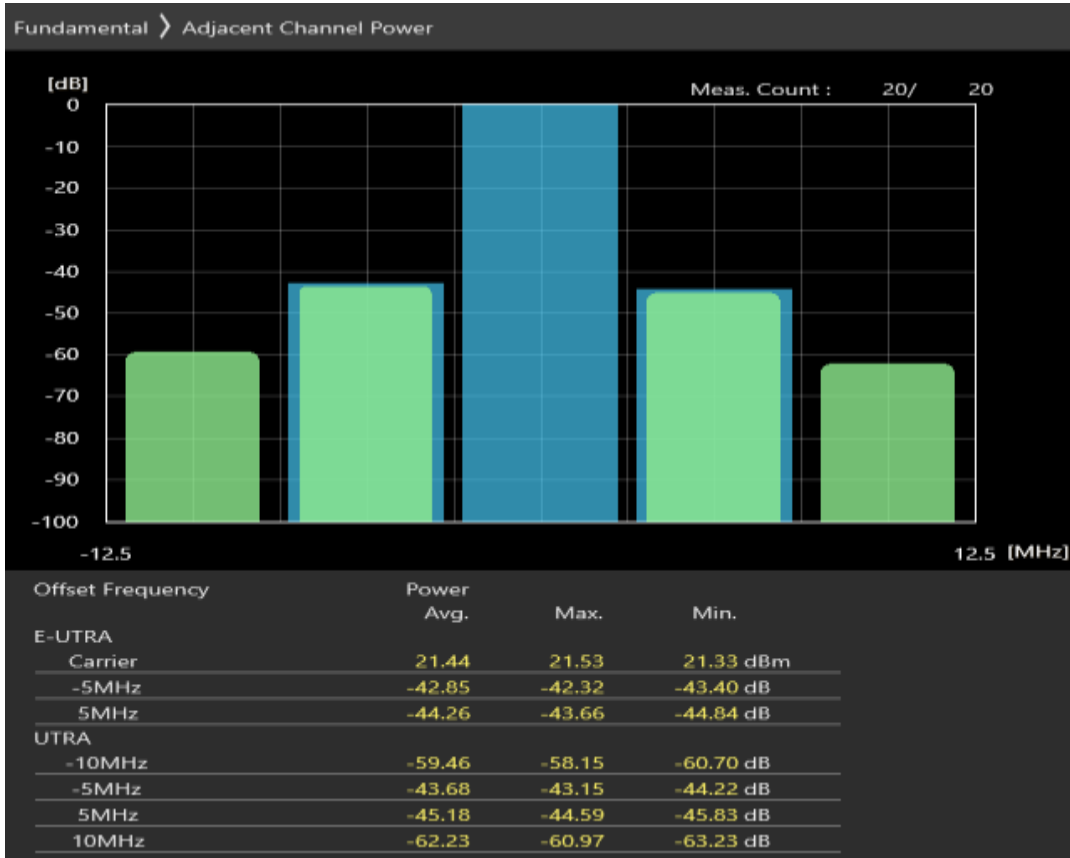

Band3 16QAM BW=5MHz Channel=19925 RB Size=25 Position=#0