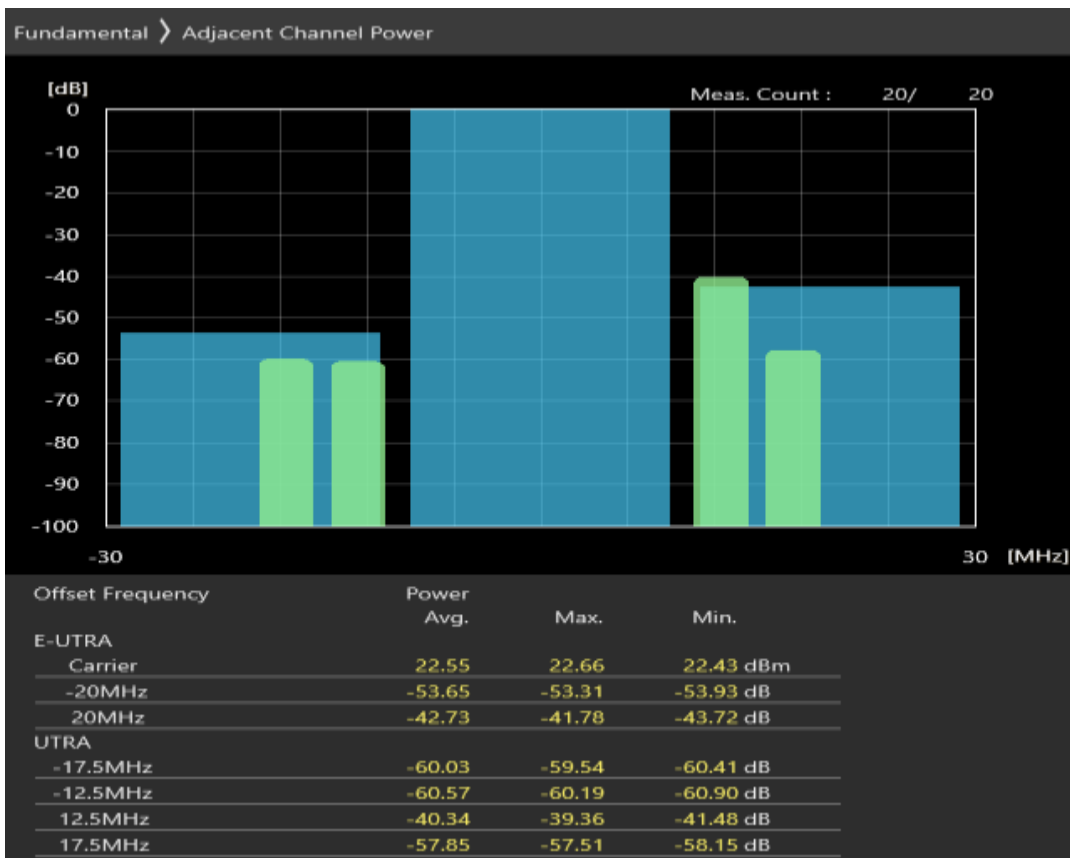

Band7 16QAM BW=20MHz Channel=21350 RB Size=18 Position=#Max