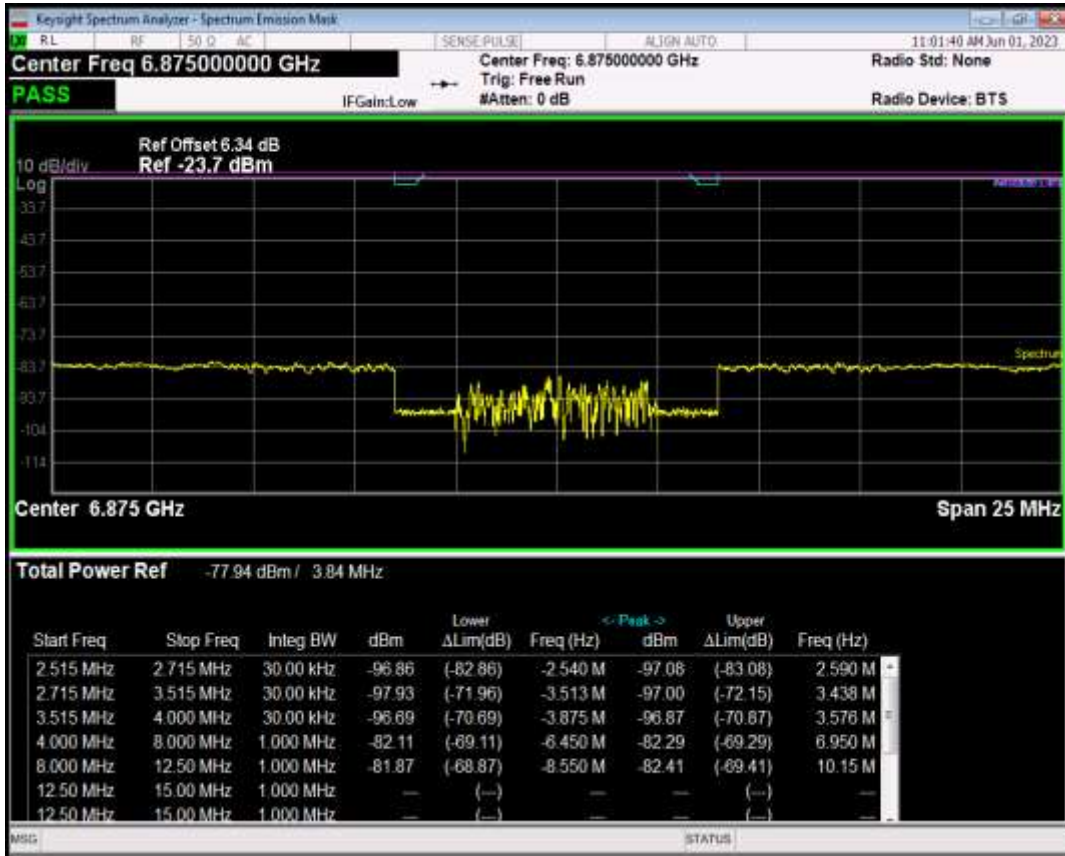

Band20 16QAM BW=10MHz Channel=24400 RB Size=50 Position=#Max