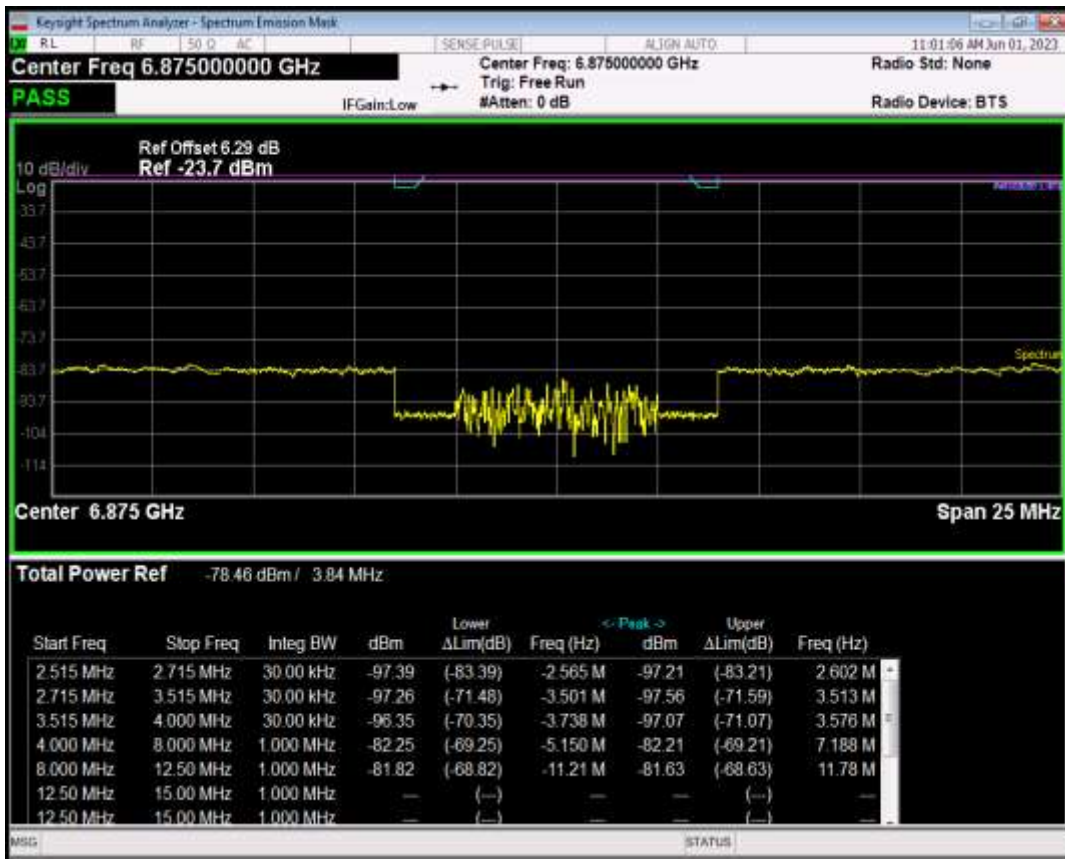

Band20 QPSK BW=10MHz Channel=24200 RB Size=12 Position=#Max