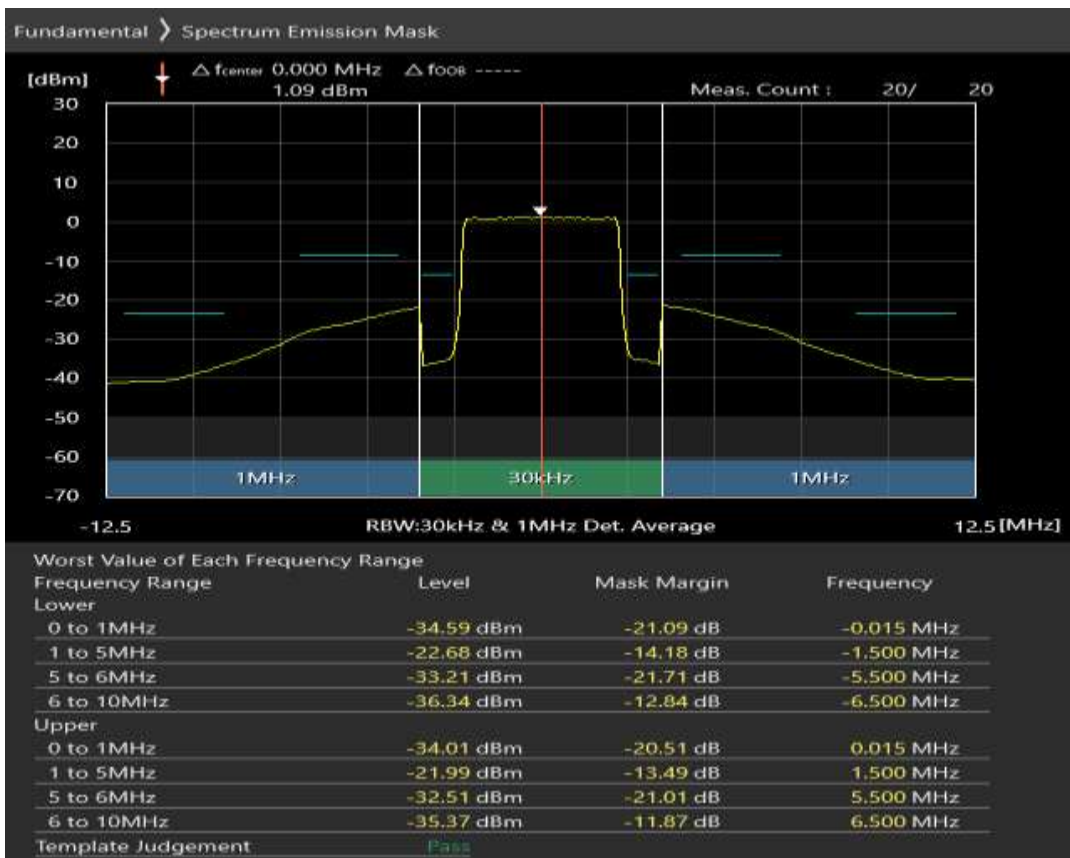

Band7 QPSK BW=5MHz Channel=20775 RB Size=25 Position=#0