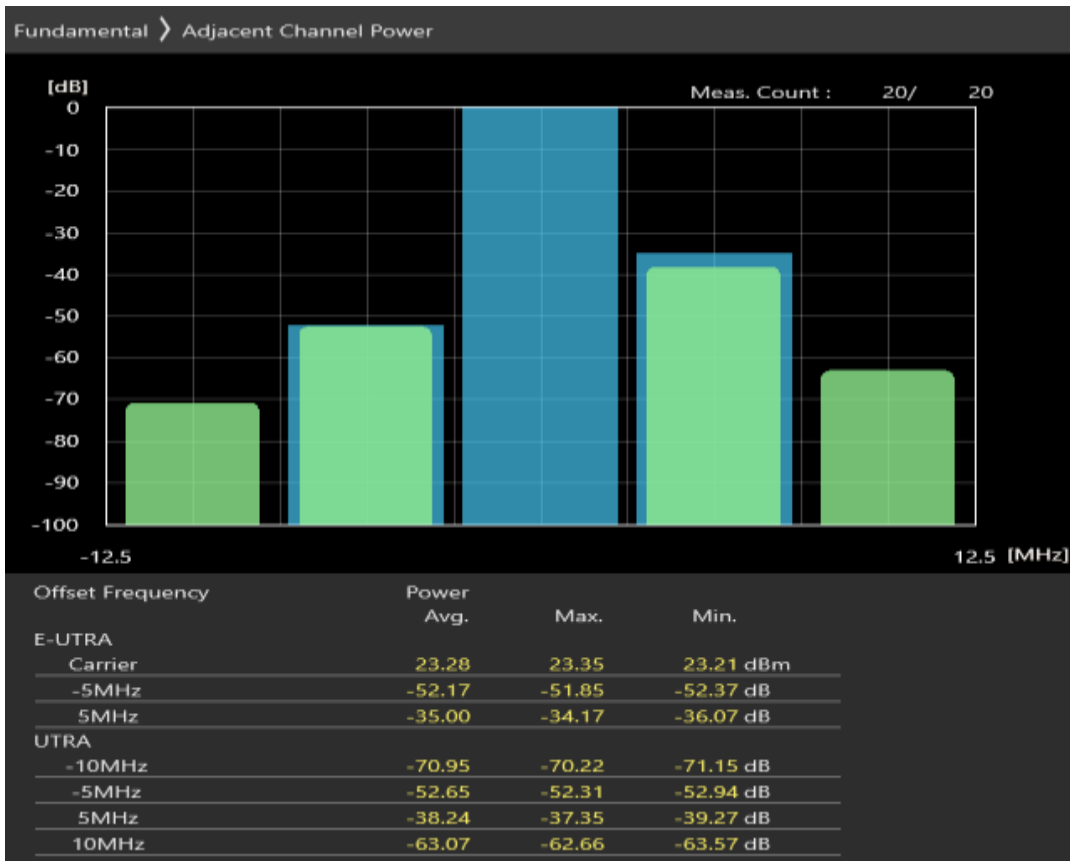

Band1 16QAM BW=5MHz Channel=18300 RB Size=8 Position=#Max

Band1 16QAM BW=5MHz Channel=18300 RB Size=25 Position=#0

Band1 QPSK BW=5MHz Channel=18575 RB Size=8 Position=#0

Band1 QPSK BW=5MHz Channel=18575 RB Size=8 Position=#Max