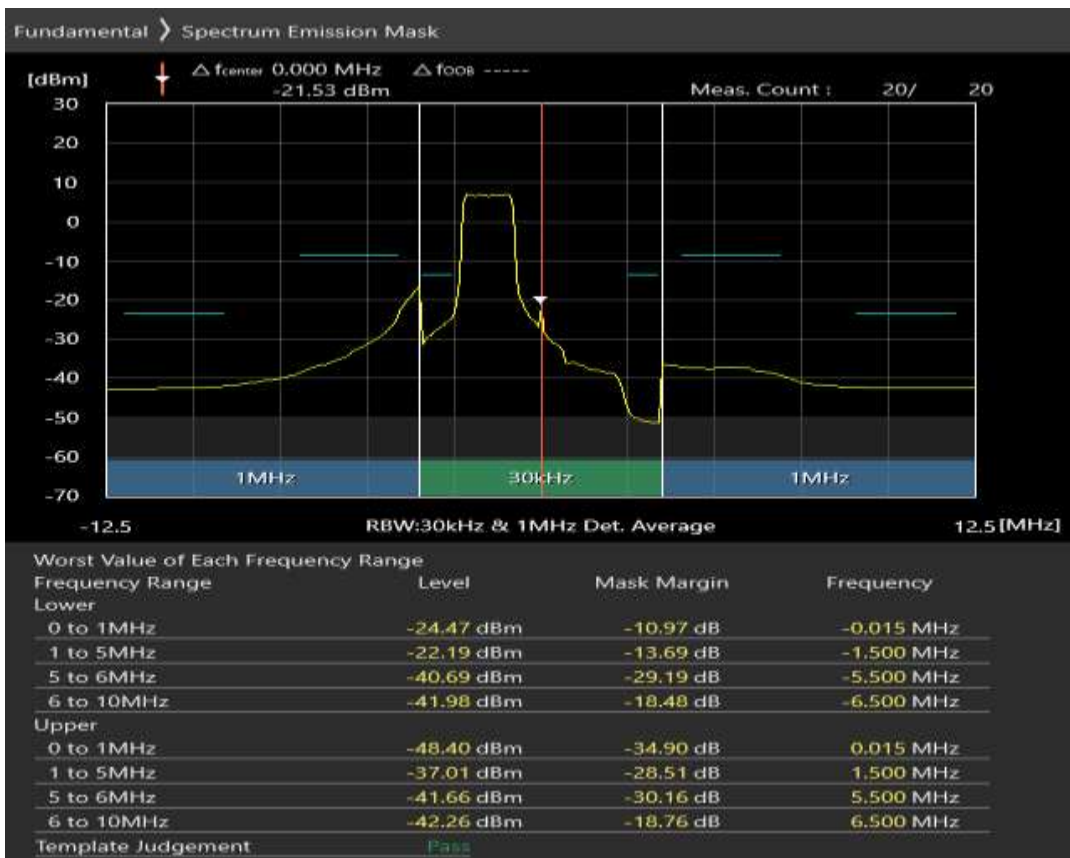

Band7 QPSK BW=5MHz Channel=20775 RB Size=8 Position=#0