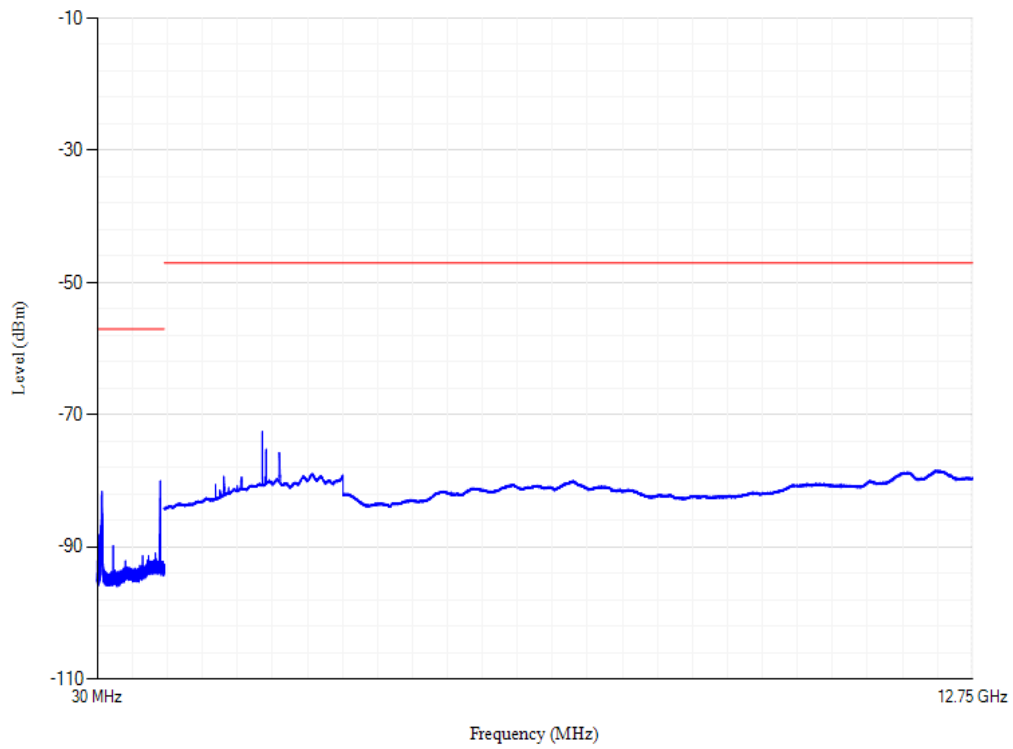

Conducted spurious emissions

Band8 QPSK BW=10MHz Channel=21500