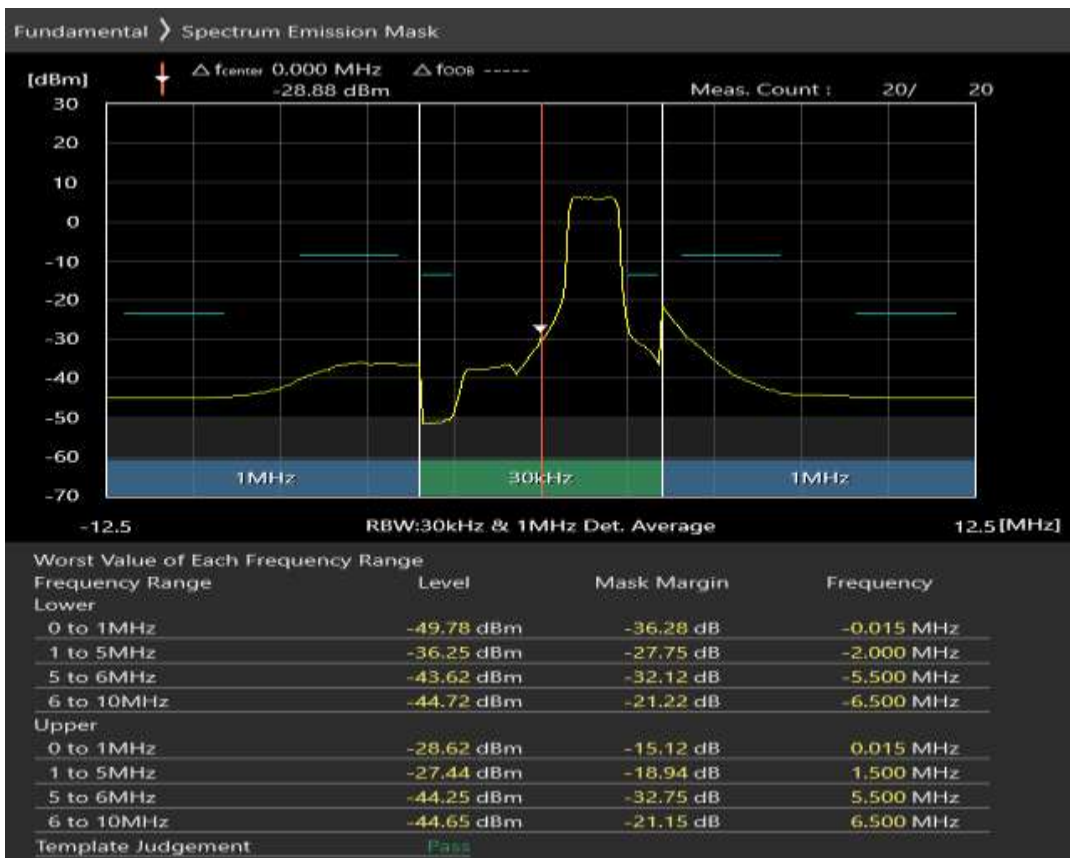

Band8 16QAM BW=5MHz Channel=21775 RB Size=8 Position=#Max