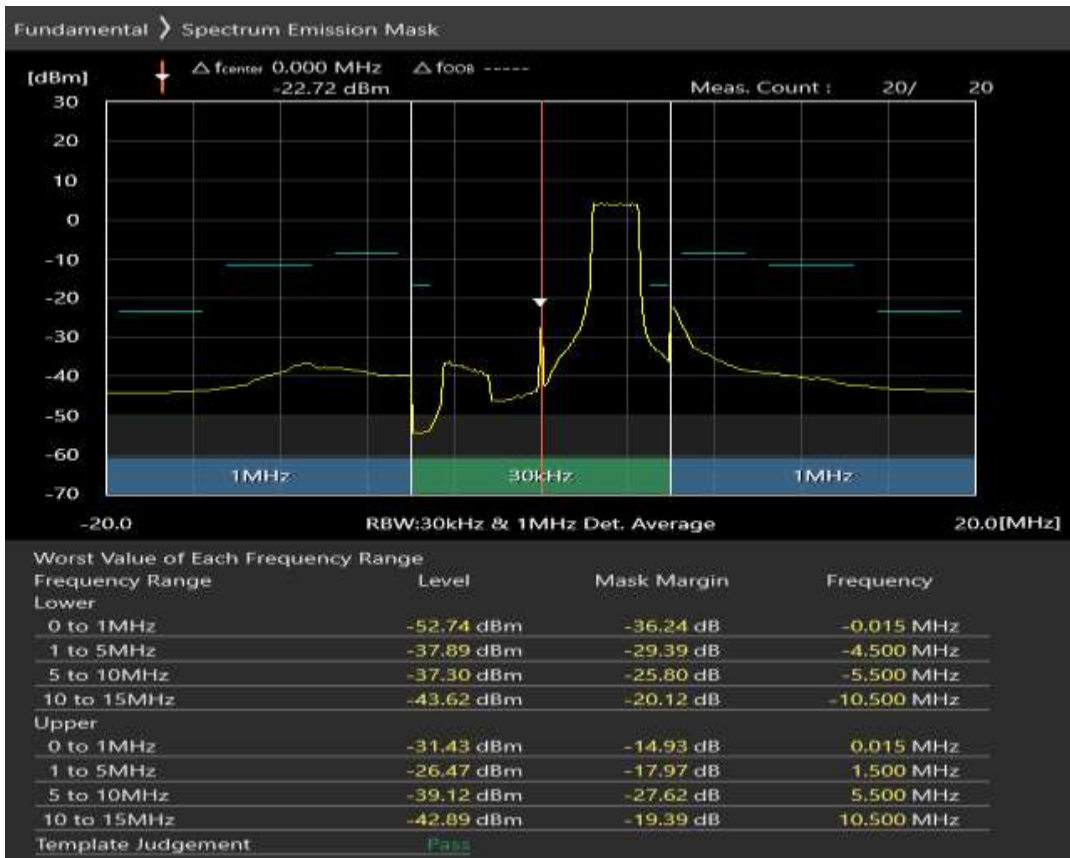

Band1 16QAM BW=10MHz Channel=18300 RB Size=12 Position=#Max