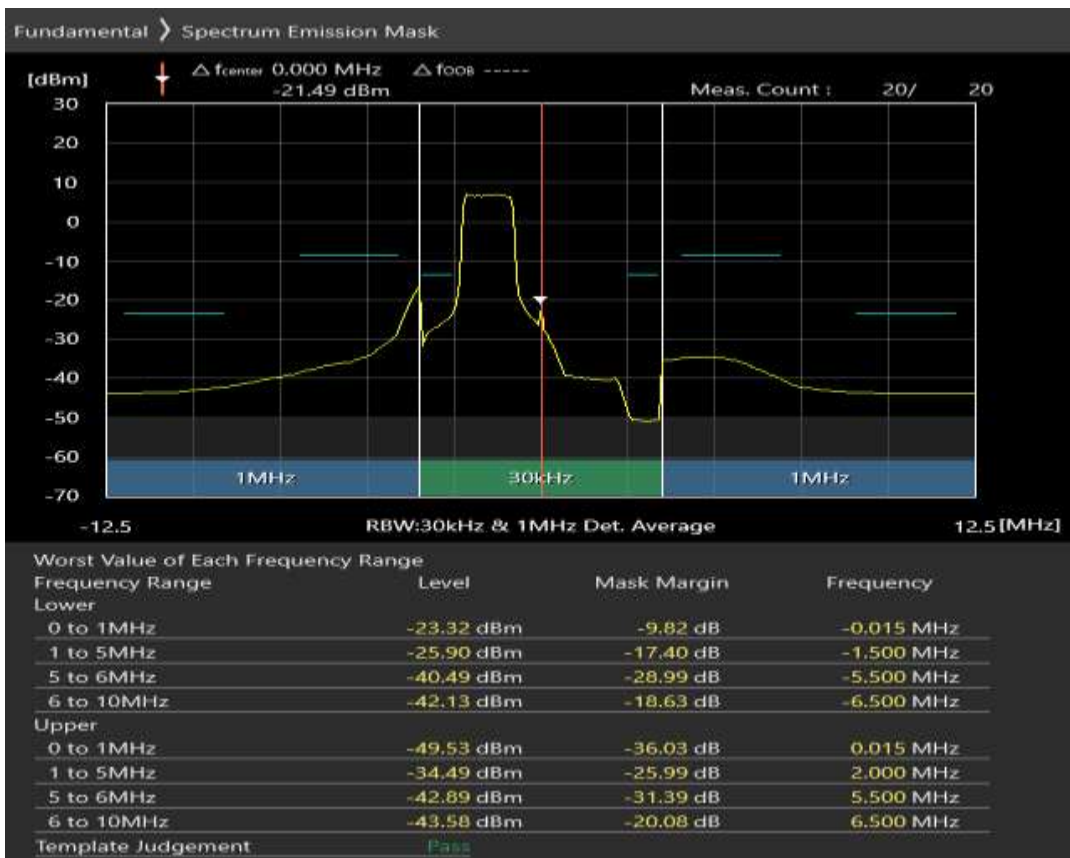

Band1 QPSK BW=5MHz Channel=18300 RB Size=8 Position=#0