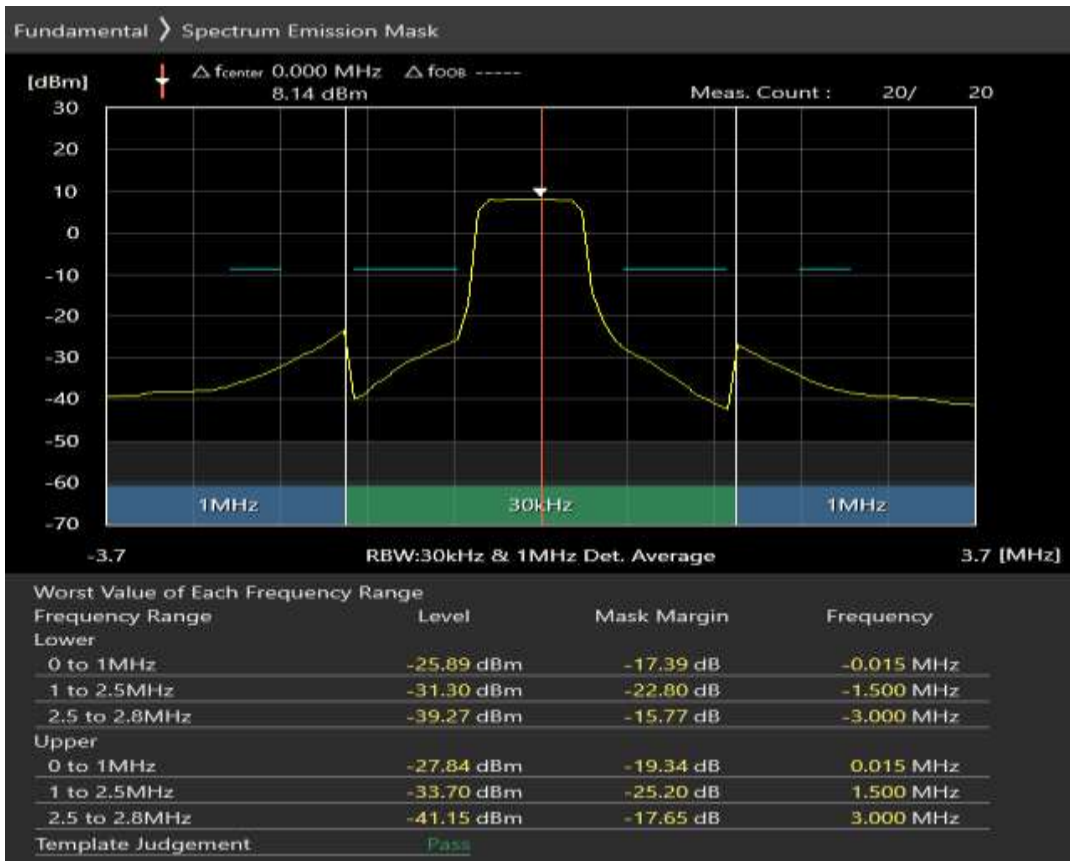

Band8 16QAM BW=1.4MHz Channel=21793 RB Size=5 Position=#0