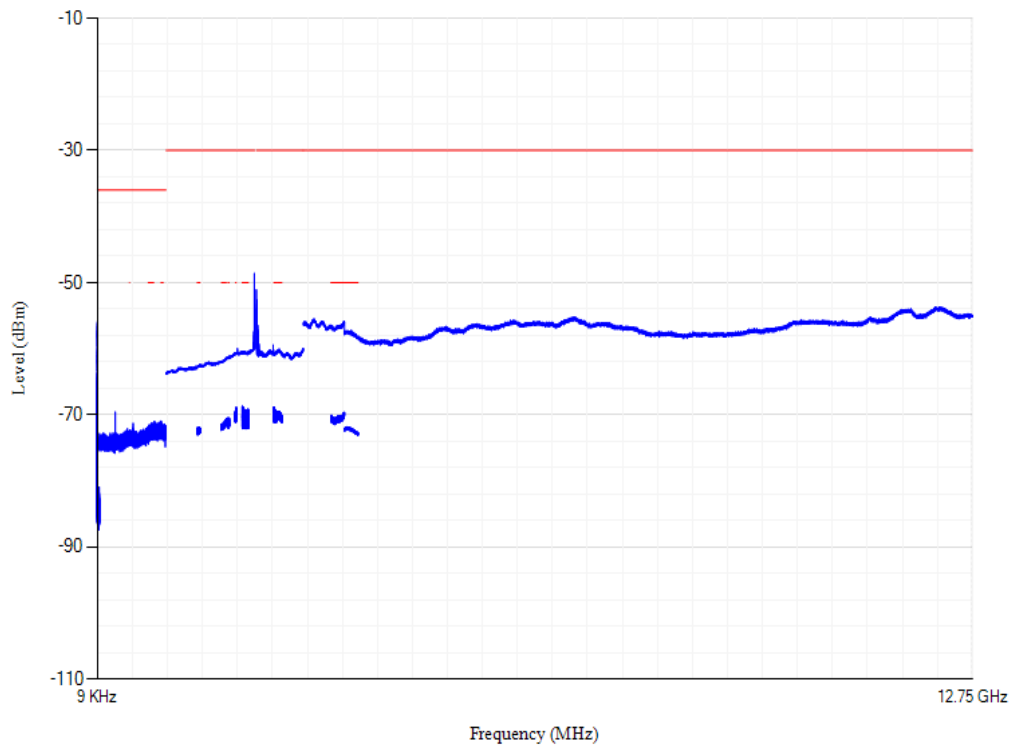

Conducted spurious emissions

Band40 QPSK BW=5MHz Channel=39150 RB Size=1 Position=#0