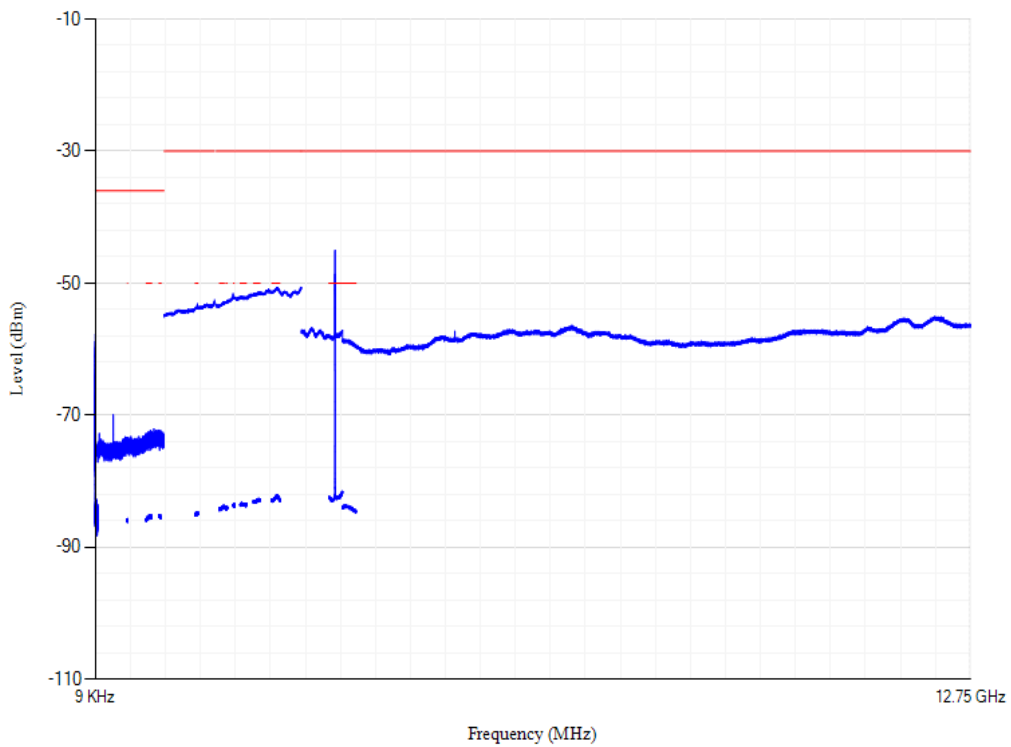

Conducted spurious emissions

Band3 QPSK BW=5MHz Channel=19925 RB Size=1 Position=#0