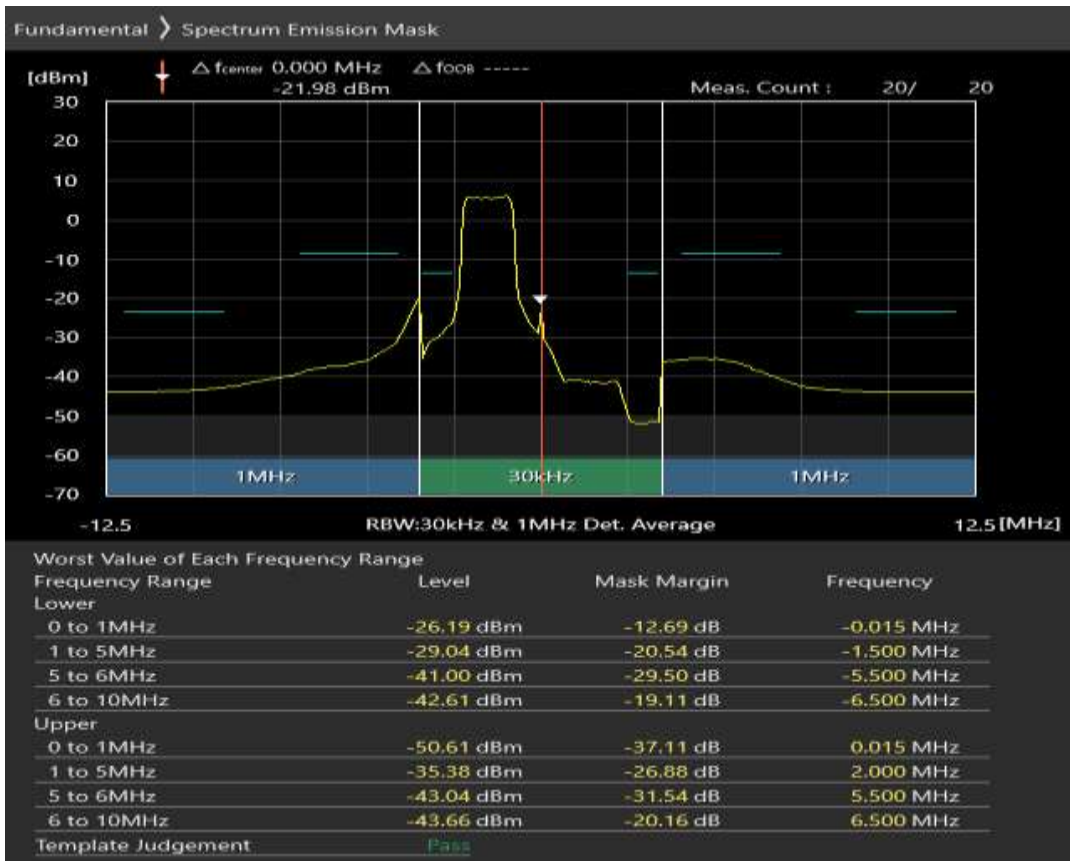

Band1 16QAM BW=5MHz Channel=18300 RB Size=8 Position=#0