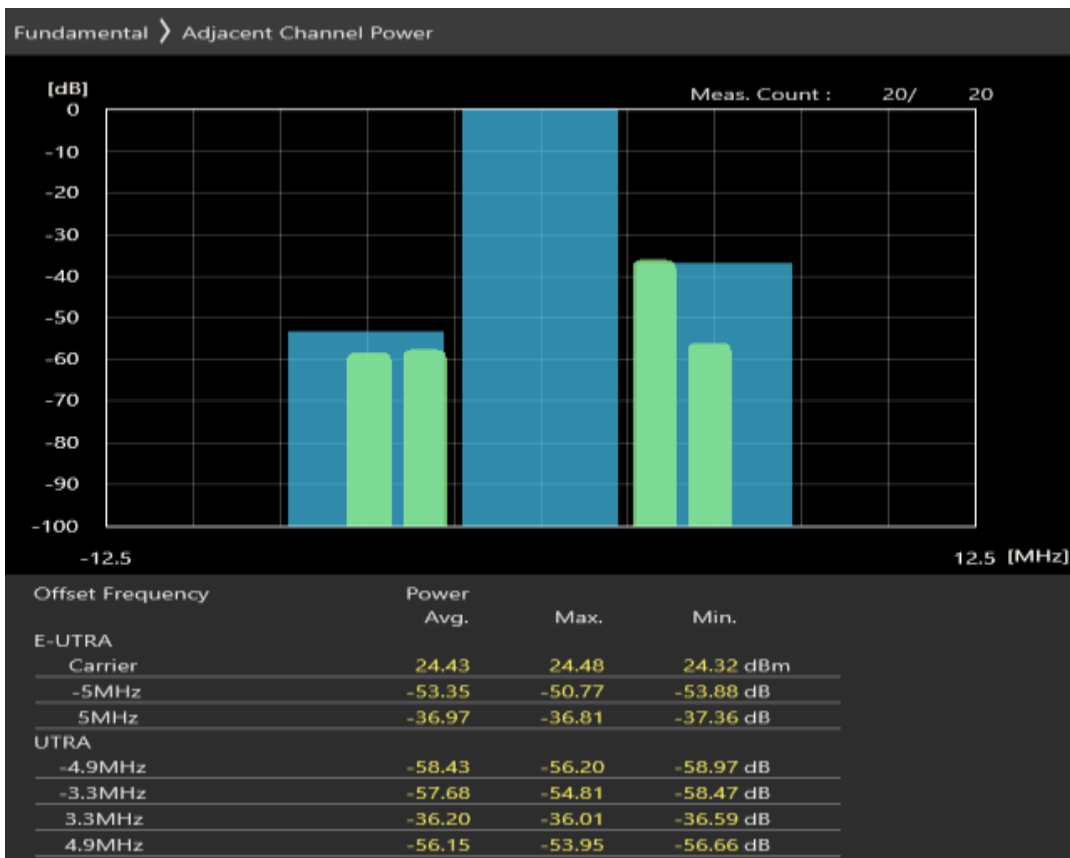

Band40 16QAM BW=5MHz Channel=39625 RB Size=8 Position=#Max