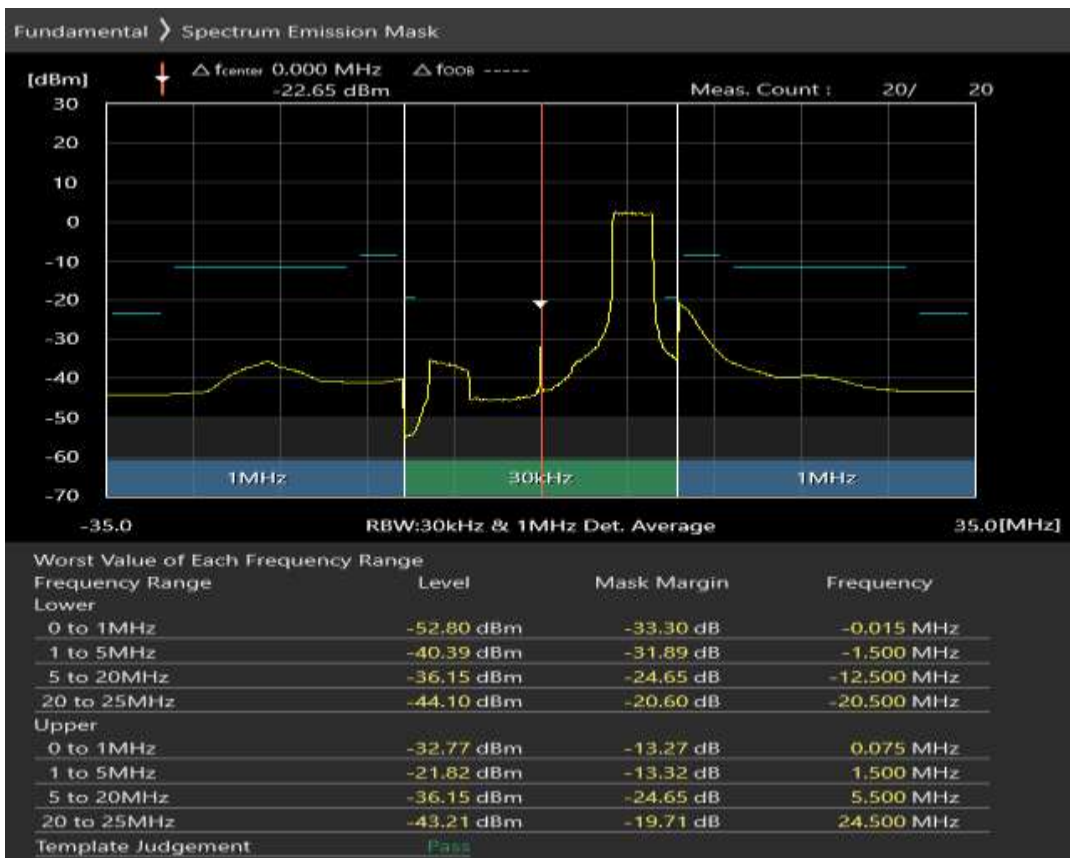

Band3 16QAM BW=20MHz Channel=19575 RB Size=18 Position=#Max