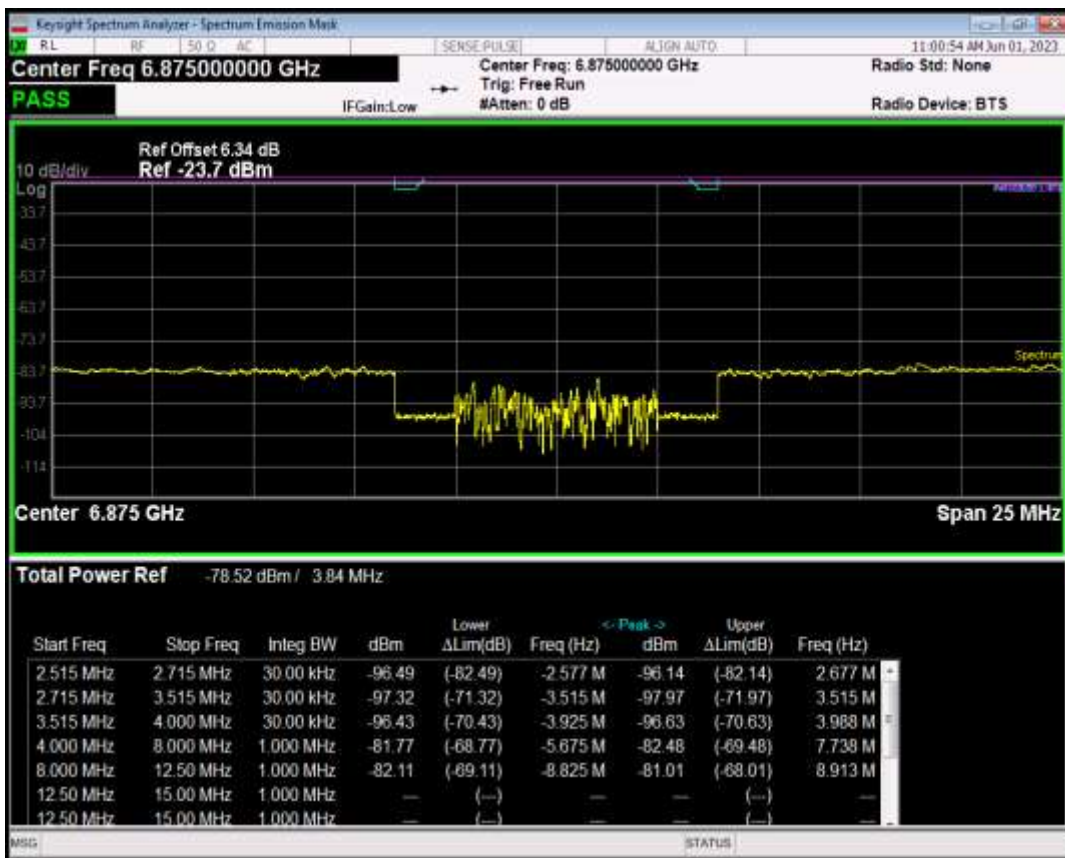

Band20 QPSK BW=5MHz Channel=24425 RB Size=25 Position=#0