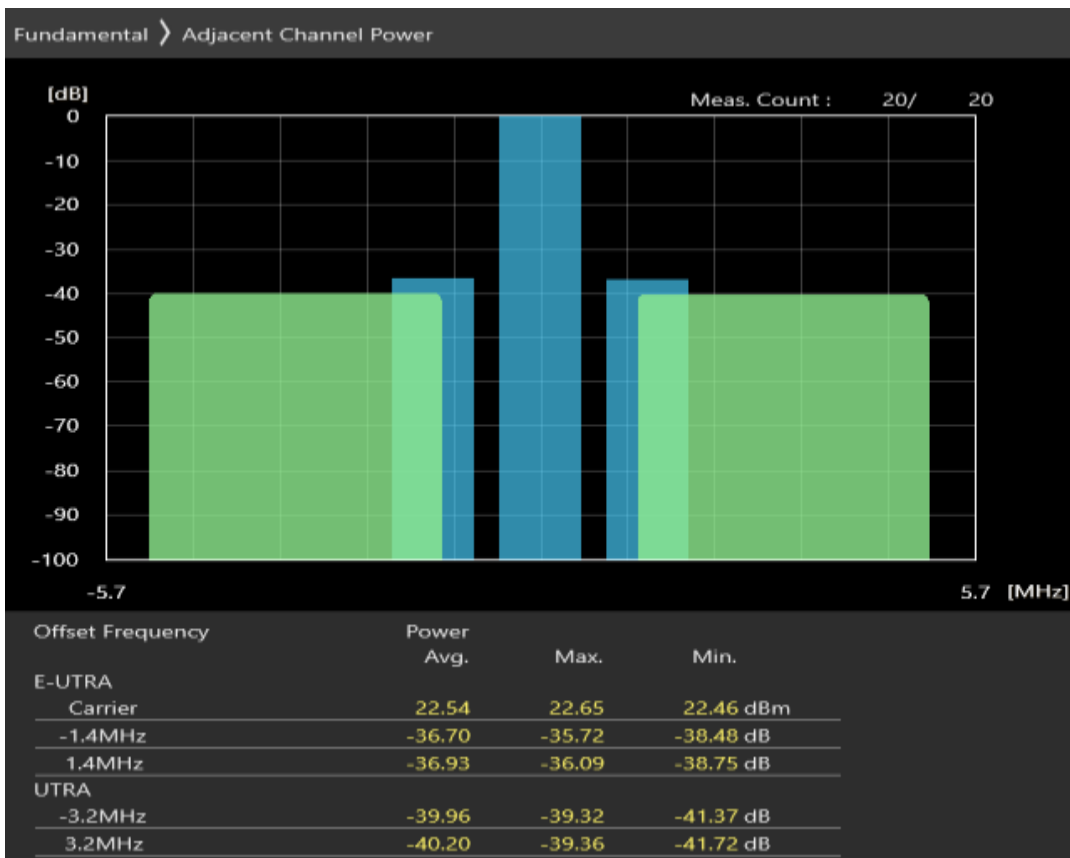

Band3 QPSK BW=1.4MHz Channel=19207 RB Size=6 Position=#0

Band3 16QAM BW=1.4MHz Channel=19207 RB Size=5 Position=#0

Band3 16QAM BW=1.4MHz Channel=19207 RB Size=5 Position=#Max

Band3 16QAM BW=1.4MHz Channel=19207 RB Size=6 Position=#0