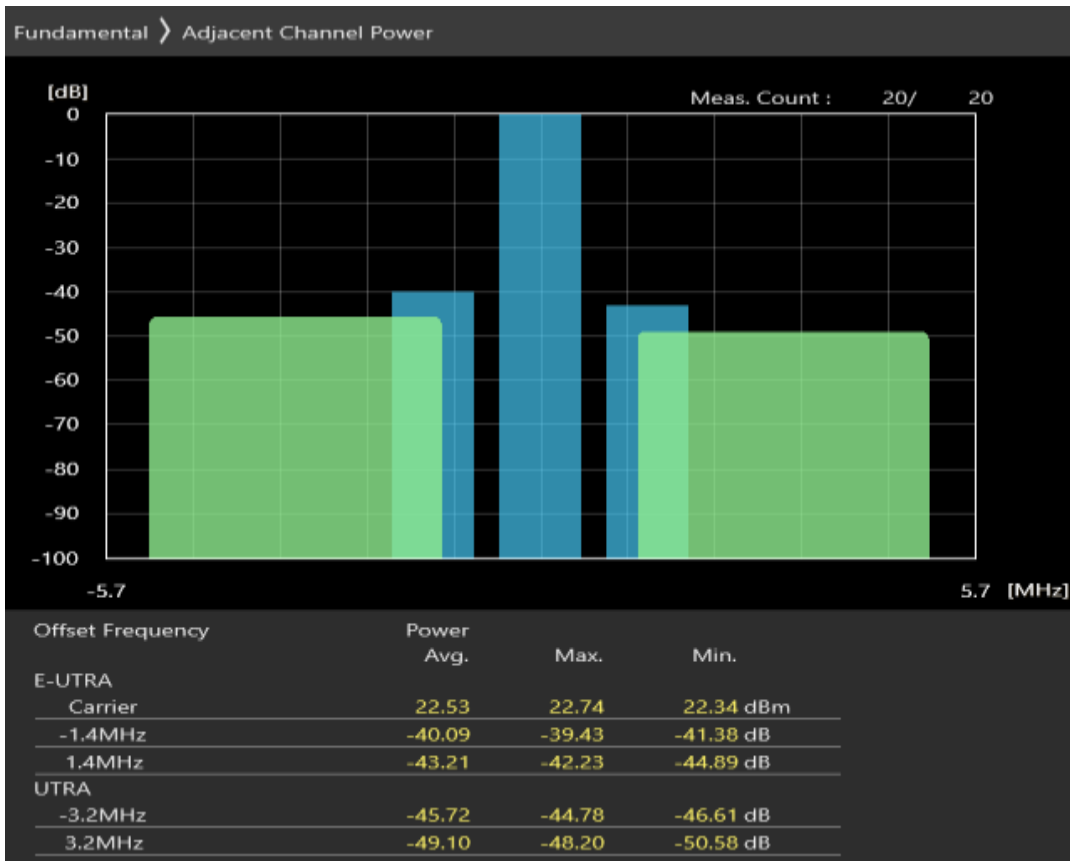

Band8 16QAM BW=1.4MHz Channel=21793 RB Size=5 Position=#0