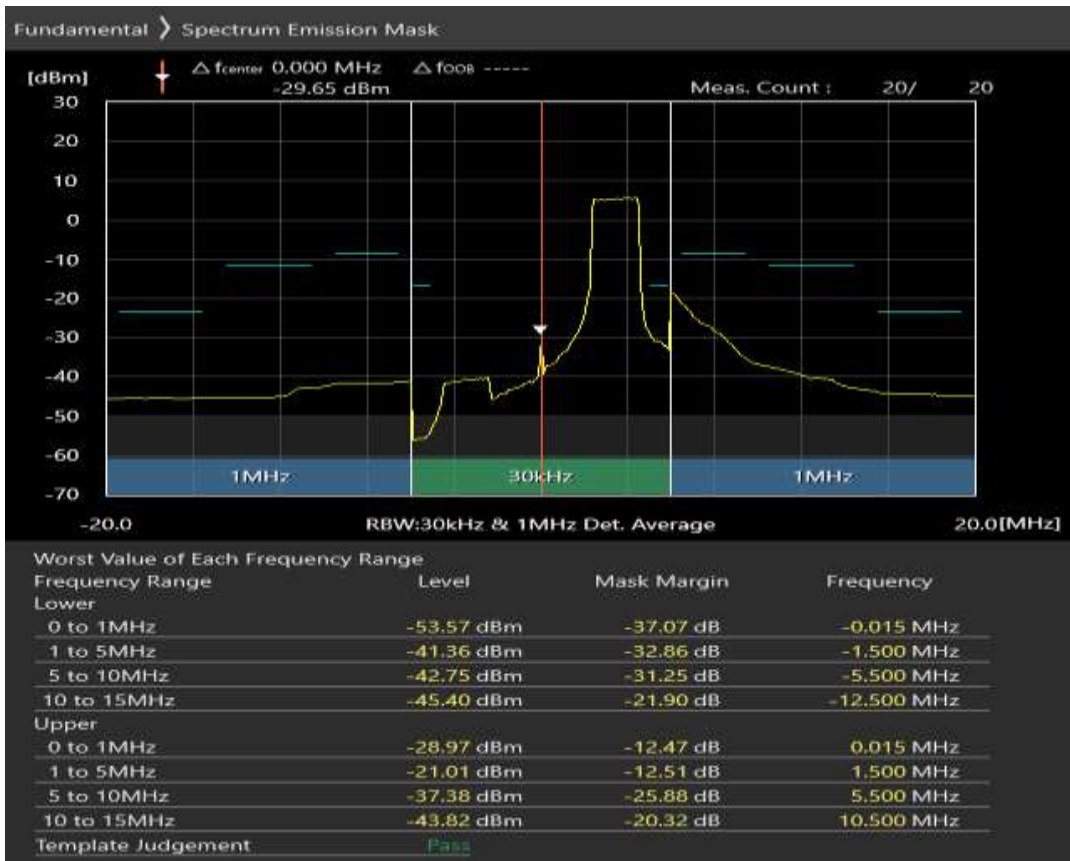

Band20 QPSK BW=10MHz Channel=24200 RB Size=12 Position=#Max