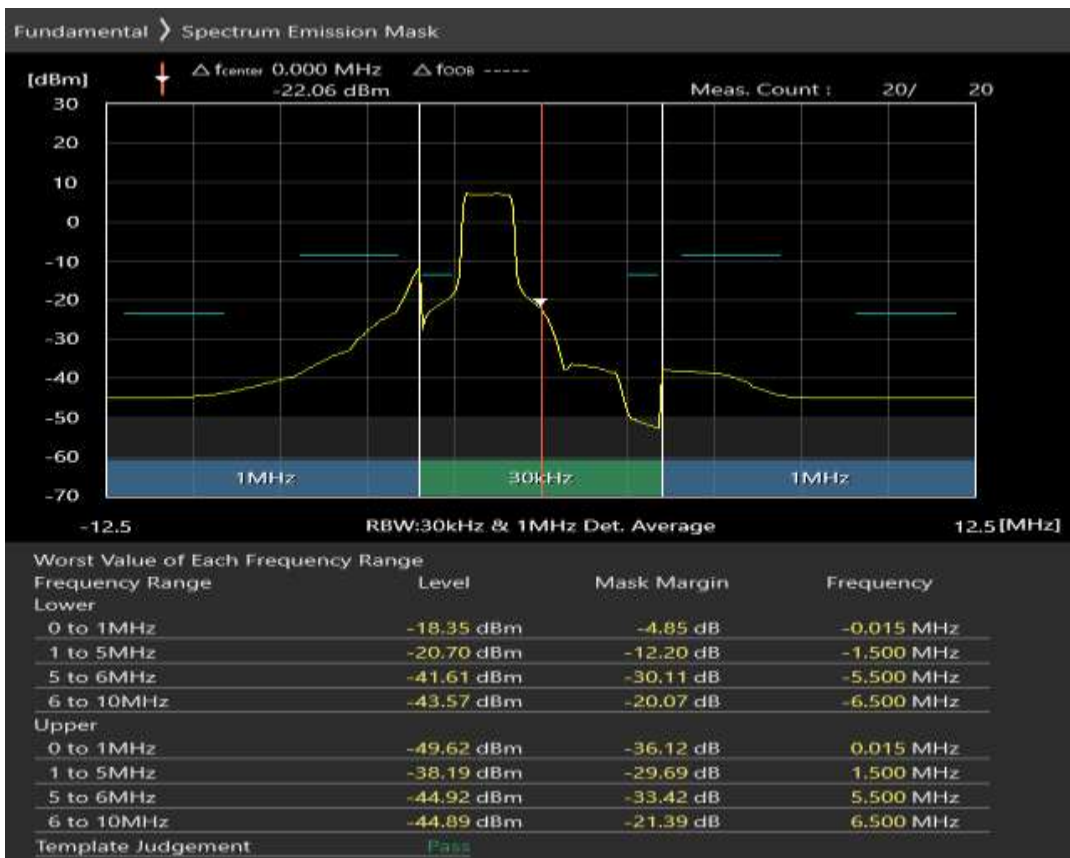

Band8 QPSK BW=5MHz Channel=21775 RB Size=8 Position=#0