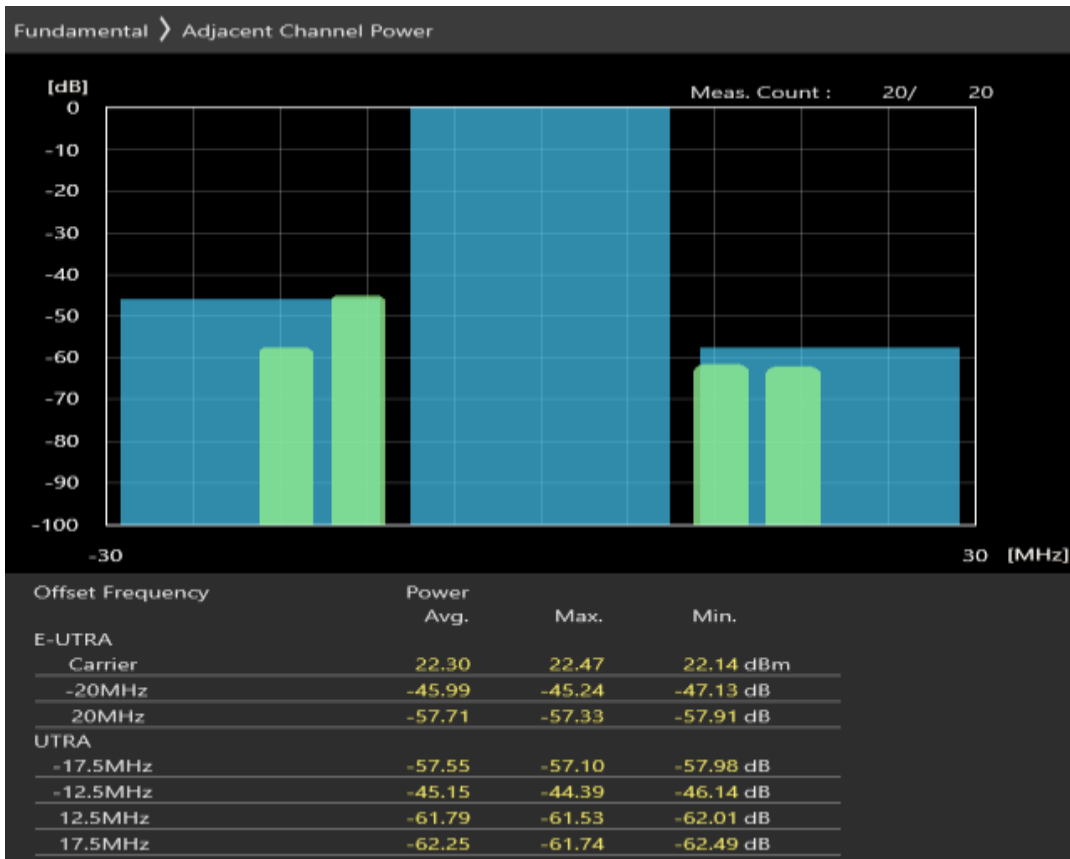

Band3 16QAM BW=20MHz Channel=19850 RB Size=18 Position=#0