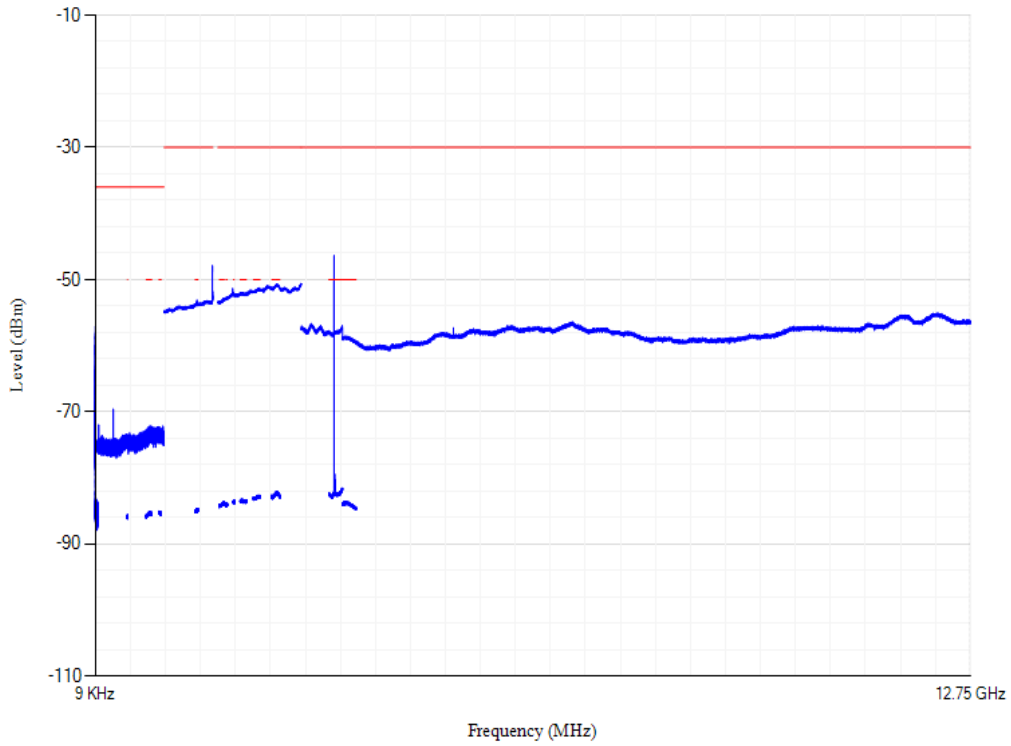

Conducted spurious emissions

Band3 QPSK BW=20MHz Channel=19850 RB Size=1 Position=#0