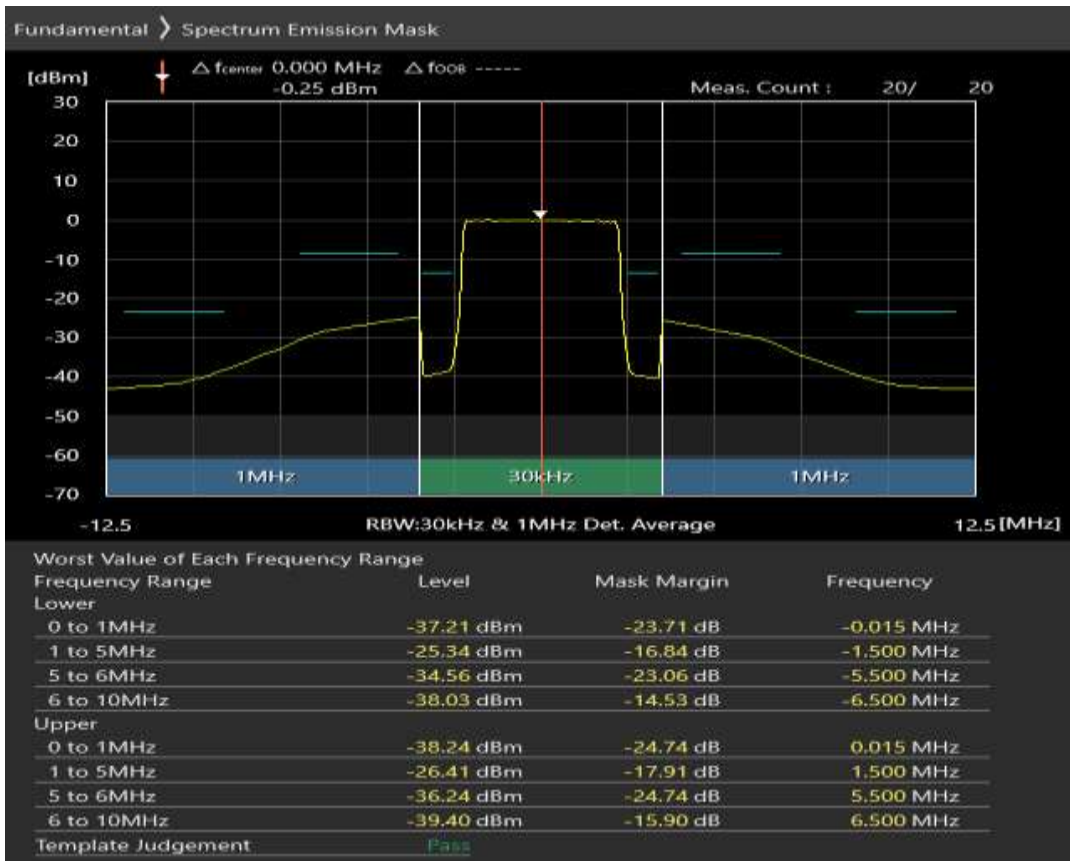

Band3 16QAM BW=5MHz Channel=19575 RB Size=25 Position=#0