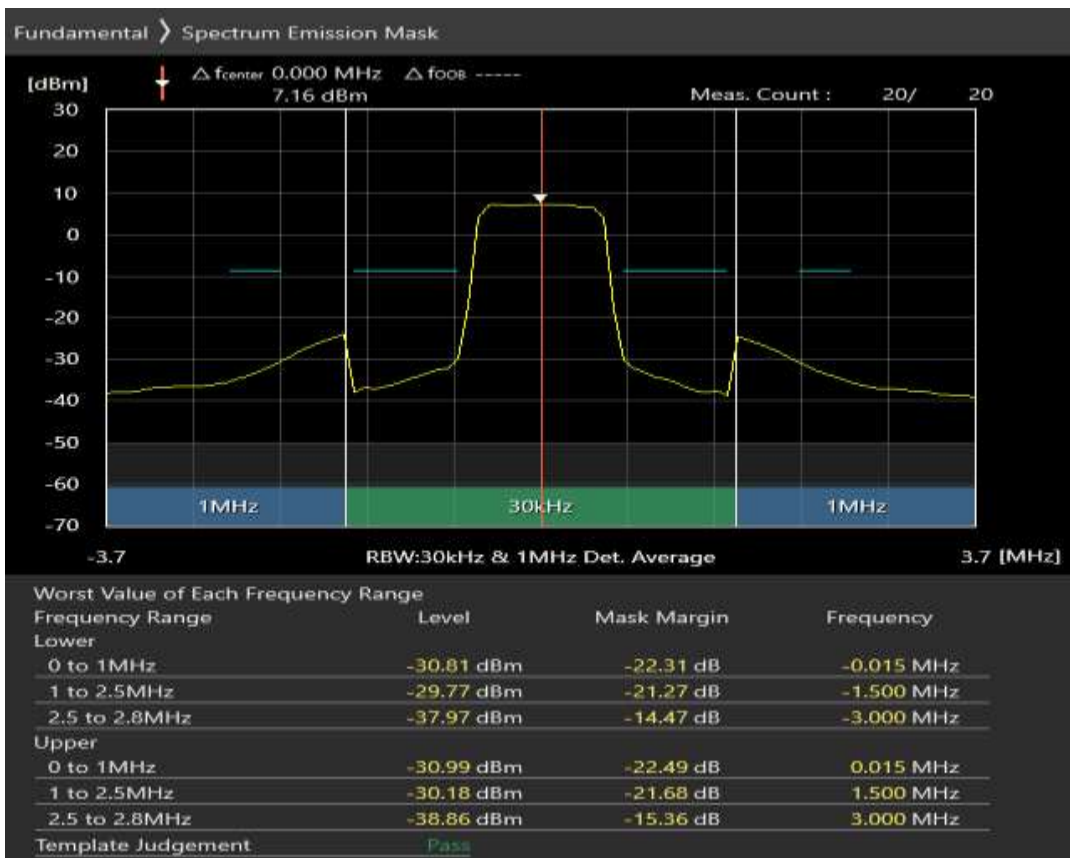

Band3 QPSK BW=1.4MHz Channel=19943 RB Size=6 Position=#0