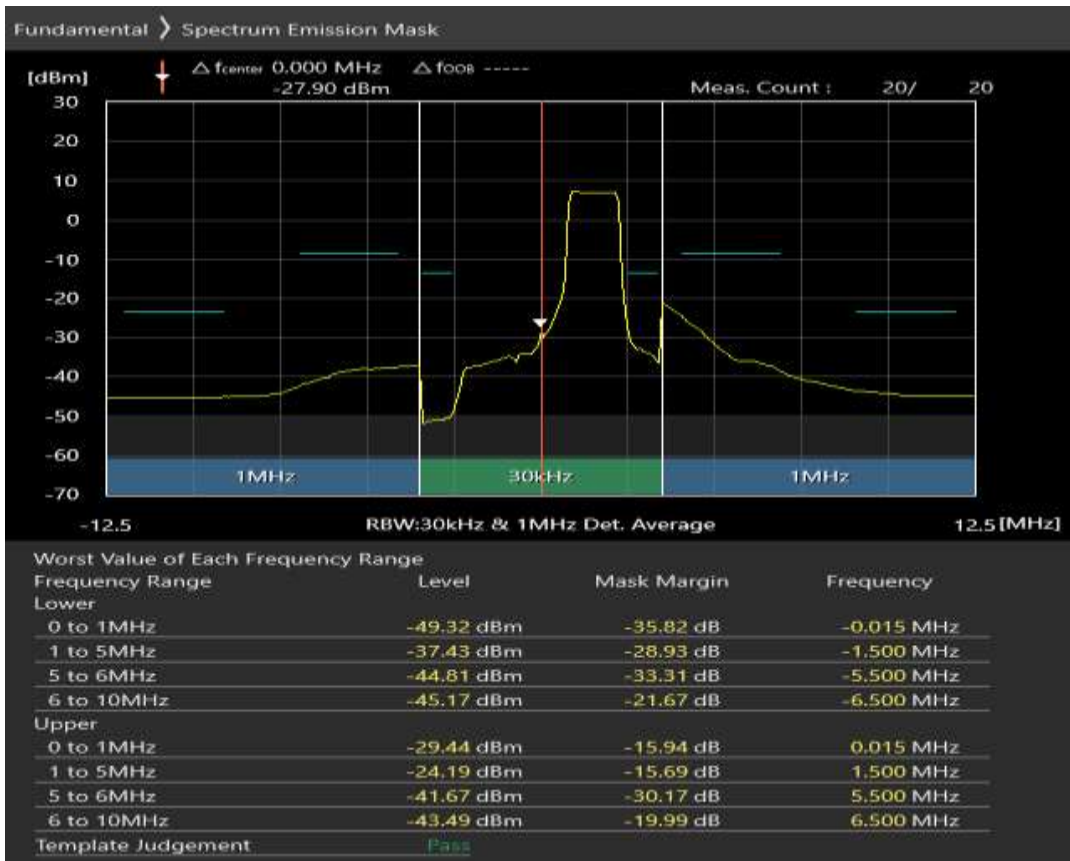

Band1 16QAM BW=20MHz Channel=18500 RB Size=18 Position=#Max

Band1 16QAM BW=20MHz Channel=18500 RB Size=100 Position=#0

Band20 QPSK BW=5MHz Channel=24175 RB Size=8 Position=#0

Band20 QPSK BW=5MHz Channel=24175 RB Size=8 Position=#Max