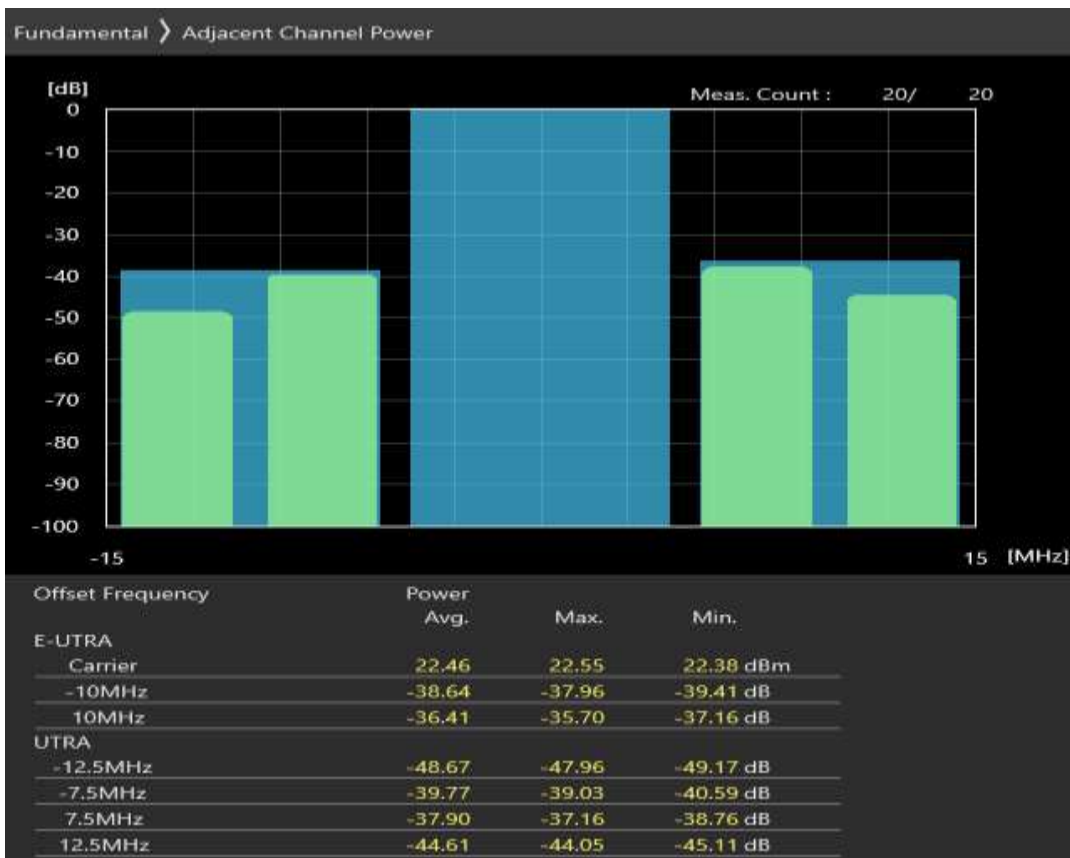

Band1 QPSK BW=10MHz Channel=18050 RB Size=50 Position=#0