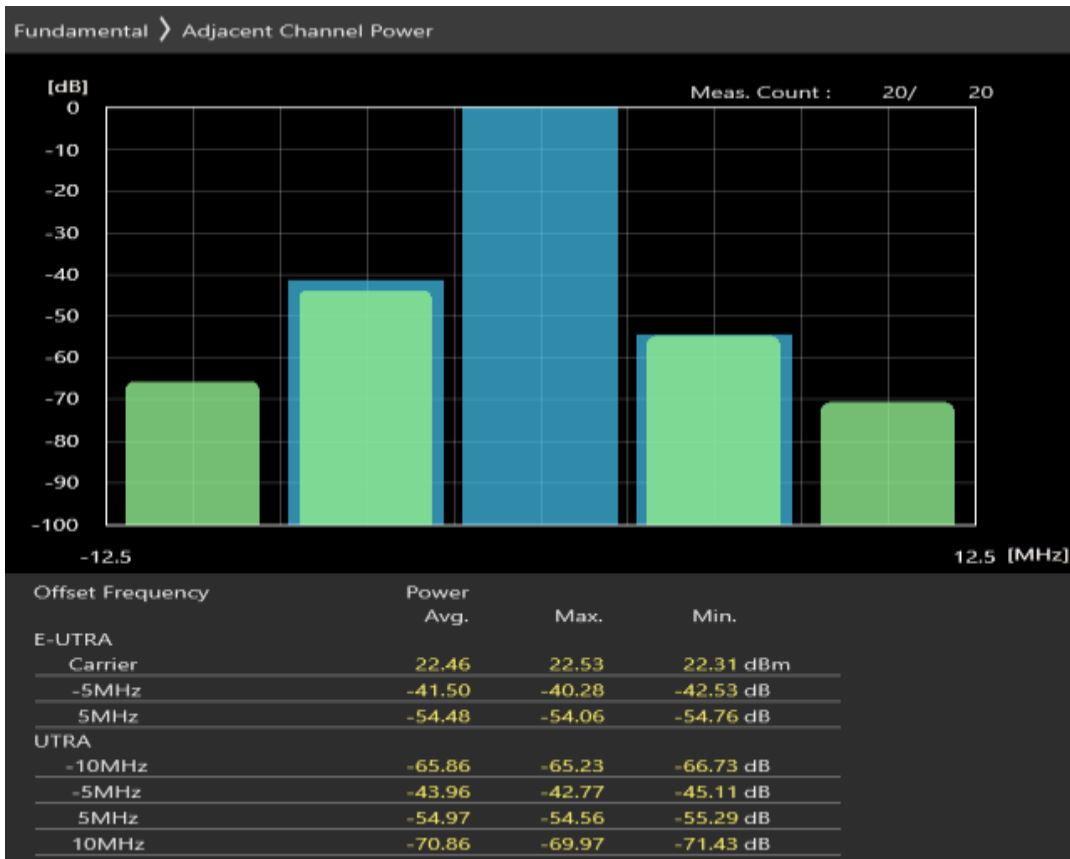

Band3 QPSK BW=5MHz Channel=19925 RB Size=8 Position=#0

Band3 QPSK BW=5MHz Channel=19925 RB Size=8 Position=#Max

Band3 QPSK BW=5MHz Channel=19925 RB Size=25 Position=#0

Band3 16QAM BW=5MHz Channel=19925 RB Size=8 Position=#0