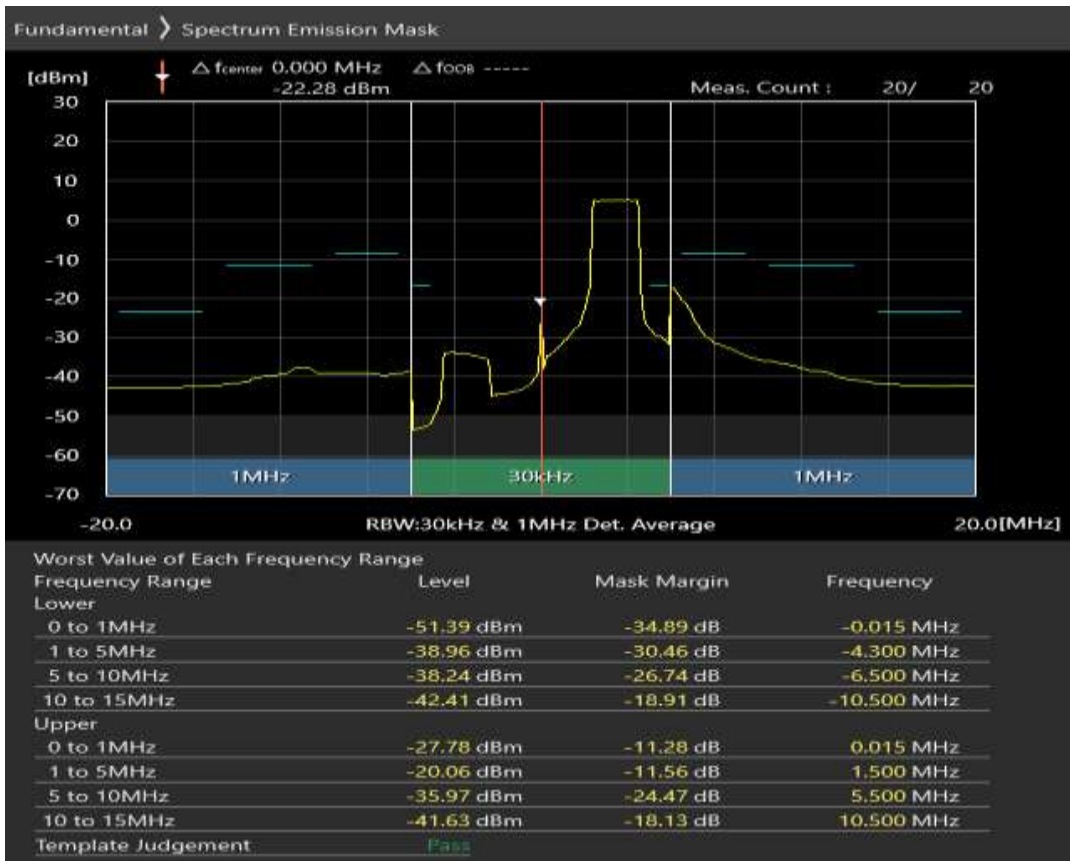

Band7 16QAM BW=5MHz Channel=21425 RB Size=8 Position=#Max

Band7 16QAM BW=5MHz Channel=21425 RB Size=25 Position=#0

Band7 QPSK BW=10MHz Channel=20800 RB Size=12 Position=#0

Band7 QPSK BW=10MHz Channel=20800 RB Size=12 Position=#Max