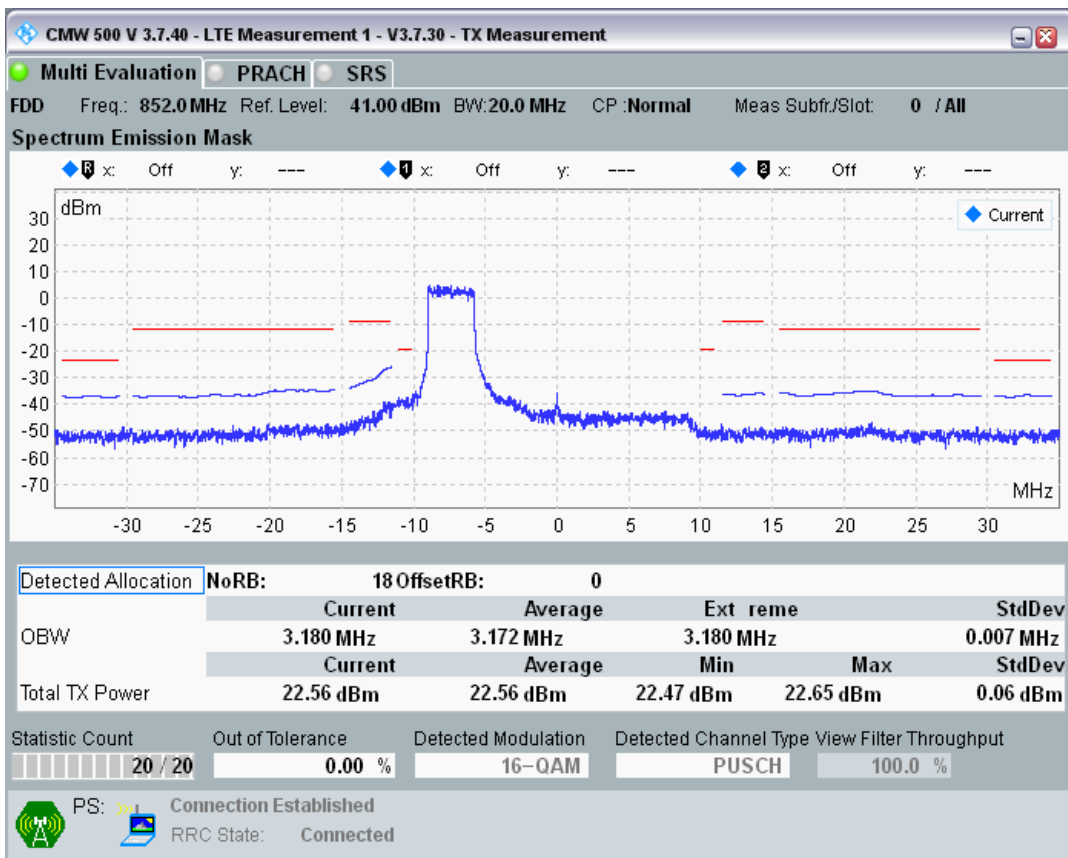

Band20 QAM16 BW=20MHz Channel=24350 RB Size=18 Position=#0

Band20 QAM16 BW=20MHz Channel=24350 RB Size=18 Position=#Max