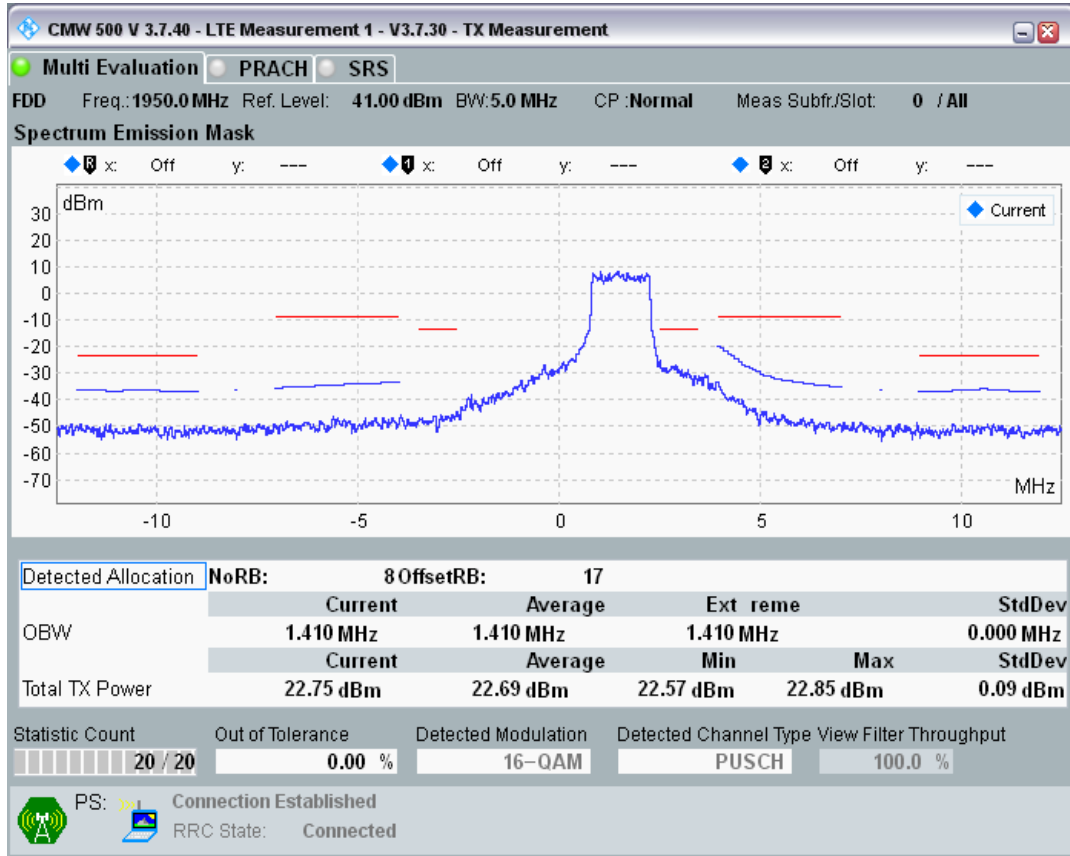

Band1 QAM16 BW=5MHz Channel=18300 RB Size=8 Position=#Max

Band1 QAM16 BW=5MHz Channel=18300 RB Size=25 Position=#0