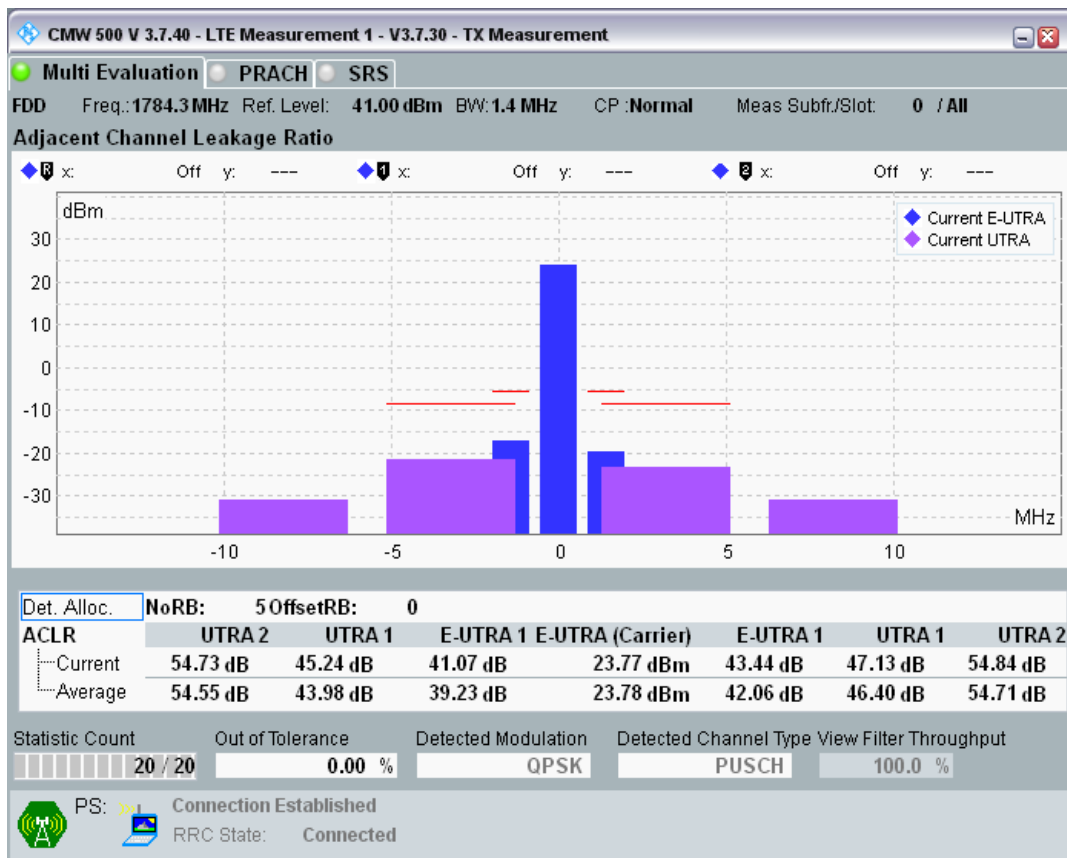

Band3 QPSK BW=1.4MHz Channel=19943 RB Size=5 Position=#0

Band3 QPSK BW=1.4MHz Channel=19943 RB Size=5 Position=#Max