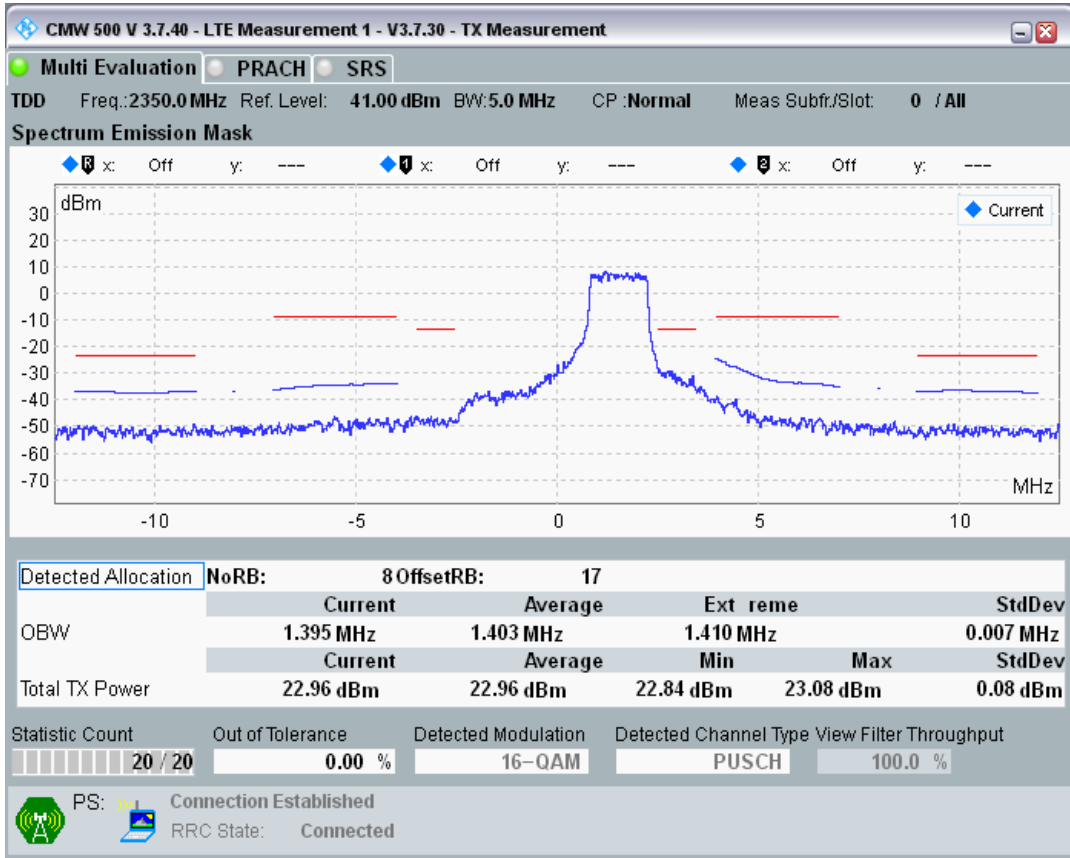

Band40 QAM16 BW=5MHz Channel=39150 RB Size=8 Position=#Max

Band40 QAM16 BW=5MHz Channel=39625 RB Size=8 Position=#Max