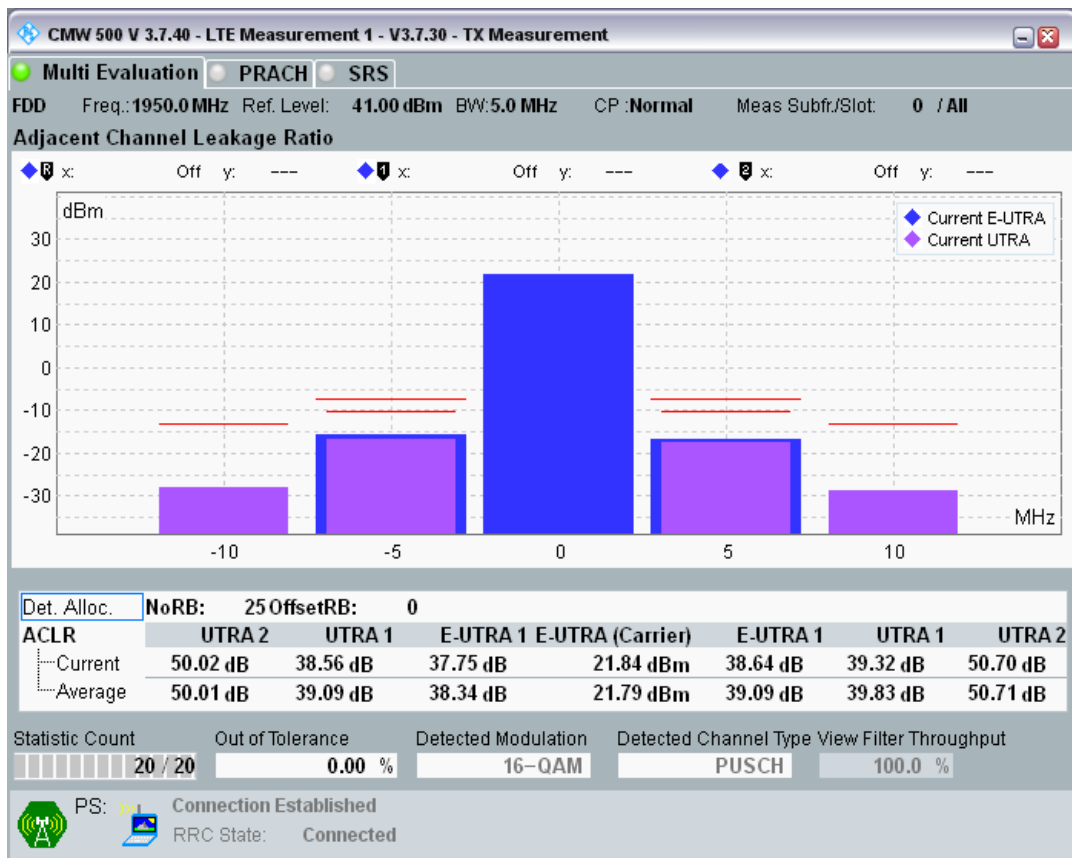

Band1 QPSK BW=5MHz Channel=18300 RB Size=25 Position=#0

Band1 QAM16 BW=5MHz Channel=18300 RB Size=8 Position=#0

Band1 QAM16 BW=5MHz Channel=18300 RB Size=8 Position=#Max

Band1 QAM16 BW=5MHz Channel=18300 RB Size=25 Position=#0