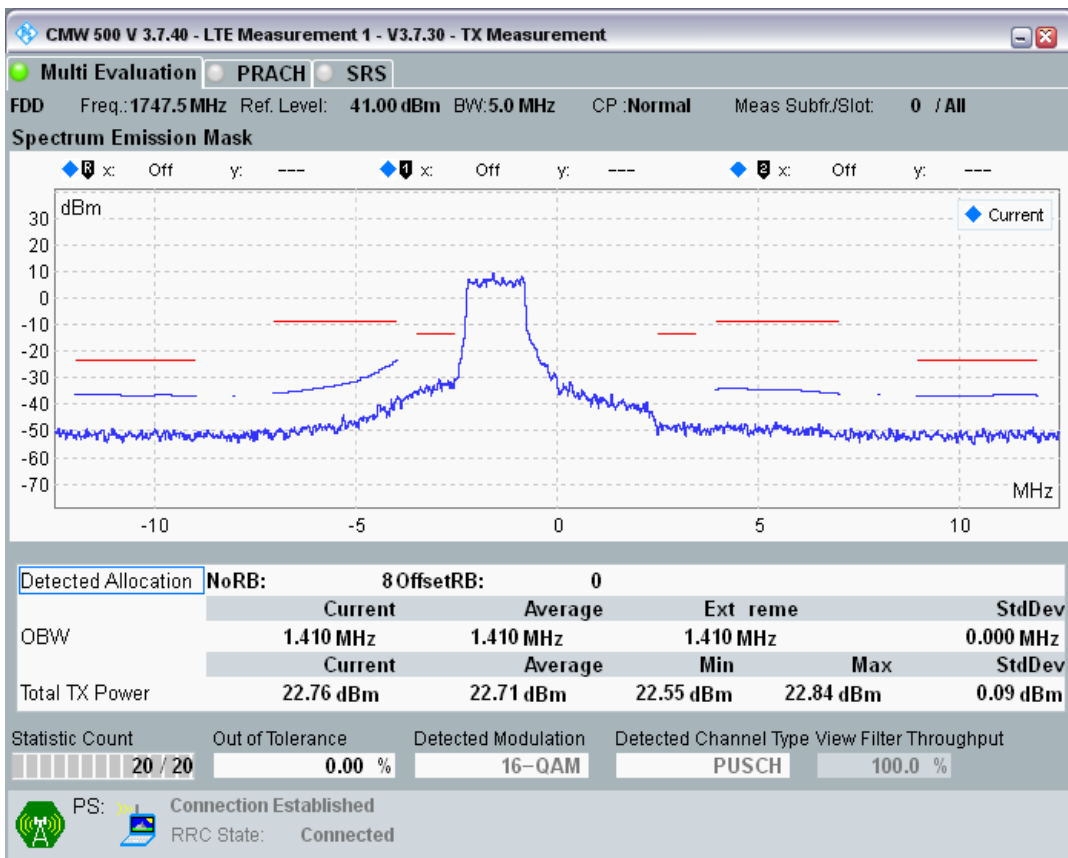

Band3 QPSK BW=5MHz Channel=19575 RB Size=8 Position=#0

Band3 QPSK BW=5MHz Channel=19575 RB Size=8 Position=#Max

Band3 QPSK BW=5MHz Channel=19575 RB Size=25 Position=#0

Band3 QAM16 BW=5MHz Channel=19575 RB Size=8 Position=#0