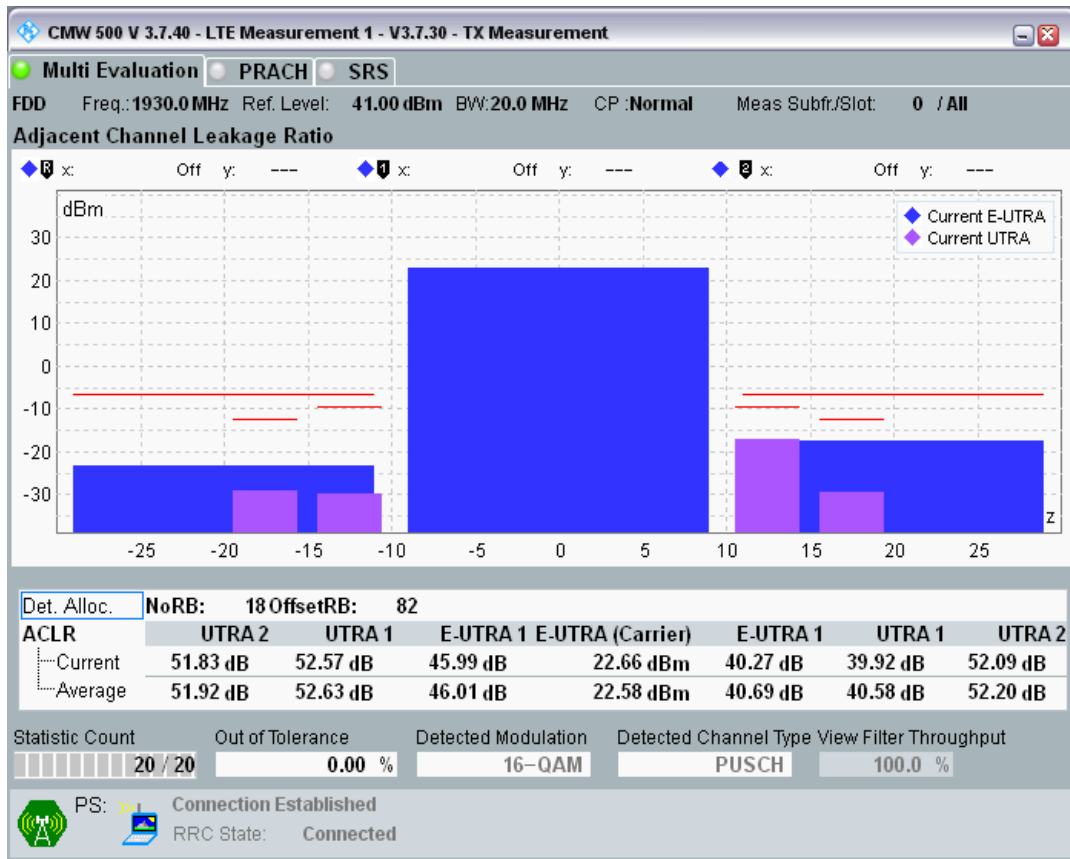

Band1 QAM16 BW=20MHz Channel=18100 RB Size=18 Position=#Max

Band1 QAM16 BW=20MHz Channel=18100 RB Size=100 Position=#0