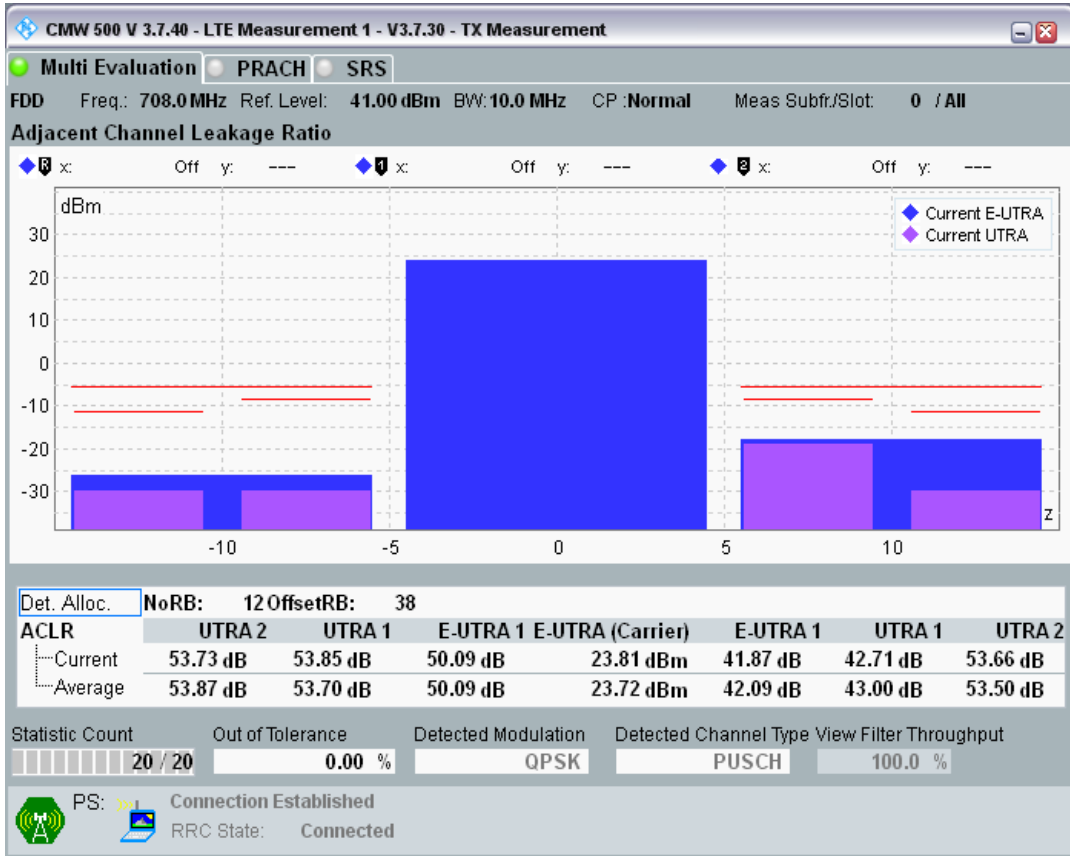

Band28 QPSK BW=10MHz Channel=27260 RB Size=12 Position=#Max

Band28 QPSK BW=10MHz Channel=27260 RB Size=50 Position=#0