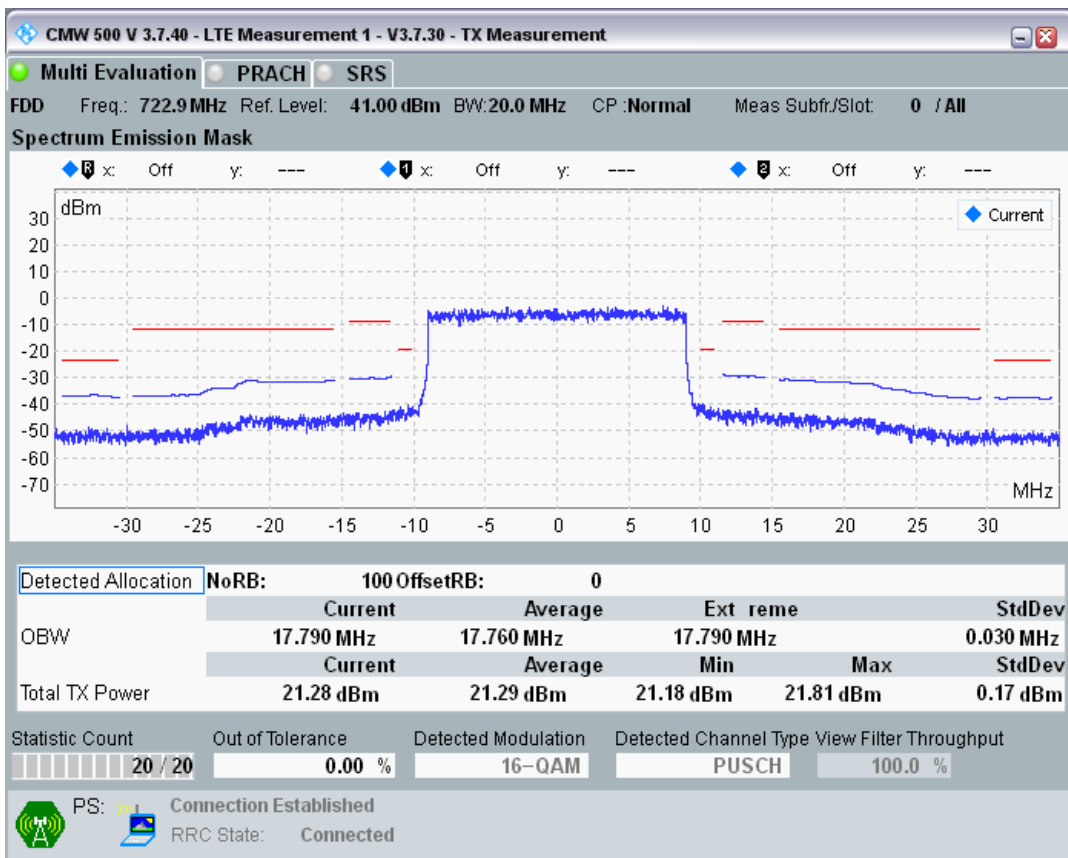

Band28 QPSK BW=20MHz Channel=27409 RB Size=100 Position=#0

Band28 QAM16 BW=20MHz Channel=27409 RB Size=18 Position=#0

Band28 QAM16 BW=20MHz Channel=27409 RB Size=18 Position=#Max

Band28 QAM16 BW=20MHz Channel=27409 RB Size=100 Position=#0