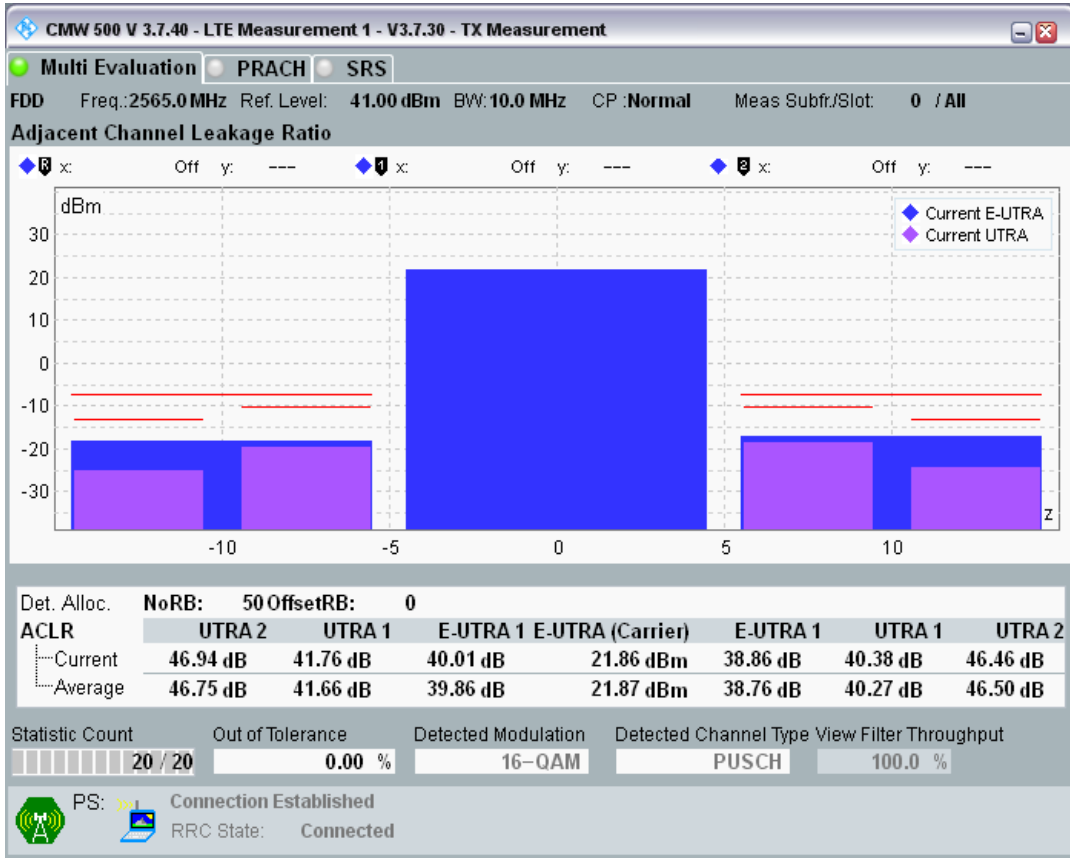

Band7 QAM16 BW=10MHz Channel=21400 RB Size=50 Position=#0

Band7 QPSK BW=20MHz Channel=20850 RB Size=18 Position=#0