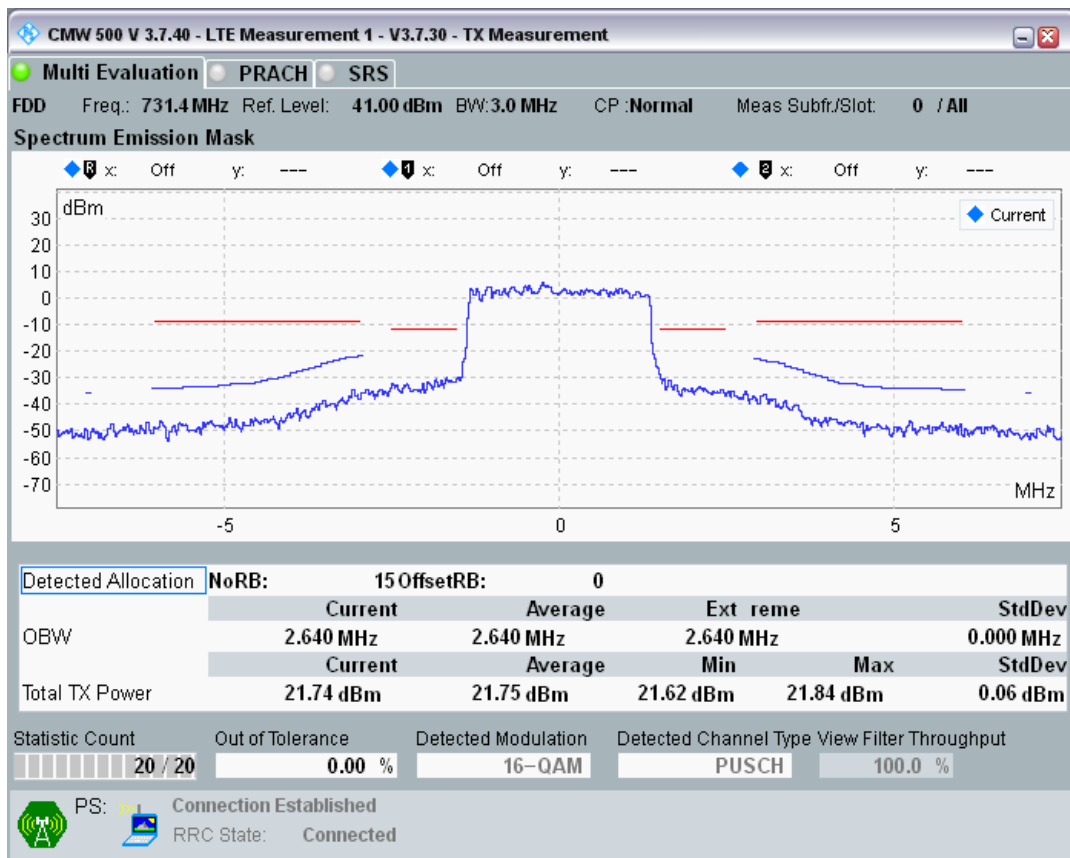

Band28 QAM16 BW=3MHz Channel=27494 RB Size=15 Position=#0

Band28 QPSK BW=5MHz Channel=27235 RB Size=8 Position=#0