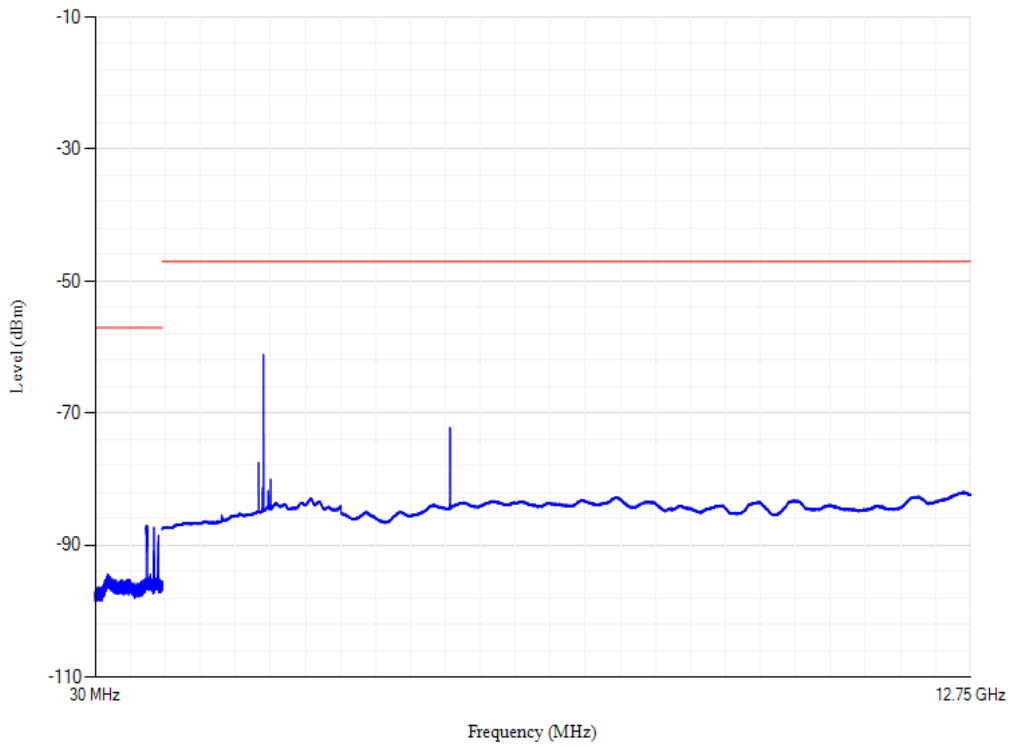

Conducted spurious emissions

Band20 QPSK BW=20MHz Channel=24250

Conducted spurious emissions

Band20 QPSK BW=20MHz Channel=24350

Conducted spurious emissions

Band28 QPSK BW=20MHz Channel=27409

Conducted spurious emissions