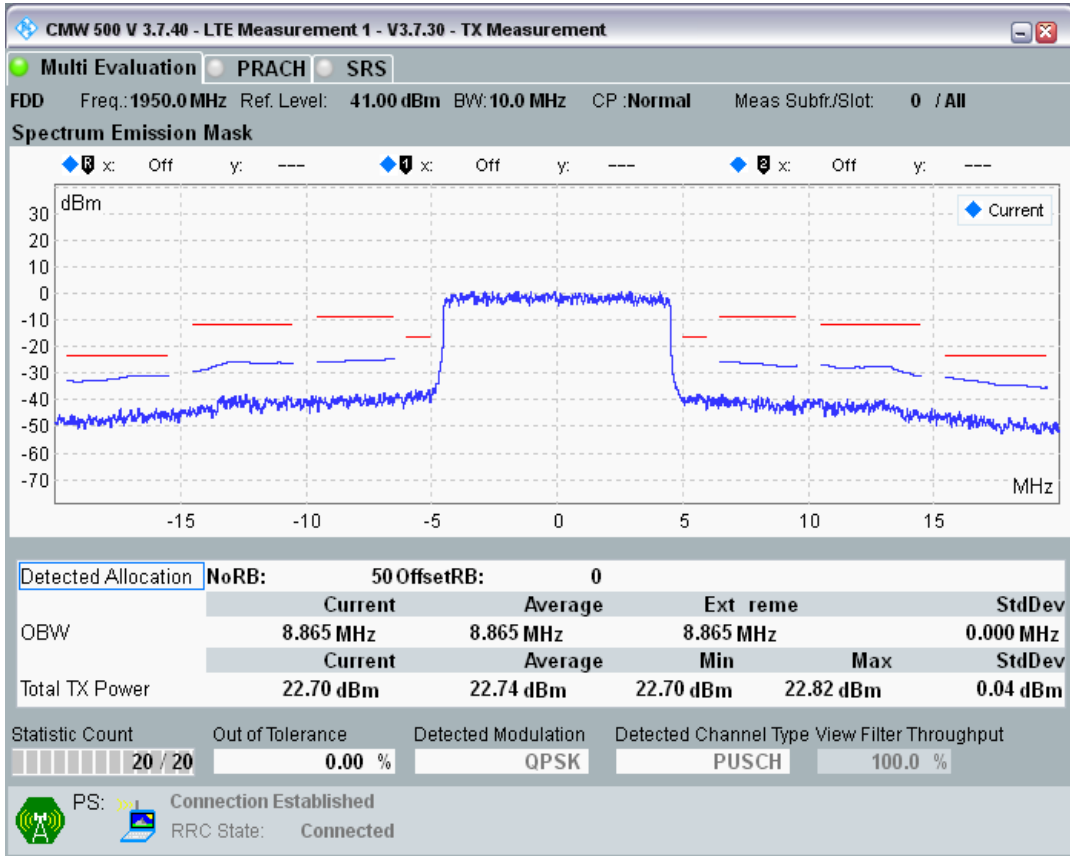

Band1 QPSK BW=10MHz Channel=18300 RB Size=50 Position=#0

Band1 QAM16 BW=10MHz Channel=18300 RB Size=12 Position=#0