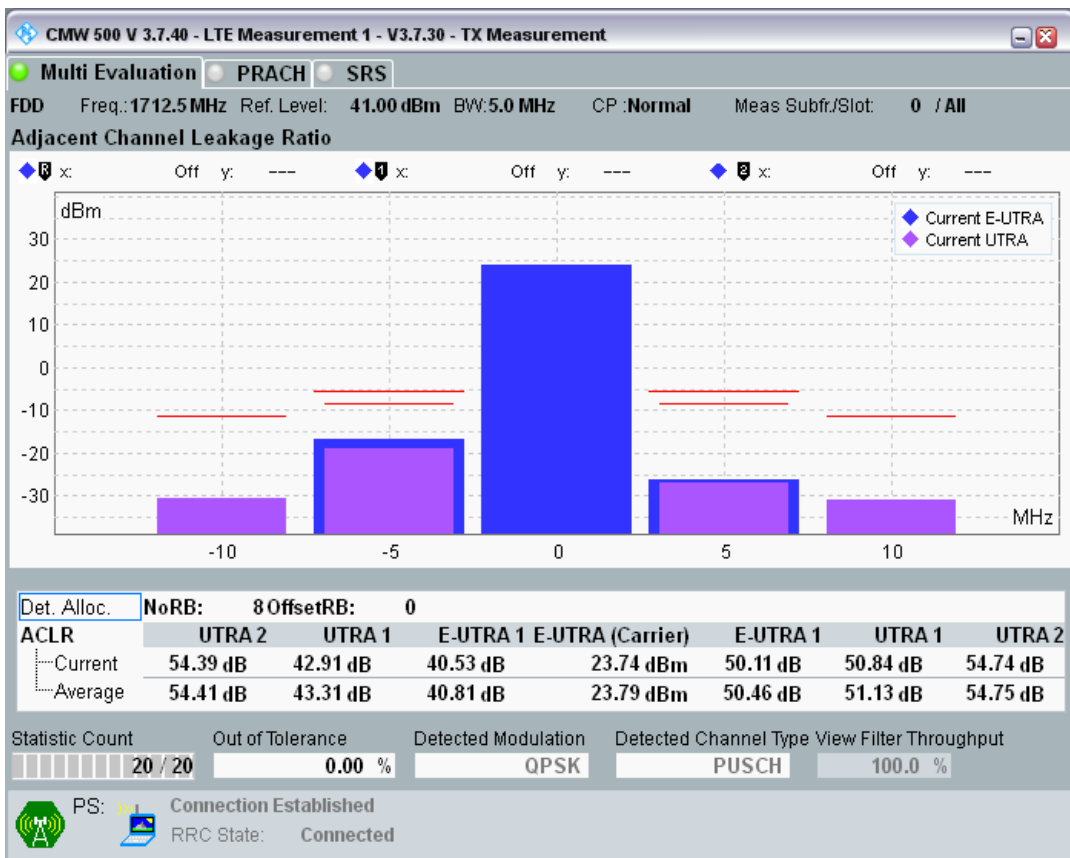

Band3 QAM16 BW=1.4MHz Channel=19943 RB Size=5 Position=#0

Band3 QAM16 BW=1.4MHz Channel=19943 RB Size=5 Position=#Max

Band3 QAM16 BW=1.4MHz Channel=19943 RB Size=6 Position=#0

Band3 QPSK BW=5MHz Channel=19225 RB Size=8 Position=#0