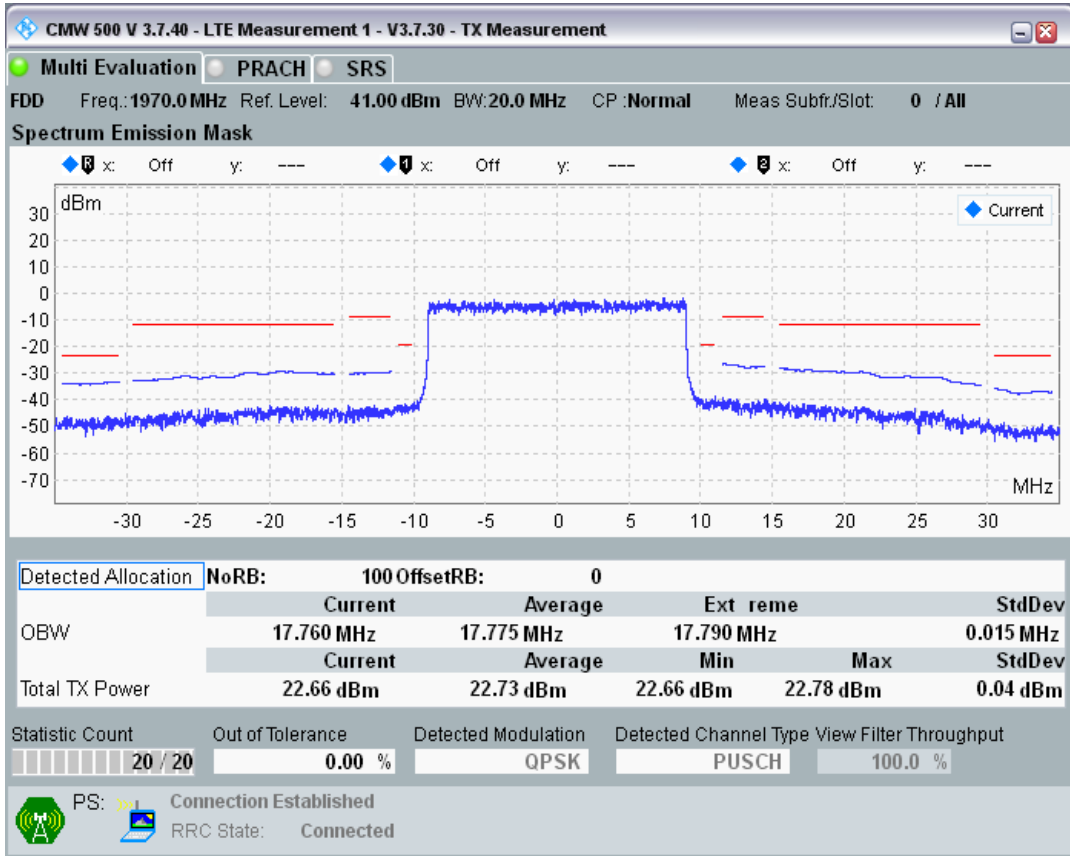

Band1 QPSK BW=20MHz Channel=18500 RB Size=100 Position=#0

Band1 QAM16 BW=20MHz Channel=18500 RB Size=18 Position=#0