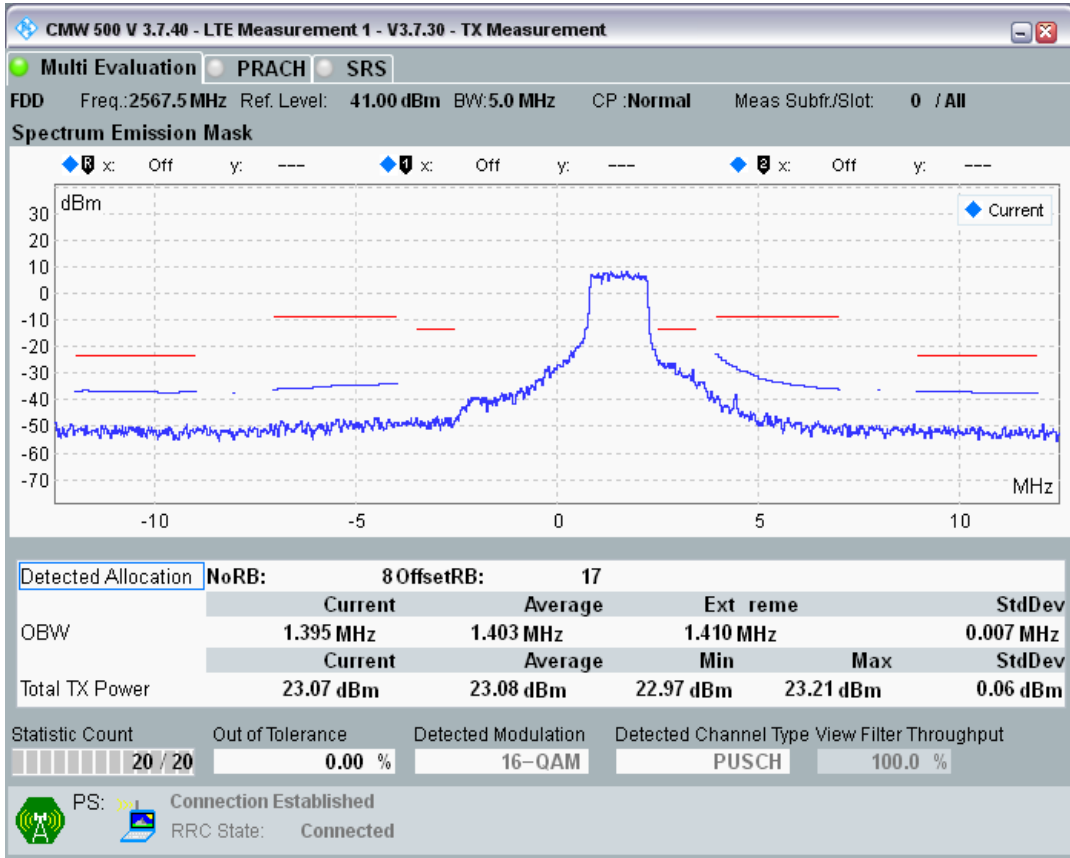

Band7 QAM16 BW=5MHz Channel=21425 RB Size=8 Position=#Max

Band7 QAM16 BW=5MHz Channel=21425 RB Size=25 Position=#0