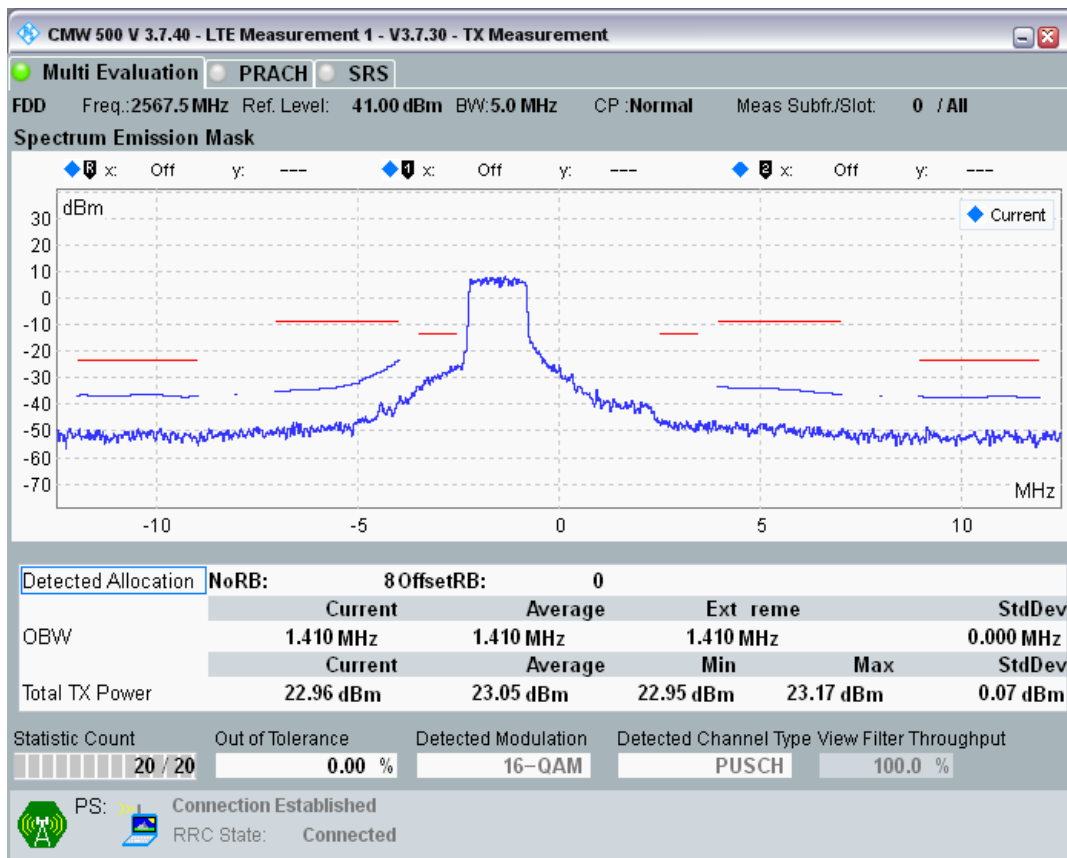

Band7 QAM16 BW=5MHz Channel=21425 RB Size=8 Position=#0

Band7 QAM16 BW=5MHz Channel=21425 RB Size=8 Position=#Max