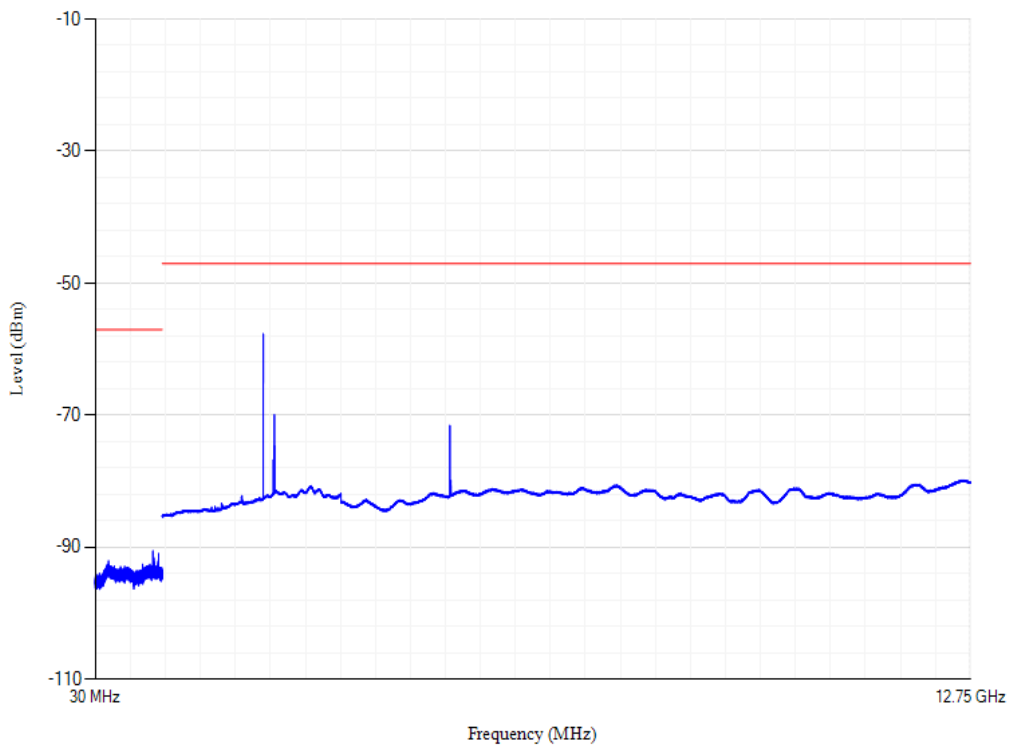

Conducted spurious emissions

Band20 QPSK BW=20MHz Channel=24300