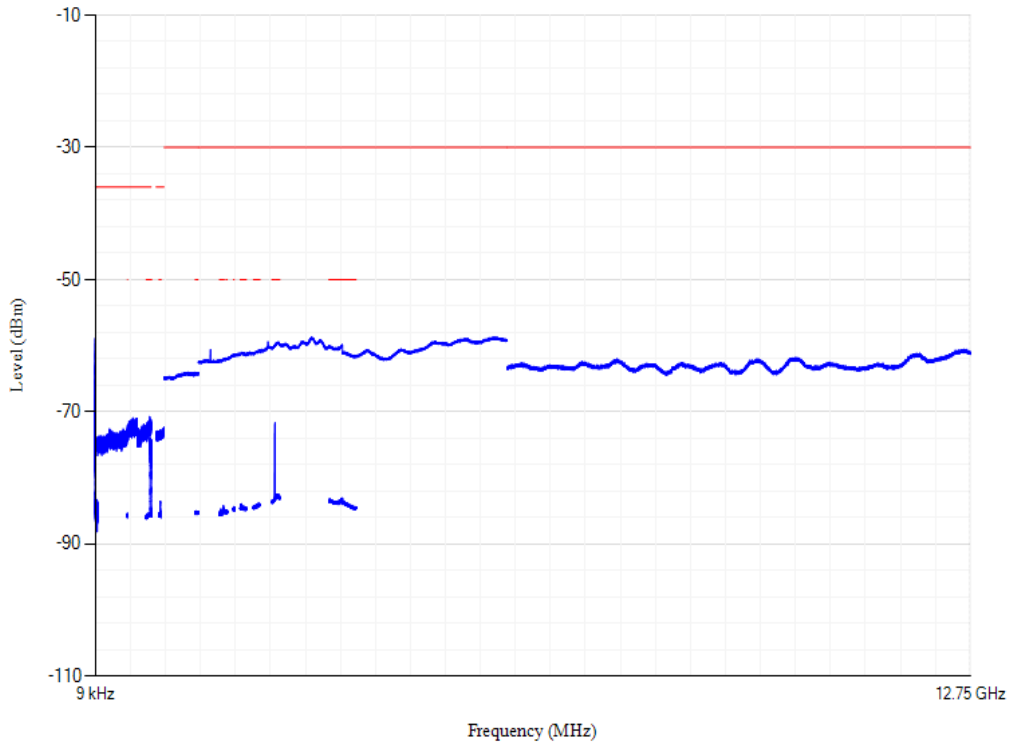

Conducted spurious emissions

Band28 QPSK BW=3MHz Channel=27225 RB Size=1 Position=#0