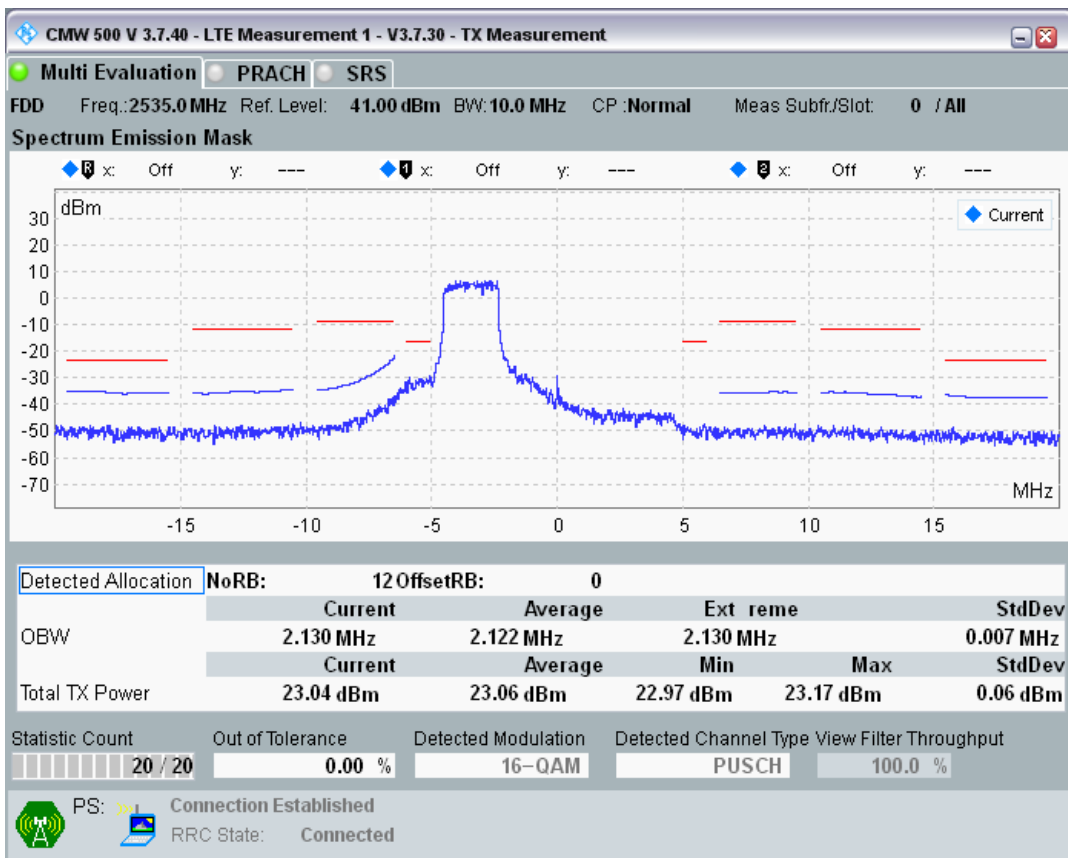

Band7 QAM16 BW=10MHz Channel=21100 RB Size=12 Position=#0

Band7 QAM16 BW=10MHz Channel=21100 RB Size=12 Position=#Max