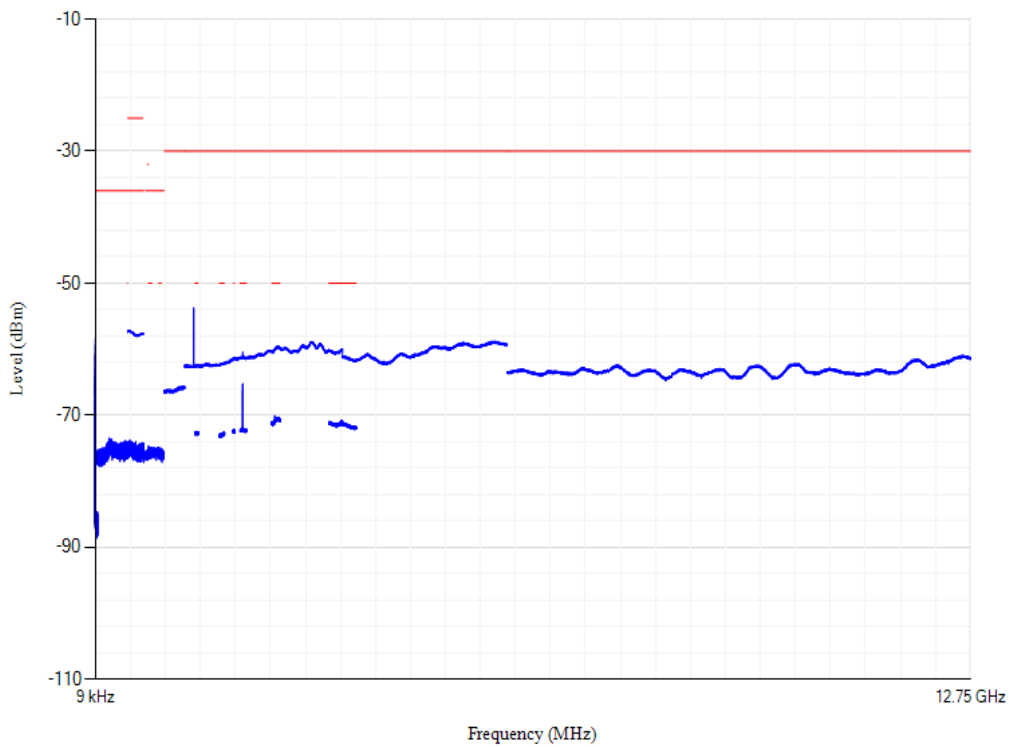

Conducted spurious emissions

Band28 QPSK BW=5MHz Channel=27484 RB Size=1 Position=#0