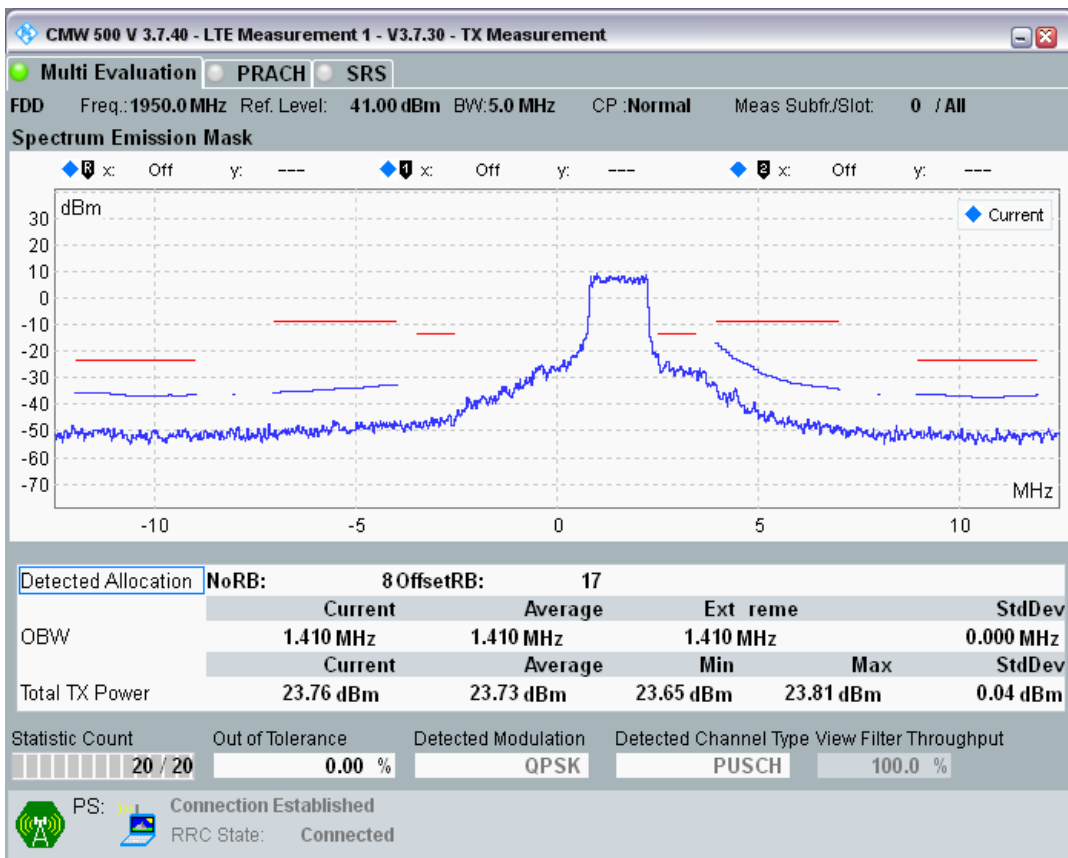

Band1 QAM16 BW=5MHz Channel=18025 RB Size=8 Position=#Max

Band1 QAM16 BW=5MHz Channel=18025 RB Size=25 Position=#0

Band1 QPSK BW=5MHz Channel=18300 RB Size=8 Position=#0

Band1 QPSK BW=5MHz Channel=18300 RB Size=8 Position=#Max