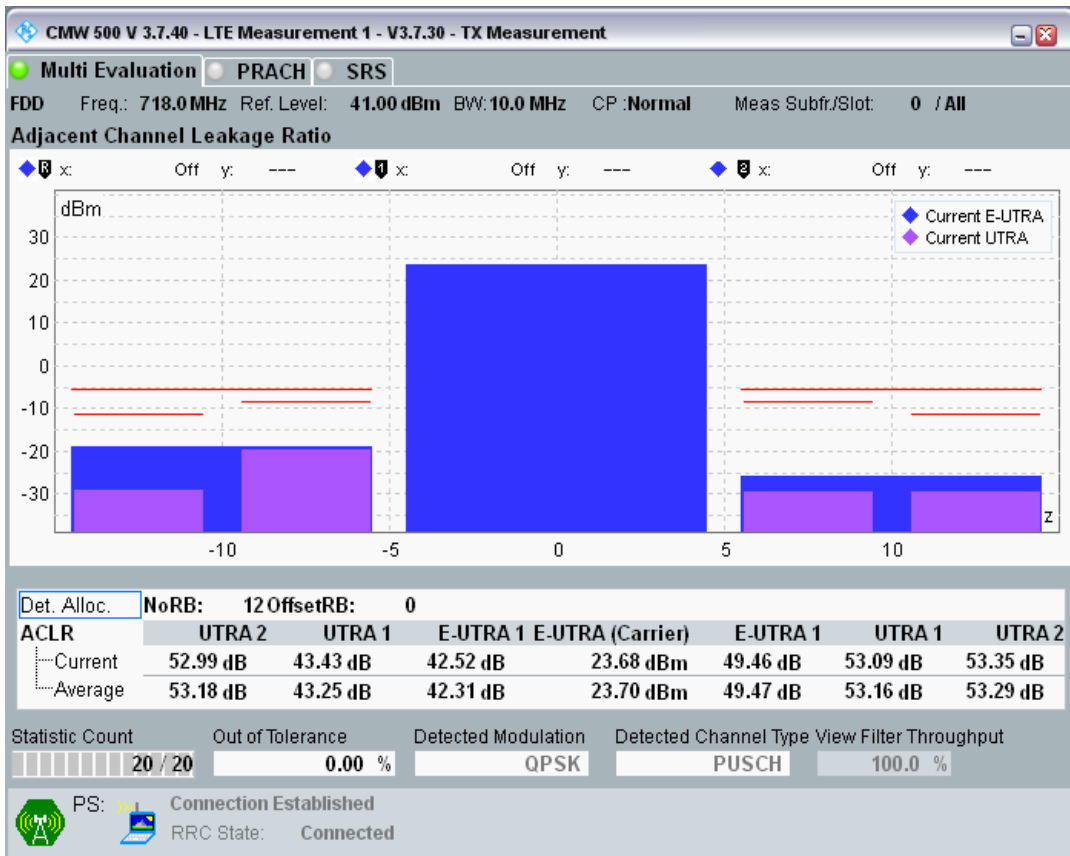

Band28 QAM16 BW=10MHz Channel=27260 RB Size=12 Position=#0

Band28 QAM16 BW=10MHz Channel=27260 RB Size=12 Position=#Max

Band28 QAM16 BW=10MHz Channel=27260 RB Size=50 Position=#0

Band28 QPSK BW=10MHz Channel=27360 RB Size=12 Position=#0