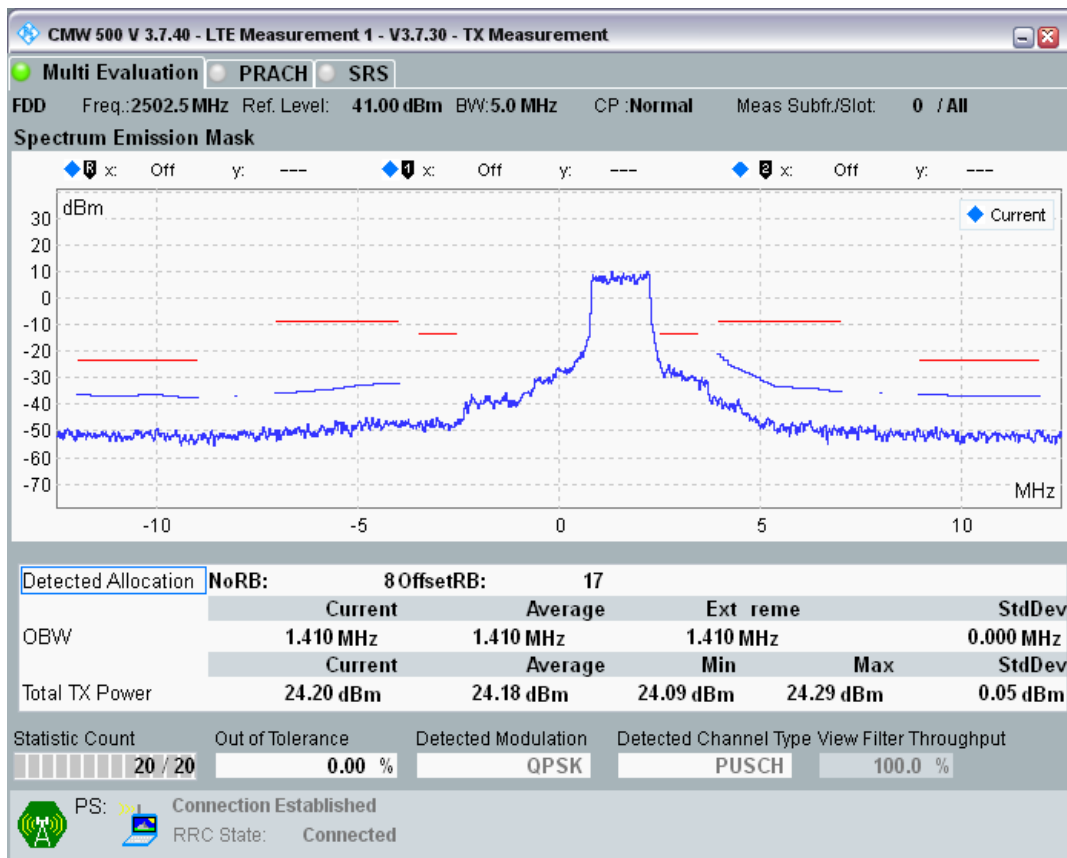

Band40 QPSK BW=5MHz Channel=39625 RB Size=8 Position=#0

Band40 QPSK BW=5MHz Channel=39625 RB Size=25 Position=#0

Band7 QPSK BW=5MHz Channel=20775 RB Size=8 Position=#0

Band7 QPSK BW=5MHz Channel=20775 RB Size=8 Position=#Max