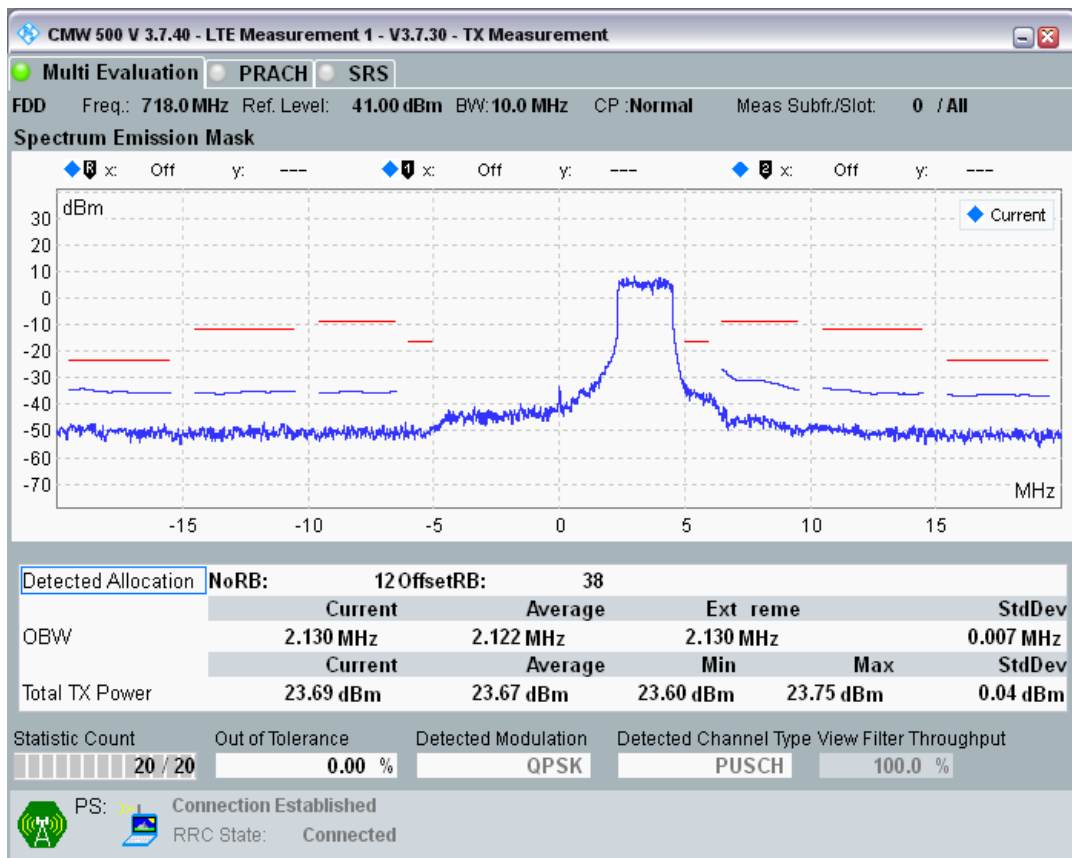

Band28 QAM16 BW=10MHz Channel=27260 RB Size=12 Position=#Max

Band28 QAM16 BW=10MHz Channel=27260 RB Size=50 Position=#0

Band28 QPSK BW=10MHz Channel=27360 RB Size=12 Position=#0

Band28 QPSK BW=10MHz Channel=27360 RB Size=12 Position=#Max