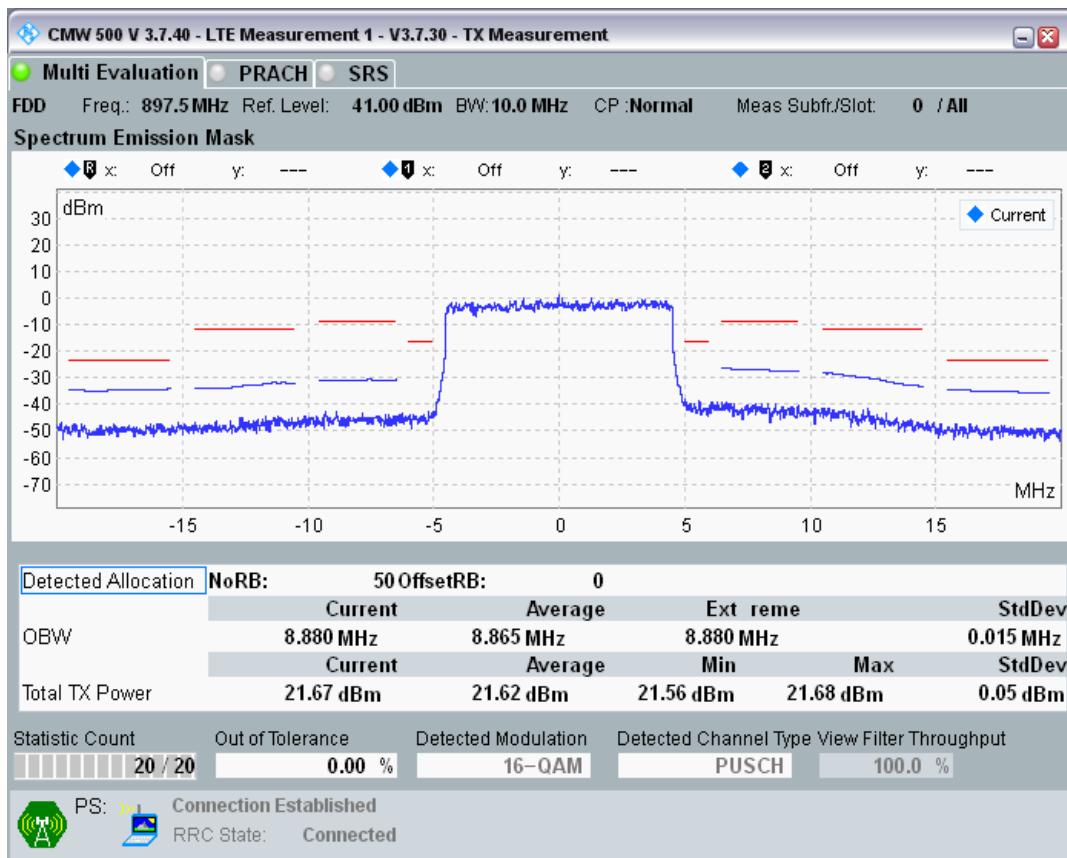

Band8 QPSK BW=10MHz Channel=21625 RB Size=50 Position=#0

Band8 QAM16 BW=10MHz Channel=21625 RB Size=12 Position=#0

Band8 QAM16 BW=10MHz Channel=21625 RB Size=12 Position=#Max

Band8 QAM16 BW=10MHz Channel=21625 RB Size=50 Position=#0