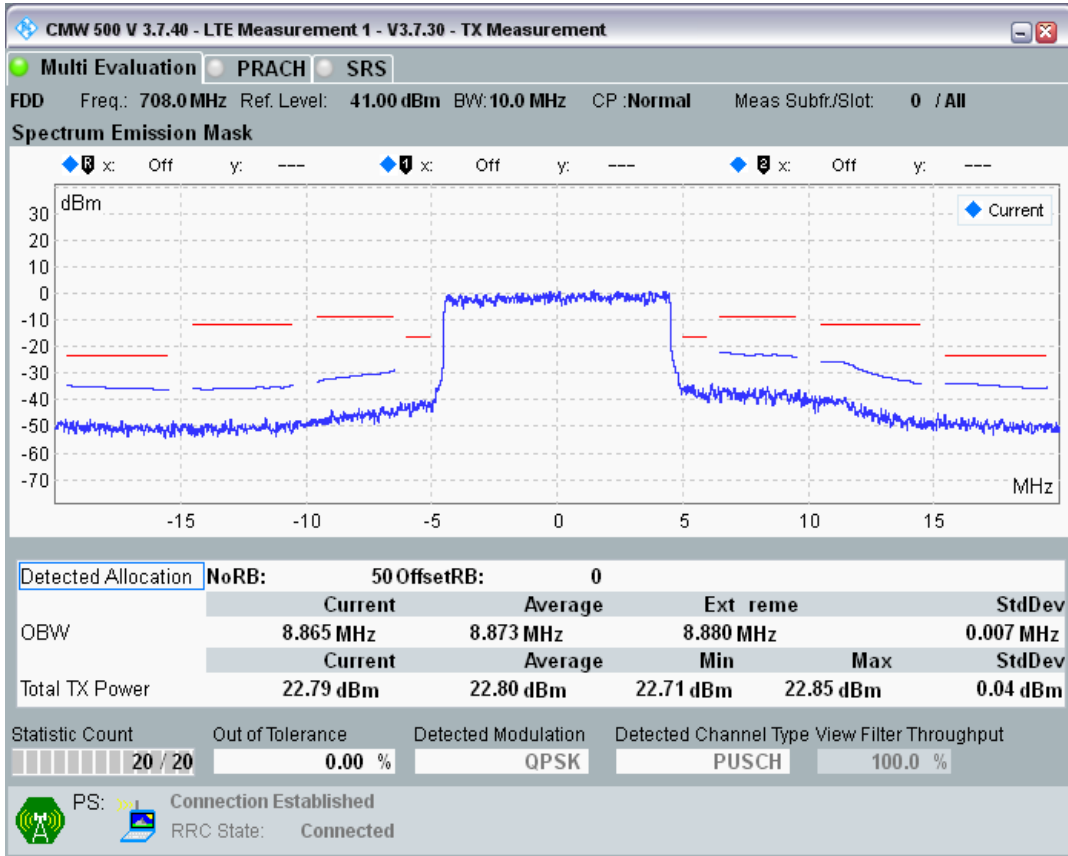

Band28 QPSK BW=10MHz Channel=27260 RB Size=50 Position=#0

Band28 QAM16 BW=10MHz Channel=27260 RB Size=12 Position=#0