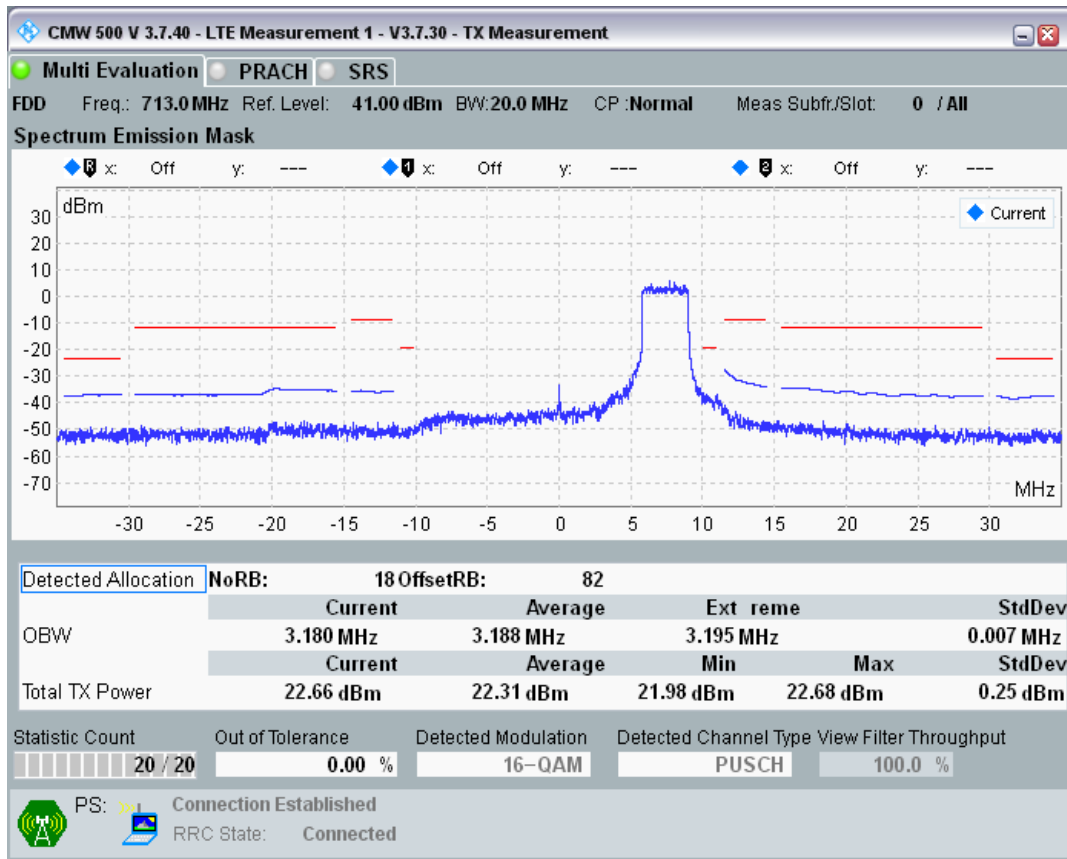

Band28 QAM16 BW=20MHz Channel=27310 RB Size=18 Position=#Max

Band28 QAM16 BW=20MHz Channel=27310 RB Size=100 Position=#0