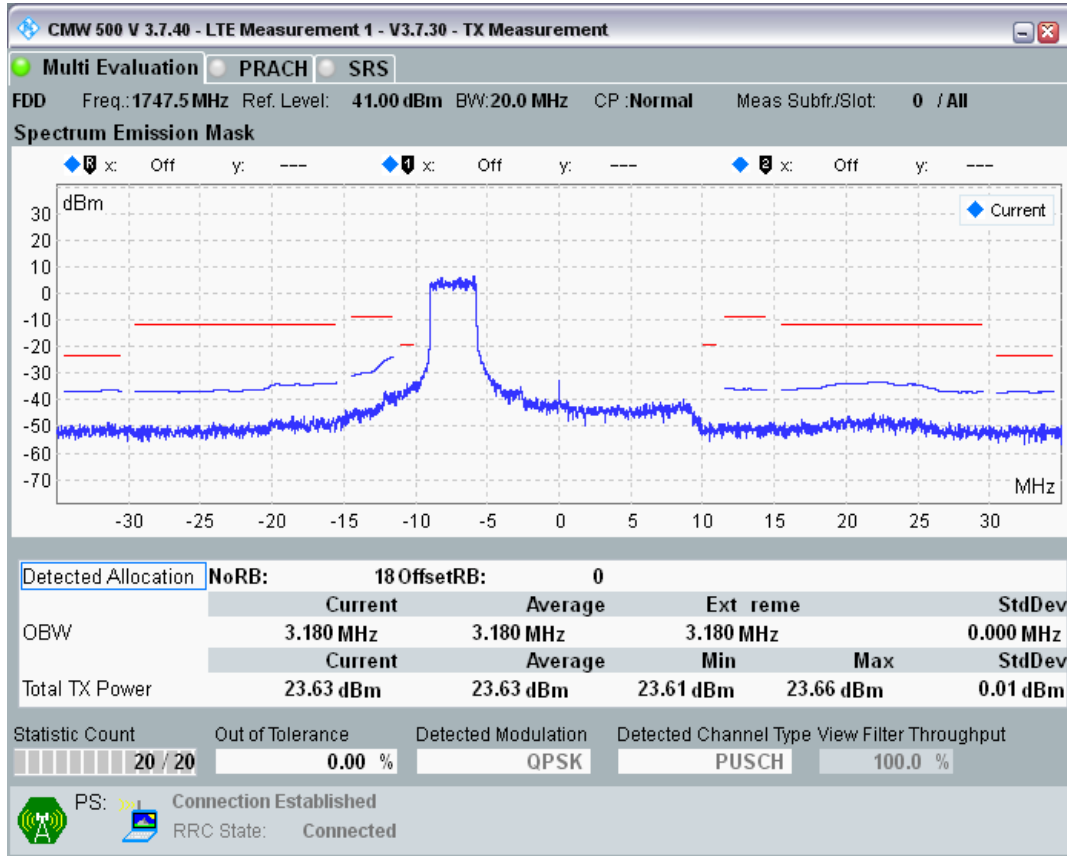

Band3 QPSK BW=20MHz Channel=19575 RB Size=18 Position=#0

Band3 QPSK BW=20MHz Channel=19575 RB Size=18 Position=#Max