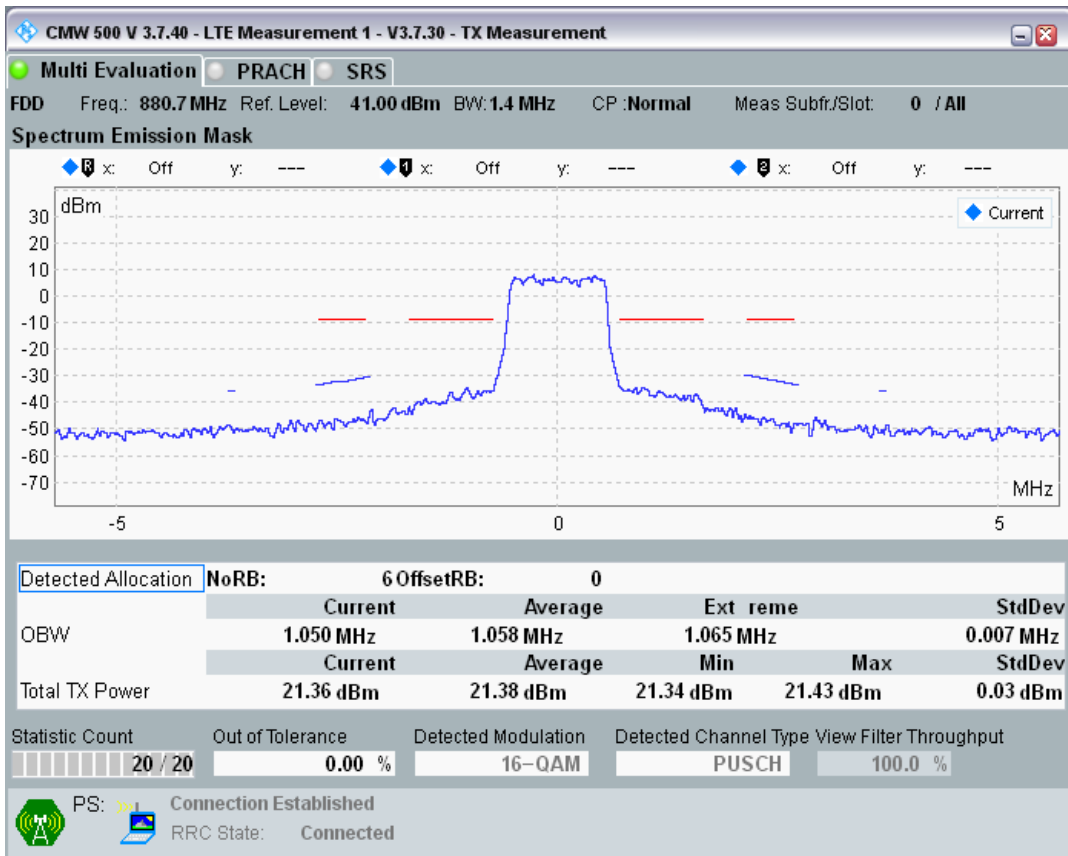

Band8 QAM16 BW=1.4MHz Channel=21457 RB Size=6 Position=#0

Band8 QPSK BW=1.4MHz Channel=21625 RB Size=5 Position=#0