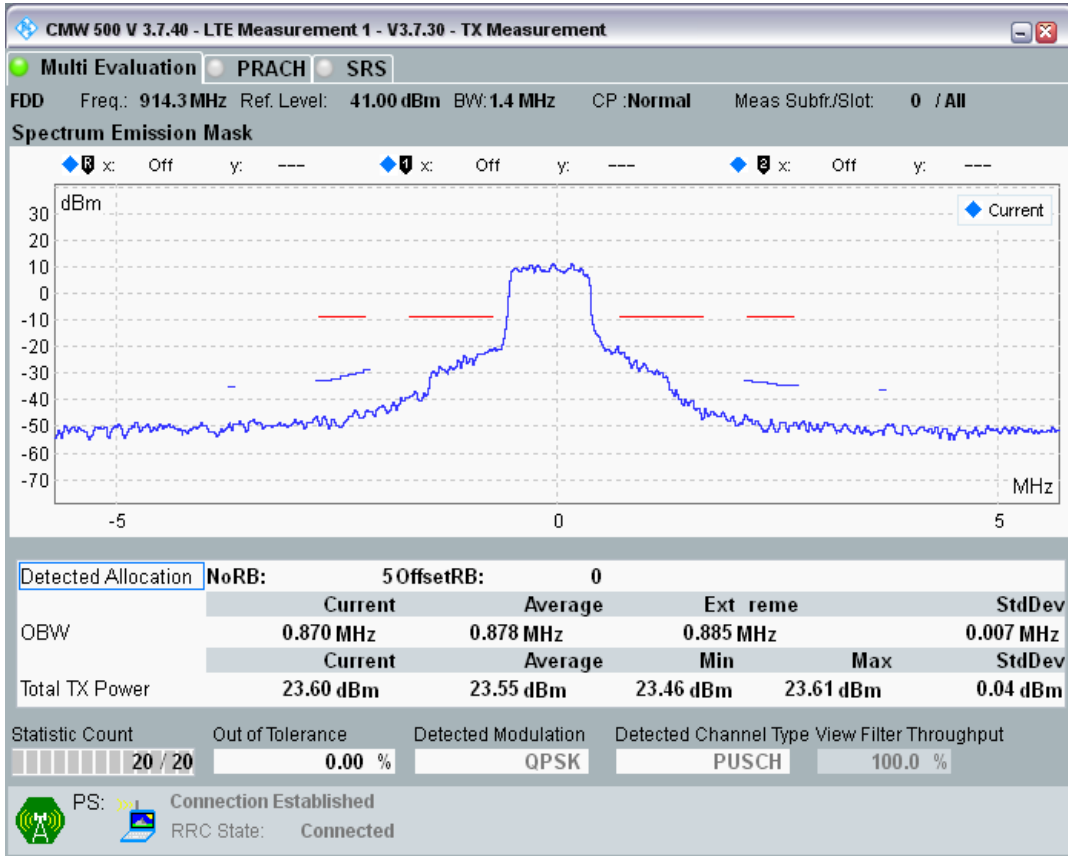

Band8 QPSK BW=1.4MHz Channel=21793 RB Size=5 Position=#0

Band8 QPSK BW=1.4MHz Channel=21793 RB Size=5 Position=#Max