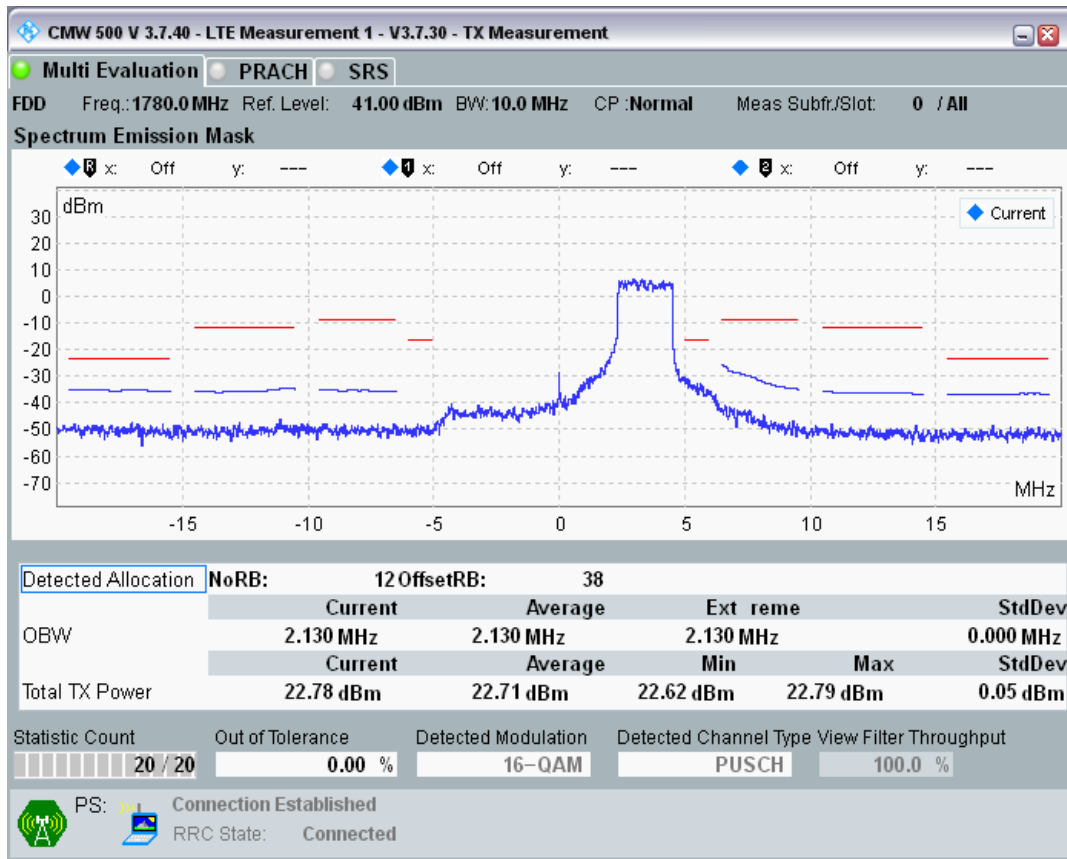

Band3 QAM16 BW=10MHz Channel=19900 RB Size=12 Position=#Max

Band3 QAM16 BW=10MHz Channel=19900 RB Size=50 Position=#0