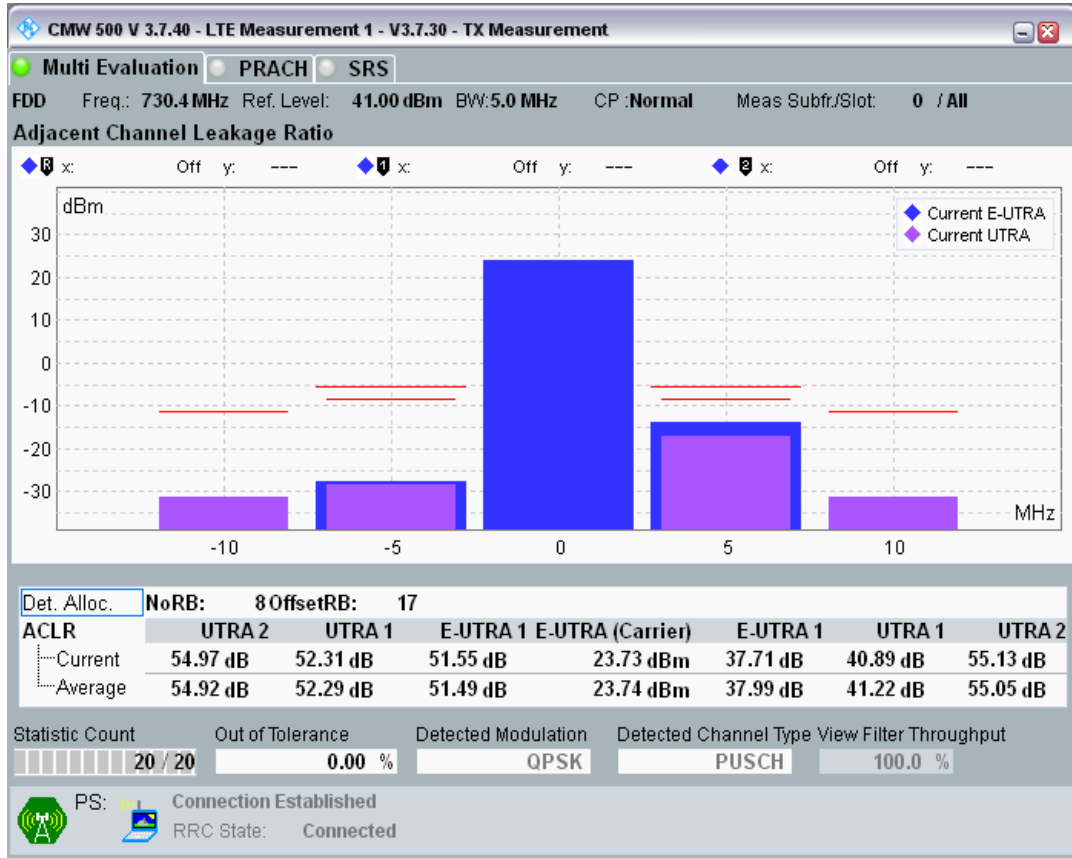

Band28 QPSK BW=5MHz Channel=27484 RB Size=8 Position=#Max

Band28 QPSK BW=5MHz Channel=27484 RB Size=25 Position=#0