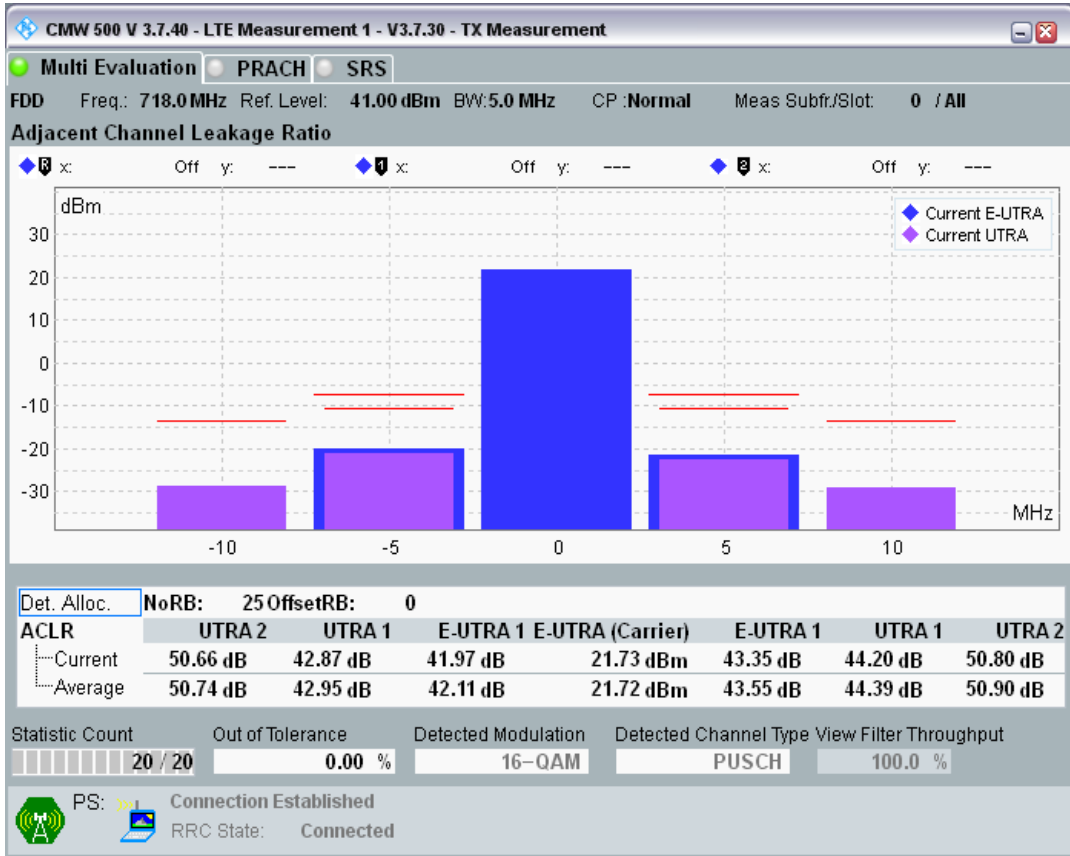

Band28 QAM16 BW=5MHz Channel=27360 RB Size=25 Position=#0

Band28 QPSK BW=5MHz Channel=27484 RB Size=8 Position=#0