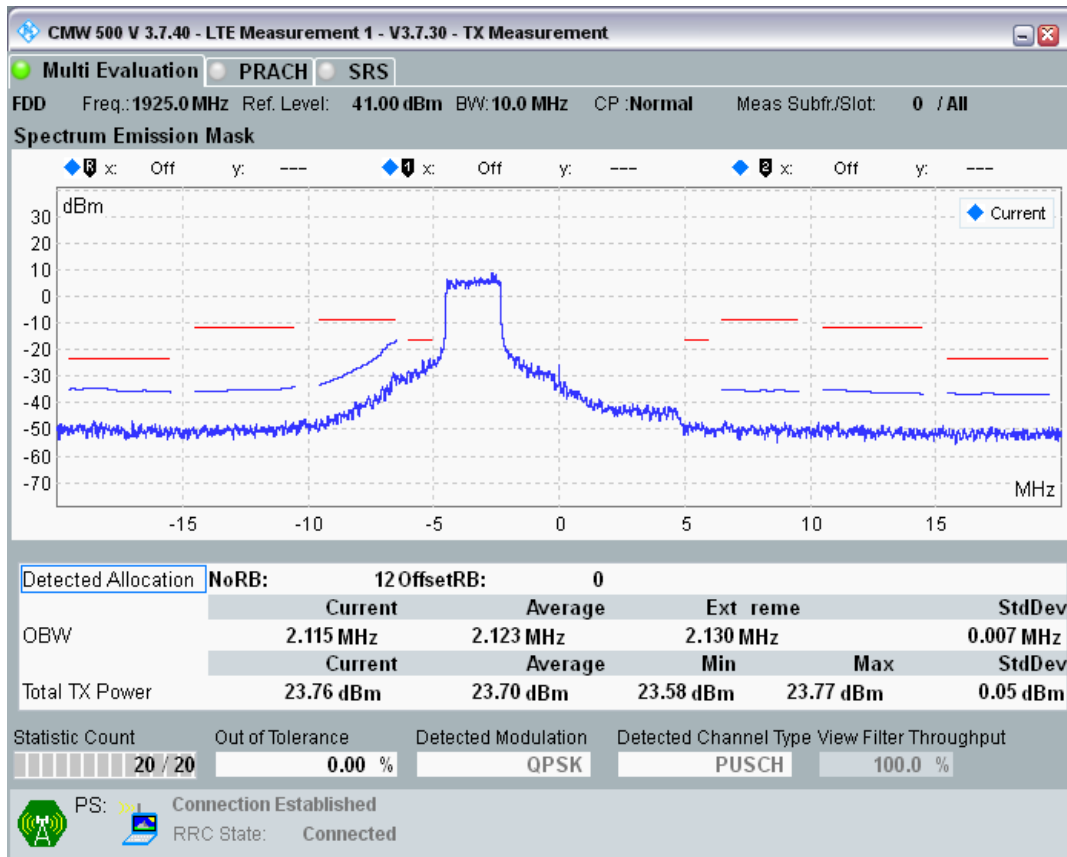

Band1 QPSK BW=10MHz Channel=18050 RB Size=12 Position=#0

Band1 QPSK BW=10MHz Channel=18050 RB Size=12 Position=#Max