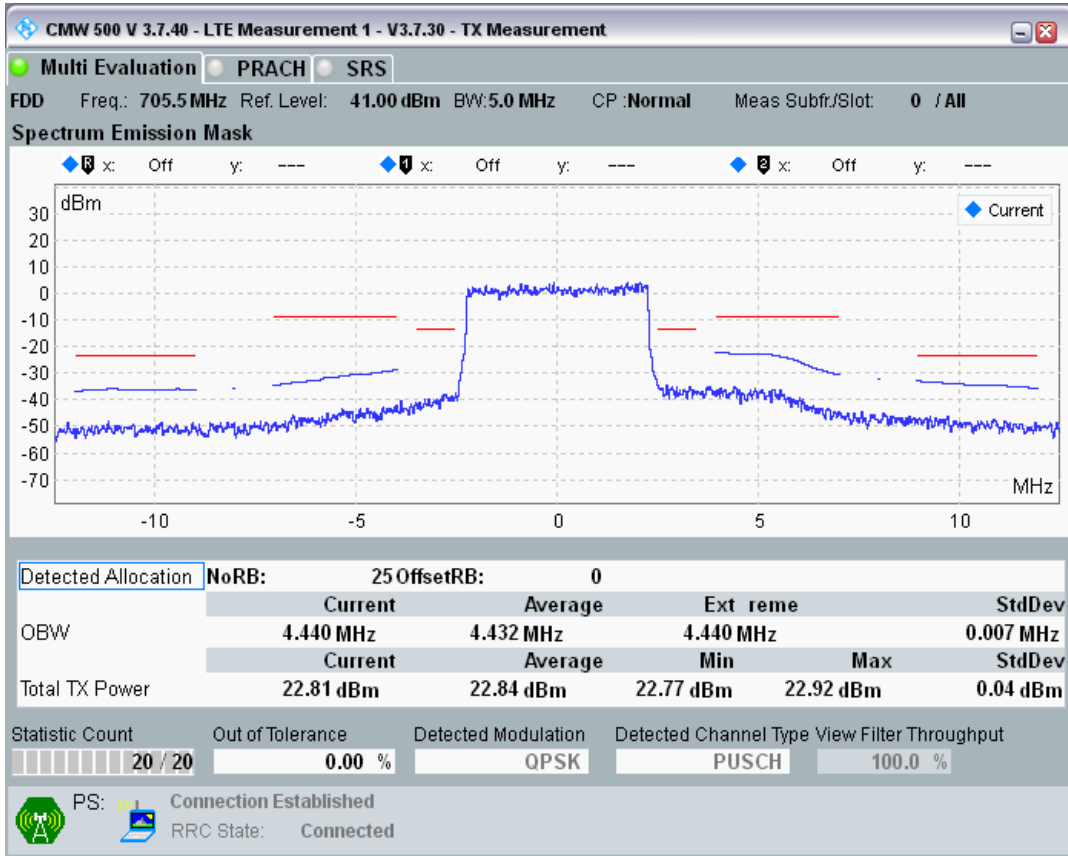

Band28 QPSK BW=5MHz Channel=27235 RB Size=25 Position=#0

Band28 QAM16 BW=5MHz Channel=27235 RB Size=8 Position=#0