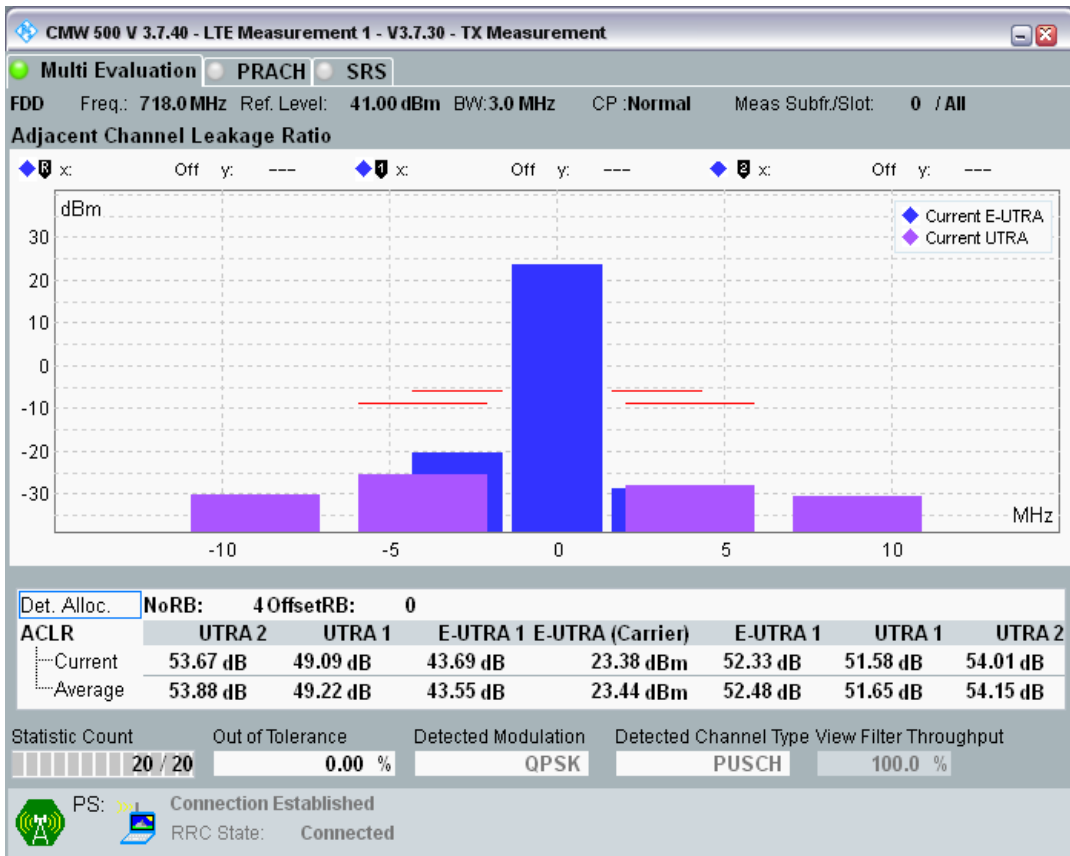

Band28 QAM16 BW=3MHz Channel=27225 RB Size=4 Position=#0

Band28 QAM16 BW=3MHz Channel=27225 RB Size=4 Position=#Max

Band28 QAM16 BW=3MHz Channel=27225 RB Size=15 Position=#0

Band28 QPSK BW=3MHz Channel=27360 RB Size=4 Position=#0