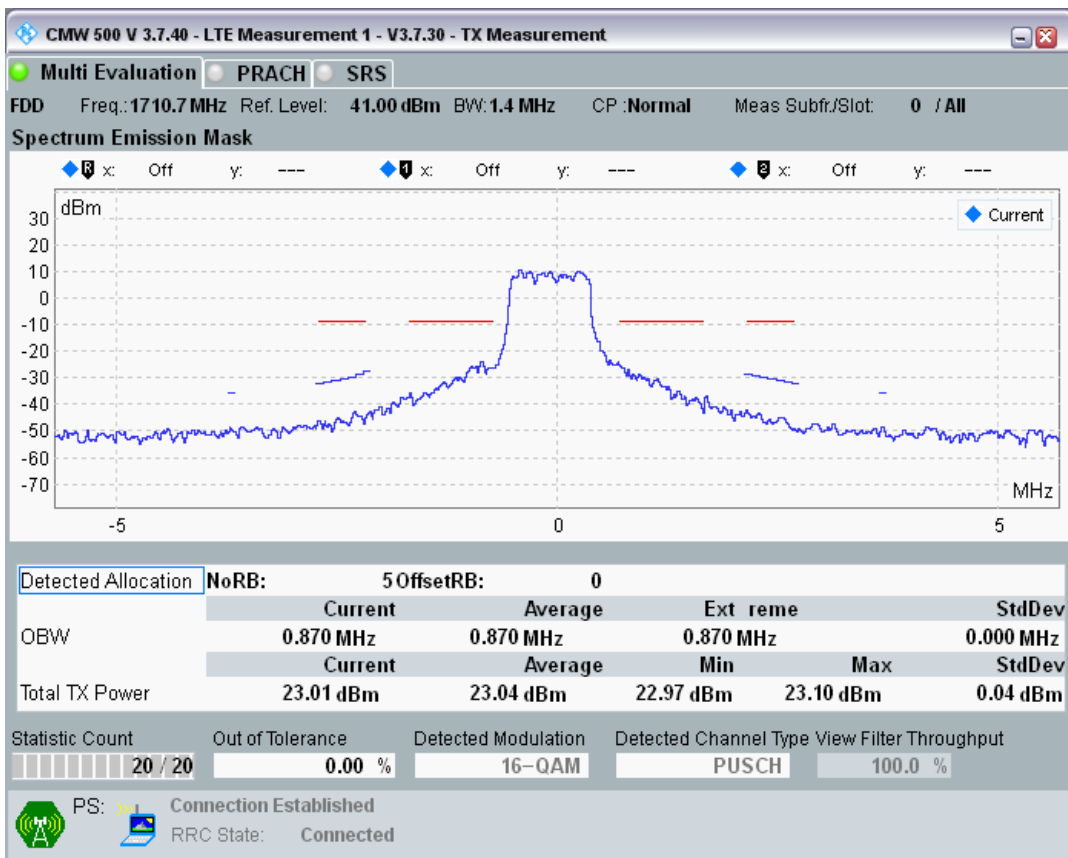

Band3 QPSK BW=1.4MHz Channel=19207 RB Size=5 Position=#0

Band3 QPSK BW=1.4MHz Channel=19207 RB Size=5 Position=#Max

Band3 QPSK BW=1.4MHz Channel=19207 RB Size=6 Position=#0

Band3 QAM16 BW=1.4MHz Channel=19207 RB Size=5 Position=#0