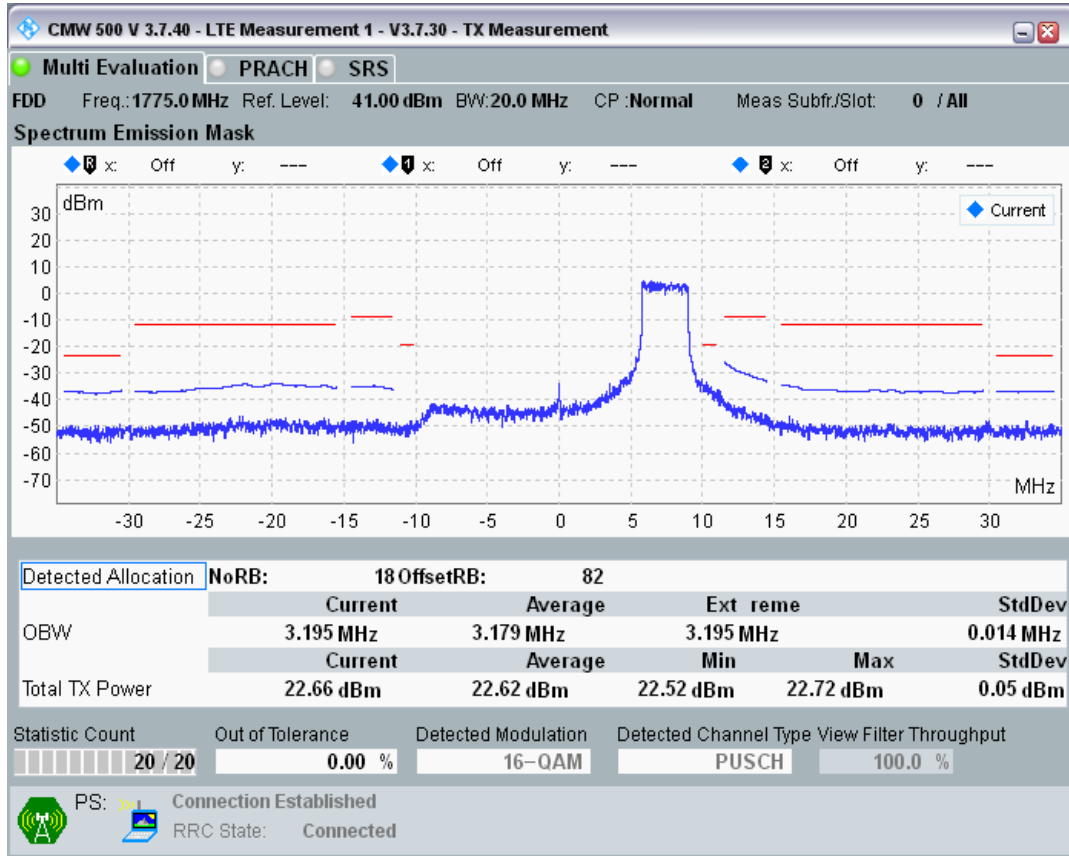

Band3 QAM16 BW=20MHz Channel=19850 RB Size=18 Position=#Max

Band3 QAM16 BW=20MHz Channel=19850 RB Size=100 Position=#0