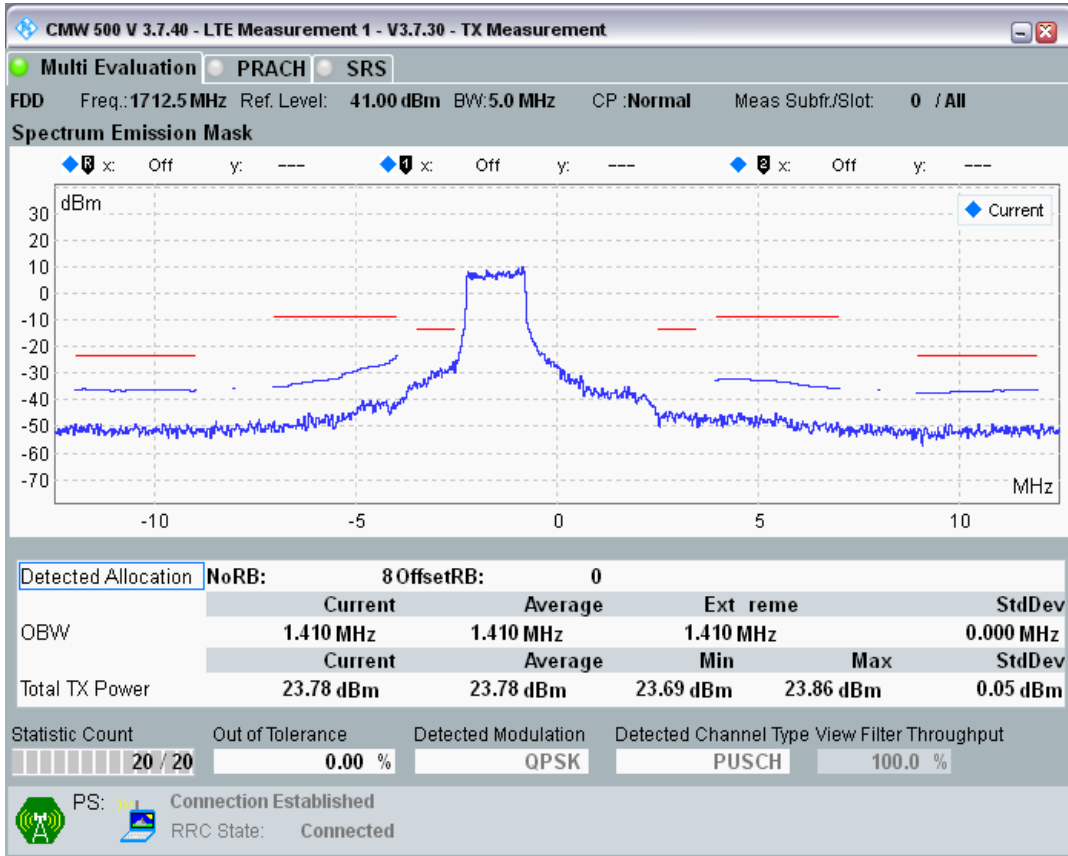

Band3 QPSK BW=5MHz Channel=19225 RB Size=8 Position=#0

Band3 QPSK BW=5MHz Channel=19225 RB Size=8 Position=#Max