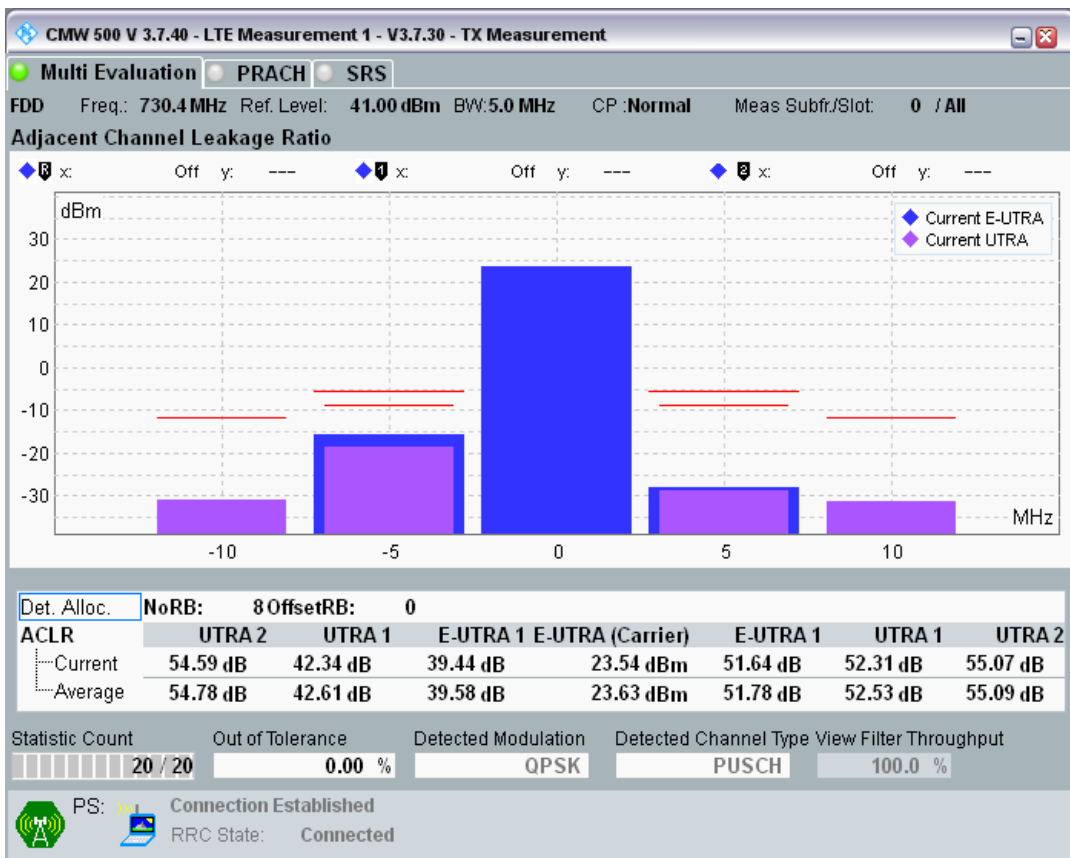

Band28 QAM16 BW=5MHz Channel=27360 RB Size=8 Position=#0

Band28 QAM16 BW=5MHz Channel=27360 RB Size=8 Position=#Max

Band28 QAM16 BW=5MHz Channel=27360 RB Size=25 Position=#0

Band28 QPSK BW=5MHz Channel=27484 RB Size=8 Position=#0