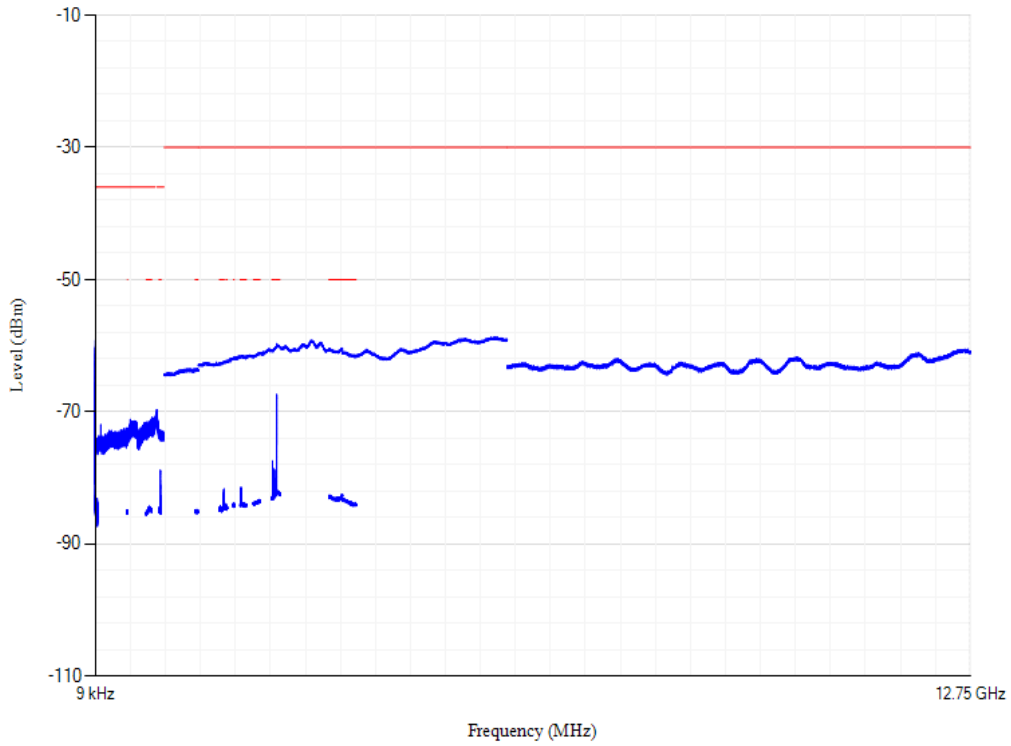

Conducted spurious emissions

Band8 QPSK BW=1.4MHz Channel=21625 RB Size=1 Position=#0

Conducted spurious emissions

Band8 QPSK BW=5MHz Channel=21475 RB Size=1 Position=#0

Conducted spurious emissions

Band8 QPSK BW=5MHz Channel=21625 RB Size=1 Position=#0