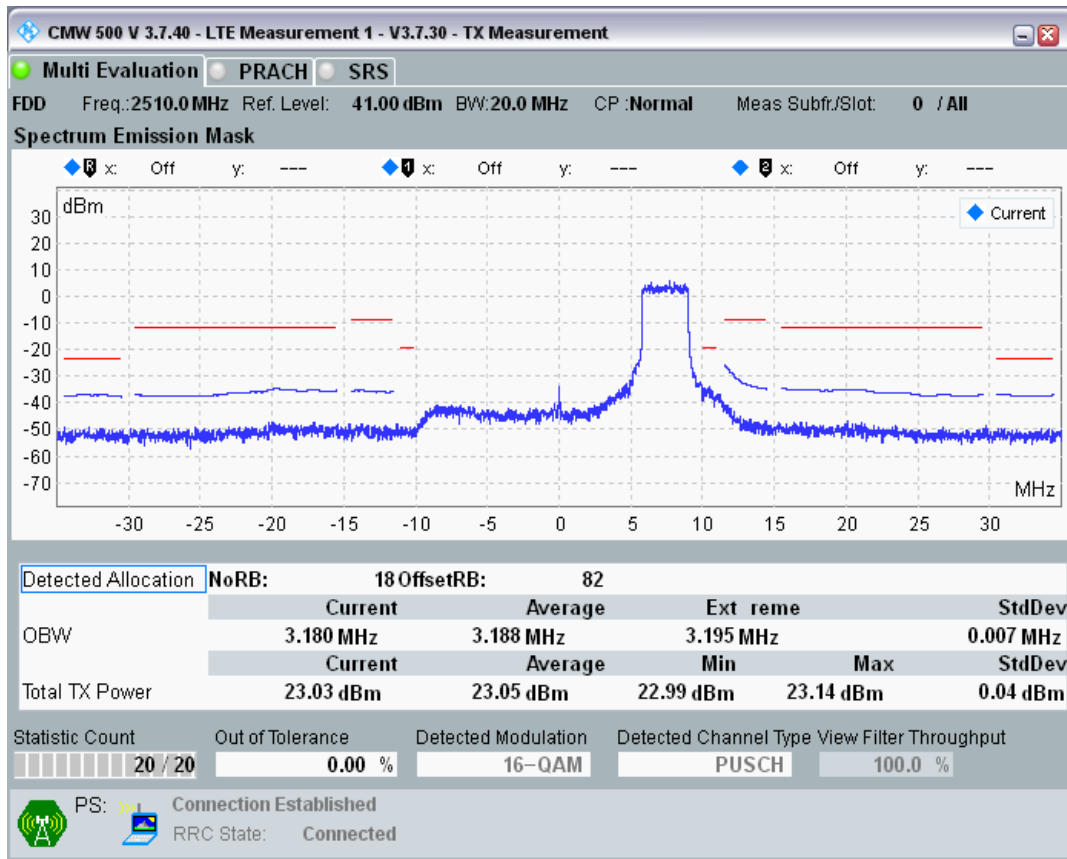

Band7 QAM16 BW=20MHz Channel=20850 RB Size=18 Position=#Max

Band7 QAM16 BW=20MHz Channel=20850 RB Size=100 Position=#0