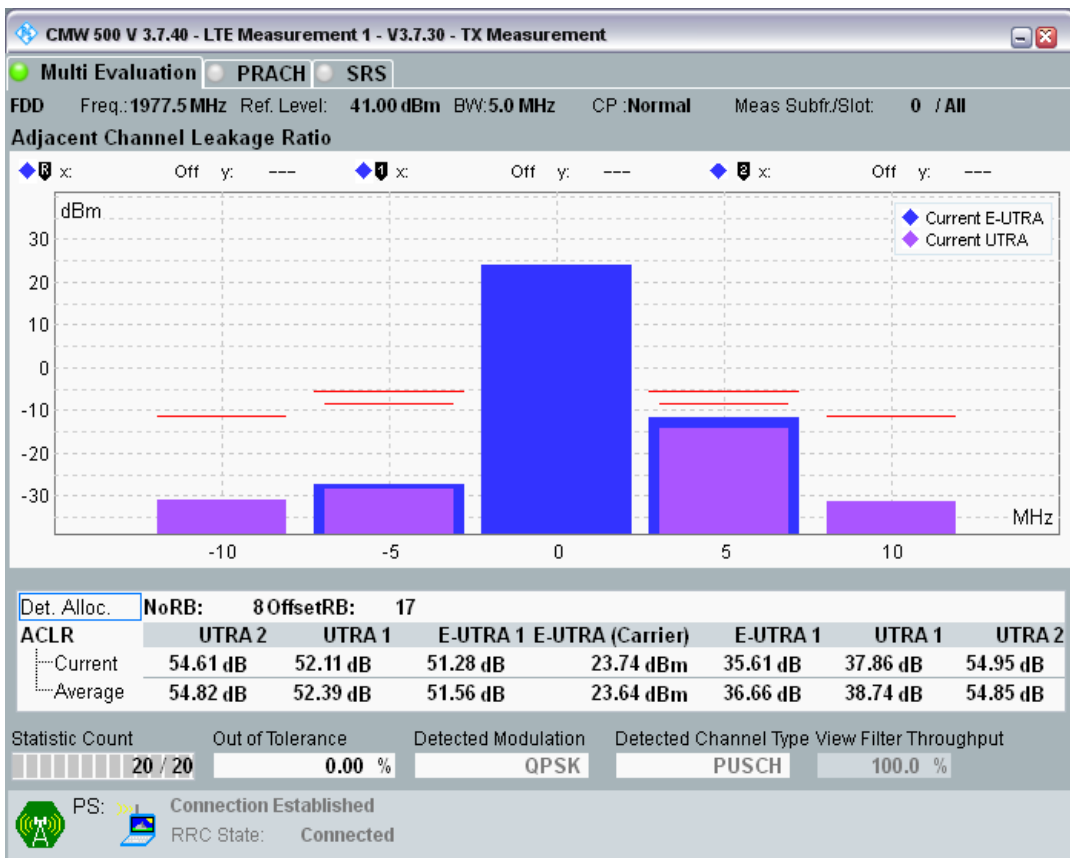

Band1 QPSK BW=5MHz Channel=18575 RB Size=8 Position=#Max

Band1 QPSK BW=5MHz Channel=18575 RB Size=25 Position=#0