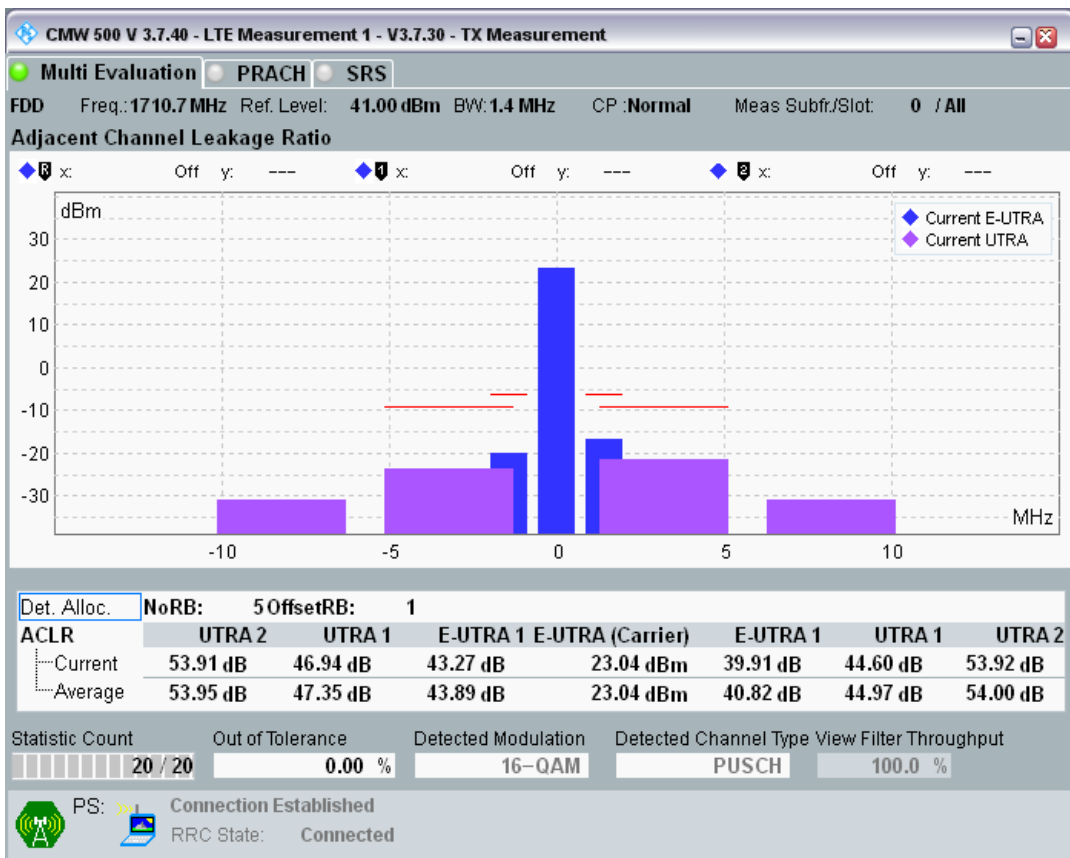

Band3 QAM16 BW=1.4MHz Channel=19207 RB Size=5 Position=#Max

Band3 QAM16 BW=1.4MHz Channel=19207 RB Size=6 Position=#0