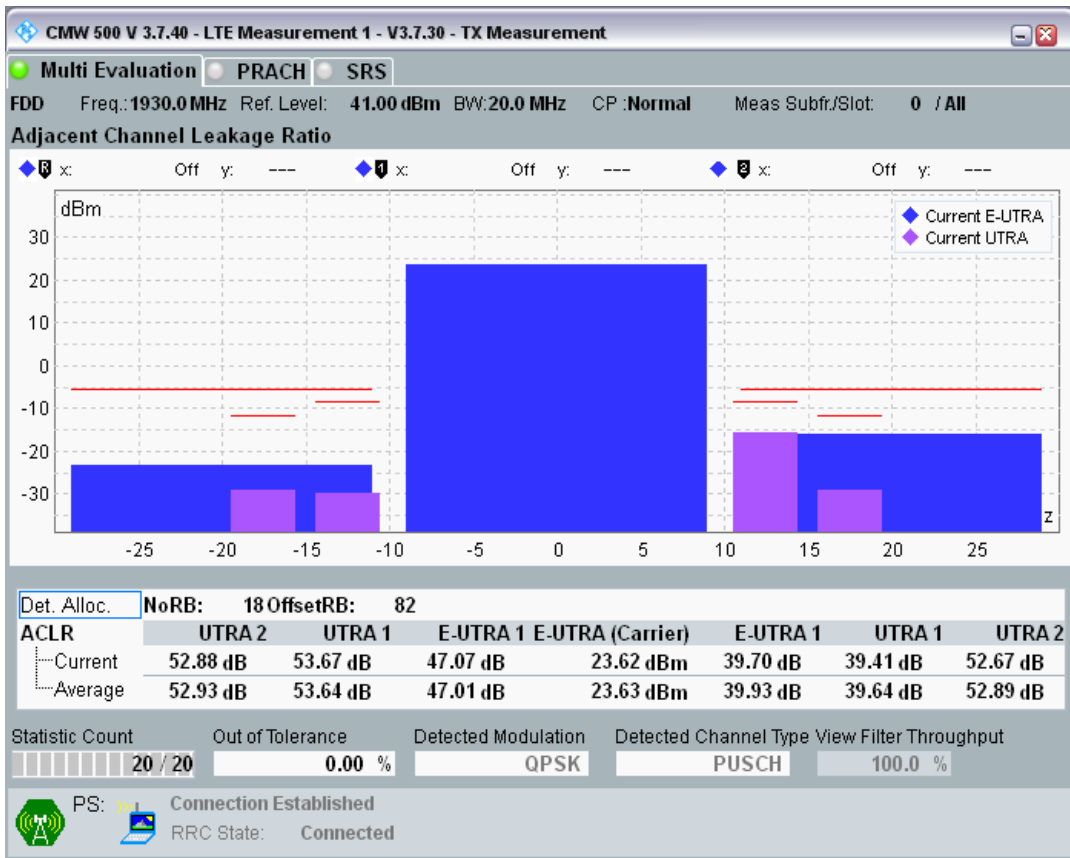

Band1 QPSK BW=20MHz Channel=18100 RB Size=18 Position=#Max

Band1 QPSK BW=20MHz Channel=18100 RB Size=100 Position=#0