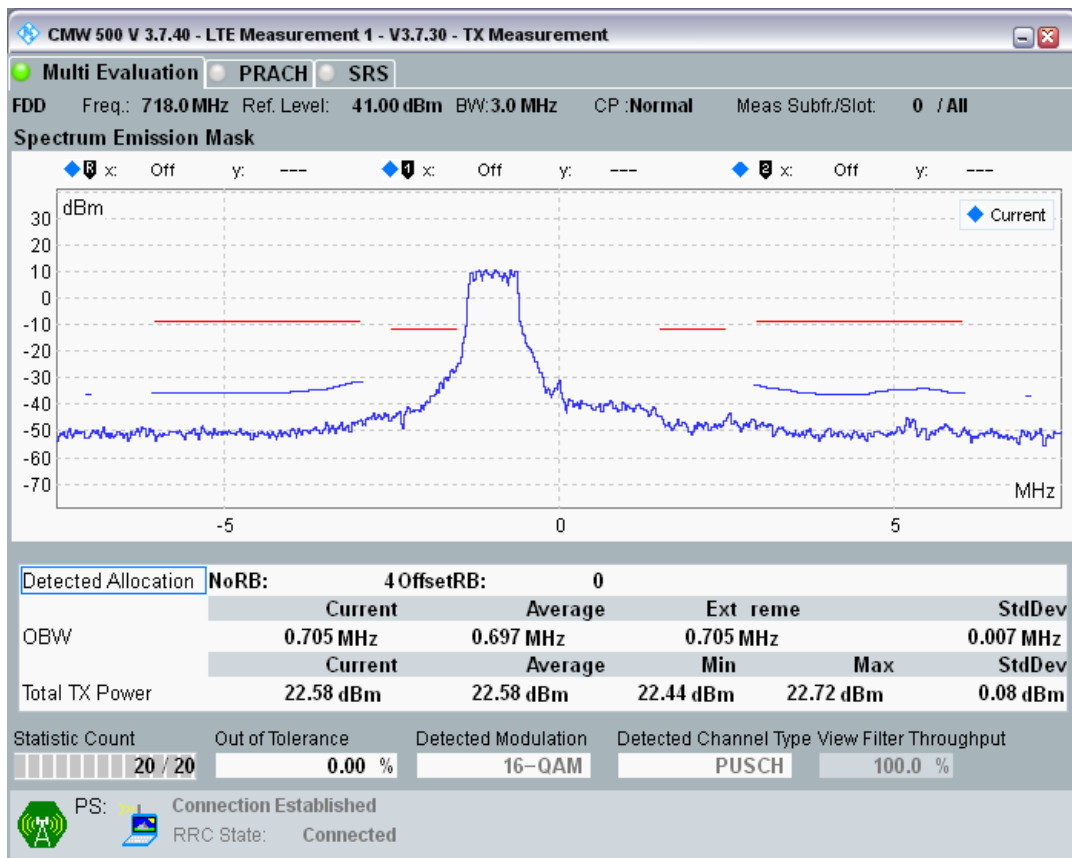

Band28 QAM16 BW=3MHz Channel=27360 RB Size=4 Position=#0

Band28 QAM16 BW=3MHz Channel=27360 RB Size=4 Position=#Max