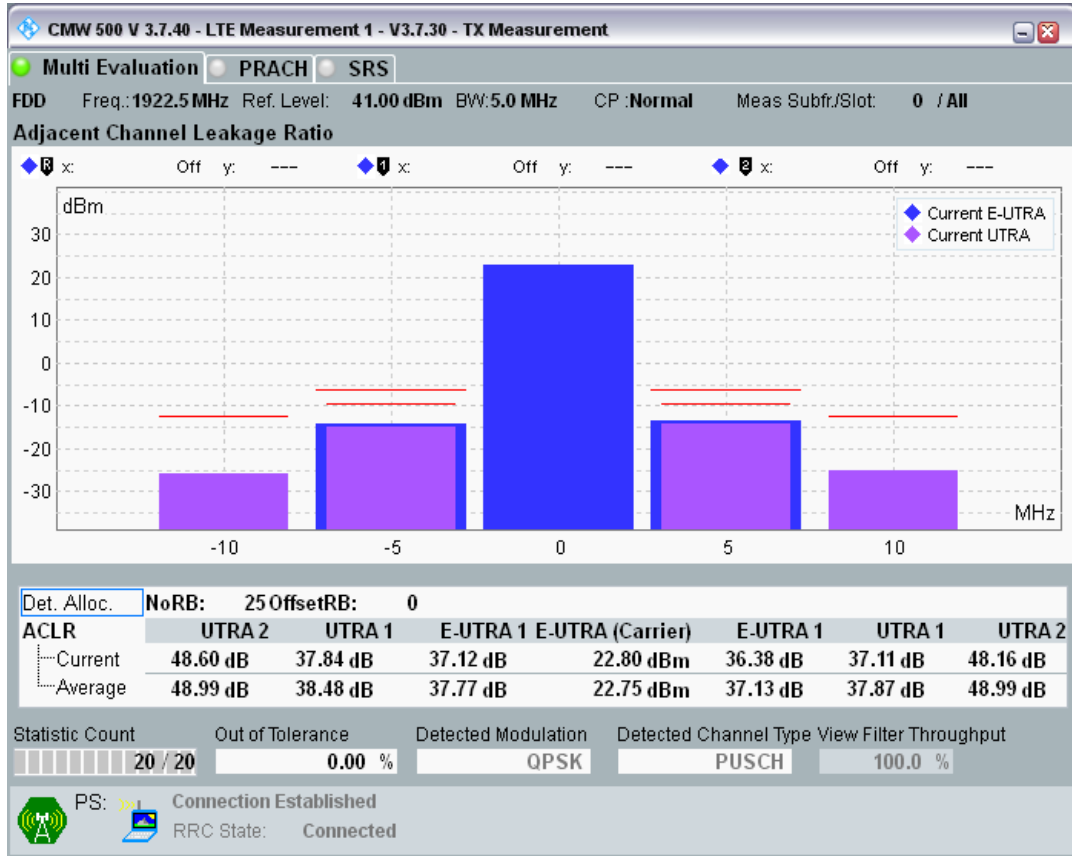

Band1 QPSK BW=5MHz Channel=18025 RB Size=8 Position=#0

Band1 QPSK BW=5MHz Channel=18025 RB Size=8 Position=#Max

Band1 QPSK BW=5MHz Channel=18025 RB Size=25 Position=#0

Band1 QAM16 BW=5MHz Channel=18025 RB Size=8 Position=#0