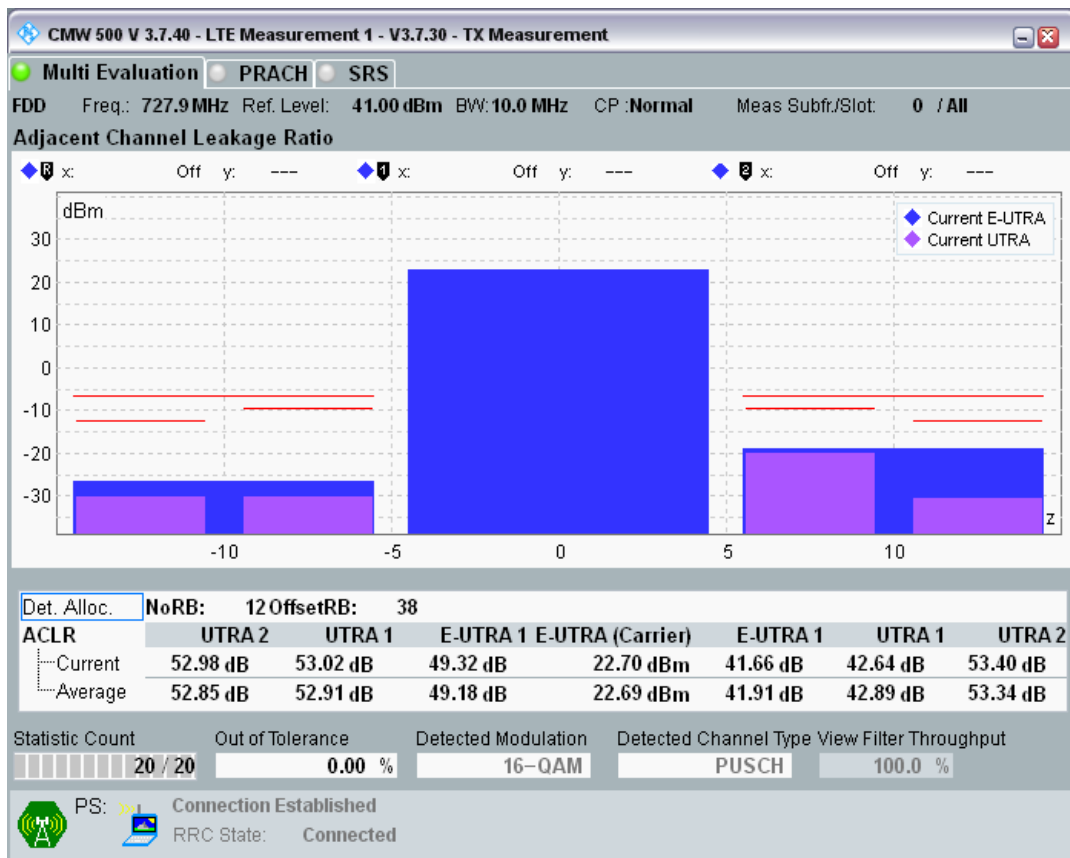

Band28 QAM16 BW=10MHz Channel=27459 RB Size=12 Position=#Max

Band28 QAM16 BW=10MHz Channel=27459 RB Size=50 Position=#0