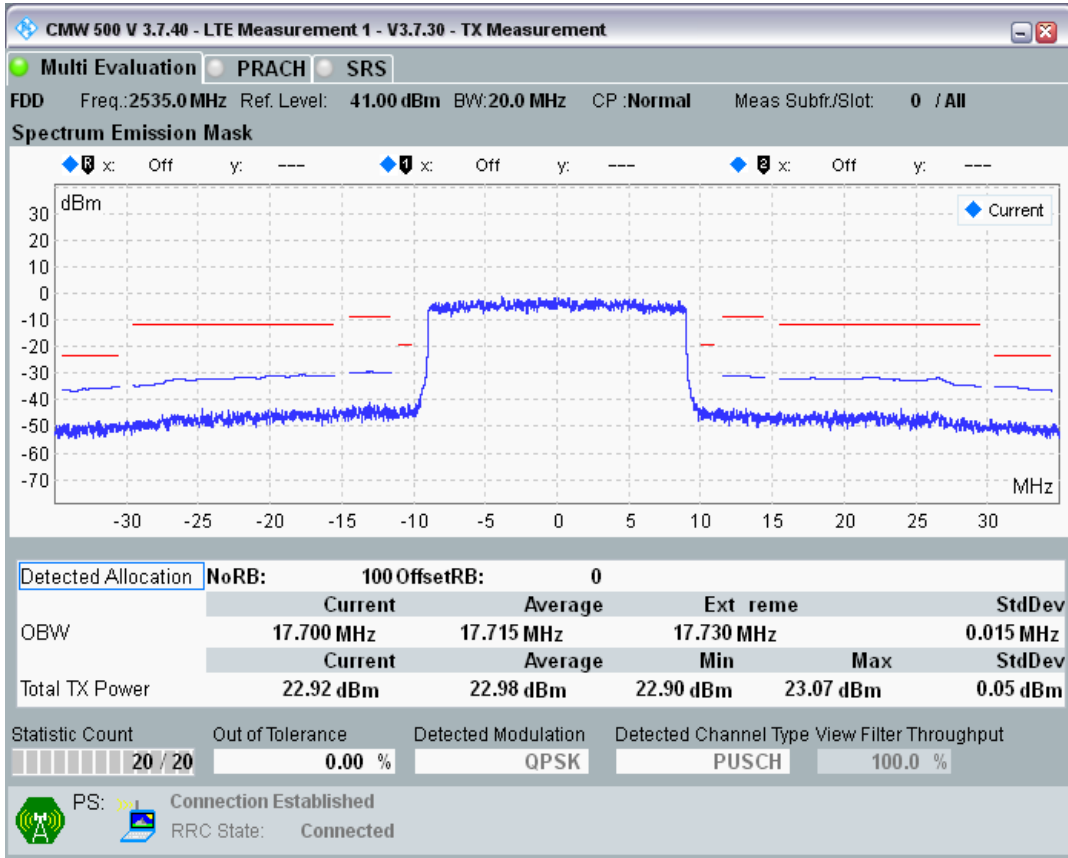

Band7 QPSK BW=20MHz Channel=21100 RB Size=100 Position=#0

Band7 QAM16 BW=20MHz Channel=21100 RB Size=18 Position=#0