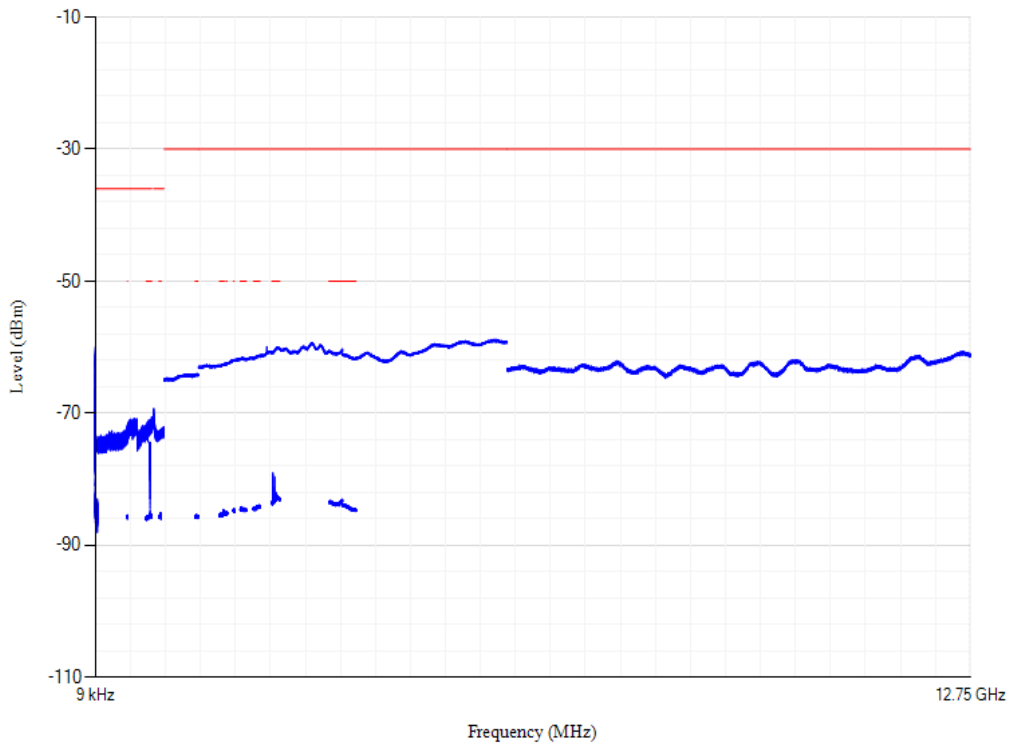

Conducted spurious emissions

Band1 QPSK BW=20MHz Channel=18500 RB Size=1 Position=#0

Conducted spurious emissions

Band20 QPSK BW=5MHz Channel=24175 RB Size=1 Position=#0

Conducted spurious emissions

Band20 QPSK BW=5MHz Channel=24300 RB Size=1 Position=#0