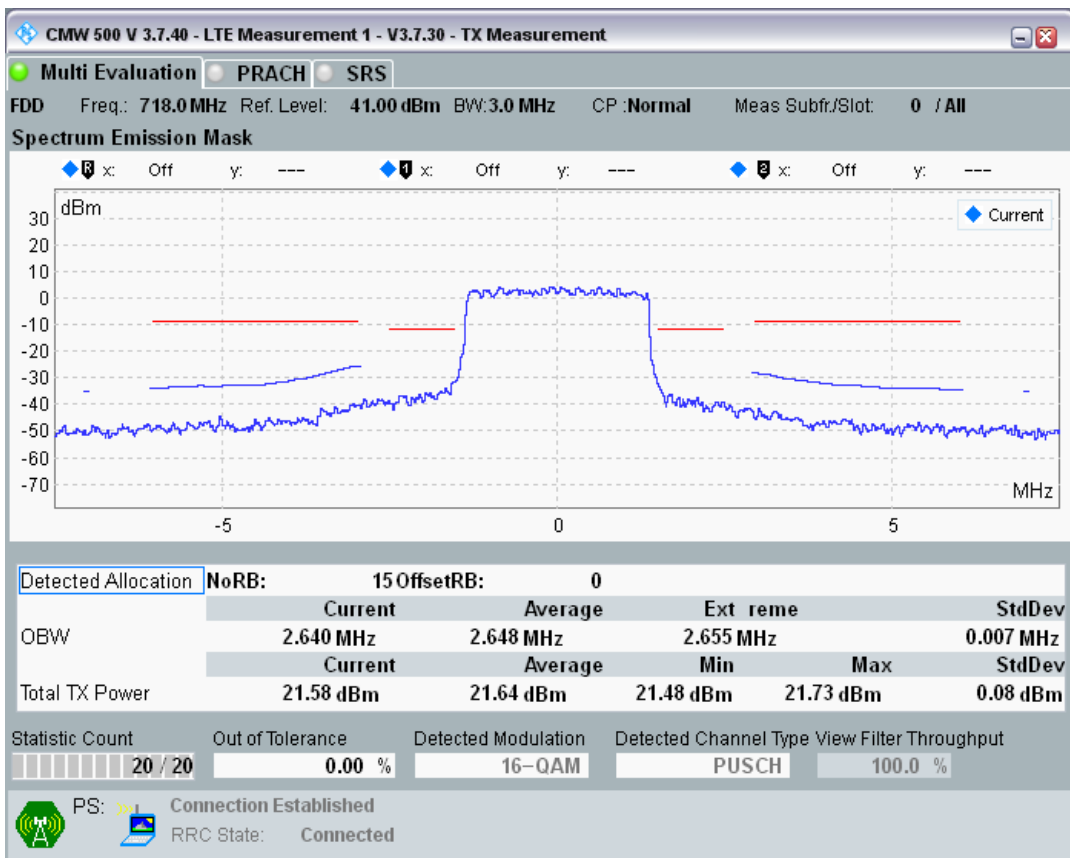

Band28 QPSK BW=3MHz Channel=27360 RB Size=15 Position=#0

Band28 QAM16 BW=3MHz Channel=27360 RB Size=4 Position=#0

Band28 QAM16 BW=3MHz Channel=27360 RB Size=4 Position=#Max

Band28 QAM16 BW=3MHz Channel=27360 RB Size=15 Position=#0