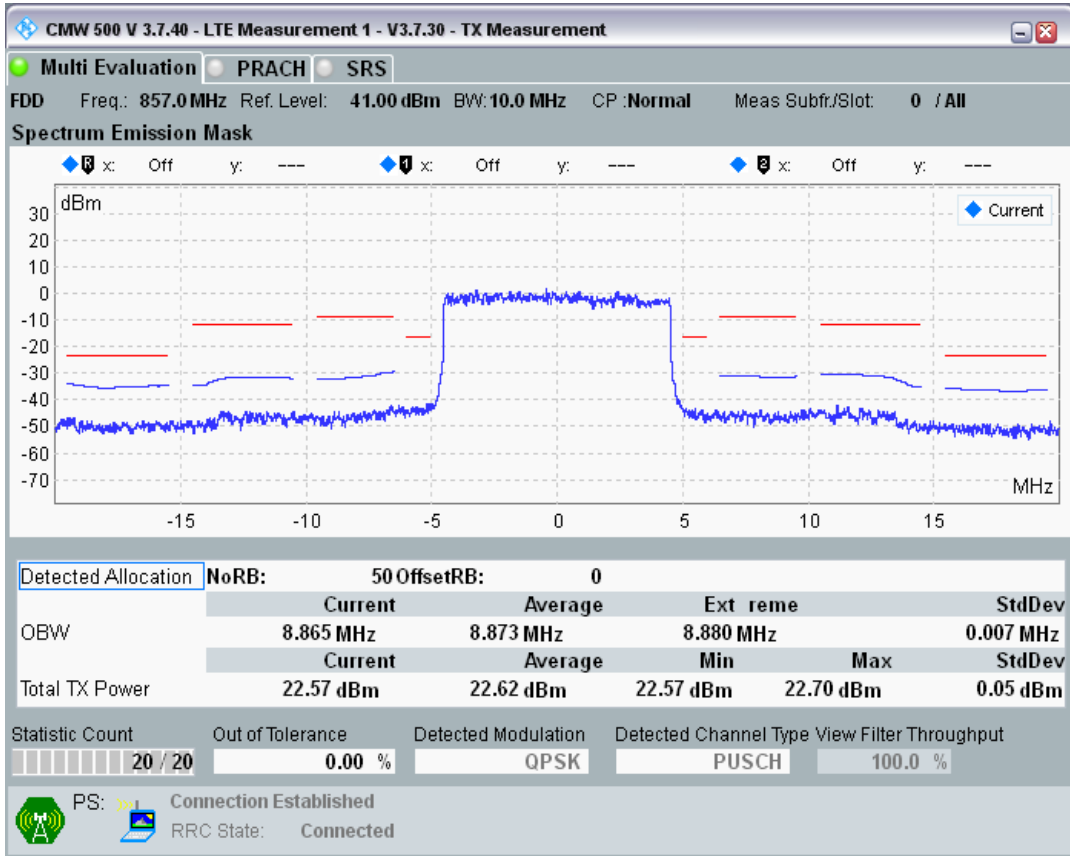

Band20 QPSK BW=10MHz Channel=24400 RB Size=50 Position=#0

Band20 QAM16 BW=10MHz Channel=24400 RB Size=12 Position=#0