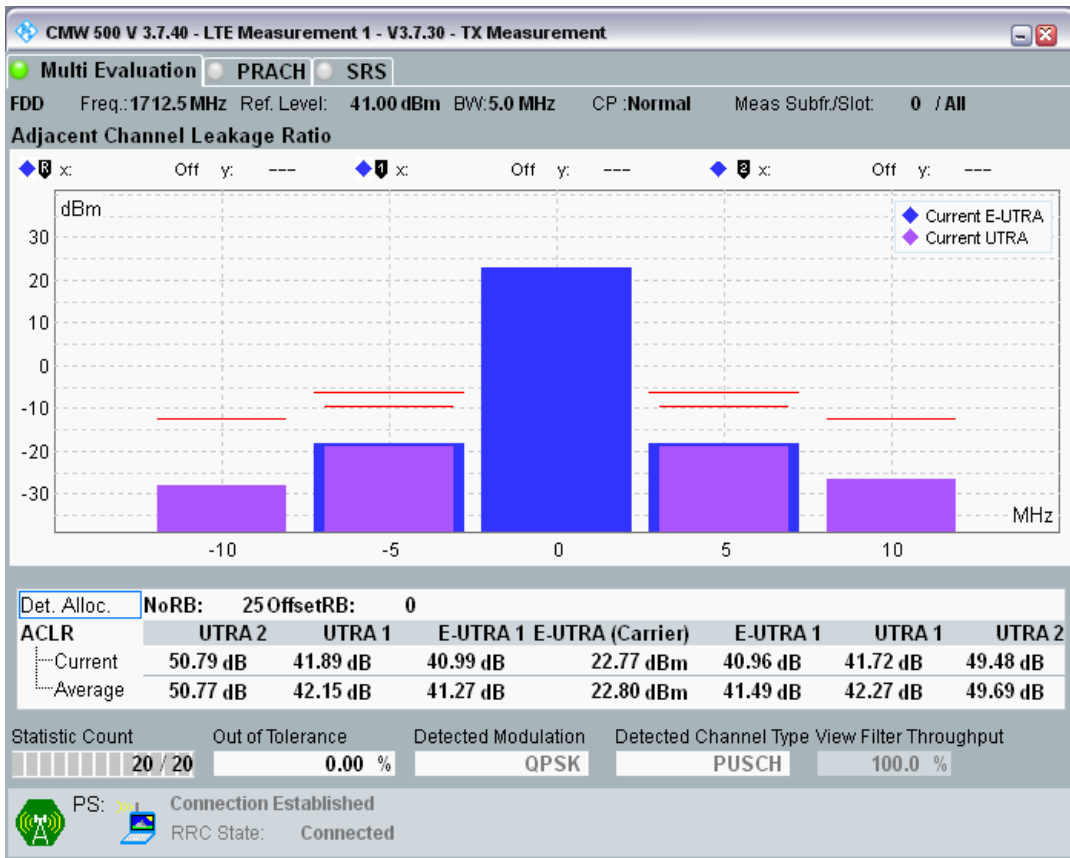

Band3 QPSK BW=5MHz Channel=19225 RB Size=25 Position=#0

Band3 QAM16 BW=5MHz Channel=19225 RB Size=8 Position=#0