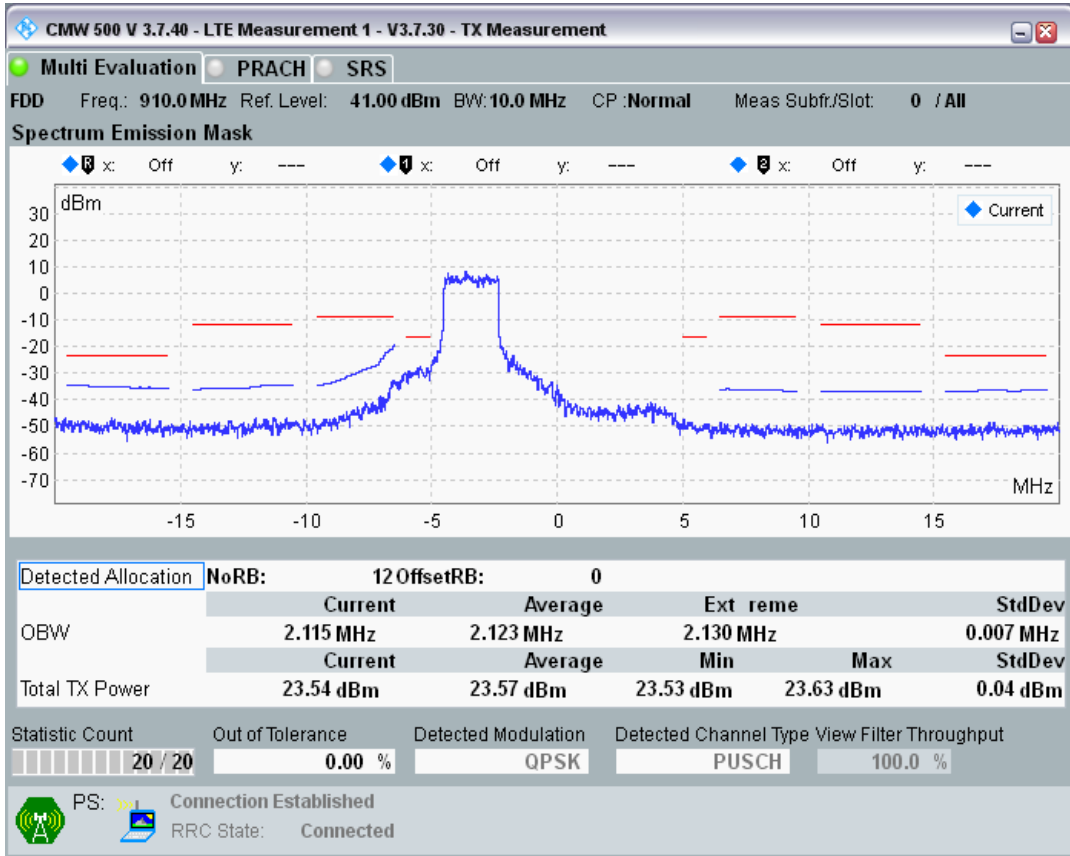

Band8 QPSK BW=10MHz Channel=21750 RB Size=12 Position=#0

Band8 QPSK BW=10MHz Channel=21750 RB Size=12 Position=#Max