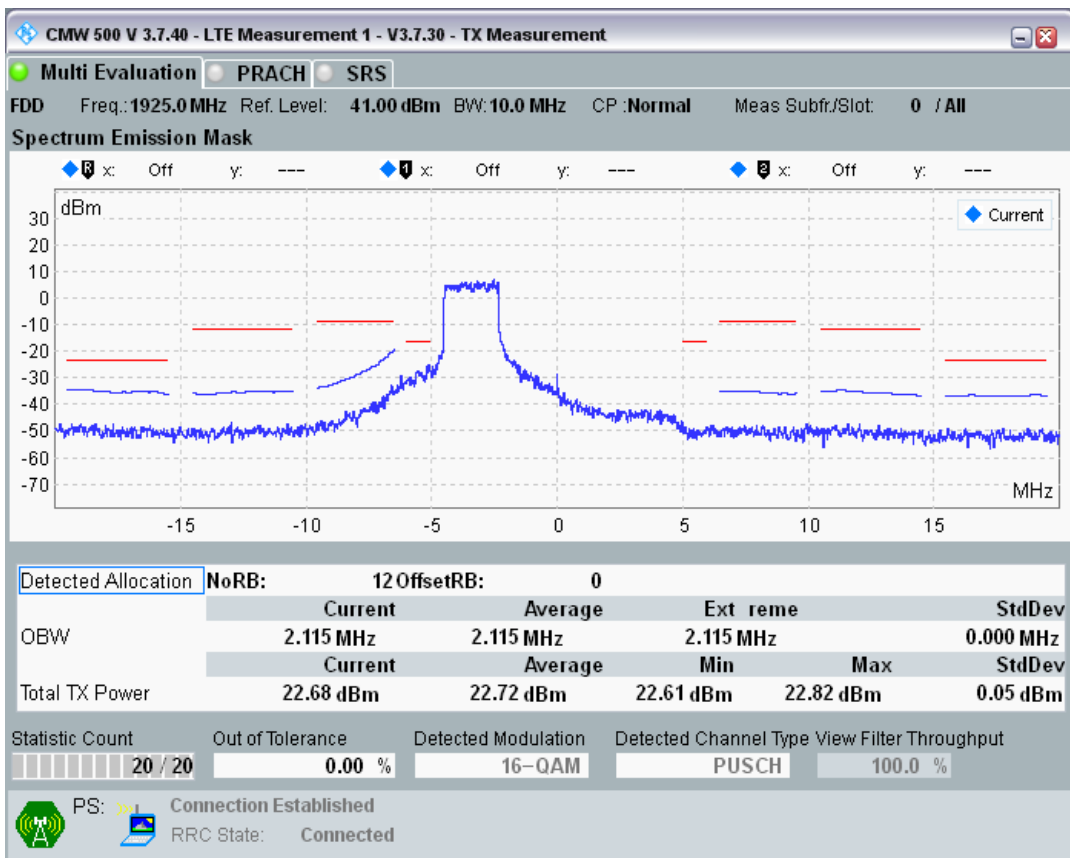

Band1 QAM16 BW=10MHz Channel=18050 RB Size=12 Position=#0

Band1 QAM16 BW=10MHz Channel=18050 RB Size=12 Position=#Max