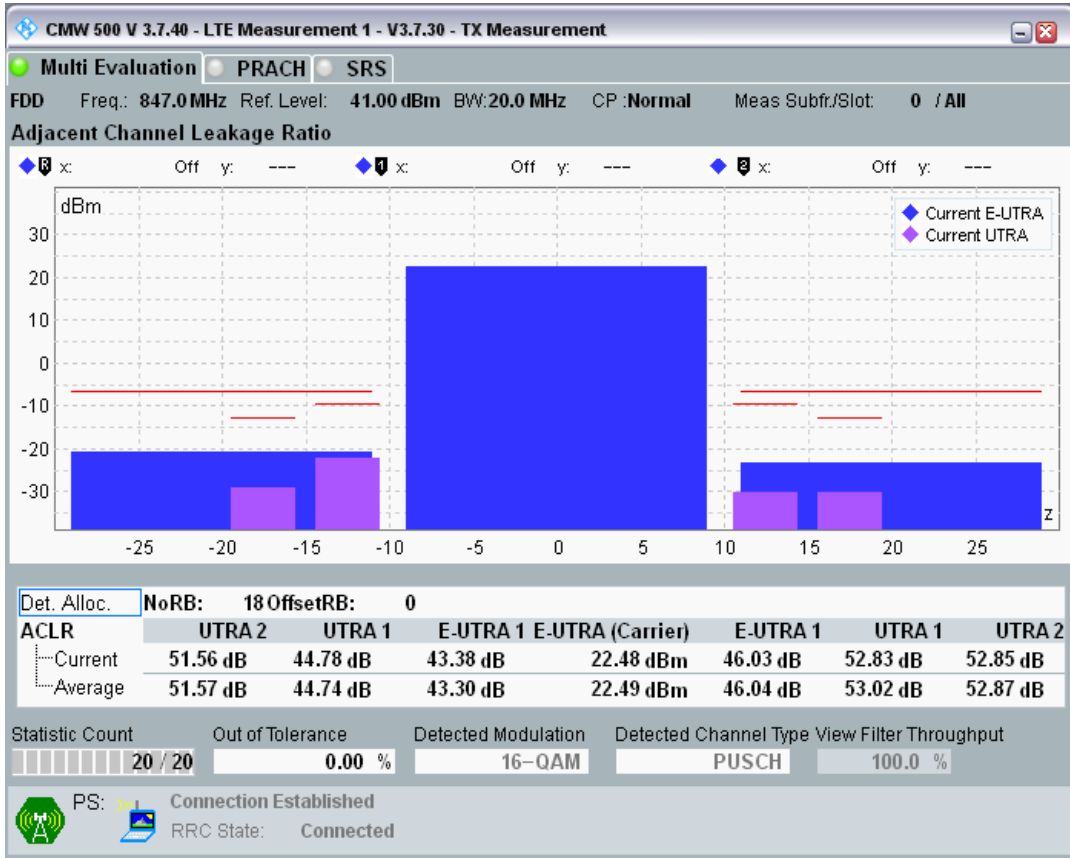

Band20 QAM16 BW=20MHz Channel=24300 RB Size=18 Position=#0

Band20 QAM16 BW=20MHz Channel=24300 RB Size=18 Position=#Max