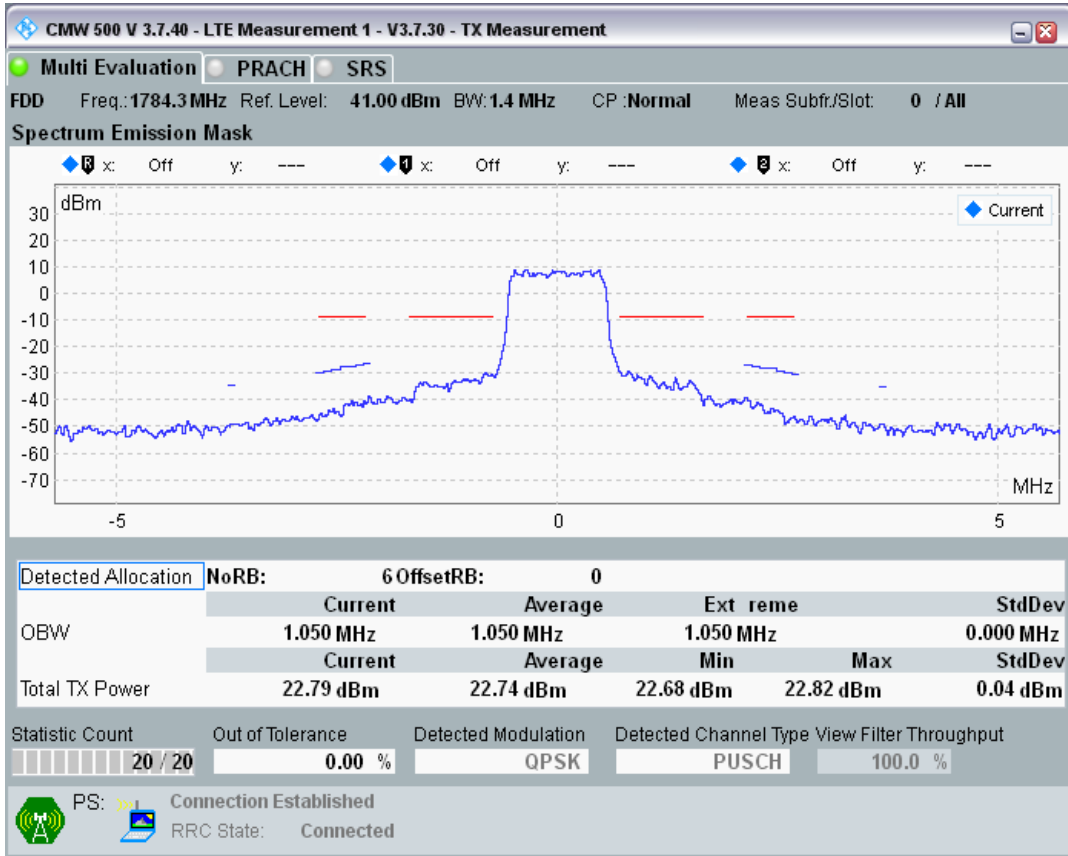

Band3 QPSK BW=1.4MHz Channel=19943 RB Size=6 Position=#0

Band3 QAM16 BW=1.4MHz Channel=19943 RB Size=5 Position=#0