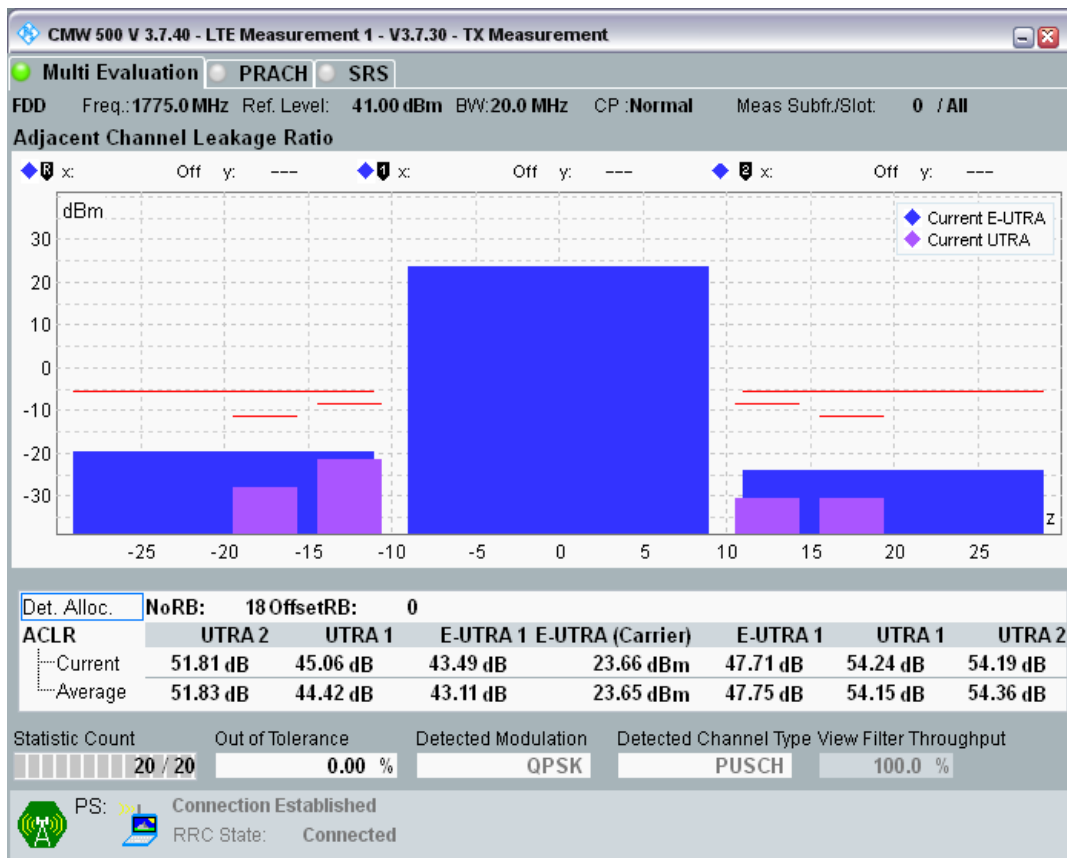

Band3 QAM16 BW=20MHz Channel=19575 RB Size=18 Position=#0

Band3 QAM16 BW=20MHz Channel=19575 RB Size=18 Position=#Max

Band3 QAM16 BW=20MHz Channel=19575 RB Size=100 Position=#0

Band3 QPSK BW=20MHz Channel=19850 RB Size=18 Position=#0