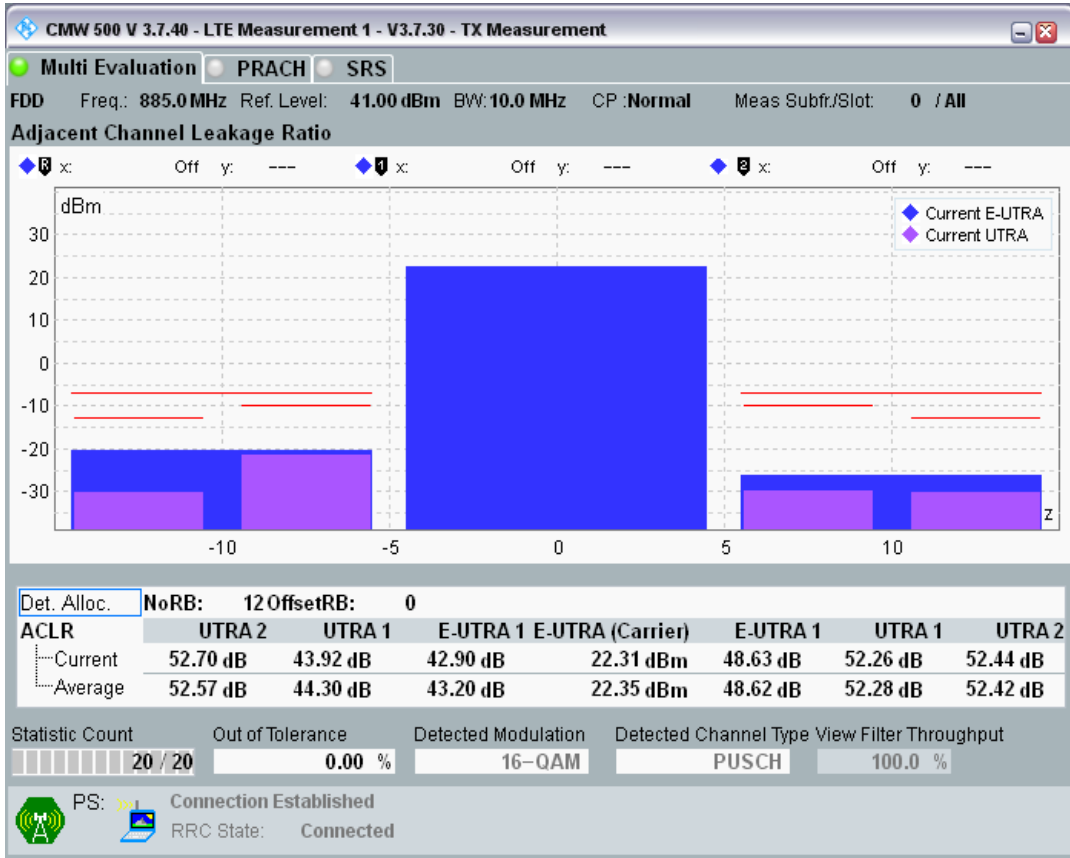

Band8 QAM16 BW=10MHz Channel=21500 RB Size=12 Position=#0

Band8 QAM16 BW=10MHz Channel=21500 RB Size=12 Position=#Max