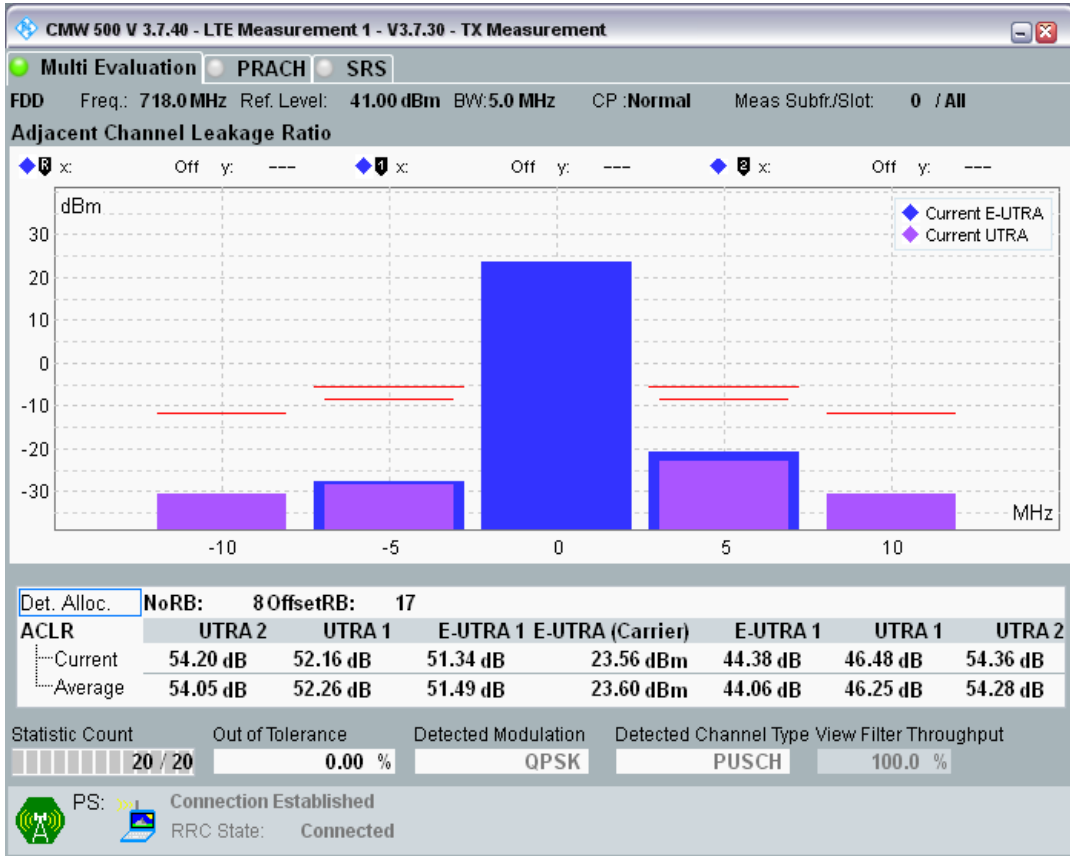

Band28 QPSK BW=5MHz Channel=27360 RB Size=8 Position=#Max

Band28 QPSK BW=5MHz Channel=27360 RB Size=25 Position=#0