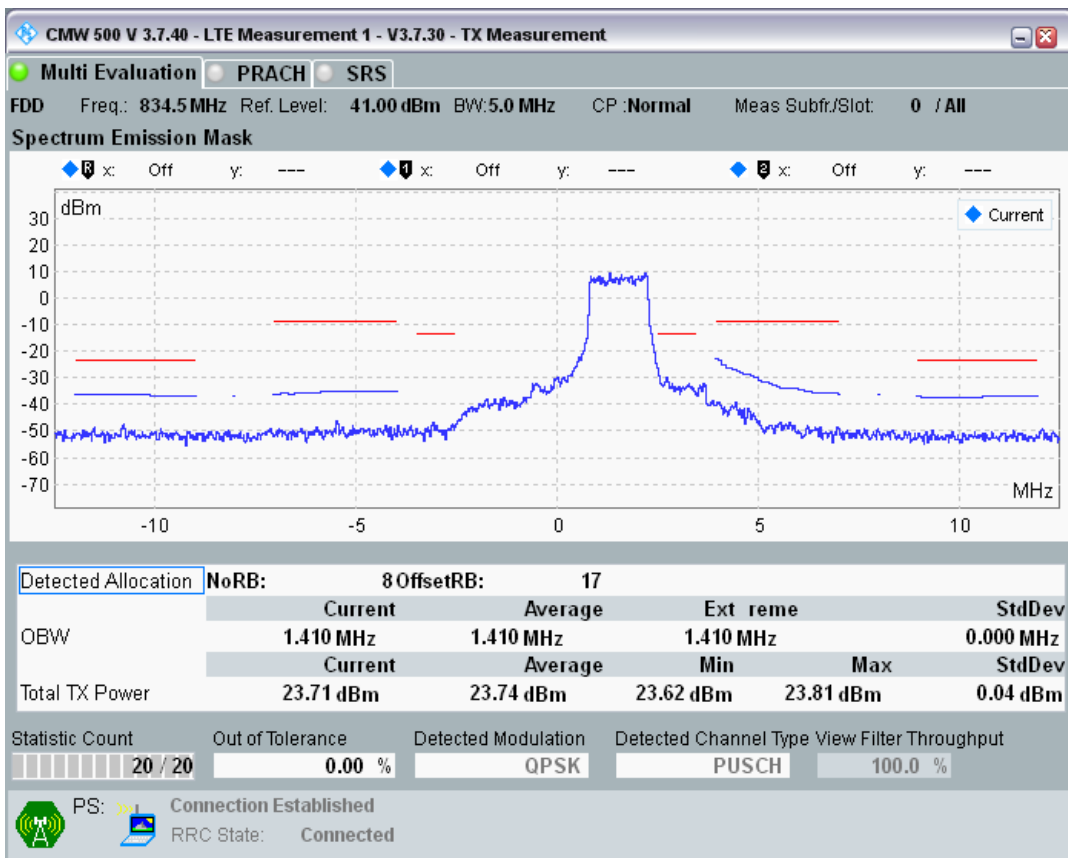

Band1 QAM16 BW=20MHz Channel=18500 RB Size=18 Position=#Max

Band1 QAM16 BW=20MHz Channel=18500 RB Size=100 Position=#0

Band20 QPSK BW=5MHz Channel=24175 RB Size=8 Position=#0

Band20 QPSK BW=5MHz Channel=24175 RB Size=8 Position=#Max