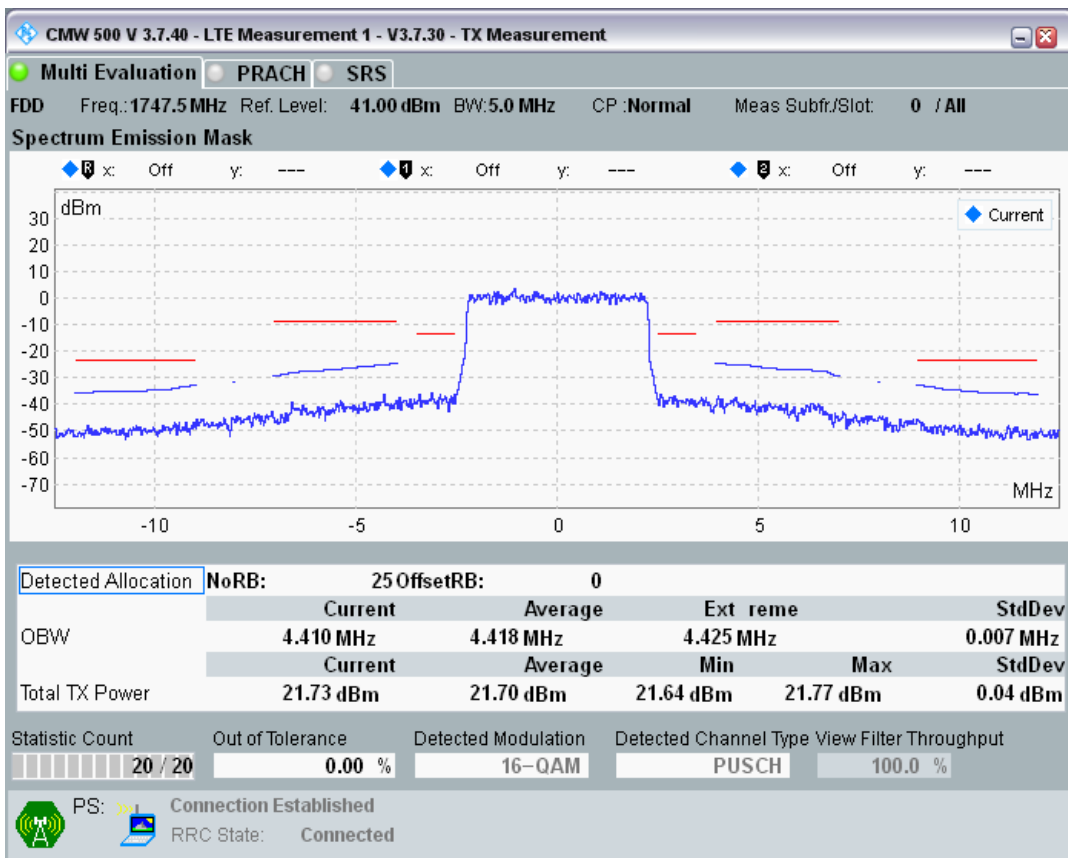

Band3 QAM16 BW=5MHz Channel=19575 RB Size=25 Position=#0

Band3 QPSK BW=5MHz Channel=19925 RB Size=8 Position=#0