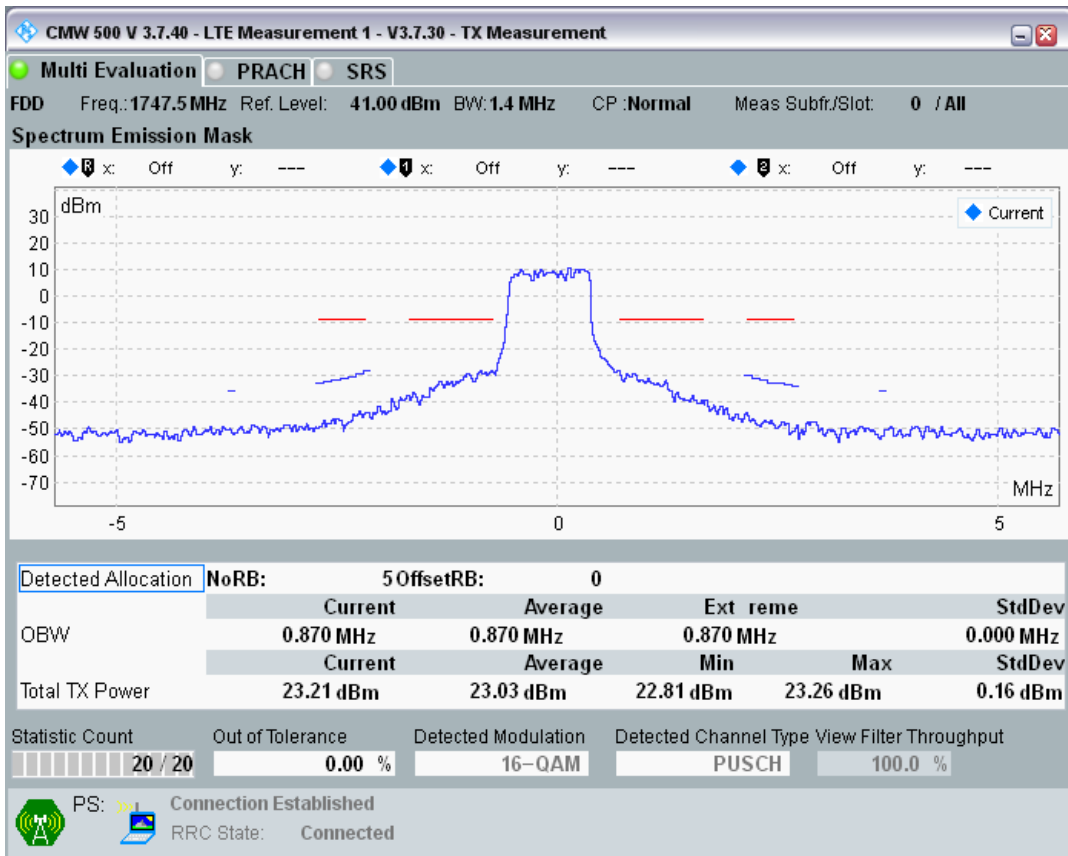

Band3 QAM16 BW=1.4MHz Channel=19575 RB Size=5 Position=#0

Band3 QAM16 BW=1.4MHz Channel=19575 RB Size=5 Position=#Max