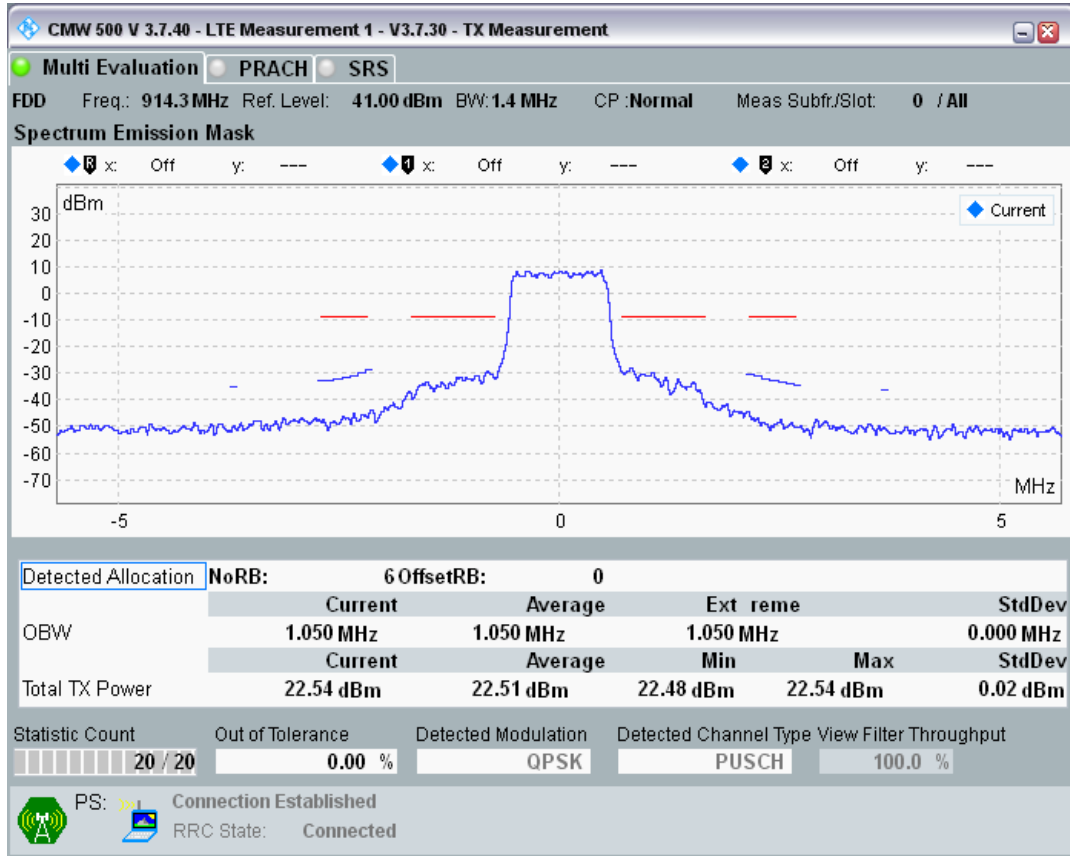

Band8 QPSK BW=1.4MHz Channel=21793 RB Size=6 Position=#0

Band8 QAM16 BW=1.4MHz Channel=21793 RB Size=5 Position=#0