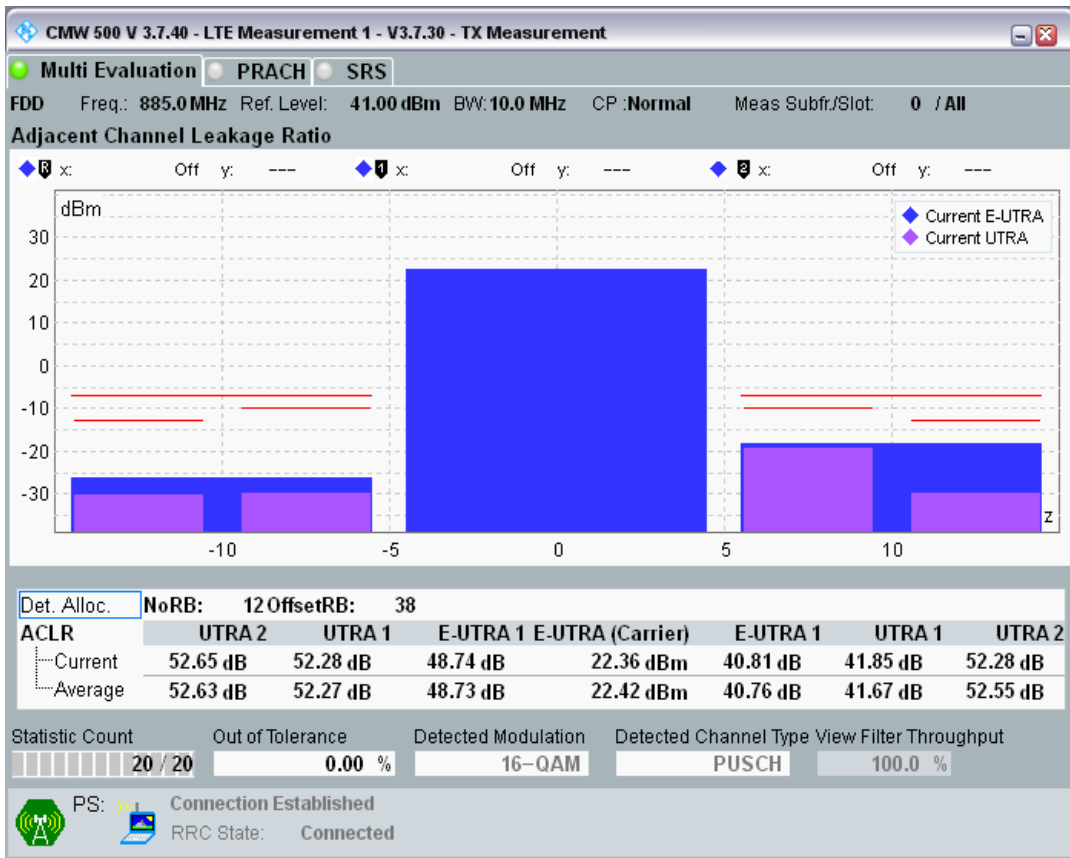

Band8 QAM16 BW=10MHz Channel=21500 RB Size=12 Position=#Max

Band8 QAM16 BW=10MHz Channel=21500 RB Size=50 Position=#0