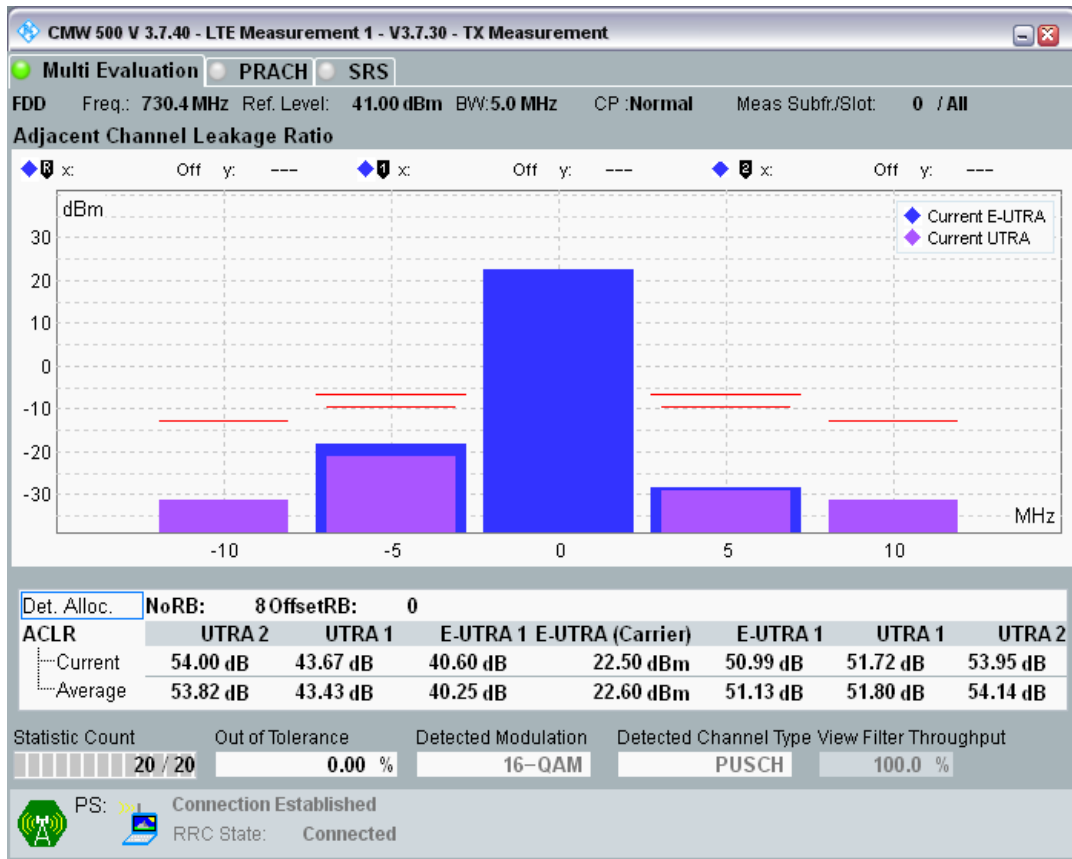

Band28 QAM16 BW=5MHz Channel=27484 RB Size=8 Position=#0

Band28 QAM16 BW=5MHz Channel=27484 RB Size=8 Position=#Max