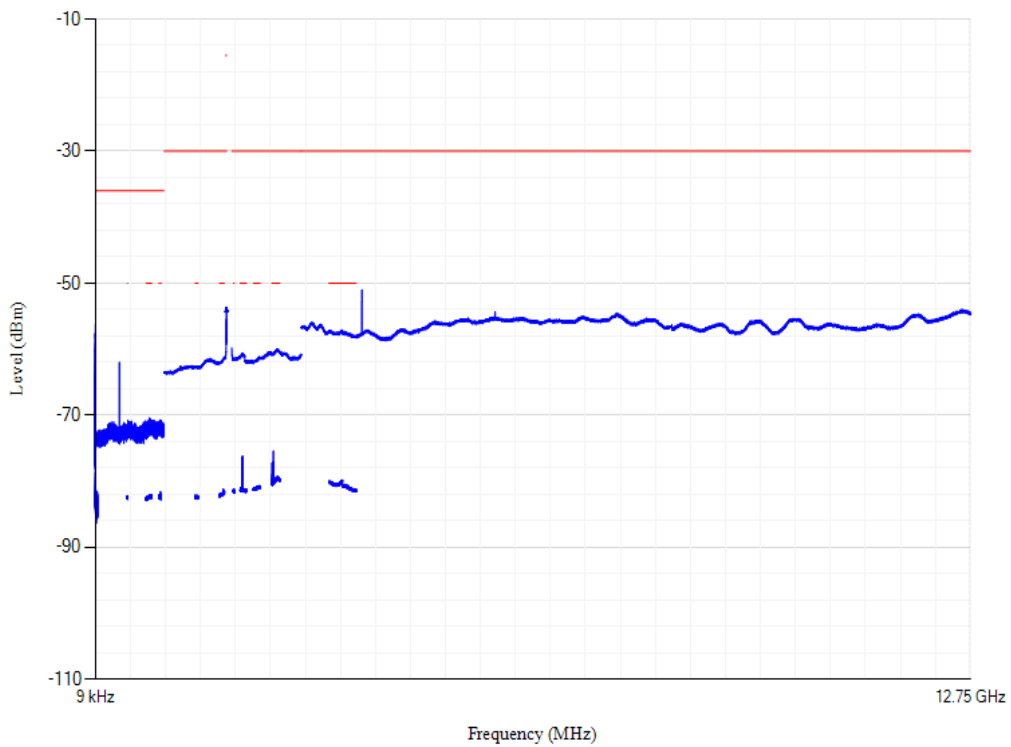

Conducted spurious emissions

Band1 QPSK BW=20MHz Channel=18500 RB Size=1 Position=#0