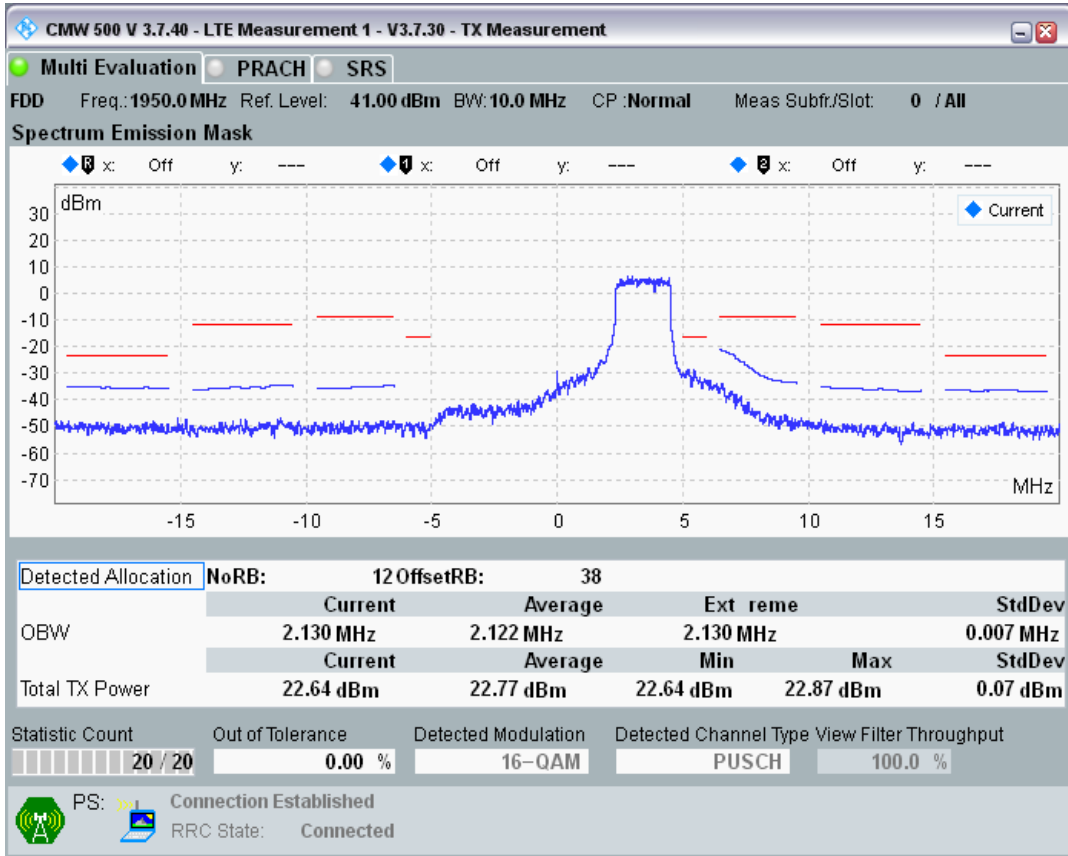

Band1 QAM16 BW=10MHz Channel=18300 RB Size=12 Position=#Max

Band1 QAM16 BW=10MHz Channel=18300 RB Size=50 Position=#0