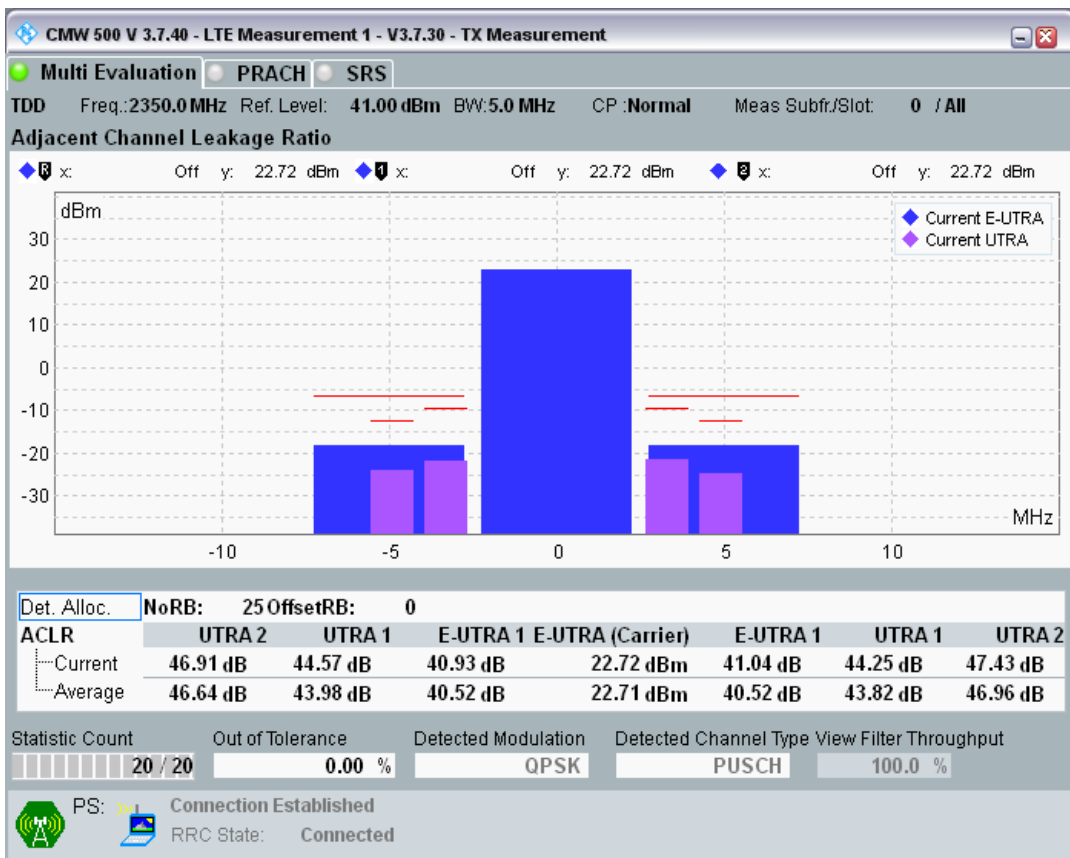

Band40 QPSK BW=5MHz Channel=39150 RB Size=25 Position=#0

Band40 QAM16 BW=5MHz Channel=39150 RB Size=8 Position=#0