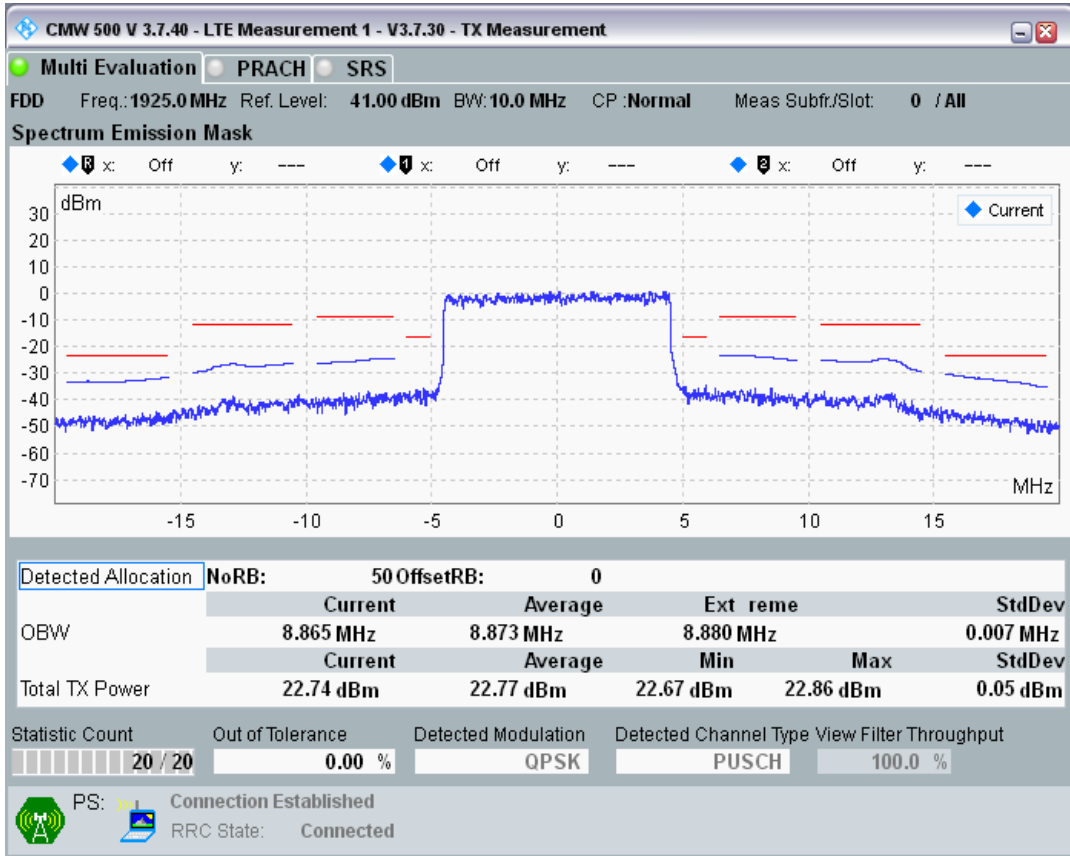

Band1 QPSK BW=10MHz Channel=18050 RB Size=50 Position=#0

Band1 QAM16 BW=10MHz Channel=18050 RB Size=12 Position=#0