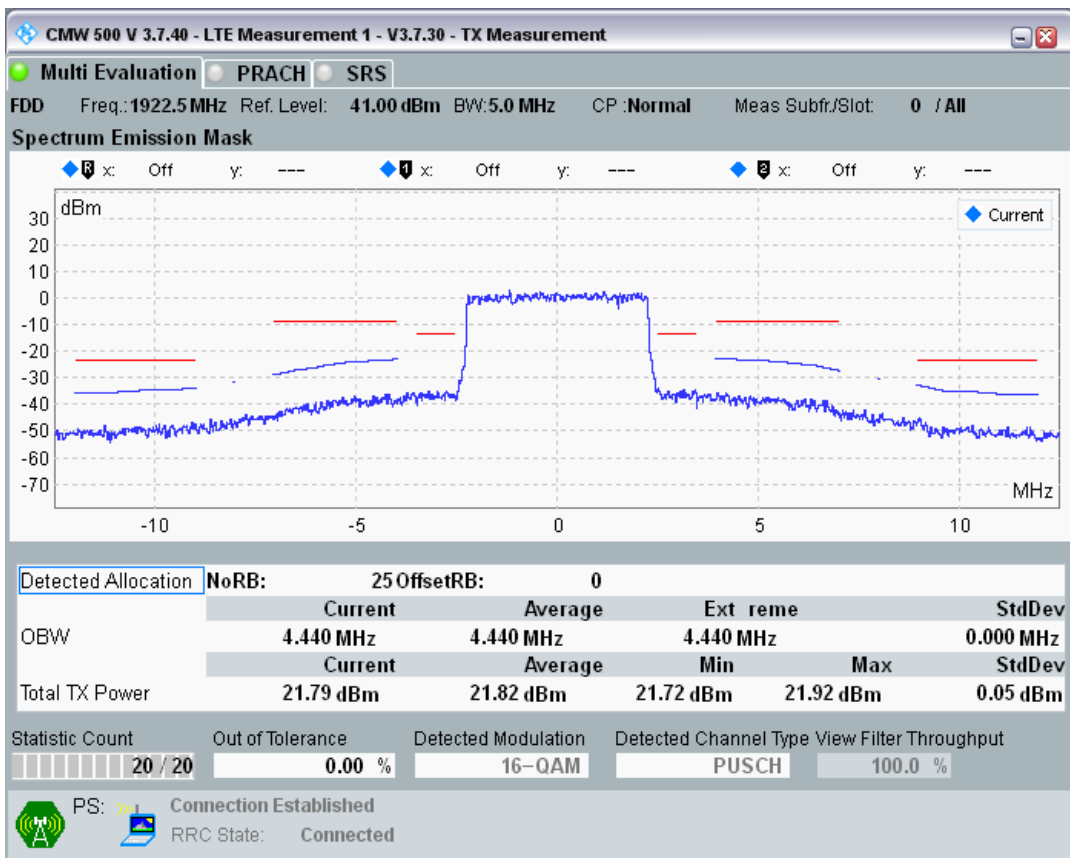

Band1 QAM16 BW=5MHz Channel=18025 RB Size=25 Position=#0

Band1 QPSK BW=5MHz Channel=18300 RB Size=8 Position=#0