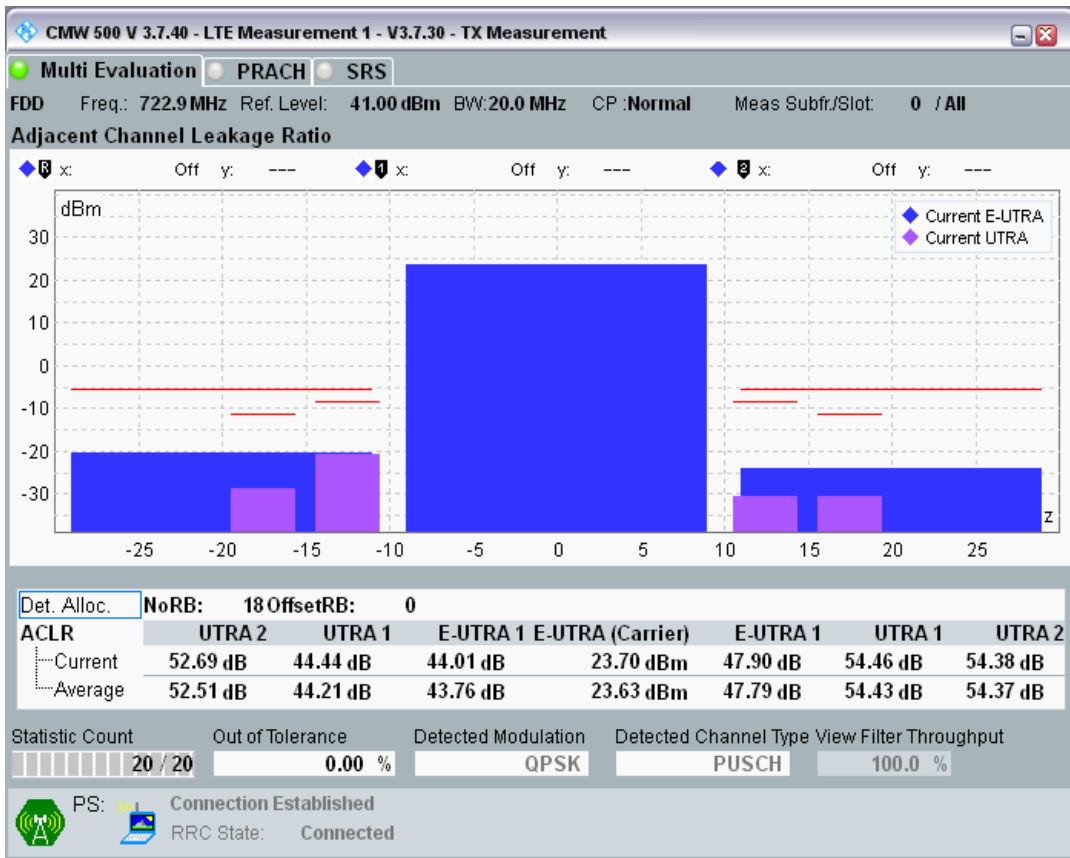

Band28 QAM16 BW=20MHz Channel=27360 RB Size=18 Position=#0

Band28 QAM16 BW=20MHz Channel=27360 RB Size=18 Position=#Max

Band28 QAM16 BW=20MHz Channel=27360 RB Size=100 Position=#0

Band28 QPSK BW=20MHz Channel=27409 RB Size=18 Position=#0