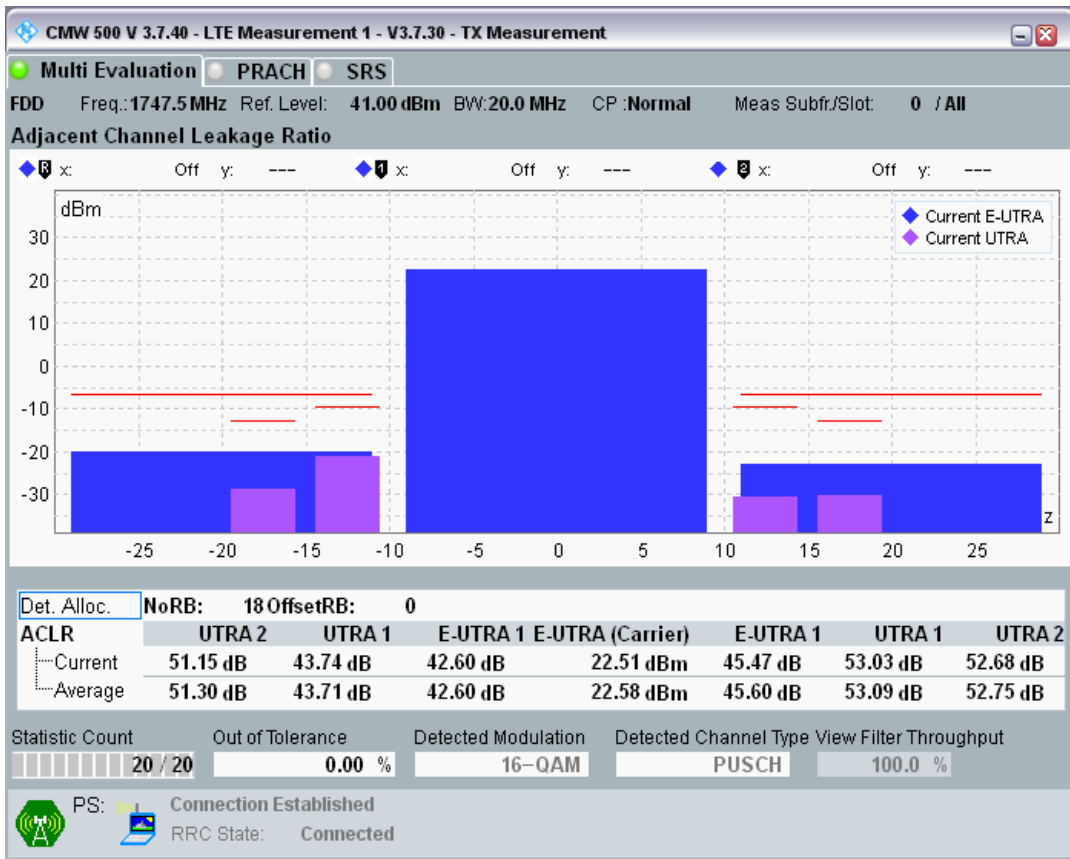

Band3 QAM16 BW=20MHz Channel=19575 RB Size=18 Position=#0

Band3 QAM16 BW=20MHz Channel=19575 RB Size=18 Position=#Max