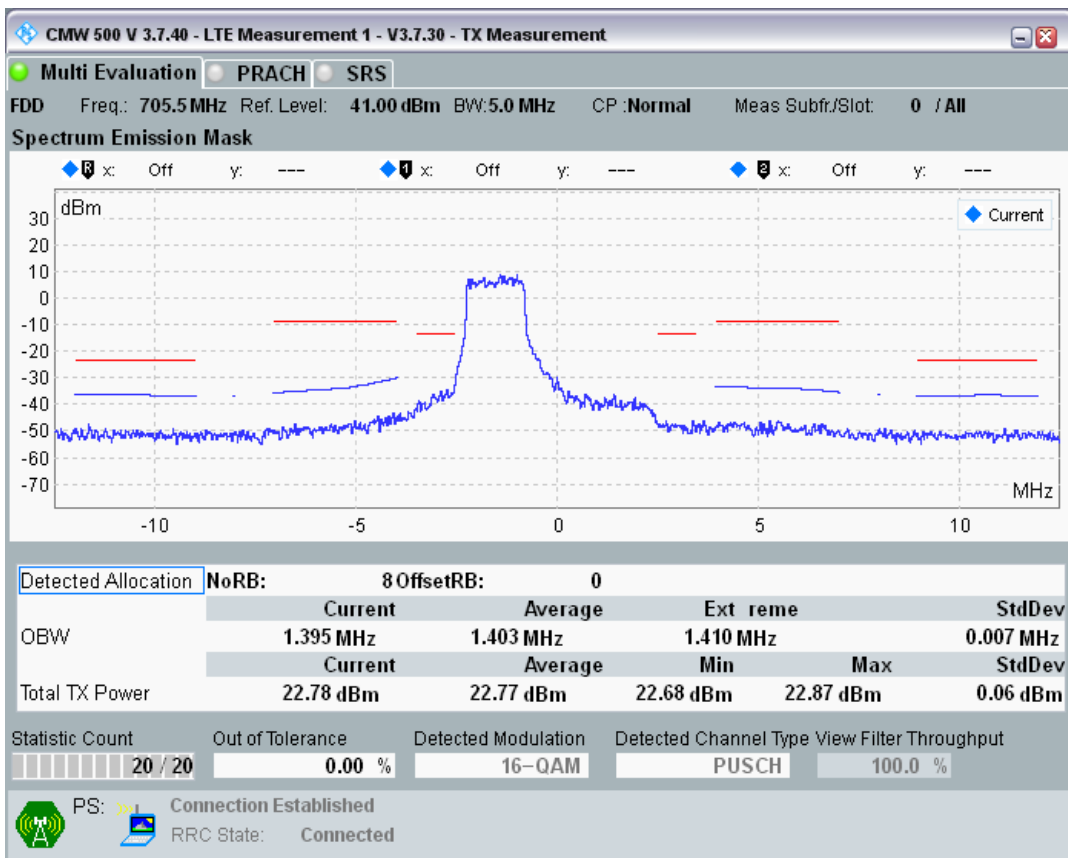

Band28 QAM16 BW=5MHz Channel=27235 RB Size=8 Position=#0

Band28 QAM16 BW=5MHz Channel=27235 RB Size=8 Position=#Max