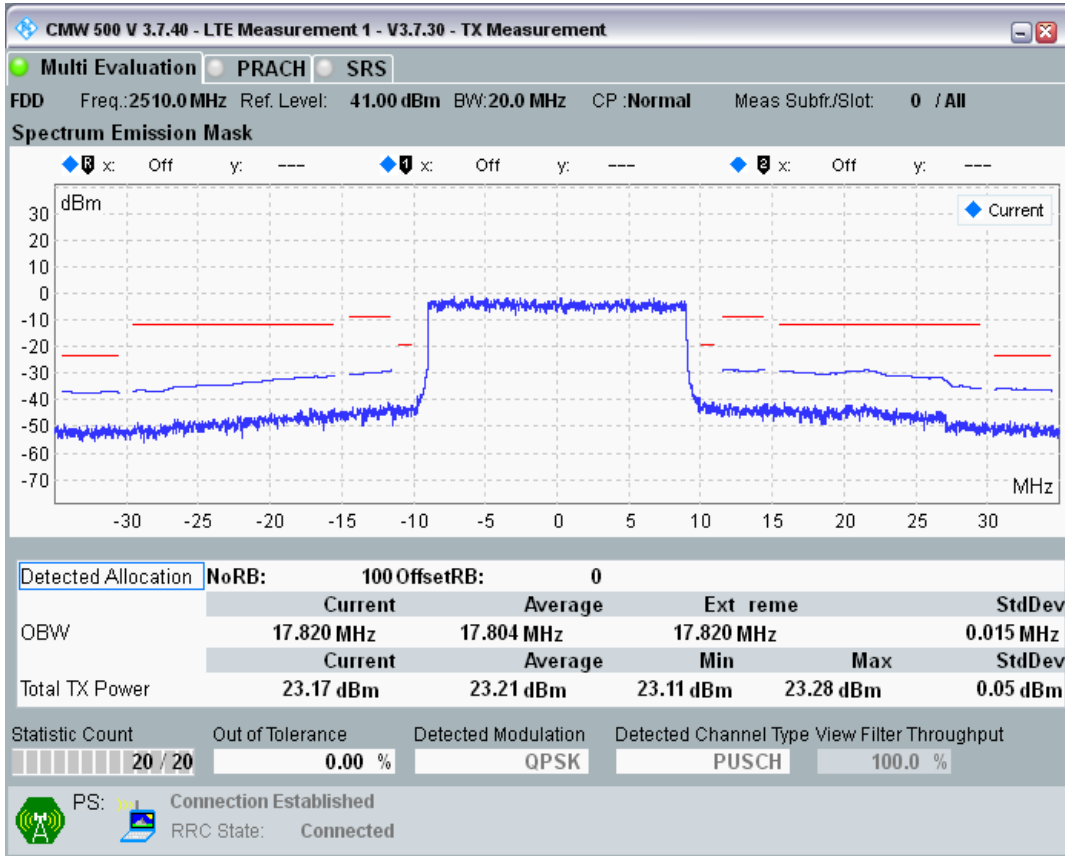

Band7 QPSK BW=20MHz Channel=20850 RB Size=100 Position=#0

Band7 QAM16 BW=20MHz Channel=20850 RB Size=18 Position=#0