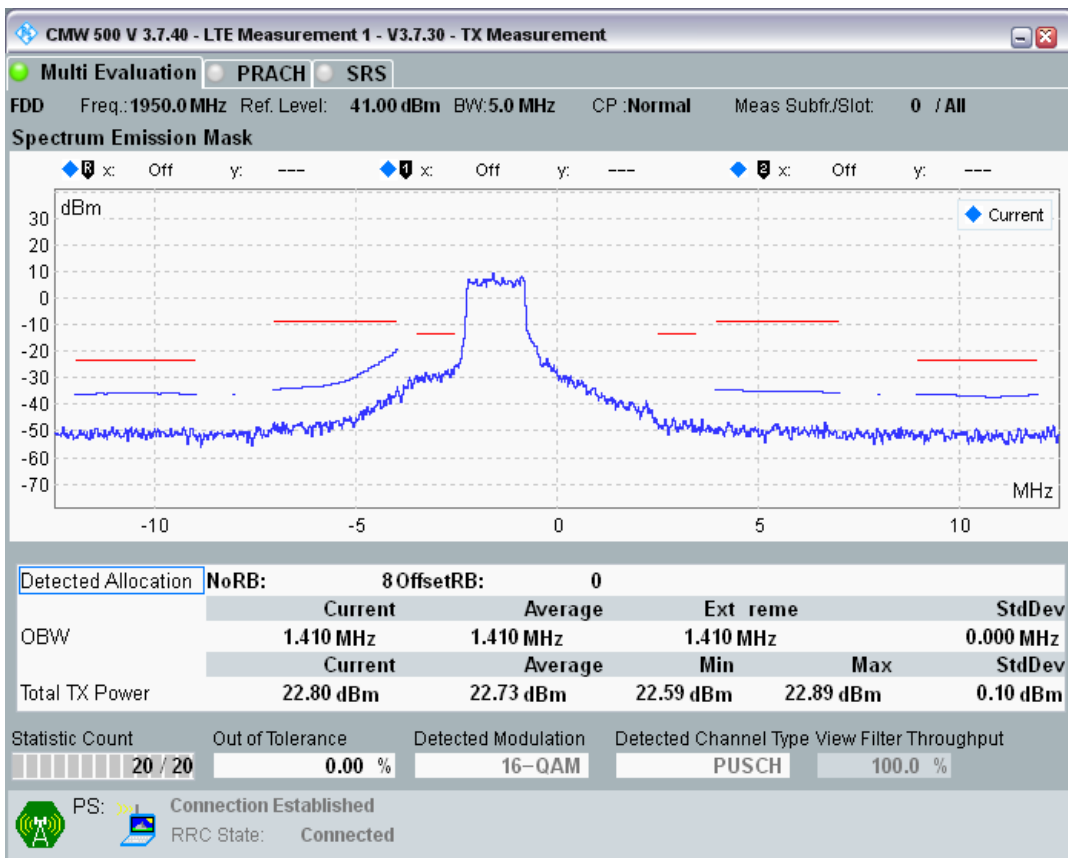

Band1 QAM16 BW=5MHz Channel=18300 RB Size=8 Position=#0

Band1 QAM16 BW=5MHz Channel=18300 RB Size=8 Position=#Max