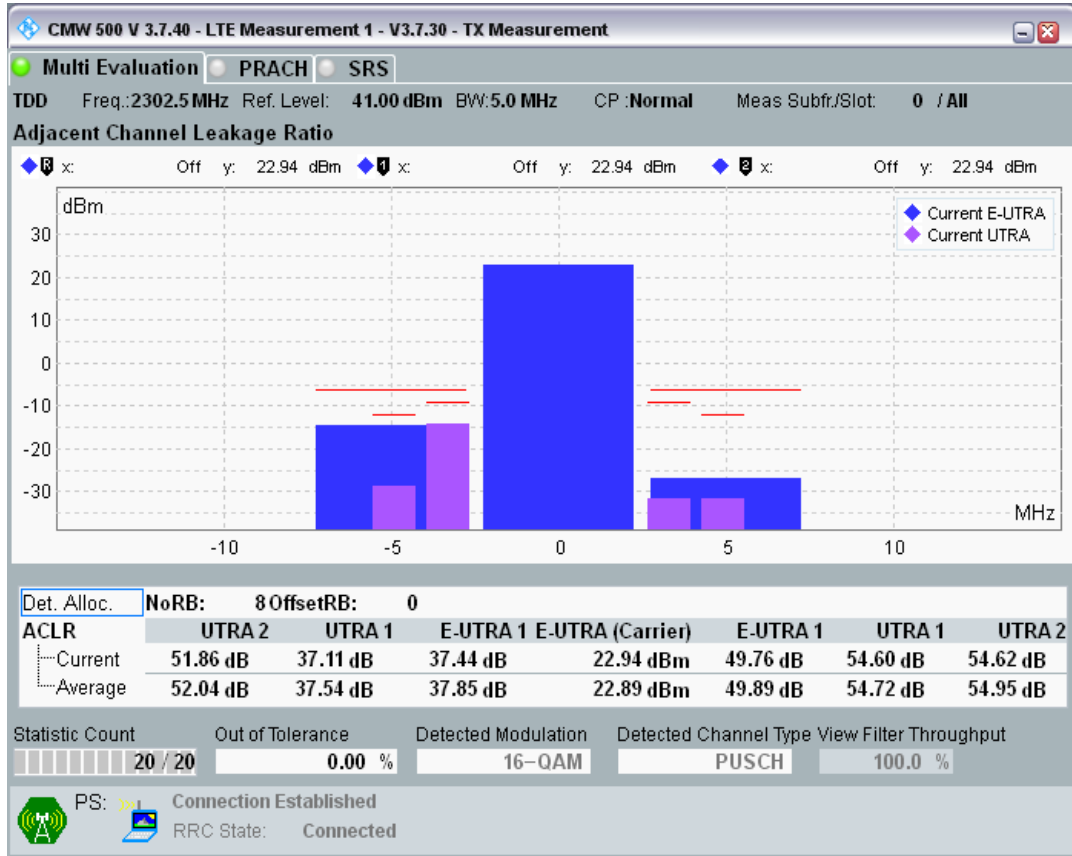

Band40 QAM16 BW=5MHz Channel=38675 RB Size=8 Position=#0

Band40 QAM16 BW=5MHz Channel=38675 RB Size=8 Position=#Max