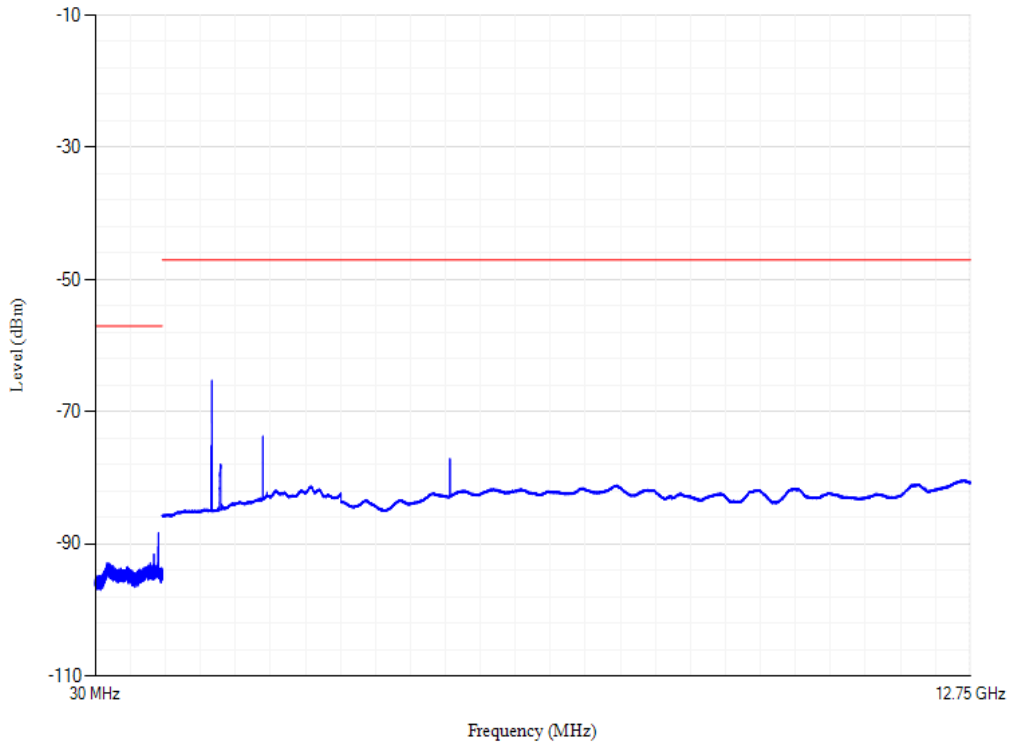

Conducted spurious emissions

Band40 QPSK BW=20MHz Channel=38750