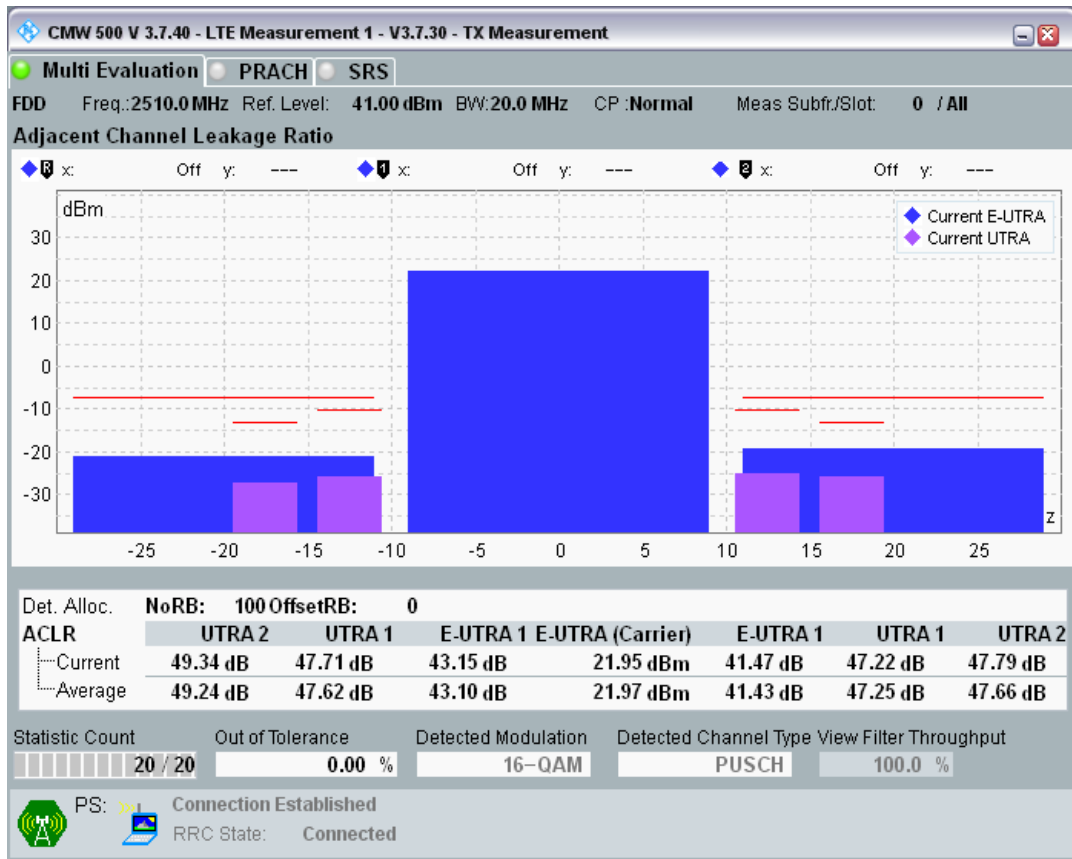

Band7 QAM16 BW=20MHz Channel=20850 RB Size=100 Position=#0

Band7 QPSK BW=20MHz Channel=21100 RB Size=18 Position=#0