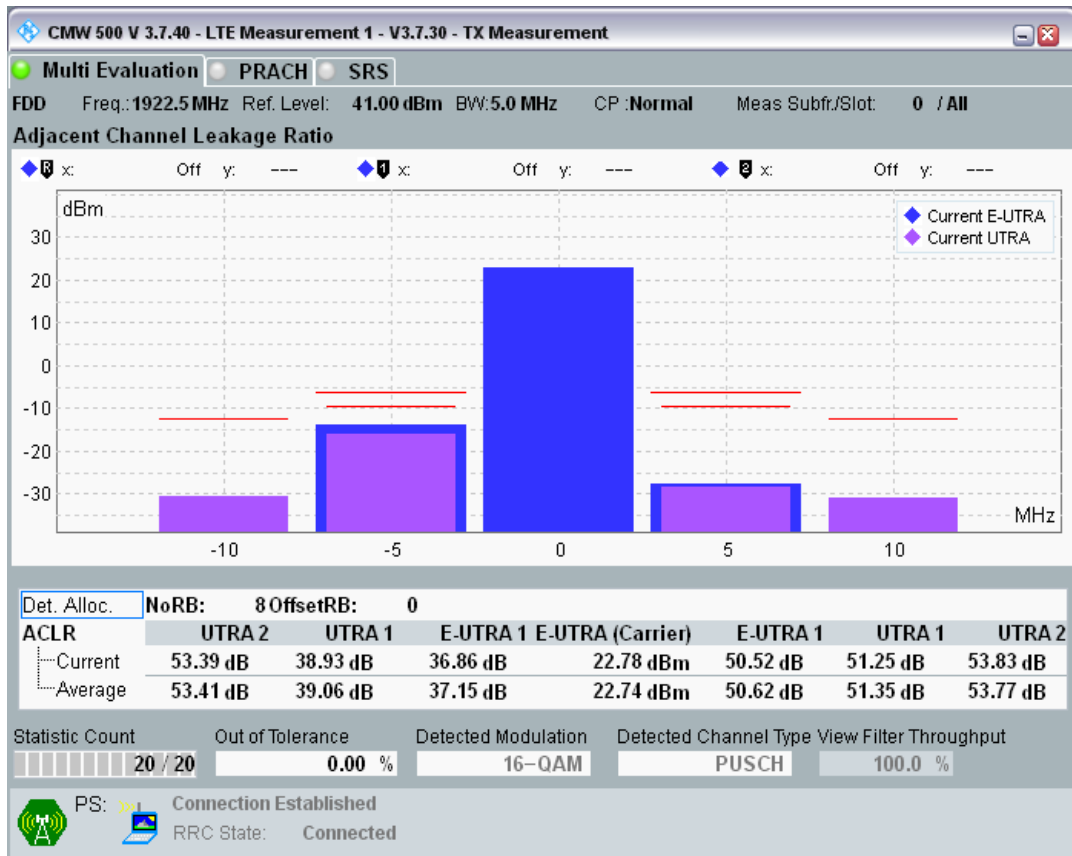

Band1 QPSK BW=5MHz Channel=18025 RB Size=8 Position=#0

Band1 QPSK BW=5MHz Channel=18025 RB Size=8 Position=#Max

Band1 QPSK BW=5MHz Channel=18025 RB Size=25 Position=#0

Band1 QAM16 BW=5MHz Channel=18025 RB Size=8 Position=#0