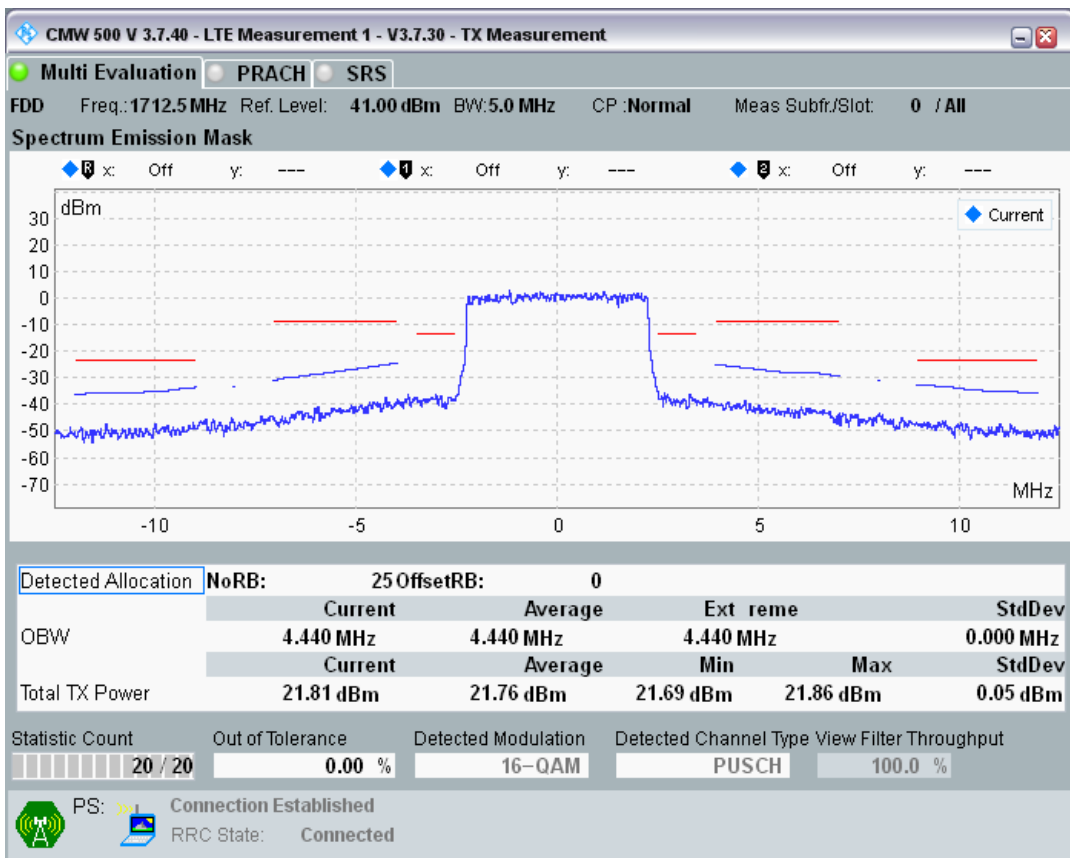

Band3 QPSK BW=5MHz Channel=19225 RB Size=25 Position=#0

Band3 QAM16 BW=5MHz Channel=19225 RB Size=8 Position=#0

Band3 QAM16 BW=5MHz Channel=19225 RB Size=8 Position=#Max

Band3 QAM16 BW=5MHz Channel=19225 RB Size=25 Position=#0