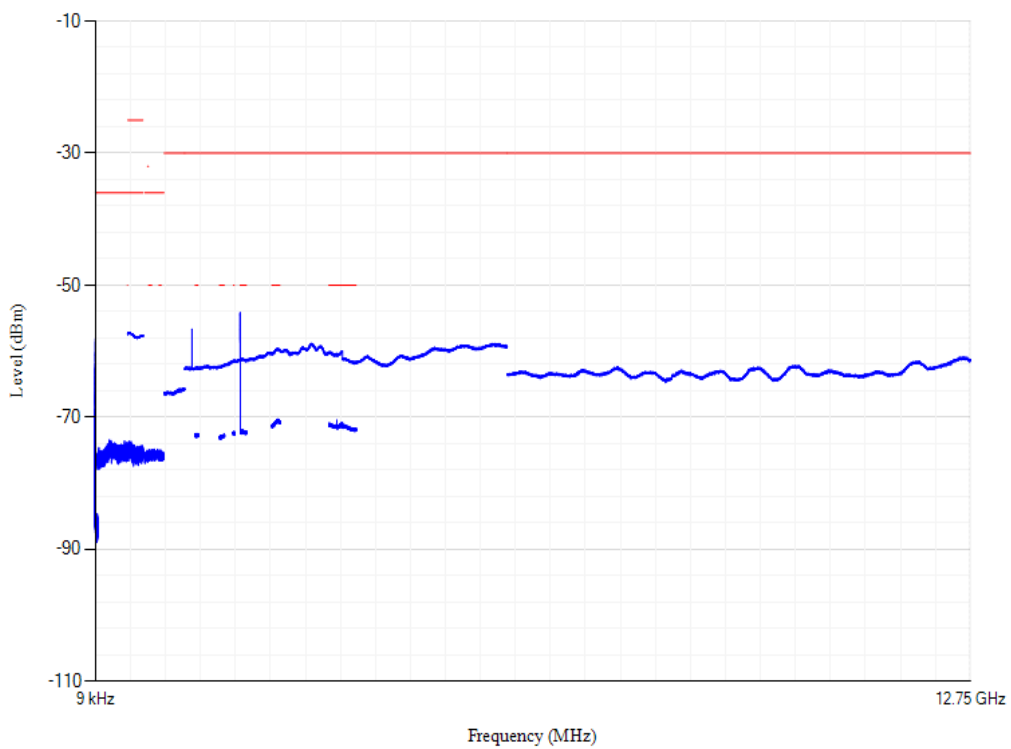

Conducted spurious emissions

Band28 QPSK BW=5MHz Channel=27235 RB Size=1 Position=#0

Conducted spurious emissions

Band28 QPSK BW=3MHz Channel=27494 RB Size=1 Position=#0

Conducted spurious emissions

Band28 QPSK BW=5MHz Channel=27360 RB Size=1 Position=#0