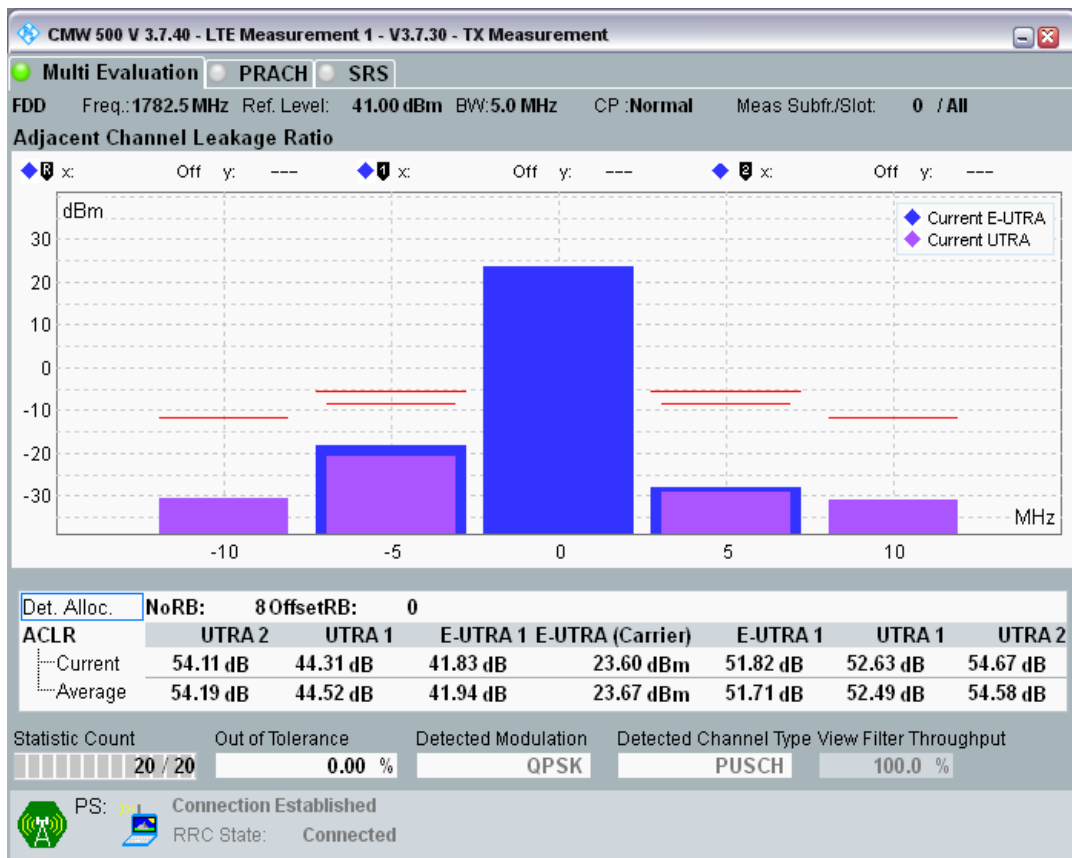

Band3 QAM16 BW=5MHz Channel=19575 RB Size=8 Position=#0

Band3 QAM16 BW=5MHz Channel=19575 RB Size=8 Position=#Max

Band3 QAM16 BW=5MHz Channel=19575 RB Size=25 Position=#0

Band3 QPSK BW=5MHz Channel=19925 RB Size=8 Position=#0