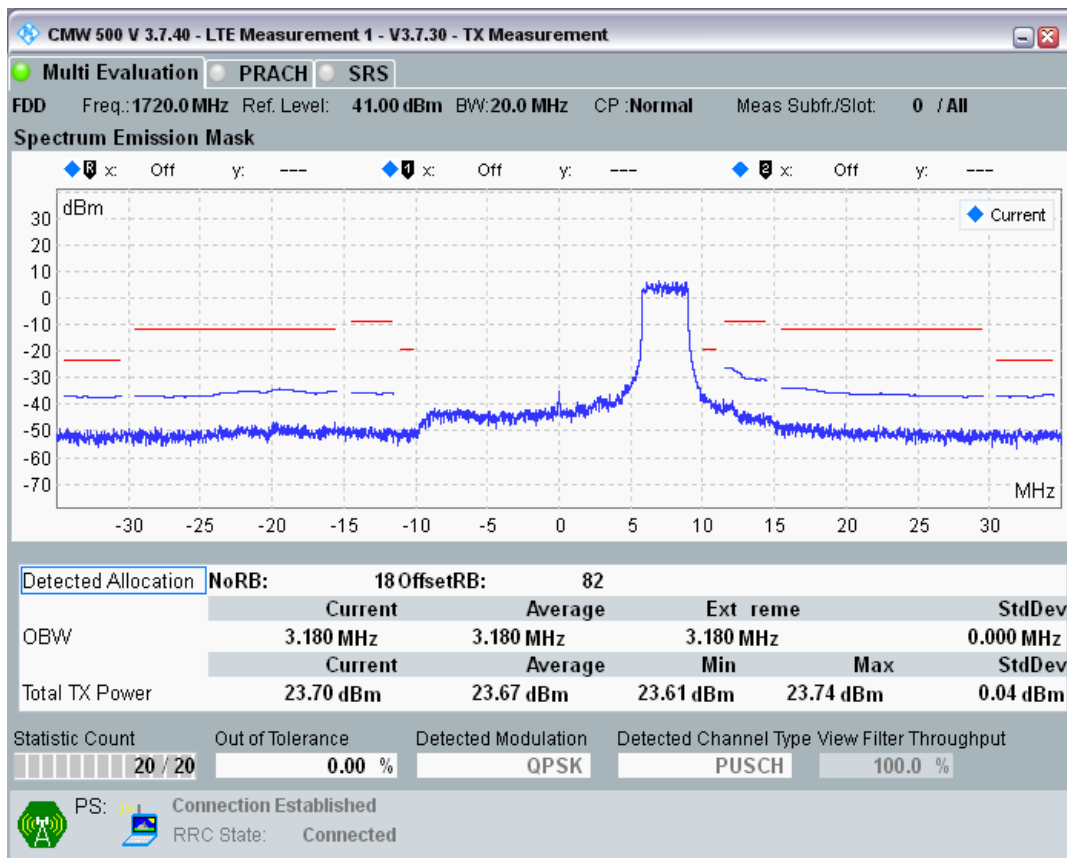

Band3 QAM16 BW=10MHz Channel=19900 RB Size=12 Position=#Max

Band3 QAM16 BW=10MHz Channel=19900 RB Size=50 Position=#0

Band3 QPSK BW=20MHz Channel=19300 RB Size=18 Position=#0

Band3 QPSK BW=20MHz Channel=19300 RB Size=18 Position=#Max