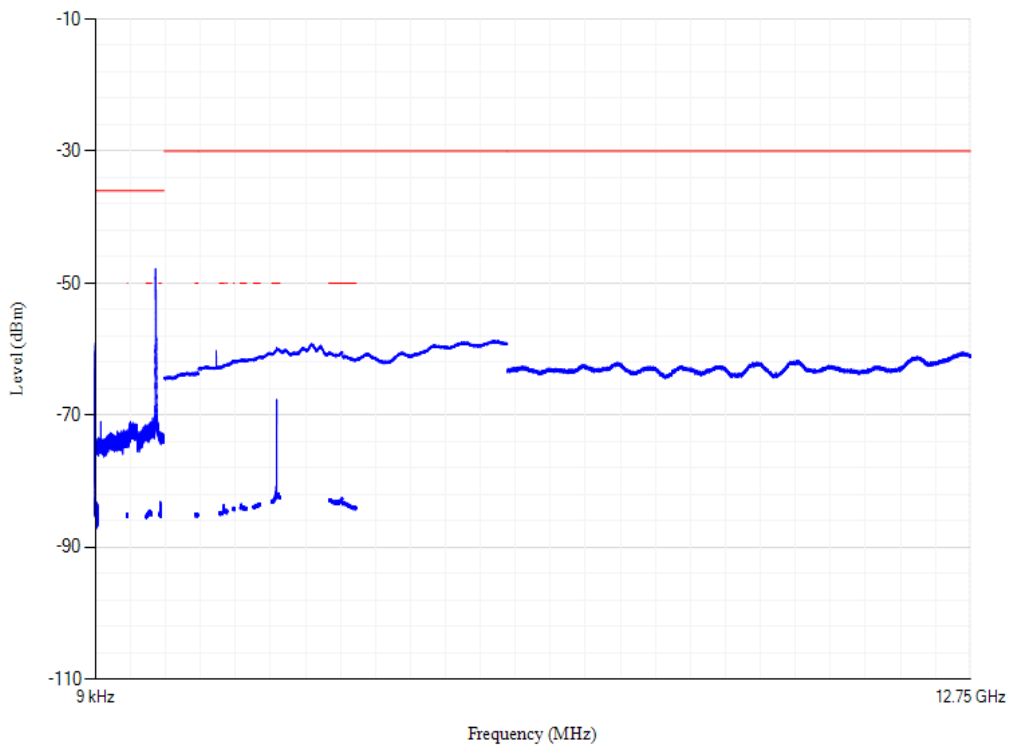

Conducted spurious emissions

Band7 QPSK BW=20MHz Channel=21100 RB Size=1 Position=#0

Conducted spurious emissions

Band8 QPSK BW=1.4MHz Channel=21457 RB Size=1 Position=#0

Conducted spurious emissions

Band8 QPSK BW=1.4MHz Channel=21793 RB Size=1 Position=#0