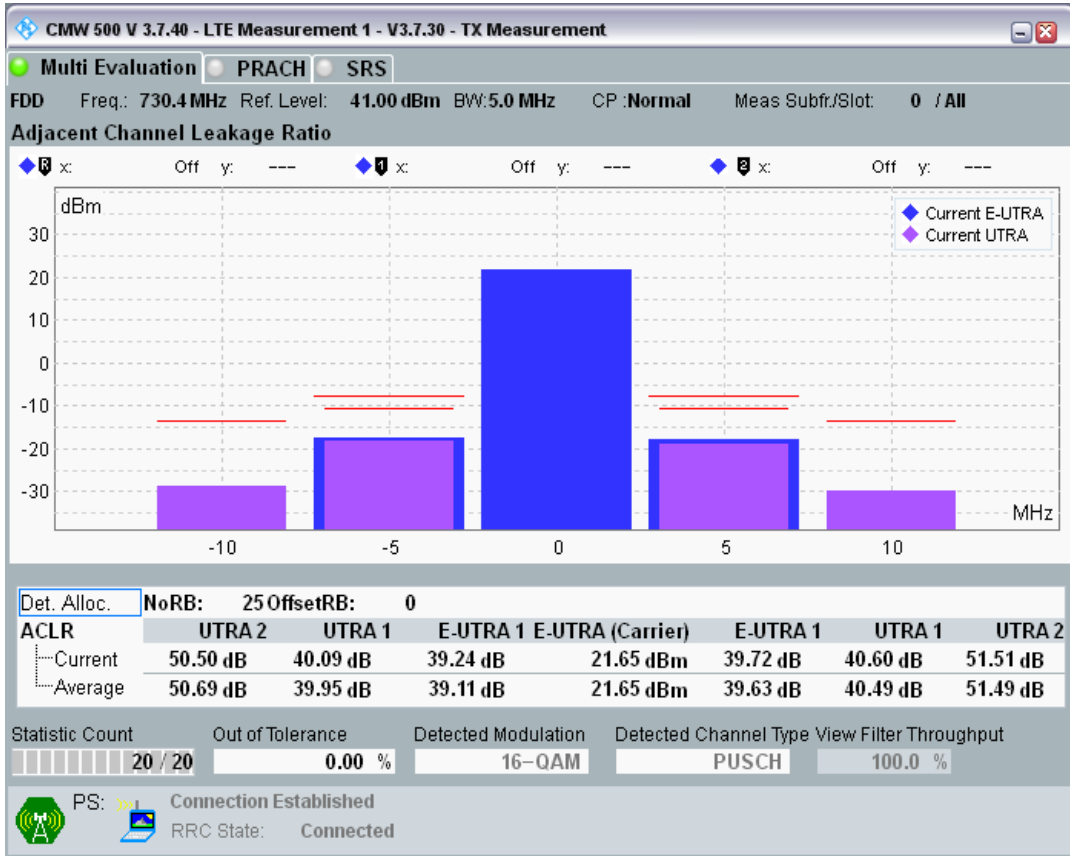

Band28 QAM16 BW=5MHz Channel=27484 RB Size=25 Position=#0

Band28 QPSK BW=10MHz Channel=27260 RB Size=12 Position=#0