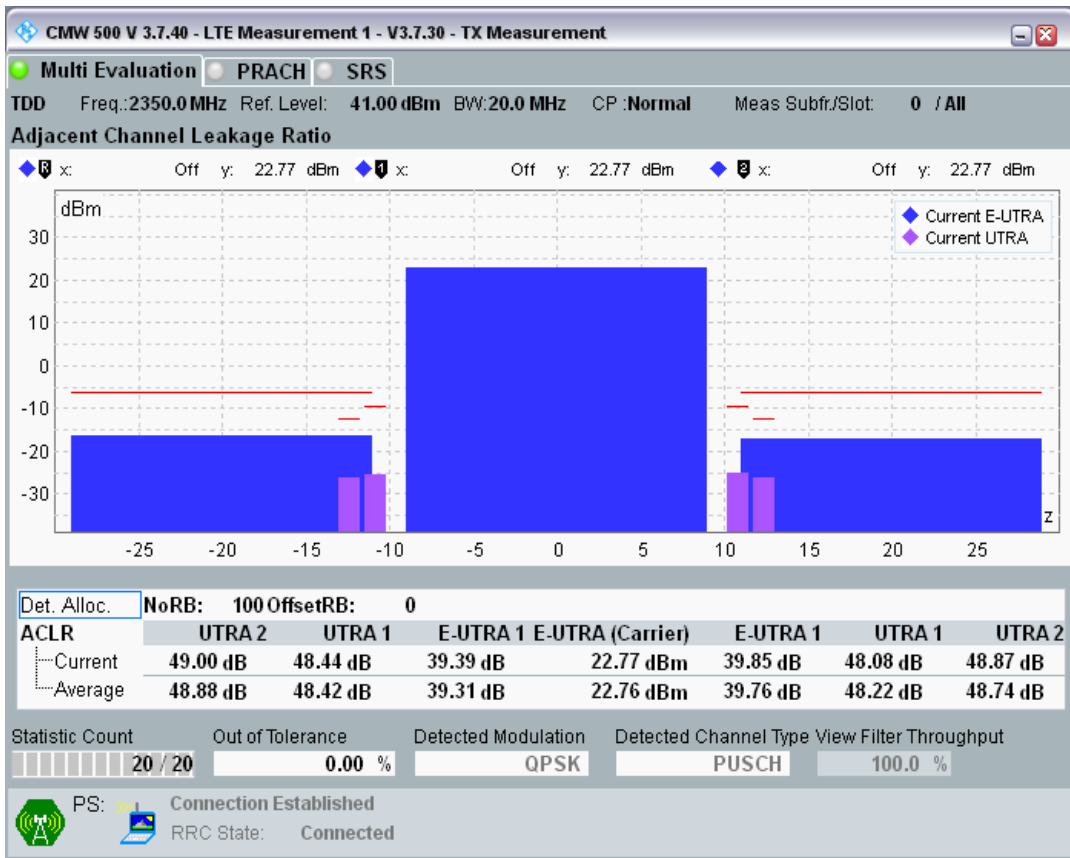

Band40 QPSK BW=20MHz Channel=39150 RB Size=100 Position=#0

Band40 QAM16 BW=20MHz Channel=39150 RB Size=18 Position=#0