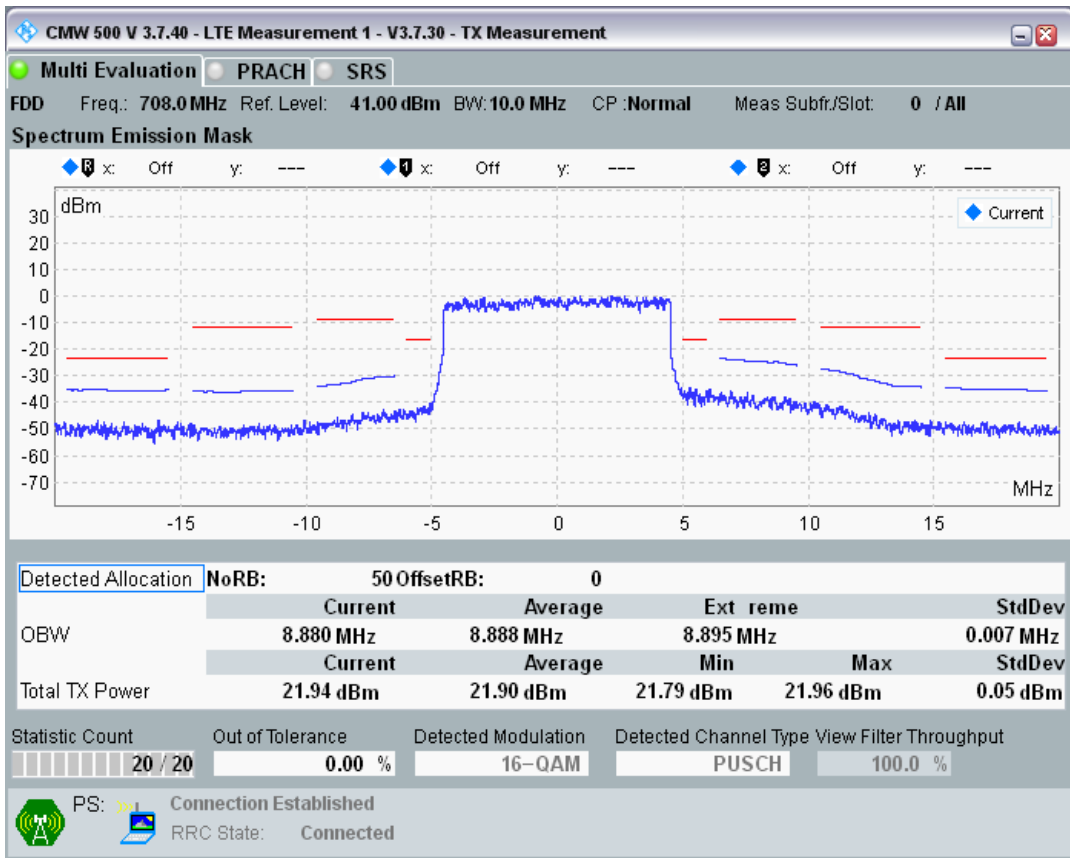

Band28 QAM16 BW=10MHz Channel=27260 RB Size=50 Position=#0

Band28 QPSK BW=10MHz Channel=27360 RB Size=12 Position=#0