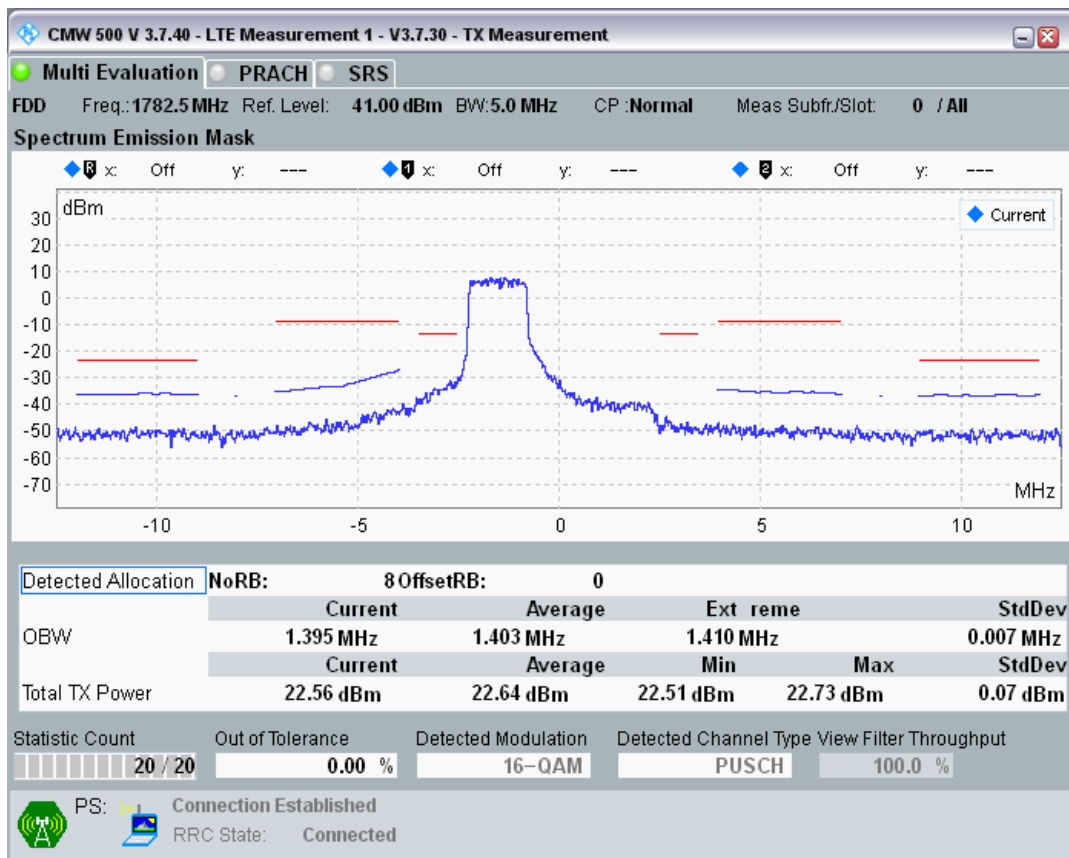

Band3 QAM16 BW=5MHz Channel=19925 RB Size=8 Position=#0

Band3 QAM16 BW=5MHz Channel=19925 RB Size=8 Position=#Max