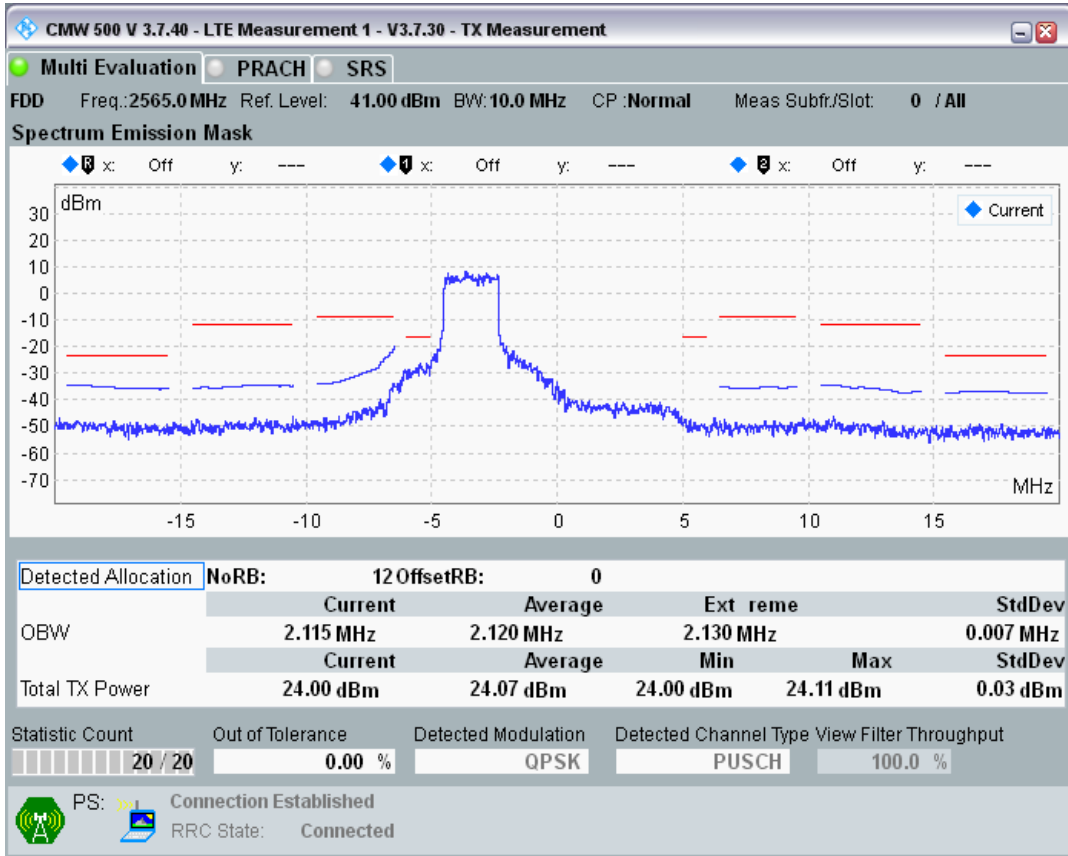

Band7 QPSK BW=10MHz Channel=21400 RB Size=12 Position=#0

Band7 QPSK BW=10MHz Channel=21400 RB Size=12 Position=#Max