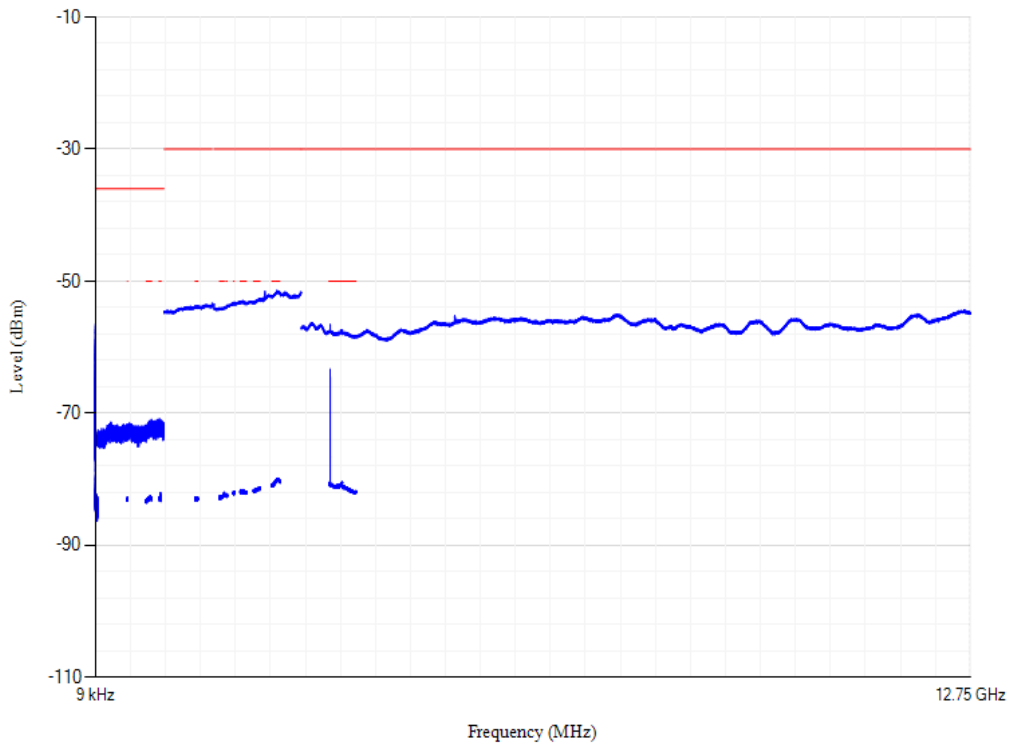

Conducted spurious emissions

Band3 QPSK BW=1.4MHz Channel=19575 RB Size=1 Position=#0

Conducted spurious emissions

Band3 QPSK BW=5MHz Channel=19225 RB Size=1 Position=#0

Conducted spurious emissions

Band3 QPSK BW=5MHz Channel=19575 RB Size=1 Position=#0