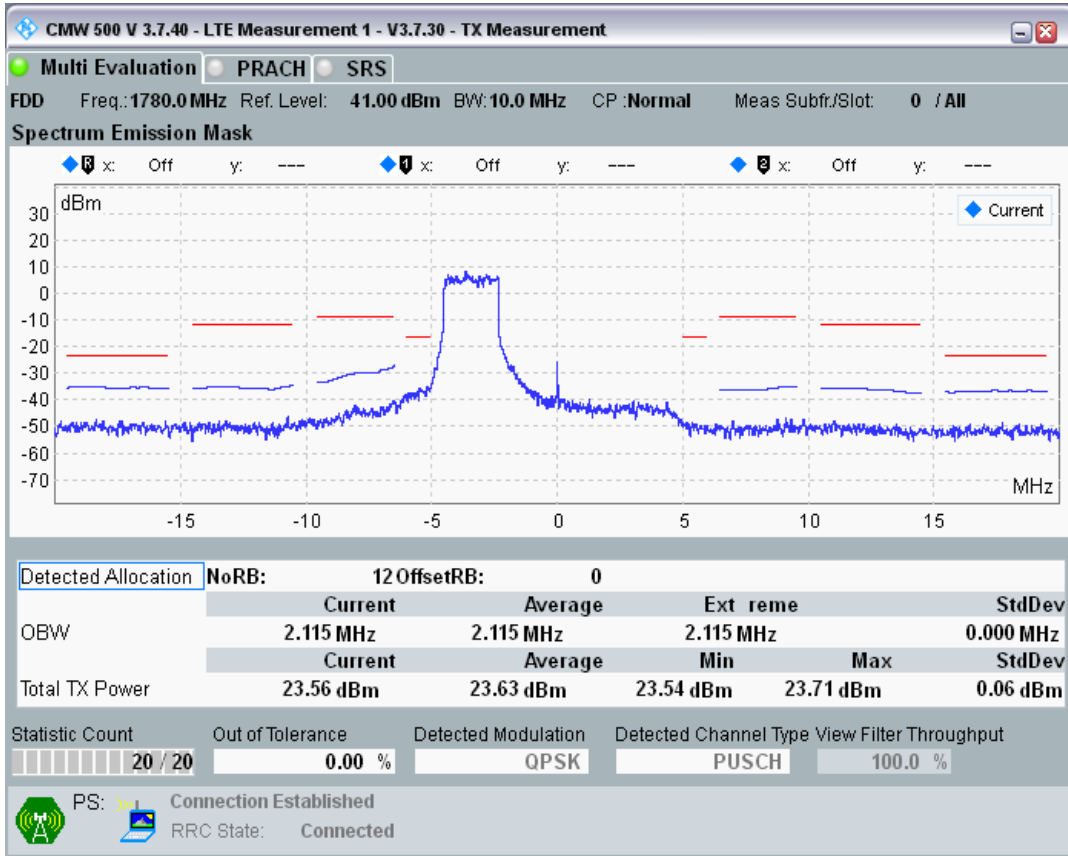

Band3 QPSK BW=10MHz Channel=19900 RB Size=12 Position=#0

Band3 QPSK BW=10MHz Channel=19900 RB Size=12 Position=#Max