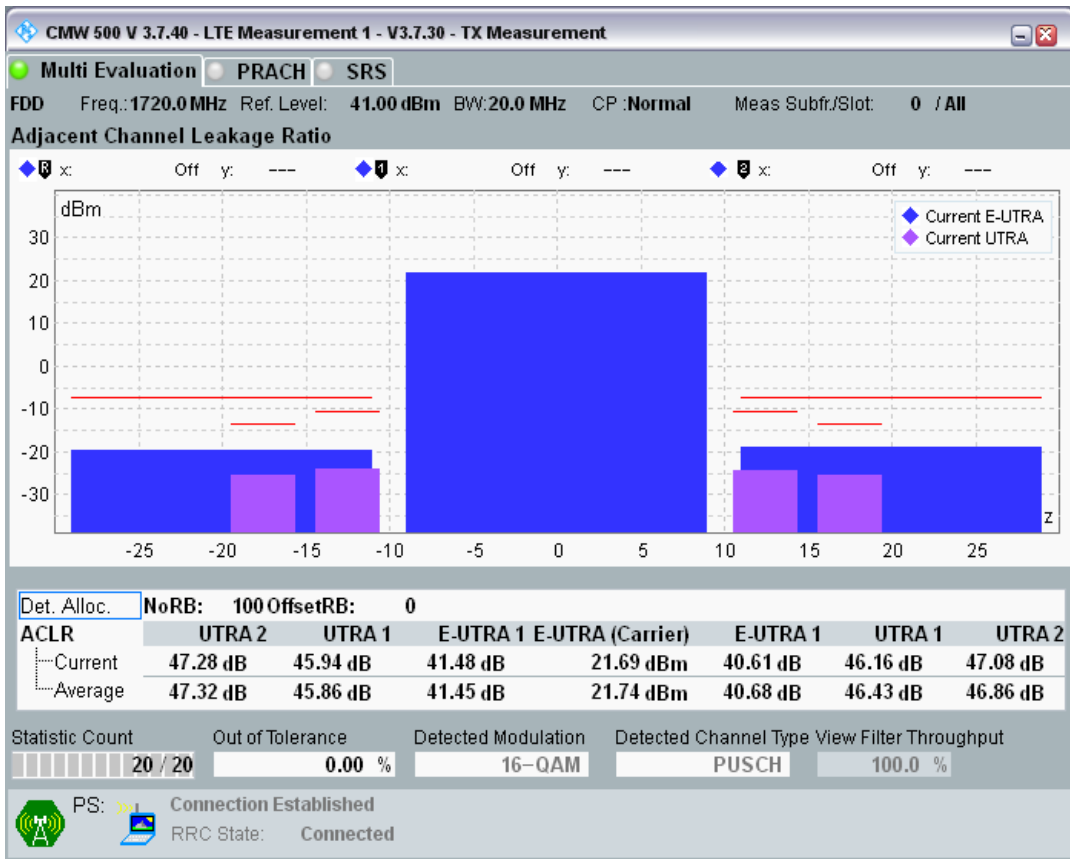

Band3 QAM16 BW=20MHz Channel=19300 RB Size=100 Position=#0

Band3 QPSK BW=20MHz Channel=19575 RB Size=18 Position=#0