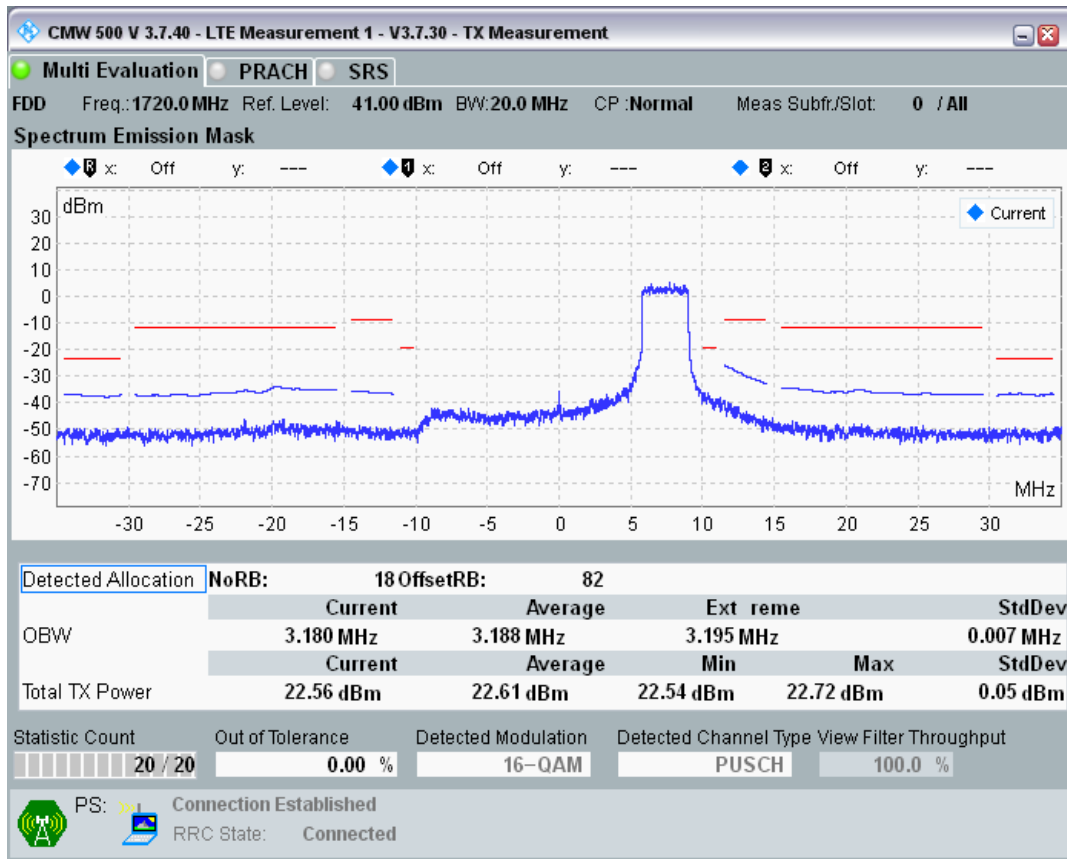

Band3 QAM16 BW=20MHz Channel=19300 RB Size=18 Position=#Max

Band3 QAM16 BW=20MHz Channel=19300 RB Size=100 Position=#0