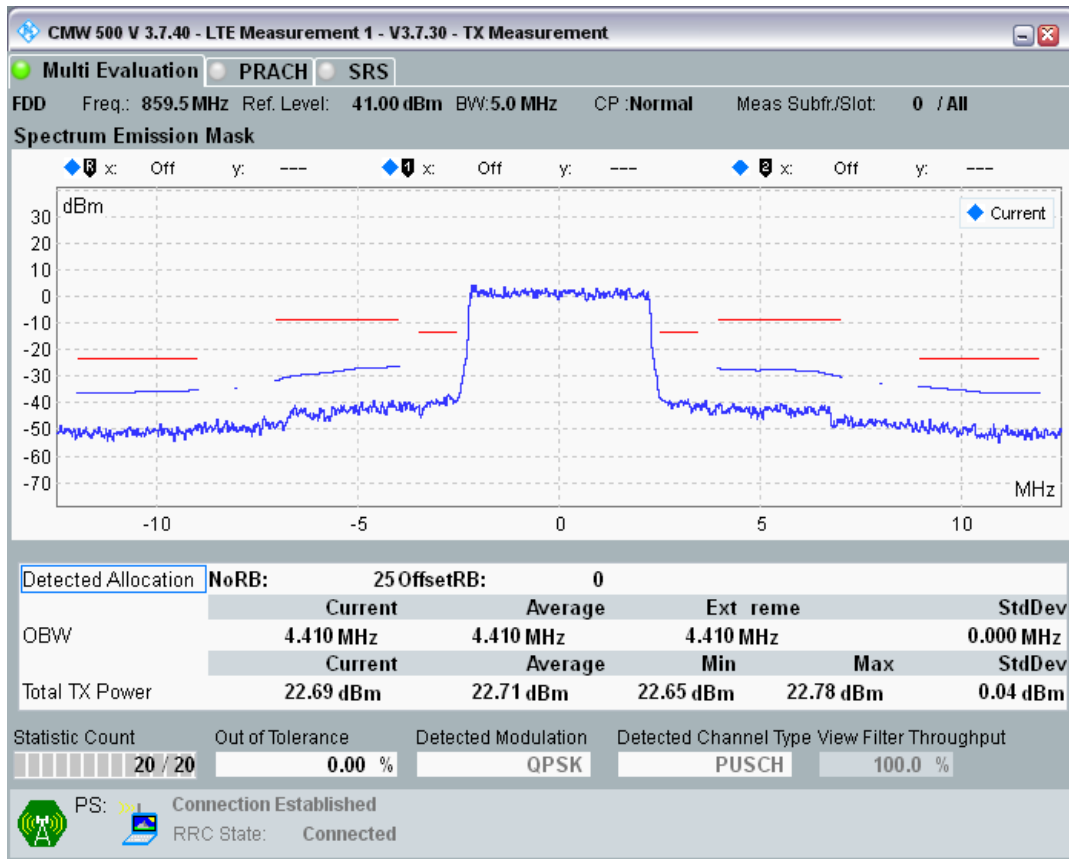

Band20 QPSK BW=5MHz Channel=24425 RB Size=25 Position=#0

Band20 QAM16 BW=5MHz Channel=24425 RB Size=8 Position=#0