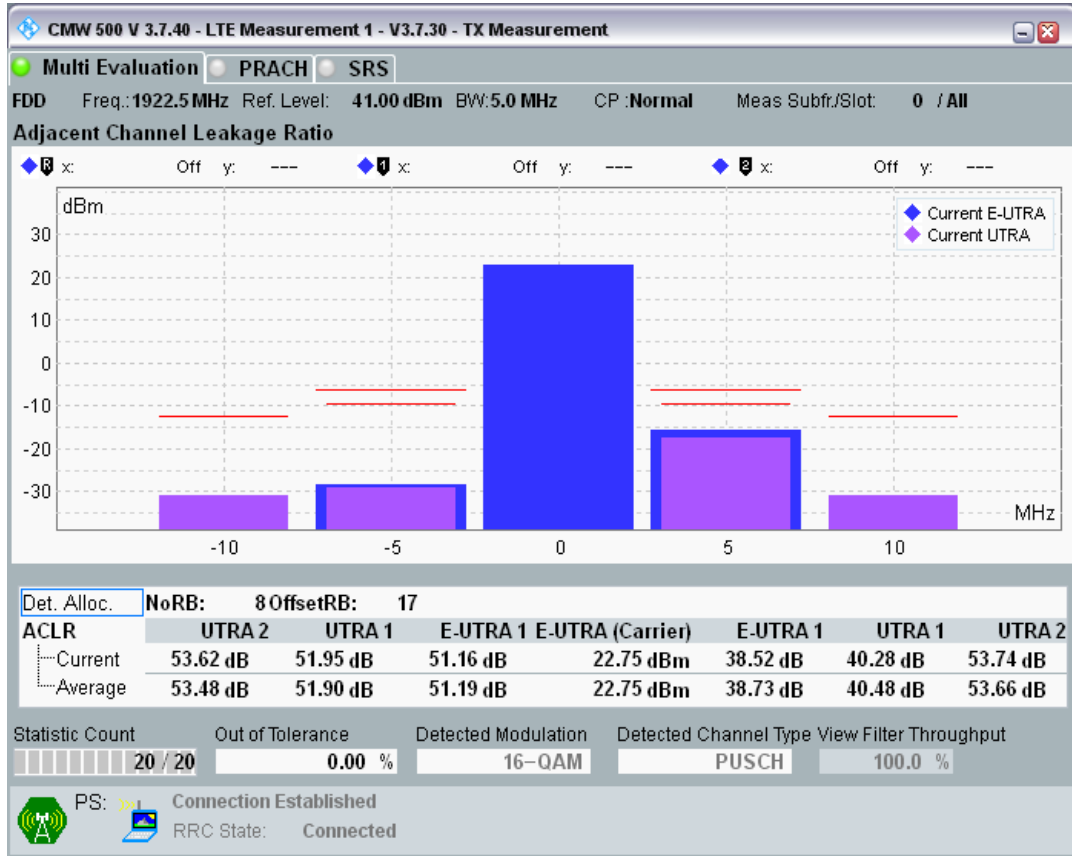

Band1 QAM16 BW=5MHz Channel=18025 RB Size=8 Position=#Max

Band1 QAM16 BW=5MHz Channel=18025 RB Size=25 Position=#0