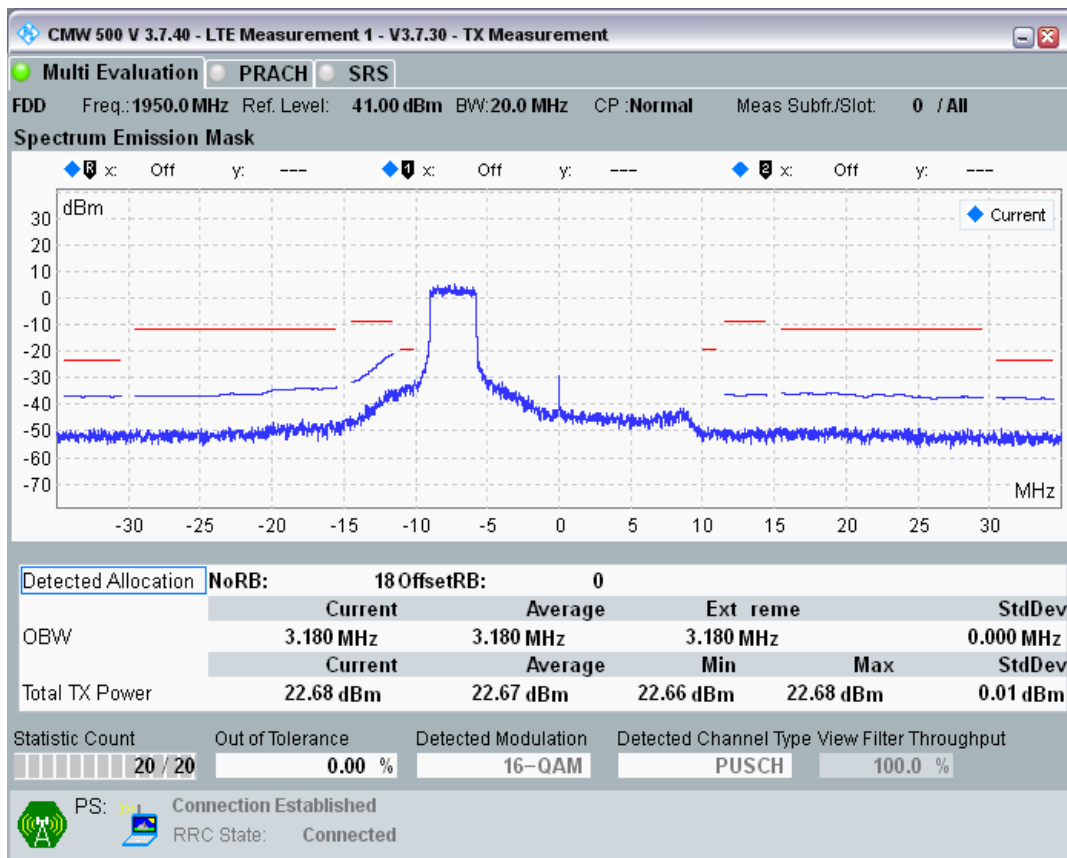

Band1 QAM16 BW=20MHz Channel=18300 RB Size=18 Position=#0

Band1 QAM16 BW=20MHz Channel=18300 RB Size=18 Position=#Max