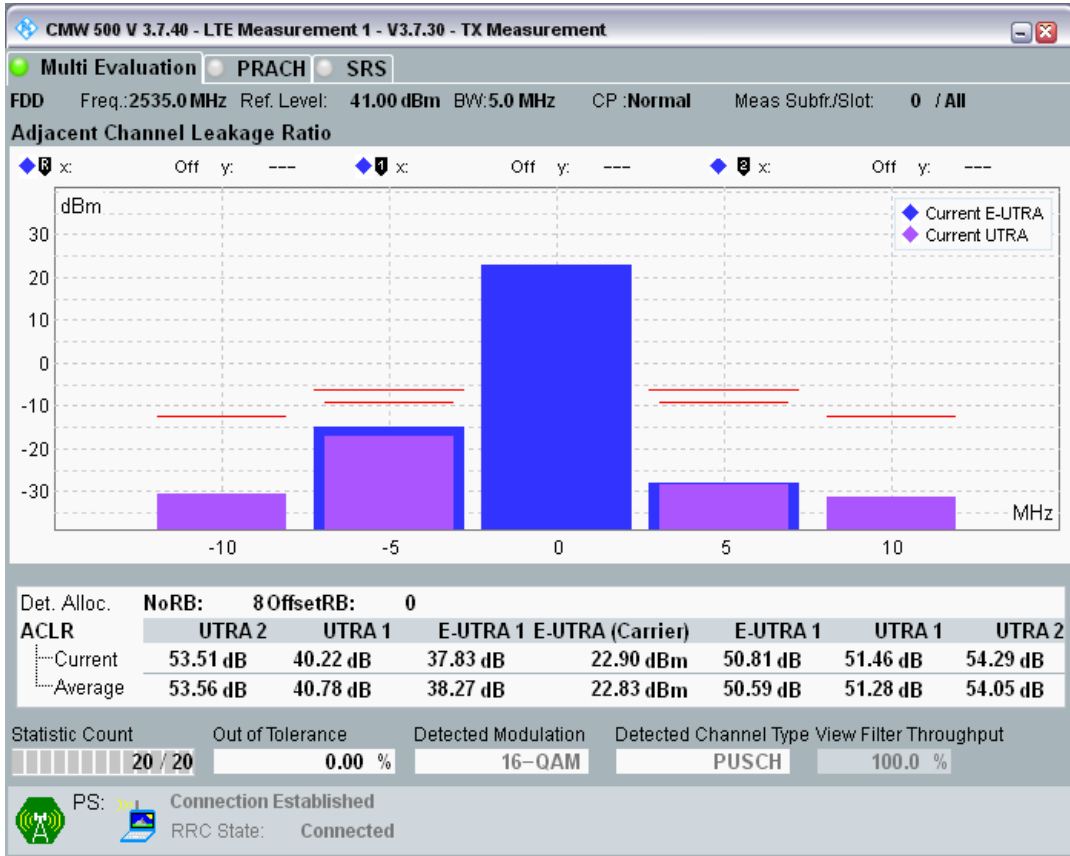

Band7 QAM16 BW=5MHz Channel=21100 RB Size=8 Position=#0

Band7 QAM16 BW=5MHz Channel=21100 RB Size=8 Position=#Max