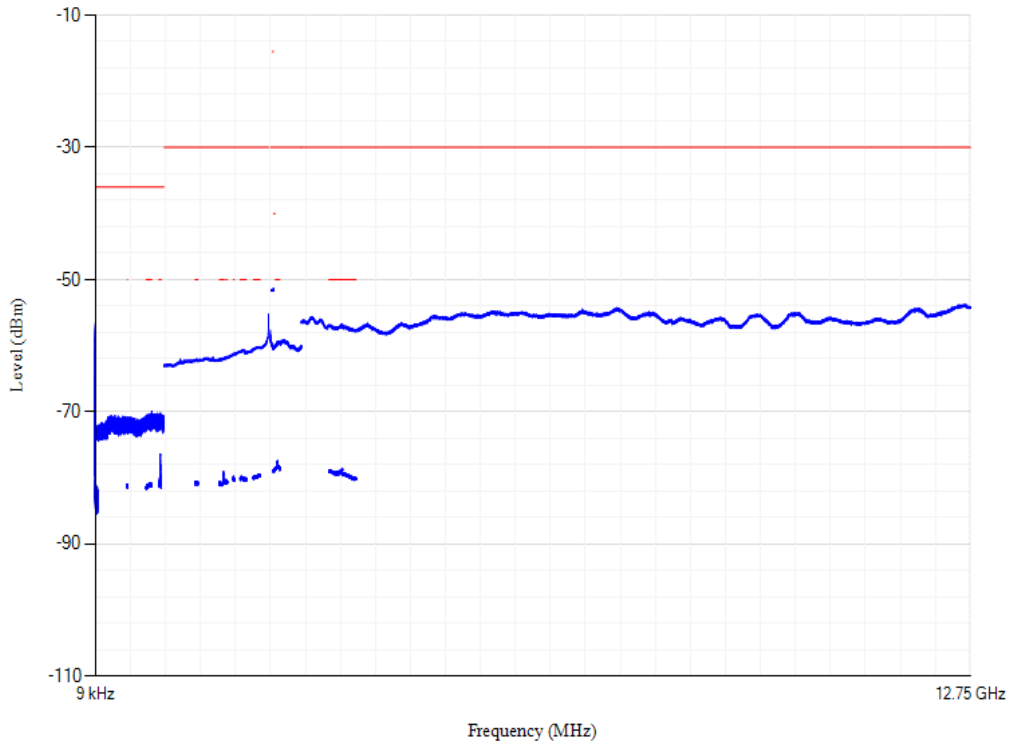

Conducted spurious emissions

Band7 QPSK BW=5MHz Channel=21425 RB Size=1 Position=#0