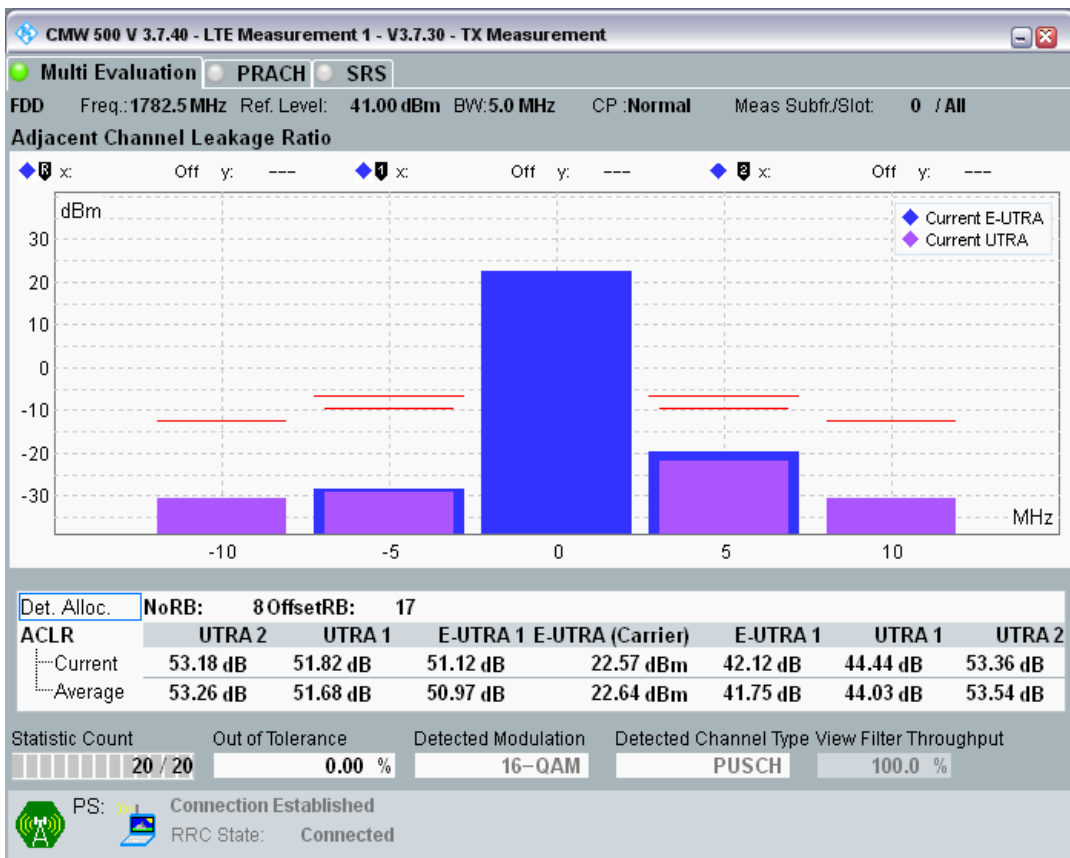

Band3 QPSK BW=5MHz Channel=19925 RB Size=8 Position=#Max

Band3 QPSK BW=5MHz Channel=19925 RB Size=25 Position=#0

Band3 QAM16 BW=5MHz Channel=19925 RB Size=8 Position=#0

Band3 QAM16 BW=5MHz Channel=19925 RB Size=8 Position=#Max