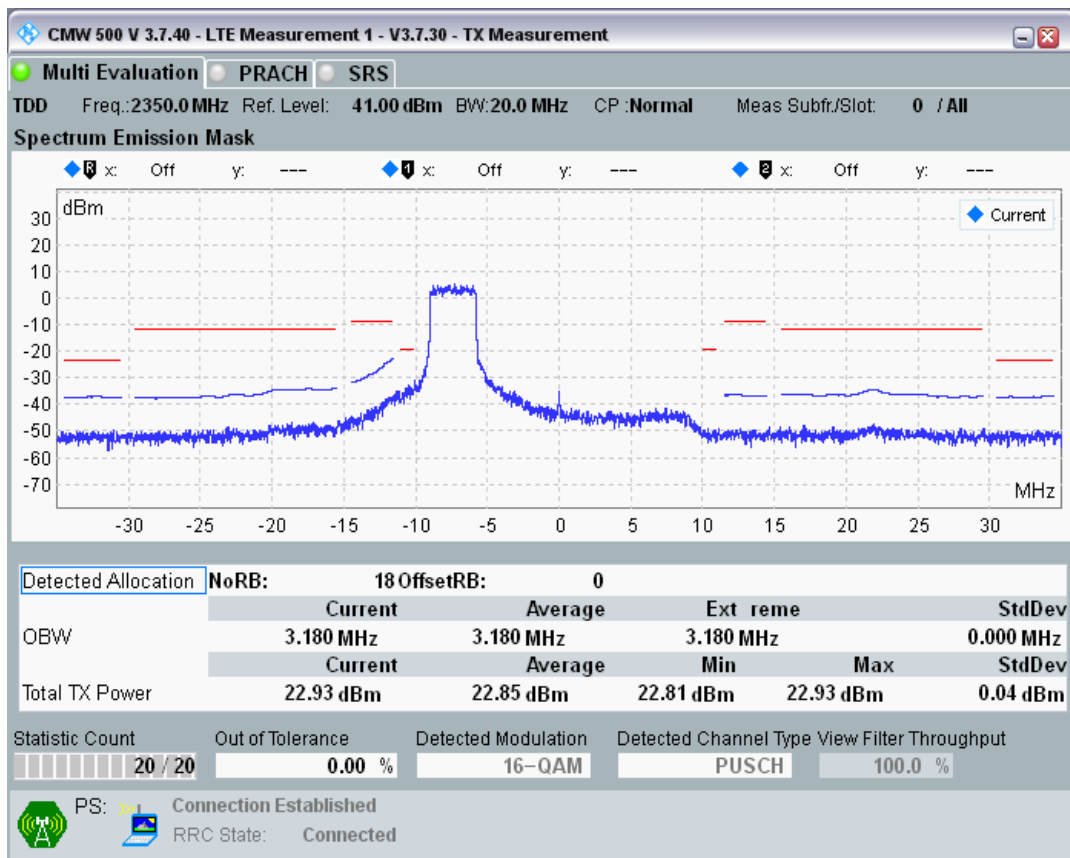

Band40 QAM16 BW=20MHz Channel=38750 RB Size=100 Position=#0

Band40 QAM16 BW=20MHz Channel=39550 RB Size=100 Position=#0

Band40 QAM16 BW=20MHz Channel=39550 RB Size=18 Position=#0

Band40 QAM16 BW=20MHz Channel=39150 RB Size=18 Position=#0