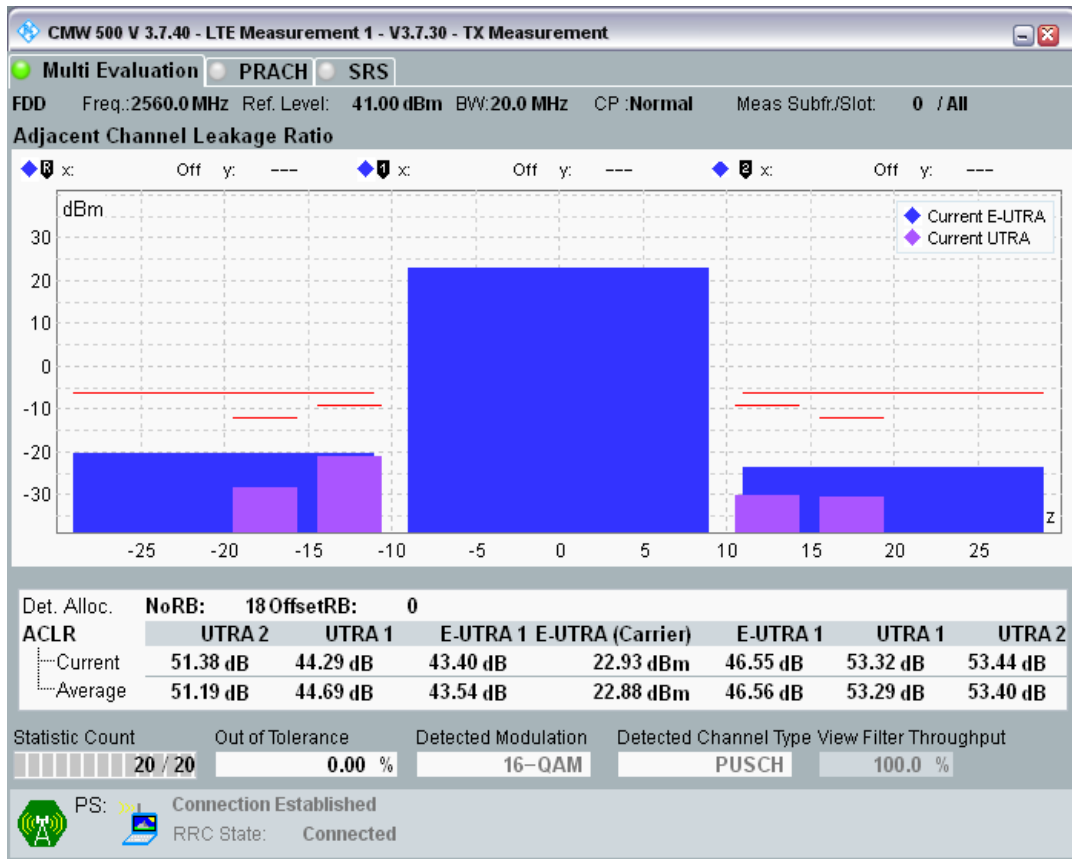

Band7 QAM16 BW=20MHz Channel=21350 RB Size=18 Position=#0

Band7 QAM16 BW=20MHz Channel=21350 RB Size=18 Position=#Max