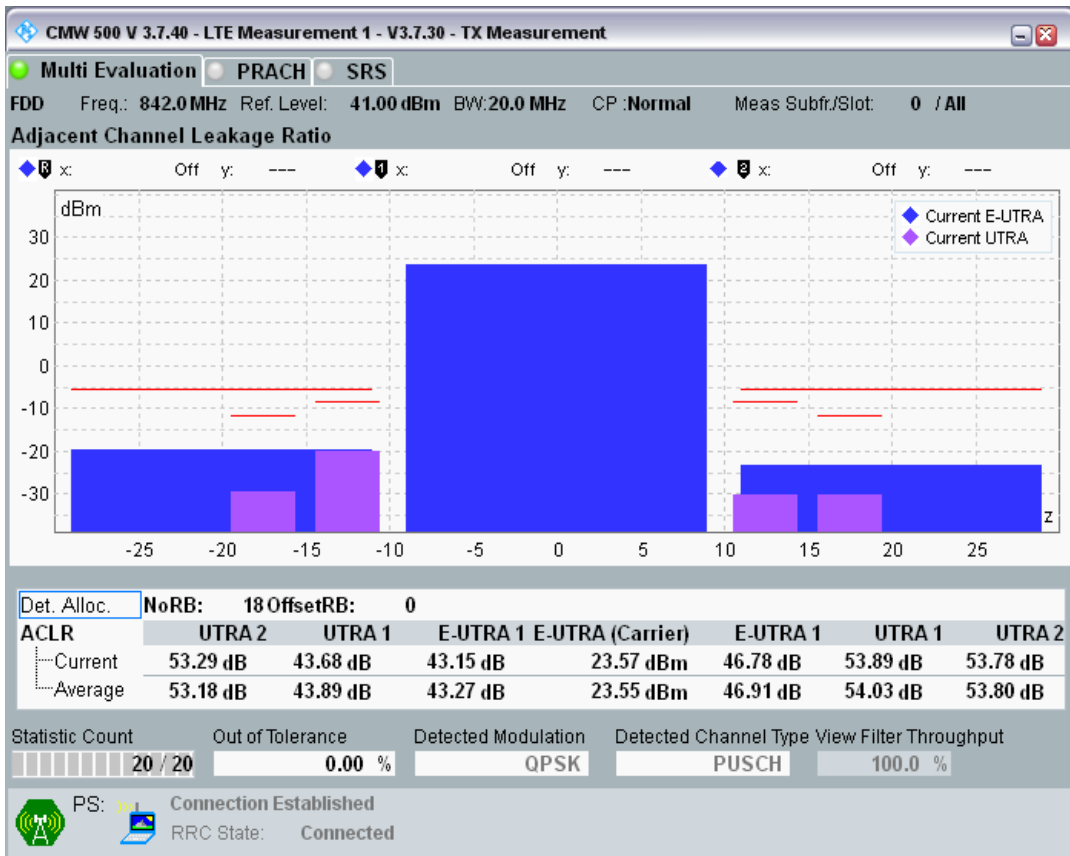

Band20 QAM16 BW=10MHz Channel=24400 RB Size=12 Position=#0

Band20 QAM16 BW=10MHz Channel=24400 RB Size=12 Position=#Max

Band20 QAM16 BW=10MHz Channel=24400 RB Size=50 Position=#0

Band20 QPSK BW=20MHz Channel=24250 RB Size=18 Position=#0