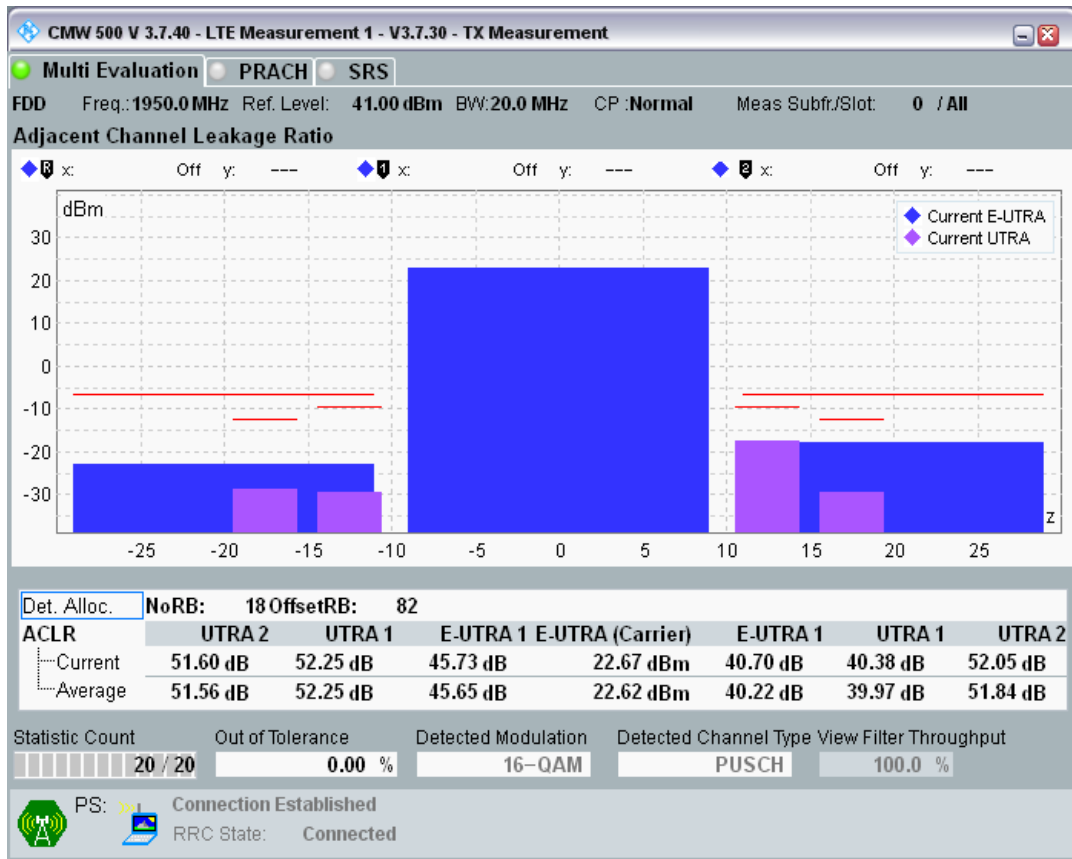

Band1 QAM16 BW=20MHz Channel=18300 RB Size=18 Position=#Max

Band1 QAM16 BW=20MHz Channel=18300 RB Size=100 Position=#0