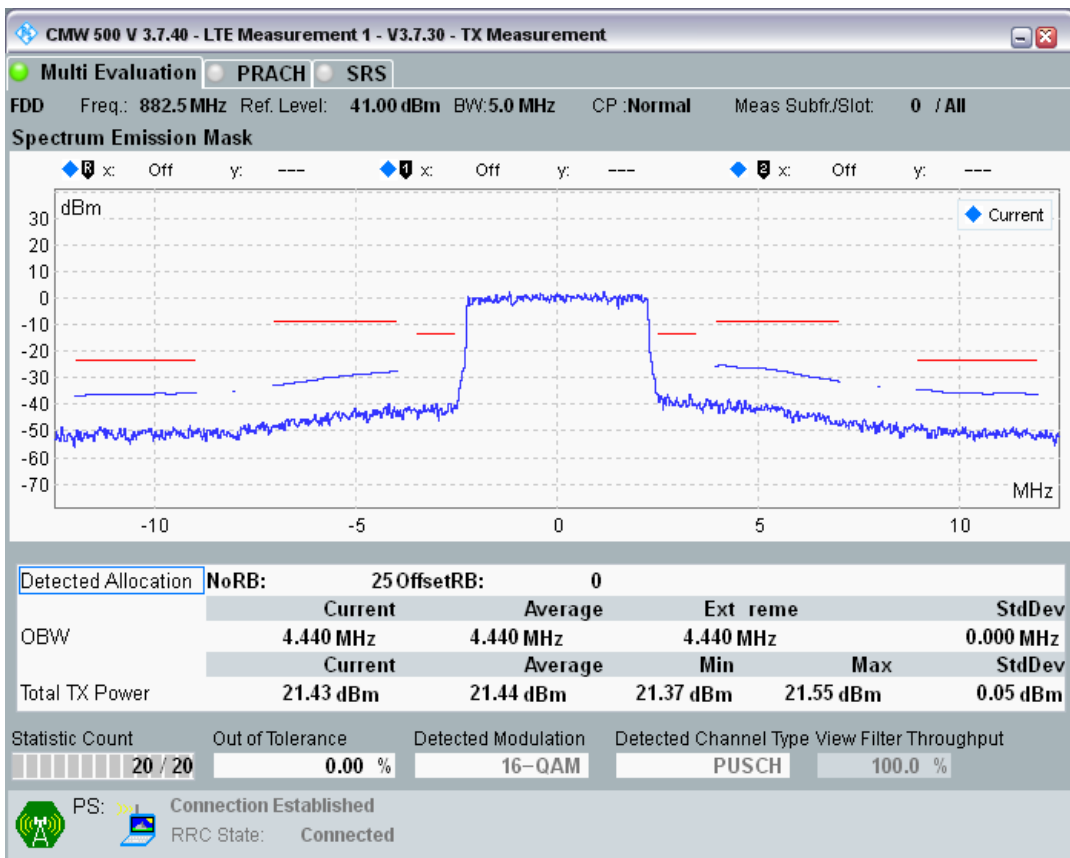

Band8 QPSK BW=5MHz Channel=21475 RB Size=25 Position=#0

Band8 QAM16 BW=5MHz Channel=21475 RB Size=8 Position=#0

Band8 QAM16 BW=5MHz Channel=21475 RB Size=8 Position=#Max

Band8 QAM16 BW=5MHz Channel=21475 RB Size=25 Position=#0