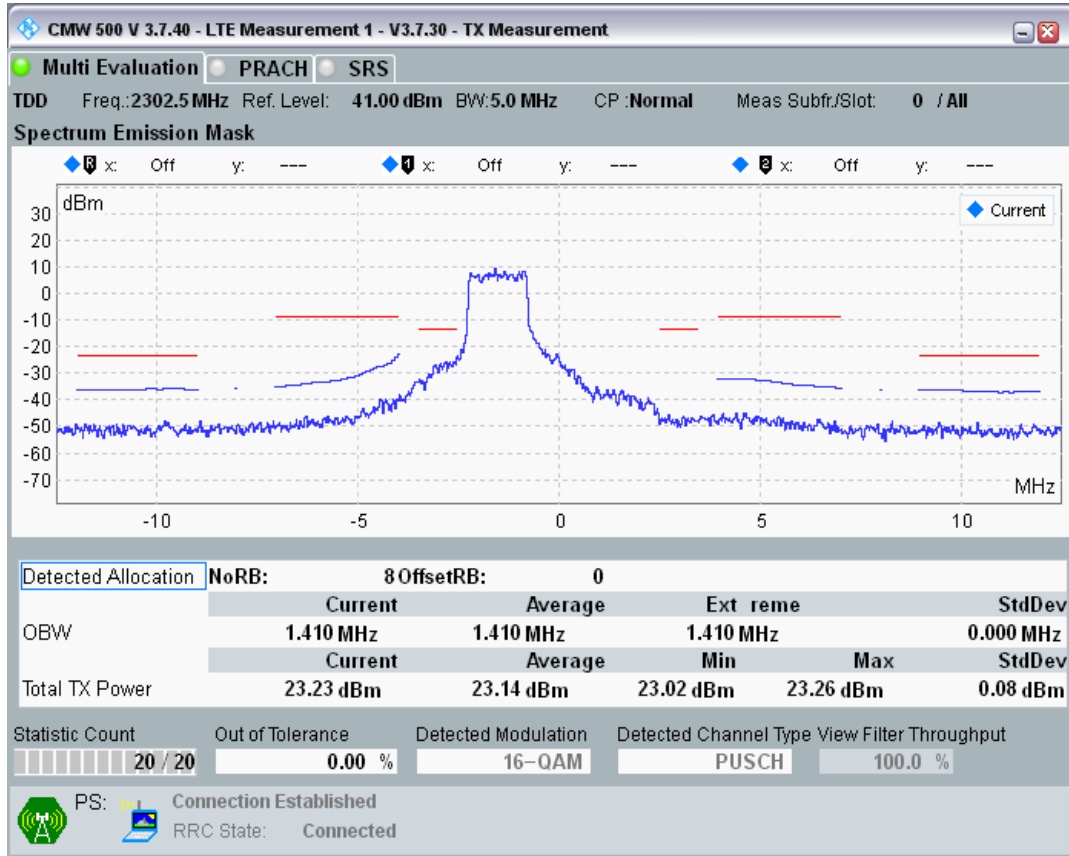

Band40 QAM16 BW=5MHz Channel=38675 RB Size=8 Position=#0

Band40 QAM16 BW=5MHz Channel=38675 RB Size=25 Position=#0