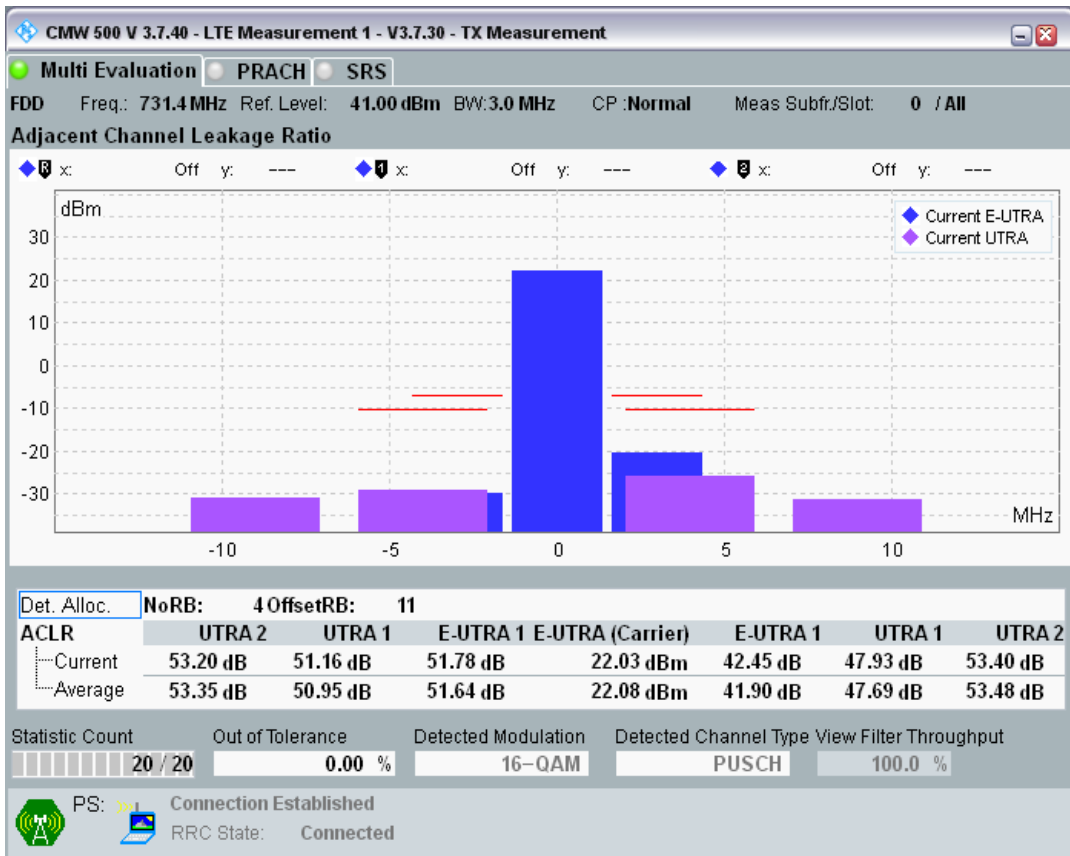

Band28 QAM16 BW=3MHz Channel=27494 RB Size=4 Position=#Max

Band28 QAM16 BW=3MHz Channel=27494 RB Size=15 Position=#0