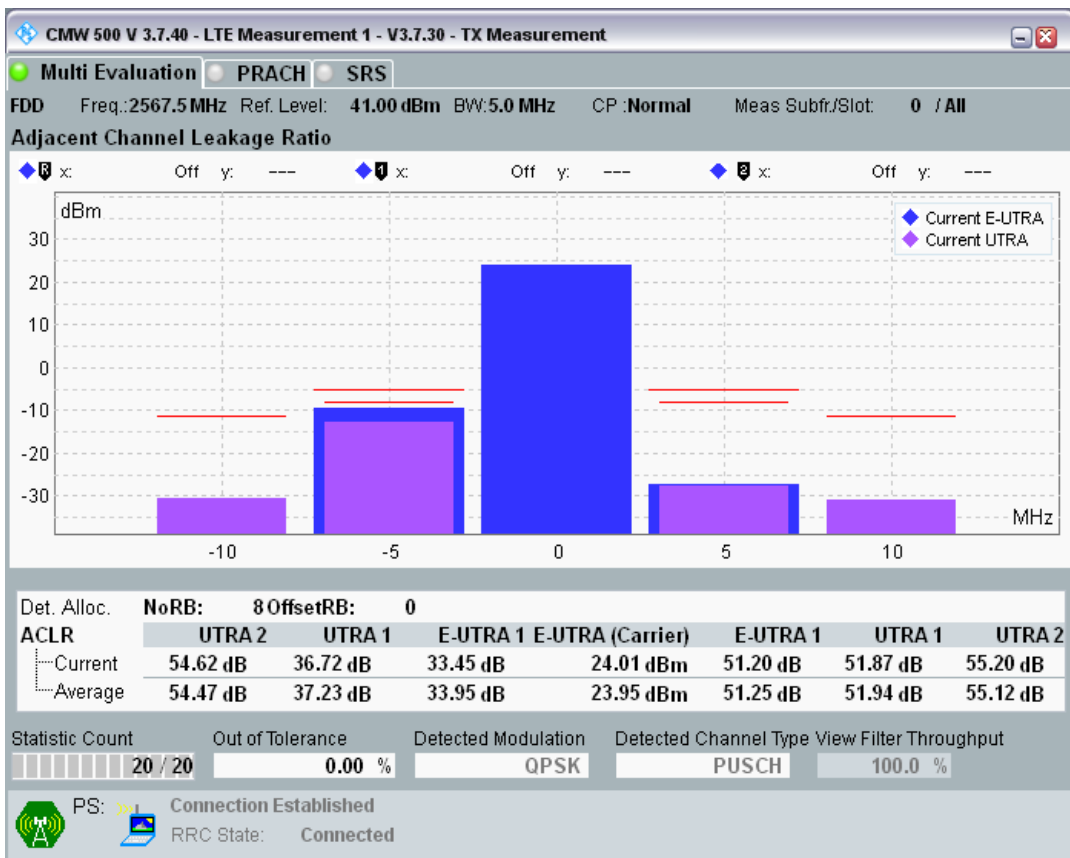

Band7 QAM16 BW=5MHz Channel=21100 RB Size=8 Position=#0

Band7 QAM16 BW=5MHz Channel=21100 RB Size=8 Position=#Max

Band7 QAM16 BW=5MHz Channel=21100 RB Size=25 Position=#0

Band7 QPSK BW=5MHz Channel=21425 RB Size=8 Position=#0