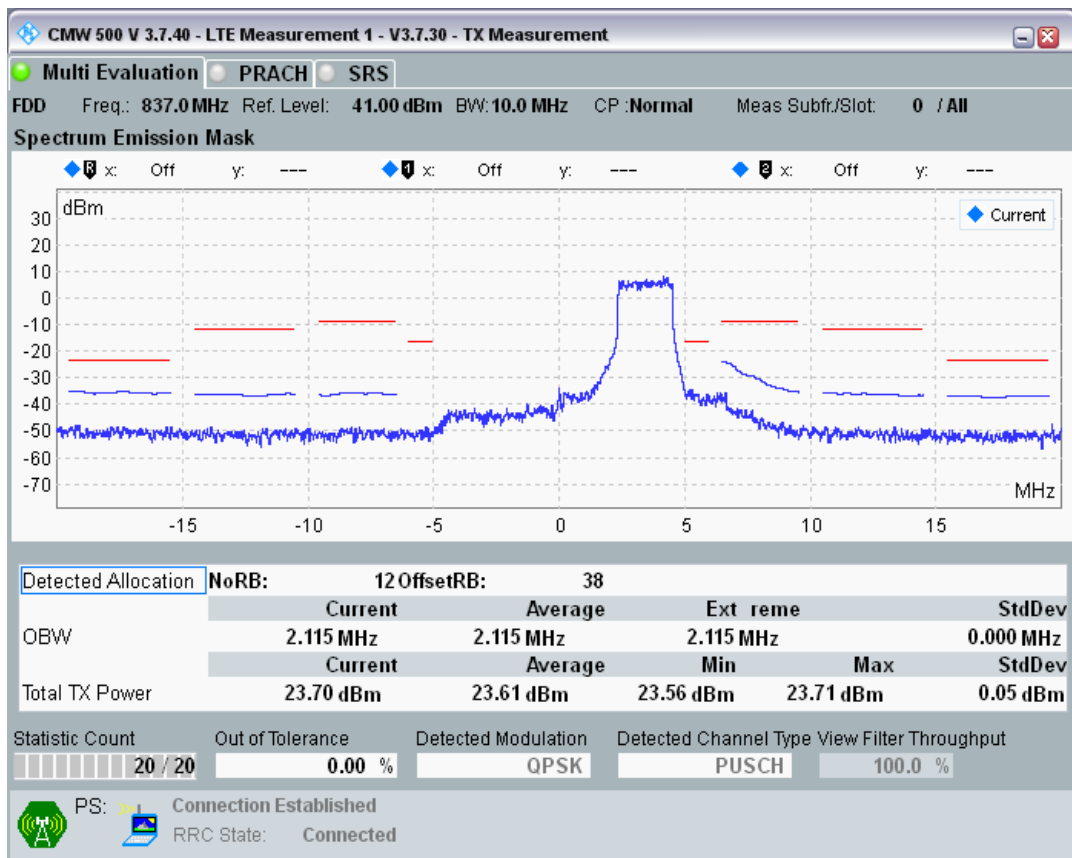

Band20 QPSK BW=10MHz Channel=24200 RB Size=12 Position=#Max

Band20 QPSK BW=10MHz Channel=24200 RB Size=50 Position=#0