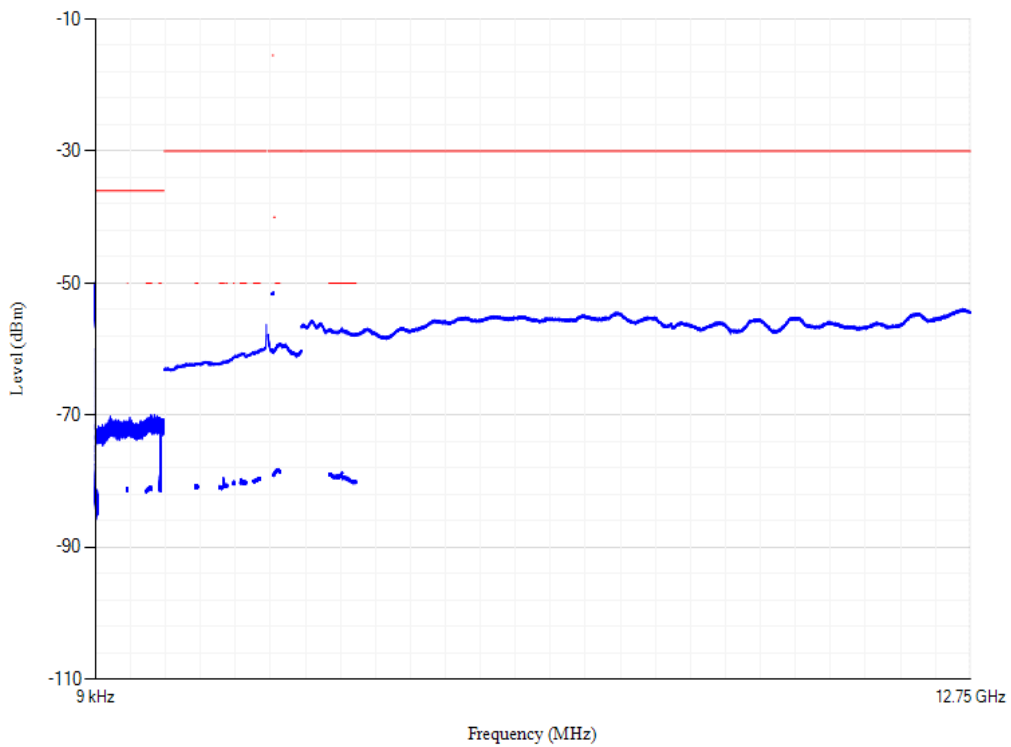

Conducted spurious emissions

Band40 QPSK BW=5MHz Channel=39150 RB Size=1 Position=#0

Conducted spurious emissions

Band7 QPSK BW=5MHz Channel=20775 RB Size=1 Position=#0

Conducted spurious emissions

Band7 QPSK BW=5MHz Channel=21100 RB Size=1 Position=#0