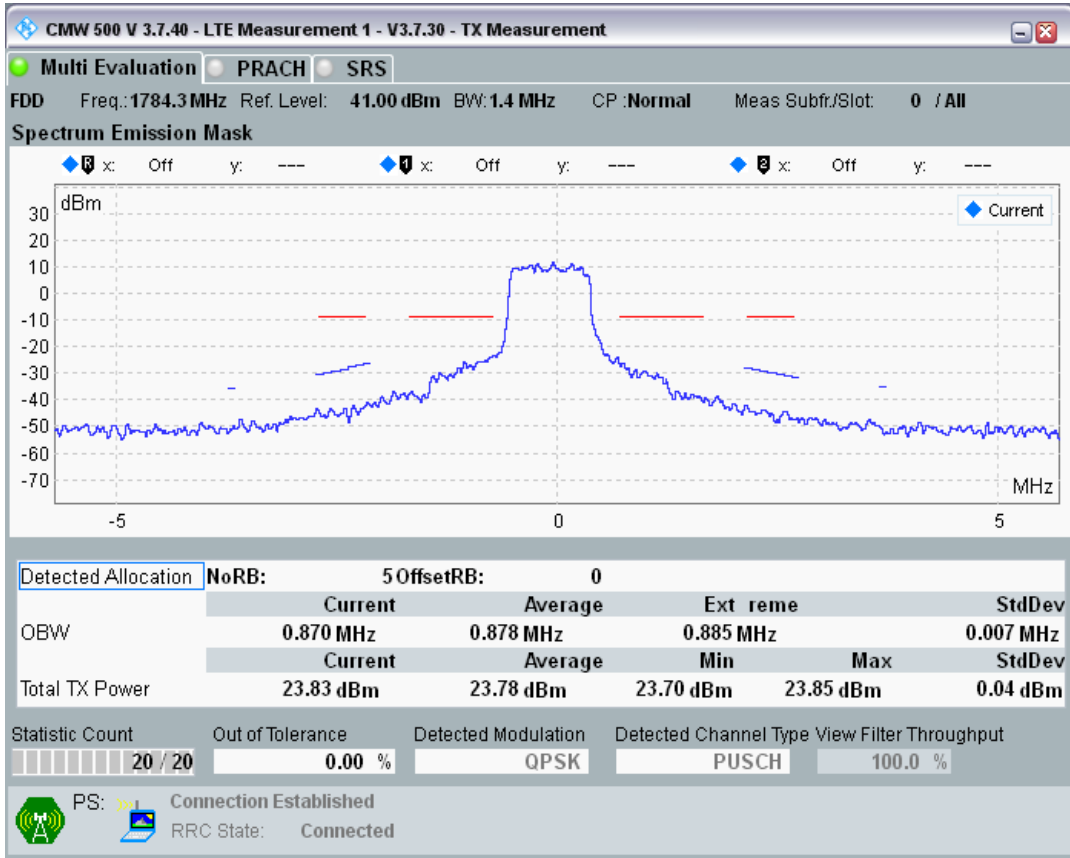

Band3 QPSK BW=1.4MHz Channel=19943 RB Size=5 Position=#0

Band3 QPSK BW=1.4MHz Channel=19943 RB Size=5 Position=#Max