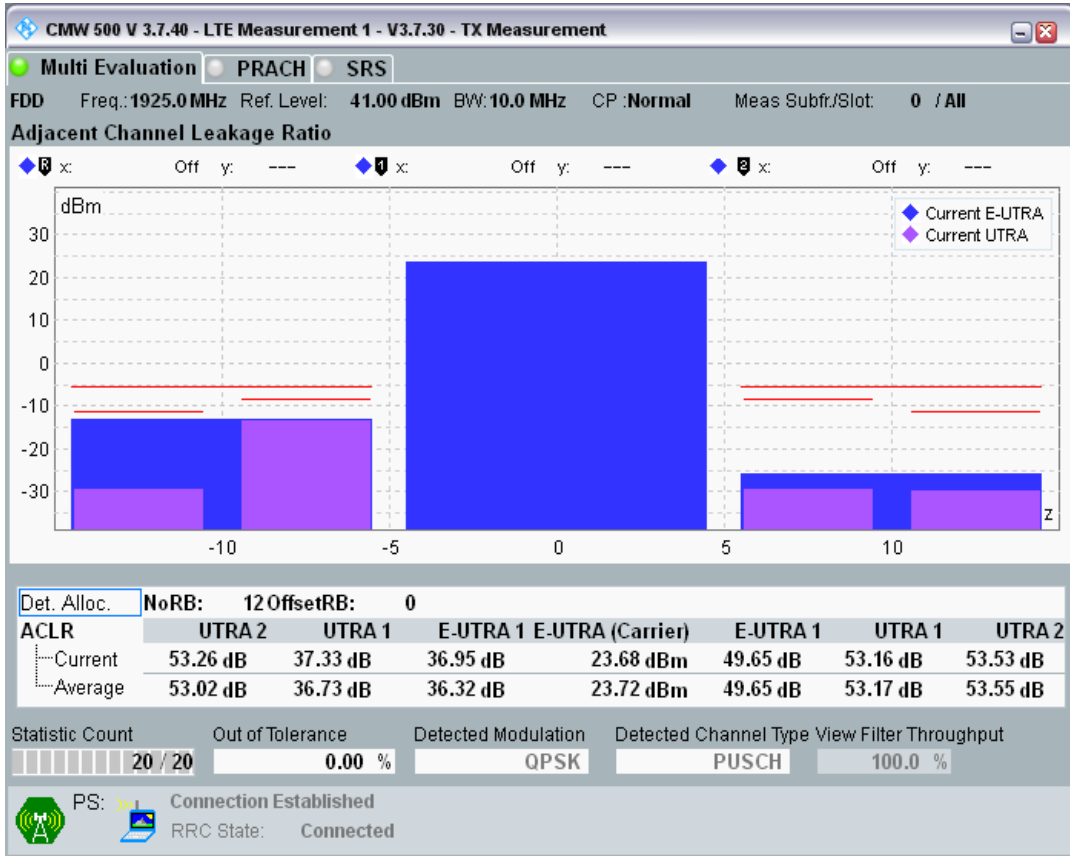

Band1 QPSK BW=10MHz Channel=18050 RB Size=12 Position=#0

Band1 QPSK BW=10MHz Channel=18050 RB Size=12 Position=#Max