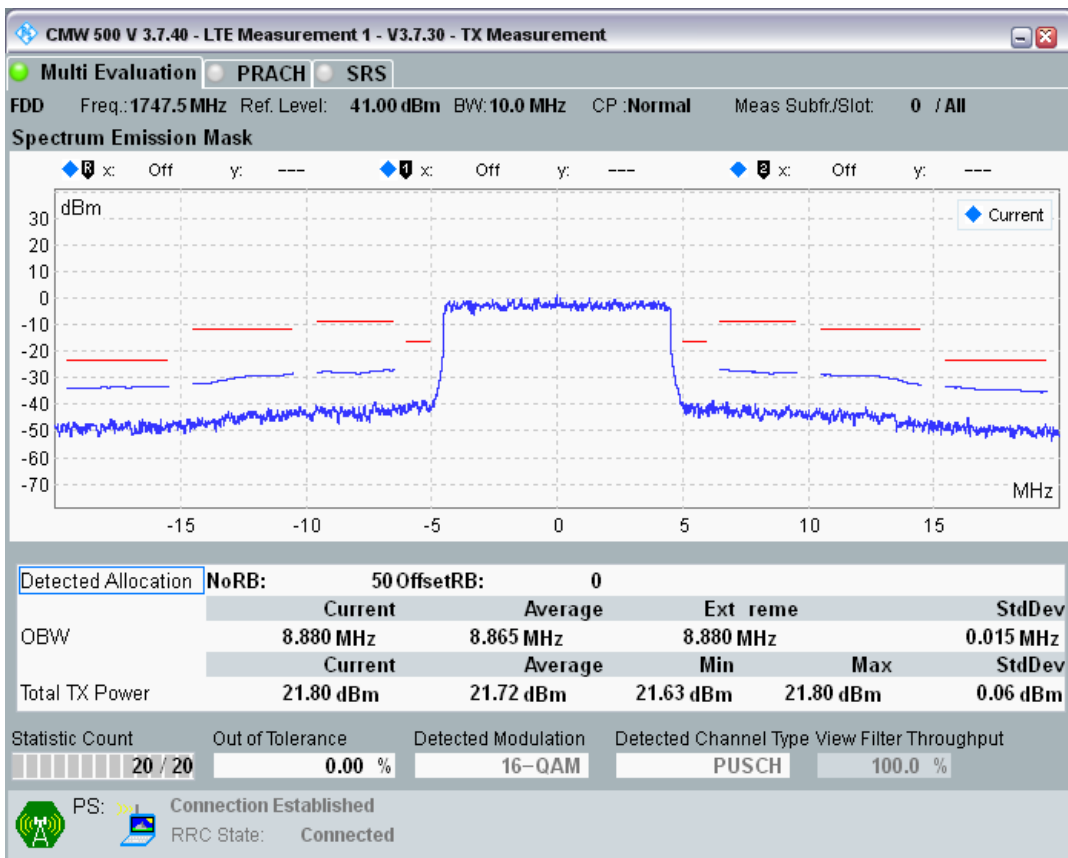

Band3 QPSK BW=10MHz Channel=19575 RB Size=50 Position=#0

Band3 QAM16 BW=10MHz Channel=19575 RB Size=12 Position=#0

Band3 QAM16 BW=10MHz Channel=19575 RB Size=12 Position=#Max

Band3 QAM16 BW=10MHz Channel=19575 RB Size=50 Position=#0