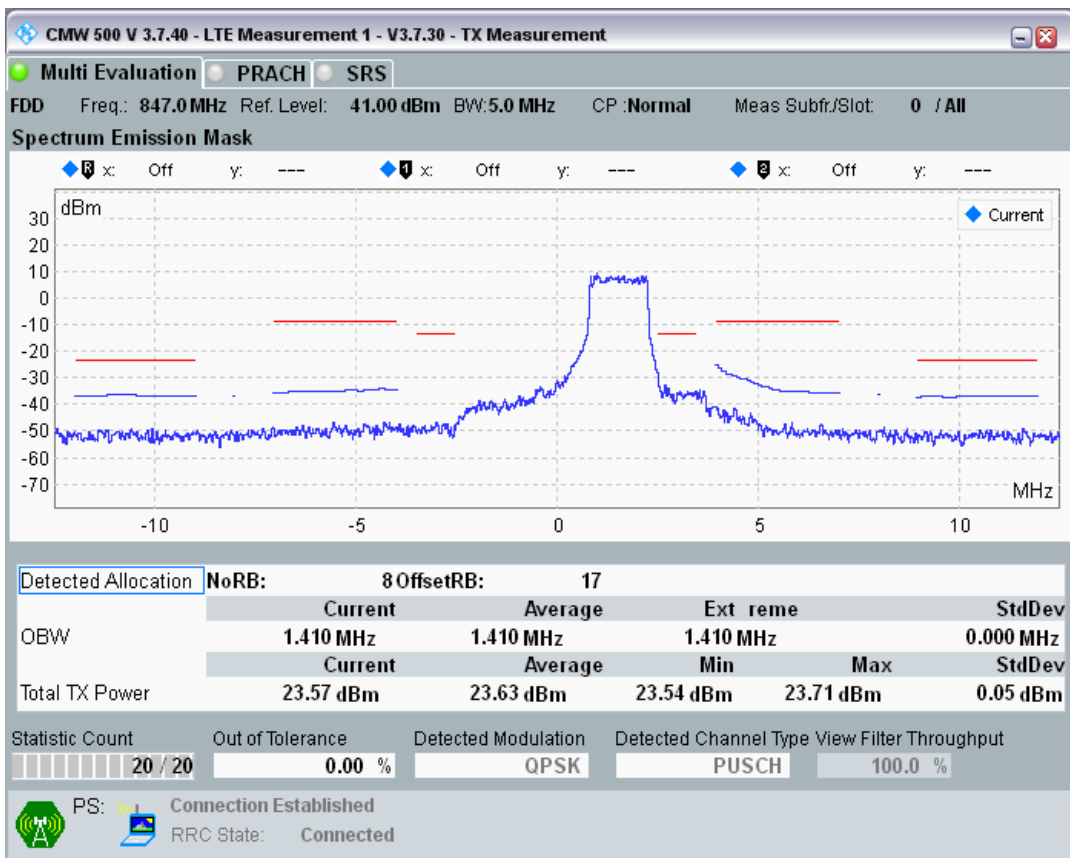

Band20 QPSK BW=5MHz Channel=24300 RB Size=8 Position=#Max

Band20 QPSK BW=5MHz Channel=24300 RB Size=25 Position=#0