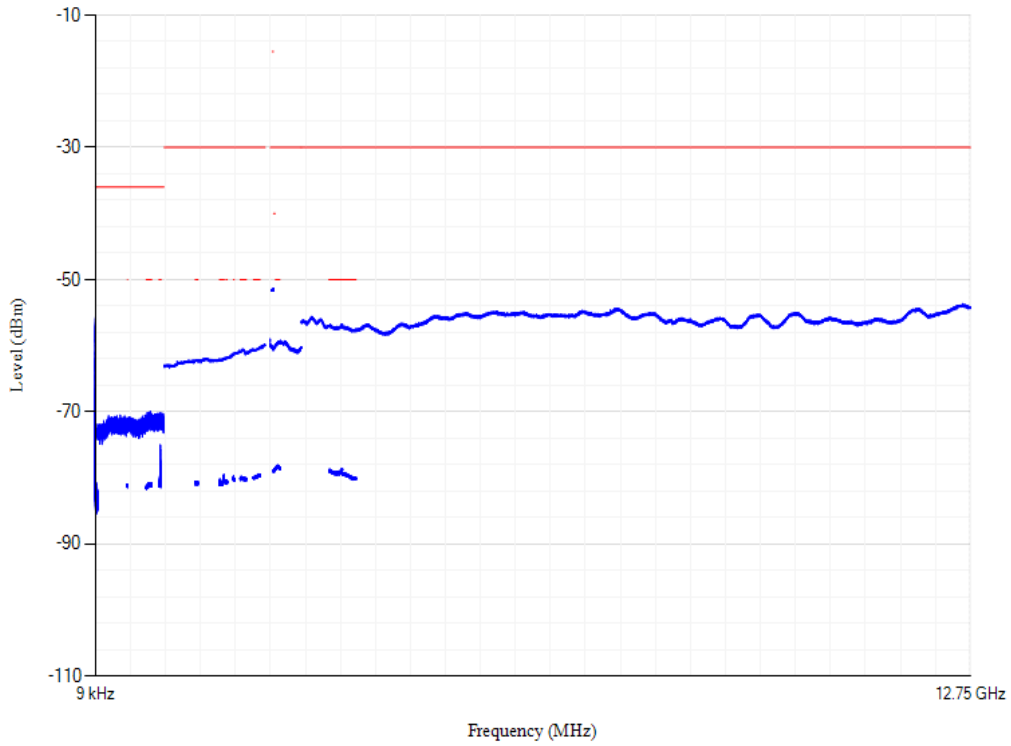

Conducted spurious emissions

Band7 QPSK BW=5MHz Channel=21425 RB Size=1 Position=#0

Conducted spurious emissions

Band7 QPSK BW=20MHz Channel=20850 RB Size=1 Position=#0

Conducted spurious emissions

Band7 QPSK BW=20MHz Channel=21350 RB Size=1 Position=#0