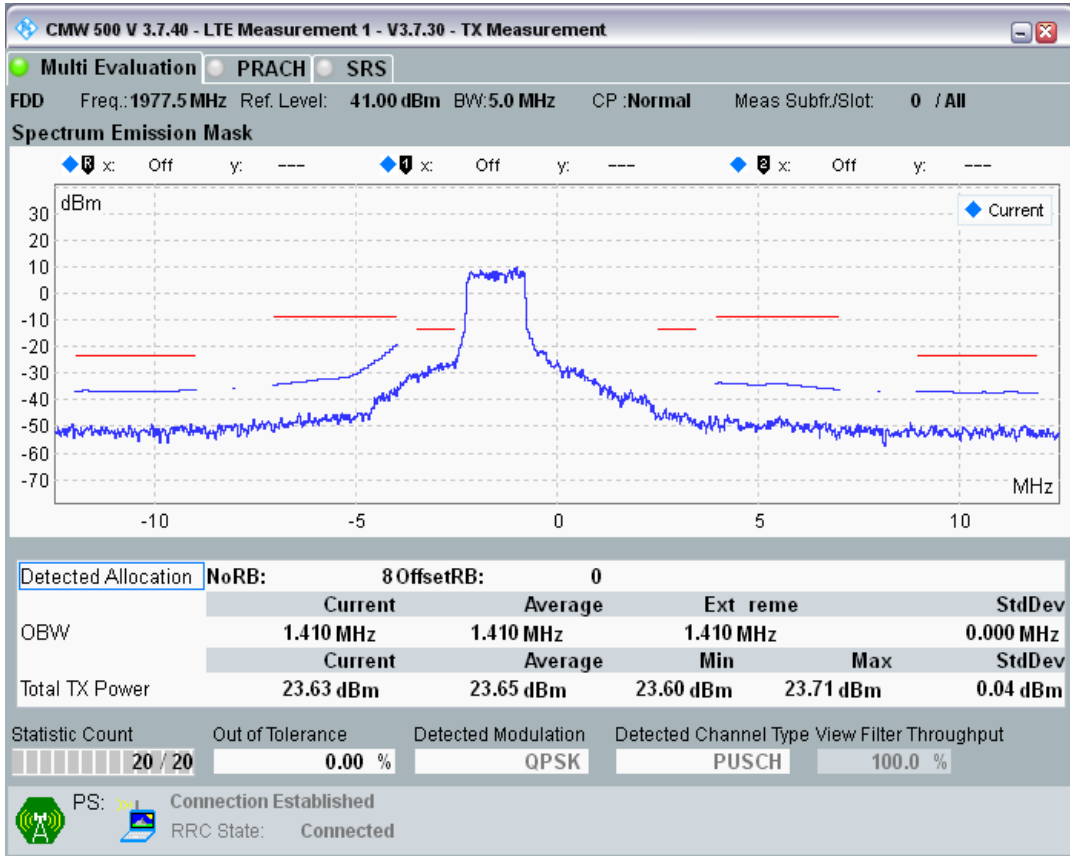

Band1 QPSK BW=5MHz Channel=18575 RB Size=8 Position=#0

Band1 QPSK BW=5MHz Channel=18575 RB Size=8 Position=#Max