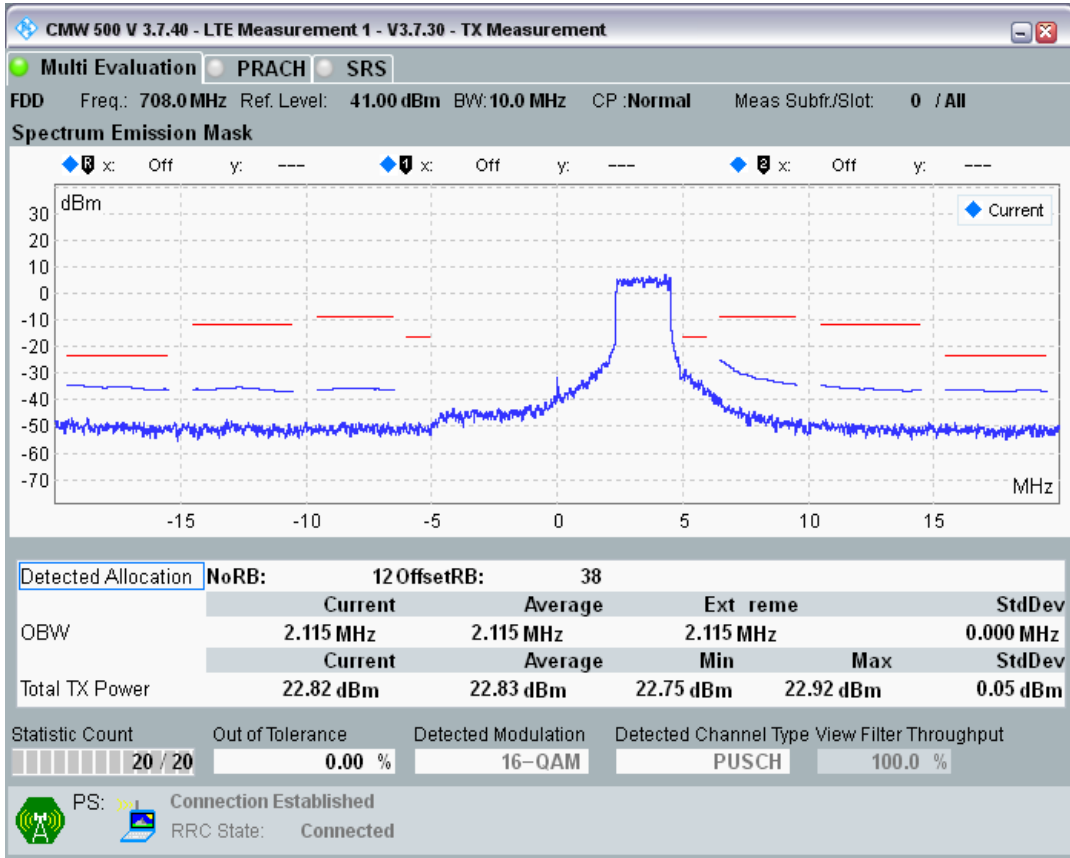

Band28 QAM16 BW=10MHz Channel=27260 RB Size=12 Position=#Max

Band28 QAM16 BW=10MHz Channel=27260 RB Size=50 Position=#0