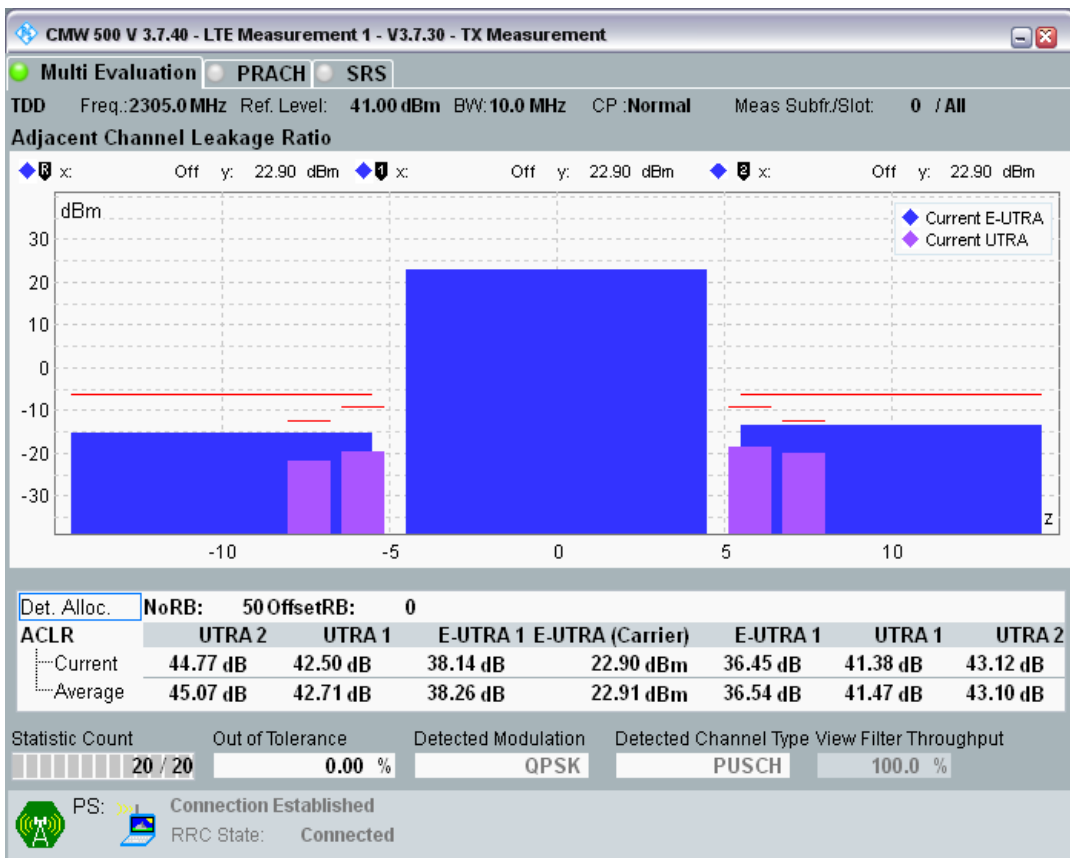

Band40 QPSK BW=10MHz Channel=38700 RB Size=50 Position=#0

Band40 QAM16 BW=10MHz Channel=38700 RB Size=12 Position=#0