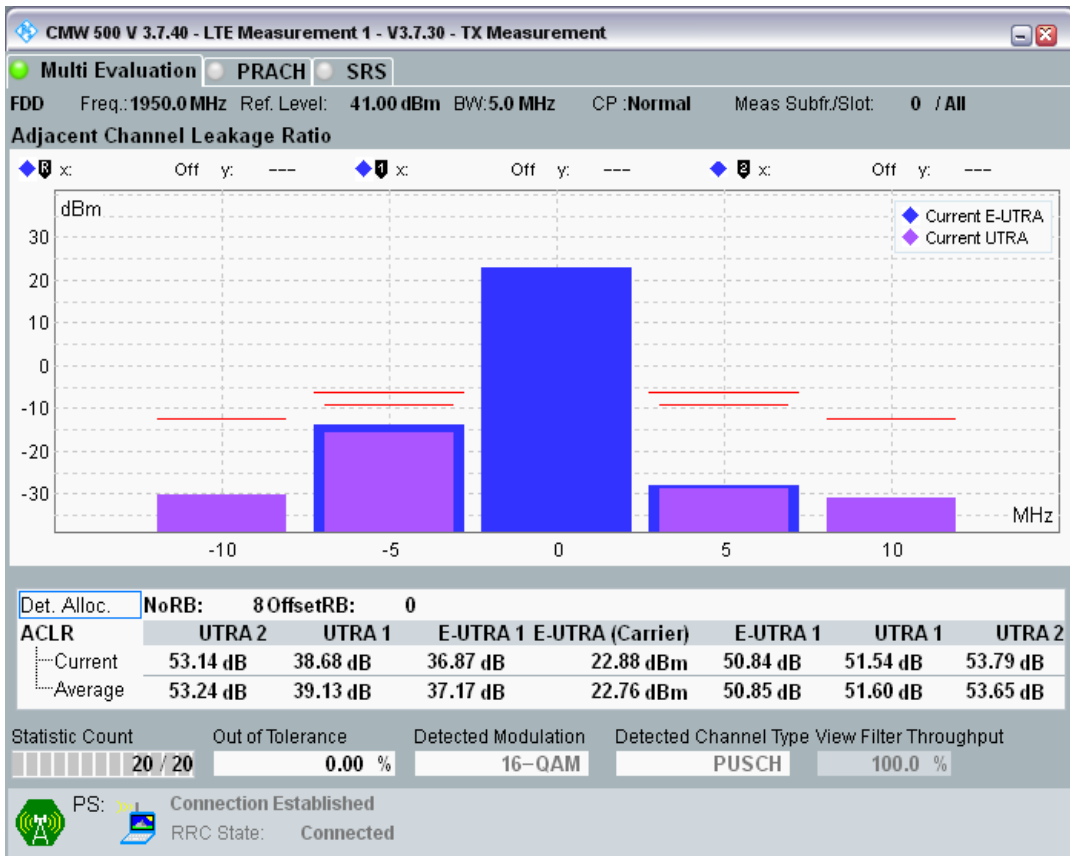

Band1 QAM16 BW=5MHz Channel=18300 RB Size=8 Position=#0

Band1 QAM16 BW=5MHz Channel=18300 RB Size=8 Position=#Max