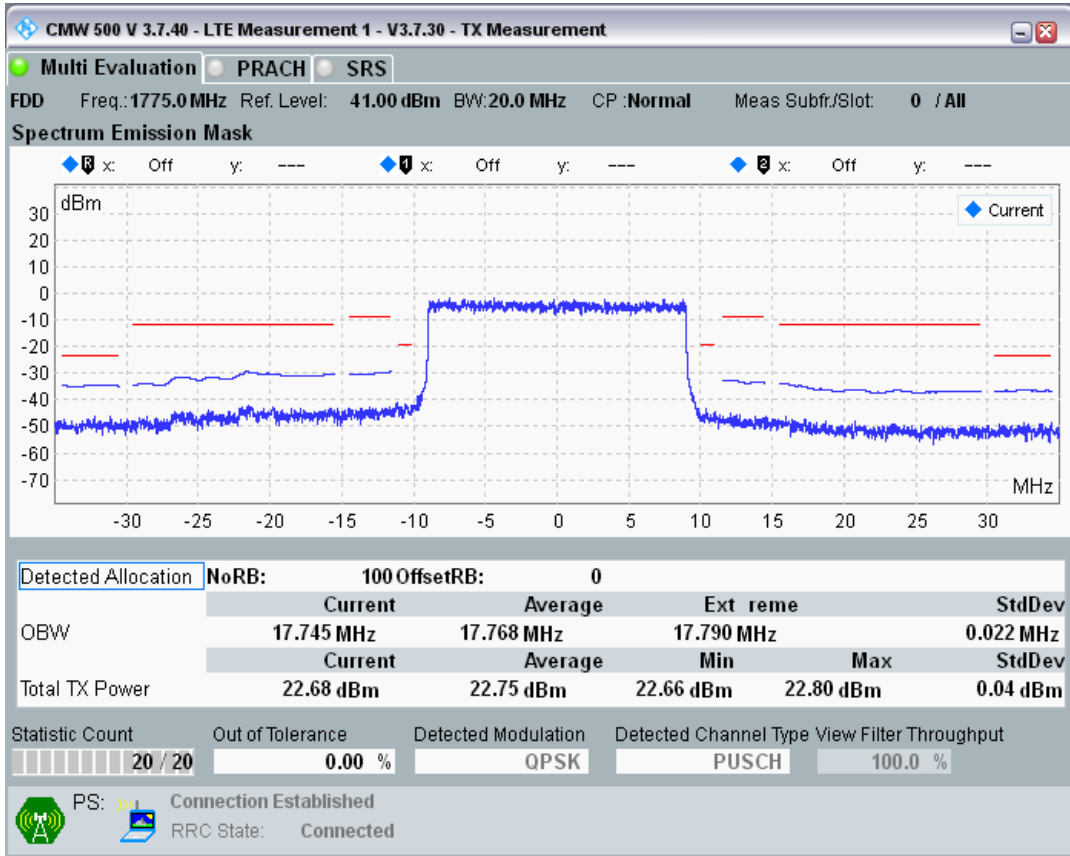

Band3 QPSK BW=20MHz Channel=19850 RB Size=100 Position=#0

Band3 QAM16 BW=20MHz Channel=19850 RB Size=18 Position=#0