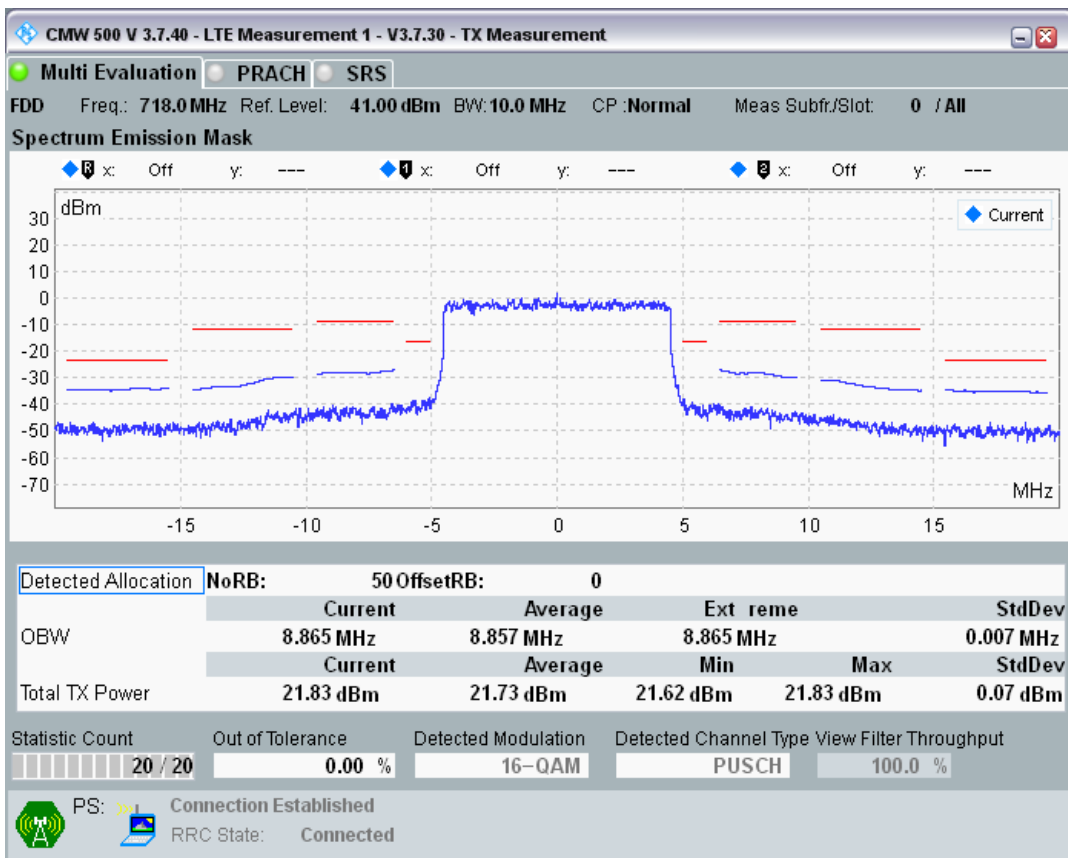

Band28 QPSK BW=10MHz Channel=27360 RB Size=50 Position=#0

Band28 QAM16 BW=10MHz Channel=27360 RB Size=12 Position=#0

Band28 QAM16 BW=10MHz Channel=27360 RB Size=12 Position=#Max

Band28 QAM16 BW=10MHz Channel=27360 RB Size=50 Position=#0