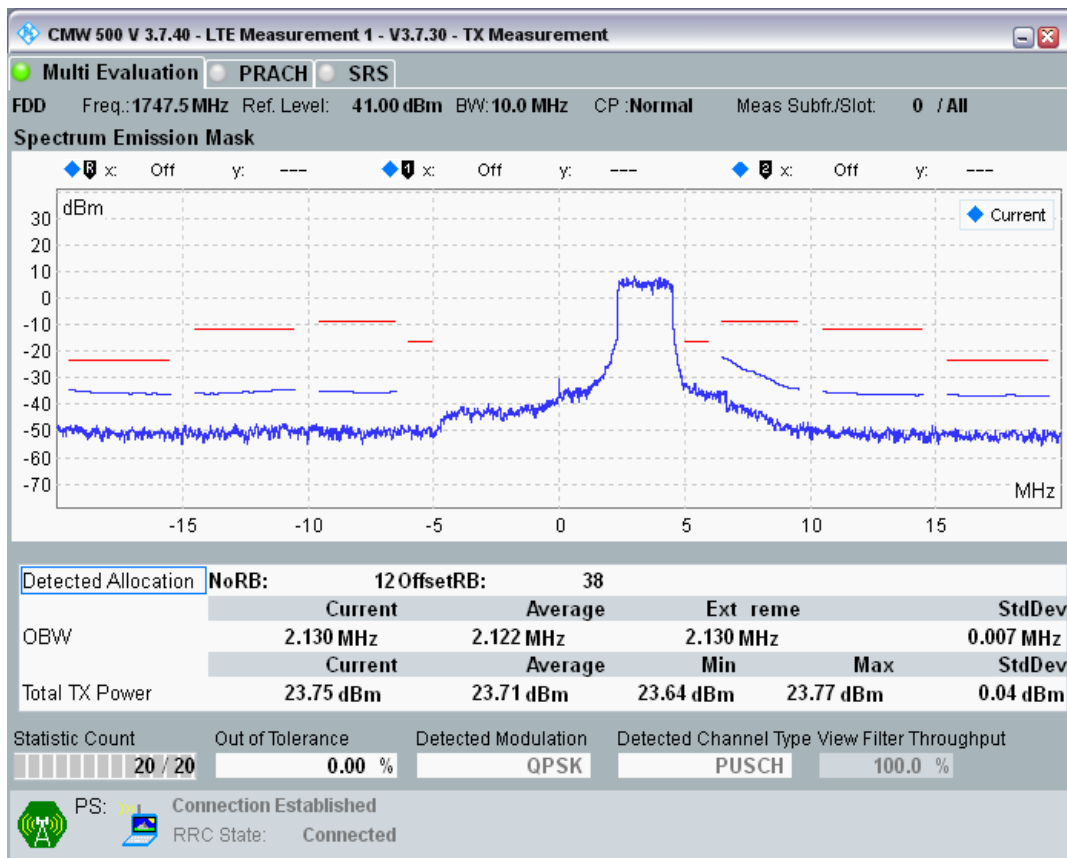

Band3 QAM16 BW=10MHz Channel=19250 RB Size=12 Position=#Max

Band3 QAM16 BW=10MHz Channel=19250 RB Size=50 Position=#0

Band3 QPSK BW=10MHz Channel=19575 RB Size=12 Position=#0

Band3 QPSK BW=10MHz Channel=19575 RB Size=12 Position=#Max