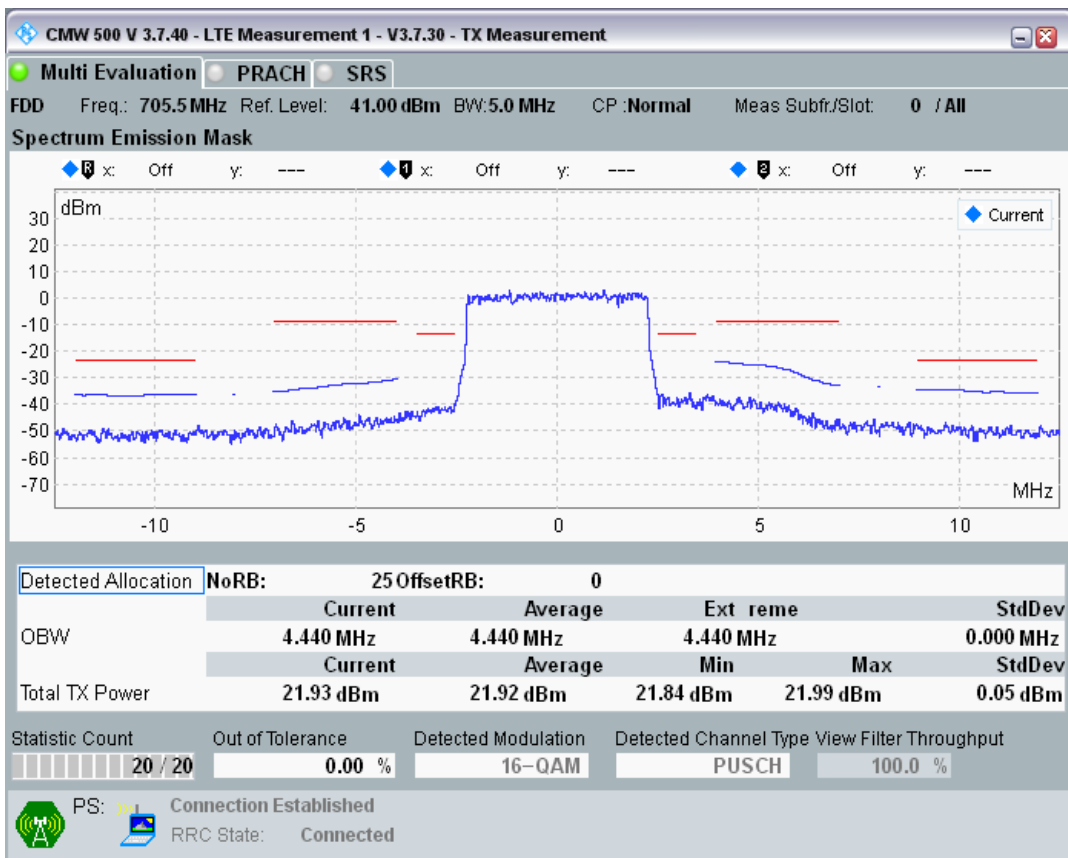

Band28 QPSK BW=5MHz Channel=27235 RB Size=25 Position=#0

Band28 QAM16 BW=5MHz Channel=27235 RB Size=8 Position=#0

Band28 QAM16 BW=5MHz Channel=27235 RB Size=8 Position=#Max

Band28 QAM16 BW=5MHz Channel=27235 RB Size=25 Position=#0