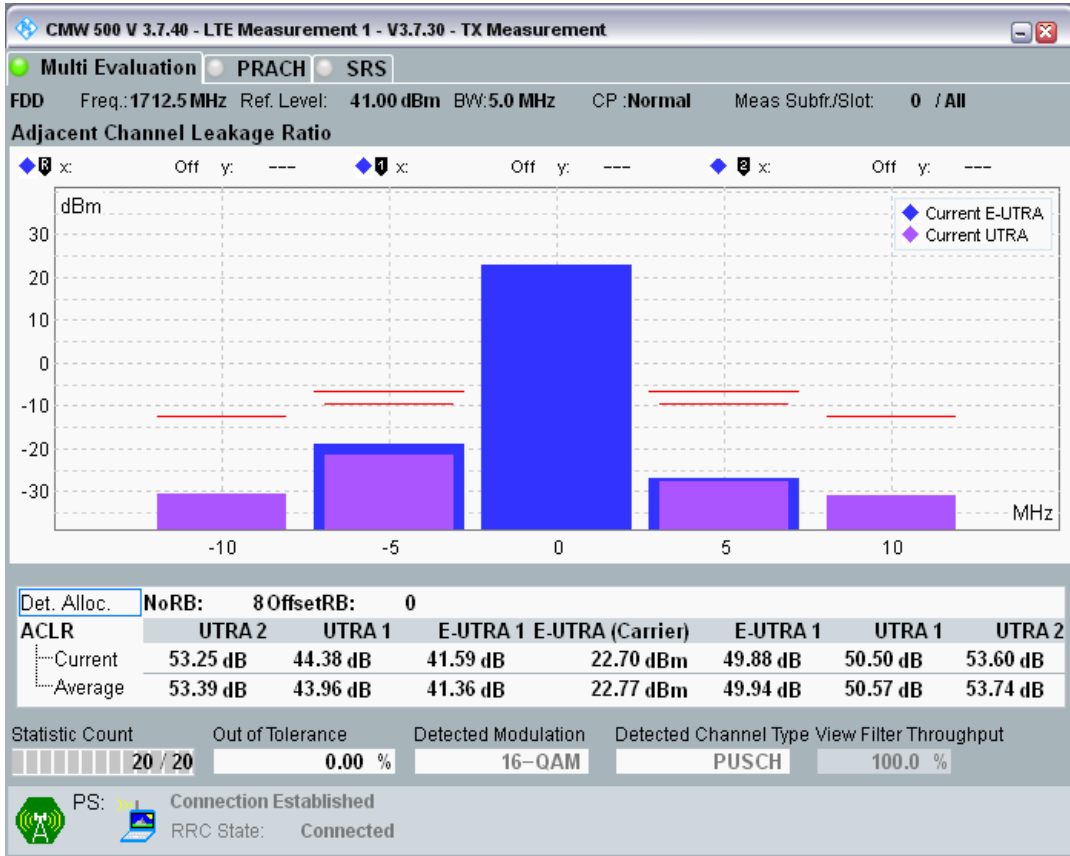

Band3 QAM16 BW=5MHz Channel=19225 RB Size=8 Position=#0

Band3 QAM16 BW=5MHz Channel=19225 RB Size=8 Position=#Max