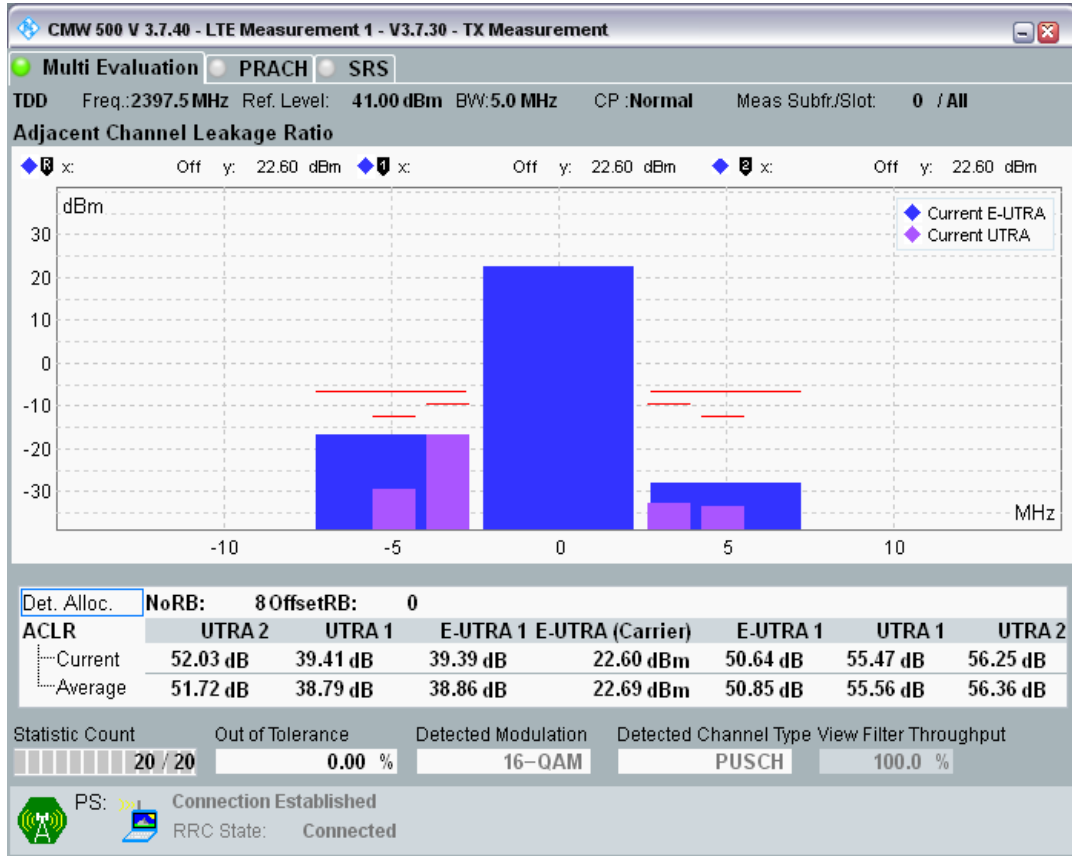

Band40 QAM16 BW=5MHz Channel=39625 RB Size=8 Position=#0

Band40 QAM16 BW=5MHz Channel=39625 RB Size=8 Position=#Max