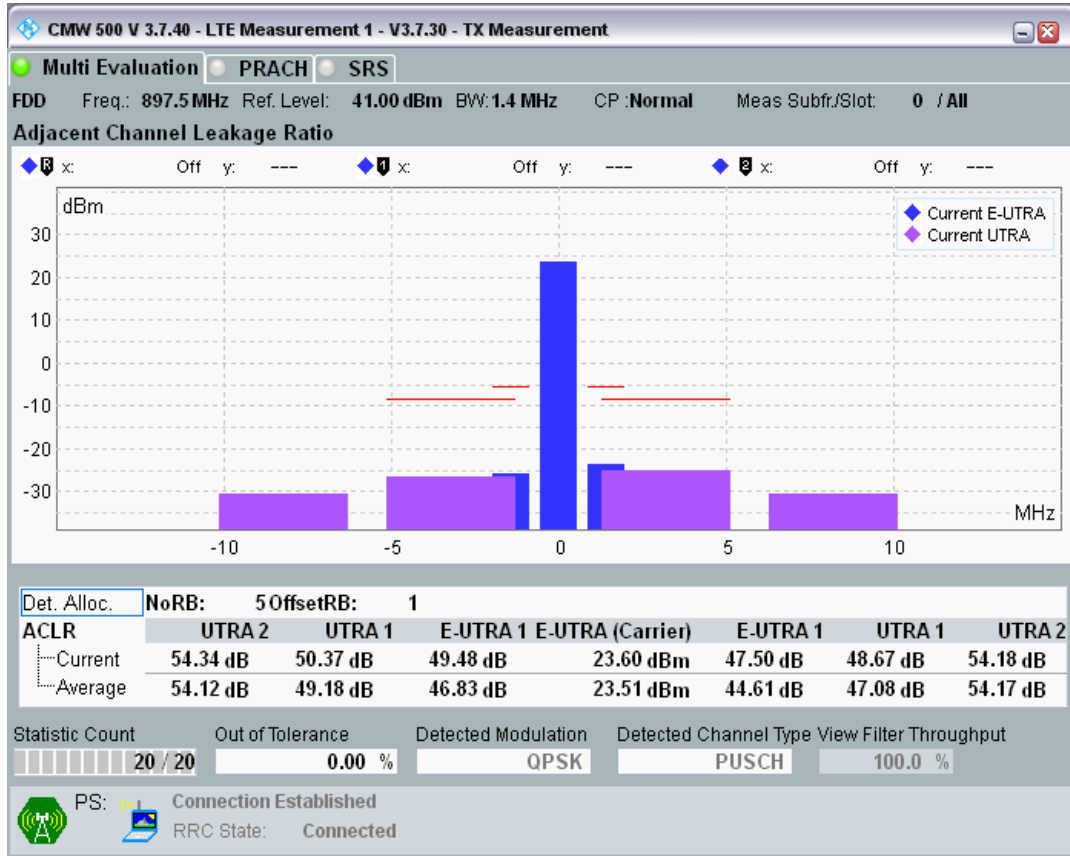

Band8 QPSK BW=1.4MHz Channel=21625 RB Size=5 Position=#Max

Band8 QPSK BW=1.4MHz Channel=21625 RB Size=6 Position=#0