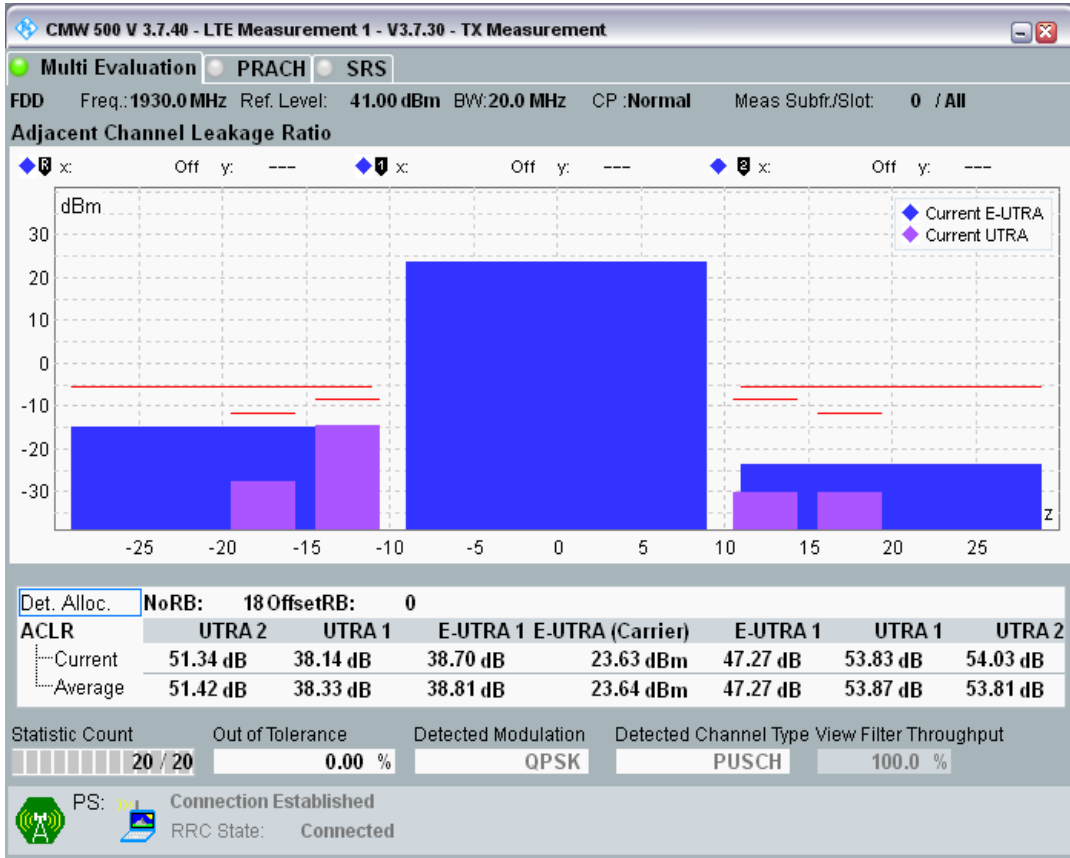

Band1 QPSK BW=20MHz Channel=18100 RB Size=18 Position=#0

Band1 QPSK BW=20MHz Channel=18100 RB Size=18 Position=#Max