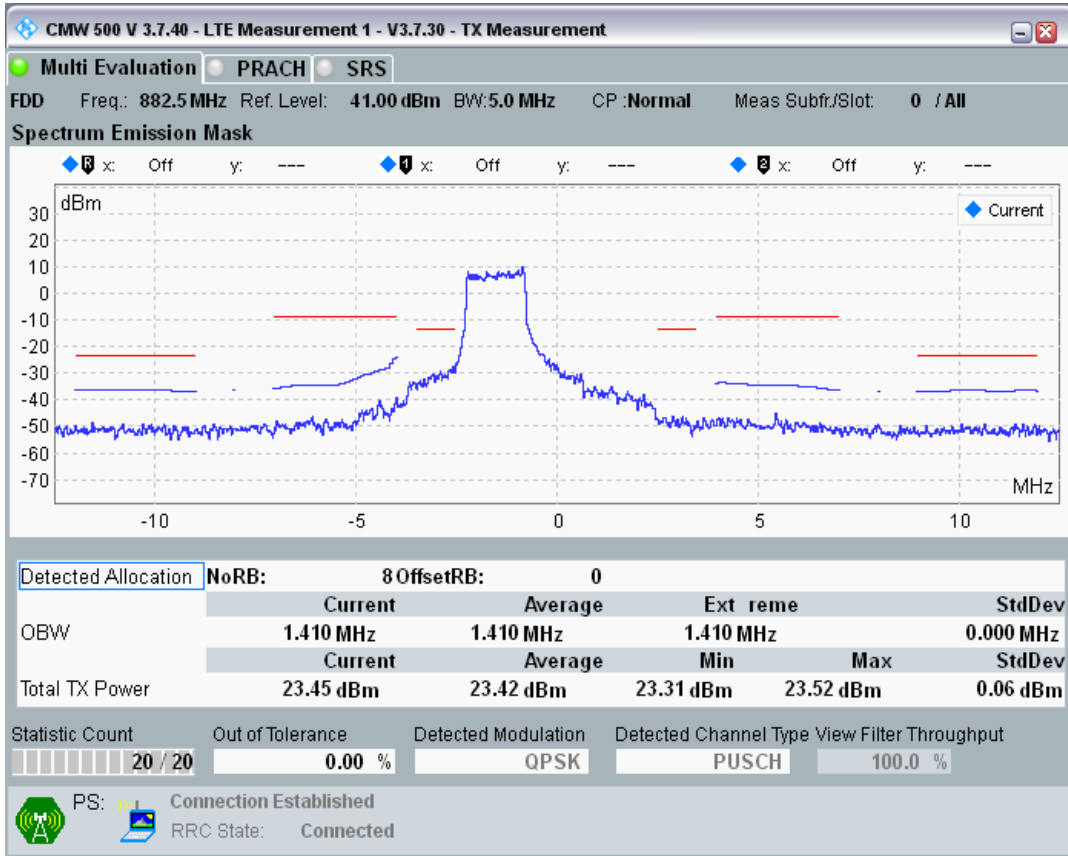

Band8 QPSK BW=5MHz Channel=21475 RB Size=8 Position=#0

Band8 QPSK BW=5MHz Channel=21475 RB Size=8 Position=#Max