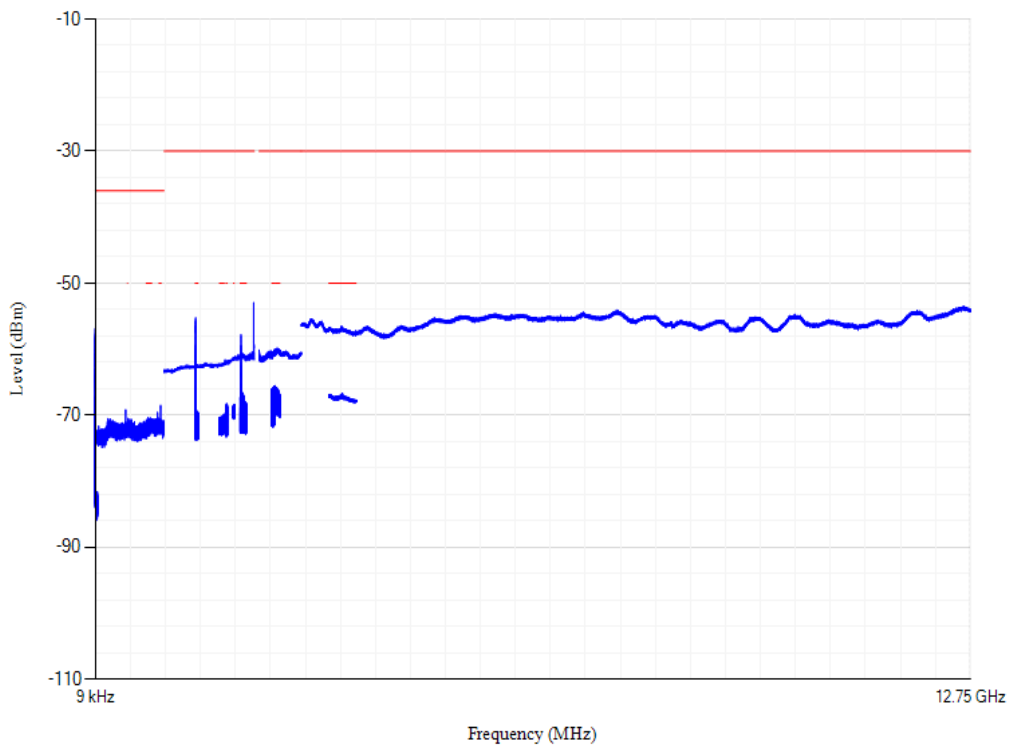

Conducted spurious emissions

Band40 QPSK BW=5MHz Channel=38675 RB Size=1 Position=#0