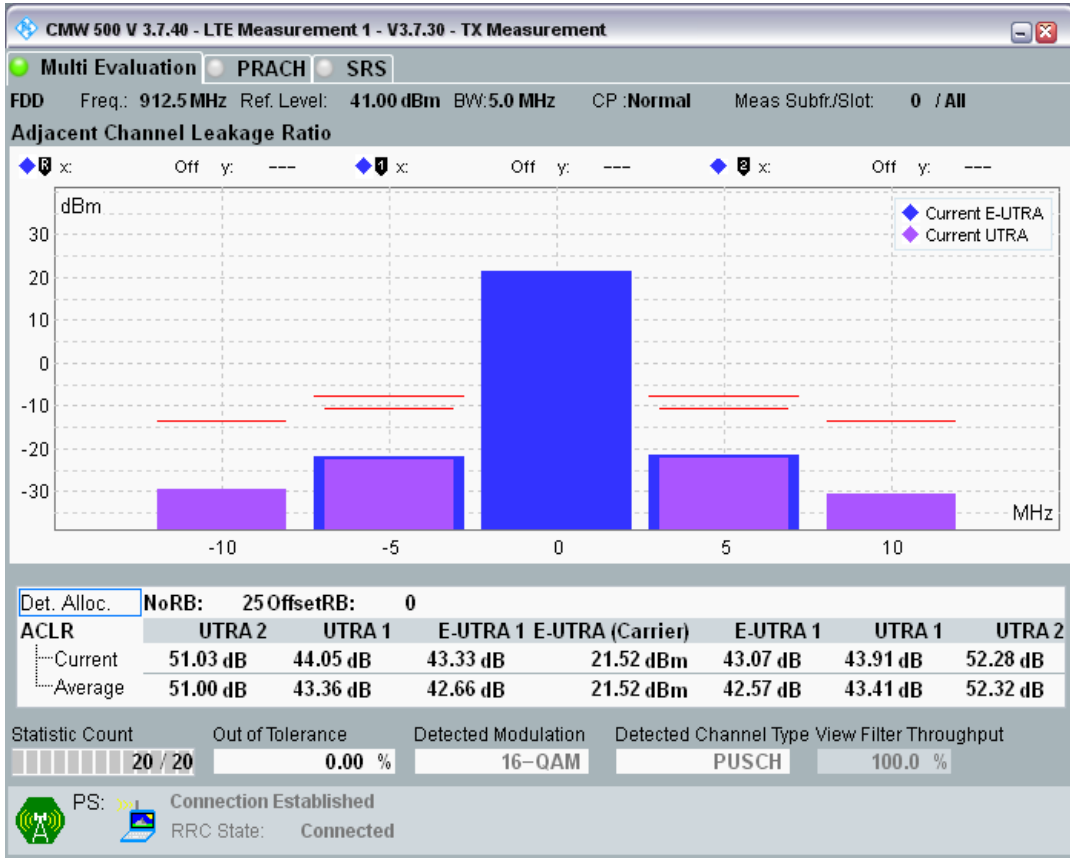

Band8 QAM16 BW=5MHz Channel=21775 RB Size=25 Position=#0

Band8 QPSK BW=10MHz Channel=21500 RB Size=12 Position=#0