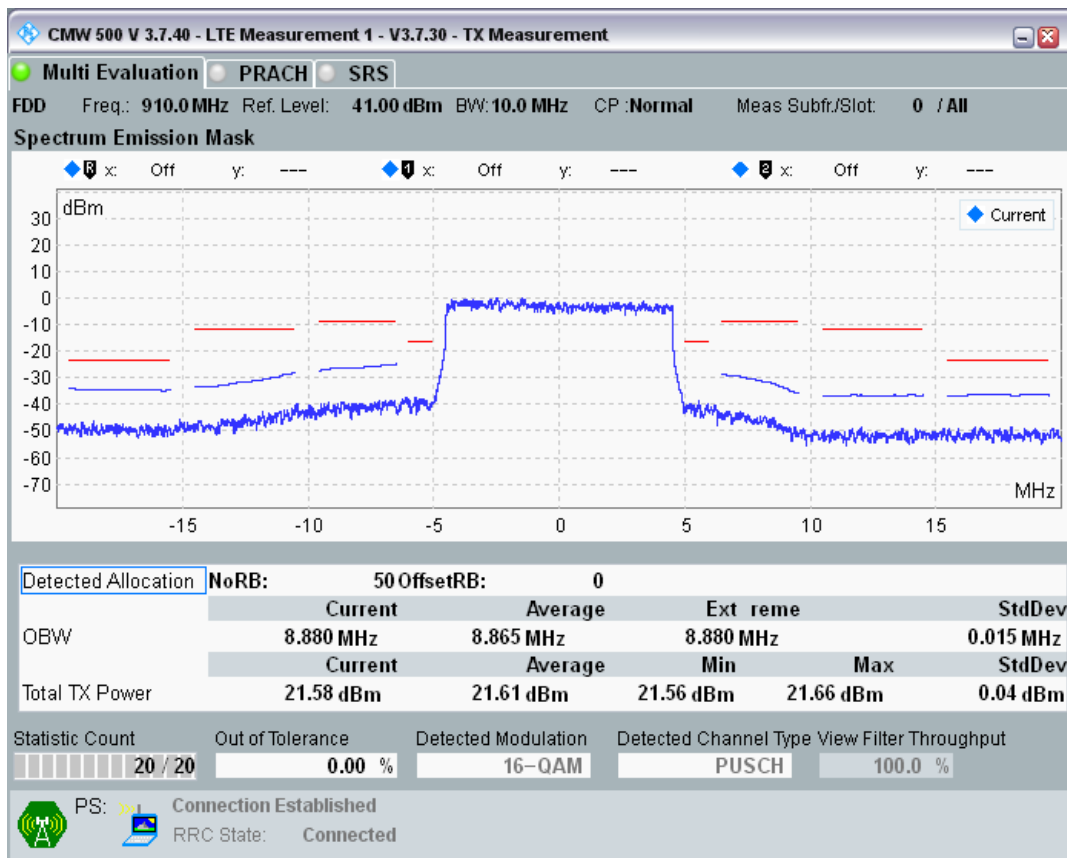

Band8 QAM16 BW=10MHz Channel=21750 RB Size=50 Position=#0

Clause 4.2.4 LTE Transmitter Spurious Emissions