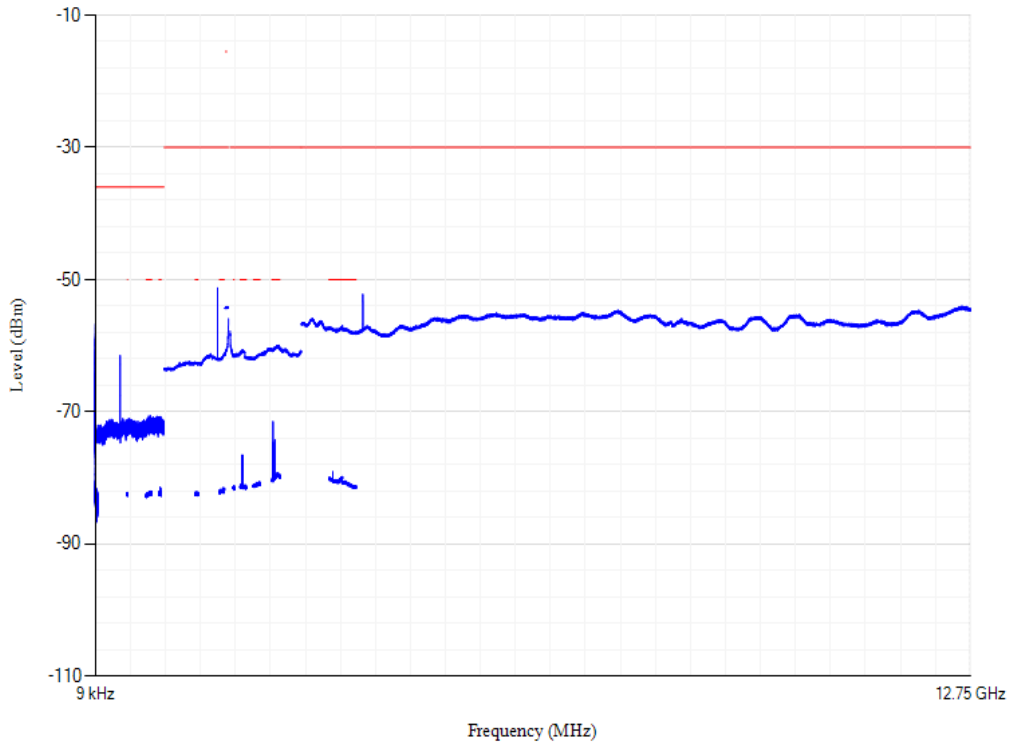

							MHz	MHz			
--	--	--	--	--	--	--	-----	-----	--	--	--

Band1 QPSK BW=5MHz Channel=18025 RB Size=1 Position=#0

Conducted spurious emissions

Band1 QPSK BW=5MHz Channel=18300 RB Size=1 Position=#0

Conducted spurious emissions