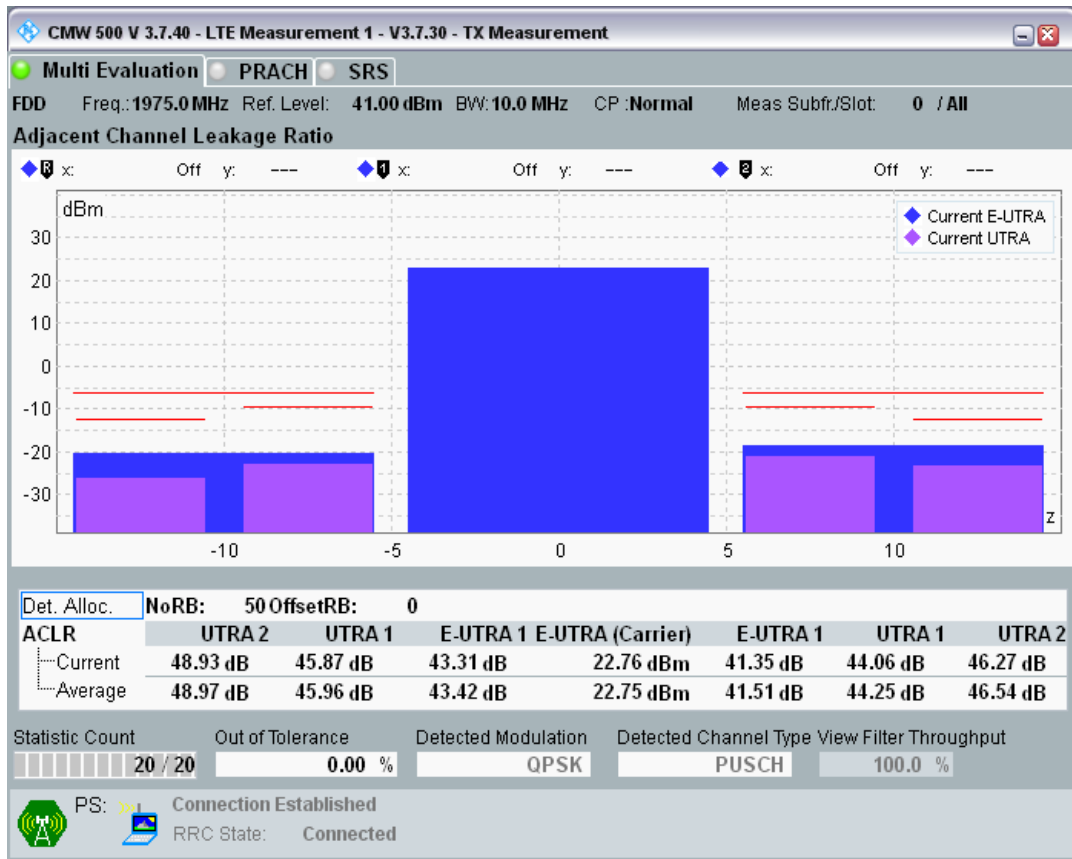

Band1 QPSK BW=10MHz Channel=18550 RB Size=50 Position=#0

Band1 QAM16 BW=10MHz Channel=18550 RB Size=12 Position=#0