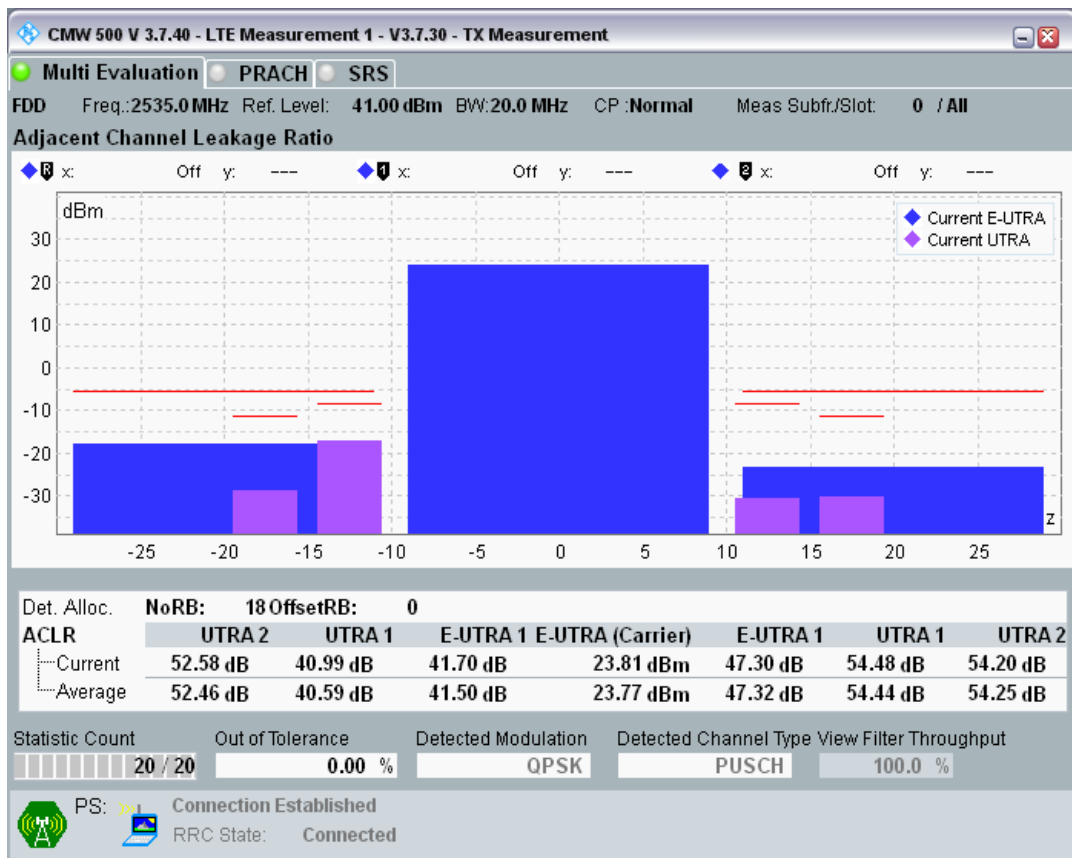

Band7 QPSK BW=20MHz Channel=21100 RB Size=18 Position=#0

Band7 QPSK BW=20MHz Channel=21100 RB Size=18 Position=#Max