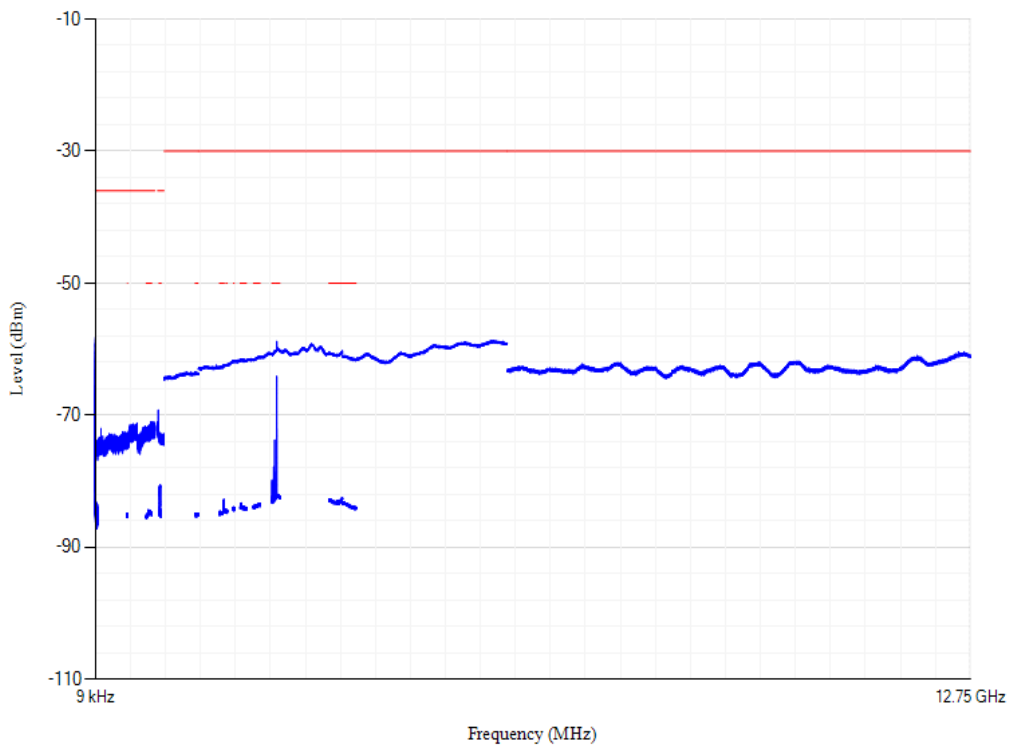

Conducted spurious emissions

Band8 QPSK BW=5MHz Channel=21775 RB Size=1 Position=#0

Conducted spurious emissions

Band8 QPSK BW=10MHz Channel=21500 RB Size=1 Position=#0

Conducted spurious emissions

Band8 QPSK BW=10MHz Channel=21625 RB Size=1 Position=#0