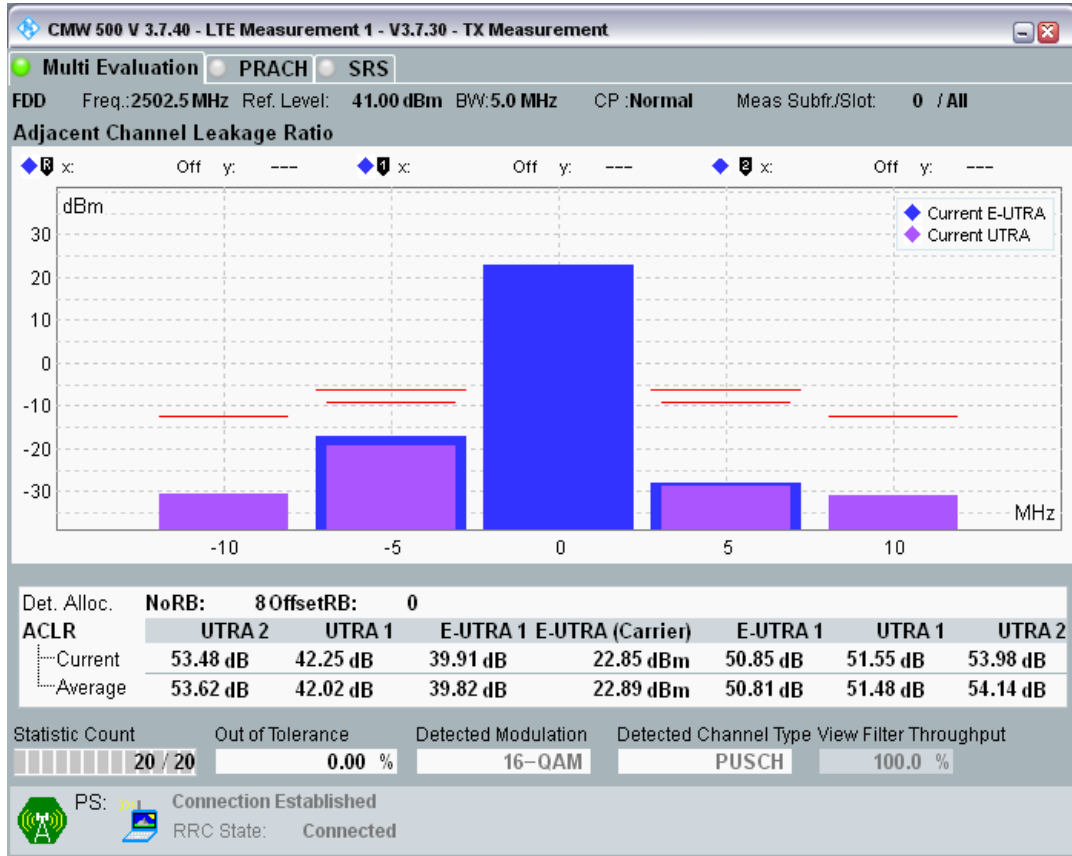

Band7 QAM16 BW=5MHz Channel=20775 RB Size=8 Position=#0

Band7 QAM16 BW=5MHz Channel=20775 RB Size=8 Position=#Max