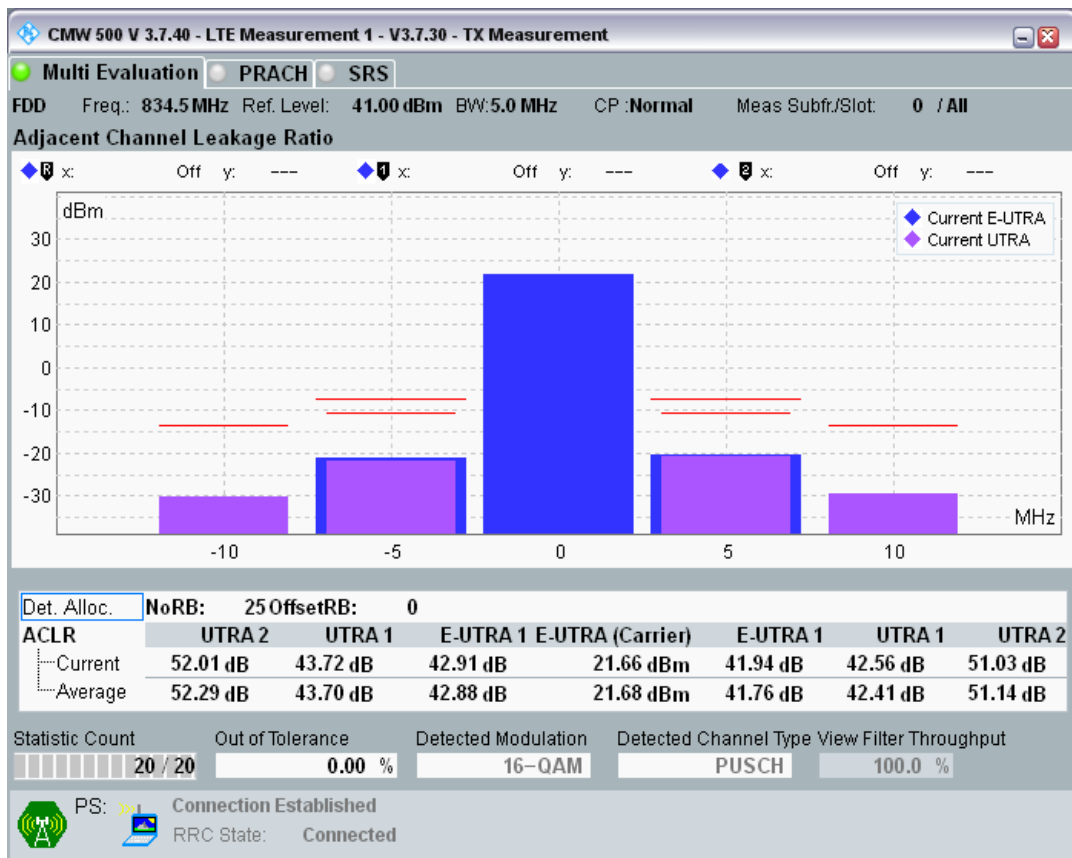

Band20 QPSK BW=5MHz Channel=24175 RB Size=25 Position=#0

Band20 QAM16 BW=5MHz Channel=24175 RB Size=8 Position=#0

Band20 QAM16 BW=5MHz Channel=24175 RB Size=8 Position=#Max

Band20 QAM16 BW=5MHz Channel=24175 RB Size=25 Position=#0