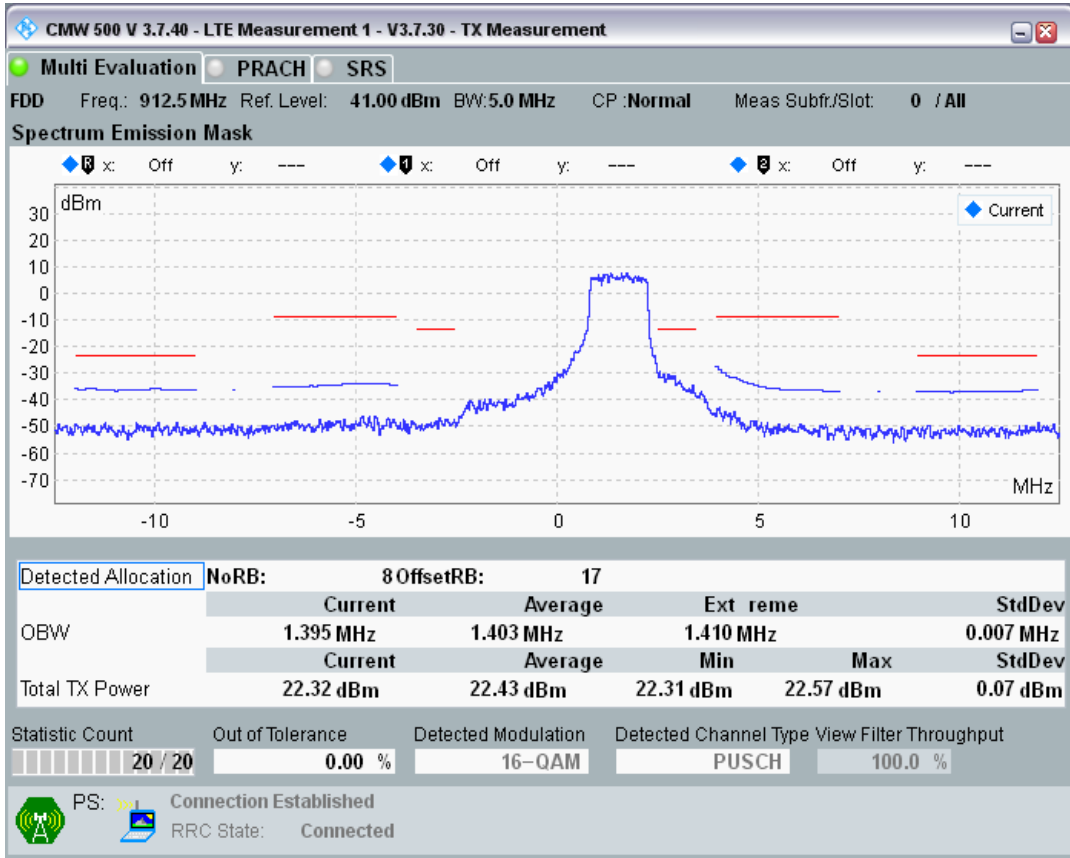

Band8 QAM16 BW=5MHz Channel=21775 RB Size=8 Position=#Max

Band8 QAM16 BW=5MHz Channel=21775 RB Size=25 Position=#0