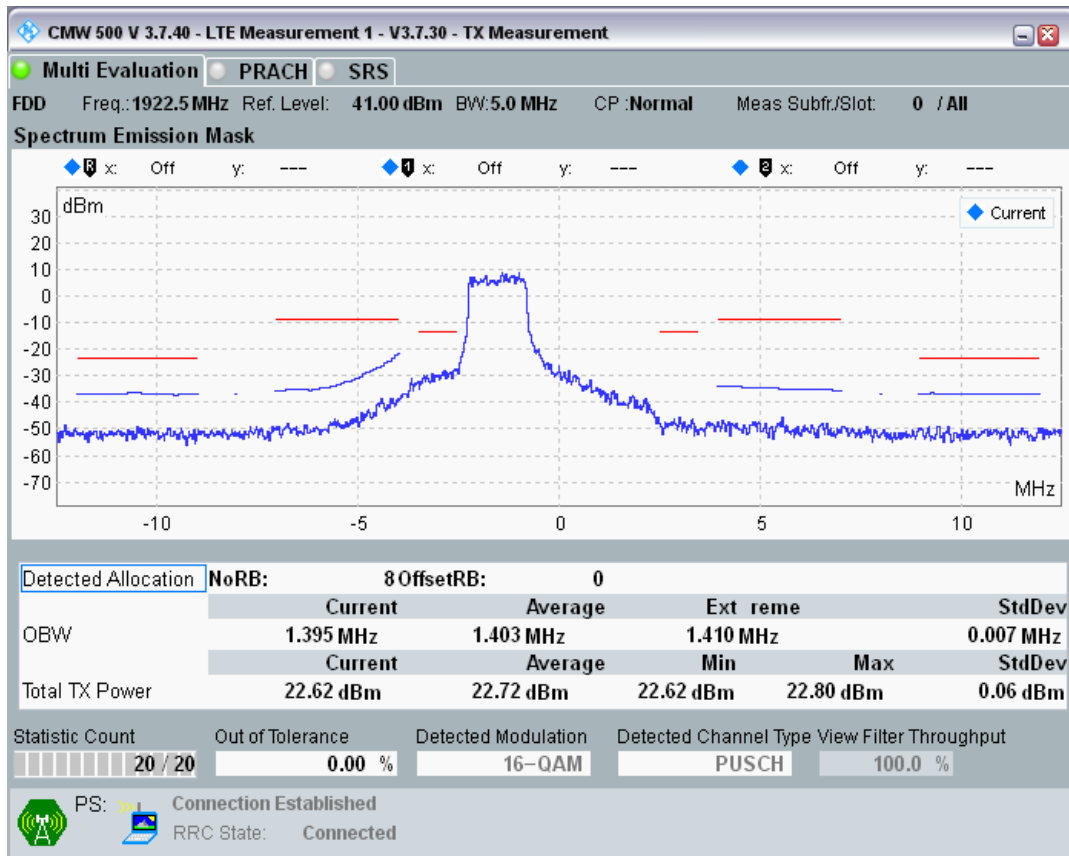

Band1 QPSK BW=5MHz Channel=18025 RB Size=8 Position=#0

Band1 QPSK BW=5MHz Channel=18025 RB Size=8 Position=#Max

Band1 QPSK BW=5MHz Channel=18025 RB Size=25 Position=#0

Band1 QAM16 BW=5MHz Channel=18025 RB Size=8 Position=#0