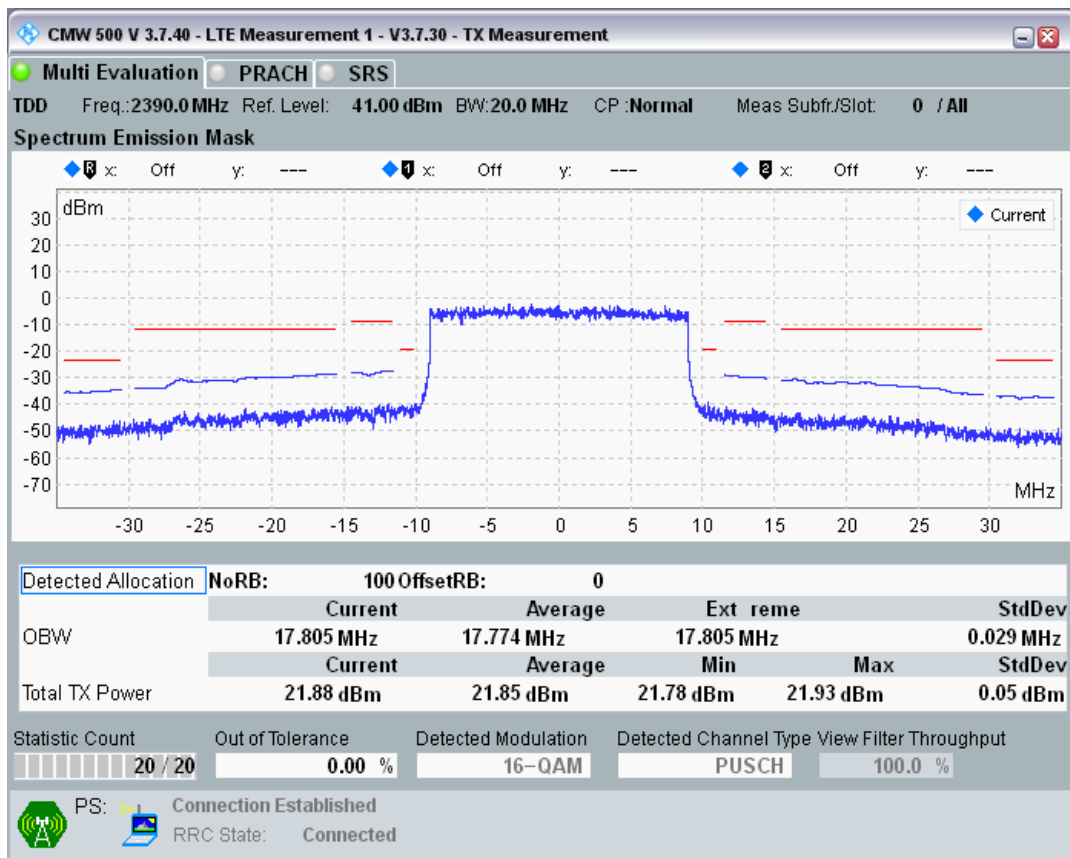

Band40 QAM16 BW=20MHz Channel=39550 RB Size=100 Position=#0

Band40 QAM16 BW=20MHz Channel=39550 RB Size=18 Position=#0