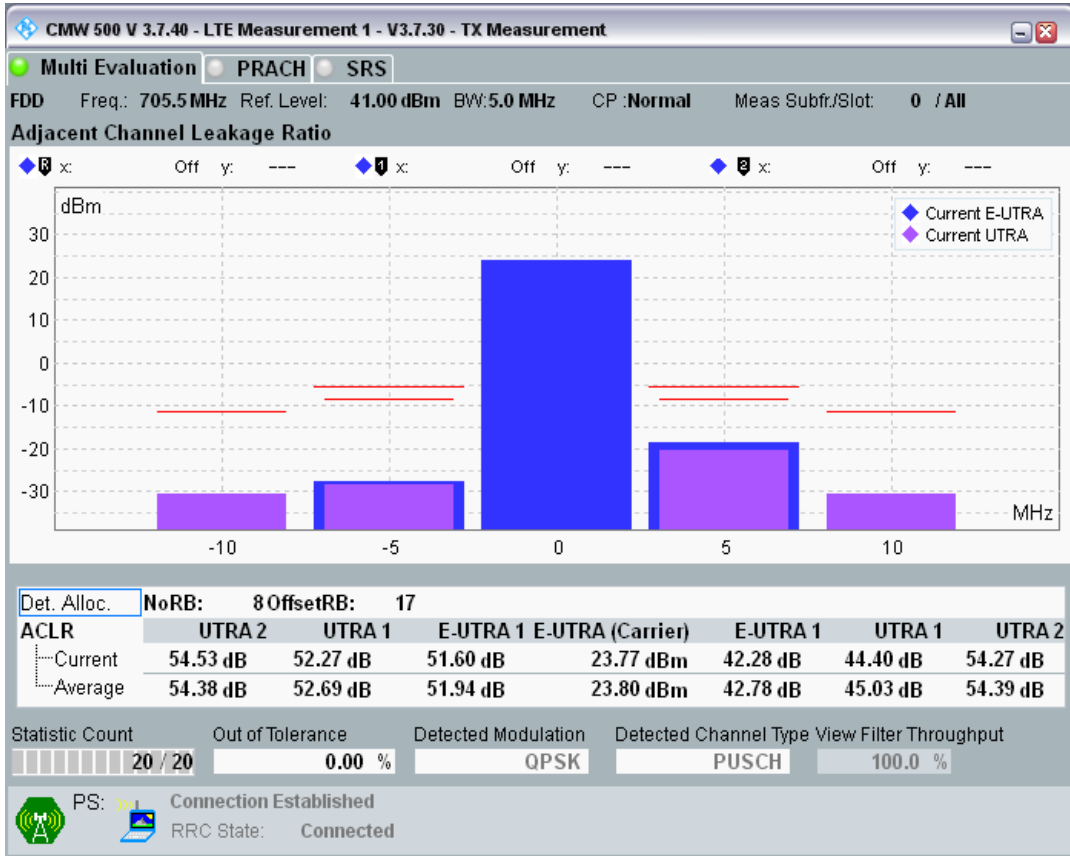

Band28 QPSK BW=5MHz Channel=27235 RB Size=8 Position=#Max

Band28 QPSK BW=5MHz Channel=27235 RB Size=25 Position=#0