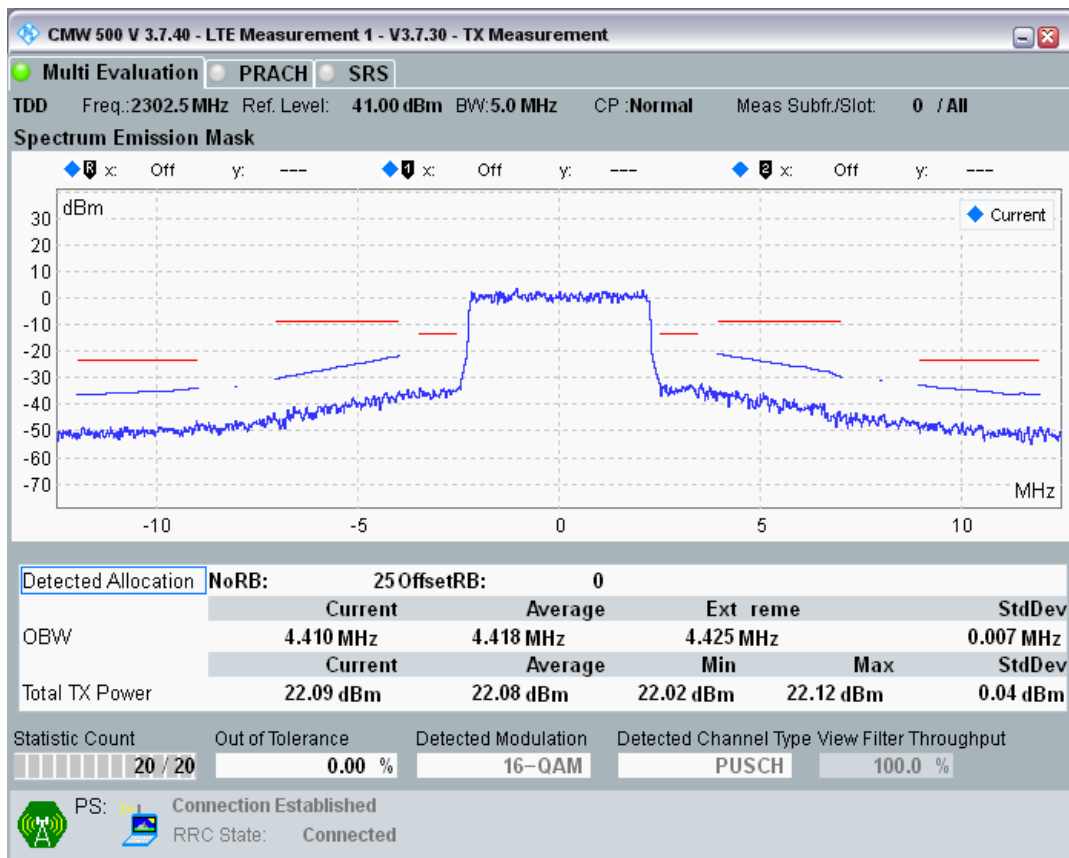

Band40 QAM16 BW=20MHz Channel=39150 RB Size=18 Position=#Max

Band40 QAM16 BW=20MHz Channel=39550 RB Size=18 Position=#Max

Band40 QAM16 BW=5MHz Channel=38675 RB Size=8 Position=#0

Band40 QAM16 BW=5MHz Channel=38675 RB Size=25 Position=#0