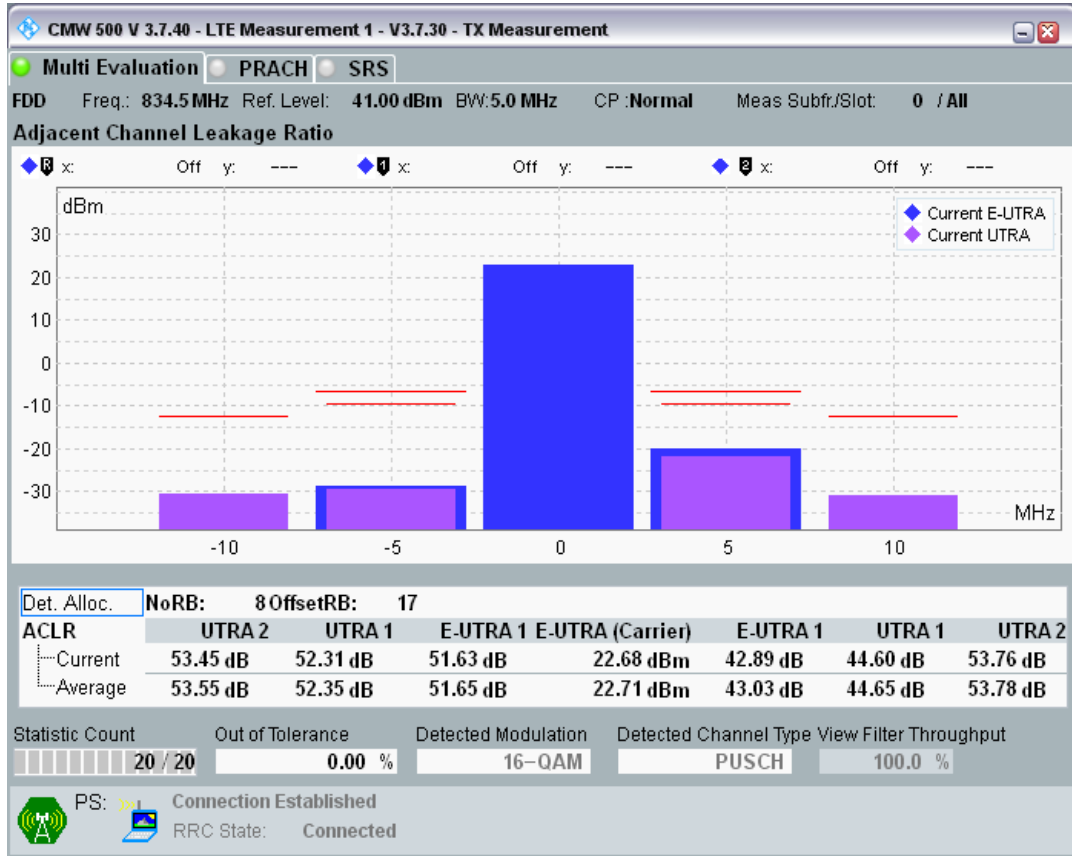

Band20 QAM16 BW=5MHz Channel=24175 RB Size=8 Position=#Max

Band20 QAM16 BW=5MHz Channel=24175 RB Size=25 Position=#0