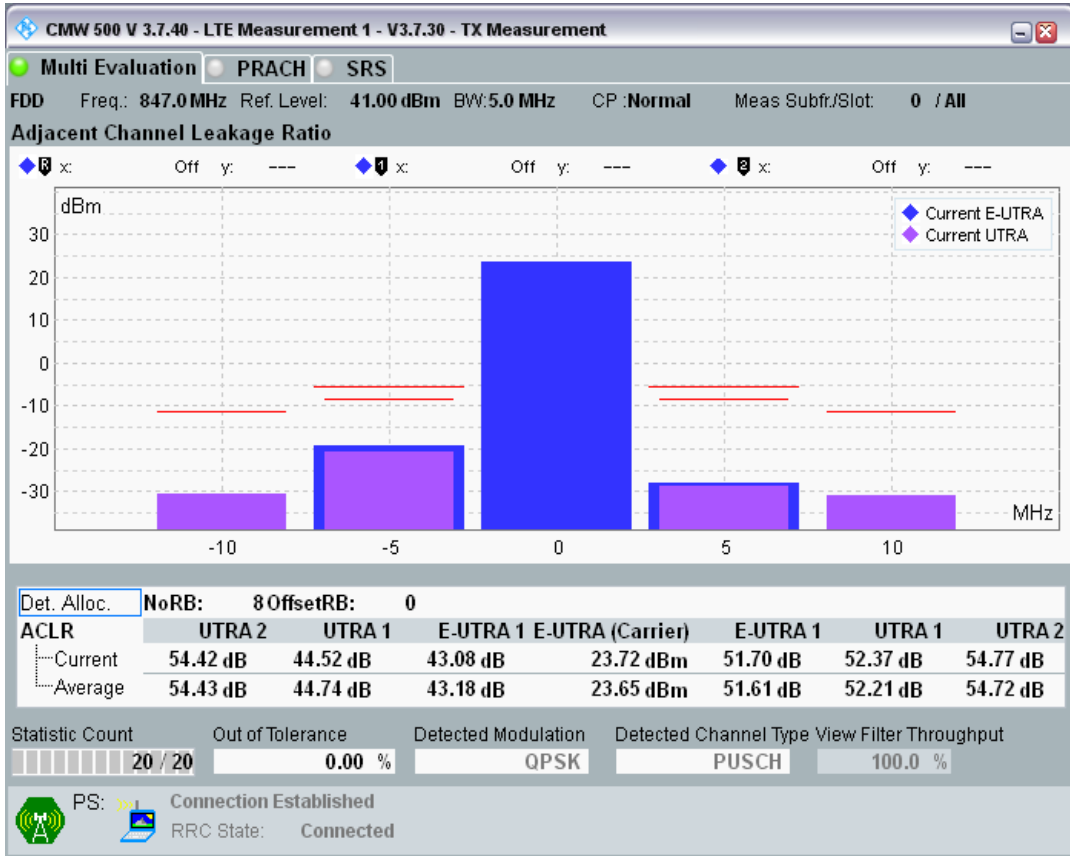

Band20 QPSK BW=5MHz Channel=24300 RB Size=8 Position=#0

Band20 QPSK BW=5MHz Channel=24300 RB Size=8 Position=#Max