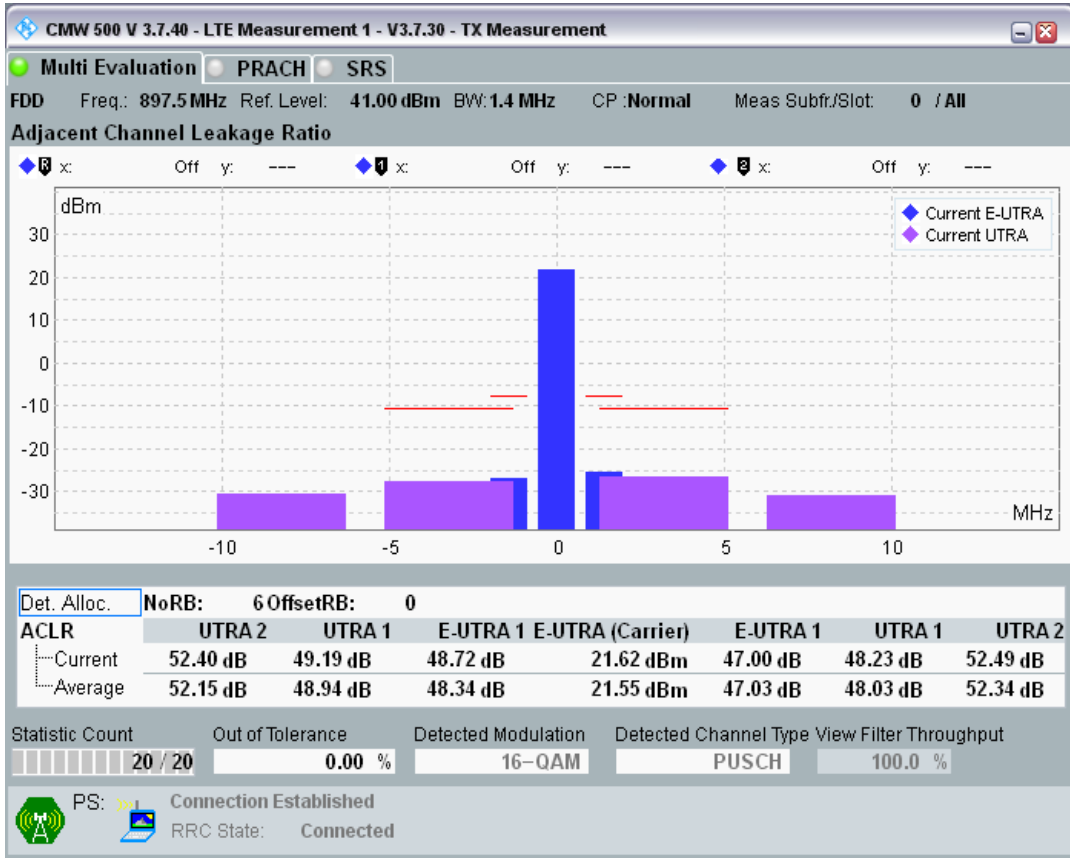

Band8 QAM16 BW=1.4MHz Channel=21625 RB Size=6 Position=#0

Band8 QPSK BW=1.4MHz Channel=21793 RB Size=5 Position=#0