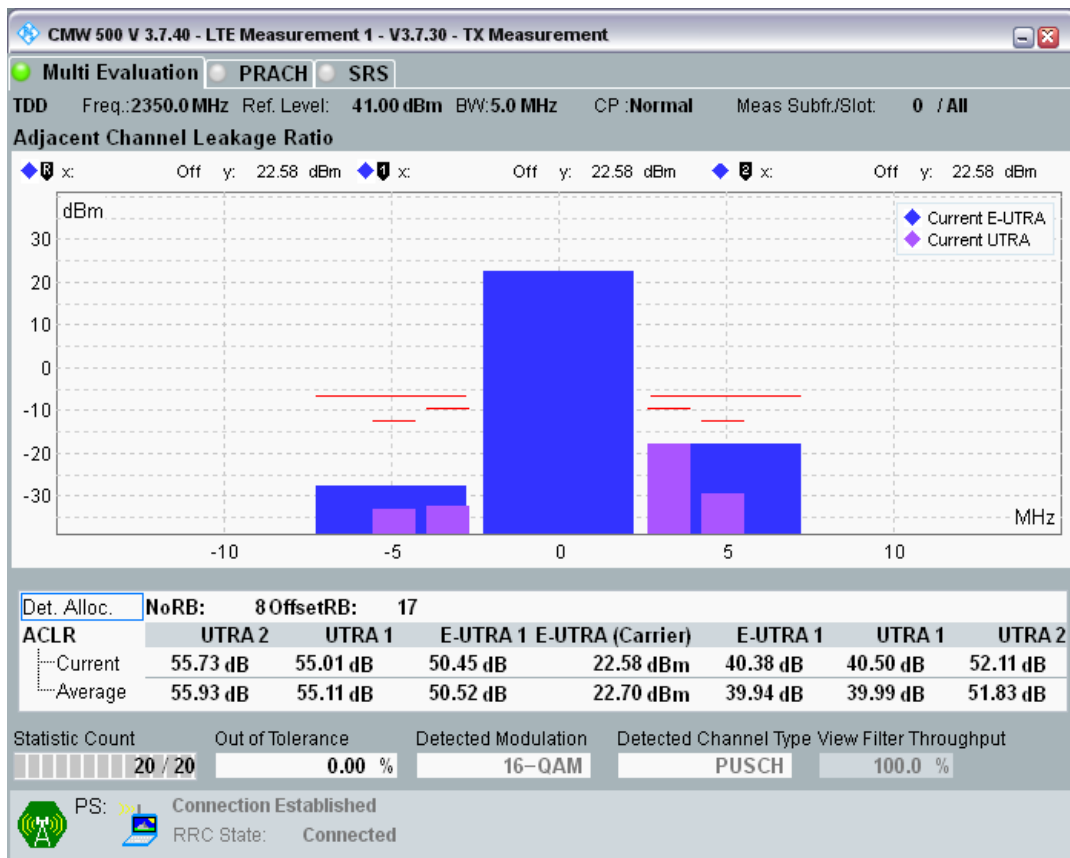

Band40 QPSK BW=5MHz Channel=39150 RB Size=8 Position=#Max

Band40 QPSK BW=5MHz Channel=39150 RB Size=25 Position=#0

Band40 QAM16 BW=5MHz Channel=39150 RB Size=8 Position=#0

Band40 QAM16 BW=5MHz Channel=39150 RB Size=8 Position=#Max