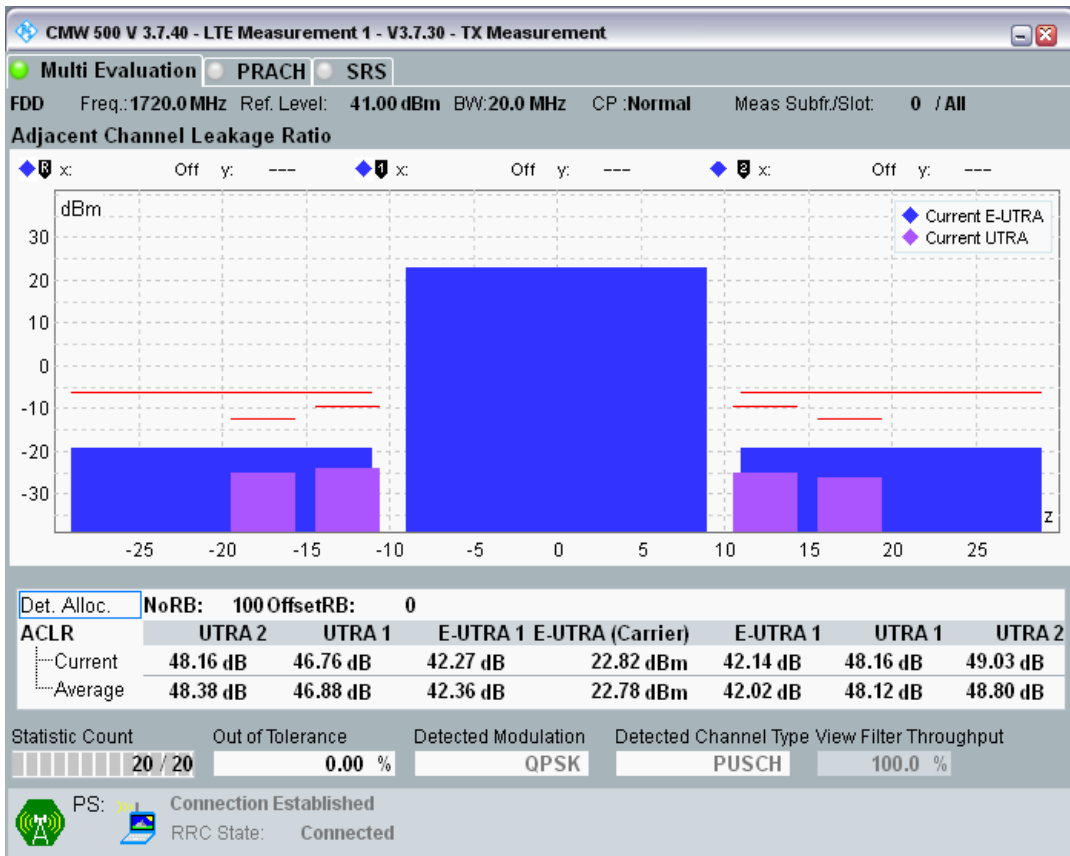

Band3 QPSK BW=20MHz Channel=19300 RB Size=100 Position=#0

Band3 QAM16 BW=20MHz Channel=19300 RB Size=18 Position=#0