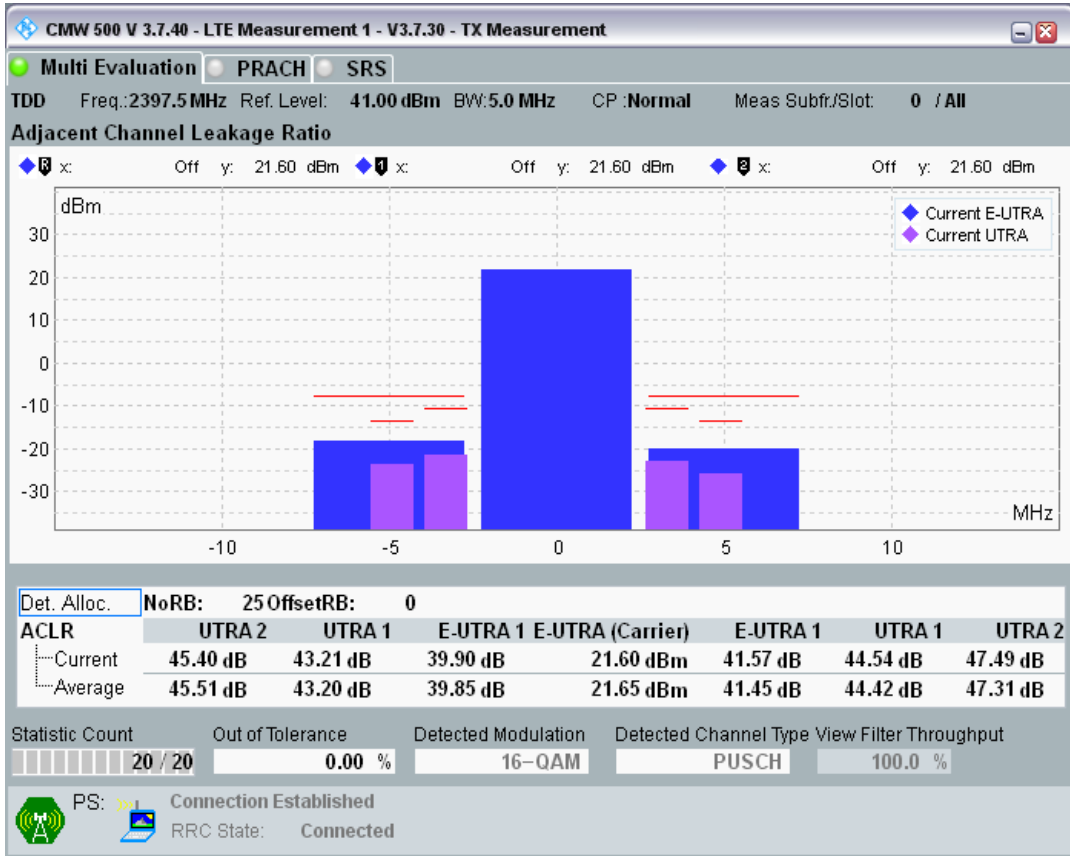

Band40 QAM16 BW=5MHz Channel=39625 RB Size=25 Position=#0

Band40 QPSK BW=10MHz Channel=38700 RB Size=12 Position=#0