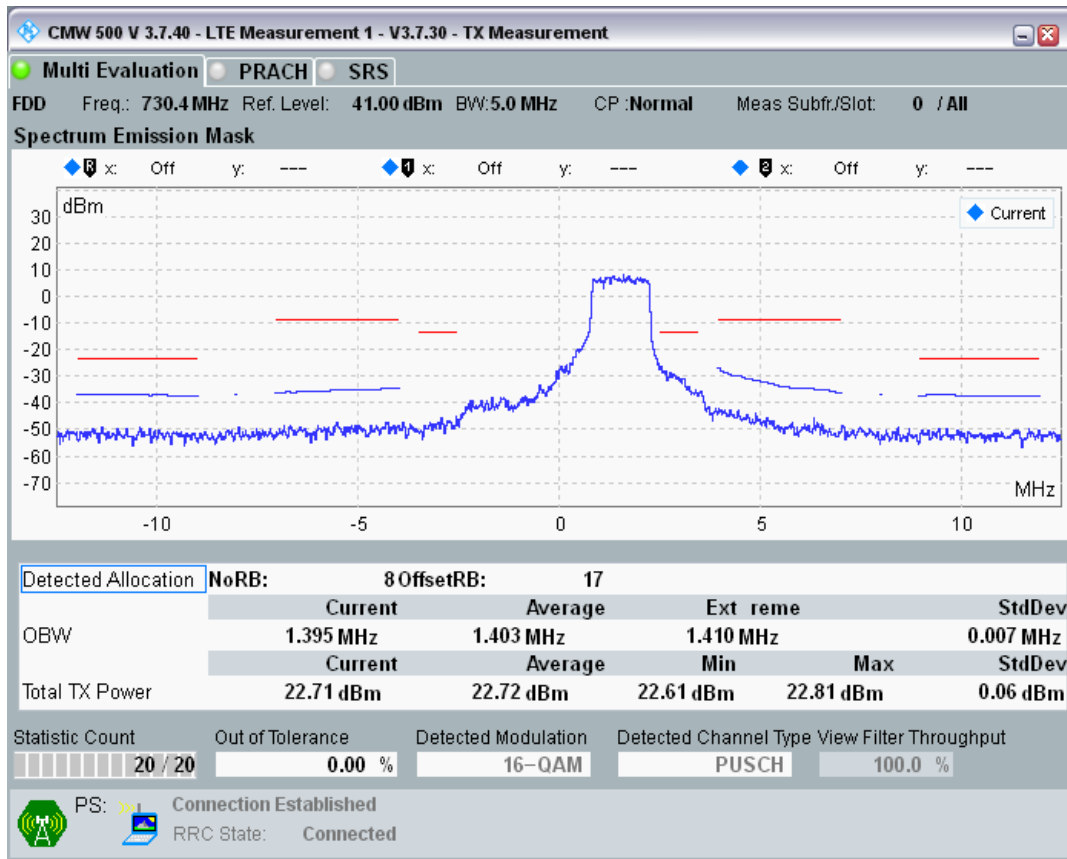

Band28 QAM16 BW=5MHz Channel=27484 RB Size=8 Position=#Max

Band28 QAM16 BW=5MHz Channel=27484 RB Size=25 Position=#0