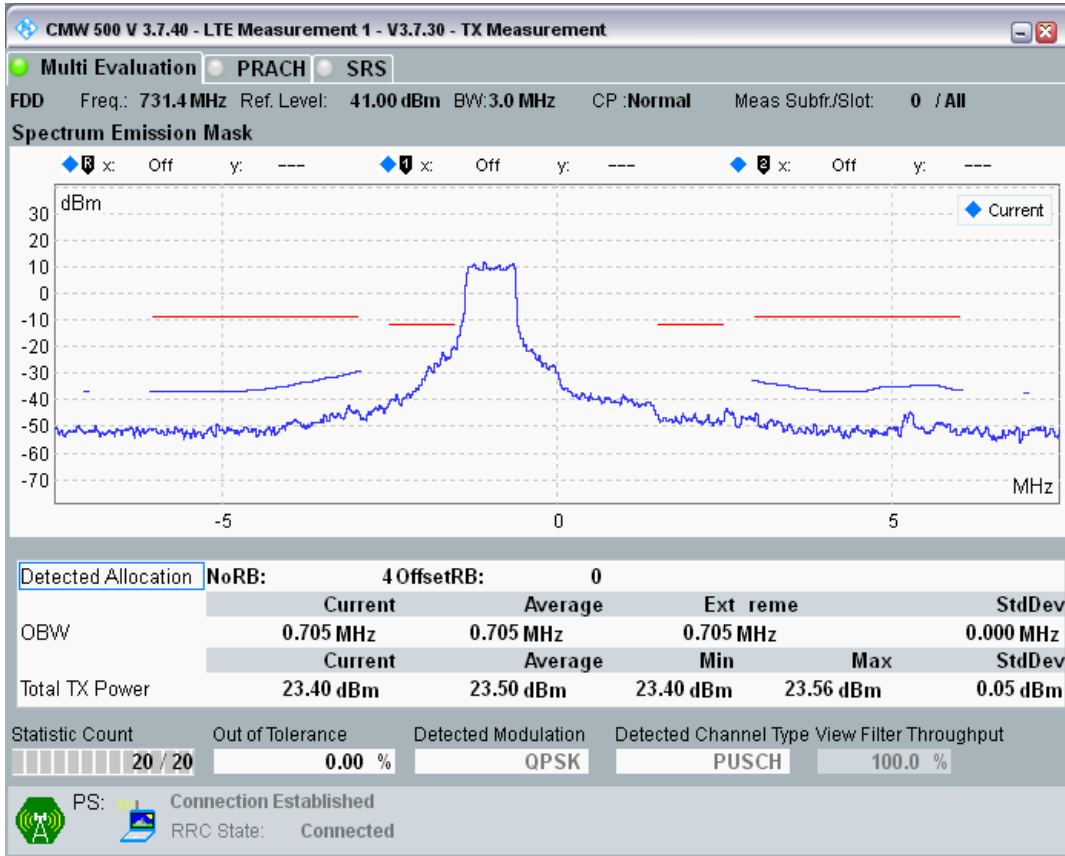

Band28 QPSK BW=3MHz Channel=27494 RB Size=4 Position=#0

Band28 QPSK BW=3MHz Channel=27494 RB Size=4 Position=#Max