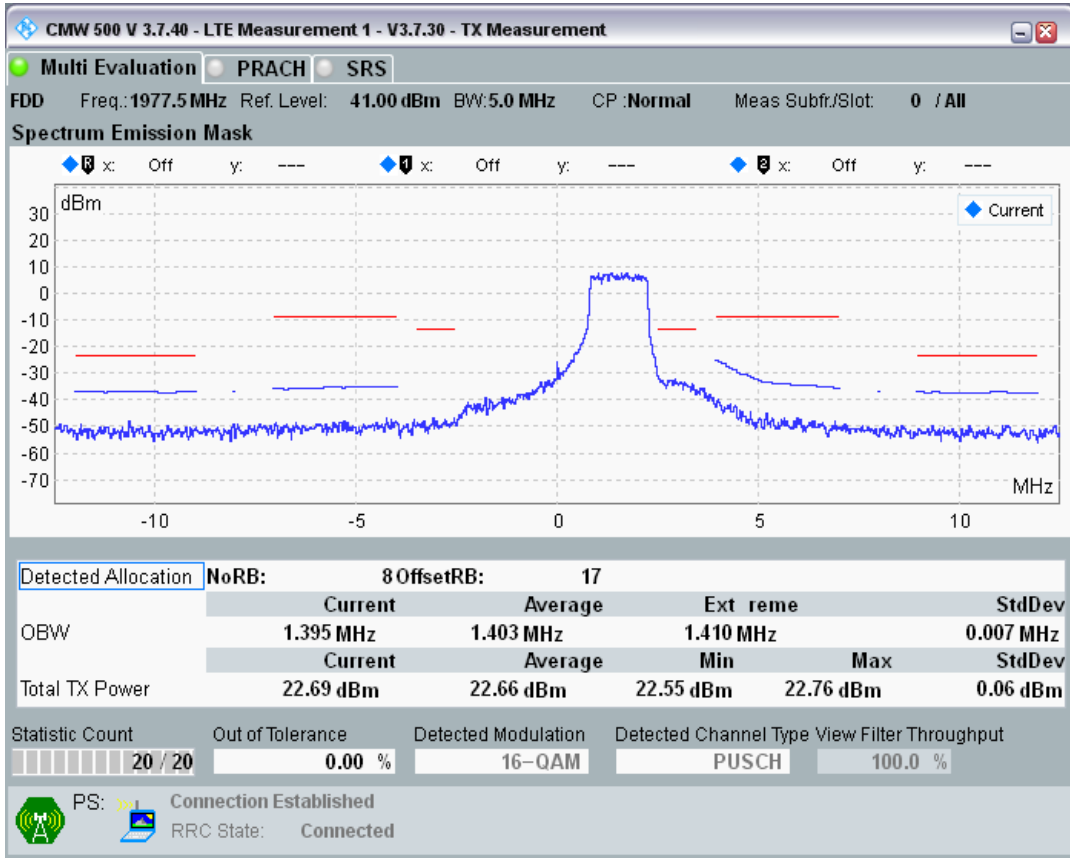

Band1 QAM16 BW=5MHz Channel=18575 RB Size=8 Position=#Max

Band1 QAM16 BW=5MHz Channel=18575 RB Size=25 Position=#0