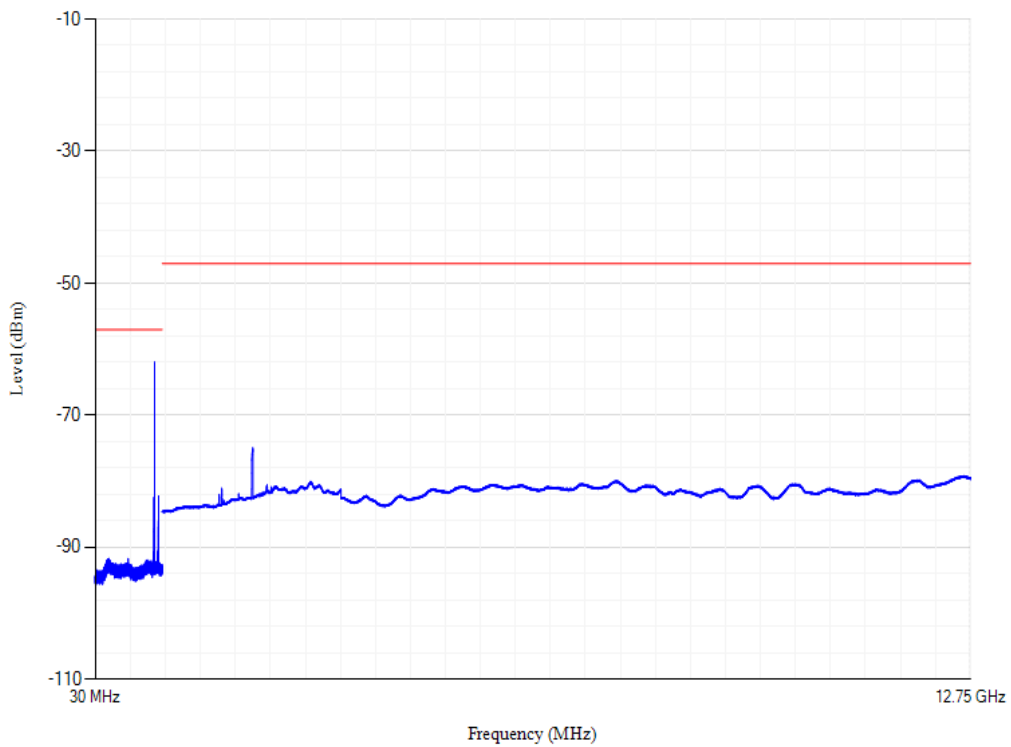

Conducted spurious emissions

Band3 QPSK BW=20MHz Channel=19575

Conducted spurious emissions

Band40 QPSK BW=20MHz Channel=38750

Conducted spurious emissions

Band40 QPSK BW=20MHz Channel=39550

Conducted spurious emissions