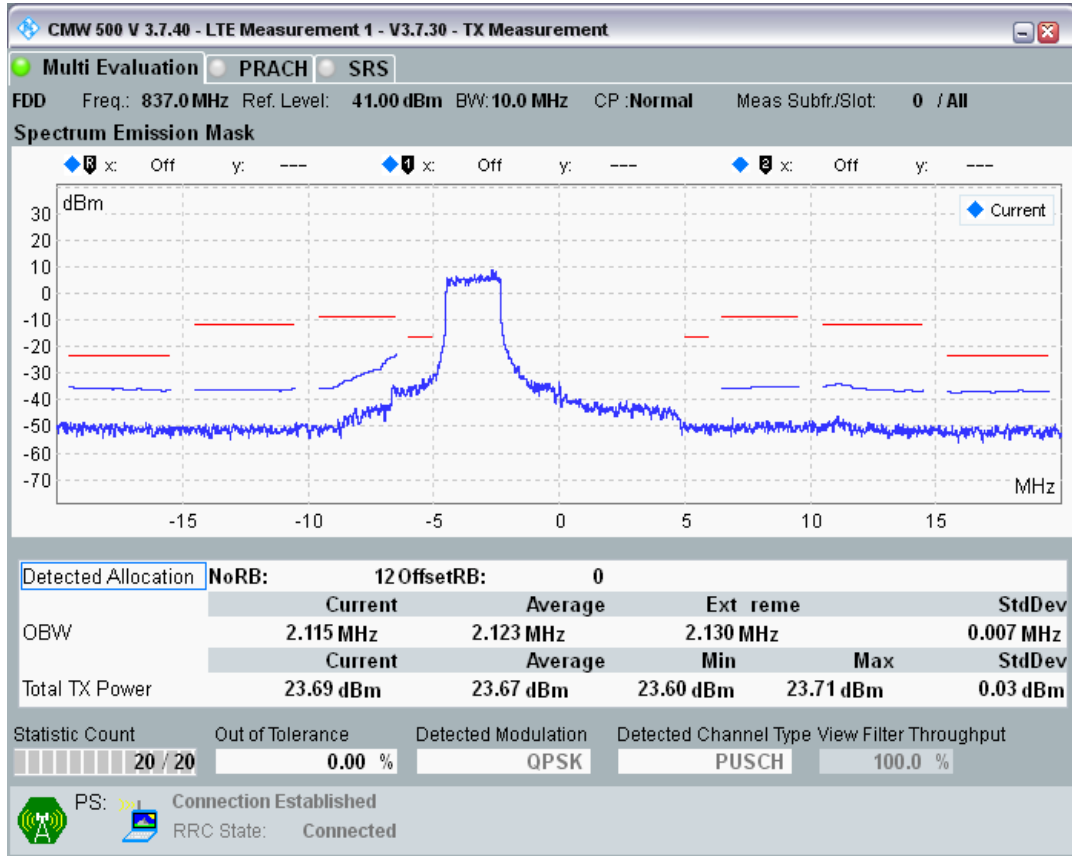

Band20 QPSK BW=10MHz Channel=24200 RB Size=12 Position=#0

Band20 QPSK BW=10MHz Channel=24200 RB Size=12 Position=#Max