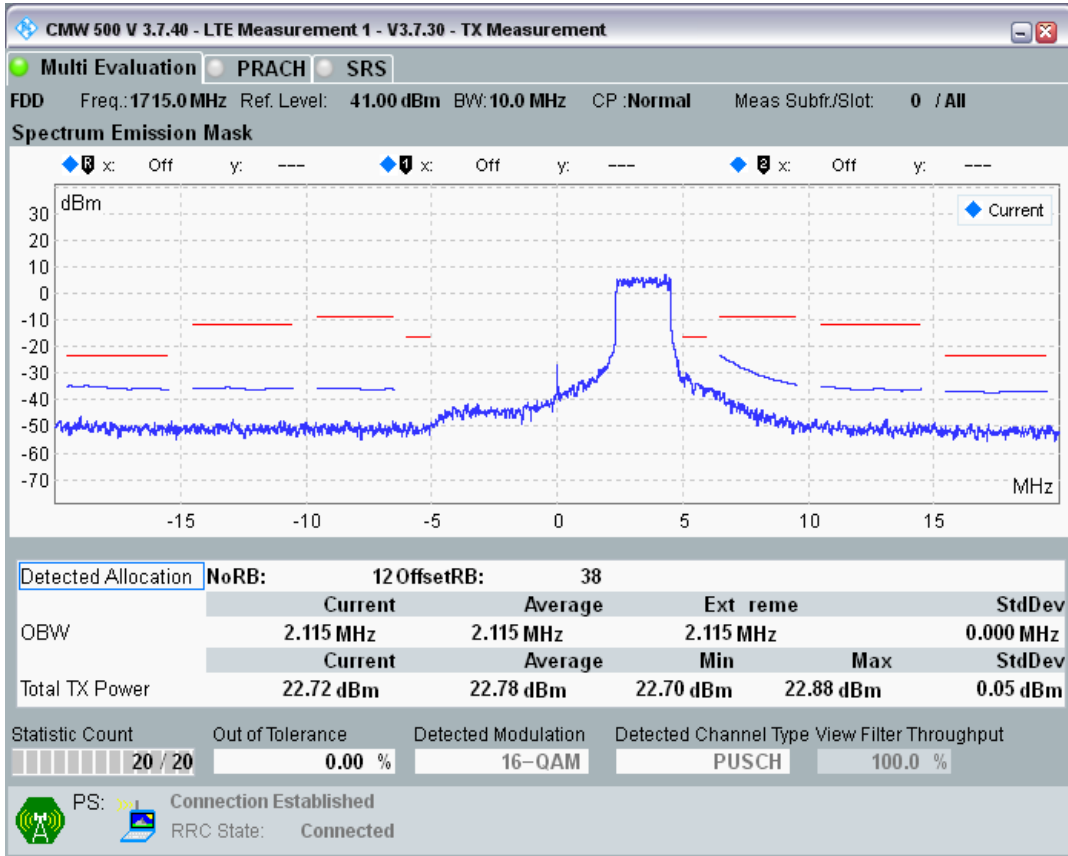

Band3 QAM16 BW=10MHz Channel=19250 RB Size=12 Position=#Max

Band3 QAM16 BW=10MHz Channel=19250 RB Size=50 Position=#0