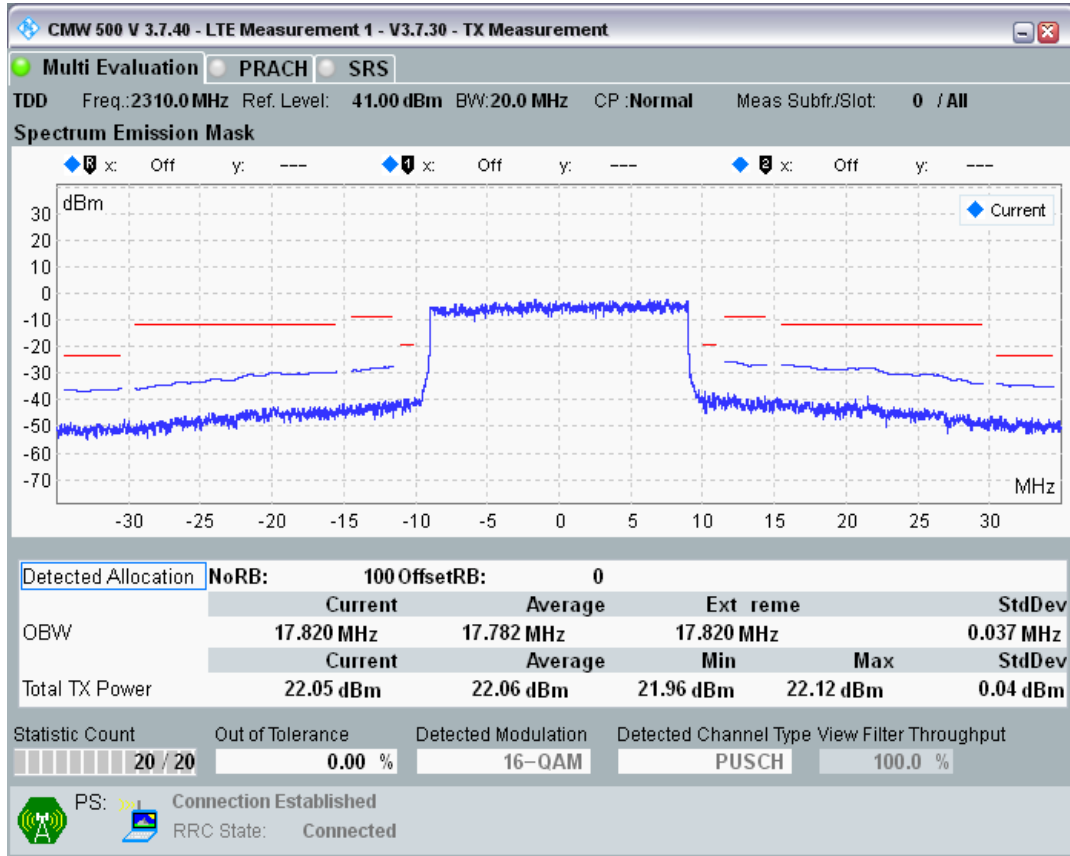

Band40 QAM16 BW=20MHz Channel=38750 RB Size=100 Position=#0

Band40 QAM16 BW=20MHz Channel=39550 RB Size=100 Position=#0