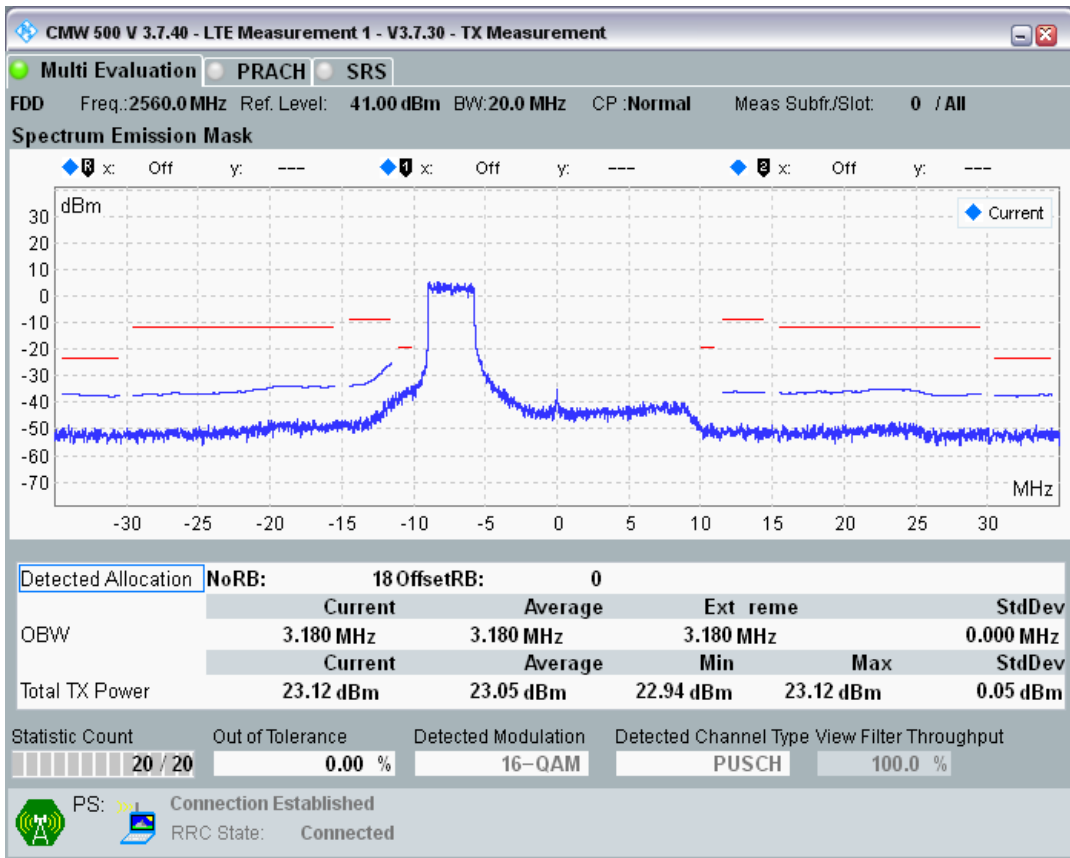

Band7 QAM16 BW=20MHz Channel=21350 RB Size=18 Position=#0

Band7 QAM16 BW=20MHz Channel=21350 RB Size=18 Position=#Max