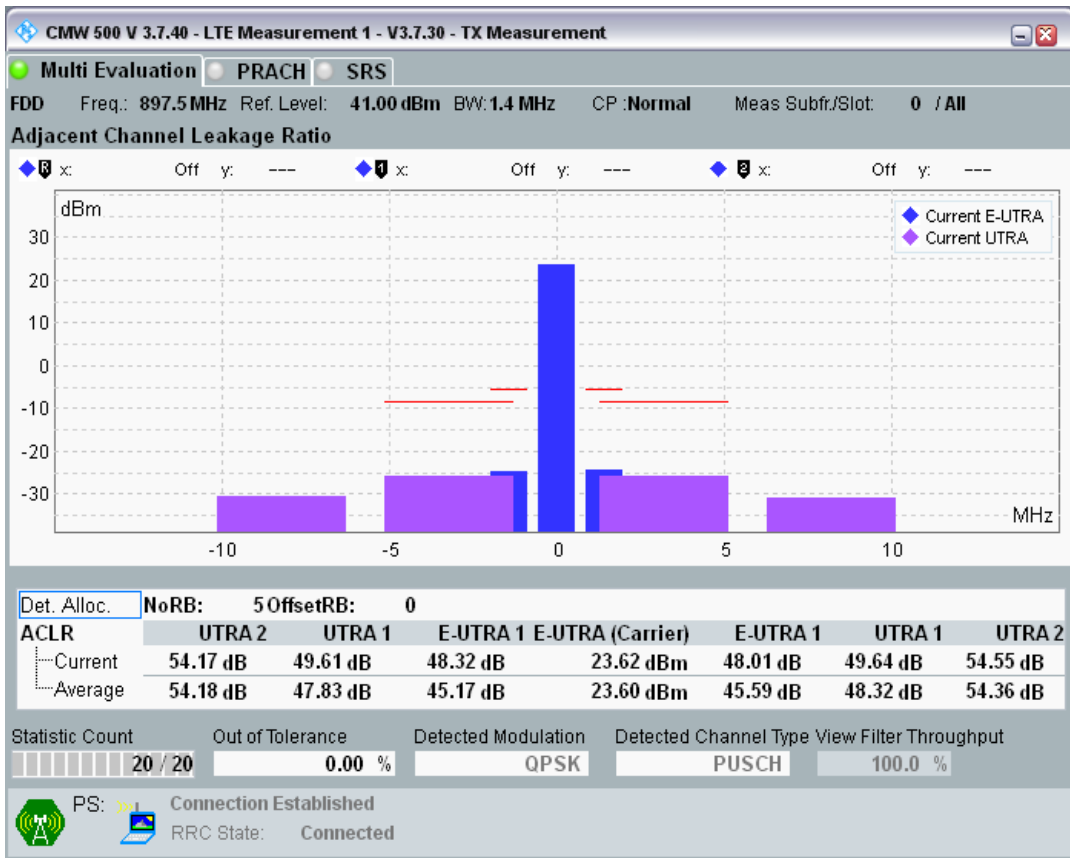

Band8 QAM16 BW=1.4MHz Channel=21457 RB Size=5 Position=#0

Band8 QAM16 BW=1.4MHz Channel=21457 RB Size=5 Position=#Max

Band8 QAM16 BW=1.4MHz Channel=21457 RB Size=6 Position=#0

Band8 QPSK BW=1.4MHz Channel=21625 RB Size=5 Position=#0