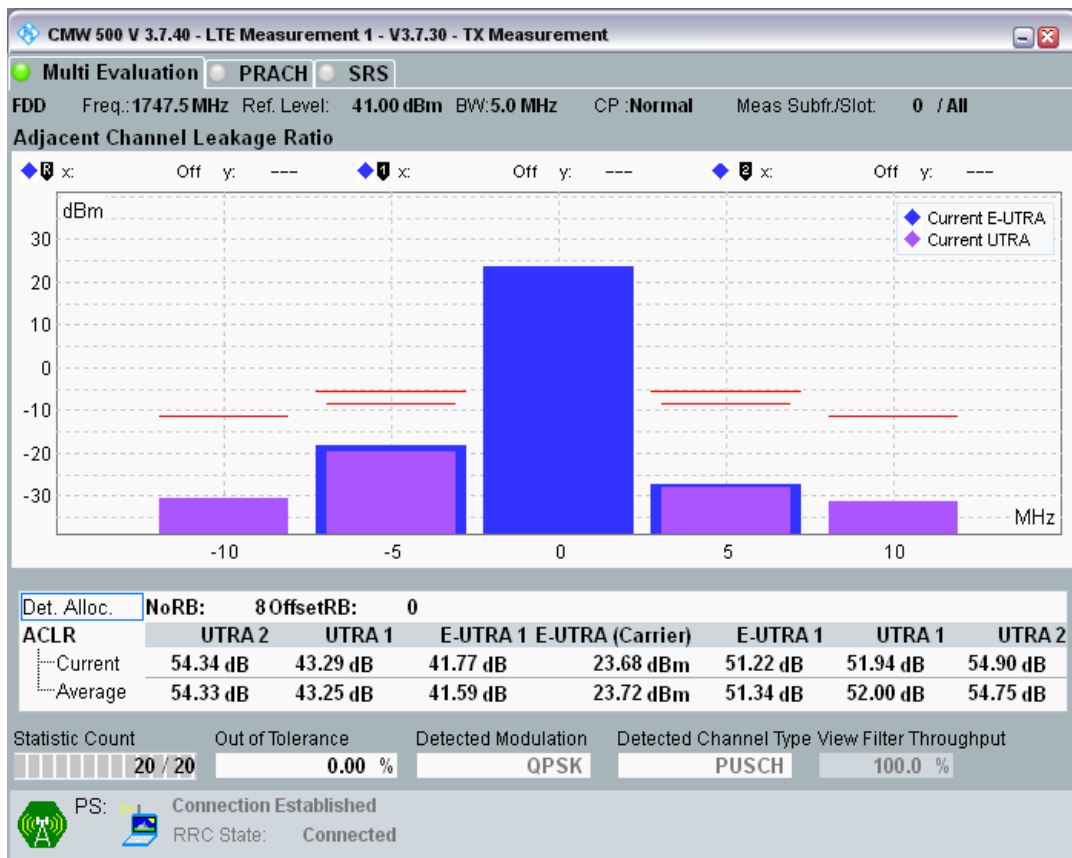

Band3 QPSK BW=5MHz Channel=19575 RB Size=8 Position=#0

Band3 QPSK BW=5MHz Channel=19575 RB Size=8 Position=#Max