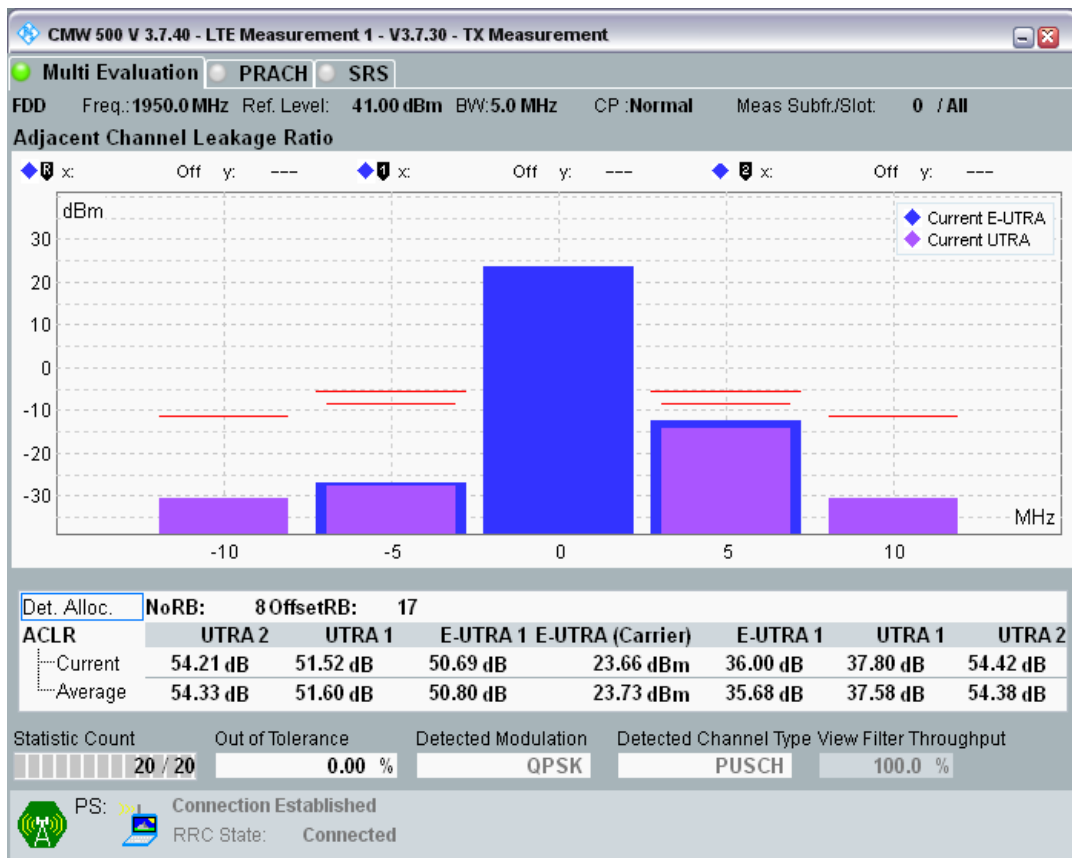

Band1 QAM16 BW=5MHz Channel=18025 RB Size=8 Position=#Max

Band1 QAM16 BW=5MHz Channel=18025 RB Size=25 Position=#0

Band1 QPSK BW=5MHz Channel=18300 RB Size=8 Position=#0

Band1 QPSK BW=5MHz Channel=18300 RB Size=8 Position=#Max