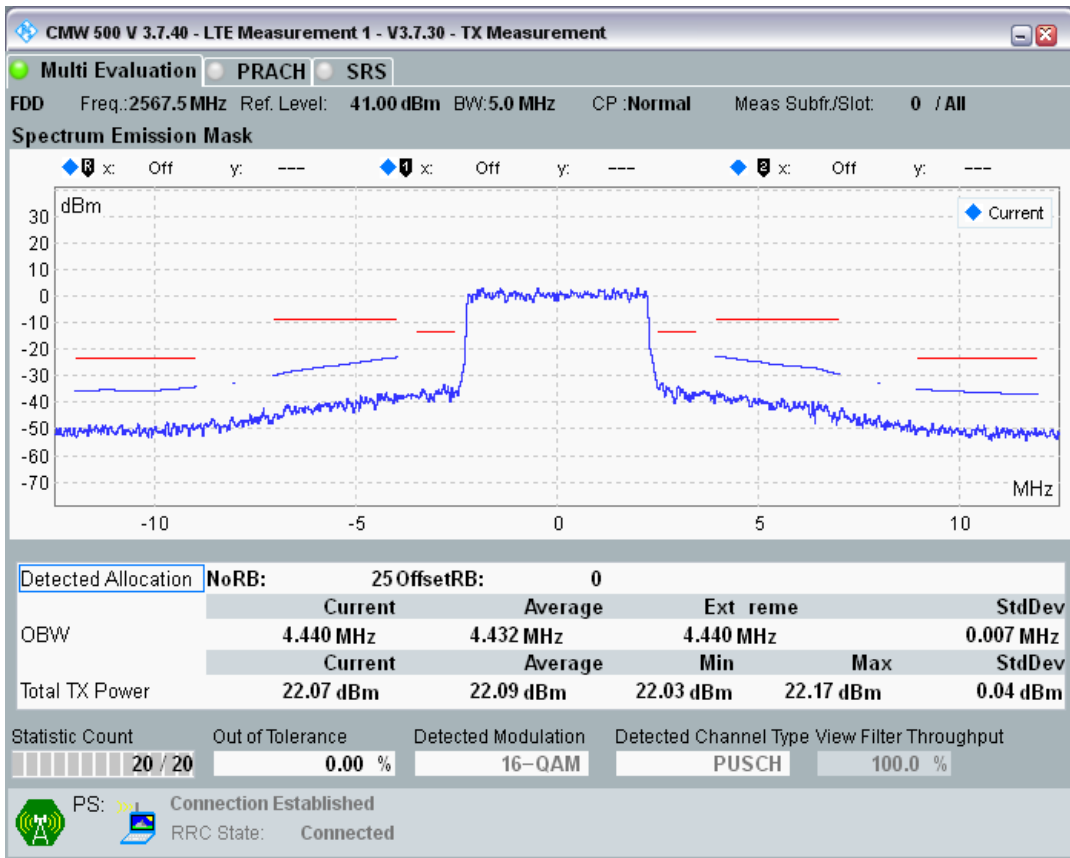

Band7 QPSK BW=5MHz Channel=21425 RB Size=25 Position=#0

Band7 QAM16 BW=5MHz Channel=21425 RB Size=8 Position=#0

Band7 QAM16 BW=5MHz Channel=21425 RB Size=8 Position=#Max

Band7 QAM16 BW=5MHz Channel=21425 RB Size=25 Position=#0