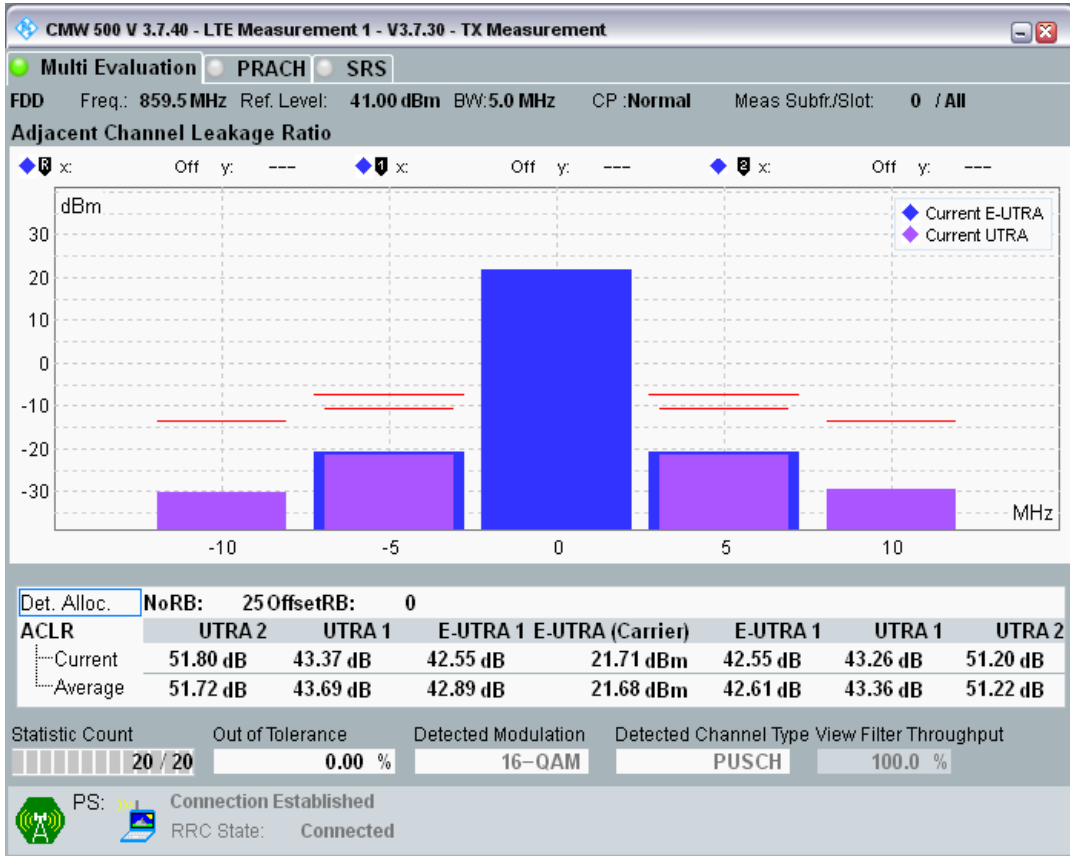

Band20 QAM16 BW=5MHz Channel=24425 RB Size=25 Position=#0

Band20 QPSK BW=10MHz Channel=24200 RB Size=12 Position=#0