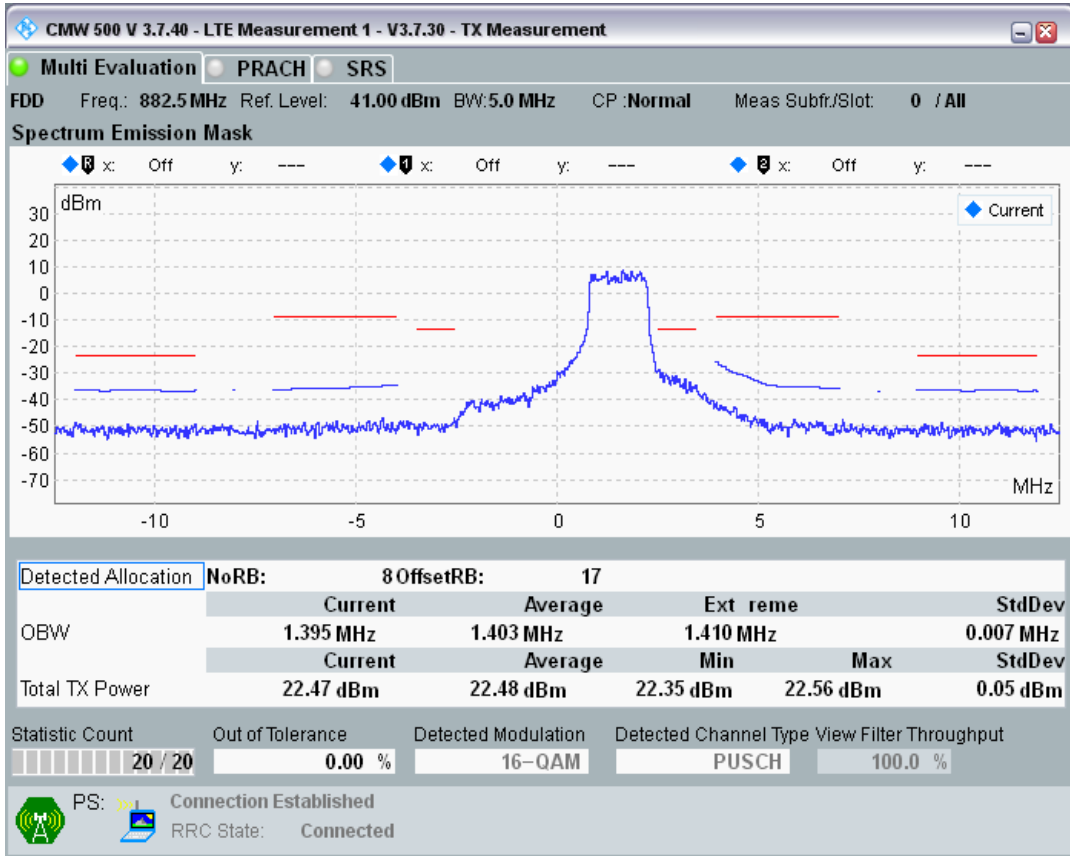

Band8 QAM16 BW=5MHz Channel=21475 RB Size=8 Position=#Max

Band8 QAM16 BW=5MHz Channel=21475 RB Size=25 Position=#0