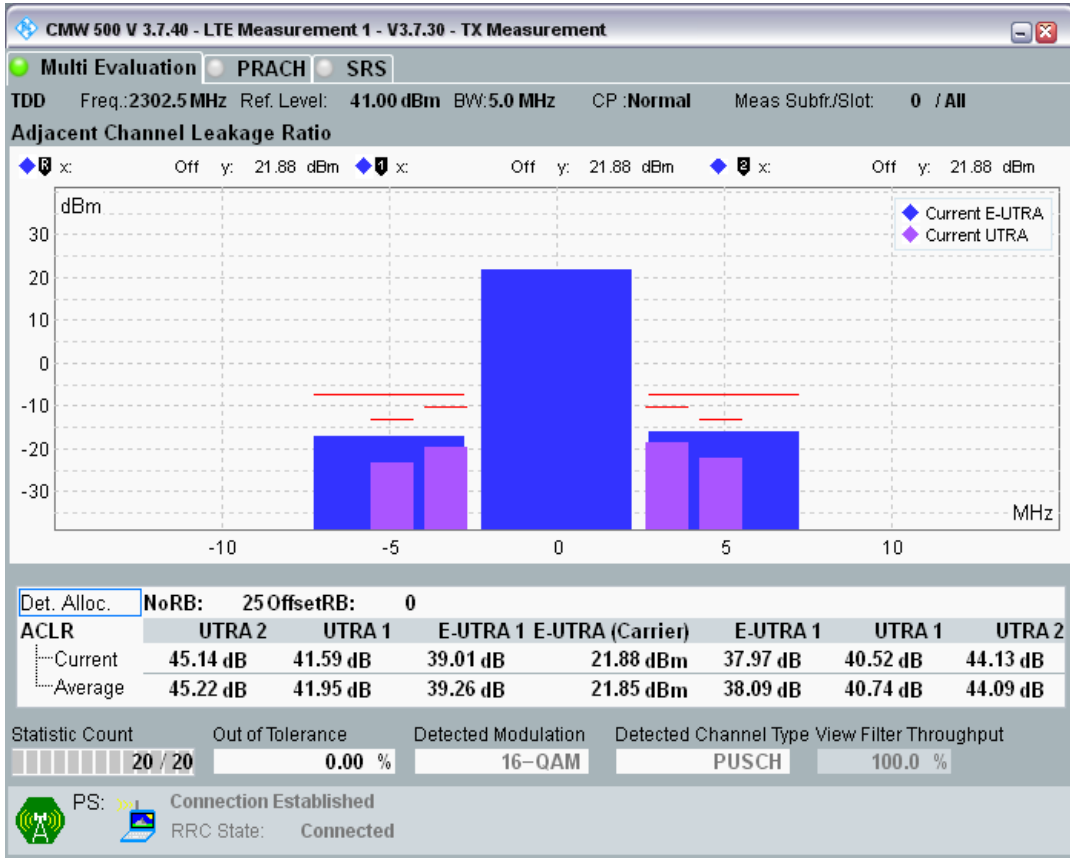

Band40 QAM16 BW=5MHz Channel=38675 RB Size=25 Position=#0

Band40 QPSK BW=5MHz Channel=39150 RB Size=8 Position=#0