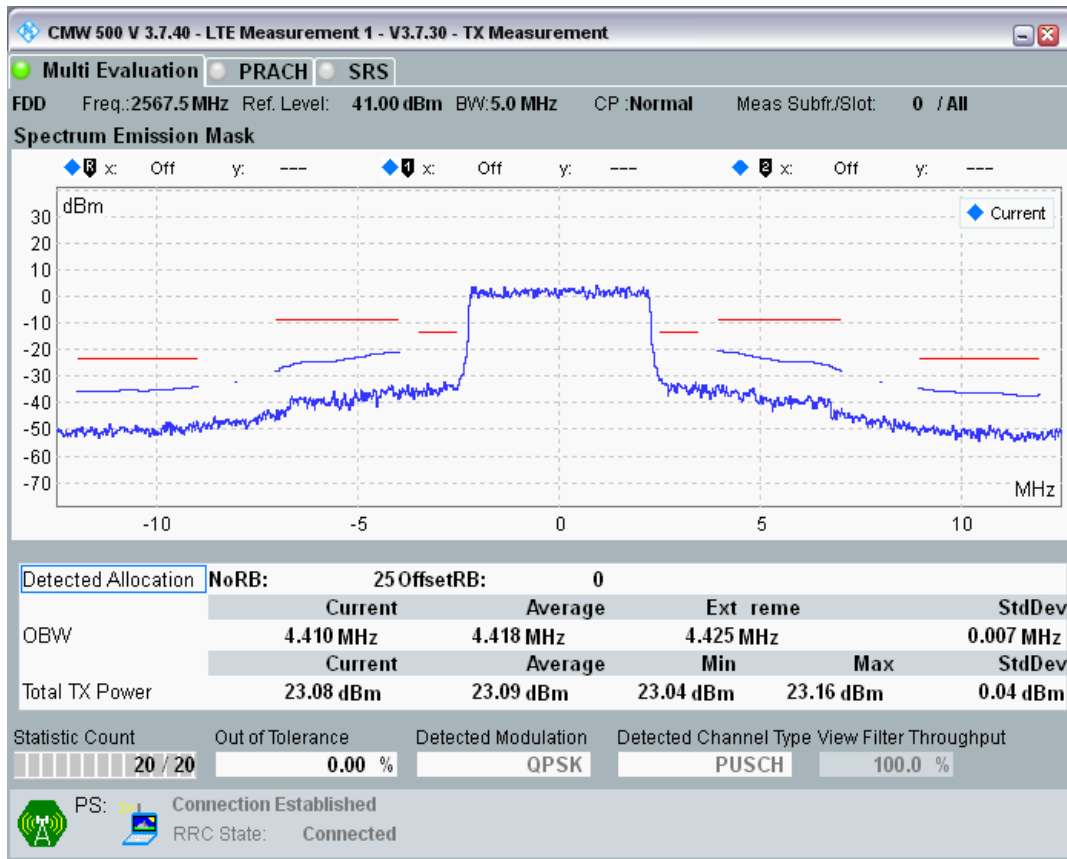

Band7 QPSK BW=5MHz Channel=21425 RB Size=25 Position=#0

Band7 QAM16 BW=5MHz Channel=21425 RB Size=8 Position=#0