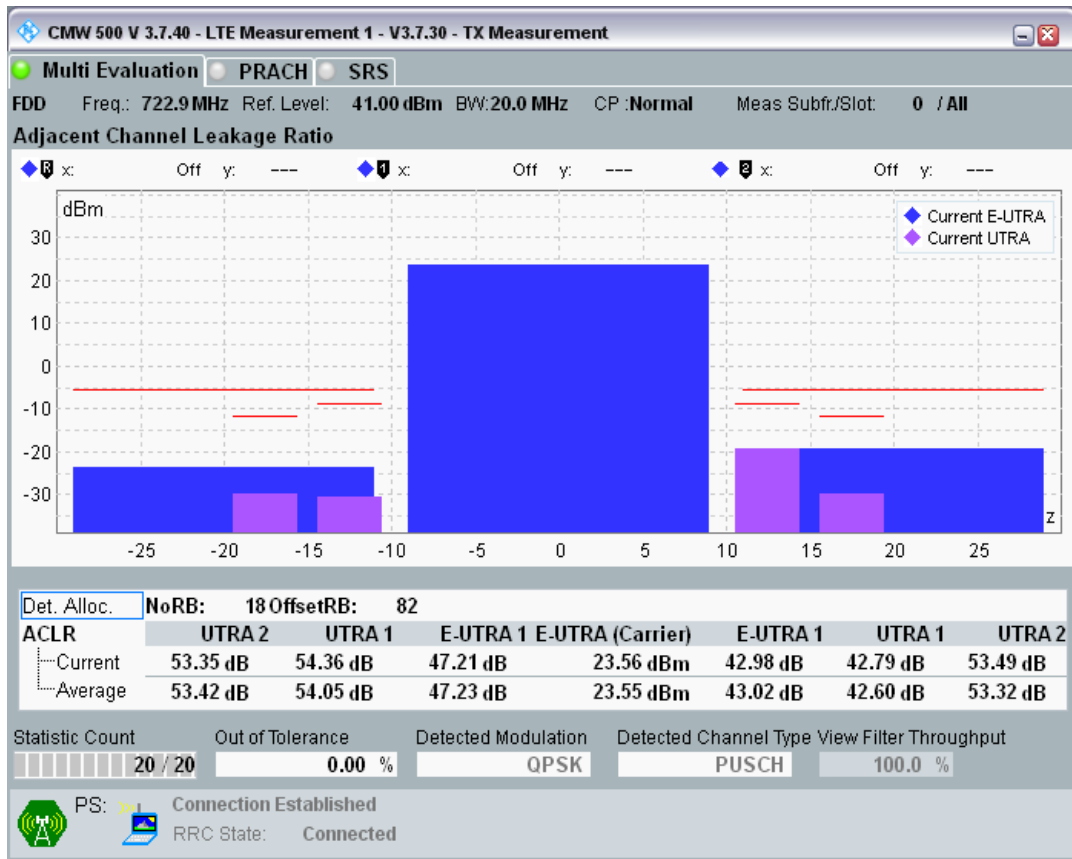

Band28 QPSK BW=20MHz Channel=27409 RB Size=18 Position=#Max

Band28 QPSK BW=20MHz Channel=27409 RB Size=100 Position=#0