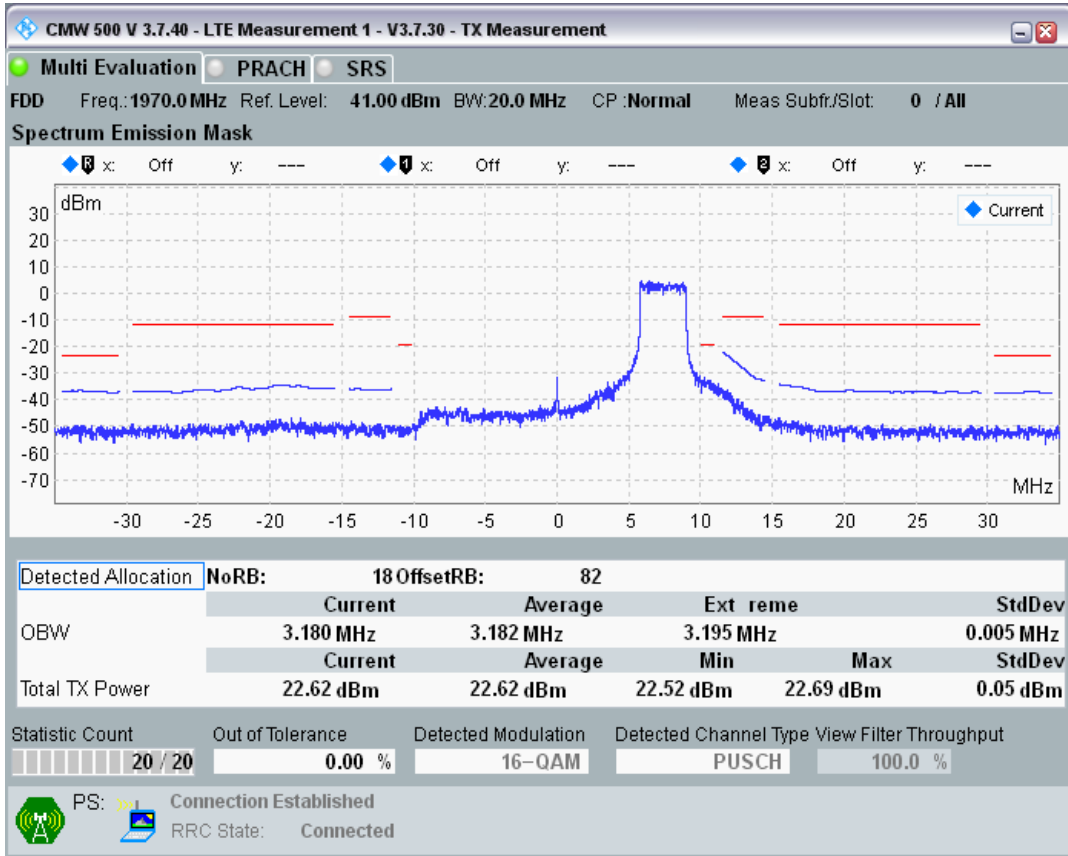

Band1 QAM16 BW=20MHz Channel=18500 RB Size=18 Position=#Max

Band1 QAM16 BW=20MHz Channel=18500 RB Size=100 Position=#0