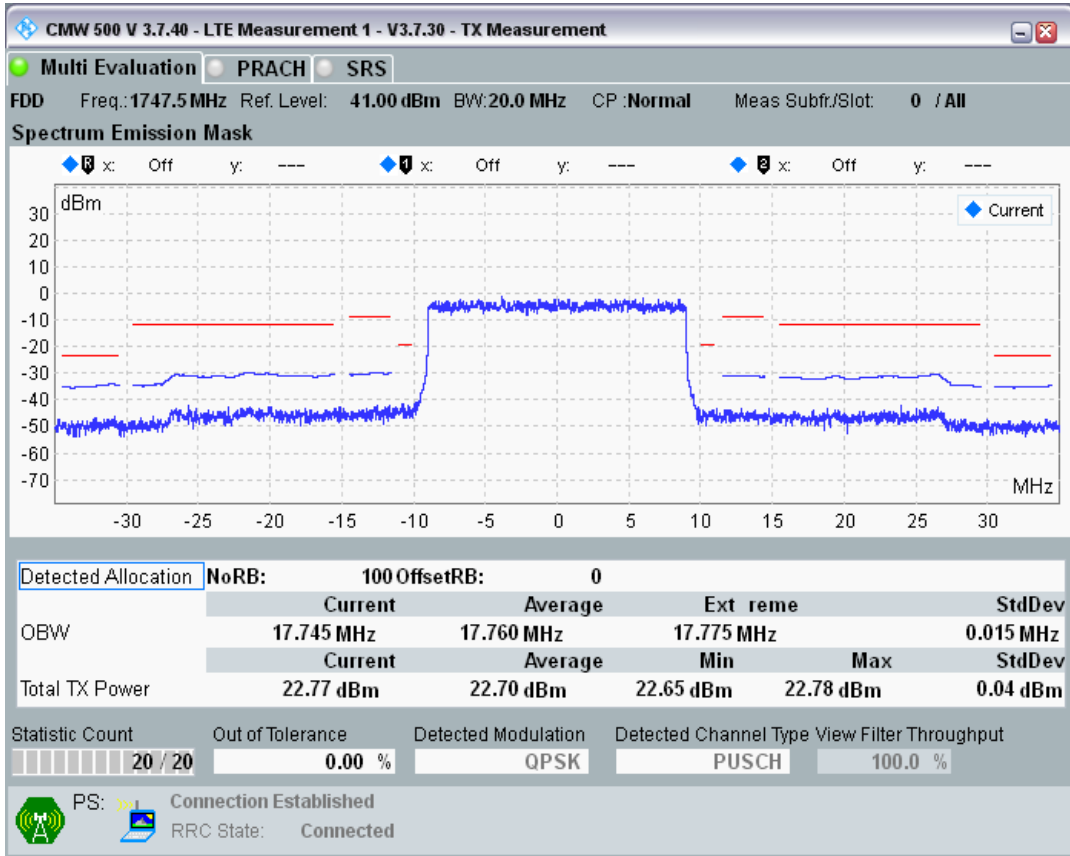

Band3 QPSK BW=20MHz Channel=19575 RB Size=100 Position=#0

Band3 QAM16 BW=20MHz Channel=19575 RB Size=18 Position=#0