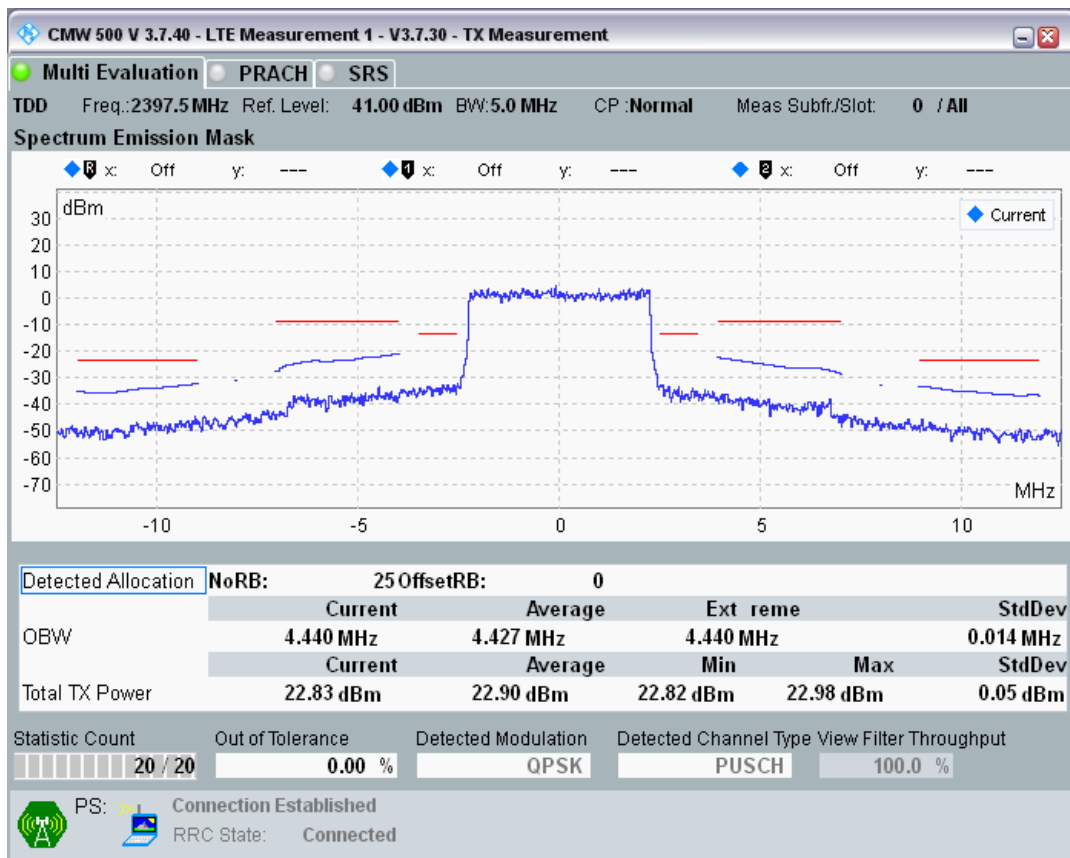

Band40 QPSK BW=5MHz Channel=39625 RB Size=25 Position=#0

Band7 QPSK BW=5MHz Channel=20775 RB Size=8 Position=#0