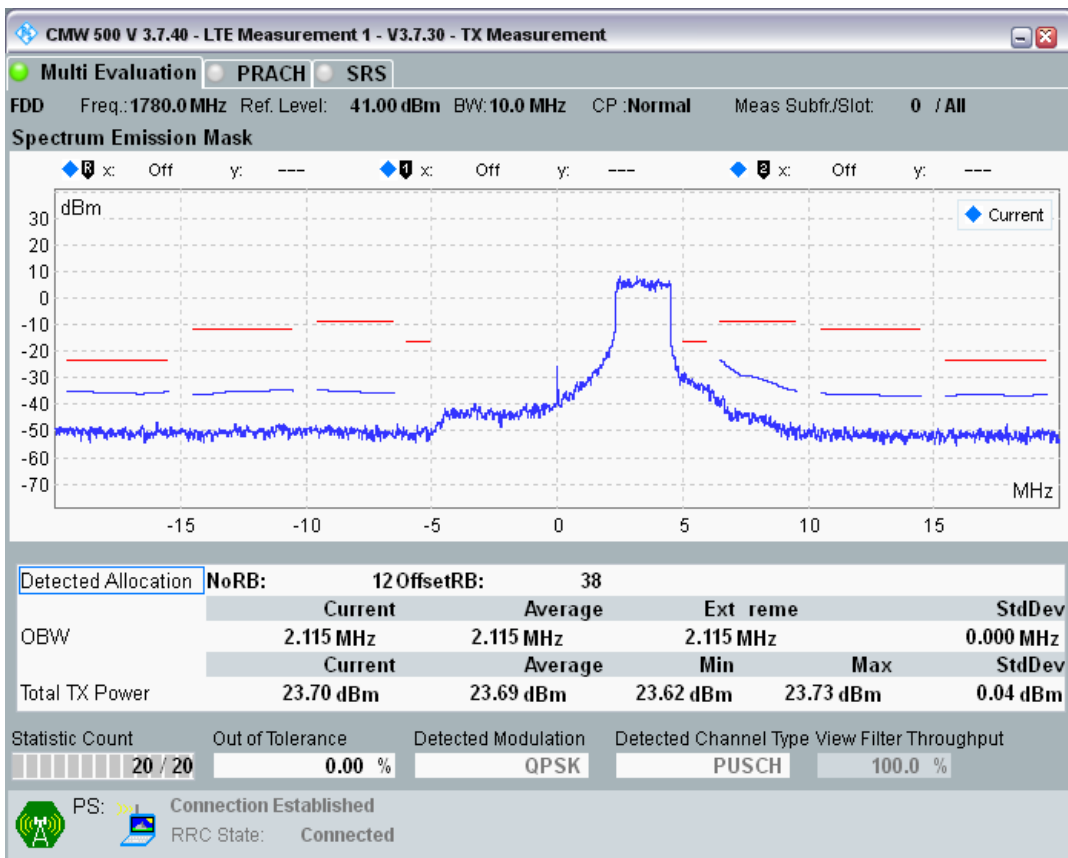

Band3 QPSK BW=10MHz Channel=19900 RB Size=12 Position=#Max

Band3 QPSK BW=10MHz Channel=19900 RB Size=50 Position=#0