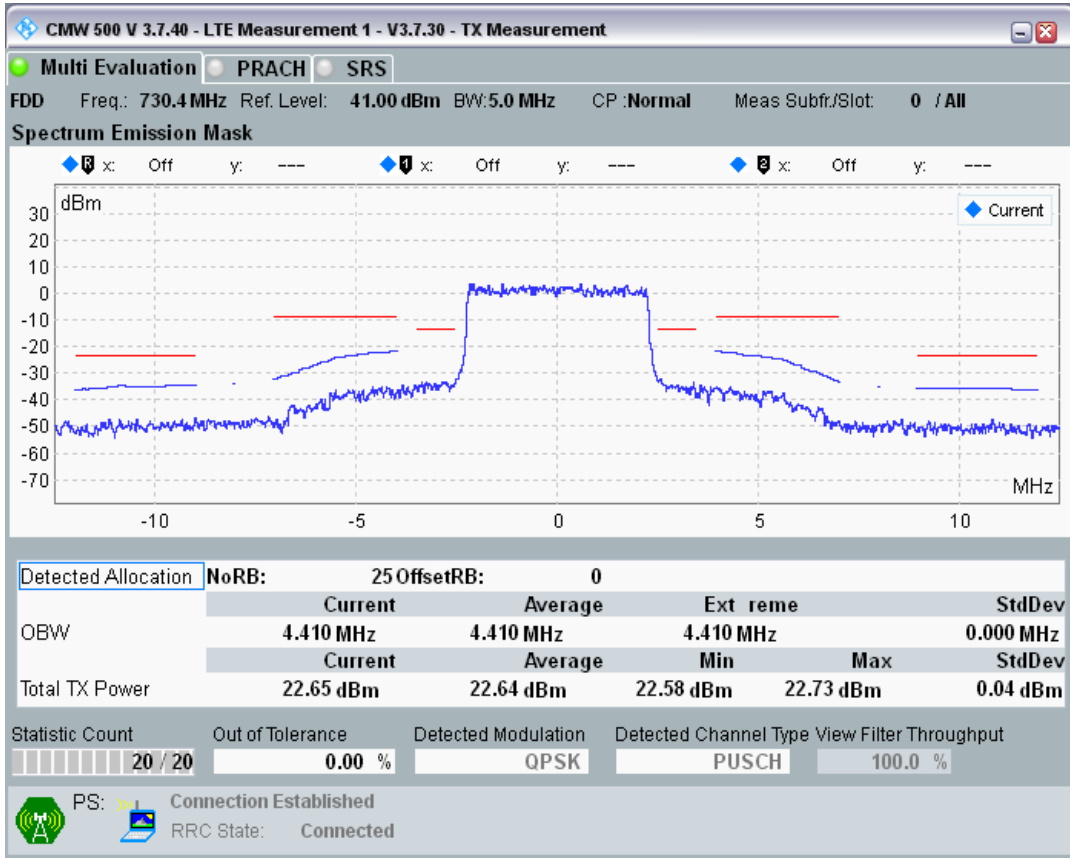

Band28 QPSK BW=5MHz Channel=27484 RB Size=25 Position=#0

Band28 QAM16 BW=5MHz Channel=27484 RB Size=8 Position=#0