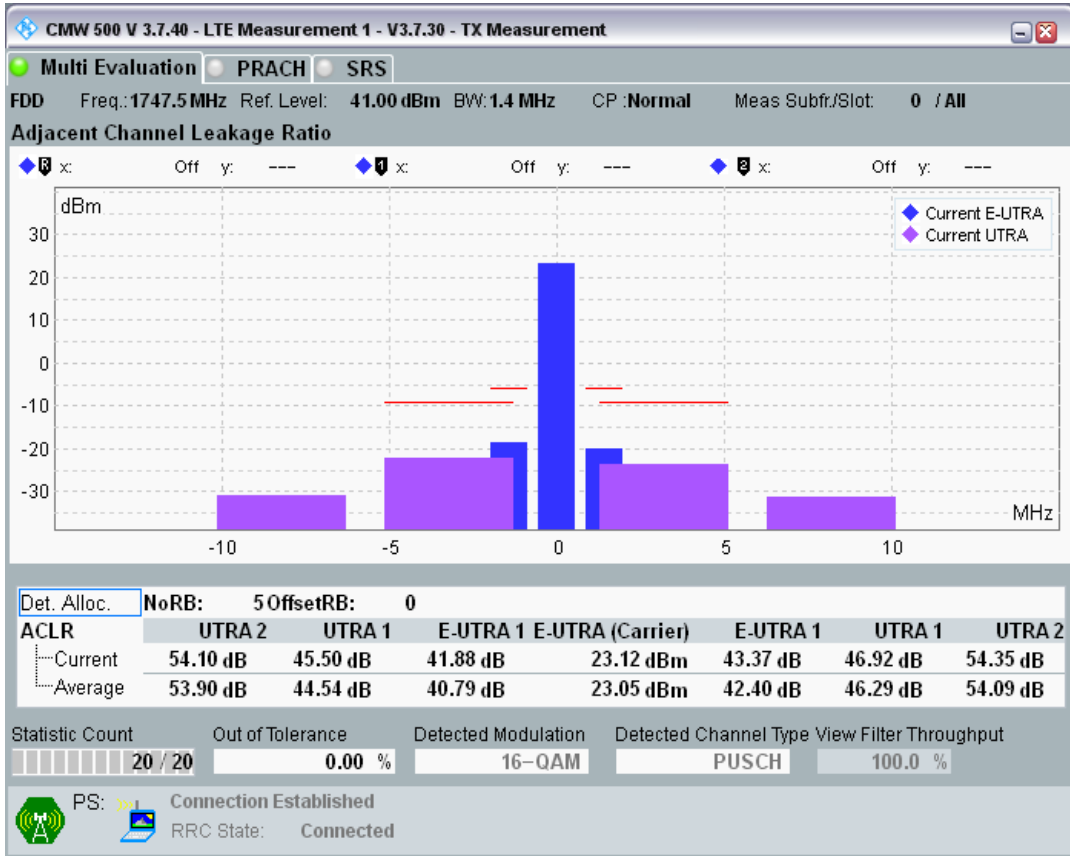

Band3 QAM16 BW=1.4MHz Channel=19575 RB Size=5 Position=#0

Band3 QAM16 BW=1.4MHz Channel=19575 RB Size=5 Position=#Max