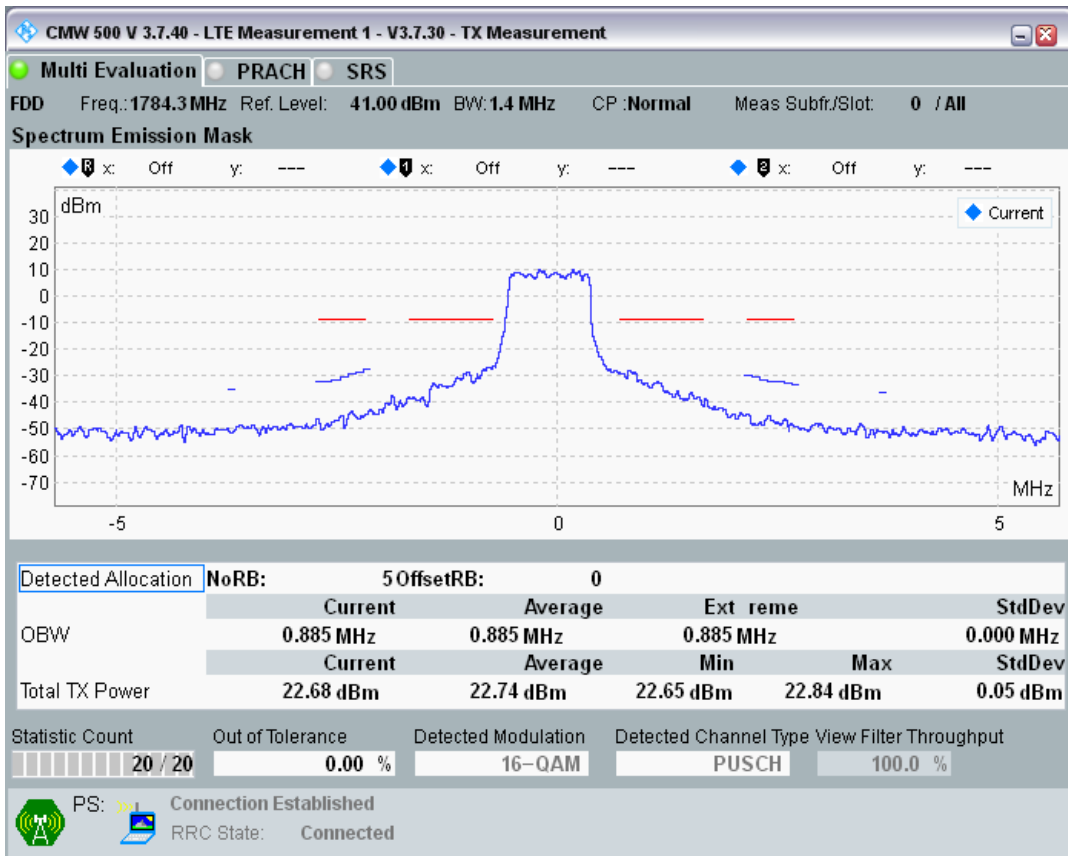

Band3 QPSK BW=1.4MHz Channel=19943 RB Size=5 Position=#0

Band3 QPSK BW=1.4MHz Channel=19943 RB Size=5 Position=#Max

Band3 QPSK BW=1.4MHz Channel=19943 RB Size=6 Position=#0

Band3 QAM16 BW=1.4MHz Channel=19943 RB Size=5 Position=#0