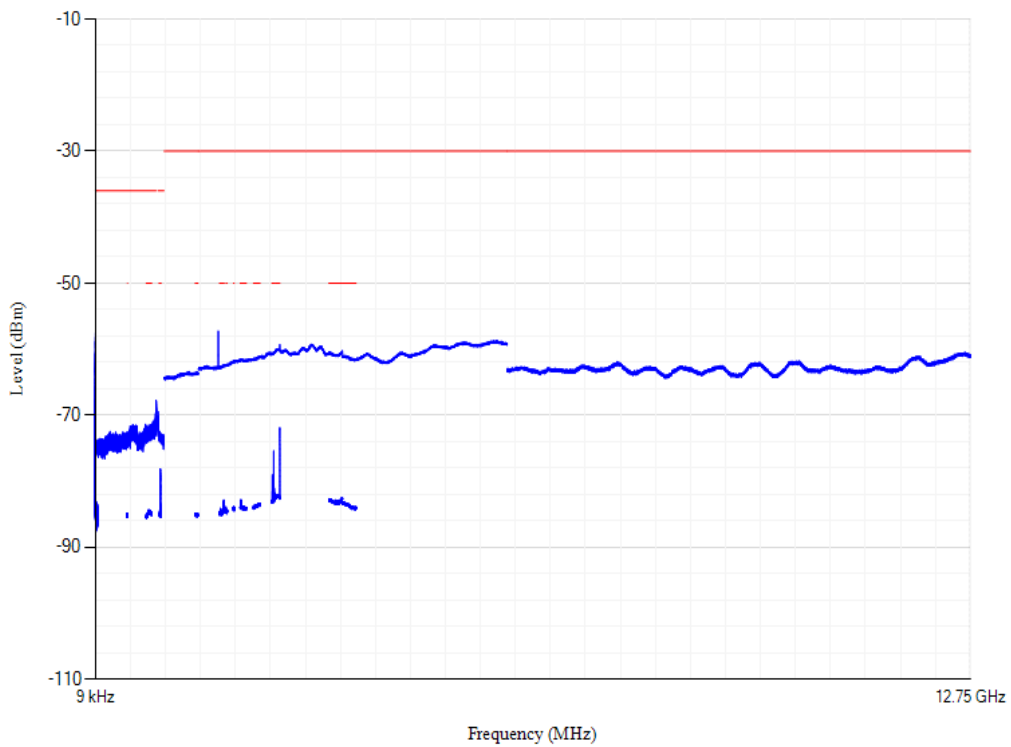

Conducted spurious emissions

Band8 QPSK BW=5MHz Channel=21775 RB Size=1 Position=#0