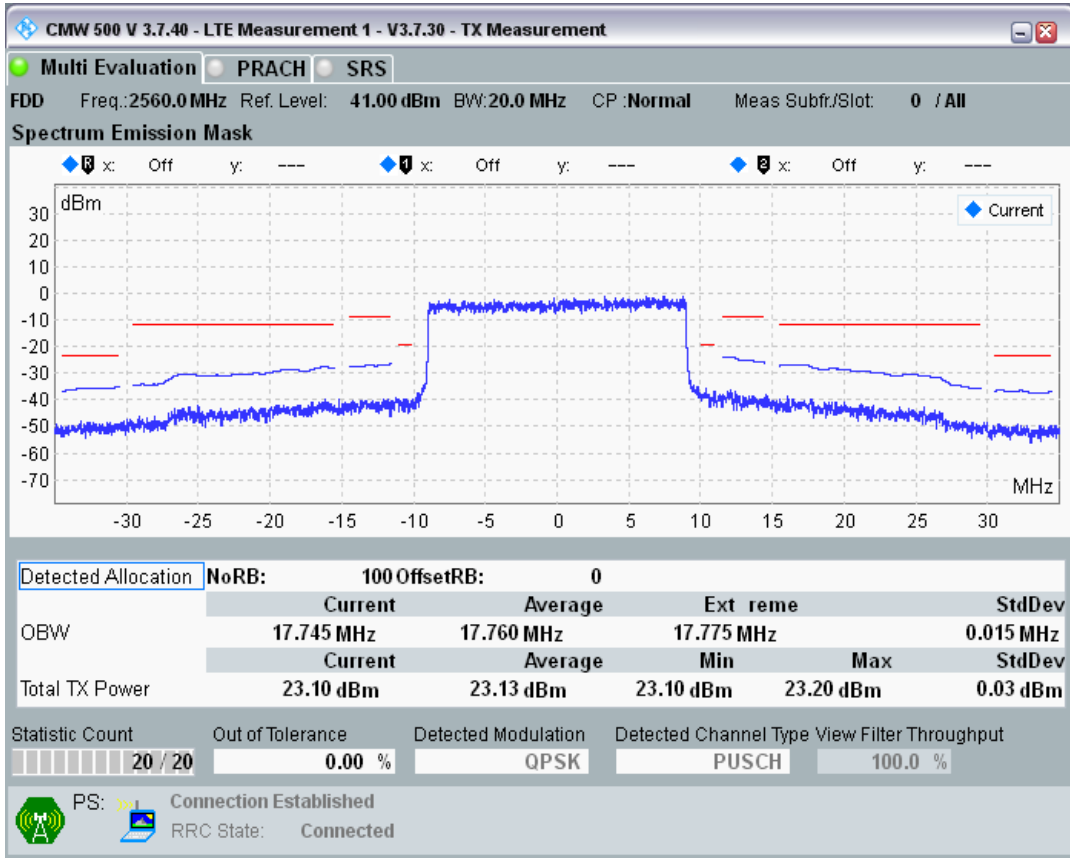

Band7 QPSK BW=20MHz Channel=21350 RB Size=100 Position=#0

Band7 QAM16 BW=20MHz Channel=21350 RB Size=18 Position=#0