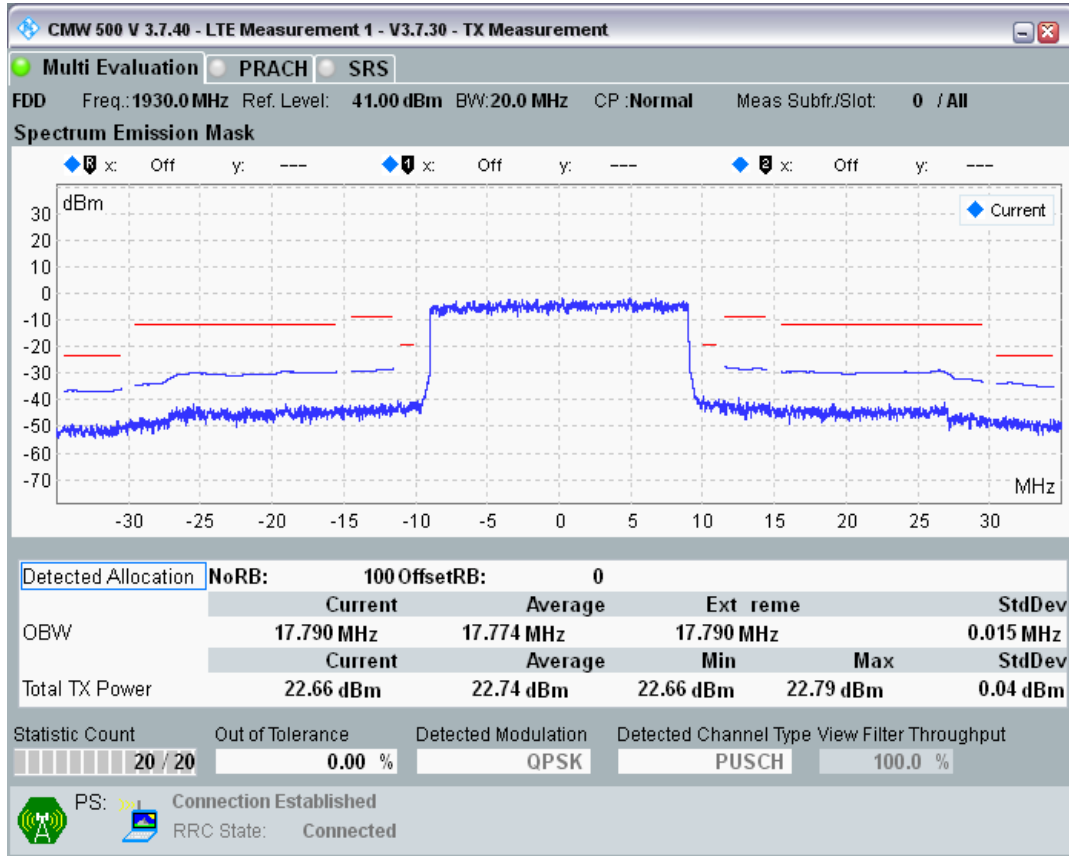

Band1 QPSK BW=20MHz Channel=18100 RB Size=100 Position=#0

Band1 QAM16 BW=20MHz Channel=18100 RB Size=18 Position=#0