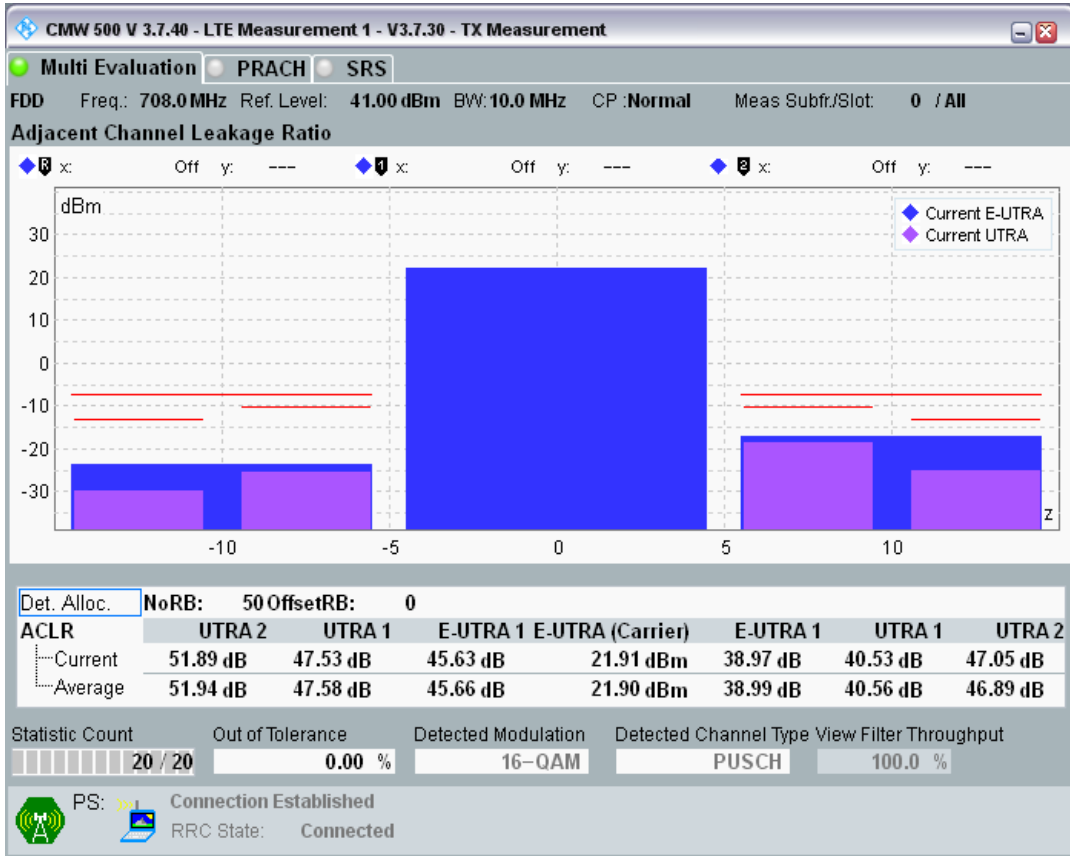

Band28 QAM16 BW=10MHz Channel=27260 RB Size=50 Position=#0

Band28 QPSK BW=10MHz Channel=27360 RB Size=12 Position=#0