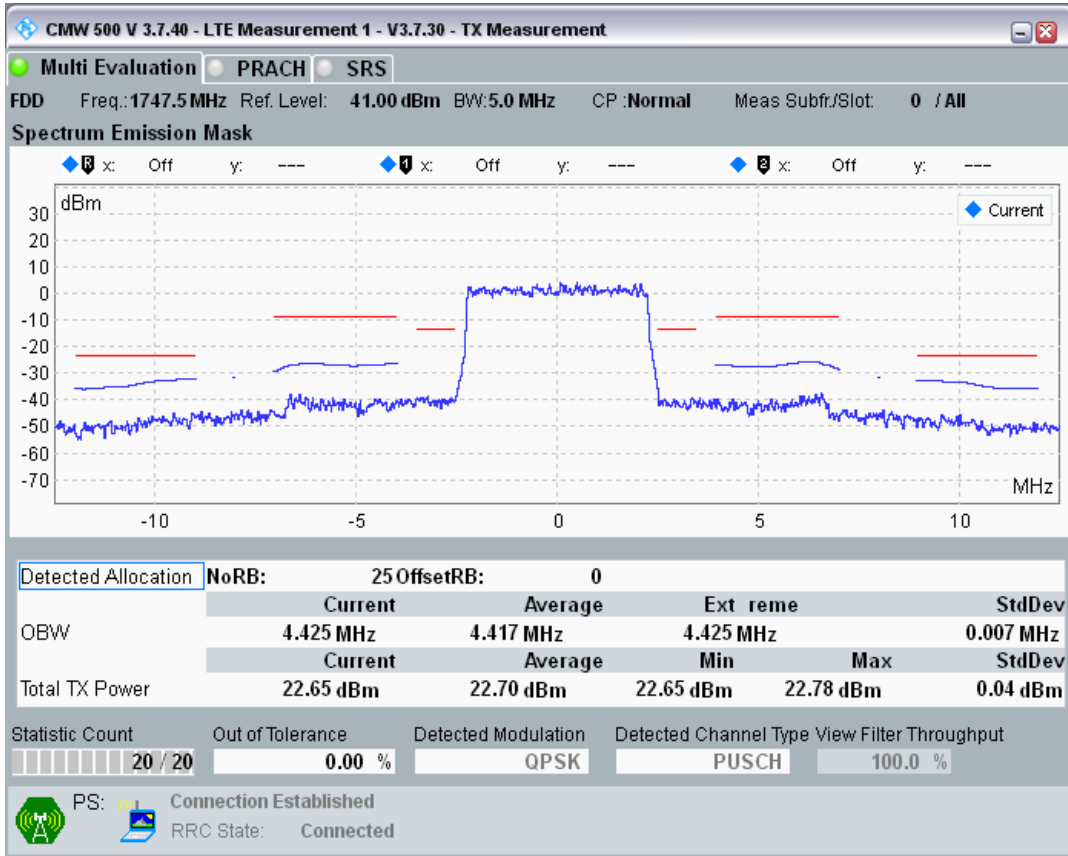

Band3 QPSK BW=5MHz Channel=19575 RB Size=25 Position=#0

Band3 QAM16 BW=5MHz Channel=19575 RB Size=8 Position=#0