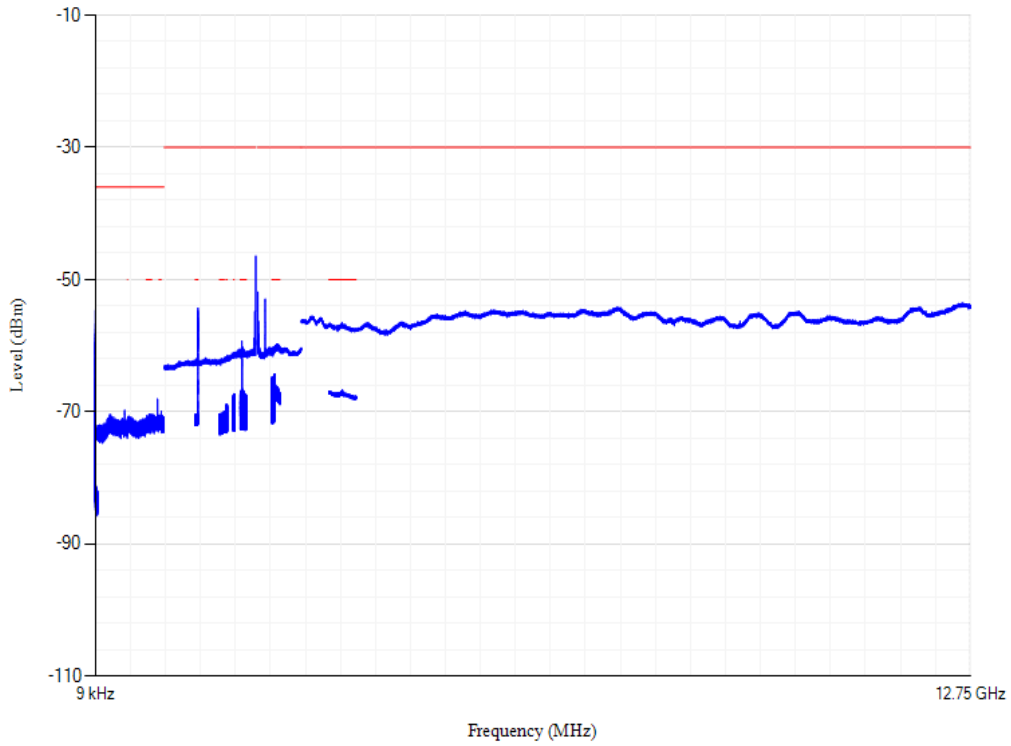

Conducted spurious emissions

Band7 QPSK BW=5MHz Channel=20775 RB Size=1 Position=#0