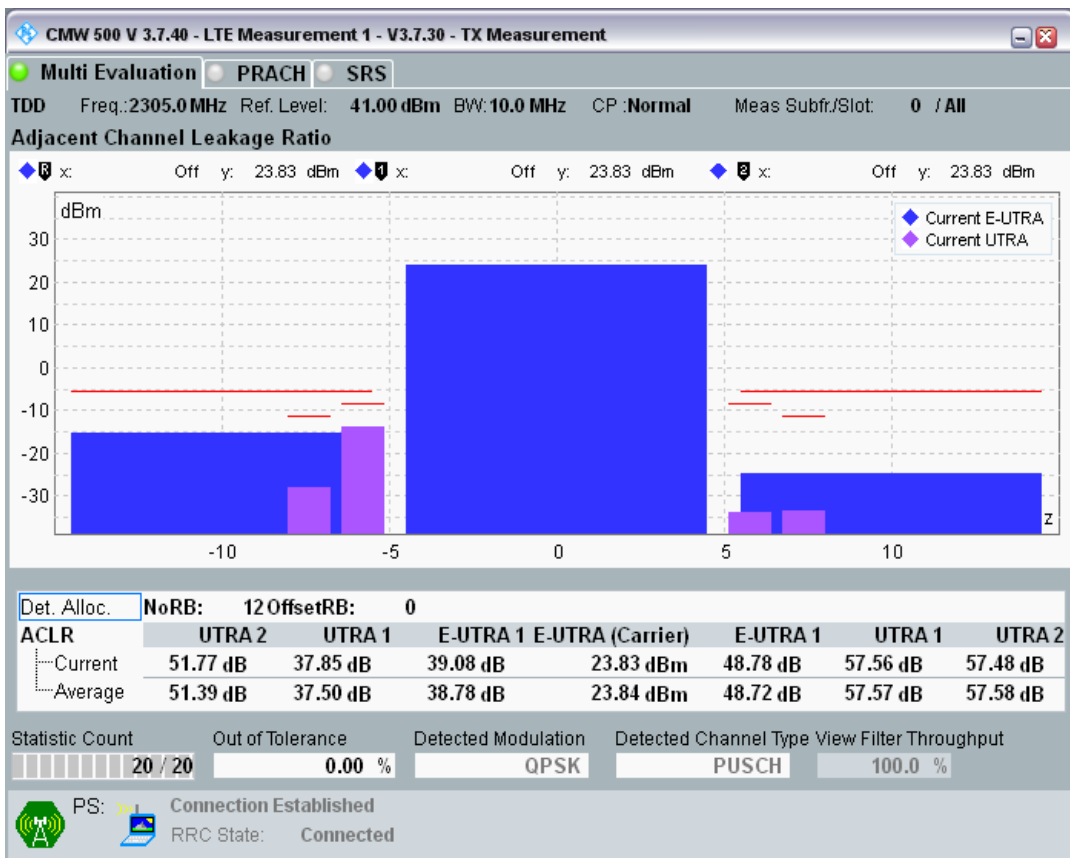

Band40 QAM16 BW=5MHz Channel=39625 RB Size=8 Position=#0

Band40 QAM16 BW=5MHz Channel=39625 RB Size=8 Position=#Max

Band40 QAM16 BW=5MHz Channel=39625 RB Size=25 Position=#0

Band40 QPSK BW=10MHz Channel=38700 RB Size=12 Position=#0