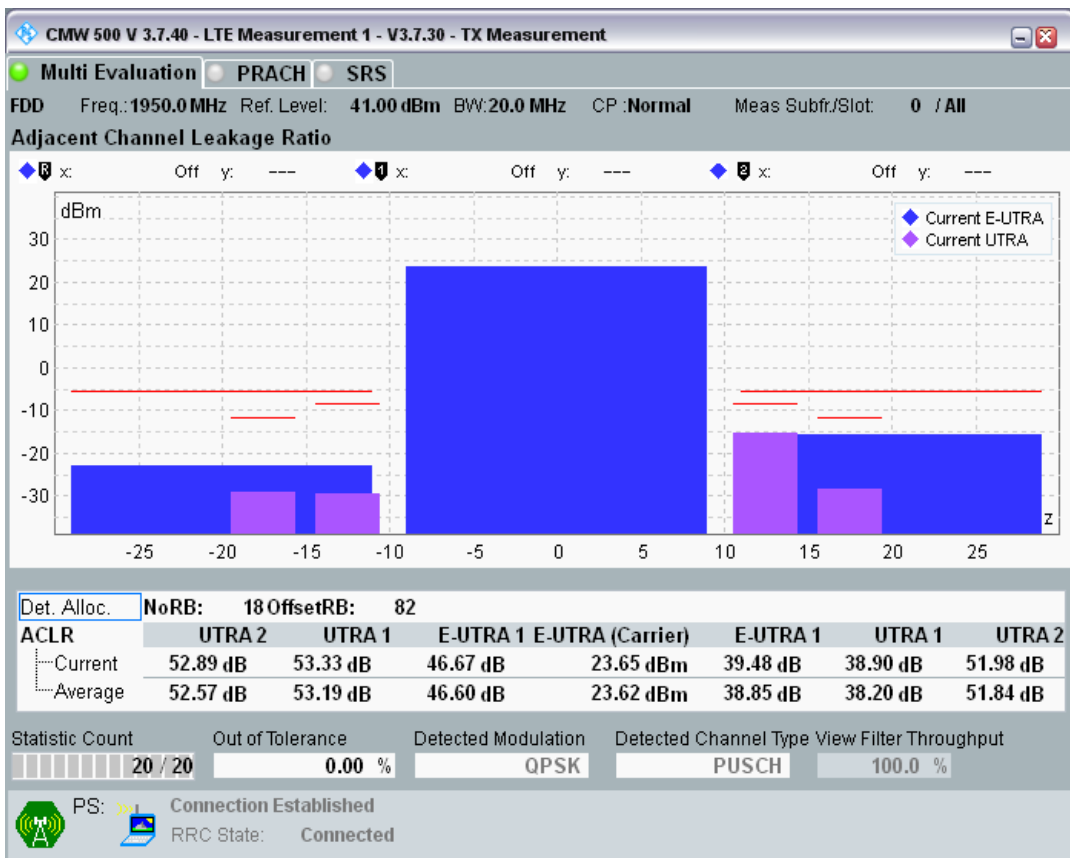

Band1 QAM16 BW=20MHz Channel=18100 RB Size=18 Position=#Max

Band1 QAM16 BW=20MHz Channel=18100 RB Size=100 Position=#0

Band1 QPSK BW=20MHz Channel=18300 RB Size=18 Position=#0

Band1 QPSK BW=20MHz Channel=18300 RB Size=18 Position=#Max