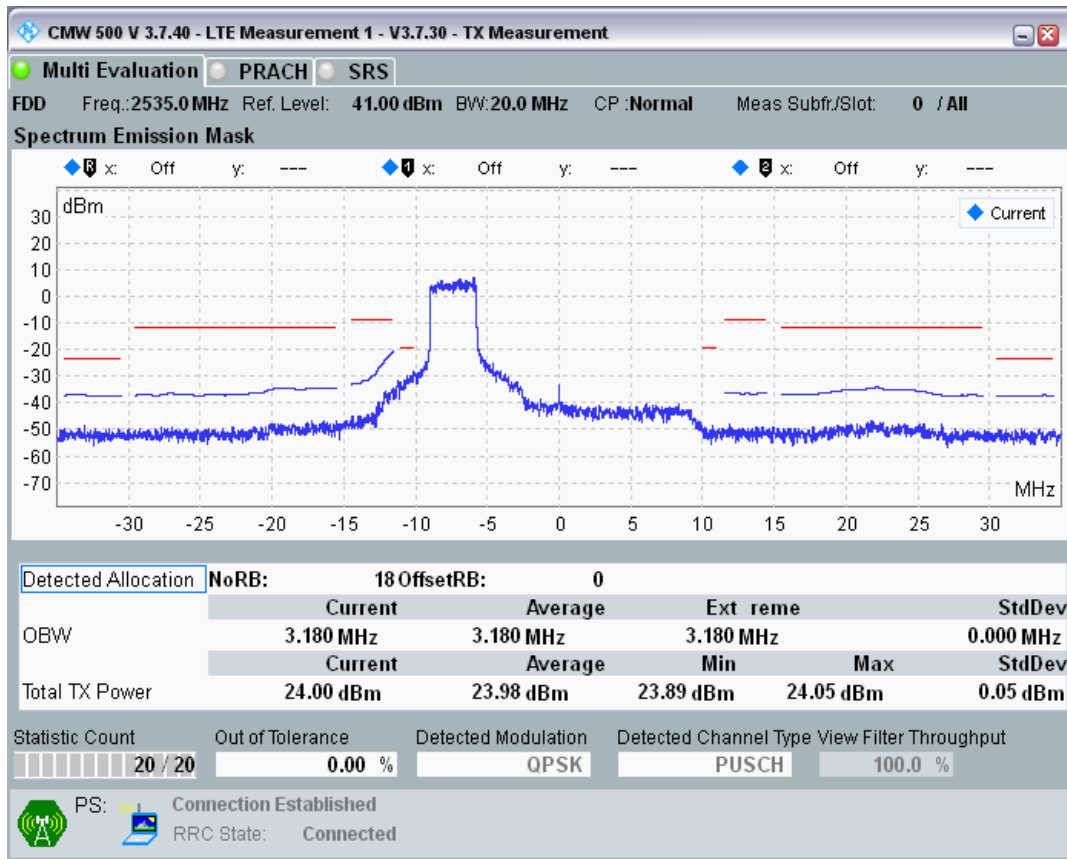

Band7 QPSK BW=20MHz Channel=21100 RB Size=18 Position=#0

Band7 QPSK BW=20MHz Channel=21100 RB Size=18 Position=#Max