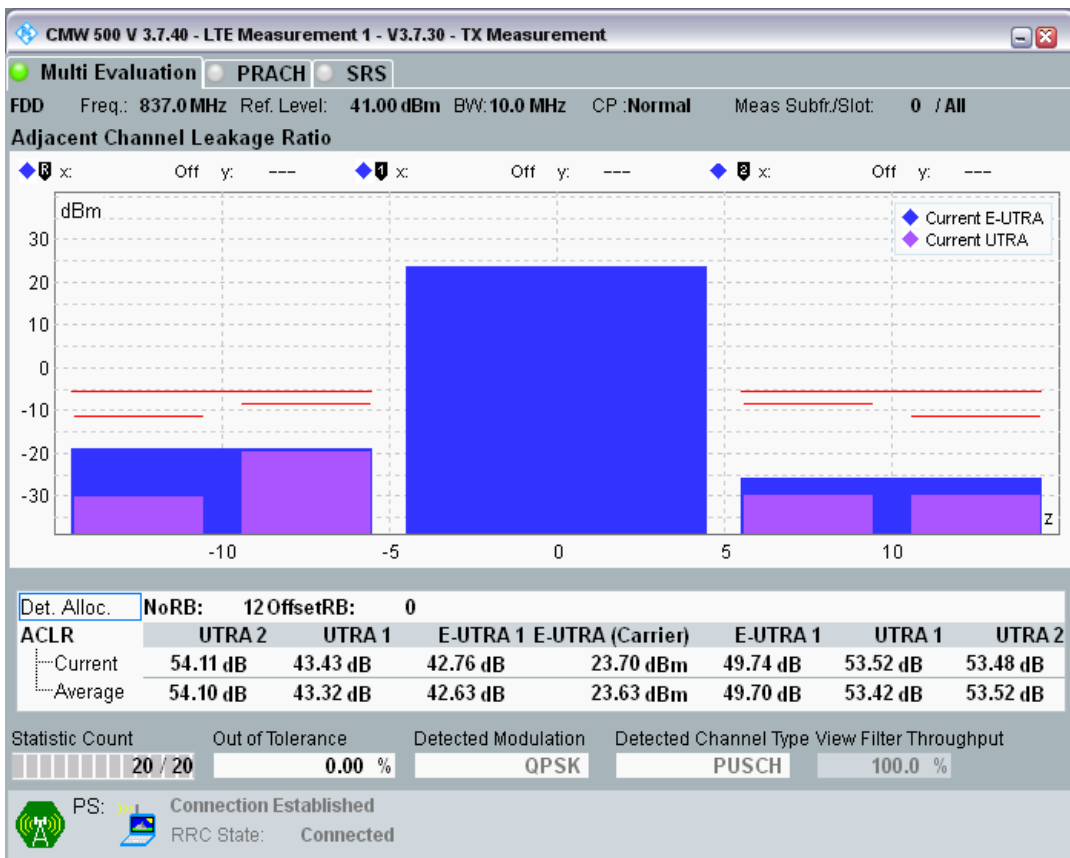

Band20 QPSK BW=10MHz Channel=24200 RB Size=12 Position=#0

Band20 QPSK BW=10MHz Channel=24200 RB Size=12 Position=#Max