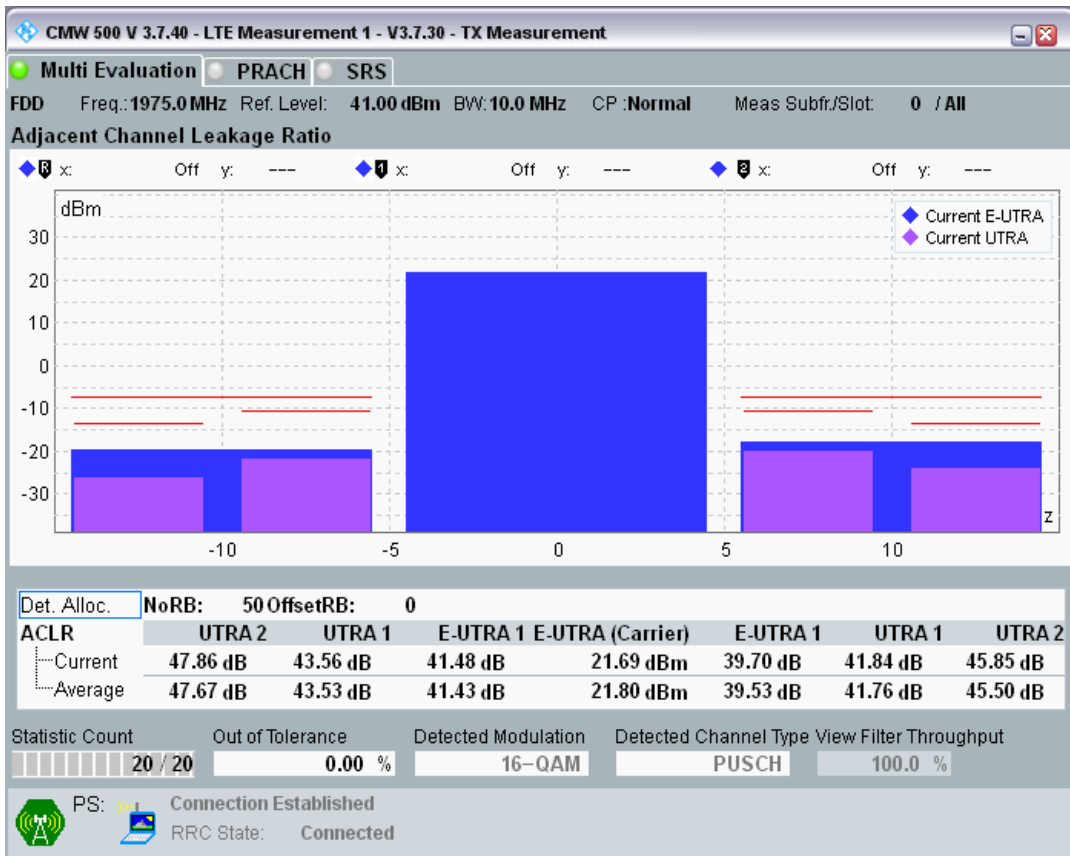

Band1 QPSK BW=10MHz Channel=18550 RB Size=50 Position=#0

Band1 QAM16 BW=10MHz Channel=18550 RB Size=12 Position=#0

Band1 QAM16 BW=10MHz Channel=18550 RB Size=12 Position=#Max

Band1 QAM16 BW=10MHz Channel=18550 RB Size=50 Position=#0