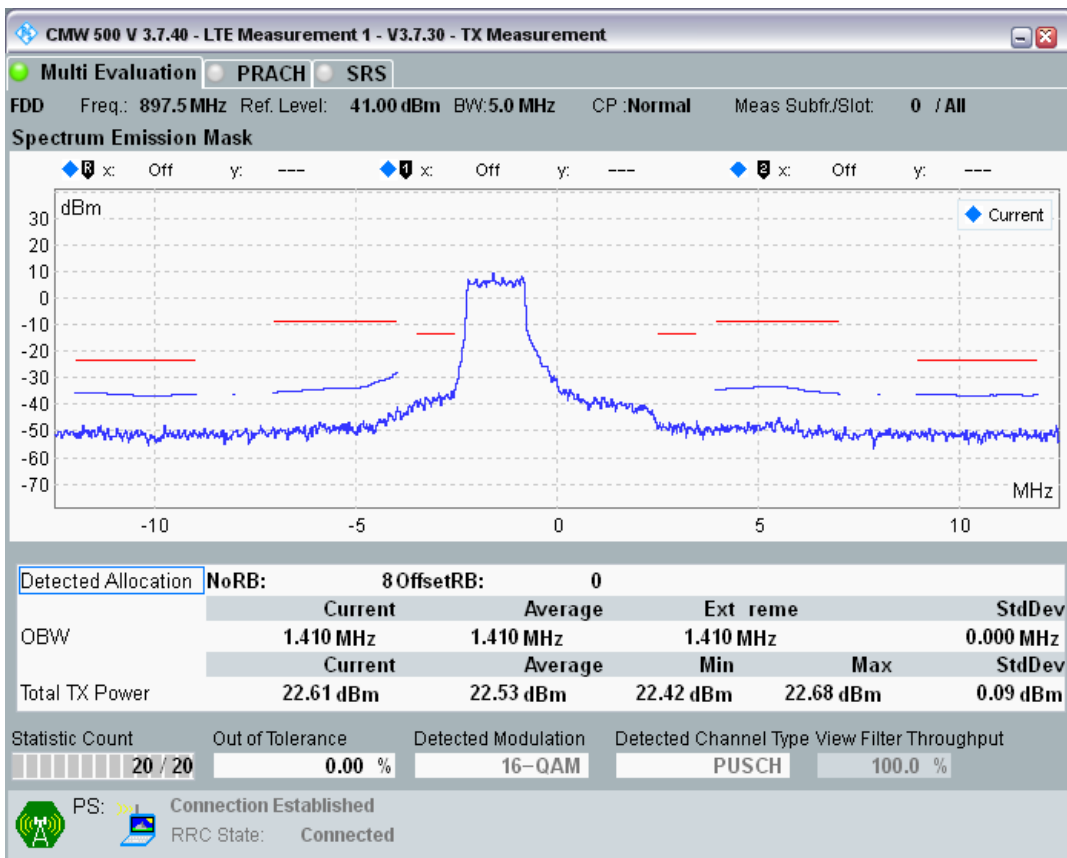

Band8 QPSK BW=5MHz Channel=21625 RB Size=8 Position=#0

Band8 QPSK BW=5MHz Channel=21625 RB Size=8 Position=#Max

Band8 QPSK BW=5MHz Channel=21625 RB Size=25 Position=#0

Band8 QAM16 BW=5MHz Channel=21625 RB Size=8 Position=#0