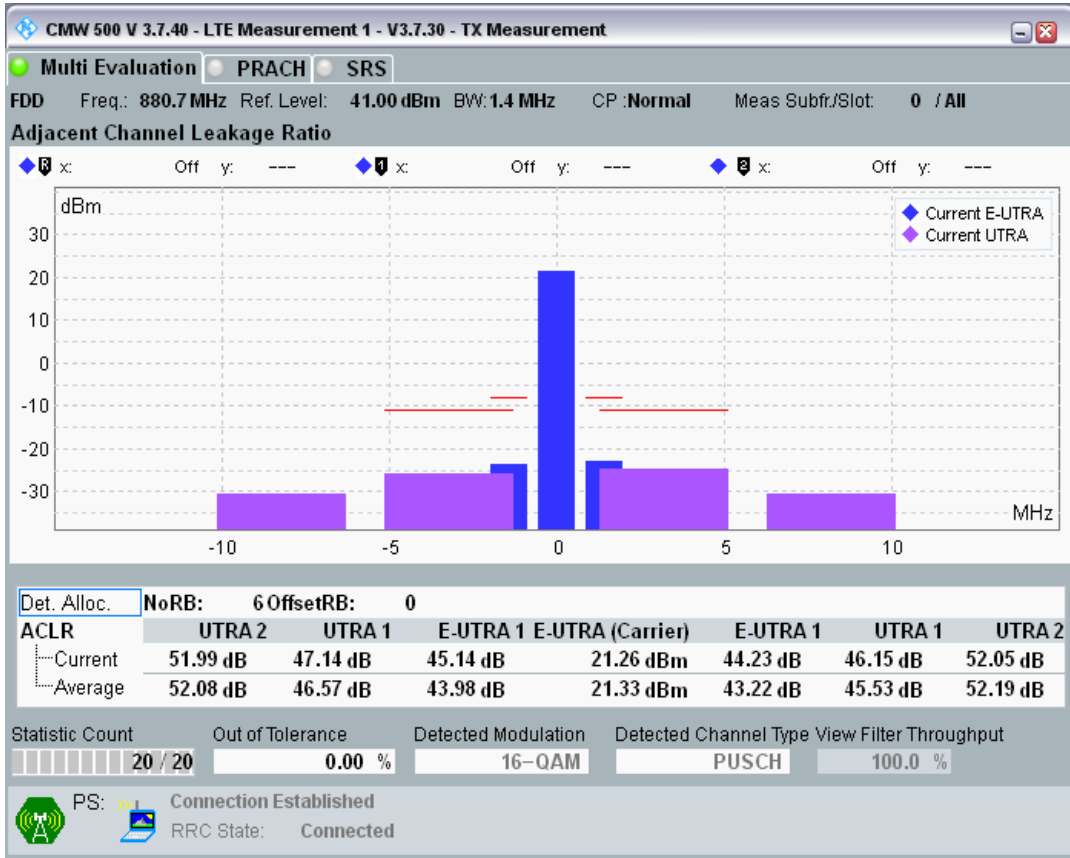

Band8 QAM16 BW=1.4MHz Channel=21457 RB Size=6 Position=#0

Band8 QPSK BW=1.4MHz Channel=21625 RB Size=5 Position=#0