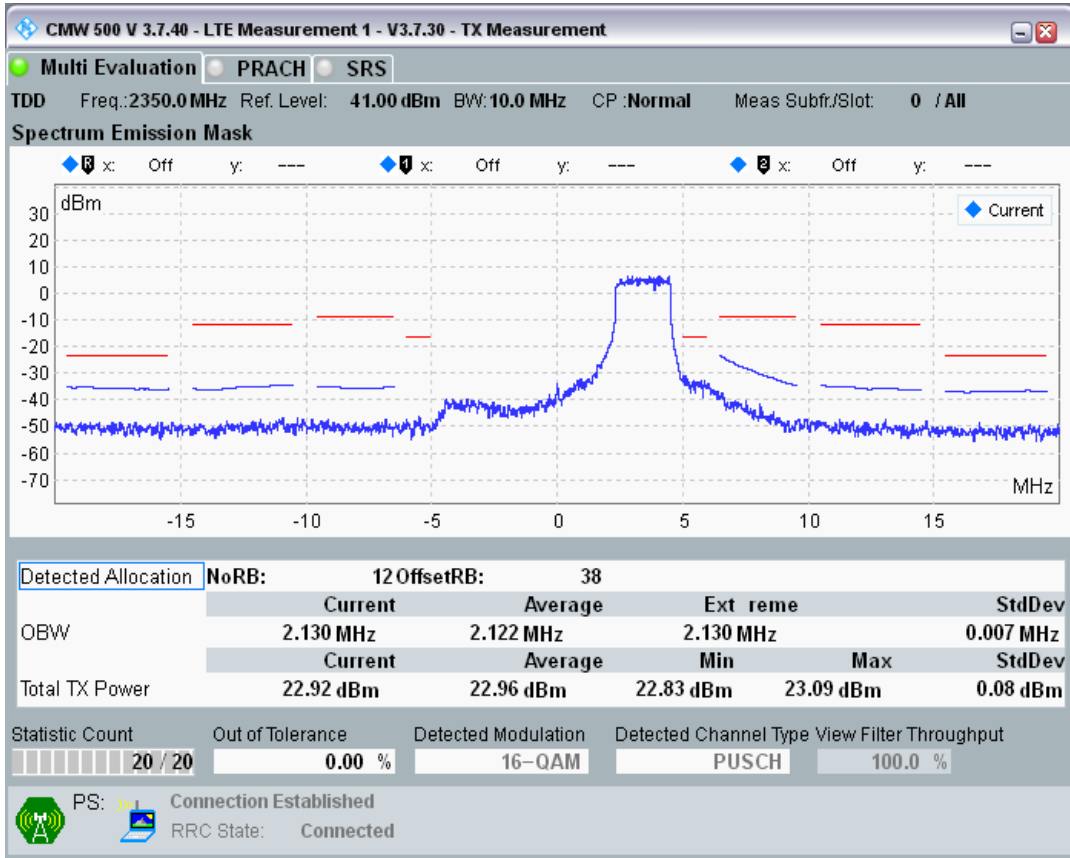

Band40 QAM16 BW=10MHz Channel=39150 RB Size=12 Position=#Max

Band40 QAM16 BW=10MHz Channel=38700 RB Size=50 Position=#0