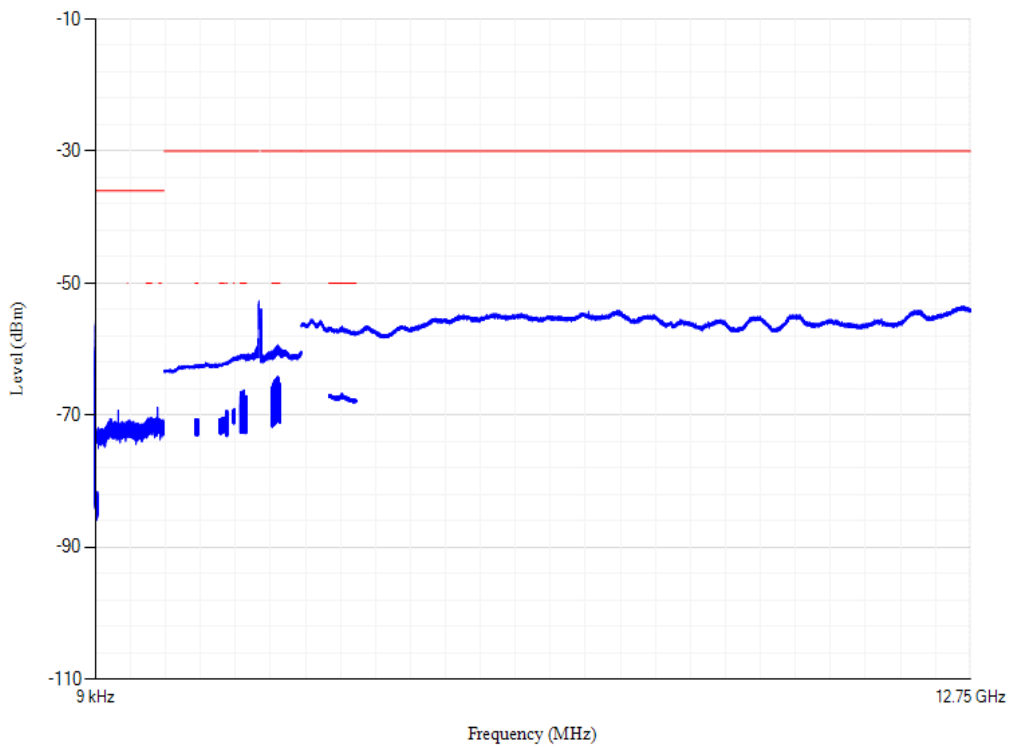

Conducted spurious emissions

Band40 QPSK BW=5MHz Channel=39150 RB Size=1 Position=#0