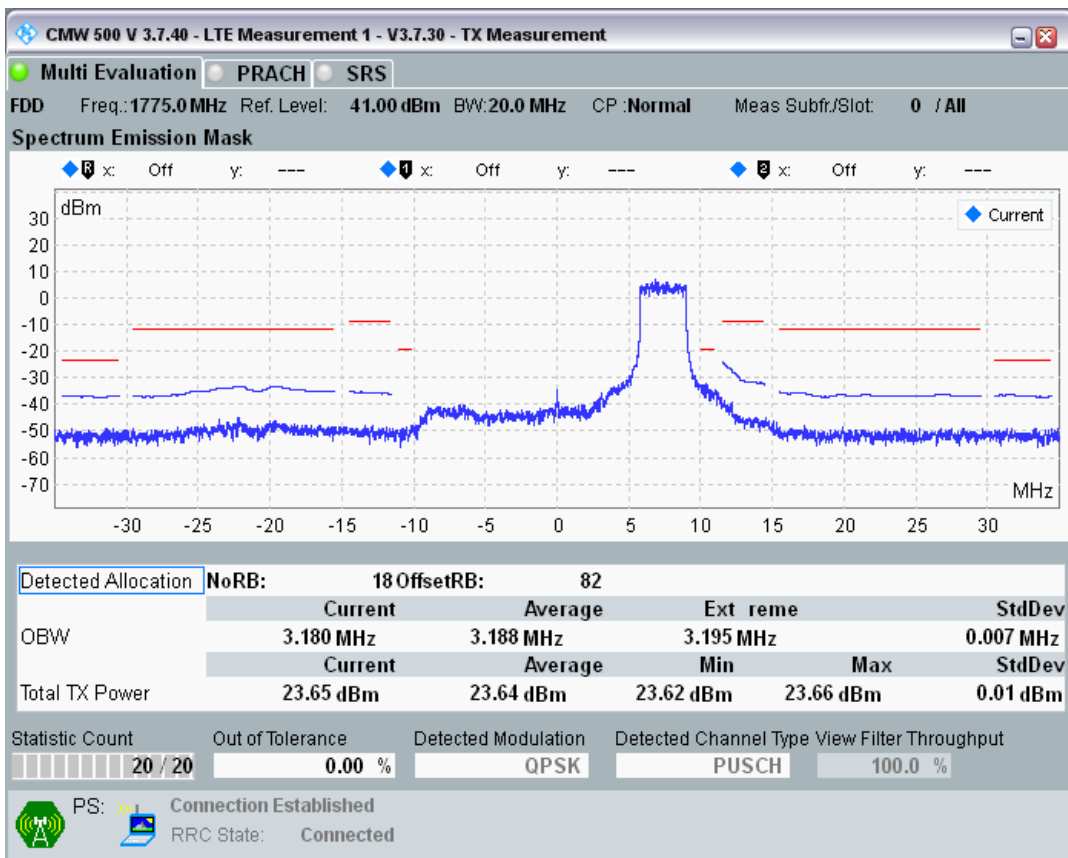

Band3 QAM16 BW=20MHz Channel=19575 RB Size=18 Position=#Max

Band3 QAM16 BW=20MHz Channel=19575 RB Size=100 Position=#0

Band3 QPSK BW=20MHz Channel=19850 RB Size=18 Position=#0

Band3 QPSK BW=20MHz Channel=19850 RB Size=18 Position=#Max