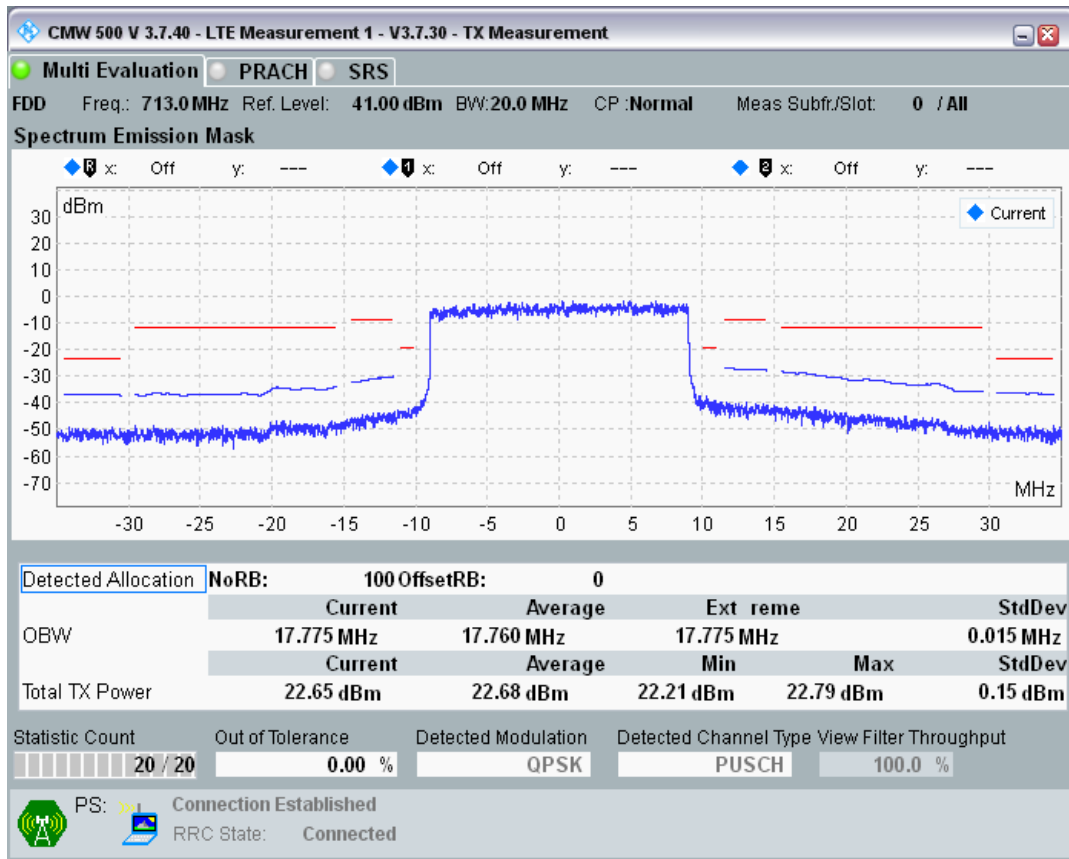

Band28 QPSK BW=20MHz Channel=27310 RB Size=100 Position=#0

Band28 QAM16 BW=20MHz Channel=27310 RB Size=18 Position=#0