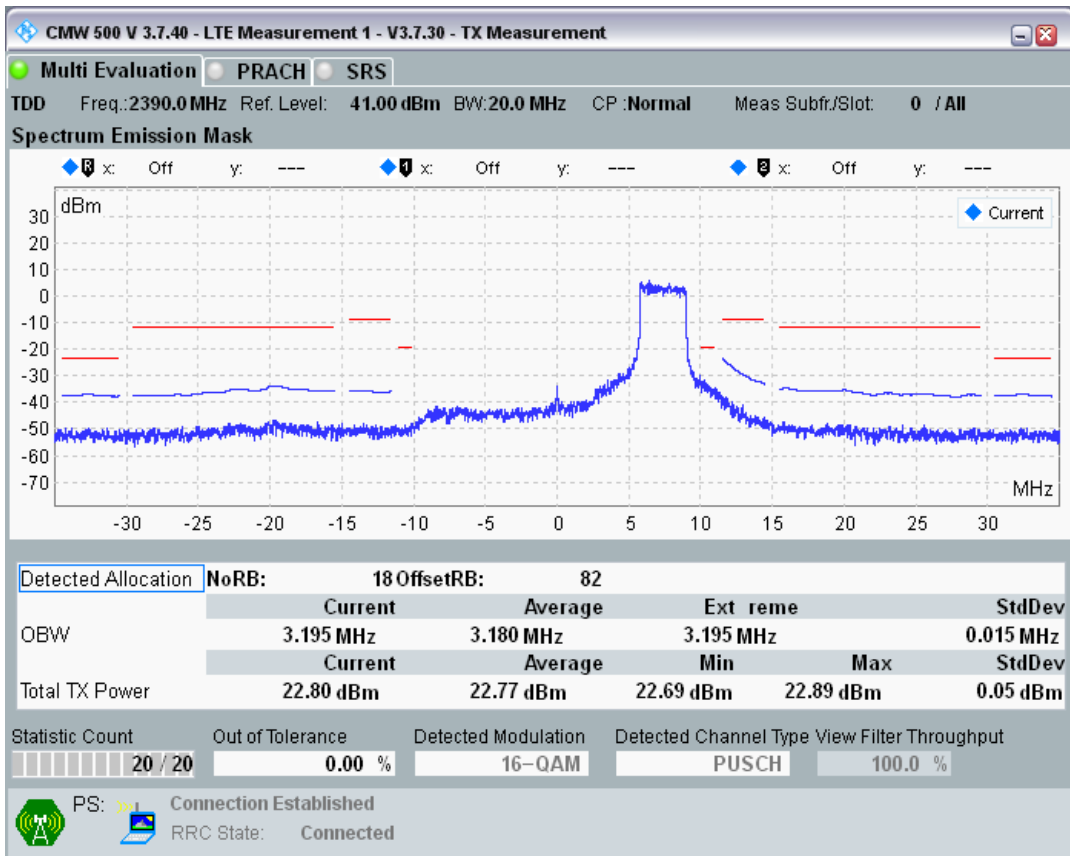

Band40 QAM16 BW=20MHz Channel=39550 RB Size=18 Position=#Max

Band40 QAM16 BW=5MHz Channel=38675 RB Size=8 Position=#0