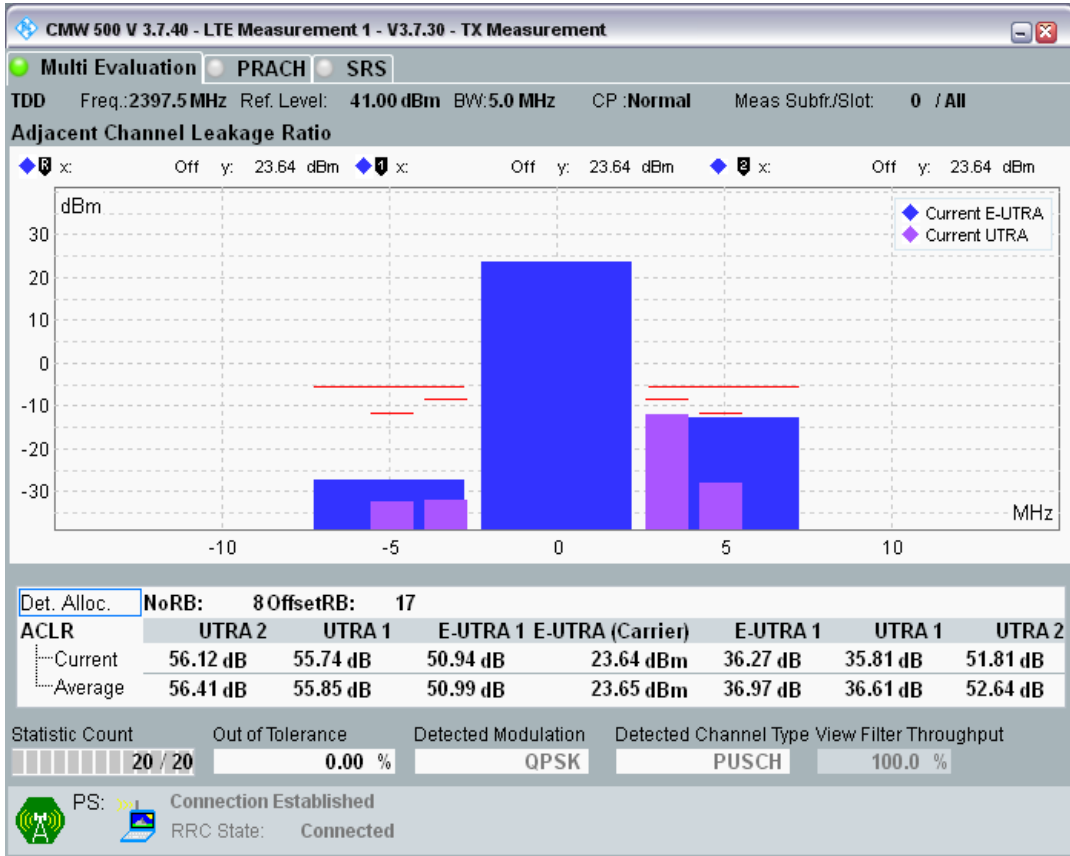

Band40 QPSK BW=5MHz Channel=39625 RB Size=8 Position=#Max

Band40 QPSK BW=5MHz Channel=39625 RB Size=25 Position=#0