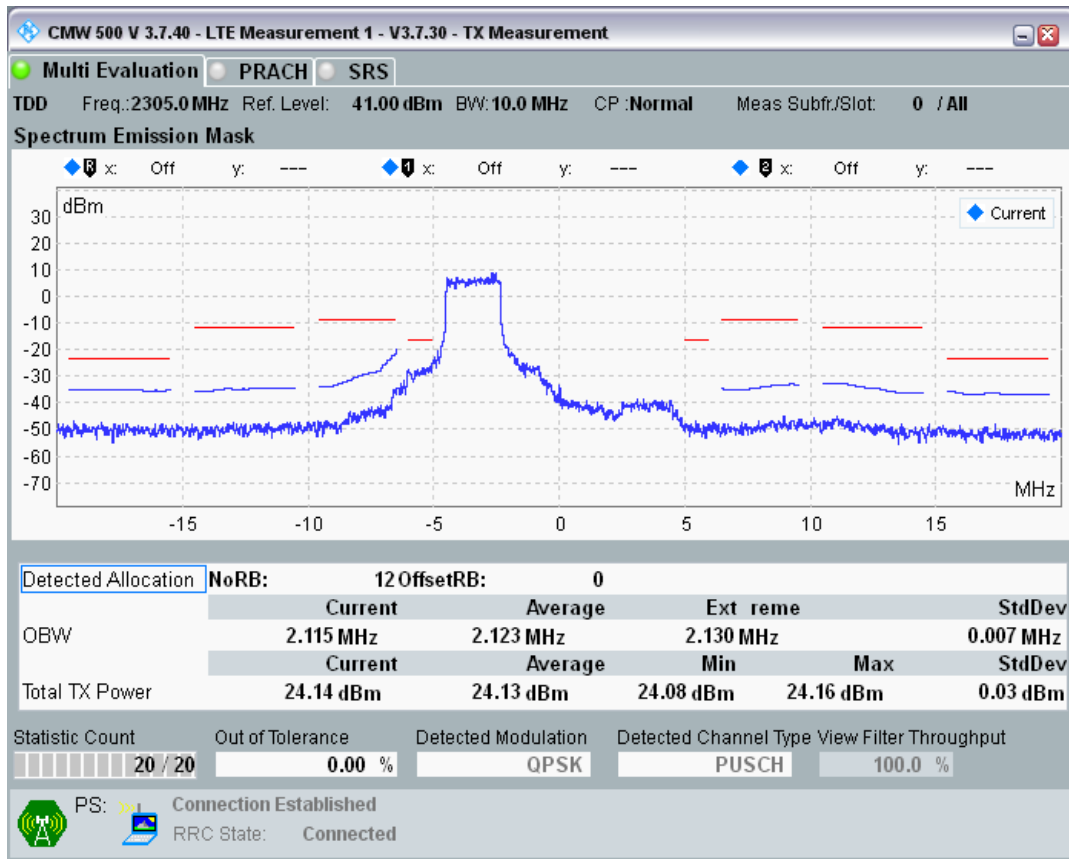

Band40 QPSK BW=10MHz Channel=38700 RB Size=12 Position=#0

Band40 QPSK BW=10MHz Channel=39150 RB Size=50 Position=#0