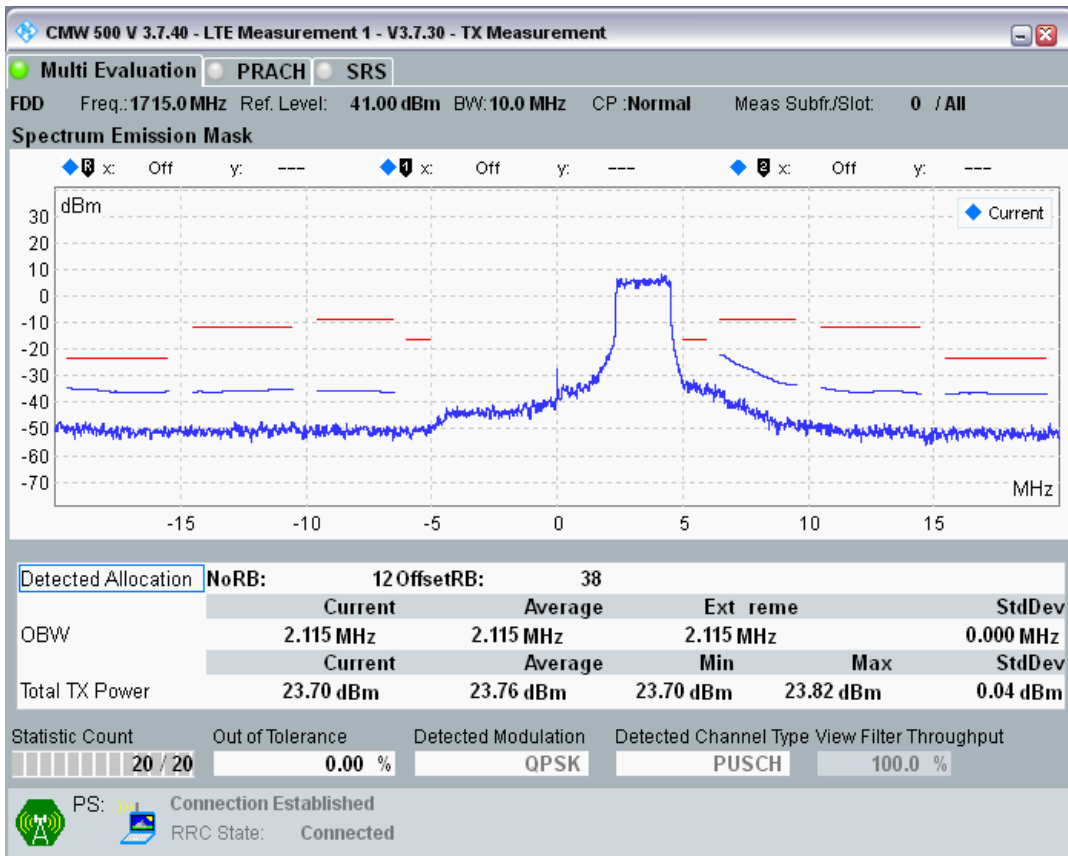

Band3 QPSK BW=10MHz Channel=19250 RB Size=12 Position=#Max

Band3 QPSK BW=10MHz Channel=19250 RB Size=50 Position=#0