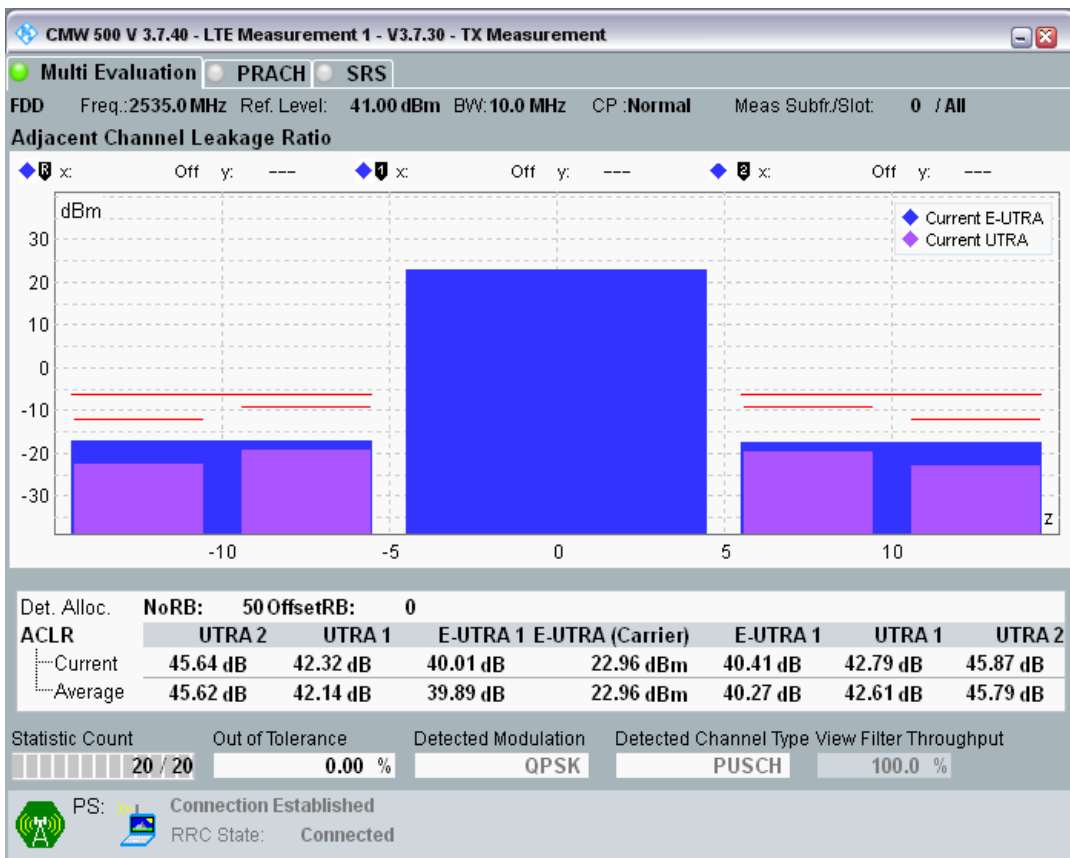

Band7 QPSK BW=10MHz Channel=21100 RB Size=50 Position=#0

Band7 QAM16 BW=10MHz Channel=21100 RB Size=12 Position=#0