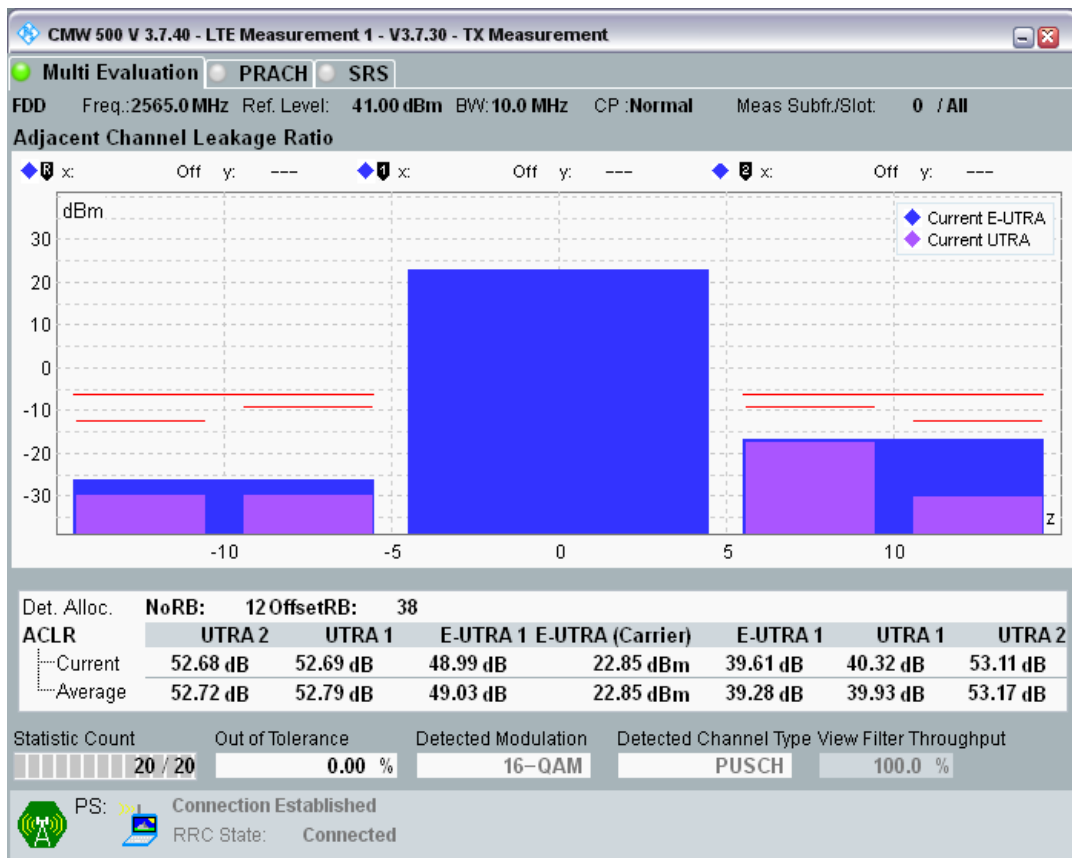

Band7 QAM16 BW=10MHz Channel=21400 RB Size=12 Position=#Max

Band7 QAM16 BW=10MHz Channel=21400 RB Size=50 Position=#0