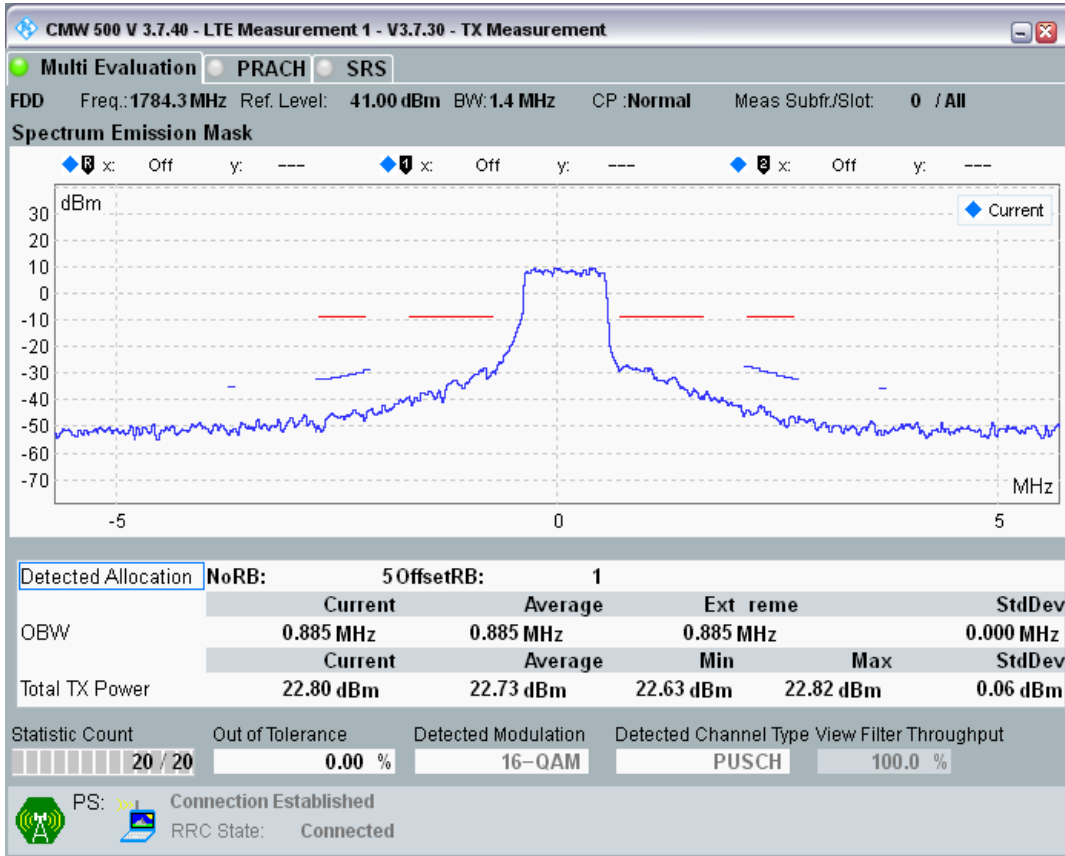

Band3 QAM16 BW=1.4MHz Channel=19943 RB Size=5 Position=#Max

Band3 QAM16 BW=1.4MHz Channel=19943 RB Size=6 Position=#0