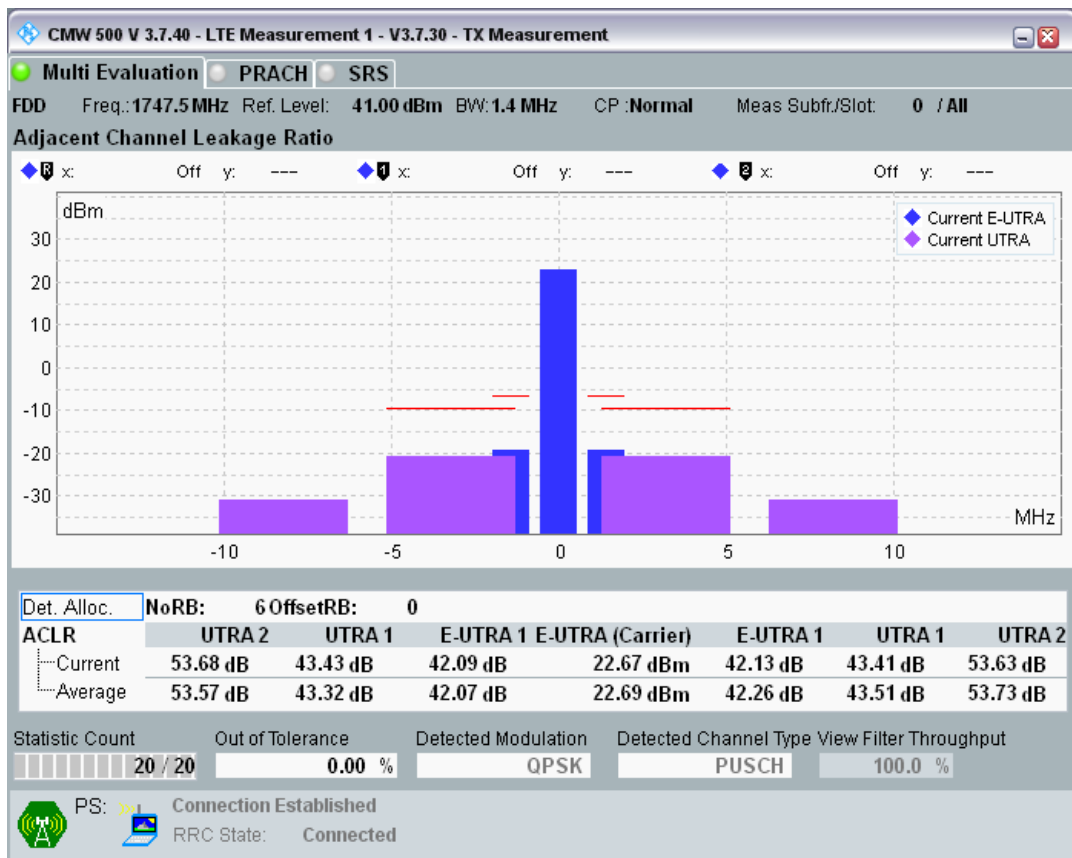

Band3 QPSK BW=1.4MHz Channel=19575 RB Size=6 Position=#0

Band3 QAM16 BW=1.4MHz Channel=19575 RB Size=5 Position=#0