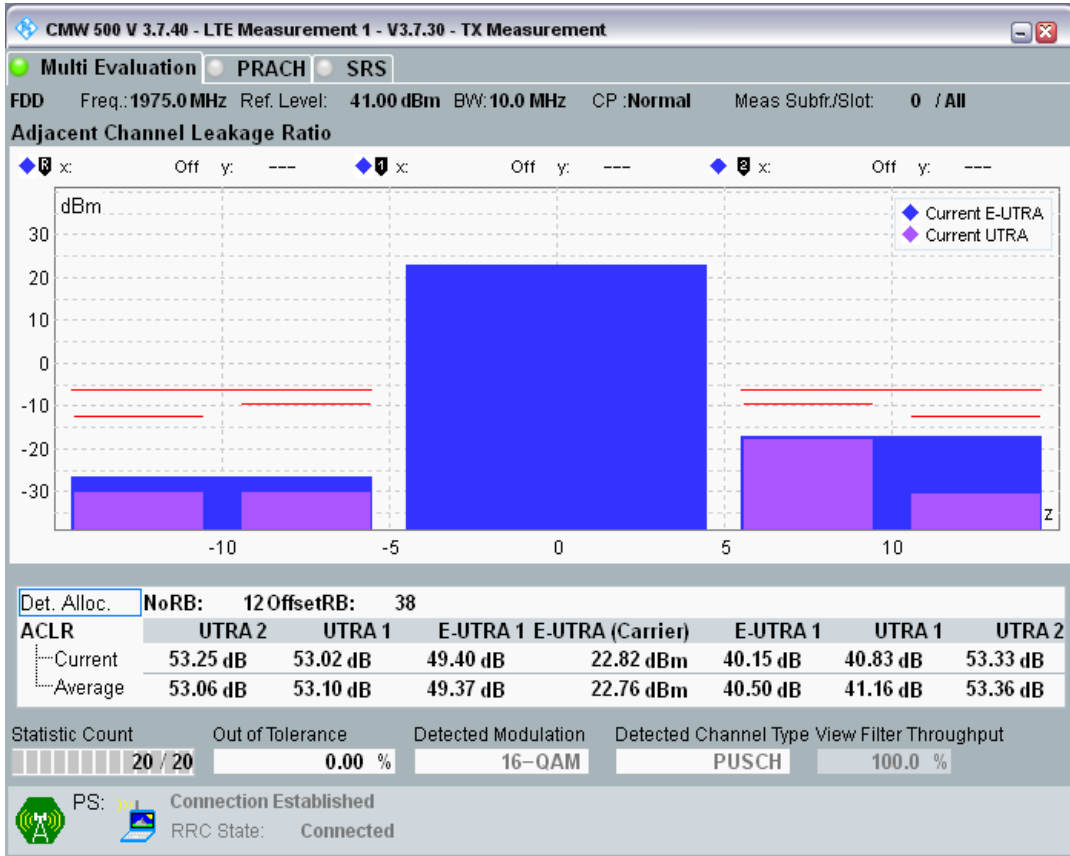

Band1 QAM16 BW=10MHz Channel=18550 RB Size=12 Position=#Max

Band1 QAM16 BW=10MHz Channel=18550 RB Size=50 Position=#0