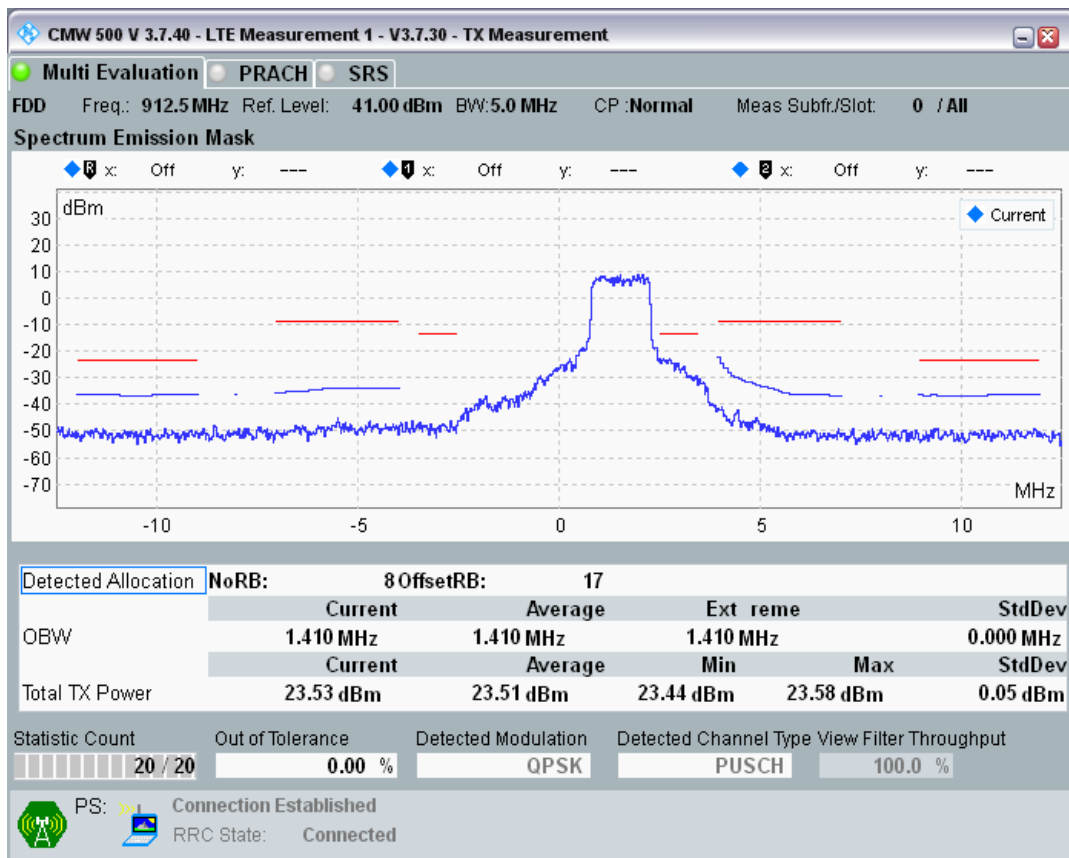

Band8 QAM16 BW=5MHz Channel=21625 RB Size=8 Position=#Max

Band8 QAM16 BW=5MHz Channel=21625 RB Size=25 Position=#0

Band8 QPSK BW=5MHz Channel=21775 RB Size=8 Position=#0

Band8 QPSK BW=5MHz Channel=21775 RB Size=8 Position=#Max