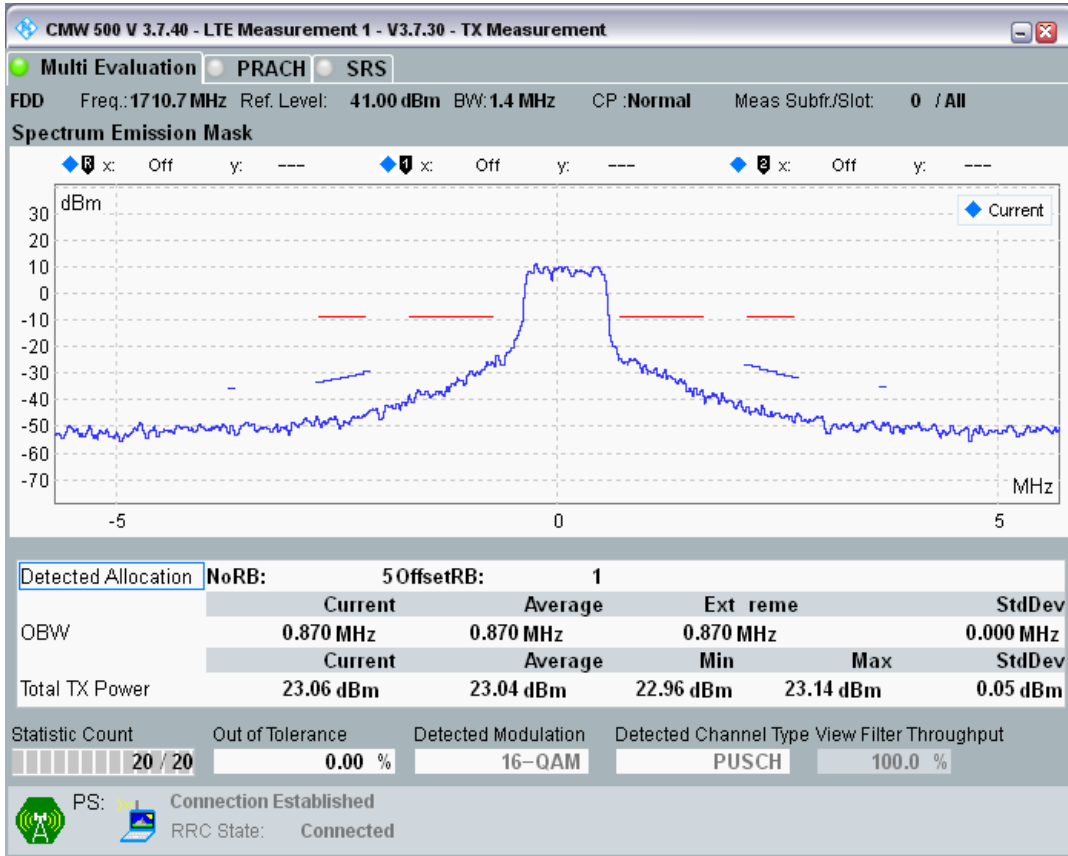

Band3 QAM16 BW=1.4MHz Channel=19207 RB Size=5 Position=#Max

Band3 QAM16 BW=1.4MHz Channel=19207 RB Size=6 Position=#0