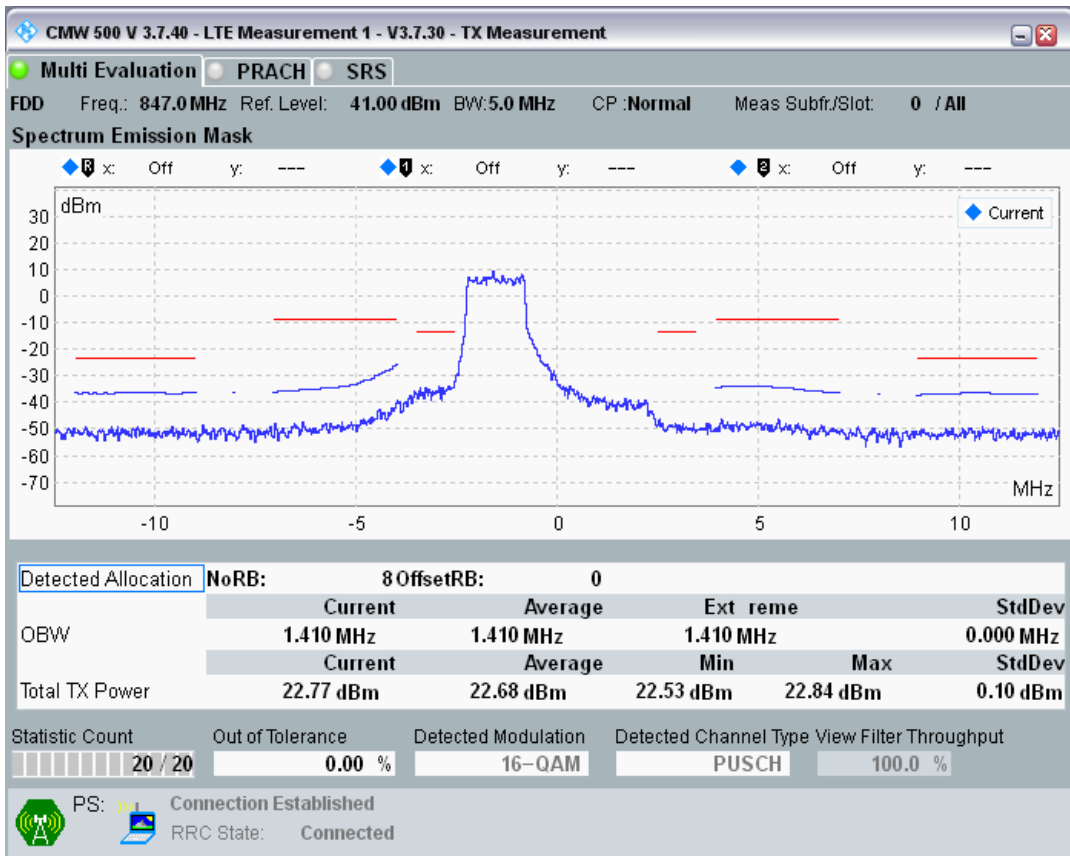

Band20 QPSK BW=5MHz Channel=24300 RB Size=8 Position=#0

Band20 QPSK BW=5MHz Channel=24300 RB Size=8 Position=#Max

Band20 QPSK BW=5MHz Channel=24300 RB Size=25 Position=#0

Band20 QAM16 BW=5MHz Channel=24300 RB Size=8 Position=#0