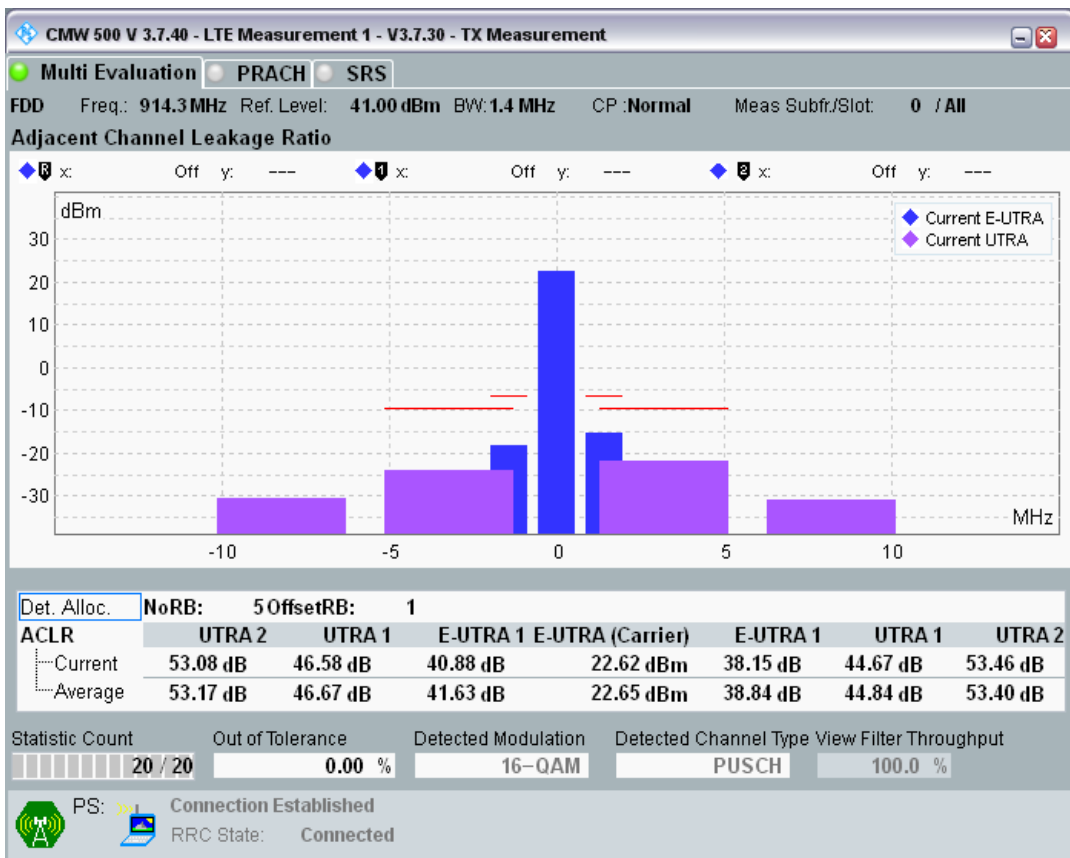

Band8 QAM16 BW=1.4MHz Channel=21793 RB Size=5 Position=#Max

Band8 QAM16 BW=1.4MHz Channel=21793 RB Size=6 Position=#0