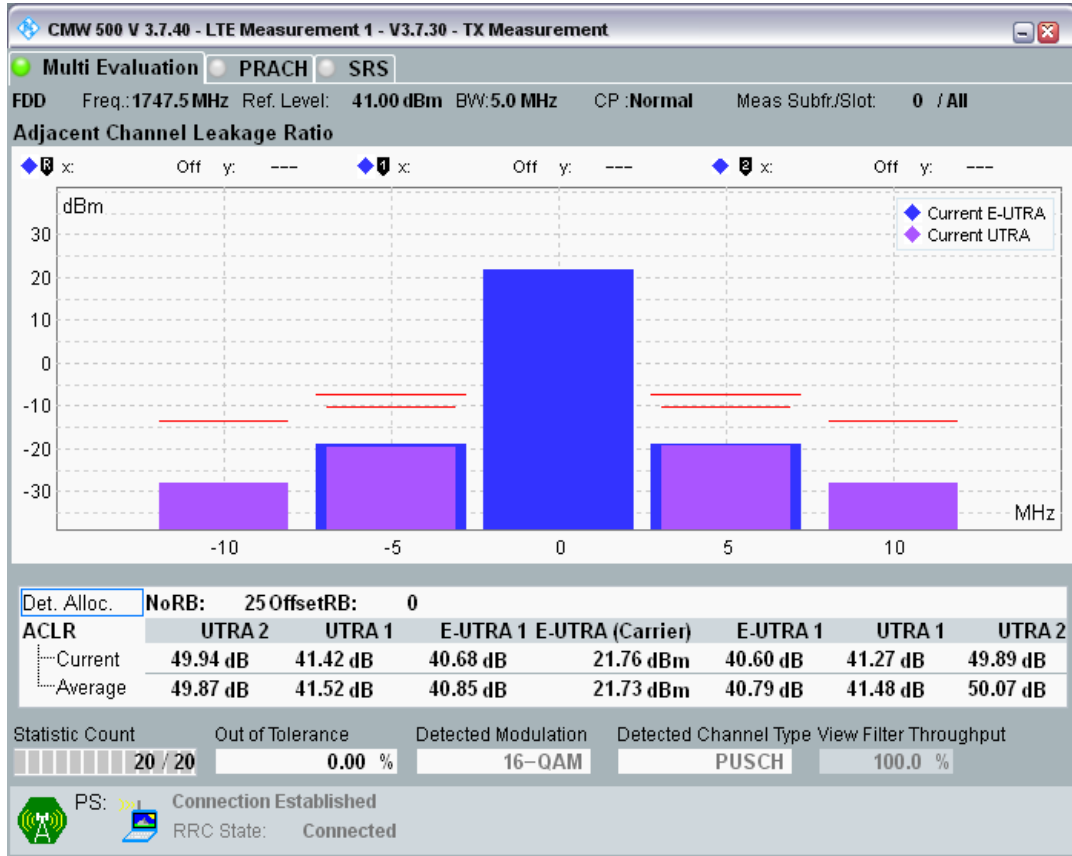

Band3 QAM16 BW=5MHz Channel=19575 RB Size=25 Position=#0

Band3 QPSK BW=5MHz Channel=19925 RB Size=8 Position=#0