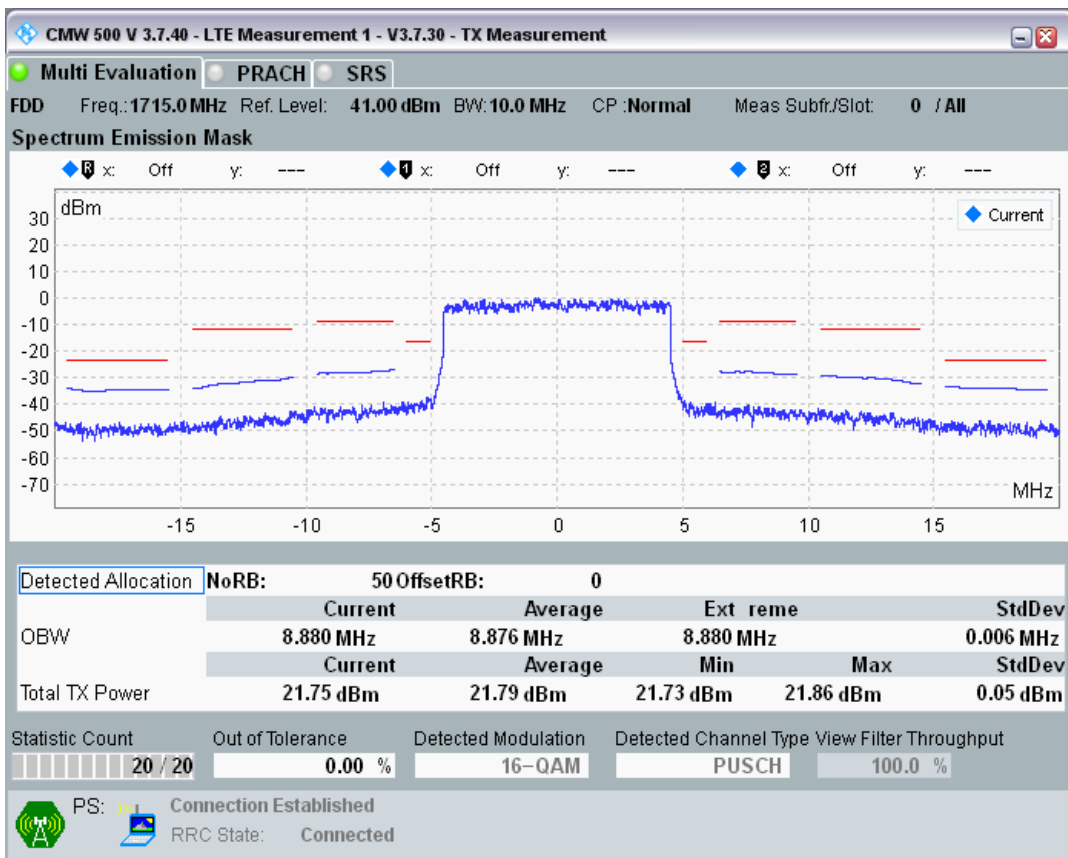

Band3 QAM16 BW=10MHz Channel=19250 RB Size=50 Position=#0

Band3 QPSK BW=10MHz Channel=19575 RB Size=12 Position=#0