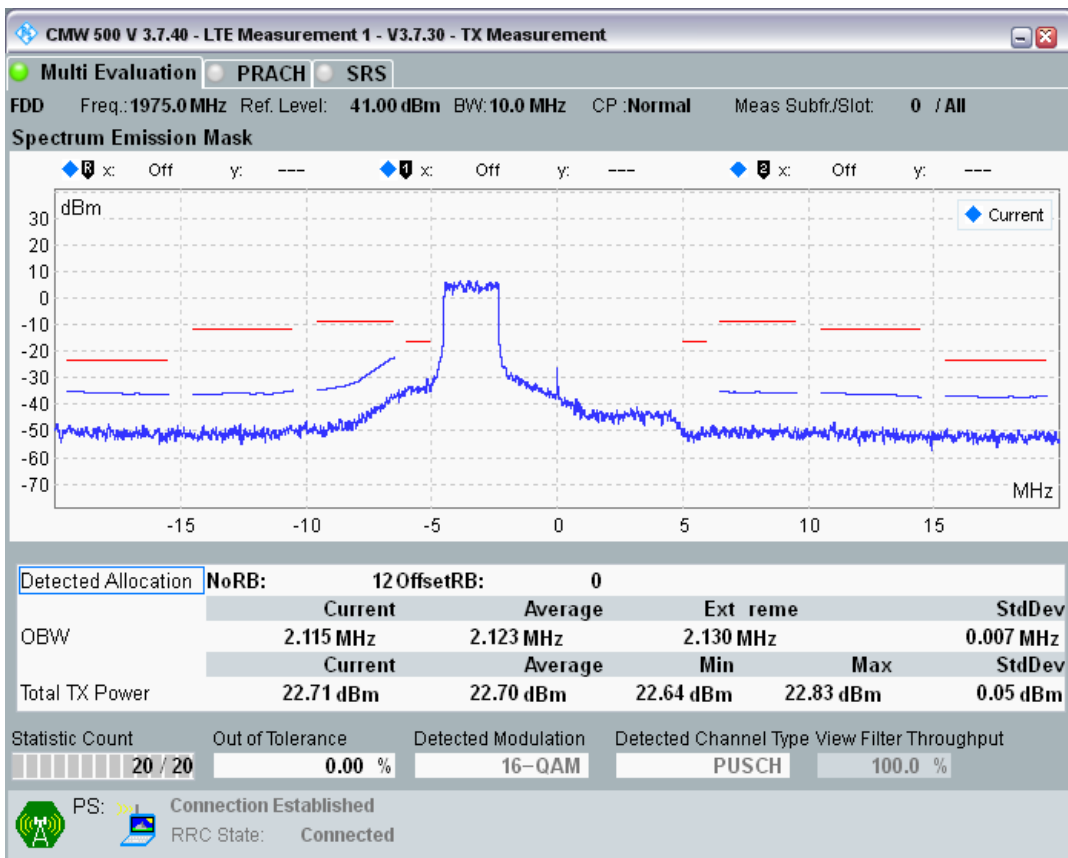

Band1 QAM16 BW=10MHz Channel=18550 RB Size=12 Position=#0

Band1 QAM16 BW=10MHz Channel=18550 RB Size=12 Position=#Max