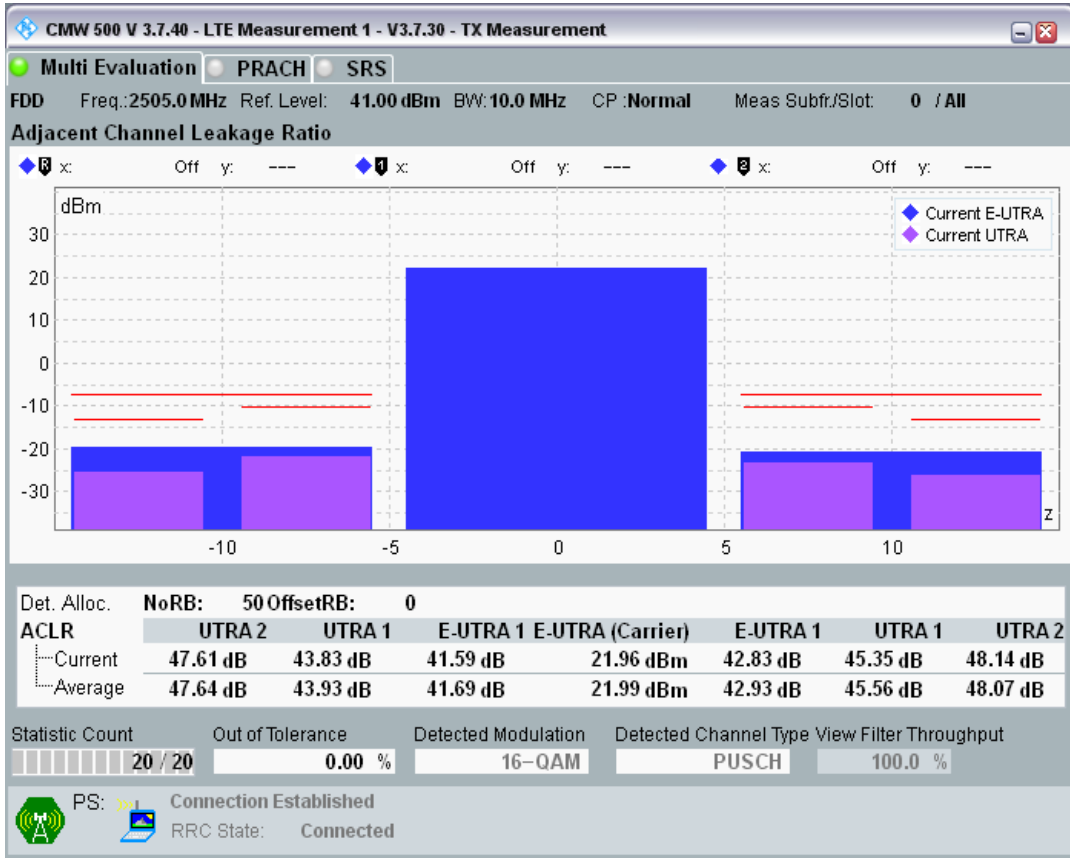

Band7 QAM16 BW=10MHz Channel=20800 RB Size=50 Position=#0

Band7 QPSK BW=10MHz Channel=21100 RB Size=12 Position=#0