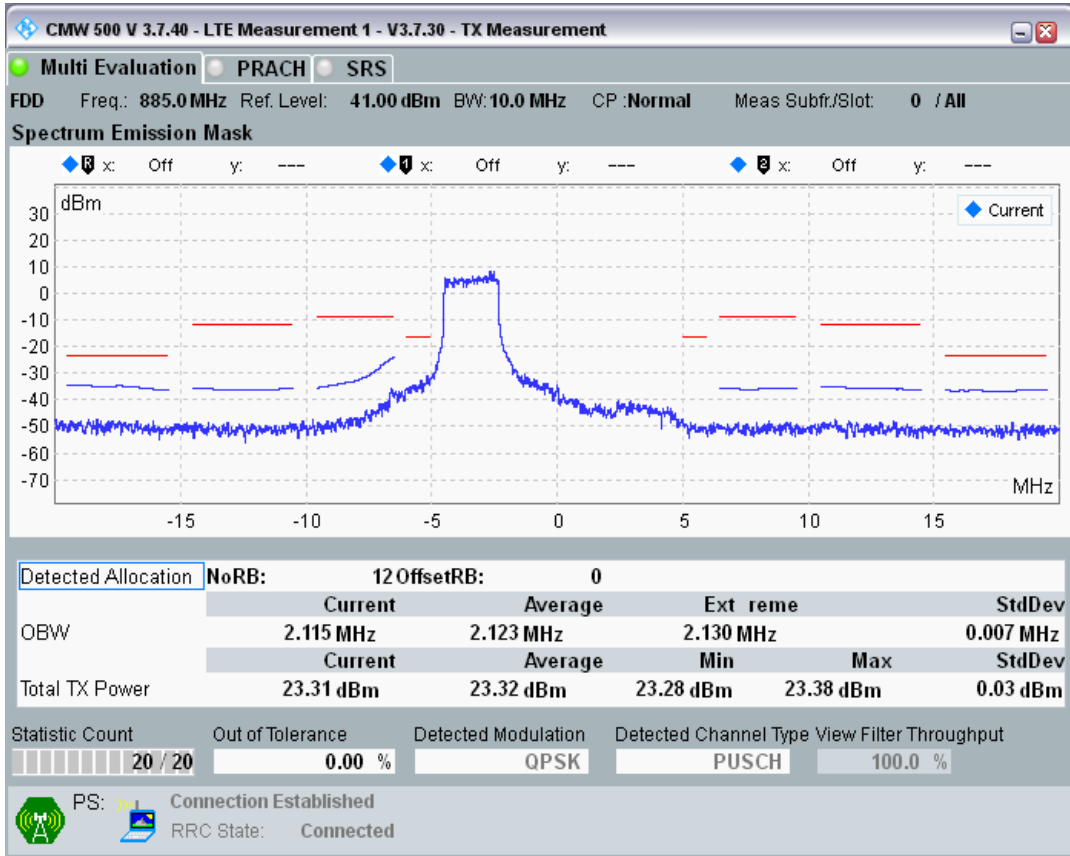

Band8 QPSK BW=10MHz Channel=21500 RB Size=12 Position=#0

Band8 QPSK BW=10MHz Channel=21500 RB Size=12 Position=#Max