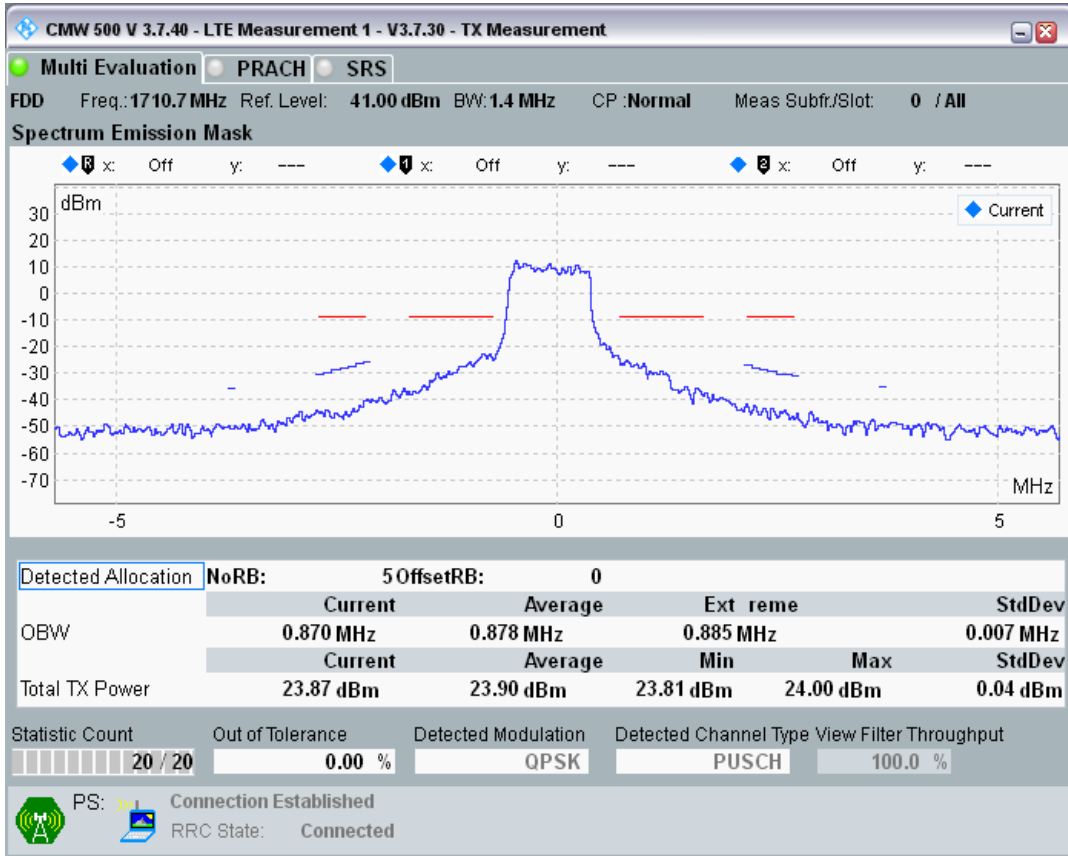

Band3 QPSK BW=1.4MHz Channel=19207 RB Size=5 Position=#0

Band3 QPSK BW=1.4MHz Channel=19207 RB Size=5 Position=#Max