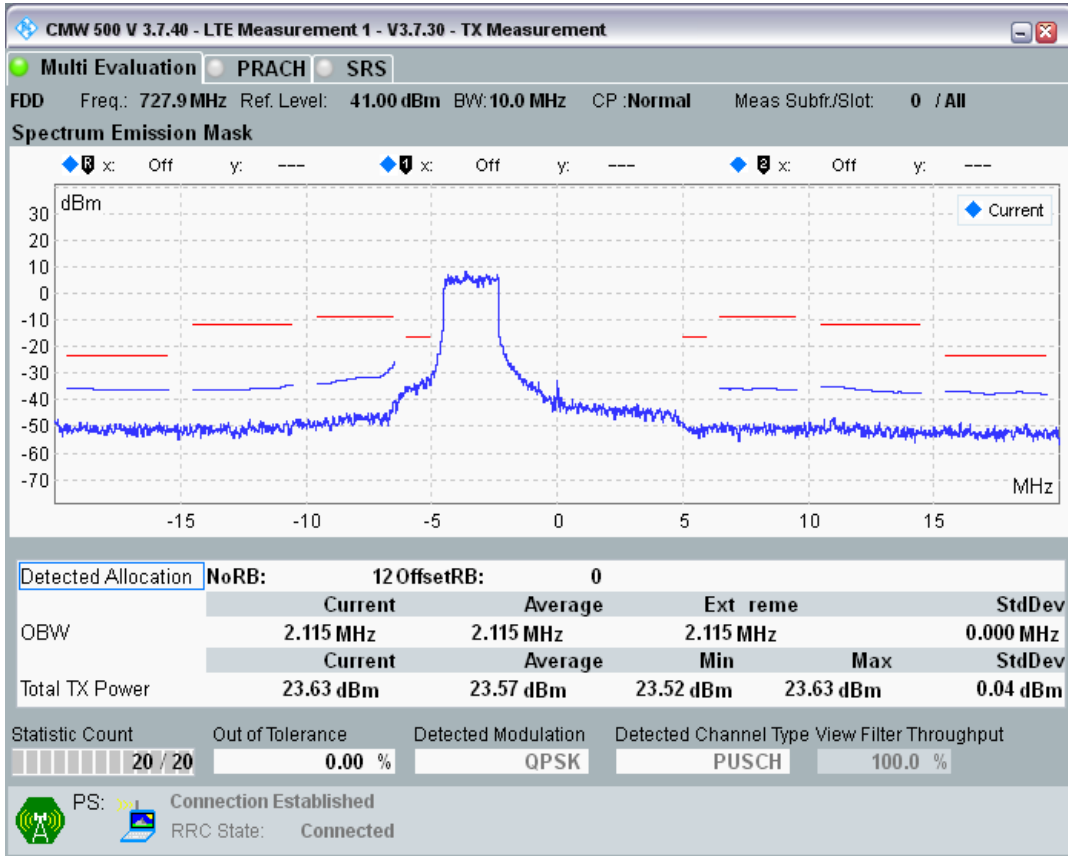

Band28 QPSK BW=10MHz Channel=27459 RB Size=12 Position=#0

Band28 QPSK BW=10MHz Channel=27459 RB Size=12 Position=#Max