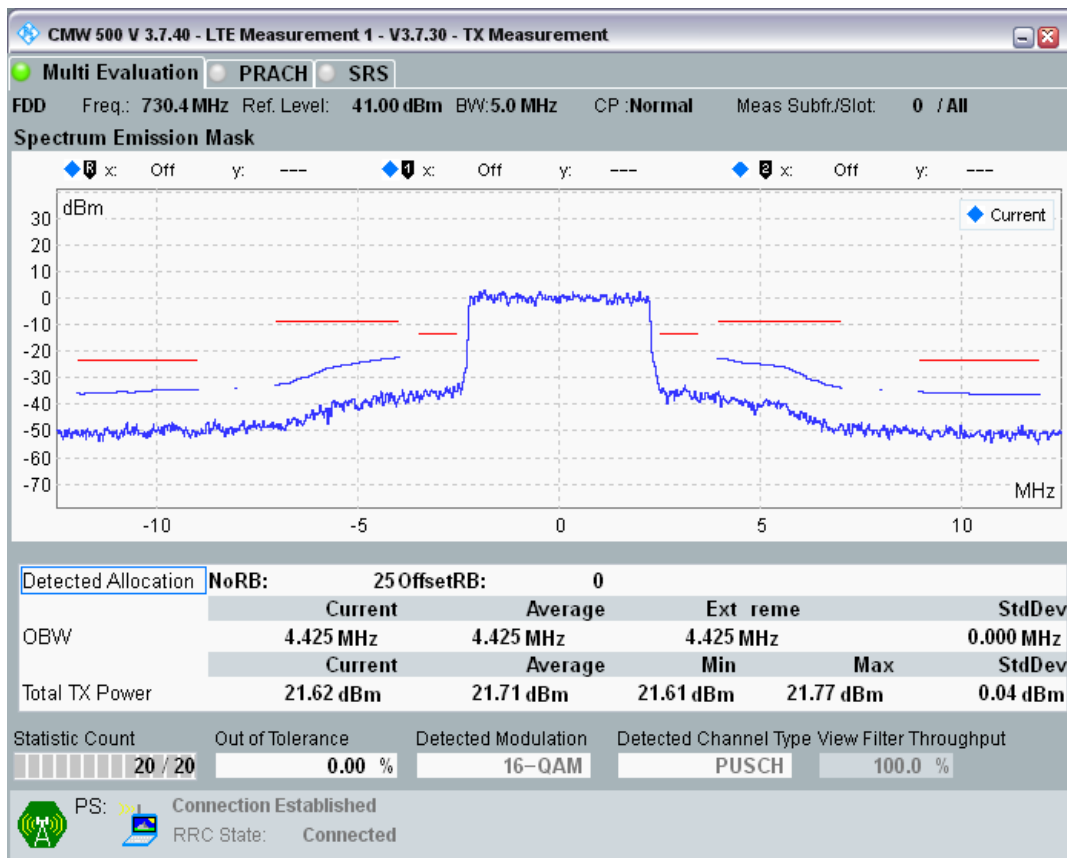

Band28 QPSK BW=5MHz Channel=27484 RB Size=25 Position=#0

Band28 QAM16 BW=5MHz Channel=27484 RB Size=8 Position=#0

Band28 QAM16 BW=5MHz Channel=27484 RB Size=8 Position=#Max

Band28 QAM16 BW=5MHz Channel=27484 RB Size=25 Position=#0