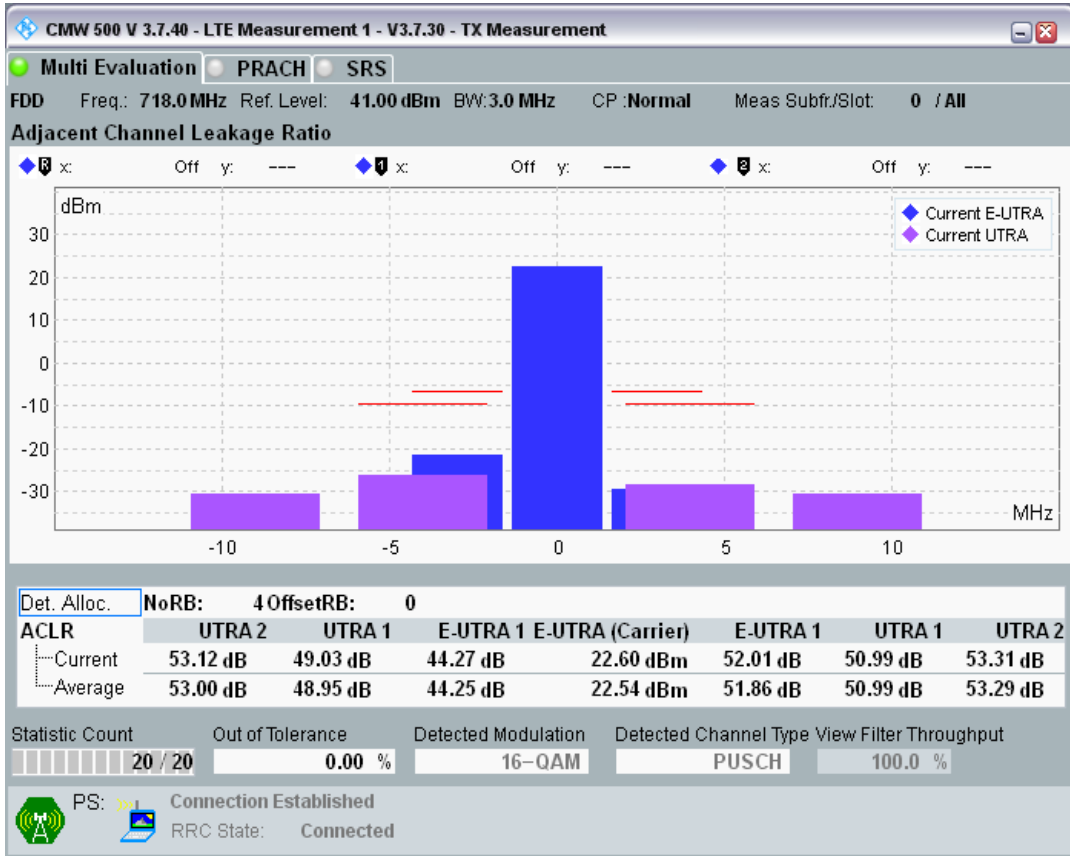

Band28 QAM16 BW=3MHz Channel=27360 RB Size=4 Position=#0

Band28 QAM16 BW=3MHz Channel=27360 RB Size=4 Position=#Max