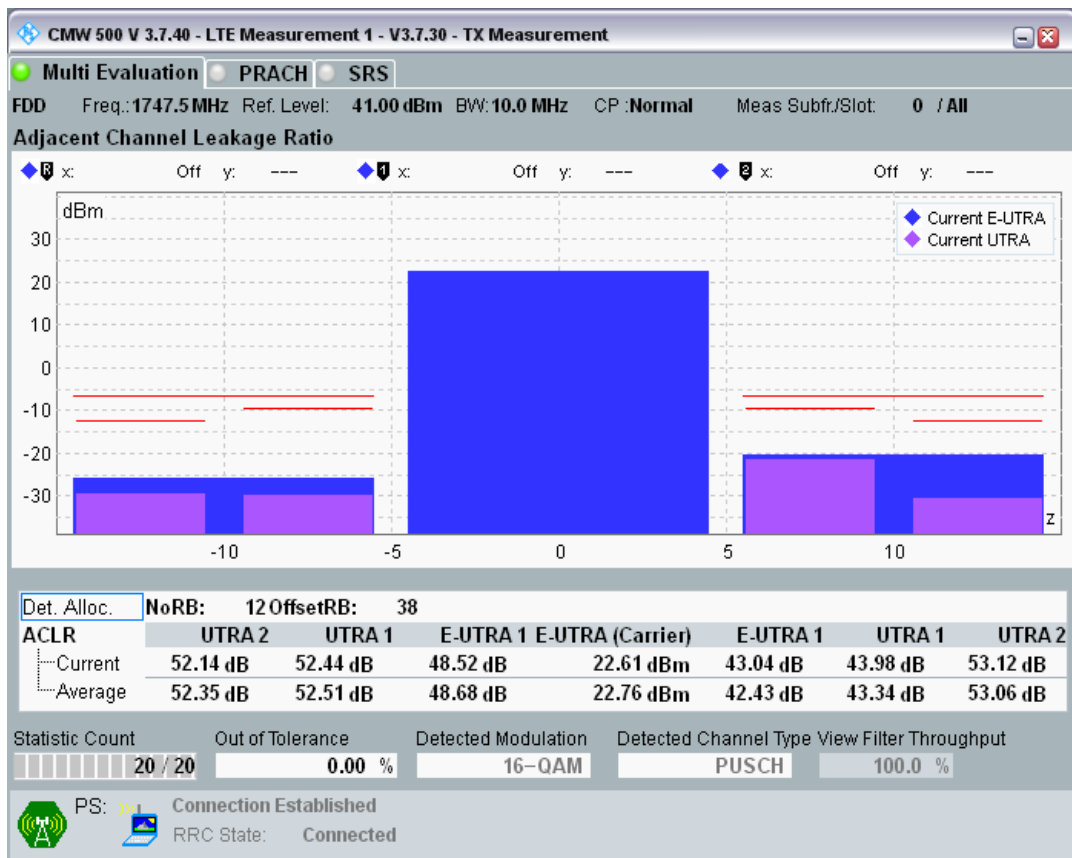

Band3 QPSK BW=10MHz Channel=19575 RB Size=12 Position=#Max

Band3 QPSK BW=10MHz Channel=19575 RB Size=50 Position=#0

Band3 QAM16 BW=10MHz Channel=19575 RB Size=12 Position=#0

Band3 QAM16 BW=10MHz Channel=19575 RB Size=12 Position=#Max