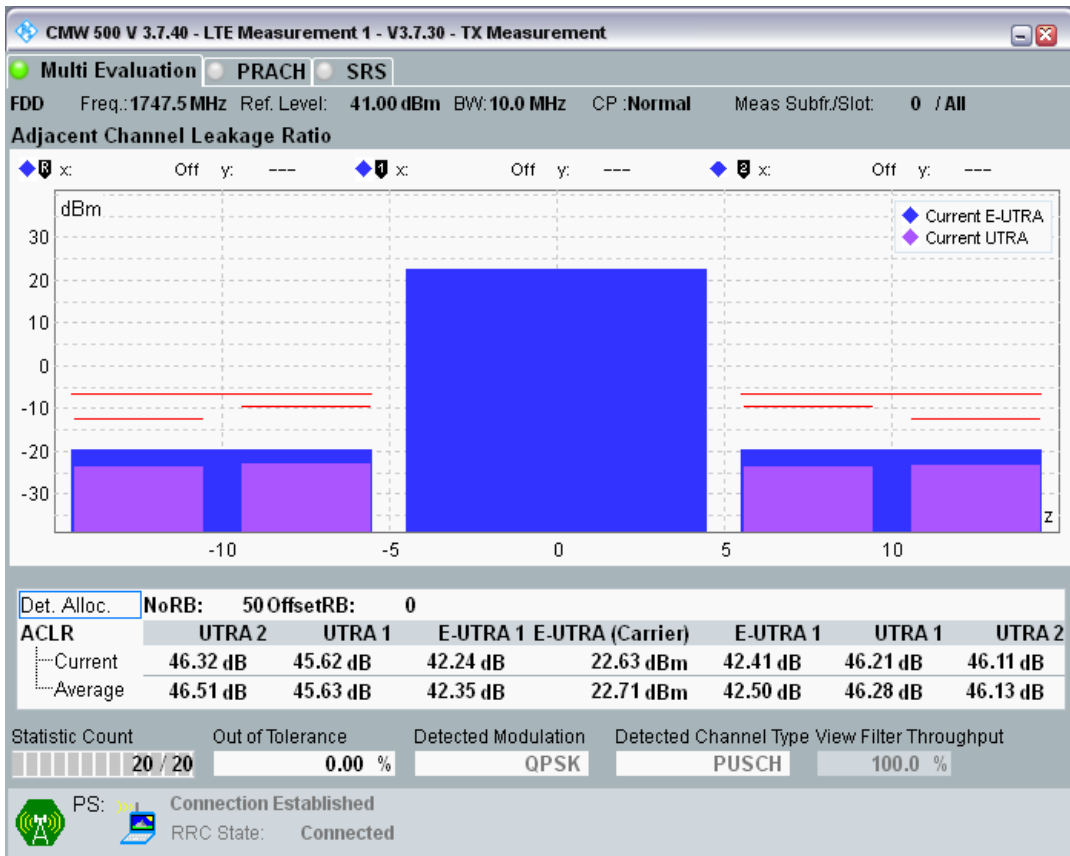

Band3 QPSK BW=10MHz Channel=19575 RB Size=50 Position=#0

Band3 QAM16 BW=10MHz Channel=19575 RB Size=12 Position=#0