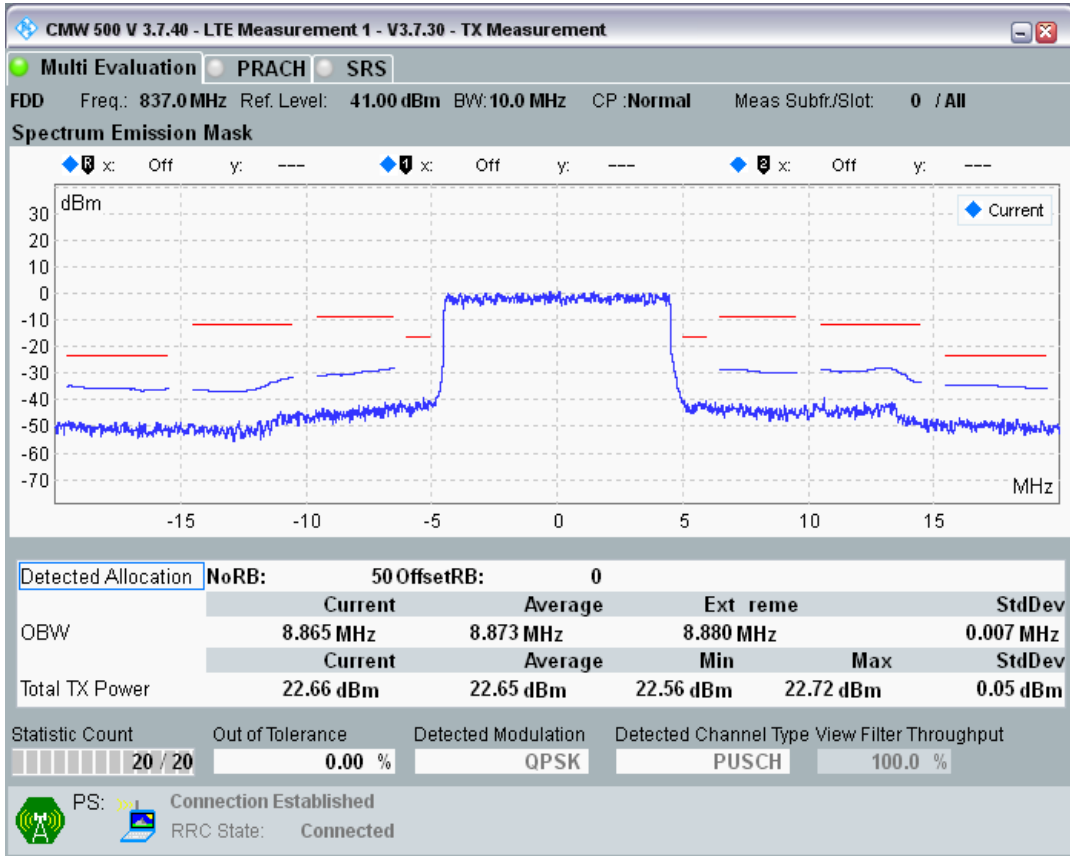

Band20 QPSK BW=10MHz Channel=24200 RB Size=50 Position=#0

Band20 QAM16 BW=10MHz Channel=24200 RB Size=12 Position=#0