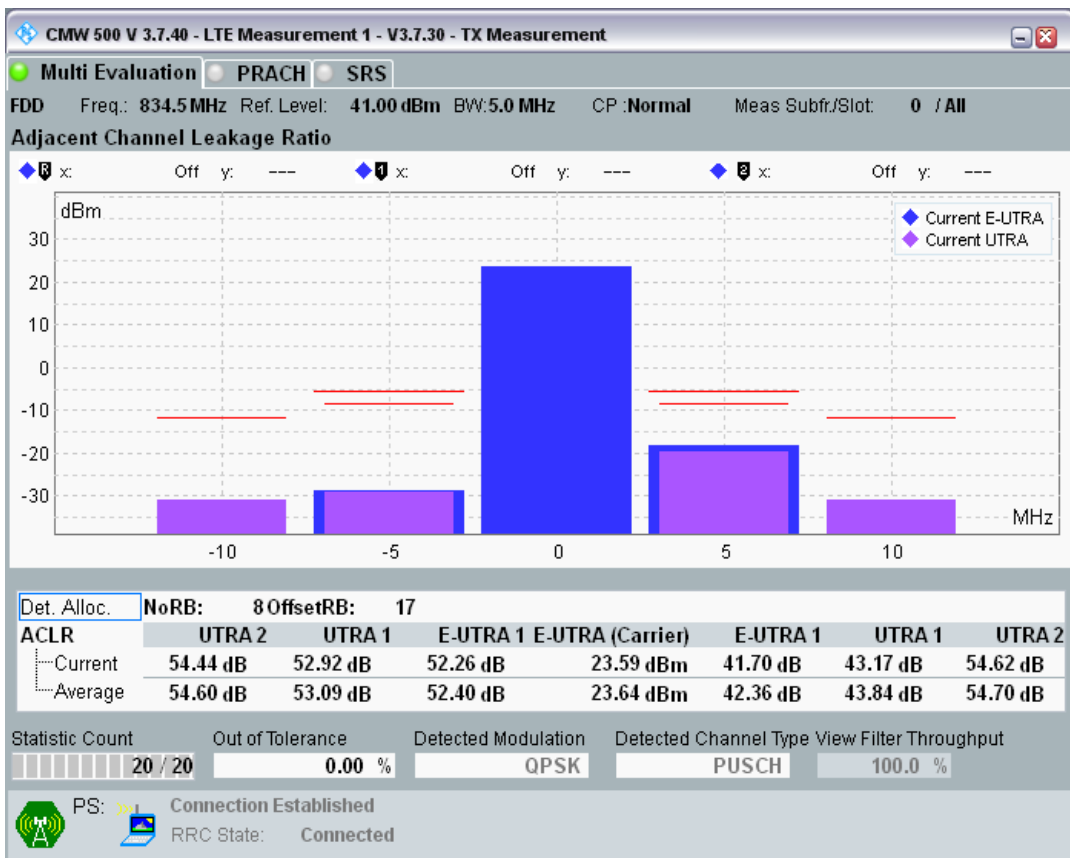

Band1 QAM16 BW=20MHz Channel=18500 RB Size=18 Position=#Max

Band1 QAM16 BW=20MHz Channel=18500 RB Size=100 Position=#0

Band20 QPSK BW=5MHz Channel=24175 RB Size=8 Position=#0

Band20 QPSK BW=5MHz Channel=24175 RB Size=8 Position=#Max