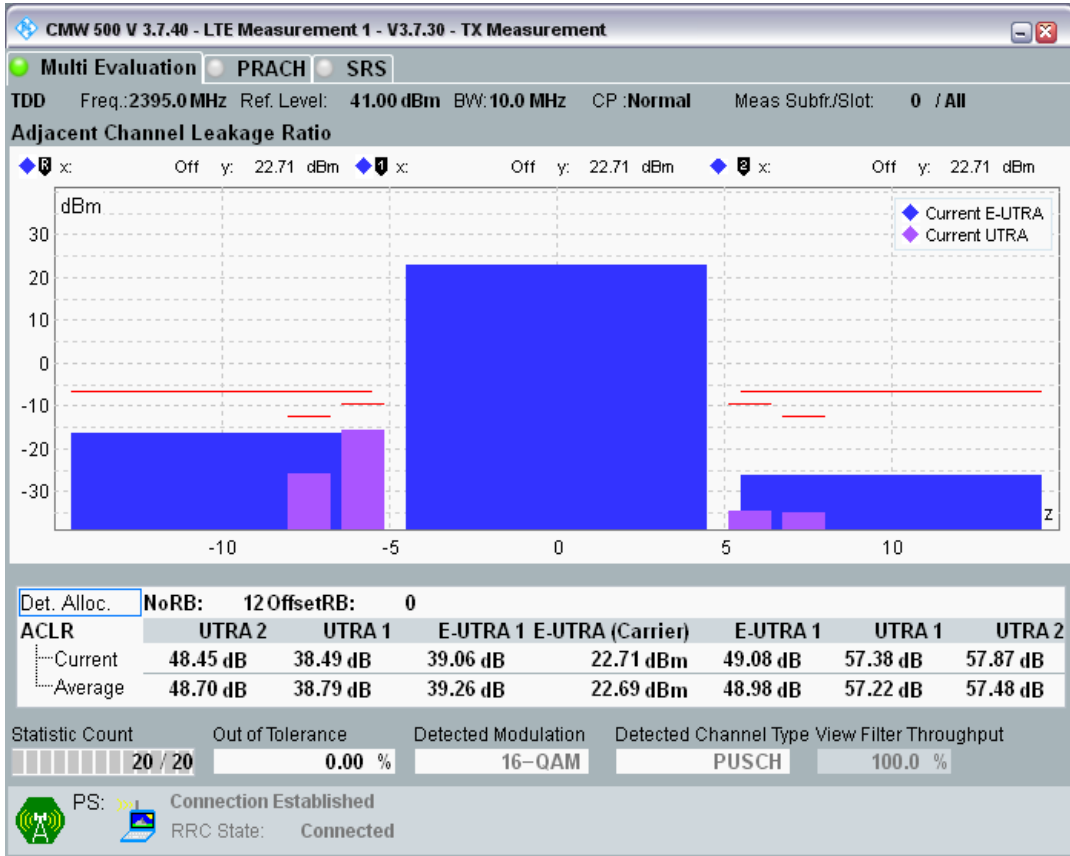

Band40 QAM16 BW=10MHz Channel=39600 RB Size=12 Position=#0

Band40 QAM16 BW=10MHz Channel=39600 RB Size=12 Position=#Max