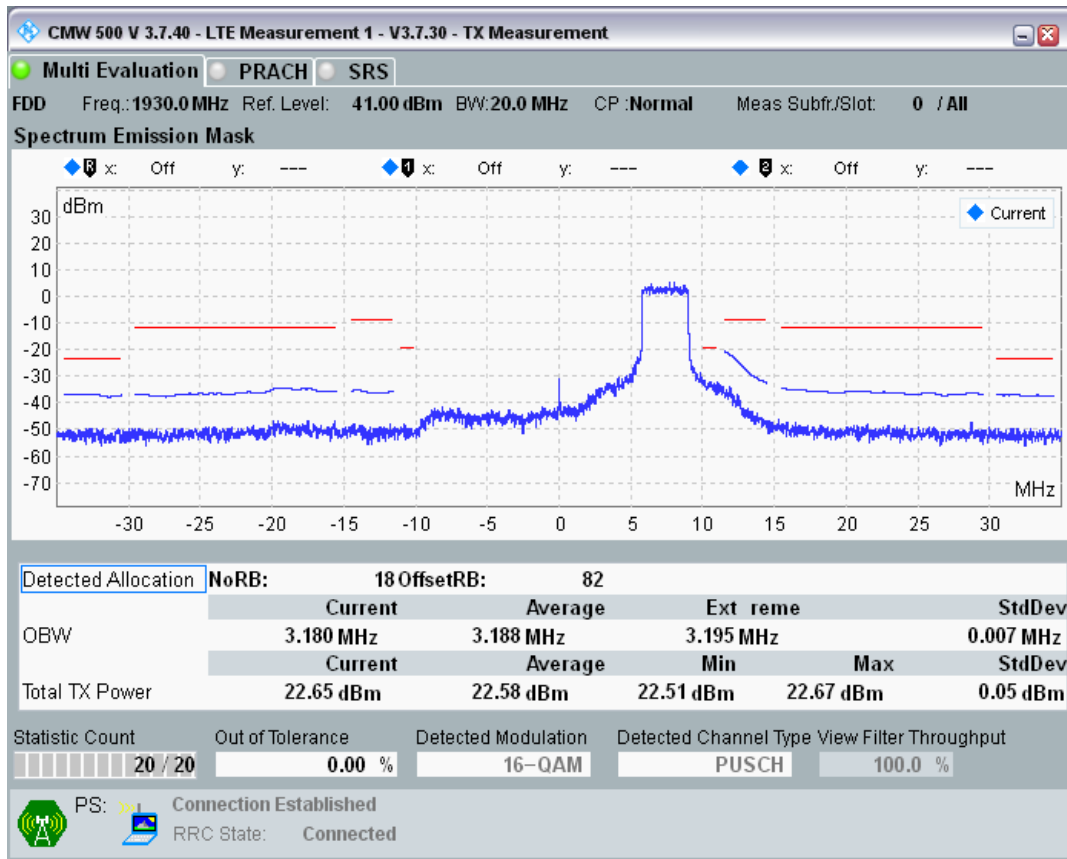

Band1 QAM16 BW=20MHz Channel=18100 RB Size=18 Position=#Max

Band1 QAM16 BW=20MHz Channel=18100 RB Size=100 Position=#0