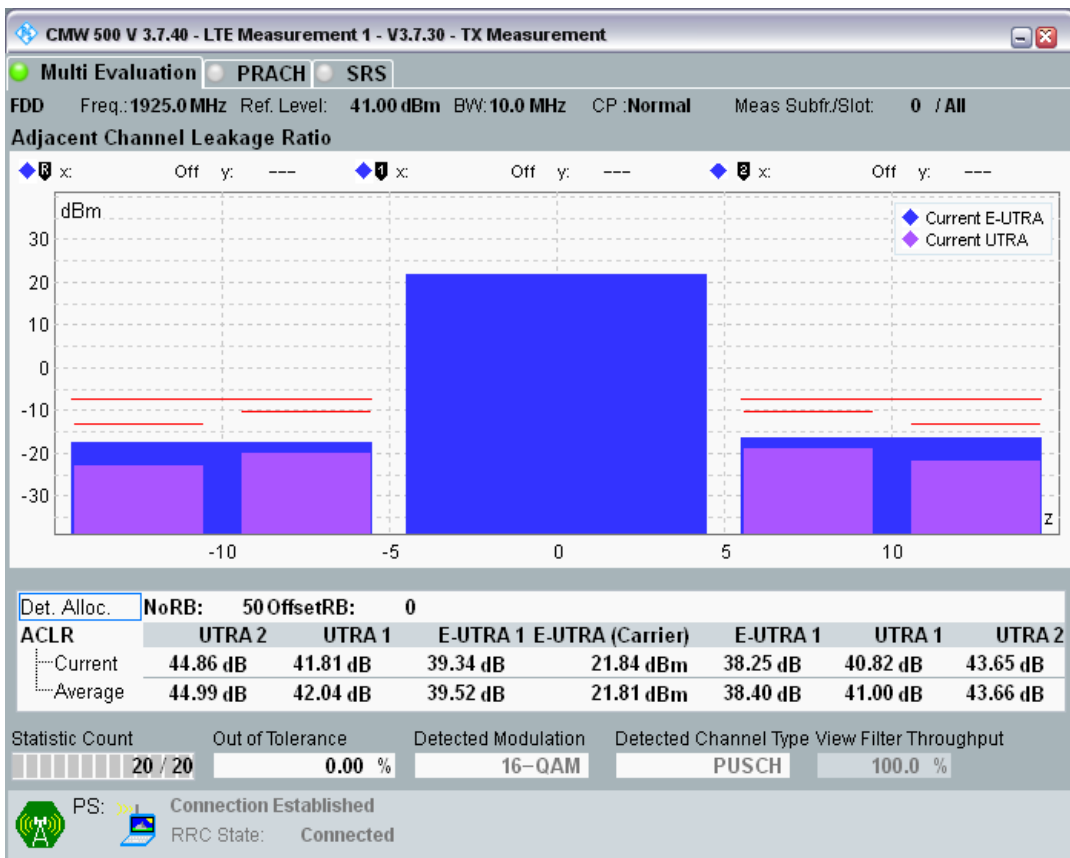

Band1 QPSK BW=10MHz Channel=18050 RB Size=50 Position=#0

Band1 QAM16 BW=10MHz Channel=18050 RB Size=12 Position=#0

Band1 QAM16 BW=10MHz Channel=18050 RB Size=12 Position=#Max

Band1 QAM16 BW=10MHz Channel=18050 RB Size=50 Position=#0