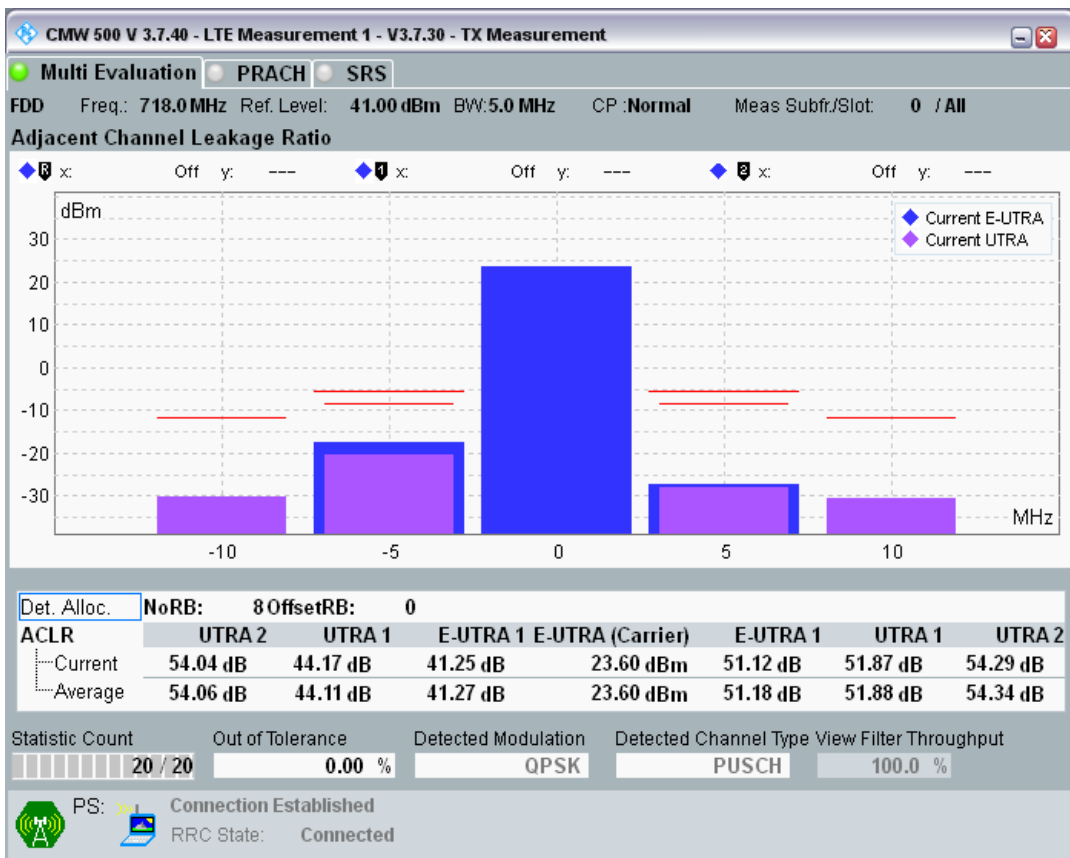

Band28 QPSK BW=5MHz Channel=27360 RB Size=8 Position=#0

Band28 QPSK BW=5MHz Channel=27360 RB Size=8 Position=#Max