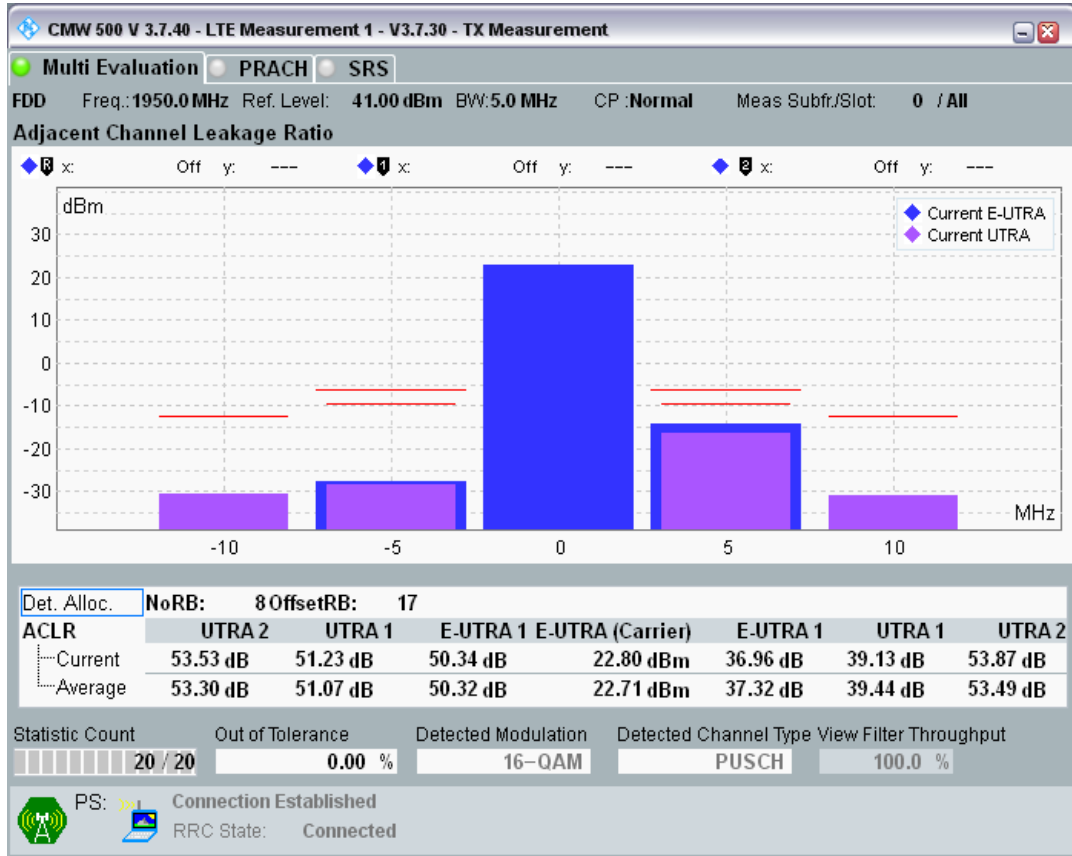

Band1 QAM16 BW=5MHz Channel=18300 RB Size=8 Position=#Max

Band1 QAM16 BW=5MHz Channel=18300 RB Size=25 Position=#0