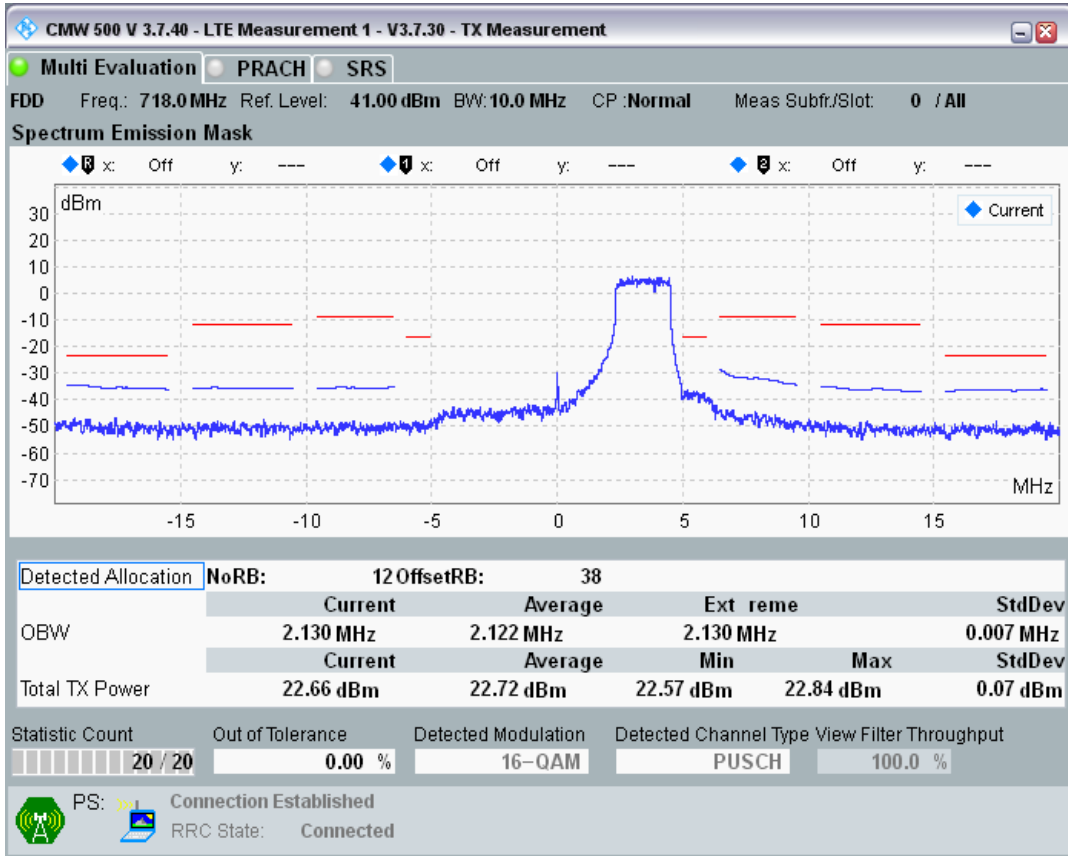

Band28 QAM16 BW=10MHz Channel=27360 RB Size=12 Position=#Max

Band28 QAM16 BW=10MHz Channel=27360 RB Size=50 Position=#0