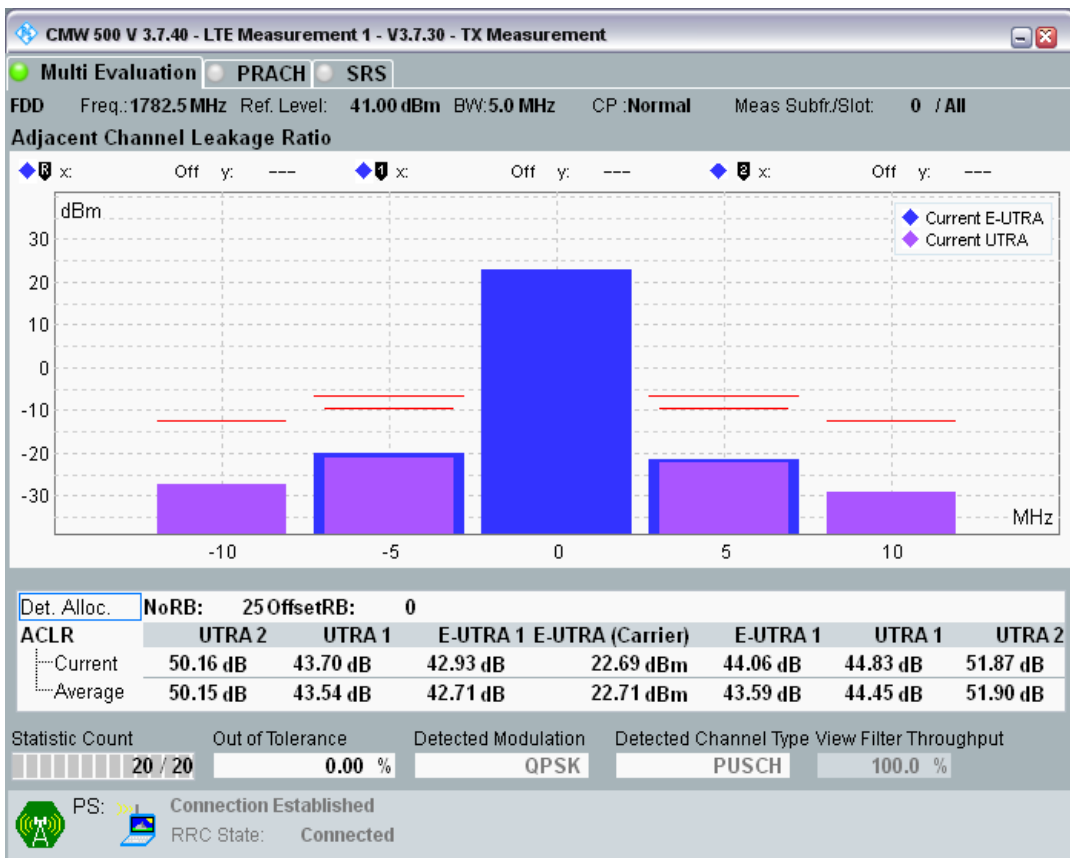

Band3 QPSK BW=5MHz Channel=19925 RB Size=25 Position=#0

Band3 QAM16 BW=5MHz Channel=19925 RB Size=8 Position=#0