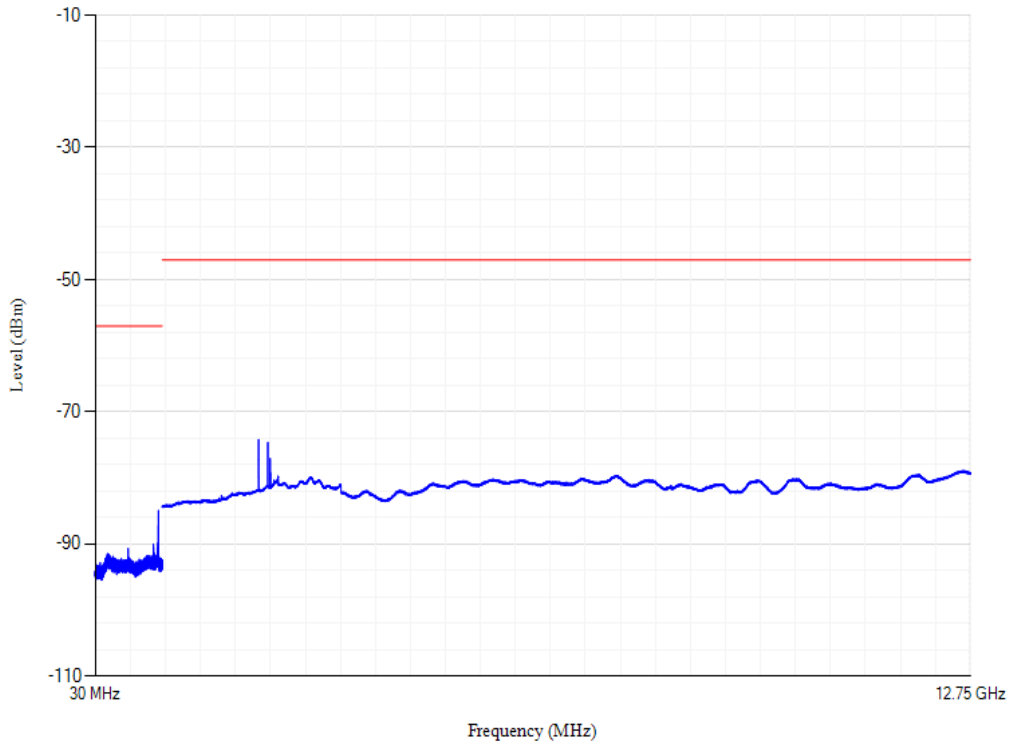

Conducted spurious emissions

Band8 QPSK BW=10MHz Channel=21500