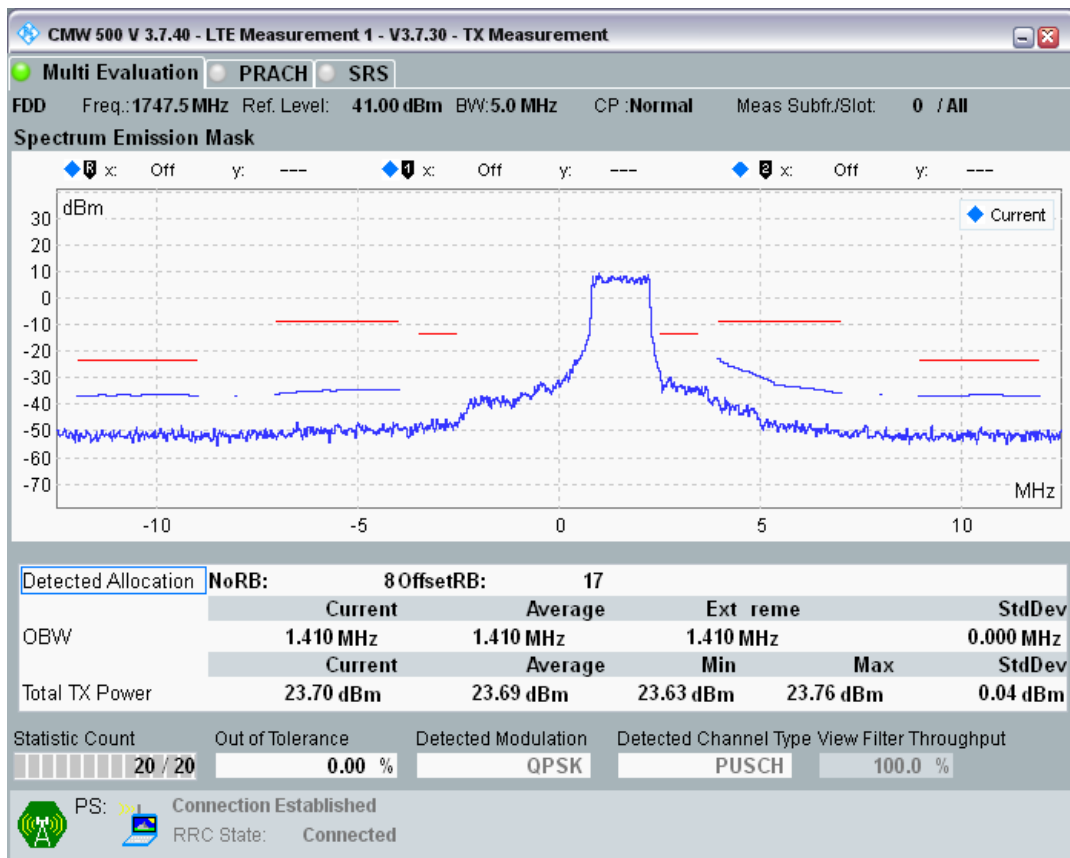

Band3 QPSK BW=5MHz Channel=19575 RB Size=8 Position=#Max

Band3 QPSK BW=5MHz Channel=19575 RB Size=25 Position=#0