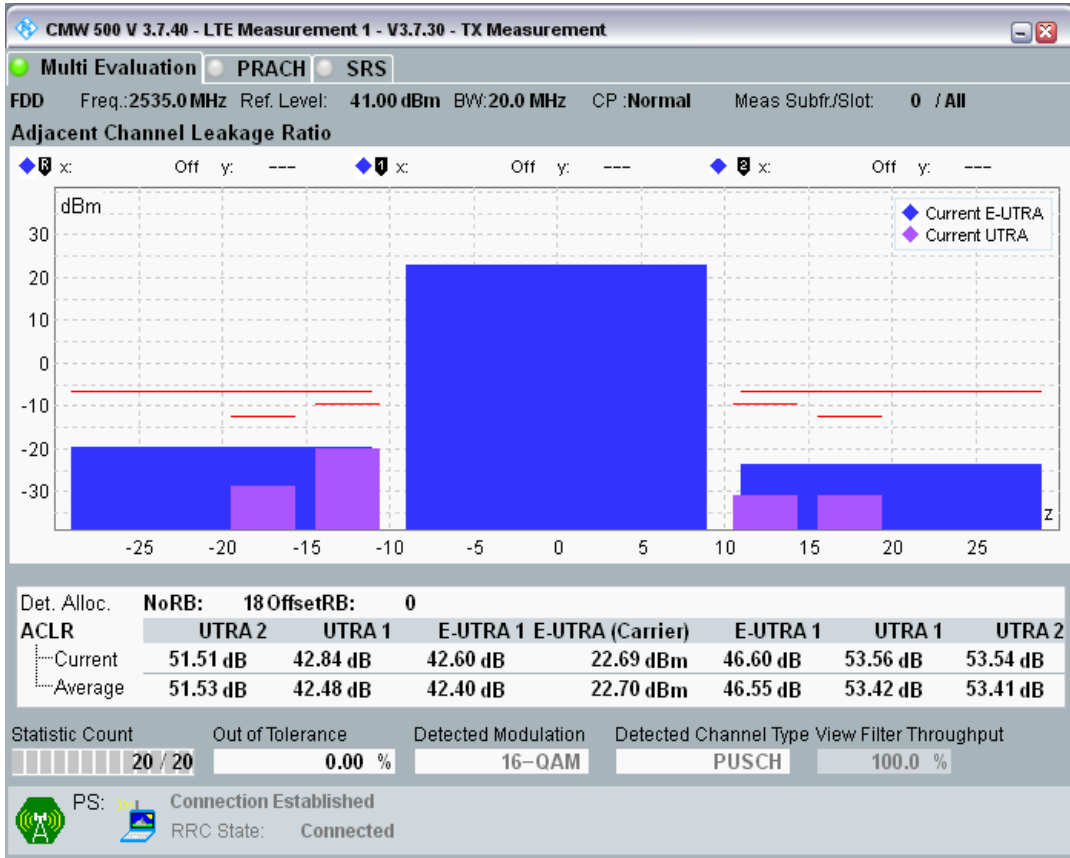

Band7 QAM16 BW=20MHz Channel=21100 RB Size=18 Position=#0

Band7 QAM16 BW=20MHz Channel=21100 RB Size=18 Position=#Max