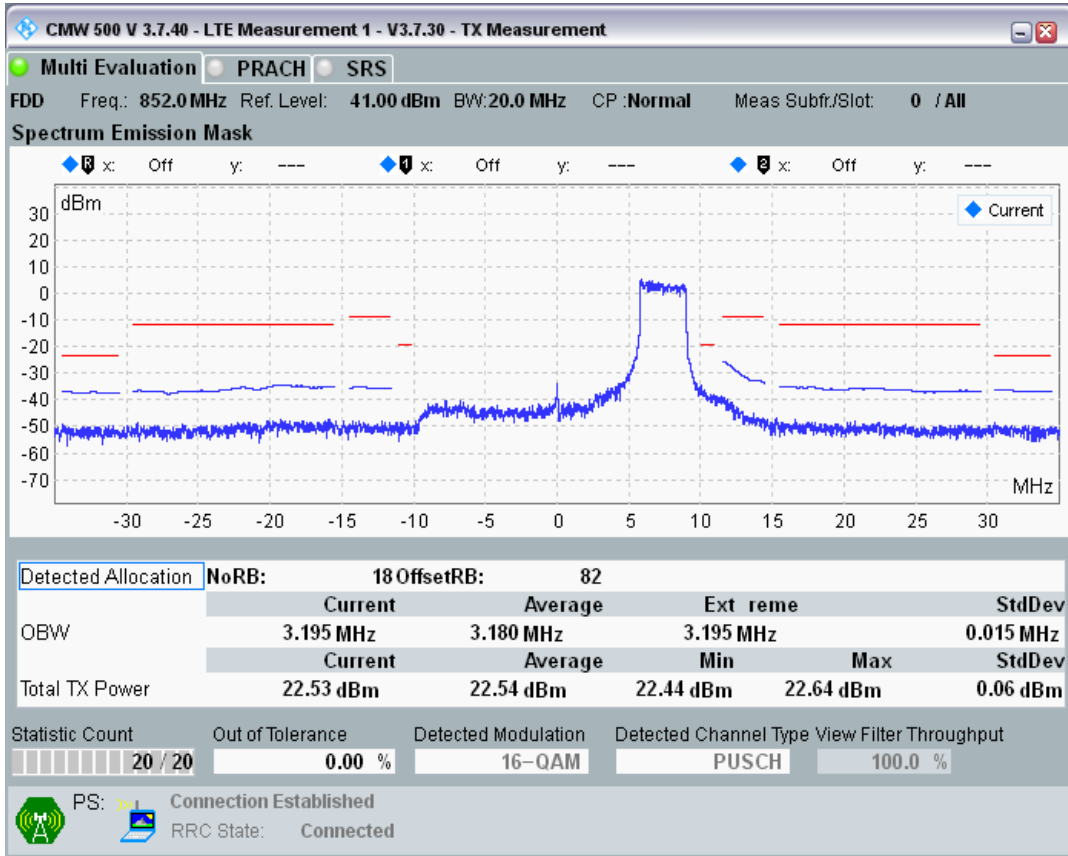

Band20 QAM16 BW=20MHz Channel=24350 RB Size=18 Position=#Max

Band20 QAM16 BW=20MHz Channel=24350 RB Size=100 Position=#0