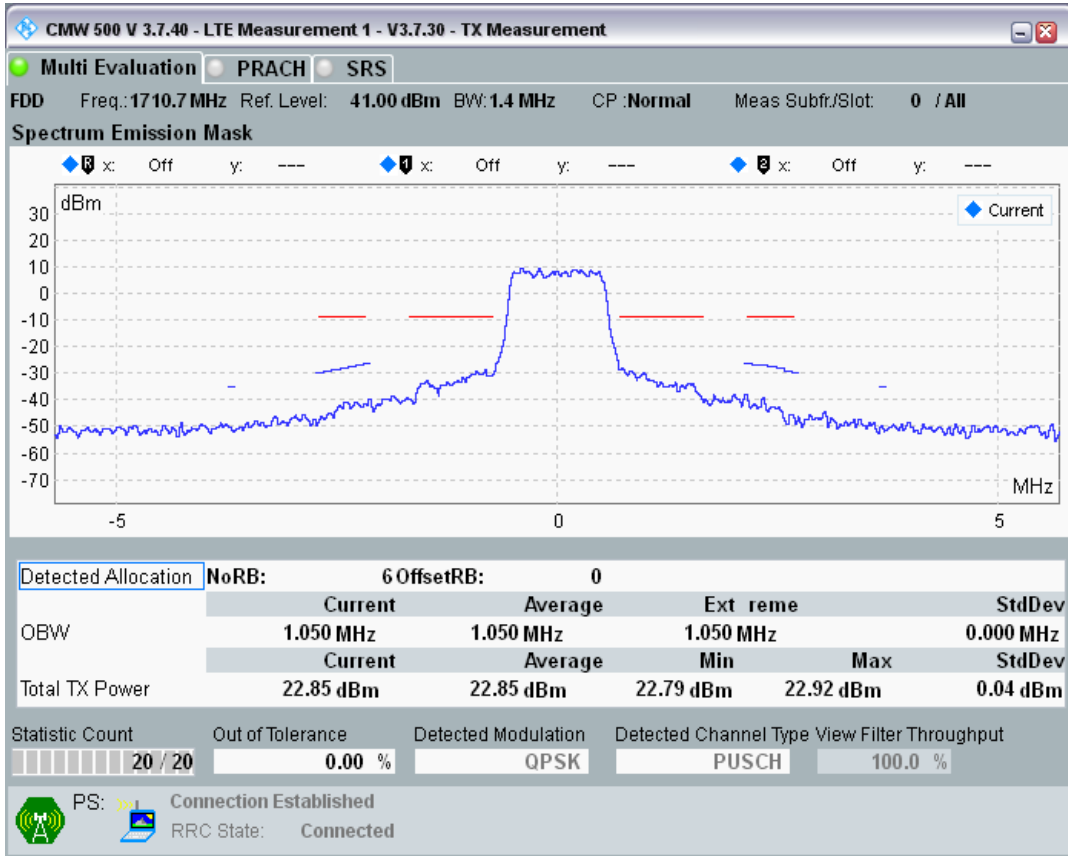

Band3 QPSK BW=1.4MHz Channel=19207 RB Size=6 Position=#0

Band3 QAM16 BW=1.4MHz Channel=19207 RB Size=5 Position=#0