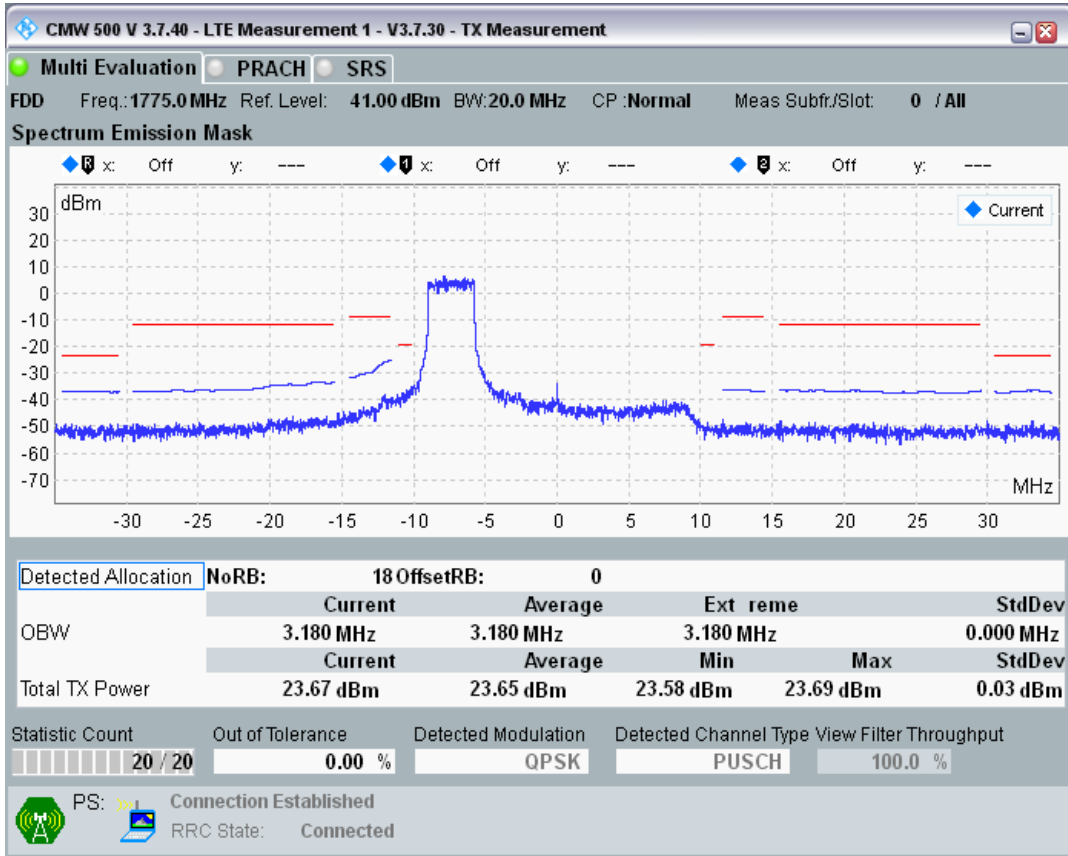

Band3 QPSK BW=20MHz Channel=19850 RB Size=18 Position=#0

Band3 QPSK BW=20MHz Channel=19850 RB Size=18 Position=#Max