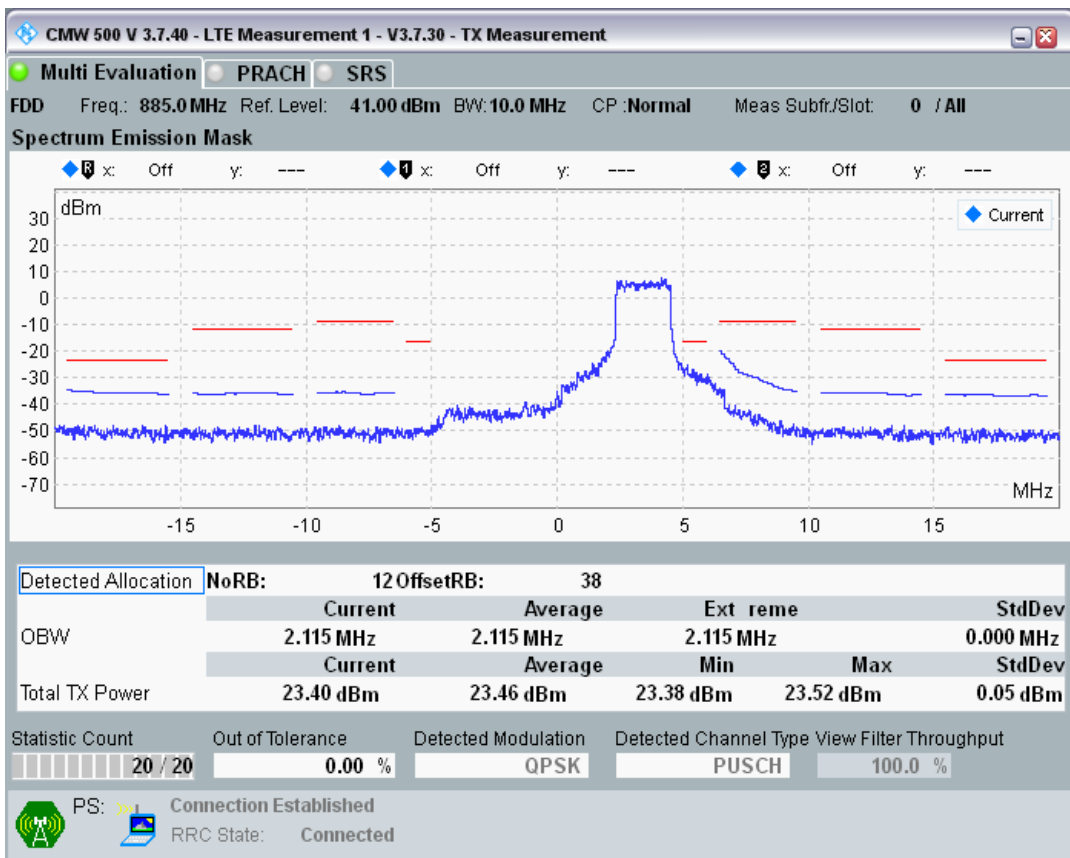

Band8 QPSK BW=10MHz Channel=21500 RB Size=12 Position=#Max

Band8 QPSK BW=10MHz Channel=21500 RB Size=50 Position=#0