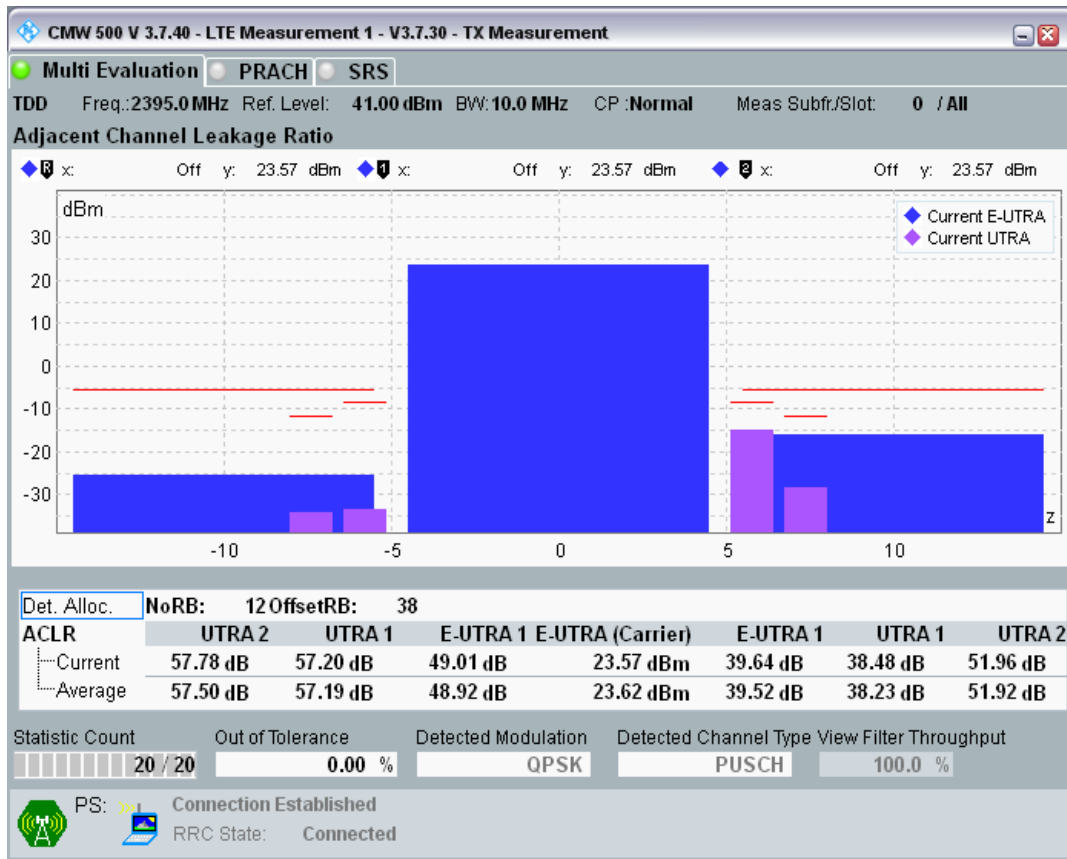

Band40 QPSK BW=10MHz Channel=39600 RB Size=12 Position=#Max

Band40 QPSK BW=10MHz Channel=39600 RB Size=50 Position=#0