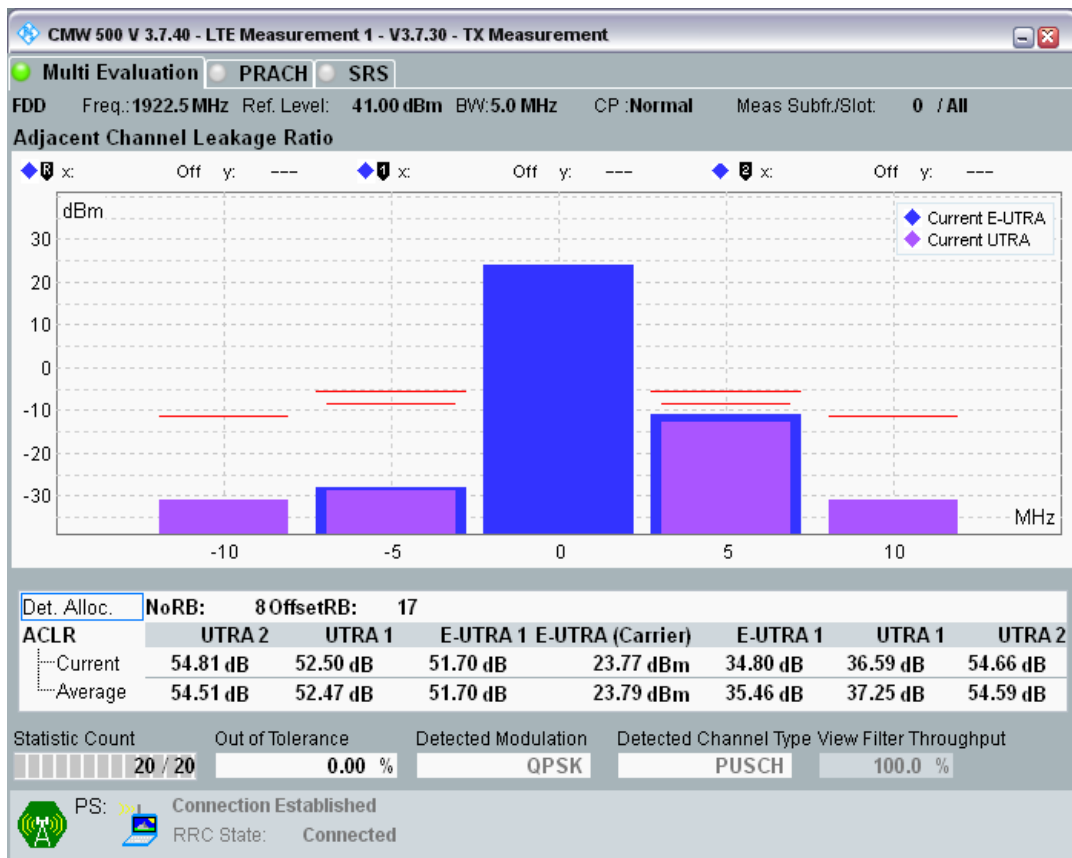

Band1 QPSK BW=5MHz Channel=18025 RB Size=8 Position=#Max

Band1 QPSK BW=5MHz Channel=18025 RB Size=25 Position=#0