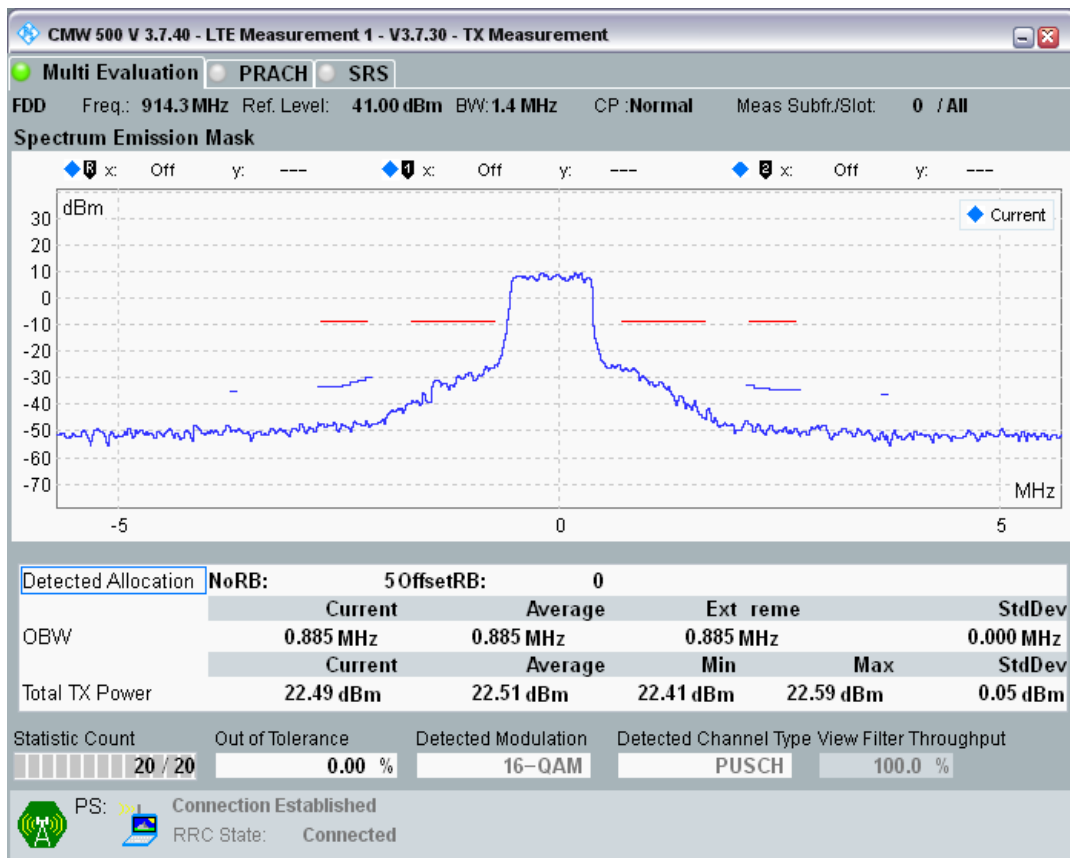

Band8 QPSK BW=1.4MHz Channel=21793 RB Size=5 Position=#0

Band8 QPSK BW=1.4MHz Channel=21793 RB Size=5 Position=#Max

Band8 QPSK BW=1.4MHz Channel=21793 RB Size=6 Position=#0

Band8 QAM16 BW=1.4MHz Channel=21793 RB Size=5 Position=#0