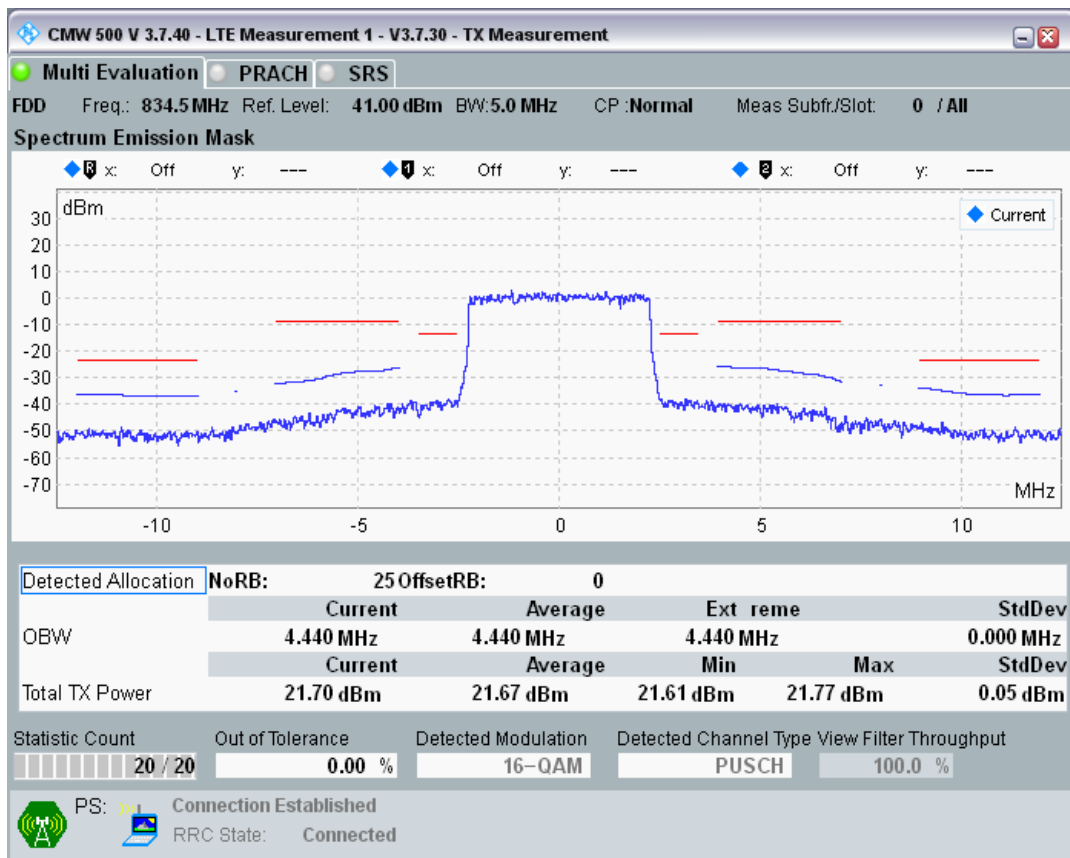

Band20 QPSK BW=5MHz Channel=24175 RB Size=25 Position=#0

Band20 QAM16 BW=5MHz Channel=24175 RB Size=8 Position=#0

Band20 QAM16 BW=5MHz Channel=24175 RB Size=8 Position=#Max

Band20 QAM16 BW=5MHz Channel=24175 RB Size=25 Position=#0