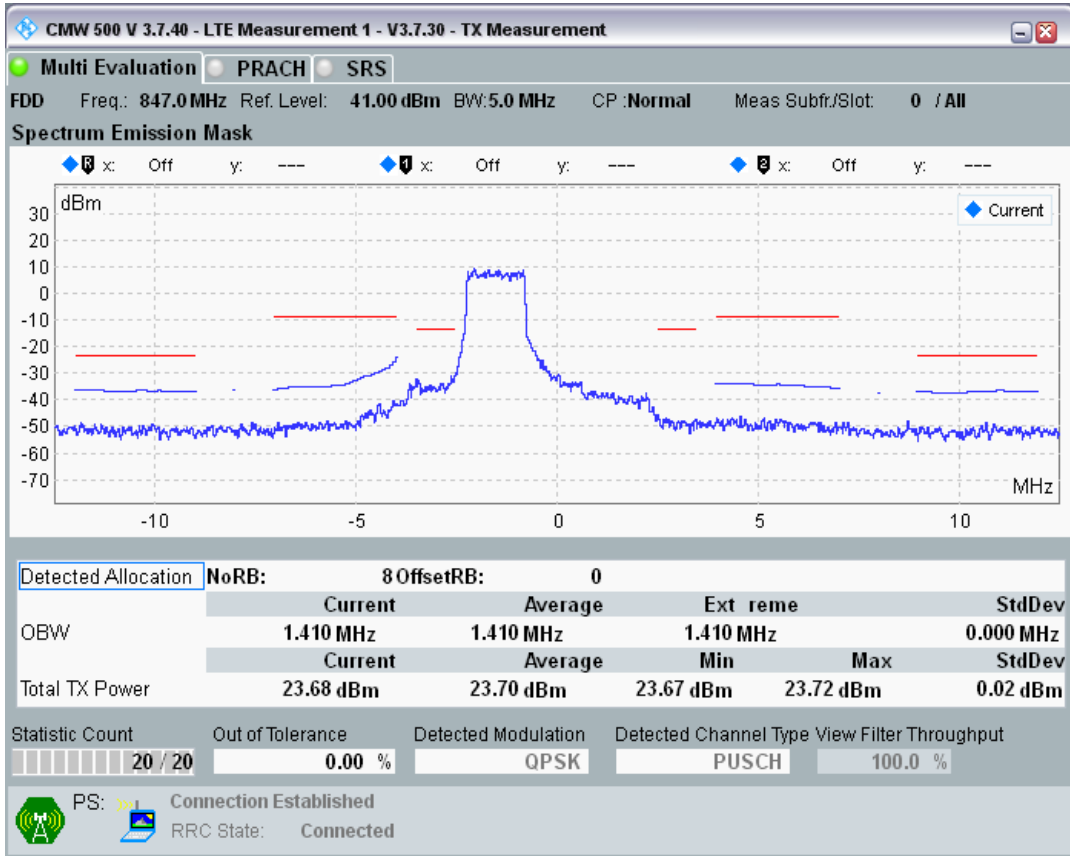

Band20 QPSK BW=5MHz Channel=24300 RB Size=8 Position=#0

Band20 QPSK BW=5MHz Channel=24300 RB Size=8 Position=#Max