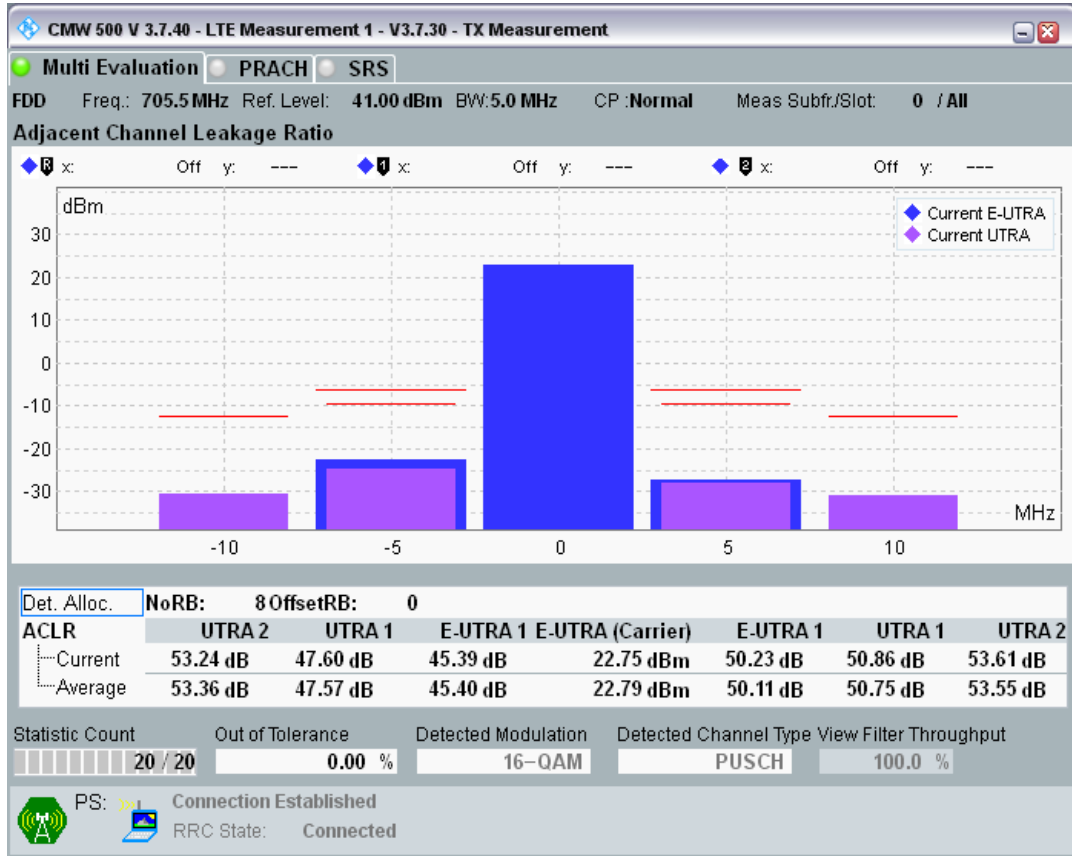

Band28 QAM16 BW=5MHz Channel=27235 RB Size=8 Position=#0

Band28 QAM16 BW=5MHz Channel=27235 RB Size=8 Position=#Max