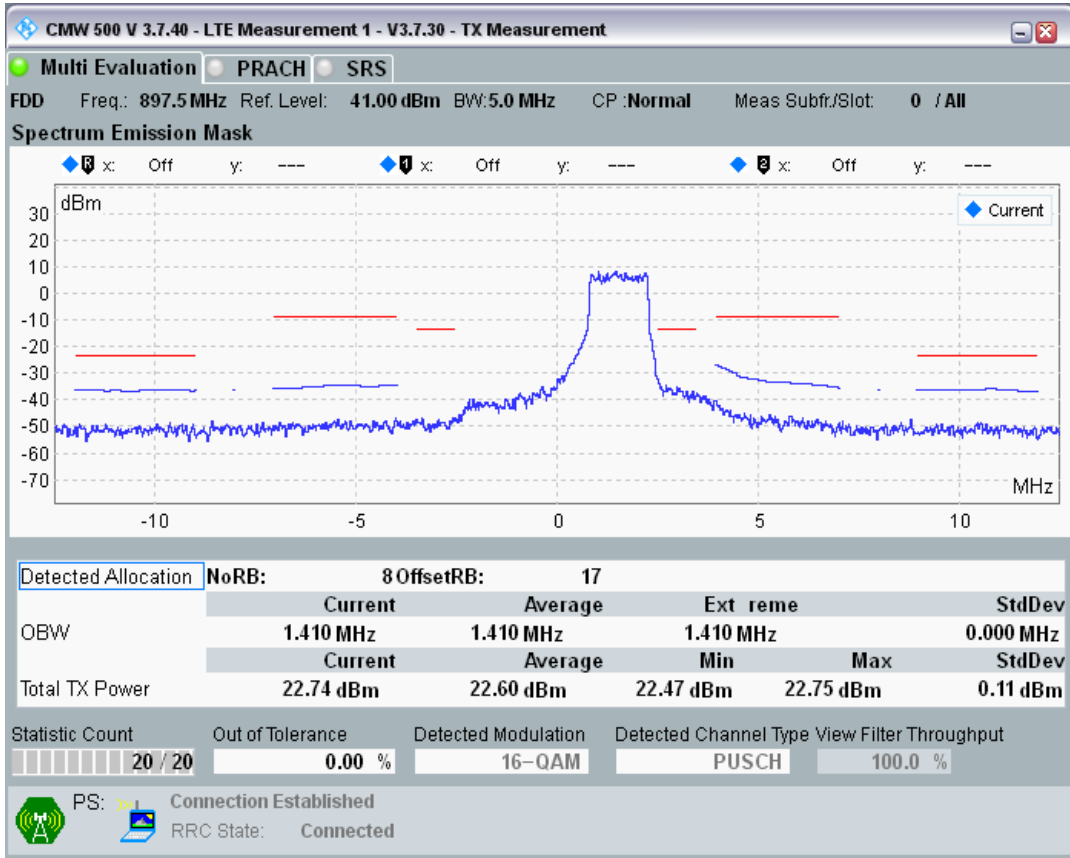

Band8 QAM16 BW=5MHz Channel=21625 RB Size=8 Position=#Max

Band8 QAM16 BW=5MHz Channel=21625 RB Size=25 Position=#0