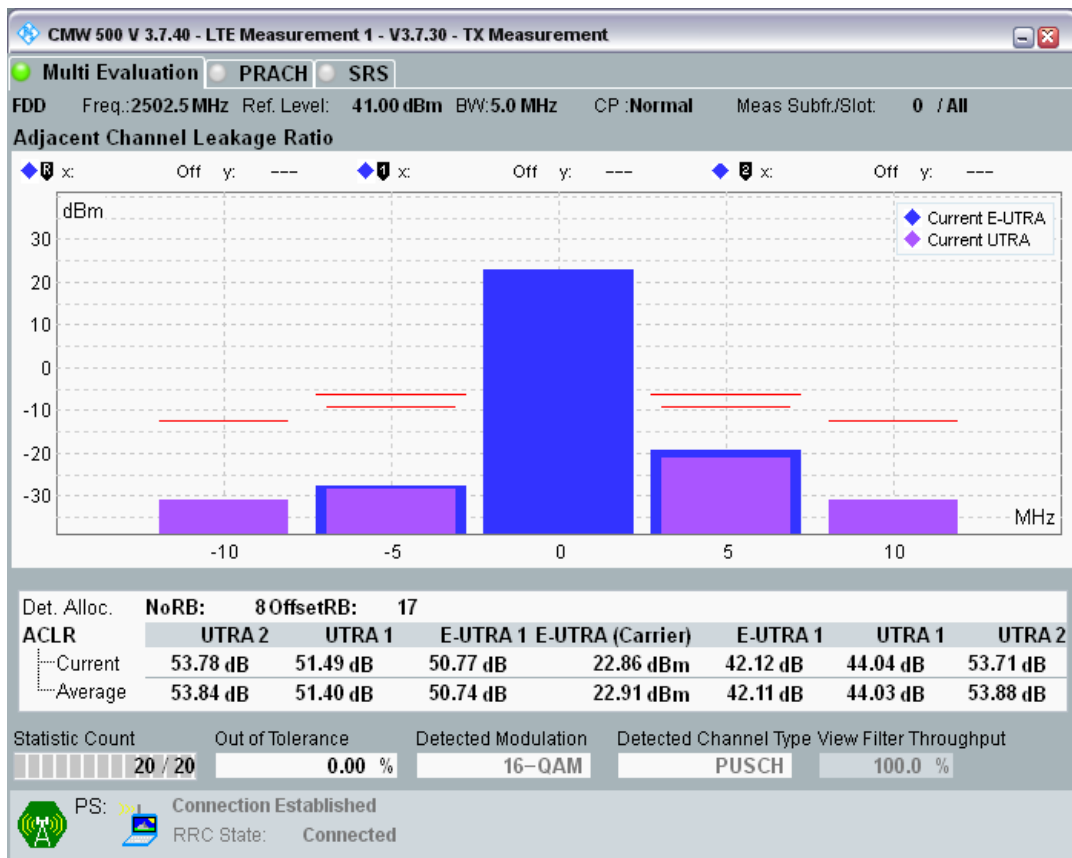

Band7 QPSK BW=5MHz Channel=20775 RB Size=8 Position=#Max

Band7 QPSK BW=5MHz Channel=20775 RB Size=25 Position=#0

Band7 QAM16 BW=5MHz Channel=20775 RB Size=8 Position=#0

Band7 QAM16 BW=5MHz Channel=20775 RB Size=8 Position=#Max