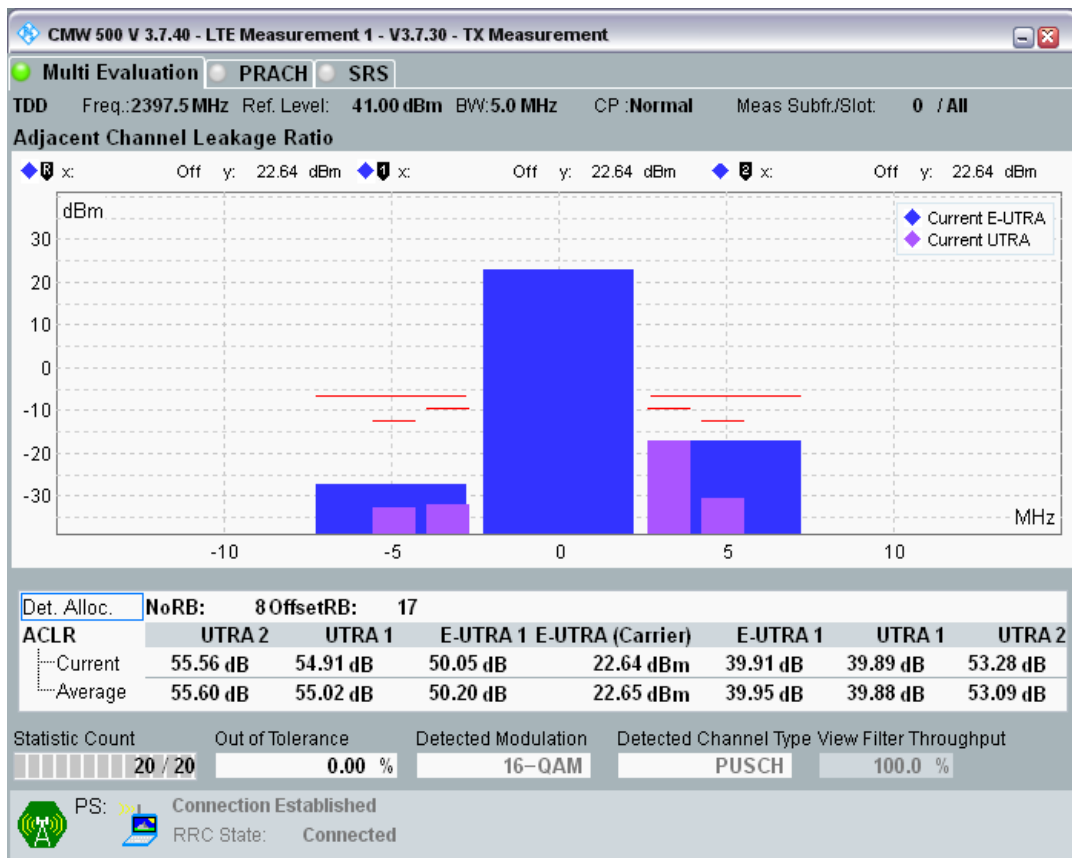

Band40 QAM16 BW=5MHz Channel=39625 RB Size=8 Position=#Max

Band40 QAM16 BW=5MHz Channel=39625 RB Size=25 Position=#0