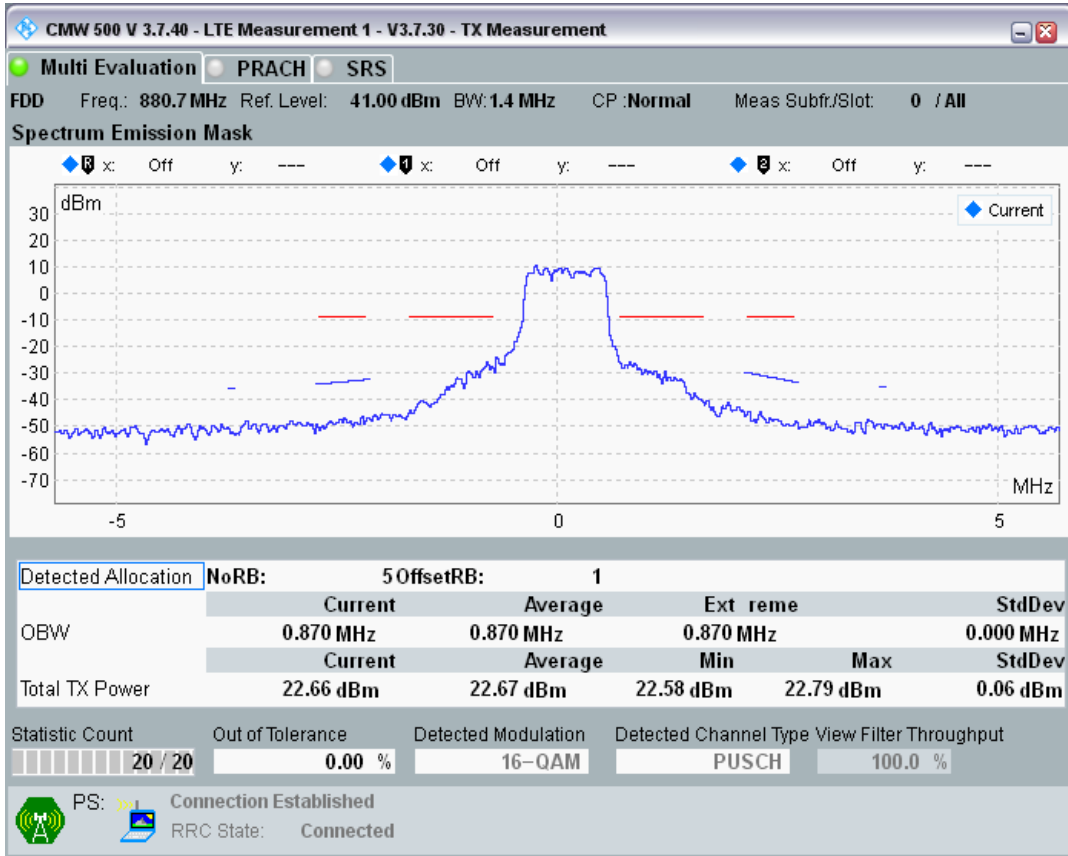

Band8 QAM16 BW=1.4MHz Channel=21457 RB Size=5 Position=#Max

Band8 QAM16 BW=1.4MHz Channel=21457 RB Size=6 Position=#0