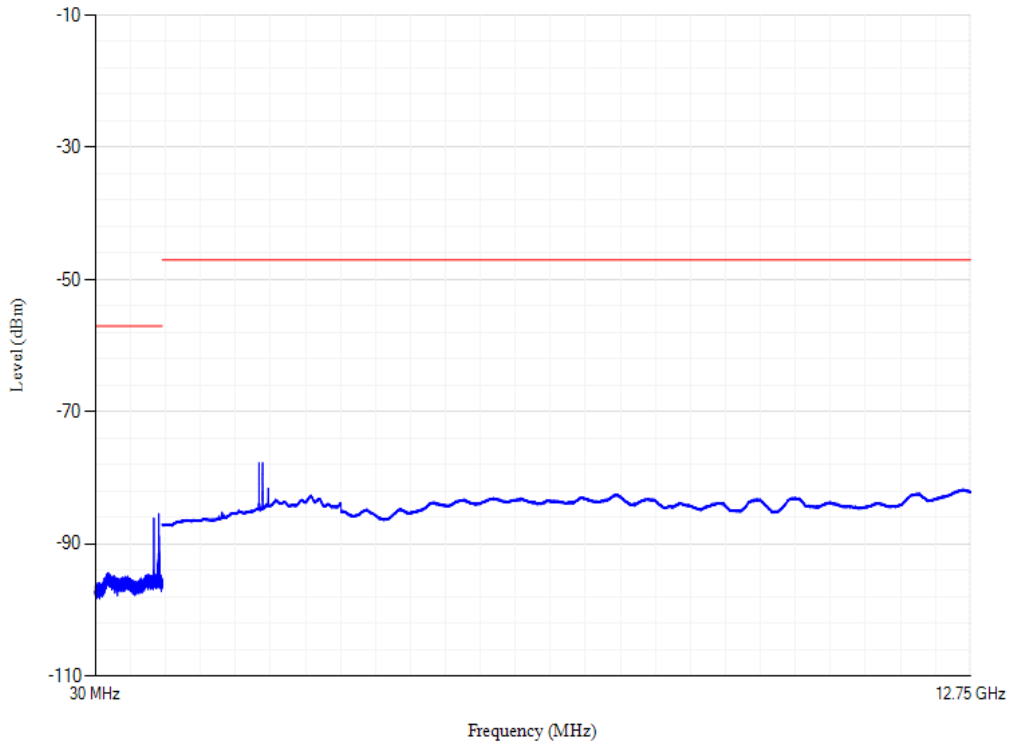

Conducted spurious emissions

Band8 QPSK BW=10MHz Channel=21500

Conducted spurious emissions

Band8 QPSK BW=10MHz Channel=21750

Conducted spurious emissions

Band8 QPSK BW=10MHz Channel=21625

Conducted spurious emissions