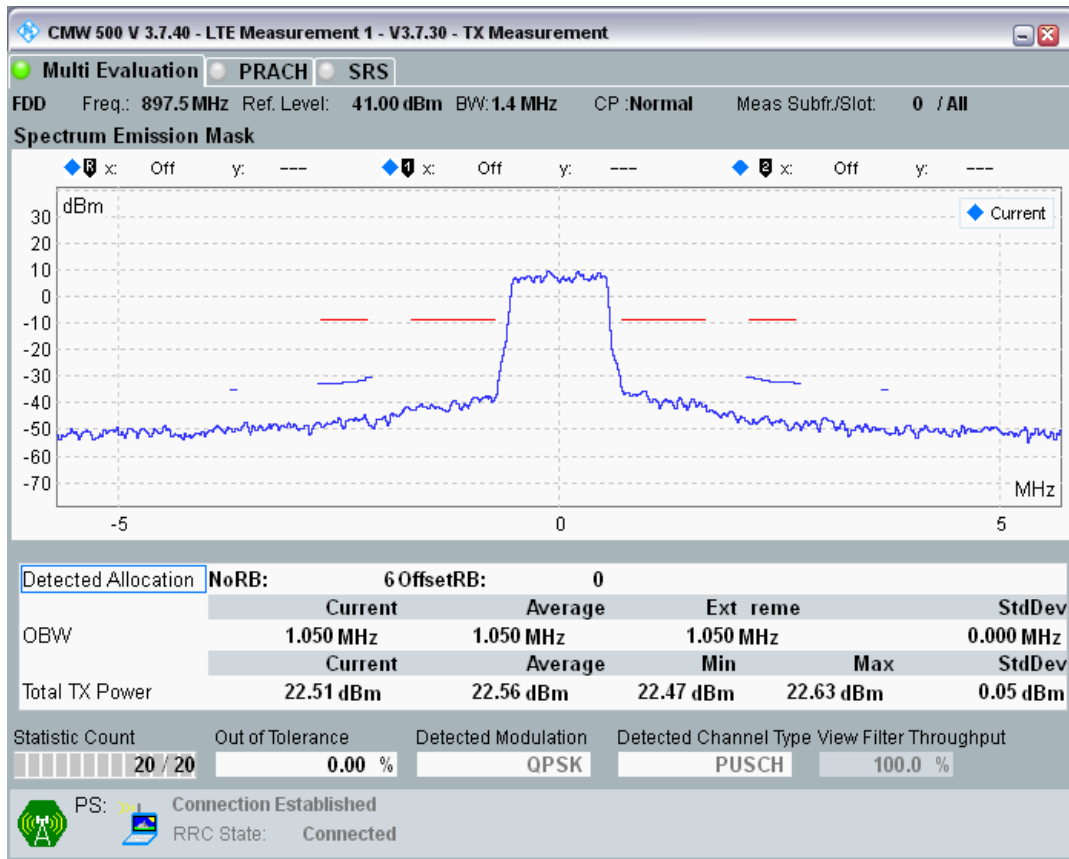

Band8 QPSK BW=1.4MHz Channel=21625 RB Size=6 Position=#0

Band8 QAM16 BW=1.4MHz Channel=21625 RB Size=5 Position=#0