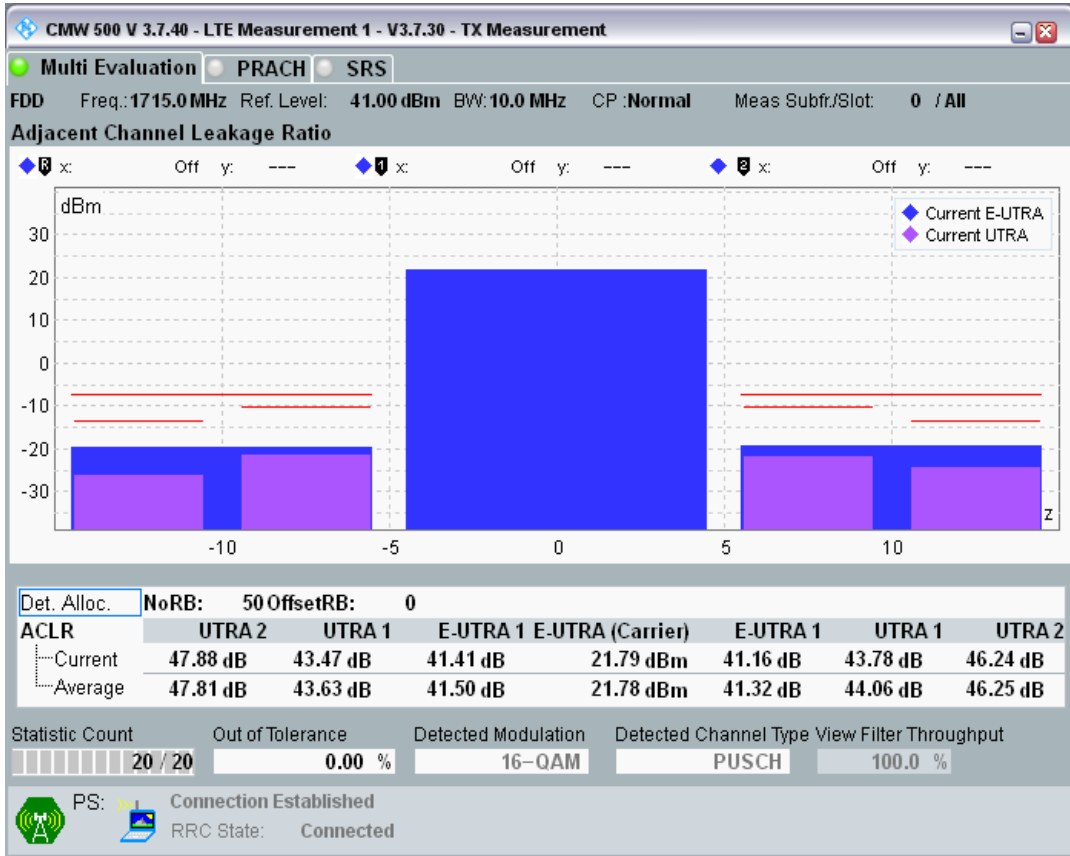

Band3 QAM16 BW=10MHz Channel=19250 RB Size=50 Position=#0

Band3 QPSK BW=10MHz Channel=19575 RB Size=12 Position=#0