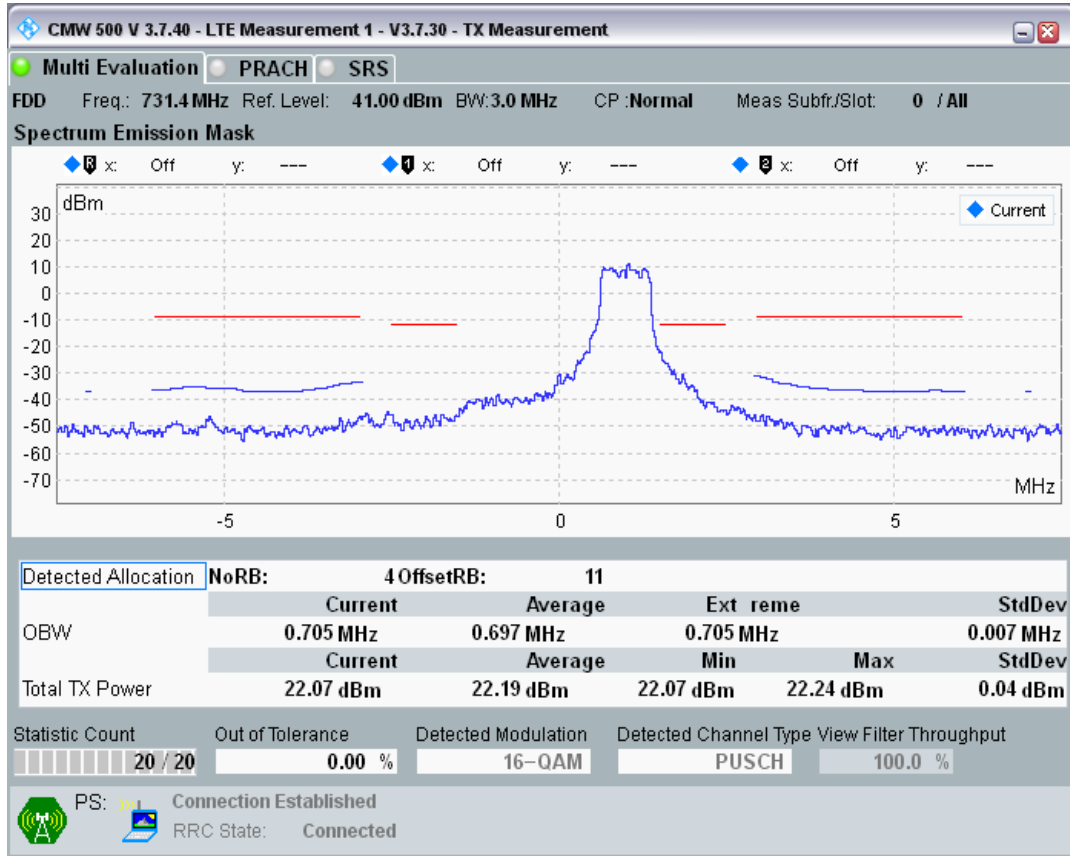

Band28 QAM16 BW=3MHz Channel=27494 RB Size=4 Position=#Max

Band28 QAM16 BW=3MHz Channel=27494 RB Size=15 Position=#0