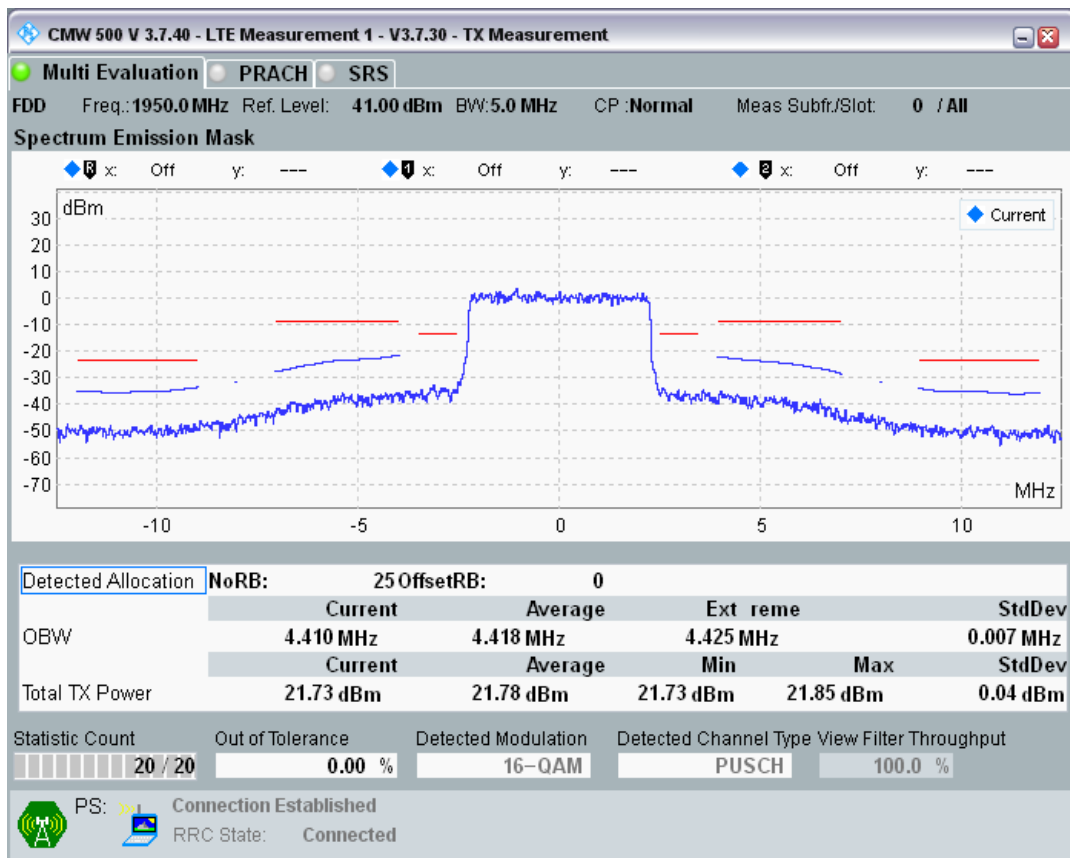

Band1 QPSK BW=5MHz Channel=18300 RB Size=25 Position=#0

Band1 QAM16 BW=5MHz Channel=18300 RB Size=8 Position=#0

Band1 QAM16 BW=5MHz Channel=18300 RB Size=8 Position=#Max

Band1 QAM16 BW=5MHz Channel=18300 RB Size=25 Position=#0