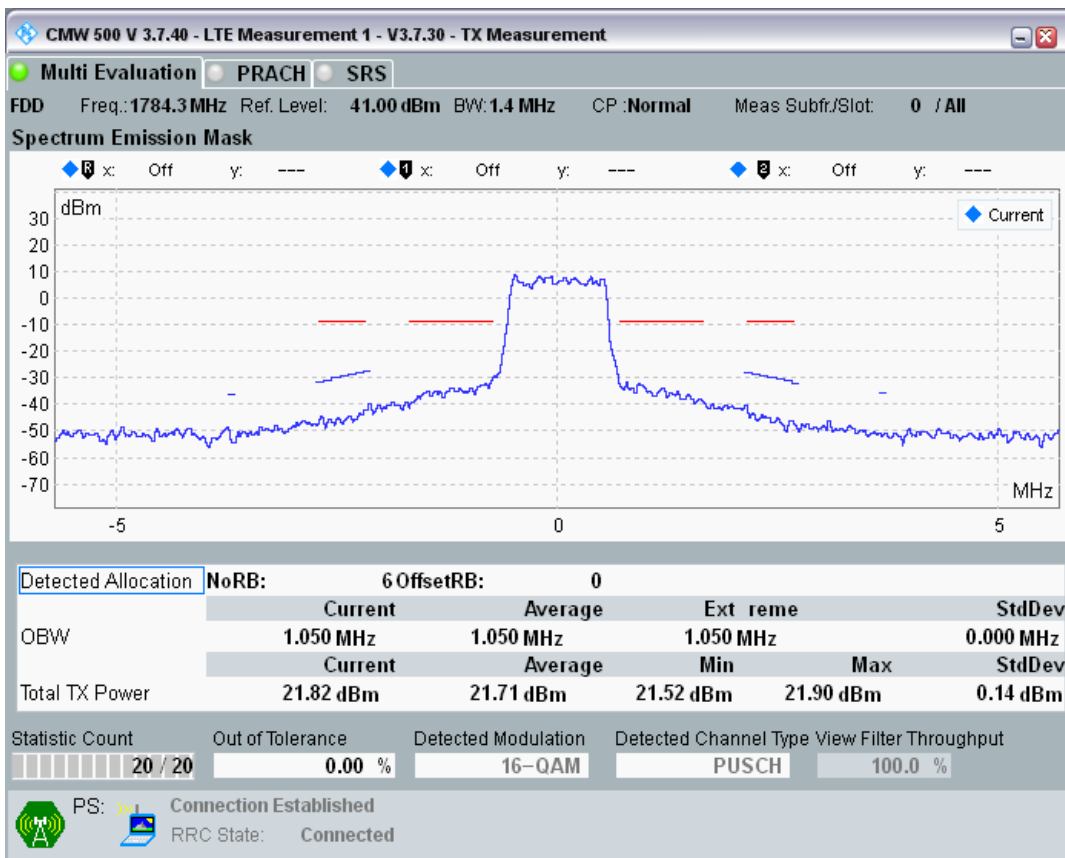

Band3 QAM16 BW=1.4MHz Channel=19943 RB Size=6 Position=#0

Band3 QPSK BW=5MHz Channel=19225 RB Size=8 Position=#0