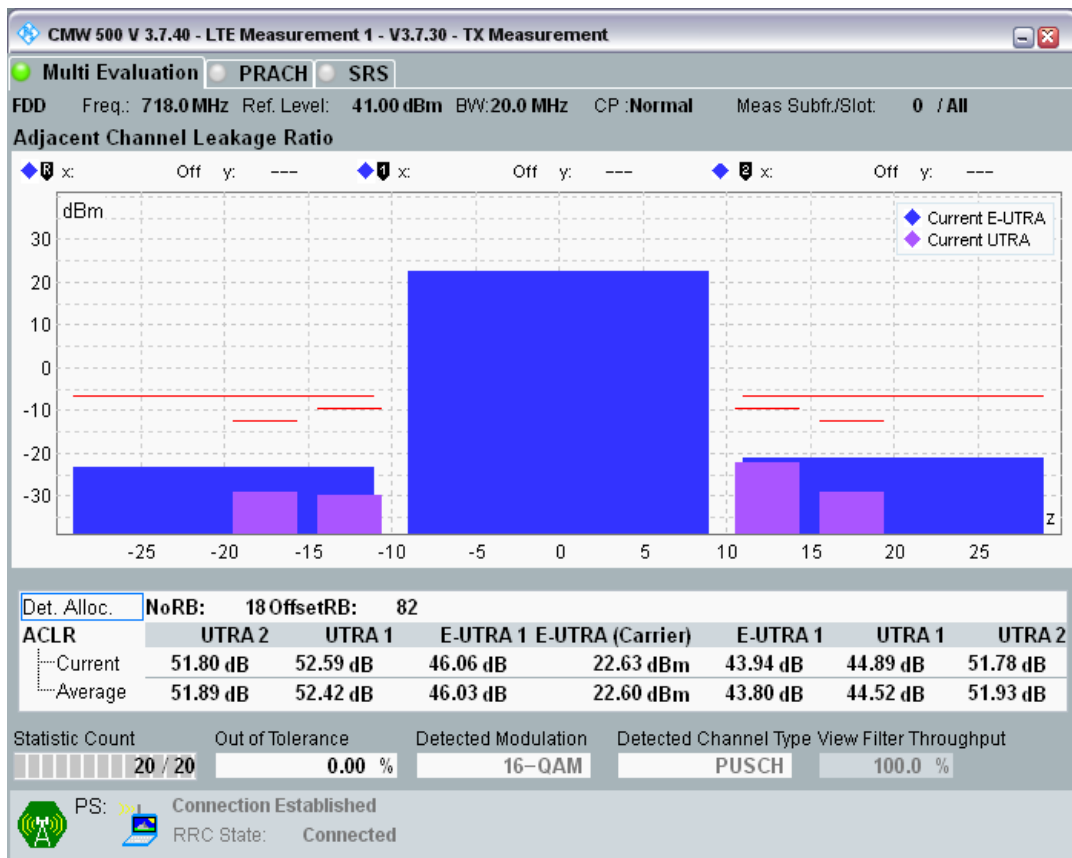

Band28 QAM16 BW=20MHz Channel=27360 RB Size=18 Position=#Max

Band28 QAM16 BW=20MHz Channel=27360 RB Size=100 Position=#0