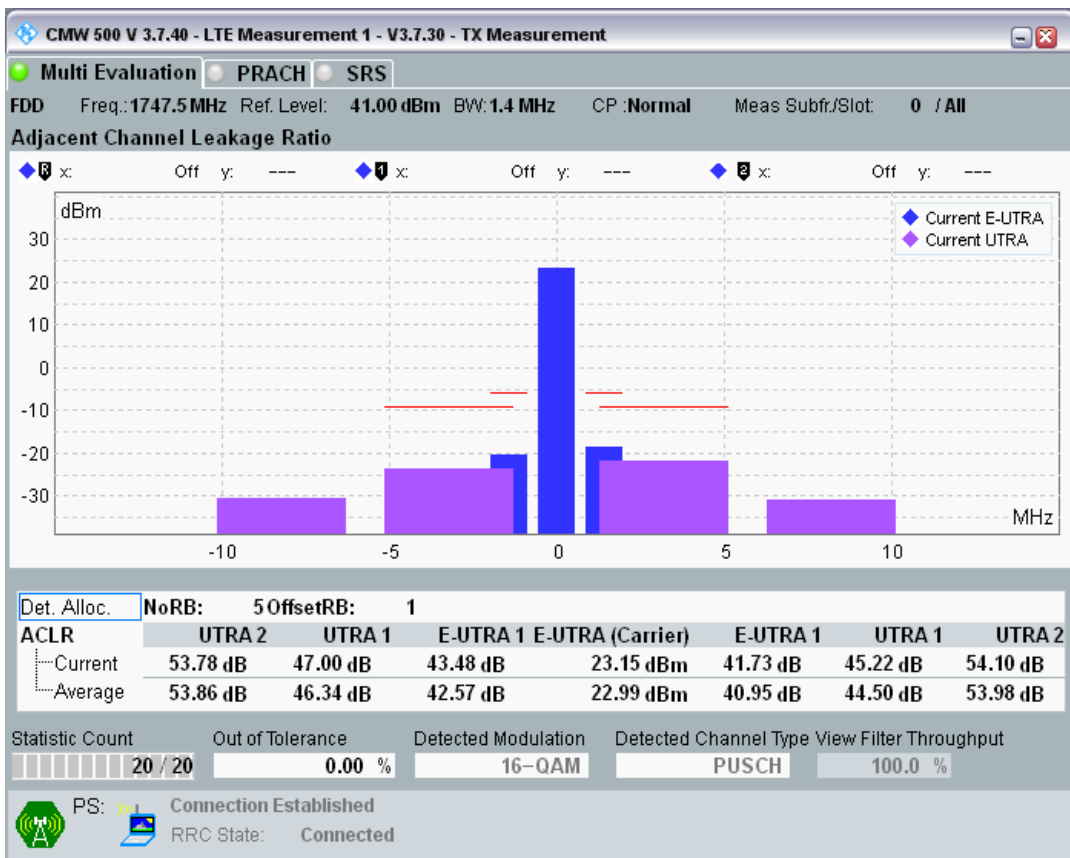

Band3 QPSK BW=1.4MHz Channel=19575 RB Size=5 Position=#Max

Band3 QPSK BW=1.4MHz Channel=19575 RB Size=6 Position=#0

Band3 QAM16 BW=1.4MHz Channel=19575 RB Size=5 Position=#0

Band3 QAM16 BW=1.4MHz Channel=19575 RB Size=5 Position=#Max