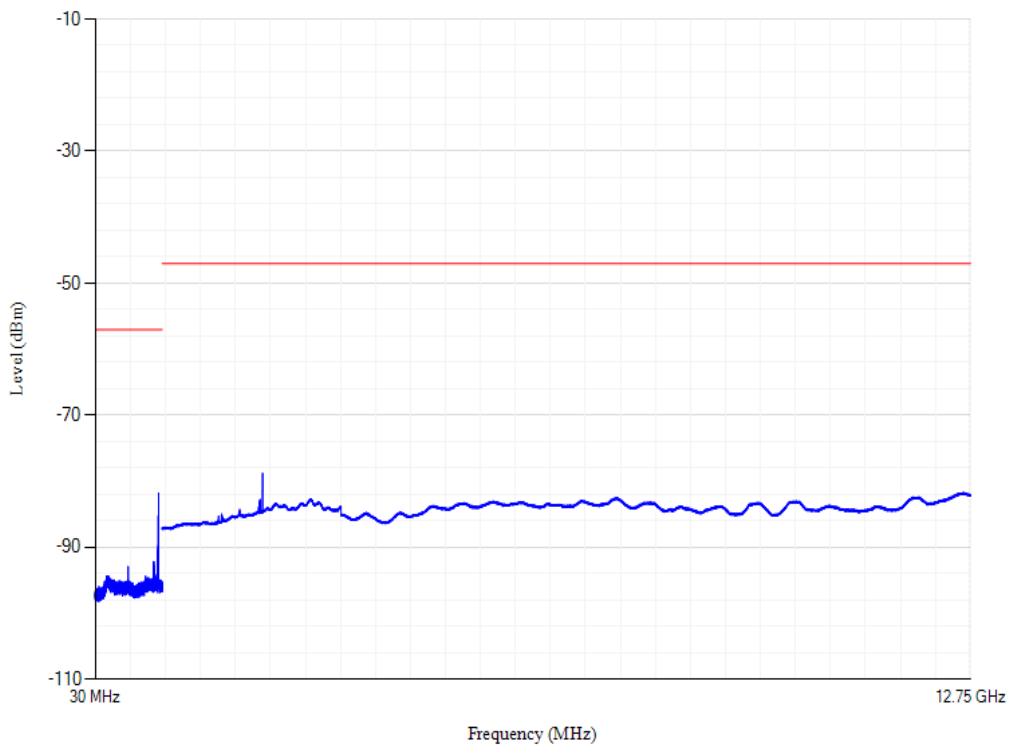

Conducted spurious emissions

Band8 QPSK BW=10MHz Channel=21500

Conducted spurious emissions

Band8 QPSK BW=10MHz Channel=21750

Conducted spurious emissions

Band8 QPSK BW=10MHz Channel=21625

Conducted spurious emissions