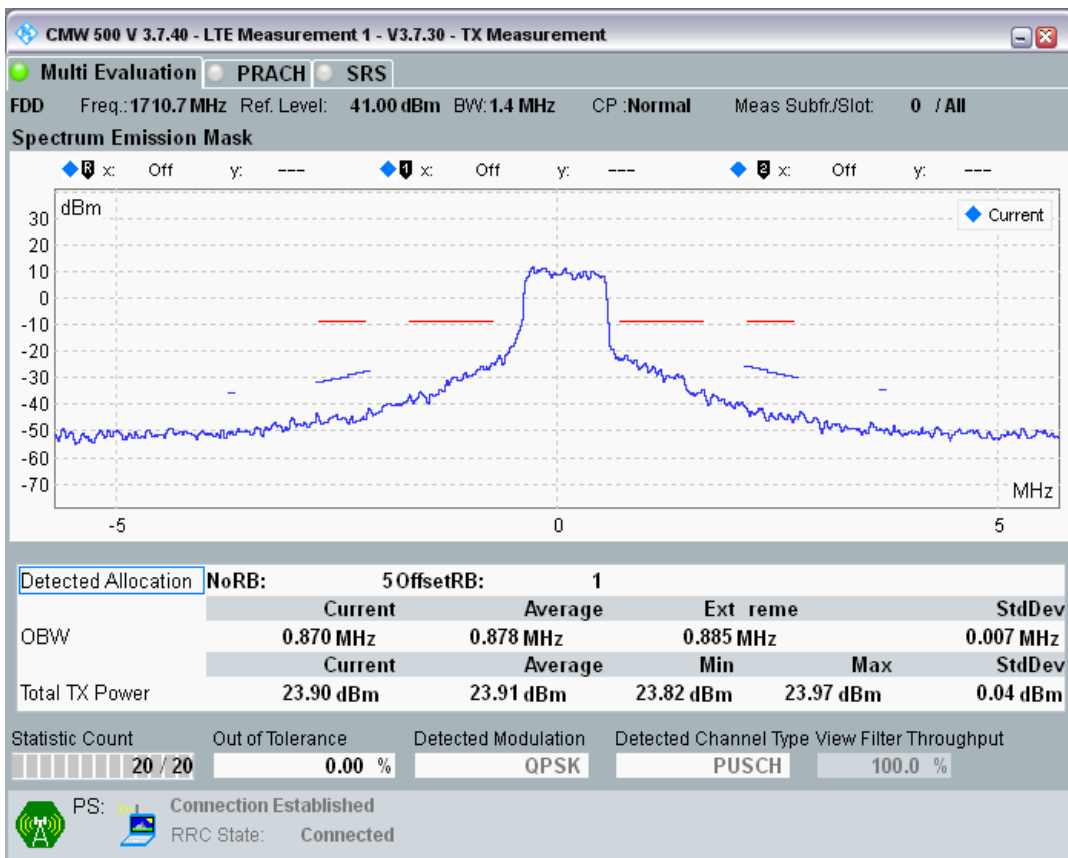

Band3 QPSK BW=1.4MHz Channel=19207 RB Size=5 Position=#Max

Band3 QPSK BW=1.4MHz Channel=19207 RB Size=6 Position=#0