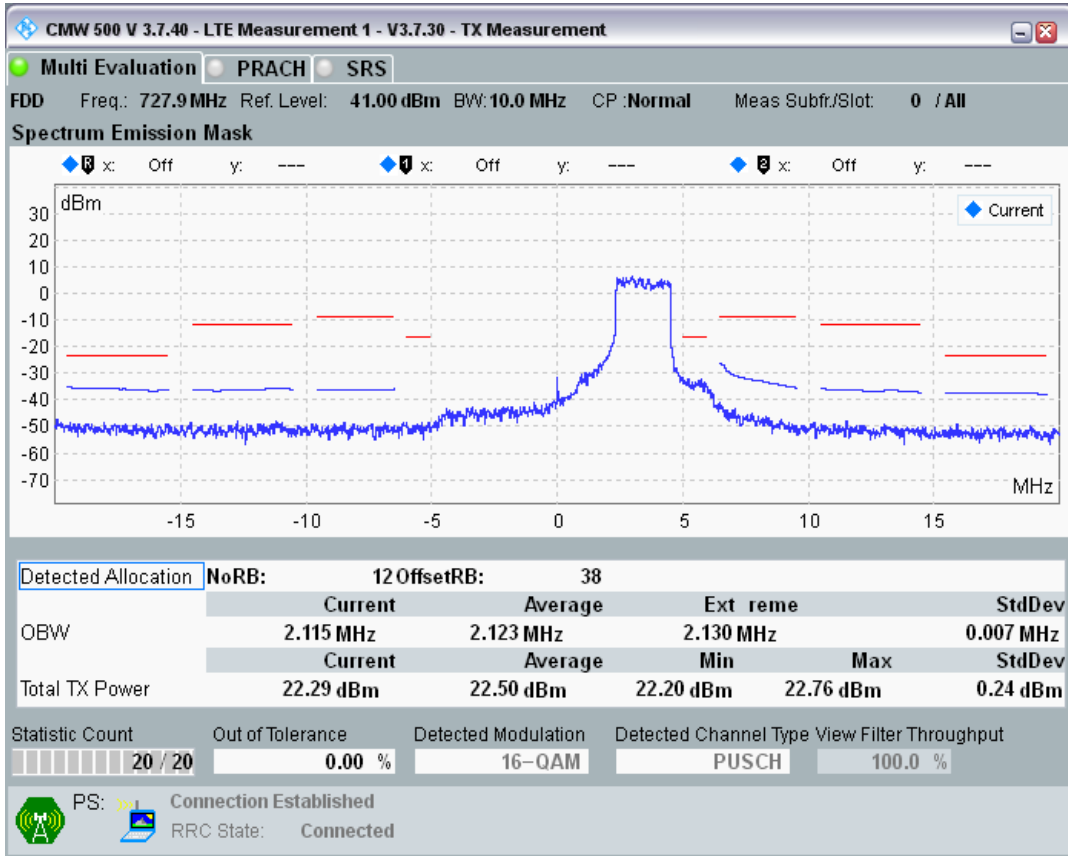

Band28 QAM16 BW=10MHz Channel=27459 RB Size=12 Position=#Max

Band28 QAM16 BW=10MHz Channel=27459 RB Size=50 Position=#0