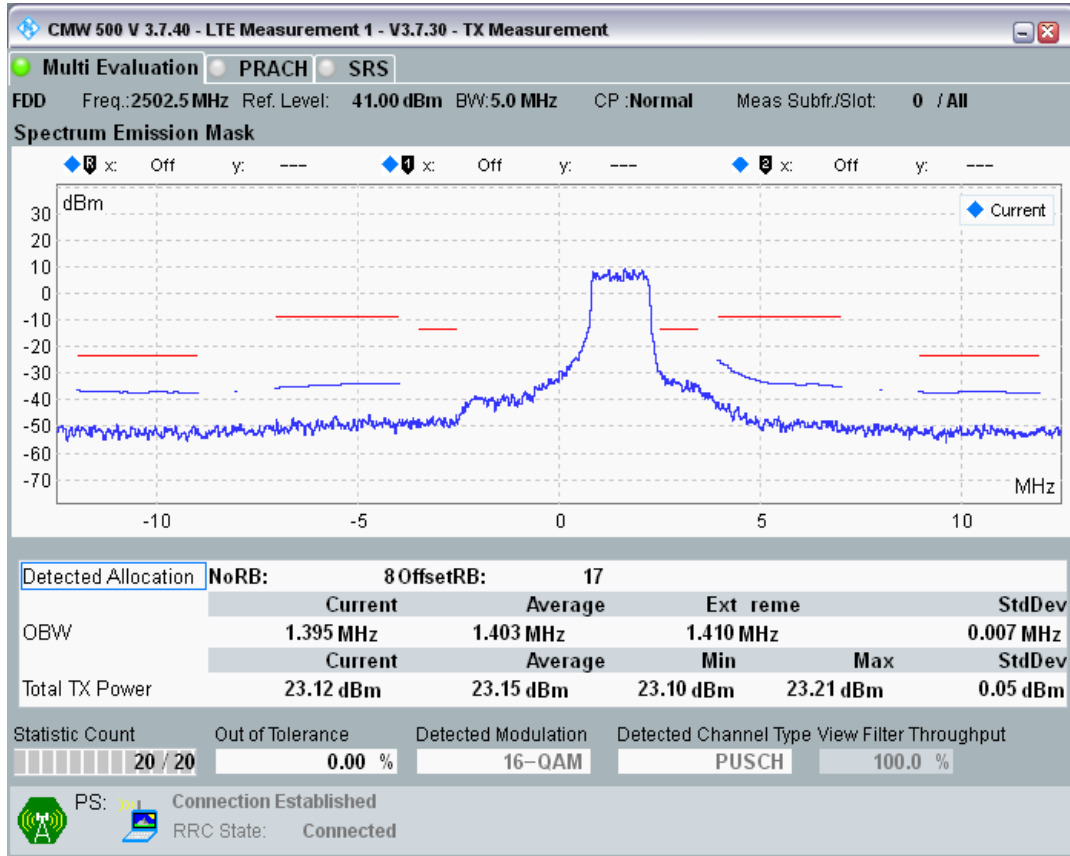

Band7 QAM16 BW=5MHz Channel=20775 RB Size=8 Position=#Max

Band7 QAM16 BW=5MHz Channel=20775 RB Size=25 Position=#0