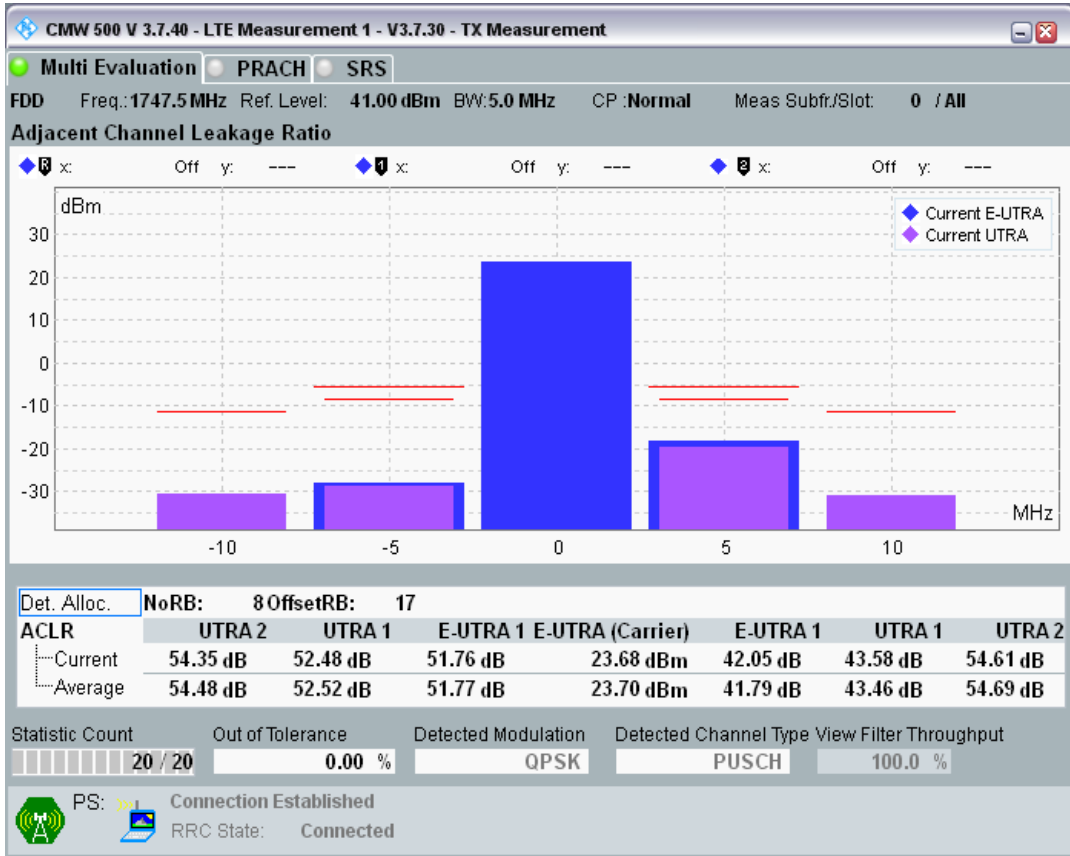

Band3 QPSK BW=5MHz Channel=19575 RB Size=8 Position=#Max

Band3 QPSK BW=5MHz Channel=19575 RB Size=25 Position=#0