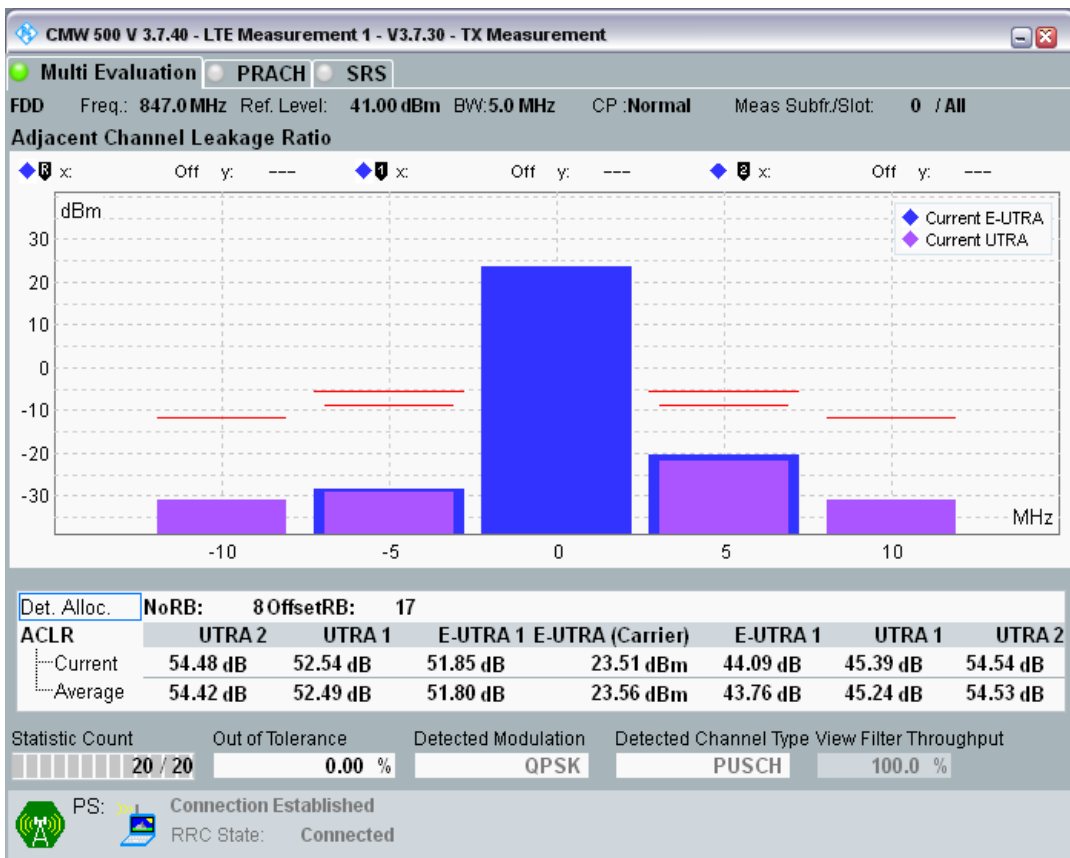

Band20 QPSK BW=5MHz Channel=24300 RB Size=8 Position=#Max

Band20 QPSK BW=5MHz Channel=24300 RB Size=25 Position=#0