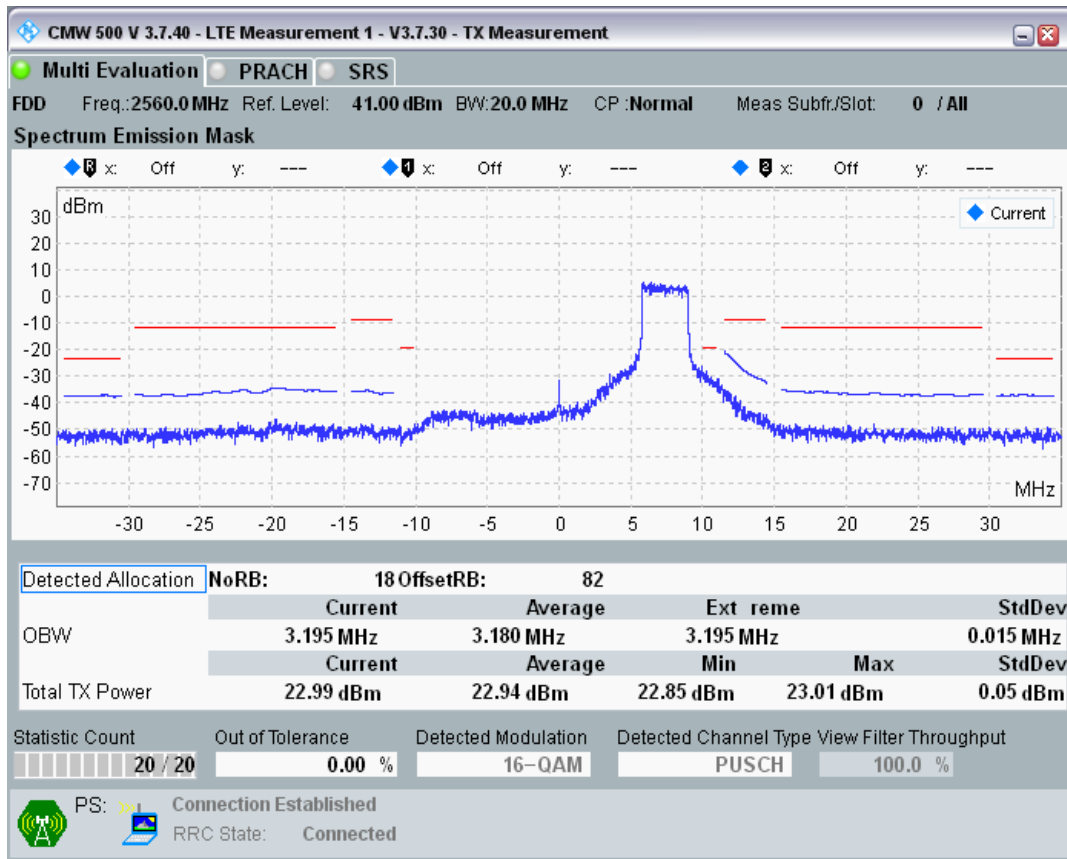

Band7 QAM16 BW=20MHz Channel=21350 RB Size=18 Position=#Max

Band7 QAM16 BW=20MHz Channel=21350 RB Size=100 Position=#0