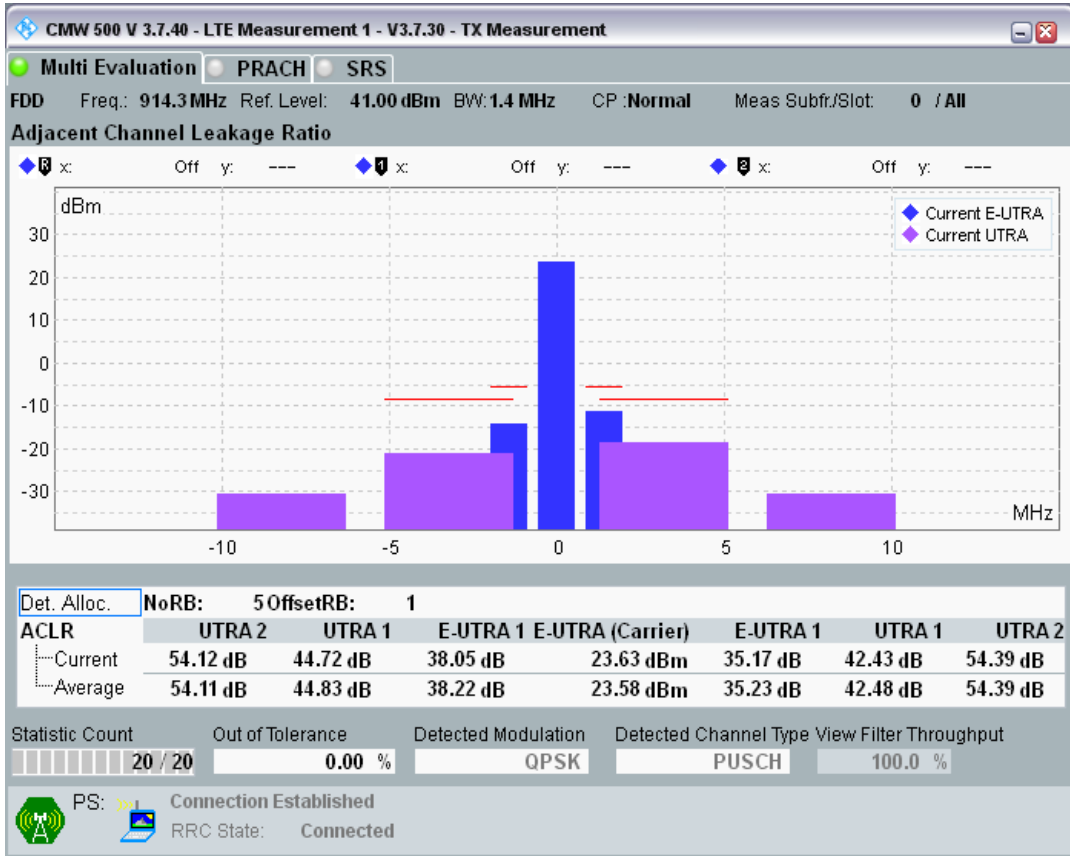

Band8 QPSK BW=1.4MHz Channel=21793 RB Size=5 Position=#Max

Band8 QPSK BW=1.4MHz Channel=21793 RB Size=6 Position=#0