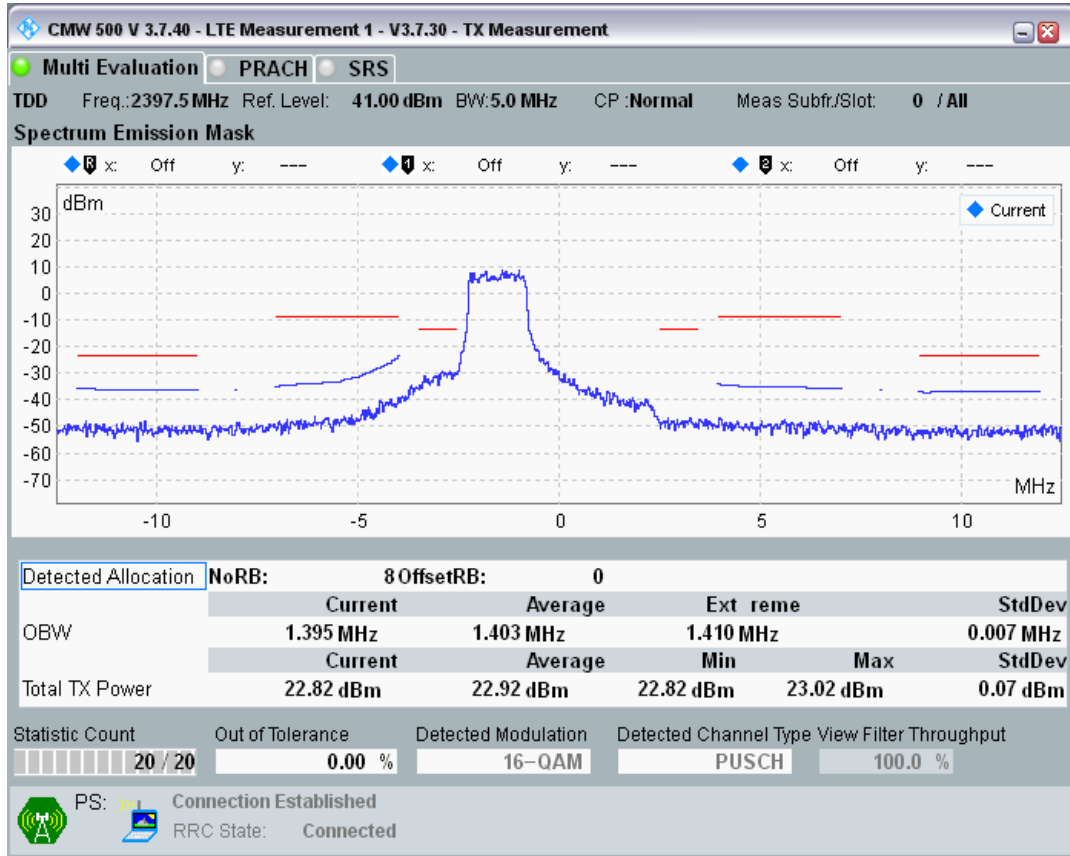

Band40 QAM16 BW=5MHz Channel=39625 RB Size=8 Position=#0

Band40 QPSK BW=10MHz Channel=38700 RB Size=12 Position=#Max