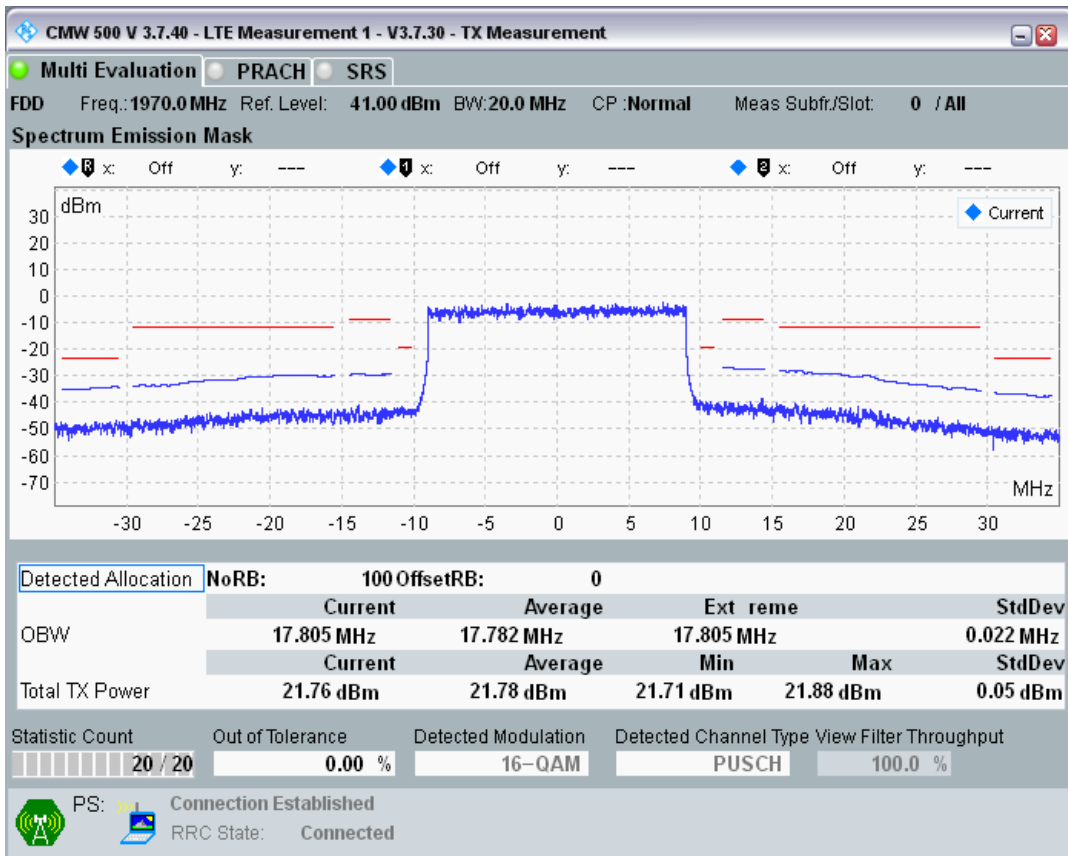

Band1 QAM16 BW=20MHz Channel=18500 RB Size=100 Position=#0

Band20 QPSK BW=5MHz Channel=24175 RB Size=8 Position=#0