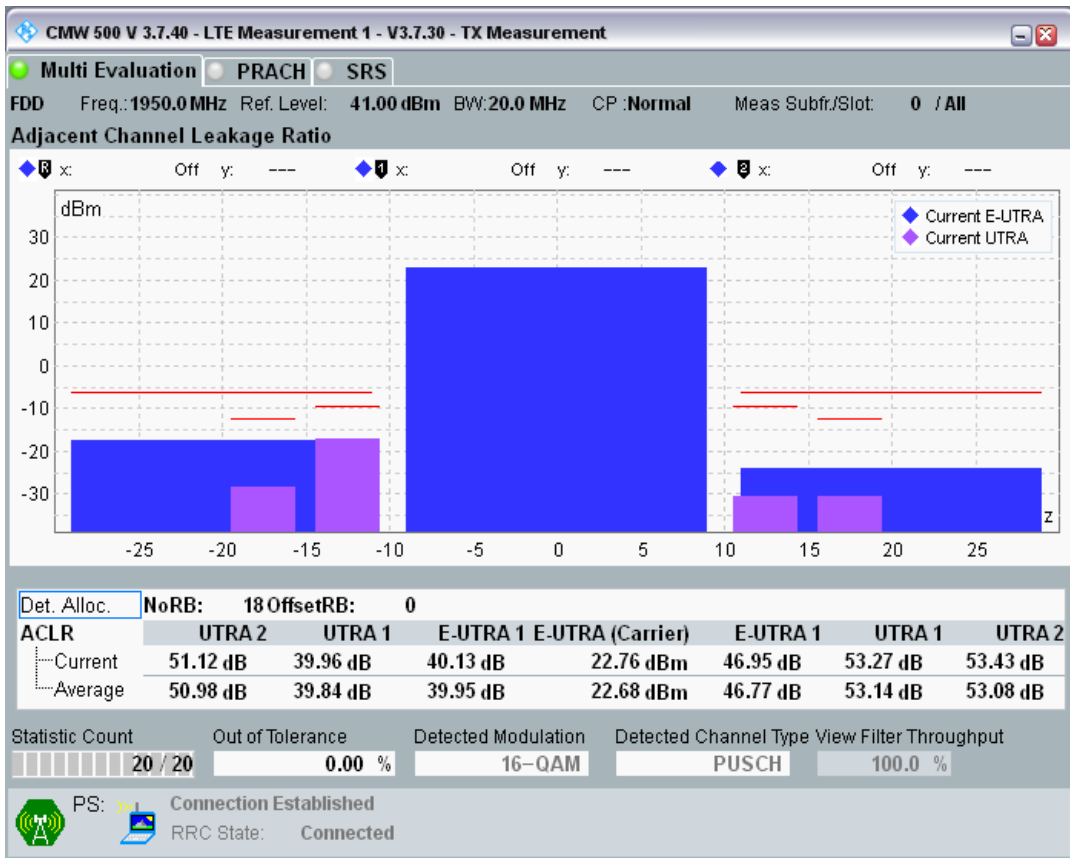

Band1 QAM16 BW=20MHz Channel=18300 RB Size=18 Position=#0

Band1 QAM16 BW=20MHz Channel=18300 RB Size=18 Position=#Max