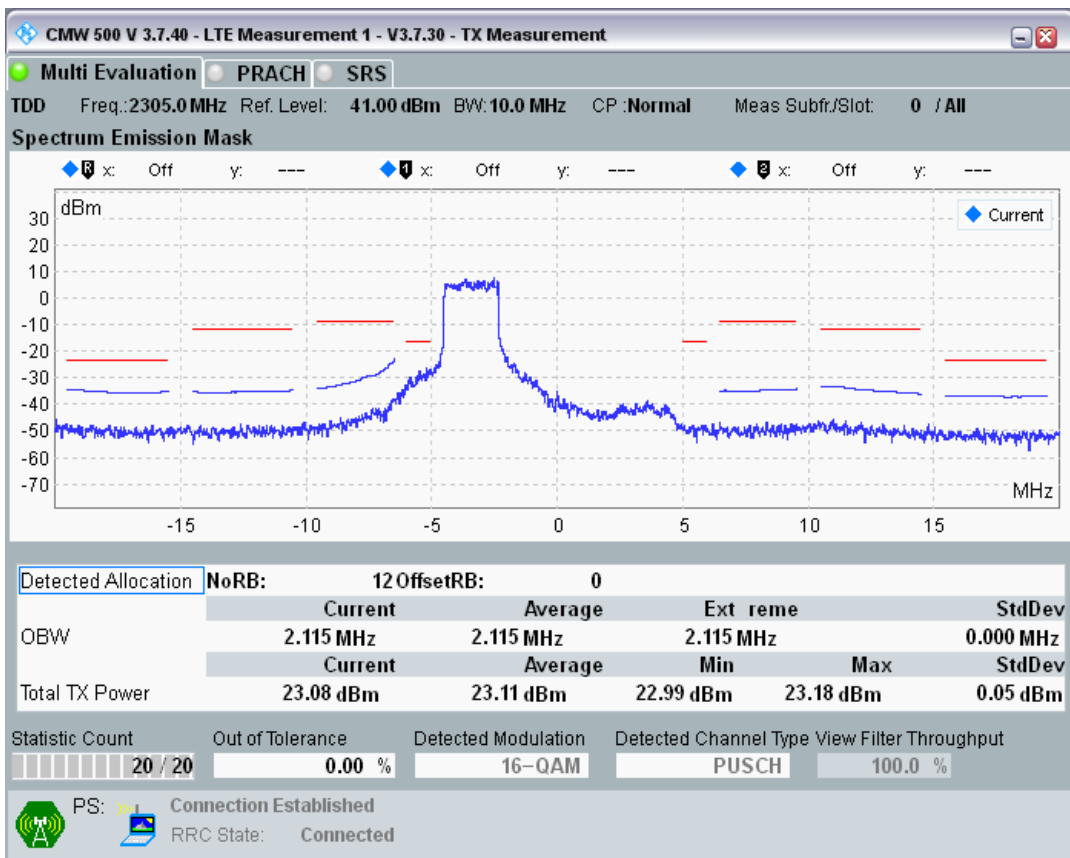

Band40 QAM16 BW=10MHz Channel=38700 RB Size=12 Position=#0

Band40 QAM16 BW=10MHz Channel=39150 RB Size=50 Position=#0