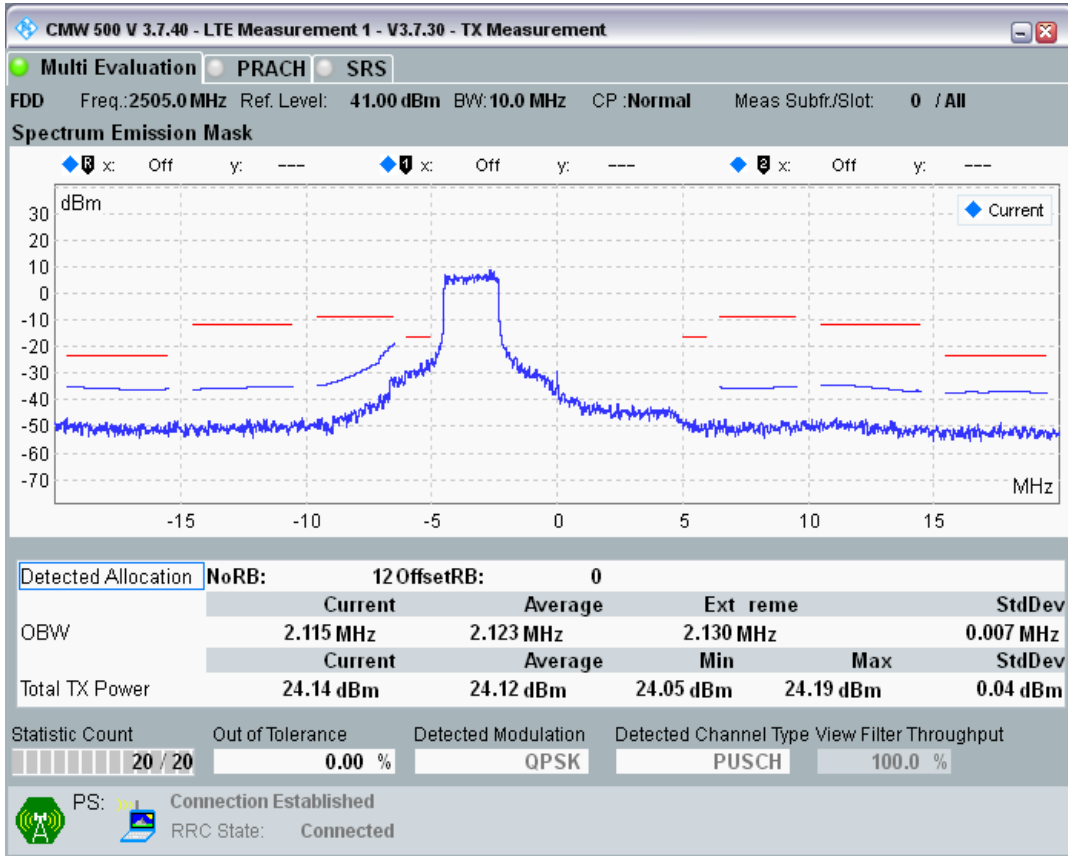

Band7 QPSK BW=10MHz Channel=20800 RB Size=12 Position=#0

Band7 QPSK BW=10MHz Channel=20800 RB Size=12 Position=#Max