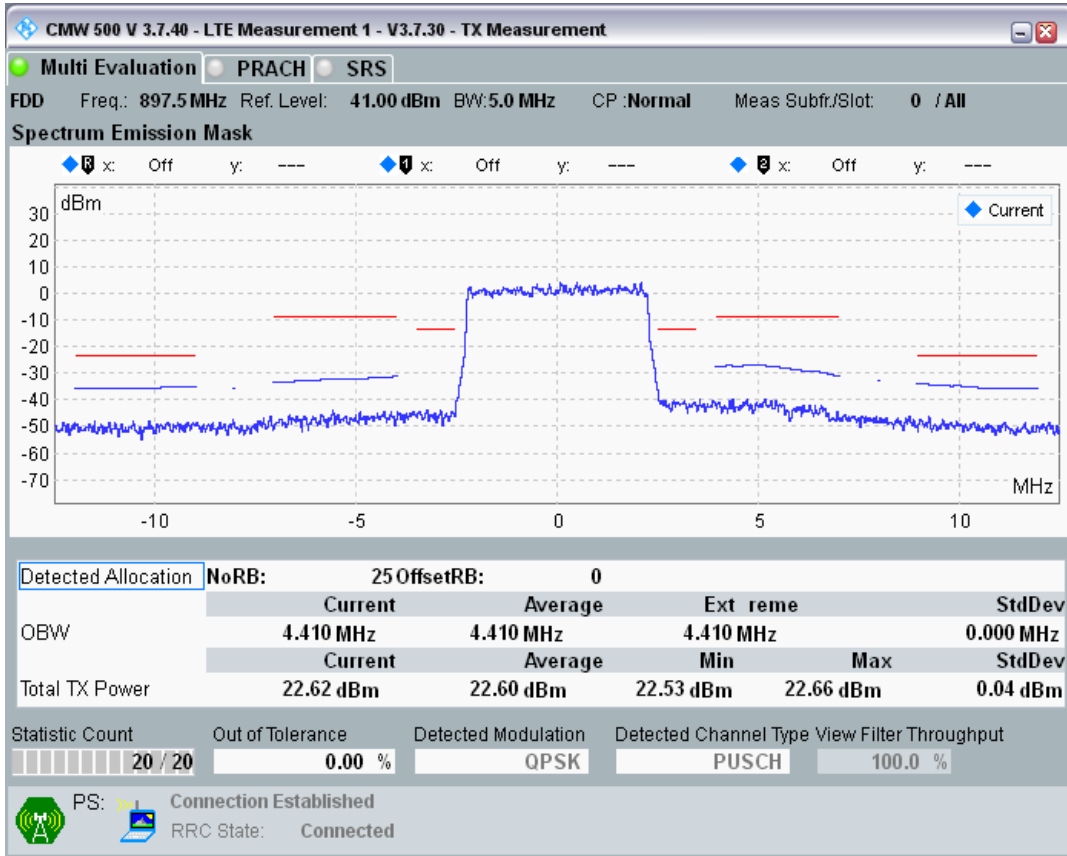

Band8 QPSK BW=5MHz Channel=21625 RB Size=25 Position=#0

Band8 QAM16 BW=5MHz Channel=21625 RB Size=8 Position=#0