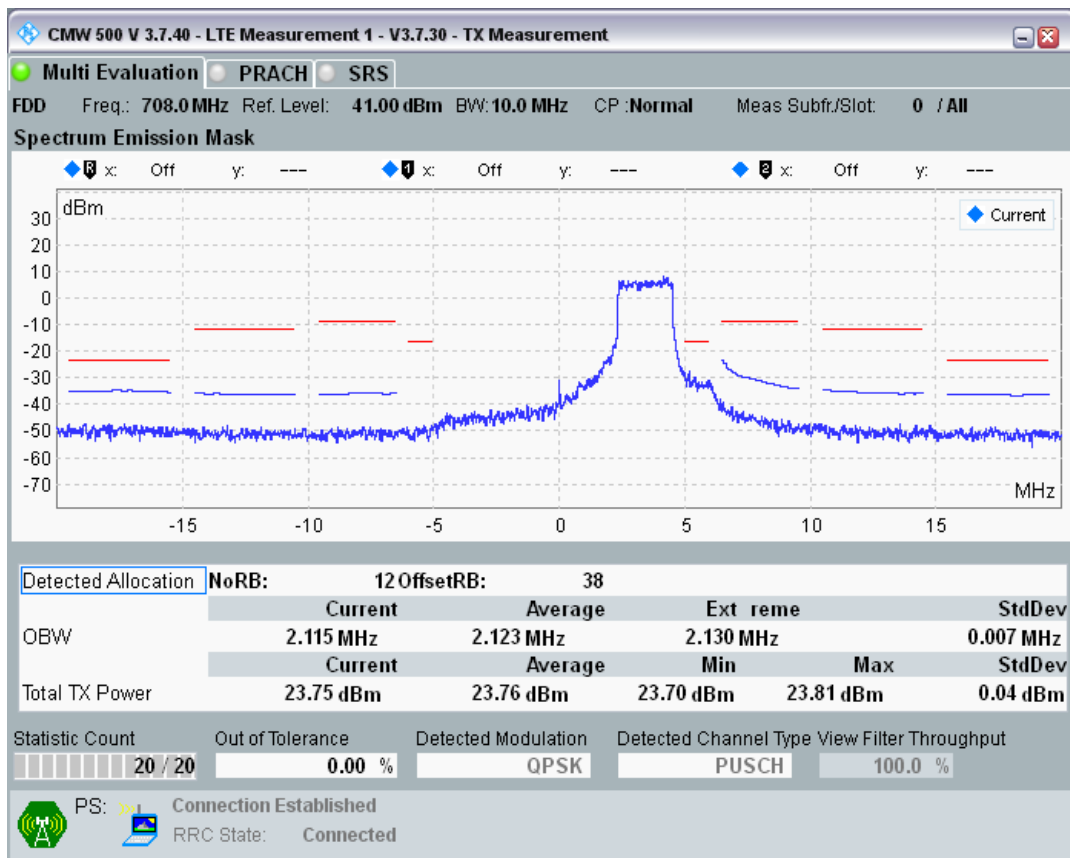

Band28 QPSK BW=10MHz Channel=27260 RB Size=12 Position=#Max

Band28 QPSK BW=10MHz Channel=27260 RB Size=50 Position=#0