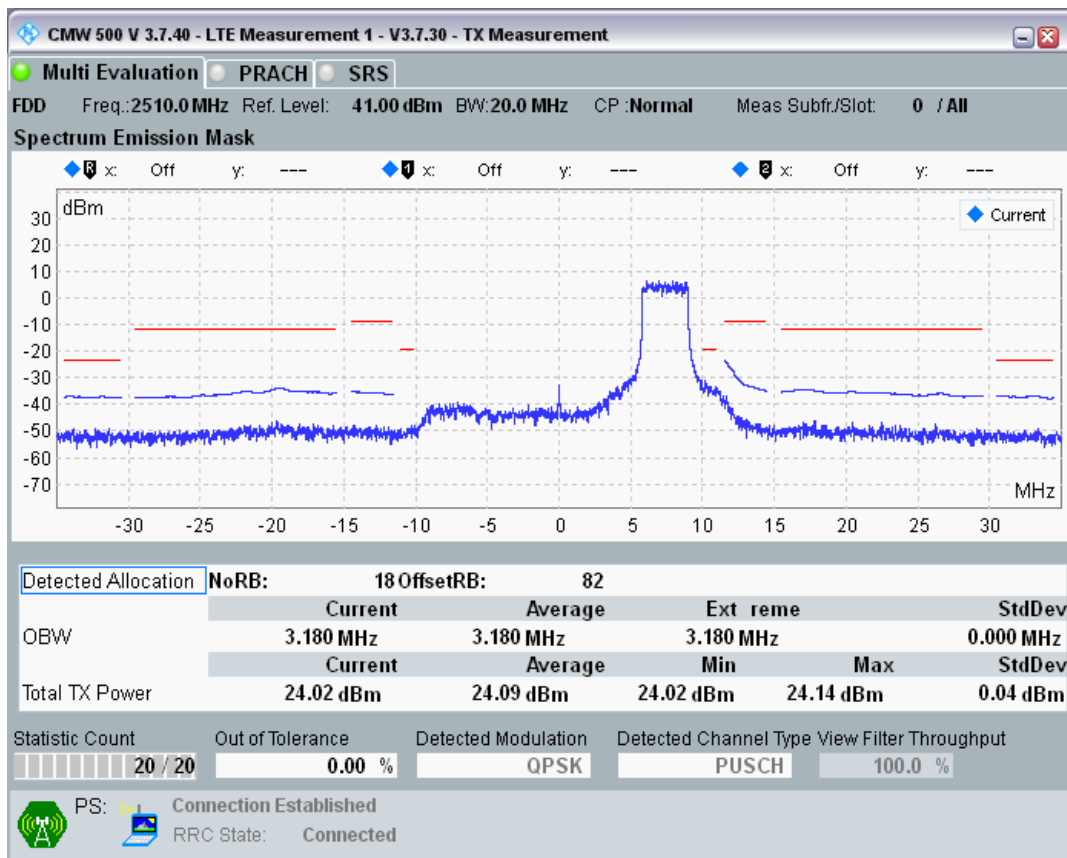

Band7 QAM16 BW=10MHz Channel=21400 RB Size=12 Position=#Max

Band7 QAM16 BW=10MHz Channel=21400 RB Size=50 Position=#0

Band7 QPSK BW=20MHz Channel=20850 RB Size=18 Position=#0

Band7 QPSK BW=20MHz Channel=20850 RB Size=18 Position=#Max