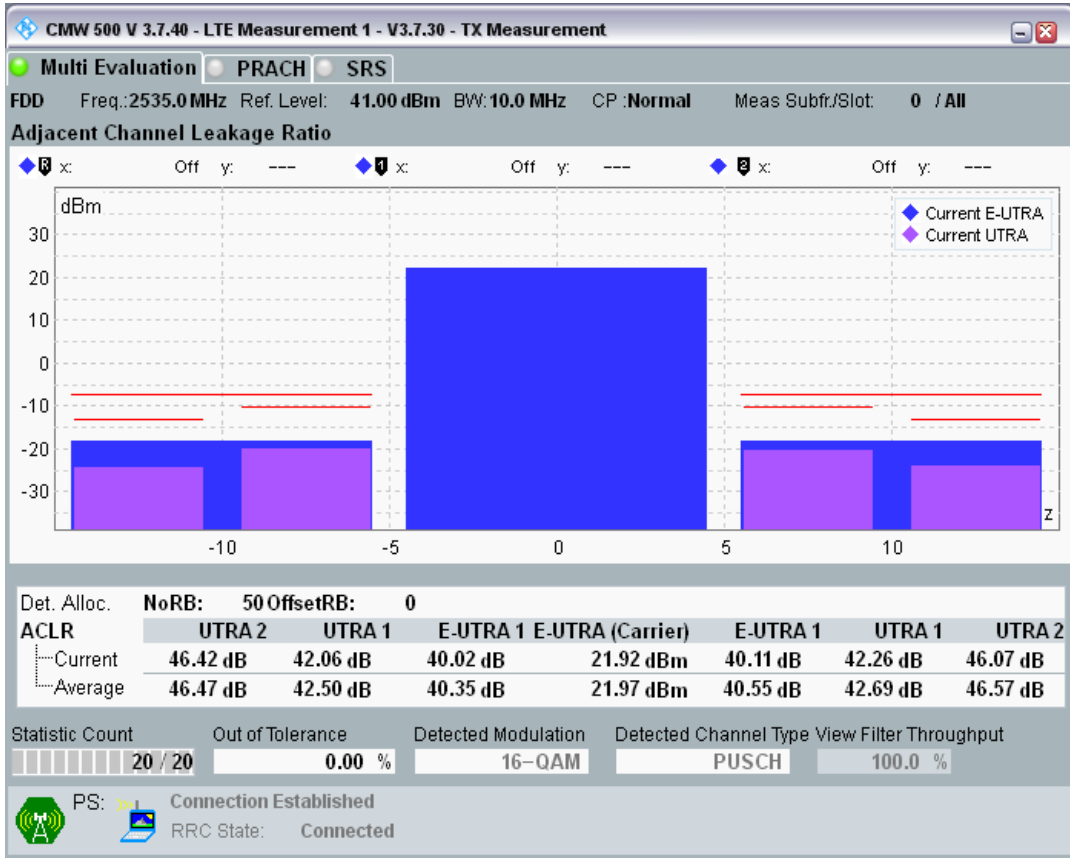

Band7 QAM16 BW=10MHz Channel=21100 RB Size=50 Position=#0

Band7 QPSK BW=10MHz Channel=21400 RB Size=12 Position=#0