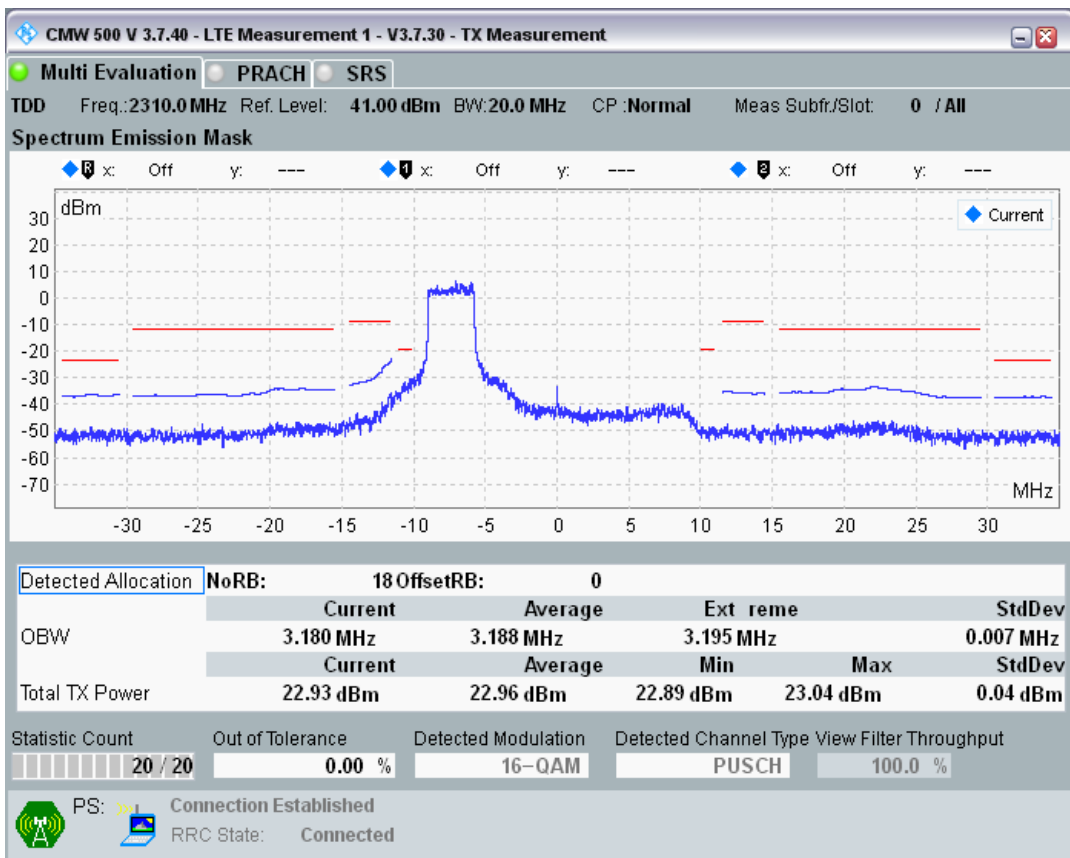

Band40 QAM16 BW=10MHz Channel=39150 RB Size=12 Position=#Max

Band40 QAM16 BW=10MHz Channel=38700 RB Size=50 Position=#0

Band40 QAM16 BW=10MHz Channel=39150 RB Size=12 Position=#0

Band40 QAM16 BW=20MHz Channel=38750 RB Size=18 Position=#0