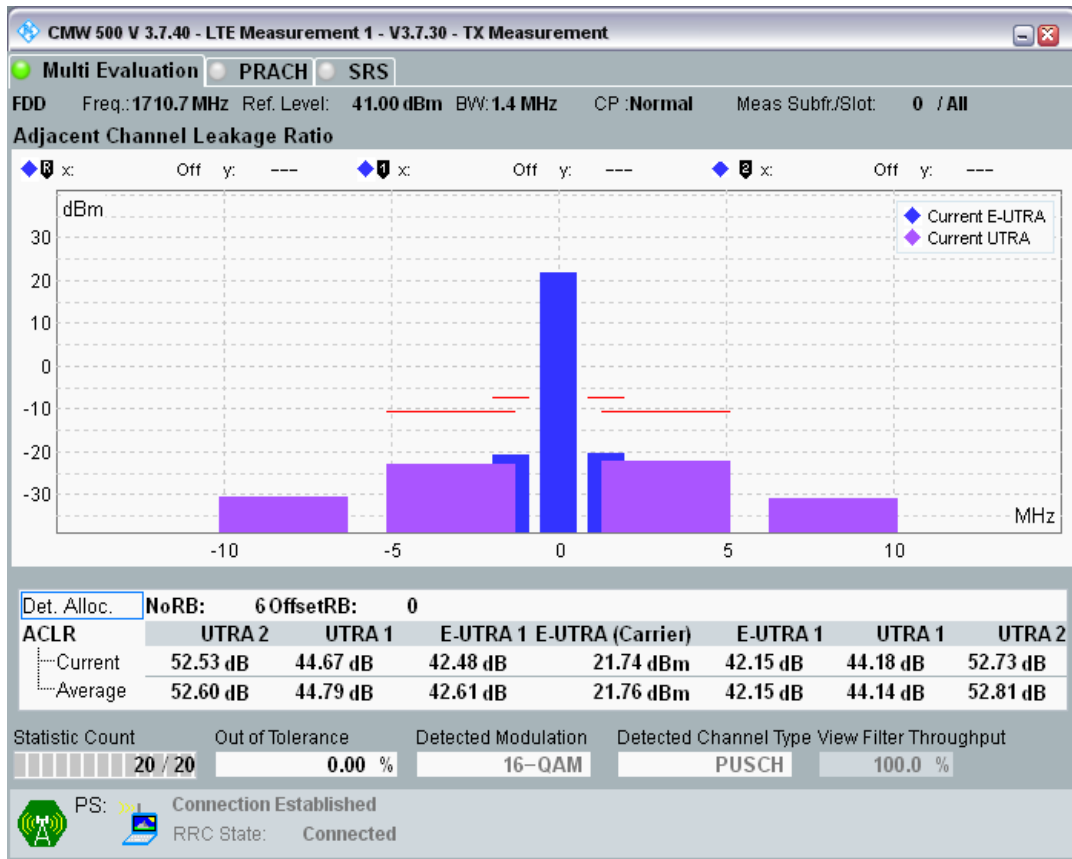

Band3 QAM16 BW=1.4MHz Channel=19207 RB Size=6 Position=#0

Band3 QPSK BW=1.4MHz Channel=19575 RB Size=5 Position=#0