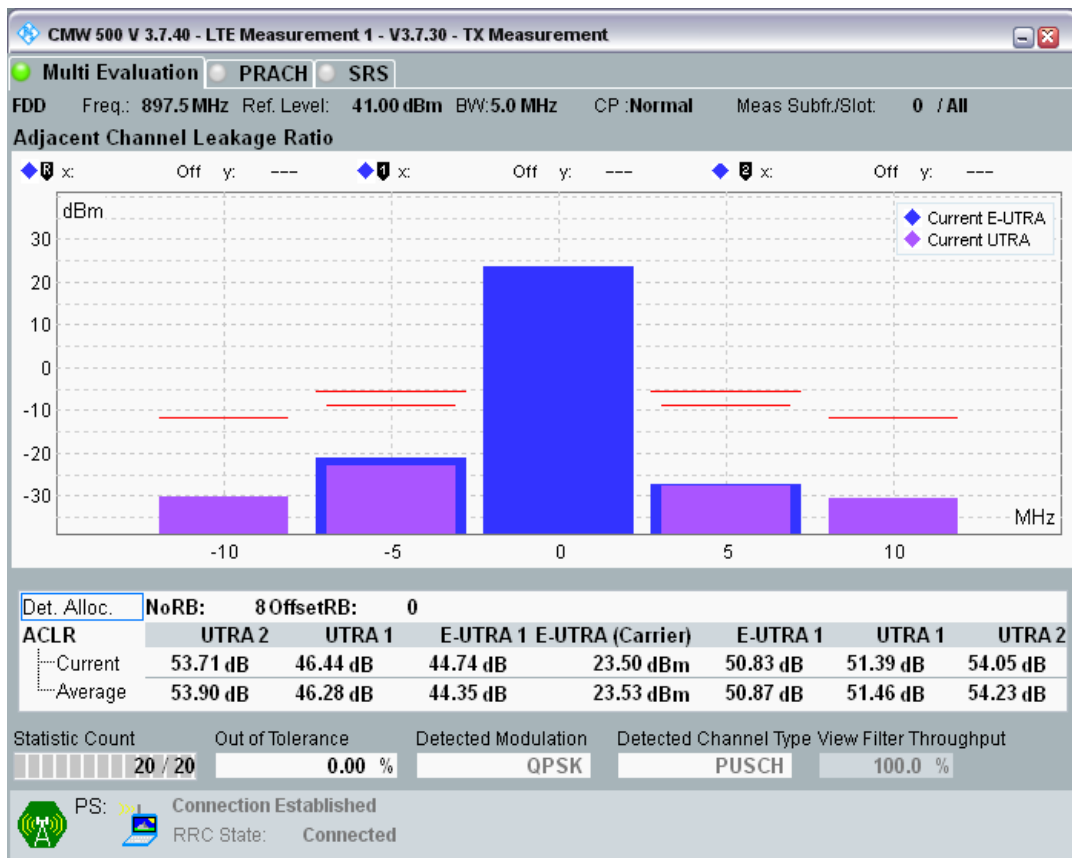

Band8 QPSK BW=5MHz Channel=21625 RB Size=8 Position=#0

Band8 QPSK BW=5MHz Channel=21625 RB Size=8 Position=#Max