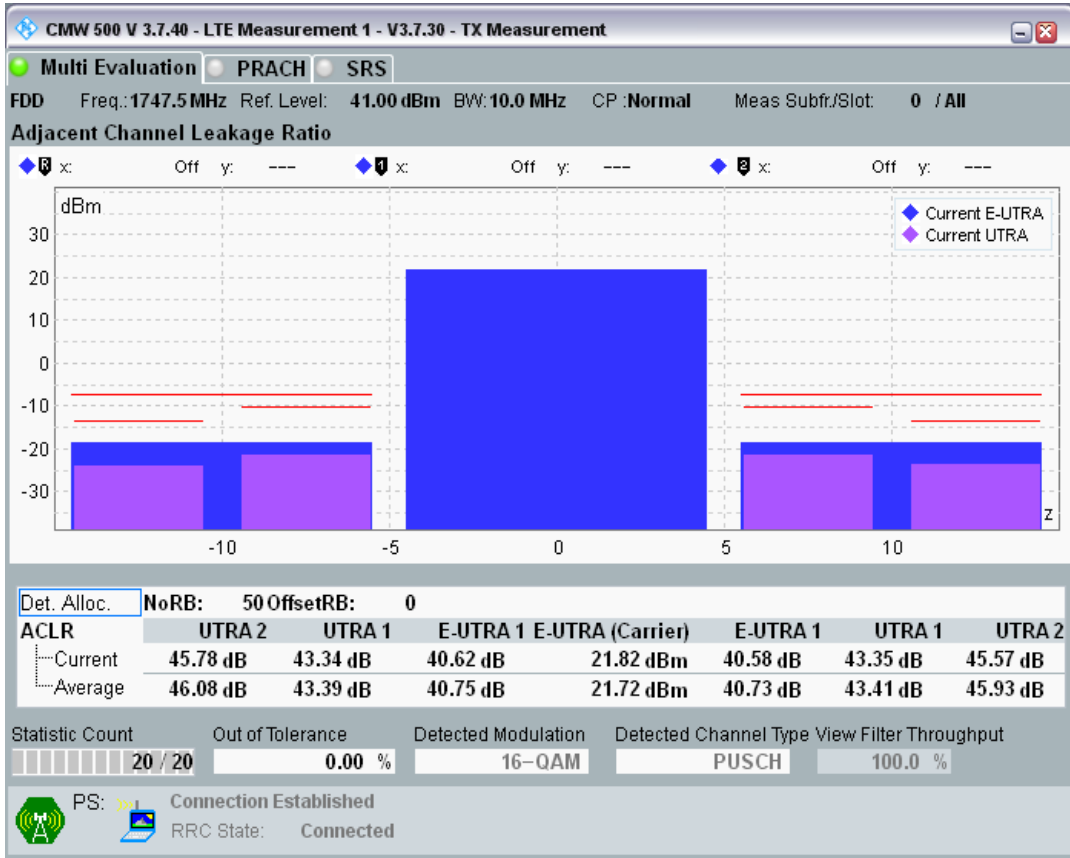

Band3 QAM16 BW=10MHz Channel=19575 RB Size=50 Position=#0

Band3 QPSK BW=10MHz Channel=19900 RB Size=12 Position=#0