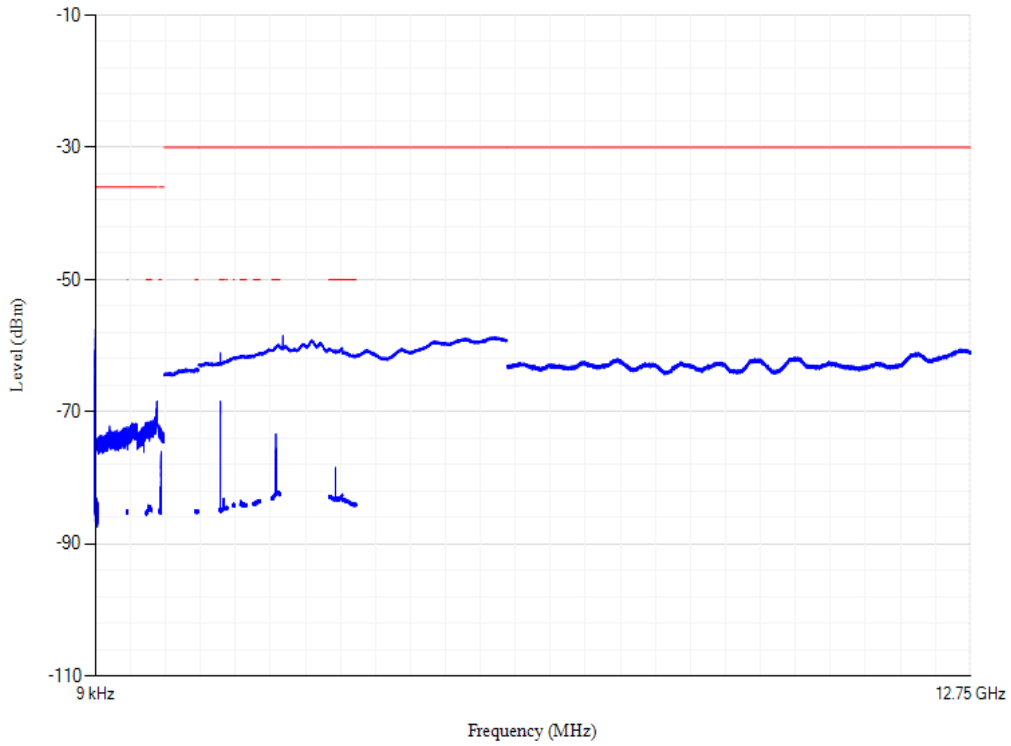

Conducted spurious emissions

Band8 QPSK BW=10MHz Channel=21500 RB Size=1 Position=#0