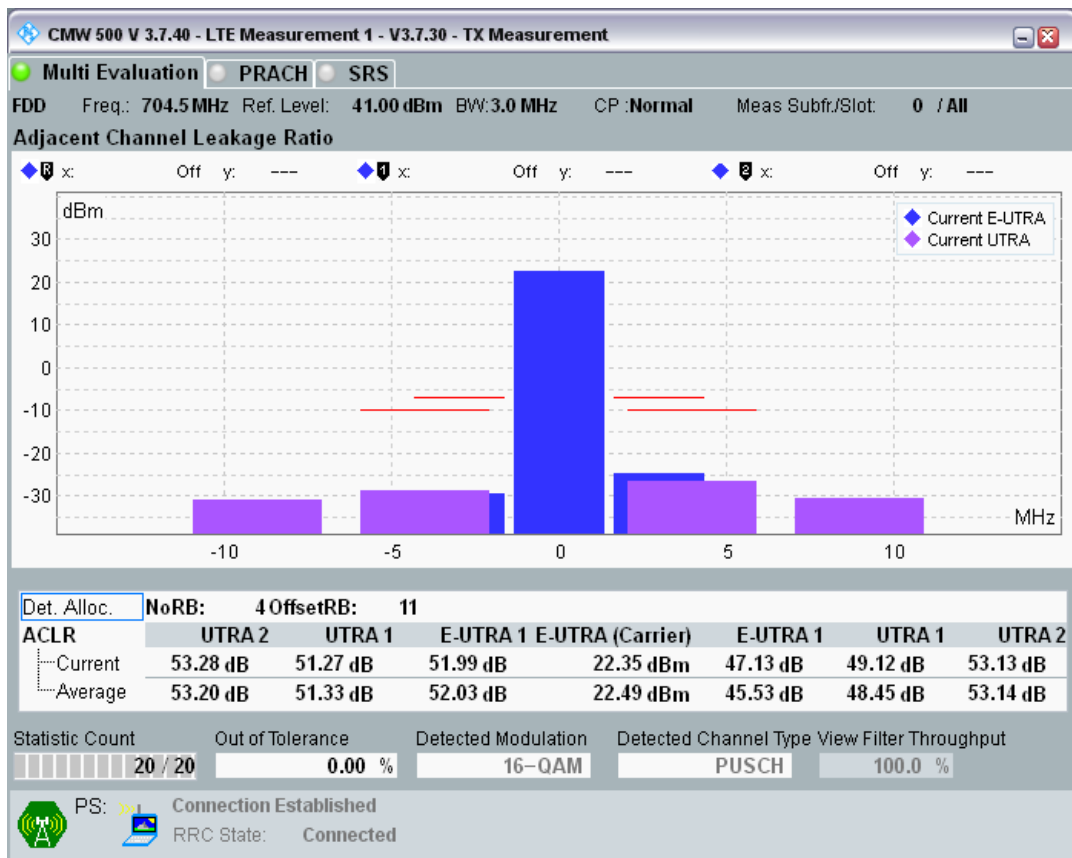

Band28 QAM16 BW=3MHz Channel=27225 RB Size=4 Position=#Max

Band28 QAM16 BW=3MHz Channel=27225 RB Size=15 Position=#0