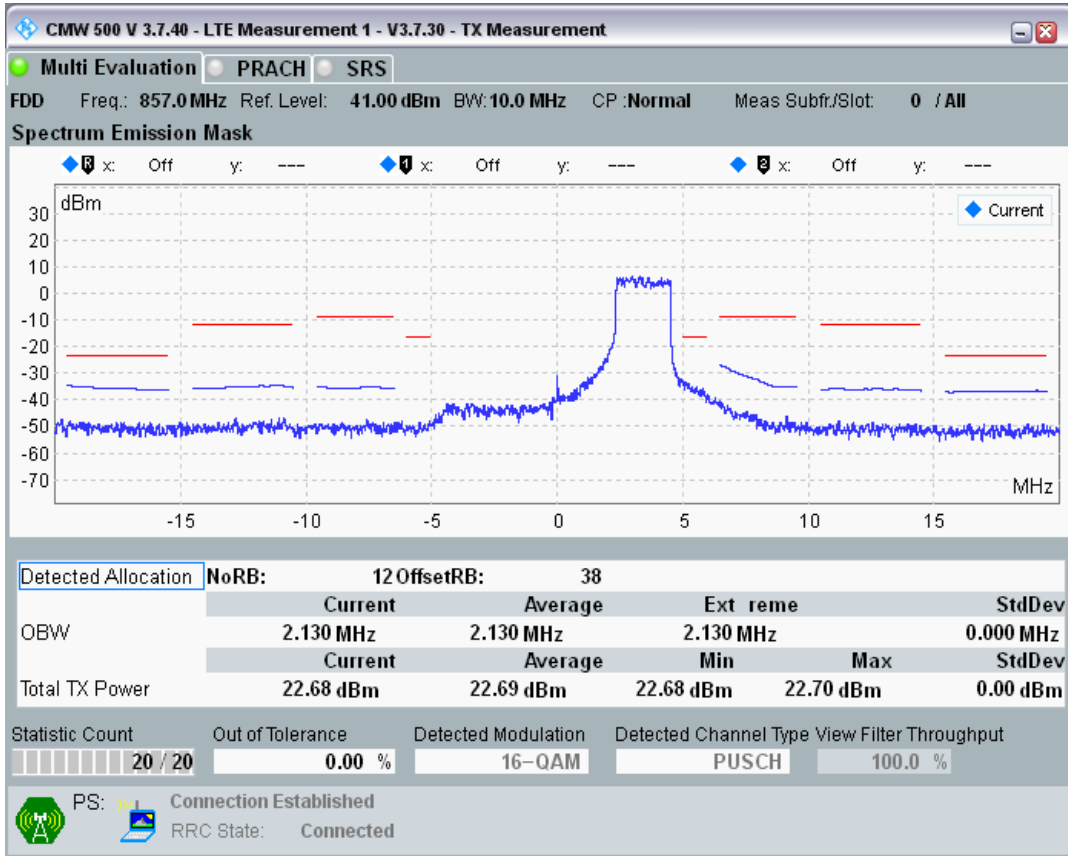

Band20 QAM16 BW=10MHz Channel=24400 RB Size=12 Position=#Max

Band20 QAM16 BW=10MHz Channel=24400 RB Size=50 Position=#0