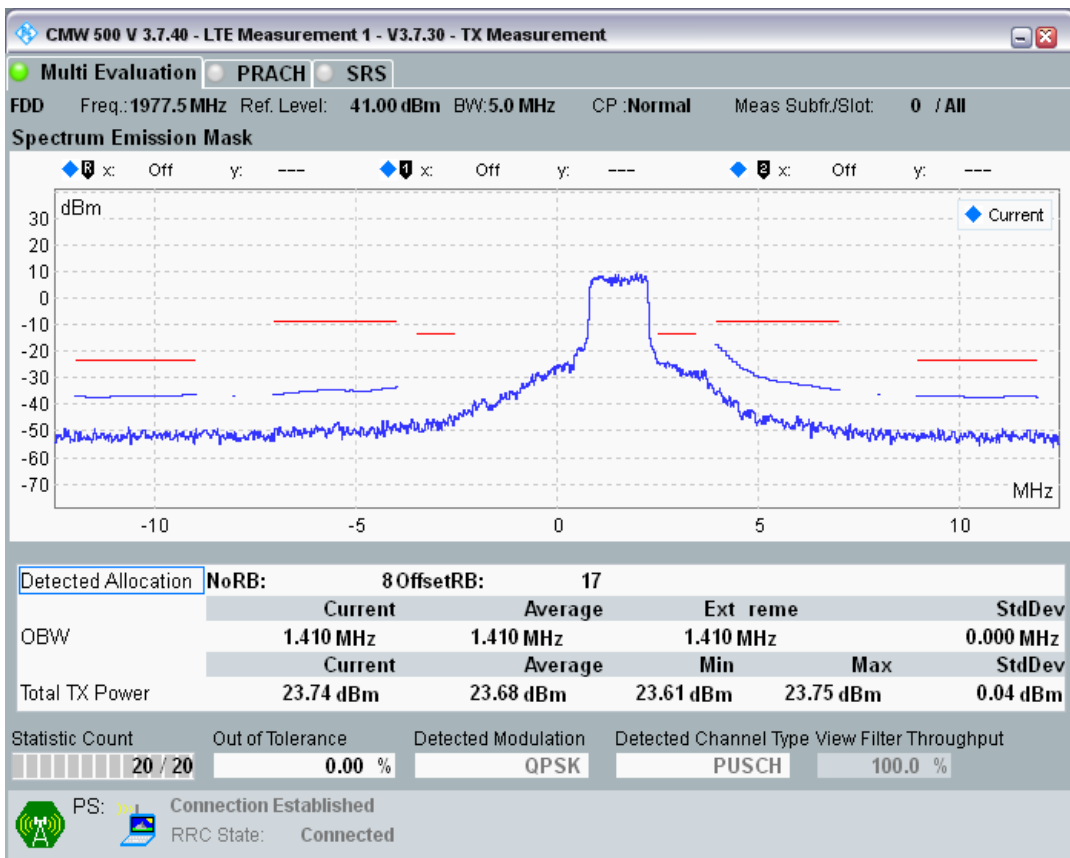

Band1 QPSK BW=5MHz Channel=18575 RB Size=8 Position=#Max

Band1 QPSK BW=5MHz Channel=18575 RB Size=25 Position=#0