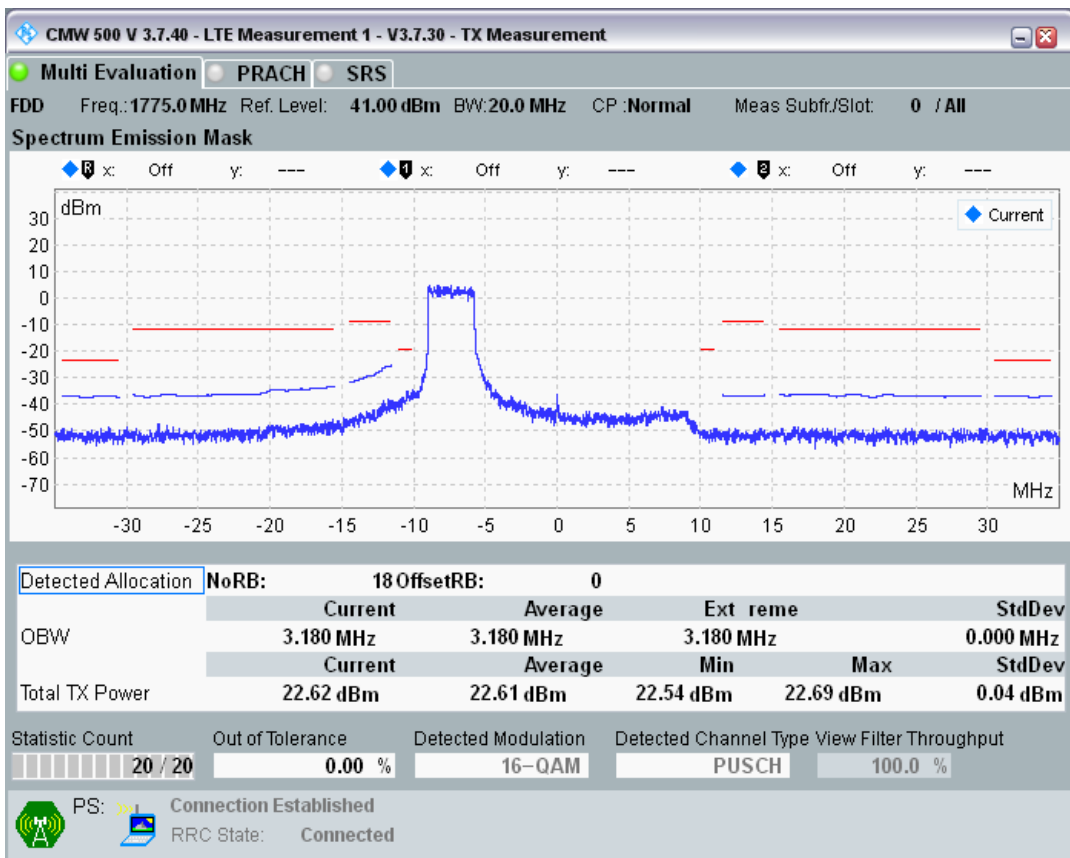

Band3 QAM16 BW=20MHz Channel=19850 RB Size=18 Position=#0

Band3 QAM16 BW=20MHz Channel=19850 RB Size=18 Position=#Max