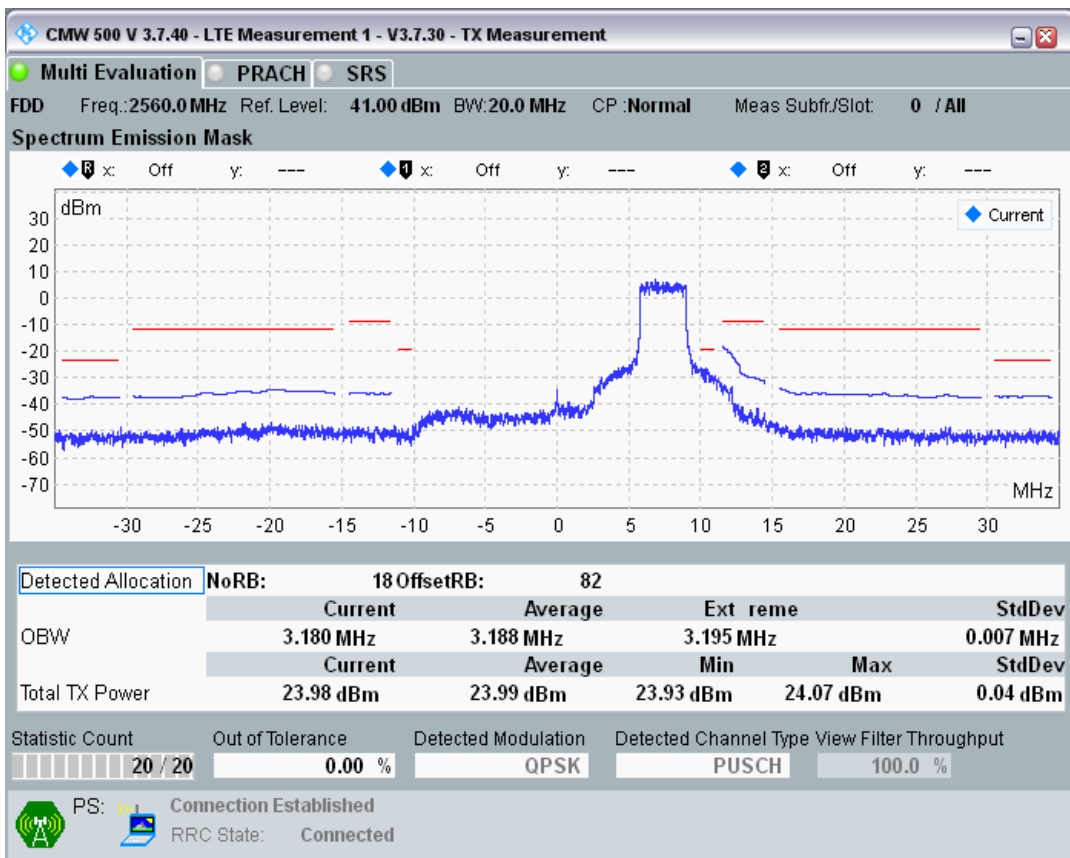

Band7 QAM16 BW=20MHz Channel=21100 RB Size=18 Position=#Max

Band7 QAM16 BW=20MHz Channel=21100 RB Size=100 Position=#0

Band7 QPSK BW=20MHz Channel=21350 RB Size=18 Position=#0

Band7 QPSK BW=20MHz Channel=21350 RB Size=18 Position=#Max