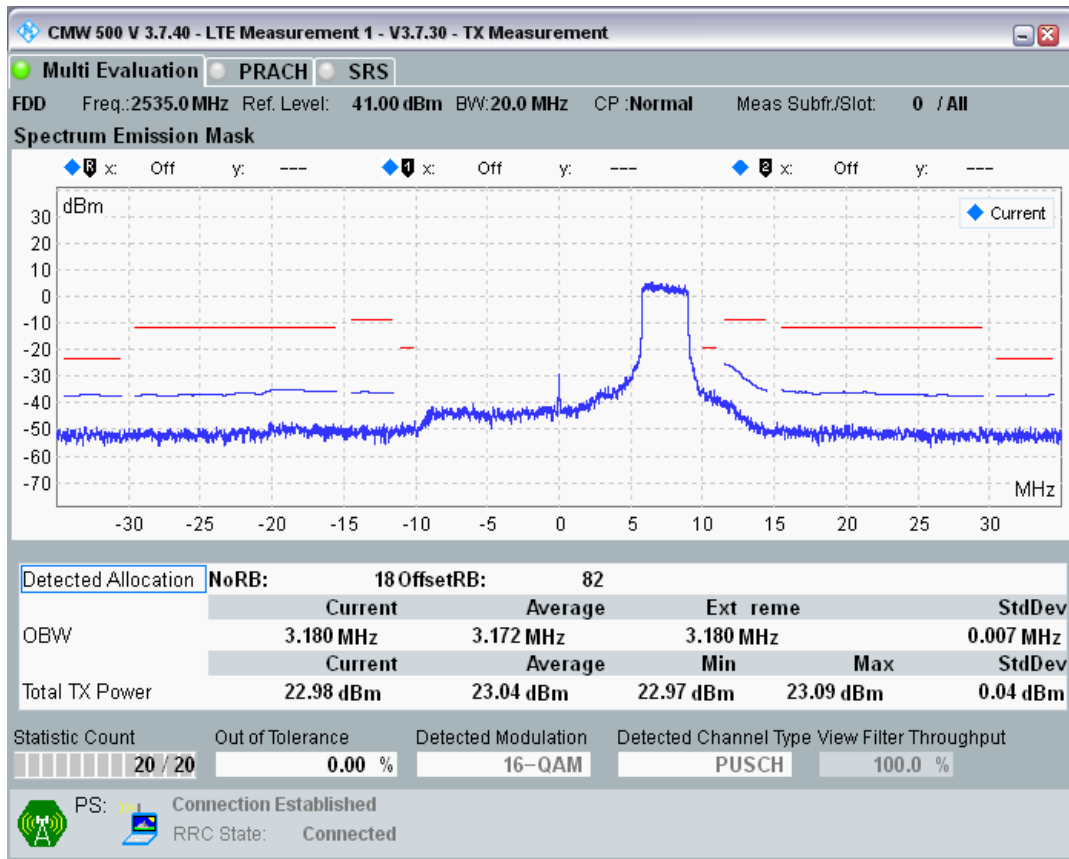

Band7 QAM16 BW=20MHz Channel=21100 RB Size=18 Position=#Max

Band7 QAM16 BW=20MHz Channel=21100 RB Size=100 Position=#0