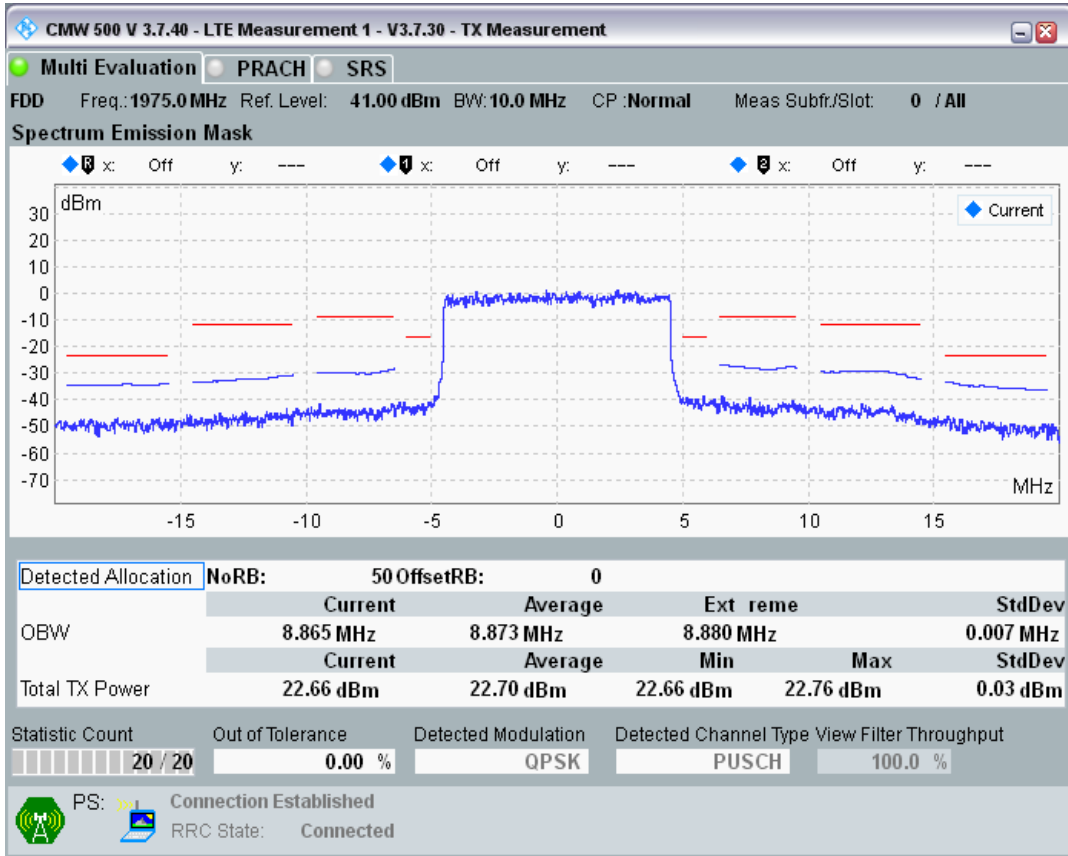

Band1 QPSK BW=10MHz Channel=18550 RB Size=50 Position=#0

Band1 QAM16 BW=10MHz Channel=18550 RB Size=12 Position=#0