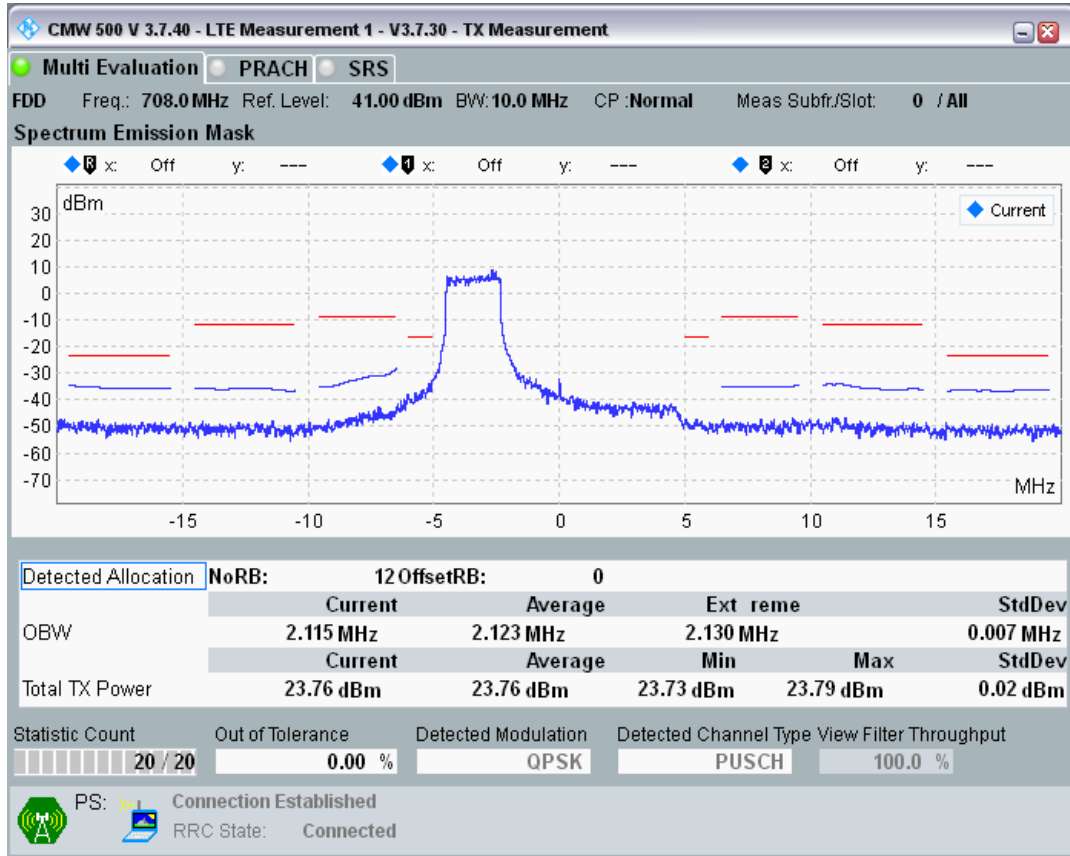

Band28 QPSK BW=10MHz Channel=27260 RB Size=12 Position=#0

Band28 QPSK BW=10MHz Channel=27260 RB Size=12 Position=#Max