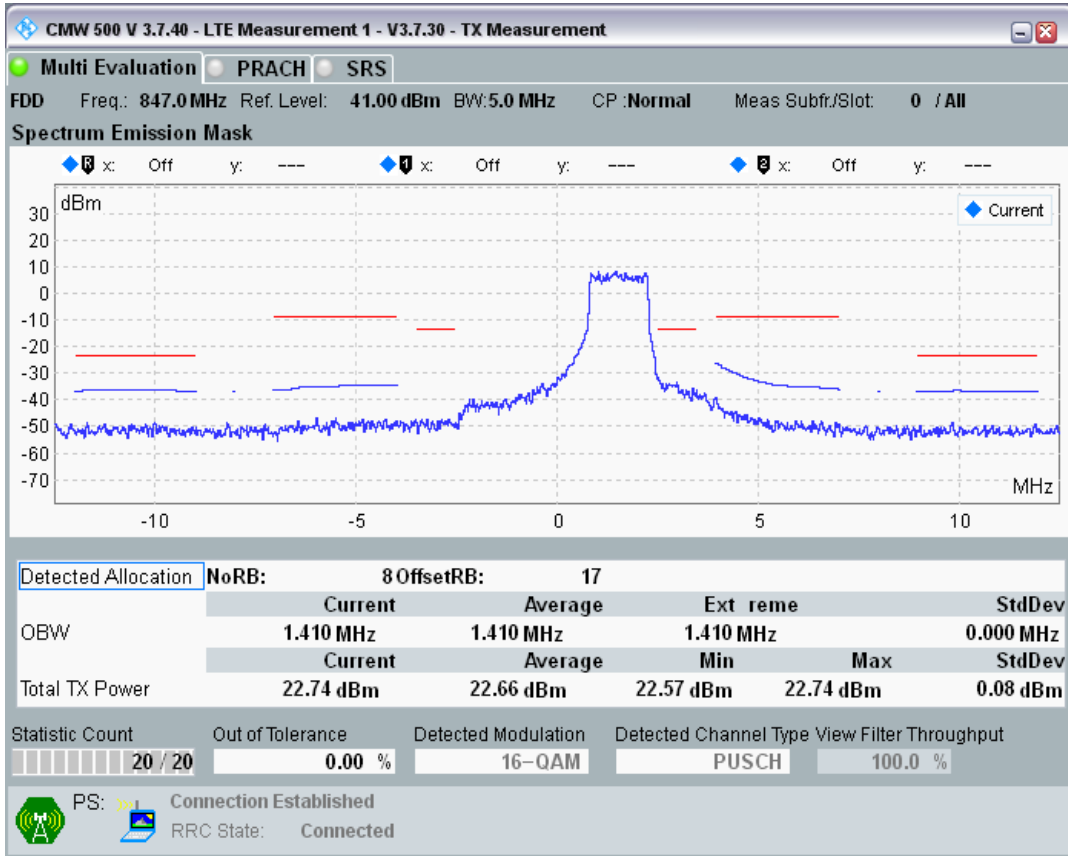

Band20 QAM16 BW=5MHz Channel=24300 RB Size=8 Position=#Max

Band20 QAM16 BW=5MHz Channel=24300 RB Size=25 Position=#0