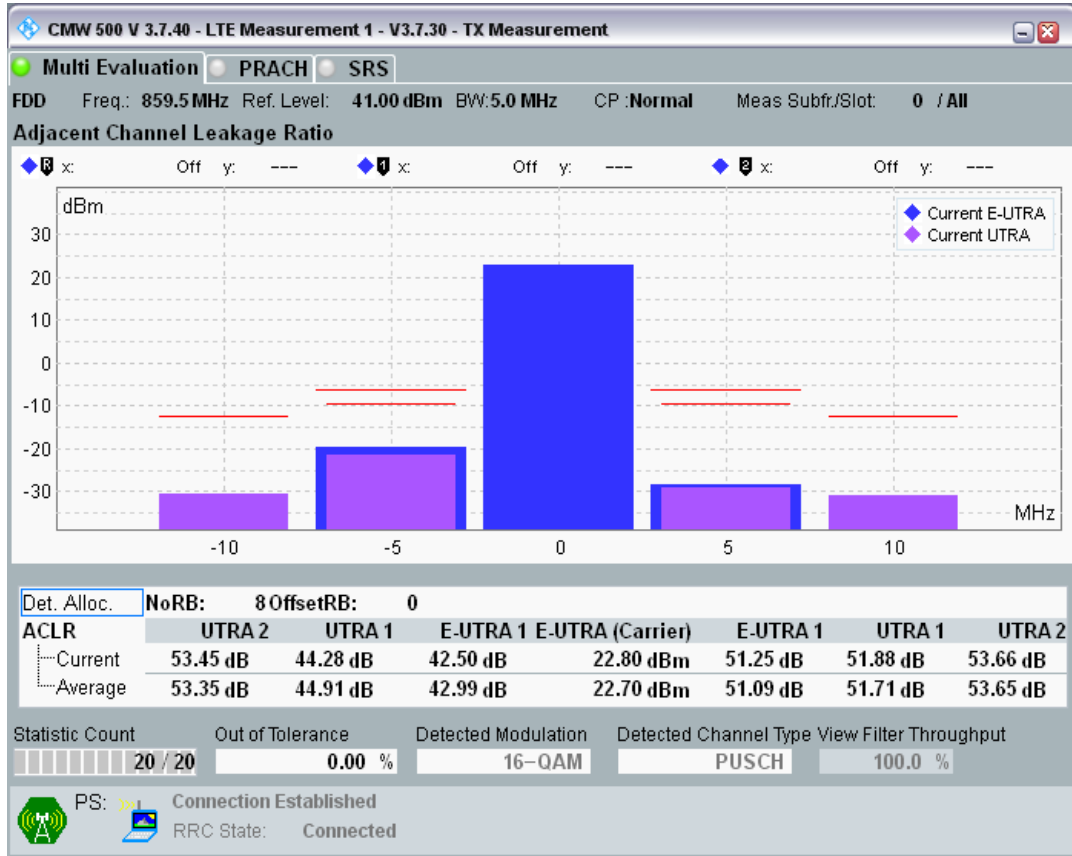

Band20 QAM16 BW=5MHz Channel=24425 RB Size=8 Position=#0

Band20 QAM16 BW=5MHz Channel=24425 RB Size=8 Position=#Max