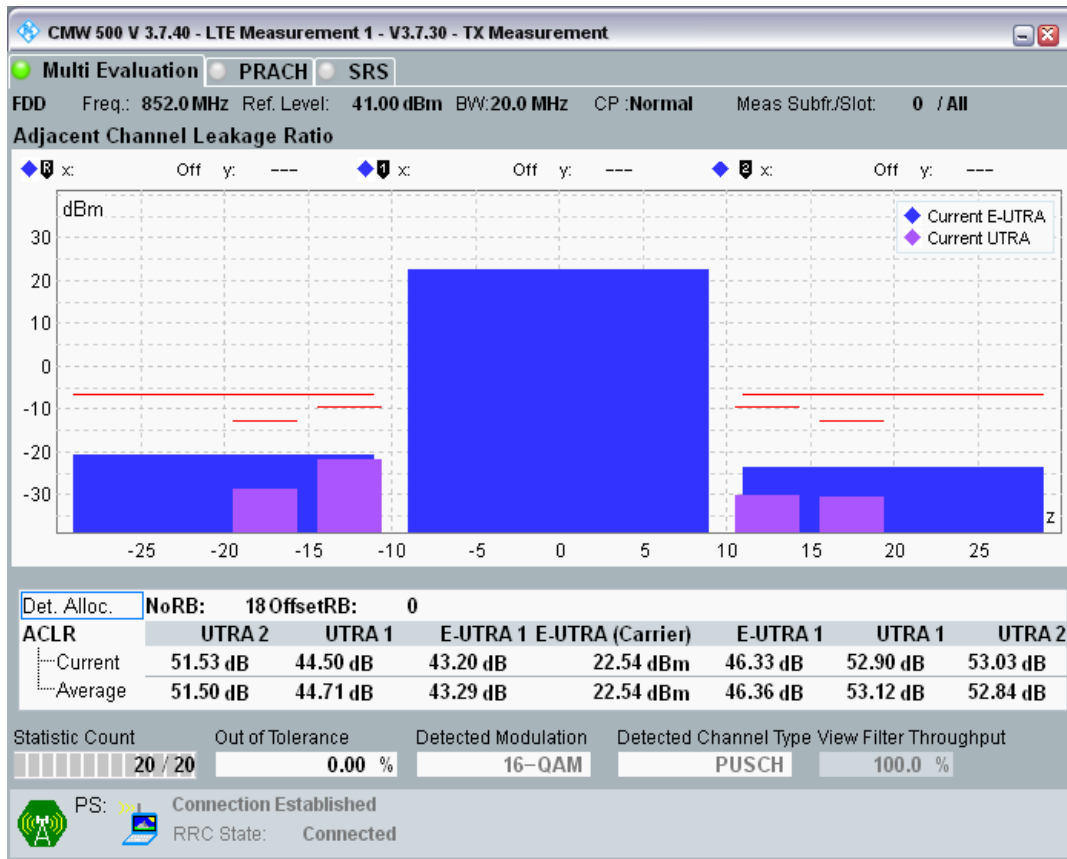

Band20 QAM16 BW=20MHz Channel=24350 RB Size=18 Position=#0

Band20 QAM16 BW=20MHz Channel=24350 RB Size=18 Position=#Max