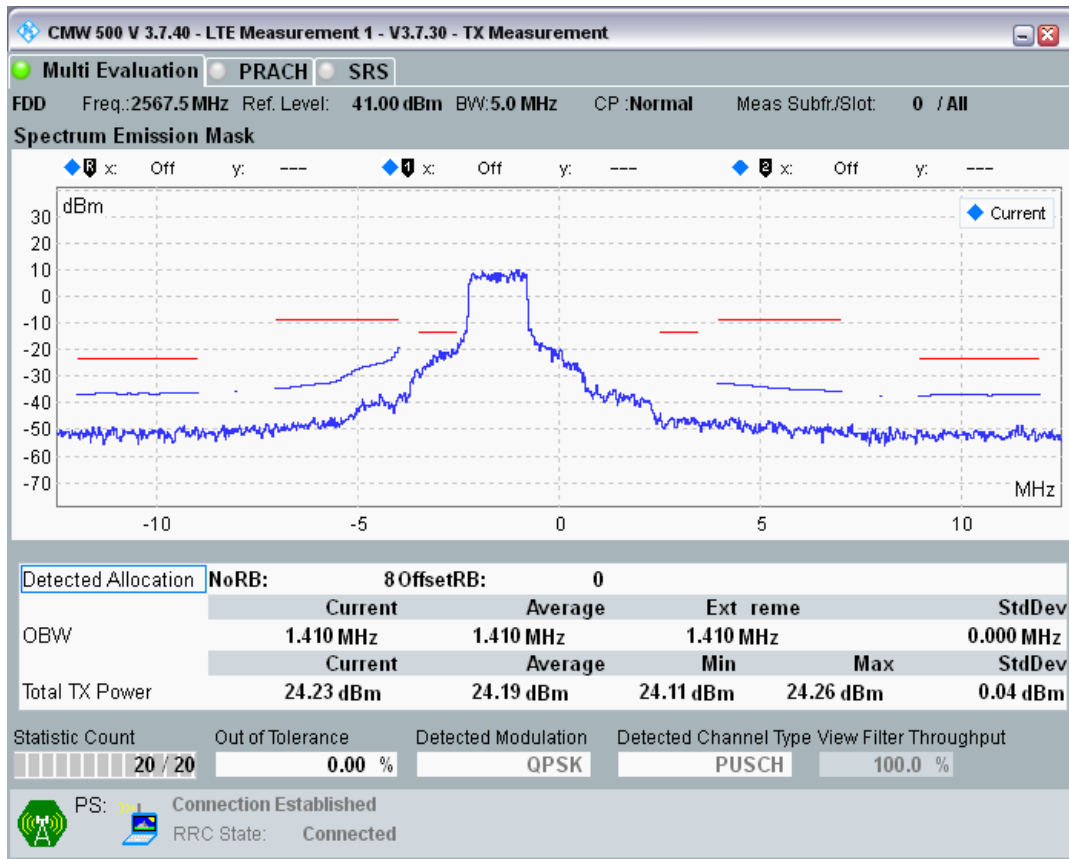

Band7 QPSK BW=5MHz Channel=21425 RB Size=8 Position=#0

Band7 QPSK BW=5MHz Channel=21425 RB Size=8 Position=#Max