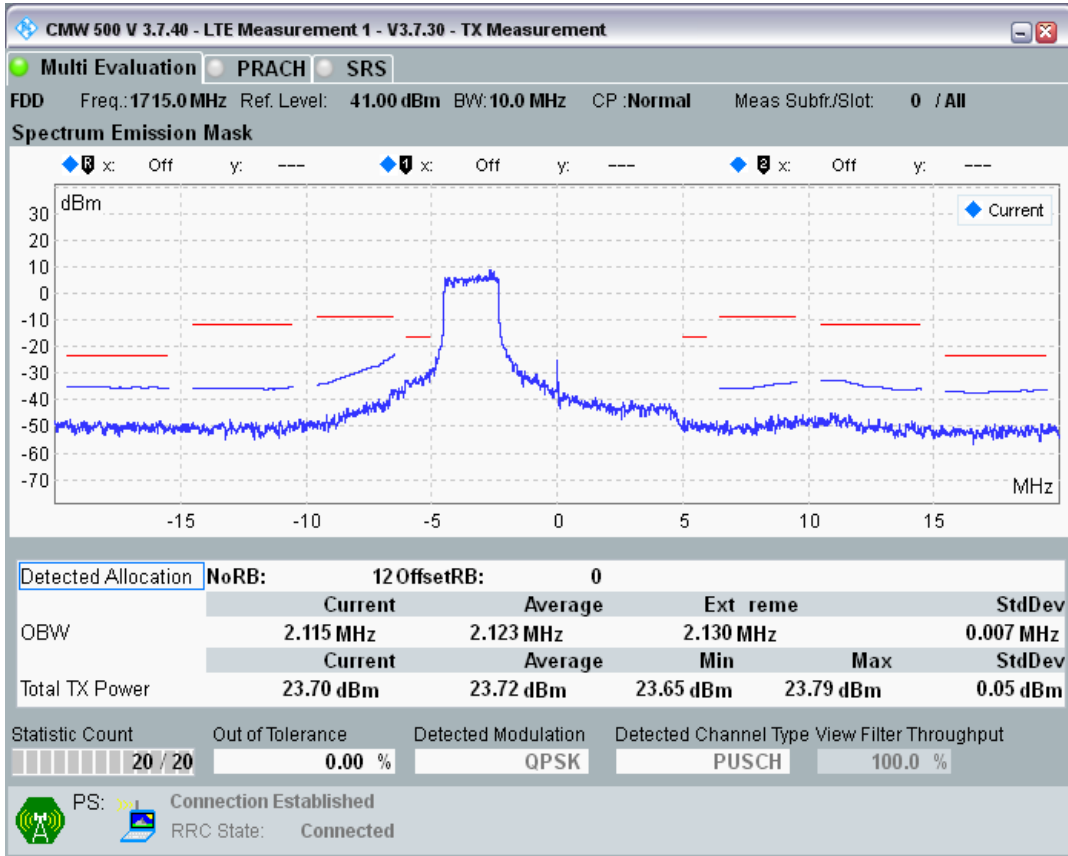

Band3 QPSK BW=10MHz Channel=19250 RB Size=12 Position=#0

Band3 QPSK BW=10MHz Channel=19250 RB Size=12 Position=#Max