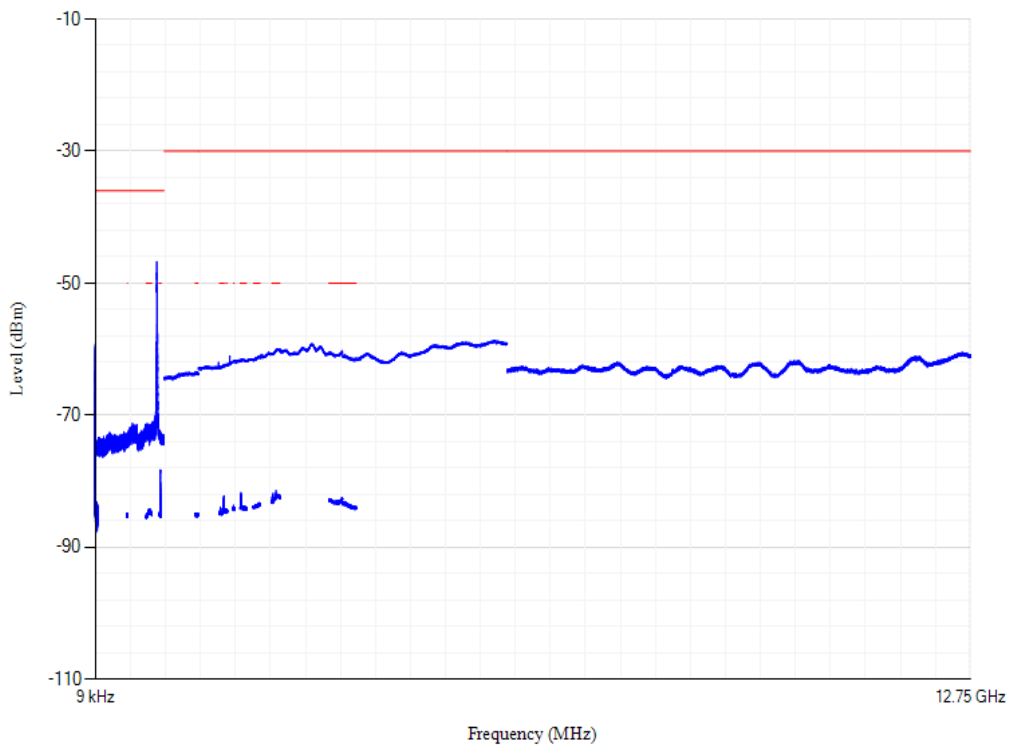

Conducted spurious emissions

Band8 QPSK BW=5MHz Channel=21475 RB Size=1 Position=#0