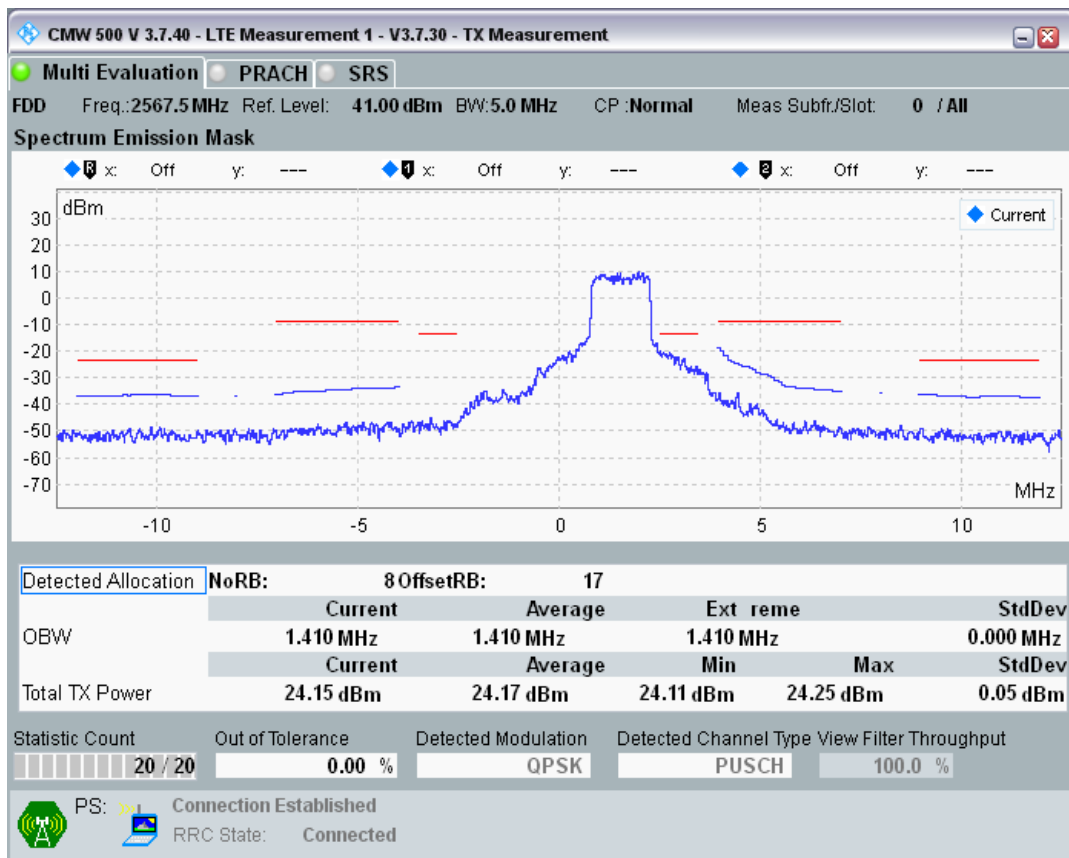

Band7 QAM16 BW=5MHz Channel=21100 RB Size=8 Position=#Max

Band7 QAM16 BW=5MHz Channel=21100 RB Size=25 Position=#0

Band7 QPSK BW=5MHz Channel=21425 RB Size=8 Position=#0

Band7 QPSK BW=5MHz Channel=21425 RB Size=8 Position=#Max