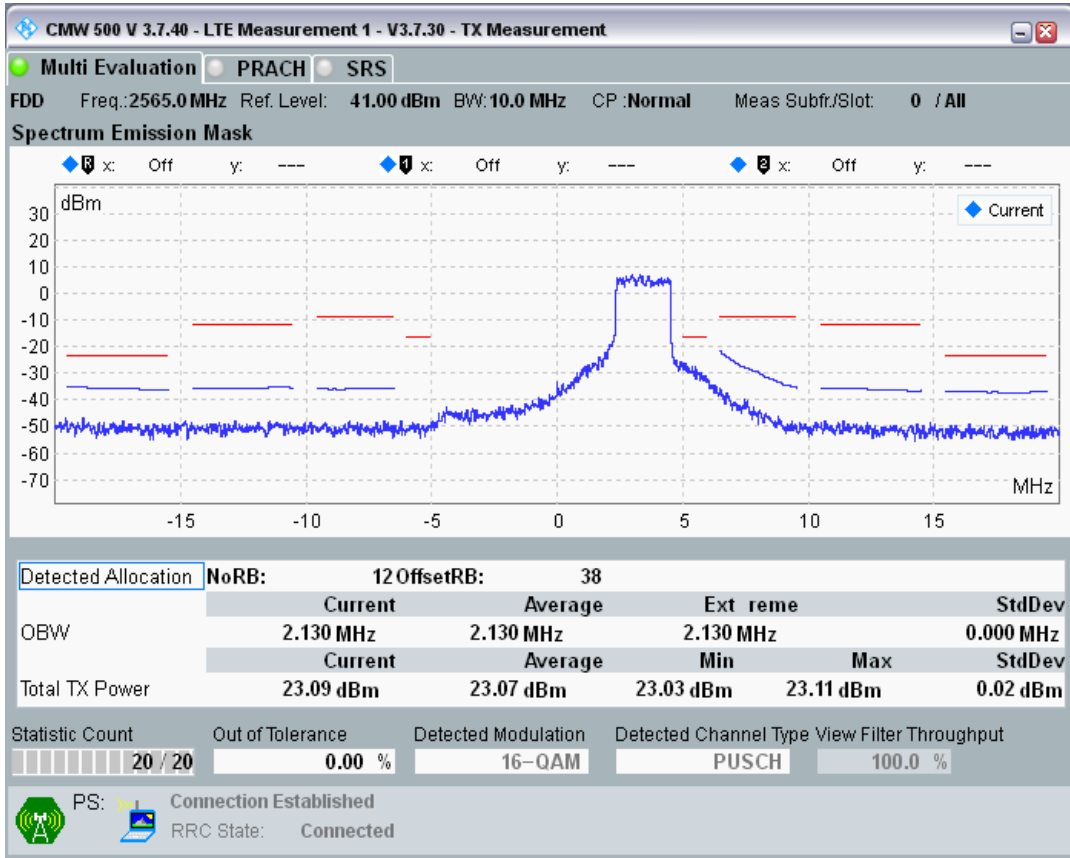

Band7 QAM16 BW=10MHz Channel=21400 RB Size=12 Position=#Max

Band7 QAM16 BW=10MHz Channel=21400 RB Size=50 Position=#0