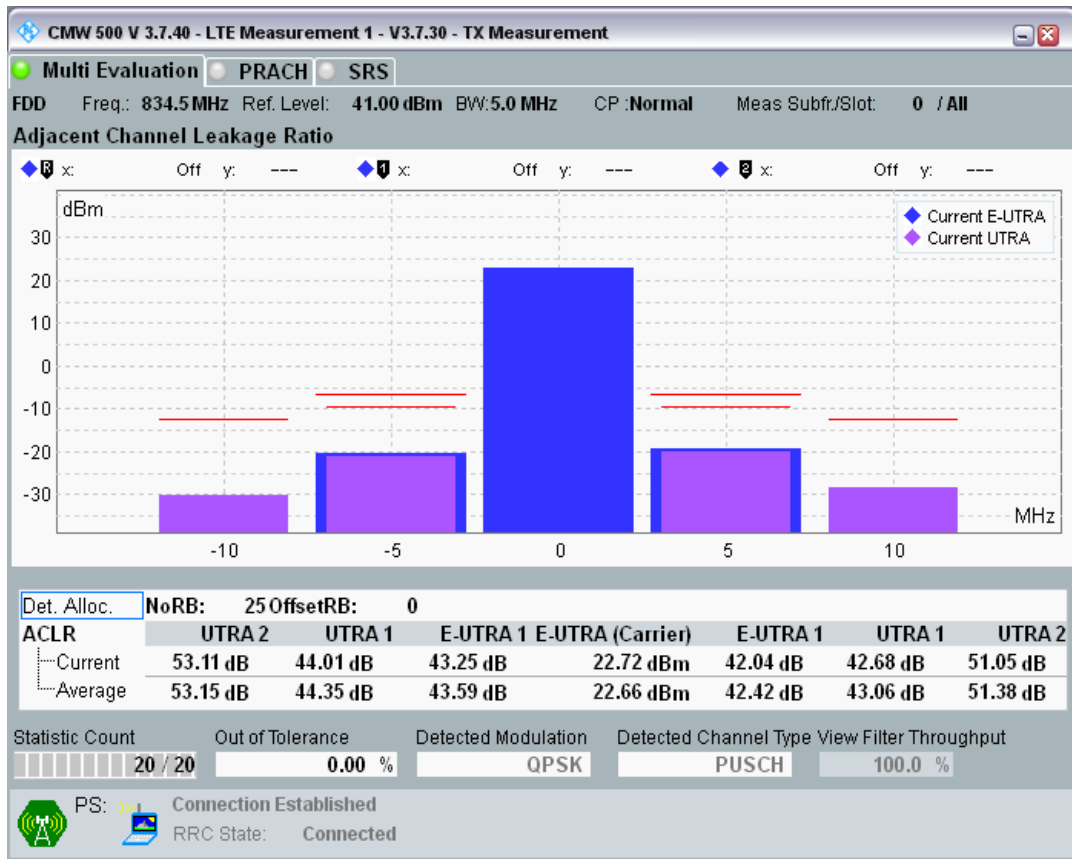

Band20 QPSK BW=5MHz Channel=24175 RB Size=25 Position=#0

Band20 QAM16 BW=5MHz Channel=24175 RB Size=8 Position=#0