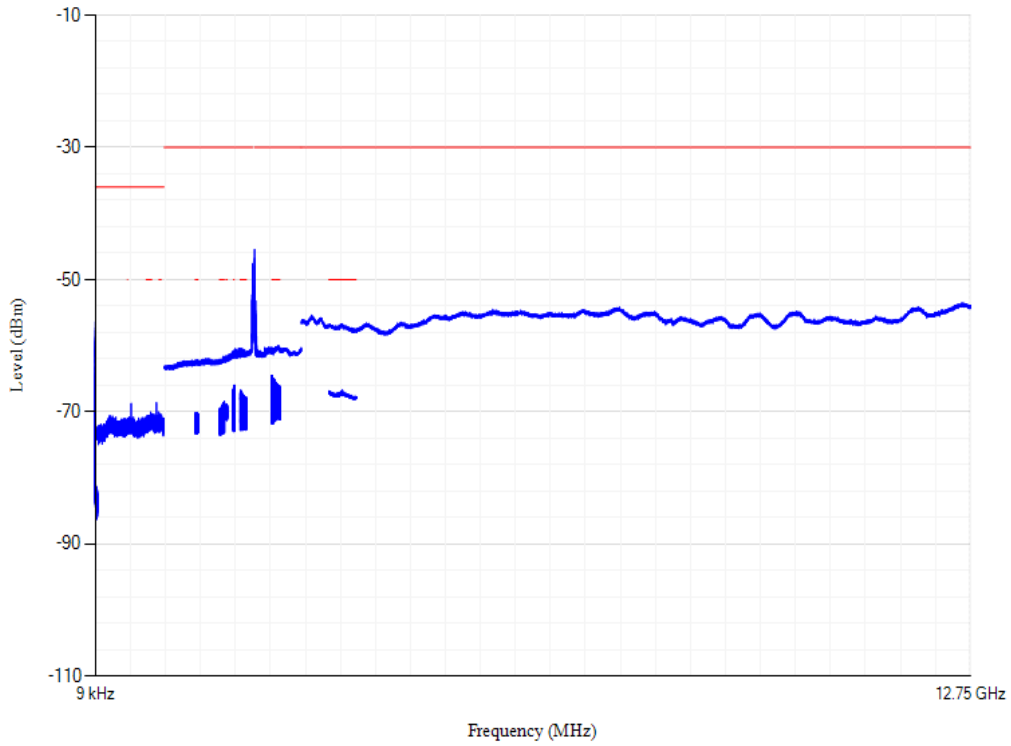

Conducted spurious emissions

Band40 QPSK BW=20MHz Channel=39150 RB Size=1 Position=#0

Conducted spurious emissions

Band40 QPSK BW=5MHz Channel=38675 RB Size=1 Position=#0

Conducted spurious emissions

Band40 QPSK BW=5MHz Channel=39625 RB Size=1 Position=#0