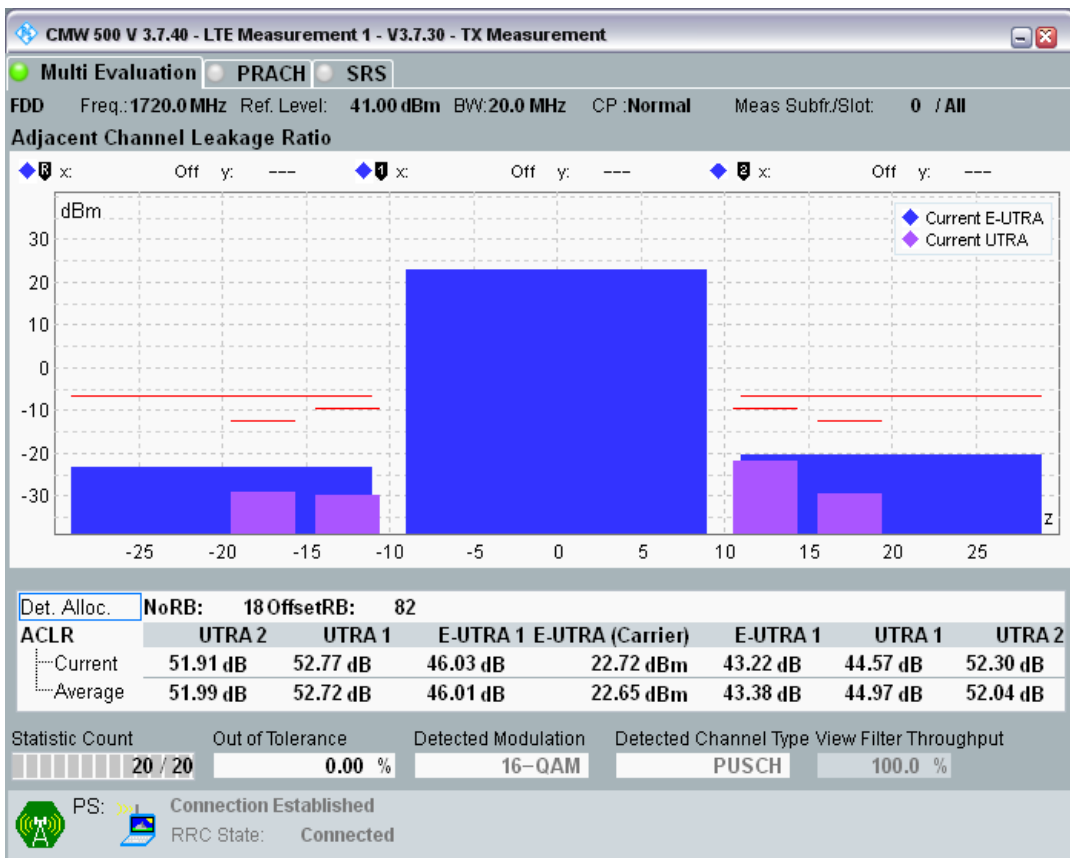

Band3 QPSK BW=20MHz Channel=19300 RB Size=18 Position=#Max

Band3 QPSK BW=20MHz Channel=19300 RB Size=100 Position=#0

Band3 QAM16 BW=20MHz Channel=19300 RB Size=18 Position=#0

Band3 QAM16 BW=20MHz Channel=19300 RB Size=18 Position=#Max