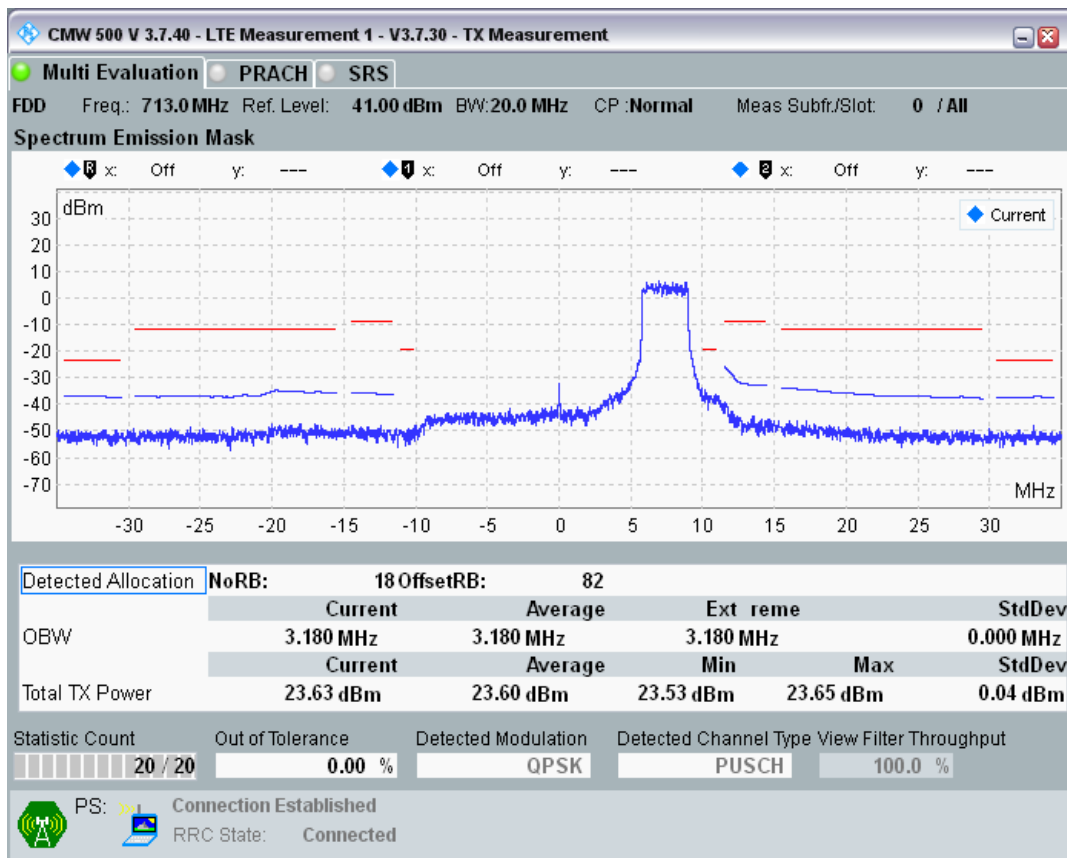

Band28 QAM16 BW=10MHz Channel=27459 RB Size=12 Position=#Max

Band28 QAM16 BW=10MHz Channel=27459 RB Size=50 Position=#0

Band28 QPSK BW=20MHz Channel=27310 RB Size=18 Position=#0

Band28 QPSK BW=20MHz Channel=27310 RB Size=18 Position=#Max