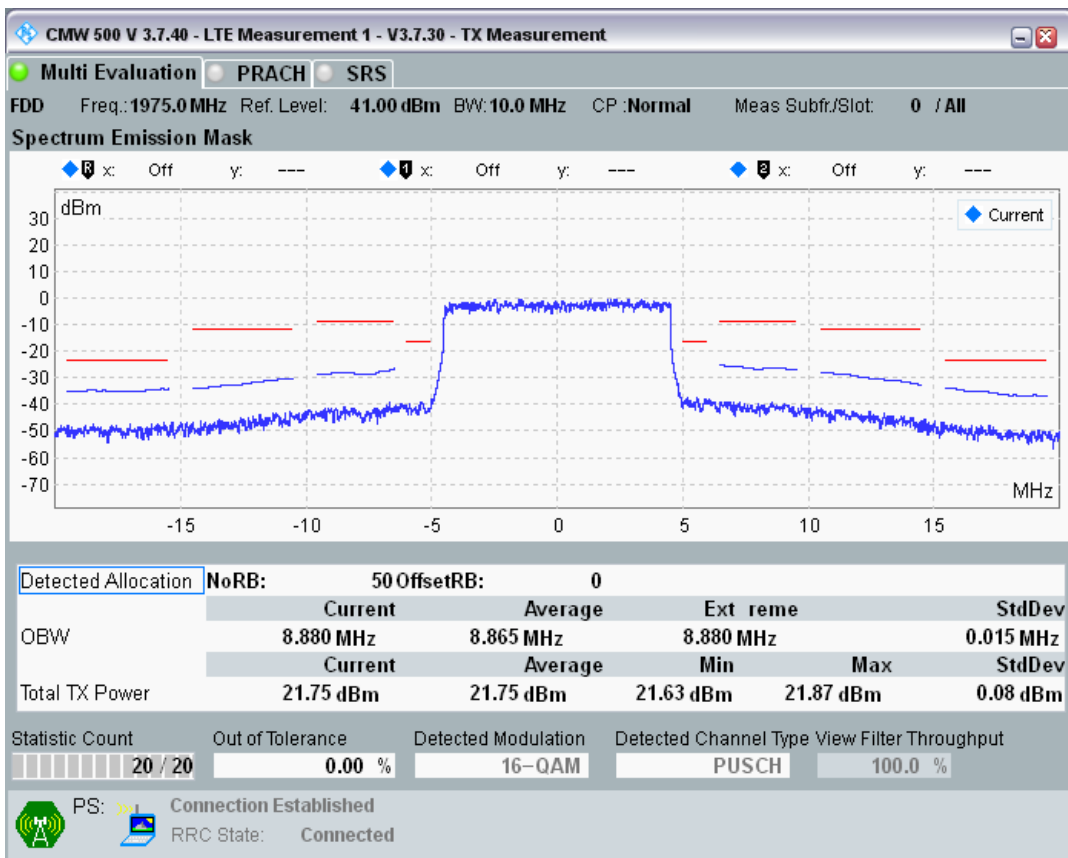

Band1 QPSK BW=10MHz Channel=18550 RB Size=50 Position=#0

Band1 QAM16 BW=10MHz Channel=18550 RB Size=12 Position=#0

Band1 QAM16 BW=10MHz Channel=18550 RB Size=12 Position=#Max

Band1 QAM16 BW=10MHz Channel=18550 RB Size=50 Position=#0