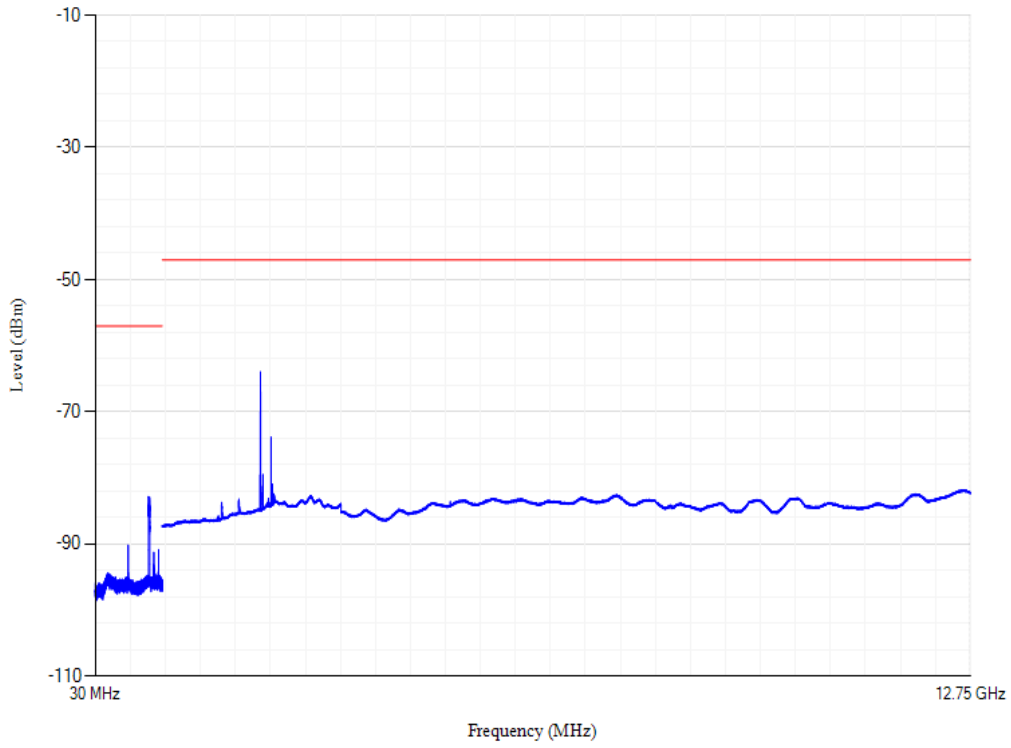

Conducted spurious emissions

Band20 QPSK BW=20MHz Channel=24250

Conducted spurious emissions

Band20 QPSK BW=20MHz Channel=24350

Conducted spurious emissions

Band28 QPSK BW=20MHz Channel=27409

Conducted spurious emissions