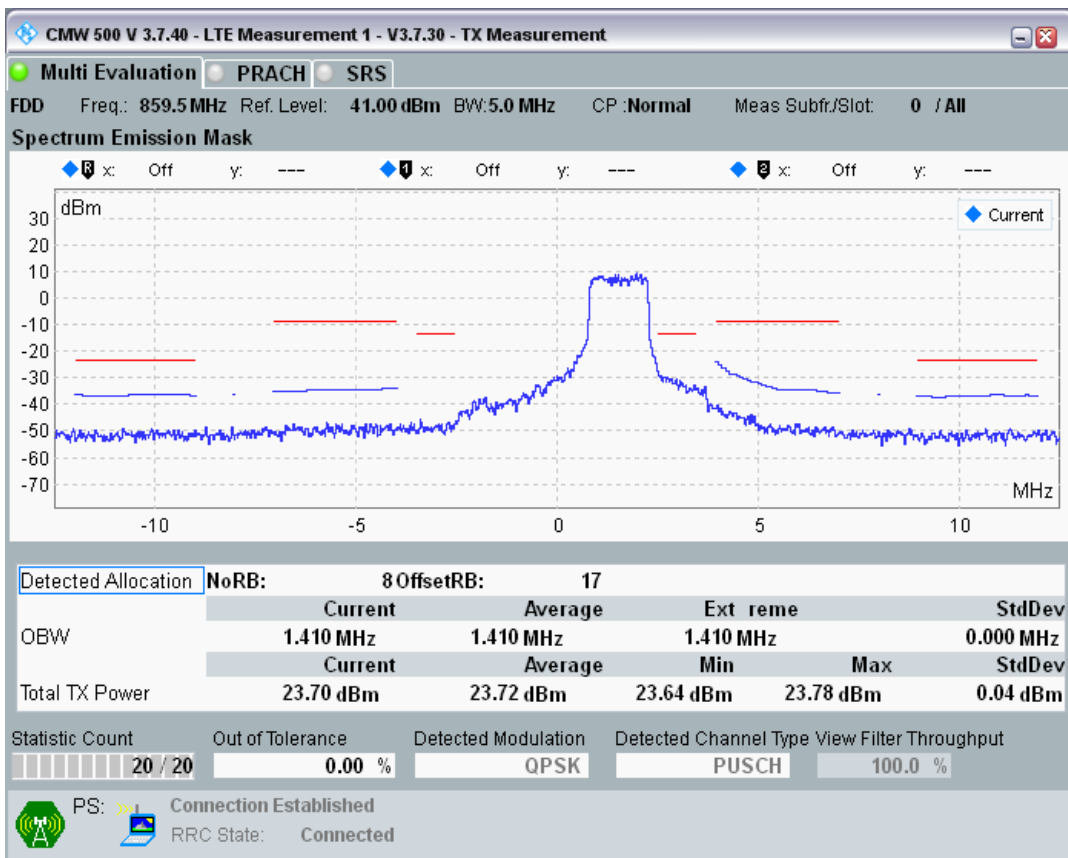

Band20 QAM16 BW=5MHz Channel=24300 RB Size=8 Position=#Max

Band20 QAM16 BW=5MHz Channel=24300 RB Size=25 Position=#0

Band20 QPSK BW=5MHz Channel=24425 RB Size=8 Position=#0

Band20 QPSK BW=5MHz Channel=24425 RB Size=8 Position=#Max