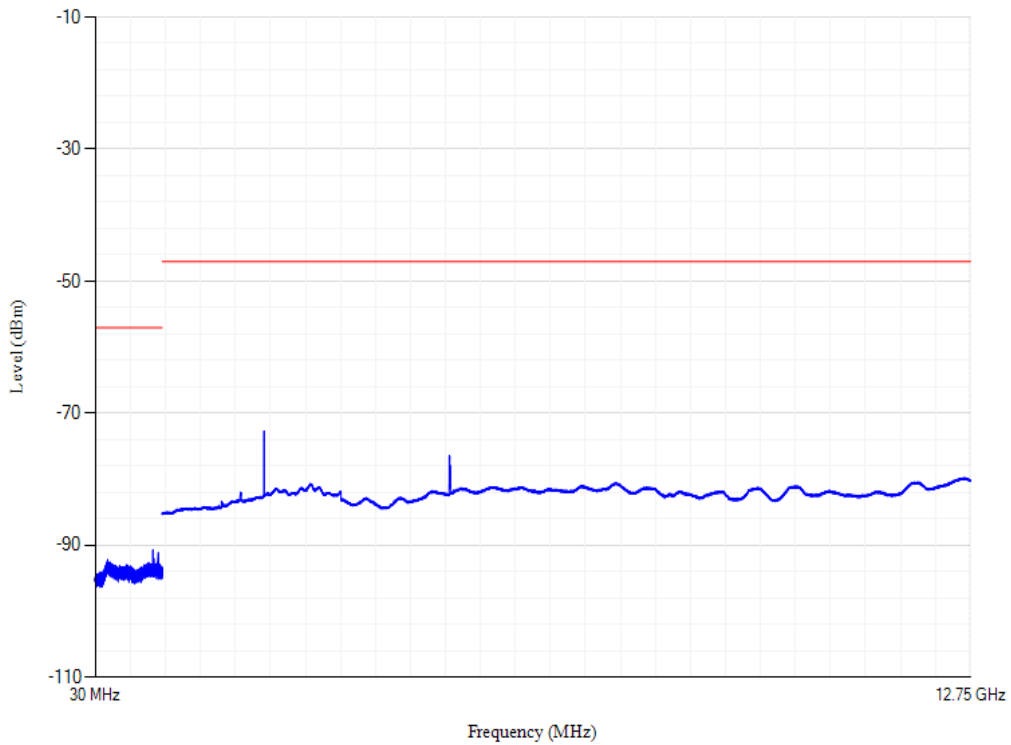

Band8	10	21625	QPSK	1000 MHz-12.75 GHz	1 MHz	2459.94	-78.76	-47	PASS
Band8	10	21750	QPSK	30 MHz-1000 MHz	100 kHz	950.53	-85.37	-57	PASS
Band8	10	21750	QPSK	1000 MHz-12.75 GHz	1 MHz	2459.94	-77.69	-47	PASS

Band1 QPSK BW=20MHz Channel=18300

Conducted spurious emissions

Band1 QPSK BW=20MHz Channel=18100