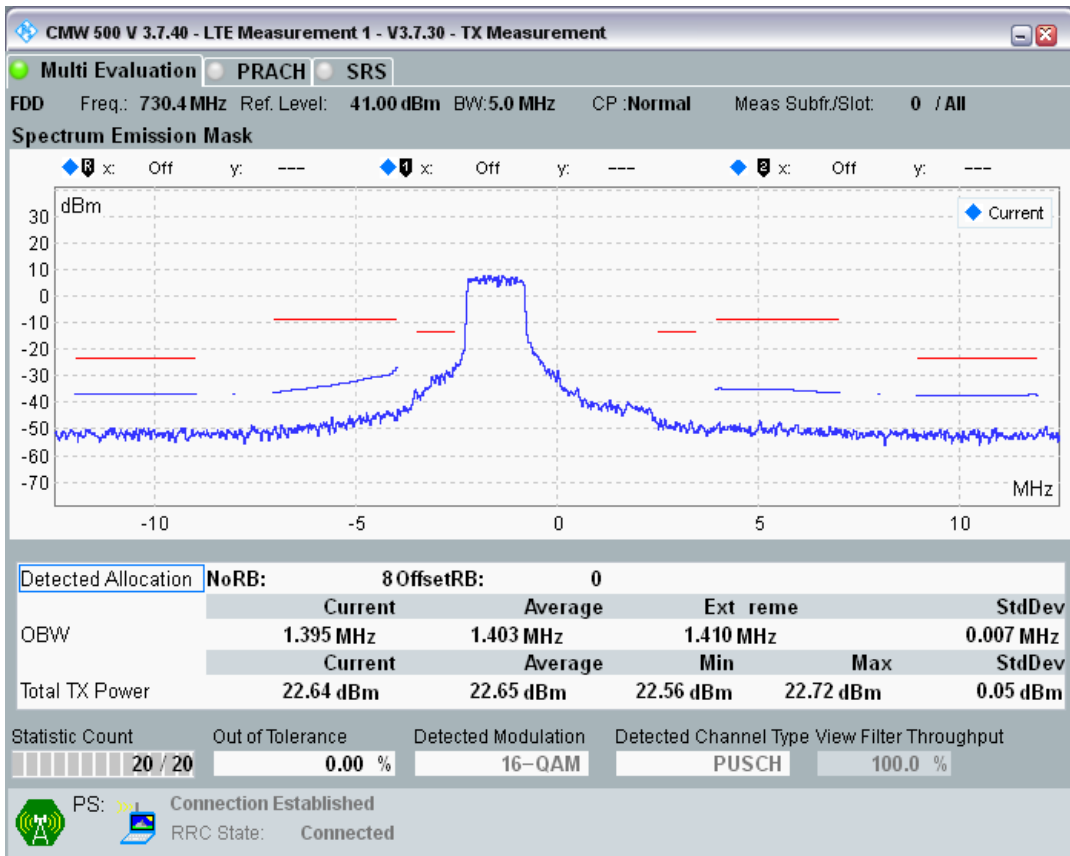

Band28 QAM16 BW=5MHz Channel=27484 RB Size=8 Position=#0

Band28 QAM16 BW=5MHz Channel=27484 RB Size=8 Position=#Max