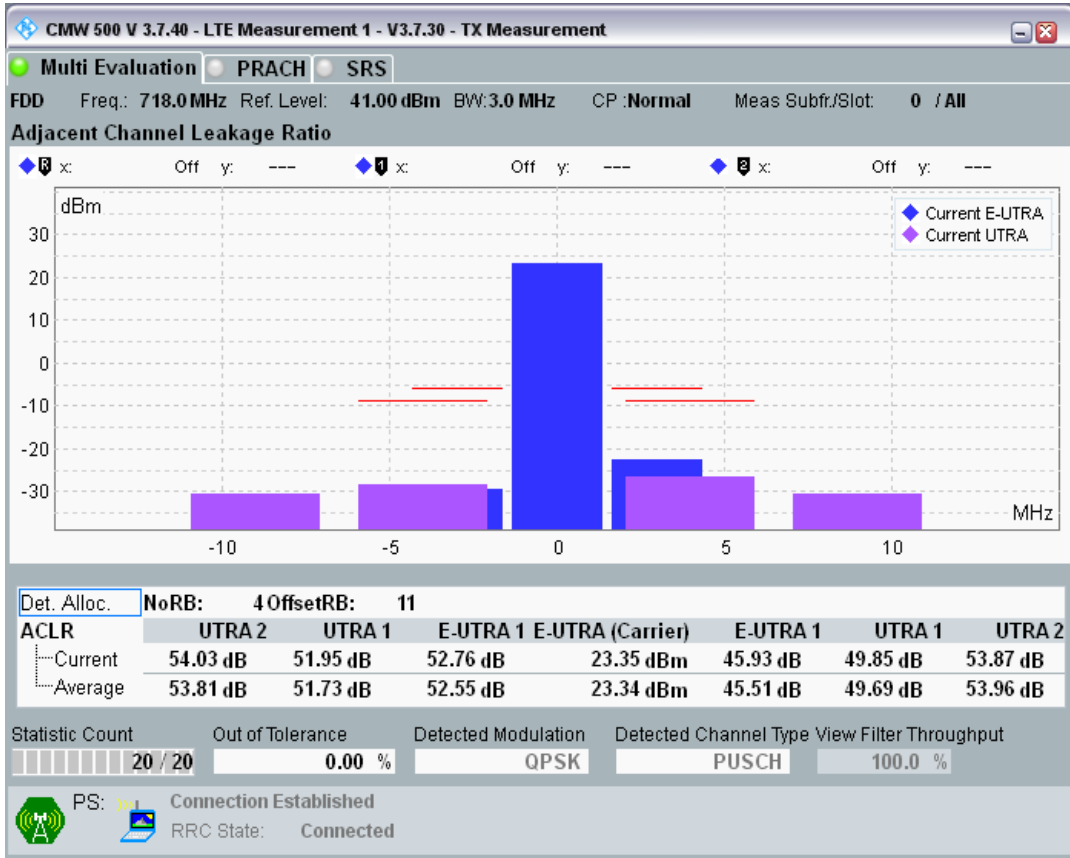

Band28 QPSK BW=3MHz Channel=27360 RB Size=4 Position=#Max

Band28 QPSK BW=3MHz Channel=27360 RB Size=15 Position=#0