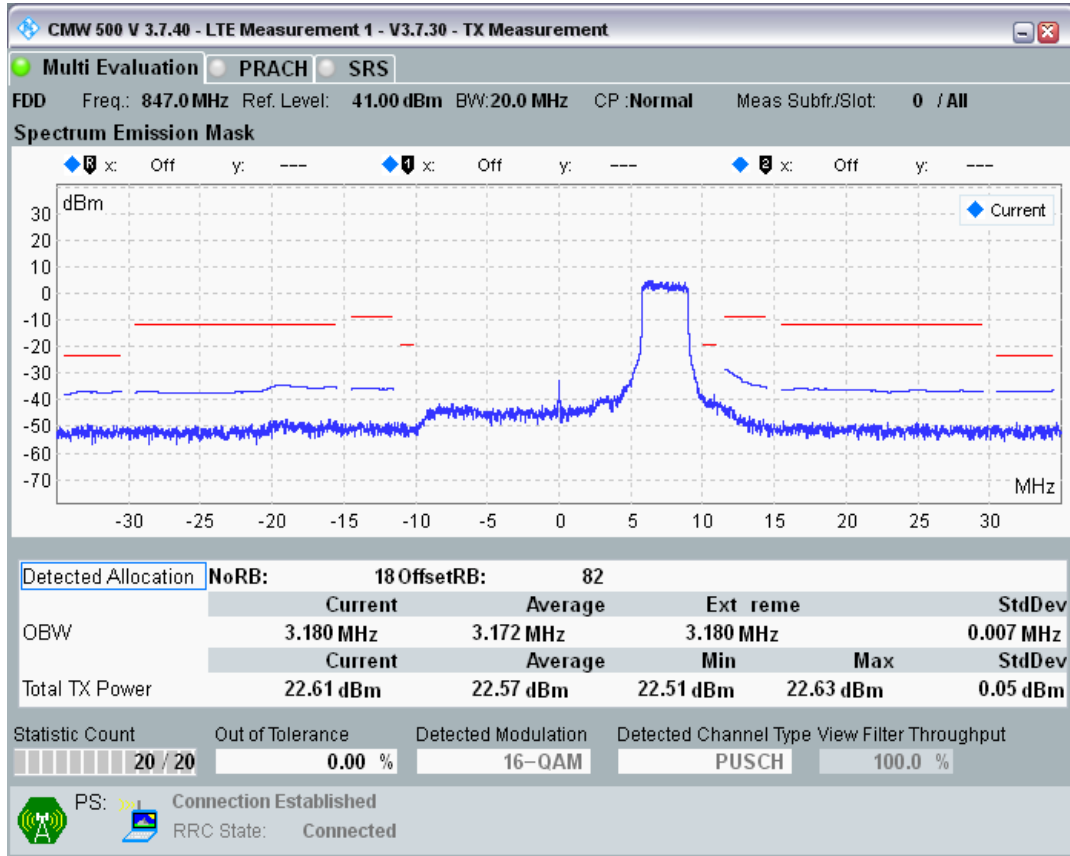

Band20 QAM16 BW=20MHz Channel=24300 RB Size=18 Position=#Max

Band20 QAM16 BW=20MHz Channel=24300 RB Size=100 Position=#0