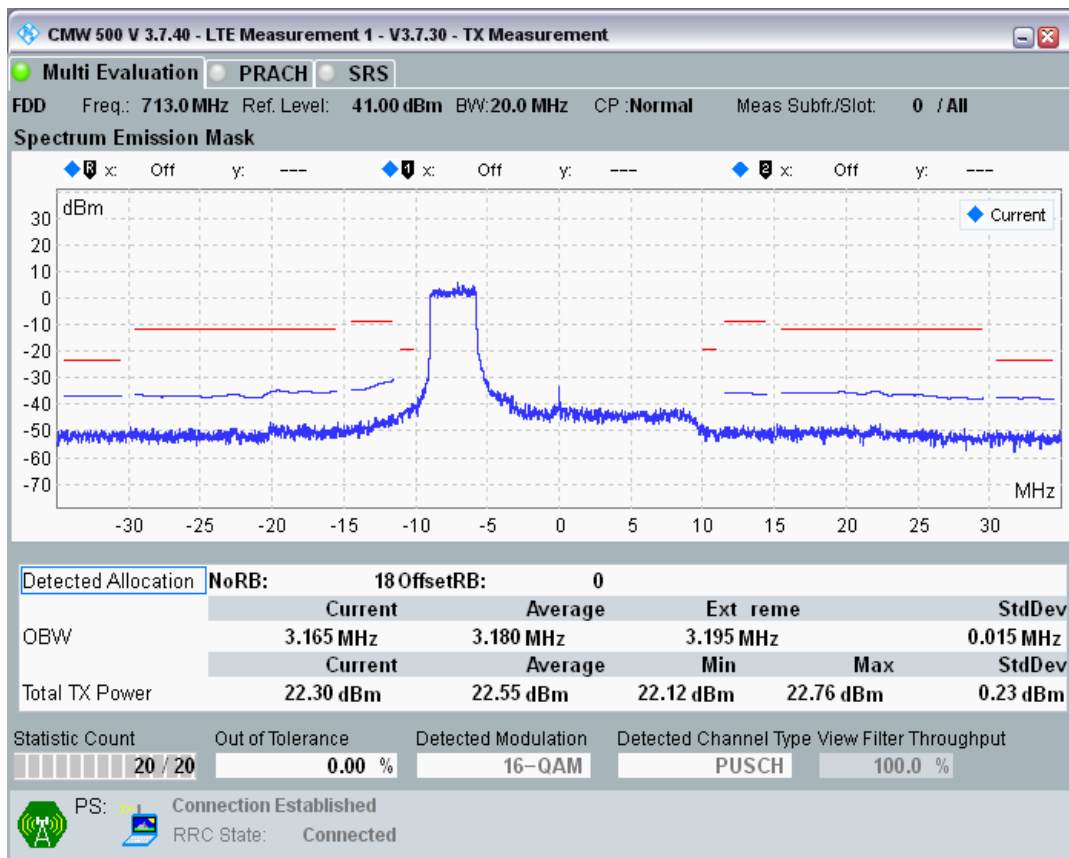

Band28 QAM16 BW=20MHz Channel=27310 RB Size=18 Position=#0

Band28 QAM16 BW=20MHz Channel=27310 RB Size=18 Position=#Max