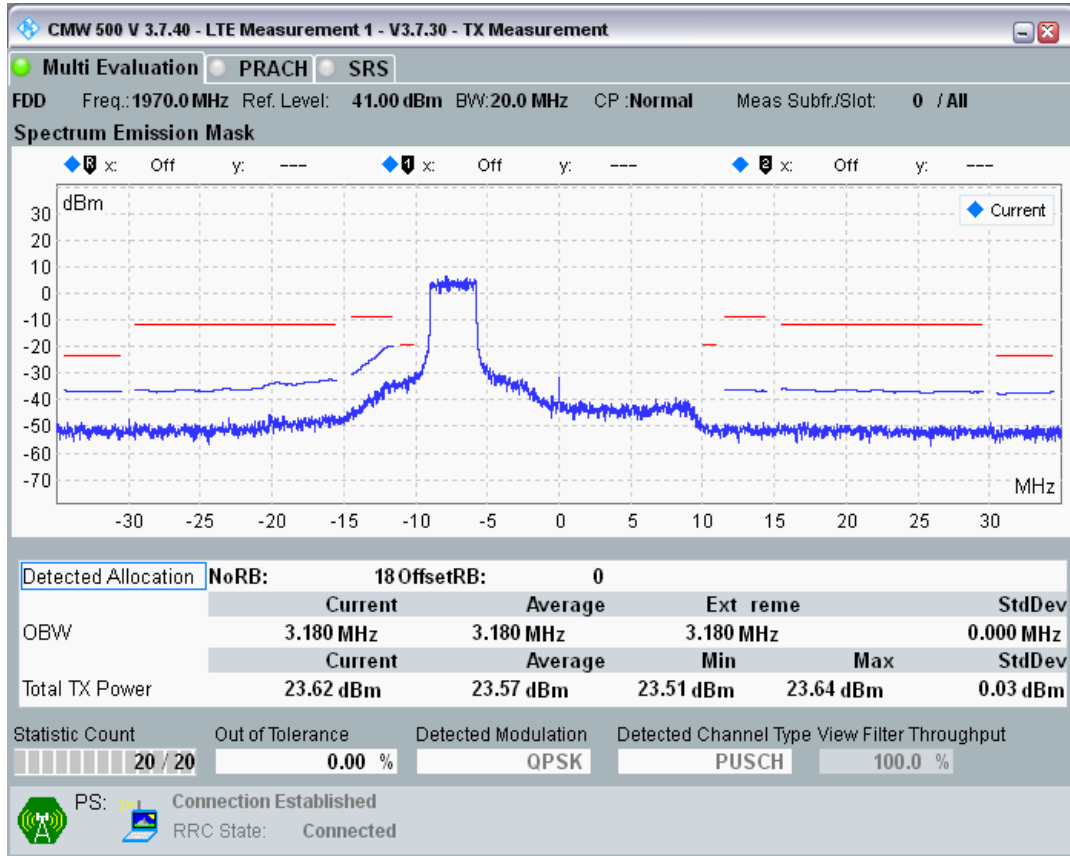

Band1 QPSK BW=20MHz Channel=18500 RB Size=18 Position=#0

Band1 QPSK BW=20MHz Channel=18500 RB Size=18 Position=#Max