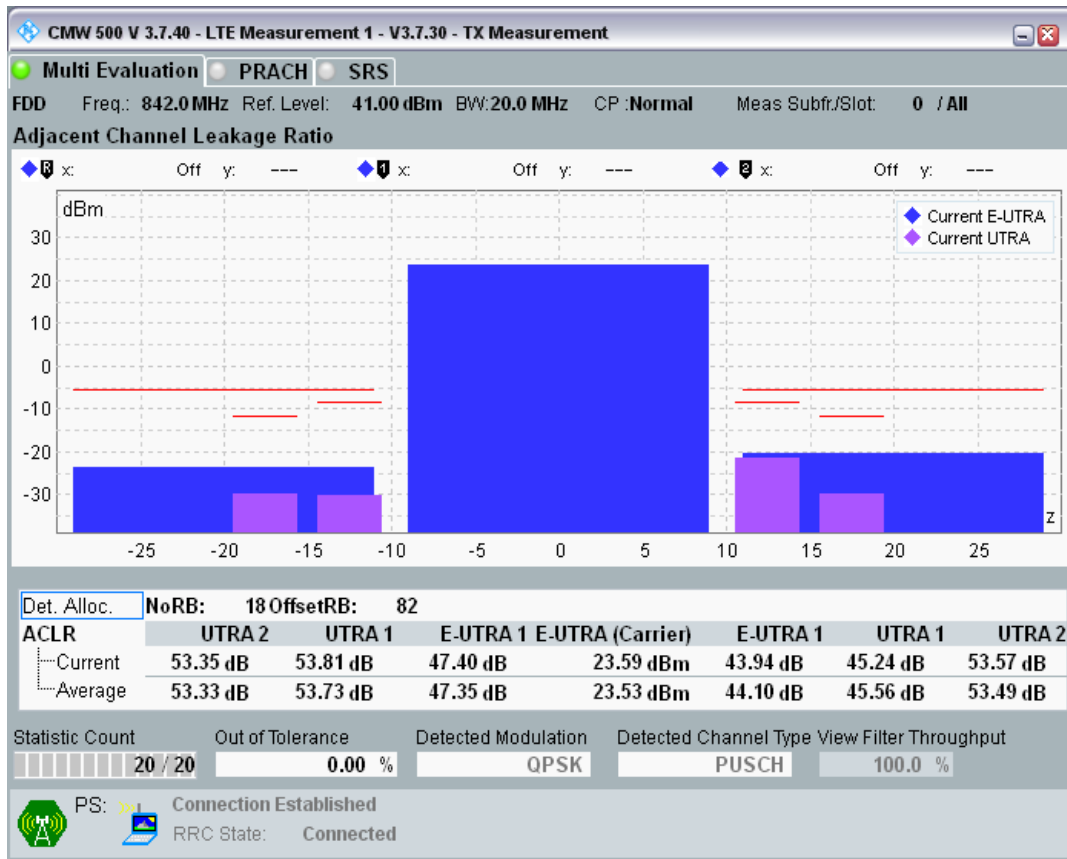

Band20 QPSK BW=20MHz Channel=24250 RB Size=18 Position=#Max

Band20 QPSK BW=20MHz Channel=24250 RB Size=100 Position=#0