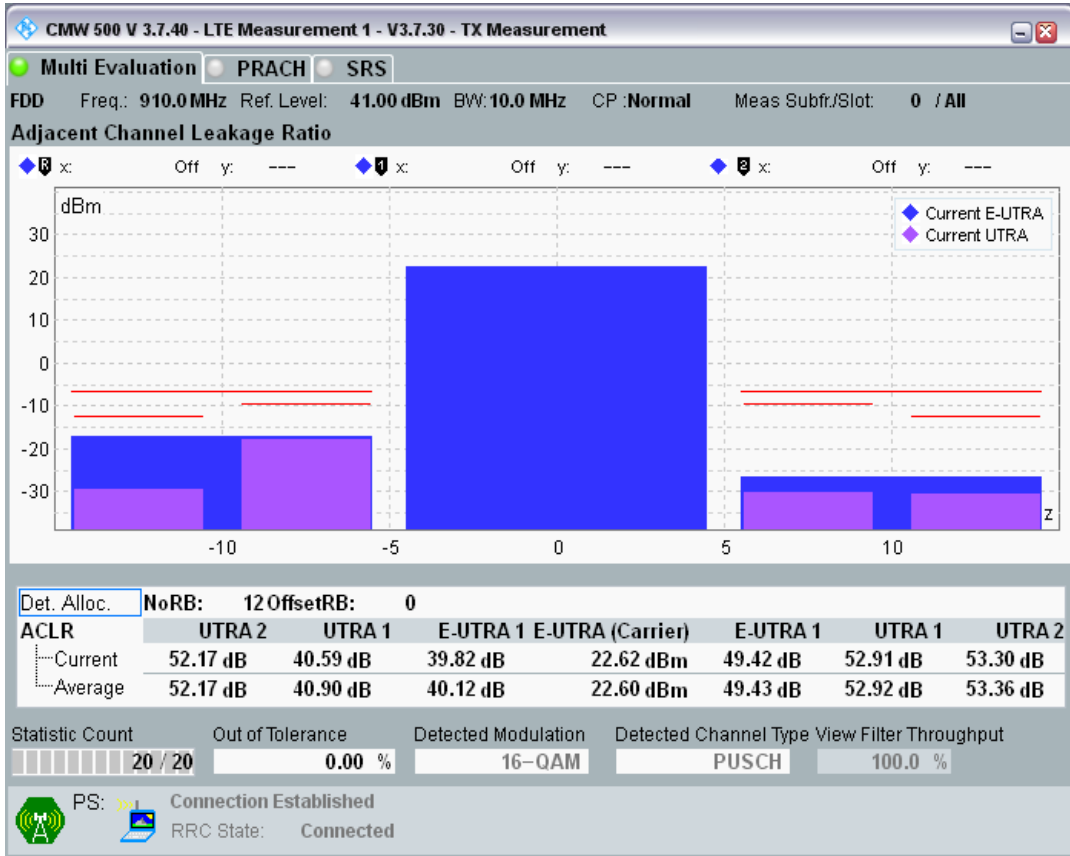

Band8 QAM16 BW=10MHz Channel=21750 RB Size=12 Position=#0

Band8 QAM16 BW=10MHz Channel=21750 RB Size=12 Position=#Max