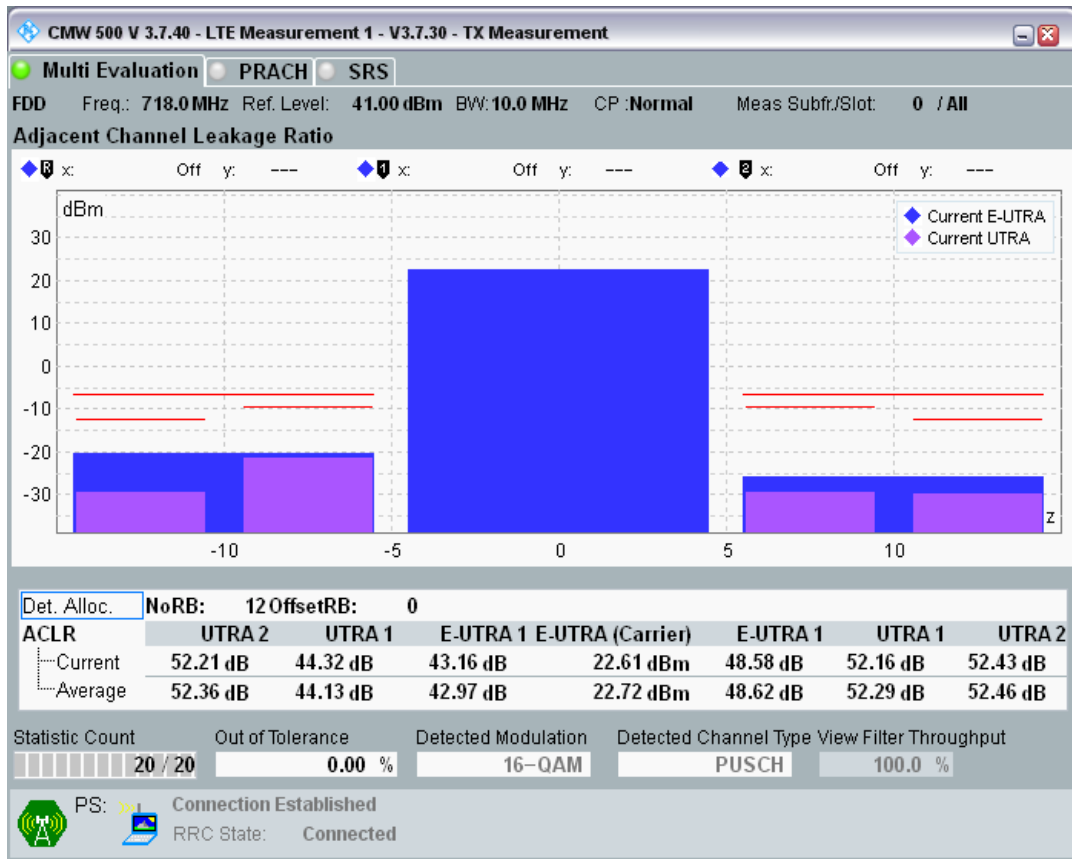

Band28 QAM16 BW=10MHz Channel=27360 RB Size=12 Position=#0

Band28 QAM16 BW=10MHz Channel=27360 RB Size=12 Position=#Max