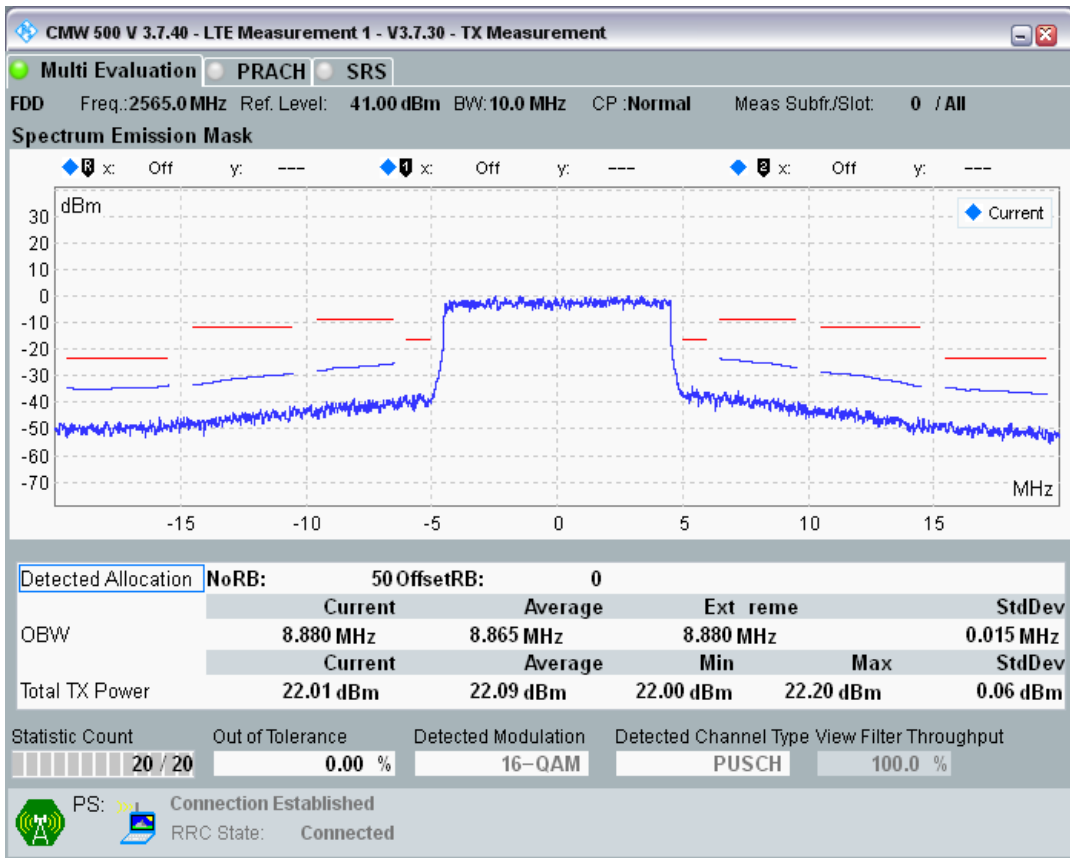

Band7 QAM16 BW=10MHz Channel=21400 RB Size=50 Position=#0

Band7 QPSK BW=20MHz Channel=20850 RB Size=18 Position=#0