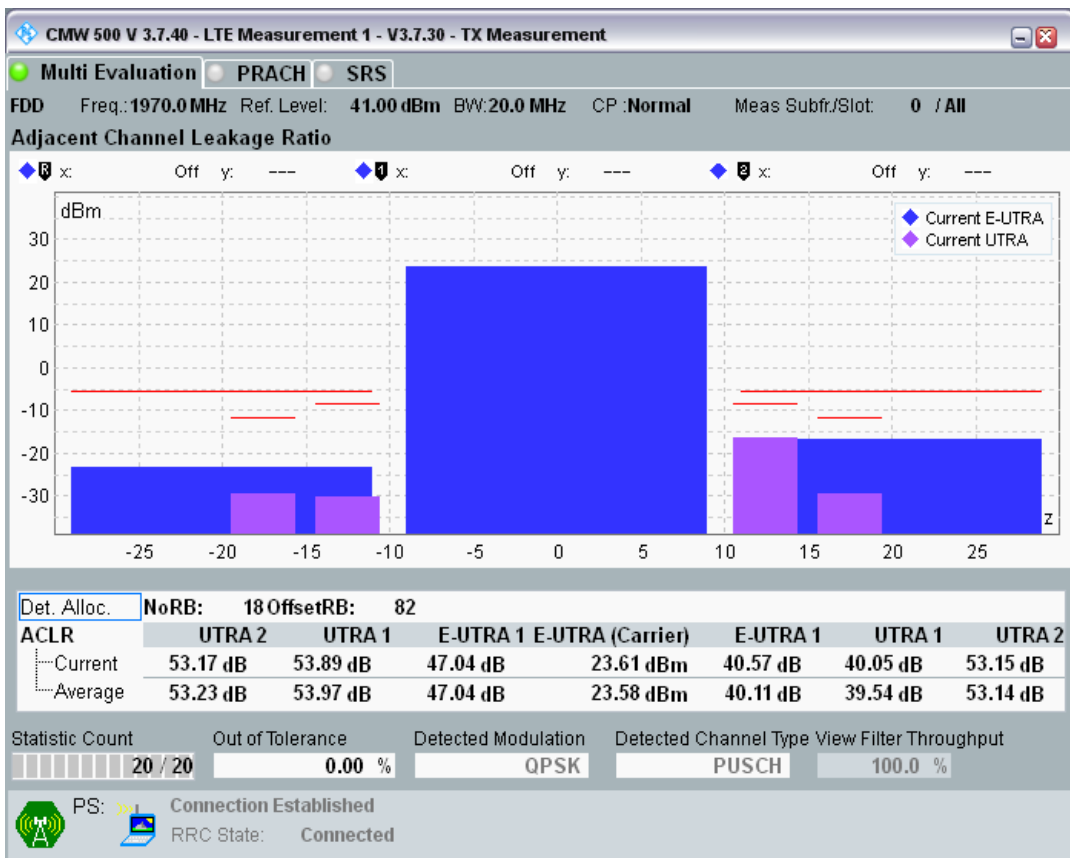

Band1 QPSK BW=20MHz Channel=18500 RB Size=18 Position=#Max

Band1 QPSK BW=20MHz Channel=18500 RB Size=100 Position=#0