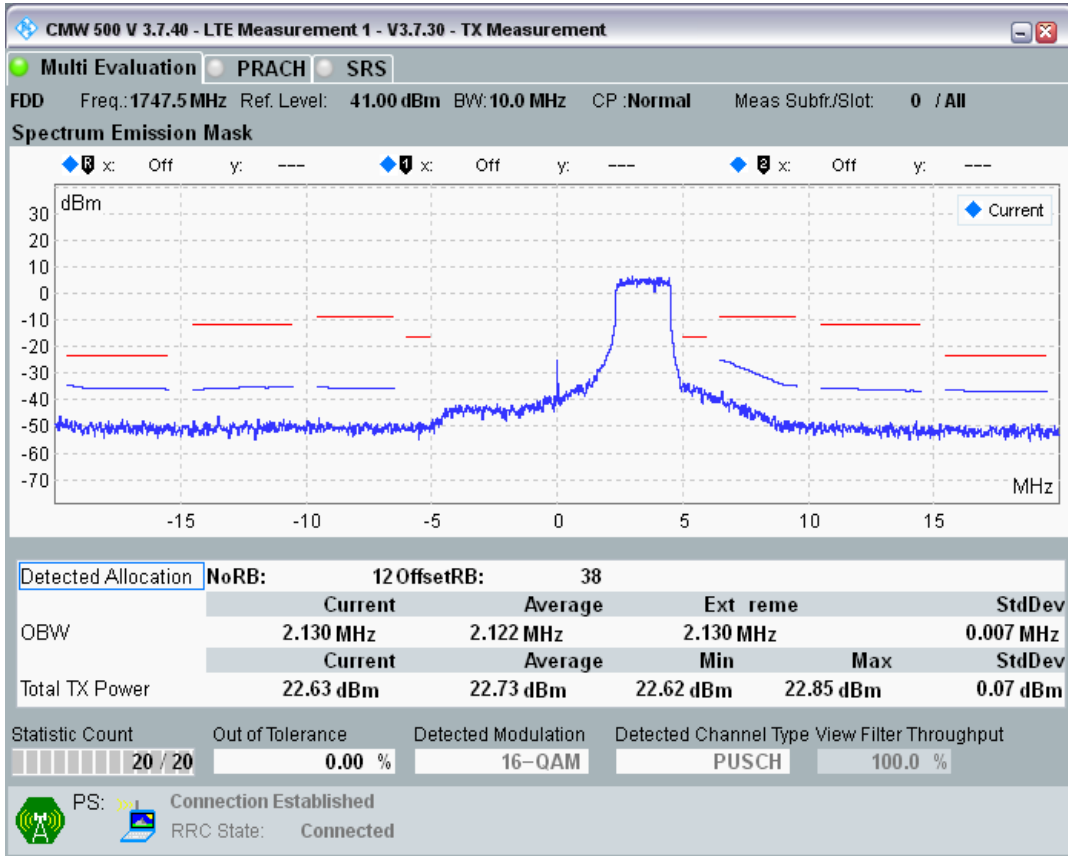

Band3 QAM16 BW=10MHz Channel=19575 RB Size=12 Position=#Max

Band3 QAM16 BW=10MHz Channel=19575 RB Size=50 Position=#0