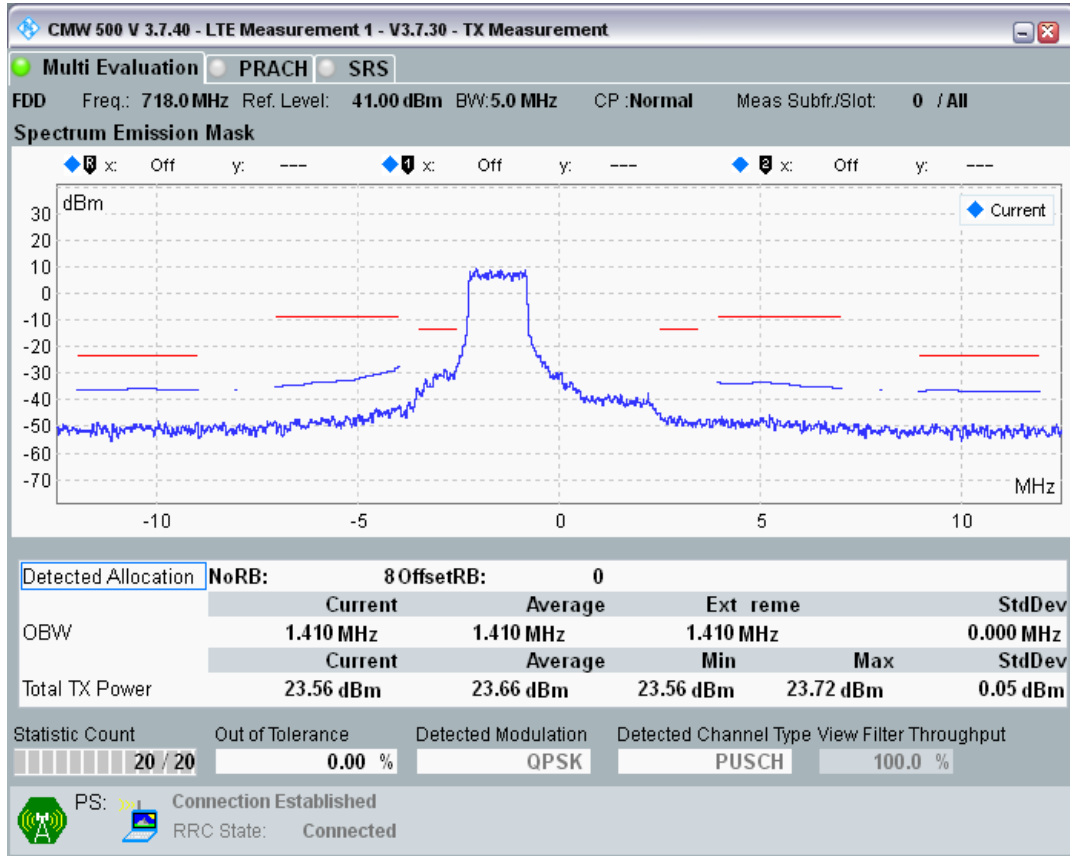

Band28 QPSK BW=5MHz Channel=27360 RB Size=8 Position=#0

Band28 QPSK BW=5MHz Channel=27360 RB Size=8 Position=#Max