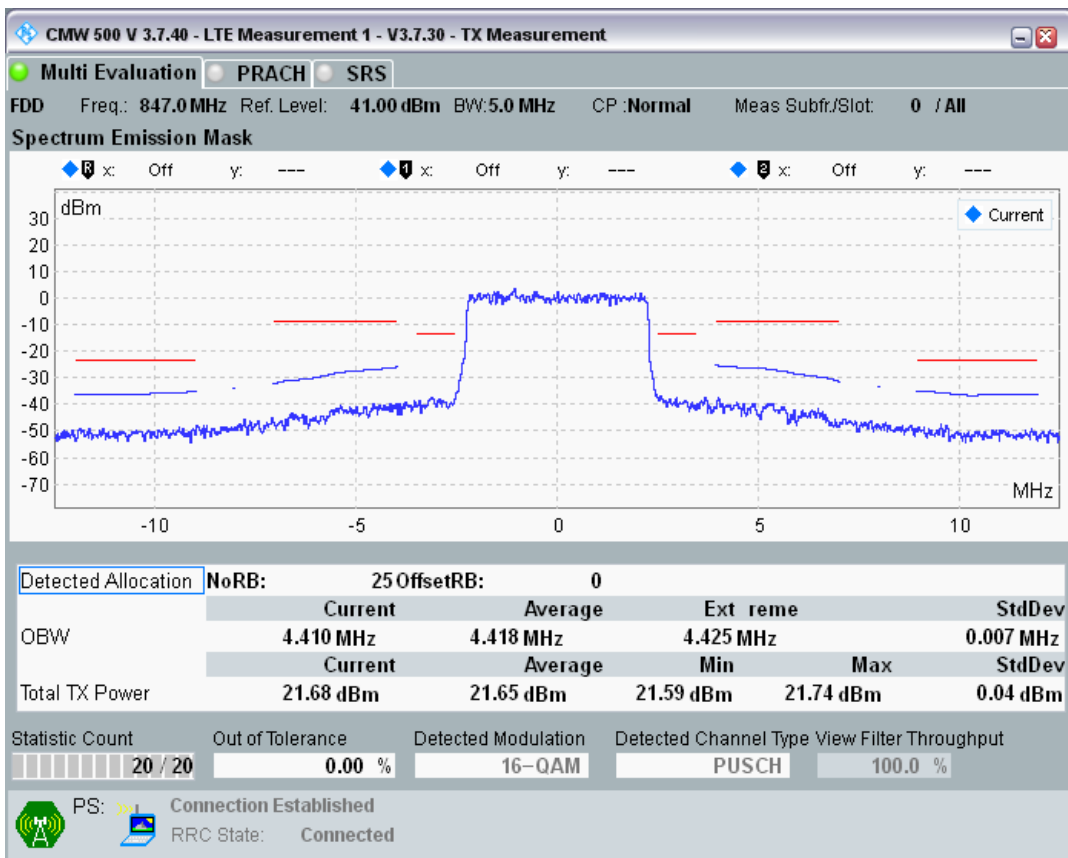

Band20 QAM16 BW=5MHz Channel=24300 RB Size=25 Position=#0

Band20 QPSK BW=5MHz Channel=24425 RB Size=8 Position=#0