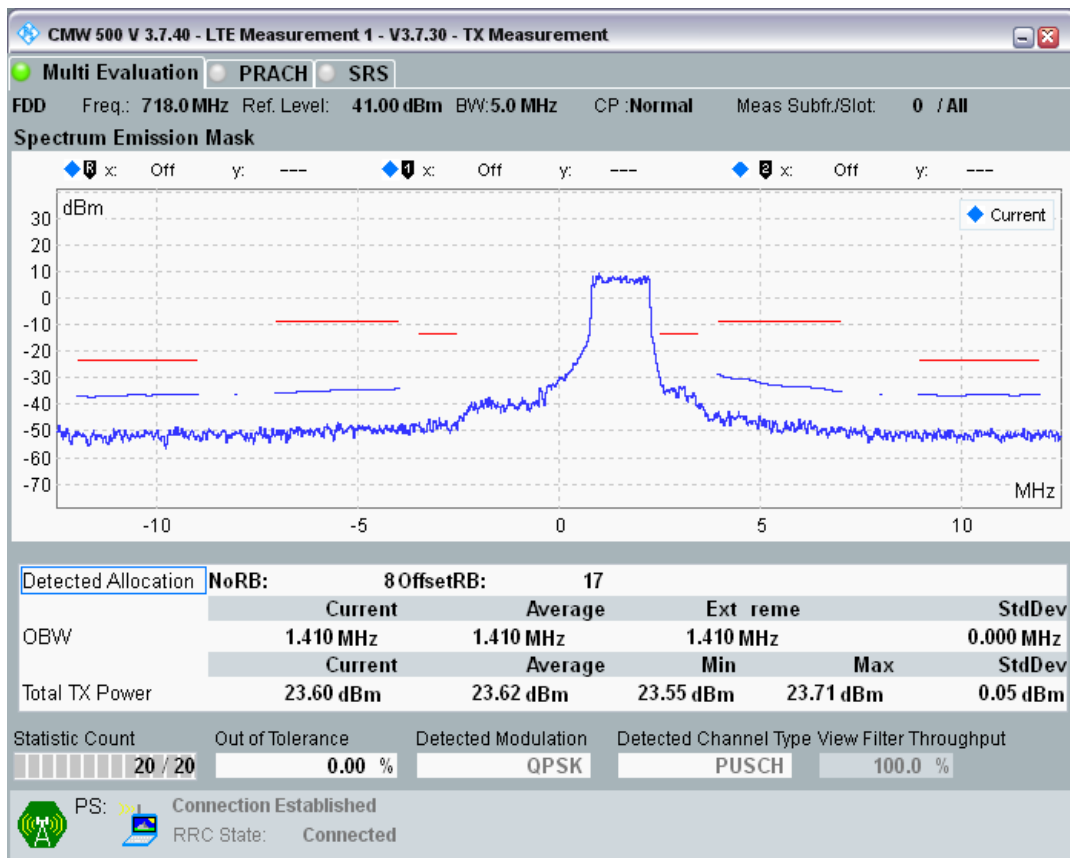

Band28 QPSK BW=5MHz Channel=27360 RB Size=8 Position=#Max

Band28 QPSK BW=5MHz Channel=27360 RB Size=25 Position=#0