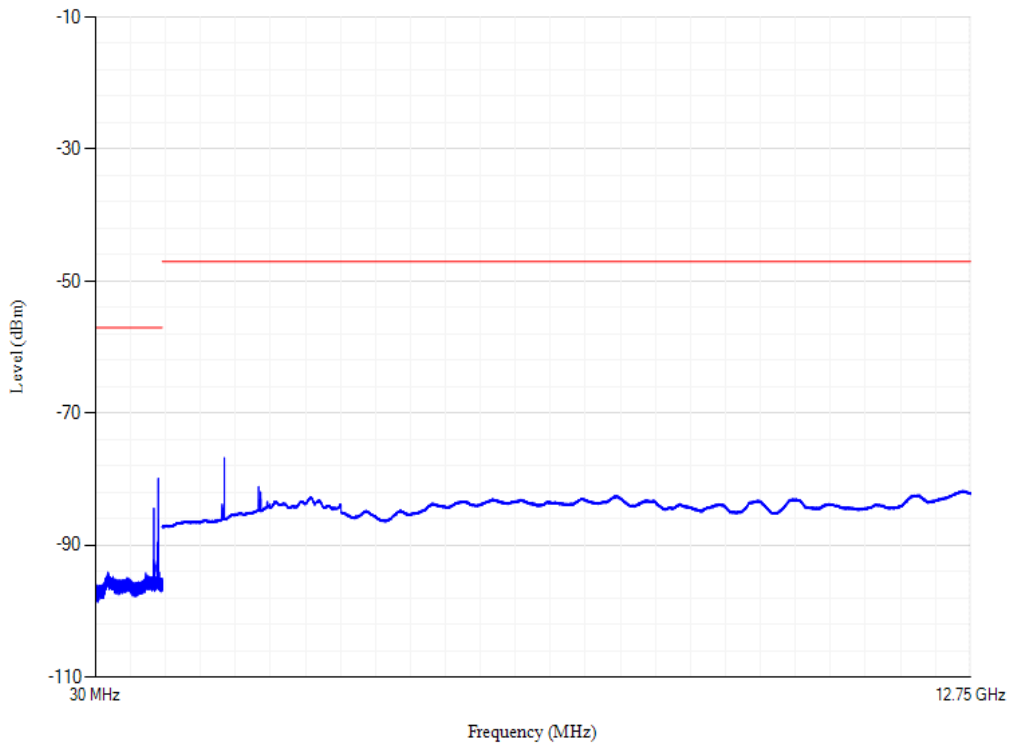

Conducted spurious emissions

Band8 QPSK BW=10MHz Channel=21750