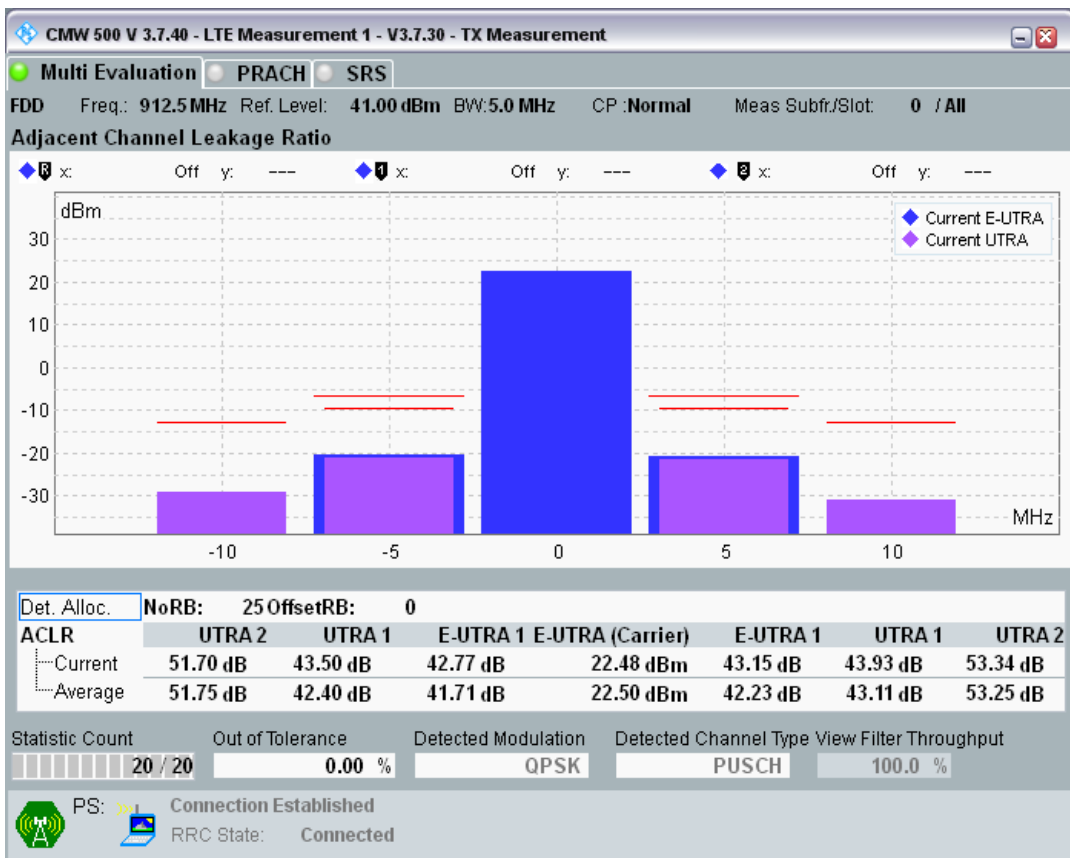

Band8 QPSK BW=5MHz Channel=21775 RB Size=25 Position=#0

Band8 QAM16 BW=5MHz Channel=21775 RB Size=8 Position=#0