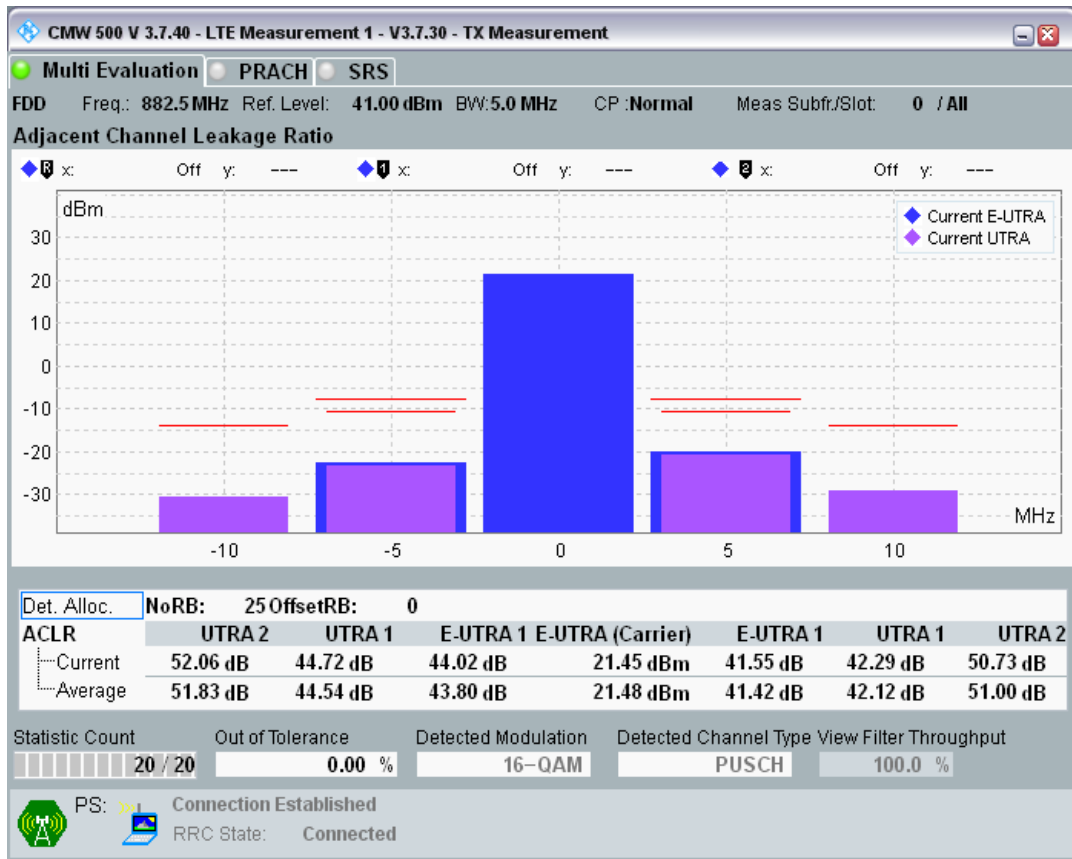

Band8 QAM16 BW=5MHz Channel=21475 RB Size=25 Position=#0

Band8 QPSK BW=5MHz Channel=21625 RB Size=8 Position=#0