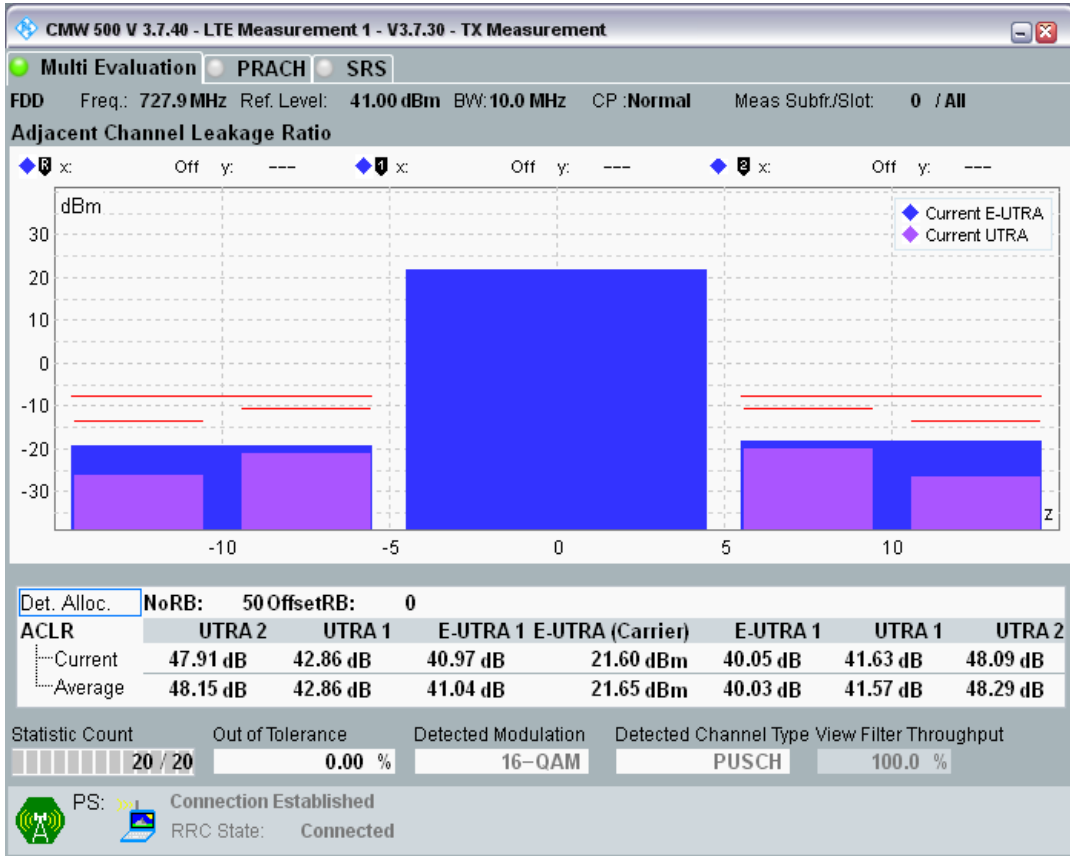

Band28 QAM16 BW=10MHz Channel=27459 RB Size=50 Position=#0

Band28 QPSK BW=20MHz Channel=27310 RB Size=18 Position=#0