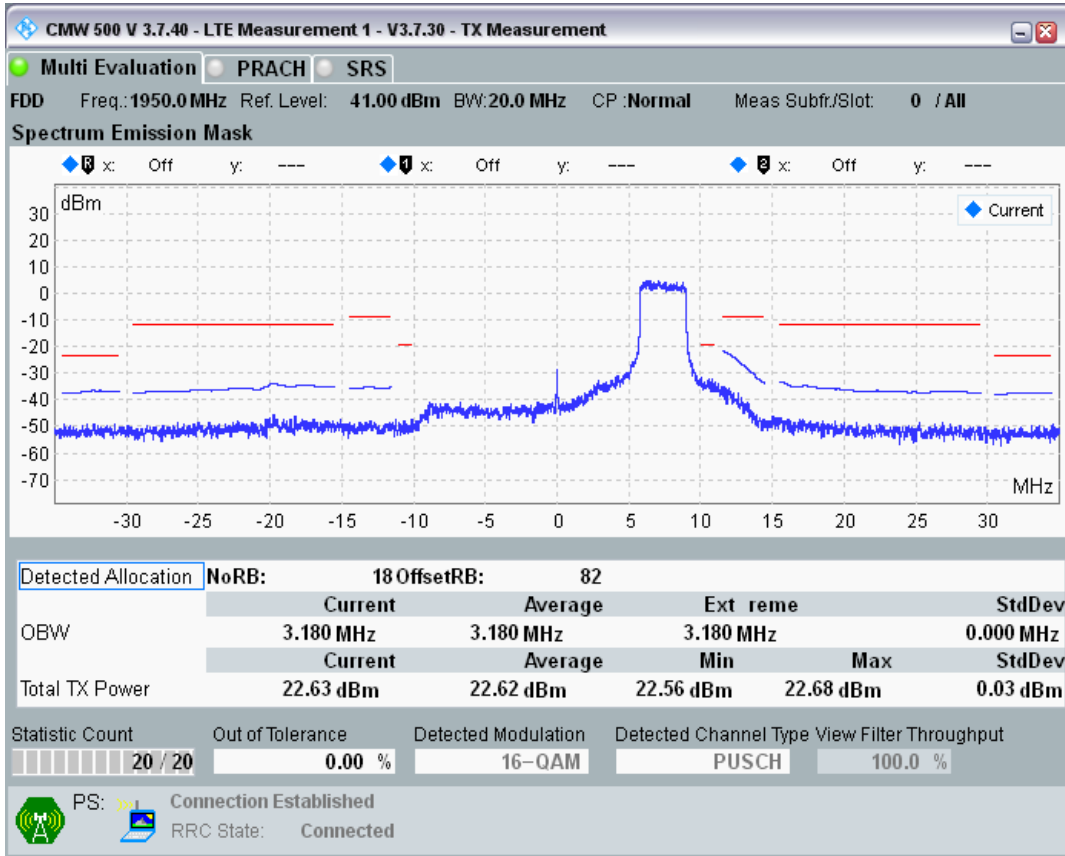

Band1 QAM16 BW=20MHz Channel=18300 RB Size=18 Position=#Max

Band1 QAM16 BW=20MHz Channel=18300 RB Size=100 Position=#0