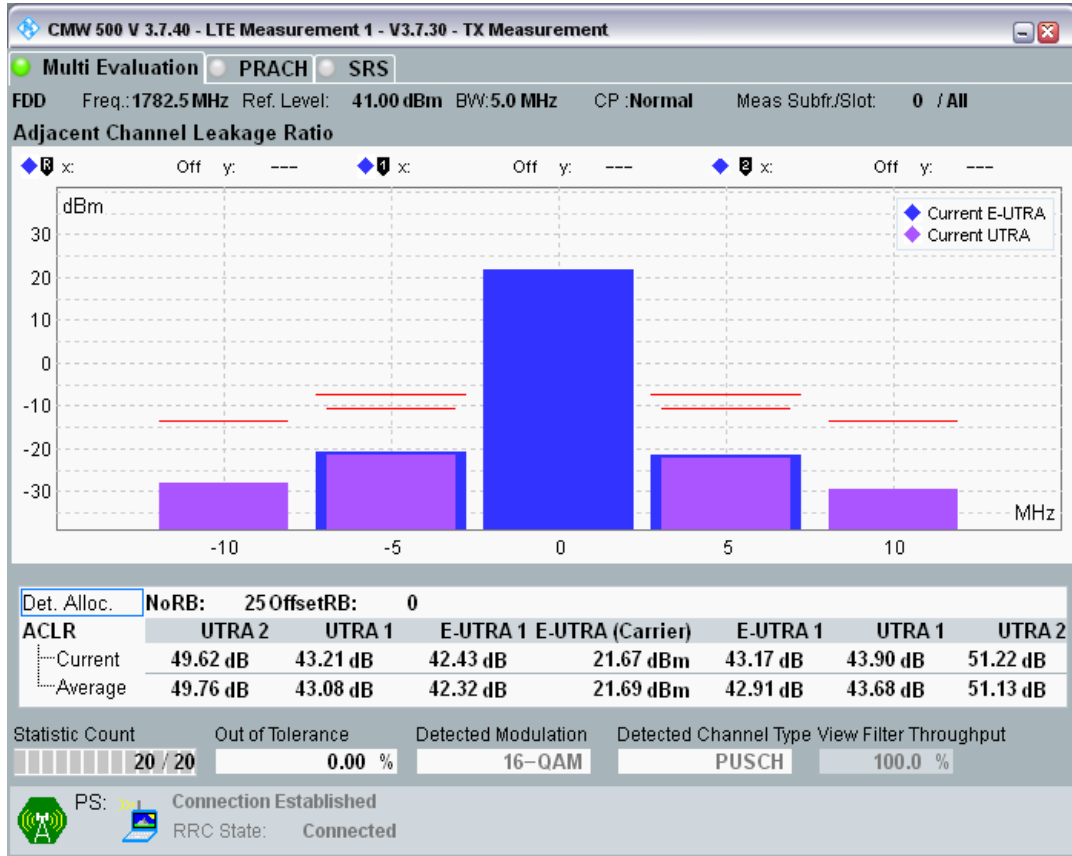

Band3 QAM16 BW=5MHz Channel=19925 RB Size=25 Position=#0

Band3 QPSK BW=10MHz Channel=19250 RB Size=12 Position=#0