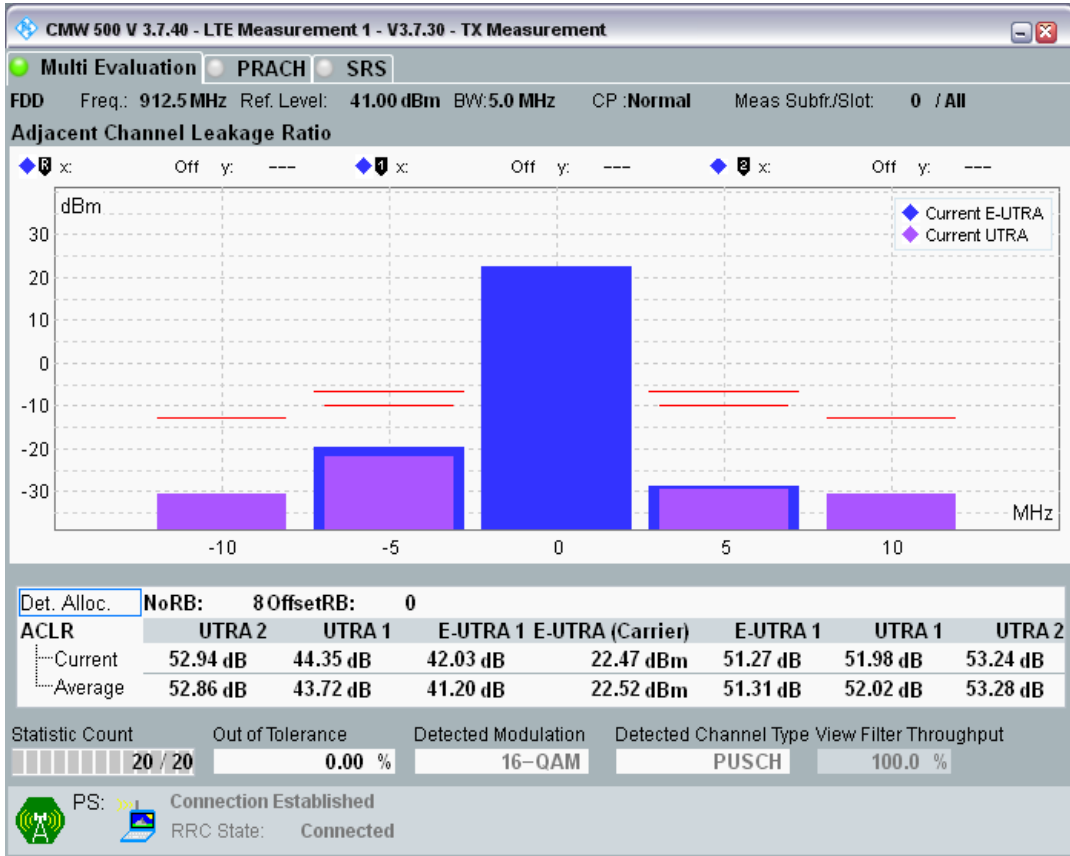

Band8 QAM16 BW=5MHz Channel=21775 RB Size=8 Position=#0

Band8 QAM16 BW=5MHz Channel=21775 RB Size=8 Position=#Max