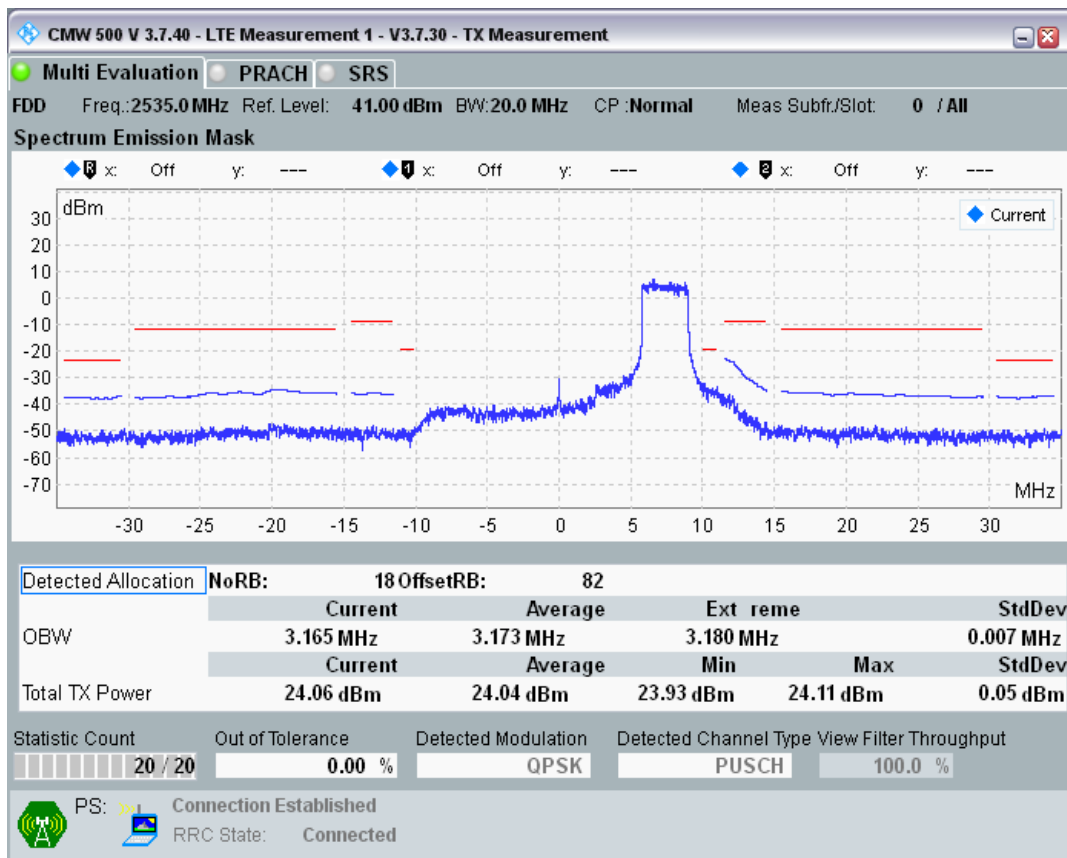

Band7 QPSK BW=20MHz Channel=21100 RB Size=18 Position=#Max

Band7 QPSK BW=20MHz Channel=21100 RB Size=100 Position=#0