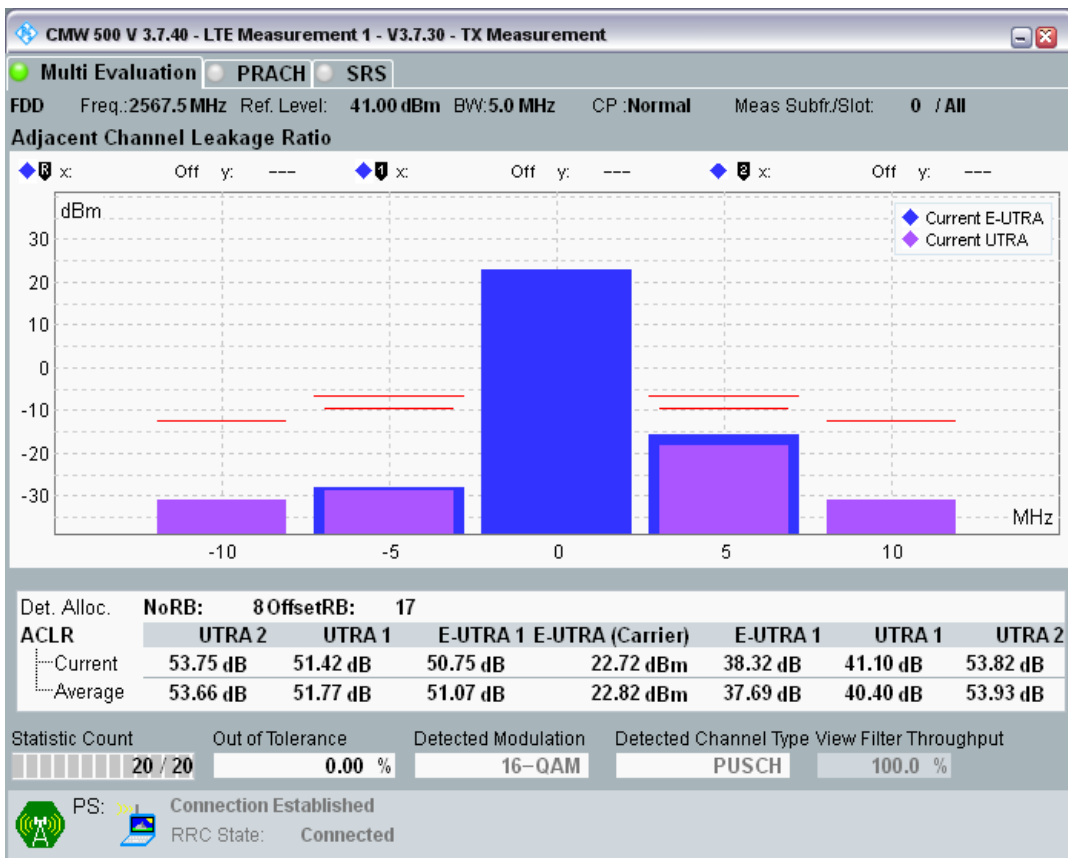

Band7 QPSK BW=5MHz Channel=21425 RB Size=8 Position=#Max

Band7 QPSK BW=5MHz Channel=21425 RB Size=25 Position=#0

Band7 QAM16 BW=5MHz Channel=21425 RB Size=8 Position=#0

Band7 QAM16 BW=5MHz Channel=21425 RB Size=8 Position=#Max