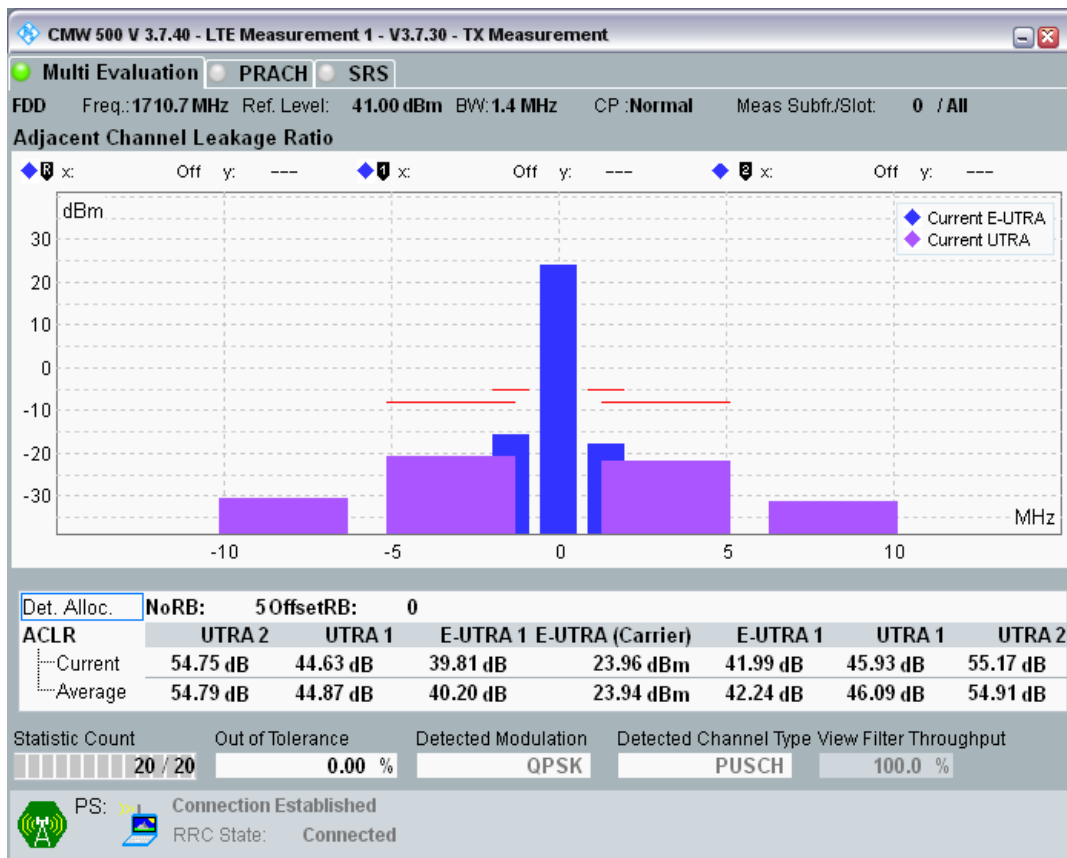

Band3 QPSK BW=1.4MHz Channel=19207 RB Size=5 Position=#0

Band3 QPSK BW=1.4MHz Channel=19207 RB Size=5 Position=#Max