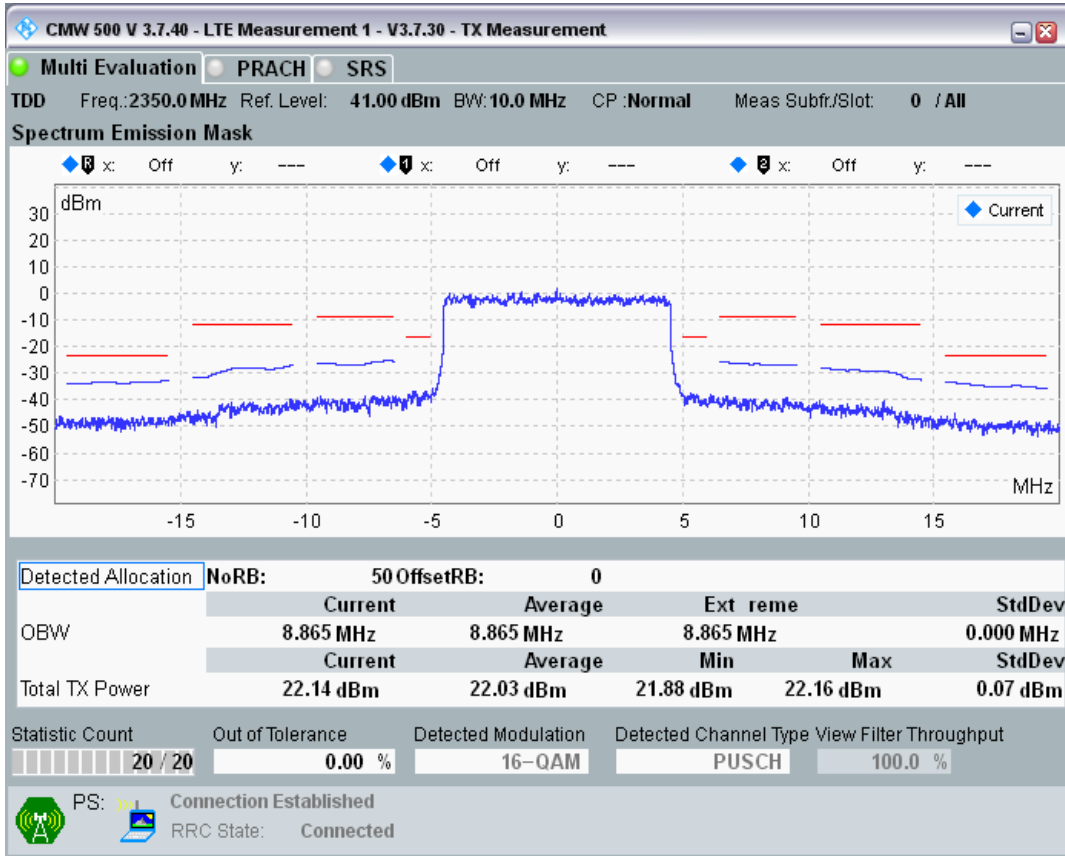

Band40 QAM16 BW=10MHz Channel=39150 RB Size=50 Position=#0

Band40 QAM16 BW=10MHz Channel=39600 RB Size=12 Position=#0