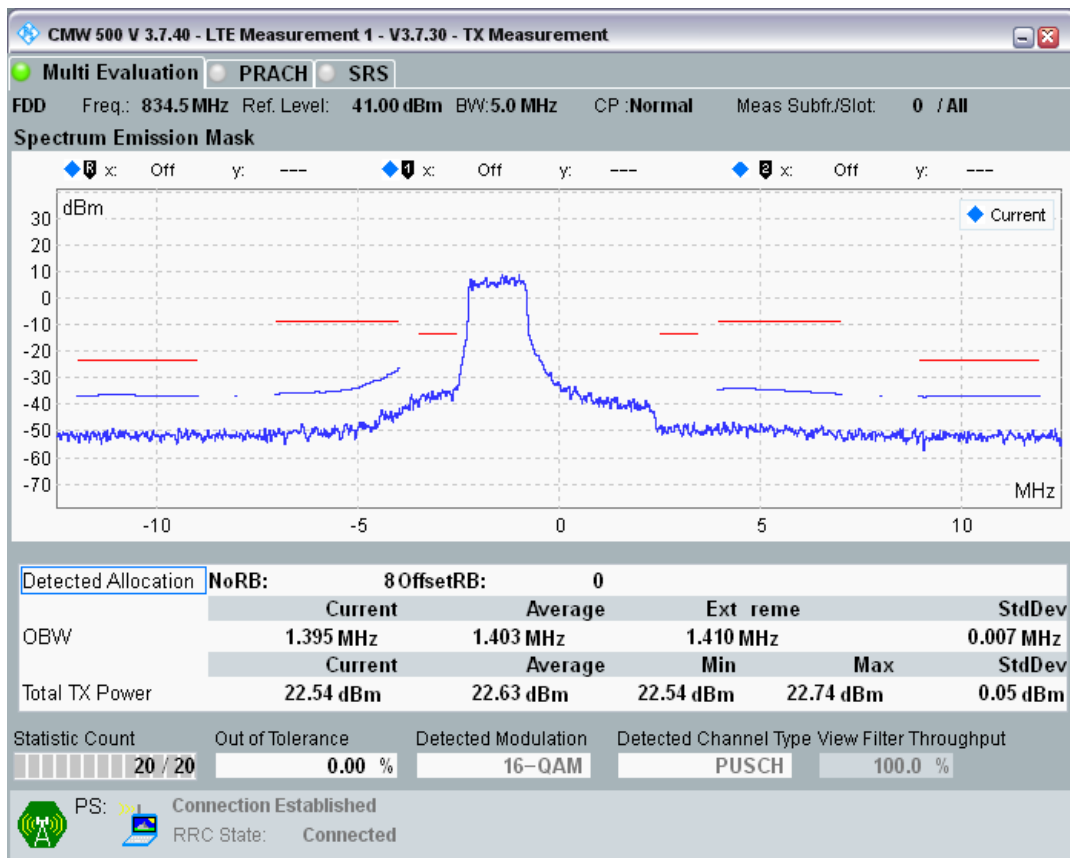

Band20 QAM16 BW=5MHz Channel=24175 RB Size=8 Position=#0

Band20 QAM16 BW=5MHz Channel=24175 RB Size=8 Position=#Max