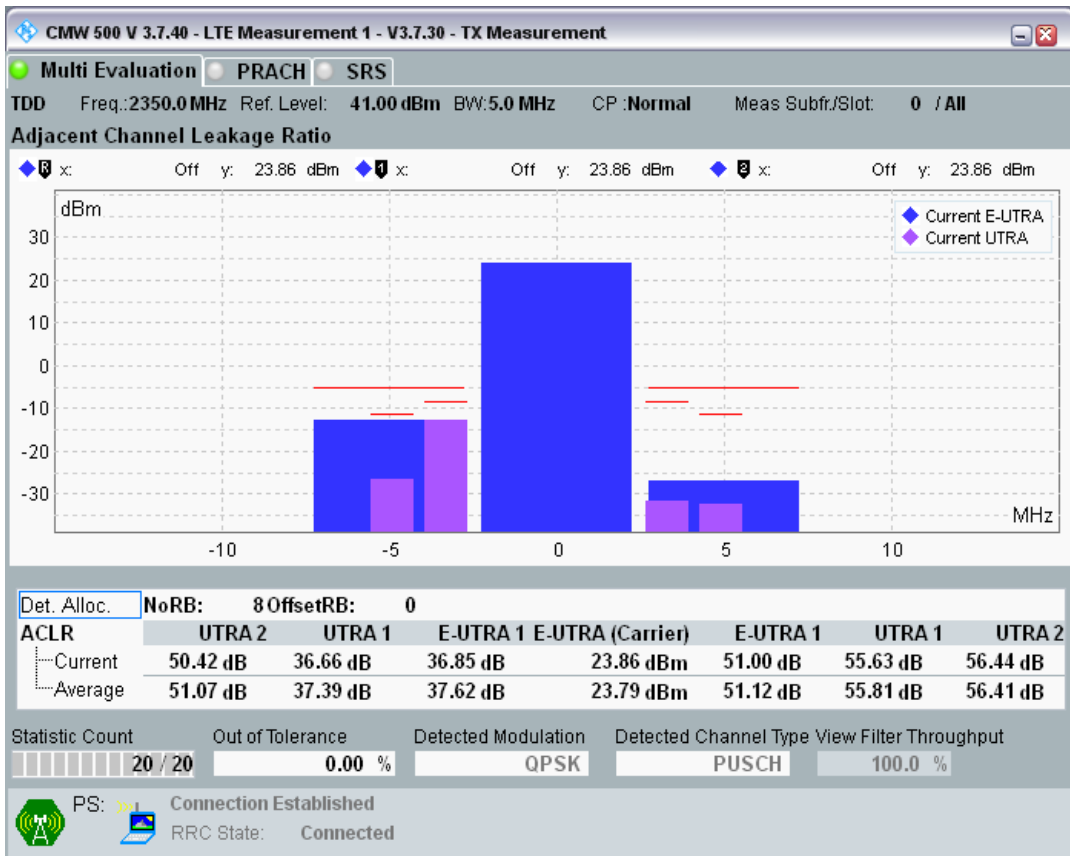

Band40 QAM16 BW=5MHz Channel=38675 RB Size=8 Position=#0

Band40 QAM16 BW=5MHz Channel=38675 RB Size=8 Position=#Max

Band40 QAM16 BW=5MHz Channel=38675 RB Size=25 Position=#0

Band40 QPSK BW=5MHz Channel=39150 RB Size=8 Position=#0