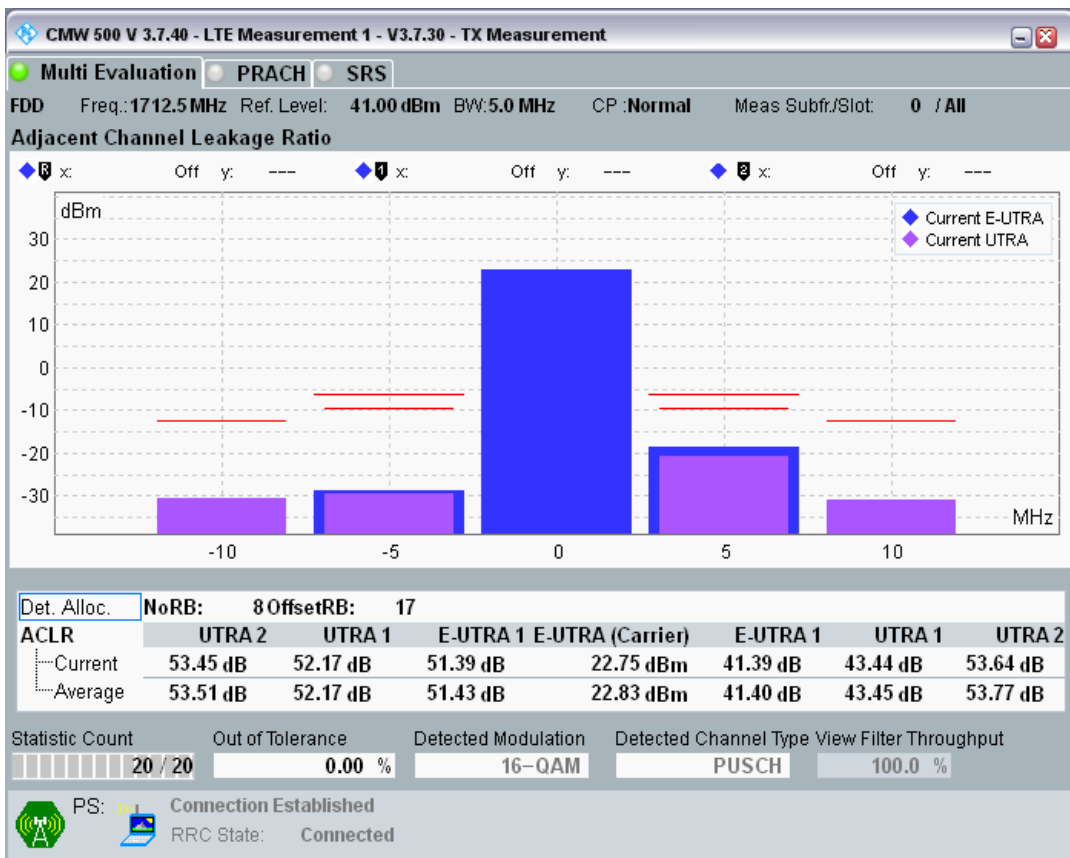

Band3 QPSK BW=5MHz Channel=19225 RB Size=8 Position=#Max

Band3 QPSK BW=5MHz Channel=19225 RB Size=25 Position=#0

Band3 QAM16 BW=5MHz Channel=19225 RB Size=8 Position=#0

Band3 QAM16 BW=5MHz Channel=19225 RB Size=8 Position=#Max