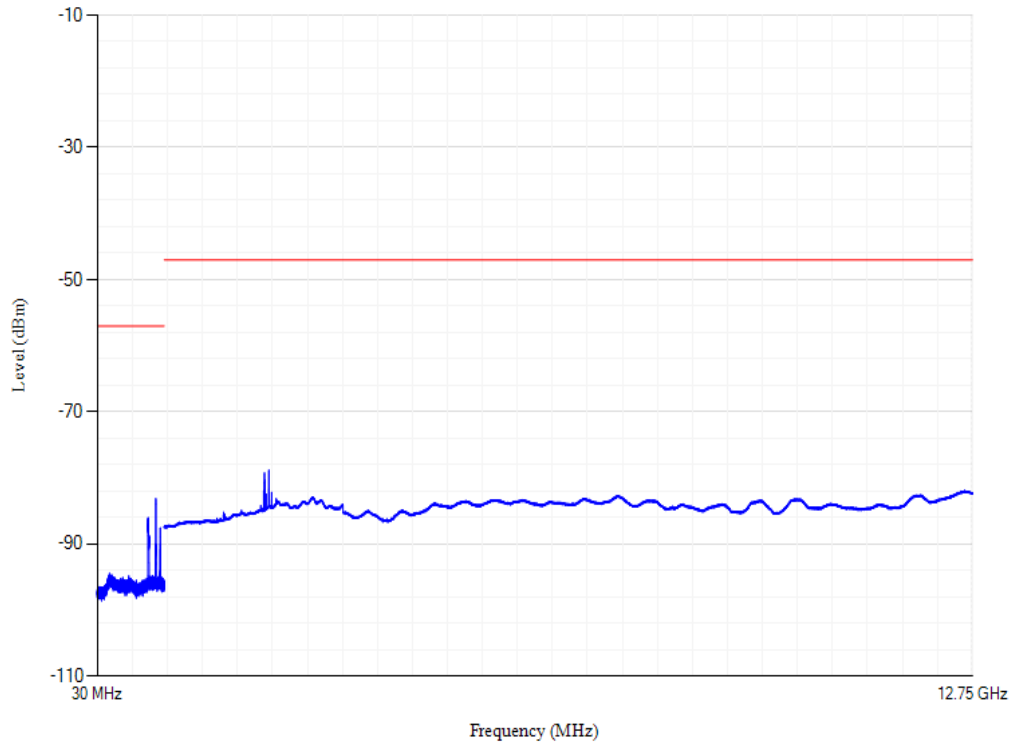

Conducted spurious emissions

Band28 QPSK BW=20MHz Channel=27310