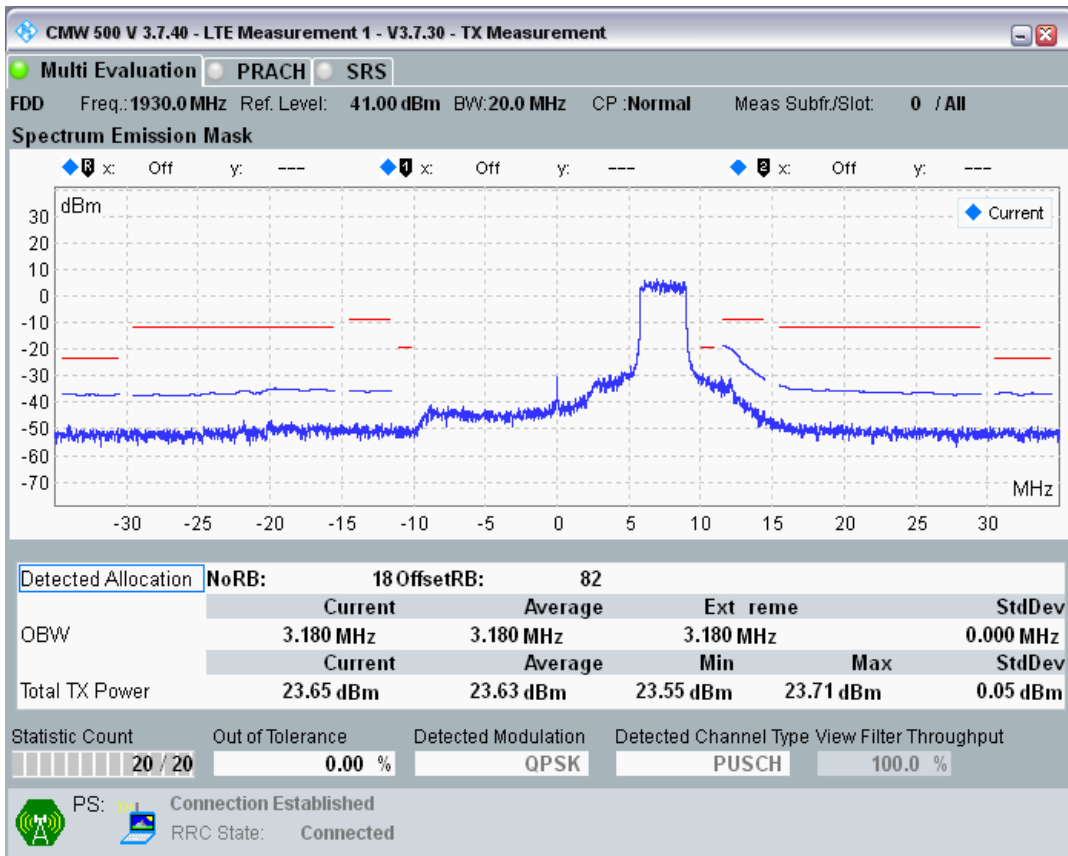

Band1 QPSK BW=20MHz Channel=18100 RB Size=18 Position=#Max

Band1 QPSK BW=20MHz Channel=18100 RB Size=100 Position=#0