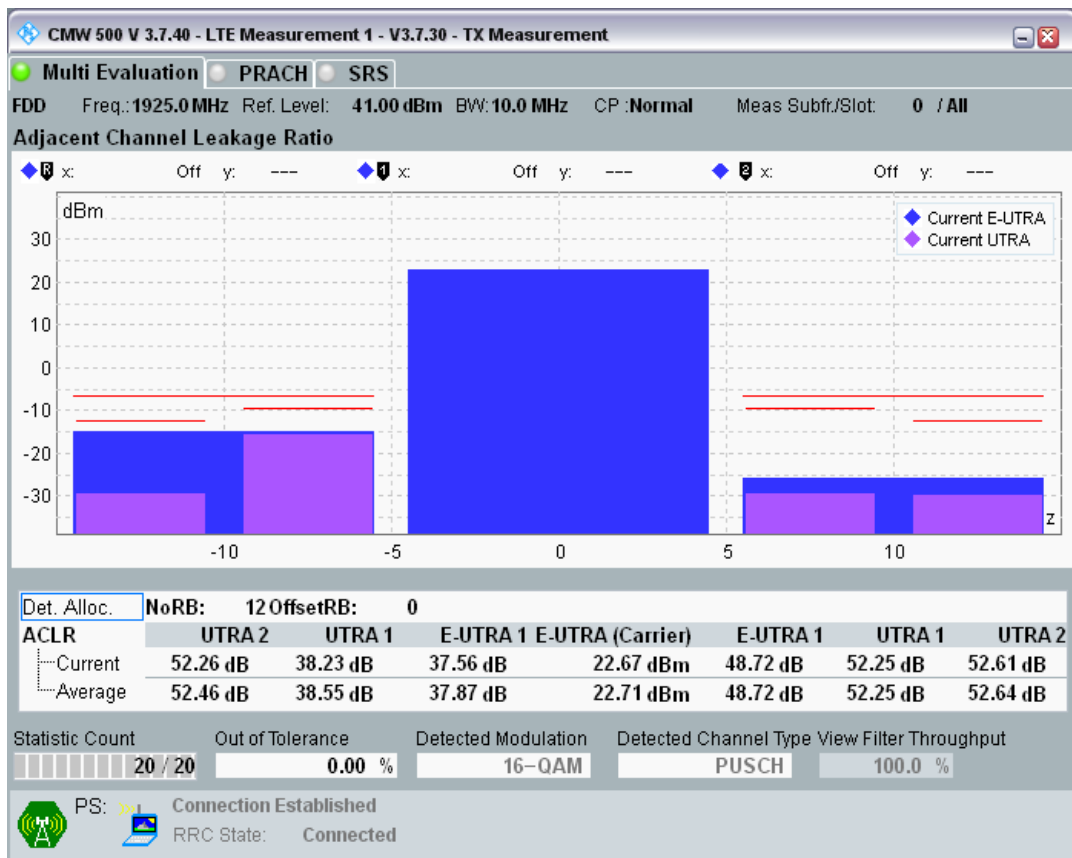

Band1 QAM16 BW=10MHz Channel=18050 RB Size=12 Position=#0

Band1 QAM16 BW=10MHz Channel=18050 RB Size=12 Position=#Max