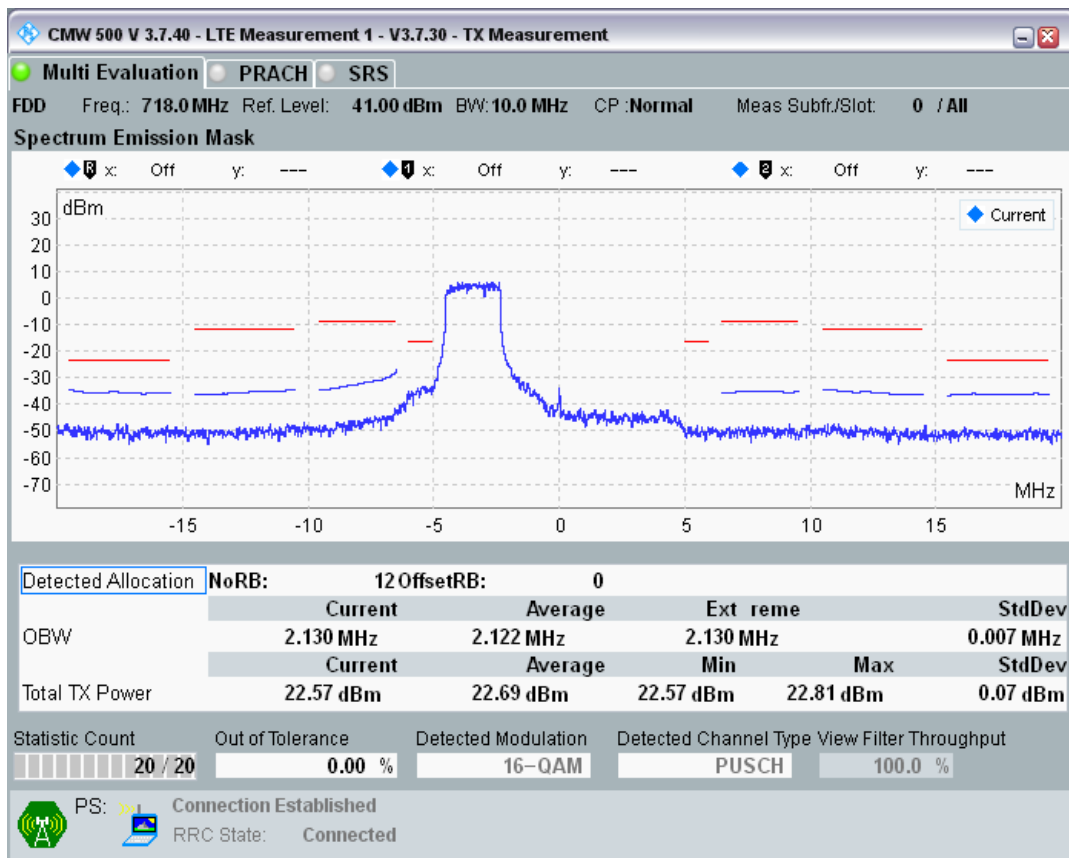

Band28 QAM16 BW=10MHz Channel=27360 RB Size=12 Position=#0

Band28 QAM16 BW=10MHz Channel=27360 RB Size=12 Position=#Max