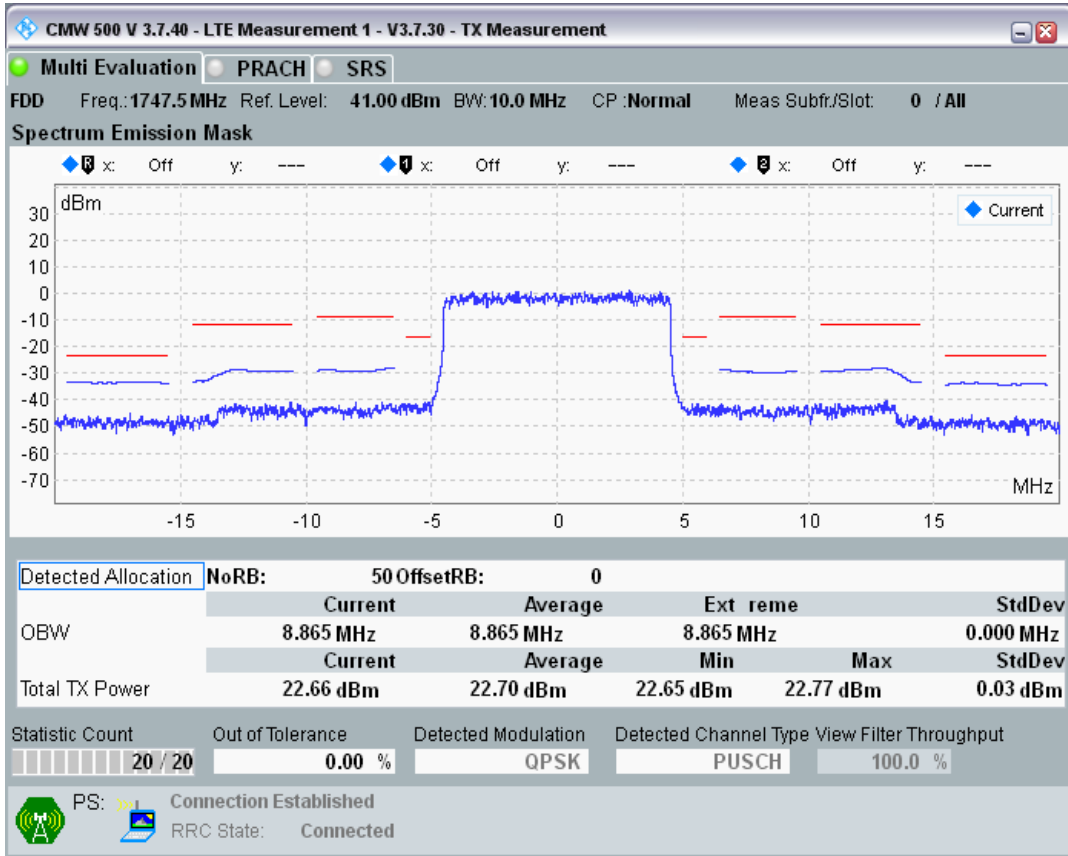

Band3 QPSK BW=10MHz Channel=19575 RB Size=50 Position=#0

Band3 QAM16 BW=10MHz Channel=19575 RB Size=12 Position=#0