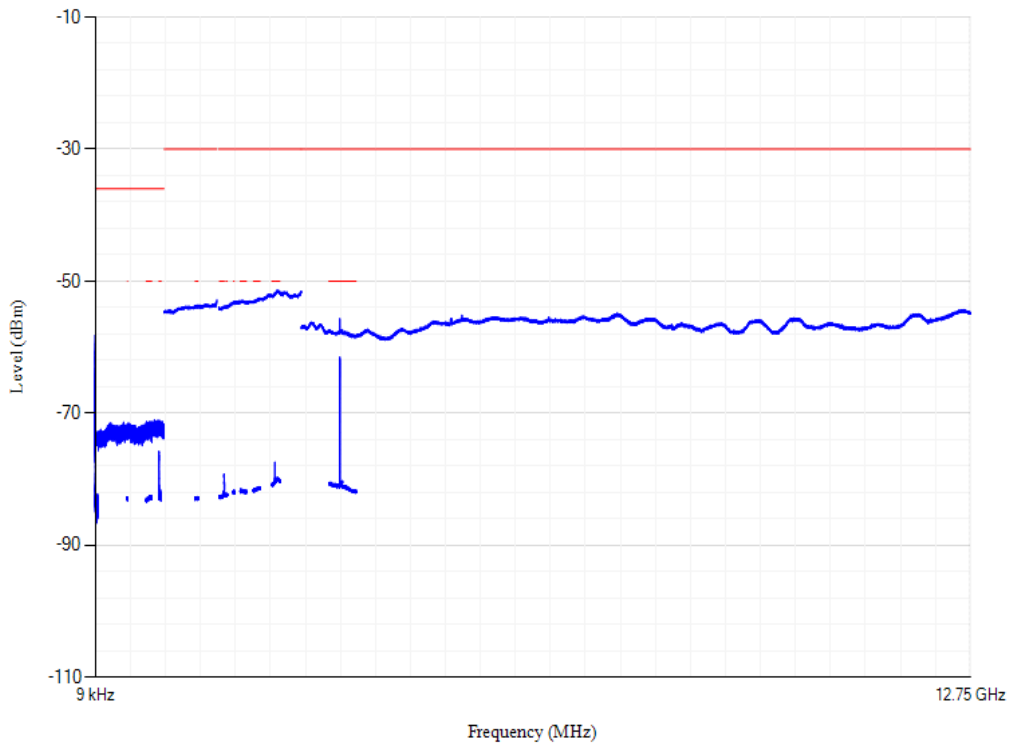

Conducted spurious emissions

Band3 QPSK BW=20MHz Channel=19300 RB Size=1 Position=#0