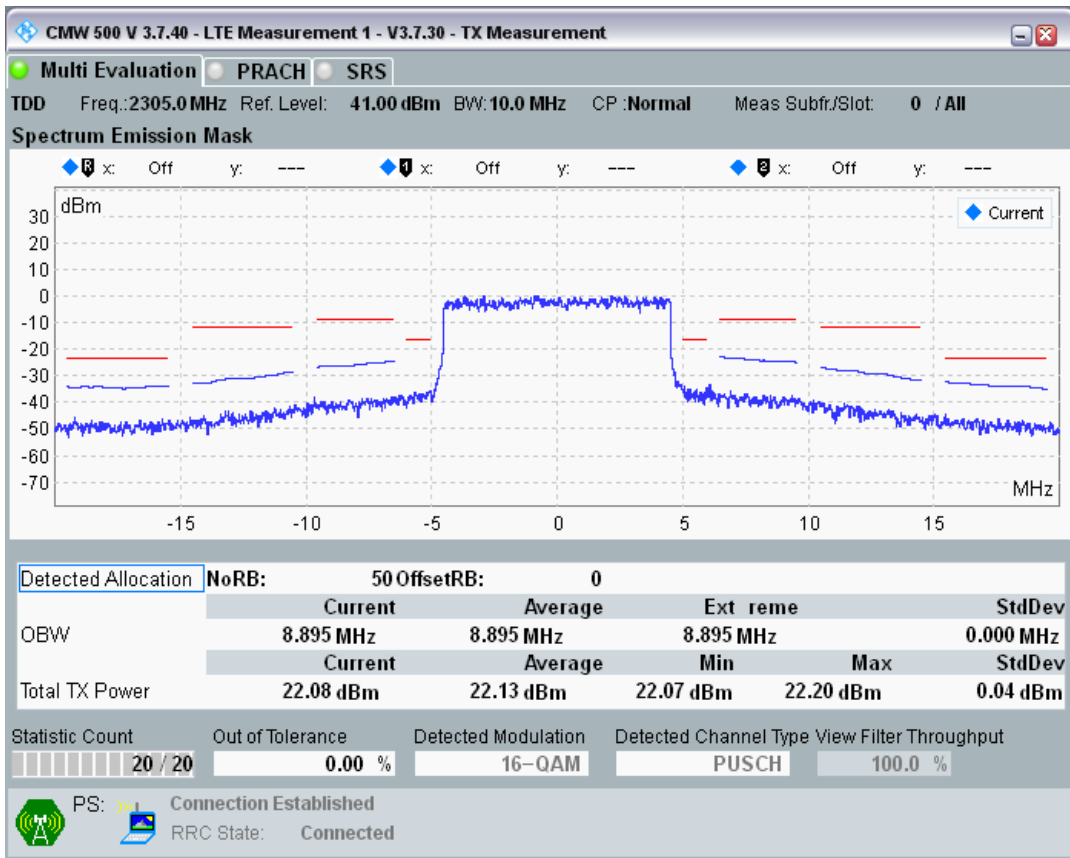

Band40 QAM16 BW=10MHz Channel=38700 RB Size=50 Position=#0

Band40 QAM16 BW=10MHz Channel=39150 RB Size=12 Position=#0