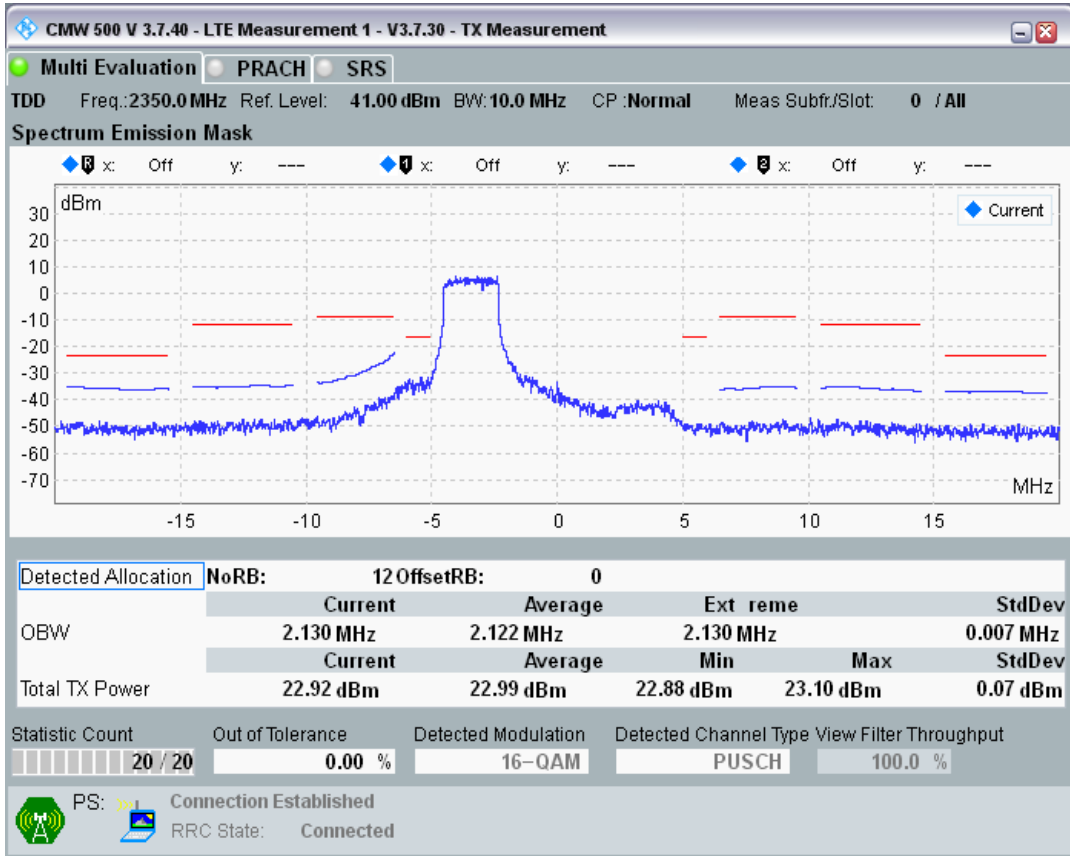

Band40 QAM16 BW=10MHz Channel=39150 RB Size=12 Position=#0

Band40 QAM16 BW=20MHz Channel=38750 RB Size=18 Position=#0