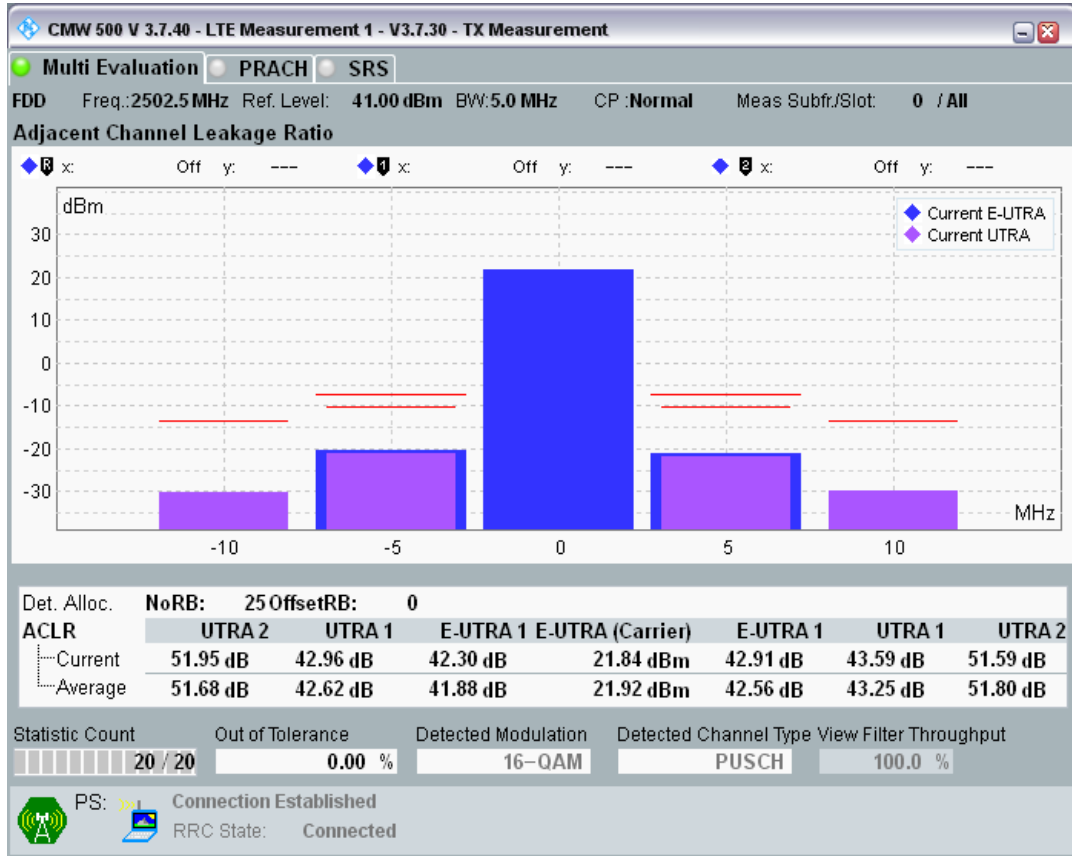

Band7 QAM16 BW=5MHz Channel=20775 RB Size=25 Position=#0

Band7 QPSK BW=5MHz Channel=21100 RB Size=8 Position=#0