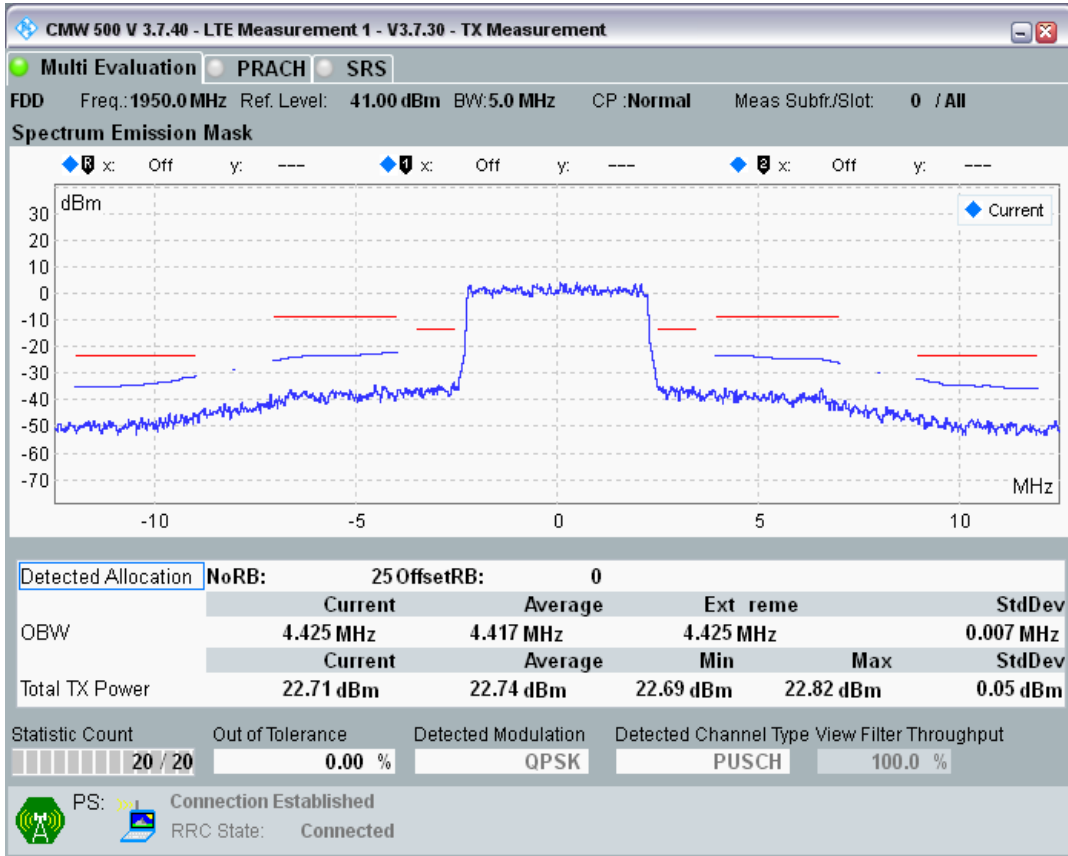

Band1 QPSK BW=5MHz Channel=18300 RB Size=25 Position=#0

Band1 QAM16 BW=5MHz Channel=18300 RB Size=8 Position=#0