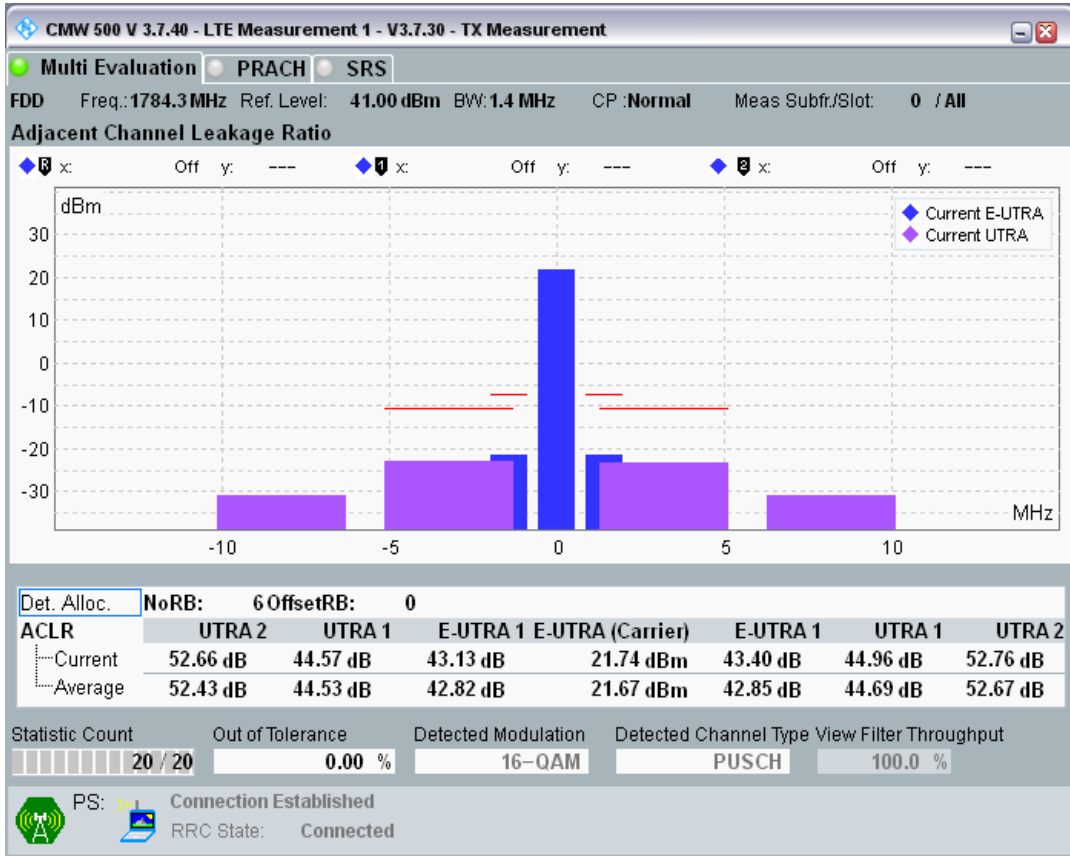

Band3 QAM16 BW=1.4MHz Channel=19943 RB Size=6 Position=#0

Band3 QPSK BW=5MHz Channel=19225 RB Size=8 Position=#0