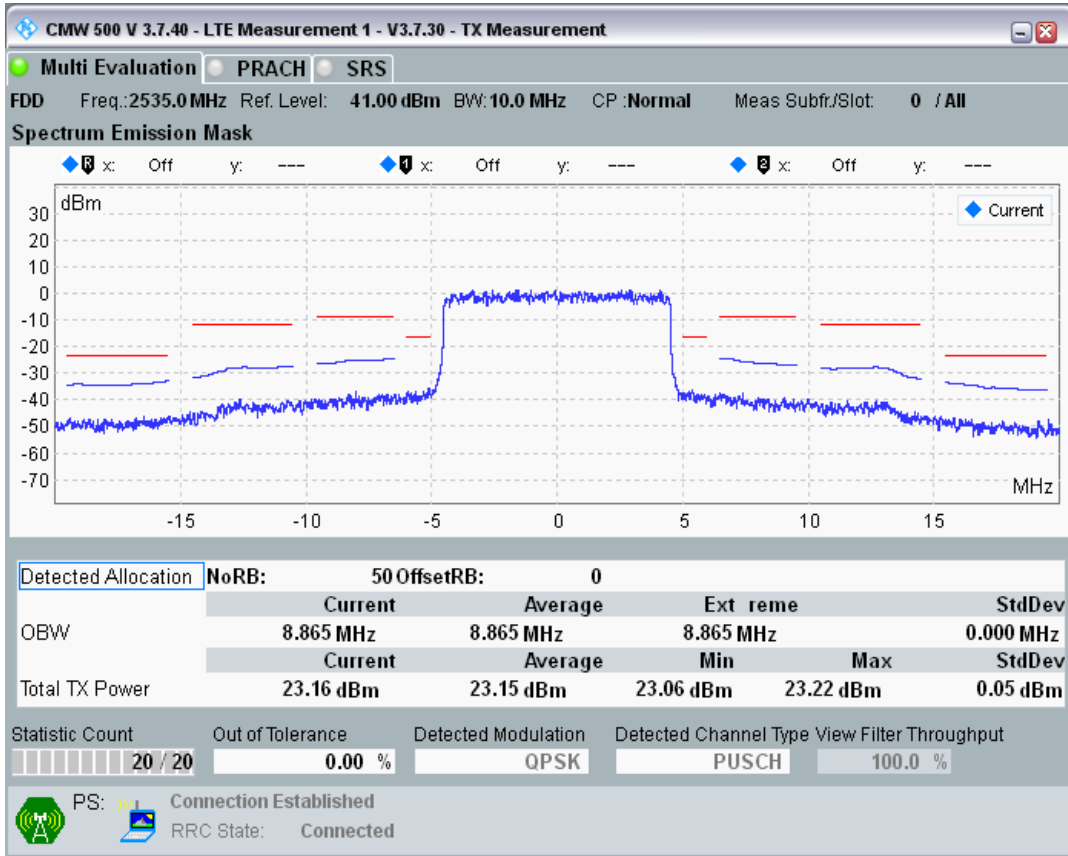

Band7 QPSK BW=10MHz Channel=21100 RB Size=50 Position=#0

Band7 QAM16 BW=10MHz Channel=21100 RB Size=12 Position=#0