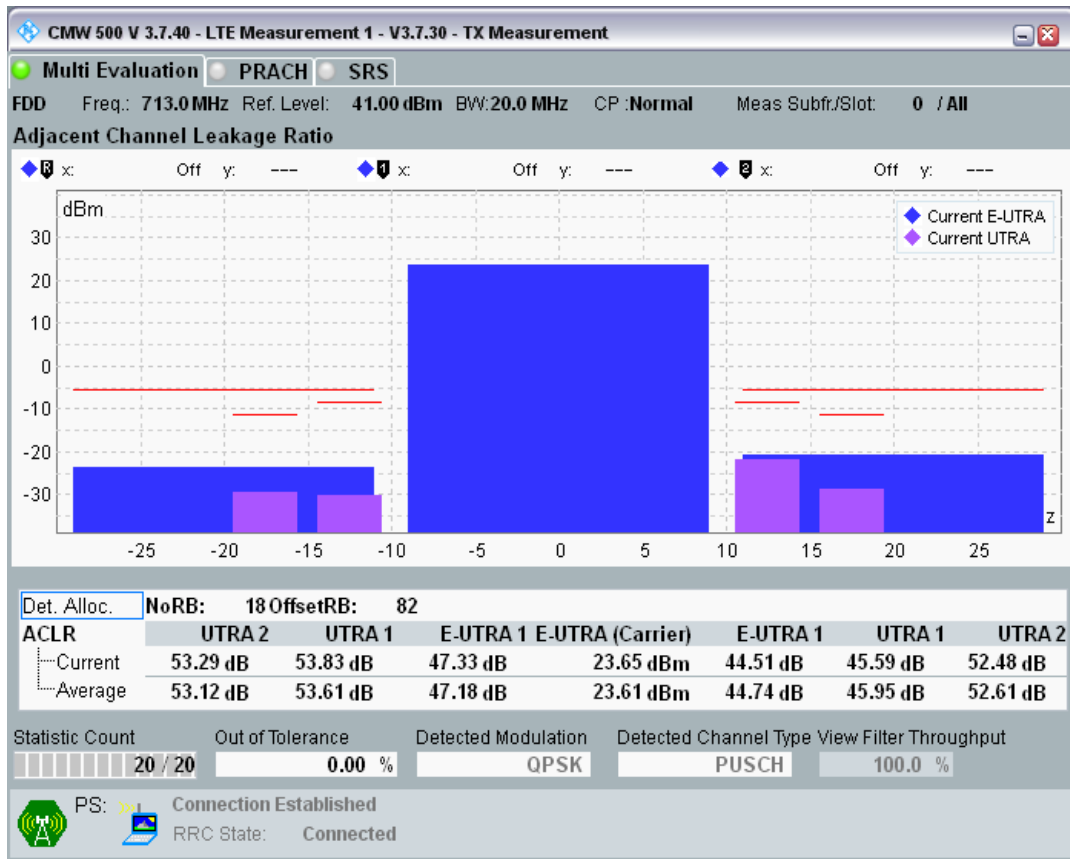

Band28 QPSK BW=20MHz Channel=27310 RB Size=18 Position=#Max

Band28 QPSK BW=20MHz Channel=27310 RB Size=100 Position=#0