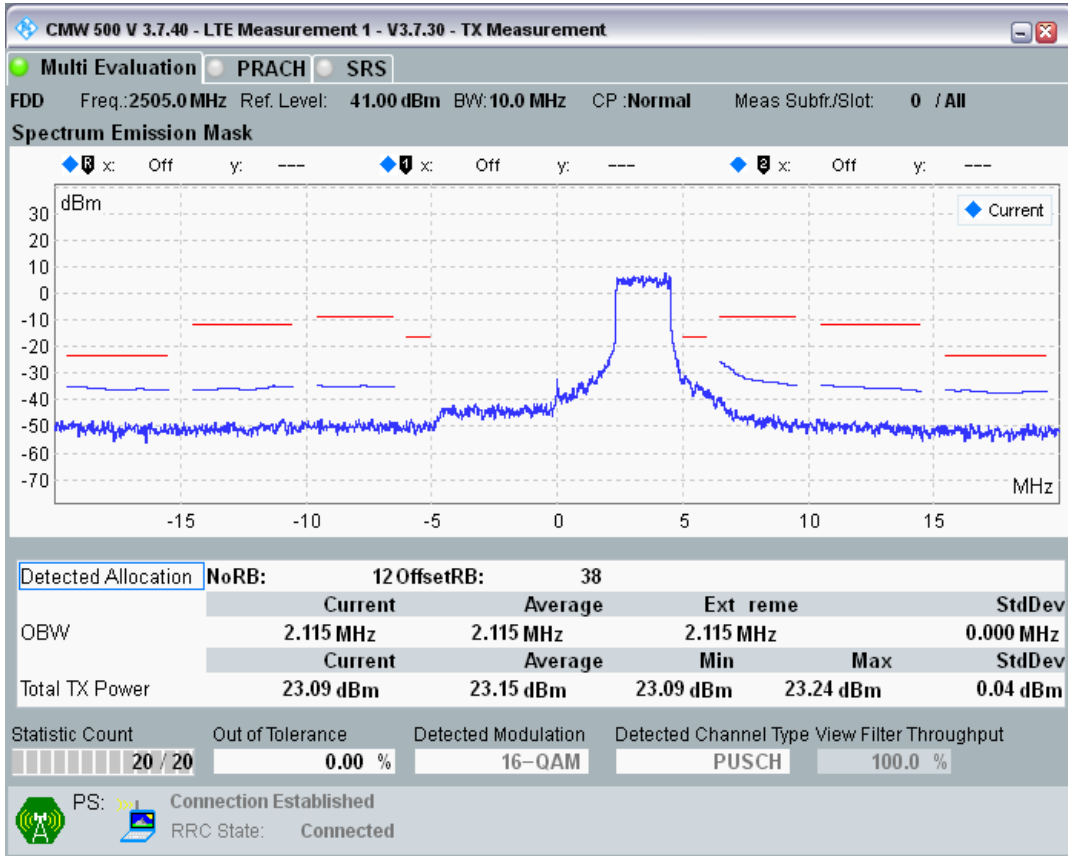

Band7 QAM16 BW=10MHz Channel=20800 RB Size=12 Position=#Max

Band7 QAM16 BW=10MHz Channel=20800 RB Size=50 Position=#0