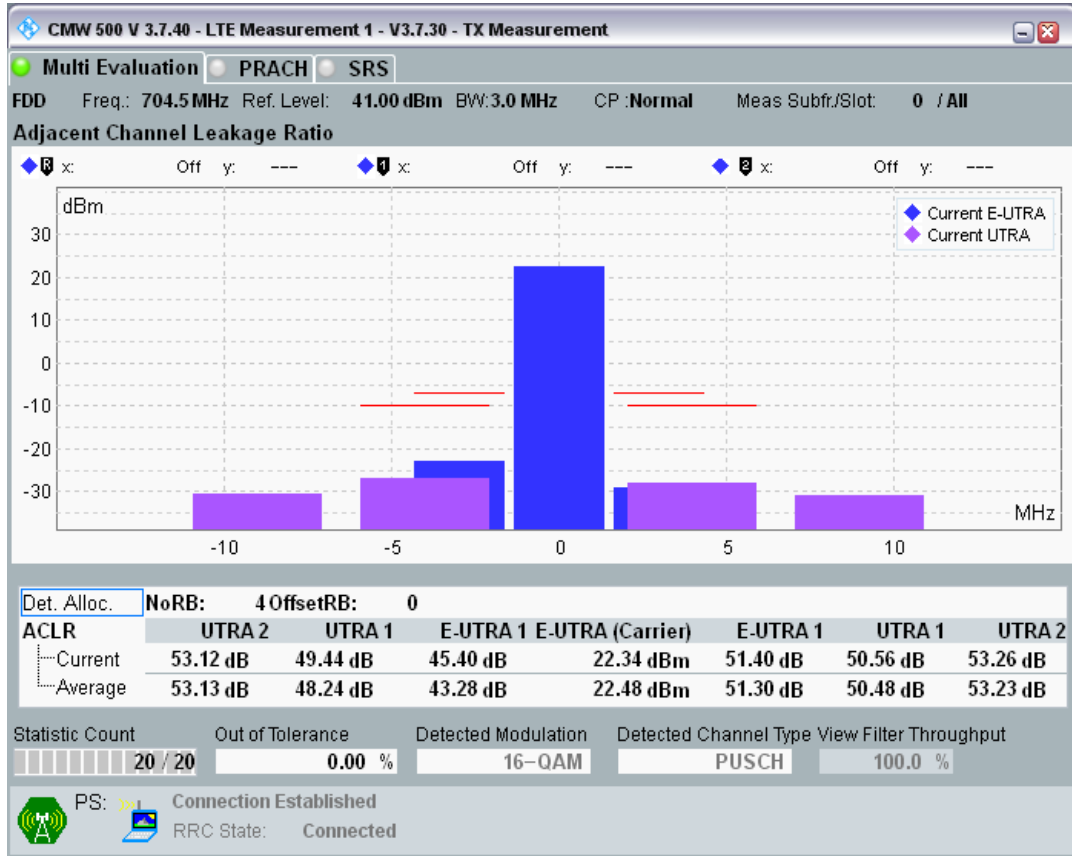

Band28 QAM16 BW=3MHz Channel=27225 RB Size=4 Position=#0

Band28 QAM16 BW=3MHz Channel=27225 RB Size=4 Position=#Max