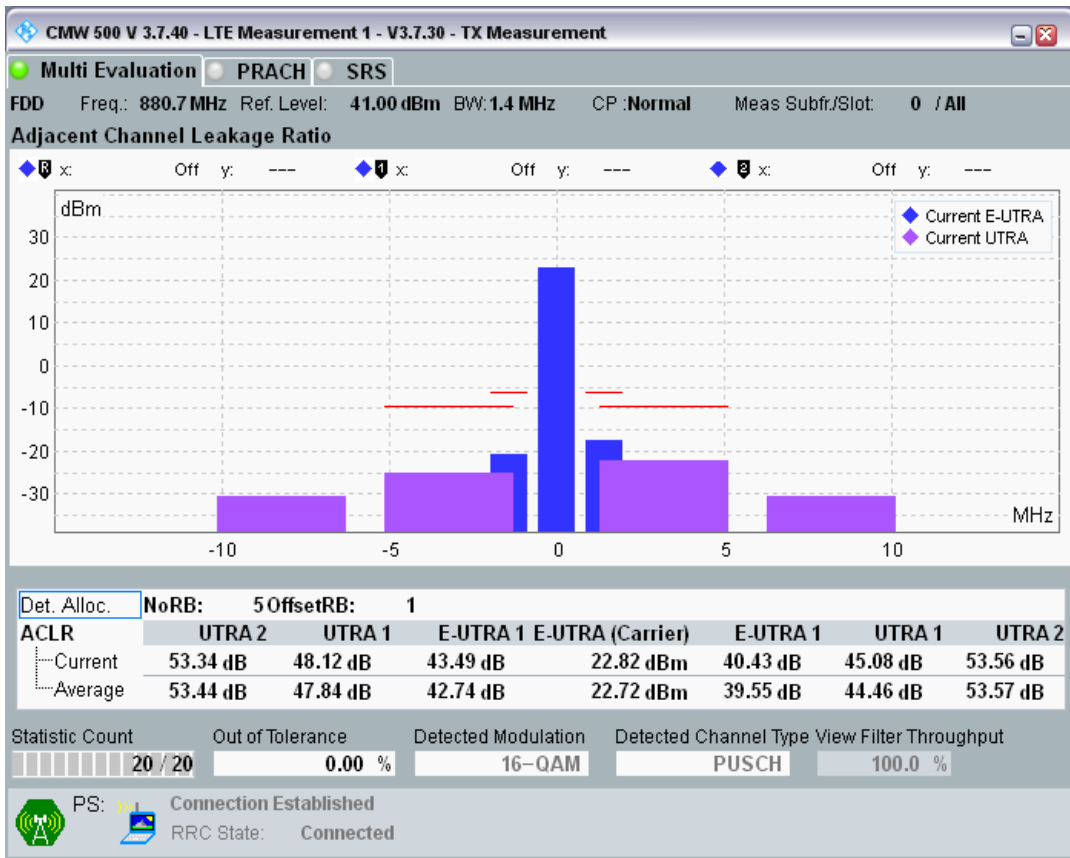

Band8 QAM16 BW=1.4MHz Channel=21457 RB Size=5 Position=#Max

Band8 QAM16 BW=1.4MHz Channel=21457 RB Size=6 Position=#0