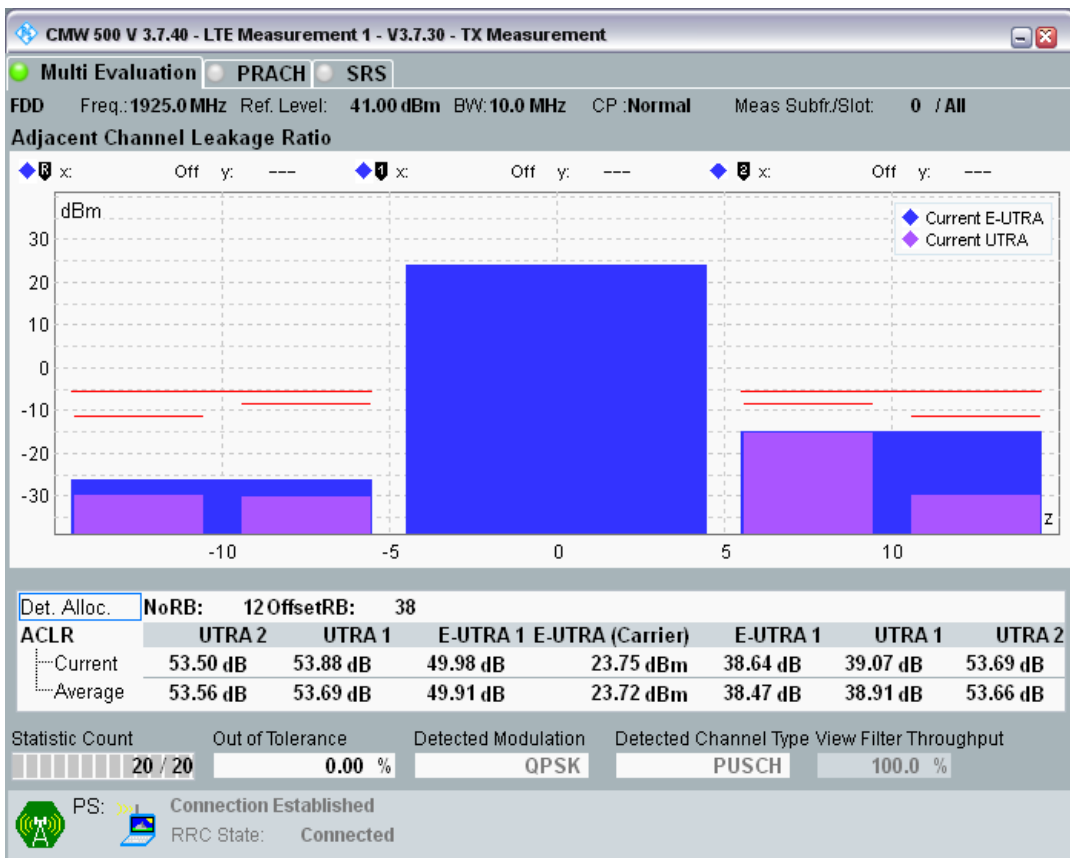

Band1 QAM16 BW=5MHz Channel=18575 RB Size=8 Position=#Max

Band1 QAM16 BW=5MHz Channel=18575 RB Size=25 Position=#0

Band1 QPSK BW=10MHz Channel=18050 RB Size=12 Position=#0

Band1 QPSK BW=10MHz Channel=18050 RB Size=12 Position=#Max