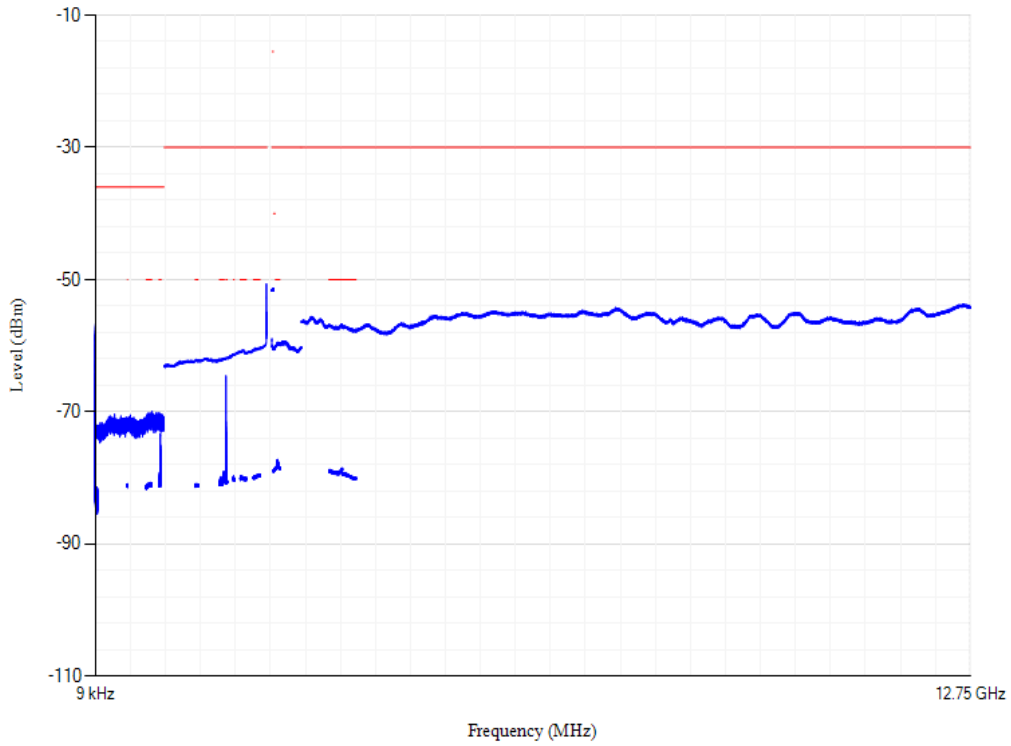

Conducted spurious emissions

Band8 QPSK BW=1.4MHz Channel=21457 RB Size=1 Position=#0