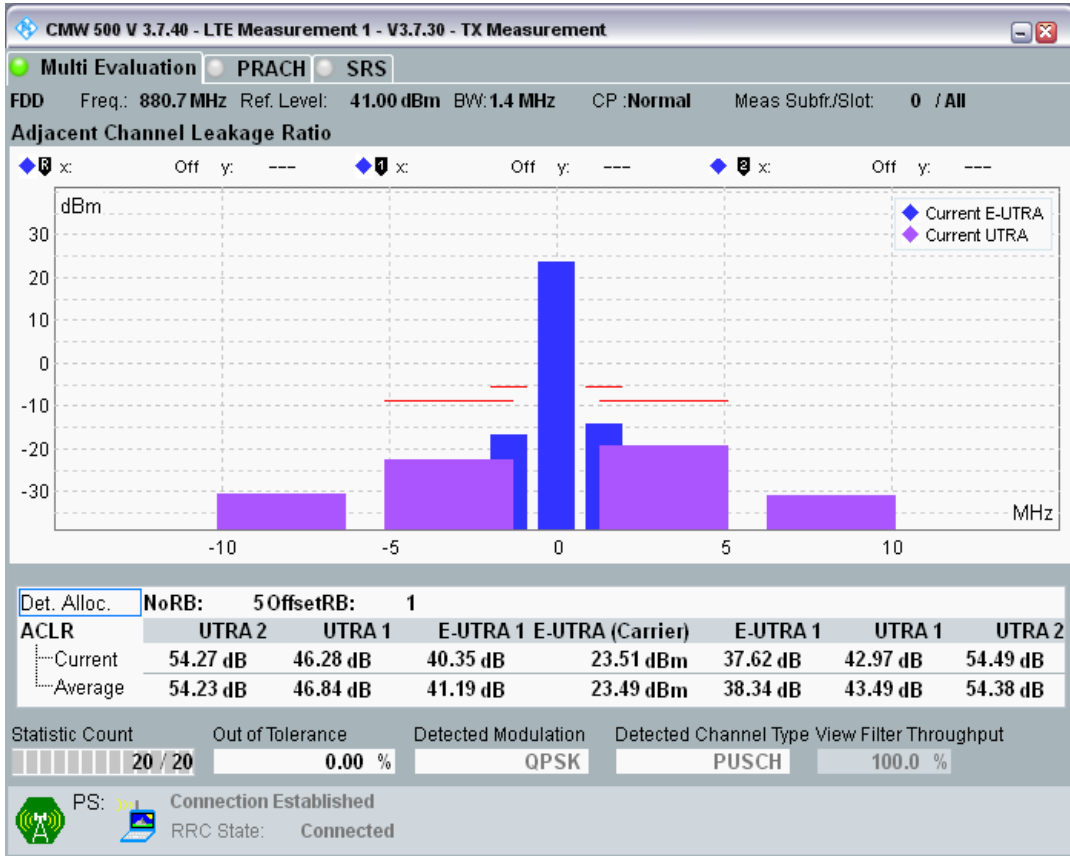

Band8 QPSK BW=1.4MHz Channel=21457 RB Size=5 Position=#Max

Band8 QPSK BW=1.4MHz Channel=21457 RB Size=6 Position=#0