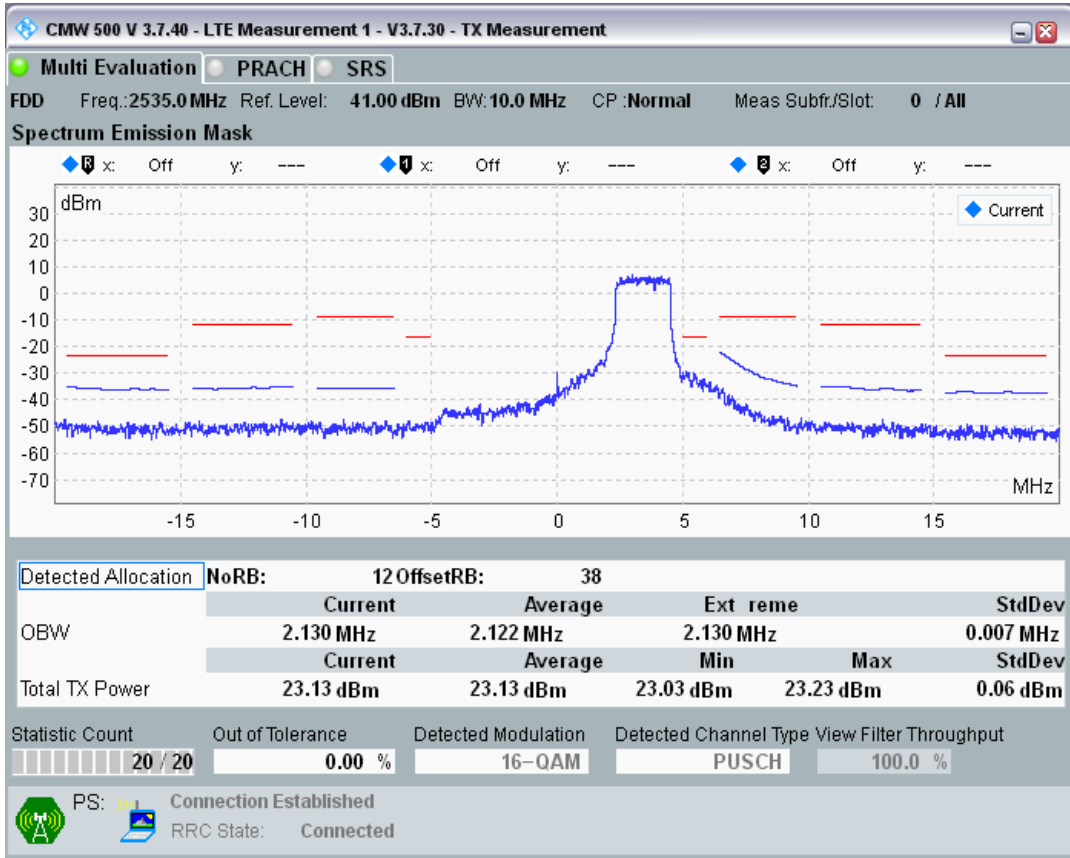

Band7 QAM16 BW=10MHz Channel=21100 RB Size=12 Position=#Max

Band7 QAM16 BW=10MHz Channel=21100 RB Size=50 Position=#0