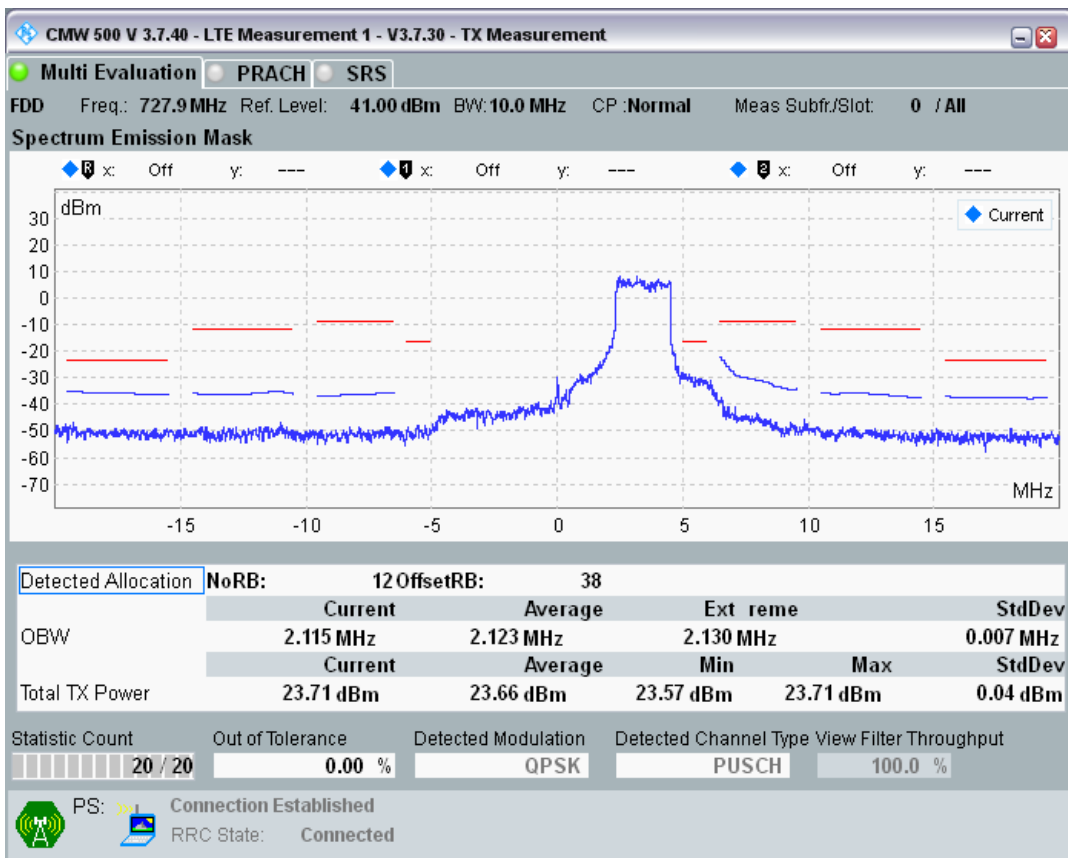

Band28 QPSK BW=10MHz Channel=27459 RB Size=12 Position=#Max

Band28 QPSK BW=10MHz Channel=27459 RB Size=50 Position=#0