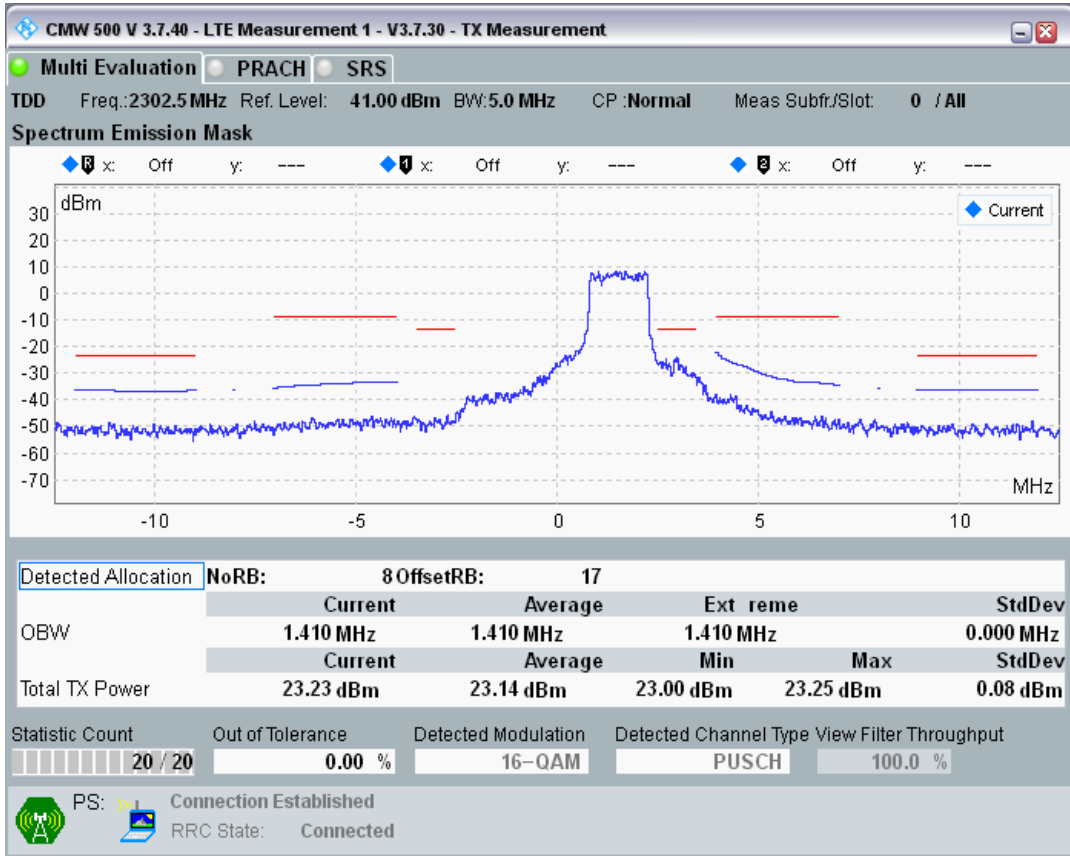

Band40 QAM16 BW=5MHz Channel=38675 RB Size=8 Position=#Max

Band40 QAM16 BW=5MHz Channel=39150 RB Size=8 Position=#0