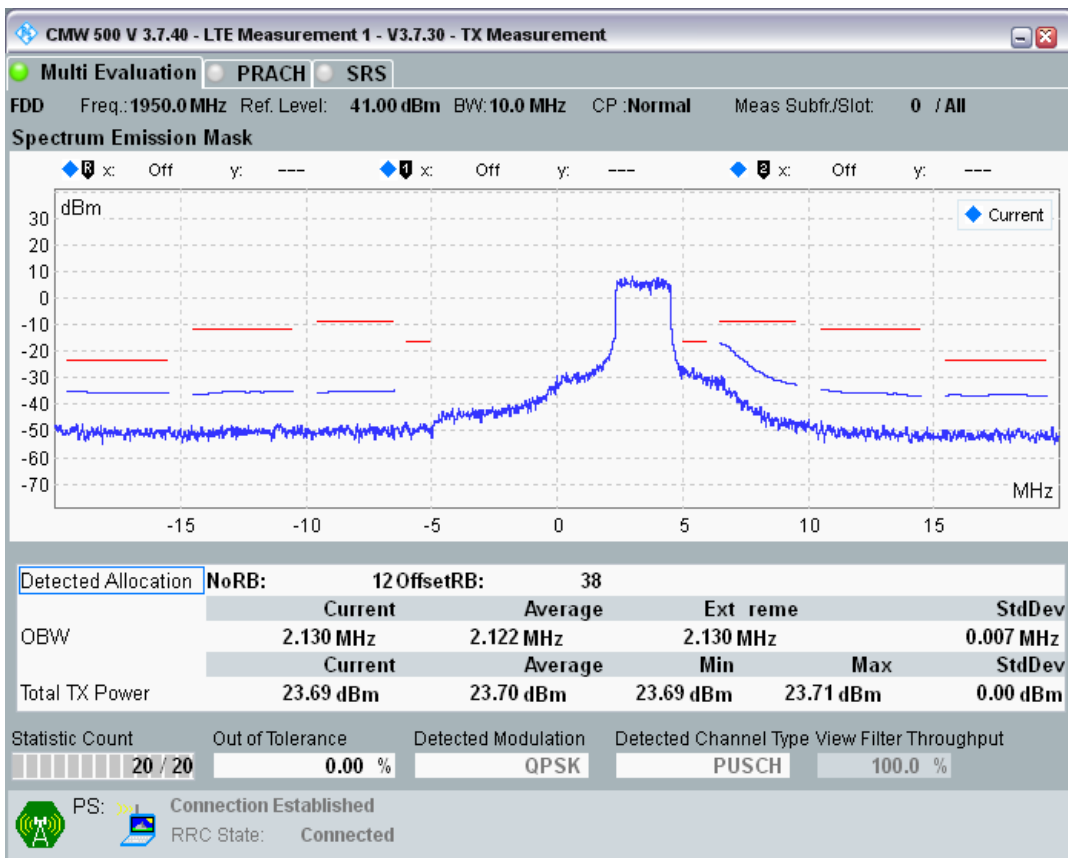

Band1 QPSK BW=10MHz Channel=18300 RB Size=12 Position=#Max

Band1 QPSK BW=10MHz Channel=18300 RB Size=50 Position=#0