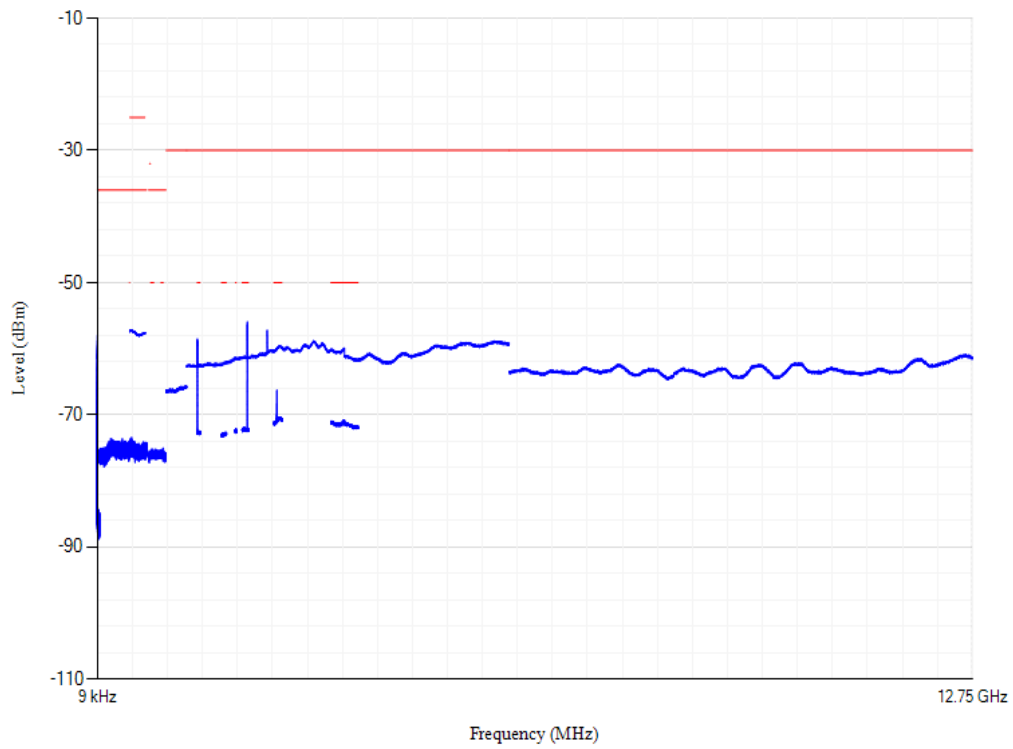

Conducted spurious emissions

Band28 QPSK BW=20MHz Channel=27310 RB Size=1 Position=#0