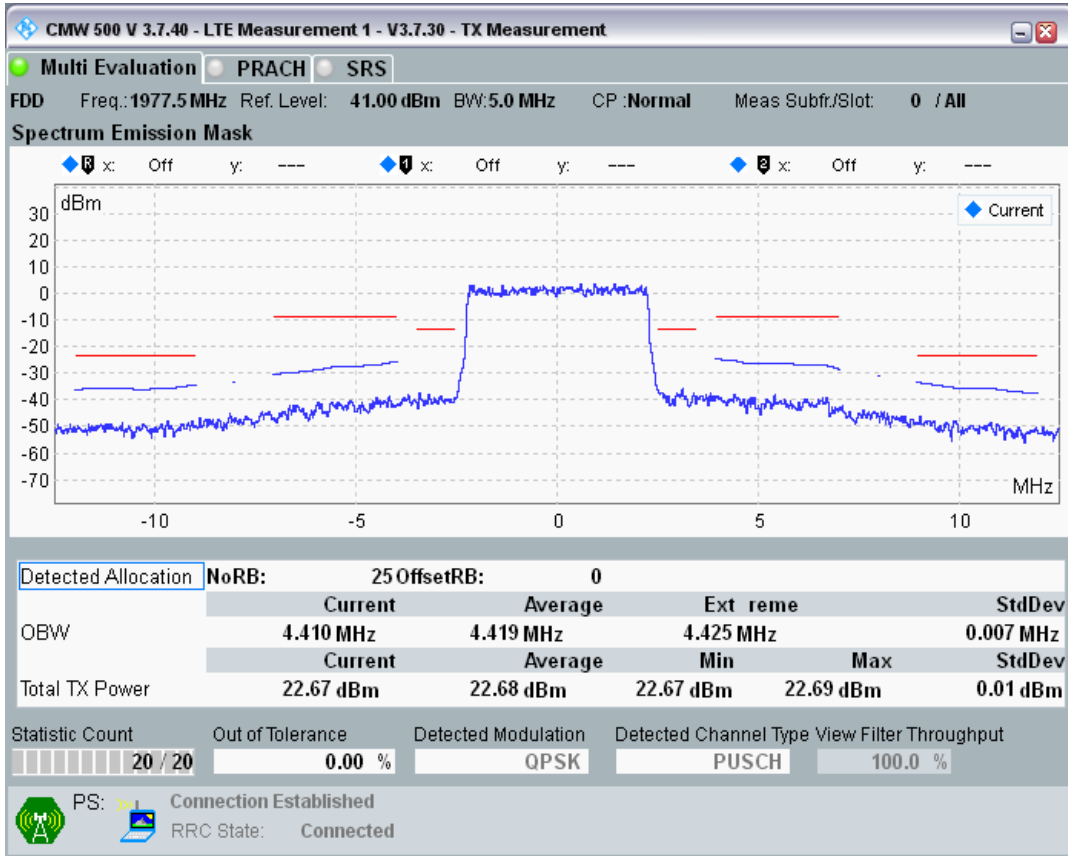

Band1 QPSK BW=5MHz Channel=18575 RB Size=25 Position=#0

Band1 QAM16 BW=5MHz Channel=18575 RB Size=8 Position=#0