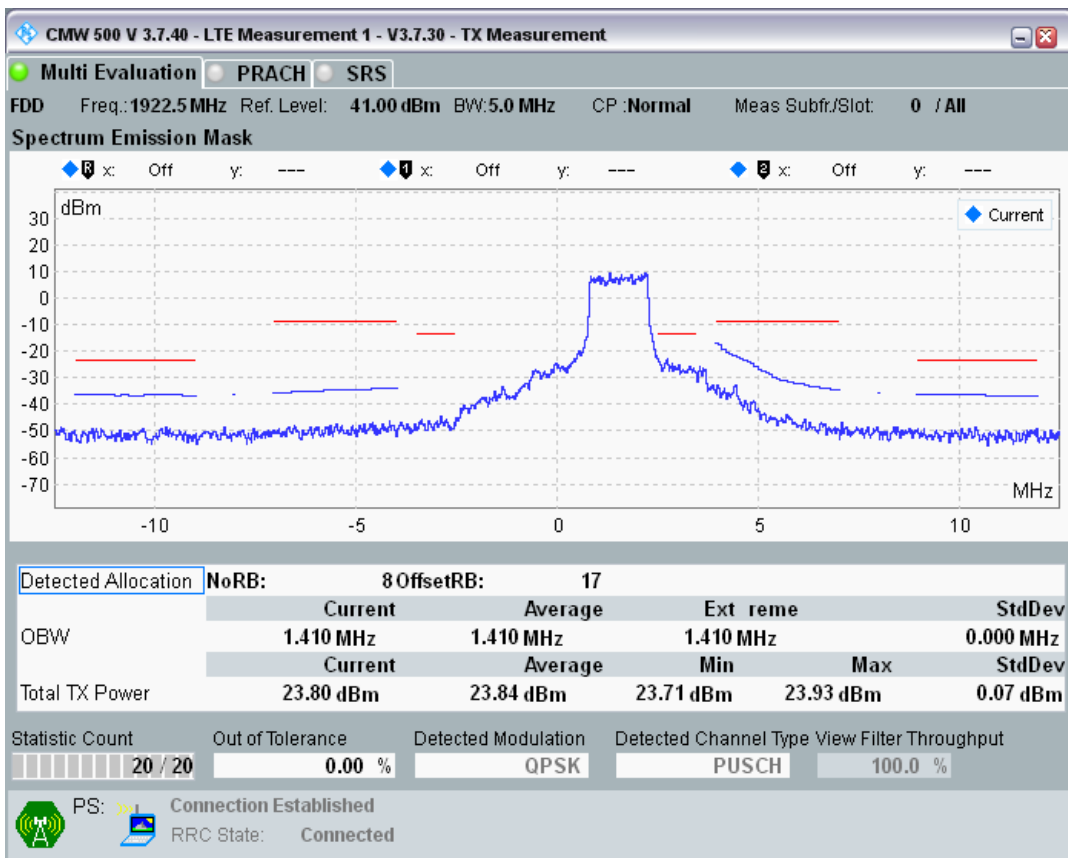

Band1 QPSK BW=5MHz Channel=18025 RB Size=8 Position=#Max

Band1 QPSK BW=5MHz Channel=18025 RB Size=25 Position=#0