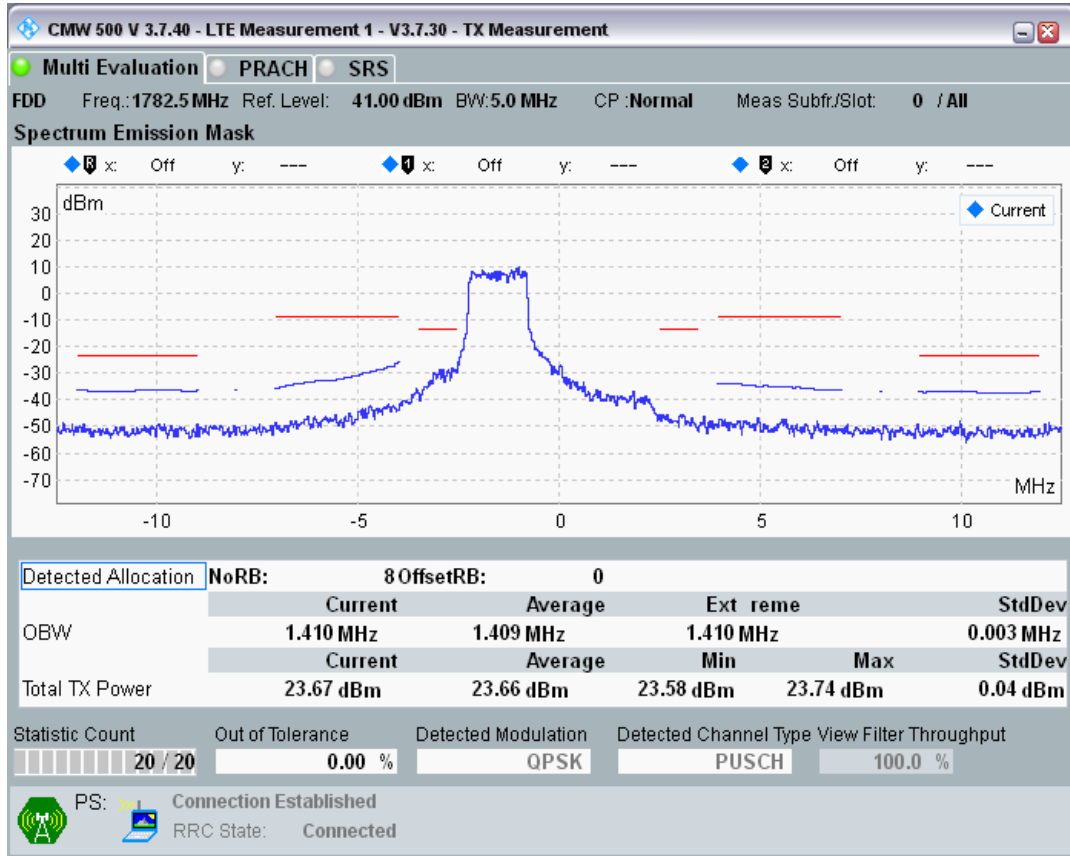

Band3 QPSK BW=5MHz Channel=19925 RB Size=8 Position=#0

Band3 QPSK BW=5MHz Channel=19925 RB Size=8 Position=#Max