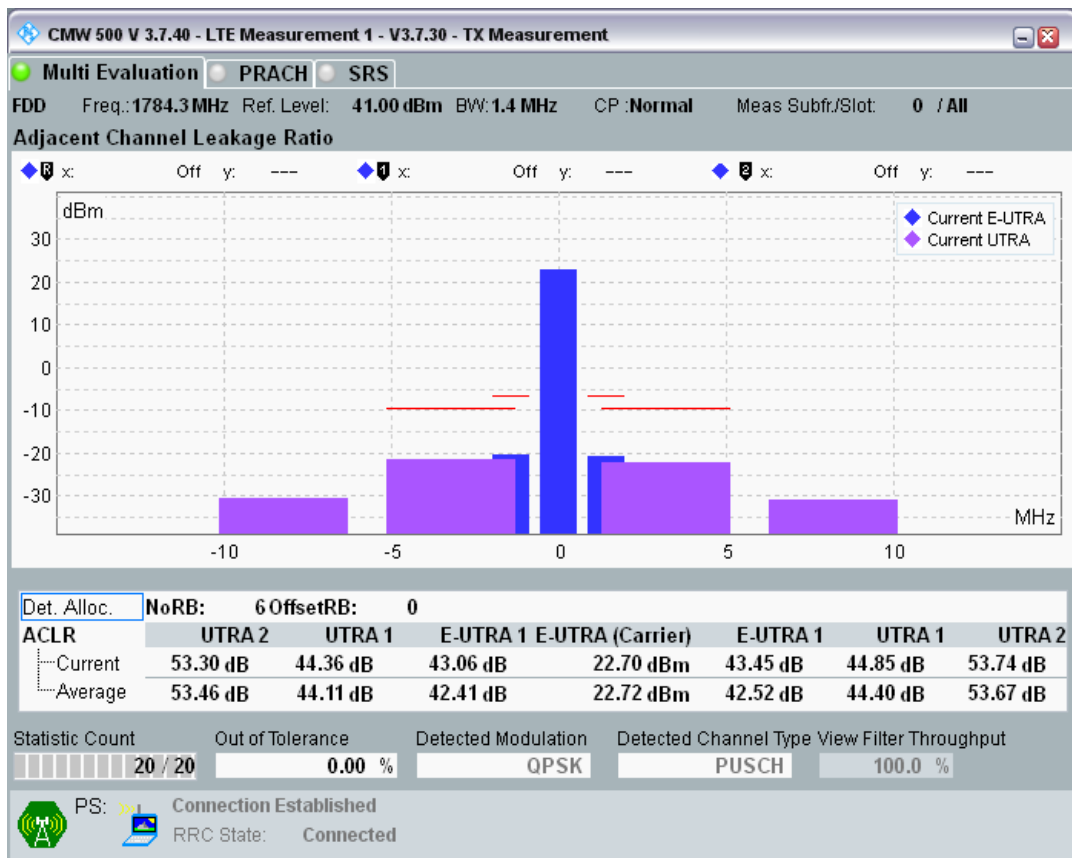

Band3 QAM16 BW=1.4MHz Channel=19575 RB Size=6 Position=#0

Band3 QPSK BW=1.4MHz Channel=19943 RB Size=5 Position=#0

Band3 QPSK BW=1.4MHz Channel=19943 RB Size=5 Position=#Max

Band3 QPSK BW=1.4MHz Channel=19943 RB Size=6 Position=#0