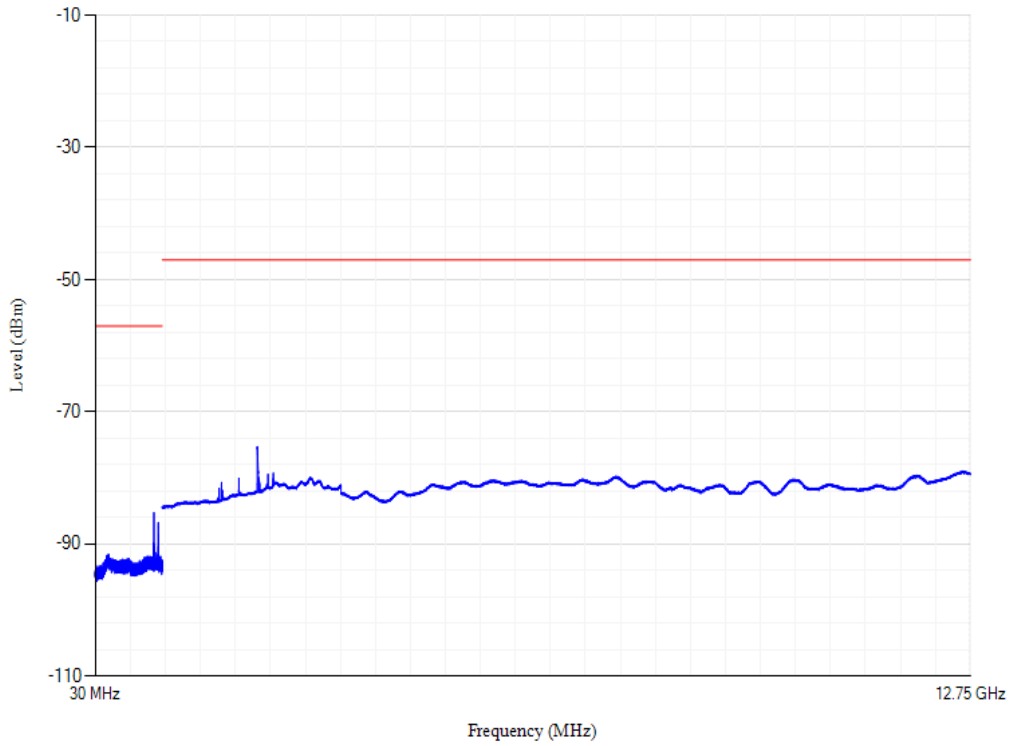

Conducted spurious emissions

Band3 QPSK BW=20MHz Channel=19575

Conducted spurious emissions

Band40 QPSK BW=20MHz Channel=38750

Conducted spurious emissions

Band40 QPSK BW=20MHz Channel=39550

Conducted spurious emissions