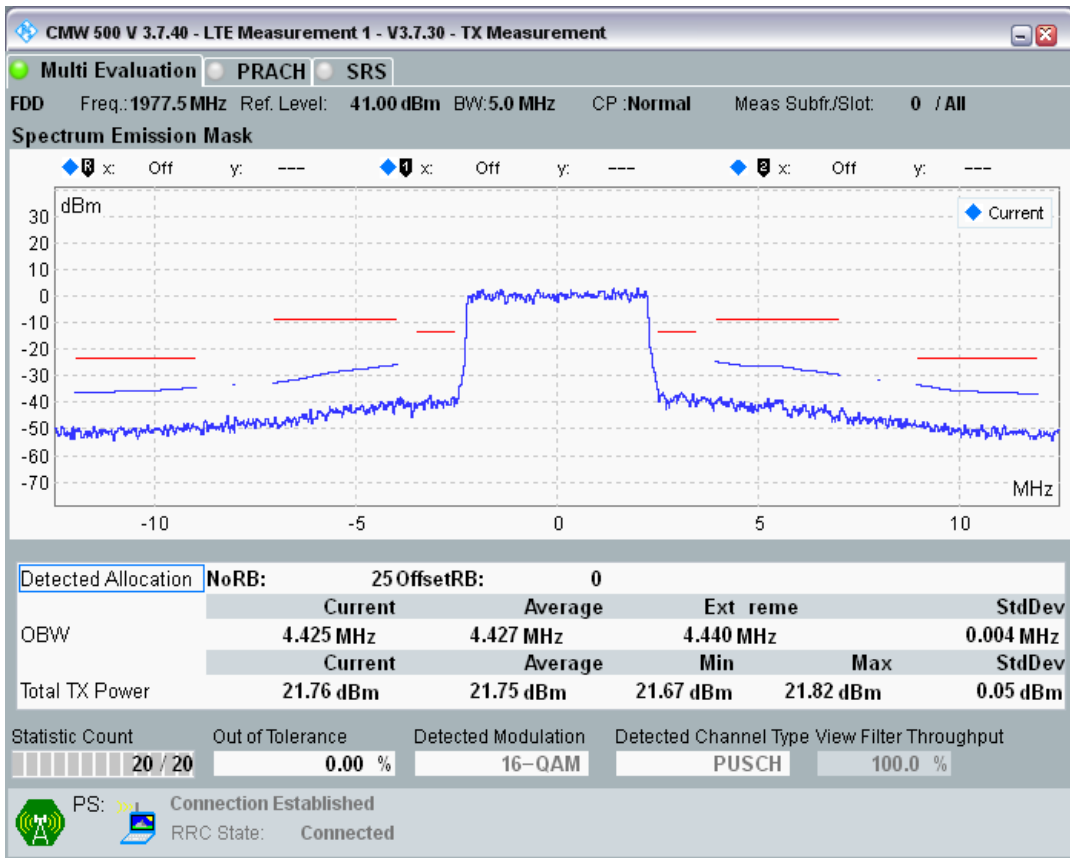

Band1 QAM16 BW=5MHz Channel=18575 RB Size=25 Position=#0

Band1 QPSK BW=10MHz Channel=18050 RB Size=12 Position=#0