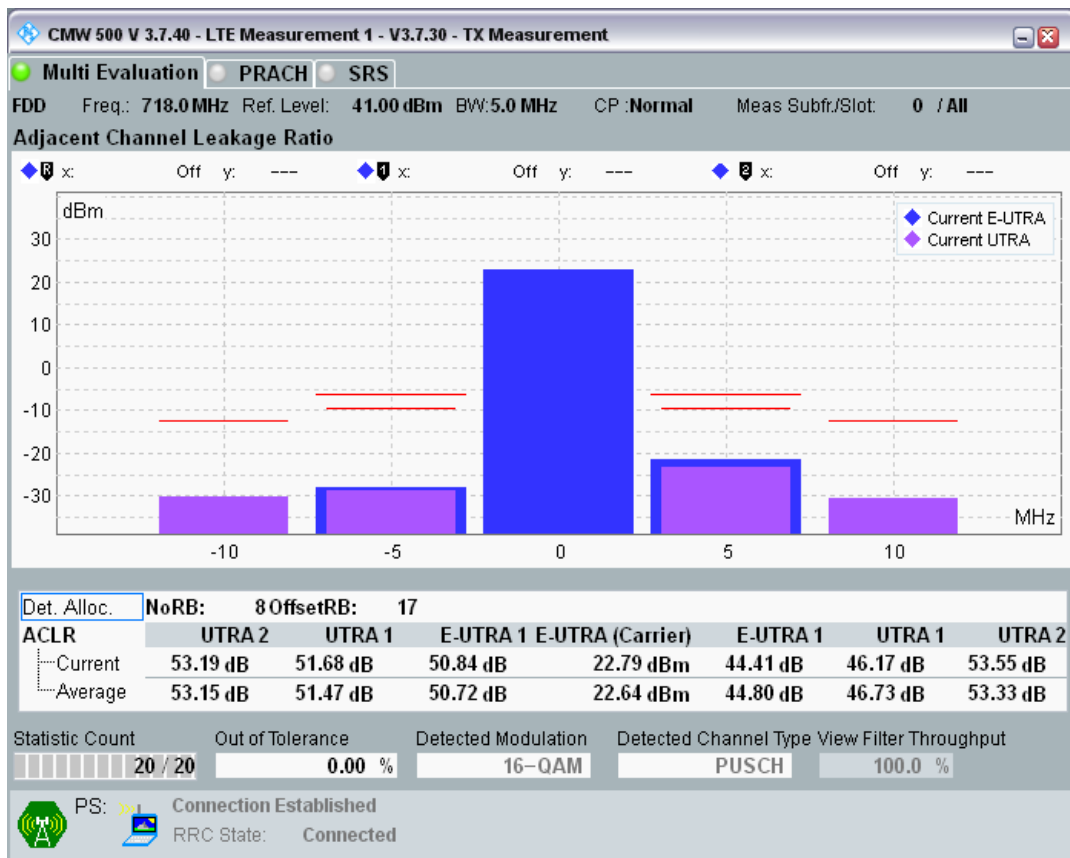

Band28 QAM16 BW=5MHz Channel=27360 RB Size=8 Position=#Max

Band28 QAM16 BW=5MHz Channel=27360 RB Size=25 Position=#0