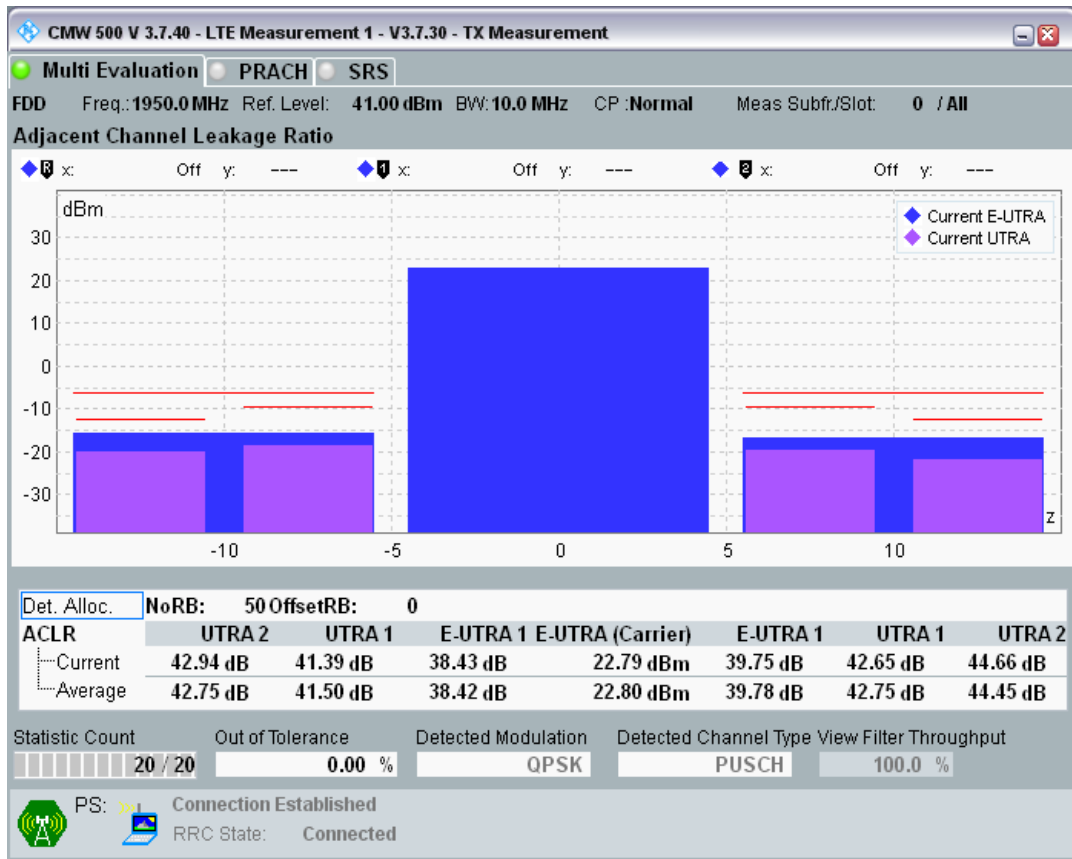

Band1 QPSK BW=10MHz Channel=18300 RB Size=50 Position=#0

Band1 QAM16 BW=10MHz Channel=18300 RB Size=12 Position=#0