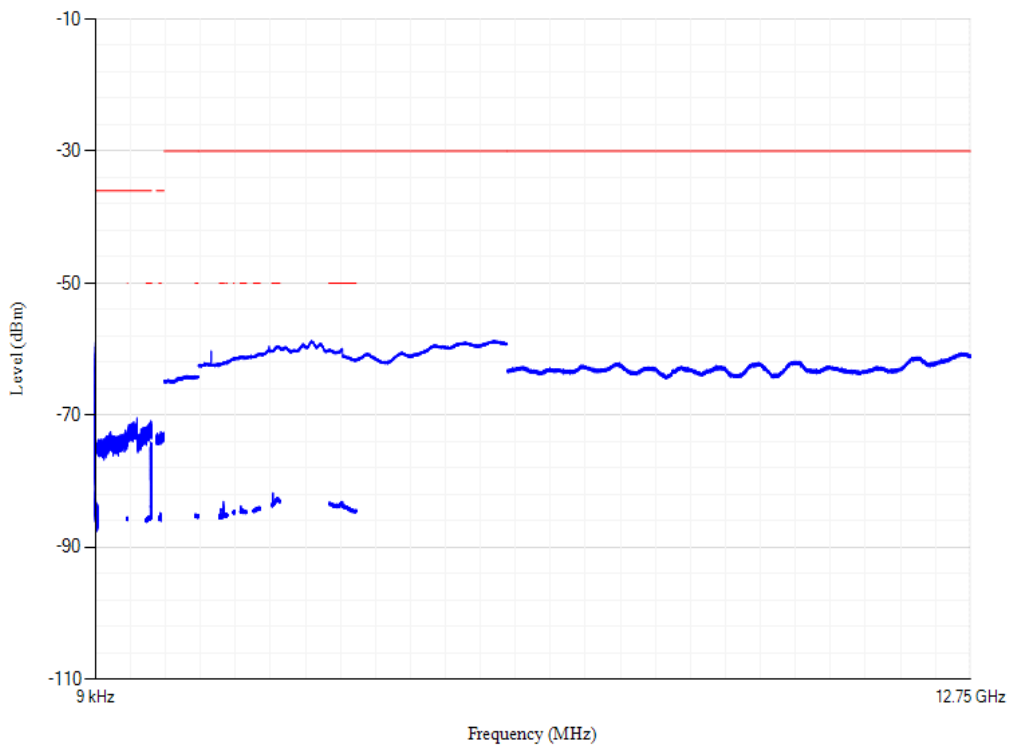

Conducted spurious emissions

Band20 QPSK BW=20MHz Channel=24300 RB Size=1 Position=#0