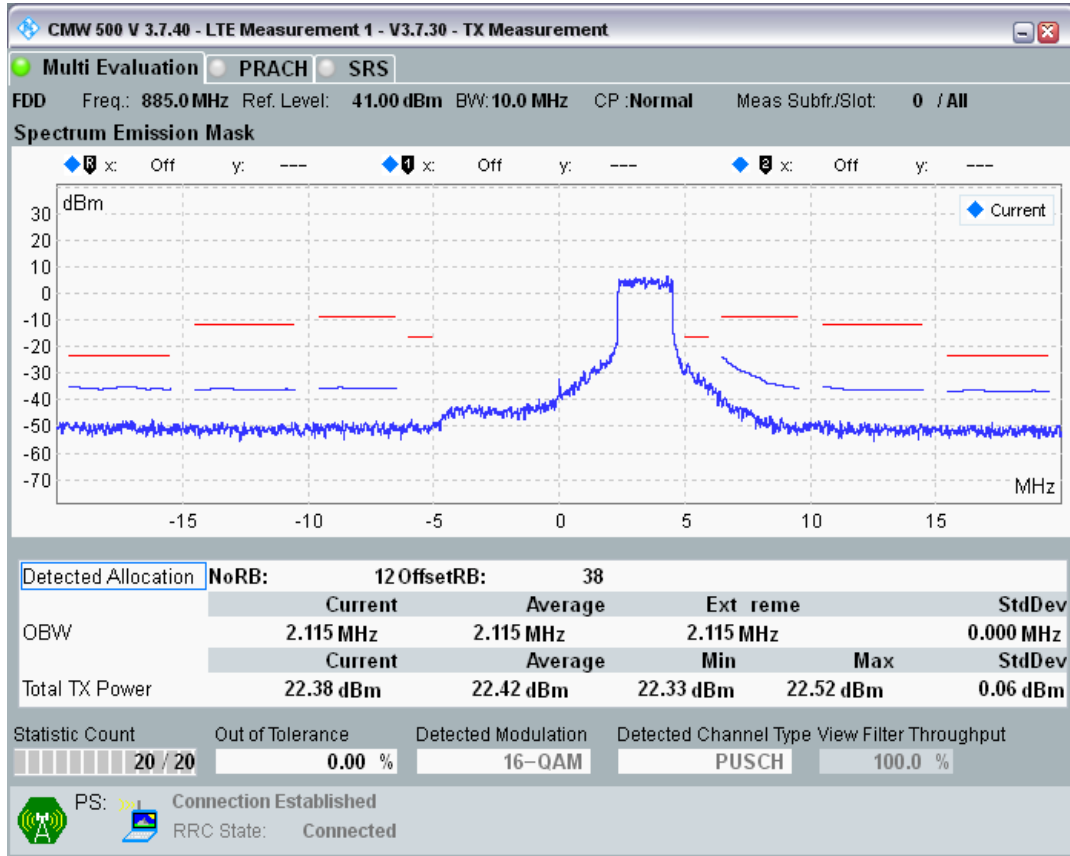

Band8 QAM16 BW=10MHz Channel=21500 RB Size=12 Position=#Max

Band8 QAM16 BW=10MHz Channel=21500 RB Size=50 Position=#0