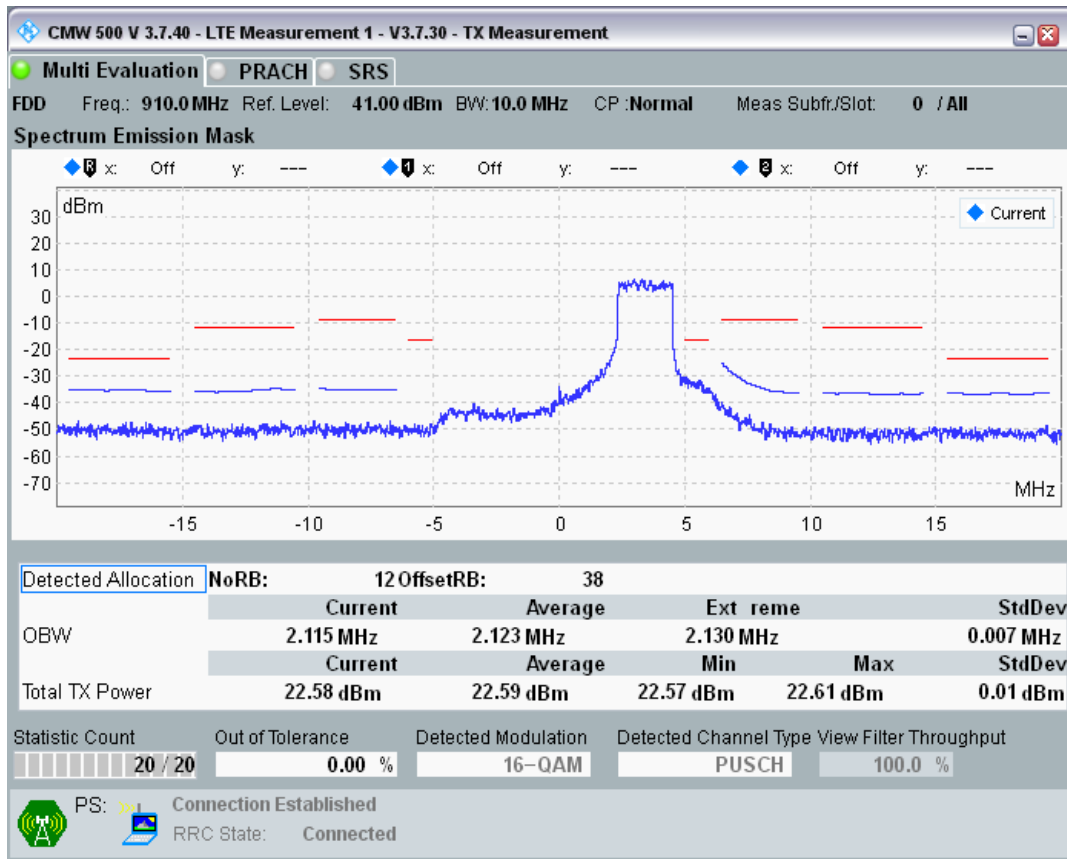

Band8 QAM16 BW=10MHz Channel=21750 RB Size=12 Position=#Max

Band8 QAM16 BW=10MHz Channel=21750 RB Size=50 Position=#0