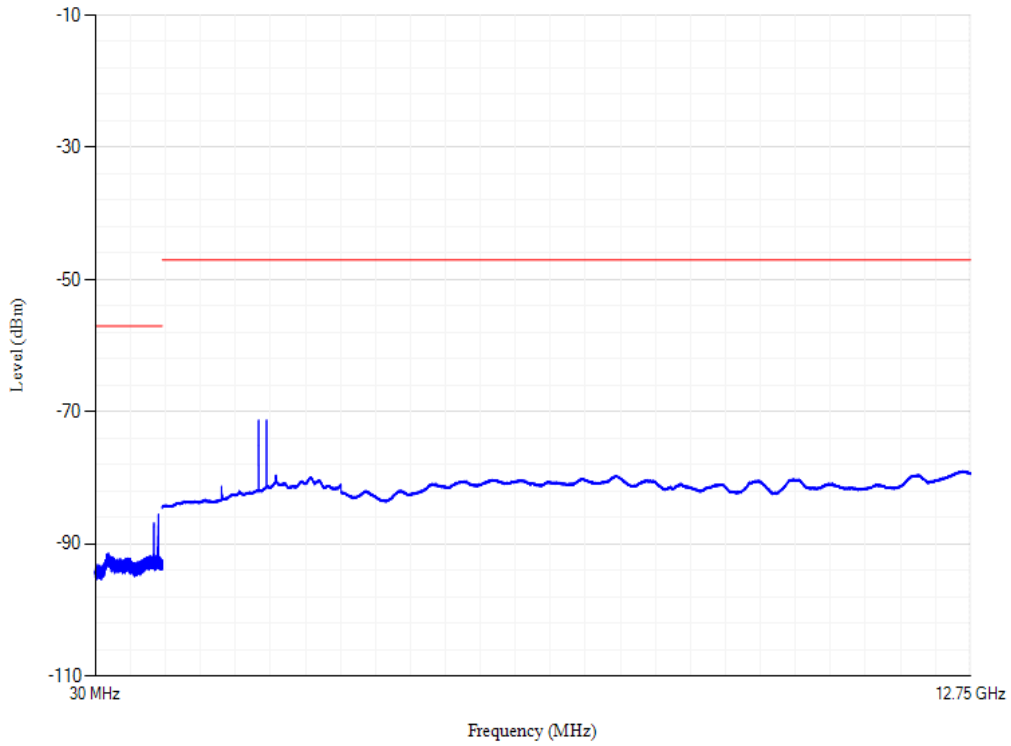

Conducted spurious emissions

Band7 QPSK BW=20MHz Channel=20850