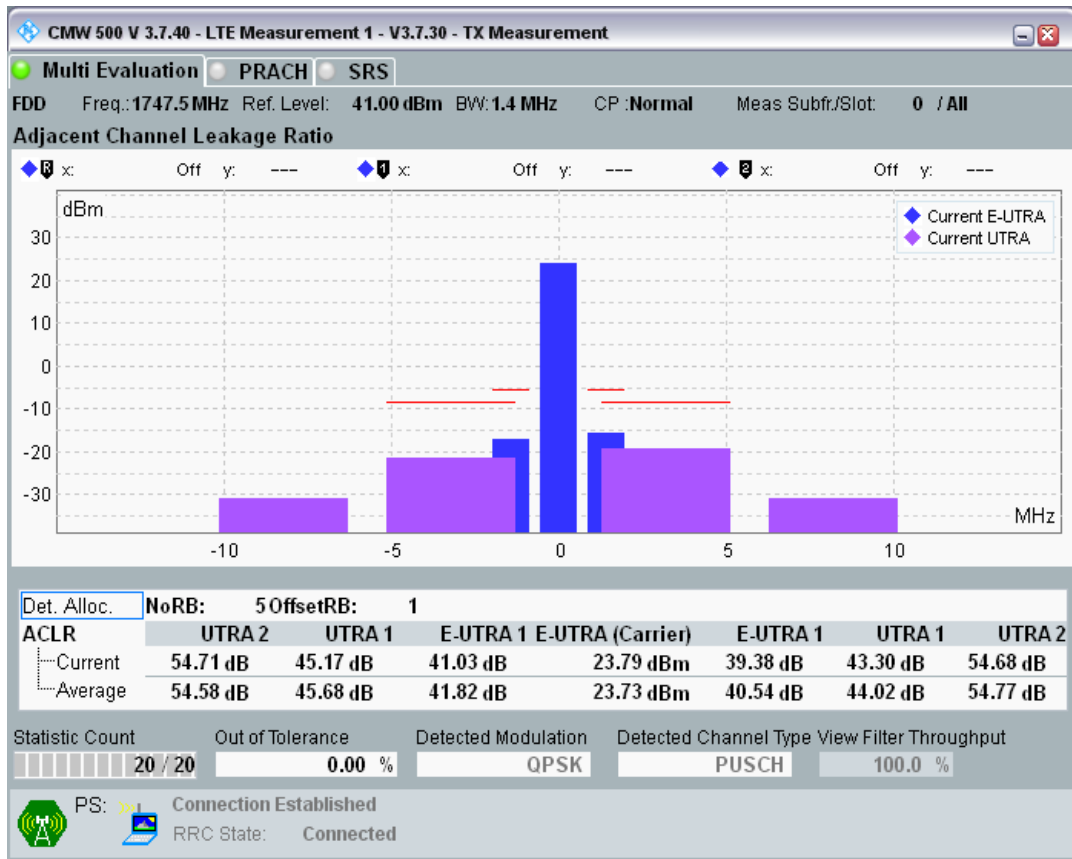

Band3 QPSK BW=1.4MHz Channel=19575 RB Size=5 Position=#Max

Band3 QPSK BW=1.4MHz Channel=19575 RB Size=6 Position=#0