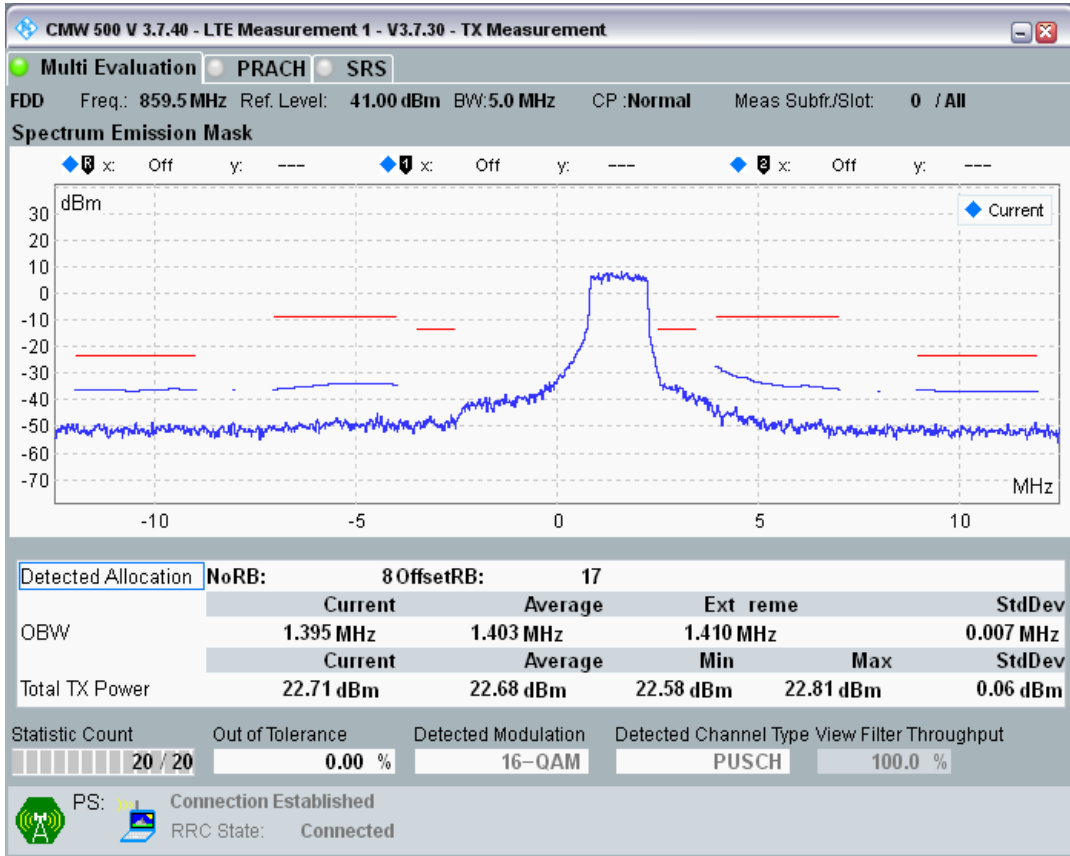

Band20 QAM16 BW=5MHz Channel=24425 RB Size=8 Position=#Max

Band20 QAM16 BW=5MHz Channel=24425 RB Size=25 Position=#0