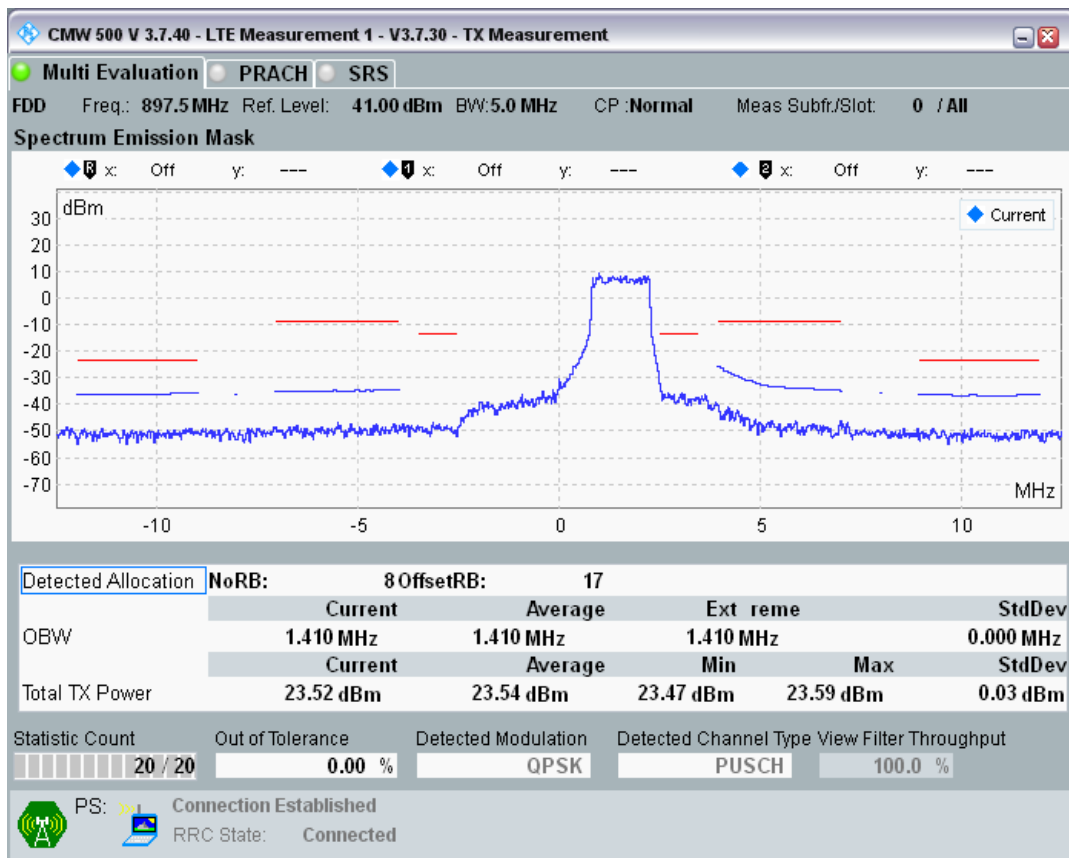

Band8 QPSK BW=5MHz Channel=21625 RB Size=8 Position=#Max

Band8 QPSK BW=5MHz Channel=21625 RB Size=25 Position=#0