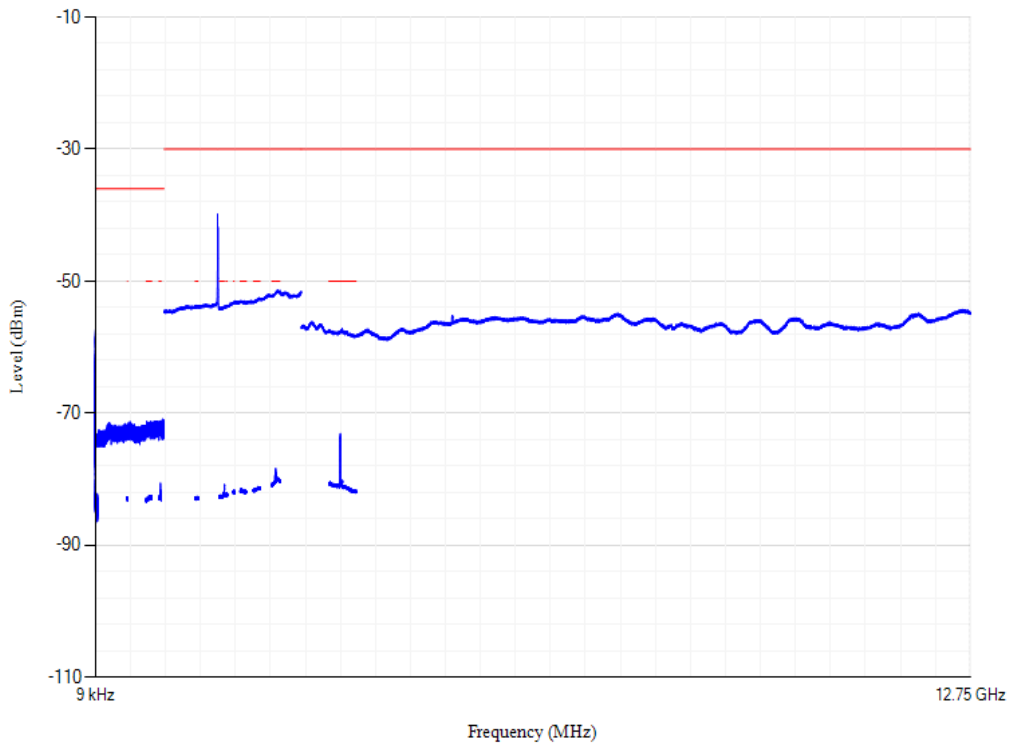

Conducted spurious emissions

Band3 QPSK BW=1.4MHz Channel=19575 RB Size=1 Position=#0