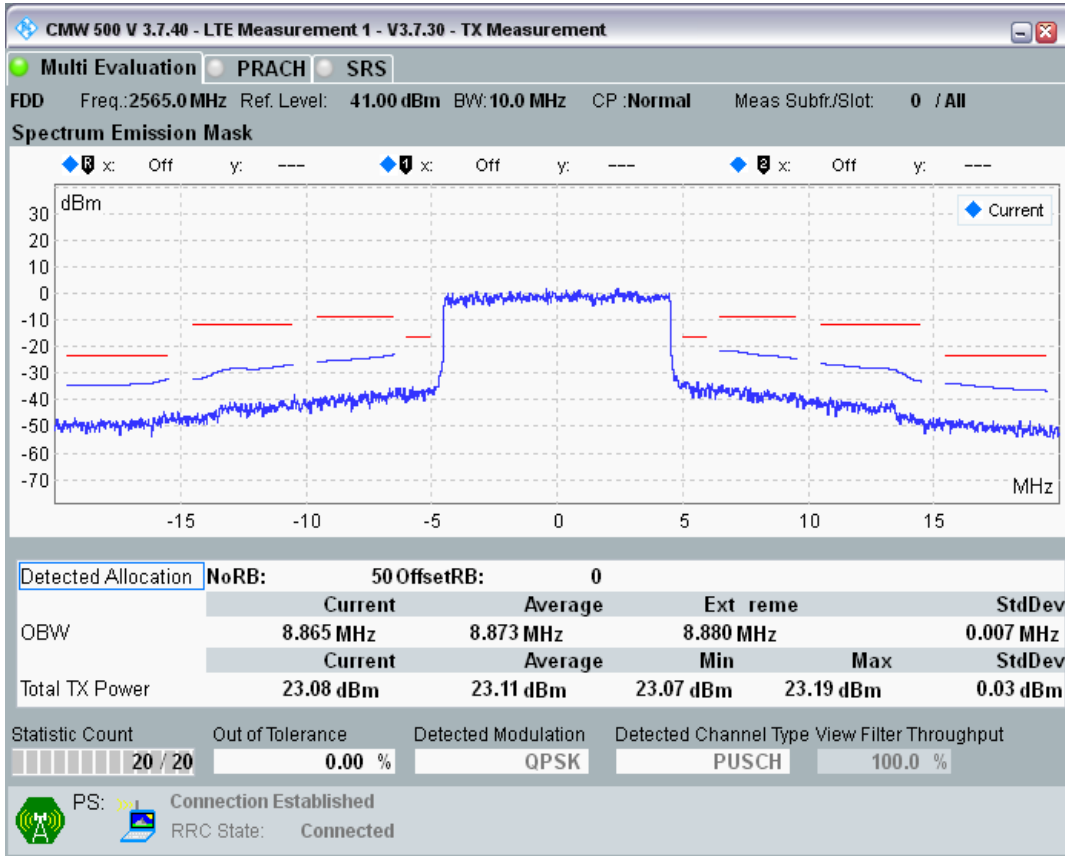

Band7 QPSK BW=10MHz Channel=21400 RB Size=50 Position=#0

Band7 QAM16 BW=10MHz Channel=21400 RB Size=12 Position=#0