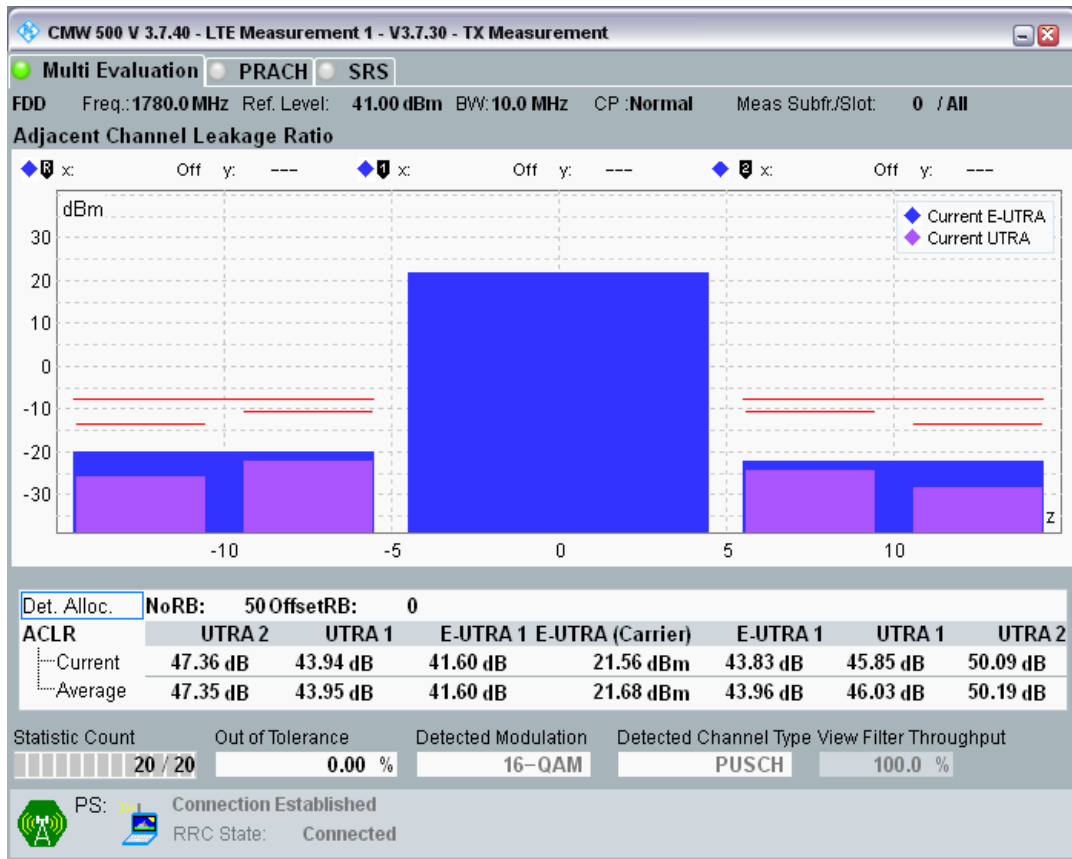

Band3 QAM16 BW=10MHz Channel=19900 RB Size=50 Position=#0

Band3 QPSK BW=20MHz Channel=19300 RB Size=18 Position=#0