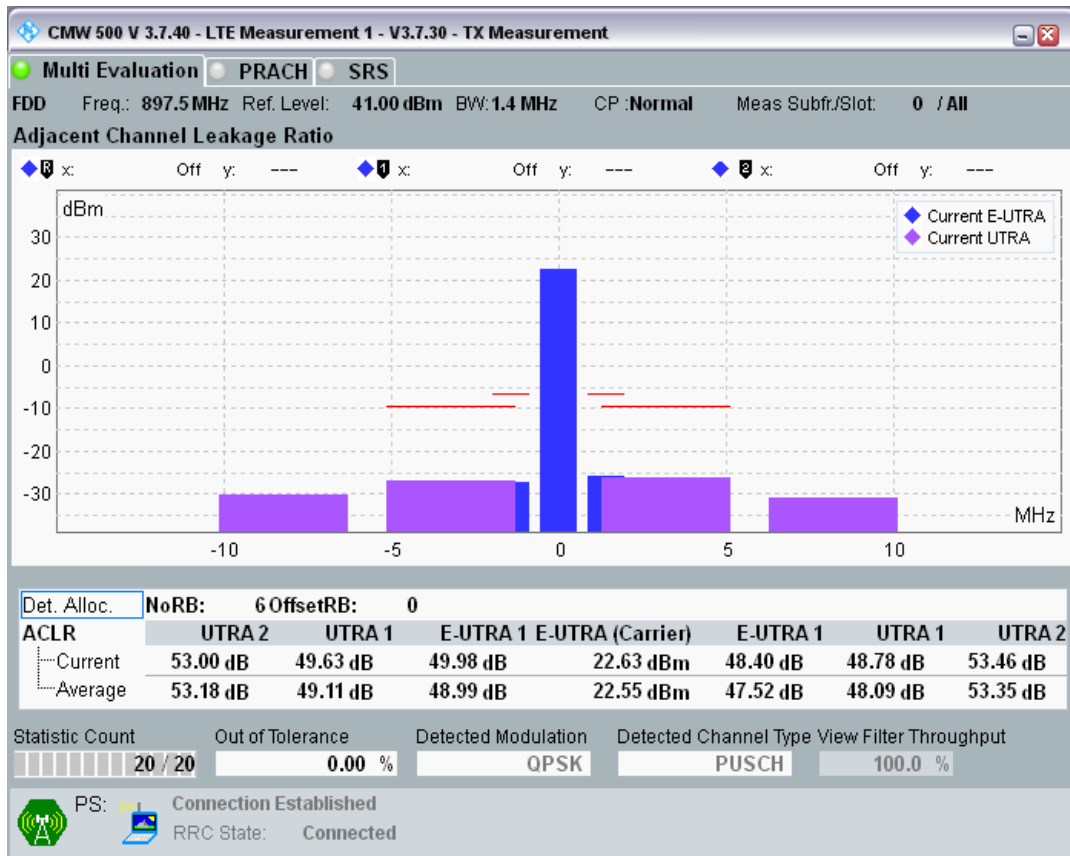

Band8 QPSK BW=1.4MHz Channel=21625 RB Size=6 Position=#0

Band8 QAM16 BW=1.4MHz Channel=21625 RB Size=5 Position=#0