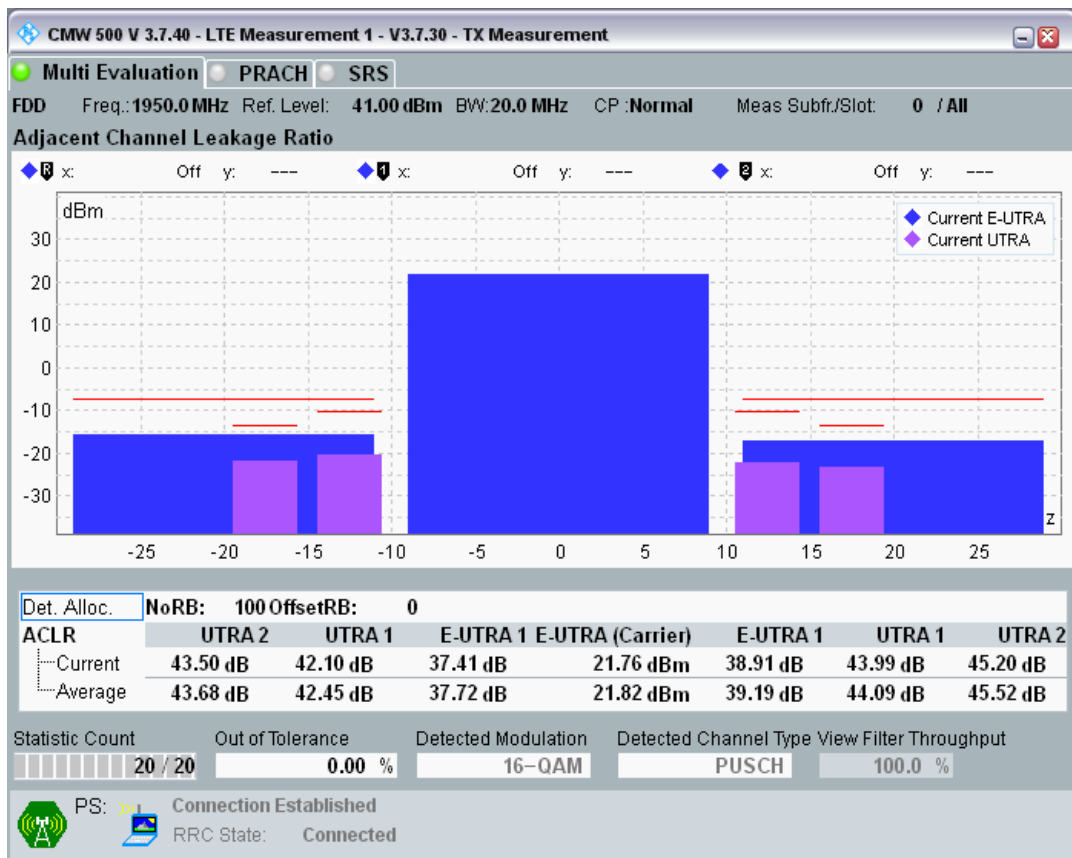

Band1 QPSK BW=20MHz Channel=18300 RB Size=100 Position=#0

Band1 QAM16 BW=20MHz Channel=18300 RB Size=18 Position=#0

Band1 QAM16 BW=20MHz Channel=18300 RB Size=18 Position=#Max

Band1 QAM16 BW=20MHz Channel=18300 RB Size=100 Position=#0