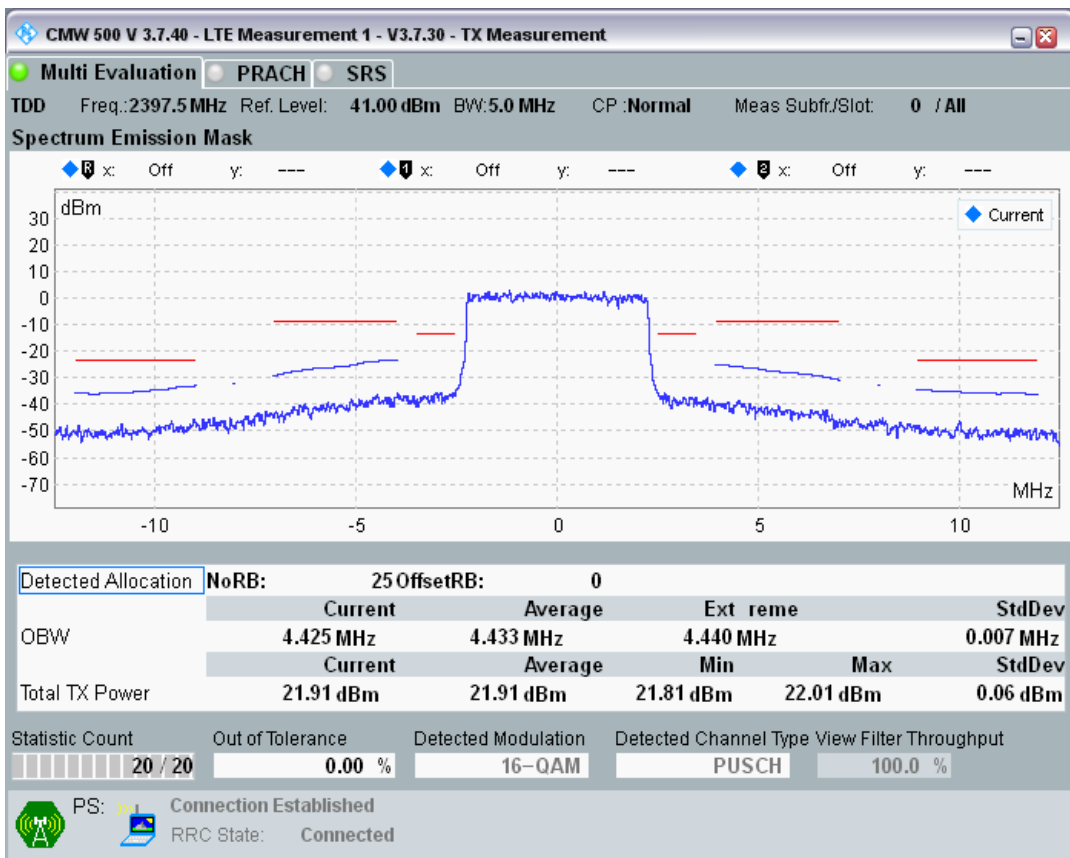

Band40 QAM16 BW=5MHz Channel=38675 RB Size=8 Position=#Max

Band40 QAM16 BW=5MHz Channel=39150 RB Size=8 Position=#0

Band40 QAM16 BW=5MHz Channel=39150 RB Size=25 Position=#0

Band40 QAM16 BW=5MHz Channel=39625 RB Size=25 Position=#0