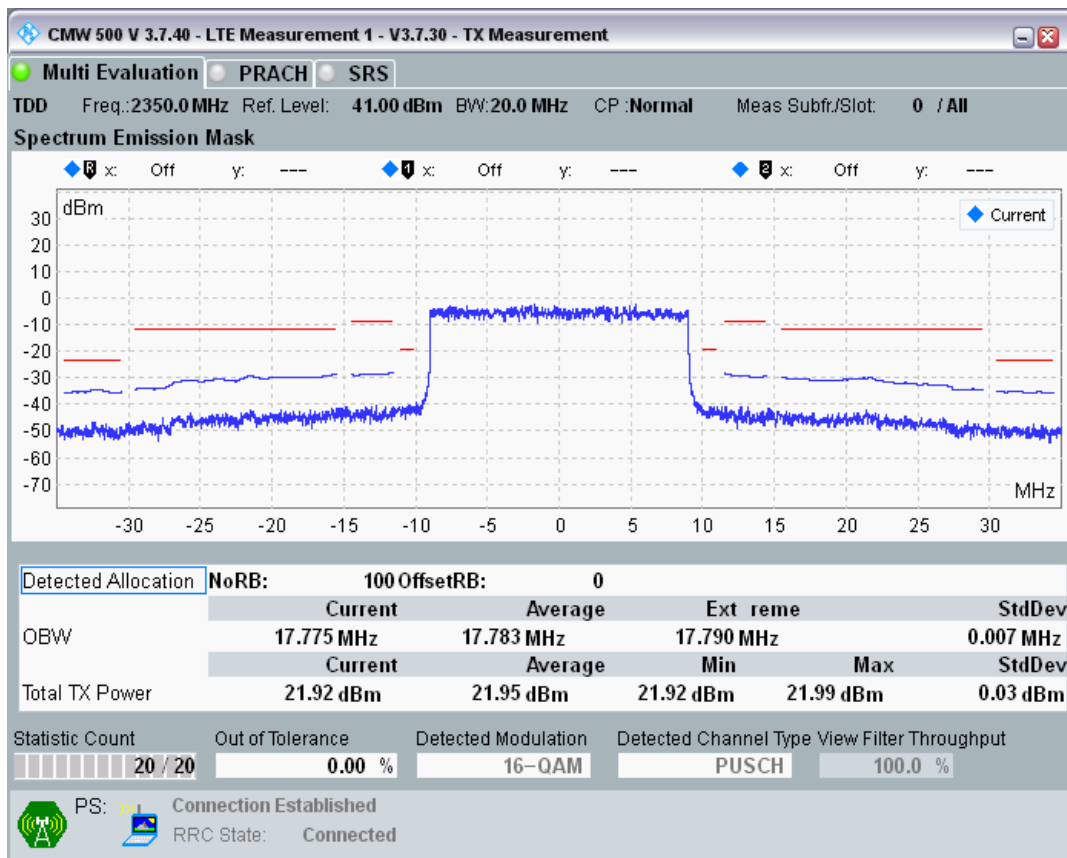

Band40 QAM16 BW=20MHz Channel=39150 RB Size=100 Position=#0

Band40 QAM16 BW=10MHz Channel=39600 RB Size=12 Position=#Max