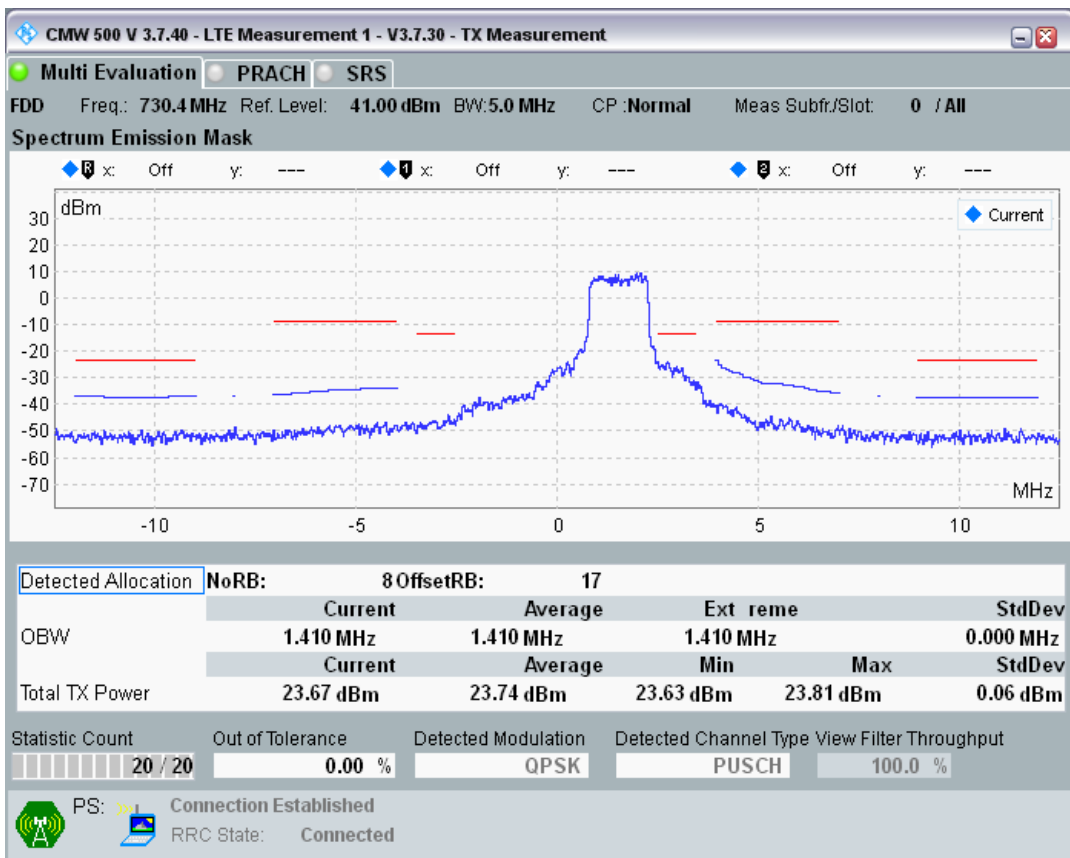

Band28 QAM16 BW=5MHz Channel=27360 RB Size=8 Position=#Max

Band28 QAM16 BW=5MHz Channel=27360 RB Size=25 Position=#0

Band28 QPSK BW=5MHz Channel=27484 RB Size=8 Position=#0

Band28 QPSK BW=5MHz Channel=27484 RB Size=8 Position=#Max