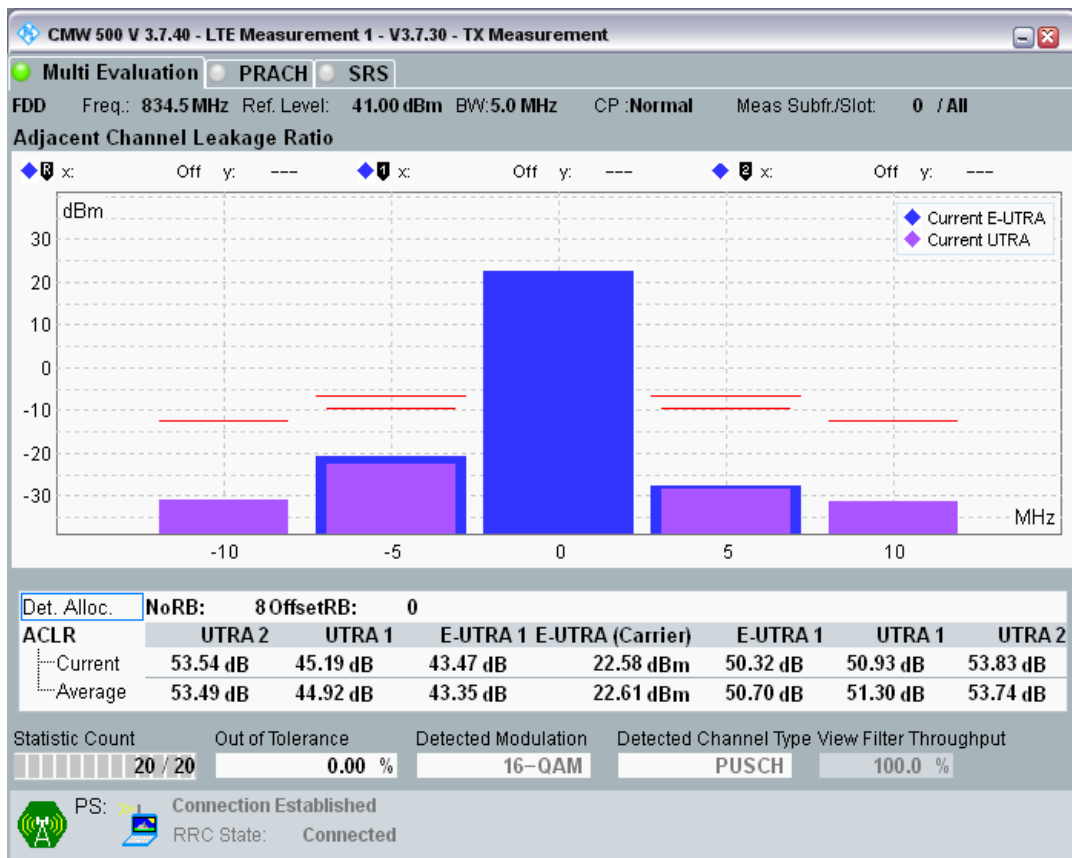

Band20 QAM16 BW=5MHz Channel=24175 RB Size=8 Position=#0

Band20 QAM16 BW=5MHz Channel=24175 RB Size=8 Position=#Max