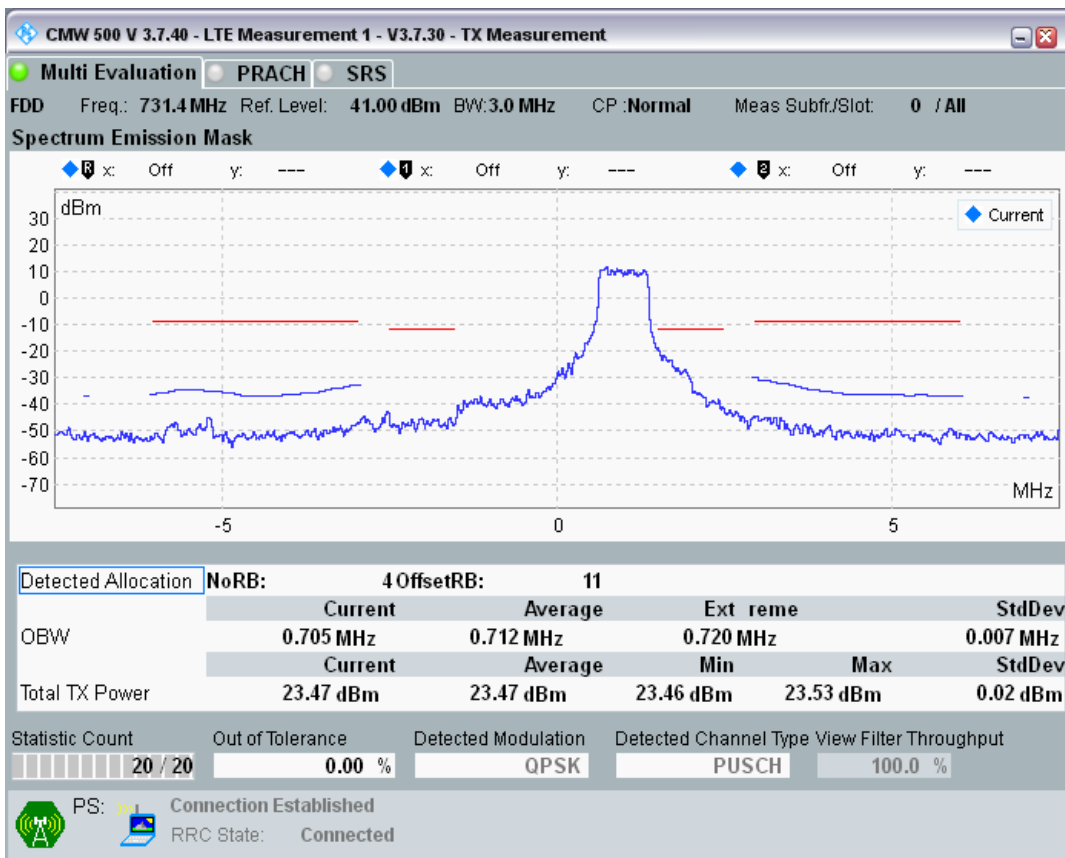

Band28 QPSK BW=3MHz Channel=27494 RB Size=4 Position=#Max

Band28 QPSK BW=3MHz Channel=27494 RB Size=15 Position=#0