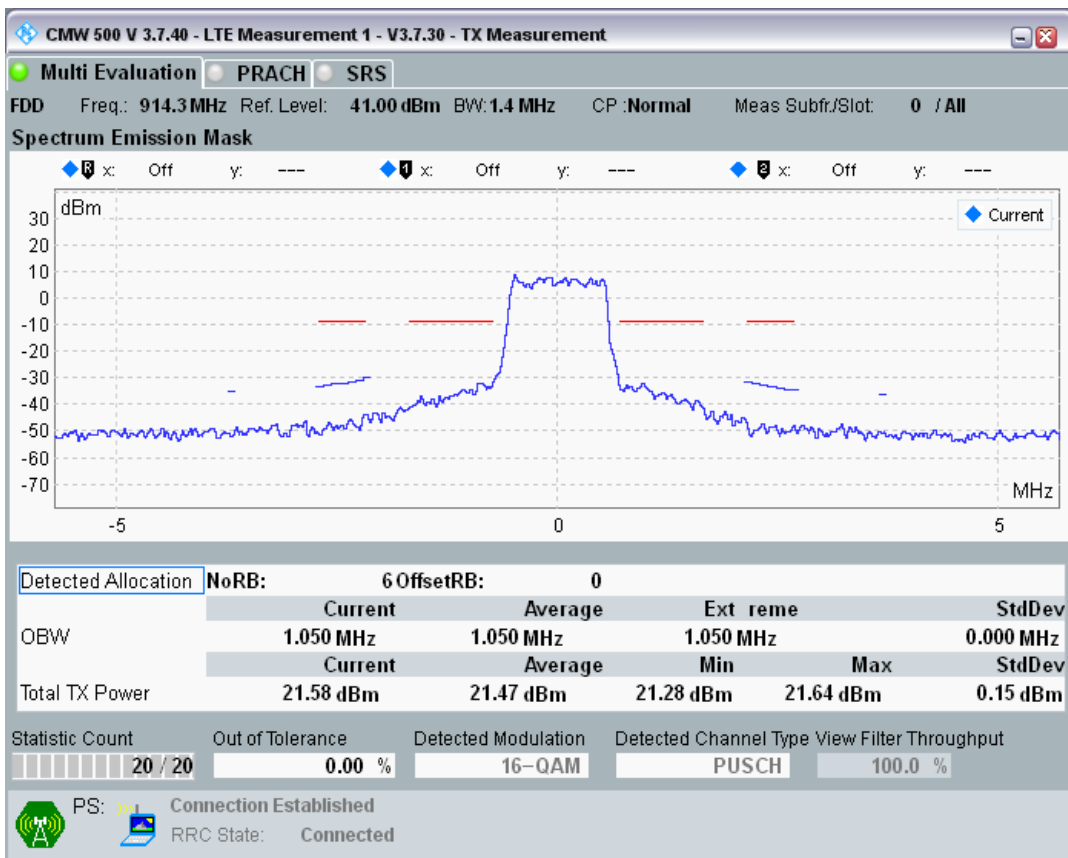

Band8 QAM16 BW=1.4MHz Channel=21793 RB Size=6 Position=#0

Band8 QPSK BW=5MHz Channel=21475 RB Size=8 Position=#0