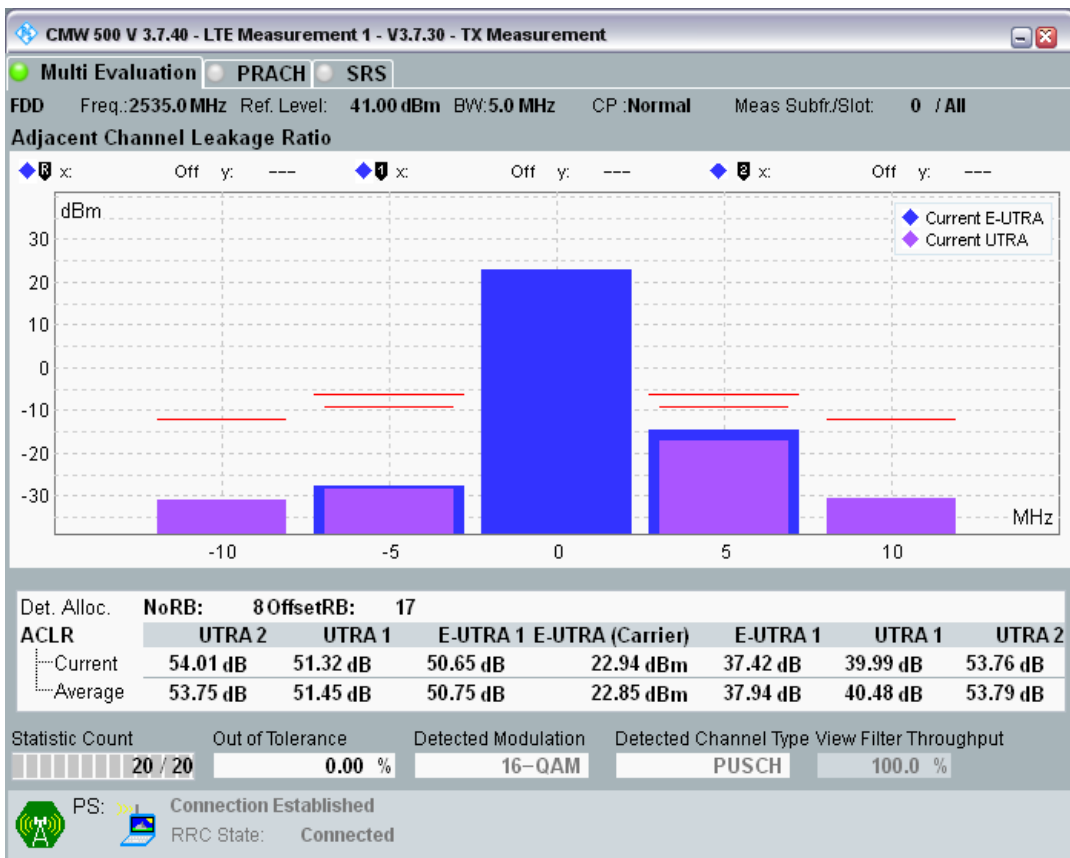

Band7 QAM16 BW=5MHz Channel=21100 RB Size=8 Position=#Max

Band7 QAM16 BW=5MHz Channel=21100 RB Size=25 Position=#0