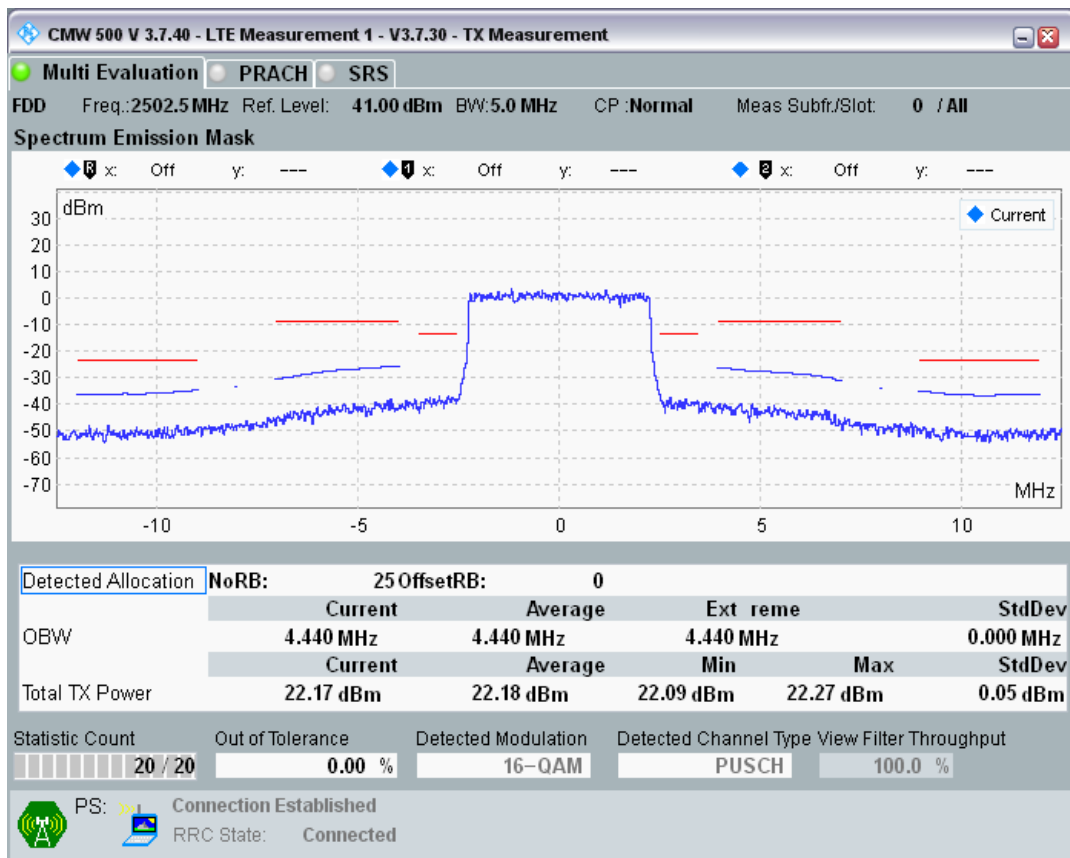

Band7 QPSK BW=5MHz Channel=20775 RB Size=25 Position=#0

Band7 QAM16 BW=5MHz Channel=20775 RB Size=8 Position=#0

Band7 QAM16 BW=5MHz Channel=20775 RB Size=8 Position=#Max

Band7 QAM16 BW=5MHz Channel=20775 RB Size=25 Position=#0