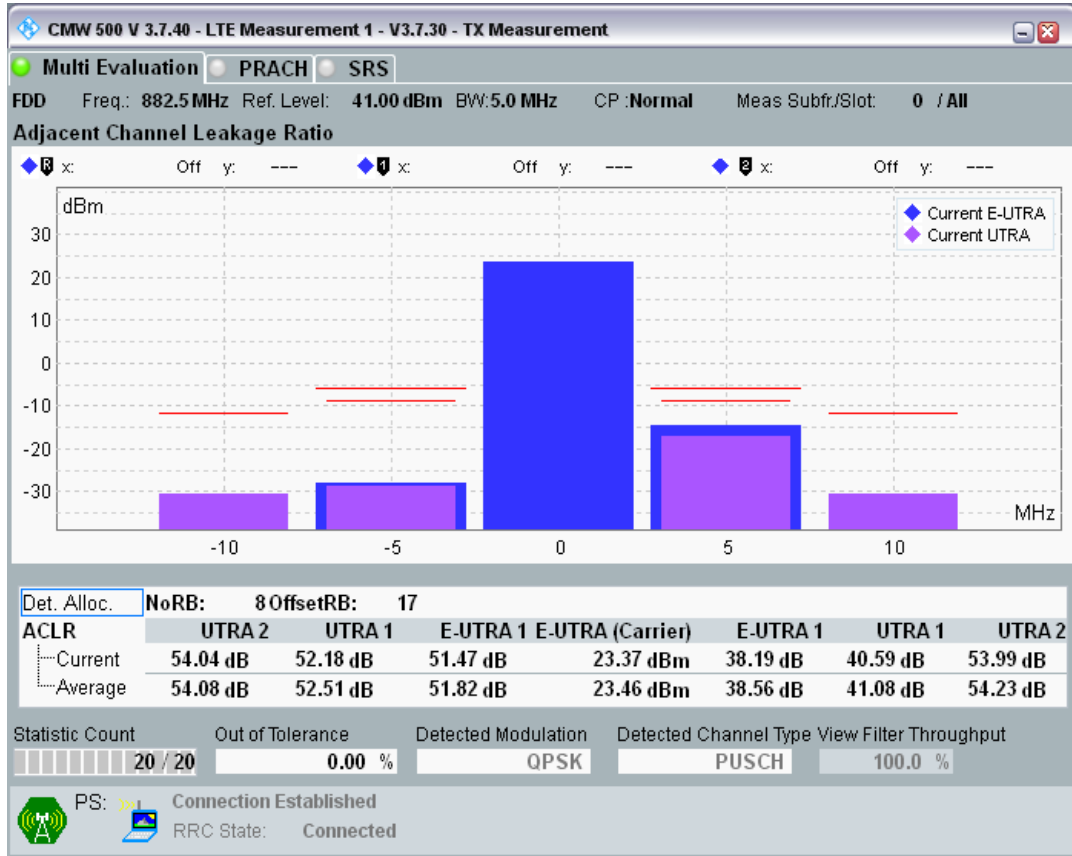

Band8 QPSK BW=5MHz Channel=21475 RB Size=8 Position=#Max

Band8 QPSK BW=5MHz Channel=21475 RB Size=25 Position=#0