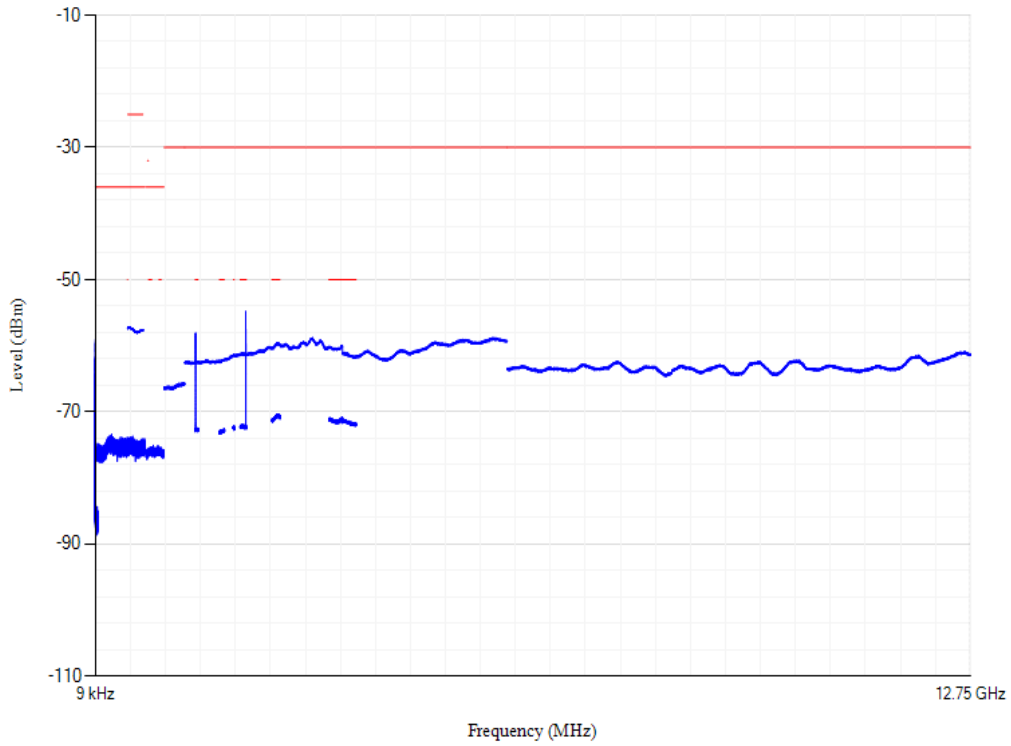

Conducted spurious emissions

Band28 QPSK BW=5MHz Channel=27235 RB Size=1 Position=#0

Conducted spurious emissions

Band28 QPSK BW=3MHz Channel=27494 RB Size=1 Position=#0

Conducted spurious emissions

Band28 QPSK BW=5MHz Channel=27360 RB Size=1 Position=#0