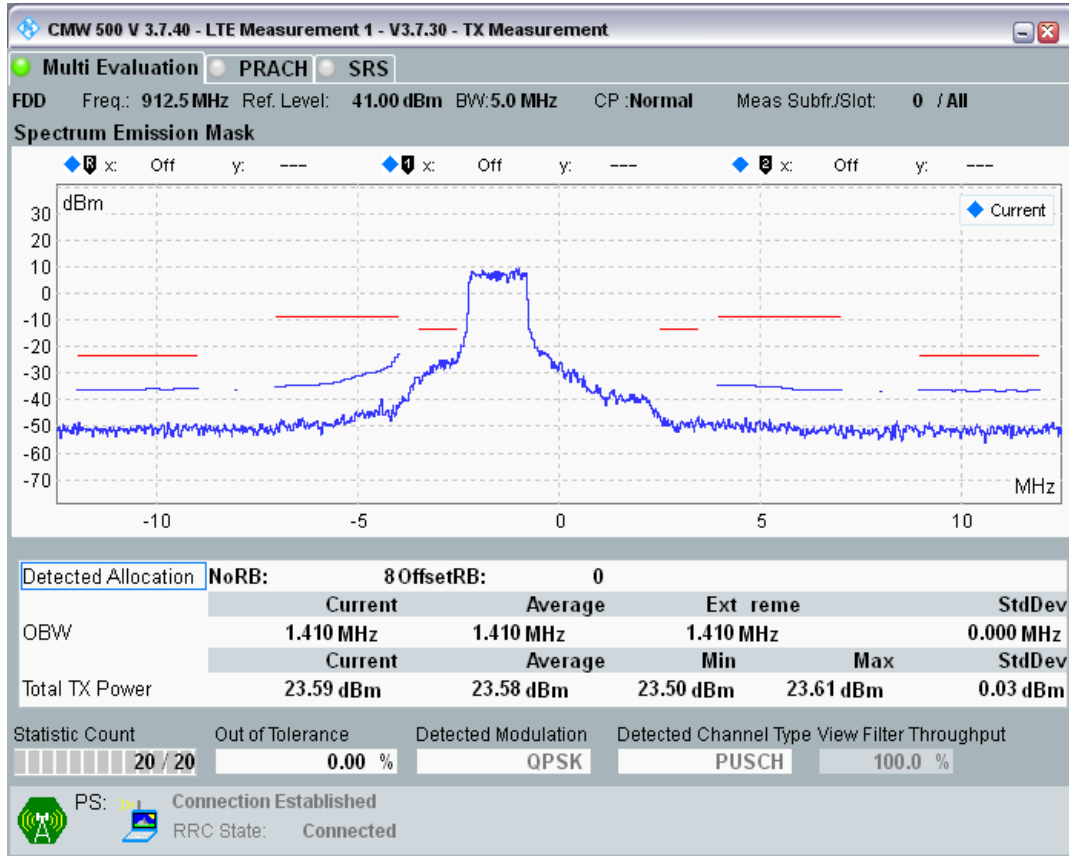

Band8 QPSK BW=5MHz Channel=21775 RB Size=8 Position=#0

Band8 QPSK BW=5MHz Channel=21775 RB Size=8 Position=#Max