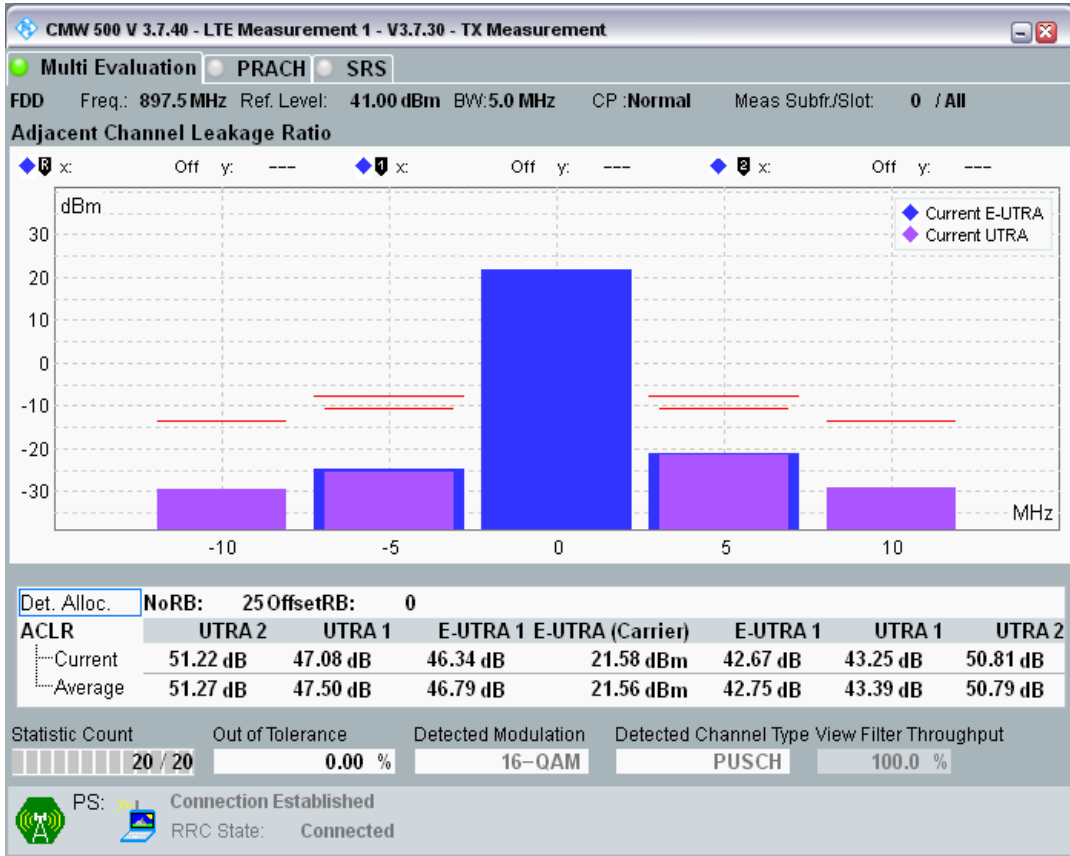

Band8 QAM16 BW=5MHz Channel=21625 RB Size=25 Position=#0

Band8 QPSK BW=5MHz Channel=21775 RB Size=8 Position=#0