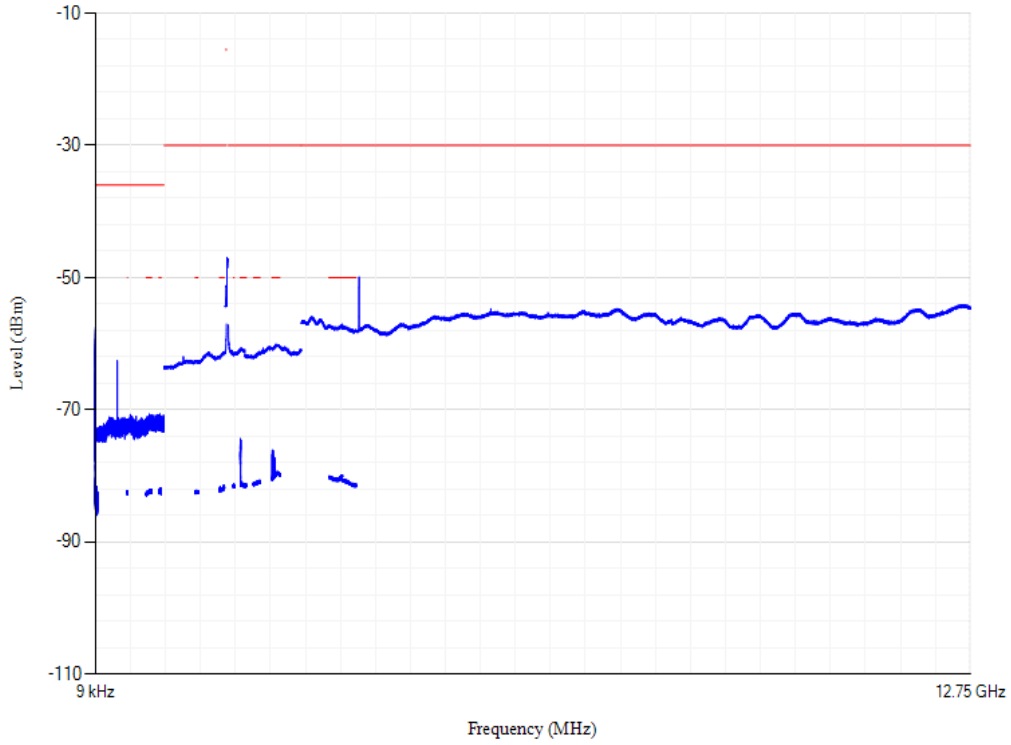

							MHz	MHz			
--	--	--	--	--	--	--	-----	-----	--	--	--

Band1 QPSK BW=5MHz Channel=18025 RB Size=1 Position=#0

Conducted spurious emissions

Band1 QPSK BW=5MHz Channel=18300 RB Size=1 Position=#0

Conducted spurious emissions