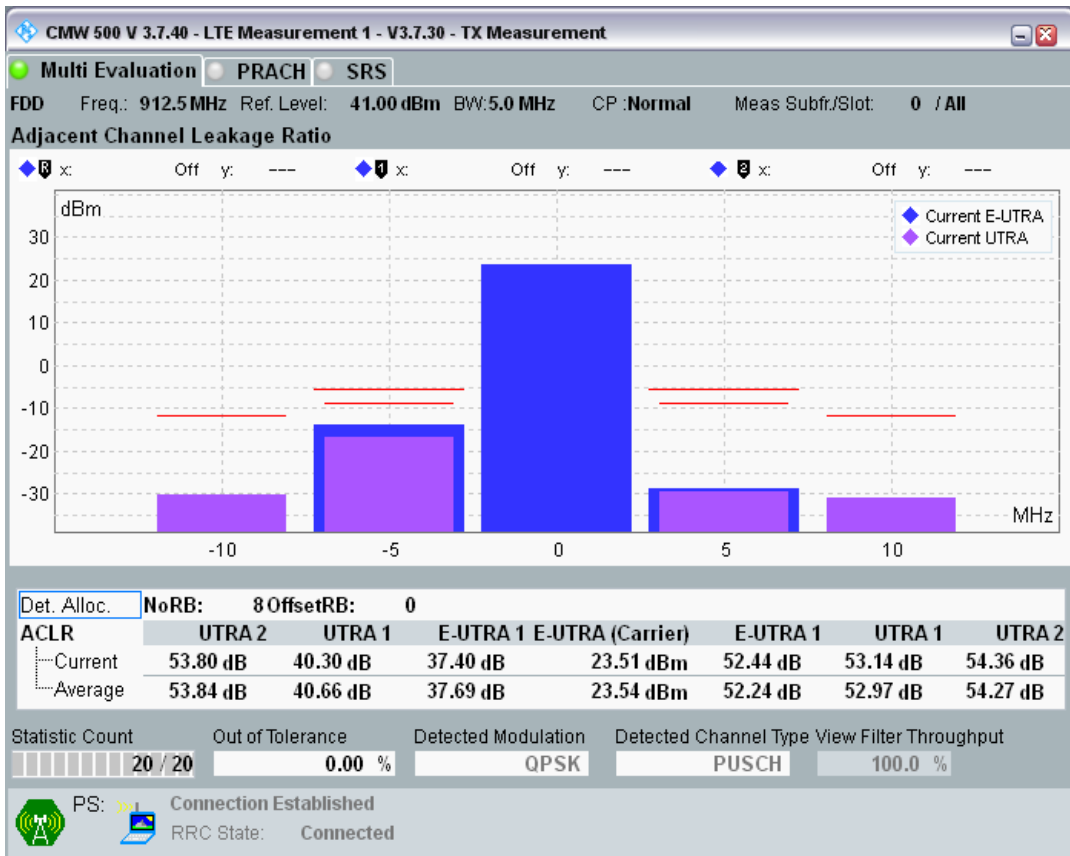

Band8 QAM16 BW=5MHz Channel=21625 RB Size=8 Position=#0

Band8 QAM16 BW=5MHz Channel=21625 RB Size=8 Position=#Max

Band8 QAM16 BW=5MHz Channel=21625 RB Size=25 Position=#0

Band8 QPSK BW=5MHz Channel=21775 RB Size=8 Position=#0