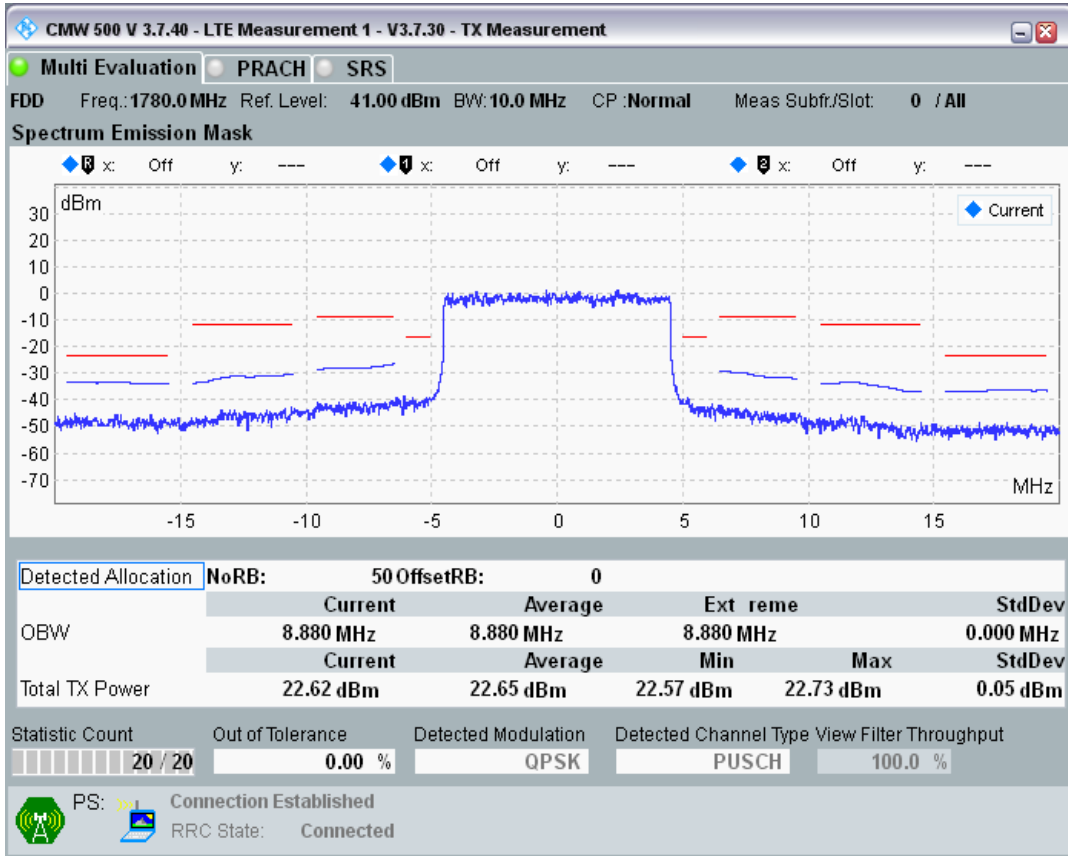

Band3 QPSK BW=10MHz Channel=19900 RB Size=50 Position=#0

Band3 QAM16 BW=10MHz Channel=19900 RB Size=12 Position=#0