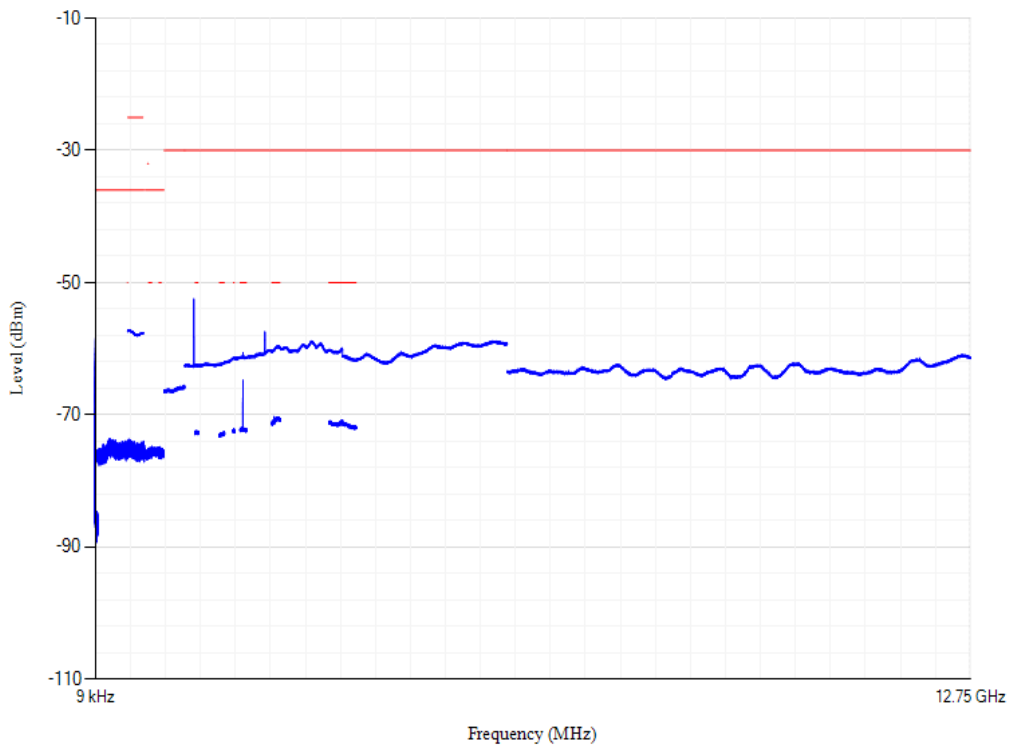

Conducted spurious emissions

Band28 QPSK BW=5MHz Channel=27235 RB Size=1 Position=#0

Conducted spurious emissions

Band28 QPSK BW=3MHz Channel=27494 RB Size=1 Position=#0

Conducted spurious emissions

Band28 QPSK BW=5MHz Channel=27360 RB Size=1 Position=#0