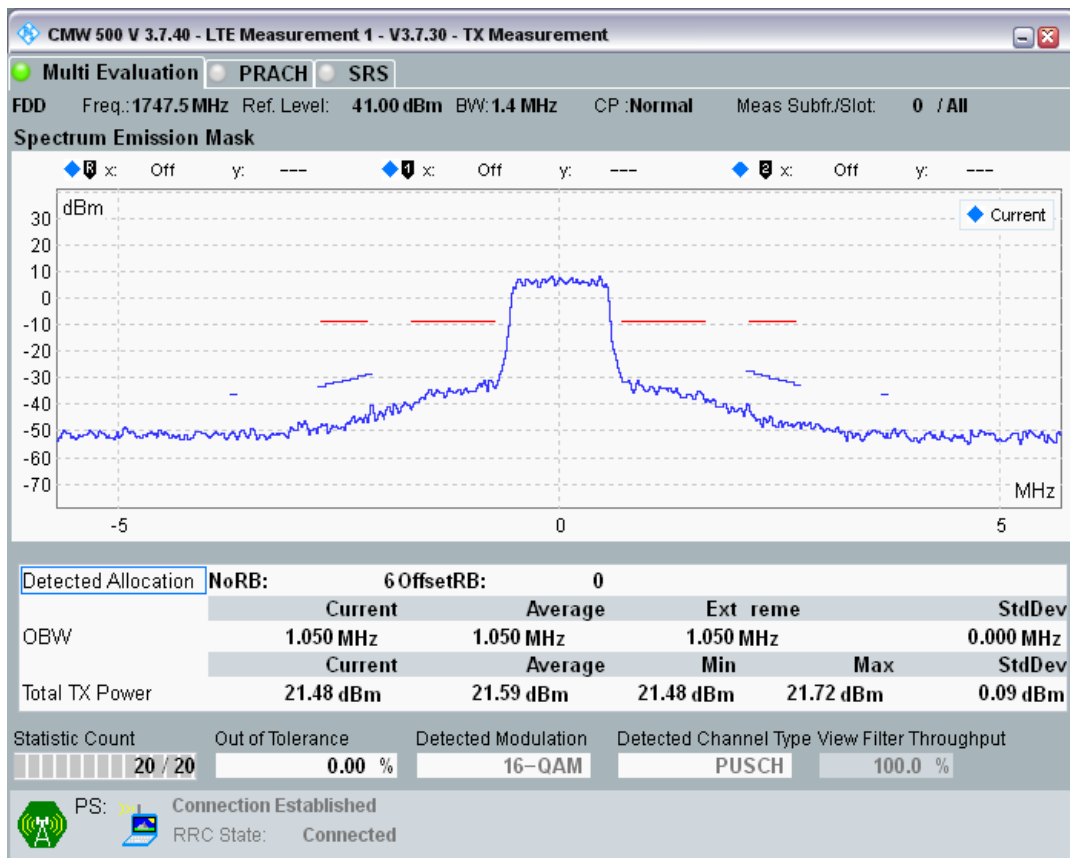

Band3 QPSK BW=1.4MHz Channel=19575 RB Size=6 Position=#0

Band3 QAM16 BW=1.4MHz Channel=19575 RB Size=5 Position=#0

Band3 QAM16 BW=1.4MHz Channel=19575 RB Size=5 Position=#Max

Band3 QAM16 BW=1.4MHz Channel=19575 RB Size=6 Position=#0