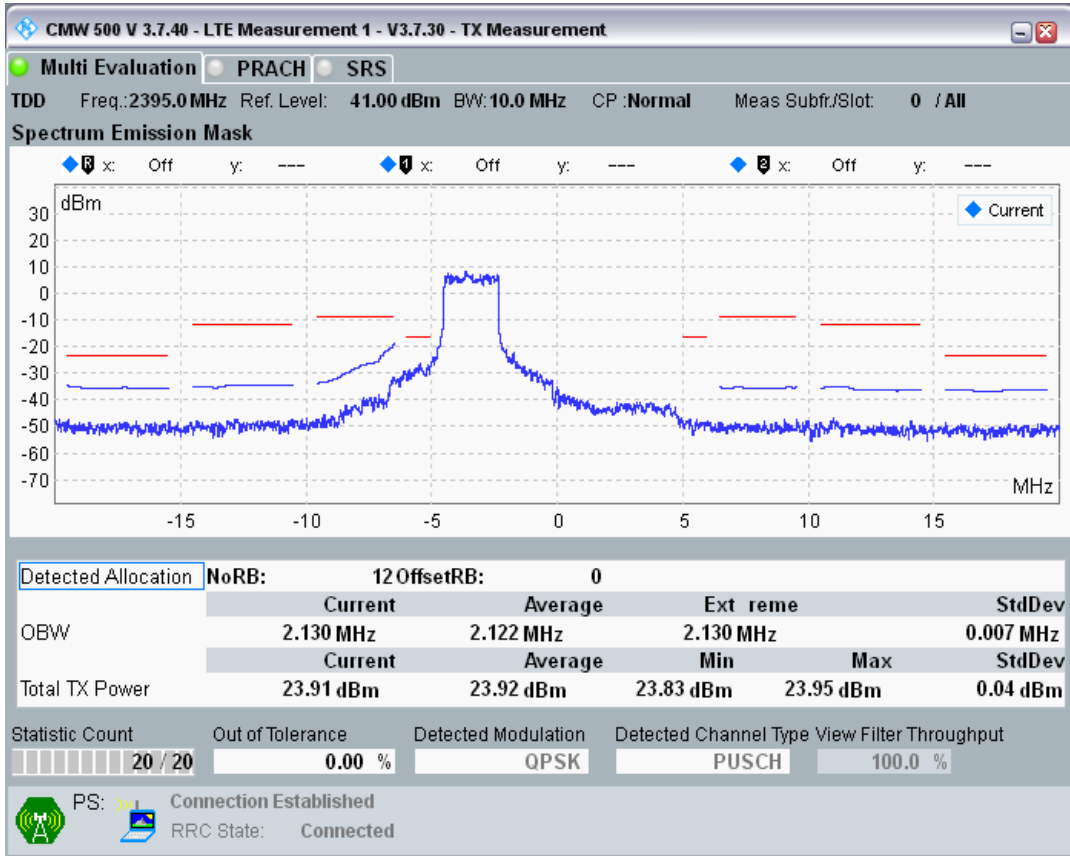

Band40 QPSK BW=10MHz Channel=39600 RB Size=12 Position=#0

Band40 QPSK BW=10MHz Channel=39150 RB Size=12 Position=#Max