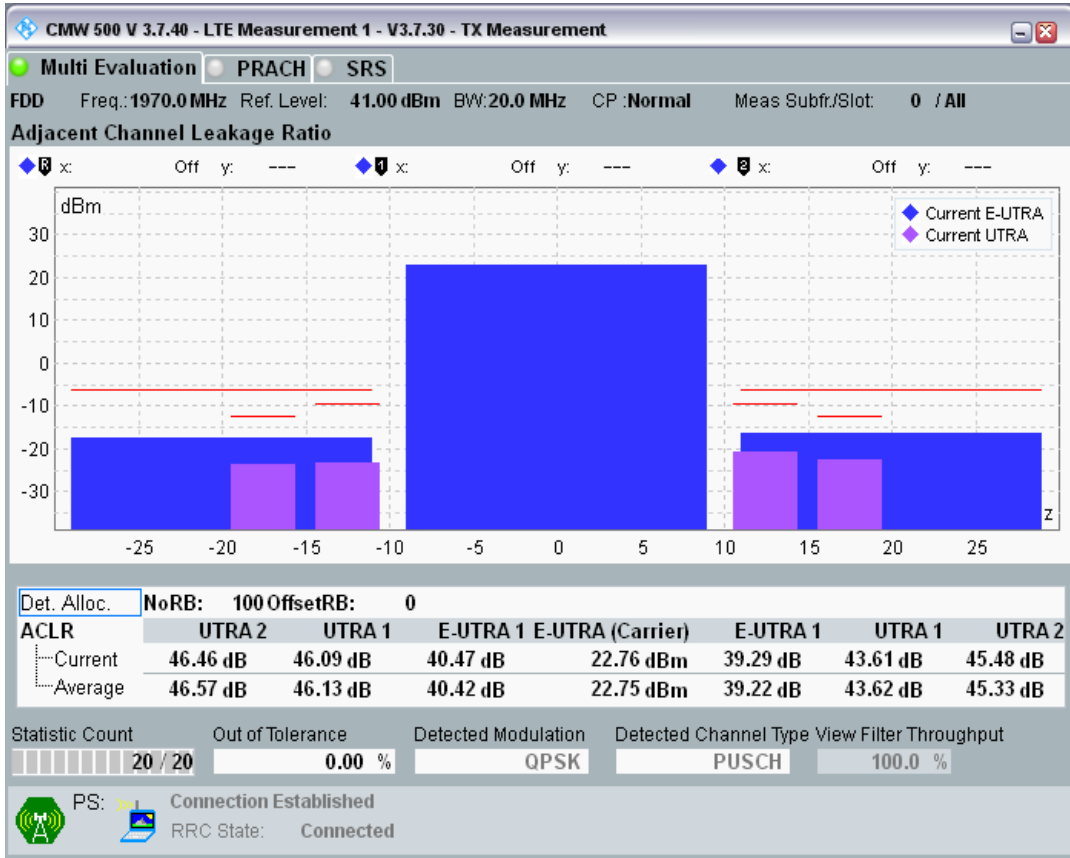

Band1 QPSK BW=20MHz Channel=18500 RB Size=100 Position=#0

Band1 QAM16 BW=20MHz Channel=18500 RB Size=18 Position=#0