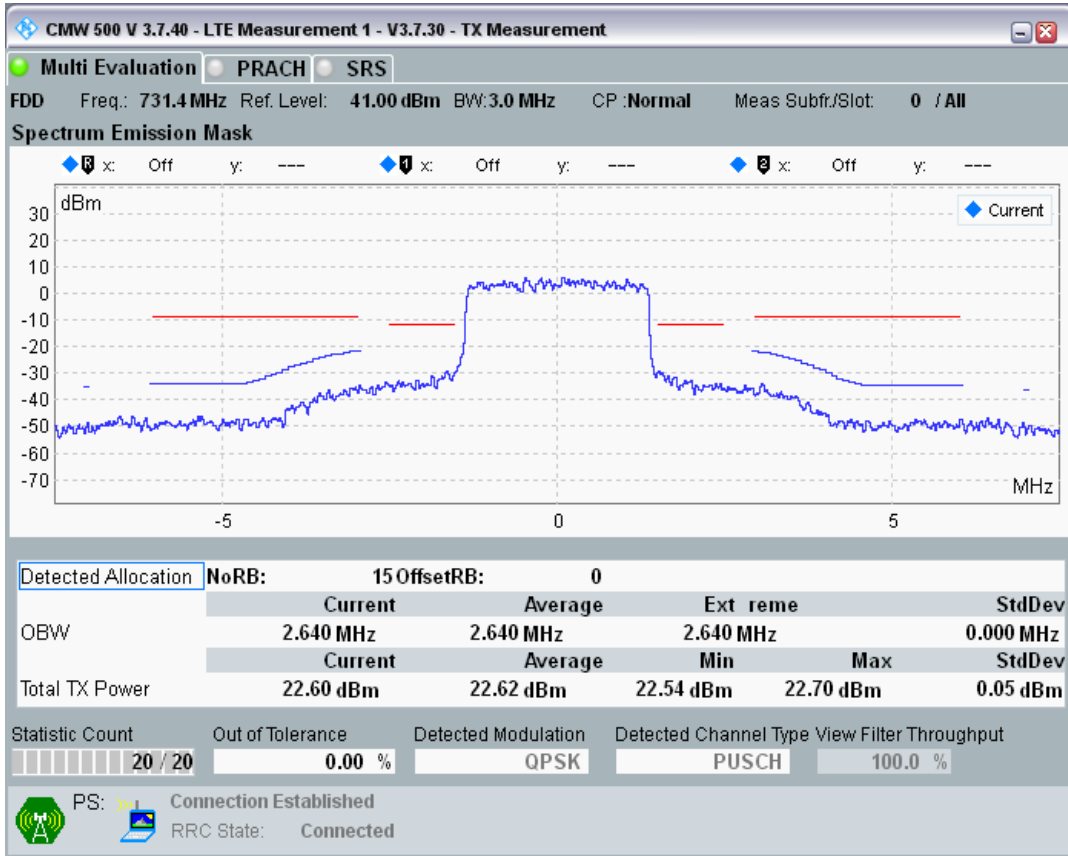

Band28 QPSK BW=3MHz Channel=27494 RB Size=15 Position=#0

Band28 QAM16 BW=3MHz Channel=27494 RB Size=4 Position=#0