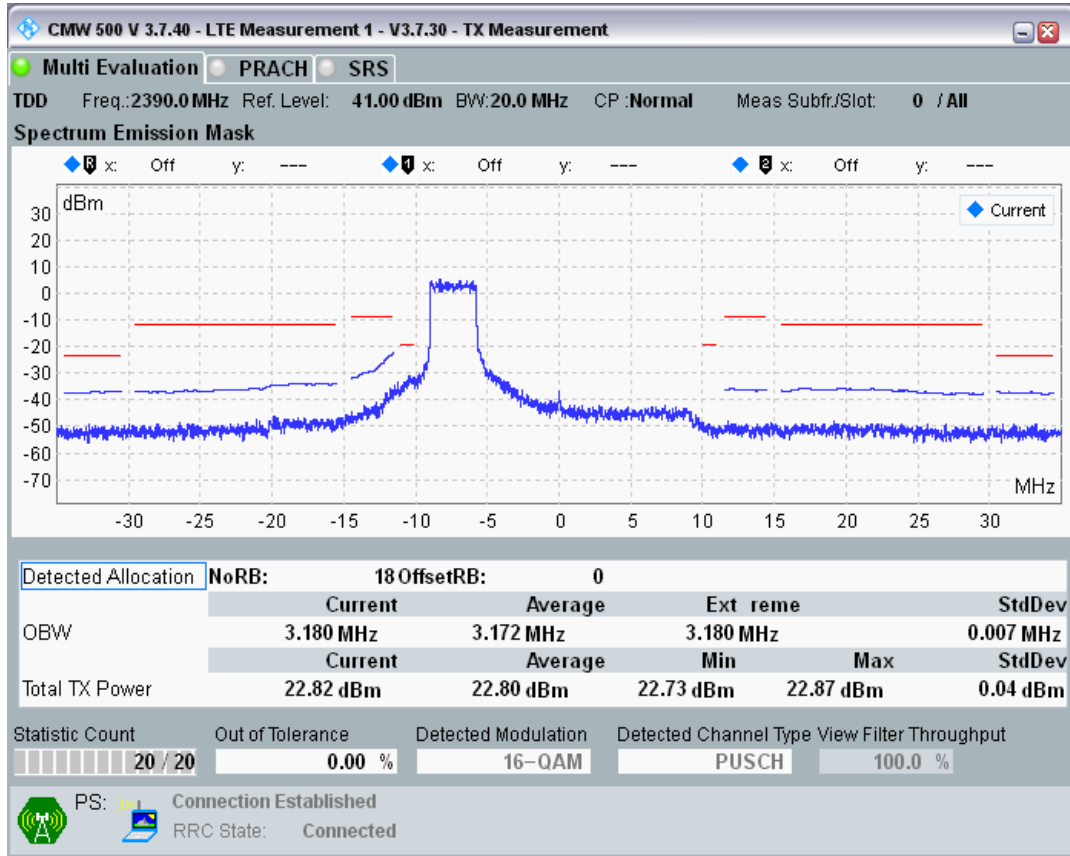

Band40 QAM16 BW=20MHz Channel=39550 RB Size=18 Position=#0

Band40 QAM16 BW=20MHz Channel=39150 RB Size=18 Position=#0