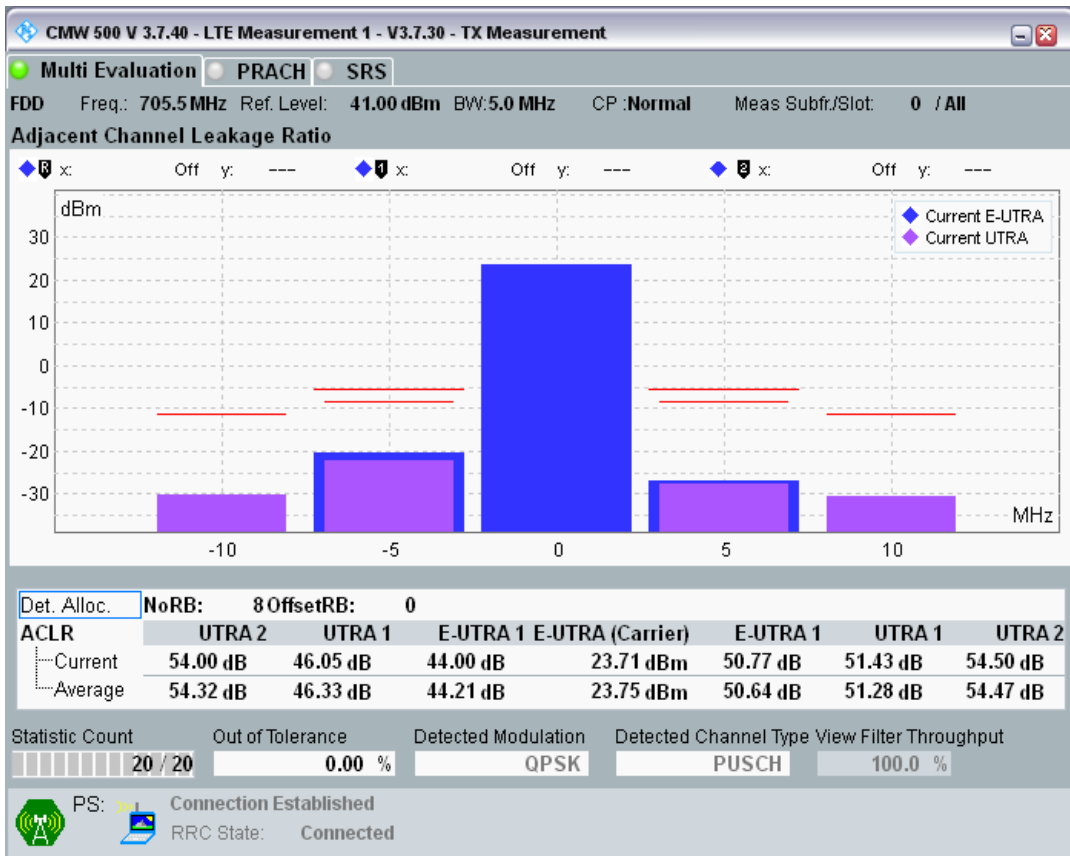

Band28 QAM16 BW=3MHz Channel=27494 RB Size=4 Position=#0

Band28 QAM16 BW=3MHz Channel=27494 RB Size=4 Position=#Max

Band28 QAM16 BW=3MHz Channel=27494 RB Size=15 Position=#0

Band28 QPSK BW=5MHz Channel=27235 RB Size=8 Position=#0