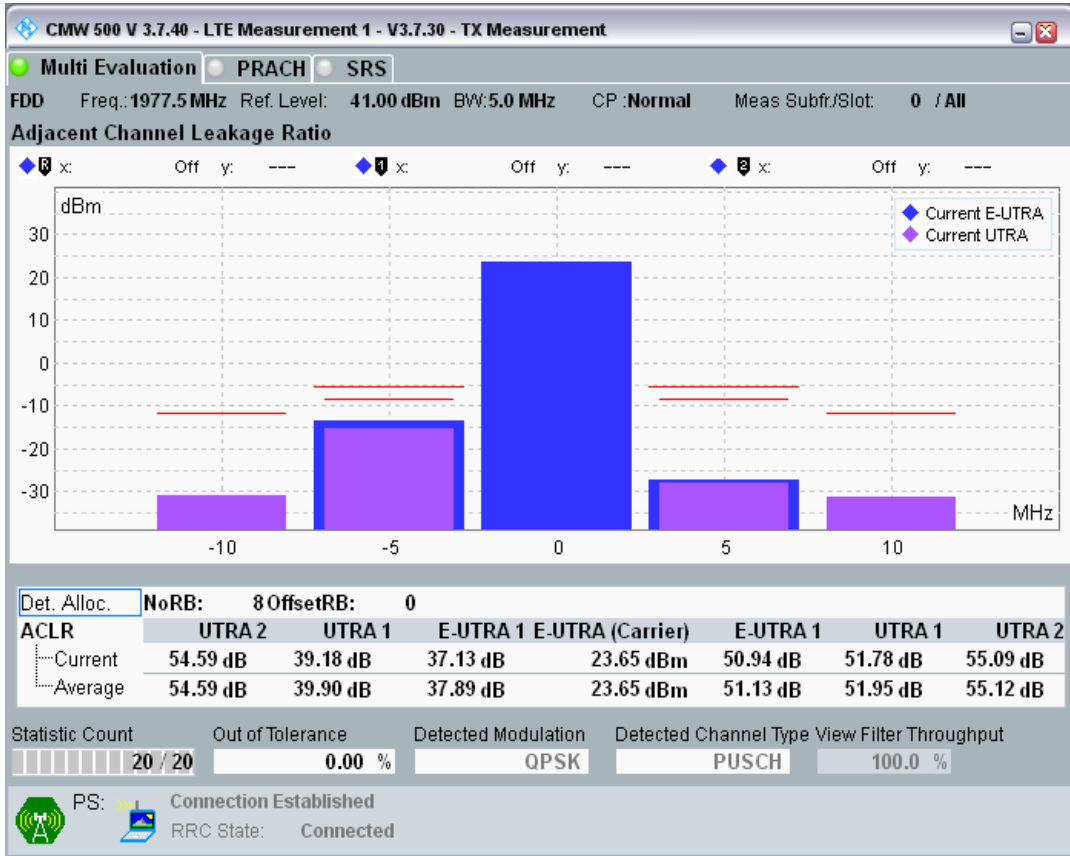

Band1 QPSK BW=5MHz Channel=18575 RB Size=8 Position=#0

Band1 QPSK BW=5MHz Channel=18575 RB Size=8 Position=#Max