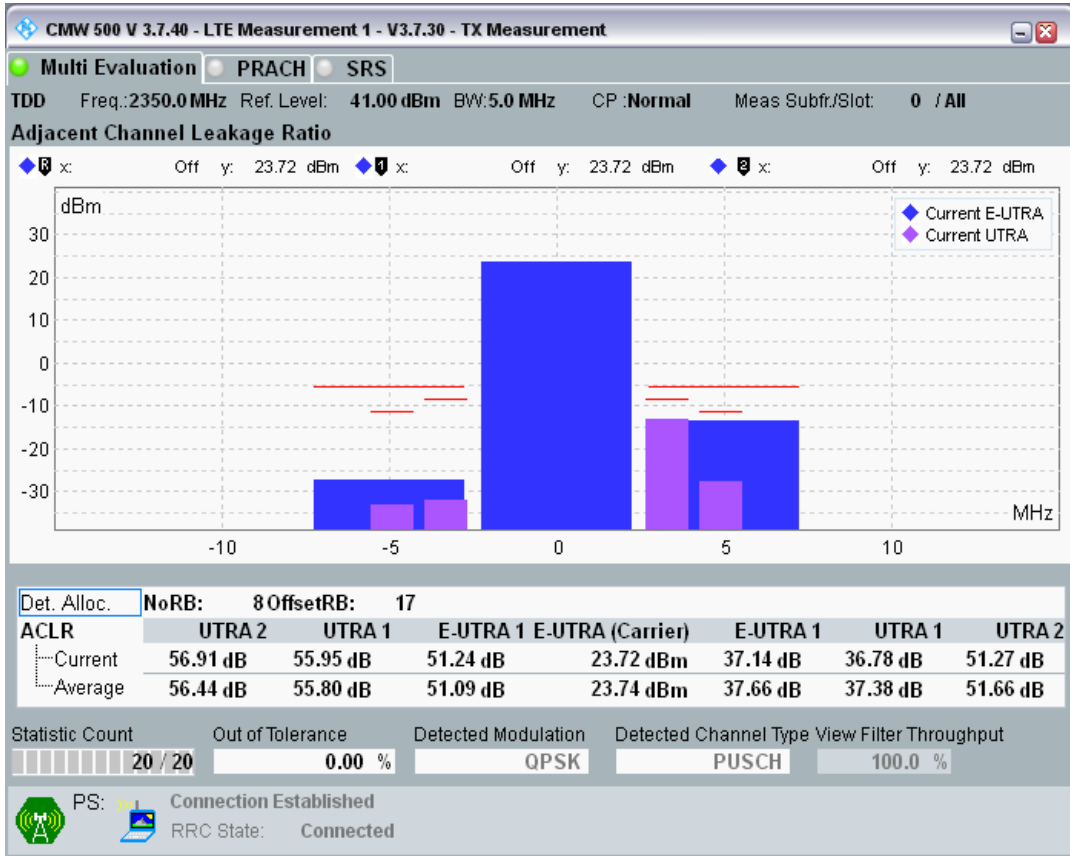

Band40 QPSK BW=5MHz Channel=39150 RB Size=8 Position=#Max

Band40 QPSK BW=5MHz Channel=39150 RB Size=25 Position=#0