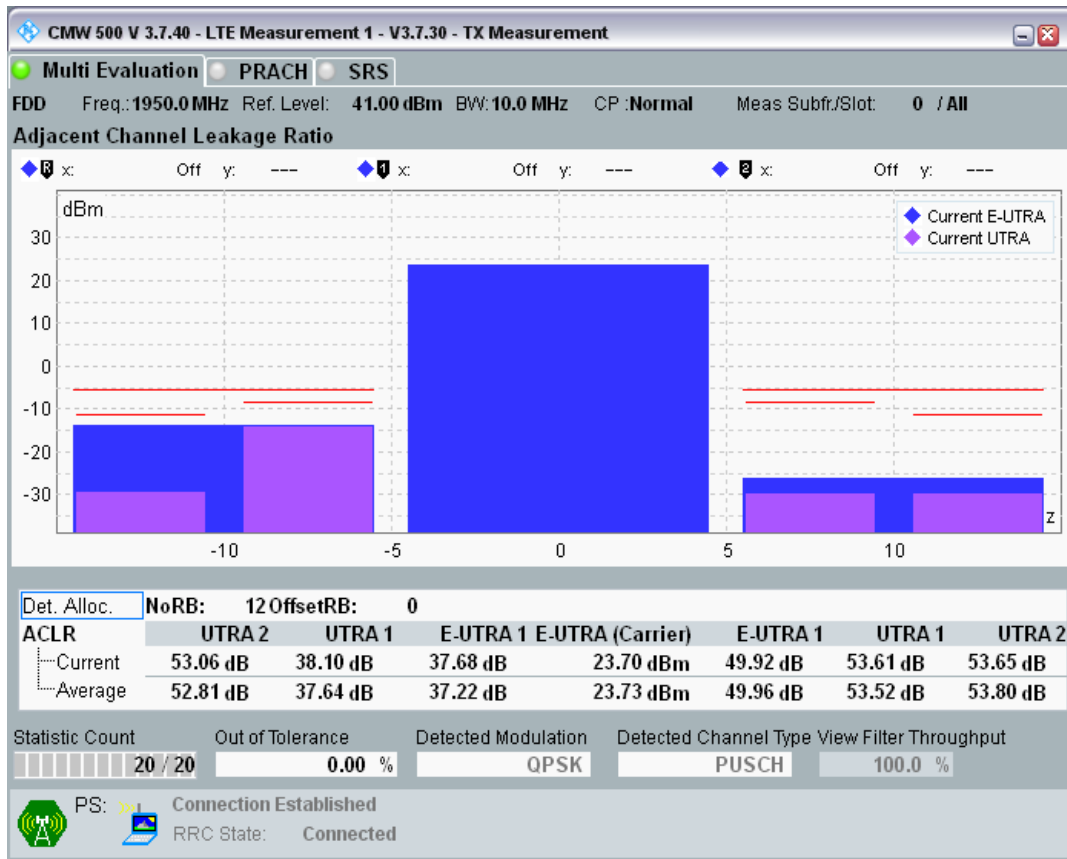

Band1 QPSK BW=10MHz Channel=18300 RB Size=12 Position=#0

Band1 QPSK BW=10MHz Channel=18300 RB Size=12 Position=#Max