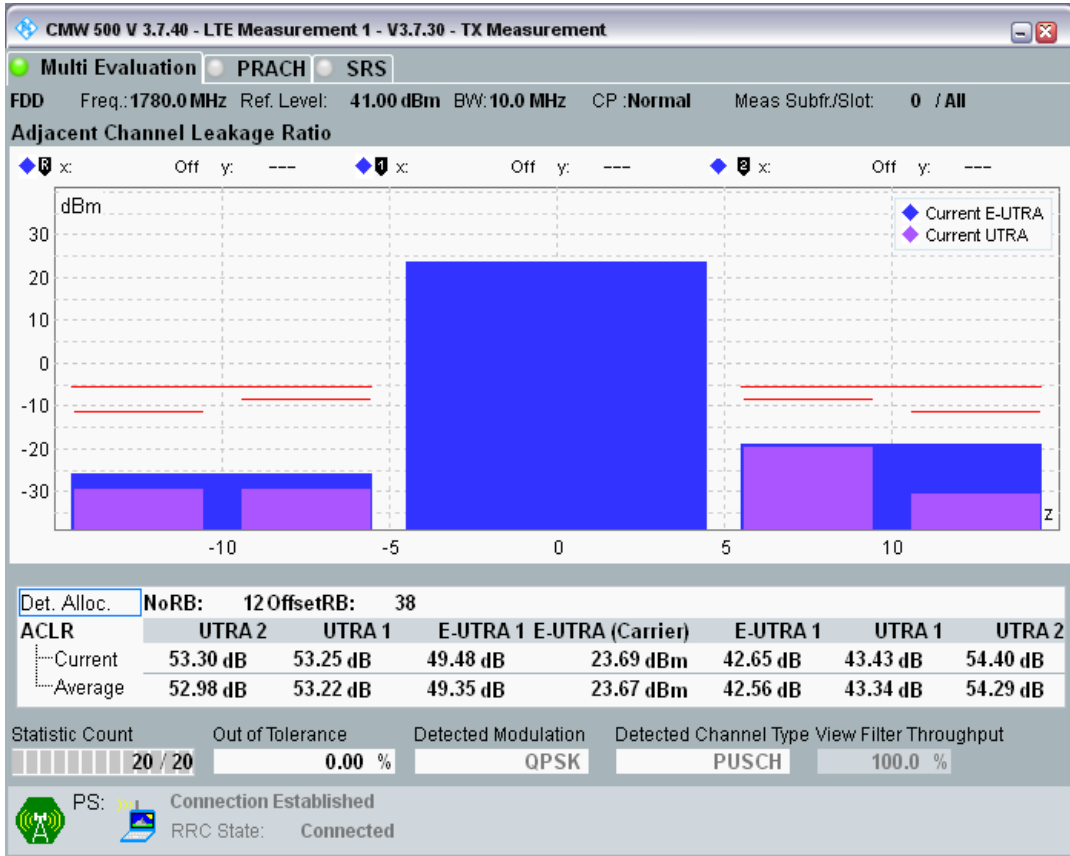

Band3 QPSK BW=10MHz Channel=19900 RB Size=12 Position=#Max

Band3 QPSK BW=10MHz Channel=19900 RB Size=50 Position=#0