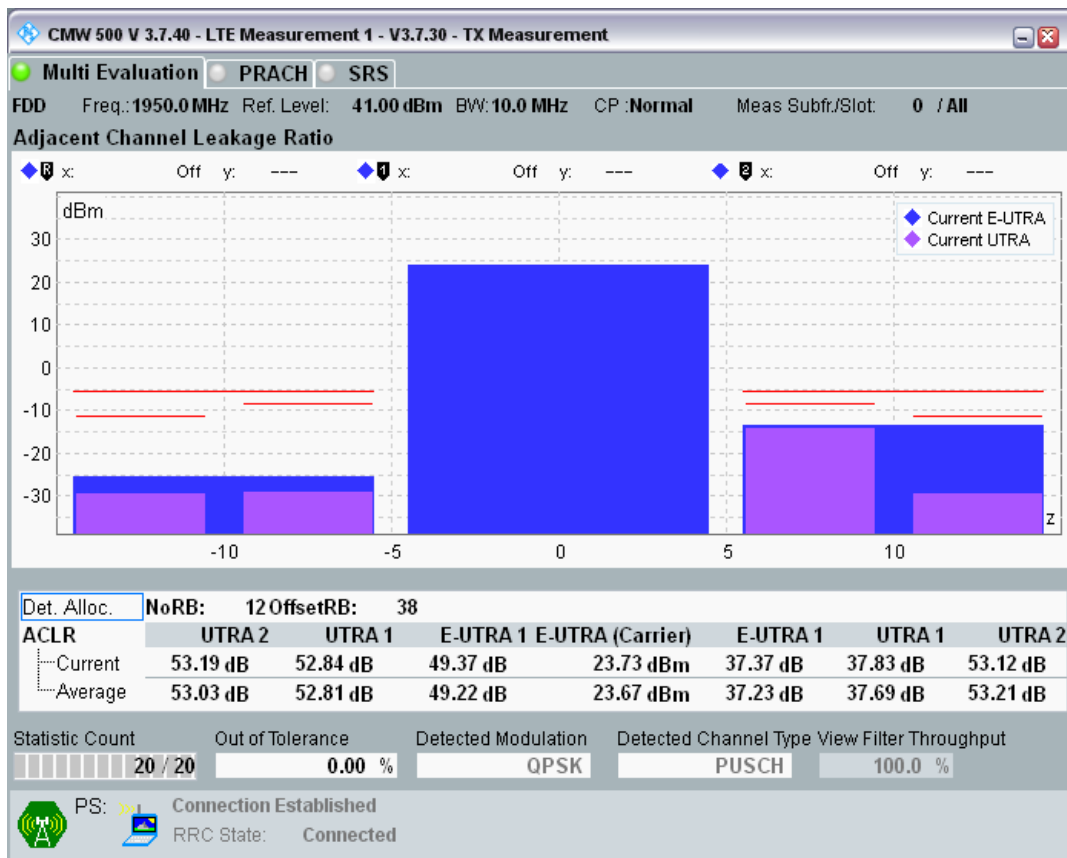

Band1 QPSK BW=10MHz Channel=18300 RB Size=12 Position=#Max

Band1 QPSK BW=10MHz Channel=18300 RB Size=50 Position=#0