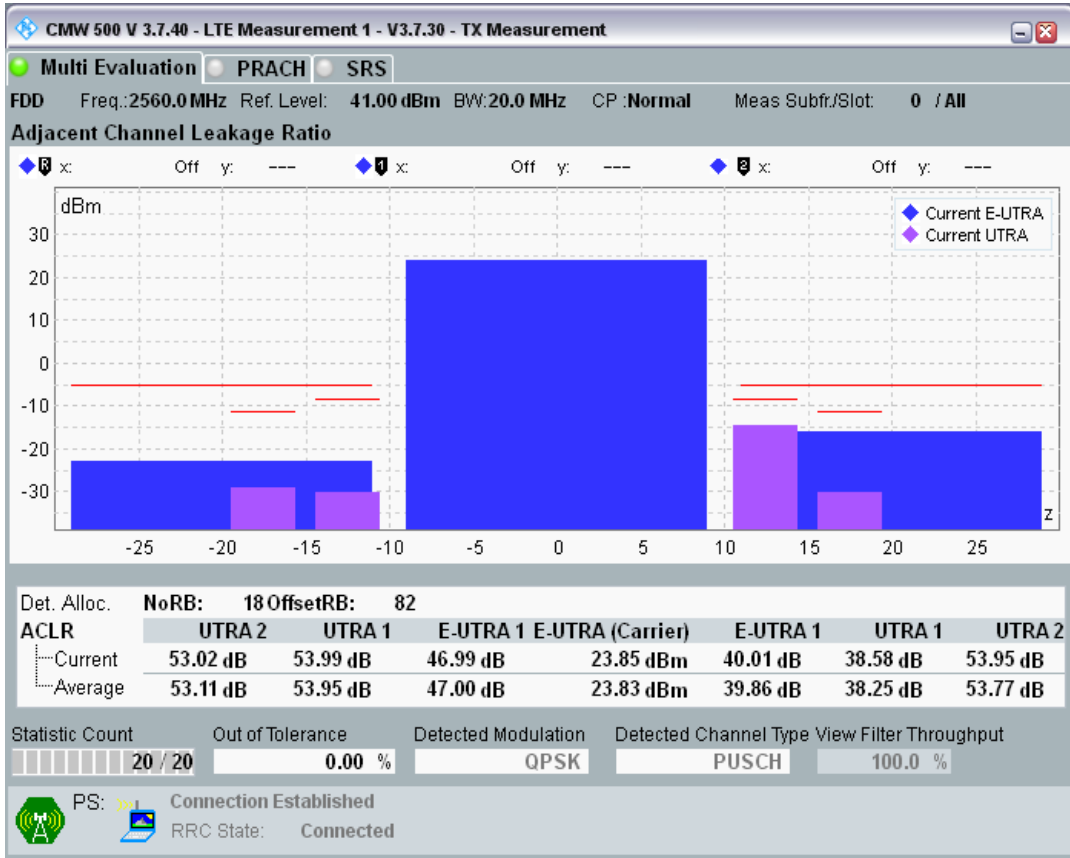

Band7 QPSK BW=20MHz Channel=21350 RB Size=18 Position=#Max

Band7 QPSK BW=20MHz Channel=21350 RB Size=100 Position=#0