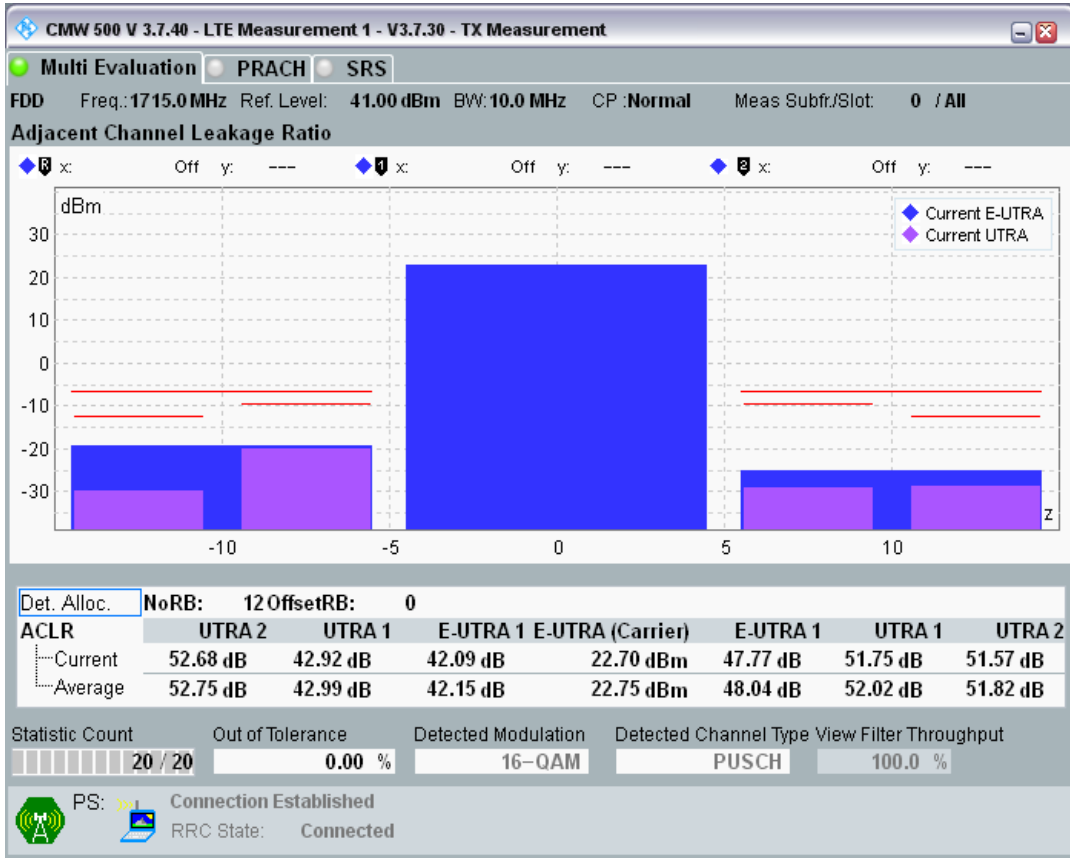

Band3 QAM16 BW=10MHz Channel=19250 RB Size=12 Position=#0

Band3 QAM16 BW=10MHz Channel=19250 RB Size=12 Position=#Max