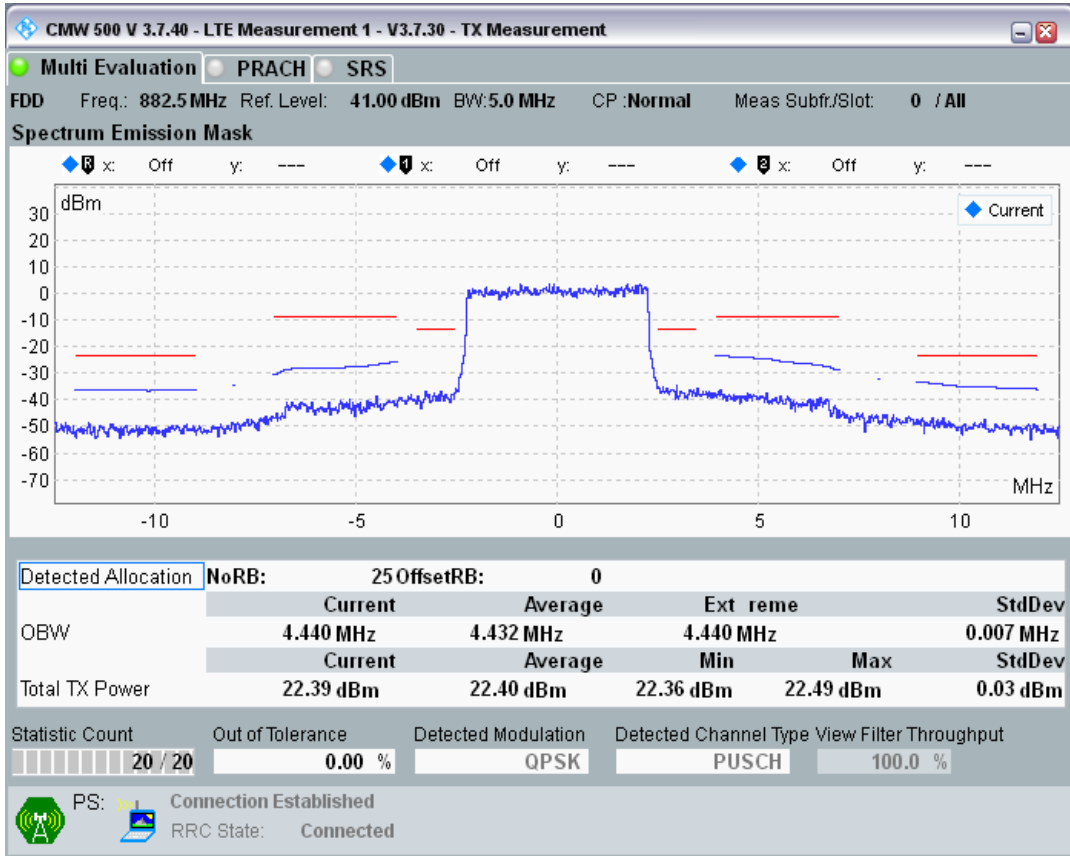

Band8 QPSK BW=5MHz Channel=21475 RB Size=25 Position=#0

Band8 QAM16 BW=5MHz Channel=21475 RB Size=8 Position=#0