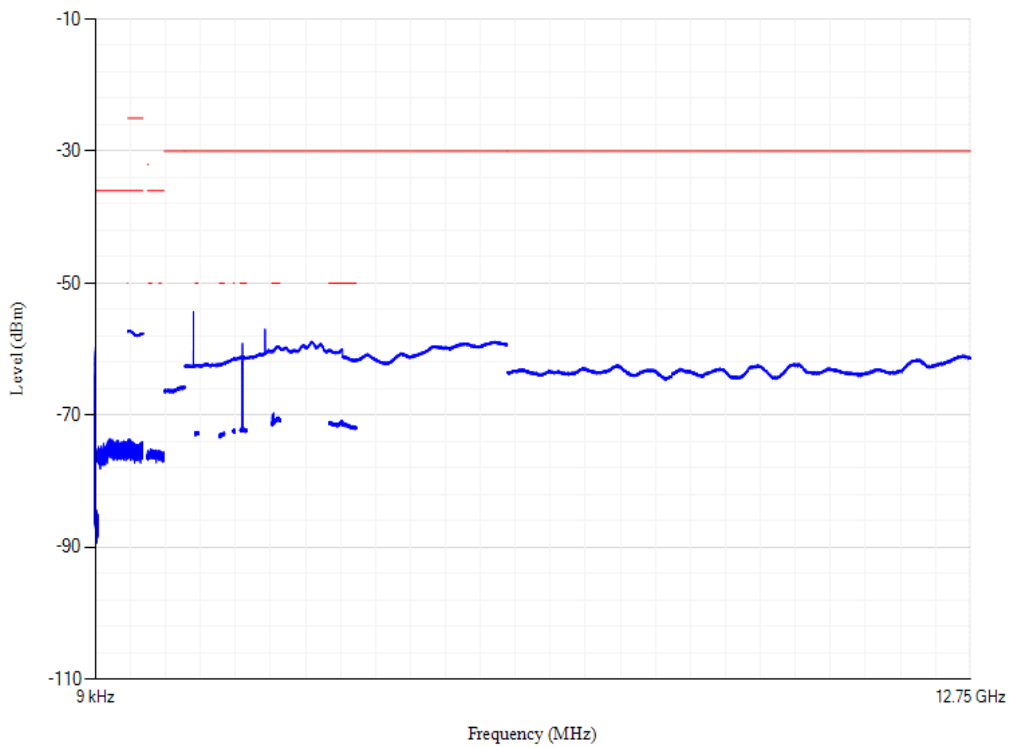

Conducted spurious emissions

Band3 QPSK BW=1.4MHz Channel=19207 RB Size=1 Position=#0