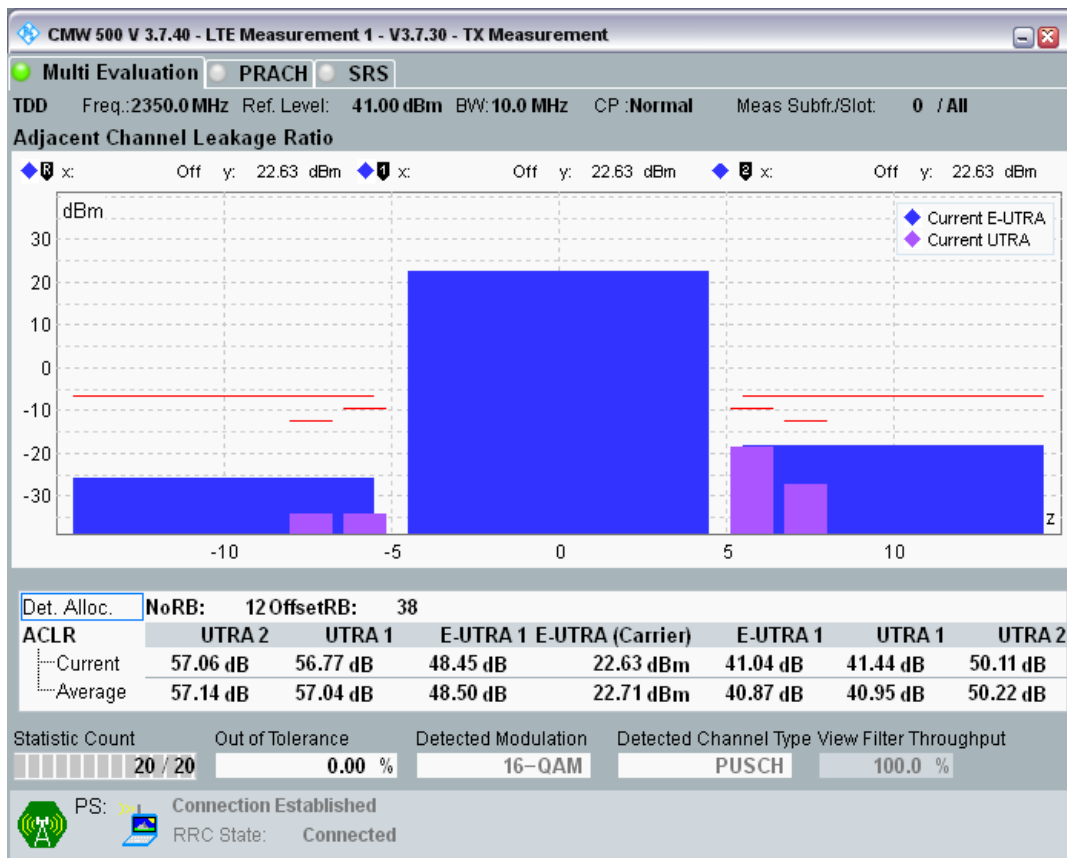

Band40 QAM16 BW=10MHz Channel=39150 RB Size=12 Position=#Max

Band40 QAM16 BW=10MHz Channel=39150 RB Size=50 Position=#0