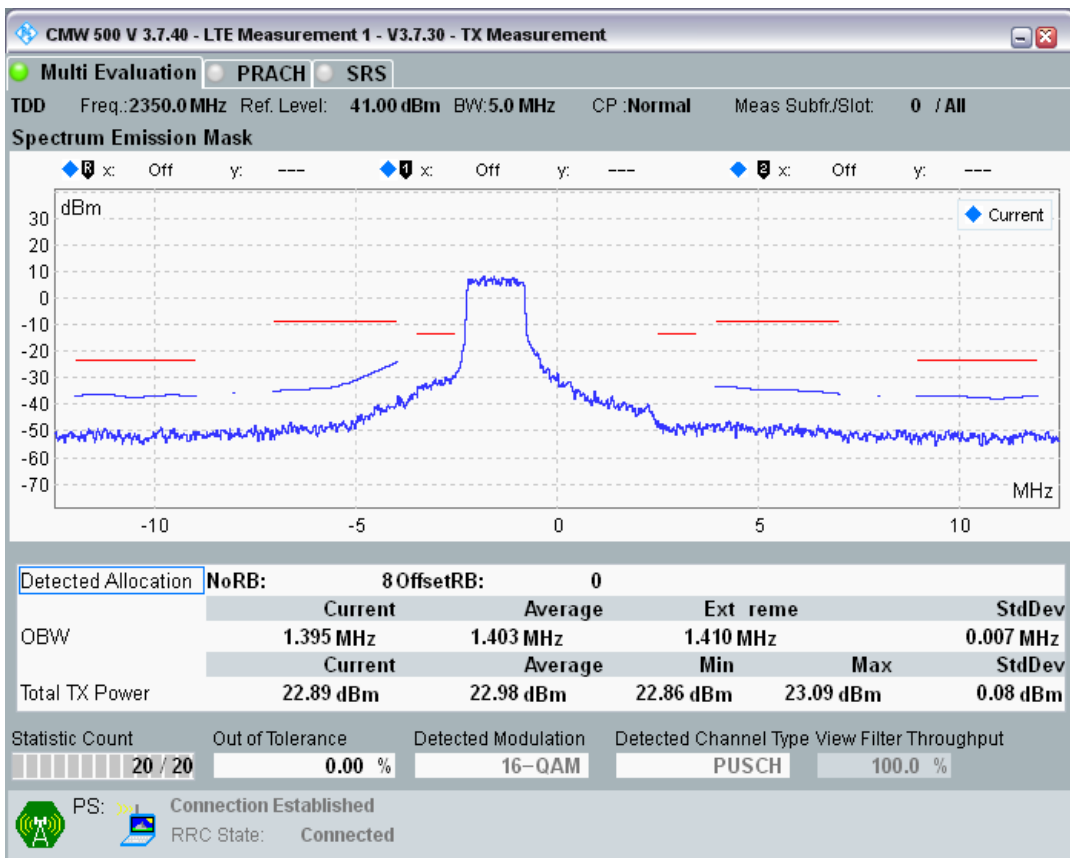

Band40 QAM16 BW=5MHz Channel=39150 RB Size=8 Position=#0

Band40 QAM16 BW=5MHz Channel=39150 RB Size=25 Position=#0