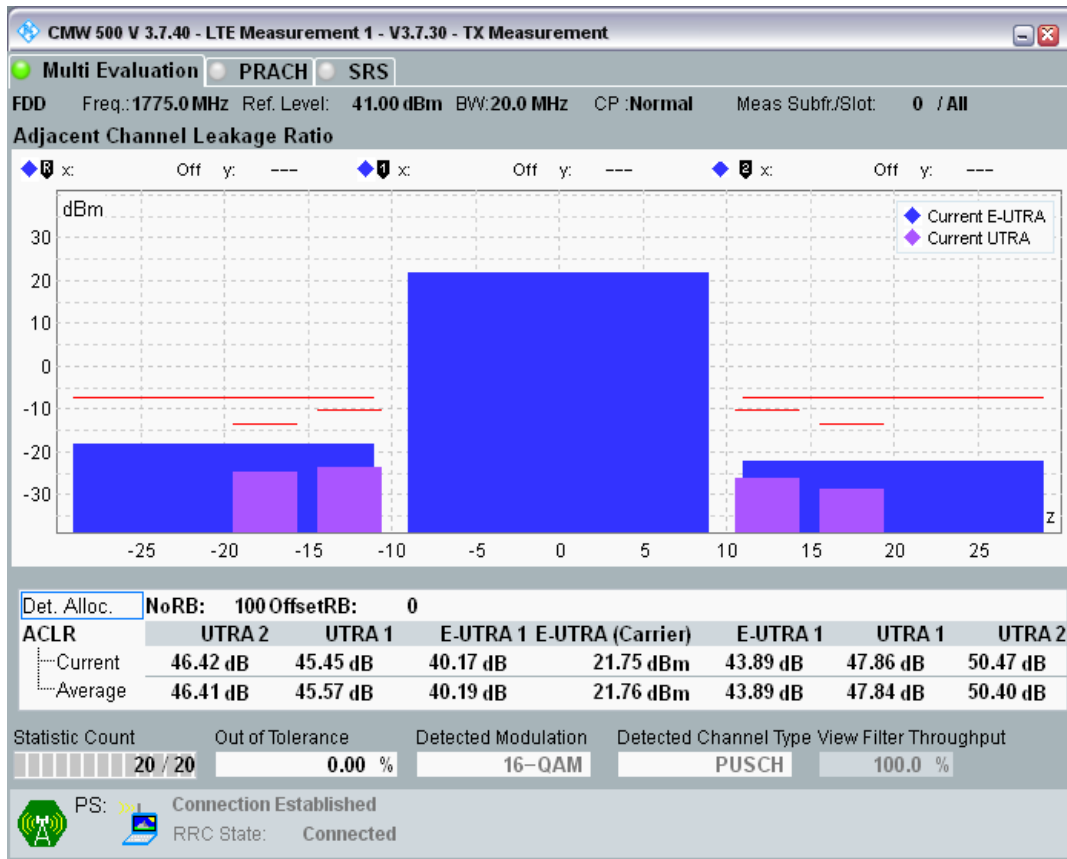

Band3 QAM16 BW=20MHz Channel=19850 RB Size=100 Position=#0

Band40 QPSK BW=5MHz Channel=38675 RB Size=8 Position=#0

Band40 QPSK BW=5MHz Channel=38675 RB Size=8 Position=#Max

Band40 QPSK BW=5MHz Channel=38675 RB Size=25 Position=#0