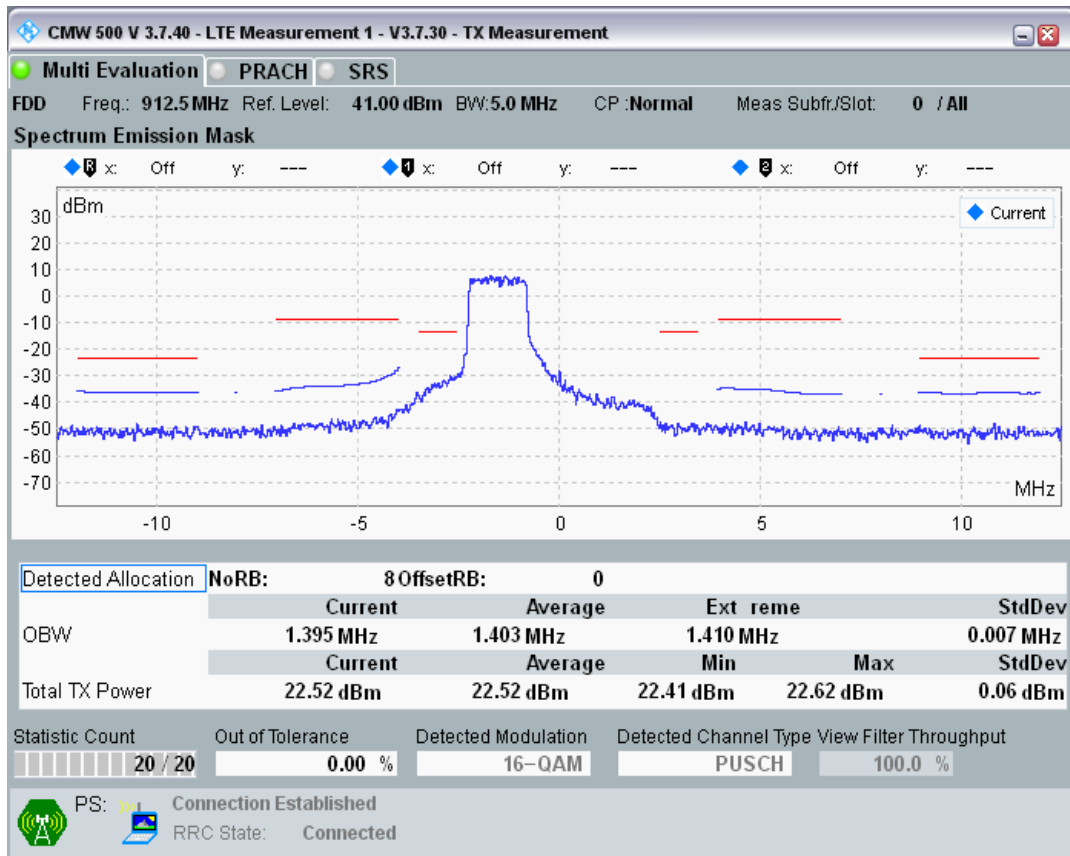

Band8 QAM16 BW=5MHz Channel=21775 RB Size=8 Position=#0

Band8 QAM16 BW=5MHz Channel=21775 RB Size=8 Position=#Max