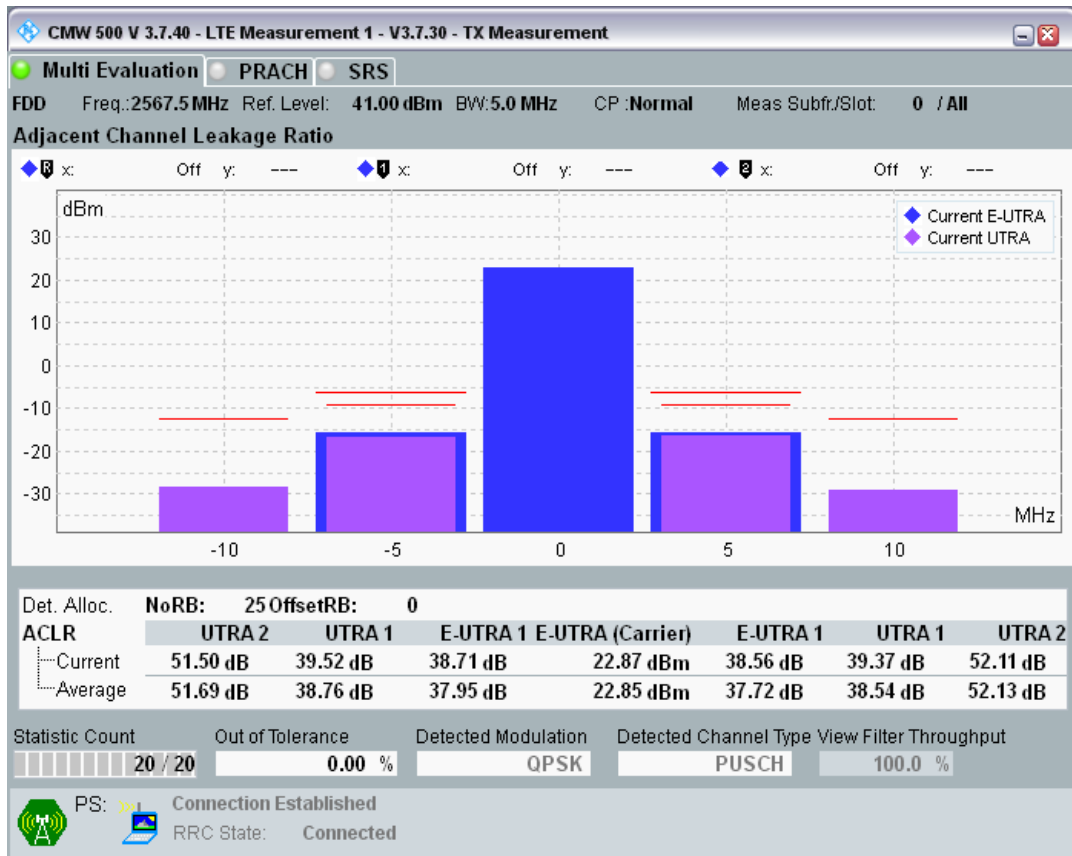

Band7 QPSK BW=5MHz Channel=21425 RB Size=25 Position=#0

Band7 QAM16 BW=5MHz Channel=21425 RB Size=8 Position=#0