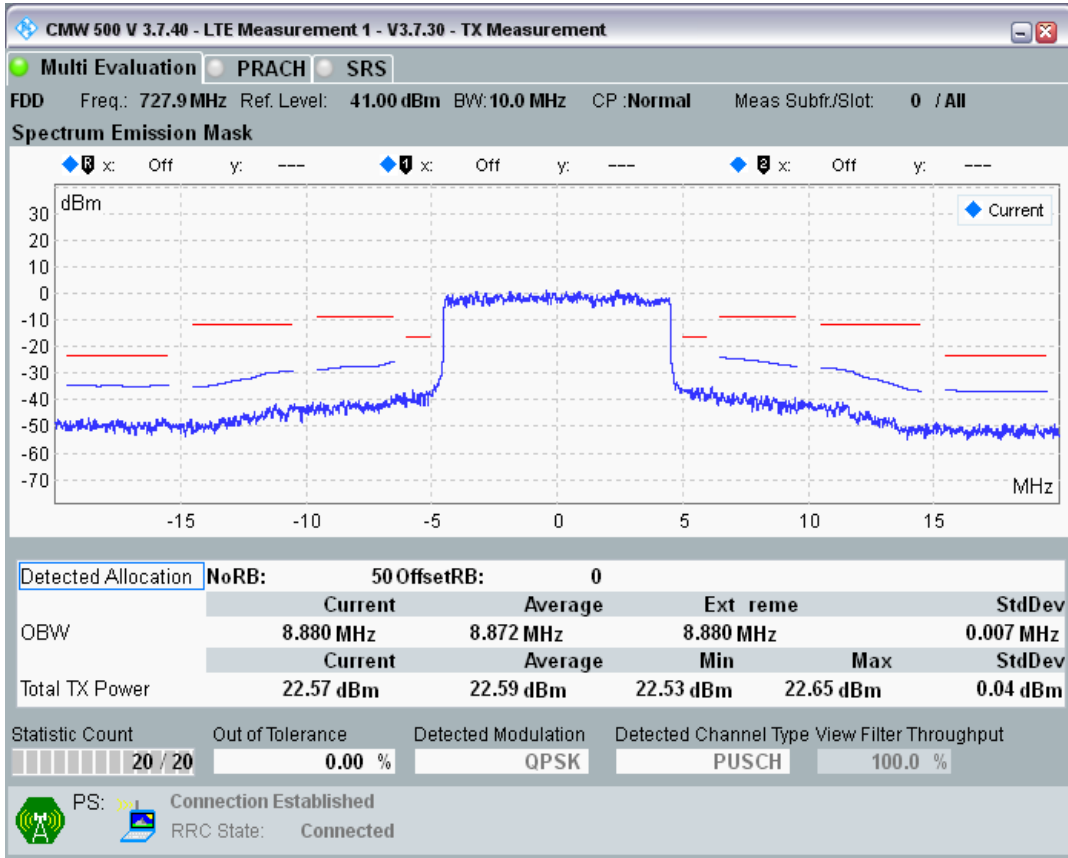

Band28 QPSK BW=10MHz Channel=27459 RB Size=50 Position=#0

Band28 QAM16 BW=10MHz Channel=27459 RB Size=12 Position=#0