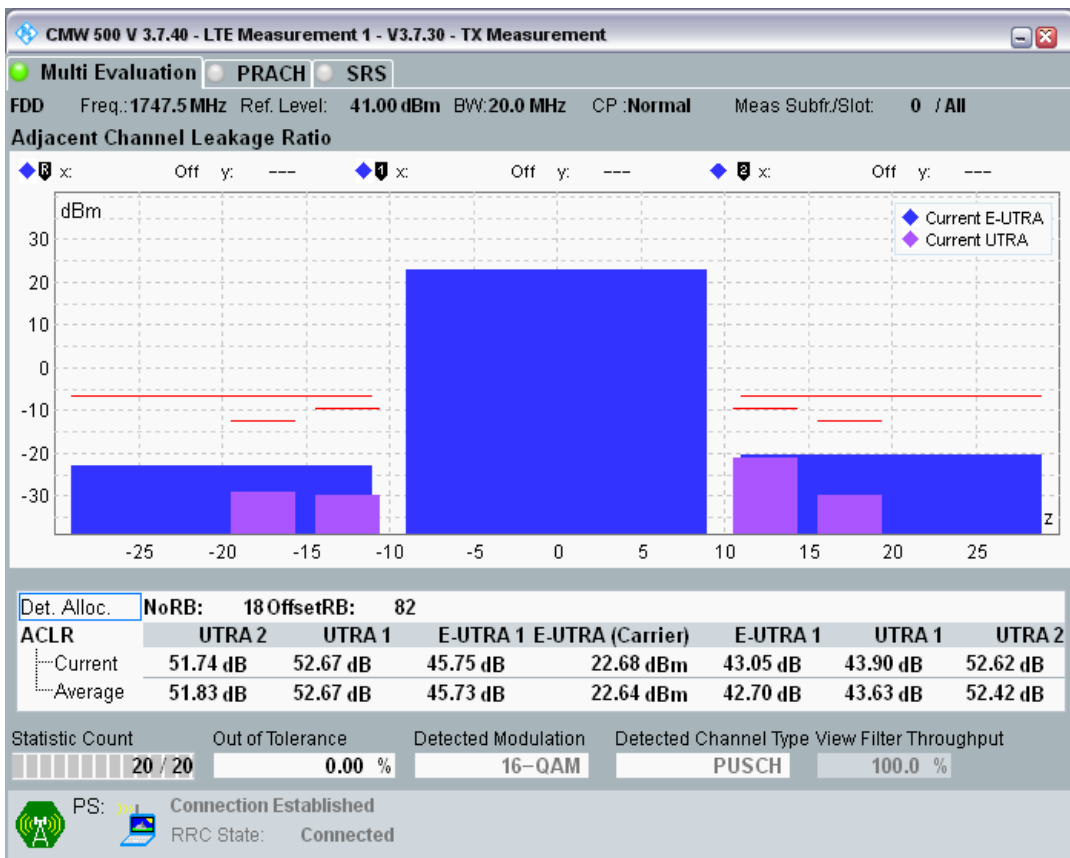

Band3 QAM16 BW=20MHz Channel=19575 RB Size=18 Position=#Max

Band3 QAM16 BW=20MHz Channel=19575 RB Size=100 Position=#0