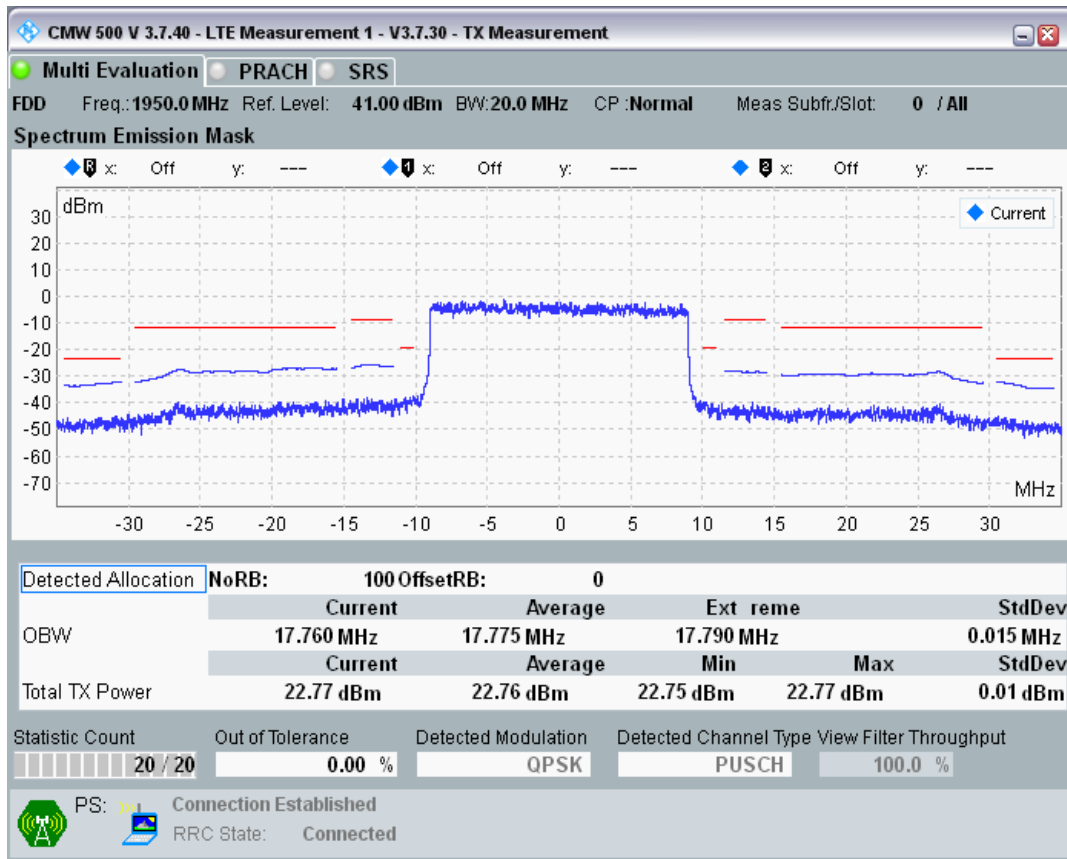

Band1 QPSK BW=20MHz Channel=18300 RB Size=100 Position=#0

Band1 QAM16 BW=20MHz Channel=18300 RB Size=18 Position=#0