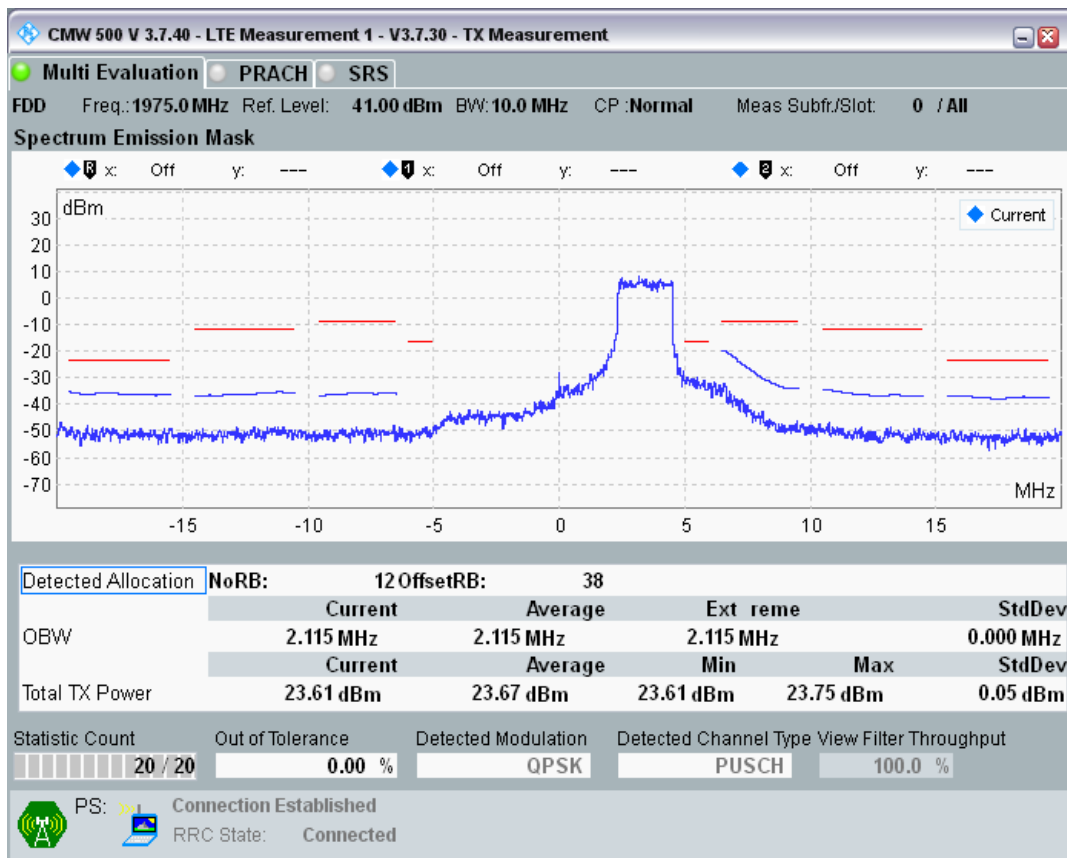

Band1 QAM16 BW=10MHz Channel=18300 RB Size=12 Position=#Max

Band1 QAM16 BW=10MHz Channel=18300 RB Size=50 Position=#0

Band1 QPSK BW=10MHz Channel=18550 RB Size=12 Position=#0

Band1 QPSK BW=10MHz Channel=18550 RB Size=12 Position=#Max