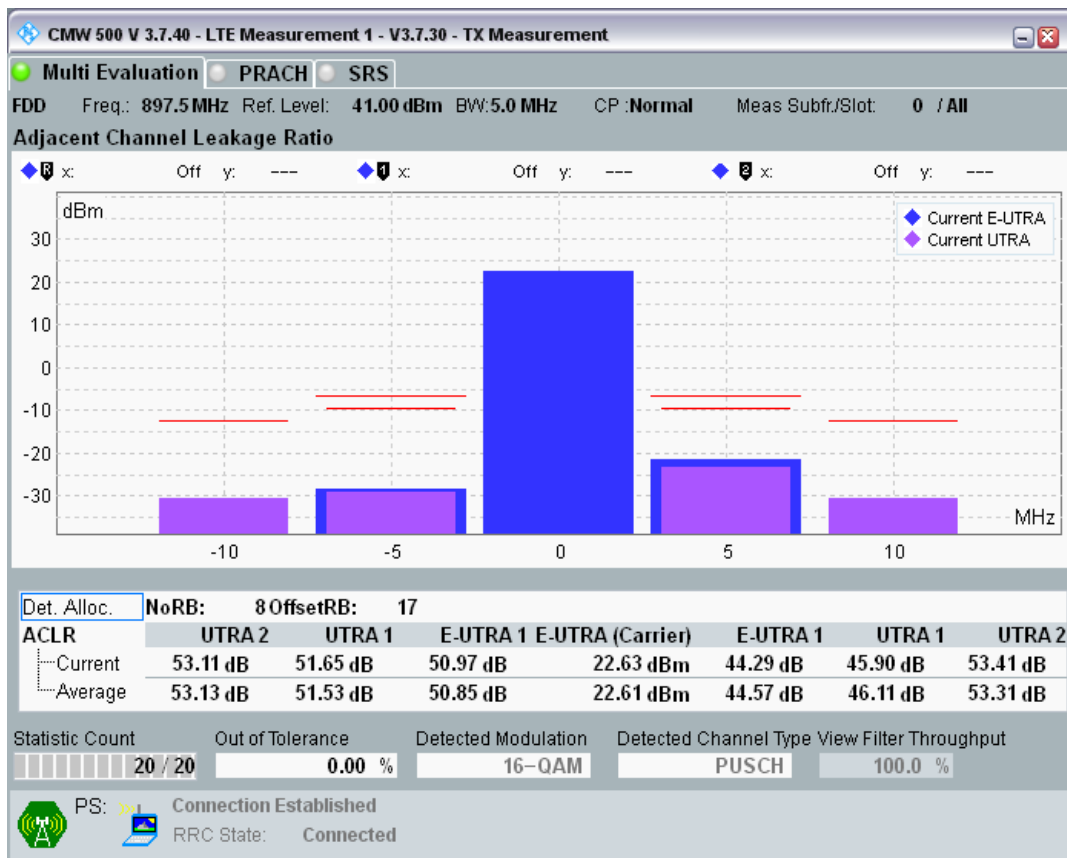

Band8 QAM16 BW=5MHz Channel=21625 RB Size=8 Position=#Max

Band8 QAM16 BW=5MHz Channel=21625 RB Size=25 Position=#0