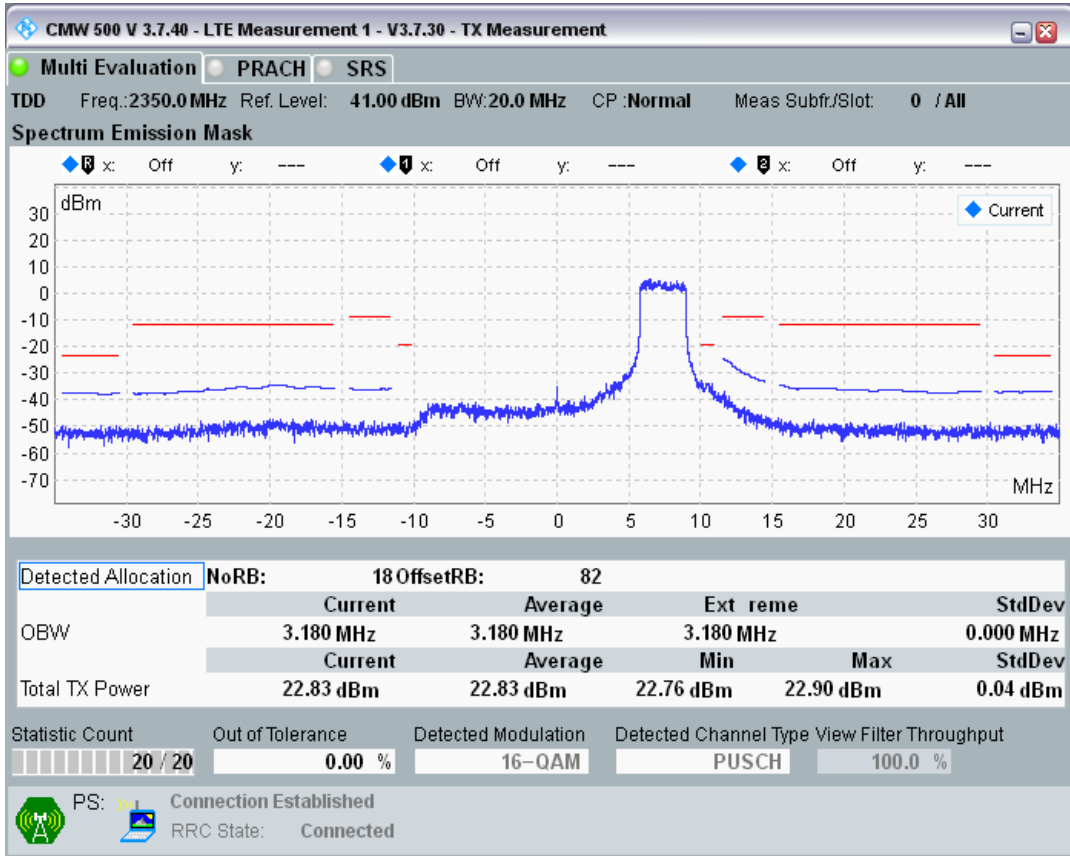

Band40 QAM16 BW=20MHz Channel=39150 RB Size=18 Position=#Max

Band40 QAM16 BW=20MHz Channel=39550 RB Size=18 Position=#Max