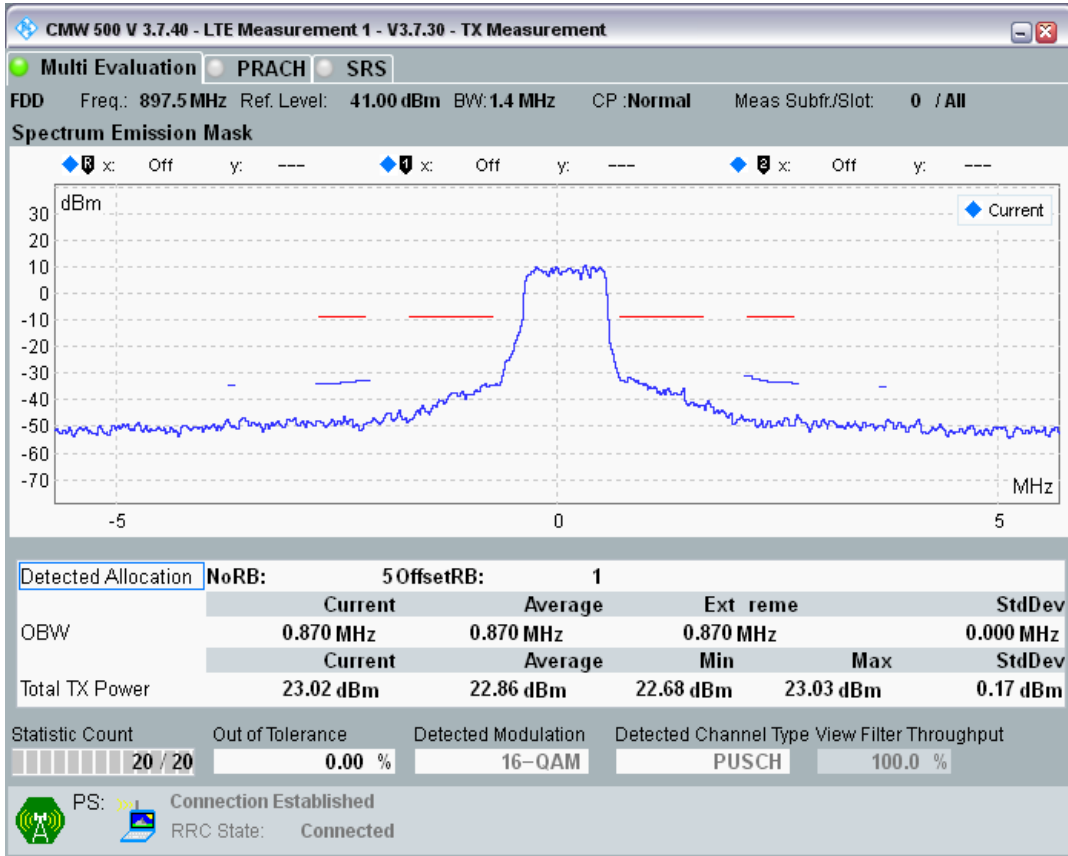

Band8 QAM16 BW=1.4MHz Channel=21625 RB Size=5 Position=#Max

Band8 QAM16 BW=1.4MHz Channel=21625 RB Size=6 Position=#0