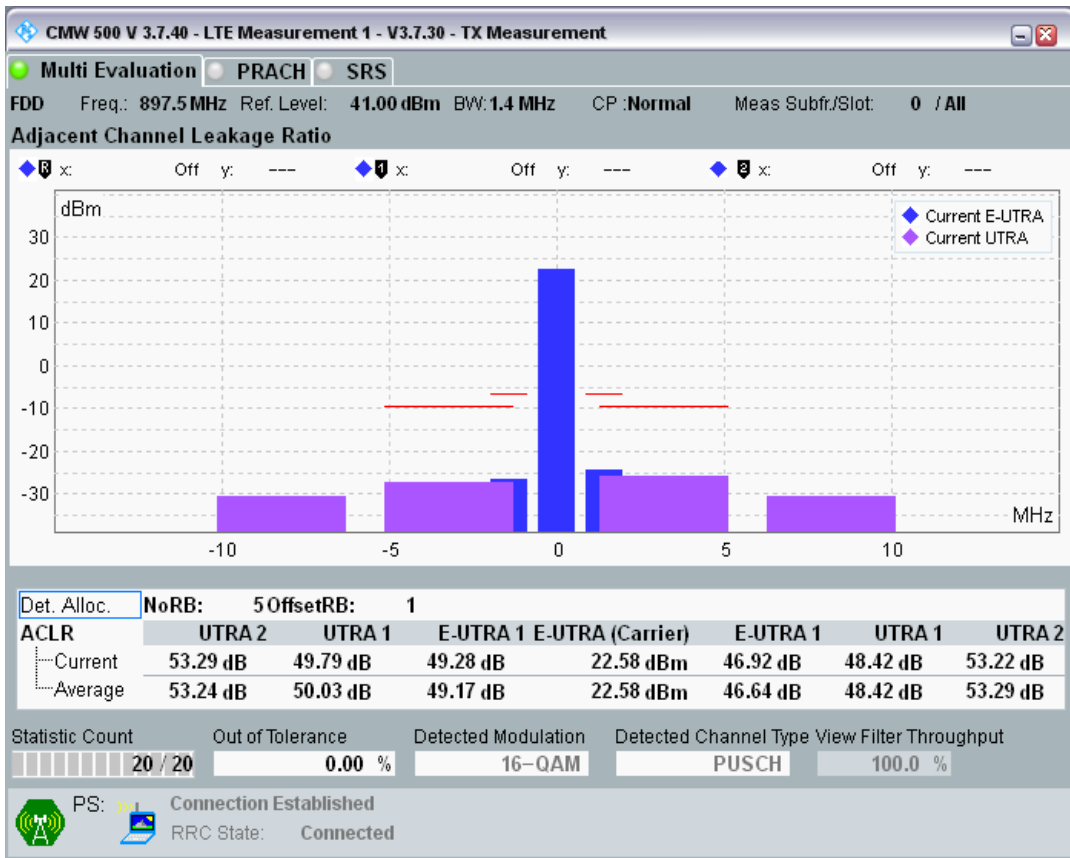

Band8 QPSK BW=1.4MHz Channel=21625 RB Size=5 Position=#Max

Band8 QPSK BW=1.4MHz Channel=21625 RB Size=6 Position=#0

Band8 QAM16 BW=1.4MHz Channel=21625 RB Size=5 Position=#0

Band8 QAM16 BW=1.4MHz Channel=21625 RB Size=5 Position=#Max