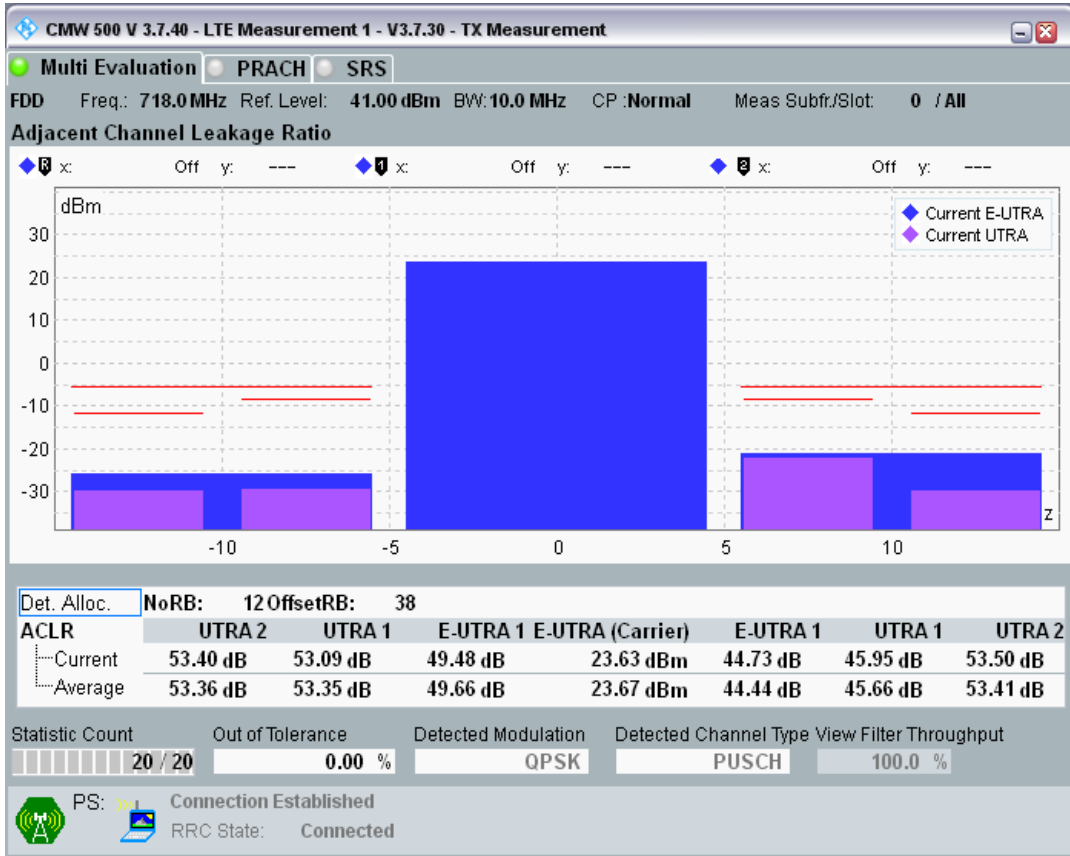

Band28 QPSK BW=10MHz Channel=27360 RB Size=12 Position=#Max

Band28 QPSK BW=10MHz Channel=27360 RB Size=50 Position=#0