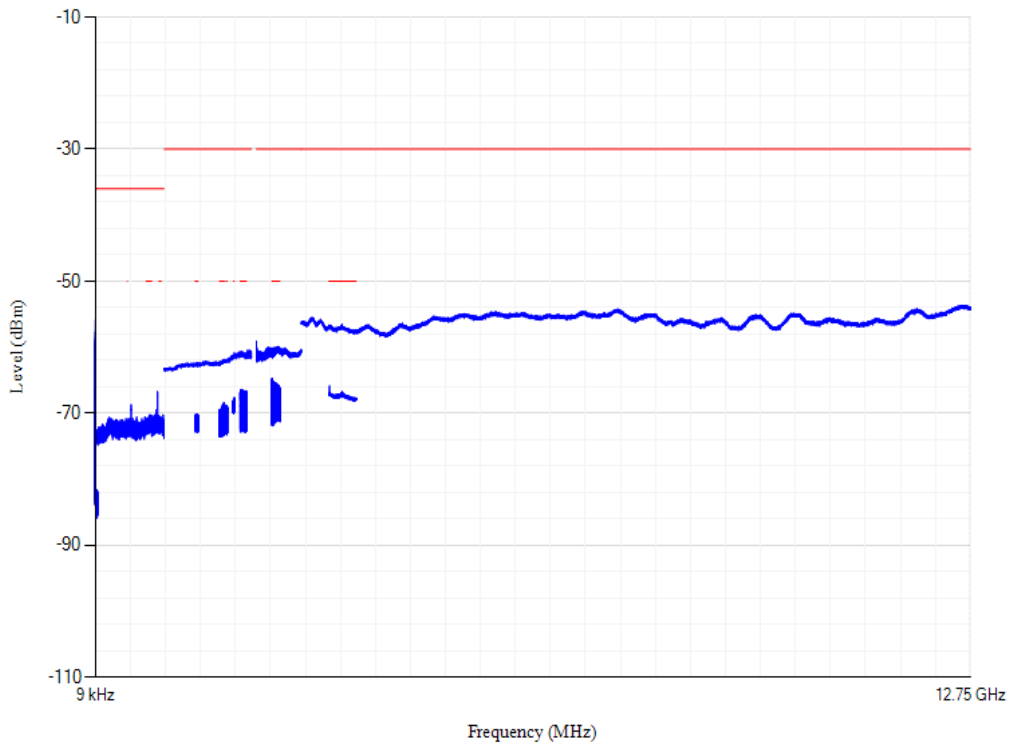

Conducted spurious emissions

Band3 QPSK BW=20MHz Channel=19850 RB Size=1 Position=#0

Conducted spurious emissions

Band40 QPSK BW=20MHz Channel=38750 RB Size=1 Position=#0

Conducted spurious emissions

Band40 QPSK BW=20MHz Channel=39550 RB Size=1 Position=#0