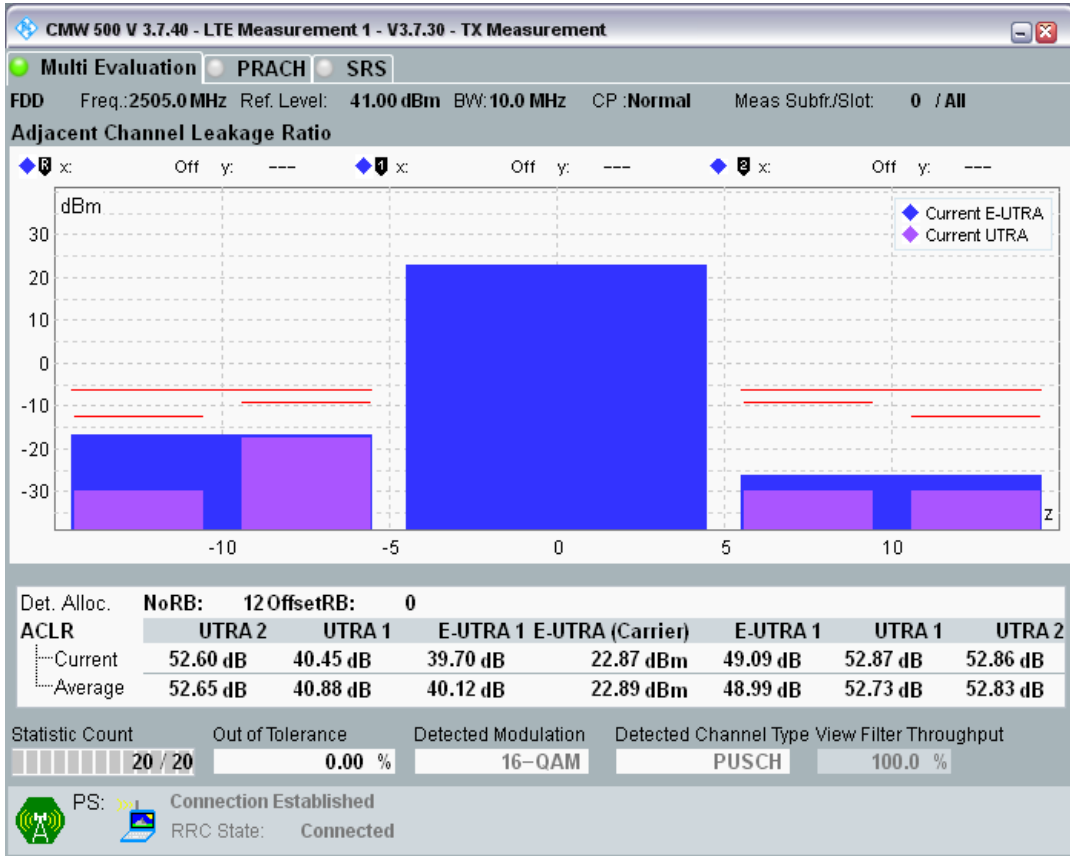

Band7 QAM16 BW=10MHz Channel=20800 RB Size=12 Position=#0

Band7 QAM16 BW=10MHz Channel=20800 RB Size=12 Position=#Max