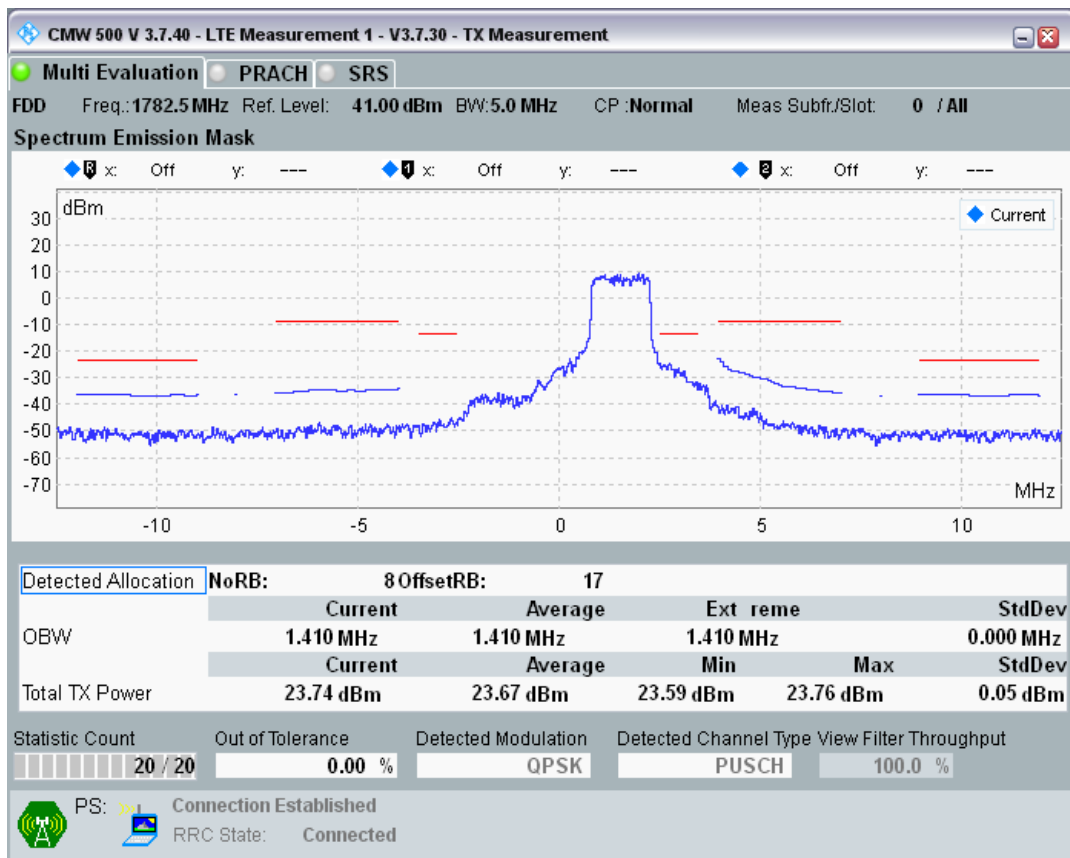

Band3 QAM16 BW=5MHz Channel=19575 RB Size=8 Position=#Max

Band3 QAM16 BW=5MHz Channel=19575 RB Size=25 Position=#0

Band3 QPSK BW=5MHz Channel=19925 RB Size=8 Position=#0

Band3 QPSK BW=5MHz Channel=19925 RB Size=8 Position=#Max