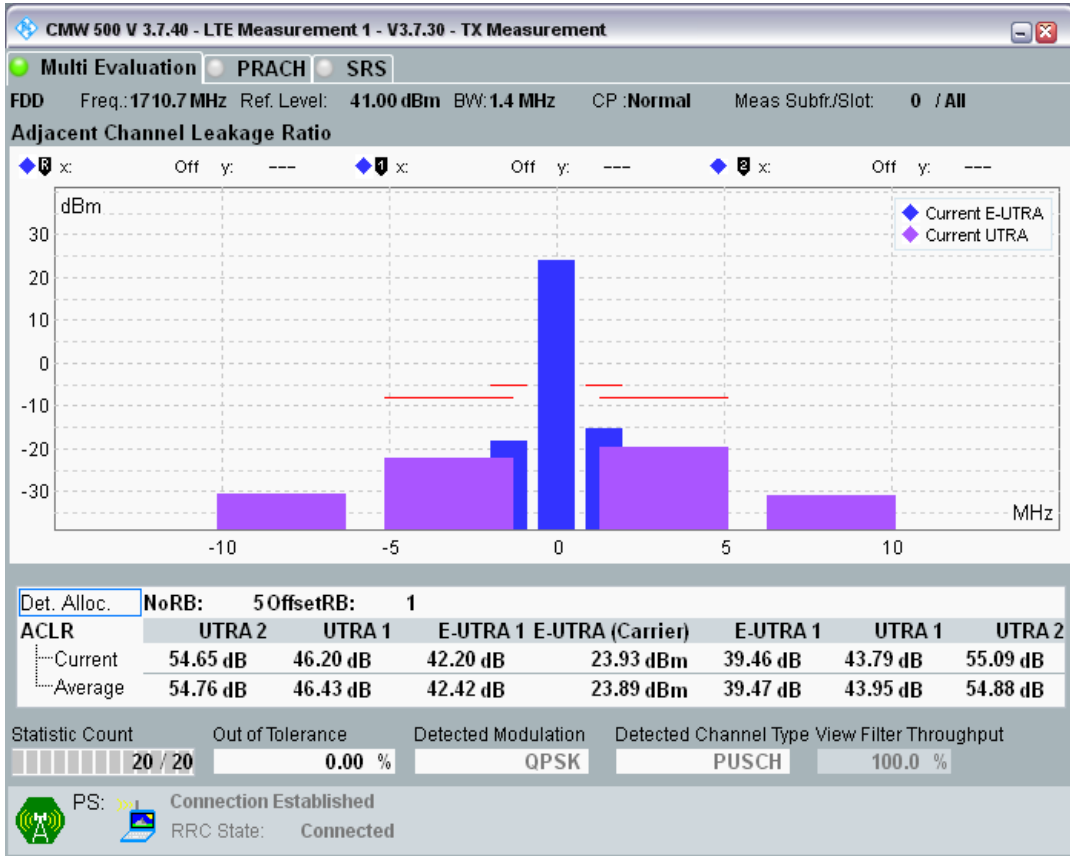

Band3 QPSK BW=1.4MHz Channel=19207 RB Size=5 Position=#Max

Band3 QPSK BW=1.4MHz Channel=19207 RB Size=6 Position=#0