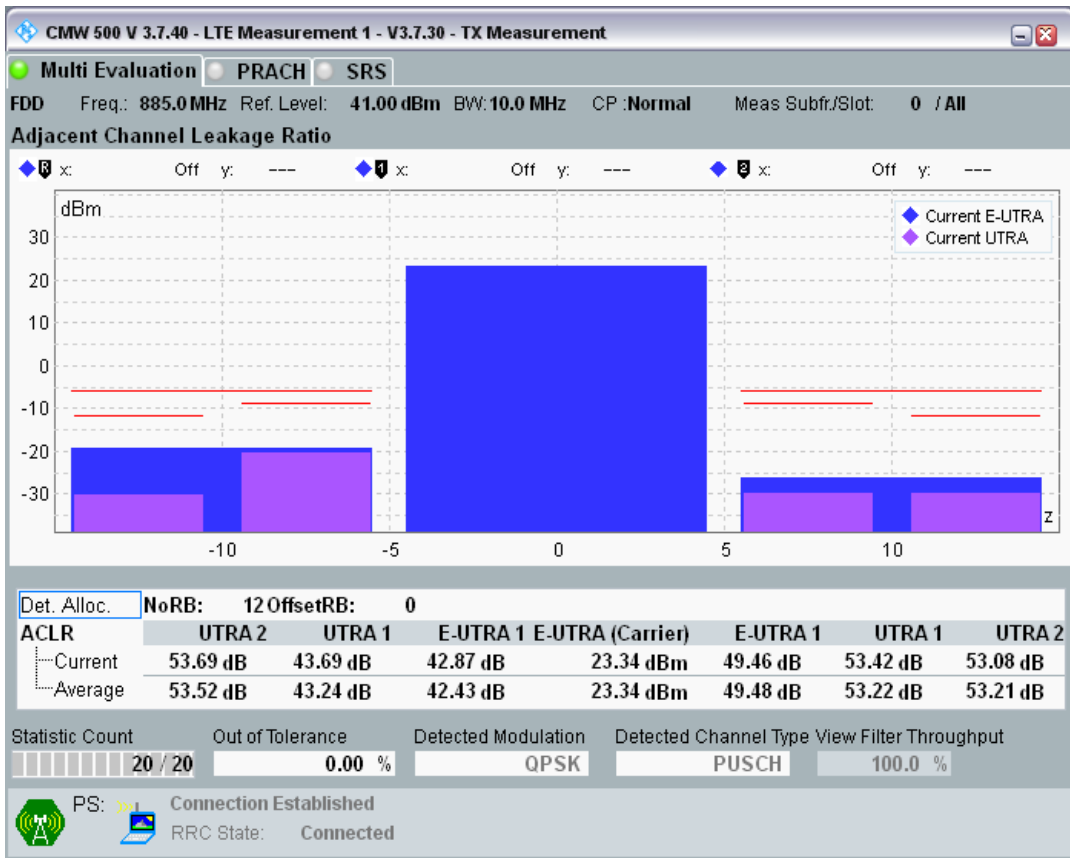

Band8 QPSK BW=10MHz Channel=21500 RB Size=12 Position=#0

Band8 QPSK BW=10MHz Channel=21500 RB Size=12 Position=#Max