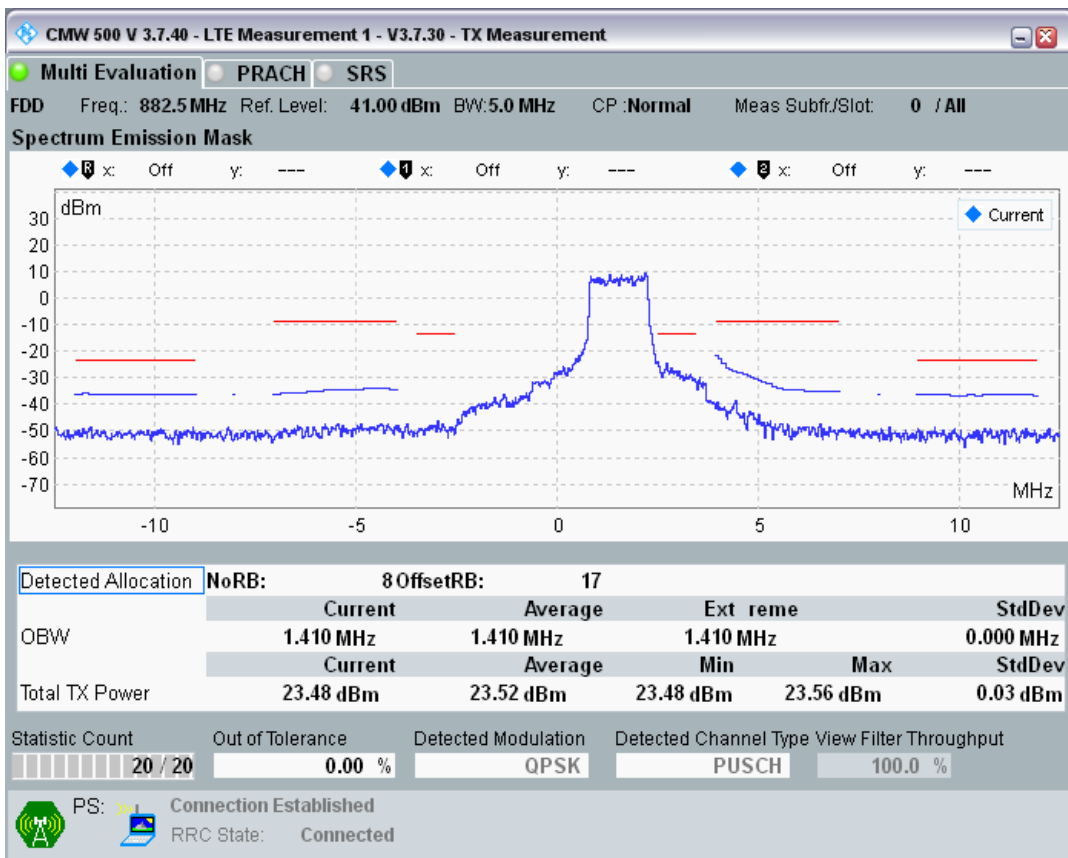

Band8 QAM16 BW=1.4MHz Channel=21793 RB Size=5 Position=#Max

Band8 QAM16 BW=1.4MHz Channel=21793 RB Size=6 Position=#0

Band8 QPSK BW=5MHz Channel=21475 RB Size=8 Position=#0

Band8 QPSK BW=5MHz Channel=21475 RB Size=8 Position=#Max