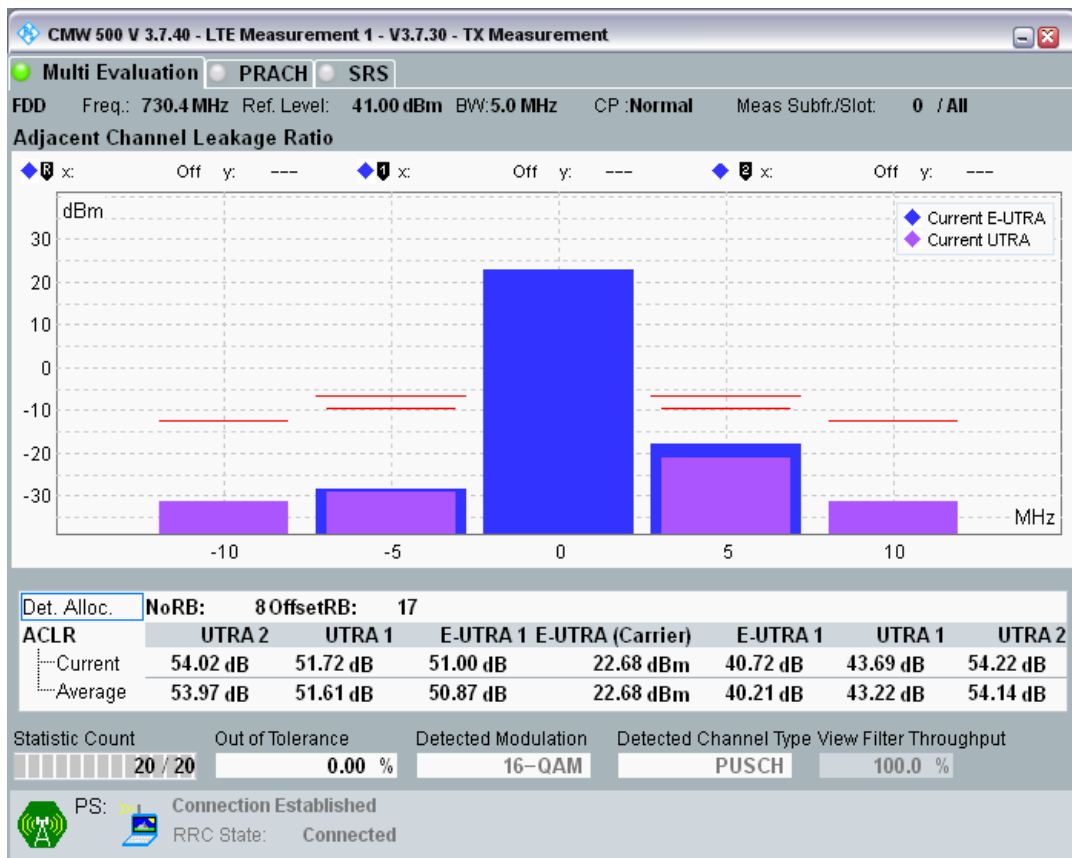

Band28 QPSK BW=5MHz Channel=27484 RB Size=8 Position=#Max

Band28 QPSK BW=5MHz Channel=27484 RB Size=25 Position=#0

Band28 QAM16 BW=5MHz Channel=27484 RB Size=8 Position=#0

Band28 QAM16 BW=5MHz Channel=27484 RB Size=8 Position=#Max