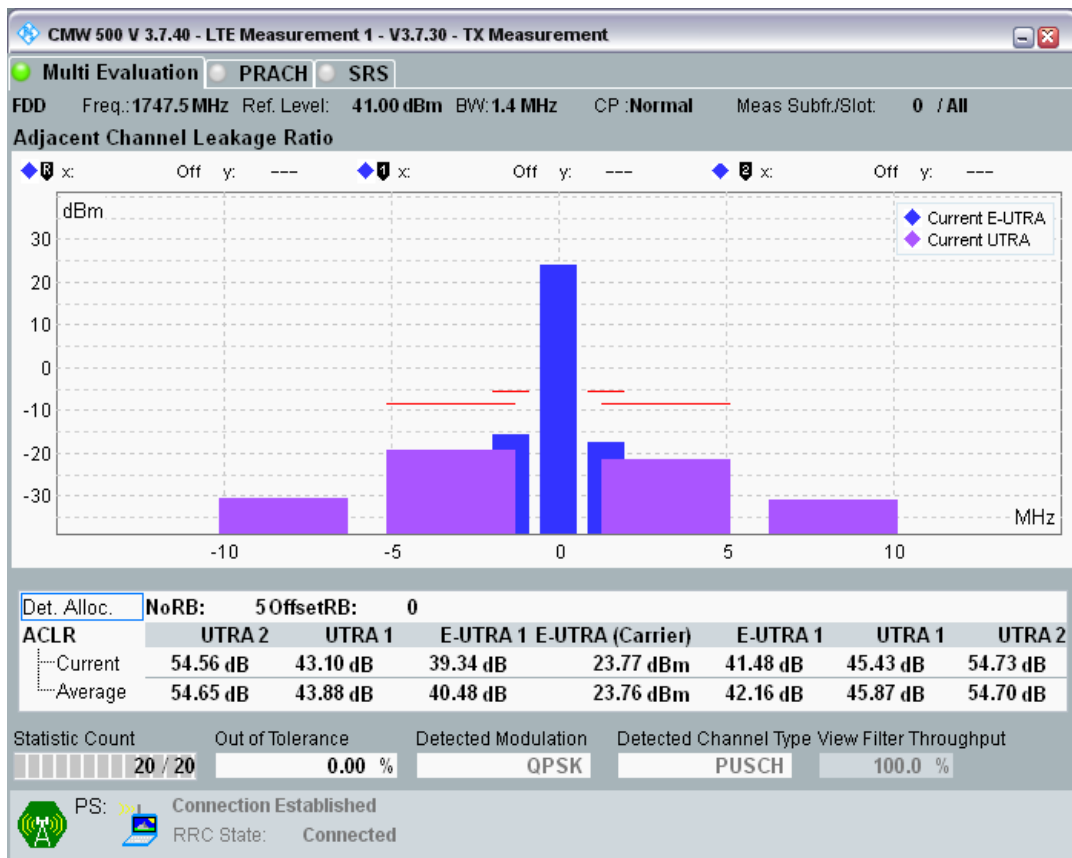

Band3 QAM16 BW=1.4MHz Channel=19207 RB Size=5 Position=#0

Band3 QAM16 BW=1.4MHz Channel=19207 RB Size=5 Position=#Max

Band3 QAM16 BW=1.4MHz Channel=19207 RB Size=6 Position=#0

Band3 QPSK BW=1.4MHz Channel=19575 RB Size=5 Position=#0