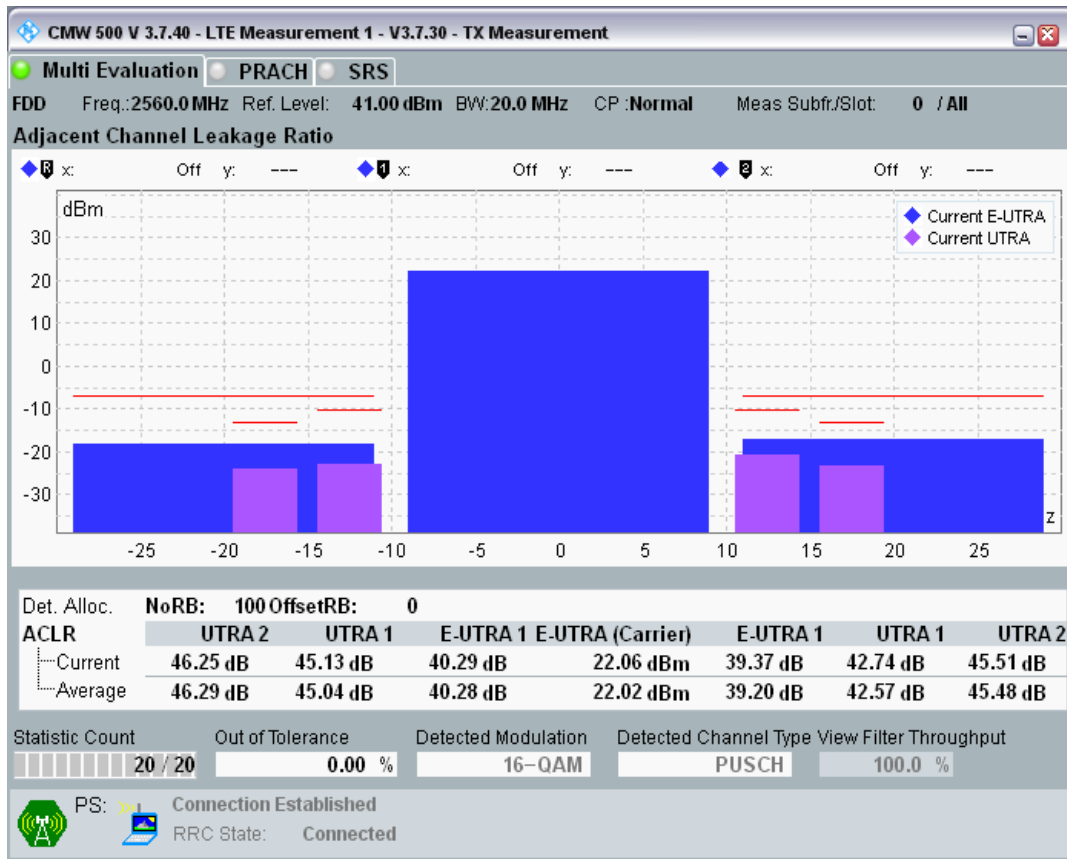

Band7 QAM16 BW=20MHz Channel=21350 RB Size=100 Position=#0

Band8 QPSK BW=1.4MHz Channel=21457 RB Size=5 Position=#0