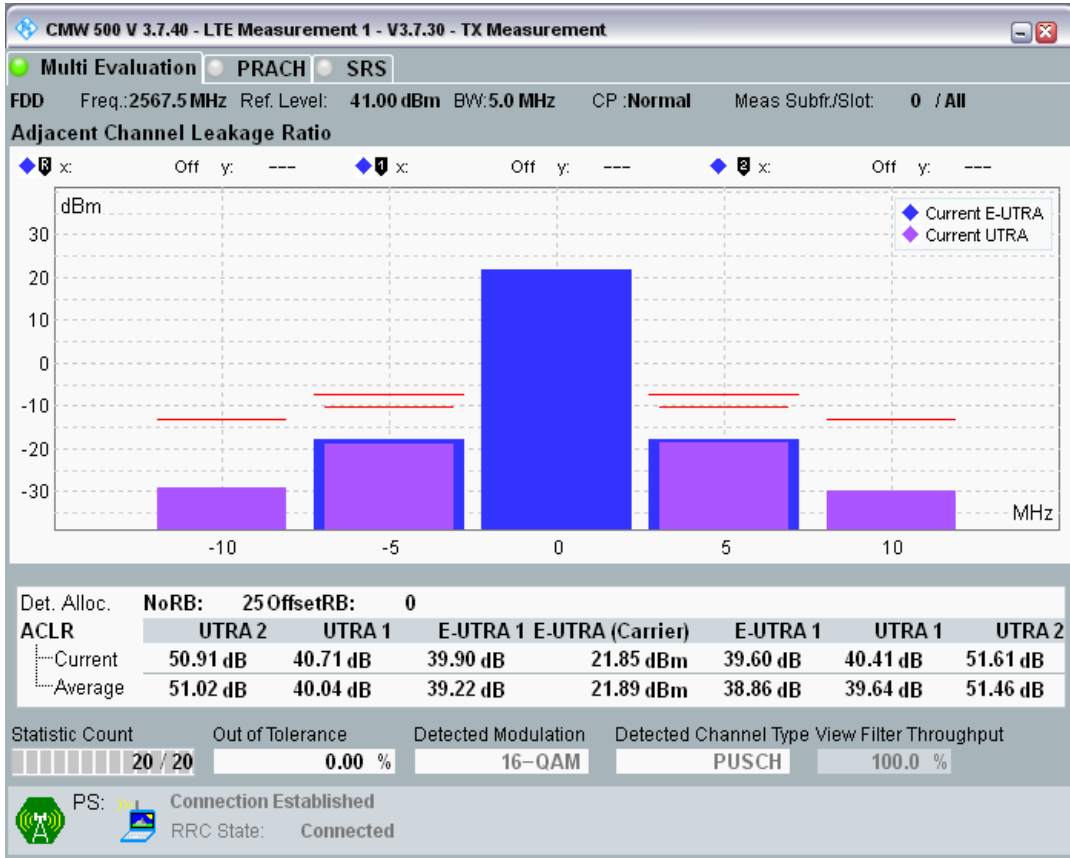

Band7 QAM16 BW=5MHz Channel=21425 RB Size=25 Position=#0

Band7 QPSK BW=10MHz Channel=20800 RB Size=12 Position=#0