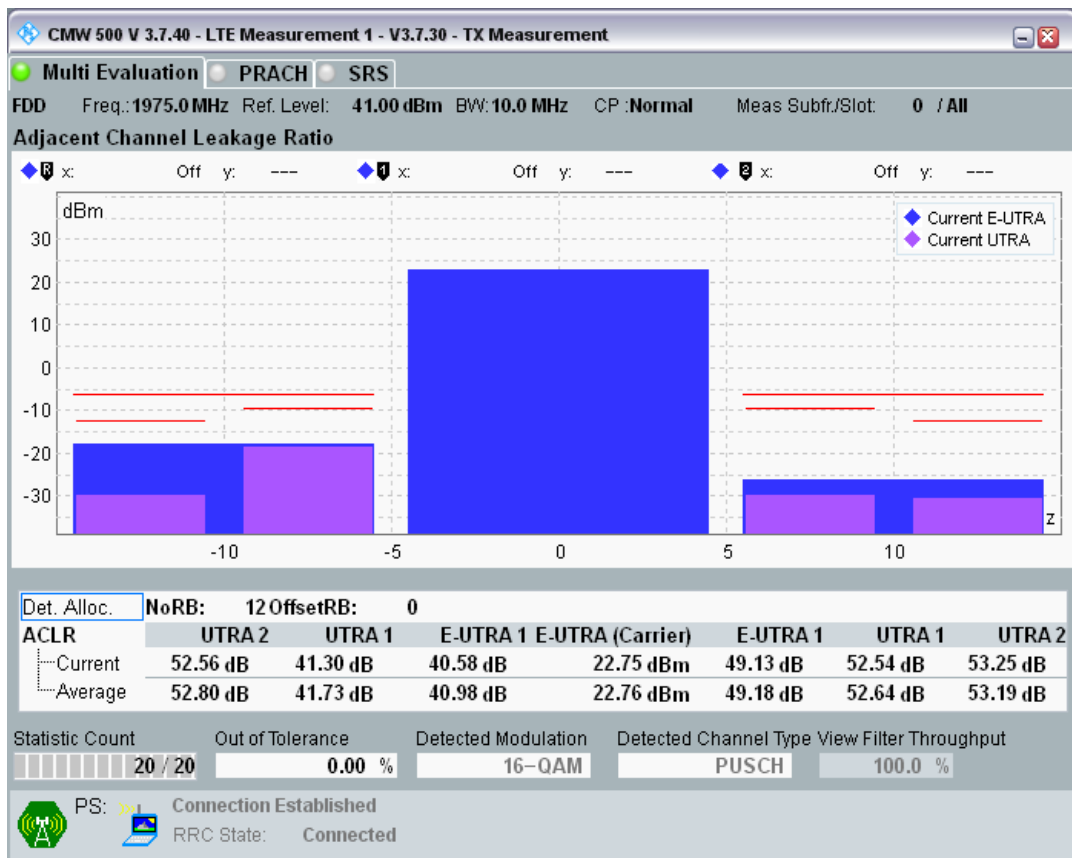

Band1 QAM16 BW=10MHz Channel=18550 RB Size=12 Position=#0

Band1 QAM16 BW=10MHz Channel=18550 RB Size=12 Position=#Max