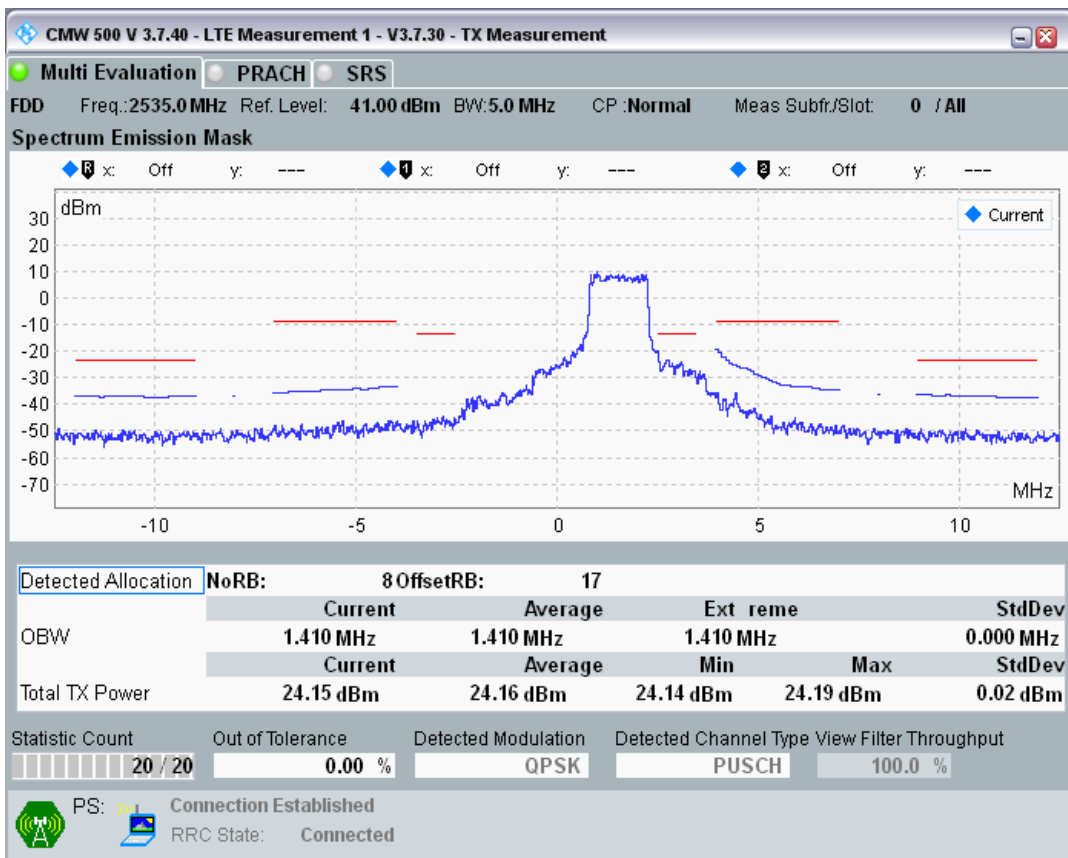

Band7 QPSK BW=5MHz Channel=21100 RB Size=8 Position=#Max

Band7 QPSK BW=5MHz Channel=21100 RB Size=25 Position=#0