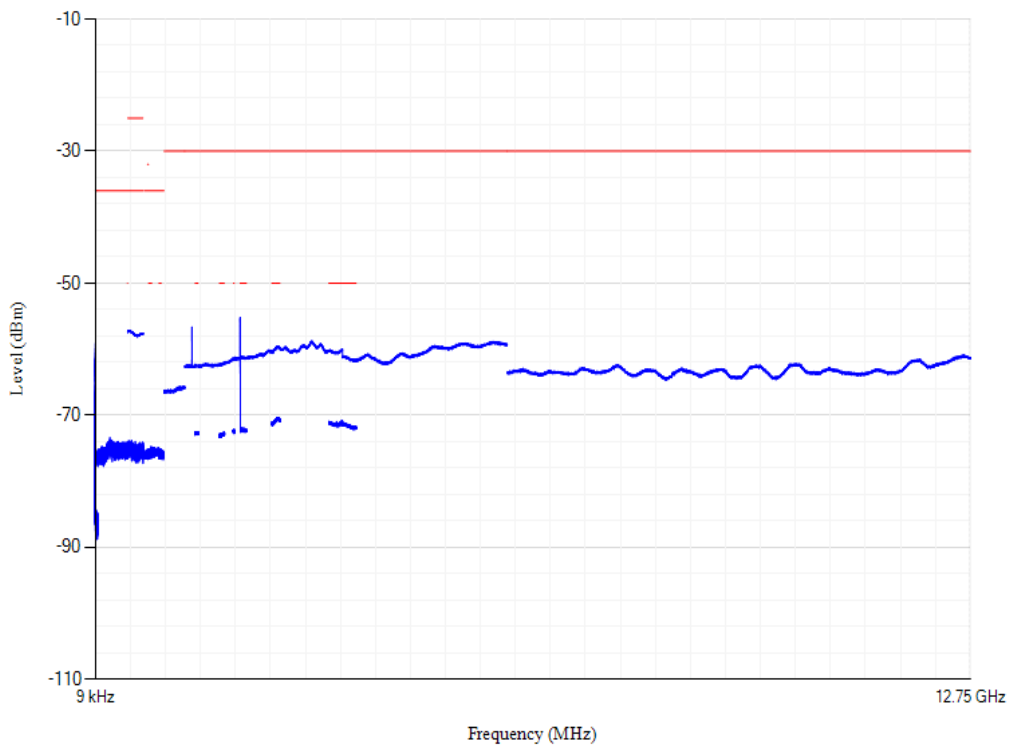

Conducted spurious emissions

Band28 QPSK BW=3MHz Channel=27360 RB Size=1 Position=#0