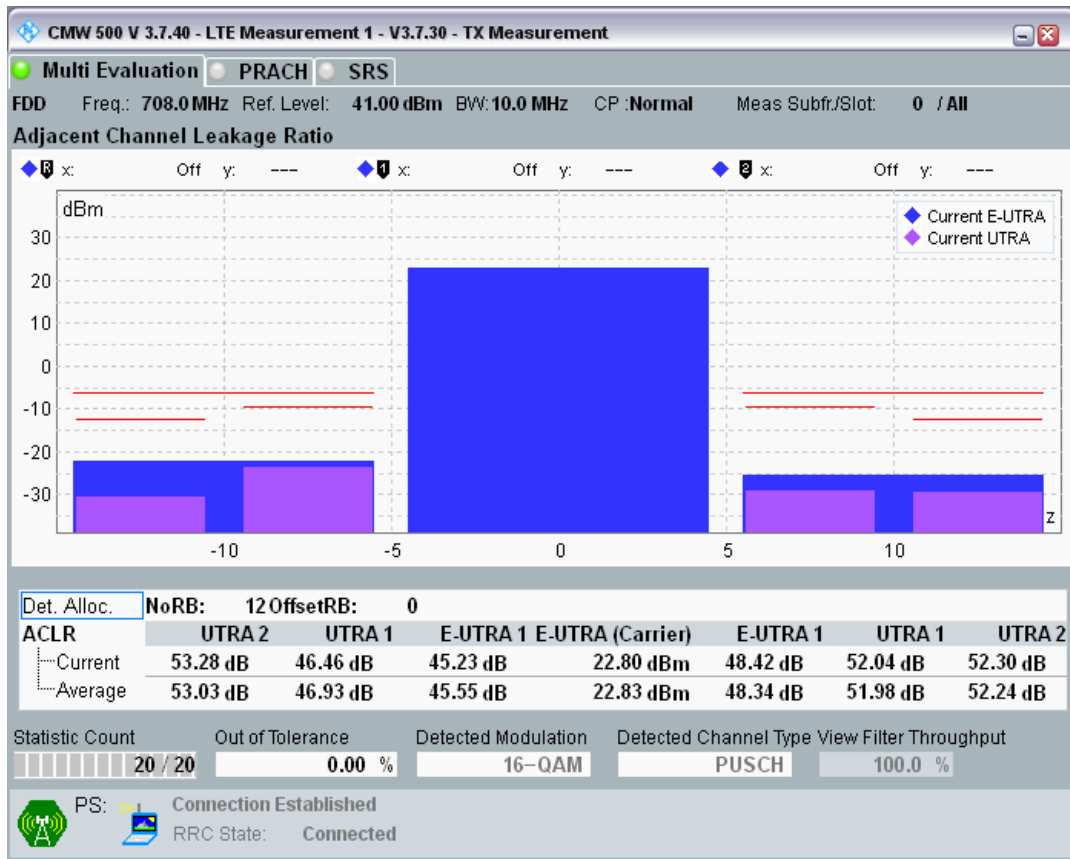

Band28 QAM16 BW=10MHz Channel=27260 RB Size=12 Position=#0

Band28 QAM16 BW=10MHz Channel=27260 RB Size=12 Position=#Max