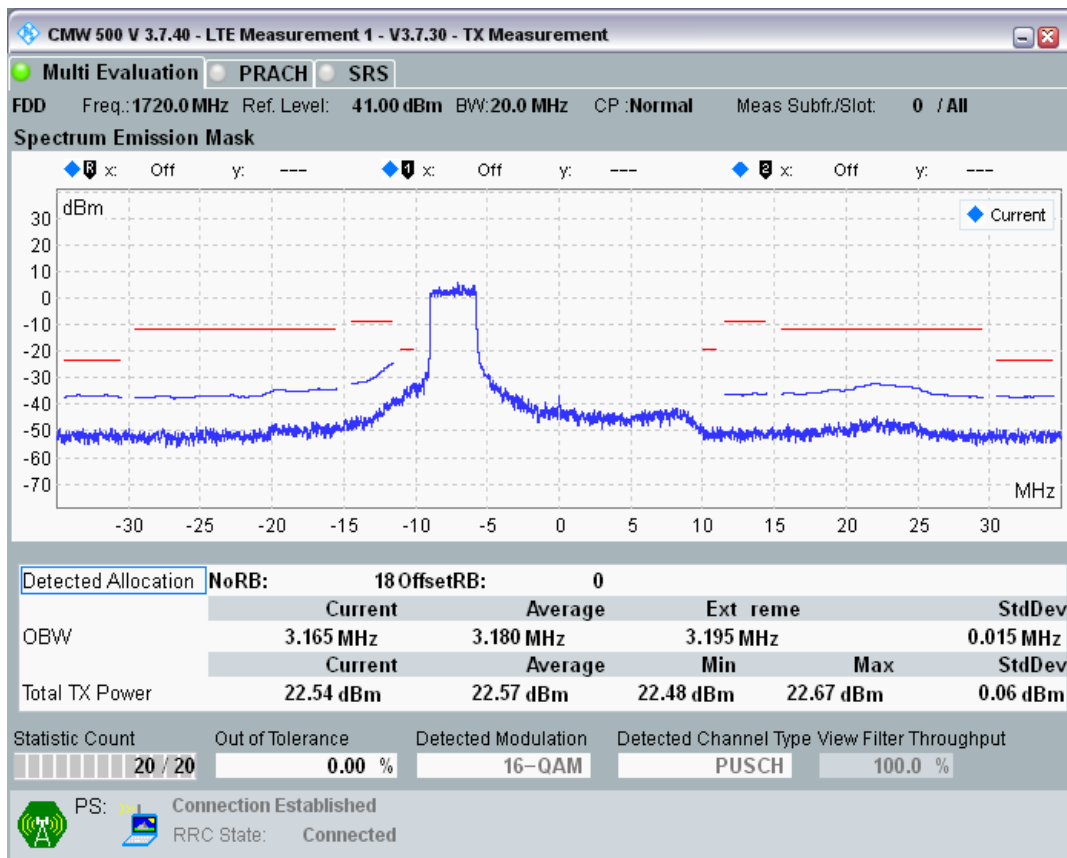

Band3 QAM16 BW=20MHz Channel=19300 RB Size=18 Position=#0

Band3 QAM16 BW=20MHz Channel=19300 RB Size=18 Position=#Max