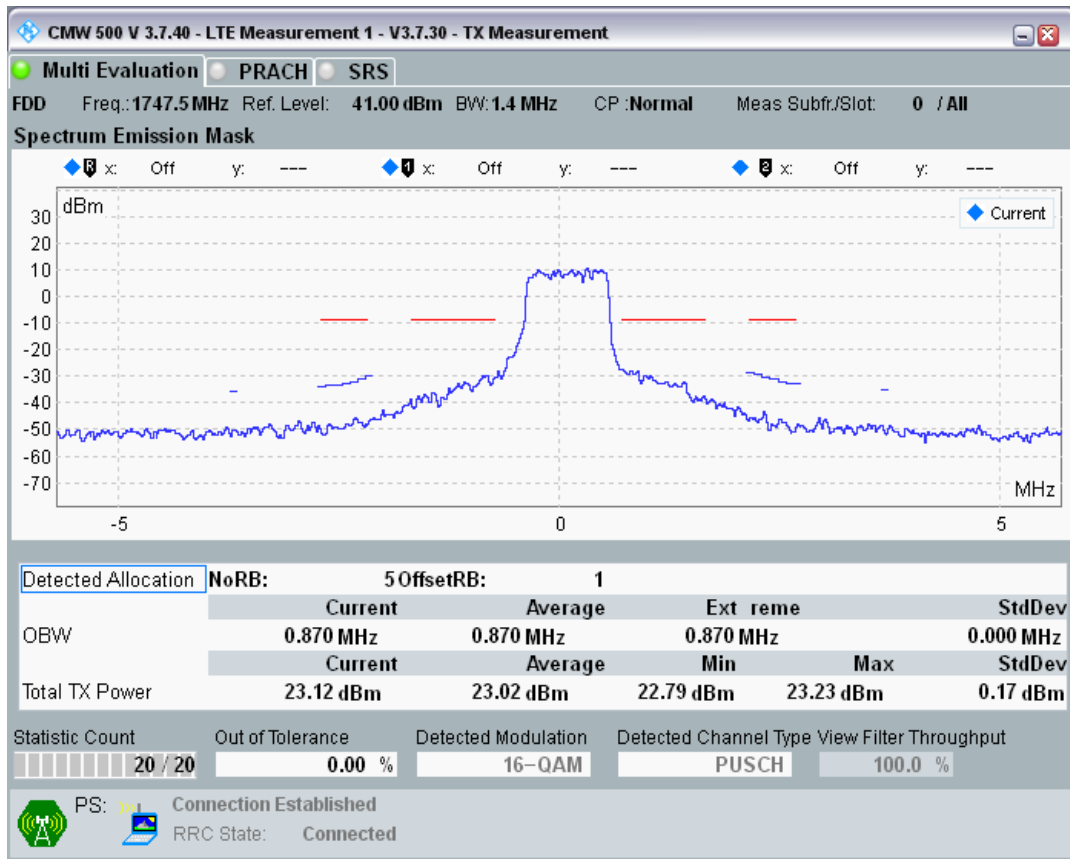

Band3 QAM16 BW=1.4MHz Channel=19575 RB Size=5 Position=#Max

Band3 QAM16 BW=1.4MHz Channel=19575 RB Size=6 Position=#0