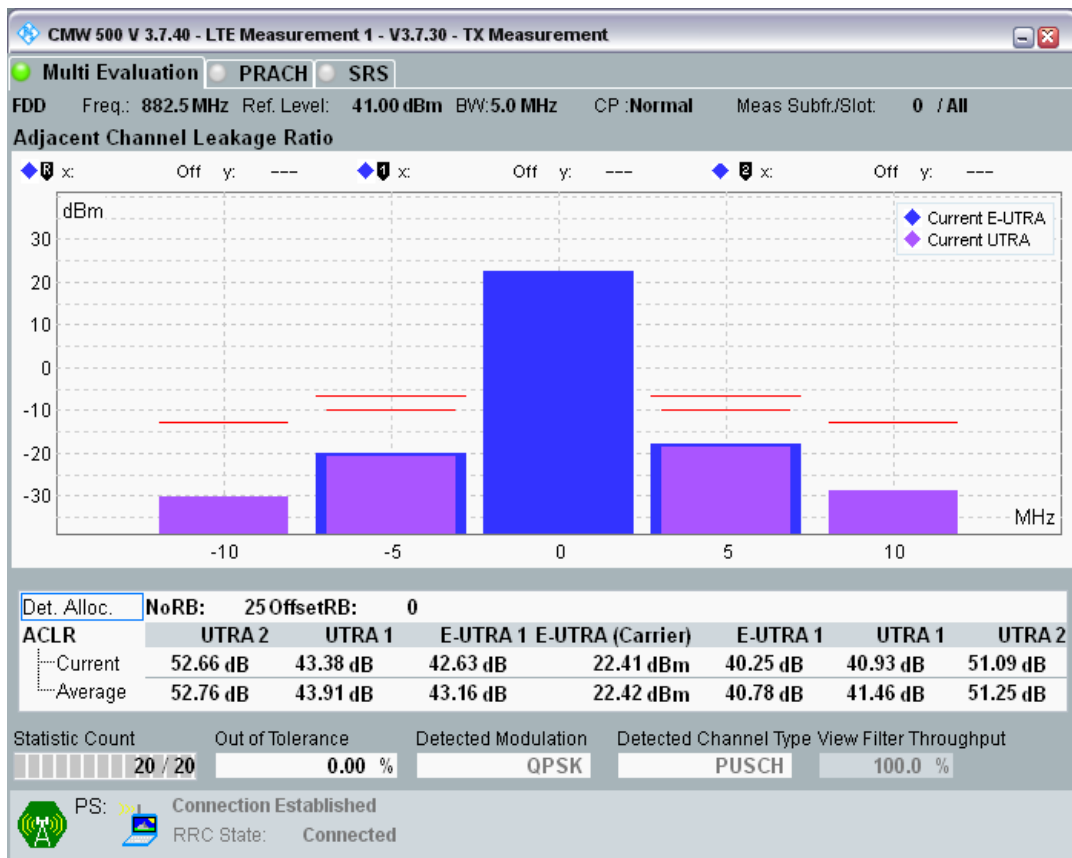

Band8 QPSK BW=5MHz Channel=21475 RB Size=25 Position=#0

Band8 QAM16 BW=5MHz Channel=21475 RB Size=8 Position=#0