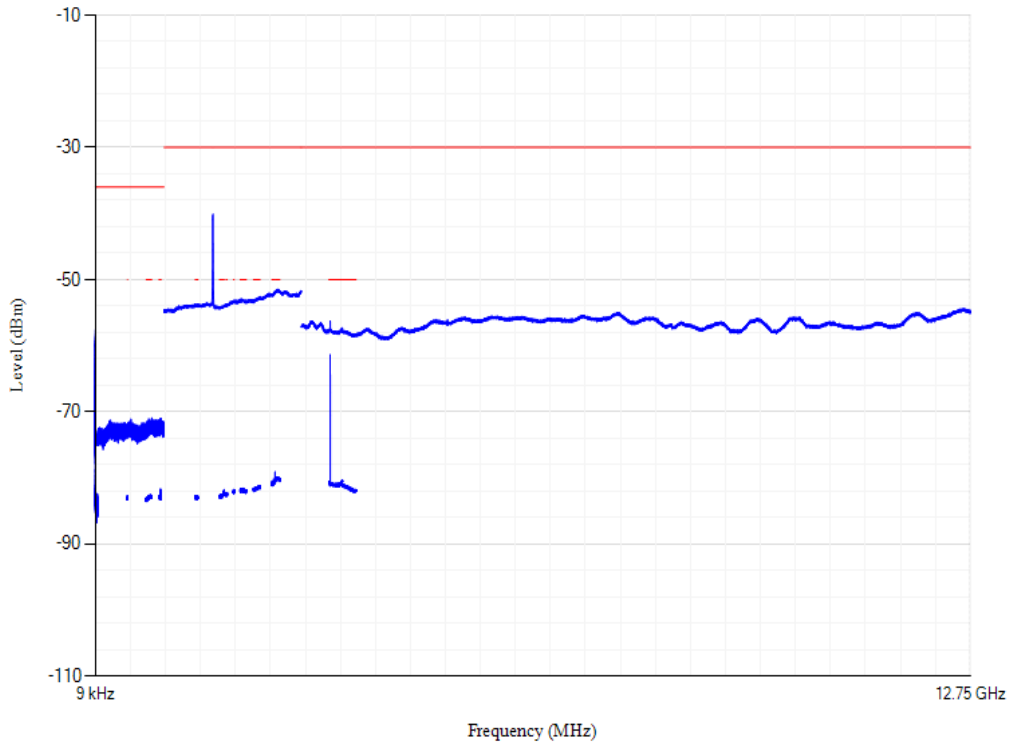

Conducted spurious emissions

Band28 QPSK BW=20MHz Channel=27409 RB Size=1 Position=#0

Conducted spurious emissions

Band3 QPSK BW=1.4MHz Channel=19207 RB Size=1 Position=#0

Conducted spurious emissions

Band3 QPSK BW=1.4MHz Channel=19943 RB Size=1 Position=#0