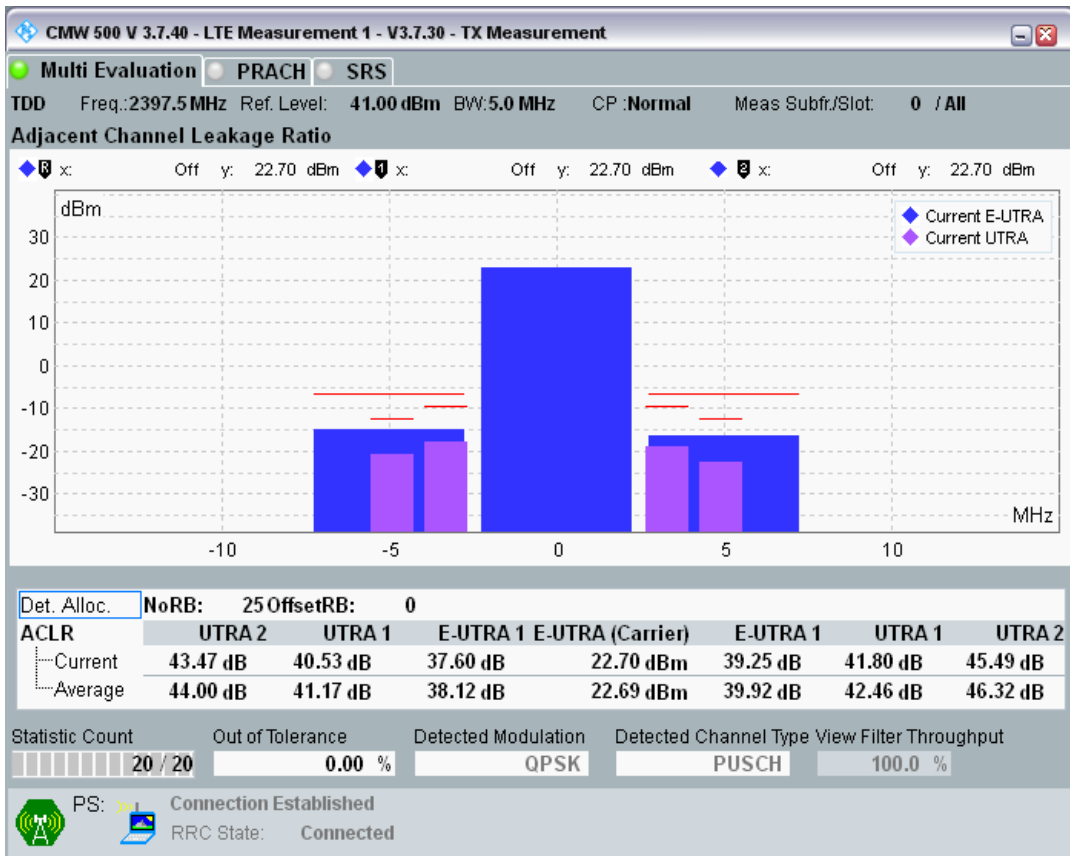

Band40 QAM16 BW=5MHz Channel=39150 RB Size=25 Position=#0

Band40 QPSK BW=5MHz Channel=39625 RB Size=8 Position=#0

Band40 QPSK BW=5MHz Channel=39625 RB Size=8 Position=#Max

Band40 QPSK BW=5MHz Channel=39625 RB Size=25 Position=#0