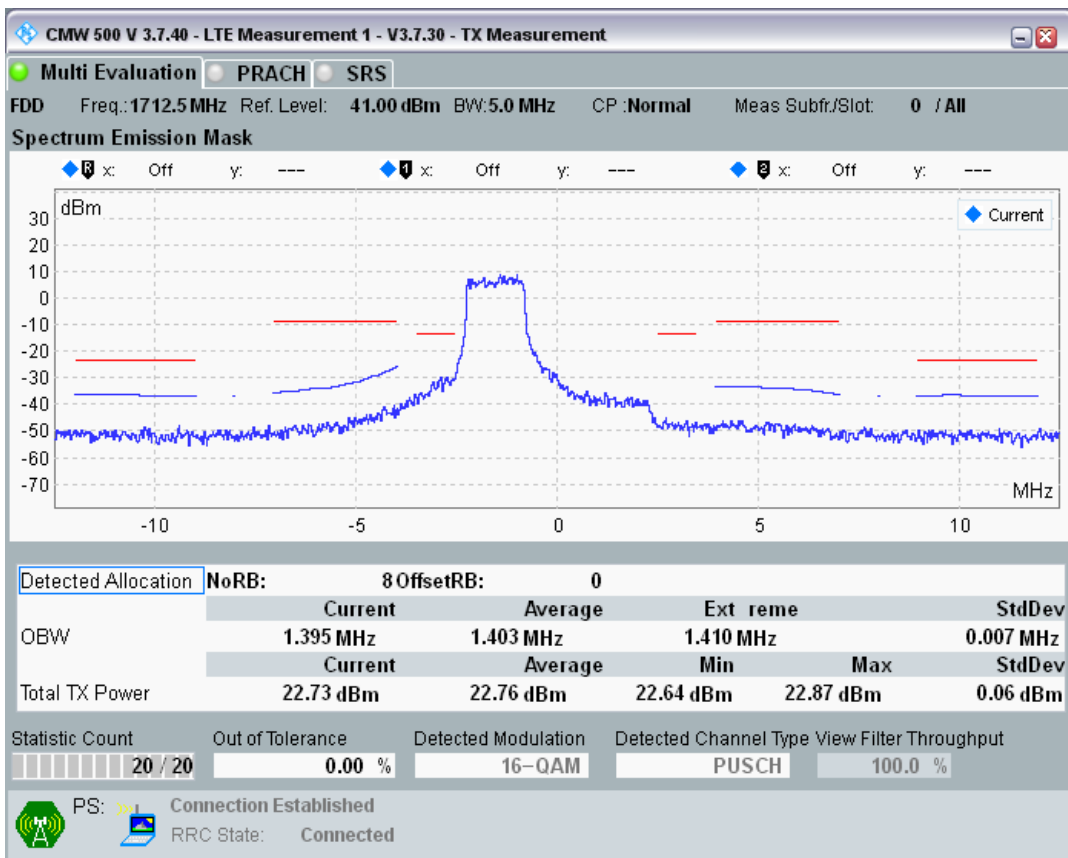

Band3 QAM16 BW=5MHz Channel=19225 RB Size=8 Position=#0

Band3 QAM16 BW=5MHz Channel=19225 RB Size=8 Position=#Max