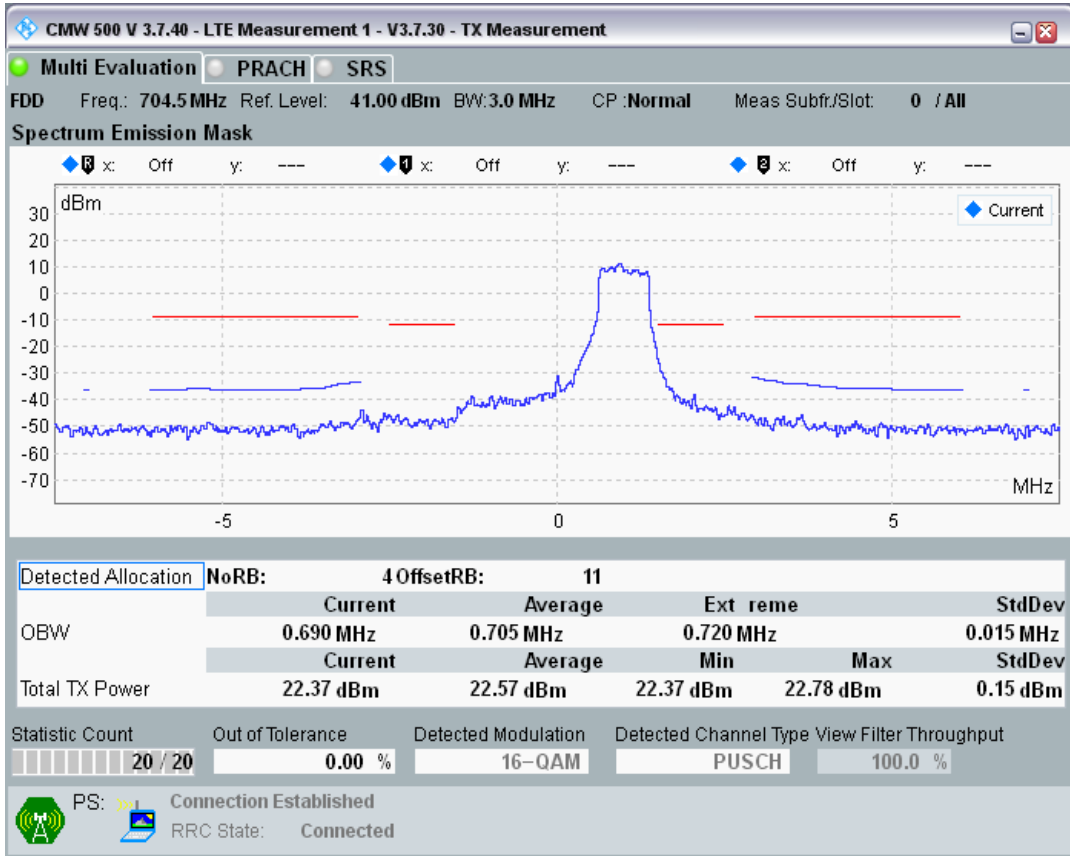

Band28 QAM16 BW=3MHz Channel=27225 RB Size=4 Position=#Max

Band28 QAM16 BW=3MHz Channel=27225 RB Size=15 Position=#0