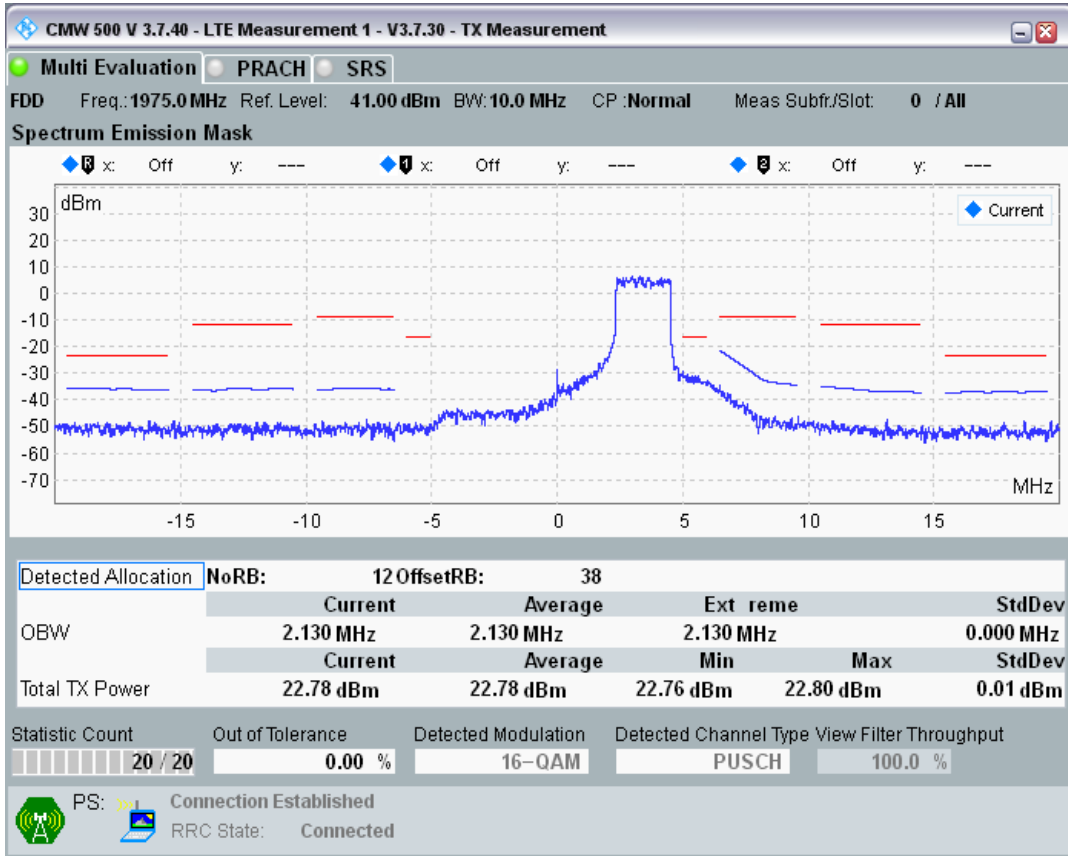

Band1 QAM16 BW=10MHz Channel=18550 RB Size=12 Position=#Max

Band1 QAM16 BW=10MHz Channel=18550 RB Size=50 Position=#0