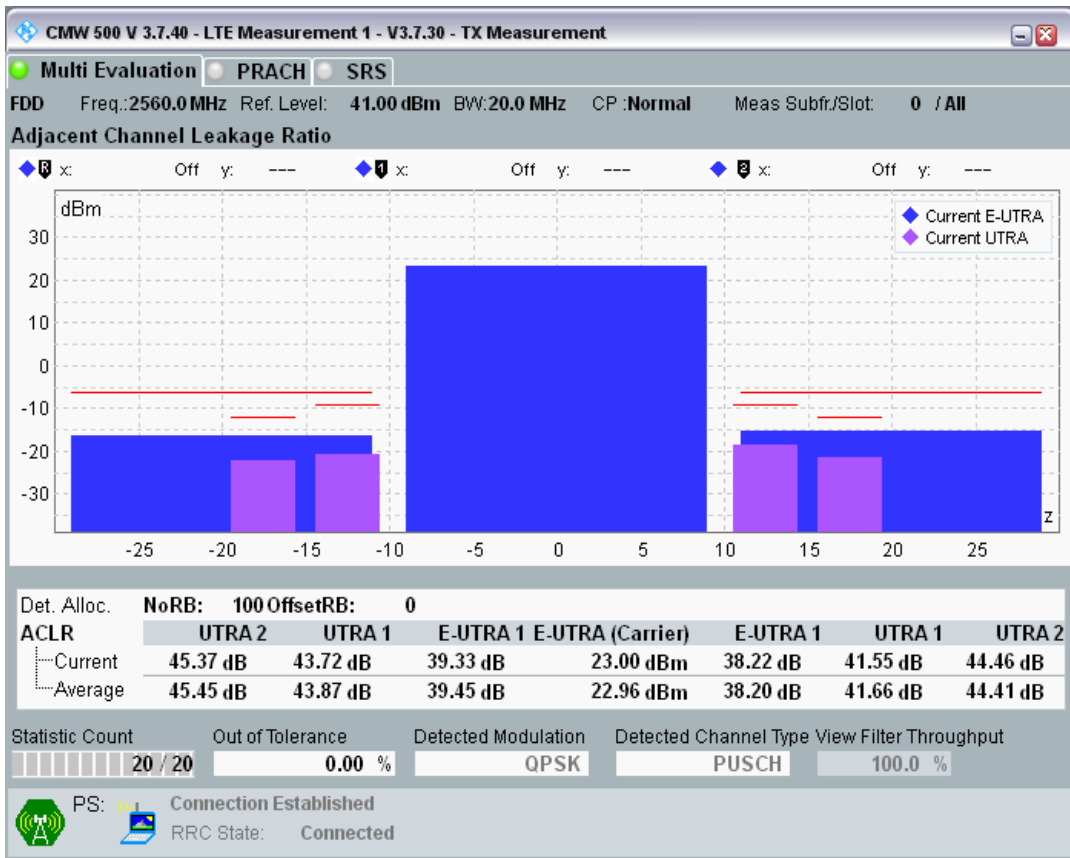

Band7 QPSK BW=20MHz Channel=21350 RB Size=100 Position=#0

Band7 QAM16 BW=20MHz Channel=21350 RB Size=18 Position=#0