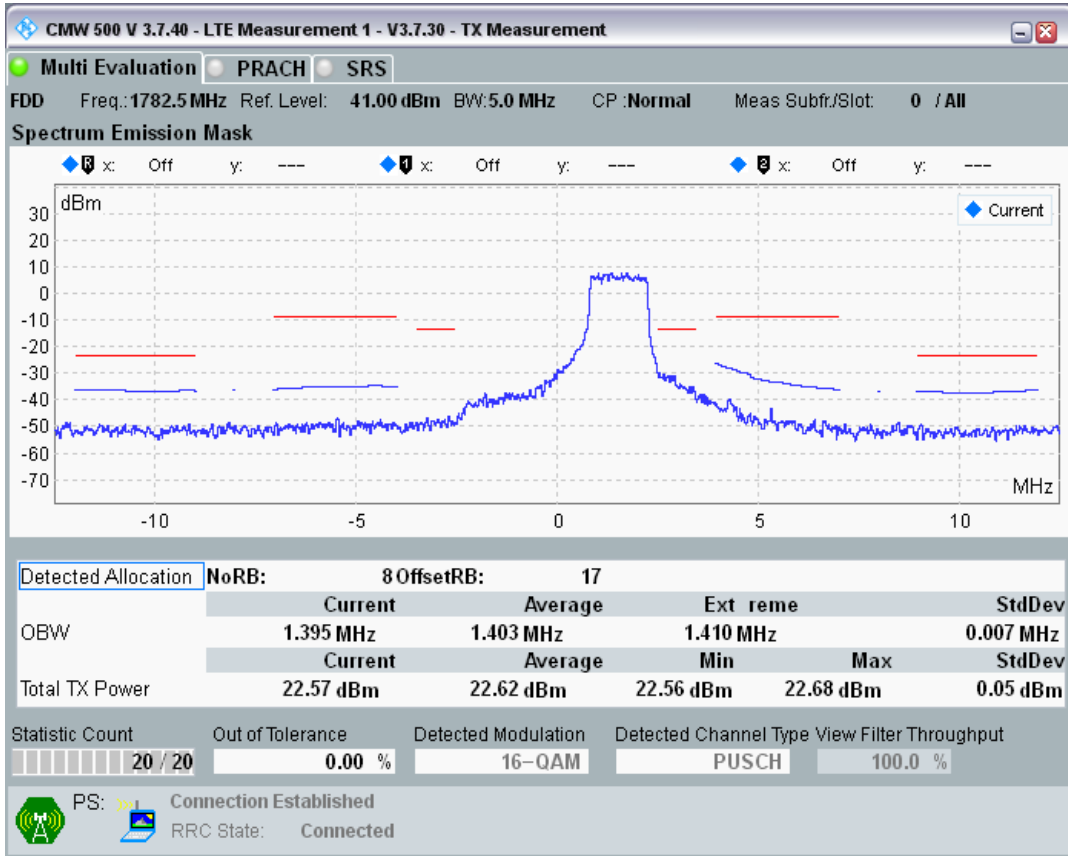

Band3 QAM16 BW=5MHz Channel=19925 RB Size=8 Position=#Max

Band3 QAM16 BW=5MHz Channel=19925 RB Size=25 Position=#0