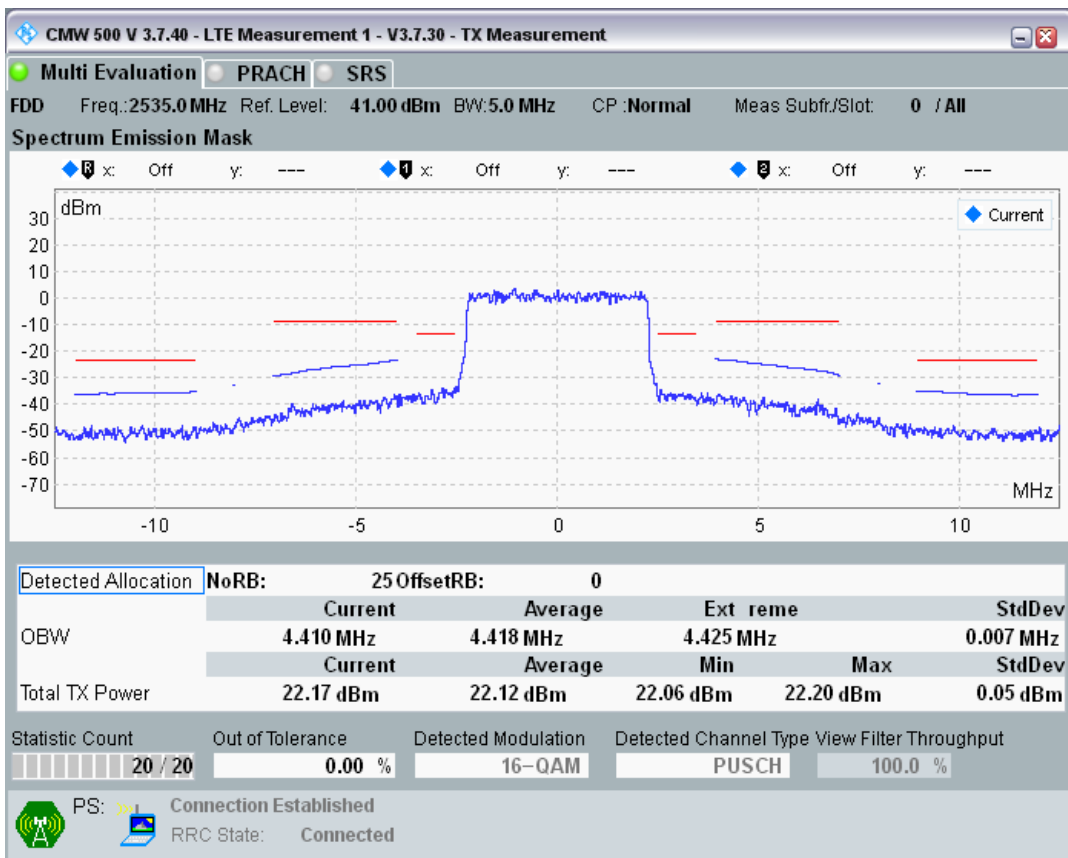

Band7 QAM16 BW=5MHz Channel=21100 RB Size=25 Position=#0

Band7 QPSK BW=5MHz Channel=21425 RB Size=8 Position=#0