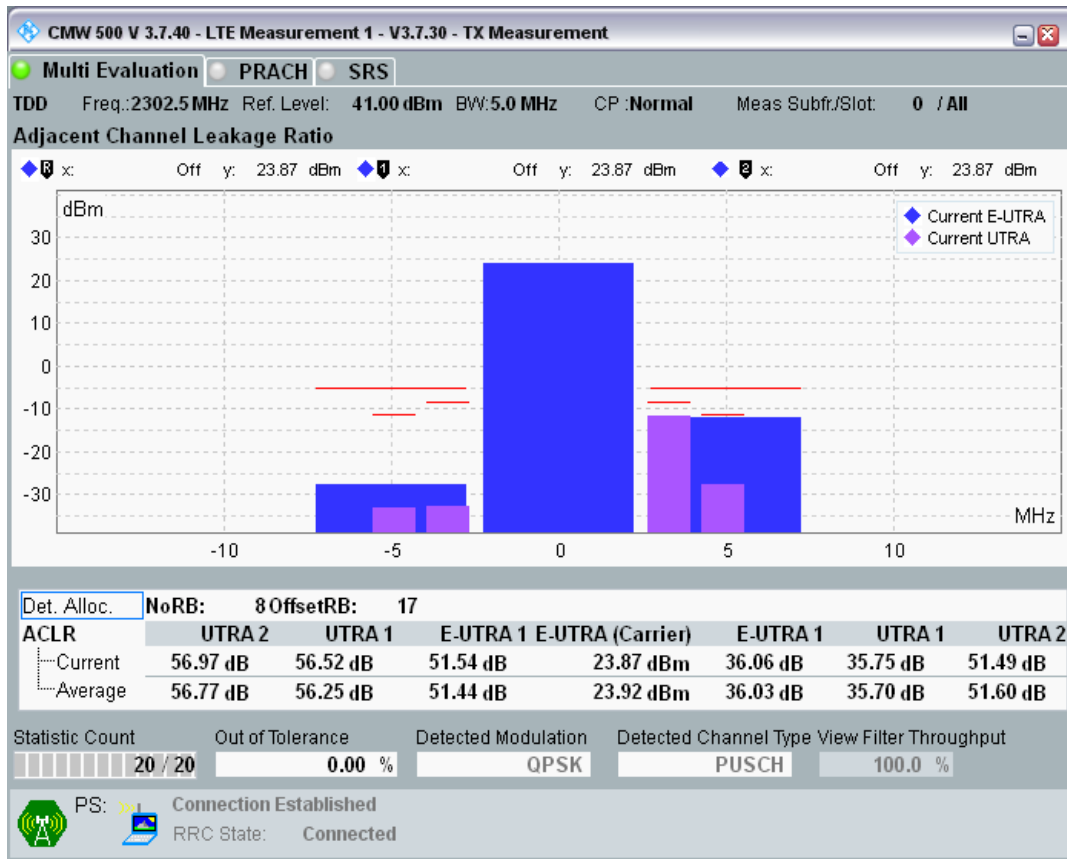

Band3 QAM16 BW=20MHz Channel=19850 RB Size=100 Position=#0

Band40 QPSK BW=5MHz Channel=38675 RB Size=8 Position=#0

Band40 QPSK BW=5MHz Channel=38675 RB Size=8 Position=#Max

Band40 QPSK BW=5MHz Channel=38675 RB Size=25 Position=#0