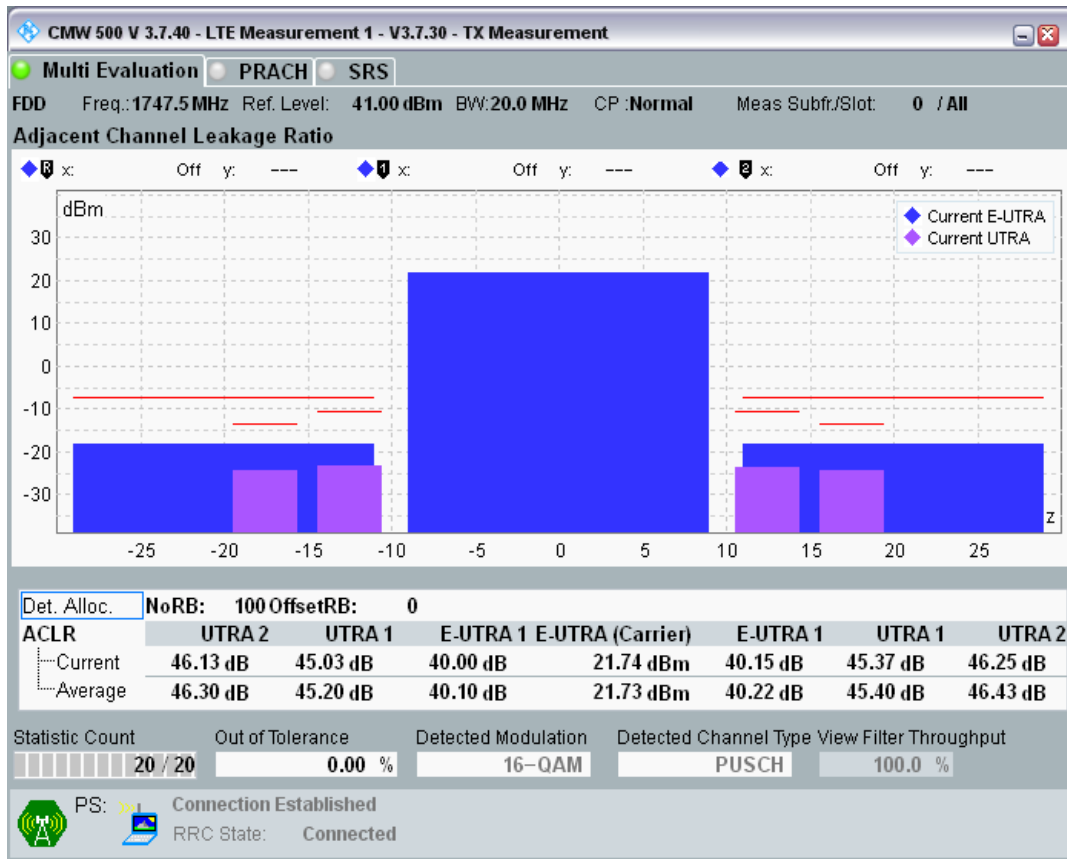

Band3 QAM16 BW=20MHz Channel=19575 RB Size=100 Position=#0

Band3 QPSK BW=20MHz Channel=19850 RB Size=18 Position=#0