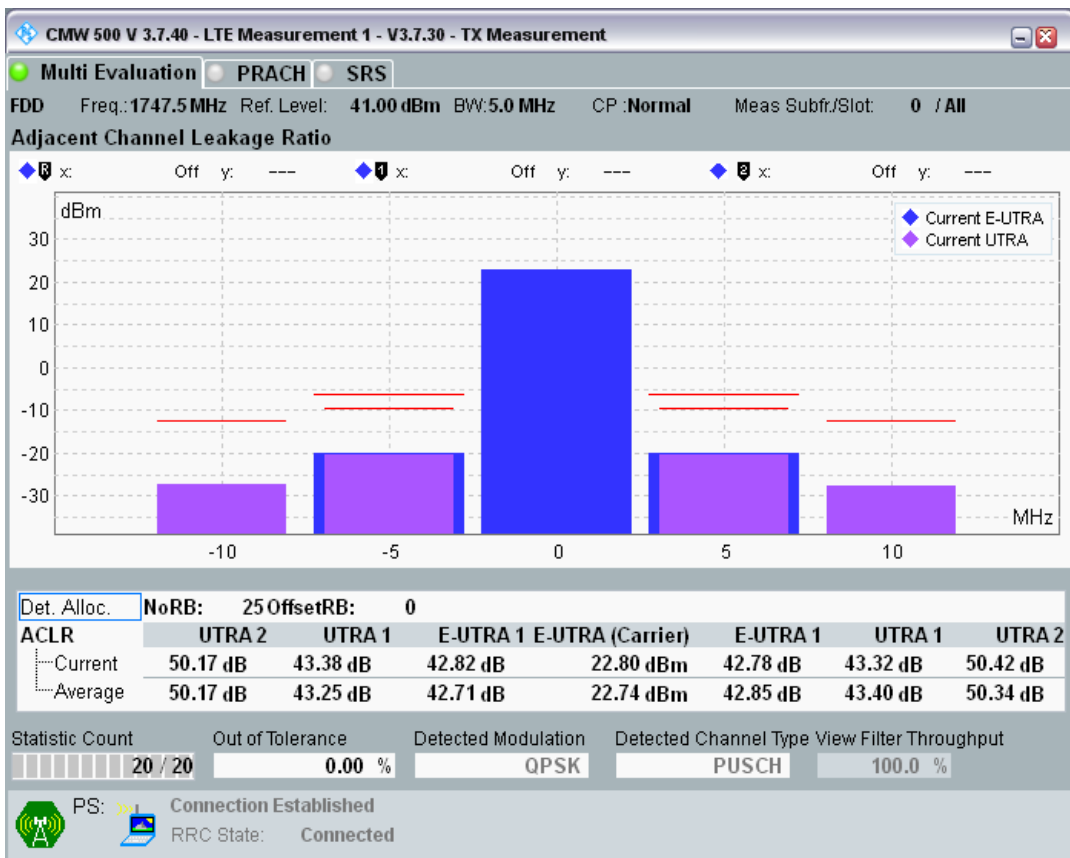

Band3 QAM16 BW=5MHz Channel=19225 RB Size=25 Position=#0

Band3 QPSK BW=5MHz Channel=19575 RB Size=8 Position=#0

Band3 QPSK BW=5MHz Channel=19575 RB Size=8 Position=#Max

Band3 QPSK BW=5MHz Channel=19575 RB Size=25 Position=#0