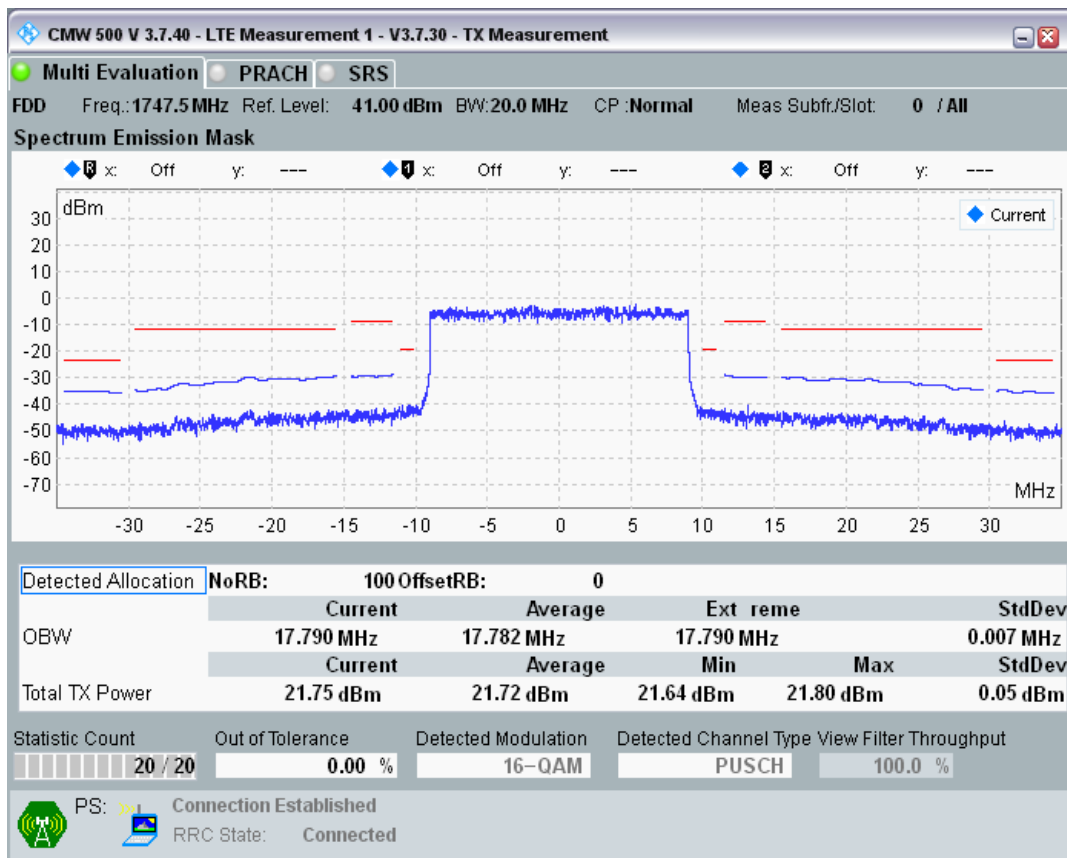

Band3 QAM16 BW=20MHz Channel=19575 RB Size=100 Position=#0

Band3 QPSK BW=20MHz Channel=19850 RB Size=18 Position=#0