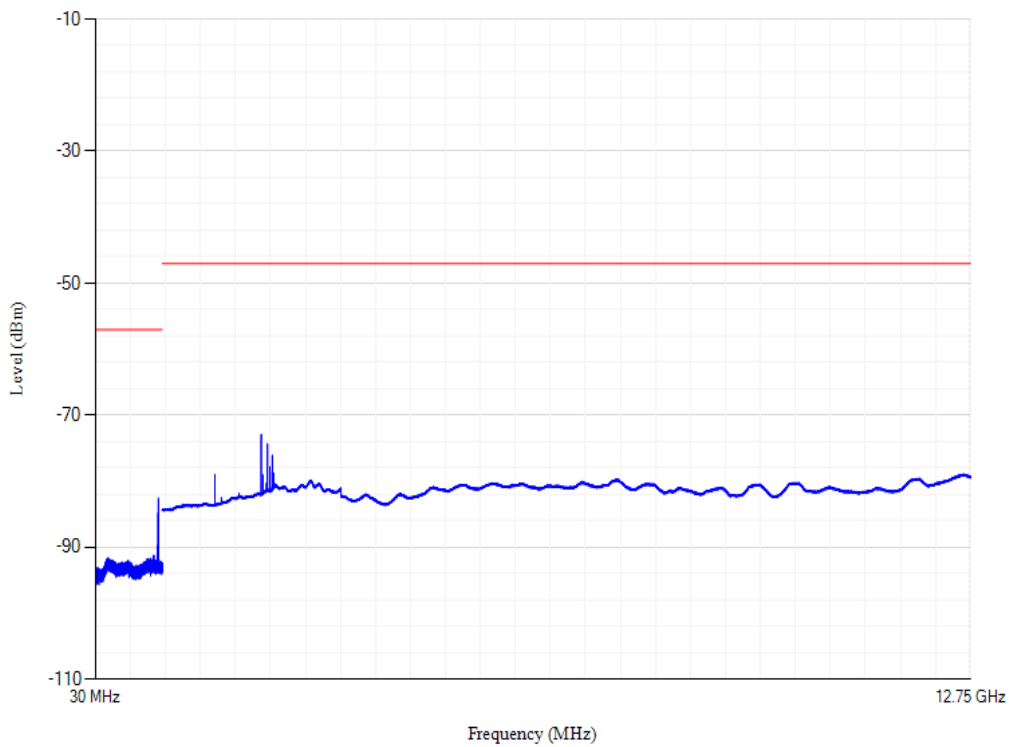

Band40 QPSK BW=20MHz Channel=39150

Conducted spurious emissions

Band7 QPSK BW=20MHz Channel=21100

Conducted spurious emissions

Band7 QPSK BW=20MHz Channel=20850

Conducted spurious emissions

Band7 QPSK BW=20MHz Channel=21350