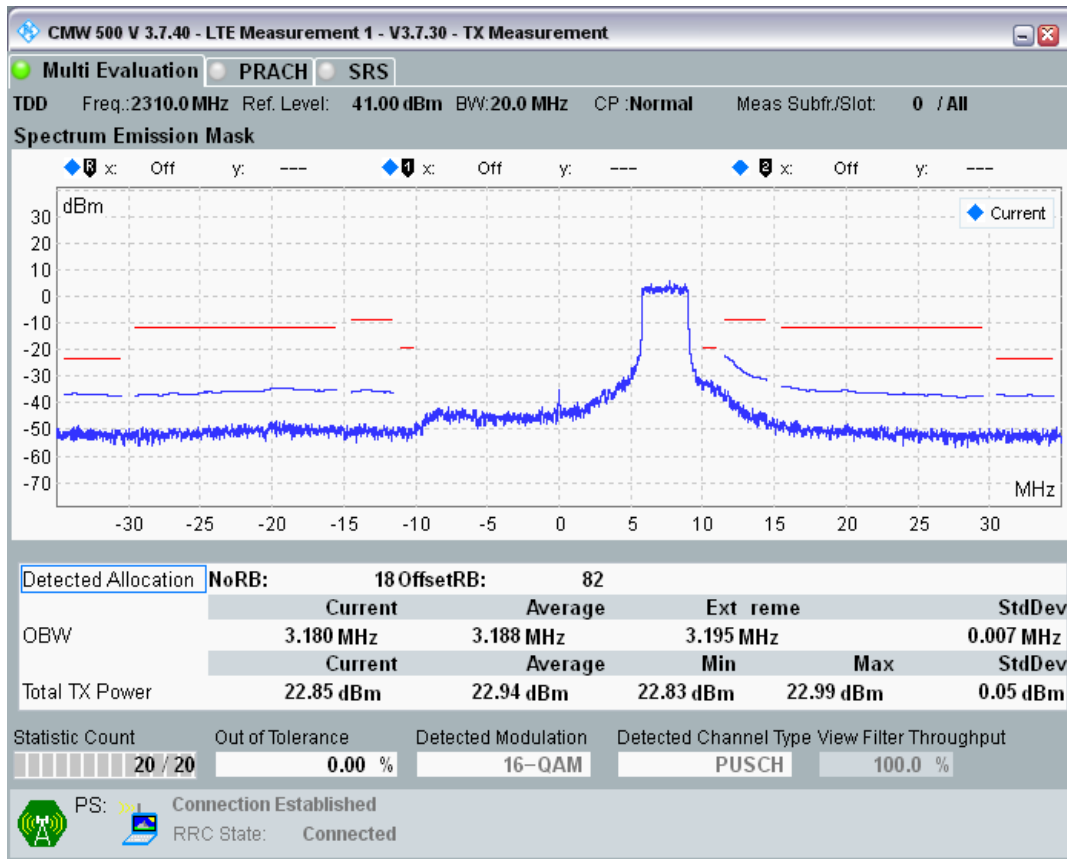

Band40 QAM16 BW=20MHz Channel=38750 RB Size=18 Position=#Max

Band40 QAM16 BW=20MHz Channel=39150 RB Size=100 Position=#0