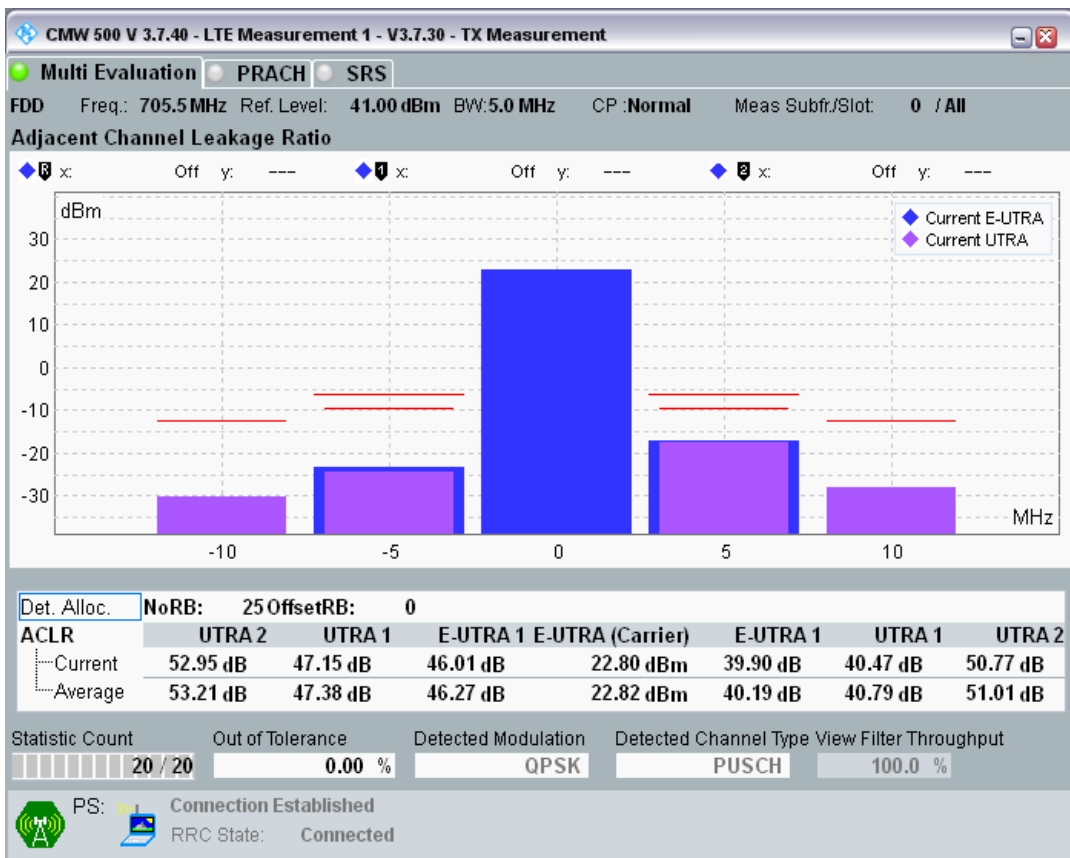

Band28 QPSK BW=5MHz Channel=27235 RB Size=25 Position=#0

Band28 QAM16 BW=5MHz Channel=27235 RB Size=8 Position=#0