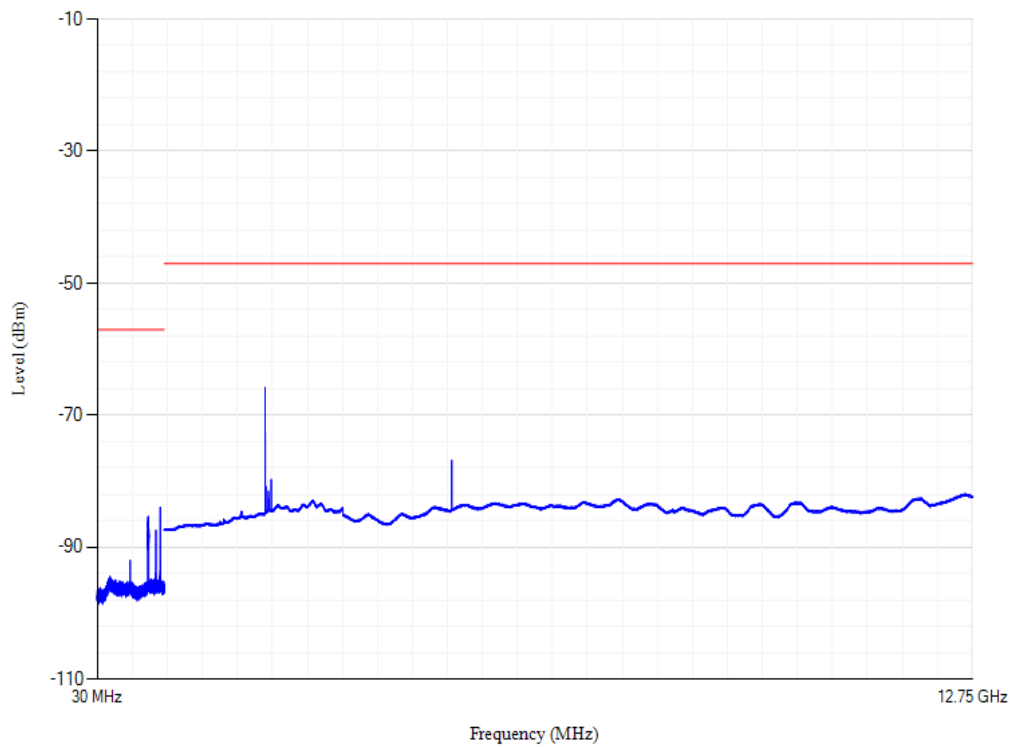

Conducted spurious emissions

Band3 QPSK BW=20MHz Channel=19300