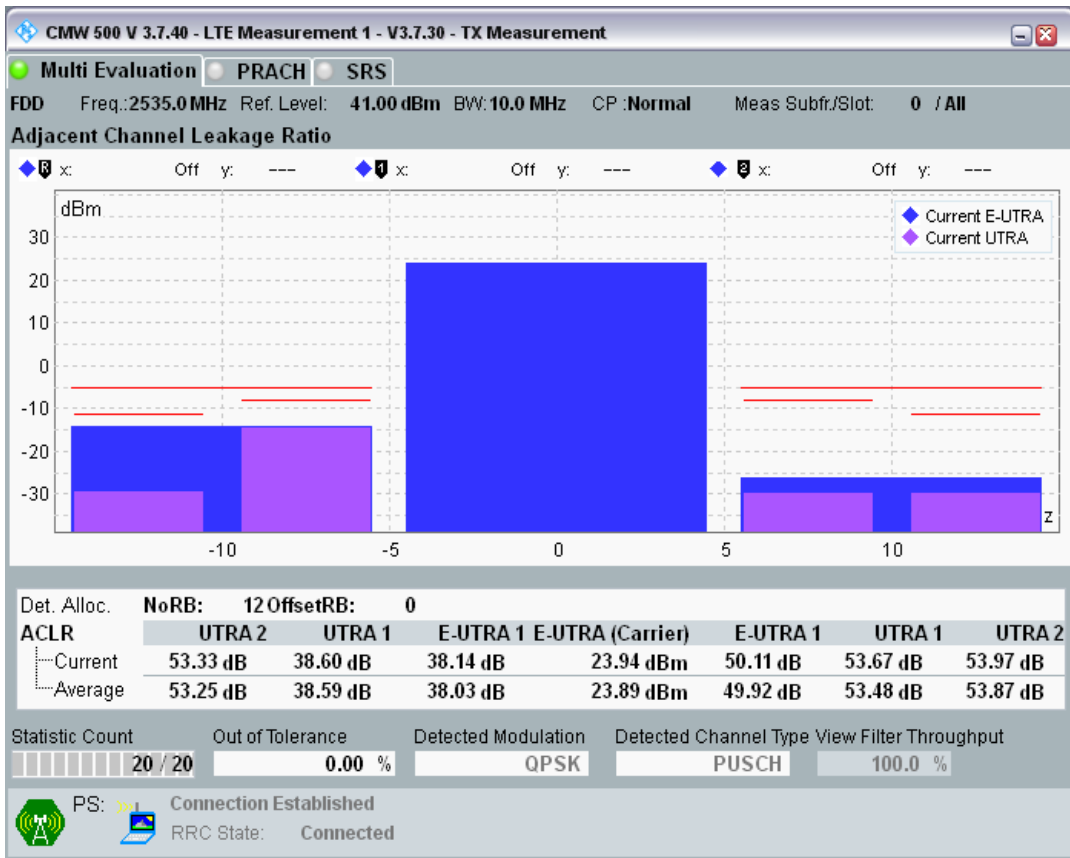

Band7 QAM16 BW=10MHz Channel=20800 RB Size=12 Position=#0

Band7 QAM16 BW=10MHz Channel=20800 RB Size=12 Position=#Max

Band7 QAM16 BW=10MHz Channel=20800 RB Size=50 Position=#0

Band7 QPSK BW=10MHz Channel=21100 RB Size=12 Position=#0