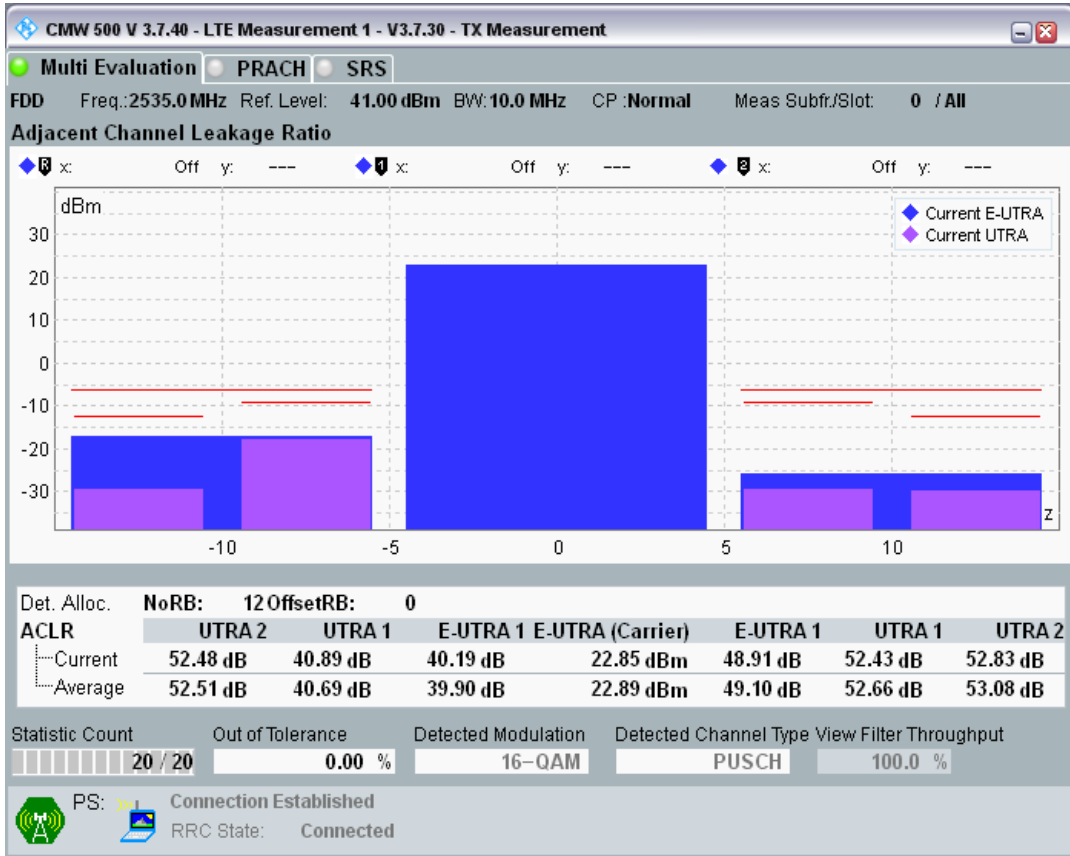

Band7 QAM16 BW=10MHz Channel=21100 RB Size=12 Position=#0

Band7 QAM16 BW=10MHz Channel=21100 RB Size=12 Position=#Max