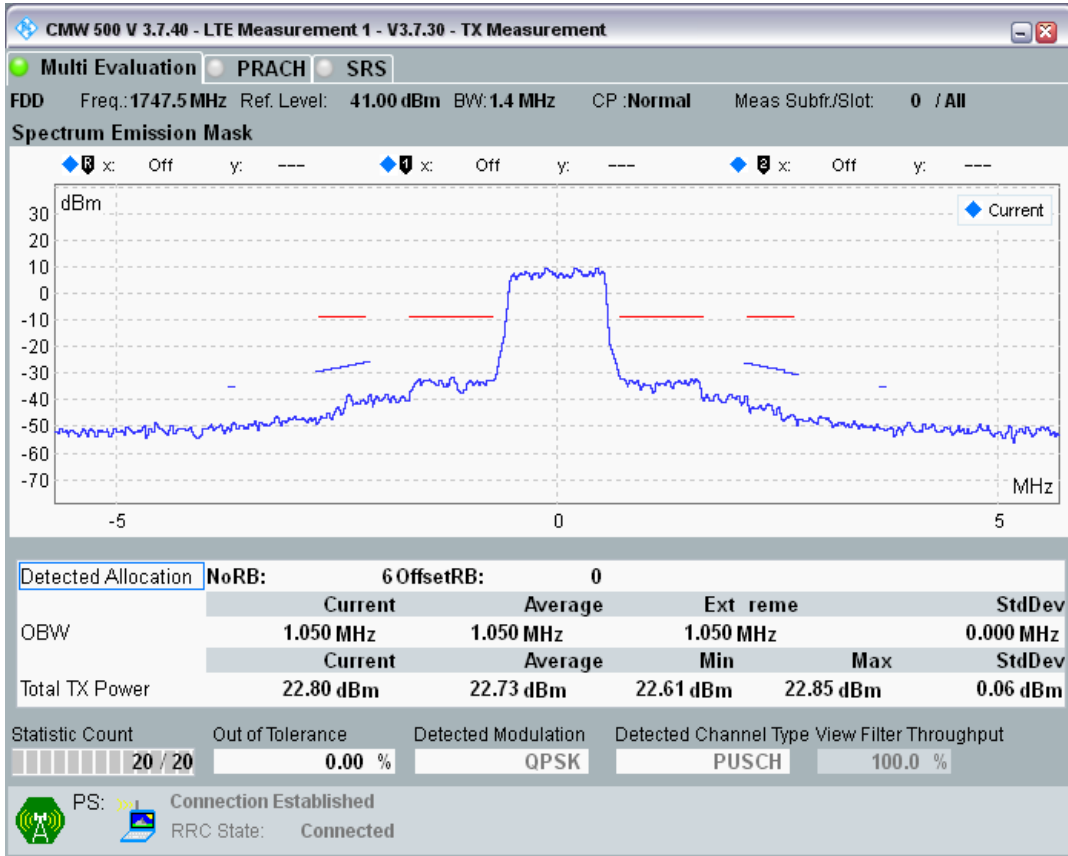

Band3 QPSK BW=1.4MHz Channel=19575 RB Size=6 Position=#0

Band3 QAM16 BW=1.4MHz Channel=19575 RB Size=5 Position=#0