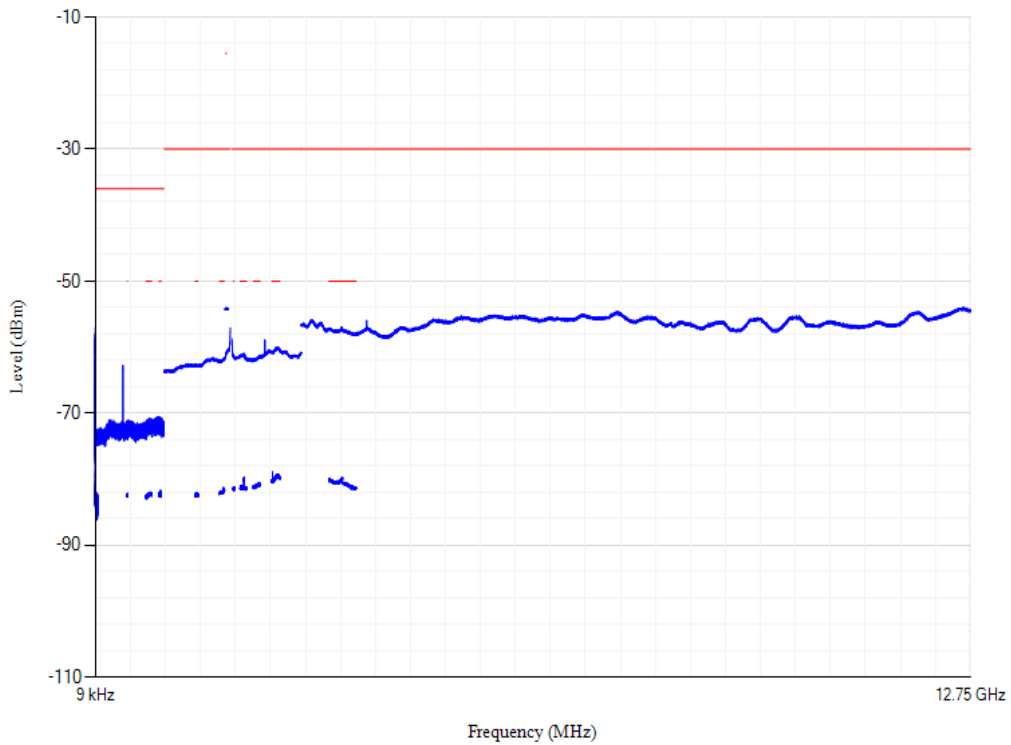

Conducted spurious emissions

Band1 QPSK BW=20MHz Channel=18100 RB Size=1 Position=#0