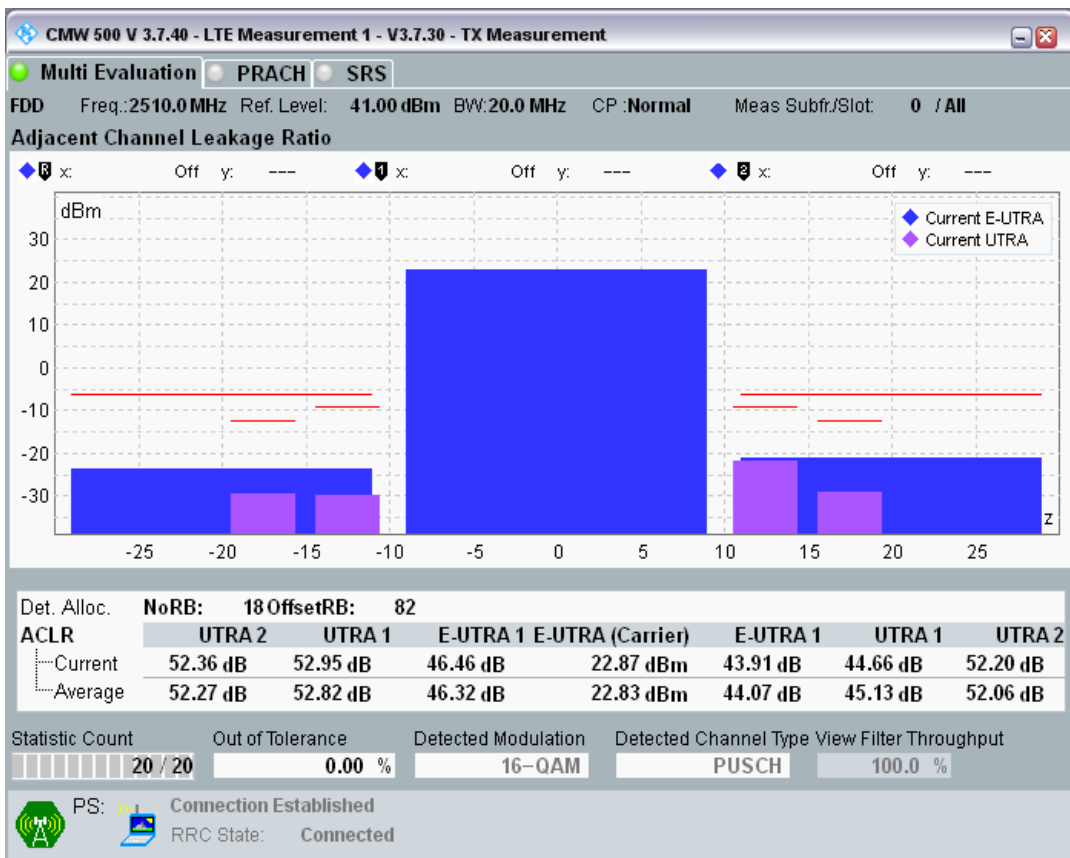

Band7 QAM16 BW=20MHz Channel=20850 RB Size=18 Position=#Max

Band7 QAM16 BW=20MHz Channel=20850 RB Size=100 Position=#0