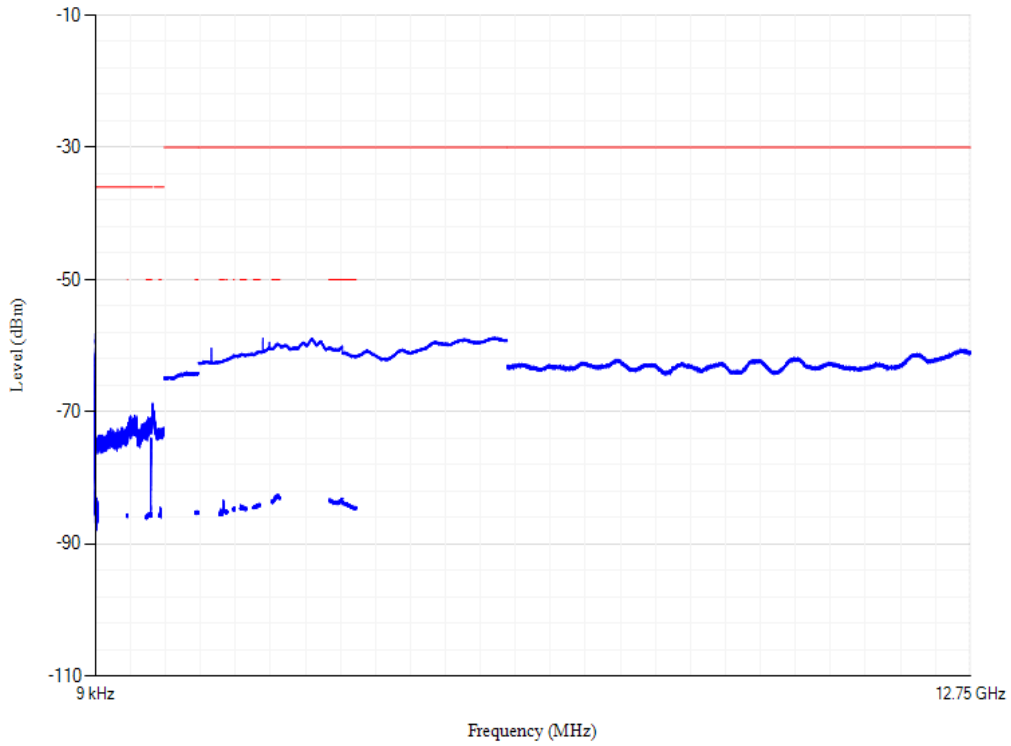

Conducted spurious emissions

Band20 QPSK BW=5MHz Channel=24425 RB Size=1 Position=#0