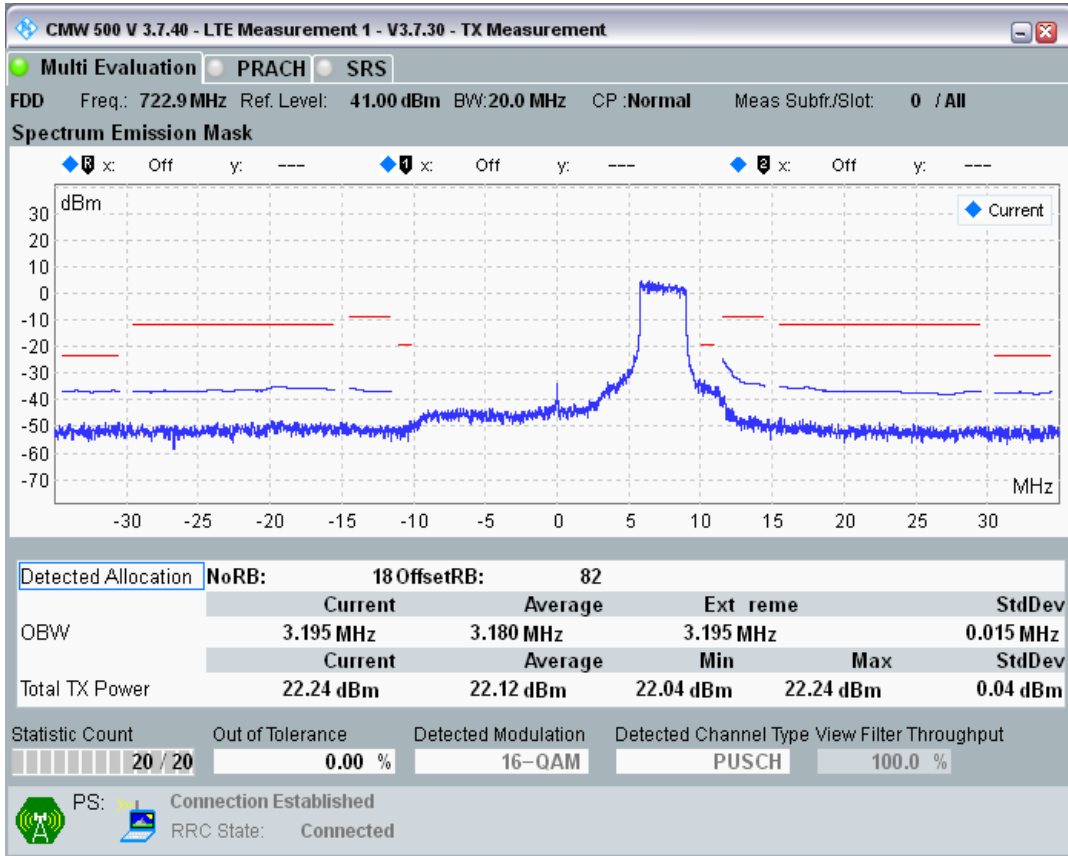

Band28 QAM16 BW=20MHz Channel=27409 RB Size=18 Position=#Max

Band28 QAM16 BW=20MHz Channel=27409 RB Size=100 Position=#0