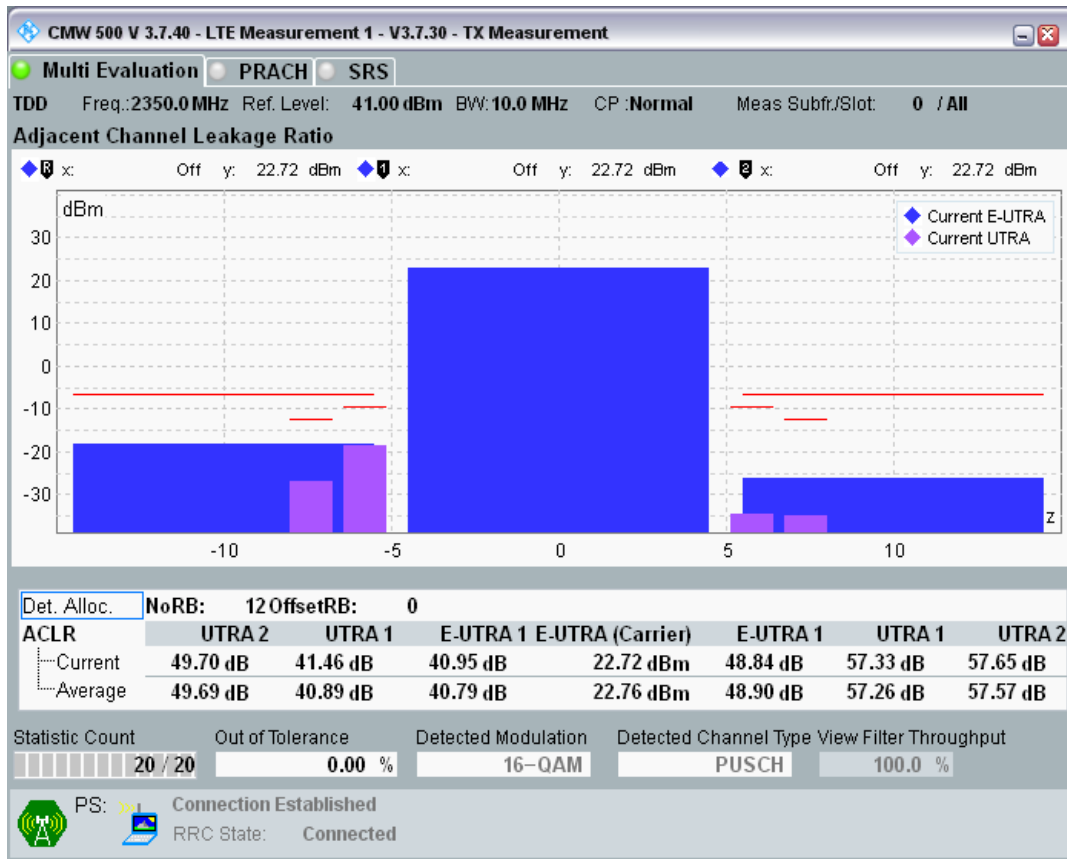

Band40 QAM16 BW=10MHz Channel=39150 RB Size=12 Position=#0

Band40 QAM16 BW=10MHz Channel=39150 RB Size=12 Position=#Max