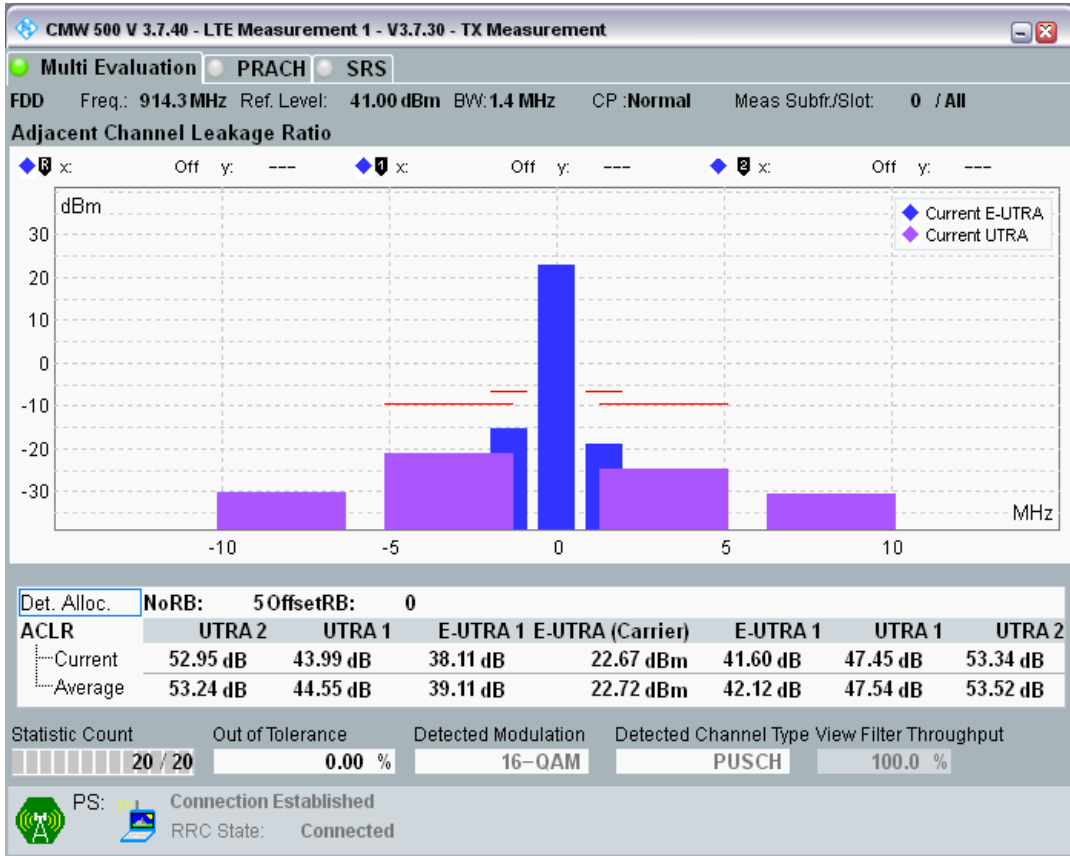

Band8 QAM16 BW=1.4MHz Channel=21793 RB Size=5 Position=#0

Band8 QAM16 BW=1.4MHz Channel=21793 RB Size=5 Position=#Max