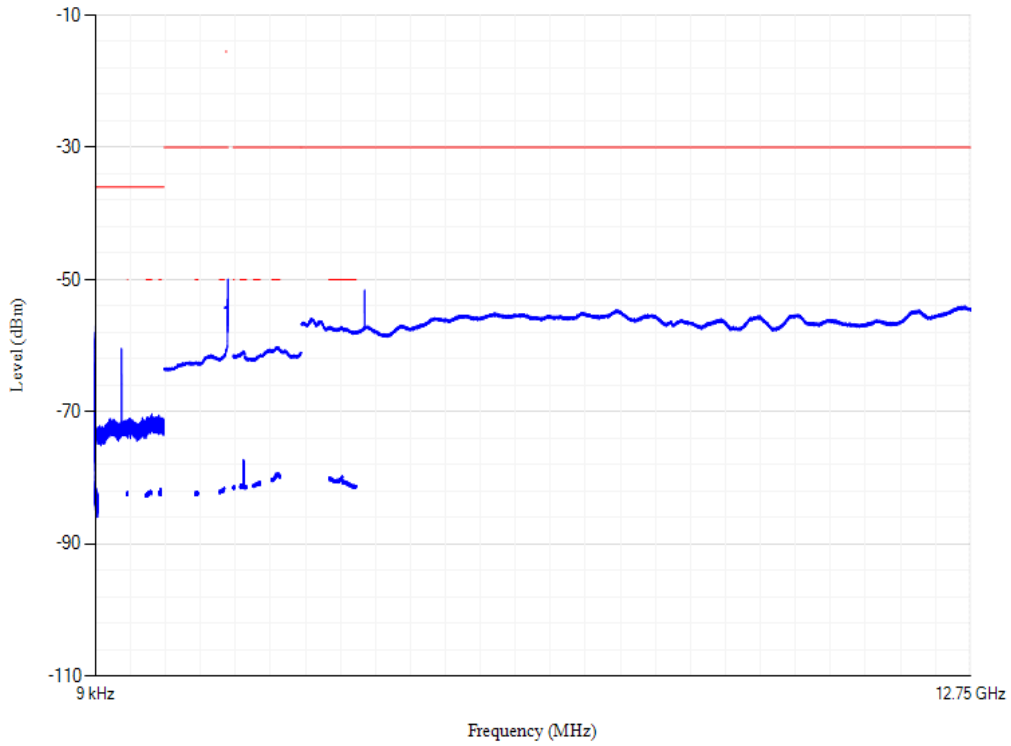

Conducted spurious emissions

Band20 QPSK BW=5MHz Channel=24175 RB Size=1 Position=#0