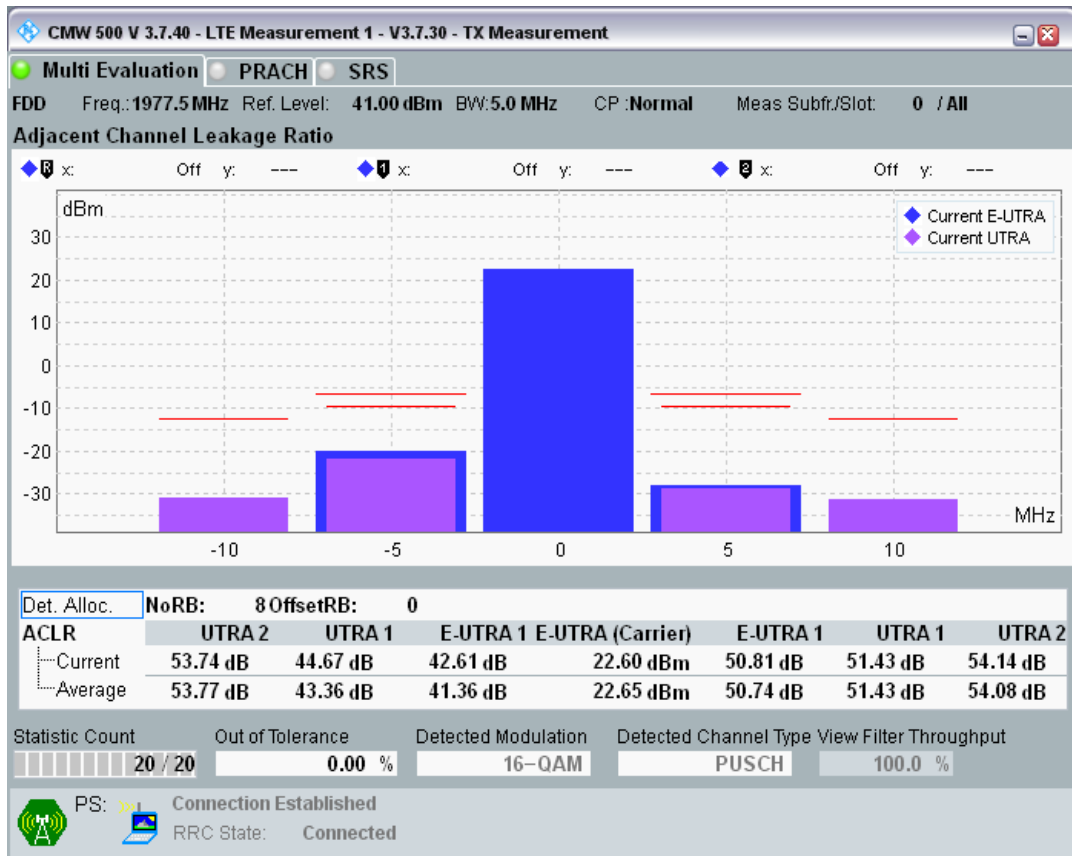

Band1 QPSK BW=5MHz Channel=18575 RB Size=8 Position=#0

Band1 QPSK BW=5MHz Channel=18575 RB Size=8 Position=#Max

Band1 QPSK BW=5MHz Channel=18575 RB Size=25 Position=#0

Band1 QAM16 BW=5MHz Channel=18575 RB Size=8 Position=#0