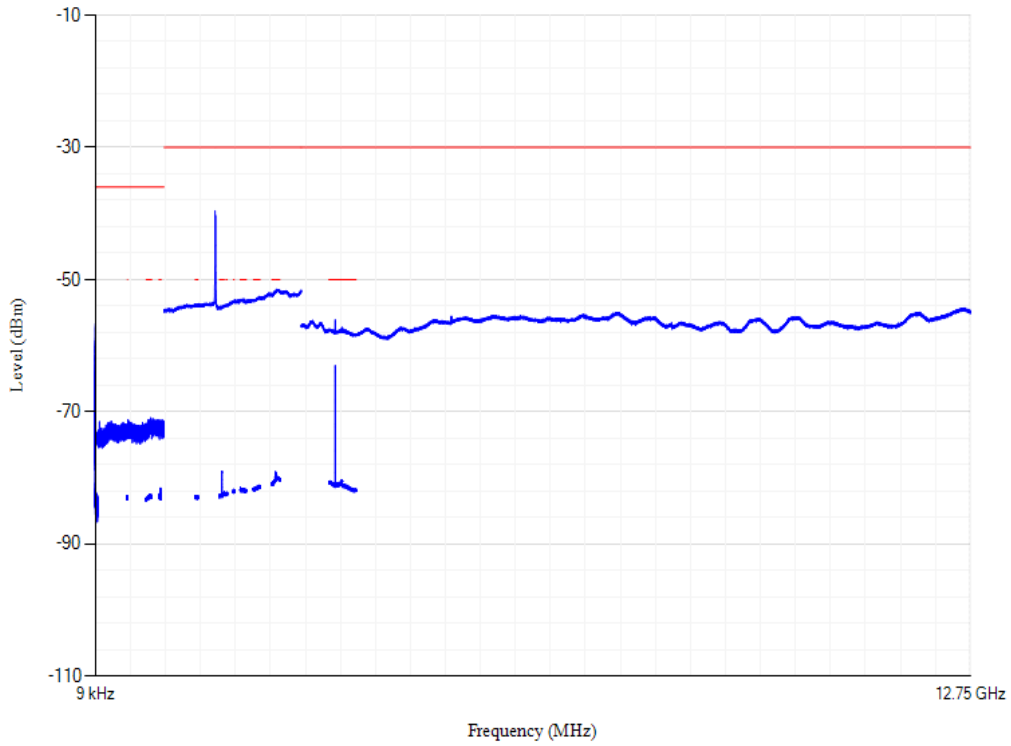

Conducted spurious emissions

Band3 QPSK BW=5MHz Channel=19225 RB Size=1 Position=#0