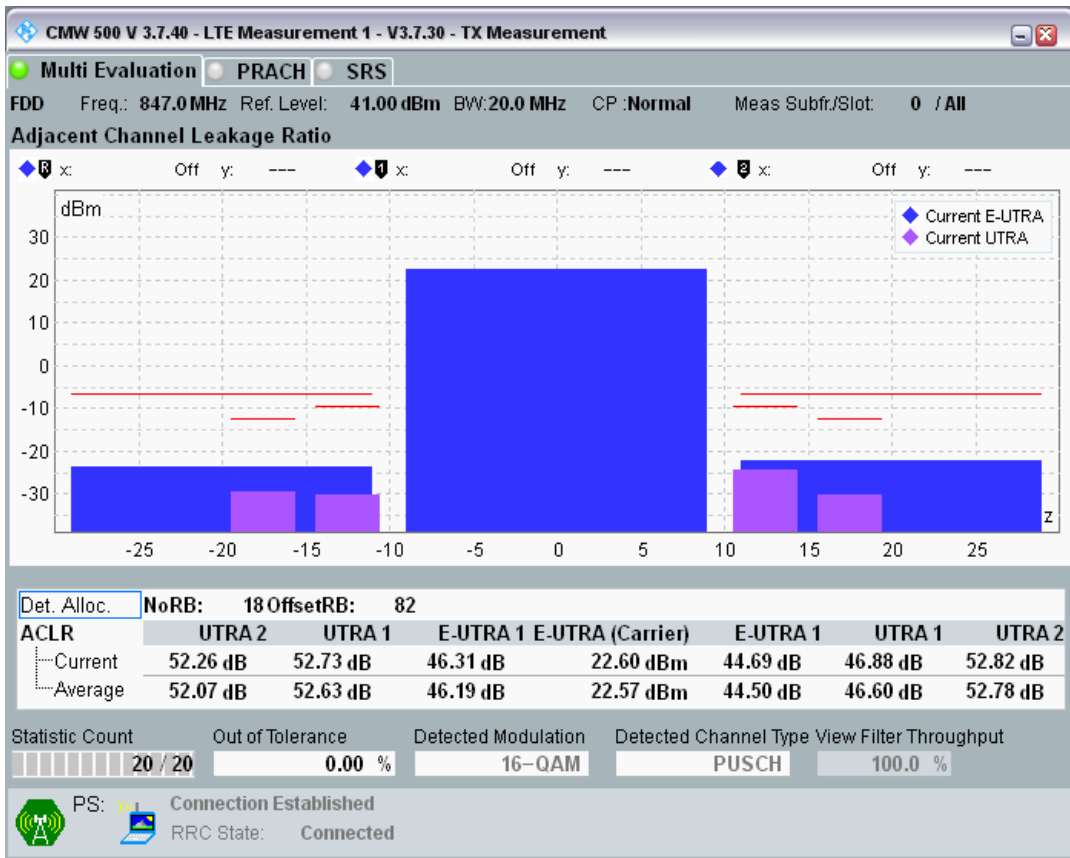

Band20 QAM16 BW=20MHz Channel=24300 RB Size=18 Position=#Max

Band20 QAM16 BW=20MHz Channel=24300 RB Size=100 Position=#0