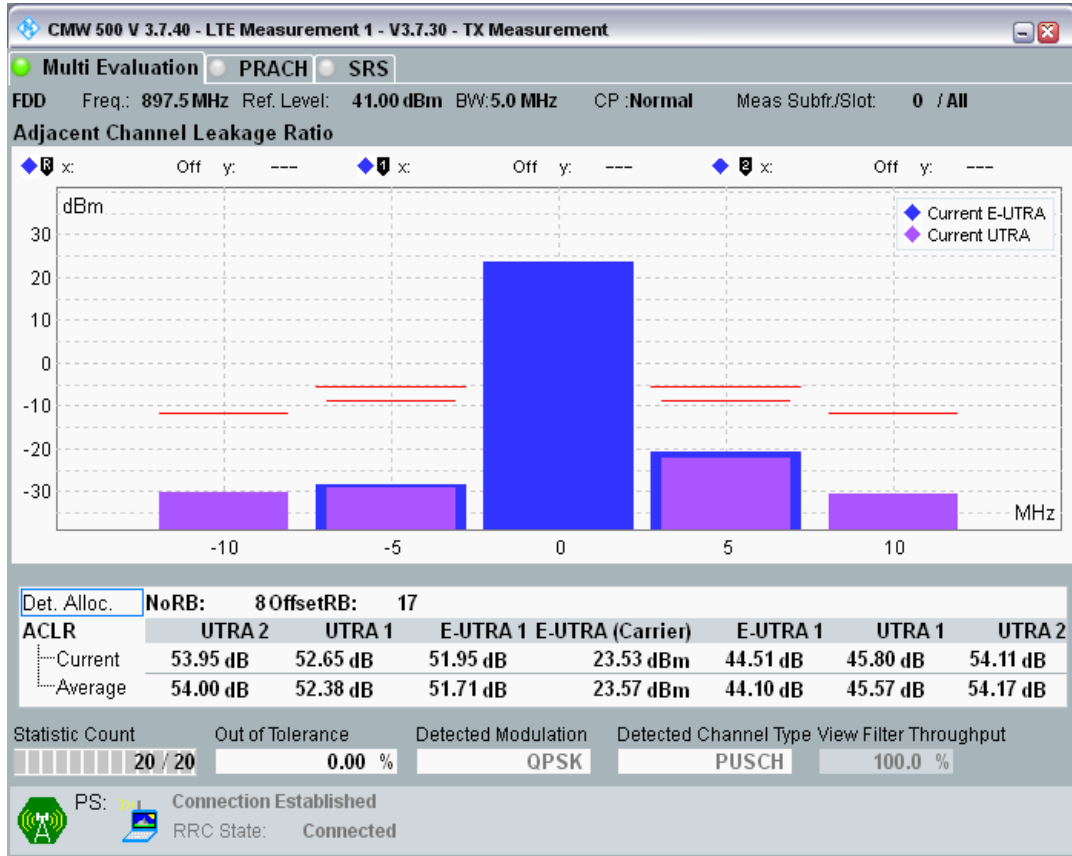

Band8 QPSK BW=5MHz Channel=21625 RB Size=8 Position=#Max

Band8 QPSK BW=5MHz Channel=21625 RB Size=25 Position=#0