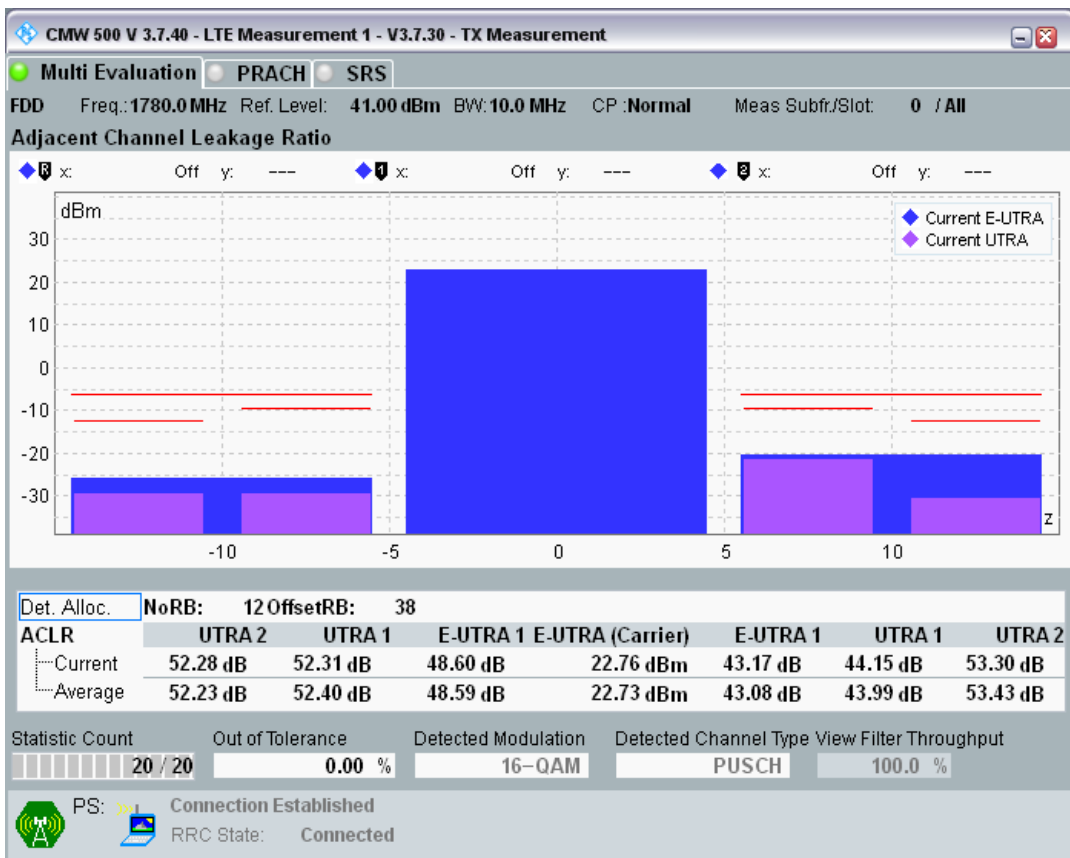

Band3 QAM16 BW=10MHz Channel=19900 RB Size=12 Position=#Max

Band3 QAM16 BW=10MHz Channel=19900 RB Size=50 Position=#0