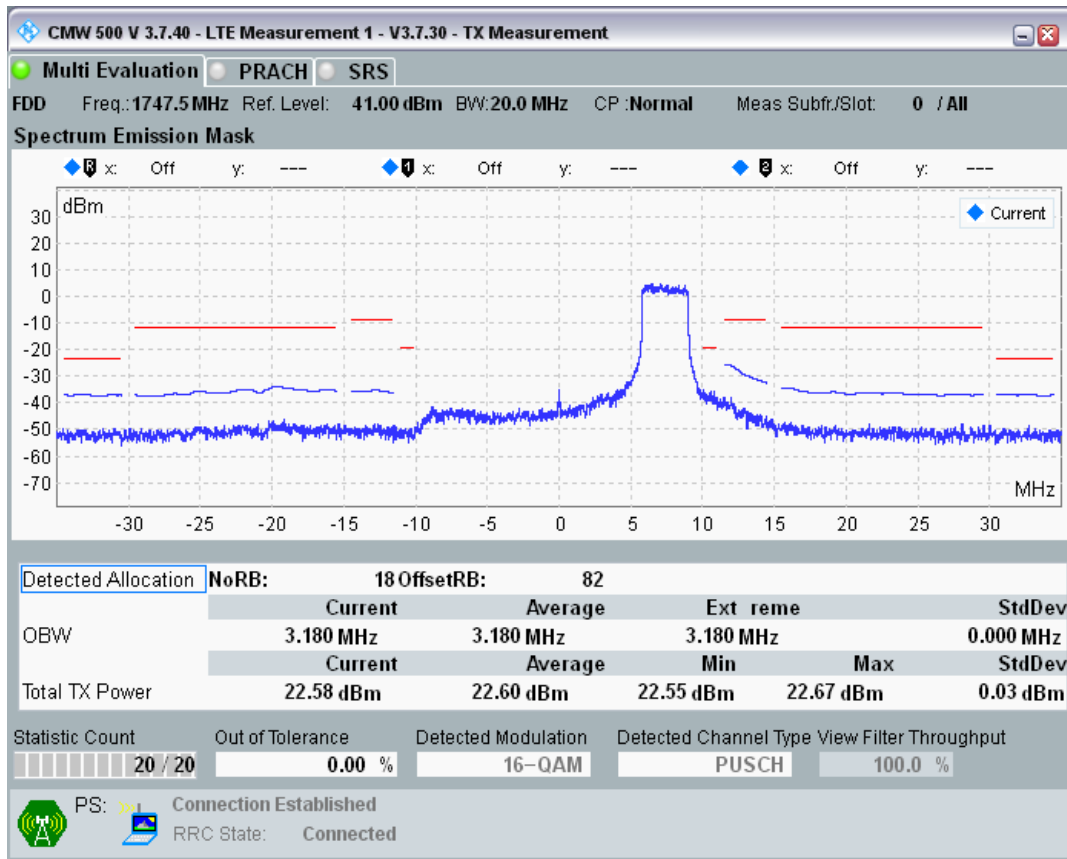

Band3 QAM16 BW=20MHz Channel=19575 RB Size=18 Position=#Max

Band3 QAM16 BW=20MHz Channel=19575 RB Size=100 Position=#0