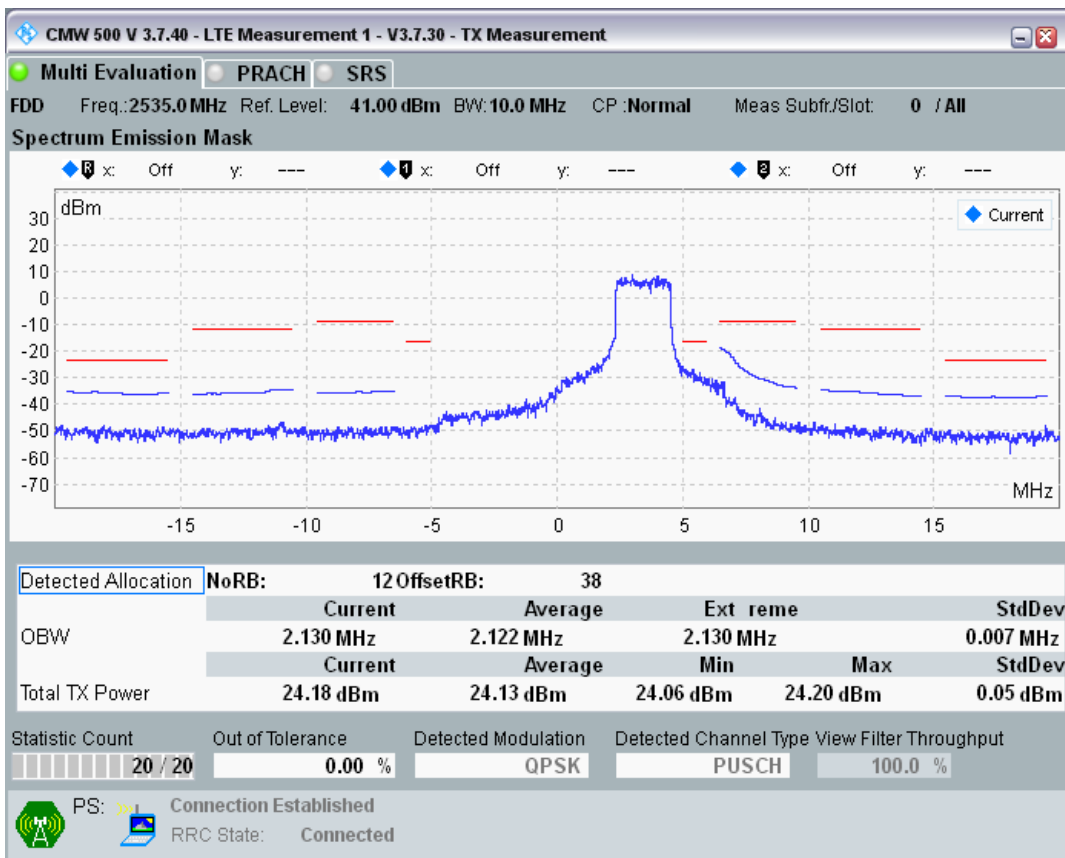

Band7 QAM16 BW=10MHz Channel=20800 RB Size=12 Position=#Max

Band7 QAM16 BW=10MHz Channel=20800 RB Size=50 Position=#0

Band7 QPSK BW=10MHz Channel=21100 RB Size=12 Position=#0

Band7 QPSK BW=10MHz Channel=21100 RB Size=12 Position=#Max