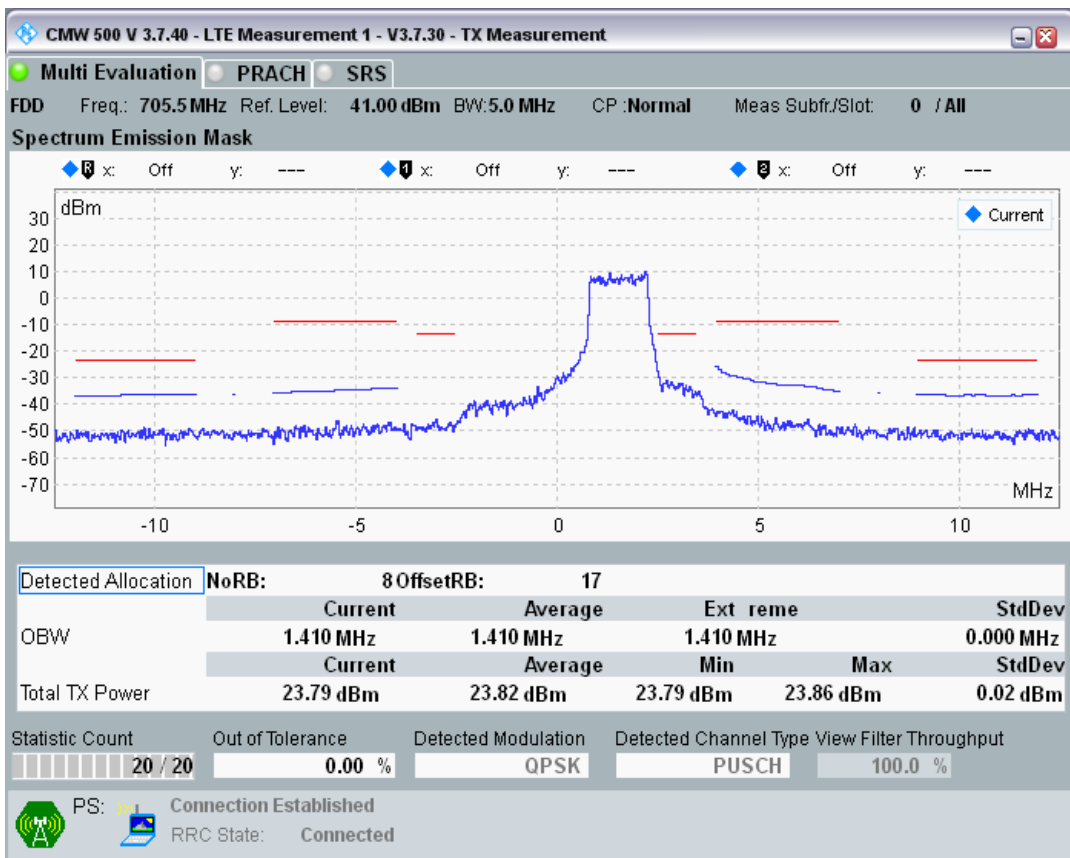

Band28 QAM16 BW=3MHz Channel=27494 RB Size=4 Position=#Max

Band28 QAM16 BW=3MHz Channel=27494 RB Size=15 Position=#0

Band28 QPSK BW=5MHz Channel=27235 RB Size=8 Position=#0

Band28 QPSK BW=5MHz Channel=27235 RB Size=8 Position=#Max