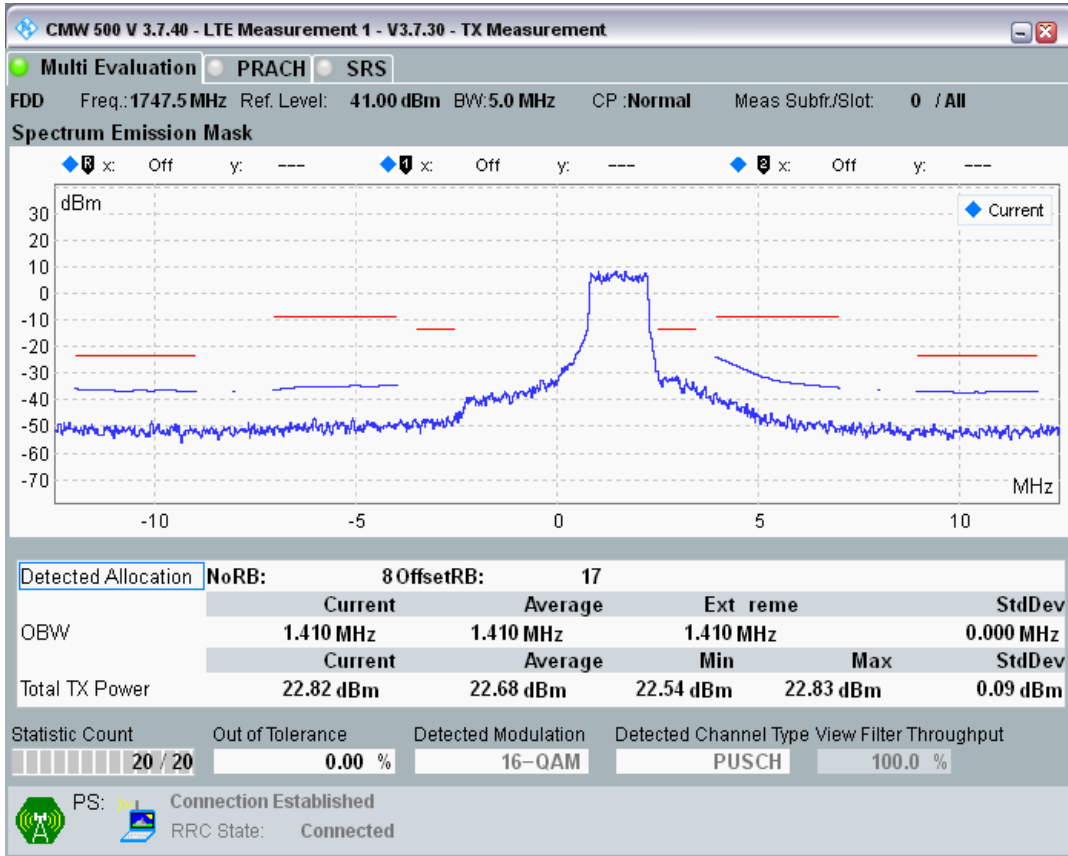

Band3 QAM16 BW=5MHz Channel=19575 RB Size=8 Position=#Max

Band3 QAM16 BW=5MHz Channel=19575 RB Size=25 Position=#0