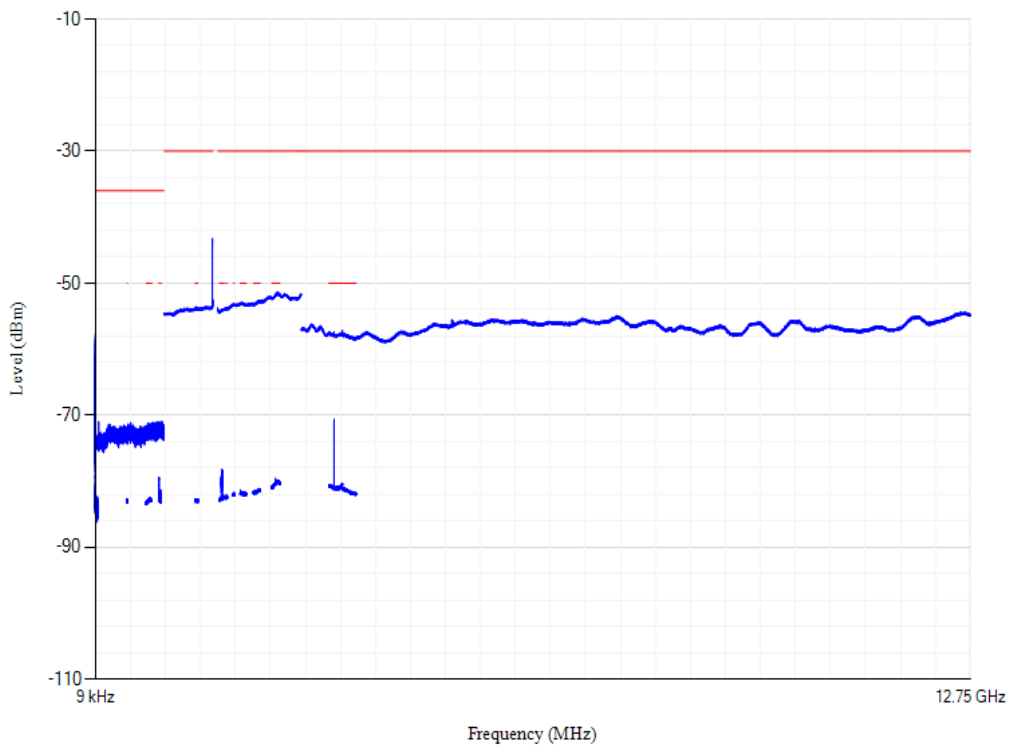

Conducted spurious emissions

Band3 QPSK BW=20MHz Channel=19850 RB Size=1 Position=#0