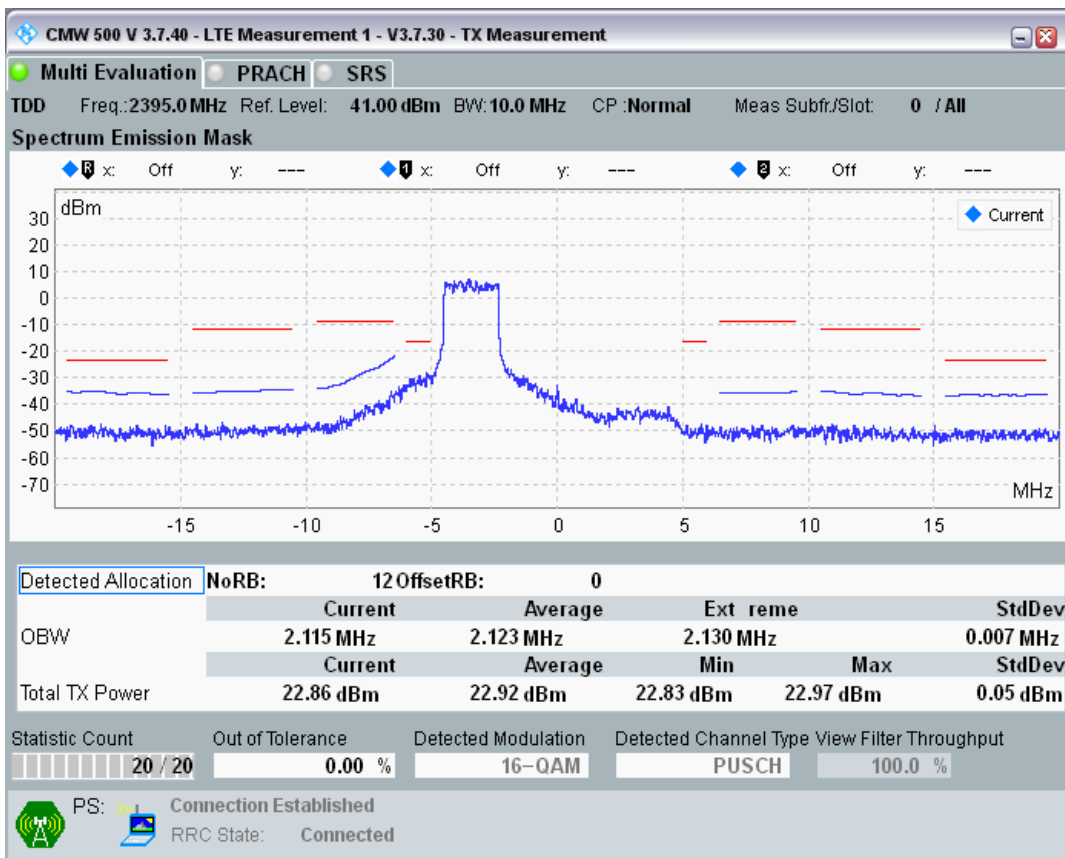

Band40 QAM16 BW=10MHz Channel=38700 RB Size=12 Position=#Max

Band40 QAM16 BW=10MHz Channel=38700 RB Size=12 Position=#0

Band40 QAM16 BW=10MHz Channel=39150 RB Size=50 Position=#0

Band40 QAM16 BW=10MHz Channel=39600 RB Size=12 Position=#0