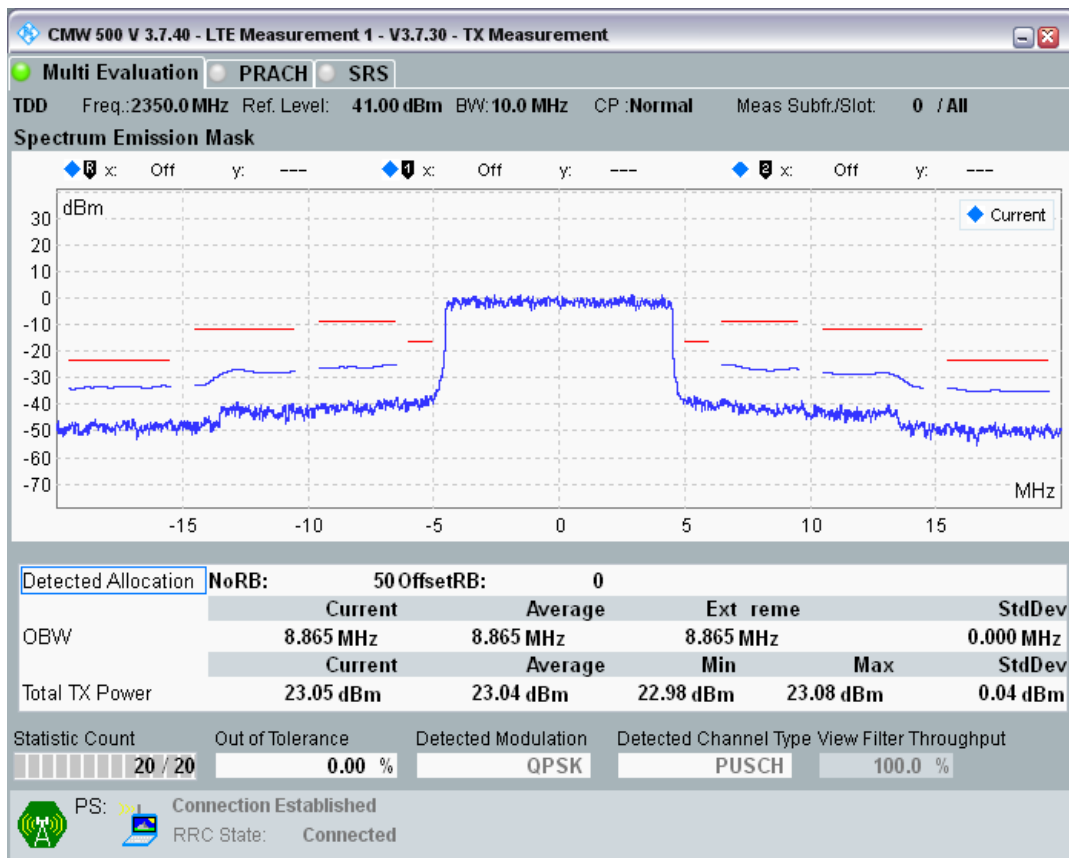

Band40 QPSK BW=10MHz Channel=39150 RB Size=50 Position=#0

Band40 QPSK BW=10MHz Channel=39600 RB Size=12 Position=#0