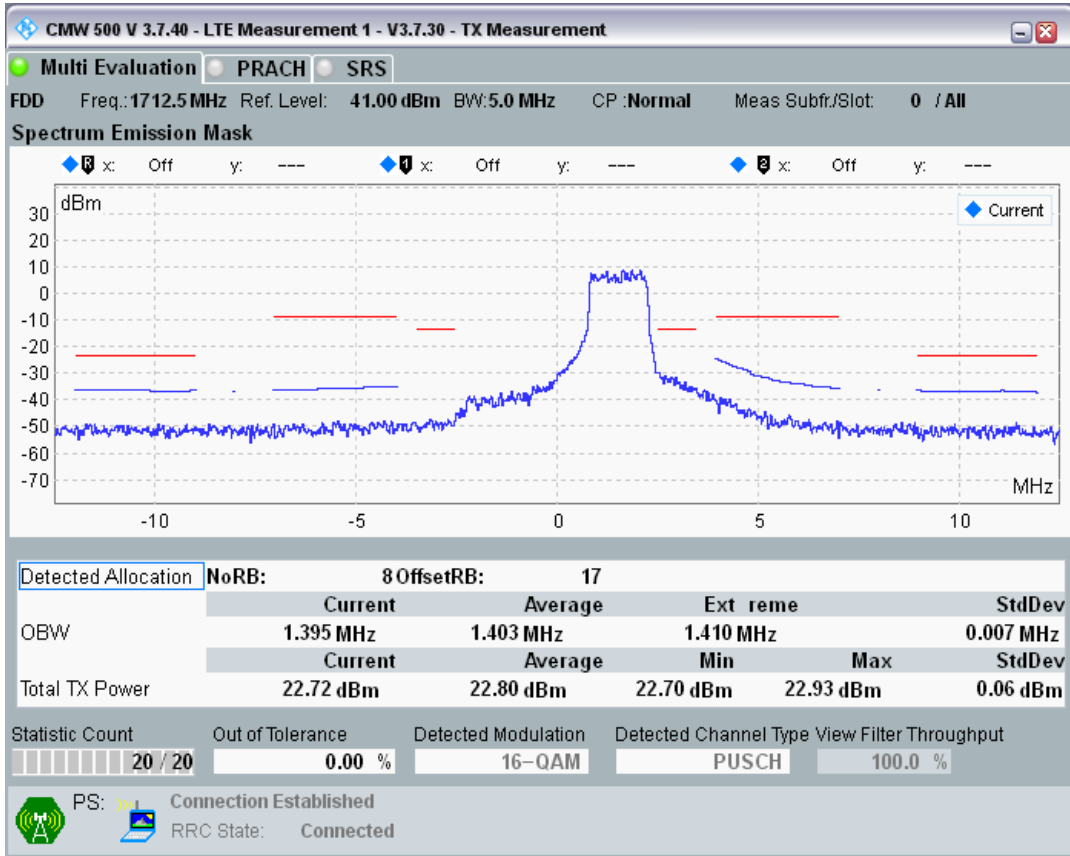

Band3 QAM16 BW=5MHz Channel=19225 RB Size=8 Position=#Max

Band3 QAM16 BW=5MHz Channel=19225 RB Size=25 Position=#0