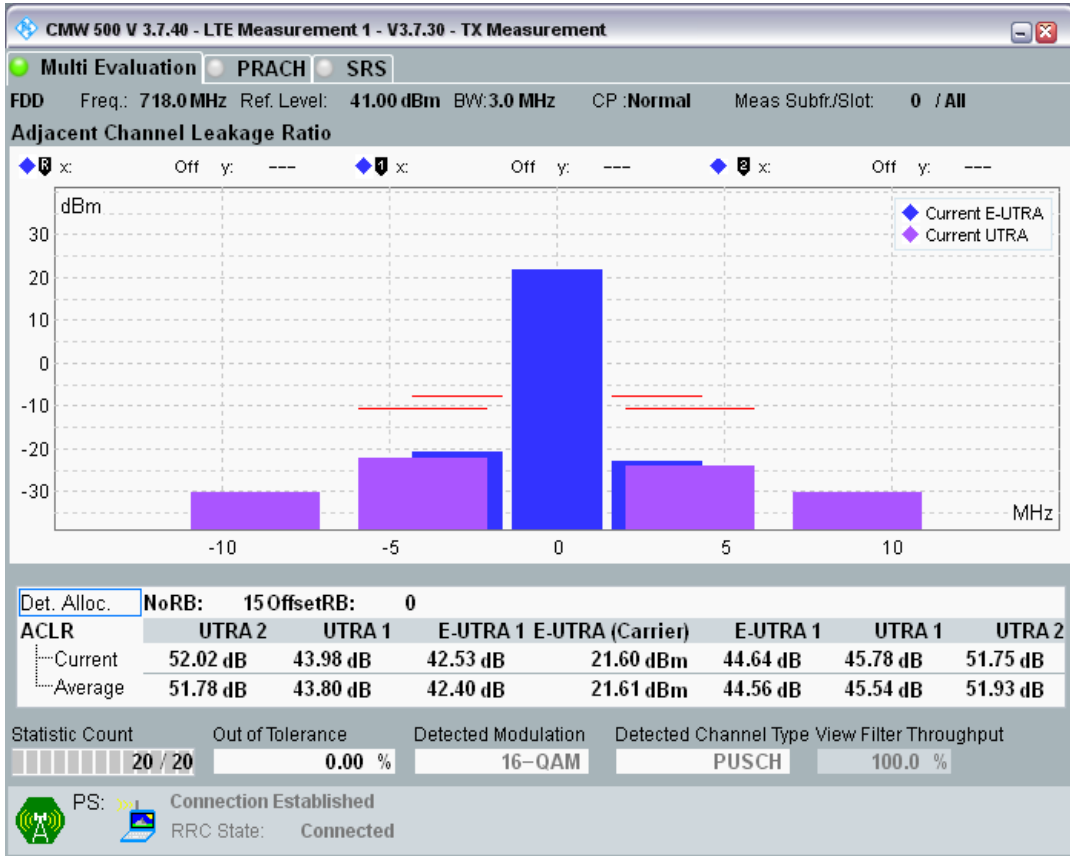

Band28 QAM16 BW=3MHz Channel=27360 RB Size=15 Position=#0

Band28 QPSK BW=3MHz Channel=27494 RB Size=4 Position=#0