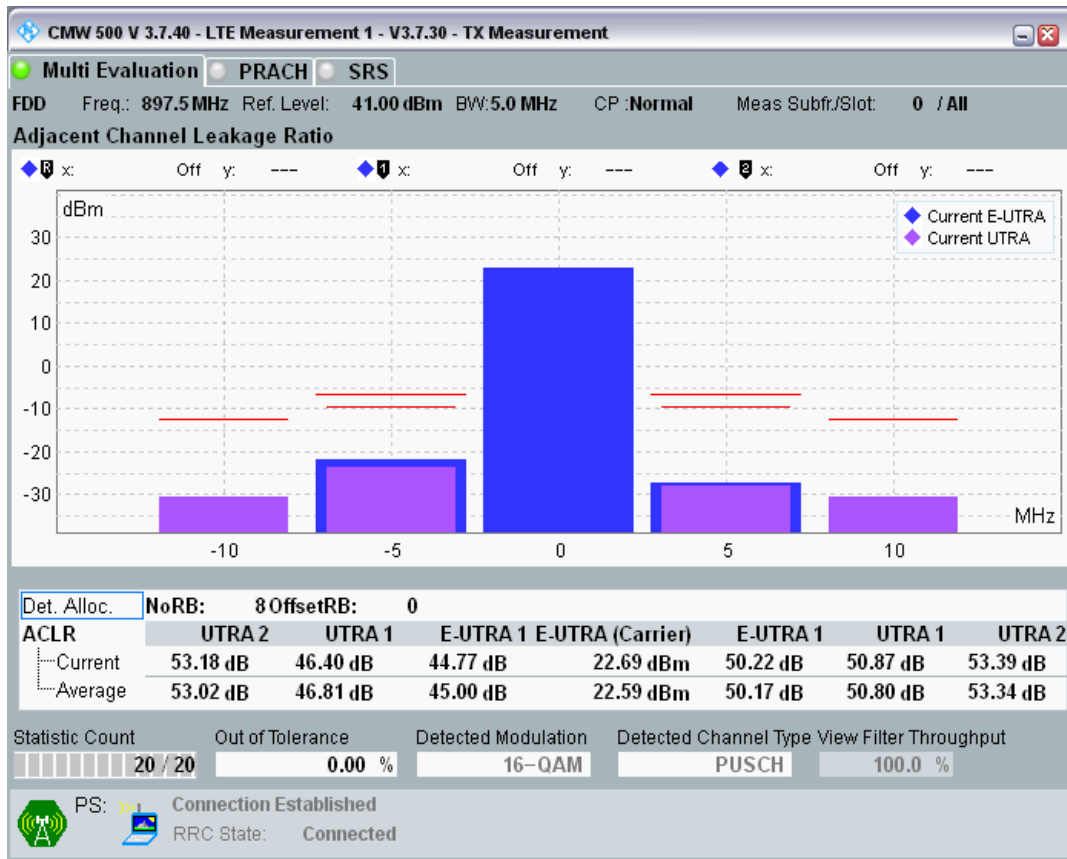

Band8 QAM16 BW=5MHz Channel=21625 RB Size=8 Position=#0

Band8 QAM16 BW=5MHz Channel=21625 RB Size=8 Position=#Max