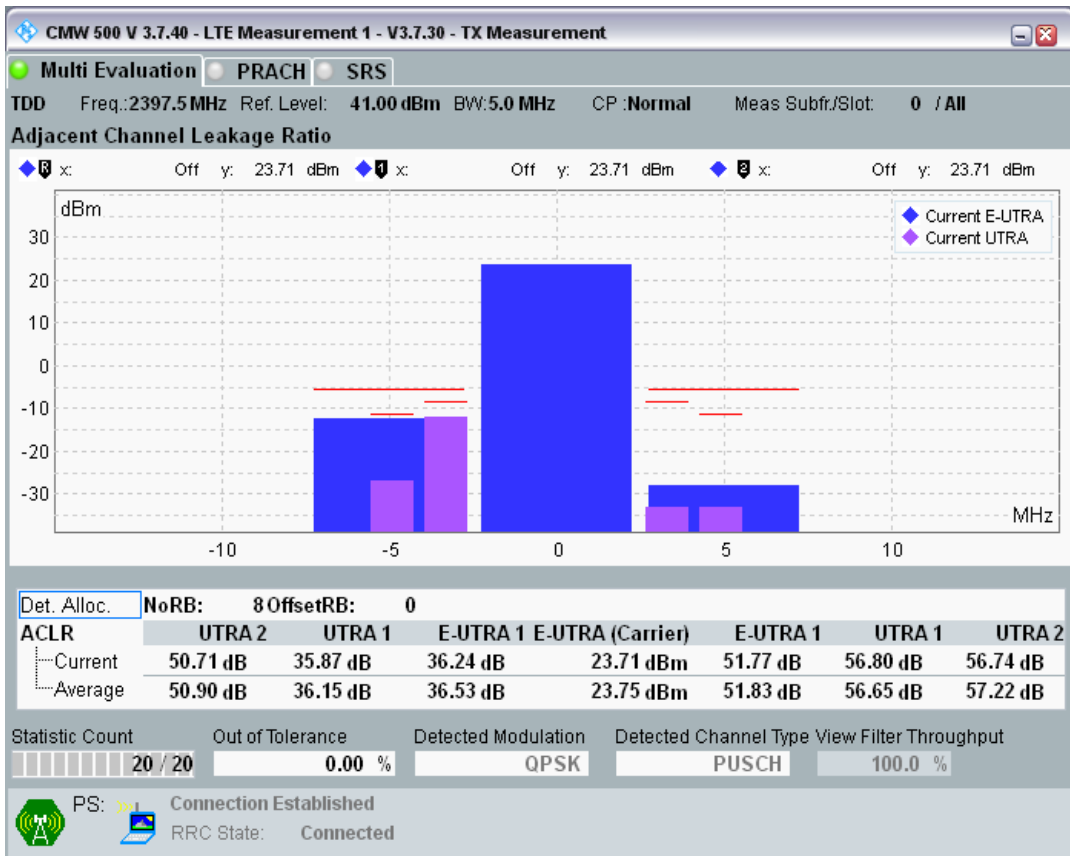

Band40 QPSK BW=5MHz Channel=39625 RB Size=8 Position=#0

Band40 QPSK BW=5MHz Channel=39625 RB Size=8 Position=#Max