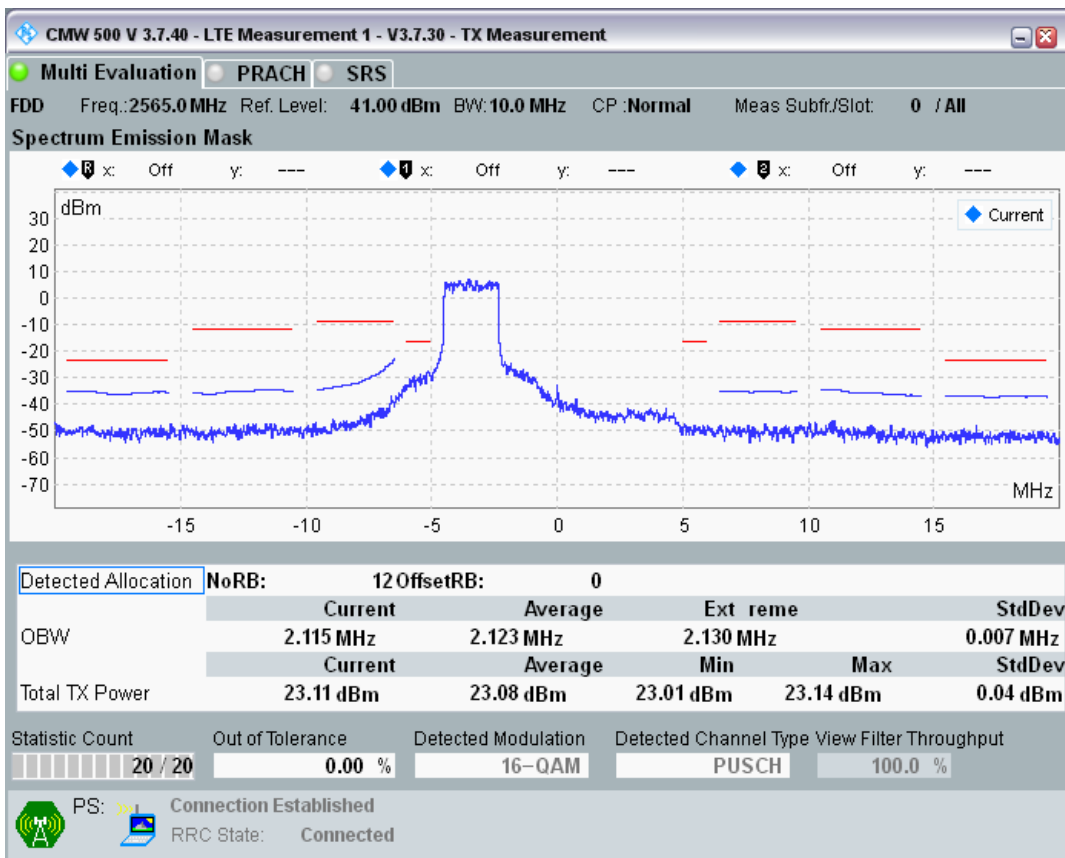

Band7 QPSK BW=10MHz Channel=21400 RB Size=12 Position=#0

Band7 QPSK BW=10MHz Channel=21400 RB Size=12 Position=#Max

Band7 QPSK BW=10MHz Channel=21400 RB Size=50 Position=#0

Band7 QAM16 BW=10MHz Channel=21400 RB Size=12 Position=#0