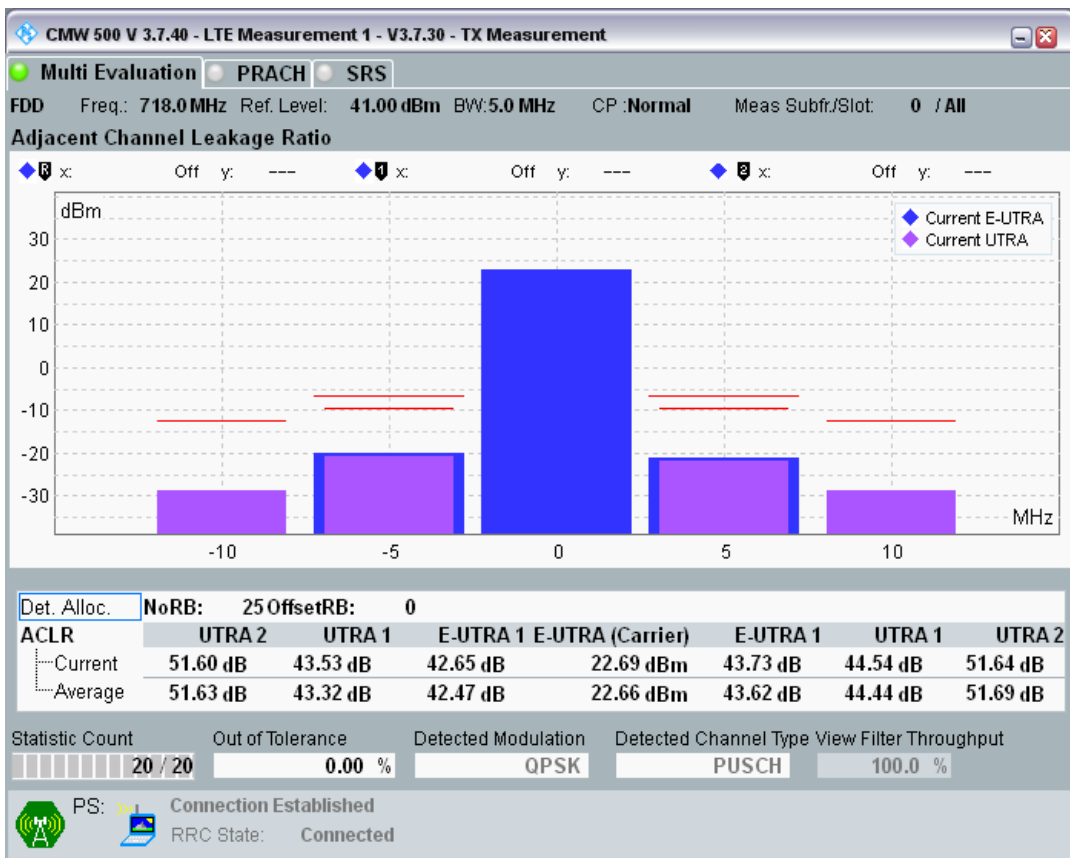

Band28 QAM16 BW=5MHz Channel=27235 RB Size=25 Position=#0

Band28 QPSK BW=5MHz Channel=27360 RB Size=8 Position=#0

Band28 QPSK BW=5MHz Channel=27360 RB Size=8 Position=#Max

Band28 QPSK BW=5MHz Channel=27360 RB Size=25 Position=#0