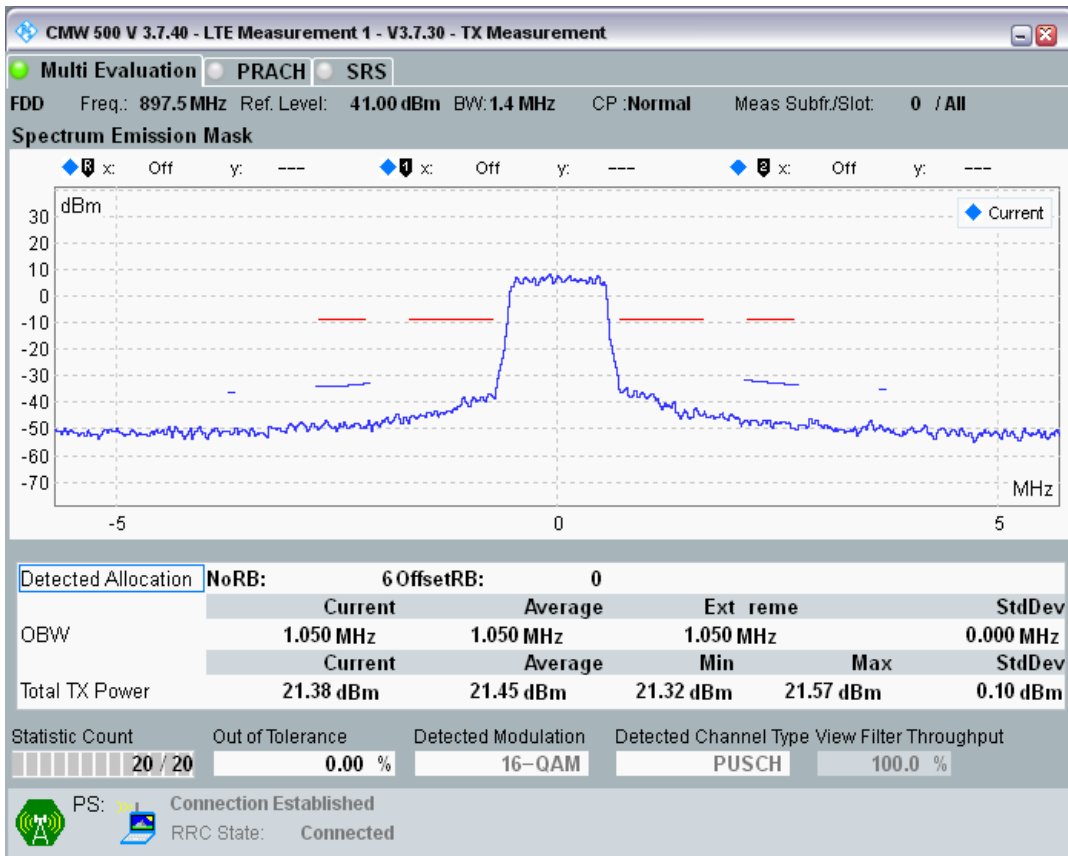

Band8 QPSK BW=1.4MHz Channel=21625 RB Size=6 Position=#0

Band8 QAM16 BW=1.4MHz Channel=21625 RB Size=5 Position=#0

Band8 QAM16 BW=1.4MHz Channel=21625 RB Size=5 Position=#Max

Band8 QAM16 BW=1.4MHz Channel=21625 RB Size=6 Position=#0