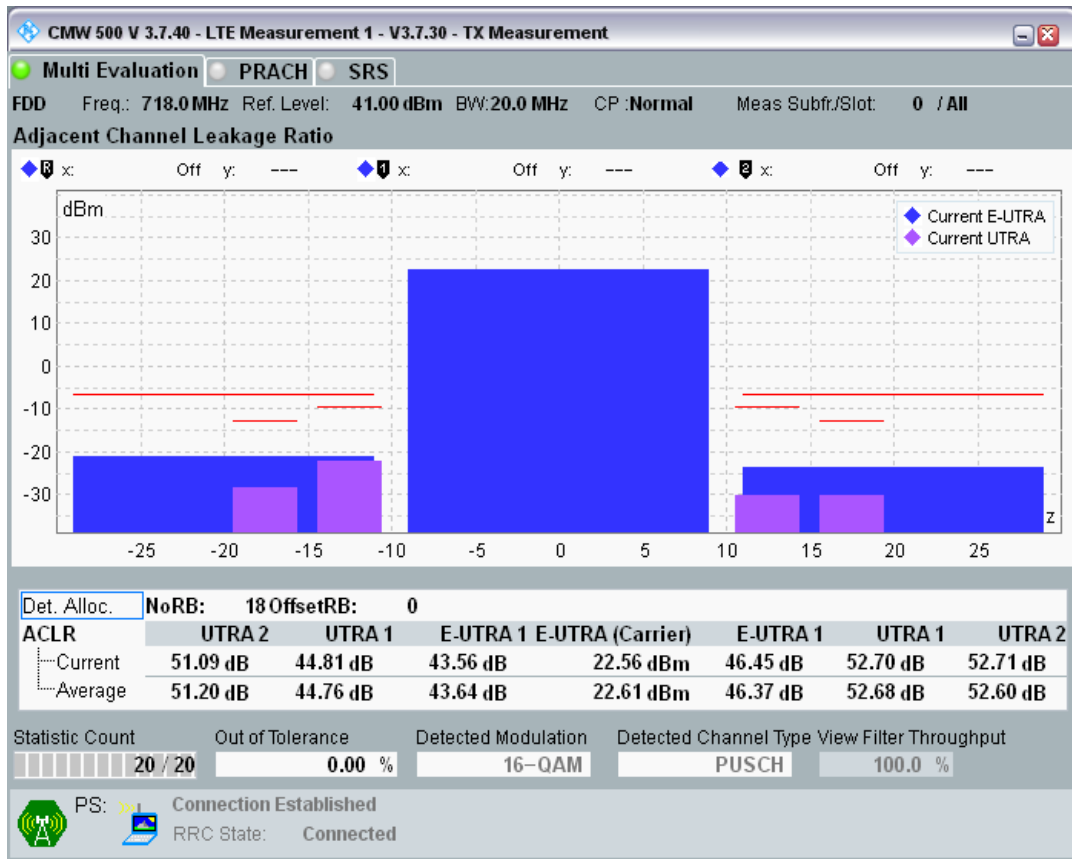

Band28 QAM16 BW=20MHz Channel=27360 RB Size=18 Position=#0

Band28 QAM16 BW=20MHz Channel=27360 RB Size=18 Position=#Max