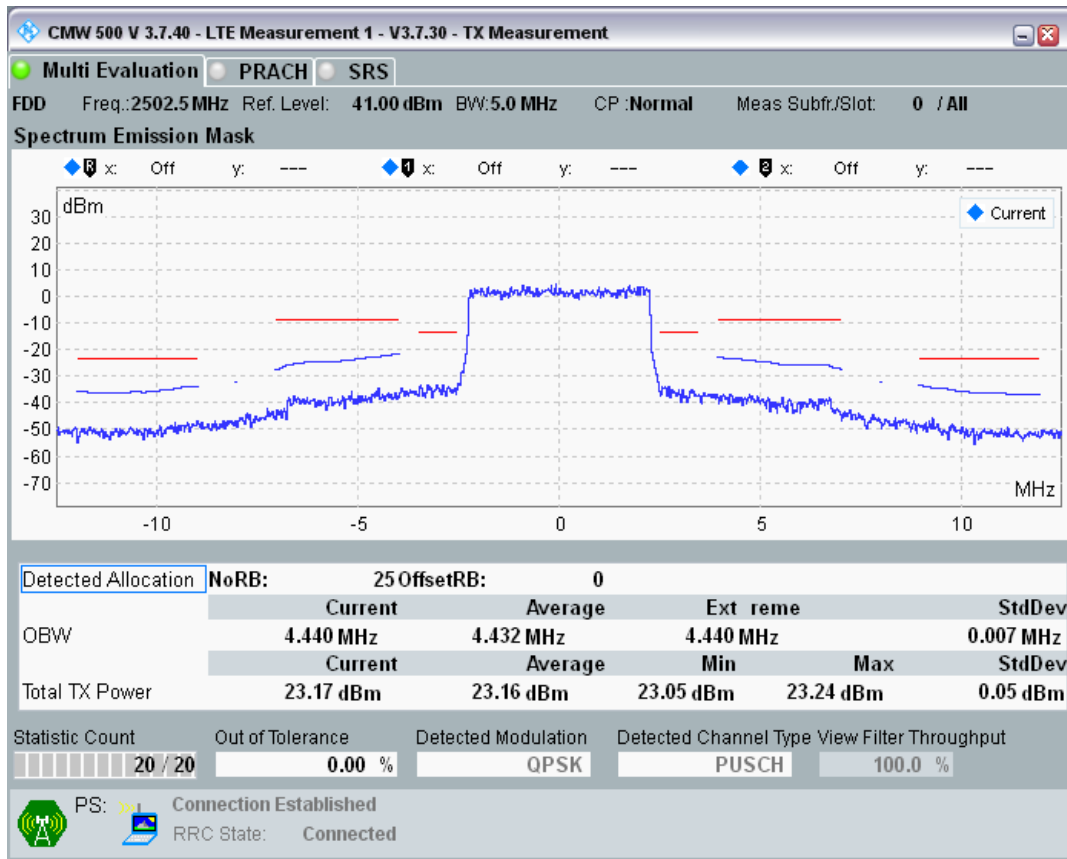

Band7 QPSK BW=5MHz Channel=20775 RB Size=25 Position=#0

Band7 QAM16 BW=5MHz Channel=20775 RB Size=8 Position=#0