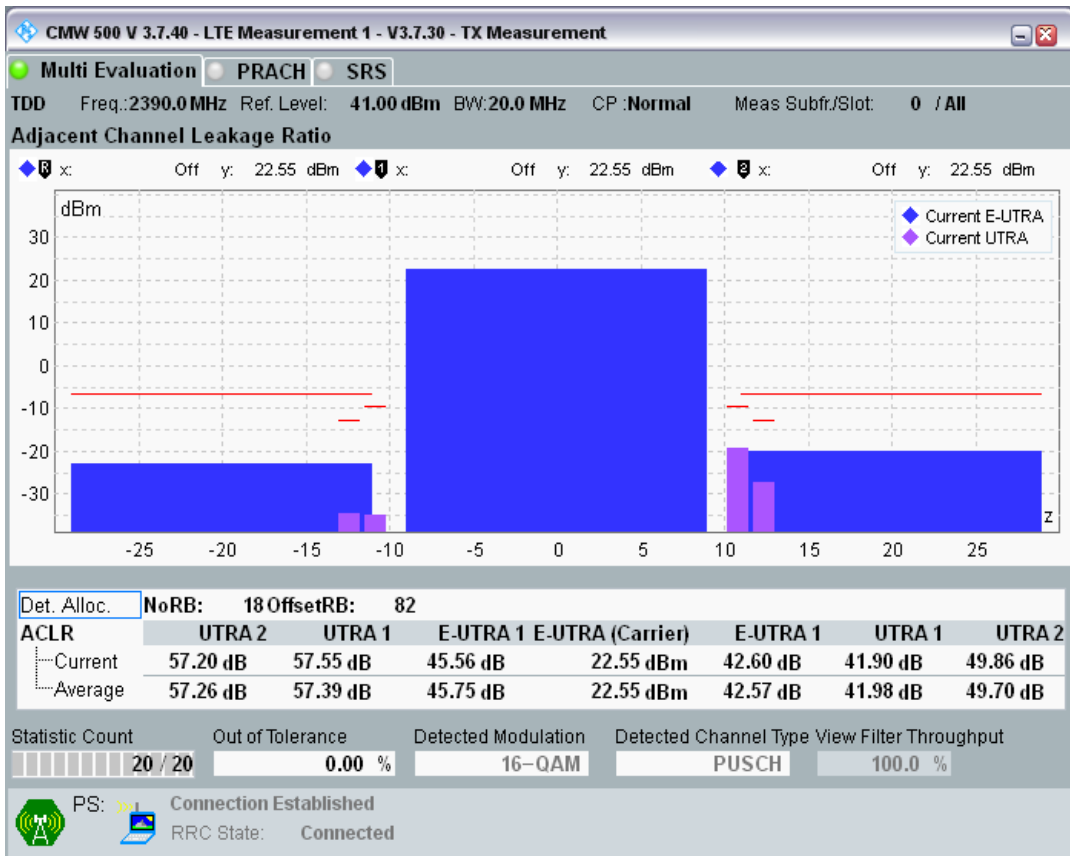

Band40 QAM16 BW=20MHz Channel=39550 RB Size=18 Position=#Max

Band40 QAM16 BW=20MHz Channel=39550 RB Size=100 Position=#0