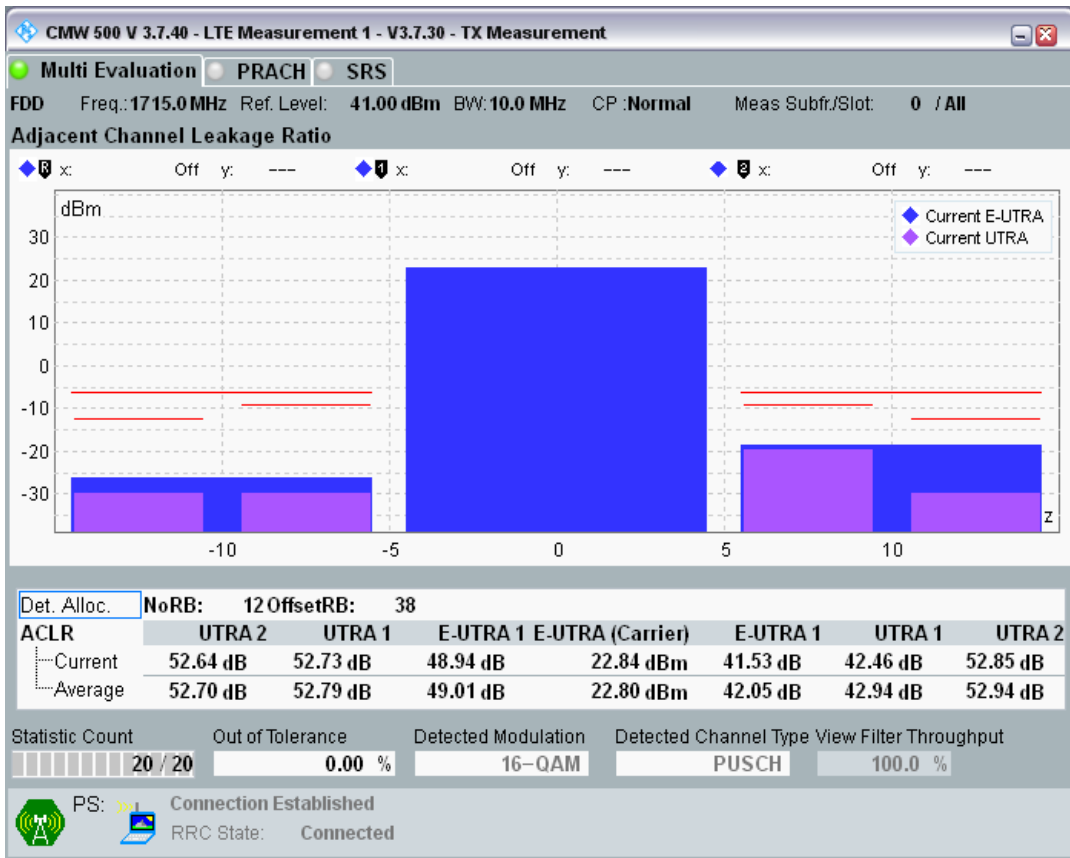

Band3 QAM16 BW=10MHz Channel=19250 RB Size=12 Position=#Max

Band3 QAM16 BW=10MHz Channel=19250 RB Size=50 Position=#0