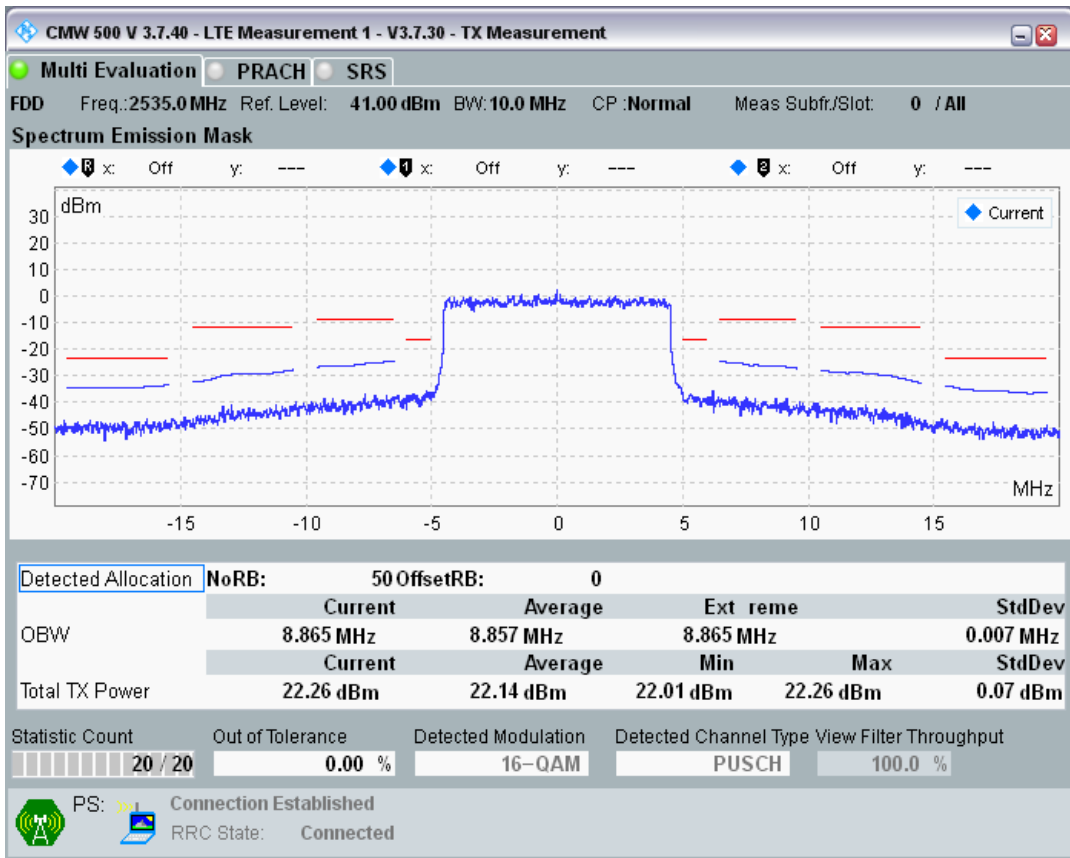

Band7 QPSK BW=10MHz Channel=21100 RB Size=50 Position=#0

Band7 QAM16 BW=10MHz Channel=21100 RB Size=12 Position=#0

Band7 QAM16 BW=10MHz Channel=21100 RB Size=12 Position=#Max

Band7 QAM16 BW=10MHz Channel=21100 RB Size=50 Position=#0