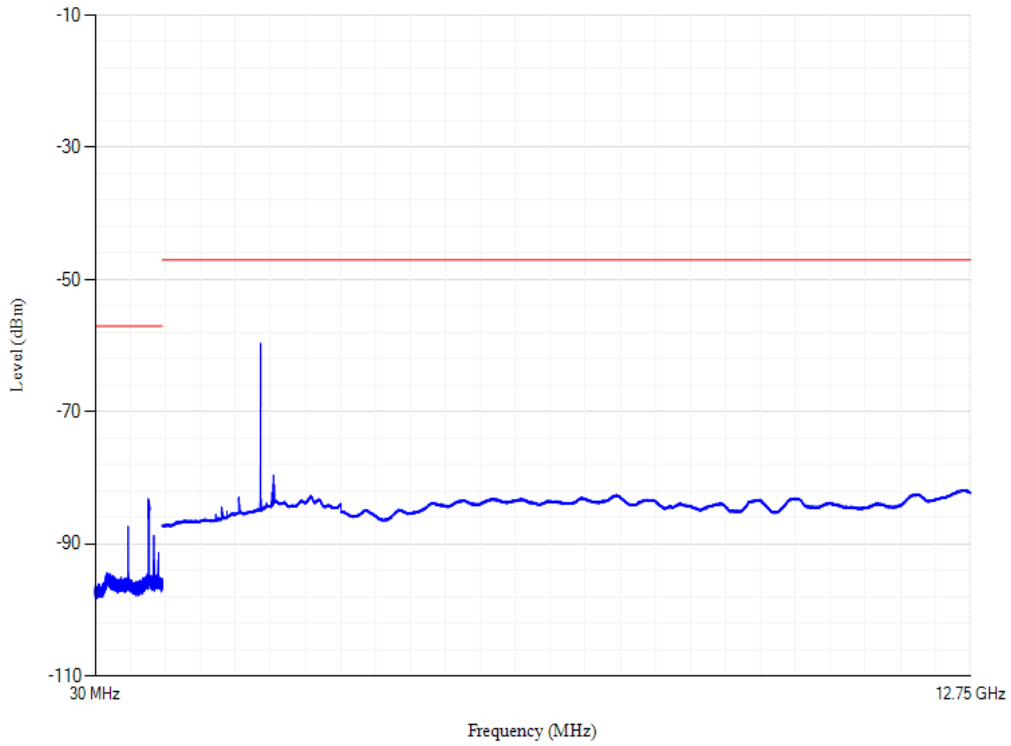

Conducted spurious emissions

Band20 QPSK BW=20MHz Channel=24250