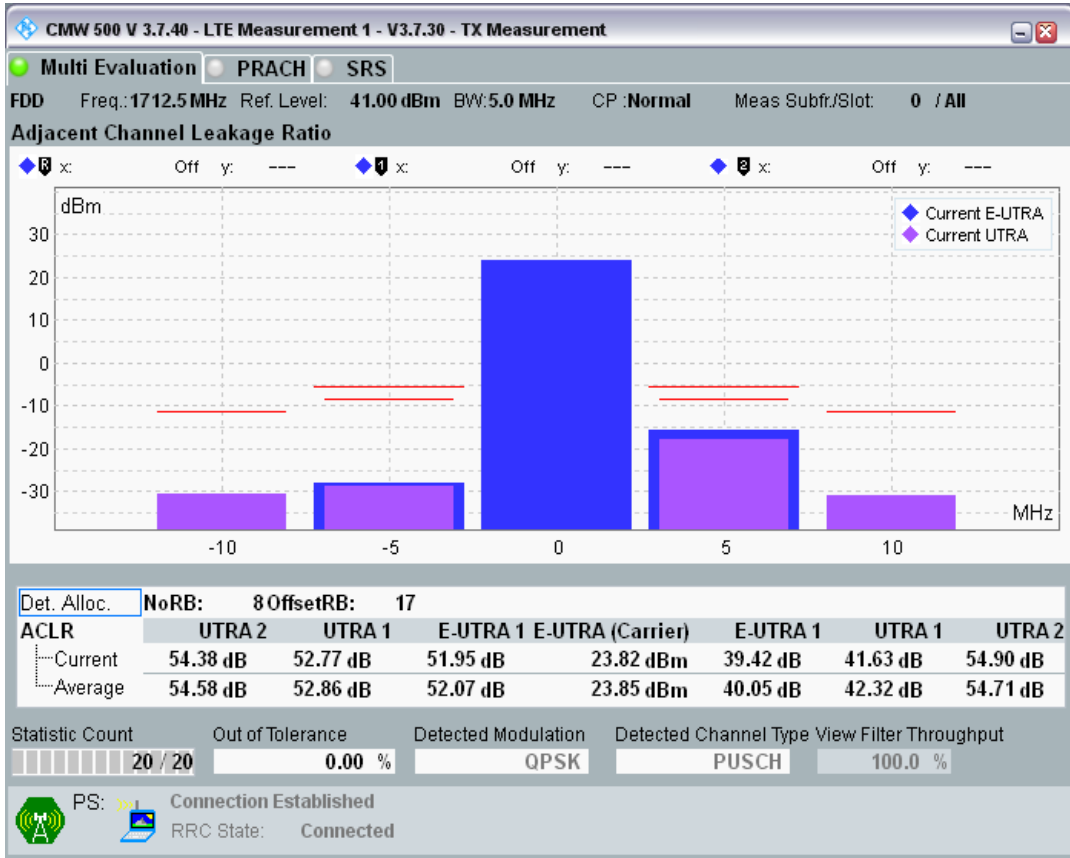

Band3 QPSK BW=5MHz Channel=19225 RB Size=8 Position=#Max

Band3 QPSK BW=5MHz Channel=19225 RB Size=25 Position=#0