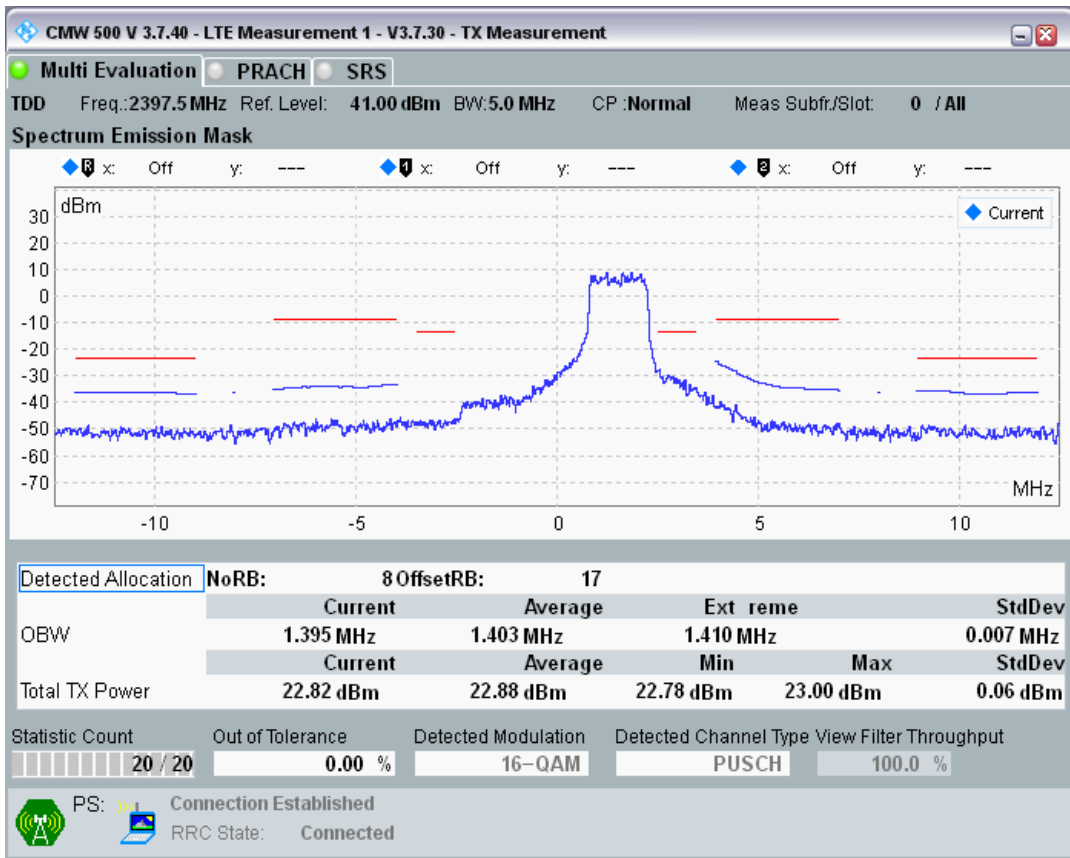

Band40 QAM16 BW=5MHz Channel=39625 RB Size=8 Position=#Max

Band40 QAM16 BW=5MHz Channel=39625 RB Size=8 Position=#0