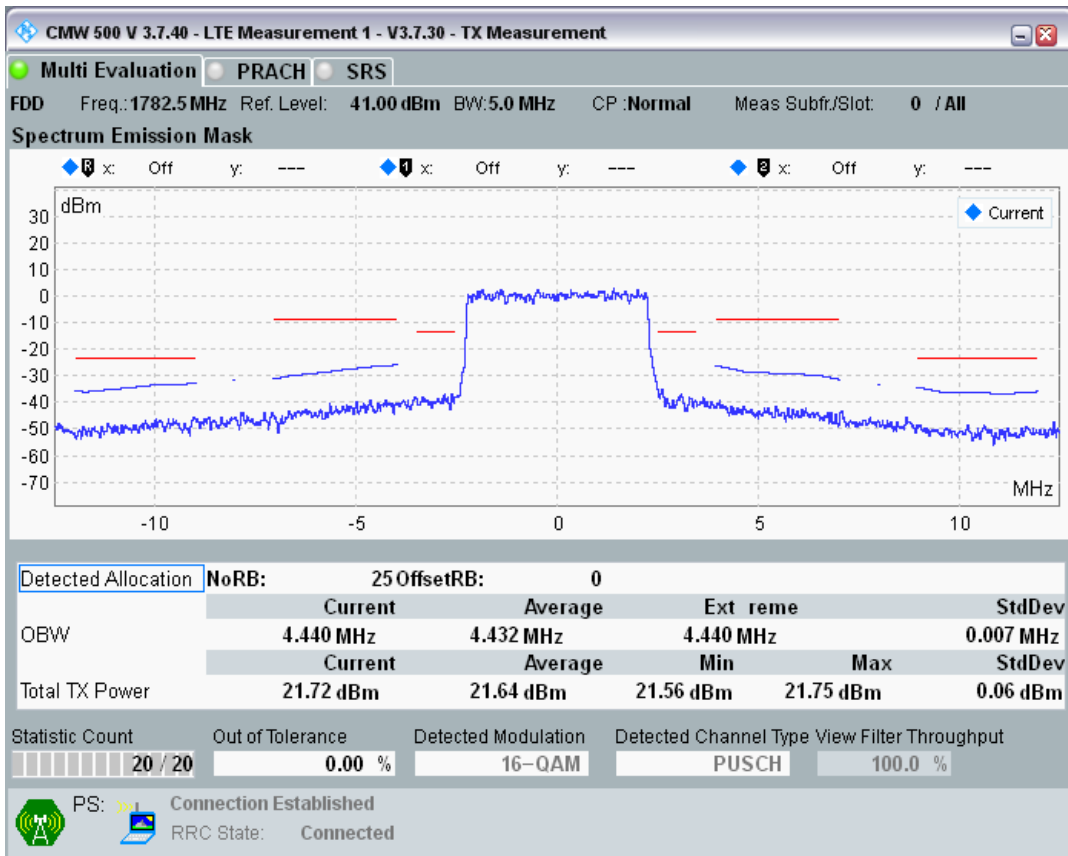

Band3 QPSK BW=5MHz Channel=19925 RB Size=25 Position=#0

Band3 QAM16 BW=5MHz Channel=19925 RB Size=8 Position=#0

Band3 QAM16 BW=5MHz Channel=19925 RB Size=8 Position=#Max

Band3 QAM16 BW=5MHz Channel=19925 RB Size=25 Position=#0