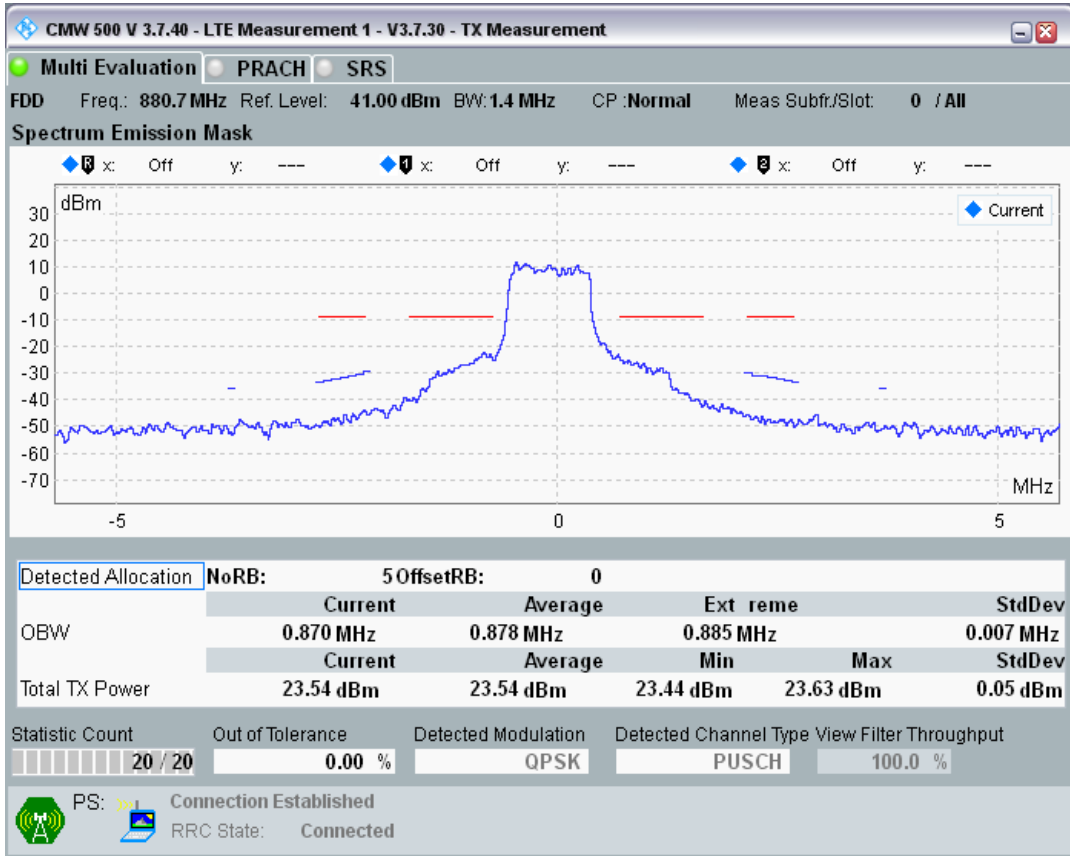

Band8 QPSK BW=1.4MHz Channel=21457 RB Size=5 Position=#0

Band8 QPSK BW=1.4MHz Channel=21457 RB Size=5 Position=#Max