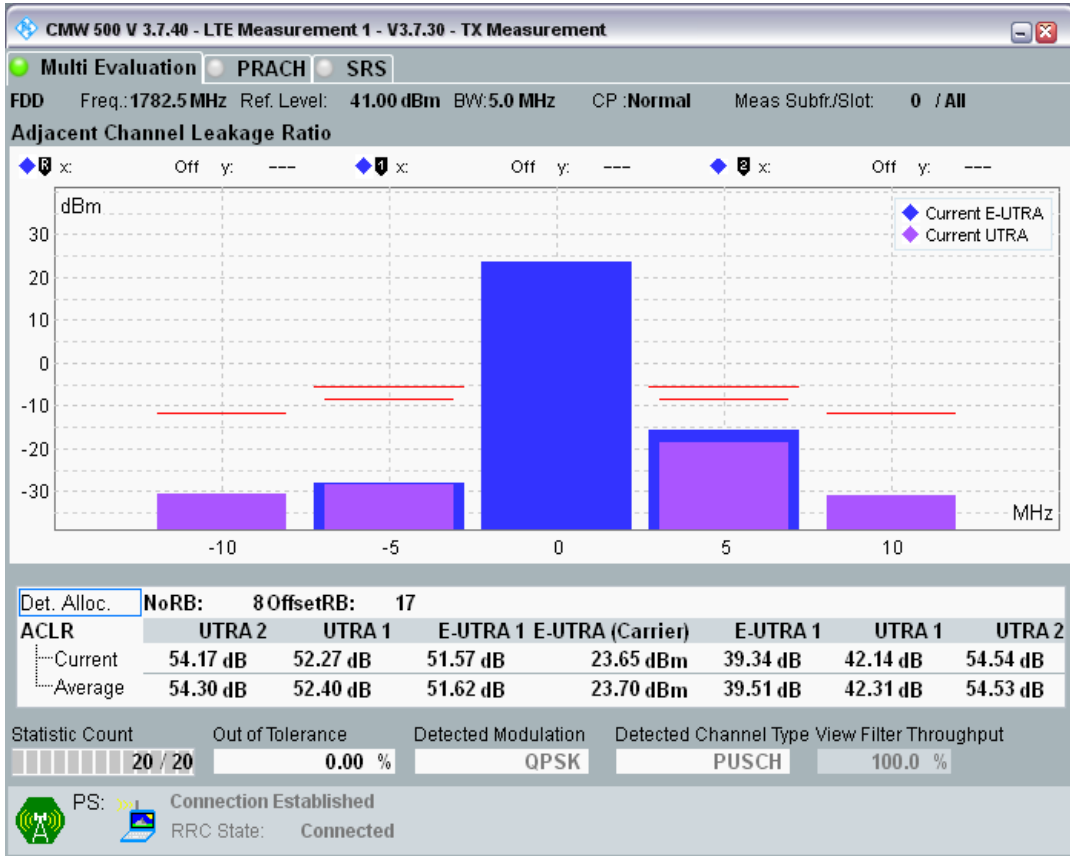

Band3 QPSK BW=5MHz Channel=19925 RB Size=8 Position=#Max

Band3 QPSK BW=5MHz Channel=19925 RB Size=25 Position=#0