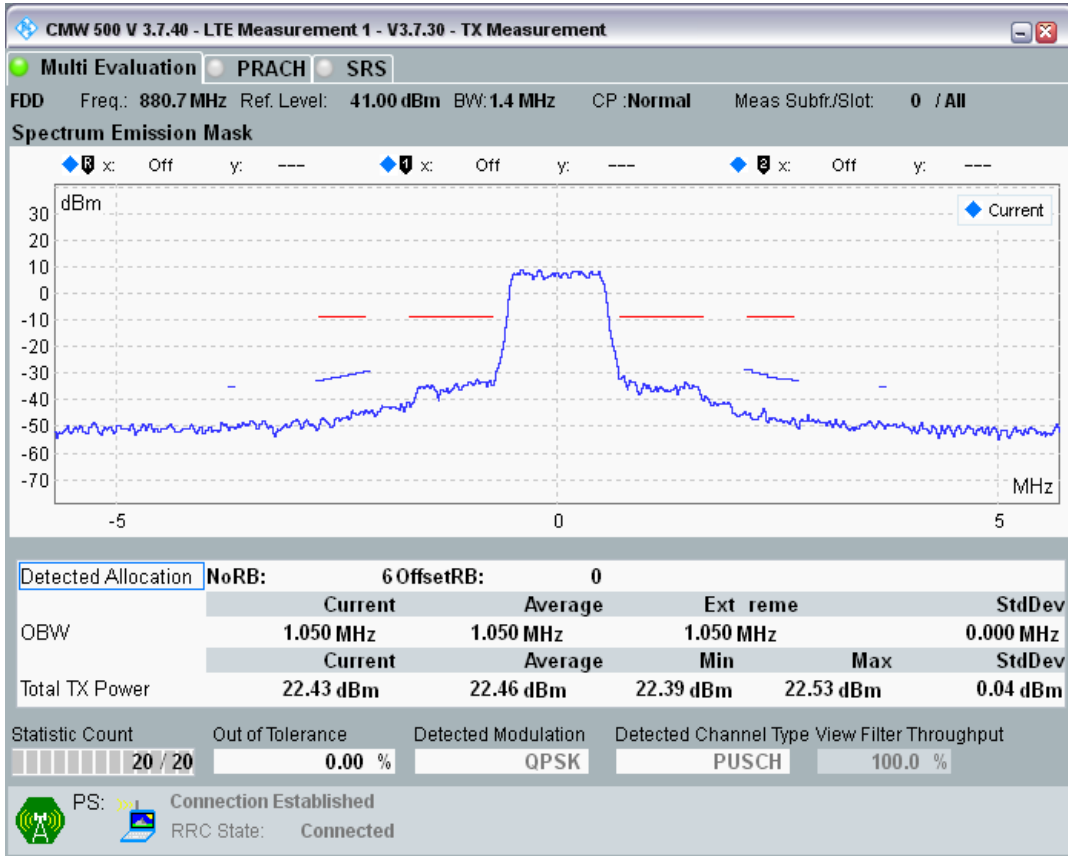

Band8 QPSK BW=1.4MHz Channel=21457 RB Size=6 Position=#0

Band8 QAM16 BW=1.4MHz Channel=21457 RB Size=5 Position=#0