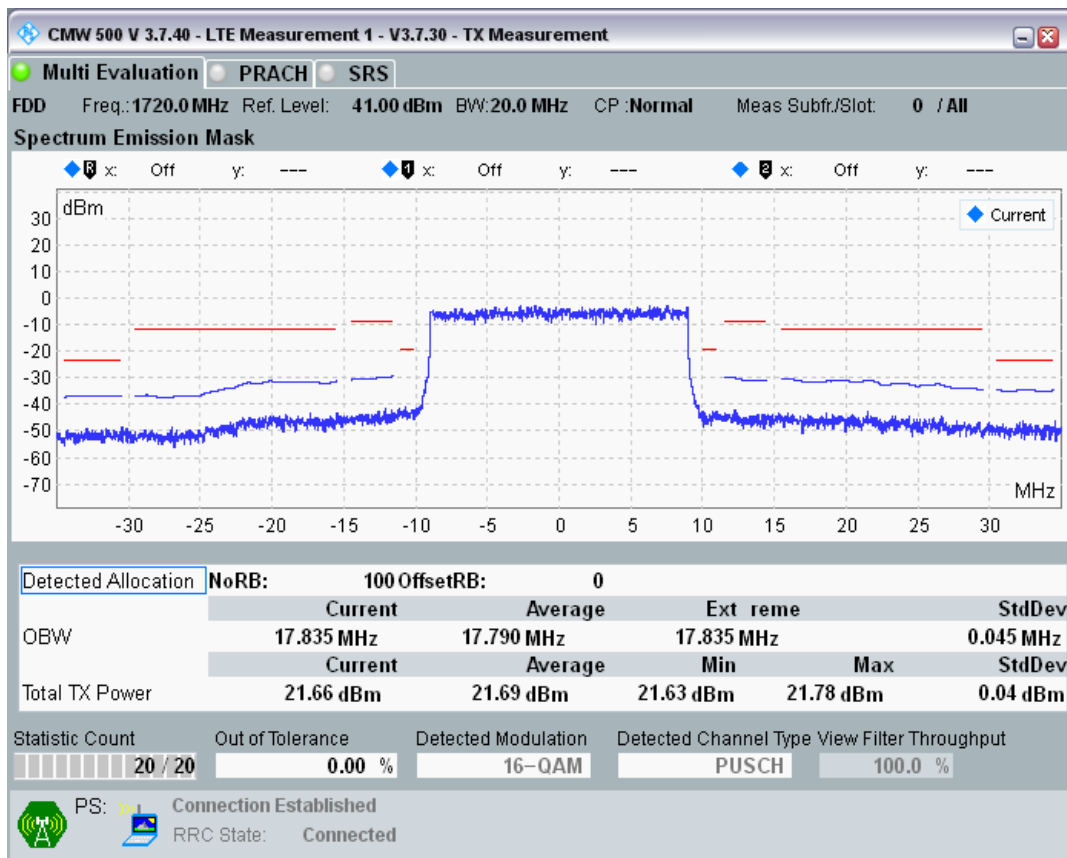

Band3 QPSK BW=20MHz Channel=19300 RB Size=100 Position=#0

Band3 QAM16 BW=20MHz Channel=19300 RB Size=18 Position=#0

Band3 QAM16 BW=20MHz Channel=19300 RB Size=18 Position=#Max

Band3 QAM16 BW=20MHz Channel=19300 RB Size=100 Position=#0