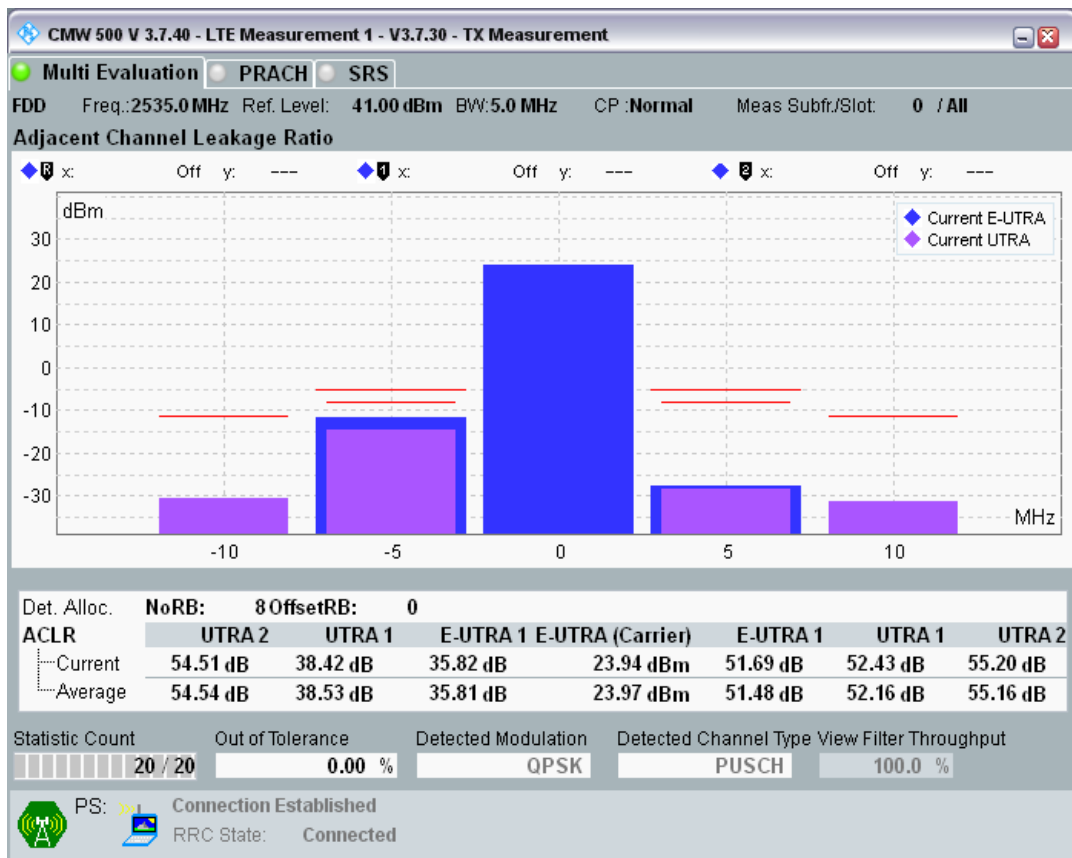

Band7 QPSK BW=5MHz Channel=21100 RB Size=8 Position=#0

Band7 QPSK BW=5MHz Channel=21100 RB Size=8 Position=#Max