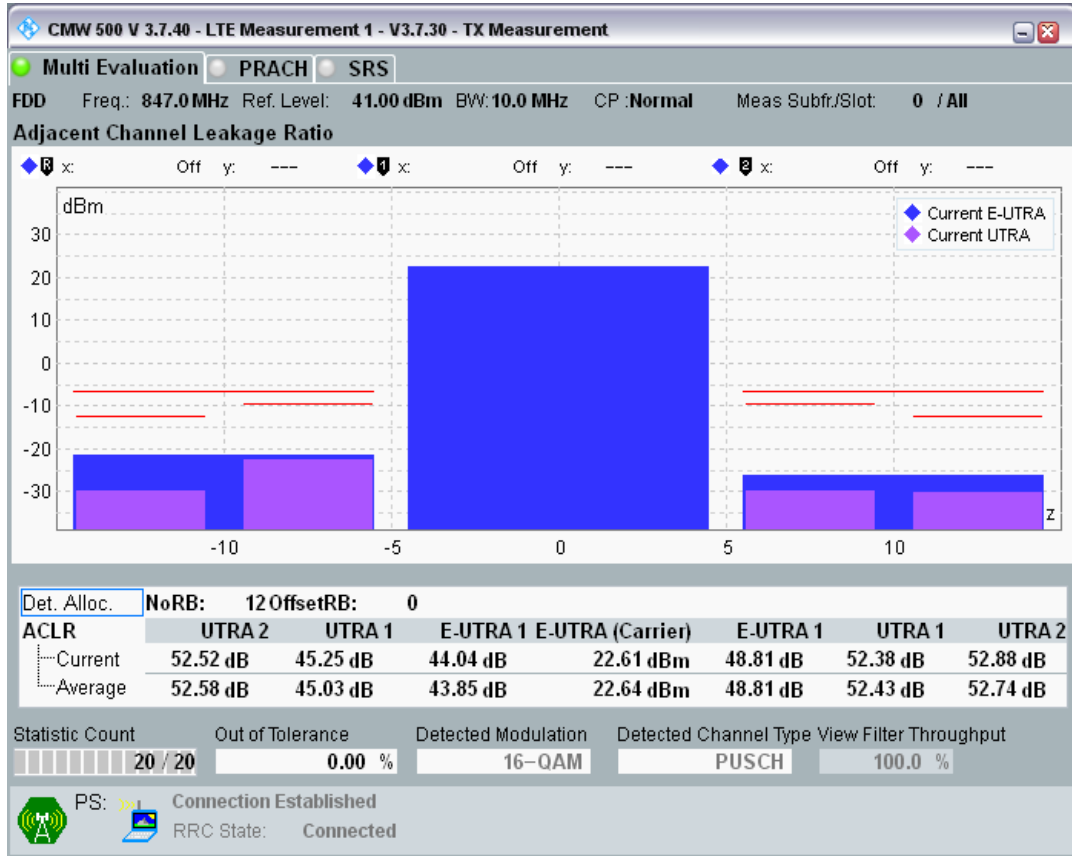

Band20 QAM16 BW=10MHz Channel=24300 RB Size=12 Position=#0

Band20 QAM16 BW=10MHz Channel=24300 RB Size=12 Position=#Max