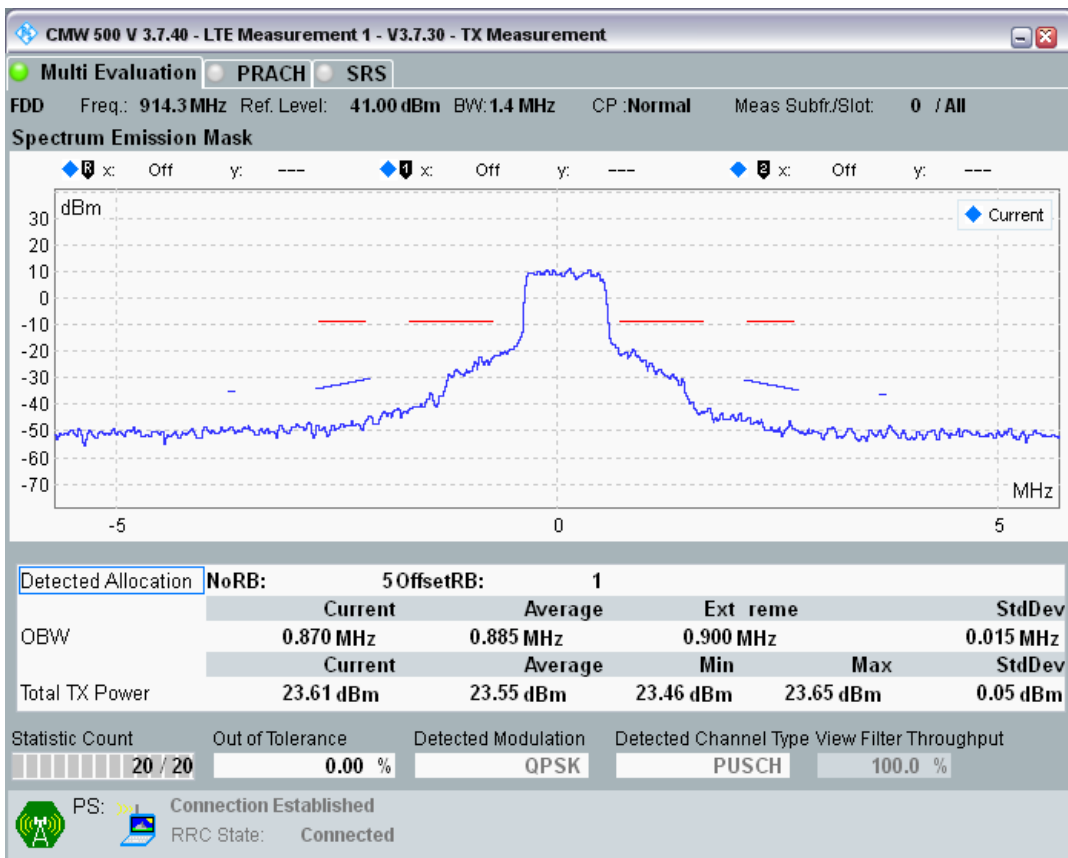

Band8 QPSK BW=1.4MHz Channel=21793 RB Size=5 Position=#Max

Band8 QPSK BW=1.4MHz Channel=21793 RB Size=6 Position=#0