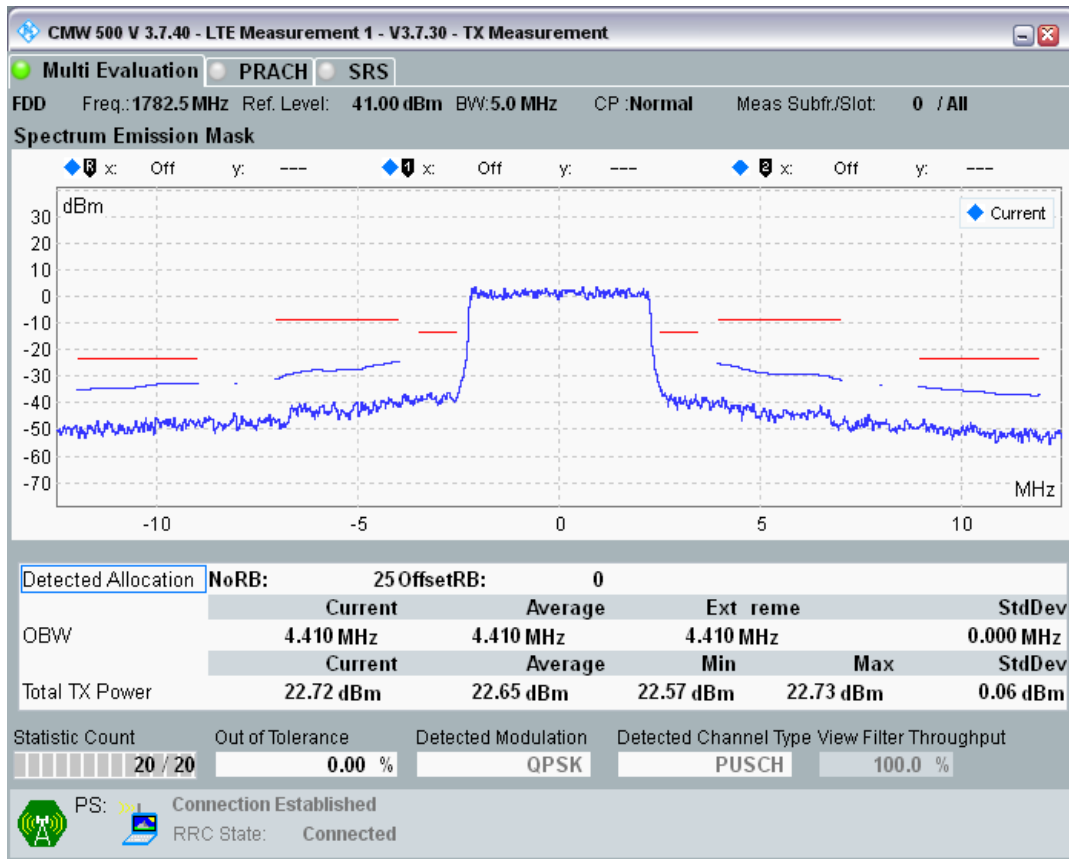

Band3 QPSK BW=5MHz Channel=19925 RB Size=25 Position=#0

Band3 QAM16 BW=5MHz Channel=19925 RB Size=8 Position=#0