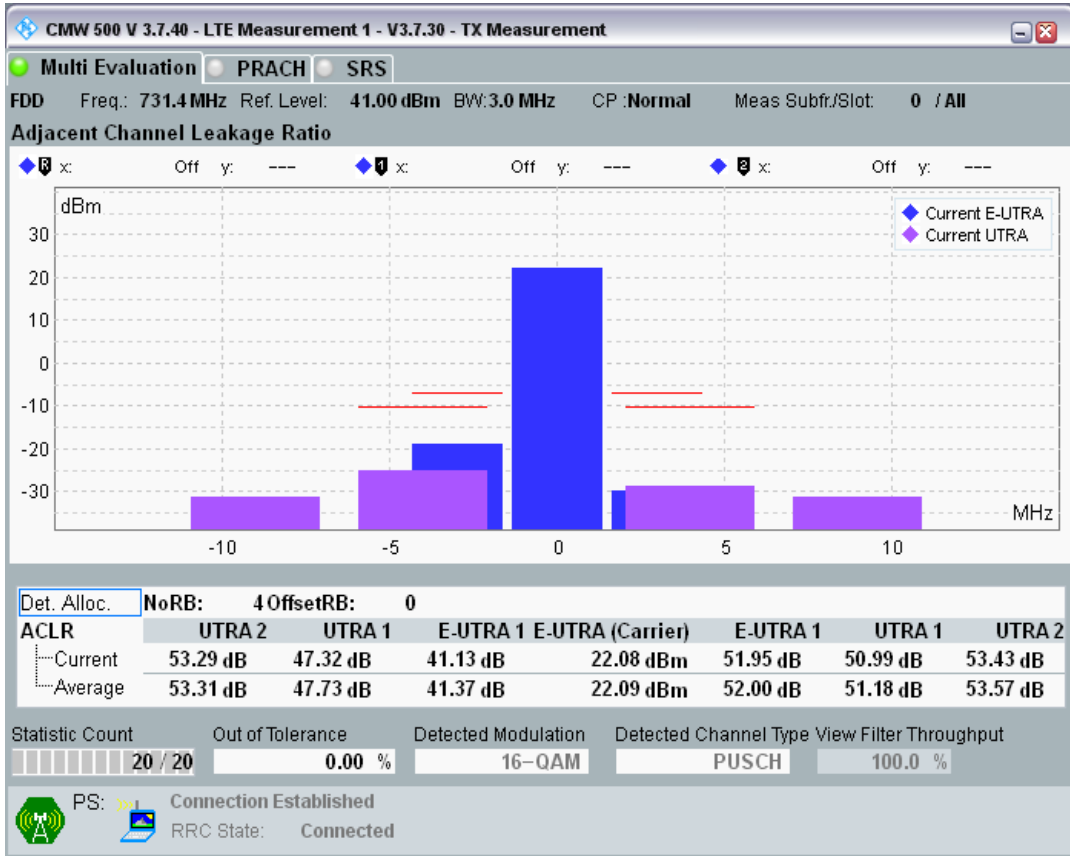

Band28 QAM16 BW=3MHz Channel=27494 RB Size=4 Position=#0

Band28 QAM16 BW=3MHz Channel=27494 RB Size=4 Position=#Max