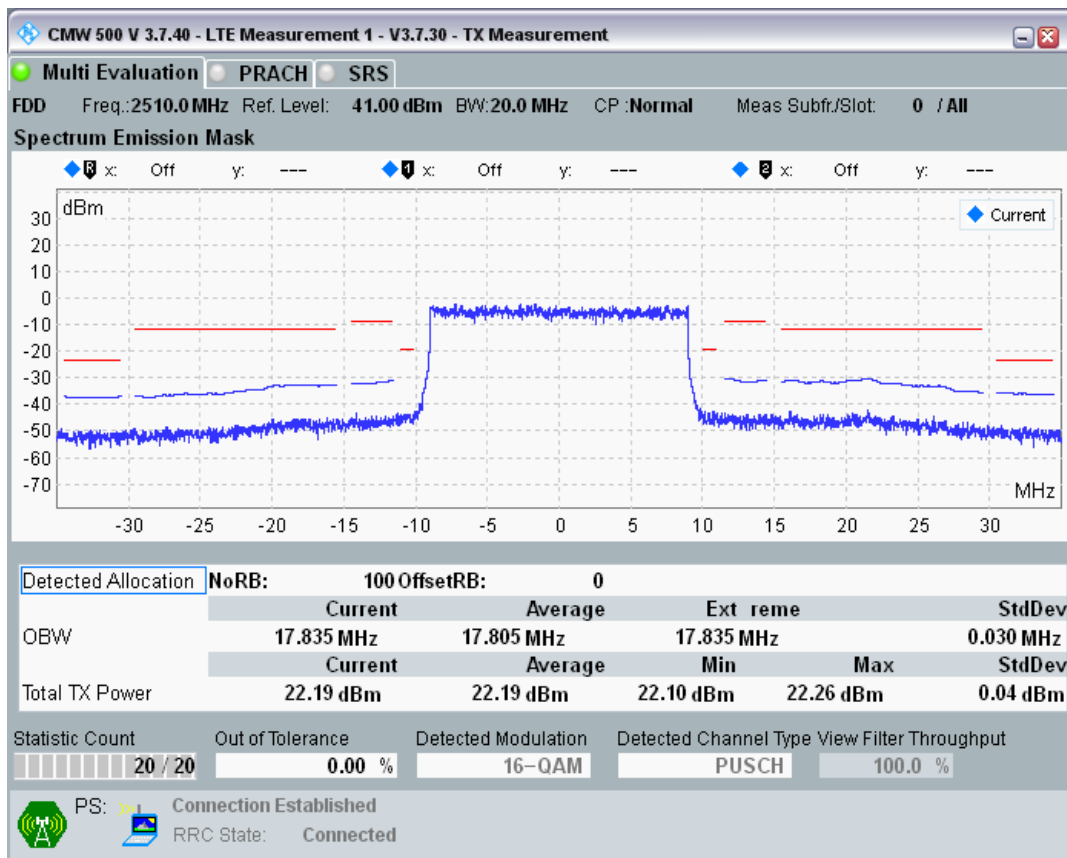

Band7 QPSK BW=20MHz Channel=20850 RB Size=100 Position=#0

Band7 QAM16 BW=20MHz Channel=20850 RB Size=18 Position=#0

Band7 QAM16 BW=20MHz Channel=20850 RB Size=18 Position=#Max

Band7 QAM16 BW=20MHz Channel=20850 RB Size=100 Position=#0