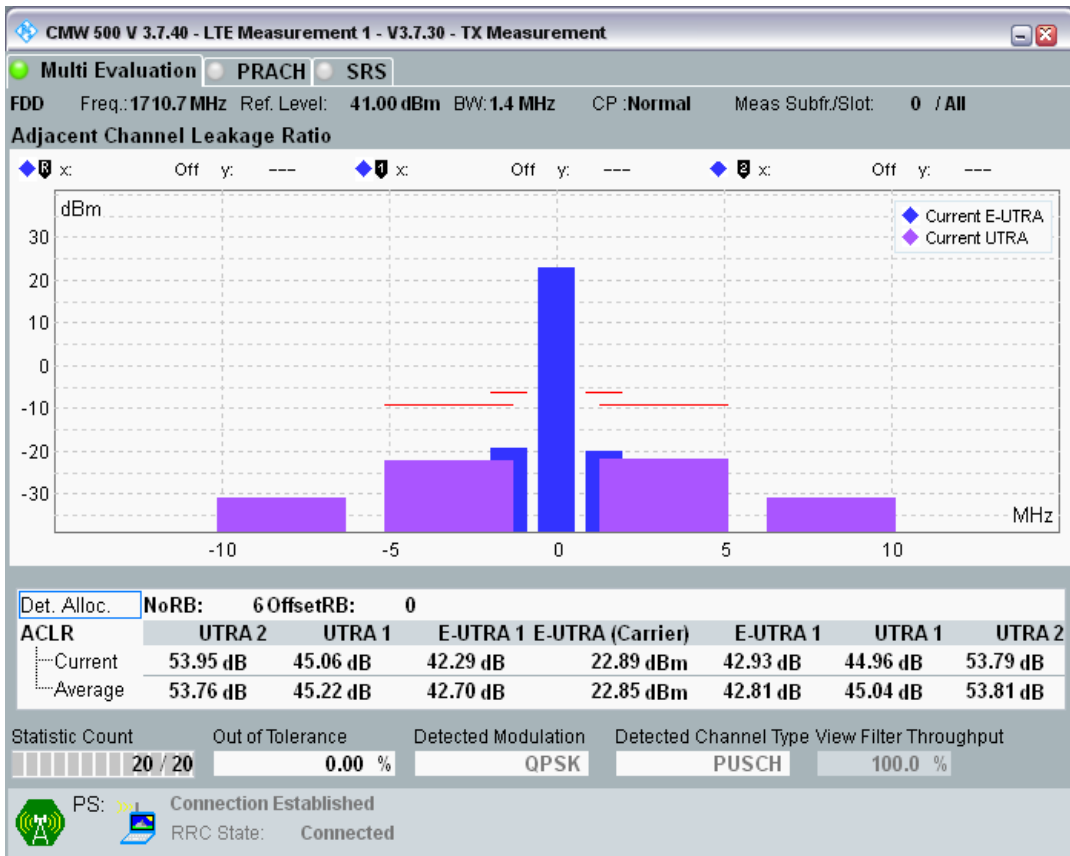

Band28 QAM16 BW=20MHz Channel=27409 RB Size=100 Position=#0

Band3 QPSK BW=1.4MHz Channel=19207 RB Size=5 Position=#0

Band3 QPSK BW=1.4MHz Channel=19207 RB Size=5 Position=#Max

Band3 QPSK BW=1.4MHz Channel=19207 RB Size=6 Position=#0