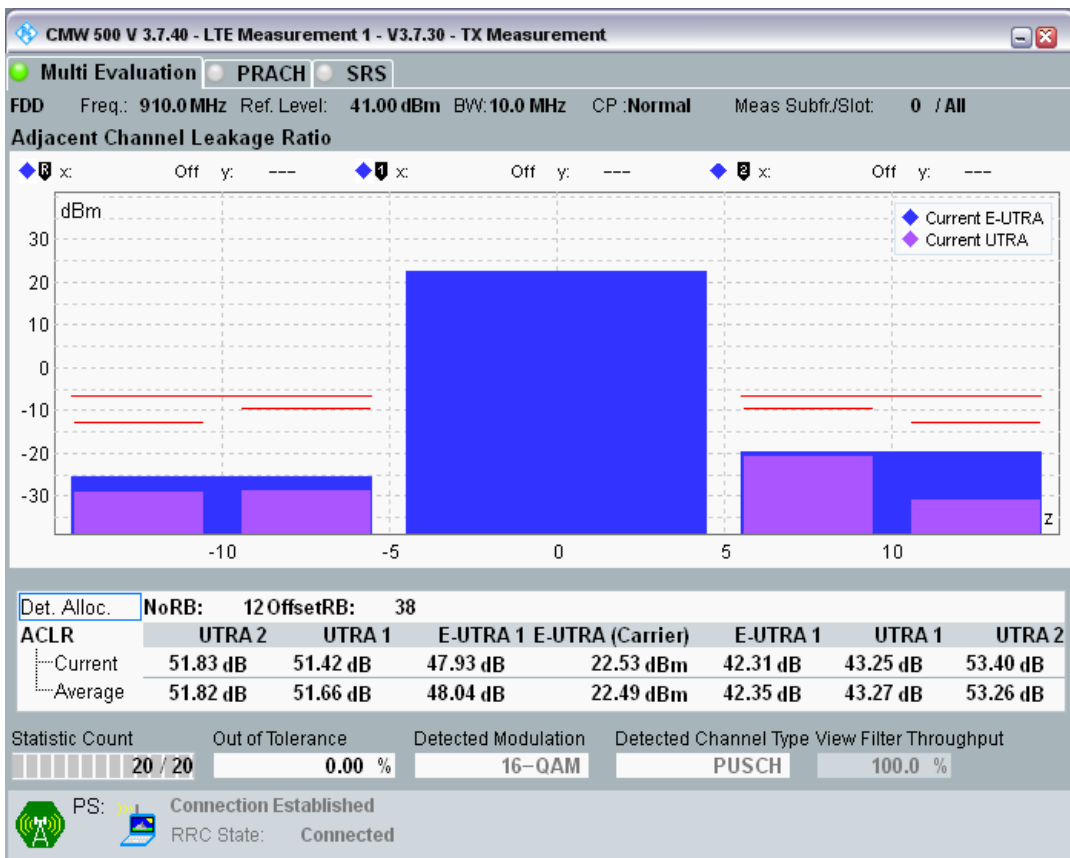

Band8 QAM16 BW=10MHz Channel=21750 RB Size=12 Position=#Max

Band8 QAM16 BW=10MHz Channel=21750 RB Size=50 Position=#0