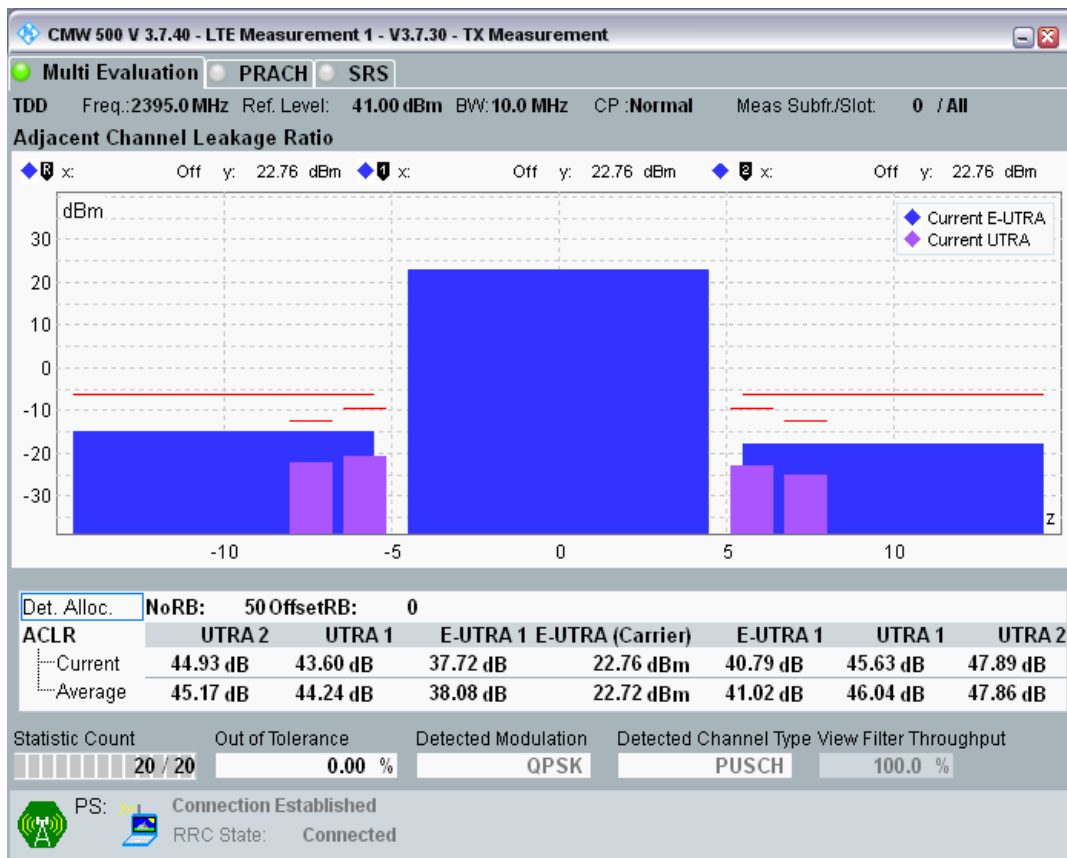

Band40 QPSK BW=10MHz Channel=39600 RB Size=50 Position=#0

Band40 QAM16 BW=10MHz Channel=39600 RB Size=12 Position=#0