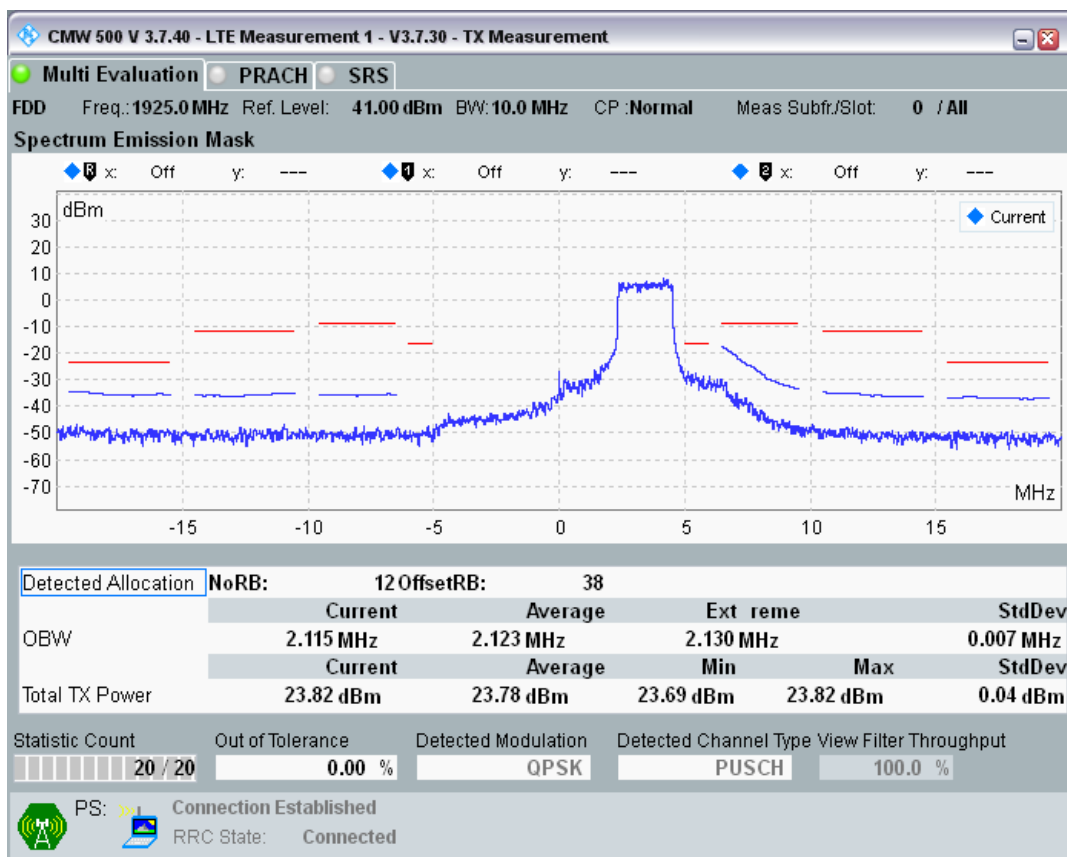

Band1 QAM16 BW=5MHz Channel=18575 RB Size=8 Position=#Max

Band1 QAM16 BW=5MHz Channel=18575 RB Size=25 Position=#0

Band1 QPSK BW=10MHz Channel=18050 RB Size=12 Position=#0

Band1 QPSK BW=10MHz Channel=18050 RB Size=12 Position=#Max