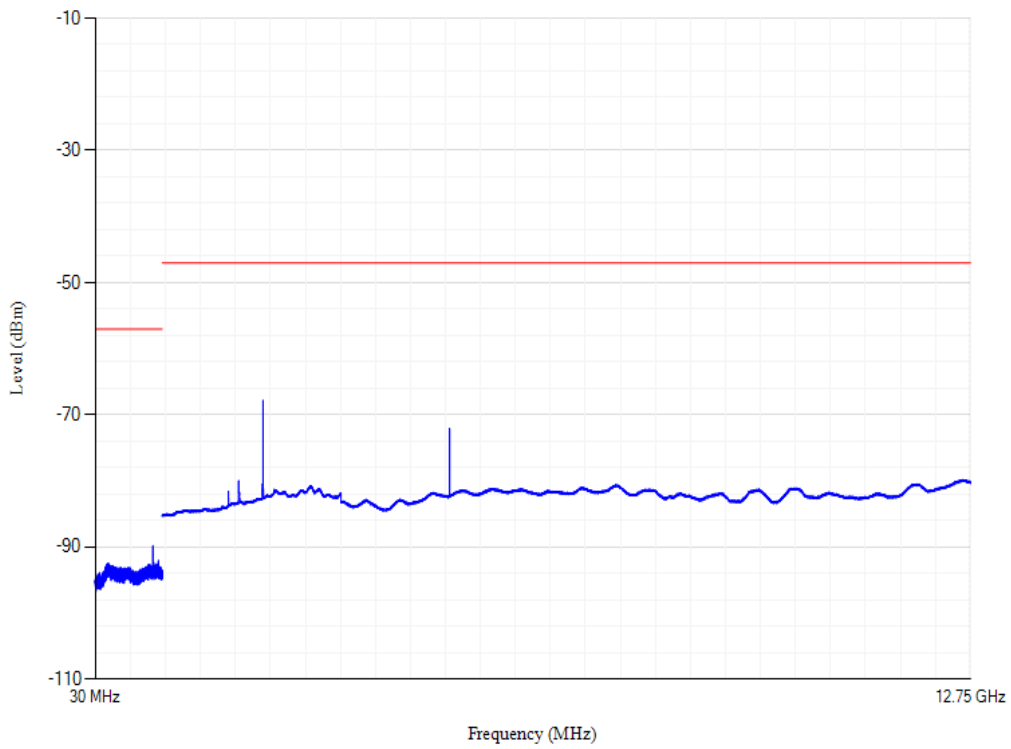

Conducted spurious emissions

Band1 QPSK BW=20MHz Channel=18500