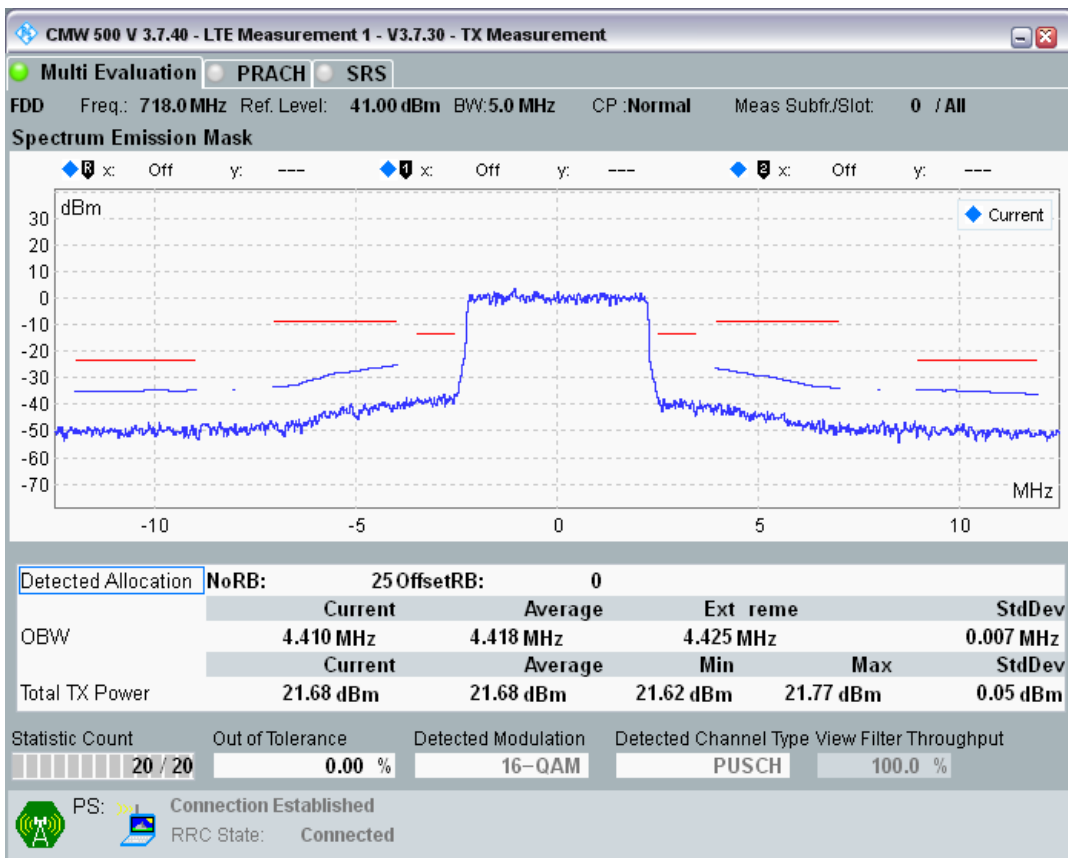

Band28 QAM16 BW=5MHz Channel=27360 RB Size=25 Position=#0

Band28 QPSK BW=5MHz Channel=27484 RB Size=8 Position=#0