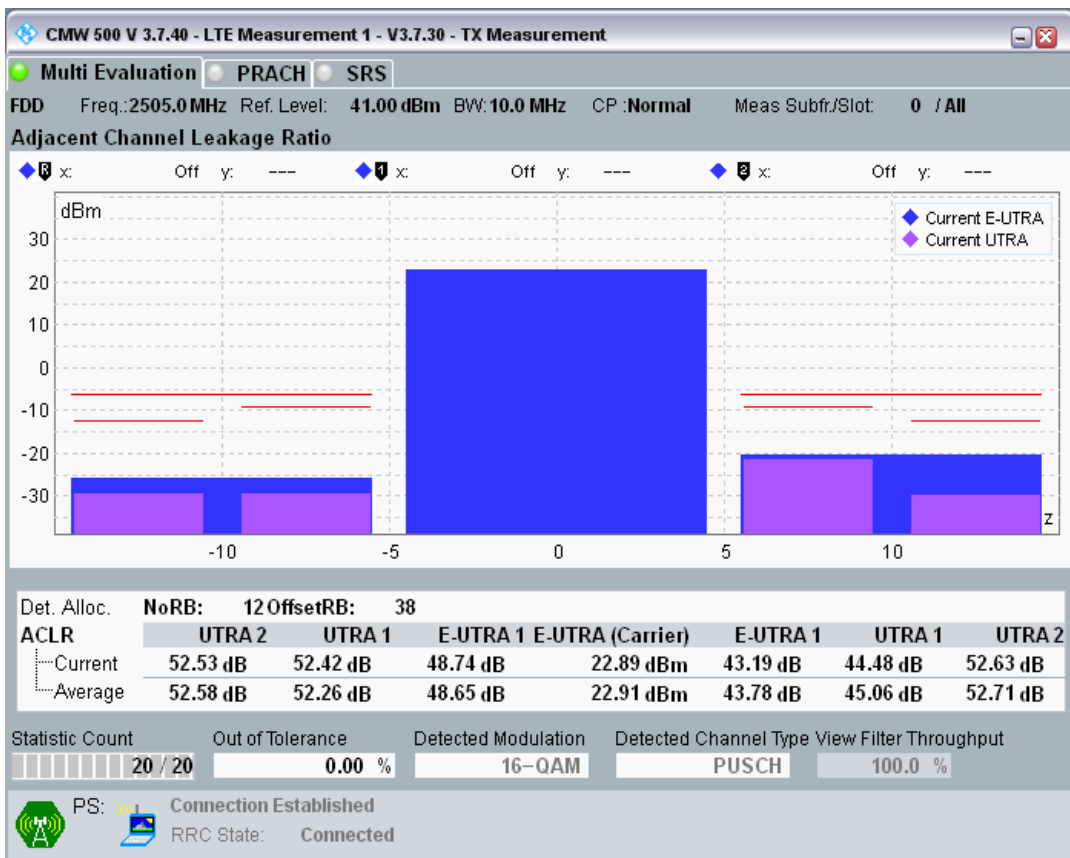

Band7 QAM16 BW=10MHz Channel=20800 RB Size=12 Position=#Max

Band7 QAM16 BW=10MHz Channel=20800 RB Size=50 Position=#0