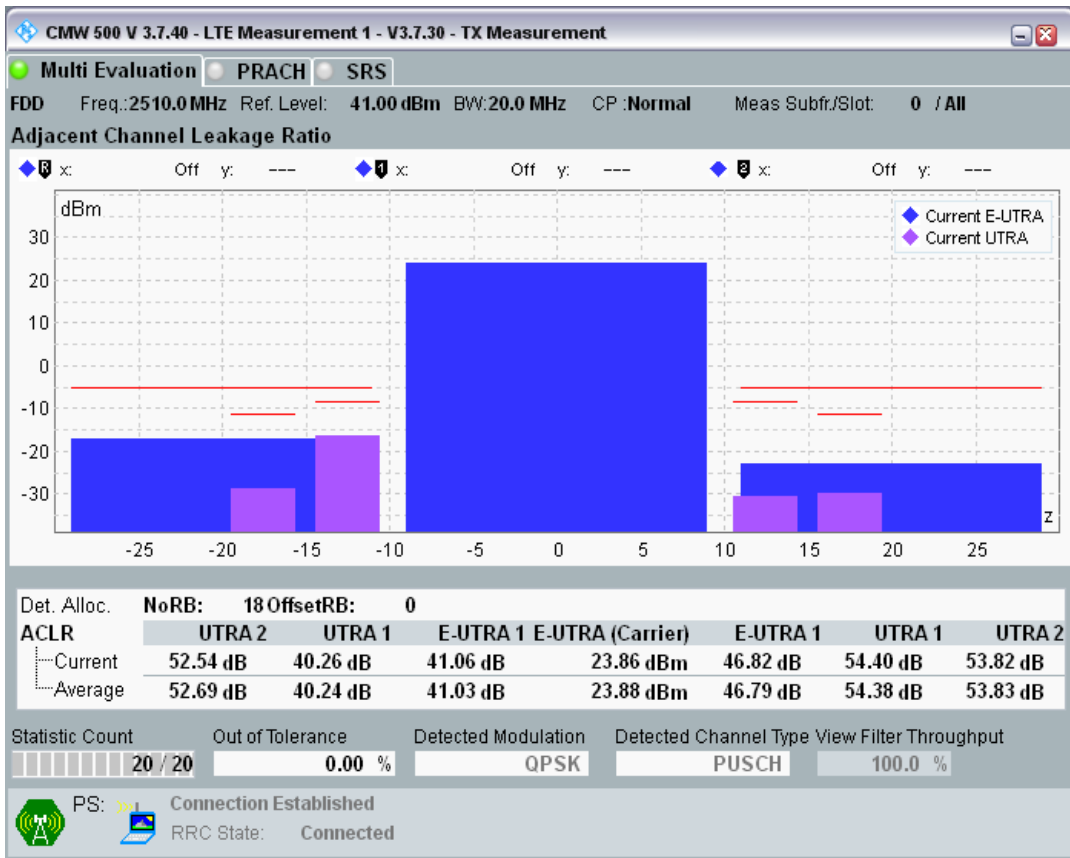

Band7 QAM16 BW=10MHz Channel=21400 RB Size=12 Position=#0

Band7 QAM16 BW=10MHz Channel=21400 RB Size=12 Position=#Max

Band7 QAM16 BW=10MHz Channel=21400 RB Size=50 Position=#0

Band7 QPSK BW=20MHz Channel=20850 RB Size=18 Position=#0