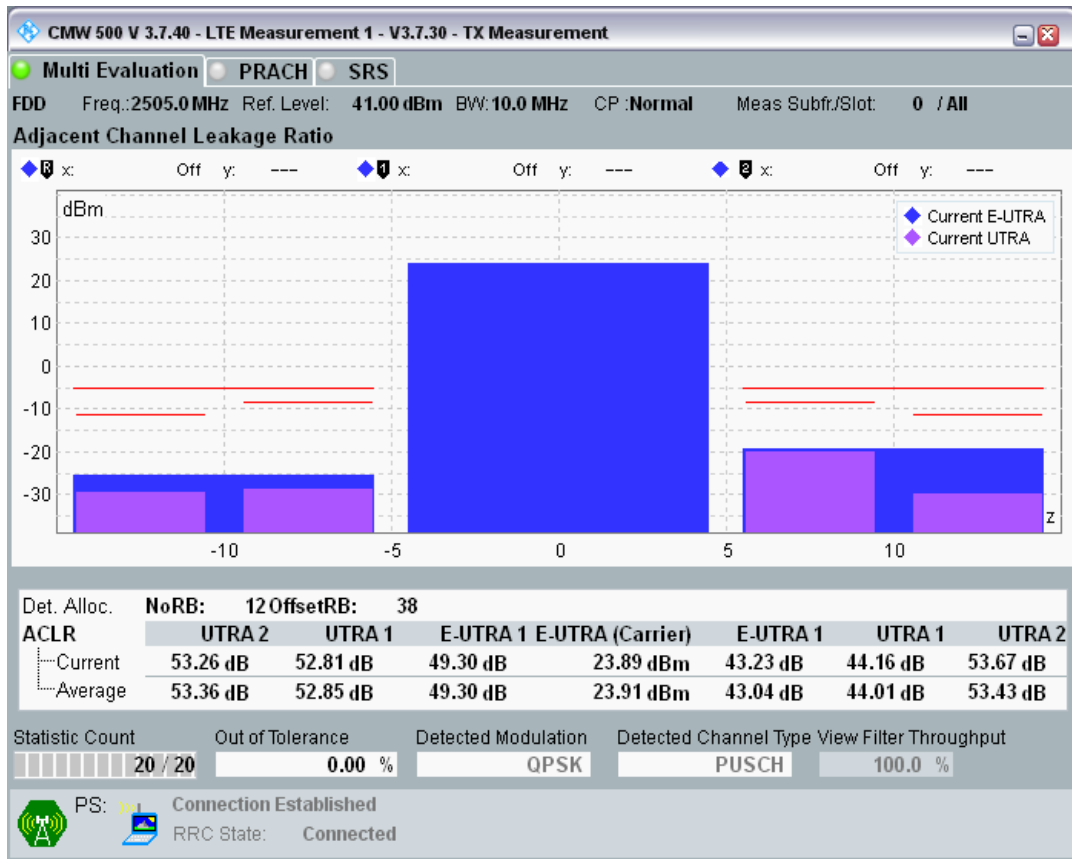

Band7 QPSK BW=10MHz Channel=20800 RB Size=12 Position=#Max

Band7 QPSK BW=10MHz Channel=20800 RB Size=50 Position=#0