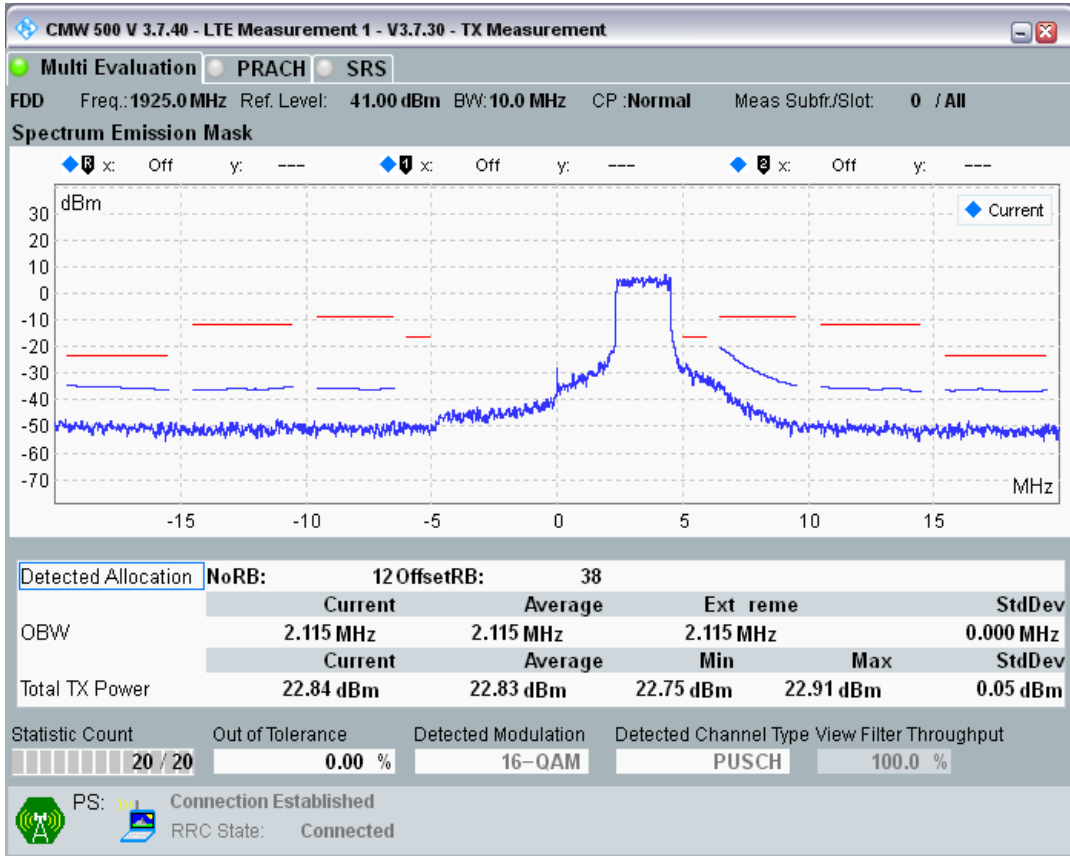

Band1 QAM16 BW=10MHz Channel=18050 RB Size=12 Position=#Max

Band1 QAM16 BW=10MHz Channel=18050 RB Size=50 Position=#0