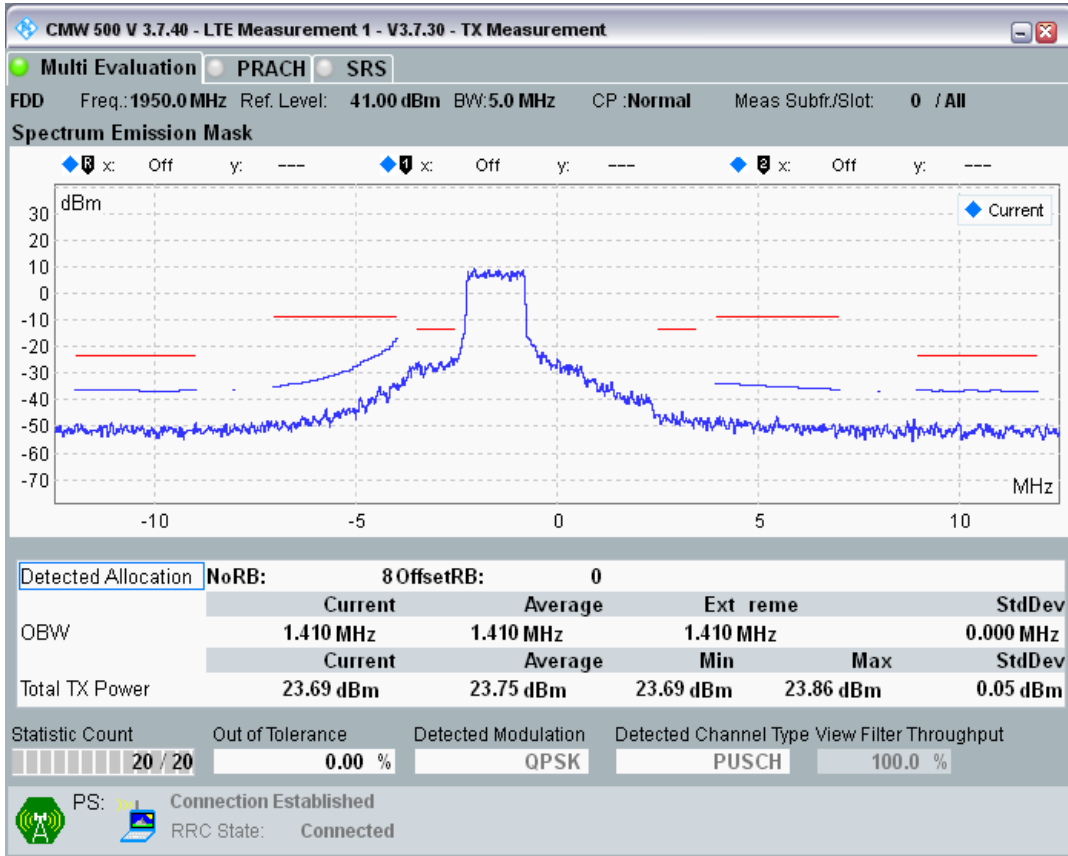

Band1 QPSK BW=5MHz Channel=18300 RB Size=8 Position=#0

Band1 QPSK BW=5MHz Channel=18300 RB Size=8 Position=#Max