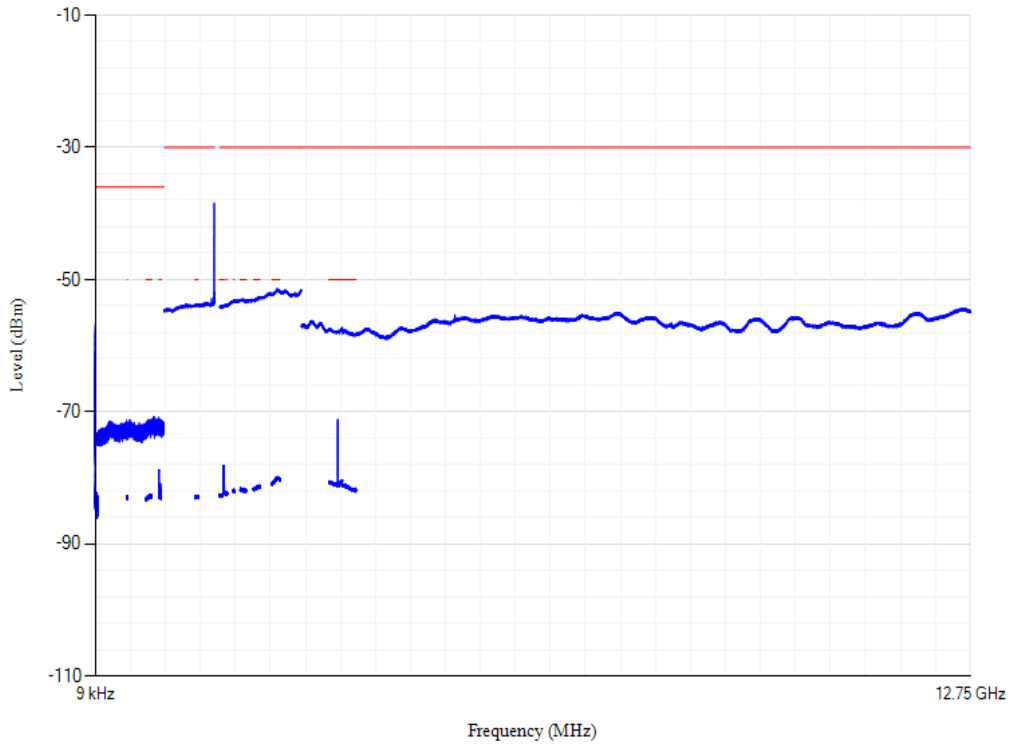

Conducted spurious emissions

Band40 QPSK BW=20MHz Channel=38750 RB Size=1 Position=#0