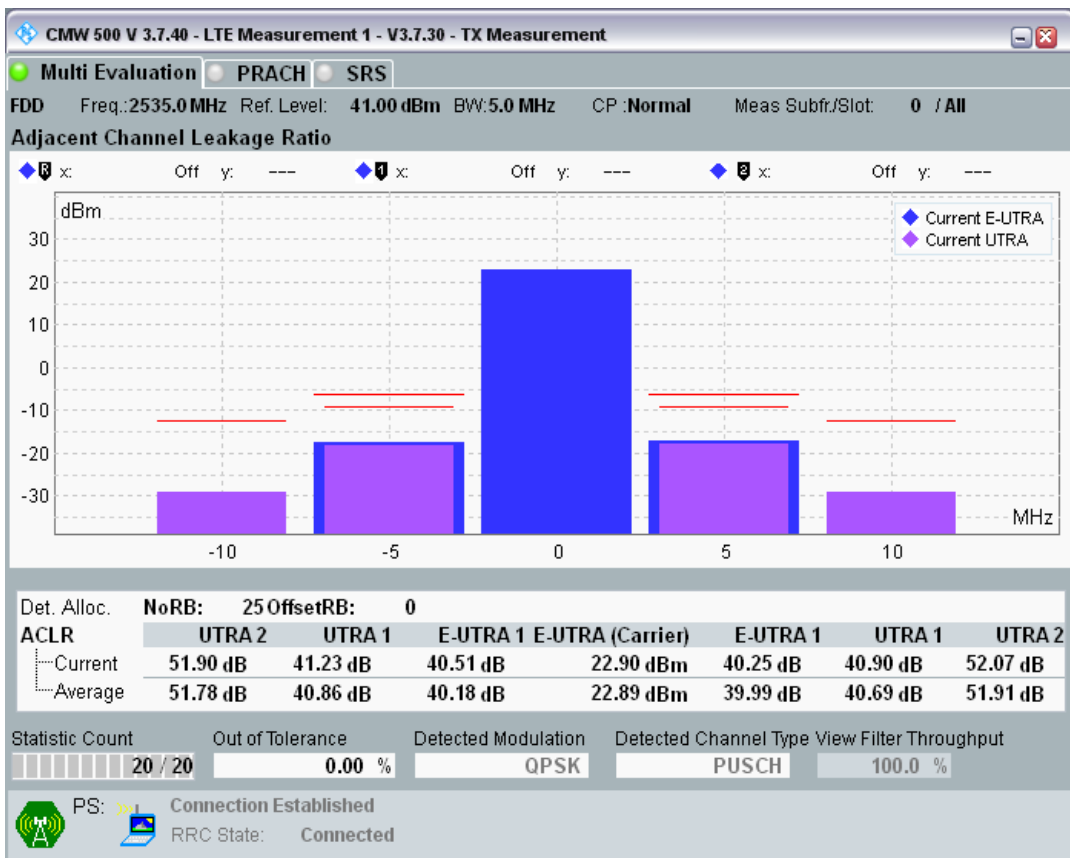

Band7 QAM16 BW=5MHz Channel=20775 RB Size=25 Position=#0

Band7 QPSK BW=5MHz Channel=21100 RB Size=8 Position=#0

Band7 QPSK BW=5MHz Channel=21100 RB Size=8 Position=#Max

Band7 QPSK BW=5MHz Channel=21100 RB Size=25 Position=#0