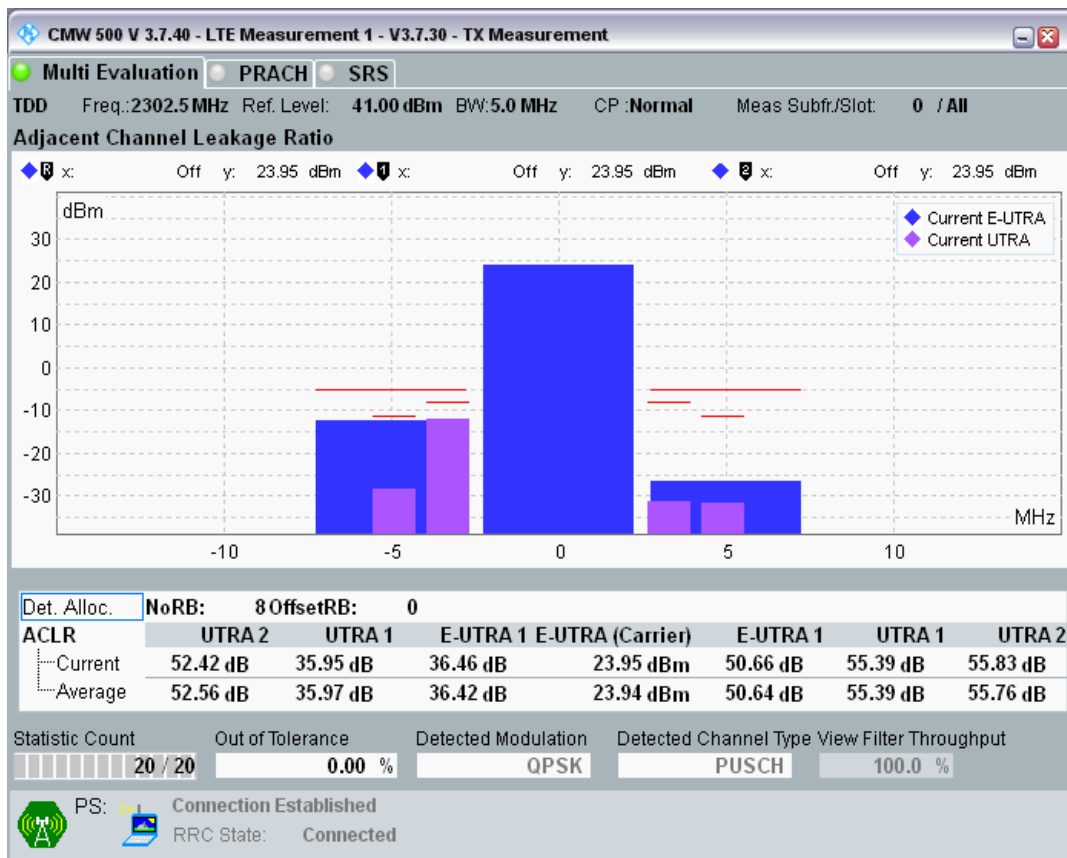

Band3 QAM16 BW=20MHz Channel=19850 RB Size=100 Position=#0

Band40 QPSK BW=5MHz Channel=38675 RB Size=8 Position=#0

Band40 QPSK BW=5MHz Channel=38675 RB Size=8 Position=#Max

Band40 QPSK BW=5MHz Channel=38675 RB Size=25 Position=#0