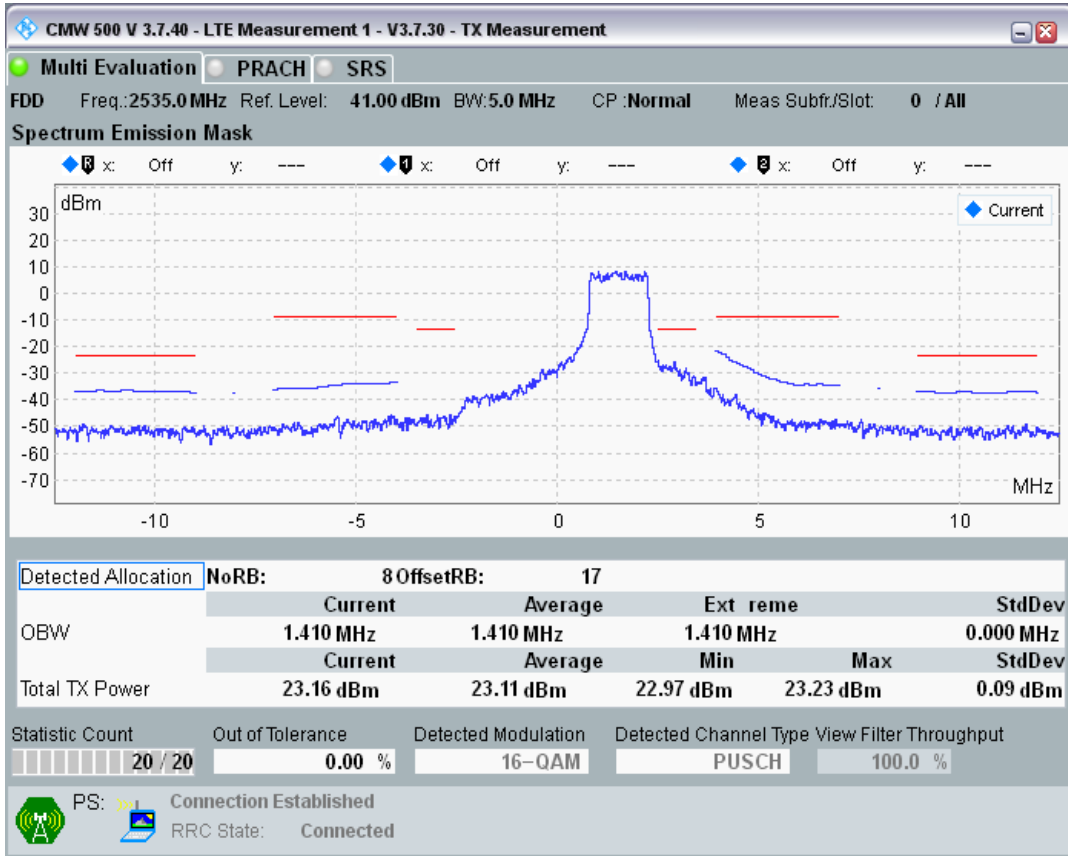

Band7 QAM16 BW=5MHz Channel=21100 RB Size=8 Position=#Max

Band7 QAM16 BW=5MHz Channel=21100 RB Size=25 Position=#0