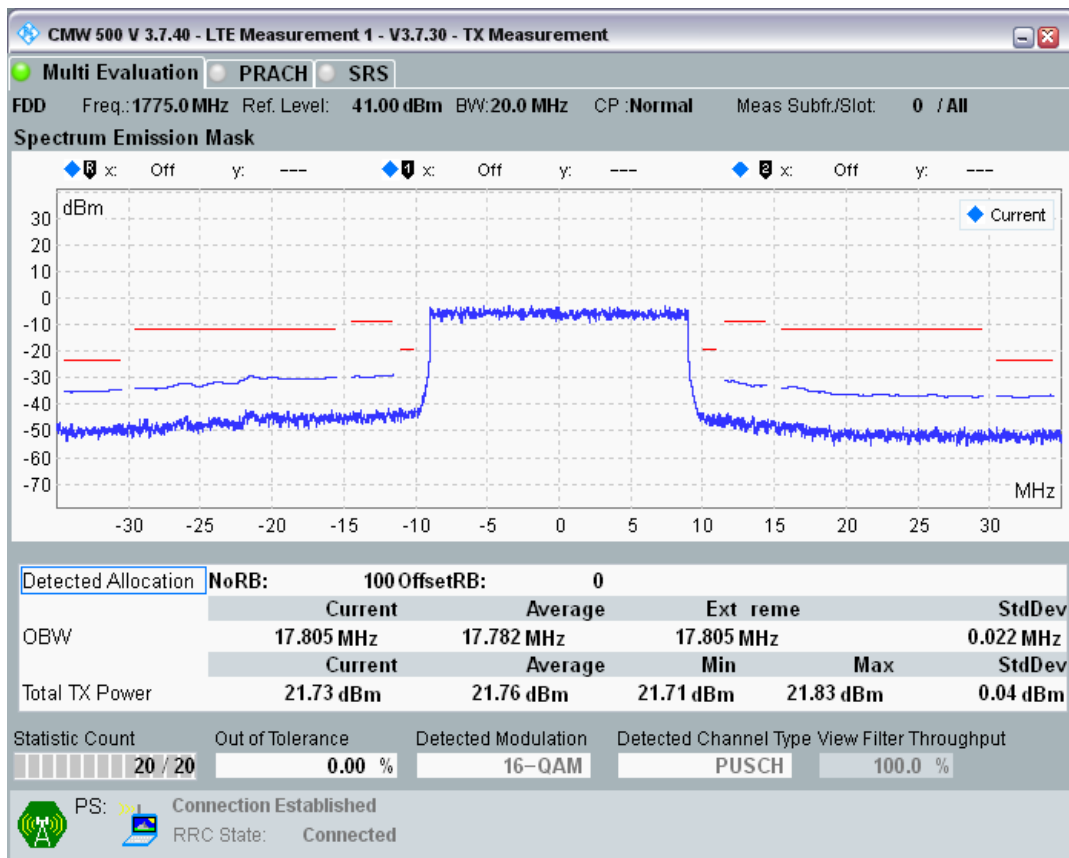

Band3 QPSK BW=20MHz Channel=19850 RB Size=100 Position=#0

Band3 QAM16 BW=20MHz Channel=19850 RB Size=18 Position=#0

Band3 QAM16 BW=20MHz Channel=19850 RB Size=18 Position=#Max

Band3 QAM16 BW=20MHz Channel=19850 RB Size=100 Position=#0