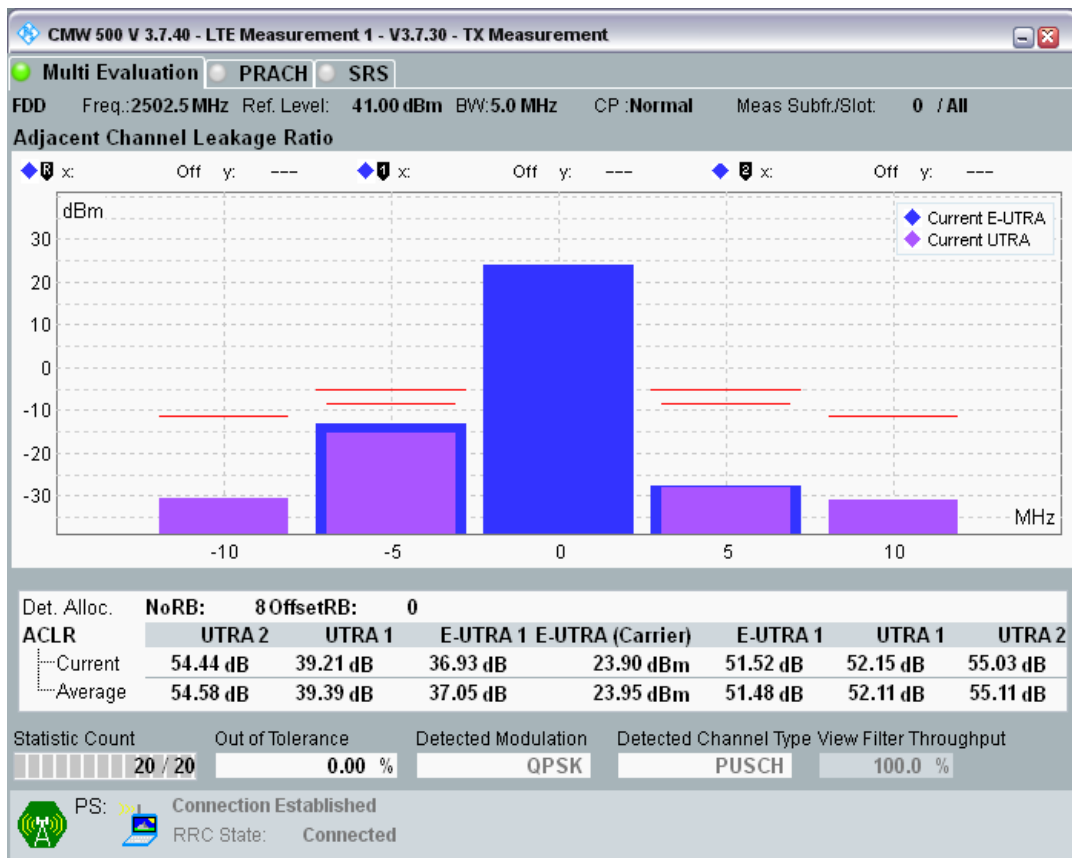

Band40 QAM16 BW=20MHz Channel=39550 RB Size=18 Position=#0

Band40 QAM16 BW=20MHz Channel=39550 RB Size=18 Position=#Max

Band40 QAM16 BW=20MHz Channel=39550 RB Size=100 Position=#0

Band7 QPSK BW=5MHz Channel=20775 RB Size=8 Position=#0