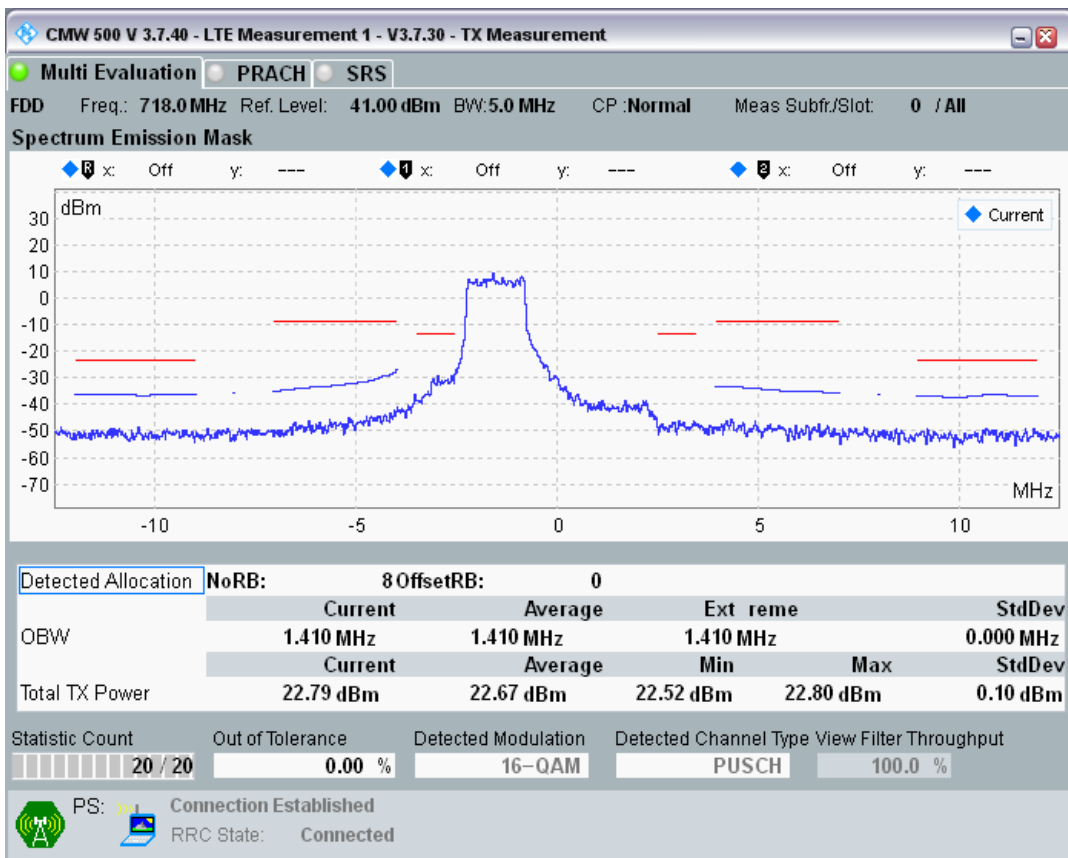

Band28 QPSK BW=5MHz Channel=27360 RB Size=8 Position=#0

Band28 QPSK BW=5MHz Channel=27360 RB Size=8 Position=#Max

Band28 QPSK BW=5MHz Channel=27360 RB Size=25 Position=#0

Band28 QAM16 BW=5MHz Channel=27360 RB Size=8 Position=#0