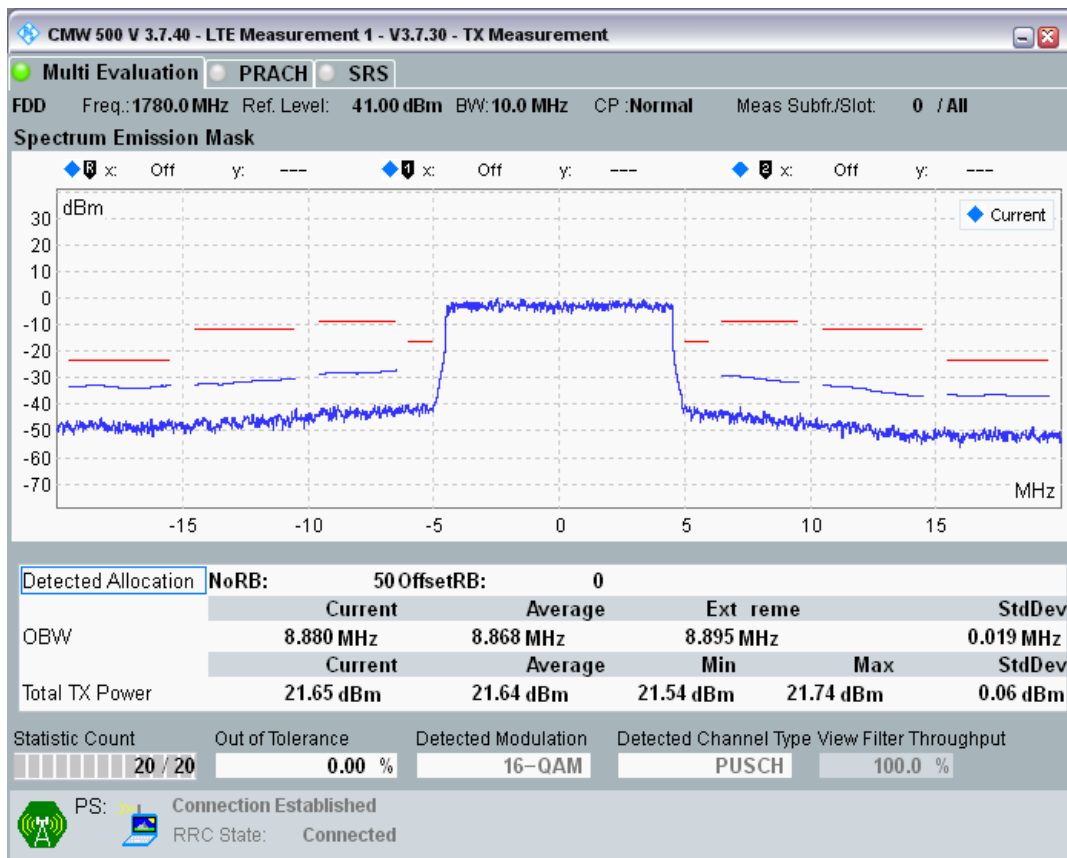

Band3 QAM16 BW=10MHz Channel=19900 RB Size=50 Position=#0

Band3 QPSK BW=20MHz Channel=19300 RB Size=18 Position=#0