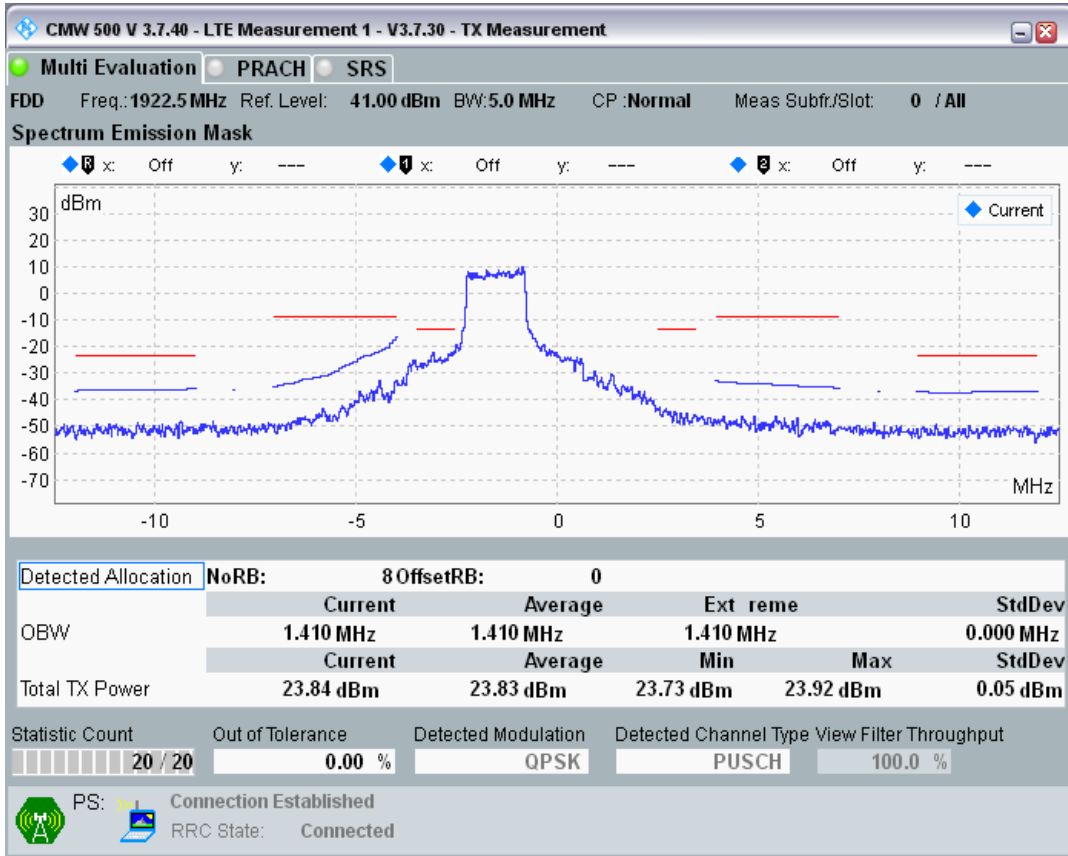

Band1 QPSK BW=5MHz Channel=18025 RB Size=8 Position=#Max