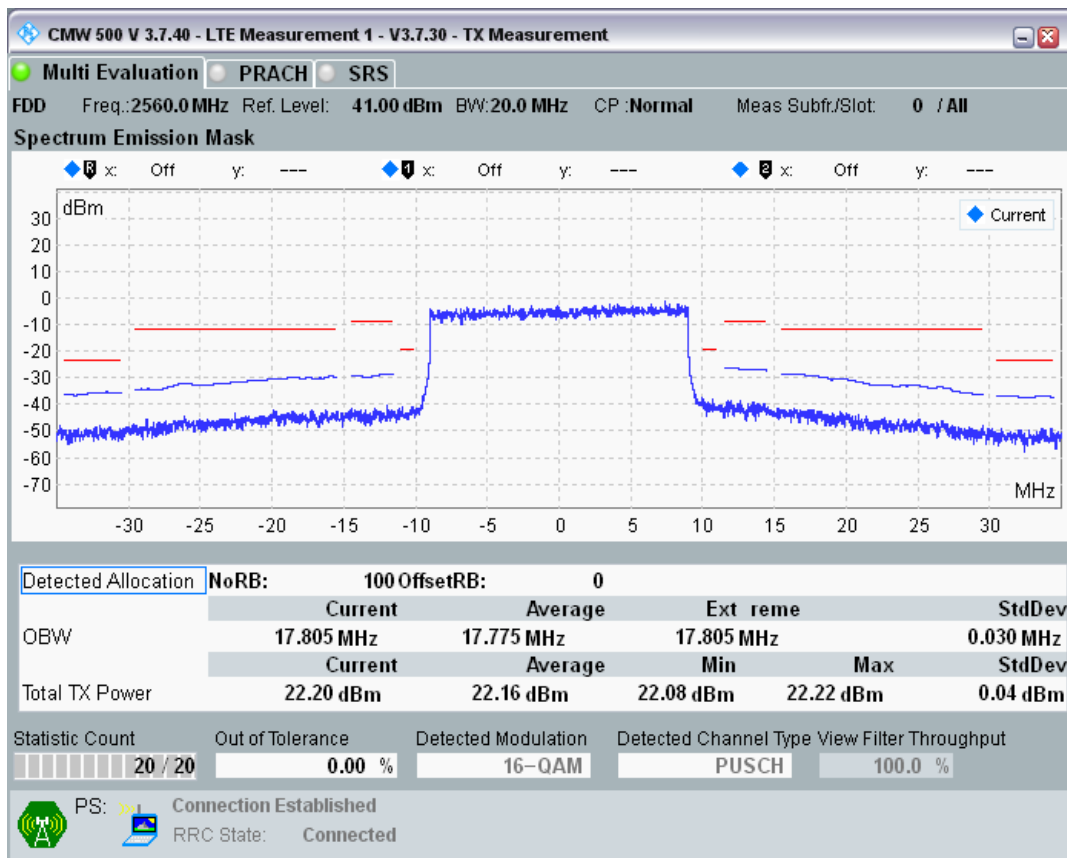

Band7 QPSK BW=20MHz Channel=21350 RB Size=100 Position=#0

Band7 QAM16 BW=20MHz Channel=21350 RB Size=18 Position=#0

Band7 QAM16 BW=20MHz Channel=21350 RB Size=18 Position=#Max

Band7 QAM16 BW=20MHz Channel=21350 RB Size=100 Position=#0