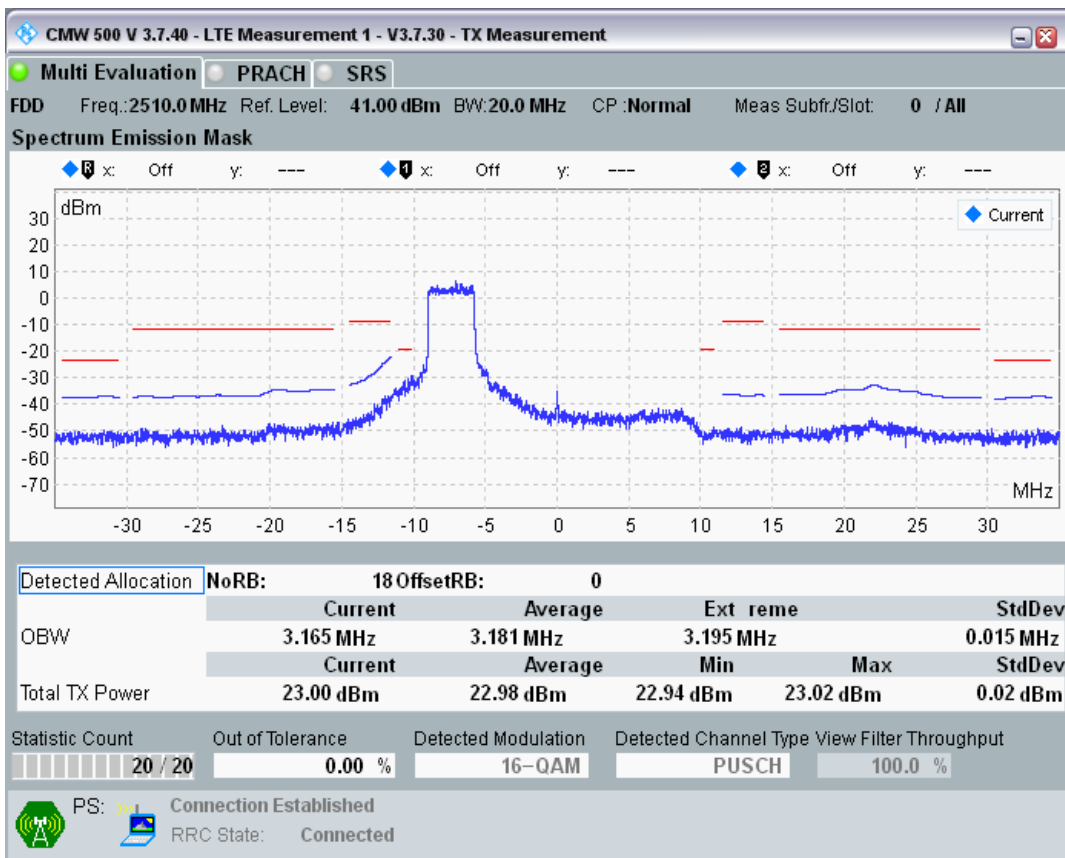

Band7 QAM16 BW=20MHz Channel=20850 RB Size=18 Position=#0

Band7 QAM16 BW=20MHz Channel=20850 RB Size=18 Position=#Max