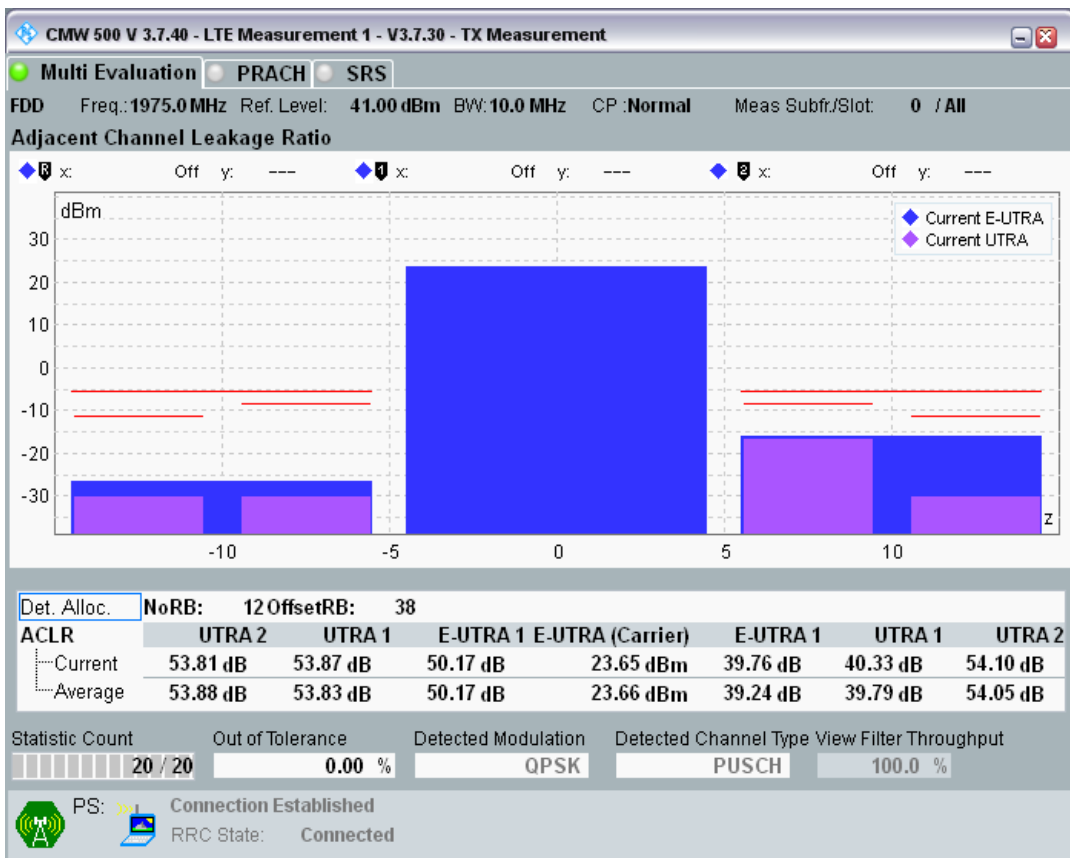

Band1 QAM16 BW=10MHz Channel=18300 RB Size=12 Position=#Max

Band1 QAM16 BW=10MHz Channel=18300 RB Size=50 Position=#0

Band1 QPSK BW=10MHz Channel=18550 RB Size=12 Position=#0

Band1 QPSK BW=10MHz Channel=18550 RB Size=12 Position=#Max