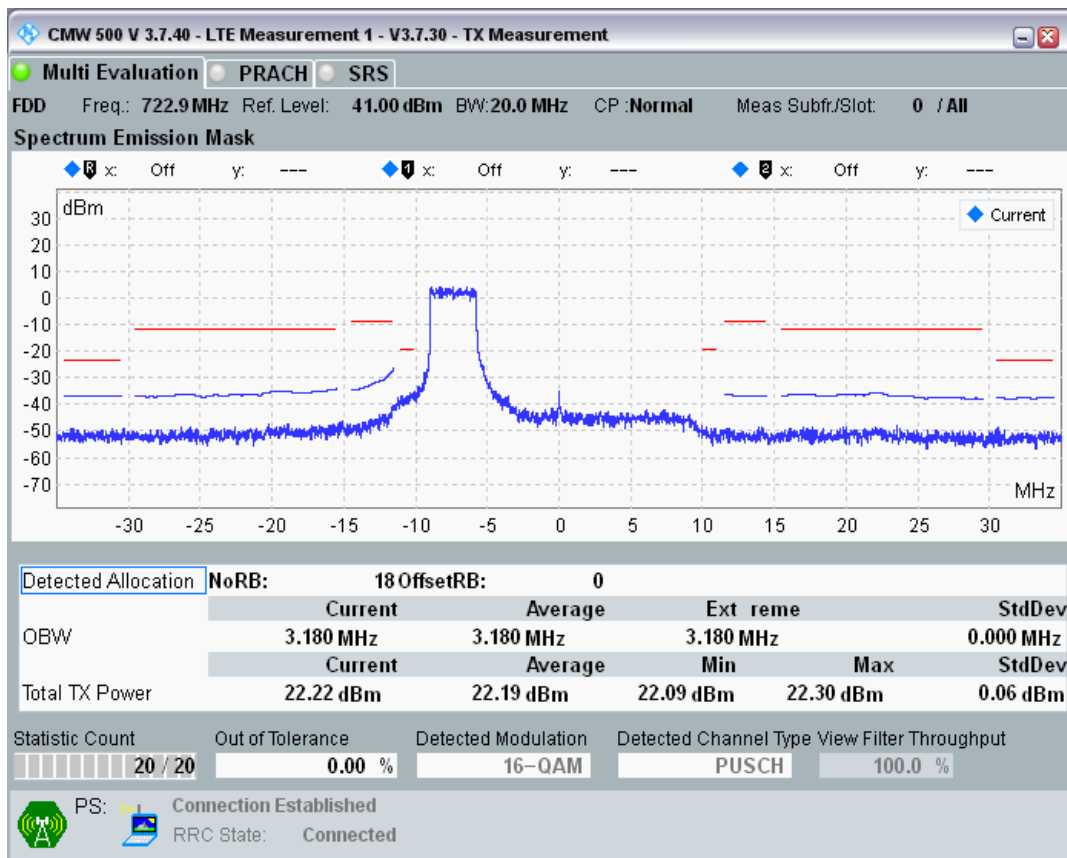

Band28 QAM16 BW=20MHz Channel=27409 RB Size=18 Position=#0

Band28 QAM16 BW=20MHz Channel=27409 RB Size=18 Position=#Max