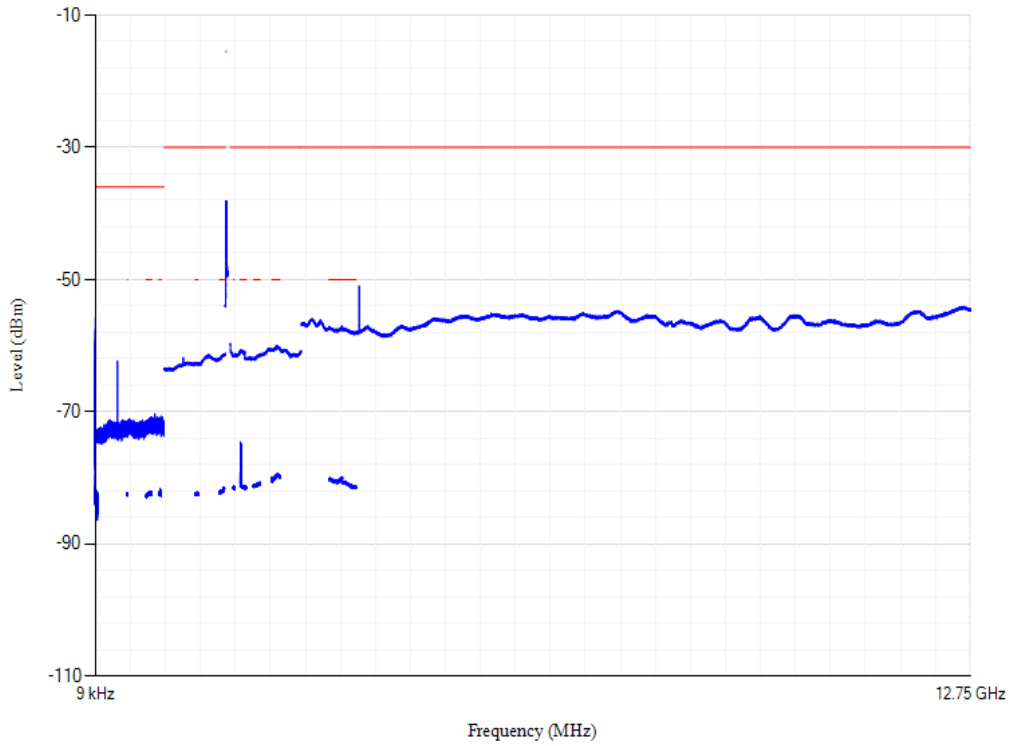

Conducted spurious emissions

Band1 QPSK BW=20MHz Channel=18300 RB Size=1 Position=#0