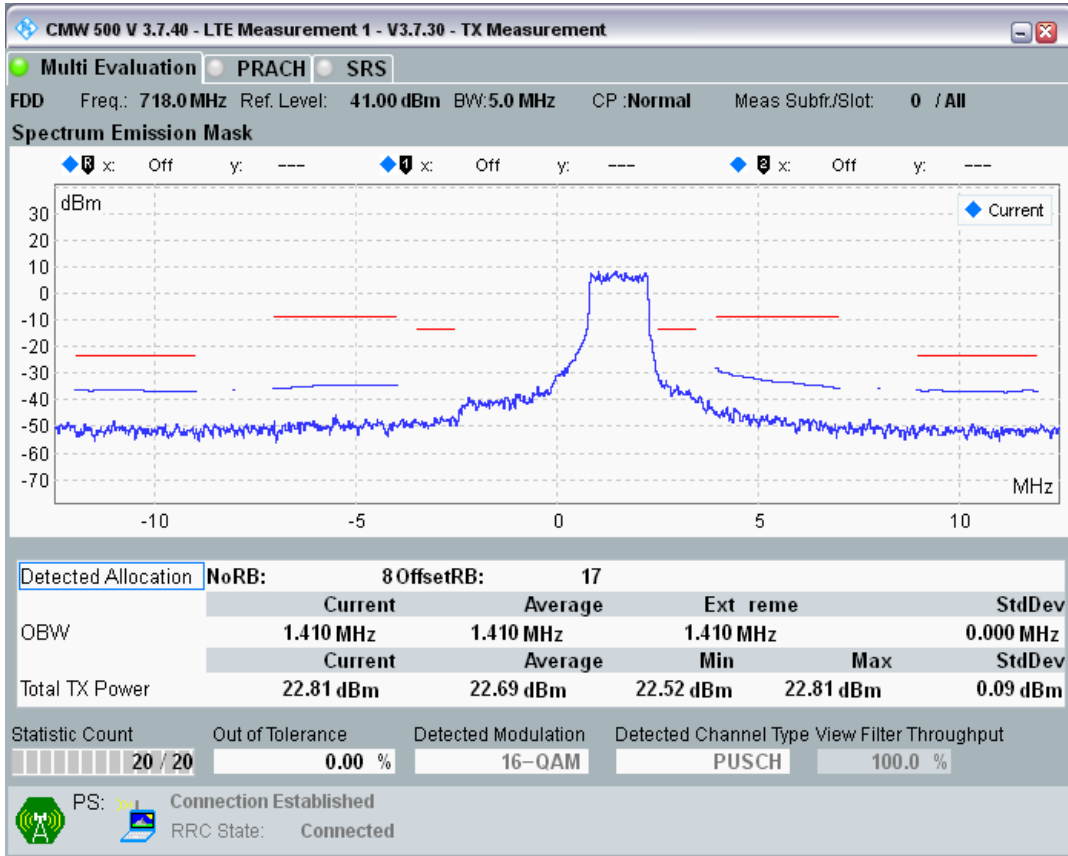

Band28 QAM16 BW=5MHz Channel=27360 RB Size=8 Position=#Max

Band28 QAM16 BW=5MHz Channel=27360 RB Size=25 Position=#0