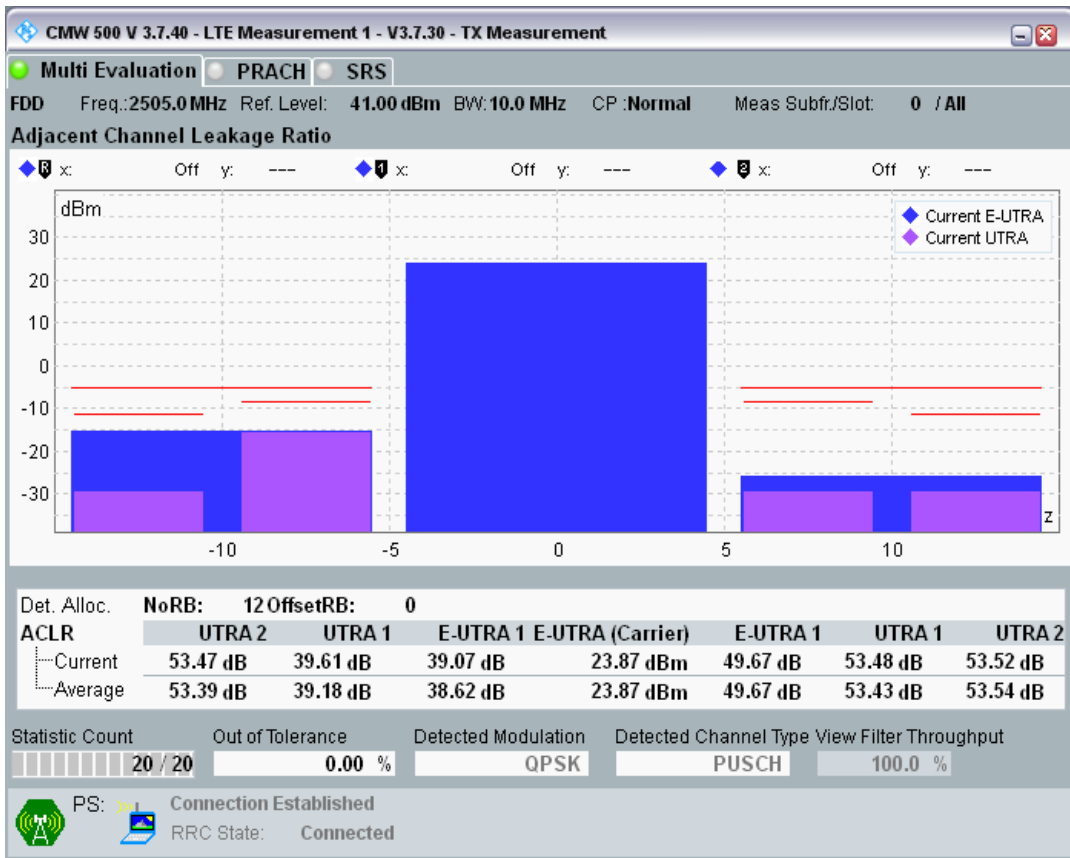

Band7 QPSK BW=10MHz Channel=20800 RB Size=12 Position=#0

Band7 QPSK BW=10MHz Channel=20800 RB Size=12 Position=#Max