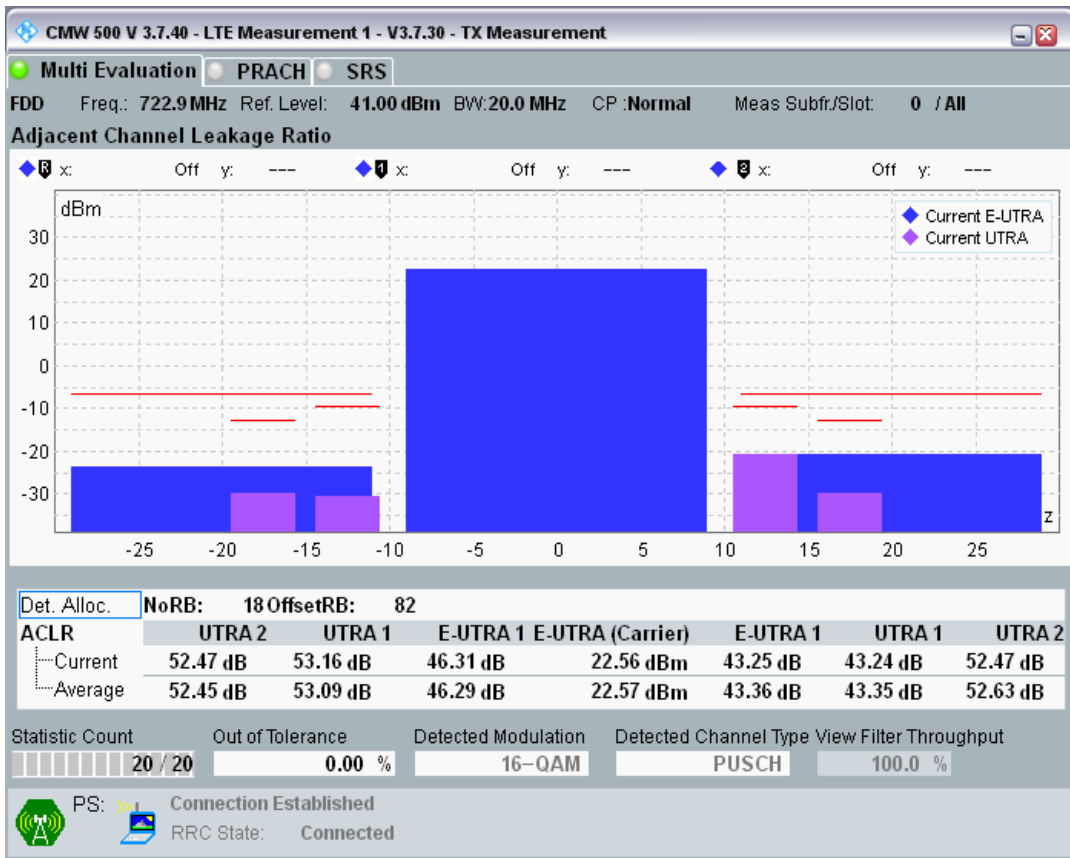

Band28 QPSK BW=20MHz Channel=27409 RB Size=18 Position=#Max

Band28 QPSK BW=20MHz Channel=27409 RB Size=100 Position=#0

Band28 QAM16 BW=20MHz Channel=27409 RB Size=18 Position=#0

Band28 QAM16 BW=20MHz Channel=27409 RB Size=18 Position=#Max