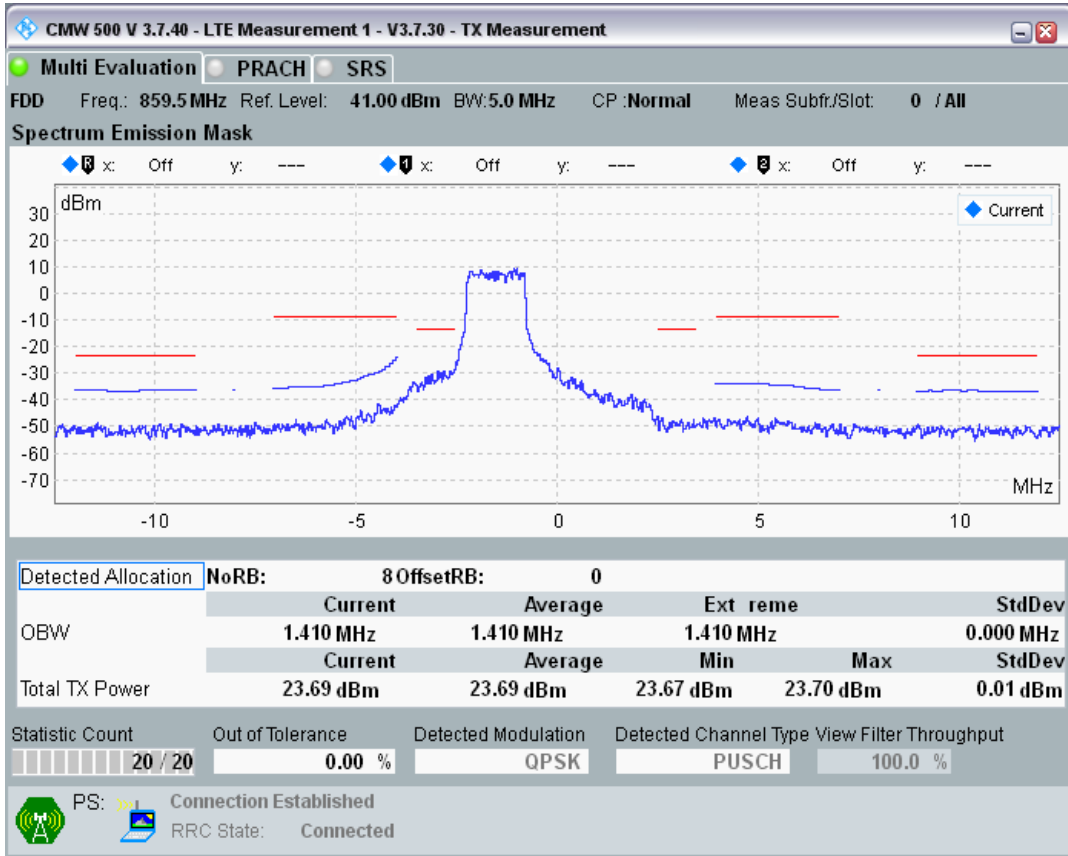

Band20 QPSK BW=5MHz Channel=24425 RB Size=8 Position=#0

Band20 QPSK BW=5MHz Channel=24425 RB Size=8 Position=#Max