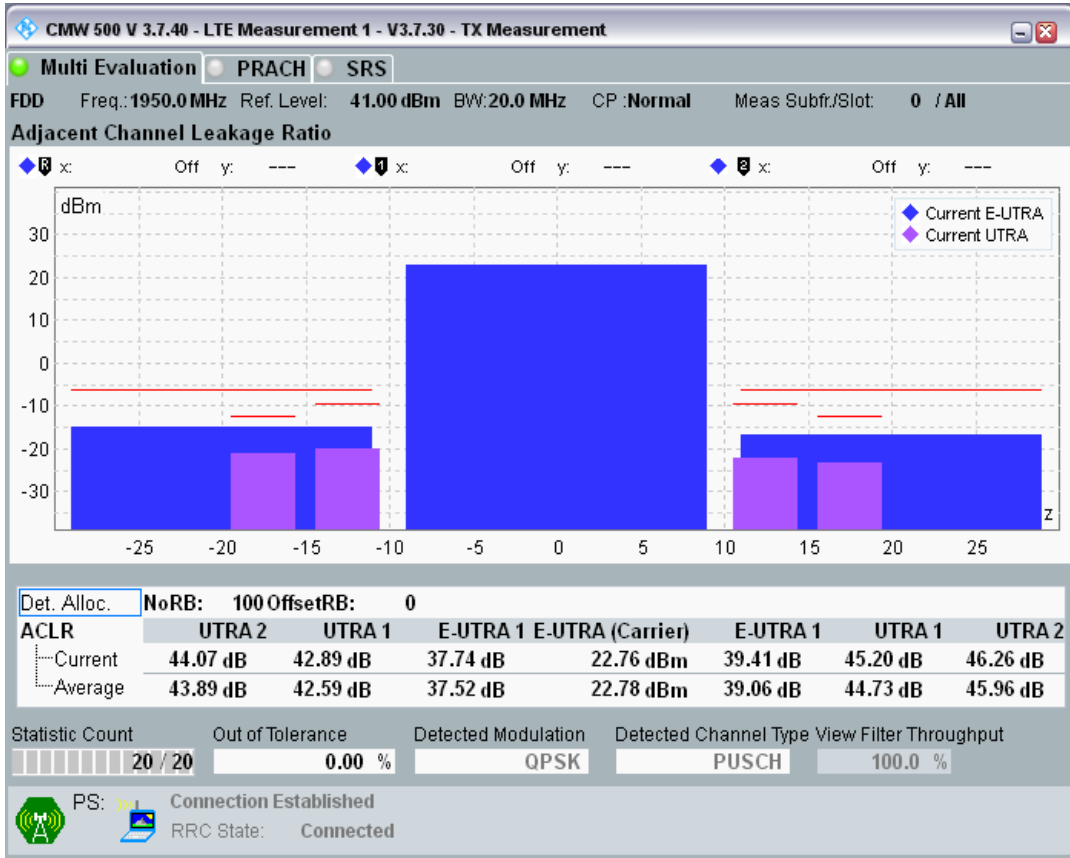

Band1 QPSK BW=20MHz Channel=18300 RB Size=100 Position=#0

Band1 QAM16 BW=20MHz Channel=18300 RB Size=18 Position=#0