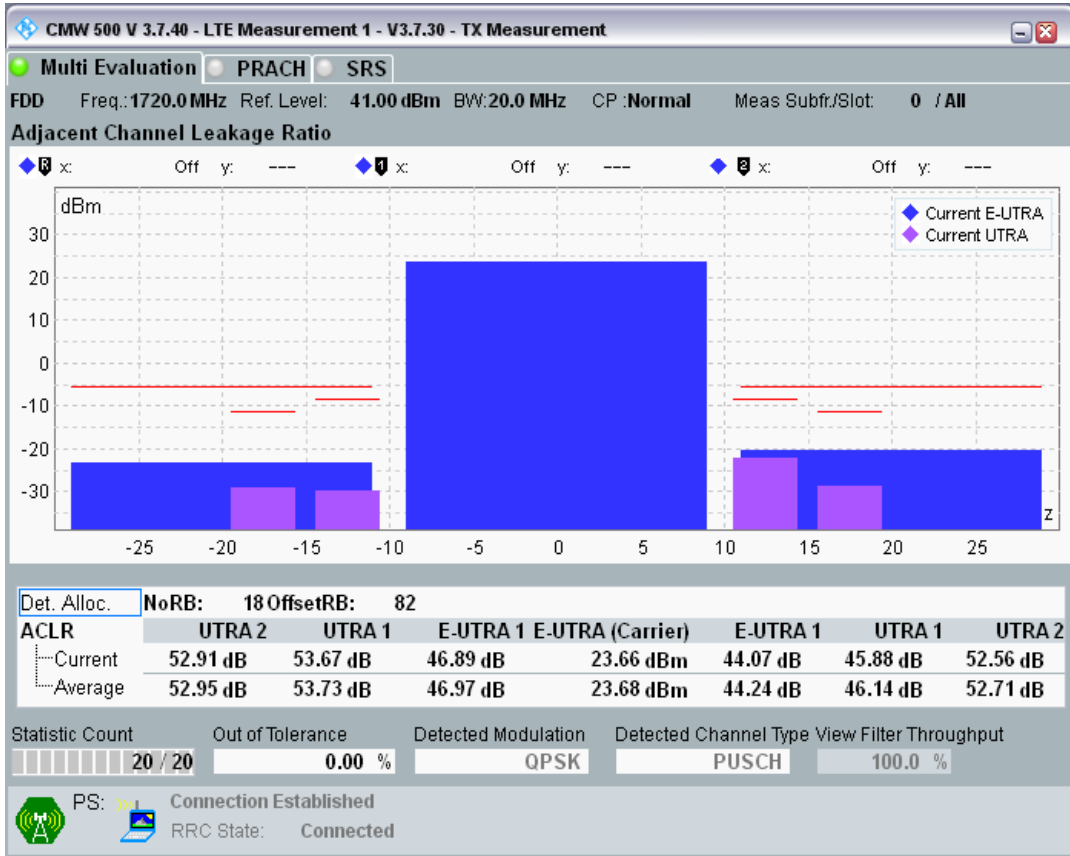

Band3 QPSK BW=20MHz Channel=19300 RB Size=18 Position=#Max

Band3 QPSK BW=20MHz Channel=19300 RB Size=100 Position=#0