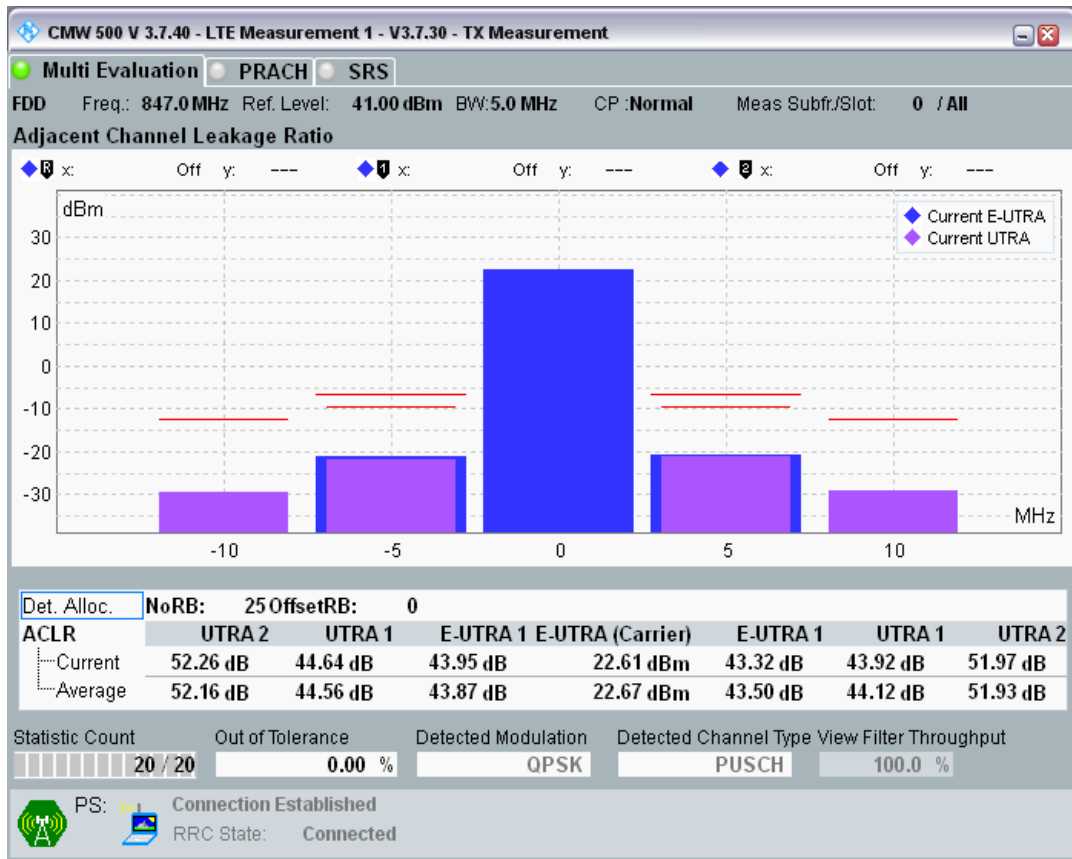

Band20 QPSK BW=5MHz Channel=24300 RB Size=25 Position=#0

Band20 QPSK BW=5MHz Channel=24425 RB Size=8 Position=#0