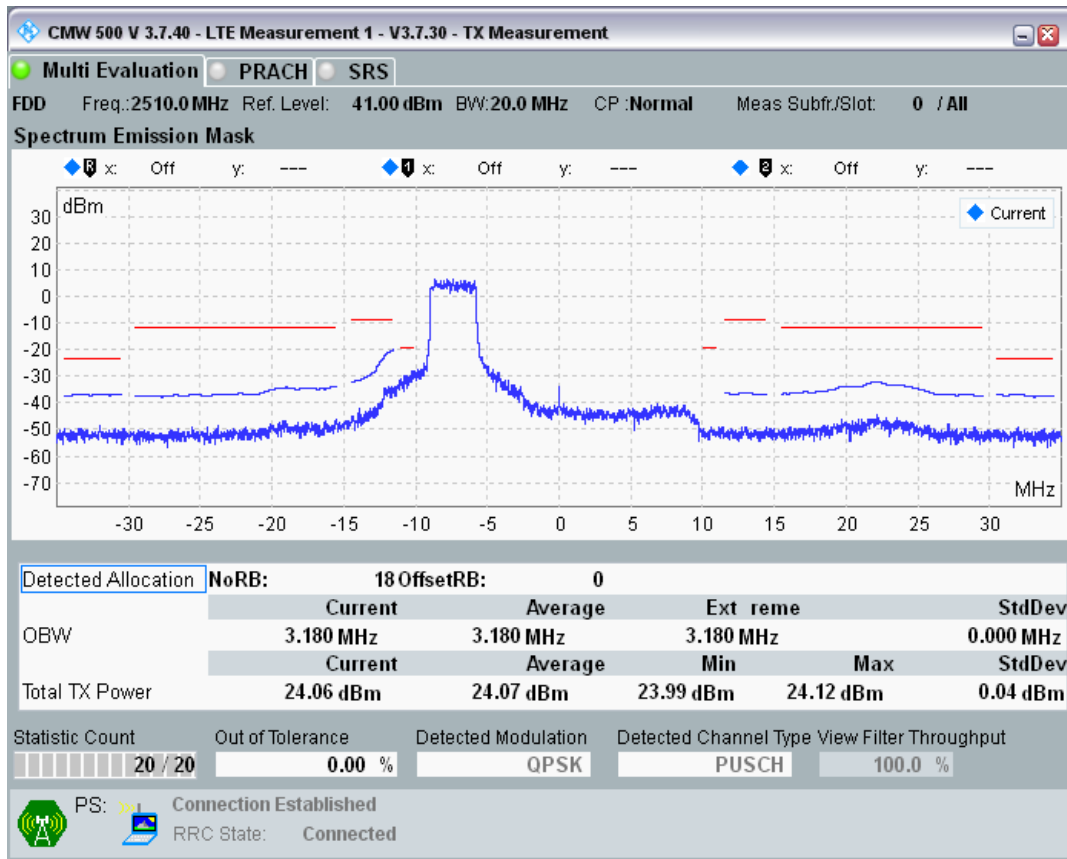

Band7 QPSK BW=20MHz Channel=20850 RB Size=18 Position=#0

Band7 QPSK BW=20MHz Channel=20850 RB Size=18 Position=#Max