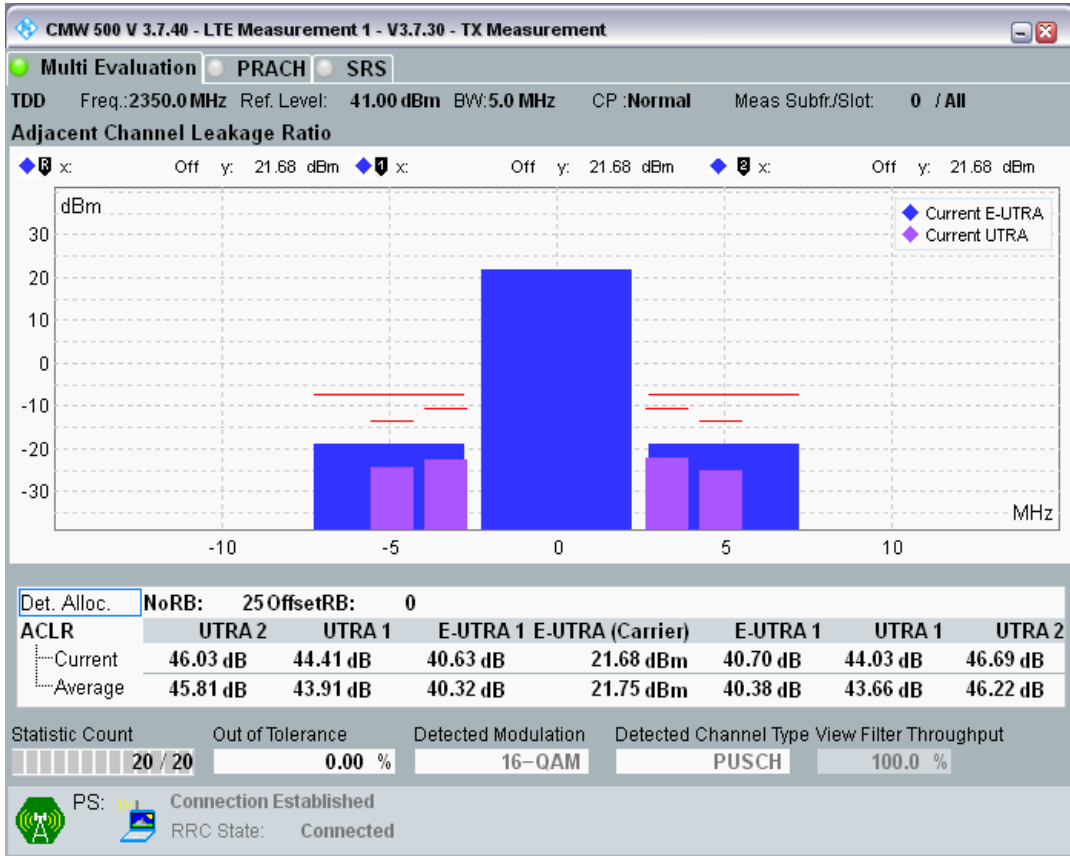

Band40 QAM16 BW=5MHz Channel=39150 RB Size=25 Position=#0

Band40 QPSK BW=5MHz Channel=39625 RB Size=8 Position=#0