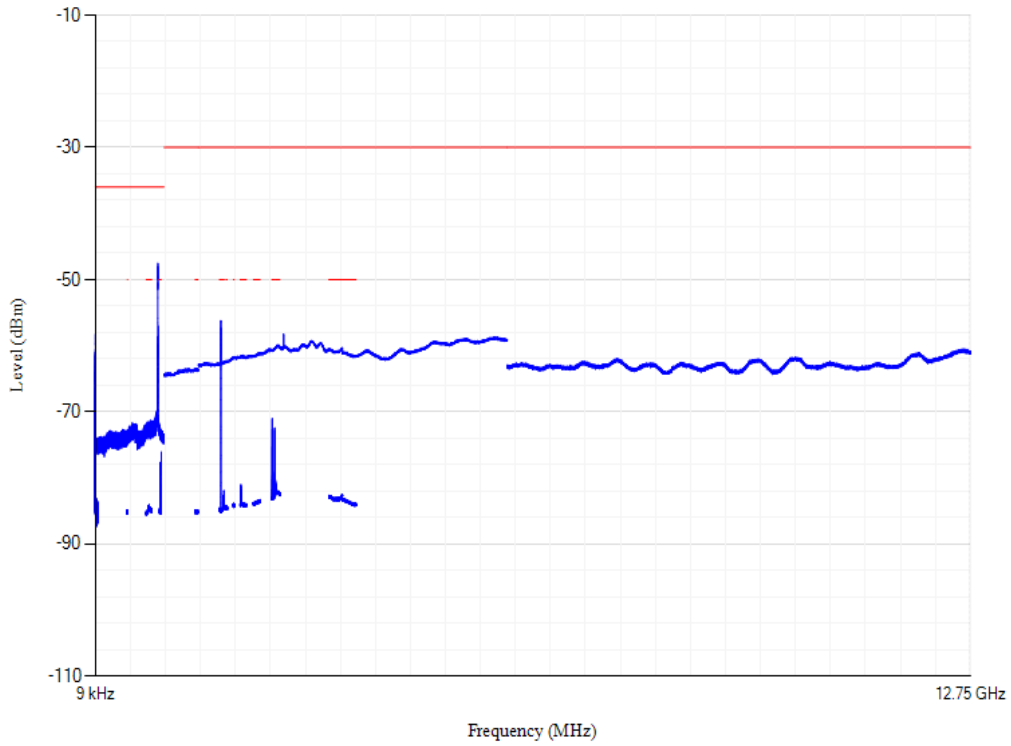

Conducted spurious emissions

Band8 QPSK BW=1.4MHz Channel=21625 RB Size=1 Position=#0