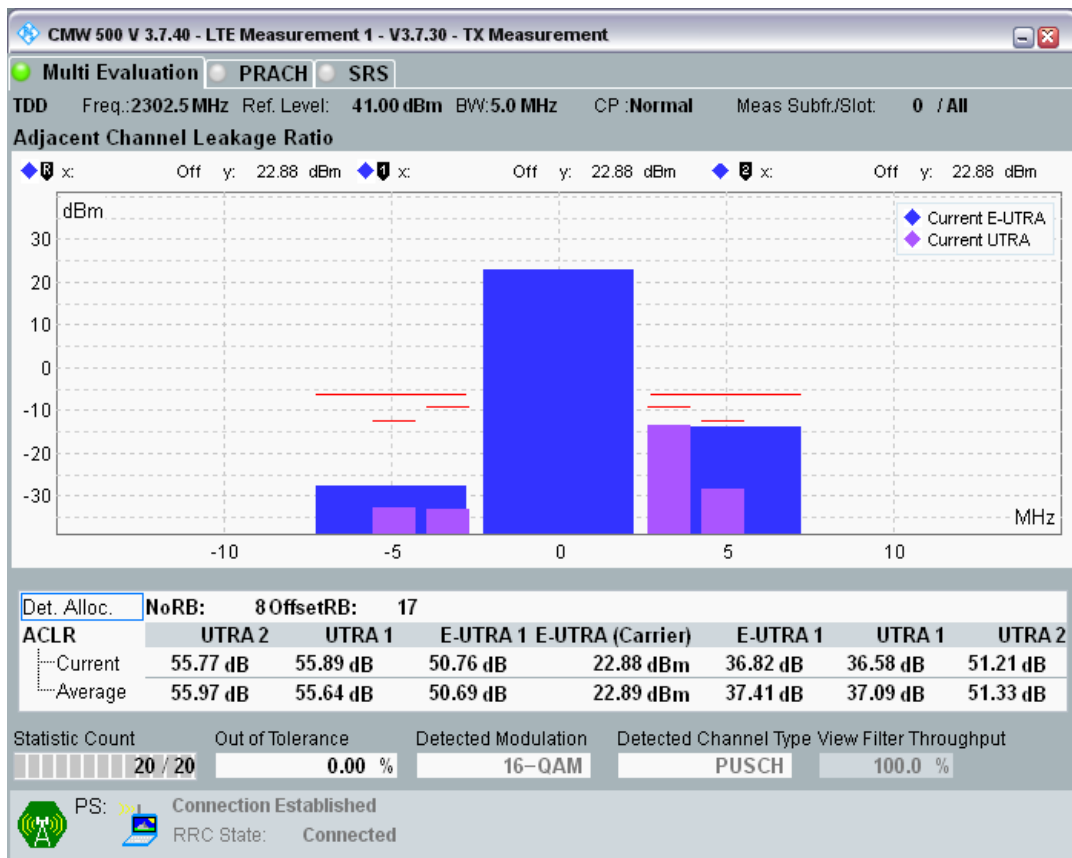

Band40 QAM16 BW=5MHz Channel=38675 RB Size=8 Position=#Max

Band40 QAM16 BW=5MHz Channel=38675 RB Size=25 Position=#0