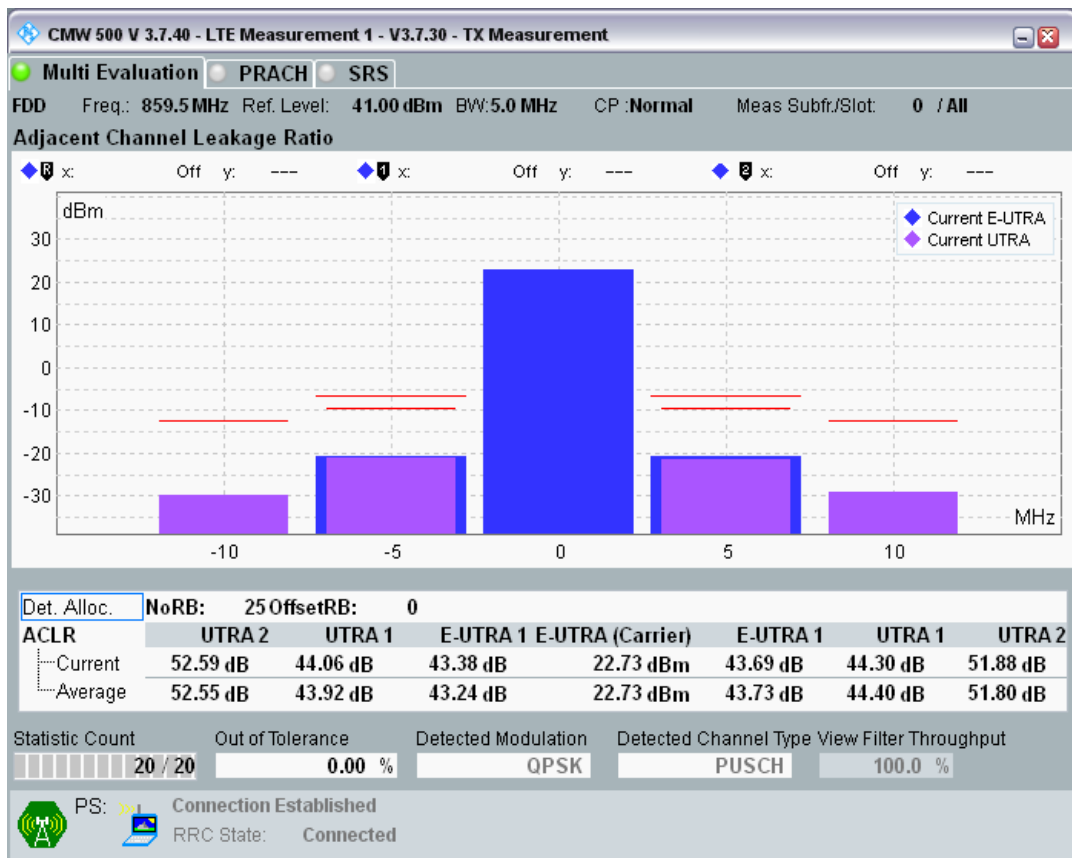

Band20 QPSK BW=5MHz Channel=24425 RB Size=25 Position=#0

Band20 QAM16 BW=5MHz Channel=24425 RB Size=8 Position=#0