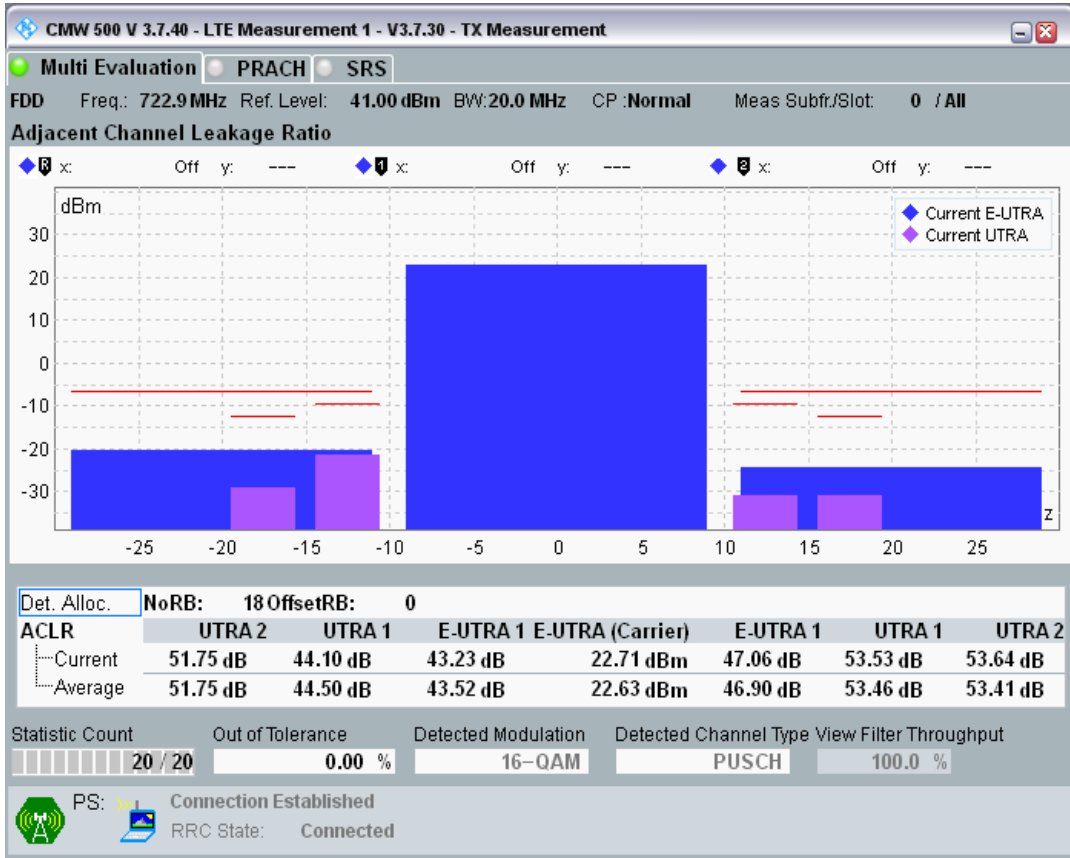

Band28 QAM16 BW=20MHz Channel=27409 RB Size=18 Position=#0

Band28 QAM16 BW=20MHz Channel=27409 RB Size=18 Position=#Max