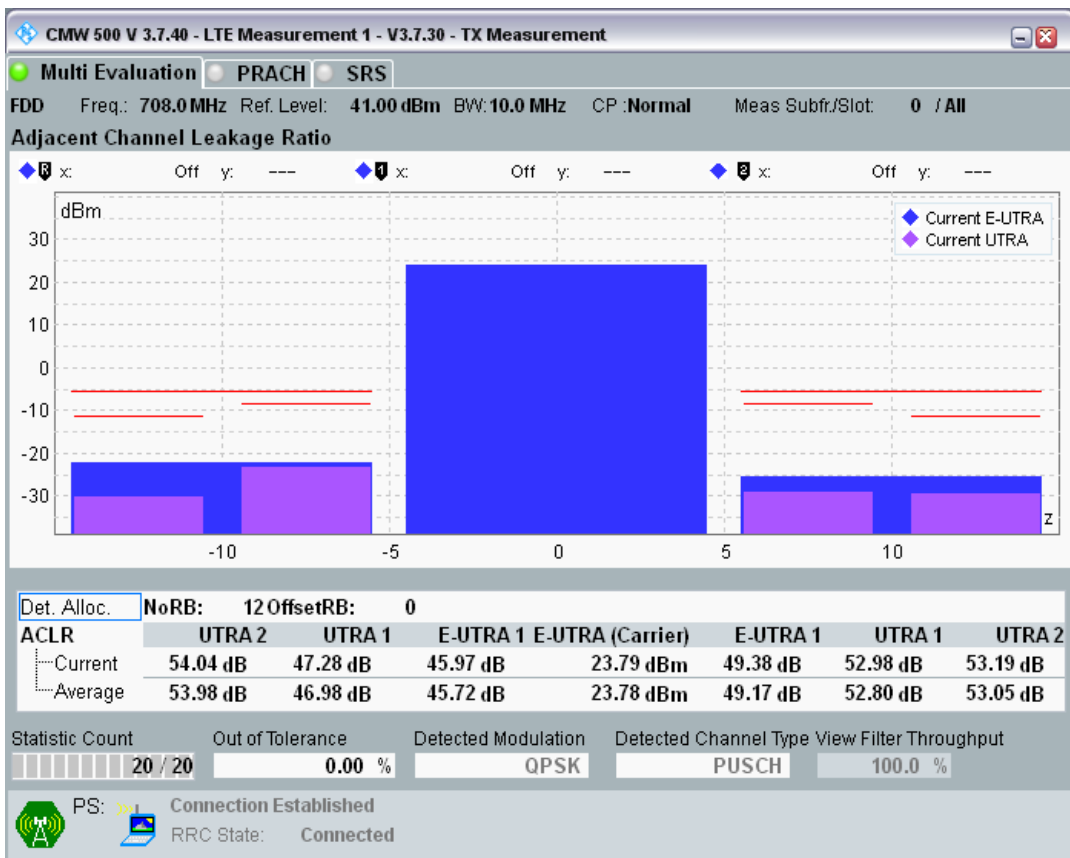

Band28 QPSK BW=10MHz Channel=27260 RB Size=12 Position=#0

Band28 QPSK BW=10MHz Channel=27260 RB Size=12 Position=#Max