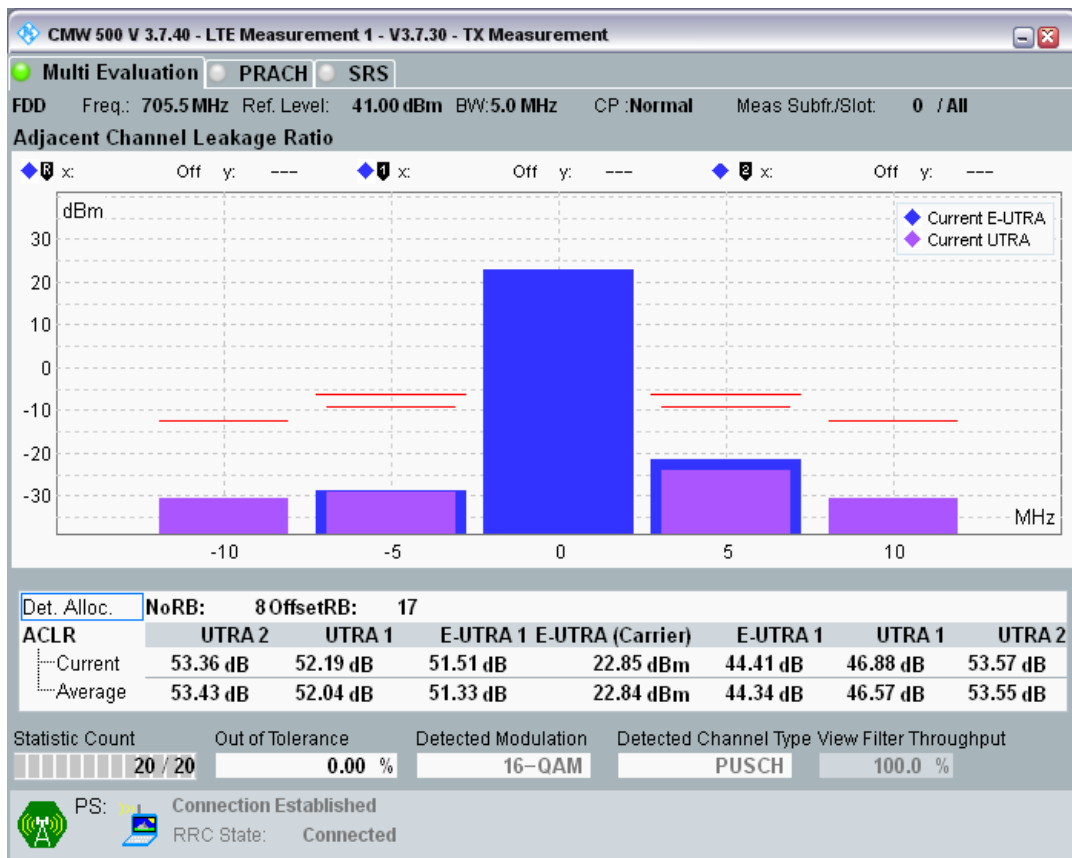

Band28 QPSK BW=5MHz Channel=27235 RB Size=8 Position=#Max

Band28 QPSK BW=5MHz Channel=27235 RB Size=25 Position=#0

Band28 QAM16 BW=5MHz Channel=27235 RB Size=8 Position=#0

Band28 QAM16 BW=5MHz Channel=27235 RB Size=8 Position=#Max