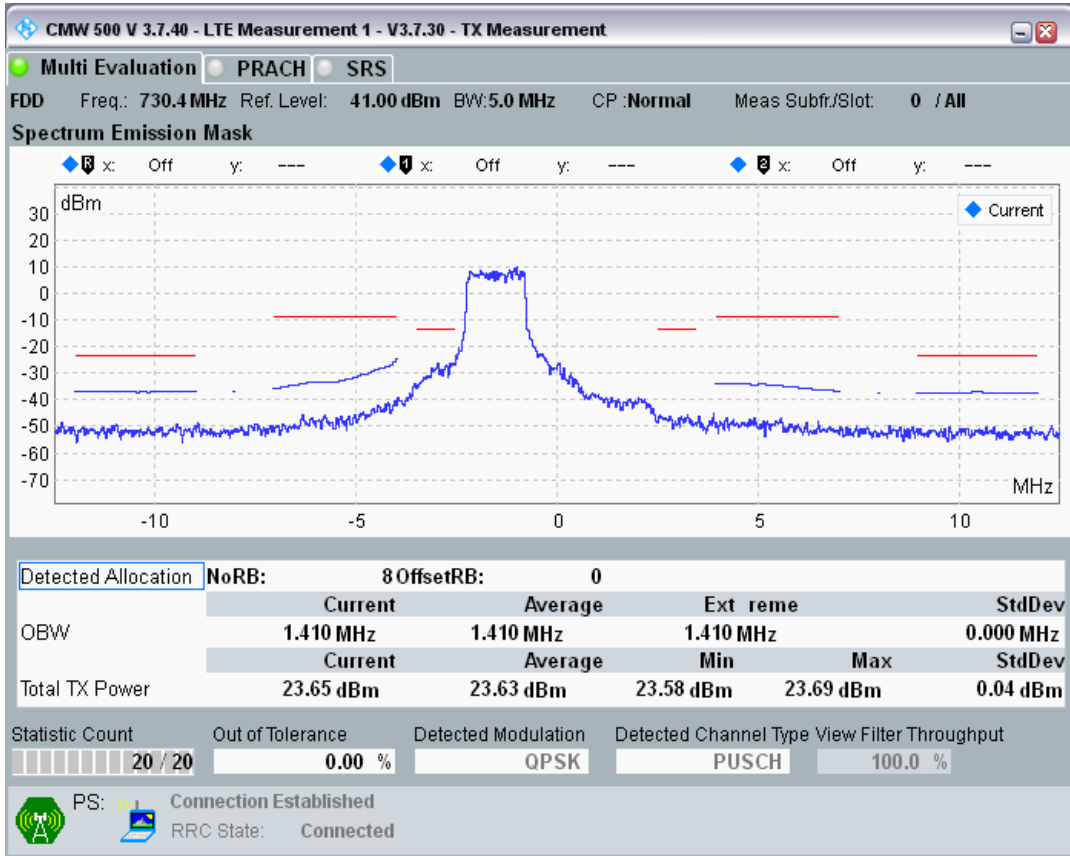

Band28 QPSK BW=5MHz Channel=27484 RB Size=8 Position=#0

Band28 QPSK BW=5MHz Channel=27484 RB Size=8 Position=#Max