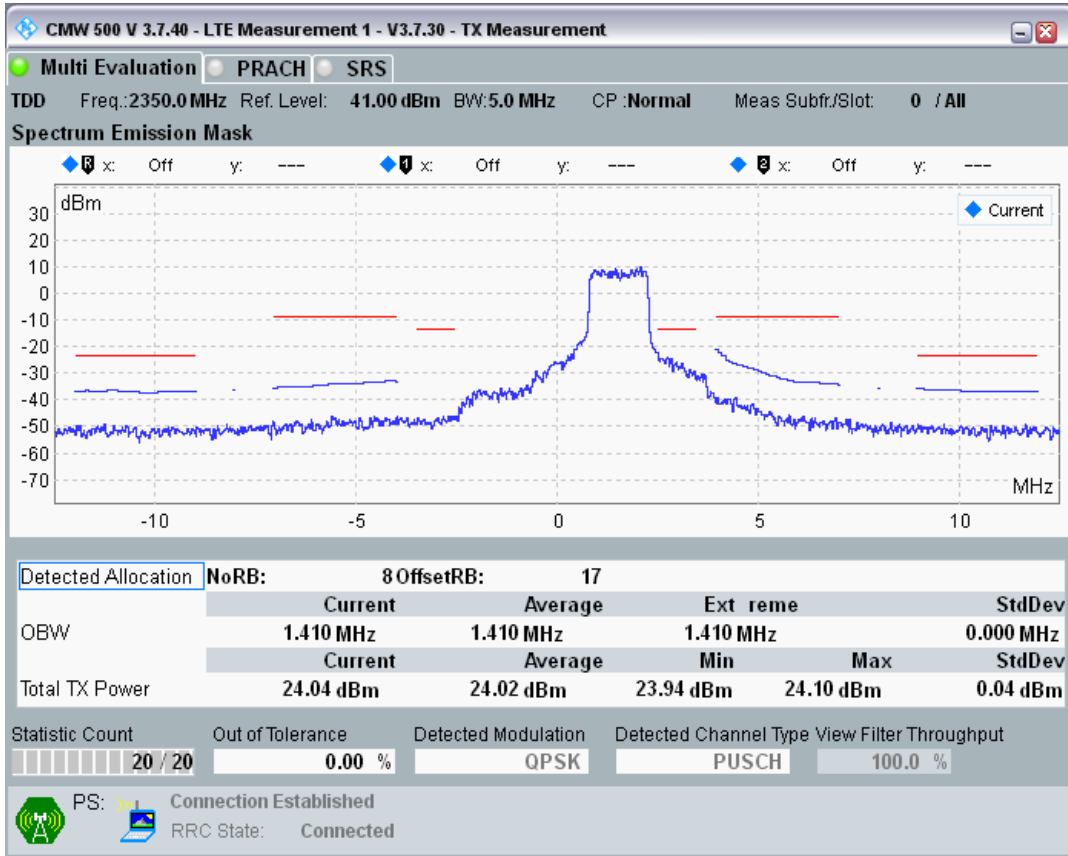

Band40 QPSK BW=5MHz Channel=39150 RB Size=8 Position=#Max

Band40 QPSK BW=5MHz Channel=39625 RB Size=8 Position=#Max