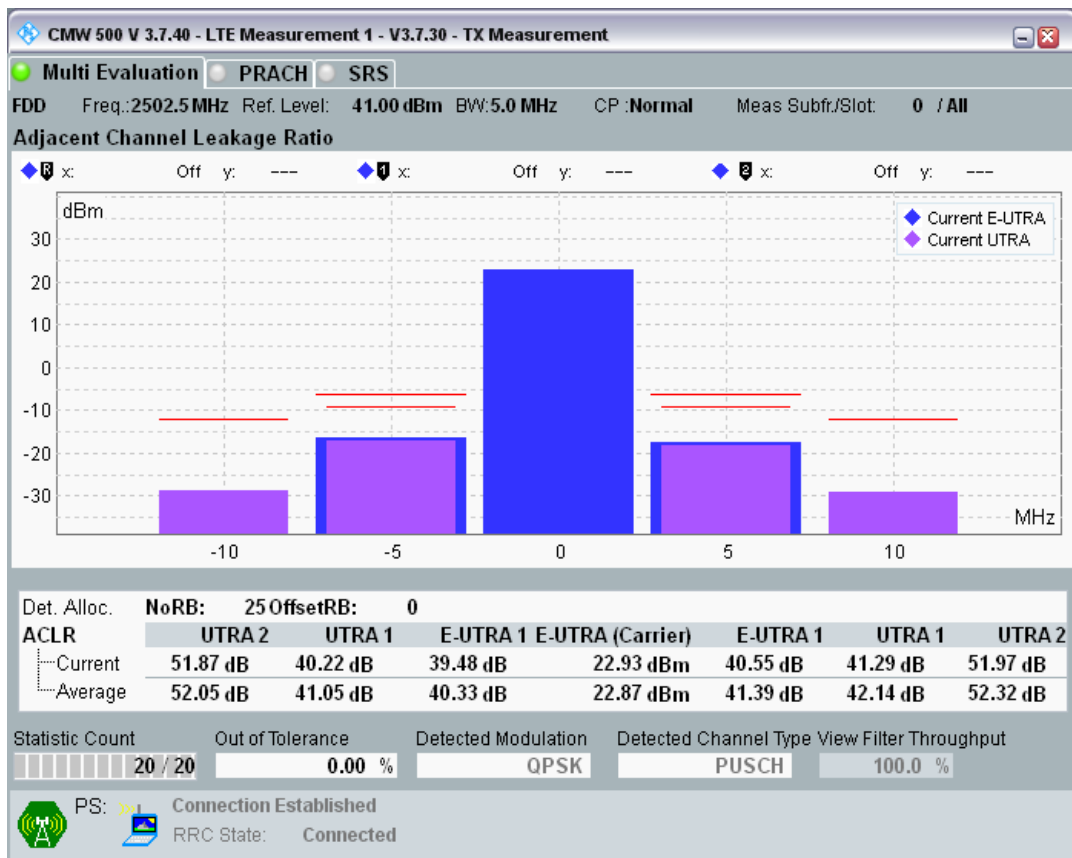

Band7 QPSK BW=5MHz Channel=20775 RB Size=25 Position=#0

Band7 QAM16 BW=5MHz Channel=20775 RB Size=8 Position=#0