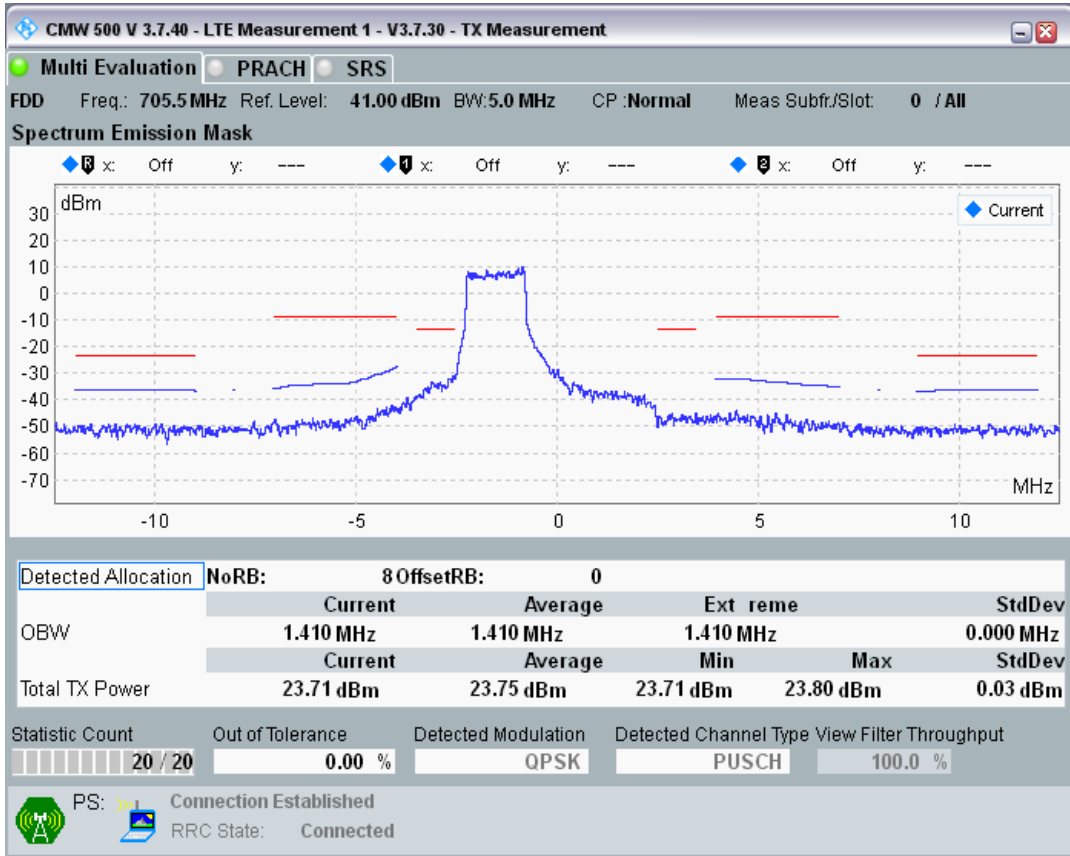

Band28 QPSK BW=5MHz Channel=27235 RB Size=8 Position=#0

Band28 QPSK BW=5MHz Channel=27235 RB Size=8 Position=#Max