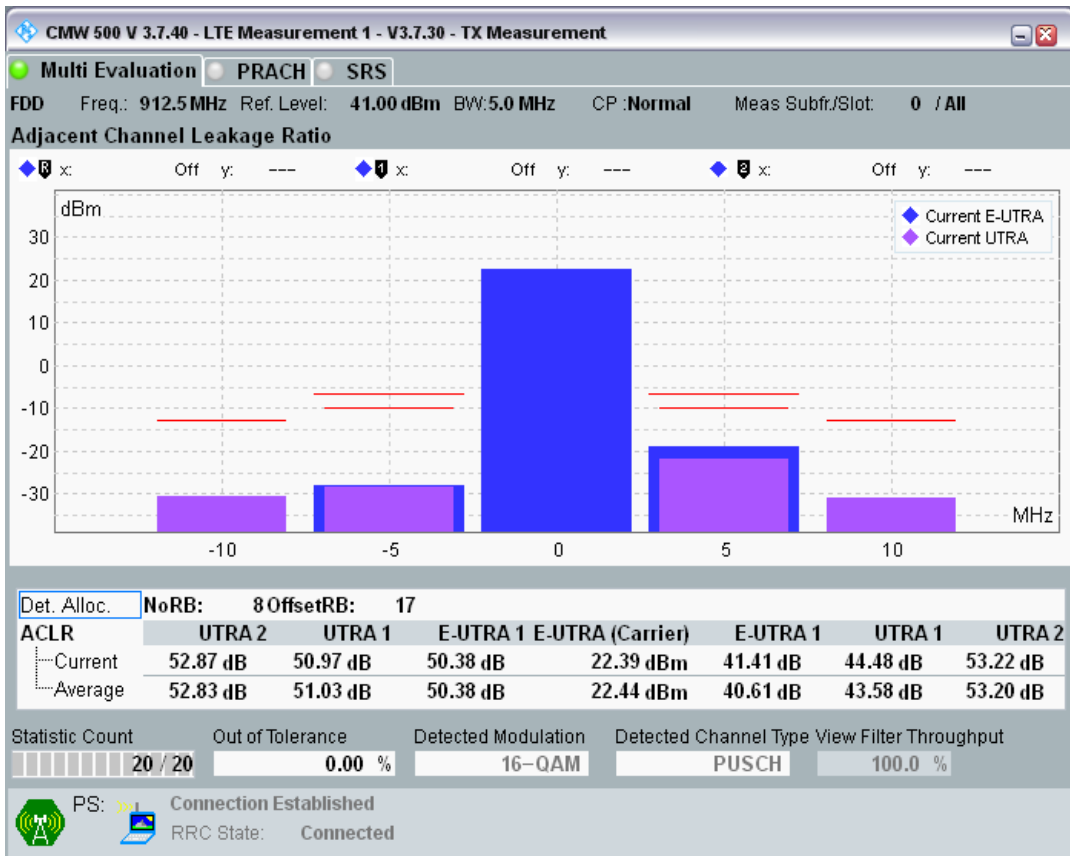

Band8 QPSK BW=5MHz Channel=21775 RB Size=8 Position=#Max

Band8 QPSK BW=5MHz Channel=21775 RB Size=25 Position=#0

Band8 QAM16 BW=5MHz Channel=21775 RB Size=8 Position=#0

Band8 QAM16 BW=5MHz Channel=21775 RB Size=8 Position=#Max