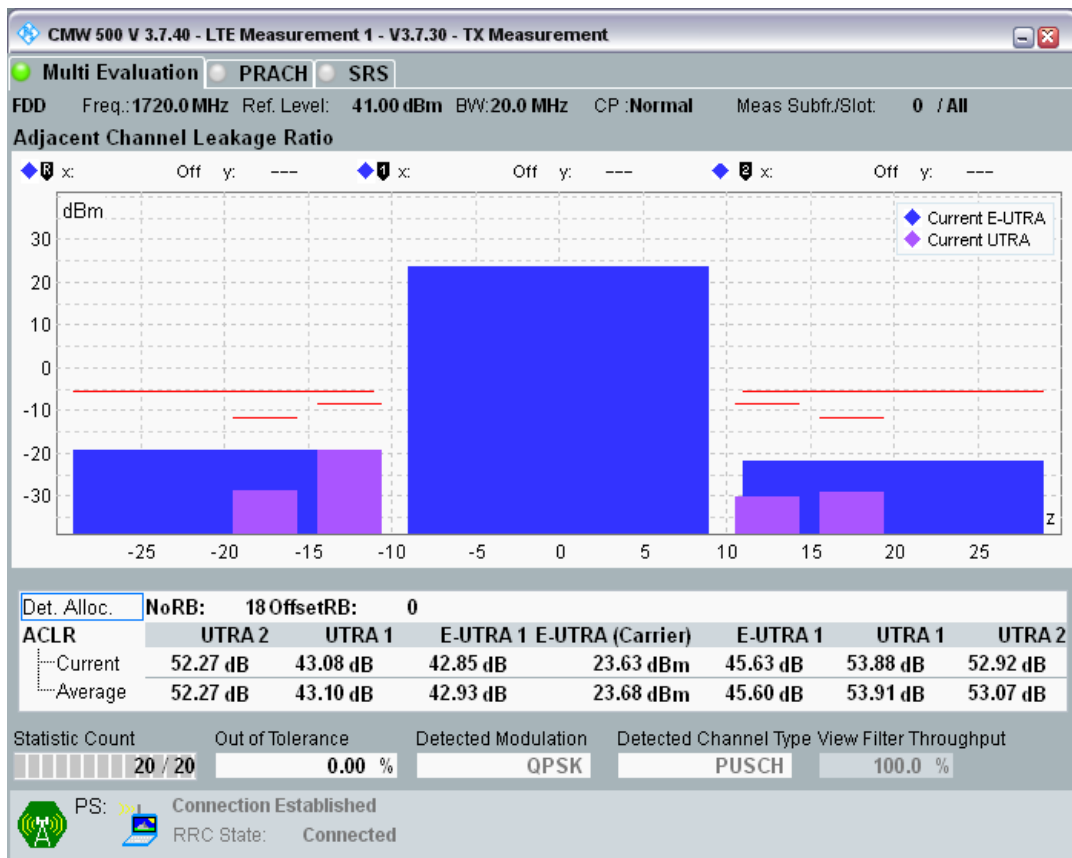

Band3 QAM16 BW=10MHz Channel=19900 RB Size=12 Position=#0

Band3 QAM16 BW=10MHz Channel=19900 RB Size=12 Position=#Max

Band3 QAM16 BW=10MHz Channel=19900 RB Size=50 Position=#0

Band3 QPSK BW=20MHz Channel=19300 RB Size=18 Position=#0