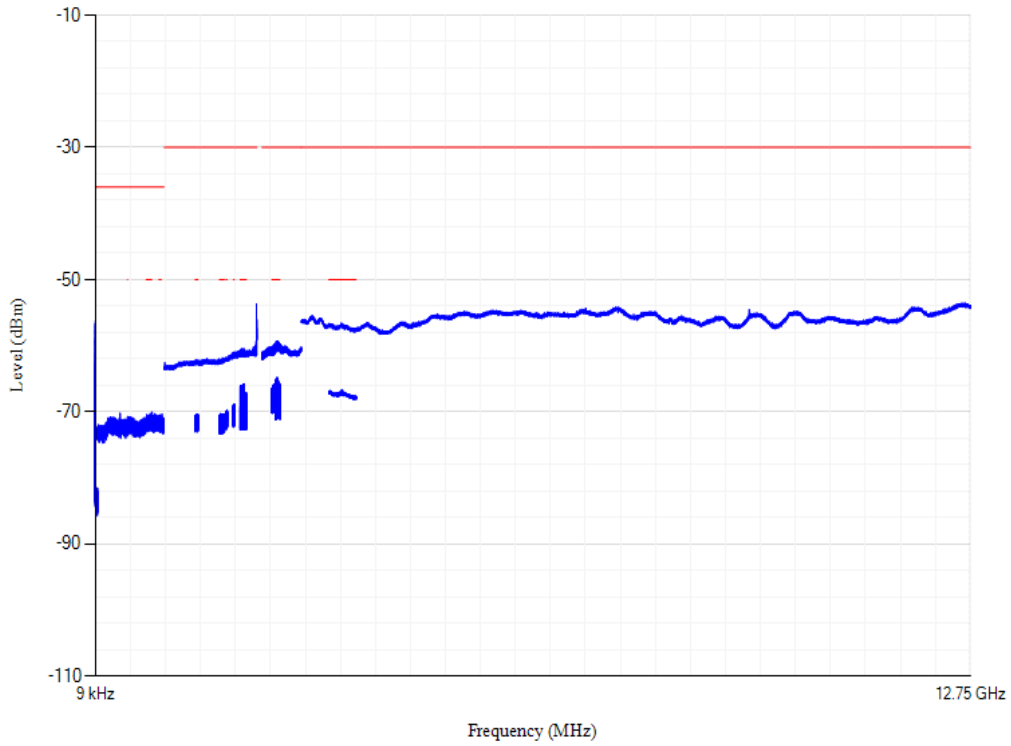

Conducted spurious emissions

Band40 QPSK BW=20MHz Channel=39150 RB Size=1 Position=#0