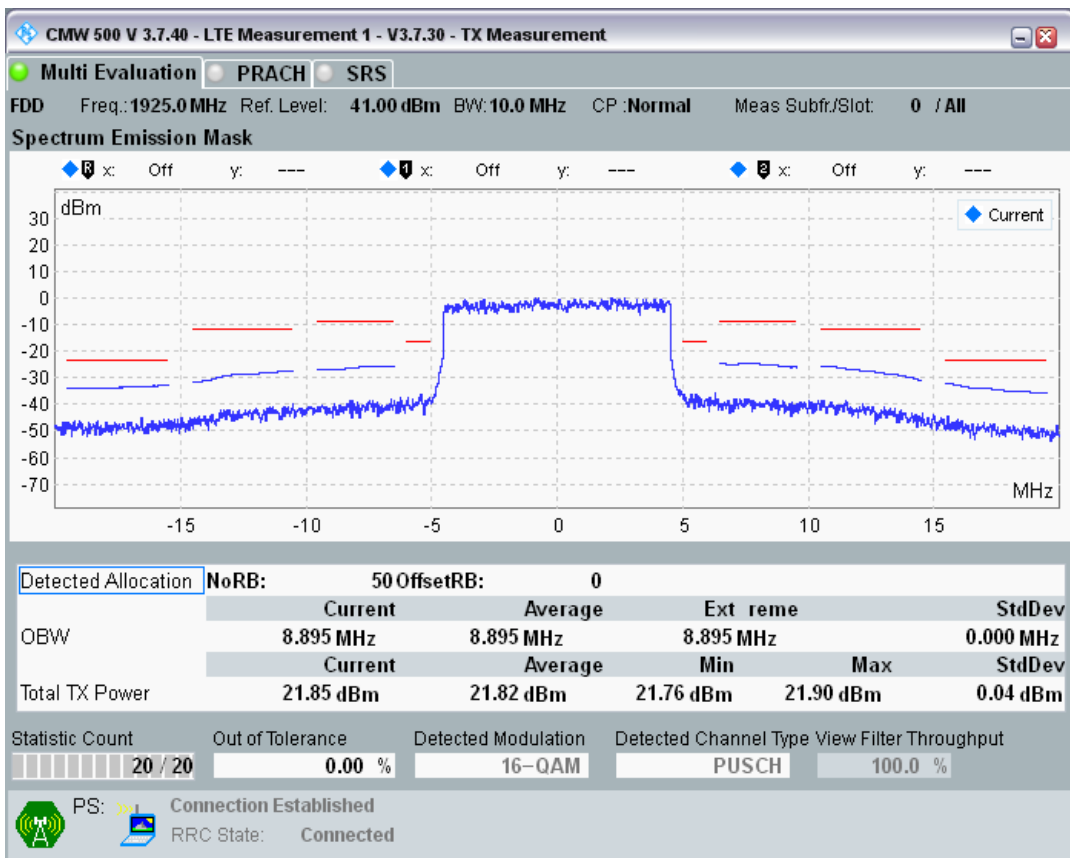

Band1 QPSK BW=10MHz Channel=18050 RB Size=50 Position=#0

Band1 QAM16 BW=10MHz Channel=18050 RB Size=12 Position=#0

Band1 QAM16 BW=10MHz Channel=18050 RB Size=12 Position=#Max

Band1 QAM16 BW=10MHz Channel=18050 RB Size=50 Position=#0