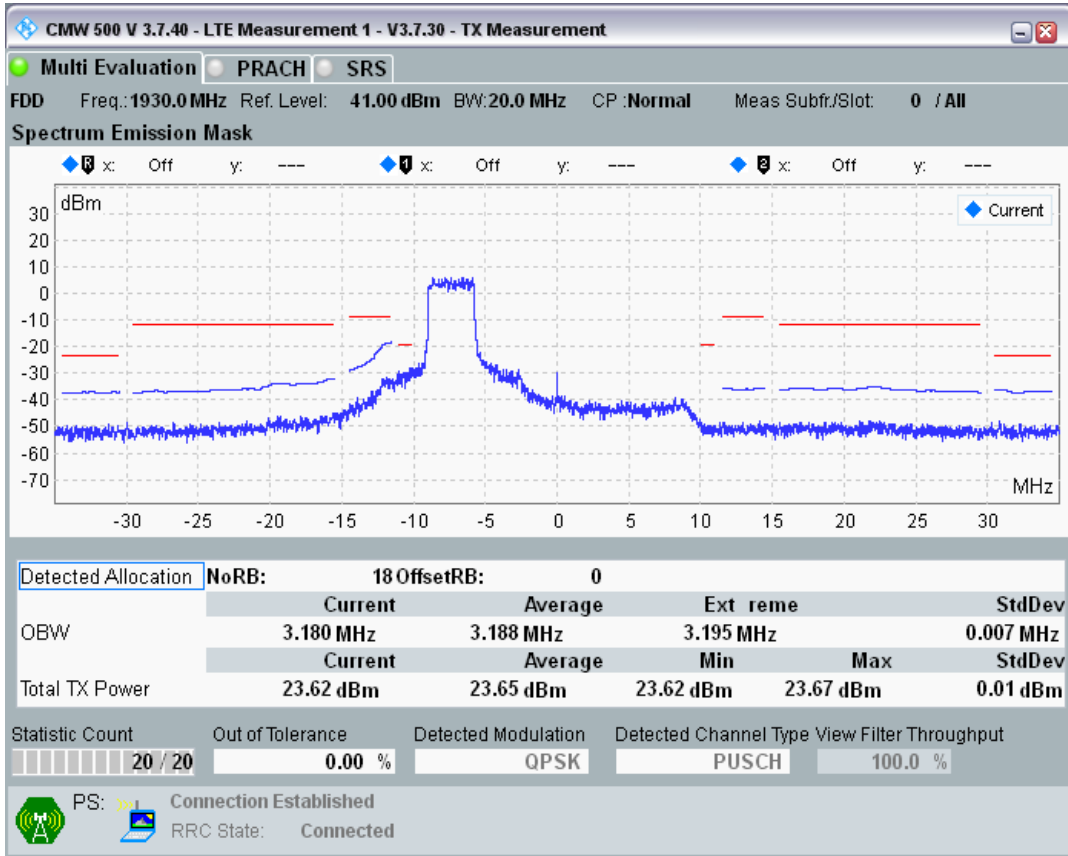

Band1 QPSK BW=20MHz Channel=18100 RB Size=18 Position=#0

Band1 QPSK BW=20MHz Channel=18100 RB Size=18 Position=#Max