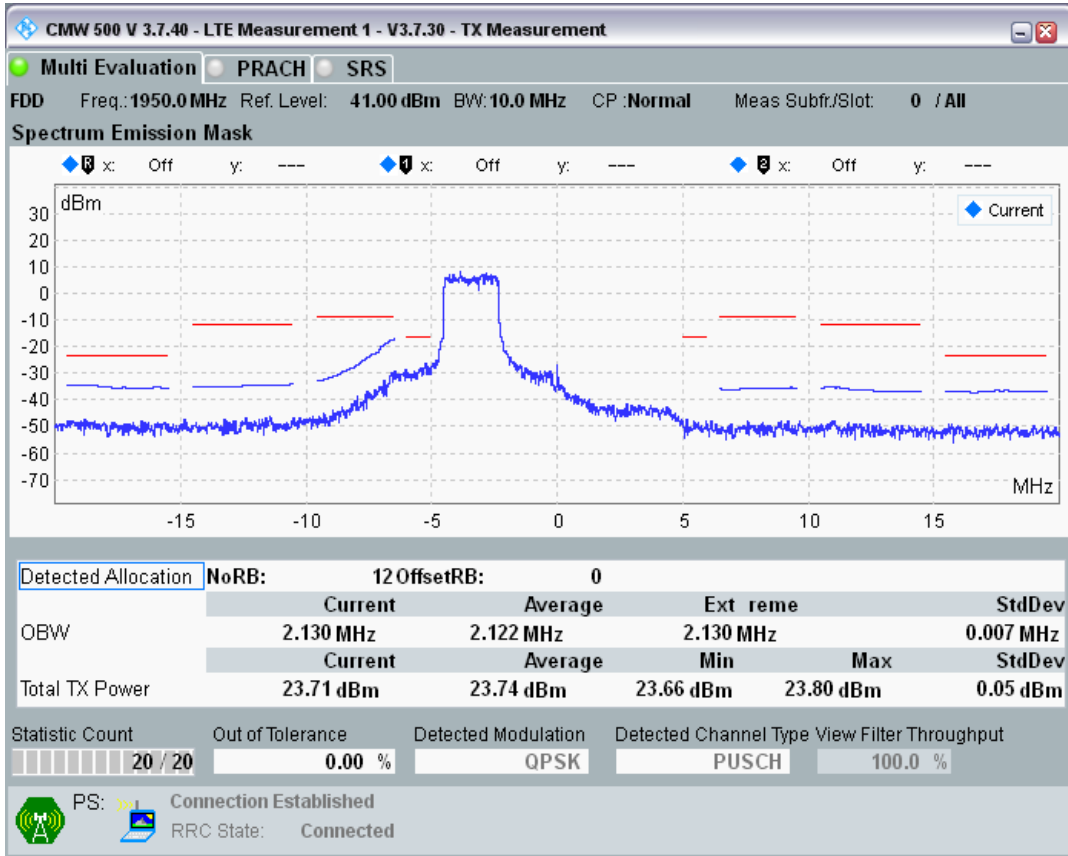

Band1 QPSK BW=10MHz Channel=18300 RB Size=12 Position=#0

Band1 QPSK BW=10MHz Channel=18300 RB Size=12 Position=#Max