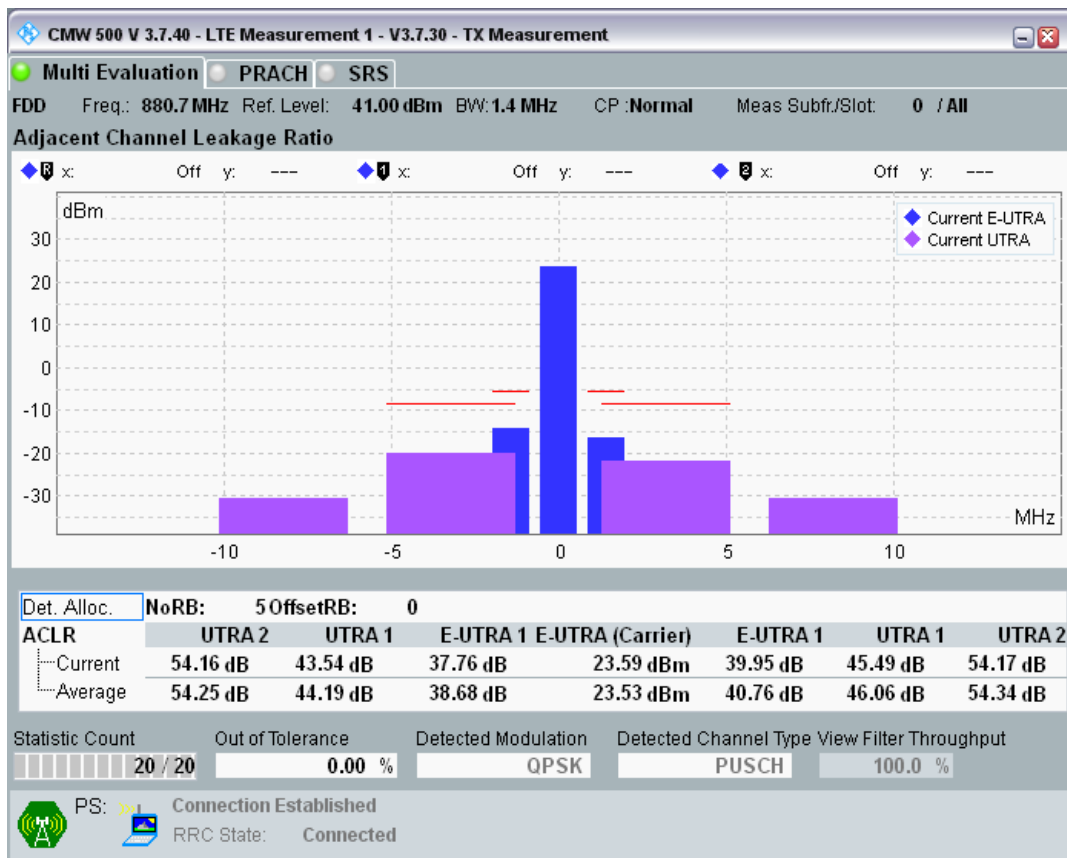

Band8 QPSK BW=1.4MHz Channel=21457 RB Size=5 Position=#0

Band8 QPSK BW=1.4MHz Channel=21457 RB Size=5 Position=#Max