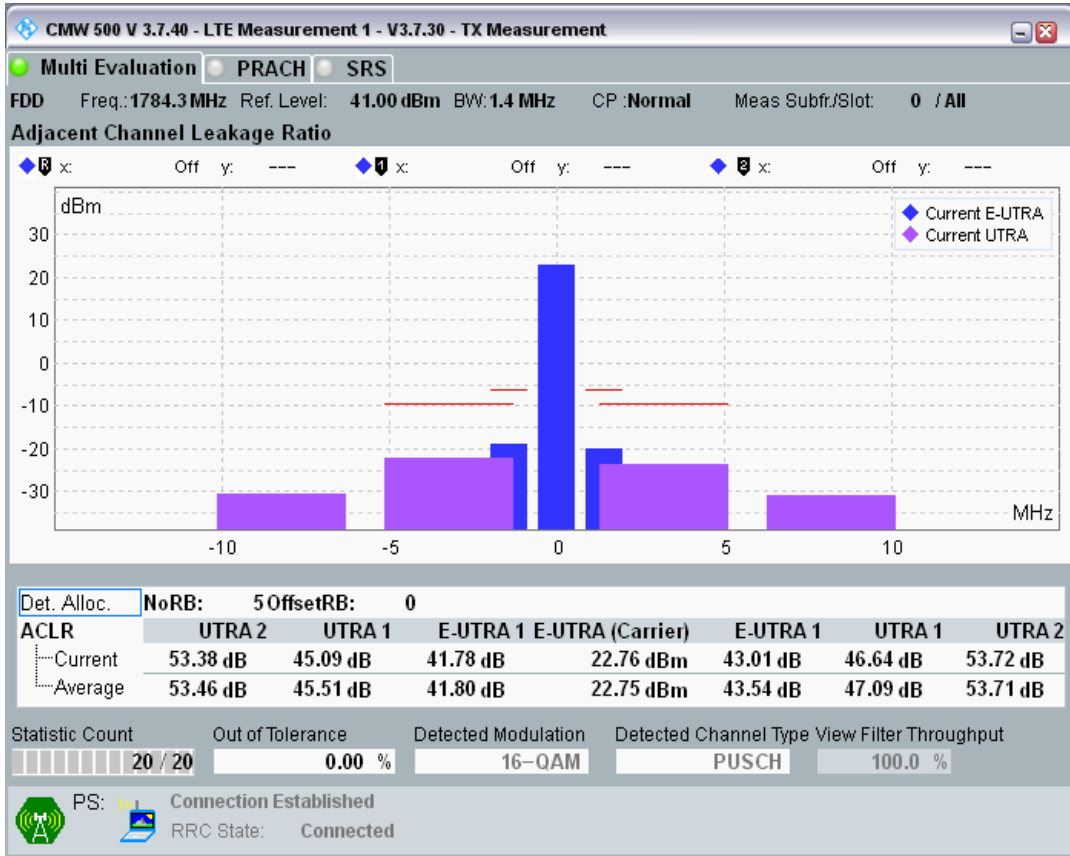

Band3 QAM16 BW=1.4MHz Channel=19943 RB Size=5 Position=#0

Band3 QAM16 BW=1.4MHz Channel=19943 RB Size=5 Position=#Max