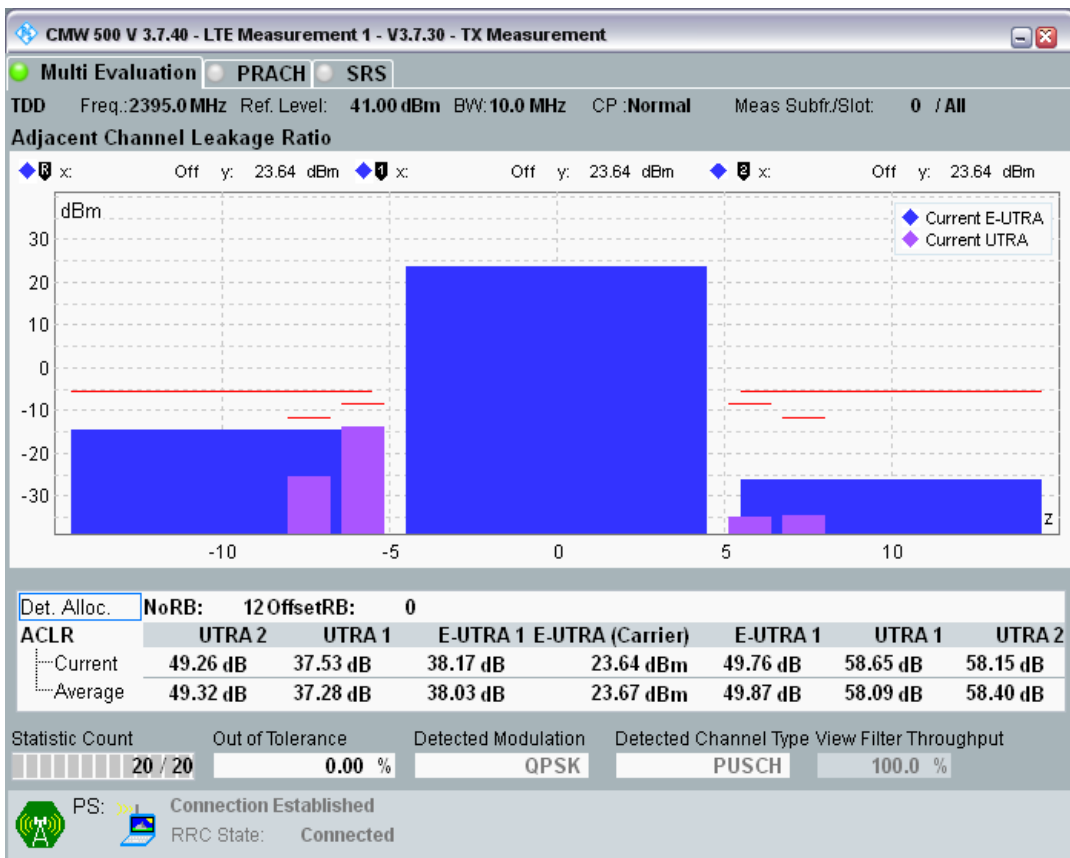

Band40 QAM16 BW=10MHz Channel=39150 RB Size=12 Position=#0

Band40 QAM16 BW=10MHz Channel=39150 RB Size=12 Position=#Max

Band40 QAM16 BW=10MHz Channel=39150 RB Size=50 Position=#0

Band40 QPSK BW=10MHz Channel=39600 RB Size=12 Position=#0