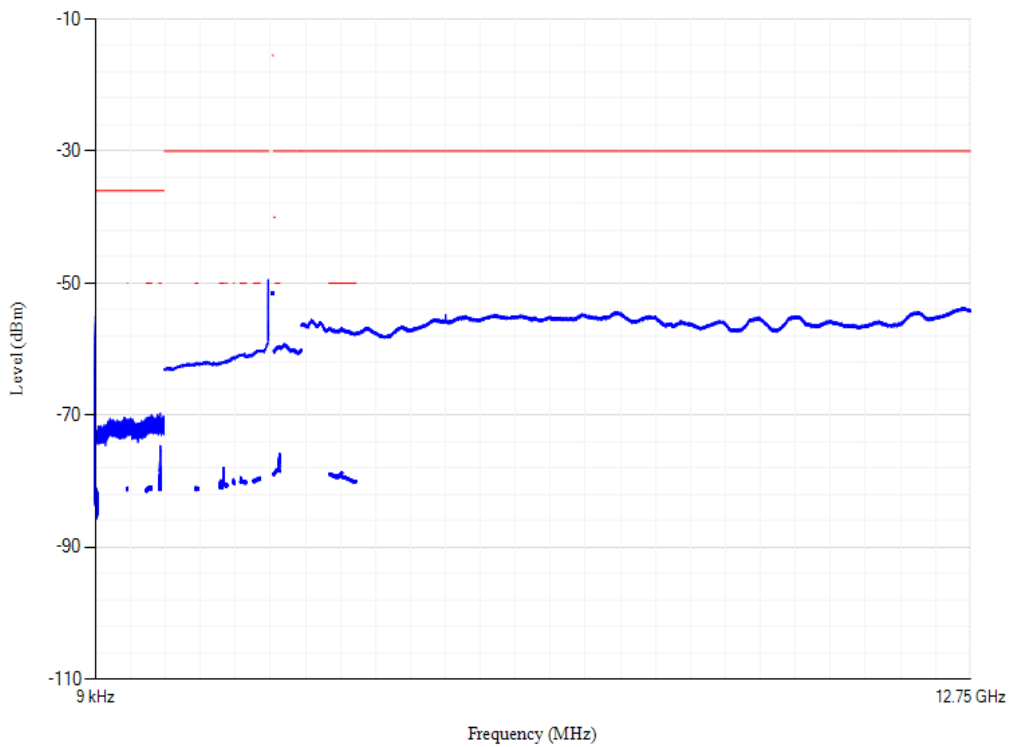

Conducted spurious emissions

Band7 QPSK BW=20MHz Channel=21100 RB Size=1 Position=#0