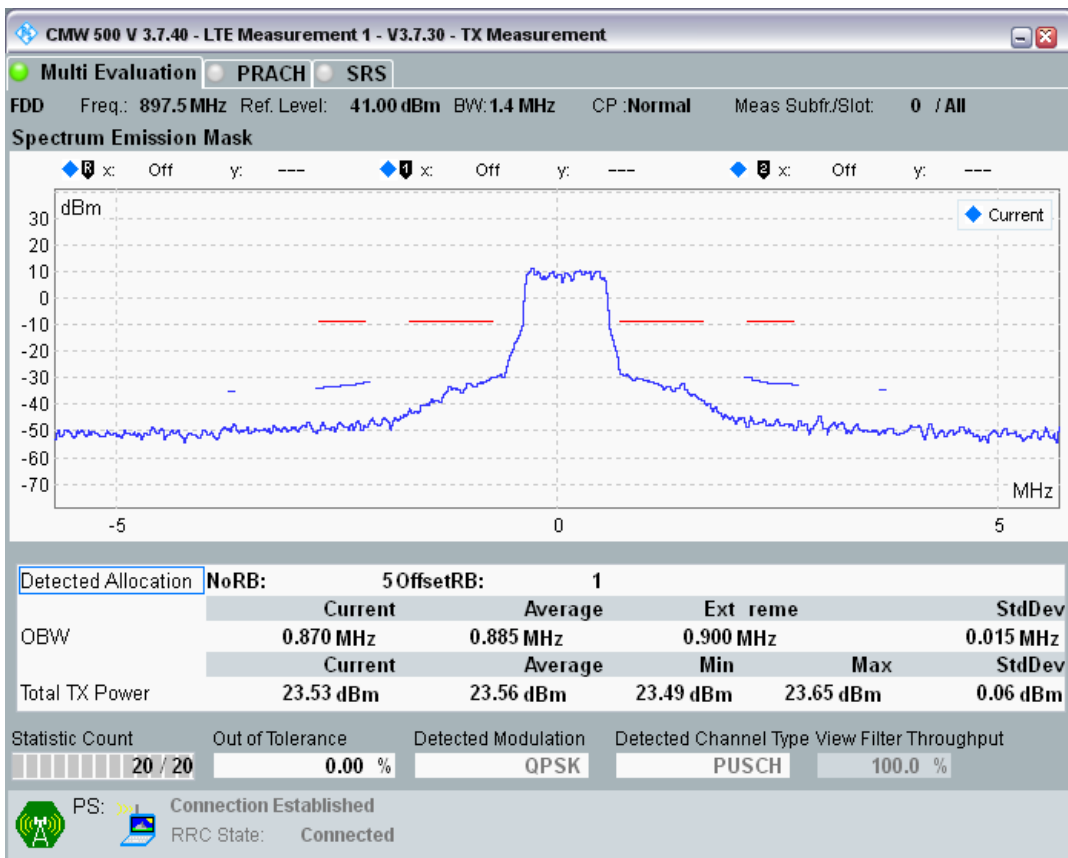

Band8 QAM16 BW=1.4MHz Channel=21457 RB Size=5 Position=#Max

Band8 QAM16 BW=1.4MHz Channel=21457 RB Size=6 Position=#0

Band8 QPSK BW=1.4MHz Channel=21625 RB Size=5 Position=#0

Band8 QPSK BW=1.4MHz Channel=21625 RB Size=5 Position=#Max