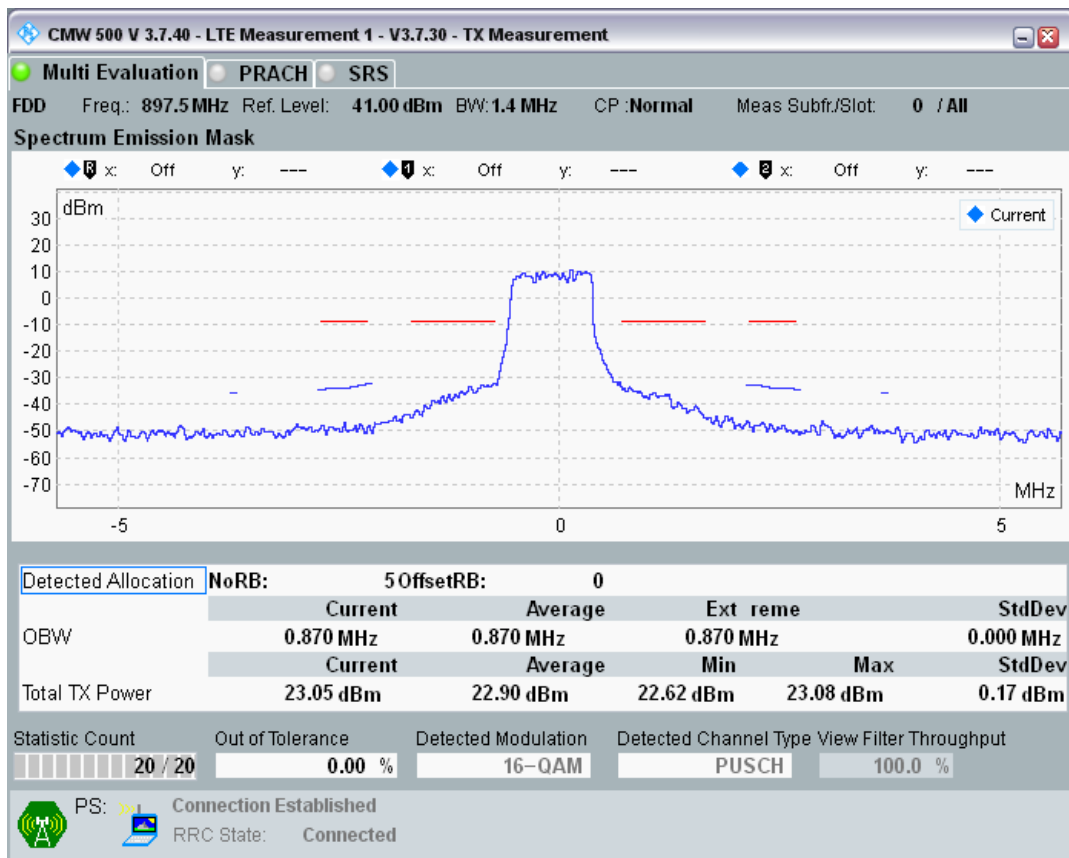

Band8 QAM16 BW=1.4MHz Channel=21625 RB Size=5 Position=#0

Band8 QAM16 BW=1.4MHz Channel=21625 RB Size=5 Position=#Max