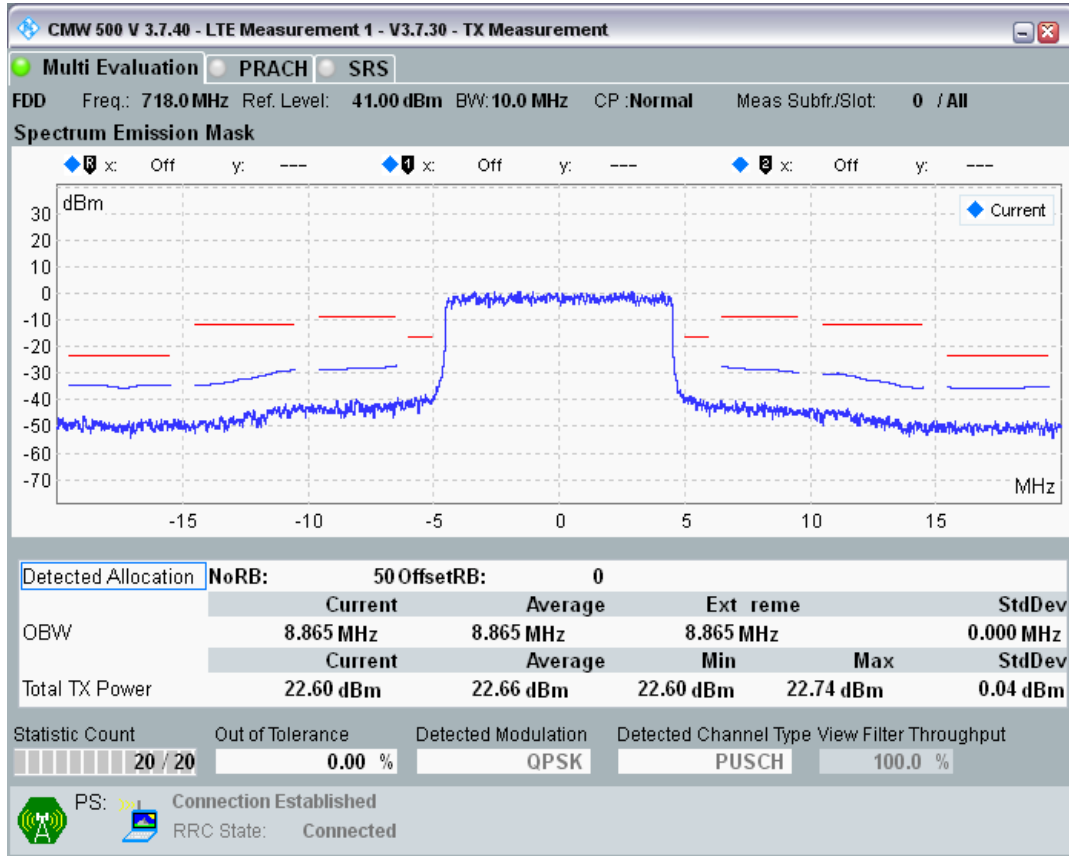

Band28 QPSK BW=10MHz Channel=27360 RB Size=50 Position=#0

Band28 QAM16 BW=10MHz Channel=27360 RB Size=12 Position=#0