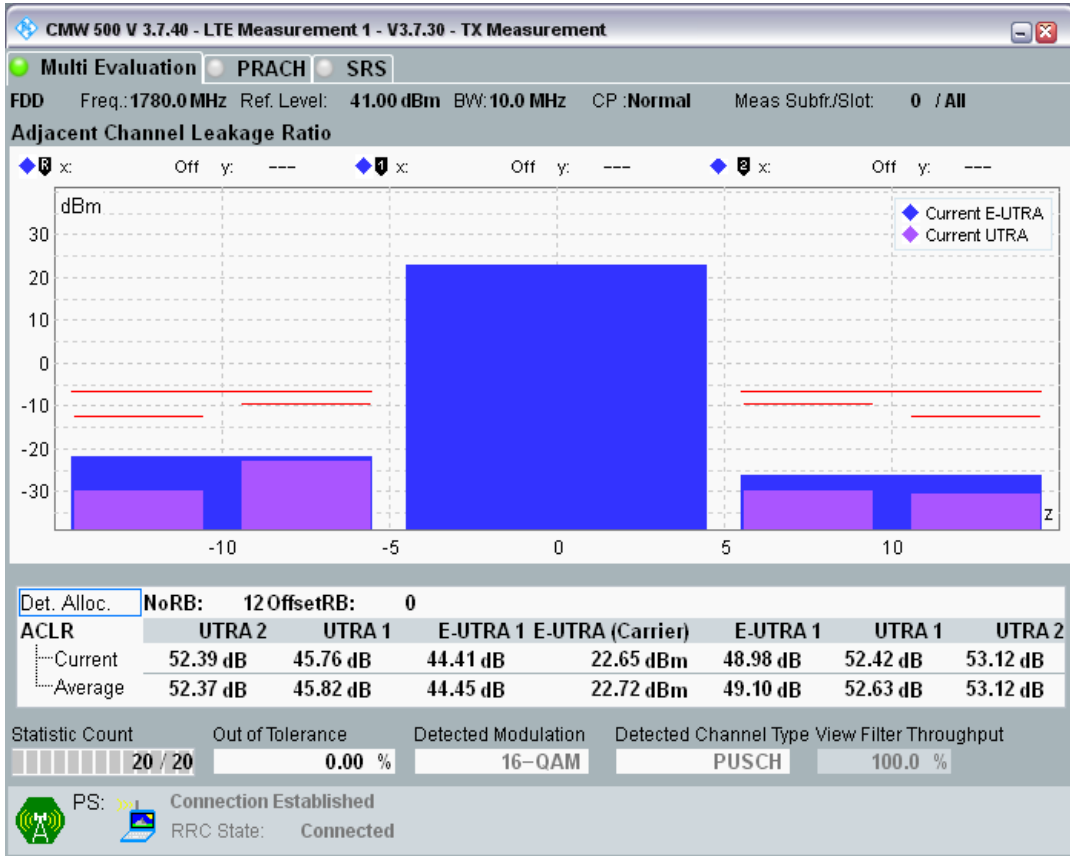

Band3 QAM16 BW=10MHz Channel=19900 RB Size=12 Position=#0

Band3 QAM16 BW=10MHz Channel=19900 RB Size=12 Position=#Max