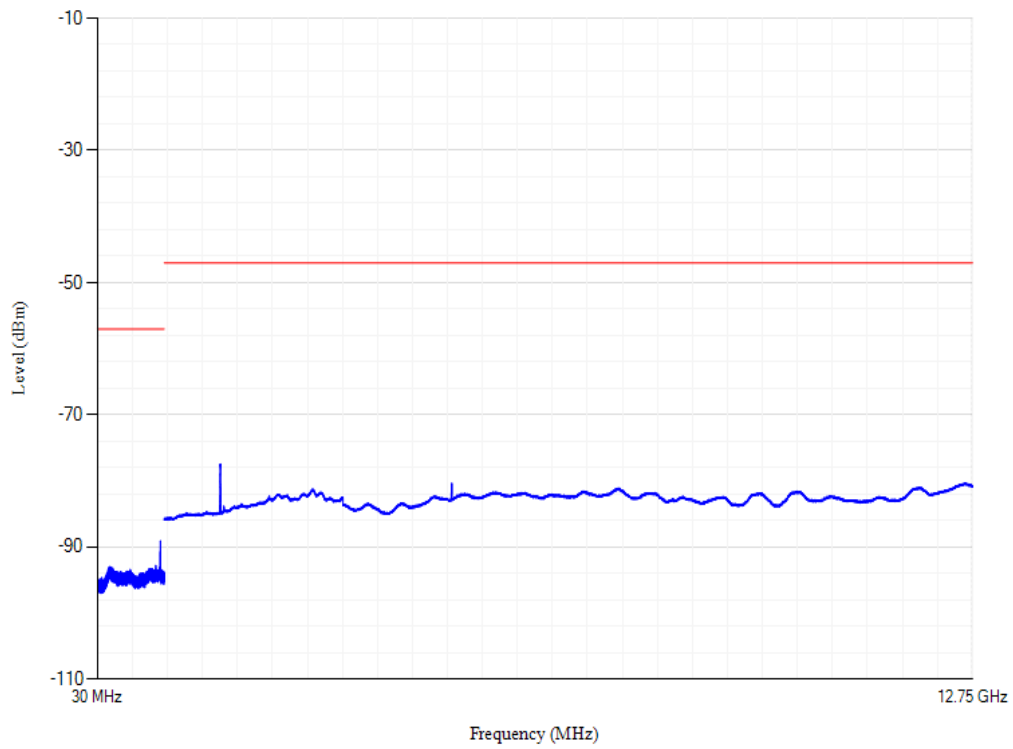

Band28 QPSK BW=20MHz Channel=27360

Conducted spurious emissions

Band28 QPSK BW=20MHz Channel=27310

Conducted spurious emissions

Band3 QPSK BW=20MHz Channel=19300

Conducted spurious emissions

Band3 QPSK BW=20MHz Channel=19850