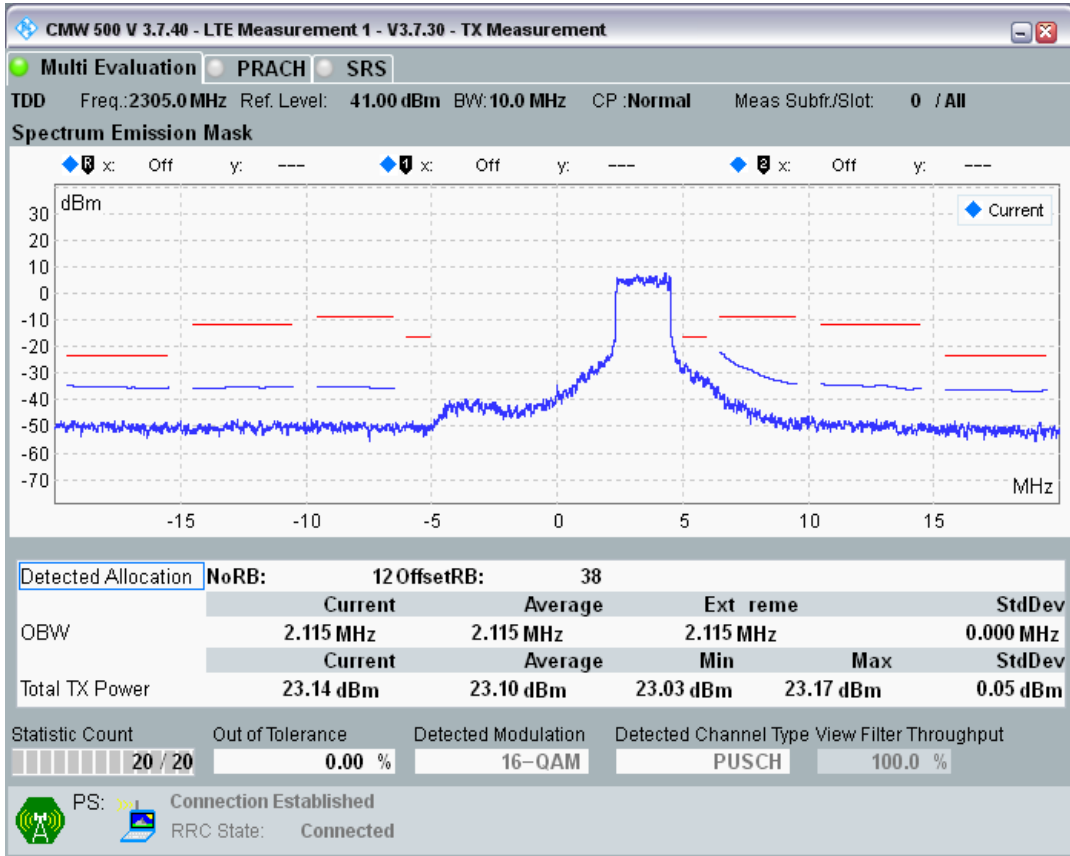

Band40 QAM16 BW=10MHz Channel=38700 RB Size=12 Position=#Max

Band40 QAM16 BW=10MHz Channel=38700 RB Size=12 Position=#0