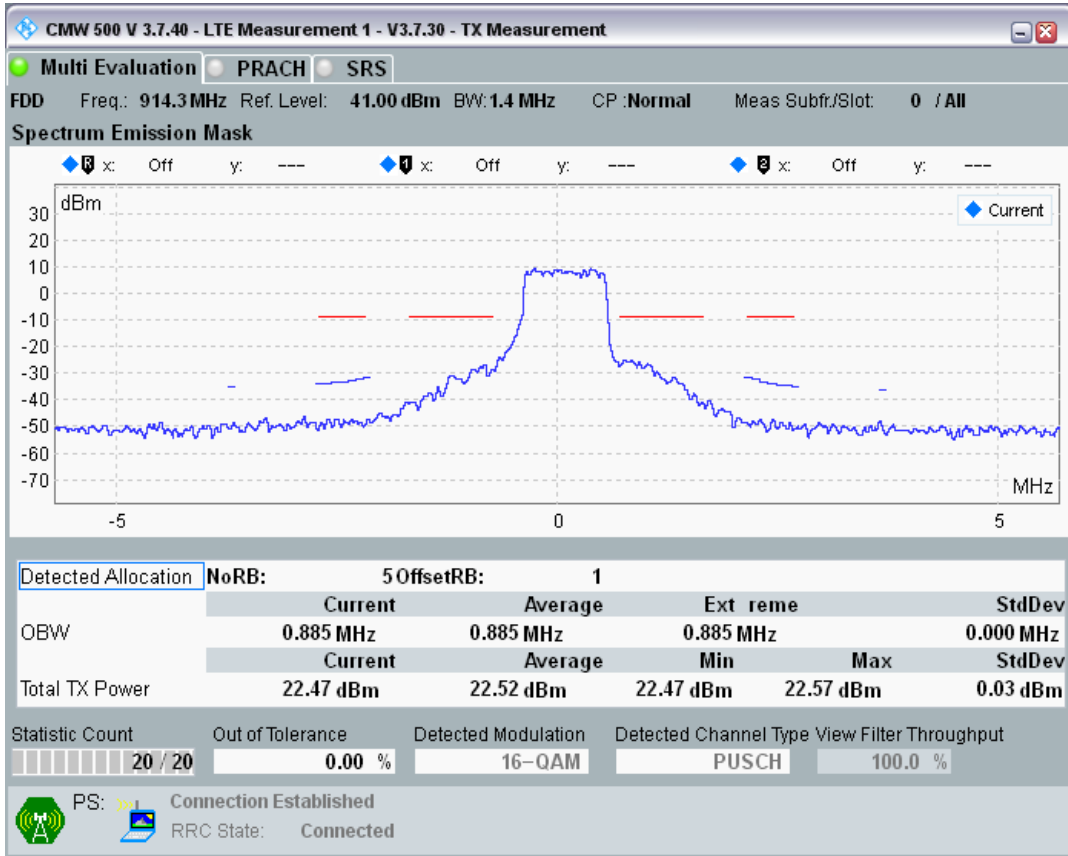

Band8 QAM16 BW=1.4MHz Channel=21793 RB Size=5 Position=#Max

Band8 QAM16 BW=1.4MHz Channel=21793 RB Size=6 Position=#0