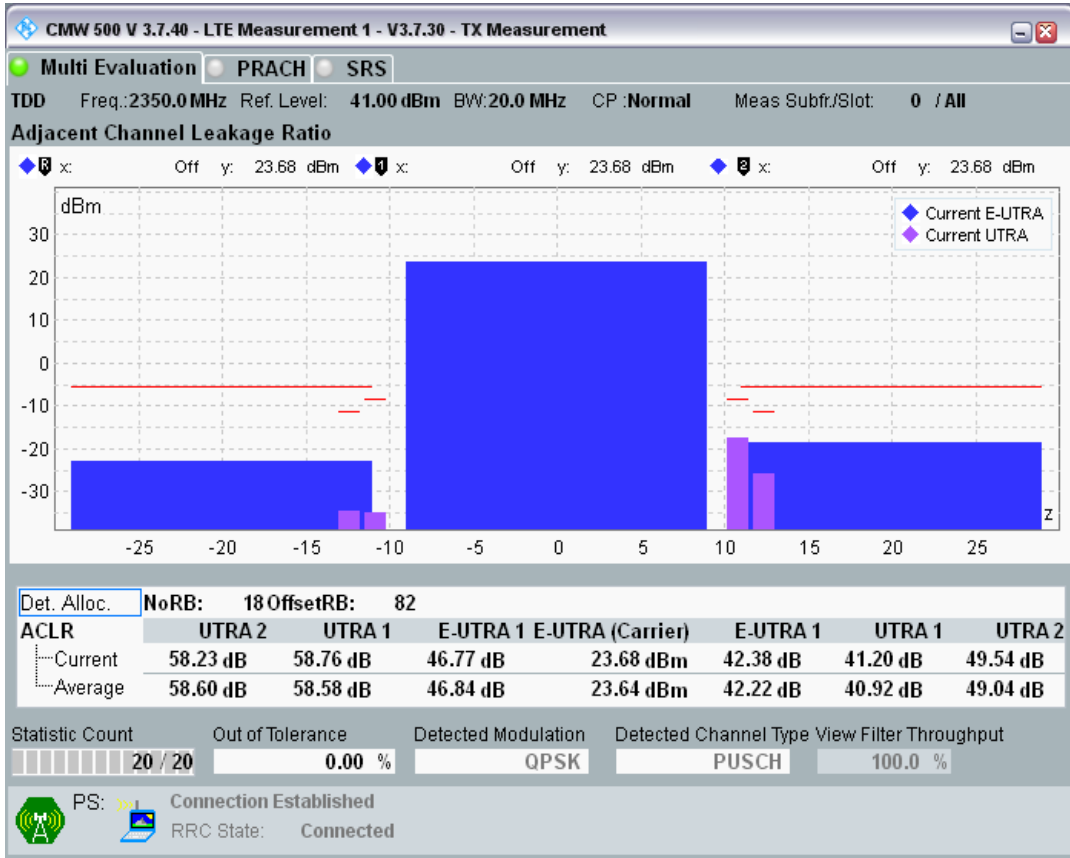

Band40 QPSK BW=20MHz Channel=39150 RB Size=18 Position=#Max

Band40 QPSK BW=20MHz Channel=39150 RB Size=100 Position=#0