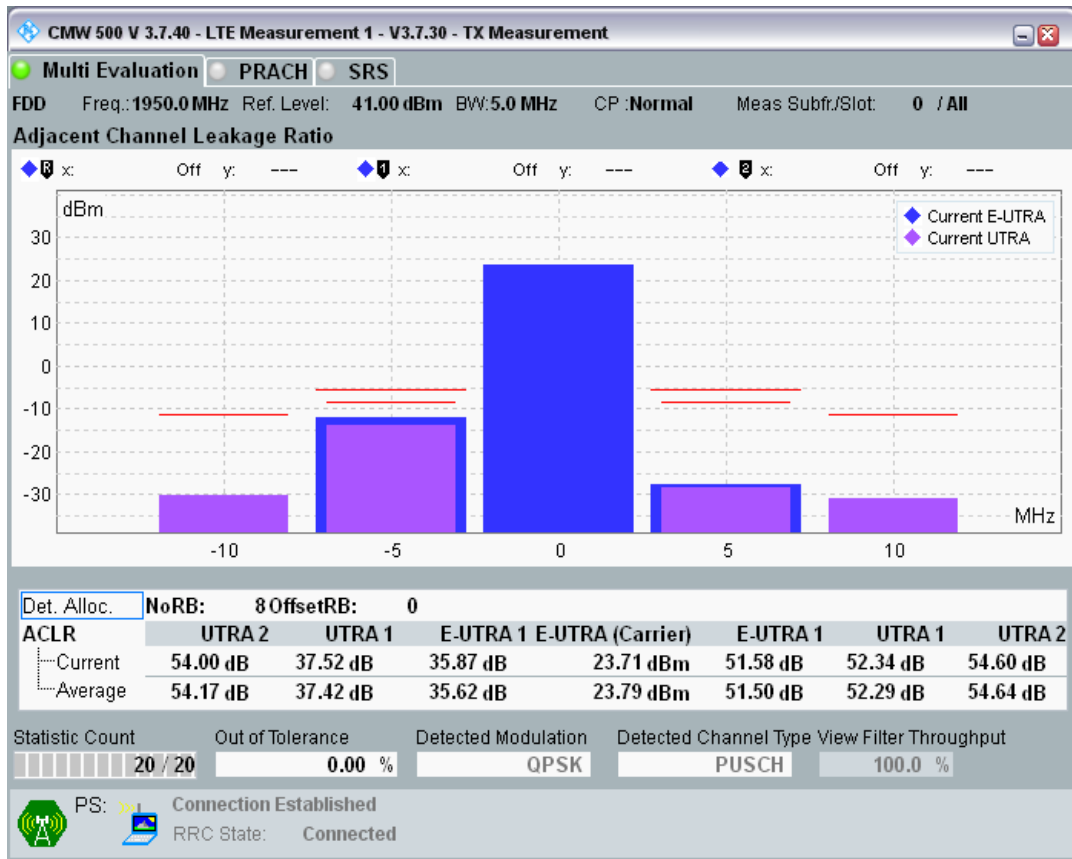

Band1 QPSK BW=5MHz Channel=18300 RB Size=8 Position=#0

Band1 QPSK BW=5MHz Channel=18300 RB Size=8 Position=#Max