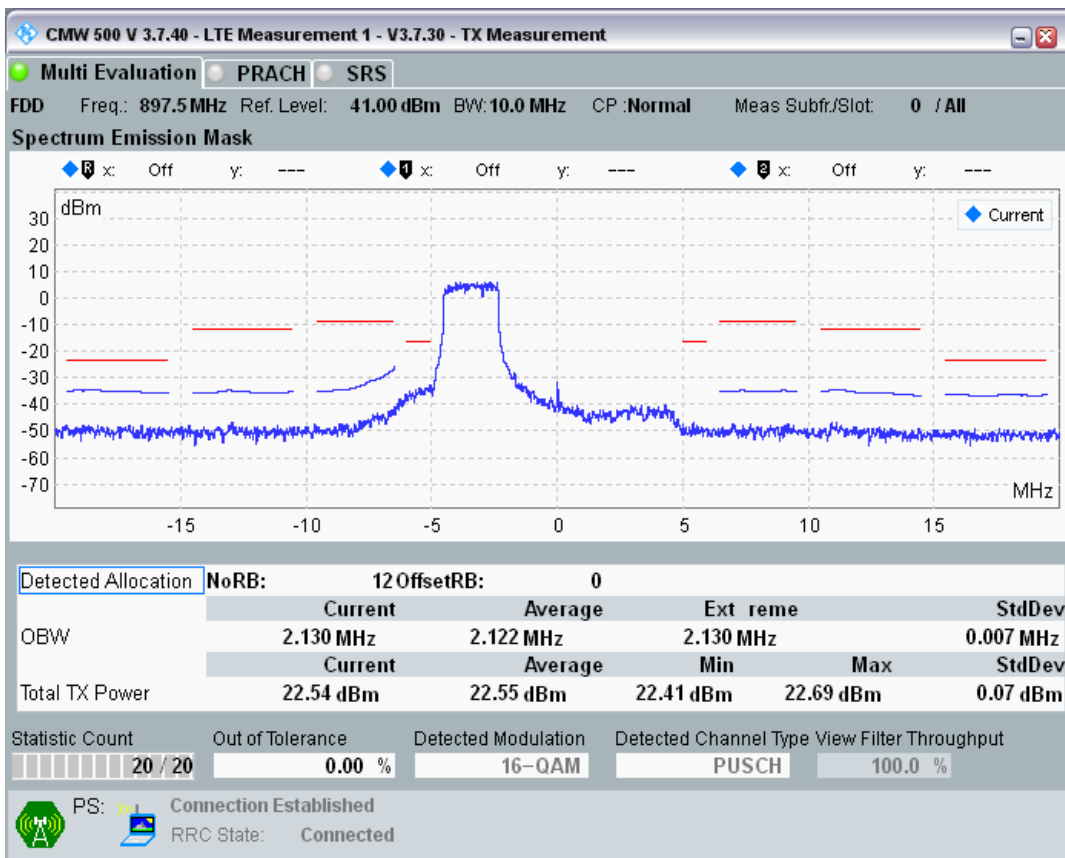

Band8 QAM16 BW=10MHz Channel=21625 RB Size=12 Position=#0

Band8 QAM16 BW=10MHz Channel=21625 RB Size=12 Position=#Max