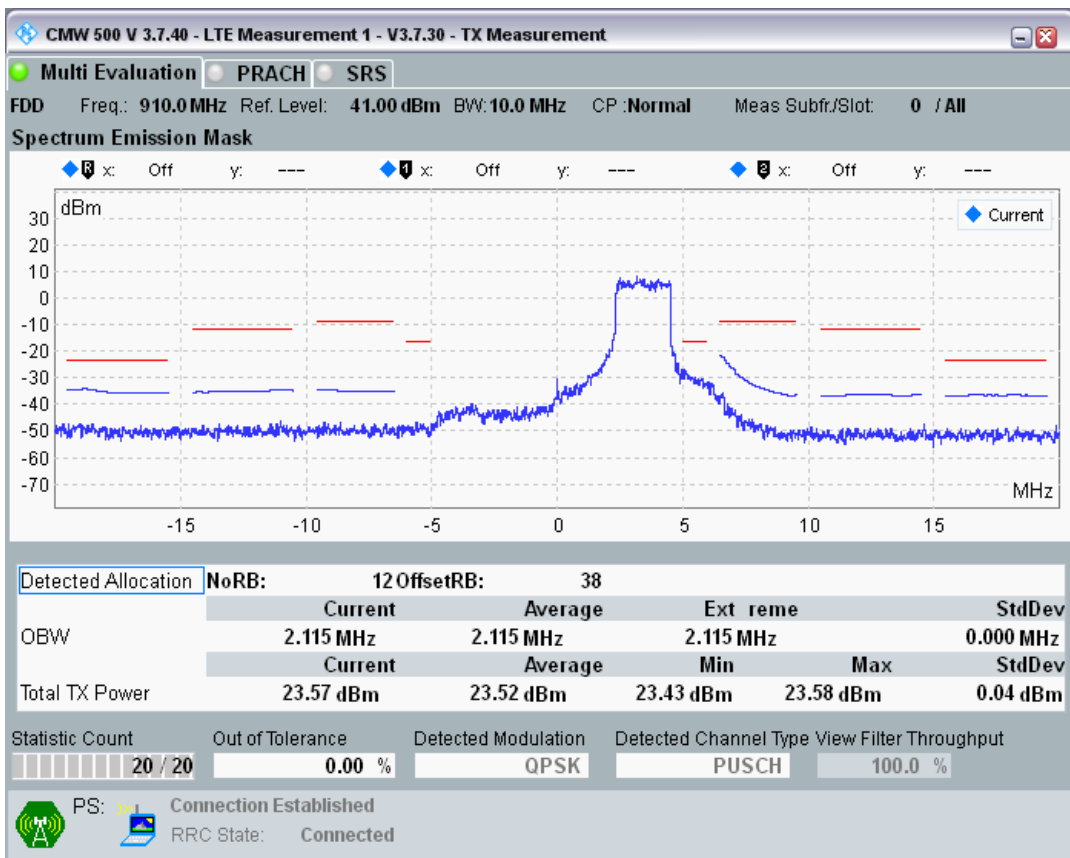

Band8 QPSK BW=10MHz Channel=21750 RB Size=12 Position=#Max

Band8 QPSK BW=10MHz Channel=21750 RB Size=50 Position=#0