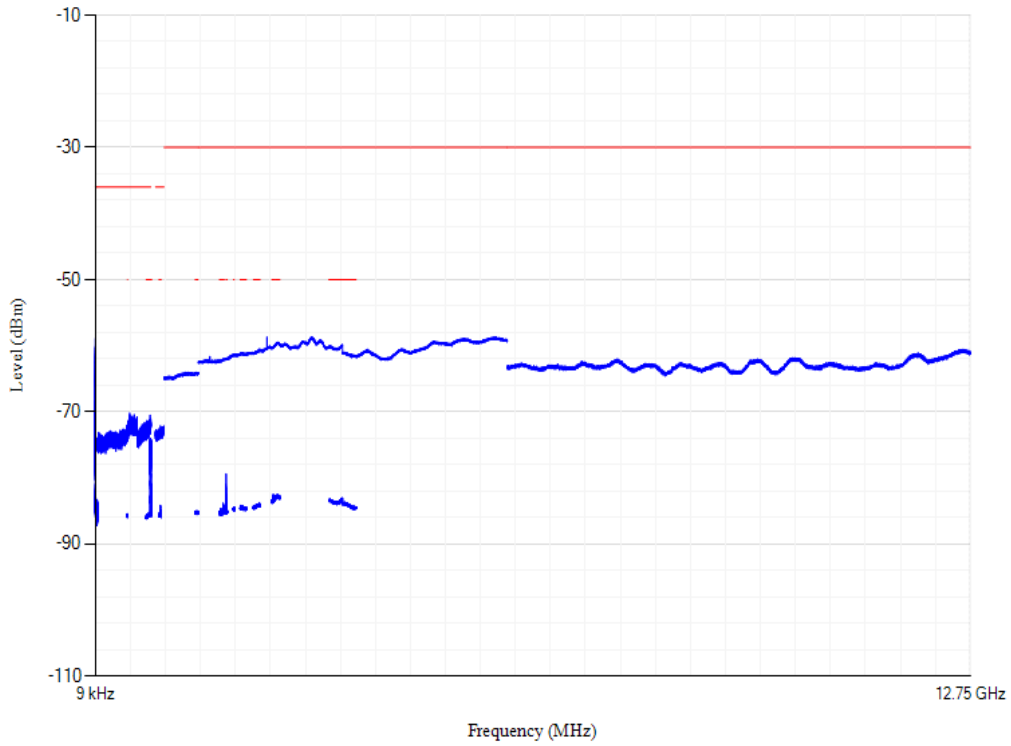

Conducted spurious emissions

Band20 QPSK BW=5MHz Channel=24425 RB Size=1 Position=#0

Conducted spurious emissions

Band20 QPSK BW=20MHz Channel=24250 RB Size=1 Position=#0

Conducted spurious emissions

Band20 QPSK BW=20MHz Channel=24350 RB Size=1 Position=#0