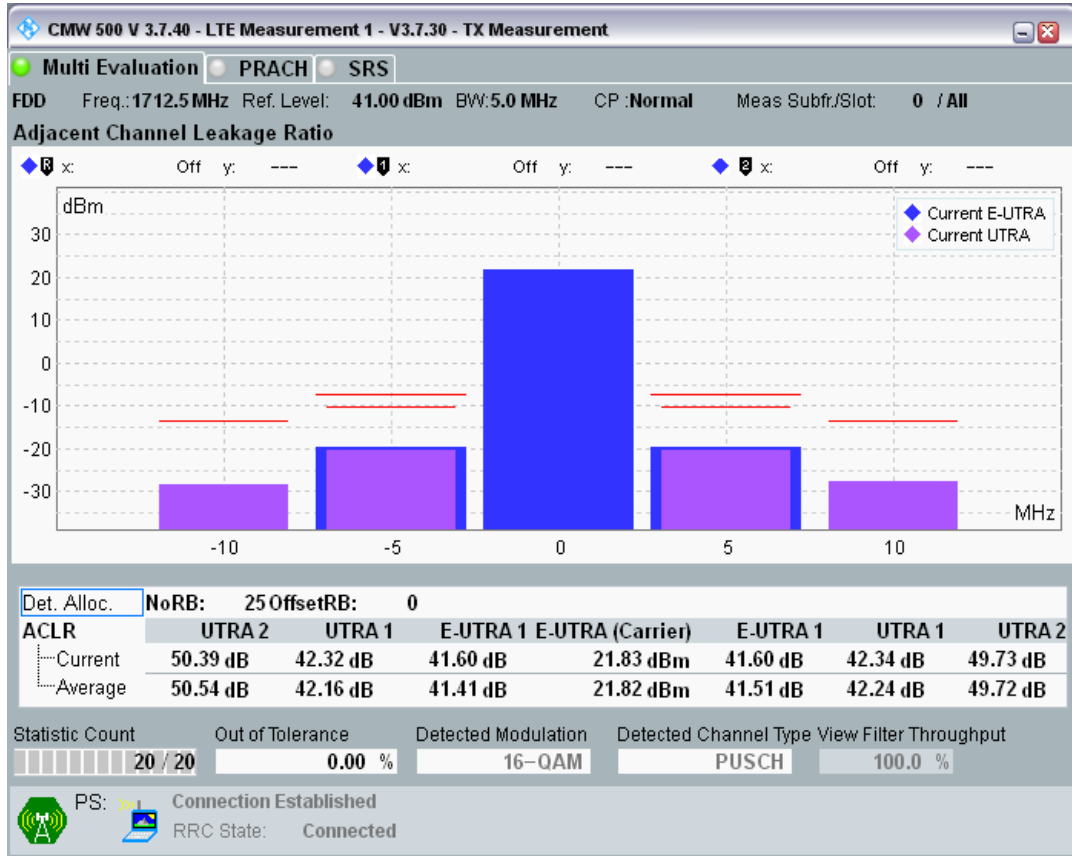

Band3 QAM16 BW=5MHz Channel=19225 RB Size=25 Position=#0

Band3 QPSK BW=5MHz Channel=19575 RB Size=8 Position=#0