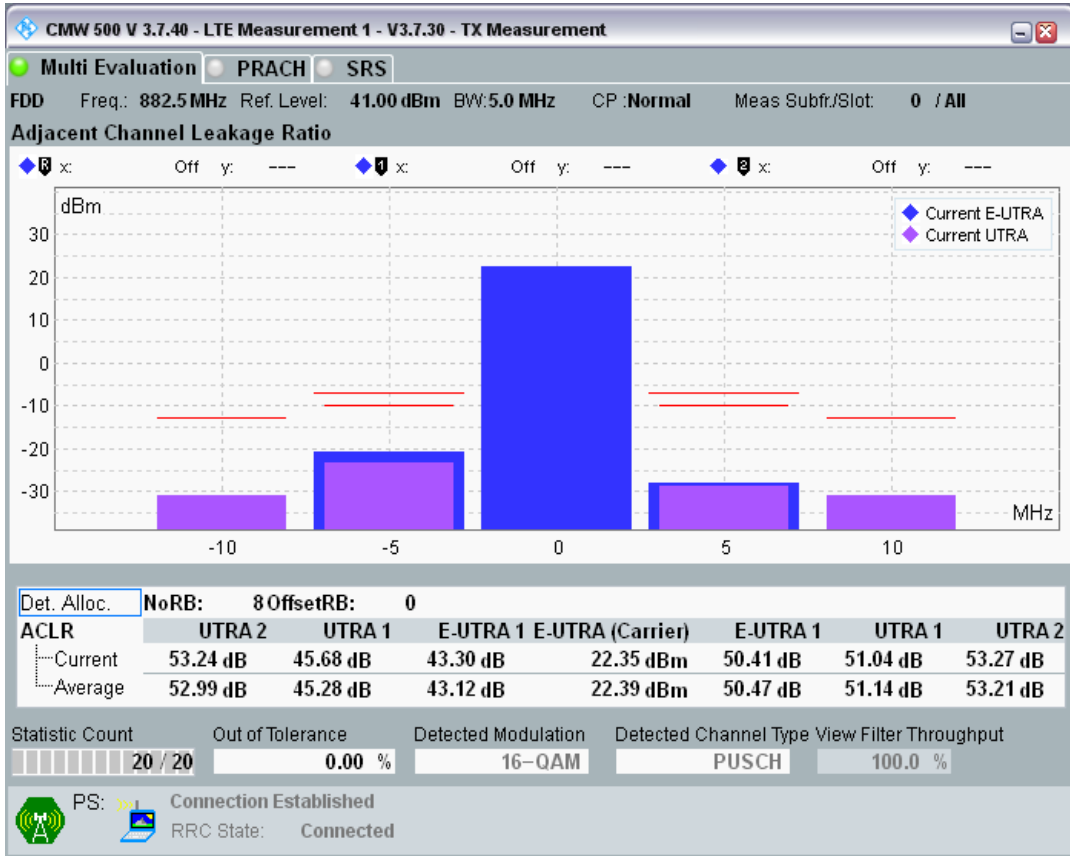

Band8 QAM16 BW=5MHz Channel=21475 RB Size=8 Position=#0

Band8 QAM16 BW=5MHz Channel=21475 RB Size=8 Position=#Max