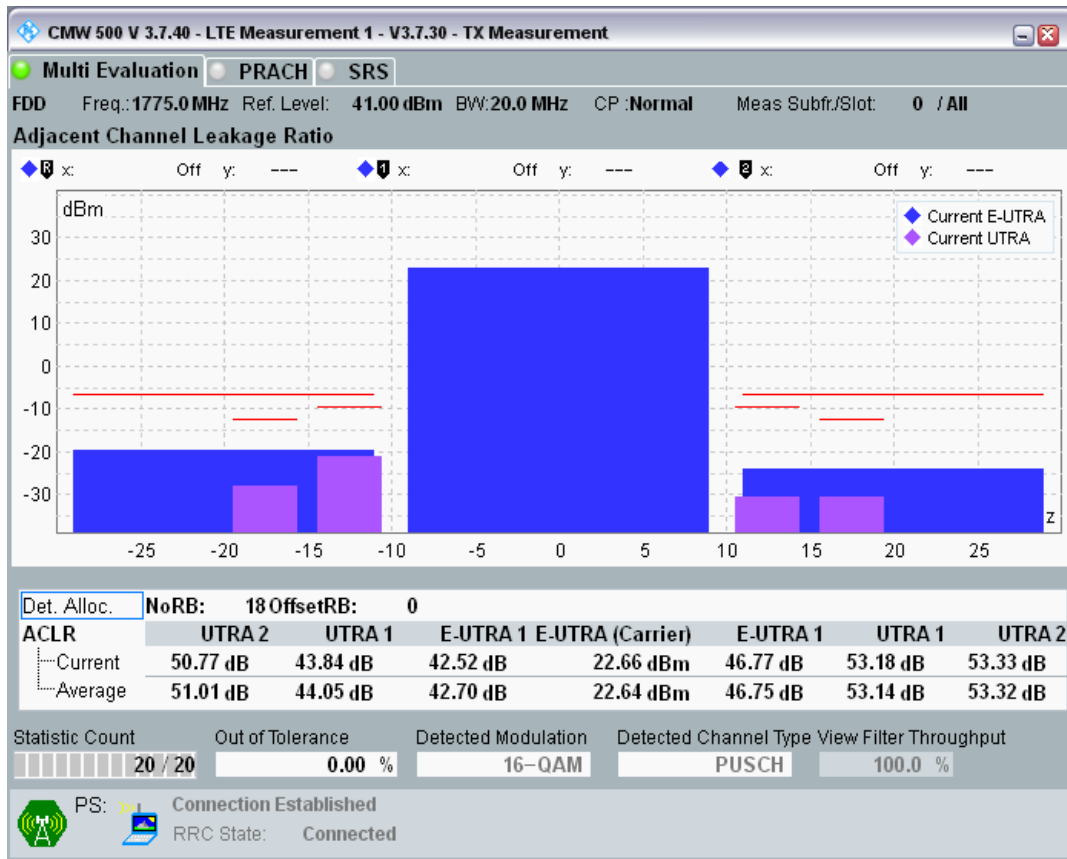

Band3 QAM16 BW=20MHz Channel=19850 RB Size=18 Position=#0

Band3 QAM16 BW=20MHz Channel=19850 RB Size=18 Position=#Max