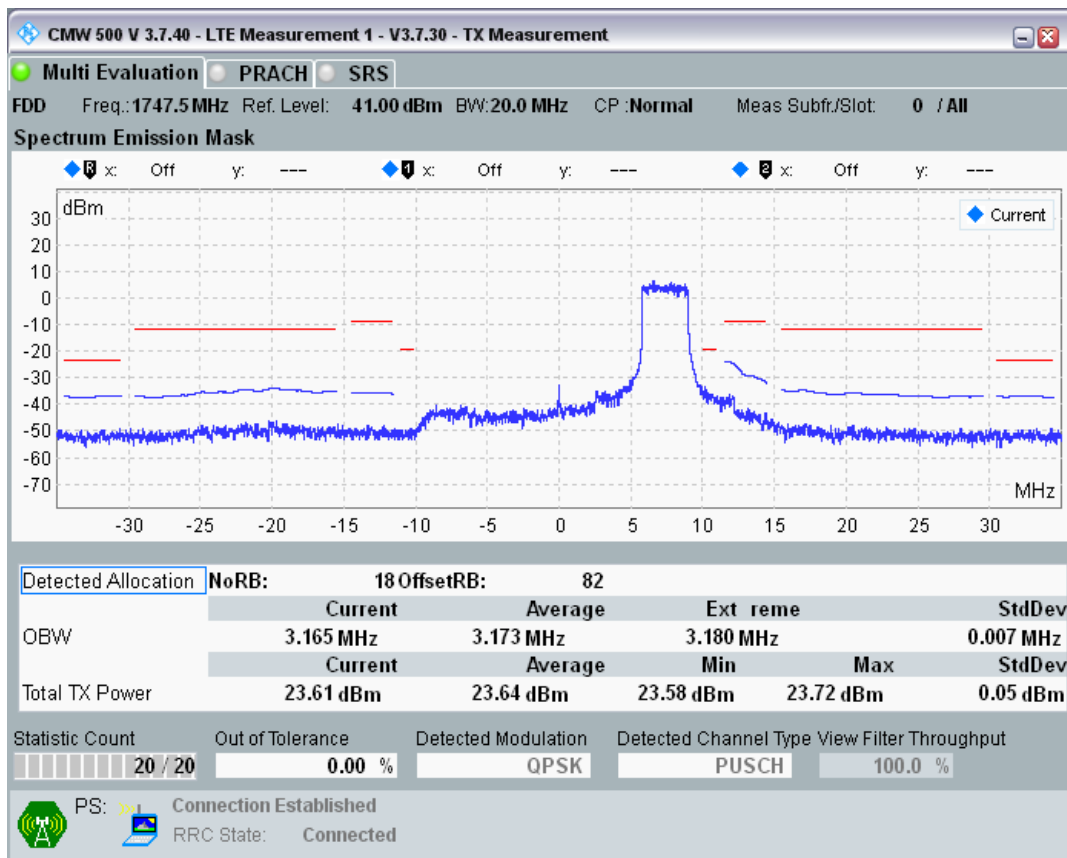

Band3 QPSK BW=20MHz Channel=19575 RB Size=18 Position=#Max

Band3 QPSK BW=20MHz Channel=19575 RB Size=100 Position=#0