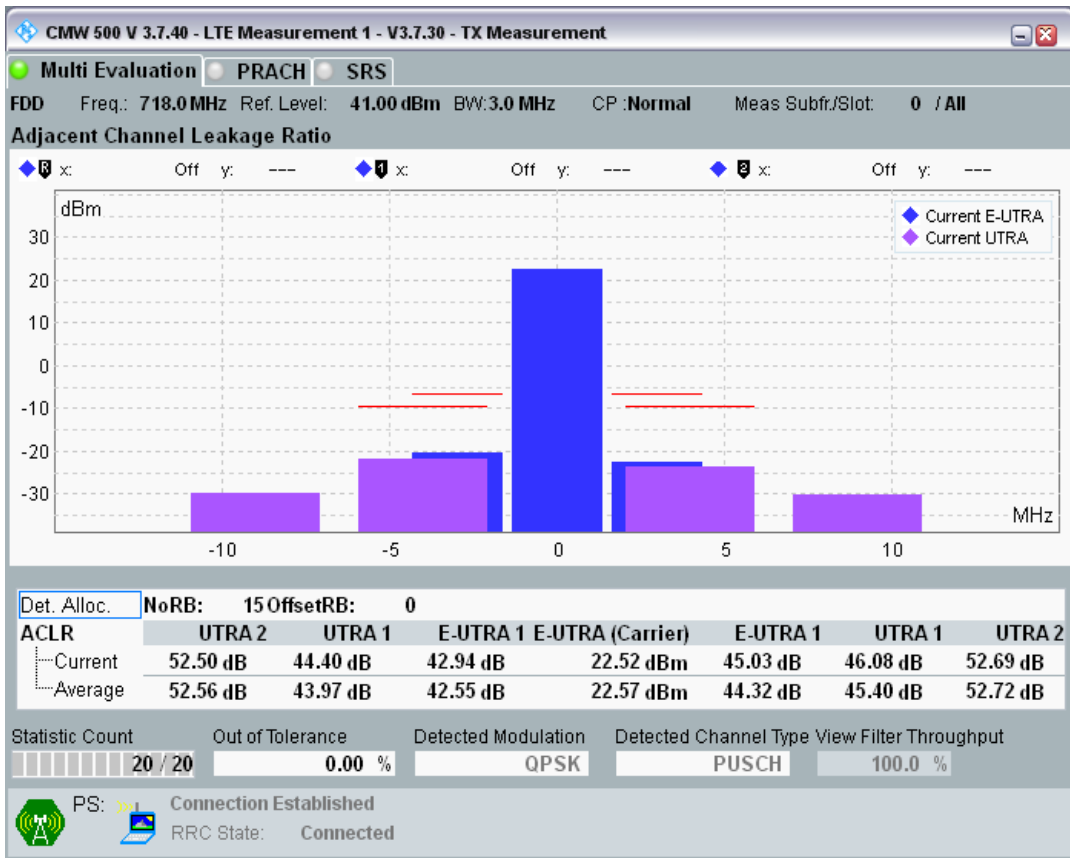

Band28 QPSK BW=3MHz Channel=27360 RB Size=15 Position=#0

Band28 QAM16 BW=3MHz Channel=27360 RB Size=4 Position=#0