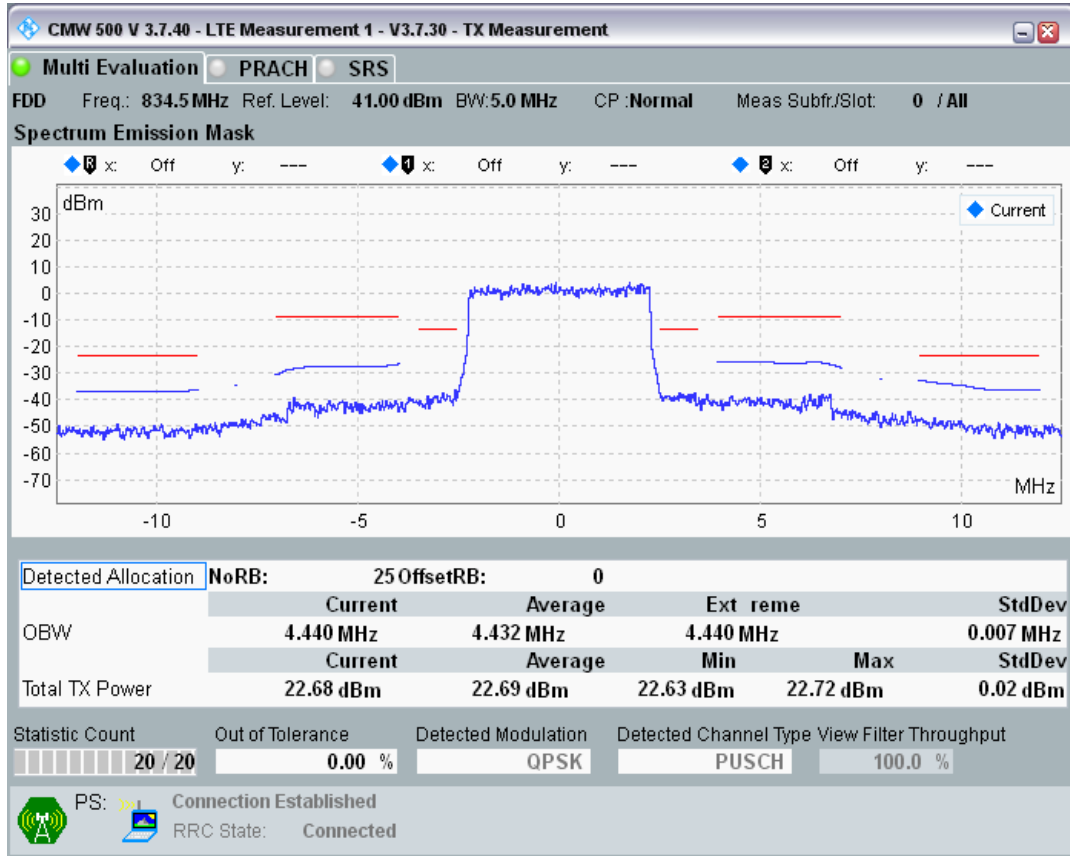

Band20 QPSK BW=5MHz Channel=24175 RB Size=25 Position=#0

Band20 QAM16 BW=5MHz Channel=24175 RB Size=8 Position=#0