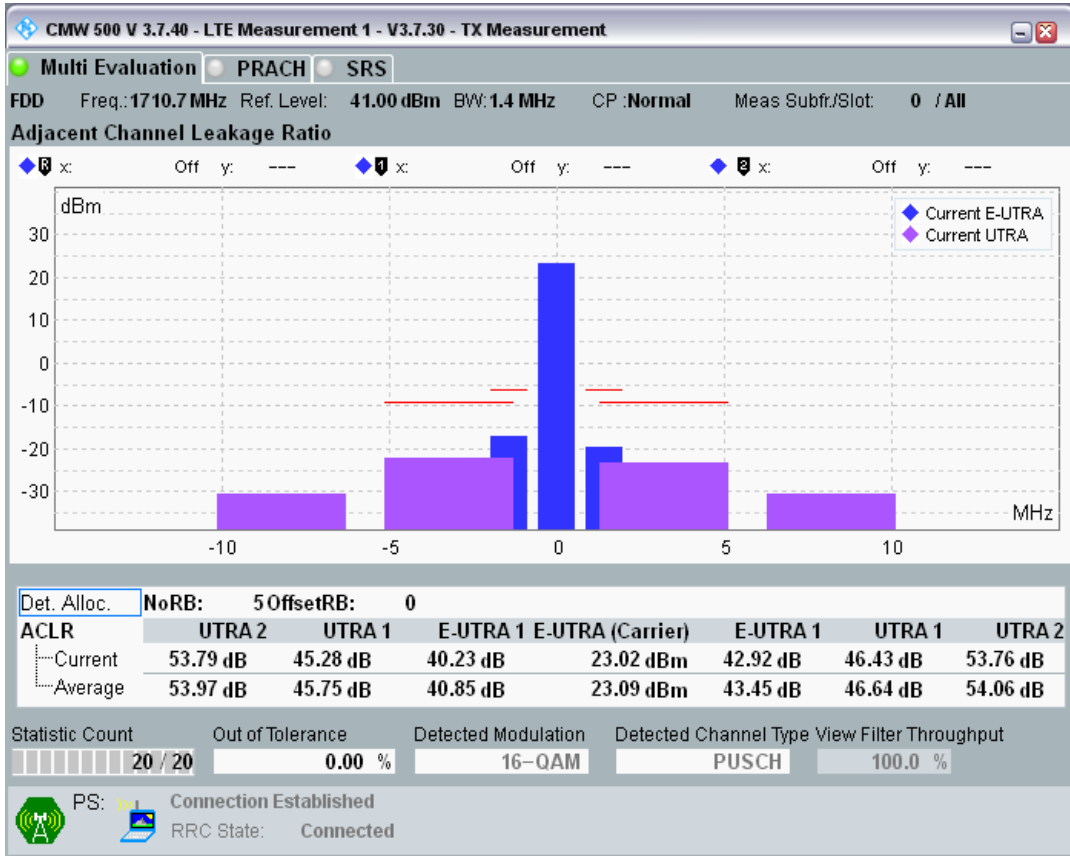

Band3 QAM16 BW=1.4MHz Channel=19207 RB Size=5 Position=#0

Band3 QAM16 BW=1.4MHz Channel=19207 RB Size=5 Position=#Max