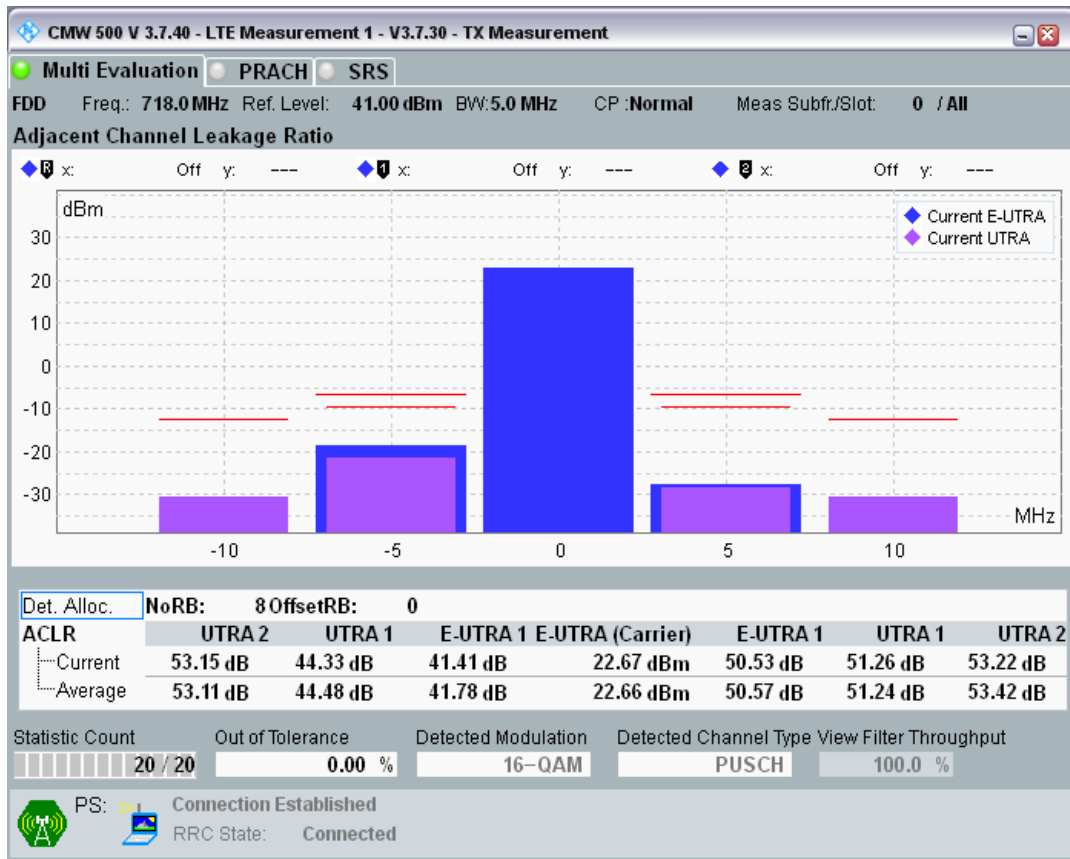

Band28 QAM16 BW=5MHz Channel=27360 RB Size=8 Position=#0

Band28 QAM16 BW=5MHz Channel=27360 RB Size=8 Position=#Max