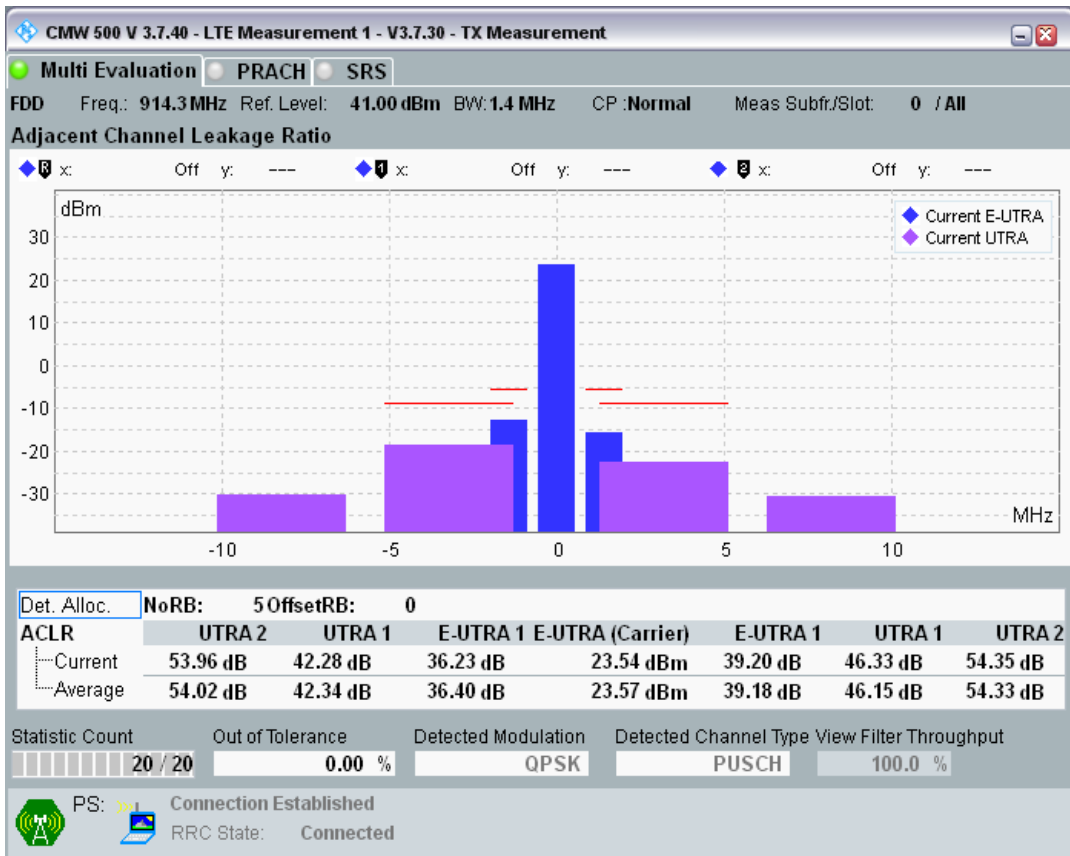

Band8 QPSK BW=1.4MHz Channel=21793 RB Size=5 Position=#0

Band8 QPSK BW=1.4MHz Channel=21793 RB Size=5 Position=#Max