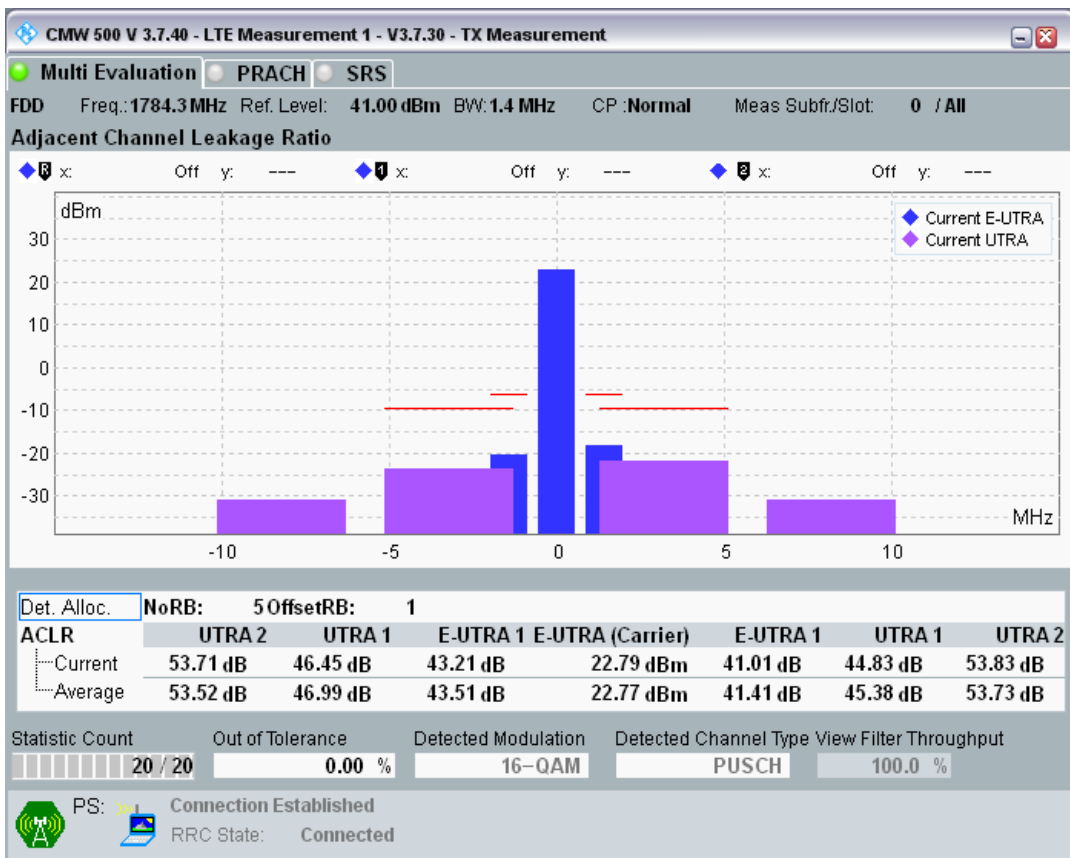

Band3 QAM16 BW=1.4MHz Channel=19943 RB Size=5 Position=#Max

Band3 QAM16 BW=1.4MHz Channel=19943 RB Size=6 Position=#0