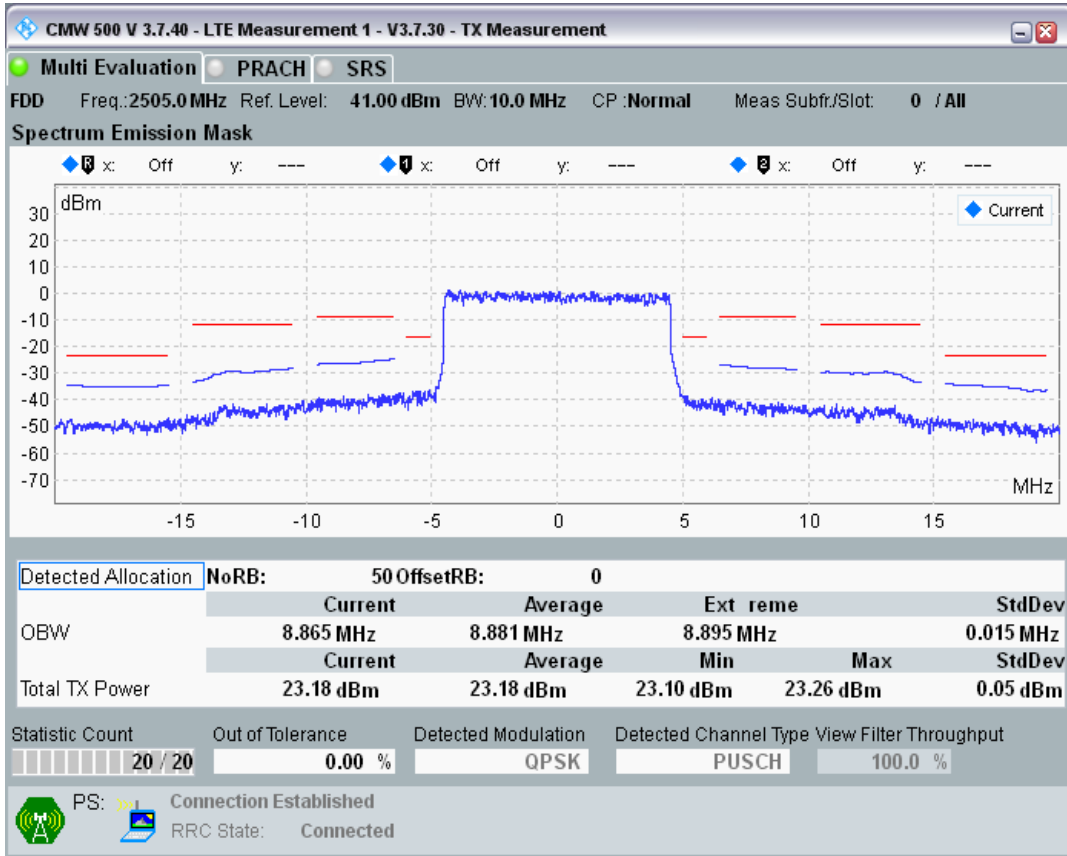

Band7 QPSK BW=10MHz Channel=20800 RB Size=50 Position=#0

Band7 QAM16 BW=10MHz Channel=20800 RB Size=12 Position=#0