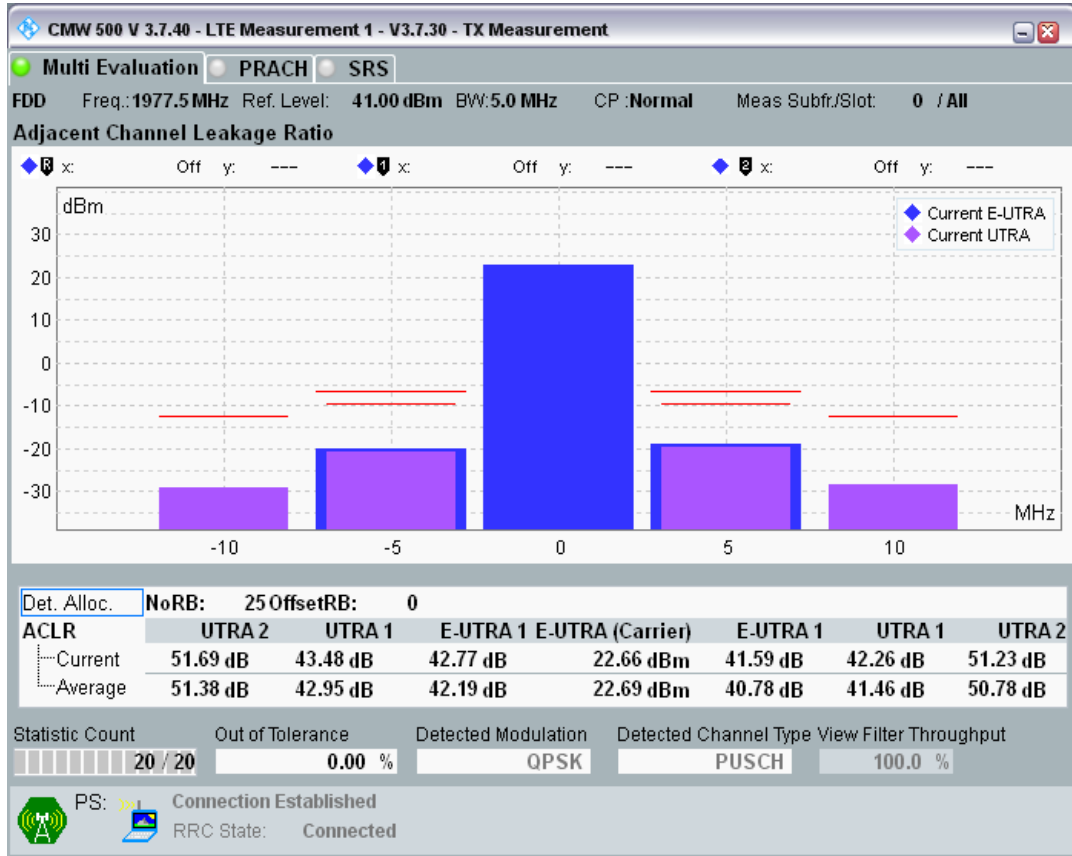

Band1 QPSK BW=5MHz Channel=18575 RB Size=25 Position=#0

Band1 QAM16 BW=5MHz Channel=18575 RB Size=8 Position=#0