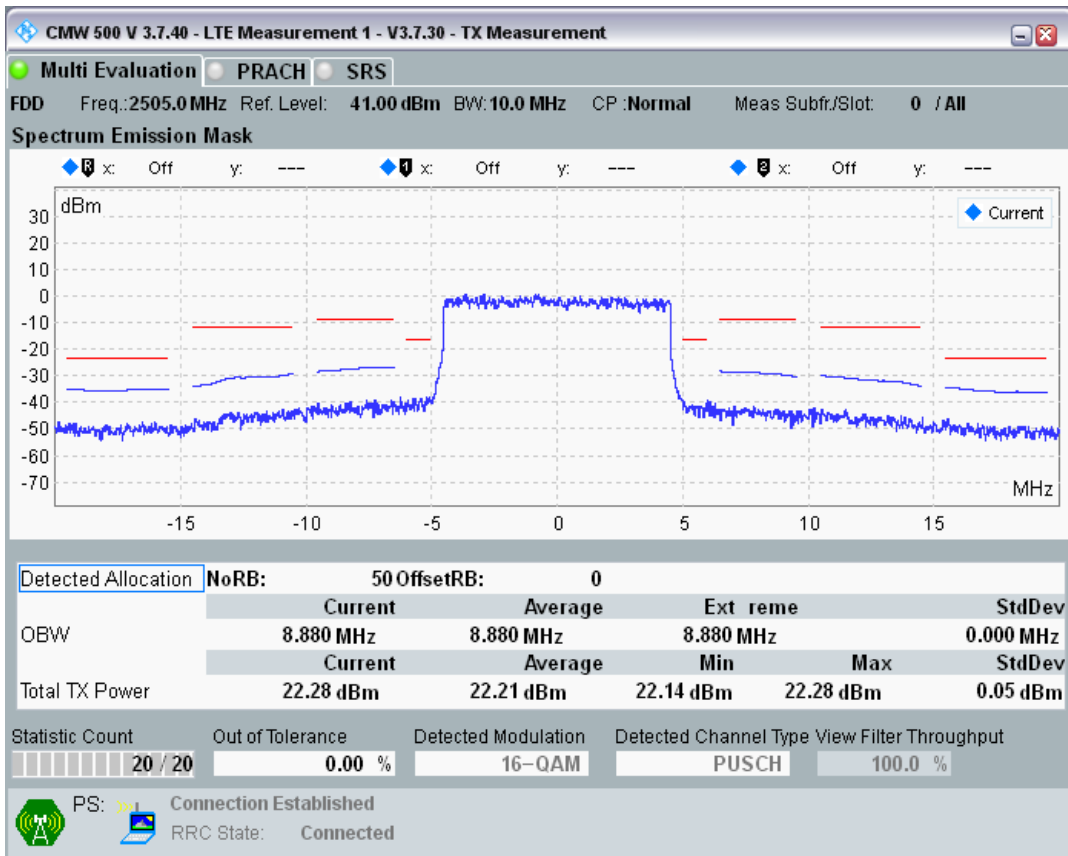

Band7 QAM16 BW=10MHz Channel=20800 RB Size=50 Position=#0

Band7 QPSK BW=10MHz Channel=21100 RB Size=12 Position=#0