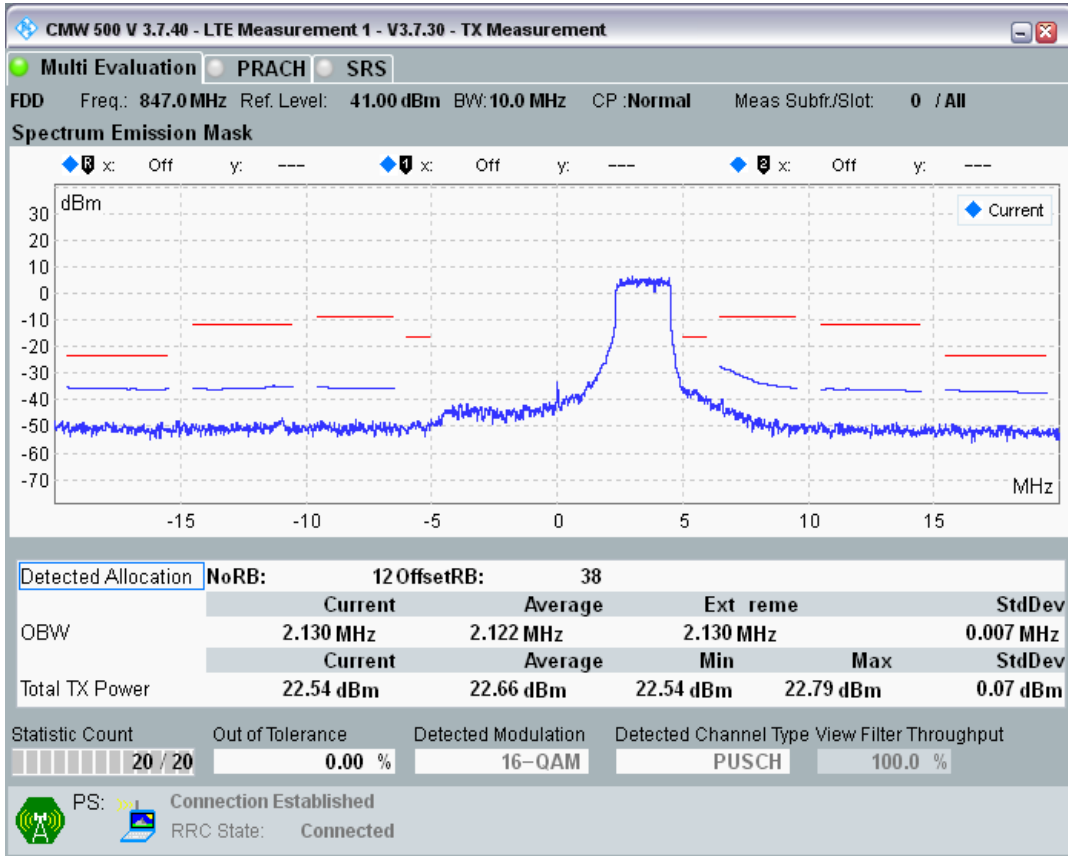

Band20 QAM16 BW=10MHz Channel=24300 RB Size=12 Position=#Max

Band20 QAM16 BW=10MHz Channel=24300 RB Size=50 Position=#0