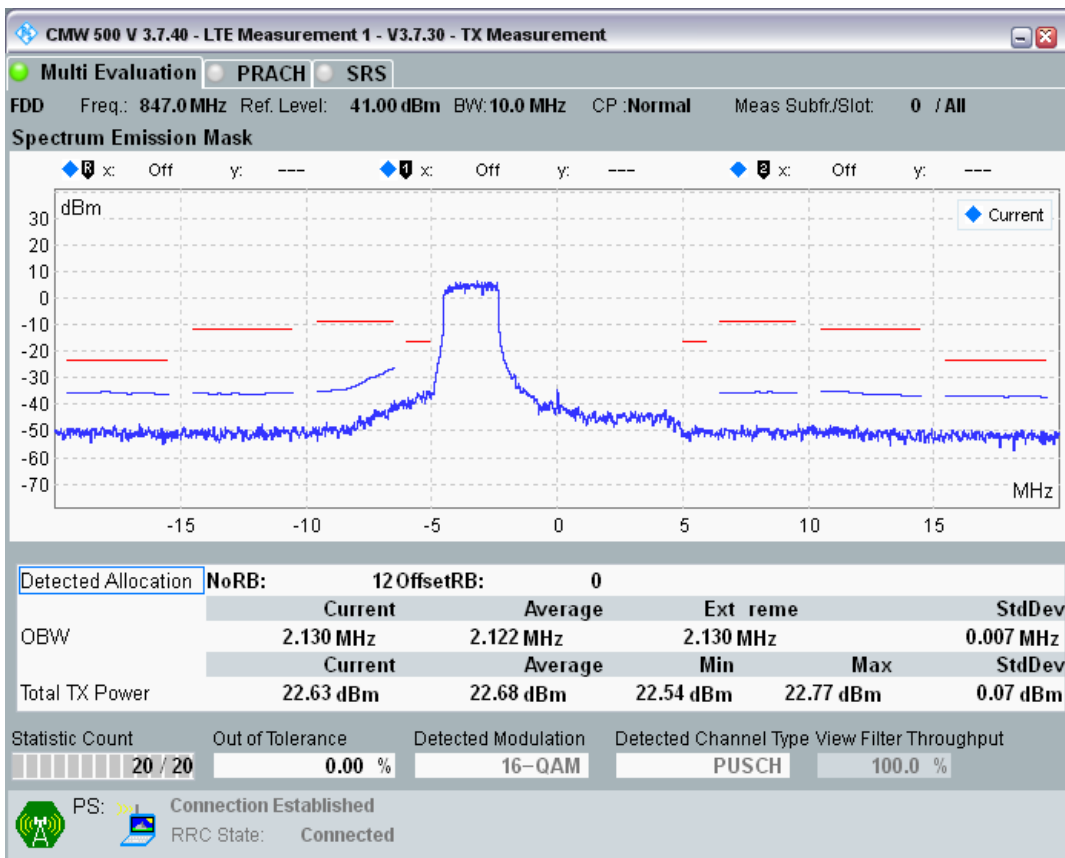

Band20 QAM16 BW=10MHz Channel=24300 RB Size=12 Position=#0

Band20 QAM16 BW=10MHz Channel=24300 RB Size=12 Position=#Max