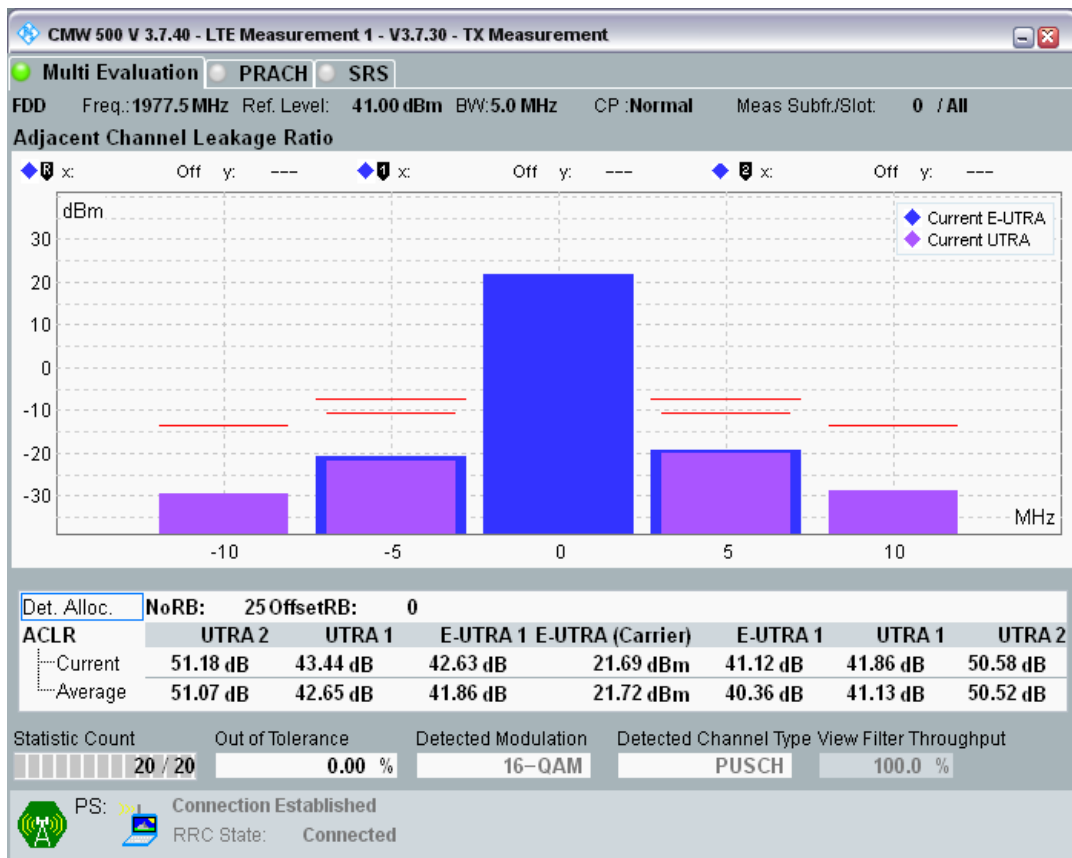

Band1 QAM16 BW=5MHz Channel=18575 RB Size=25 Position=#0

Band1 QPSK BW=10MHz Channel=18050 RB Size=12 Position=#0