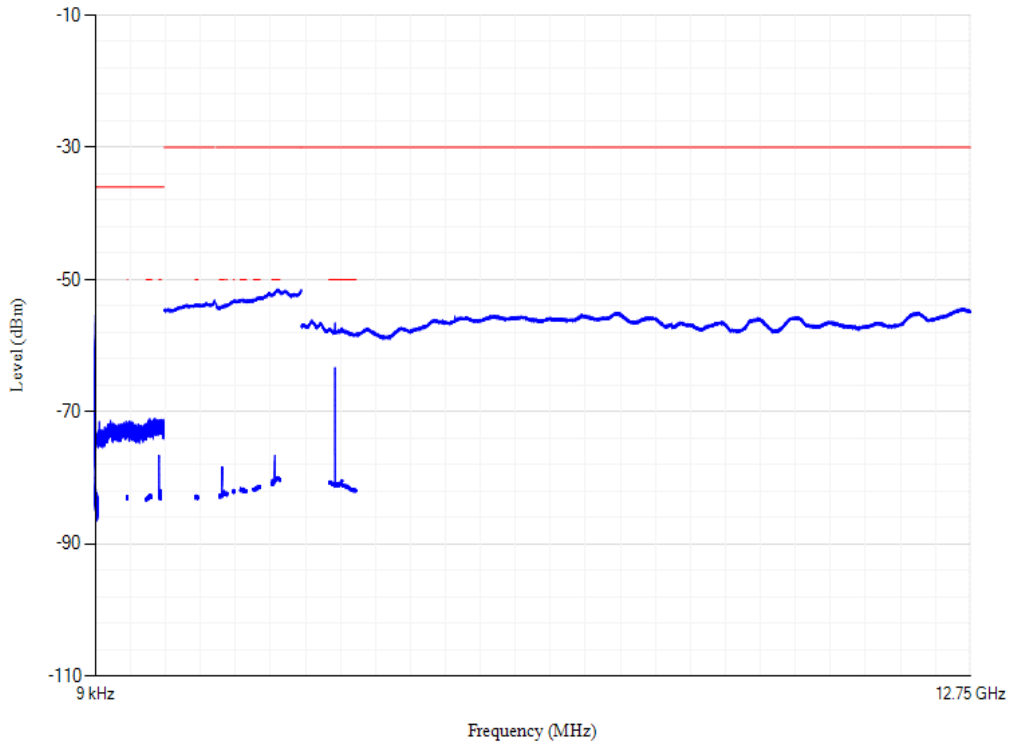

Conducted spurious emissions

Band3 QPSK BW=5MHz Channel=19925 RB Size=1 Position=#0