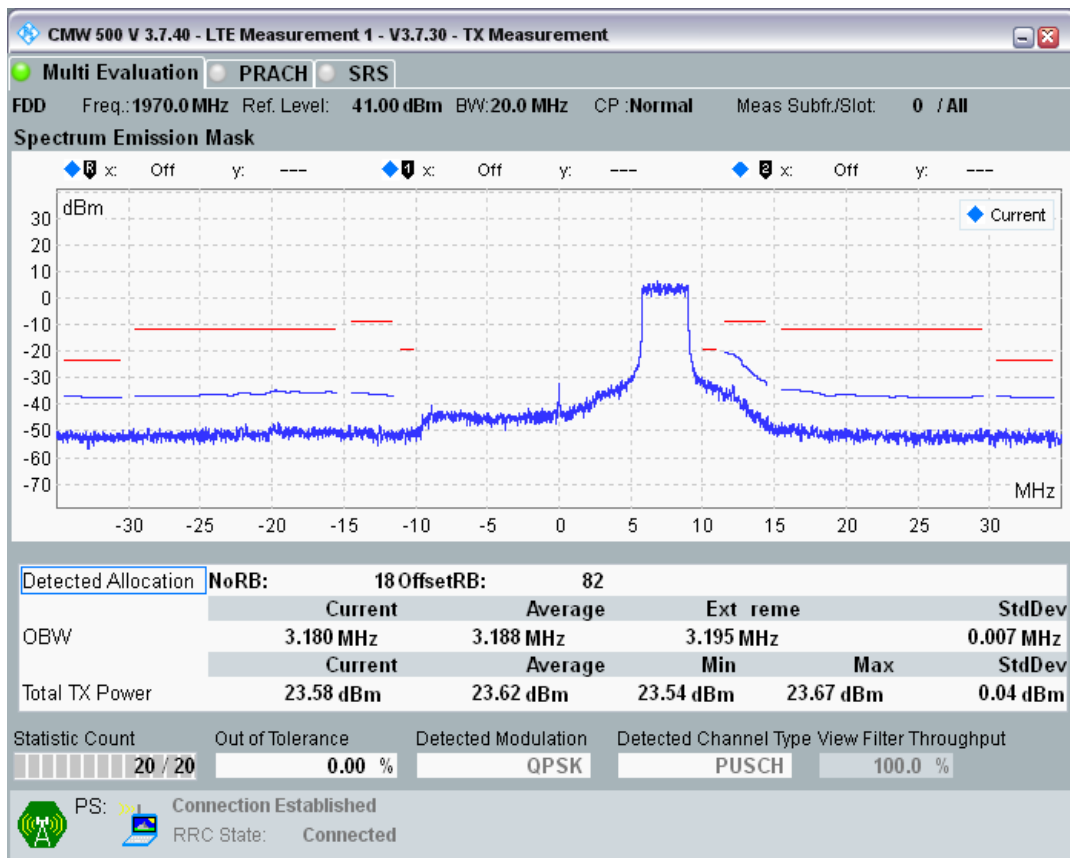

Band1 QPSK BW=20MHz Channel=18500 RB Size=18 Position=#Max

Band1 QPSK BW=20MHz Channel=18500 RB Size=100 Position=#0