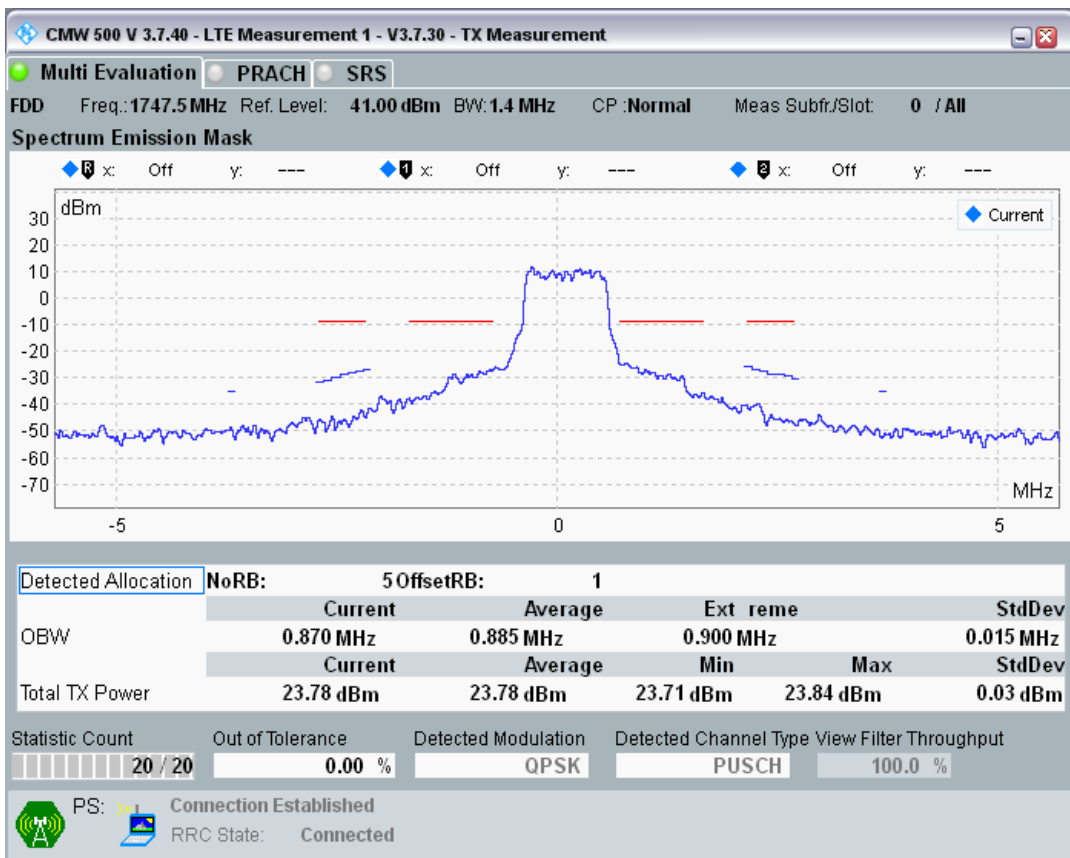

Band3 QAM16 BW=1.4MHz Channel=19207 RB Size=5 Position=#Max

Band3 QAM16 BW=1.4MHz Channel=19207 RB Size=6 Position=#0

Band3 QPSK BW=1.4MHz Channel=19575 RB Size=5 Position=#0

Band3 QPSK BW=1.4MHz Channel=19575 RB Size=5 Position=#Max