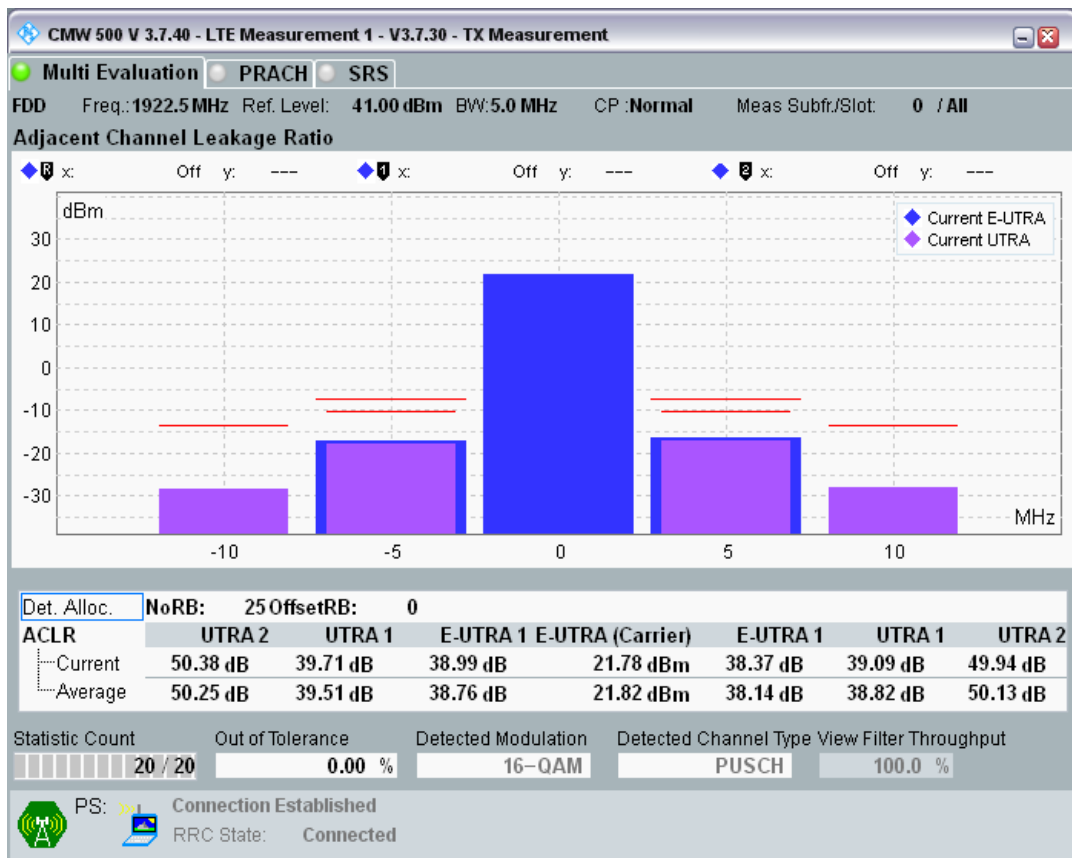

Band1 QAM16 BW=5MHz Channel=18025 RB Size=25 Position=#0

Band1 QPSK BW=5MHz Channel=18300 RB Size=8 Position=#0