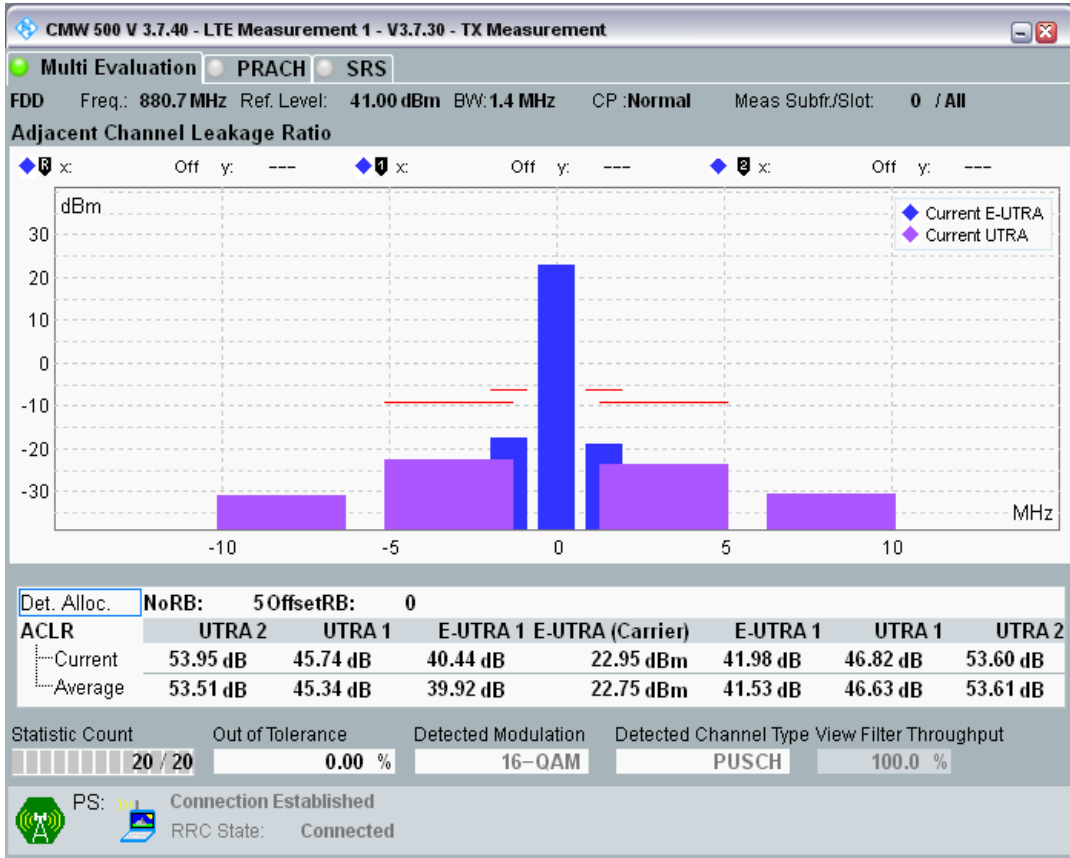

Band8 QAM16 BW=1.4MHz Channel=21457 RB Size=5 Position=#0

Band8 QAM16 BW=1.4MHz Channel=21457 RB Size=5 Position=#Max