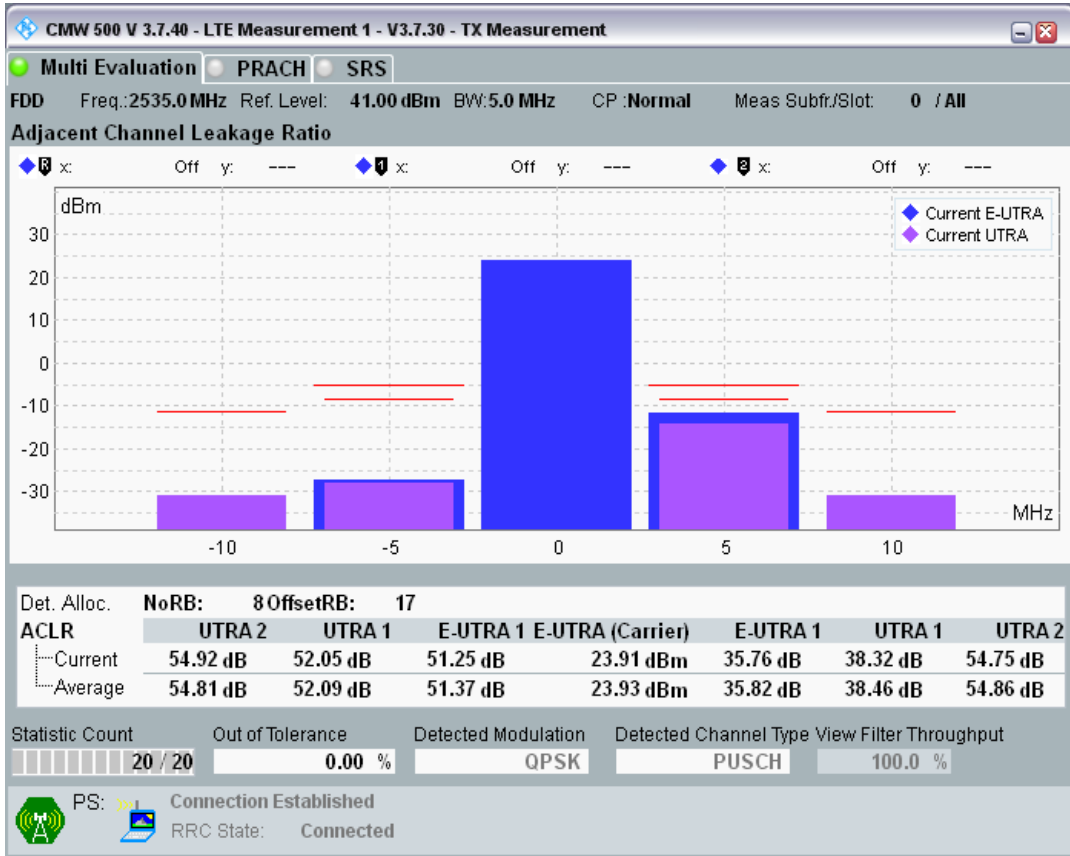

Band7 QPSK BW=5MHz Channel=21100 RB Size=8 Position=#Max

Band7 QPSK BW=5MHz Channel=21100 RB Size=25 Position=#0