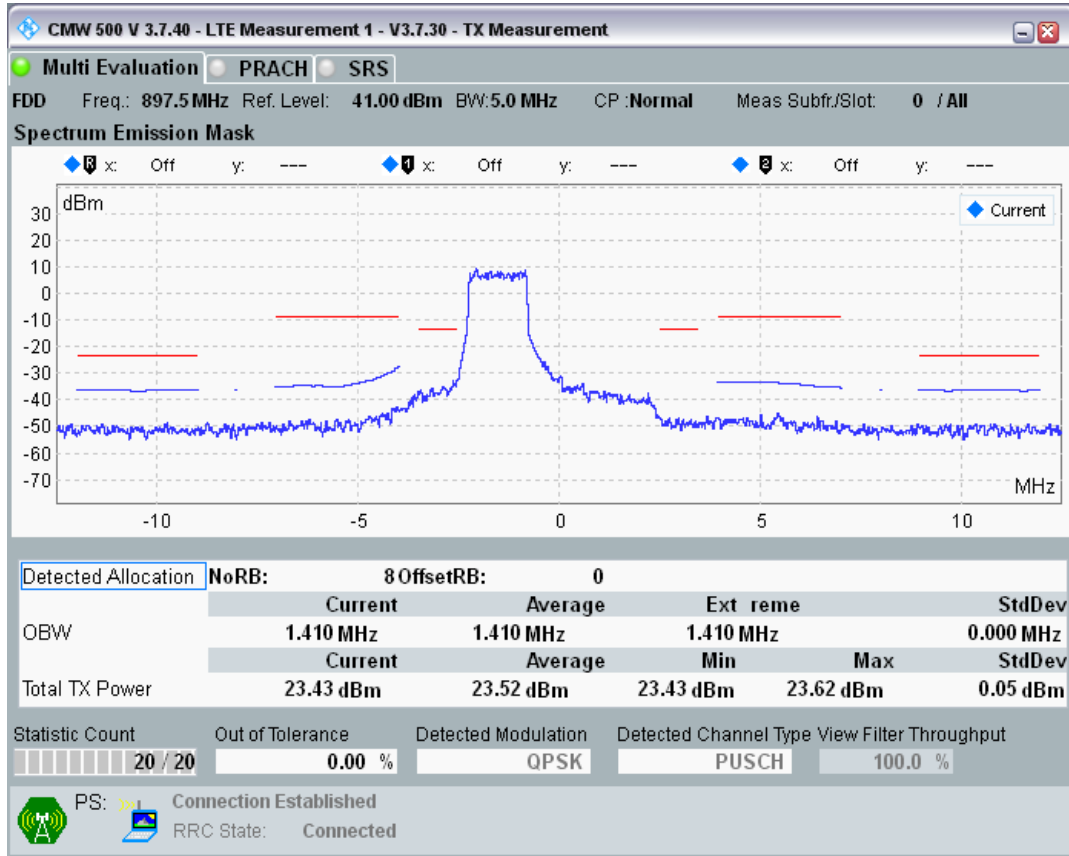

Band8 QPSK BW=5MHz Channel=21625 RB Size=8 Position=#0

Band8 QPSK BW=5MHz Channel=21625 RB Size=8 Position=#Max