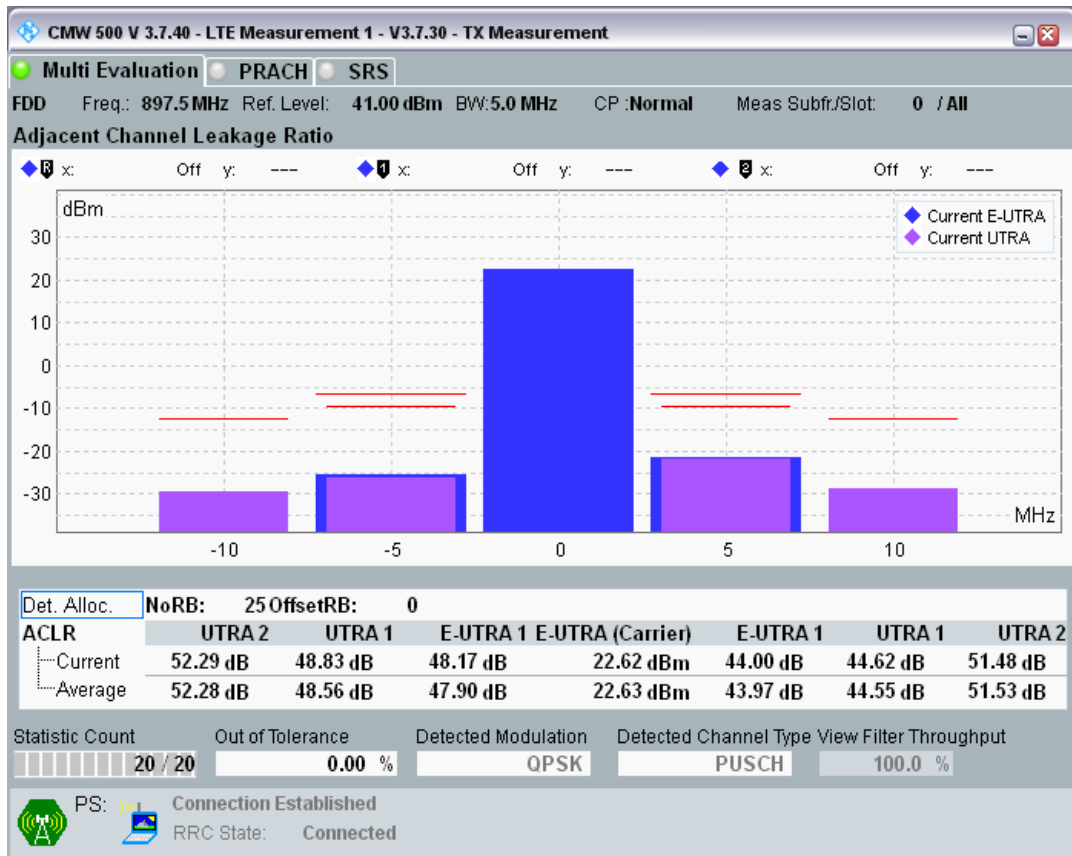

Band8 QAM16 BW=5MHz Channel=21475 RB Size=25 Position=#0

Band8 QPSK BW=5MHz Channel=21625 RB Size=8 Position=#0

Band8 QPSK BW=5MHz Channel=21625 RB Size=8 Position=#Max

Band8 QPSK BW=5MHz Channel=21625 RB Size=25 Position=#0