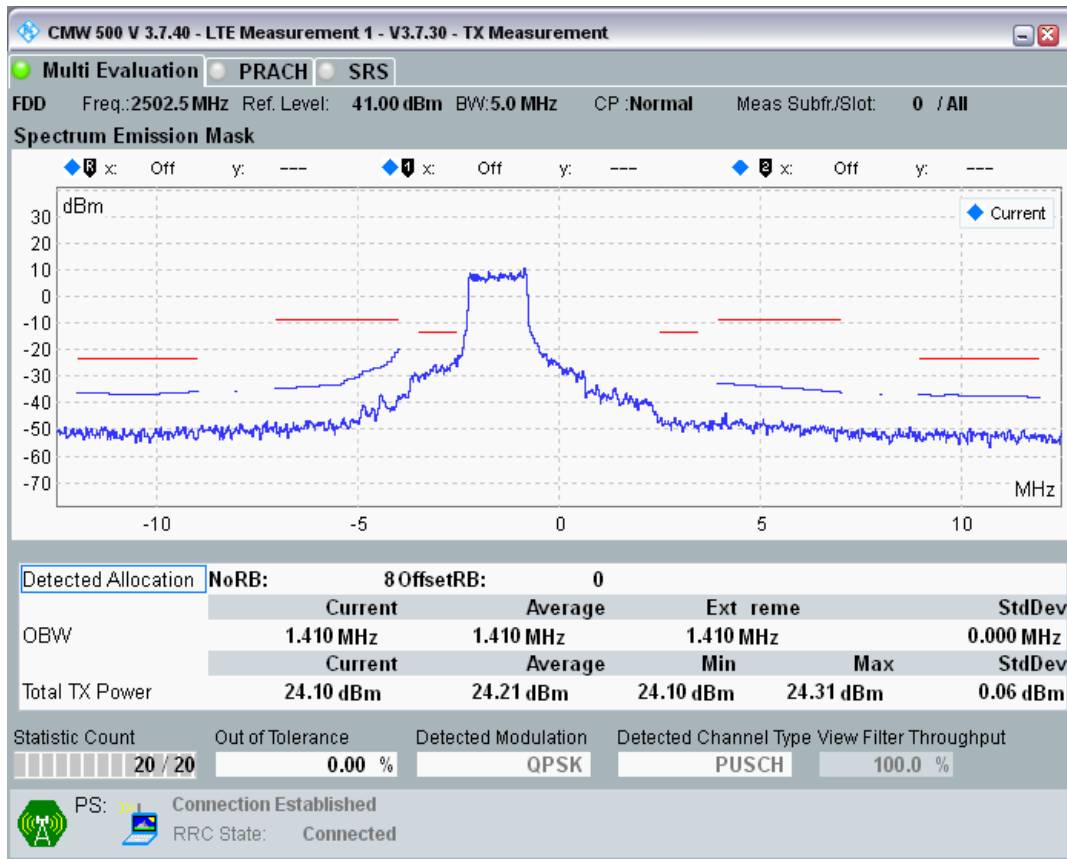

Band7 QPSK BW=5MHz Channel=20775 RB Size=8 Position=#0

Band7 QPSK BW=5MHz Channel=20775 RB Size=8 Position=#Max