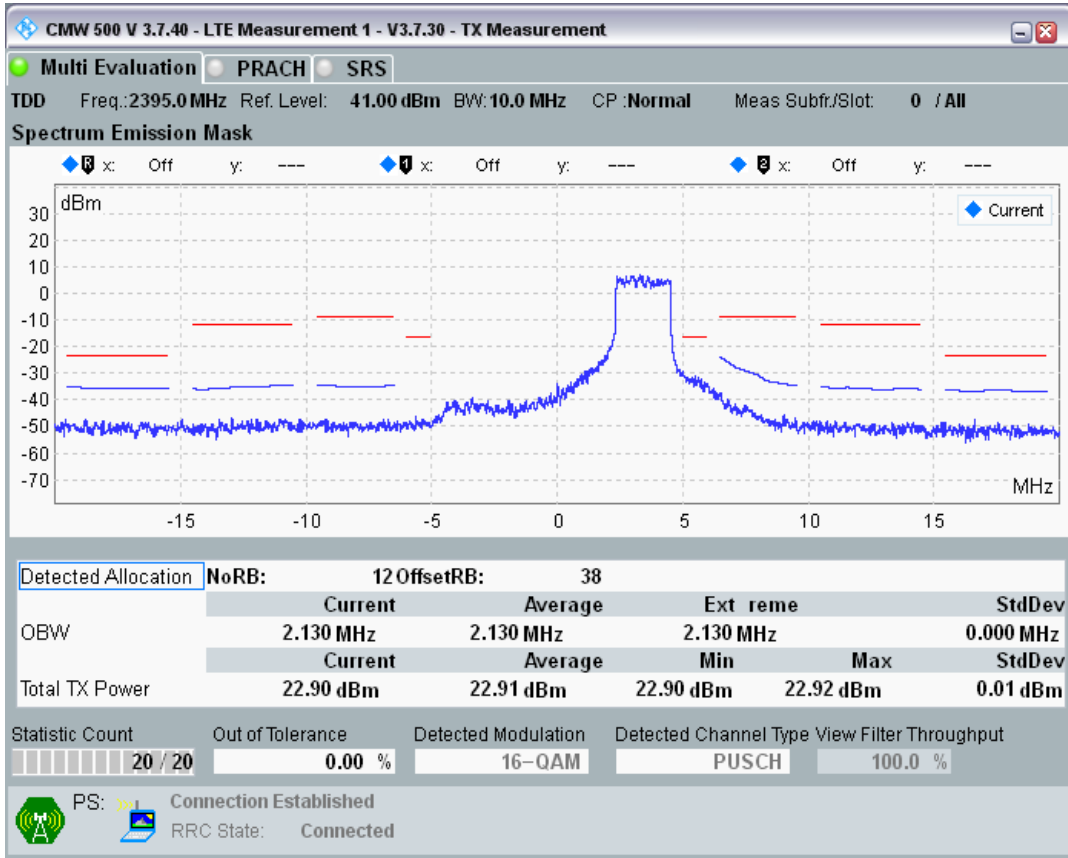

Band40 QAM16 BW=10MHz Channel=39600 RB Size=12 Position=#Max

Band40 QAM16 BW=10MHz Channel=39600 RB Size=50 Position=#0