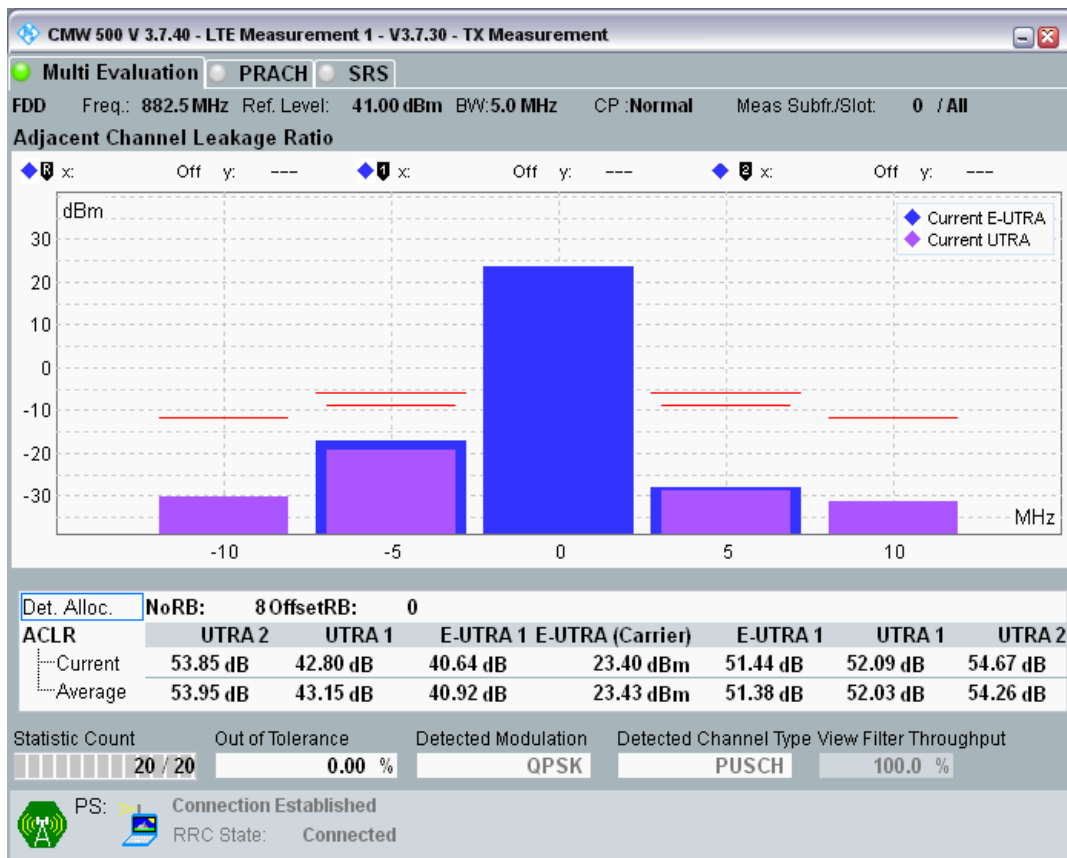

Band8 QAM16 BW=1.4MHz Channel=21793 RB Size=5 Position=#0

Band8 QAM16 BW=1.4MHz Channel=21793 RB Size=5 Position=#Max

Band8 QAM16 BW=1.4MHz Channel=21793 RB Size=6 Position=#0

Band8 QPSK BW=5MHz Channel=21475 RB Size=8 Position=#0