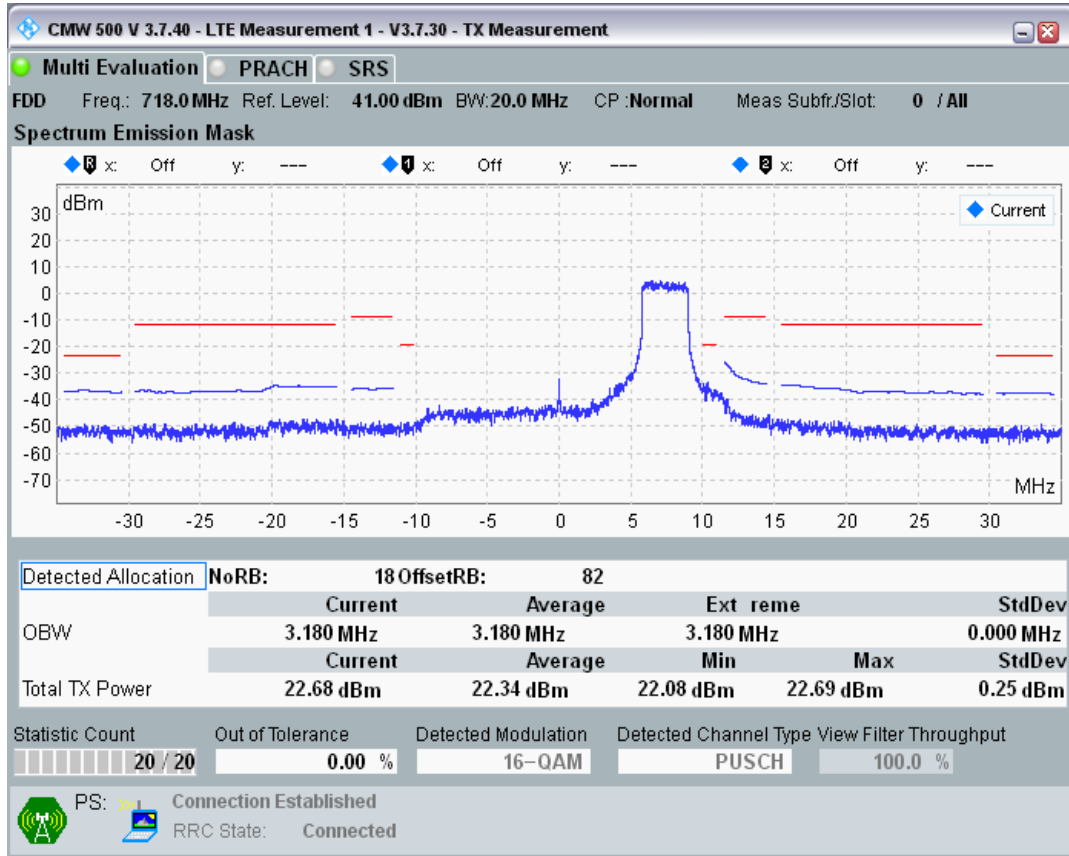

Band28 QAM16 BW=20MHz Channel=27360 RB Size=18 Position=#Max

Band28 QAM16 BW=20MHz Channel=27360 RB Size=100 Position=#0