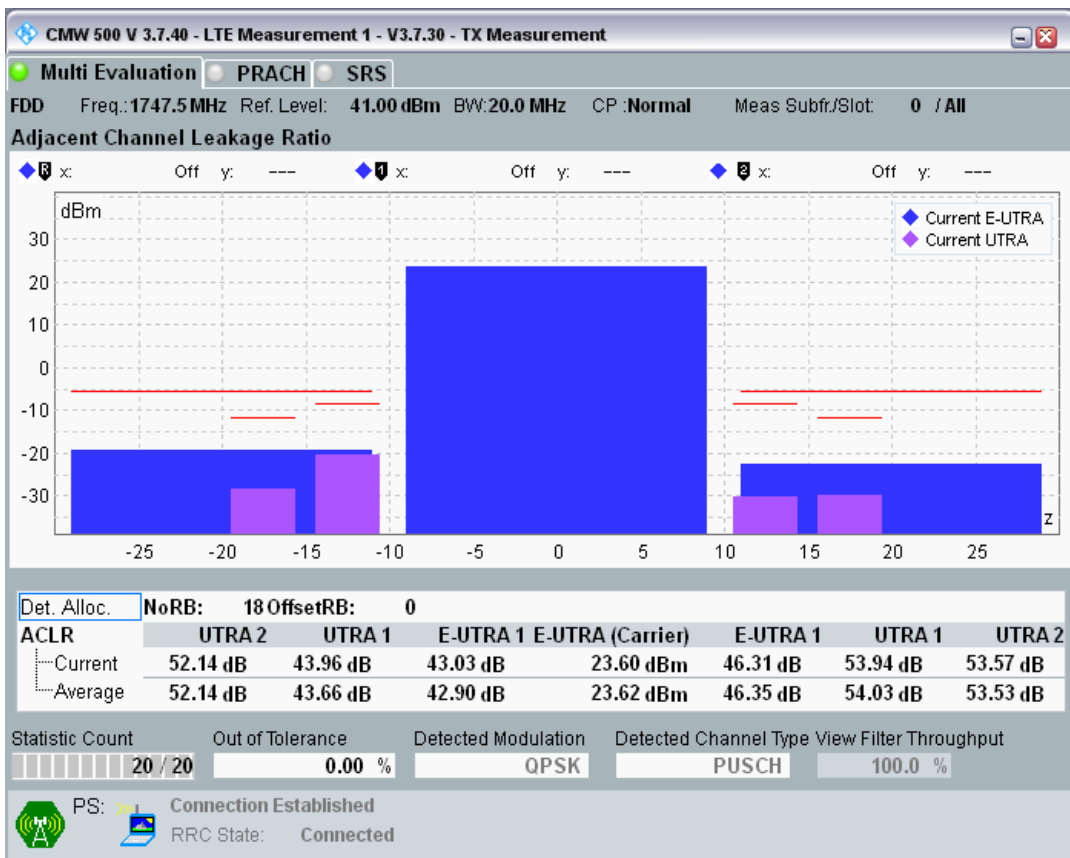

Band3 QPSK BW=20MHz Channel=19575 RB Size=18 Position=#0

Band3 QPSK BW=20MHz Channel=19575 RB Size=18 Position=#Max