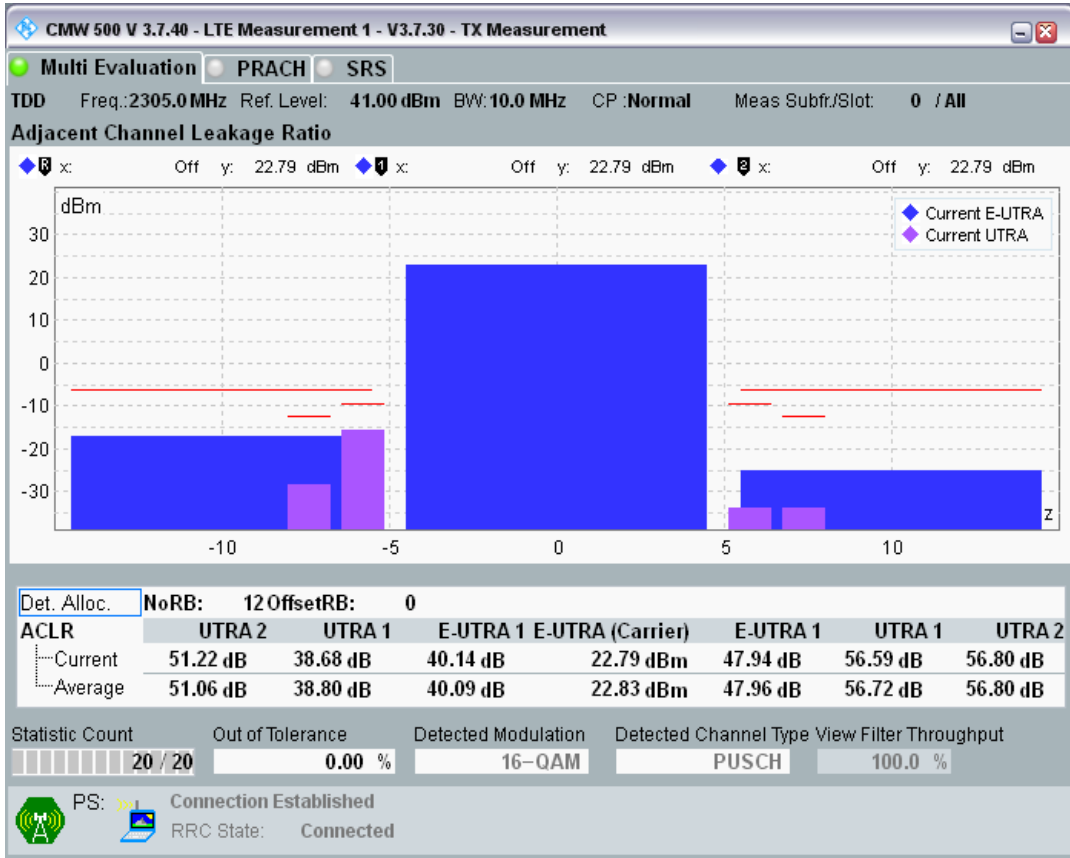

Band40 QAM16 BW=10MHz Channel=38700 RB Size=12 Position=#0

Band40 QAM16 BW=10MHz Channel=38700 RB Size=12 Position=#Max