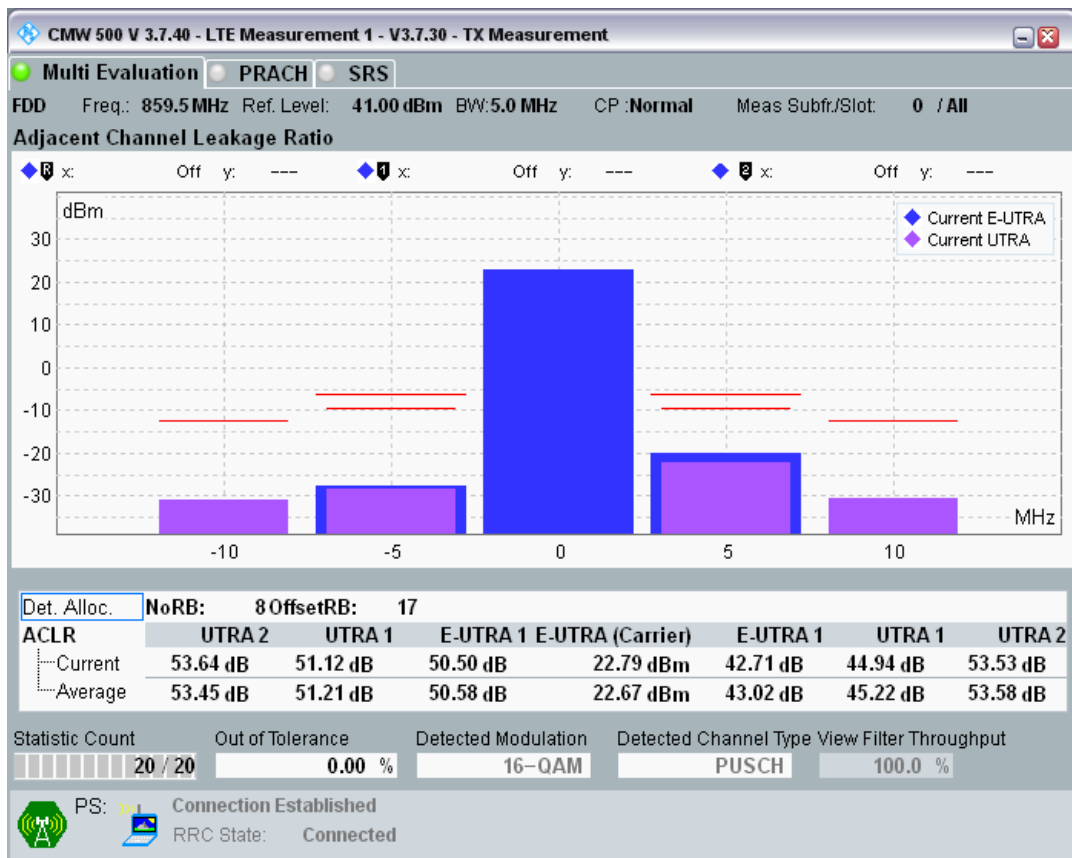

Band20 QAM16 BW=5MHz Channel=24425 RB Size=8 Position=#Max

Band20 QAM16 BW=5MHz Channel=24425 RB Size=25 Position=#0