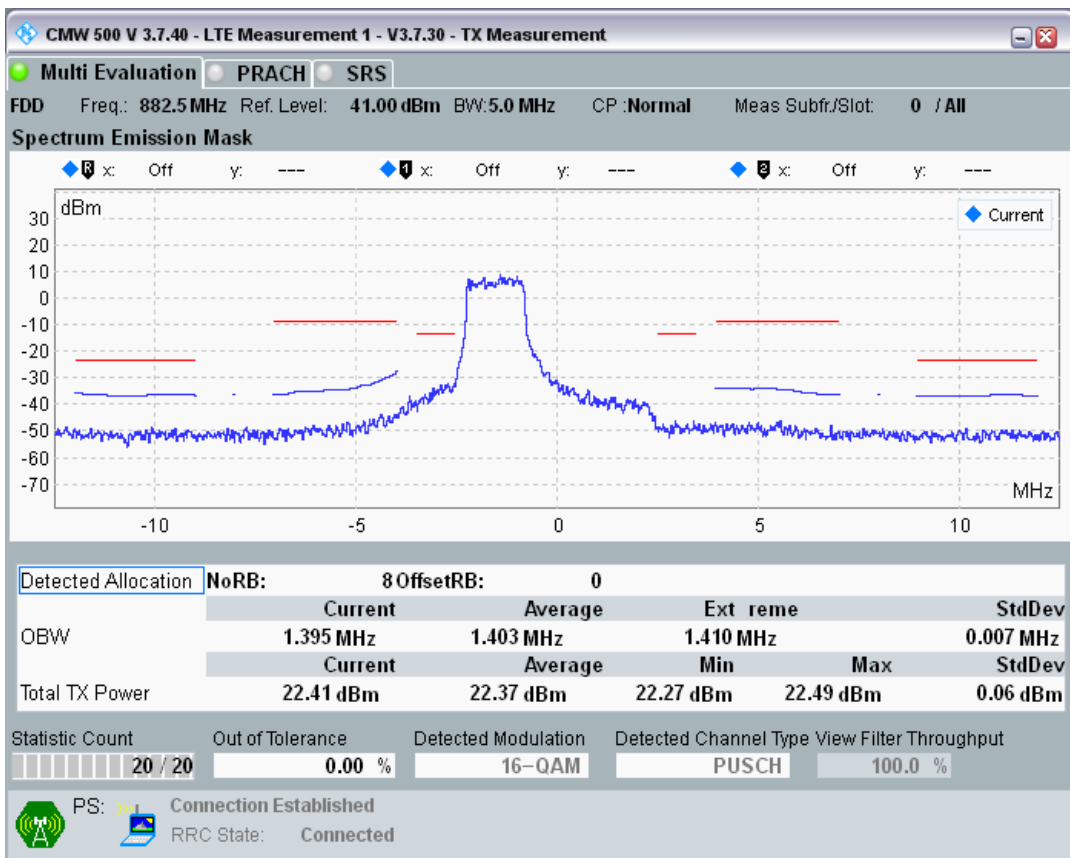

Band8 QAM16 BW=5MHz Channel=21475 RB Size=8 Position=#0

Band8 QAM16 BW=5MHz Channel=21475 RB Size=8 Position=#Max