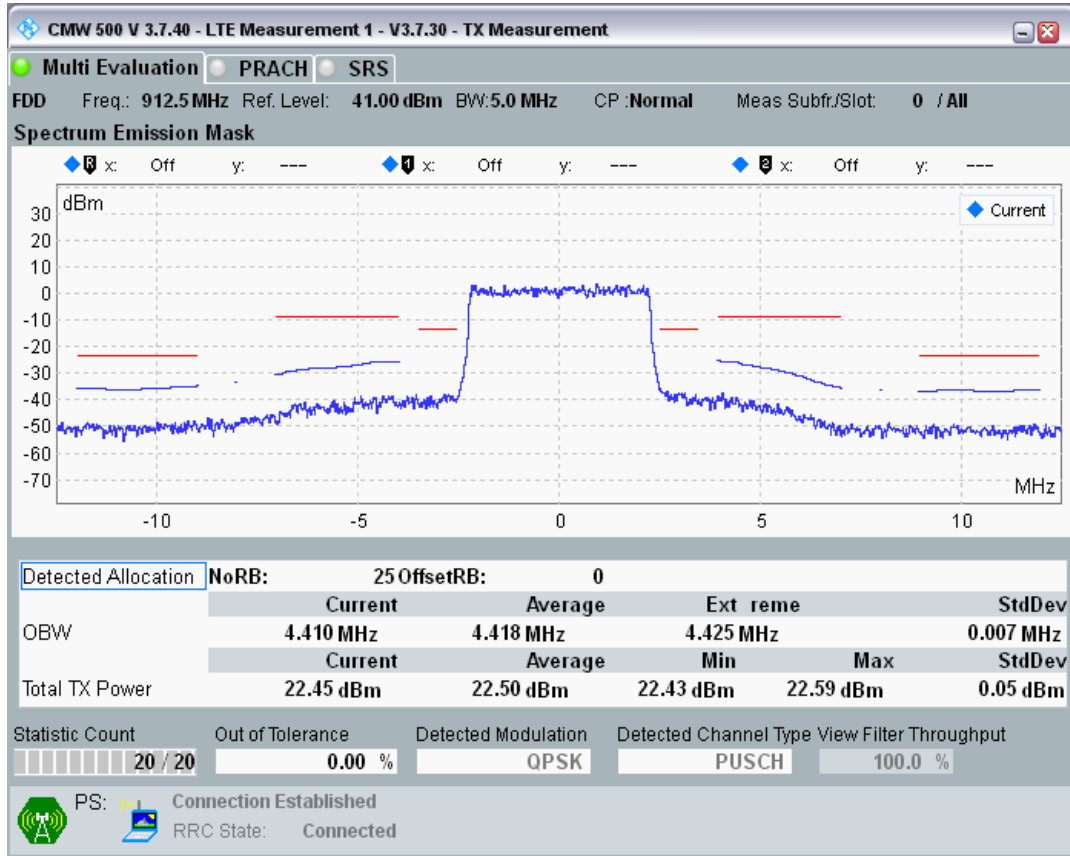

Band8 QPSK BW=5MHz Channel=21775 RB Size=25 Position=#0

Band8 QAM16 BW=5MHz Channel=21775 RB Size=8 Position=#0