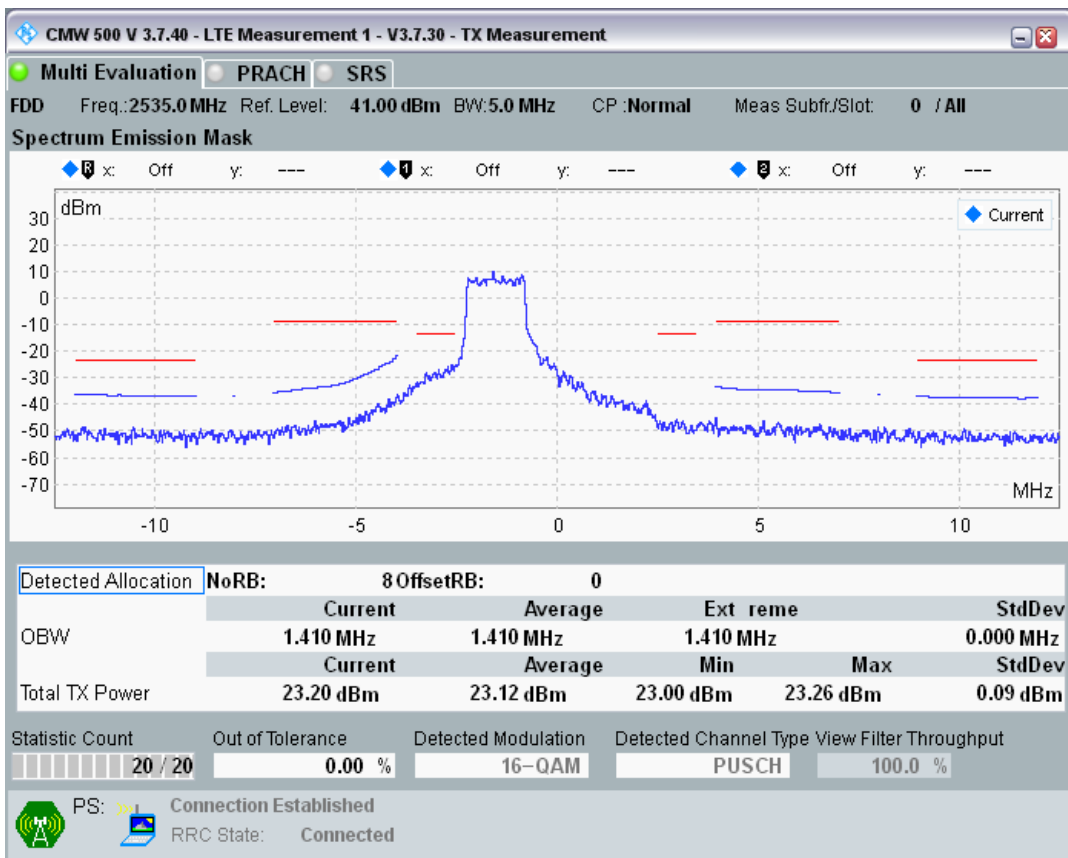

Band7 QPSK BW=5MHz Channel=21100 RB Size=8 Position=#0

Band7 QPSK BW=5MHz Channel=21100 RB Size=8 Position=#Max

Band7 QPSK BW=5MHz Channel=21100 RB Size=25 Position=#0

Band7 QAM16 BW=5MHz Channel=21100 RB Size=8 Position=#0