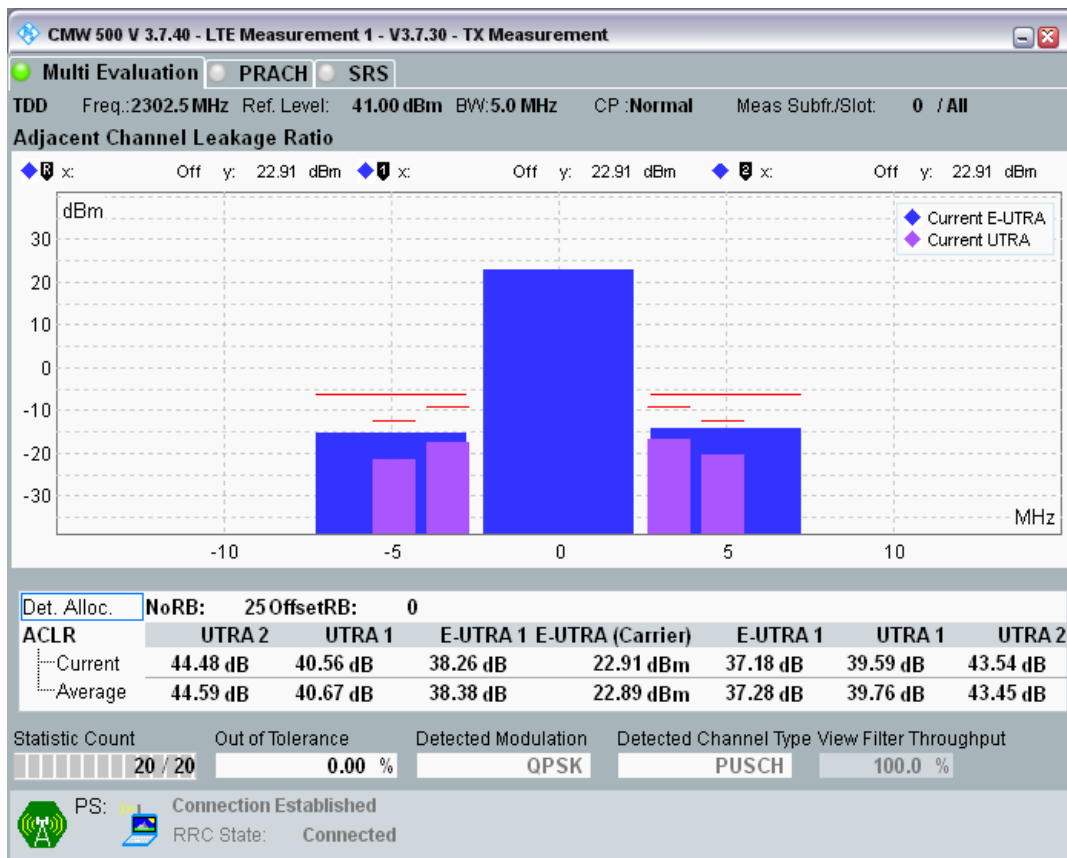

Band3 QAM16 BW=20MHz Channel=19850 RB Size=100 Position=#0

Band40 QPSK BW=5MHz Channel=38675 RB Size=8 Position=#0

Band40 QPSK BW=5MHz Channel=38675 RB Size=8 Position=#Max

Band40 QPSK BW=5MHz Channel=38675 RB Size=25 Position=#0