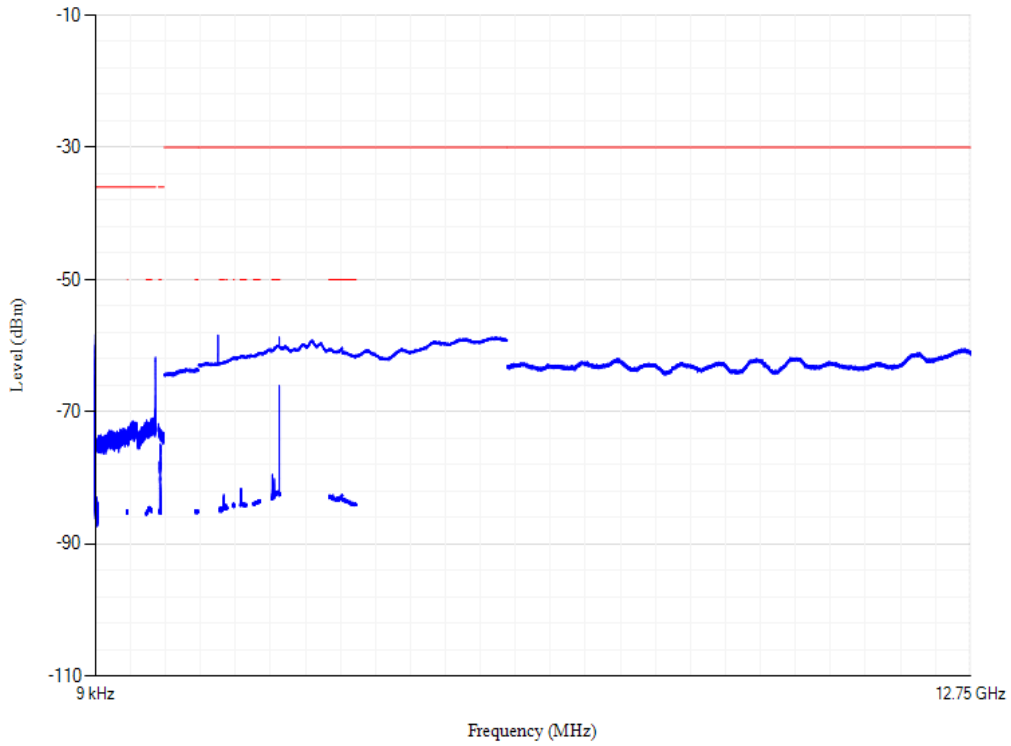

Conducted spurious emissions

Band8 QPSK BW=10MHz Channel=21750 RB Size=1 Position=#0