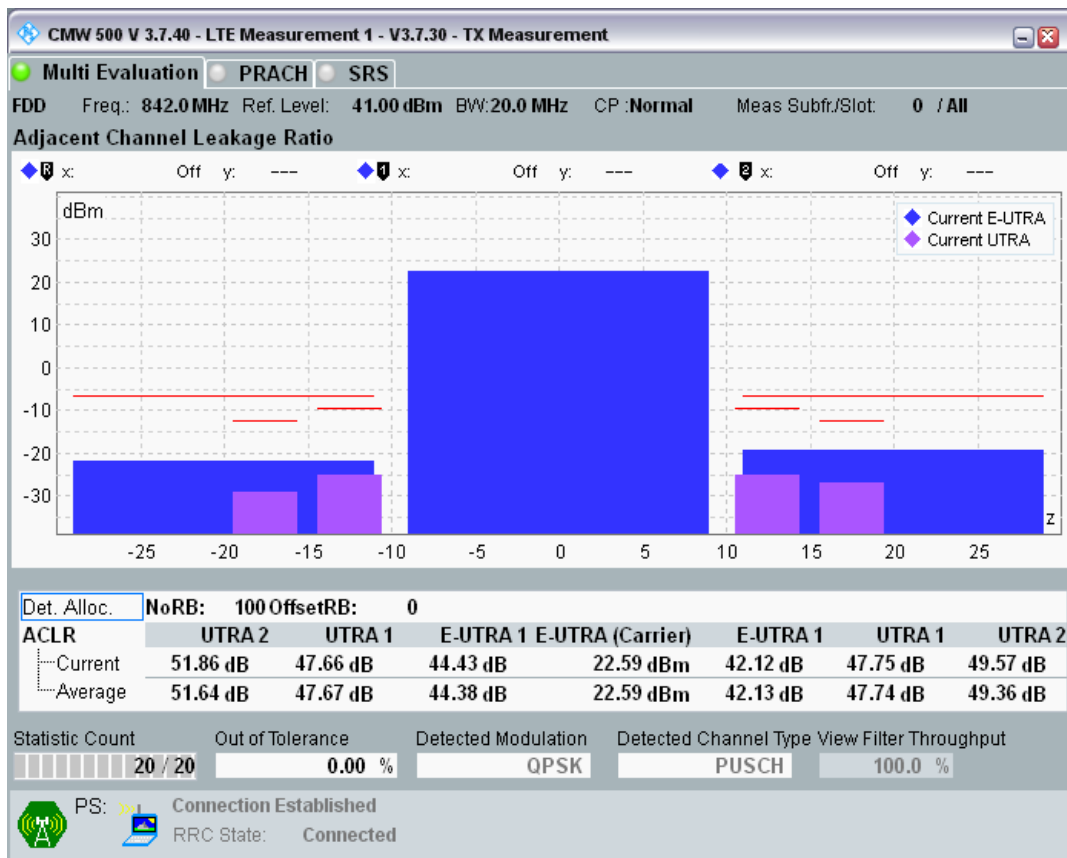

Band20 QPSK BW=20MHz Channel=24250 RB Size=100 Position=#0

Band20 QAM16 BW=20MHz Channel=24250 RB Size=18 Position=#0