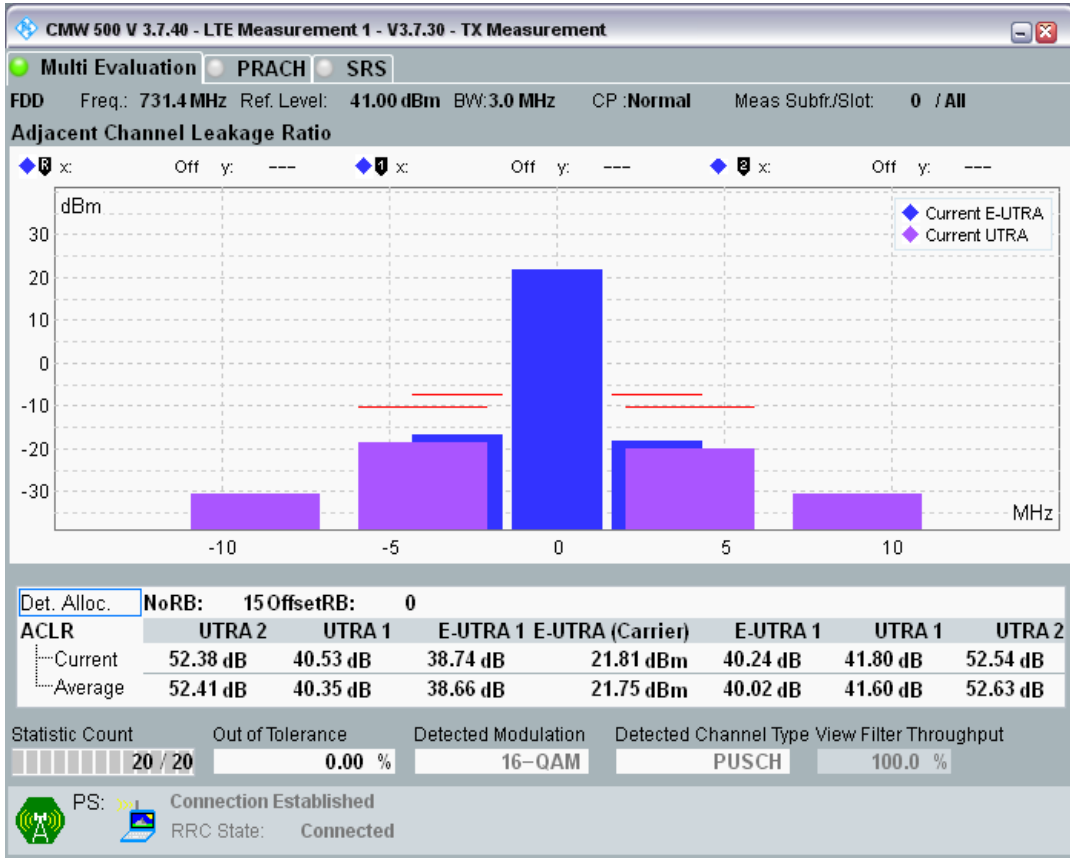

Band28 QAM16 BW=3MHz Channel=27494 RB Size=15 Position=#0

Band28 QPSK BW=5MHz Channel=27235 RB Size=8 Position=#0