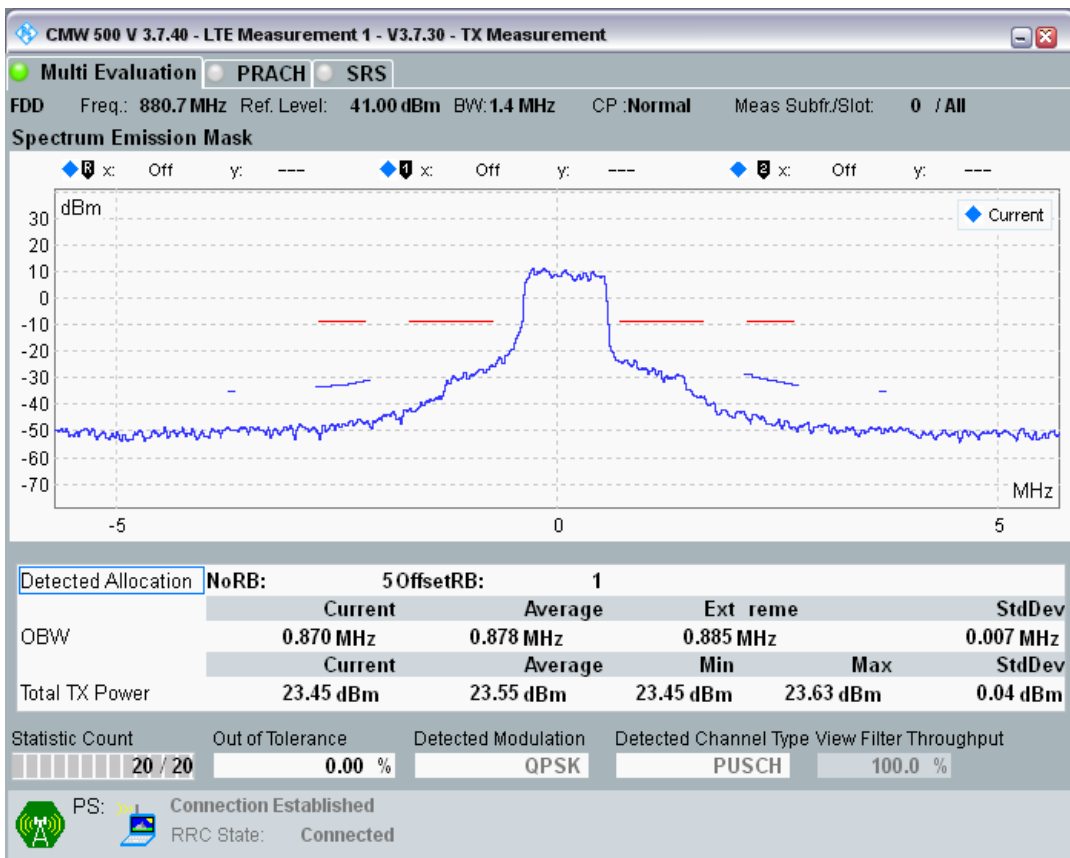

Band8 QPSK BW=1.4MHz Channel=21457 RB Size=5 Position=#Max

Band8 QPSK BW=1.4MHz Channel=21457 RB Size=6 Position=#0