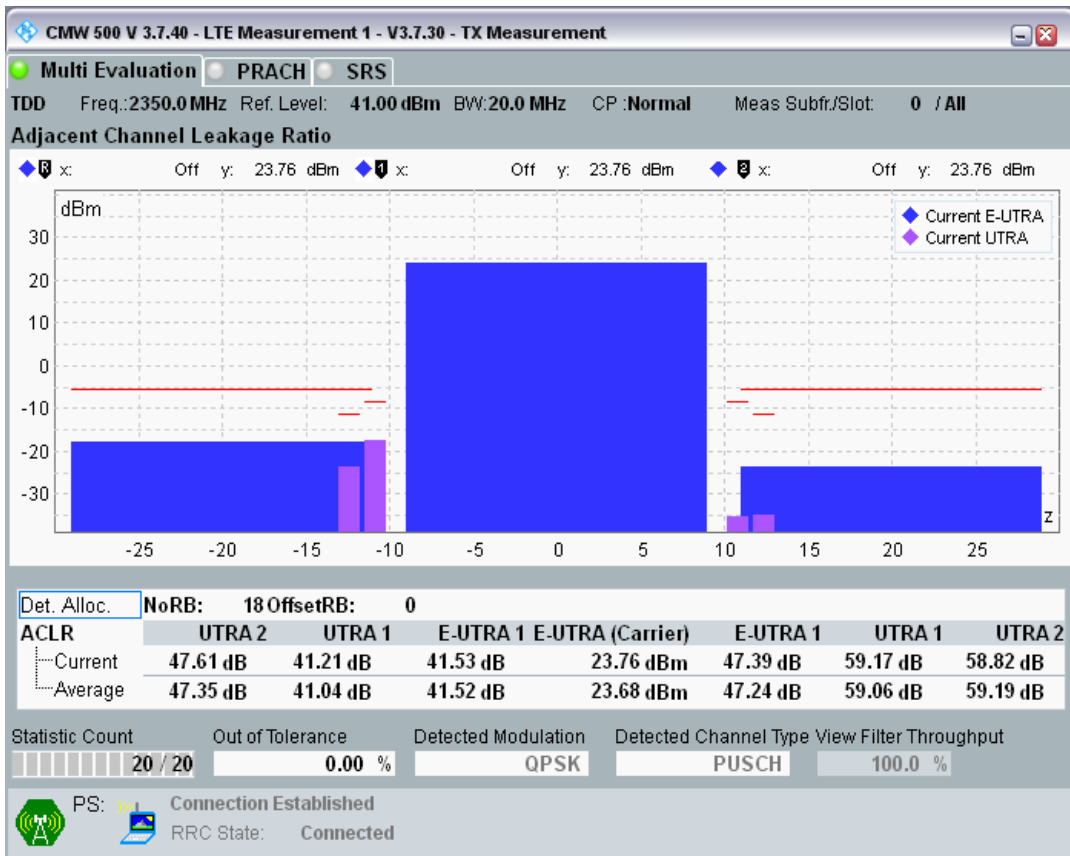

Band40 QAM16 BW=20MHz Channel=38750 RB Size=18 Position=#0

Band40 QAM16 BW=20MHz Channel=38750 RB Size=18 Position=#Max

Band40 QAM16 BW=20MHz Channel=38750 RB Size=100 Position=#0

Band40 QPSK BW=20MHz Channel=39150 RB Size=18 Position=#0