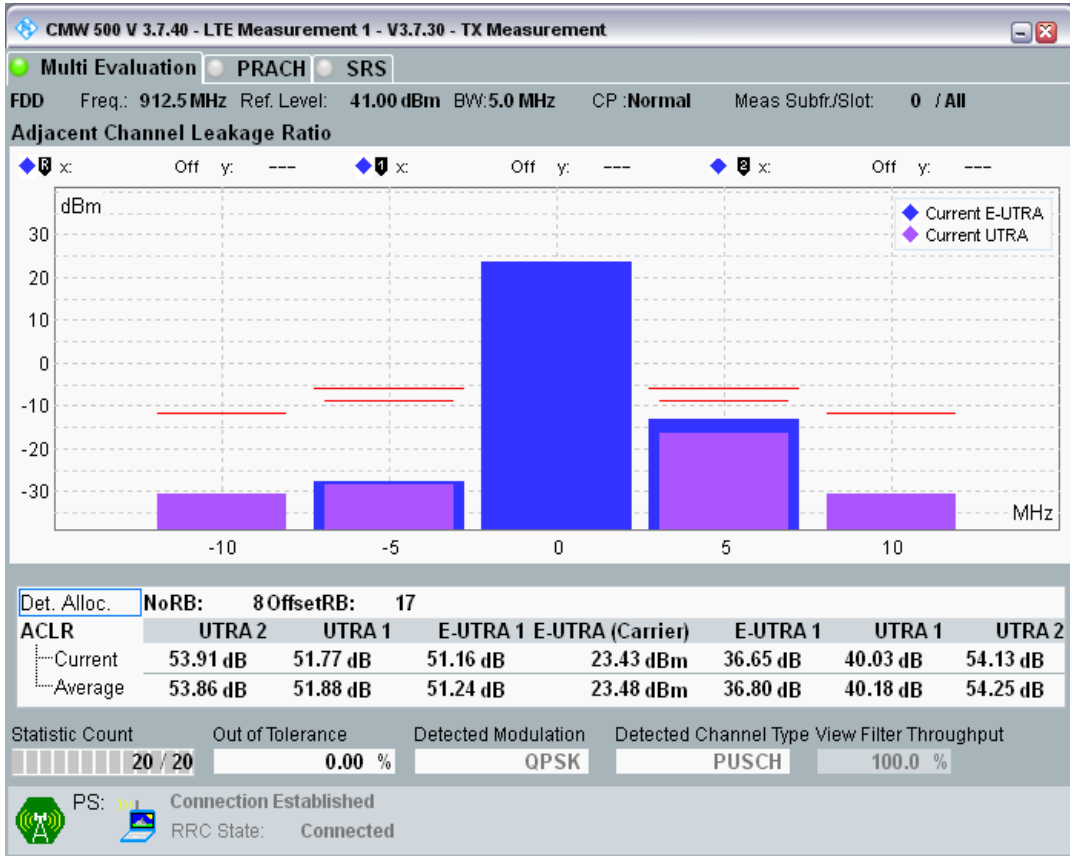

Band8 QPSK BW=5MHz Channel=21775 RB Size=8 Position=#Max

Band8 QPSK BW=5MHz Channel=21775 RB Size=25 Position=#0