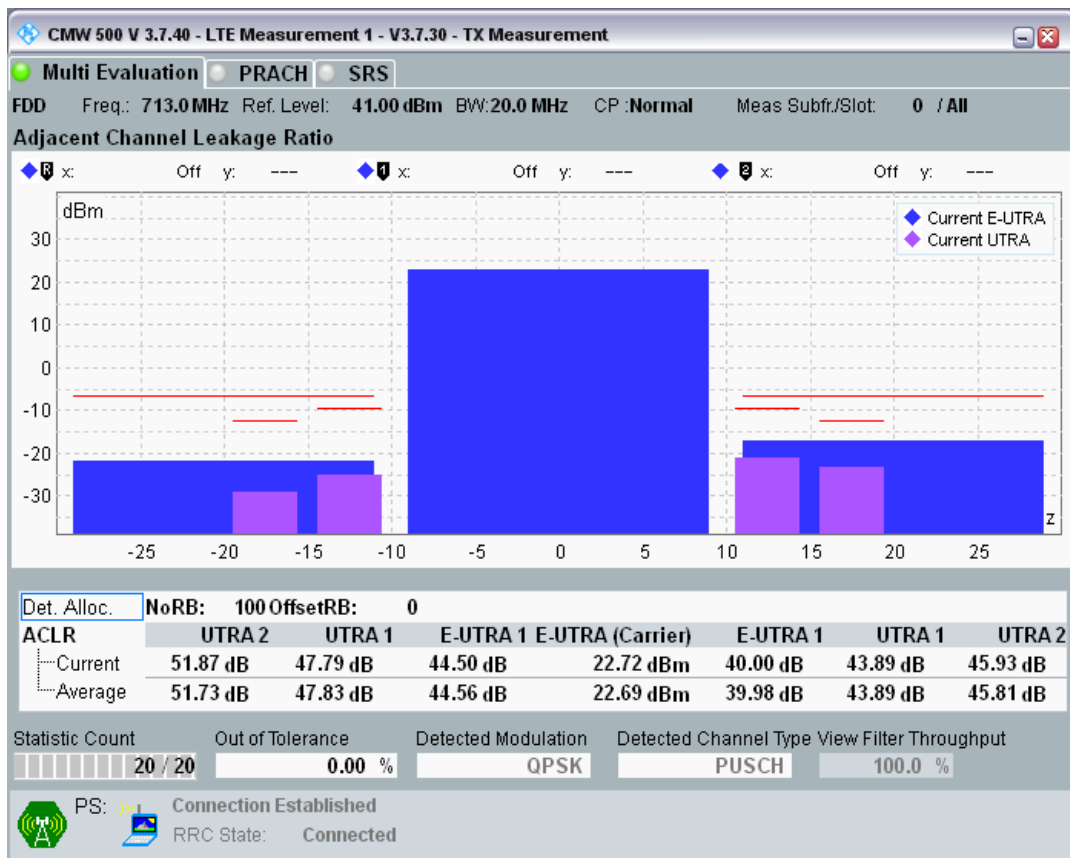

Band28 QPSK BW=20MHz Channel=27310 RB Size=100 Position=#0

Band28 QAM16 BW=20MHz Channel=27310 RB Size=18 Position=#0