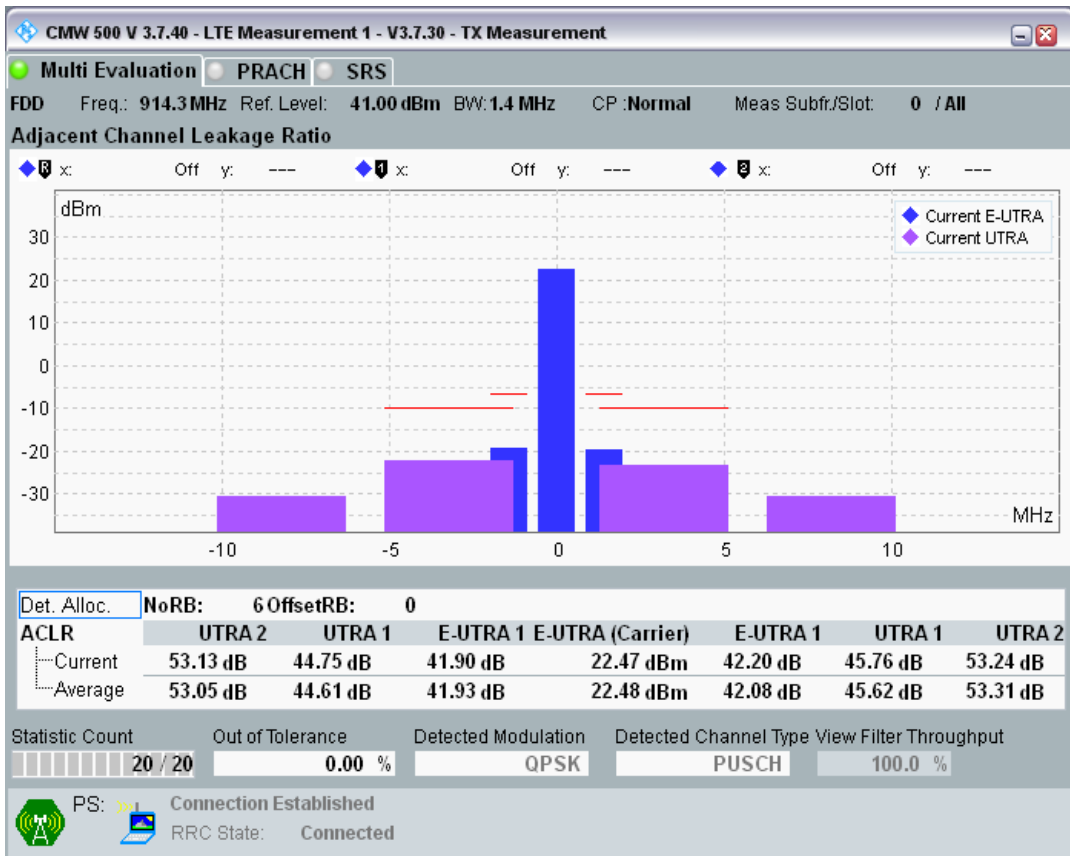

Band8 QAM16 BW=1.4MHz Channel=21625 RB Size=6 Position=#0

Band8 QPSK BW=1.4MHz Channel=21793 RB Size=5 Position=#0

Band8 QPSK BW=1.4MHz Channel=21793 RB Size=5 Position=#Max

Band8 QPSK BW=1.4MHz Channel=21793 RB Size=6 Position=#0