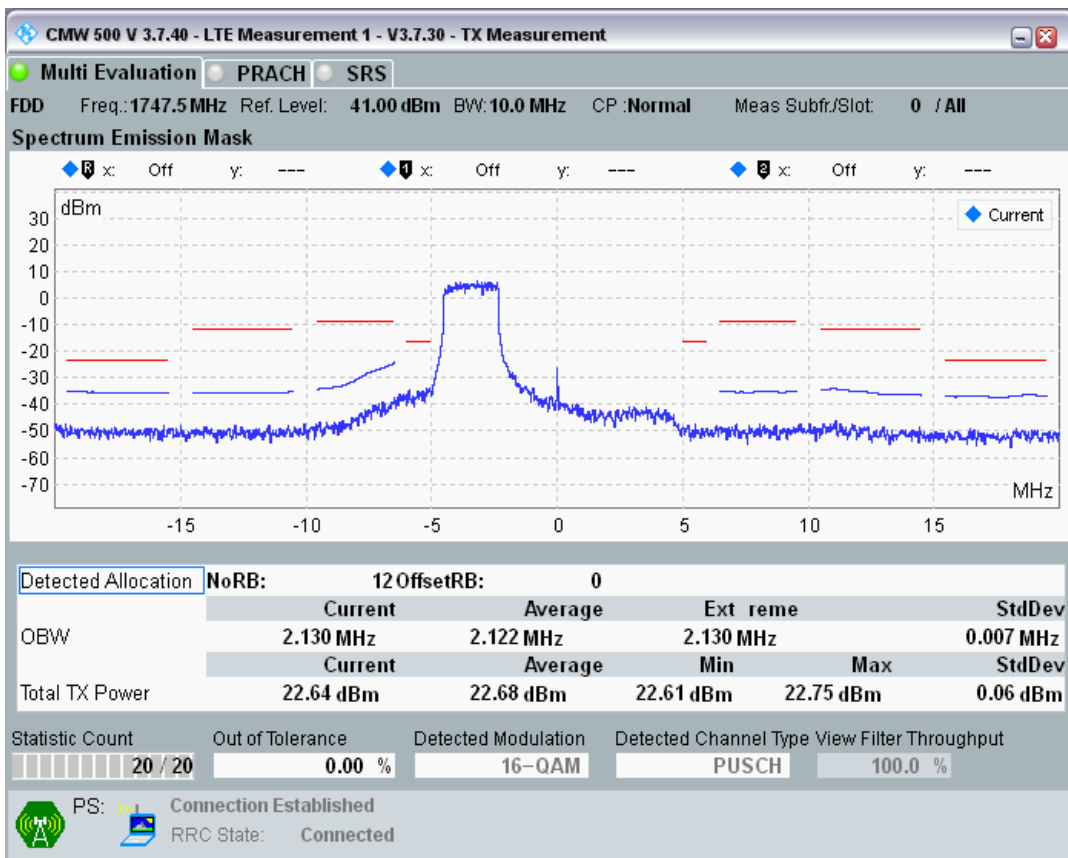

Band3 QAM16 BW=10MHz Channel=19575 RB Size=12 Position=#0

Band3 QAM16 BW=10MHz Channel=19575 RB Size=12 Position=#Max