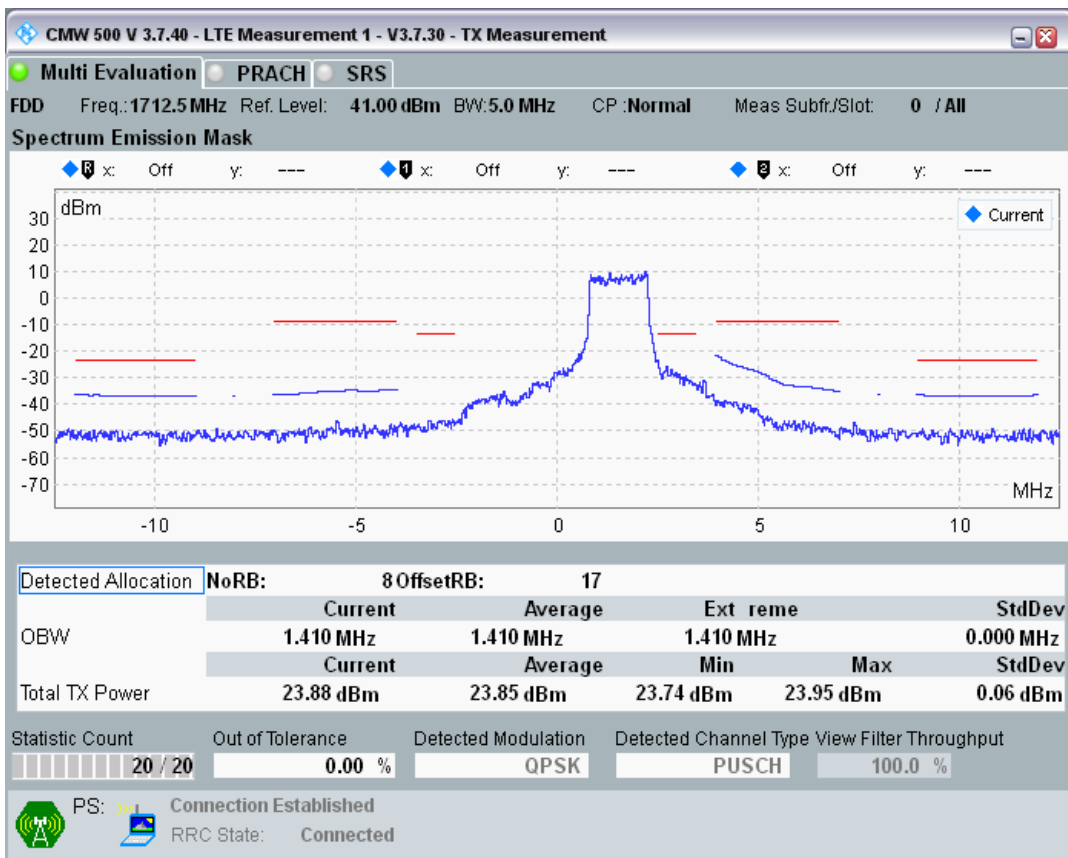

Band3 QAM16 BW=1.4MHz Channel=19943 RB Size=5 Position=#Max

Band3 QAM16 BW=1.4MHz Channel=19943 RB Size=6 Position=#0

Band3 QPSK BW=5MHz Channel=19225 RB Size=8 Position=#0

Band3 QPSK BW=5MHz Channel=19225 RB Size=8 Position=#Max