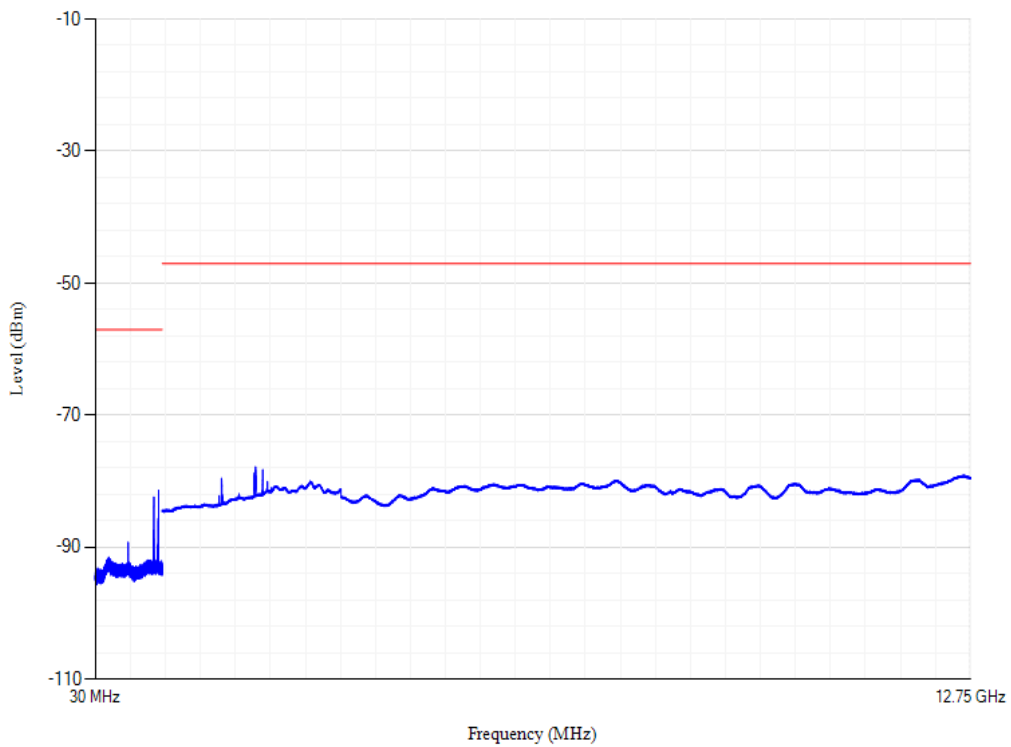

Conducted spurious emissions

Band7 QPSK BW=20MHz Channel=21100