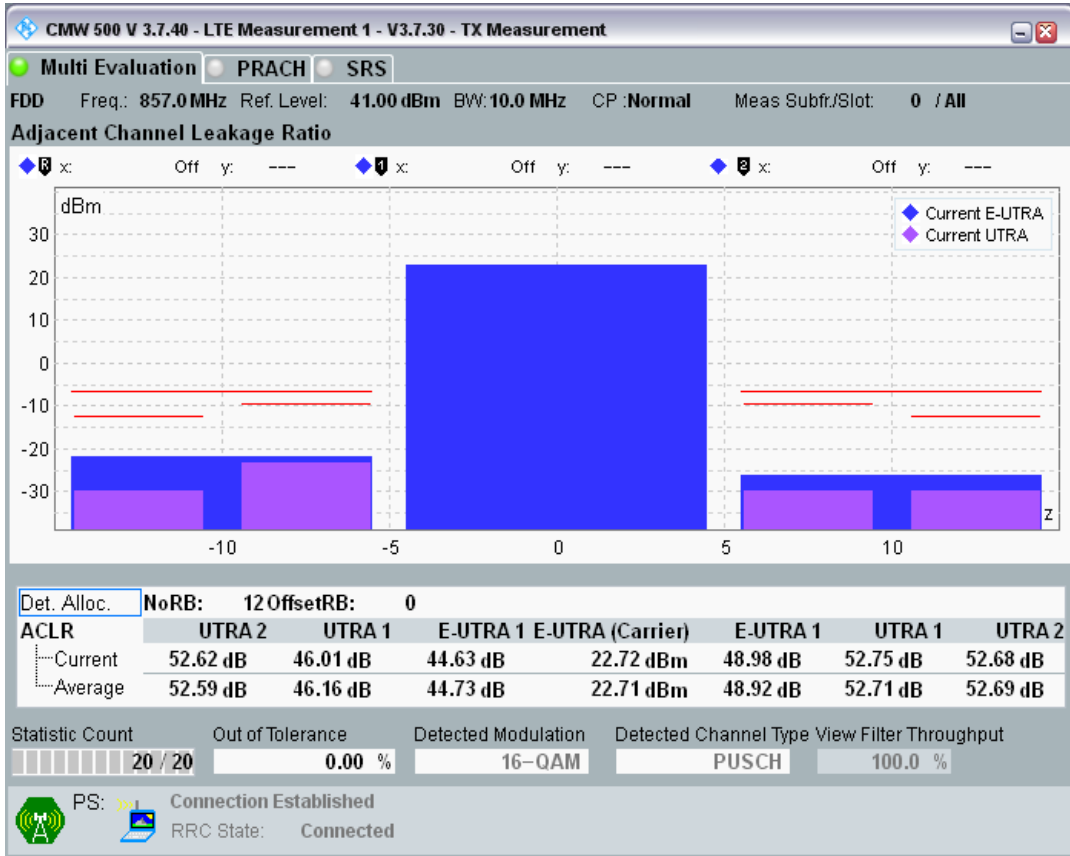

Band20 QAM16 BW=10MHz Channel=24400 RB Size=12 Position=#0

Band20 QAM16 BW=10MHz Channel=24400 RB Size=12 Position=#Max