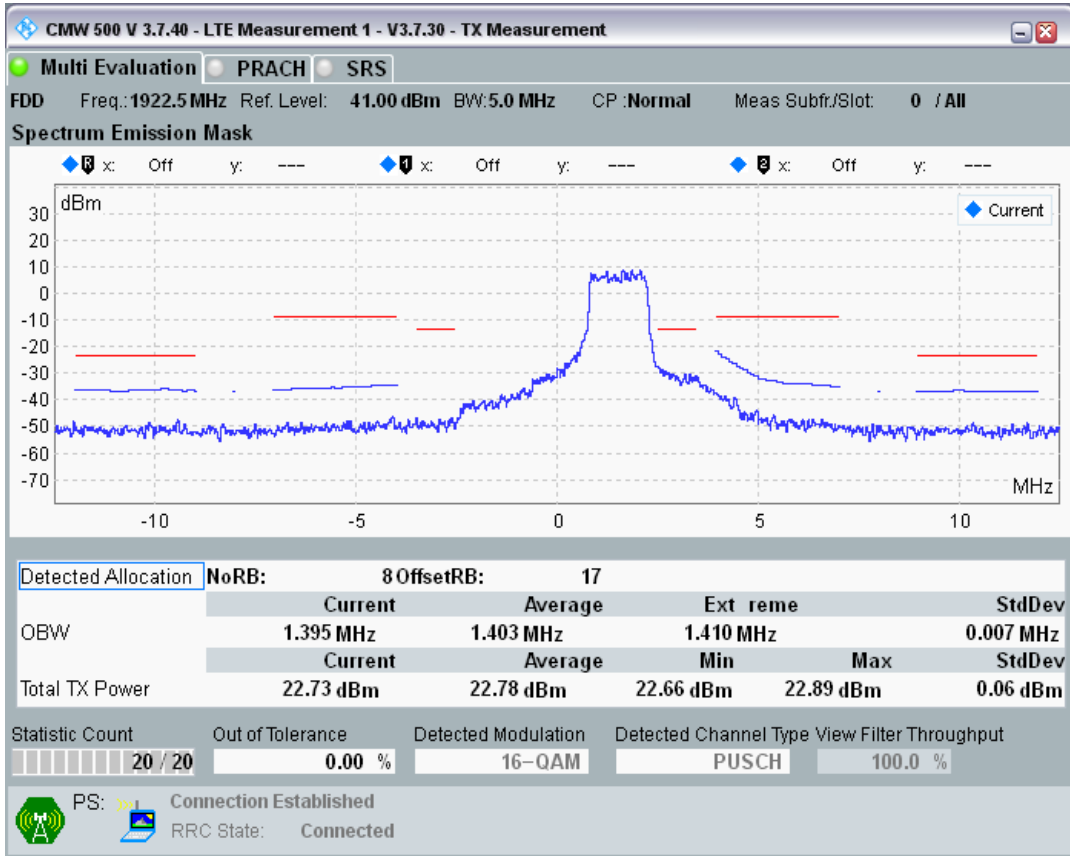

Band1 QAM16 BW=5MHz Channel=18025 RB Size=8 Position=#Max

Band1 QAM16 BW=5MHz Channel=18025 RB Size=25 Position=#0