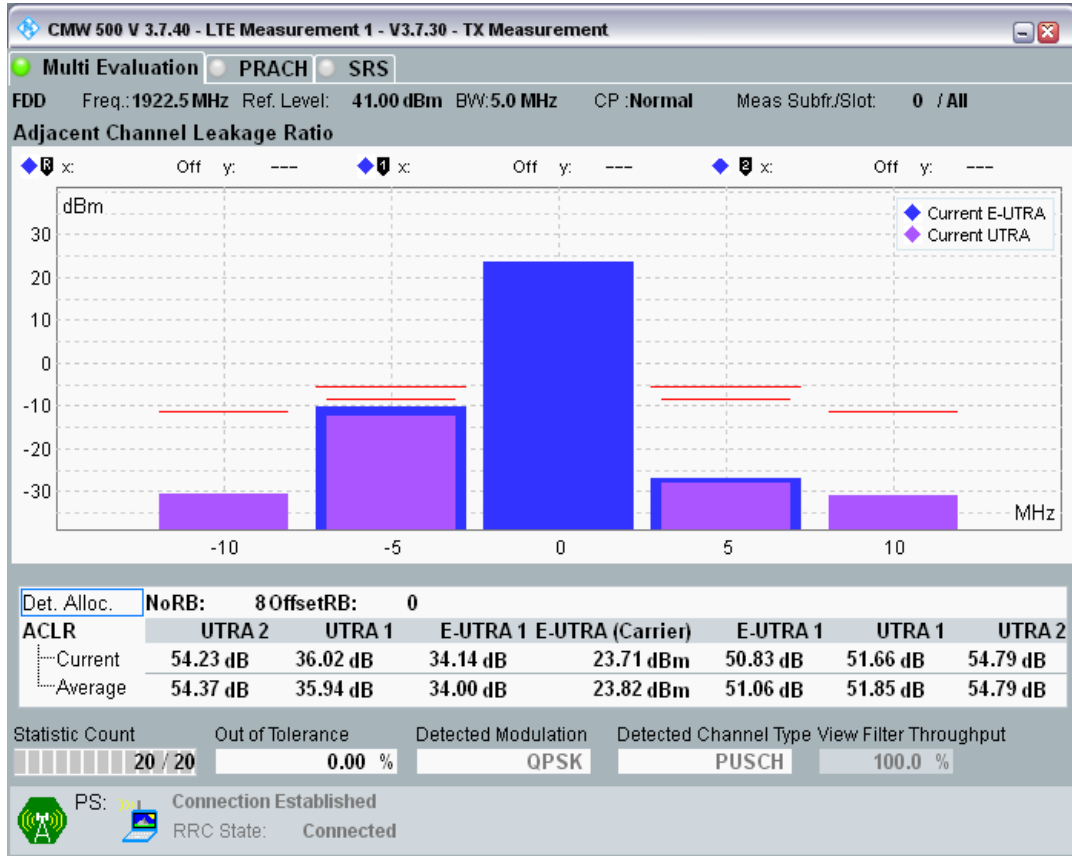

Band1 QPSK BW=5MHz Channel=18025 RB Size=8 Position=#Max