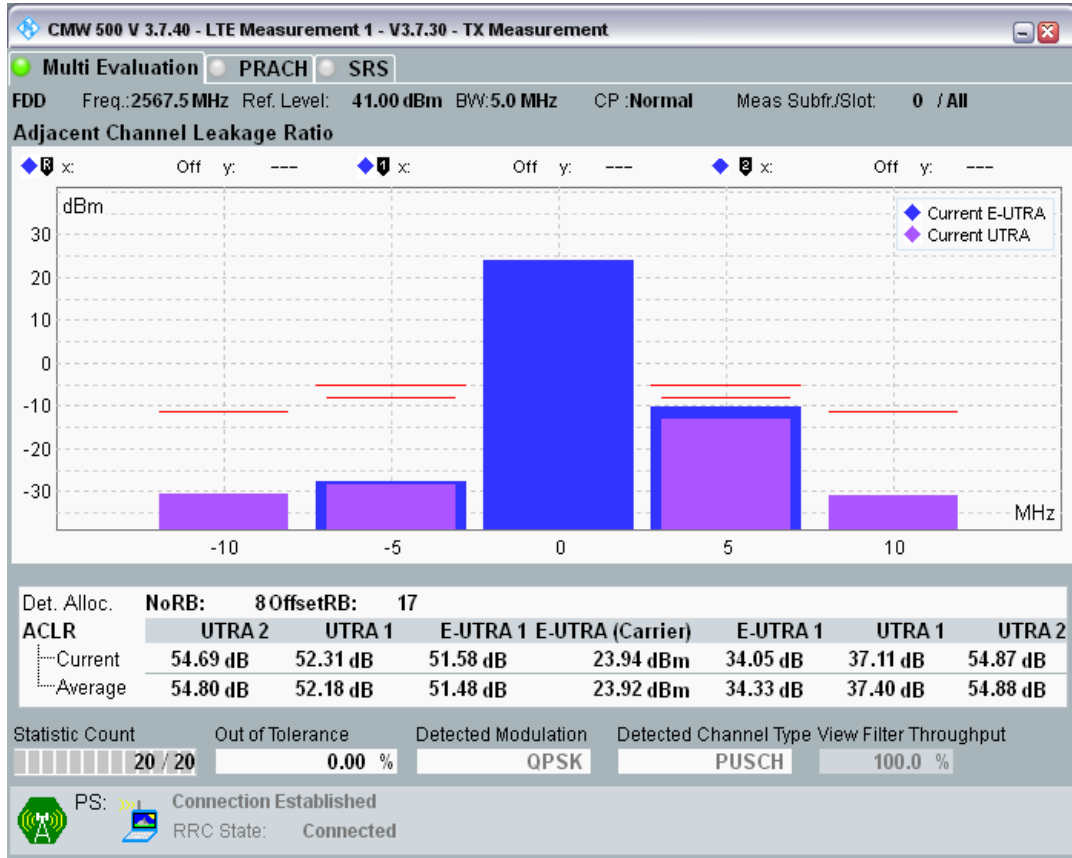

Band7 QPSK BW=5MHz Channel=21425 RB Size=8 Position=#Max

Band7 QPSK BW=5MHz Channel=21425 RB Size=25 Position=#0