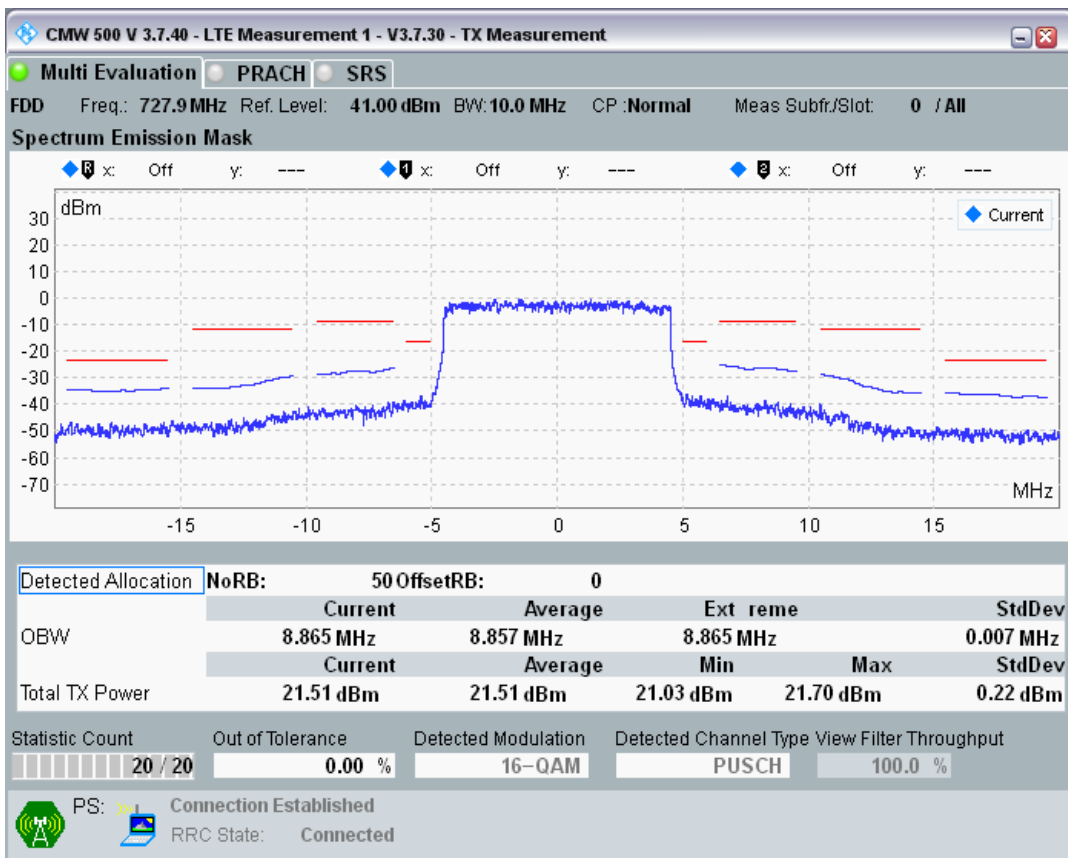

Band28 QAM16 BW=10MHz Channel=27459 RB Size=50 Position=#0

Band28 QPSK BW=20MHz Channel=27310 RB Size=18 Position=#0