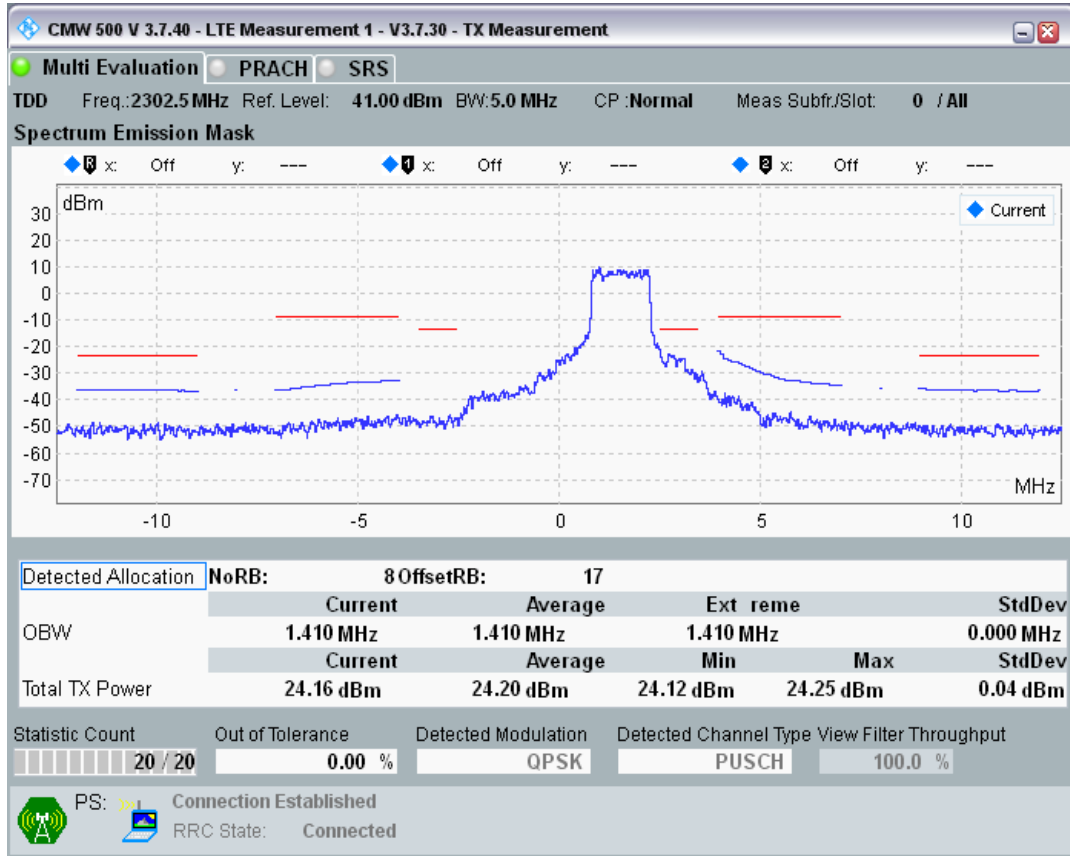

Band40 QPSK BW=5MHz Channel=38675 RB Size=8 Position=#Max

Band40 QPSK BW=5MHz Channel=38675 RB Size=8 Position=#0