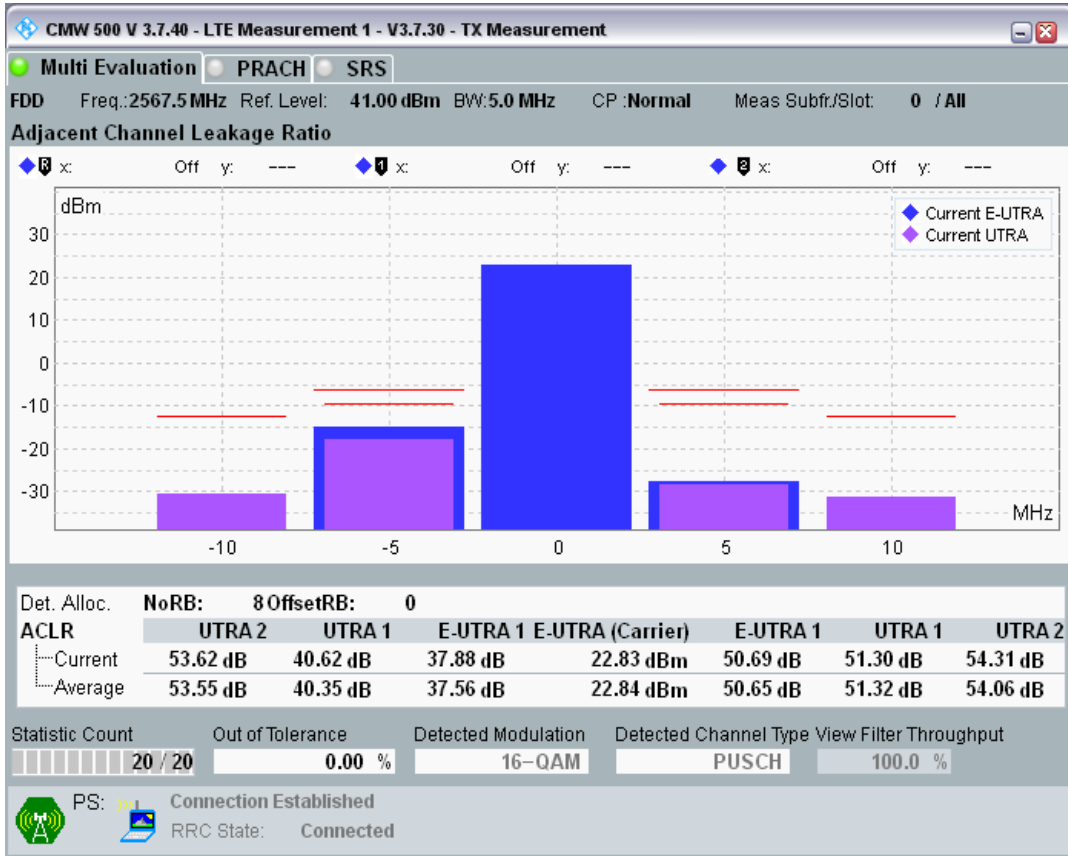

Band7 QAM16 BW=5MHz Channel=21425 RB Size=8 Position=#0

Band7 QAM16 BW=5MHz Channel=21425 RB Size=8 Position=#Max