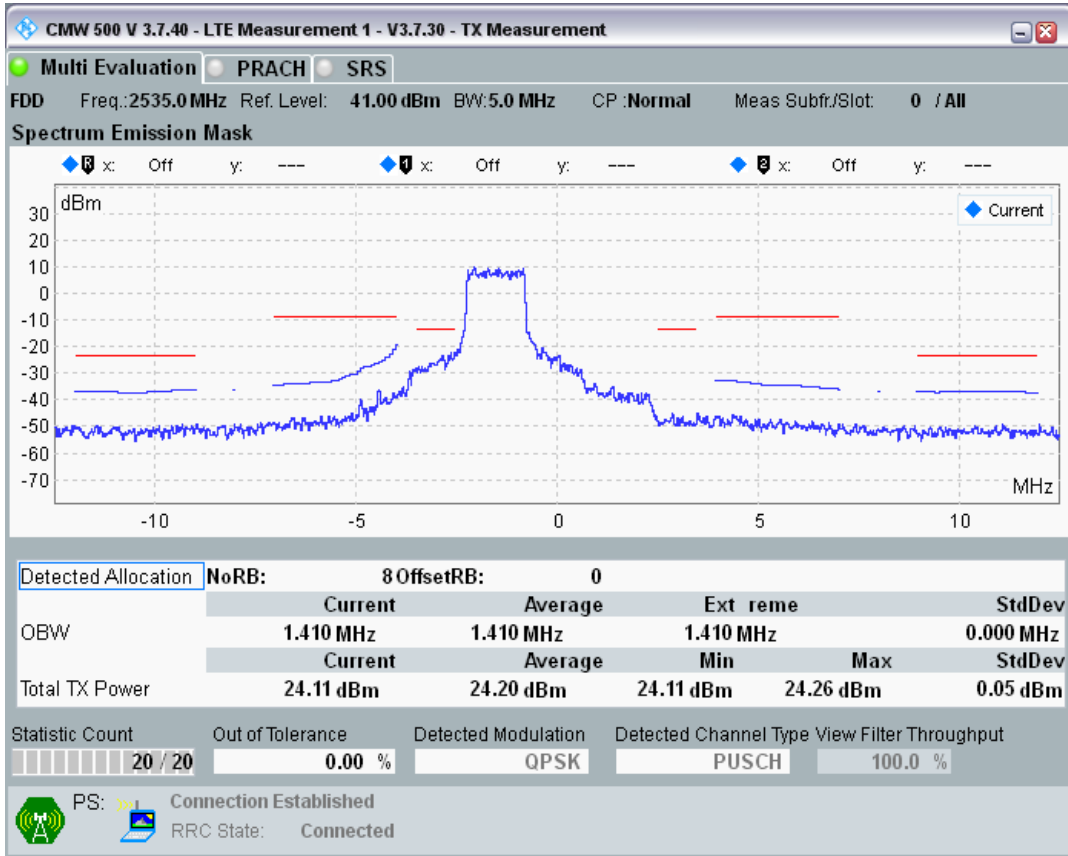

Band7 QPSK BW=5MHz Channel=21100 RB Size=8 Position=#0

Band7 QPSK BW=5MHz Channel=21100 RB Size=8 Position=#Max