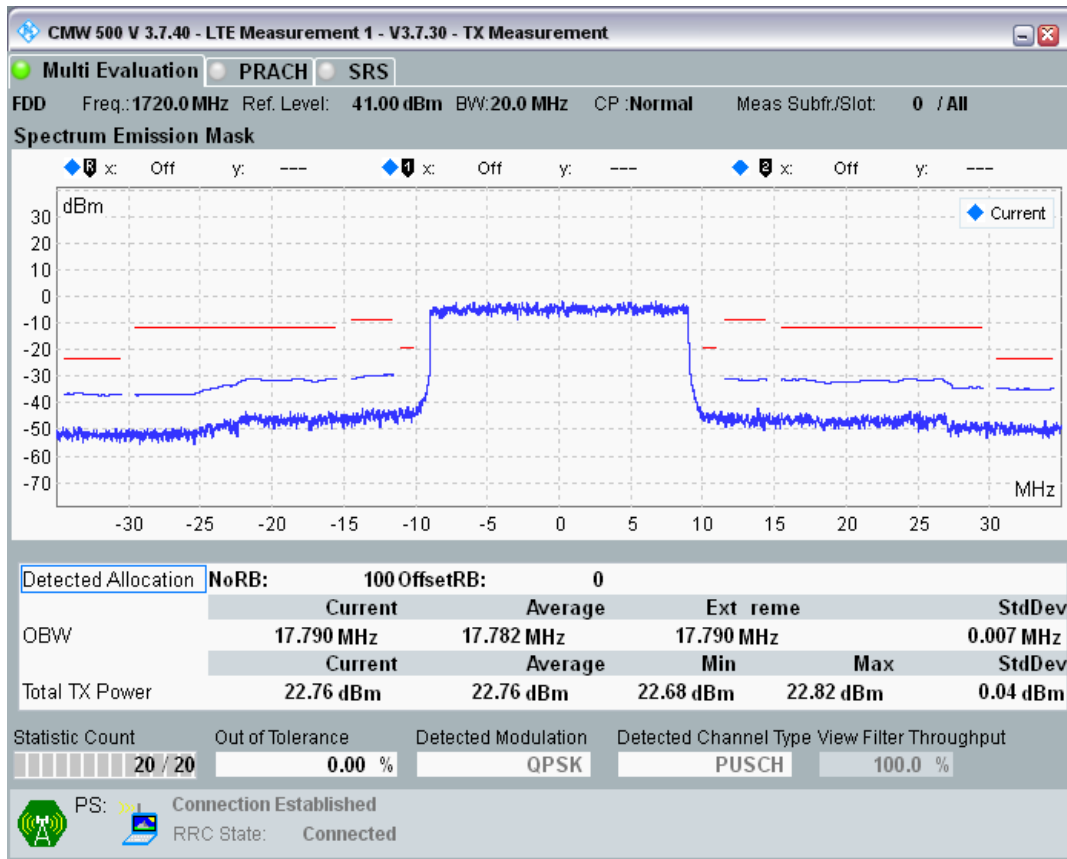

Band3 QPSK BW=20MHz Channel=19300 RB Size=100 Position=#0

Band3 QAM16 BW=20MHz Channel=19300 RB Size=18 Position=#0