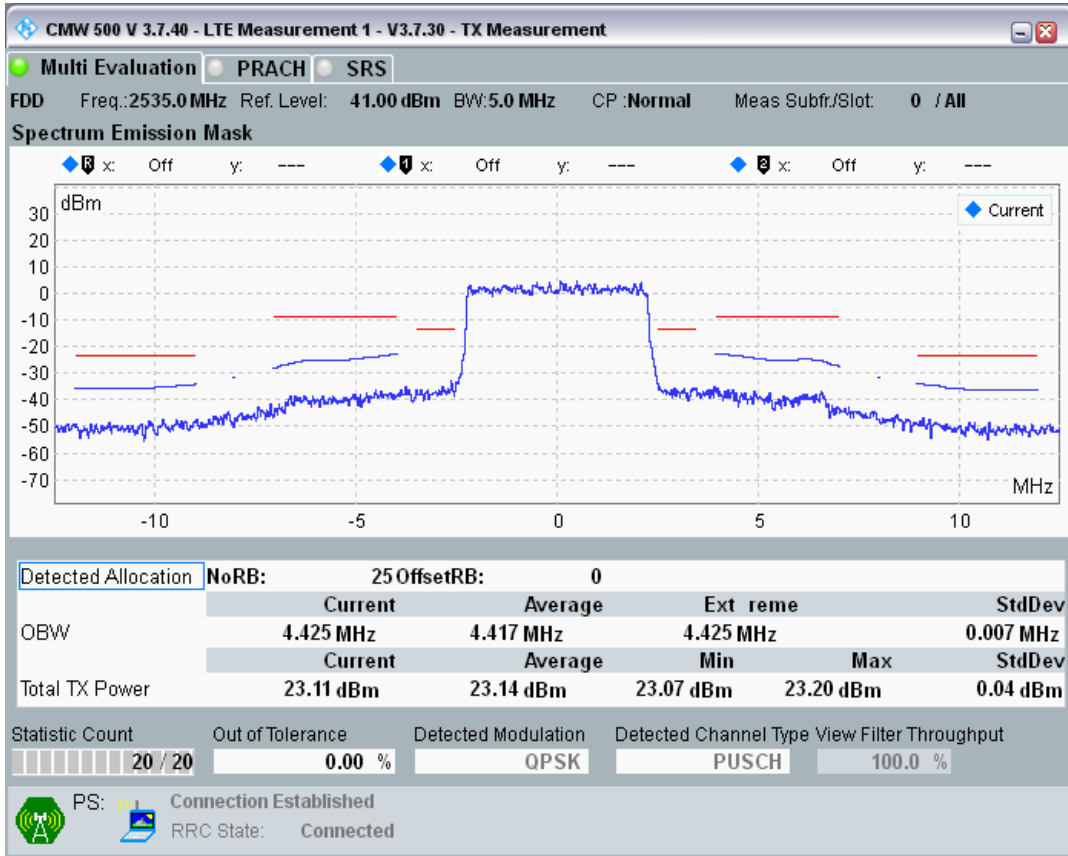

Band7 QPSK BW=5MHz Channel=21100 RB Size=25 Position=#0

Band7 QAM16 BW=5MHz Channel=21100 RB Size=8 Position=#0