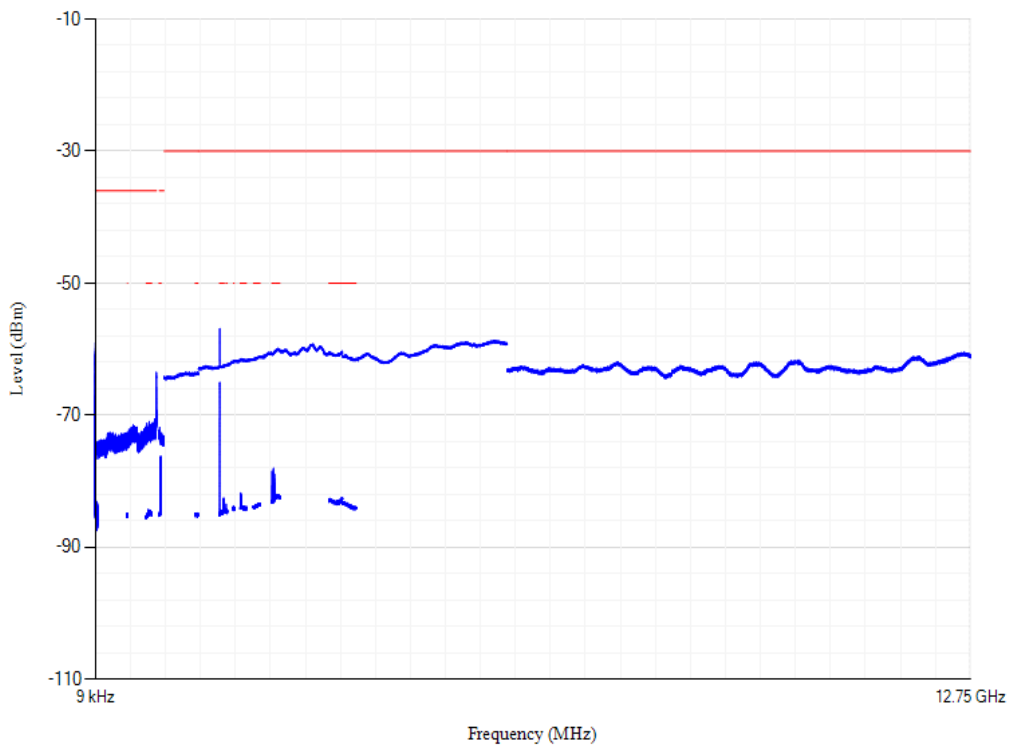

Conducted spurious emissions

Clause 4.2.5 LTE Transmitter minimum output power