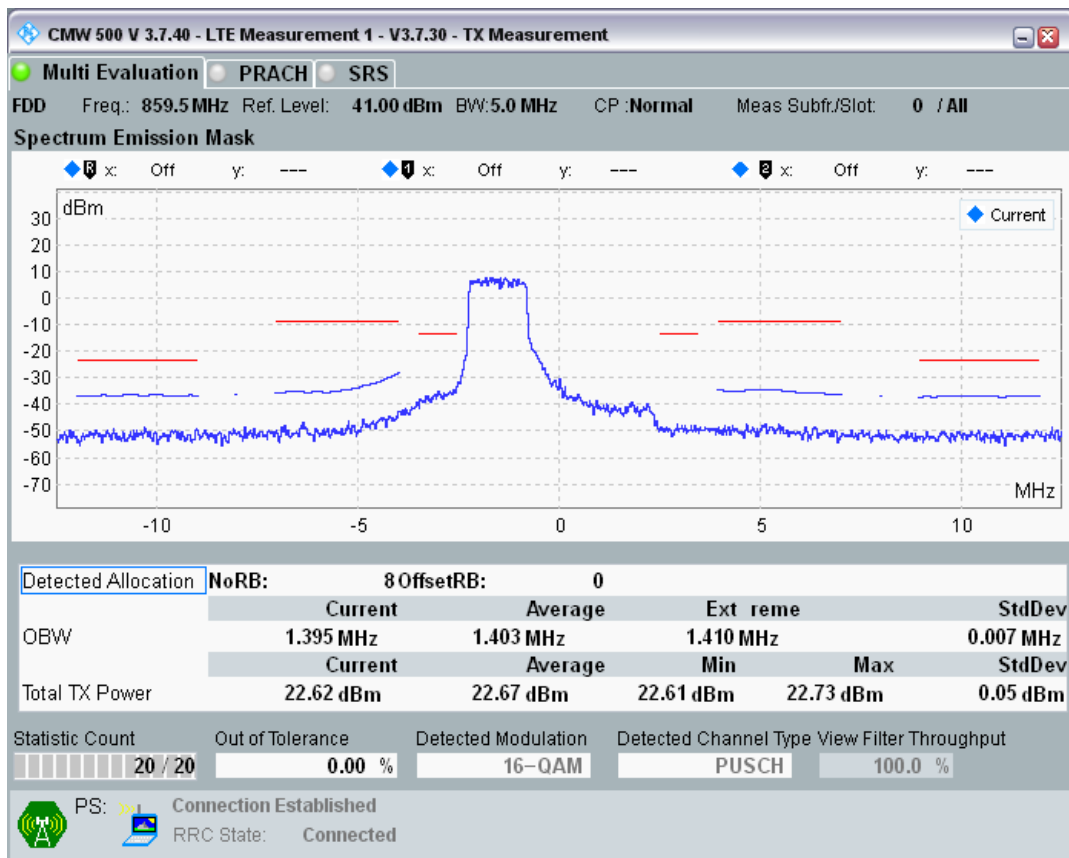

Band20 QAM16 BW=5MHz Channel=24425 RB Size=8 Position=#0

Band20 QAM16 BW=5MHz Channel=24425 RB Size=8 Position=#Max