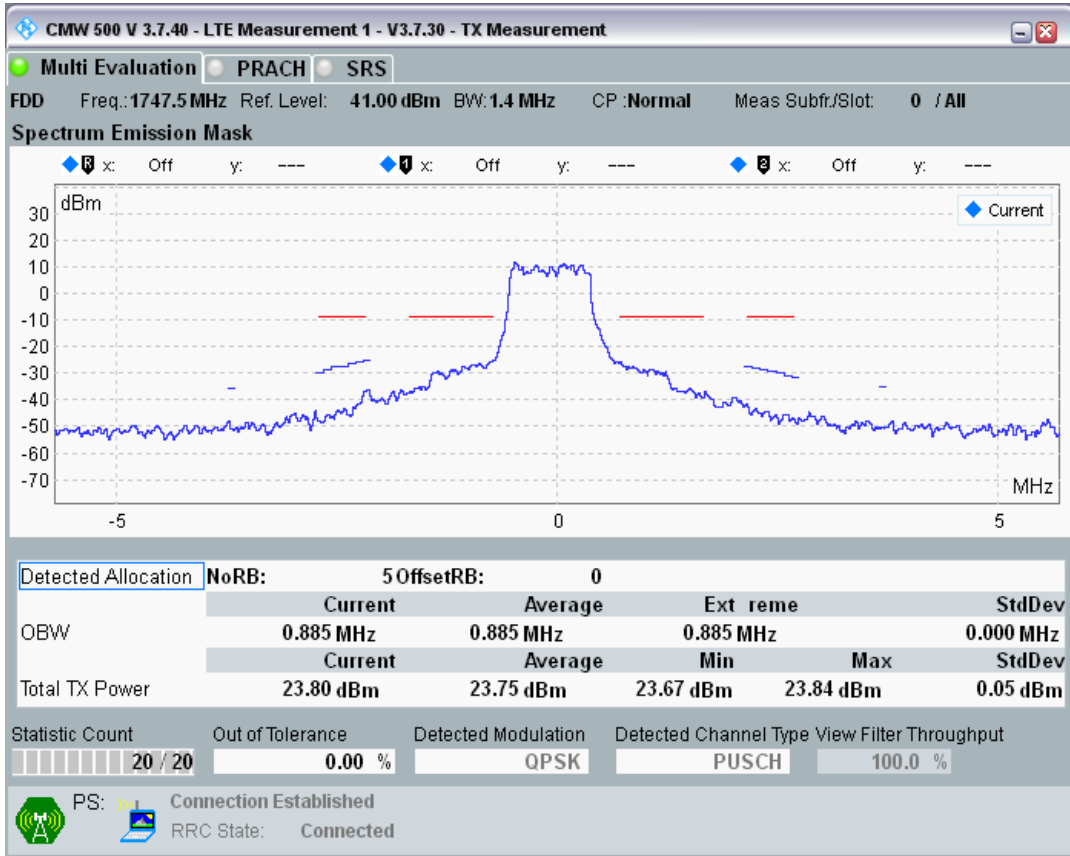

Band3 QPSK BW=1.4MHz Channel=19575 RB Size=5 Position=#0

Band3 QPSK BW=1.4MHz Channel=19575 RB Size=5 Position=#Max