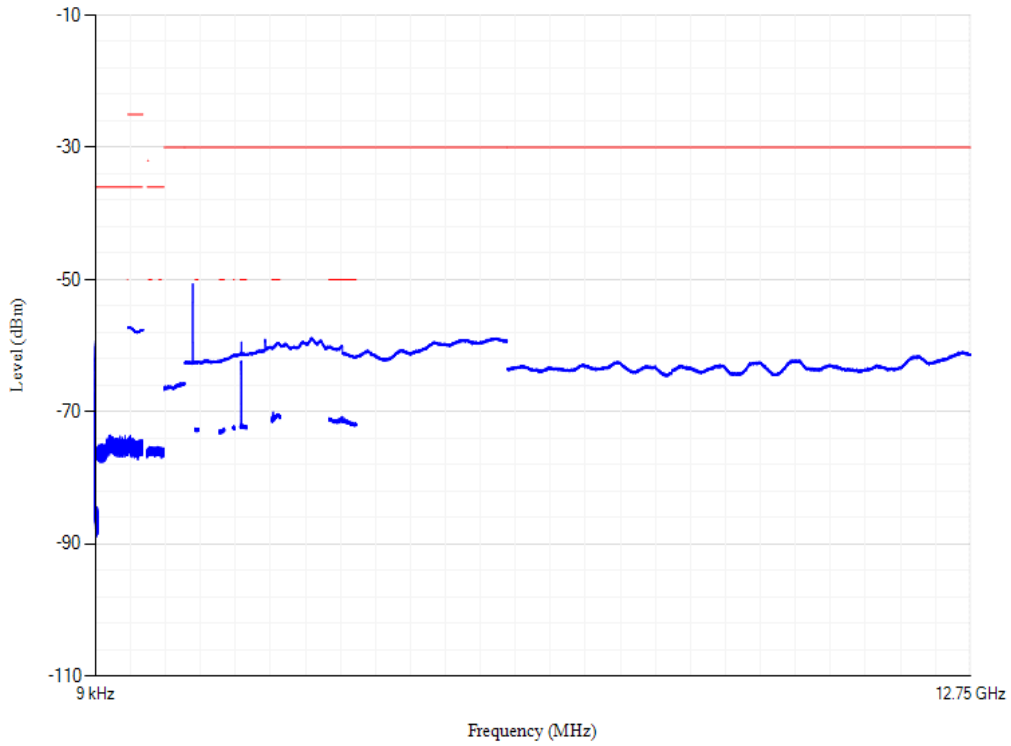

Conducted spurious emissions

Band28 QPSK BW=20MHz Channel=27409 RB Size=1 Position=#0