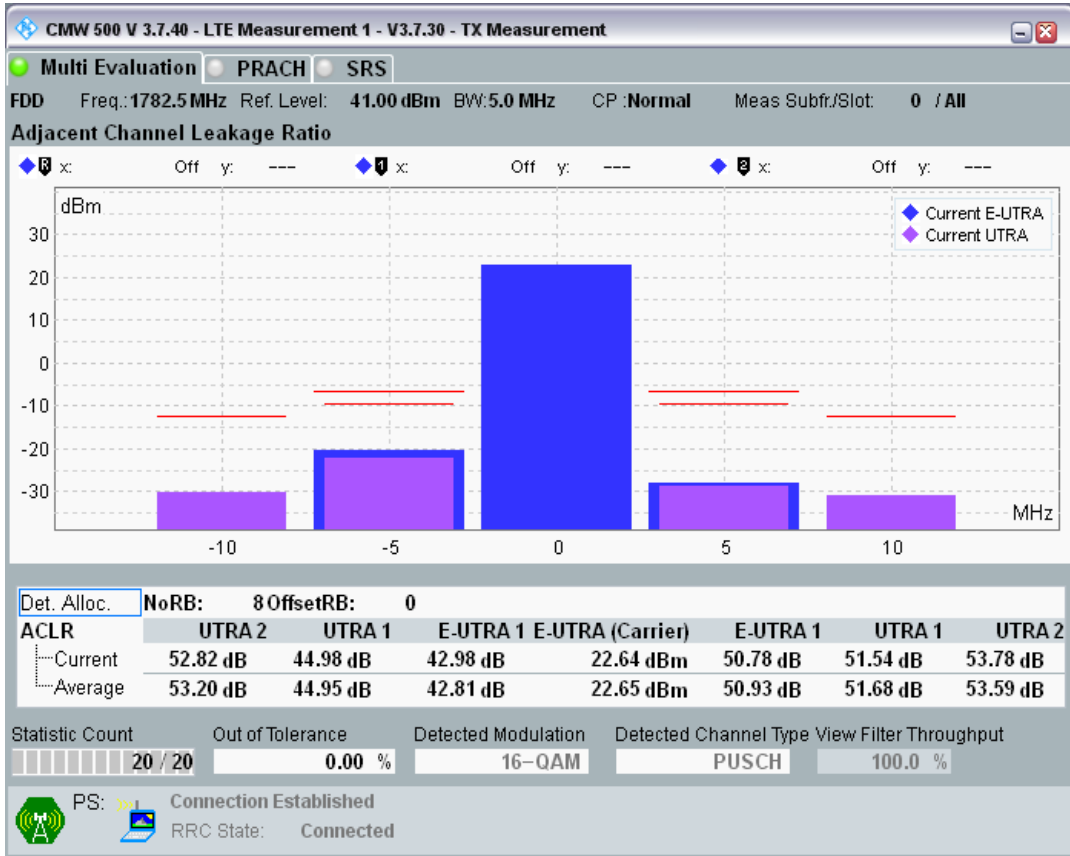

Band3 QAM16 BW=5MHz Channel=19925 RB Size=8 Position=#0

Band3 QAM16 BW=5MHz Channel=19925 RB Size=8 Position=#Max