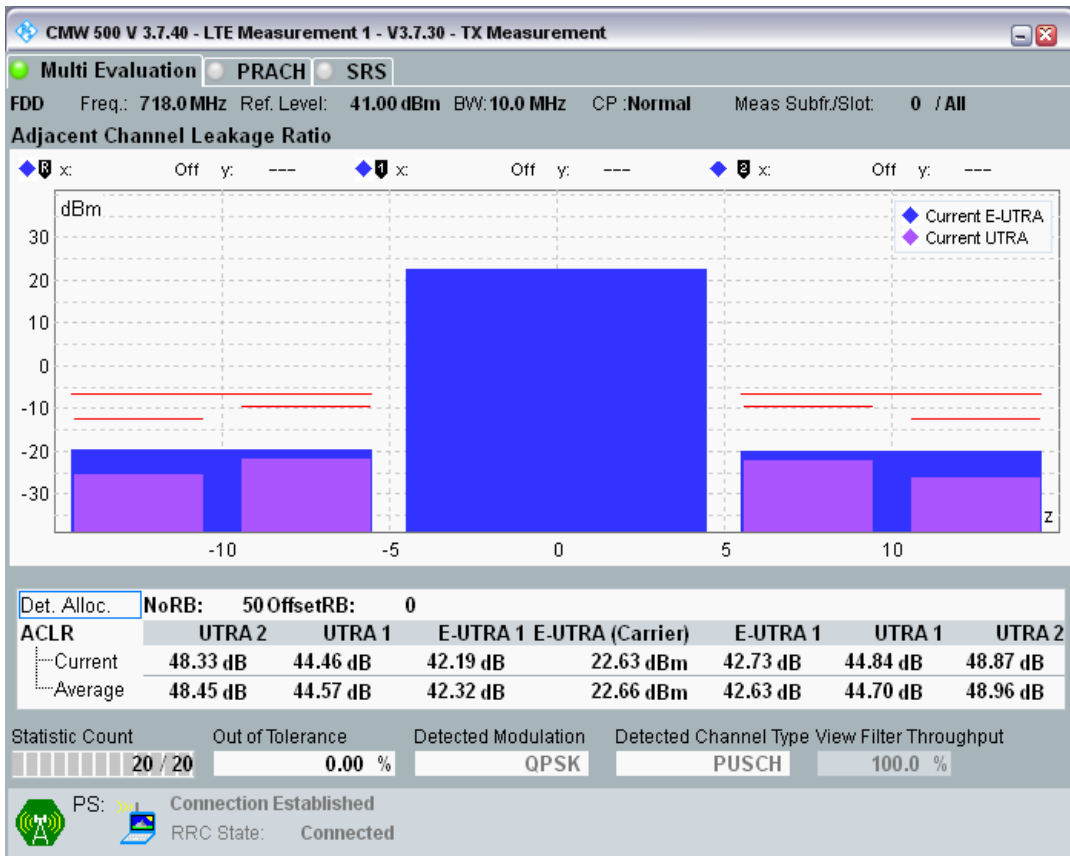

Band28 QPSK BW=10MHz Channel=27360 RB Size=50 Position=#0

Band28 QAM16 BW=10MHz Channel=27360 RB Size=12 Position=#0