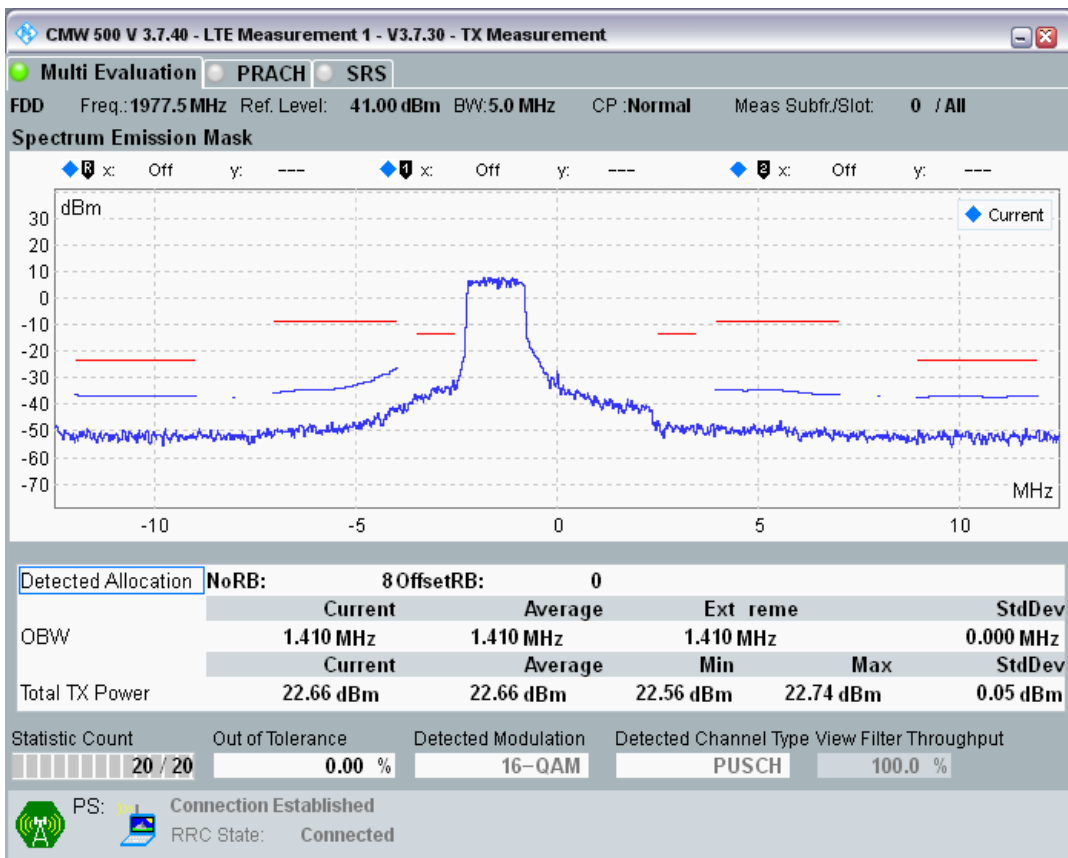

Band1 QPSK BW=5MHz Channel=18575 RB Size=8 Position=#0

Band1 QPSK BW=5MHz Channel=18575 RB Size=8 Position=#Max

Band1 QPSK BW=5MHz Channel=18575 RB Size=25 Position=#0

Band1 QAM16 BW=5MHz Channel=18575 RB Size=8 Position=#0