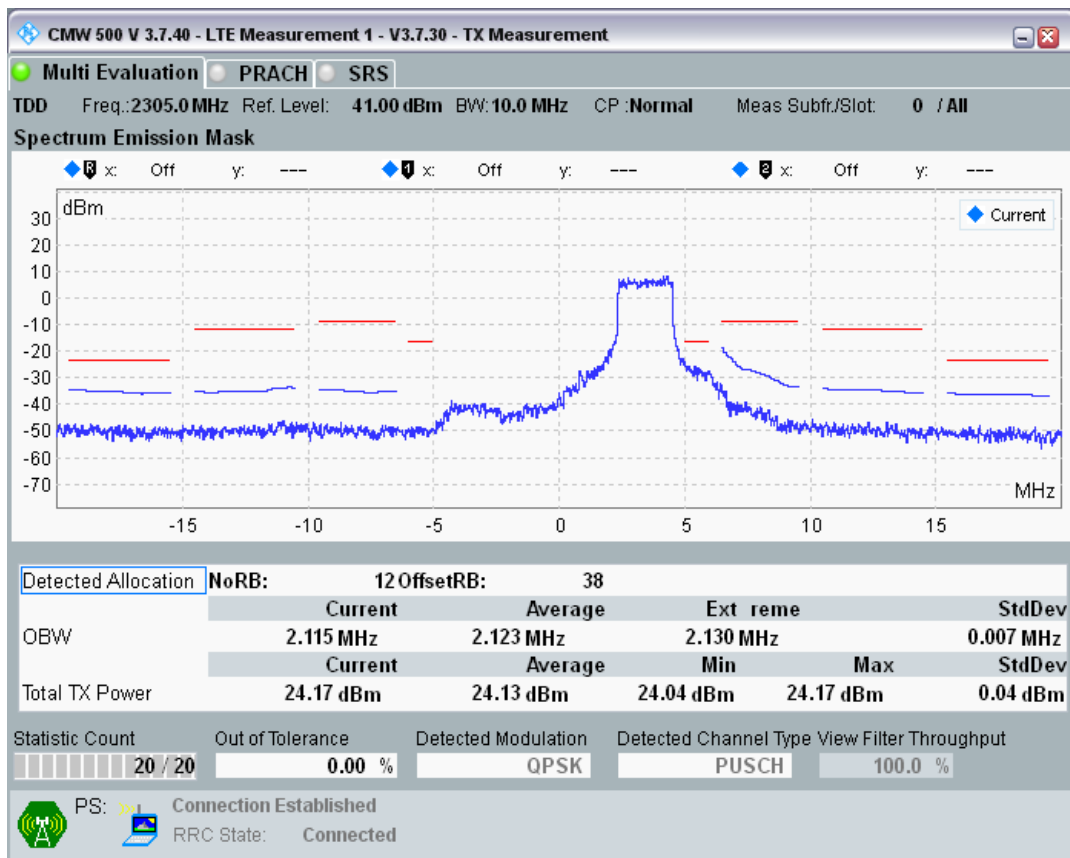

Band40 QAM16 BW=5MHz Channel=39150 RB Size=8 Position=#Max

Band40 QAM16 BW=5MHz Channel=39625 RB Size=8 Position=#Max

Band40 QAM16 BW=5MHz Channel=39625 RB Size=8 Position=#0

Band40 QPSK BW=10MHz Channel=38700 RB Size=12 Position=#Max