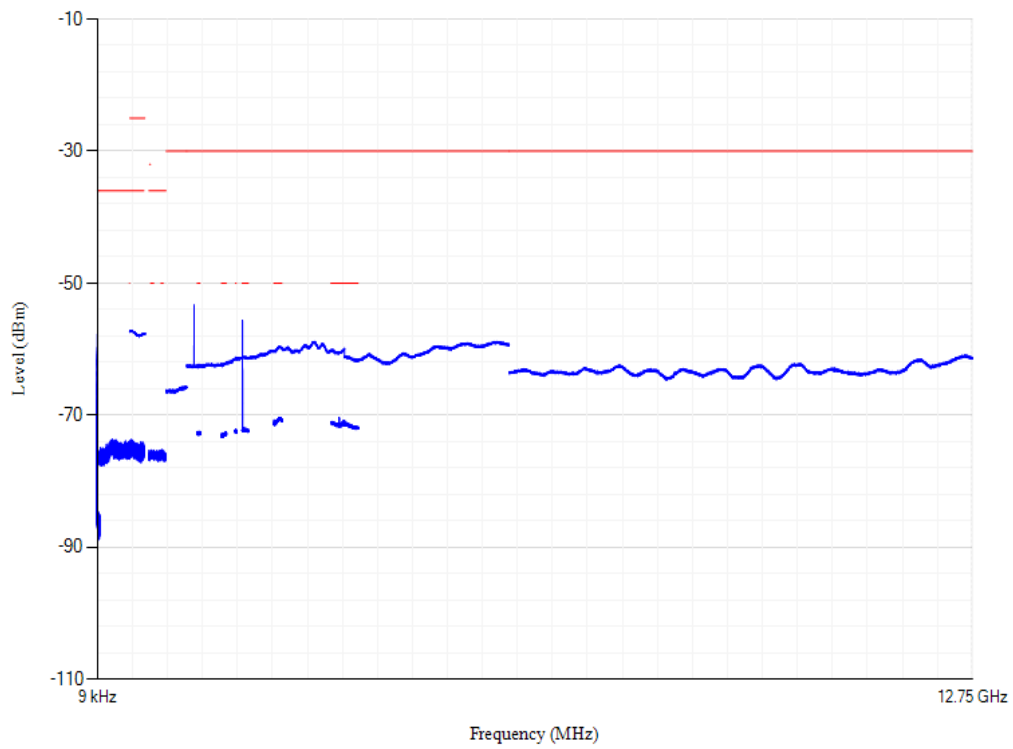

Conducted spurious emissions

Band28 QPSK BW=5MHz Channel=27484 RB Size=1 Position=#0

Conducted spurious emissions

Band28 QPSK BW=20MHz Channel=27310 RB Size=1 Position=#0

Conducted spurious emissions

Band28 QPSK BW=20MHz Channel=27360 RB Size=1 Position=#0