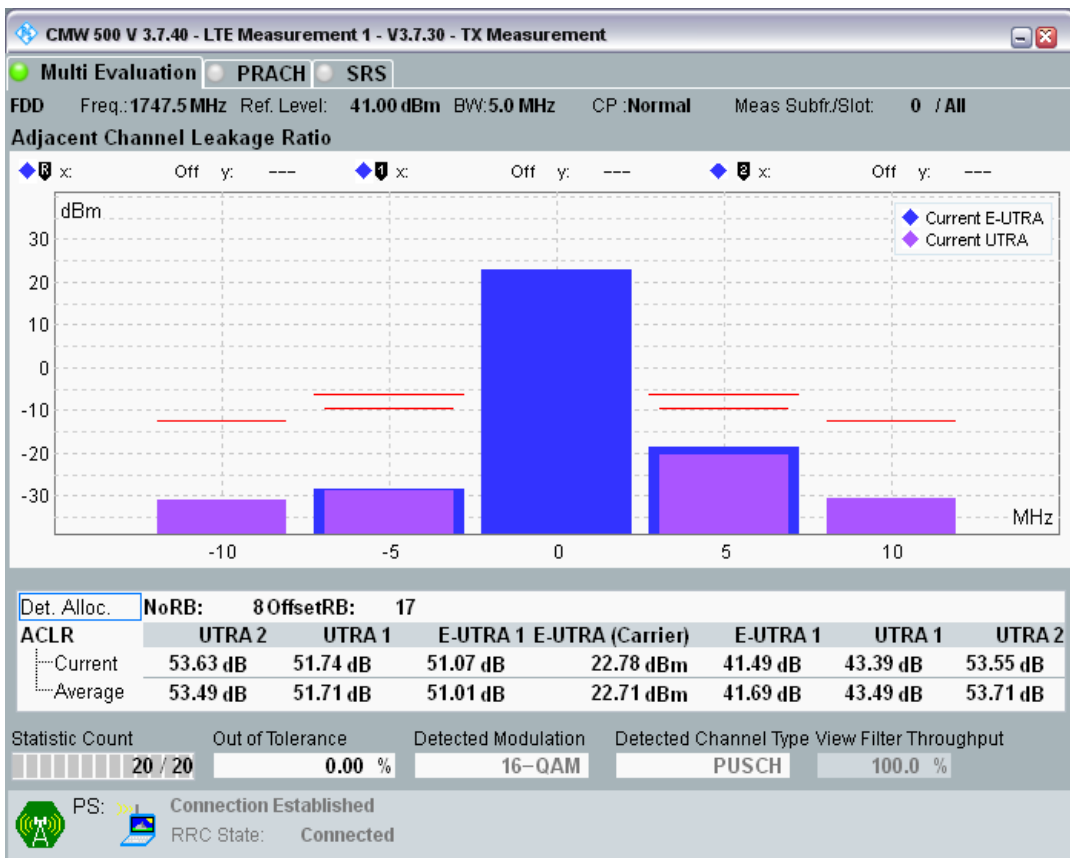

Band3 QAM16 BW=5MHz Channel=19575 RB Size=8 Position=#Max

Band3 QAM16 BW=5MHz Channel=19575 RB Size=25 Position=#0