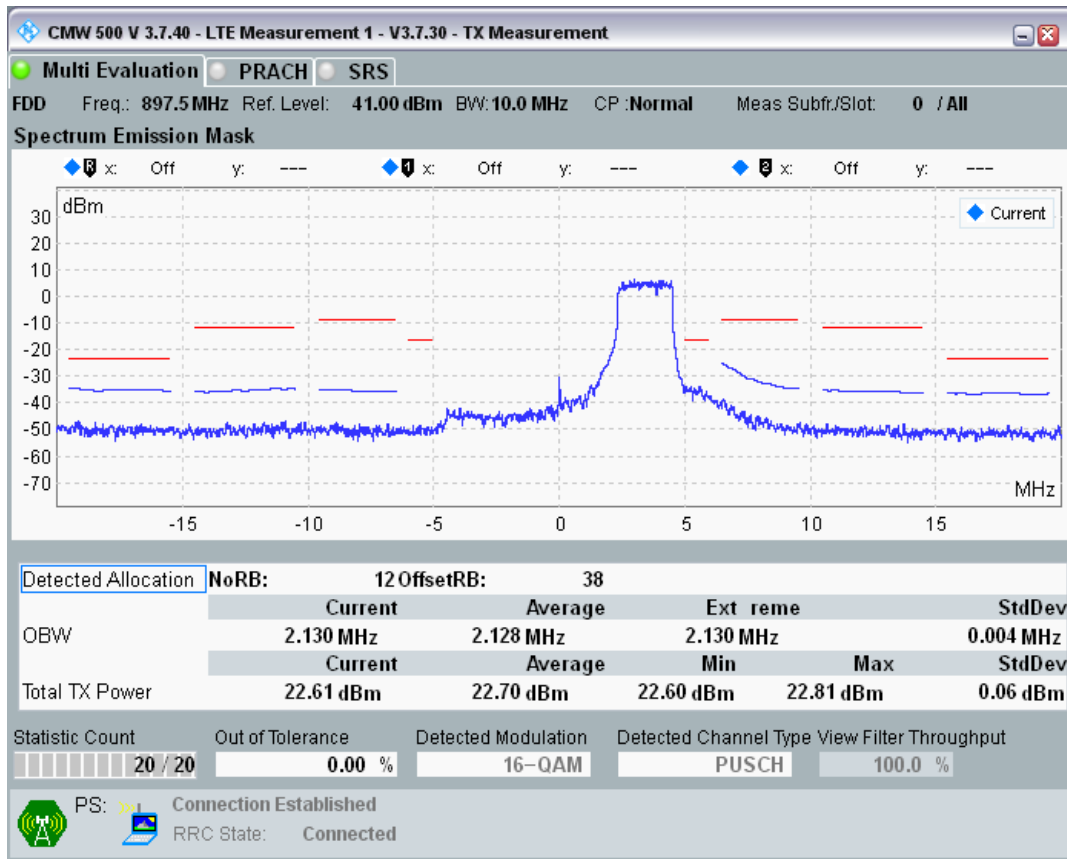

Band8 QAM16 BW=10MHz Channel=21625 RB Size=12 Position=#Max

Band8 QAM16 BW=10MHz Channel=21625 RB Size=50 Position=#0