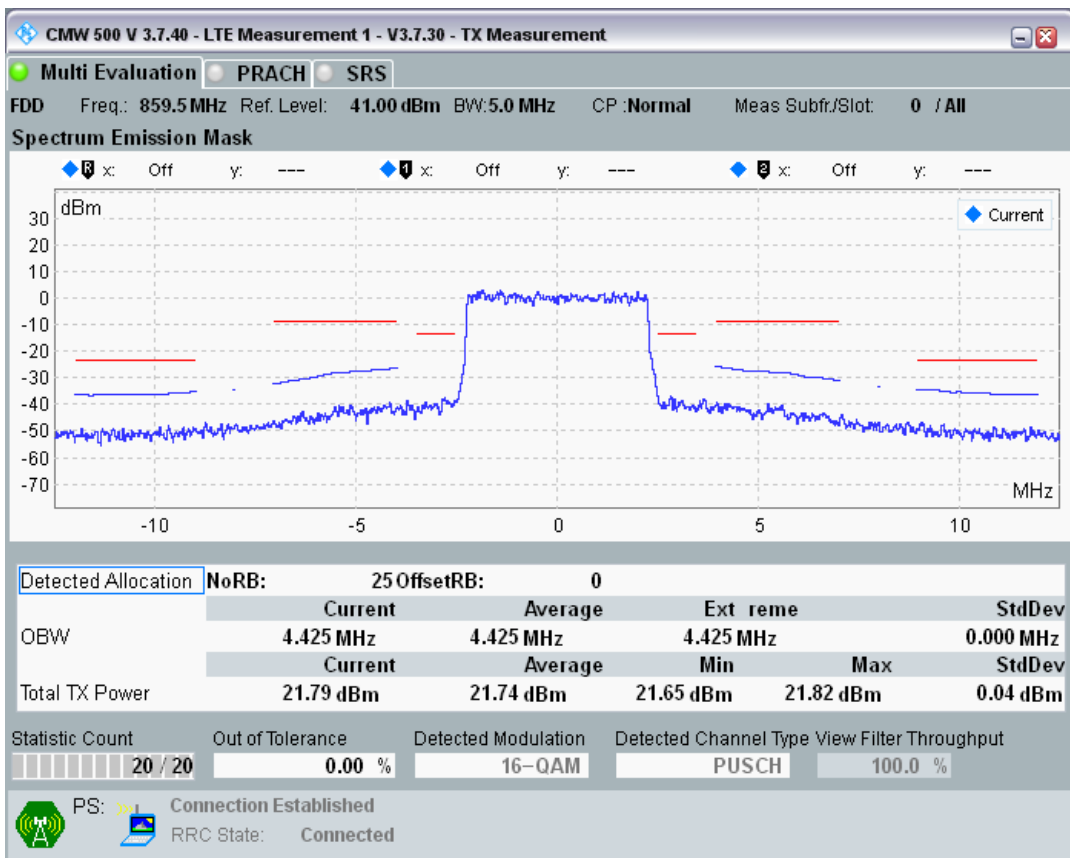

Band20 QPSK BW=5MHz Channel=24425 RB Size=25 Position=#0

Band20 QAM16 BW=5MHz Channel=24425 RB Size=8 Position=#0

Band20 QAM16 BW=5MHz Channel=24425 RB Size=8 Position=#Max

Band20 QAM16 BW=5MHz Channel=24425 RB Size=25 Position=#0