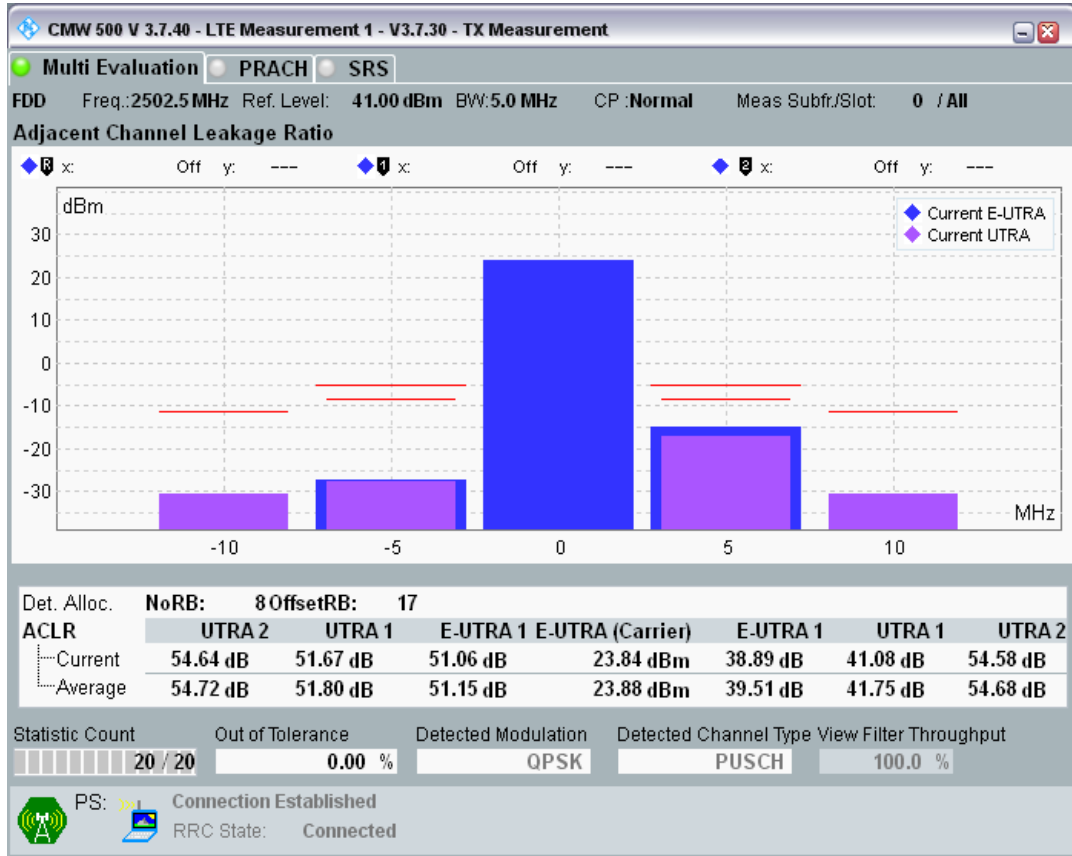

Band7 QPSK BW=5MHz Channel=20775 RB Size=8 Position=#Max

Band7 QPSK BW=5MHz Channel=20775 RB Size=25 Position=#0