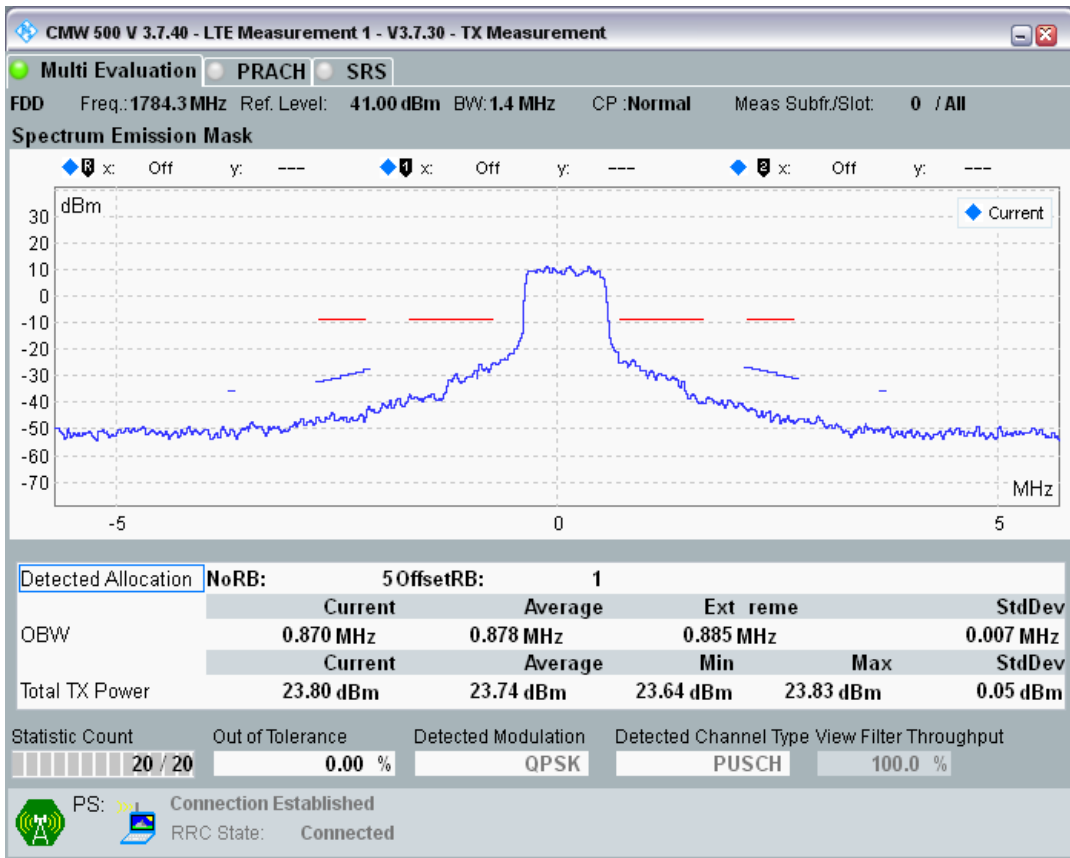

Band3 QPSK BW=1.4MHz Channel=19943 RB Size=5 Position=#Max

Band3 QPSK BW=1.4MHz Channel=19943 RB Size=6 Position=#0