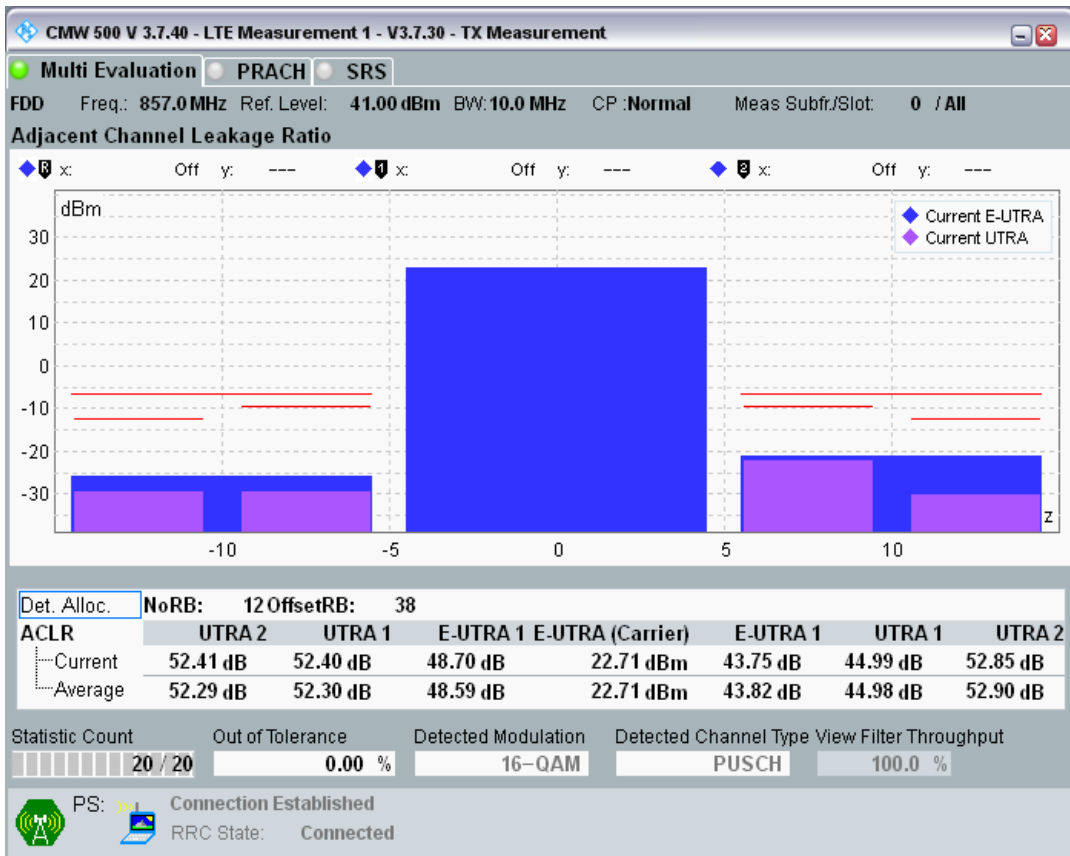

Band20 QAM16 BW=10MHz Channel=24400 RB Size=12 Position=#Max

Band20 QAM16 BW=10MHz Channel=24400 RB Size=50 Position=#0