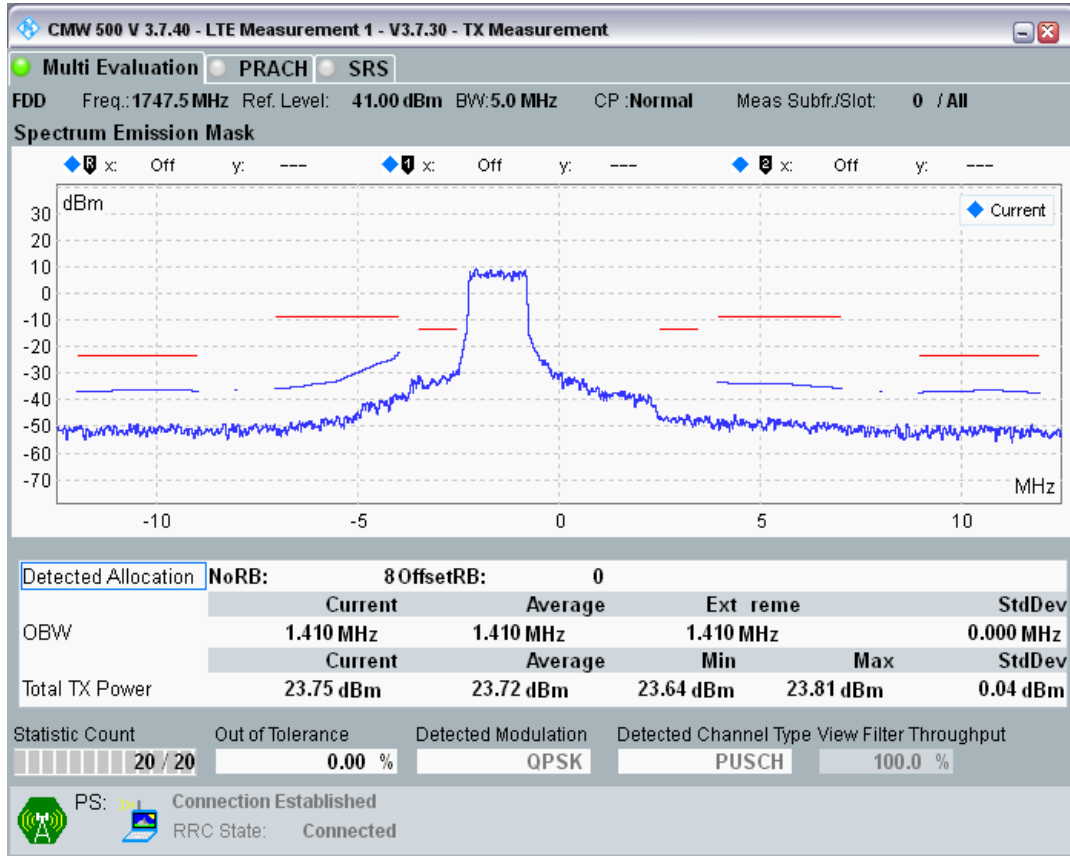

Band3 QPSK BW=5MHz Channel=19575 RB Size=8 Position=#0

Band3 QPSK BW=5MHz Channel=19575 RB Size=8 Position=#Max