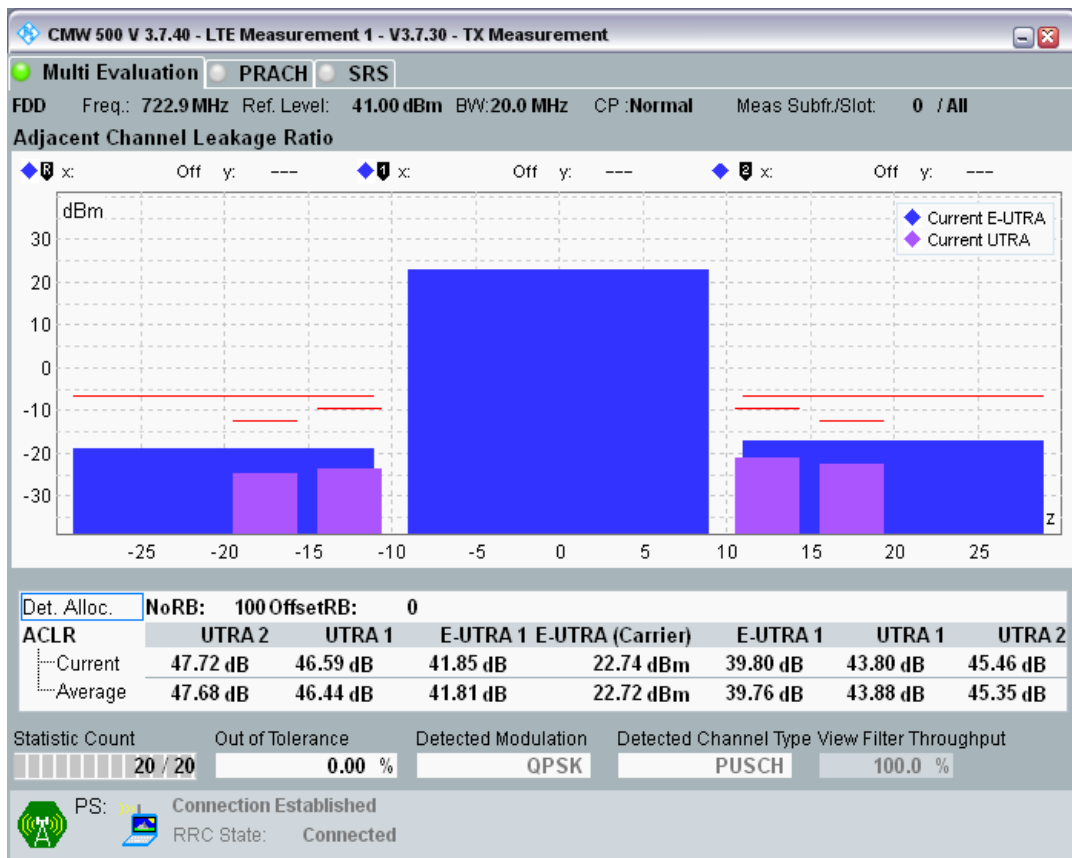

Band28 QPSK BW=20MHz Channel=27409 RB Size=100 Position=#0

Band28 QAM16 BW=20MHz Channel=27409 RB Size=18 Position=#0