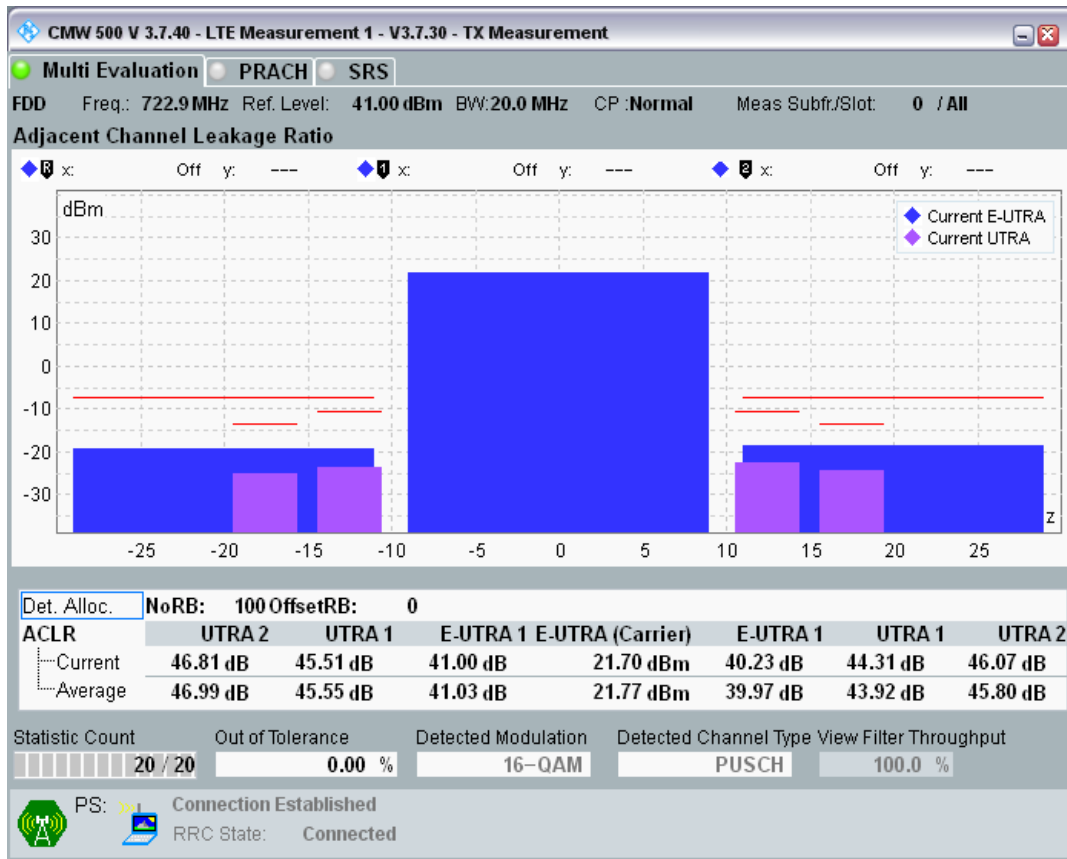

Band28 QAM16 BW=20MHz Channel=27409 RB Size=100 Position=#0

Band3 QPSK BW=1.4MHz Channel=19207 RB Size=5 Position=#0