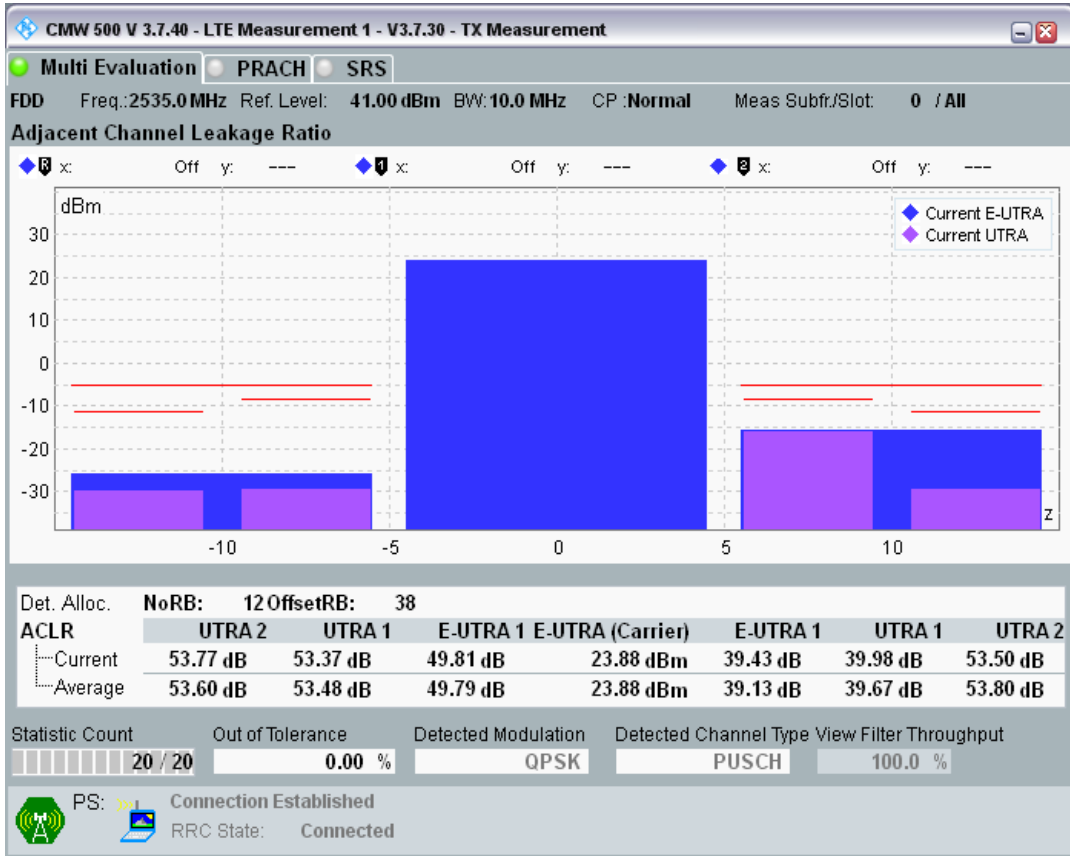

Band7 QPSK BW=10MHz Channel=21100 RB Size=12 Position=#Max

Band7 QPSK BW=10MHz Channel=21100 RB Size=50 Position=#0