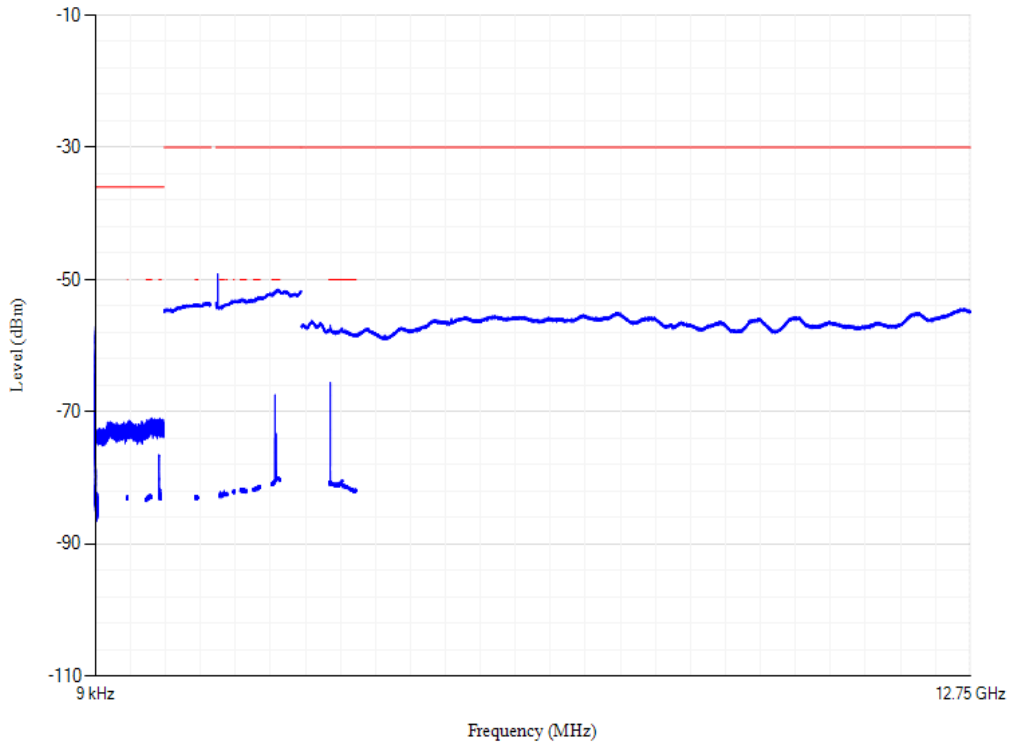

Conducted spurious emissions

Band3 QPSK BW=5MHz Channel=19925 RB Size=1 Position=#0

Conducted spurious emissions

Band3 QPSK BW=20MHz Channel=19300 RB Size=1 Position=#0

Conducted spurious emissions

Band3 QPSK BW=20MHz Channel=19575 RB Size=1 Position=#0