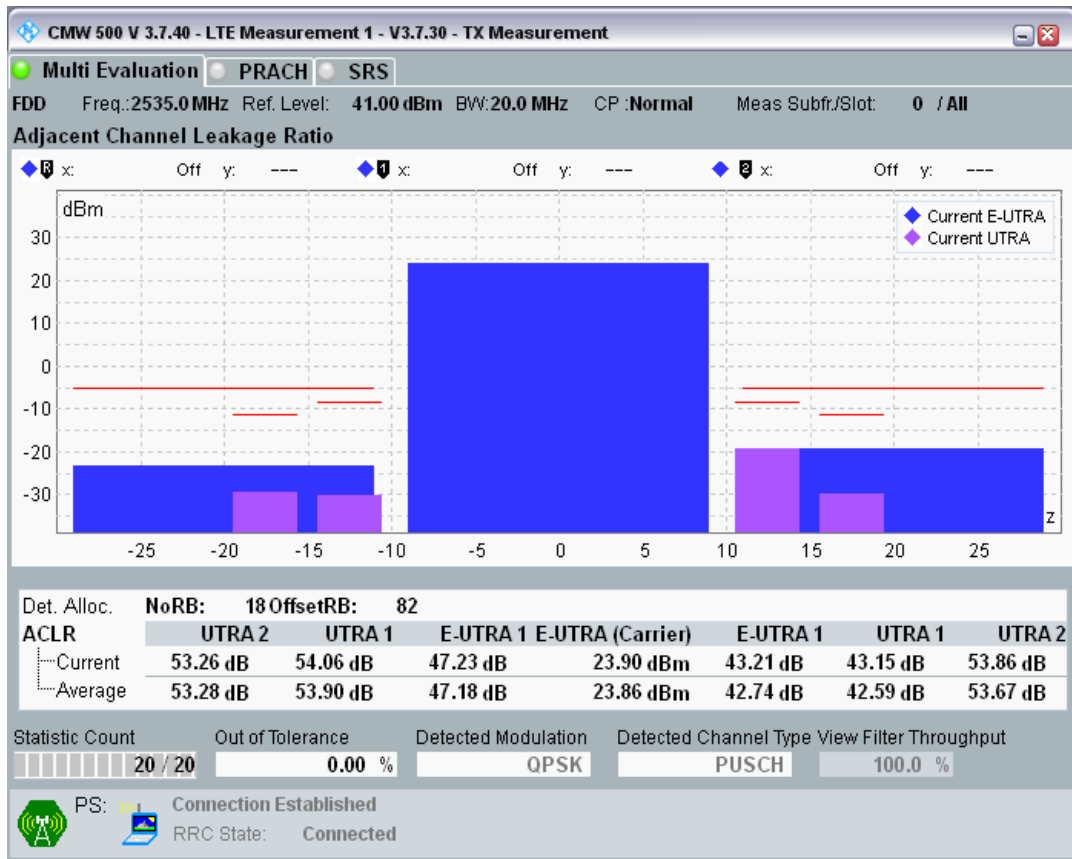

Band7 QPSK BW=20MHz Channel=21100 RB Size=18 Position=#Max

Band7 QPSK BW=20MHz Channel=21100 RB Size=100 Position=#0