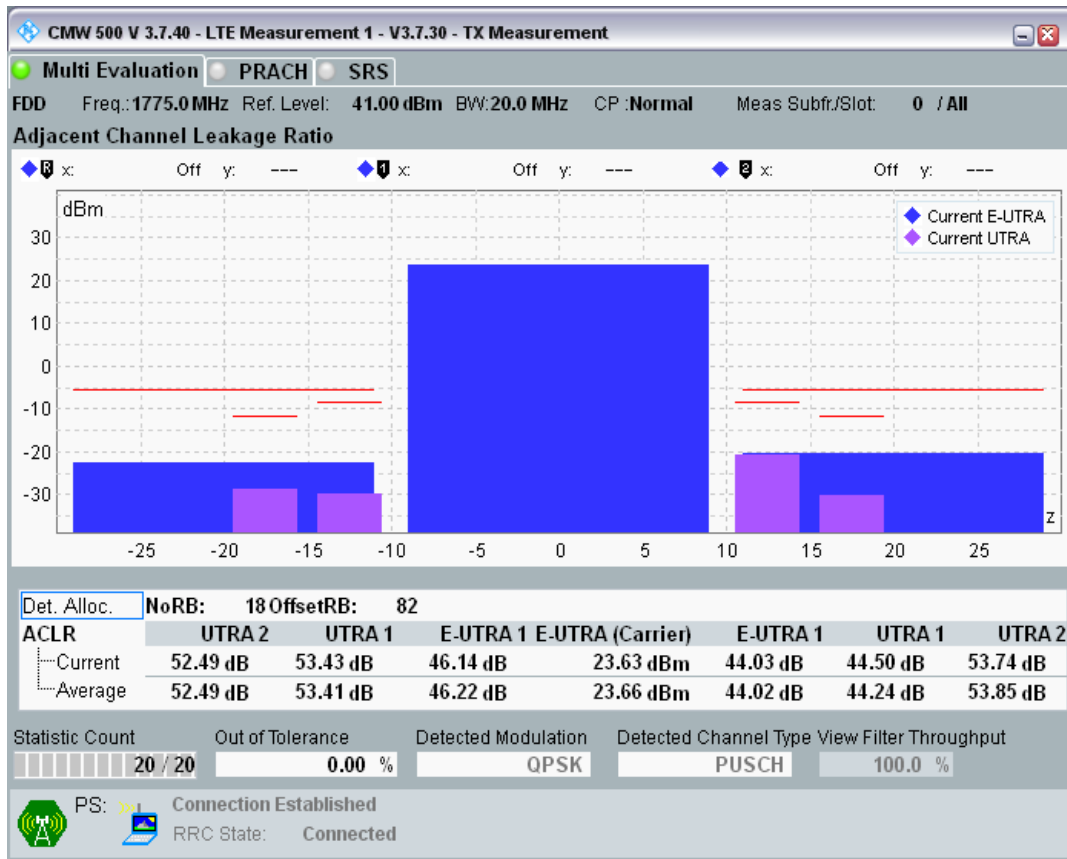

Band3 QPSK BW=20MHz Channel=19850 RB Size=18 Position=#Max

Band3 QPSK BW=20MHz Channel=19850 RB Size=100 Position=#0