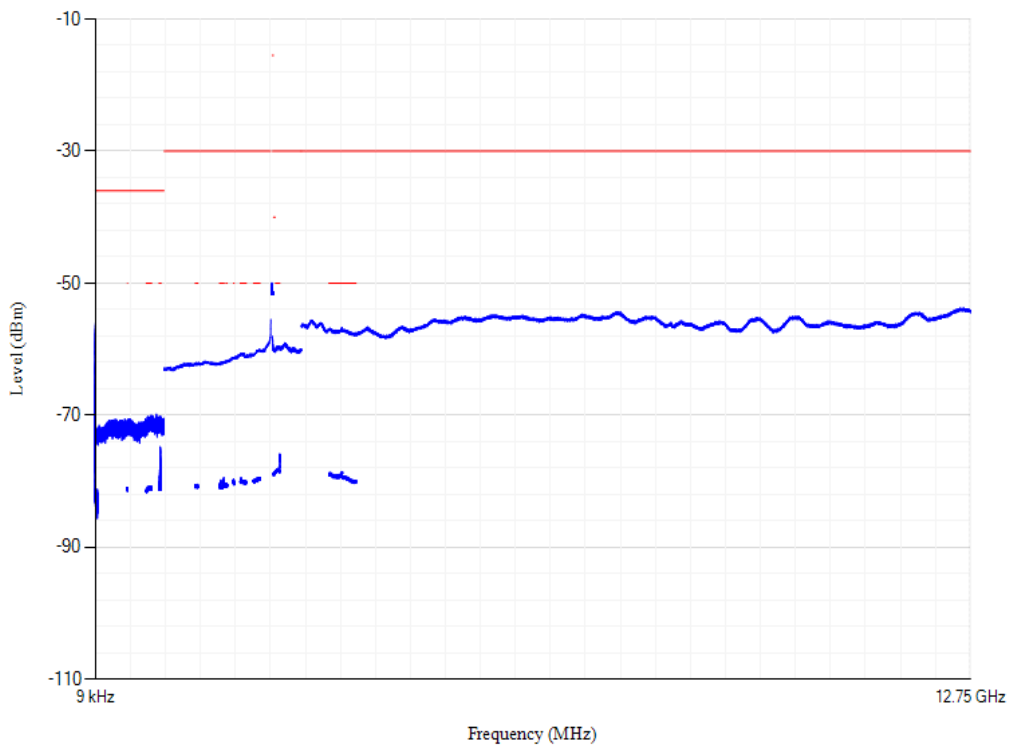

Conducted spurious emissions

Band7 QPSK BW=20MHz Channel=20850 RB Size=1 Position=#0