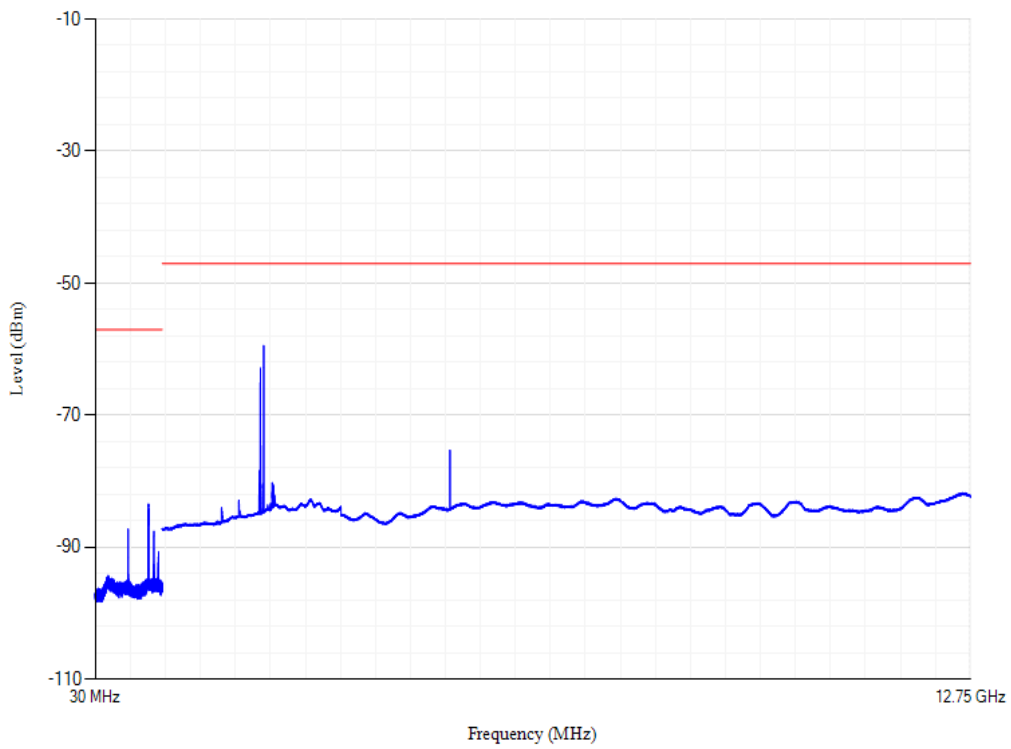

Conducted spurious emissions

Band20 QPSK BW=20MHz Channel=24350