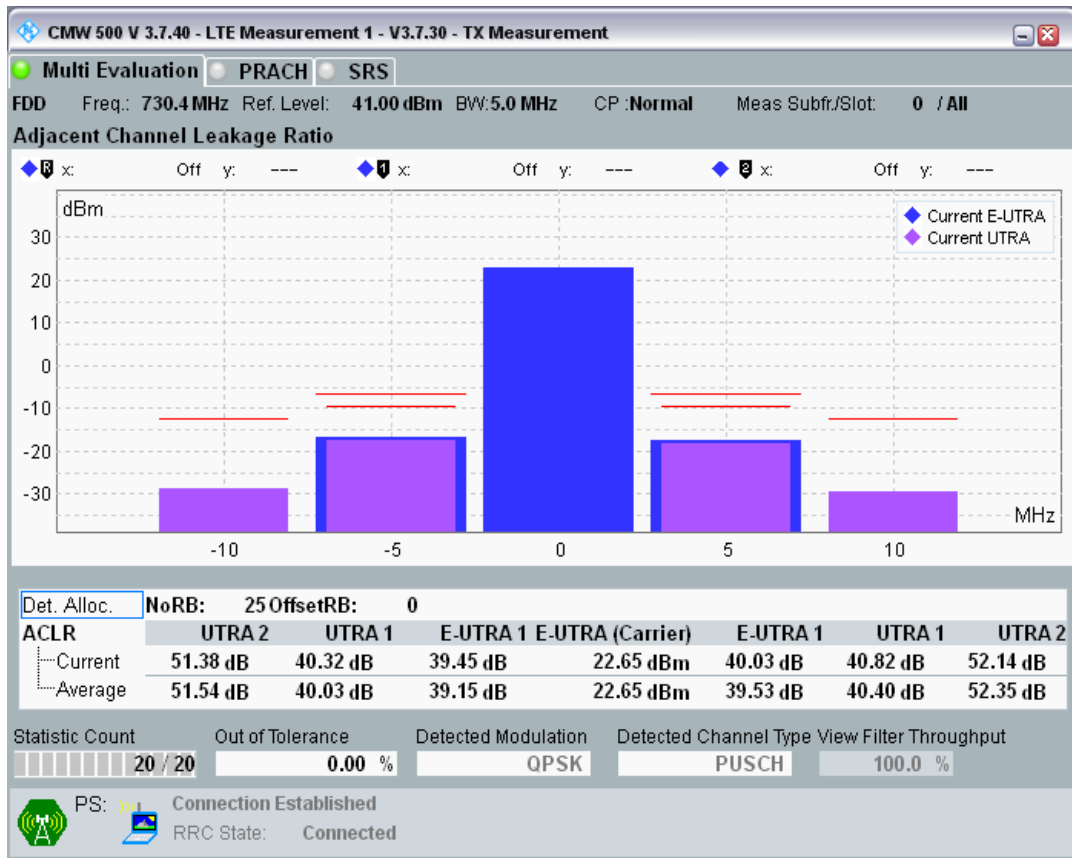

Band28 QPSK BW=5MHz Channel=27484 RB Size=25 Position=#0

Band28 QAM16 BW=5MHz Channel=27484 RB Size=8 Position=#0