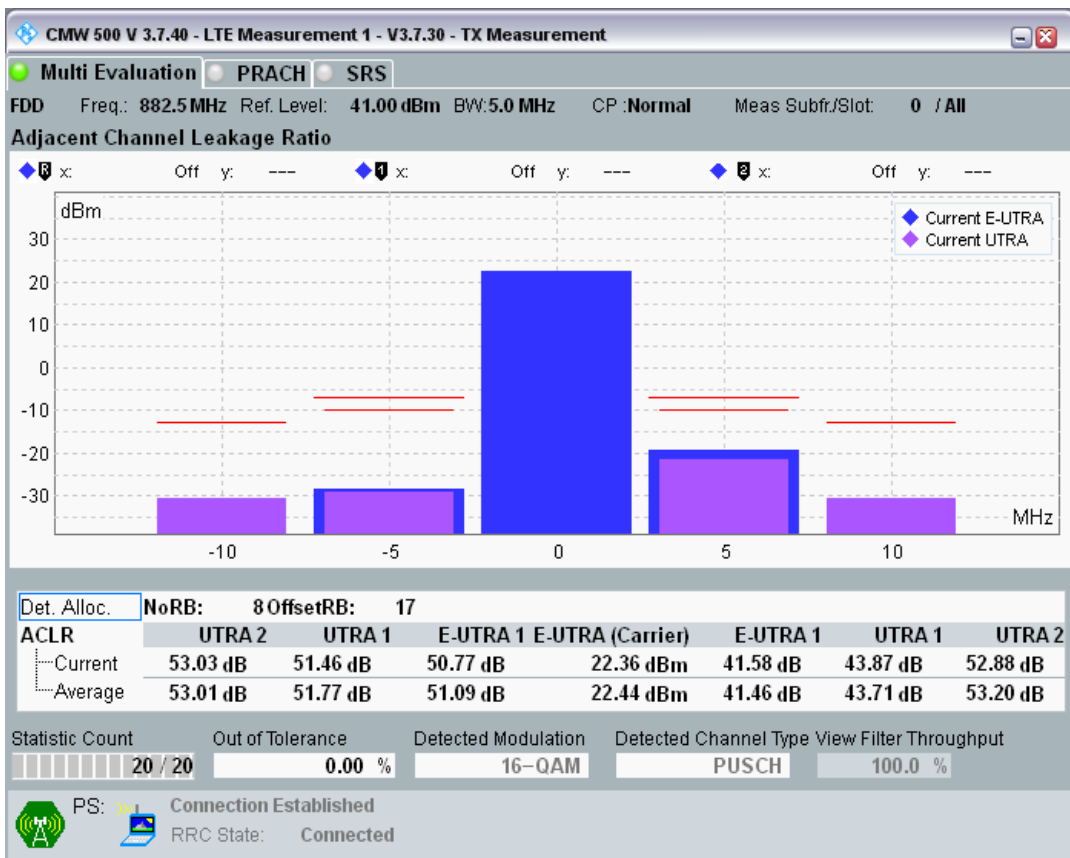

Band8 QPSK BW=5MHz Channel=21475 RB Size=8 Position=#Max

Band8 QPSK BW=5MHz Channel=21475 RB Size=25 Position=#0

Band8 QAM16 BW=5MHz Channel=21475 RB Size=8 Position=#0

Band8 QAM16 BW=5MHz Channel=21475 RB Size=8 Position=#Max