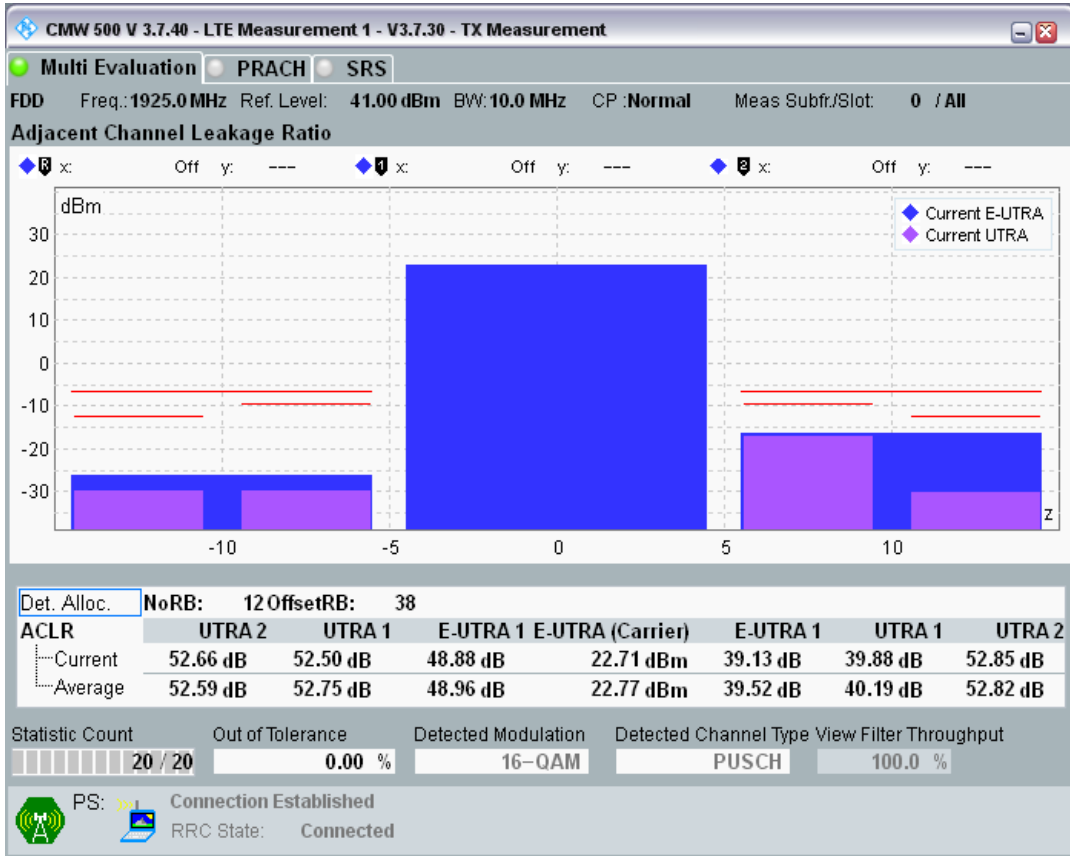

Band1 QAM16 BW=10MHz Channel=18050 RB Size=12 Position=#Max

Band1 QAM16 BW=10MHz Channel=18050 RB Size=50 Position=#0