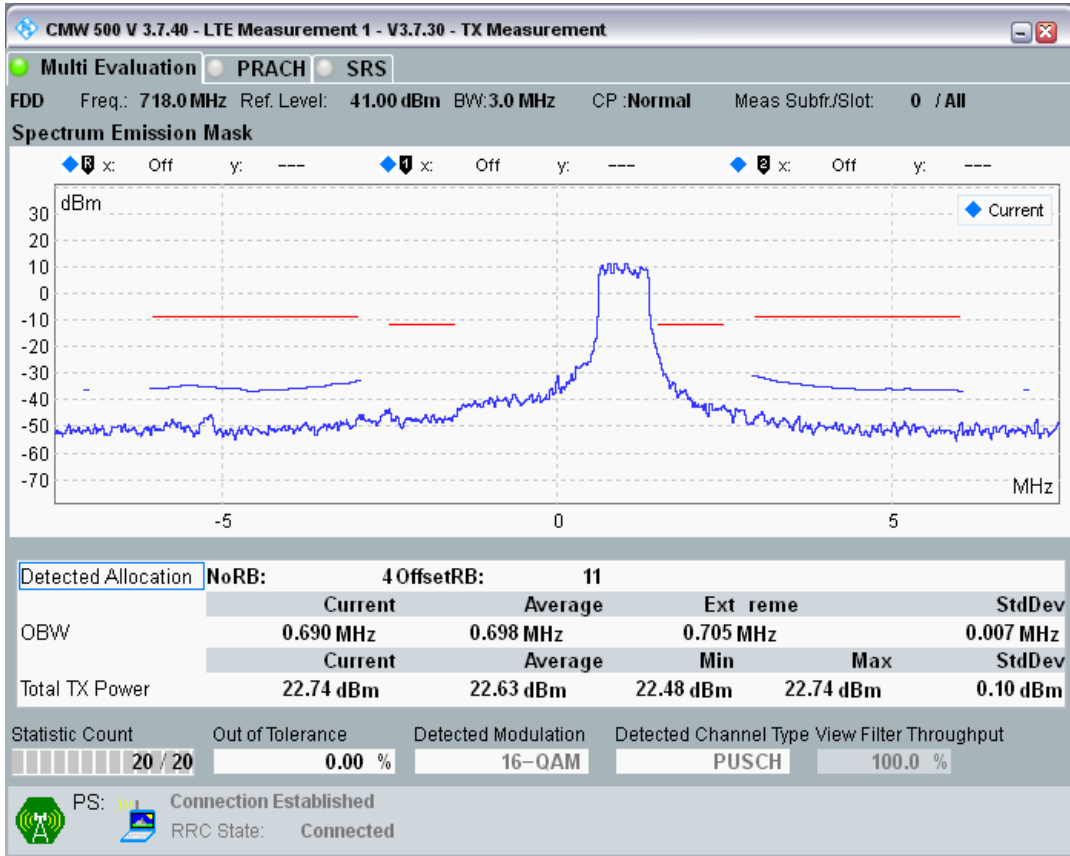

Band28 QAM16 BW=3MHz Channel=27360 RB Size=4 Position=#Max

Band28 QAM16 BW=3MHz Channel=27360 RB Size=15 Position=#0