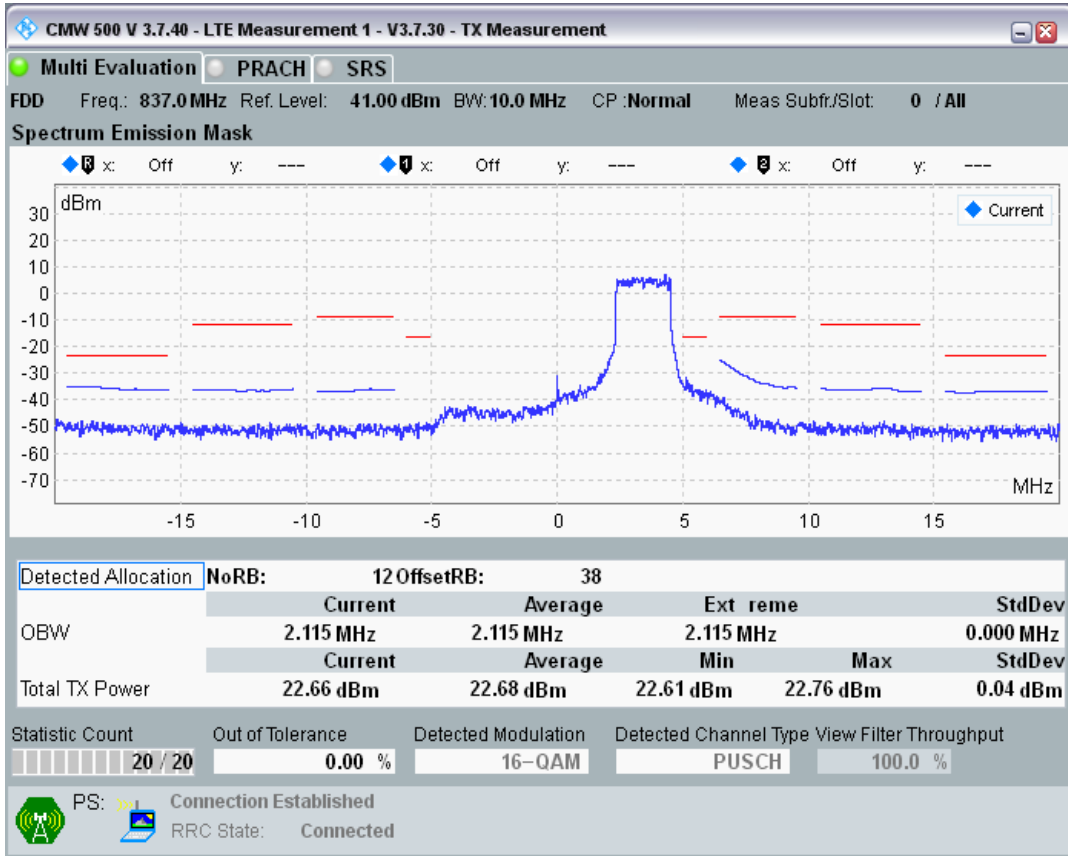

Band20 QAM16 BW=10MHz Channel=24200 RB Size=12 Position=#Max

Band20 QAM16 BW=10MHz Channel=24200 RB Size=50 Position=#0