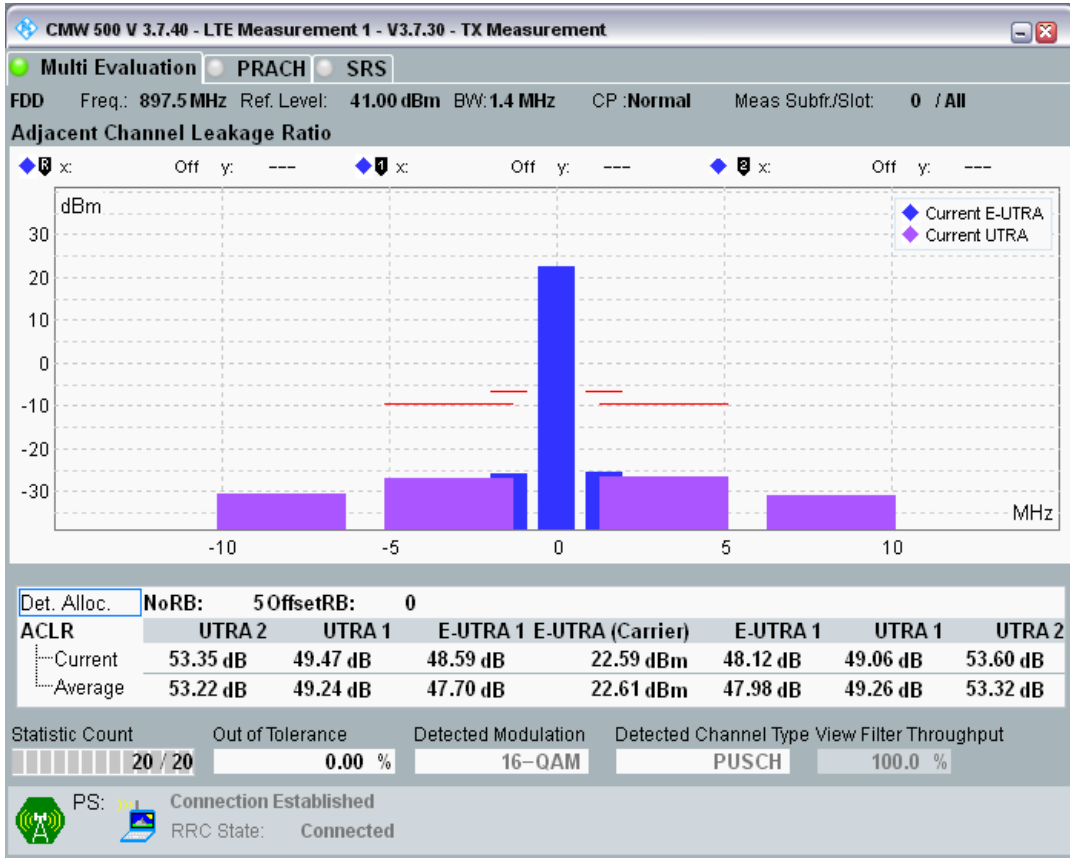

Band8 QAM16 BW=1.4MHz Channel=21625 RB Size=5 Position=#0

Band8 QAM16 BW=1.4MHz Channel=21625 RB Size=5 Position=#Max