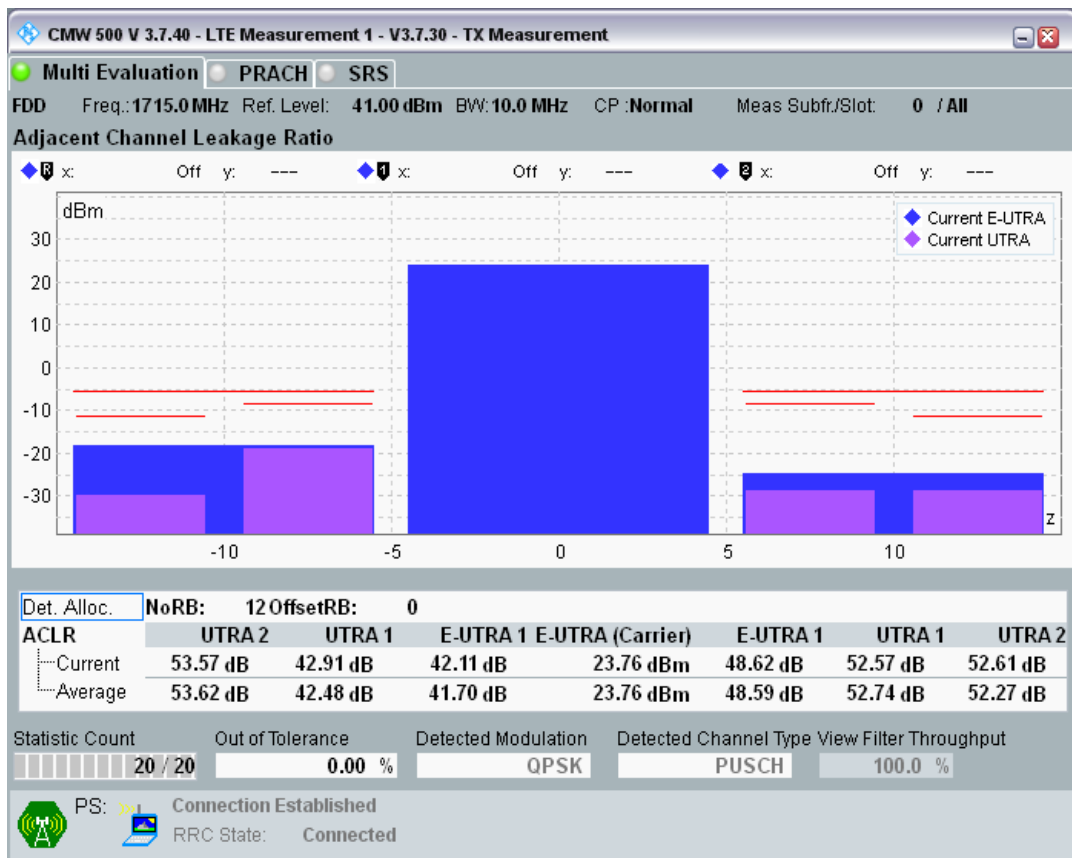

Band3 QPSK BW=10MHz Channel=19250 RB Size=12 Position=#0

Band3 QPSK BW=10MHz Channel=19250 RB Size=12 Position=#Max