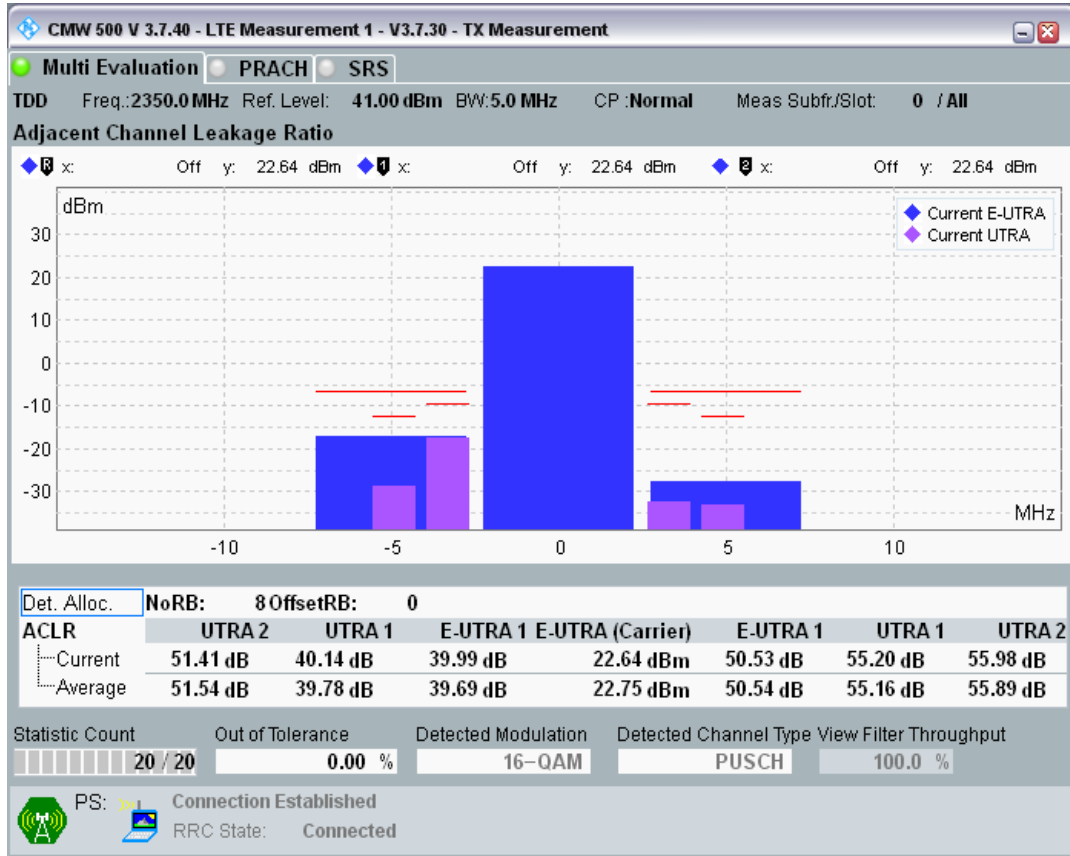

Band40 QAM16 BW=5MHz Channel=39150 RB Size=8 Position=#0

Band40 QAM16 BW=5MHz Channel=39150 RB Size=8 Position=#Max