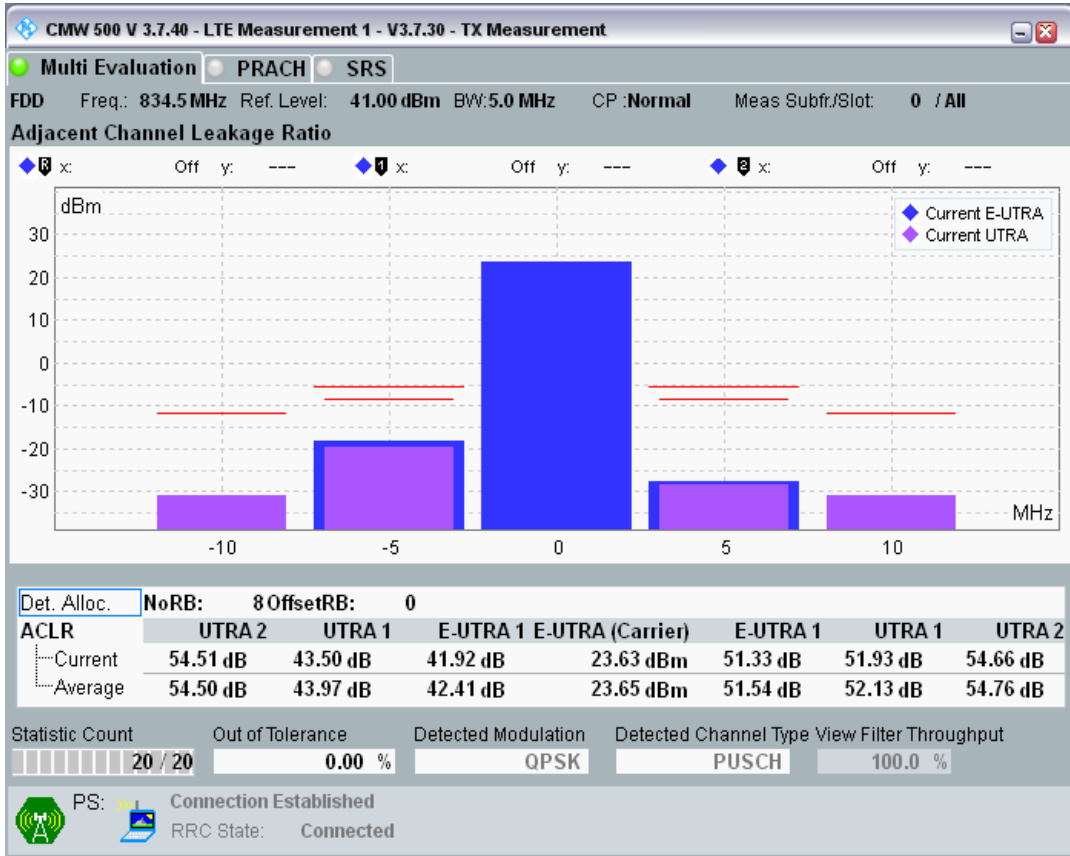

Band20 QPSK BW=5MHz Channel=24175 RB Size=8 Position=#0

Band20 QPSK BW=5MHz Channel=24175 RB Size=8 Position=#Max