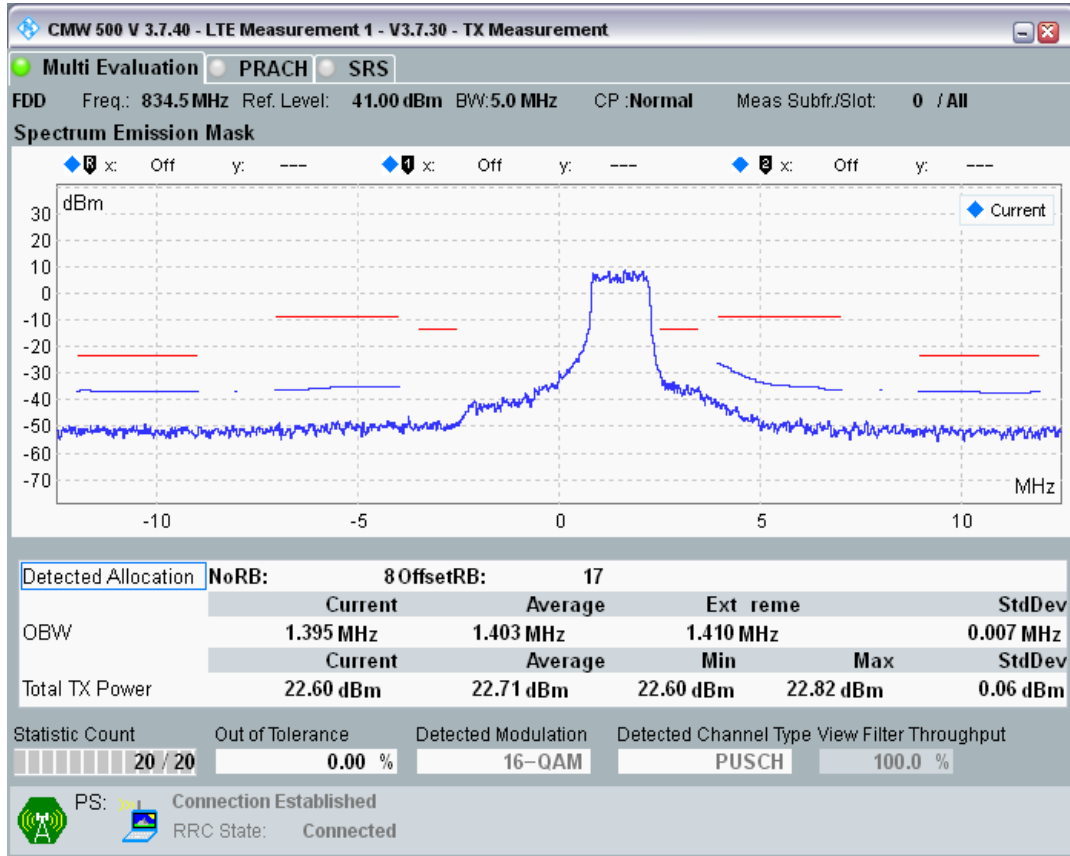

Band20 QAM16 BW=5MHz Channel=24175 RB Size=8 Position=#Max

Band20 QAM16 BW=5MHz Channel=24175 RB Size=25 Position=#0