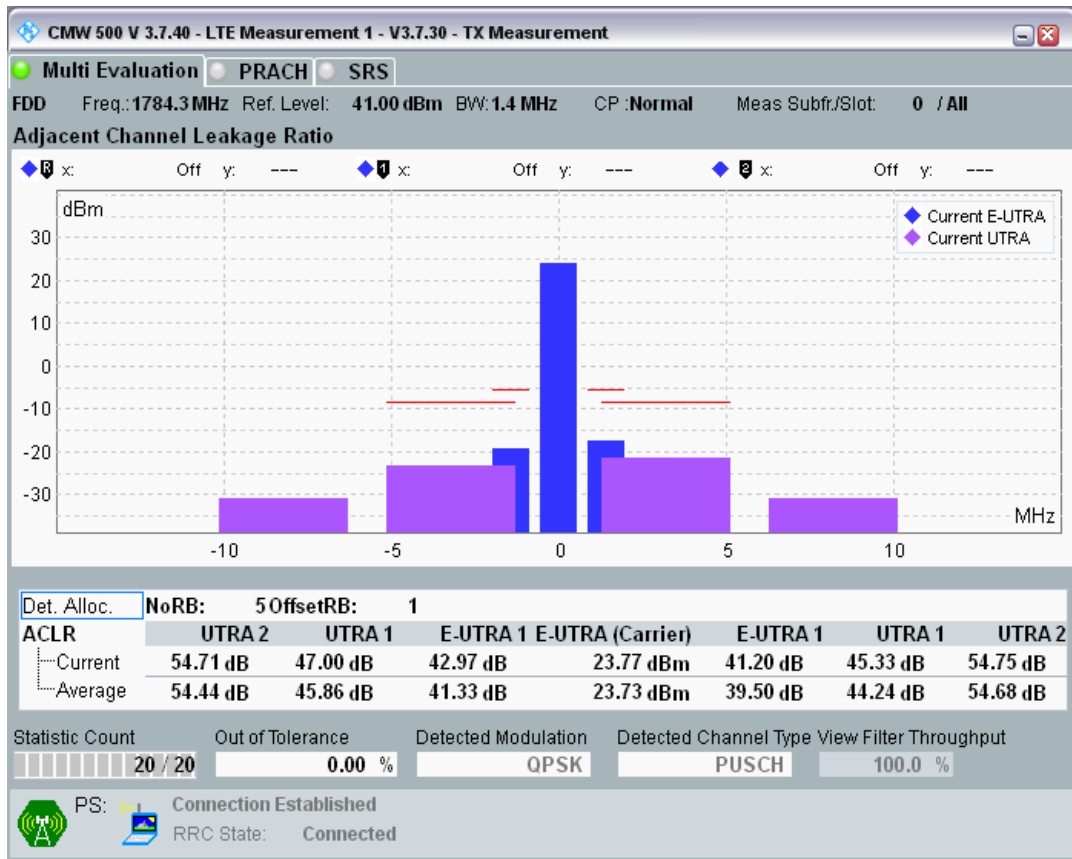

Band3 QPSK BW=1.4MHz Channel=19943 RB Size=5 Position=#Max

Band3 QPSK BW=1.4MHz Channel=19943 RB Size=6 Position=#0