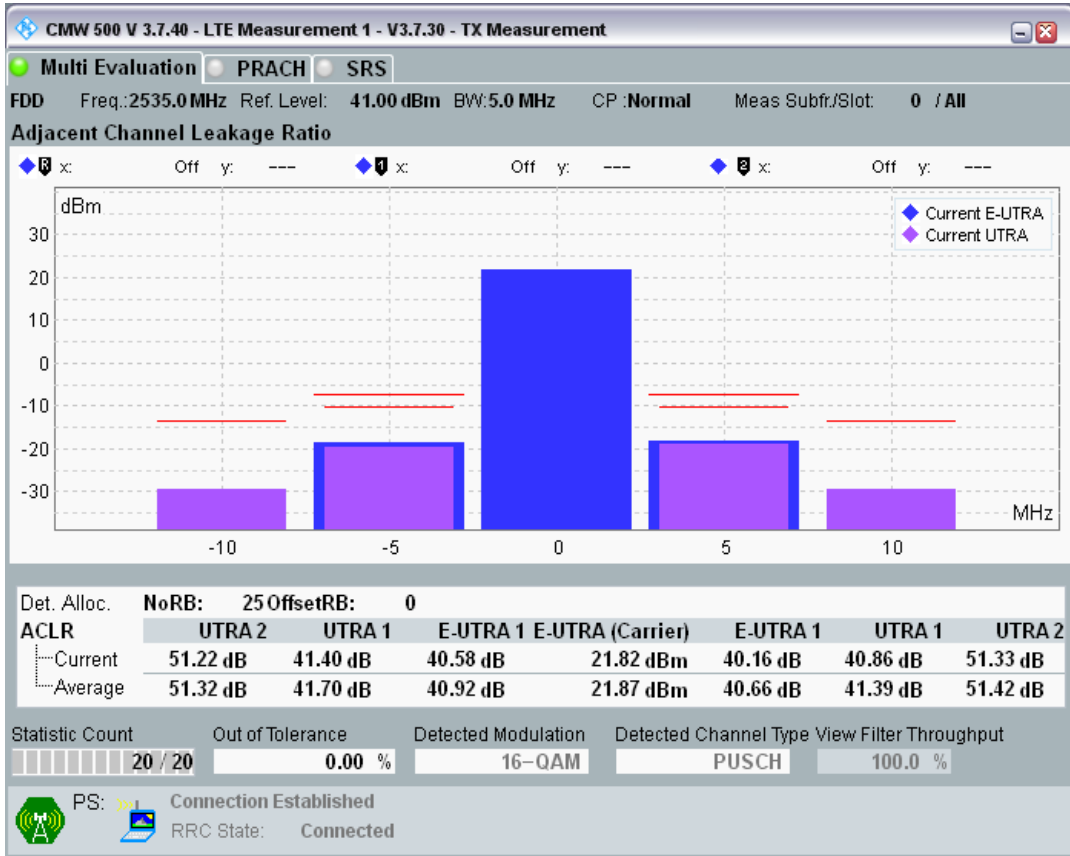

Band7 QAM16 BW=5MHz Channel=21100 RB Size=25 Position=#0

Band7 QPSK BW=5MHz Channel=21425 RB Size=8 Position=#0