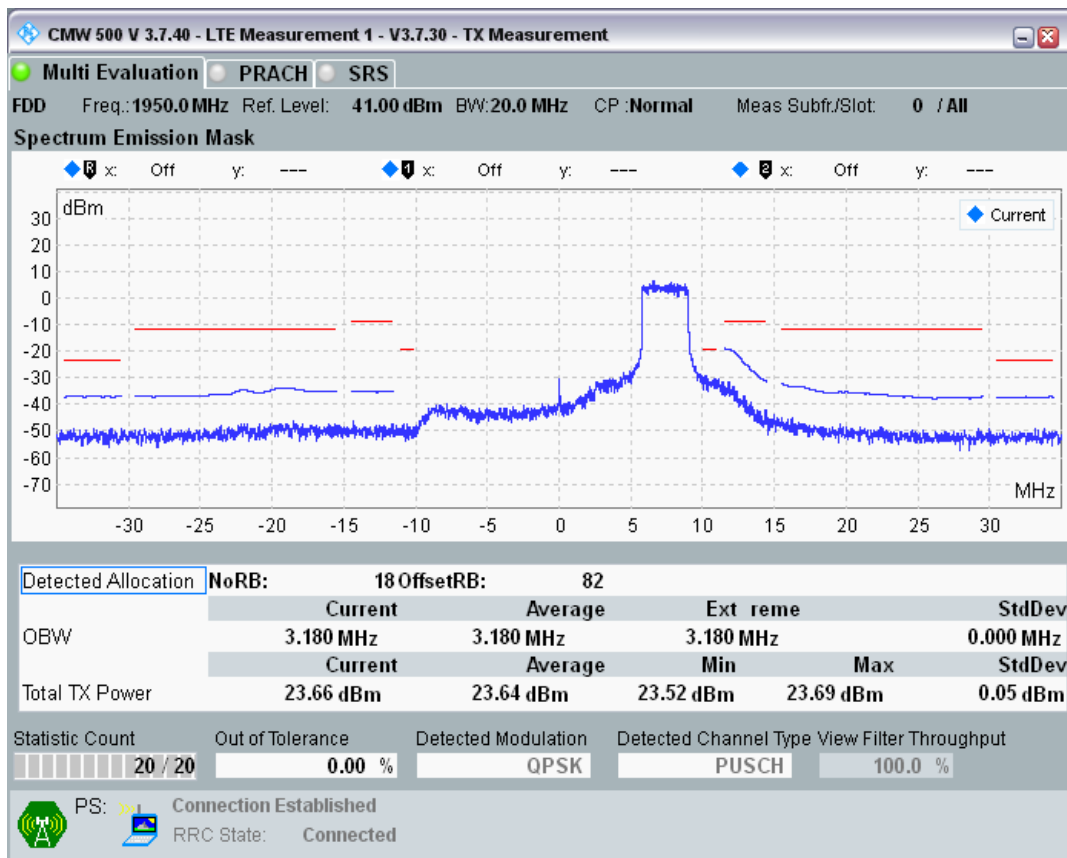

Band1 QAM16 BW=20MHz Channel=18100 RB Size=18 Position=#Max

Band1 QAM16 BW=20MHz Channel=18100 RB Size=100 Position=#0

Band1 QPSK BW=20MHz Channel=18300 RB Size=18 Position=#0

Band1 QPSK BW=20MHz Channel=18300 RB Size=18 Position=#Max