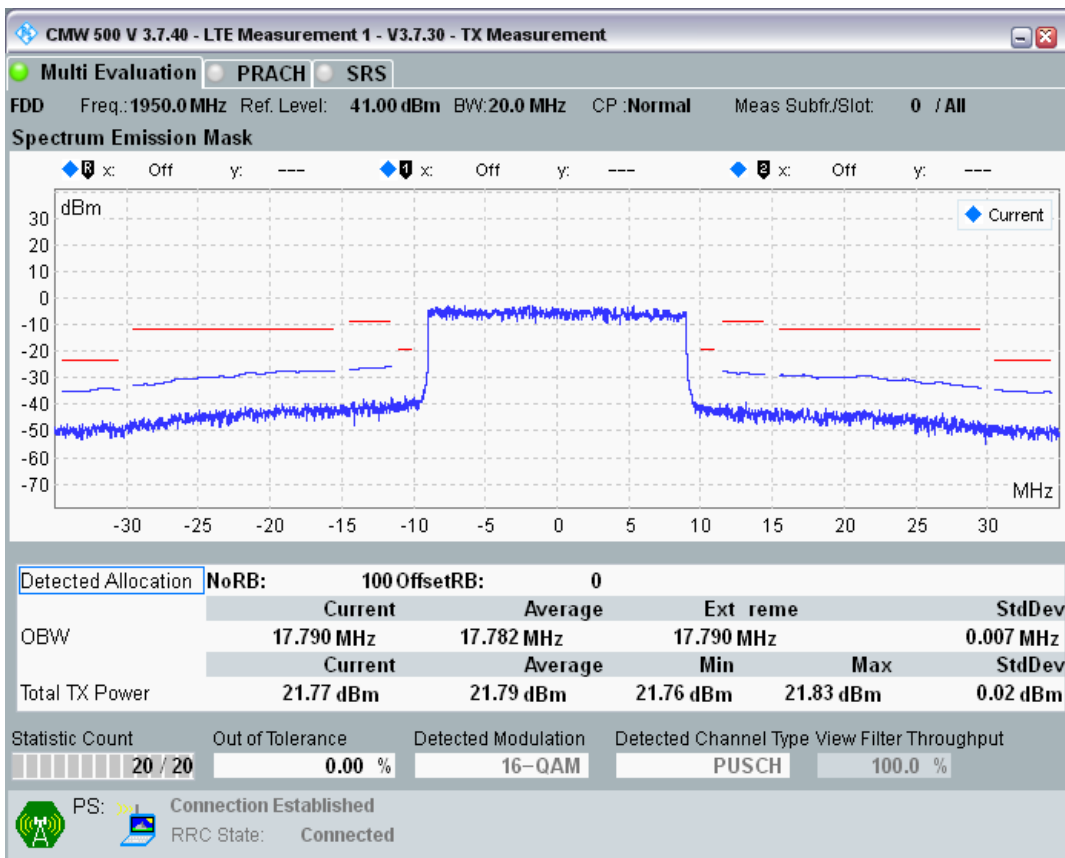

Band1 QPSK BW=20MHz Channel=18300 RB Size=100 Position=#0

Band1 QAM16 BW=20MHz Channel=18300 RB Size=18 Position=#0

Band1 QAM16 BW=20MHz Channel=18300 RB Size=18 Position=#Max

Band1 QAM16 BW=20MHz Channel=18300 RB Size=100 Position=#0