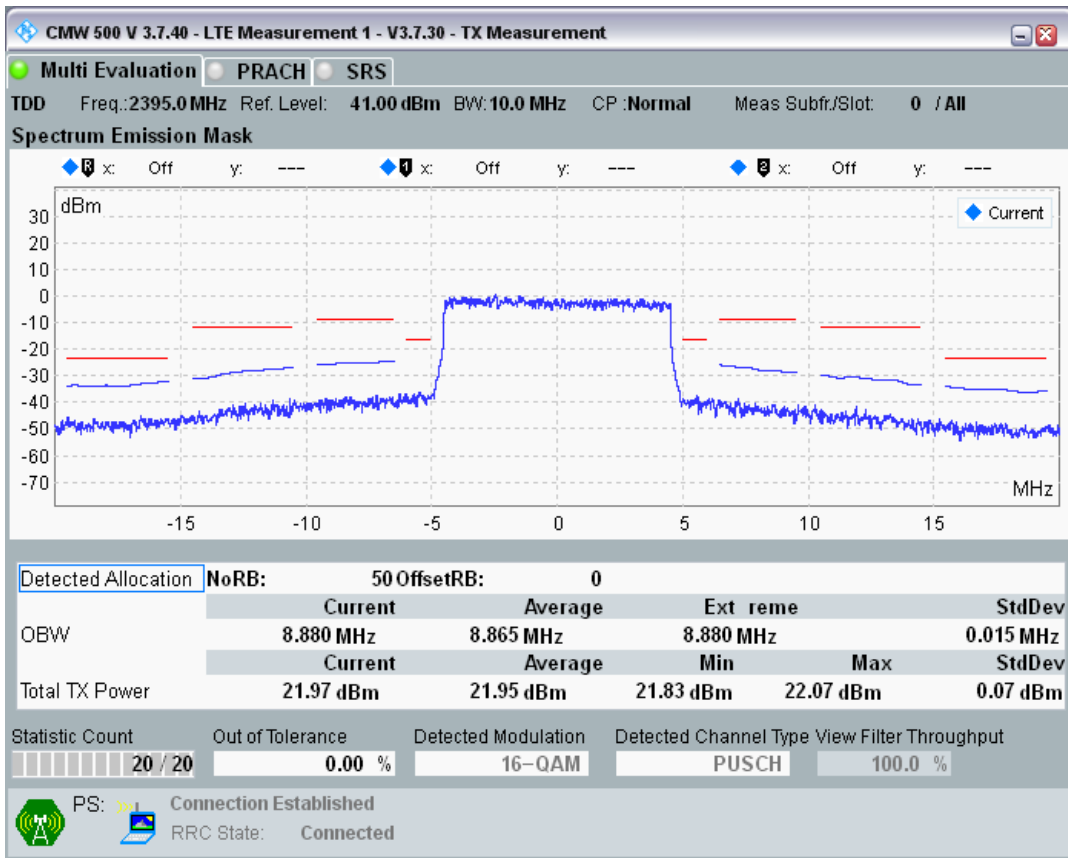

Band40 QAM16 BW=20MHz Channel=38750 RB Size=18 Position=#Max

Band40 QAM16 BW=20MHz Channel=39150 RB Size=100 Position=#0

Band40 QAM16 BW=10MHz Channel=39600 RB Size=12 Position=#Max

Band40 QAM16 BW=10MHz Channel=39600 RB Size=50 Position=#0