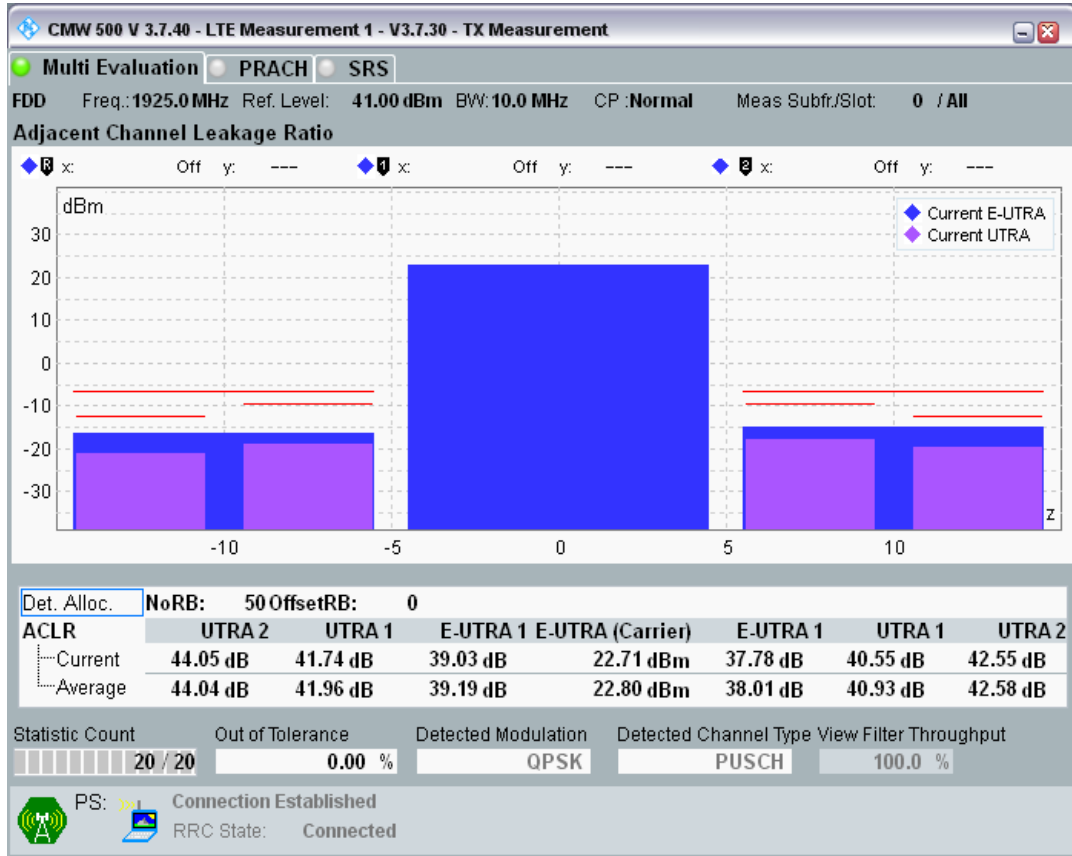

Band1 QPSK BW=10MHz Channel=18050 RB Size=50 Position=#0

Band1 QAM16 BW=10MHz Channel=18050 RB Size=12 Position=#0