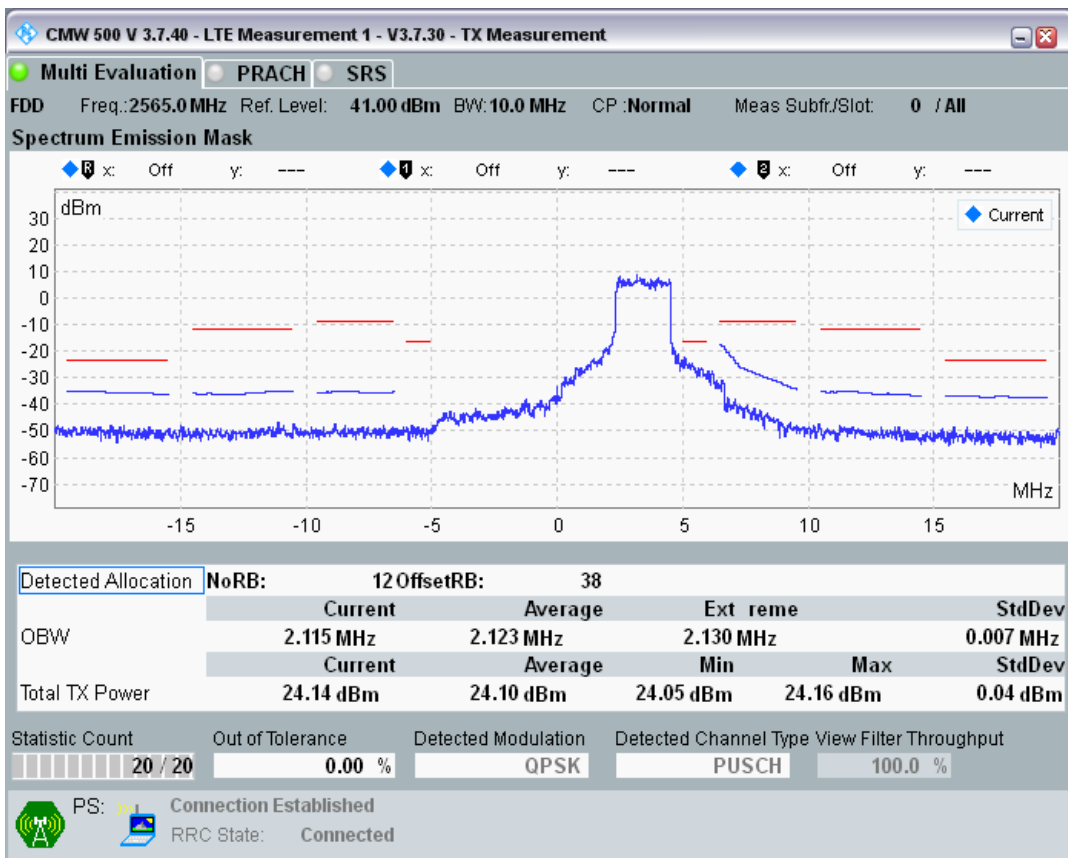

Band7 QPSK BW=10MHz Channel=21400 RB Size=12 Position=#Max

Band7 QPSK BW=10MHz Channel=21400 RB Size=50 Position=#0