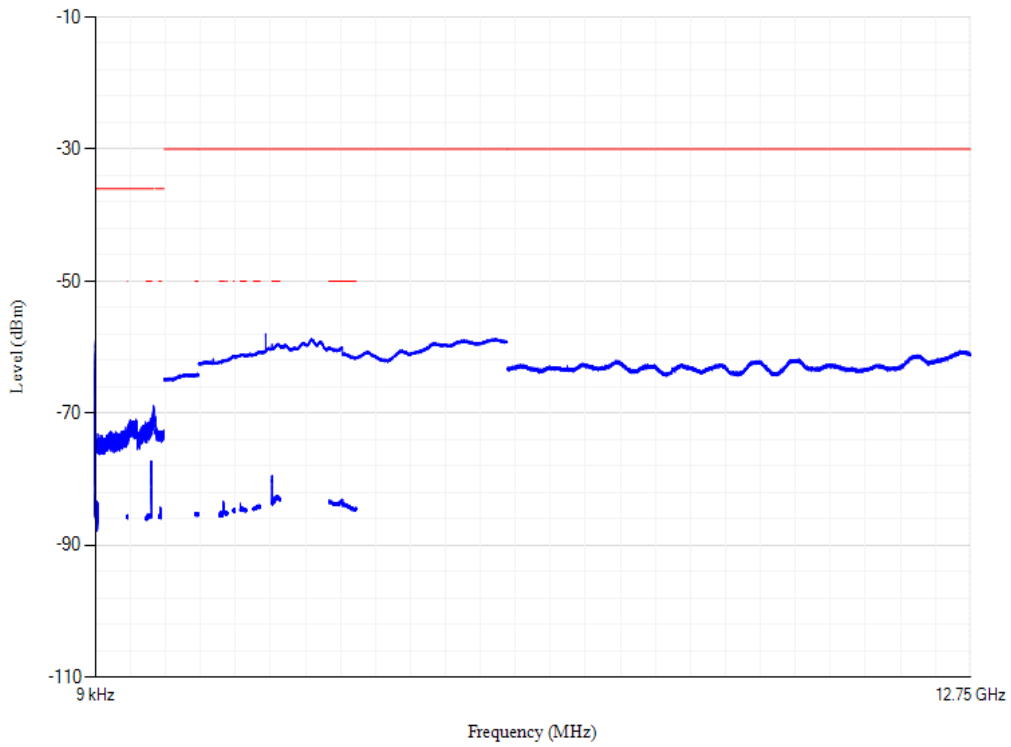

Conducted spurious emissions

Band20 QPSK BW=20MHz Channel=24250 RB Size=1 Position=#0