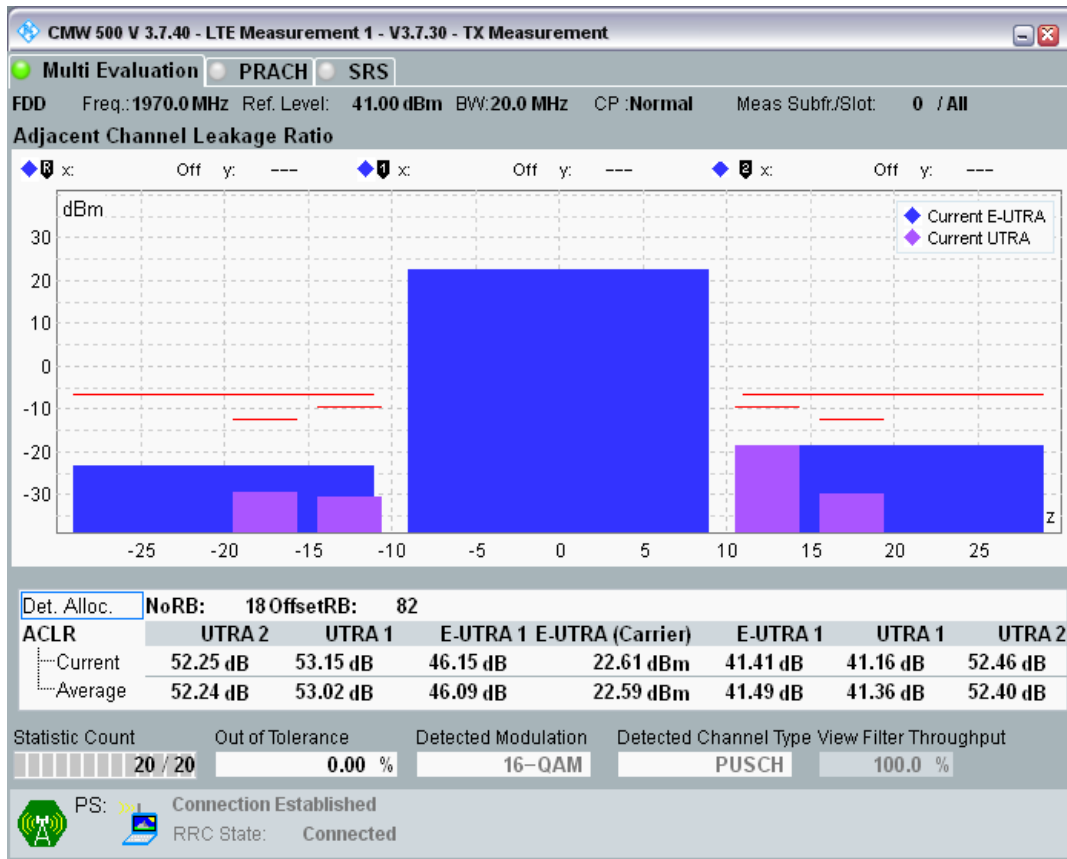

Band1 QAM16 BW=20MHz Channel=18500 RB Size=18 Position=#Max

Band1 QAM16 BW=20MHz Channel=18500 RB Size=100 Position=#0