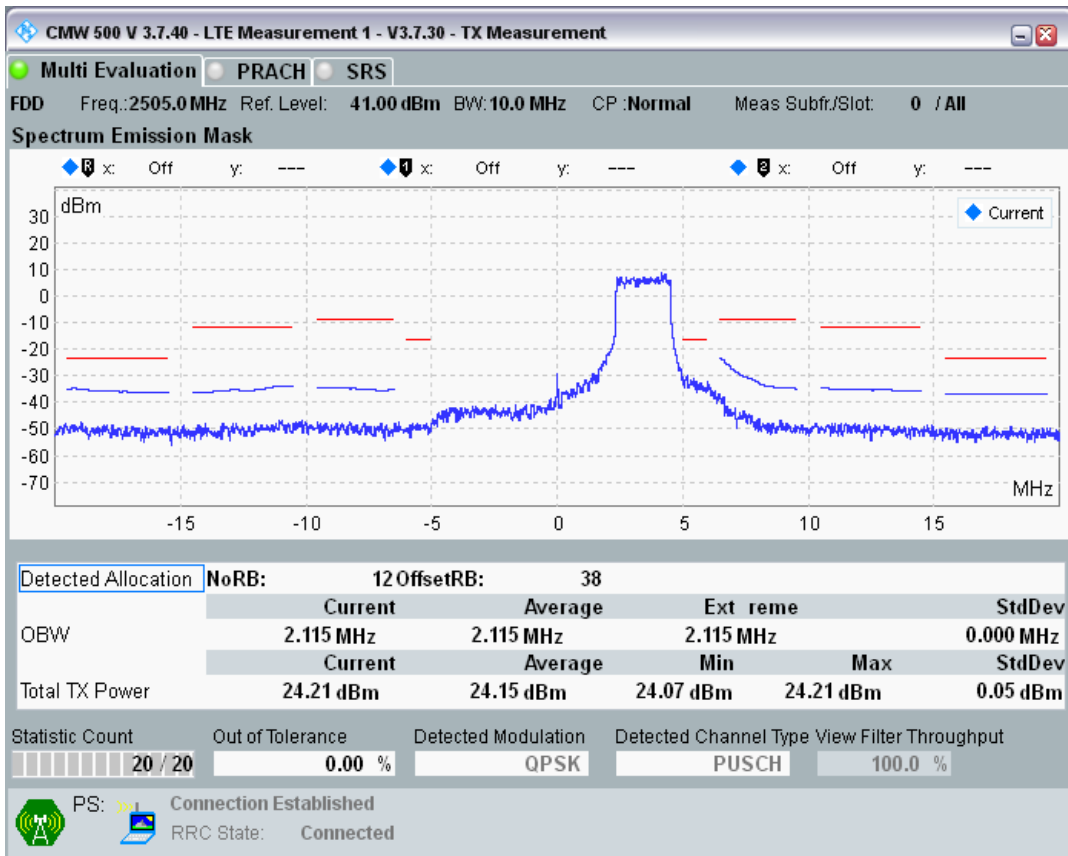

Band7 QPSK BW=10MHz Channel=20800 RB Size=12 Position=#Max

Band7 QPSK BW=10MHz Channel=20800 RB Size=50 Position=#0