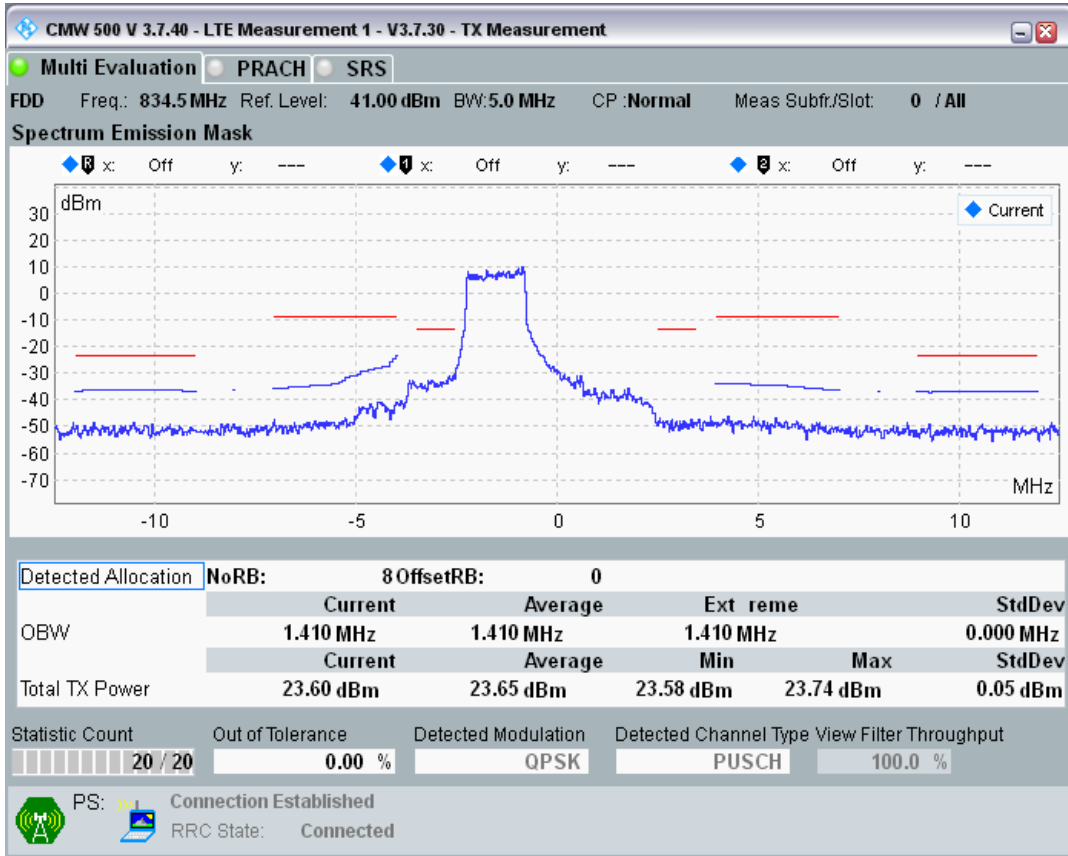

Band20 QPSK BW=5MHz Channel=24175 RB Size=8 Position=#0

Band20 QPSK BW=5MHz Channel=24175 RB Size=8 Position=#Max