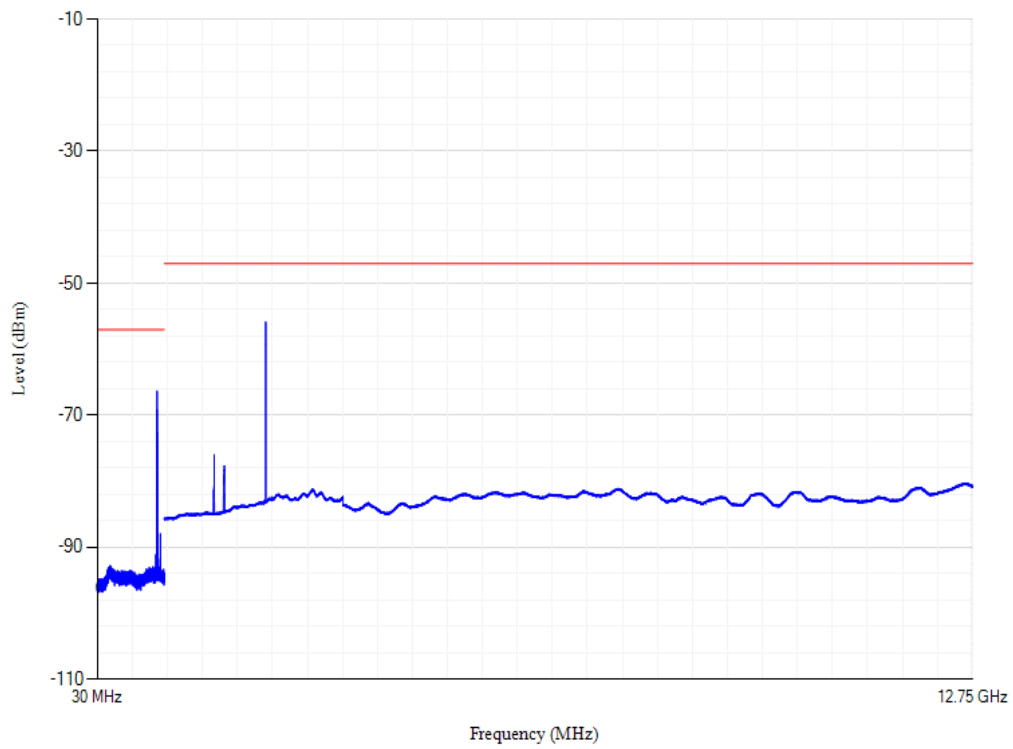

Conducted spurious emissions

Band3 QPSK BW=20MHz Channel=19575