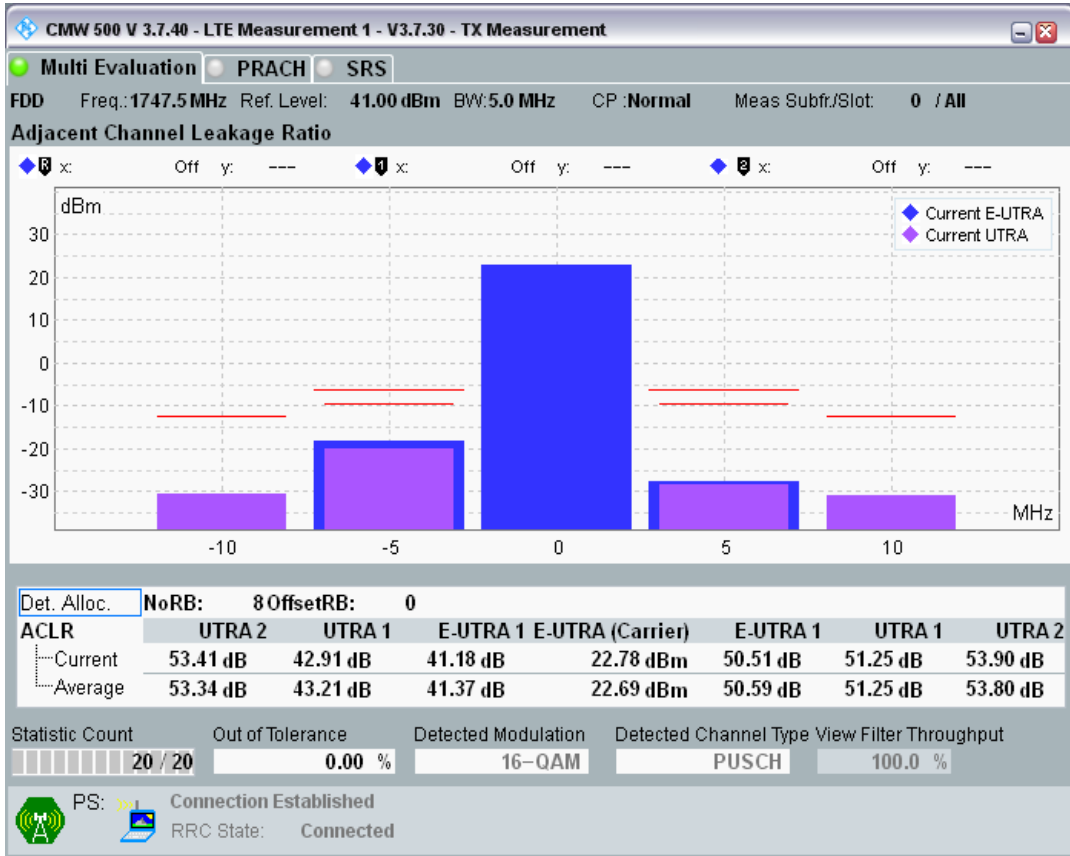

Band3 QAM16 BW=5MHz Channel=19575 RB Size=8 Position=#0

Band3 QAM16 BW=5MHz Channel=19575 RB Size=8 Position=#Max