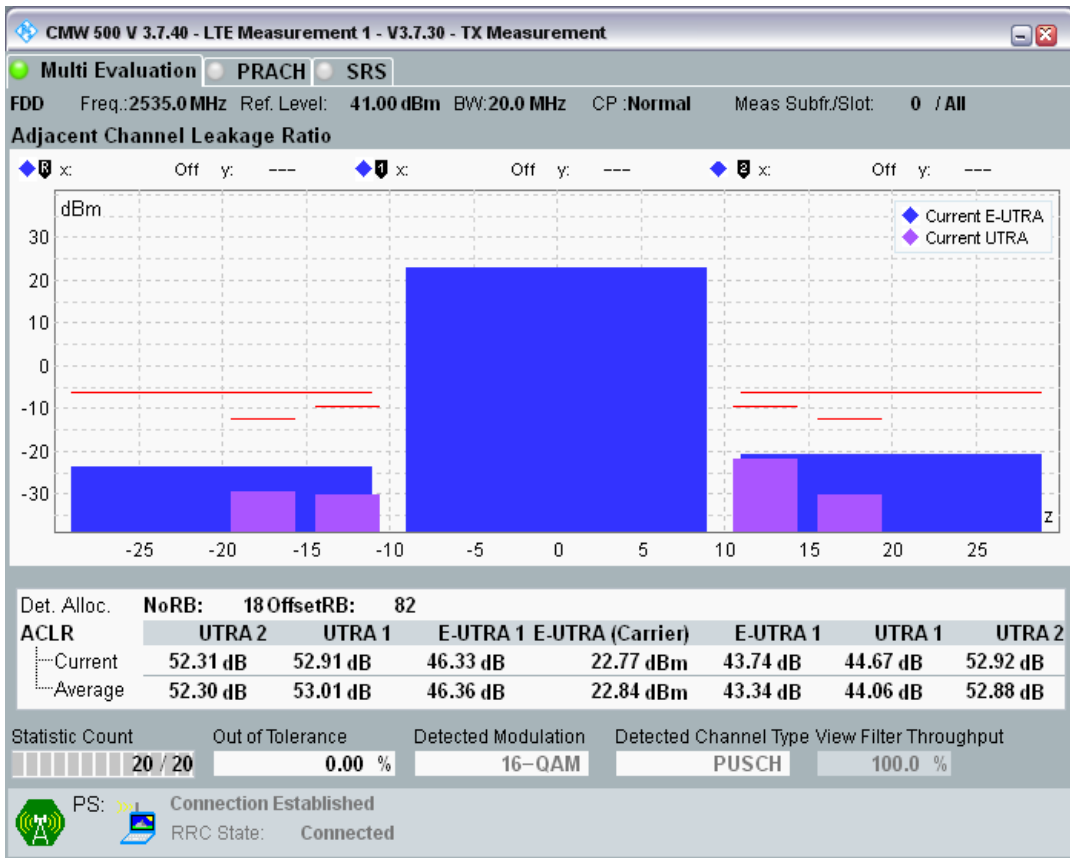

Band7 QAM16 BW=20MHz Channel=21100 RB Size=18 Position=#Max

Band7 QAM16 BW=20MHz Channel=21100 RB Size=100 Position=#0