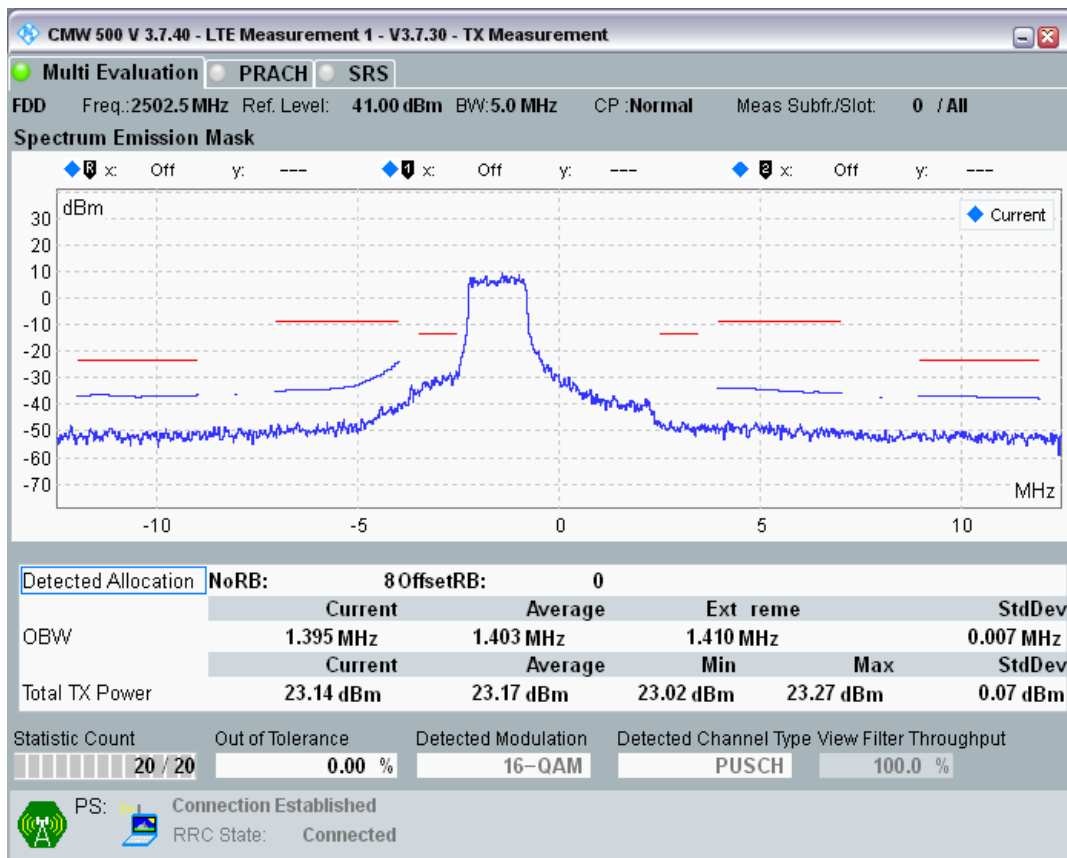

Band7 QAM16 BW=5MHz Channel=20775 RB Size=8 Position=#0

Band7 QAM16 BW=5MHz Channel=20775 RB Size=8 Position=#Max