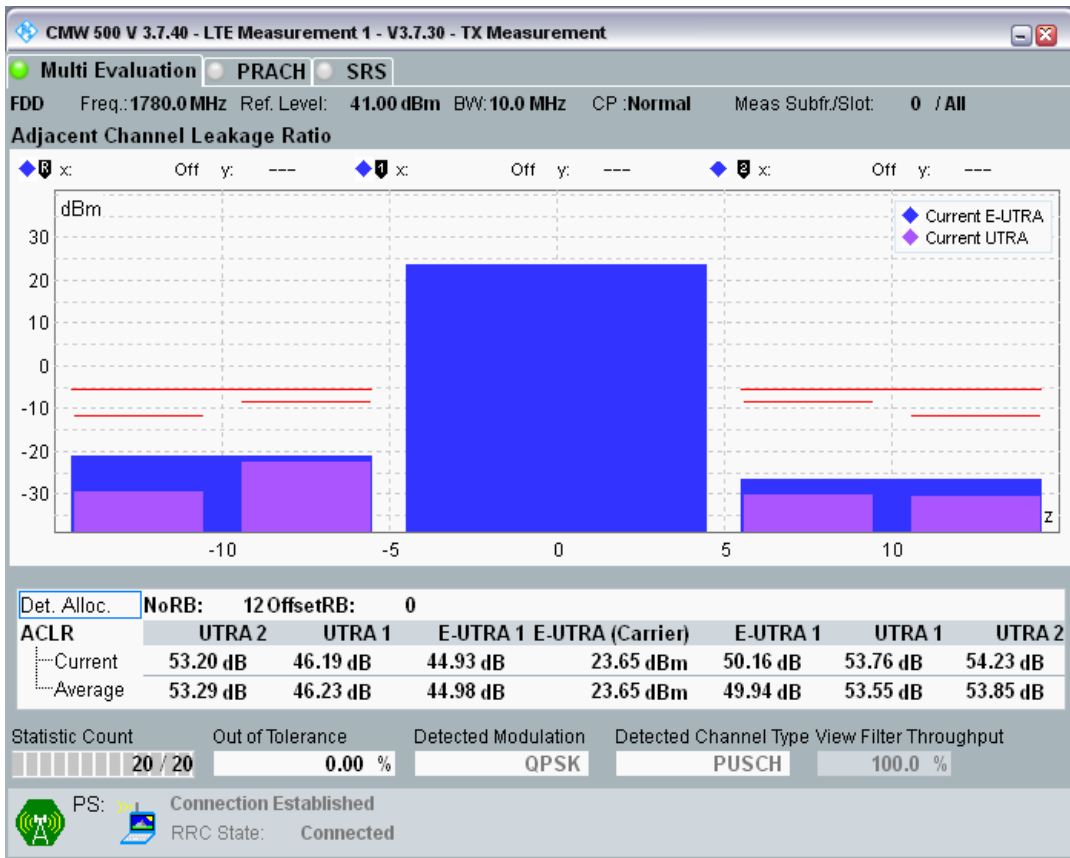

Band3 QPSK BW=10MHz Channel=19900 RB Size=12 Position=#0

Band3 QPSK BW=10MHz Channel=19900 RB Size=12 Position=#Max