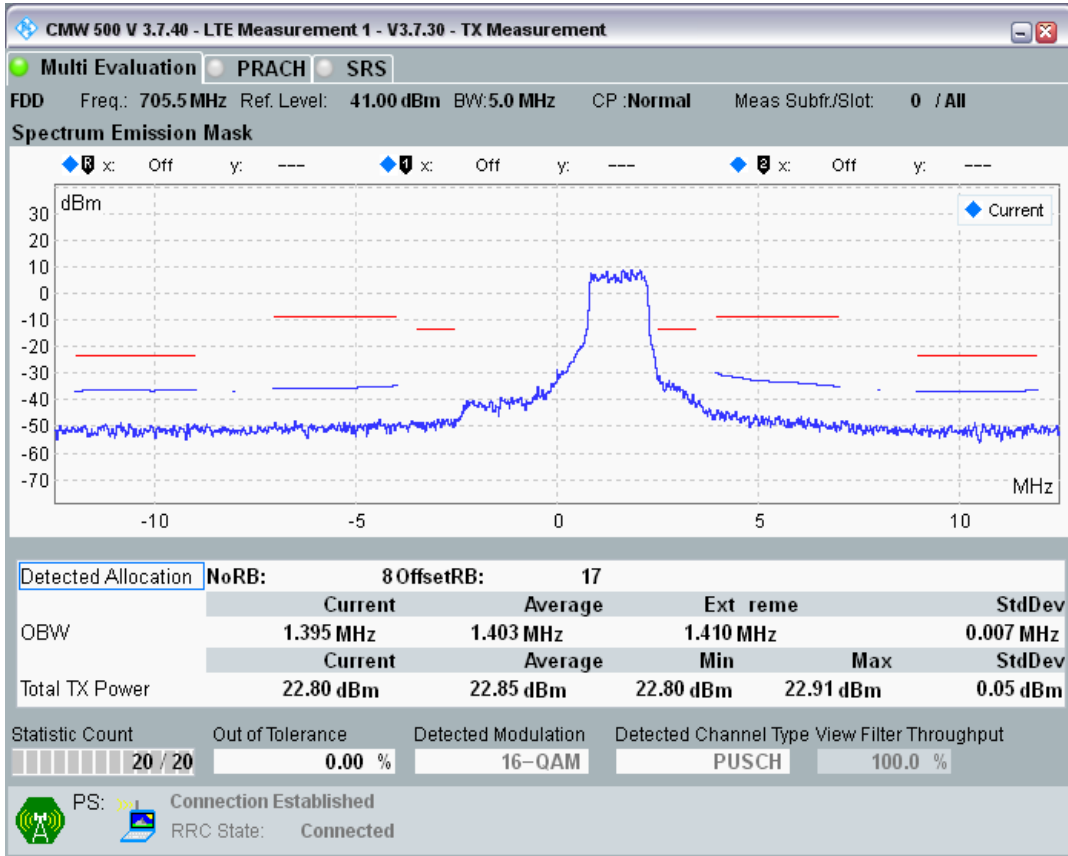

Band28 QAM16 BW=5MHz Channel=27235 RB Size=8 Position=#Max

Band28 QAM16 BW=5MHz Channel=27235 RB Size=25 Position=#0