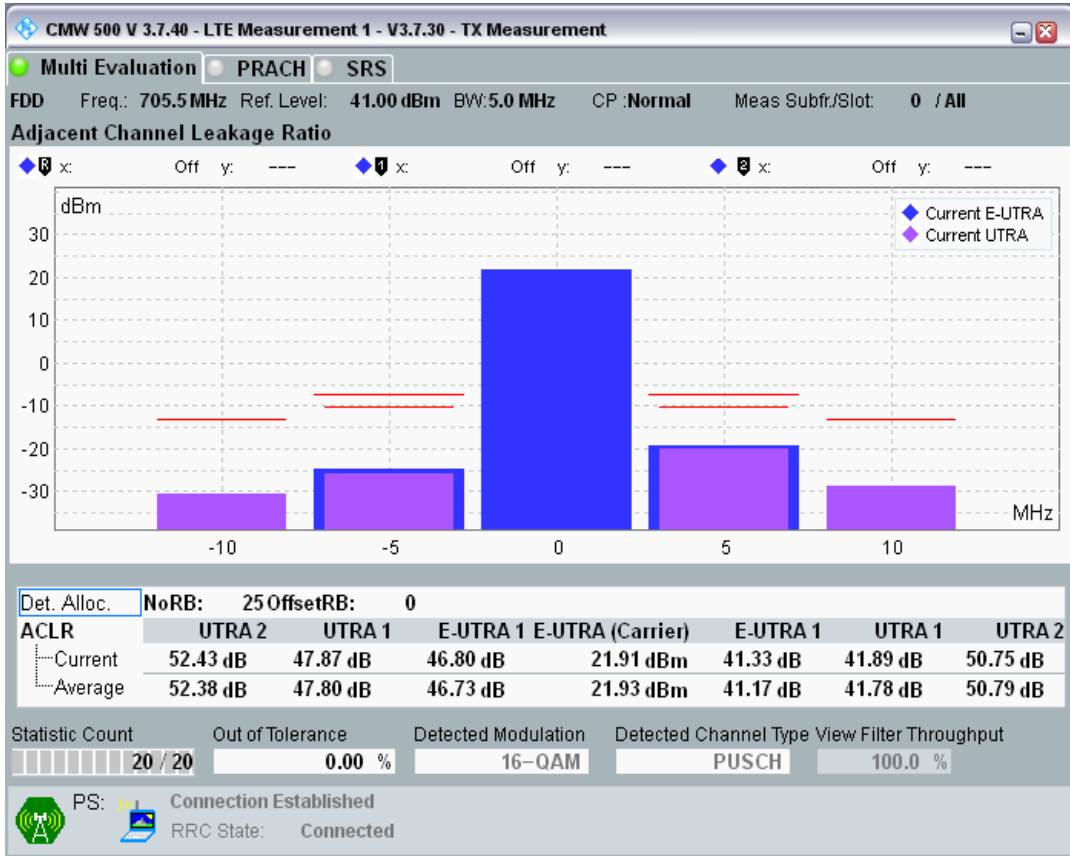

Band28 QAM16 BW=5MHz Channel=27235 RB Size=25 Position=#0

Band28 QPSK BW=5MHz Channel=27360 RB Size=8 Position=#0