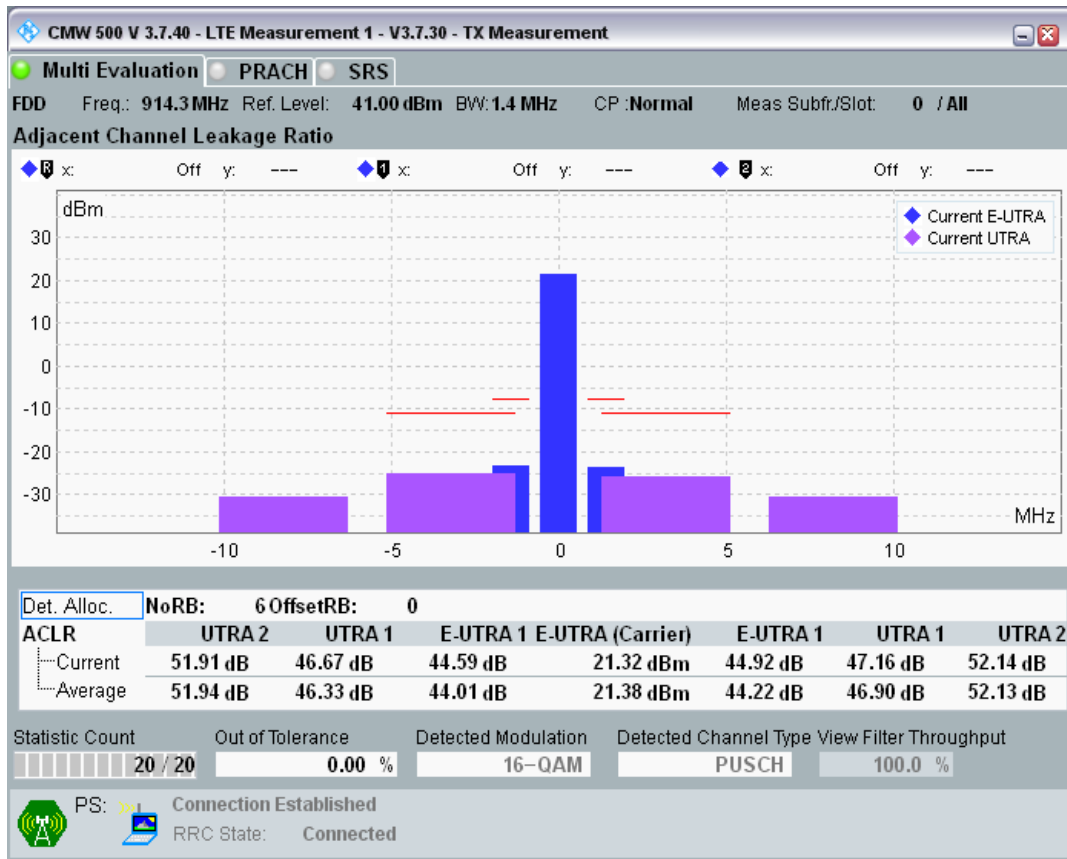

Band8 QAM16 BW=1.4MHz Channel=21793 RB Size=6 Position=#0

Band8 QPSK BW=5MHz Channel=21475 RB Size=8 Position=#0