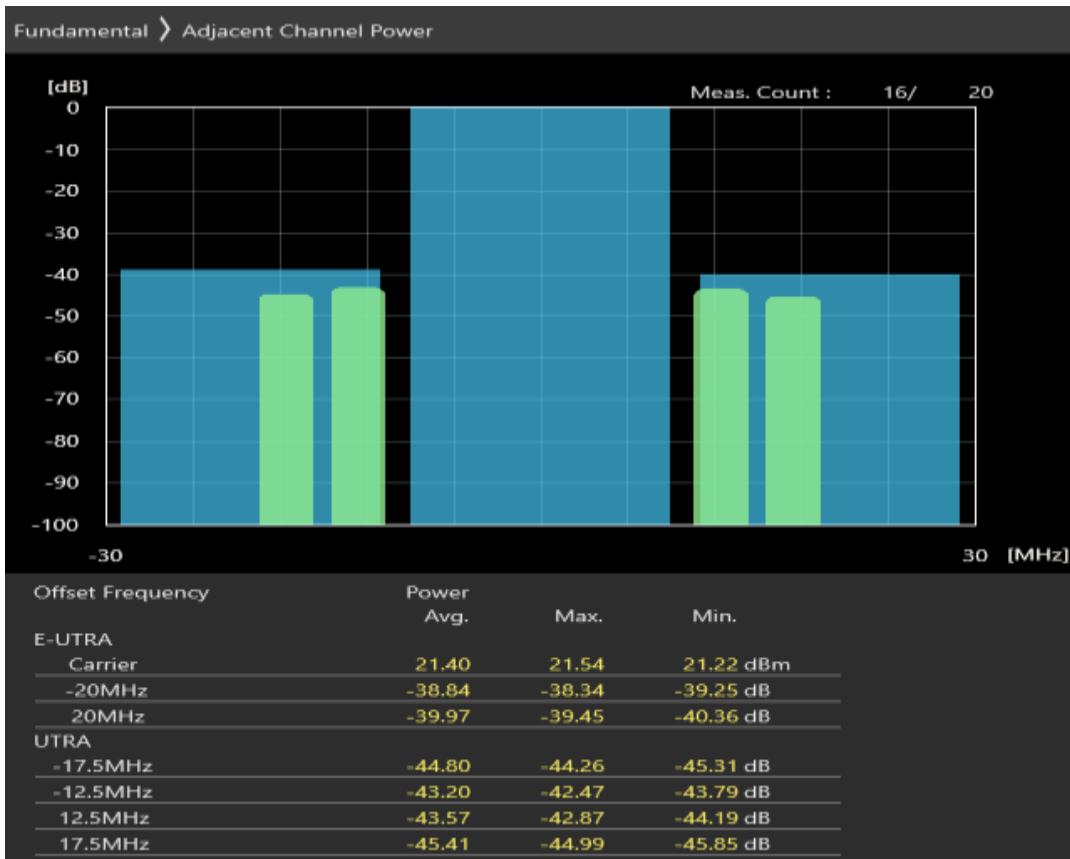

Band1 QAM16 BW=20MHz Channel=18500 RB Size=100 Position=#0