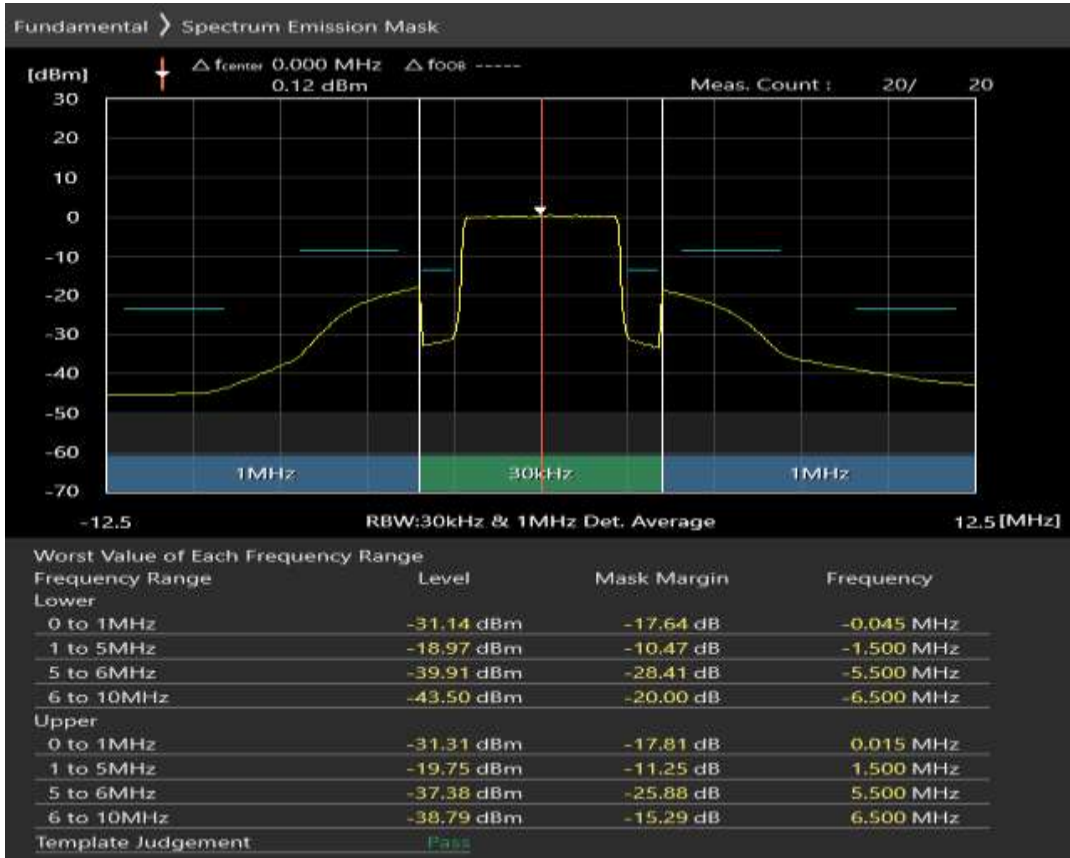

Band8 QAM16 BW=5MHz Channel=21475 RB Size=25 Position=#0