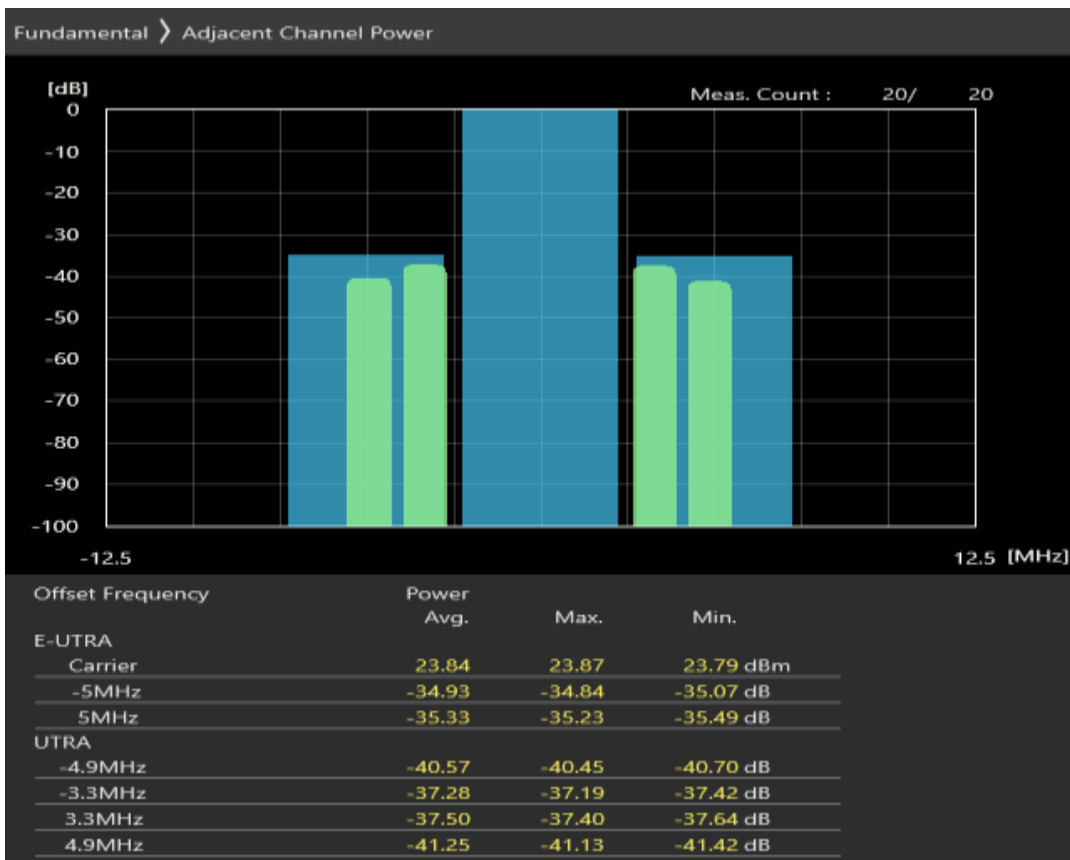

Band38 QPSK BW=5MHz Channel=38000 RB Size=25 Position=#0