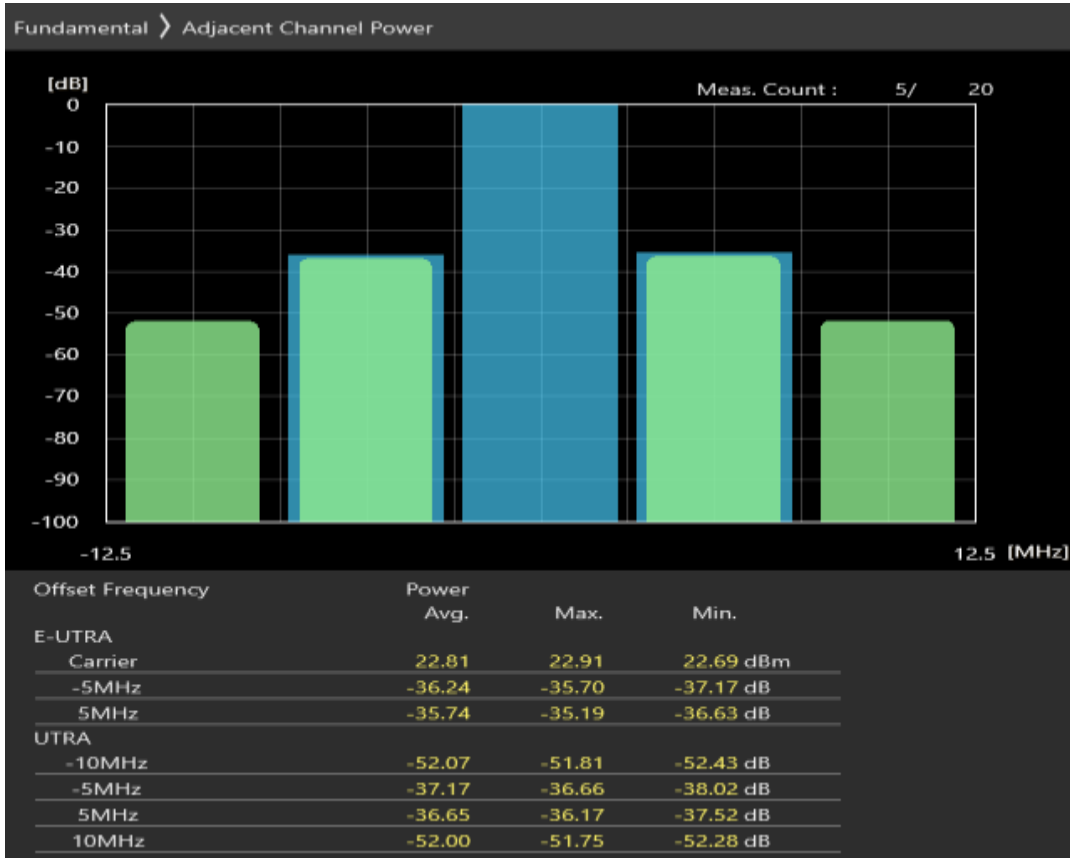

Band7 QAM16 BW=5MHz Channel=21425 RB Size=25 Position=#0