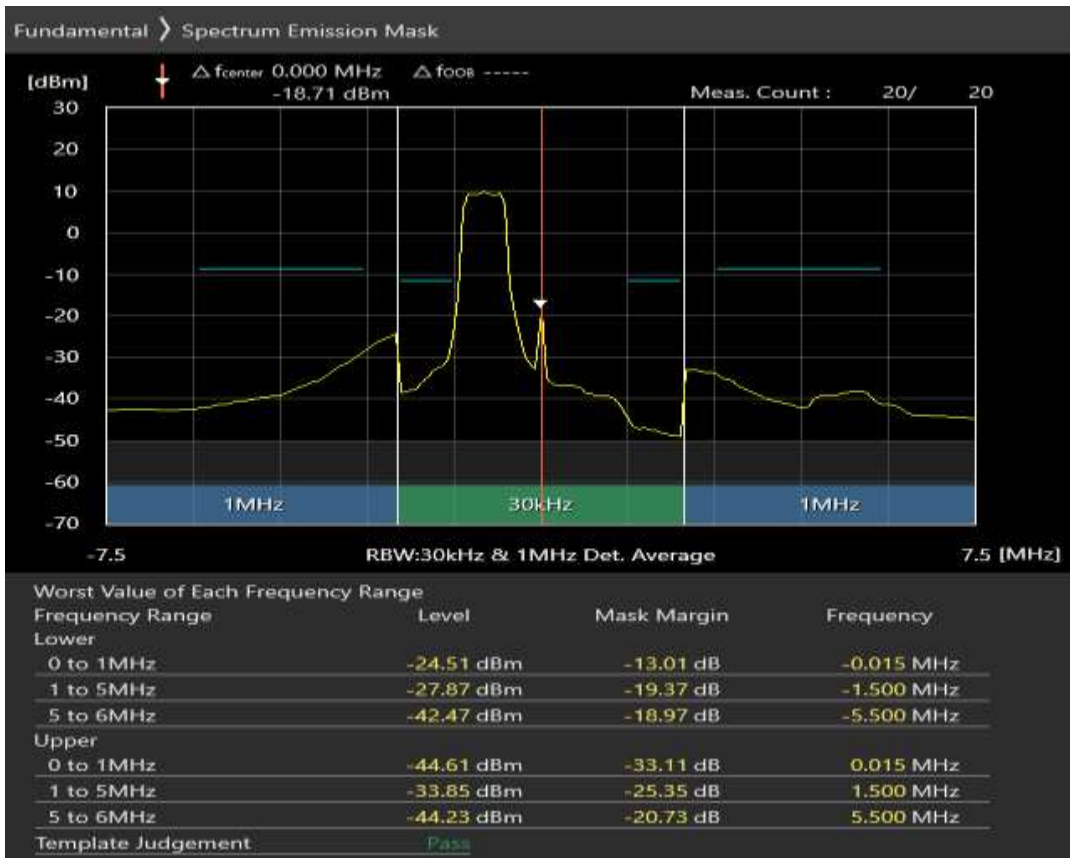

Band28 QPSK BW=3MHz Channel=27360 RB Size=4 Position=#0