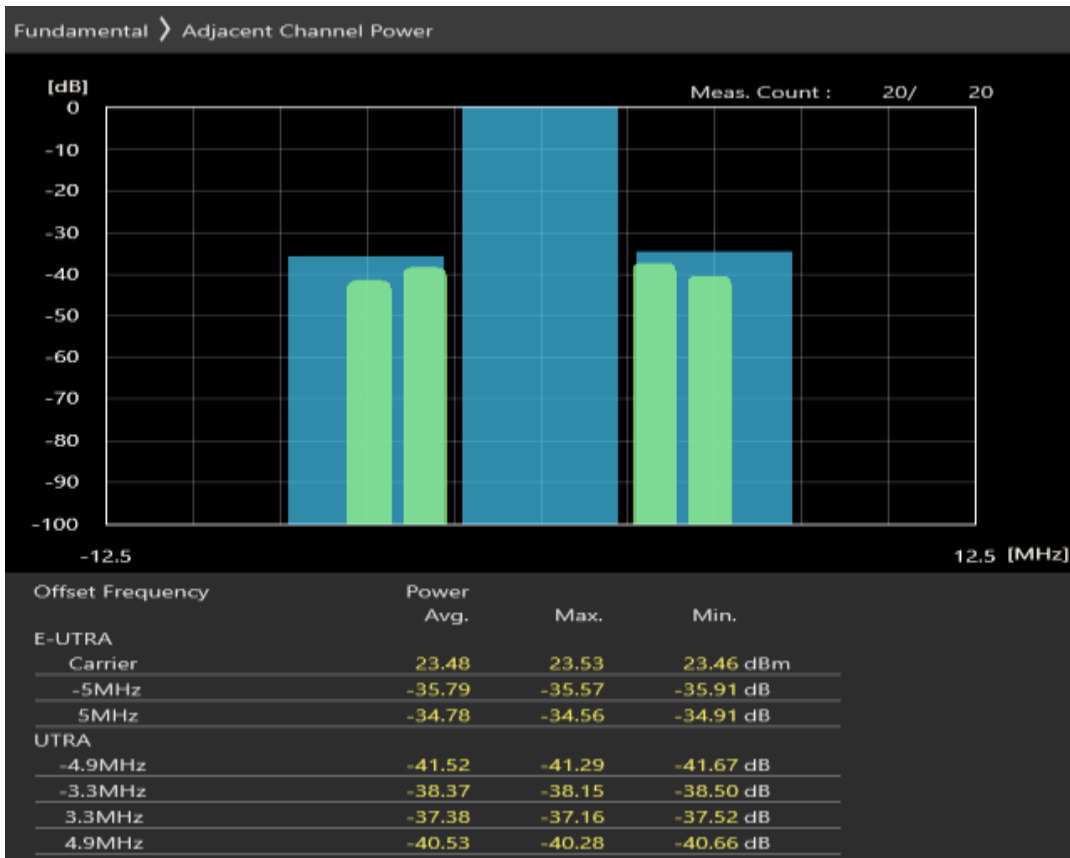

Band38 QPSK BW=5MHz Channel=38225 RB Size=25 Position=#0