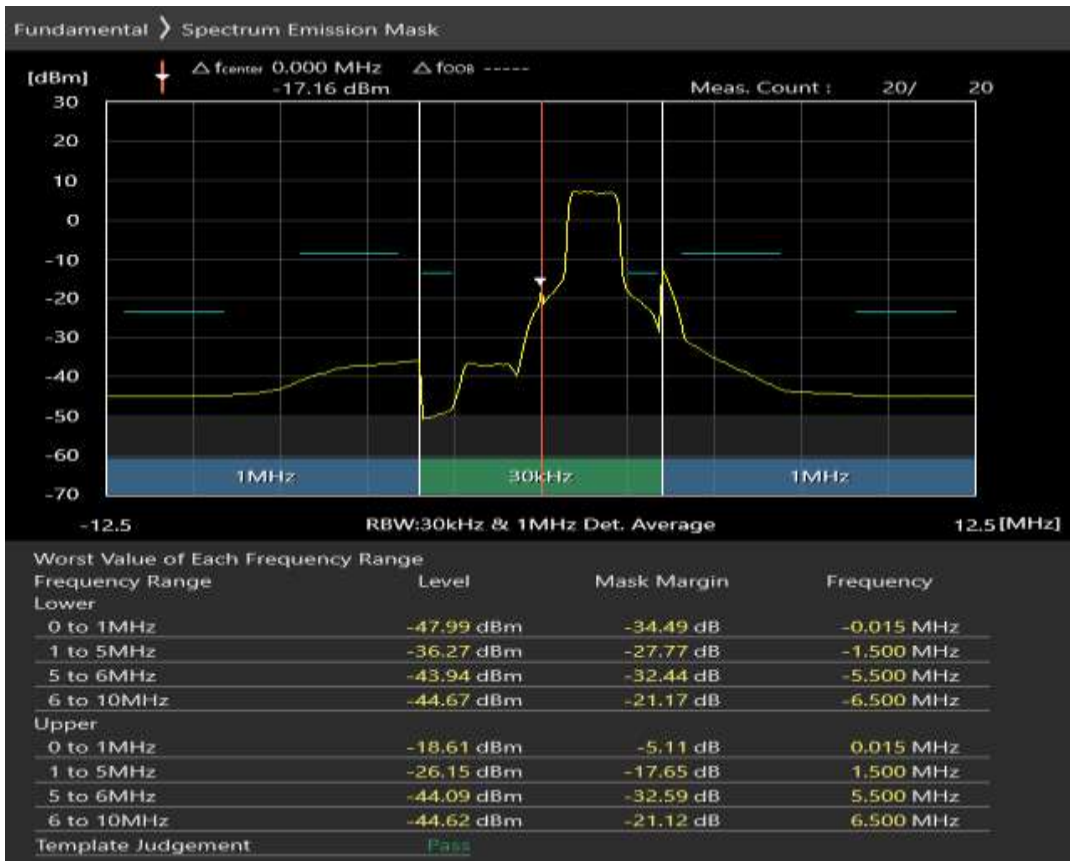

Band8 QAM16 BW=5MHz Channel=21775 RB Size=25 Position=#0