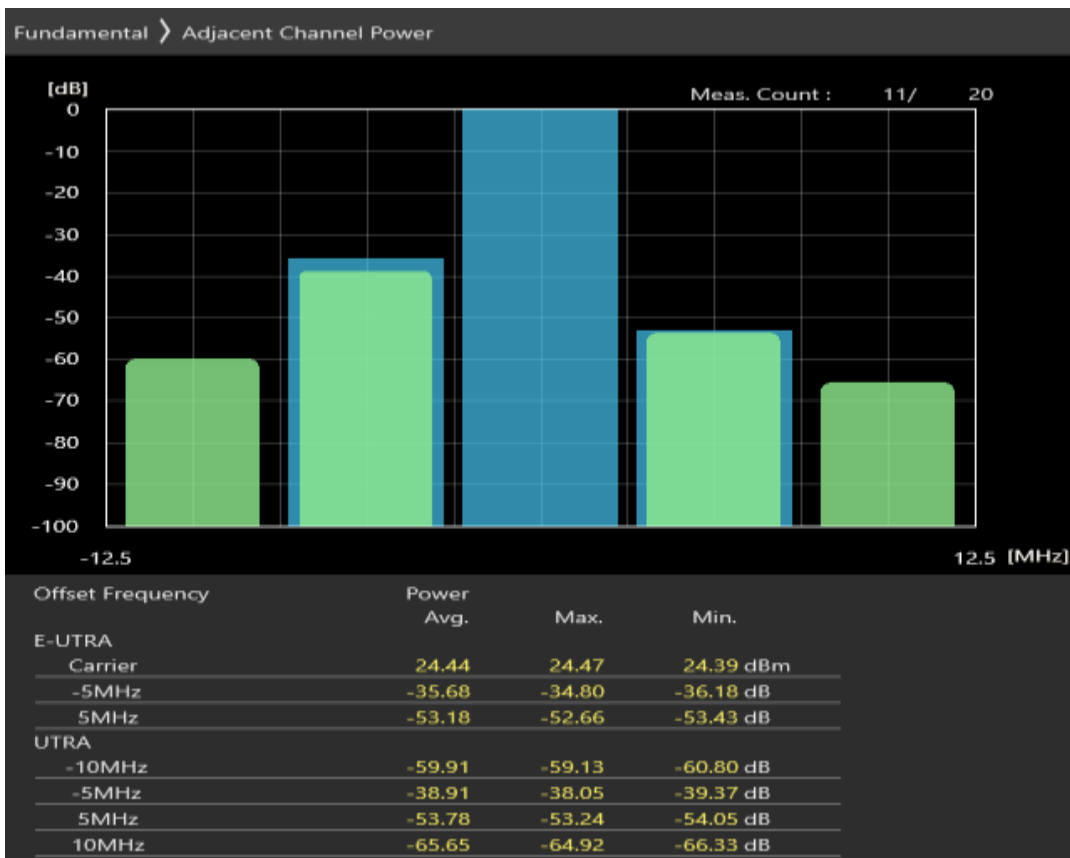

Band7 QPSK BW=5MHz Channel=21100 RB Size=8 Position=#0