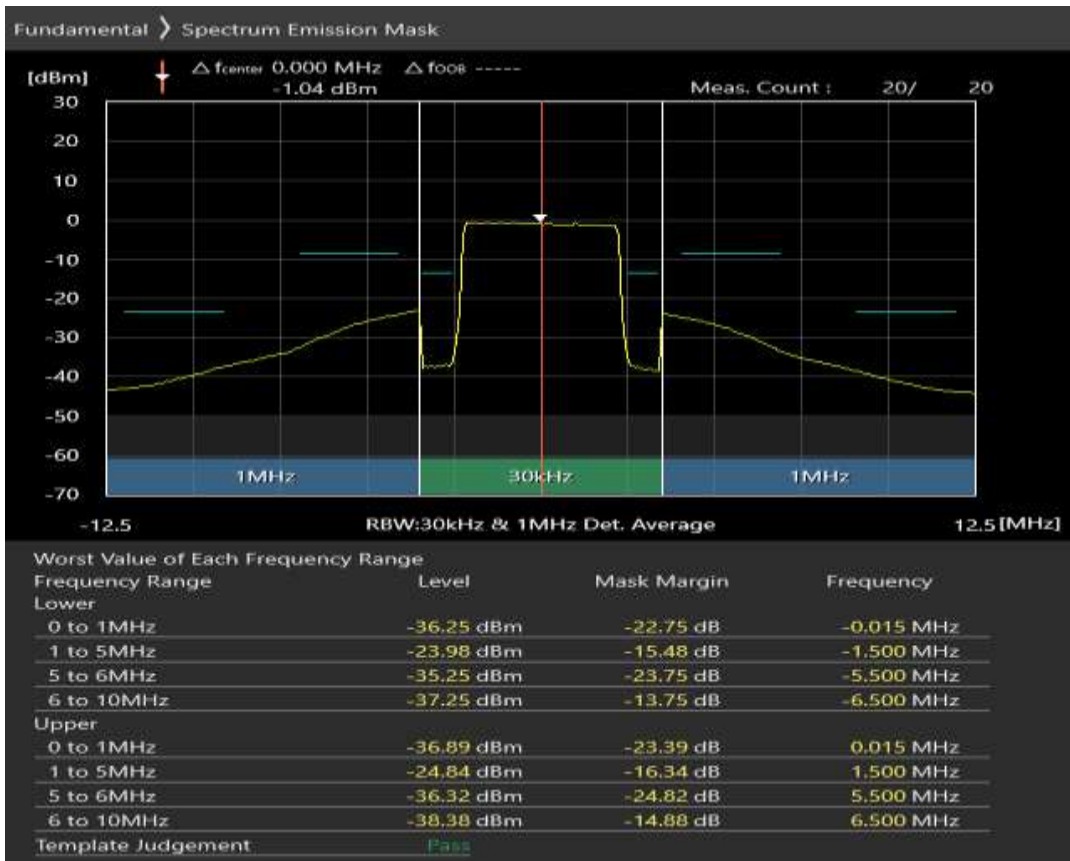

Band3 QPSK BW=5MHz Channel=19925 RB Size=25 Position=#0

Band3 QAM16 BW=5MHz Channel=19925 RB Size=8 Position=#0

Band3 QAM16 BW=5MHz Channel=19925 RB Size=8 Position=#Max

Band3 QAM16 BW=5MHz Channel=19925 RB Size=25 Position=#0