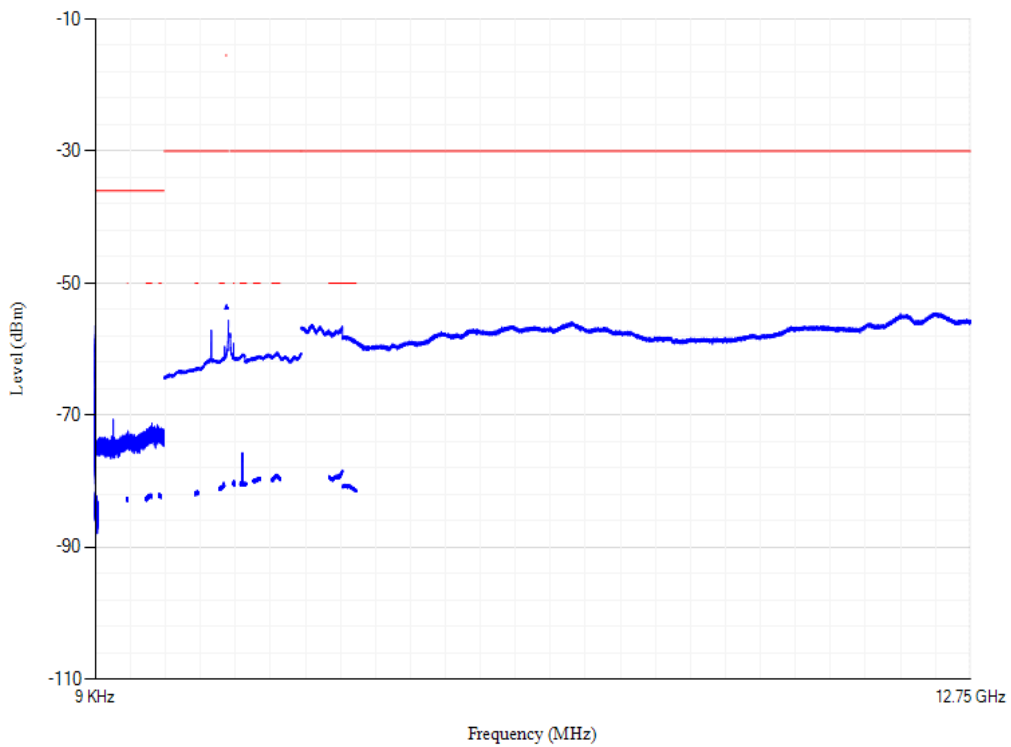

Band1 QPSK BW=5MHz Channel=18025 RB Size=1 Position=#0

Conducted spurious emissions

Band1 QPSK BW=5MHz Channel=18300 RB Size=1 Position=#0

Conducted spurious emissions

Band1 QPSK BW=5MHz Channel=18575 RB Size=1 Position=#0