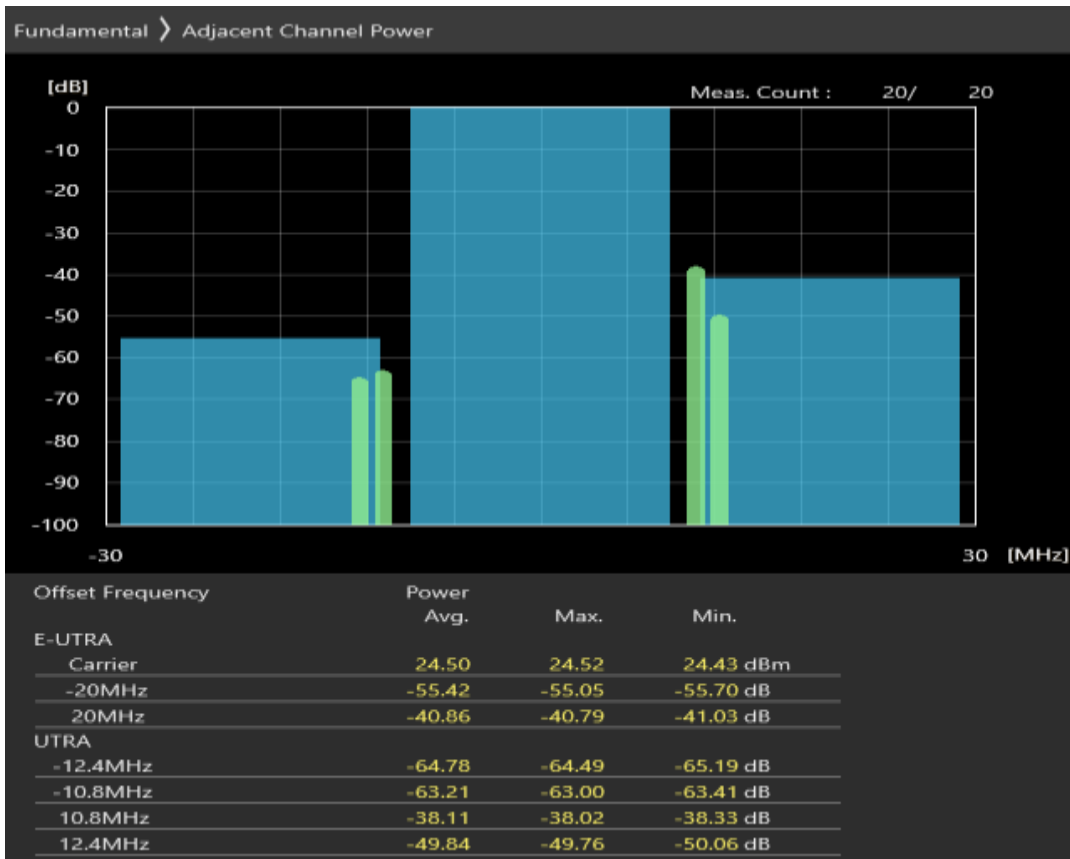

Band38 QPSK BW=20MHz Channel=37850 RB Size=18 Position=#Max