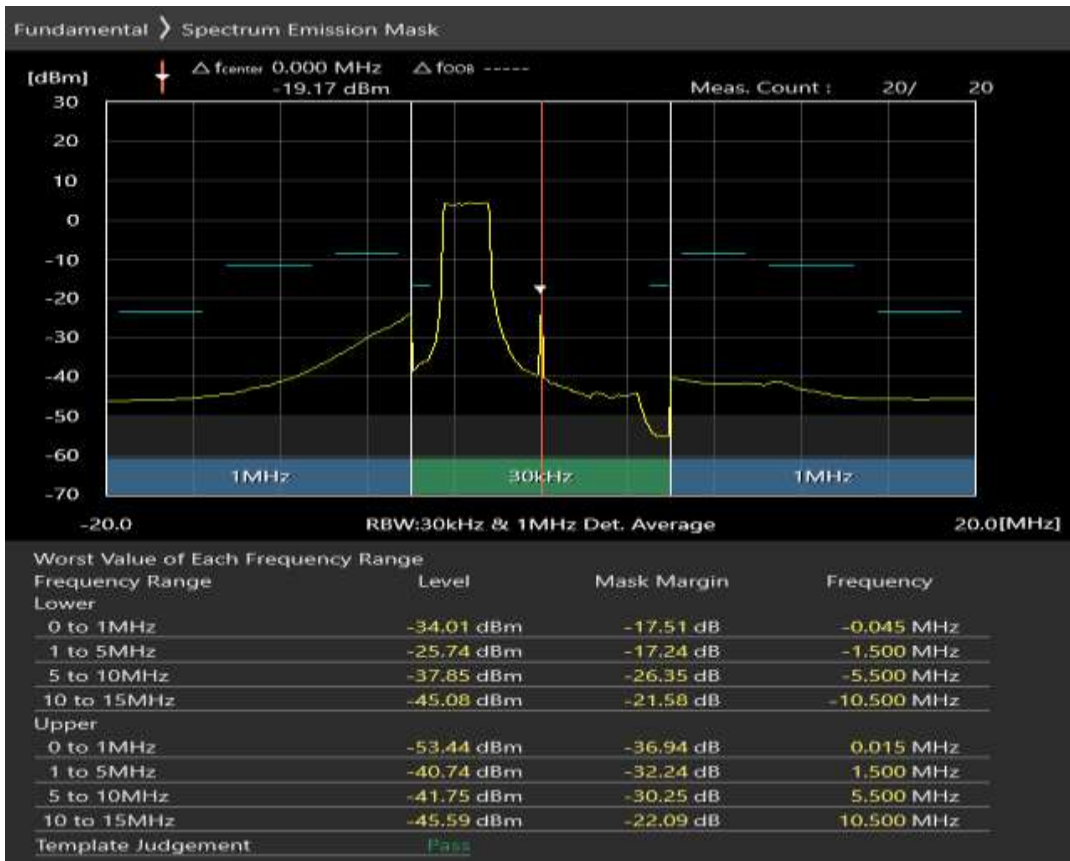

Band28 QAM16 BW=10MHz Channel=27410 RB Size=12 Position=#0