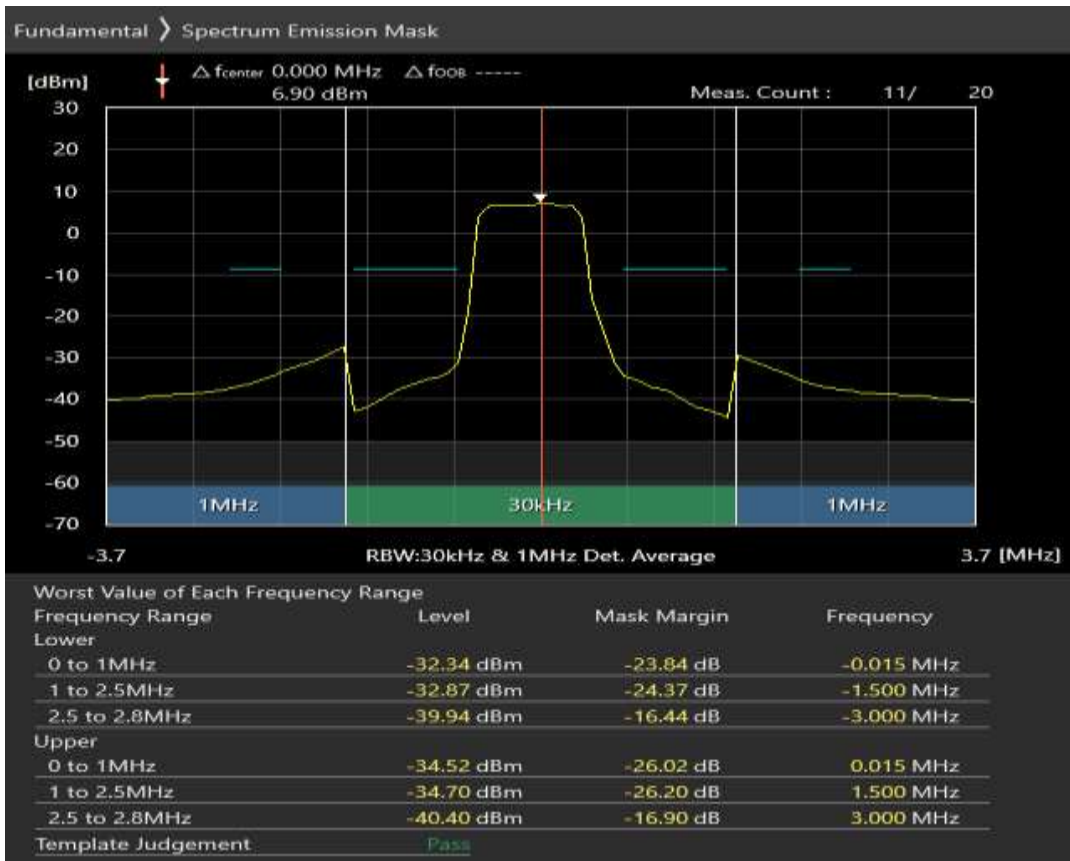

Band3 QAM16 BW=1.4MHz Channel=19575 RB Size=5 Position=#0