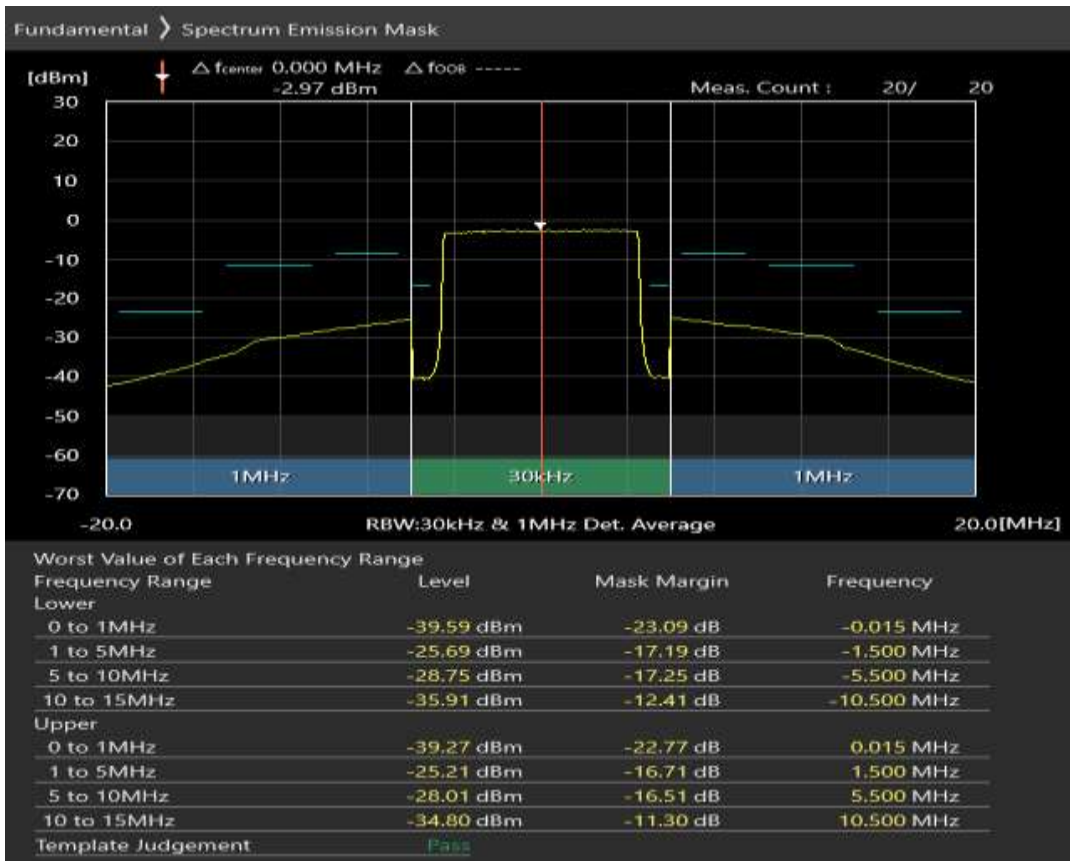

Band1 QAM16 BW=10MHz Channel=18050 RB Size=50 Position=#0