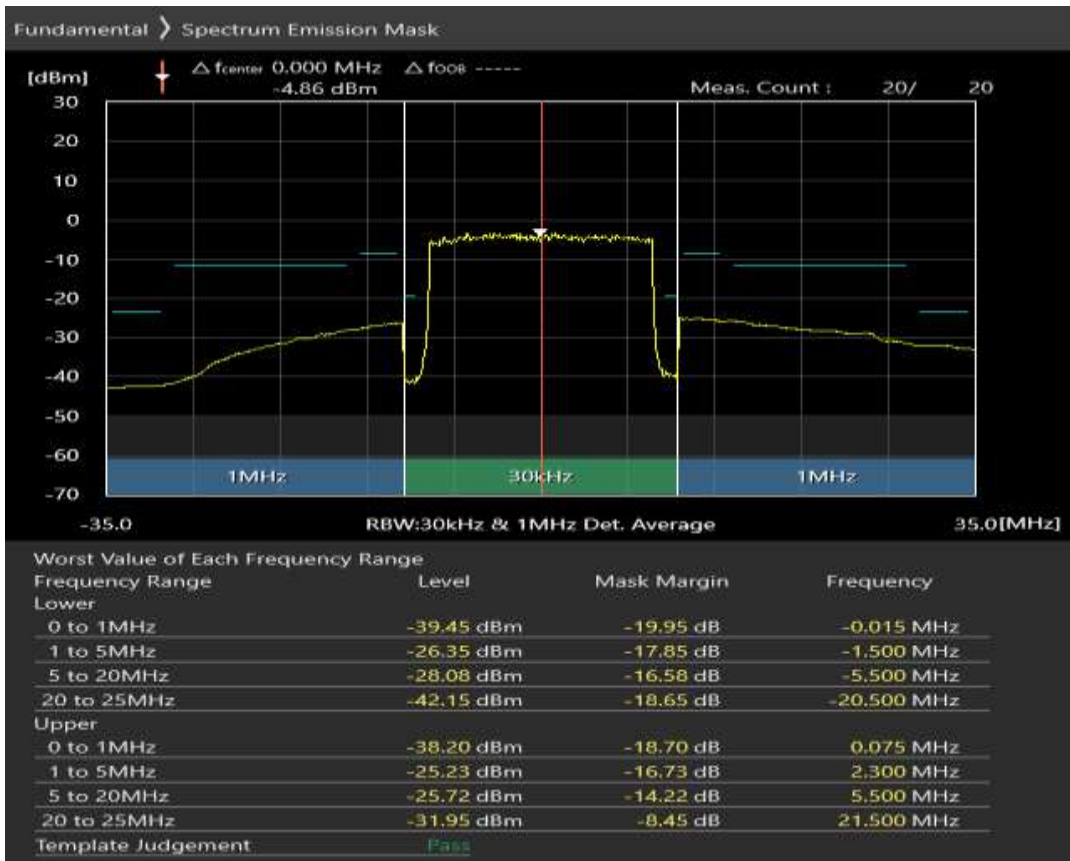

Band40 QPSK BW=20MHz Channel=38750 RB Size=100 Position=#0

Band40 QAM16 BW=20MHz Channel=38750 RB Size=18 Position=#0

Band40 QAM16 BW=20MHz Channel=38750 RB Size=18 Position=#Max

Band40 QAM16 BW=20MHz Channel=38750 RB Size=100 Position=#0