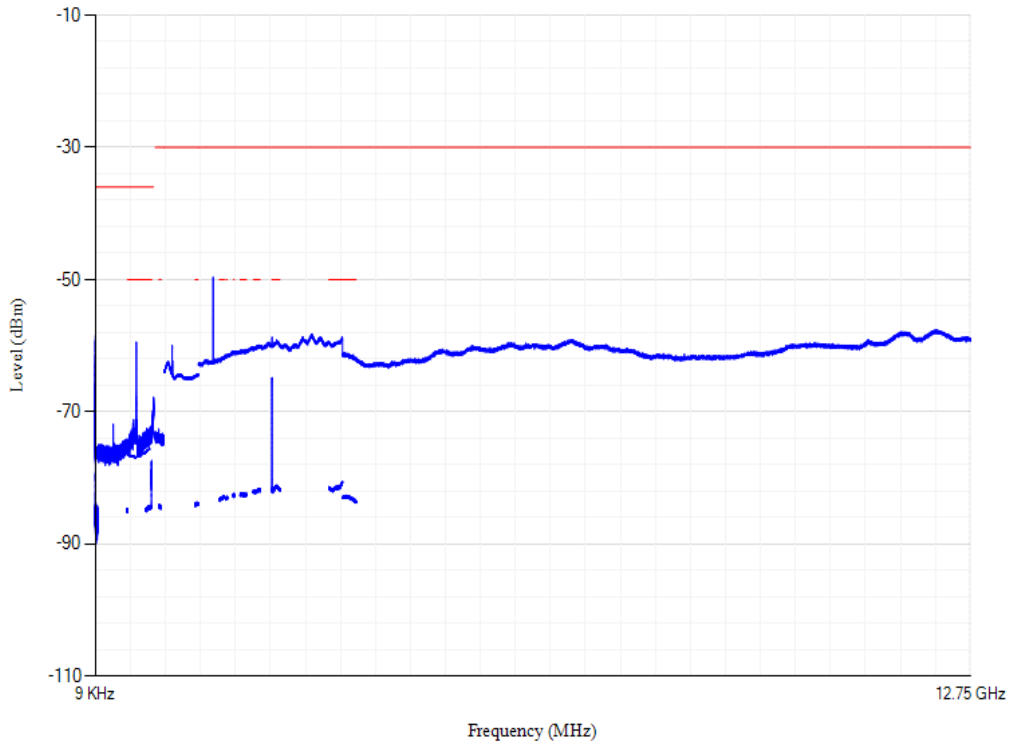

Conducted spurious emissions

Band20 QPSK BW=20MHz Channel=24250 RB Size=1 Position=#0