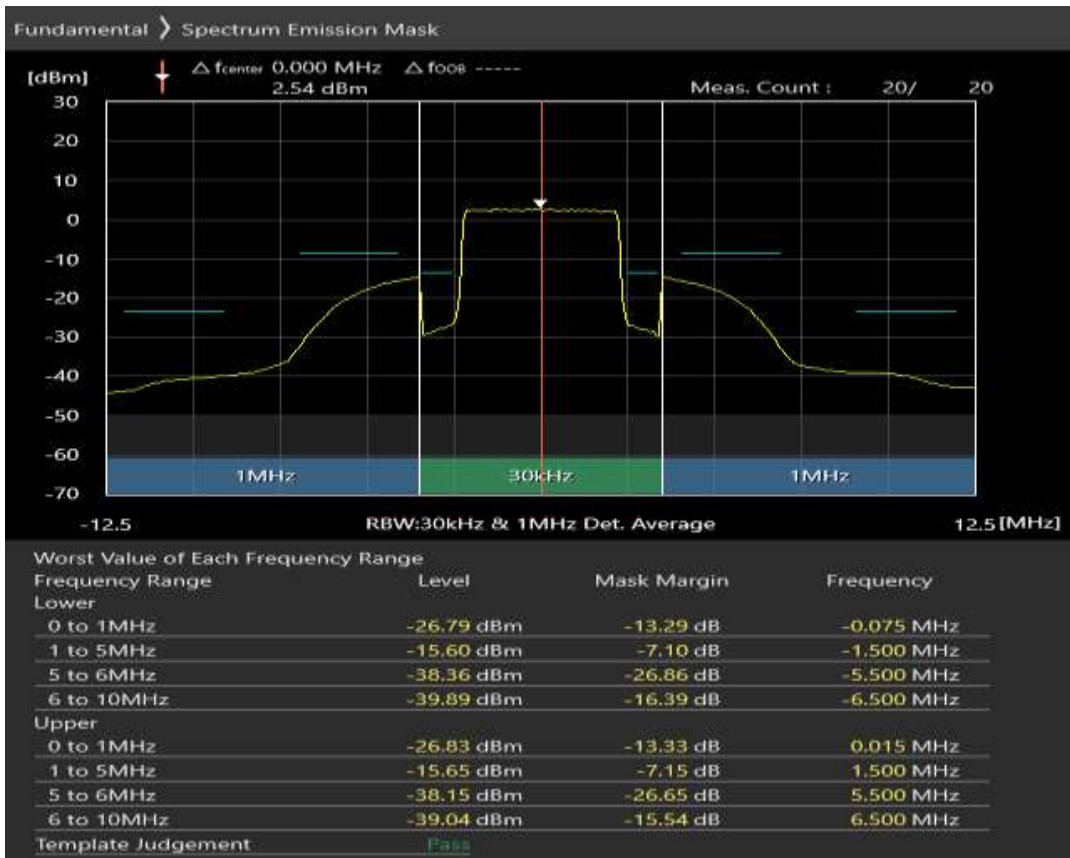

Band8 QPSK BW=5MHz Channel=21625 RB Size=25 Position=#0