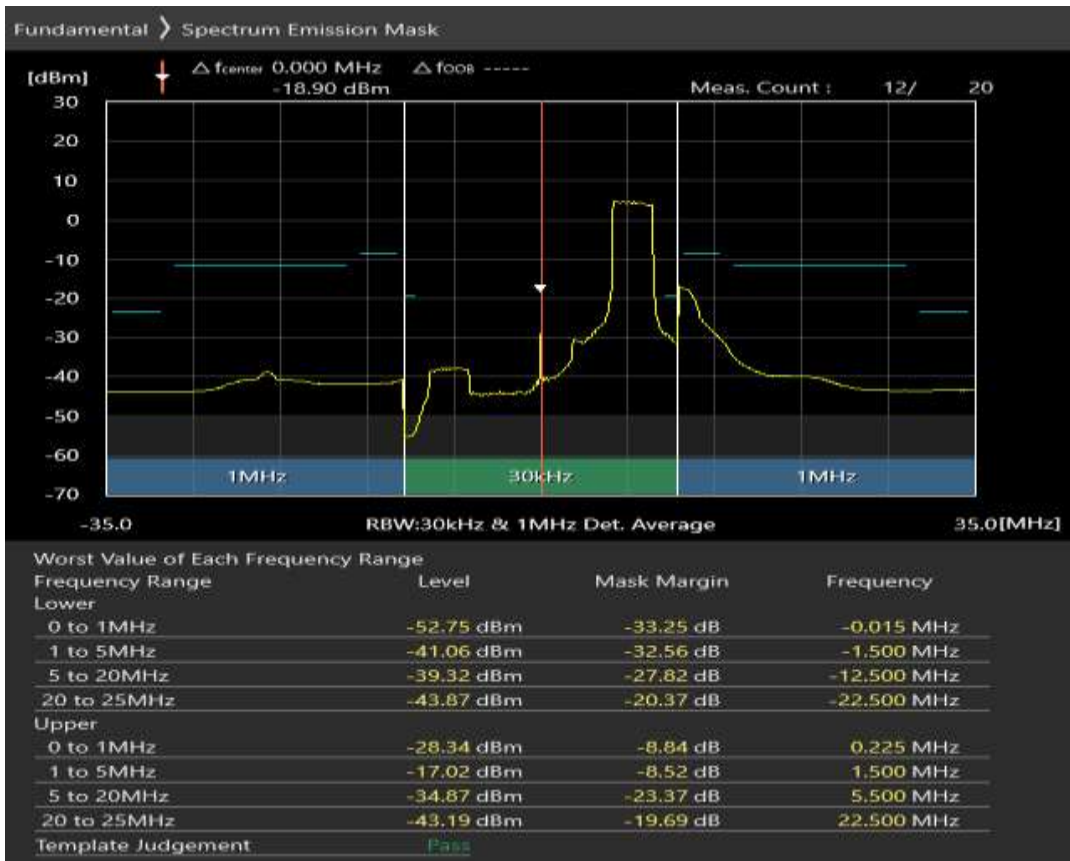

Band1 QAM16 BW=20MHz Channel=18300 RB Size=18 Position=#Max

Band1 QAM16 BW=20MHz Channel=18300 RB Size=100 Position=#0

Band1 QPSK BW=20MHz Channel=18500 RB Size=18 Position=#0

Band1 QPSK BW=20MHz Channel=18500 RB Size=18 Position=#Max