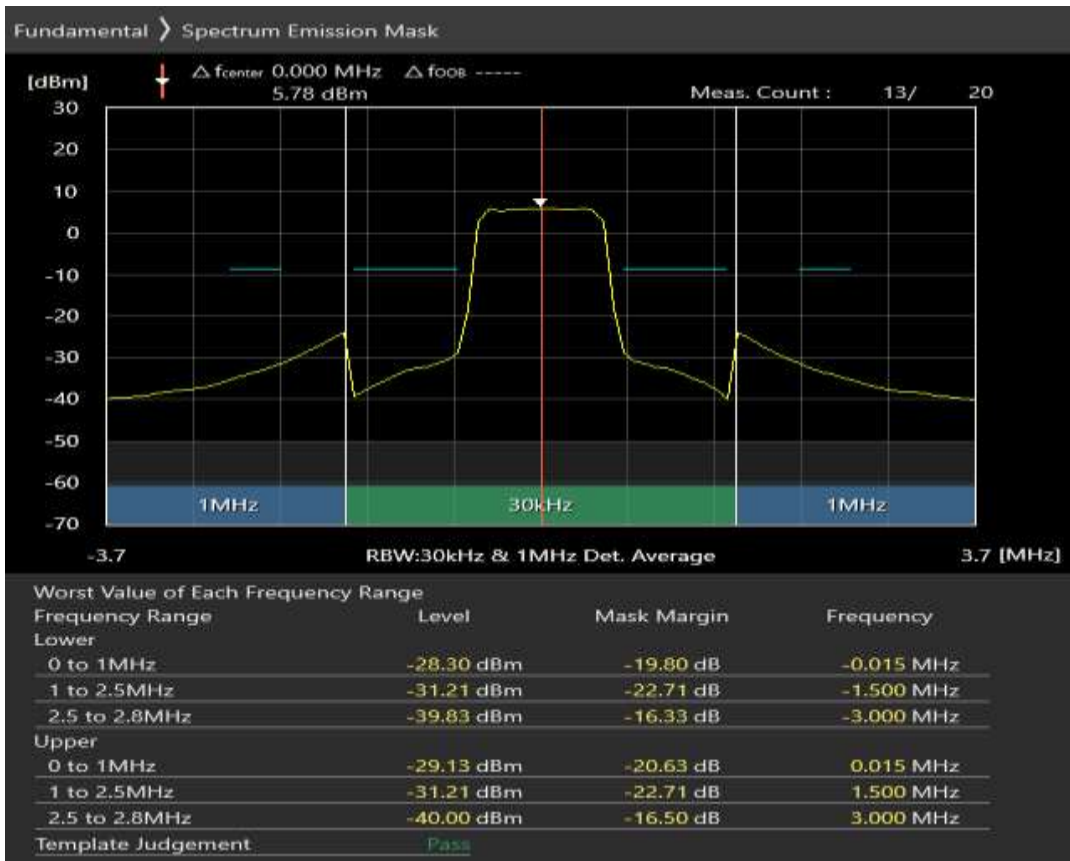

Band3 QAM16 BW=1.4MHz Channel=19207 RB Size=6 Position=#0