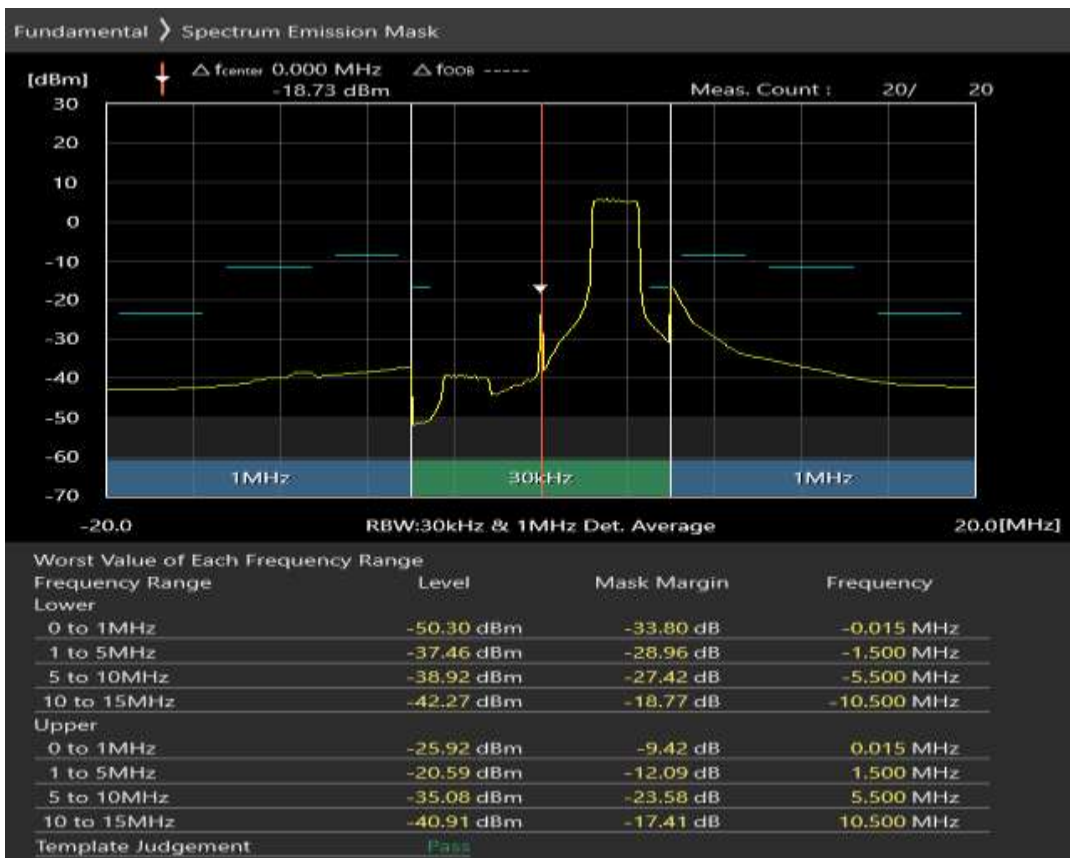

Band7 QAM16 BW=10MHz Channel=21100 RB Size=12 Position=#Max