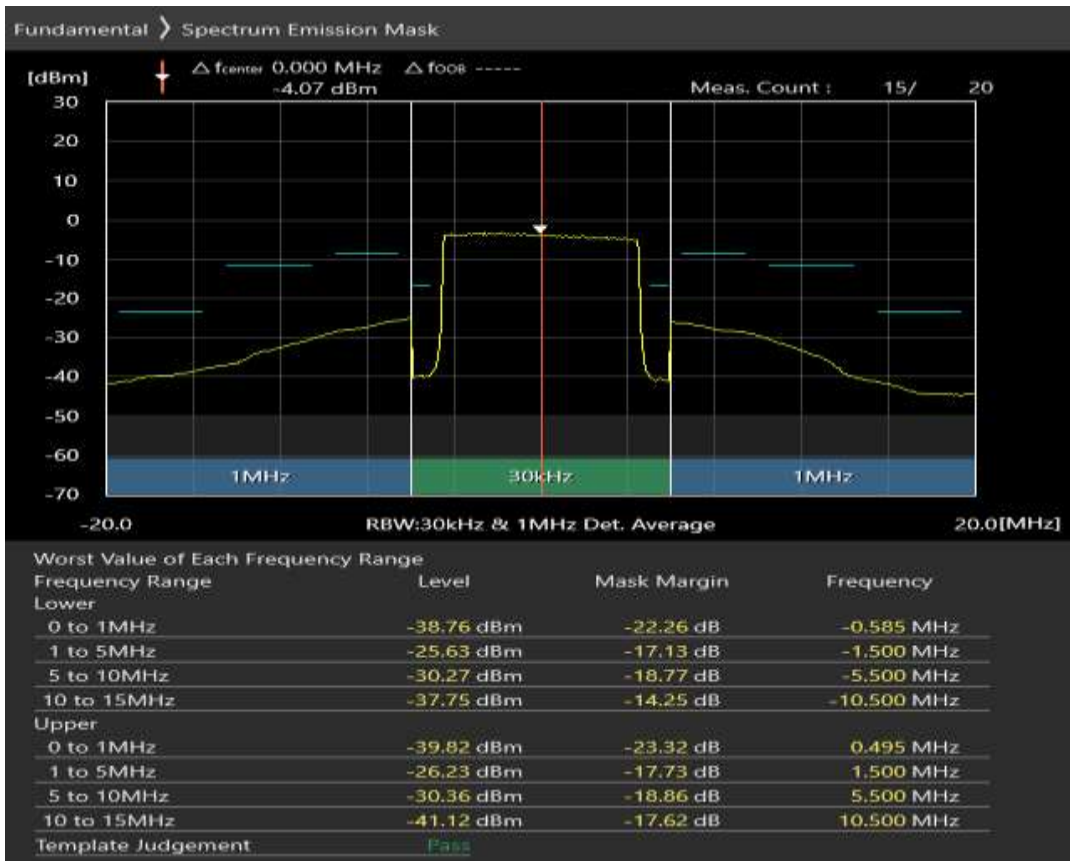

Band3 QAM16 BW=10MHz Channel=1990 RB Size=50 Position=#0