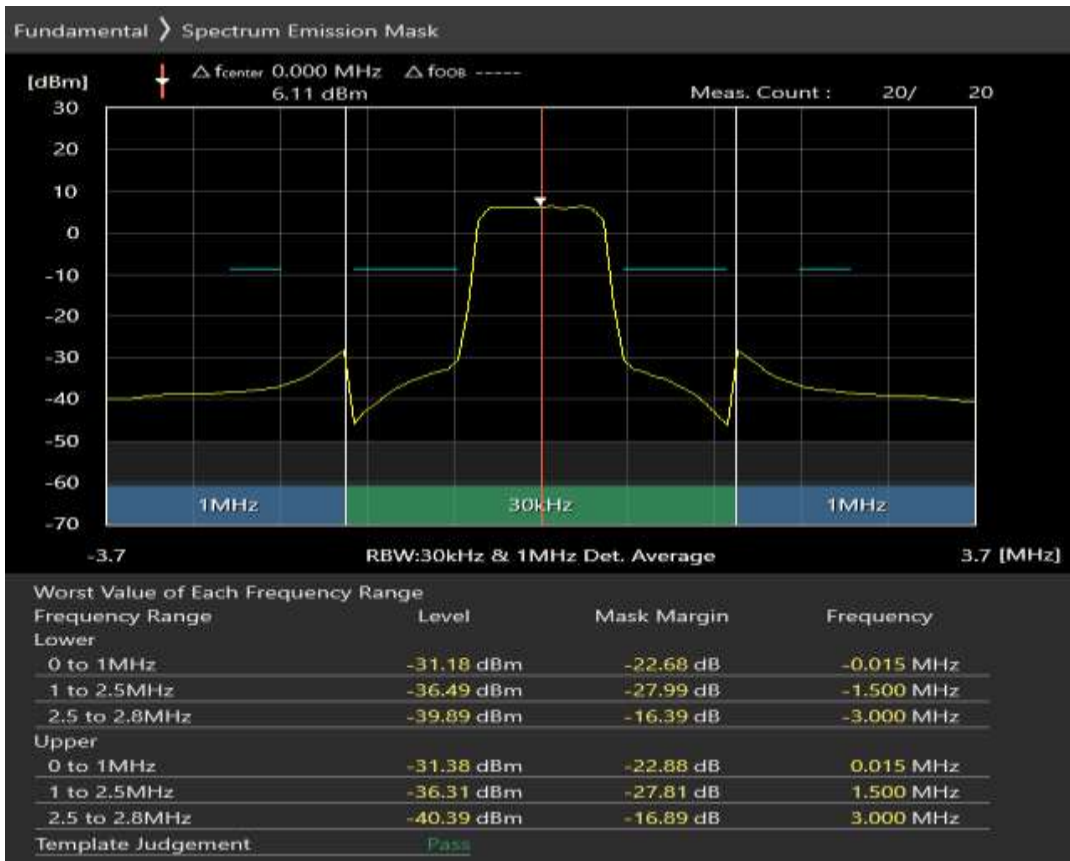

Band8 QAM16 BW=1.4MHz Channel=21625 RB Size=6 Position=#0