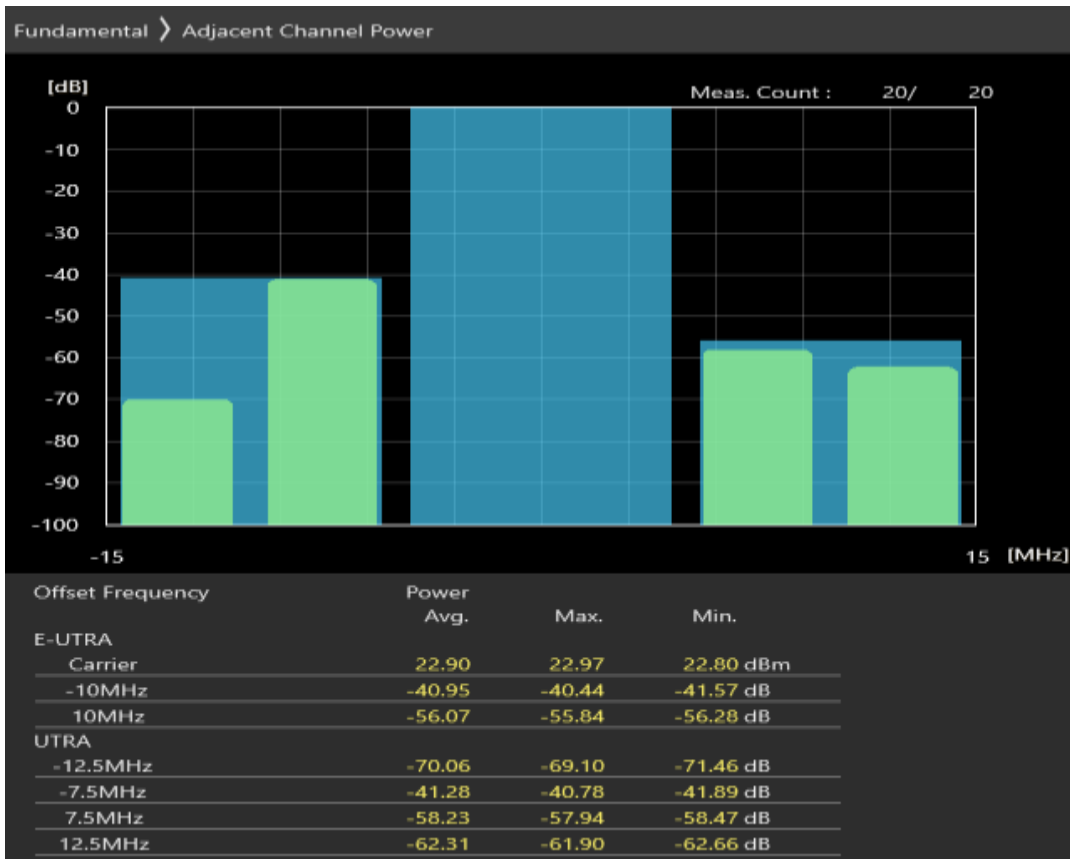

Band8 QAM16 BW=1.4MHz Channel=21793 RB Size=5 Position=#0

Band8 QAM16 BW=1.4MHz Channel=21793 RB Size=5 Position=#Max

Band8 QAM16 BW=1.4MHz Channel=21793 RB Size=6 Position=#0

Band8 QAM16 BW=10MHz Channel=21500 RB Size=12 Position=#0