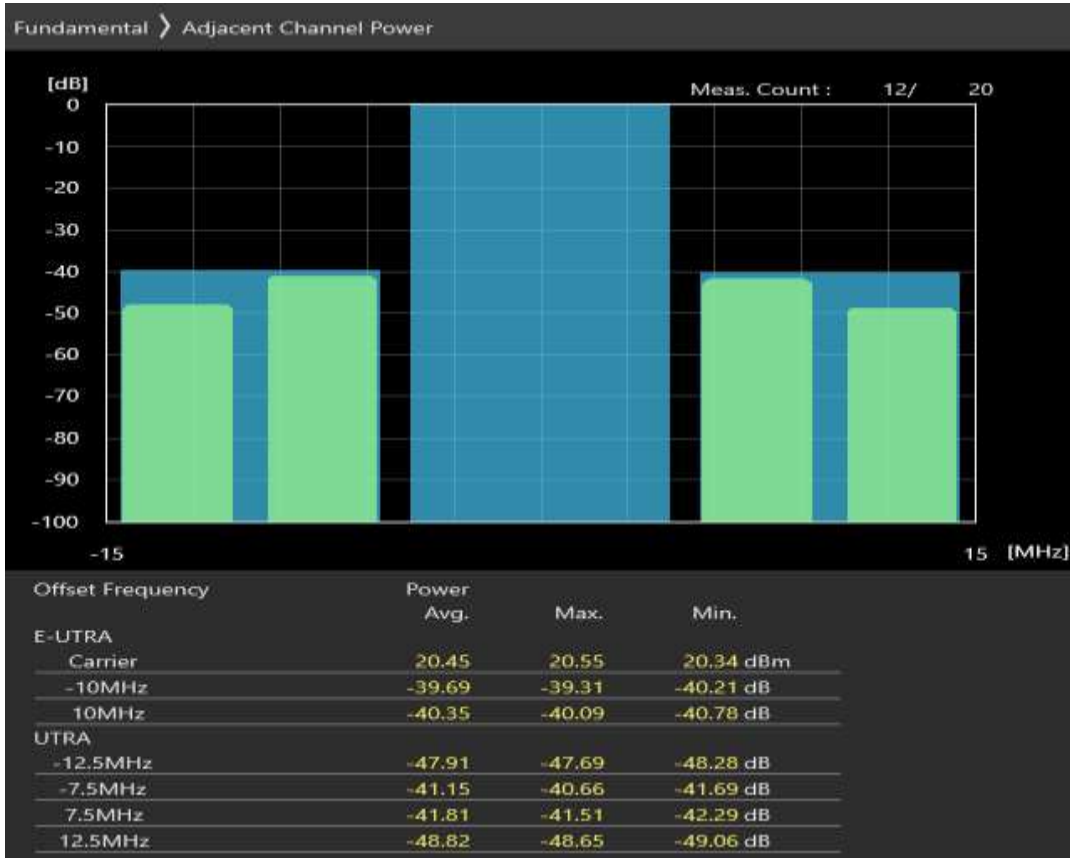

Band3 QAM16 BW=10MHz Channel=1990 RB Size=50 Position=#0