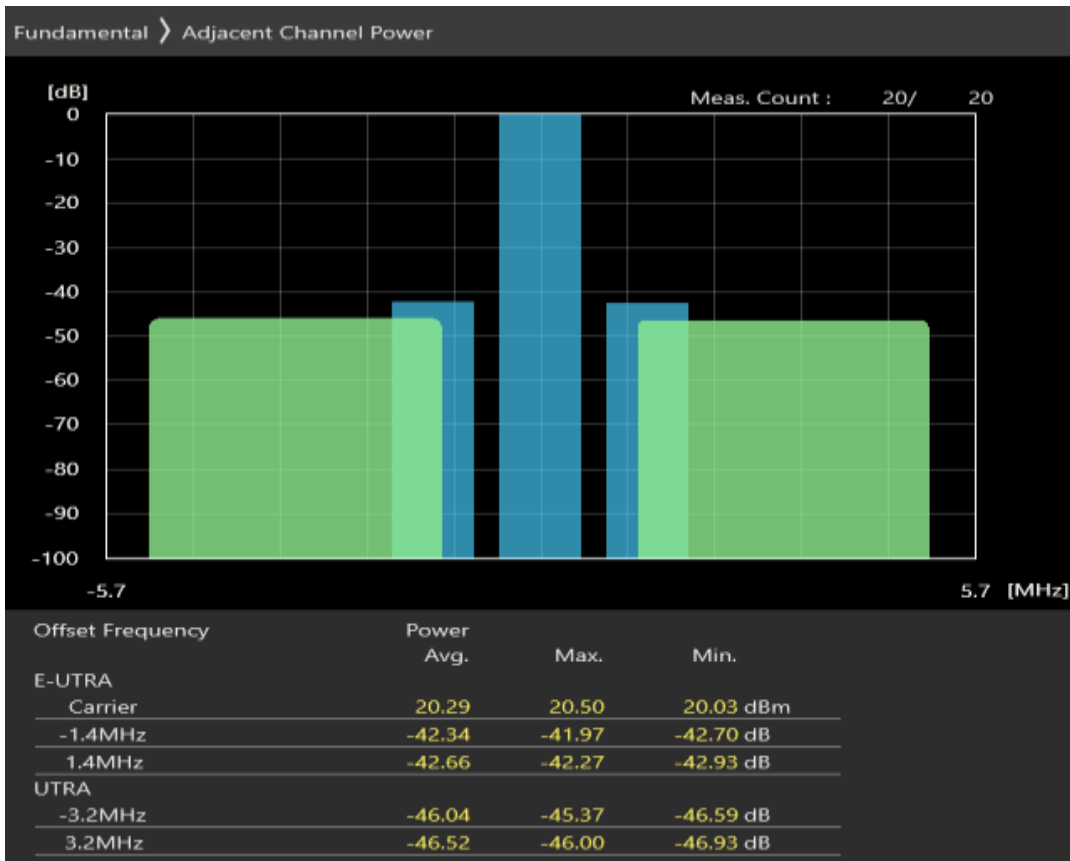

Band3 QAM16 BW=1.4MHz Channel=19943 RB Size=6 Position=#0