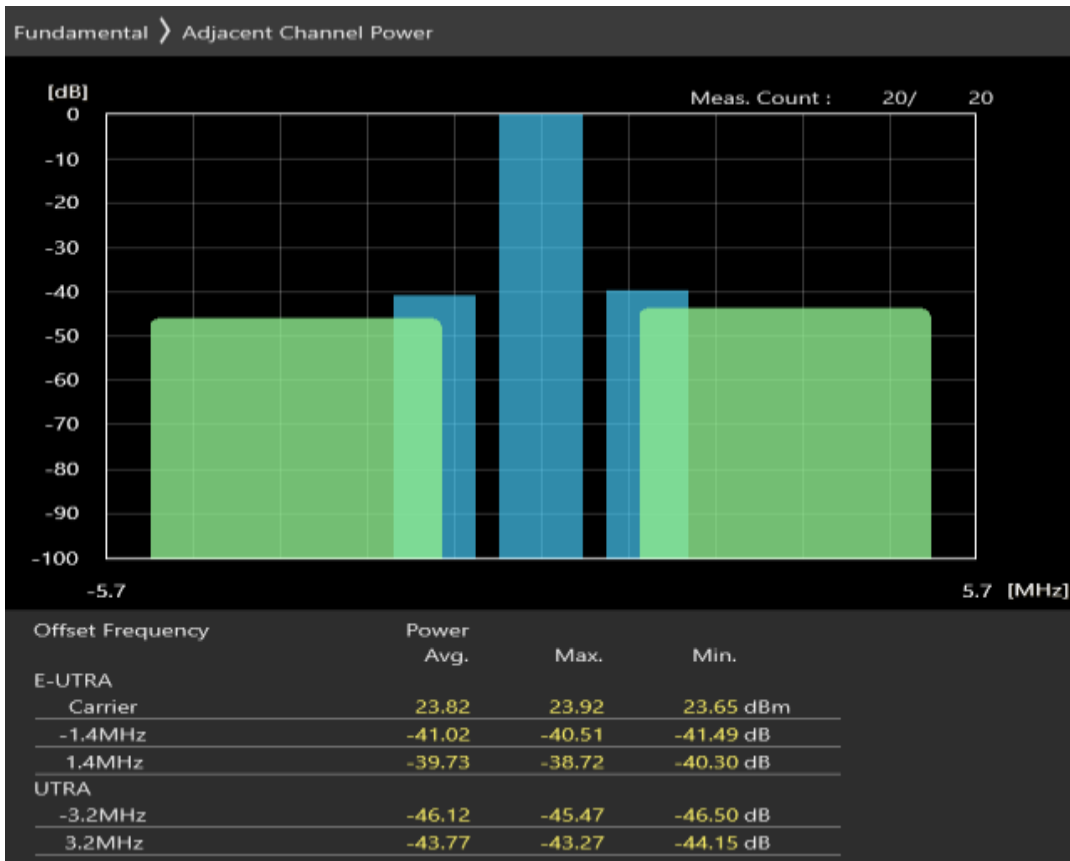

Band8 QPSK BW=1.4MHz Channel=21625 RB Size=5 Position=#Max