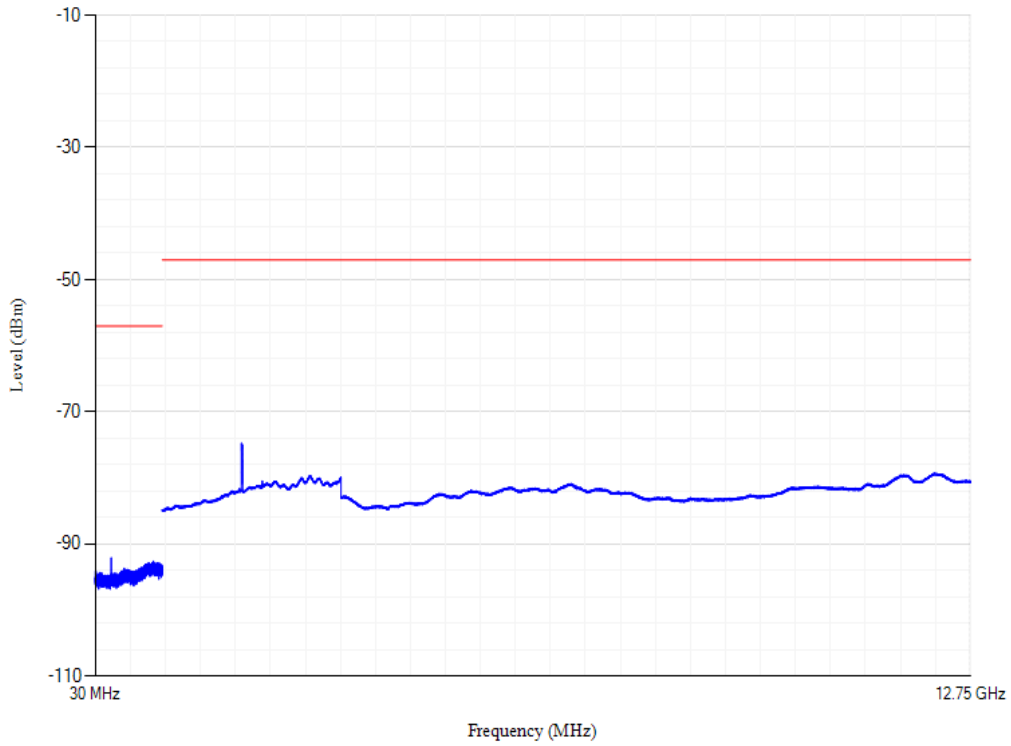

Band1 QPSK BW=20MHz Channel=18100

Conducted spurious emissions

Band1 QPSK BW=20MHz Channel=18300

Conducted spurious emissions

Band1 QPSK BW=20MHz Channel=18500

Conducted spurious emissions

Band28 QPSK BW=20MHz Channel=27310