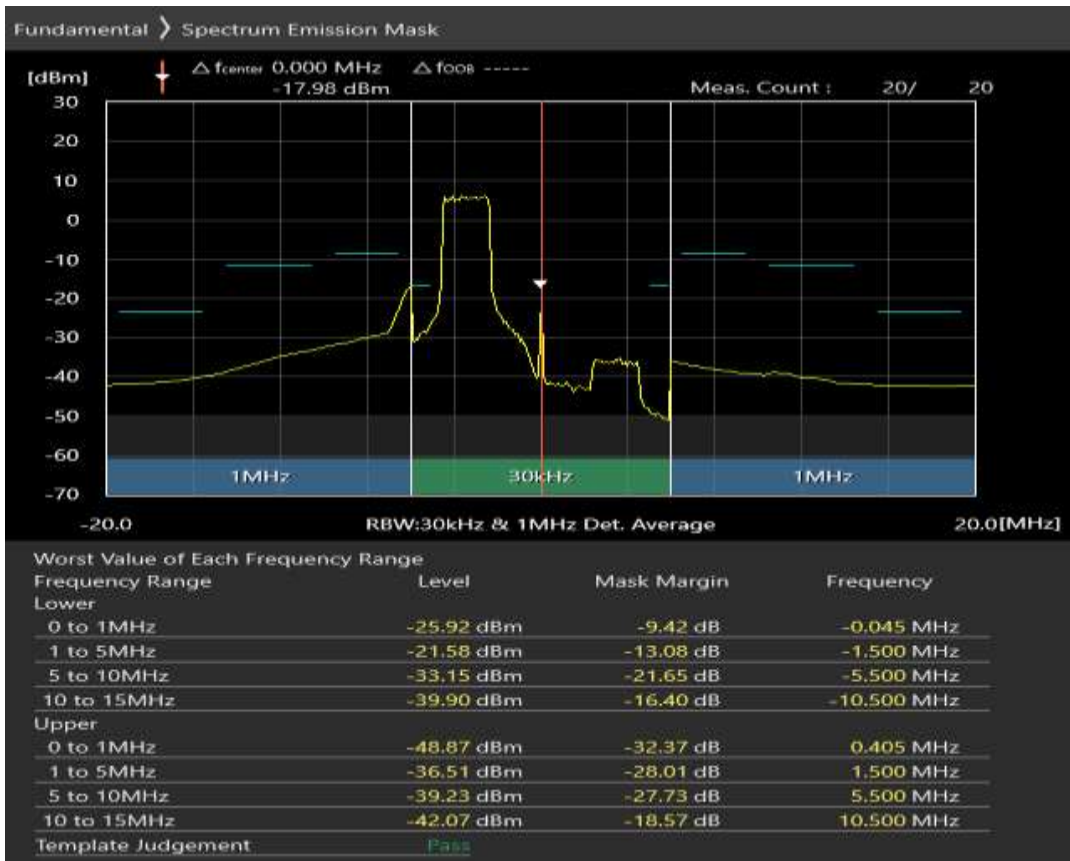

Band38 QAM16 BW=10MHz Channel=37800 RB Size=12 Position=#0