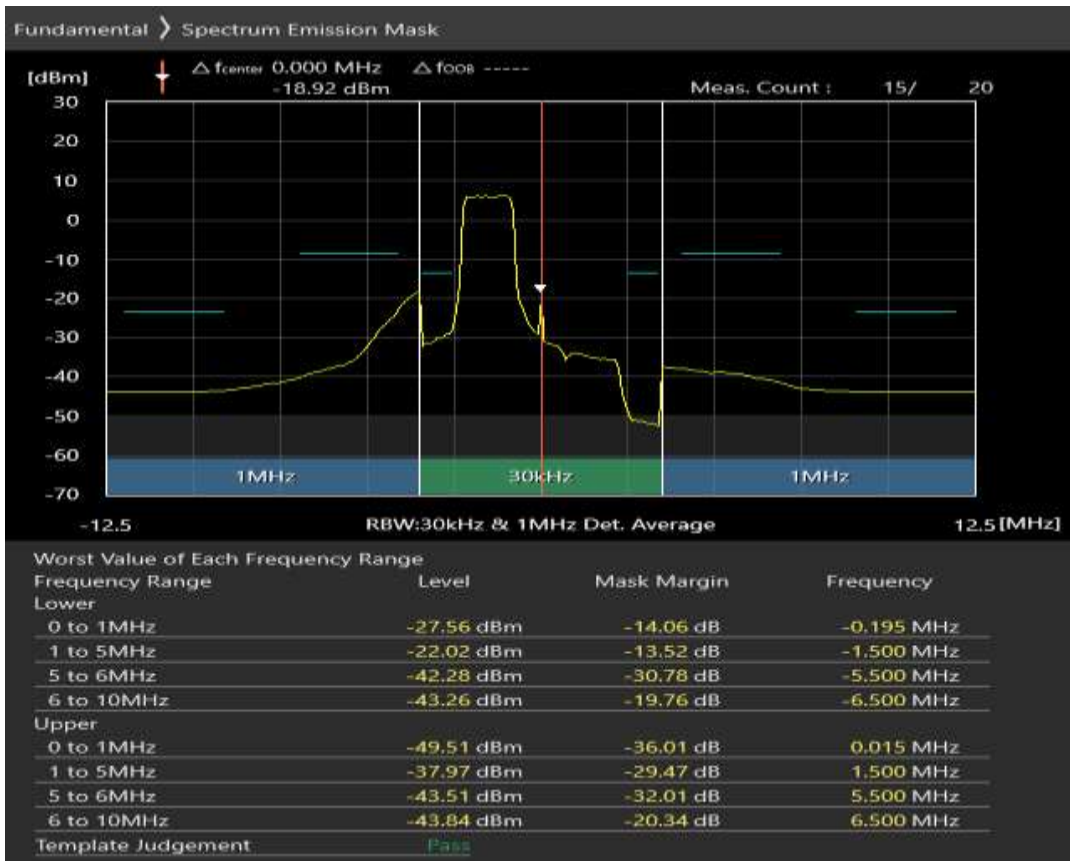

Band1 QPSK BW=5MHz Channel=18300 RB Size=8 Position=#0

Band1 QPSK BW=5MHz Channel=18300 RB Size=8 Position=#Max

Band1 QPSK BW=5MHz Channel=18300 RB Size=25 Position=#0

Band1 QAM16 BW=5MHz Channel=18300 RB Size=8 Position=#0