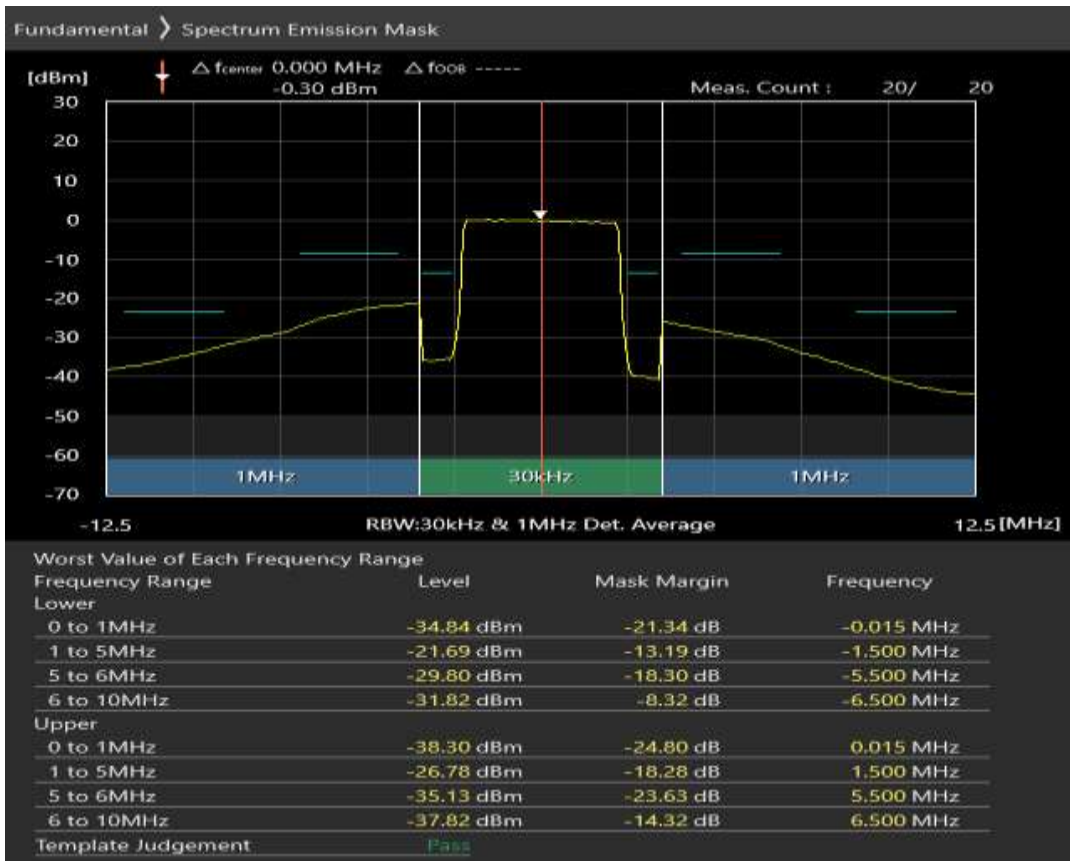

Band20 QAM16 BW=5MHz Channel=24425 RB Size=25 Position=#0