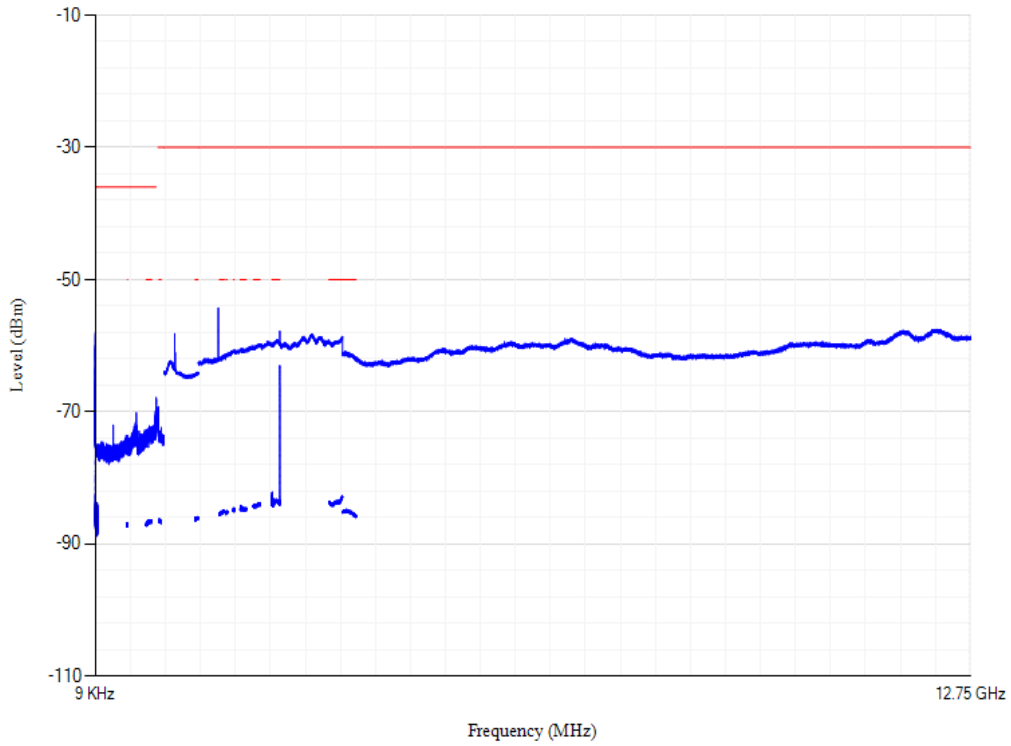

Conducted spurious emissions

Band8 QPSK BW=5MHz Channel=21475 RB Size=1 Position=#0

Conducted spurious emissions

Band8 QPSK BW=5MHz Channel=21625 RB Size=1 Position=#0

Conducted spurious emissions

Band8 QPSK BW=5MHz Channel=21775 RB Size=1 Position=#0