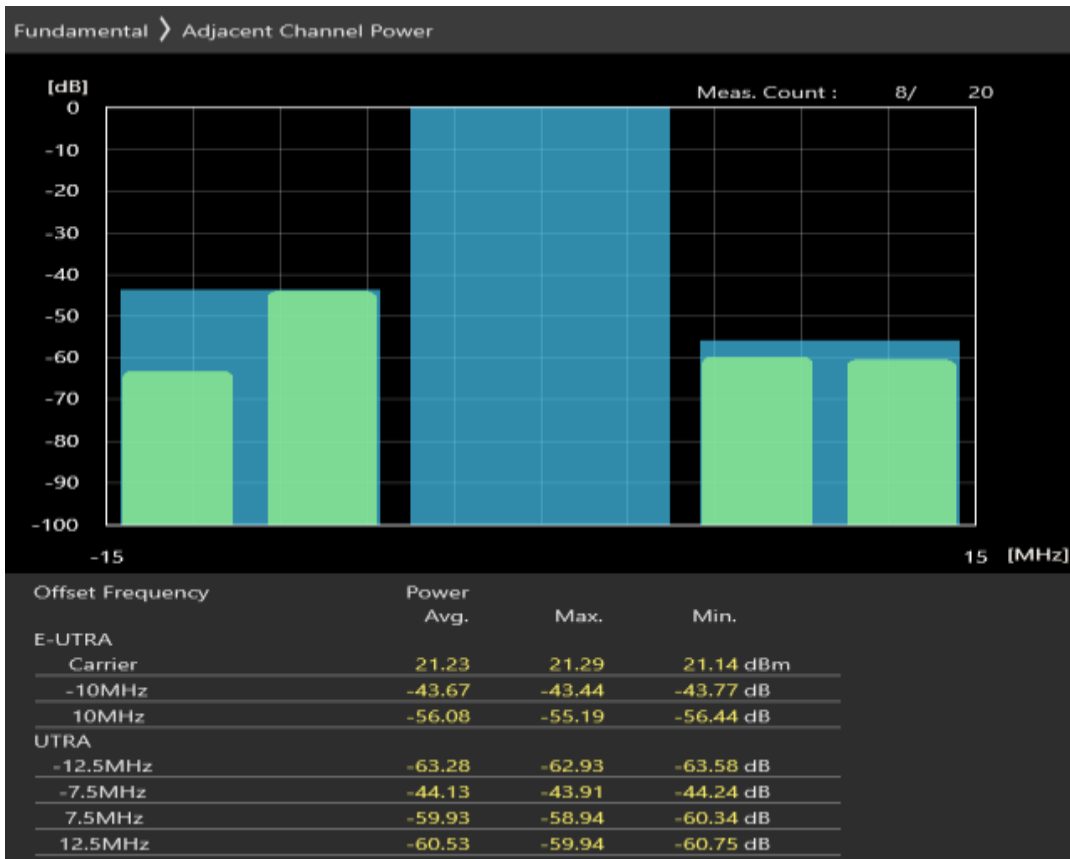

Band3 QAM16 BW=10MHz Channel=1990 RB Size=12 Position=#0