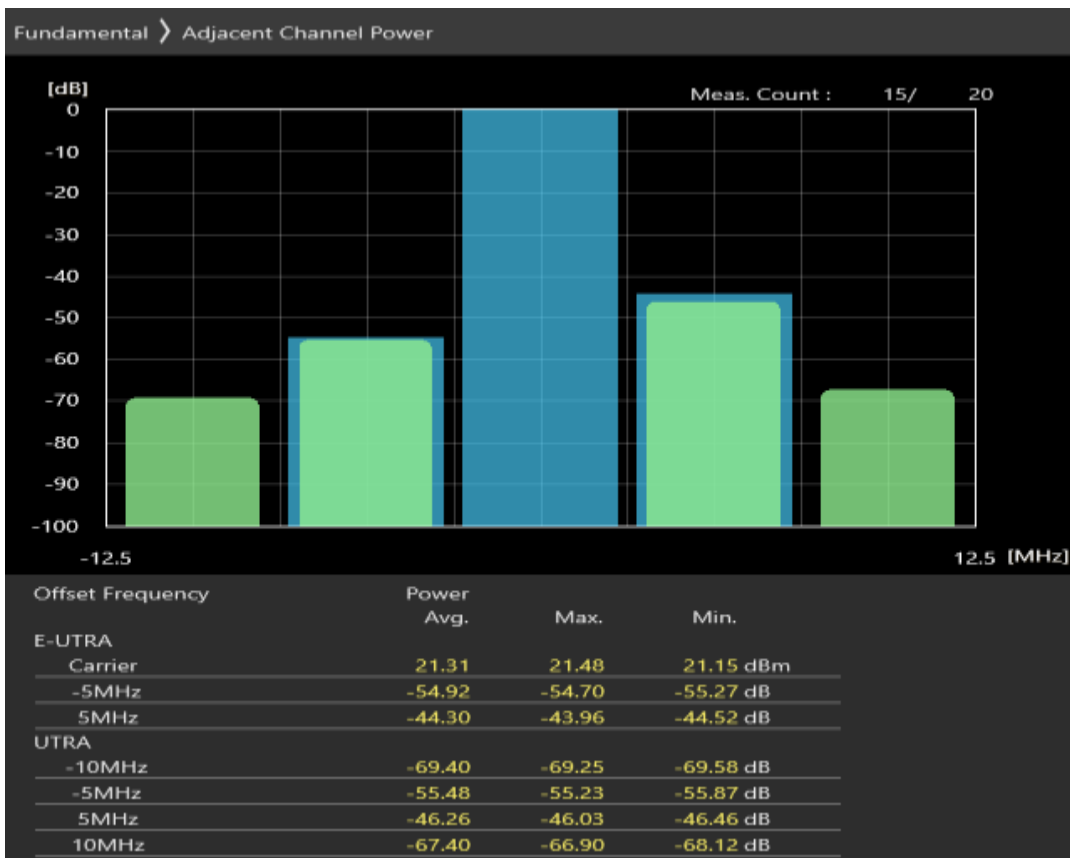

Band3 QAM16 BW=5MHz Channel=19575 RB Size=8 Position=#Max