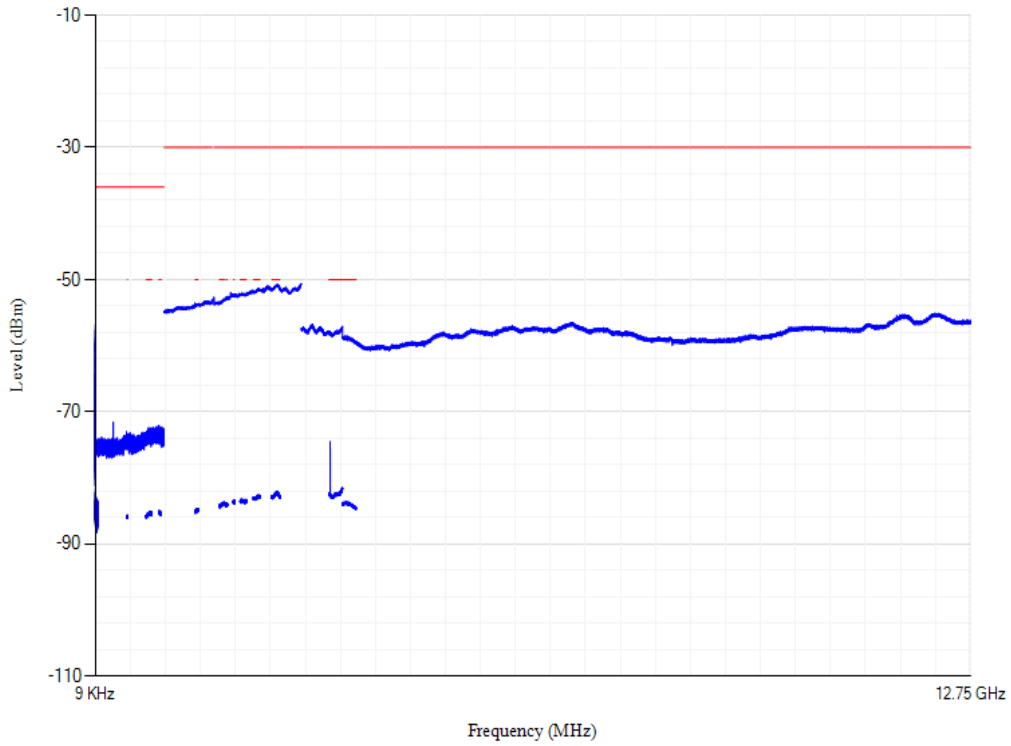

Conducted spurious emissions

Band3 QPSK BW=5MHz Channel=19575 RB Size=1 Position=#0