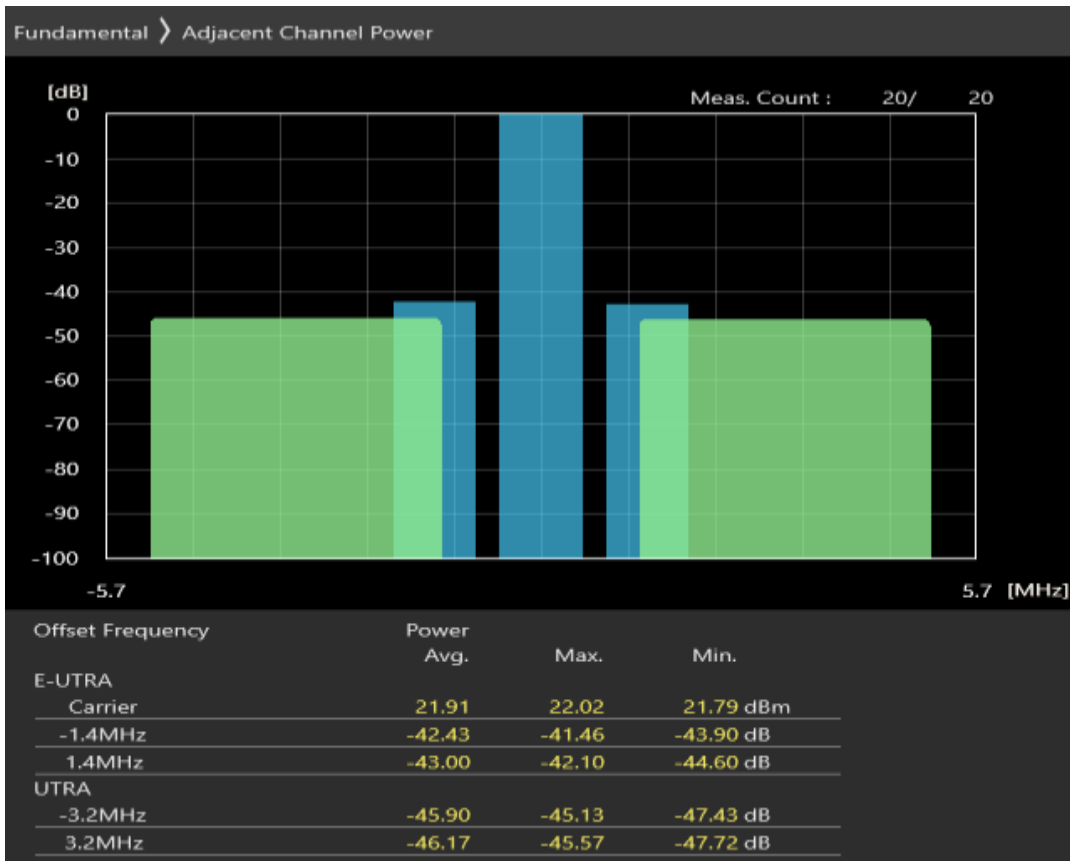

Band8 QAM16 BW=1.4MHz Channel=21457 RB Size=6 Position=#0

Band8 QAM16 BW=1.4MHz Channel=21625 RB Size=5 Position=#0

Band8 QAM16 BW=1.4MHz Channel=21625 RB Size=5 Position=#Max

Band8 QAM16 BW=1.4MHz Channel=21625 RB Size=6 Position=#0