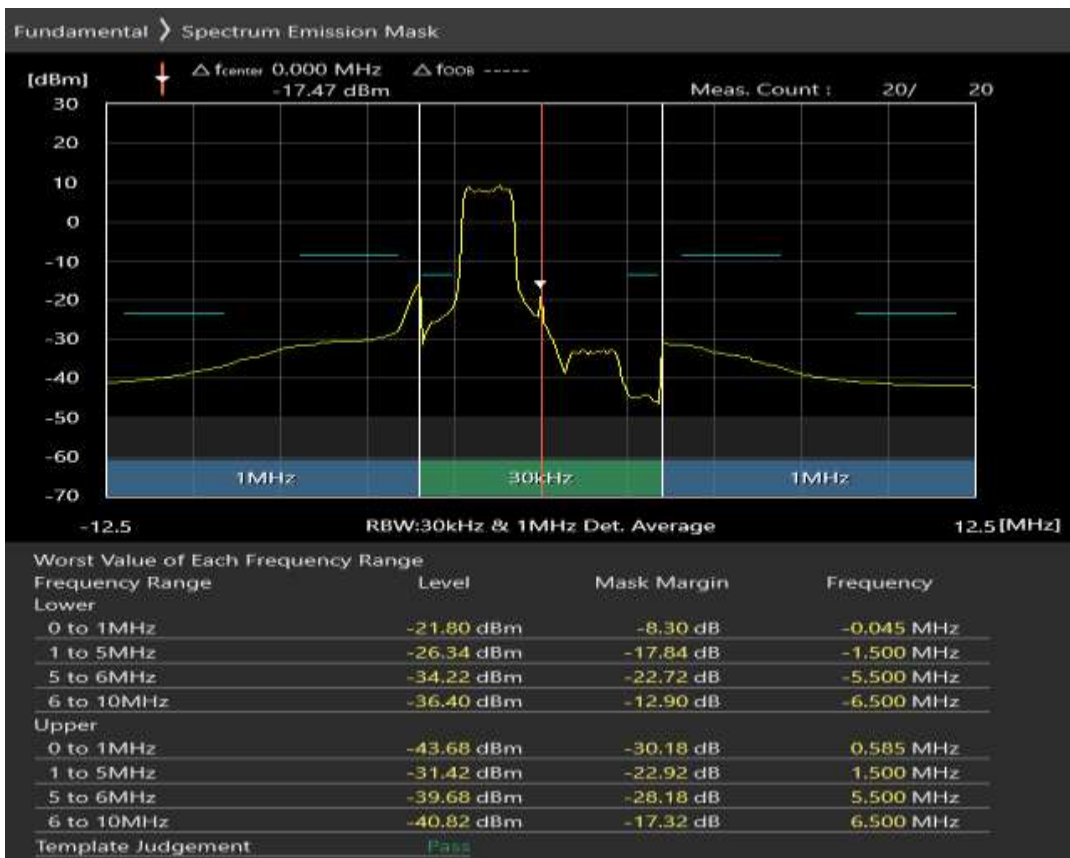

Band38 QPSK BW=5MHz Channel=37775 RB Size=8 Position=#0