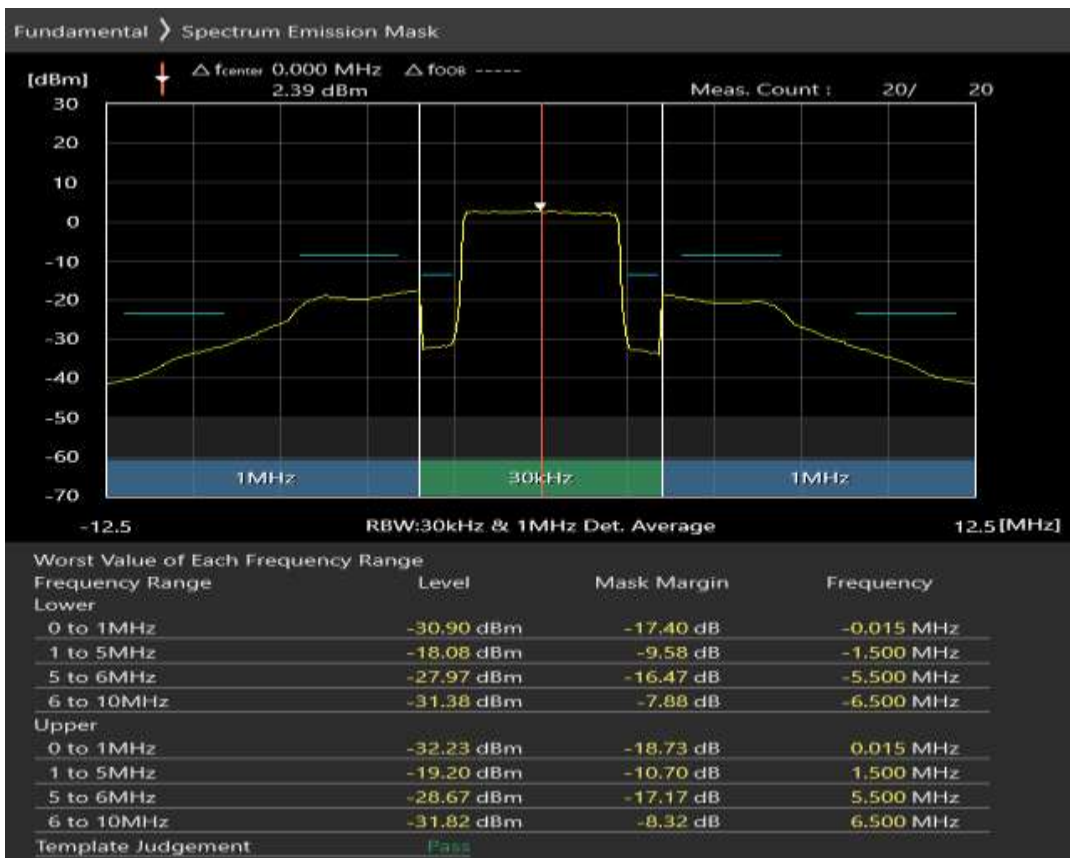

Band1 QPSK BW=5MHz Channel=18575 RB Size=25 Position=#0