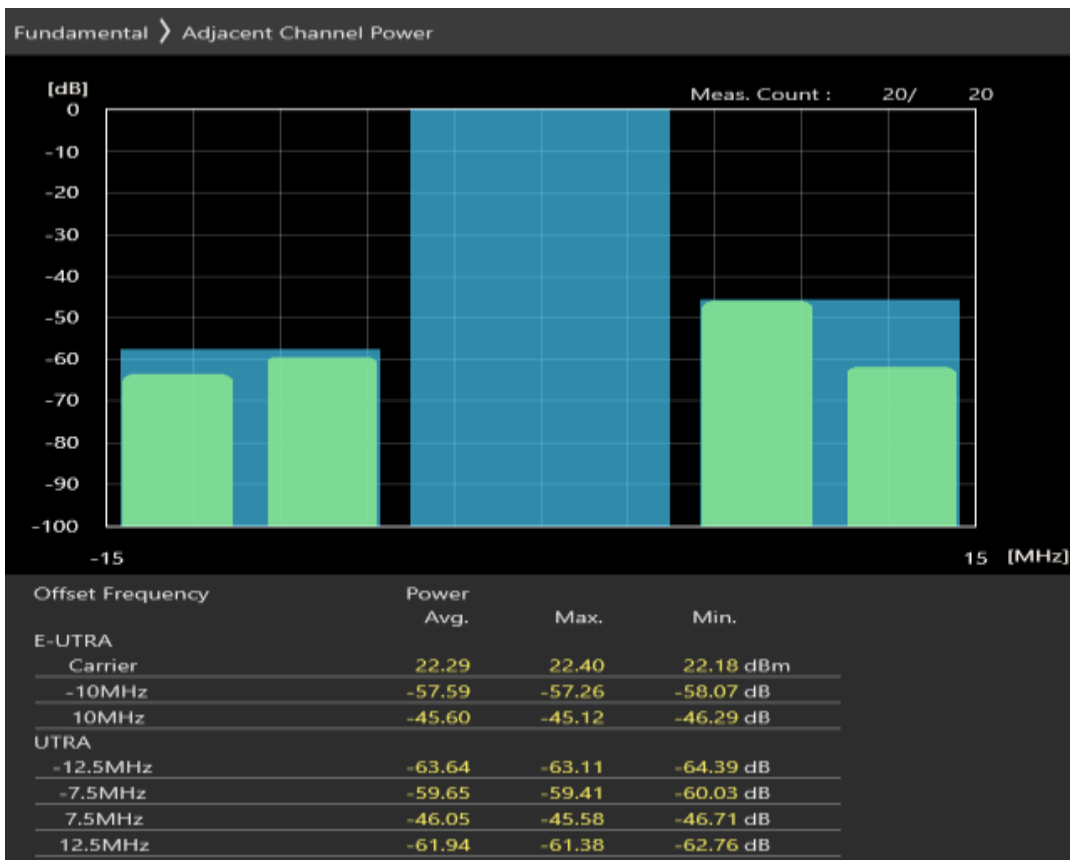

Band28 QPSK BW=10MHz Channel=27410 RB Size=50 Position=#0

Band28 QAM16 BW=10MHz Channel=27410 RB Size=12 Position=#0

Band28 QAM16 BW=10MHz Channel=27410 RB Size=12 Position=#Max

Band28 QAM16 BW=10MHz Channel=27410 RB Size=50 Position=#0