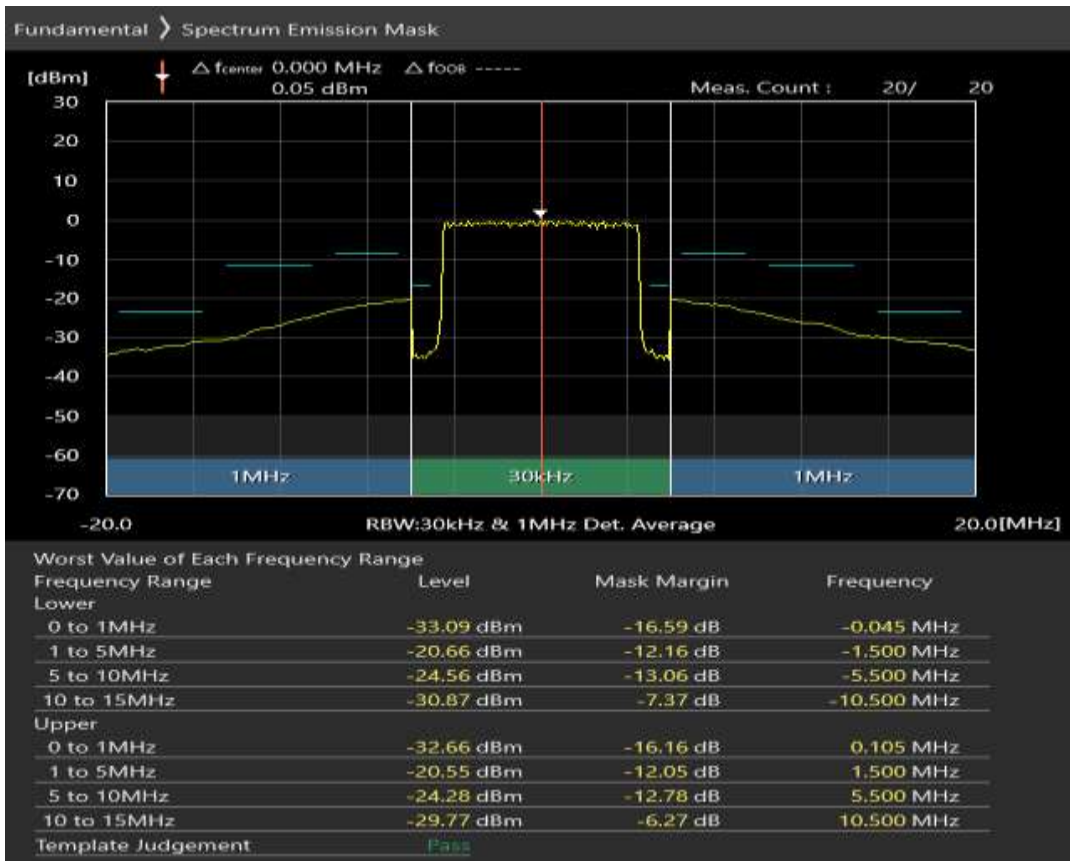

Band40 QPSK BW=10MHz Channel=39150 RB Size=50 Position=#0

Band40 QAM16 BW=10MHz Channel=39150 RB Size=12 Position=#0

Band40 QAM16 BW=10MHz Channel=39150 RB Size=12 Position=#Max

Band40 QAM16 BW=10MHz Channel=39150 RB Size=50 Position=#0