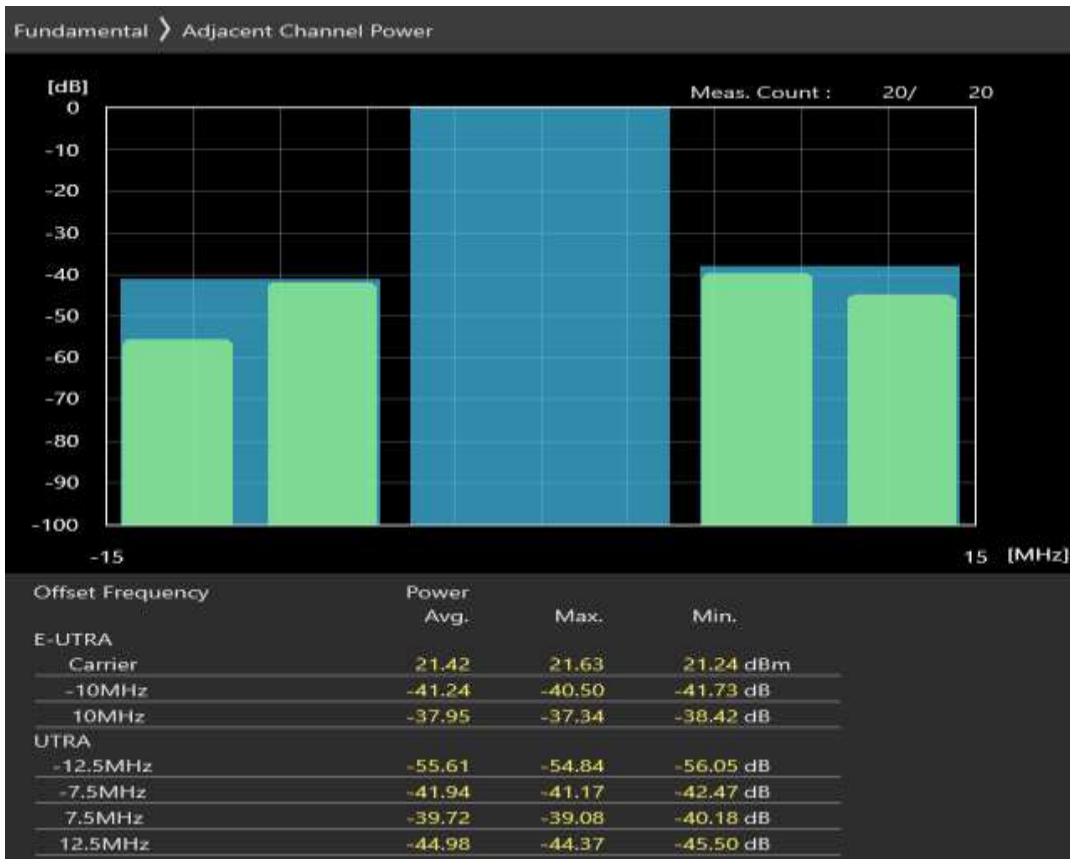

Band28 QAM16 BW=10MHz Channel=27260 RB Size=50 Position=#0