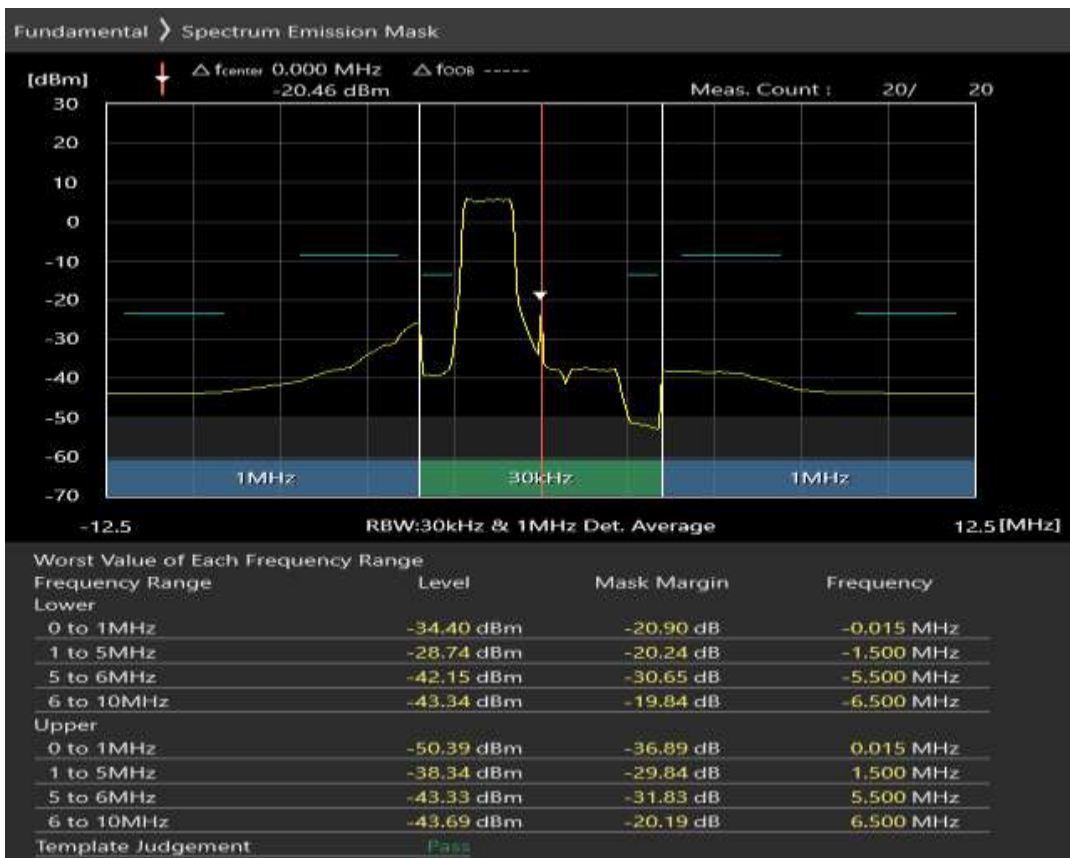

Band3 QPSK BW=5MHz Channel=19575 RB Size=8 Position=#0