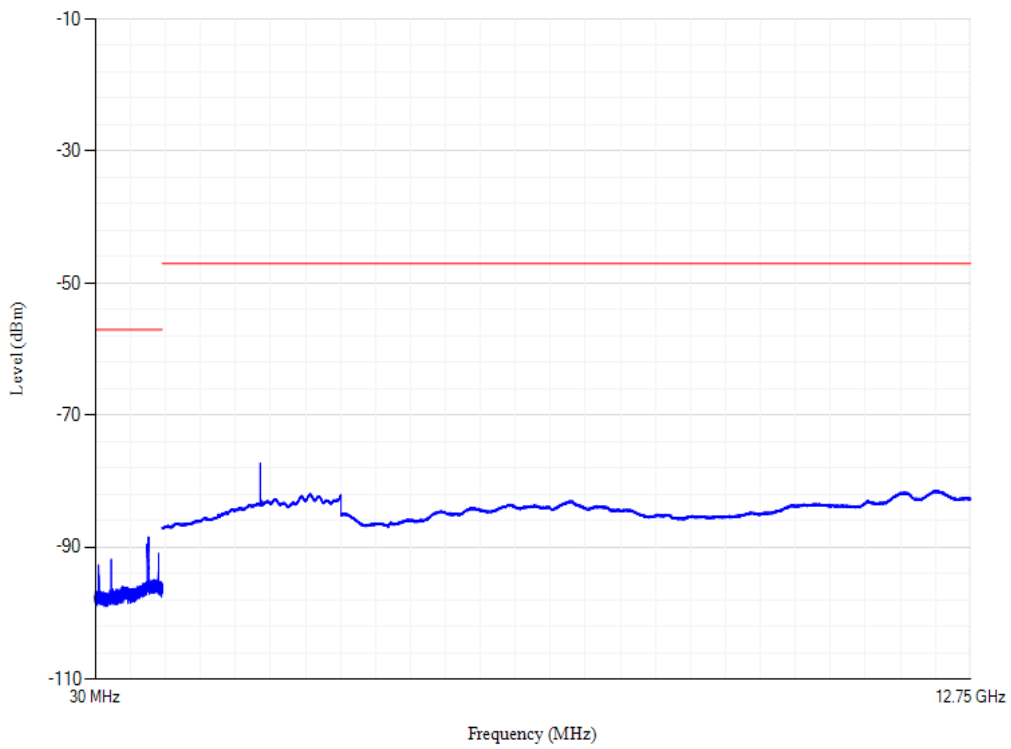

Conducted spurious emissions

Band28 QPSK BW=20MHz Channel=27460

Conducted spurious emissions

Band28 QPSK BW=20MHz Channel=27560

Conducted spurious emissions

Band1 QPSK BW=20MHz Channel=18100

Conducted spurious emissions