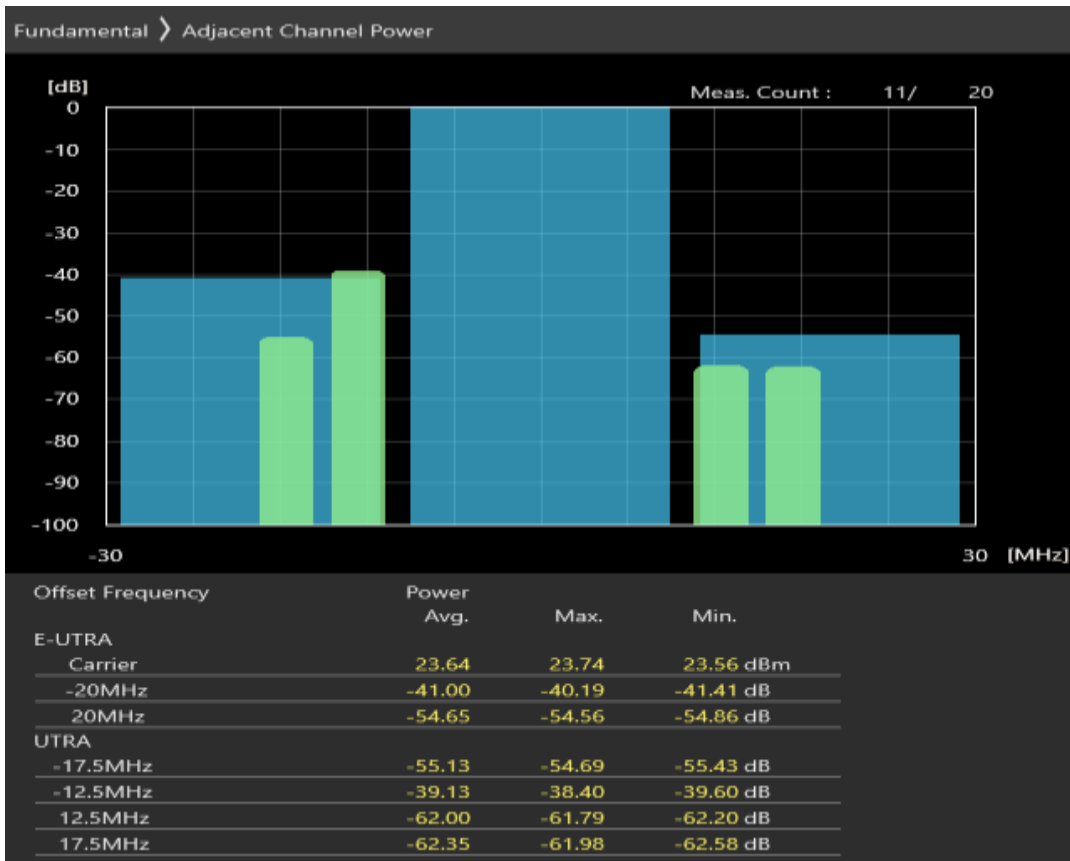

Band7 QAM16 BW=20MHz Channel=21100 RB Size=18 Position=#0