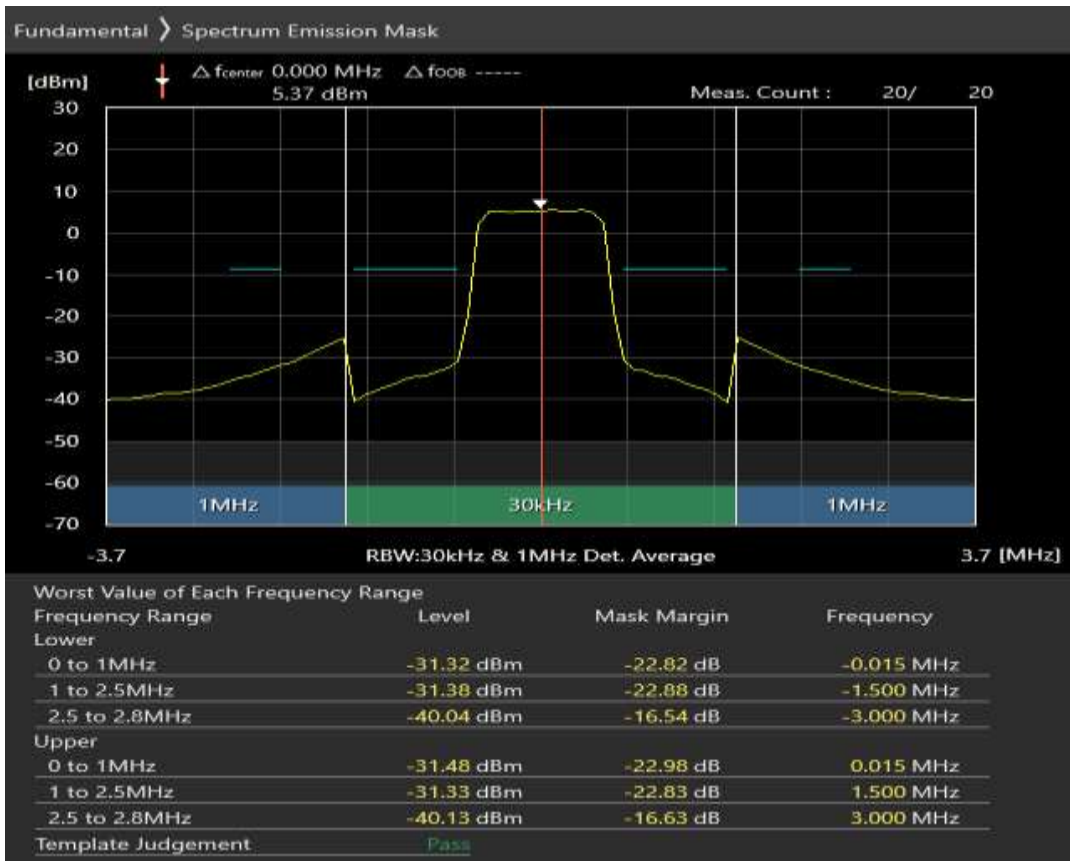

Band3 QPSK BW=1.4MHz Channel=19575 RB Size=6 Position=#0

Band3 QAM16 BW=1.4MHz Channel=19575 RB Size=5 Position=#0

Band3 QAM16 BW=1.4MHz Channel=19575 RB Size=5 Position=#Max

Band3 QAM16 BW=1.4MHz Channel=19575 RB Size=6 Position=#0