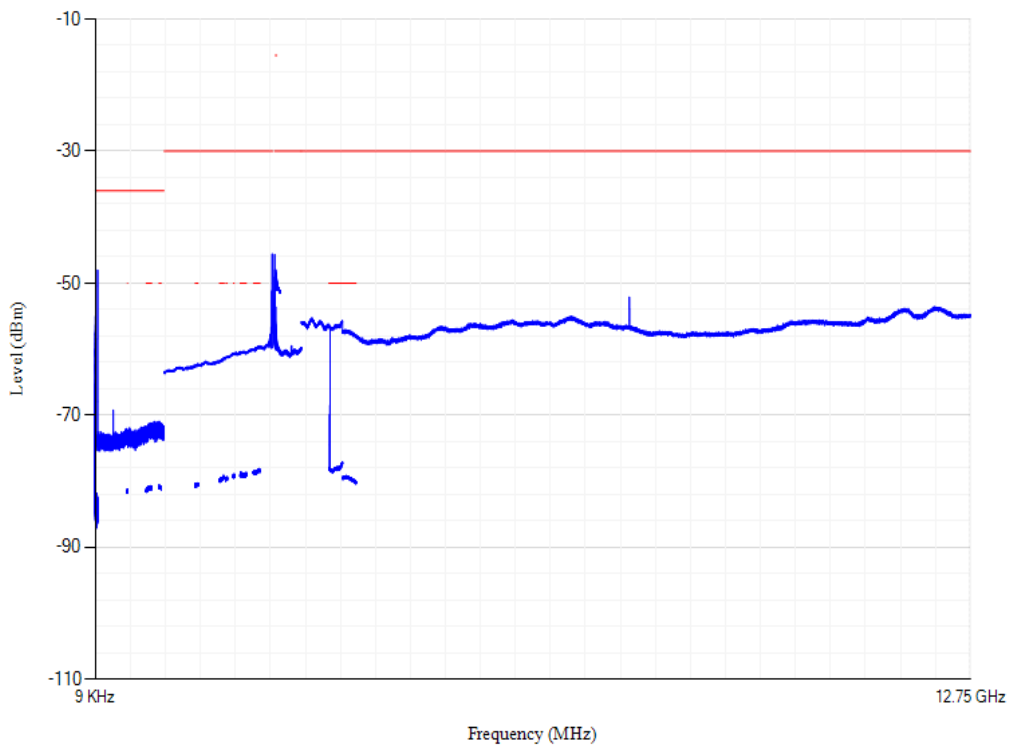

Conducted spurious emissions

Band38 QPSK BW=5MHz Channel=37775 RB Size=1 Position=#0

Conducted spurious emissions

Band38 QPSK BW=5MHz Channel=38000 RB Size=1 Position=#0

Conducted spurious emissions

Band38 QPSK BW=5MHz Channel=38225 RB Size=1 Position=#0