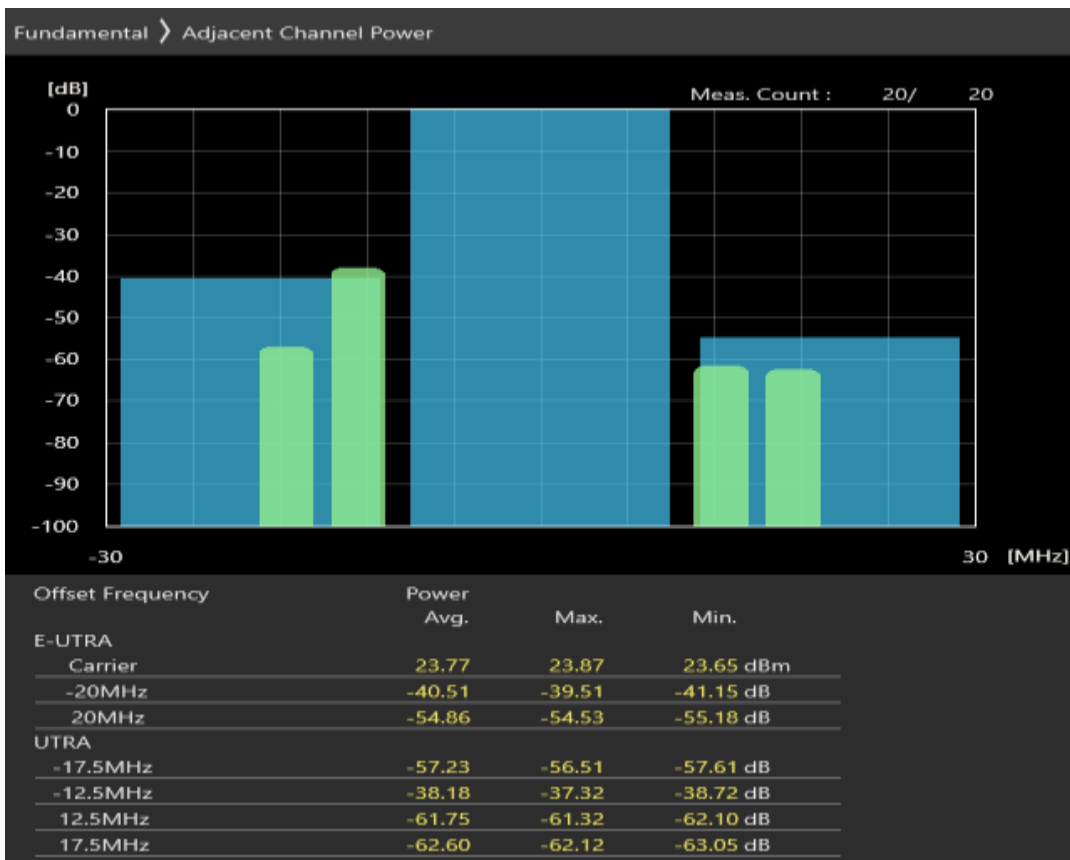

Band7 QAM16 BW=20MHz Channel=20850 RB Size=18 Position=#Max