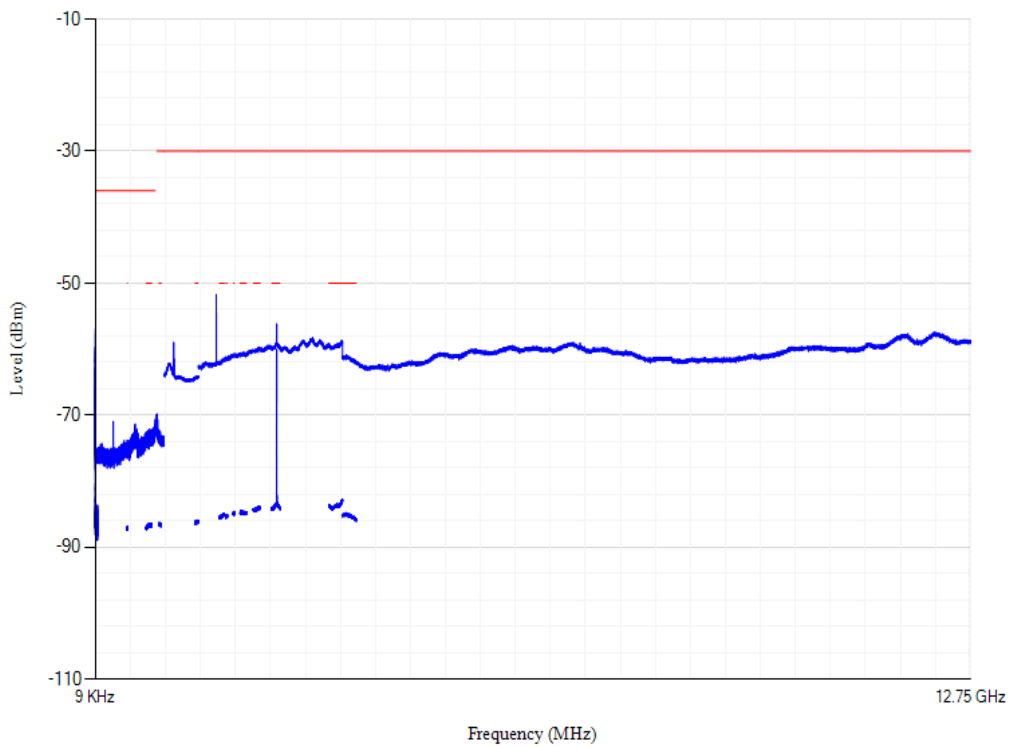

Conducted spurious emissions

Band8 QPSK BW=5MHz Channel=21625 RB Size=1 Position=#0