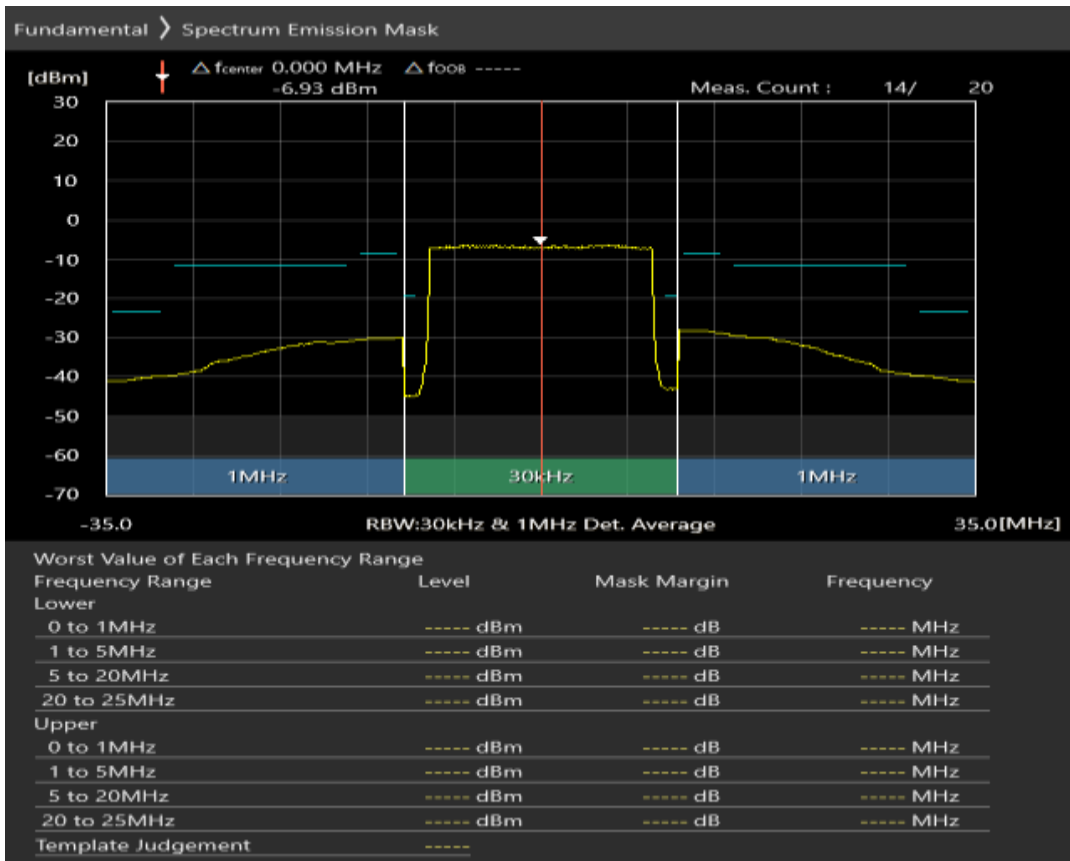

Band3 QAM16 BW=20MHz Channel=19575 RB Size=100 Position=#0