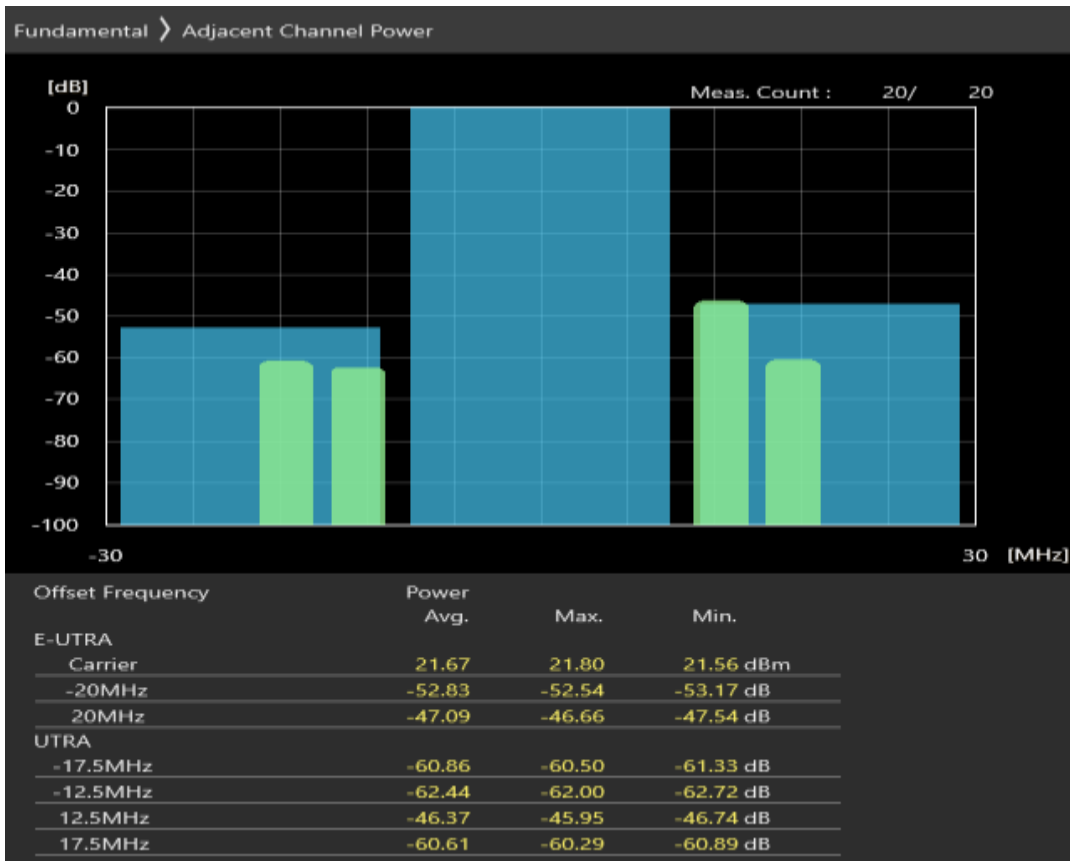

Band3 QAM16 BW=20MHz Channel=19575 RB Size=18 Position=#Max

Band3 QAM16 BW=20MHz Channel=19575 RB Size=100 Position=#0

Band3 QPSK BW=20MHz Channel=19850 RB Size=18 Position=#0

Band3 QPSK BW=20MHz Channel=19850 RB Size=18 Position=#Max