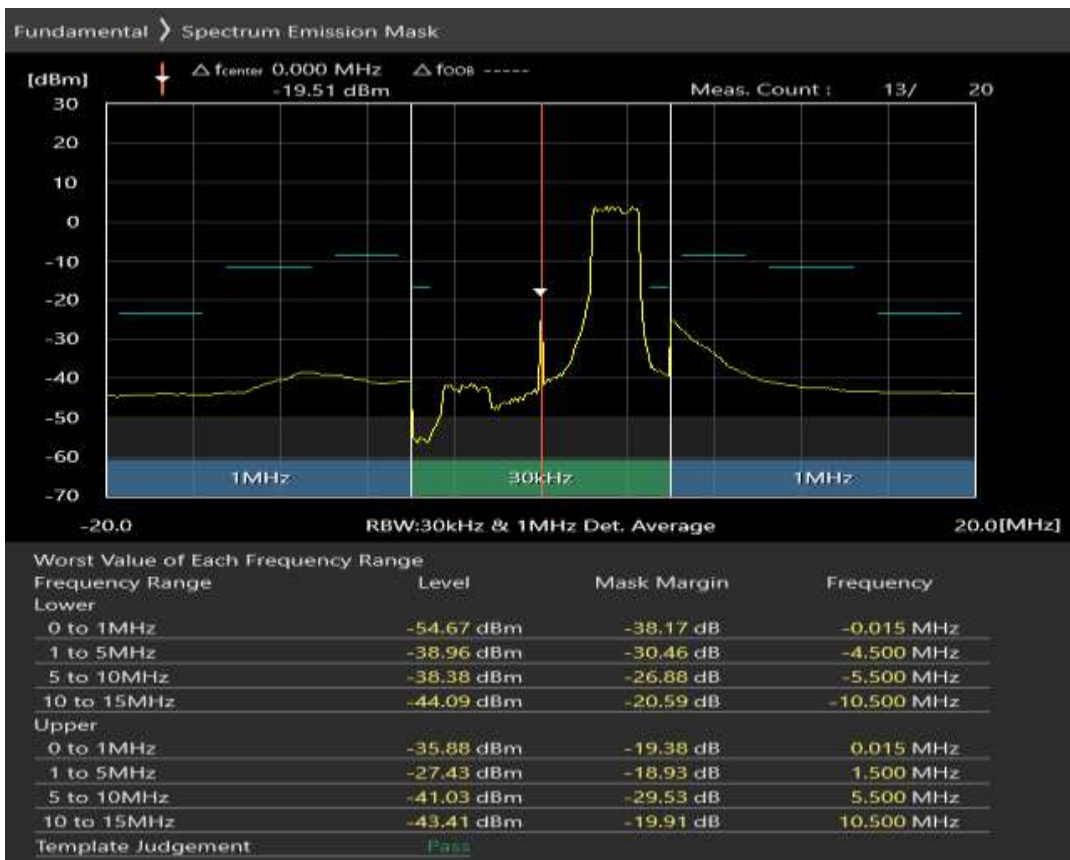

Band3 QAM16 BW=10MHz Channel=19250 RB Size=12 Position=#Max