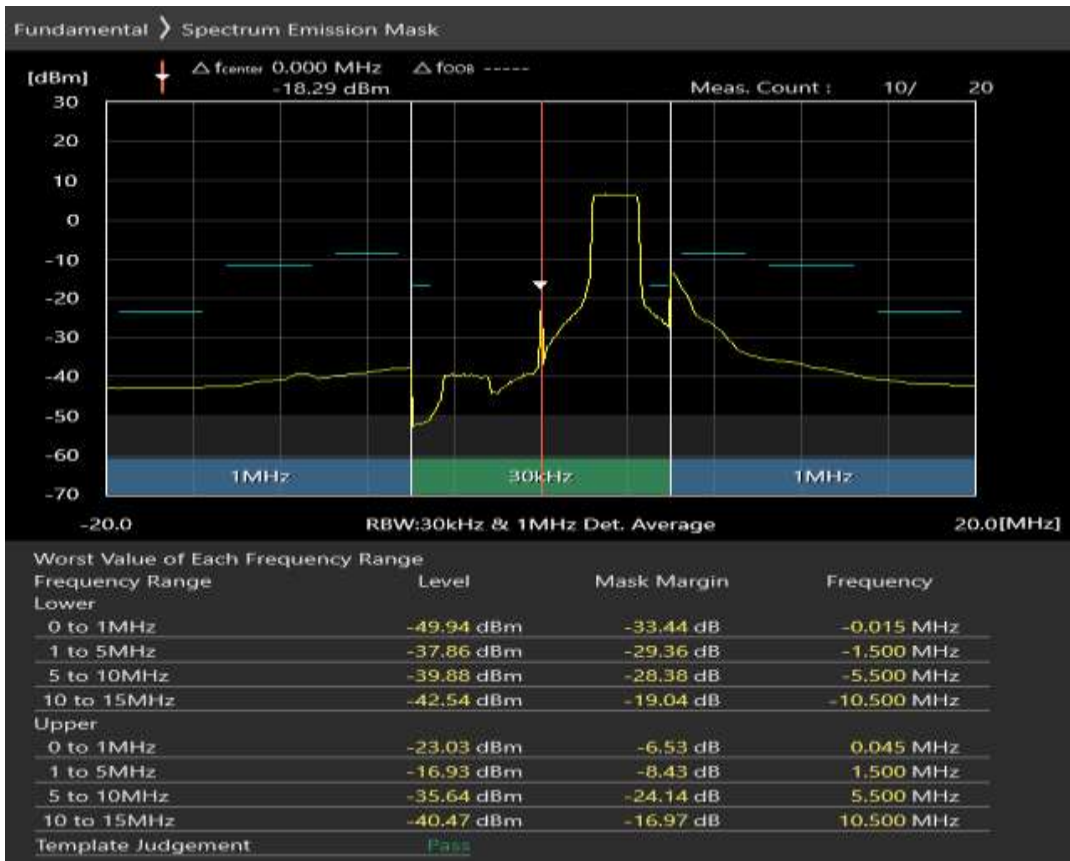

Band7 QPSK BW=10MHz Channel=20800 RB Size=12 Position=#Max