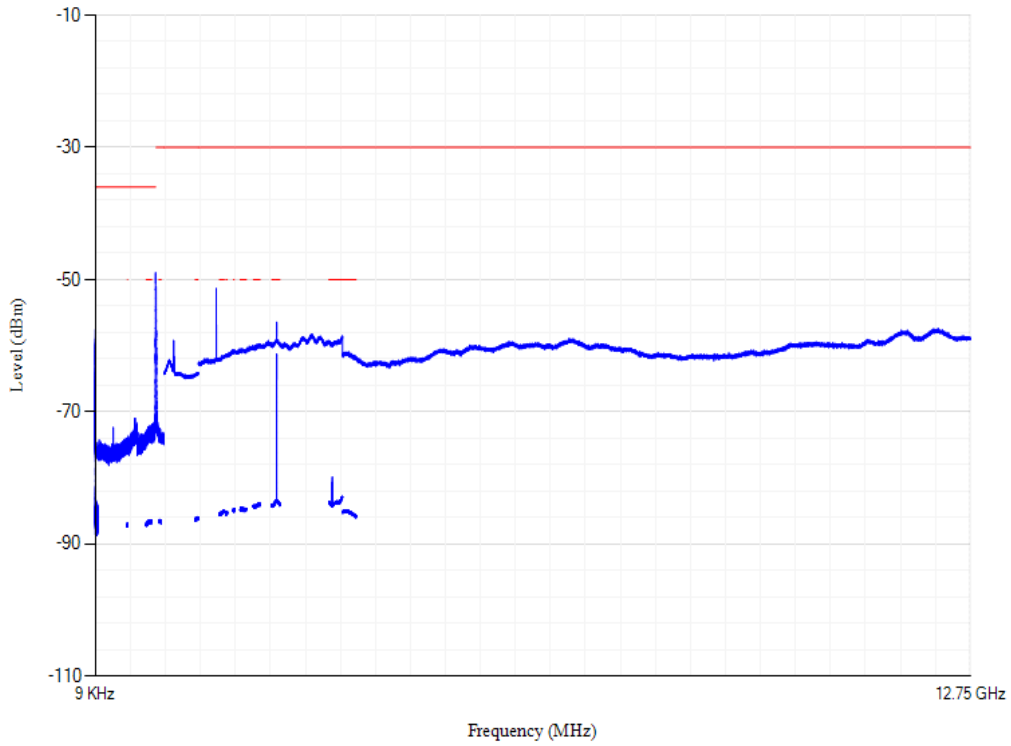

Conducted spurious emissions

Band8 QPSK BW=1.4MHz Channel=21625 RB Size=1 Position=#0