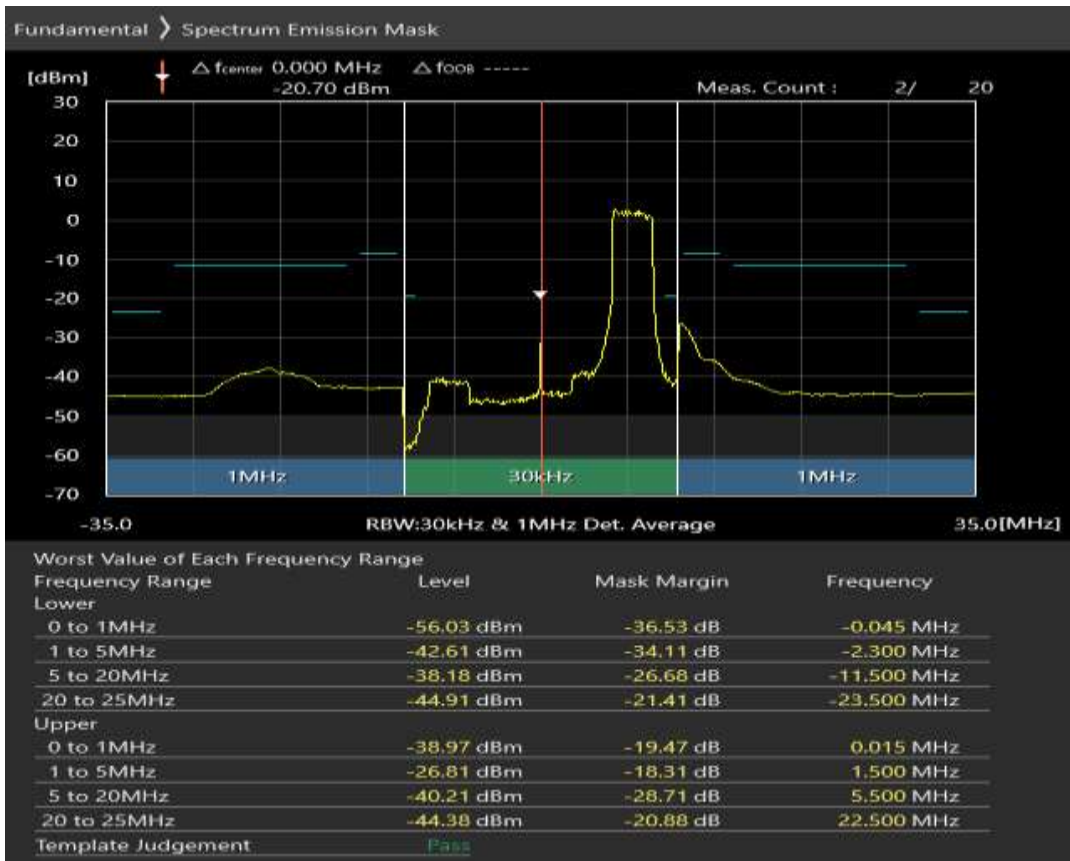

Band3 QAM16 BW=20MHz Channel=19575 RB Size=18 Position=#Max

Band3 QAM16 BW=20MHz Channel=19575 RB Size=100 Position=#0

Band3 QPSK BW=20MHz Channel=19850 RB Size=18 Position=#0

Band3 QPSK BW=20MHz Channel=19850 RB Size=18 Position=#Max