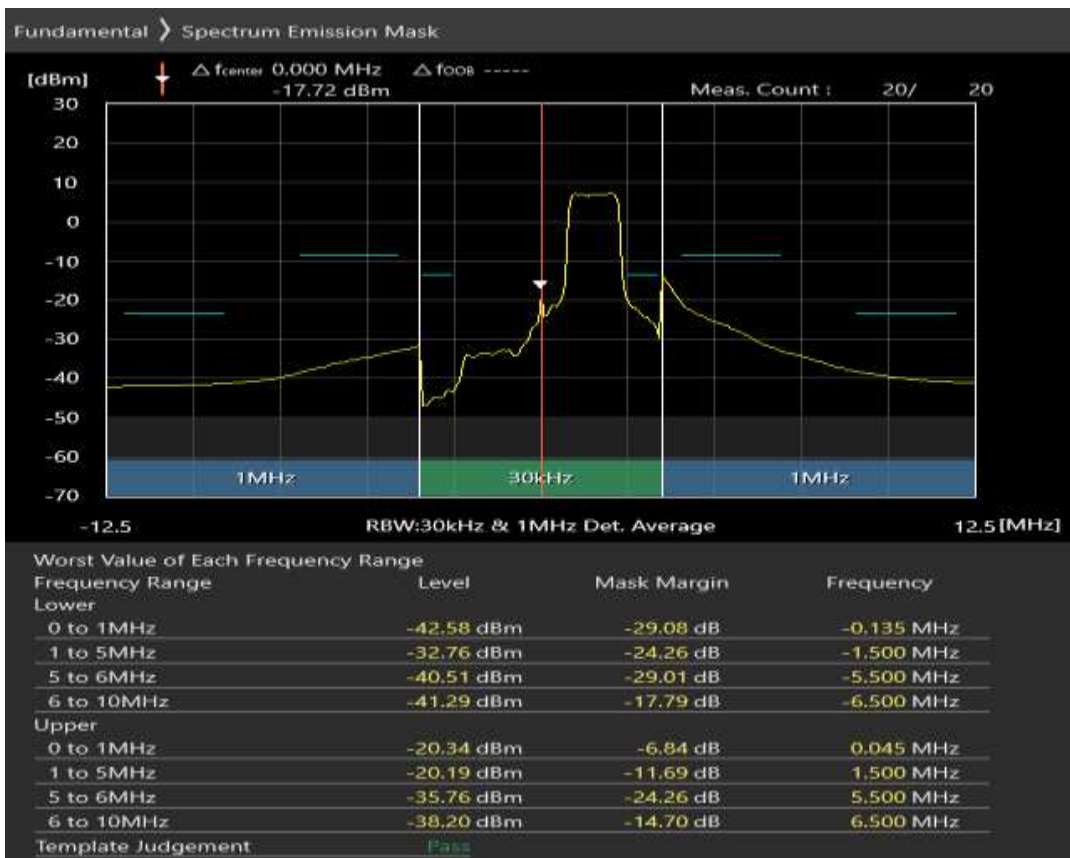

Band38 QAM16 BW=5MHz Channel=38225 RB Size=8 Position=#Max