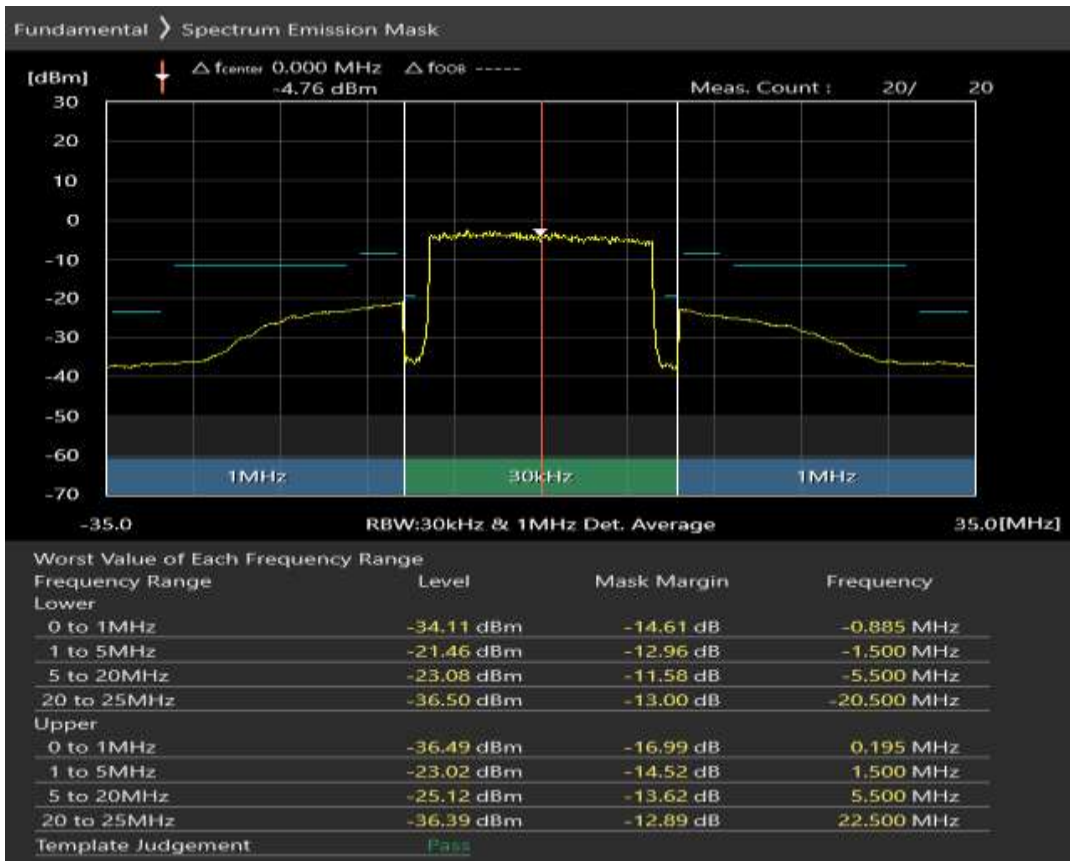

Band38 QPSK BW=20MHz Channel=38000 RB Size=100 Position=#0

Band38 QAM16 BW=20MHz Channel=38000 RB Size=18 Position=#0

Band38 QAM16 BW=20MHz Channel=38000 RB Size=18 Position=#Max

Band38 QAM16 BW=20MHz Channel=38000 RB Size=100 Position=#0