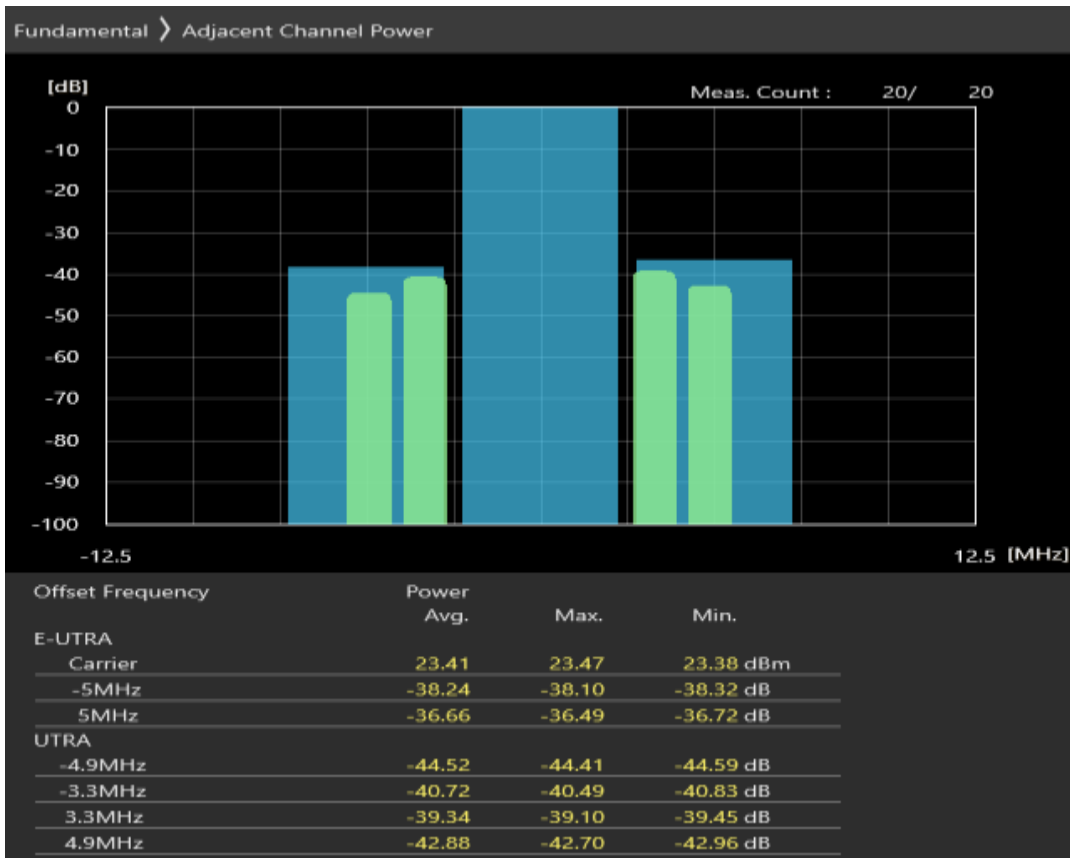

Band40 QPSK BW=5MHz Channel=38675 RB Size=25 Position=#0

Band40 QAM16 BW=5MHz Channel=38675 RB Size=8 Position=#0

Band40 QAM16 BW=5MHz Channel=38675 RB Size=8 Position=#Max

Band40 QAM16 BW=5MHz Channel=38675 RB Size=25 Position=#0