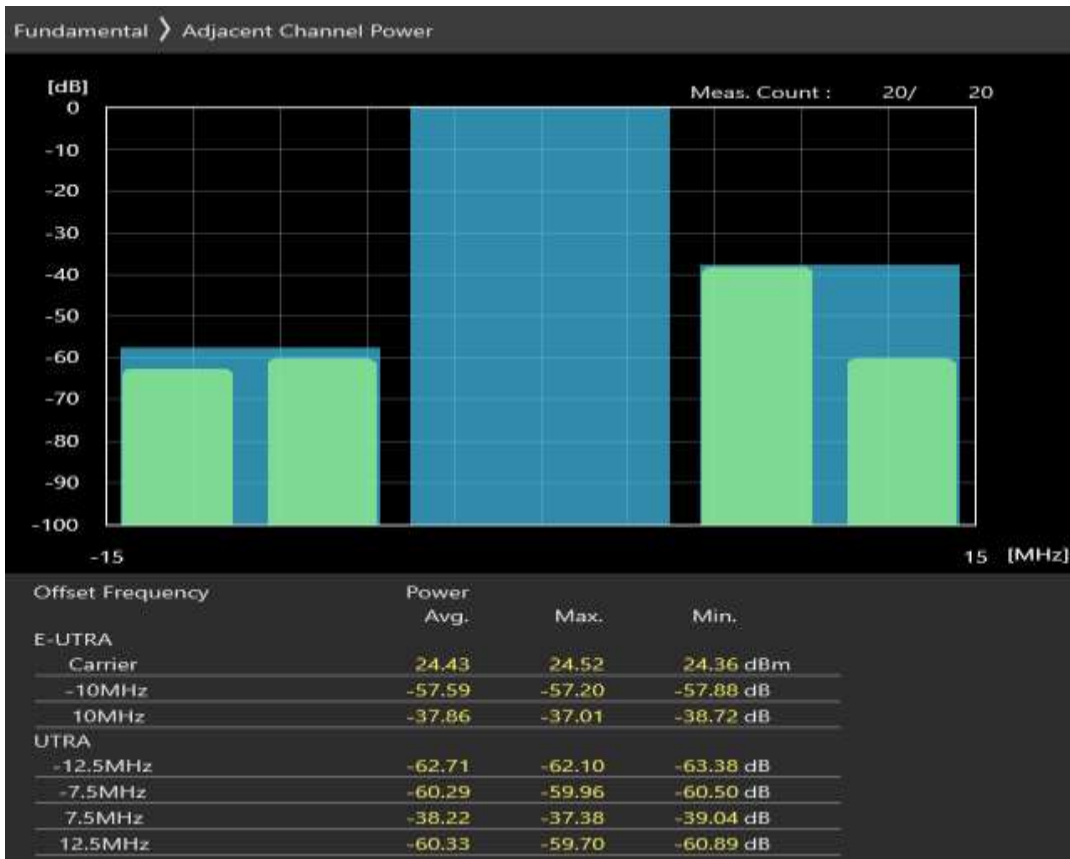

Band1 QAM16 BW=10MHz Channel=18300 RB Size=12 Position=#Max

Band1 QAM16 BW=10MHz Channel=18300 RB Size=50 Position=#0

Band1 QPSK BW=10MHz Channel=18550 RB Size=12 Position=#0

Band1 QPSK BW=10MHz Channel=18550 RB Size=12 Position=#Max