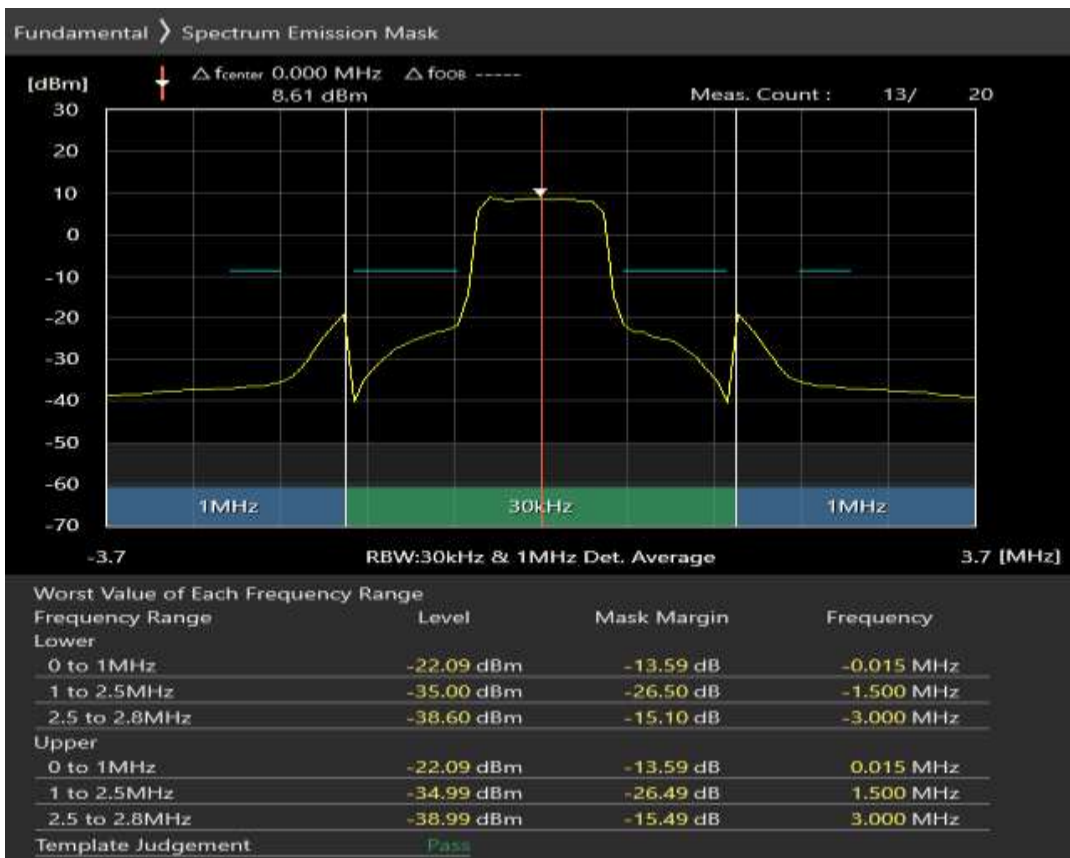

Band8 QPSK BW=1.4MHz Channel=21625 RB Size=6 Position=#0