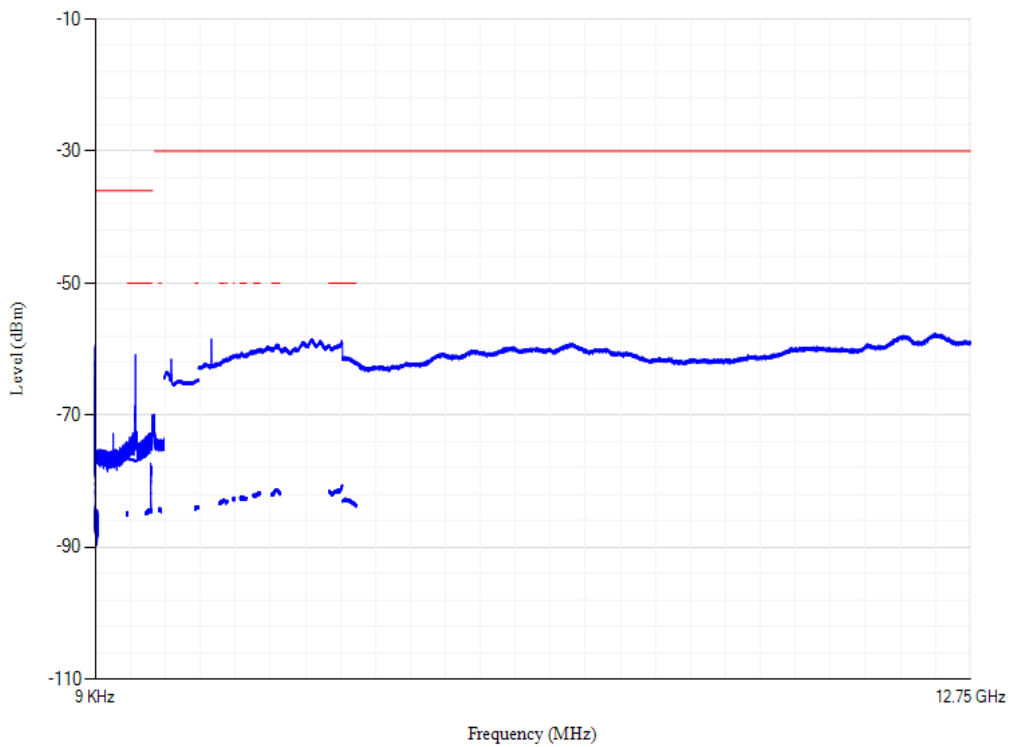

Conducted spurious emissions

Band20 QPSK BW=5MHz Channel=24175 RB Size=1 Position=#0

Conducted spurious emissions

Band20 QPSK BW=5MHz Channel=24300 RB Size=1 Position=#0

Conducted spurious emissions

Band20 QPSK BW=5MHz Channel=24425 RB Size=1 Position=#0