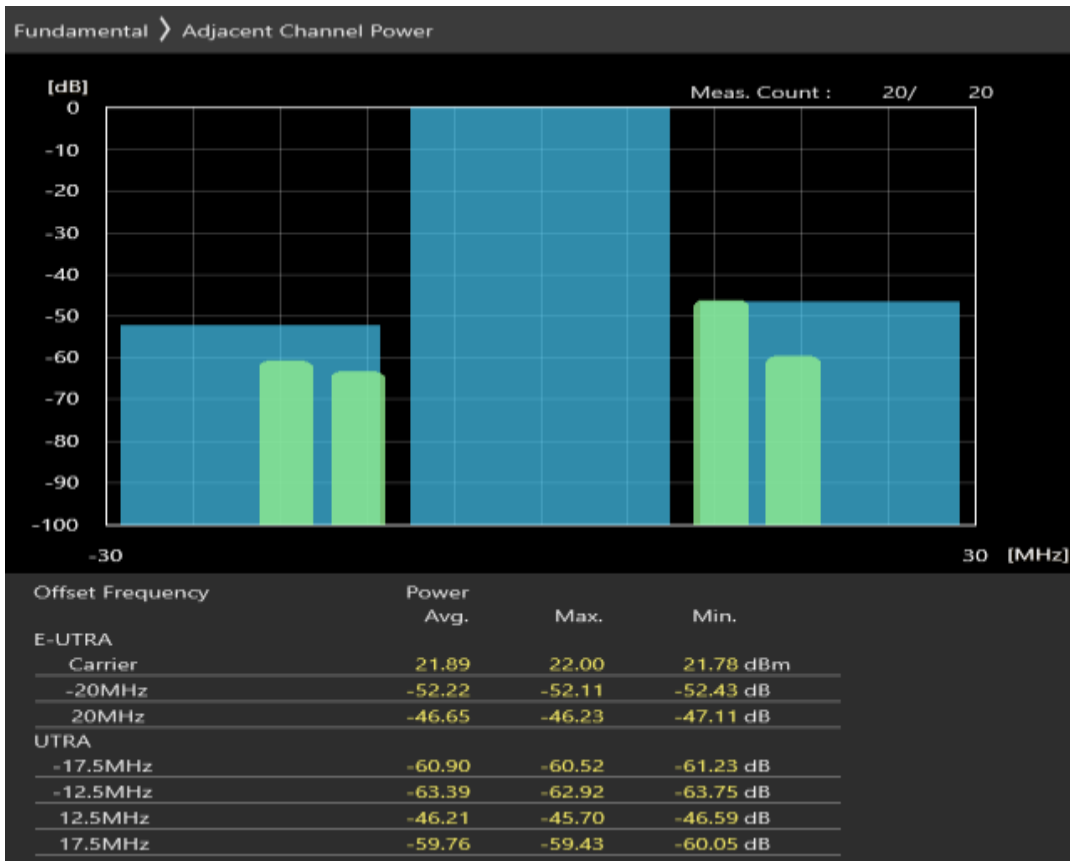

Band3 QPSK BW=20MHz Channel=19575 RB Size=18 Position=#Max