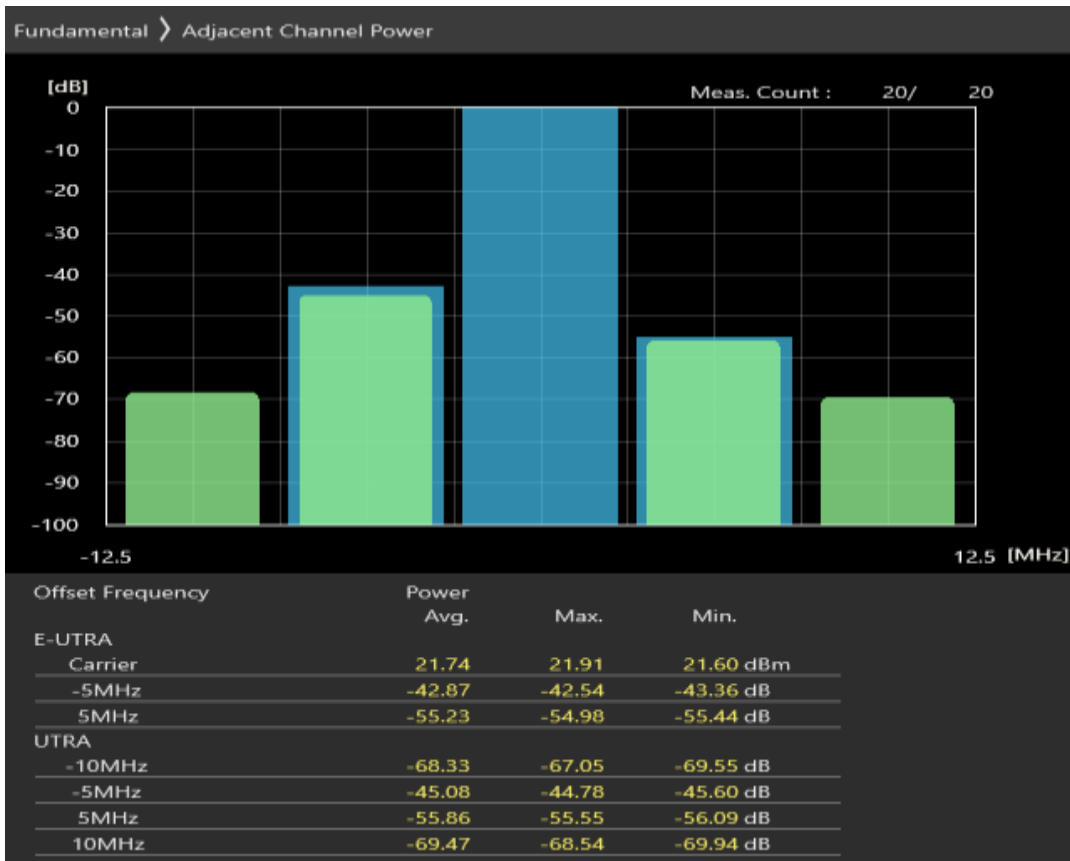

Band3 QAM16 BW=5MHz Channel=19225 RB Size=8 Position=#0