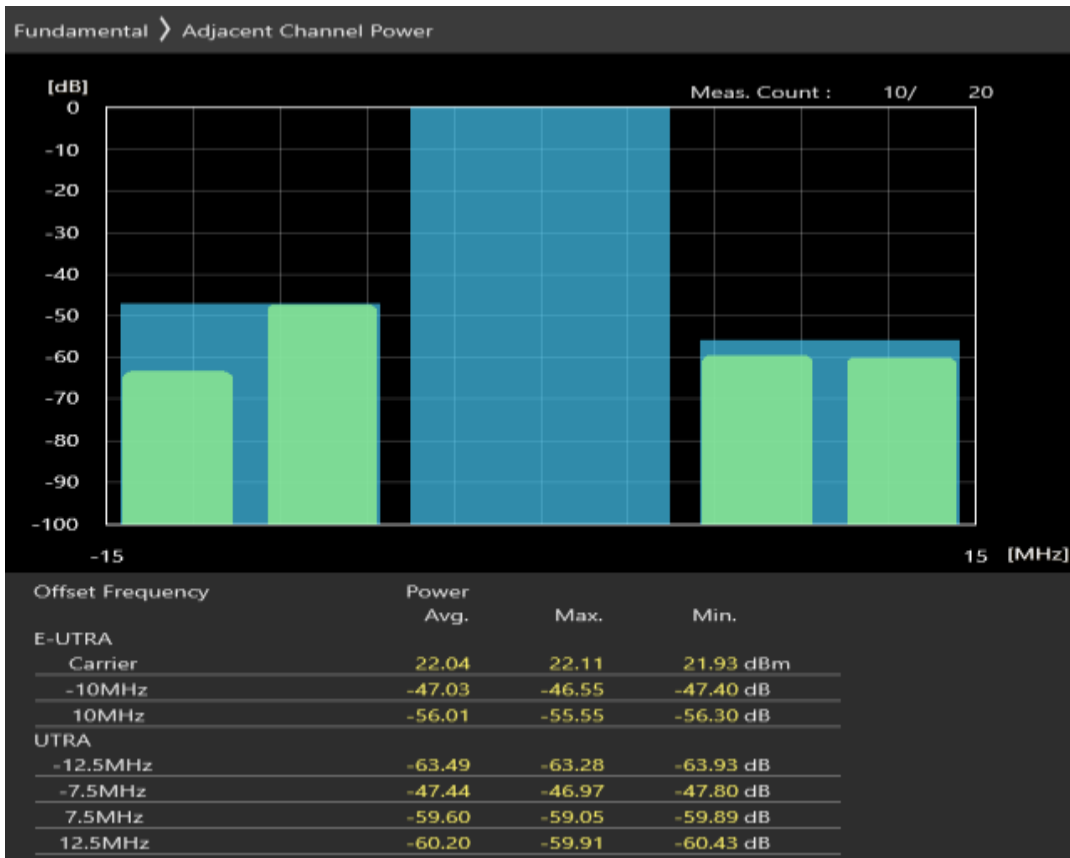

Band3 QPSK BW=10MHz Channel=19575 RB Size=12 Position=#0