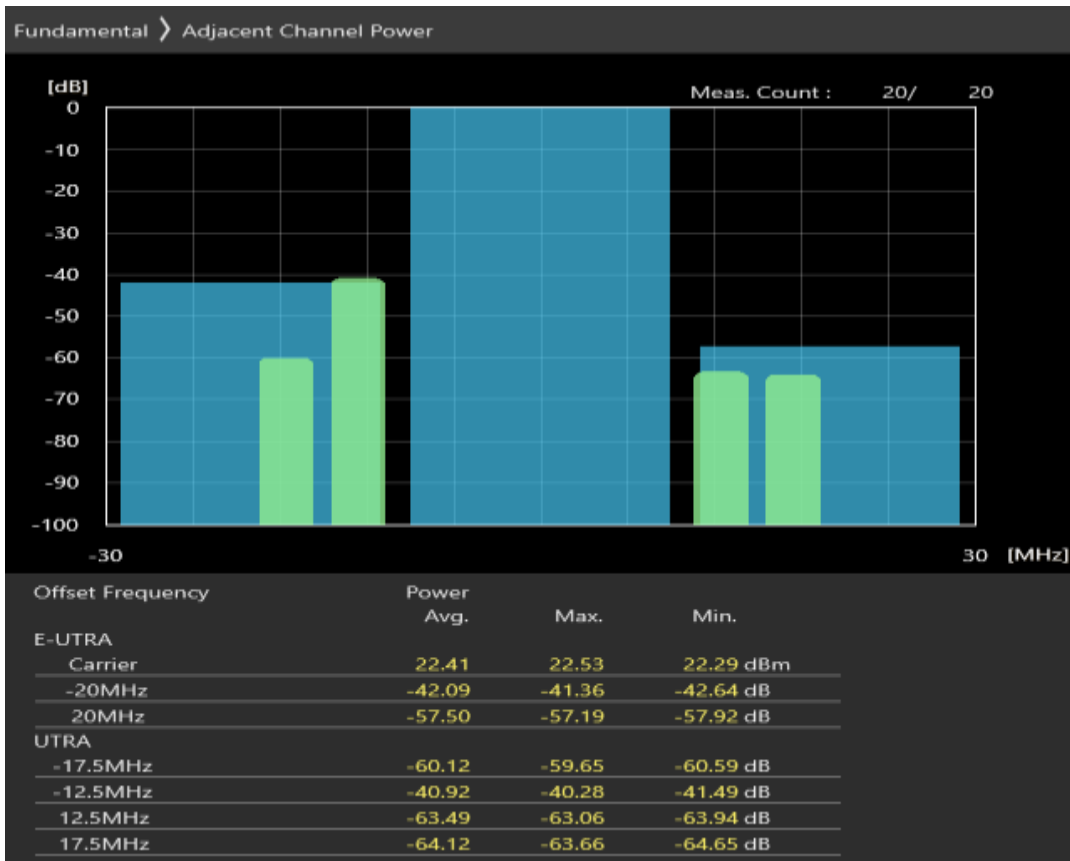

Band1 QAM16 BW=20MHz Channel=18300 RB Size=18 Position=#0