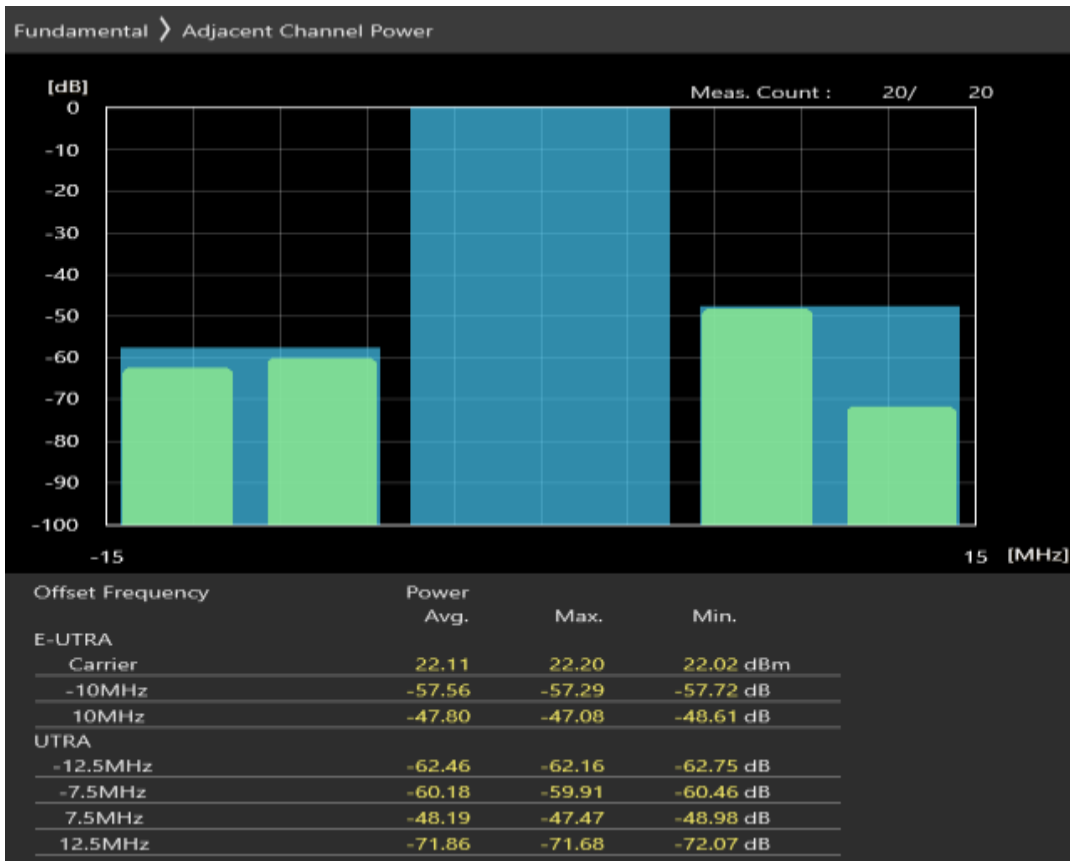

Band28 QPSK BW=10MHz Channel=27610 RB Size=12 Position=#Max