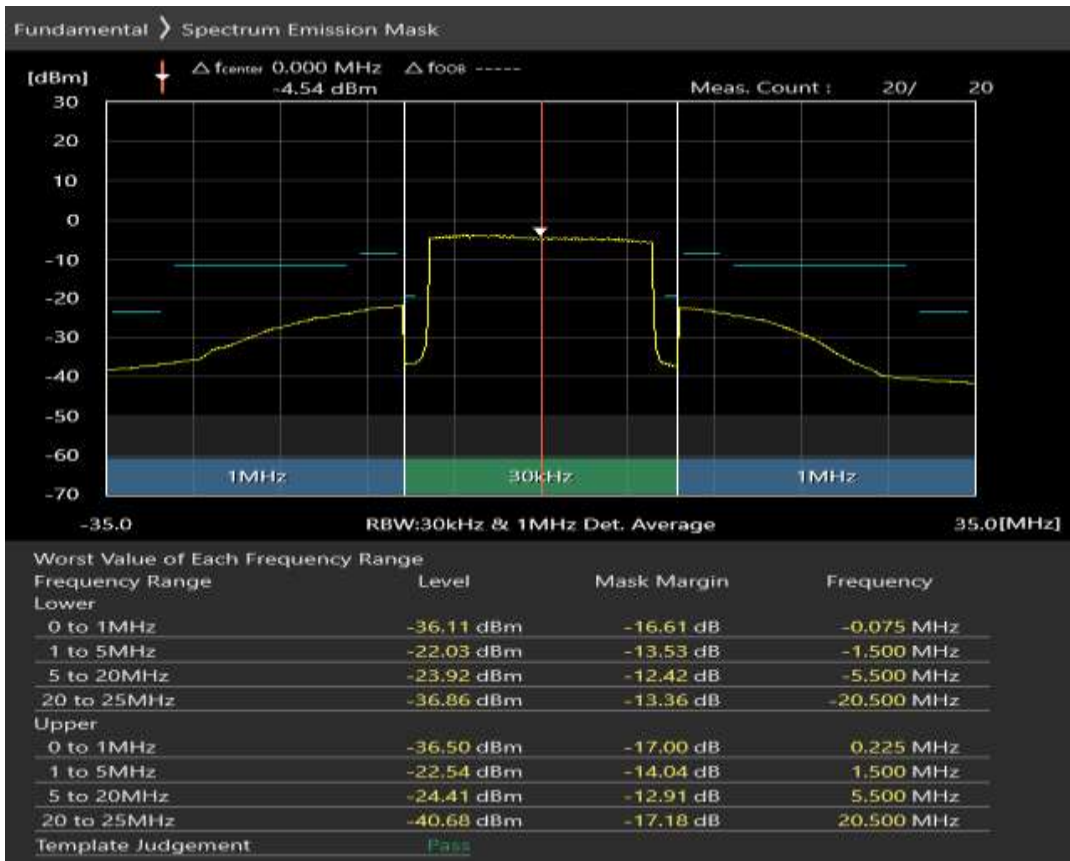

Band7 QAM16 BW=20MHz Channel=21350 RB Size=100 Position=#0