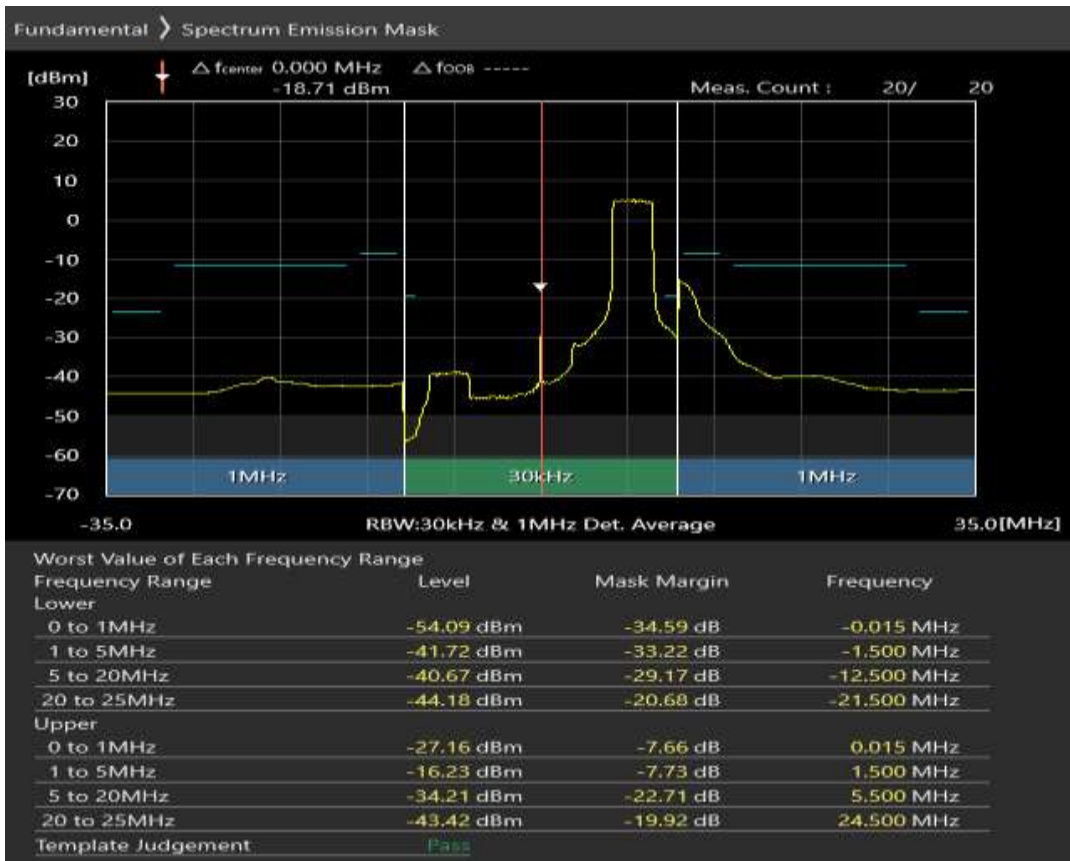

Band1 QAM16 BW=10MHz Channel=18550 RB Size=12 Position=#Max

Band1 QAM16 BW=10MHz Channel=18550 RB Size=50 Position=#0

Band1 QPSK BW=20MHz Channel=18100 RB Size=18 Position=#0

Band1 QPSK BW=20MHz Channel=18100 RB Size=18 Position=#Max