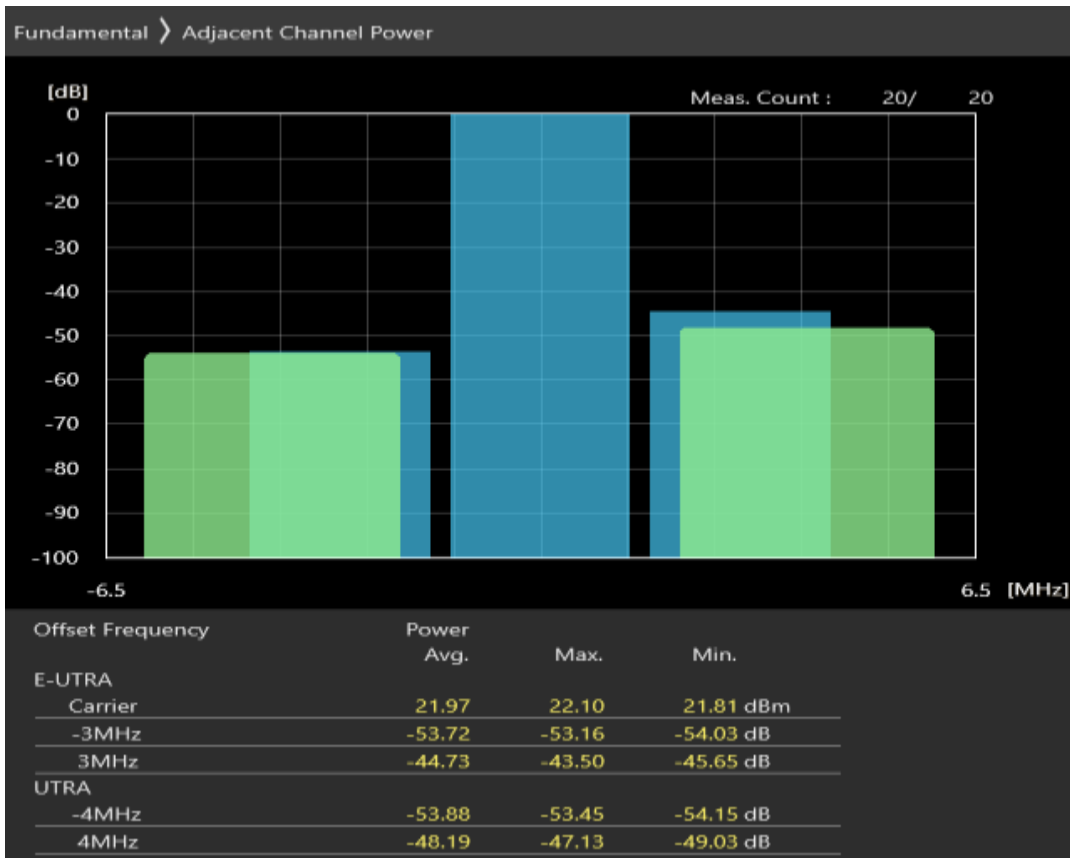

Band28 QAM16 BW=3MHz Channel=27495 RB Size=4 Position=#Max