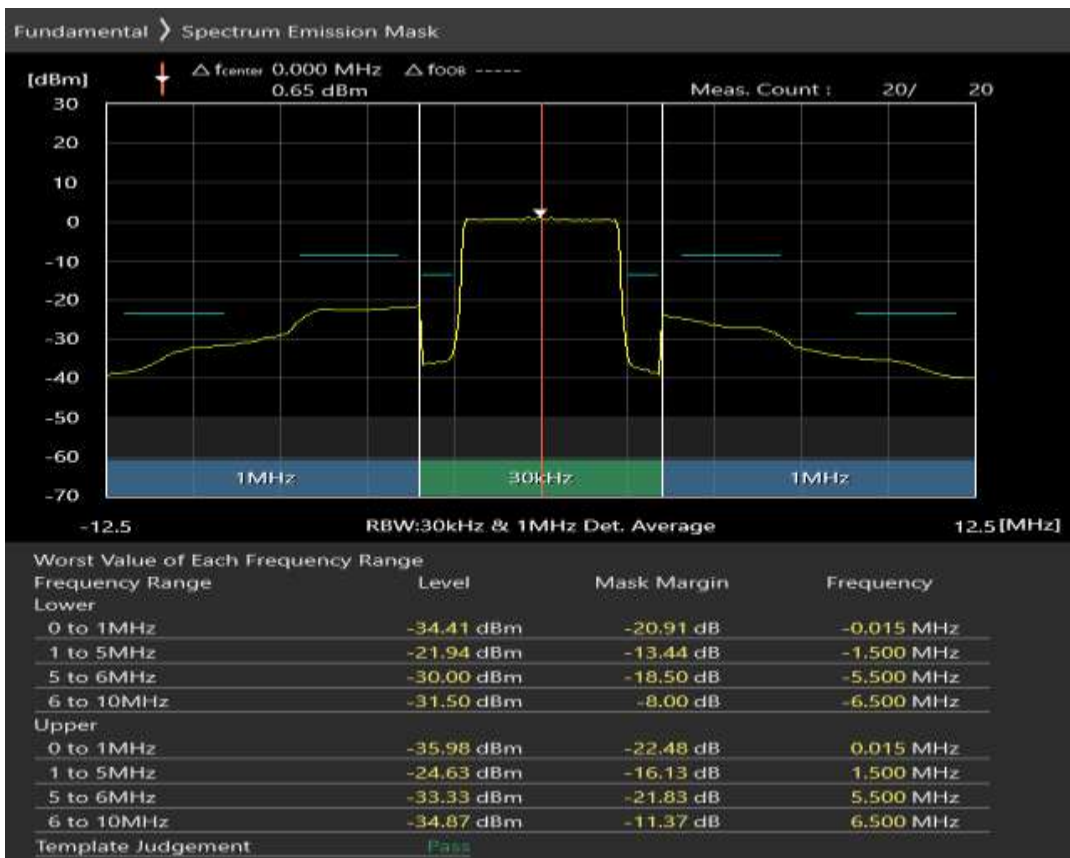

Band20 QPSK BW=5MHz Channel=24300 RB Size=25 Position=#0