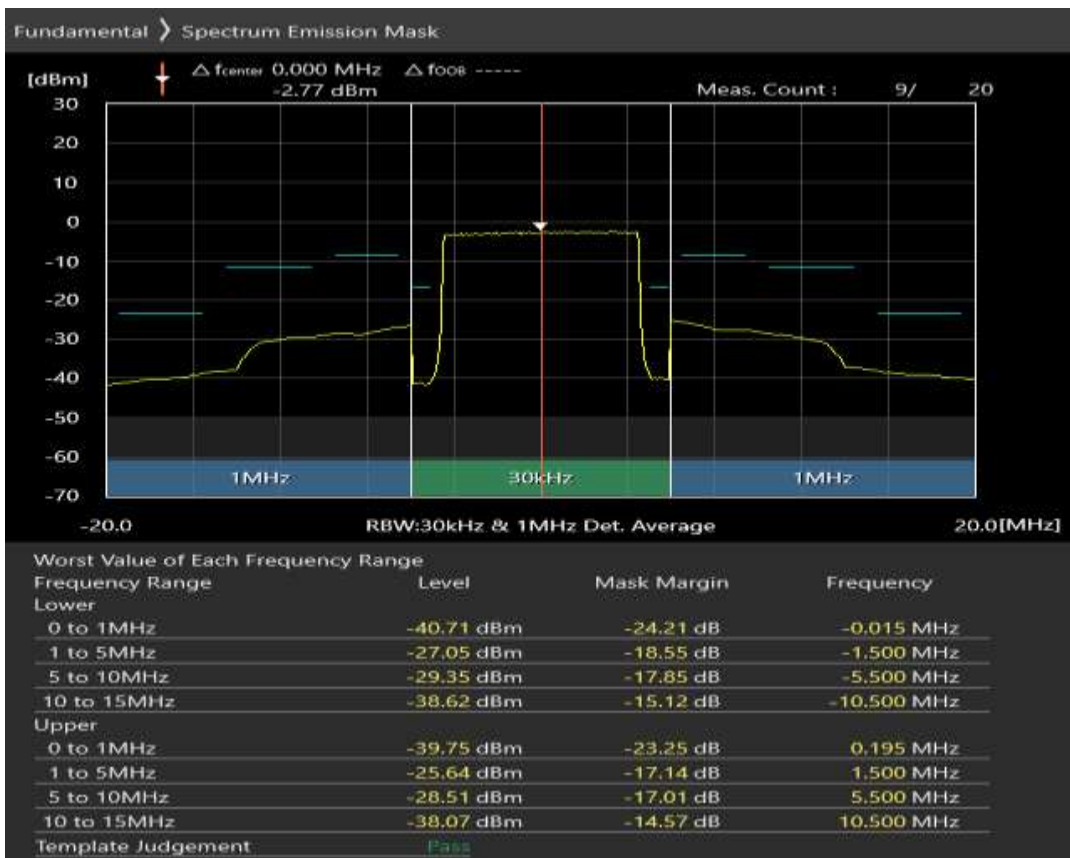

Band3 QPSK BW=10MHz Channel=19250 RB Size=50 Position=#0