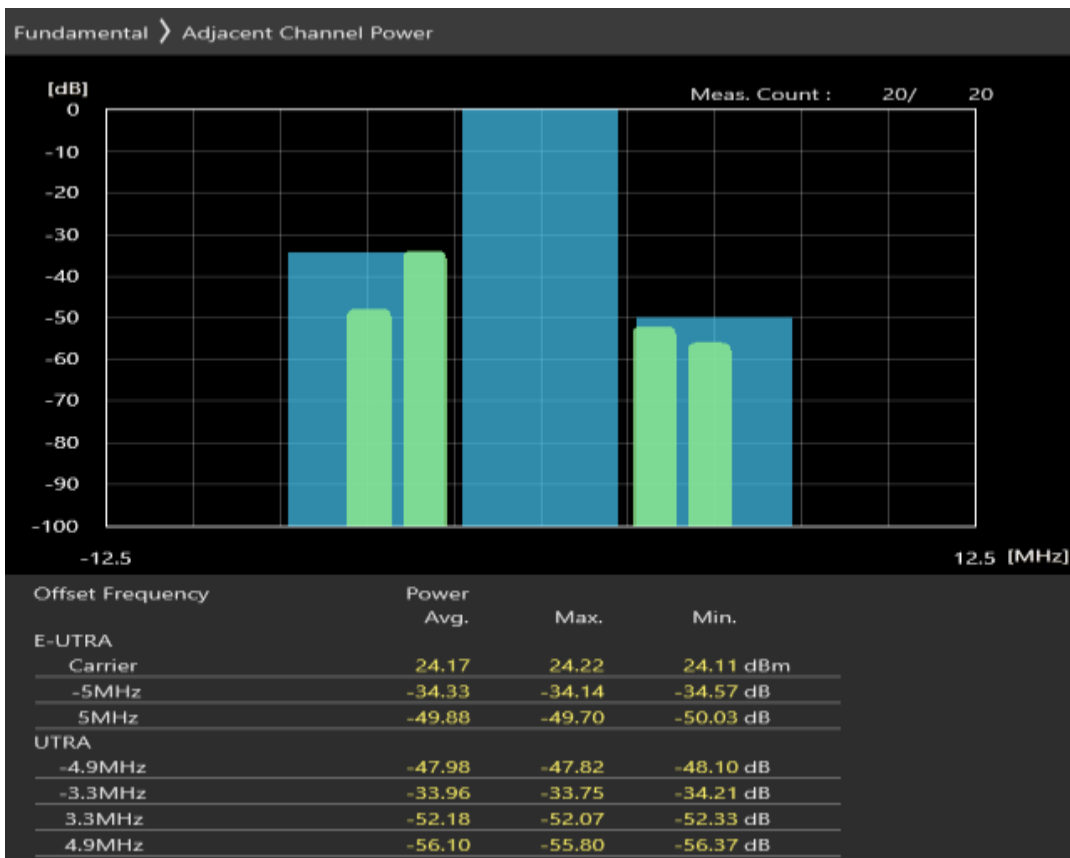

Band38 QPSK BW=5MHz Channel=38225 RB Size=8 Position=#0