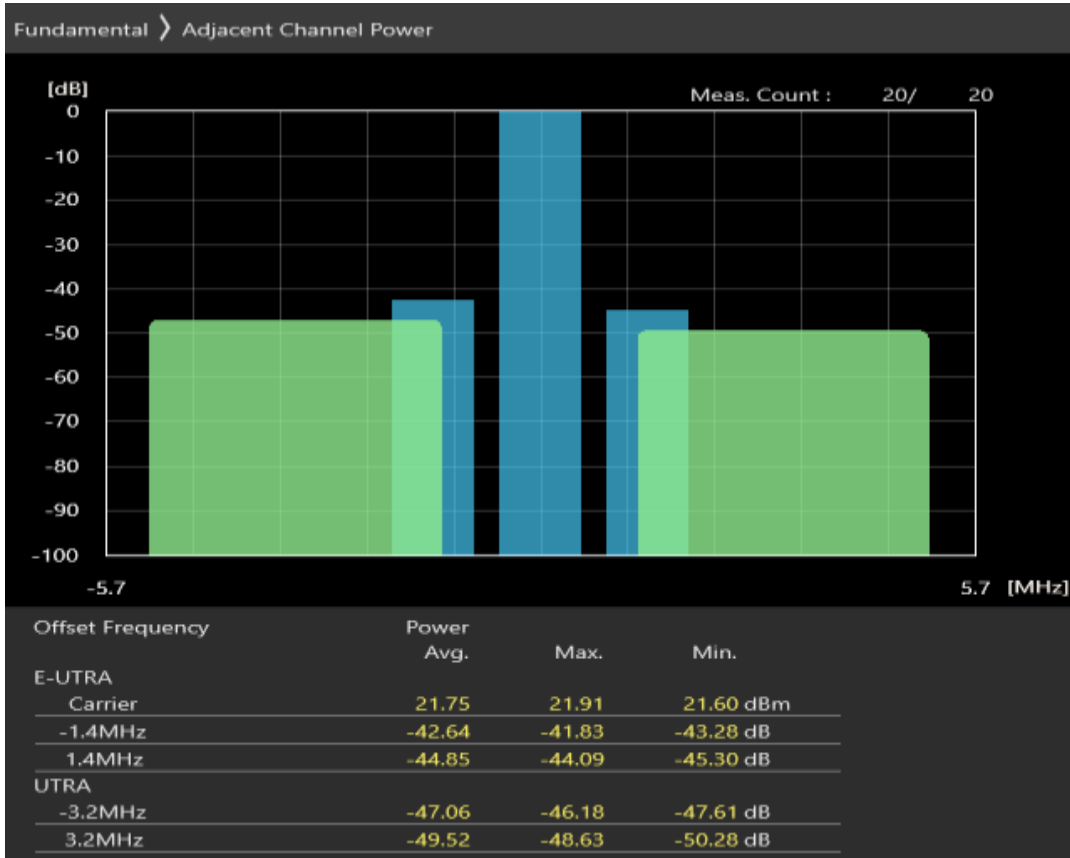

Band3 QPSK BW=1.4MHz Channel=19207 RB Size=5 Position=#0

Band3 QPSK BW=1.4MHz Channel=19207 RB Size=5 Position=#Max

Band3 QPSK BW=1.4MHz Channel=19207 RB Size=6 Position=#0

Band3 QAM16 BW=1.4MHz Channel=19207 RB Size=5 Position=#0