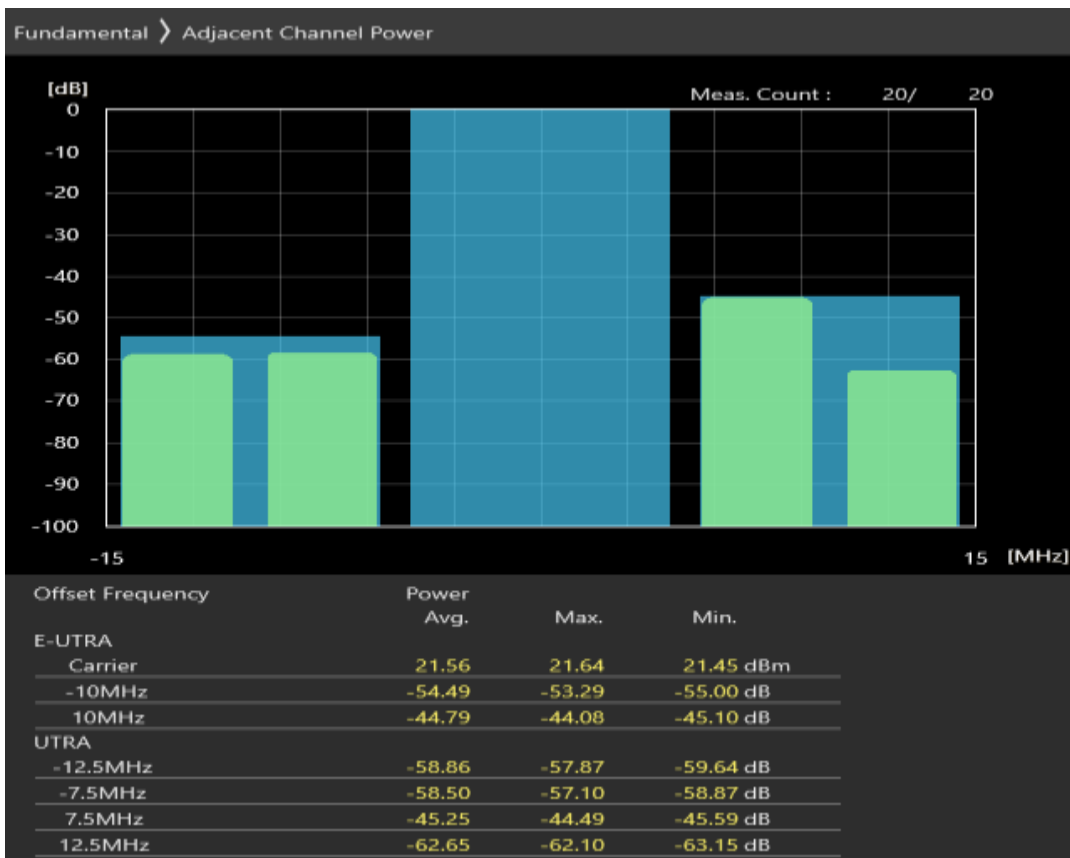

Band3 QAM16 BW=10MHz Channel=19250 RB Size=12 Position=#Max