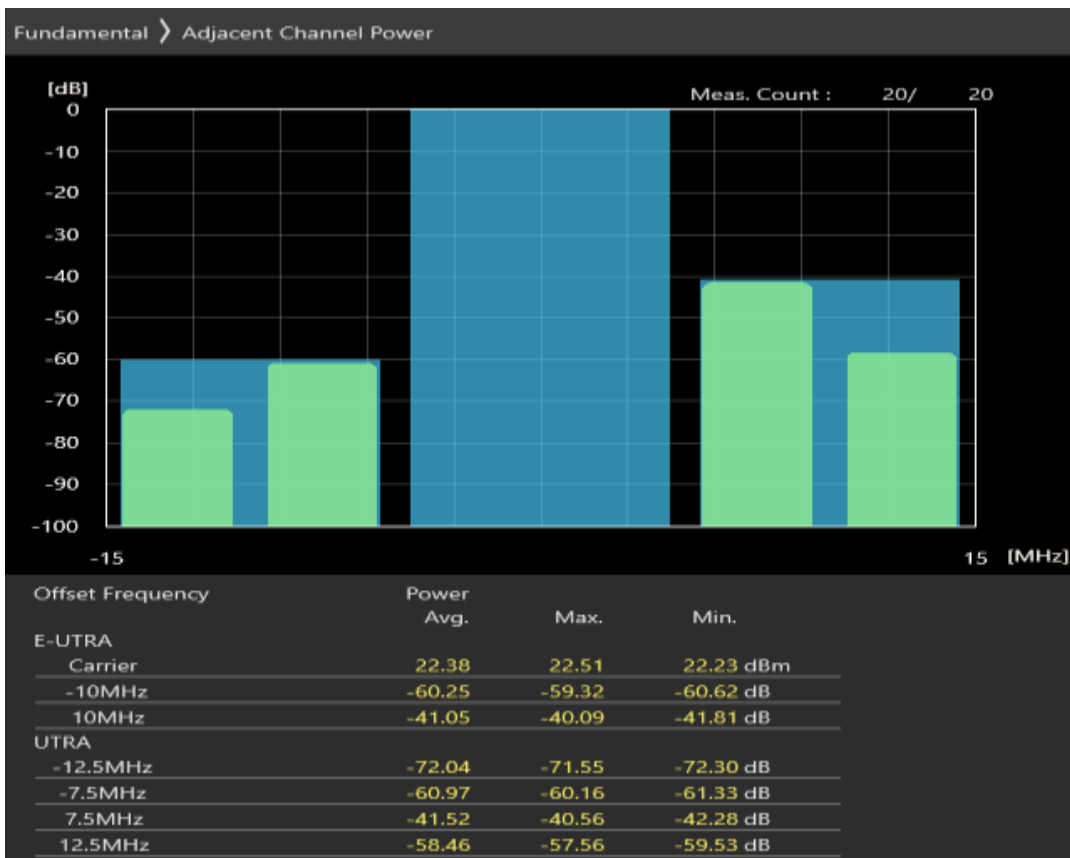

Band28 QAM16 BW=10MHz Channel=27260 RB Size=12 Position=#Max