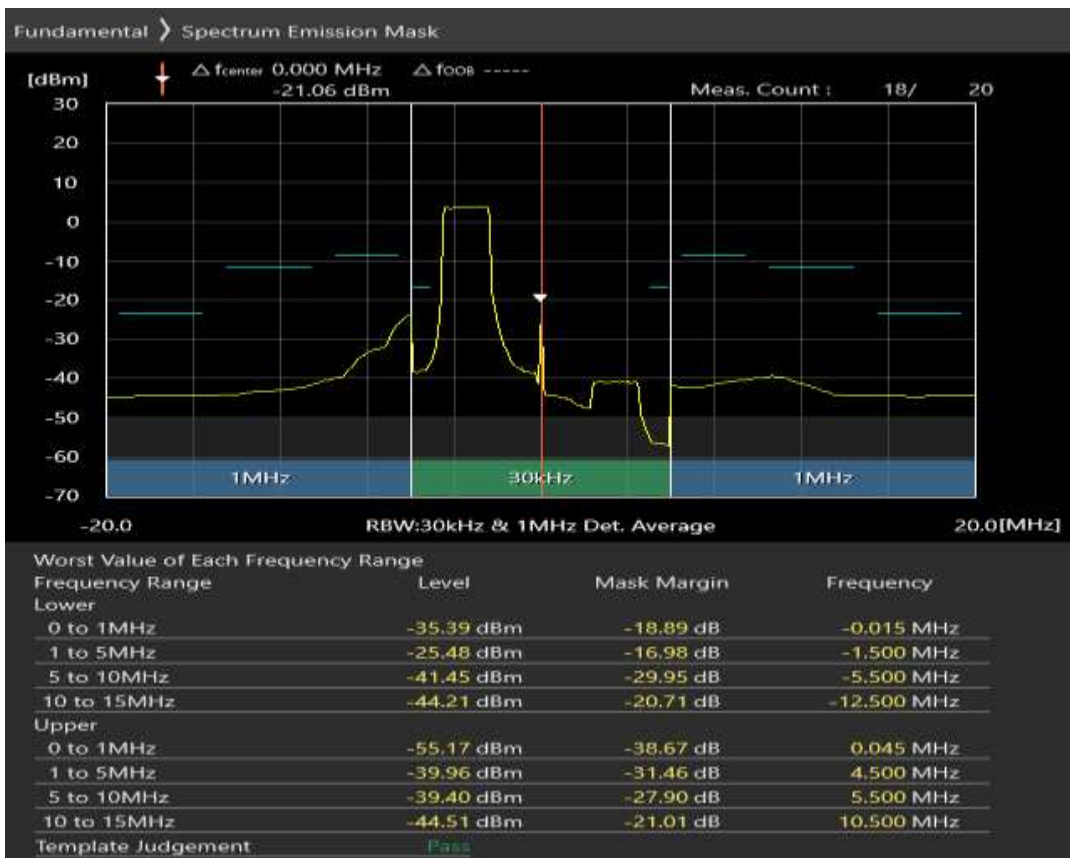

Band3 QPSK BW=10MHz Channel=1990 RB Size=12 Position=#0