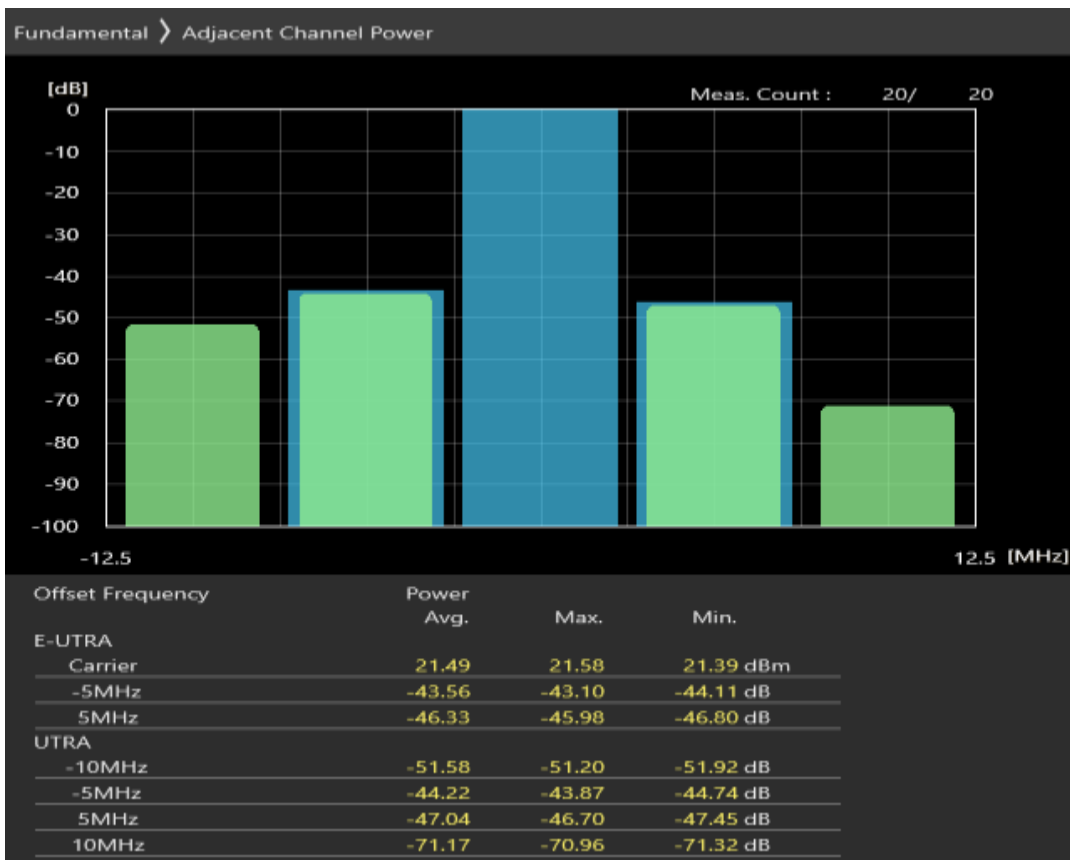

Band28 QPSK BW=5MHz Channel=27635 RB Size=25 Position=#0