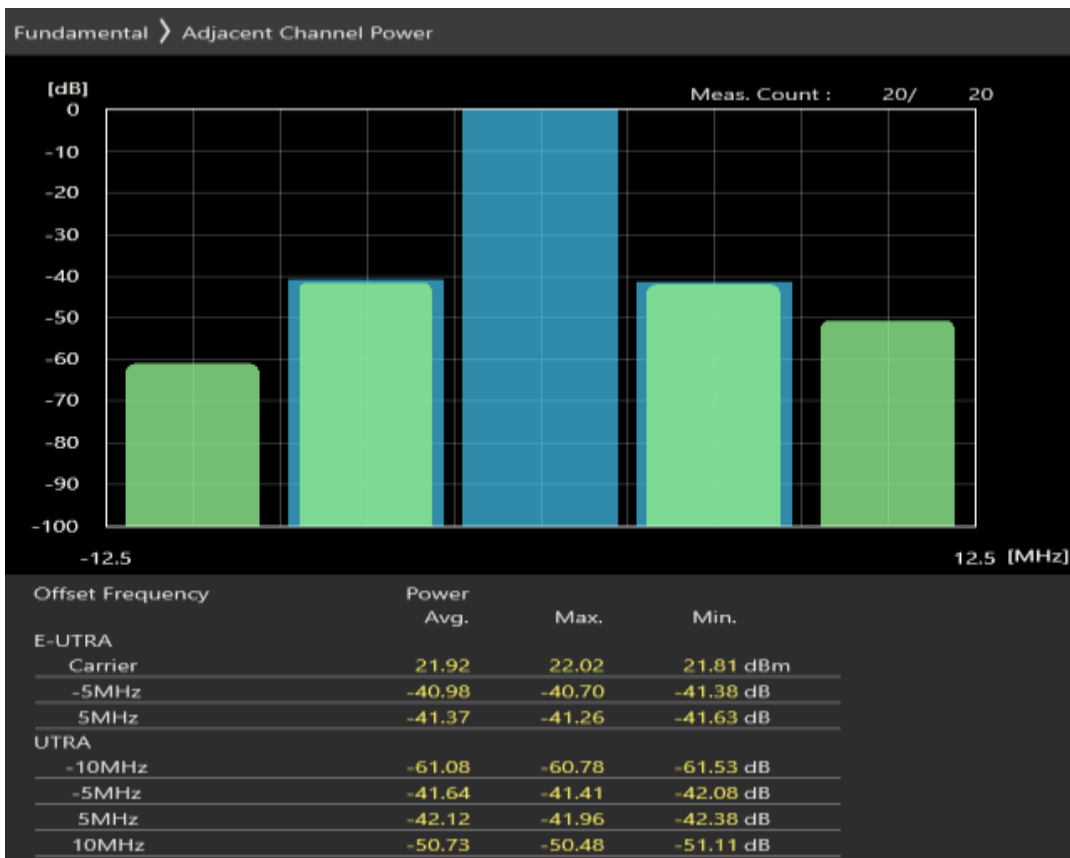

Band20 QPSK BW=5MHz Channel=24175 RB Size=25 Position=#0