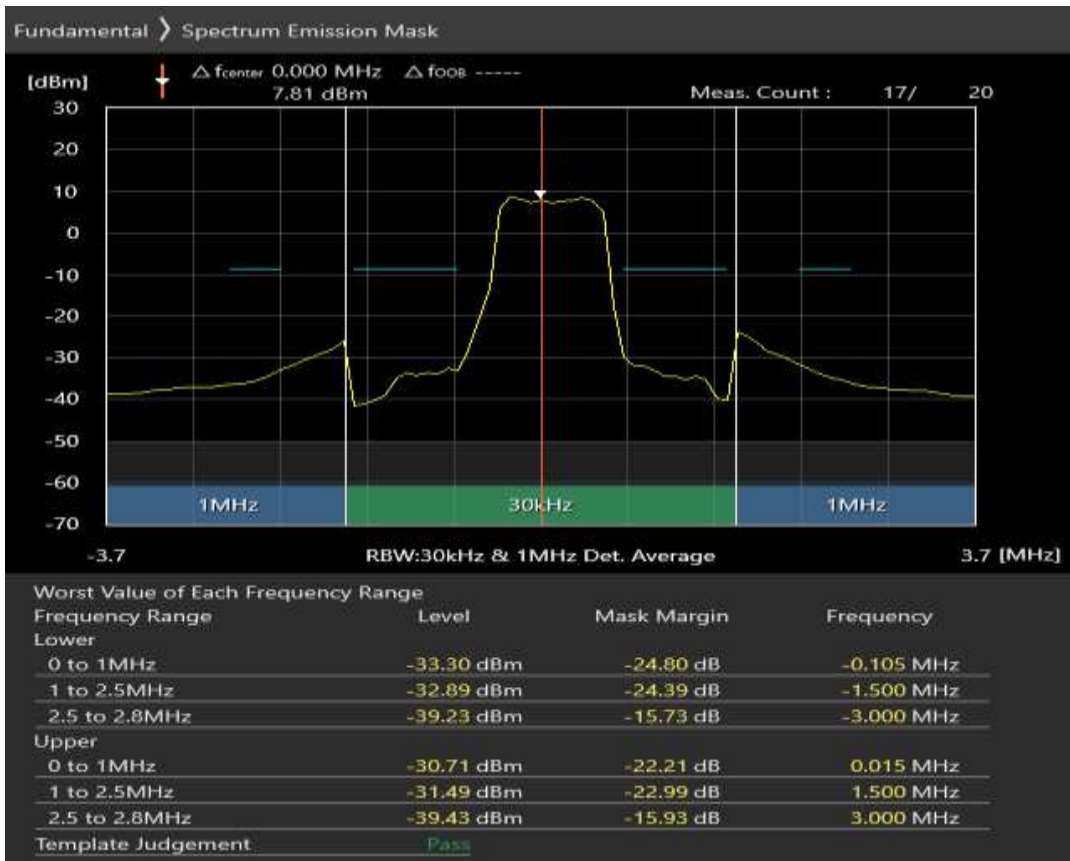

Band3 QPSK BW=1.4MHz Channel=19207 RB Size=5 Position=#Max