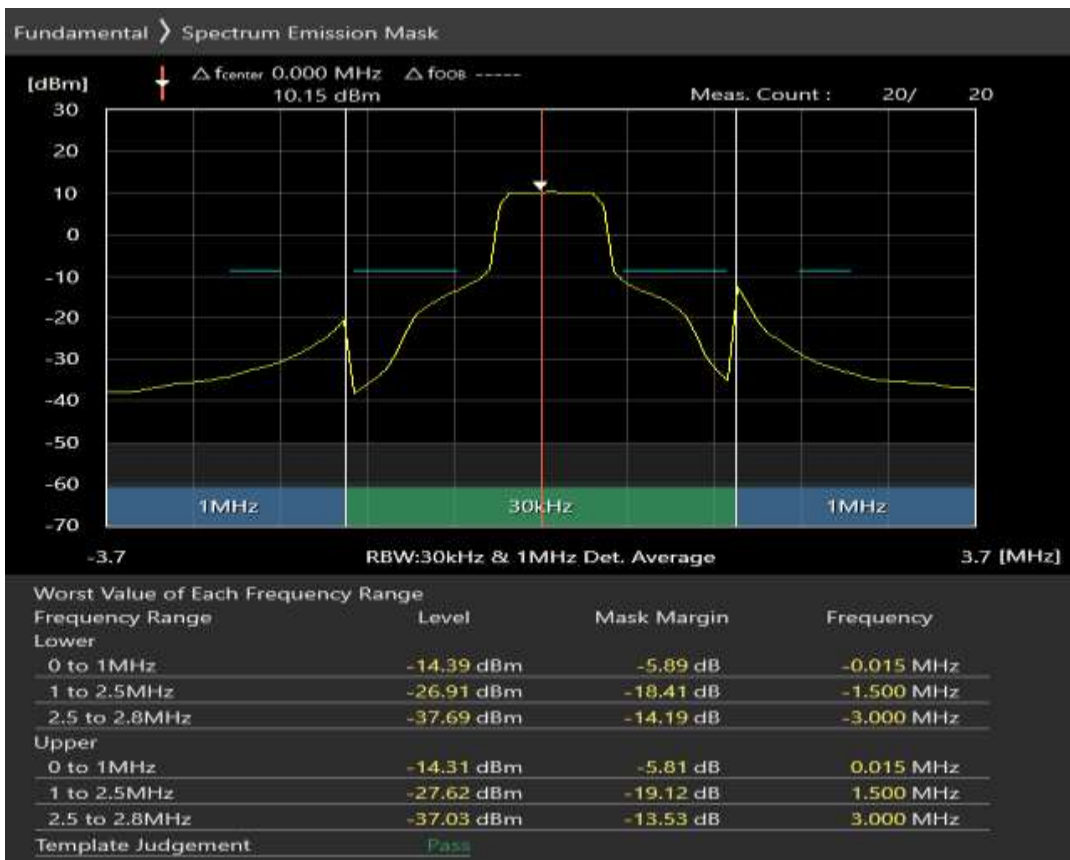

Band8 QPSK BW=1.4MHz Channel=21457 RB Size=6 Position=#0