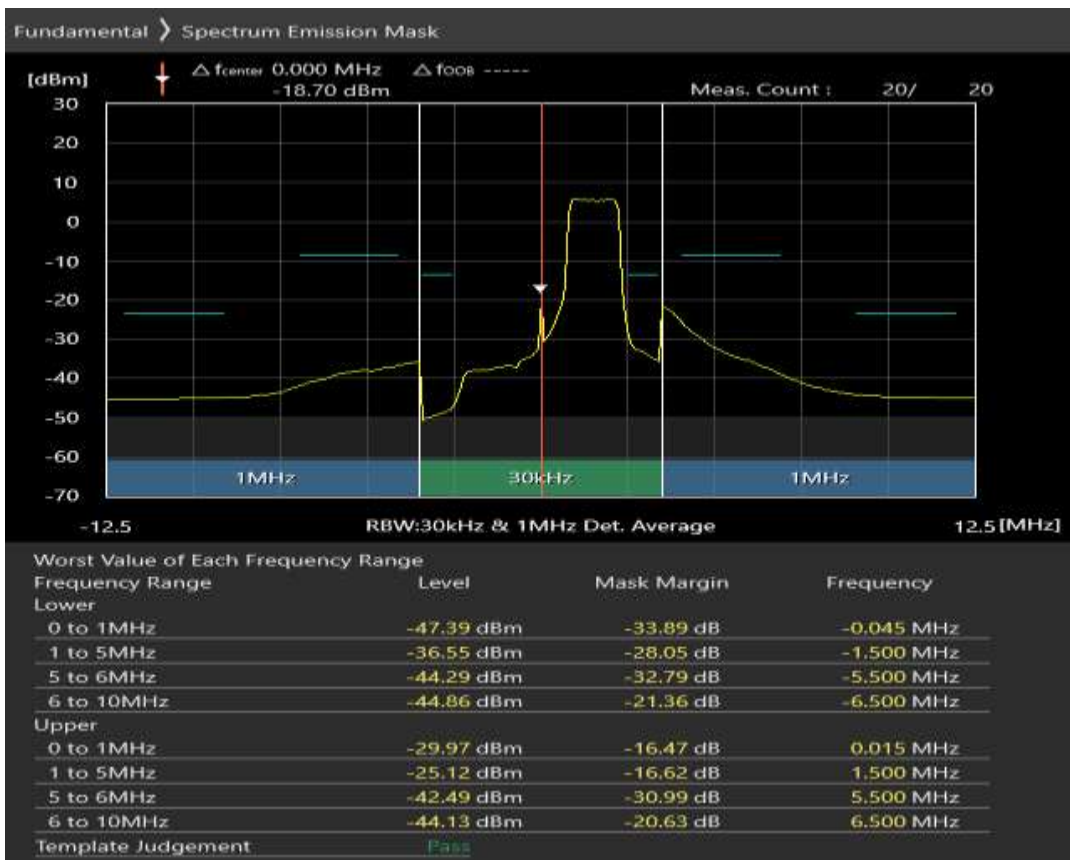

Band20 QAM16 BW=5MHz Channel=24300 RB Size=8 Position=#Max