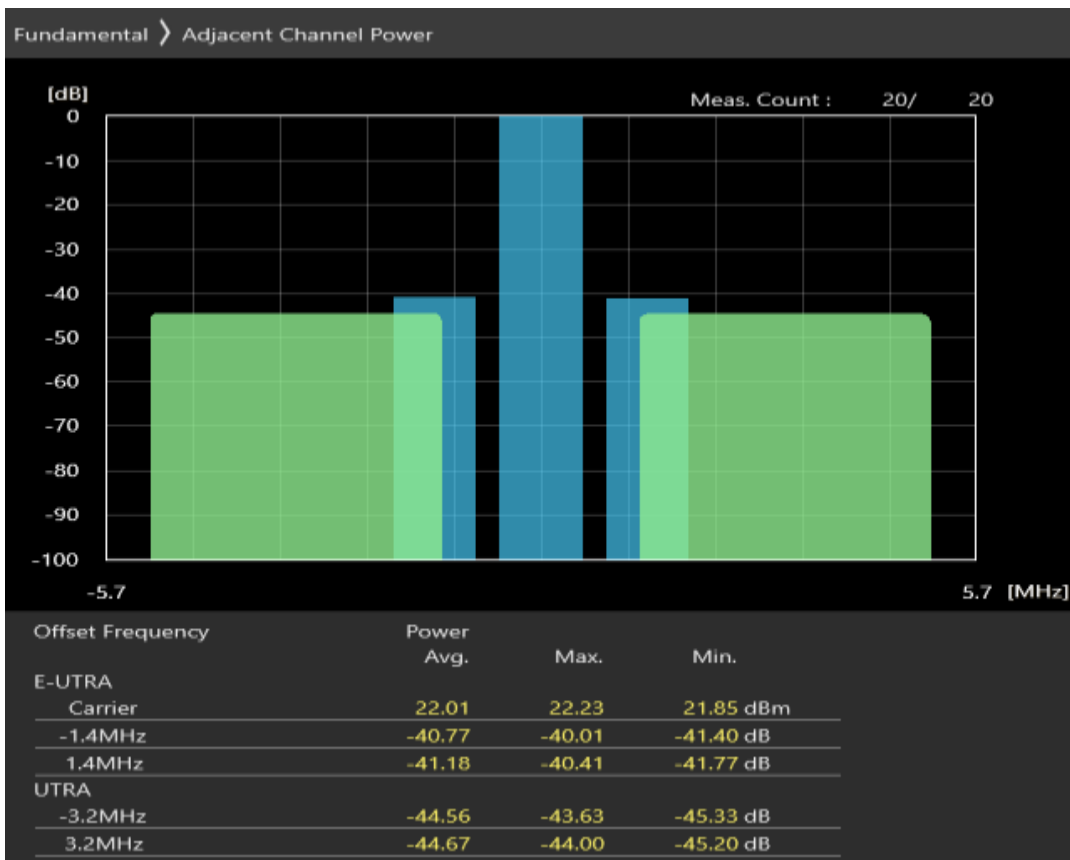

Band8 QAM16 BW=1.4MHz Channel=21457 RB Size=6 Position=#0