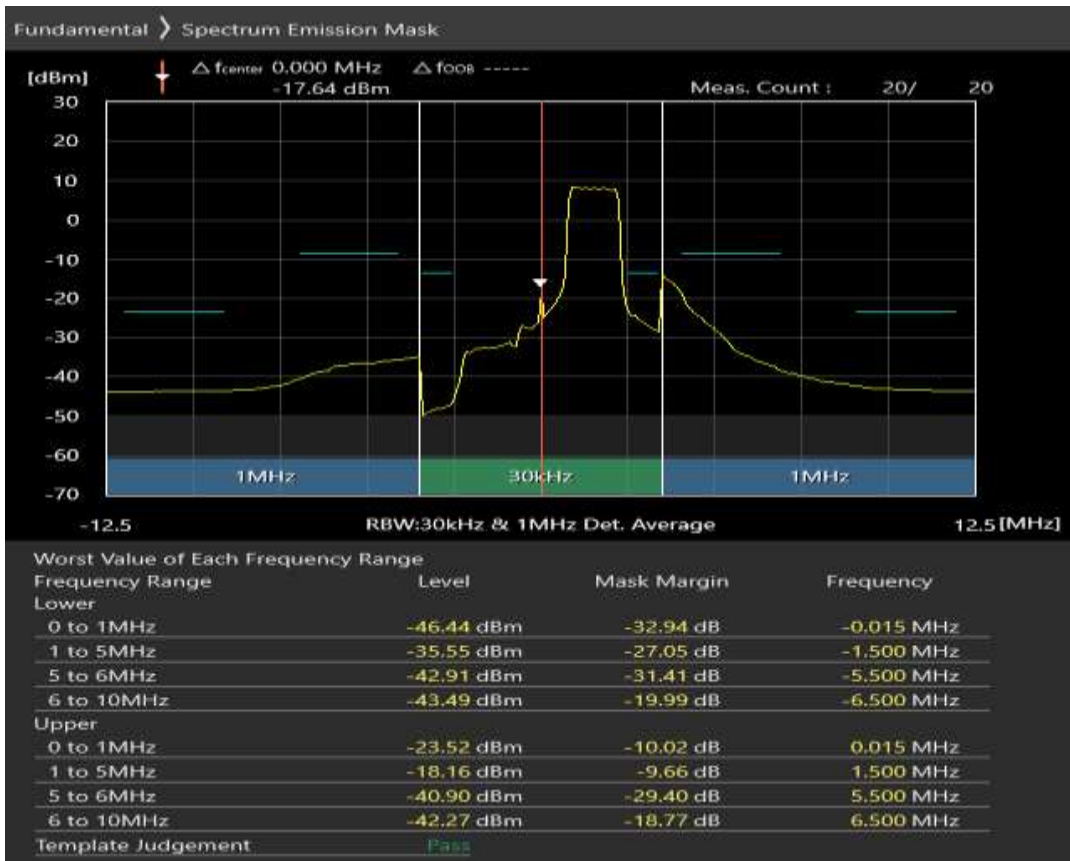

Band1 QAM16 BW=5MHz Channel=18300 RB Size=8 Position=#Max

Band1 QAM16 BW=5MHz Channel=18300 RB Size=25 Position=#0

Band1 QPSK BW=5MHz Channel=18575 RB Size=8 Position=#0

Band1 QPSK BW=5MHz Channel=18575 RB Size=8 Position=#Max