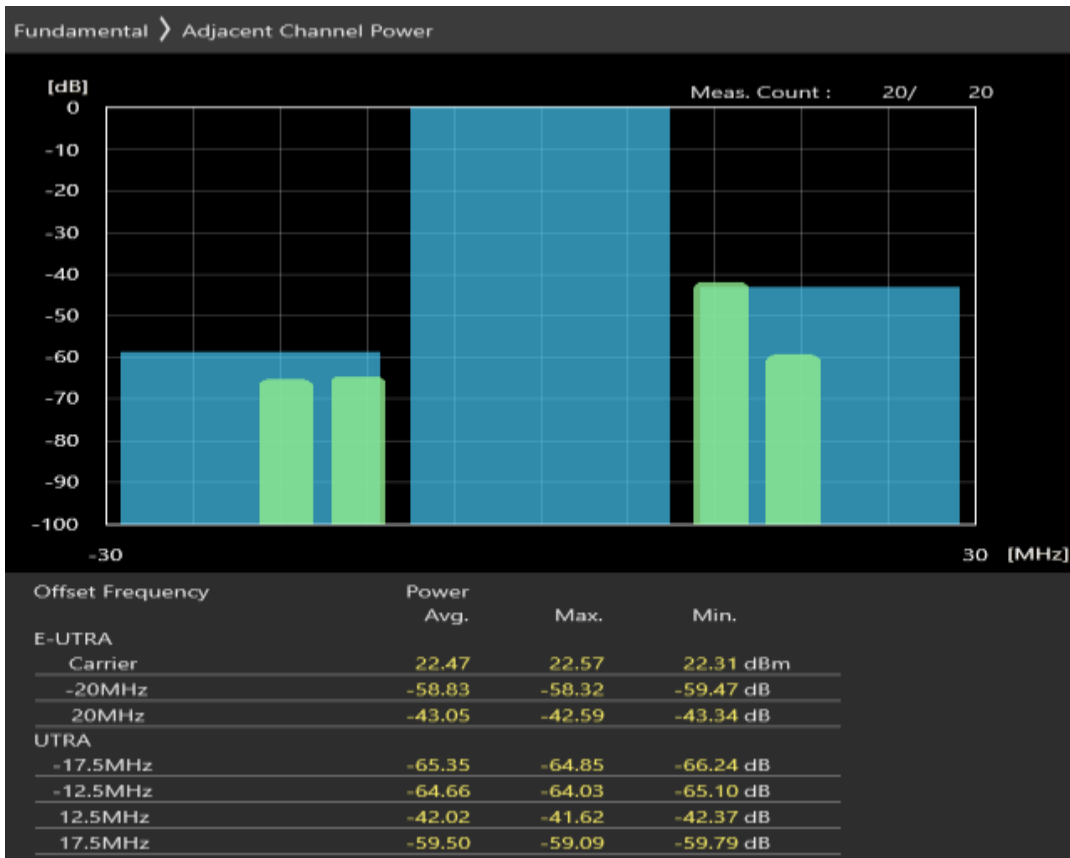

Band1 QAM16 BW=20MHz Channel=18100 RB Size=18 Position=#Max