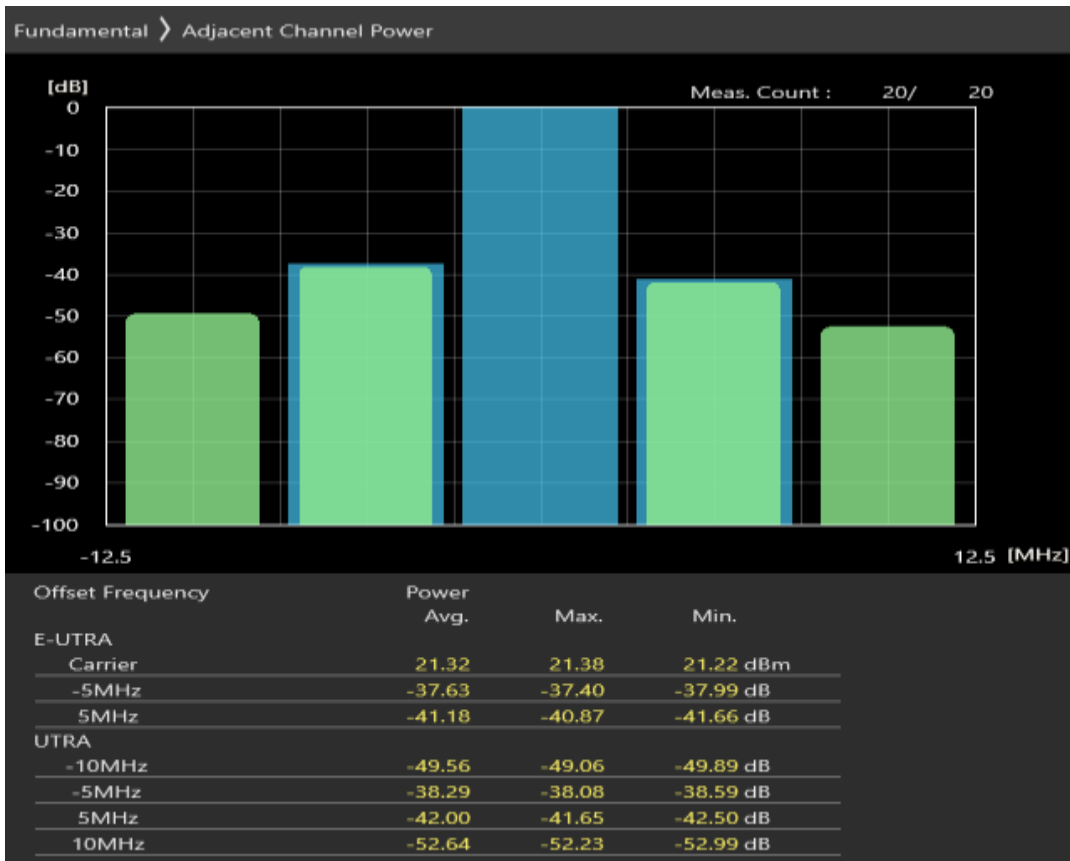

Band20 QAM16 BW=5MHz Channel=24300 RB Size=25 Position=#0