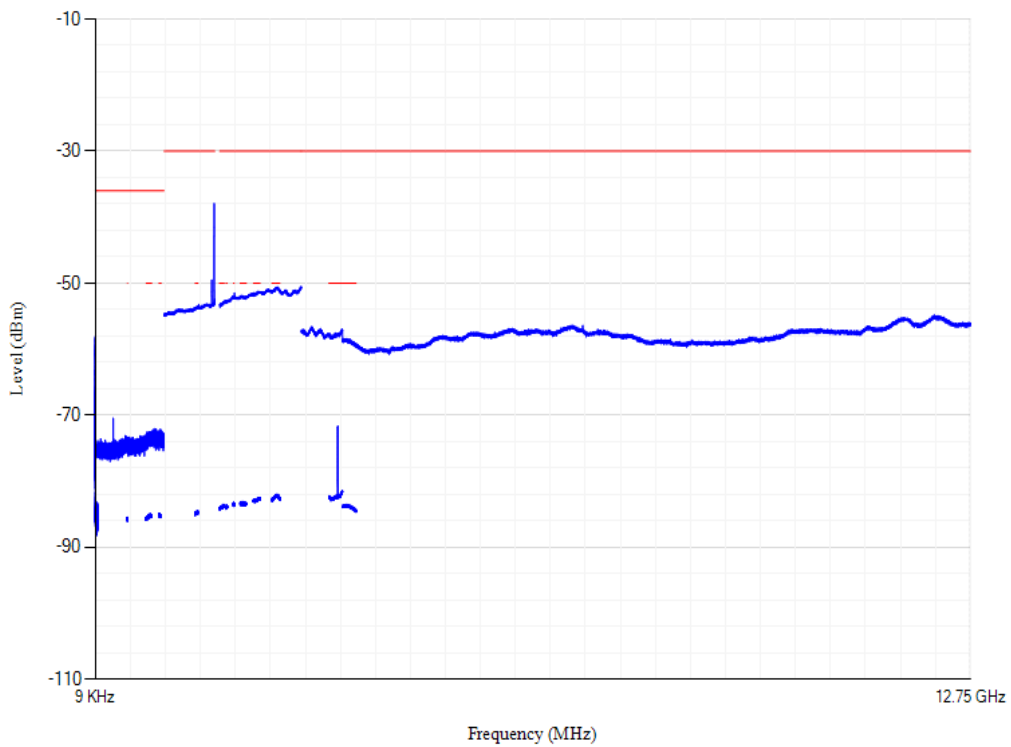

Conducted spurious emissions

Band38 QPSK BW=5MHz Channel=37775 RB Size=1 Position=#0

Conducted spurious emissions

Band38 QPSK BW=5MHz Channel=38000 RB Size=1 Position=#0

Conducted spurious emissions

Band38 QPSK BW=5MHz Channel=38225 RB Size=1 Position=#0