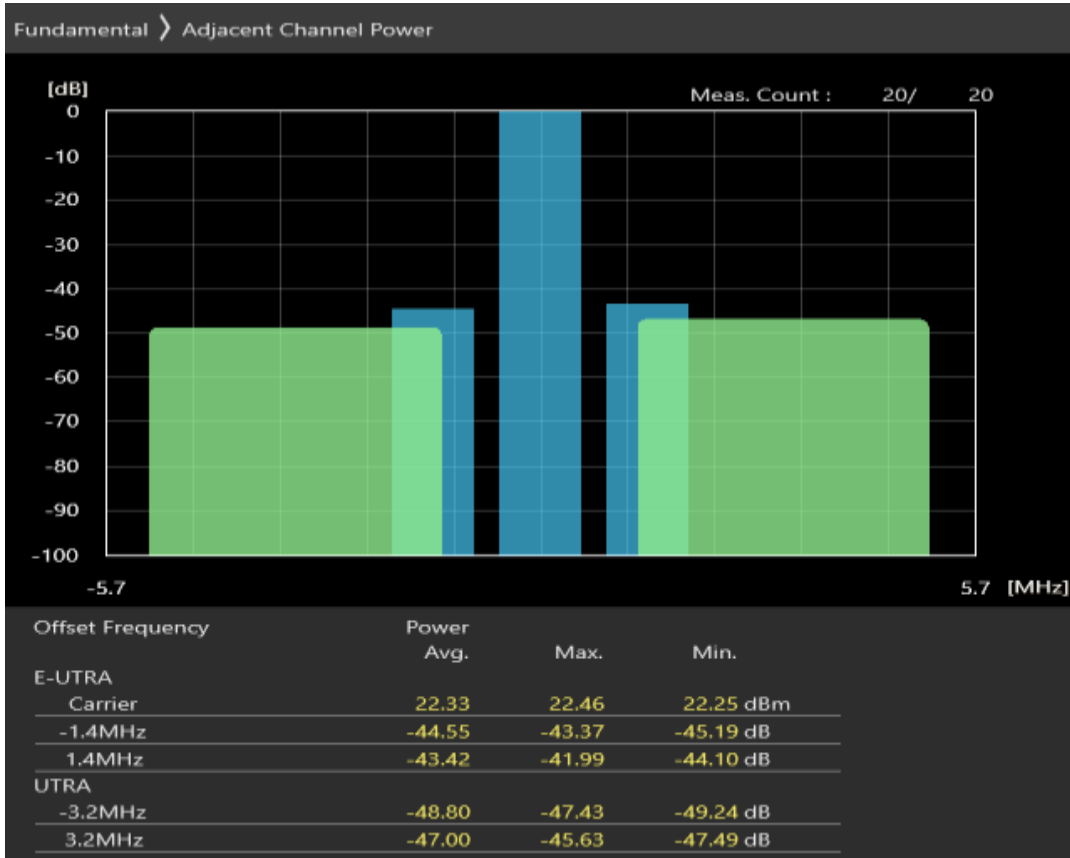

Band3 QPSK BW=1.4MHz Channel=19207 RB Size=5 Position=#Max