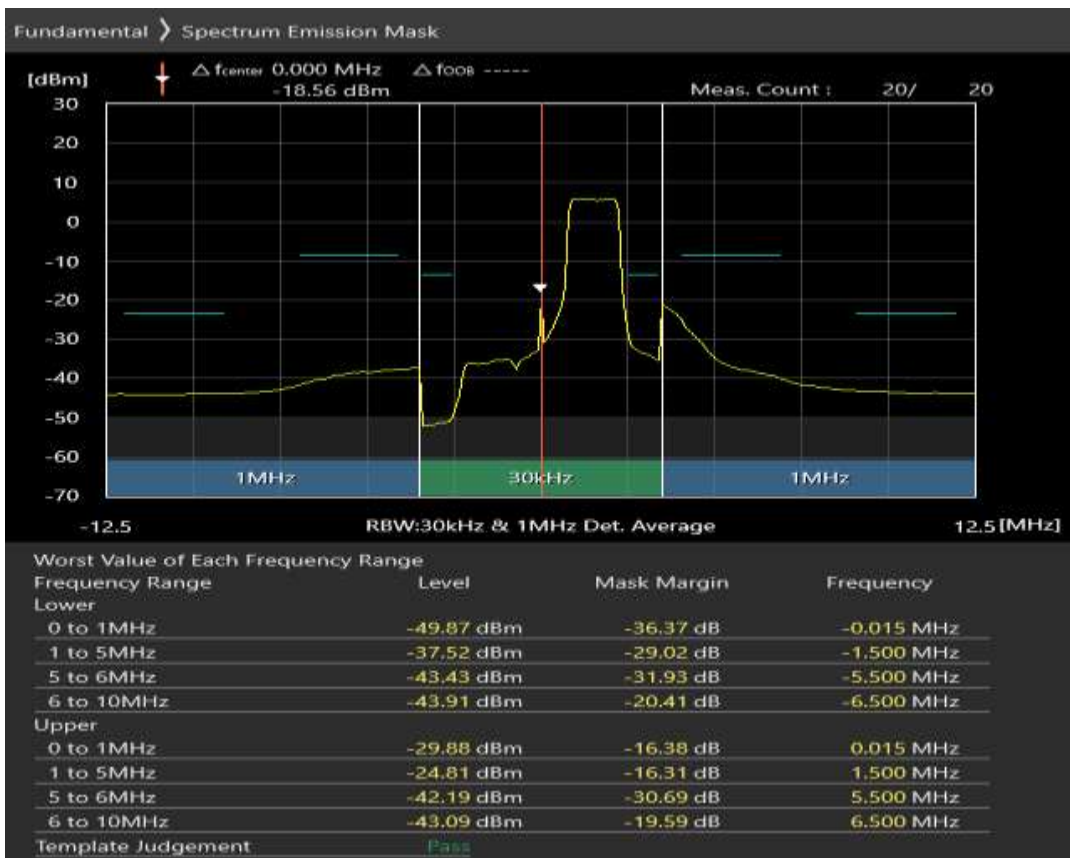

Band1 QAM16 BW=5MHz Channel=18025 RB Size=8 Position=#Max