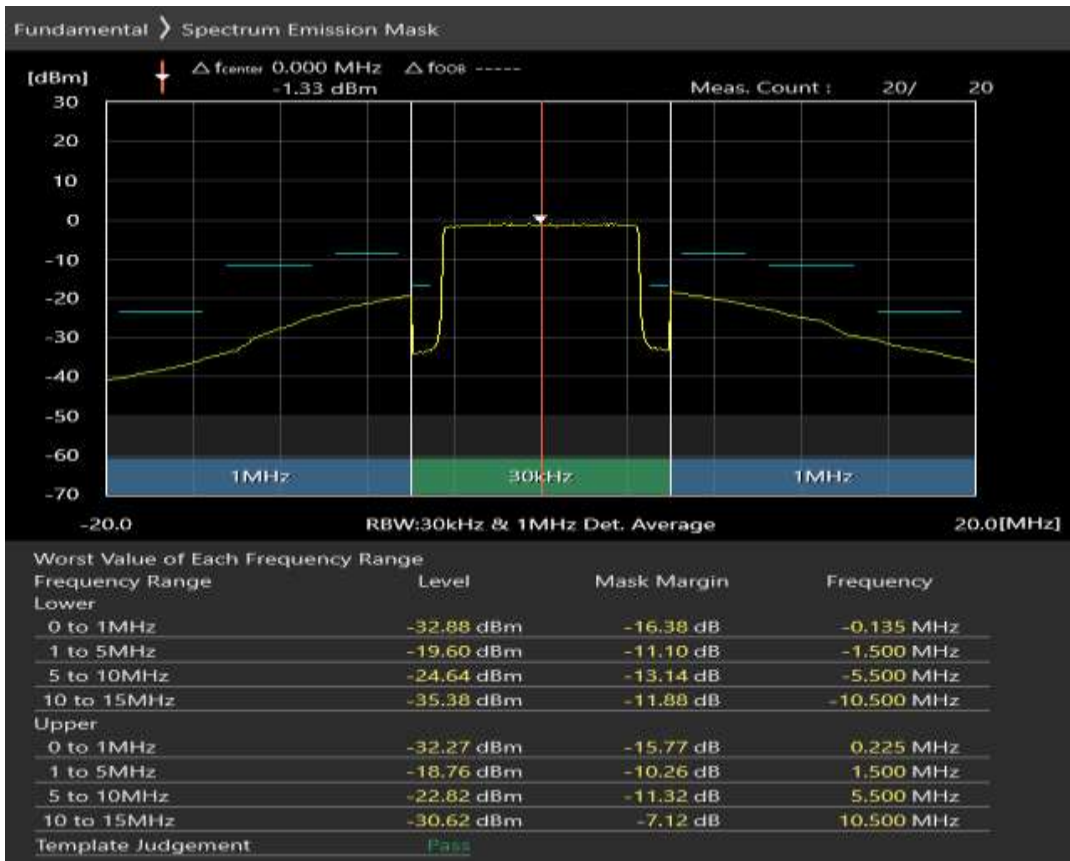

Band7 QAM16 BW=10MHz Channel=20800 RB Size=50 Position=#0