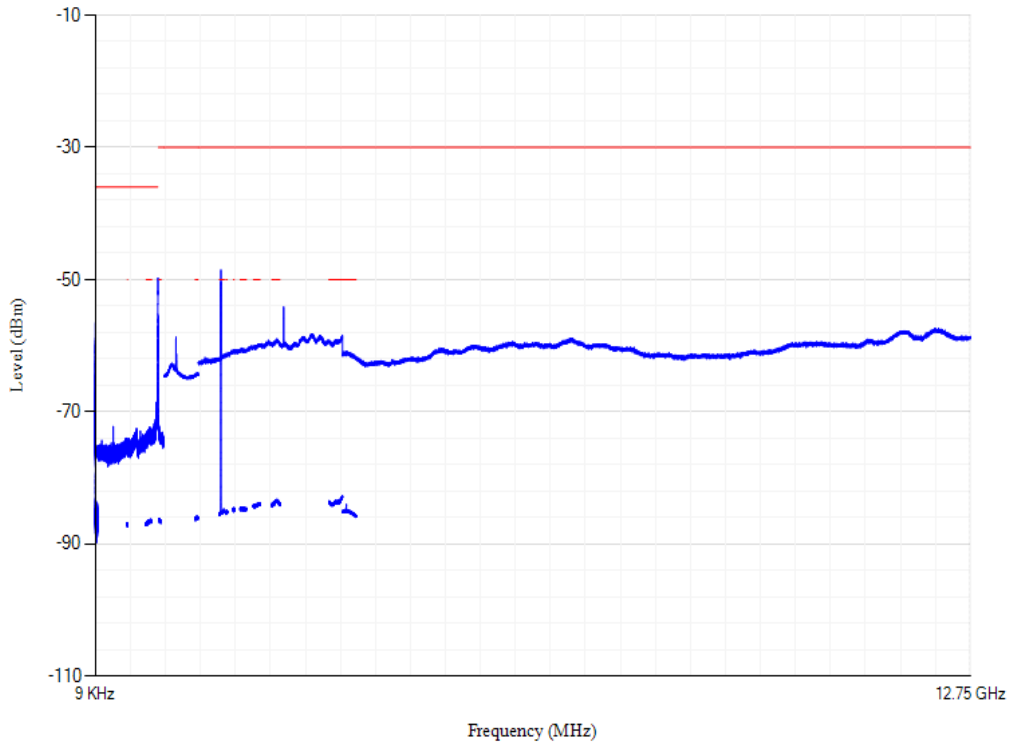

Conducted spurious emissions

Band8 QPSK BW=5MHz Channel=21475 RB Size=1 Position=#0