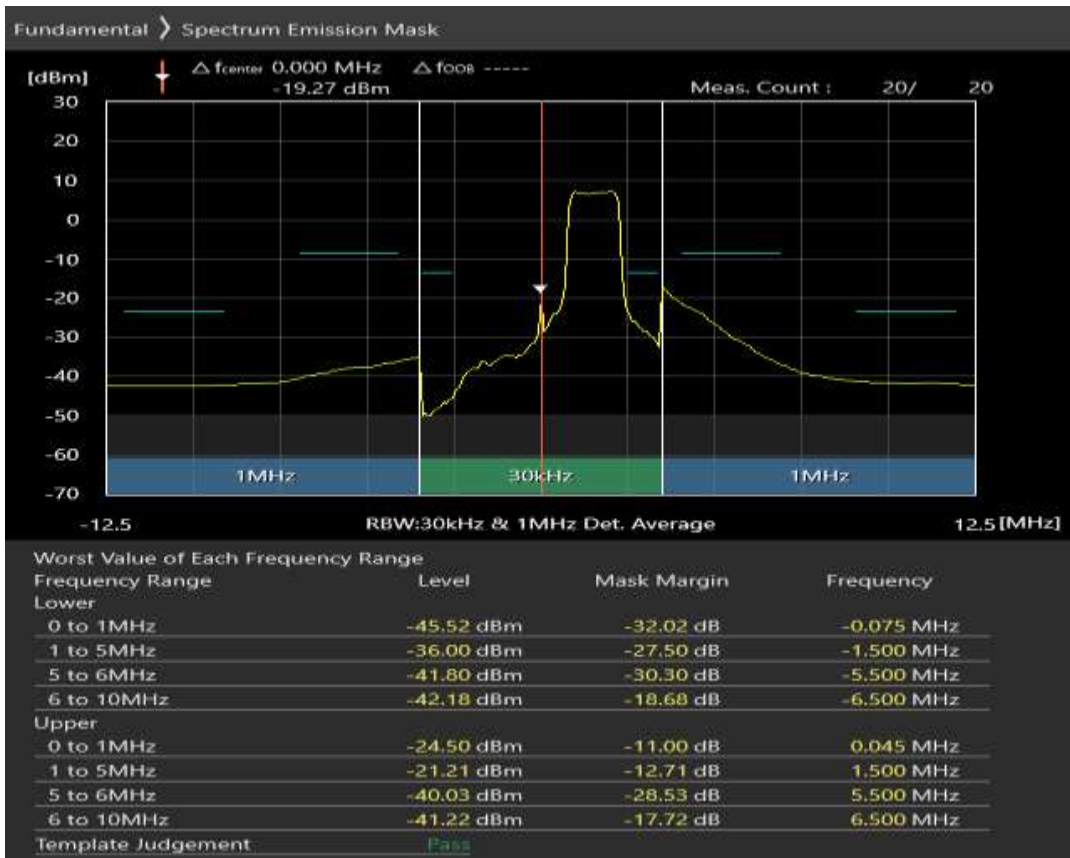

Band40 QAM16 BW=5MHz Channel=38675 RB Size=8 Position=#Max