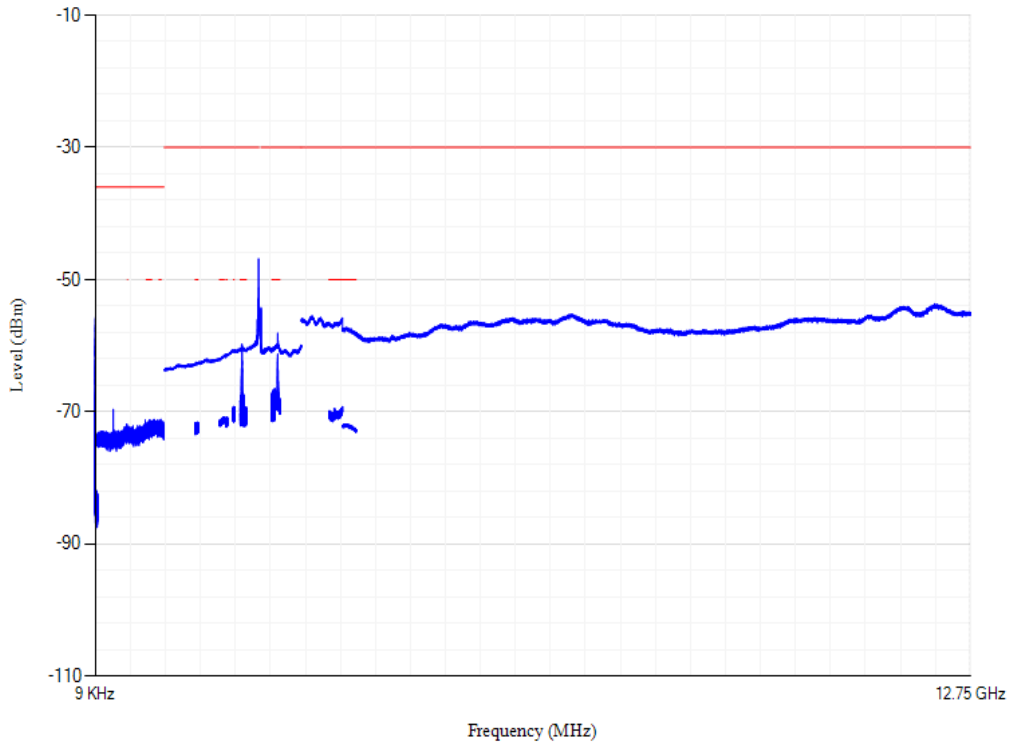

Conducted spurious emissions

Band40 QPSK BW=20MHz Channel=38750 RB Size=1 Position=#0