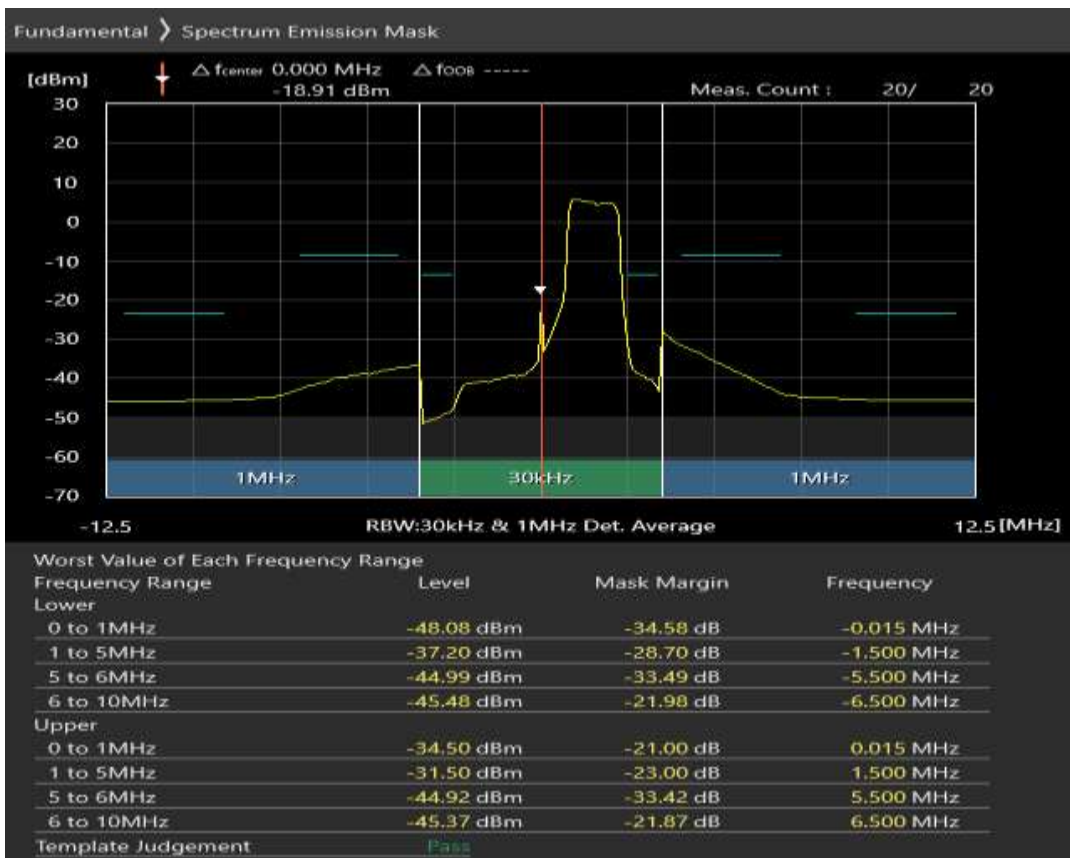

Band28 QAM16 BW=5MHz Channel=27635 RB Size=8 Position=#Max