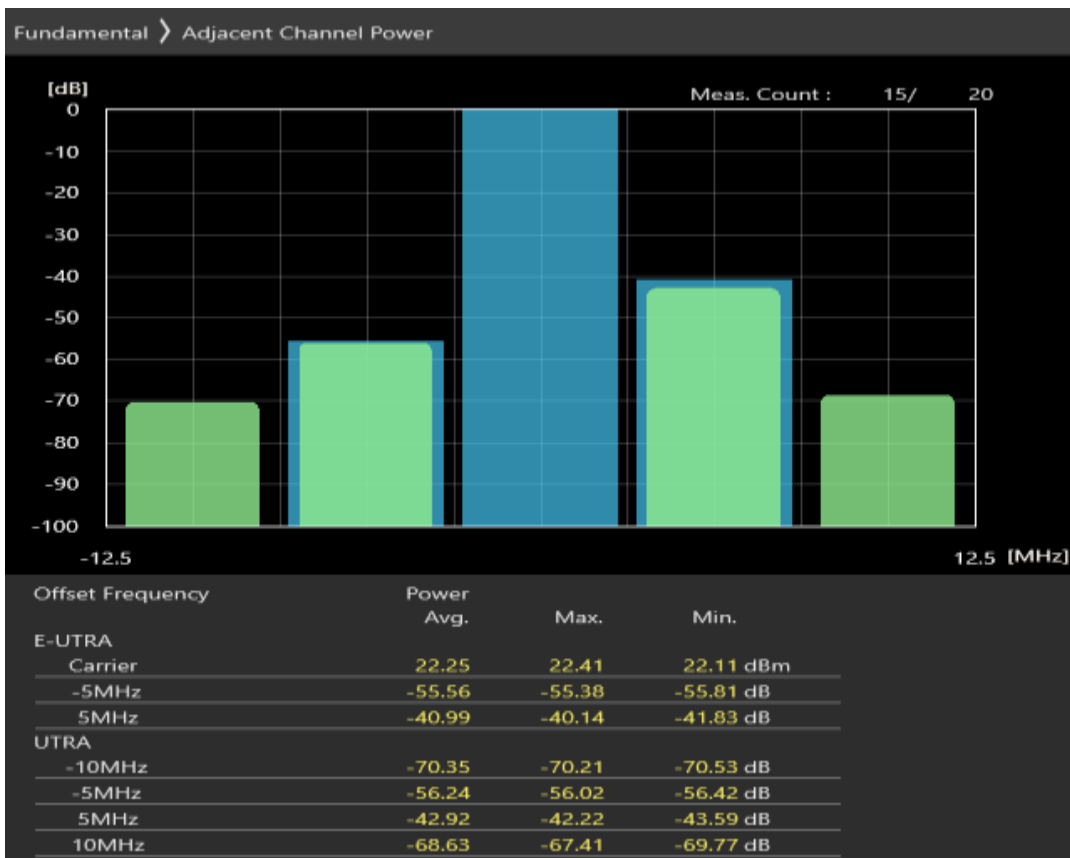

Band1 QAM16 BW=5MHz Channel=18025 RB Size=8 Position=#Max