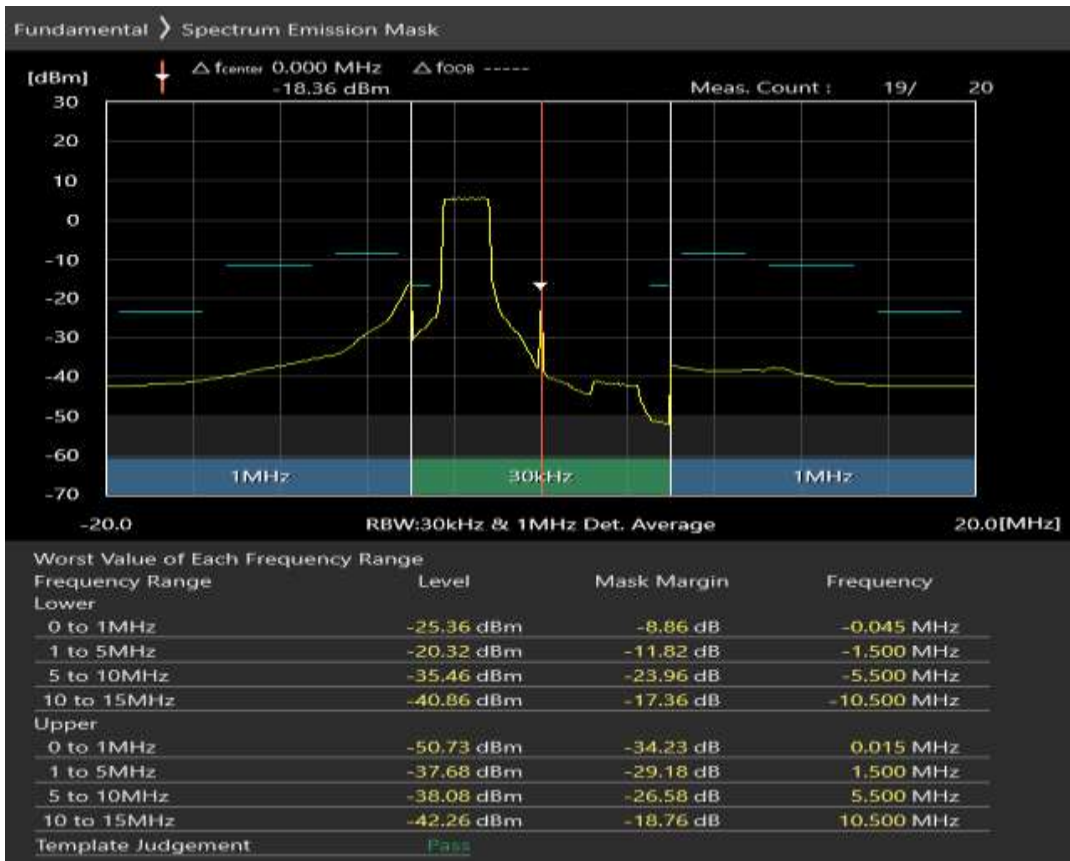

Band7 QAM16 BW=10MHz Channel=21100 RB Size=12 Position=#0