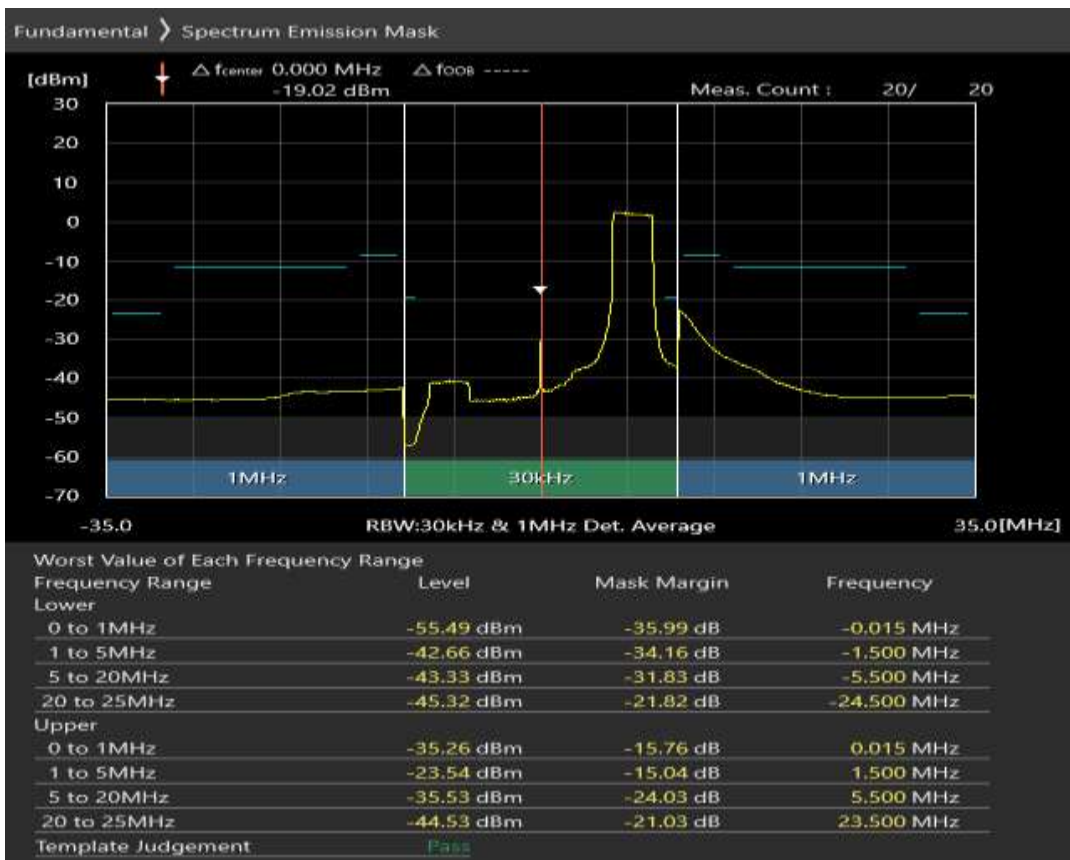

Band20 QAM16 BW=20MHz Channel=24300 RB Size=18 Position=#Max