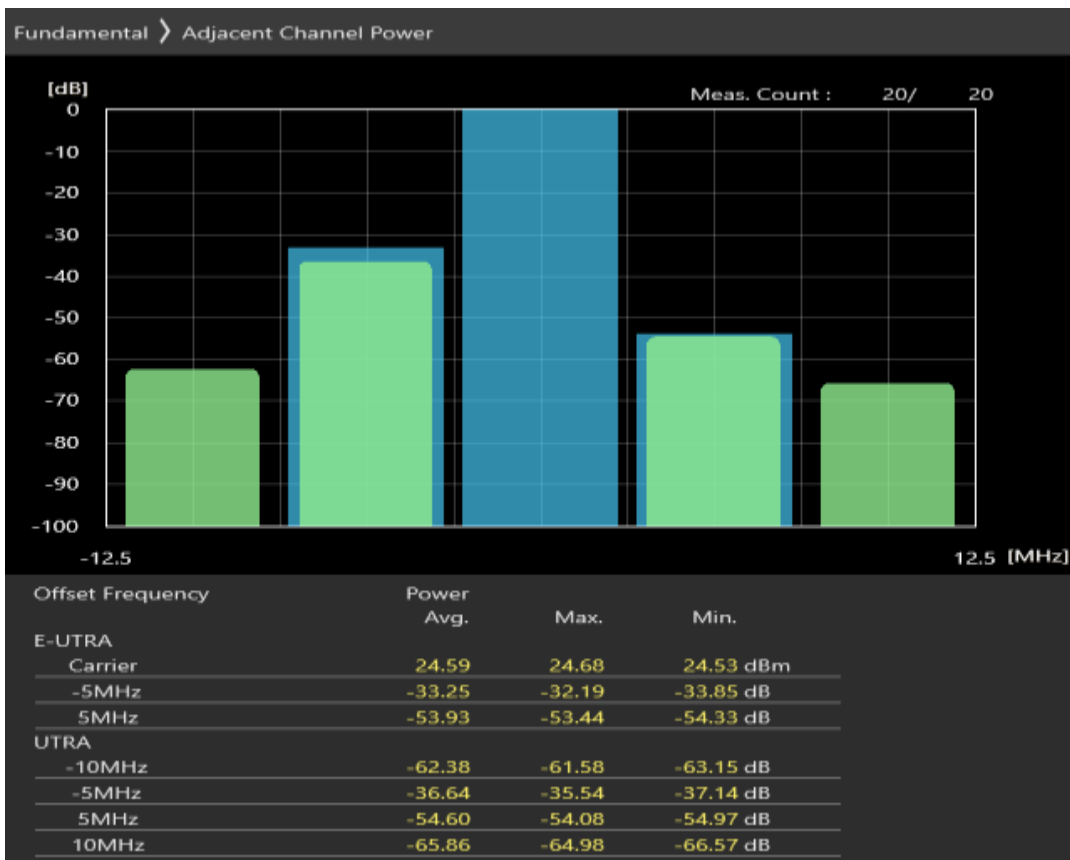

Band7 QPSK BW=5MHz Channel=20775 RB Size=8 Position=#0