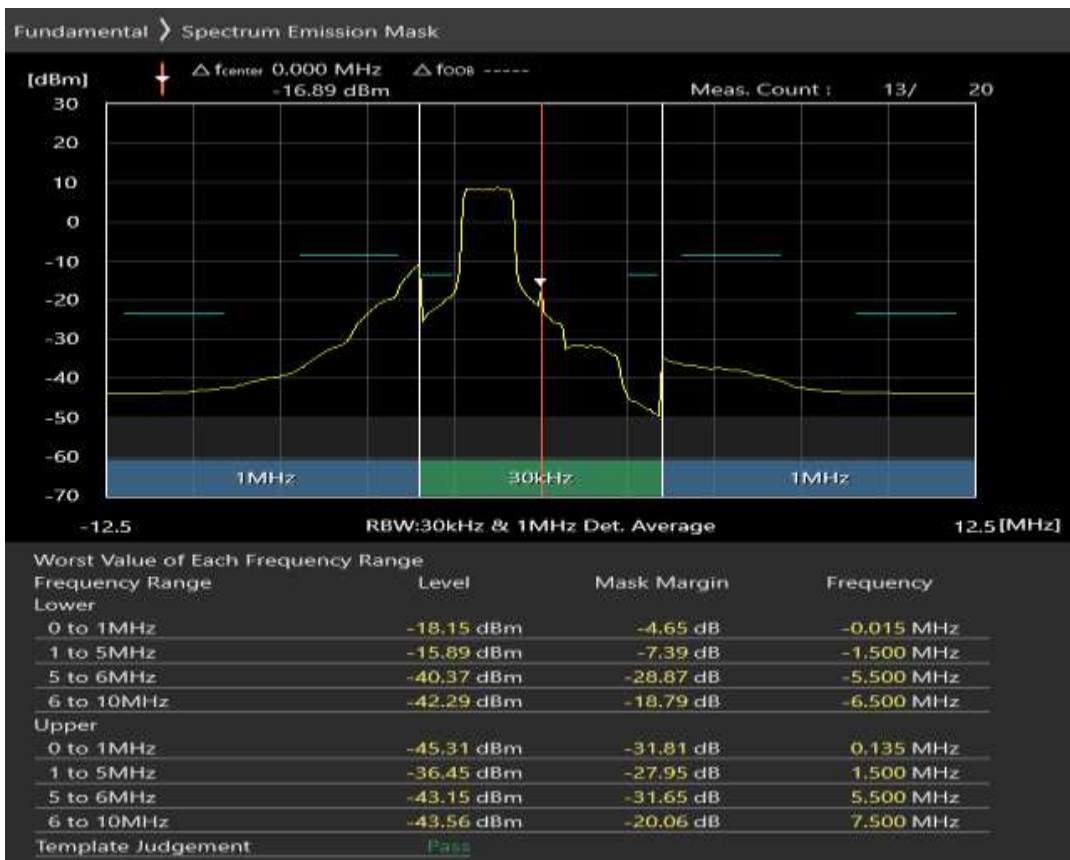

Band1 QPSK BW=5MHz Channel=18300 RB Size=8 Position=#0