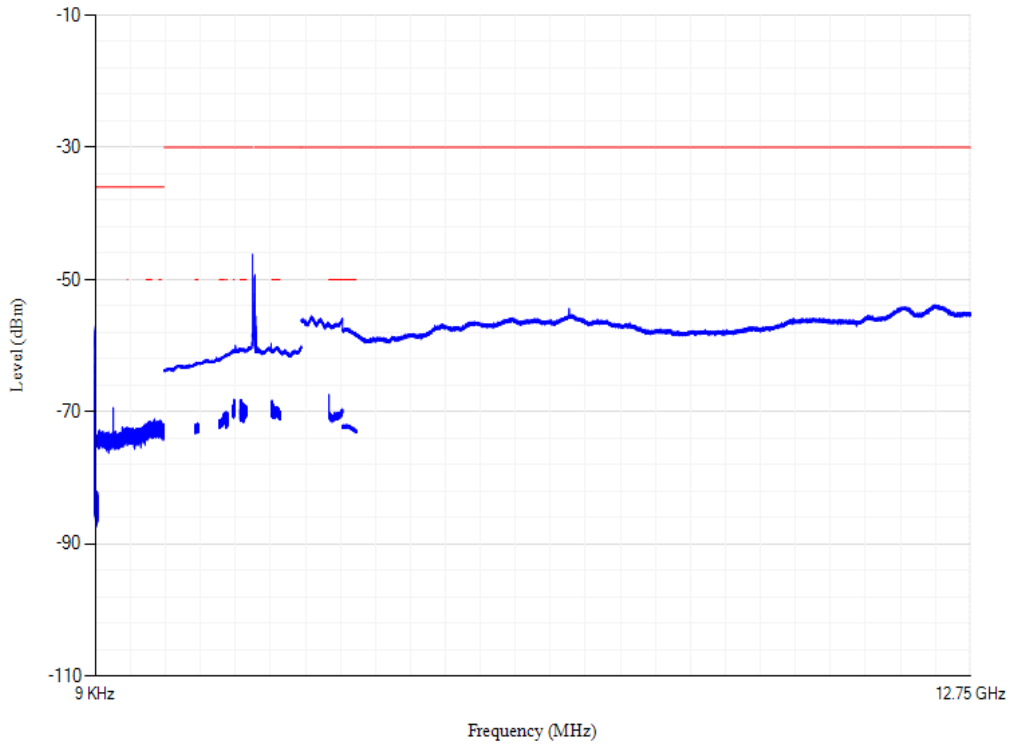

Conducted spurious emissions

Band40 QPSK BW=5MHz Channel=39150 RB Size=1 Position=#0