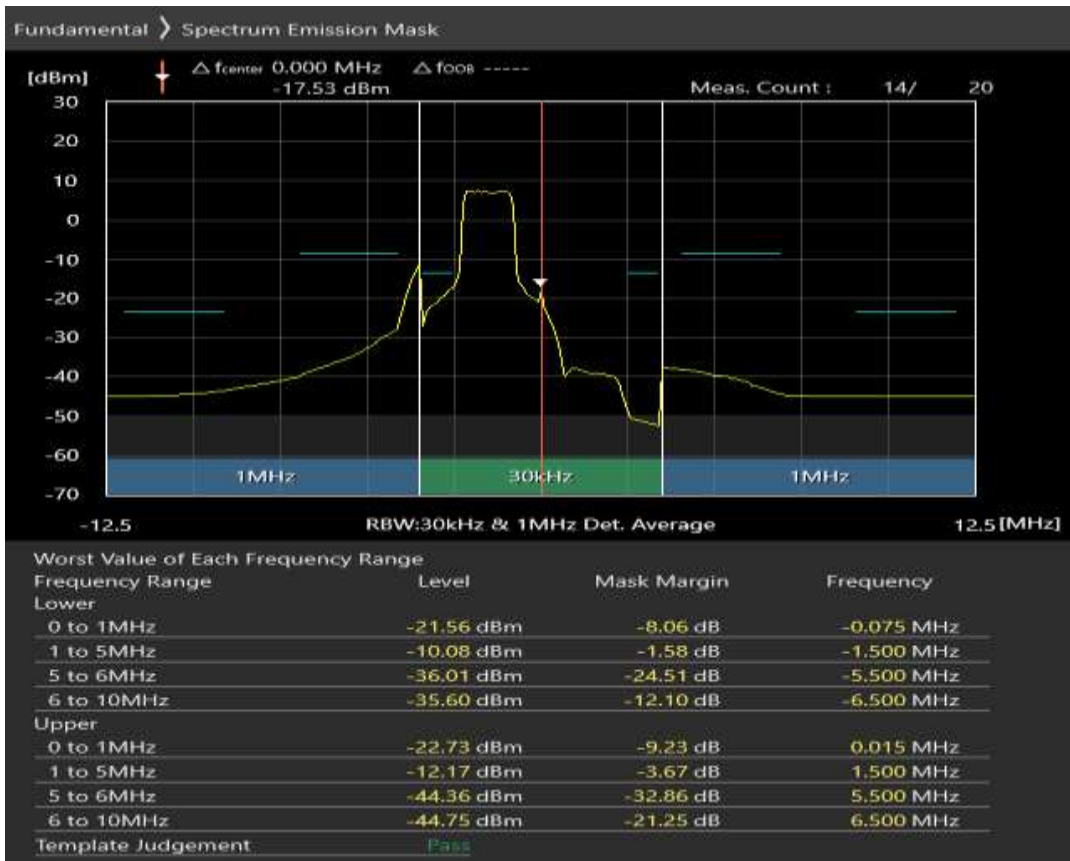

Band8 QPSK BW=5MHz Channel=21775 RB Size=8 Position=#0

Band8 QPSK BW=5MHz Channel=21775 RB Size=8 Position=#Max

Band8 QPSK BW=5MHz Channel=21775 RB Size=25 Position=#0

Band8 QAM16 BW=5MHz Channel=21775 RB Size=8 Position=#0