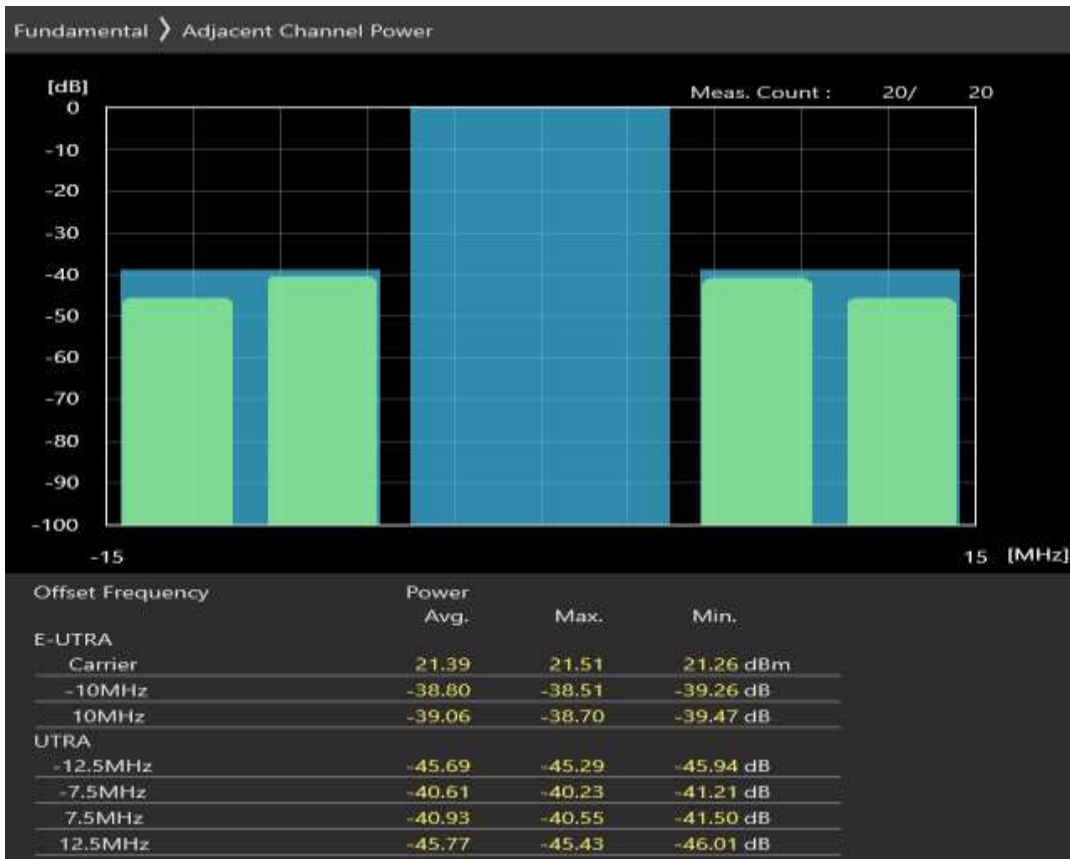

Band1 QPSK BW=10MHz Channel=18550 RB Size=50 Position=#0

Band1 QAM16 BW=10MHz Channel=18550 RB Size=12 Position=#0

Band1 QAM16 BW=10MHz Channel=18550 RB Size=12 Position=#Max

Band1 QAM16 BW=10MHz Channel=18550 RB Size=50 Position=#0