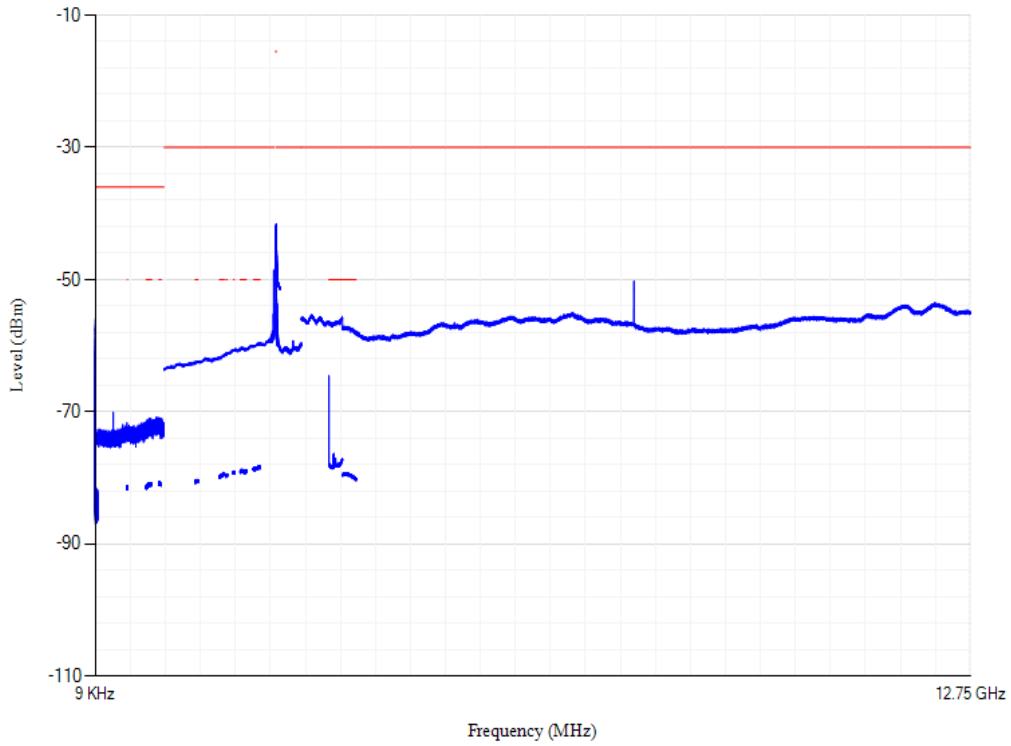

Conducted spurious emissions

Band38 QPSK BW=20MHz Channel=37850 RB Size=1 Position=#0