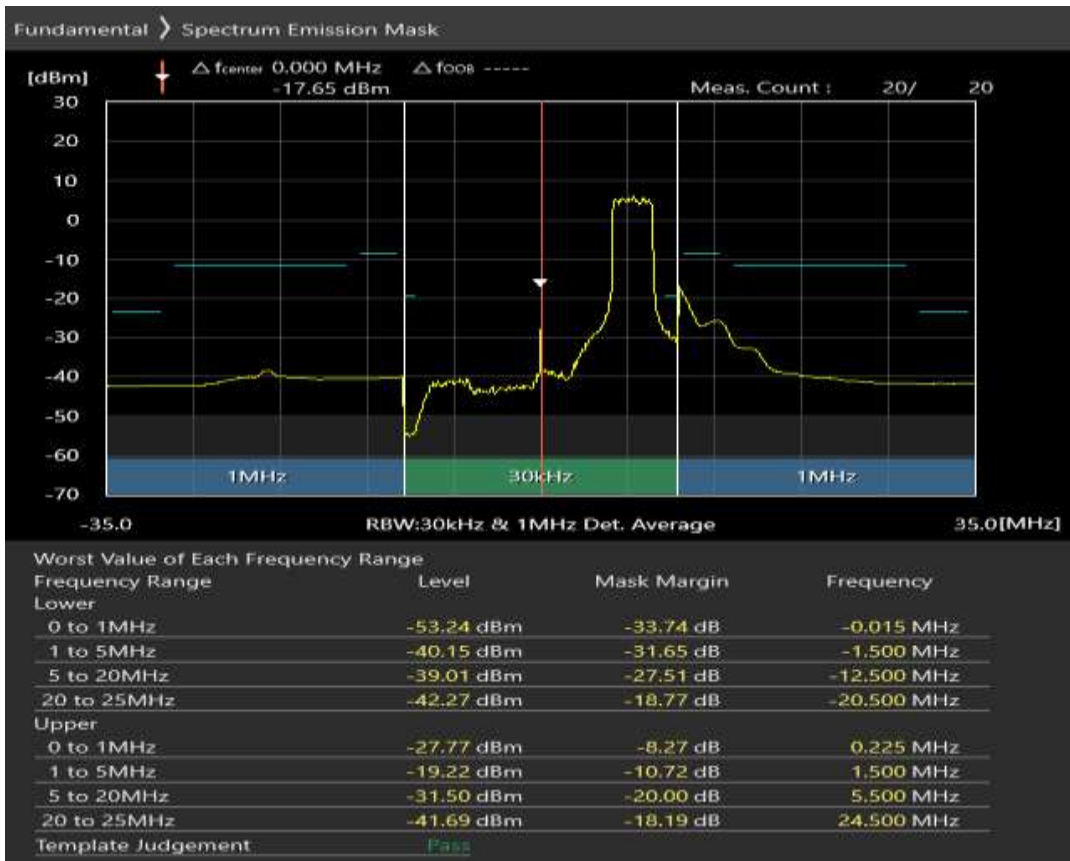

Band40 QPSK BW=20MHz Channel=39150 RB Size=18 Position=#Max