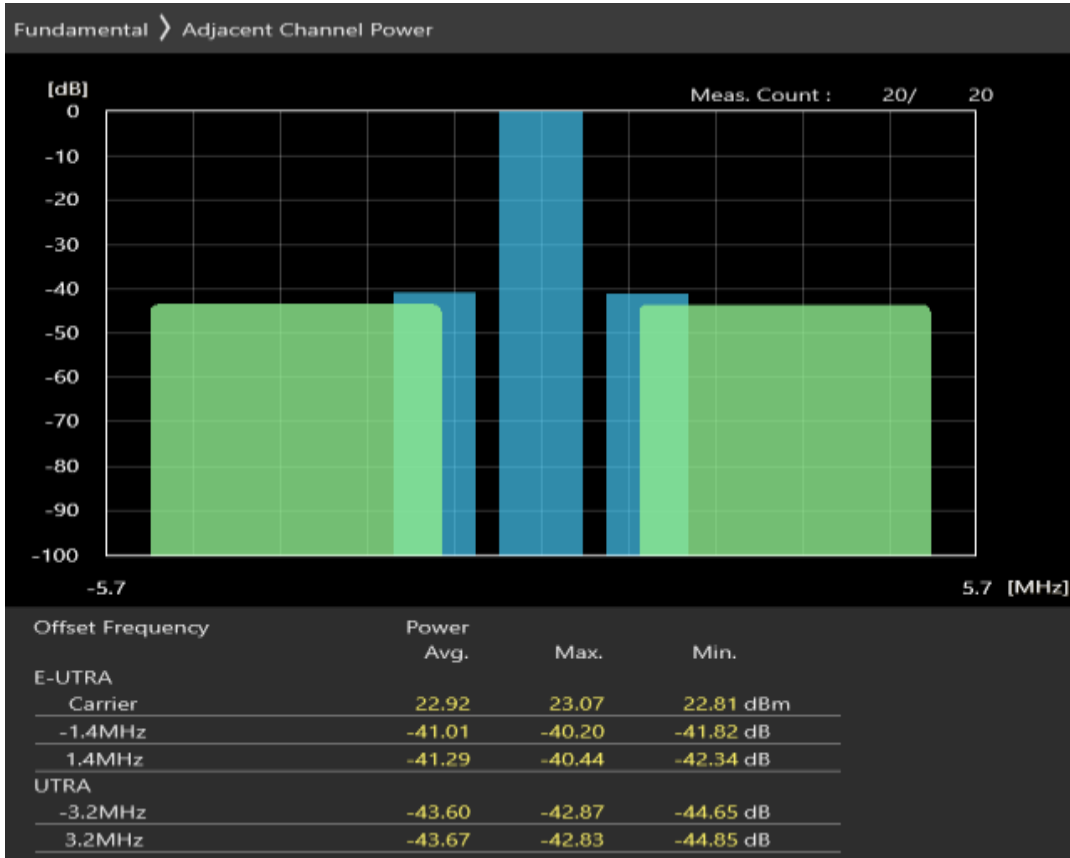

Band8 QPSK BW=1.4MHz Channel=21457 RB Size=6 Position=#0