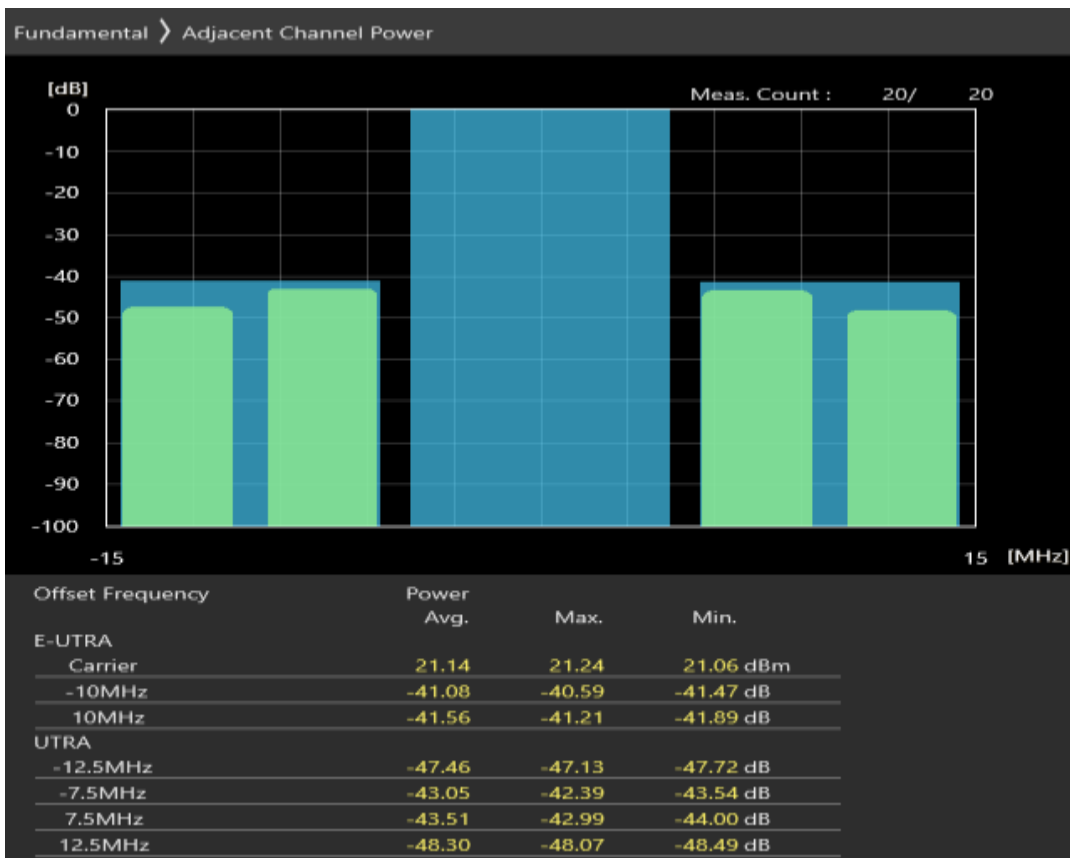

Band3 QPSK BW=10MHz Channel=1990 RB Size=50 Position=#0