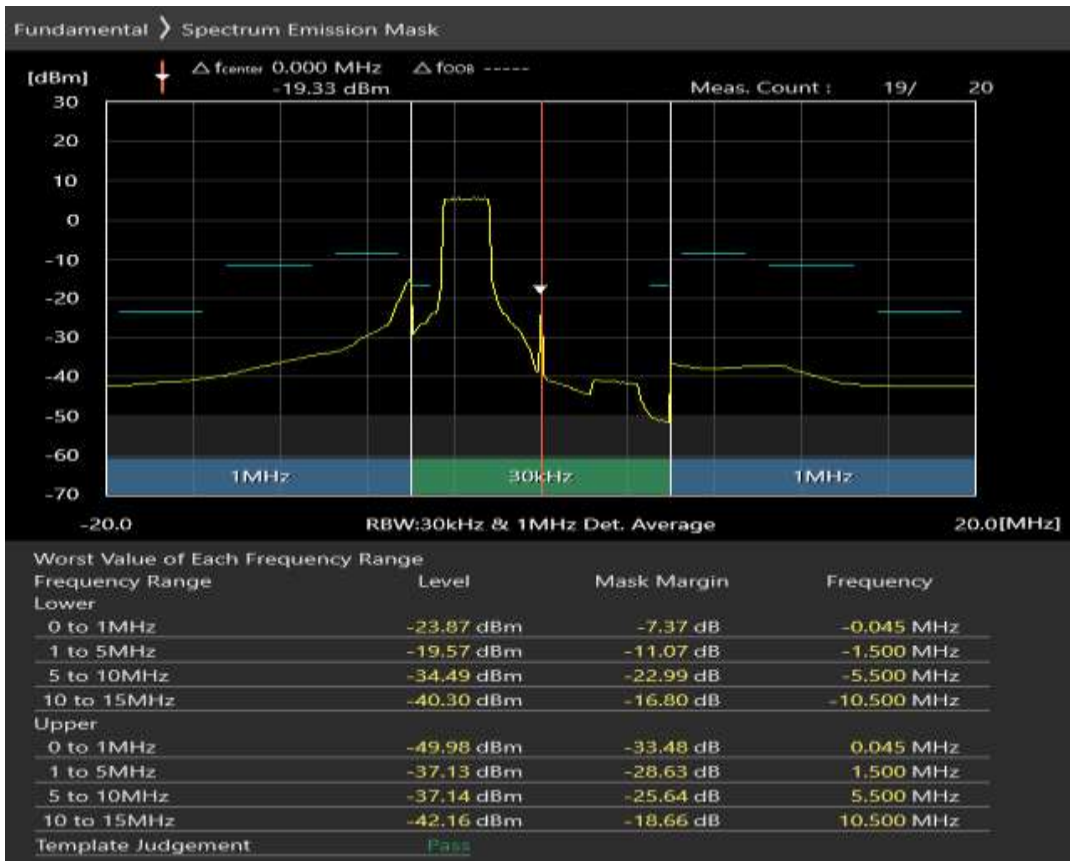

Band7 QPSK BW=10MHz Channel=21400 RB Size=12 Position=#0

Band7 QPSK BW=10MHz Channel=21400 RB Size=12 Position=#Max

Band7 QPSK BW=10MHz Channel=21400 RB Size=50 Position=#0

Band7 QAM16 BW=10MHz Channel=21400 RB Size=12 Position=#0