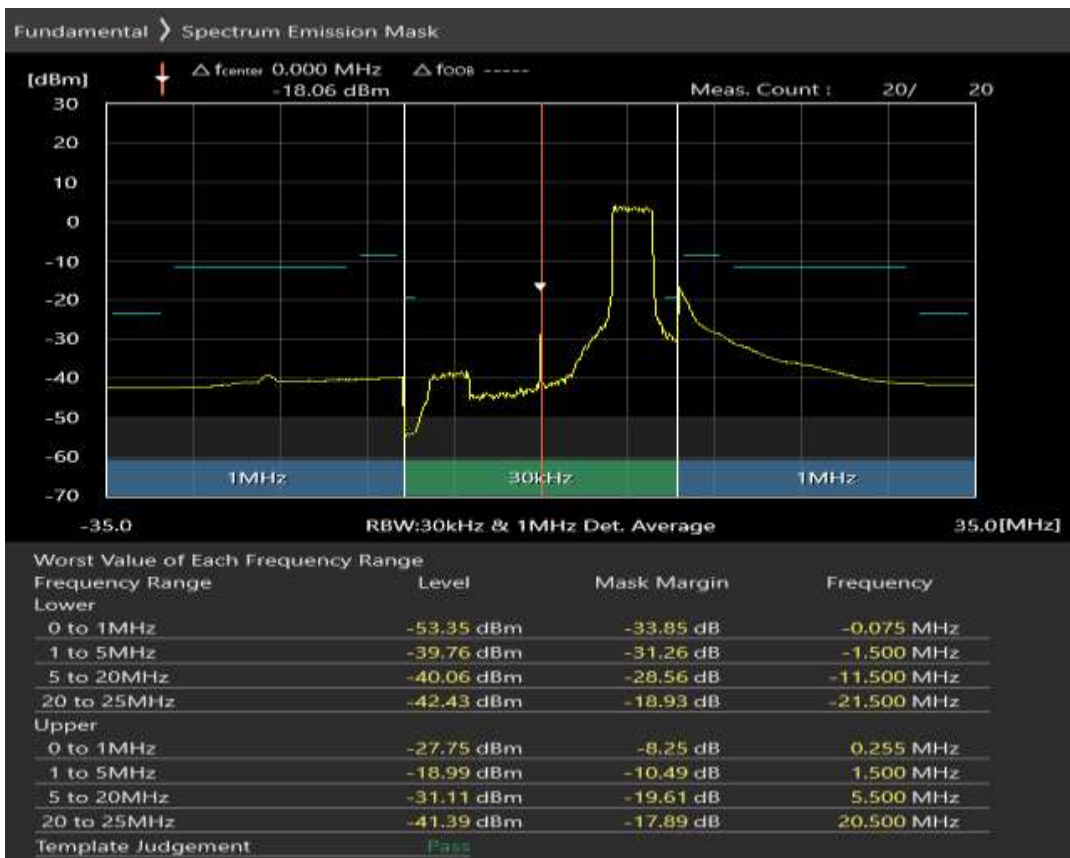

Band38 QAM16 BW=20MHz Channel=38150 RB Size=18 Position=#Max