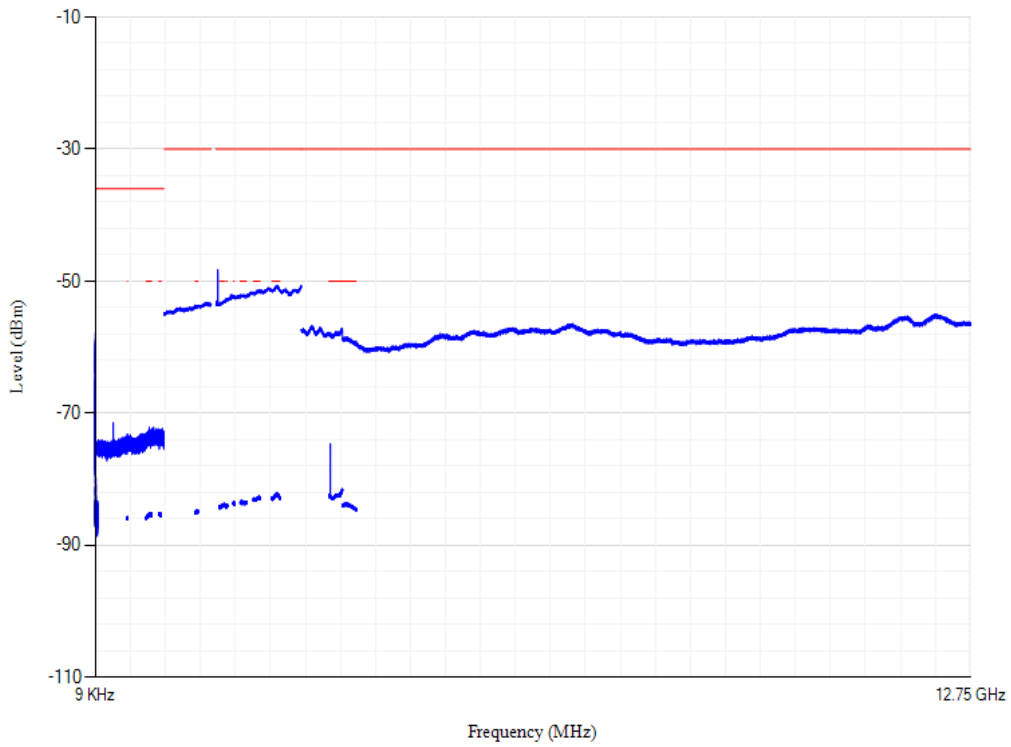

Conducted spurious emissions

Band3 QPSK BW=20MHz Channel=19575 RB Size=1 Position=#0