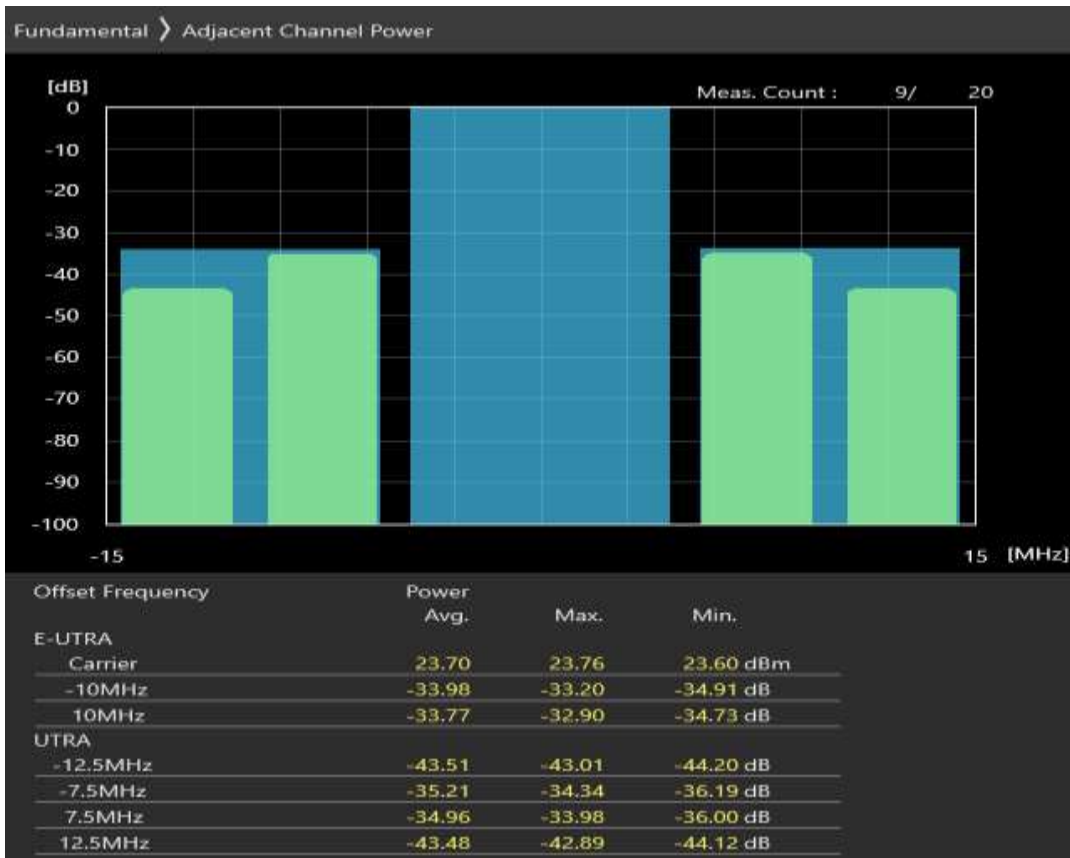

Band7 QPSK BW=10MHz Channel=21400 RB Size=50 Position=#0