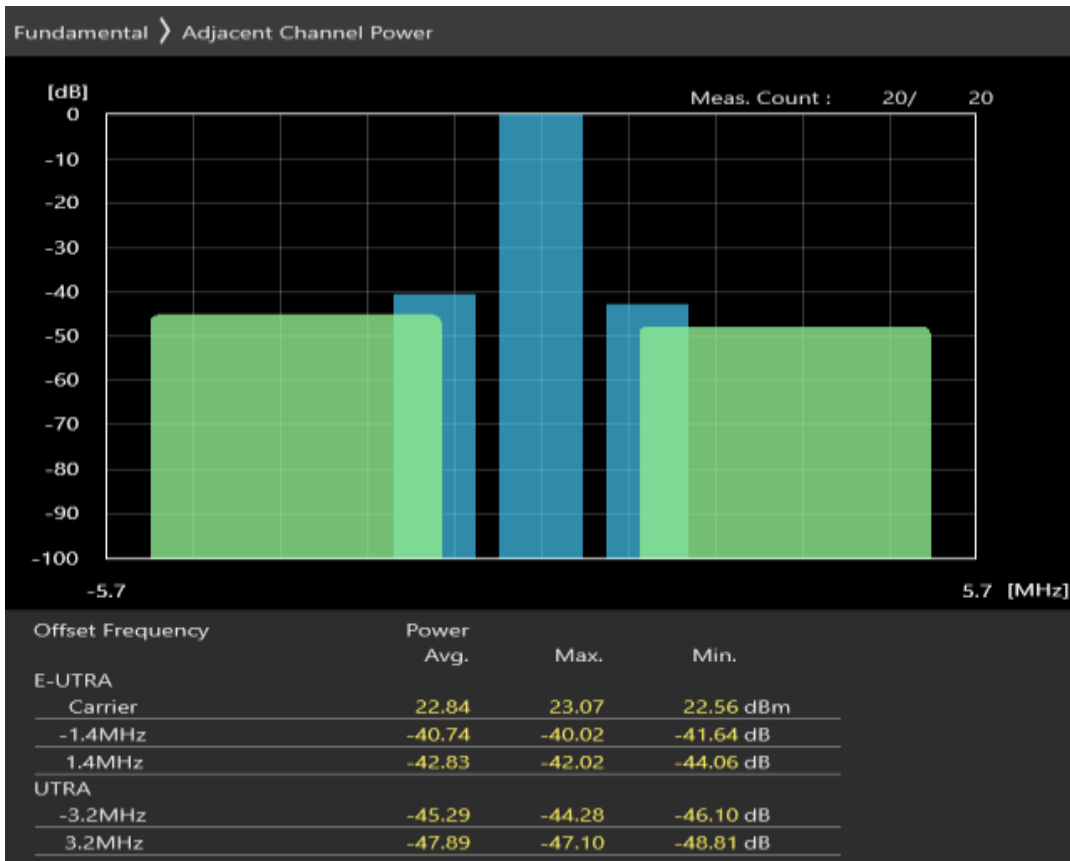

Band8 QAM16 BW=1.4MHz Channel=21625 RB Size=5 Position=#0