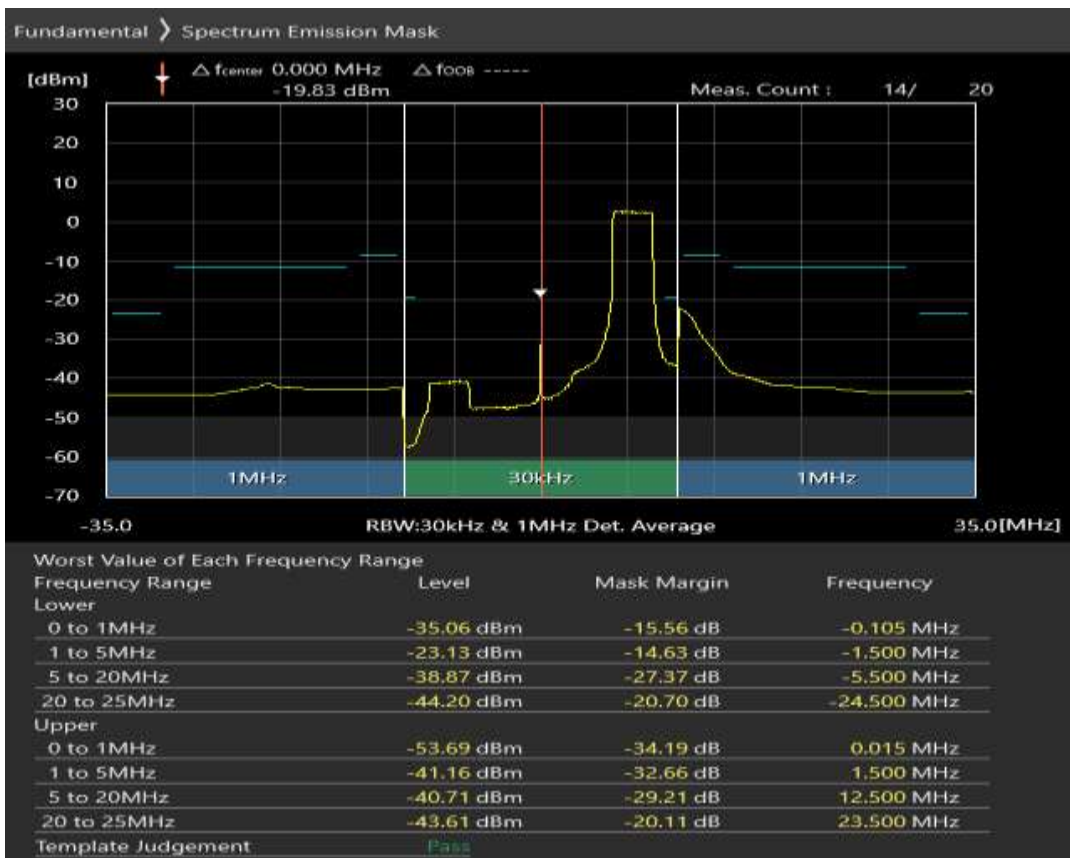

Band1 QAM16 BW=20MHz Channel=18100 RB Size=18 Position=#Max