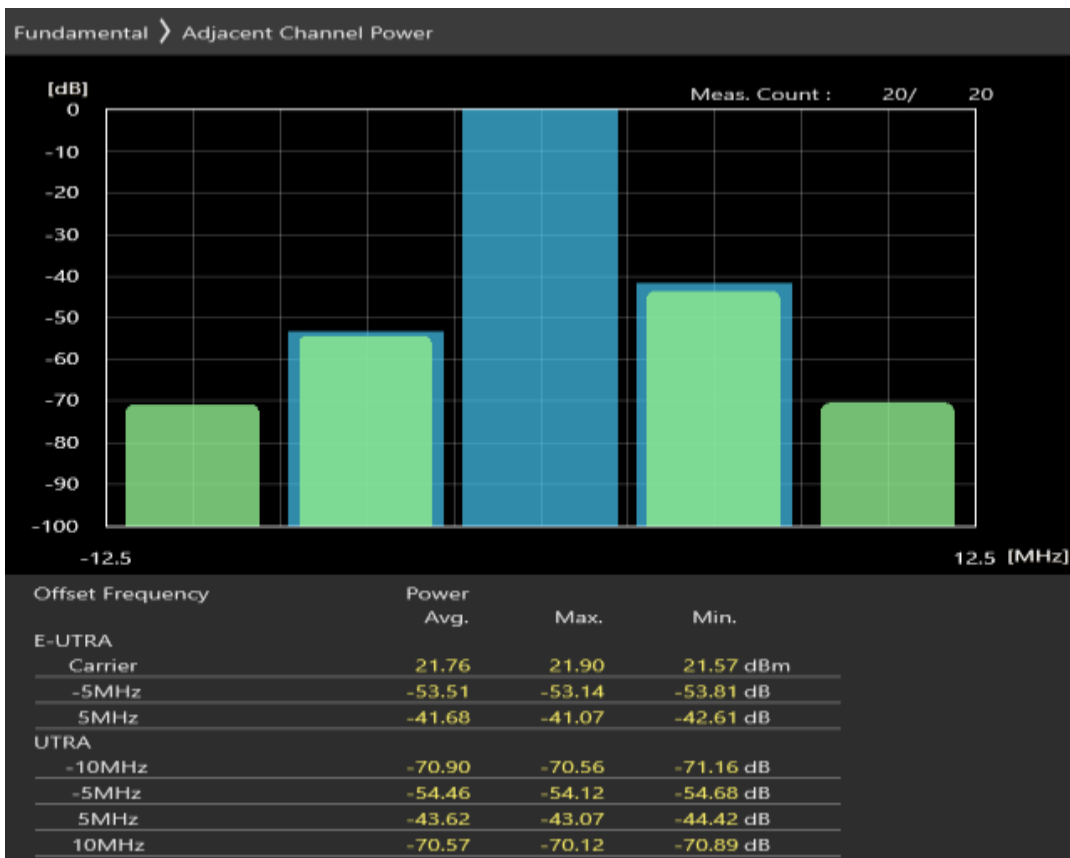

Band20 QAM16 BW=5MHz Channel=24425 RB Size=8 Position=#Max