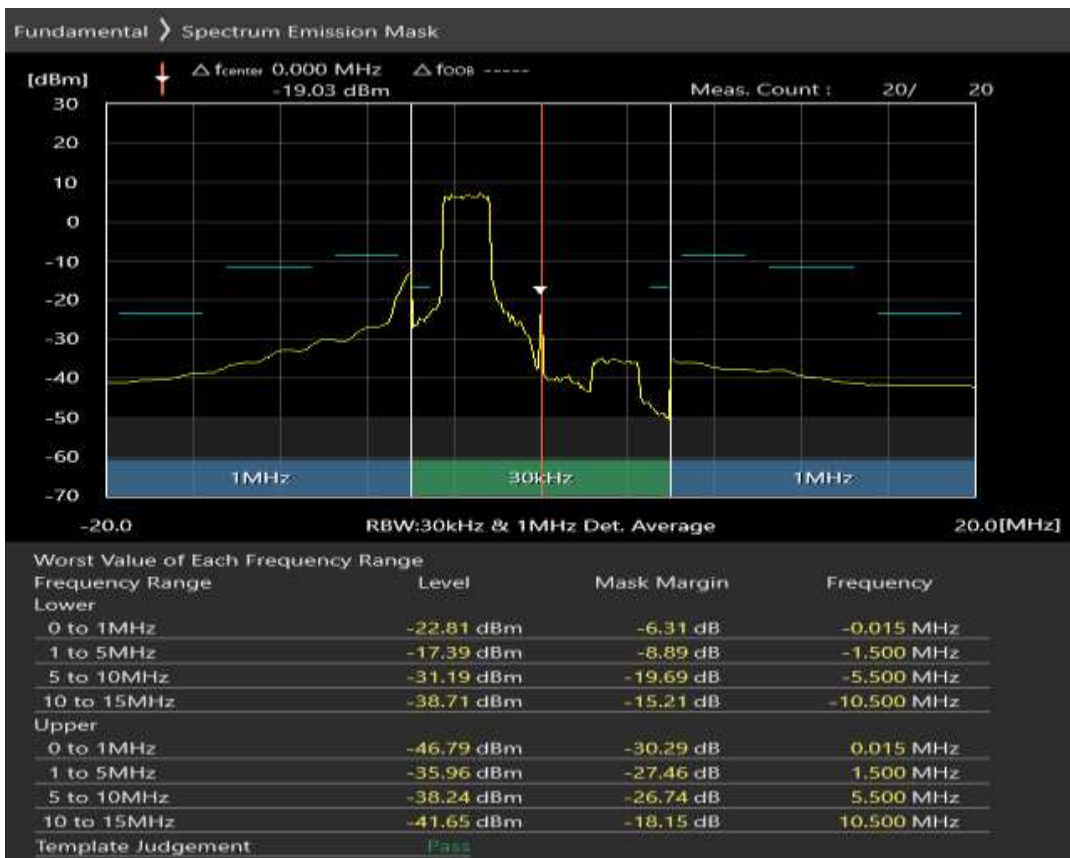

Band38 QPSK BW=10MHz Channel=38000 RB Size=12 Position=#0