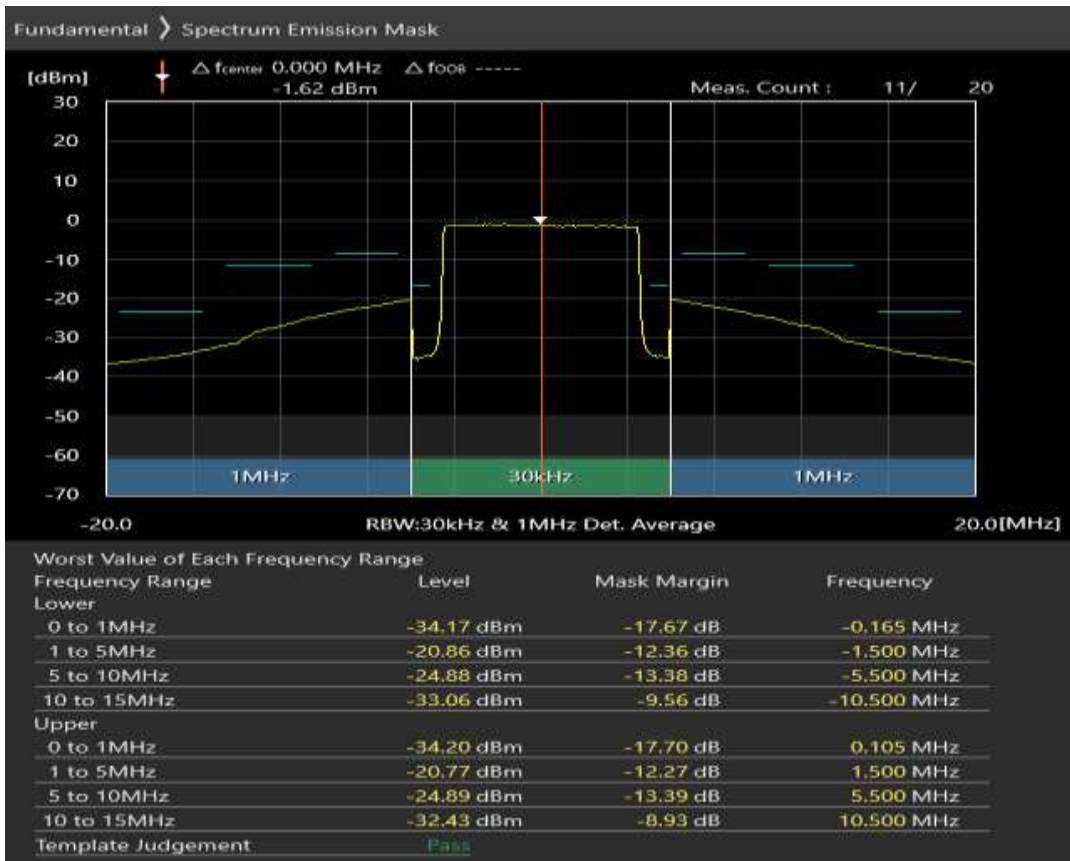

Band7 QPSK BW=10MHz Channel=21100 RB Size=50 Position=#0

Band7 QAM16 BW=10MHz Channel=21100 RB Size=12 Position=#0

Band7 QAM16 BW=10MHz Channel=21100 RB Size=12 Position=#Max

Band7 QAM16 BW=10MHz Channel=21100 RB Size=50 Position=#0