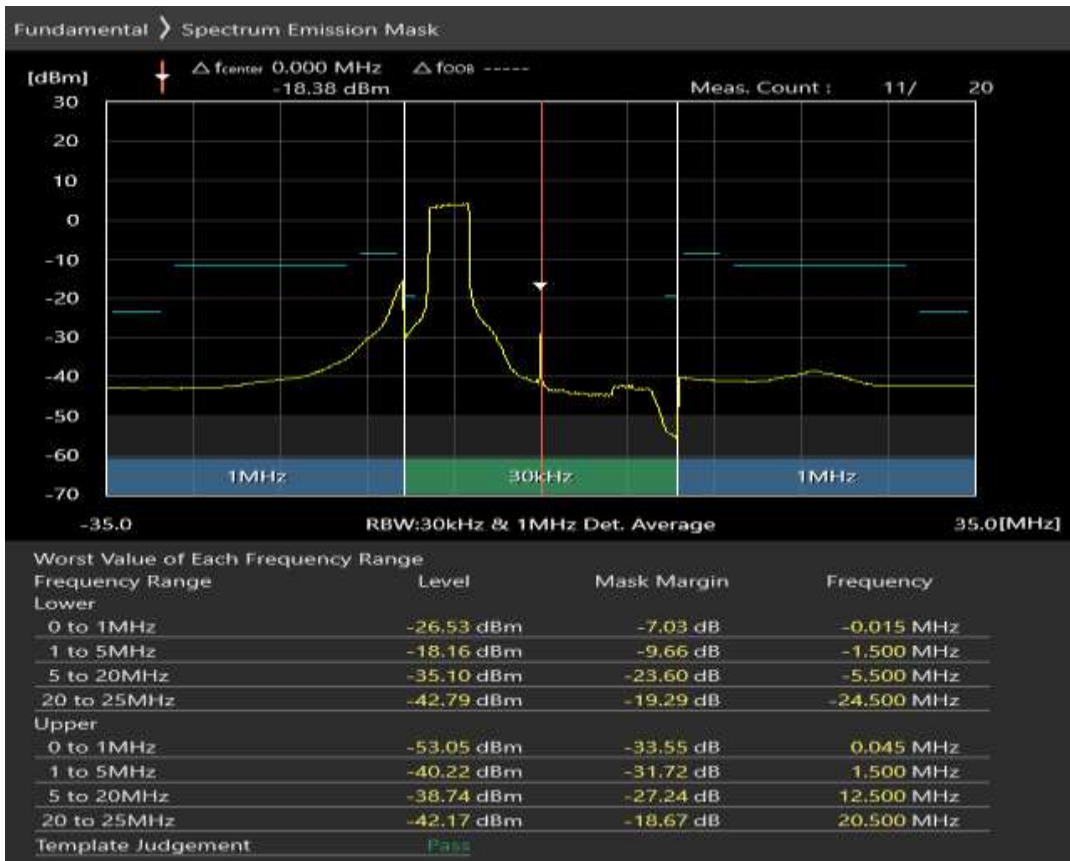

Band7 QAM16 BW=20MHz Channel=20850 RB Size=18 Position=#0