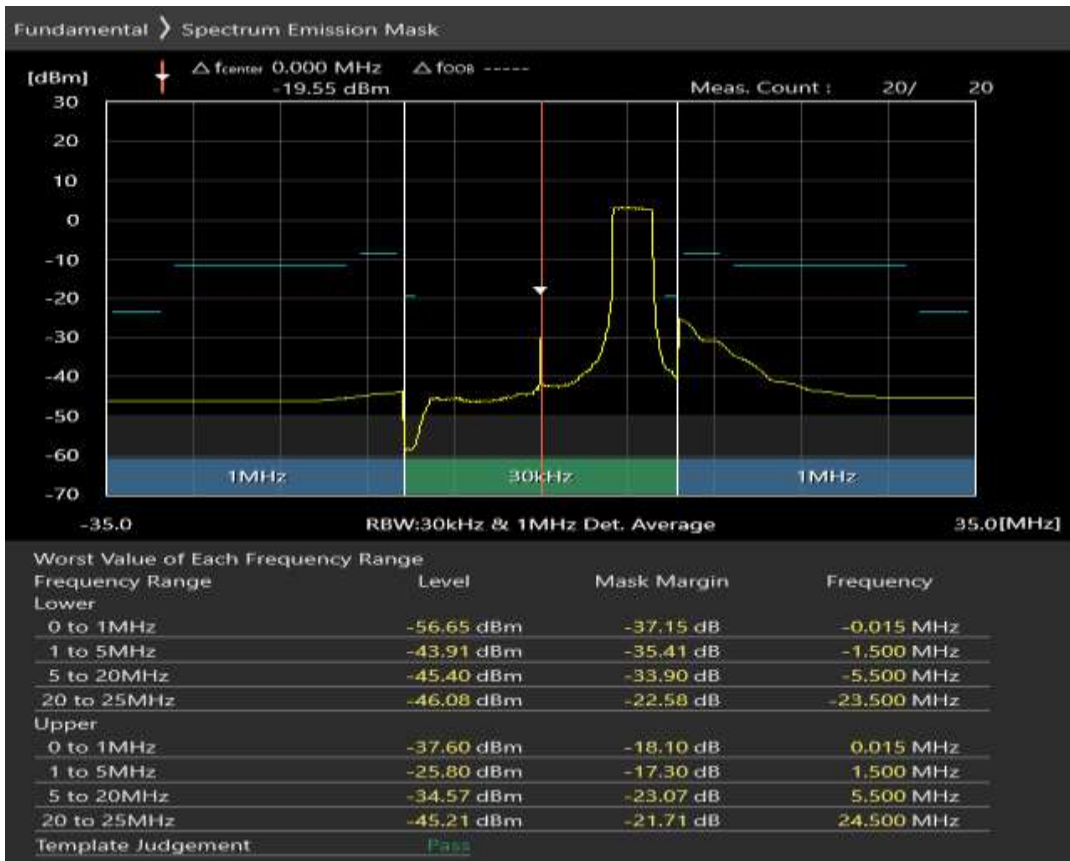

Band28 QAM16 BW=10MHz Channel=27610 RB Size=12 Position=#Max

Band28 QAM16 BW=10MHz Channel=27610 RB Size=50 Position=#0

Band28 QPSK BW=20MHz Channel=27310 RB Size=18 Position=#0

Band28 QPSK BW=20MHz Channel=27310 RB Size=18 Position=#Max