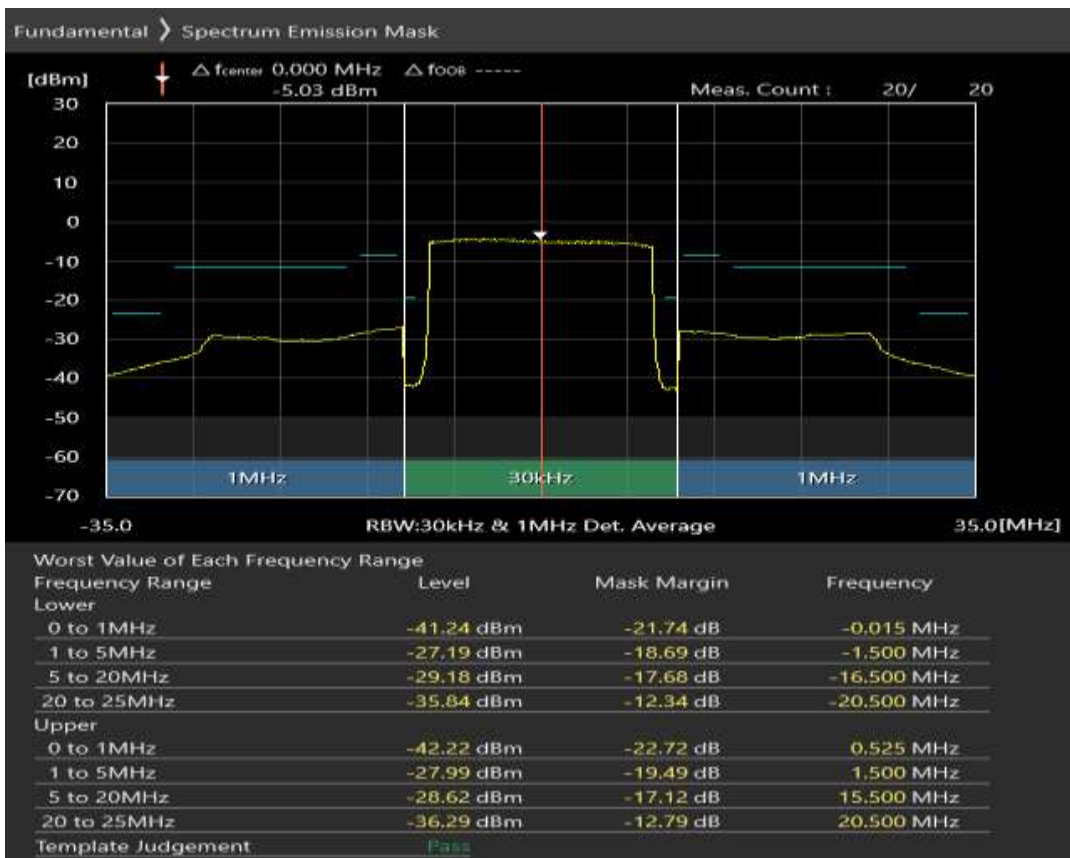

Band1 QPSK BW=20MHz Channel=18300 RB Size=100 Position=#0