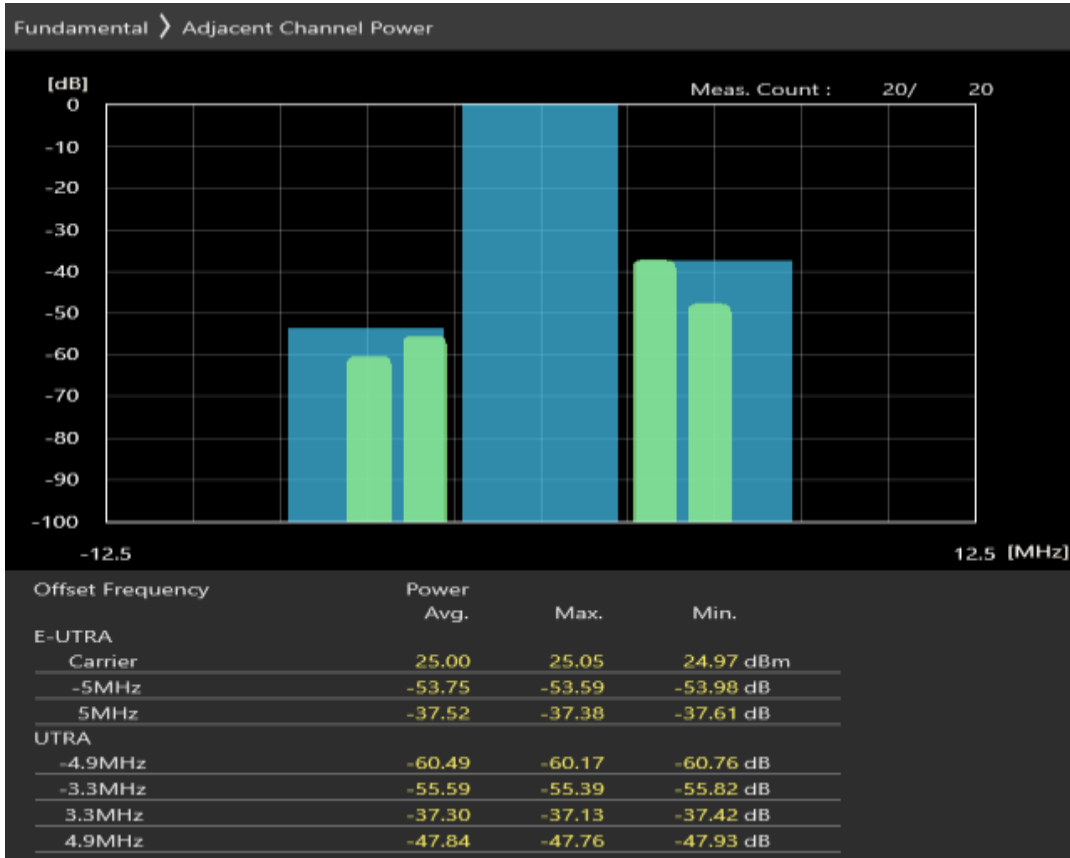

Band40 QPSK BW=5MHz Channel=39150 RB Size=8 Position=#Max