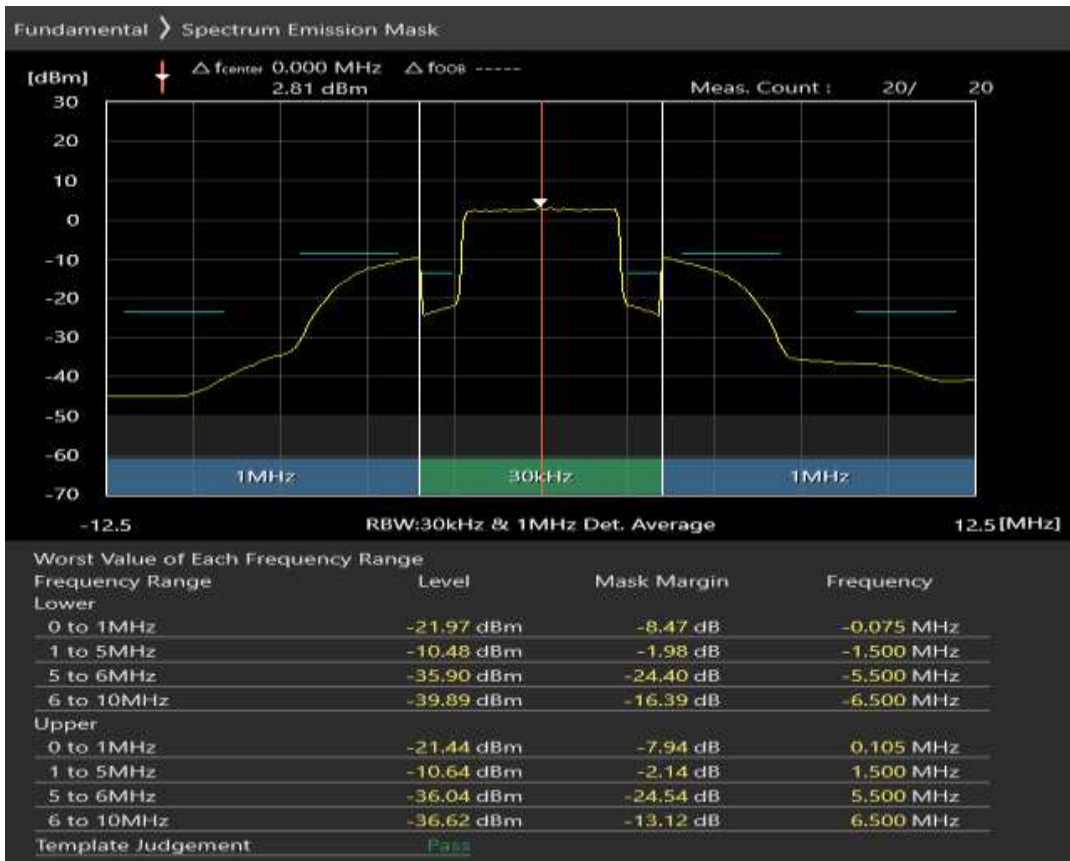

Band8 QPSK BW=5MHz Channel=21475 RB Size=8 Position=#0

Band8 QPSK BW=5MHz Channel=21475 RB Size=8 Position=#Max

Band8 QPSK BW=5MHz Channel=21475 RB Size=25 Position=#0

Band8 QAM16 BW=5MHz Channel=21475 RB Size=8 Position=#0