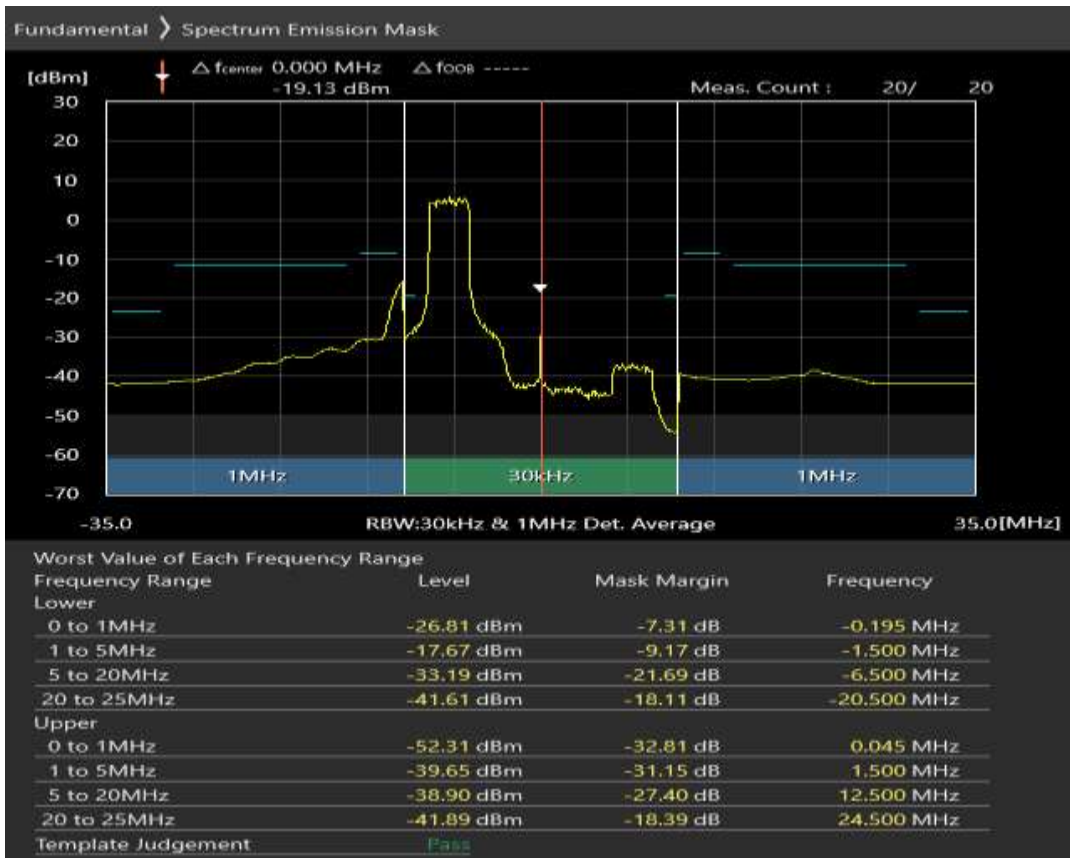

Band38 QPSK BW=20MHz Channel=38000 RB Size=18 Position=#0