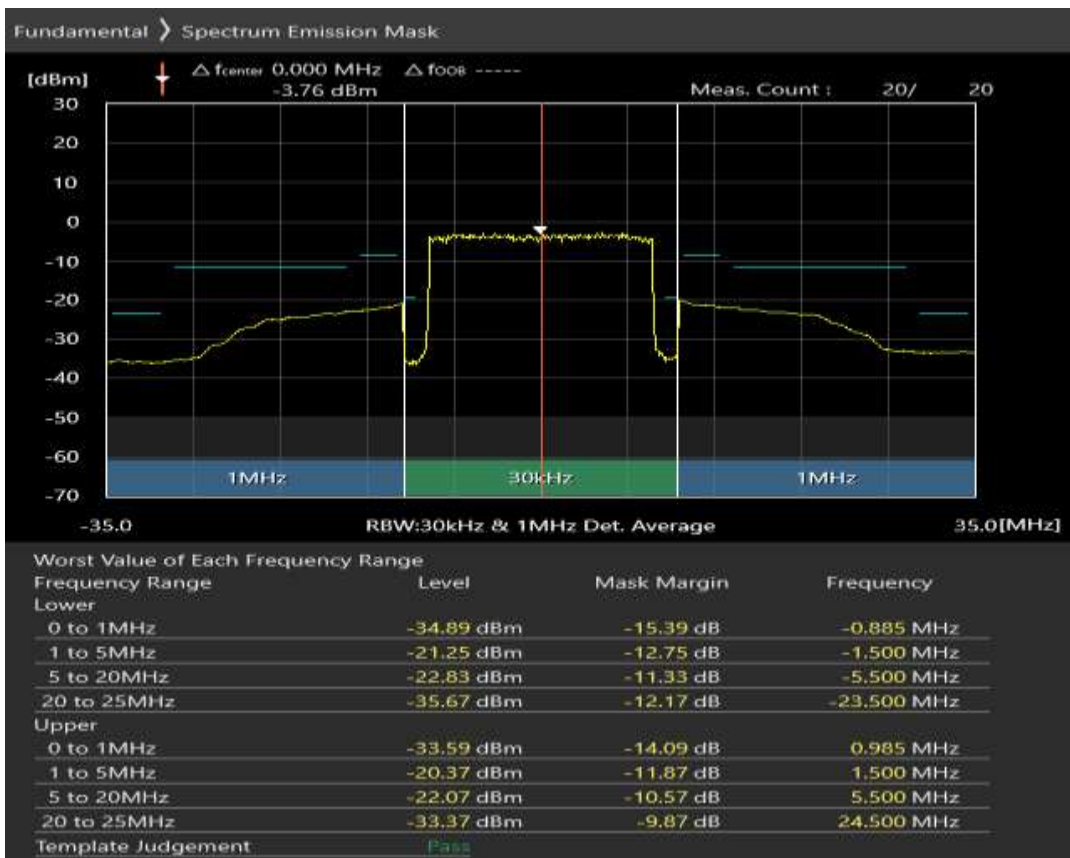

Band38 QPSK BW=20MHz Channel=38150 RB Size=100 Position=#0