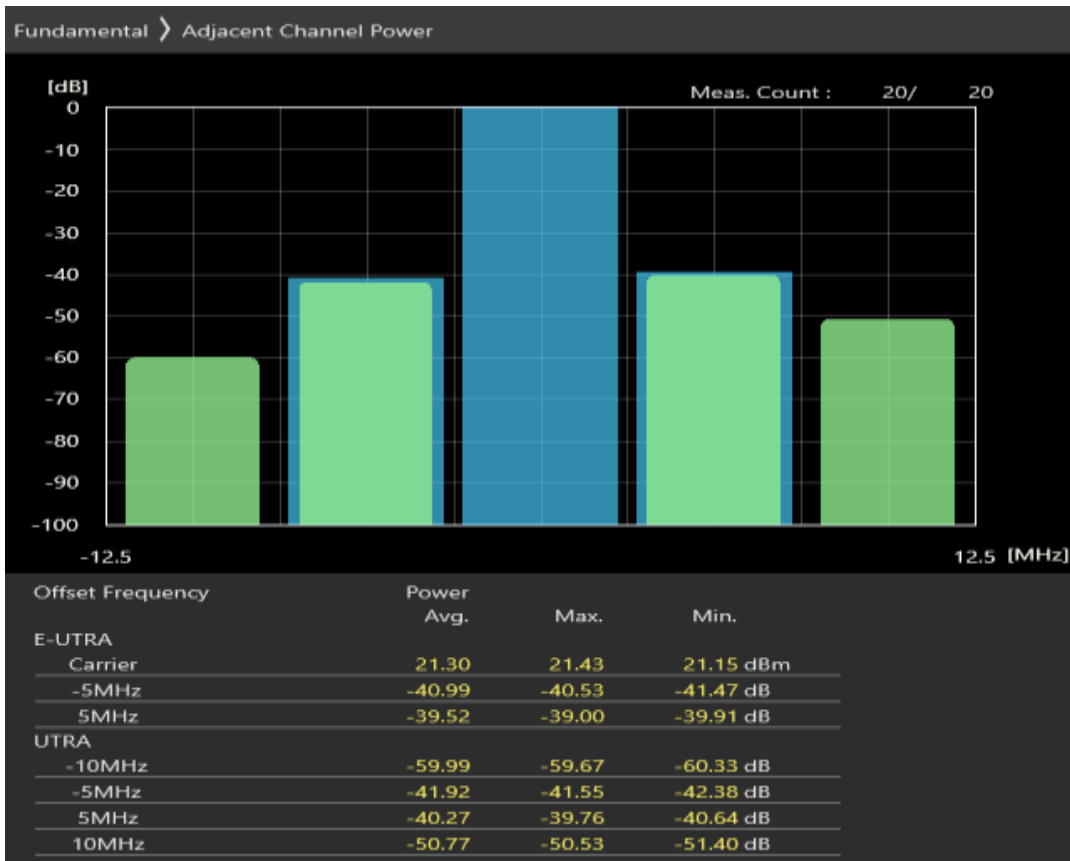

Band28 QPSK BW=5MHz Channel=27235 RB Size=25 Position=#0

Band28 QAM16 BW=5MHz Channel=27235 RB Size=8 Position=#0

Band28 QAM16 BW=5MHz Channel=27235 RB Size=8 Position=#Max

Band28 QAM16 BW=5MHz Channel=27235 RB Size=25 Position=#0