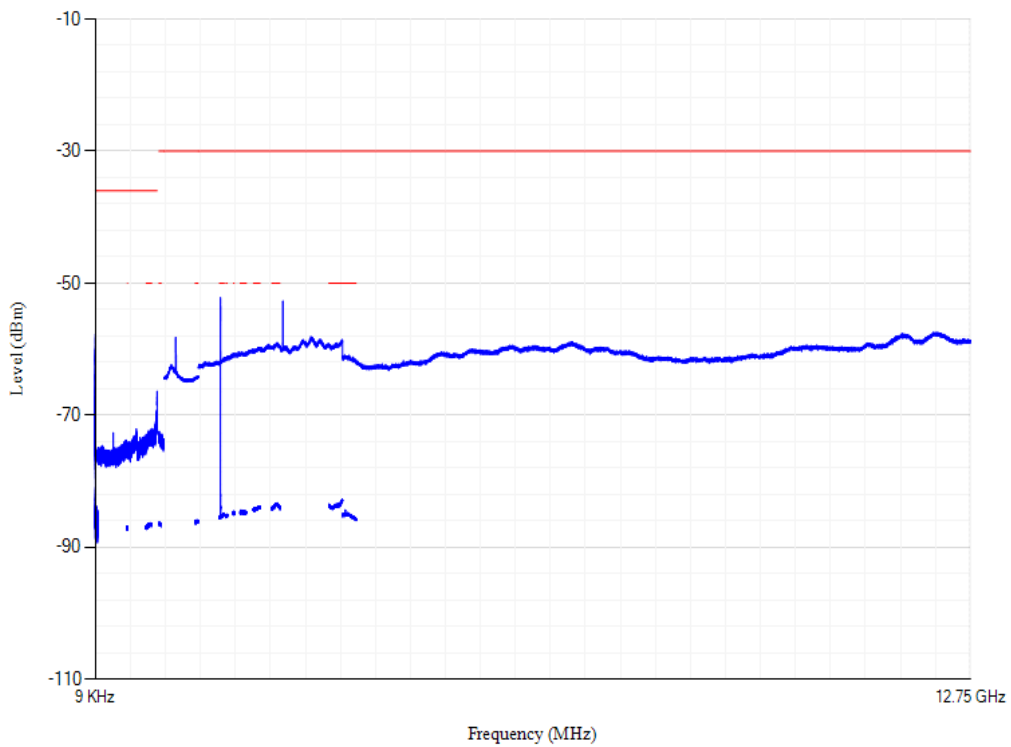

Conducted spurious emissions

Band8 QPSK BW=10MHz Channel=21500 RB Size=1 Position=#0