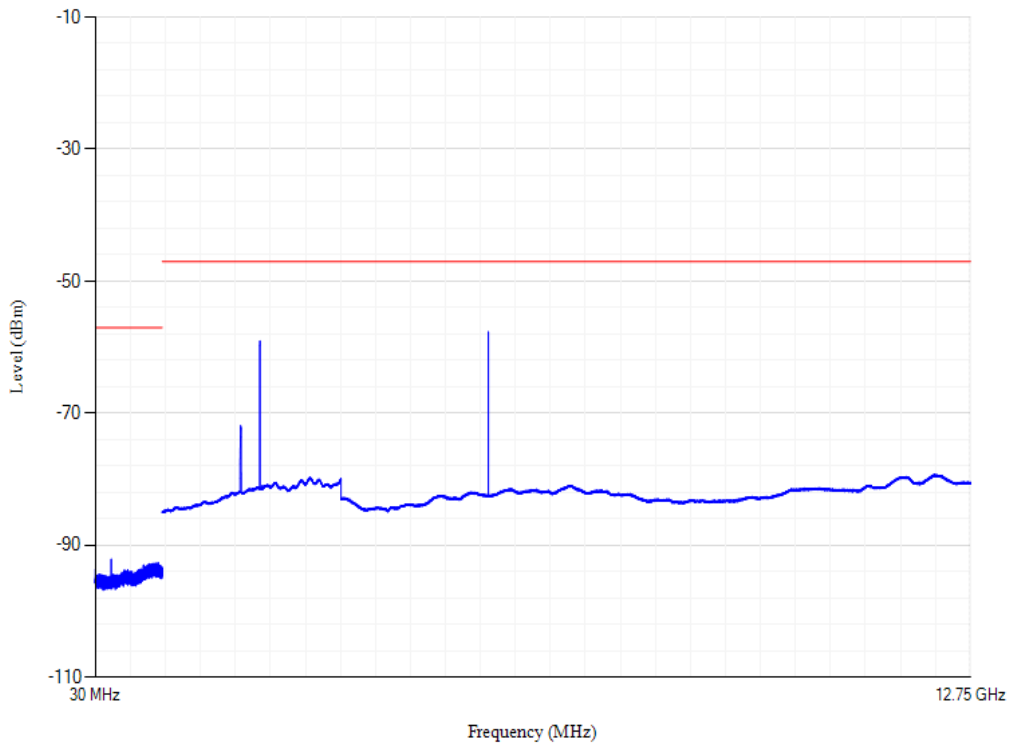

Conducted spurious emissions

Band1 QPSK BW=20MHz Channel=18500