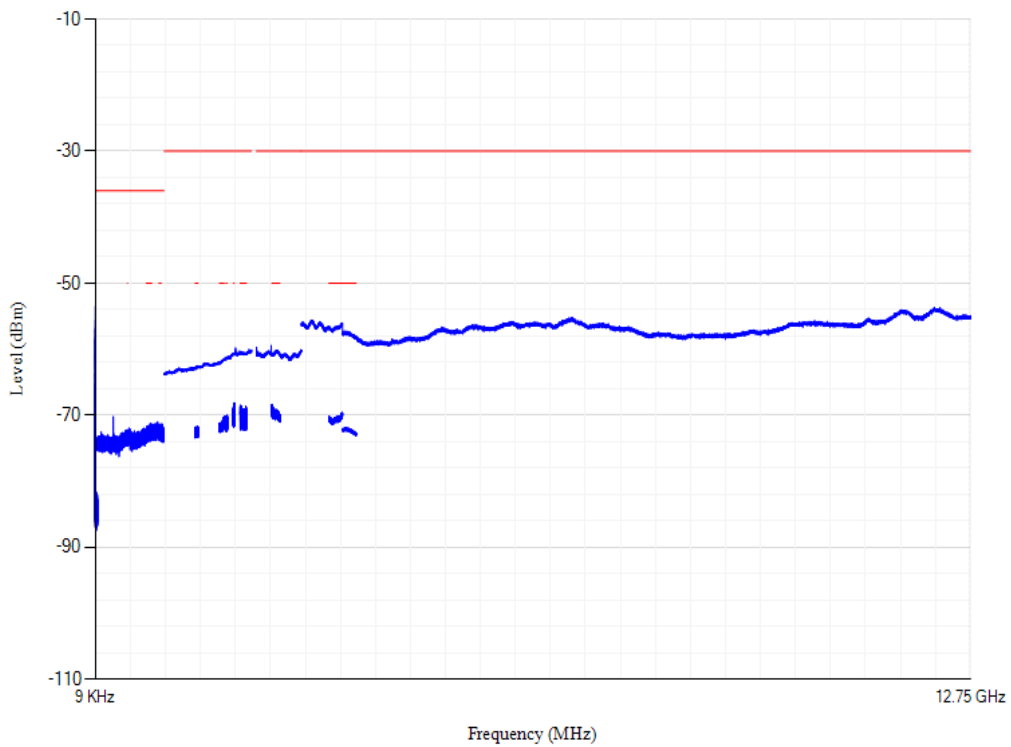

Conducted spurious emissions

Band40 QPSK BW=20MHz Channel=39150 RB Size=1 Position=#0