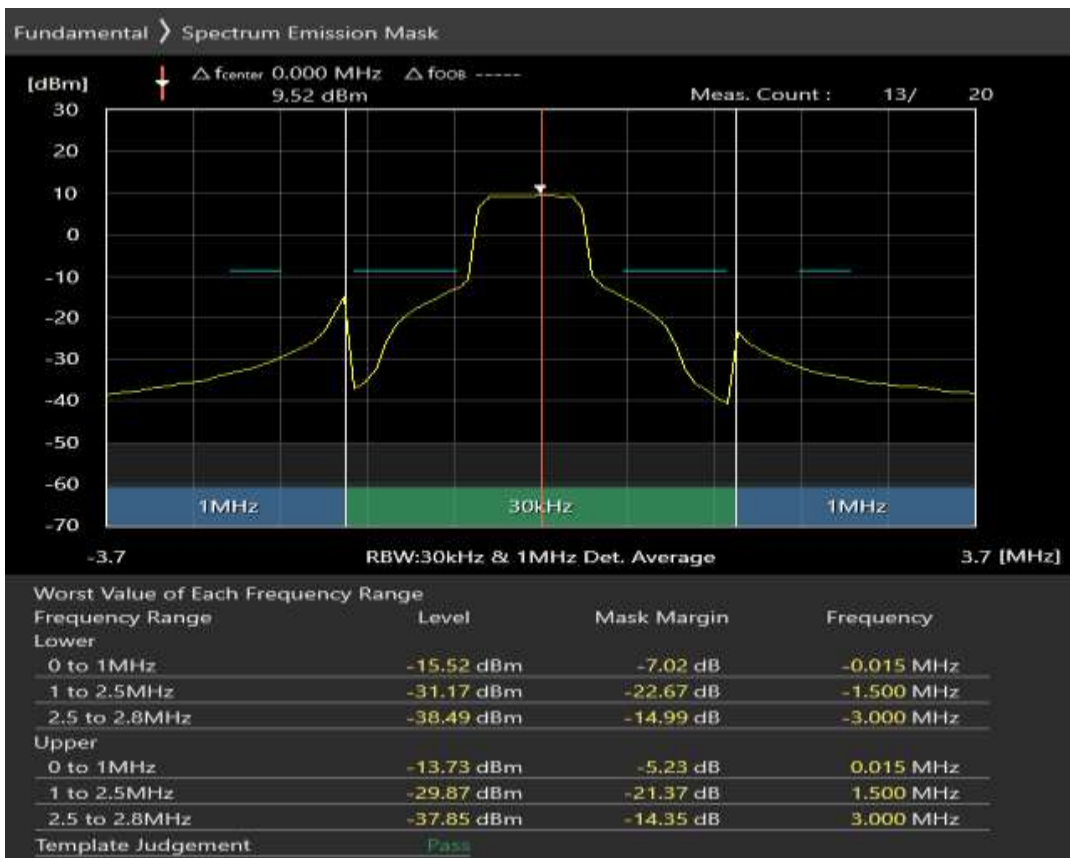

Band8 QAM16 BW=1.4MHz Channel=21457 RB Size=5 Position=#Max