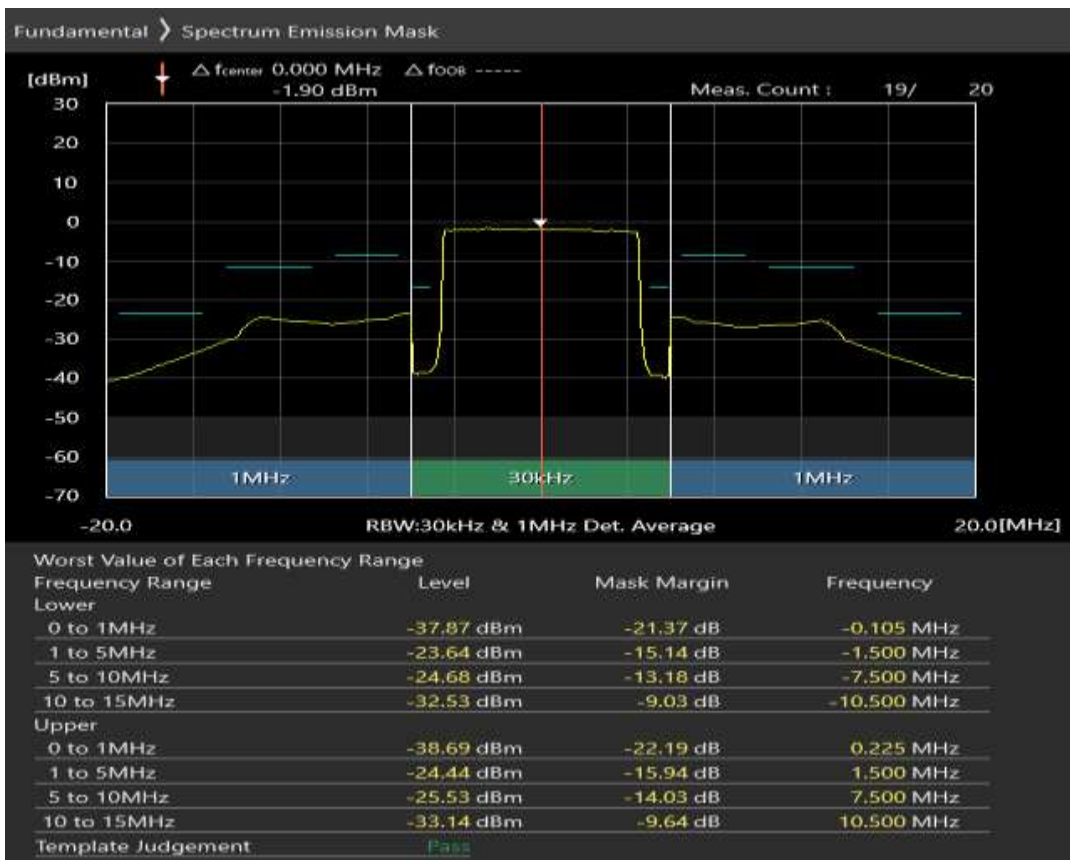

Band1 QPSK BW=10MHz Channel=18300 RB Size=50 Position=#0