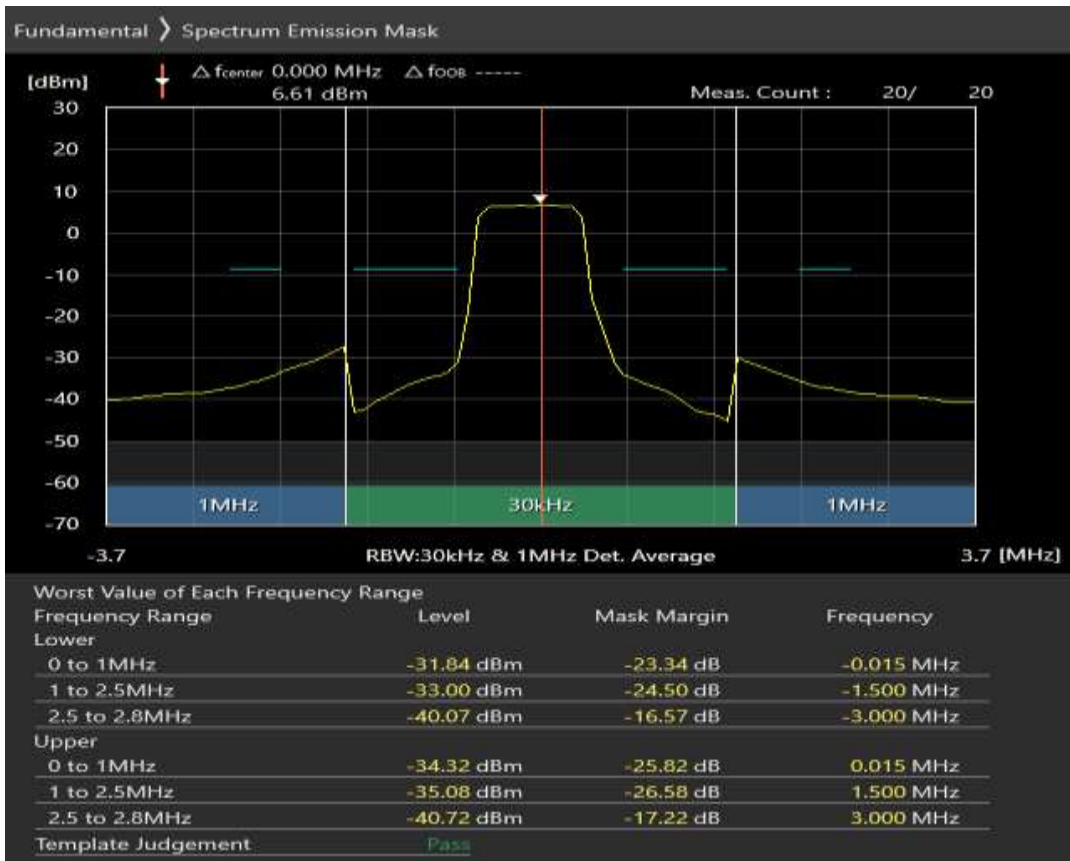

Band3 QPSK BW=1.4MHz Channel=19943 RB Size=5 Position=#0

Band3 QPSK BW=1.4MHz Channel=19943 RB Size=5 Position=#Max

Band3 QPSK BW=1.4MHz Channel=19943 RB Size=6 Position=#0

Band3 QAM16 BW=1.4MHz Channel=19943 RB Size=5 Position=#0