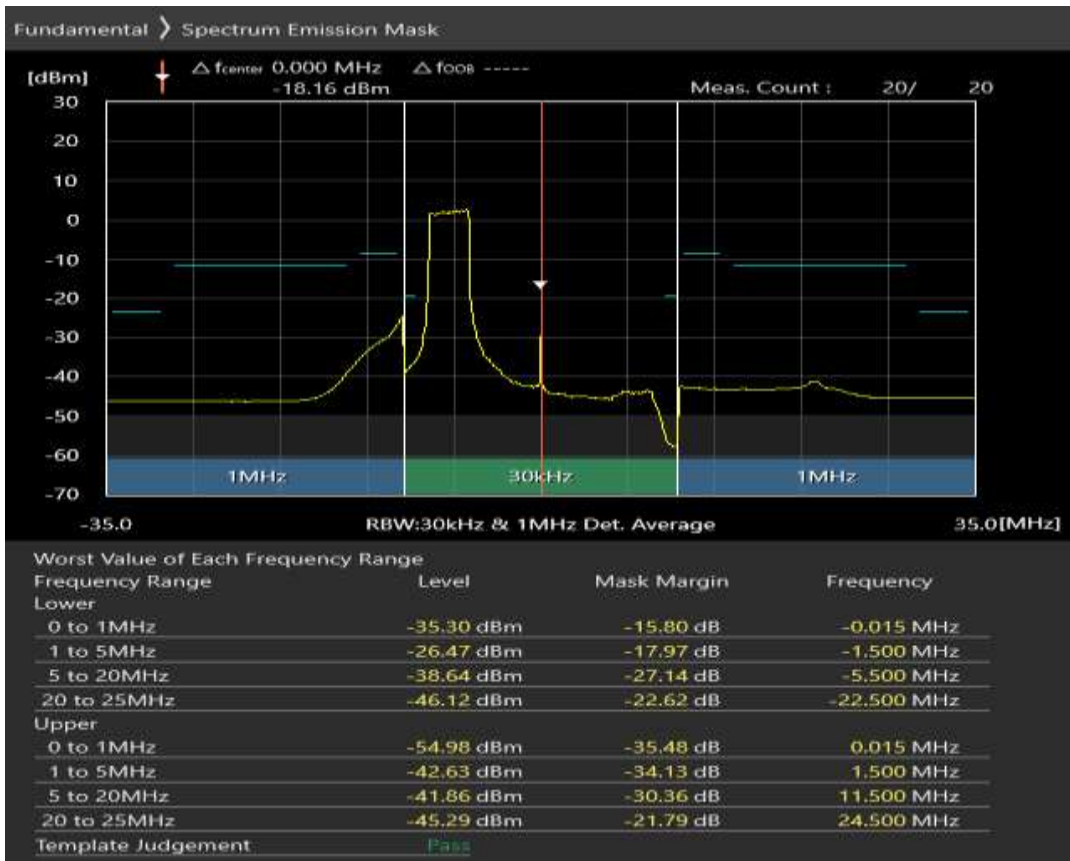

Band28 QAM16 BW=20MHz Channel=27310 RB Size=18 Position=#0