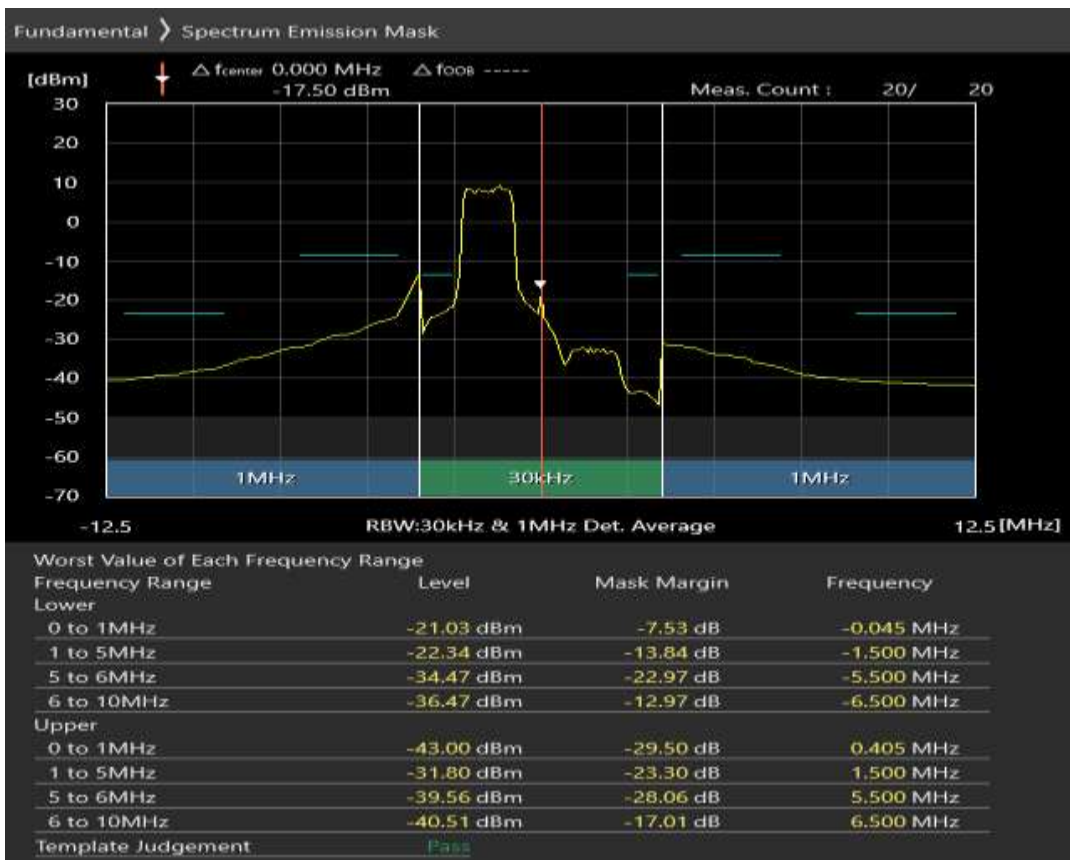

Band38 QPSK BW=5MHz Channel=38000 RB Size=8 Position=#0