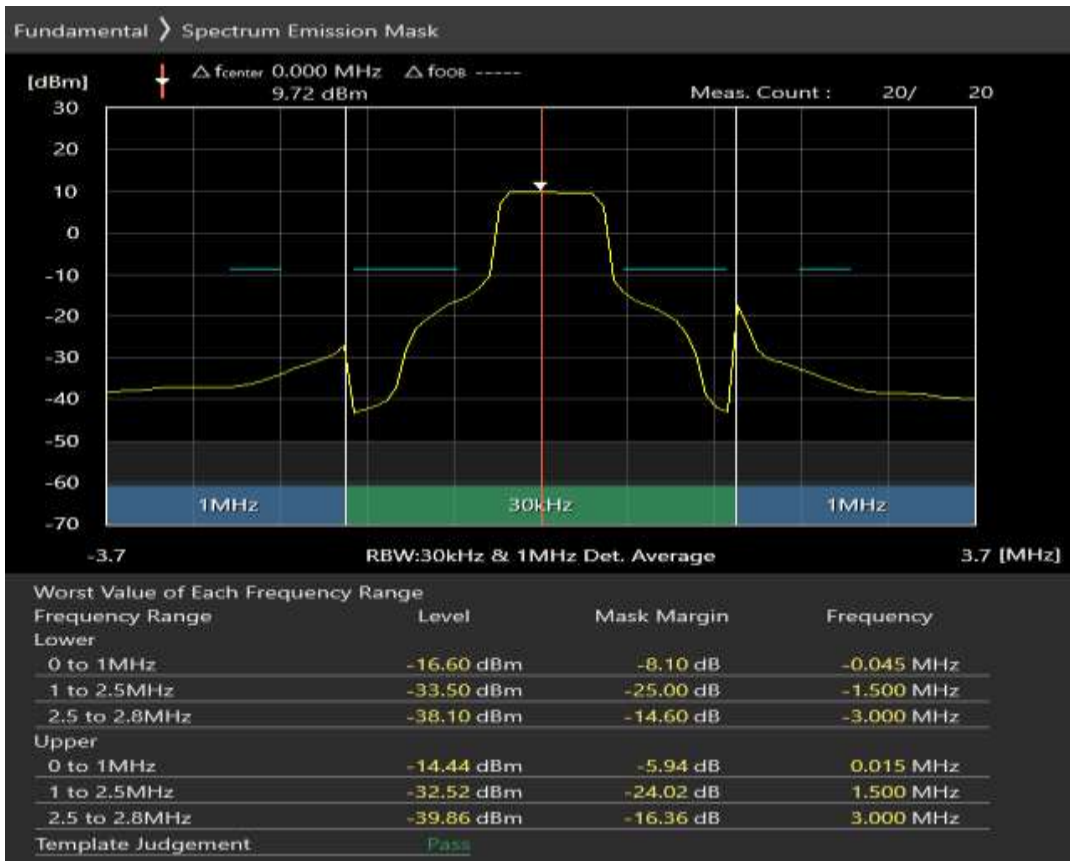

Band8 QAM16 BW=1.4MHz Channel=21625 RB Size=5 Position=#Max

Band8 QAM16 BW=1.4MHz Channel=21625 RB Size=6 Position=#0

Band8 QPSK BW=1.4MHz Channel=21793 RB Size=5 Position=#0

Band8 QPSK BW=1.4MHz Channel=21793 RB Size=5 Position=#Max