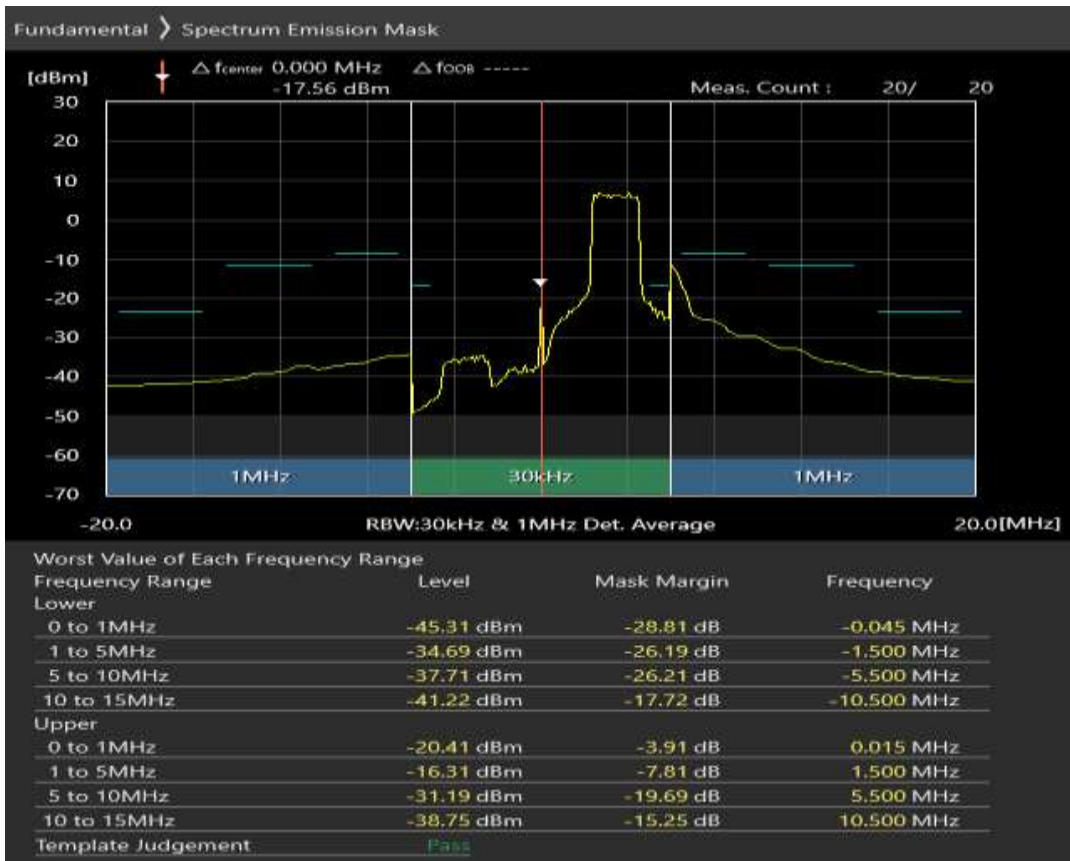

Band38 QPSK BW=10MHz Channel=38000 RB Size=12 Position=#Max