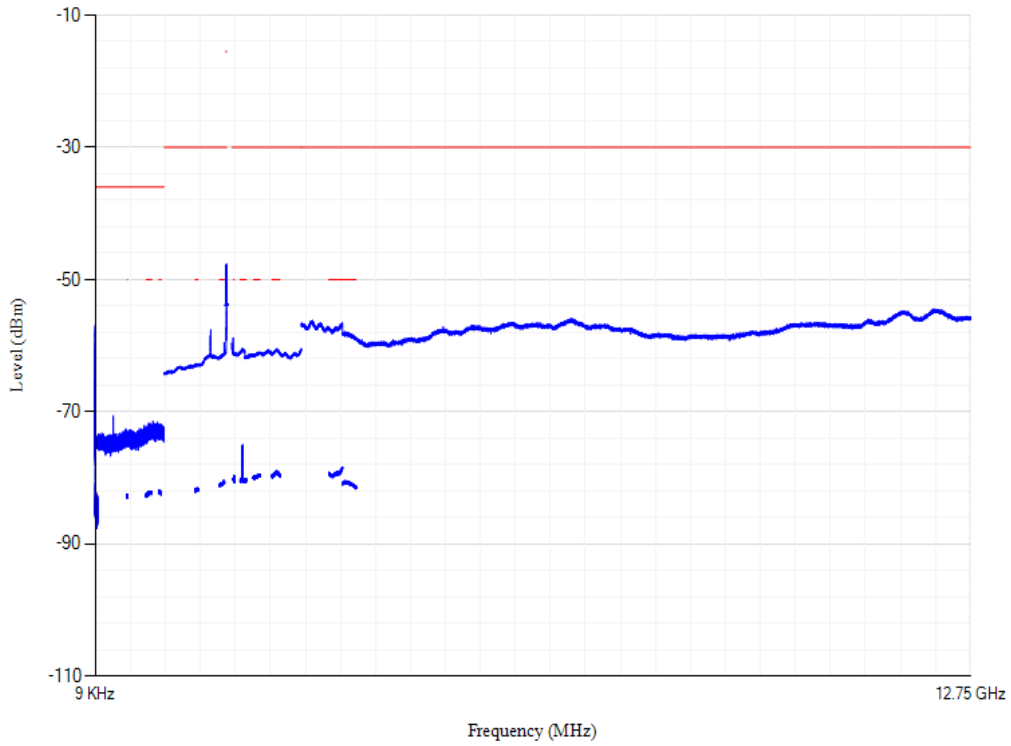

Conducted spurious emissions

Band1 QPSK BW=20MHz Channel=18500 RB Size=1 Position=#0