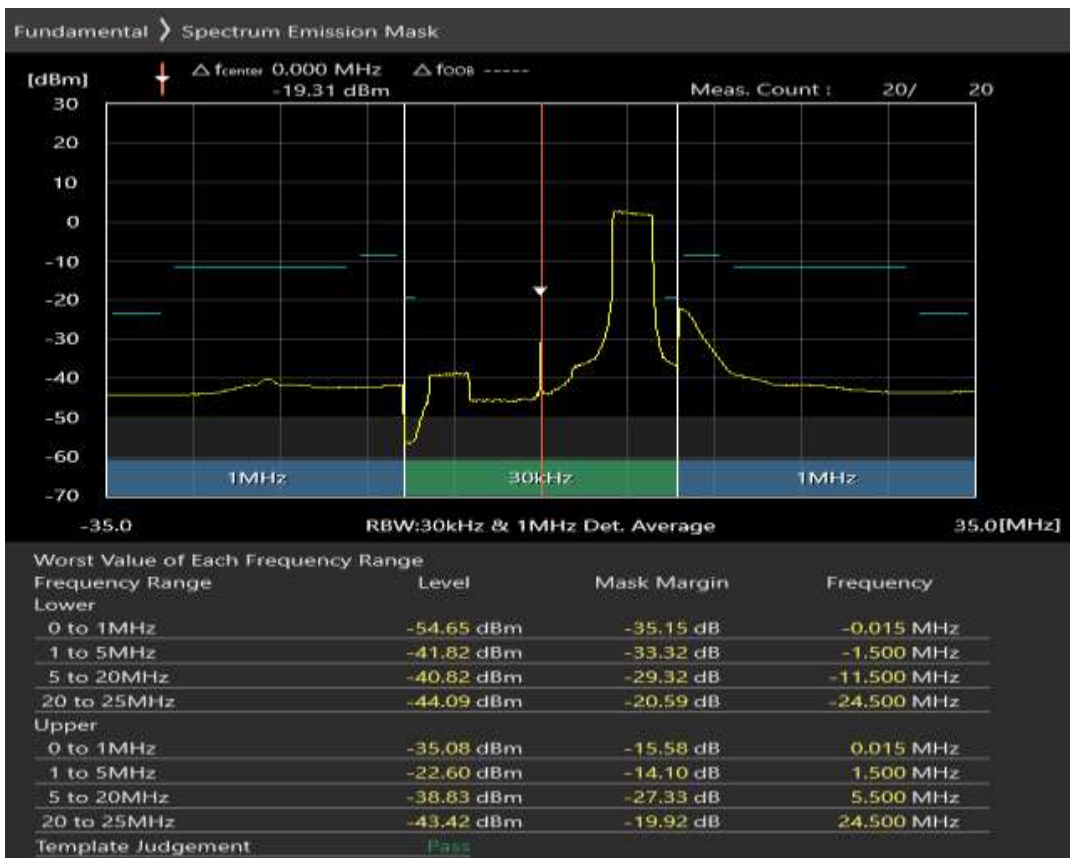

Band1 QAM16 BW=20MHz Channel=18300 RB Size=18 Position=#Max