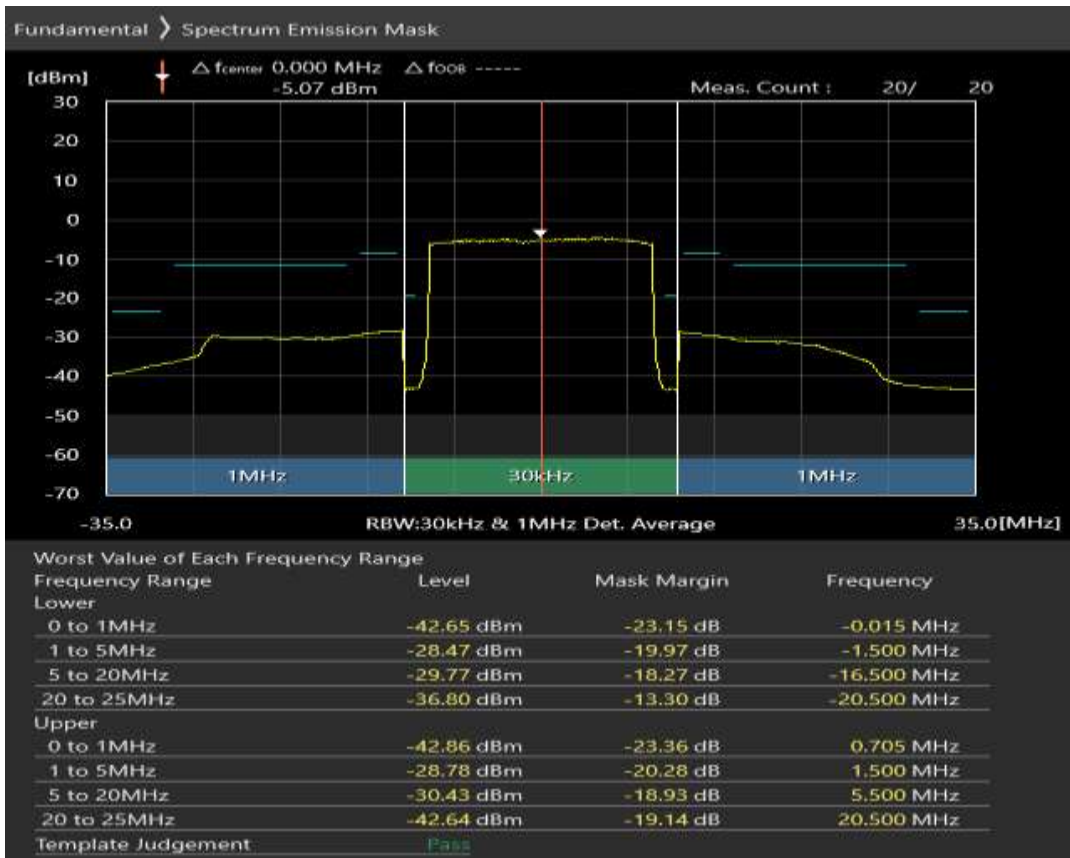

Band1 QPSK BW=20MHz Channel=18500 RB Size=100 Position=#0