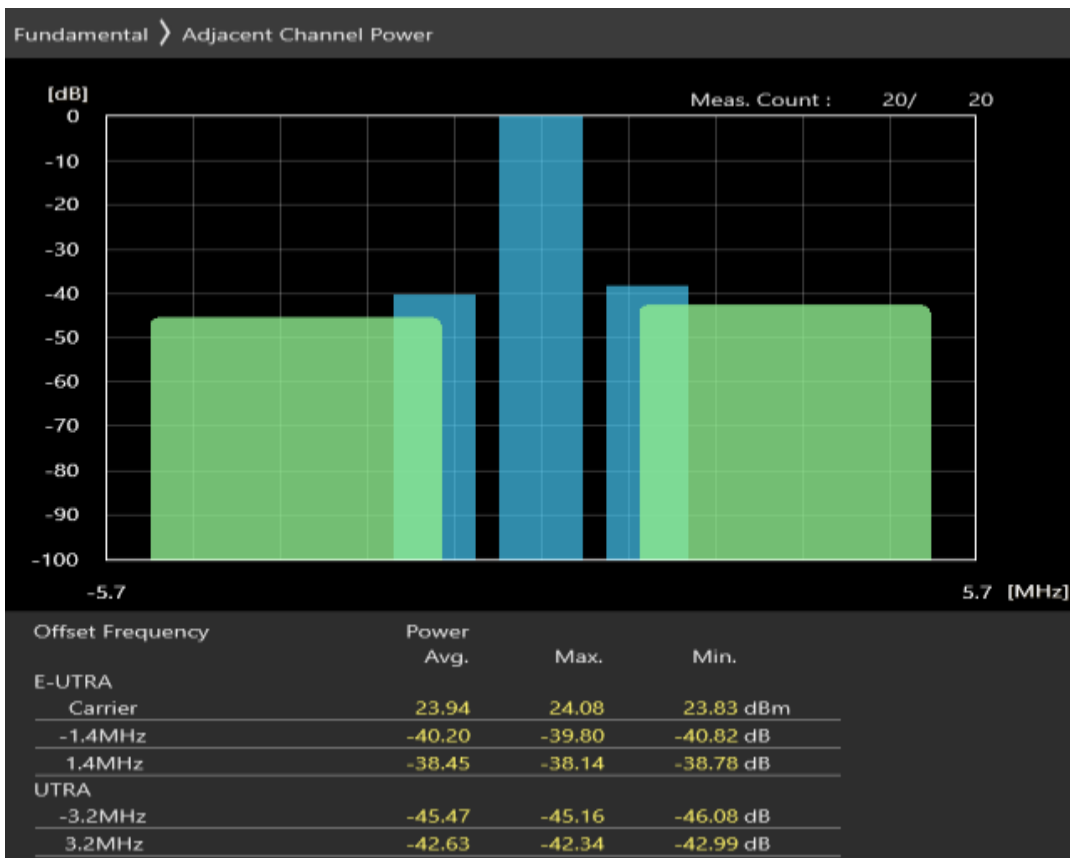

Band8 QPSK BW=1.4MHz Channel=21457 RB Size=5 Position=#Max