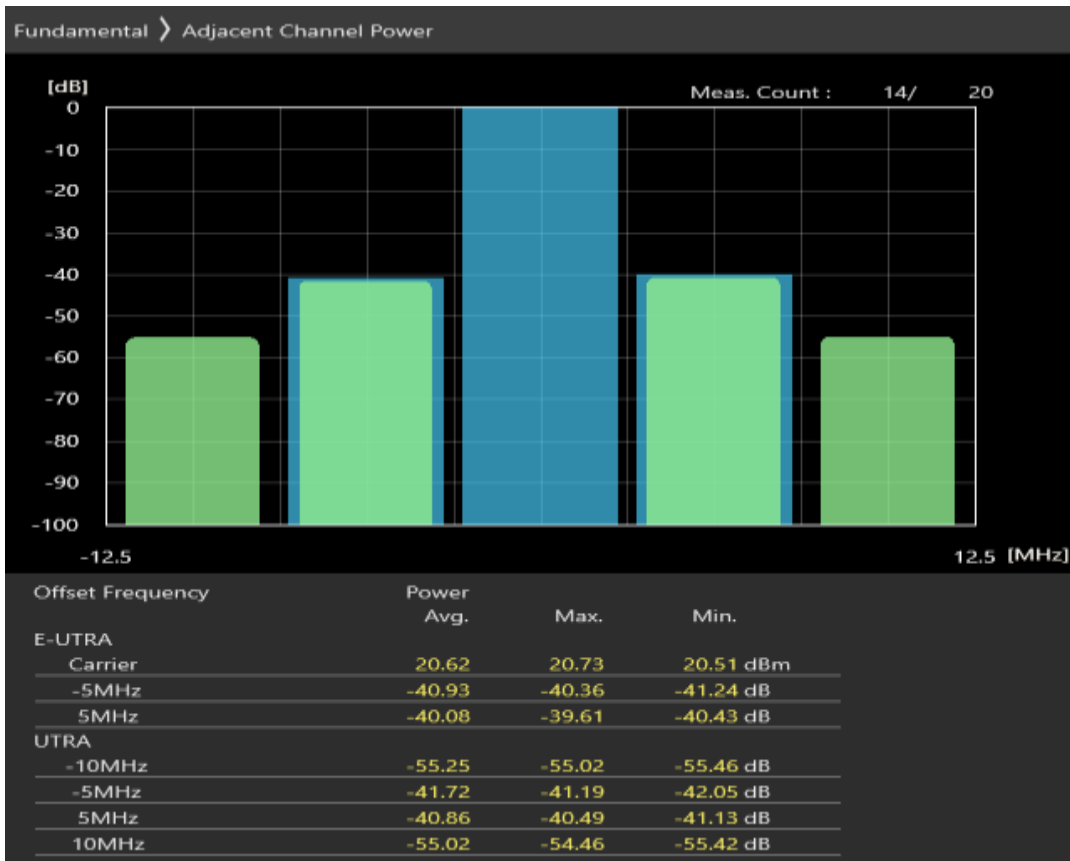

Band3 QAM16 BW=5MHz Channel=19575 RB Size=25 Position=#0