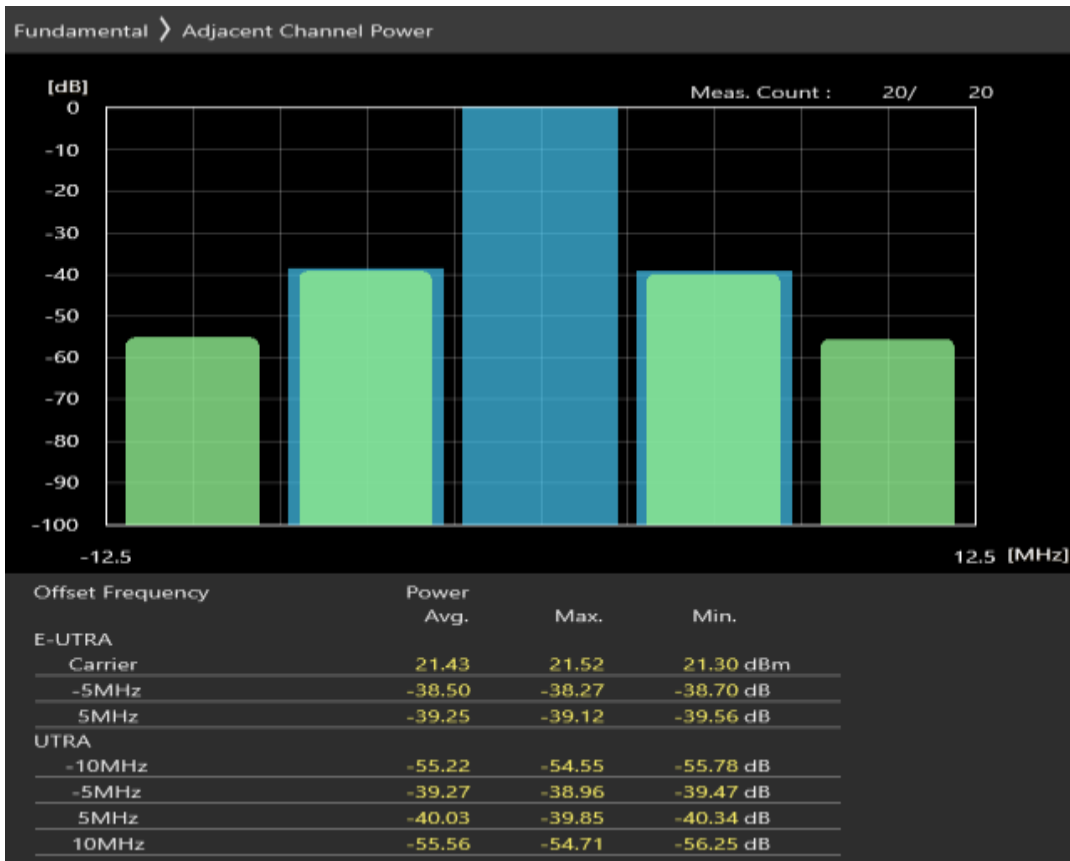

Band1 QAM16 BW=5MHz Channel=18575 RB Size=25 Position=#0