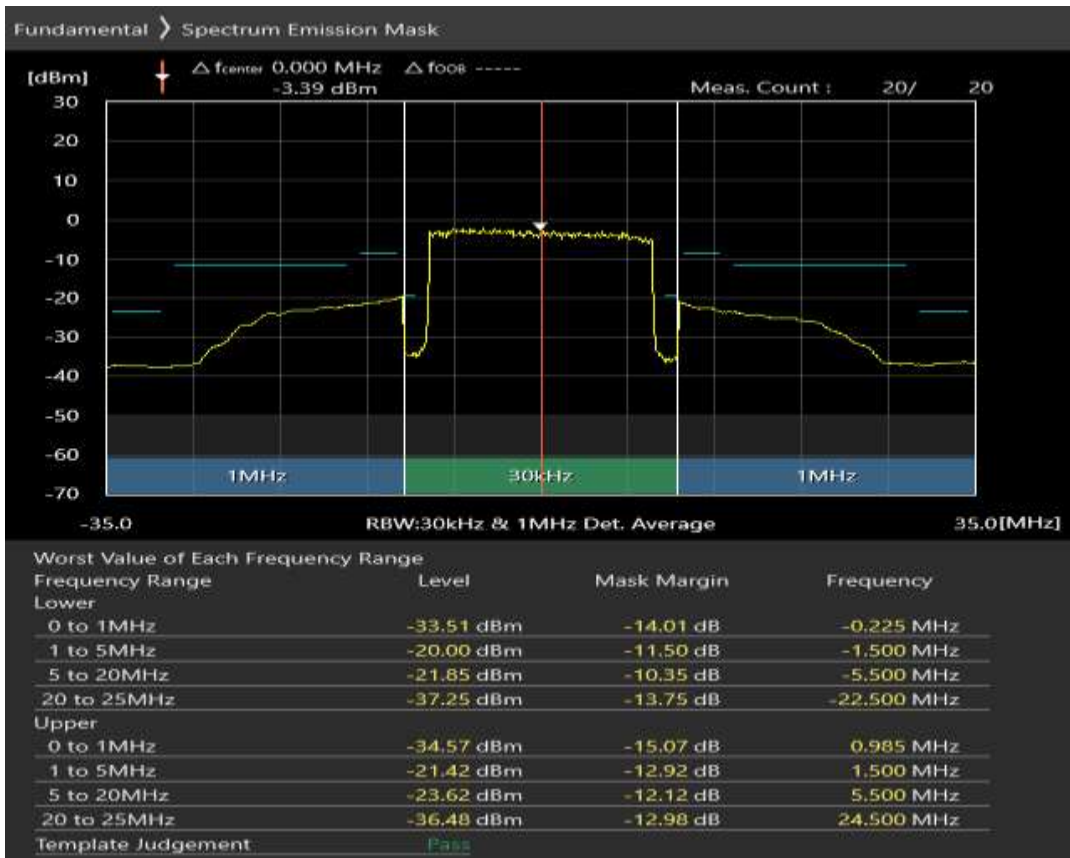

Band38 QPSK BW=20MHz Channel=38000 RB Size=100 Position=#0