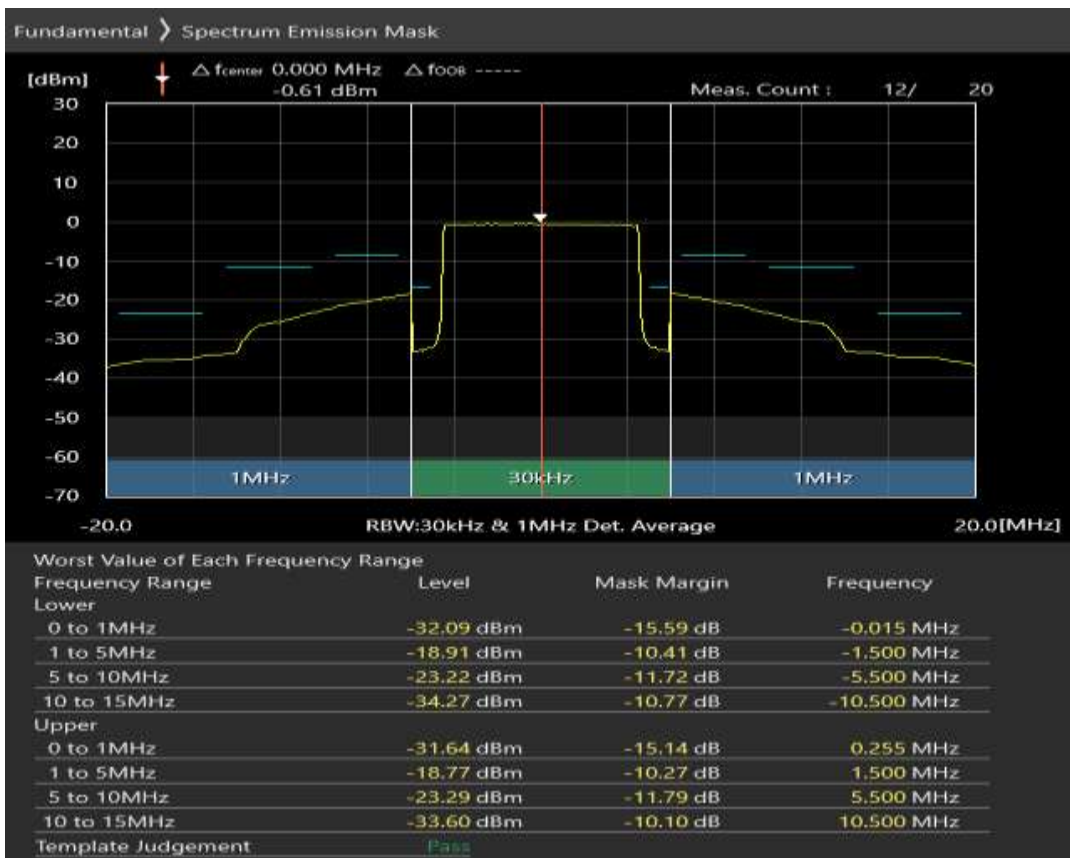

Band7 QPSK BW=10MHz Channel=21100 RB Size=50 Position=#0