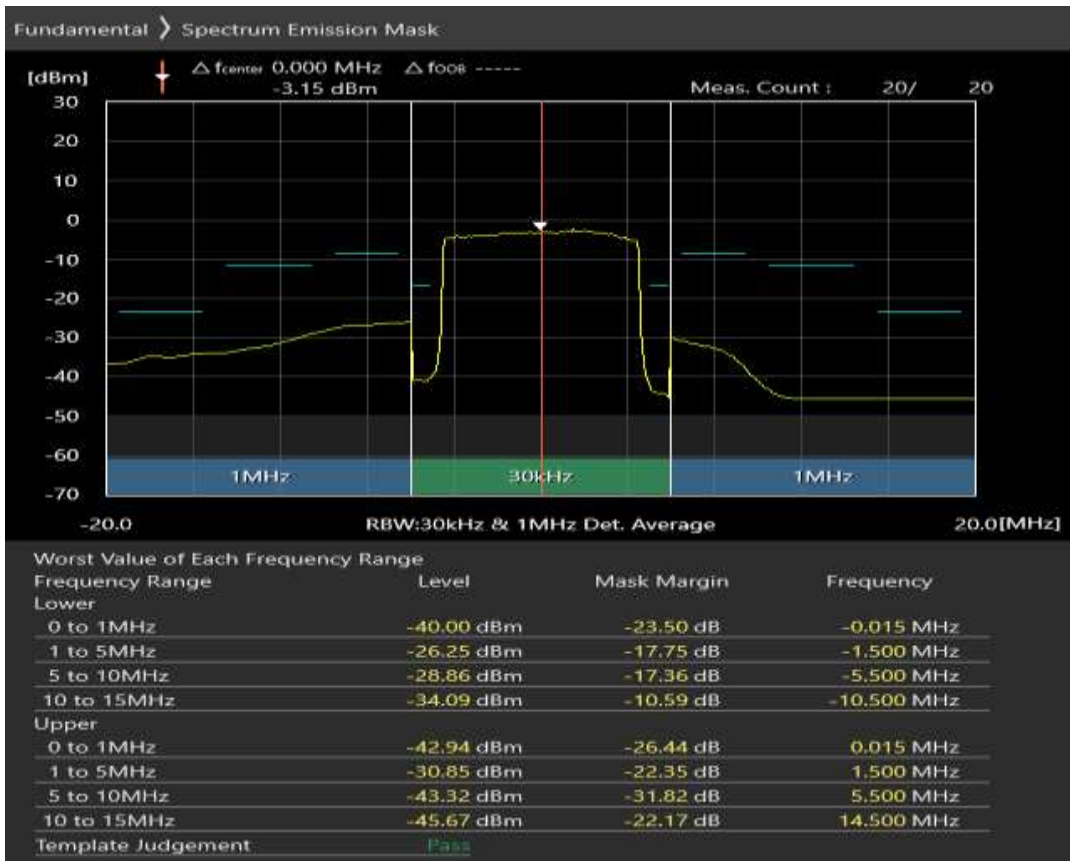

Band28 QAM16 BW=10MHz Channel=27610 RB Size=50 Position=#0