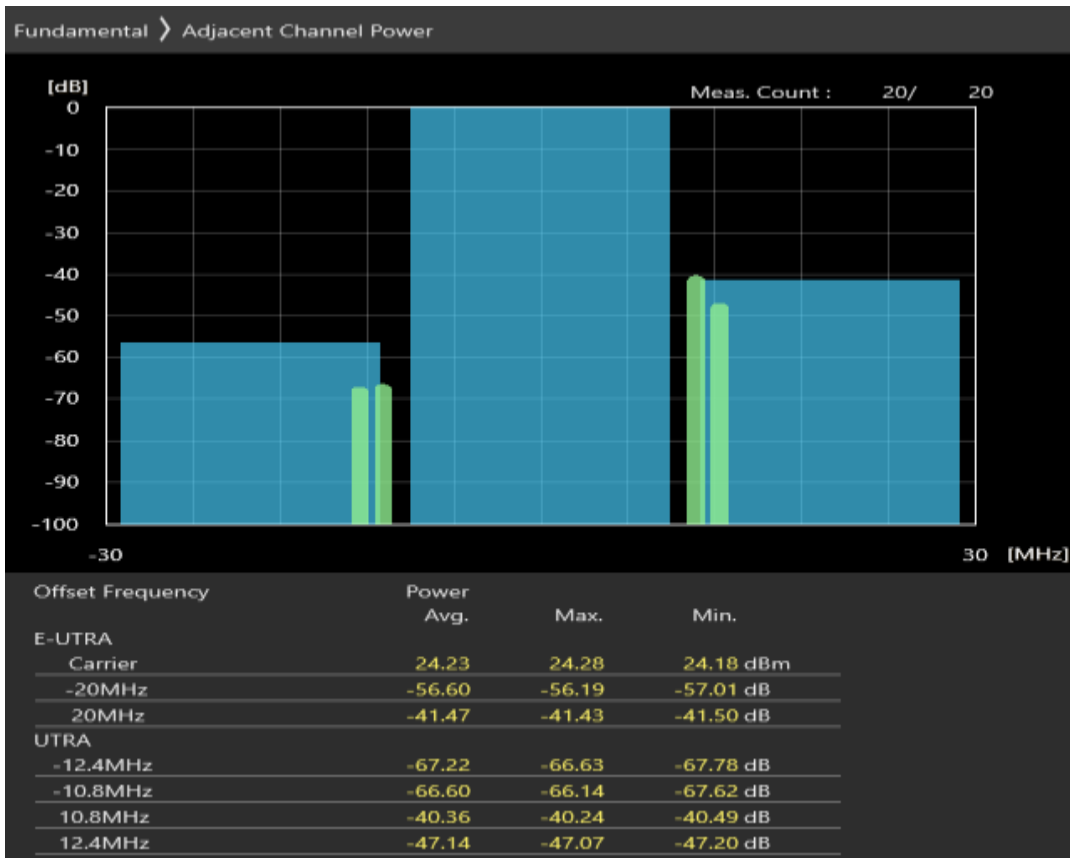

Band40 QAM16 BW=20MHz Channel=39150 RB Size=18 Position=#Max