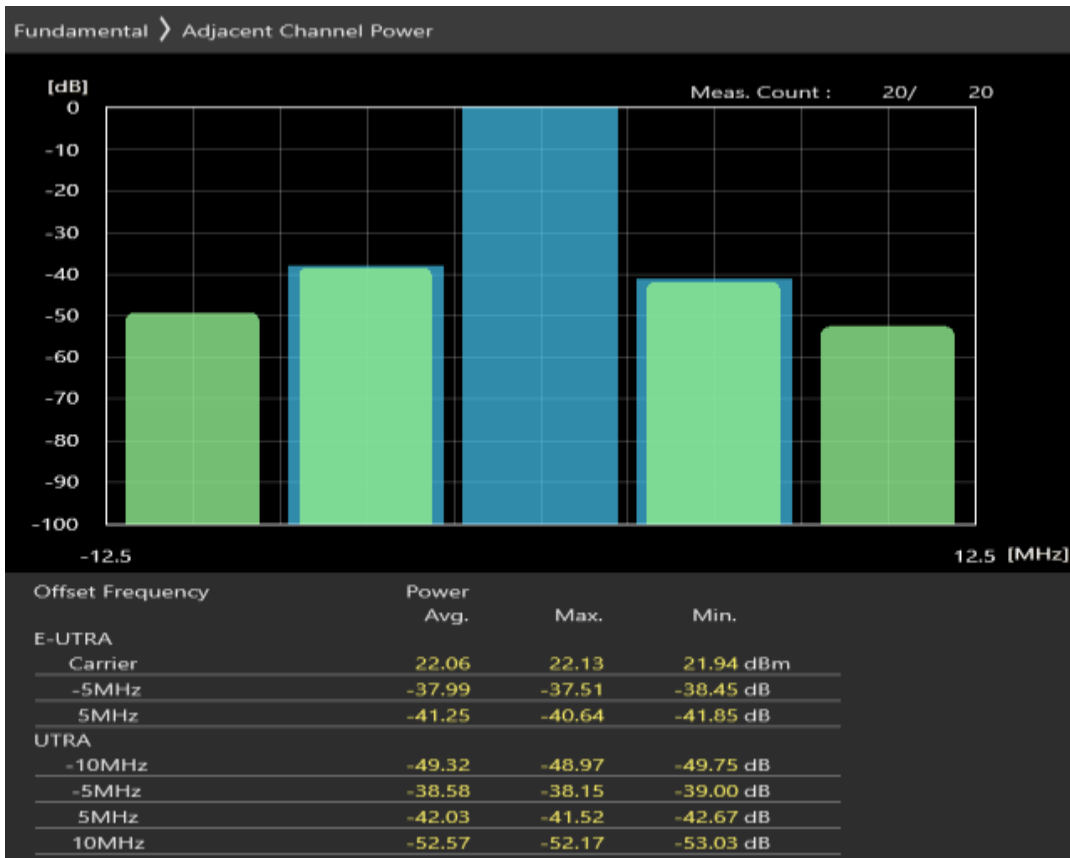

Band20 QPSK BW=5MHz Channel=24300 RB Size=25 Position=#0