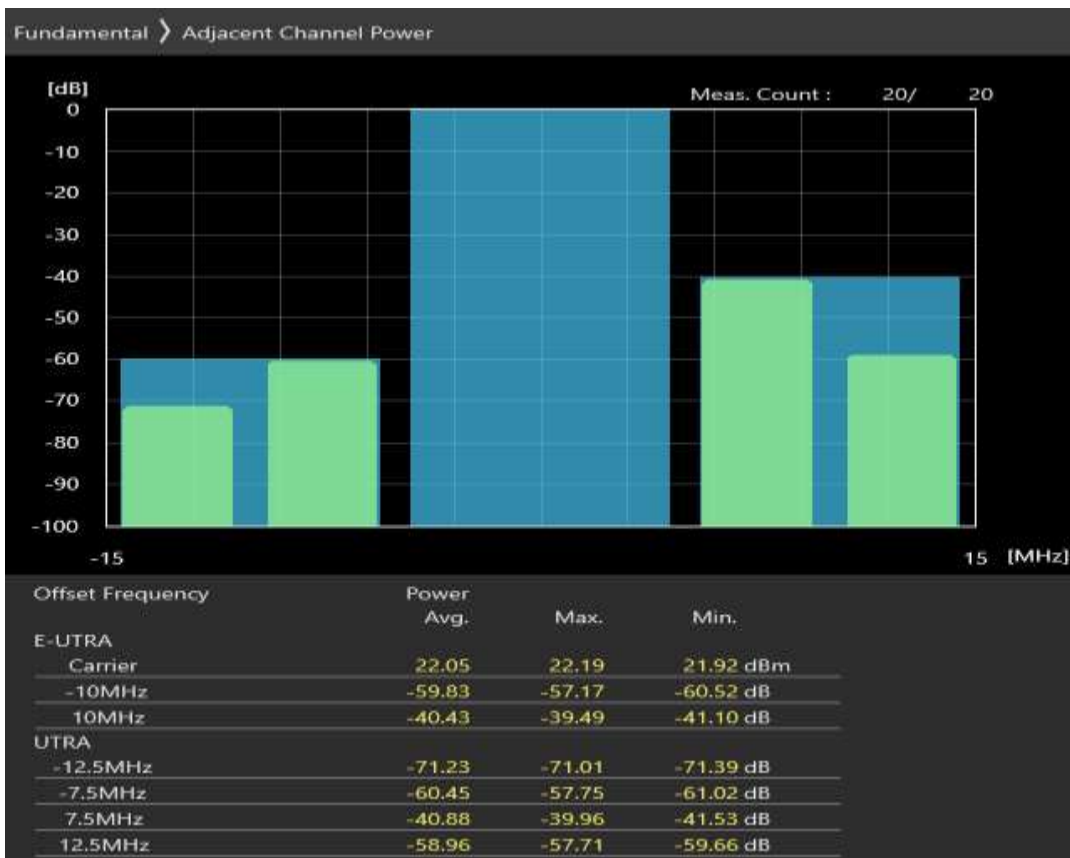

Band20 QAM16 BW=10MHz Channel=24200 RB Size=12 Position=#Max