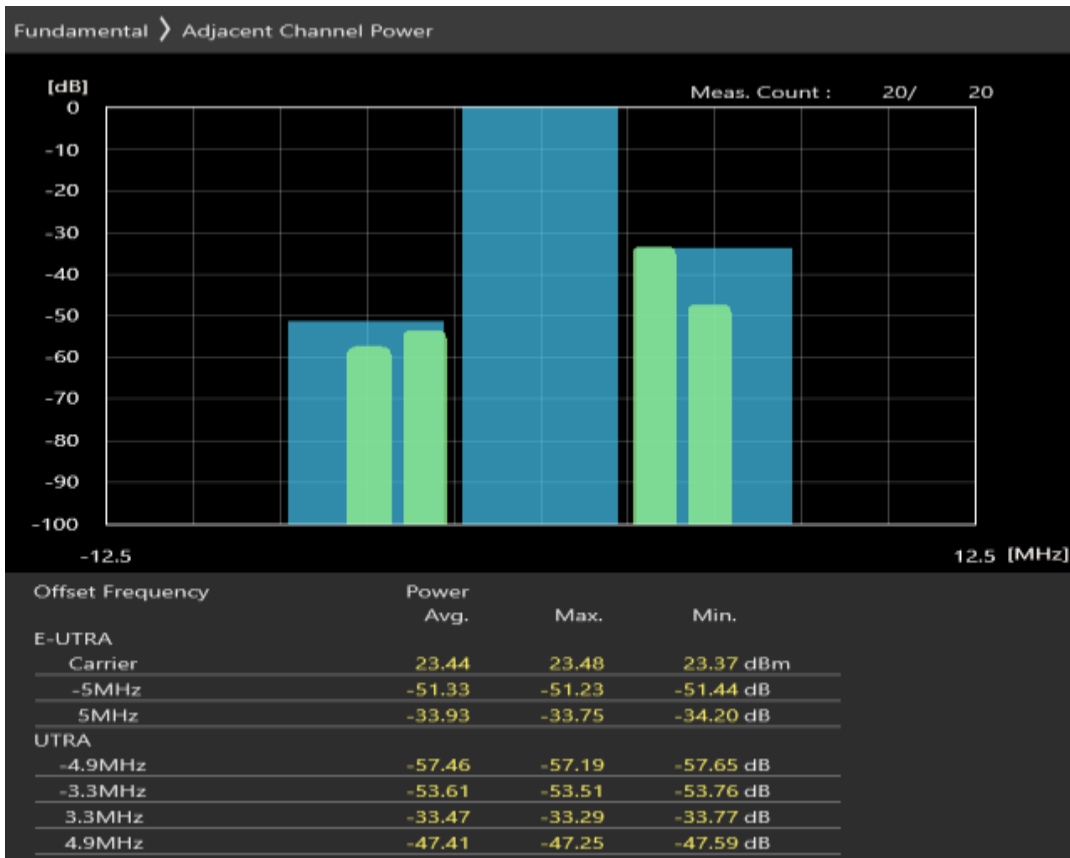

Band38 QAM16 BW=5MHz Channel=38225 RB Size=8 Position=#Max