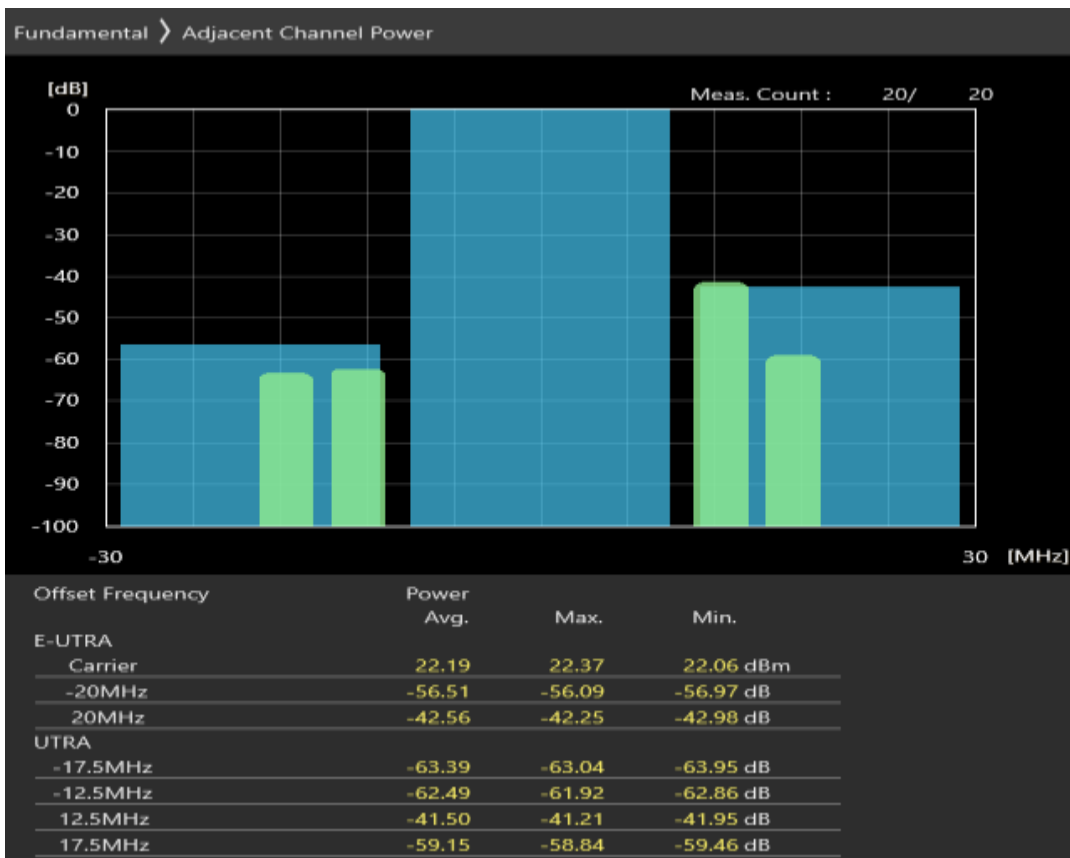

Band1 QAM16 BW=20MHz Channel=18300 RB Size=18 Position=#Max