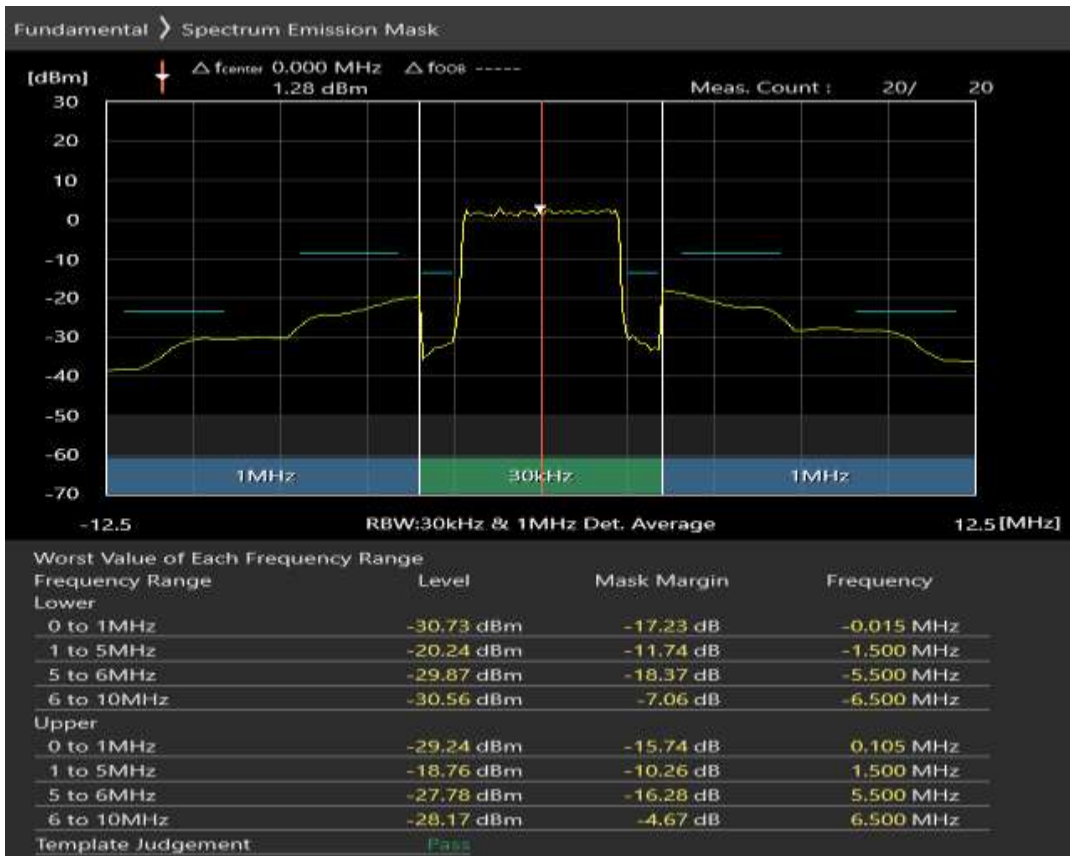

Band40 QPSK BW=5MHz Channel=38675 RB Size=25 Position=#0