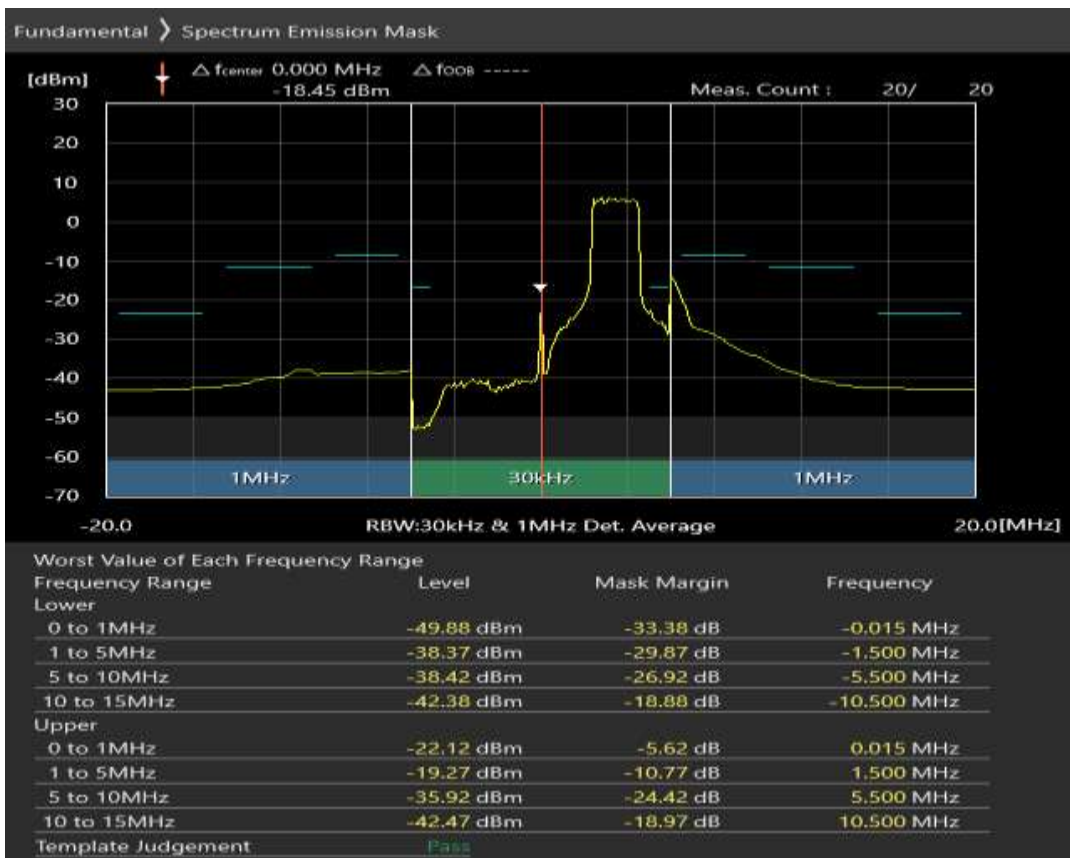

Band40 QAM16 BW=10MHz Channel=39600 RB Size=12 Position=#Max