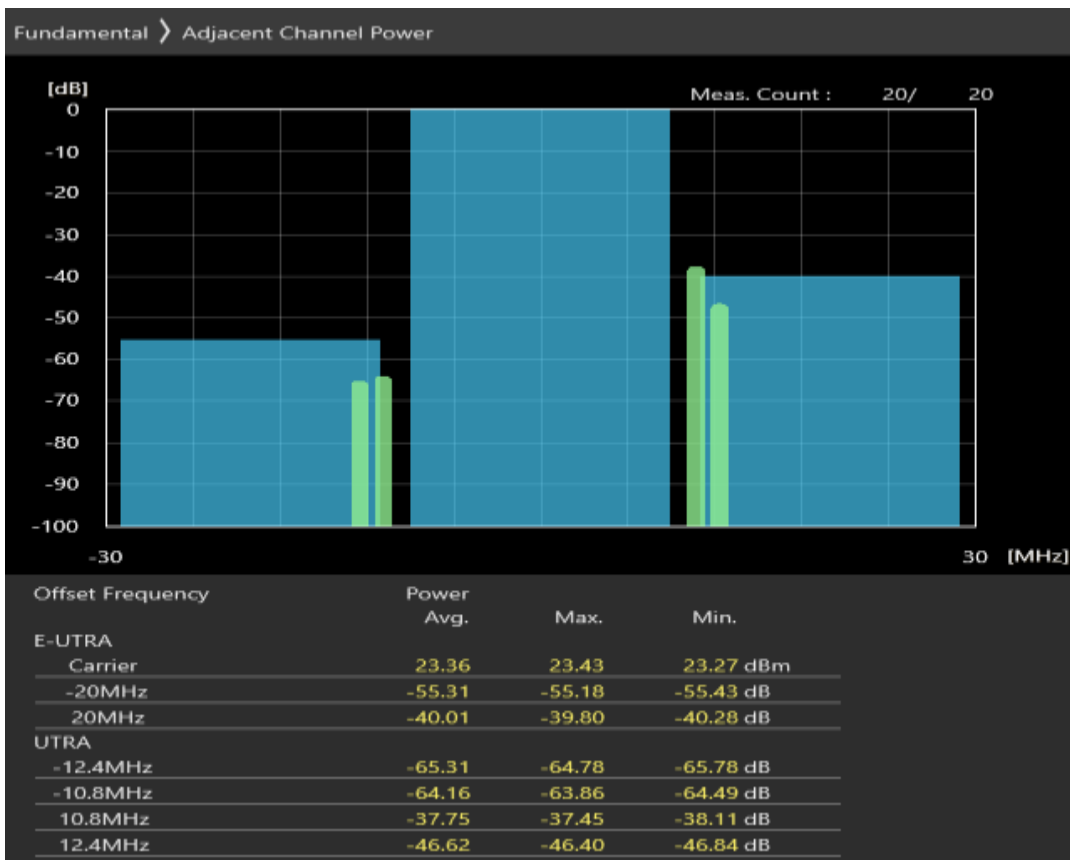

Band38 QAM16 BW=20MHz Channel=38150 RB Size=18 Position=#Max