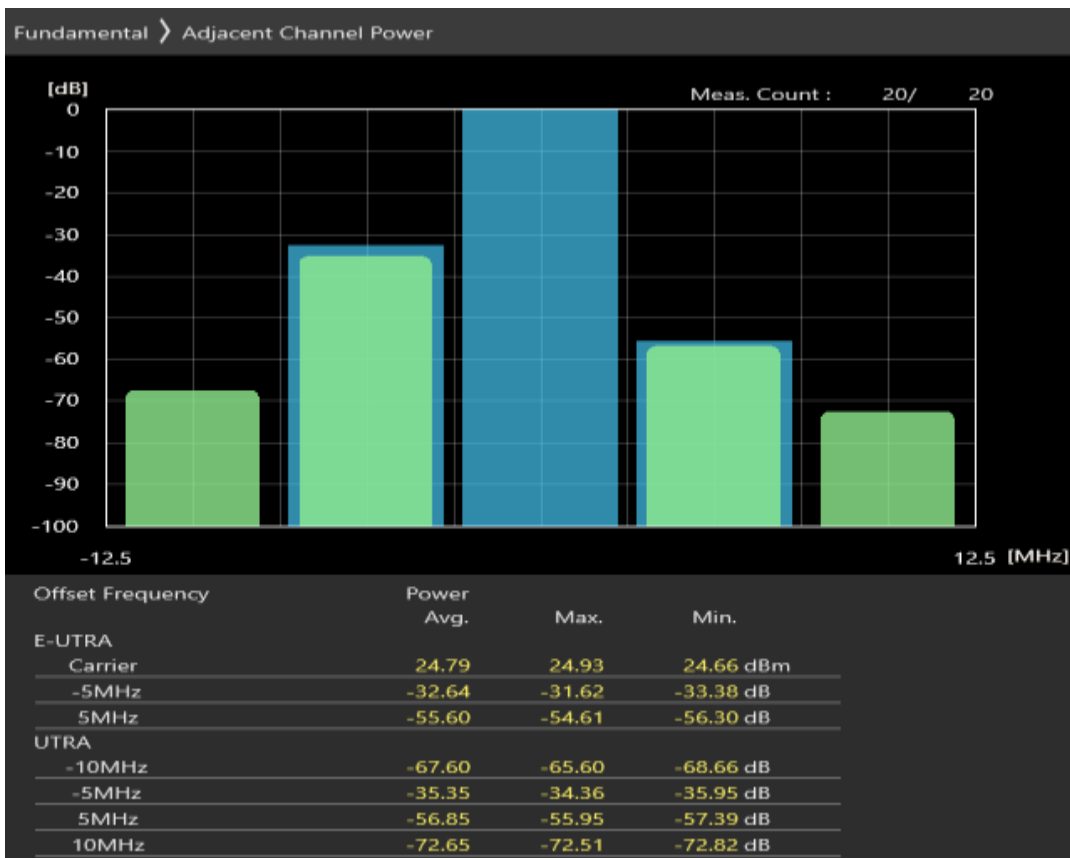

Band1 QPSK BW=5MHz Channel=18300 RB Size=8 Position=#0