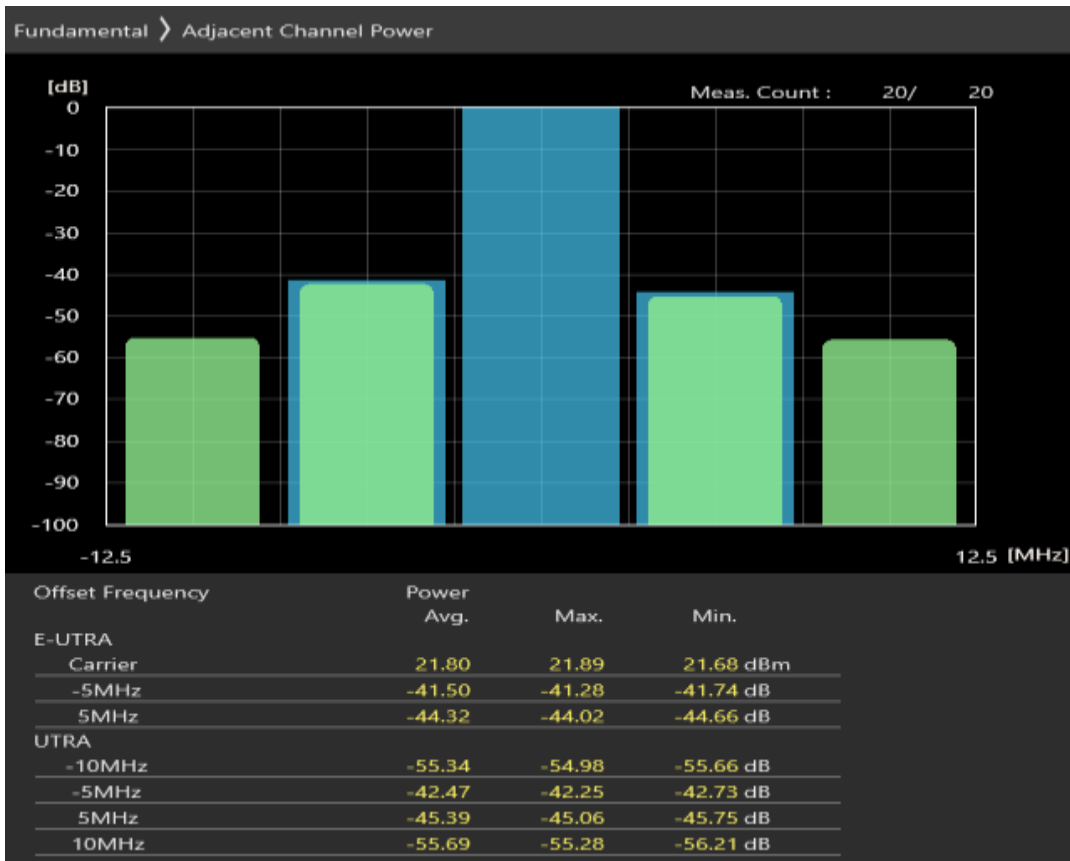

Band8 QAM16 BW=5MHz Channel=21475 RB Size=25 Position=#0

Band8 QAM16 BW=5MHz Channel=21475 RB Size=8 Position=#0

Band8 QAM16 BW=5MHz Channel=21475 RB Size=8 Position=#Max

Band8 QAM16 BW=5MHz Channel=21625 RB Size=25 Position=#0