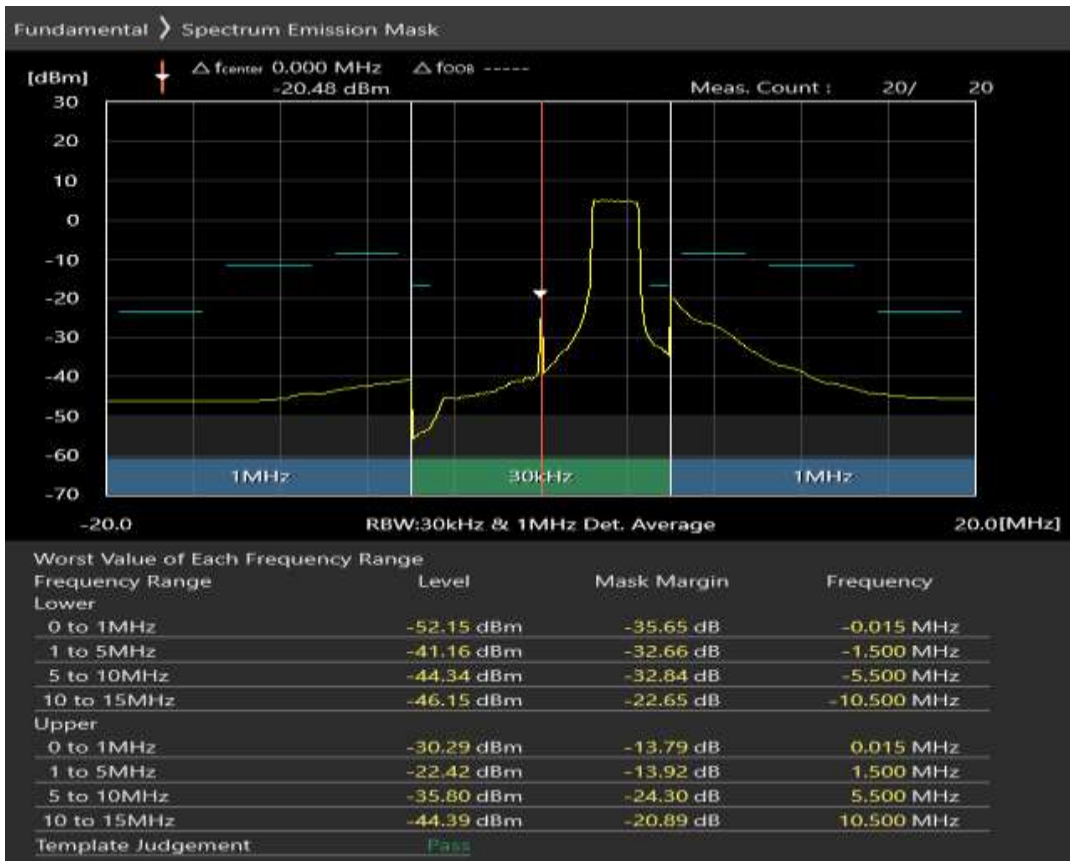

Band28 QPSK BW=10MHz Channel=27260 RB Size=12 Position=#Max