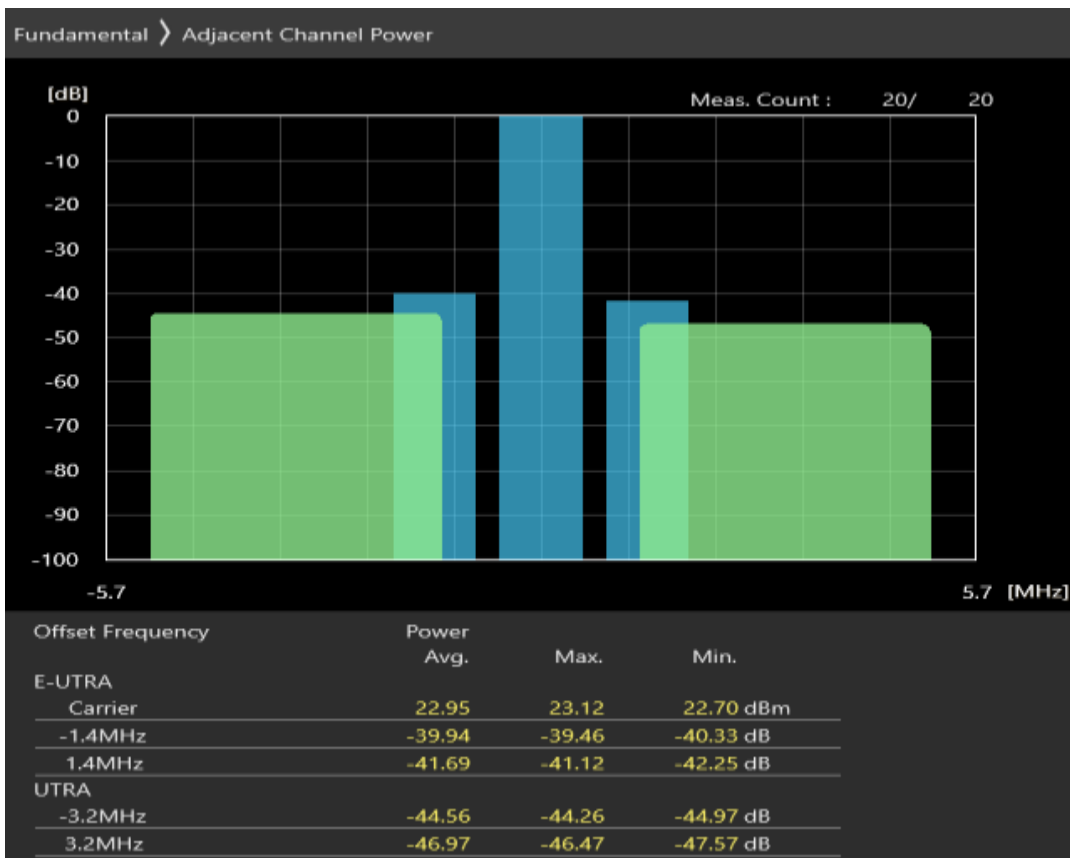

Band8 QAM16 BW=1.4MHz Channel=21457 RB Size=5 Position=#0