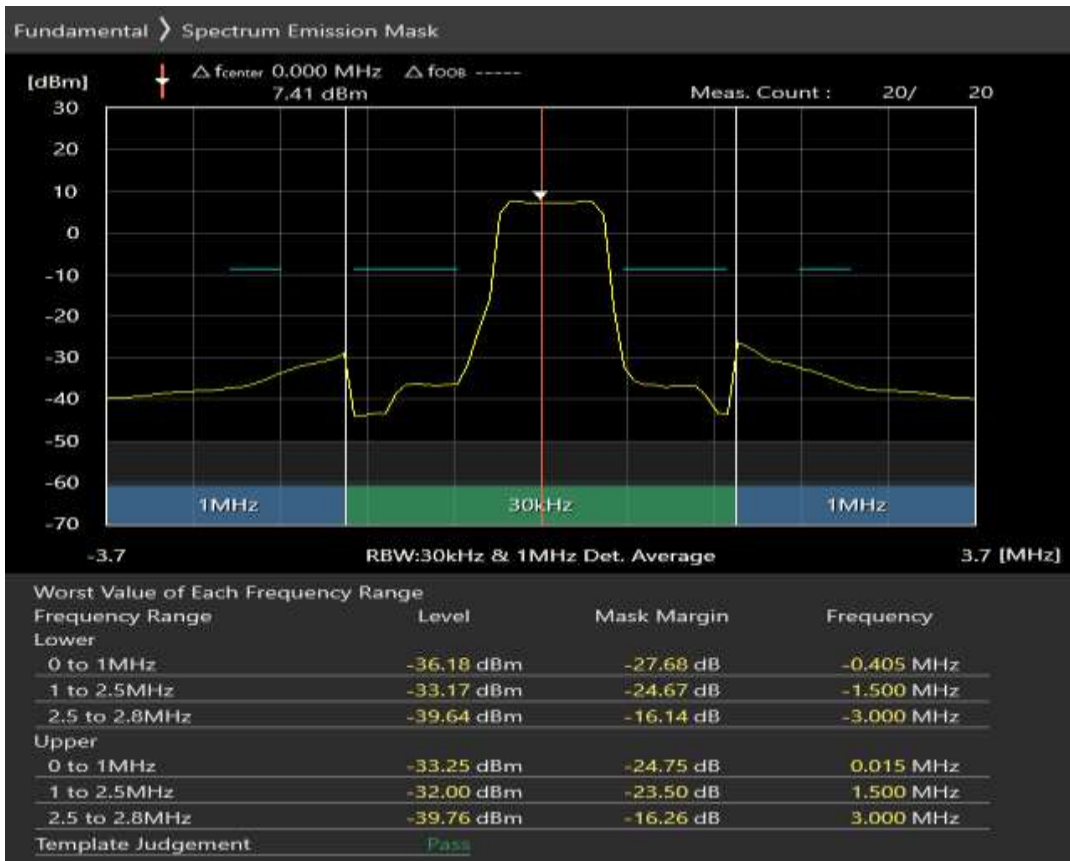

Band3 QAM16 BW=1.4MHz Channel=19207 RB Size=5 Position=#Max

Band3 QAM16 BW=1.4MHz Channel=19207 RB Size=6 Position=#0

Band3 QPSK BW=1.4MHz Channel=19575 RB Size=5 Position=#0

Band3 QPSK BW=1.4MHz Channel=19575 RB Size=5 Position=#Max