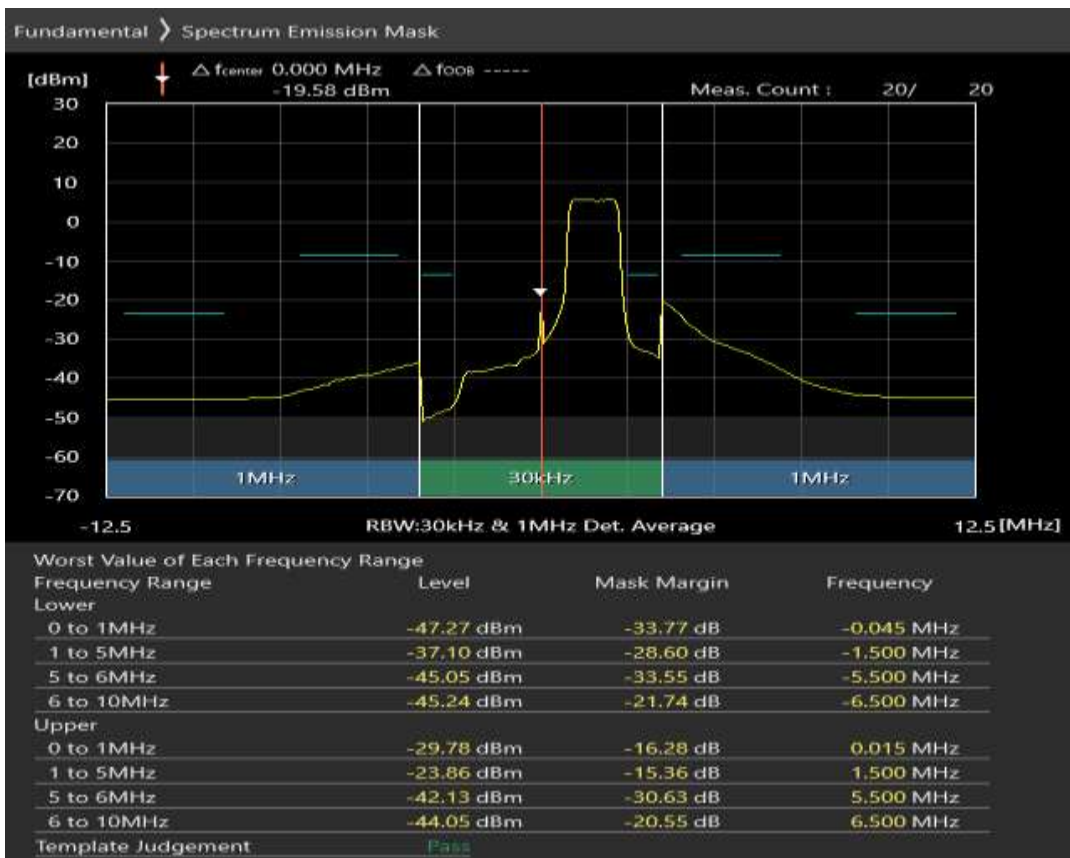

Band20 QAM16 BW=5MHz Channel=24175 RB Size=8 Position=#Max