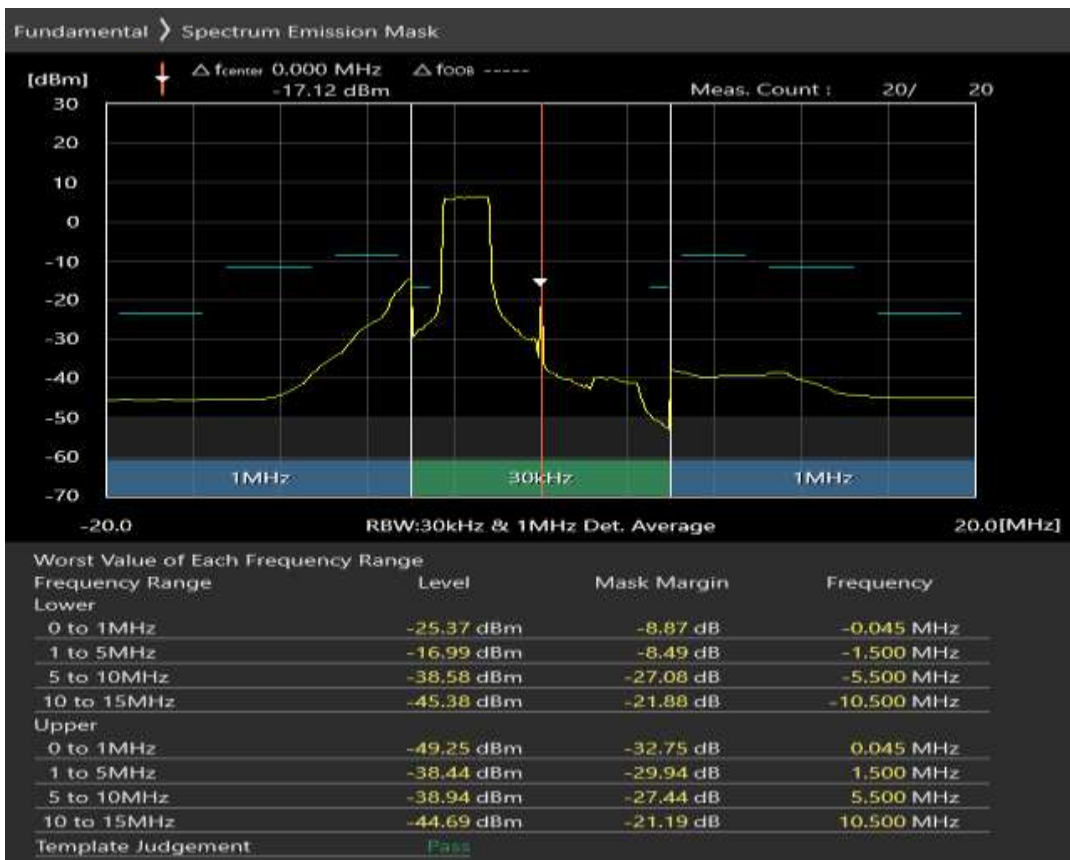

Band20 QPSK BW=10MHz Channel=24200 RB Size=12 Position=#0