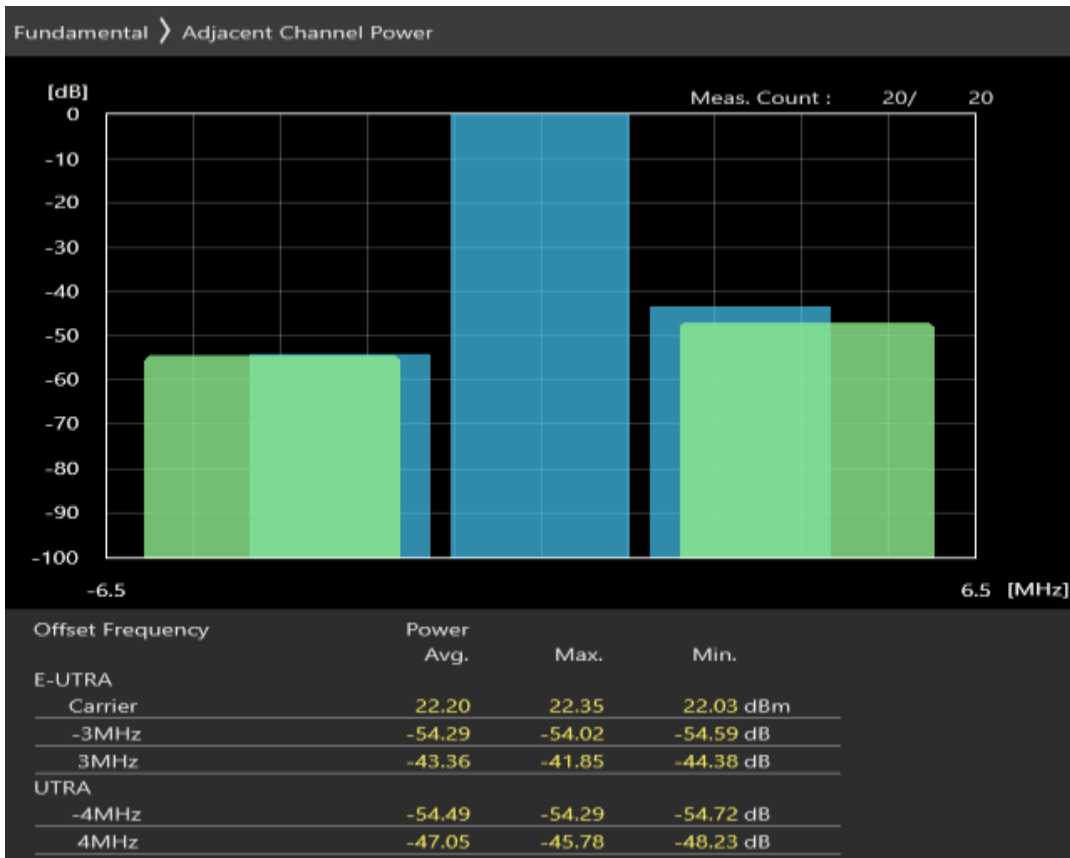

Band28 QAM16 BW=3MHz Channel=27360 RB Size=4 Position=#Max