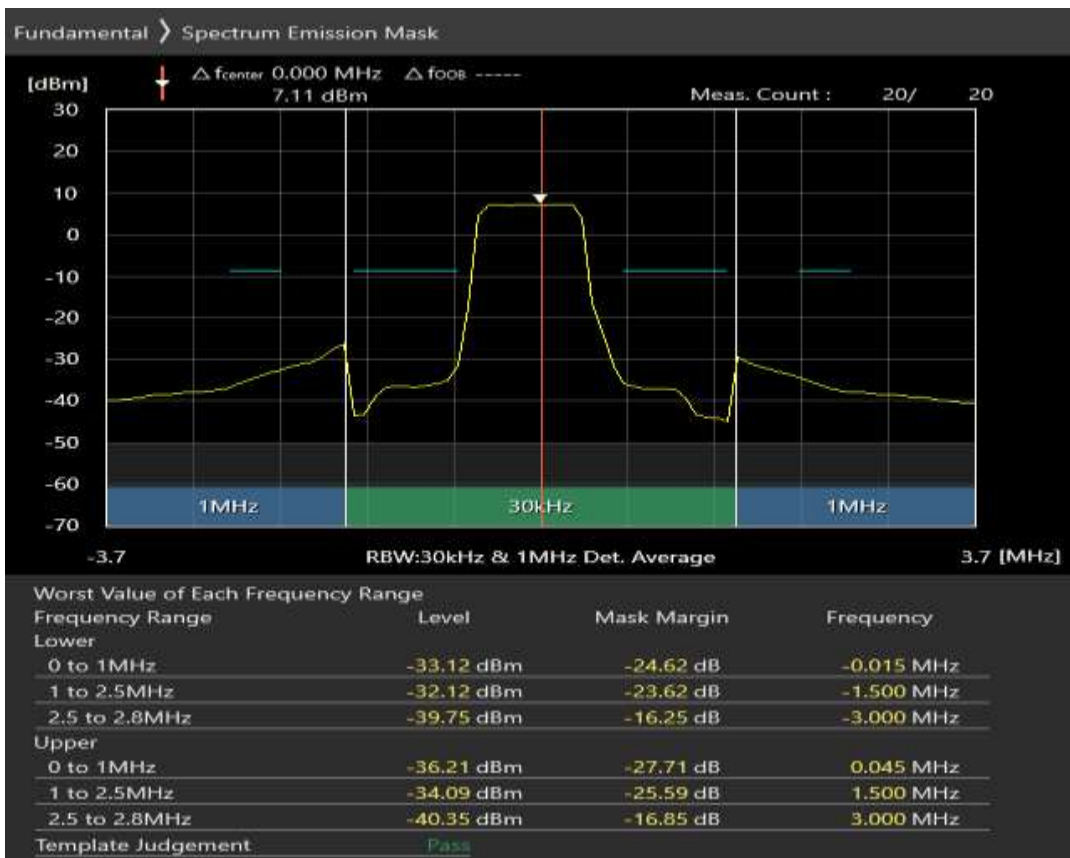

Band3 QPSK BW=1.4MHz Channel=19943 RB Size=5 Position=#0