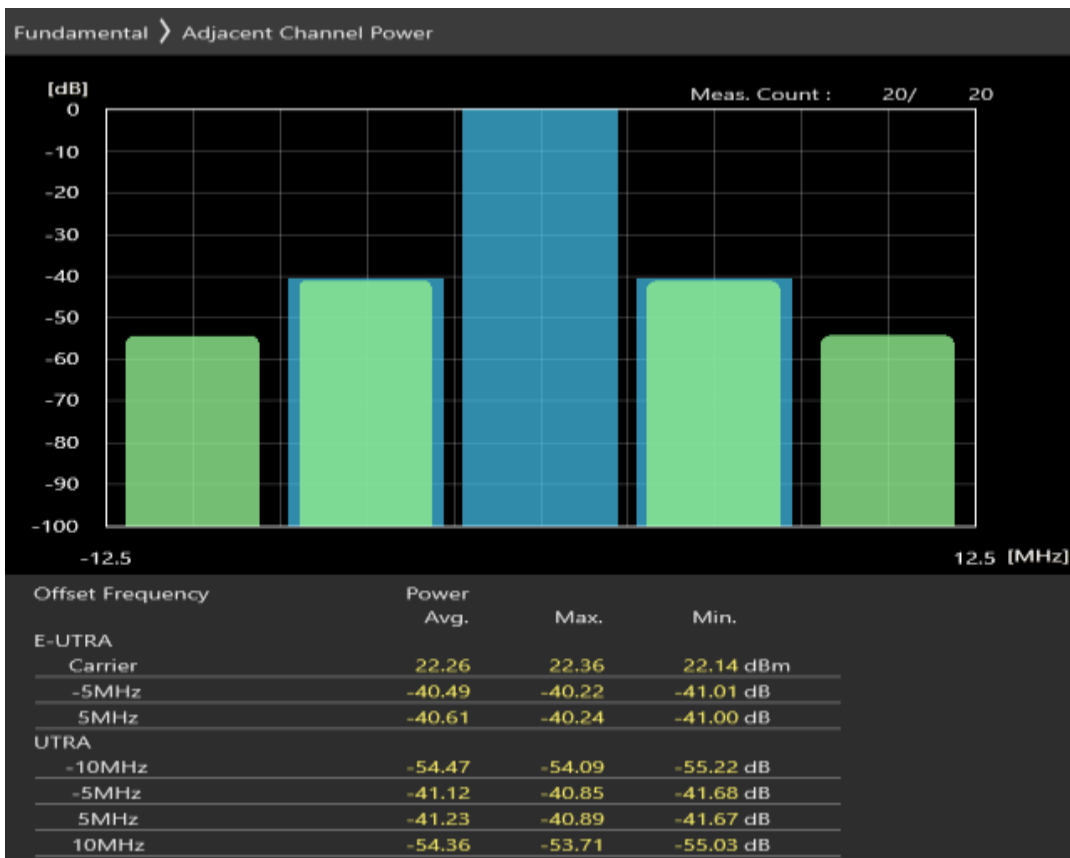

Band1 QPSK BW=5MHz Channel=18025 RB Size=8 Position=#0

Band1 QPSK BW=5MHz Channel=18025 RB Size=8 Position=#Max

Band1 QPSK BW=5MHz Channel=18025 RB Size=25 Position=#0

Band1 QAM16 BW=5MHz Channel=18025 RB Size=8 Position=#0