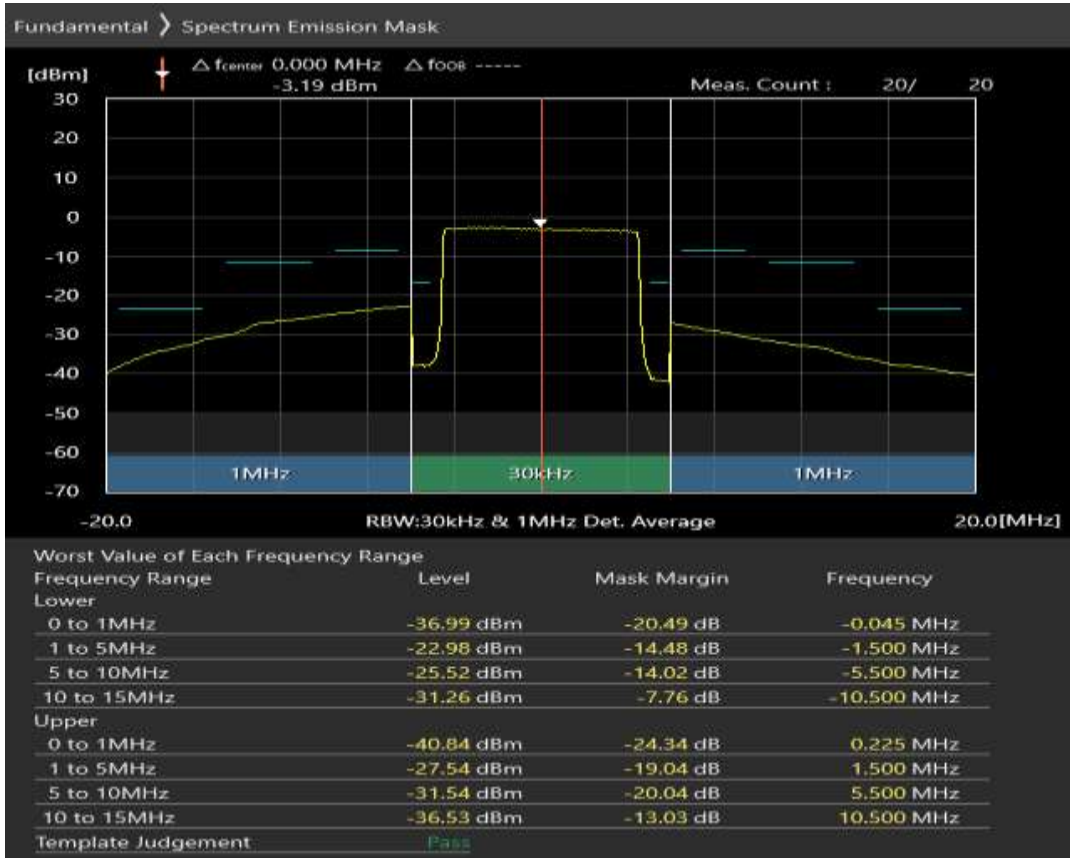

Band20 QAM16 BW=10MHz Channel=24300 RB Size=50 Position=#0