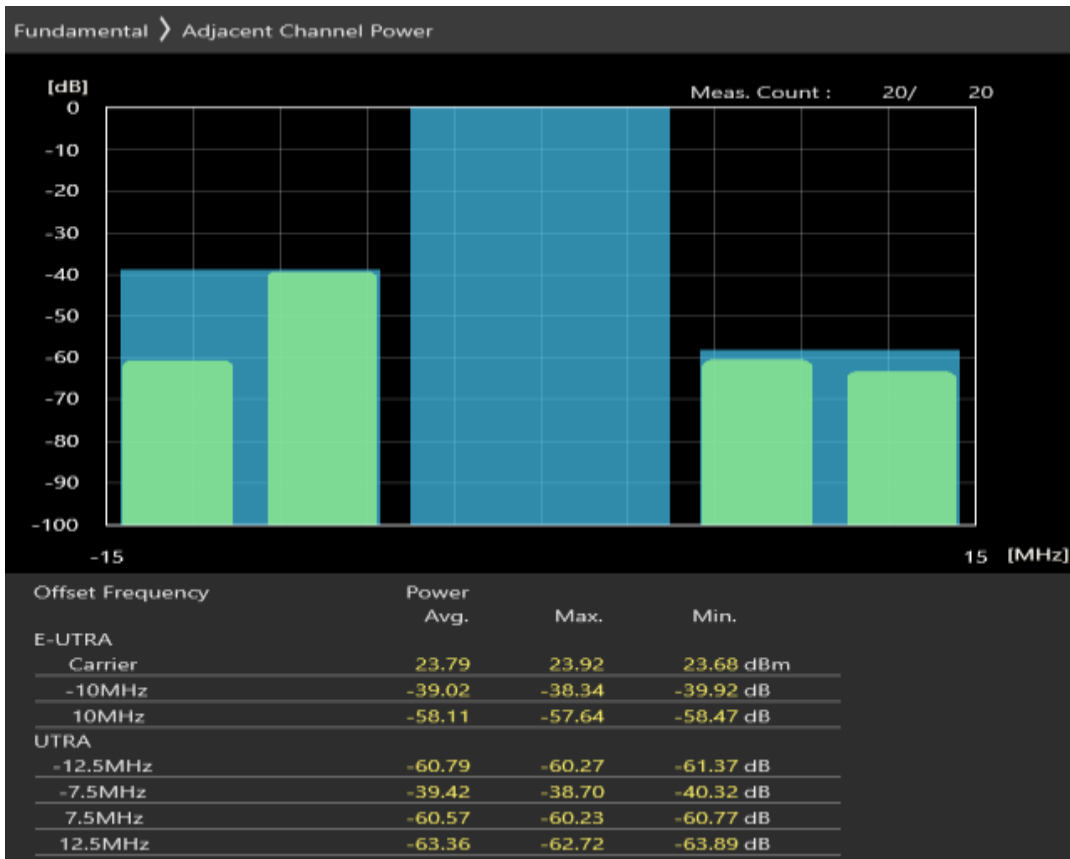

Band1 QAM16 BW=10MHz Channel=18550 RB Size=12 Position=#0