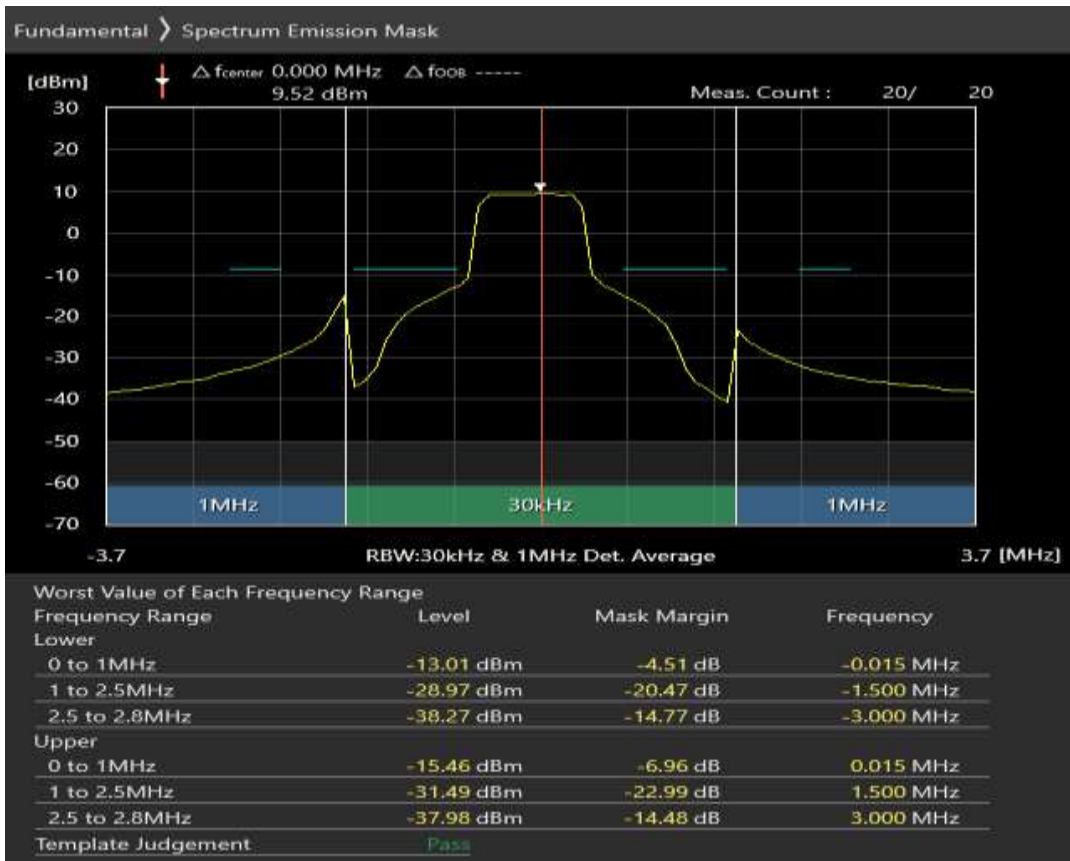

Band8 QAM16 BW=1.4MHz Channel=21457 RB Size=5 Position=#0