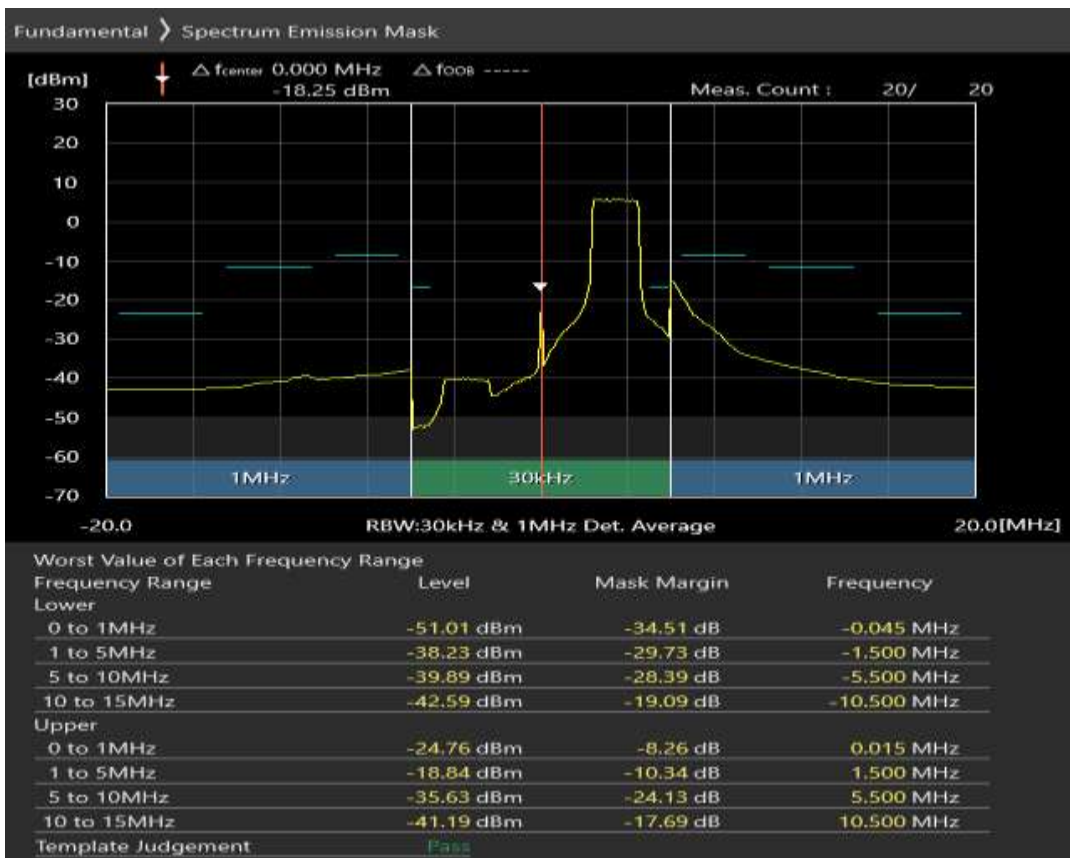

Band7 QAM16 BW=10MHz Channel=20800 RB Size=12 Position=#Max