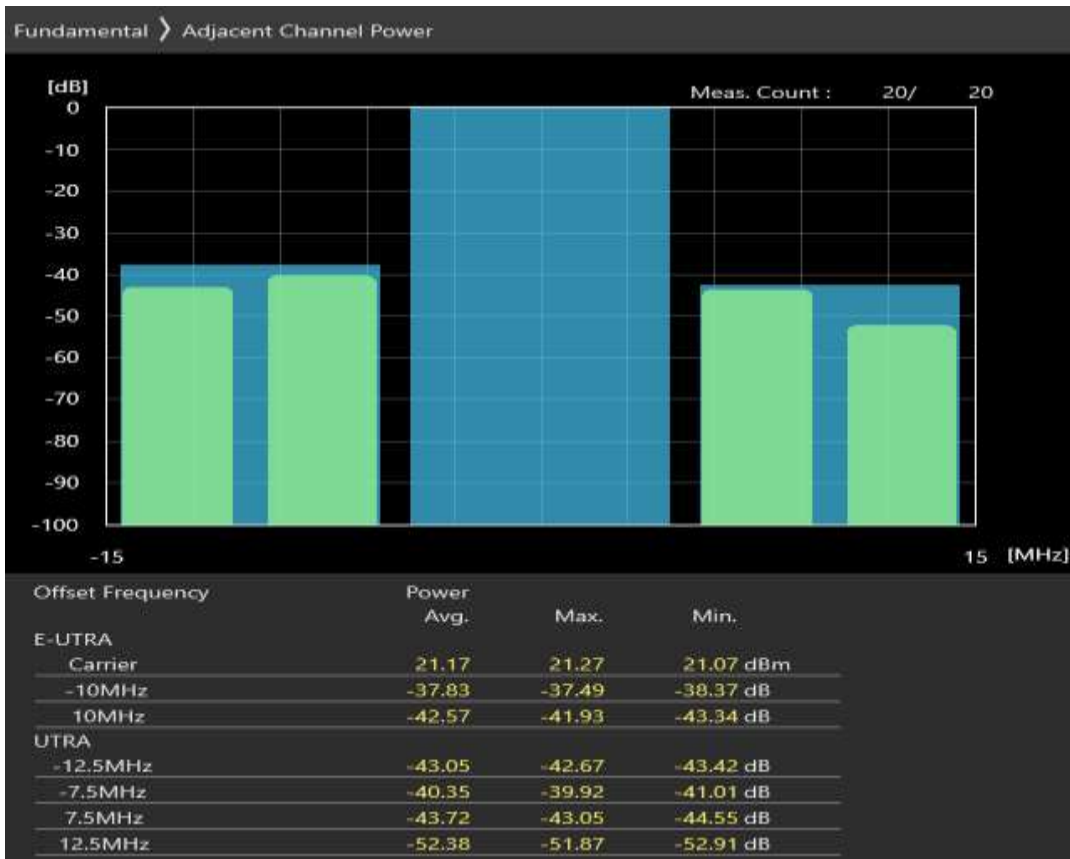

Band20 QAM16 BW=10MHz Channel=24400 RB Size=50 Position=#0