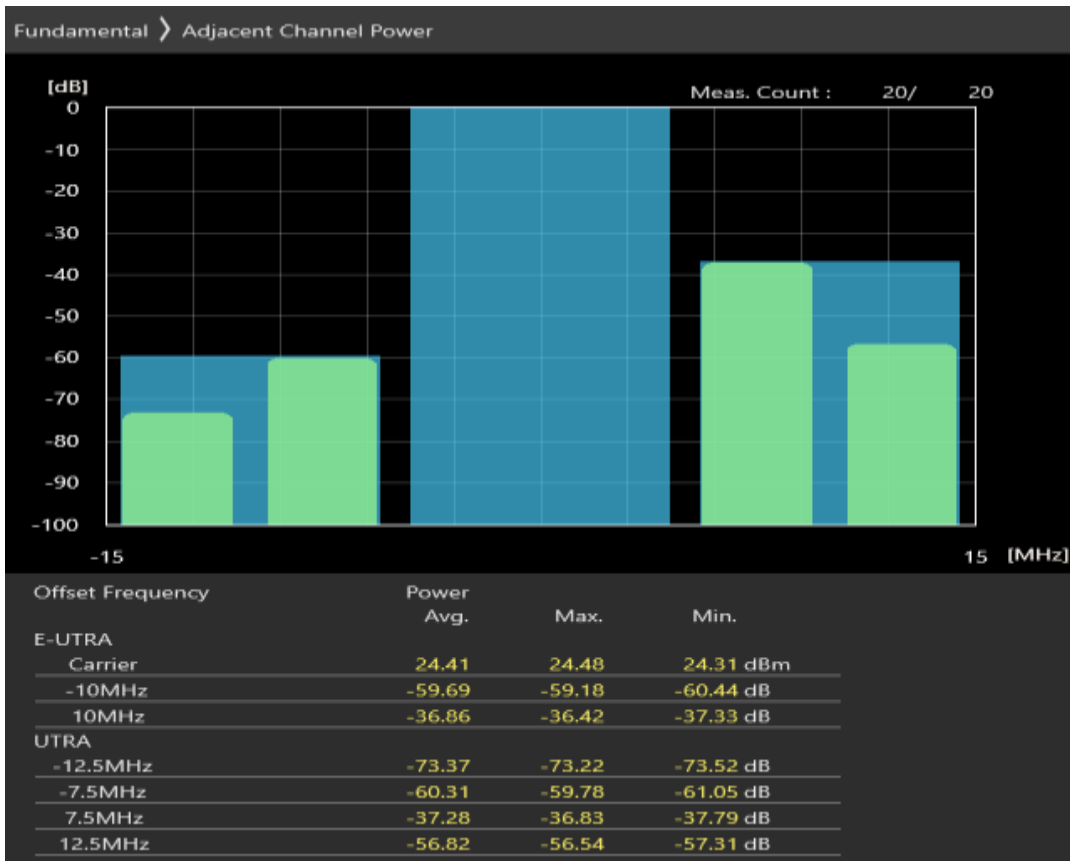

Band20 QPSK BW=10MHz Channel=24200 RB Size=12 Position=#Max