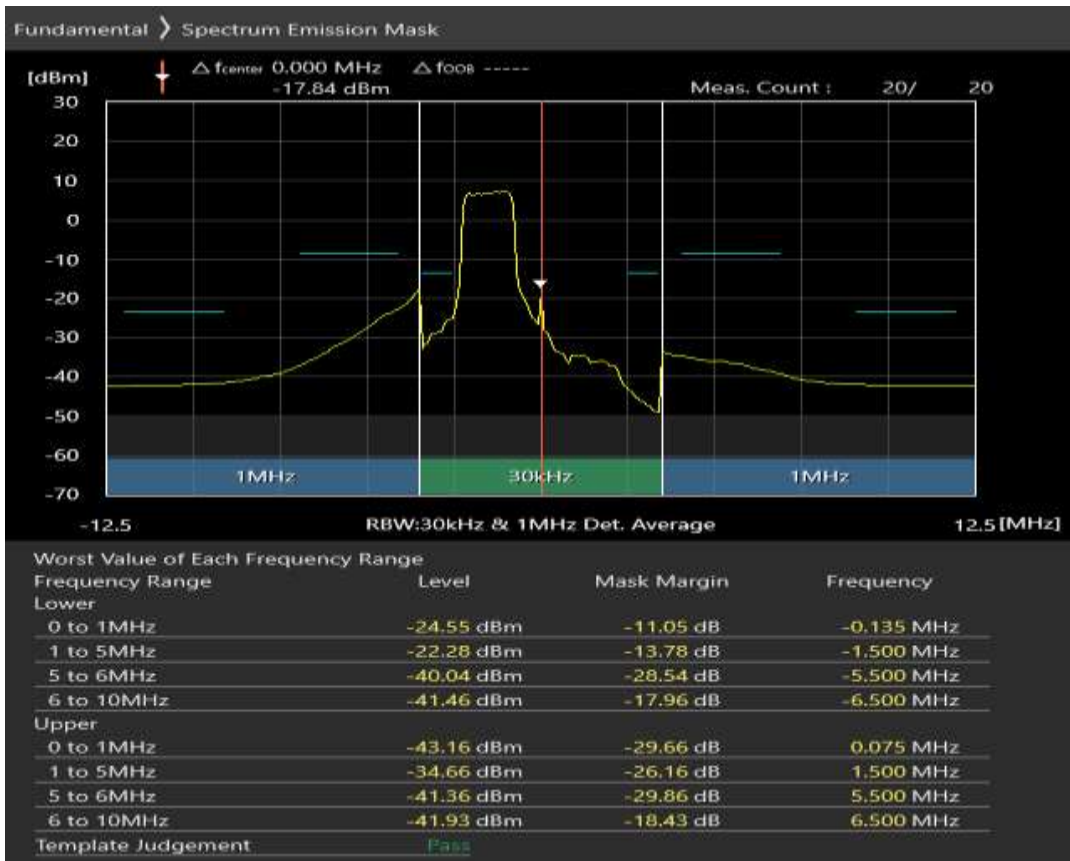

Band40 QAM16 BW=5MHz Channel=38675 RB Size=8 Position=#0