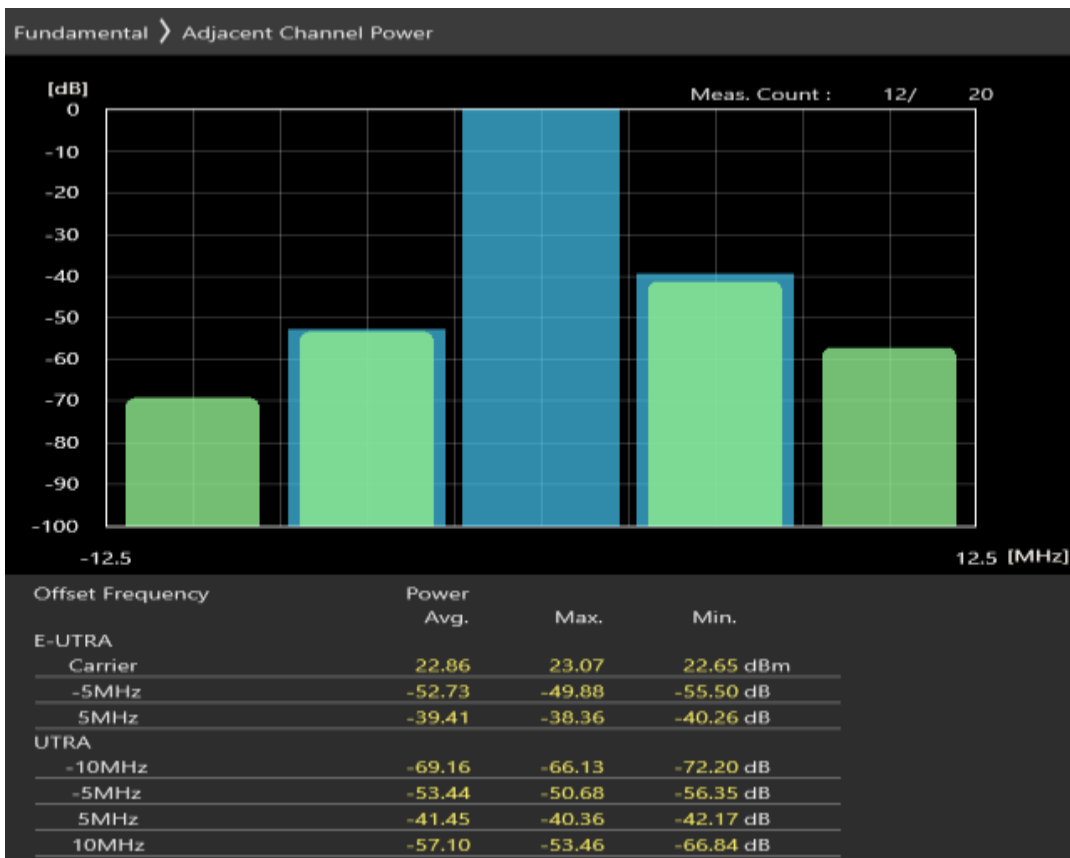

Band8 QAM16 BW=5MHz Channel=21475 RB Size=8 Position=#Max