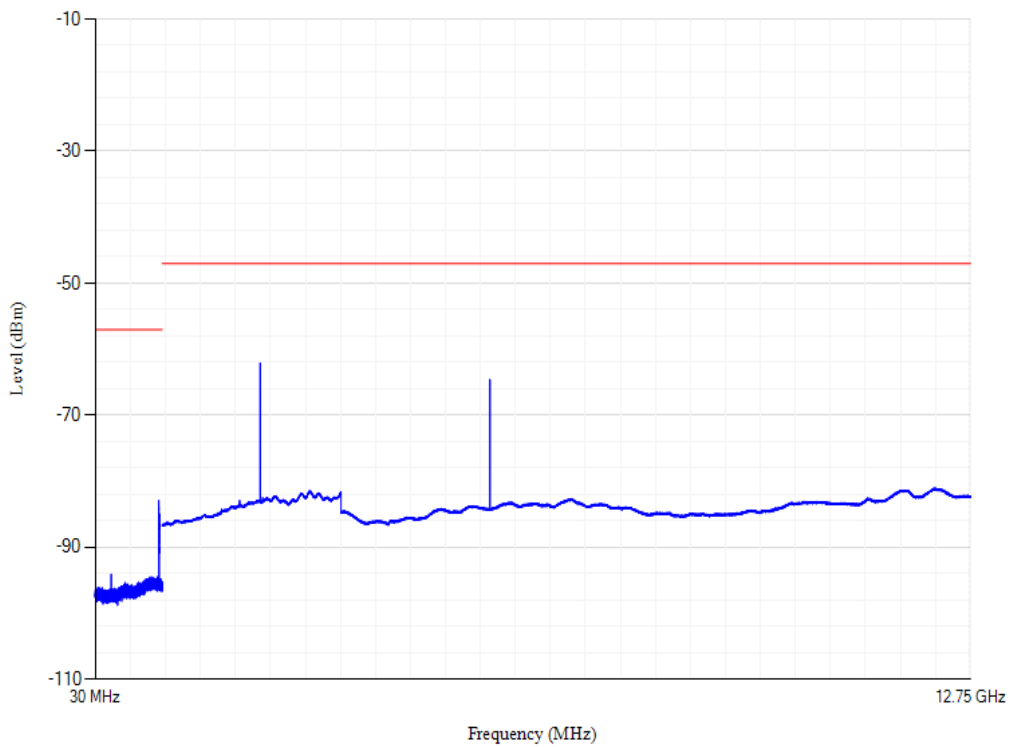

Band8 QPSK BW=10MHz Channel=21500

Conducted spurious emissions

Band8 QPSK BW=10MHz Channel=21625

Conducted spurious emissions

Band8 QPSK BW=10MHz Channel=21750

Conducted spurious emissions

6.6.2.3 Transmitter adjacent channel leakage power ratio