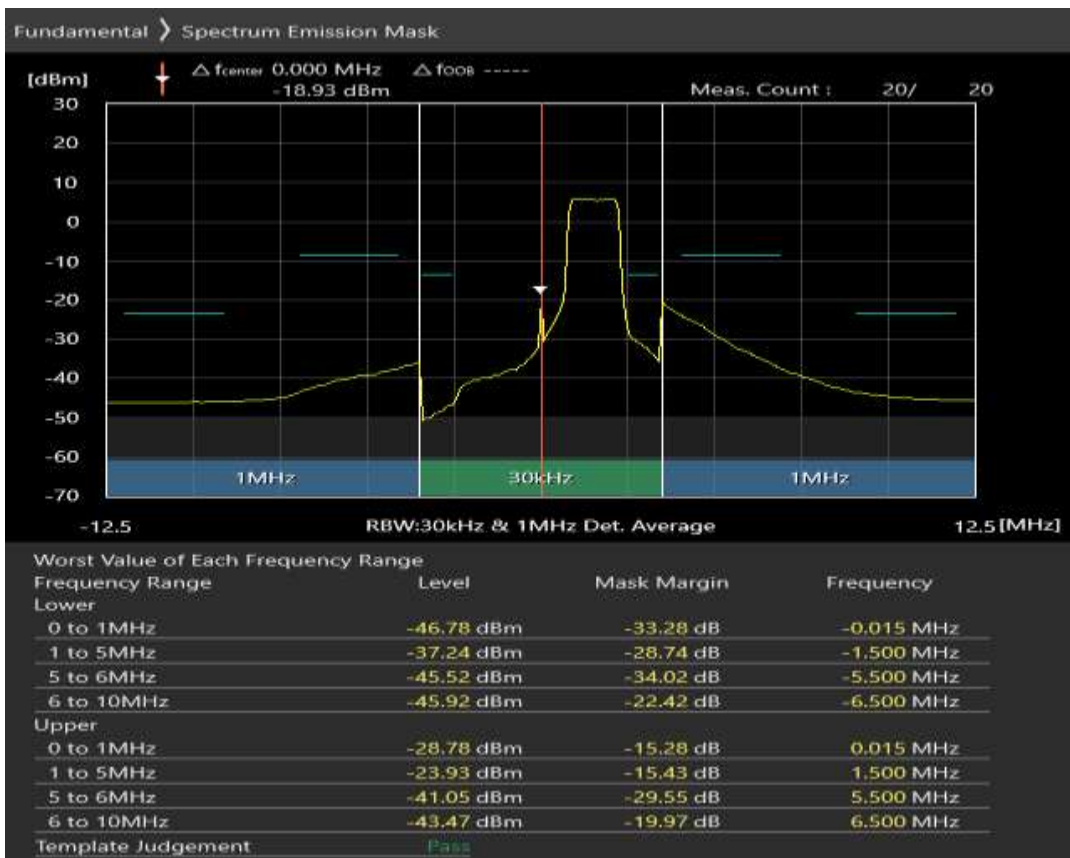

Band28 QAM16 BW=5MHz Channel=27235 RB Size=8 Position=#Max

Band28 QAM16 BW=5MHz Channel=27235 RB Size=25 Position=#0