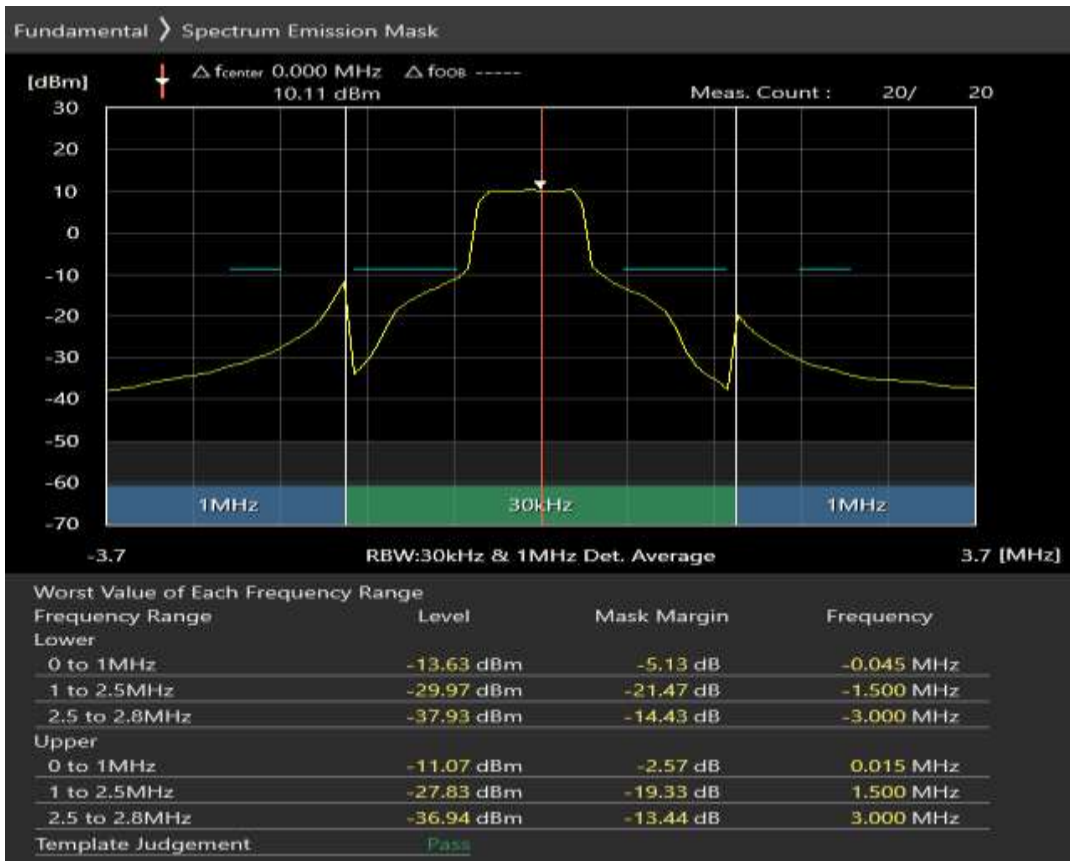

Band7 QAM16 BW=20MHz Channel=21350 RB Size=18 Position=#Max

Band7 QAM16 BW=20MHz Channel=21350 RB Size=100 Position=#0

Band8 QPSK BW=1.4MHz Channel=21457 RB Size=5 Position=#0

Band8 QPSK BW=1.4MHz Channel=21457 RB Size=5 Position=#Max