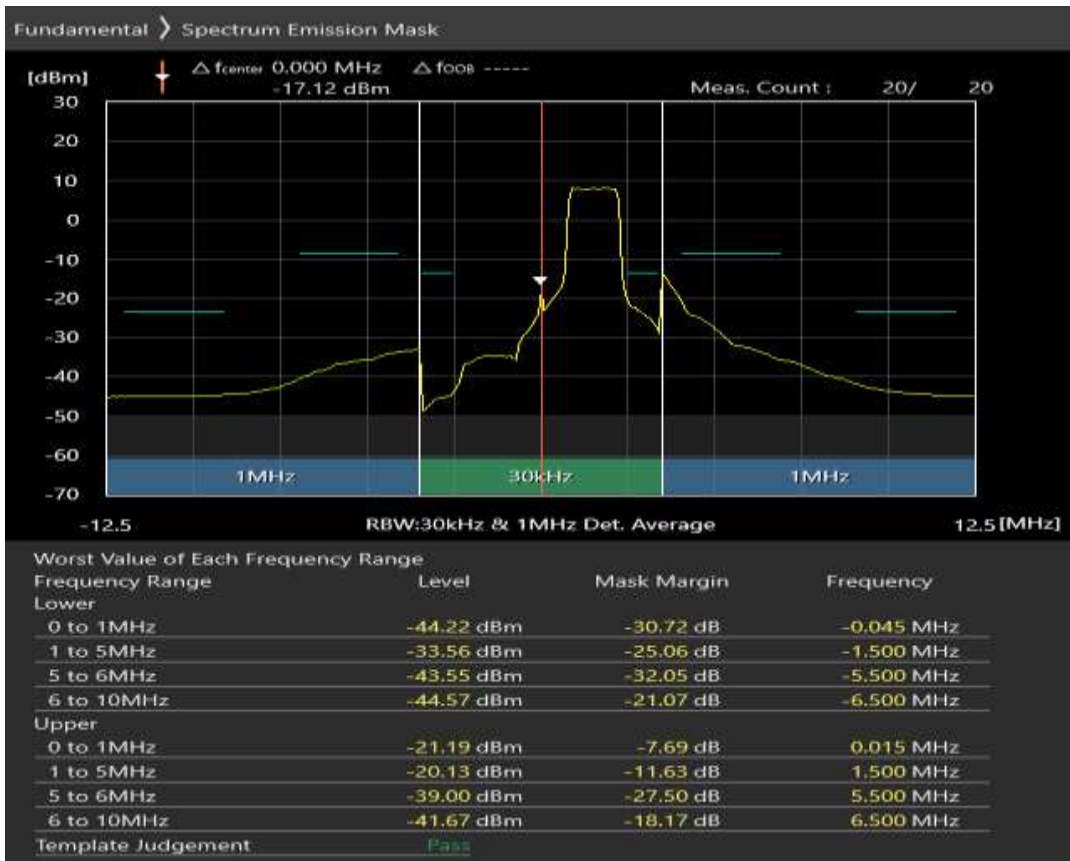

Band20 QAM16 BW=5MHz Channel=24175 RB Size=8 Position=#Max

Band20 QAM16 BW=5MHz Channel=24175 RB Size=25 Position=#0

Band20 QPSK BW=5MHz Channel=24300 RB Size=8 Position=#0

Band20 QPSK BW=5MHz Channel=24300 RB Size=8 Position=#Max