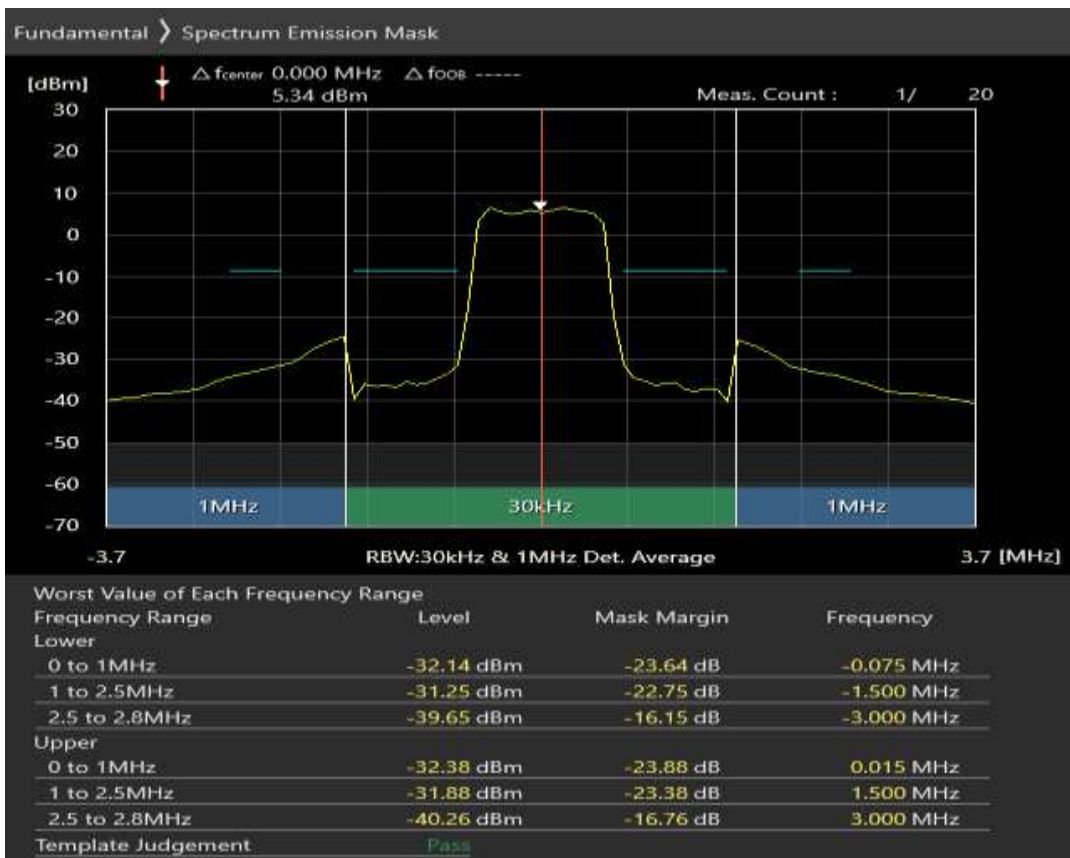

Band3 QPSK BW=1.4MHz Channel=19943 RB Size=6 Position=#0