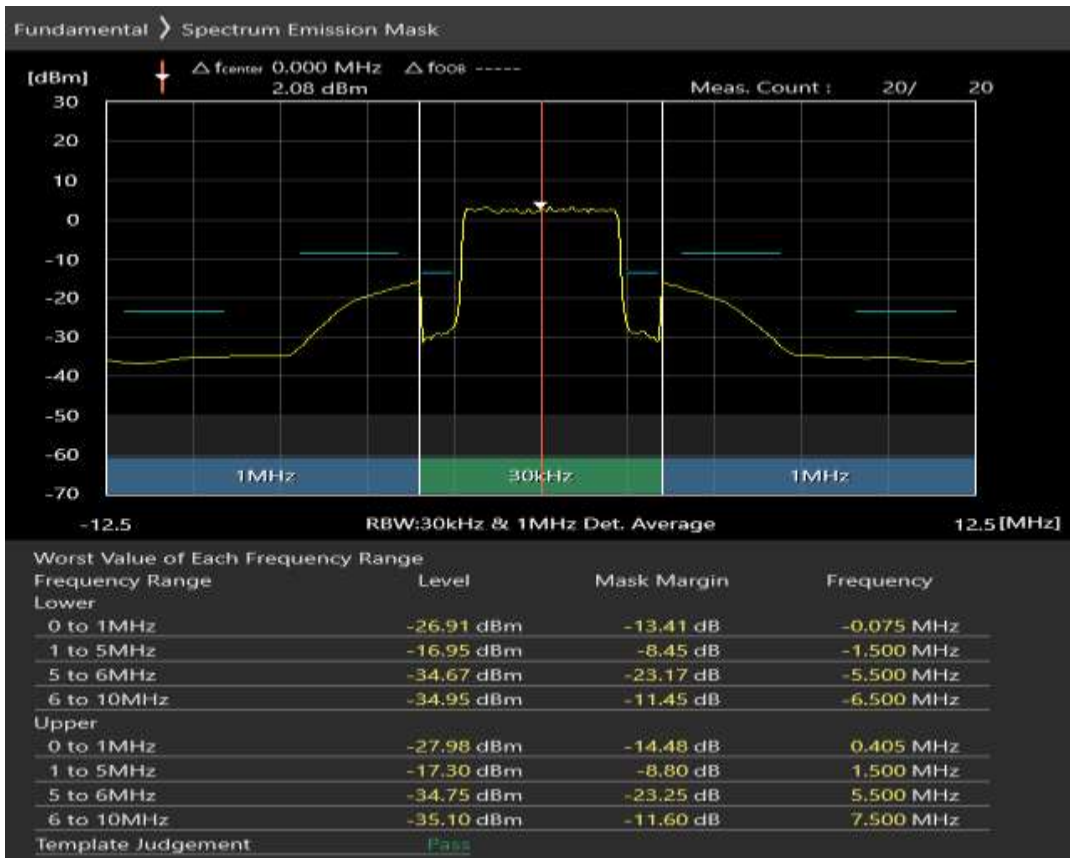

Band38 QPSK BW=5MHz Channel=37775 RB Size=25 Position=#0