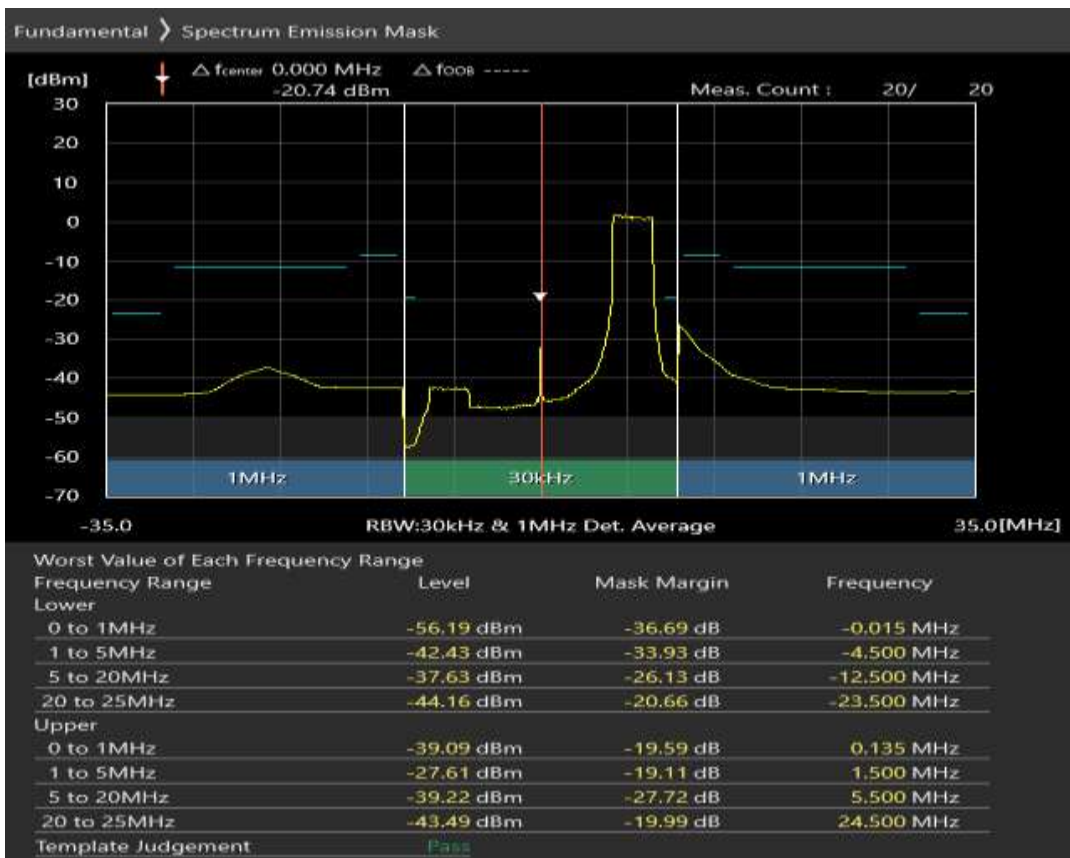

Band3 QAM16 BW=20MHz Channel=19575 RB Size=18 Position=#Max