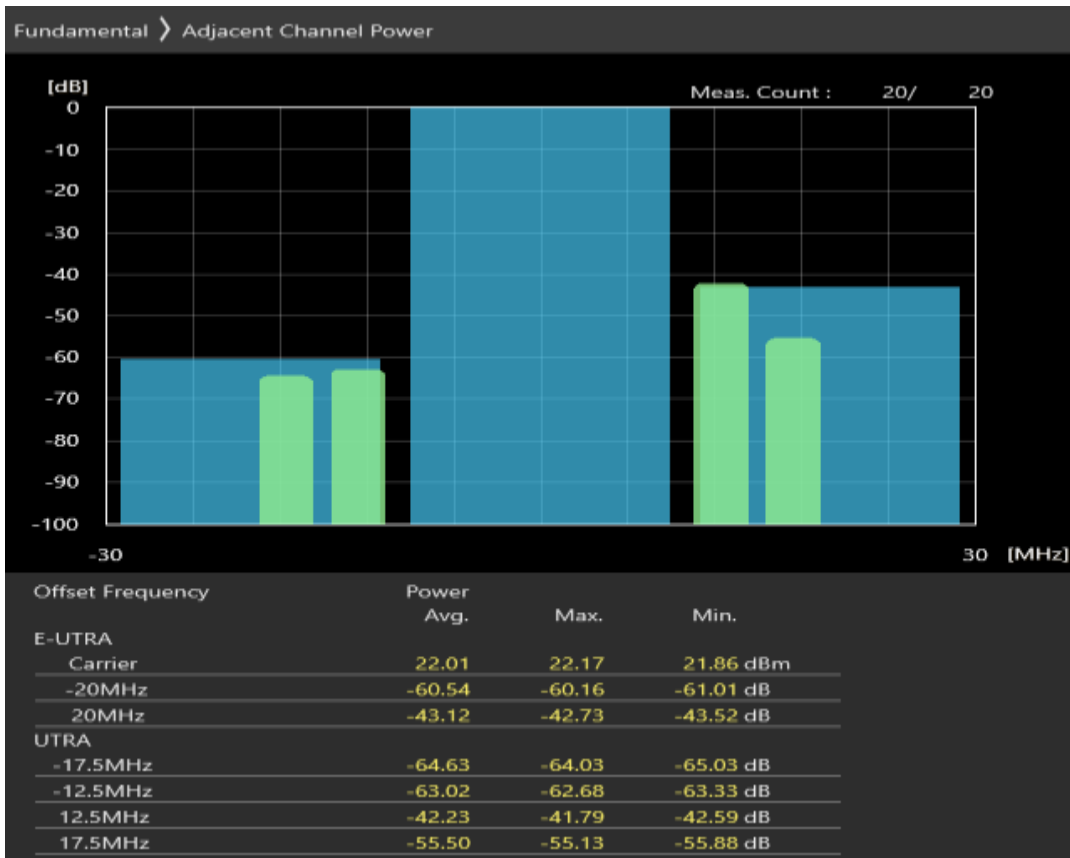

Band20 QAM16 BW=20MHz Channel=24300 RB Size=18 Position=#Max