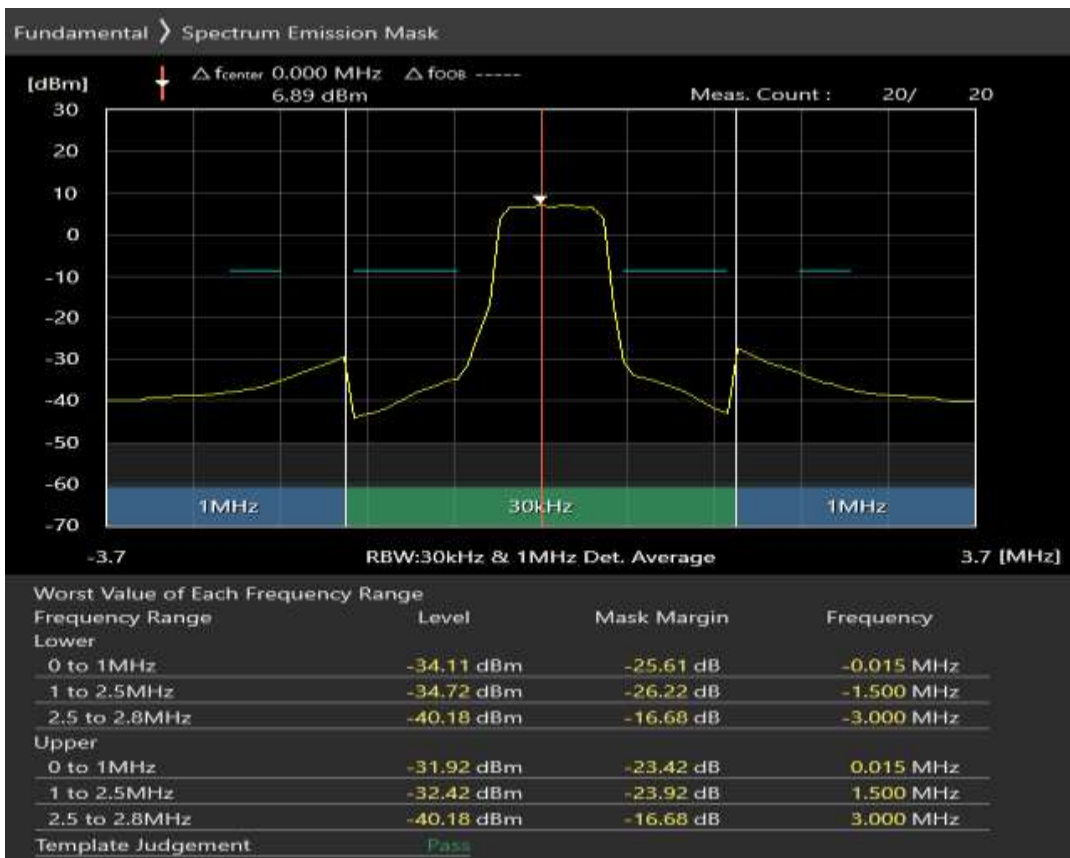

Band3 QAM16 BW=1.4MHz Channel=19575 RB Size=5 Position=#Max