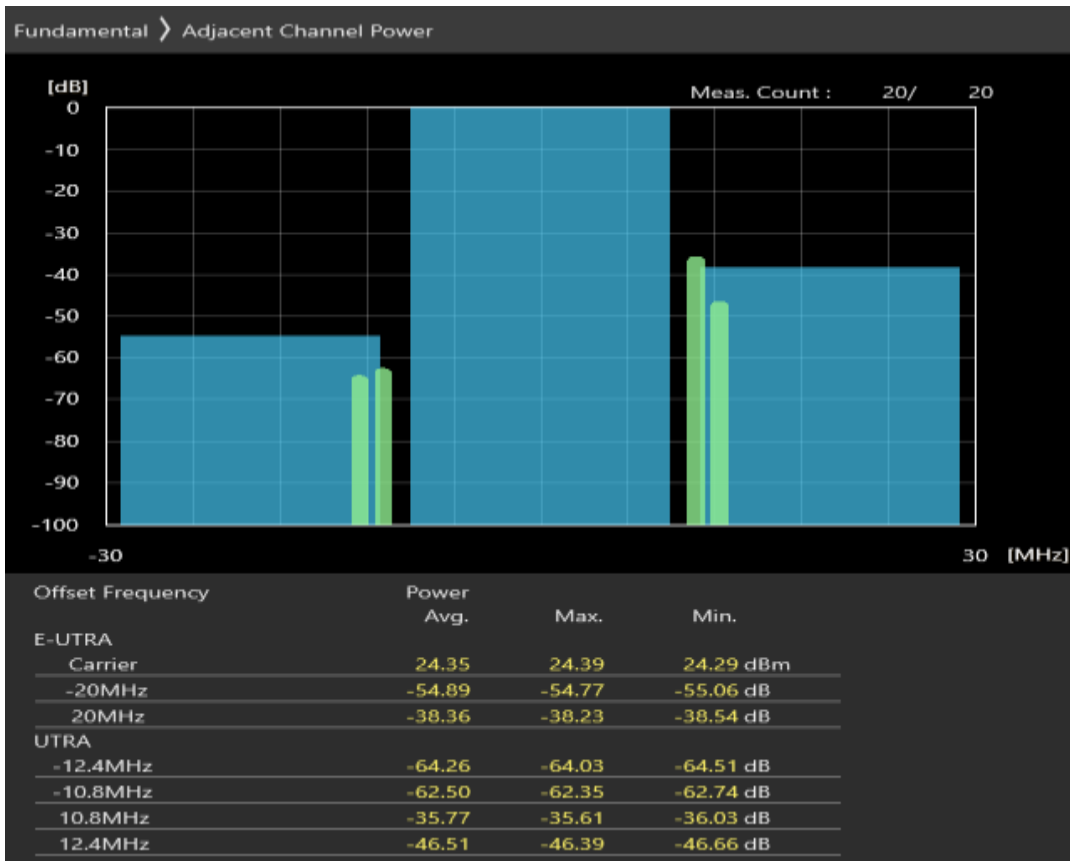

Band38 QAM16 BW=20MHz Channel=37850 RB Size=18 Position=#Max

Band38 QAM16 BW=20MHz Channel=37850 RB Size=100 Position=#0

Band38 QPSK BW=20MHz Channel=38000 RB Size=18 Position=#0

Band38 QPSK BW=20MHz Channel=38000 RB Size=18 Position=#Max