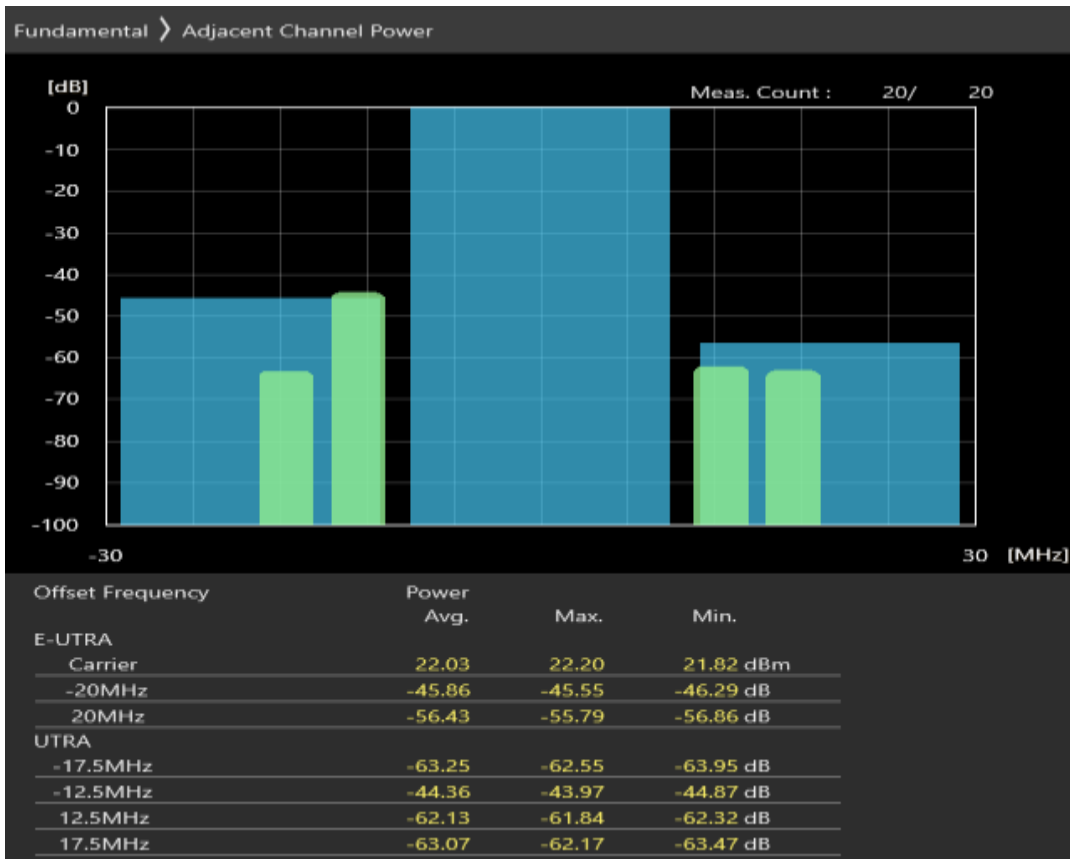

Band28 QAM16 BW=20MHz Channel=27310 RB Size=18 Position=#0