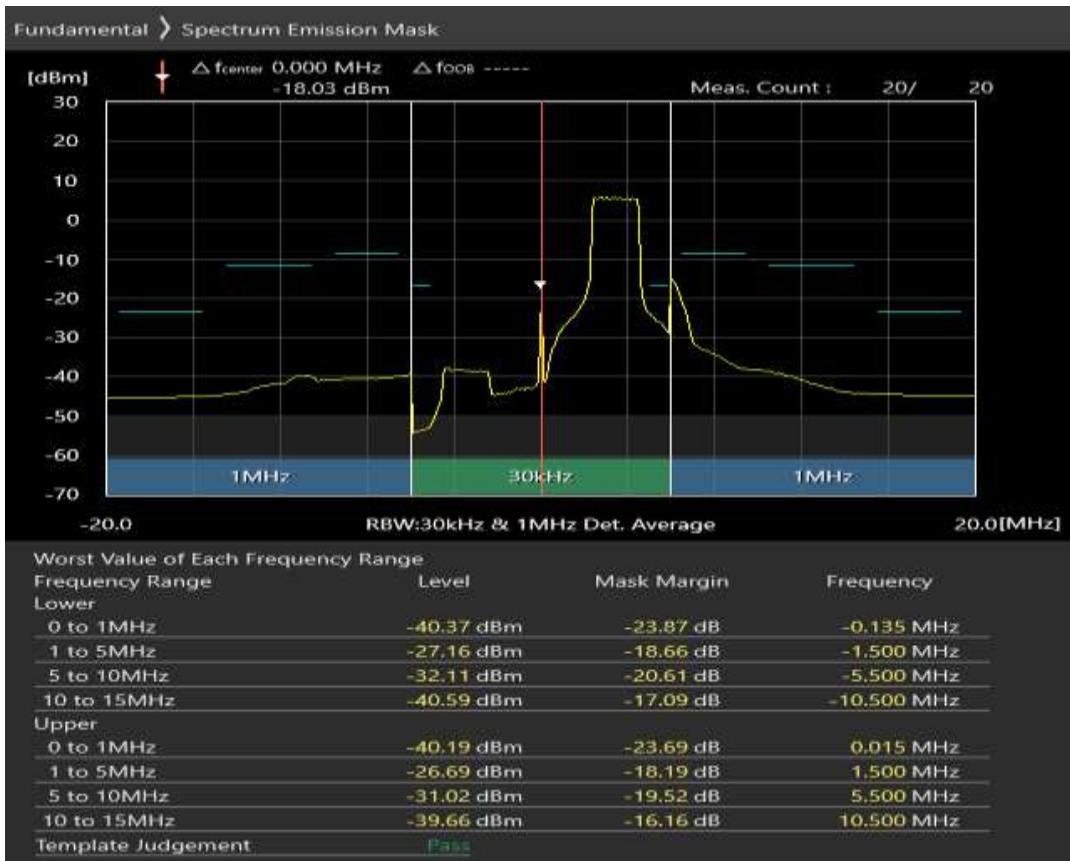

Band8 QAM16 BW=10MHz Channel=21625 RB Size=50 Position=#0