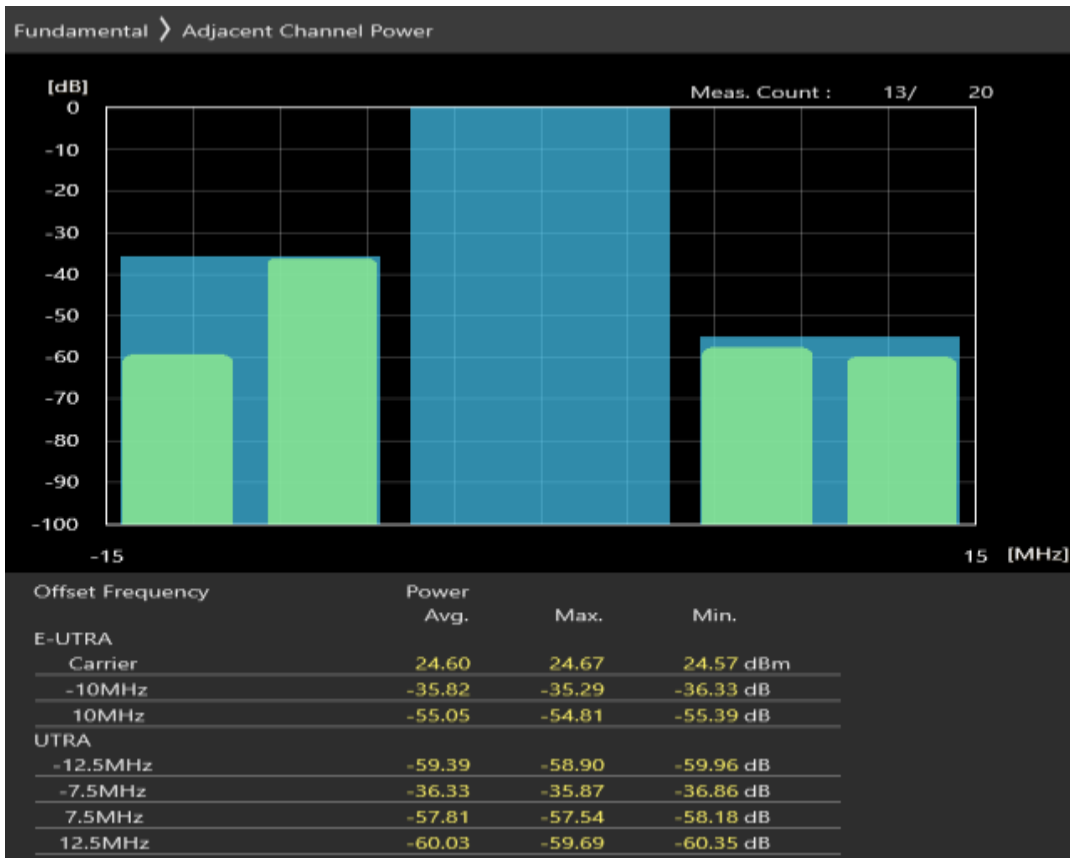

Band7 QPSK BW=10MHz Channel=20800 RB Size=12 Position=#0