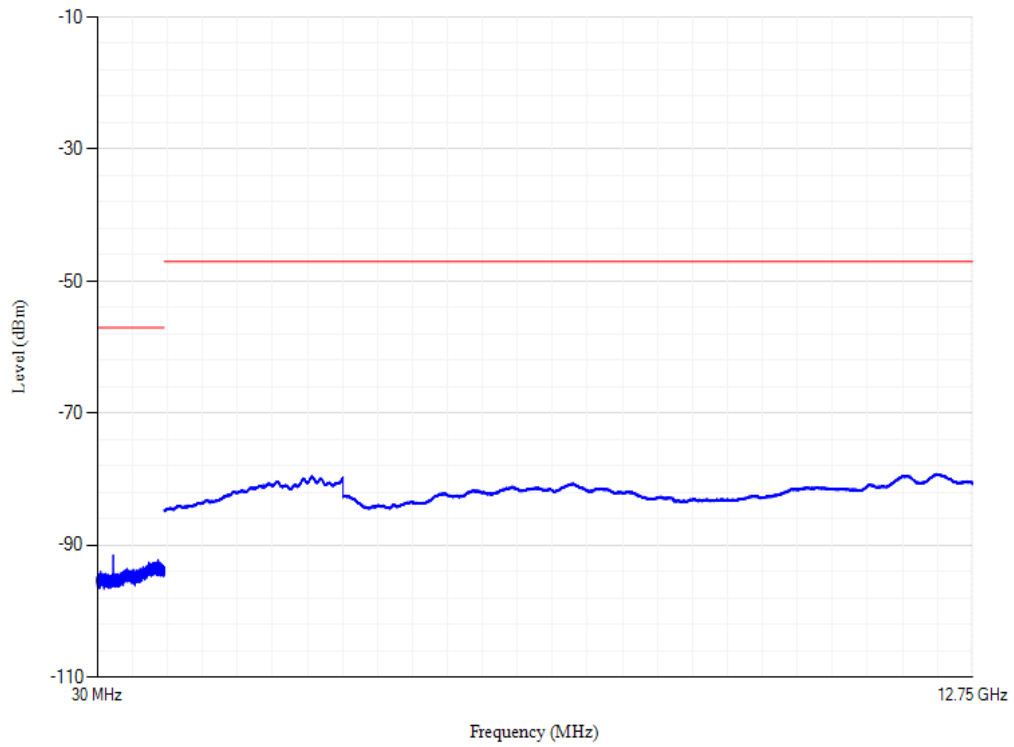

Conducted spurious emissions

Band7 QPSK BW=20MHz Channel=20850

Conducted spurious emissions

Band7 QPSK BW=20MHz Channel=21100

Conducted spurious emissions

Band7 QPSK BW=20MHz Channel=21350

Conducted spurious emissions