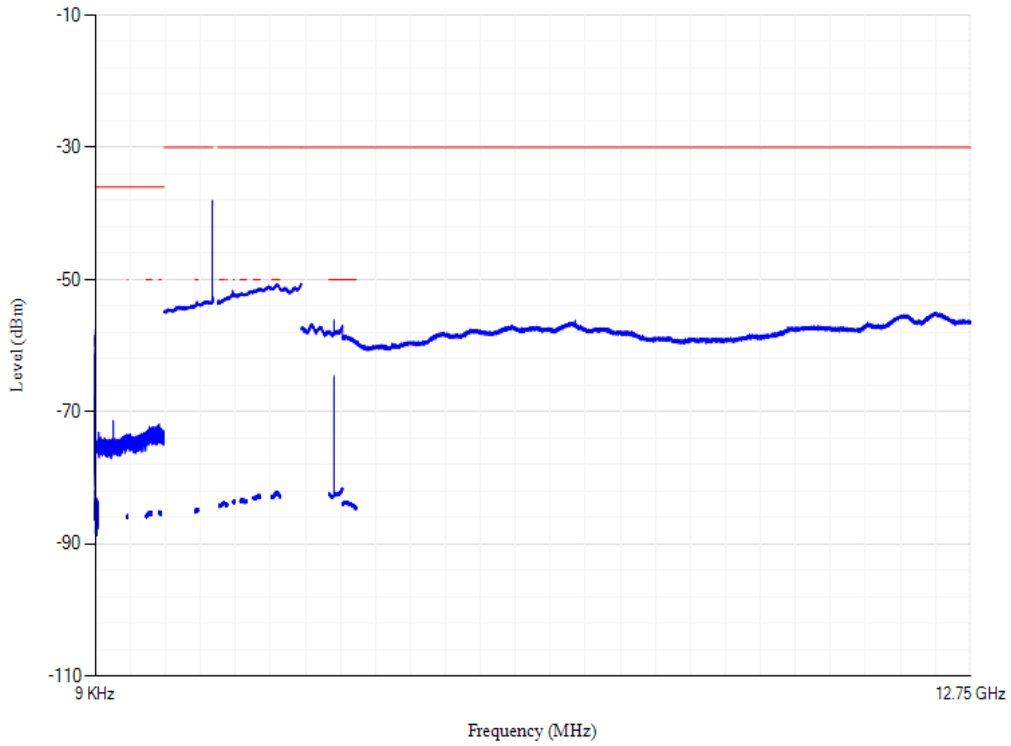

Conducted spurious emissions

Band3 QPSK BW=20MHz Channel=19850 RB Size=1 Position=#0