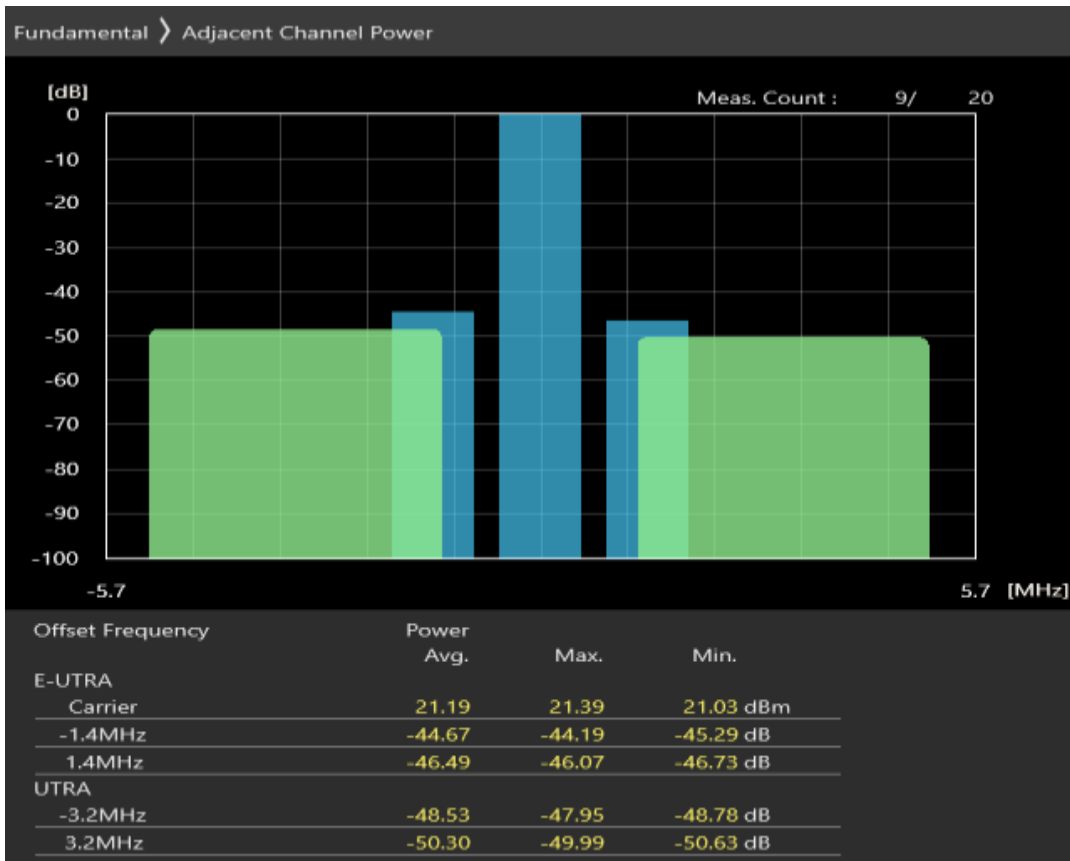

Band3 QAM16 BW=1.4MHz Channel=19575 RB Size=5 Position=#0