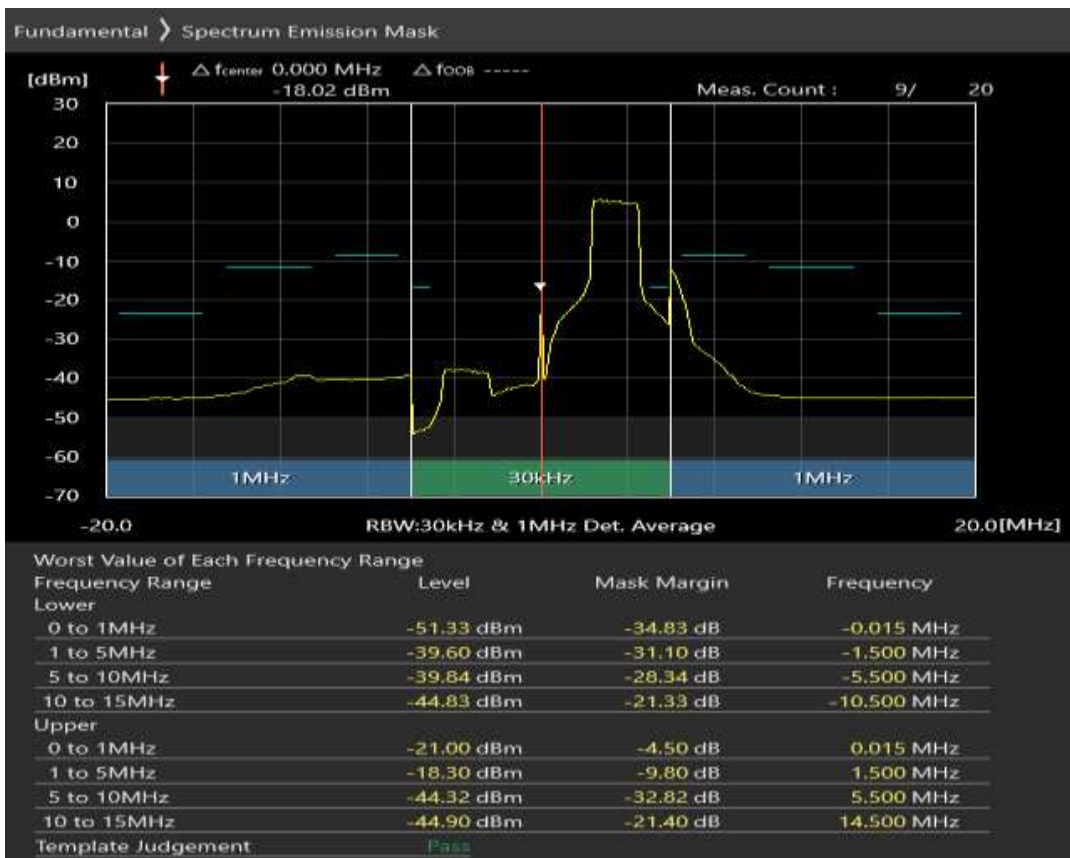

Band8 QAM16 BW=10MHz Channel=21750 RB Size=12 Position=#Max