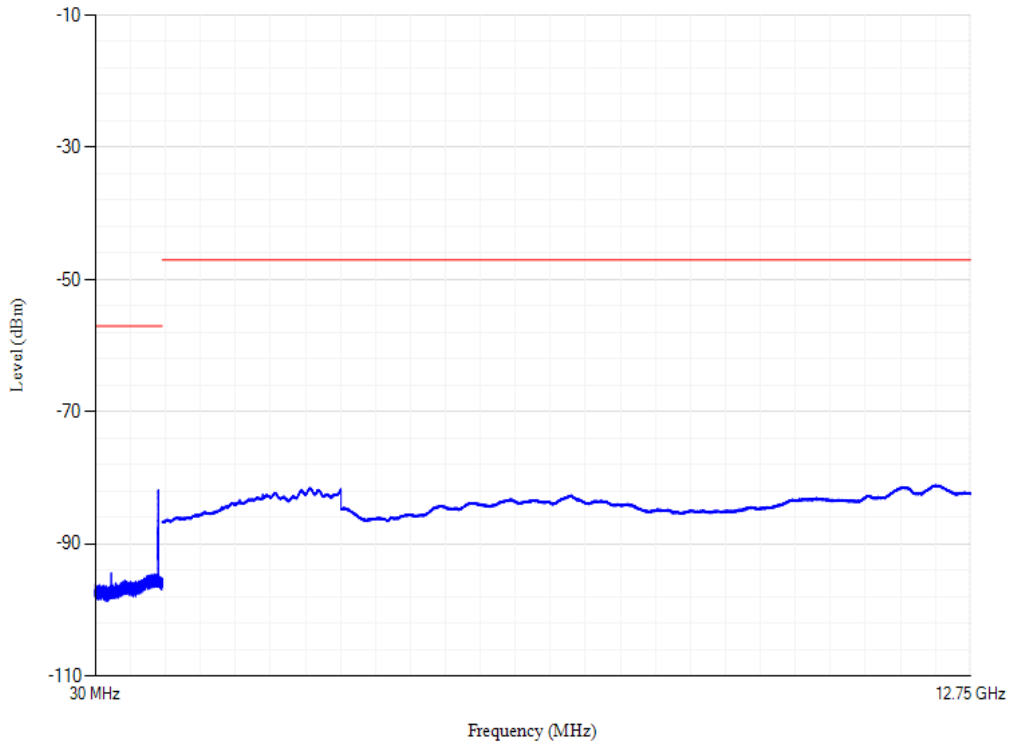

Conducted spurious emissions

Band8 QPSK BW=10MHz Channel=21750