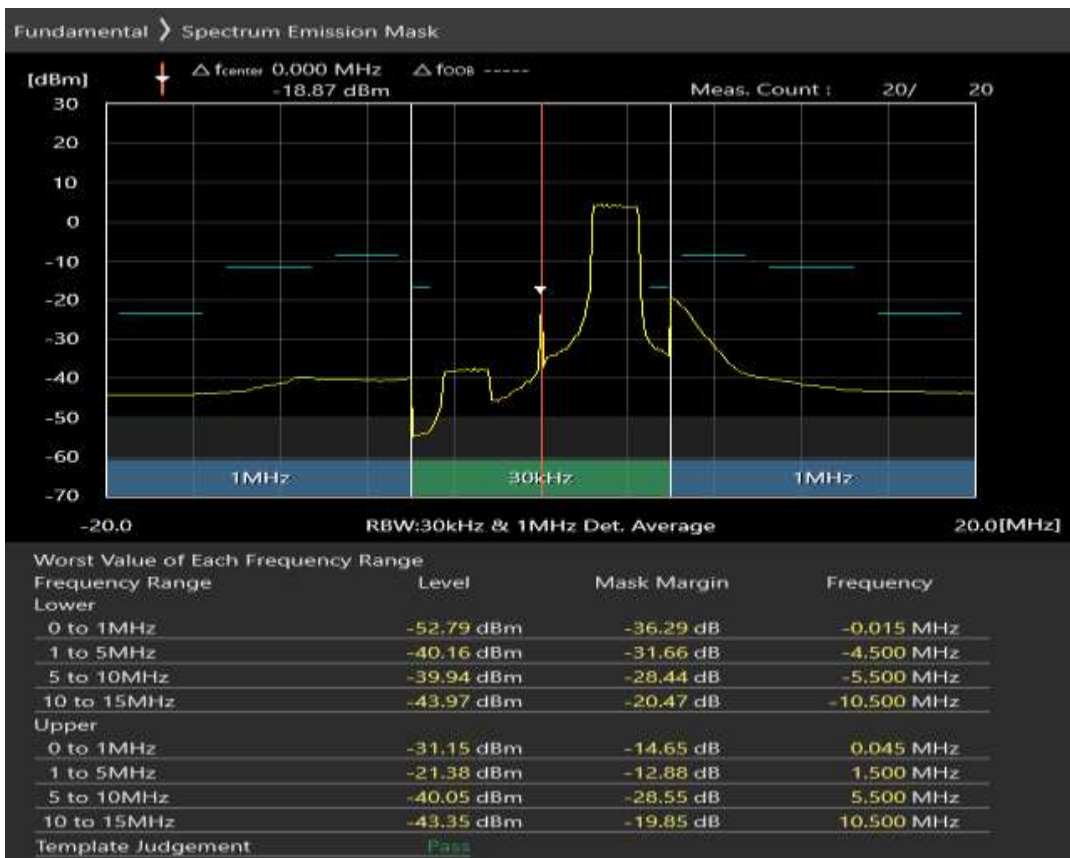

Band1 QAM16 BW=10MHz Channel=18300 RB Size=12 Position=#Max