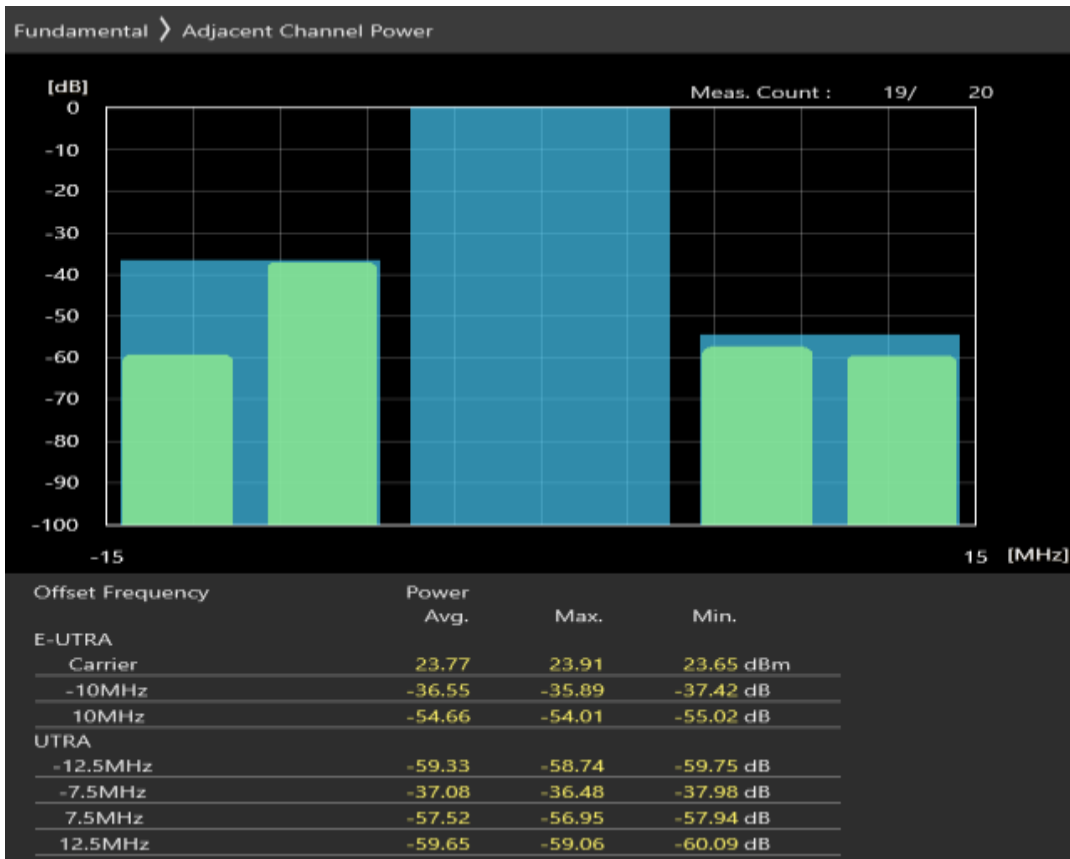

Band7 QAM16 BW=10MHz Channel=20800 RB Size=12 Position=#0