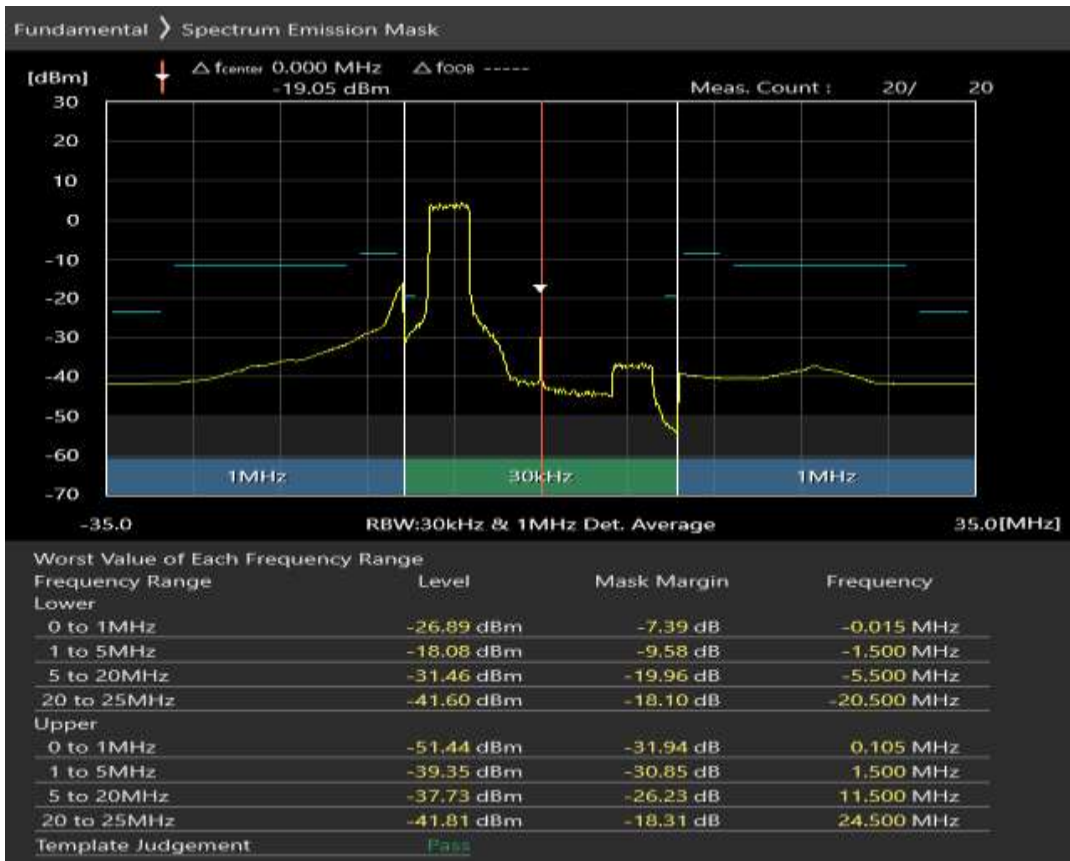

Band38 QPSK BW=20MHz Channel=38150 RB Size=18 Position=#0

Band38 QPSK BW=20MHz Channel=38150 RB Size=18 Position=#Max

Band38 QPSK BW=20MHz Channel=38150 RB Size=100 Position=#0

Band38 QAM16 BW=20MHz Channel=38150 RB Size=18 Position=#0