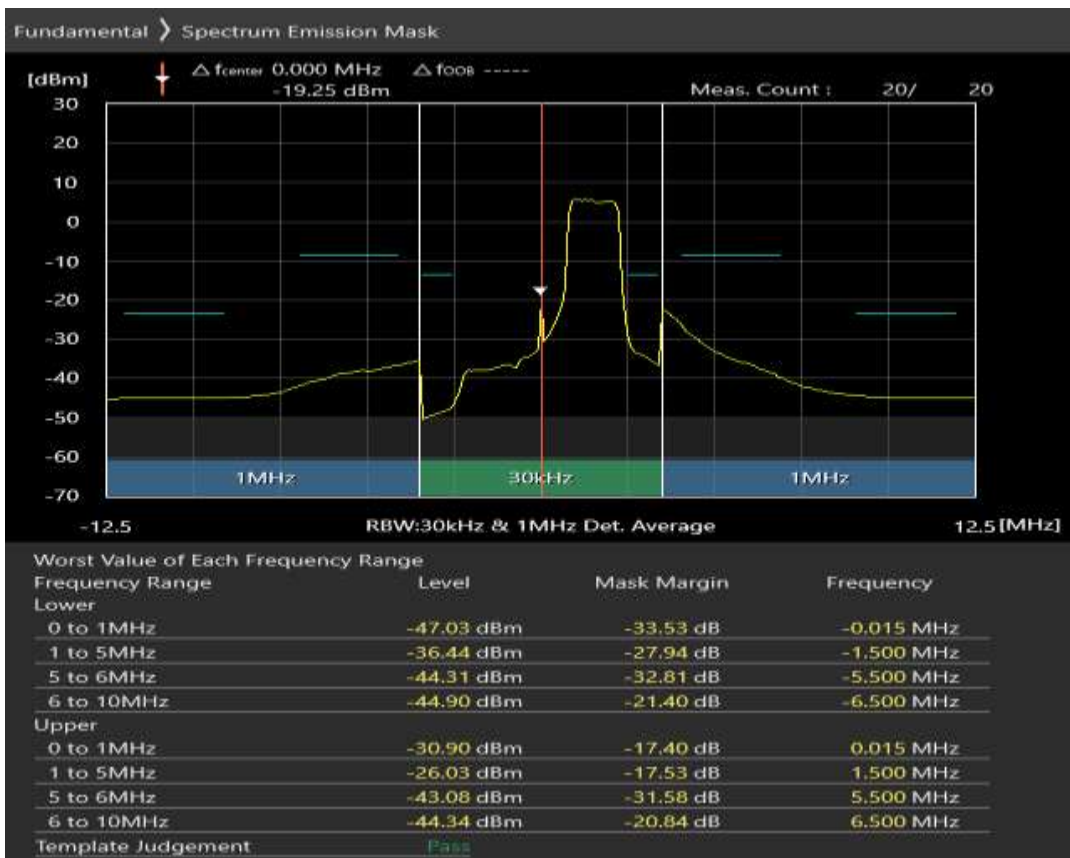

Band20 QAM16 BW=5MHz Channel=24425 RB Size=8 Position=#Max