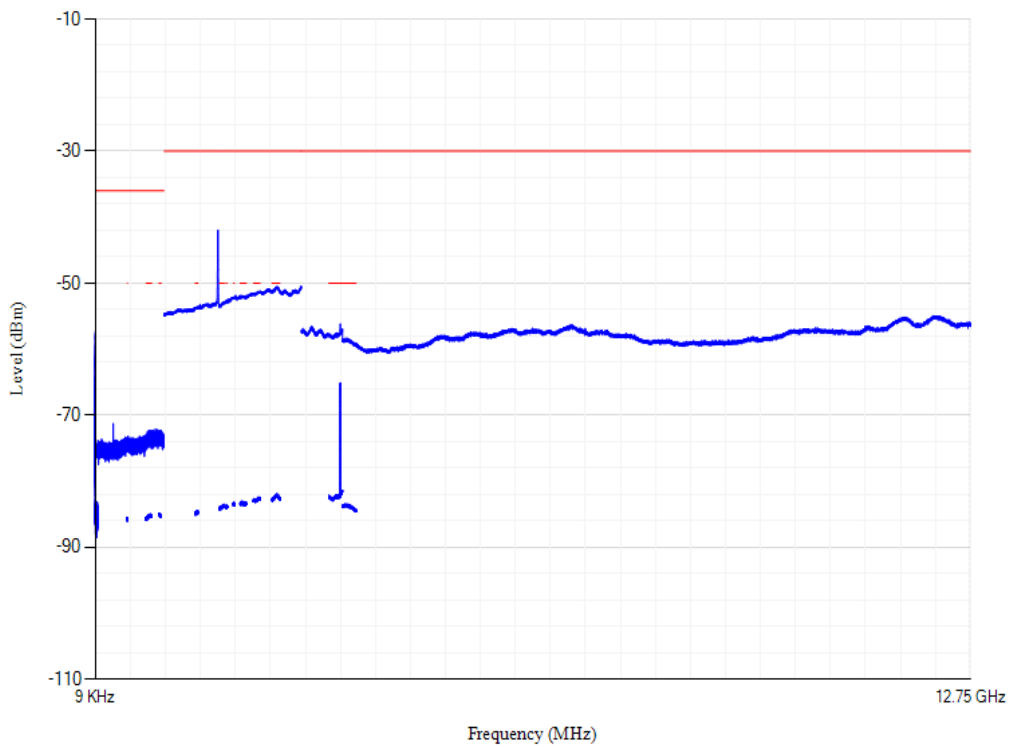

Conducted spurious emissions

Band3 QPSK BW=5MHz Channel=19225 RB Size=1 Position=#0