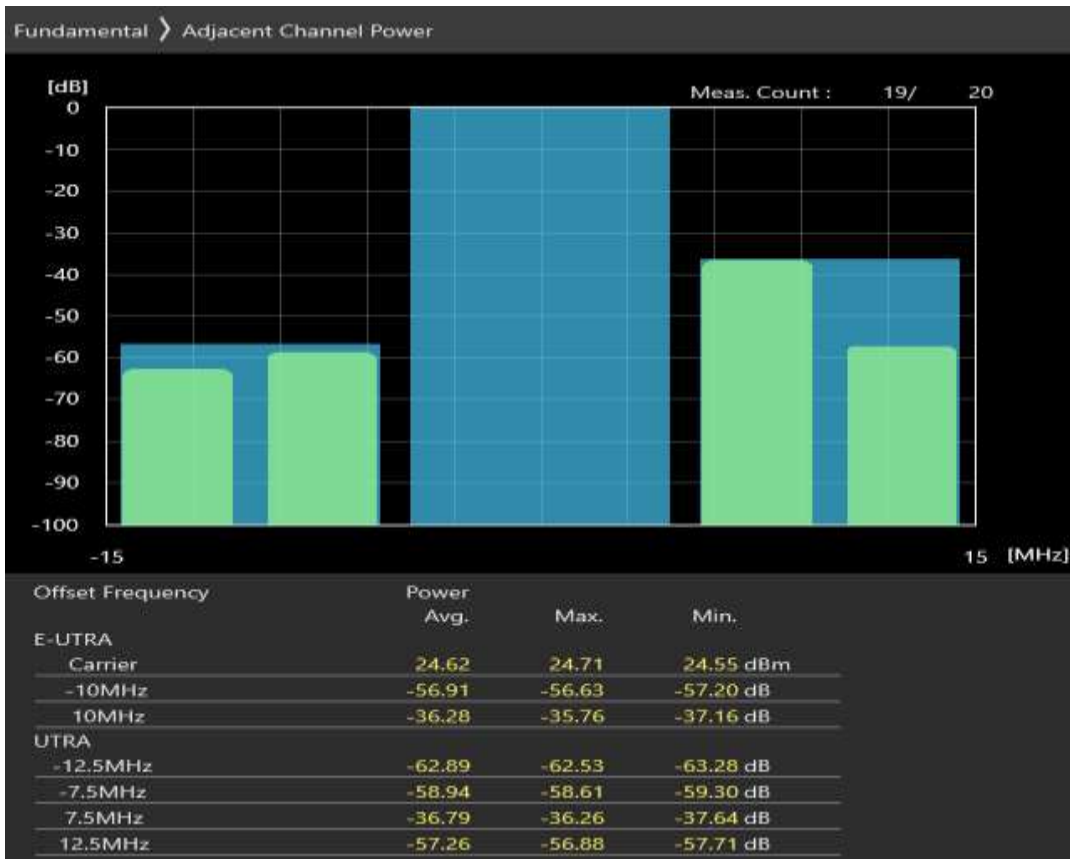

Band7 QAM16 BW=5MHz Channel=21425 RB Size=8 Position=#Max

Band7 QAM16 BW=5MHz Channel=21425 RB Size=25 Position=#0

Band7 QPSK BW=10MHz Channel=20800 RB Size=12 Position=#0

Band7 QPSK BW=10MHz Channel=20800 RB Size=12 Position=#Max