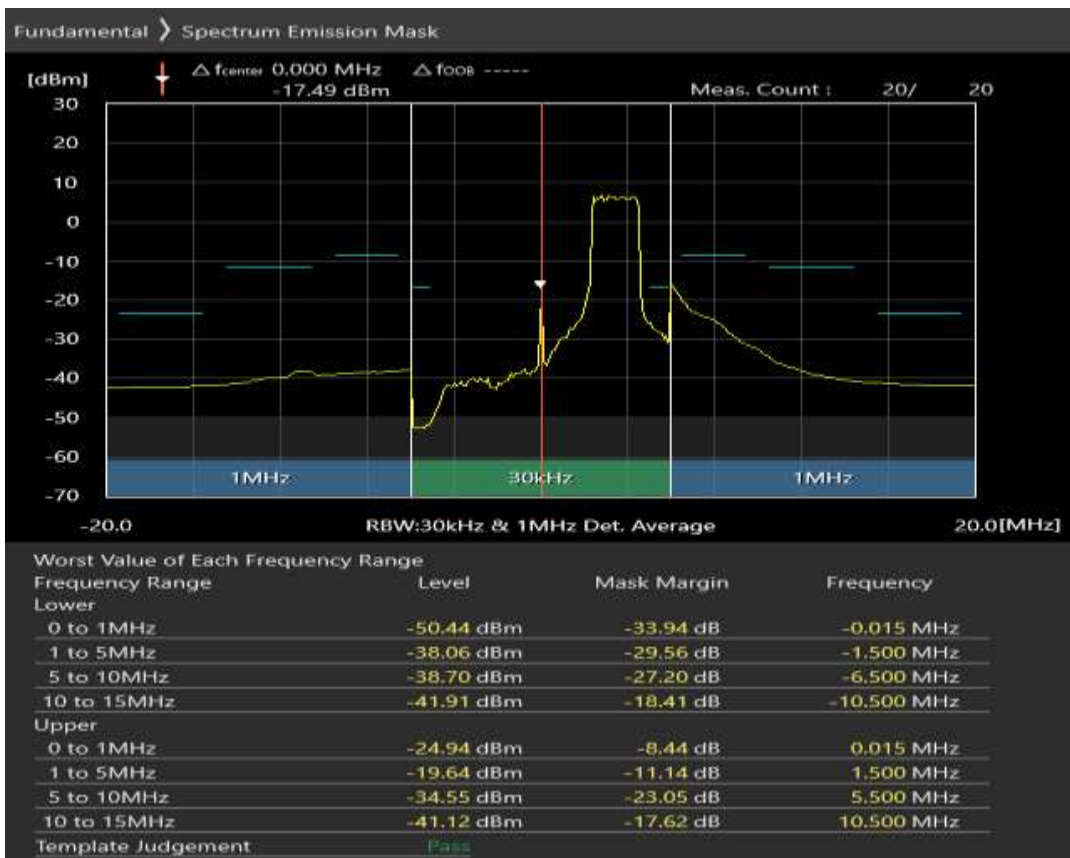

Band40 QAM16 BW=10MHz Channel=39150 RB Size=12 Position=#Max