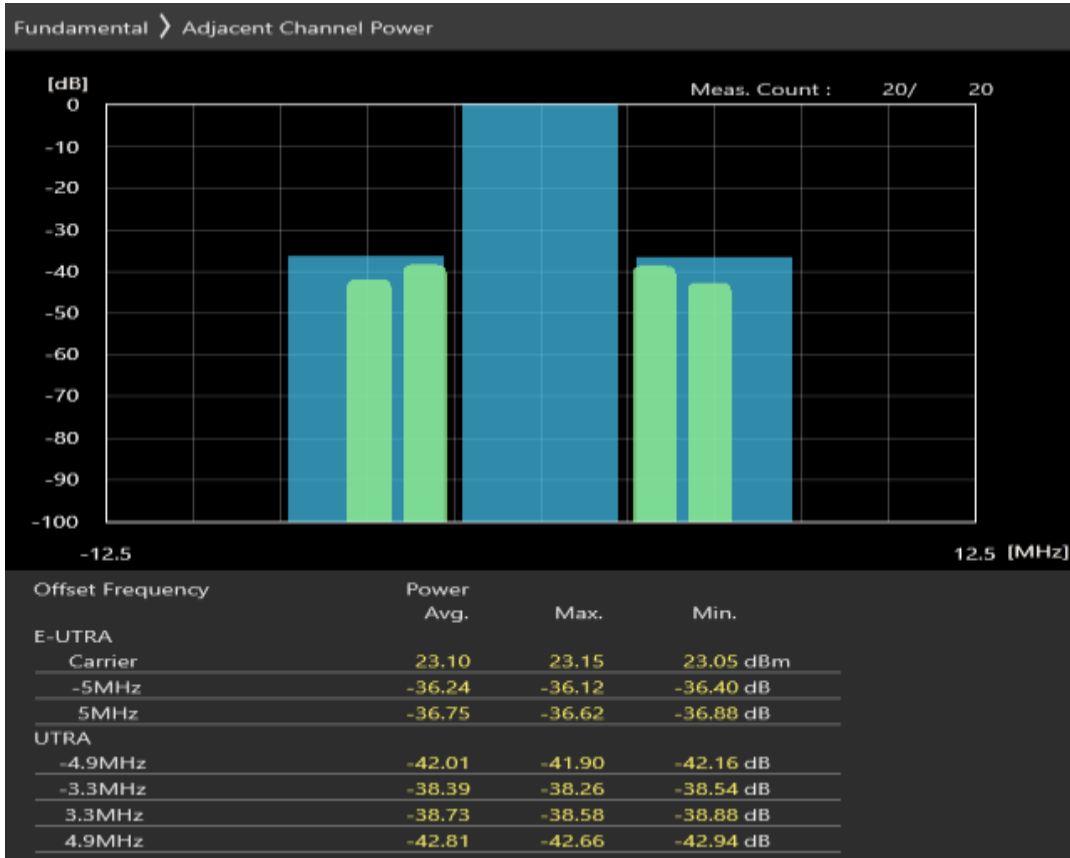

Band38 QPSK BW=5MHz Channel=38000 RB Size=25 Position=#0

Band38 QAM16 BW=5MHz Channel=38000 RB Size=8 Position=#0

Band38 QAM16 BW=5MHz Channel=38000 RB Size=8 Position=#Max

Band38 QAM16 BW=5MHz Channel=38000 RB Size=25 Position=#0