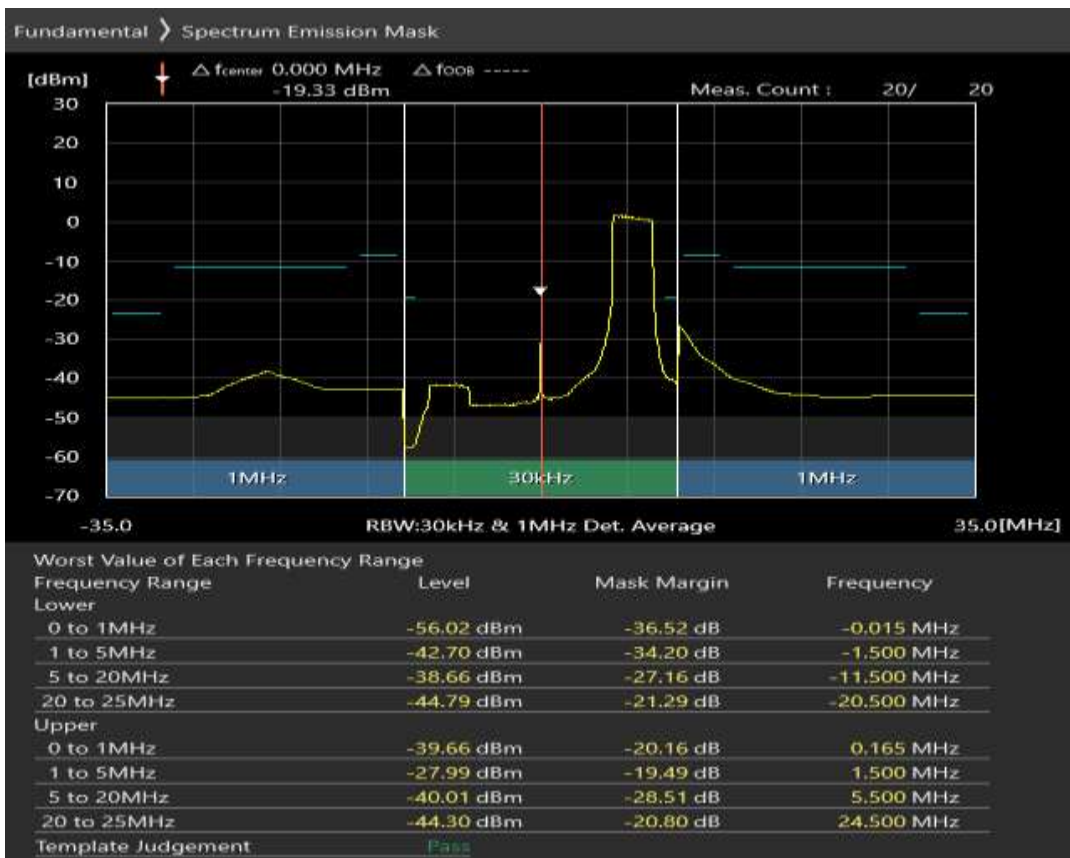

Band3 QAM16 BW=20MHz Channel=19850 RB Size=18 Position=#Max