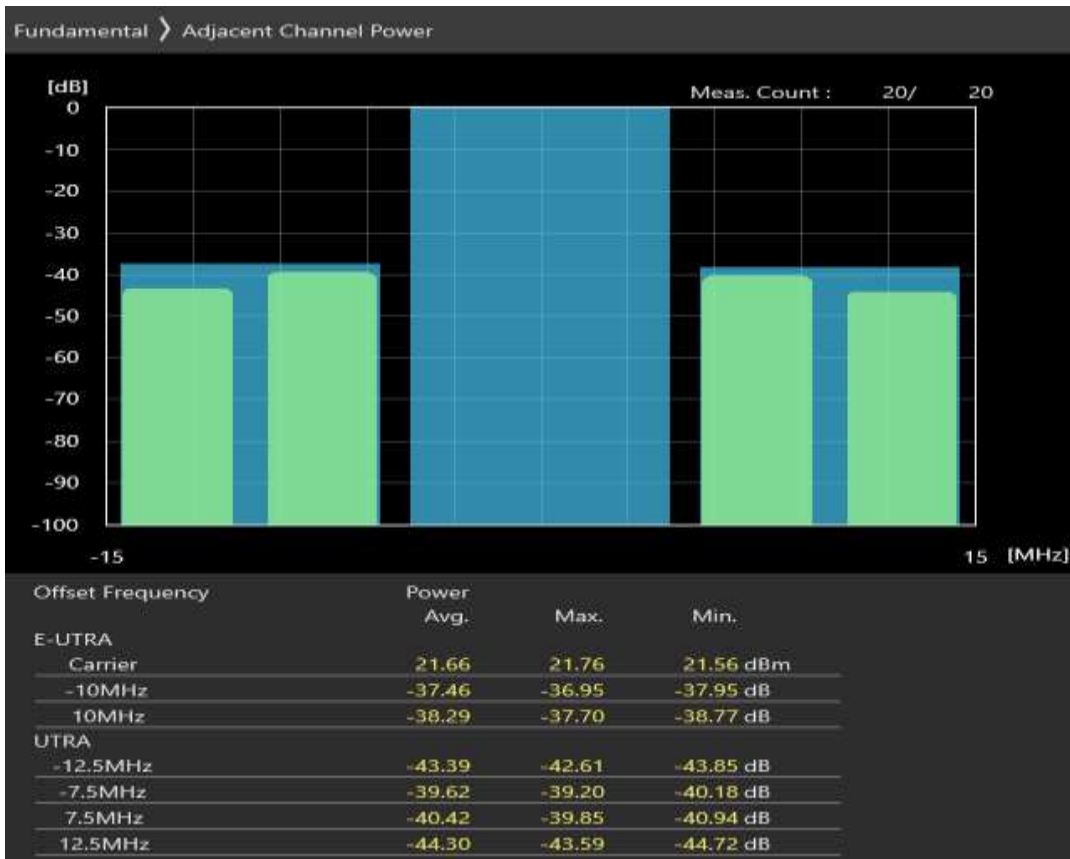

Band1 QAM16 BW=10MHz Channel=18300 RB Size=50 Position=#0