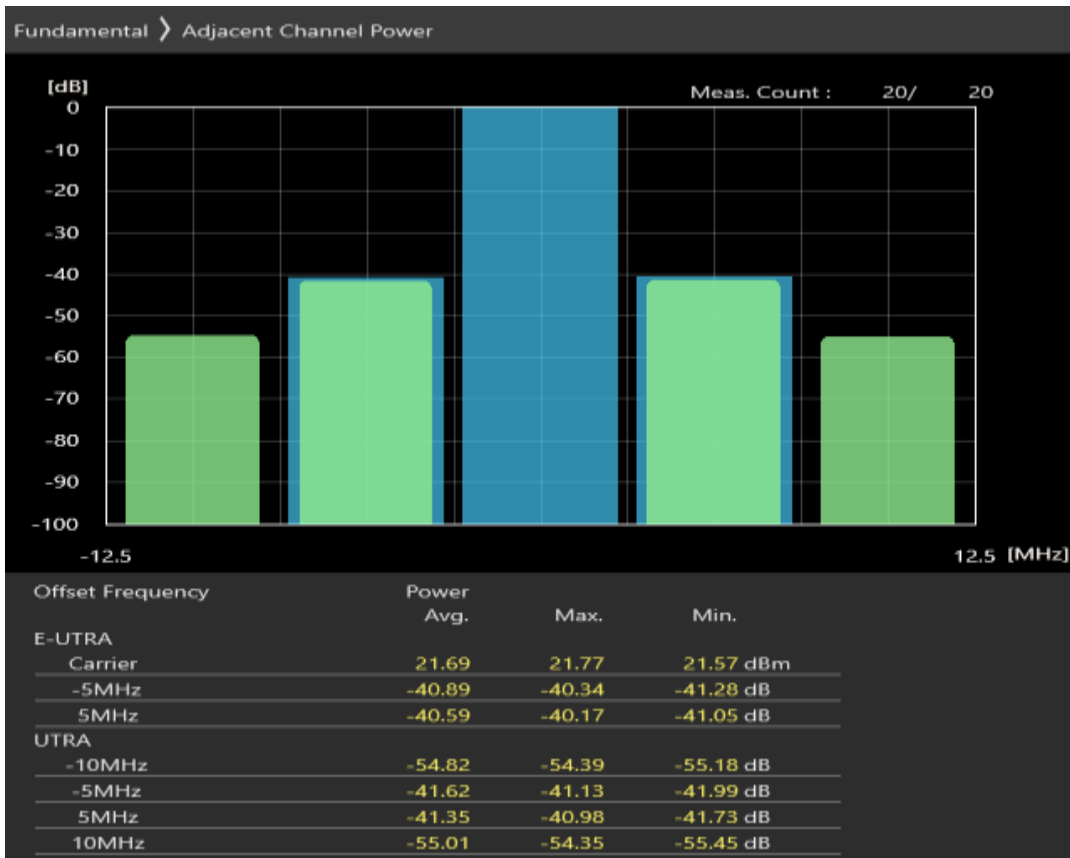

Band3 QPSK BW=5MHz Channel=19225 RB Size=25 Position=#0