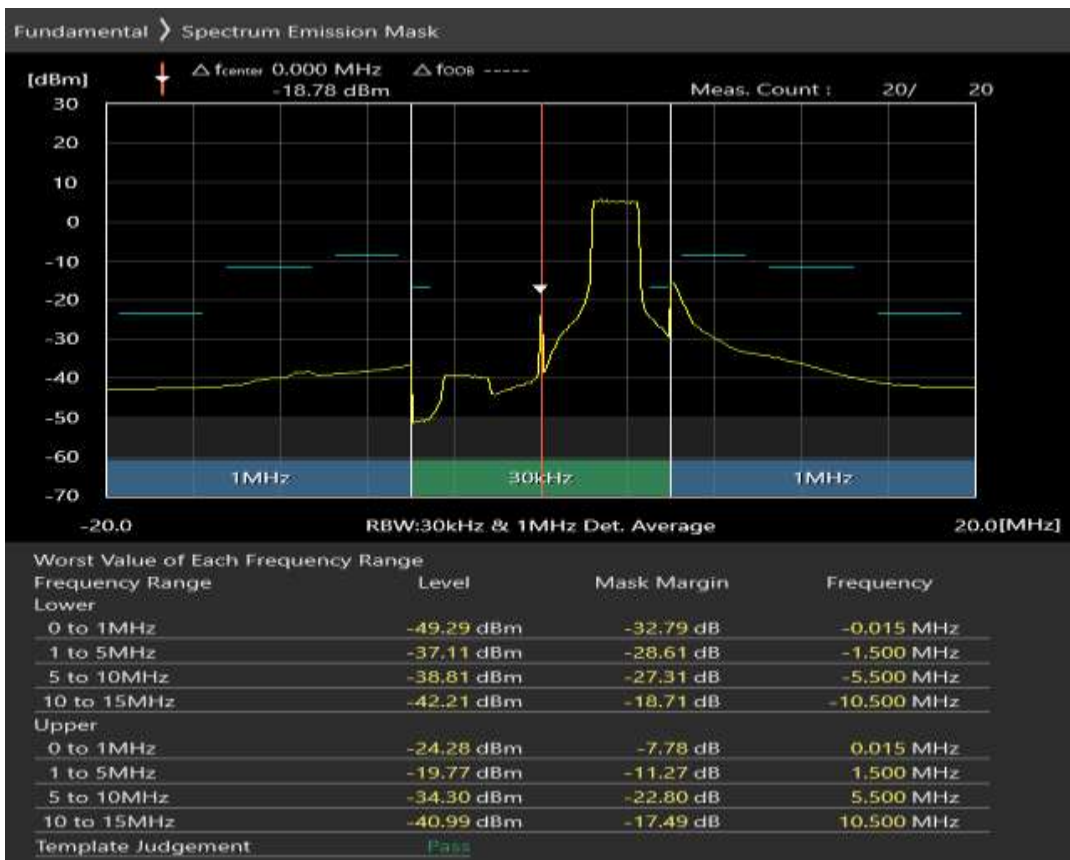

Band7 QAM16 BW=10MHz Channel=21400 RB Size=12 Position=#Max