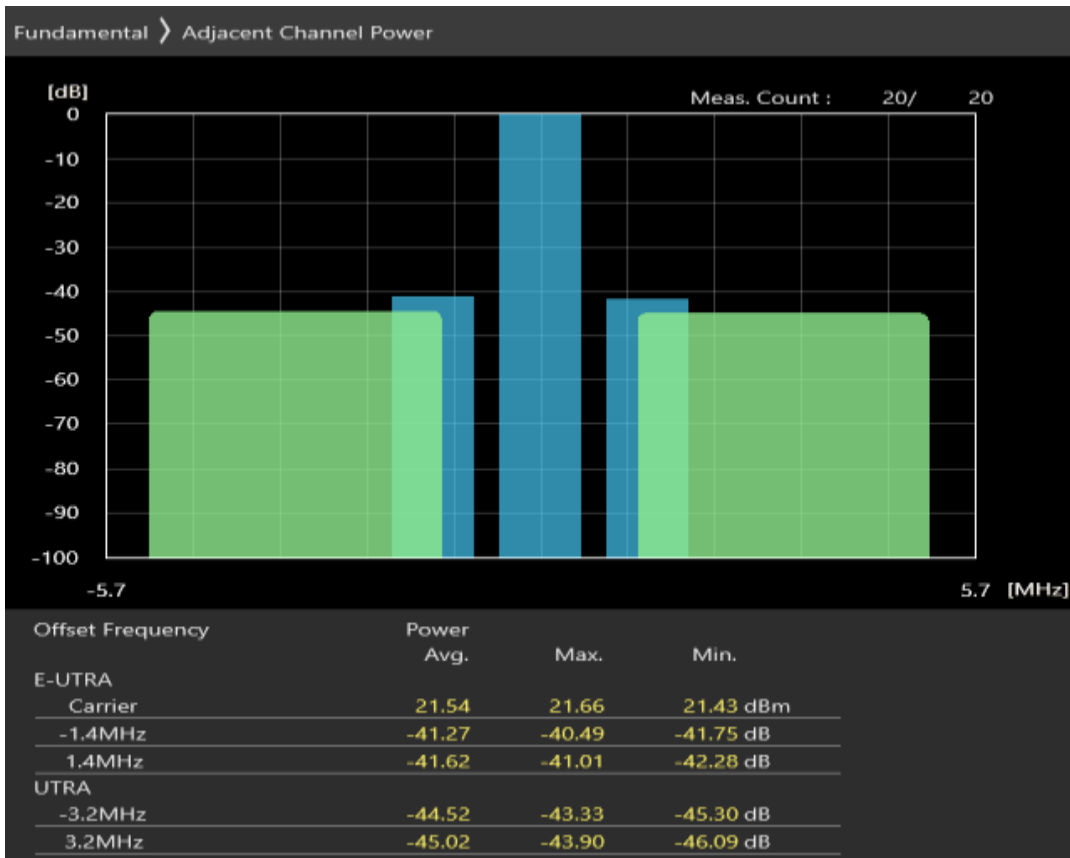

Band3 QPSK BW=1.4MHz Channel=19207 RB Size=6 Position=#0