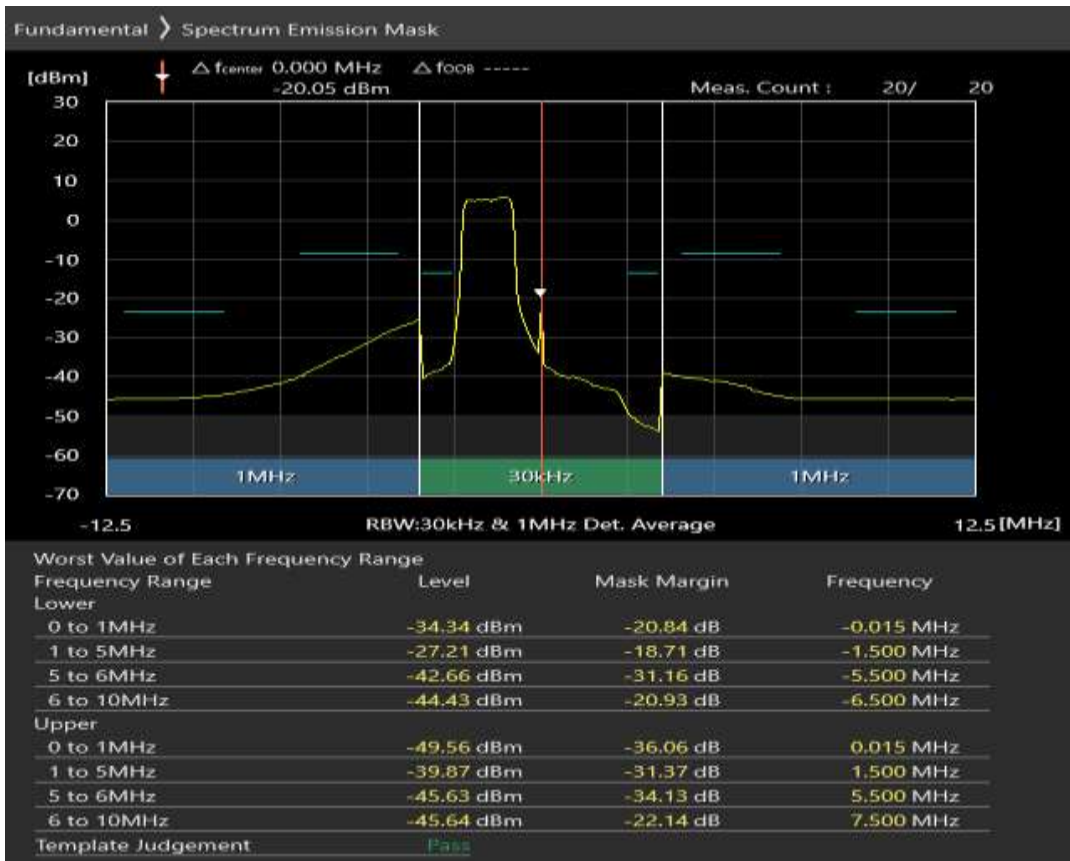

Band28 QAM16 BW=5MHz Channel=27635 RB Size=8 Position=#0