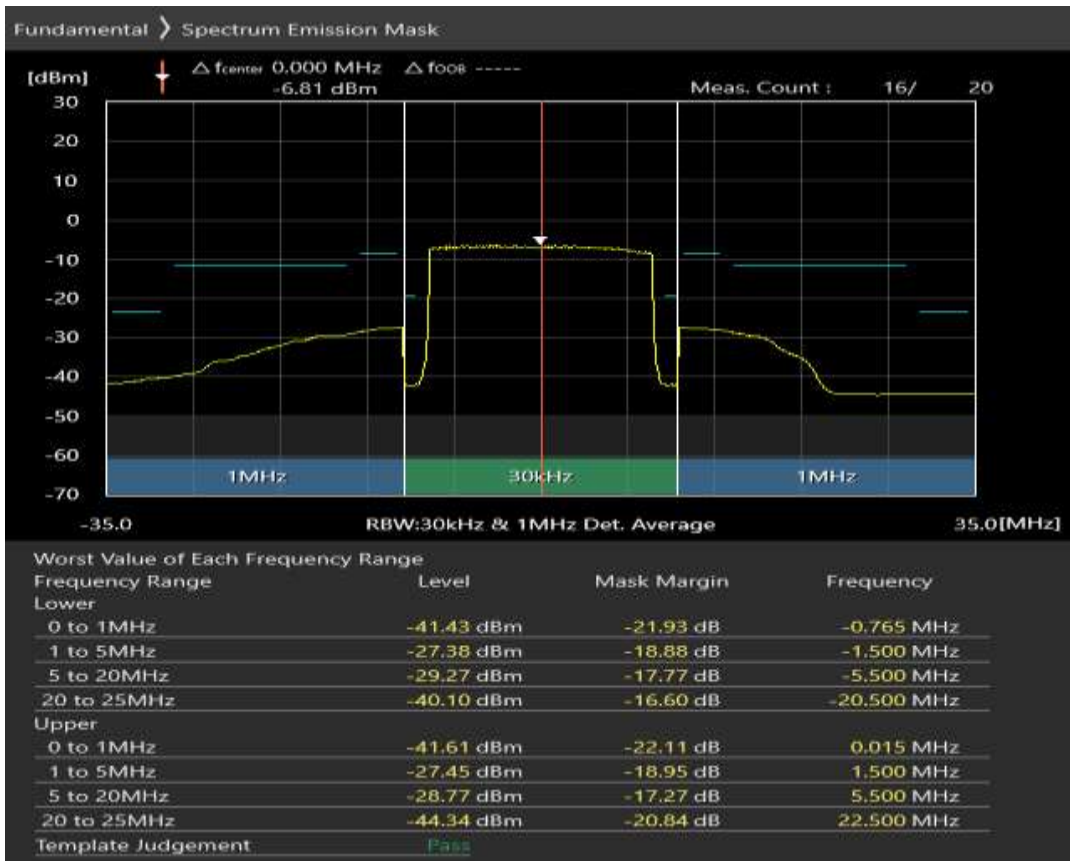

Band3 QPSK BW=20MHz Channel=19850 RB Size=100 Position=#0

Band3 QAM16 BW=20MHz Channel=19850 RB Size=18 Position=#0

Band3 QAM16 BW=20MHz Channel=19850 RB Size=18 Position=#Max

Band3 QAM16 BW=20MHz Channel=19850 RB Size=100 Position=#0