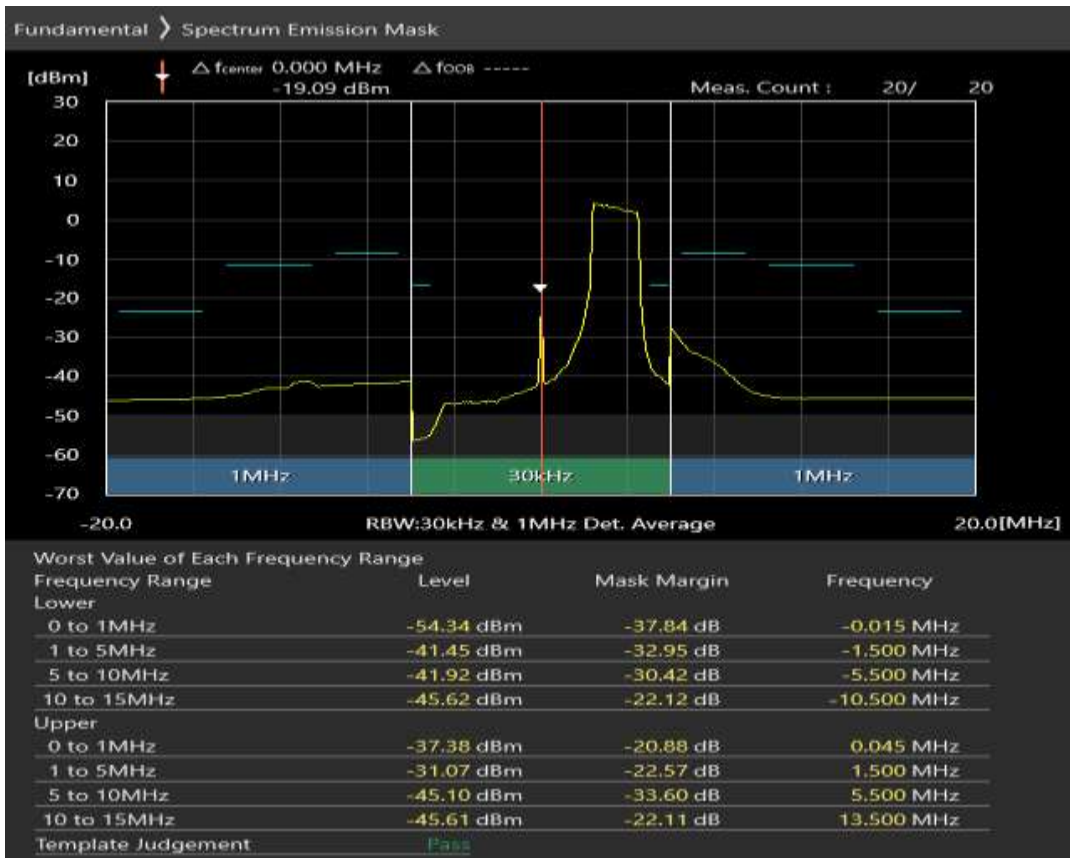

Band28 QAM16 BW=10MHz Channel=27610 RB Size=12 Position=#Max