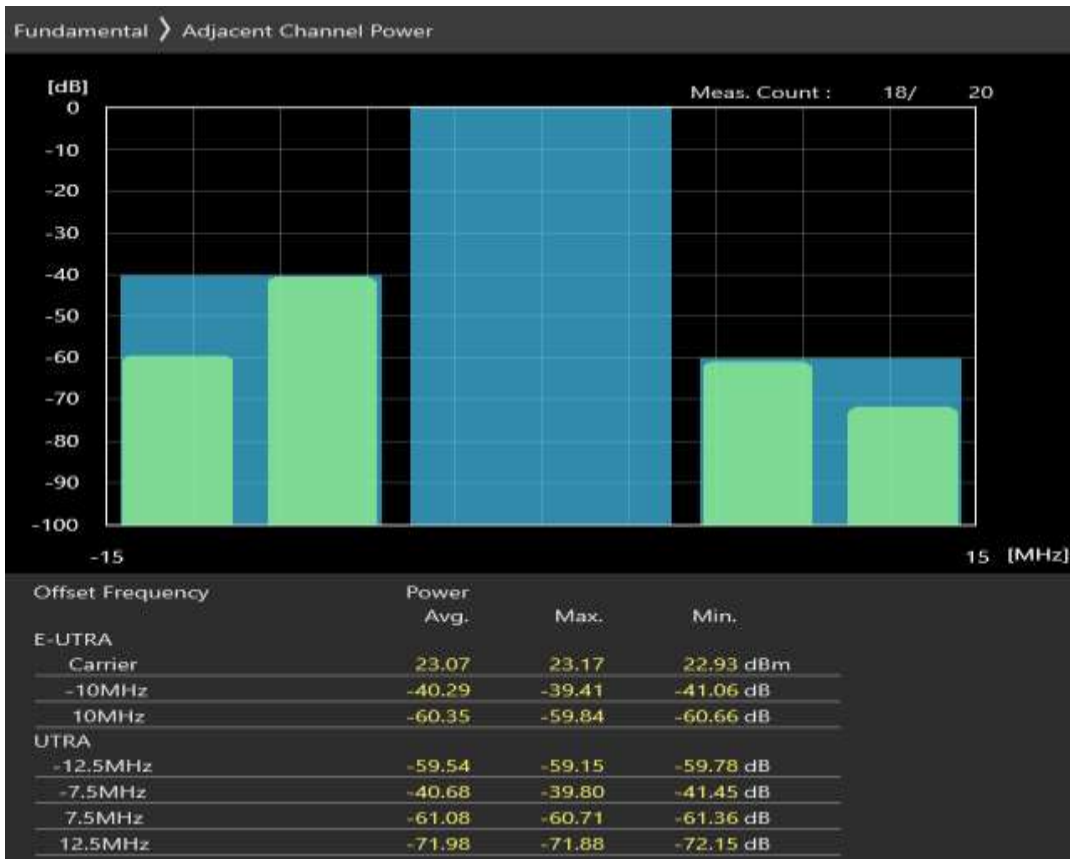

Band8 QAM16 BW=10MHz Channel=21750 RB Size=12 Position=#0