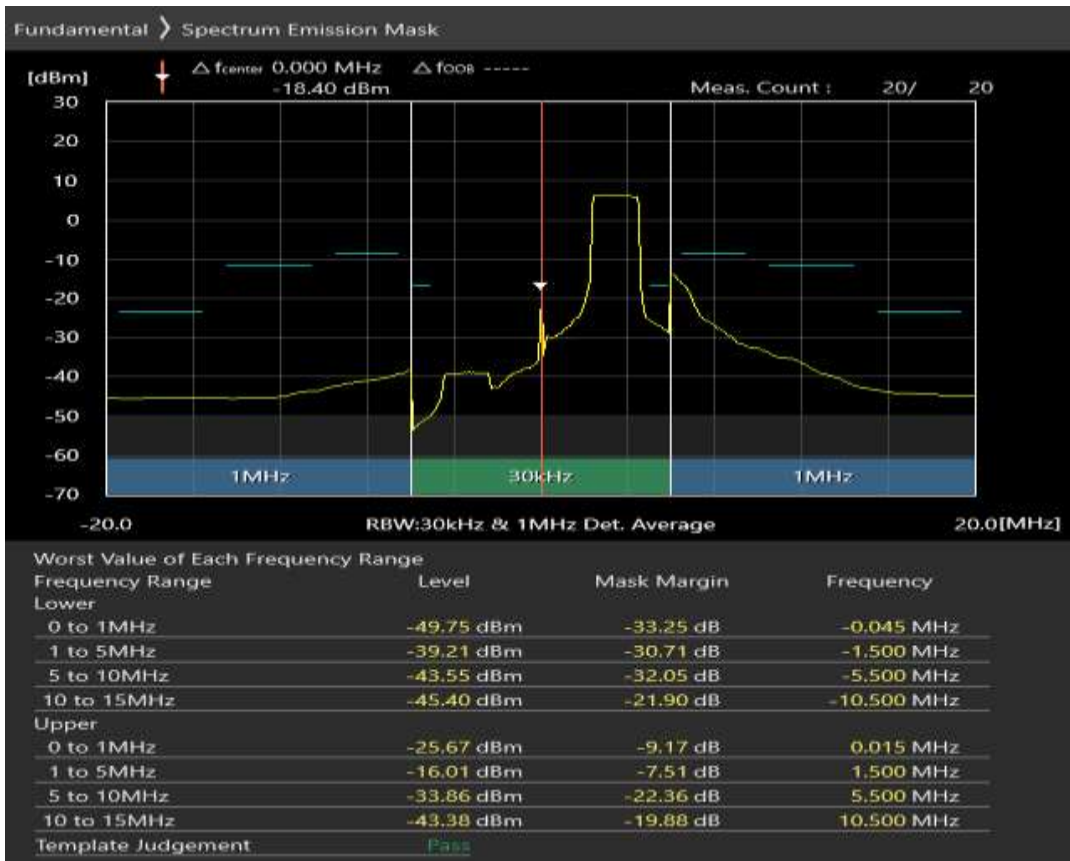

Band20 QAM16 BW=5MHz Channel=24425 RB Size=8 Position=#Max

Band20 QAM16 BW=5MHz Channel=24425 RB Size=25 Position=#0

Band20 QPSK BW=10MHz Channel=24200 RB Size=12 Position=#0

Band20 QPSK BW=10MHz Channel=24200 RB Size=12 Position=#Max