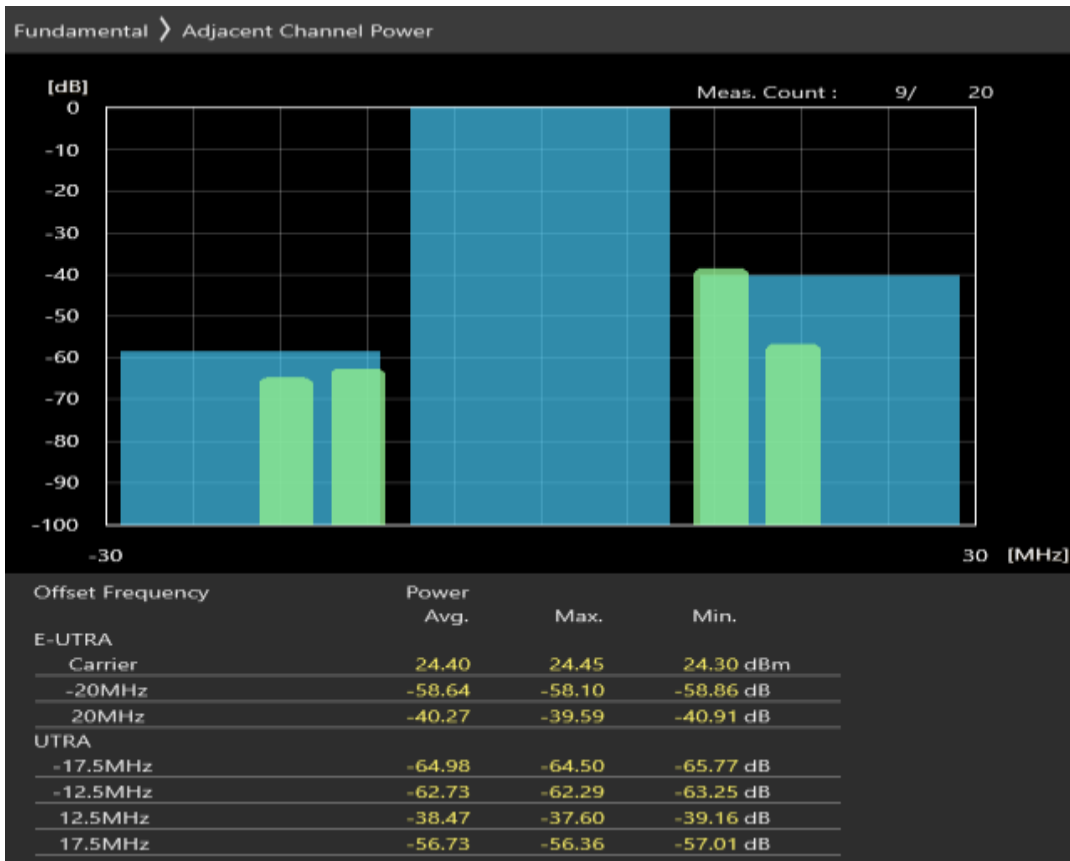

Band7 QPSK BW=20MHz Channel=20850 RB Size=18 Position=#Max