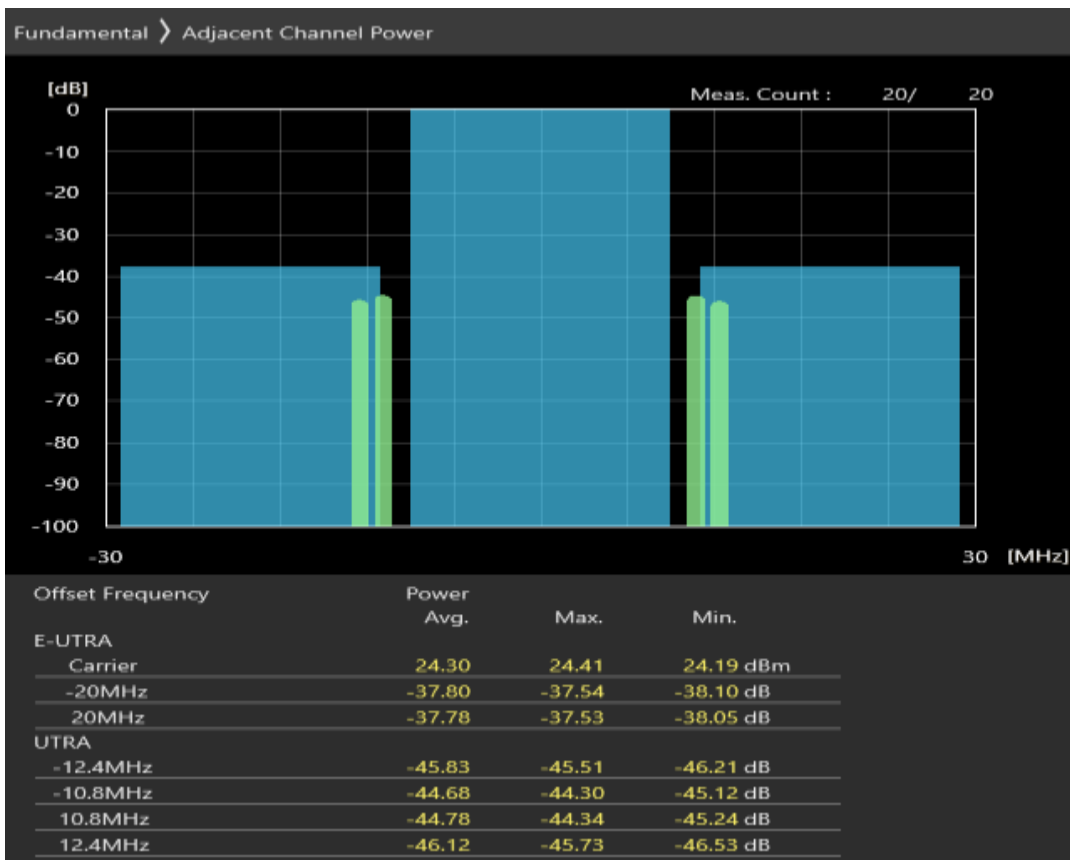

Band40 QPSK BW=20MHz Channel=39150 RB Size=100 Position=#0