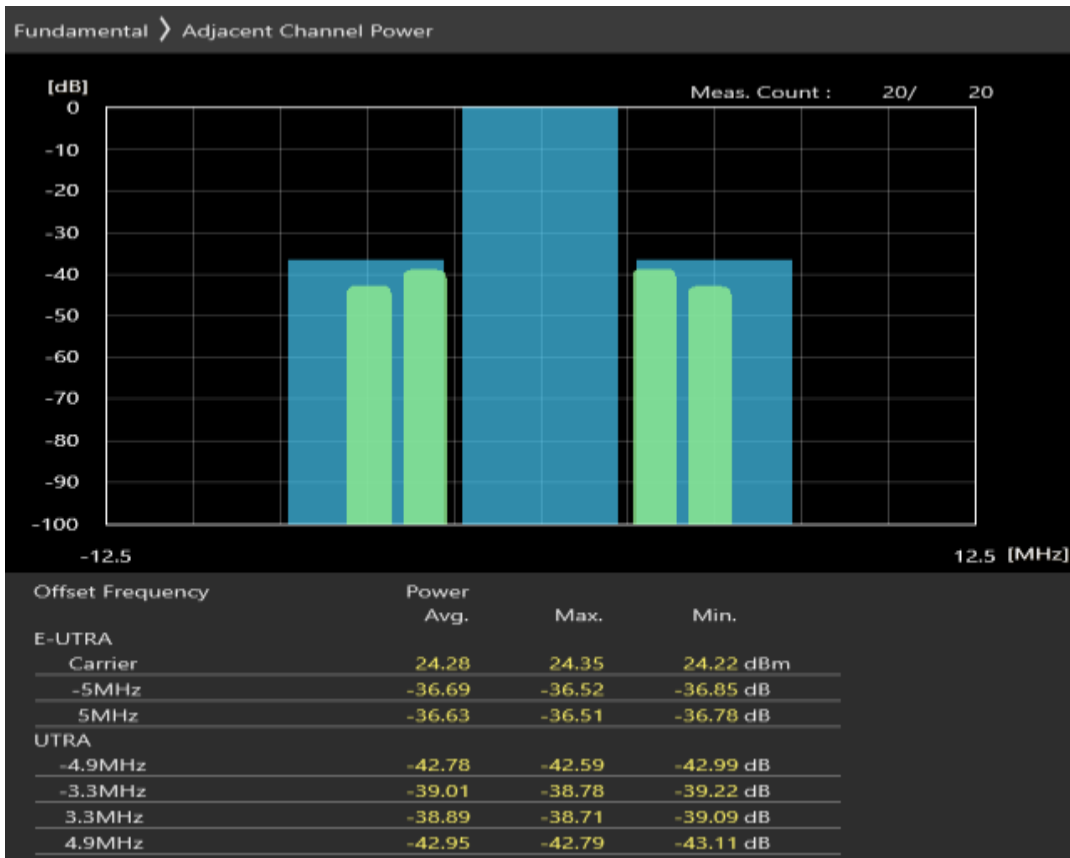

Band40 QPSK BW=5MHz Channel=39150 RB Size=25 Position=#0