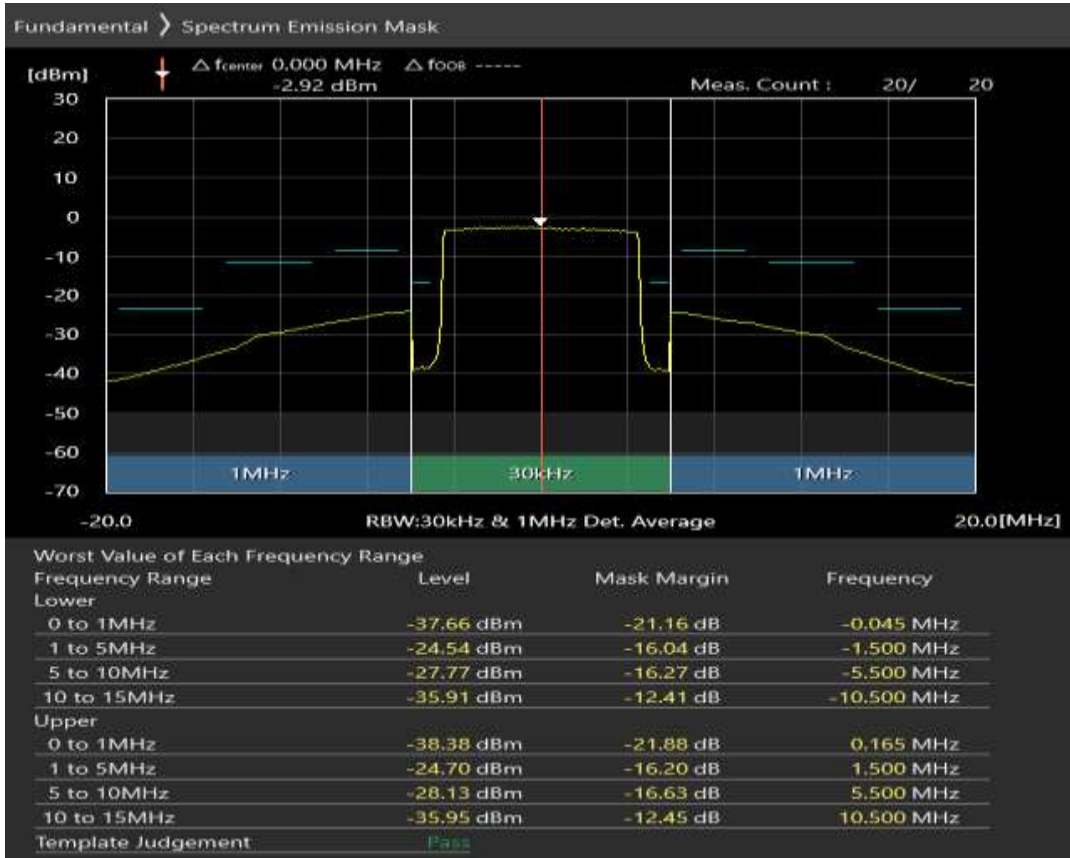

Band1 QAM16 BW=10MHz Channel=18550 RB Size=50 Position=#0