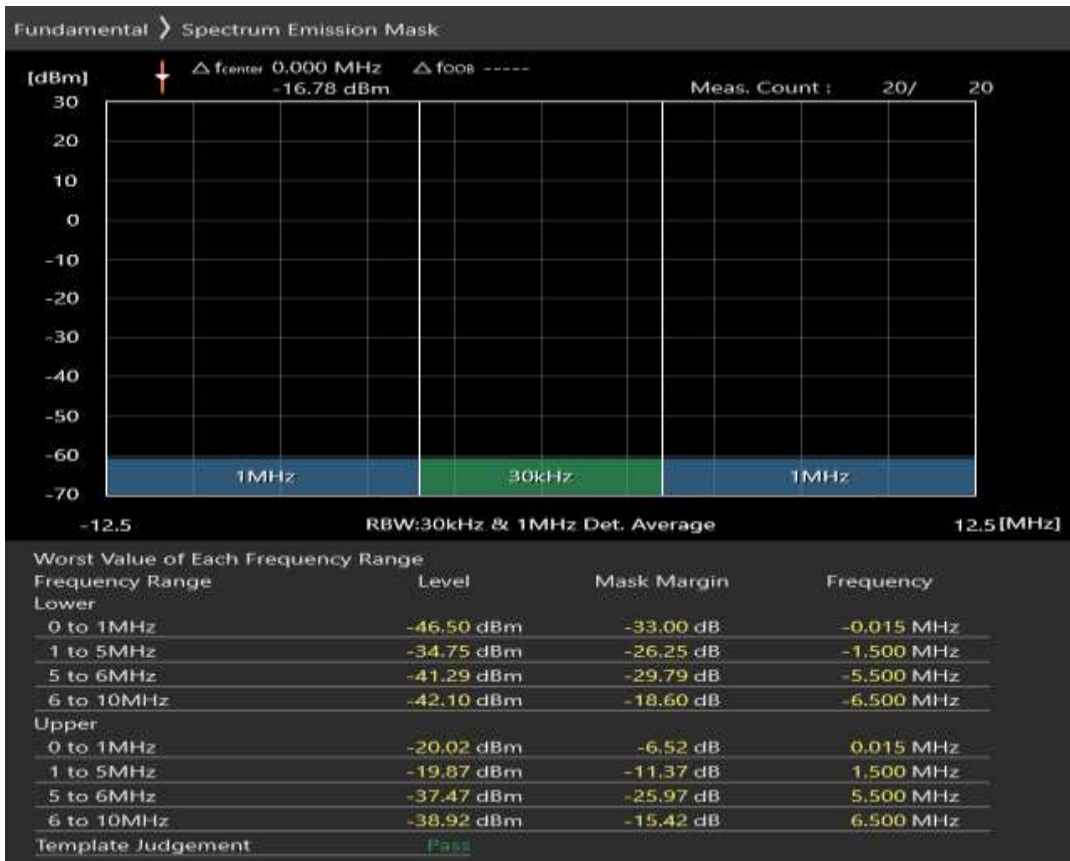

Band7 QPSK BW=5MHz Channel=20775 RB Size=8 Position=#Max