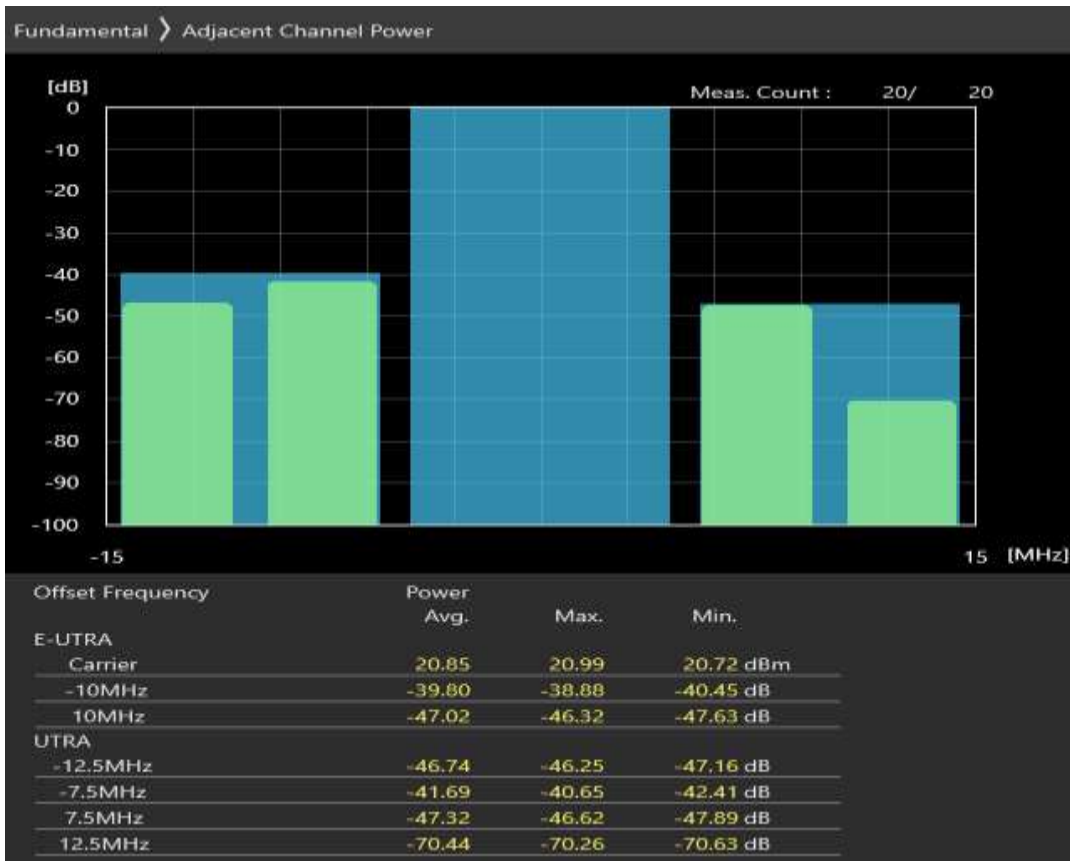

Band28 QAM16 BW=10MHz Channel=27610 RB Size=50 Position=#0