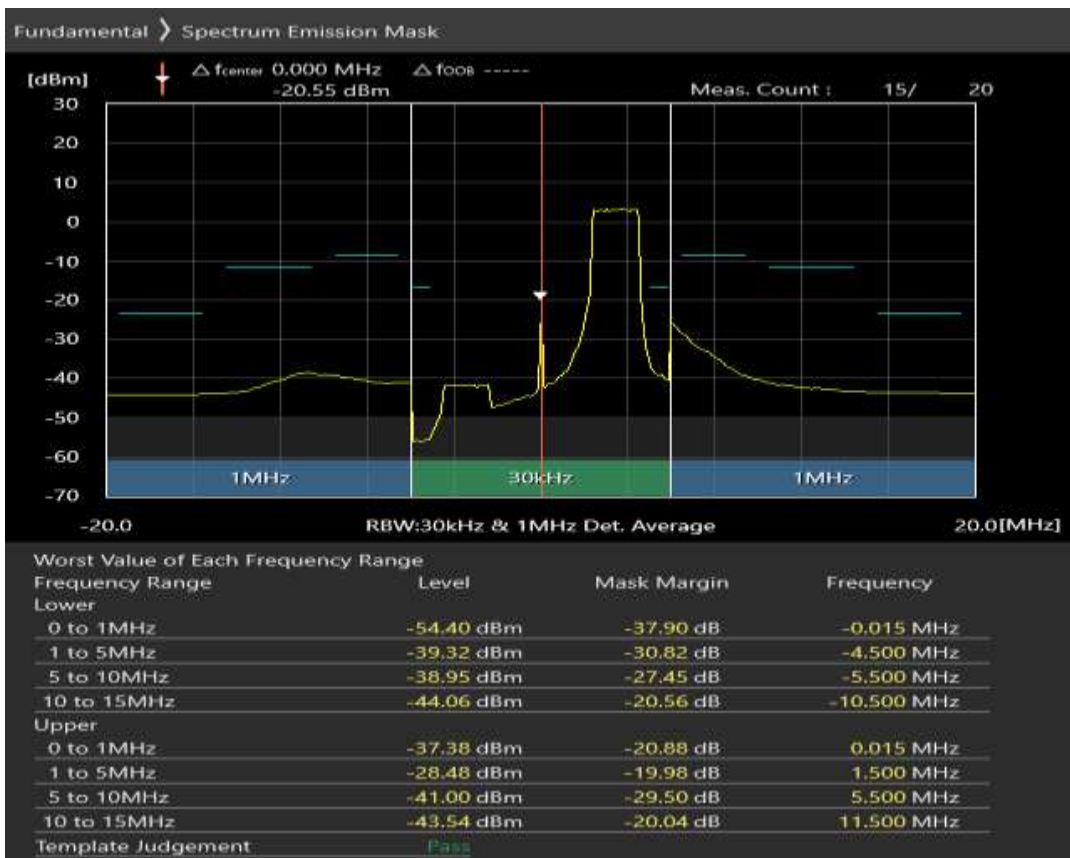

Band3 QAM16 BW=10MHz Channel=19575 RB Size=12 Position=#Max