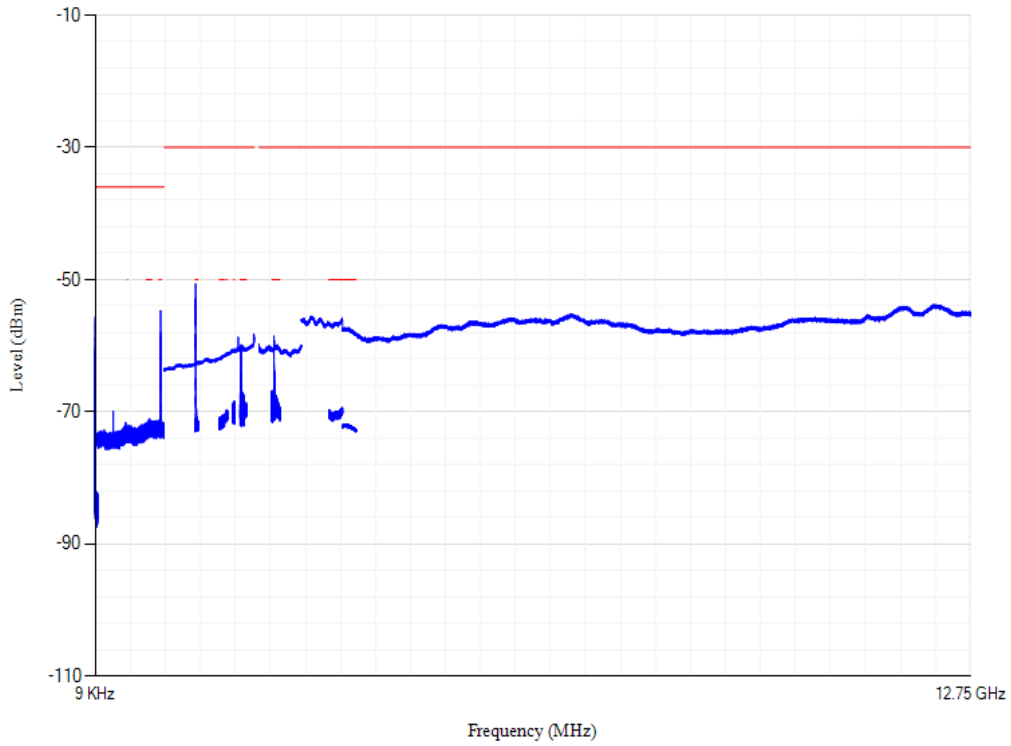

Conducted spurious emissions

Band40 QPSK BW=20MHz Channel=39550 RB Size=1 Position=#0