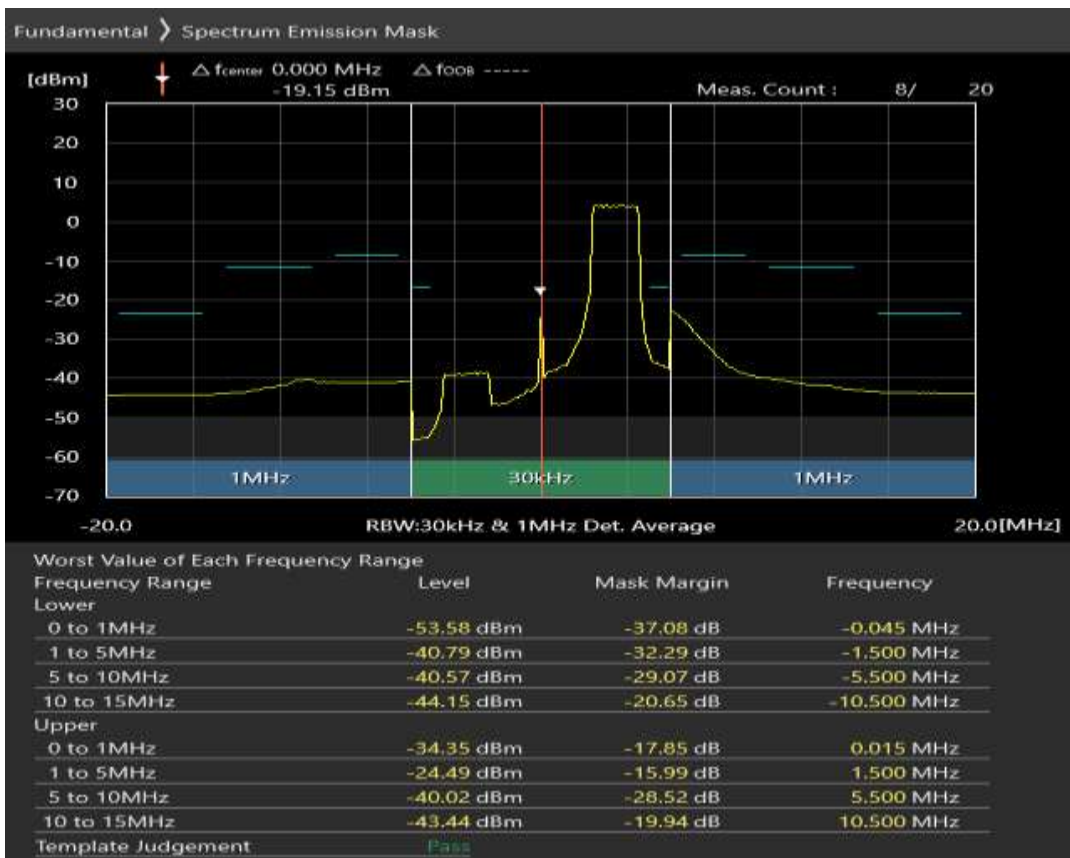

Band1 QAM16 BW=10MHz Channel=18050 RB Size=12 Position=#Max