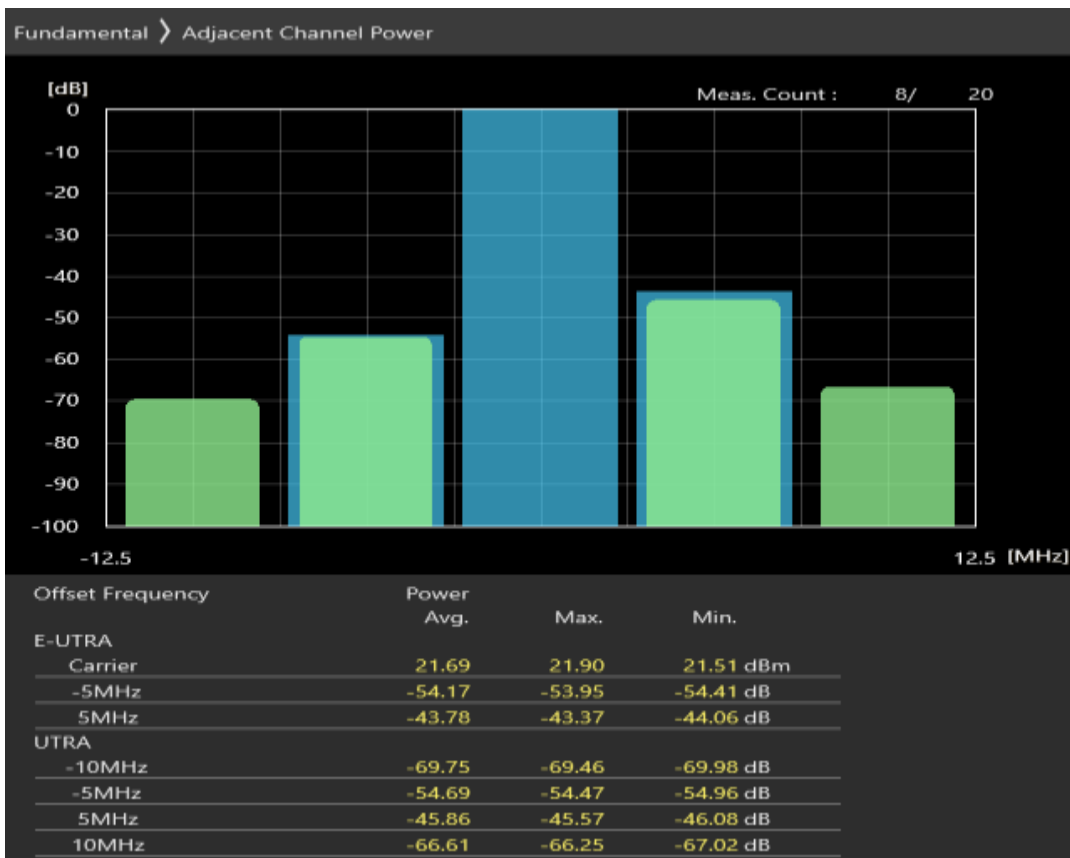

Band3 QAM16 BW=5MHz Channel=19225 RB Size=8 Position=#Max