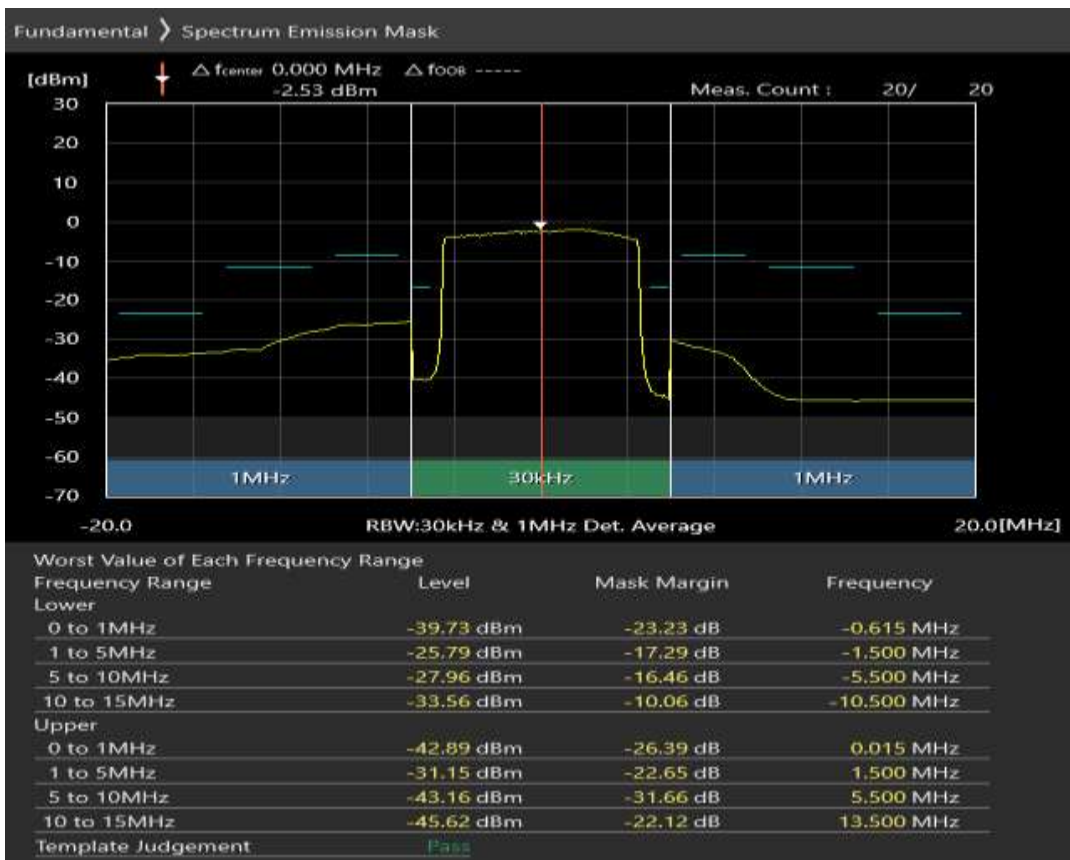

Band28 QPSK BW=10MHz Channel=27610 RB Size=50 Position=#0