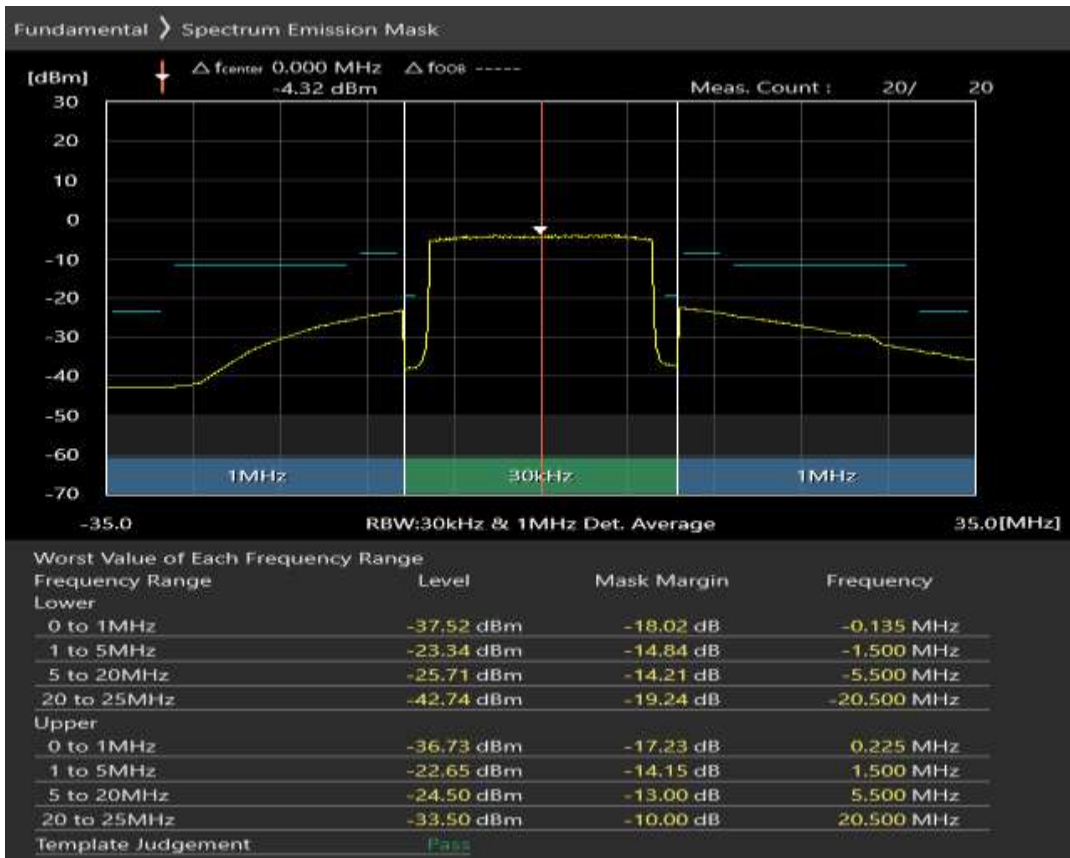

Band7 QPSK BW=20MHz Channel=21100 RB Size=18 Position=#0

Band7 QPSK BW=20MHz Channel=21100 RB Size=18 Position=#Max