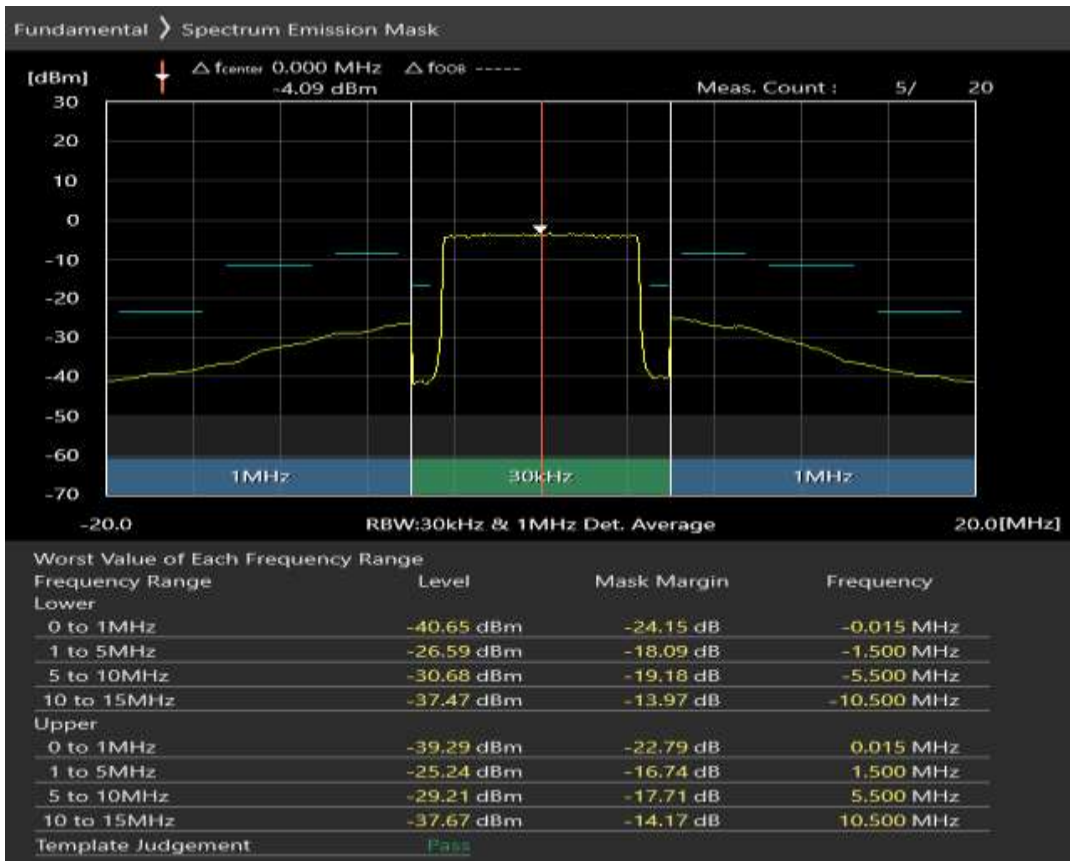

Band3 QPSK BW=10MHz Channel=19575 RB Size=50 Position=#0

Band3 QAM16 BW=10MHz Channel=19575 RB Size=12 Position=#0

Band3 QAM16 BW=10MHz Channel=19575 RB Size=12 Position=#Max

Band3 QAM16 BW=10MHz Channel=19575 RB Size=50 Position=#0