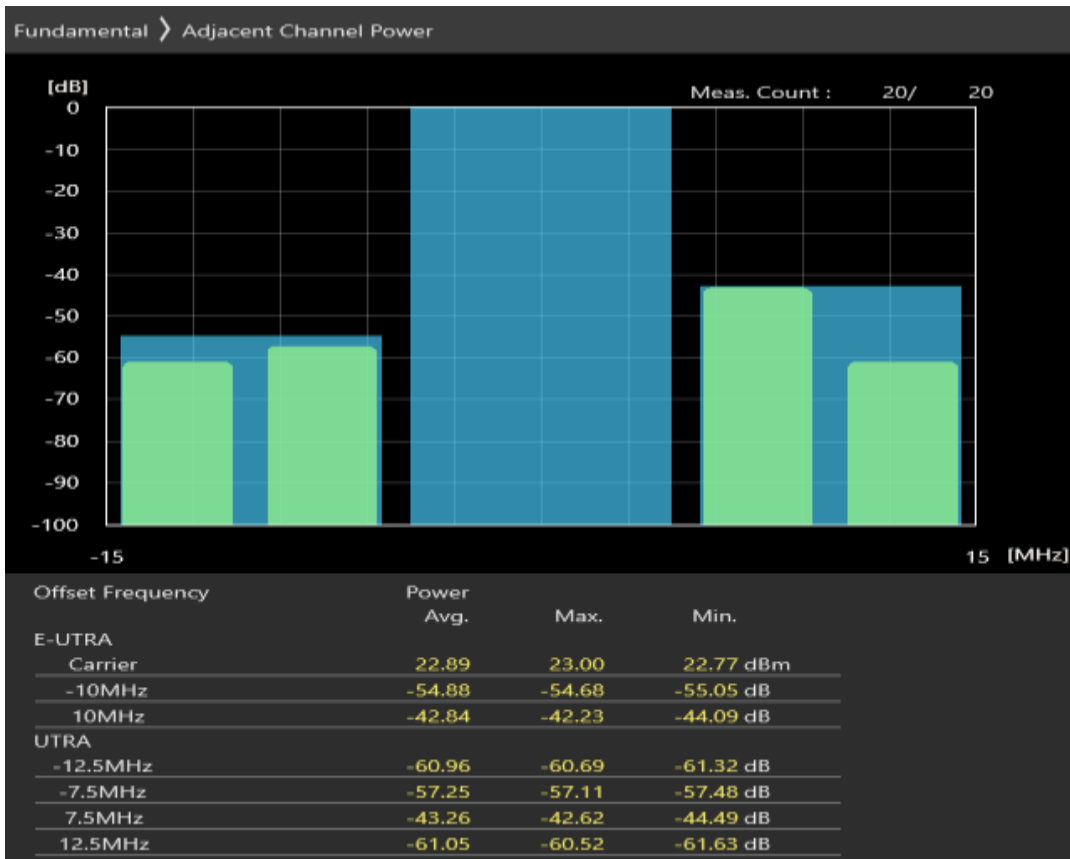

Band8 QAM16 BW=10MHz Channel=21500 RB Size=12 Position=#Max

Band8 QAM16 BW=10MHz Channel=21500 RB Size=50 Position=#0

Band8 QAM16 BW=10MHz Channel=21625 RB Size=12 Position=#0

Band8 QAM16 BW=10MHz Channel=21625 RB Size=12 Position=#Max