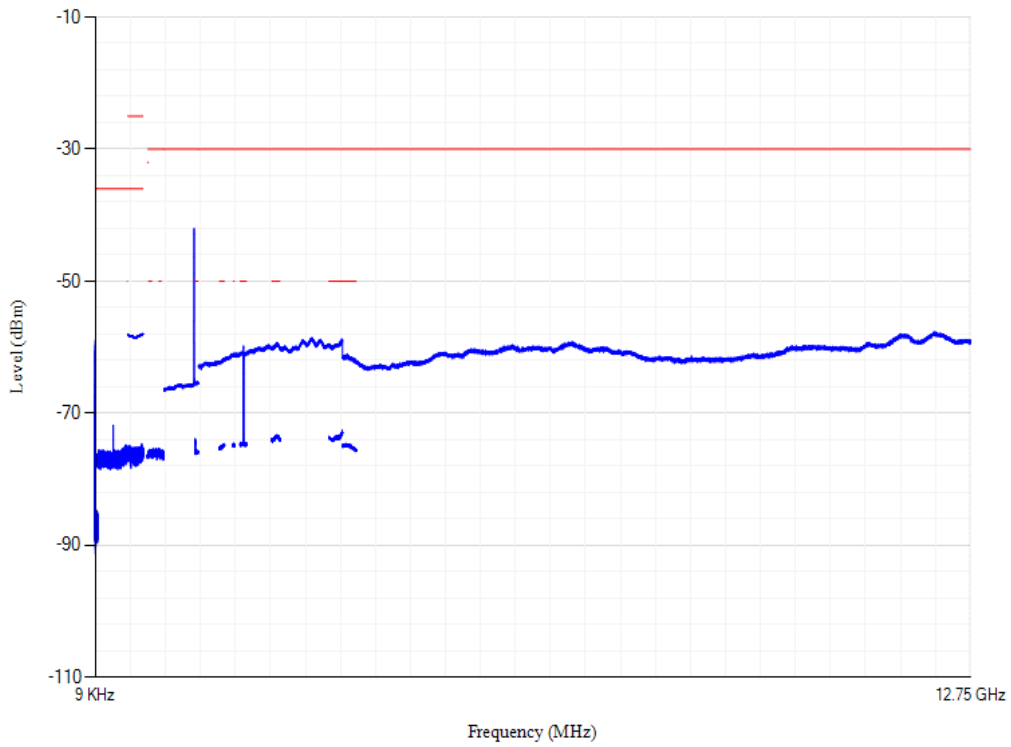

Conducted spurious emissions

Band28 QPSK BW=20MHz Channel=27560 RB Size=1 Position=#0