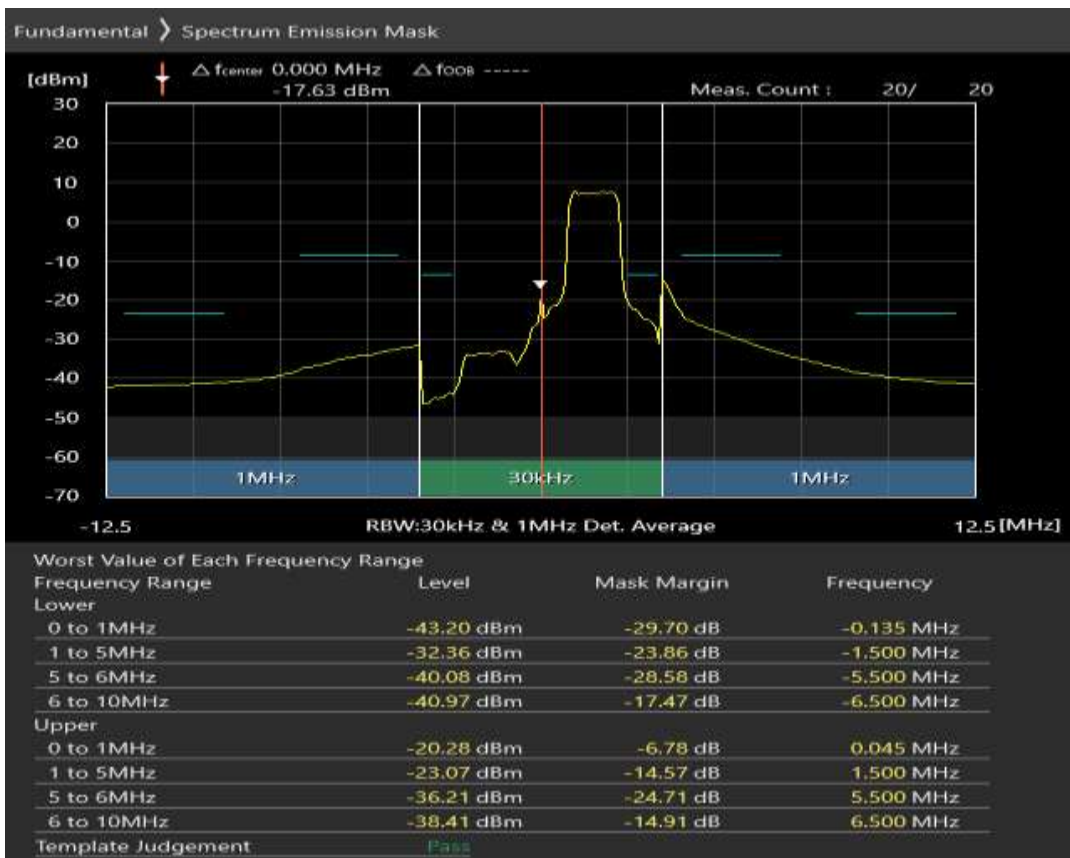

Band38 QAM16 BW=5MHz Channel=38000 RB Size=8 Position=#Max