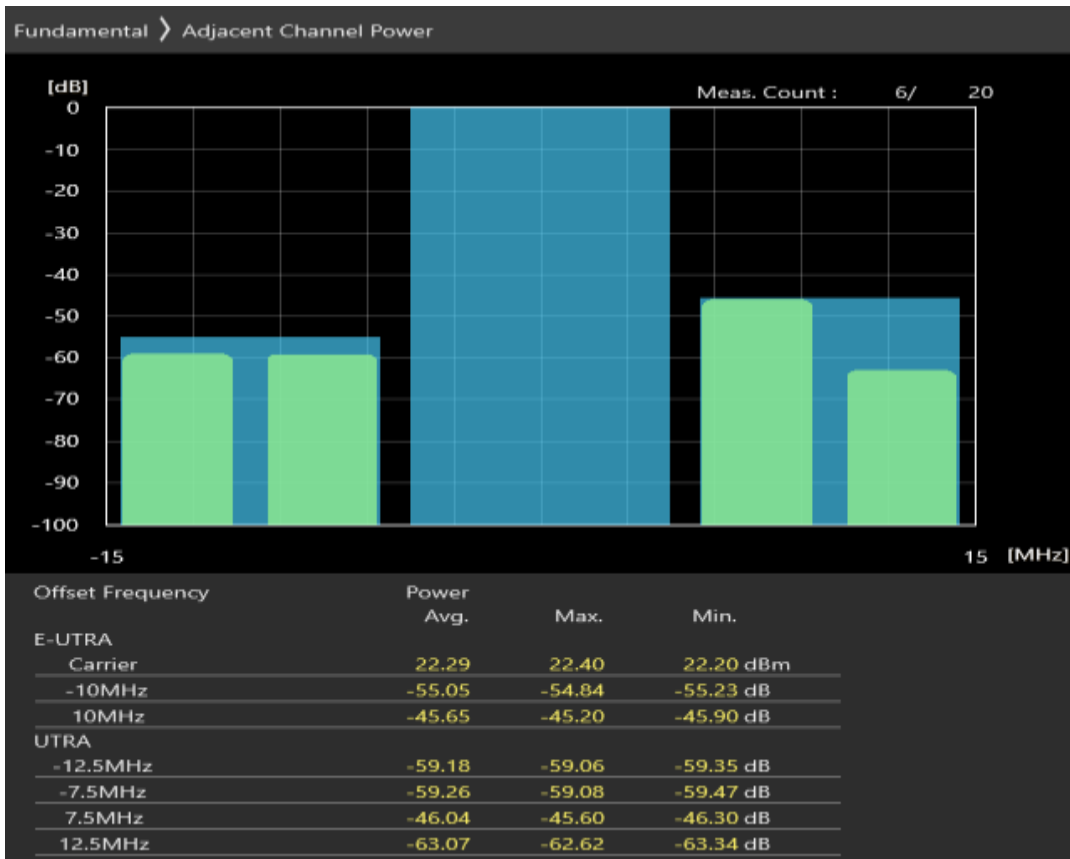

Band3 QPSK BW=10MHz Channel=19250 RB Size=12 Position=#Max