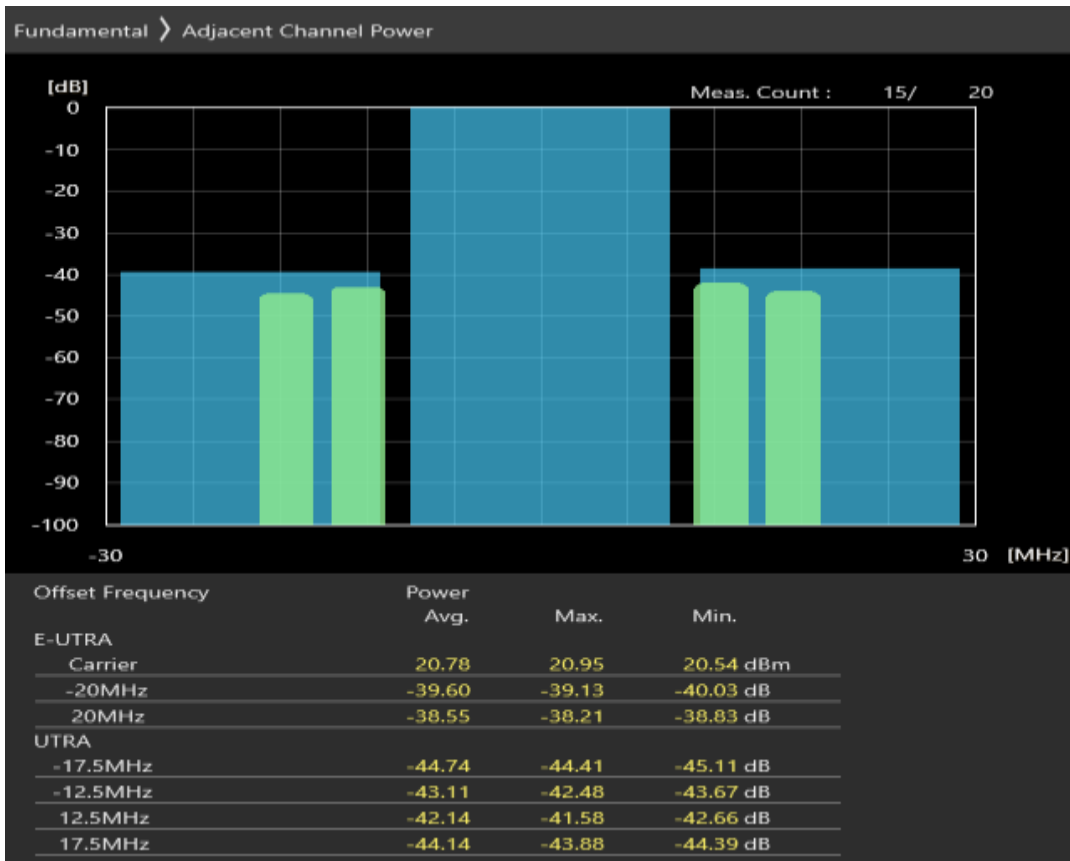

Band3 QPSK BW=20MHz Channel=19300 RB Size=100 Position=#0

Band3 QAM16 BW=20MHz Channel=19300 RB Size=18 Position=#0

Band3 QAM16 BW=20MHz Channel=19300 RB Size=18 Position=#Max

Band3 QAM16 BW=20MHz Channel=19300 RB Size=100 Position=#0