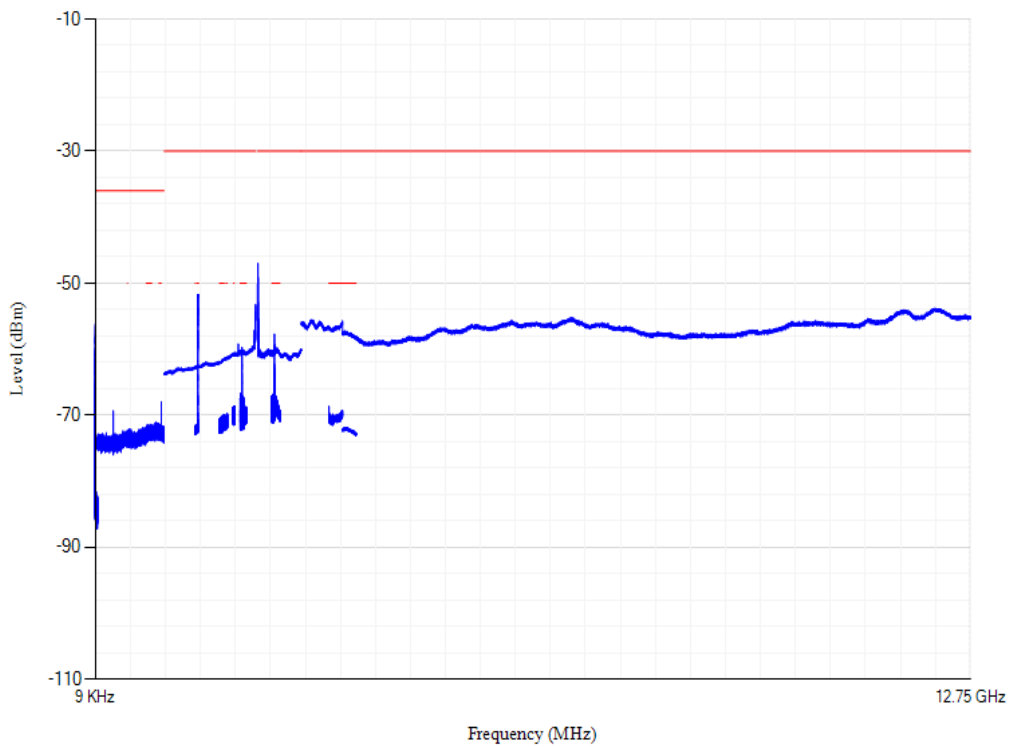

Conducted spurious emissions

Band40 QPSK BW=5MHz Channel=38675 RB Size=1 Position=#0

Conducted spurious emissions

Band40 QPSK BW=5MHz Channel=39150 RB Size=1 Position=#0

Conducted spurious emissions

Band40 QPSK BW=5MHz Channel=39625 RB Size=1 Position=#0