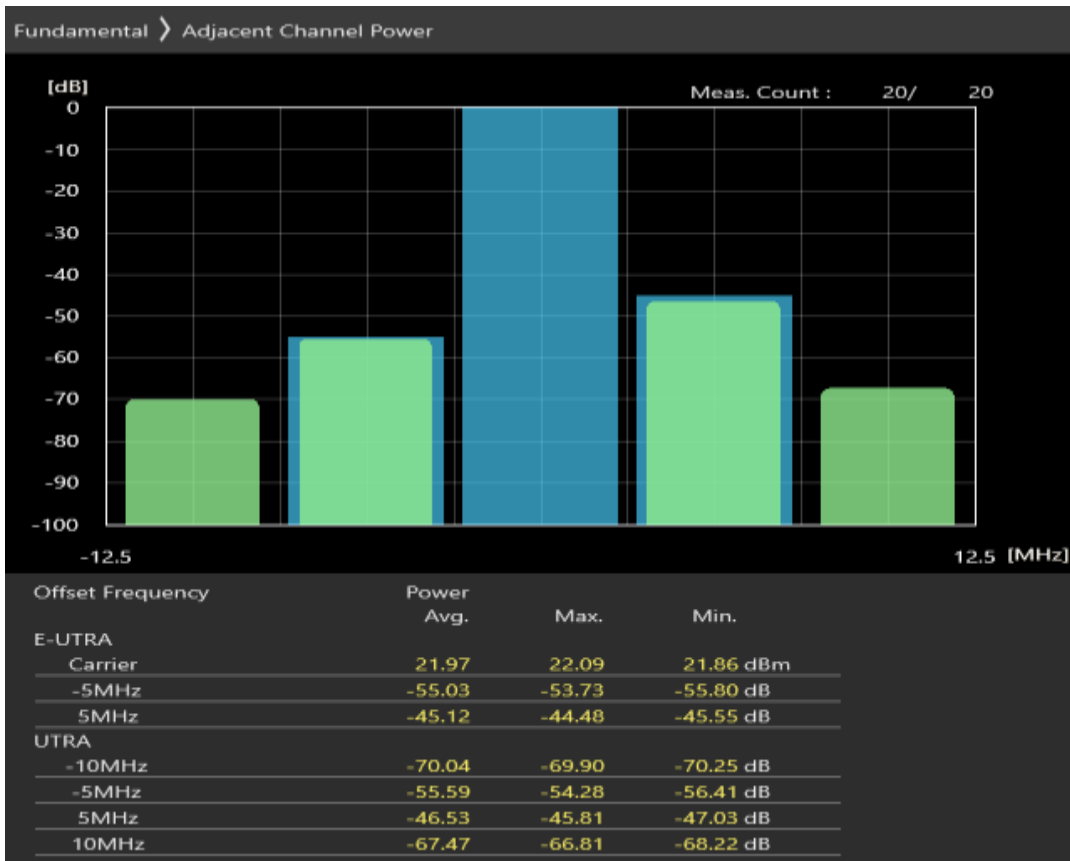

Band3 QPSK BW=5MHz Channel=19575 RB Size=8 Position=#Max