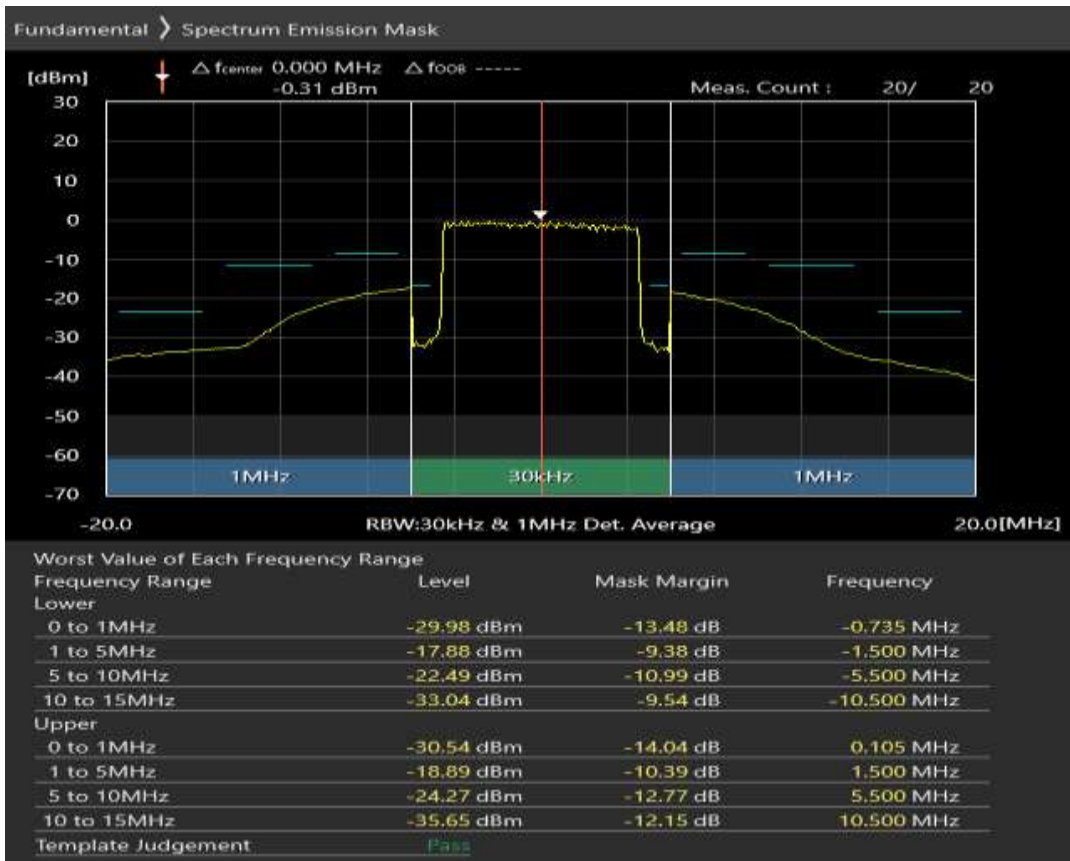

Band40 QAM16 BW=10MHz Channel=39600 RB Size=50 Position=#0