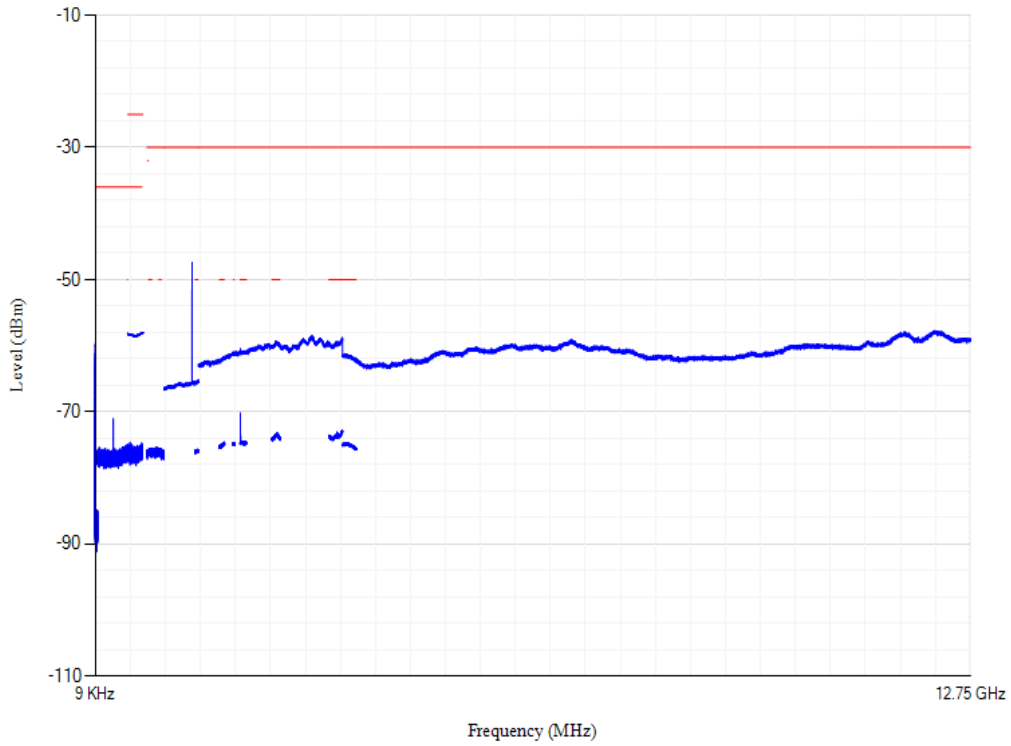

Conducted spurious emissions

Band28 QPSK BW=20MHz Channel=27460 RB Size=1 Position=#0