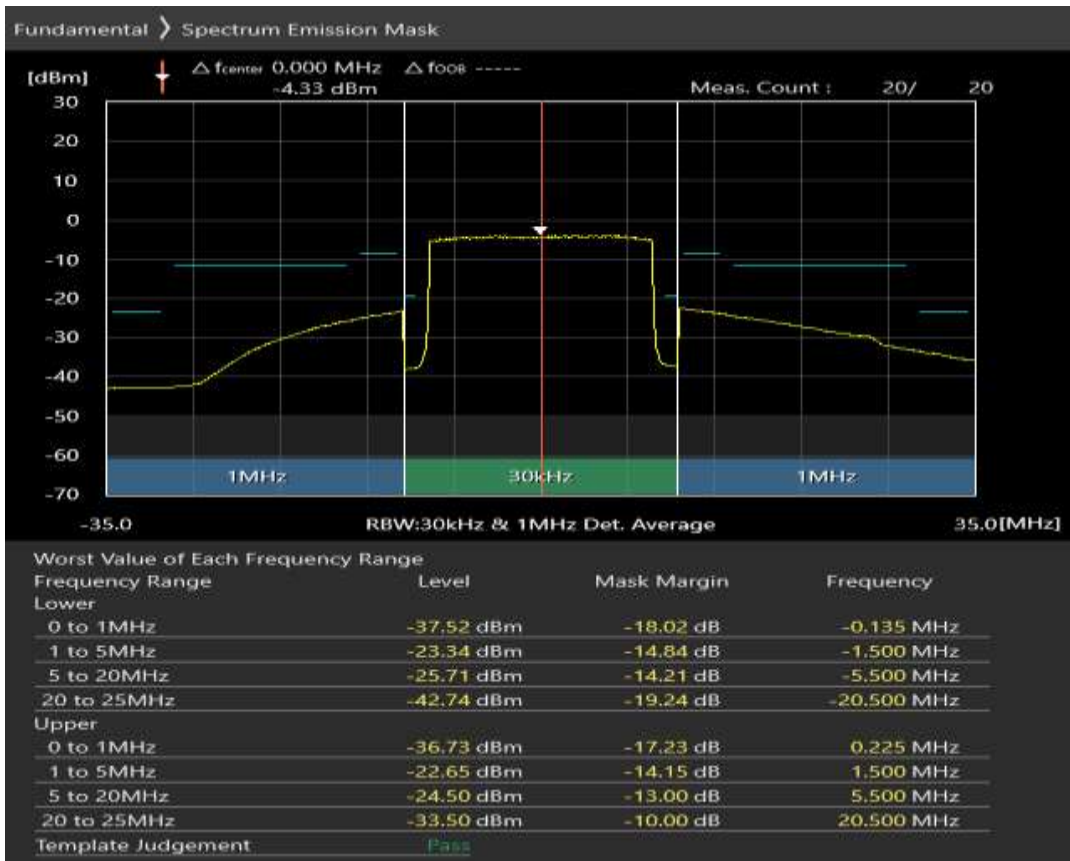

Band7 QPSK BW=20MHz Channel=20850 RB Size=100 Position=#0

Band7 QAM16 BW=20MHz Channel=20850 RB Size=18 Position=#0

Band7 QAM16 BW=20MHz Channel=20850 RB Size=18 Position=#Max

Band7 QAM16 BW=20MHz Channel=20850 RB Size=100 Position=#0