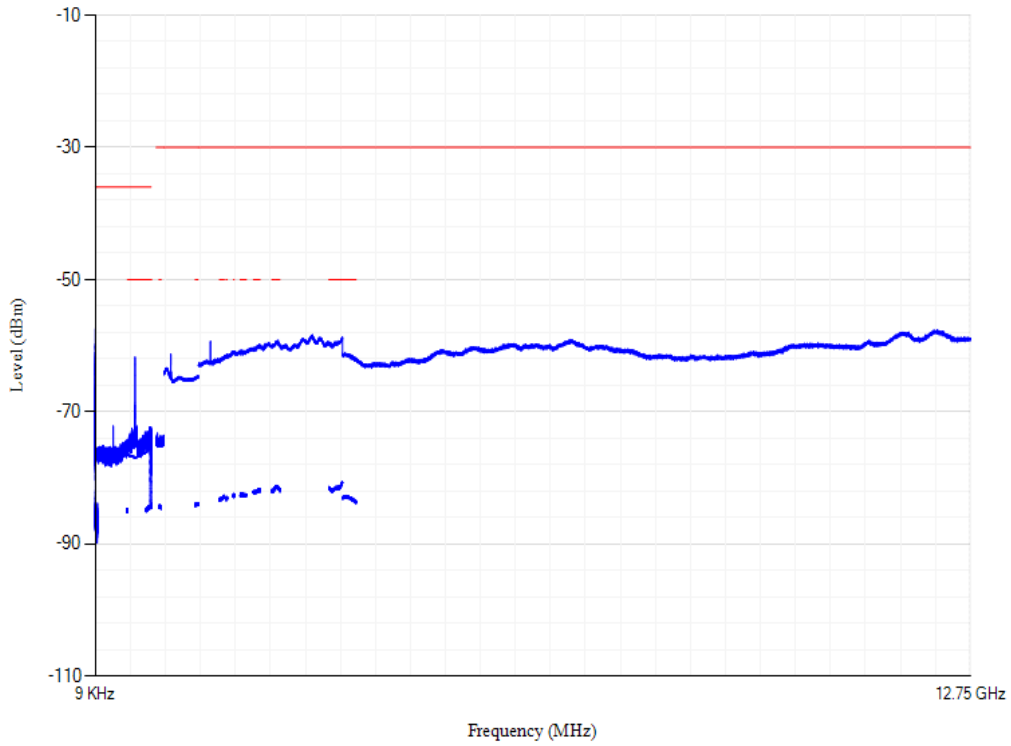

Conducted spurious emissions

Band20 QPSK BW=20MHz Channel=24250 RB Size=1 Position=#0

Conducted spurious emissions

Band20 QPSK BW=20MHz Channel=24300 RB Size=1 Position=#0

Conducted spurious emissions

Band20 QPSK BW=20MHz Channel=24350 RB Size=1 Position=#0