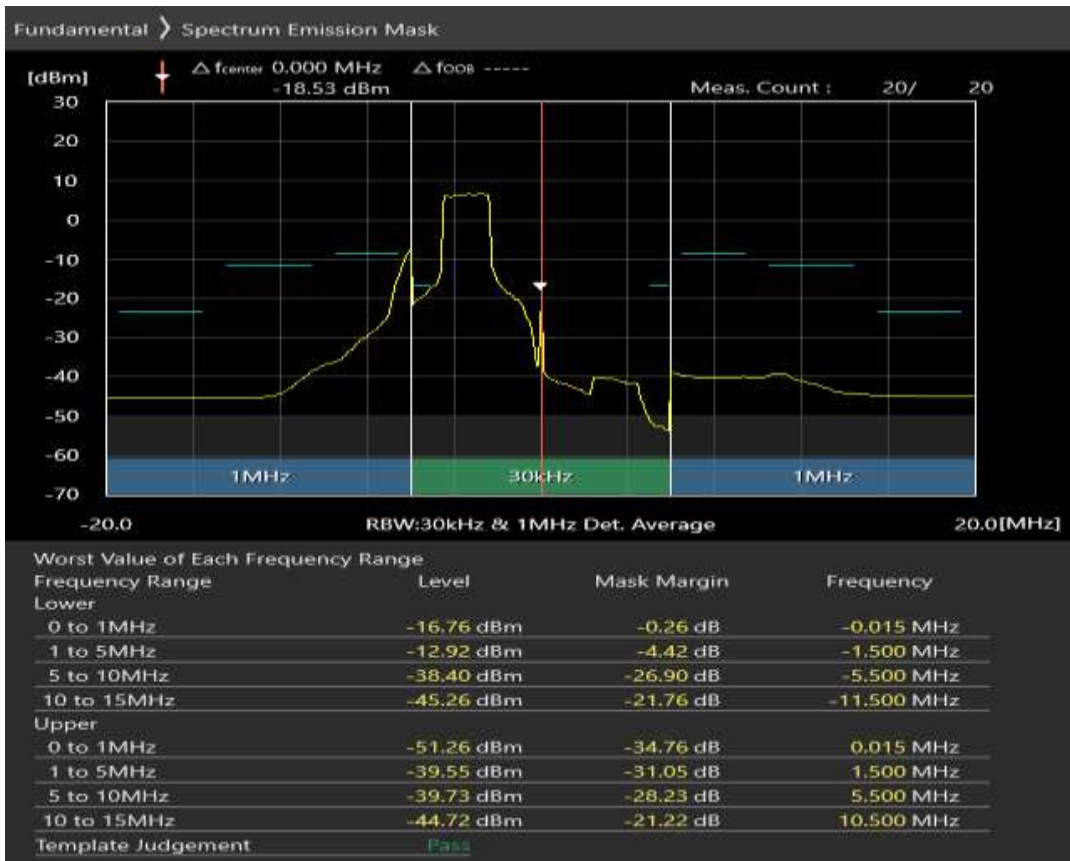

Band8 QAM16 BW=5MHz Channel=21775 RB Size=8 Position=#Max

Band8 QAM16 BW=5MHz Channel=21775 RB Size=25 Position=#0

Band8 QPSK BW=10MHz Channel=21500 RB Size=12 Position=#0

Band8 QPSK BW=10MHz Channel=21500 RB Size=12 Position=#Max