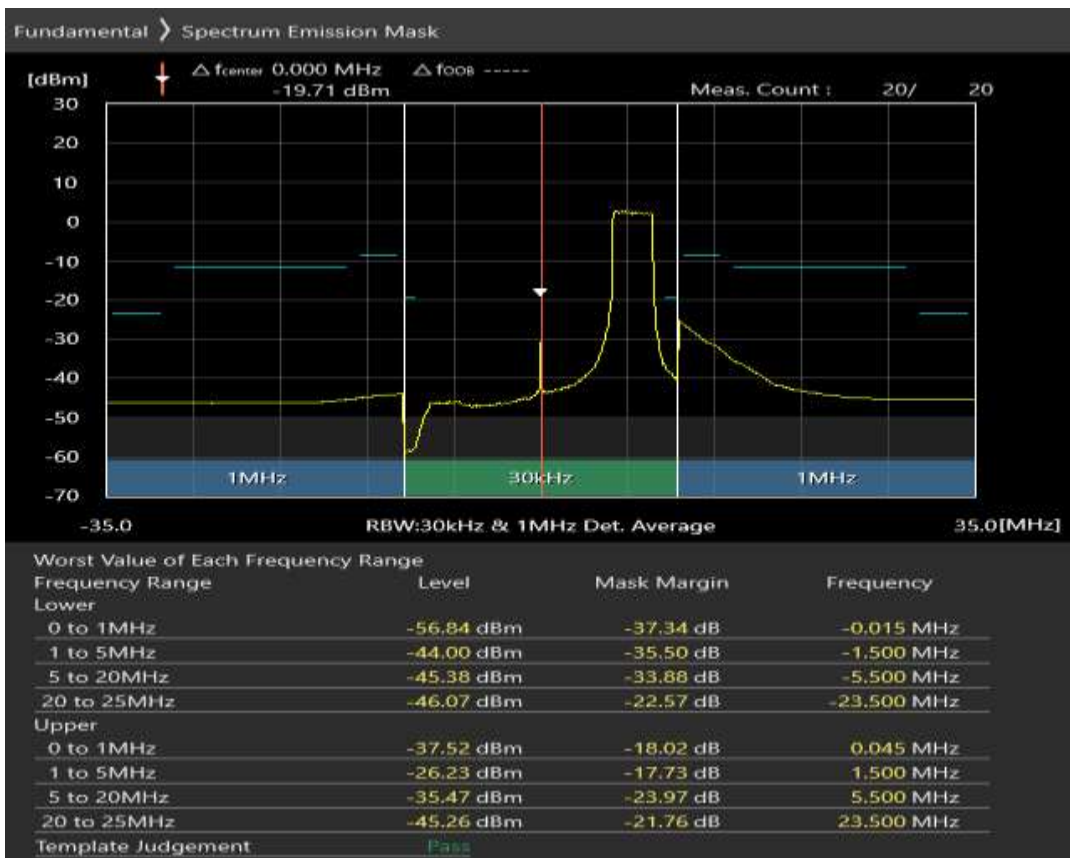

Band28 QAM16 BW=20MHz Channel=27310 RB Size=18 Position=#Max