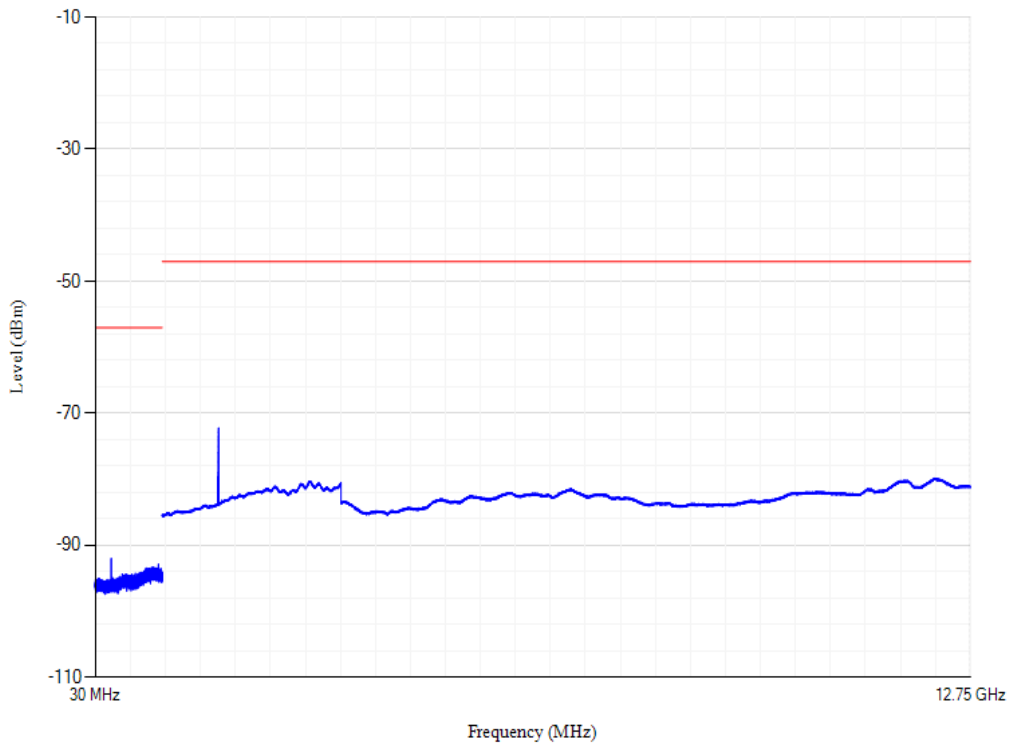

Band1 QPSK BW=20MHz Channel=18300

Conducted spurious emissions

Band1 QPSK BW=20MHz Channel=18500

Conducted spurious emissions

Band3 QPSK BW=20MHz Channel=19300

Conducted spurious emissions

Band3 QPSK BW=20MHz Channel=19575