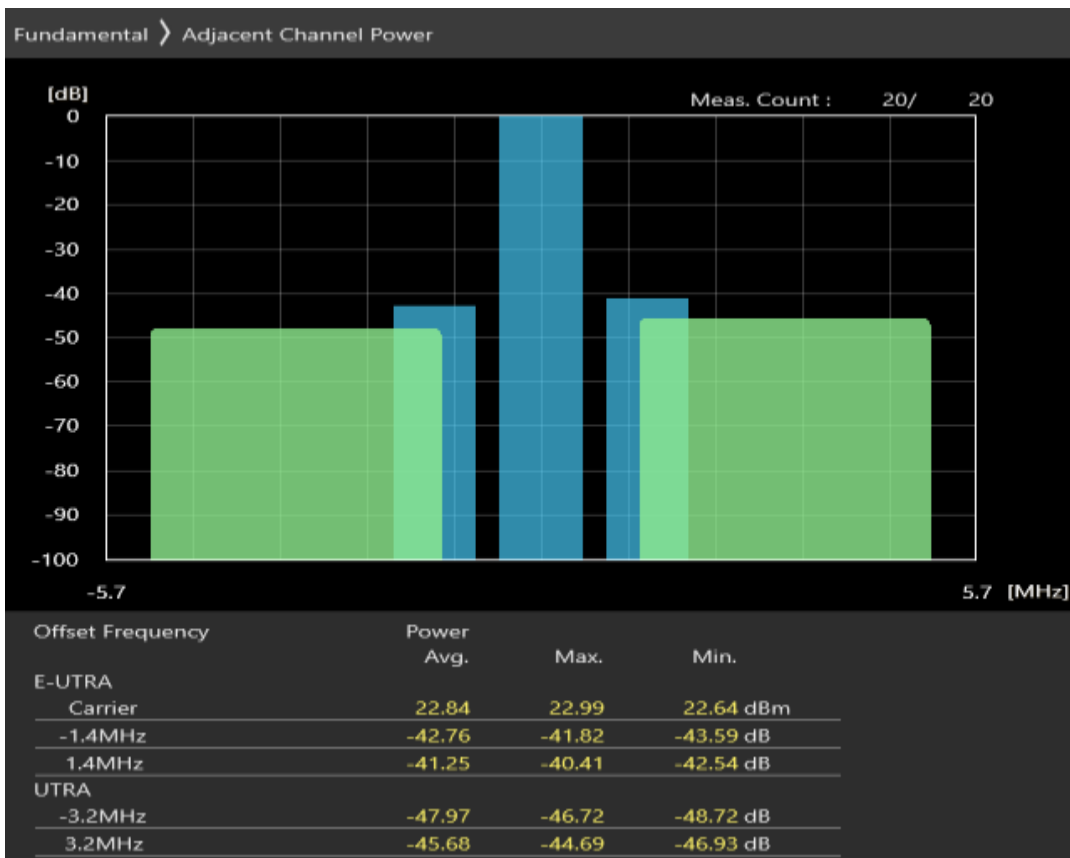

Band8 QAM16 BW=1.4MHz Channel=21625 RB Size=5 Position=#Max