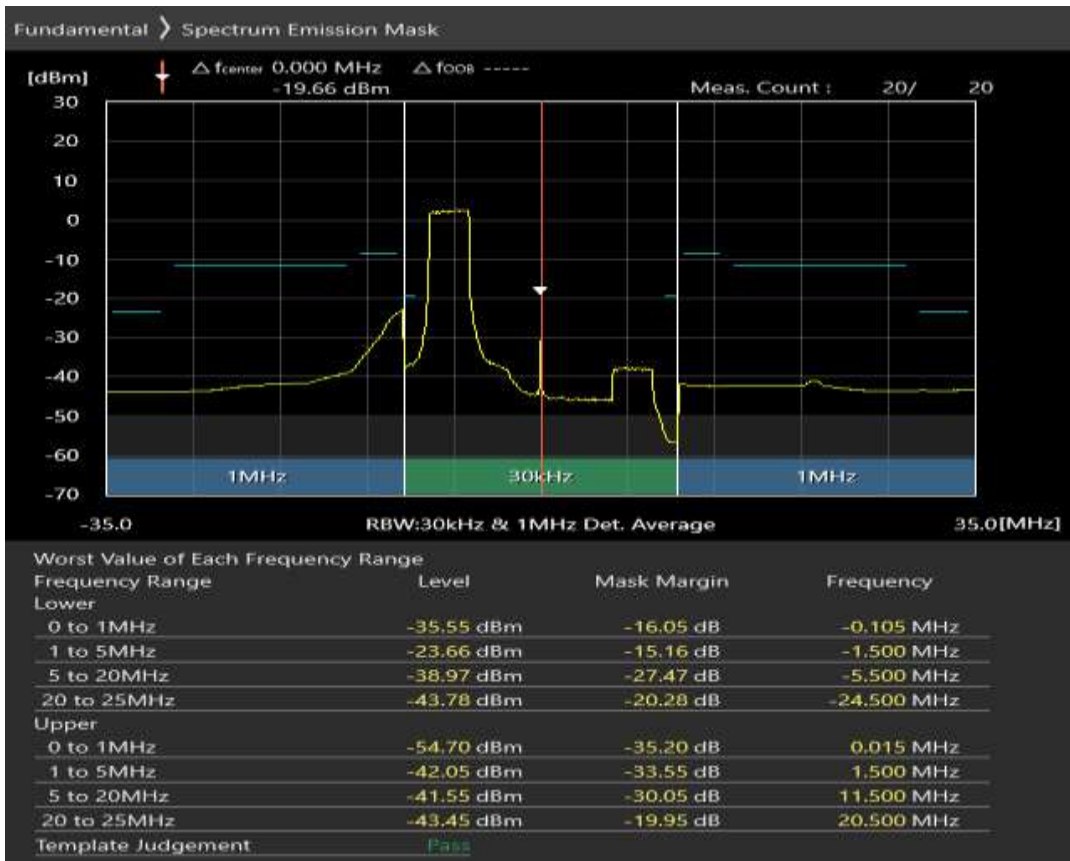

Band1 QAM16 BW=20MHz Channel=18500 RB Size=18 Position=#0