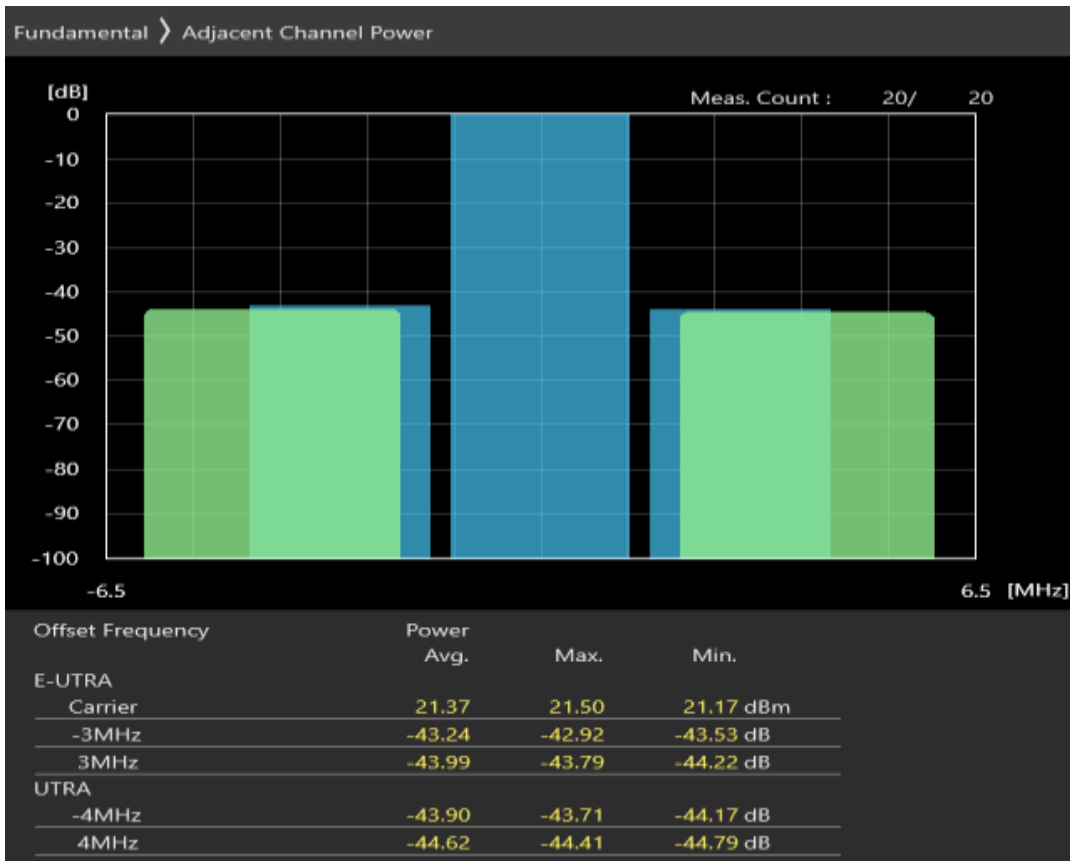

Band28 QAM16 BW=3MHz Channel=27495 RB Size=15 Position=#0