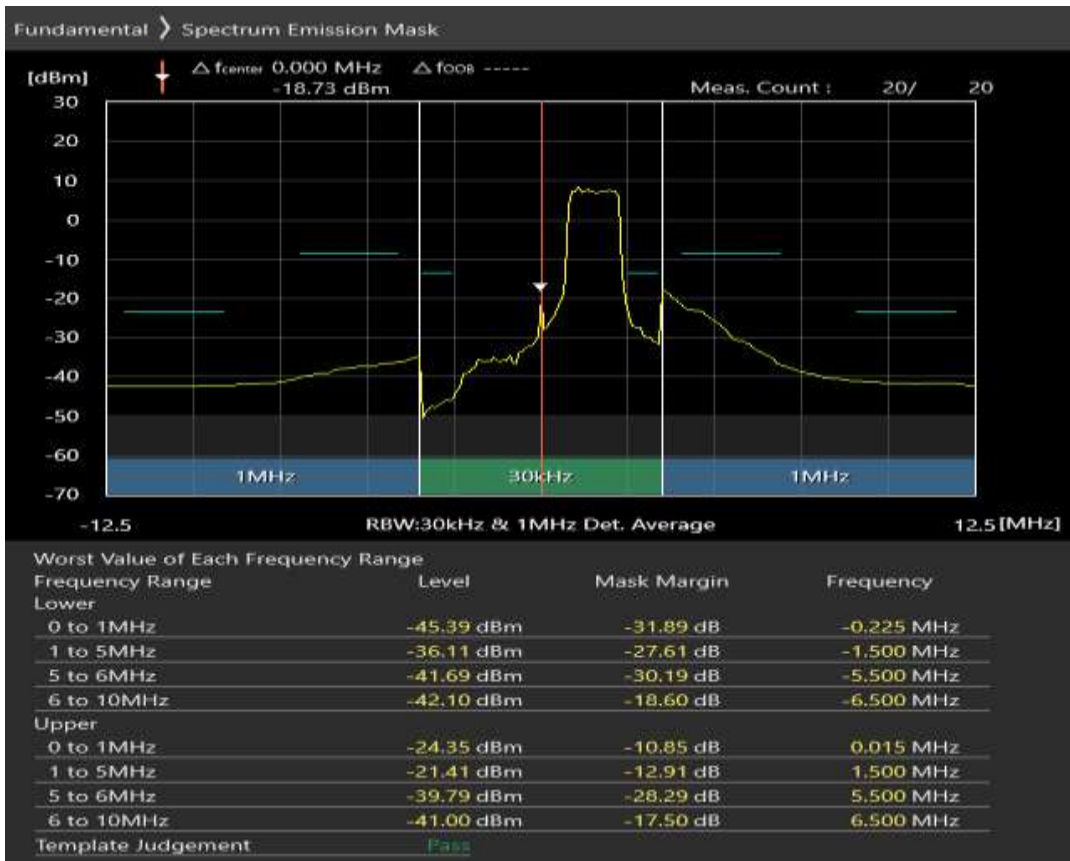

Band38 QAM16 BW=20MHz Channel=38150 RB Size=18 Position=#Max

Band38 QAM16 BW=20MHz Channel=38150 RB Size=100 Position=#0

Band40 QPSK BW=5MHz Channel=38675 RB Size=8 Position=#0

Band40 QPSK BW=5MHz Channel=38675 RB Size=8 Position=#Max