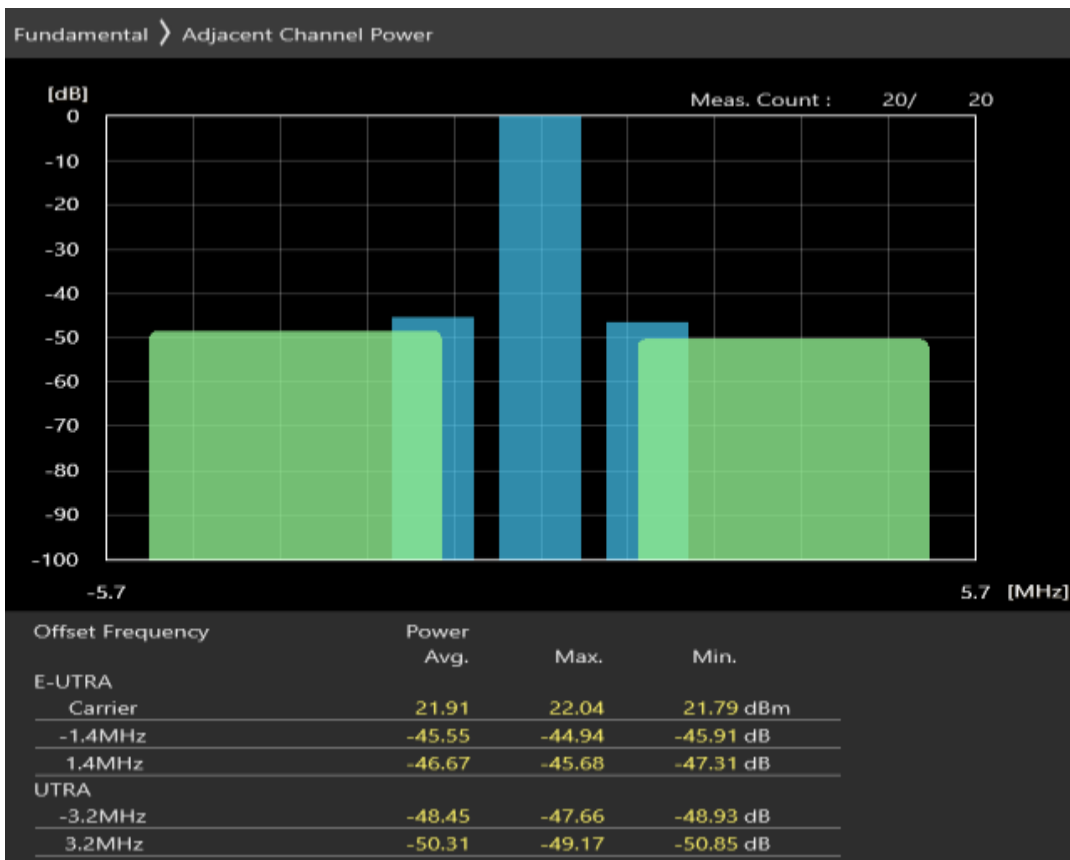

Band3 QPSK BW=1.4MHz Channel=19575 RB Size=5 Position=#0