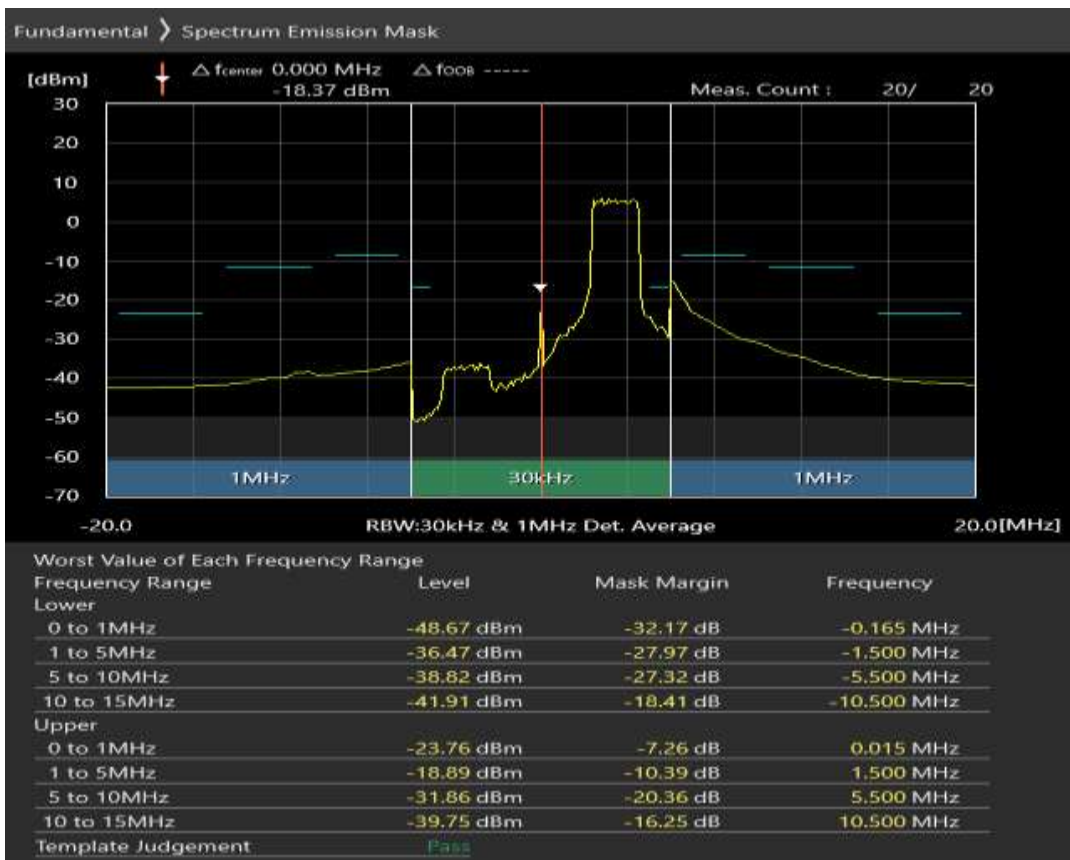

Band38 QAM16 BW=10MHz Channel=38200 RB Size=12 Position=#Max