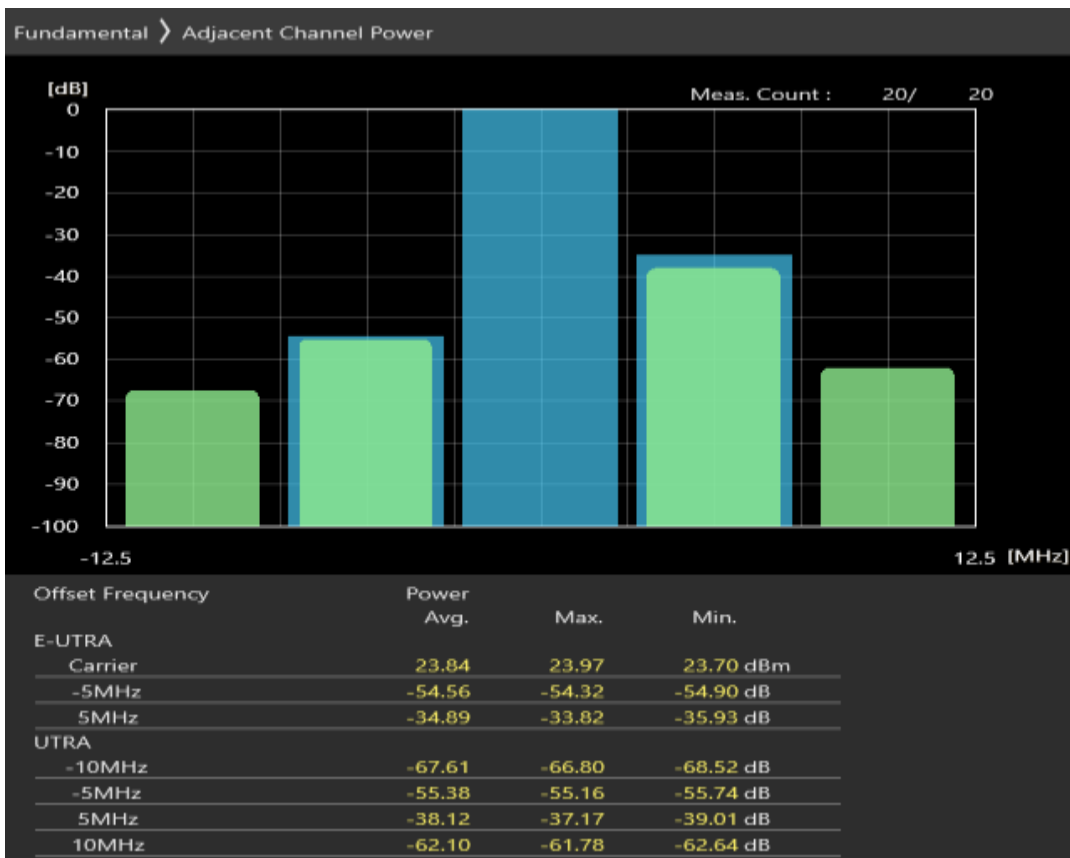

Band7 QAM16 BW=5MHz Channel=20775 RB Size=8 Position=#Max