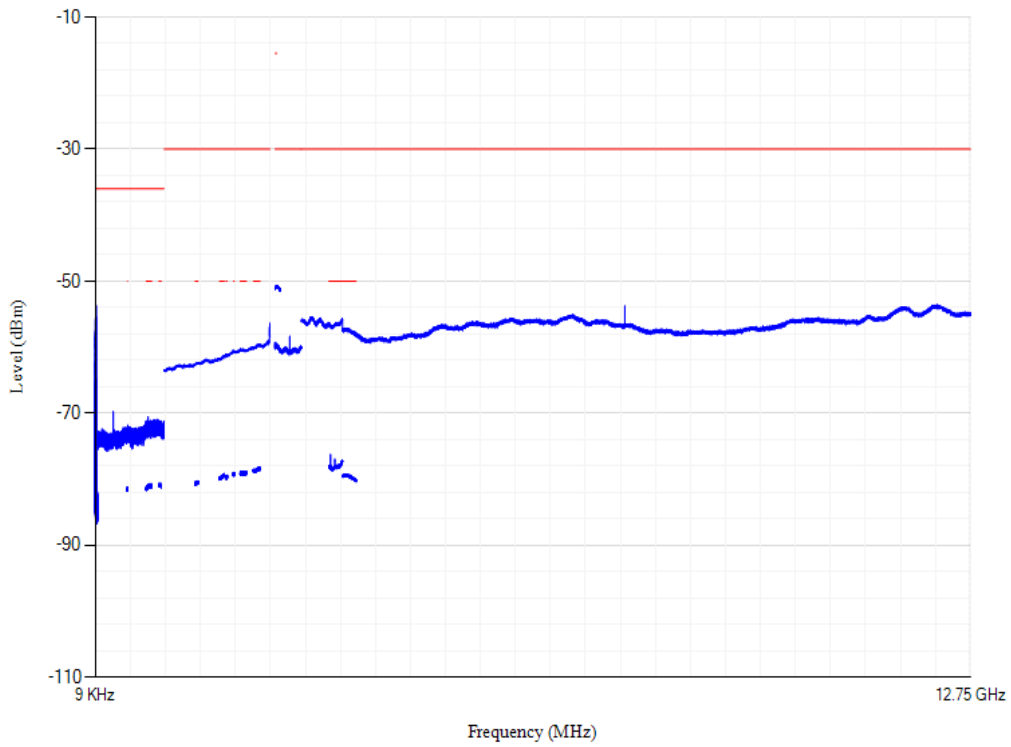

Conducted spurious emissions

Band38 QPSK BW=20MHz Channel=38000 RB Size=1 Position=#0