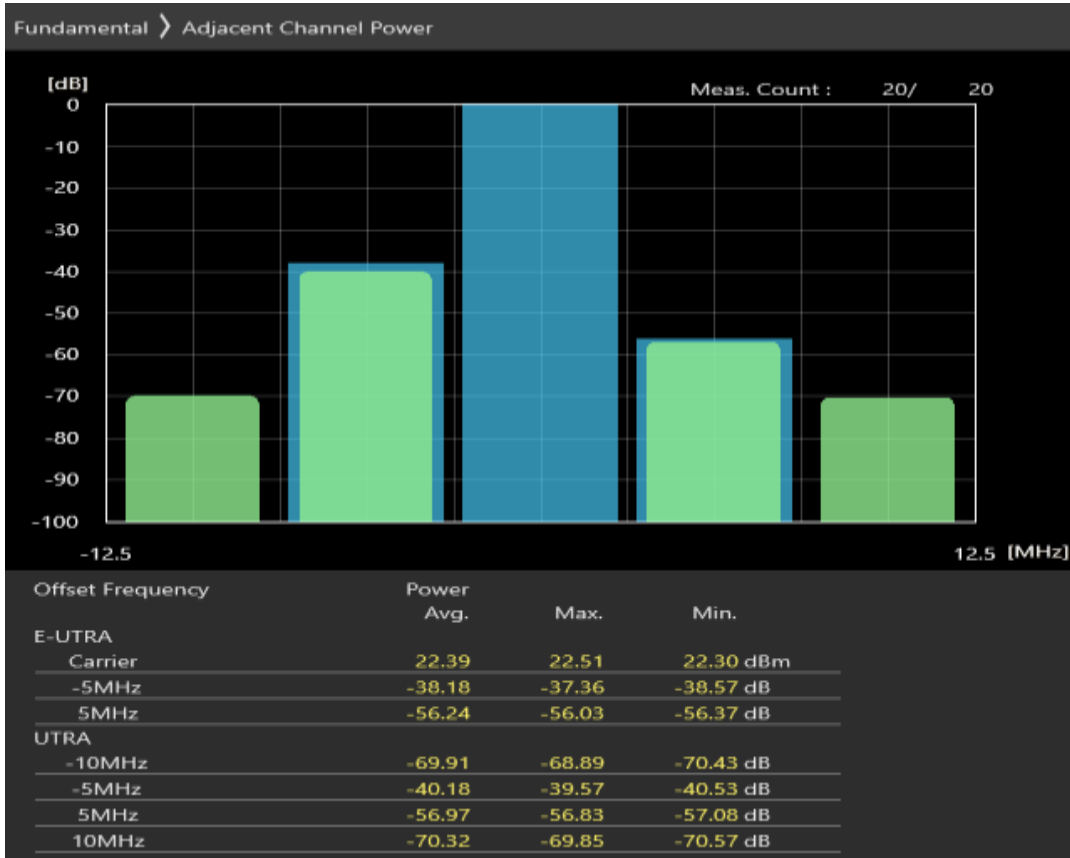

Band1 QAM16 BW=5MHz Channel=18300 RB Size=8 Position=#0