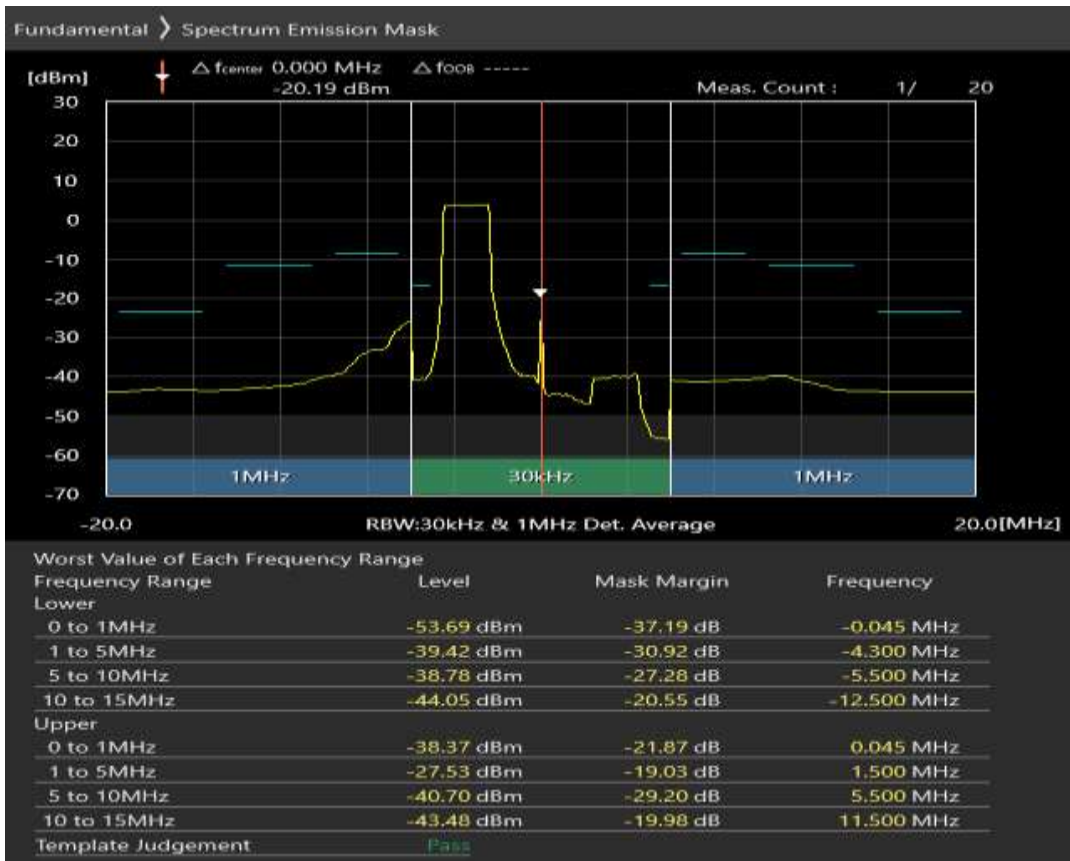

Band3 QAM16 BW=10MHz Channel=19250 RB Size=12 Position=#Max

Band3 QAM16 BW=10MHz Channel=19250 RB Size=50 Position=#0

Band3 QPSK BW=10MHz Channel=19575 RB Size=12 Position=#0

Band3 QPSK BW=10MHz Channel=19575 RB Size=12 Position=#Max