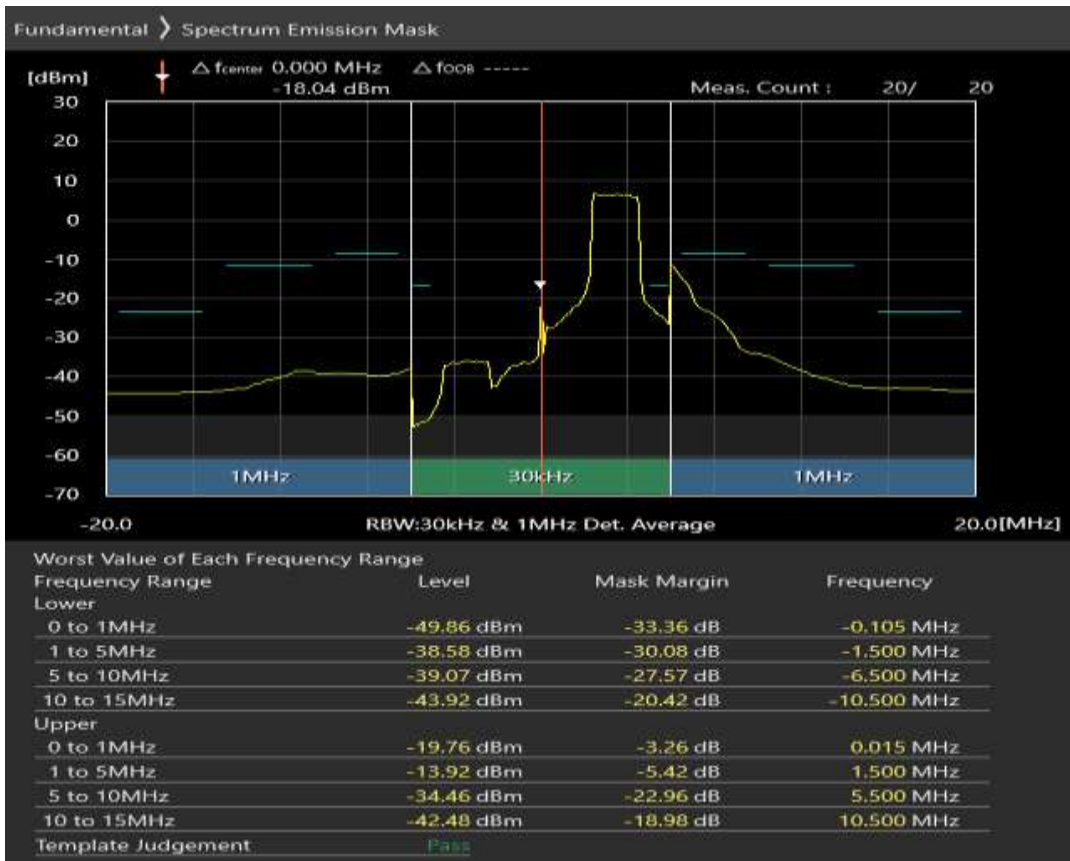

Band1 QAM16 BW=10MHz Channel=18050 RB Size=12 Position=#Max

Band1 QAM16 BW=10MHz Channel=18050 RB Size=50 Position=#0

Band1 QPSK BW=10MHz Channel=18300 RB Size=12 Position=#0

Band1 QPSK BW=10MHz Channel=18300 RB Size=12 Position=#Max