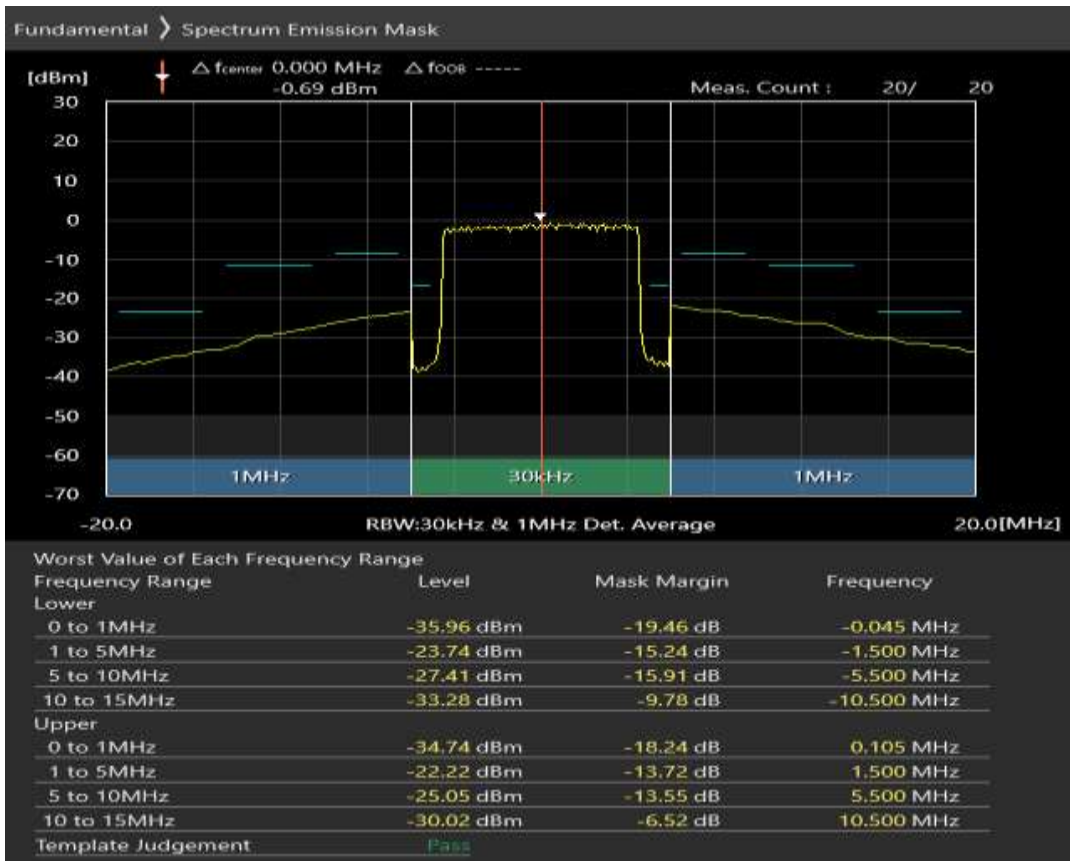

Band40 QAM16 BW=10MHz Channel=38700 RB Size=50 Position=#0