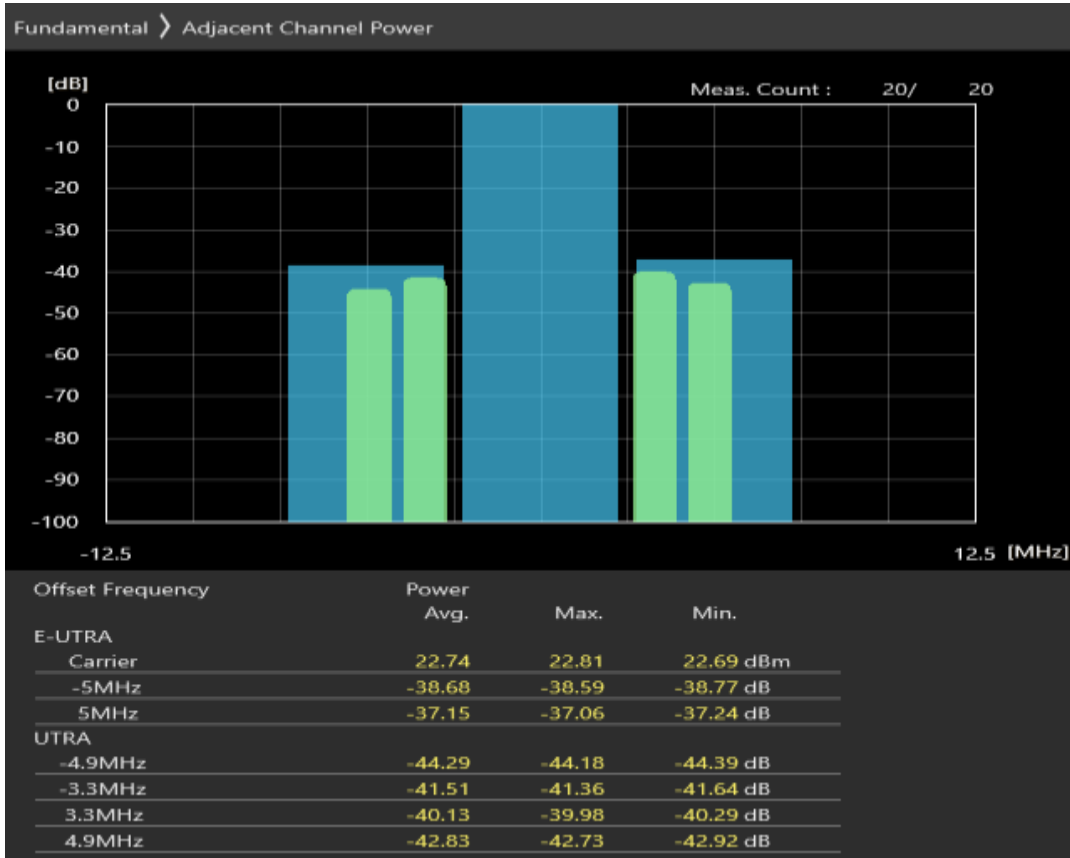

Band40 QPSK BW=5MHz Channel=38675 RB Size=25 Position=#0

Band40 QAM16 BW=5MHz Channel=38675 RB Size=8 Position=#0

Band40 QAM16 BW=5MHz Channel=38675 RB Size=8 Position=#Max

Band40 QAM16 BW=5MHz Channel=38675 RB Size=25 Position=#0