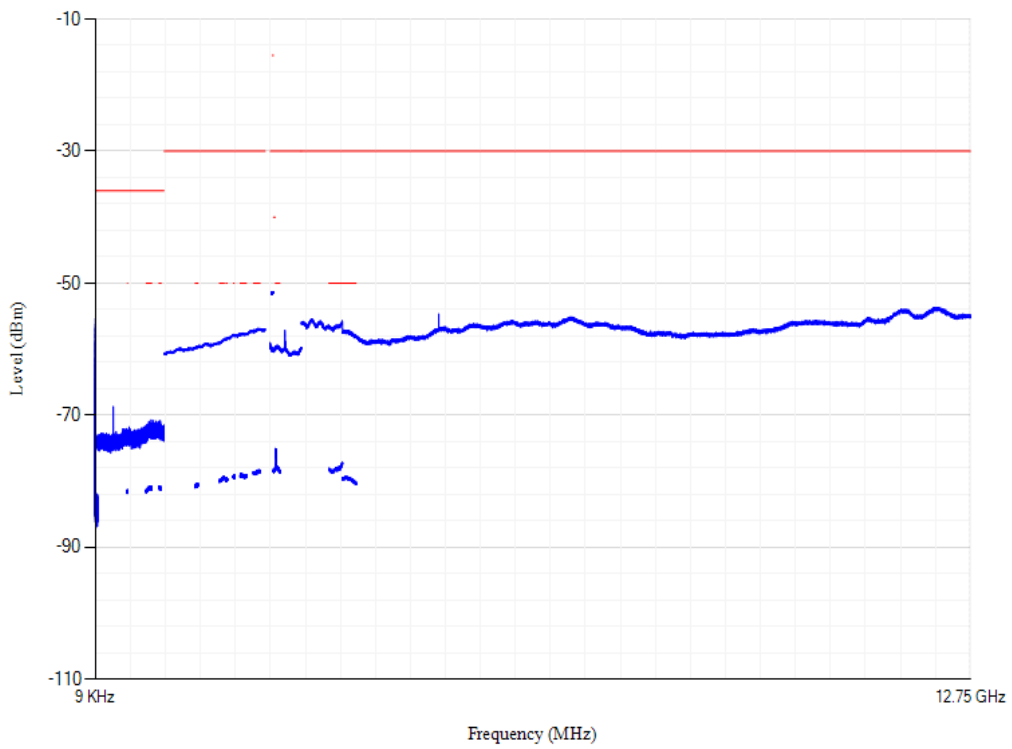

Conducted spurious emissions

Band7 QPSK BW=20MHz Channel=21100 RB Size=1 Position=#0