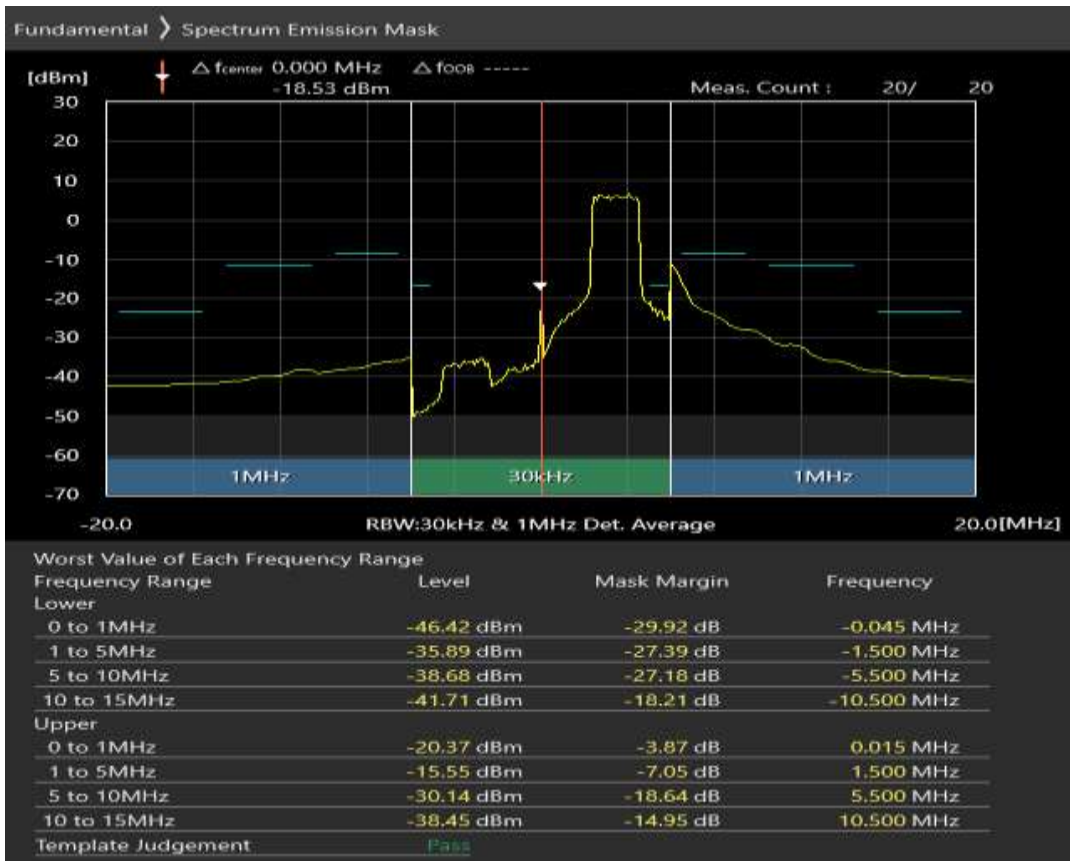

Band38 QAM16 BW=10MHz Channel=38000 RB Size=12 Position=#Max

Band38 QAM16 BW=10MHz Channel=38000 RB Size=50 Position=#0

Band38 QPSK BW=10MHz Channel=38200 RB Size=12 Position=#0

Band38 QPSK BW=10MHz Channel=38200 RB Size=12 Position=#Max