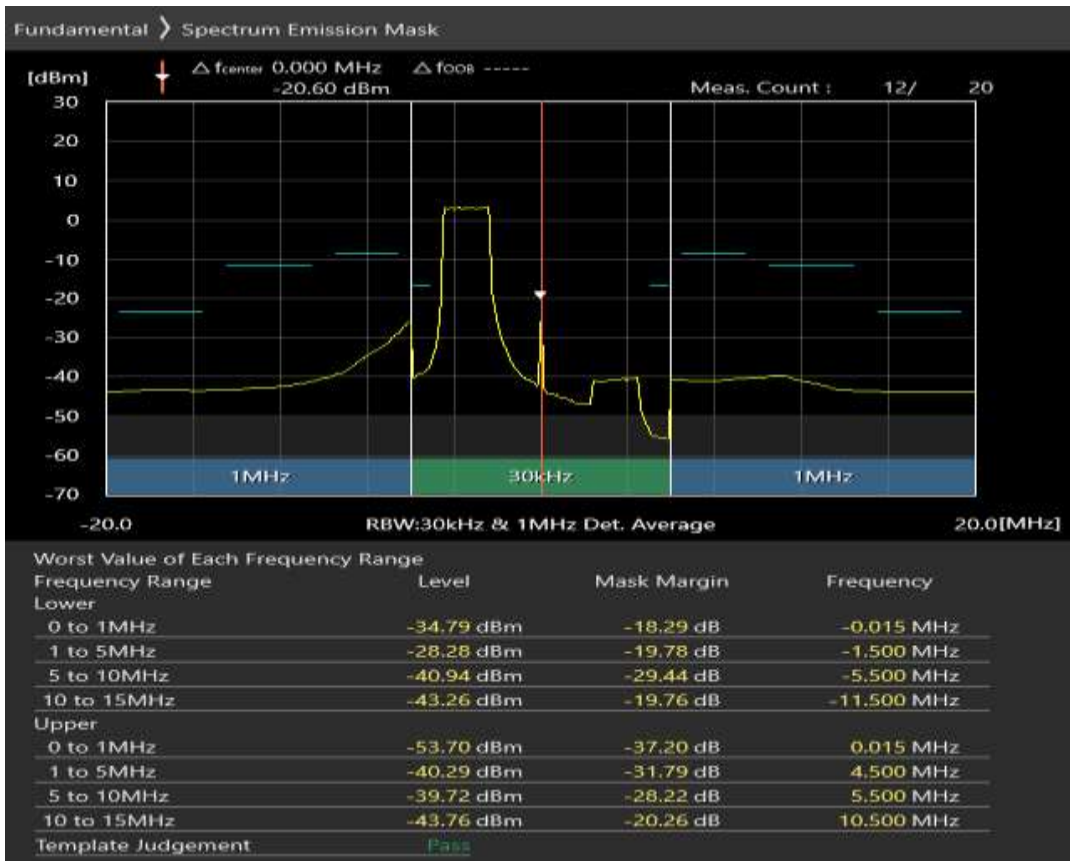

Band3 QAM16 BW=10MHz Channel=19575 RB Size=12 Position=#0