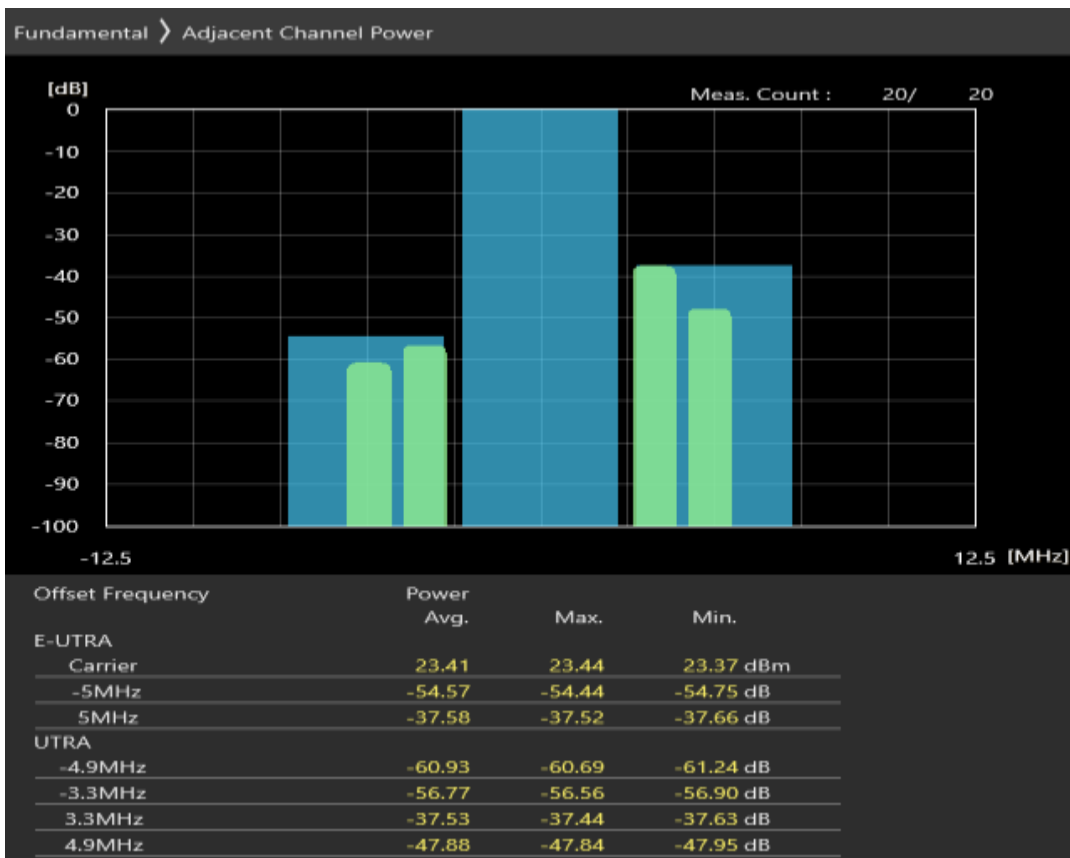

Band40 QPSK BW=5MHz Channel=38675 RB Size=25 Position=#0

Band40 QAM16 BW=5MHz Channel=38675 RB Size=8 Position=#0

Band40 QAM16 BW=5MHz Channel=38675 RB Size=8 Position=#Max

Band40 QAM16 BW=5MHz Channel=38675 RB Size=25 Position=#0