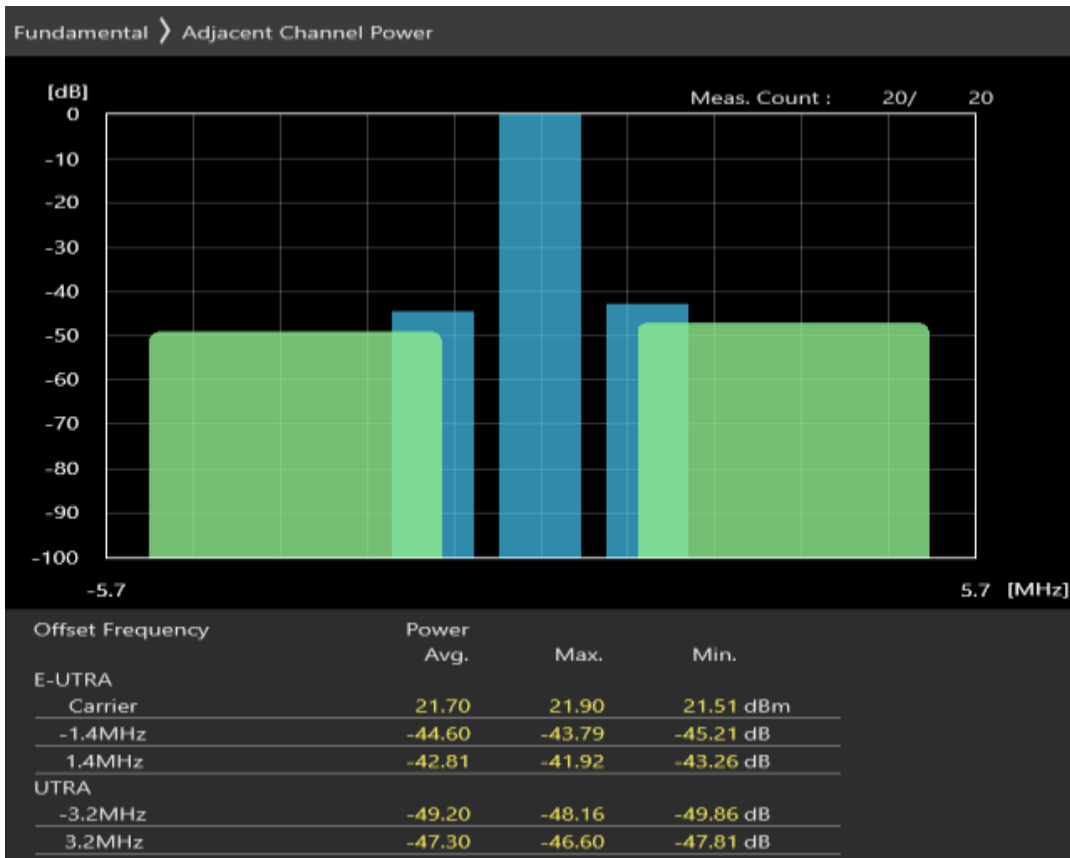

Band3 QAM16 BW=1.4MHz Channel=19207 RB Size=5 Position=#Max