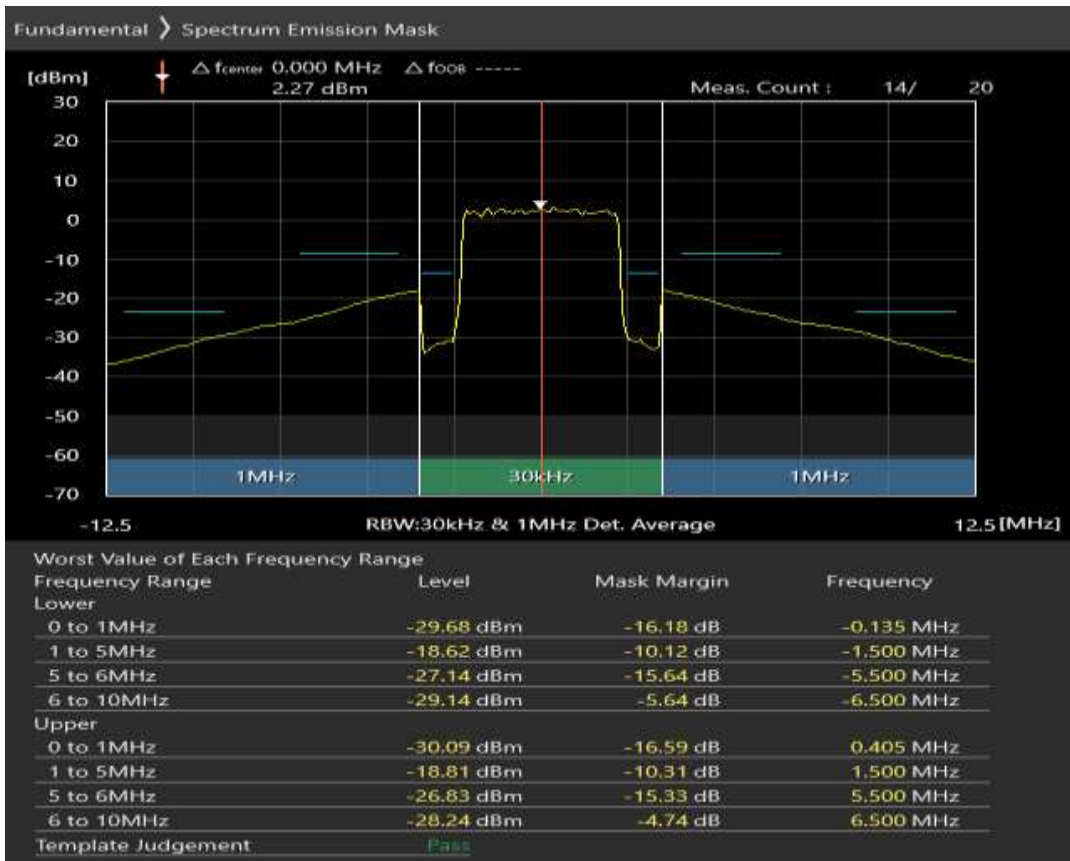

Band40 QAM16 BW=5MHz Channel=39150 RB Size=25 Position=#0