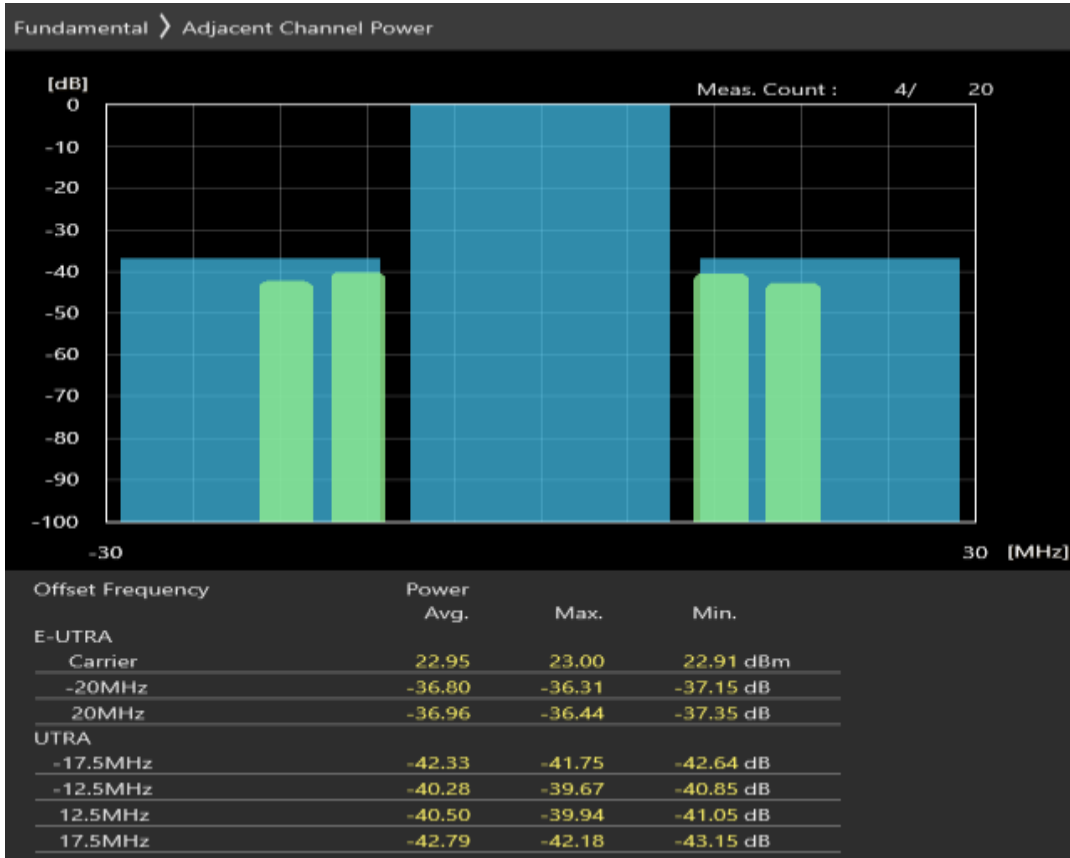

Band7 QPSK BW=20MHz Channel=21100 RB Size=100 Position=#0

Band7 QAM16 BW=20MHz Channel=21100 RB Size=18 Position=#0

Band7 QAM16 BW=20MHz Channel=21100 RB Size=18 Position=#Max

Band7 QAM16 BW=20MHz Channel=21100 RB Size=100 Position=#0