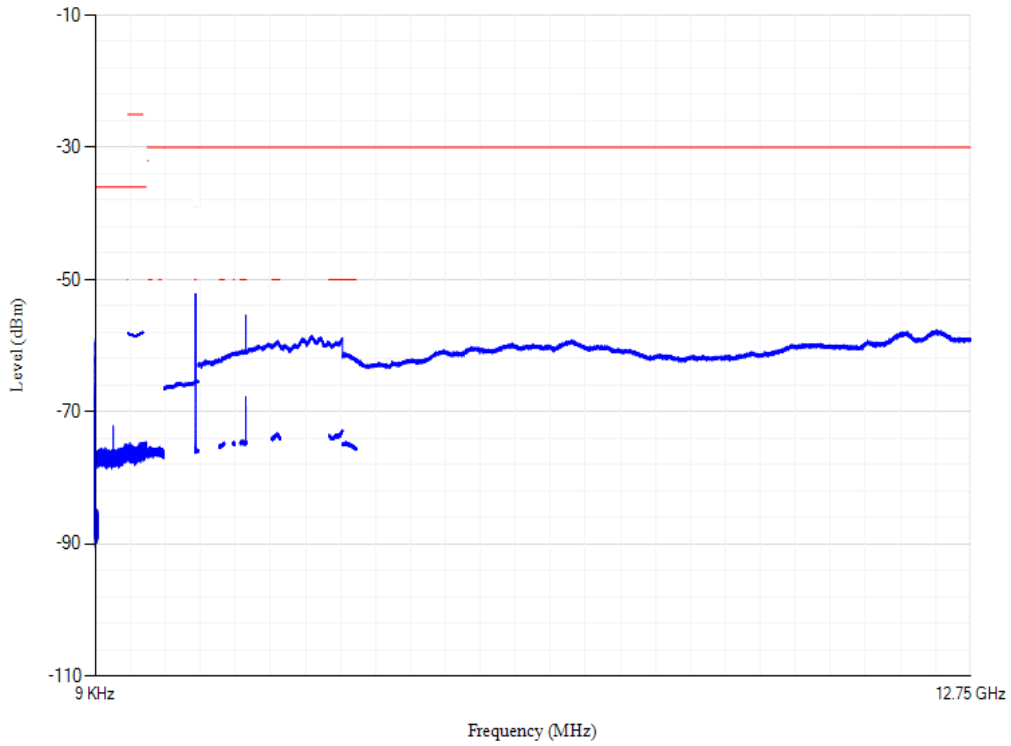

Conducted spurious emissions

Band28 QPSK BW=5MHz Channel=27235 RB Size=1 Position=#0