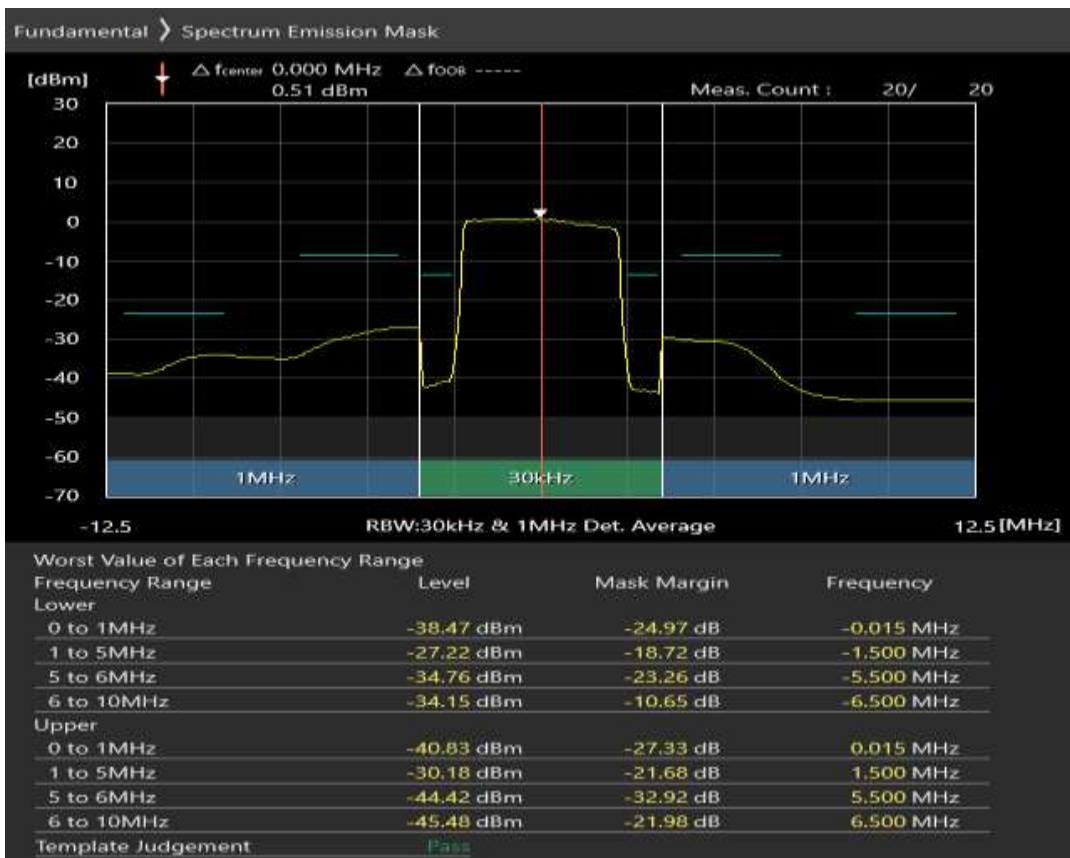

Band28 QPSK BW=5MHz Channel=27635 RB Size=25 Position=#0