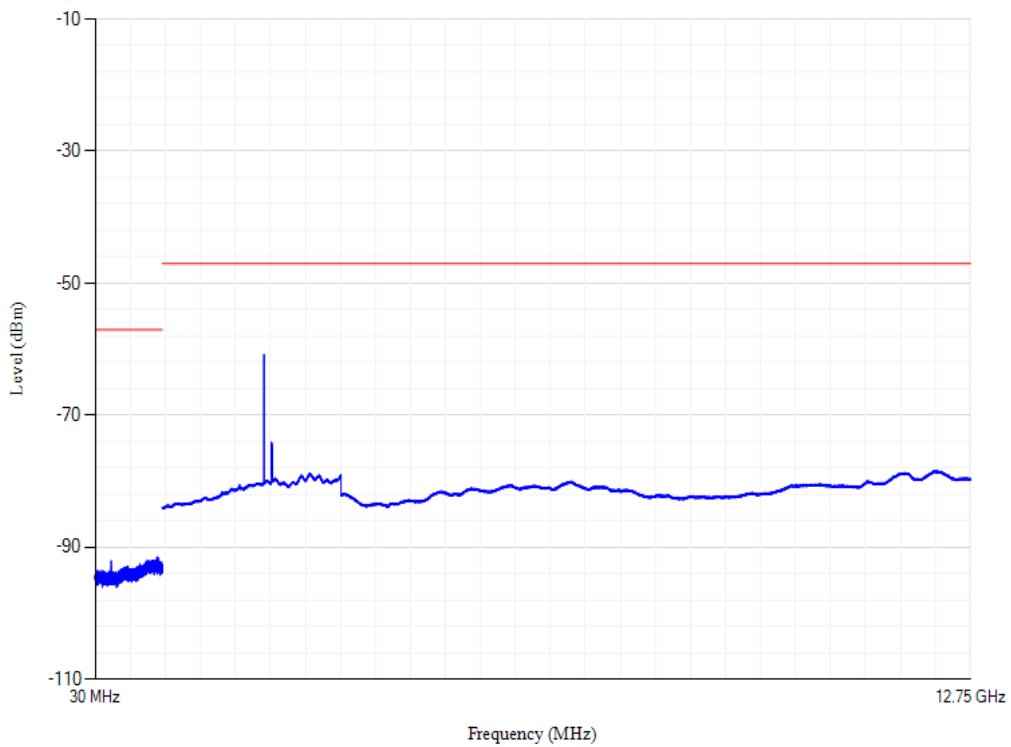

Band38 QPSK BW=20MHz Channel=38150

Conducted spurious emissions

Band40 QPSK BW=20MHz Channel=38750

Conducted spurious emissions

Band40 QPSK BW=20MHz Channel=39150

Conducted spurious emissions

Band40 QPSK BW=20MHz Channel=39550