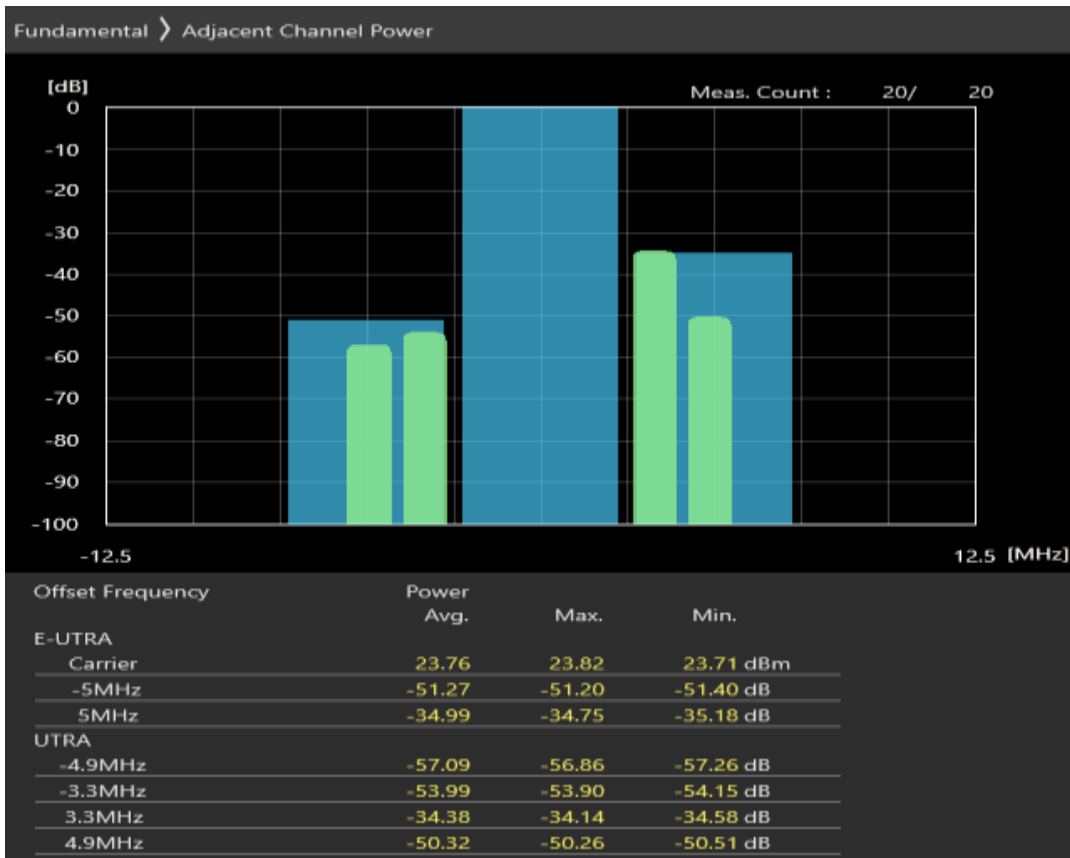

Band38 QAM16 BW=5MHz Channel=38000 RB Size=8 Position=#Max