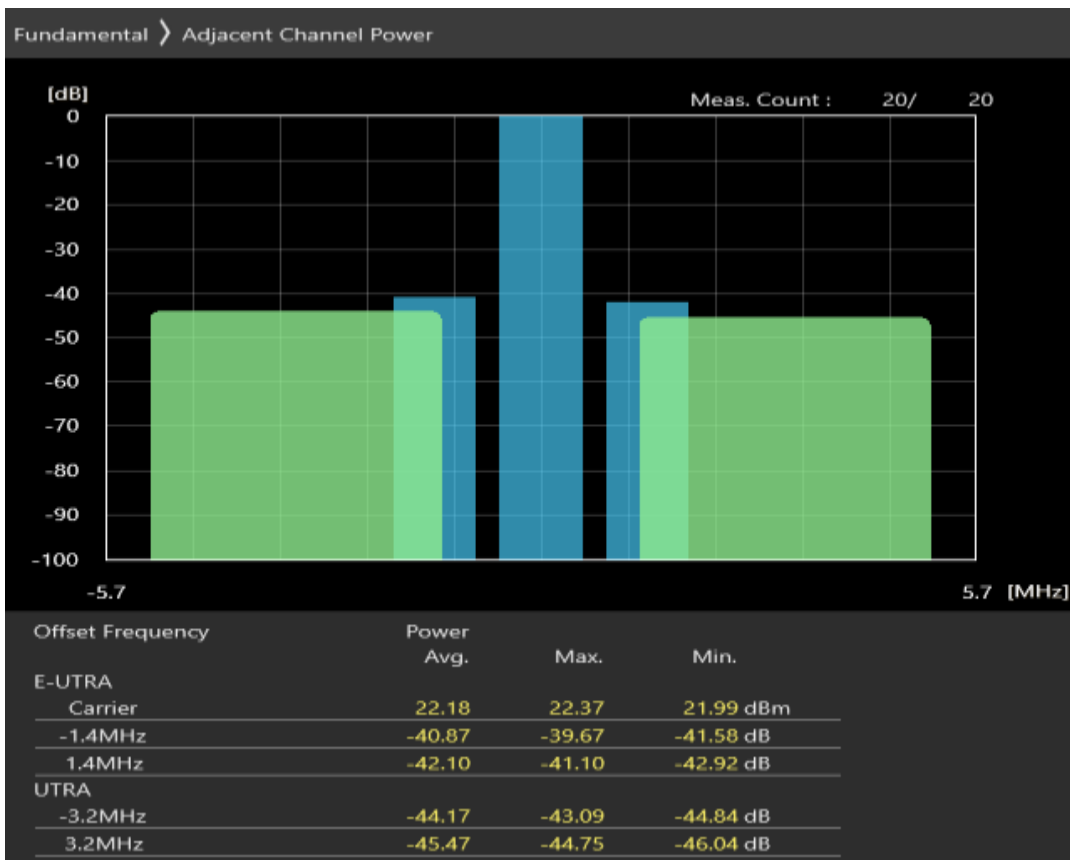

Band8 QAM16 BW=1.4MHz Channel=21793 RB Size=6 Position=#0