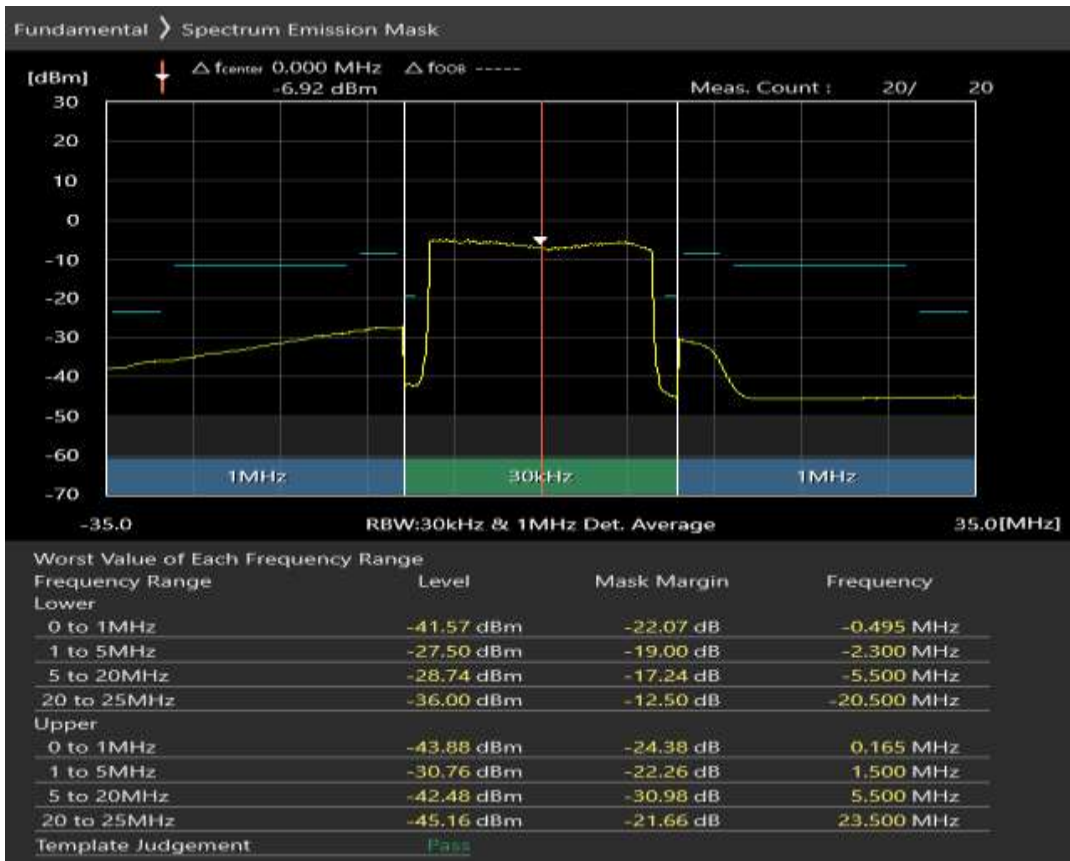

Band28 QPSK BW=20MHz Channel=27560 RB Size=100 Position=#0

Band28 QAM16 BW=20MHz Channel=27560 RB Size=18 Position=#0

Band28 QAM16 BW=20MHz Channel=27560 RB Size=18 Position=#Max

Band28 QAM16 BW=20MHz Channel=27560 RB Size=100 Position=#0