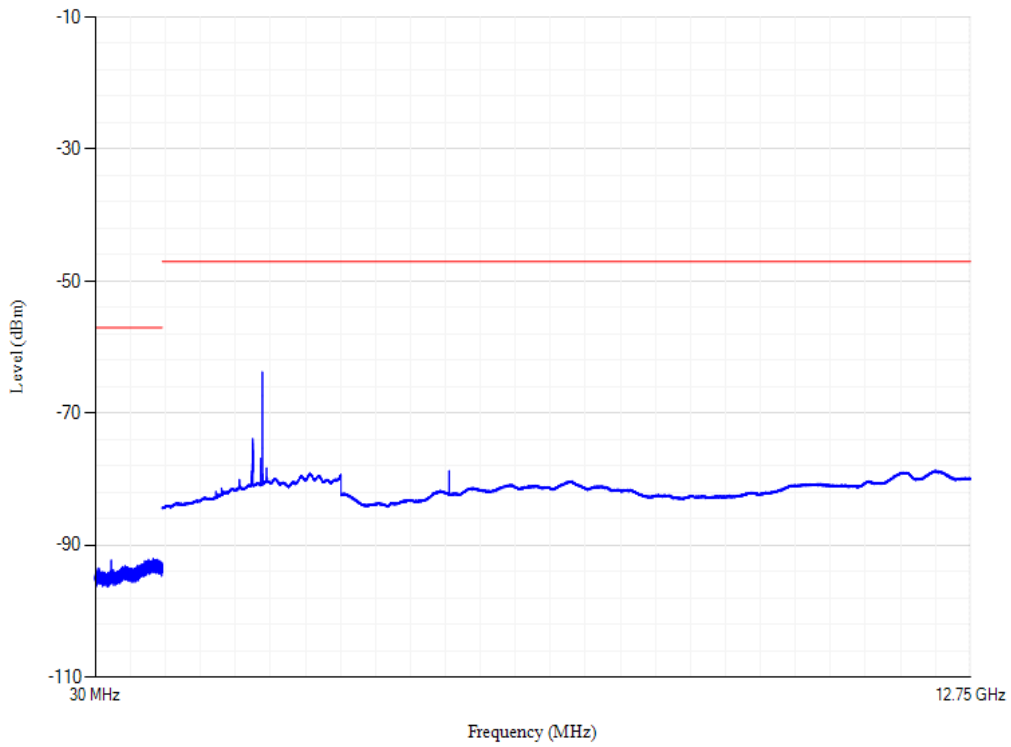

Band38 QPSK BW=20MHz Channel=38150

Conducted spurious emissions

Band40 QPSK BW=20MHz Channel=38750

Conducted spurious emissions

Band40 QPSK BW=20MHz Channel=39150

Conducted spurious emissions

Band40 QPSK BW=20MHz Channel=39550