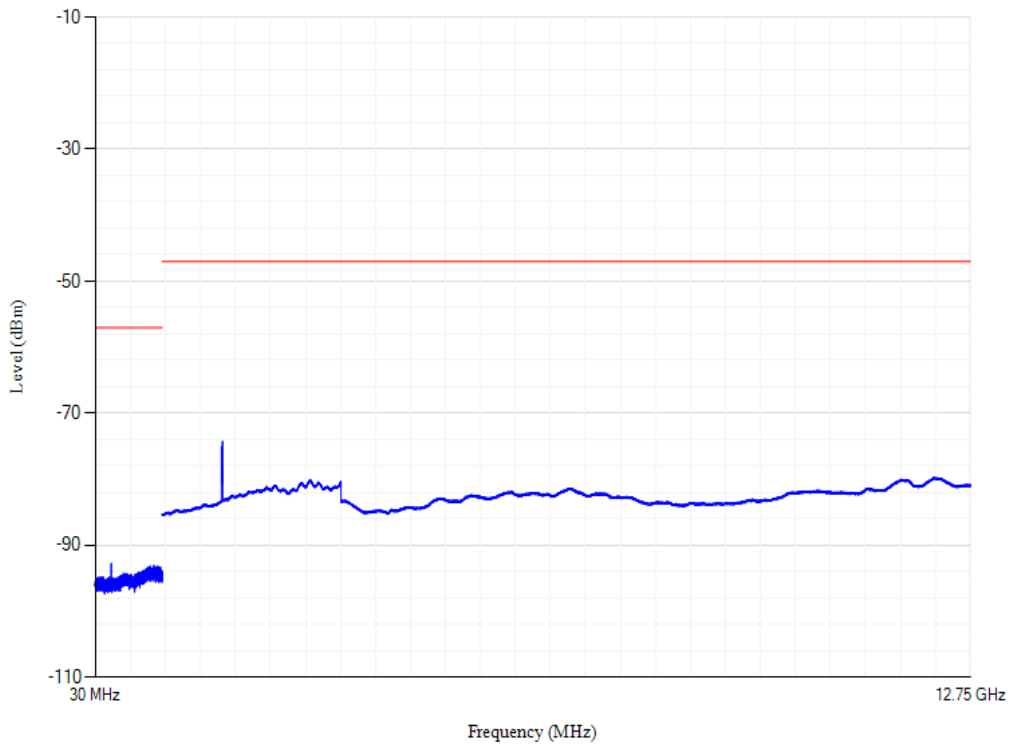

Conducted spurious emissions

Band38 QPSK BW=20MHz Channel=37850