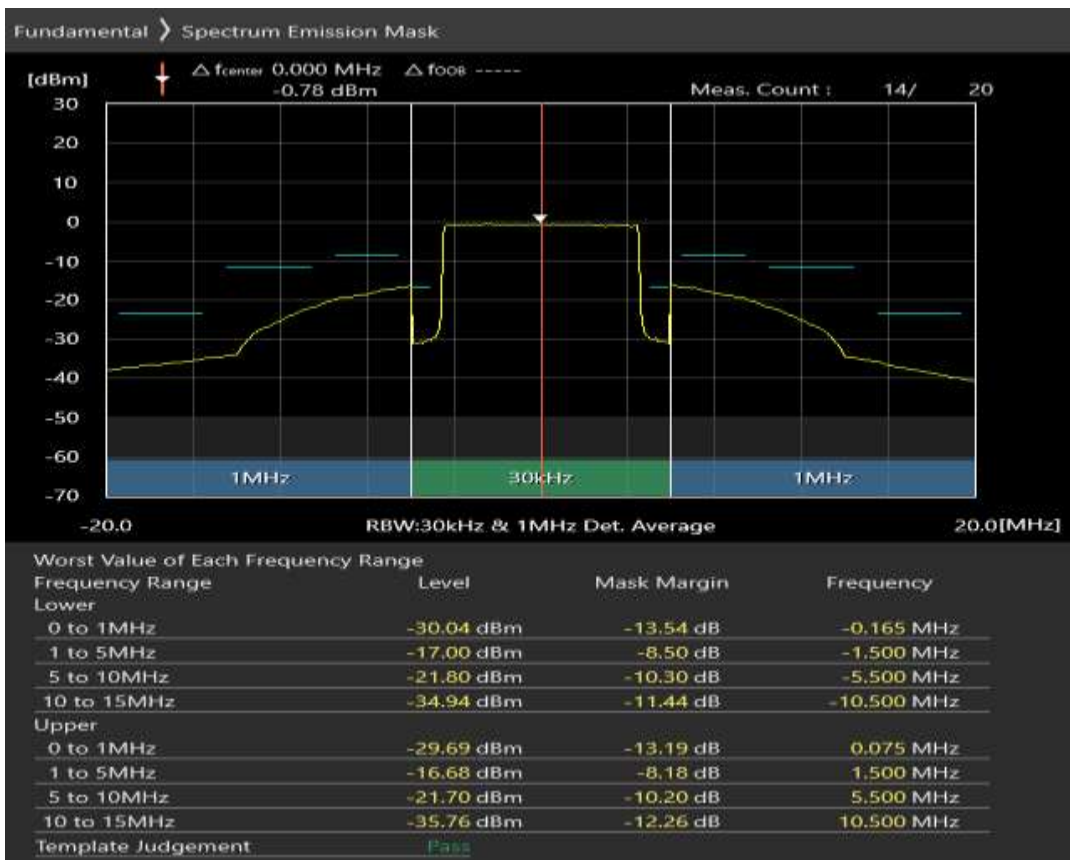

Band7 QPSK BW=10MHz Channel=21400 RB Size=50 Position=#0