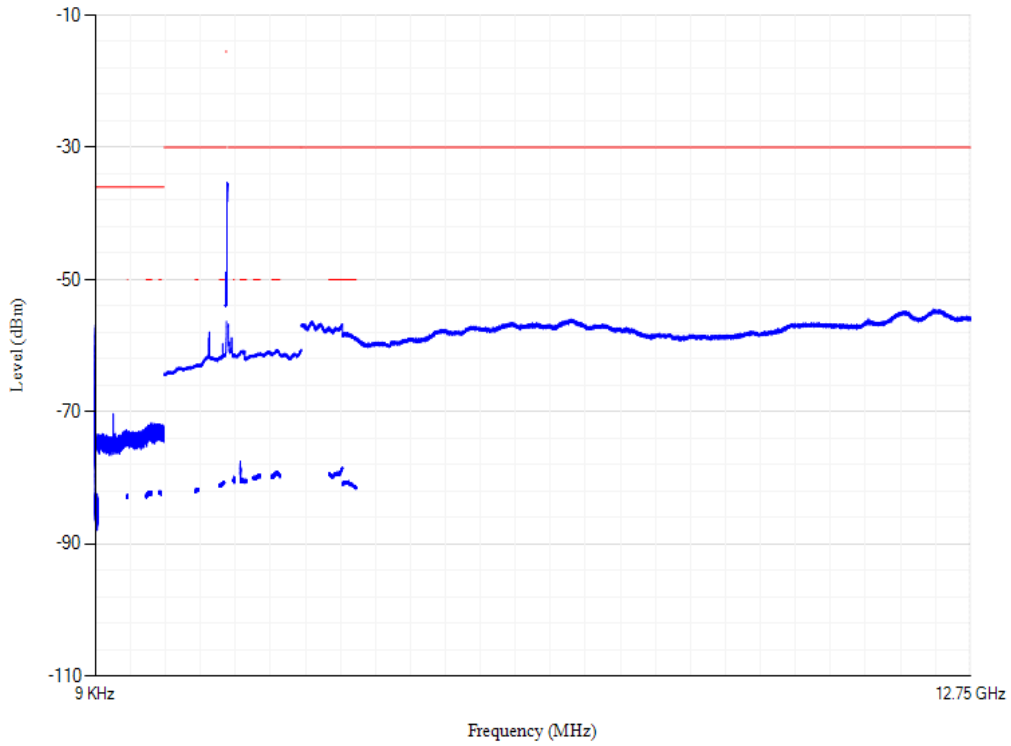

Band1 QPSK BW=5MHz Channel=18025 RB Size=1 Position=#0

Conducted spurious emissions

Band1 QPSK BW=5MHz Channel=18300 RB Size=1 Position=#0

Conducted spurious emissions

Band1 QPSK BW=5MHz Channel=18575 RB Size=1 Position=#0