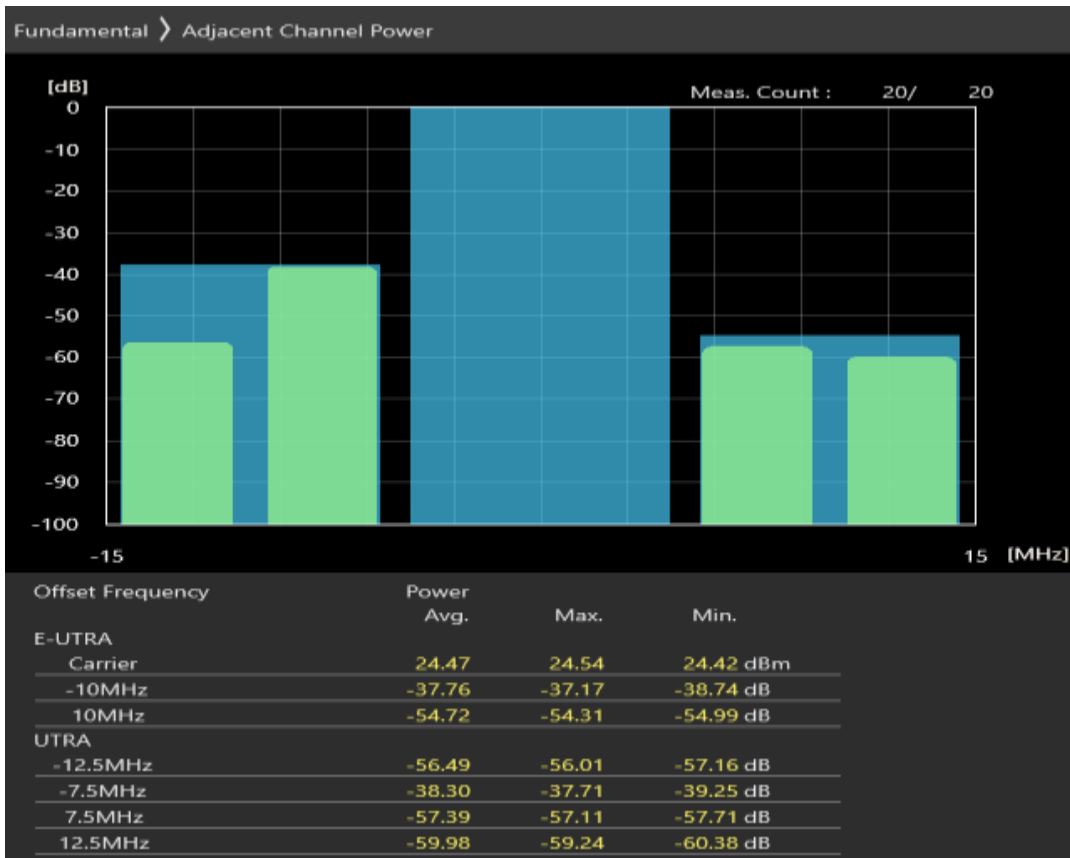

Band7 QPSK BW=10MHz Channel=21100 RB Size=12 Position=#0