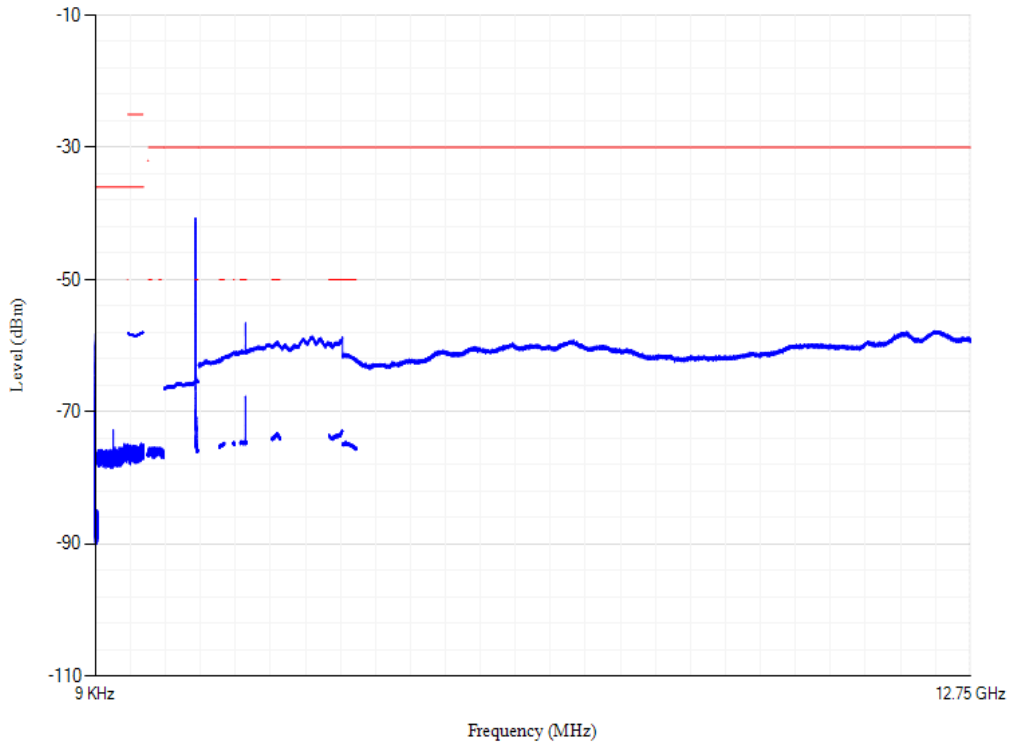

Conducted spurious emissions

Band3 QPSK BW=1.4MHz Channel=19207 RB Size=1 Position=#0