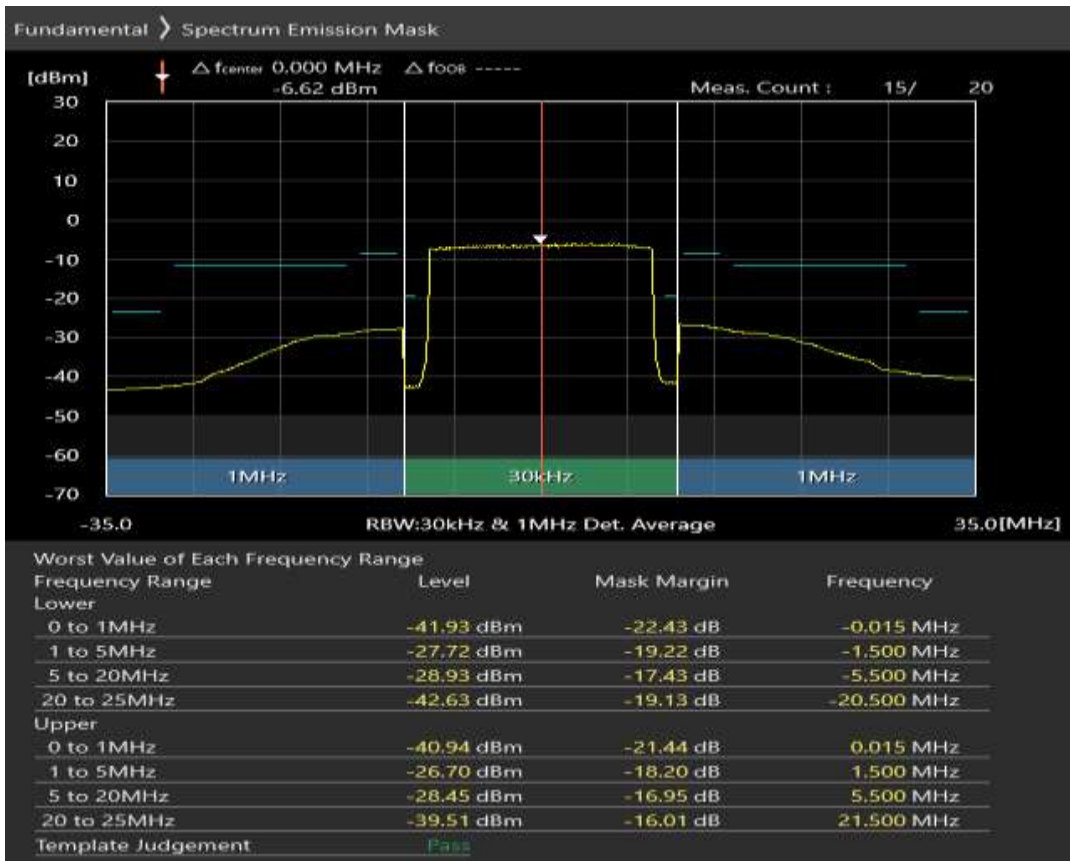

Band3 QPSK BW=20MHz Channel=19300 RB Size=100 Position=#0

Band3 QAM16 BW=20MHz Channel=19300 RB Size=18 Position=#0

Band3 QAM16 BW=20MHz Channel=19300 RB Size=18 Position=#Max

Band3 QAM16 BW=20MHz Channel=19300 RB Size=100 Position=#0