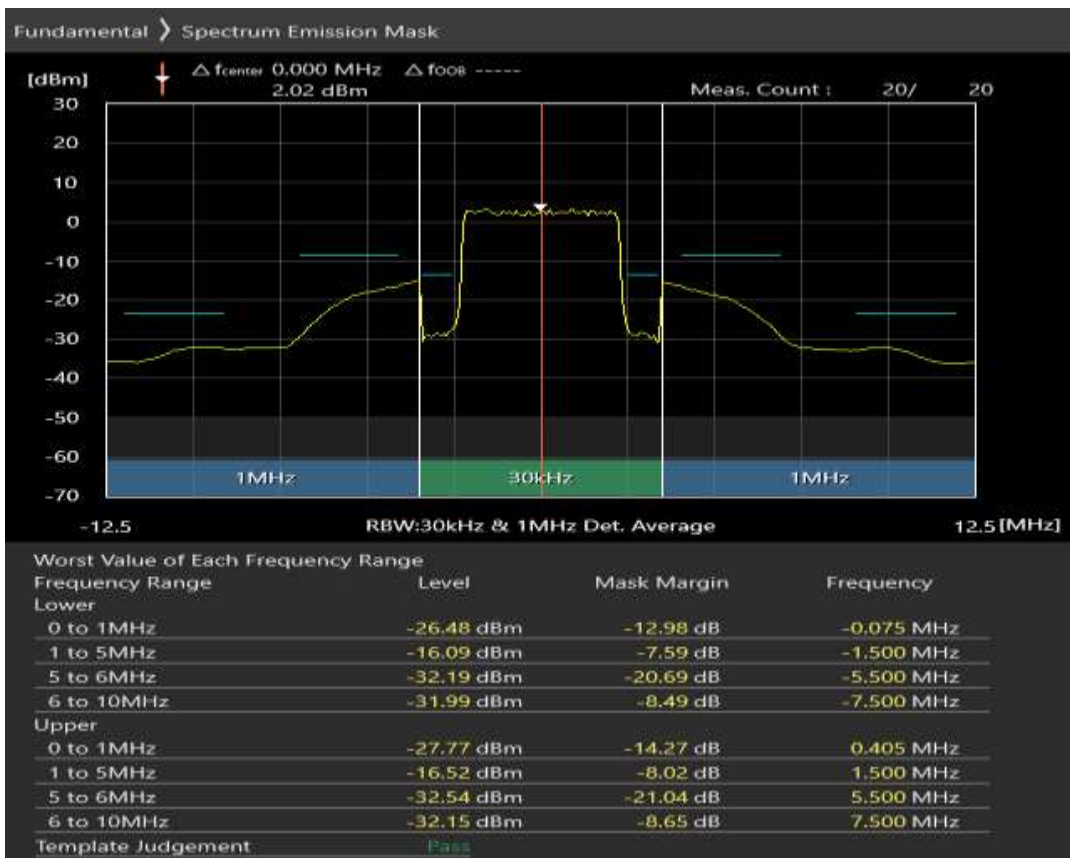

Band38 QPSK BW=5MHz Channel=38000 RB Size=25 Position=#0