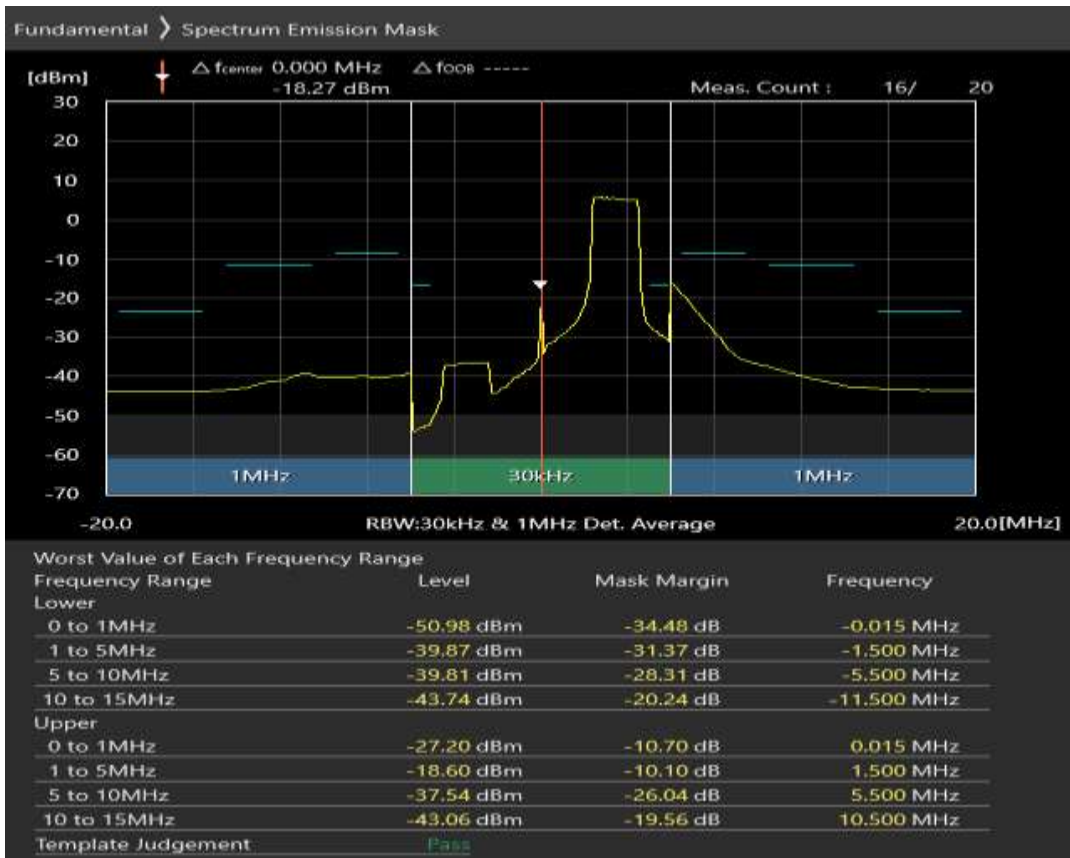

Band1 QAM16 BW=10MHz Channel=18550 RB Size=12 Position=#Max