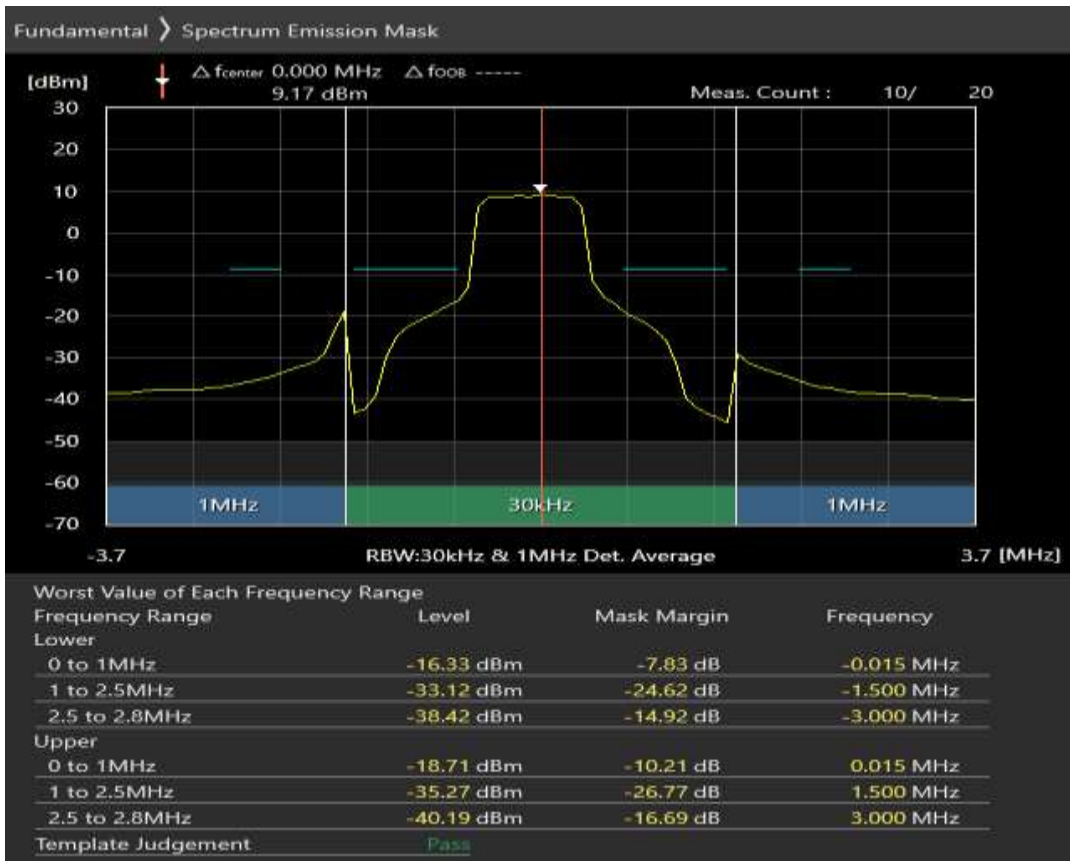

Band8 QAM16 BW=1.4MHz Channel=21793 RB Size=5 Position=#0