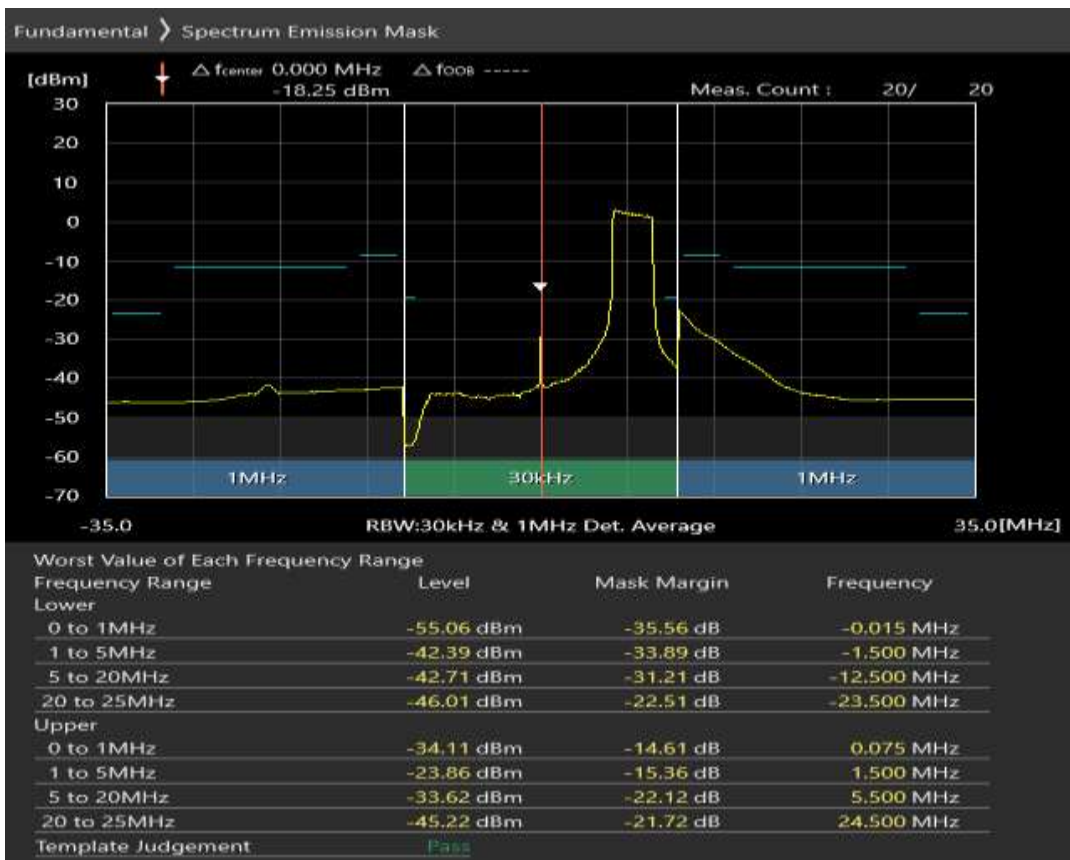

Band28 QAM16 BW=20MHz Channel=27460 RB Size=18 Position=#Max