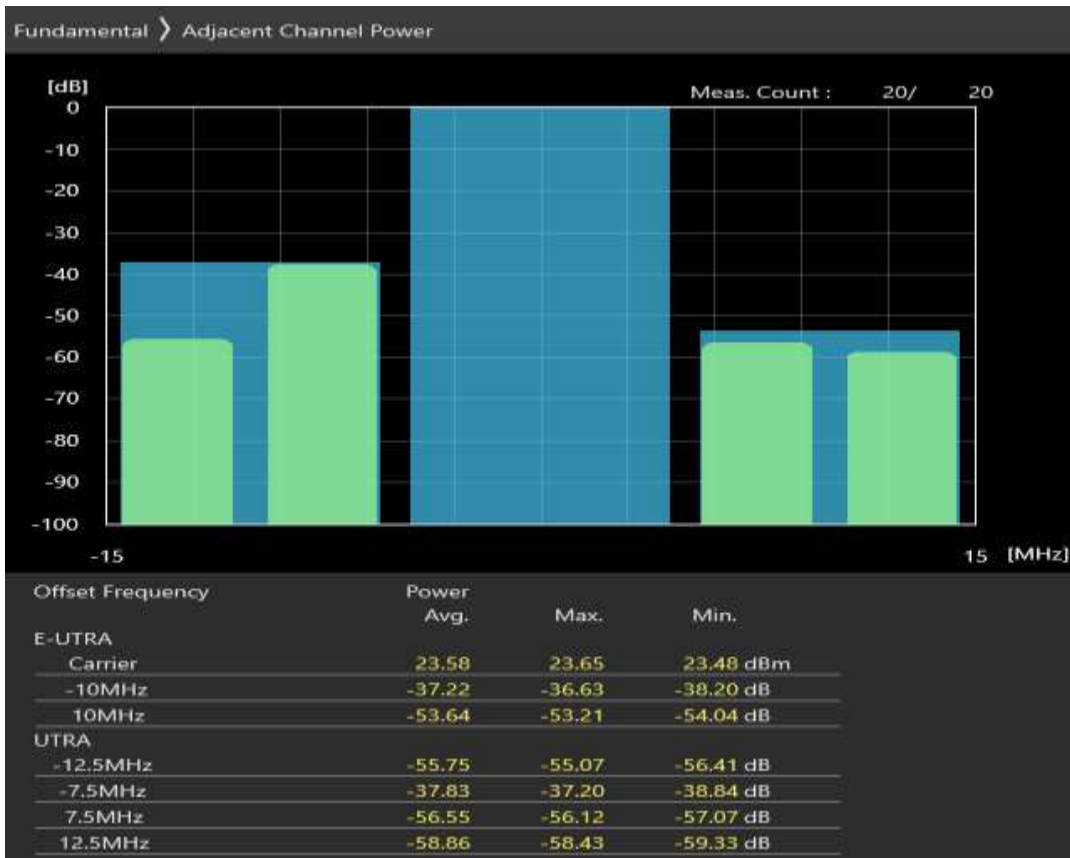

Band7 QAM16 BW=10MHz Channel=21400 RB Size=12 Position=#Max