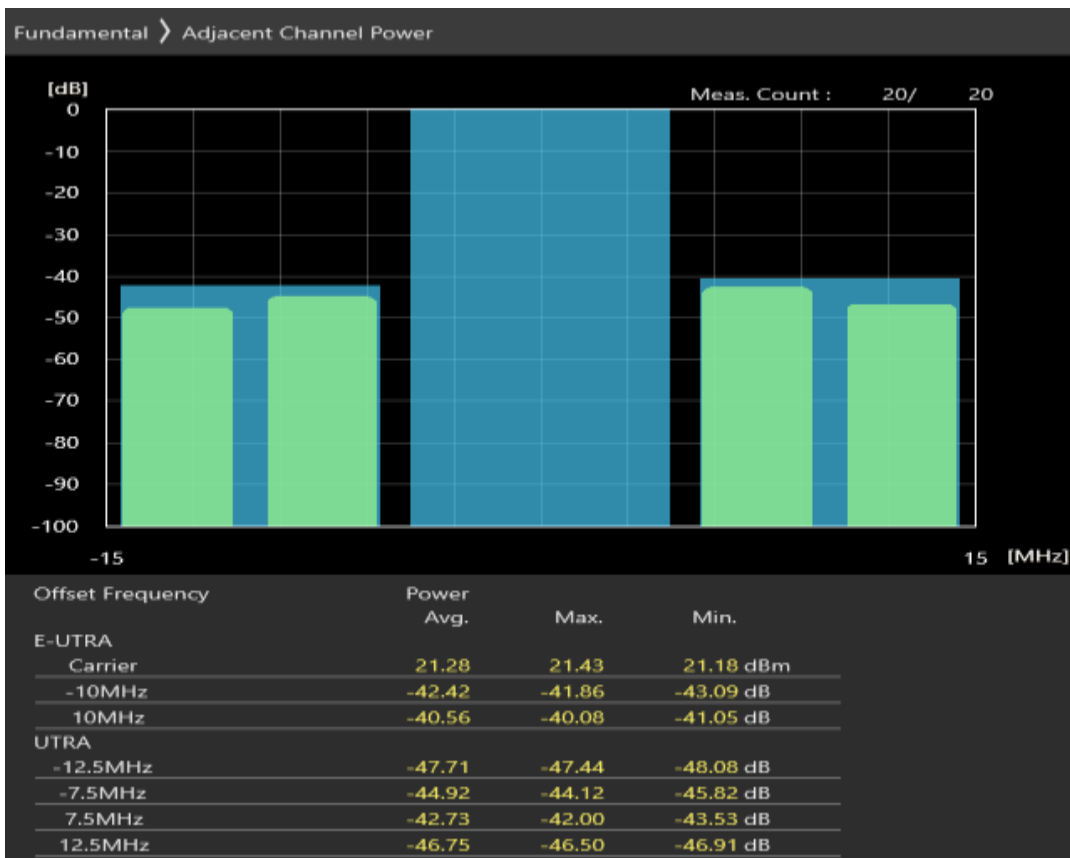

Band3 QPSK BW=10MHz Channel=19575 RB Size=50 Position=#0

Band3 QAM16 BW=10MHz Channel=19575 RB Size=12 Position=#0

Band3 QAM16 BW=10MHz Channel=19575 RB Size=12 Position=#Max

Band3 QAM16 BW=10MHz Channel=19575 RB Size=50 Position=#0