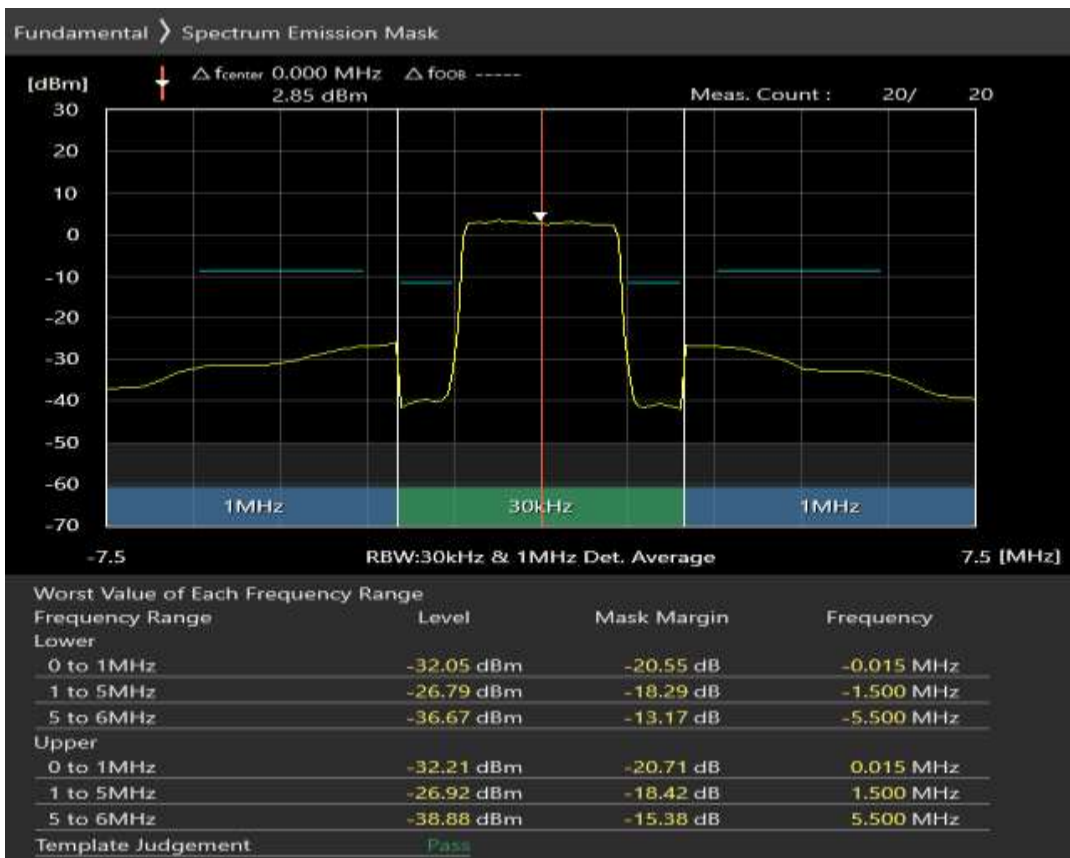

Band28 QPSK BW=3MHz Channel=27495 RB Size=15 Position=#0