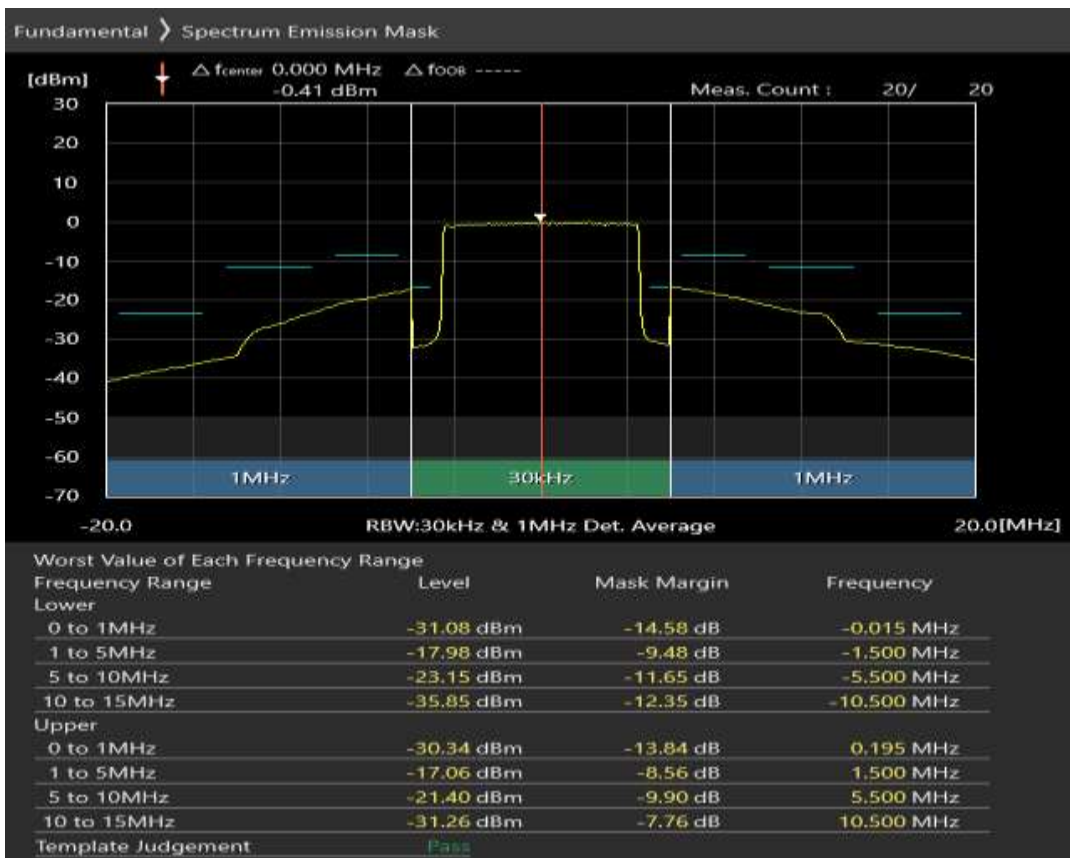

Band7 QPSK BW=10MHz Channel=20800 RB Size=50 Position=#0