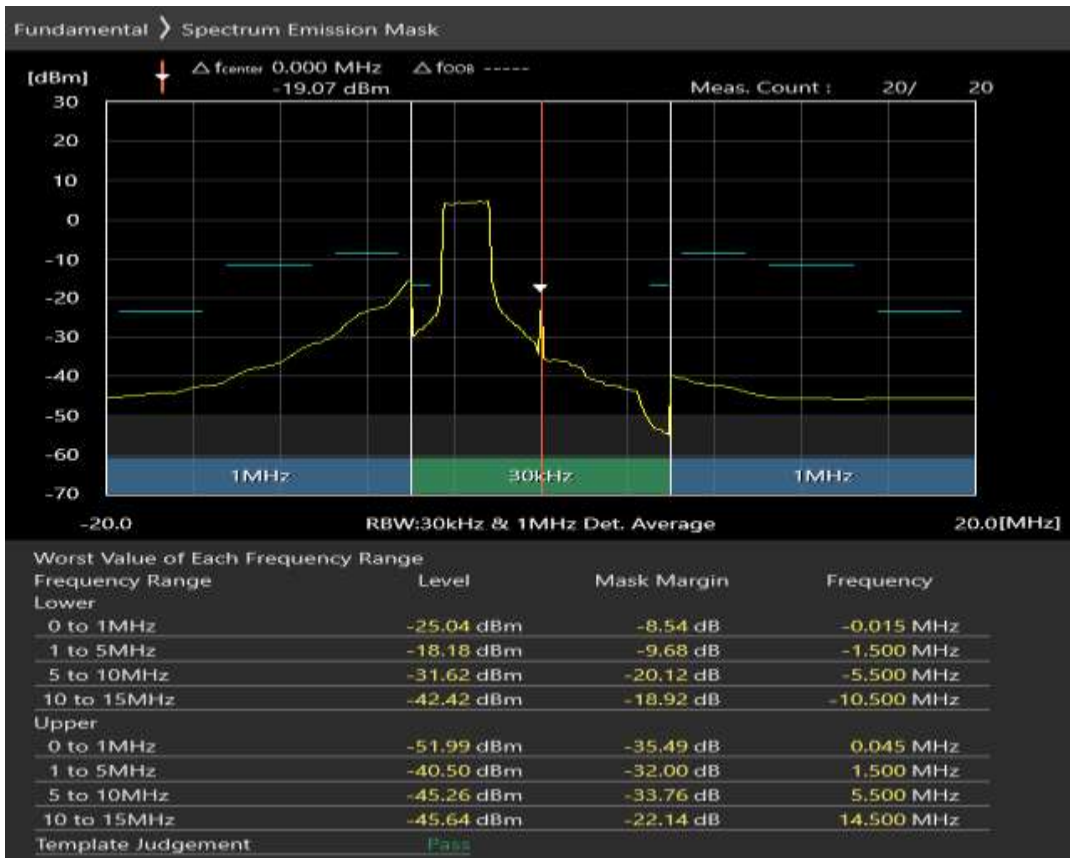

Band28 QPSK BW=10MHz Channel=27610 RB Size=12 Position=#0