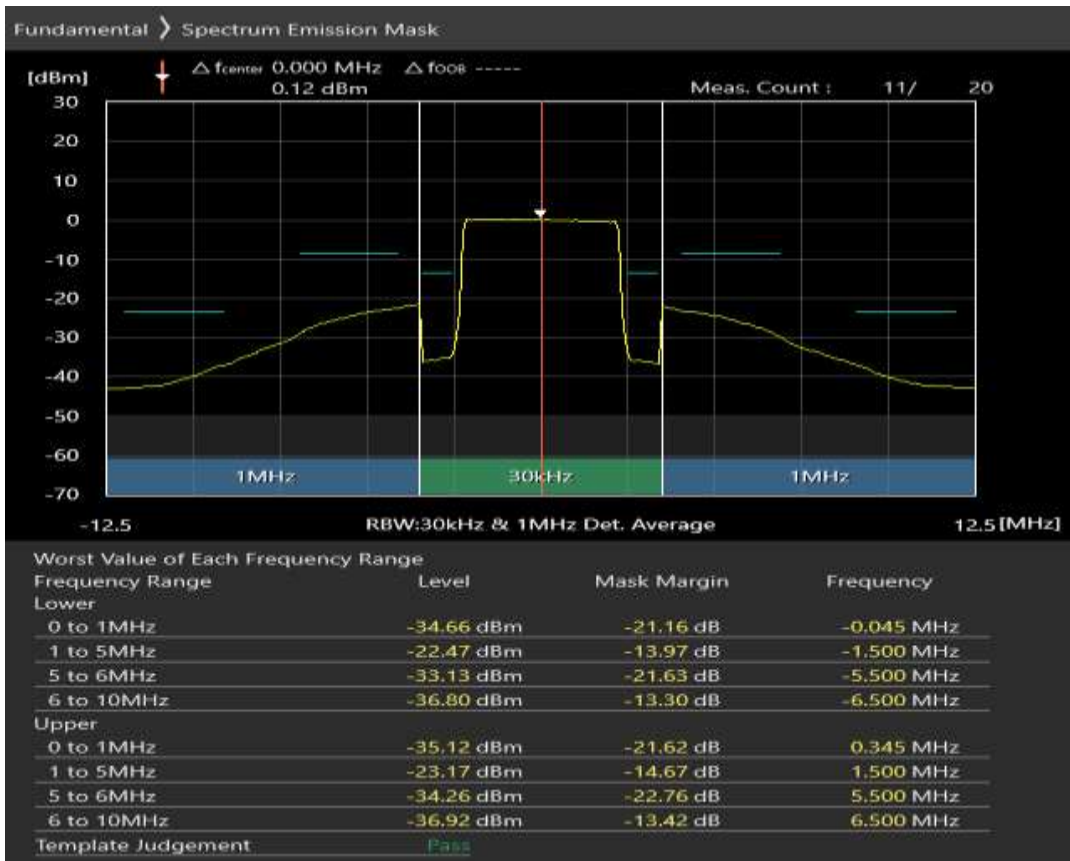

Band1 QPSK BW=5MHz Channel=18575 RB Size=25 Position=#0

Band1 QAM16 BW=5MHz Channel=18575 RB Size=8 Position=#0

Band1 QAM16 BW=5MHz Channel=18575 RB Size=8 Position=#Max

Band1 QAM16 BW=5MHz Channel=18575 RB Size=25 Position=#0