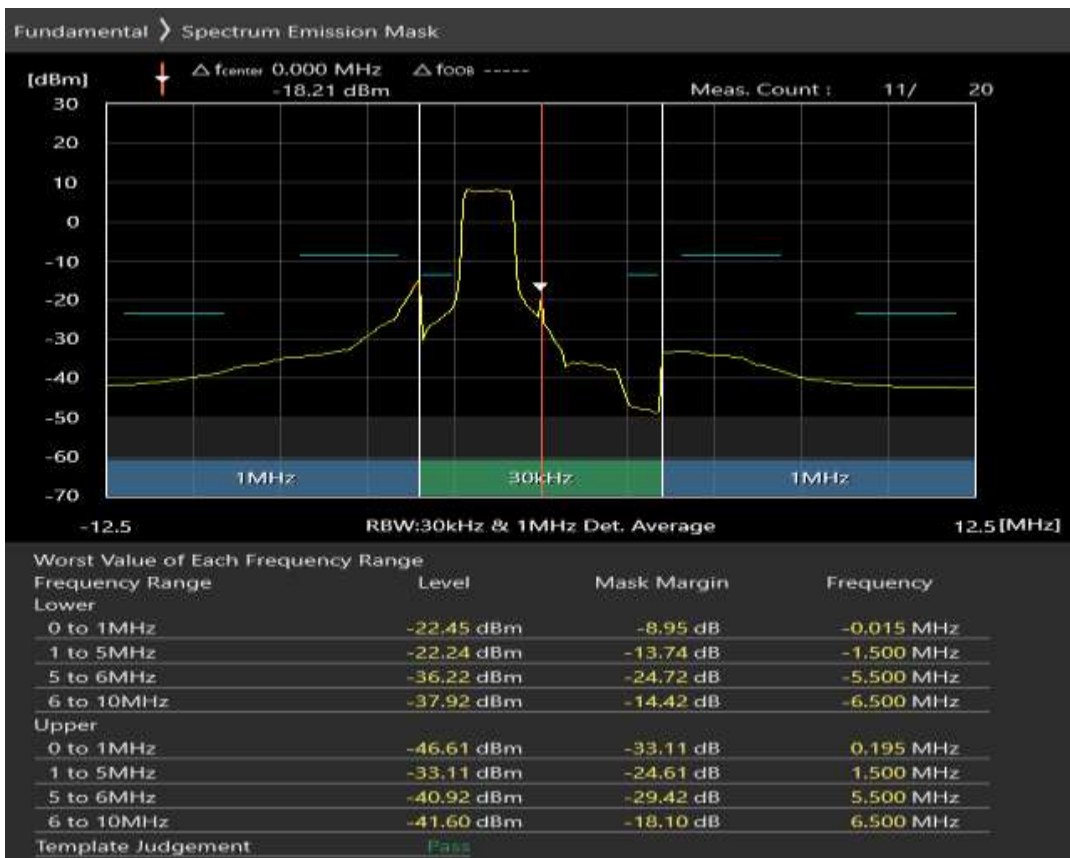

Band7 QPSK BW=5MHz Channel=21100 RB Size=8 Position=#0

Band7 QPSK BW=5MHz Channel=21100 RB Size=8 Position=#Max