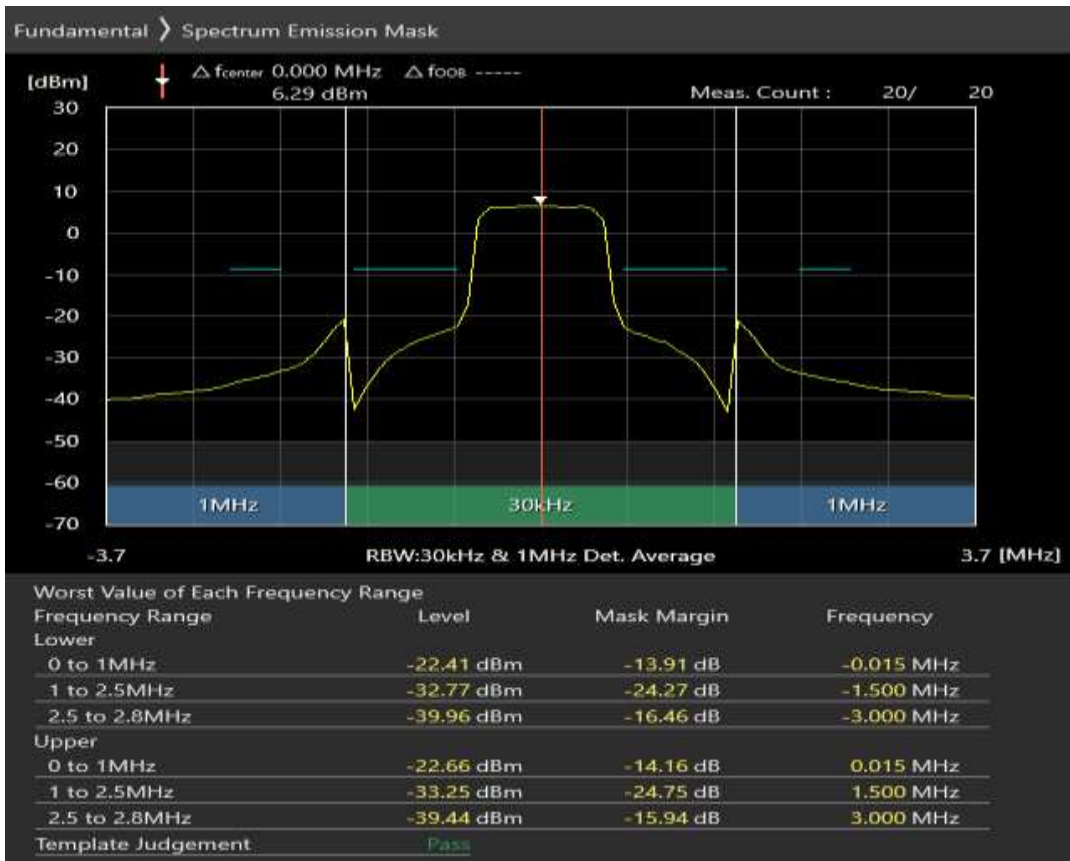

Band8 QPSK BW=1.4MHz Channel=21457 RB Size=6 Position=#0

Band8 QAM16 BW=1.4MHz Channel=21457 RB Size=5 Position=#0

Band8 QAM16 BW=1.4MHz Channel=21457 RB Size=5 Position=#Max

Band8 QAM16 BW=1.4MHz Channel=21457 RB Size=6 Position=#0