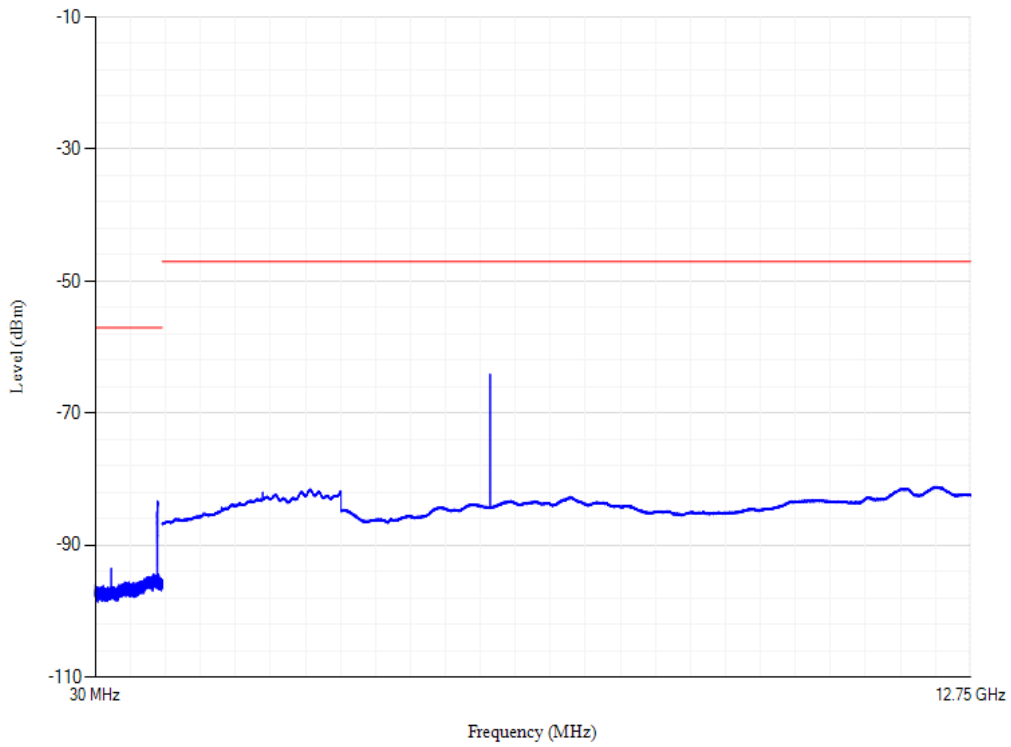

Conducted spurious emissions

Band8 QPSK BW=10MHz Channel=21625