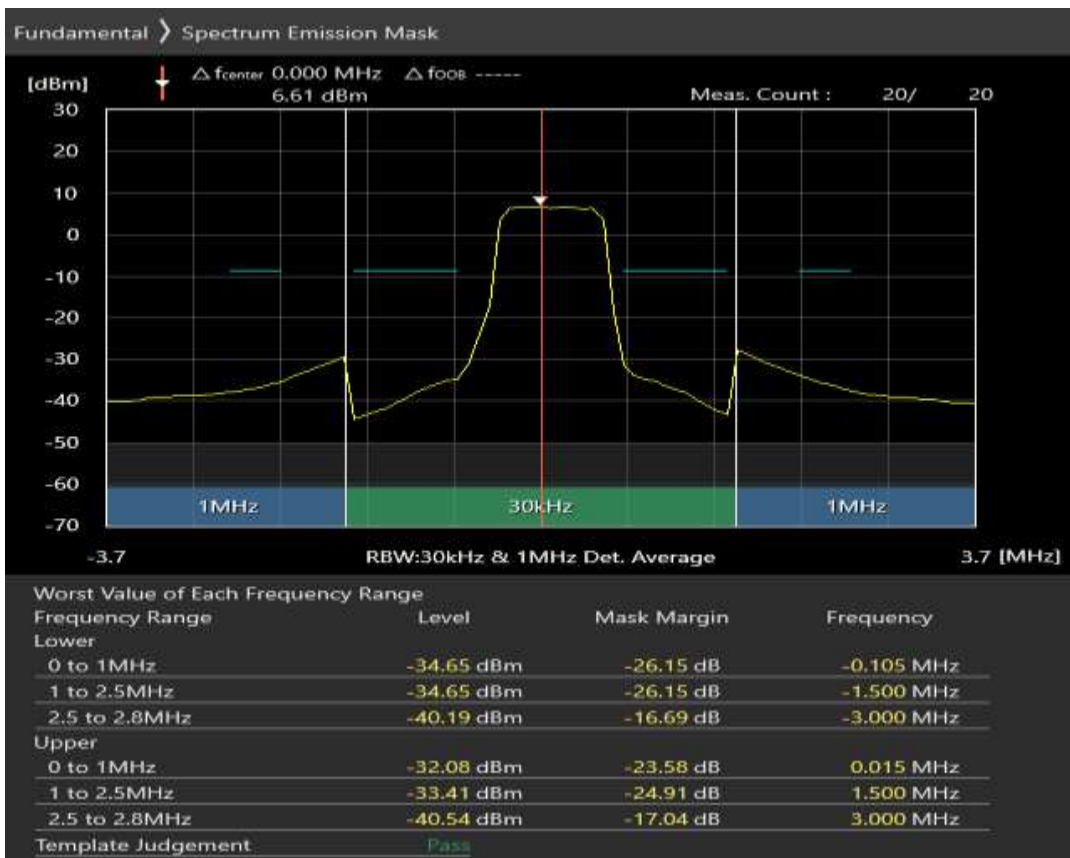

Band3 QAM16 BW=1.4MHz Channel=19943 RB Size=5 Position=#Max