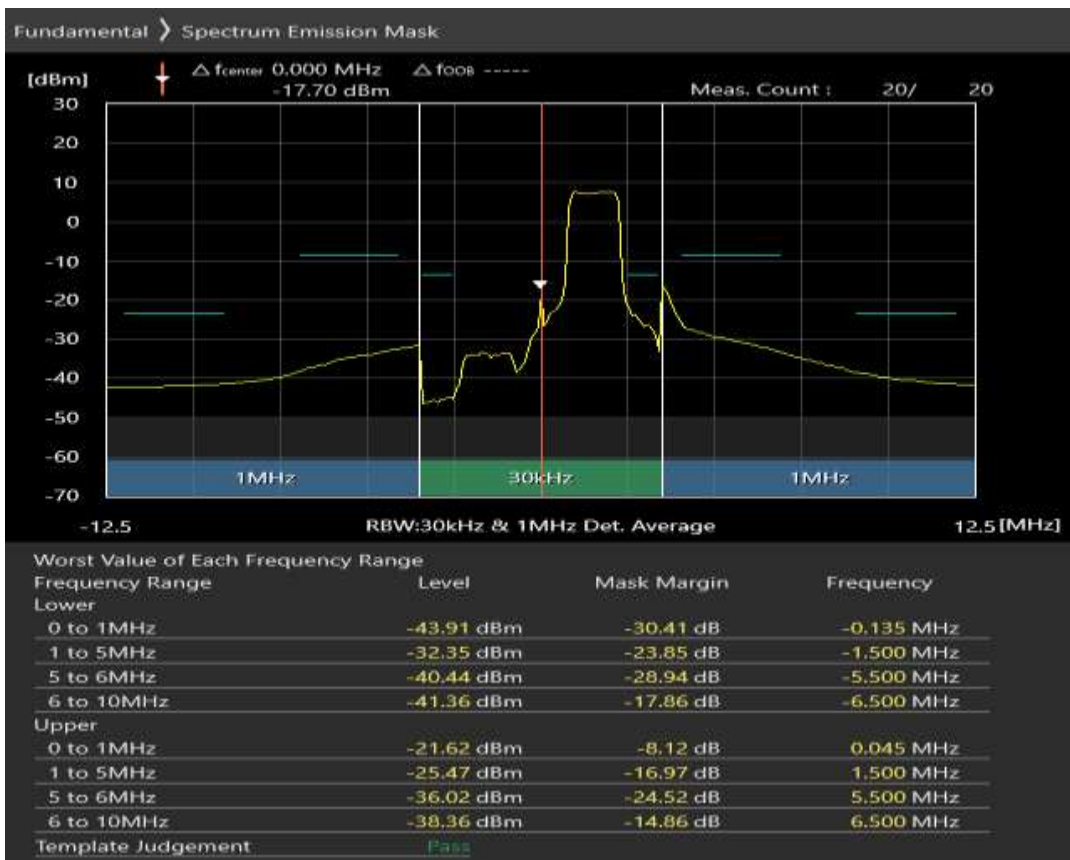

Band38 QAM16 BW=5MHz Channel=37775 RB Size=8 Position=#Max