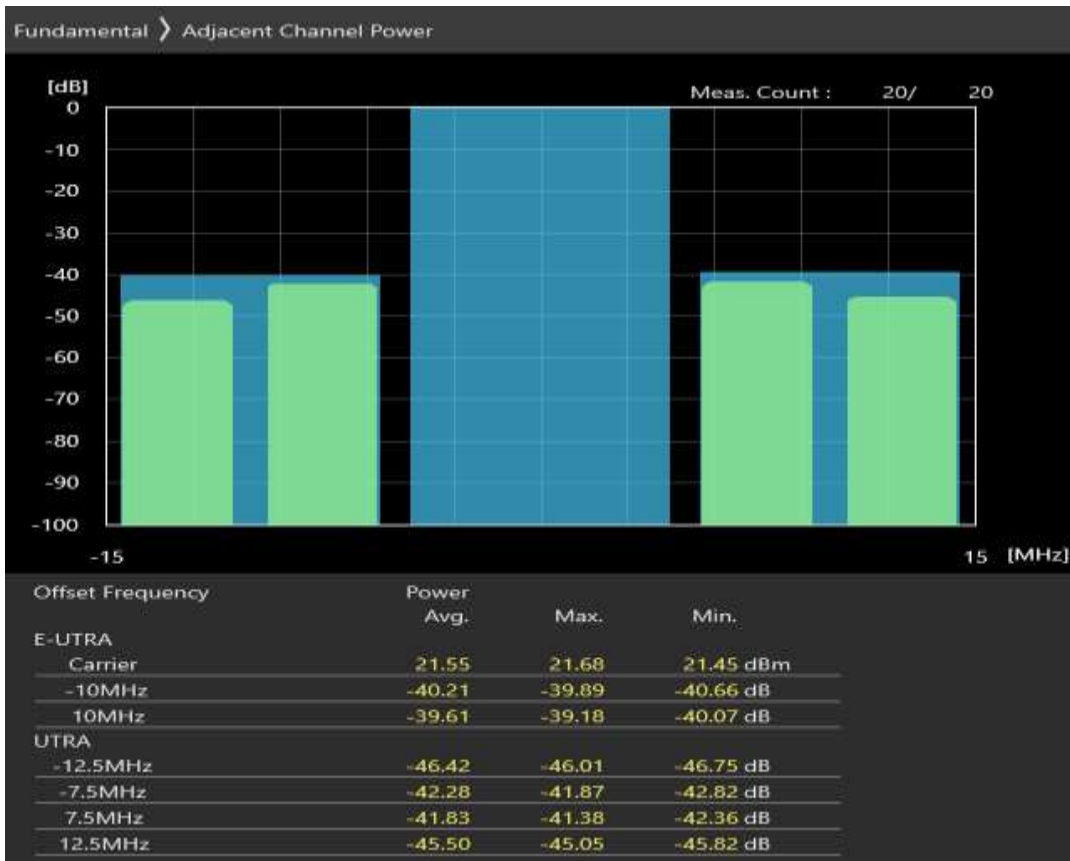

Band1 QPSK BW=10MHz Channel=18050 RB Size=50 Position=#0

Band1 QAM16 BW=10MHz Channel=18050 RB Size=12 Position=#0

Band1 QAM16 BW=10MHz Channel=18050 RB Size=12 Position=#Max

Band1 QAM16 BW=10MHz Channel=18050 RB Size=50 Position=#0