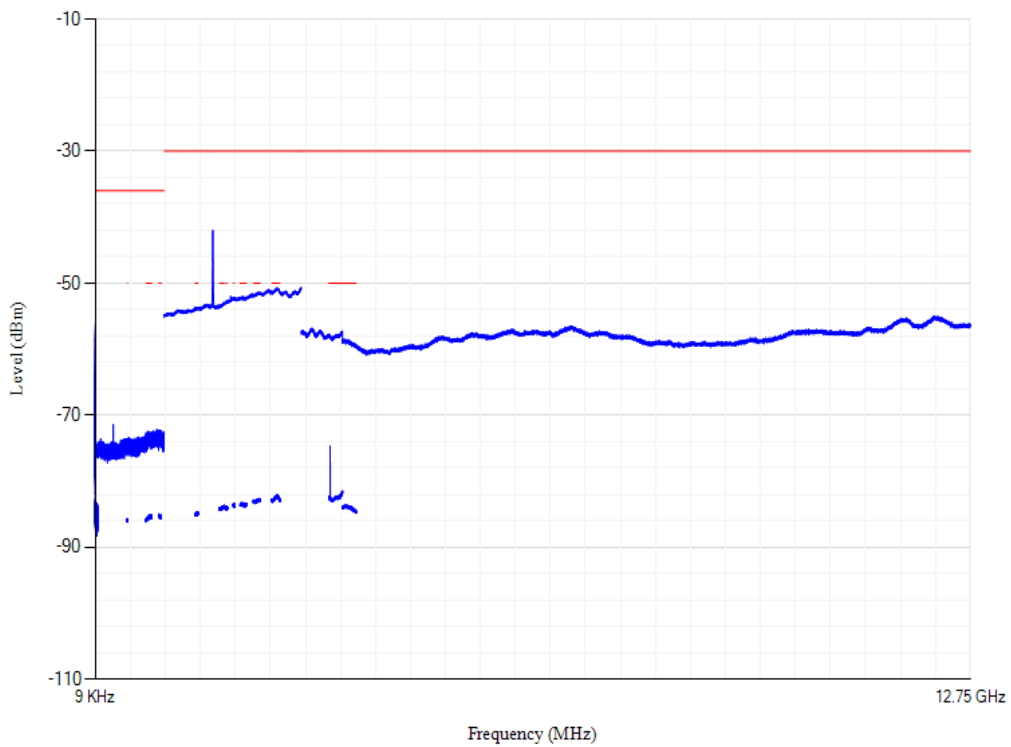

Conducted spurious emissions

Band3 QPSK BW=1.4MHz Channel=19575 RB Size=1 Position=#0