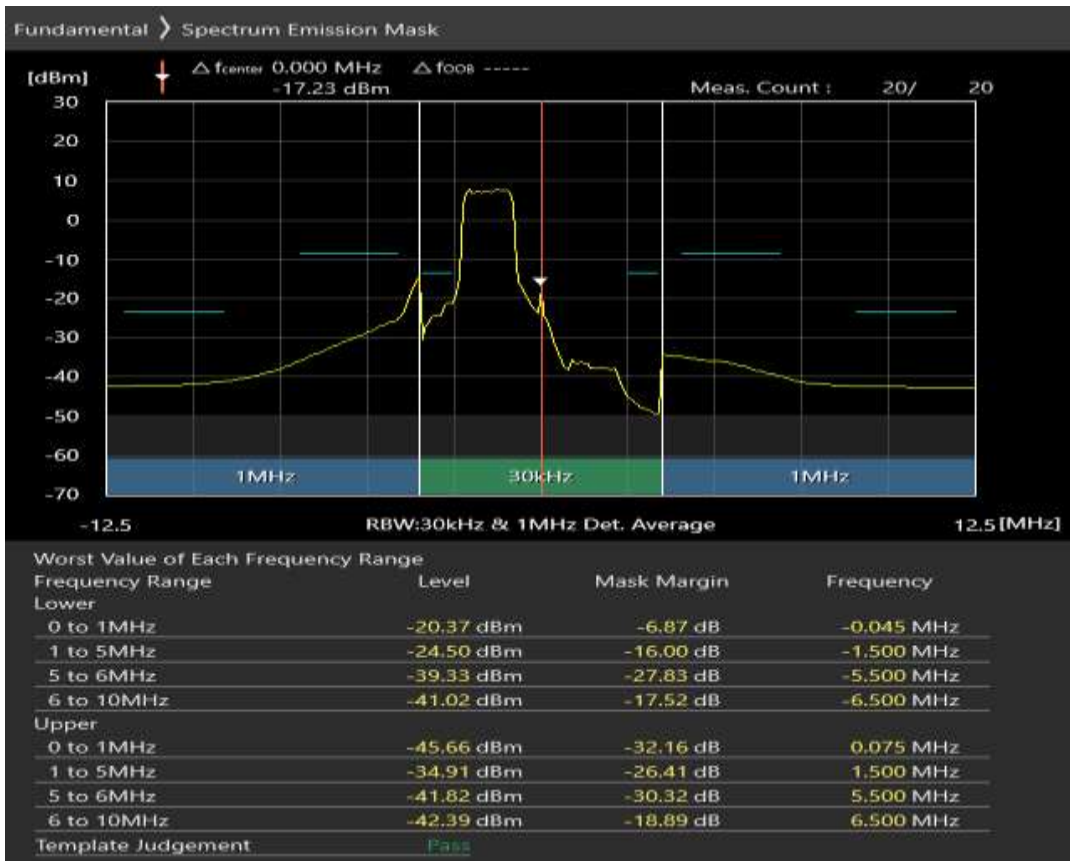

Band40 QAM16 BW=5MHz Channel=39625 RB Size=8 Position=#0