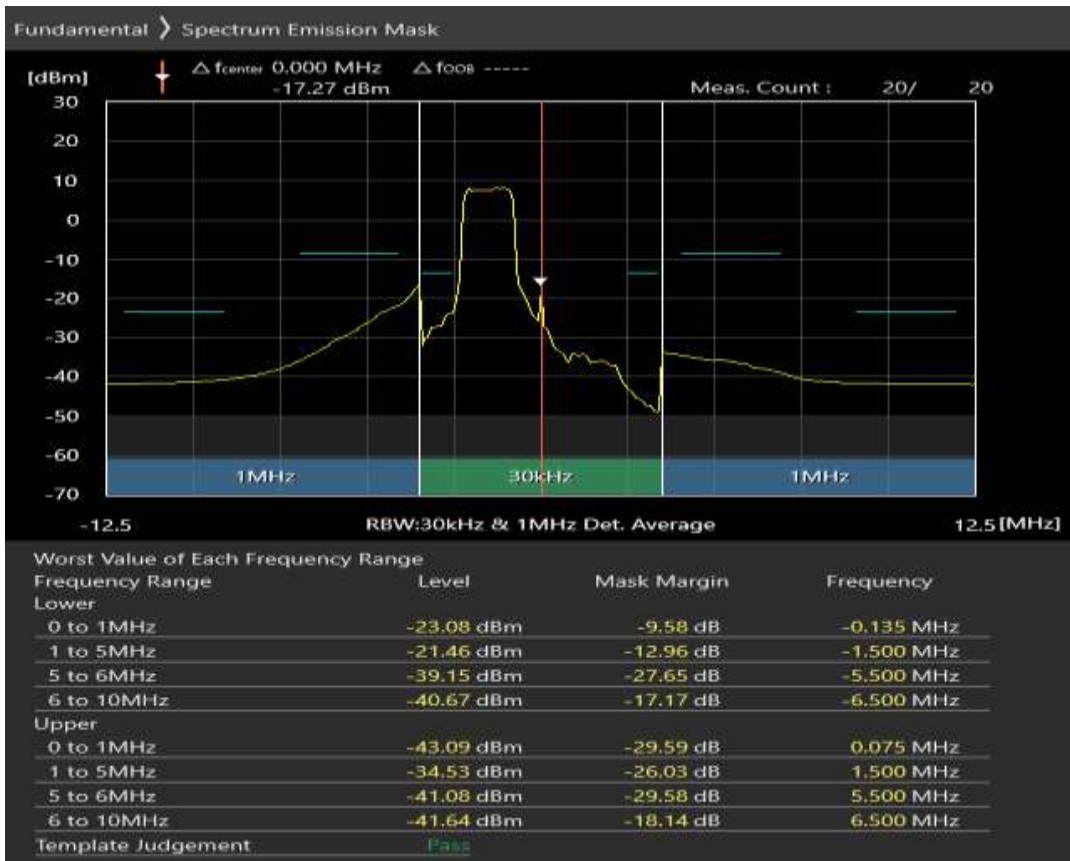

Band40 QPSK BW=5MHz Channel=39150 RB Size=8 Position=#0

Band40 QPSK BW=5MHz Channel=39150 RB Size=8 Position=#Max

Band40 QPSK BW=5MHz Channel=39150 RB Size=25 Position=#0

Band40 QAM16 BW=5MHz Channel=39150 RB Size=8 Position=#0