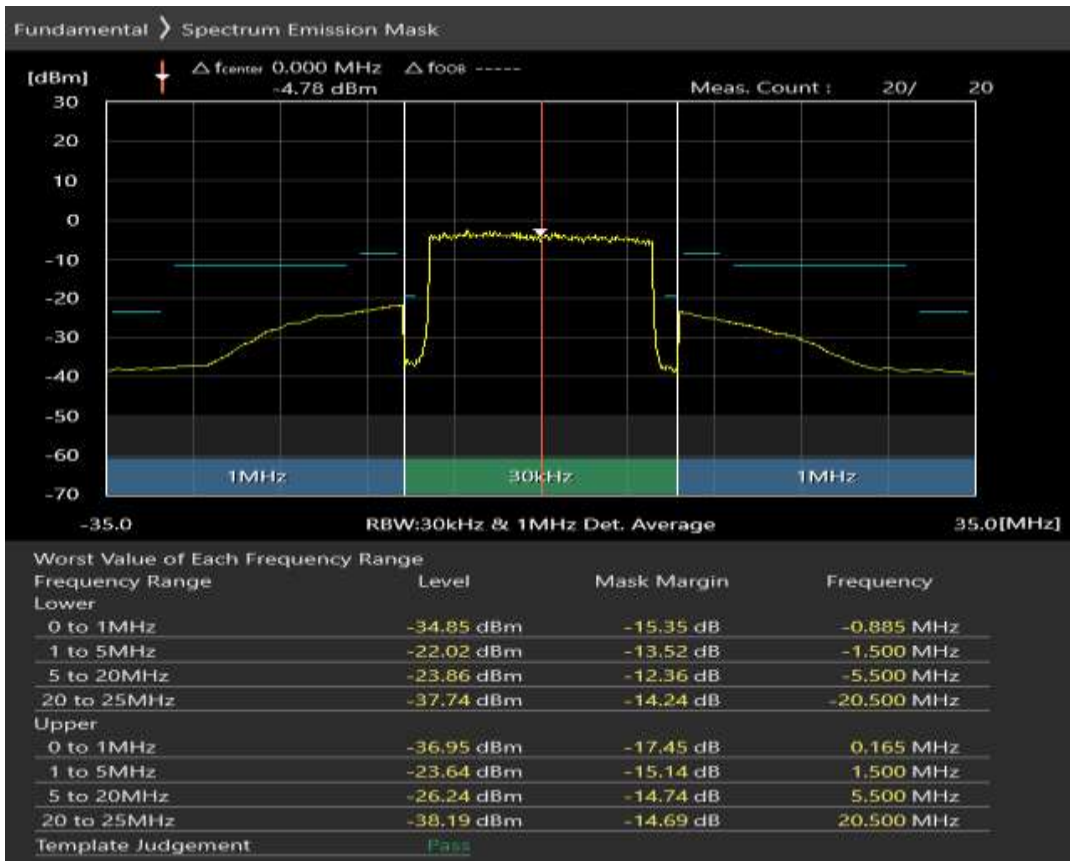

Band38 QAM16 BW=20MHz Channel=37850 RB Size=100 Position=#0