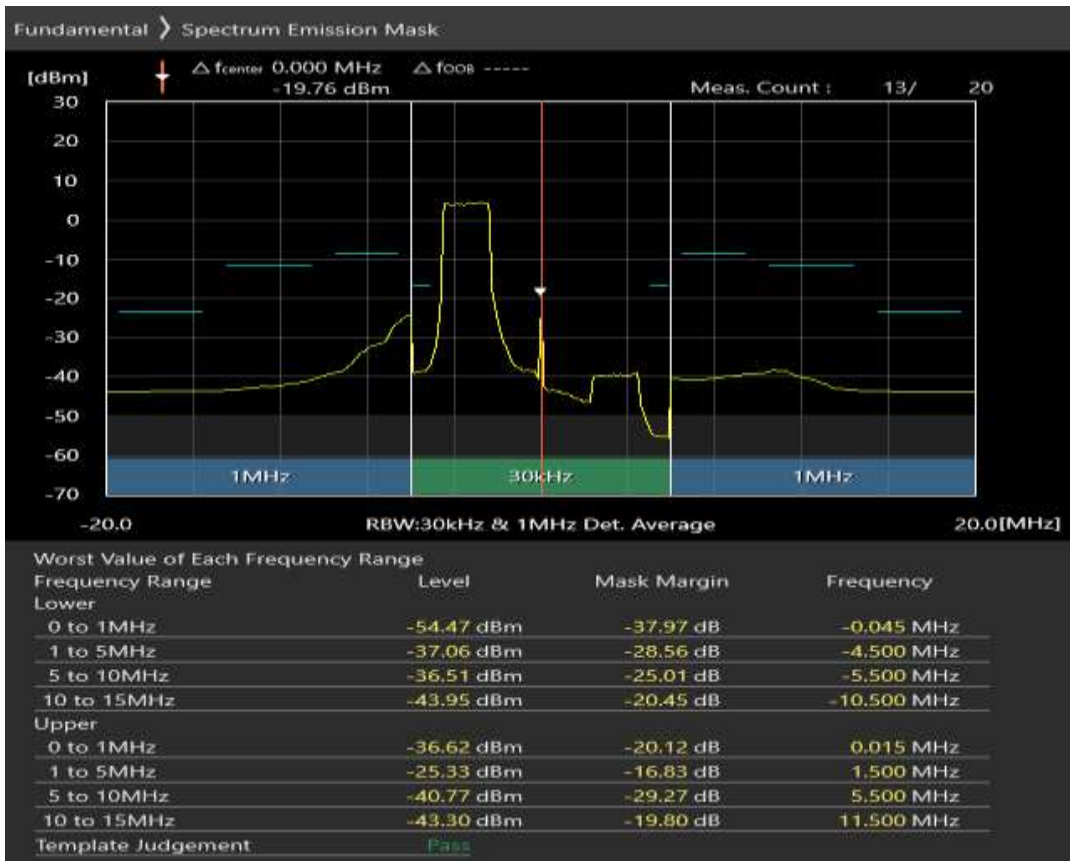

Band3 QPSK BW=10MHz Channel=19250 RB Size=12 Position=#Max