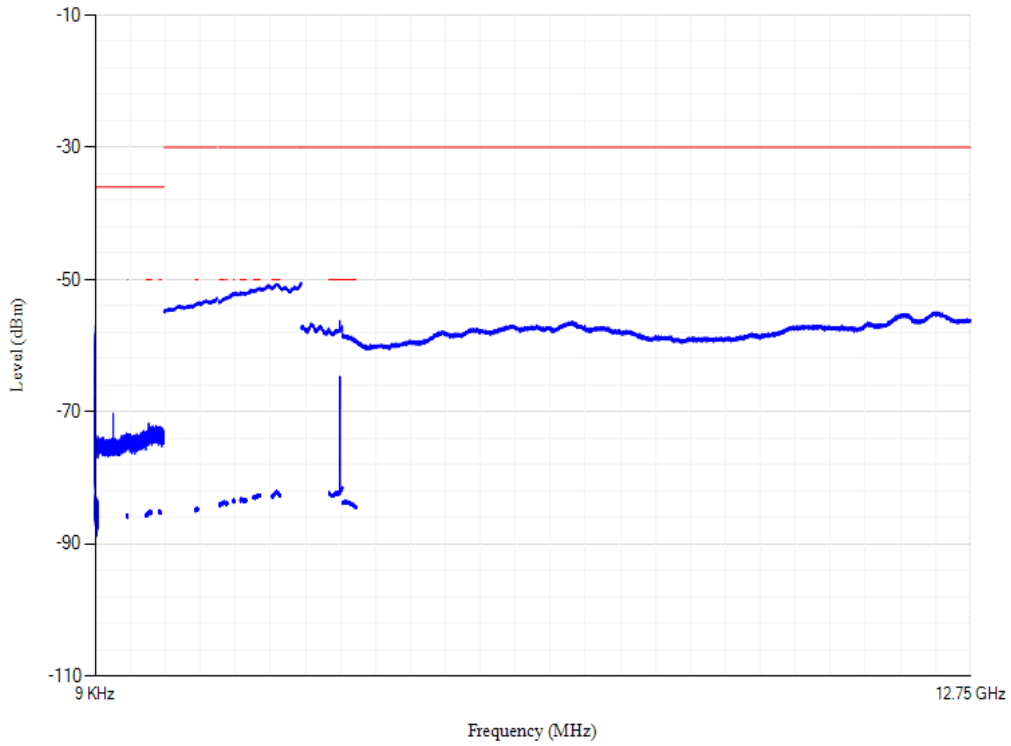

Conducted spurious emissions

Band3 QPSK BW=20MHz Channel=19300 RB Size=1 Position=#0