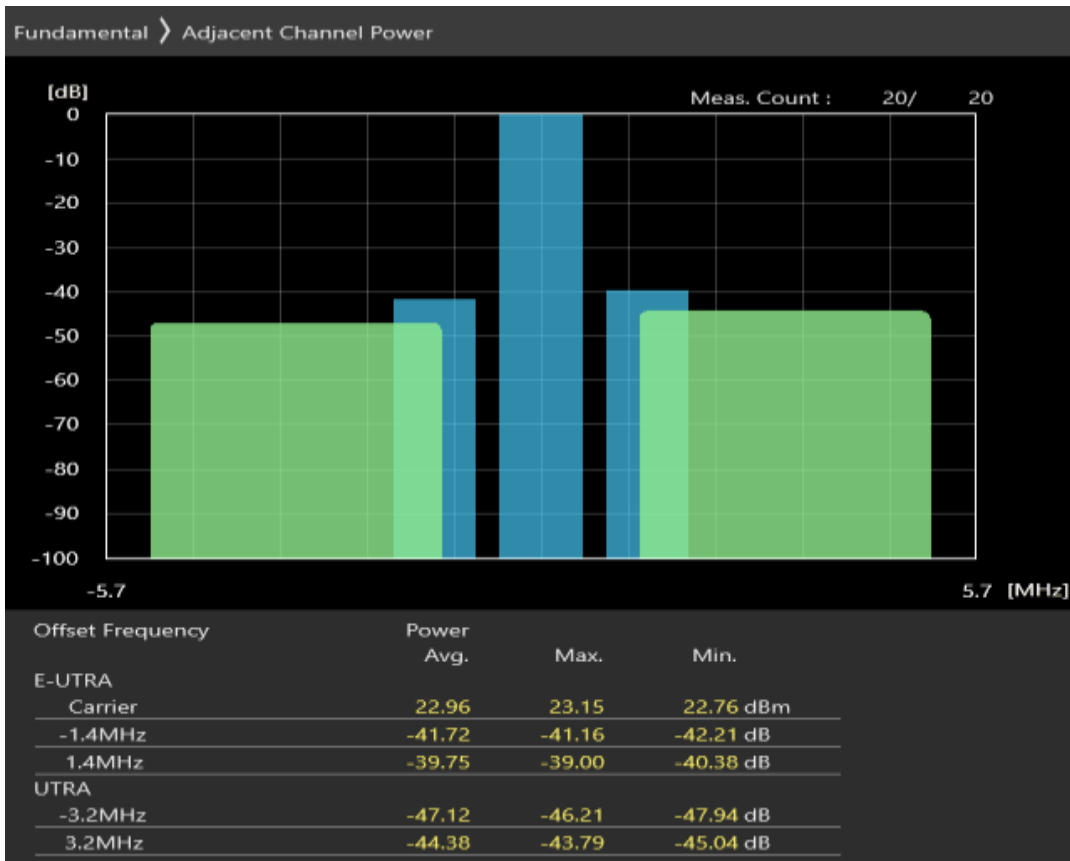

Band7 QAM16 BW=20MHz Channel=21350 RB Size=18 Position=#Max

Band7 QAM16 BW=20MHz Channel=21350 RB Size=100 Position=#0

Band8 QAM16 BW=1.4MHz Channel=21457 RB Size=5 Position=#0

Band8 QAM16 BW=1.4MHz Channel=21457 RB Size=5 Position=#Max