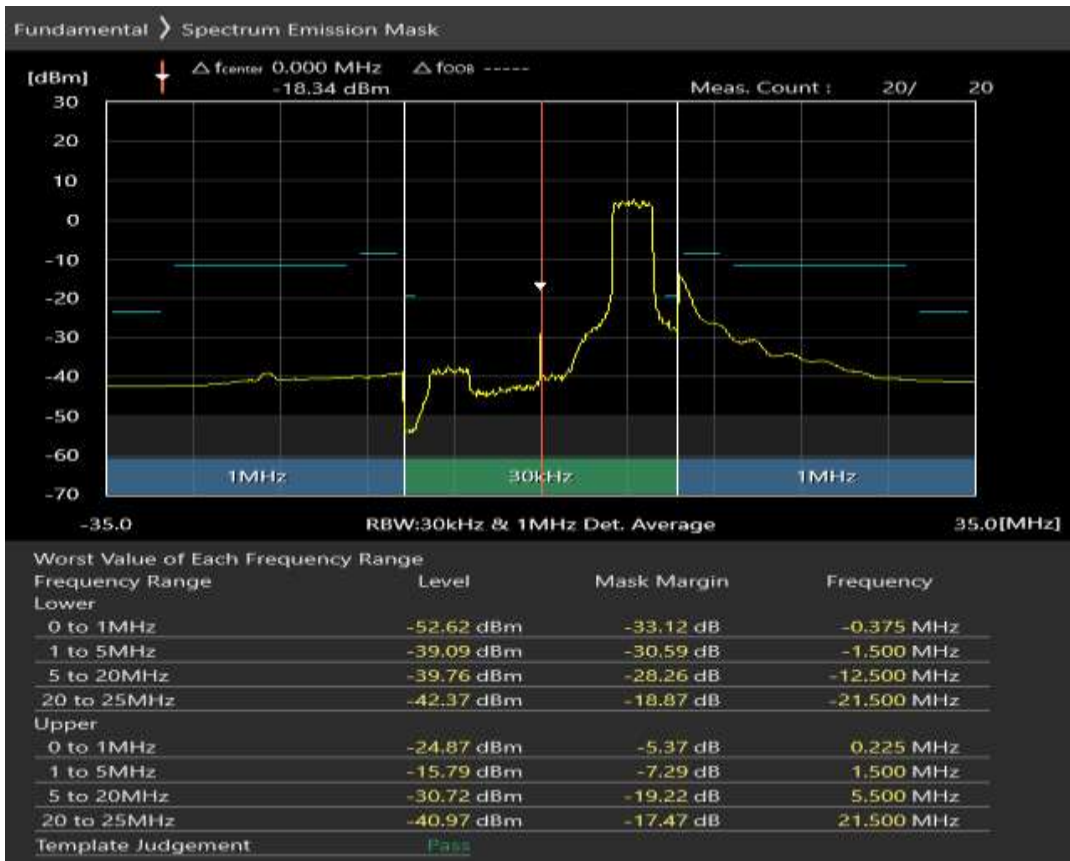

Band38 QPSK BW=20MHz Channel=38150 RB Size=18 Position=#Max