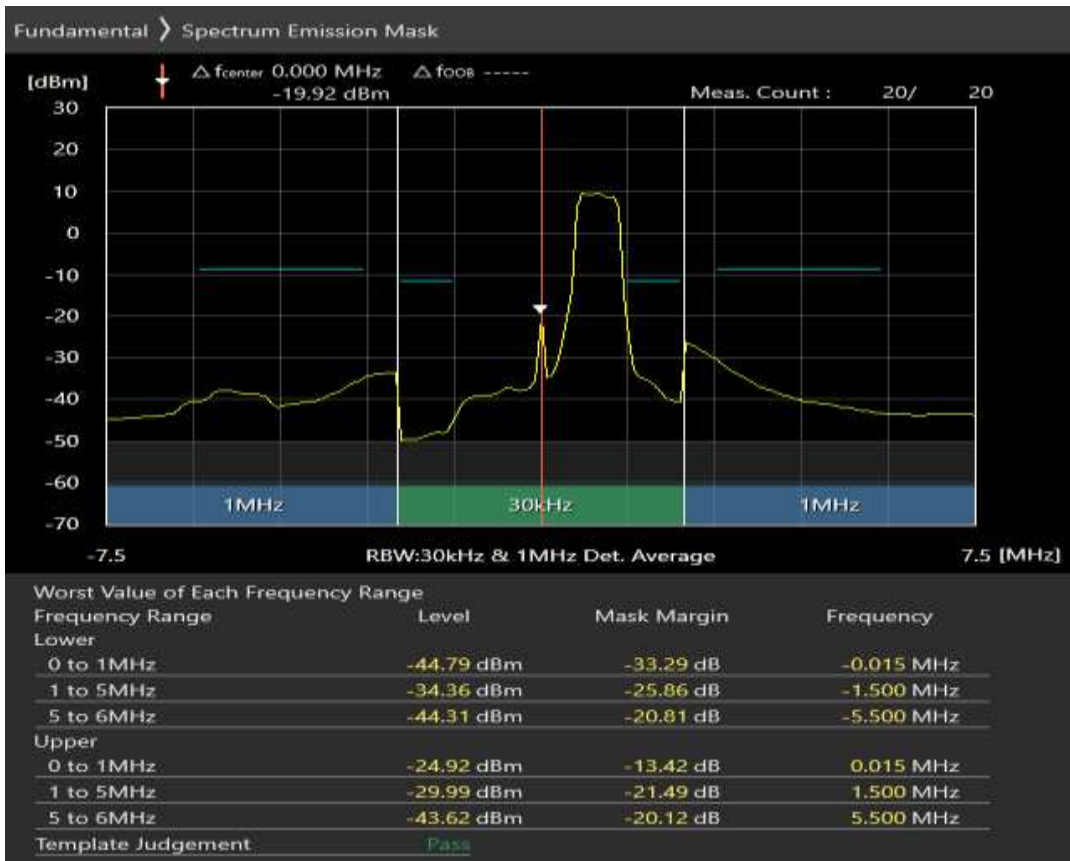

Band28 QAM16 BW=3MHz Channel=27360 RB Size=4 Position=#Max

Band28 QAM16 BW=3MHz Channel=27360 RB Size=15 Position=#0

Band28 QPSK BW=3MHz Channel=27495 RB Size=4 Position=#0

Band28 QPSK BW=3MHz Channel=27495 RB Size=4 Position=#Max