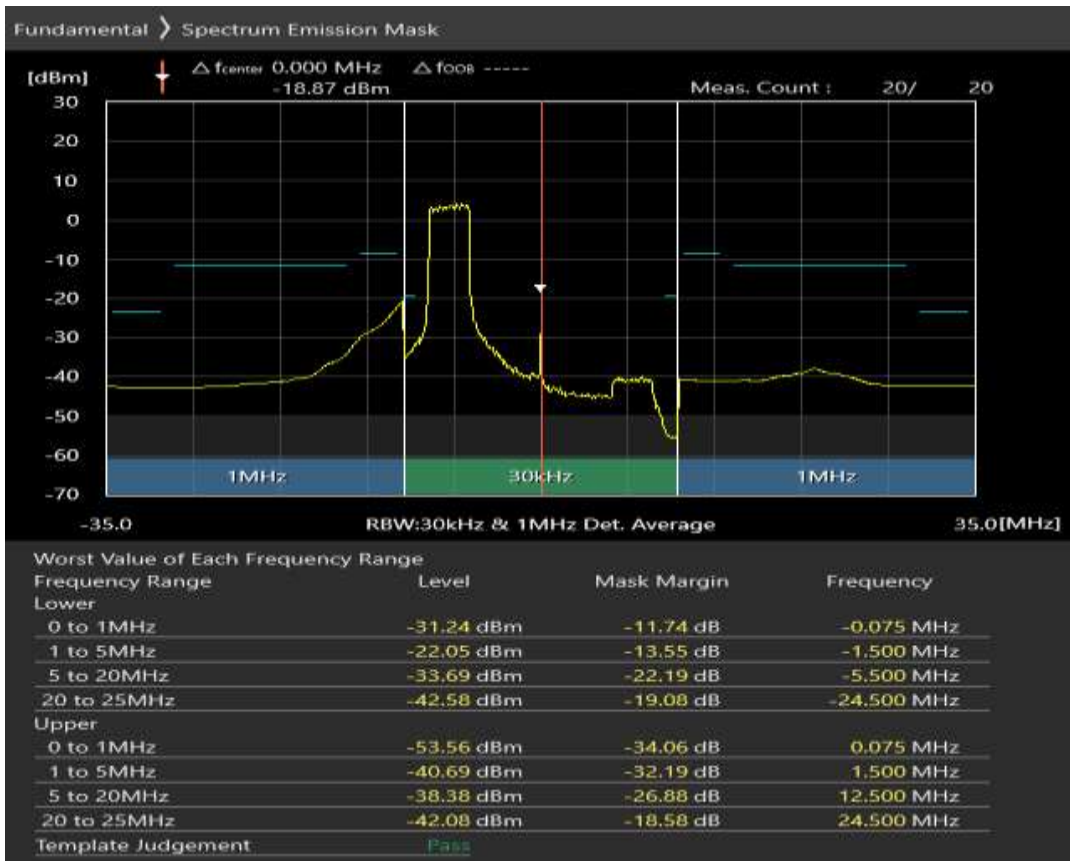

Band40 QAM16 BW=20MHz Channel=38750 RB Size=18 Position=#0