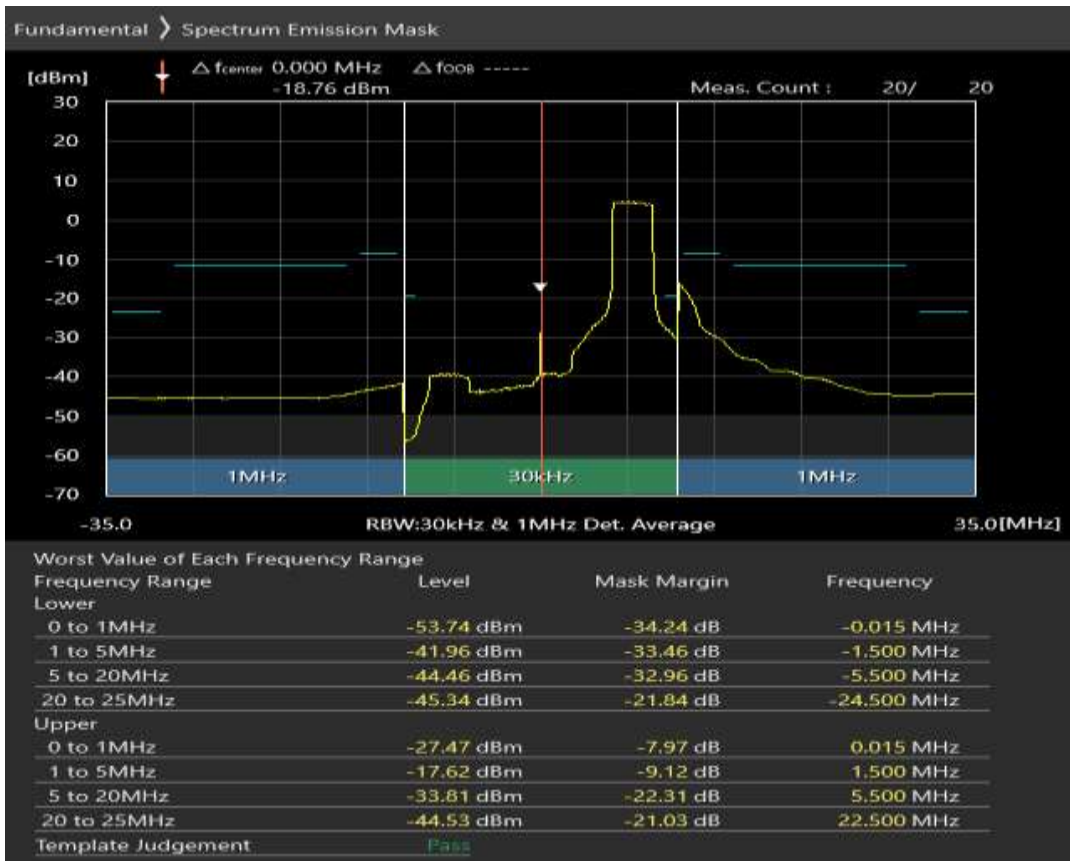

Band20 QPSK BW=20MHz Channel=24250 RB Size=18 Position=#Max