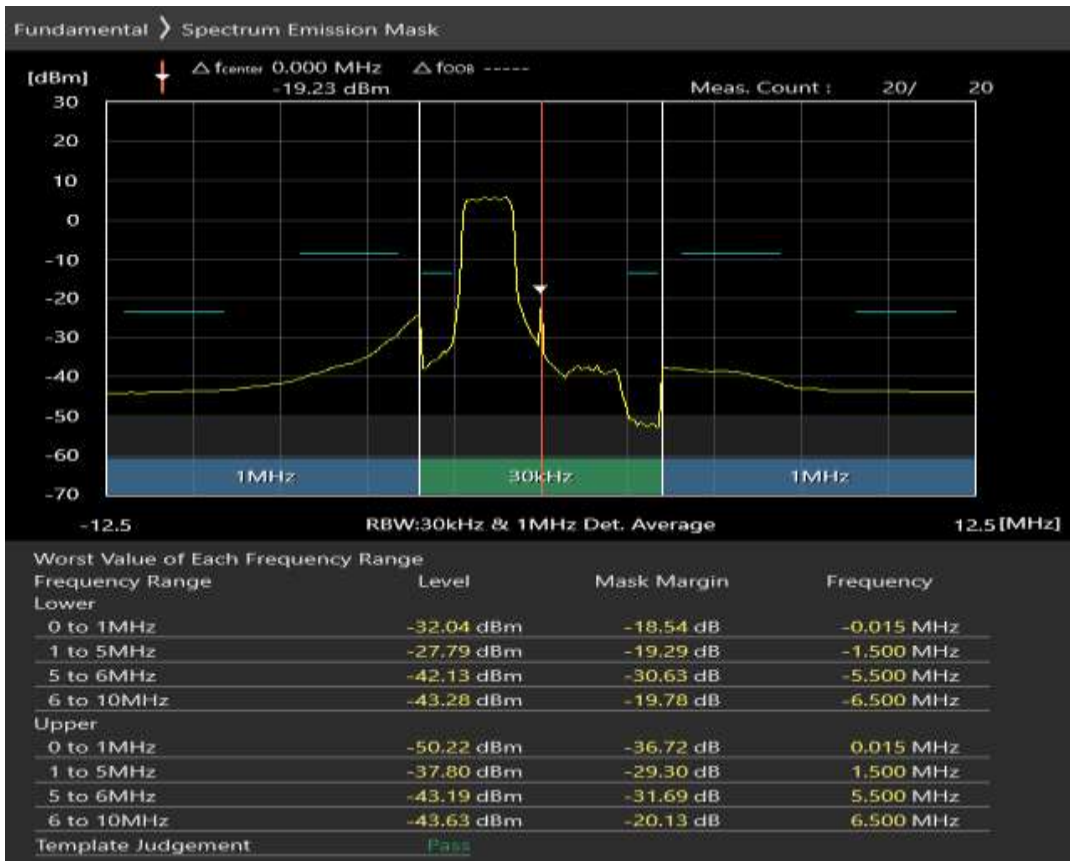

Band3 QAM16 BW=5MHz Channel=19225 RB Size=8 Position=#0