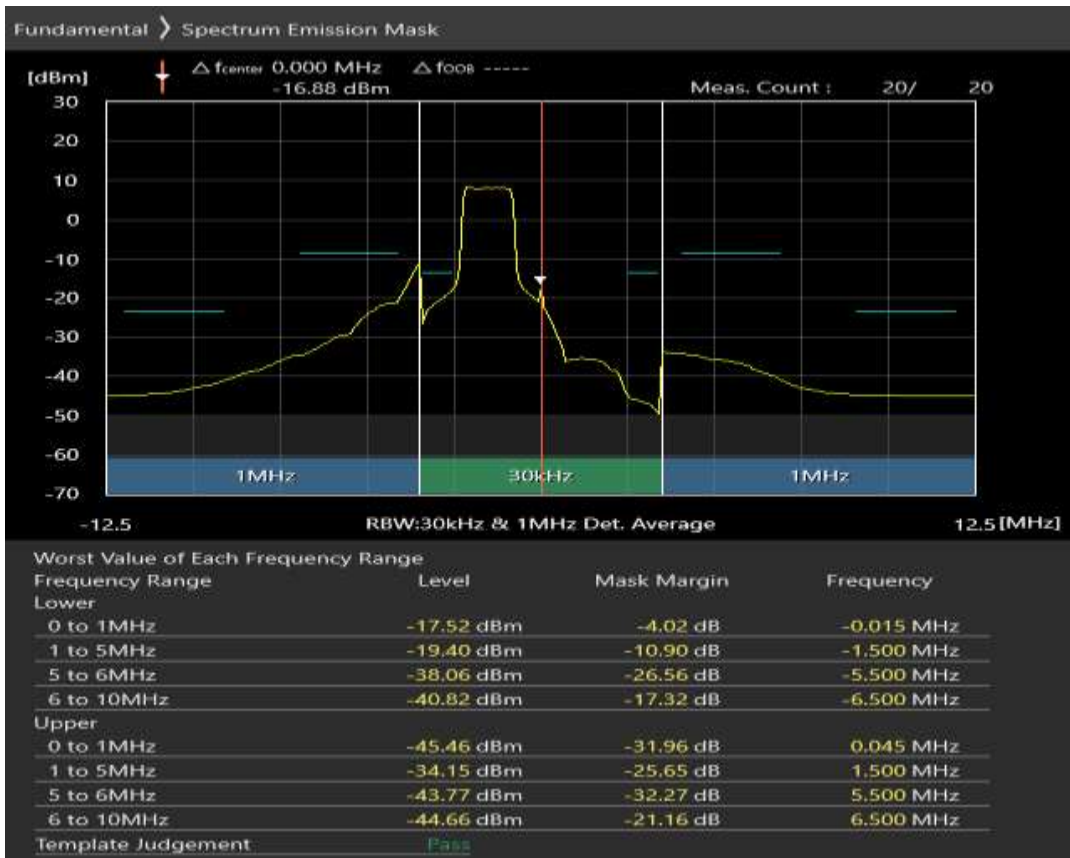

Band20 QPSK BW=5MHz Channel=24300 RB Size=8 Position=#0