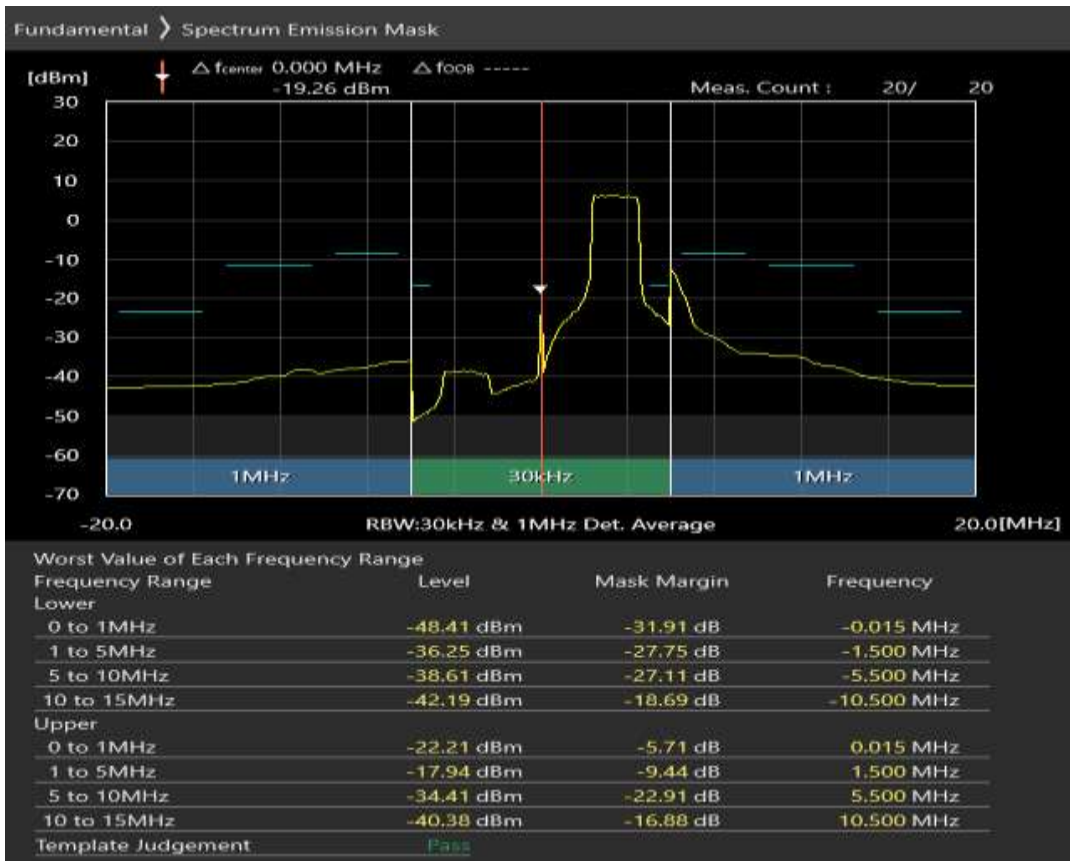

Band7 QPSK BW=10MHz Channel=21400 RB Size=12 Position=#Max