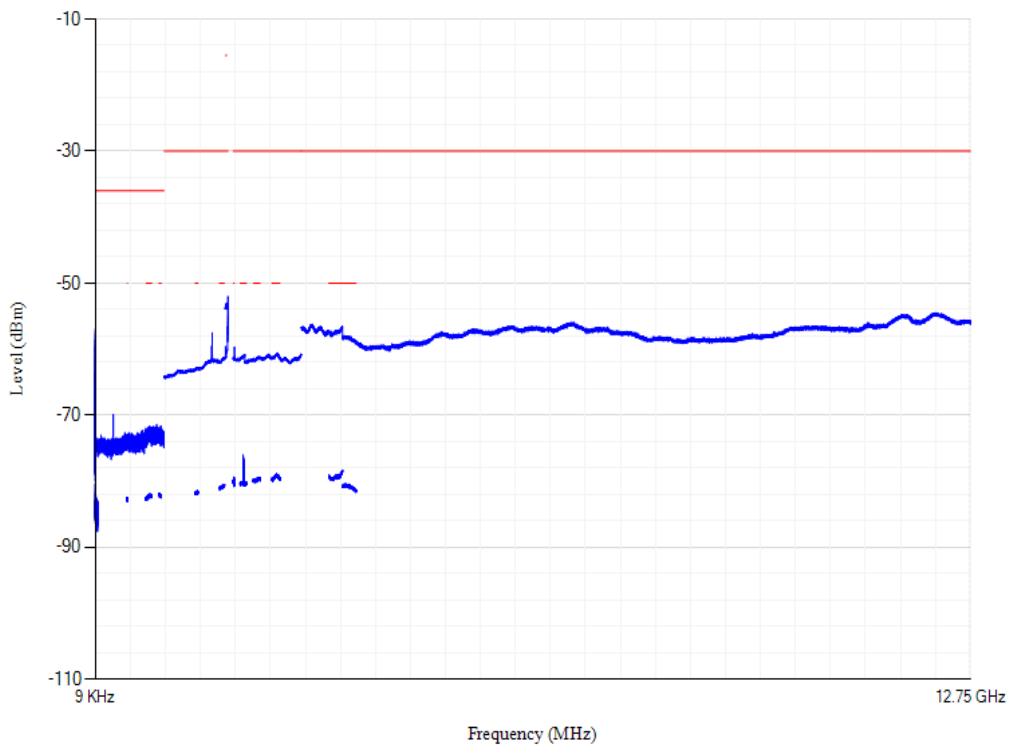

Conducted spurious emissions

Band20 QPSK BW=5MHz Channel=24175 RB Size=1 Position=#0