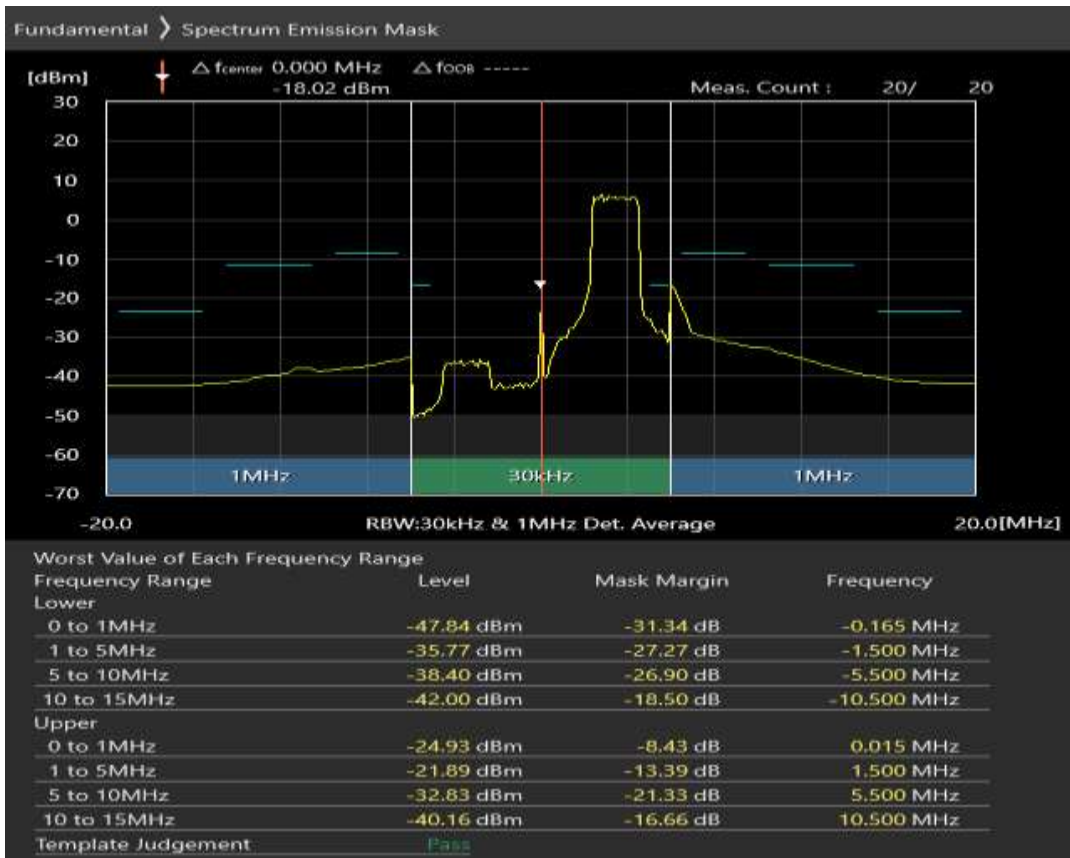

Band38 QAM16 BW=10MHz Channel=37800 RB Size=12 Position=#Max