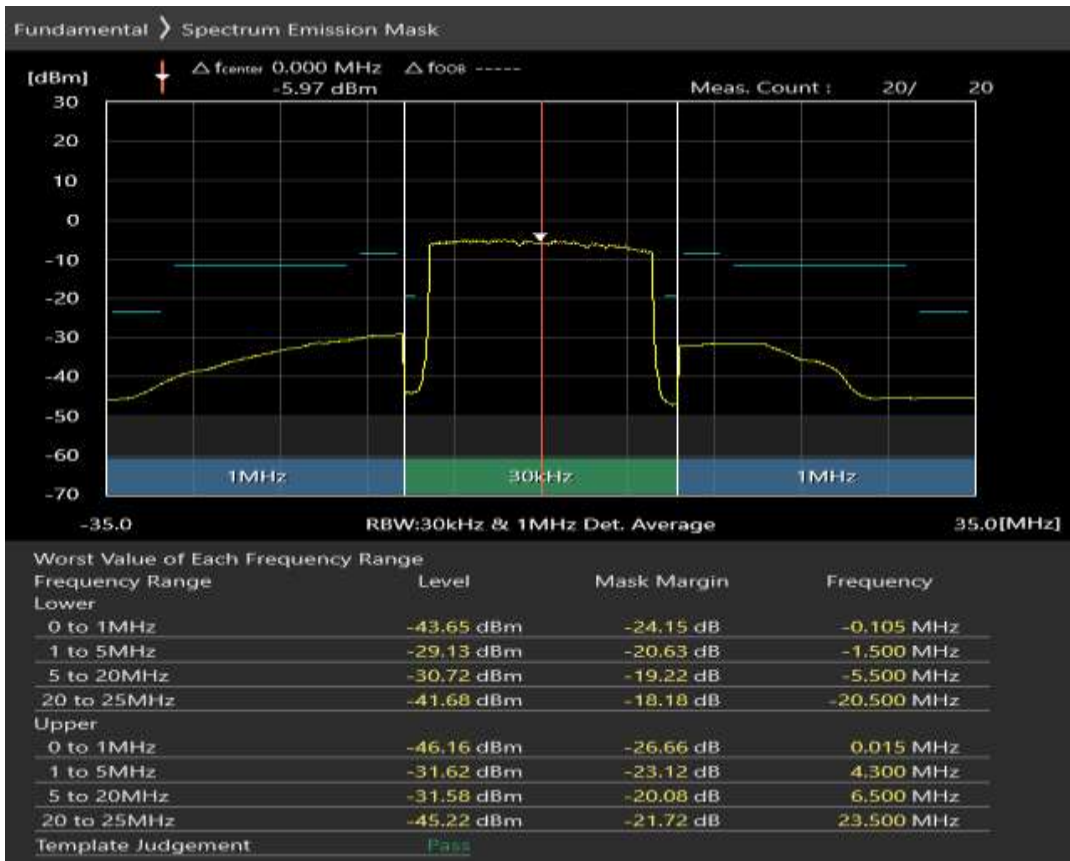

Band28 QAM16 BW=20MHz Channel=27460 RB Size=100 Position=#0