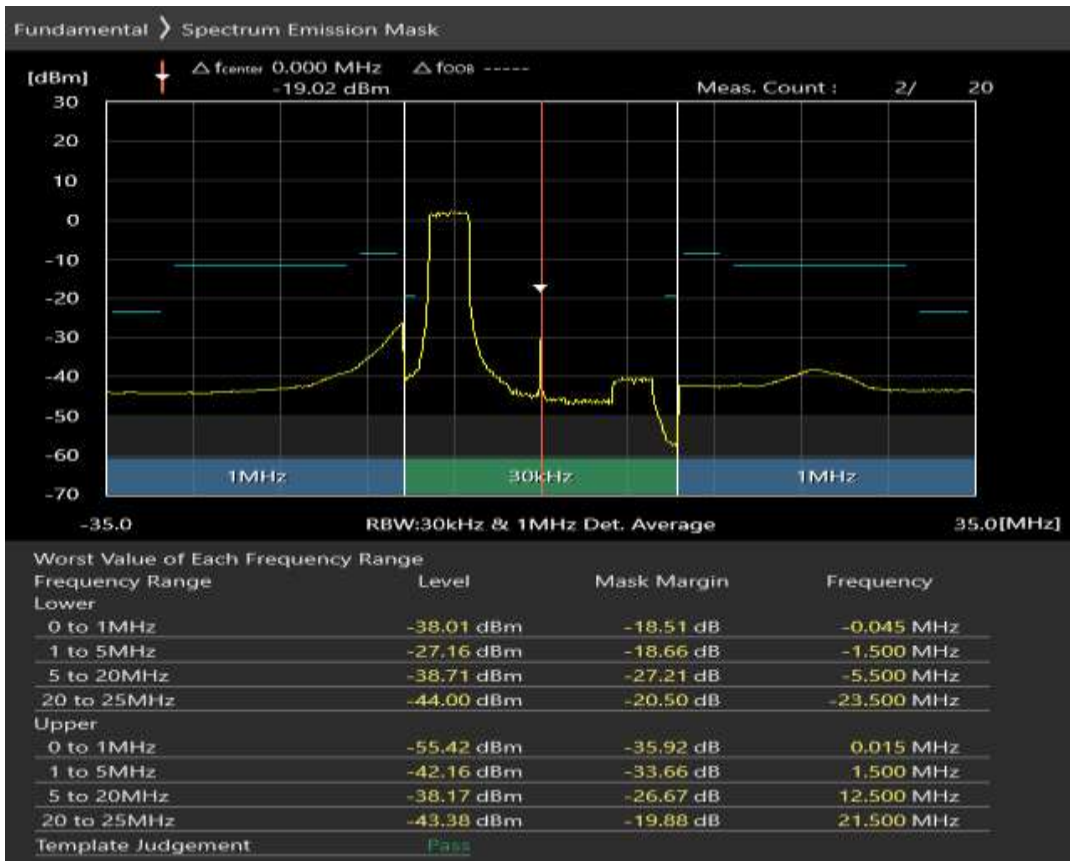

Band3 QAM16 BW=20MHz Channel=19300 RB Size=18 Position=#0