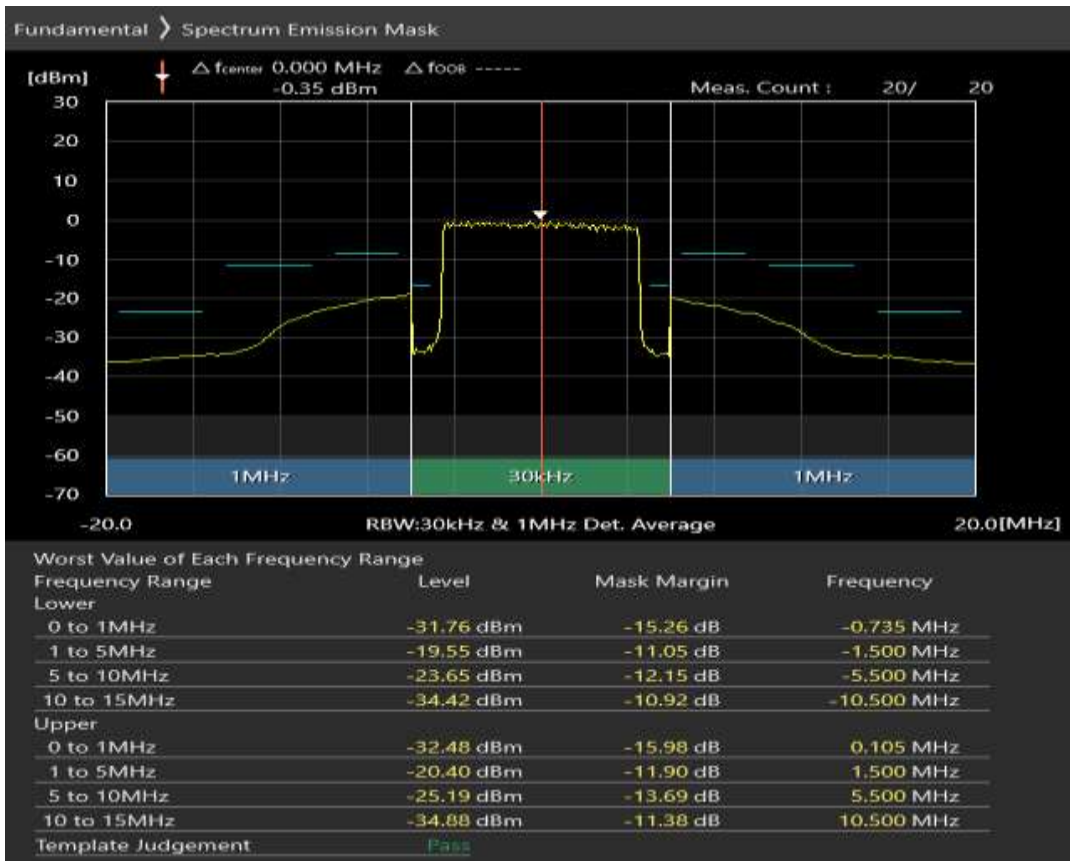

Band38 QAM16 BW=10MHz Channel=38000 RB Size=50 Position=#0