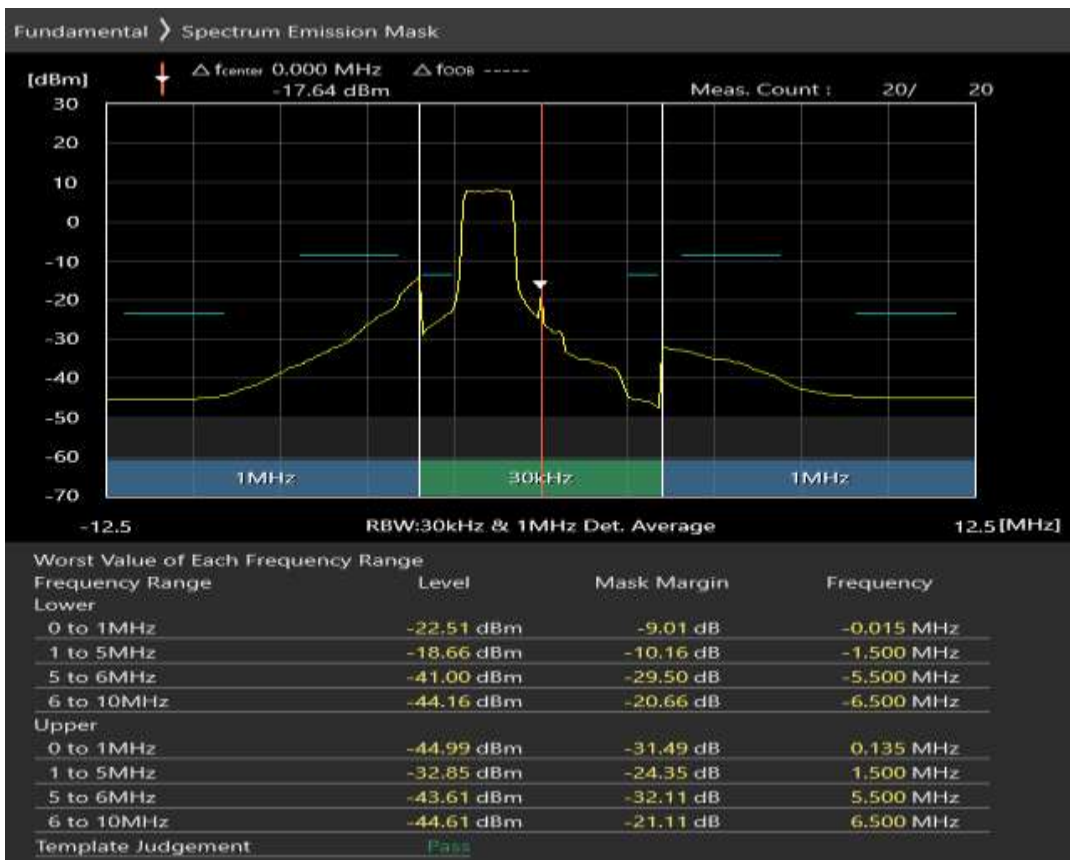

Band20 QPSK BW=5MHz Channel=24175 RB Size=8 Position=#0