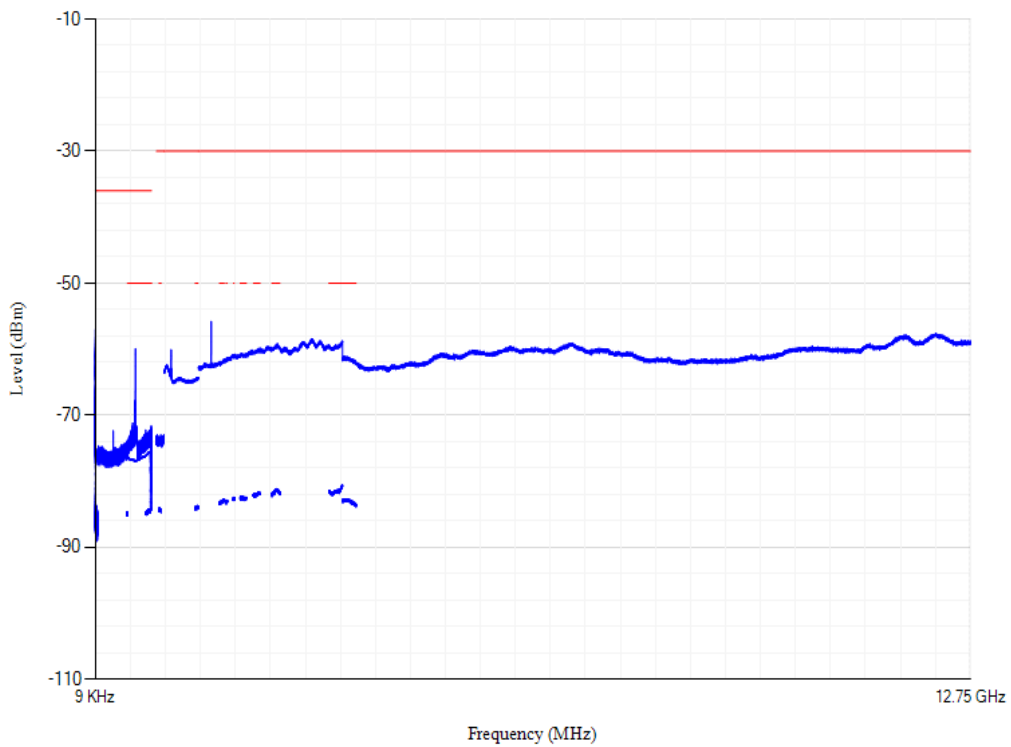

Conducted spurious emissions

Band28 QPSK BW=3MHz Channel=27225 RB Size=1 Position=#0