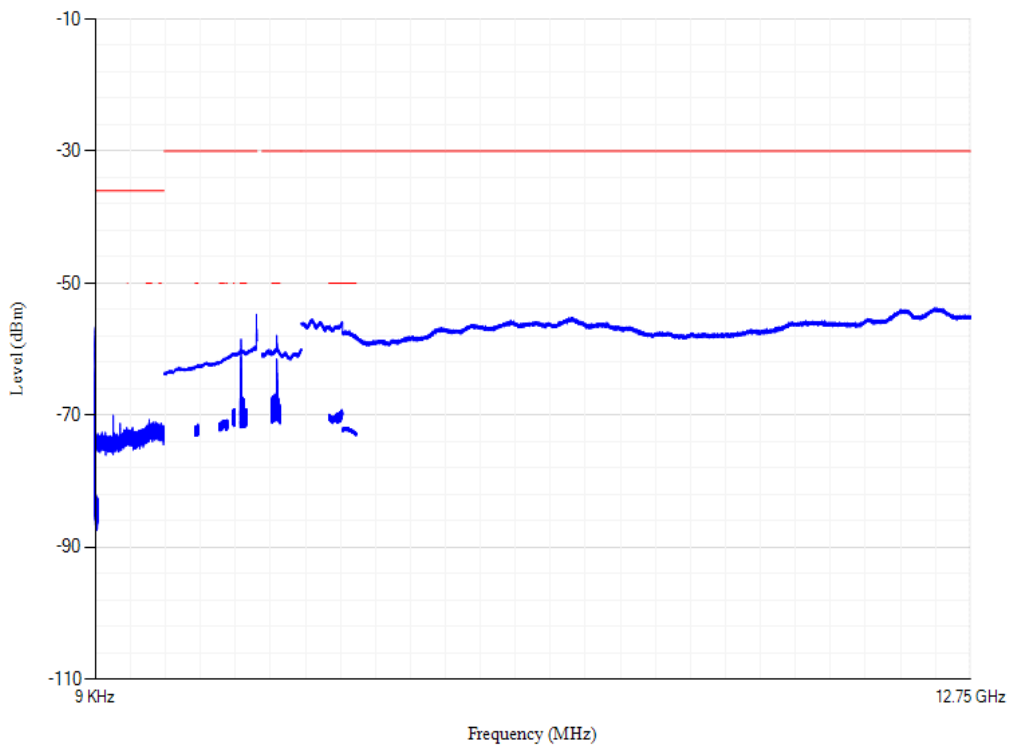

Conducted spurious emissions

Band7 QPSK BW=5MHz Channel=20775 RB Size=1 Position=#0

Conducted spurious emissions

Band7 QPSK BW=5MHz Channel=21100 RB Size=1 Position=#0

Conducted spurious emissions

Band7 QPSK BW=5MHz Channel=21425 RB Size=1 Position=#0