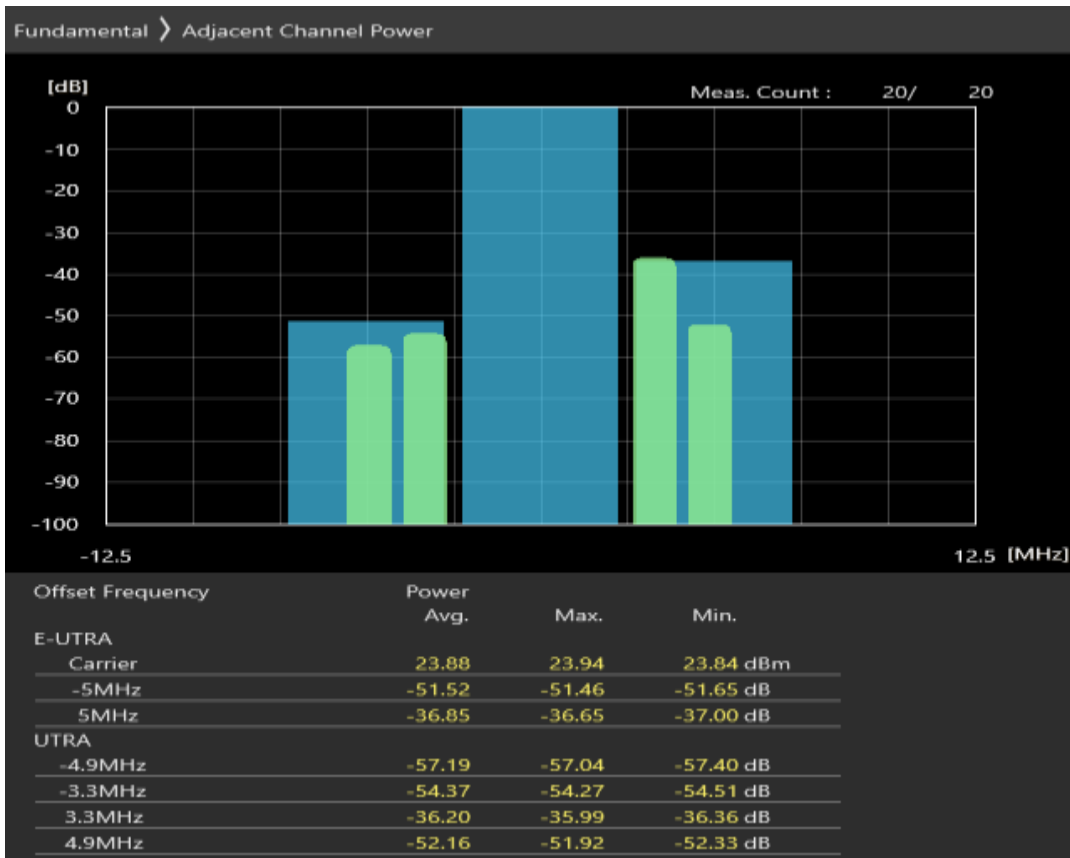

Band38 QAM16 BW=5MHz Channel=37775 RB Size=8 Position=#Max