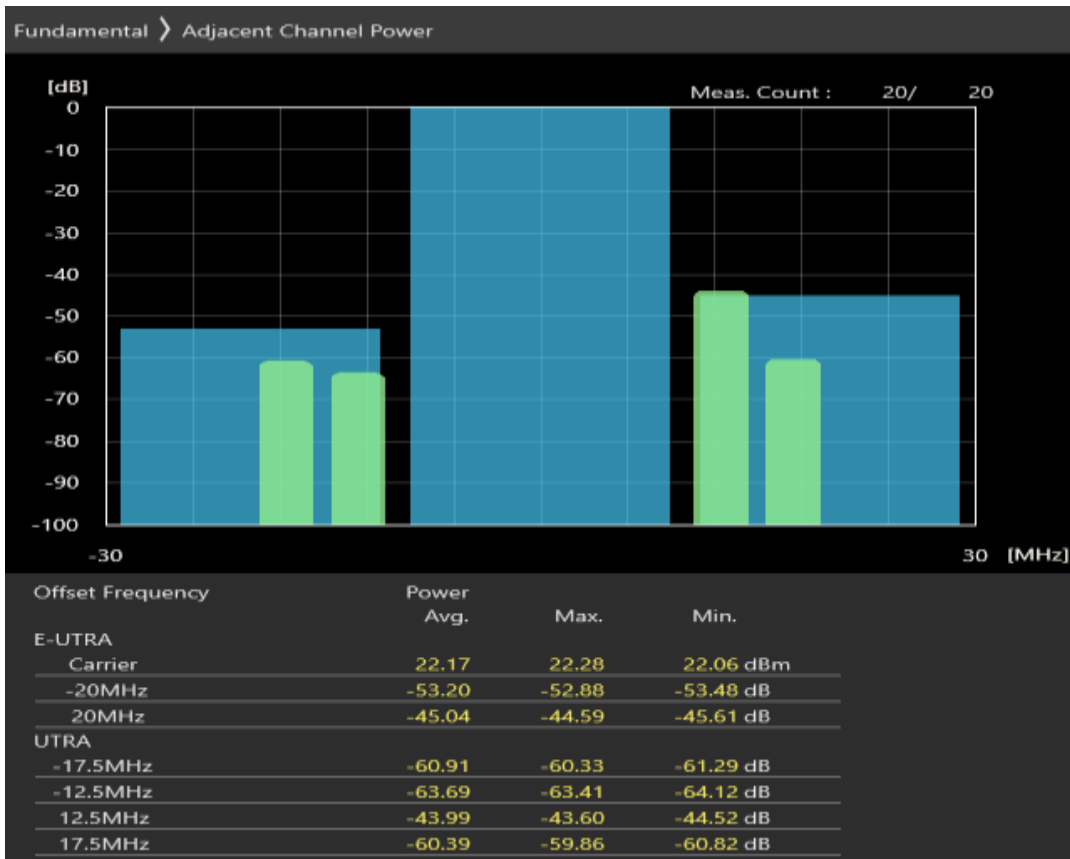

Band3 QAM16 BW=10MHz Channel=1990 RB Size=12 Position=#Max

Band3 QAM16 BW=10MHz Channel=1990 RB Size=50 Position=#0

Band3 QPSK BW=20MHz Channel=19300 RB Size=18 Position=#0

Band3 QPSK BW=20MHz Channel=19300 RB Size=18 Position=#Max