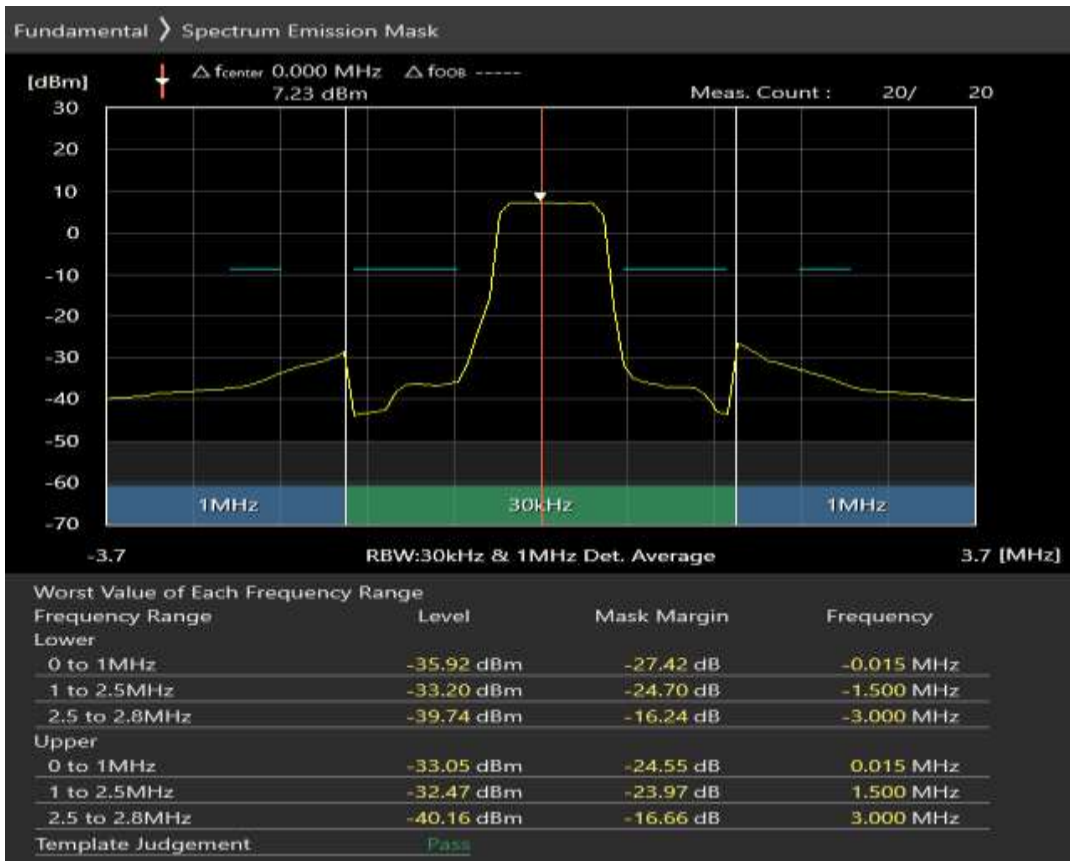

Band3 QPSK BW=1.4MHz Channel=19943 RB Size=5 Position=#Max