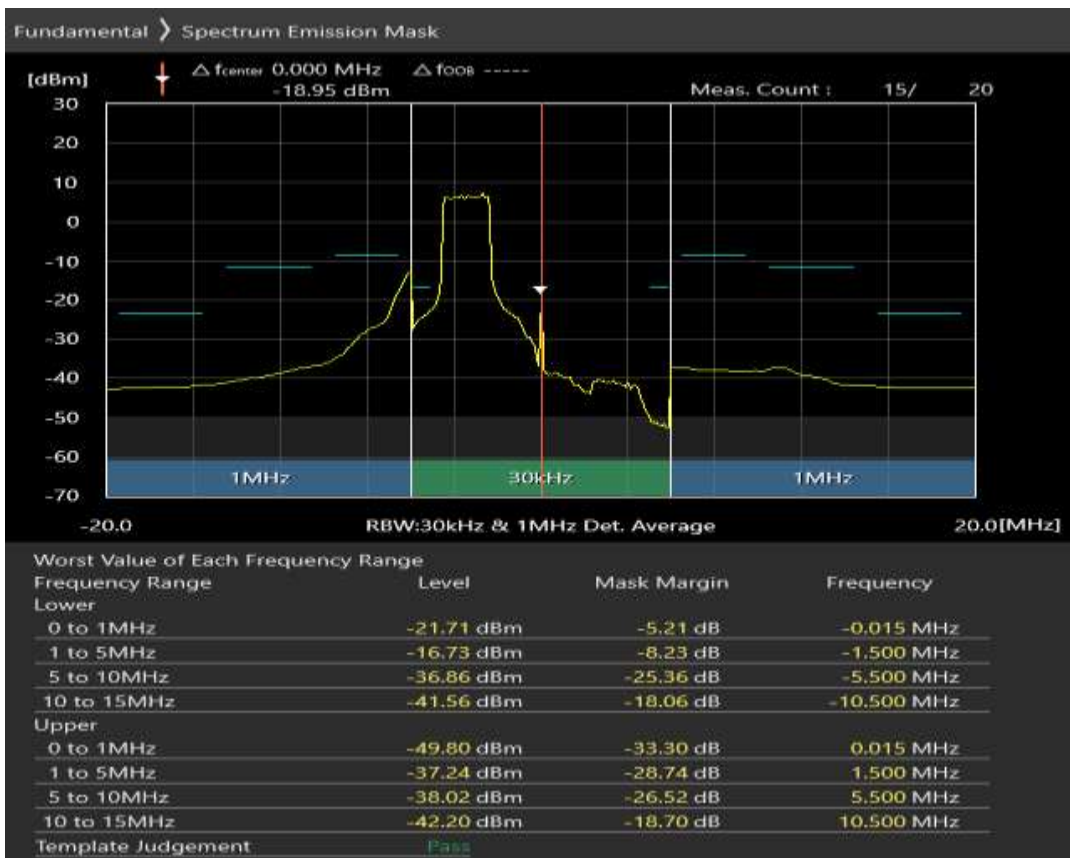

Band7 QPSK BW=10MHz Channel=20800 RB Size=12 Position=#0