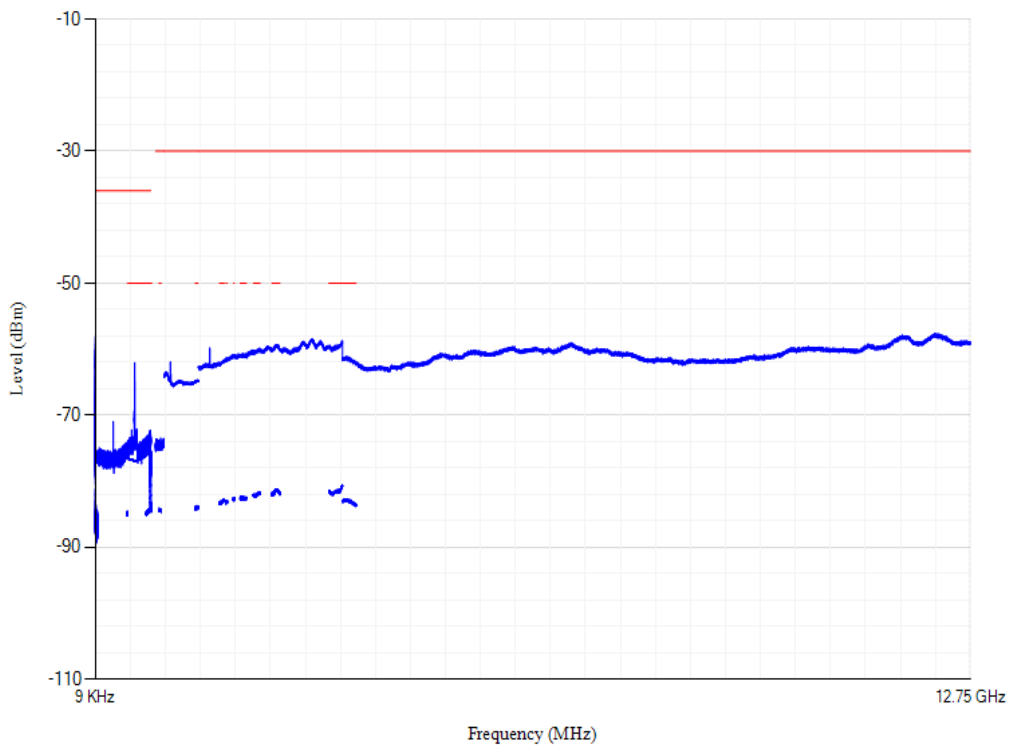

Conducted spurious emissions

Band20 QPSK BW=20MHz Channel=24300 RB Size=1 Position=#0