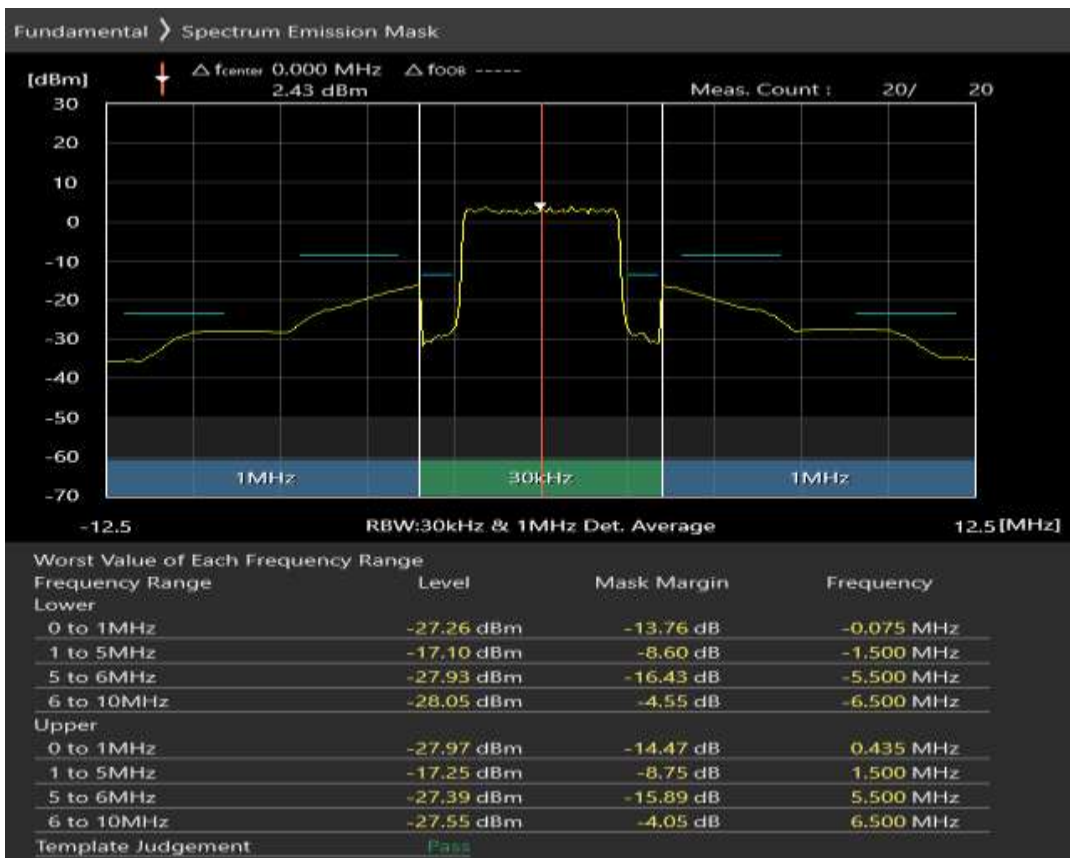

Band40 QPSK BW=5MHz Channel=39150 RB Size=25 Position=#0