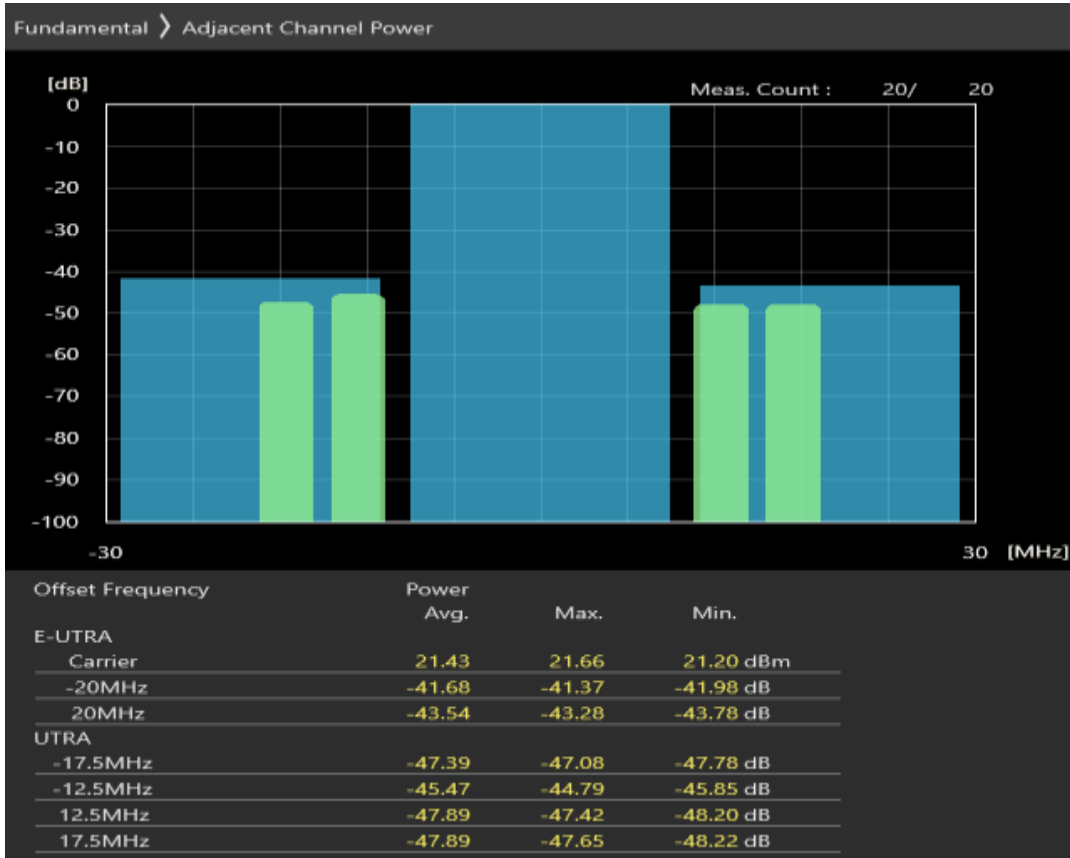

Band28 QAM16 BW=20MHz Channel=27460 RB Size=100 Position=#0