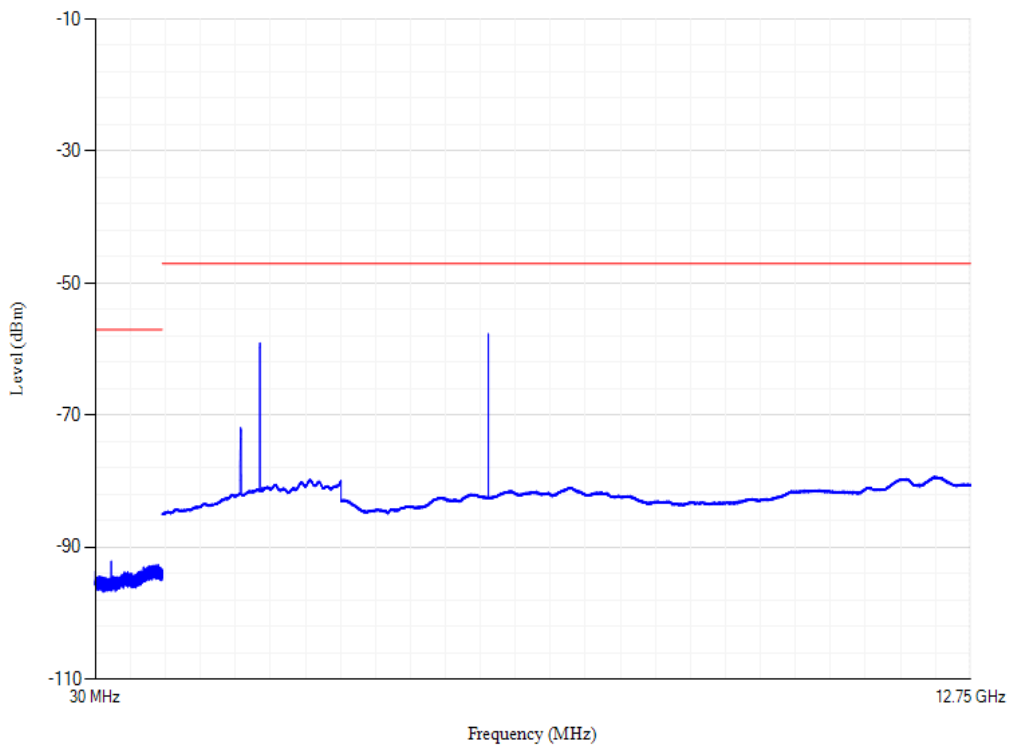

Conducted spurious emissions

Band1 QPSK BW=20MHz Channel=18500