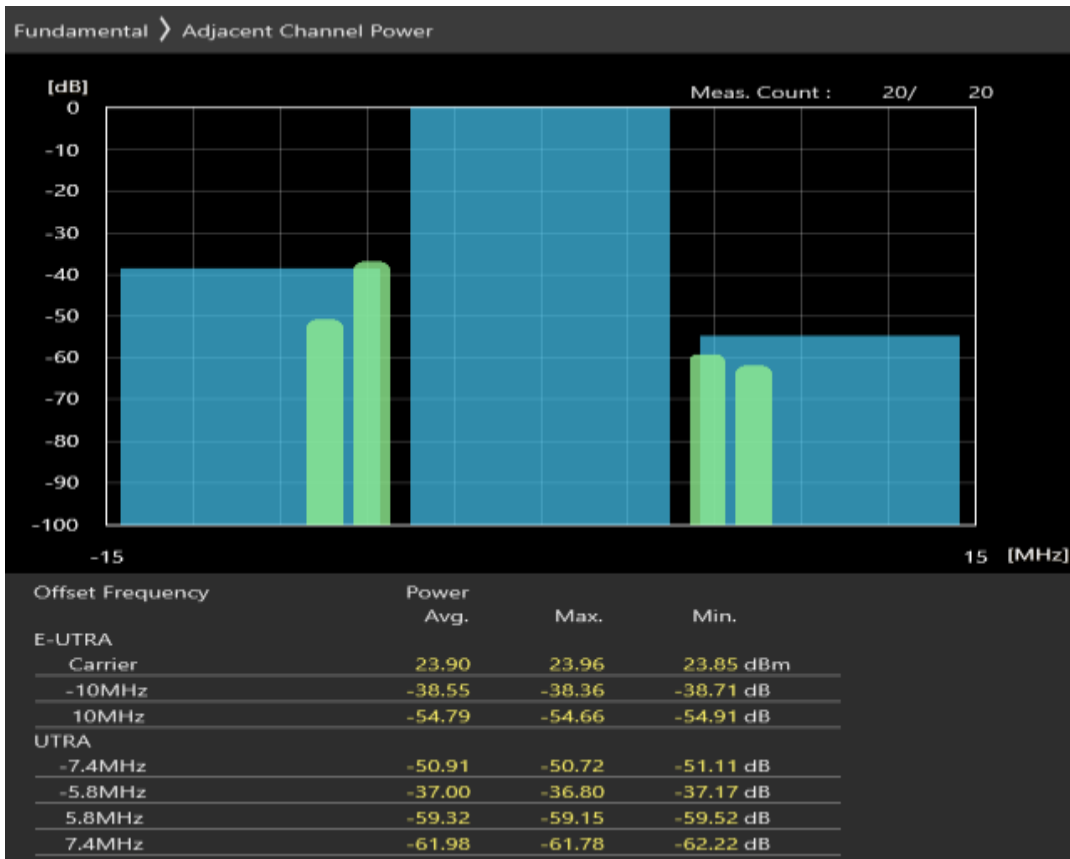

Band38 QPSK BW=10MHz Channel=38000 RB Size=12 Position=#0

Band38 QPSK BW=10MHz Channel=38000 RB Size=12 Position=#Max

Band38 QPSK BW=10MHz Channel=38000 RB Size=50 Position=#0

Band38 QAM16 BW=10MHz Channel=38000 RB Size=12 Position=#0