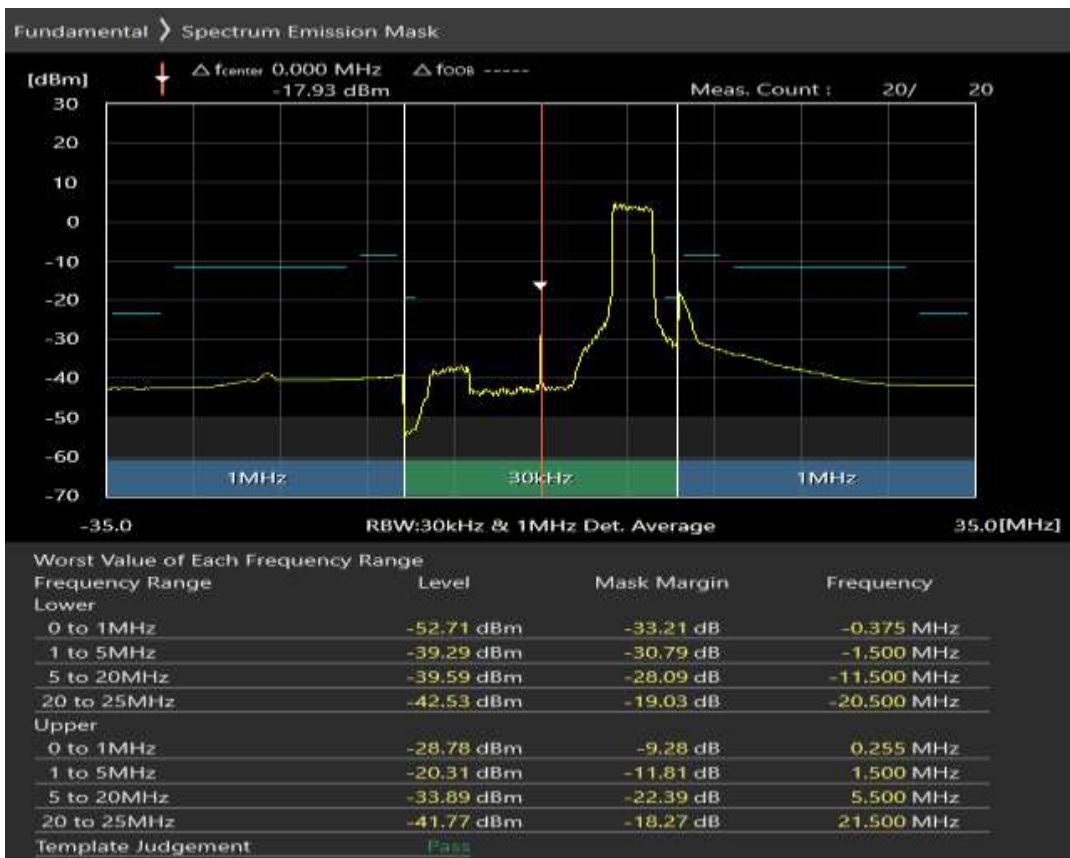

Band38 QAM16 BW=20MHz Channel=37850 RB Size=18 Position=#Max