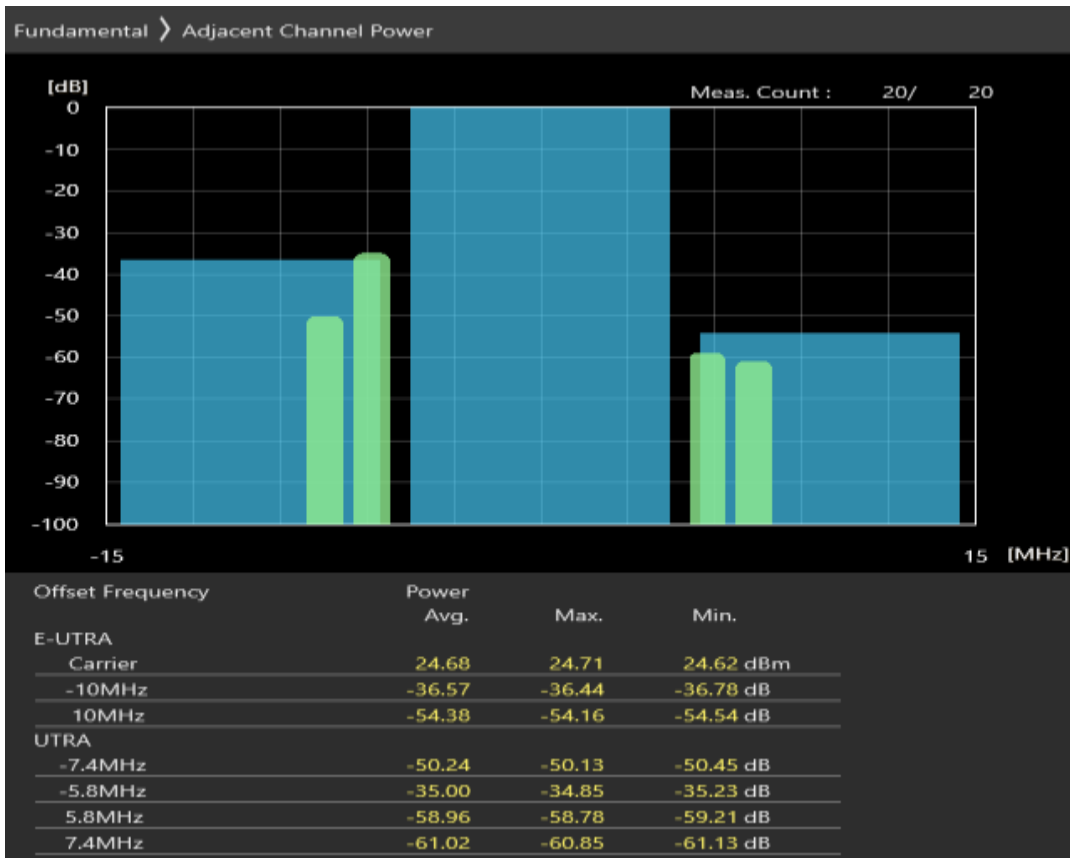

Band38 QPSK BW=10MHz Channel=38000 RB Size=12 Position=#0