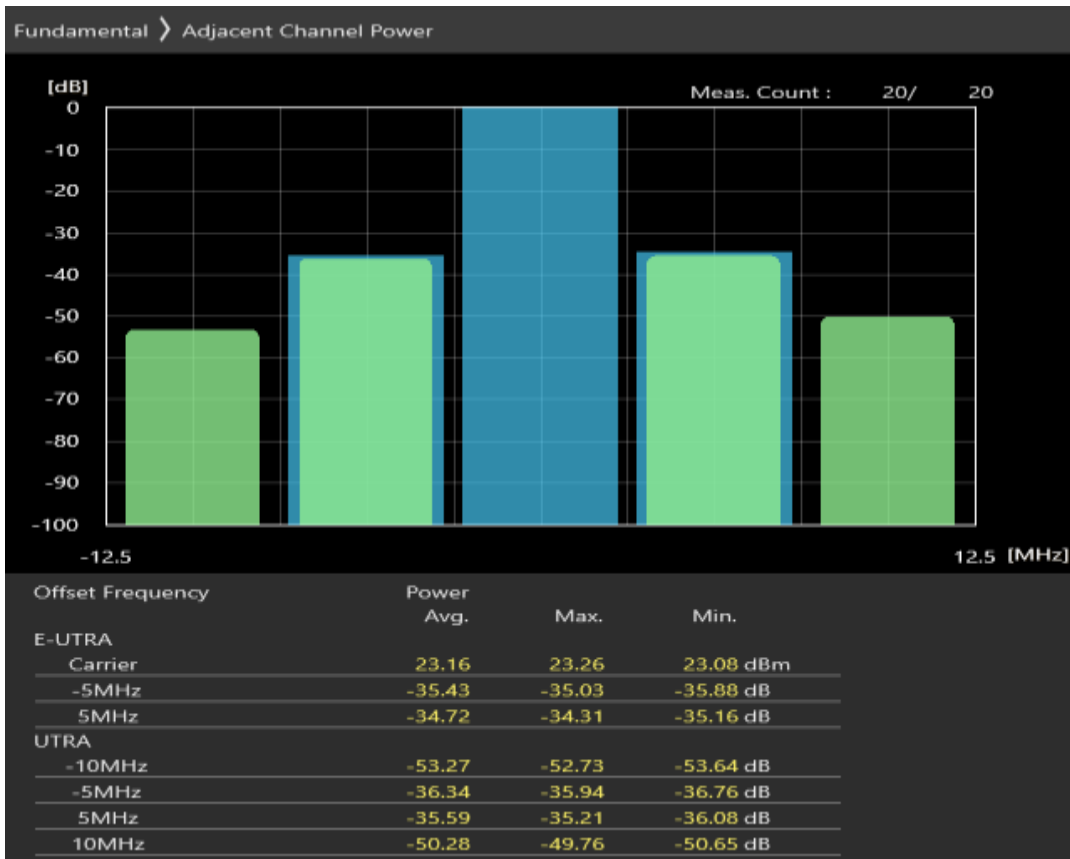

Band7 QAM16 BW=5MHz Channel=20775 RB Size=25 Position=#0