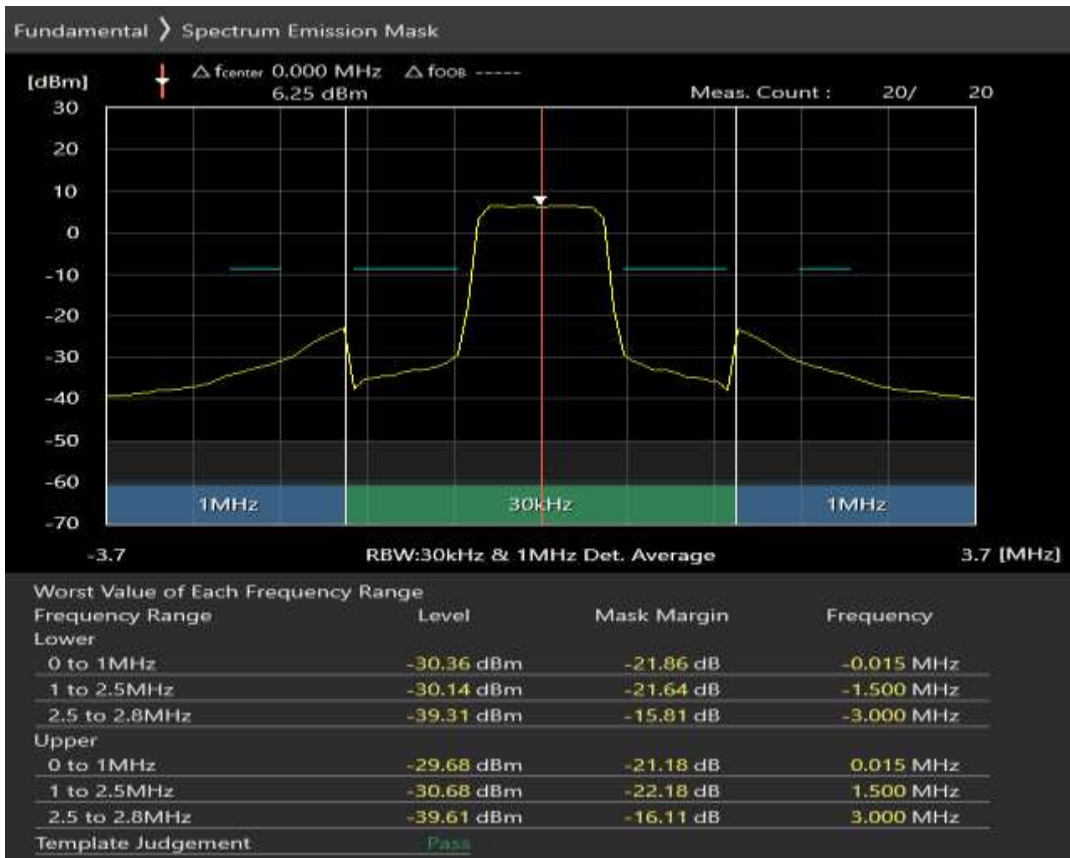

Band3 QPSK BW=1.4MHz Channel=19207 RB Size=6 Position=#0