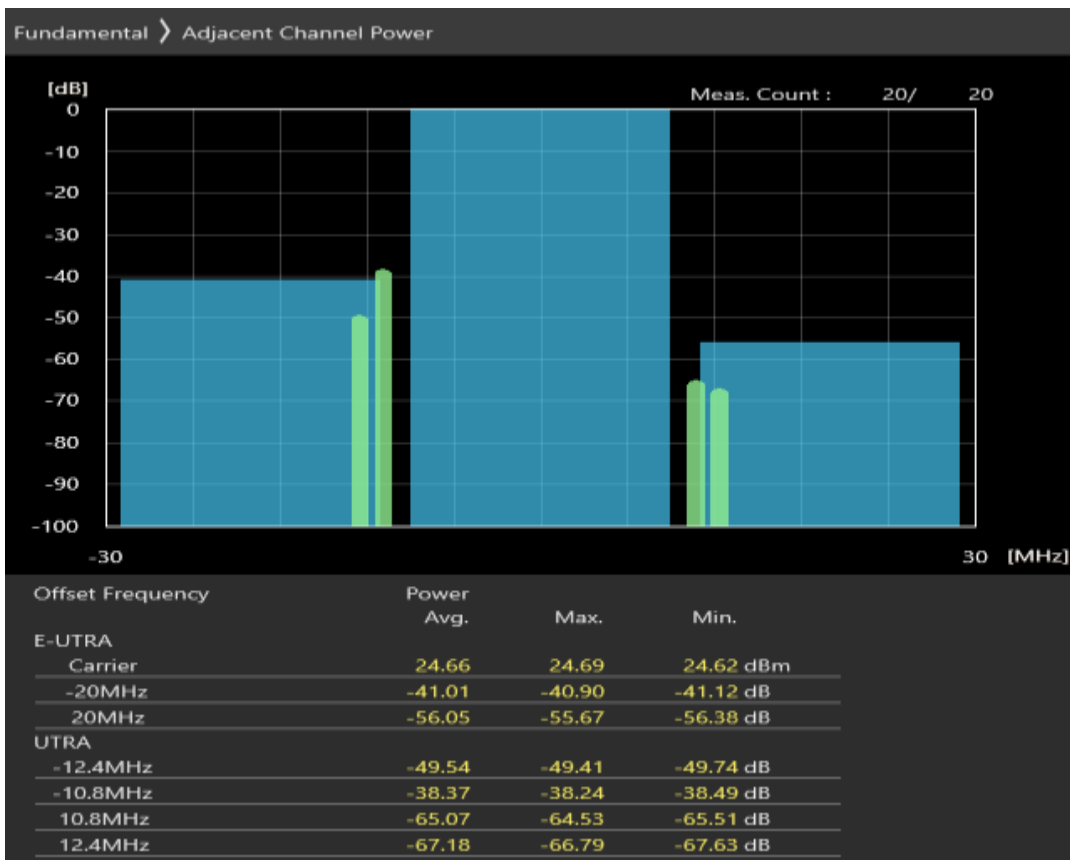

Band38 QPSK BW=20MHz Channel=38000 RB Size=18 Position=#0