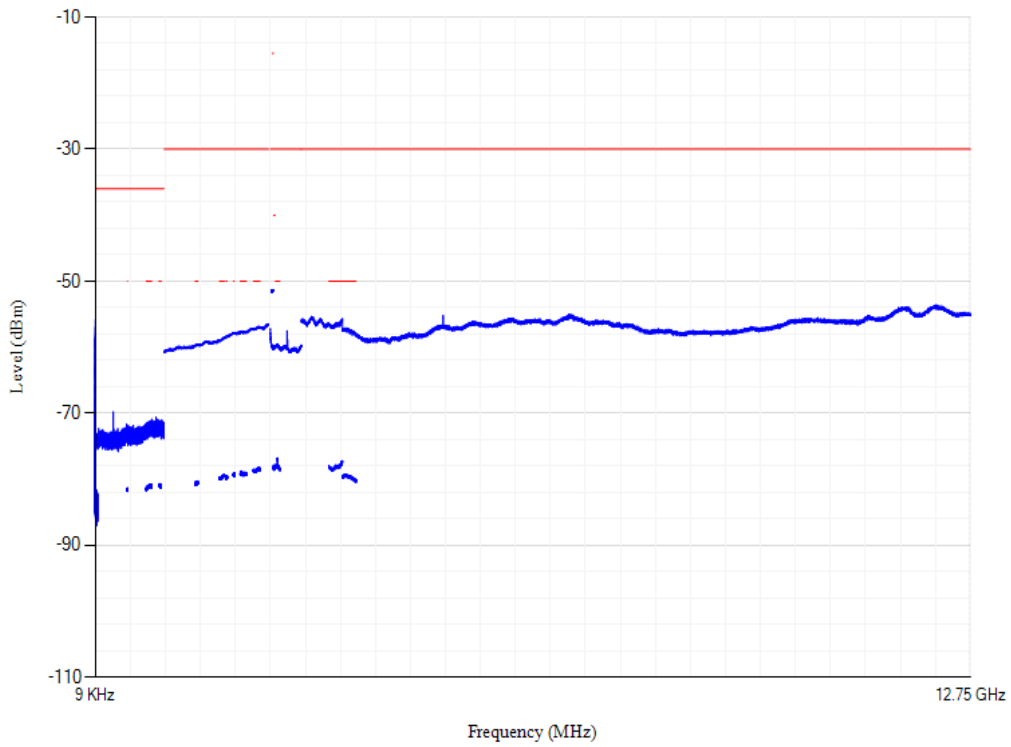

Conducted spurious emissions

Band7 QPSK BW=5MHz Channel=20775 RB Size=1 Position=#0

Conducted spurious emissions

Band7 QPSK BW=5MHz Channel=21100 RB Size=1 Position=#0

Conducted spurious emissions

Band7 QPSK BW=5MHz Channel=21425 RB Size=1 Position=#0