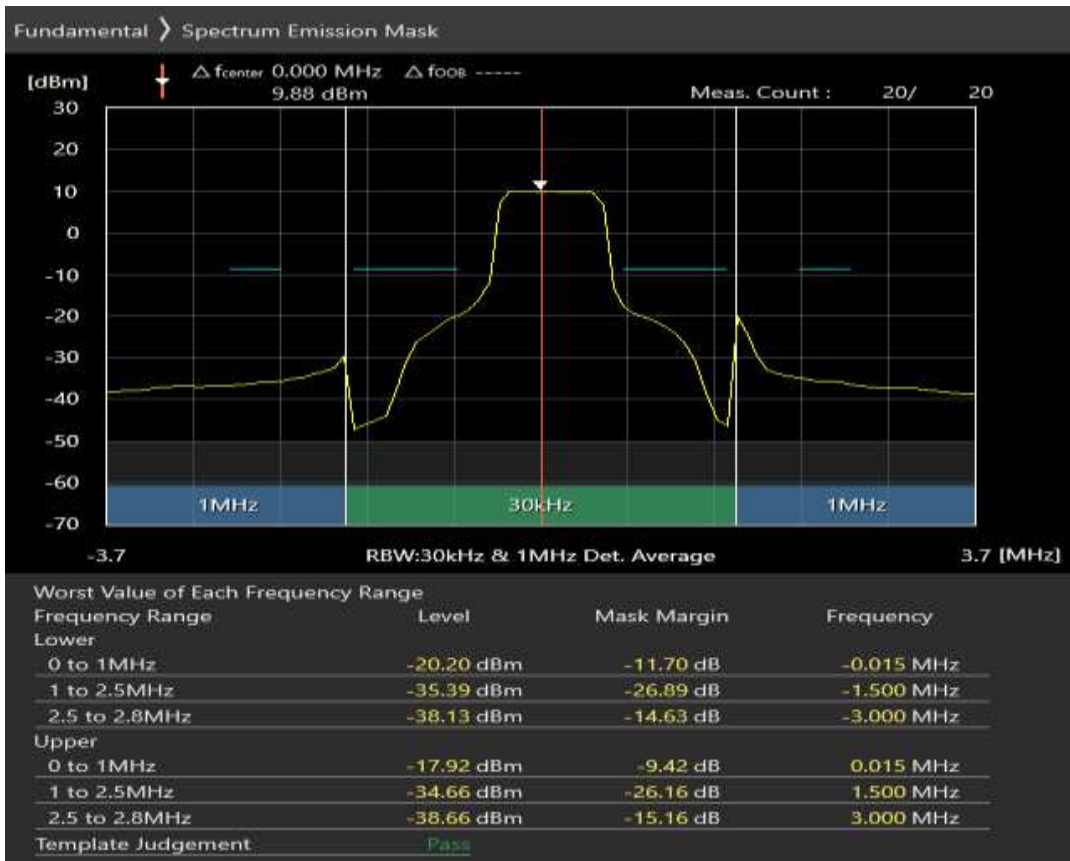

Band8 QPSK BW=1.4MHz Channel=21625 RB Size=5 Position=#Max