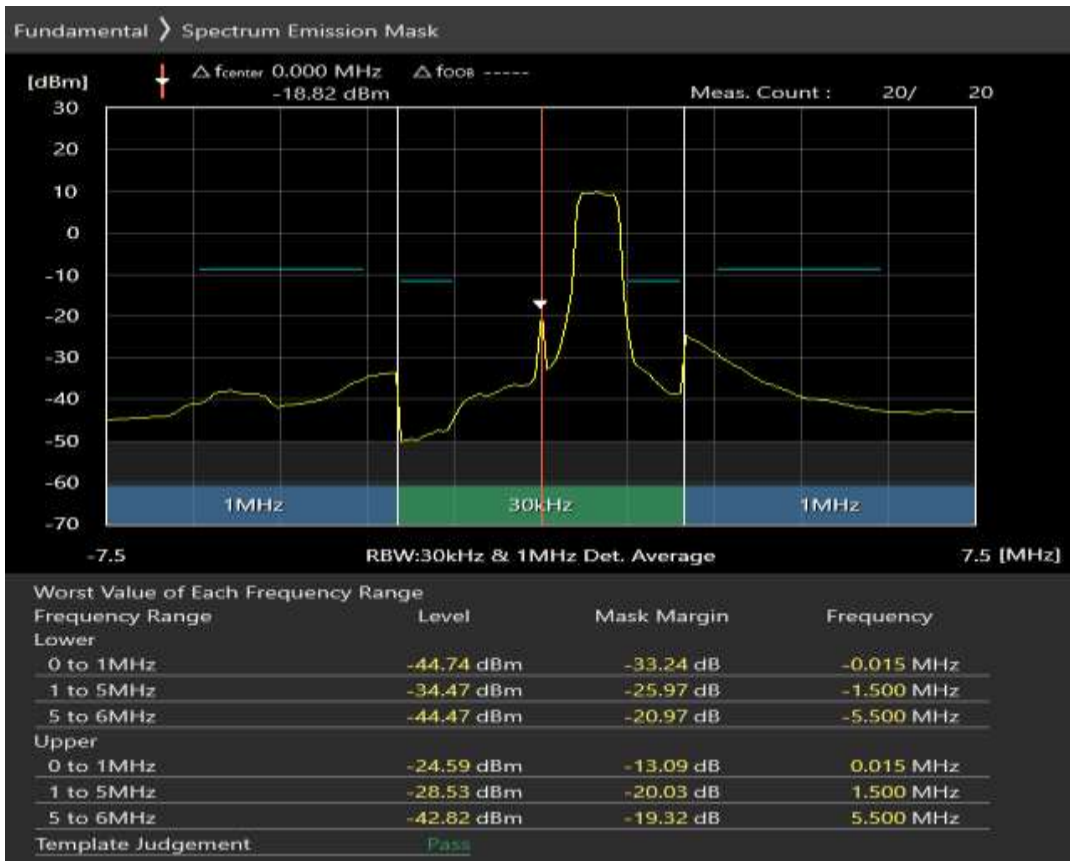

Band28 QPSK BW=3MHz Channel=27360 RB Size=4 Position=#Max