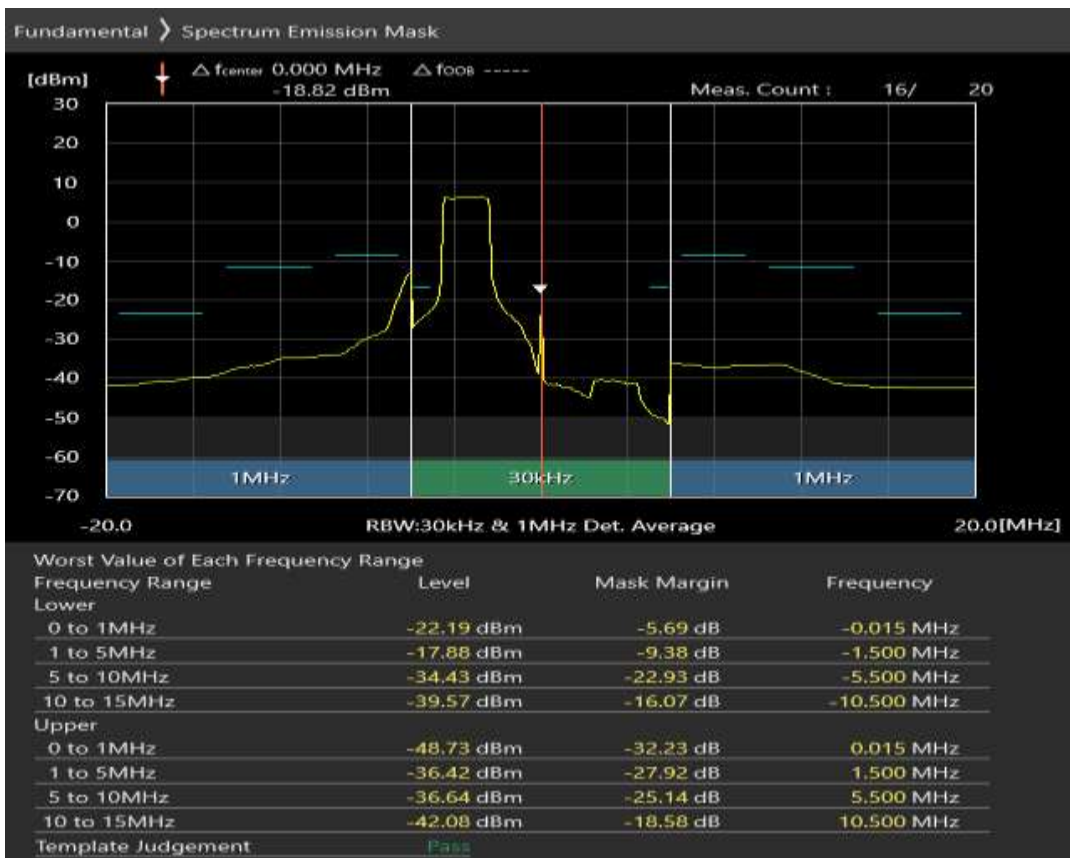

Band7 QPSK BW=10MHz Channel=21400 RB Size=12 Position=#0