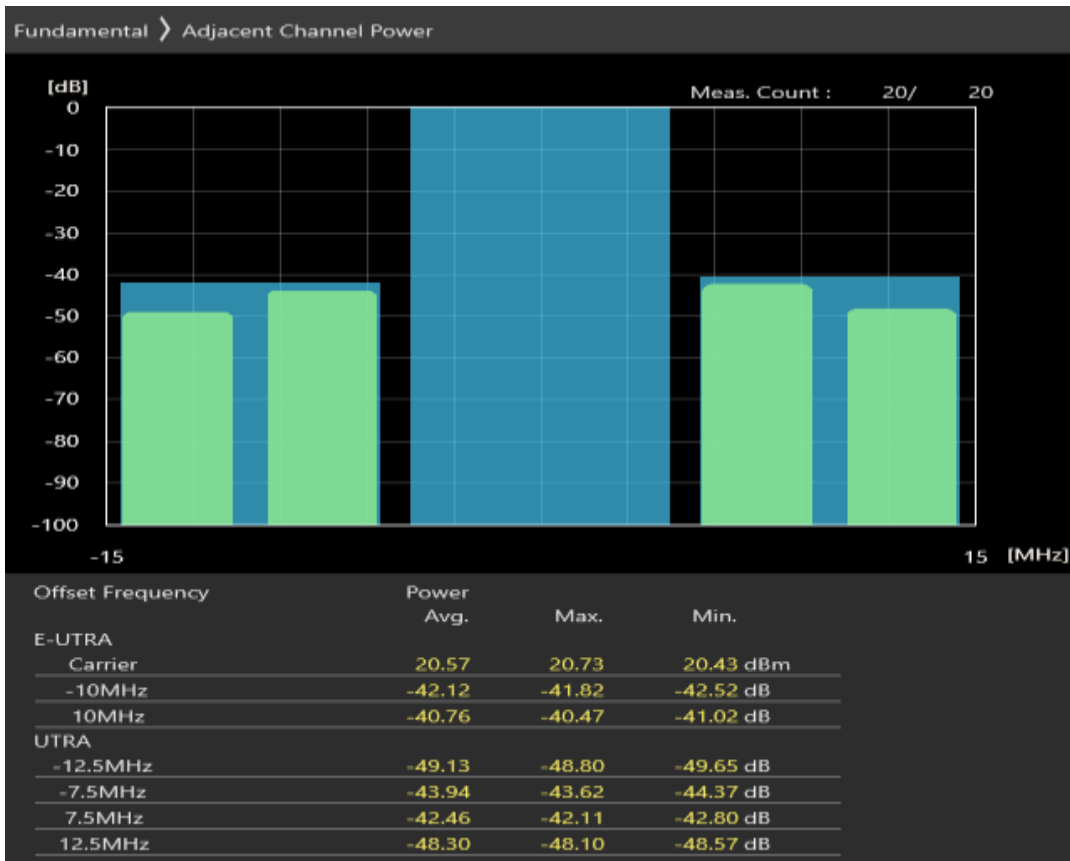

Band3 QPSK BW=10MHz Channel=19575 RB Size=50 Position=#0

Band3 QAM16 BW=10MHz Channel=19575 RB Size=12 Position=#0

Band3 QAM16 BW=10MHz Channel=19575 RB Size=12 Position=#Max

Band3 QAM16 BW=10MHz Channel=19575 RB Size=50 Position=#0