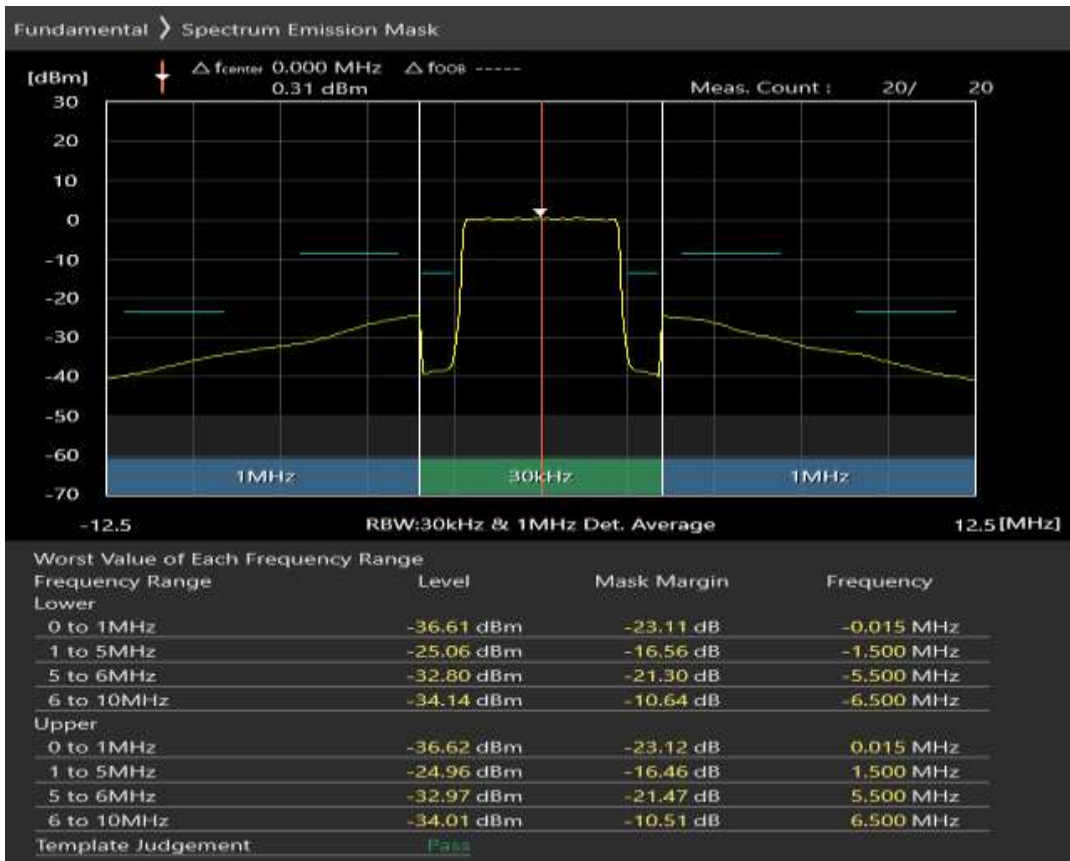

Band28 QAM16 BW=5MHz Channel=27385 RB Size=25 Position=#0