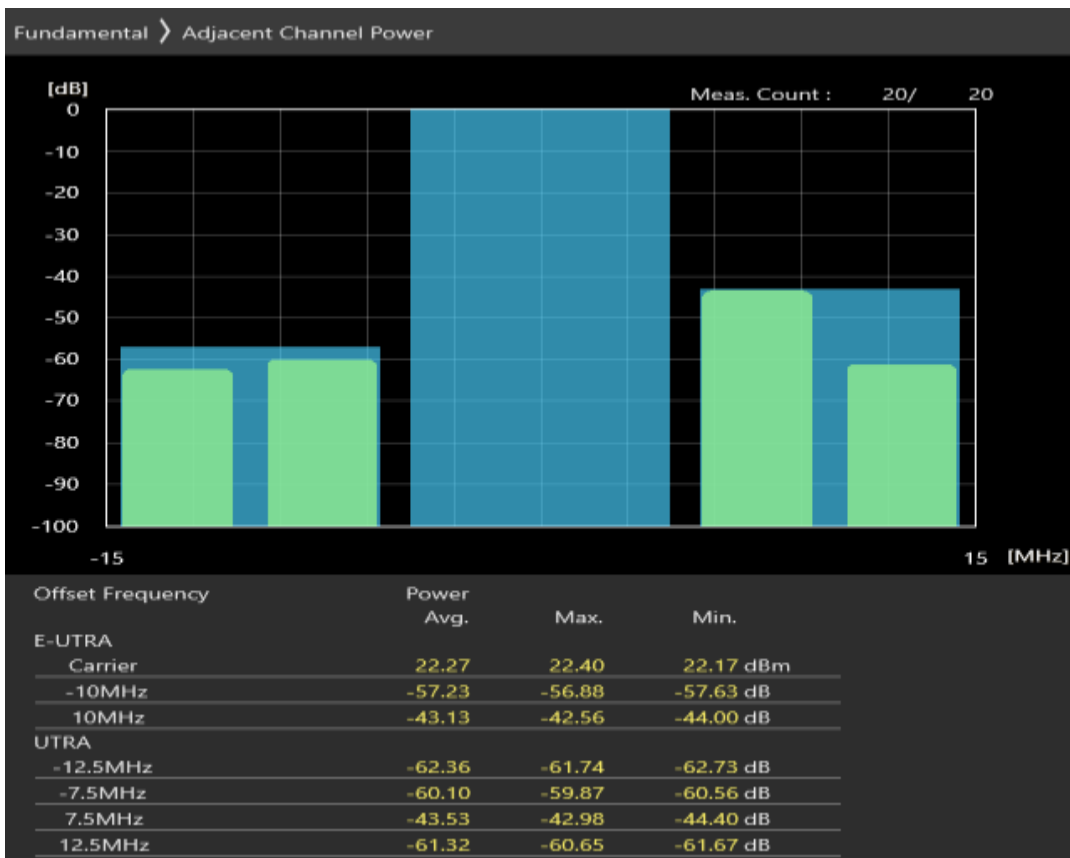

Band1 QAM16 BW=10MHz Channel=18050 RB Size=12 Position=#Max