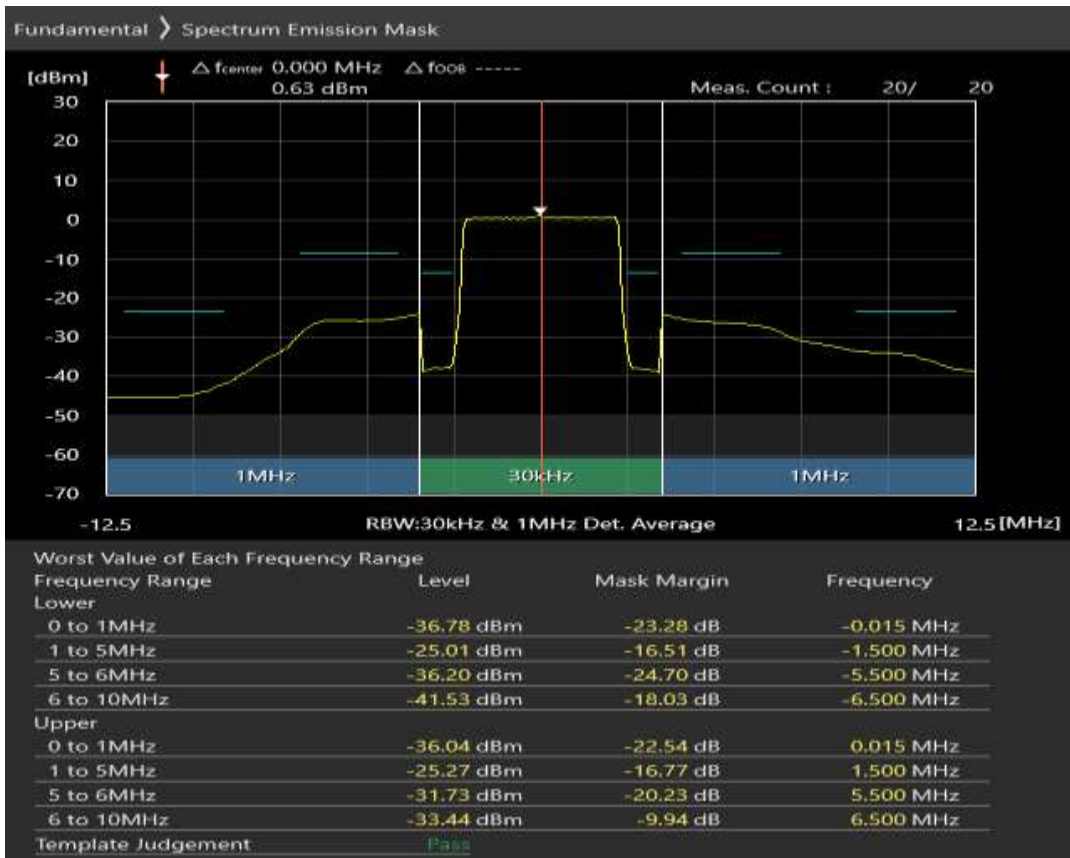

Band20 QPSK BW=5MHz Channel=24175 RB Size=25 Position=#0