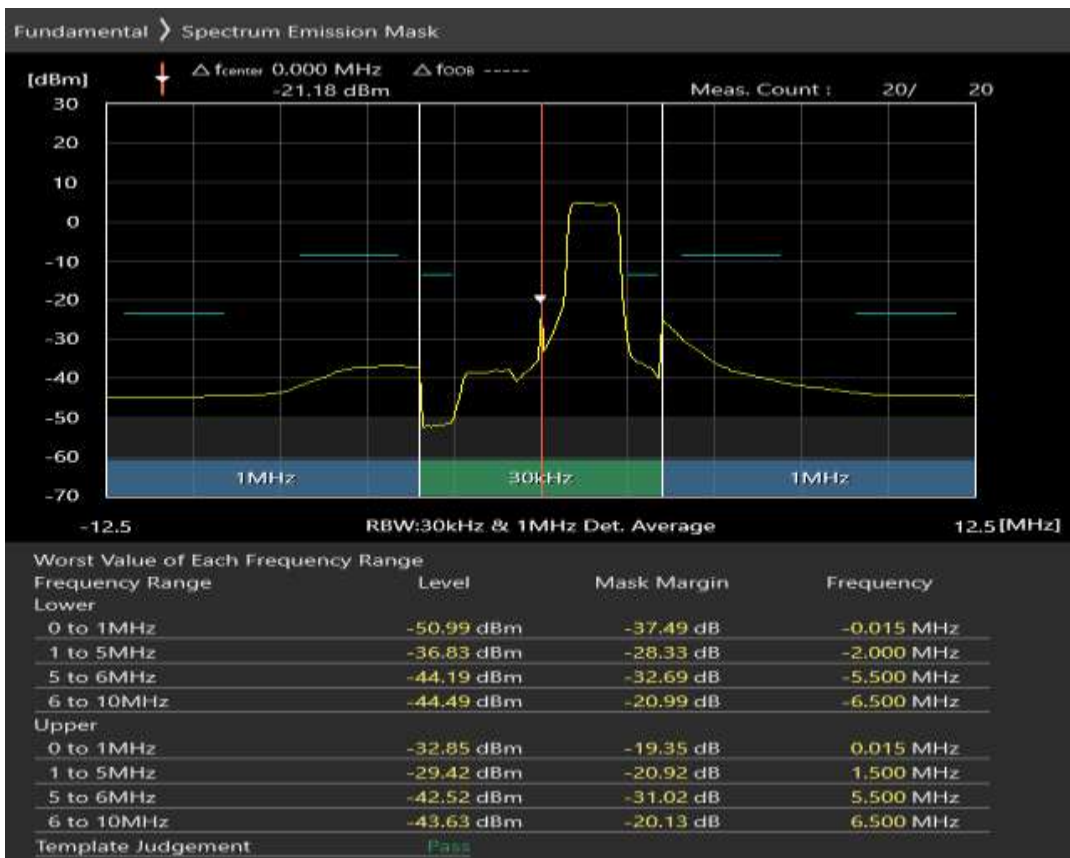

Band3 QAM16 BW=5MHz Channel=19925 RB Size=8 Position=#Max