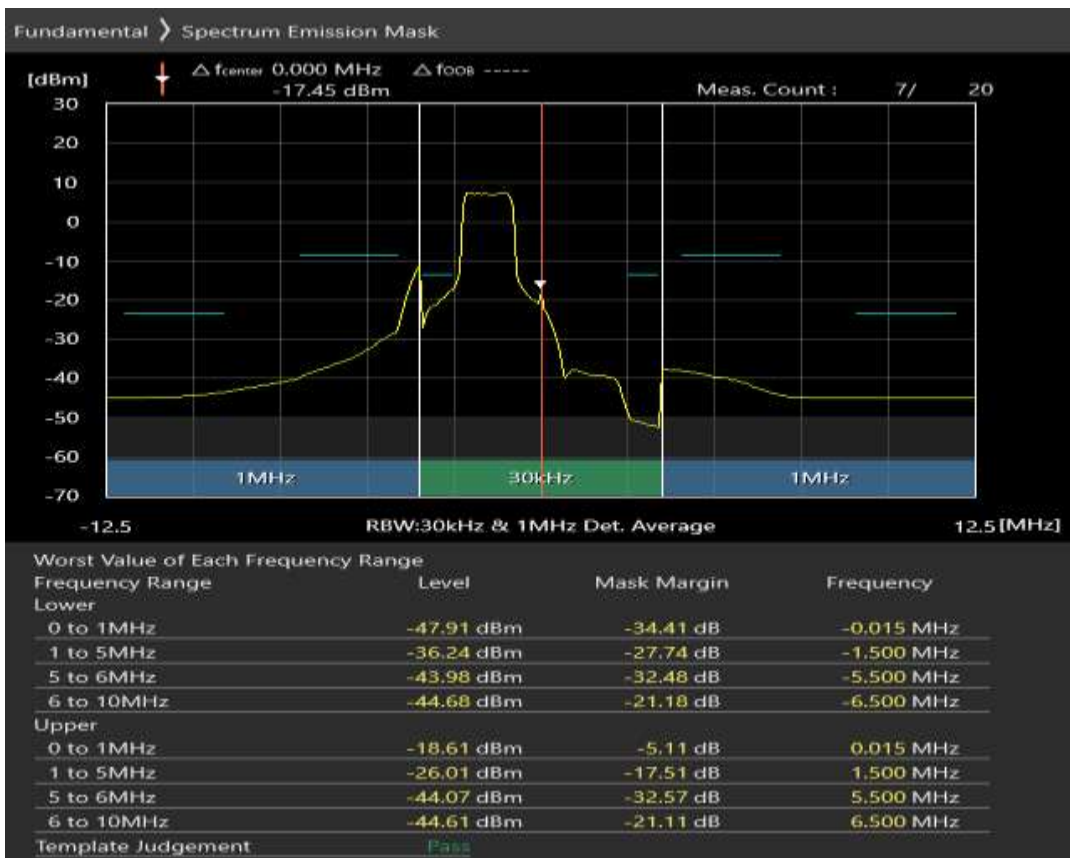

Band8 QAM16 BW=5MHz Channel=21775 RB Size=8 Position=#Max