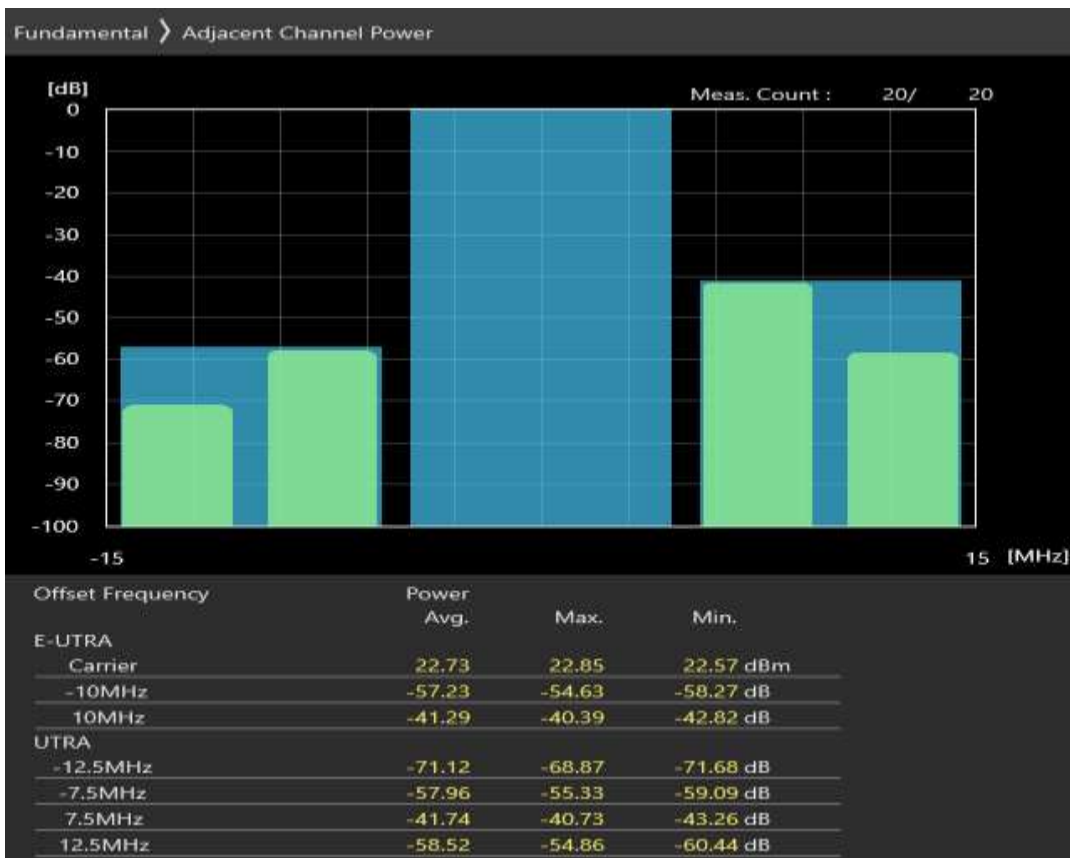

Band8 QAM16 BW=10MHz Channel=21500 RB Size=12 Position=#Max