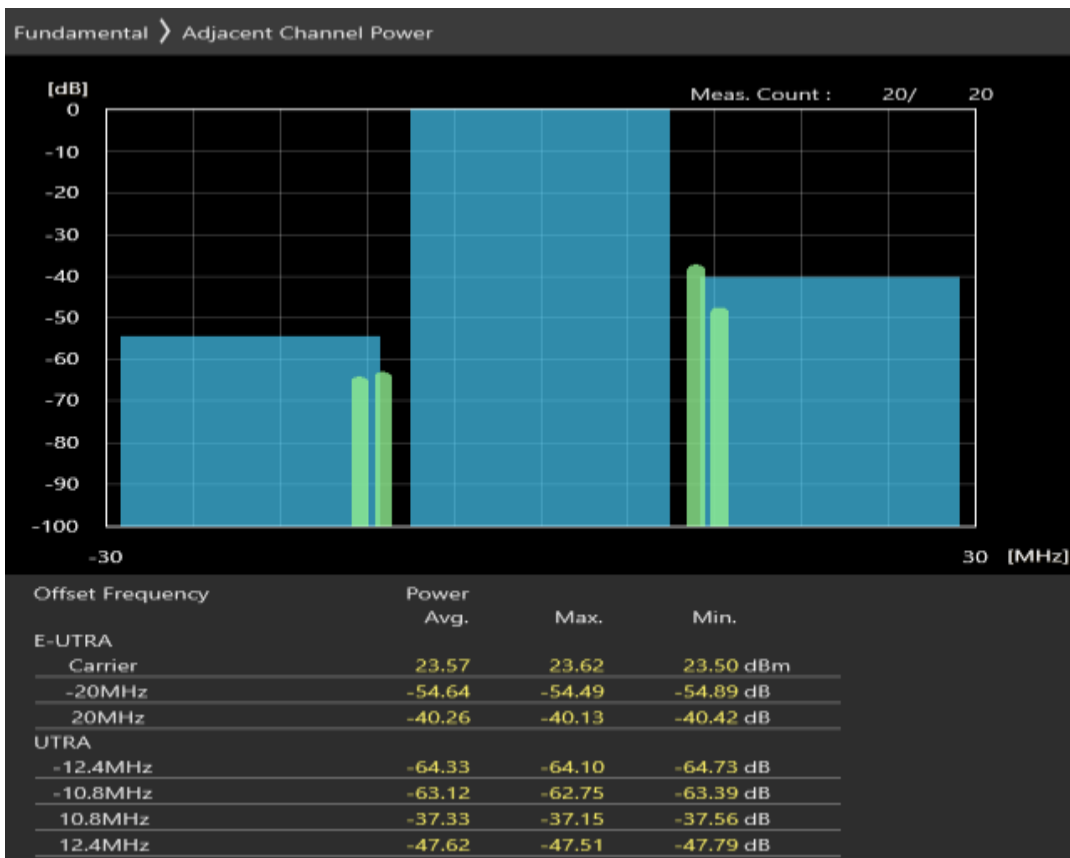

Band38 QAM16 BW=20MHz Channel=38000 RB Size=18 Position=#Max