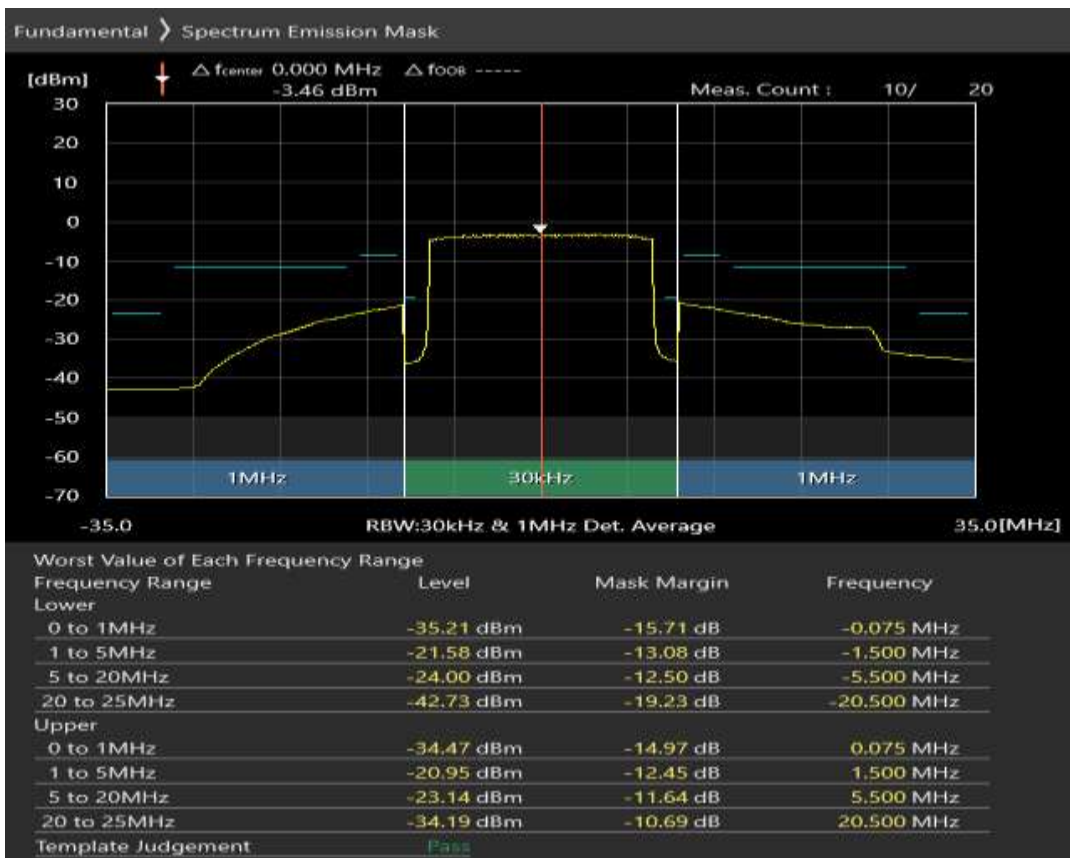

Band7 QPSK BW=20MHz Channel=20850 RB Size=100 Position=#0