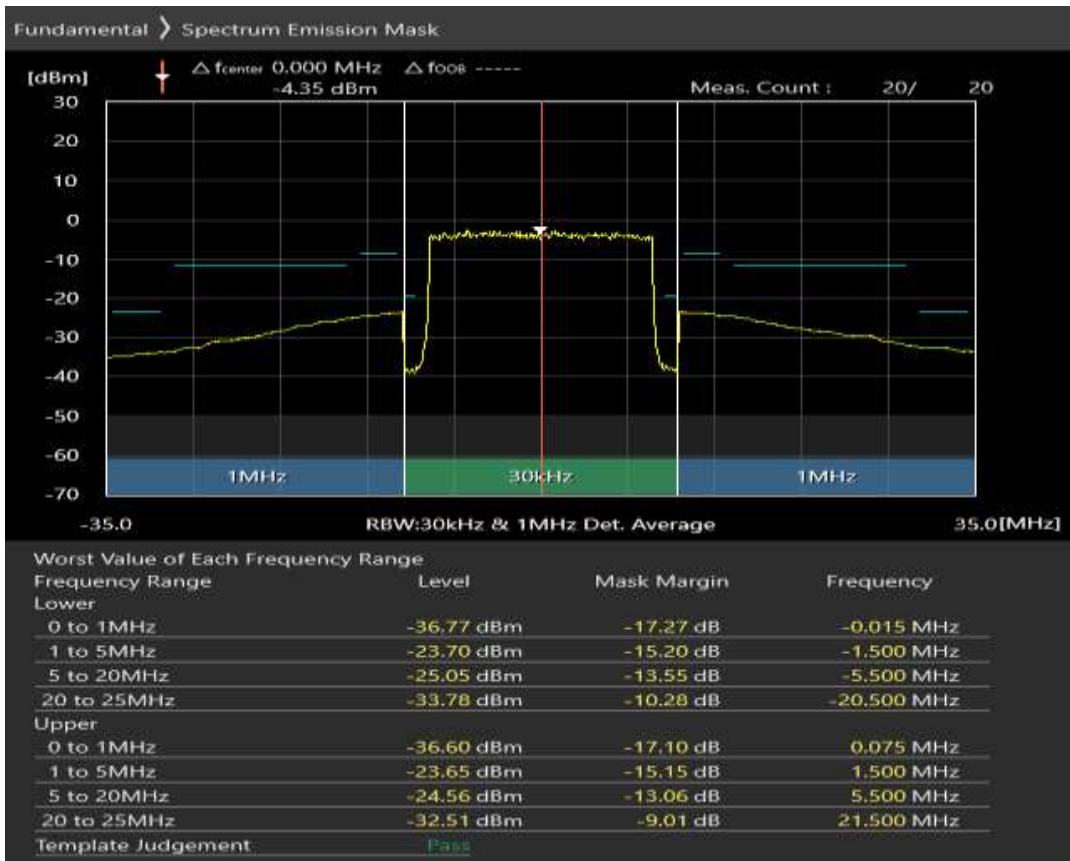

Band40 QAM16 BW=20MHz Channel=39150 RB Size=100 Position=#0