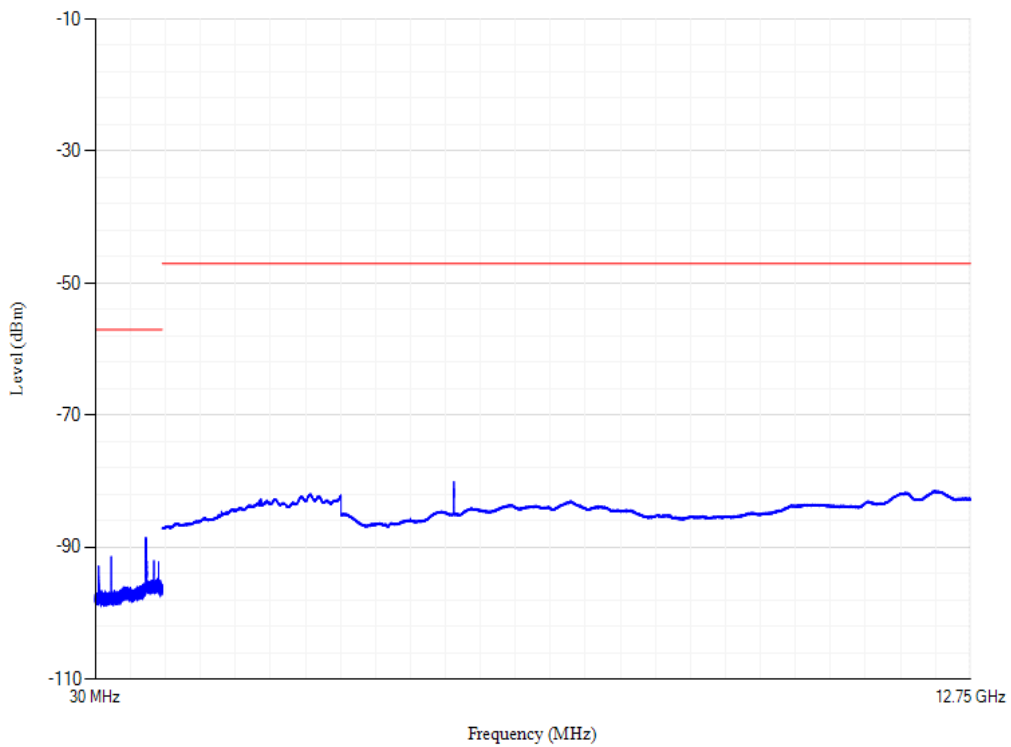

Conducted spurious emissions

Band28 QPSK BW=20MHz Channel=27460