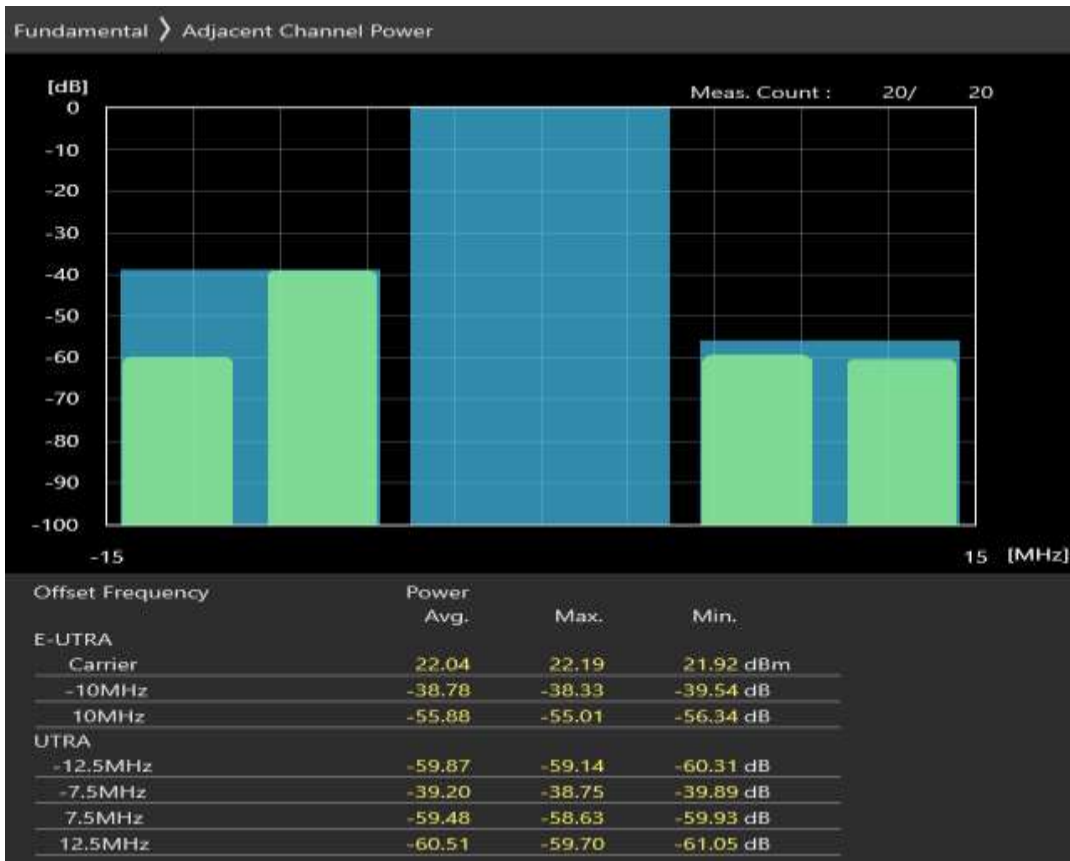

Band20 QAM16 BW=10MHz Channel=24300 RB Size=12 Position=#0