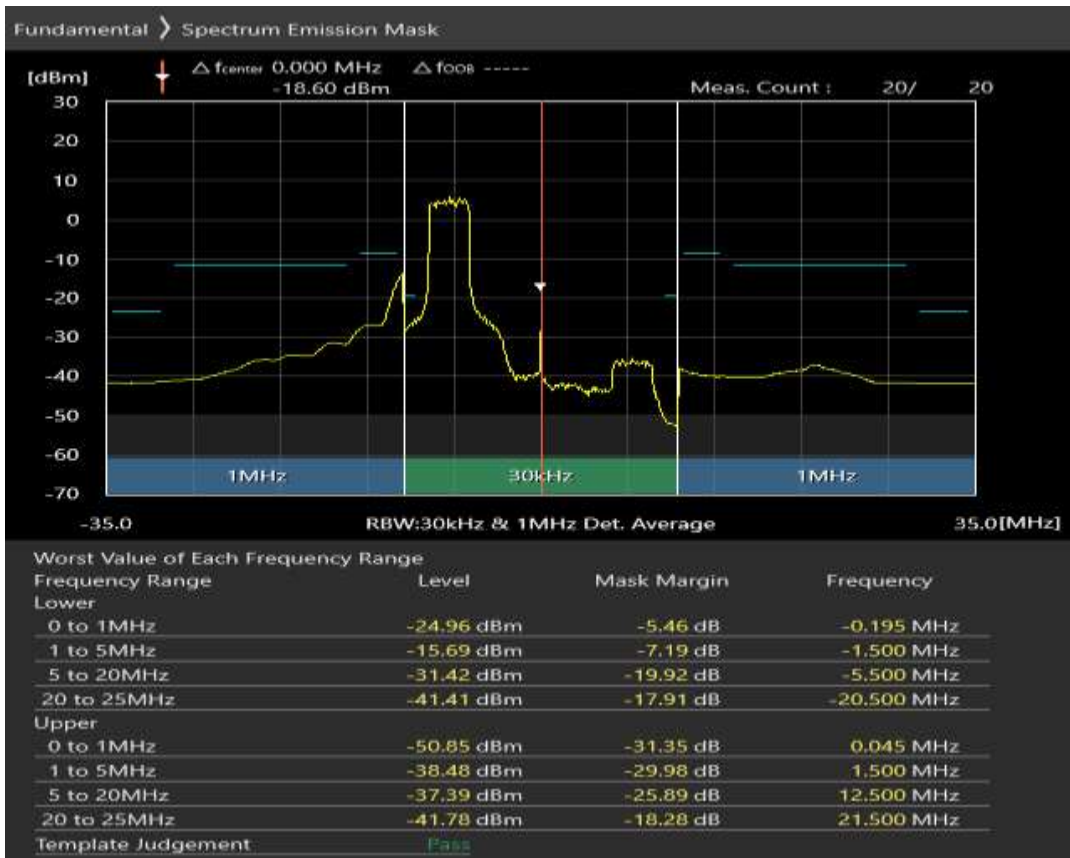

Band38 QPSK BW=20MHz Channel=38150 RB Size=18 Position=#0