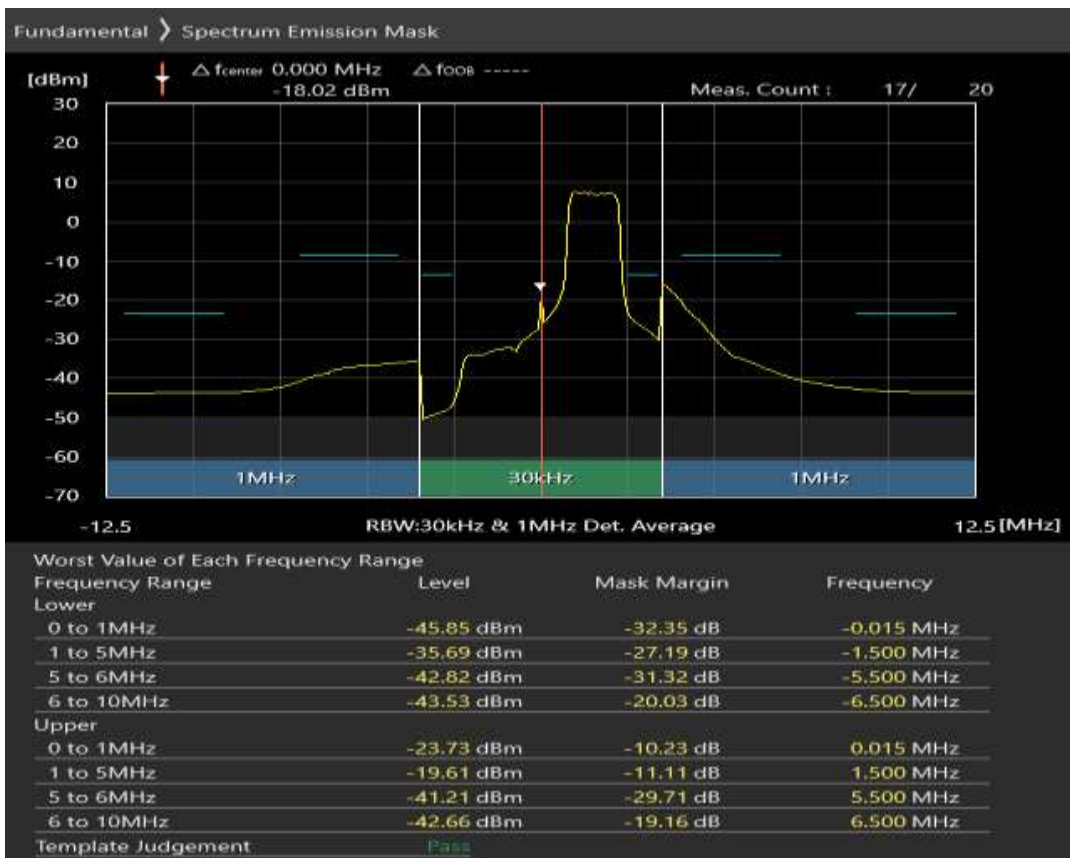

Band1 QAM16 BW=5MHz Channel=18575 RB Size=8 Position=#Max