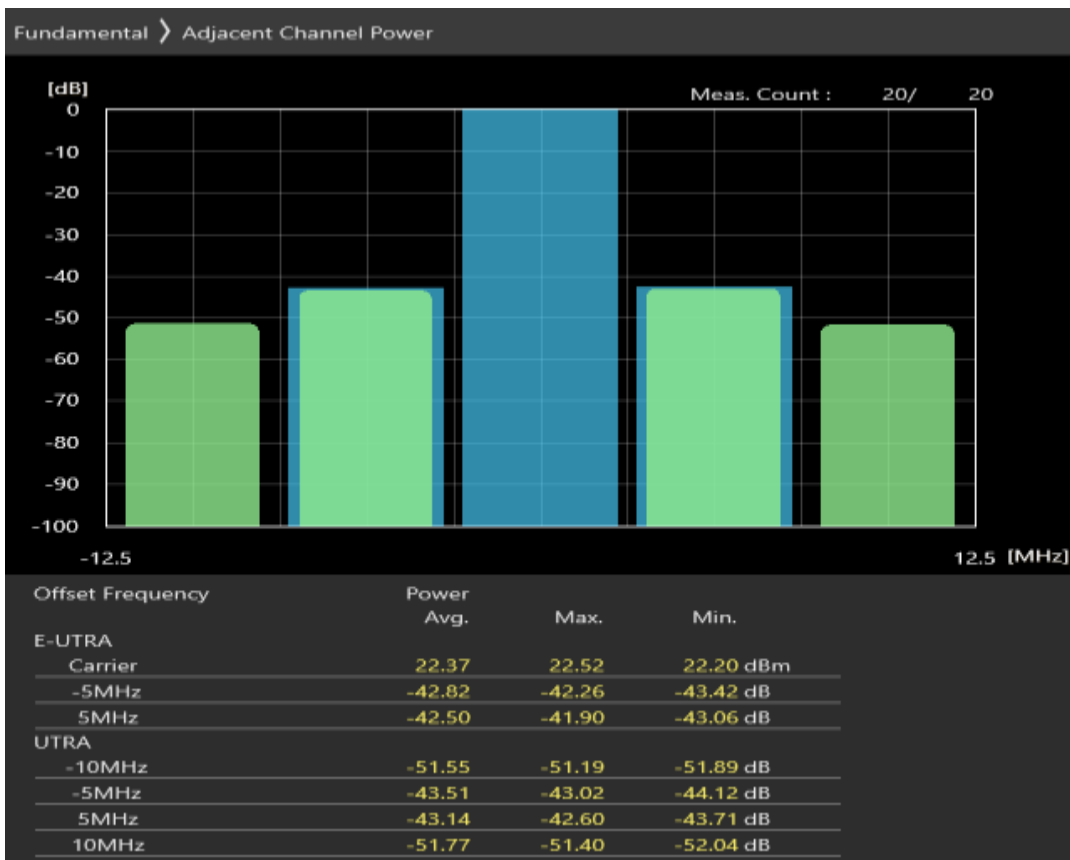

Band28 QPSK BW=5MHz Channel=27385 RB Size=25 Position=#0