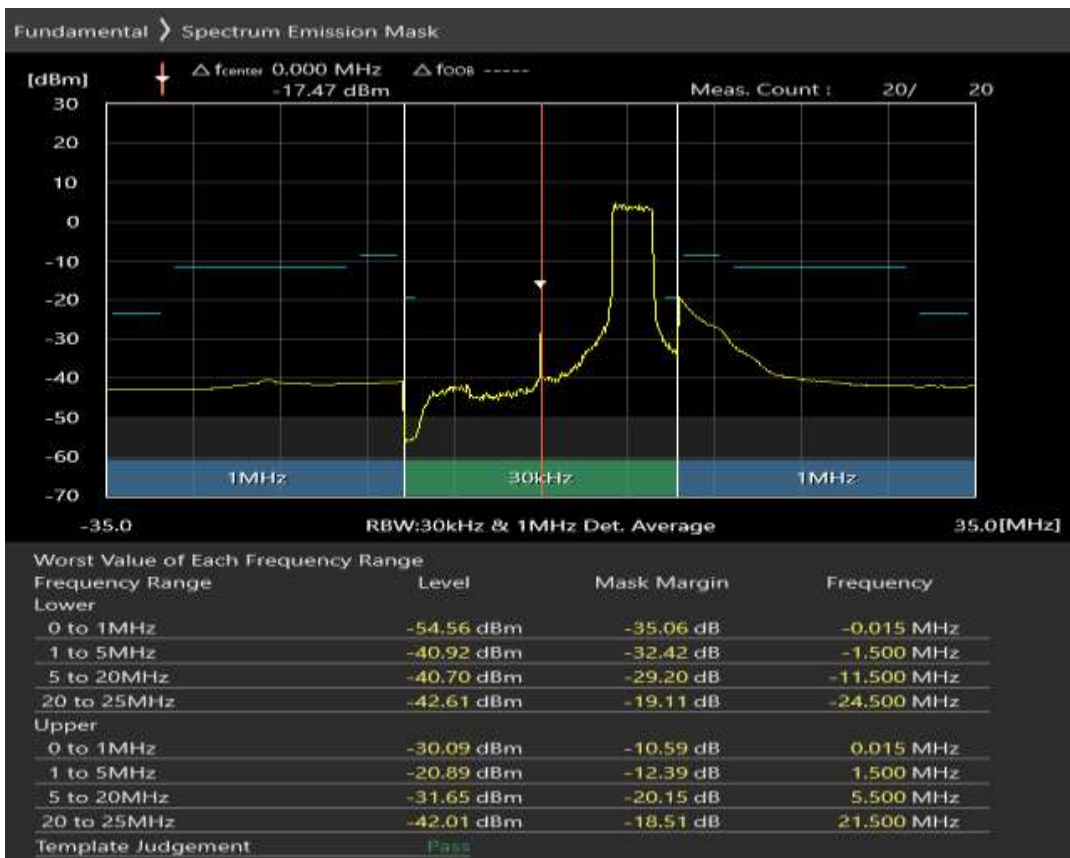

Band40 QAM16 BW=20MHz Channel=38750 RB Size=18 Position=#Max