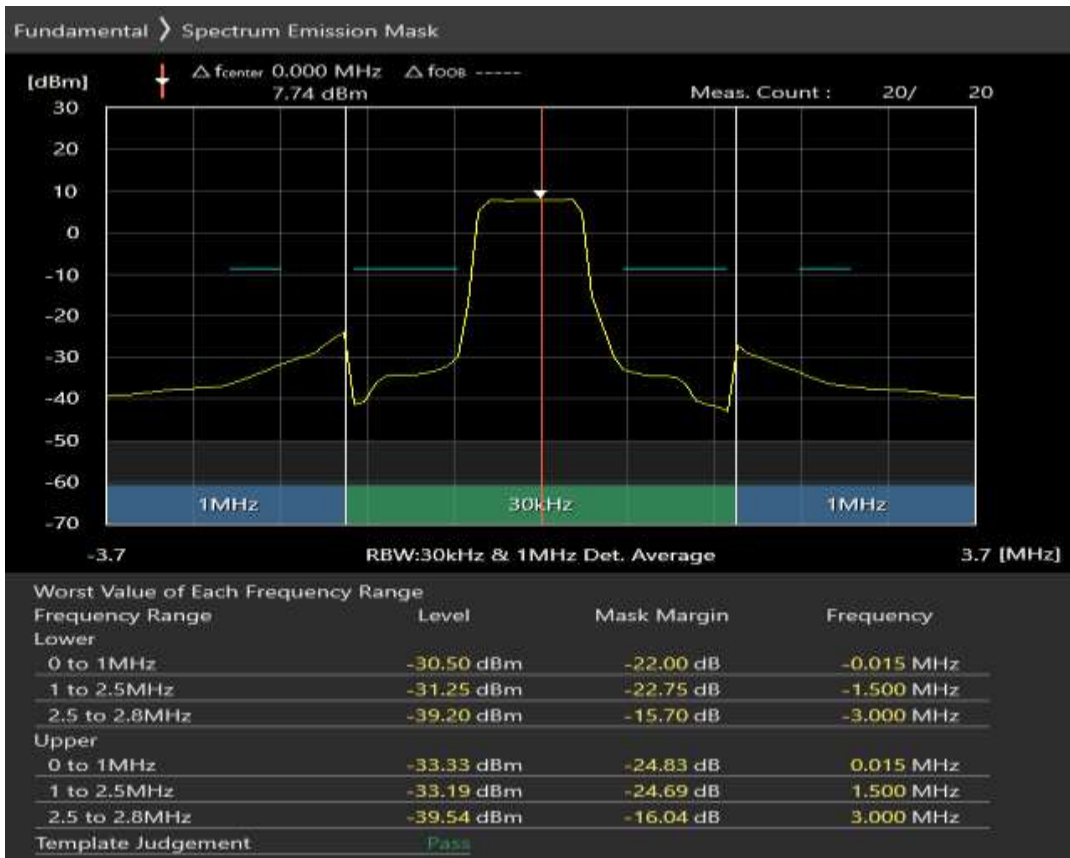

Band3 QPSK BW=1.4MHz Channel=19207 RB Size=5 Position=#0