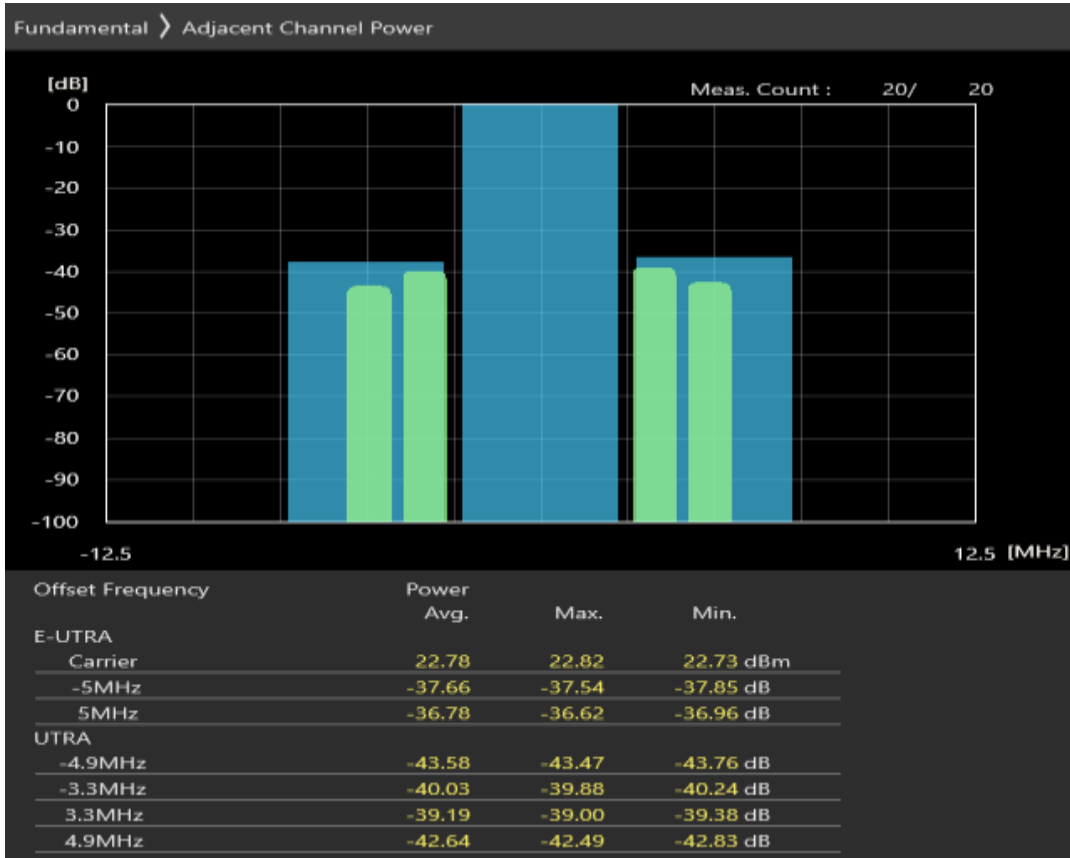

Band38 QAM16 BW=5MHz Channel=38225 RB Size=25 Position=#0