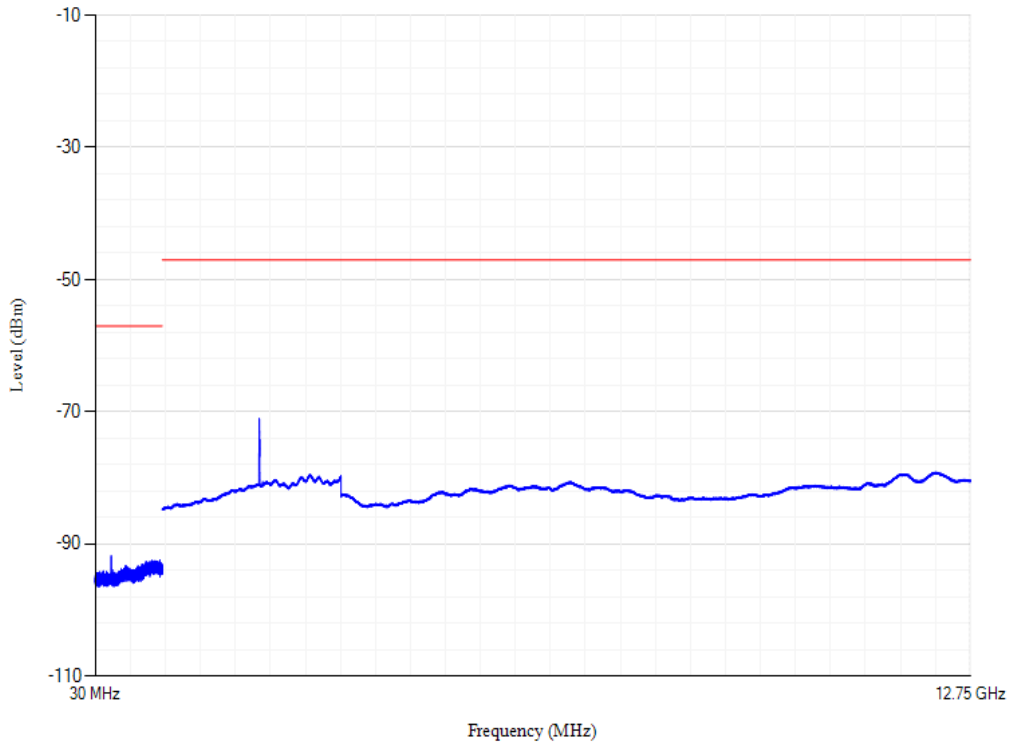

Conducted spurious emissions

Band7 QPSK BW=20MHz Channel=20850

Conducted spurious emissions

Band7 QPSK BW=20MHz Channel=21100

Conducted spurious emissions

Band7 QPSK BW=20MHz Channel=21350

Conducted spurious emissions