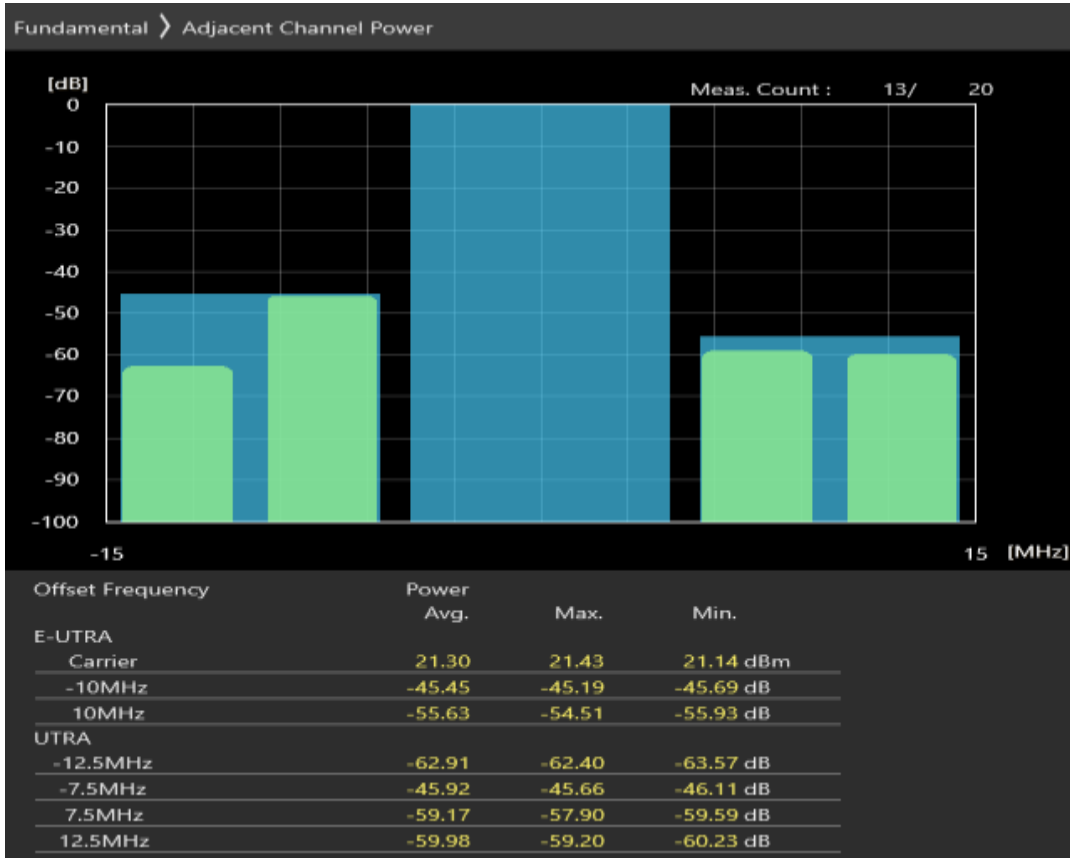

Band3 QPSK BW=10MHz Channel=19575 RB Size=50 Position=#0

Band3 QAM16 BW=10MHz Channel=19575 RB Size=12 Position=#0

Band3 QAM16 BW=10MHz Channel=19575 RB Size=12 Position=#Max

Band3 QAM16 BW=10MHz Channel=19575 RB Size=50 Position=#0