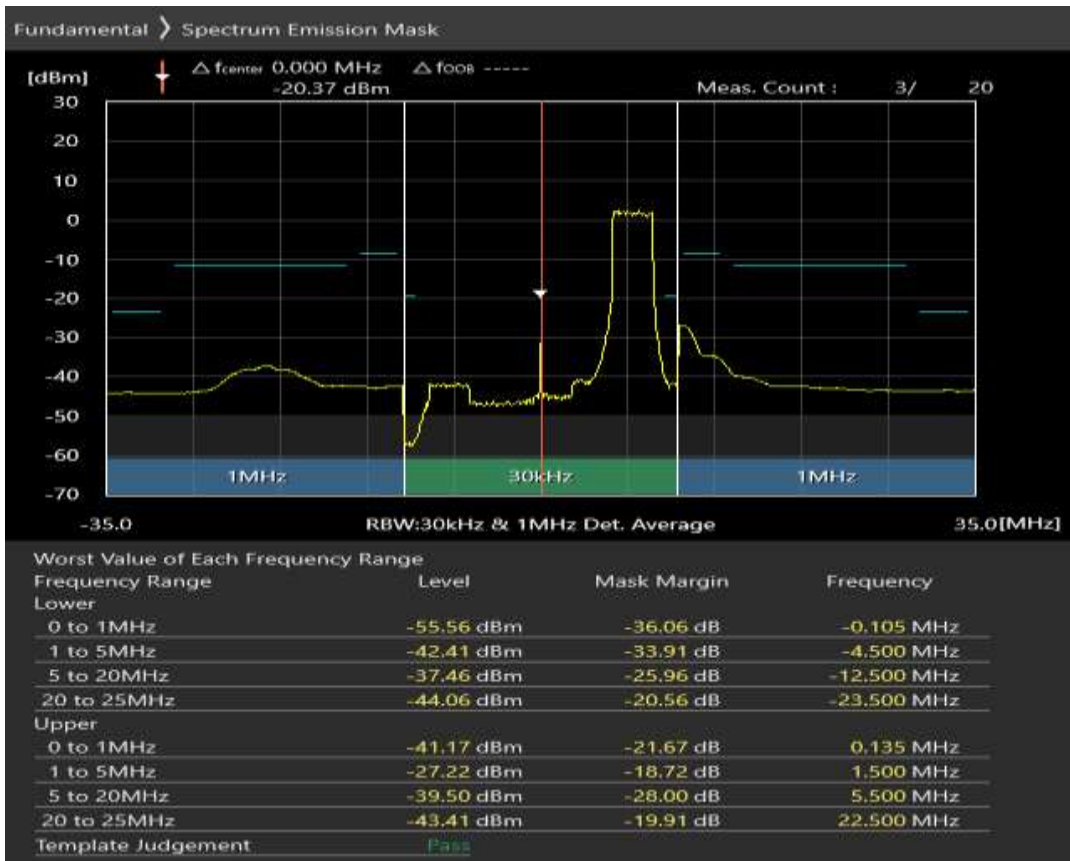

Band3 QPSK BW=20MHz Channel=19575 RB Size=18 Position=#Max