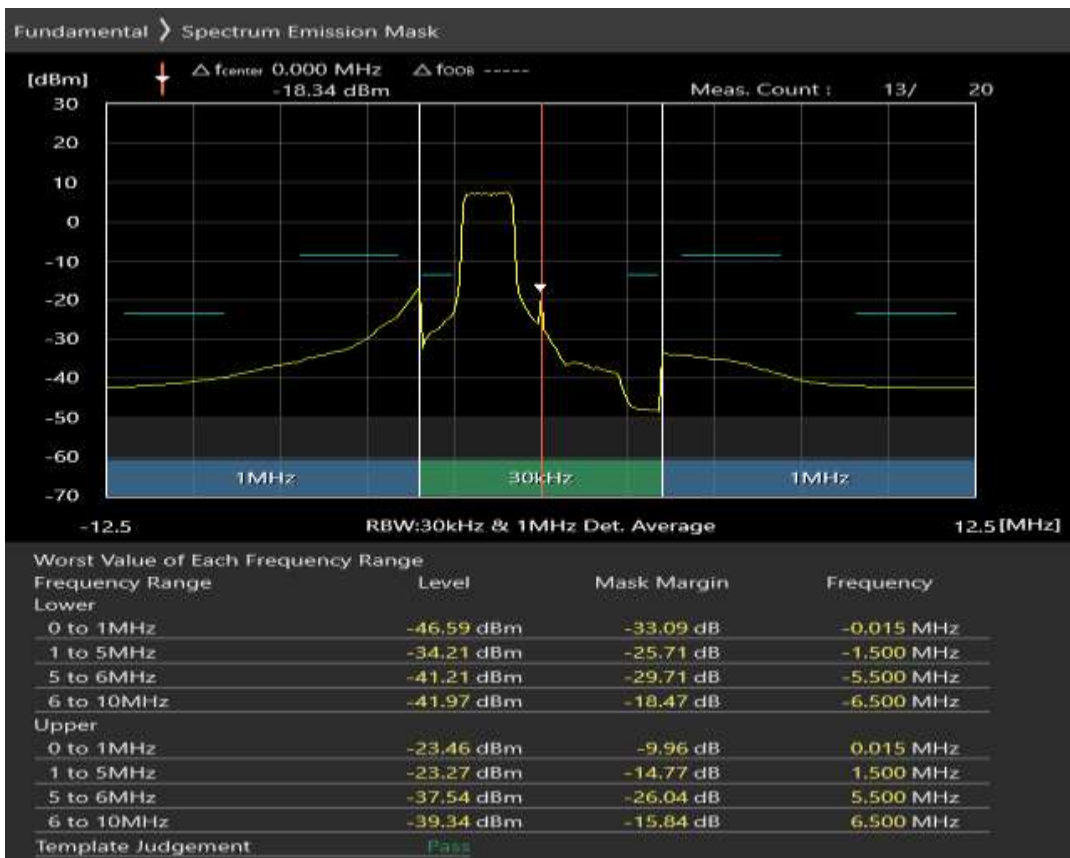

Band7 QAM16 BW=5MHz Channel=21100 RB Size=8 Position=#Max