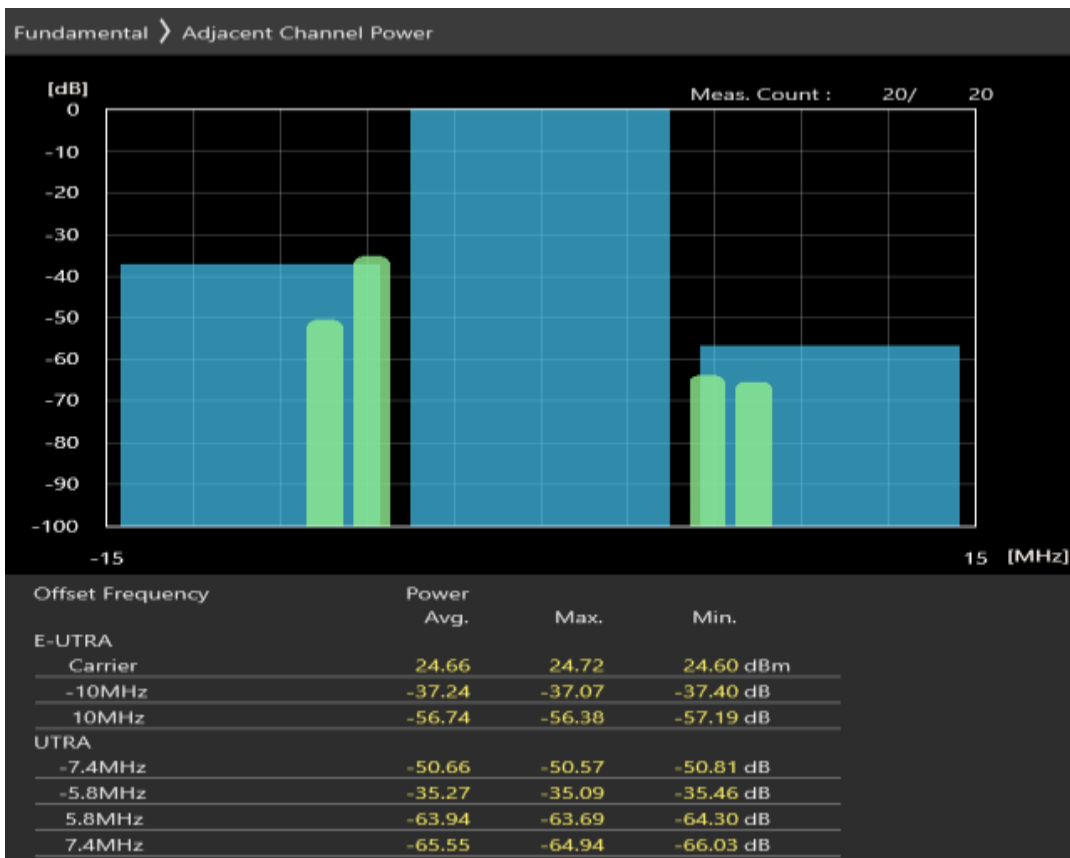

Band40 QPSK BW=10MHz Channel=39600 RB Size=12 Position=#0