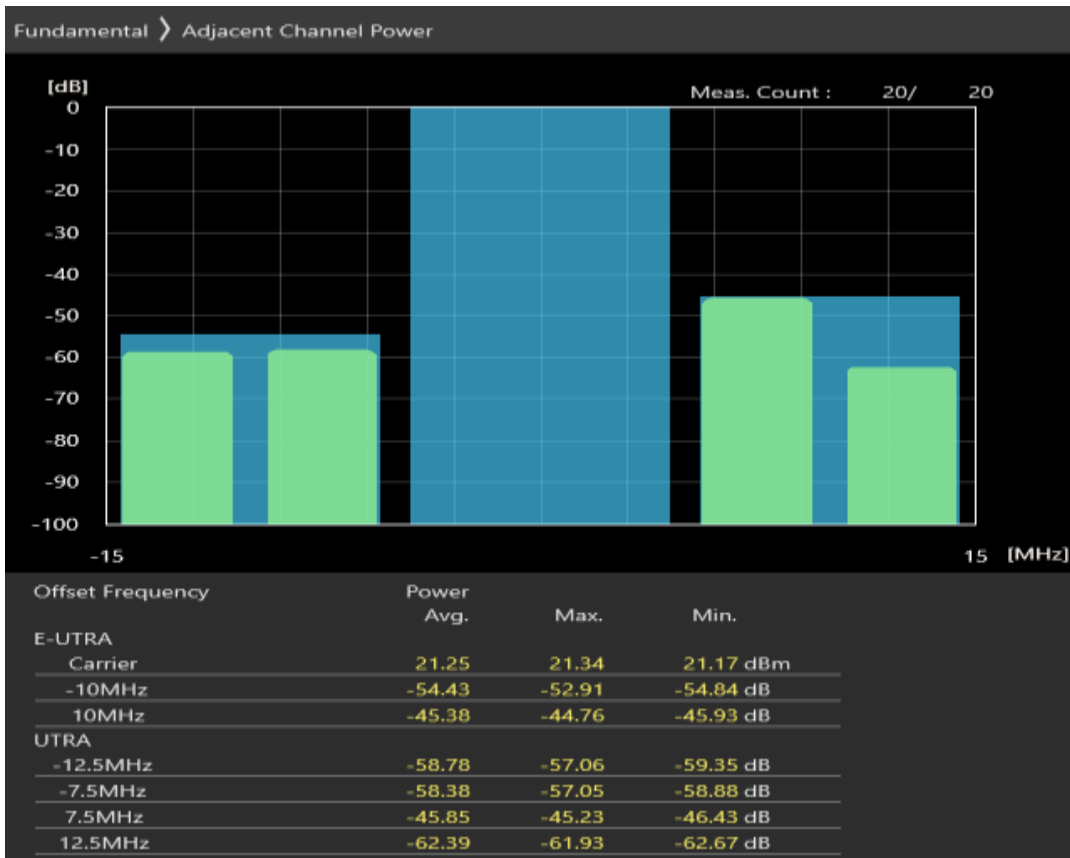

Band3 QPSK BW=10MHz Channel=19575 RB Size=50 Position=#0

Band3 QAM16 BW=10MHz Channel=19575 RB Size=12 Position=#0

Band3 QAM16 BW=10MHz Channel=19575 RB Size=12 Position=#Max

Band3 QAM16 BW=10MHz Channel=19575 RB Size=50 Position=#0