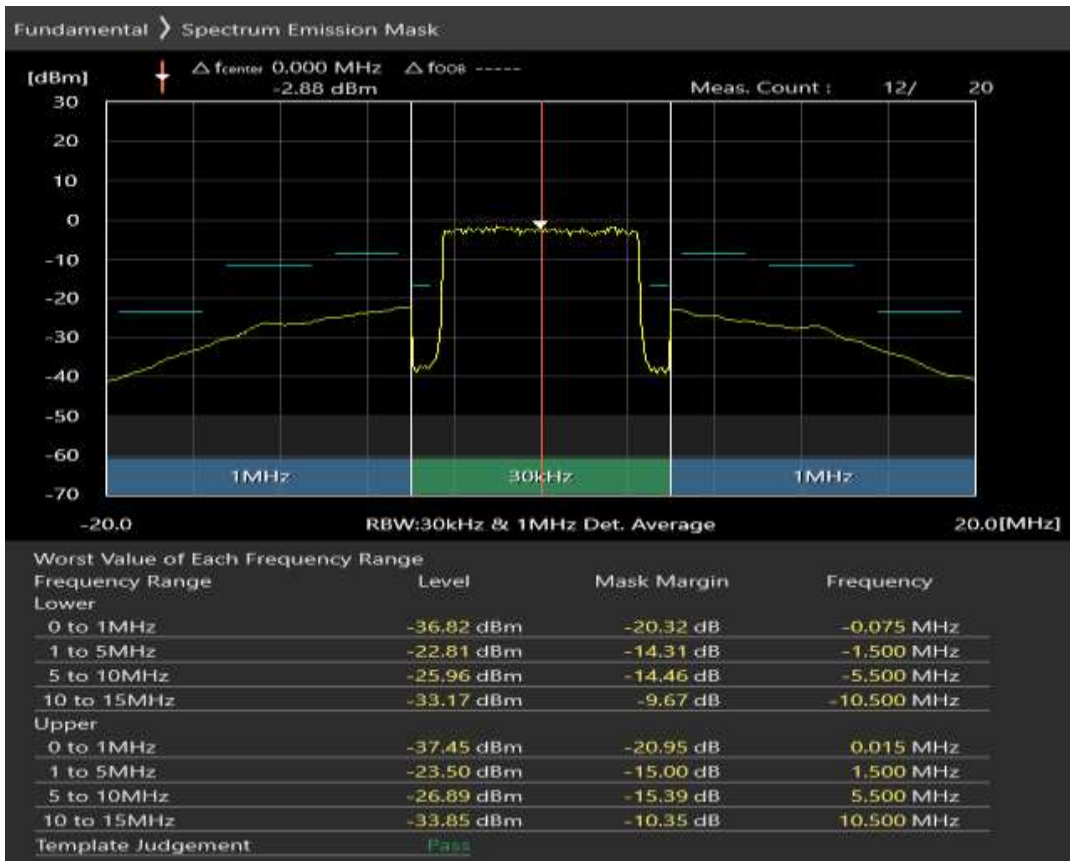

Band1 QPSK BW=10MHz Channel=18300 RB Size=50 Position=#0

Band1 QAM16 BW=10MHz Channel=18300 RB Size=12 Position=#0

Band1 QAM16 BW=10MHz Channel=18300 RB Size=12 Position=#Max

Band1 QAM16 BW=10MHz Channel=18300 RB Size=50 Position=#0