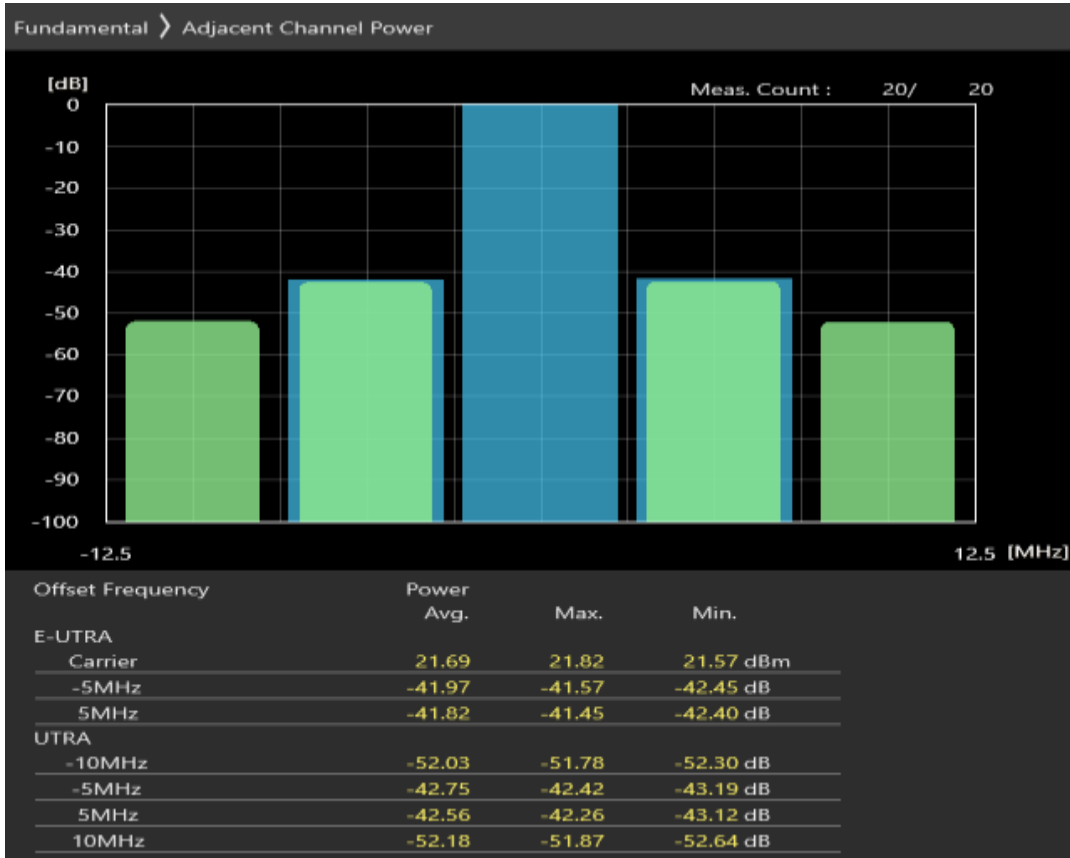

Band28 QAM16 BW=5MHz Channel=27385 RB Size=25 Position=#0