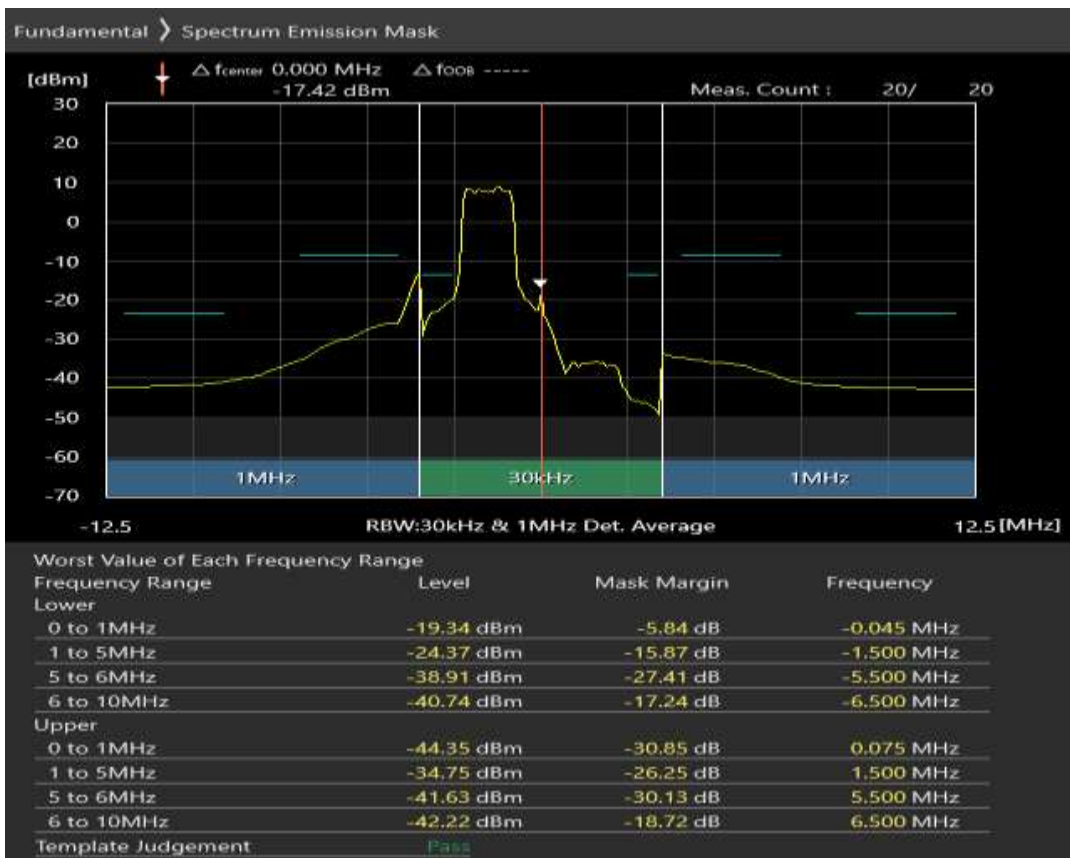

Band40 QPSK BW=5MHz Channel=39625 RB Size=8 Position=#0