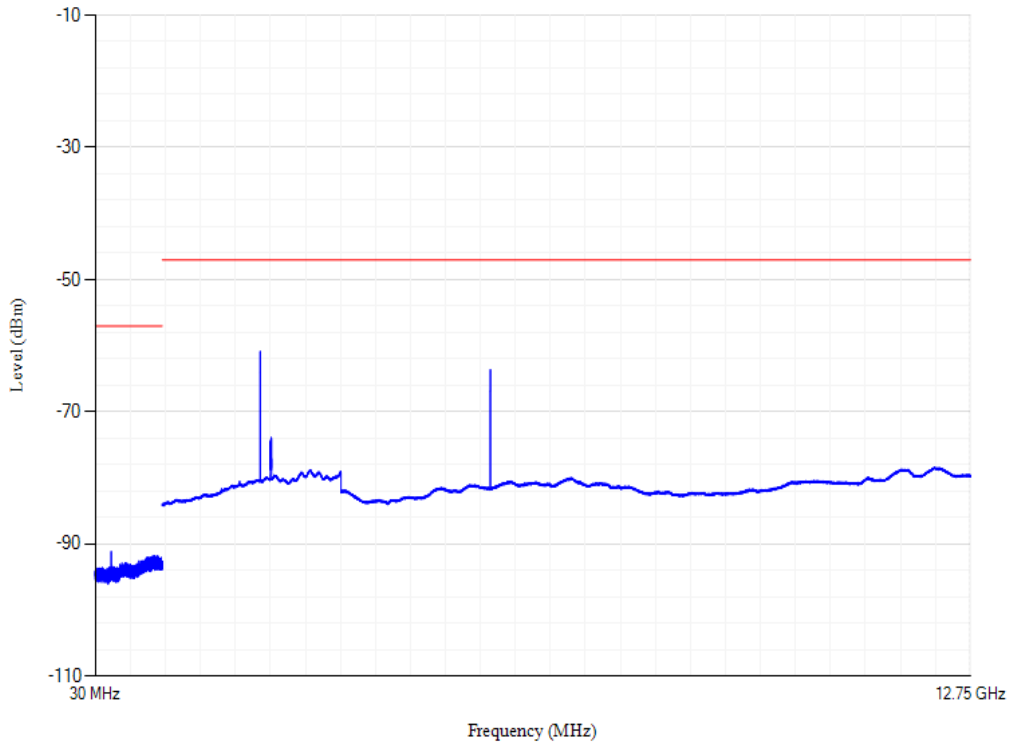

Conducted spurious emissions

Band38 QPSK BW=20MHz Channel=38000