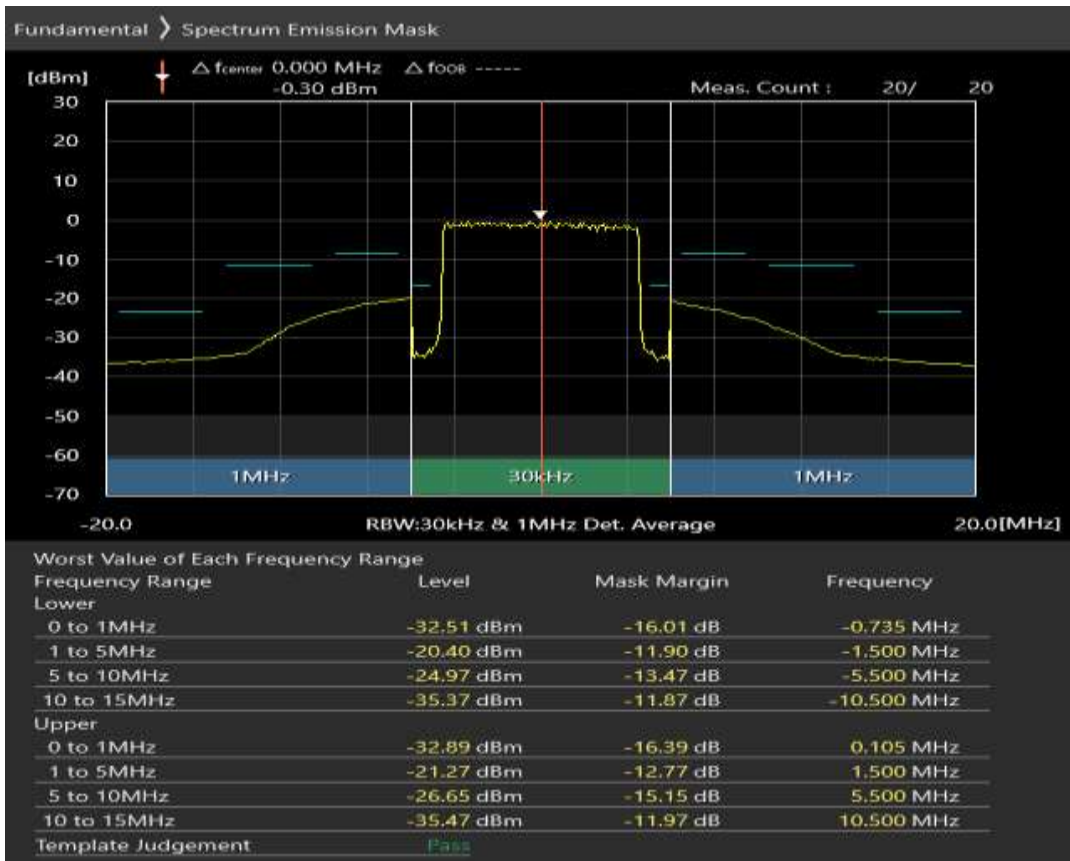

Band38 QPSK BW=10MHz Channel=37800 RB Size=50 Position=#0

Band38 QAM16 BW=10MHz Channel=37800 RB Size=12 Position=#0

Band38 QAM16 BW=10MHz Channel=37800 RB Size=12 Position=#Max

Band38 QAM16 BW=10MHz Channel=37800 RB Size=50 Position=#0