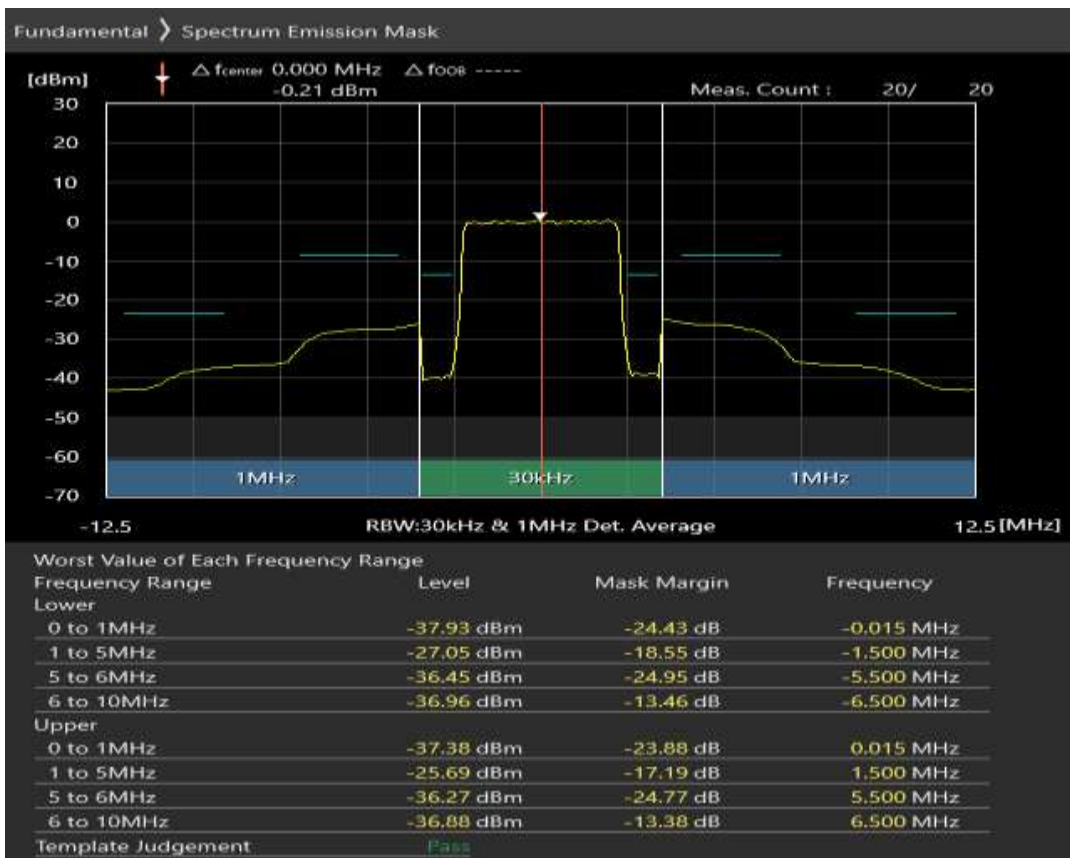

Band3 QPSK BW=5MHz Channel=19575 RB Size=25 Position=#0