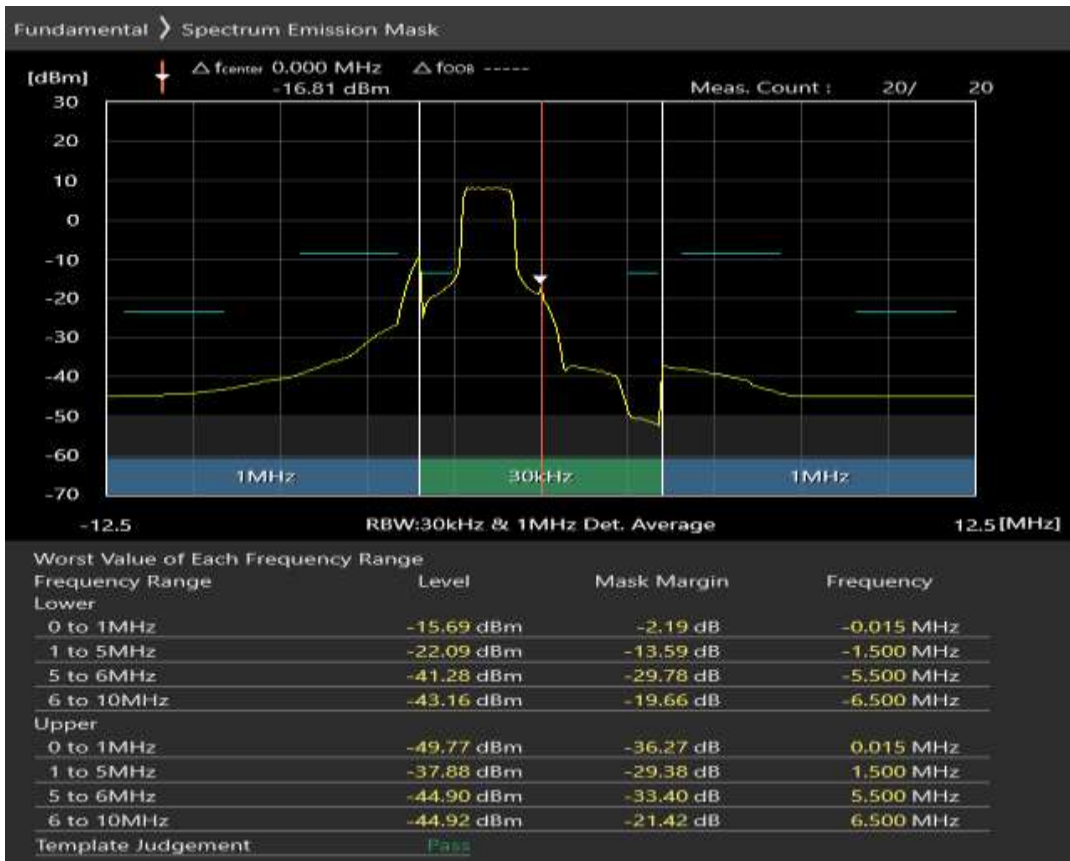

Band8 QPSK BW=5MHz Channel=21775 RB Size=8 Position=#Max