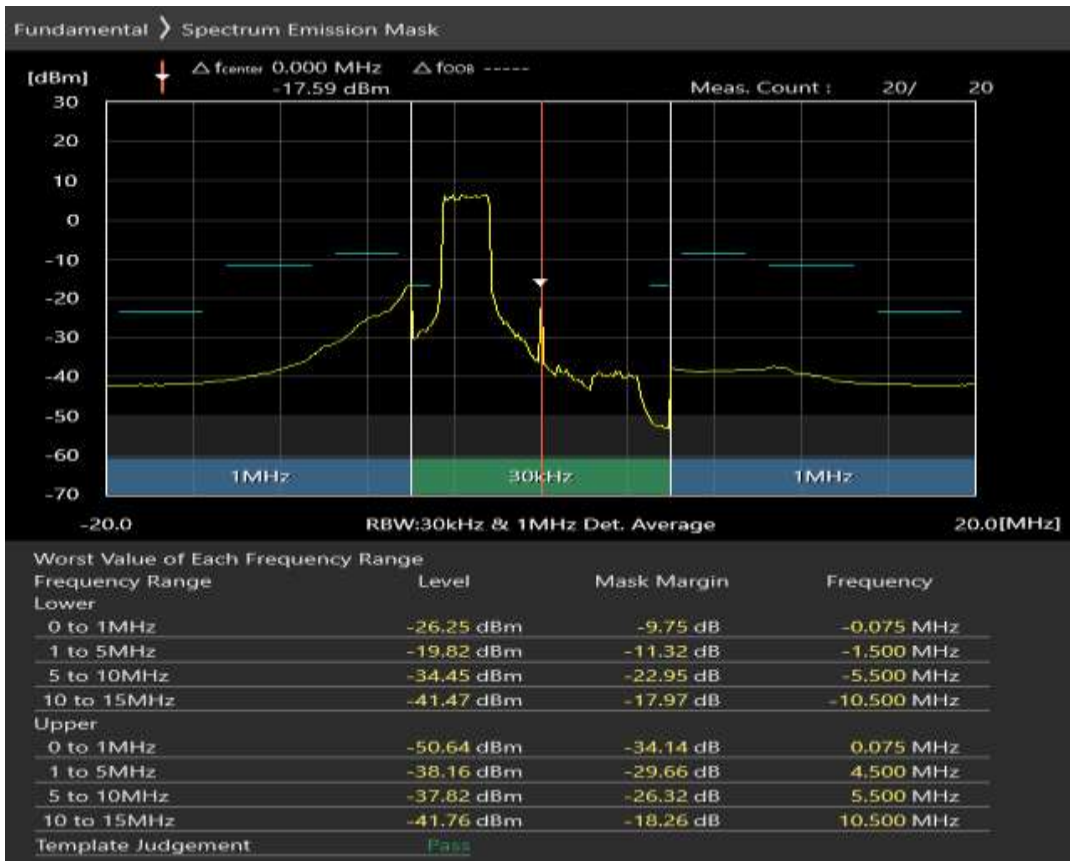

Band40 QAM16 BW=10MHz Channel=39150 RB Size=12 Position=#0