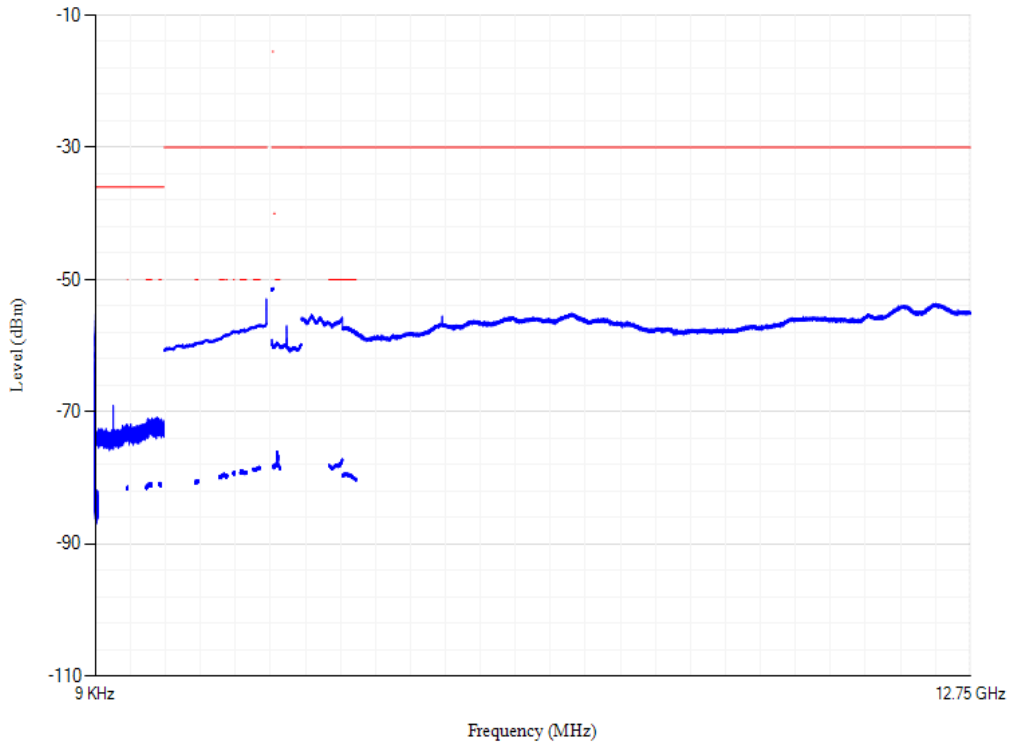

Conducted spurious emissions

Band7 QPSK BW=20MHz Channel=21350 RB Size=1 Position=#0