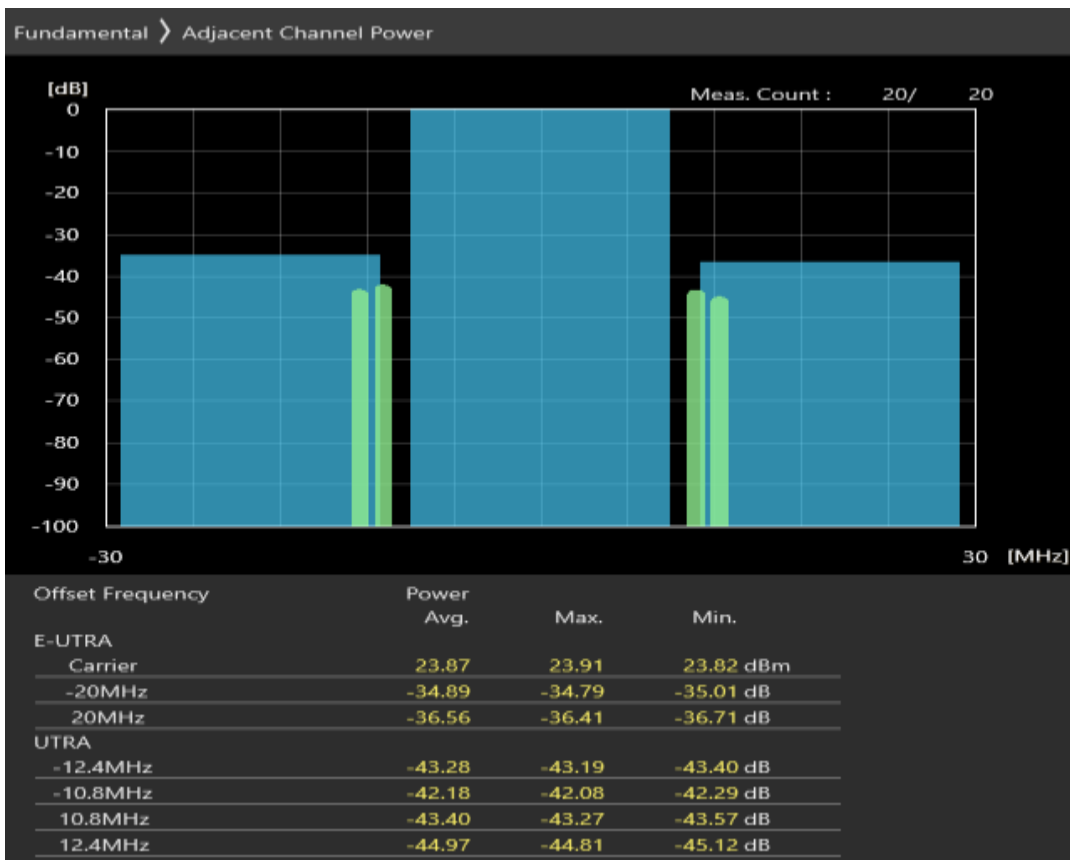

Band38 QPSK BW=20MHz Channel=38000 RB Size=100 Position=#0