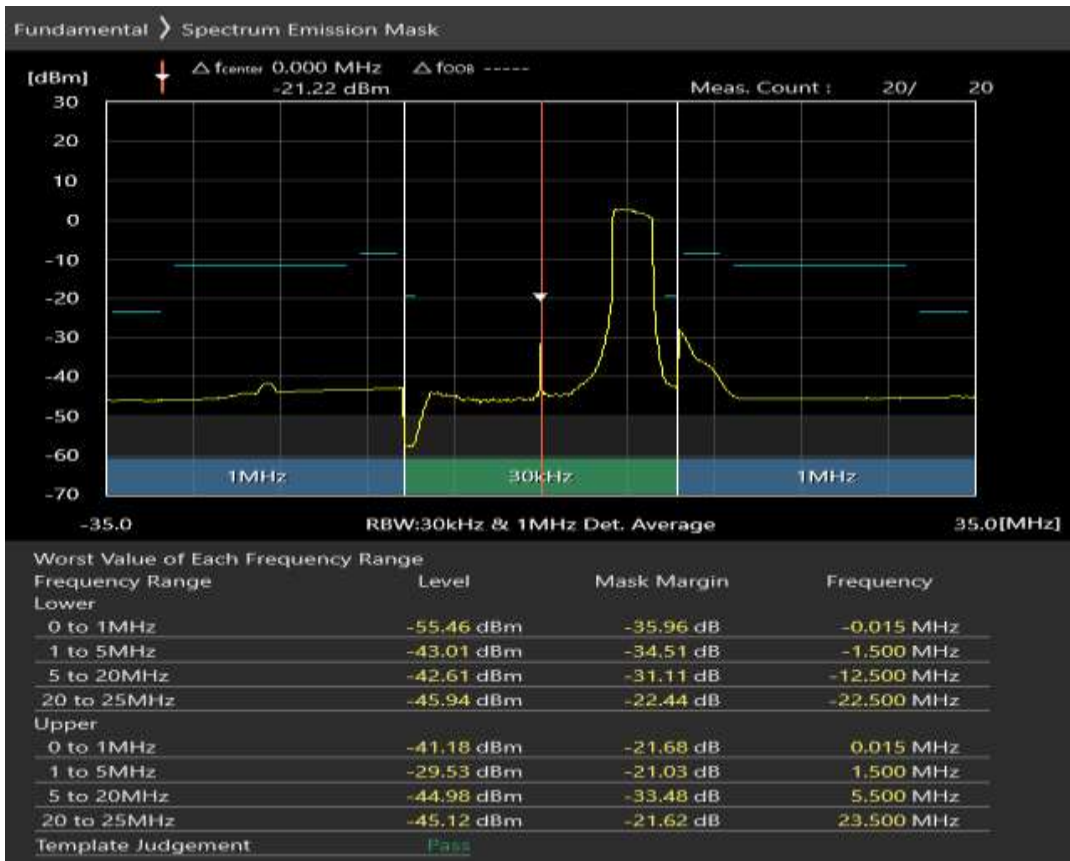

Band28 QAM16 BW=20MHz Channel=27460 RB Size=18 Position=#Max

Band28 QAM16 BW=20MHz Channel=27460 RB Size=100 Position=#0

Band28 QPSK BW=20MHz Channel=27560 RB Size=18 Position=#0

Band28 QPSK BW=20MHz Channel=27560 RB Size=18 Position=#Max