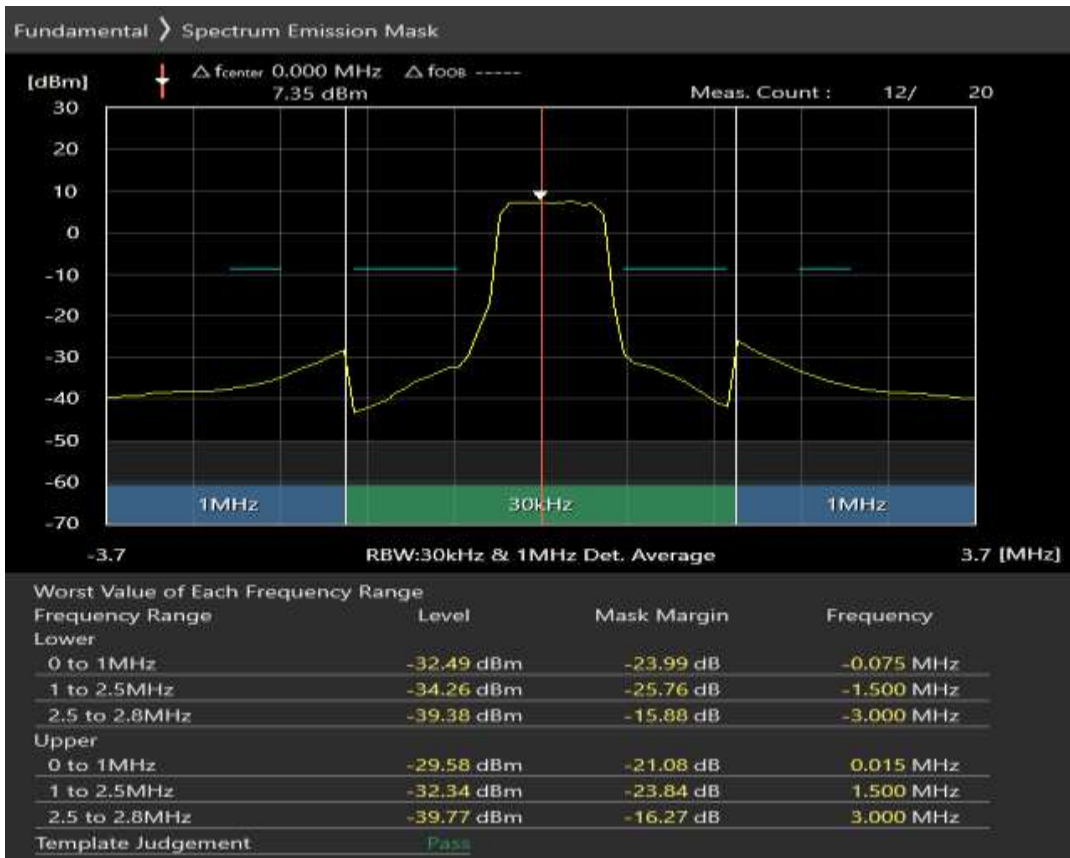

Band3 QAM16 BW=1.4MHz Channel=19207 RB Size=5 Position=#Max