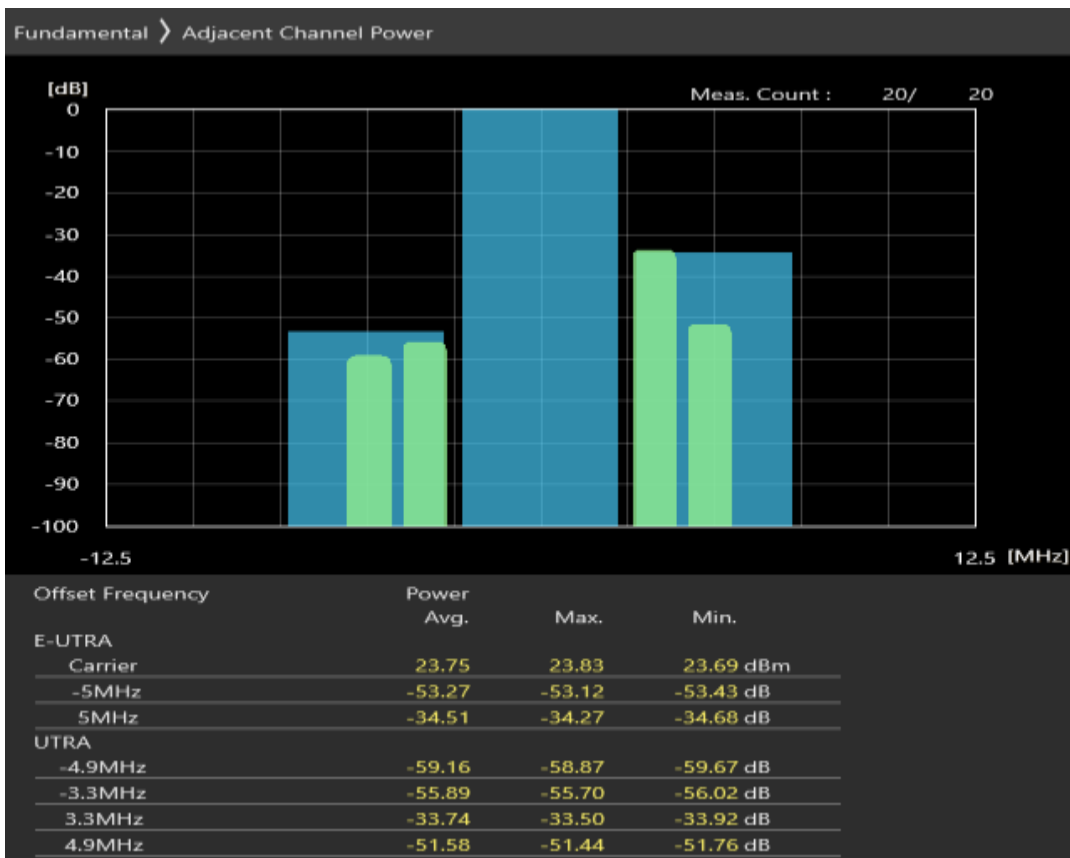

Band40 QAM16 BW=5MHz Channel=39625 RB Size=8 Position=#Max