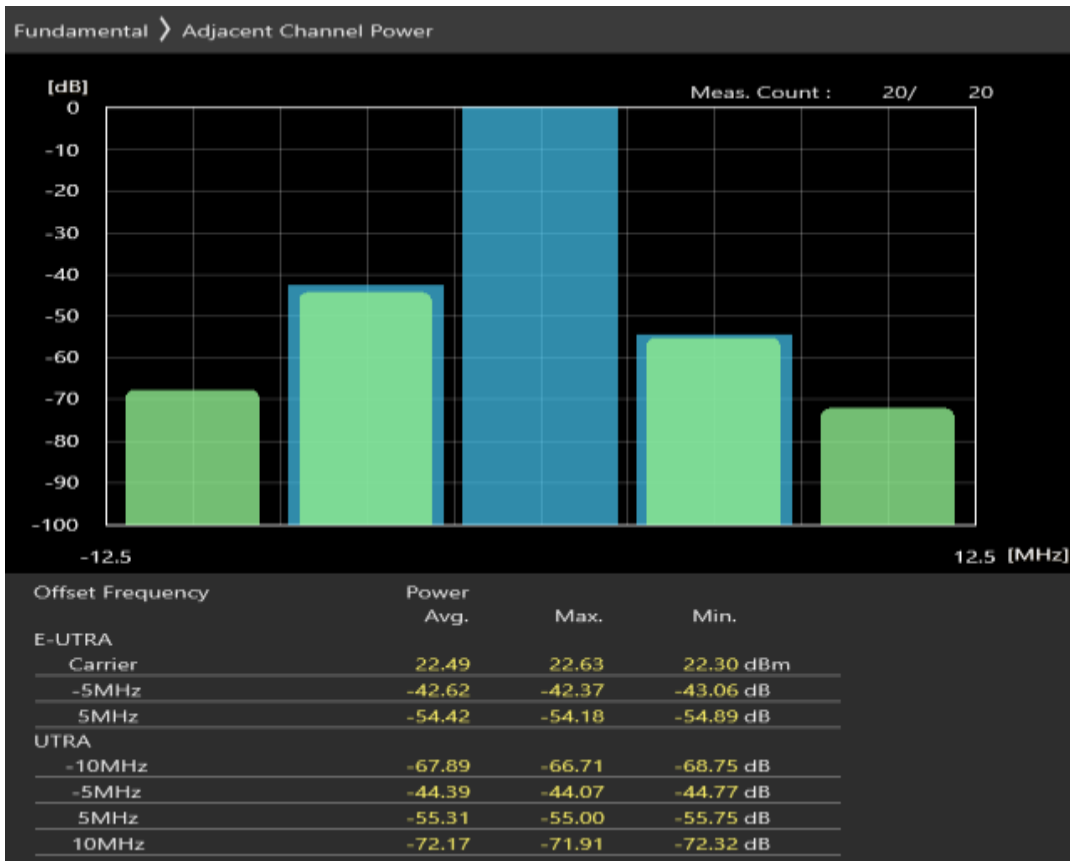

Band28 QPSK BW=5MHz Channel=27385 RB Size=8 Position=#0

Band28 QPSK BW=5MHz Channel=27385 RB Size=8 Position=#Max

Band28 QPSK BW=5MHz Channel=27385 RB Size=25 Position=#0

Band28 QAM16 BW=5MHz Channel=27385 RB Size=8 Position=#0