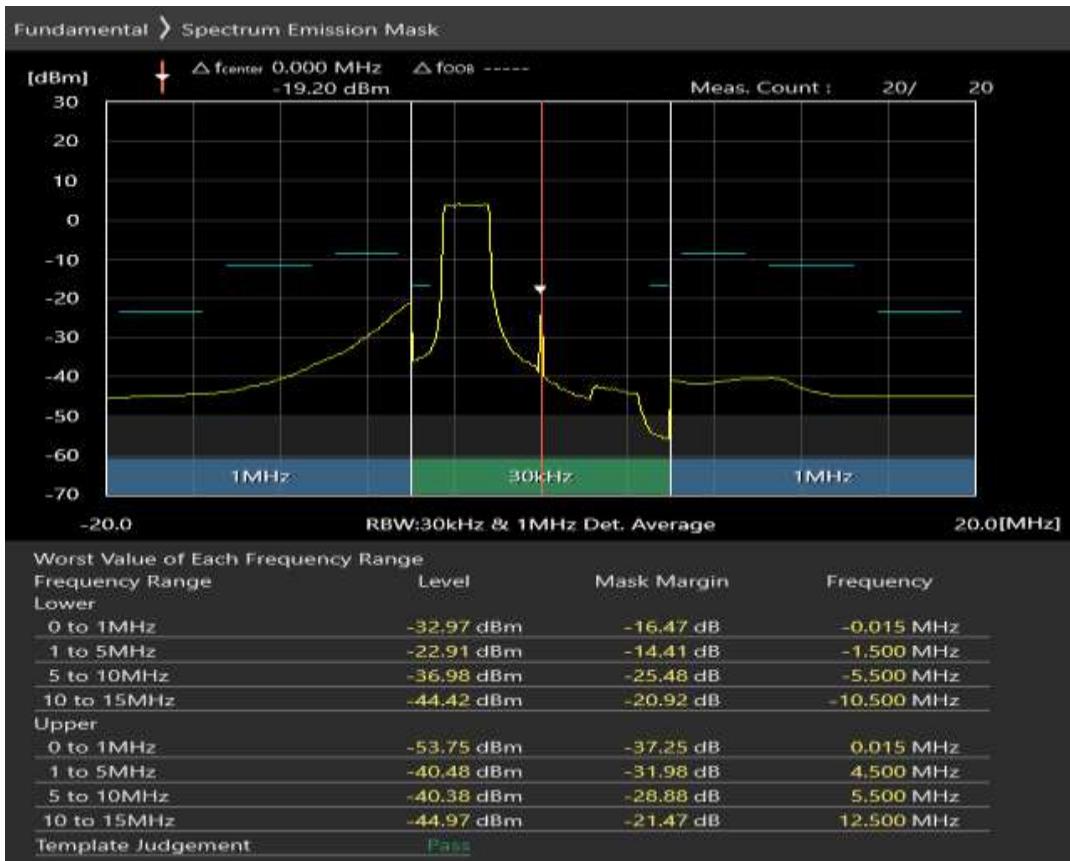

Band20 QAM16 BW=10MHz Channel=24400 RB Size=12 Position=#0