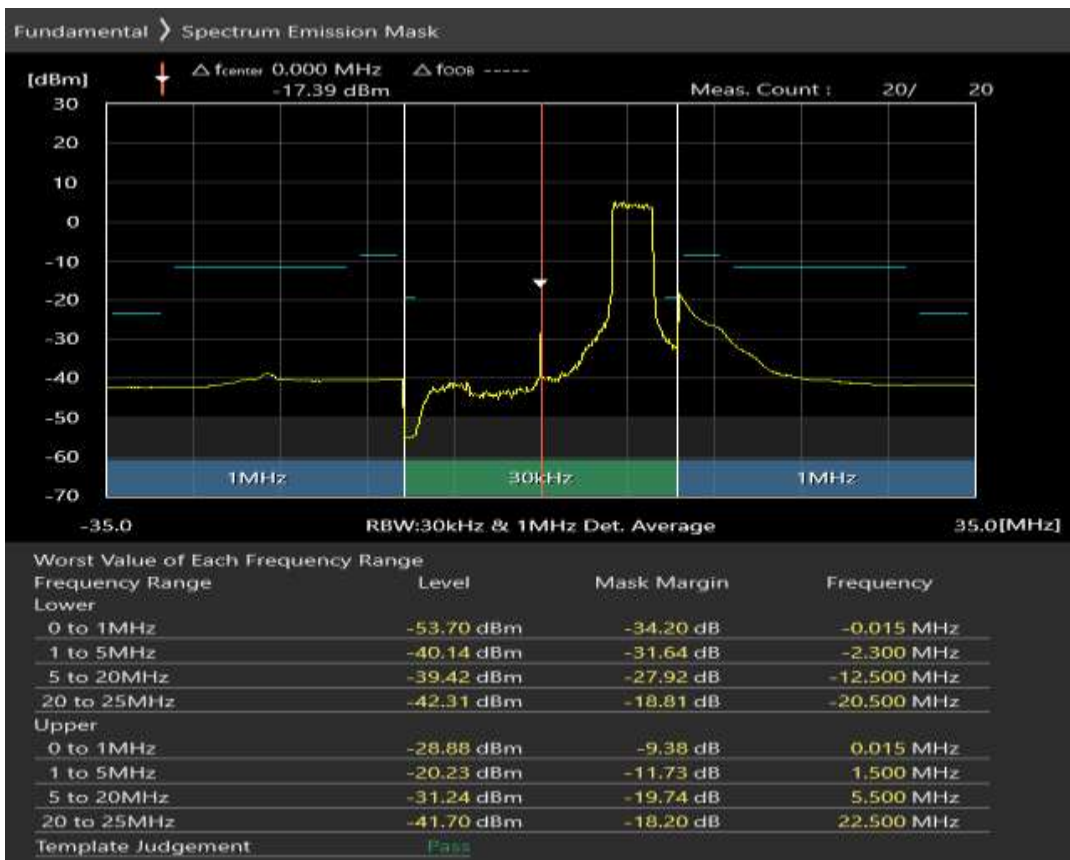

Band40 QAM16 BW=20MHz Channel=39150 RB Size=18 Position=#Max