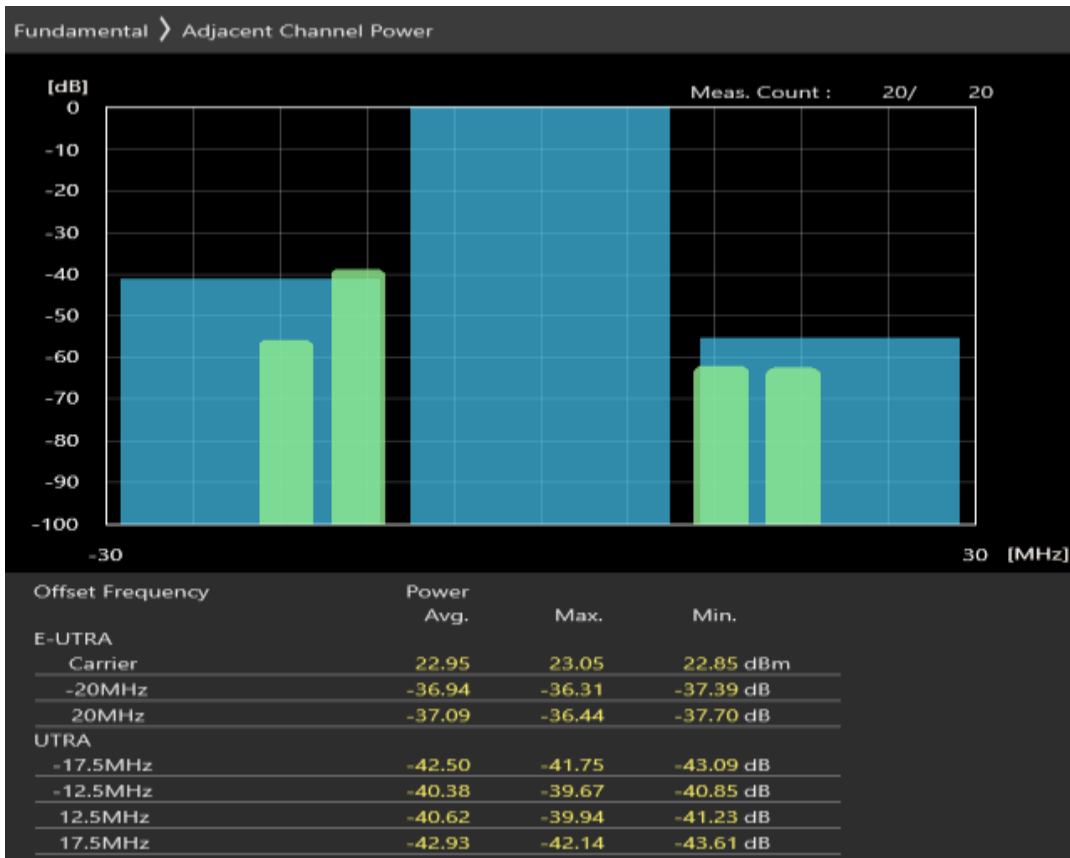

Band7 QPSK BW=20MHz Channel=21350 RB Size=18 Position=#0