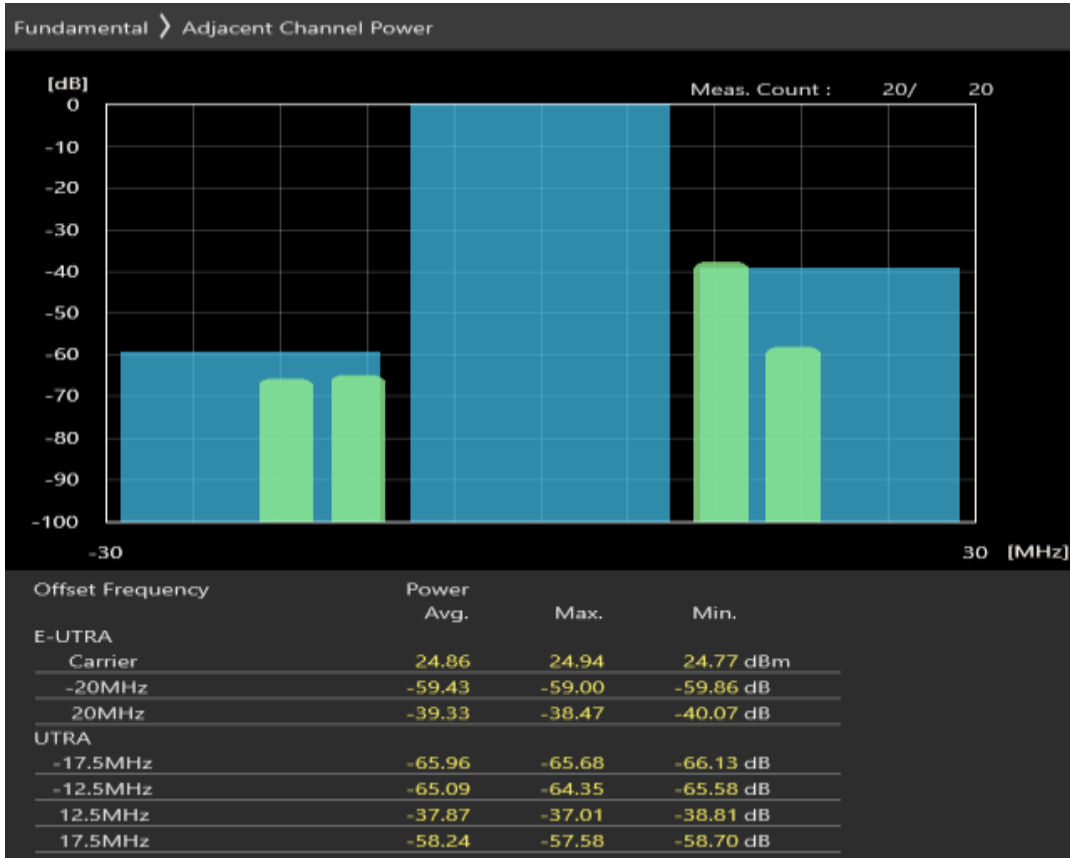

Band1 QPSK BW=20MHz Channel=18100 RB Size=18 Position=#Max