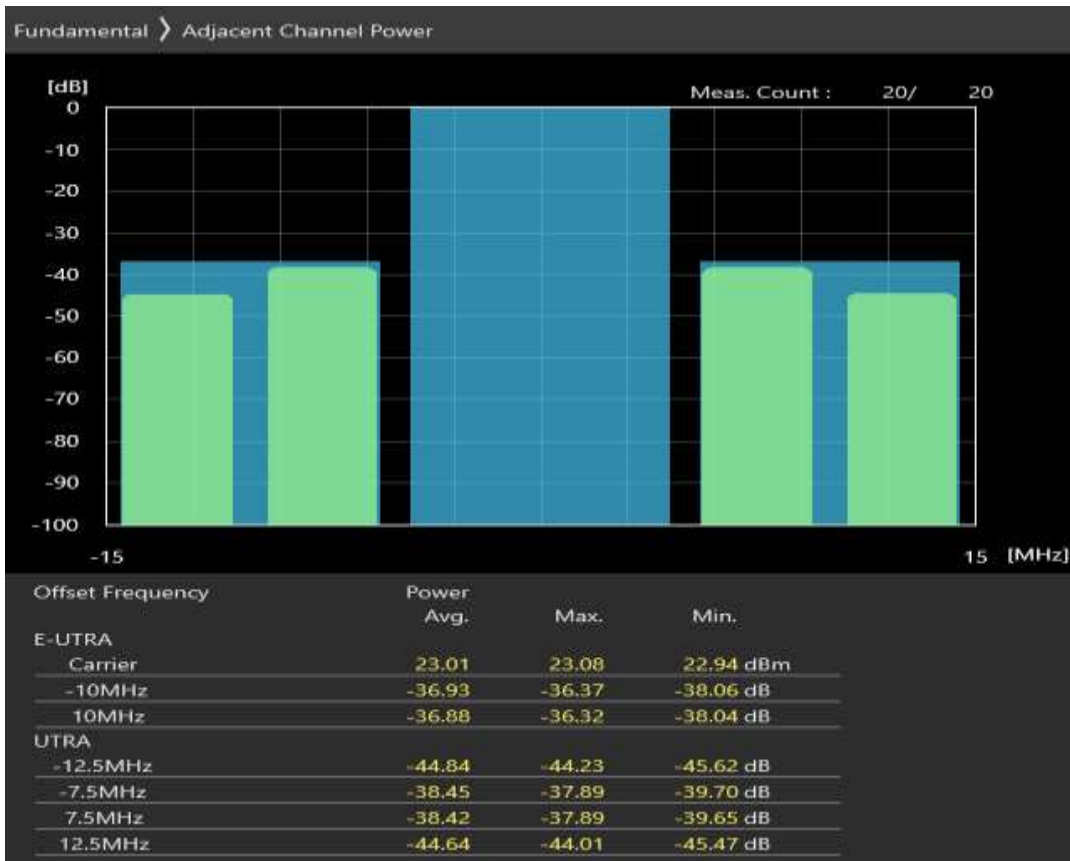

Band7 QAM16 BW=10MHz Channel=21100 RB Size=50 Position=#0