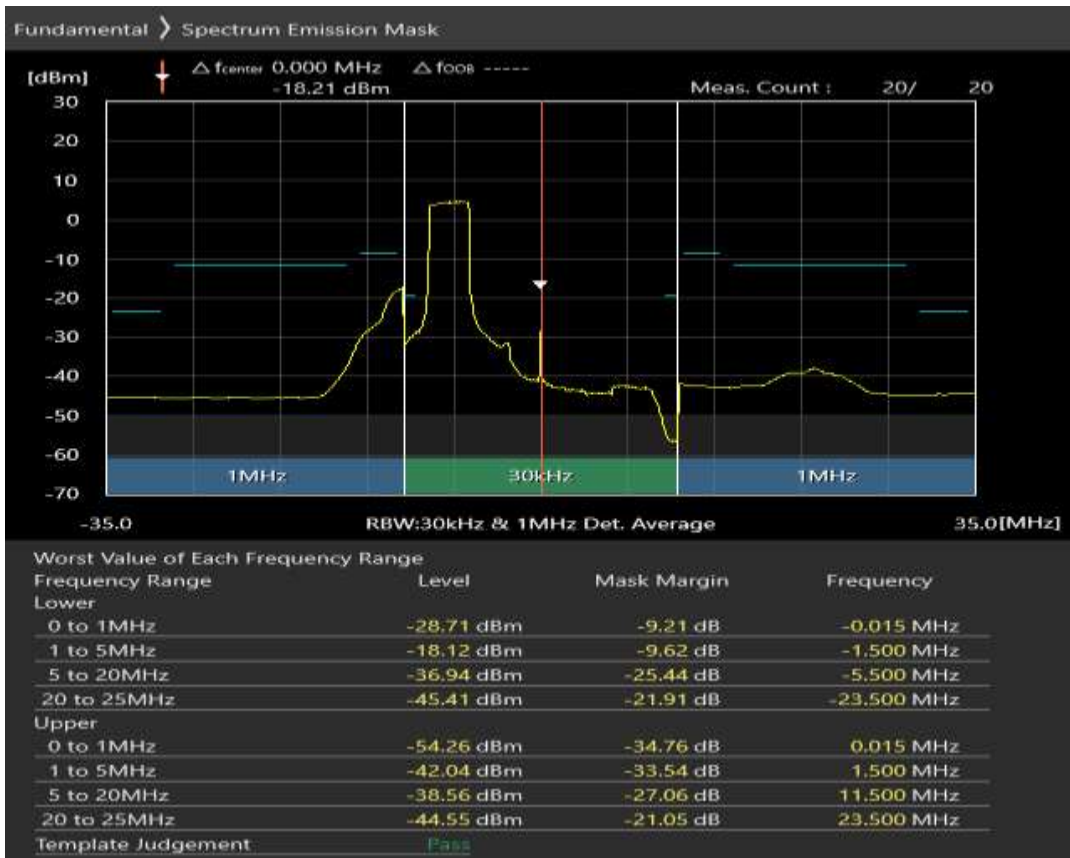

Band20 QPSK BW=20MHz Channel=24250 RB Size=18 Position=#0