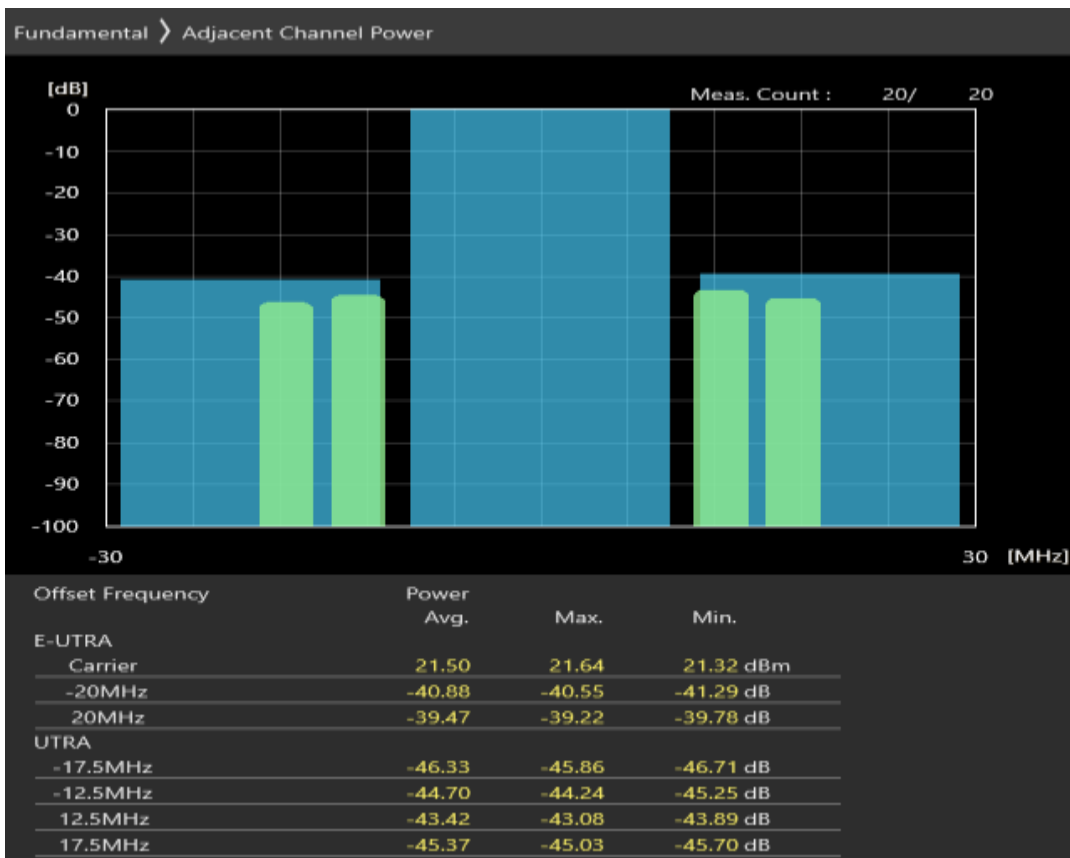

Band3 QPSK BW=20MHz Channel=19300 RB Size=100 Position=#0