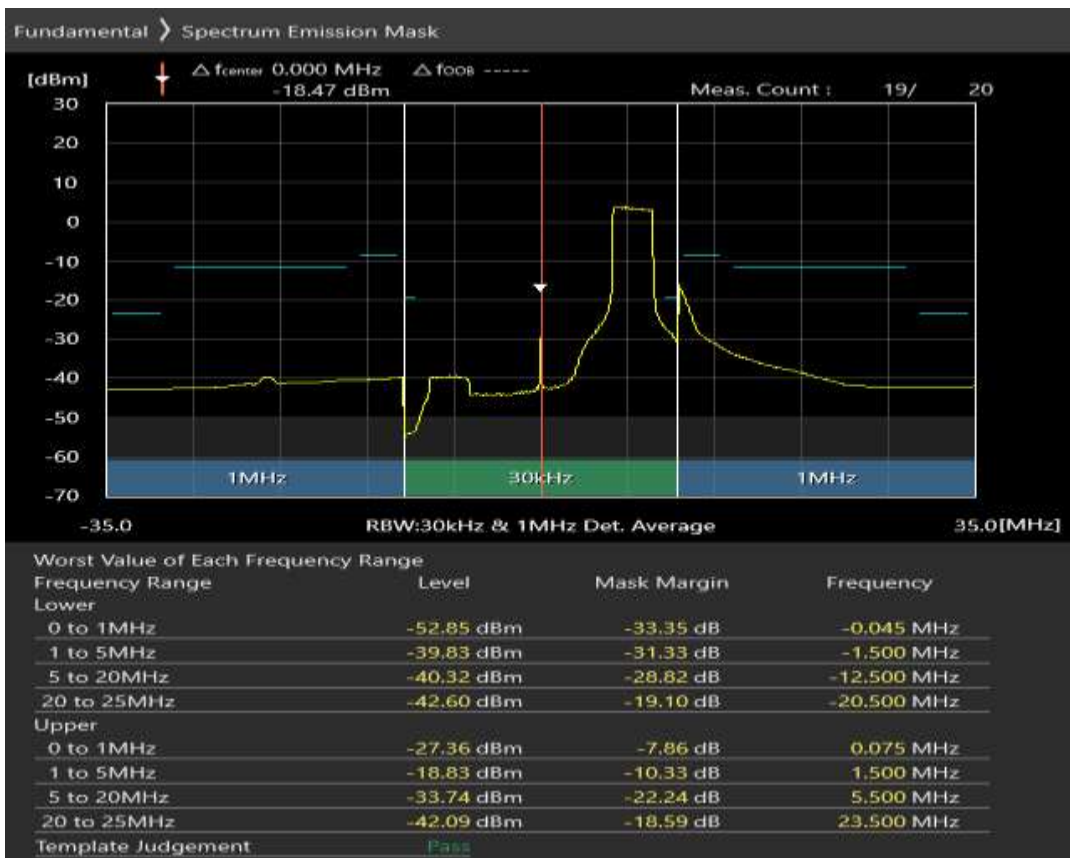

Band7 QAM16 BW=20MHz Channel=21350 RB Size=18 Position=#Max