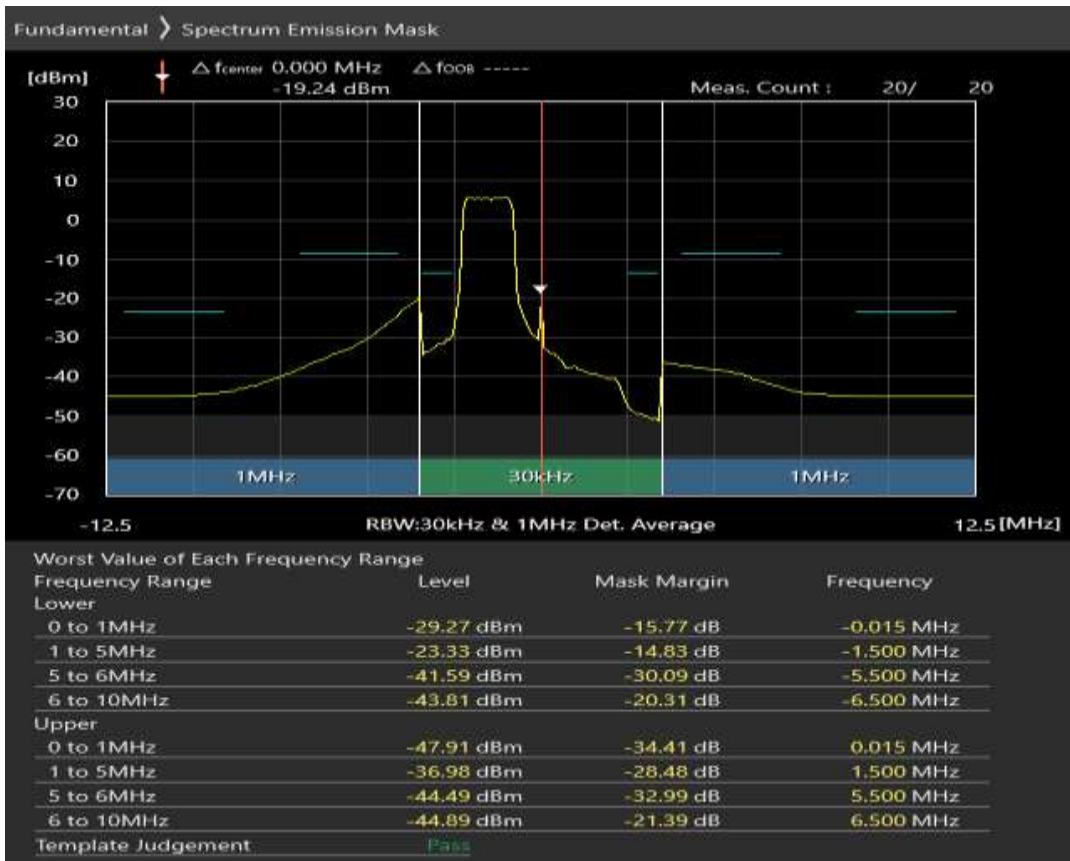

Band20 QPSK BW=5MHz Channel=24425 RB Size=8 Position=#0

Band20 QPSK BW=5MHz Channel=24425 RB Size=8 Position=#Max

Band20 QPSK BW=5MHz Channel=24425 RB Size=25 Position=#0

Band20 QAM16 BW=5MHz Channel=24425 RB Size=8 Position=#0