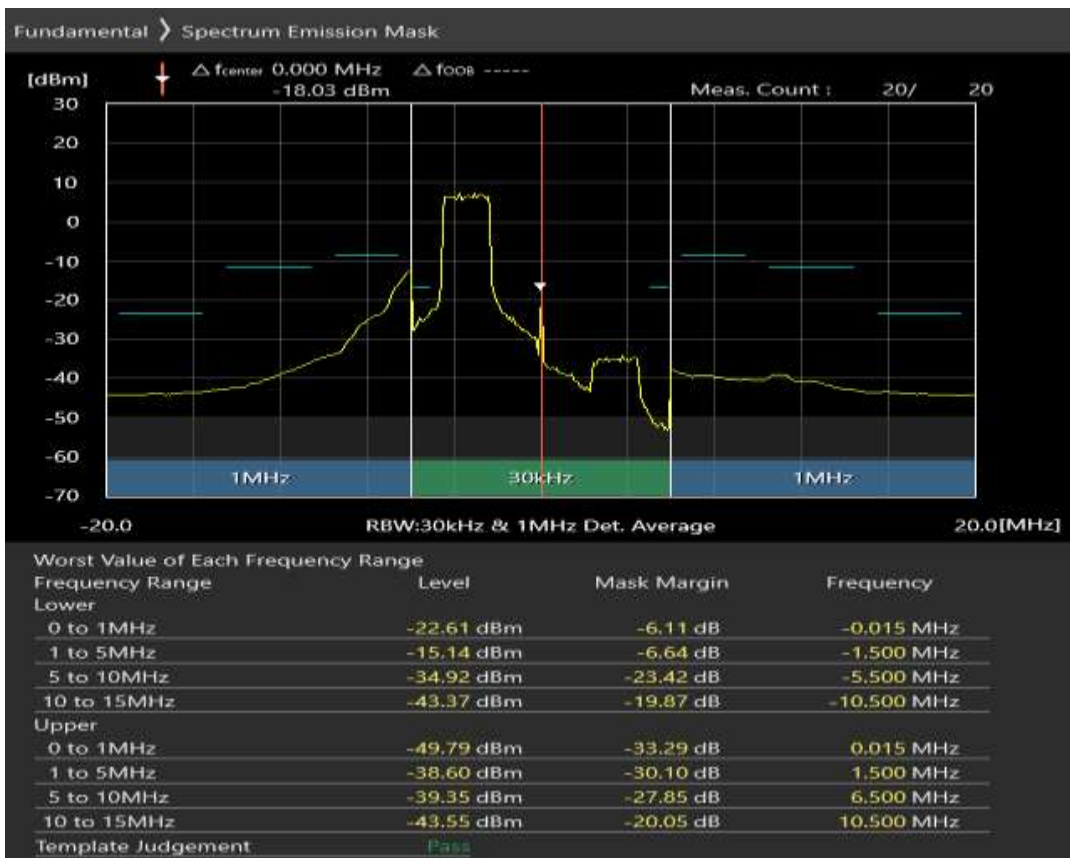

Band1 QPSK BW=10MHz Channel=18050 RB Size=12 Position=#0