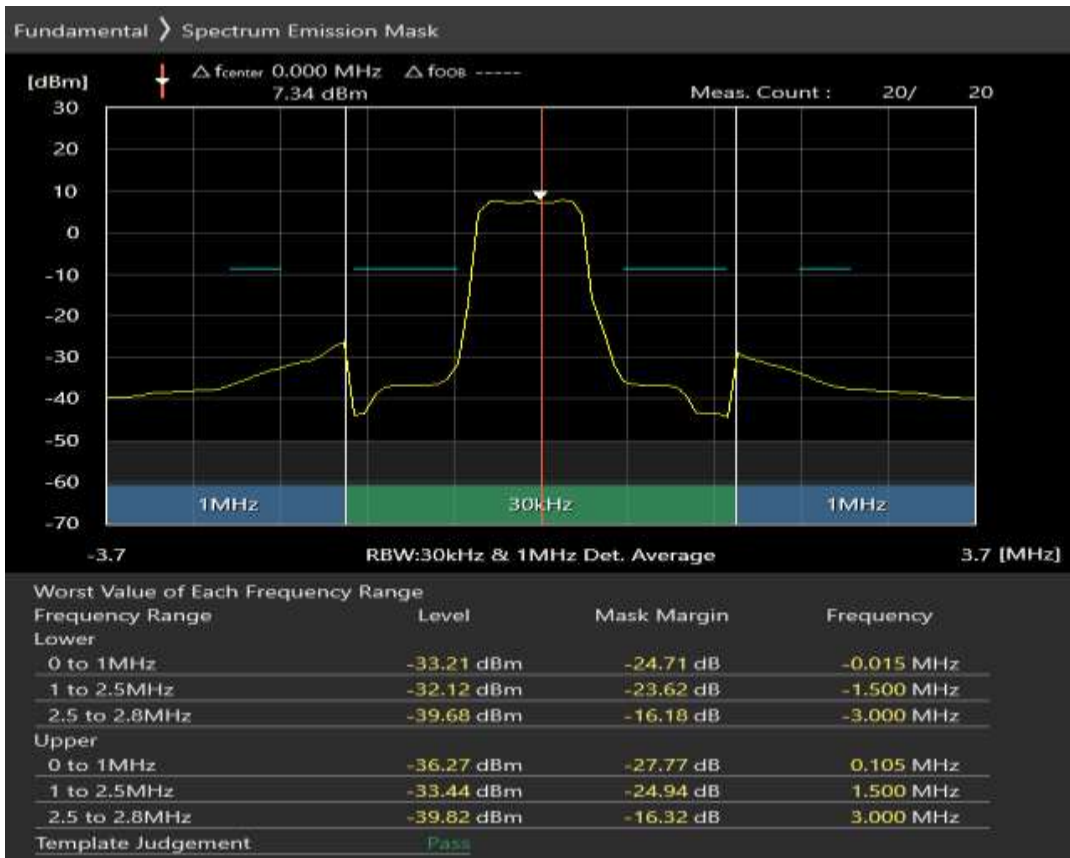

Band3 QPSK BW=1.4MHz Channel=19575 RB Size=5 Position=#0