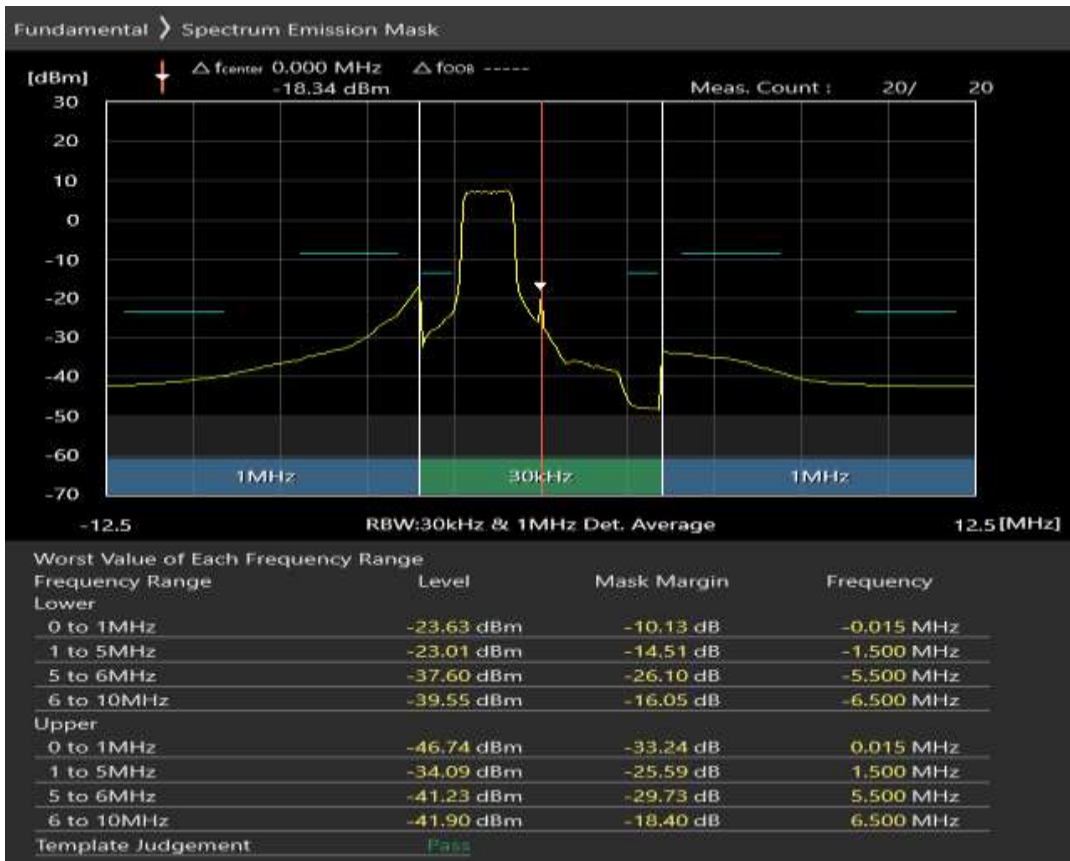

Band7 QAM16 BW=5MHz Channel=20775 RB Size=8 Position=#Max

Band7 QAM16 BW=5MHz Channel=20775 RB Size=25 Position=#0

Band7 QPSK BW=5MHz Channel=21100 RB Size=8 Position=#0

Band7 QPSK BW=5MHz Channel=21100 RB Size=8 Position=#Max