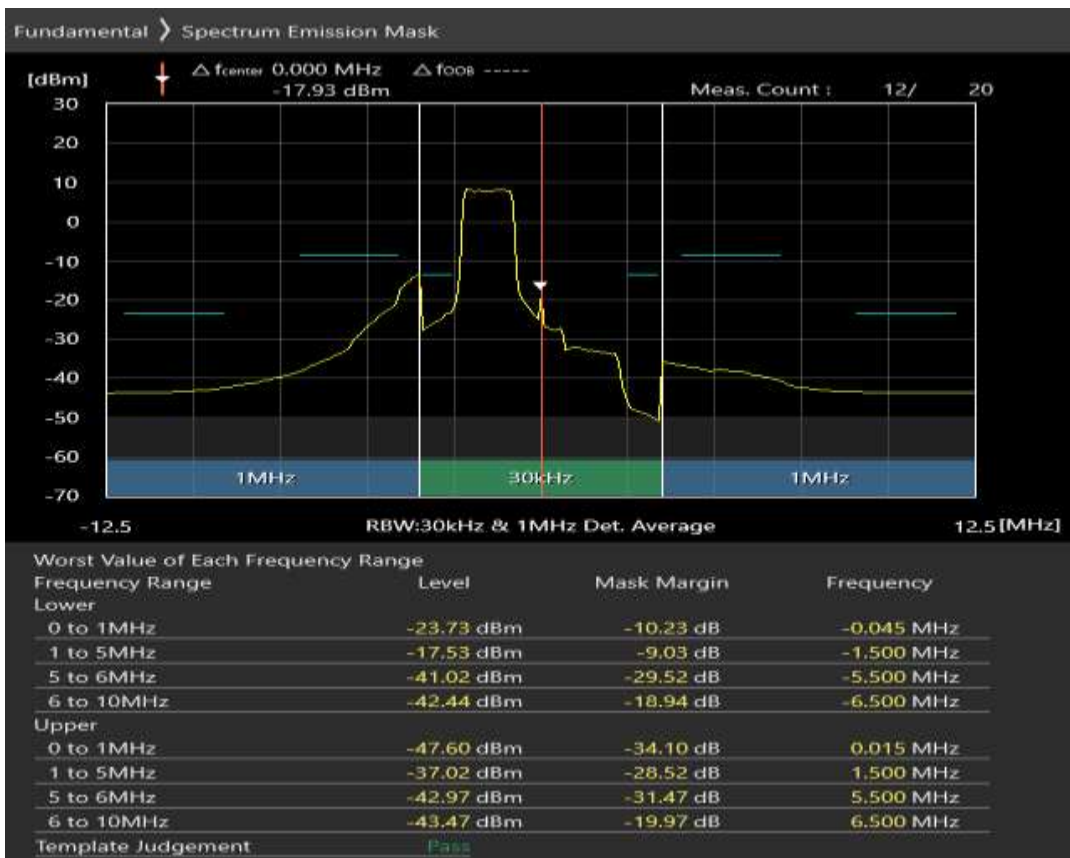

Band1 QPSK BW=5MHz Channel=18575 RB Size=8 Position=#0