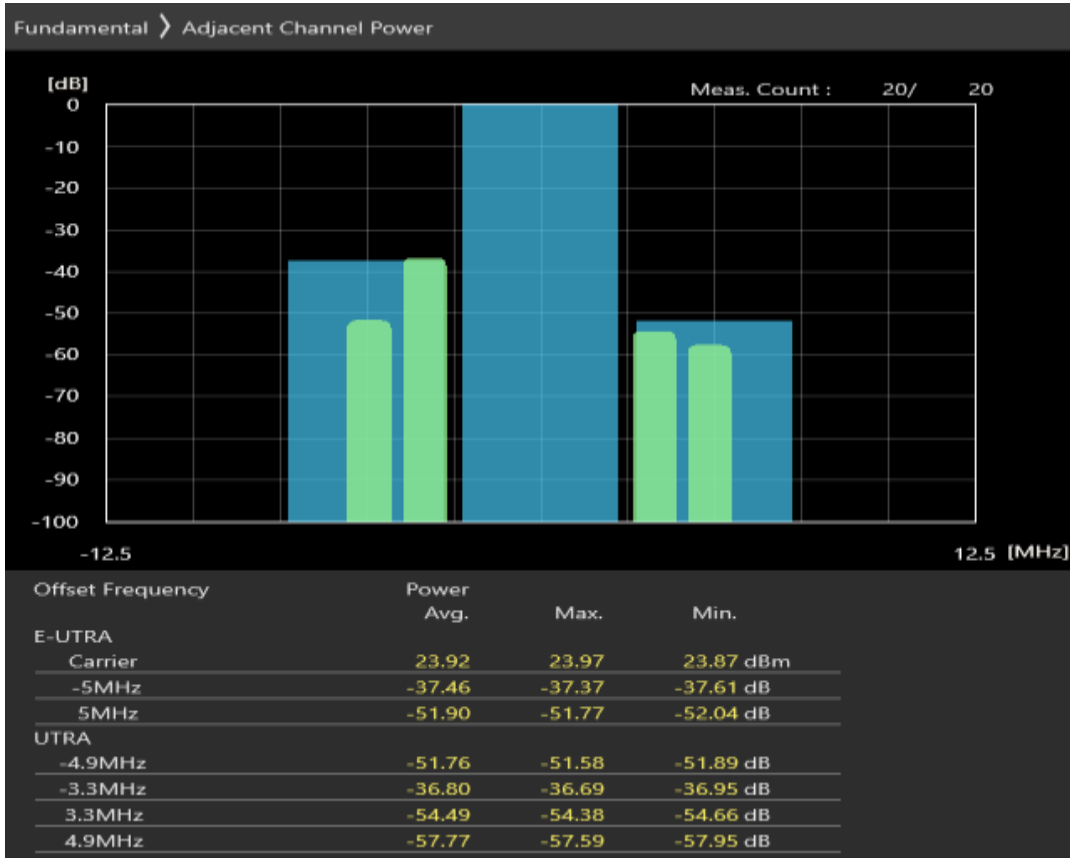

Band38 QPSK BW=5MHz Channel=37775 RB Size=8 Position=#0

Band38 QPSK BW=5MHz Channel=37775 RB Size=8 Position=#Max

Band38 QPSK BW=5MHz Channel=37775 RB Size=25 Position=#0

Band38 QAM16 BW=5MHz Channel=37775 RB Size=8 Position=#0