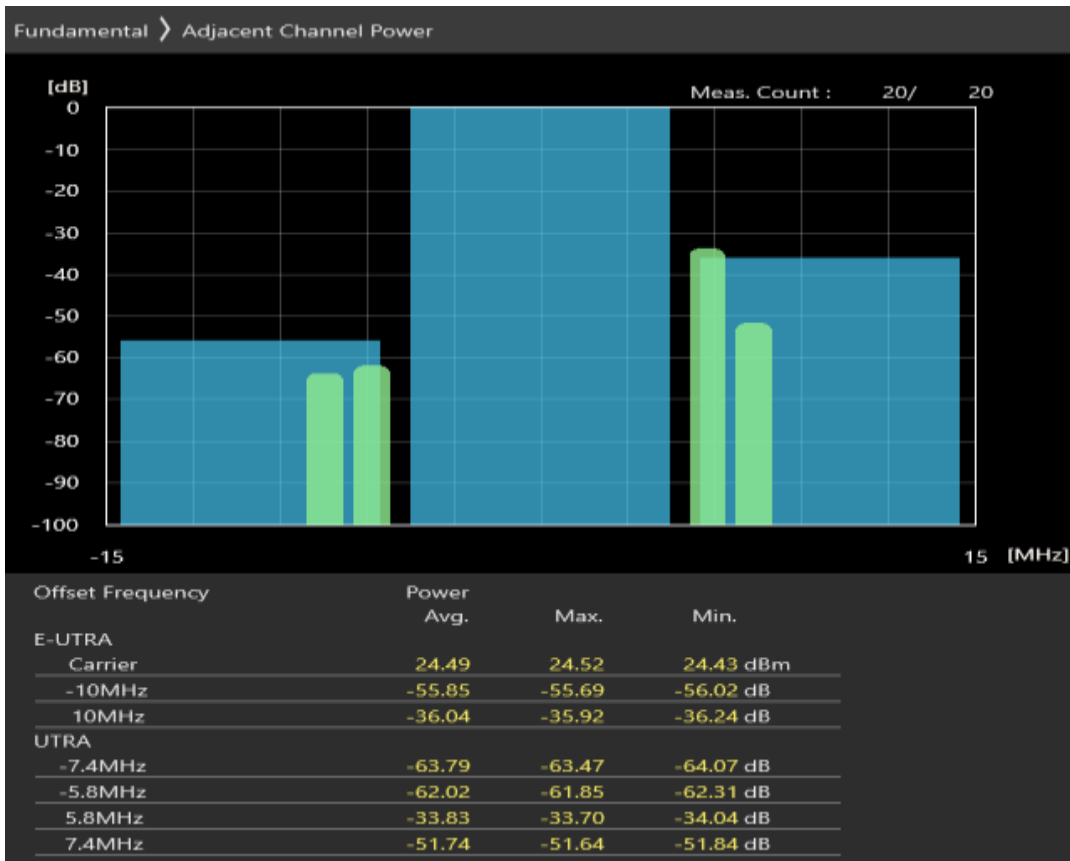

Band40 QPSK BW=10MHz Channel=39600 RB Size=12 Position=#Max