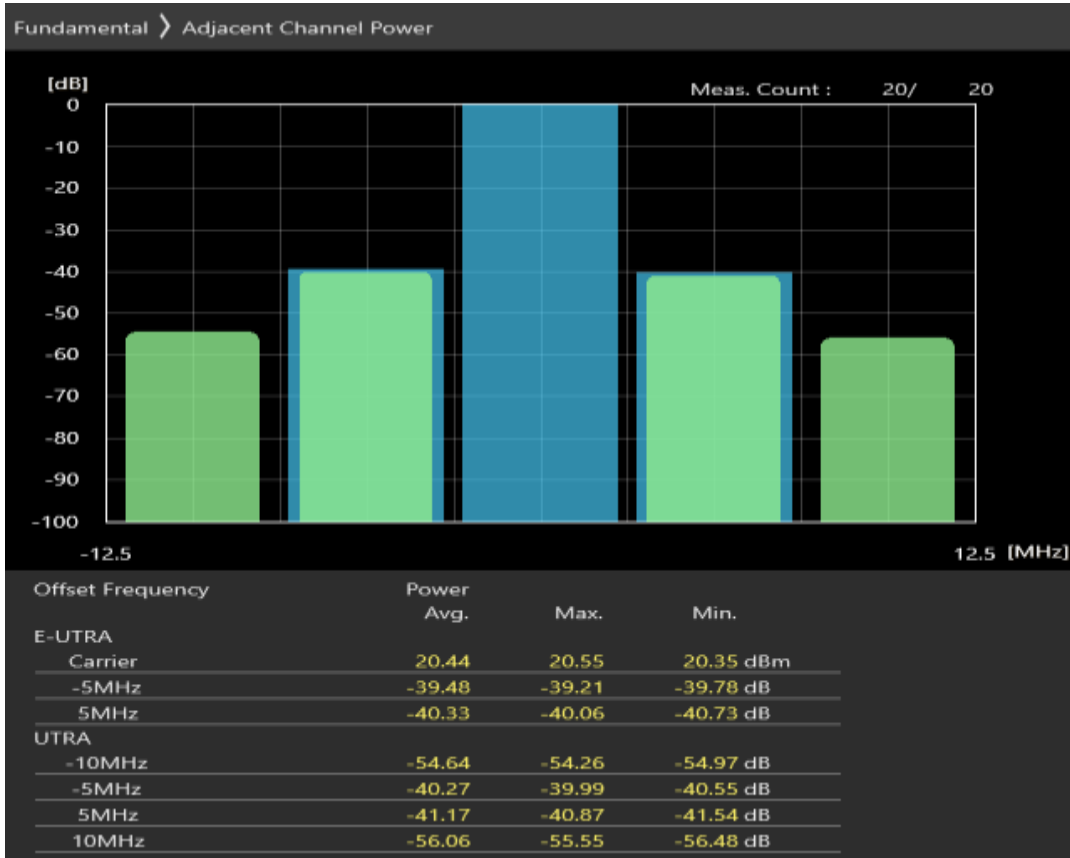

Band3 QPSK BW=5MHz Channel=19925 RB Size=25 Position=#0

Band3 QAM16 BW=5MHz Channel=19925 RB Size=8 Position=#0

Band3 QAM16 BW=5MHz Channel=19925 RB Size=8 Position=#Max

Band3 QAM16 BW=5MHz Channel=19925 RB Size=25 Position=#0