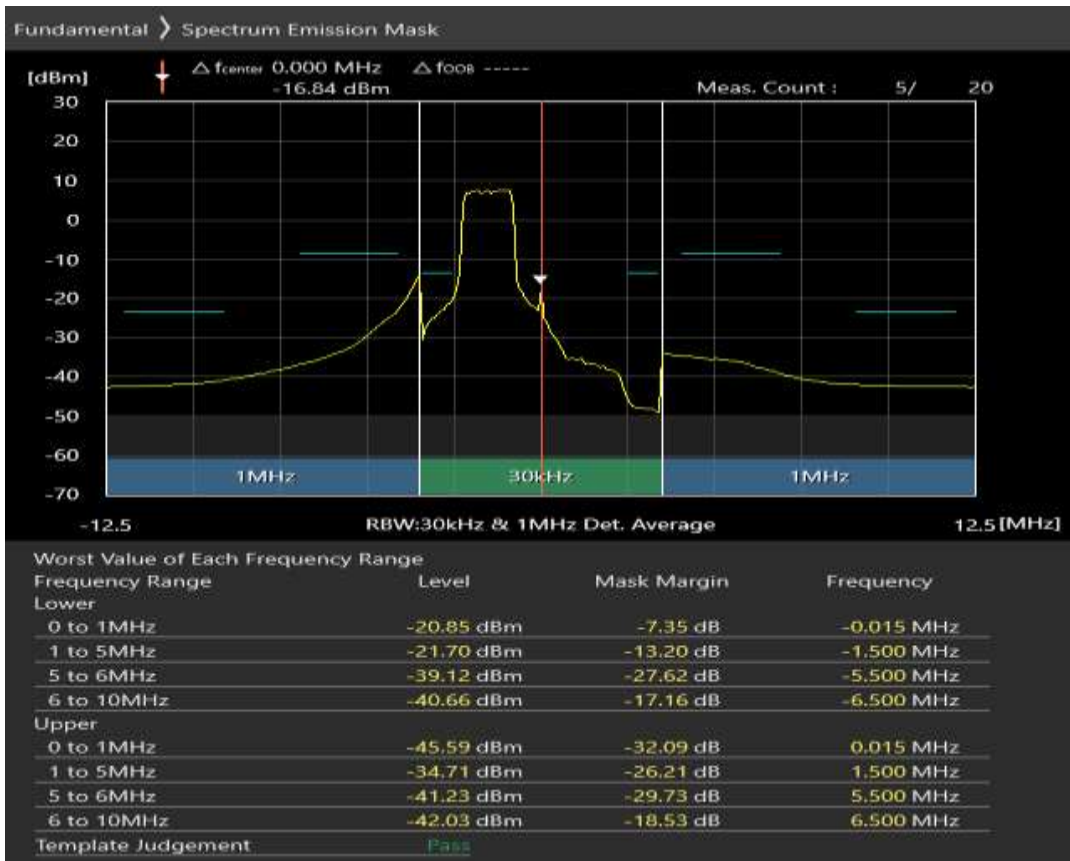

Band7 QPSK BW=5MHz Channel=20775 RB Size=8 Position=#0

Band7 QPSK BW=5MHz Channel=20775 RB Size=8 Position=#Max

Band7 QPSK BW=5MHz Channel=20775 RB Size=25 Position=#0

Band7 QAM16 BW=5MHz Channel=20775 RB Size=8 Position=#0