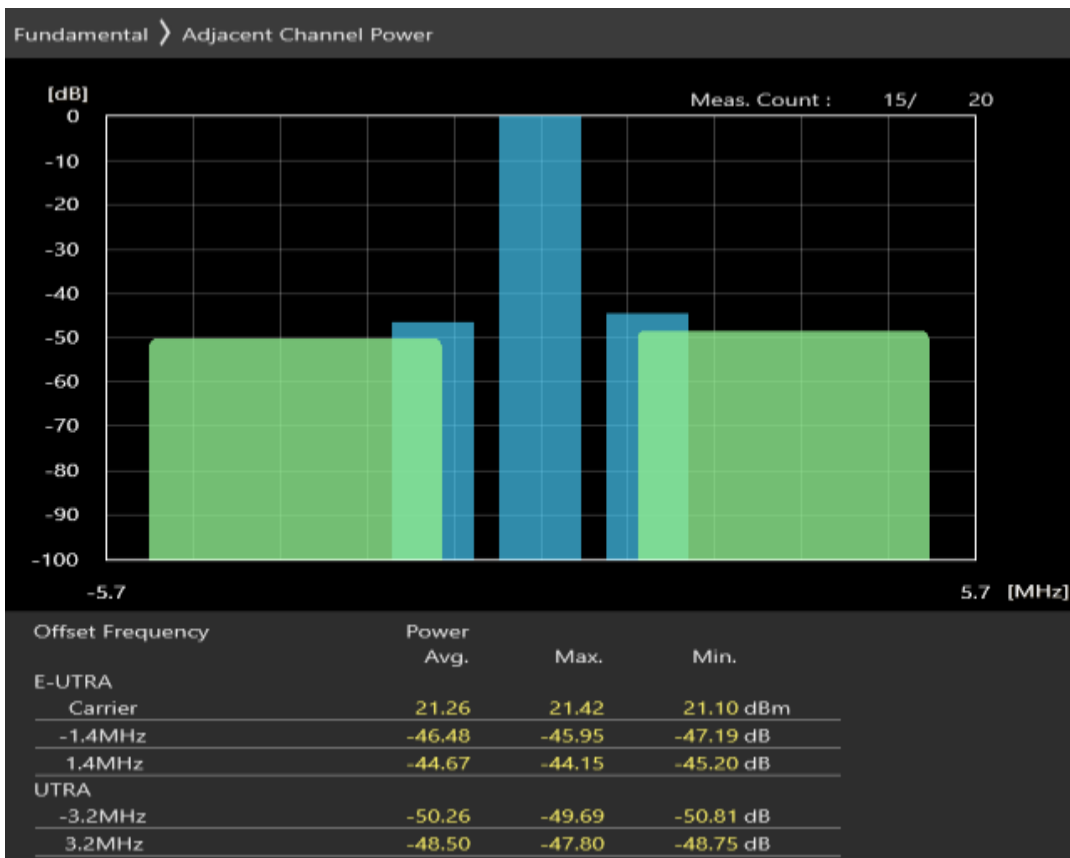

Band3 QAM16 BW=1.4MHz Channel=19575 RB Size=5 Position=#Max