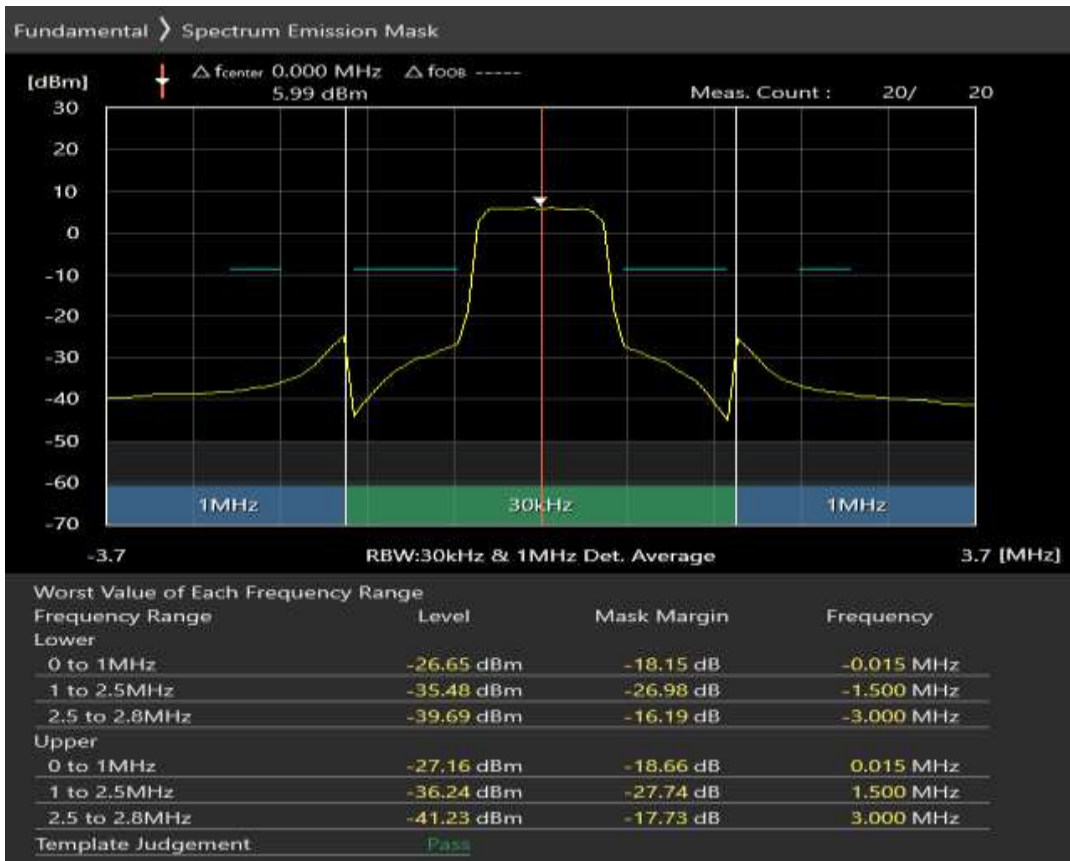

Band8 QPSK BW=1.4MHz Channel=21793 RB Size=6 Position=#0

Band8 QAM16 BW=1.4MHz Channel=21793 RB Size=5 Position=#0

Band8 QAM16 BW=1.4MHz Channel=21793 RB Size=5 Position=#Max

Band8 QAM16 BW=1.4MHz Channel=21793 RB Size=6 Position=#0