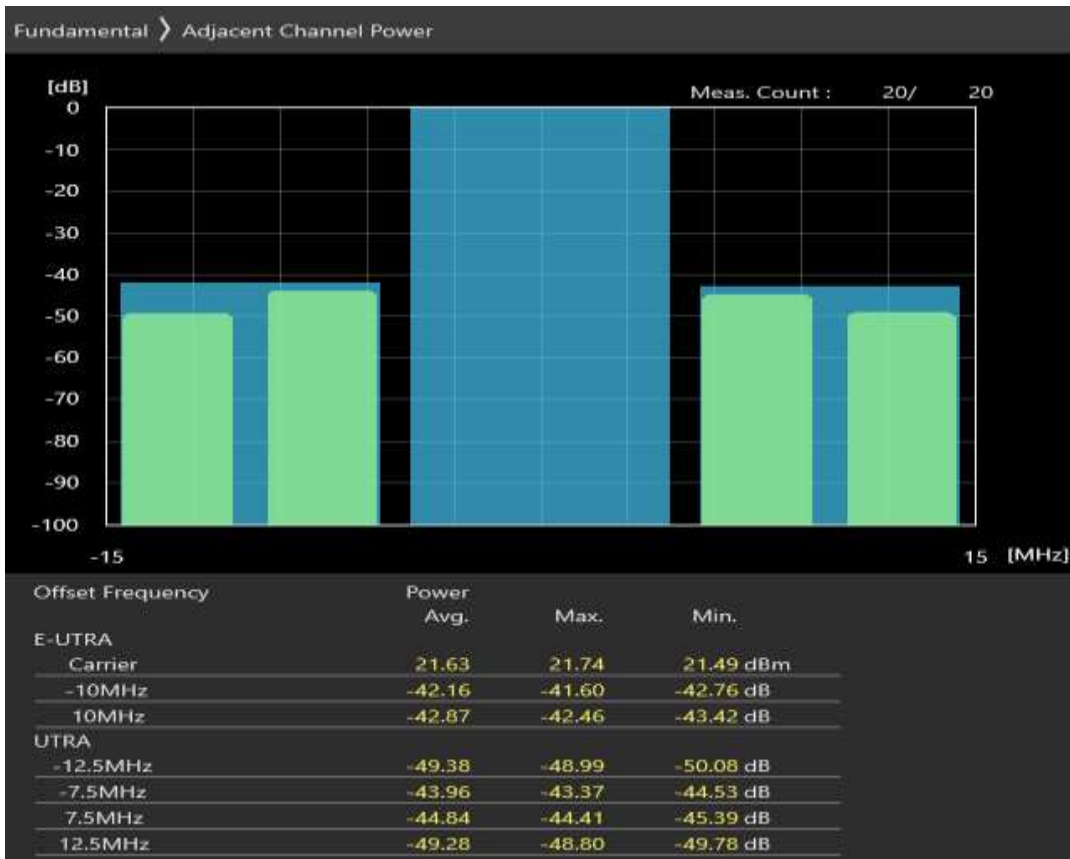

Band28 QPSK BW=10MHz Channel=27410 RB Size=50 Position=#0

Band28 QAM16 BW=10MHz Channel=27410 RB Size=12 Position=#0

Band28 QAM16 BW=10MHz Channel=27410 RB Size=12 Position=#Max

Band28 QAM16 BW=10MHz Channel=27410 RB Size=50 Position=#0