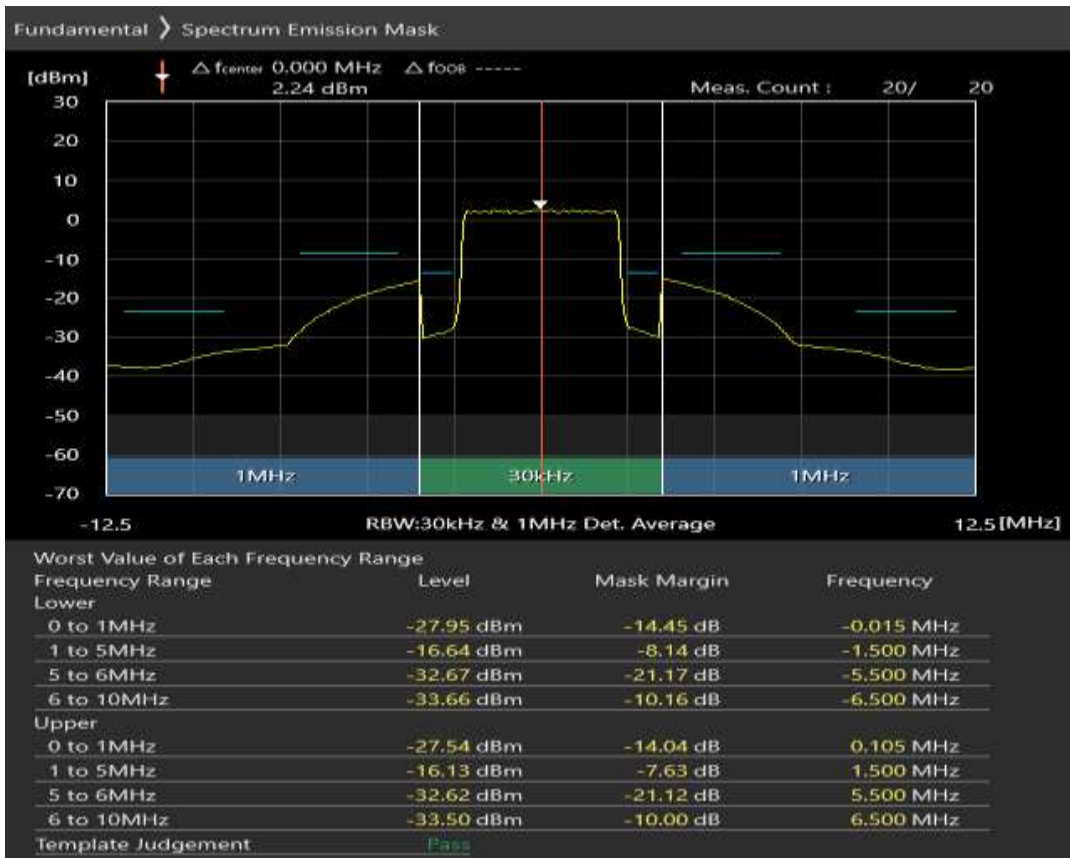

Band7 QPSK BW=5MHz Channel=21425 RB Size=25 Position=#0