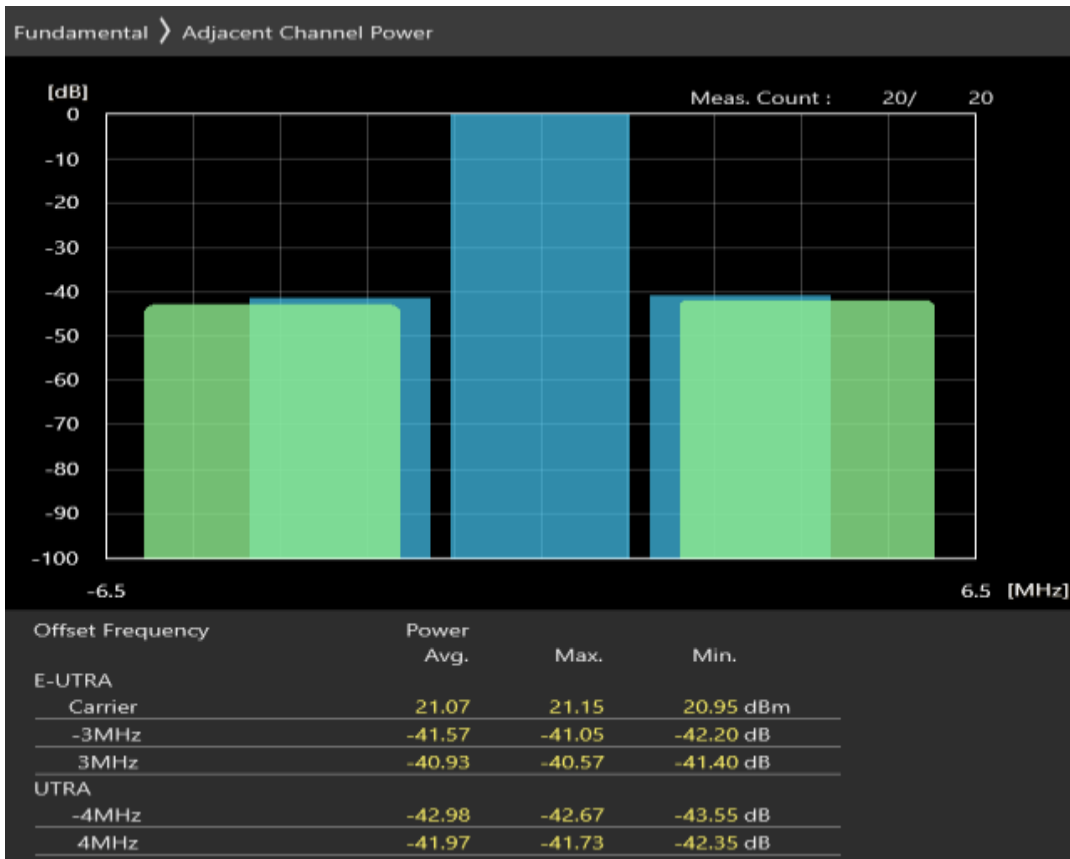

Band28 QAM16 BW=3MHz Channel=27225 RB Size=15 Position=#0