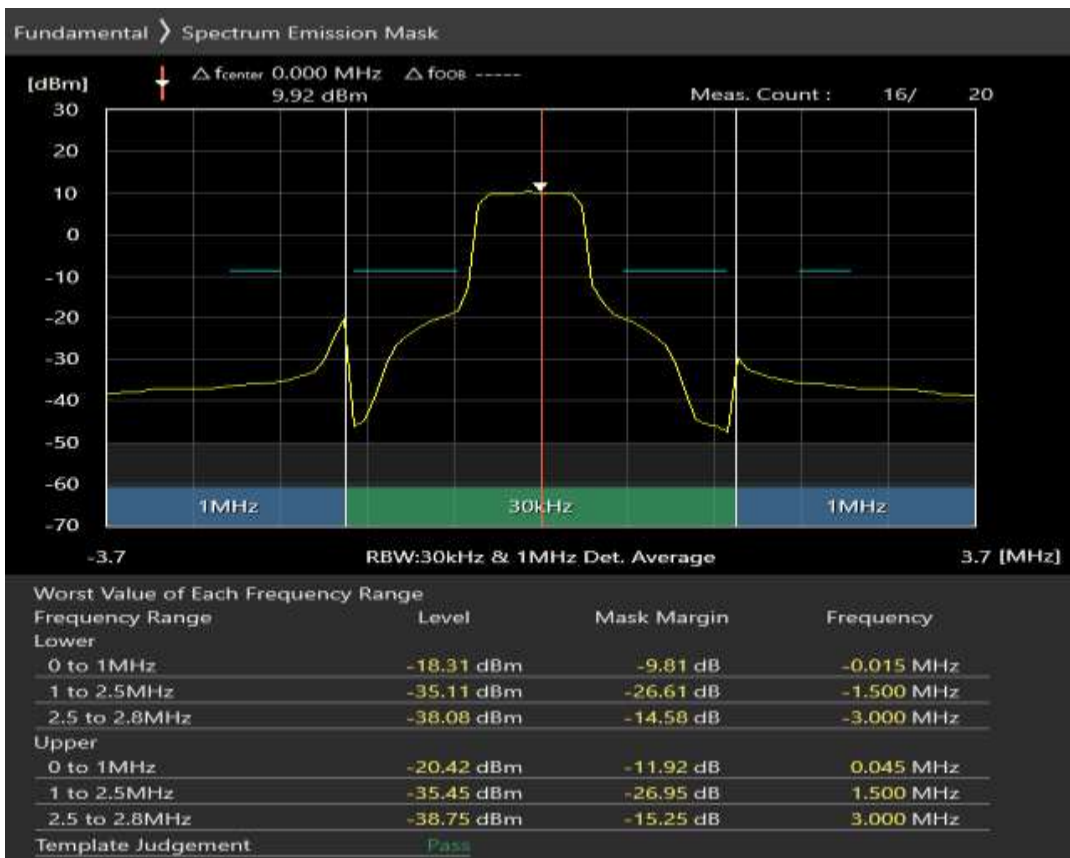

Band8 QPSK BW=1.4MHz Channel=21625 RB Size=5 Position=#0