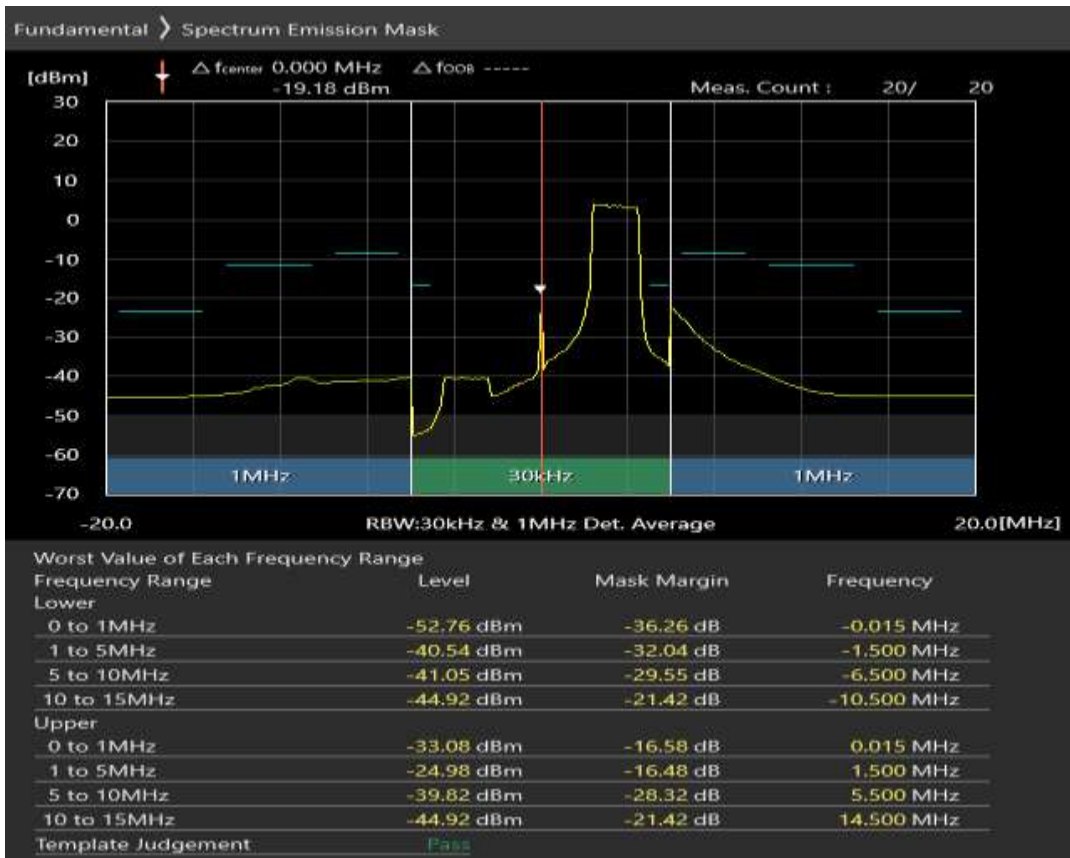

Band20 QAM16 BW=10MHz Channel=24400 RB Size=12 Position=#Max