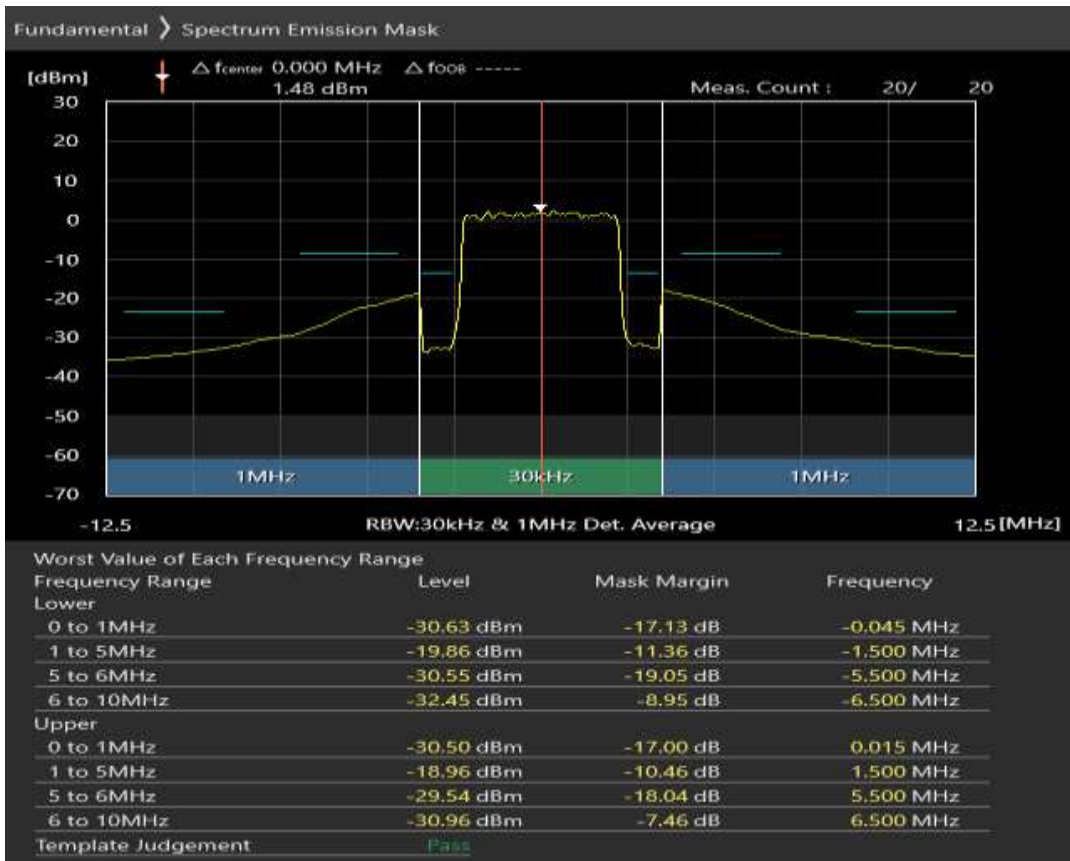

Band38 QAM16 BW=5MHz Channel=38225 RB Size=25 Position=#0