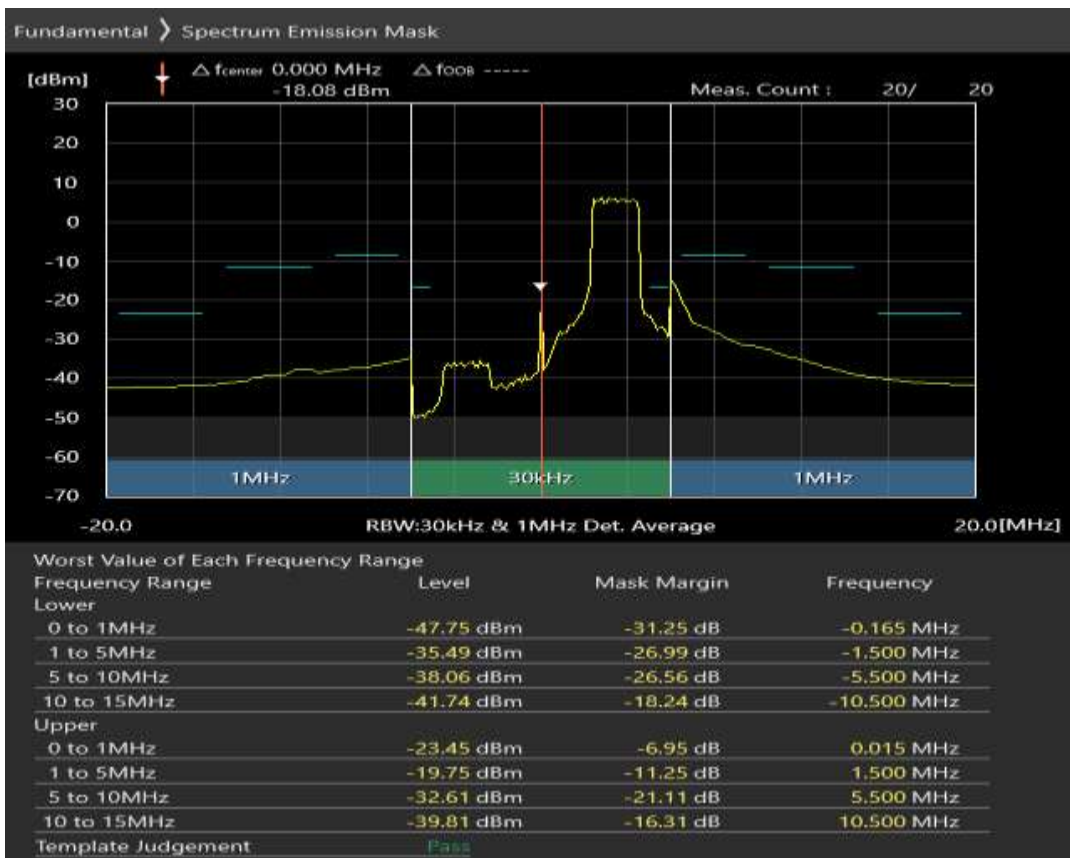

Band38 QAM16 BW=10MHz Channel=38000 RB Size=12 Position=#Max