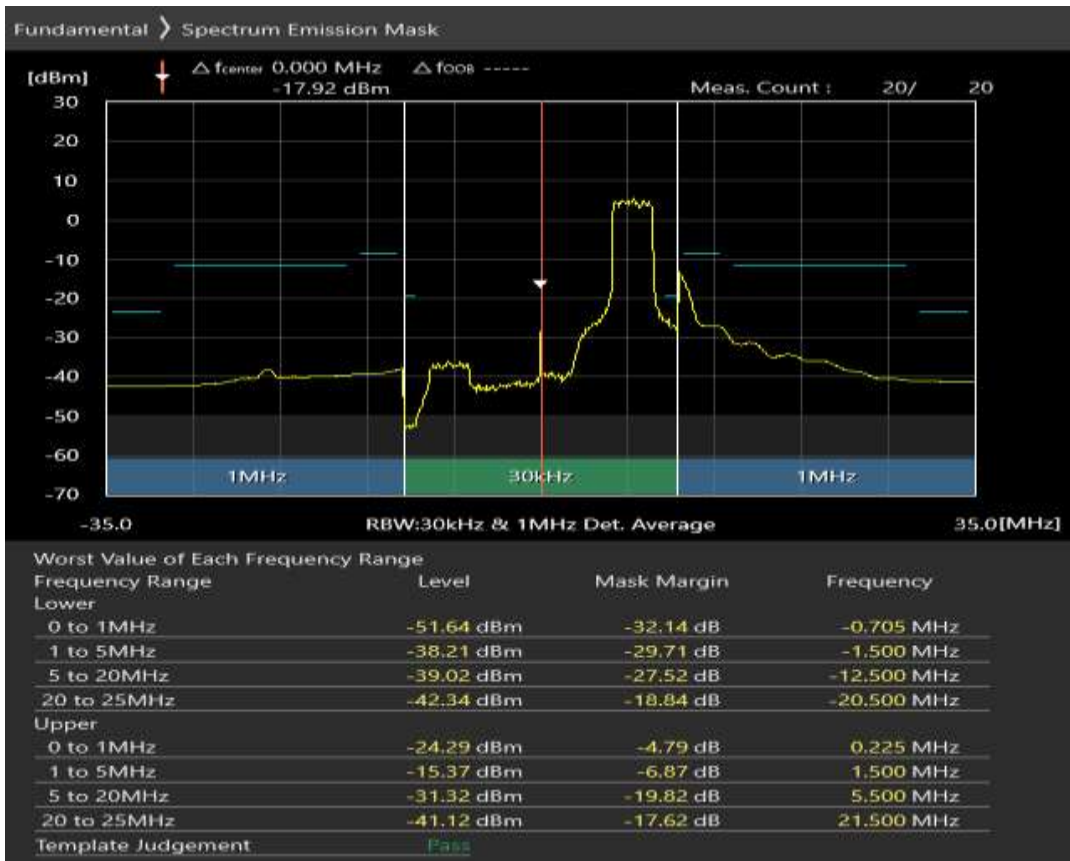

Band38 QAM16 BW=20MHz Channel=37850 RB Size=18 Position=#Max

Band38 QAM16 BW=20MHz Channel=37850 RB Size=100 Position=#0

Band38 QPSK BW=20MHz Channel=38000 RB Size=18 Position=#0

Band38 QPSK BW=20MHz Channel=38000 RB Size=18 Position=#Max