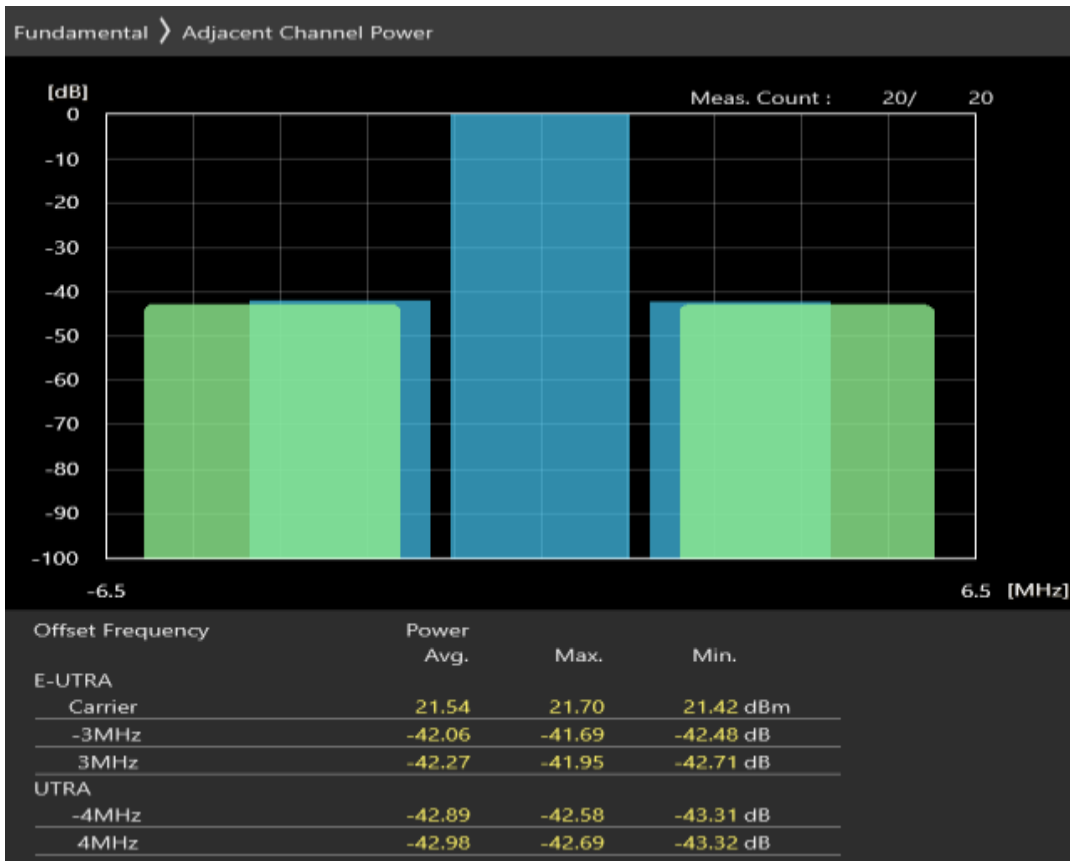

Band28 QPSK BW=3MHz Channel=27360 RB Size=15 Position=#0

Band28 QAM16 BW=3MHz Channel=27360 RB Size=4 Position=#0

Band28 QAM16 BW=3MHz Channel=27360 RB Size=4 Position=#Max

Band28 QAM16 BW=3MHz Channel=27360 RB Size=15 Position=#0