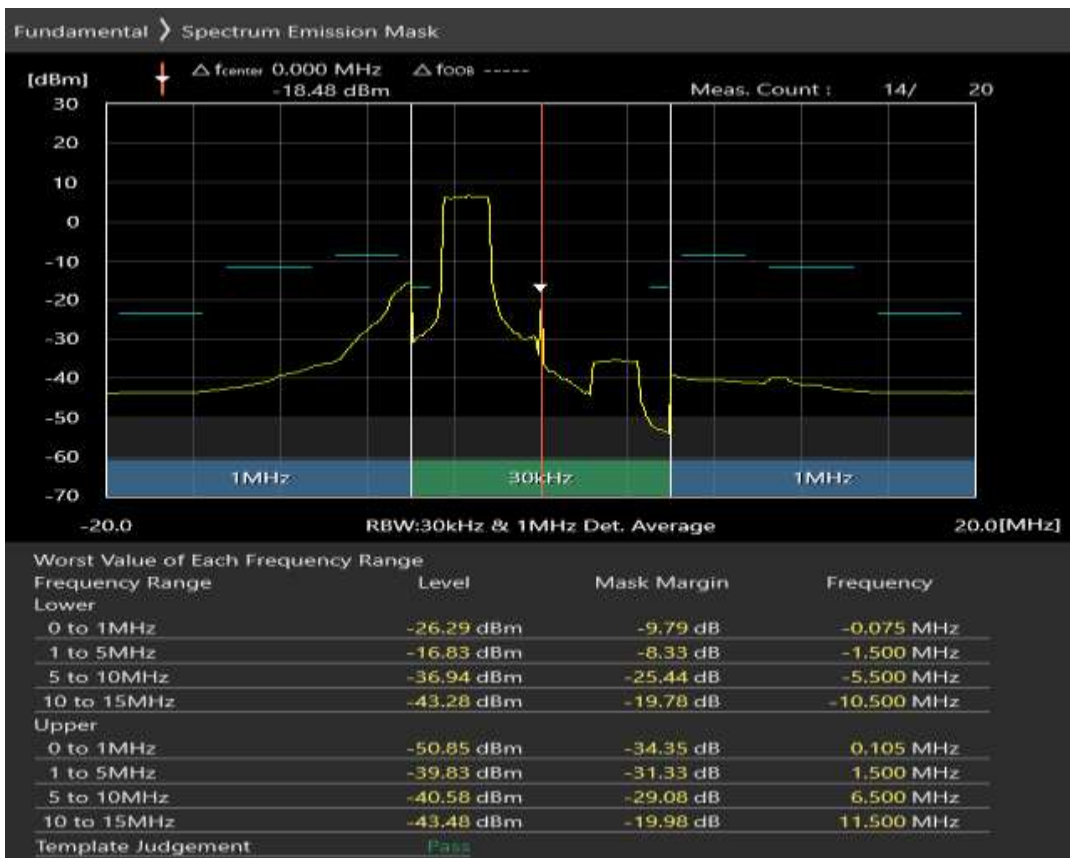

Band1 QPSK BW=10MHz Channel=18550 RB Size=12 Position=#0