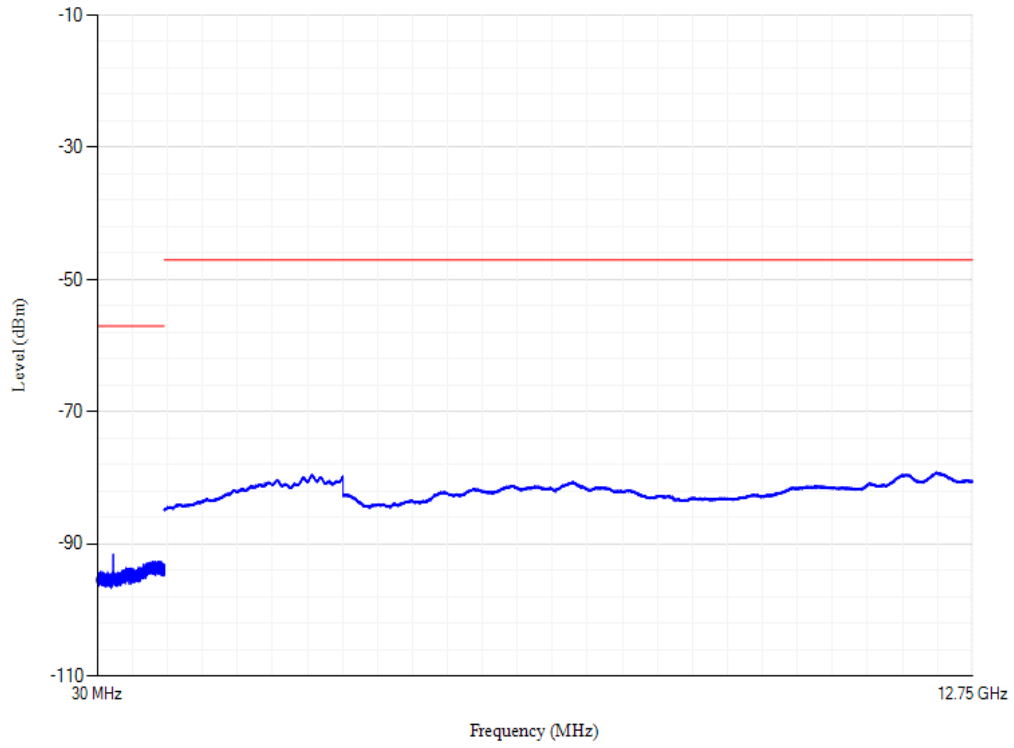

Conducted spurious emissions

Band7 QPSK BW=20MHz Channel=21100