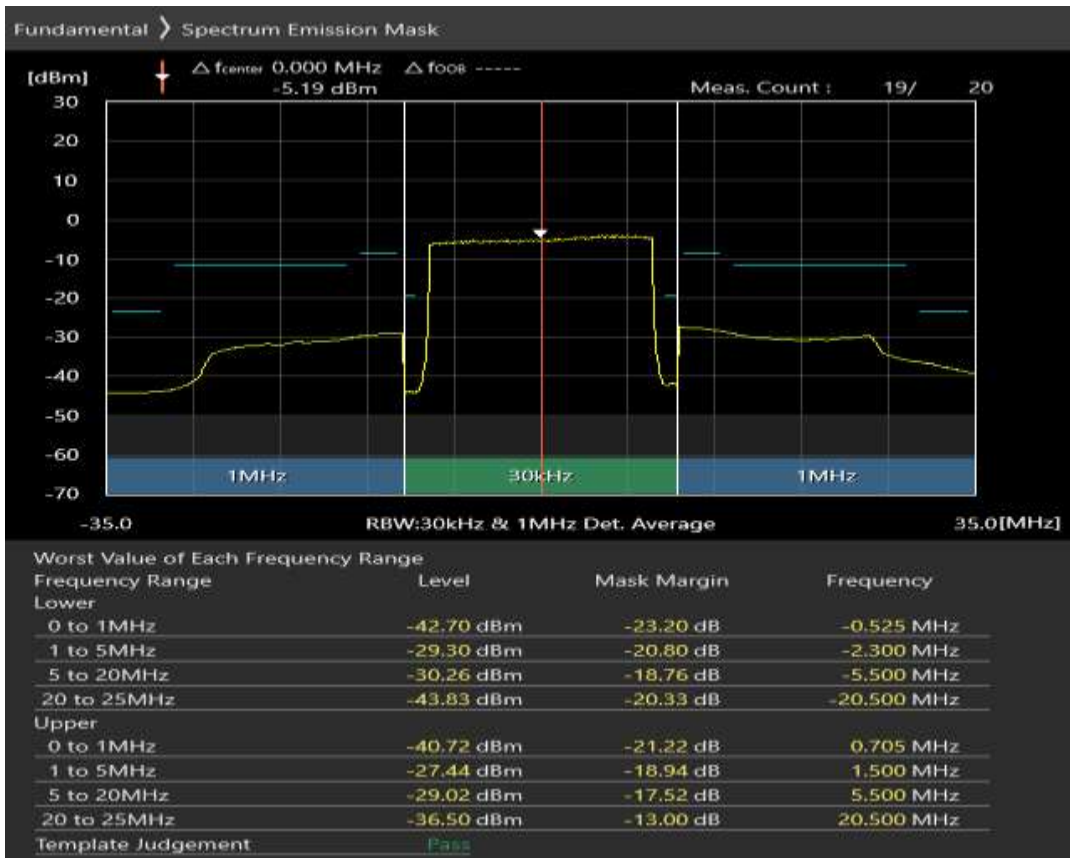

Band1 QPSK BW=20MHz Channel=18100 RB Size=100 Position=#0