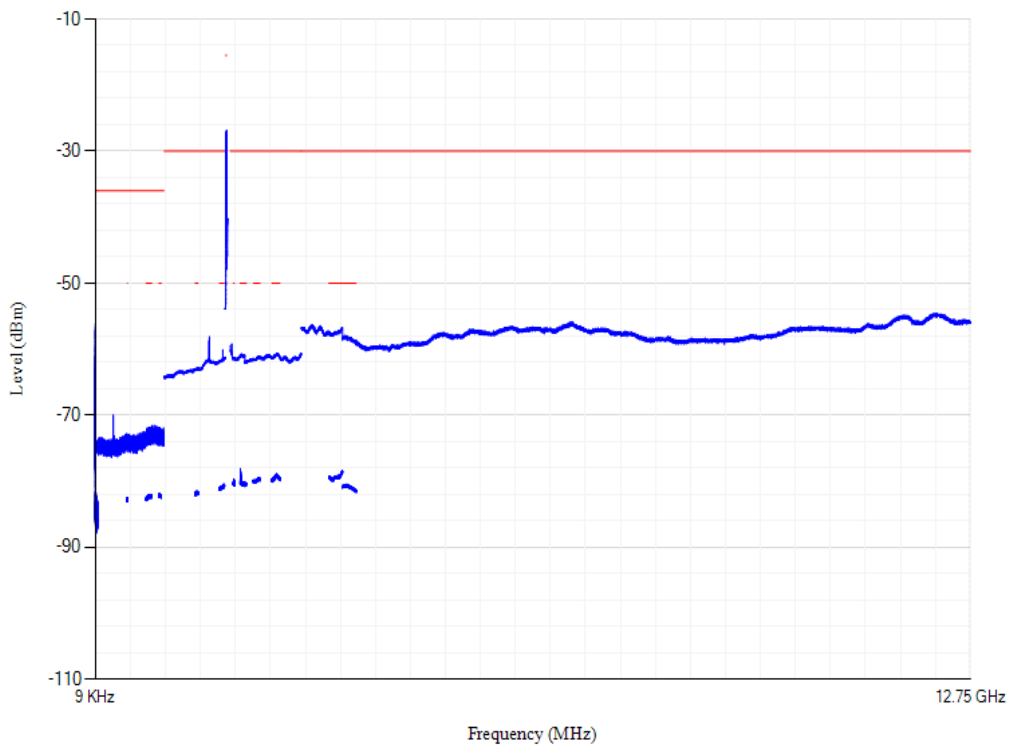

Conducted spurious emissions

Band1 QPSK BW=20MHz Channel=18300 RB Size=1 Position=#0