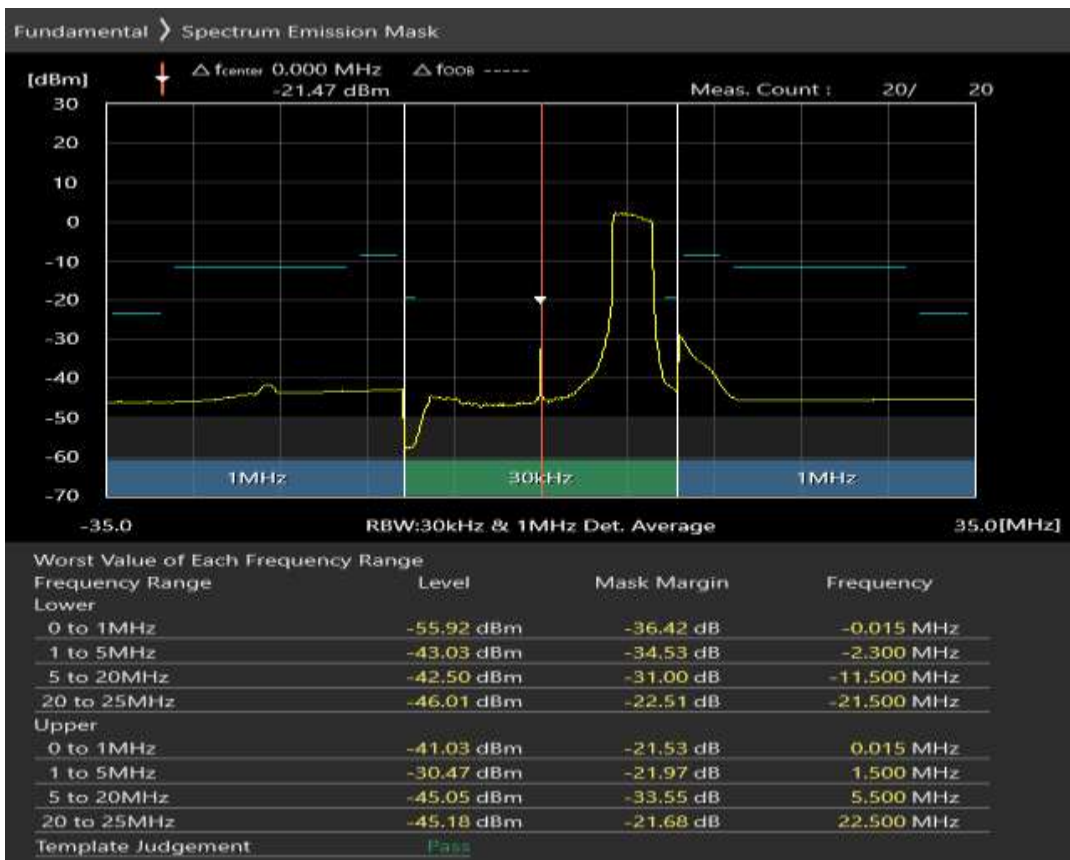

Band28 QAM16 BW=20MHz Channel=27560 RB Size=18 Position=#Max