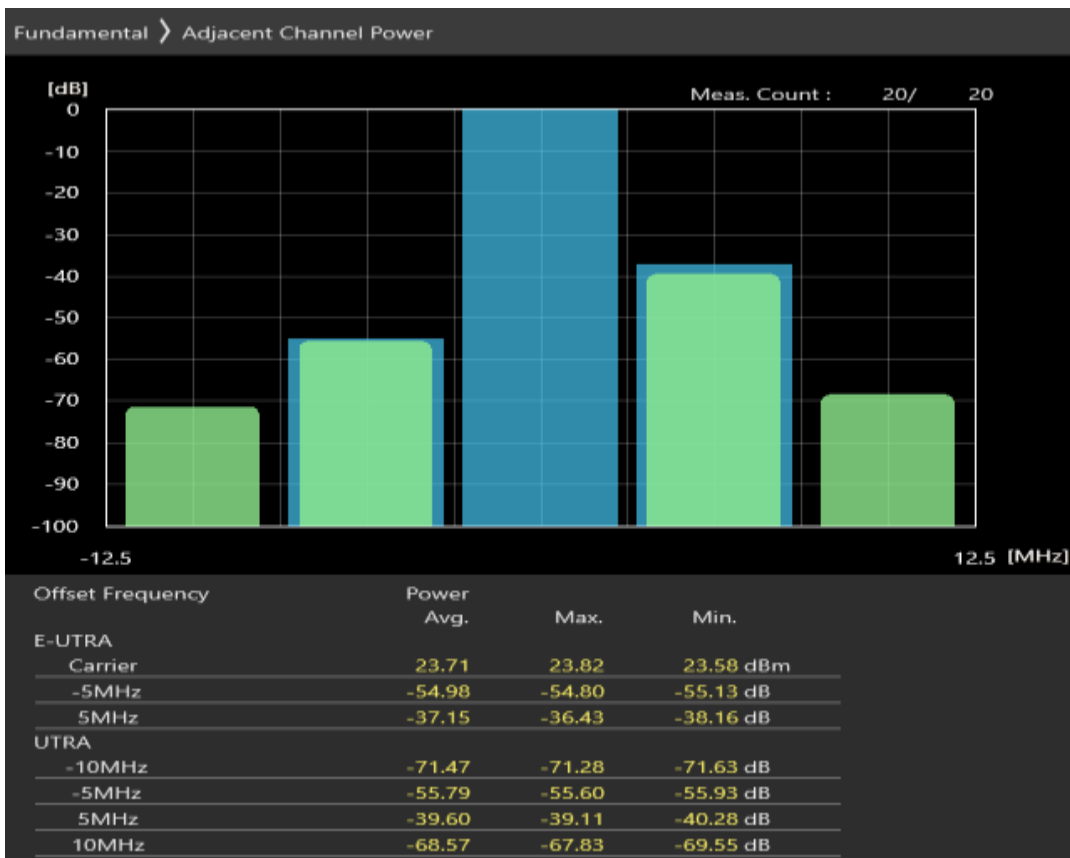

Band1 QAM16 BW=5MHz Channel=18575 RB Size=8 Position=#Max