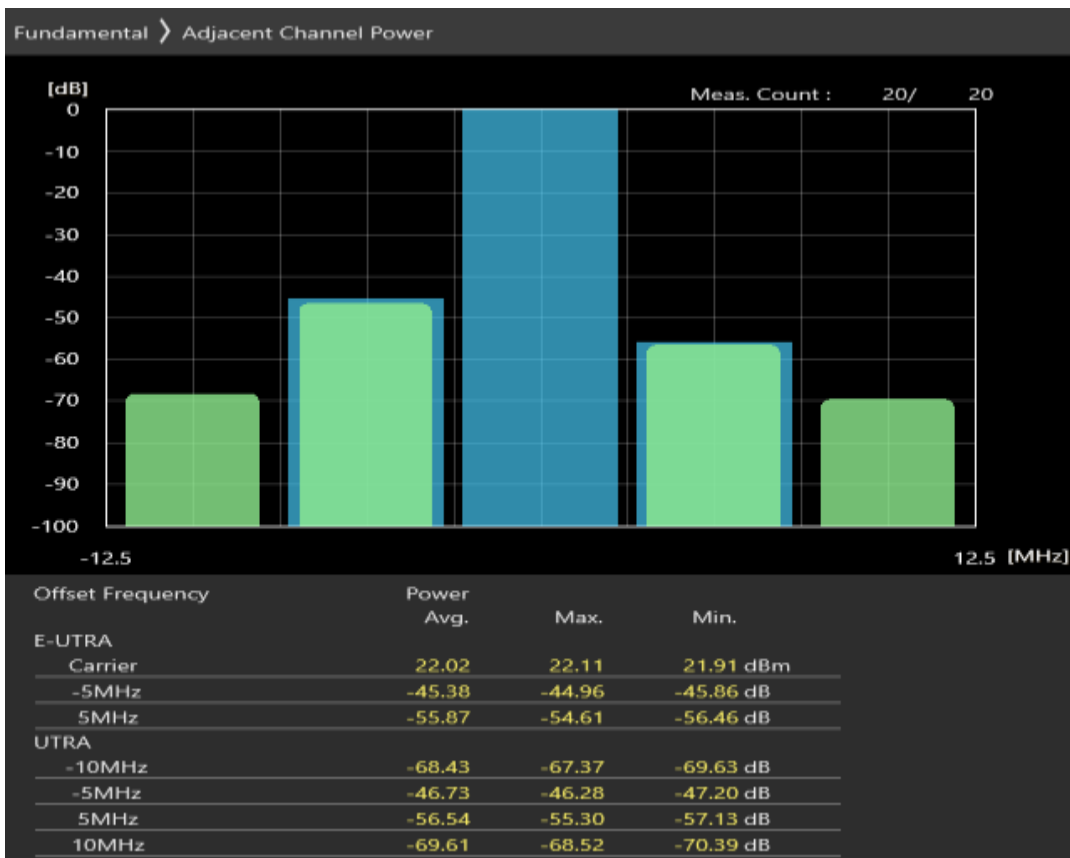

Band3 QPSK BW=5MHz Channel=19575 RB Size=8 Position=#0