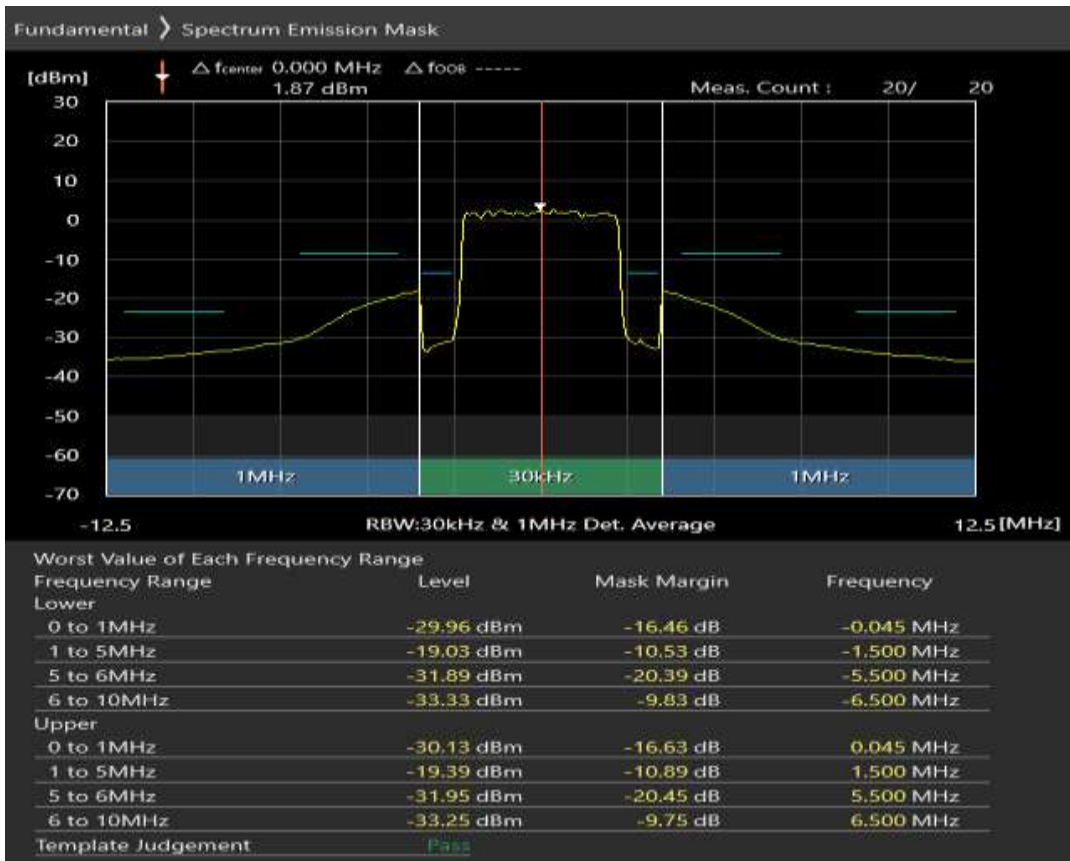

Band38 QAM16 BW=5MHz Channel=37775 RB Size=25 Position=#0