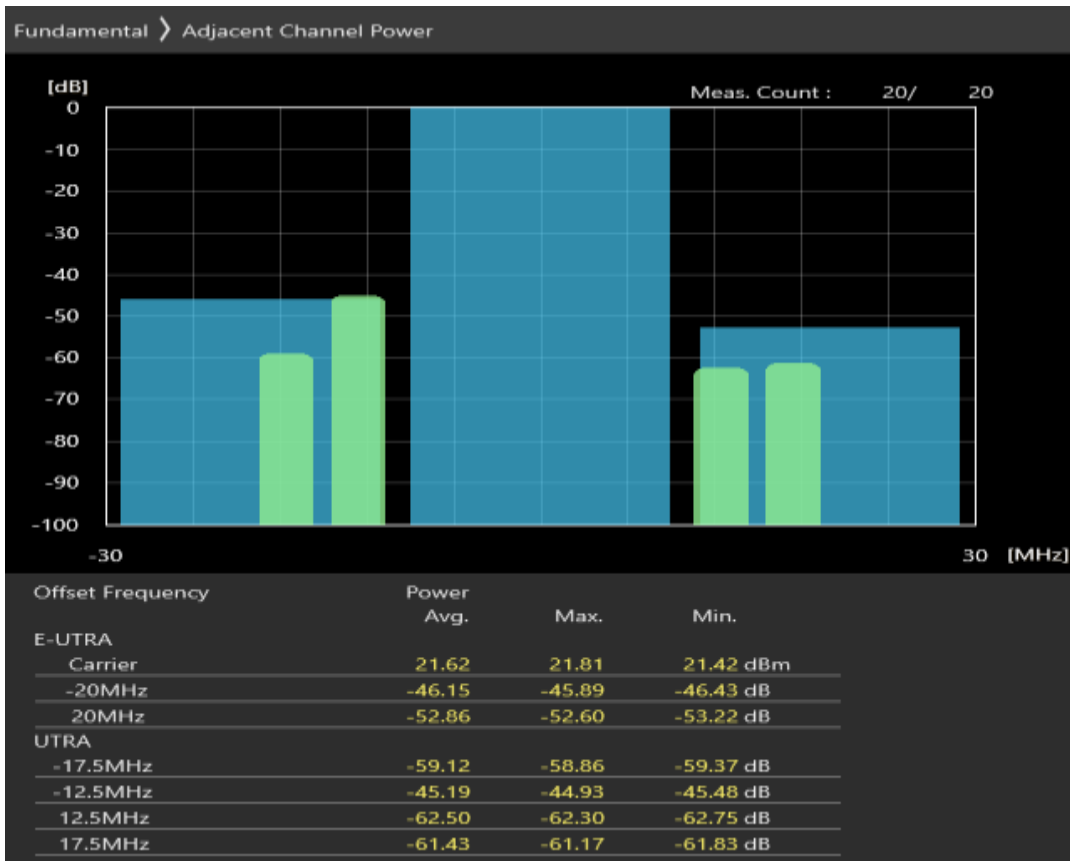

Band3 QAM16 BW=20MHz Channel=19300 RB Size=18 Position=#0