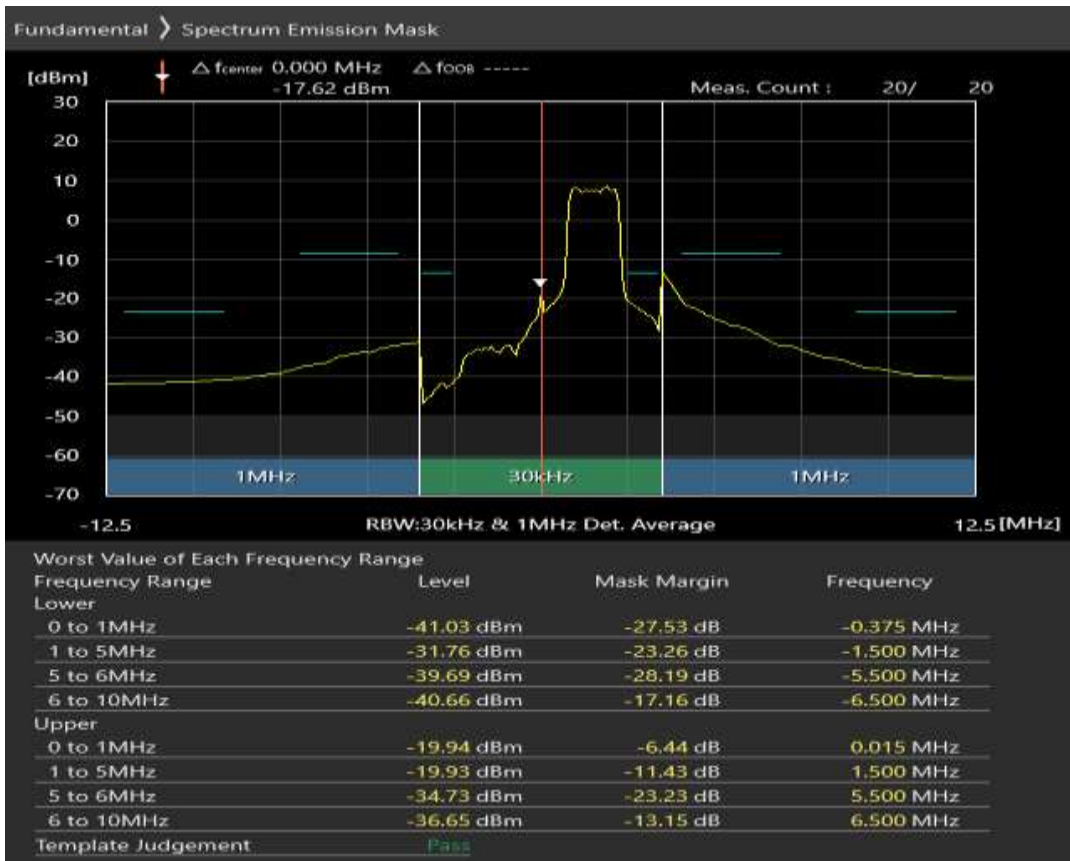

Band38 QPSK BW=5MHz Channel=38225 RB Size=8 Position=#Max