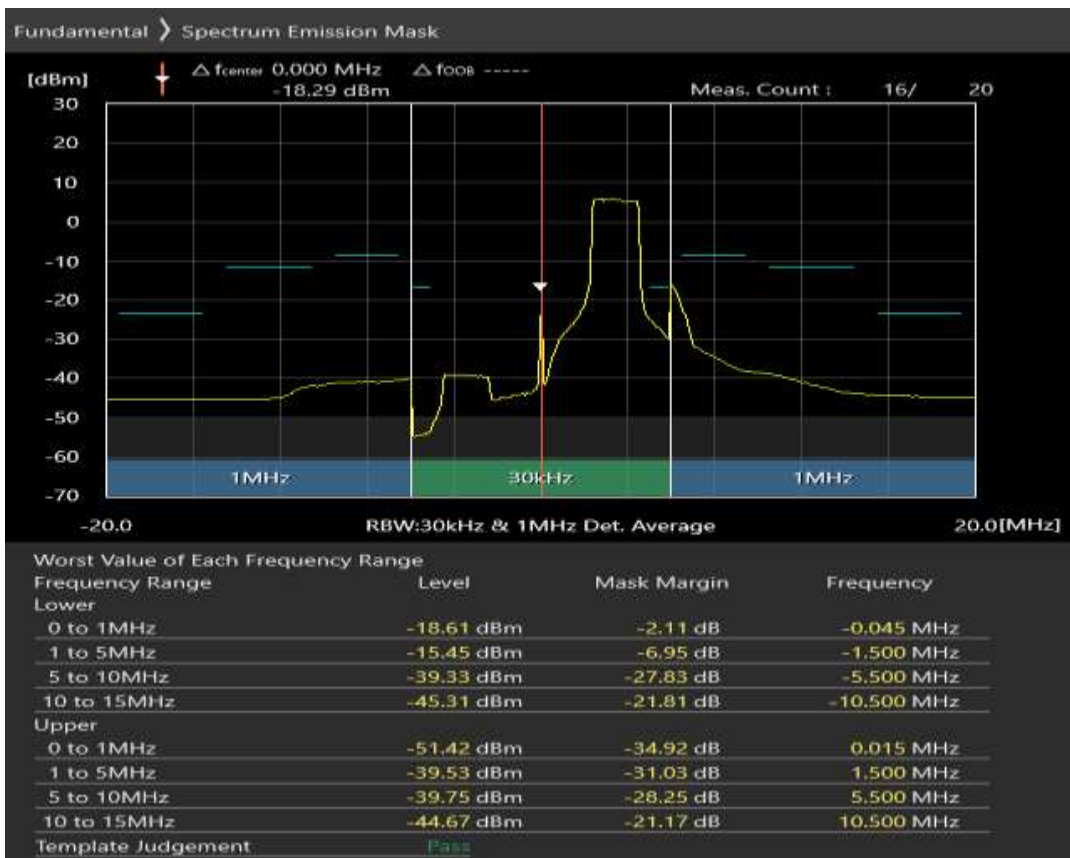

Band8 QAM16 BW=10MHz Channel=21500 RB Size=12 Position=#Max