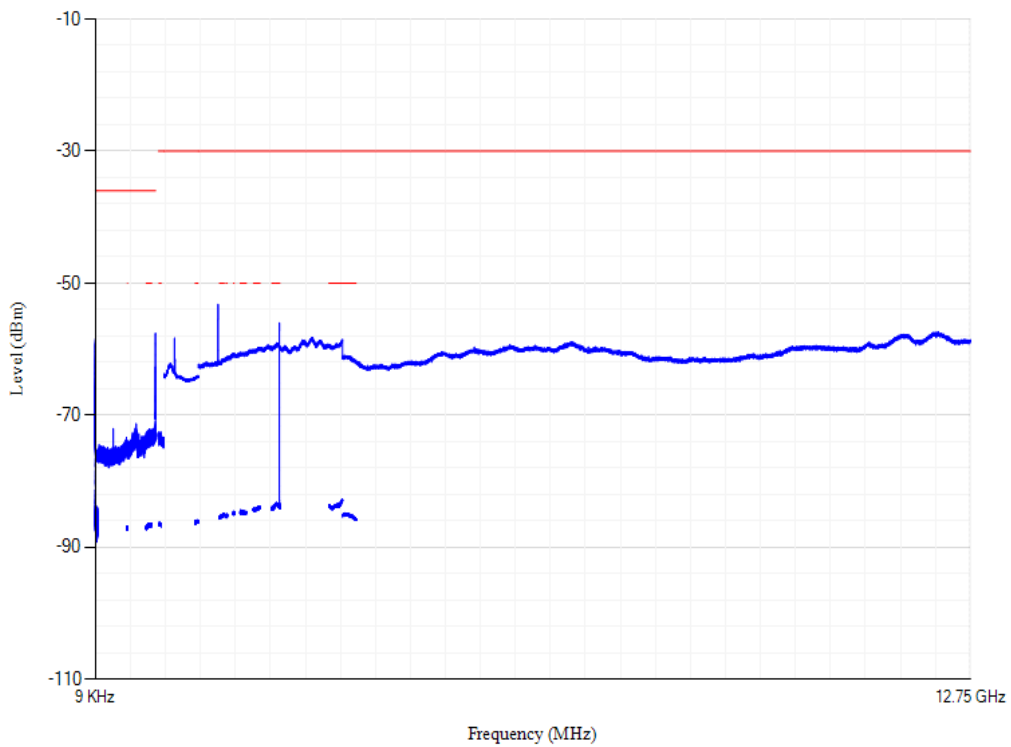

Conducted spurious emissions

Band8 QPSK BW=10MHz Channel=21500 RB Size=1 Position=#0

Conducted spurious emissions

Band8 QPSK BW=10MHz Channel=21625 RB Size=1 Position=#0

Conducted spurious emissions

Band8 QPSK BW=10MHz Channel=21750 RB Size=1 Position=#0