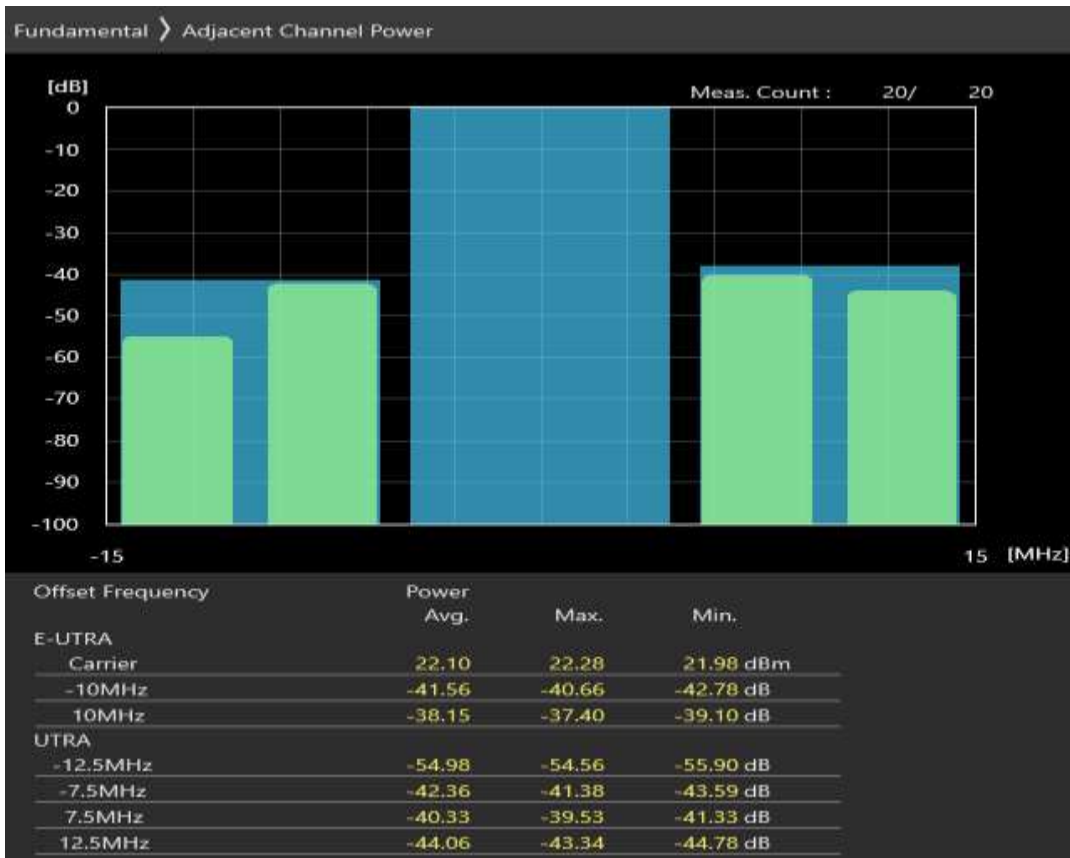

Band28 QPSK BW=10MHz Channel=27260 RB Size=50 Position=#0