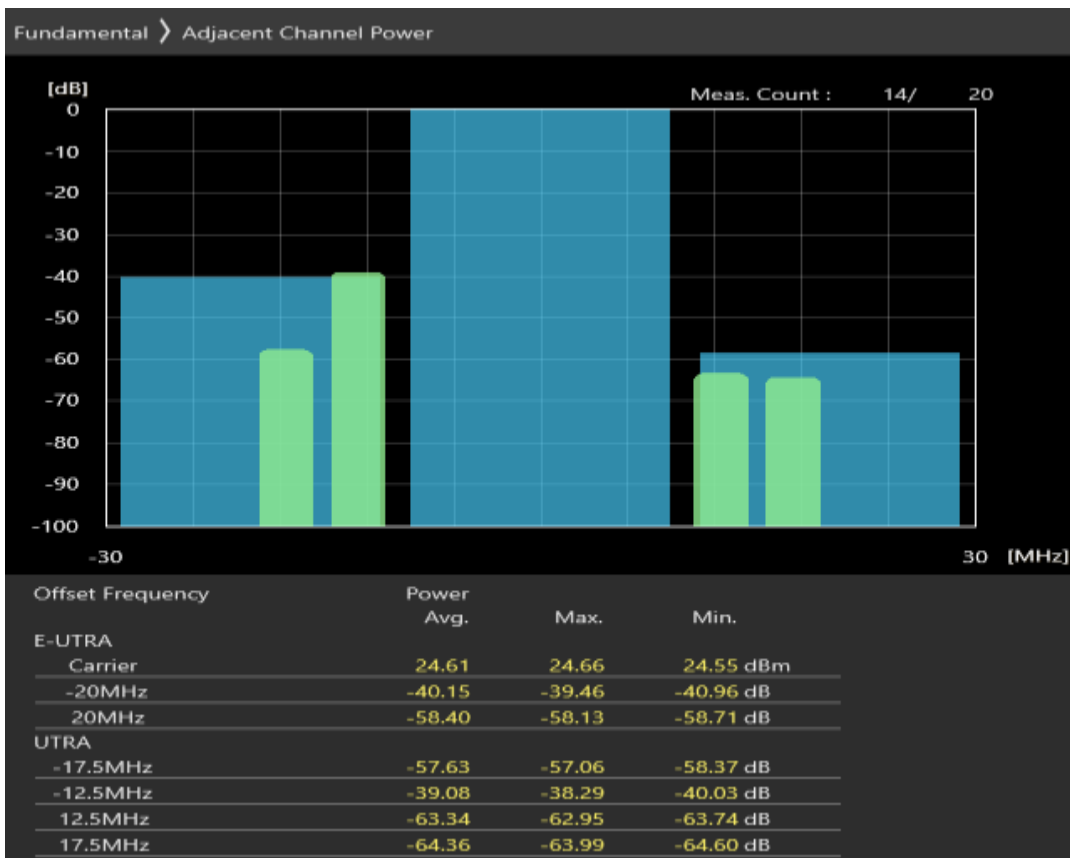

Band1 QPSK BW=20MHz Channel=18500 RB Size=18 Position=#0