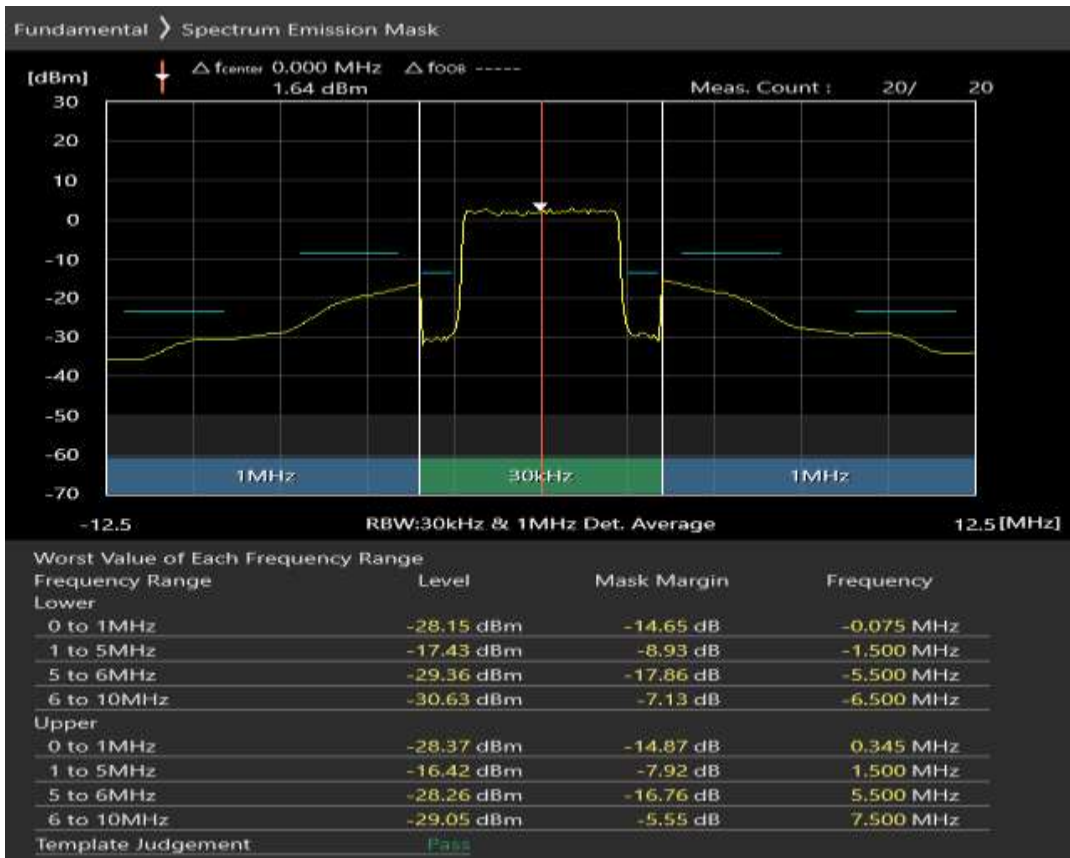

Band38 QPSK BW=5MHz Channel=38225 RB Size=25 Position=#0