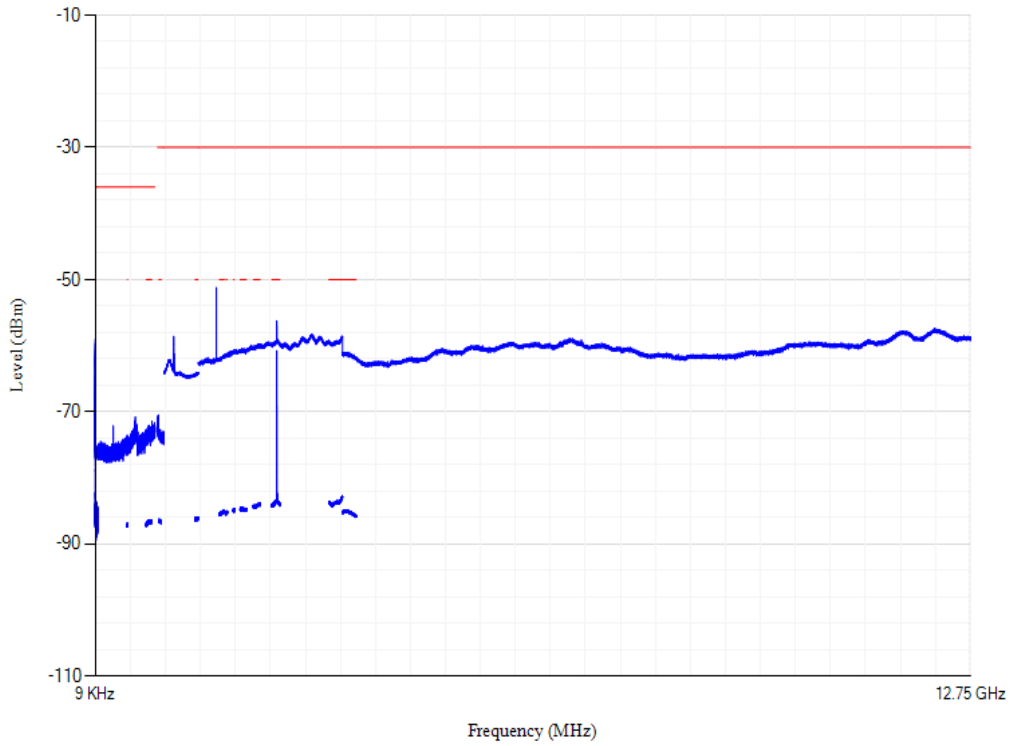

Conducted spurious emissions

Band8 QPSK BW=10MHz Channel=21625 RB Size=1 Position=#0