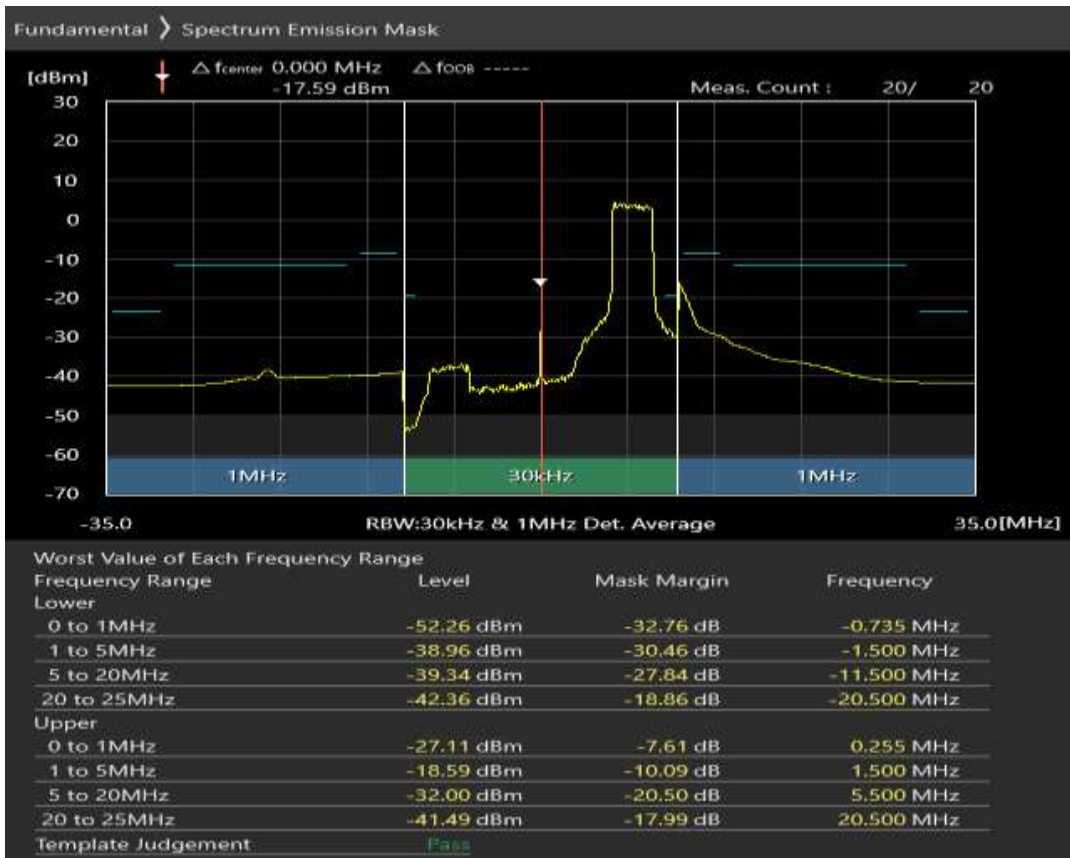

Band38 QAM16 BW=20MHz Channel=38000 RB Size=18 Position=#Max