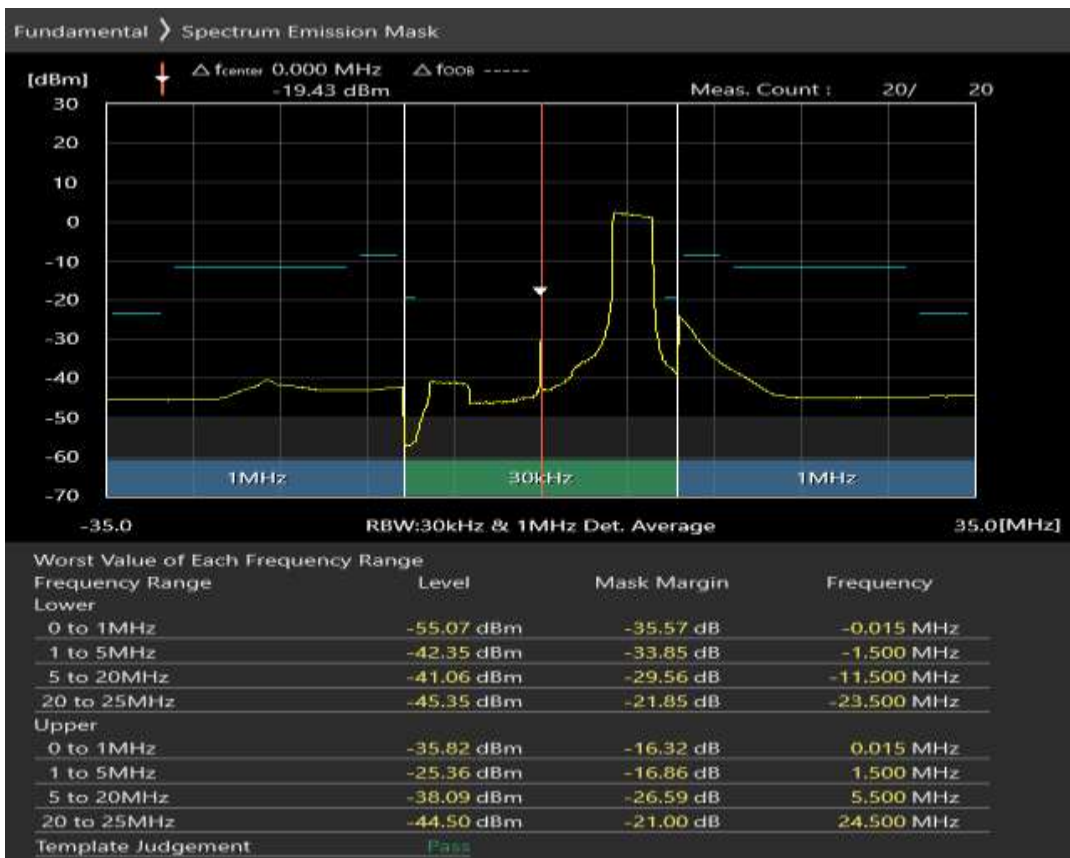

Band20 QAM16 BW=20MHz Channel=24350 RB Size=18 Position=#Max