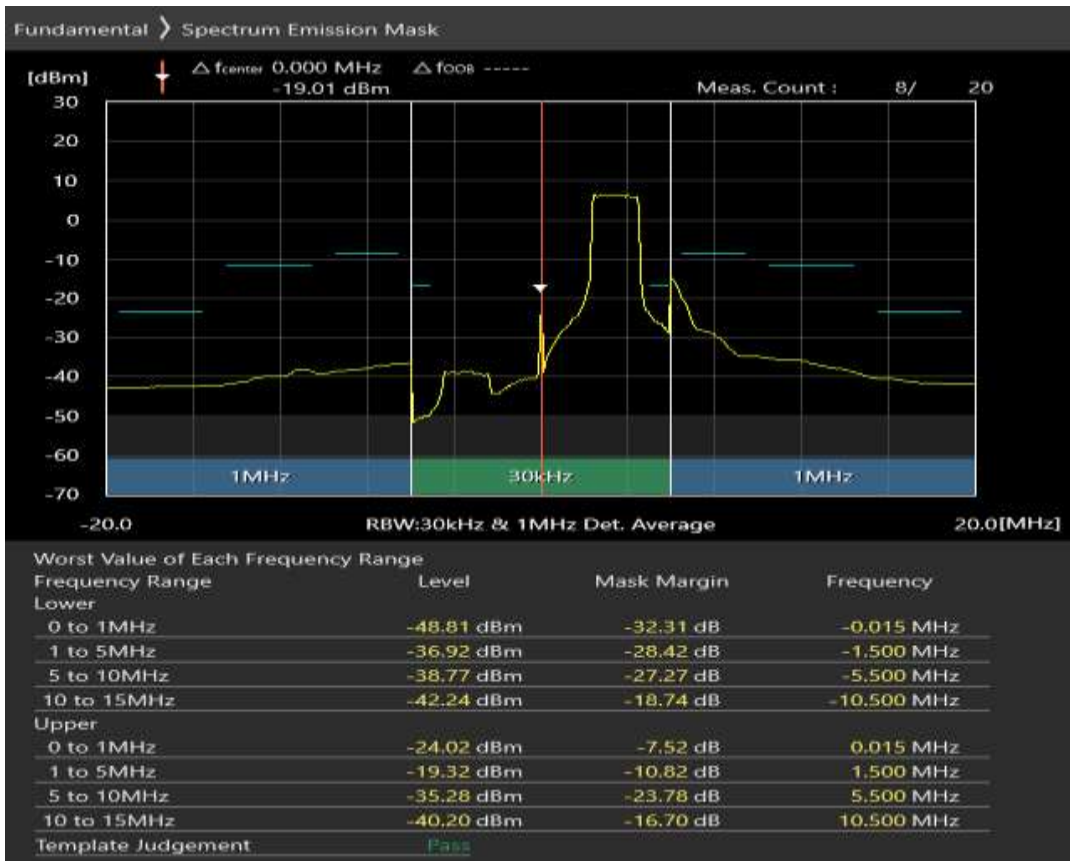

Band7 QAM16 BW=10MHz Channel=20800 RB Size=12 Position=#Max

Band7 QAM16 BW=10MHz Channel=20800 RB Size=50 Position=#0

Band7 QPSK BW=10MHz Channel=21100 RB Size=12 Position=#0

Band7 QPSK BW=10MHz Channel=21100 RB Size=12 Position=#Max