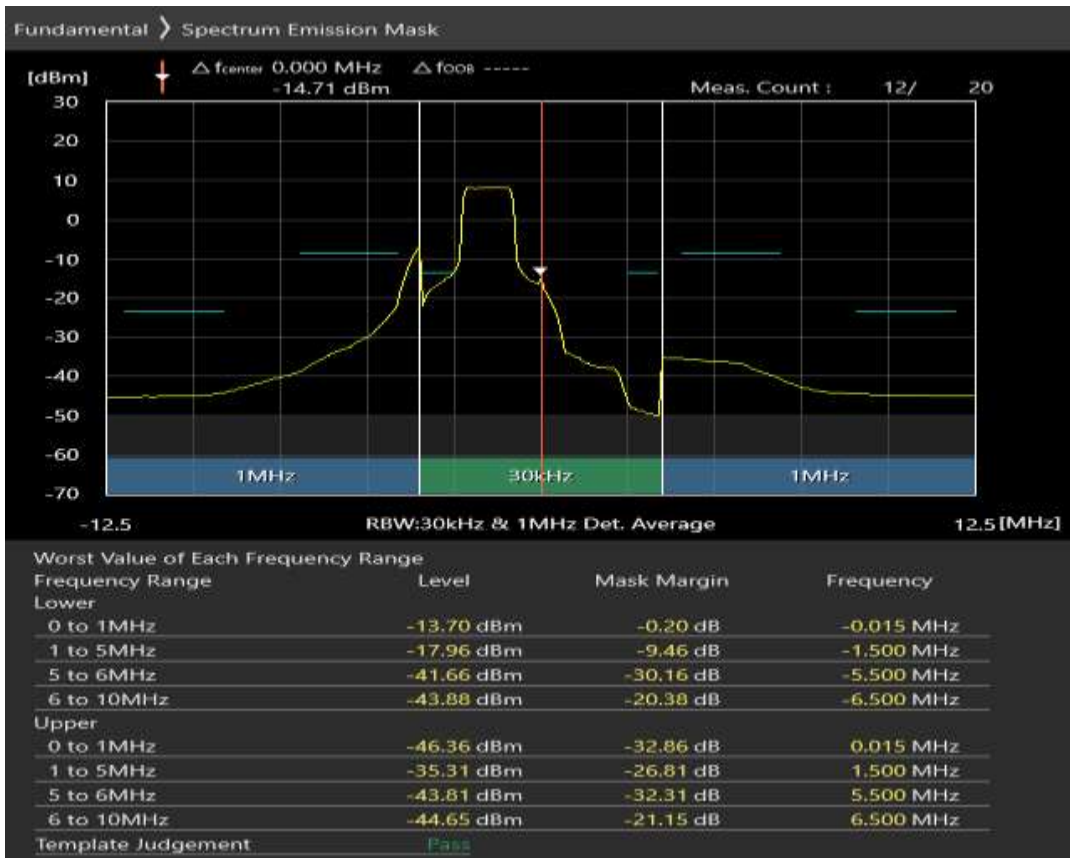

Band8 QPSK BW=5MHz Channel=21475 RB Size=8 Position=#0