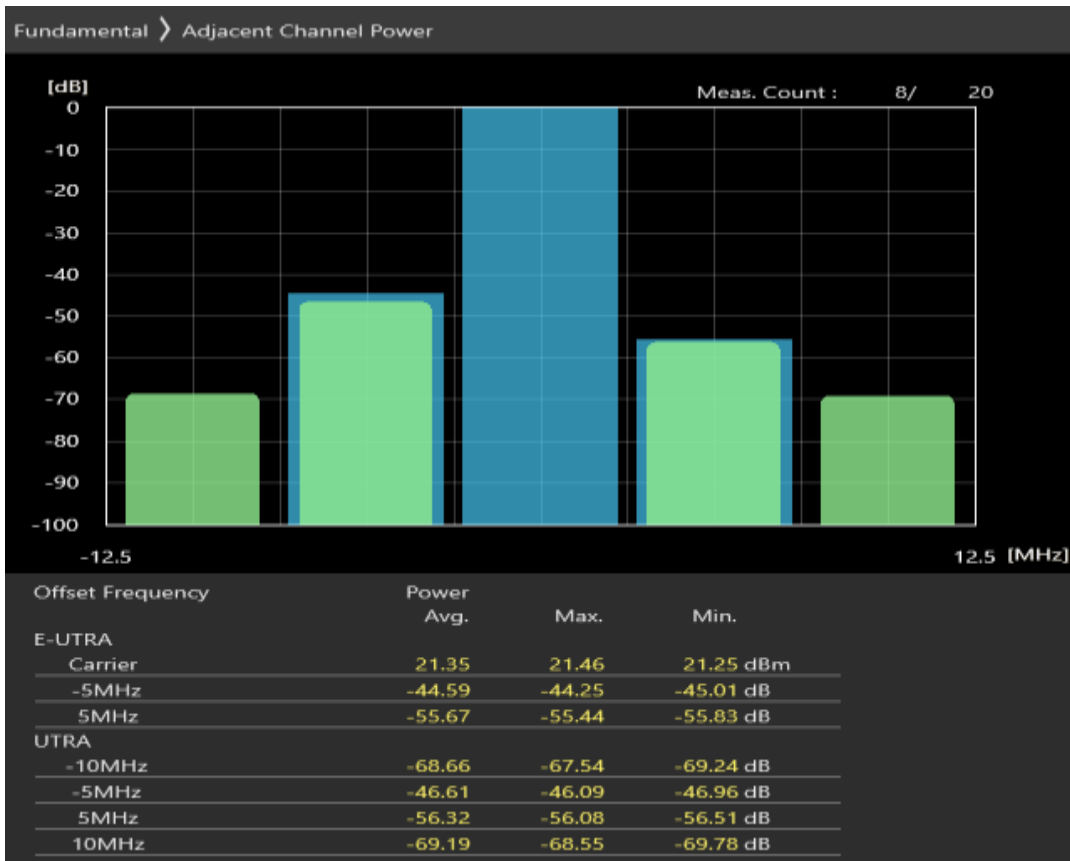

Band3 QPSK BW=5MHz Channel=19575 RB Size=8 Position=#0

Band3 QPSK BW=5MHz Channel=19575 RB Size=8 Position=#Max

Band3 QPSK BW=5MHz Channel=19575 RB Size=25 Position=#0

Band3 QAM16 BW=5MHz Channel=19575 RB Size=8 Position=#0