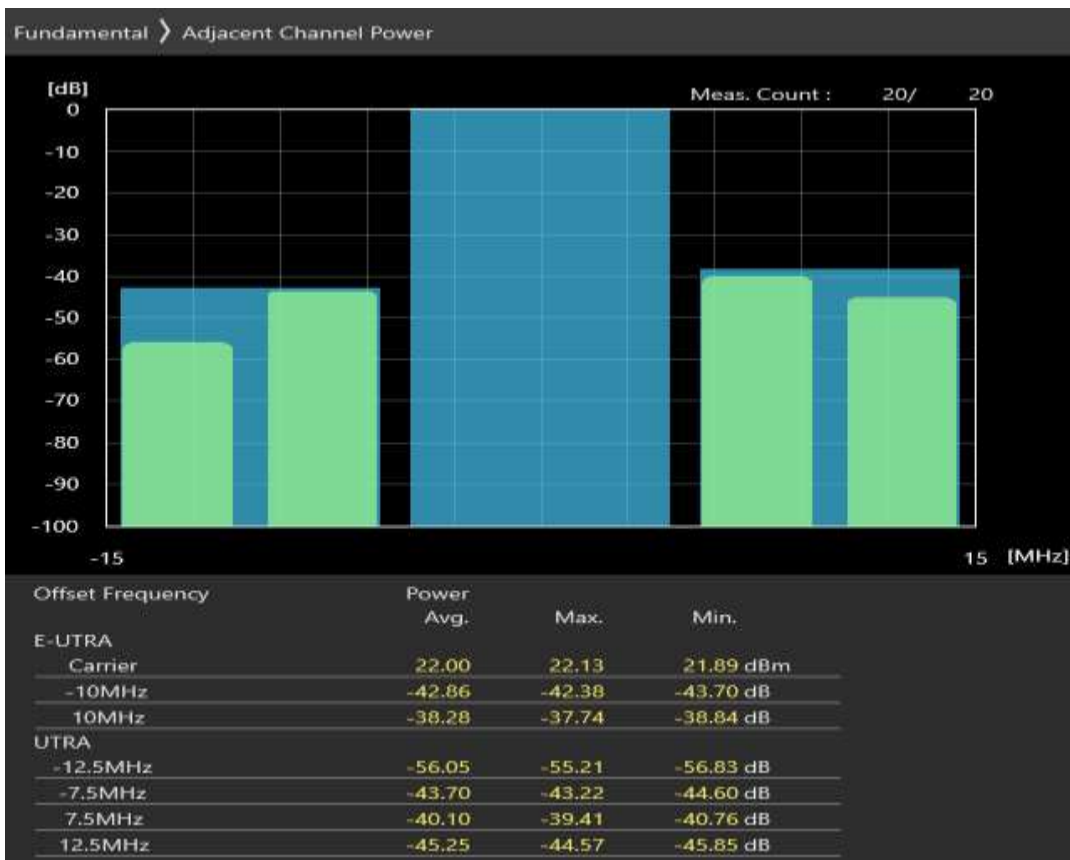

Band20 QPSK BW=10MHz Channel=24200 RB Size=50 Position=#0