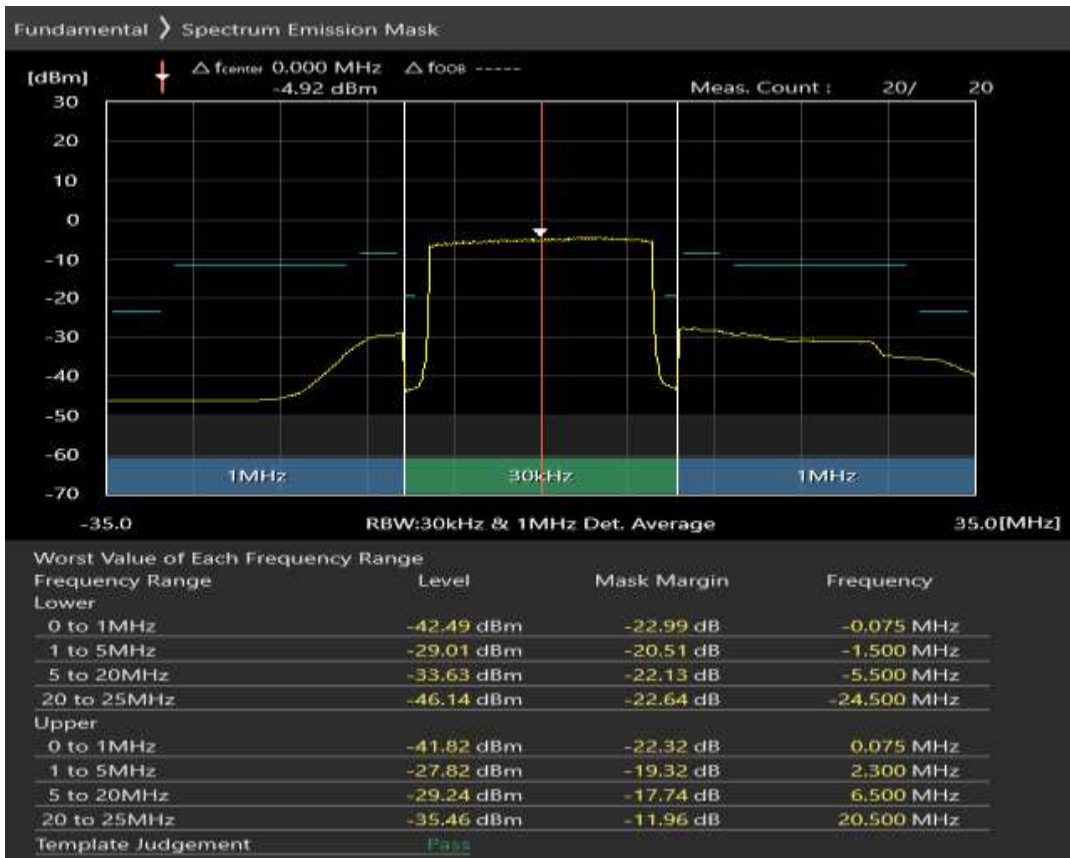

Band28 QPSK BW=20MHz Channel=27310 RB Size=100 Position=#0