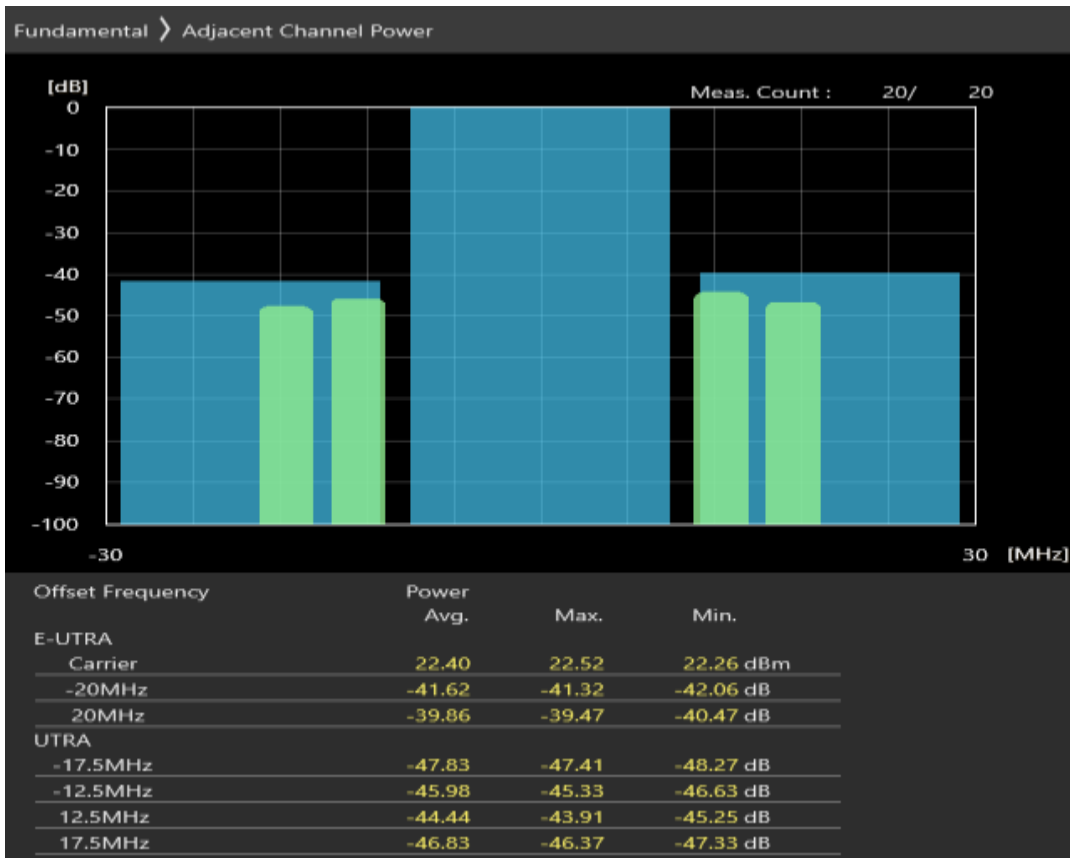

Band1 QPSK BW=20MHz Channel=18100 RB Size=100 Position=#0