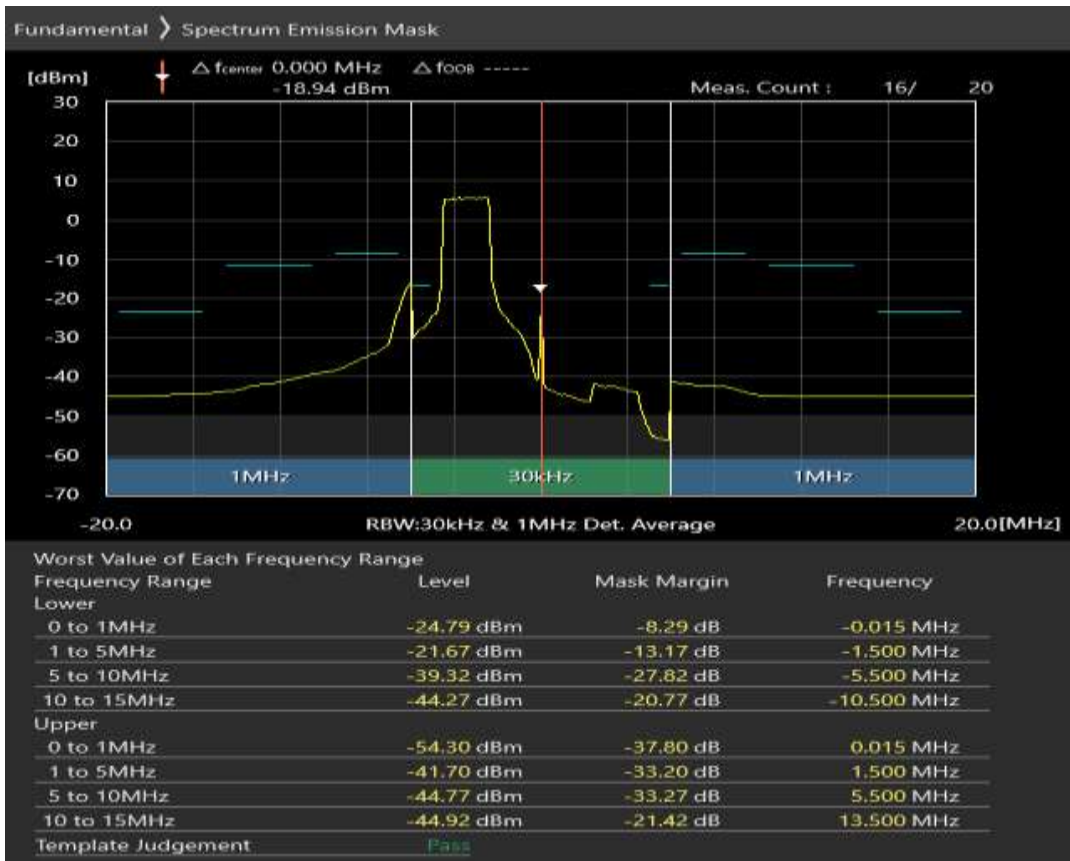

Band8 QAM16 BW=10MHz Channel=21750 RB Size=12 Position=#0