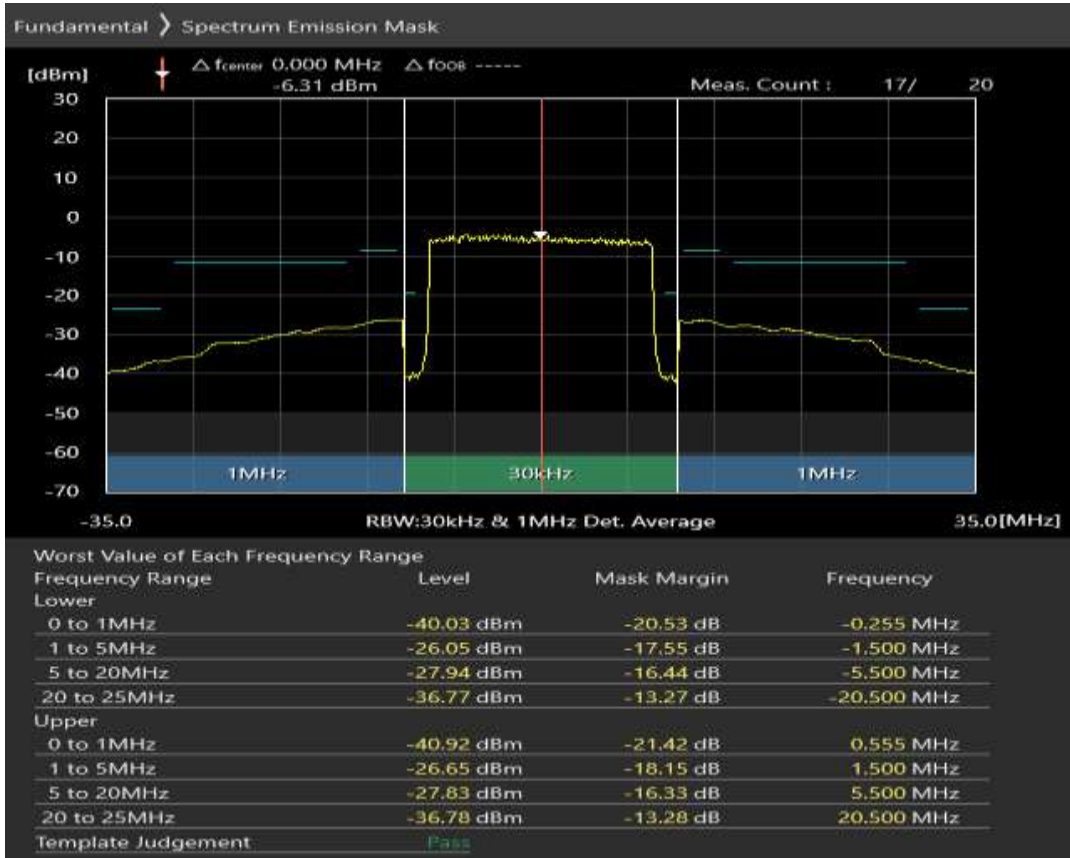

Band1 QAM16 BW=20MHz Channel=18300 RB Size=100 Position=#0