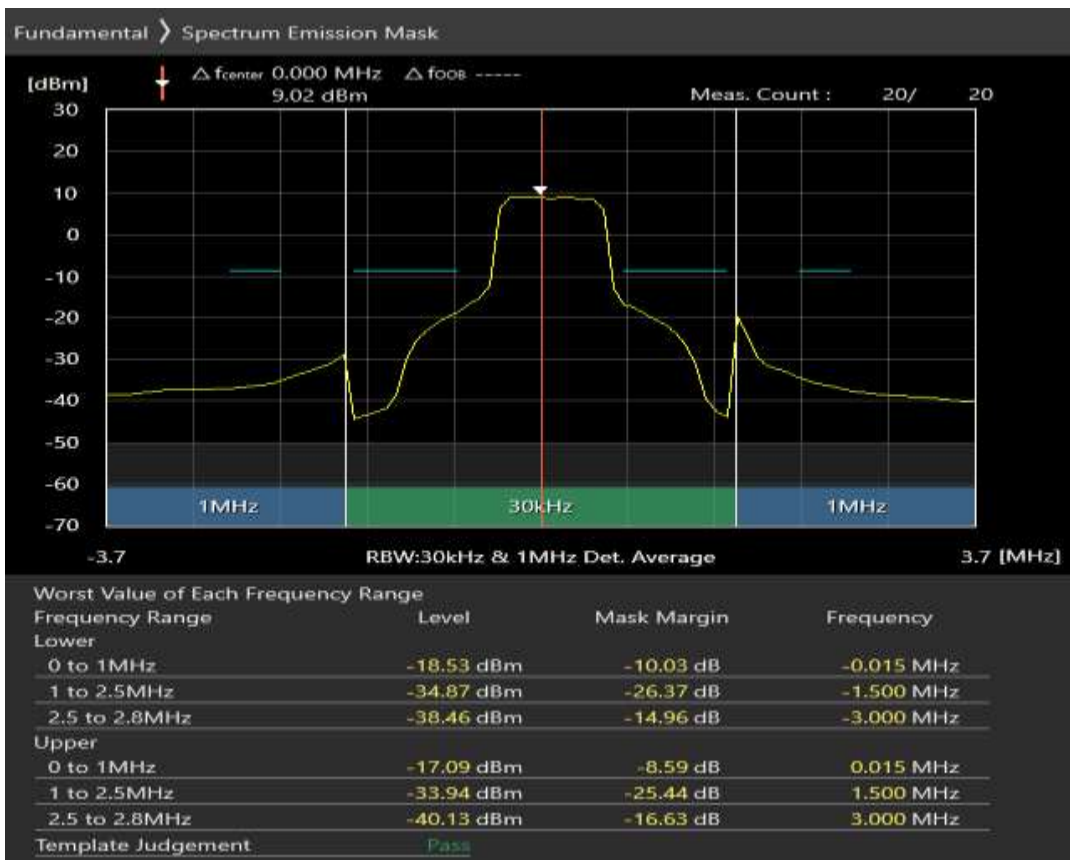

Band8 QAM16 BW=1.4MHz Channel=21793 RB Size=5 Position=#Max