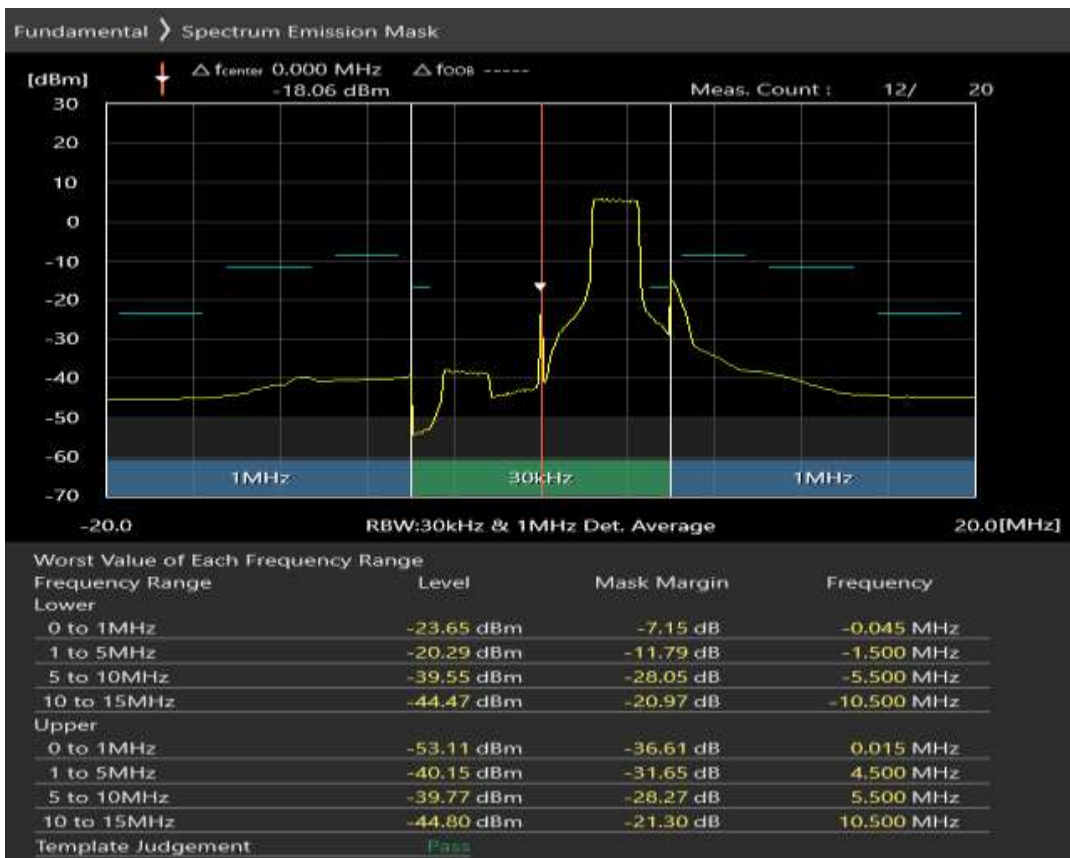

Band8 QAM16 BW=10MHz Channel=21625 RB Size=12 Position=#Max