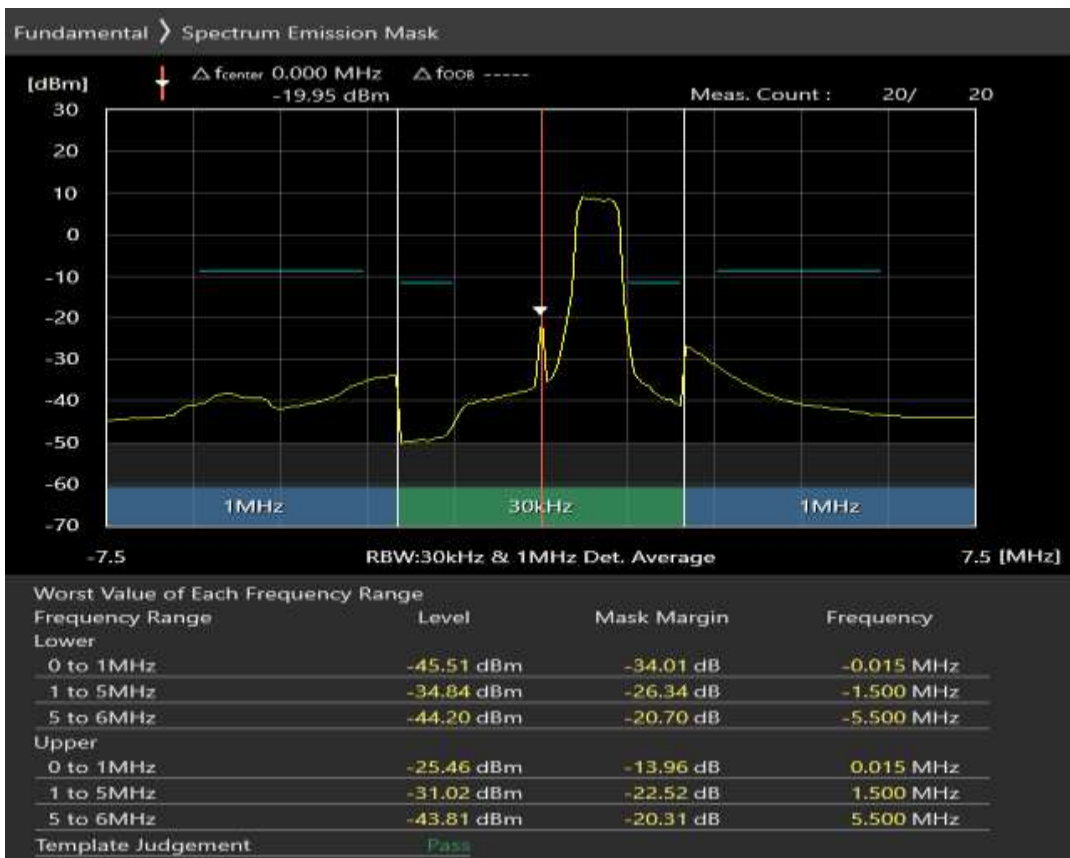

Band28 QAM16 BW=3MHz Channel=27495 RB Size=4 Position=#Max