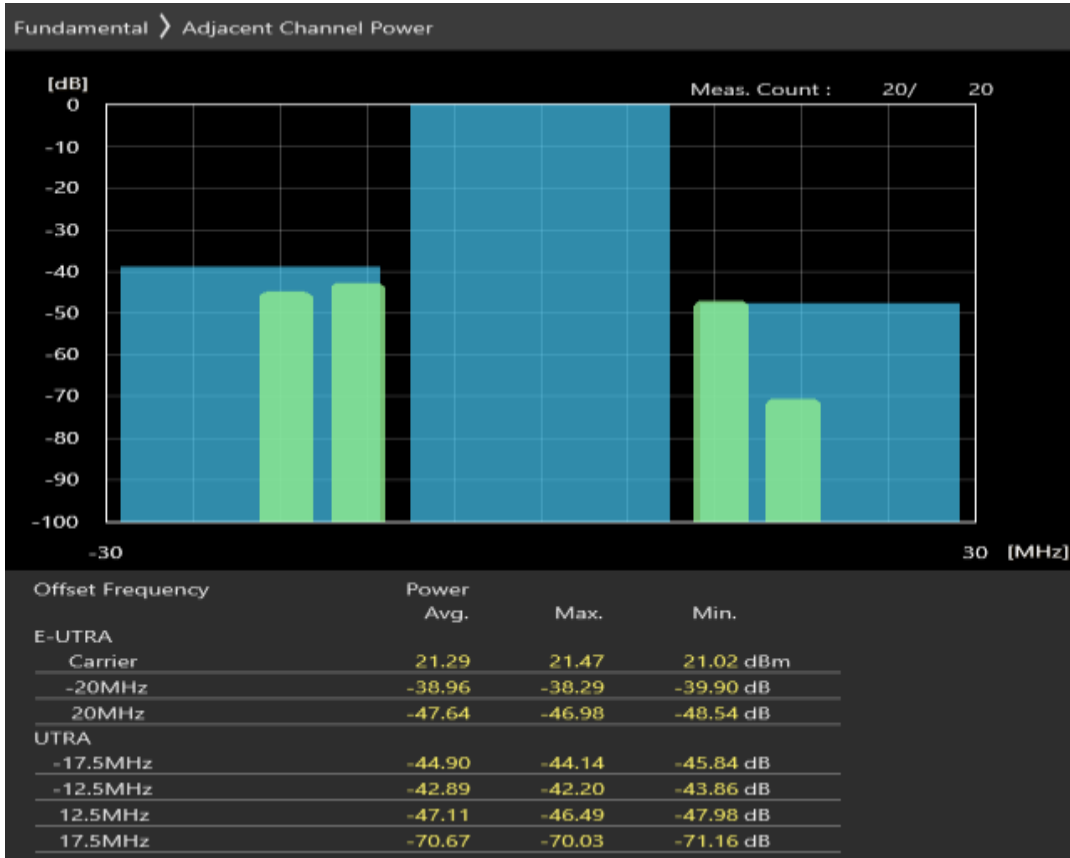

Band28 QPSK BW=20MHz Channel=27560 RB Size=100 Position=#0

Band28 QAM16 BW=20MHz Channel=27560 RB Size=18 Position=#0

Band28 QAM16 BW=20MHz Channel=27560 RB Size=18 Position=#Max

Band28 QAM16 BW=20MHz Channel=27560 RB Size=100 Position=#