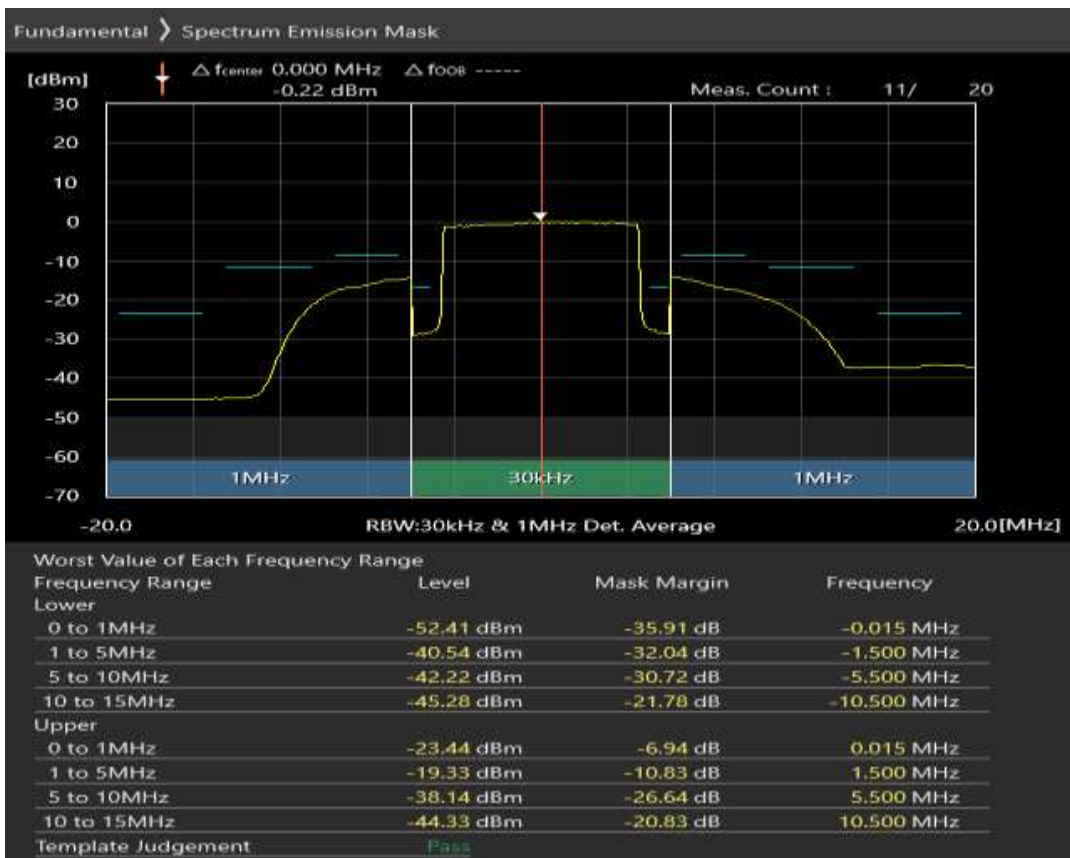

Band8 QPSK BW=10MHz Channel=21500 RB Size=50 Position=#0