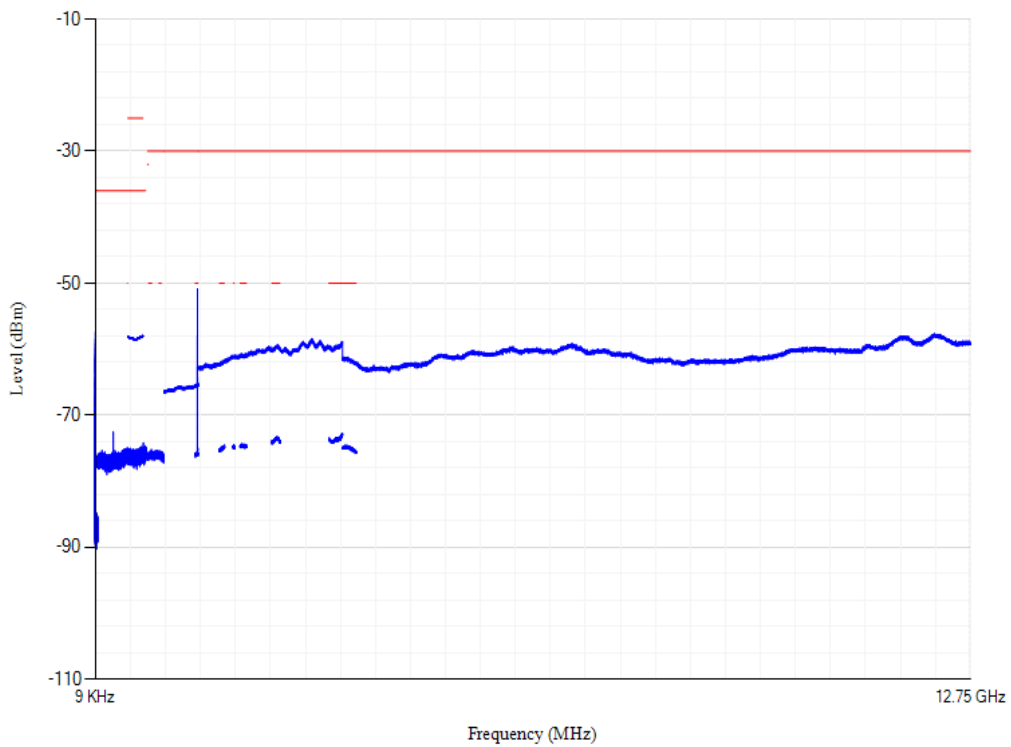

Conducted spurious emissions

Band28 QPSK BW=20MHz Channel=27310 RB Size=1 Position=#0