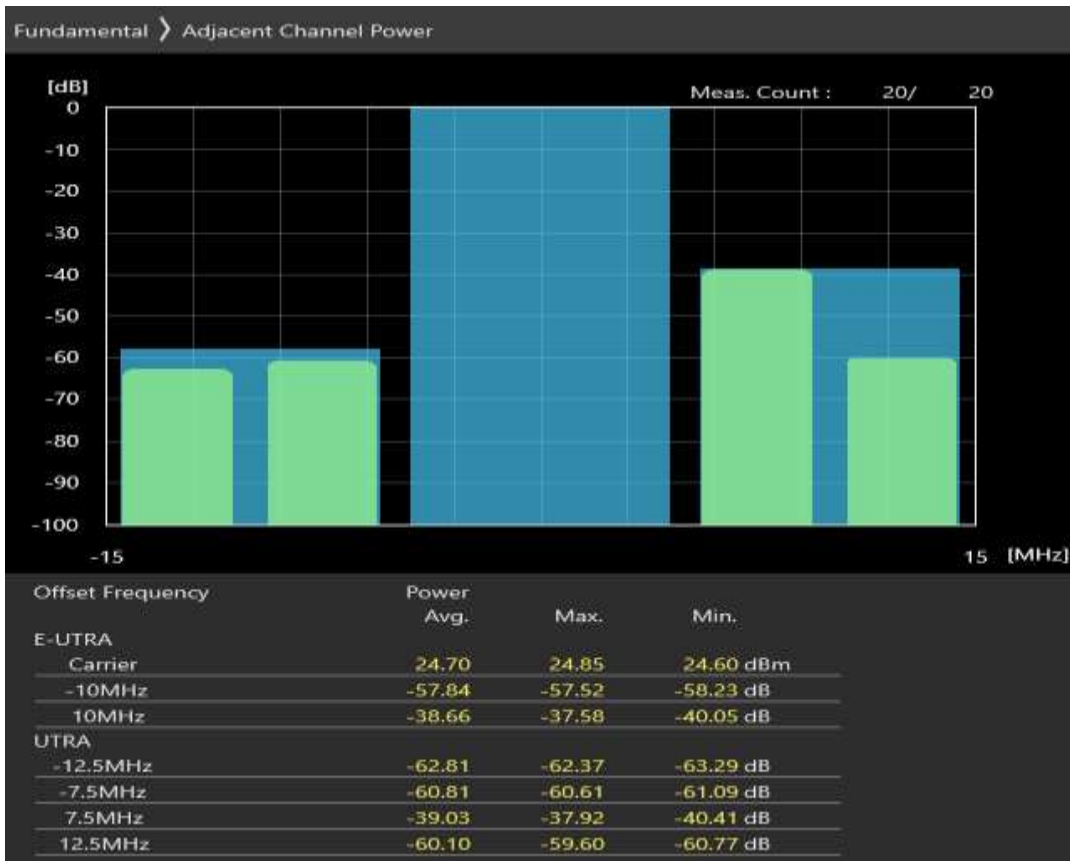

Band1 QAM16 BW=5MHz Channel=18575 RB Size=8 Position=#Max

Band1 QAM16 BW=5MHz Channel=18575 RB Size=25 Position=#0

Band1 QPSK BW=10MHz Channel=18050 RB Size=12 Position=#0

Band1 QPSK BW=10MHz Channel=18050 RB Size=12 Position=#Max