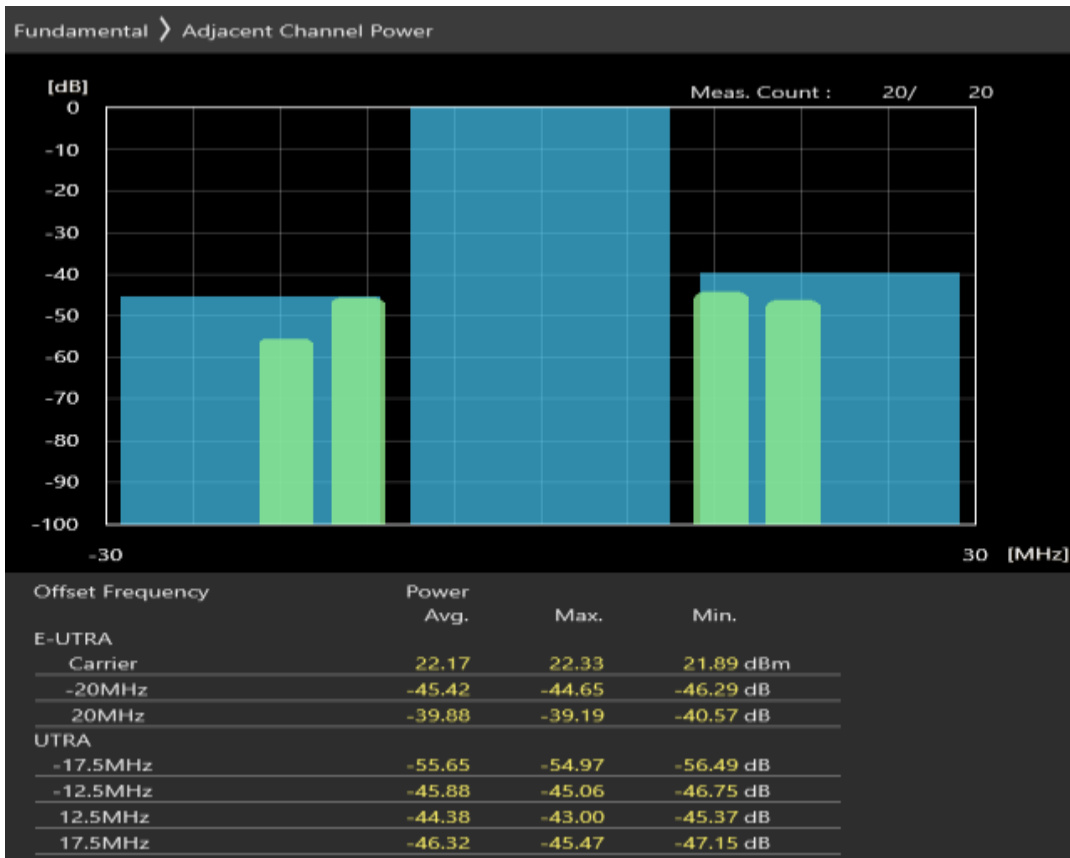

Band28 QPSK BW=20MHz Channel=27310 RB Size=100 Position=#0