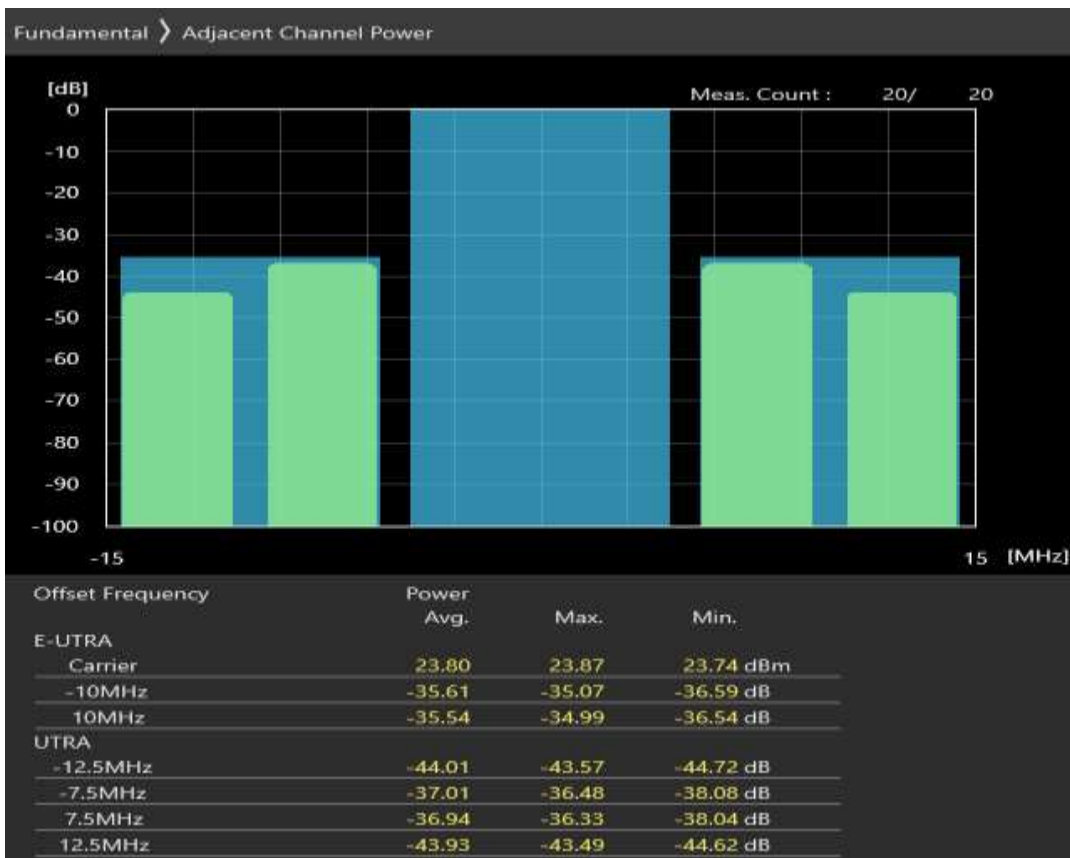

Band7 QPSK BW=10MHz Channel=21100 RB Size=50 Position=#0