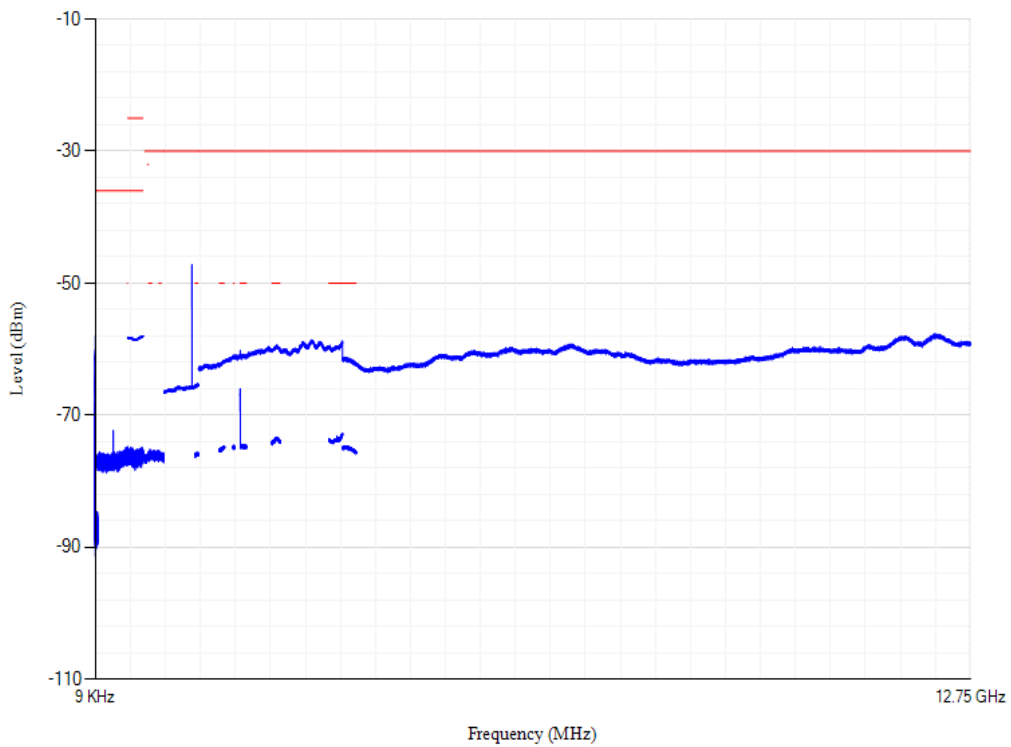

Conducted spurious emissions

Band28 QPSK BW=5MHz Channel=27385 RB Size=1 Position=#0