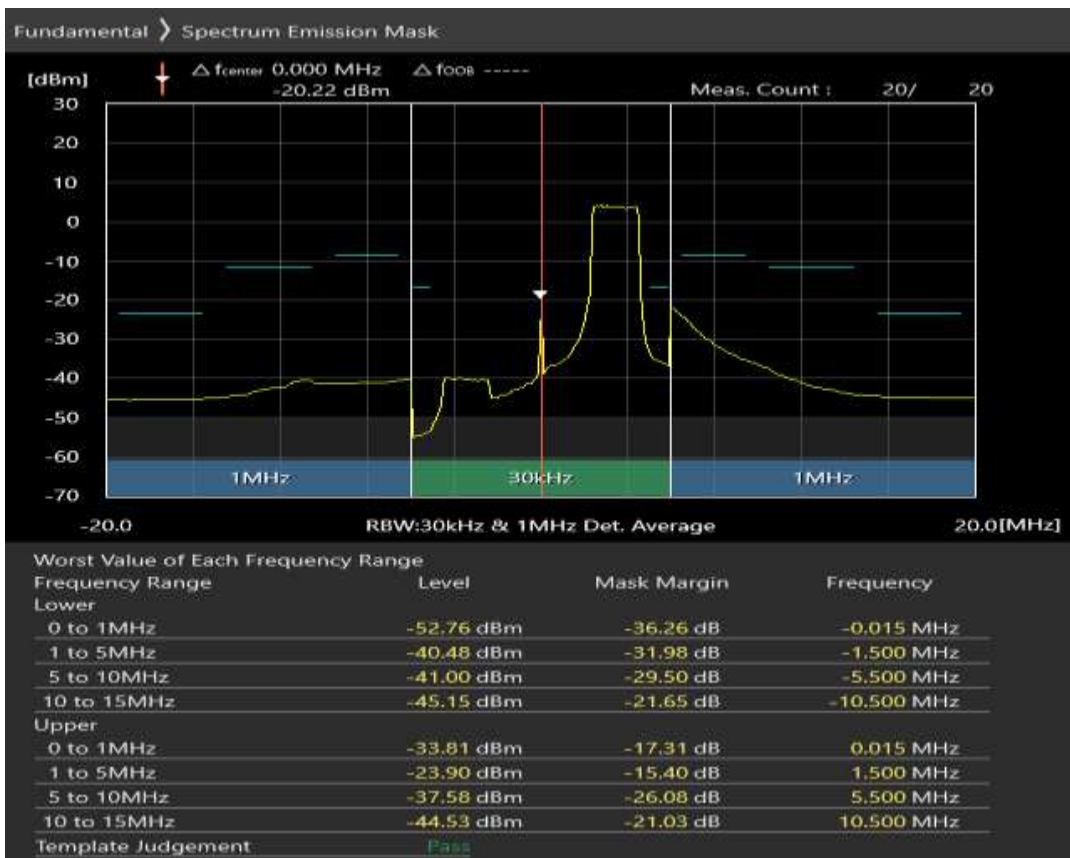

Band20 QAM16 BW=10MHz Channel=24300 RB Size=12 Position=#Max