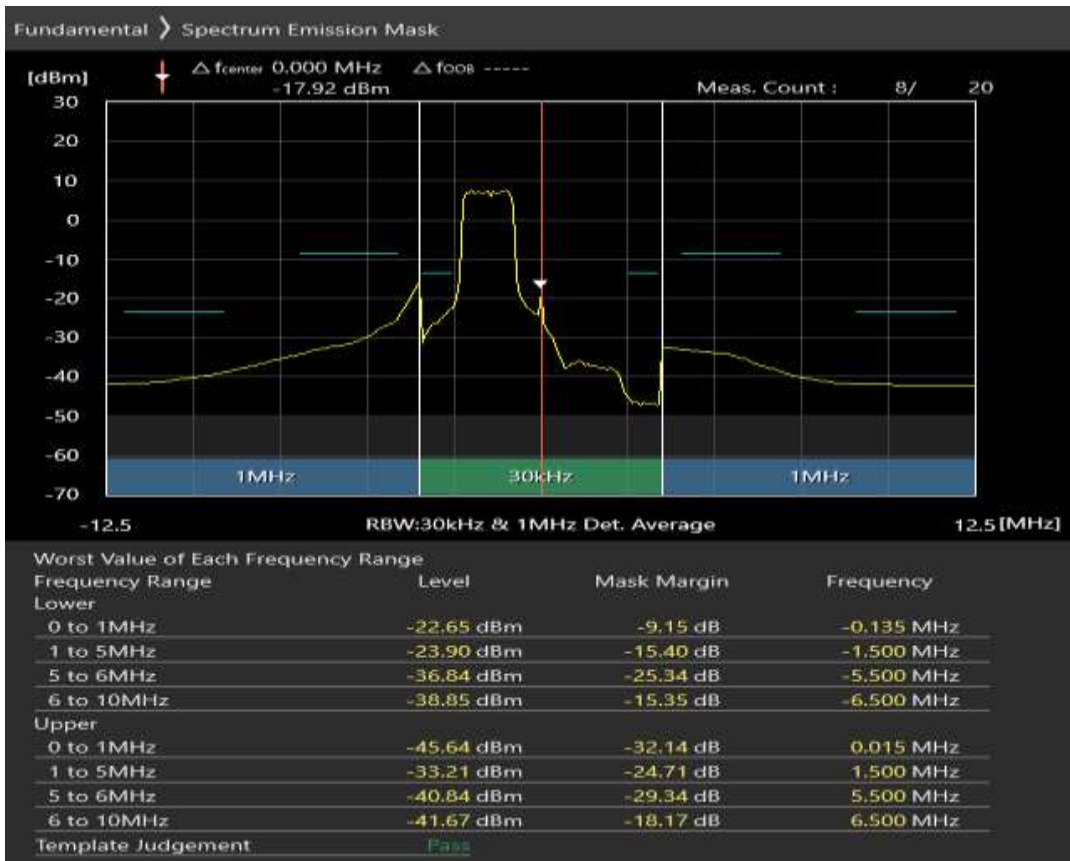

Band7 QAM16 BW=5MHz Channel=21425 RB Size=8 Position=#0