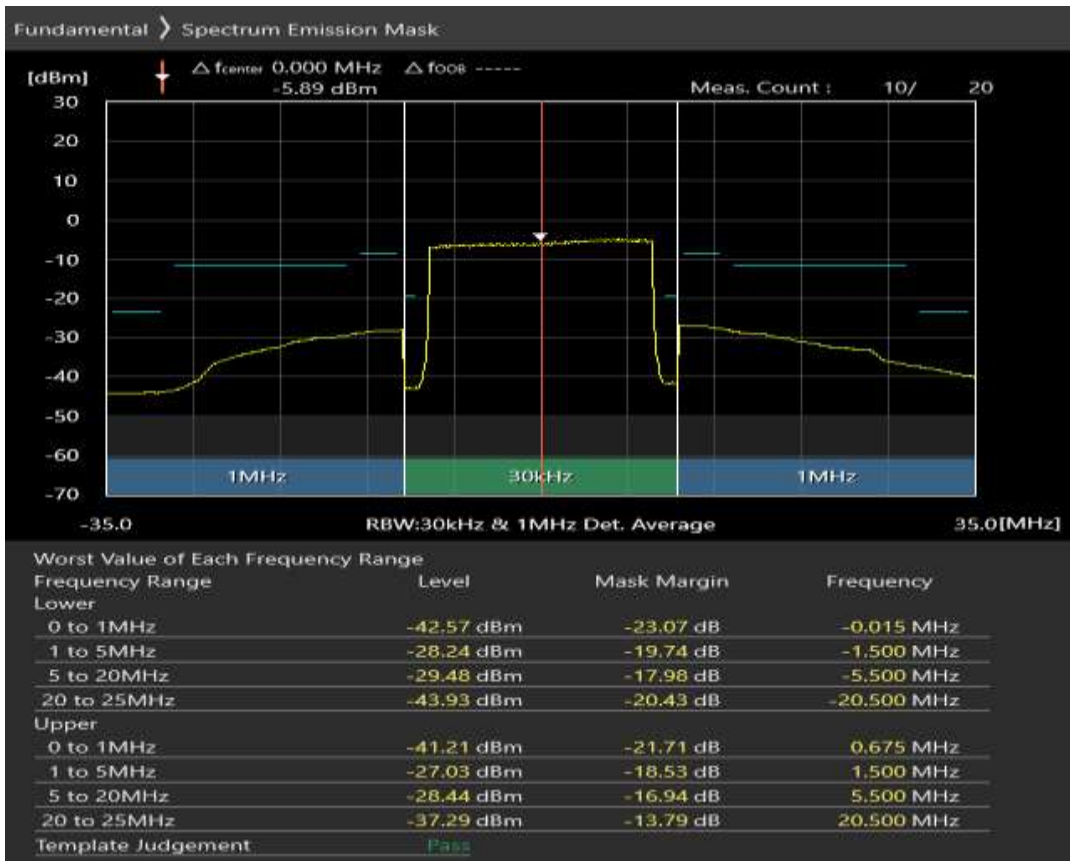

Band1 QPSK BW=20MHz Channel=18100 RB Size=100 Position=#0

Band1 QAM16 BW=20MHz Channel=18100 RB Size=18 Position=#0

Band1 QAM16 BW=20MHz Channel=18100 RB Size=18 Position=#Max

Band1 QAM16 BW=20MHz Channel=18100 RB Size=100 Position=#0