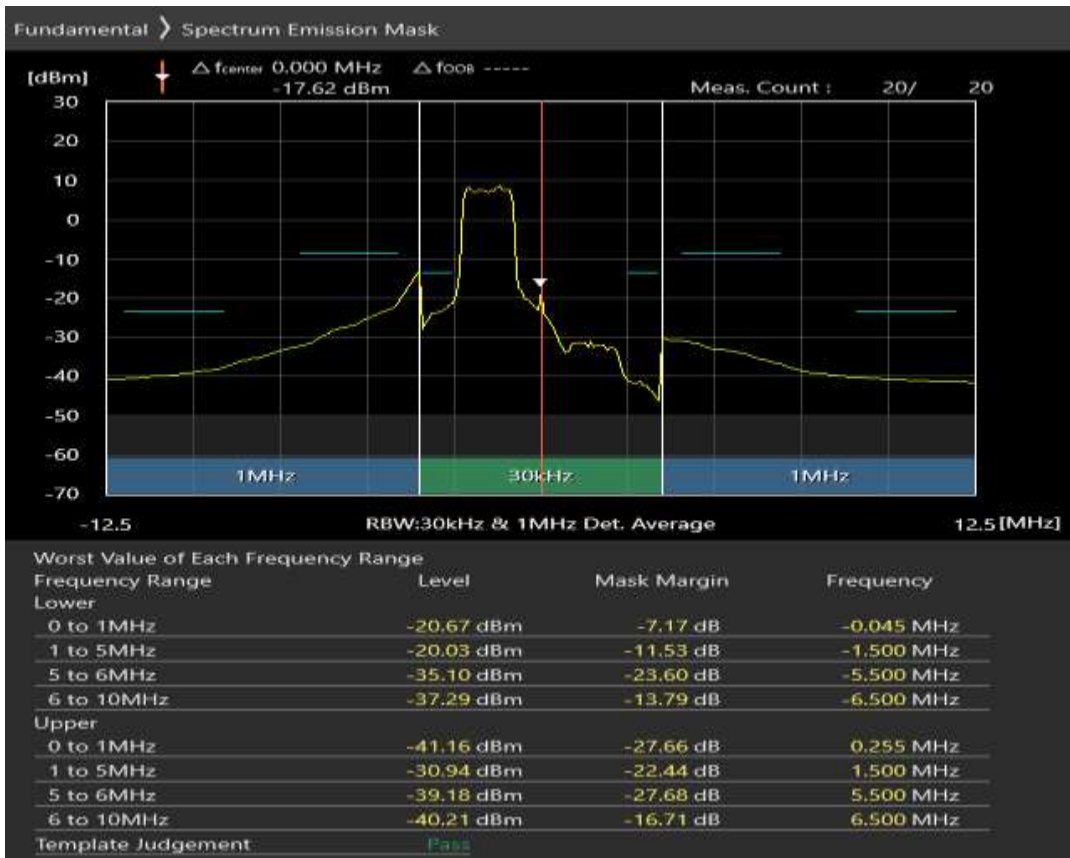

Band38 QPSK BW=5MHz Channel=38225 RB Size=8 Position=#0