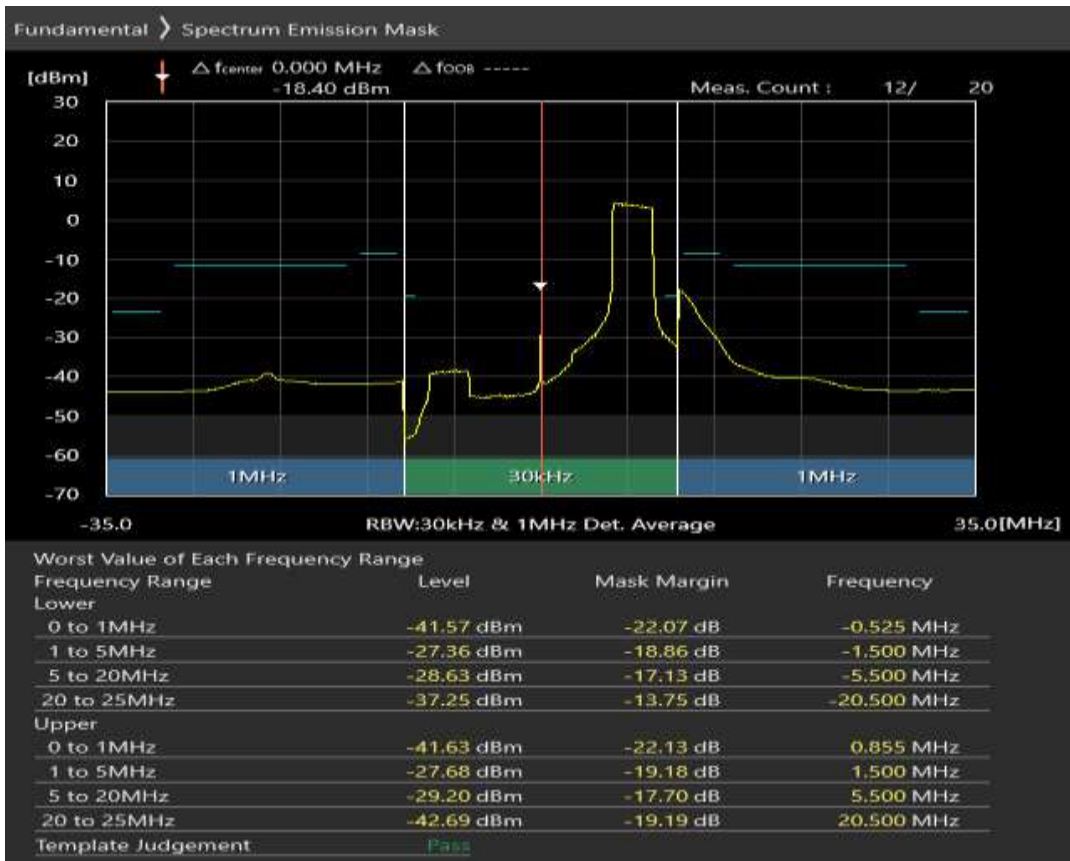

Band1 QPSK BW=20MHz Channel=18500 RB Size=100 Position=#0

Band1 QAM16 BW=20MHz Channel=18500 RB Size=18 Position=#0

Band1 QAM16 BW=20MHz Channel=18500 RB Size=18 Position=#Max

Band1 QAM16 BW=20MHz Channel=18500 RB Size=100 Position=#0