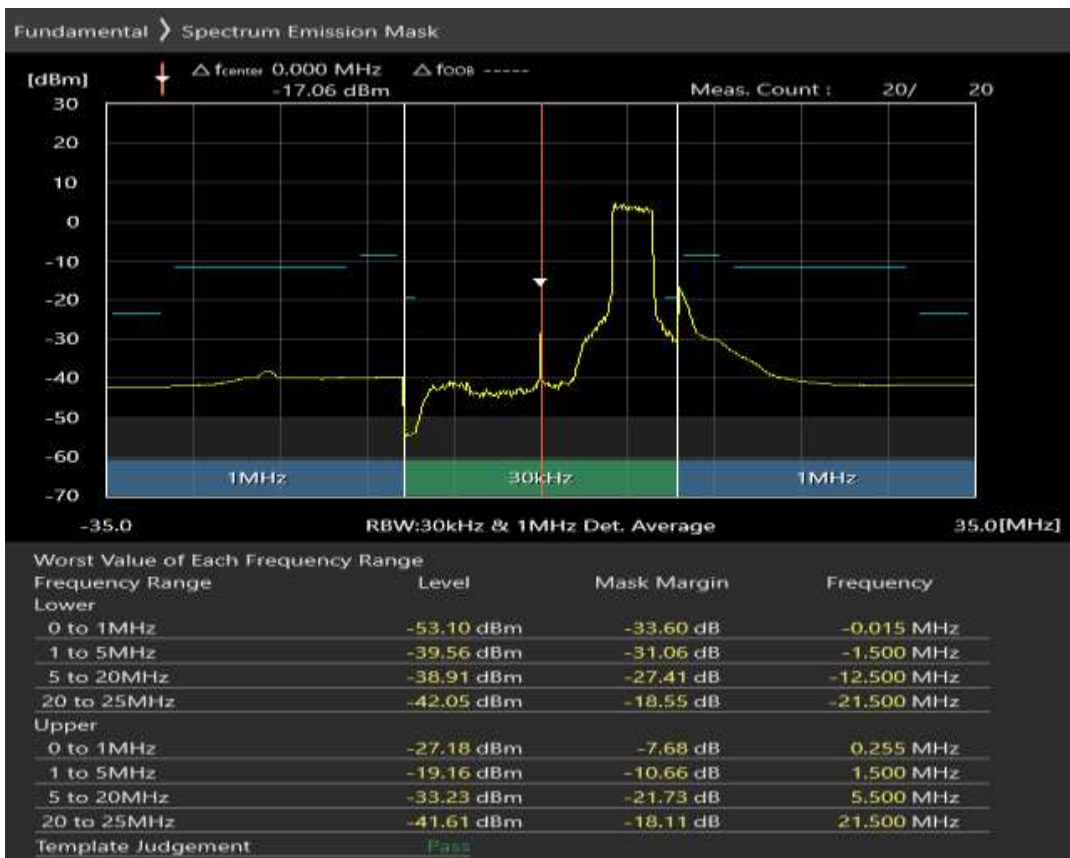

Band40 QAM16 BW=20MHz Channel=39550 RB Size=18 Position=#Max