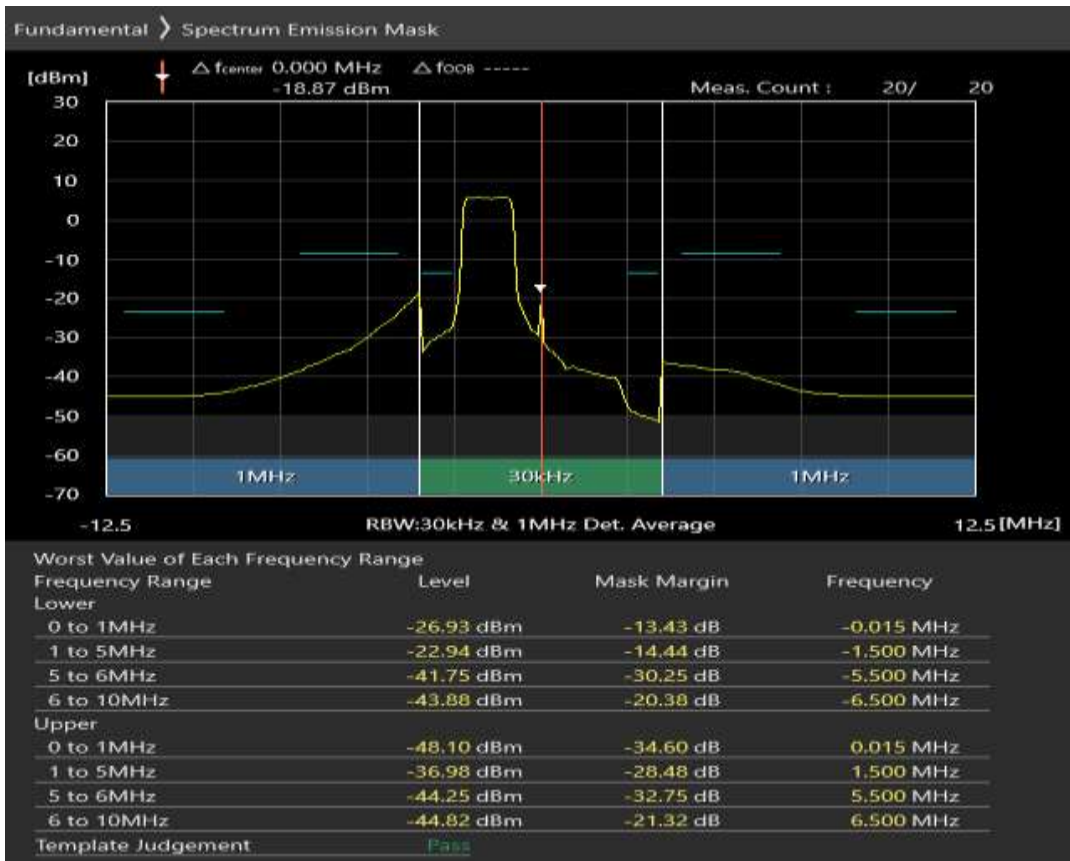

Band20 QAM16 BW=5MHz Channel=24300 RB Size=8 Position=#0