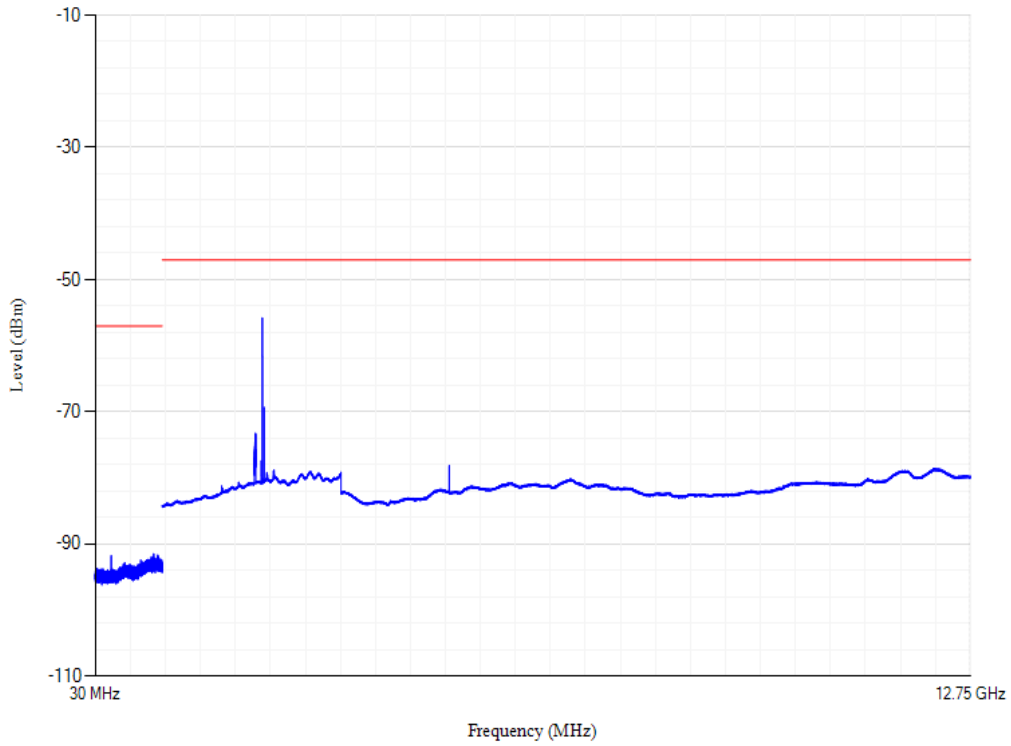

Band38 QPSK BW=20MHz Channel=38150

Conducted spurious emissions

Band40 QPSK BW=20MHz Channel=38750

Conducted spurious emissions

Band40 QPSK BW=20MHz Channel=39150

Conducted spurious emissions

Band40 QPSK BW=20MHz Channel=39550