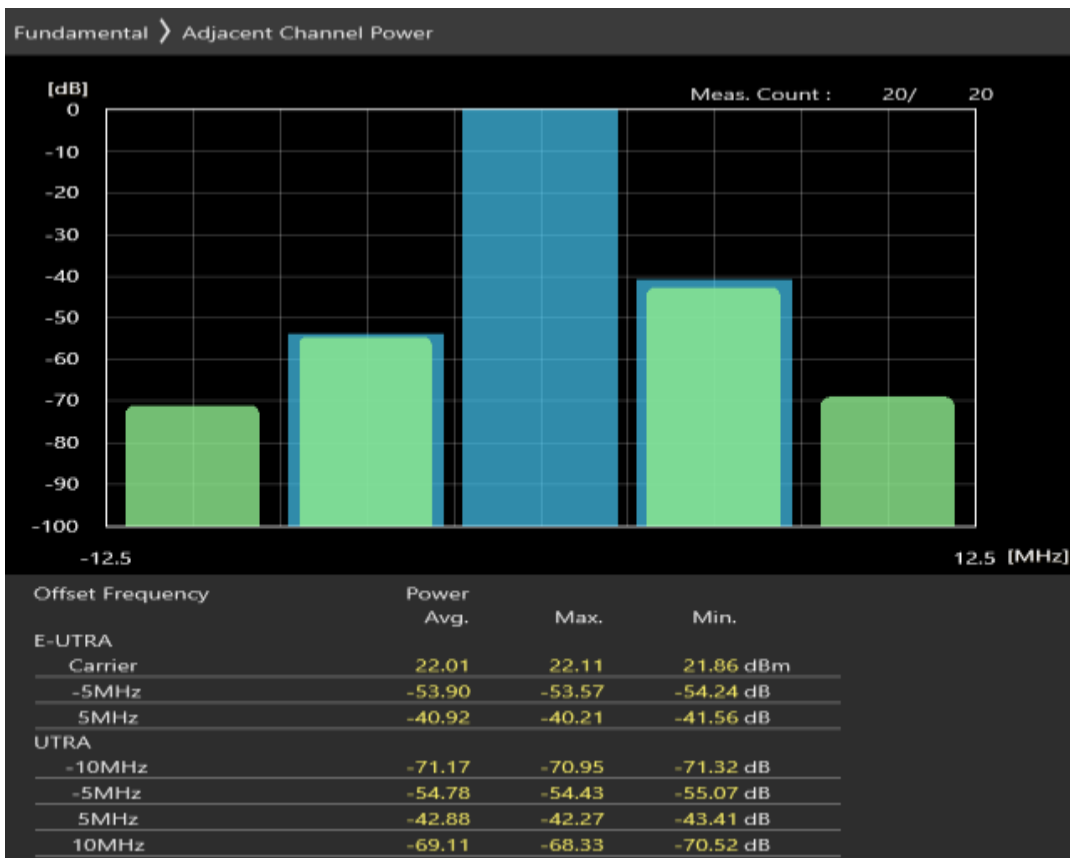

Band20 QAM16 BW=5MHz Channel=24300 RB Size=8 Position=#Max