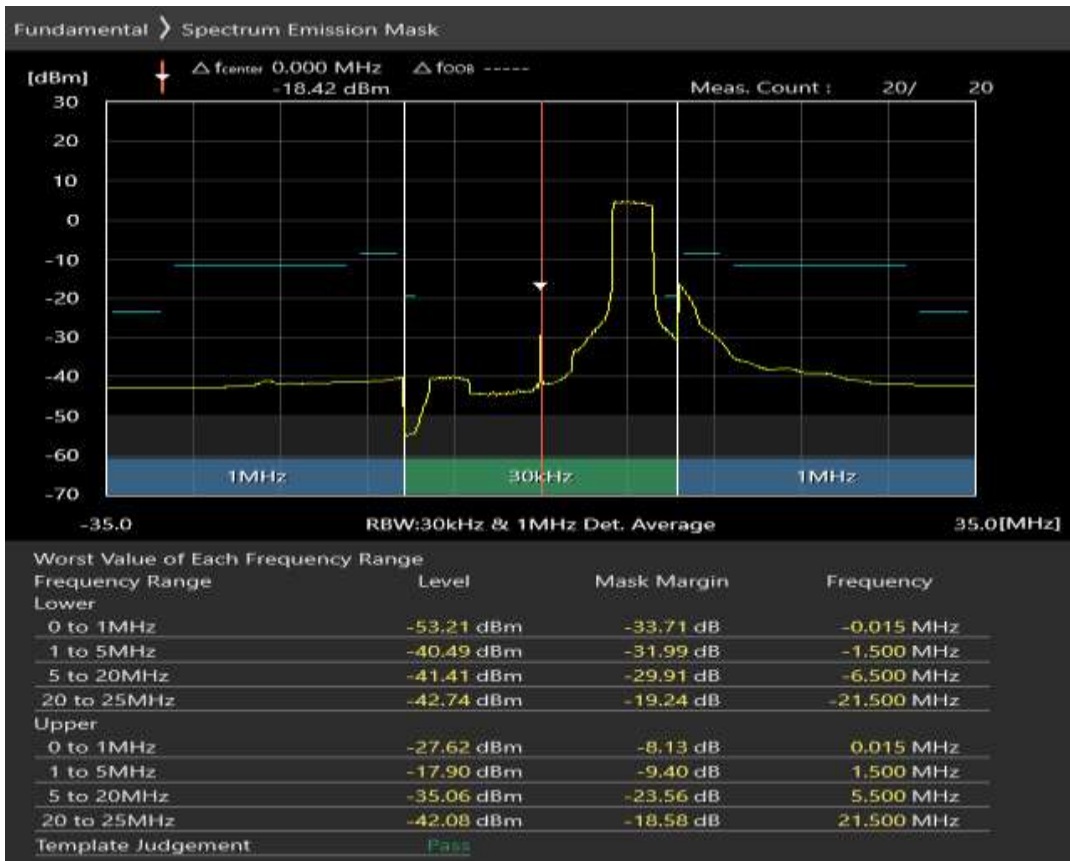

Band7 QAM16 BW=10MHz Channel=21400 RB Size=12 Position=#Max

Band7 QAM16 BW=10MHz Channel=21400 RB Size=50 Position=#0

Band7 QPSK BW=20MHz Channel=20850 RB Size=18 Position=#0

Band7 QPSK BW=20MHz Channel=20850 RB Size=18 Position=#Max