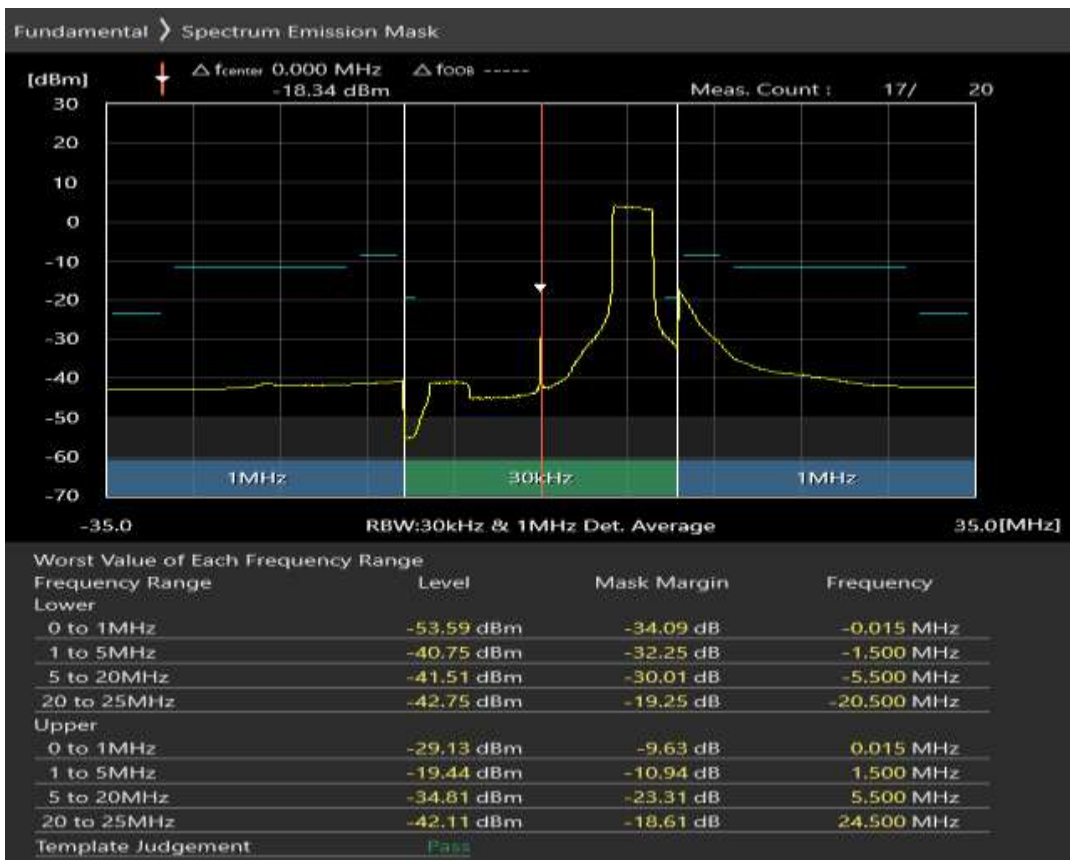

Band7 QAM16 BW=20MHz Channel=20850 RB Size=18 Position=#Max