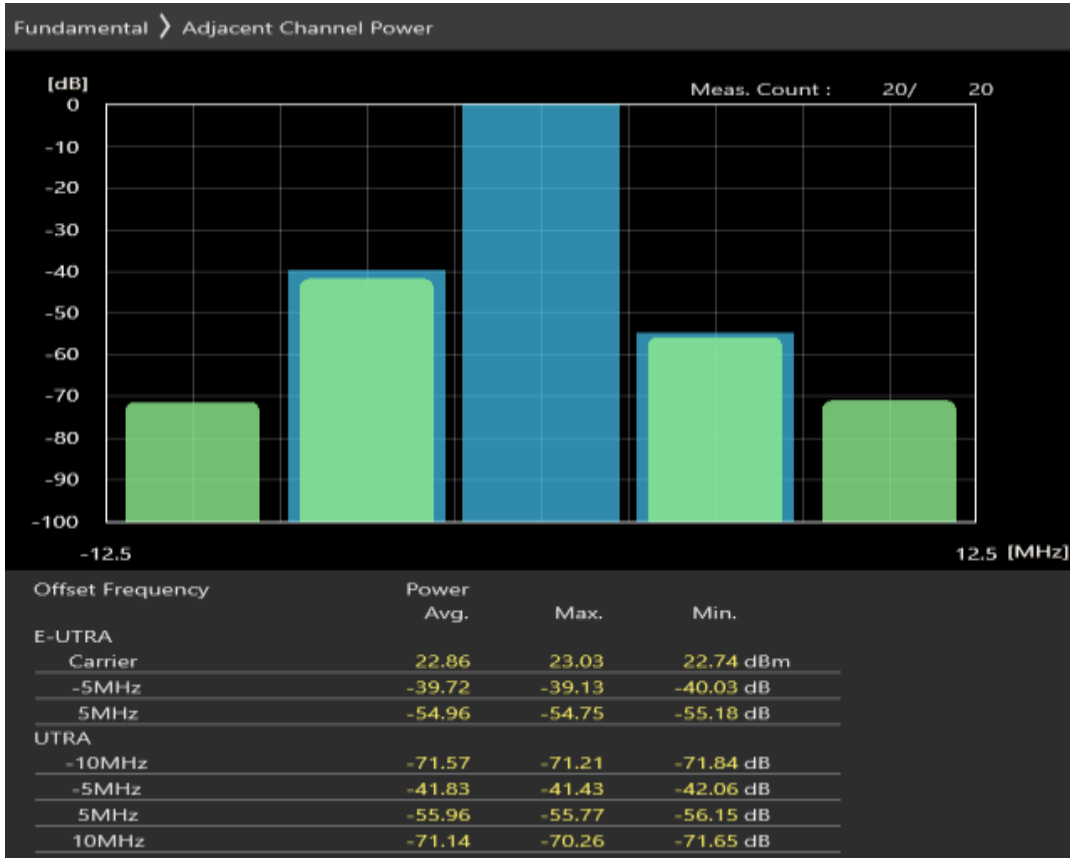

Band8 QAM16 BW=5MHz Channel=21475 RB Size=8 Position=#0