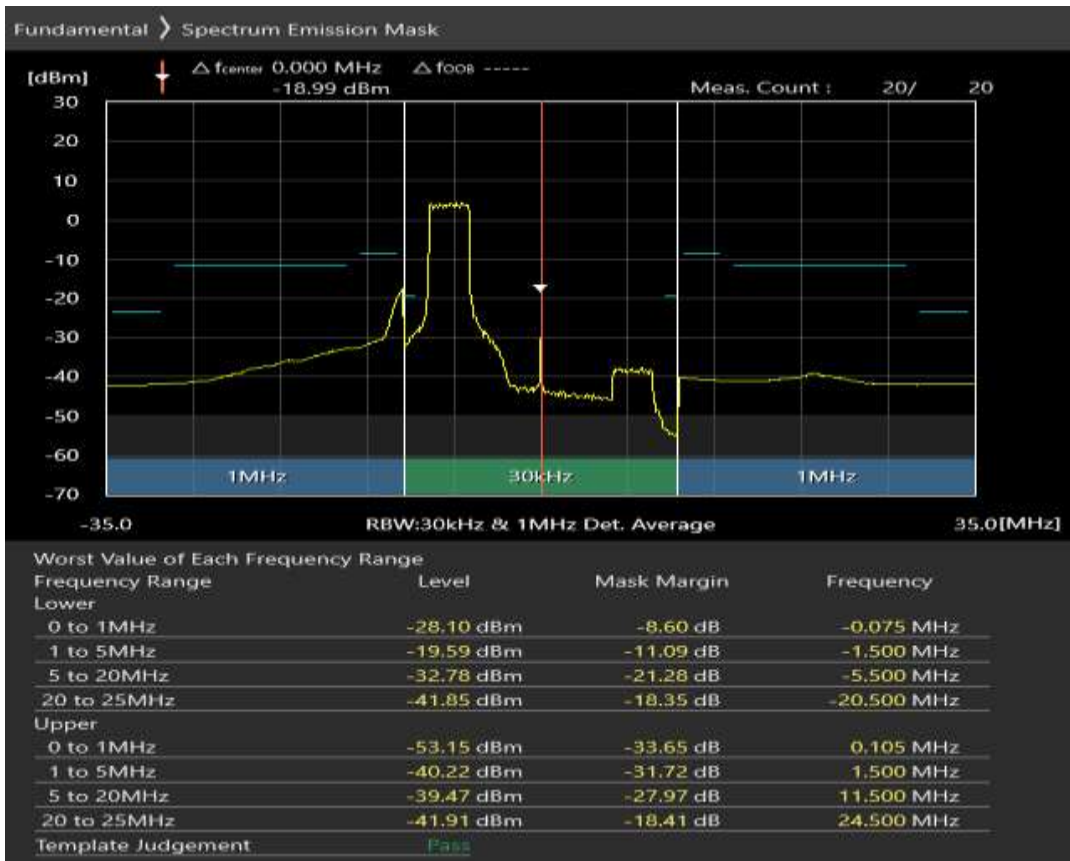

Band38 QAM16 BW=20MHz Channel=38000 RB Size=18 Position=#0