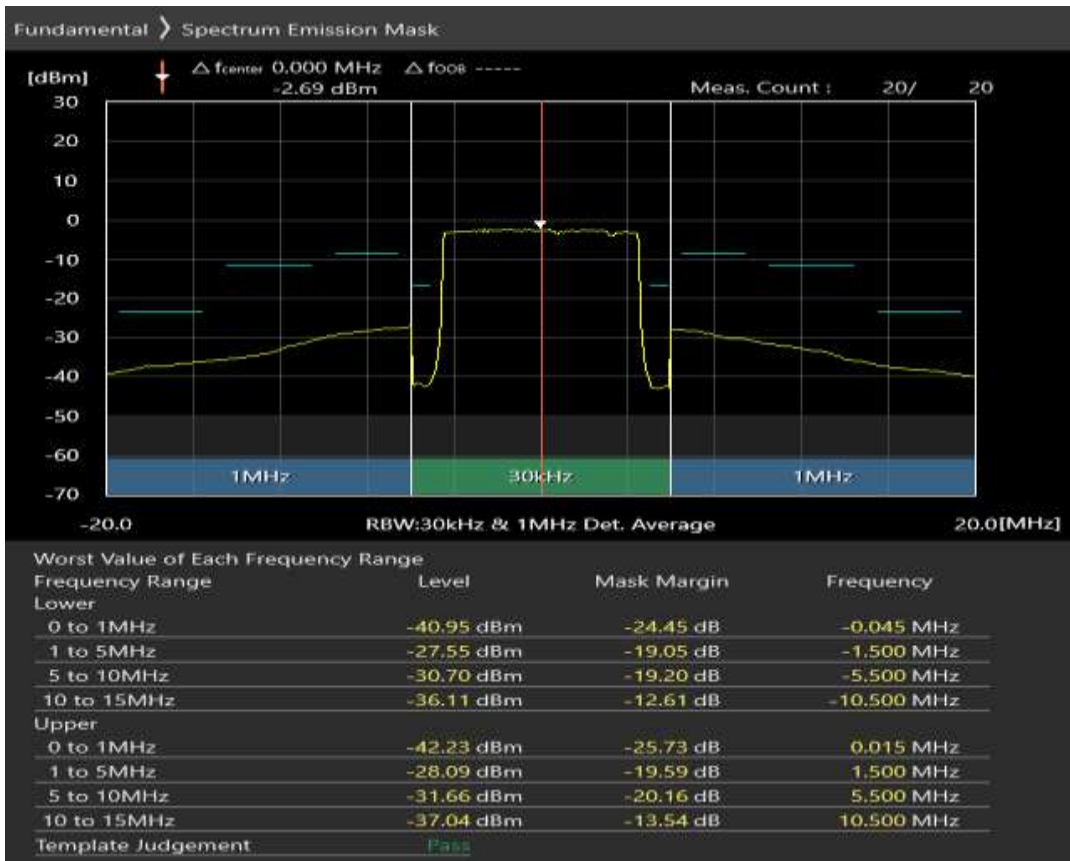

Band28 QPSK BW=10MHz Channel=27410 RB Size=50 Position=#0

Band28 QAM16 BW=10MHz Channel=27410 RB Size=12 Position=#0

Band28 QAM16 BW=10MHz Channel=27410 RB Size=12 Position=#Max

Band28 QAM16 BW=10MHz Channel=27410 RB Size=50 Position=#0