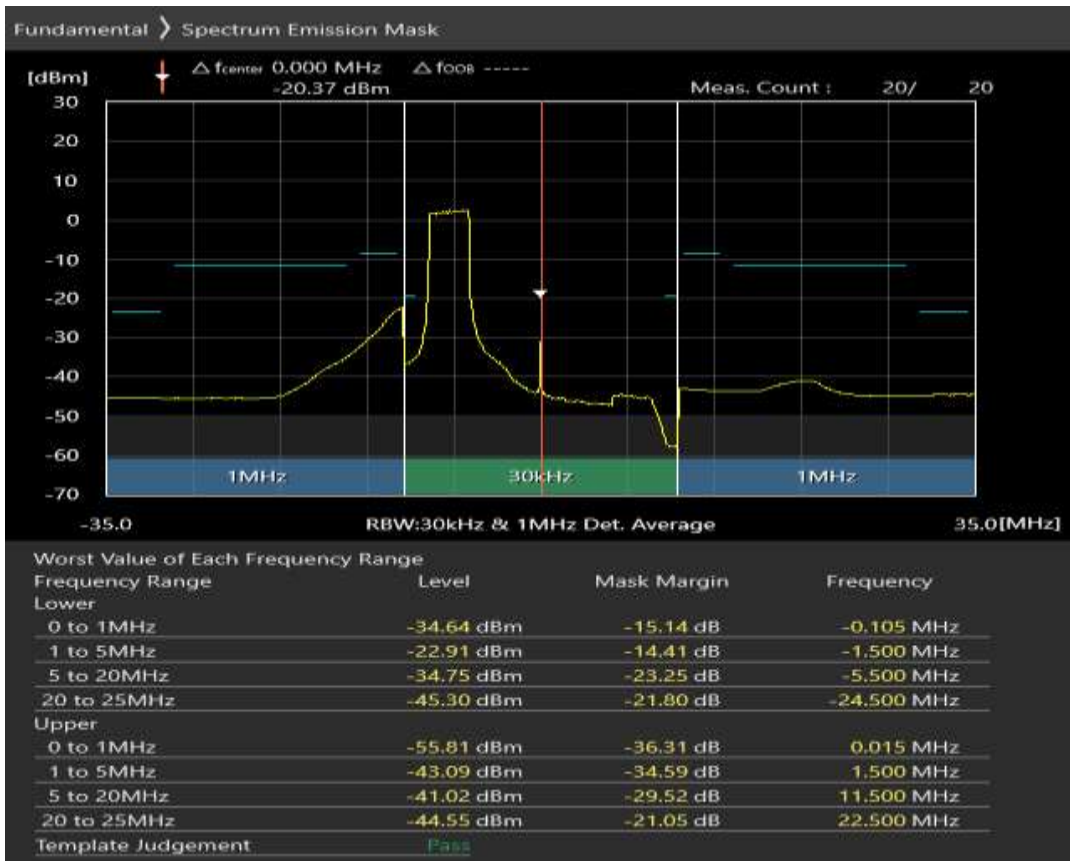

Band20 QAM16 BW=20MHz Channel=24300 RB Size=18 Position=#0