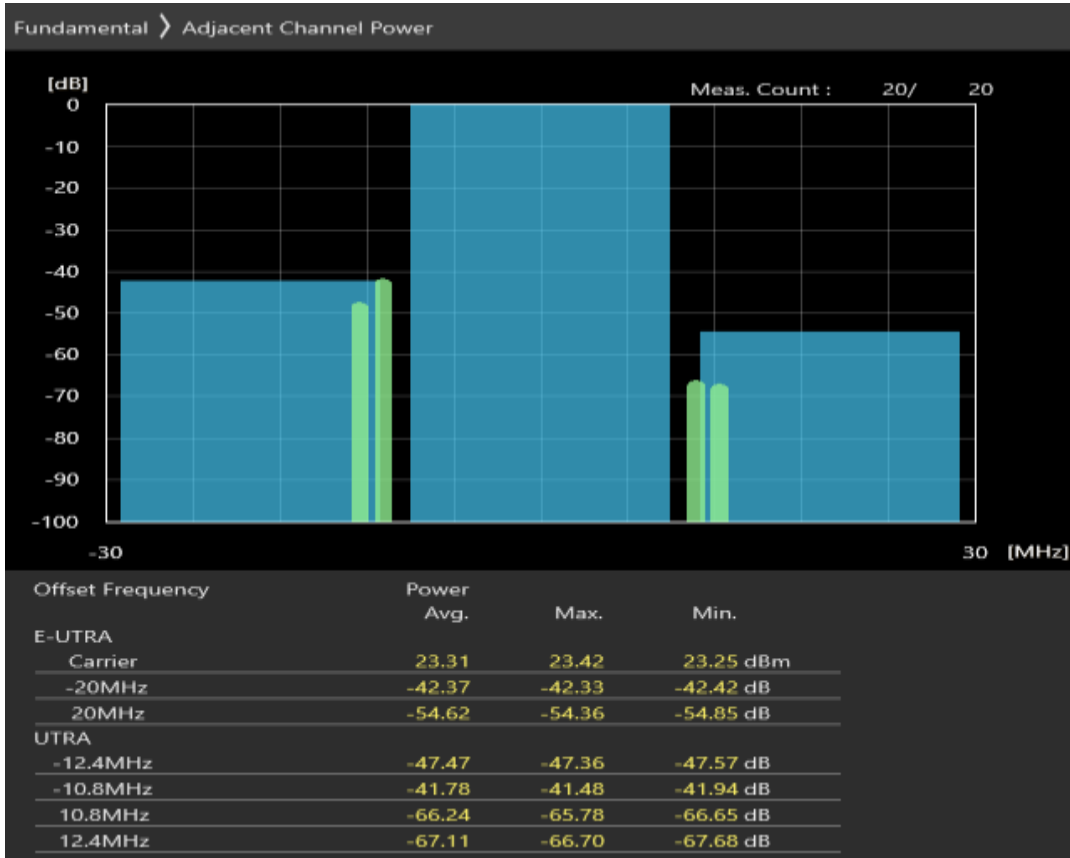

Band40 QAM16 BW=20MHz Channel=38750 RB Size=18 Position=#0