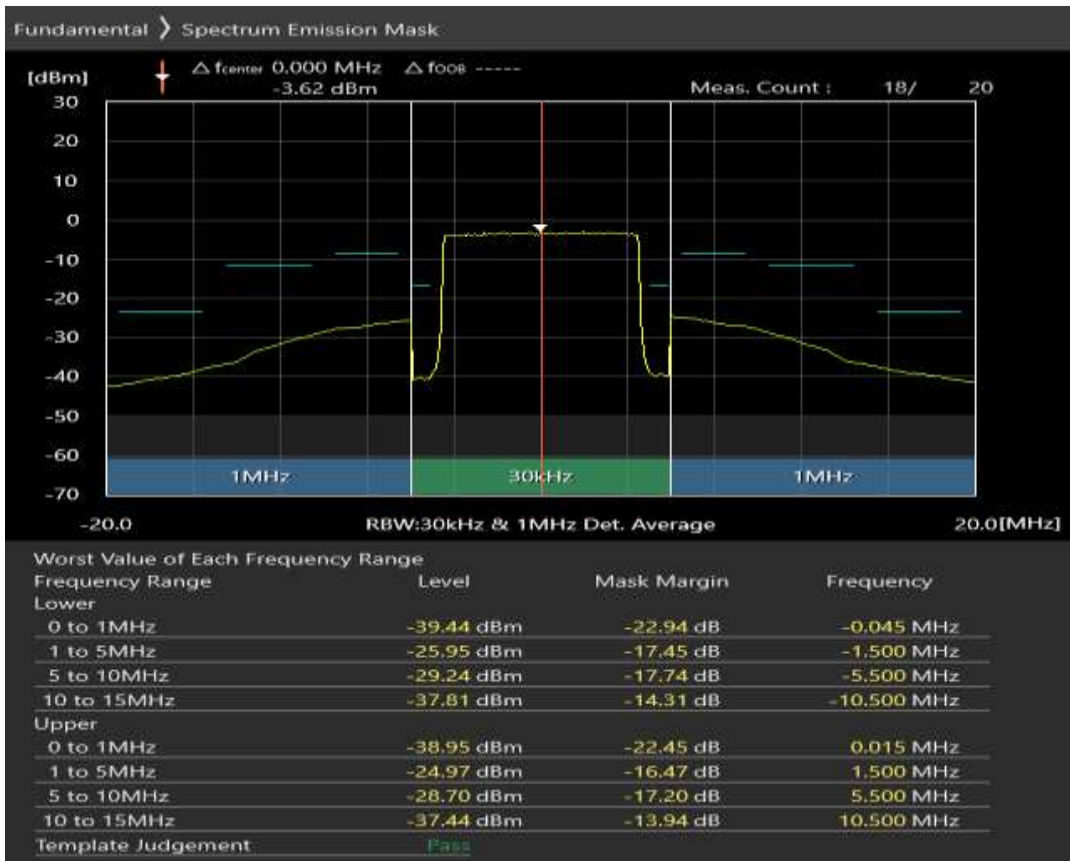

Band3 QAM16 BW=10MHz Channel=19250 RB Size=50 Position=#0