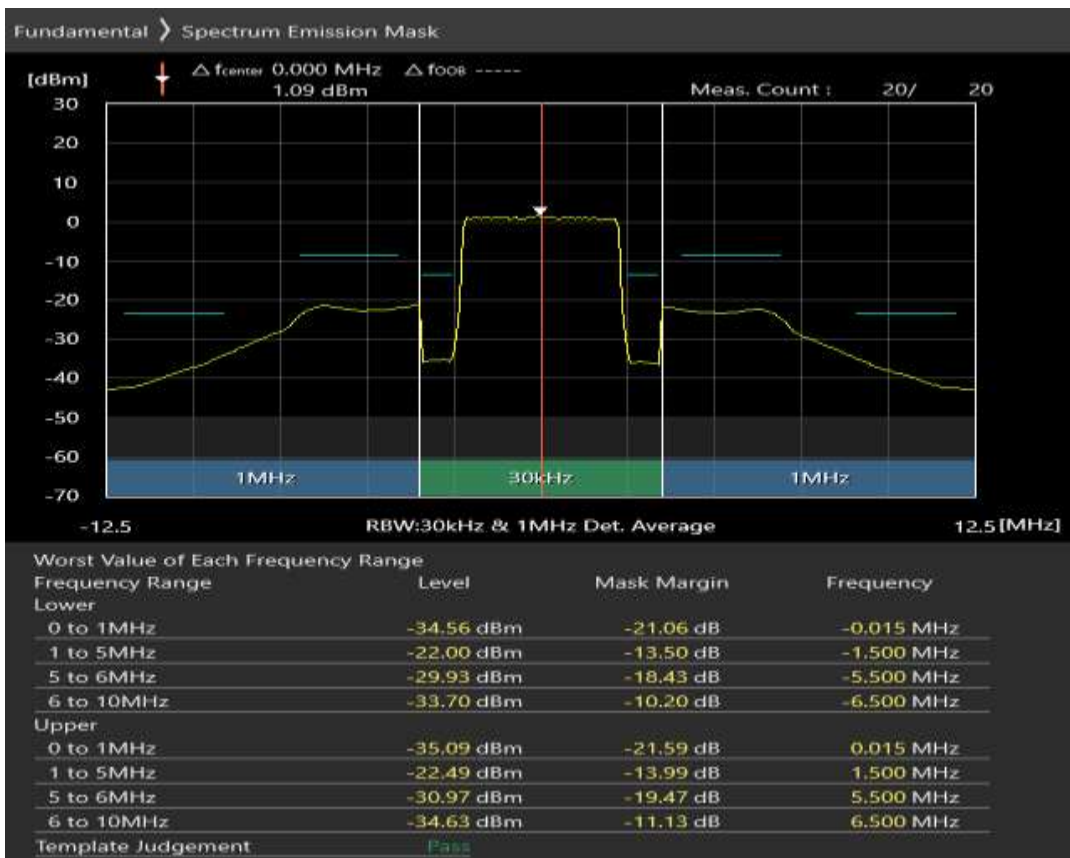

Band1 QPSK BW=5MHz Channel=18300 RB Size=25 Position=#0