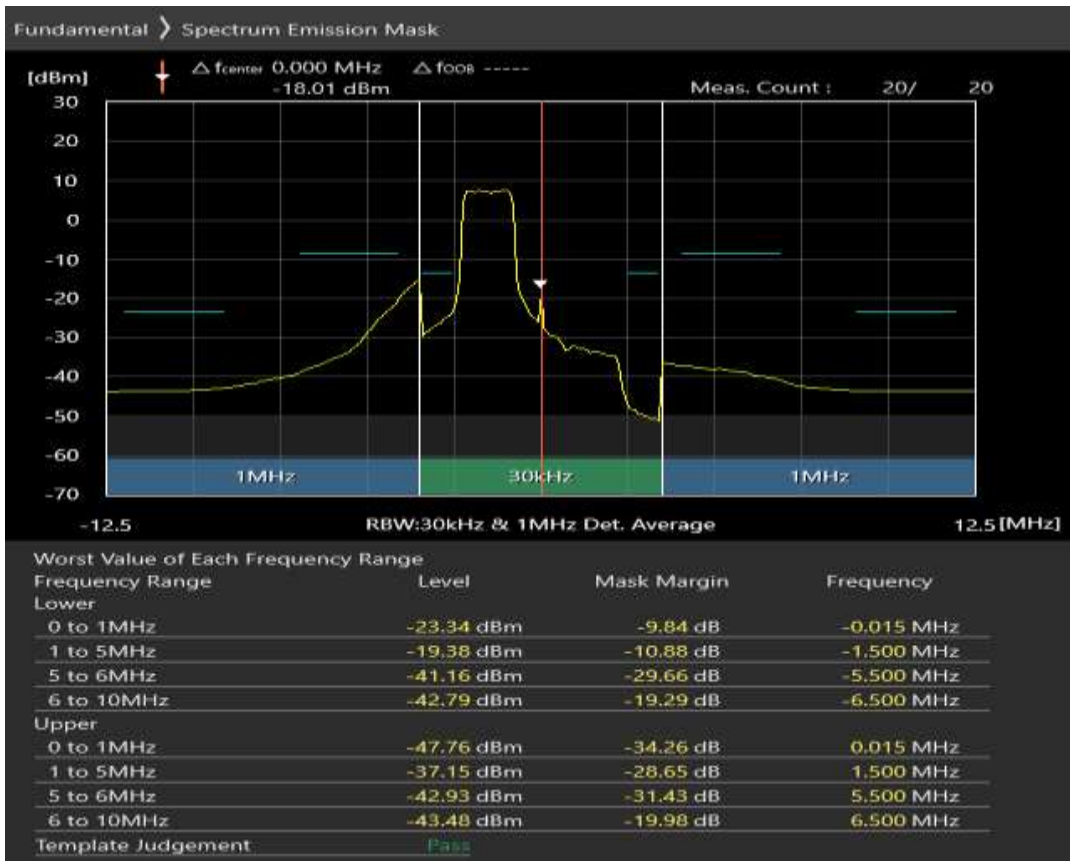

Band1 QAM16 BW=5MHz Channel=18575 RB Size=8 Position=#0