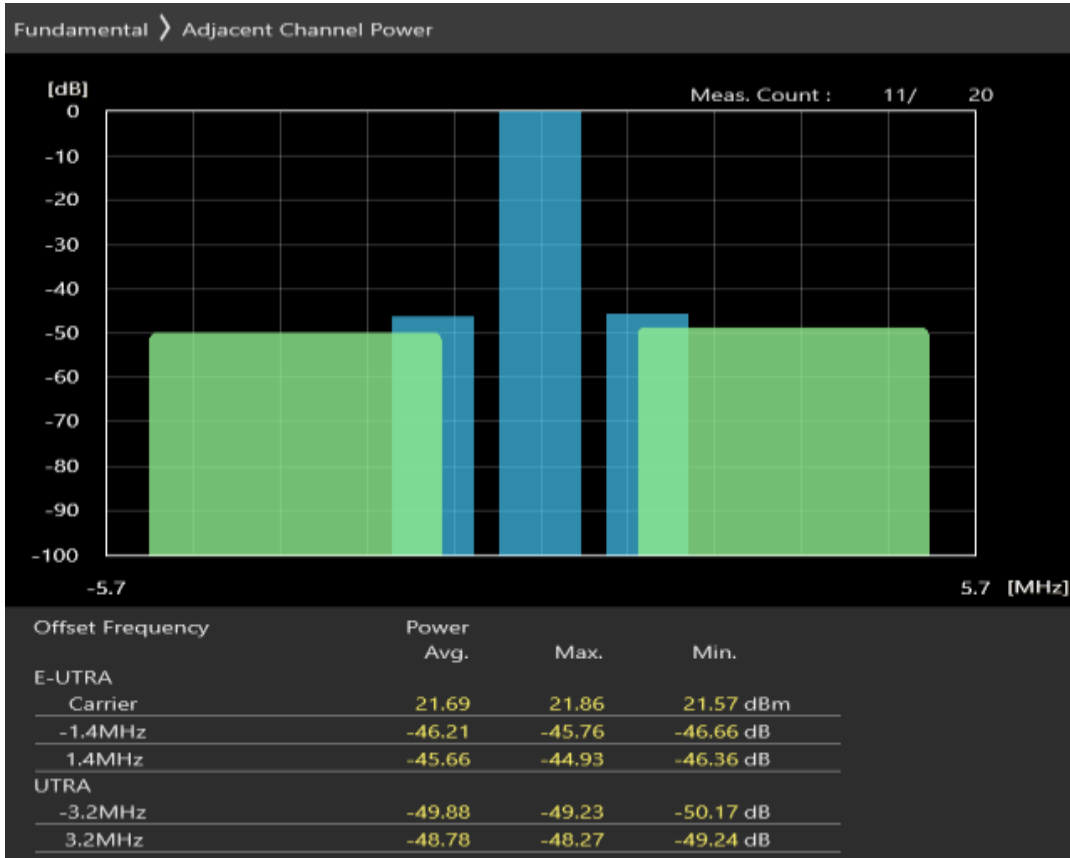

Band3 QPSK BW=1.4MHz Channel=19943 RB Size=5 Position=#Max