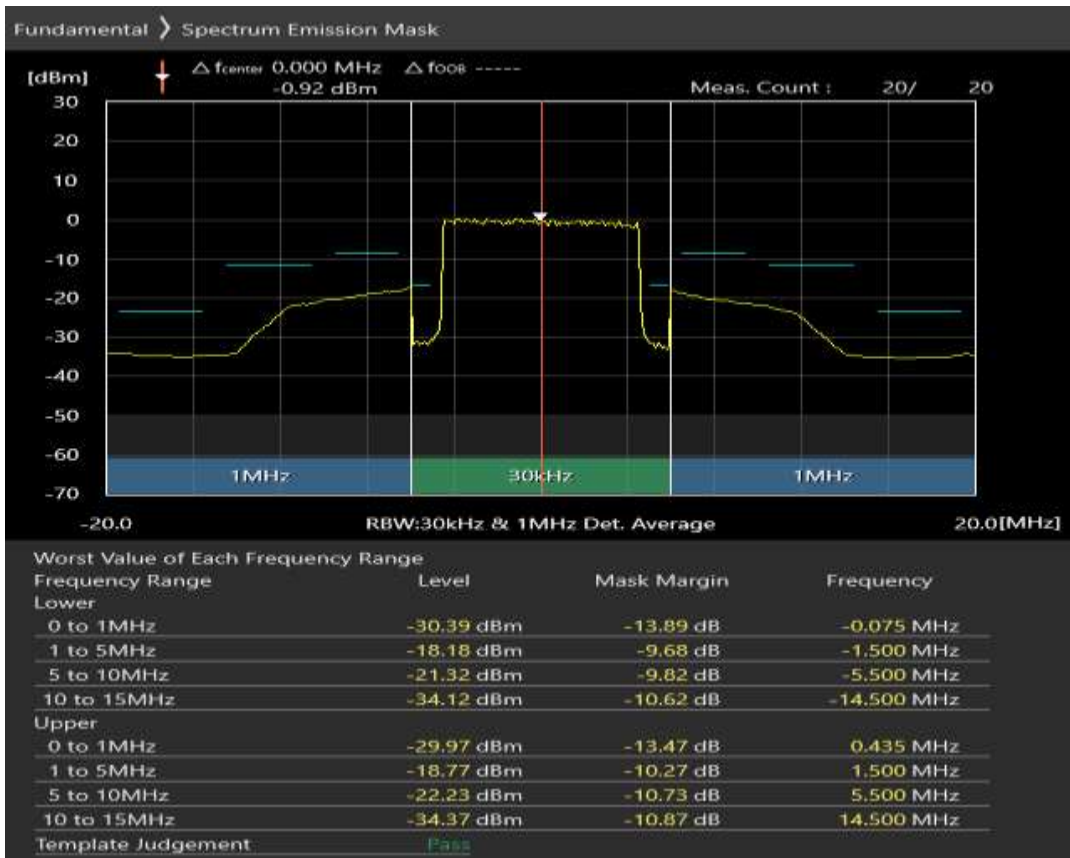

Band38 QPSK BW=10MHz Channel=38000 RB Size=50 Position=#0