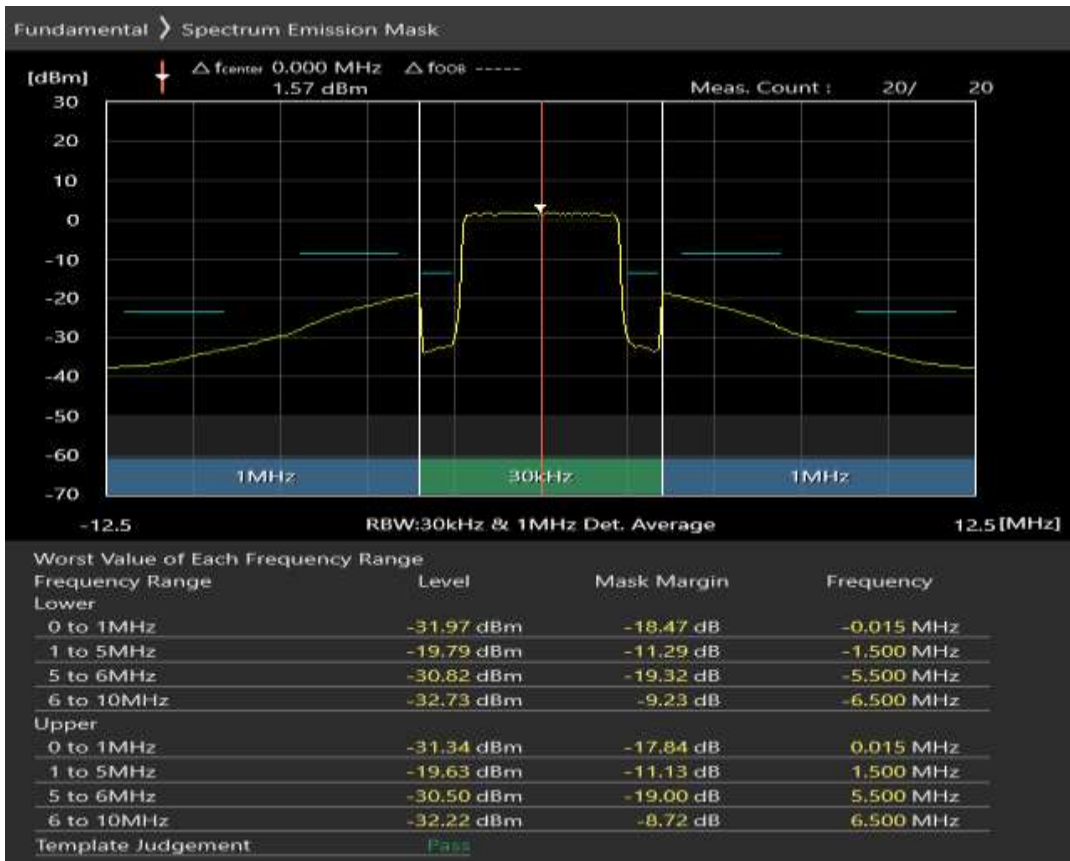

Band7 QAM16 BW=5MHz Channel=21100 RB Size=25 Position=#0