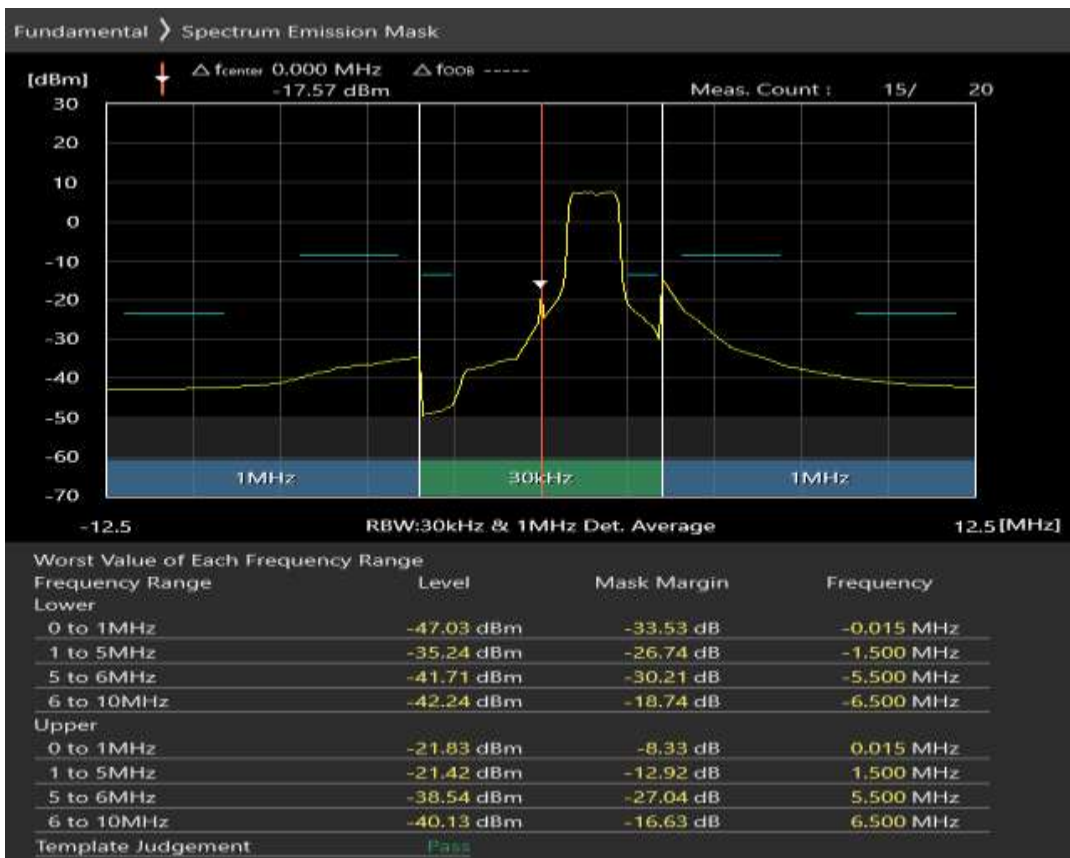

Band7 QAM16 BW=5MHz Channel=20775 RB Size=8 Position=#Max