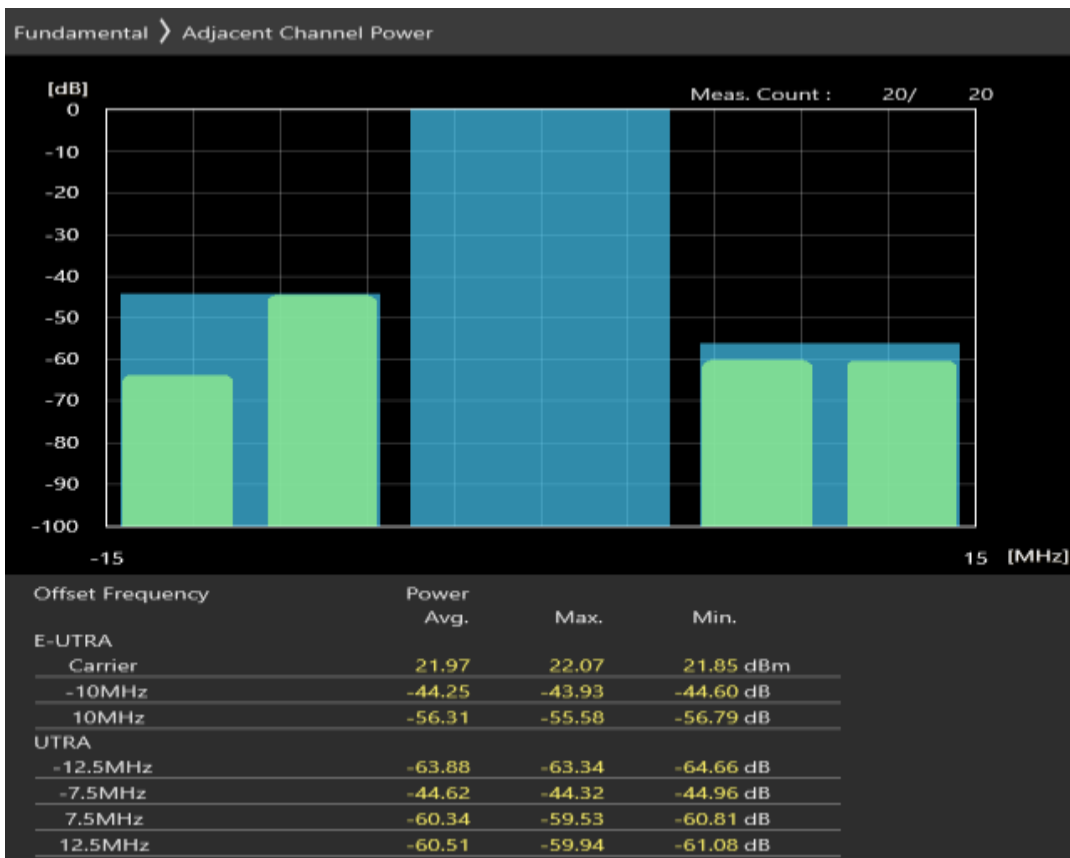

Band3 QPSK BW=10MHz Channel=19900 RB Size=12 Position=#0