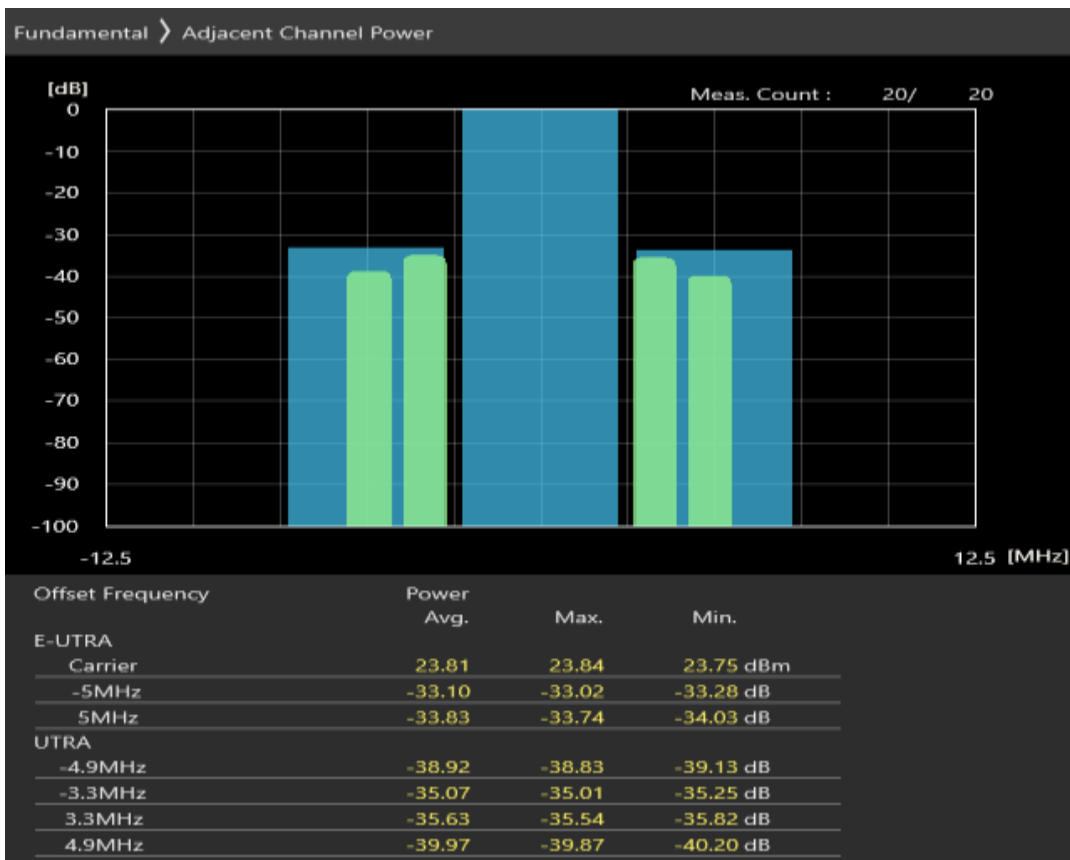

Band40 QPSK BW=5MHz Channel=39625 RB Size=25 Position=#0