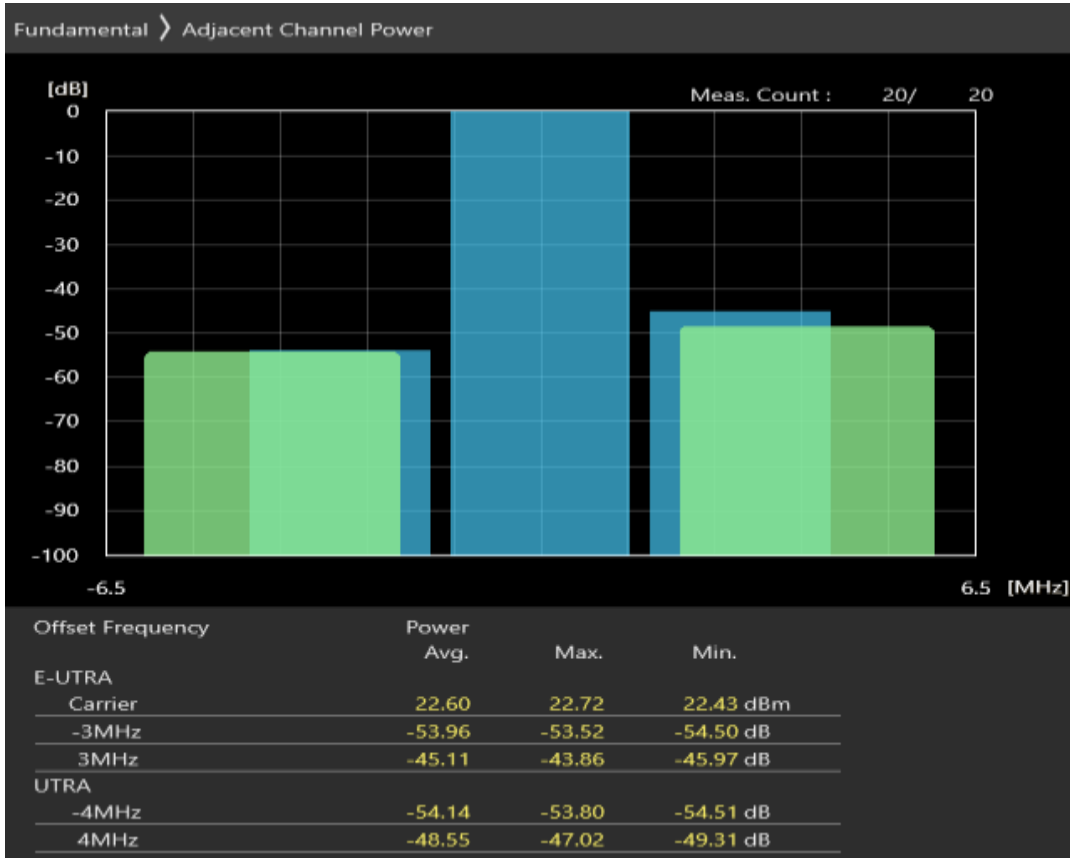

Band28 QPSK BW=3MHz Channel=27495 RB Size=4 Position=#Max