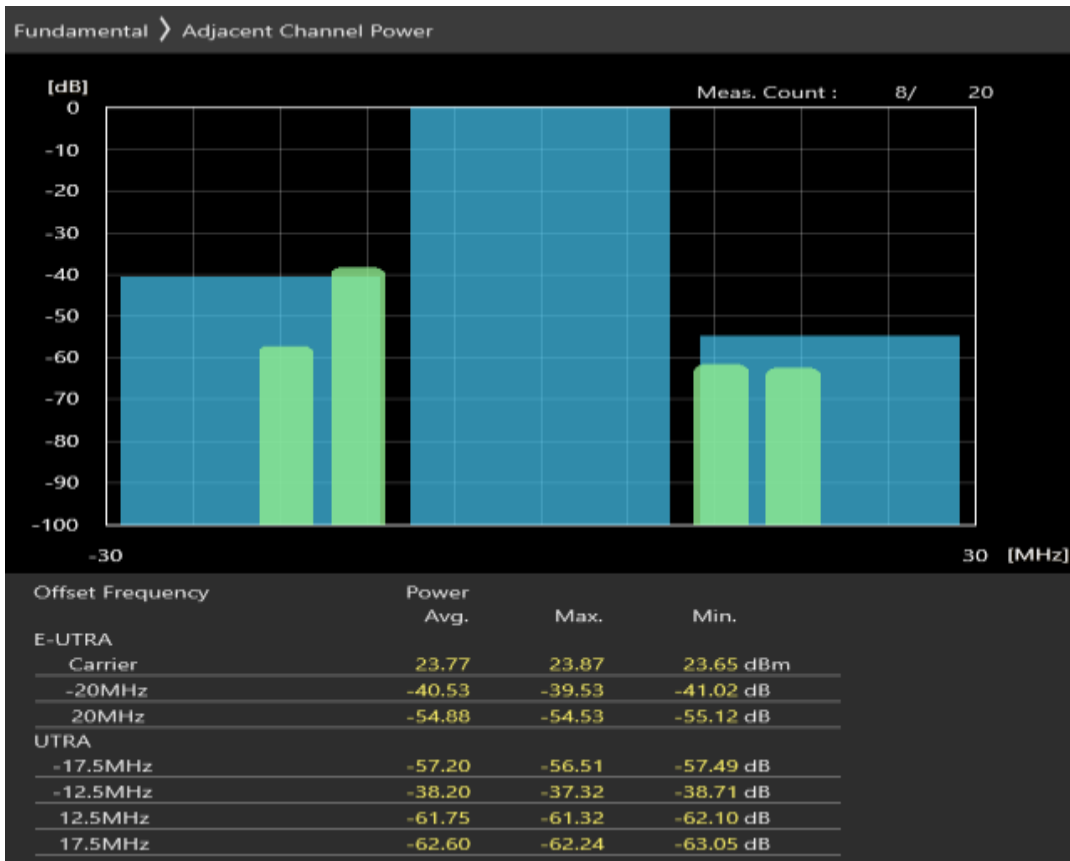

Band7 QAM16 BW=20MHz Channel=20850 RB Size=18 Position=#0