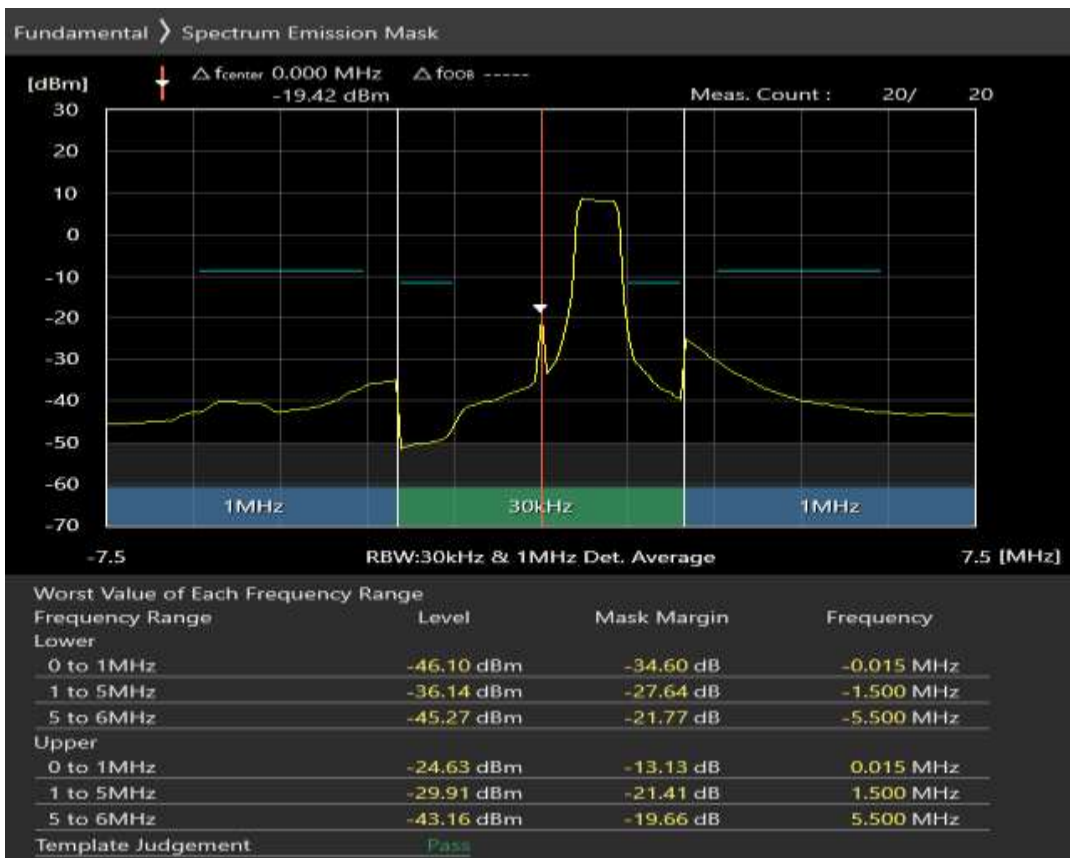

Band28 QAM16 BW=3MHz Channel=27225 RB Size=4 Position=#Max