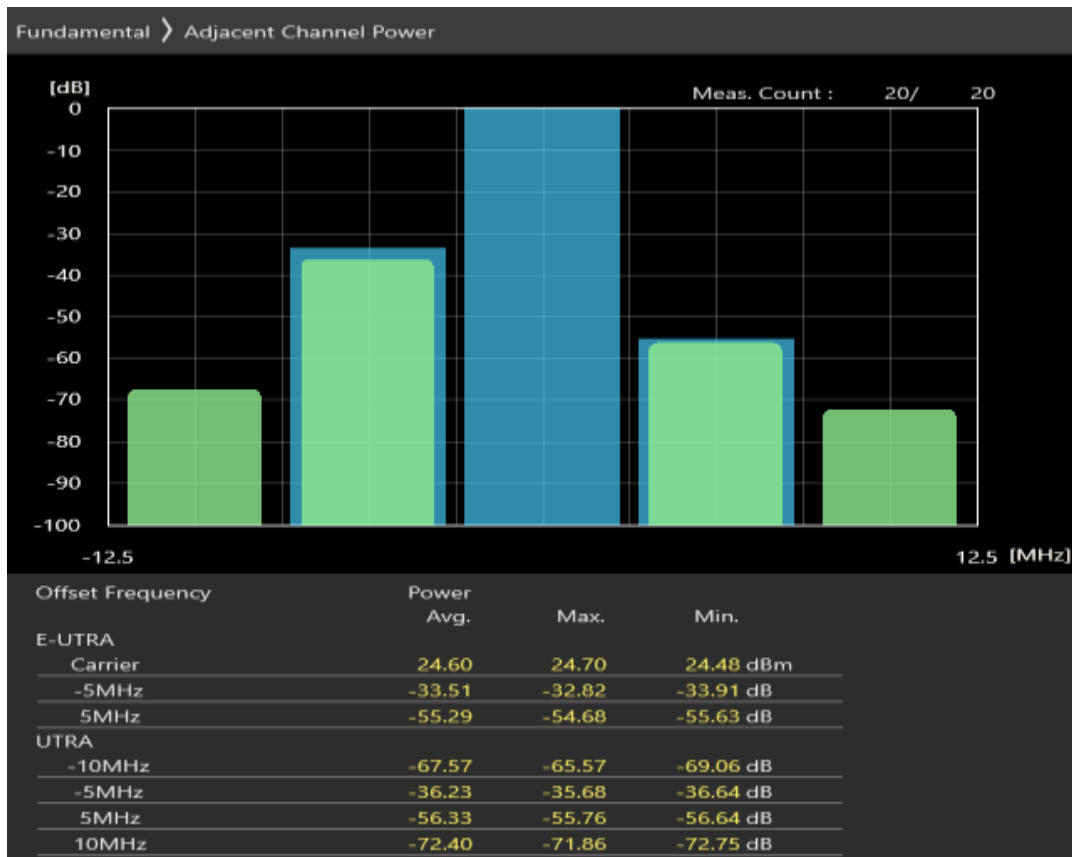

Band8	10	21750	12	#0	QAM16	U-ACLR1-	40.68	32.2	PASS
Band8	10	21750	12	#0	QAM16	E-ACLR1-	40.29	29.2	PASS
Band8	10	21750	12	#0	QAM16	E-ACLR1+	60.35	29.2	PASS
Band8	10	21750	12	#0	QAM16	U-ACLR1+	61.08	32.2	PASS
Band8	10	21750	12	#0	QAM16	U-ACLR2+	71.98	35.2	PASS
Band8	10	21750	12	#Max	QAM16	U-ACLR2-	57.76	35.2	PASS
Band8	10	21750	12	#Max	QAM16	U-ACLR1-	54.76	32.2	PASS
Band8	10	21750	12	#Max	QAM16	E-ACLR1-	52.13	29.2	PASS
Band8	10	21750	12	#Max	QAM16	E-ACLR1+	42.76	29.2	PASS
Band8	10	21750	12	#Max	QAM16	U-ACLR1+	43.11	32.2	PASS
Band8	10	21750	12	#Max	QAM16	U-ACLR2+	71.09	35.2	PASS
Band8	10	21750	50	#0	QAM16	U-ACLR2-	47.92	35.2	PASS
Band8	10	21750	50	#0	QAM16	U-ACLR1-	43.42	32.2	PASS
Band8	10	21750	50	#0	QAM16	E-ACLR1-	41.50	29.2	PASS
Band8	10	21750	50	#0	QAM16	E-ACLR1+	46.46	29.2	PASS
Band8	10	21750	50	#0	QAM16	U-ACLR1+	46.95	32.2	PASS
Band8	10	21750	50	#0	QAM16	U-ACLR2+	66.79	35.2	PASS

Band1 QPSK BW=5MHz Channel=18025 RB Size=8 Position=#0