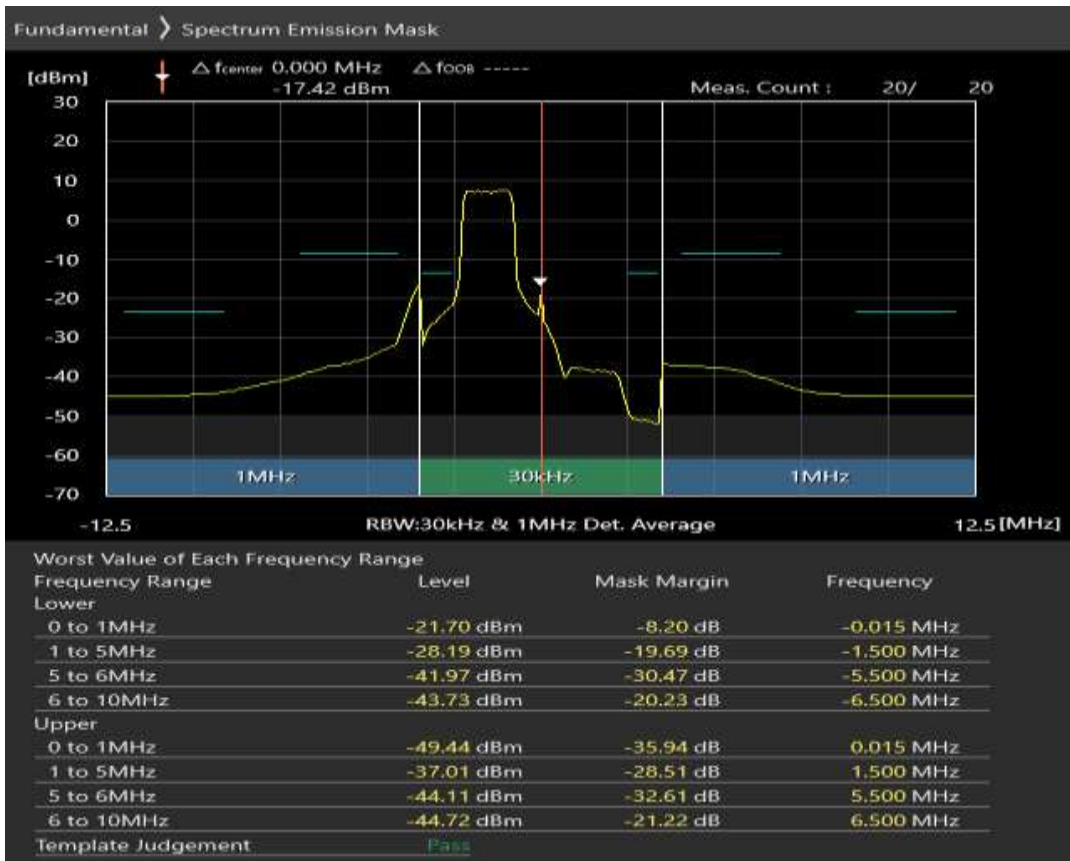

Band8 QAM16 BW=5MHz Channel=21625 RB Size=8 Position=#0