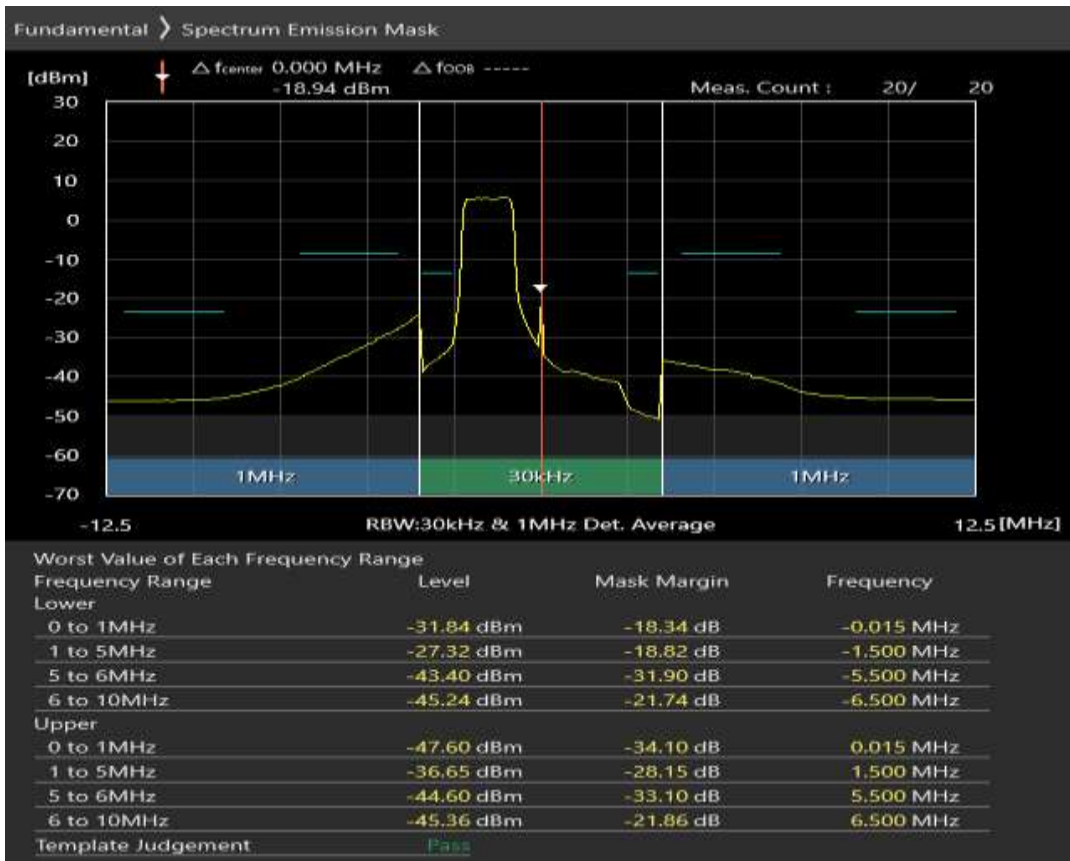

Band28 QPSK BW=5MHz Channel=27235 RB Size=8 Position=#0

Band28 QPSK BW=5MHz Channel=27235 RB Size=8 Position=#Max

Band28 QPSK BW=5MHz Channel=27235 RB Size=25 Position=#0

Band28 QAM16 BW=5MHz Channel=27235 RB Size=8 Position=#0