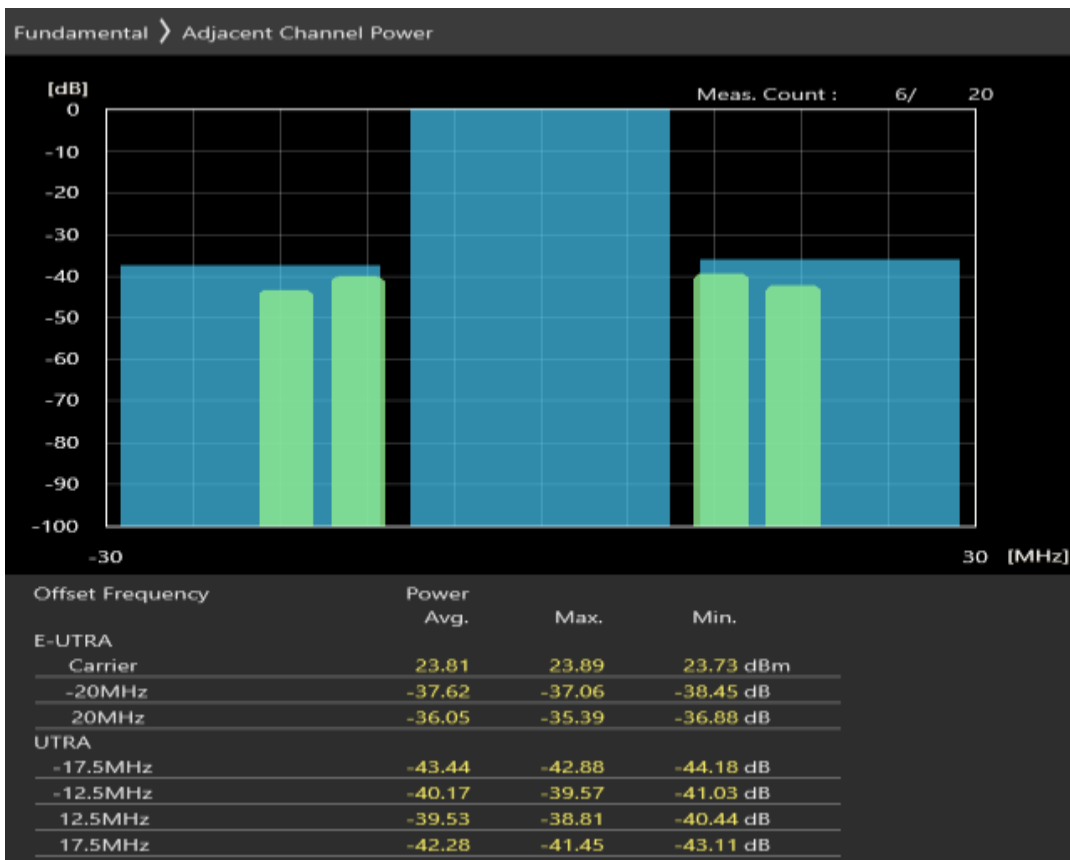

Band7 QPSK BW=20MHz Channel=20850 RB Size=100 Position=#0