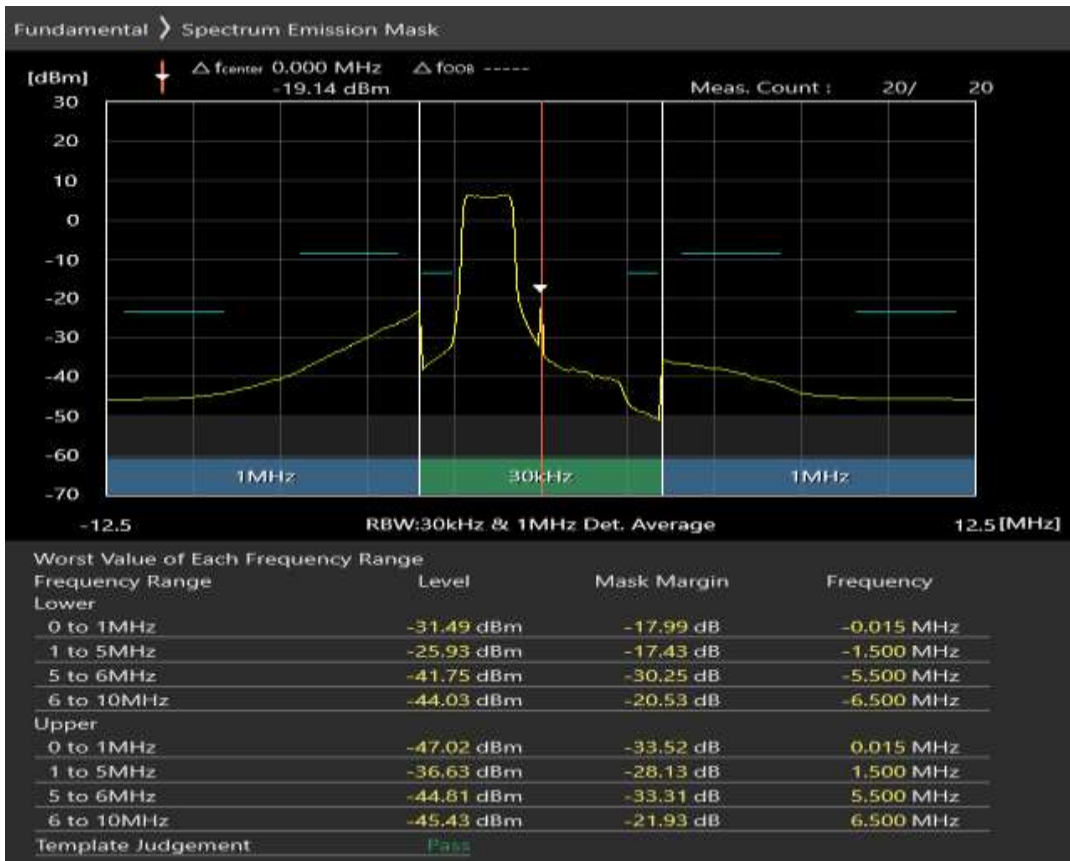

Band28 QAM16 BW=5MHz Channel=27235 RB Size=8 Position=#Max

Band28 QAM16 BW=5MHz Channel=27235 RB Size=25 Position=#0

Band28 QPSK BW=5MHz Channel=27385 RB Size=25 Position=#0

Band28 QAM16 BW=5MHz Channel=27385 RB Size=8 Position=#0