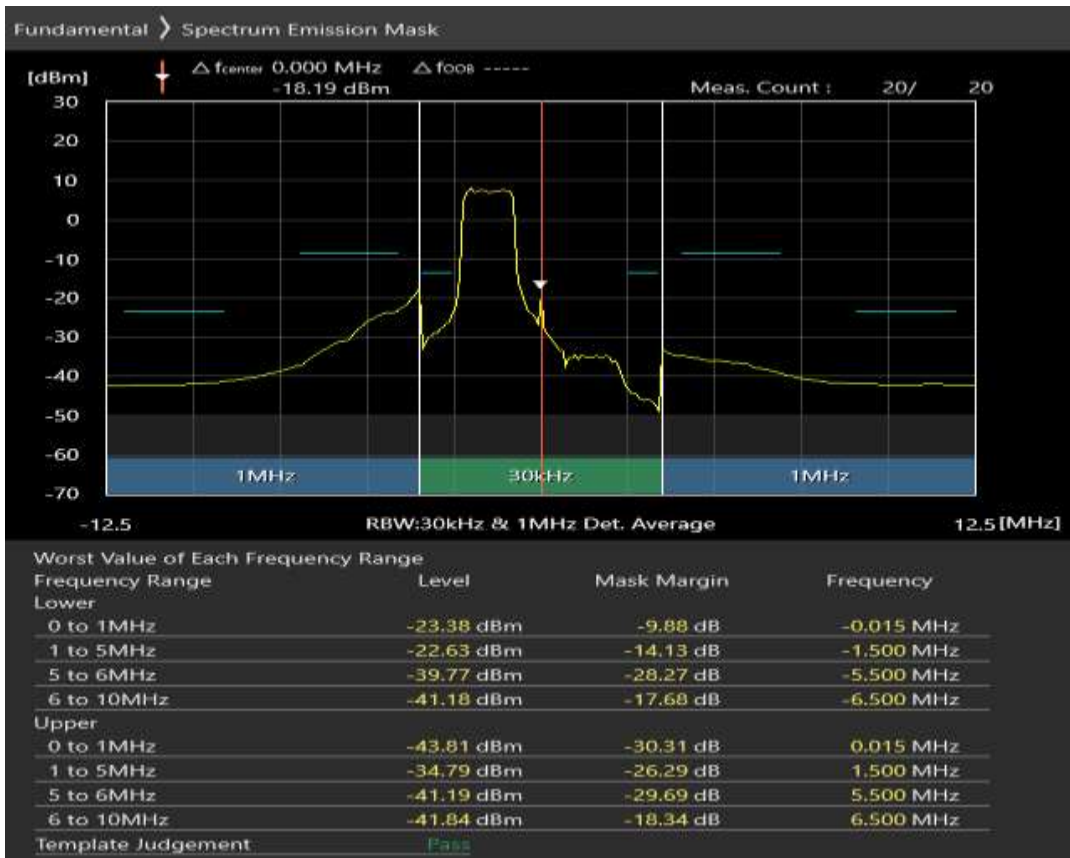

Band40 QPSK BW=5MHz Channel=38675 RB Size=8 Position=#0