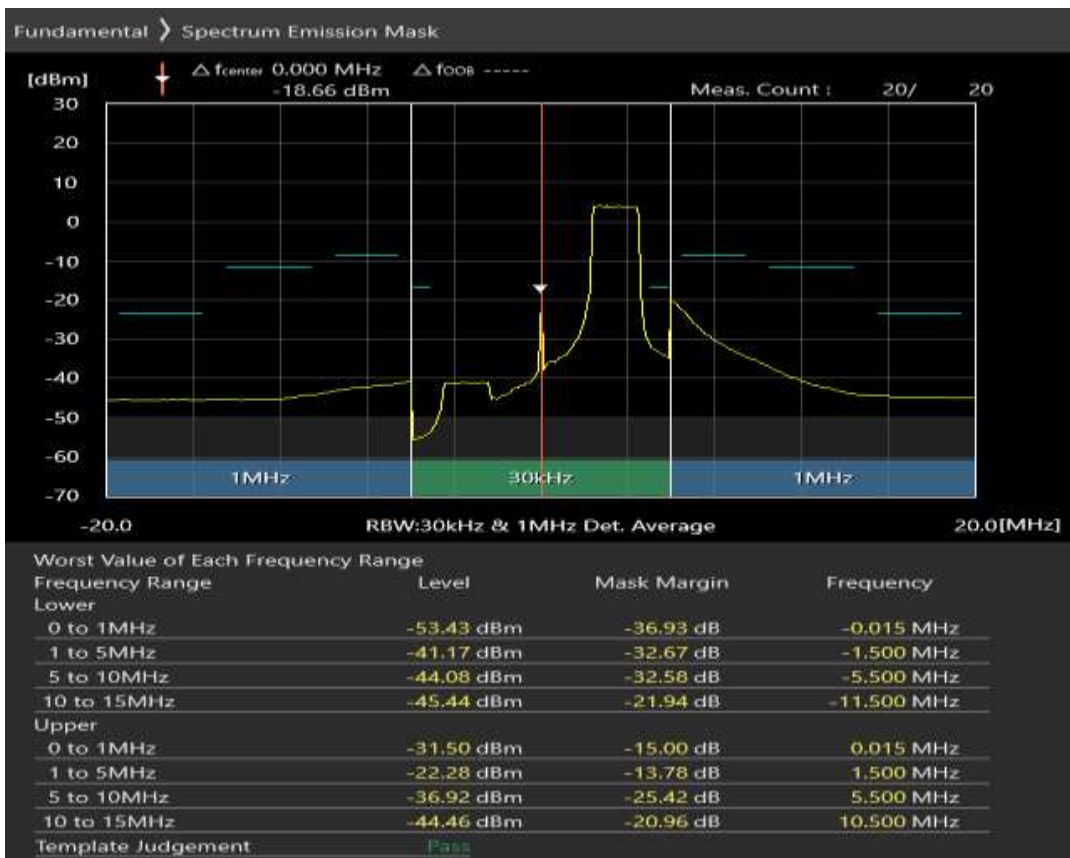

Band20 QAM16 BW=10MHz Channel=24200 RB Size=12 Position=#Max