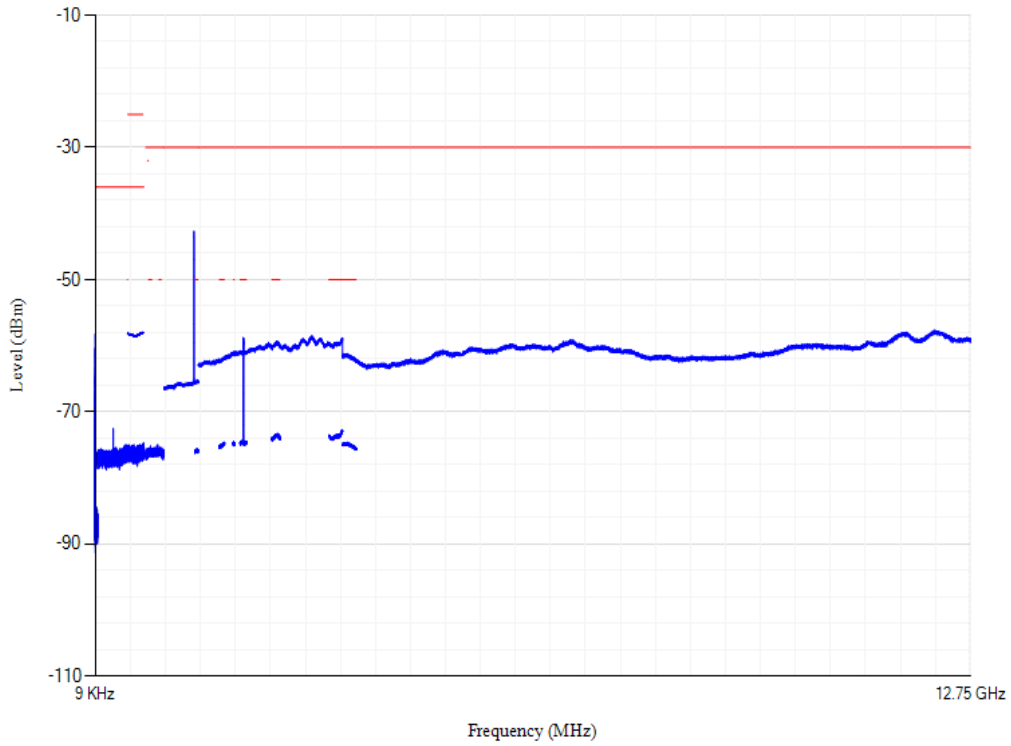

Conducted spurious emissions

Band28 QPSK BW=5MHz Channel=27235 RB Size=1 Position=#0

Conducted spurious emissions

Band28 QPSK BW=5MHz Channel=27385 RB Size=1 Position=#0

Conducted spurious emissions

Band28 QPSK BW=5MHz Channel=27635 RB Size=1 Position=#0