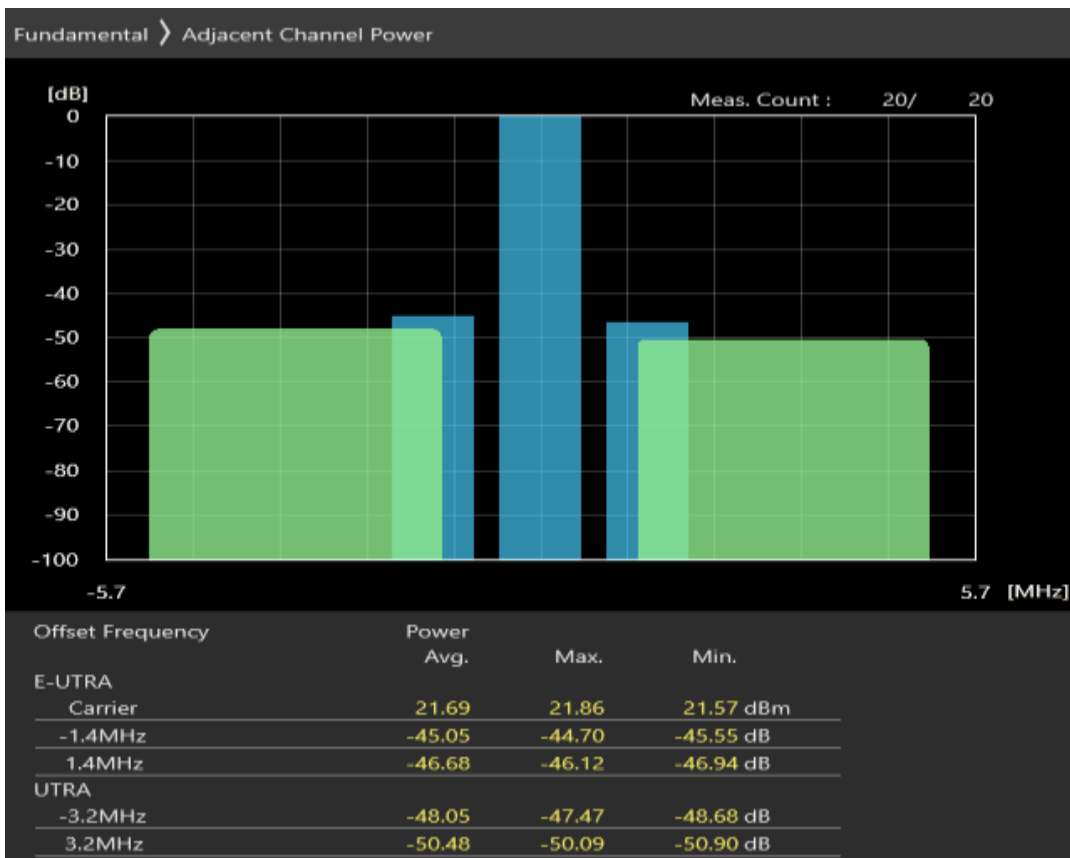

Band3 QPSK BW=1.4MHz Channel=19943 RB Size=5 Position=#0