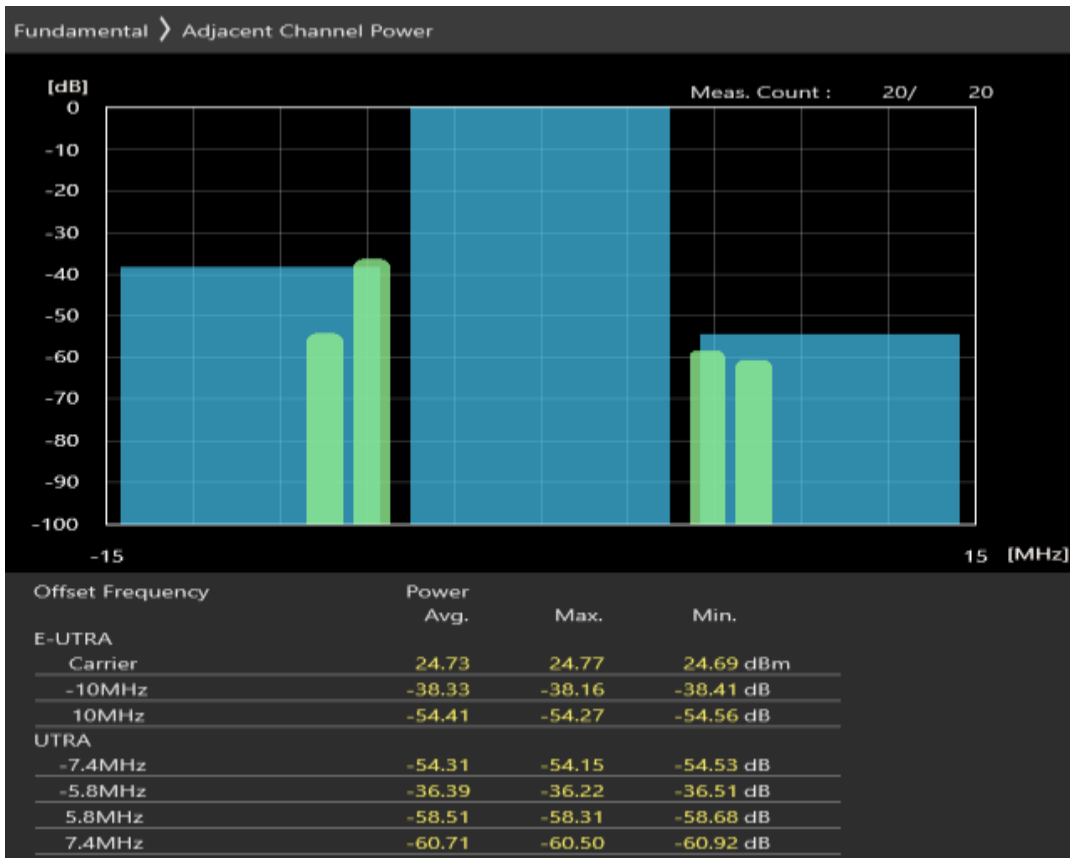

Band38 QPSK BW=10MHz Channel=37800 RB Size=12 Position=#0