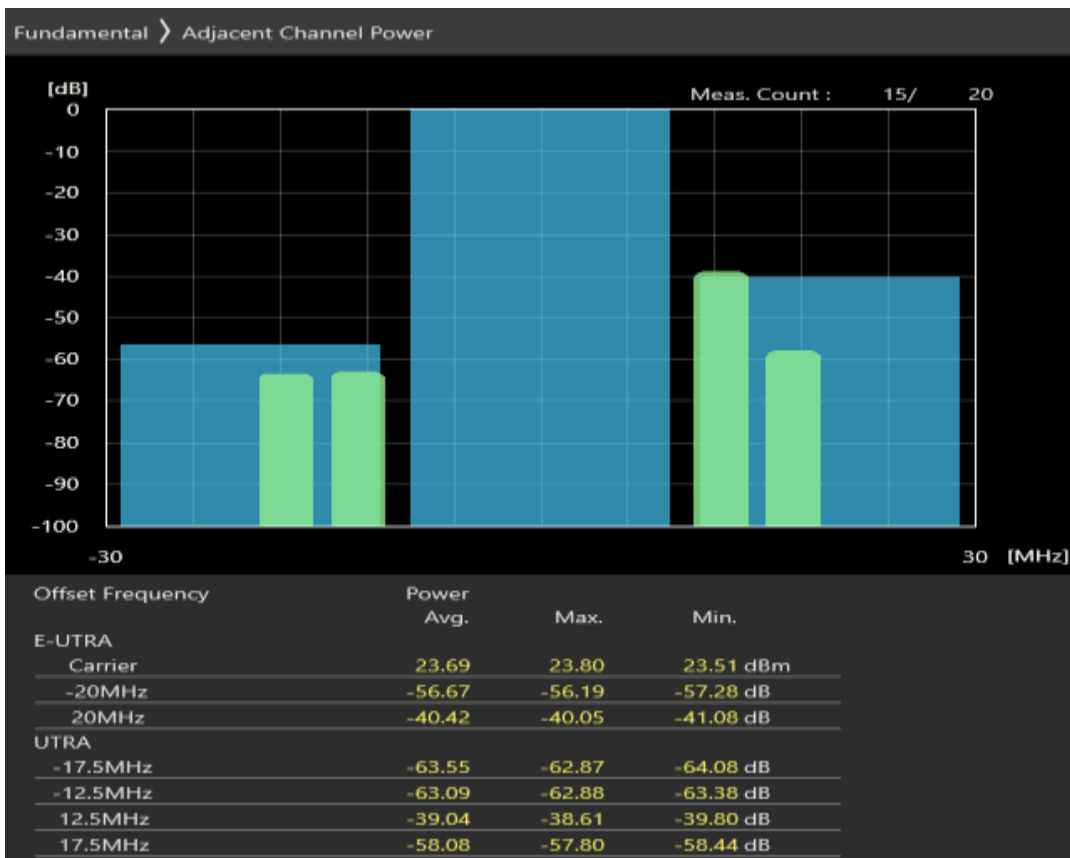

Band1 QAM16 BW=20MHz Channel=18500 RB Size=18 Position=#Max