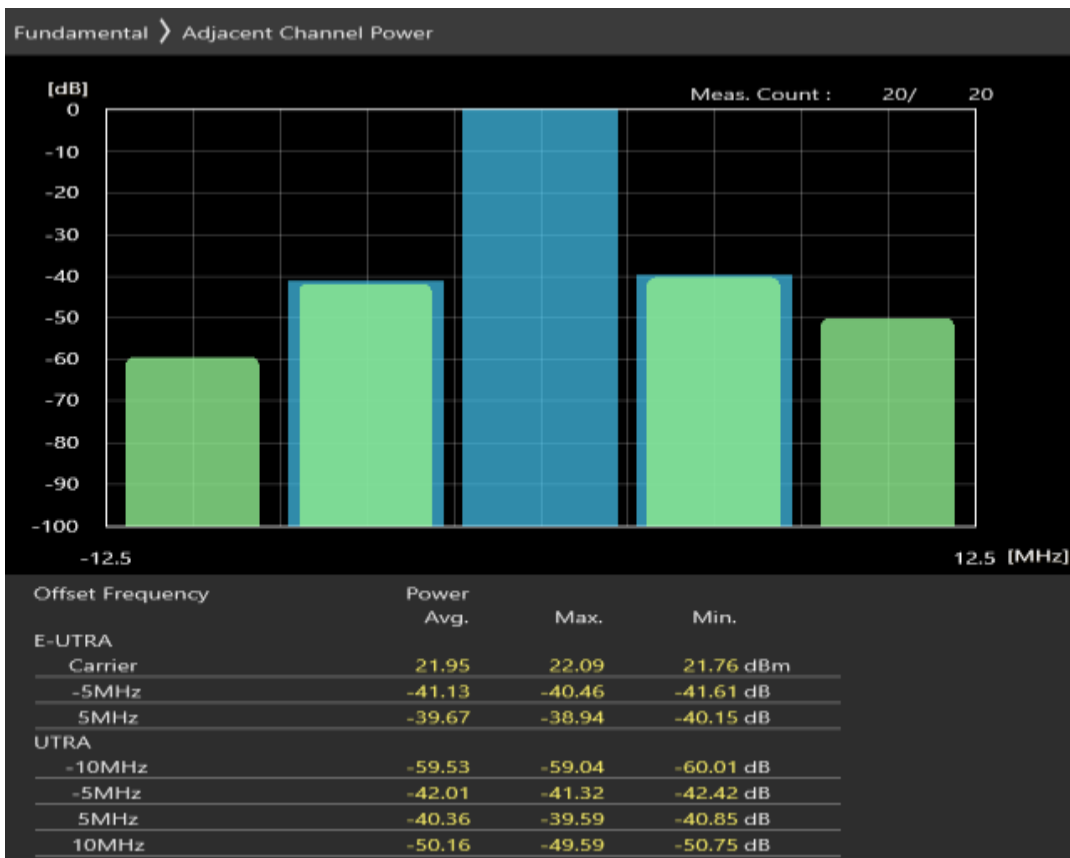

Band28 QPSK BW=5MHz Channel=27235 RB Size=25 Position=#0