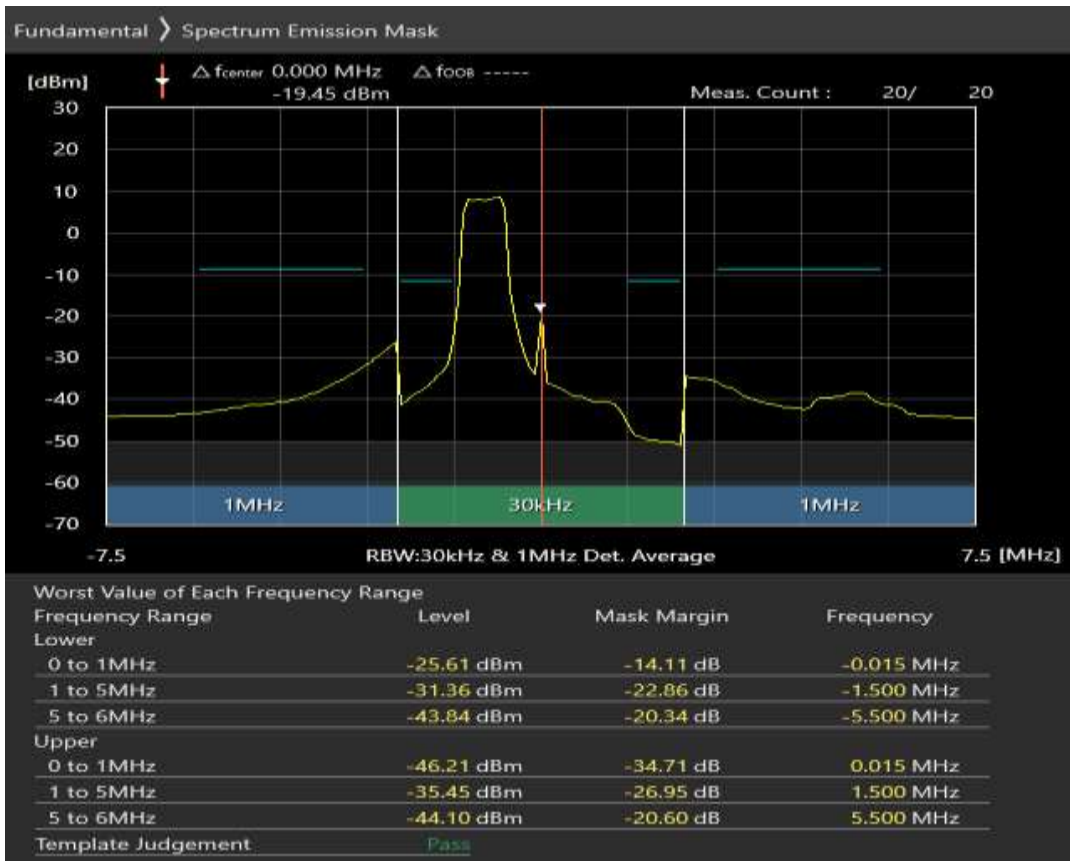

Band28 QAM16 BW=3MHz Channel=27225 RB Size=4 Position=#0