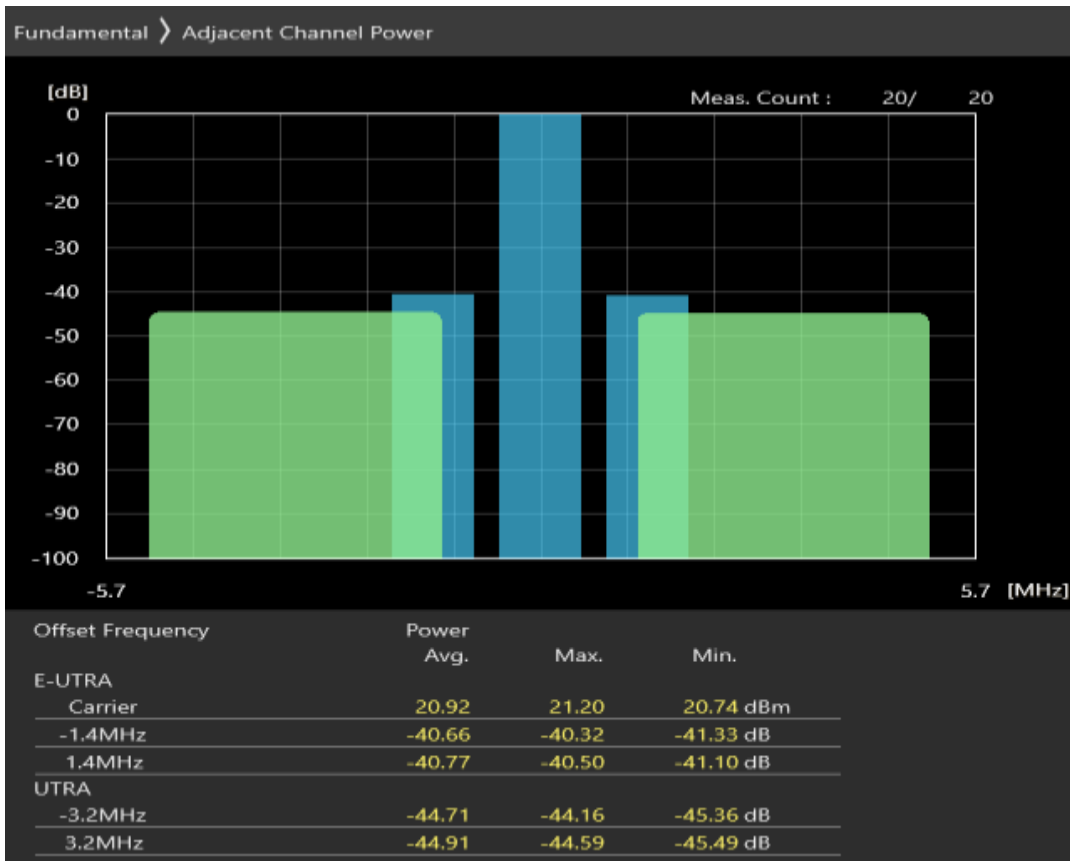

Band3 QAM16 BW=1.4MHz Channel=19207 RB Size=6 Position=#0