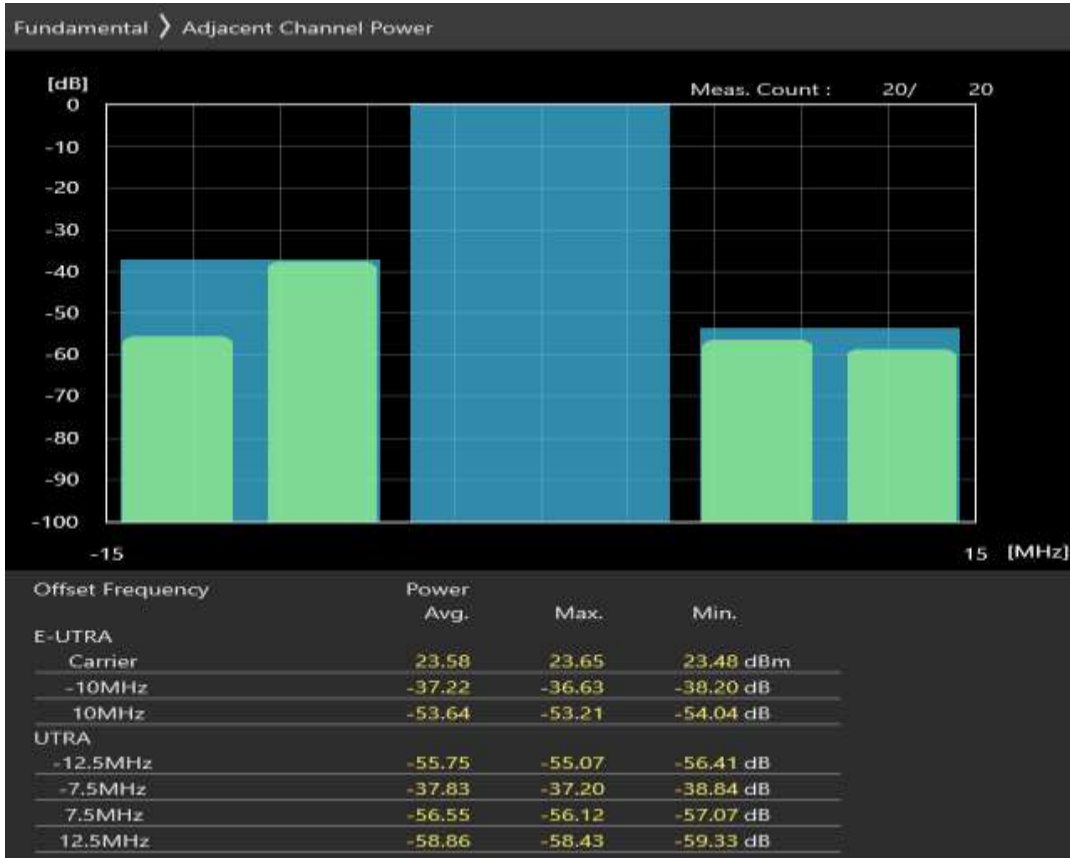

Band7 QAM16 BW=10MHz Channel=21400 RB Size=12 Position=#0