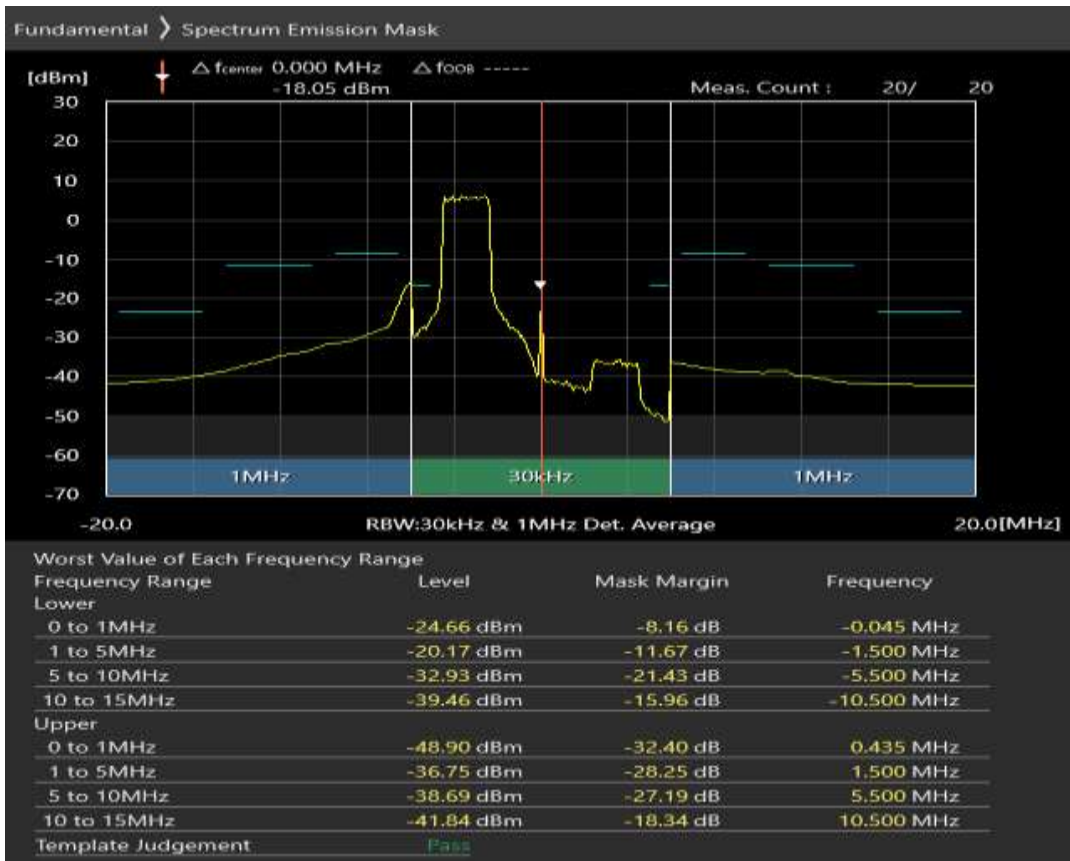

Band38 QPSK BW=10MHz Channel=38000 RB Size=12 Position=#0

Band38 QPSK BW=10MHz Channel=38000 RB Size=12 Position=#Max

Band38 QPSK BW=10MHz Channel=38000 RB Size=50 Position=#0

Band38 QAM16 BW=10MHz Channel=38000 RB Size=12 Position=#0