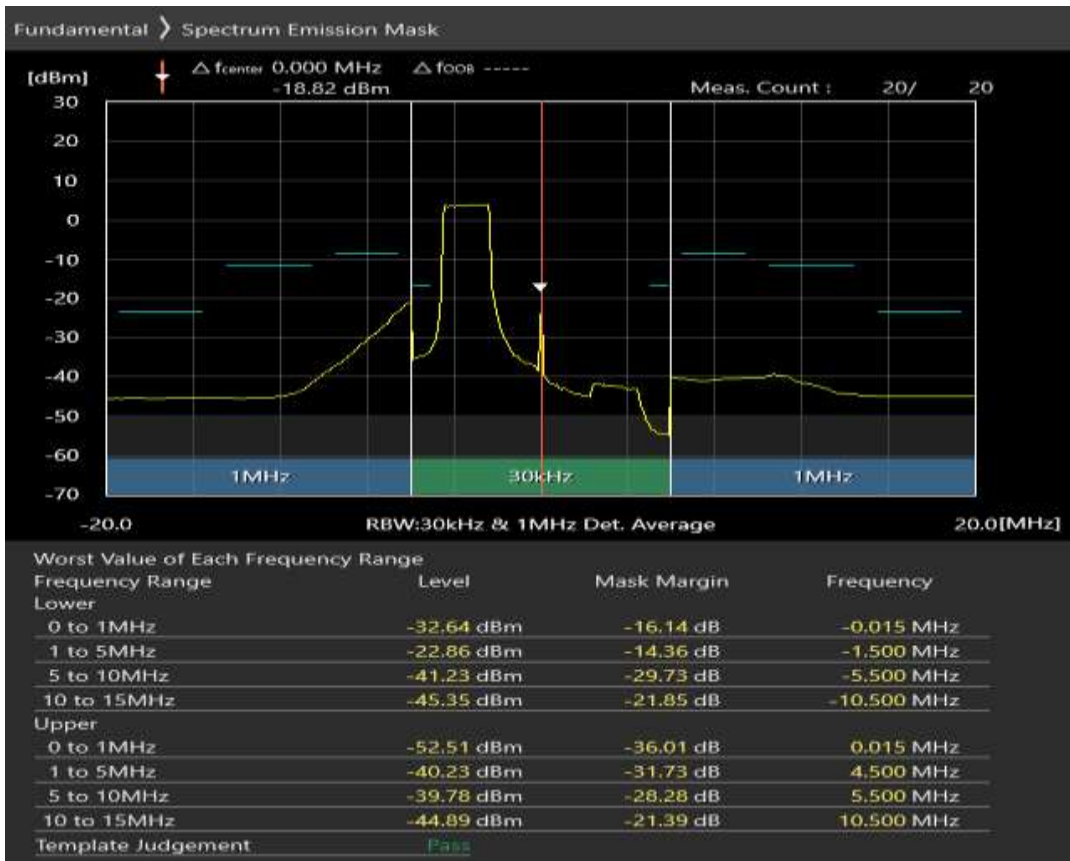

Band20 QAM16 BW=10MHz Channel=24200 RB Size=12 Position=#0