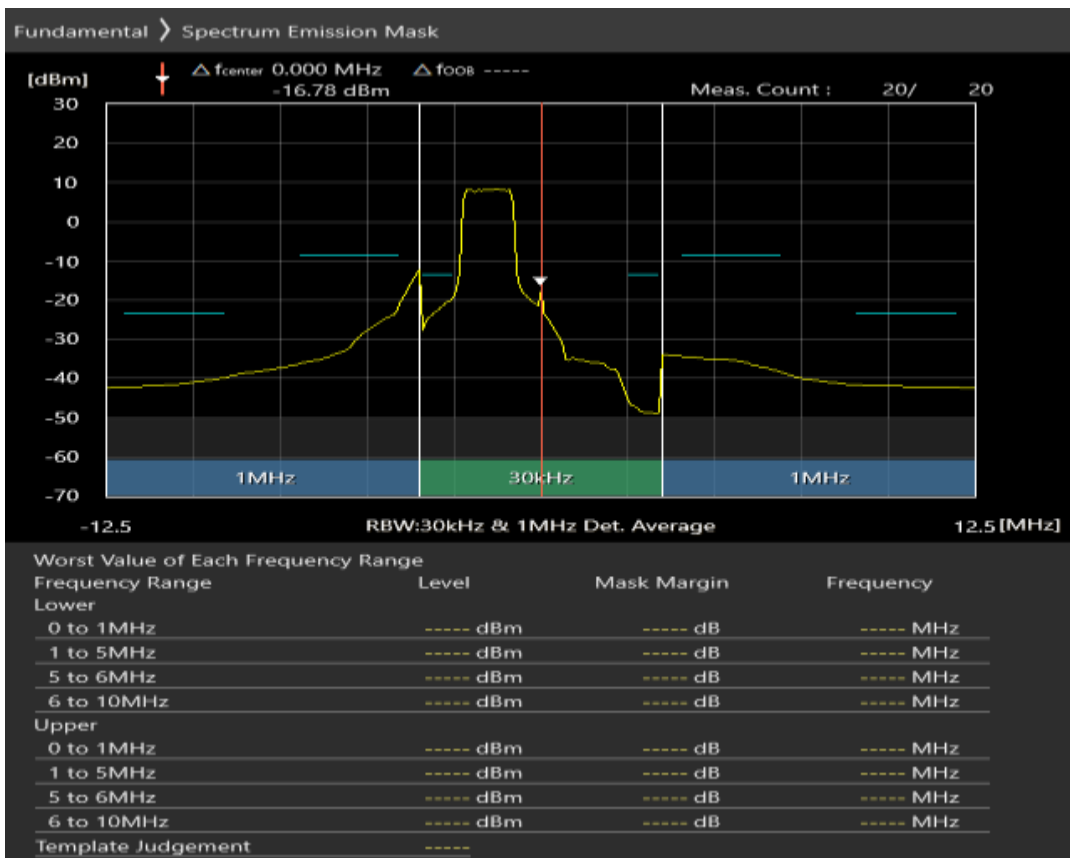

Band7 QPSK BW=5MHz Channel=20775 RB Size=8 Position=#0