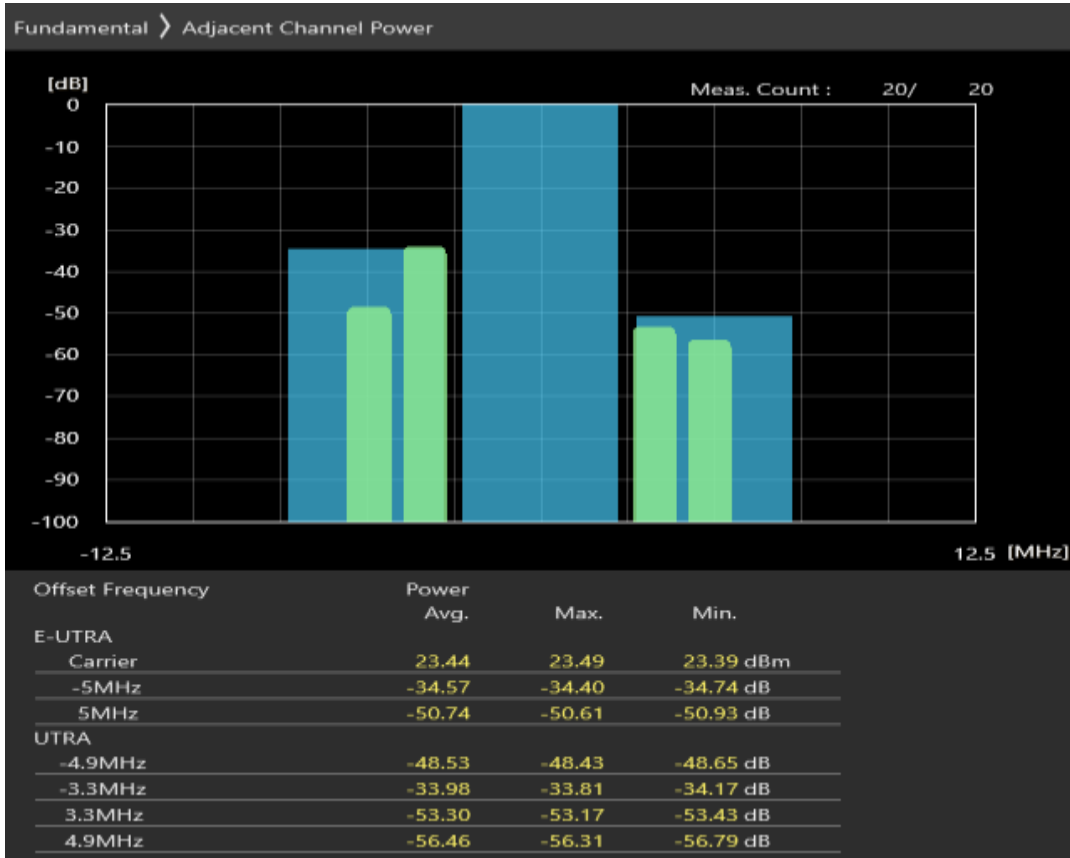

Band38 QPSK BW=5MHz Channel=38225 RB Size=8 Position=#0

Band38 QPSK BW=5MHz Channel=38225 RB Size=8 Position=#Max

Band38 QPSK BW=5MHz Channel=38225 RB Size=25 Position=#0

Band38 QAM16 BW=5MHz Channel=38225 RB Size=8 Position=#0