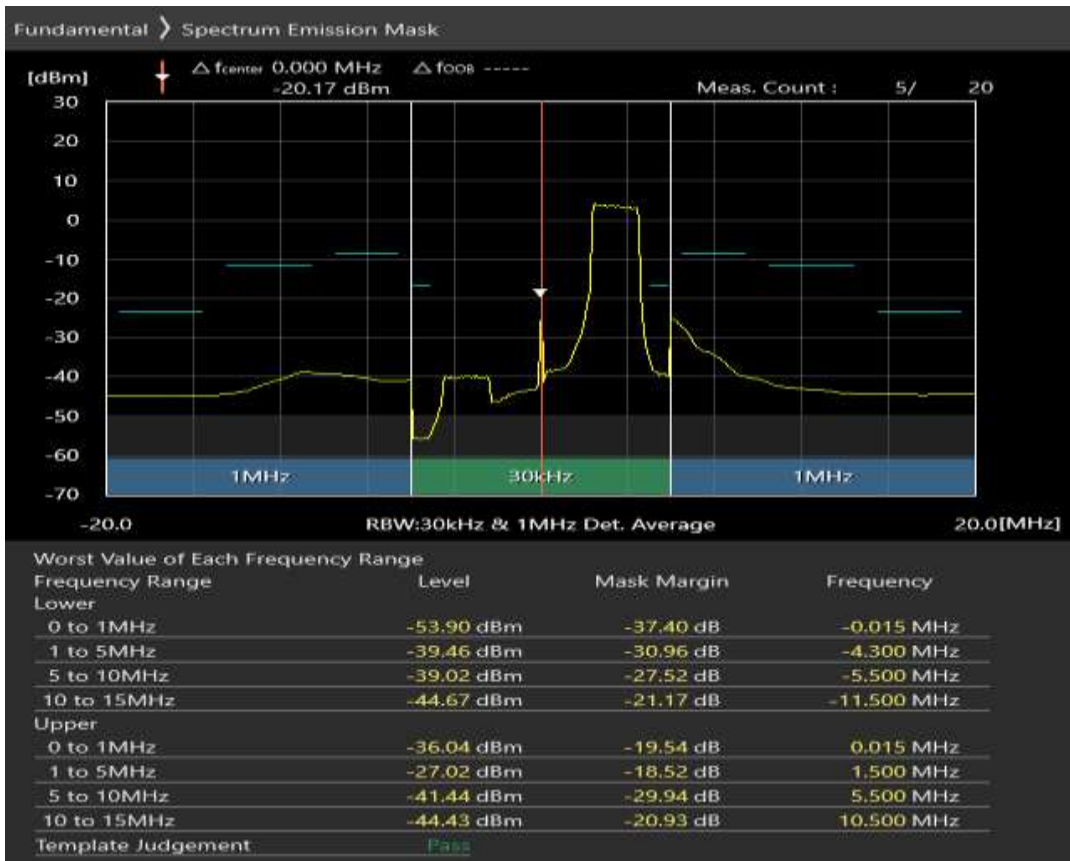

Band3 QPSK BW=10MHz Channel=1990 RB Size=12 Position=#Max