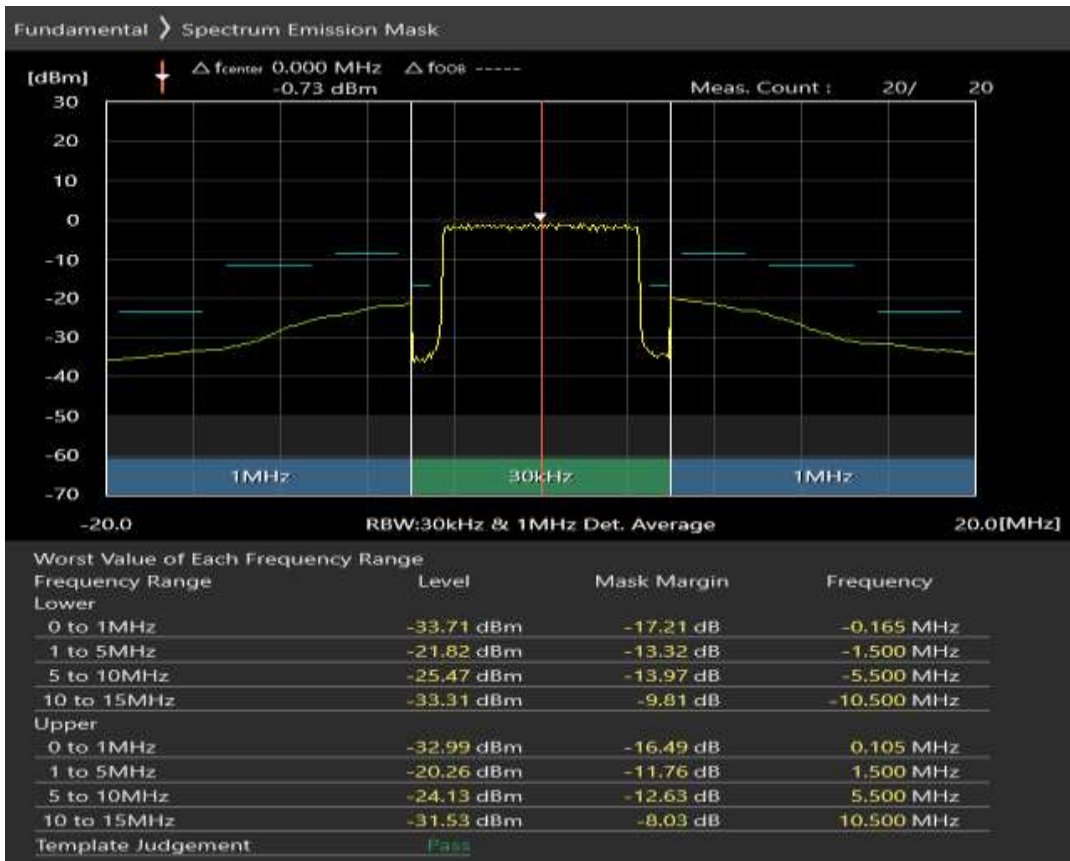

Band38 QPSK BW=10MHz Channel=38200 RB Size=50 Position=#0

Band38 QAM16 BW=10MHz Channel=38200 RB Size=12 Position=#0

Band38 QAM16 BW=10MHz Channel=38200 RB Size=12 Position=#Max

Band38 QAM16 BW=10MHz Channel=38200 RB Size=50 Position=#0