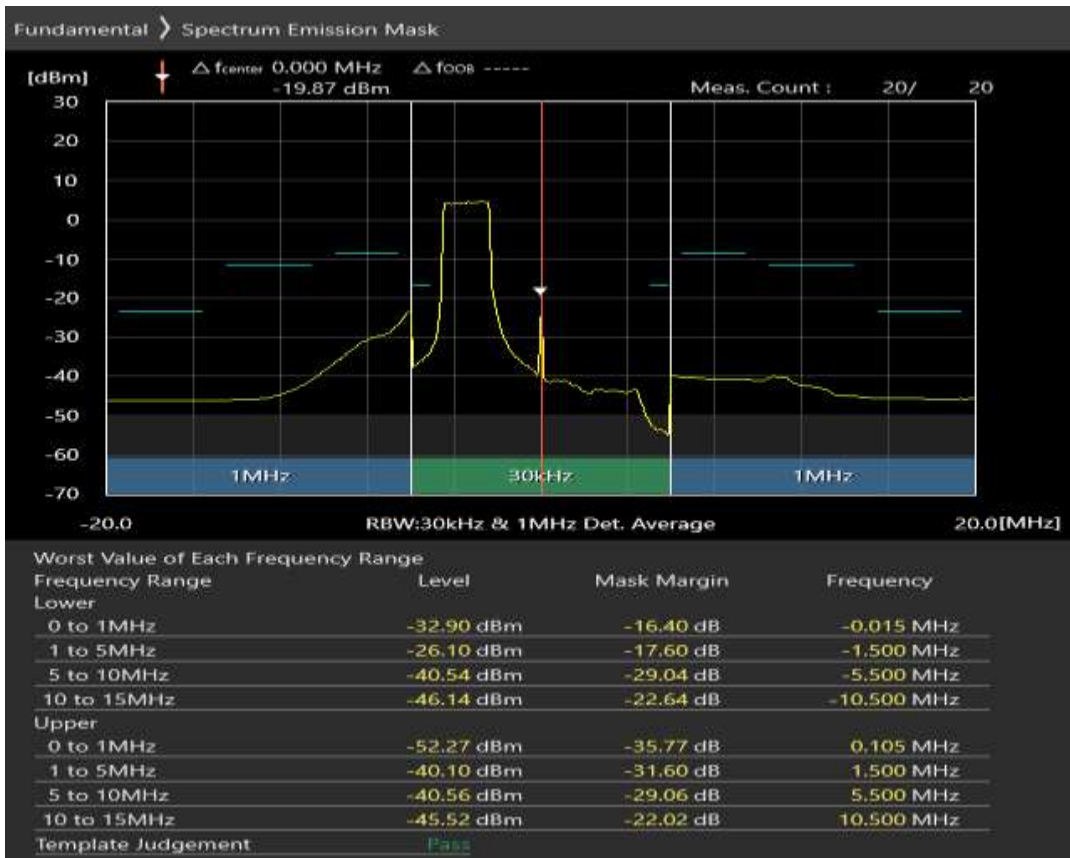

Band28 QPSK BW=10MHz Channel=27260 RB Size=12 Position=#0