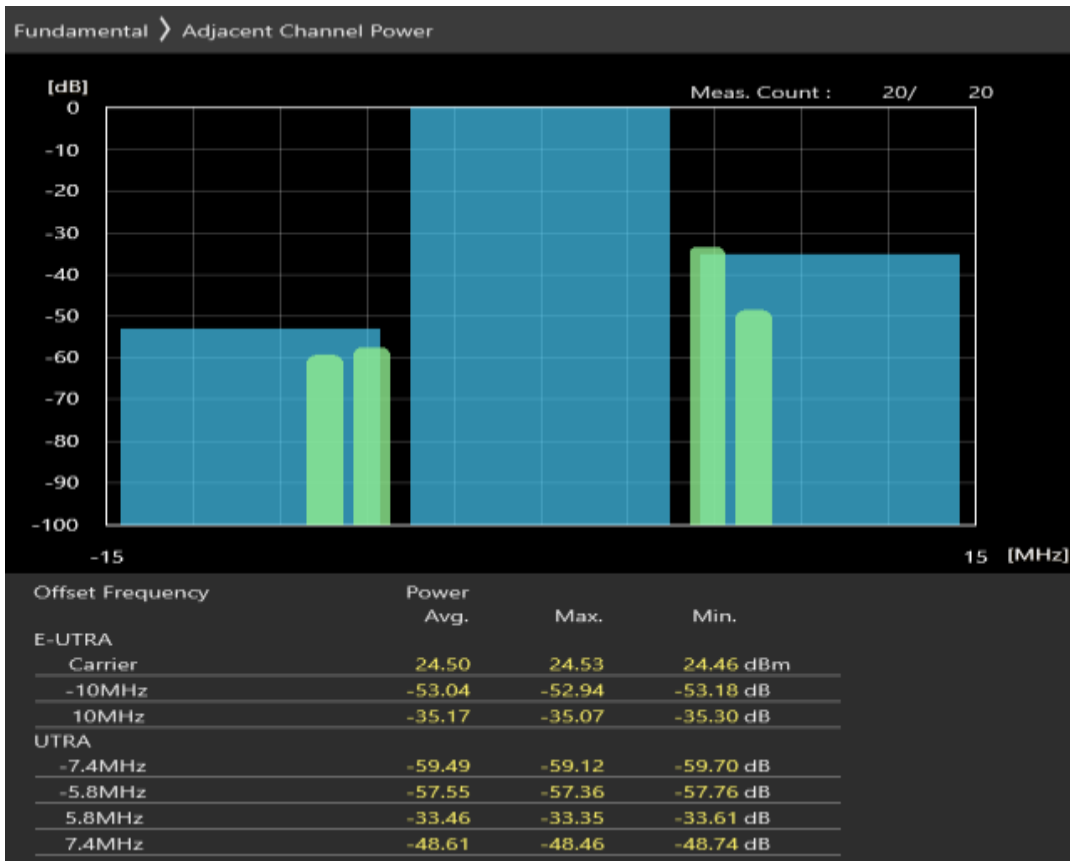

Band38 QPSK BW=10MHz Channel=38000 RB Size=12 Position=#Max