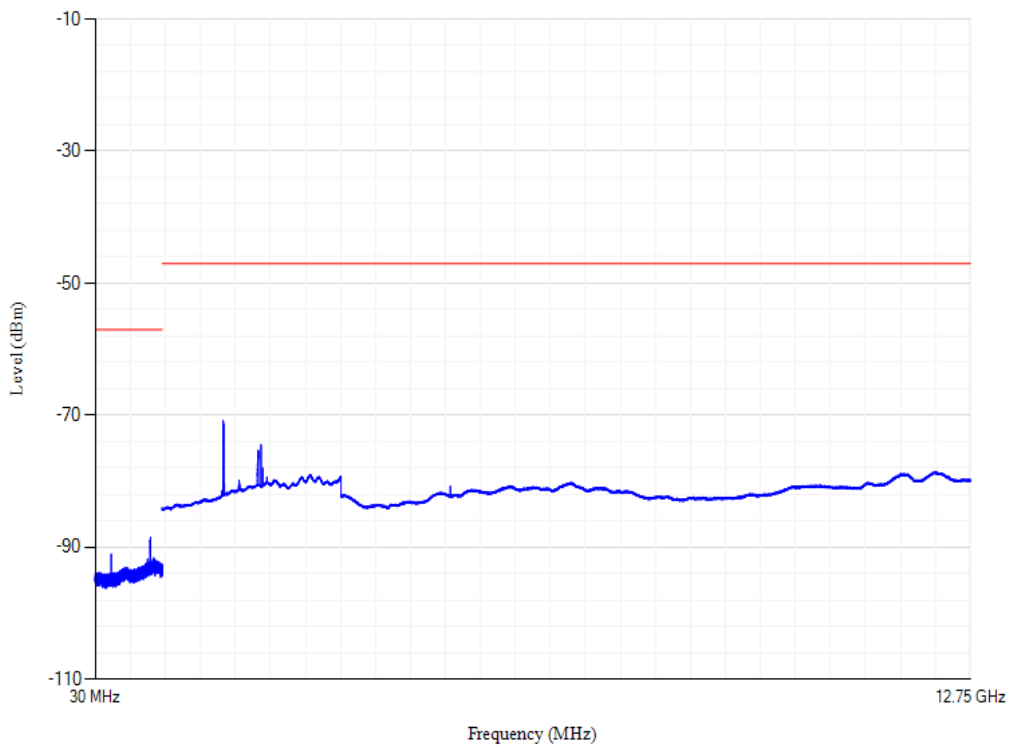

Conducted spurious emissions

Band7 QPSK BW=20MHz Channel=20850