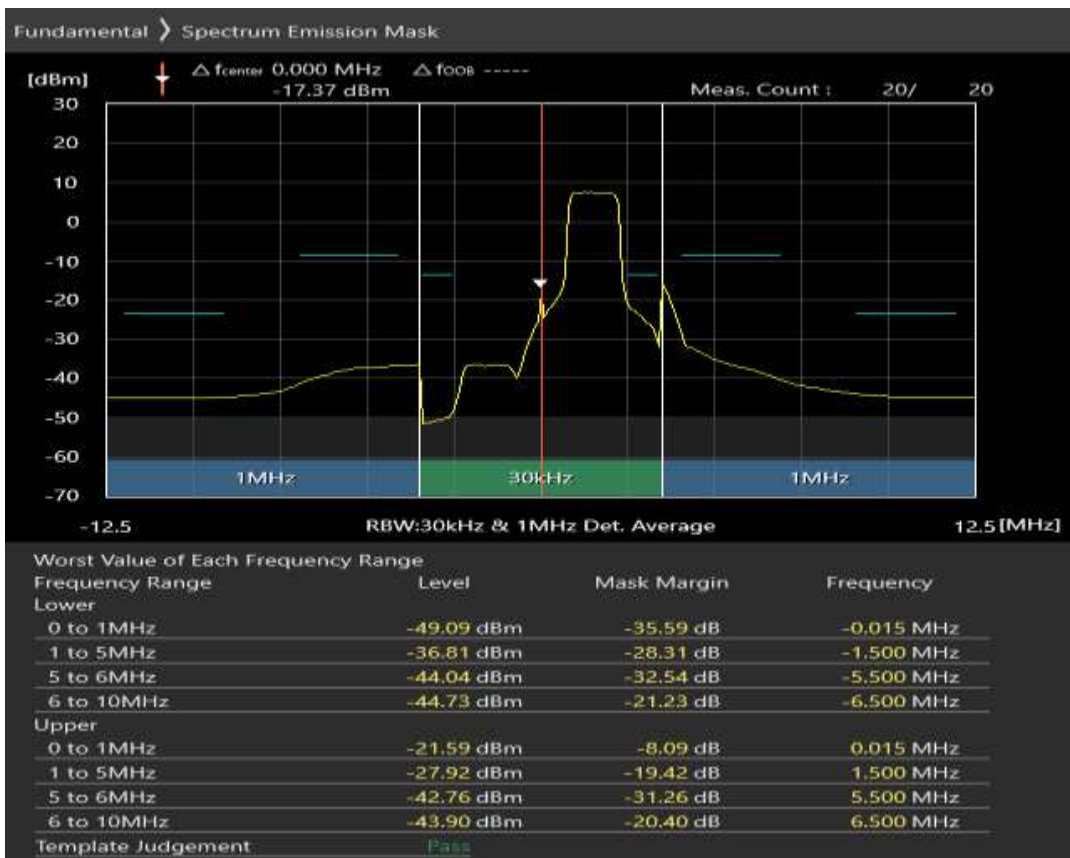

Band8 QAM16 BW=5MHz Channel=21625 RB Size=8 Position=#Max