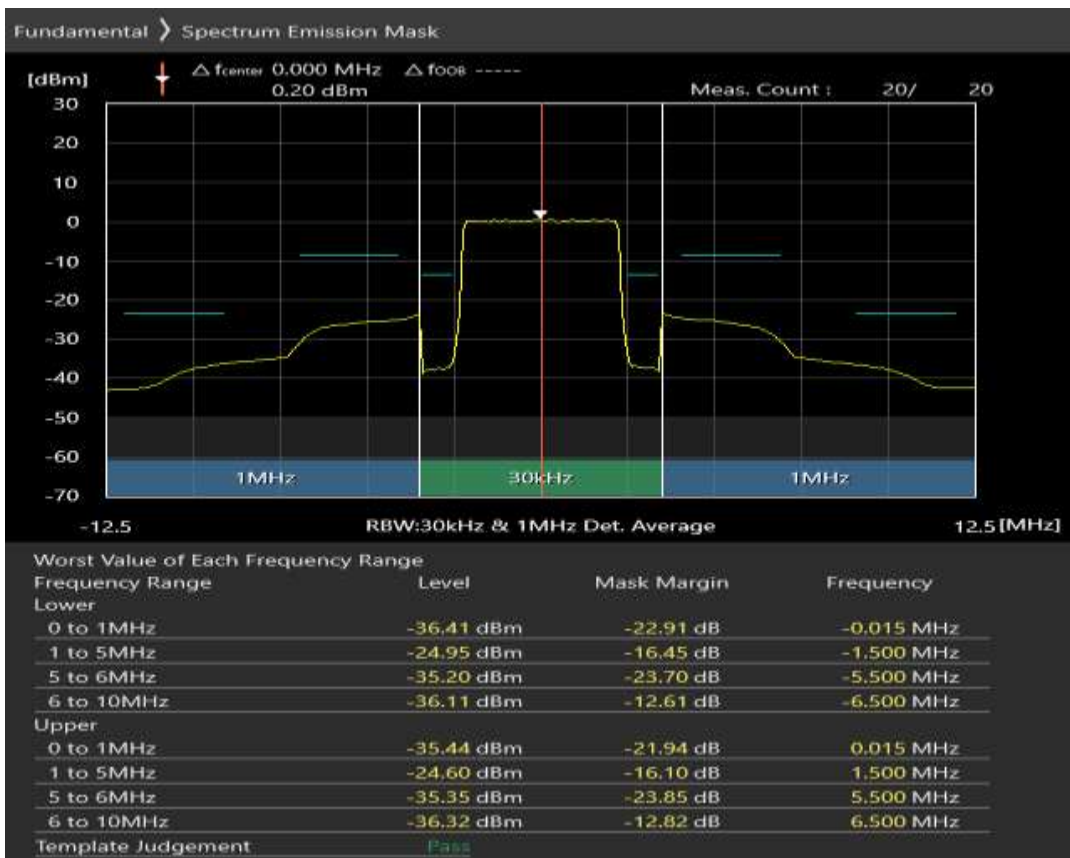

Band3 QPSK BW=5MHz Channel=19225 RB Size=25 Position=#0