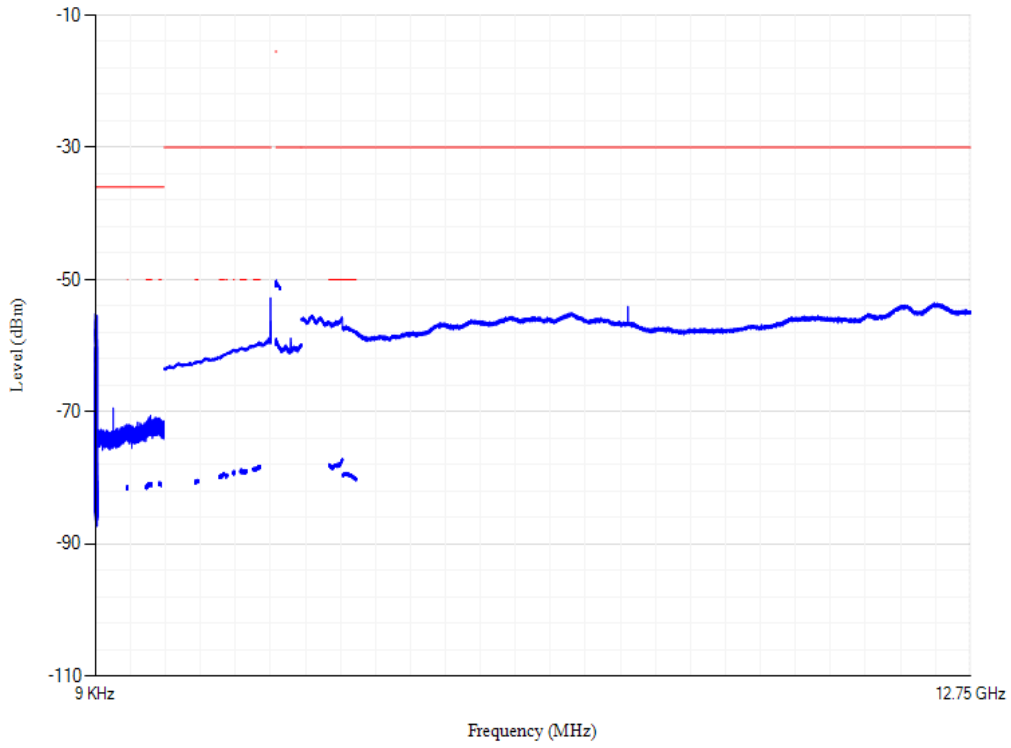

Conducted spurious emissions

Band38 QPSK BW=20MHz Channel=38150 RB Size=1 Position=#0