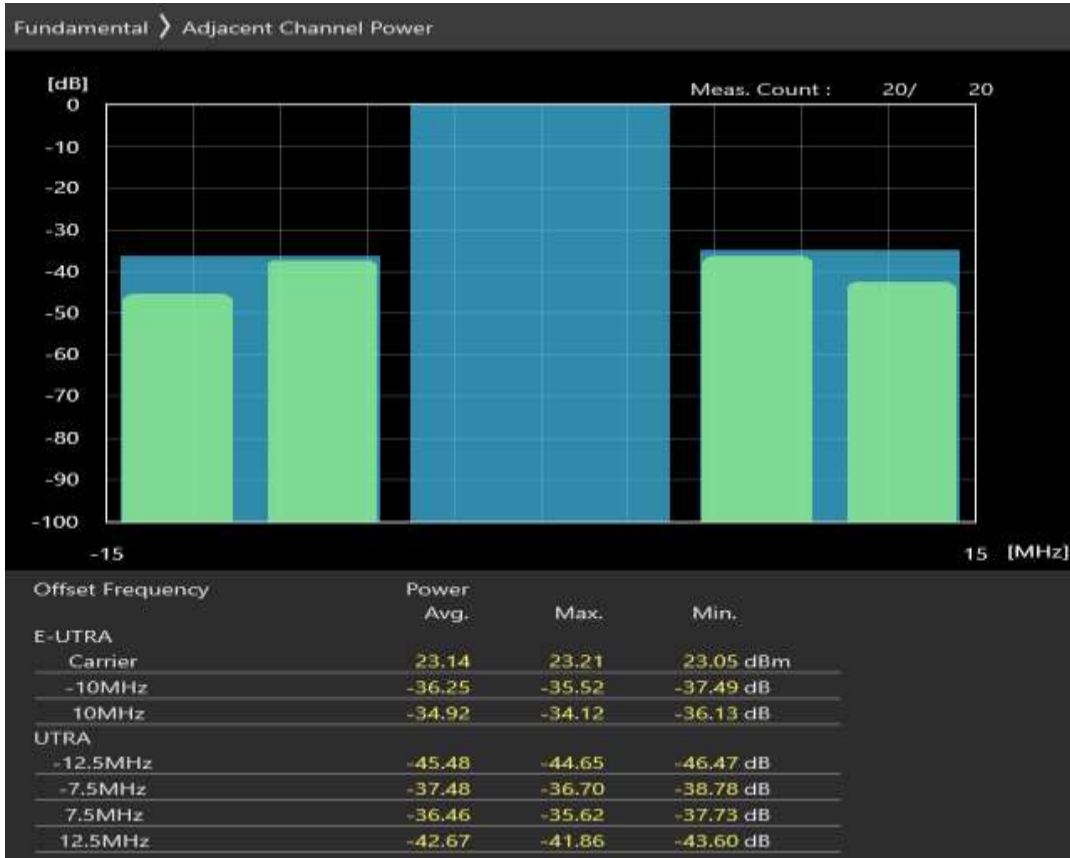

Band7 QPSK BW=10MHz Channel=20800 RB Size=50 Position=#0

Band7 QAM16 BW=10MHz Channel=20800 RB Size=12 Position=#0

Band7 QAM16 BW=10MHz Channel=20800 RB Size=12 Position=#Max

Band7 QAM16 BW=10MHz Channel=20800 RB Size=50 Position=#0