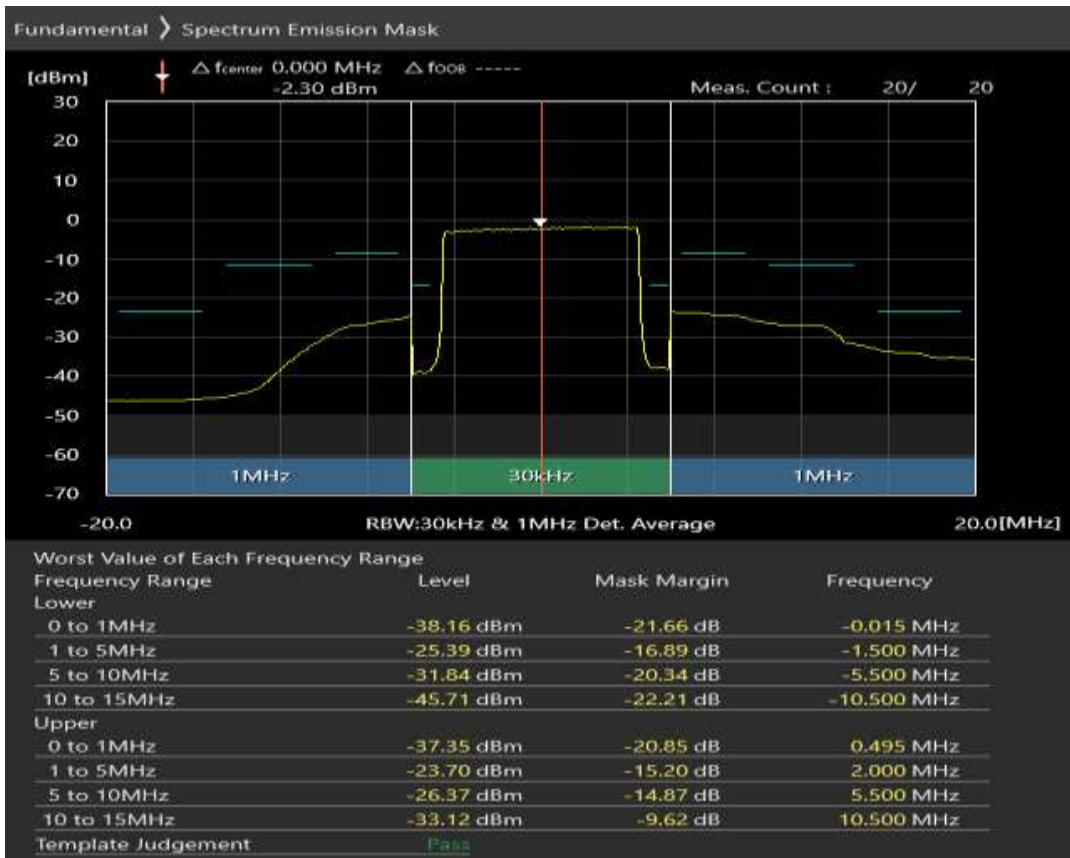

Band28 QPSK BW=10MHz Channel=27260 RB Size=50 Position=#0