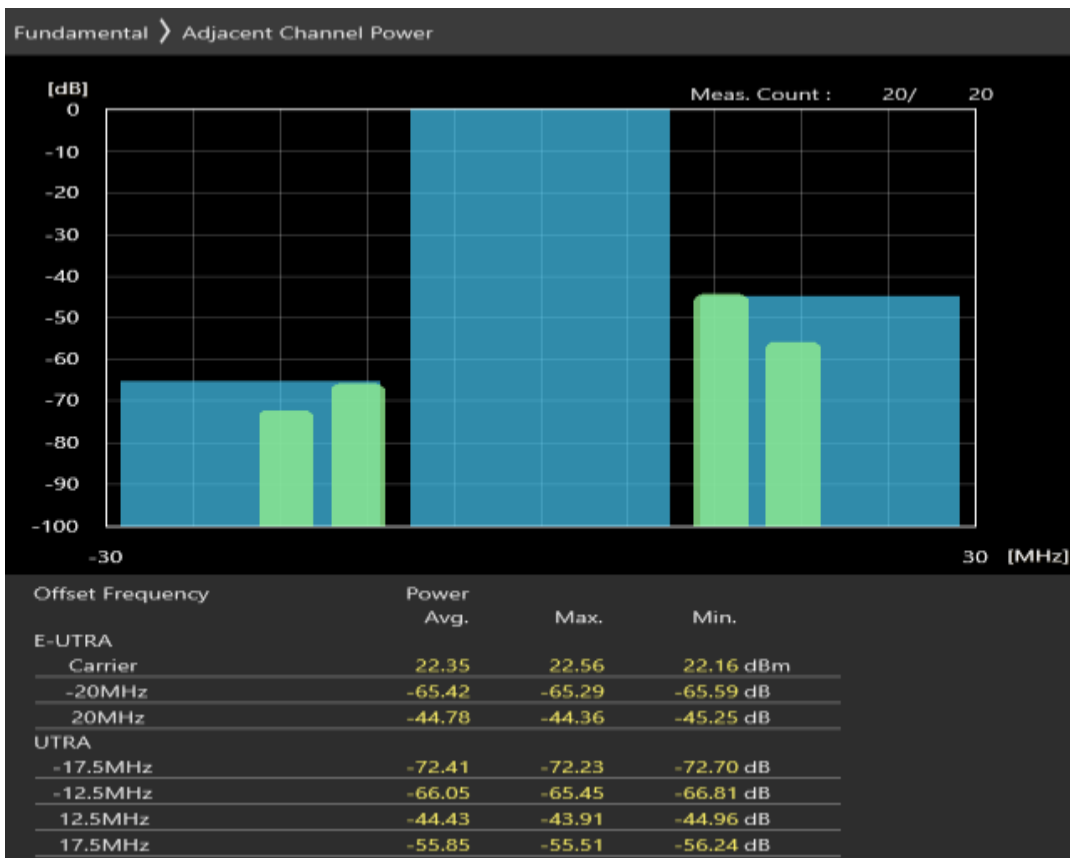

Band28 QAM16 BW=20MHz Channel=27310 RB Size=18 Position=#Max