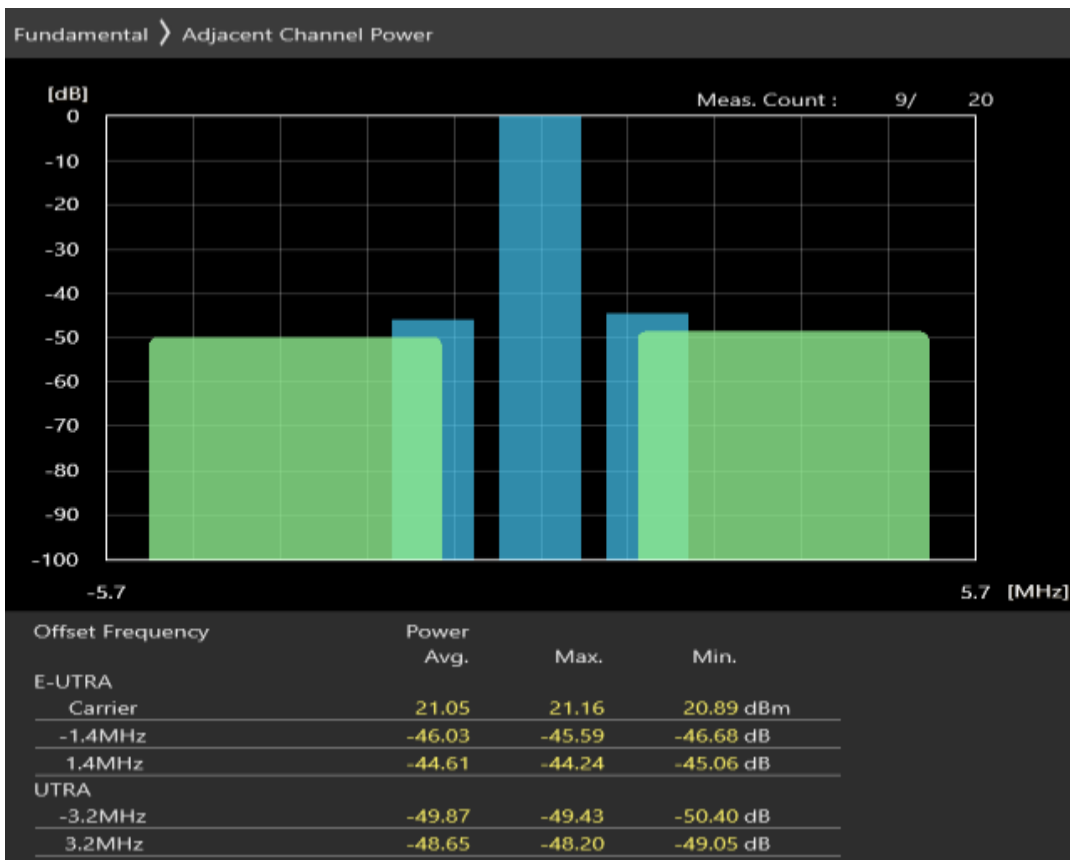

Band3 QAM16 BW=1.4MHz Channel=19943 RB Size=5 Position=#Max