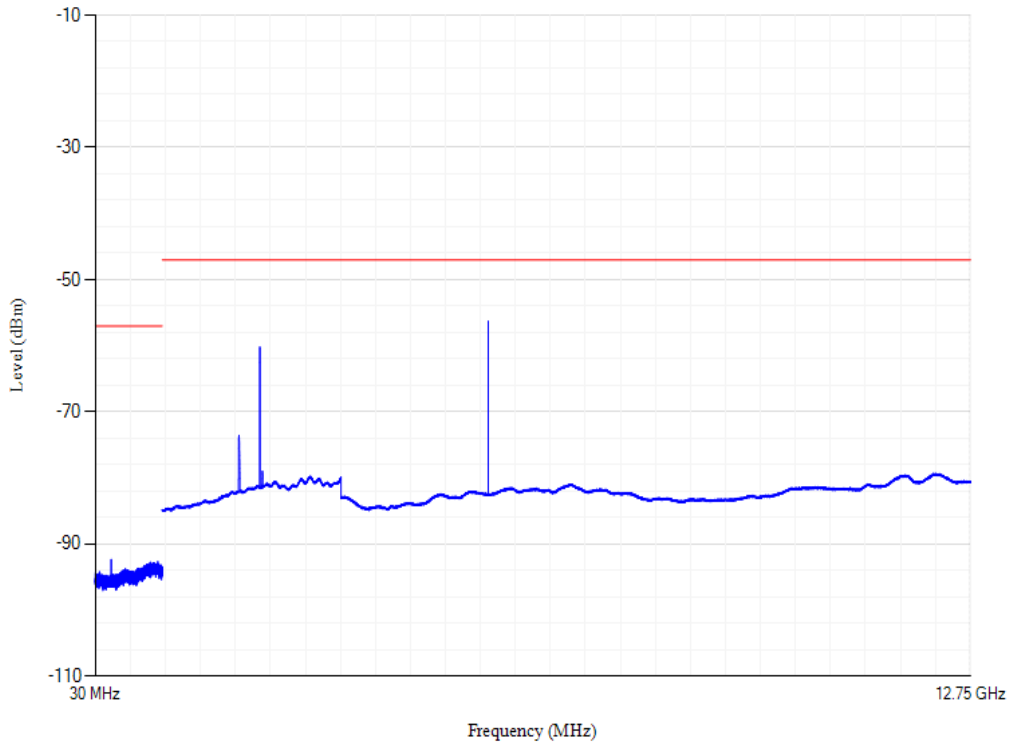

Conducted spurious emissions

Band28 QPSK BW=20MHz Channel=27460

Conducted spurious emissions

Band28 QPSK BW=20MHz Channel=27560

Conducted spurious emissions

Band1 QPSK BW=20MHz Channel=18100

Conducted spurious emissions