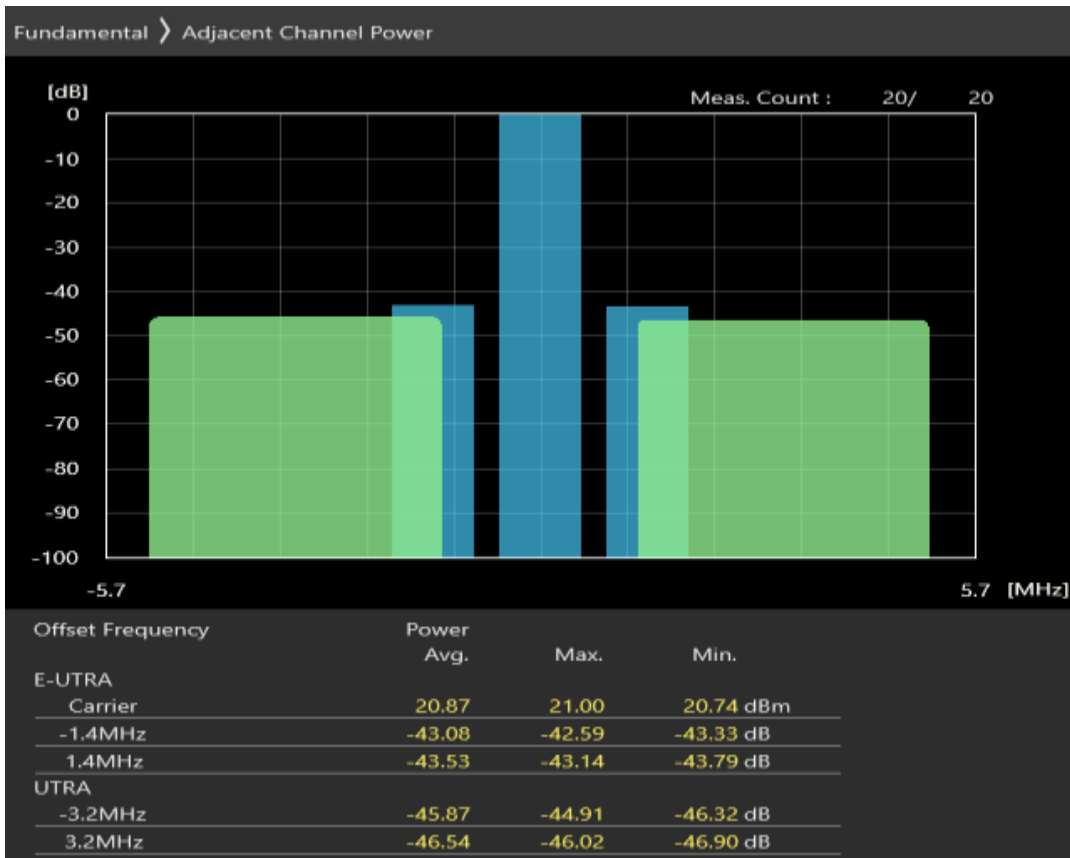

Band3 QPSK BW=1.4MHz Channel=19943 RB Size=6 Position=#0