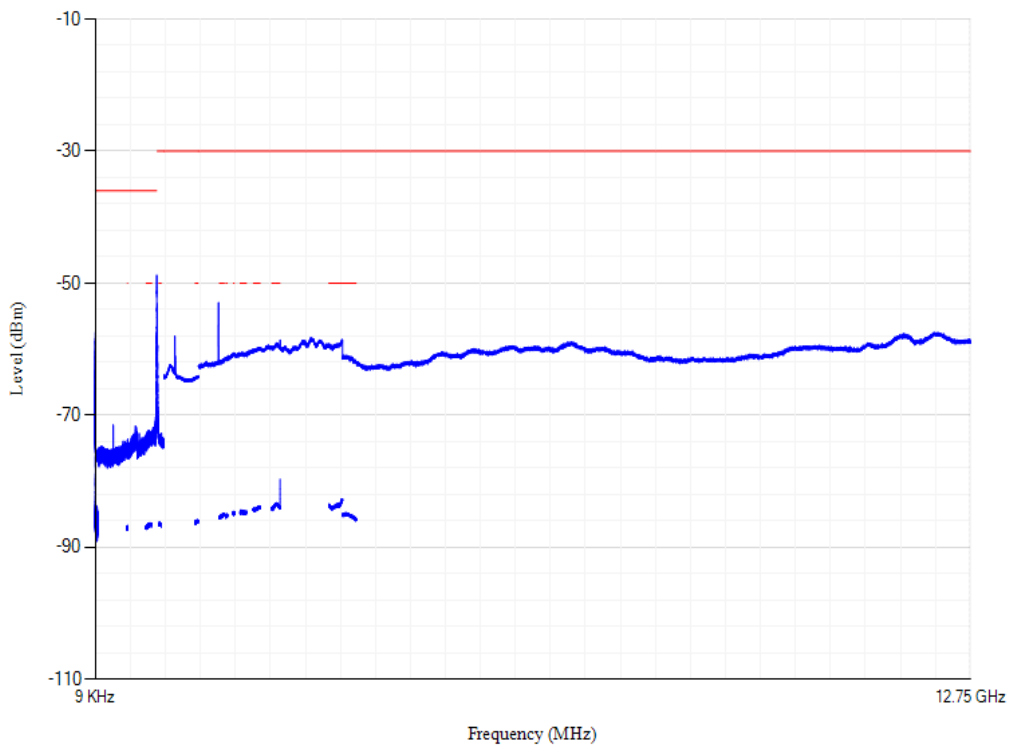

Conducted spurious emissions

Band8 QPSK BW=1.4MHz Channel=21457 RB Size=1 Position=#0

Conducted spurious emissions

Band8 QPSK BW=1.4MHz Channel=21625 RB Size=1 Position=#0

Conducted spurious emissions

Band8 QPSK BW=1.4MHz Channel=21793 RB Size=1 Position=#0