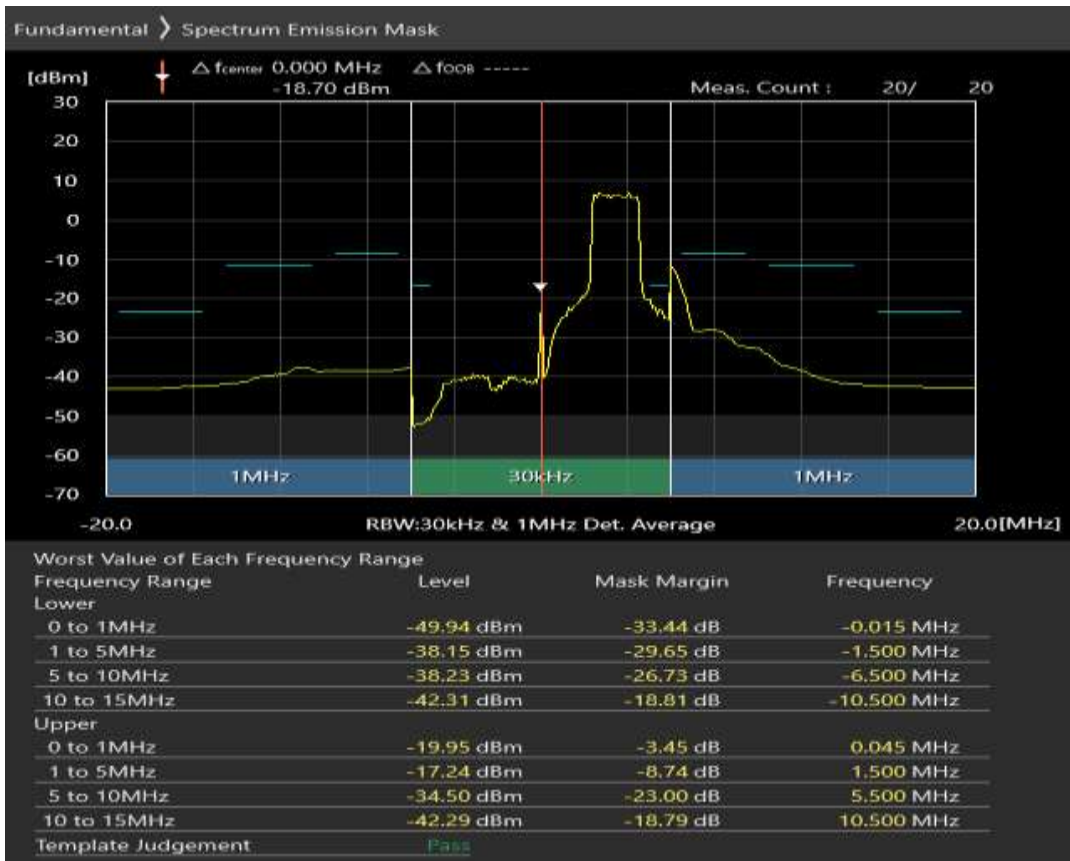

Band40 QPSK BW=10MHz Channel=39600 RB Size=12 Position=#Max