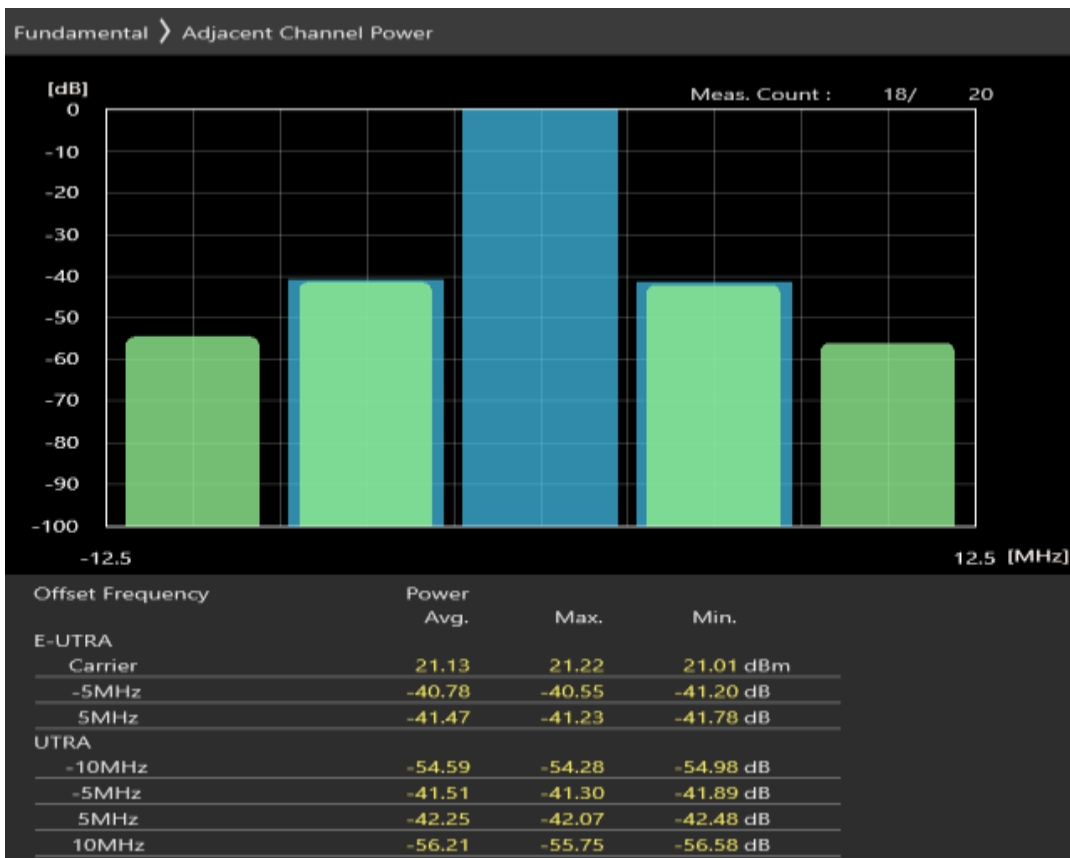

Band3 QPSK BW=5MHz Channel=19925 RB Size=25 Position=#0