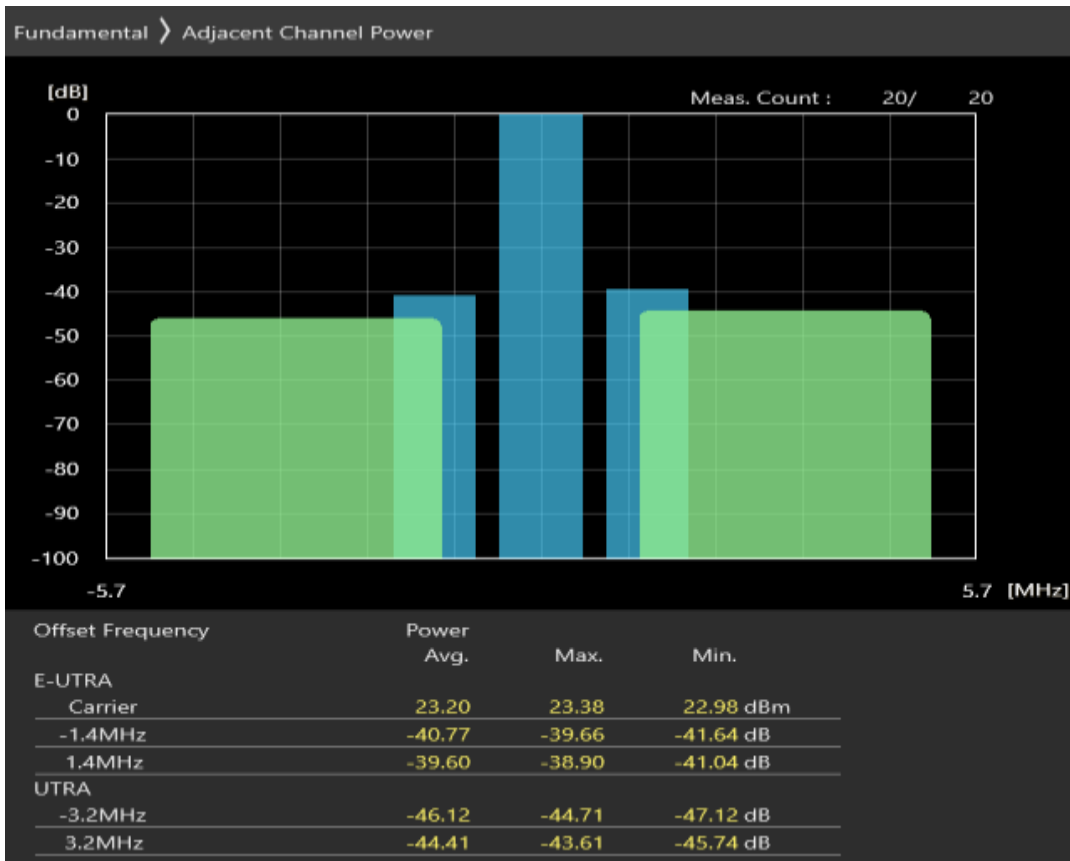

Band8 QAM16 BW=1.4MHz Channel=21793 RB Size=5 Position=#Max