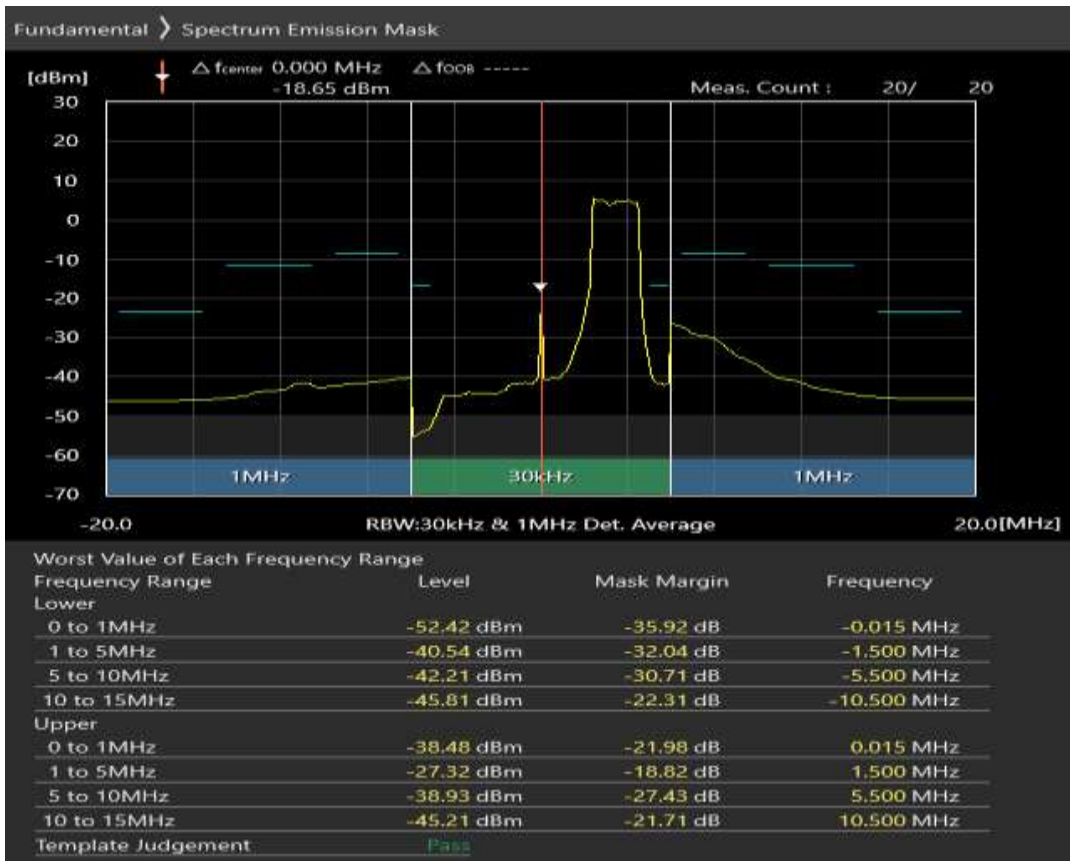

Band28 QAM16 BW=10MHz Channel=27260 RB Size=12 Position=#Max

Band28 QAM16 BW=10MHz Channel=27260 RB Size=50 Position=#0

Band28 QPSK BW=10MHz Channel=27410 RB Size=12 Position=#0

Band28 QPSK BW=10MHz Channel=27410 RB Size=12 Position=#Max