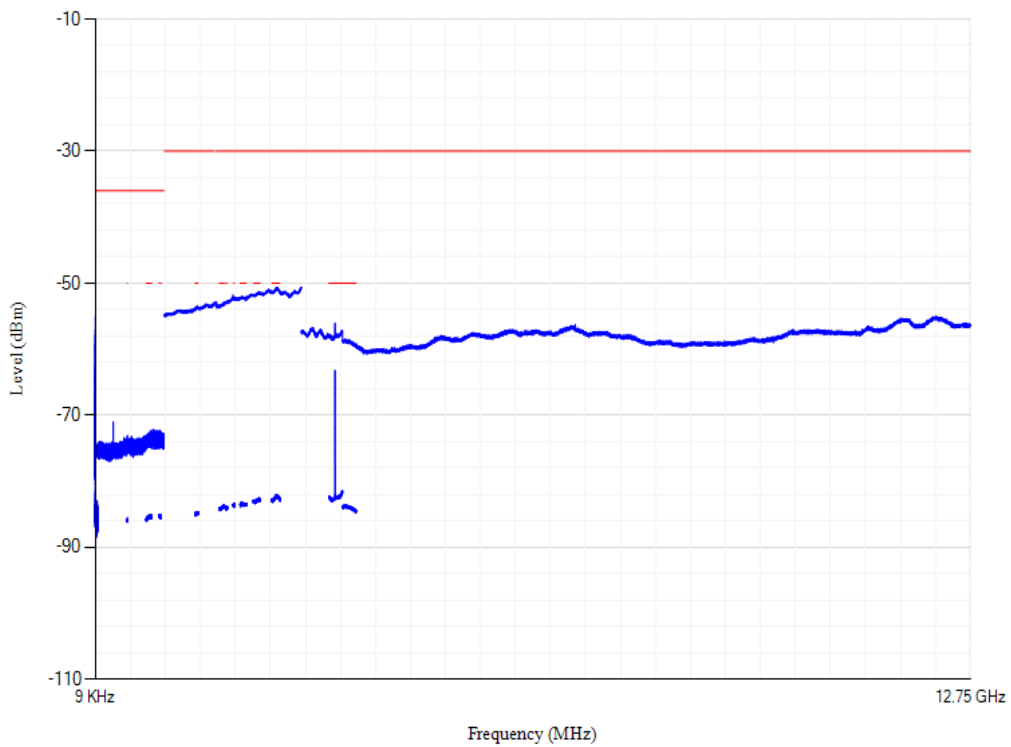

Conducted spurious emissions

Band3 QPSK BW=5MHz Channel=19225 RB Size=1 Position=#0

Conducted spurious emissions

Band3 QPSK BW=5MHz Channel=19575 RB Size=1 Position=#0

Conducted spurious emissions

Band3 QPSK BW=5MHz Channel=19925 RB Size=1 Position=#0