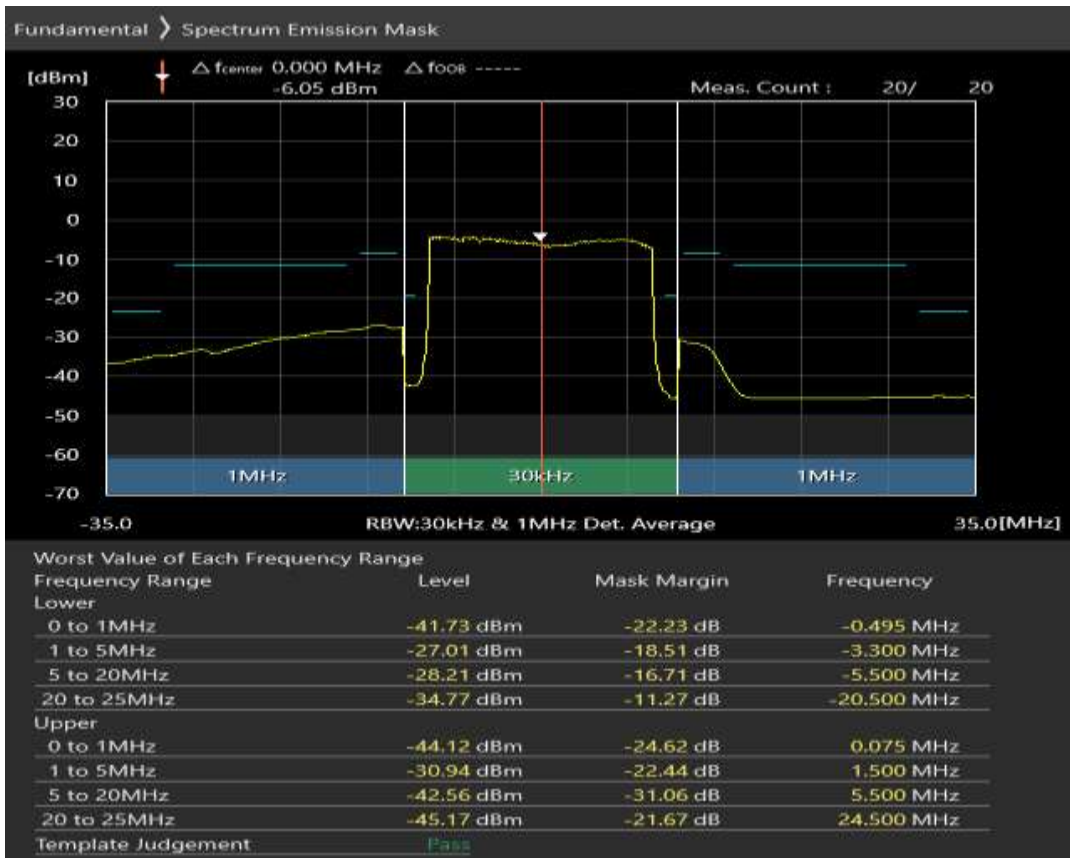

Band28 QPSK BW=20MHz Channel=27560 RB Size=100 Position=#0