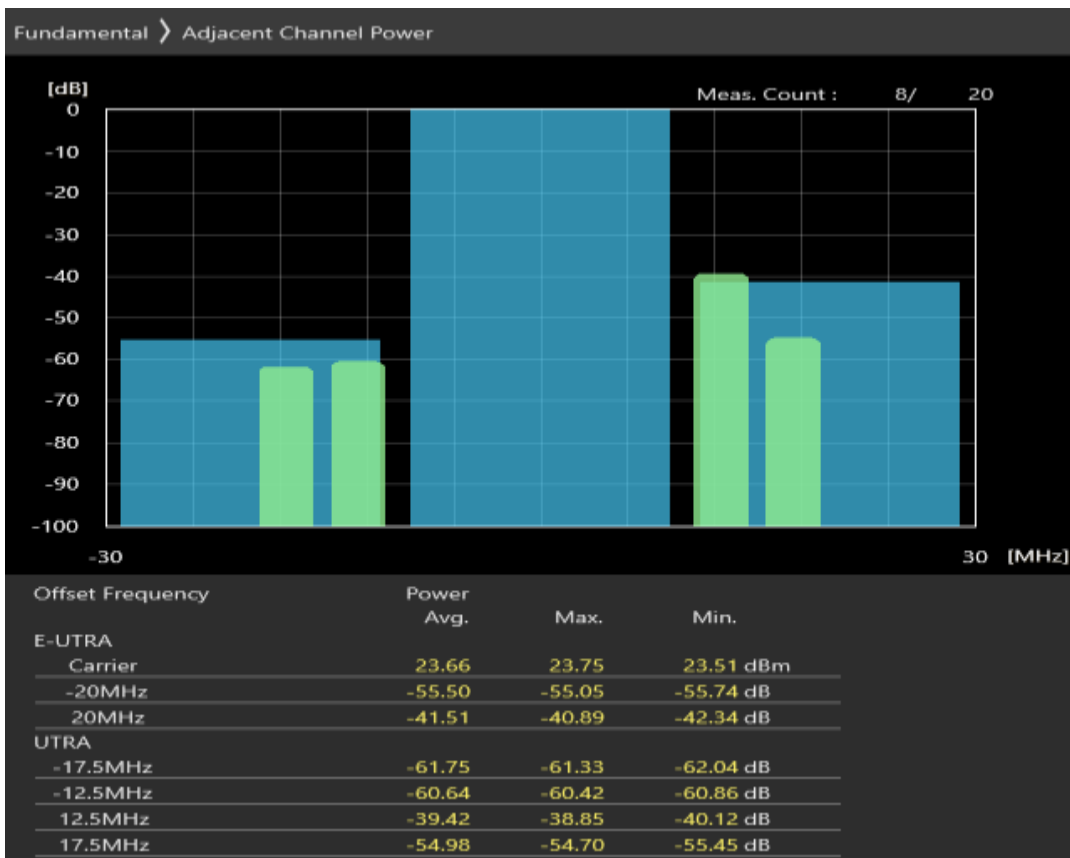

Band7 QAM16 BW=20MHz Channel=21100 RB Size=18 Position=#Max