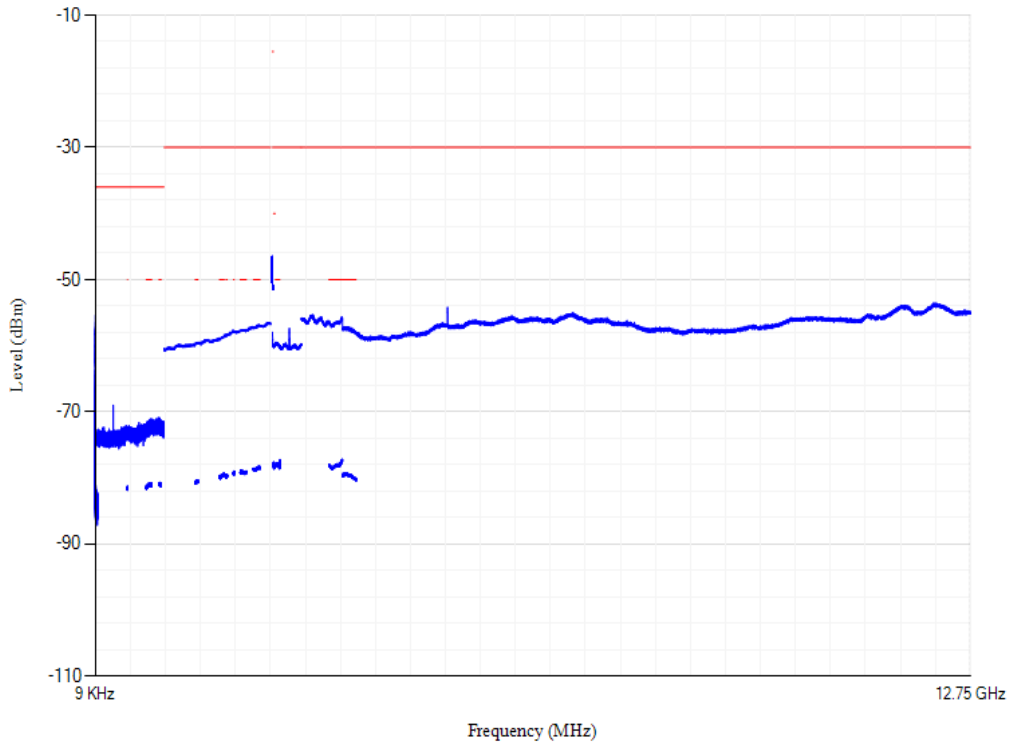

Conducted spurious emissions

Band7 QPSK BW=20MHz Channel=20850 RB Size=1 Position=#0