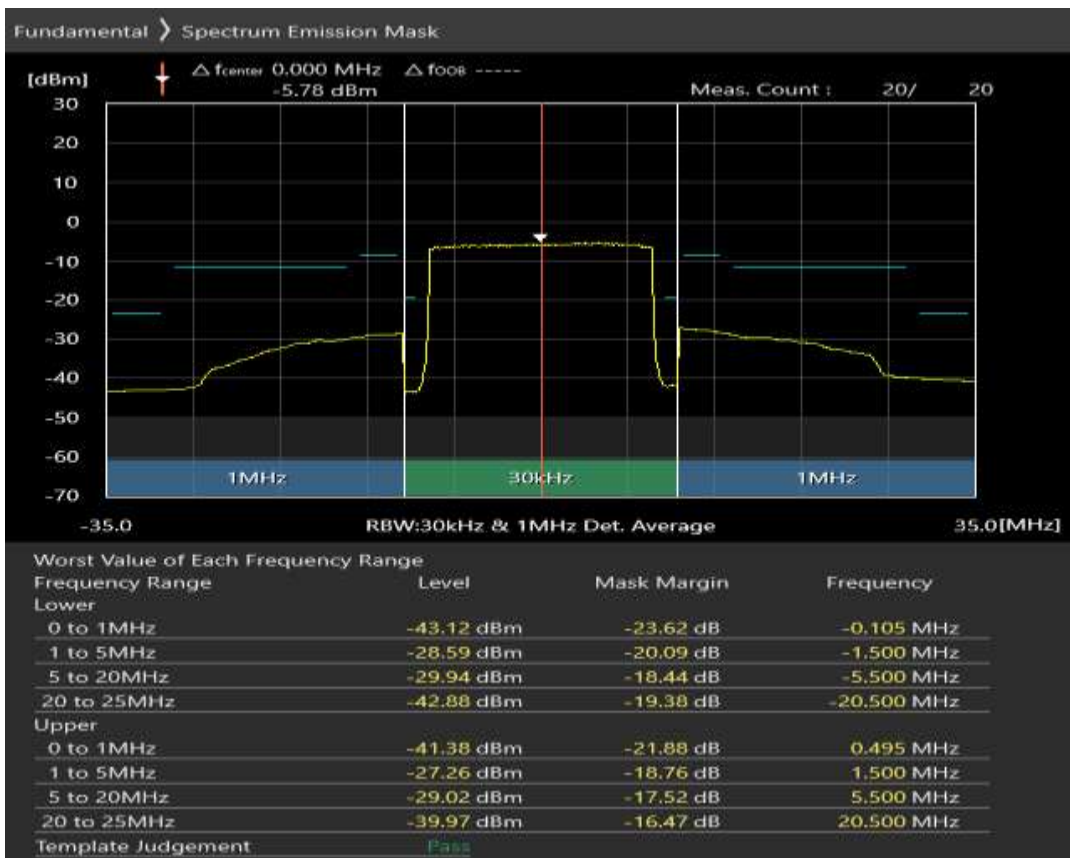

Band3 QPSK BW=20MHz Channel=19300 RB Size=100 Position=#0