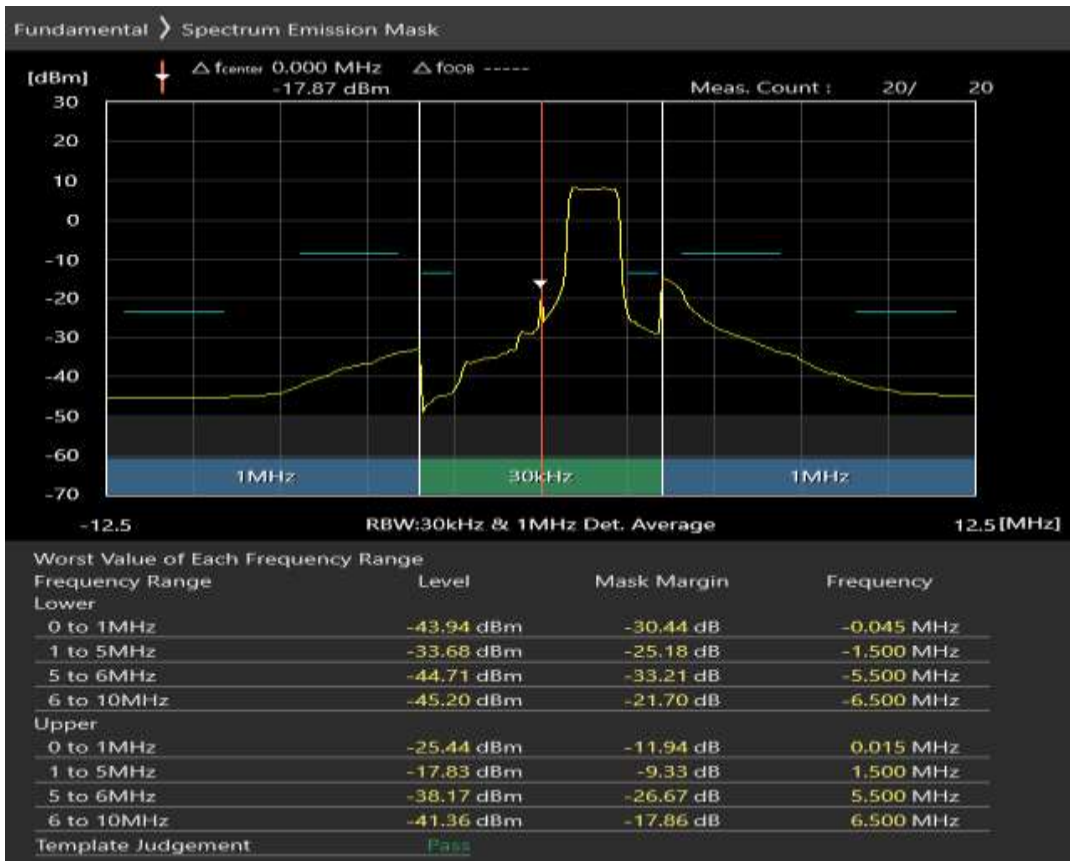

Band20 QPSK BW=5MHz Channel=24175 RB Size=8 Position=#Max