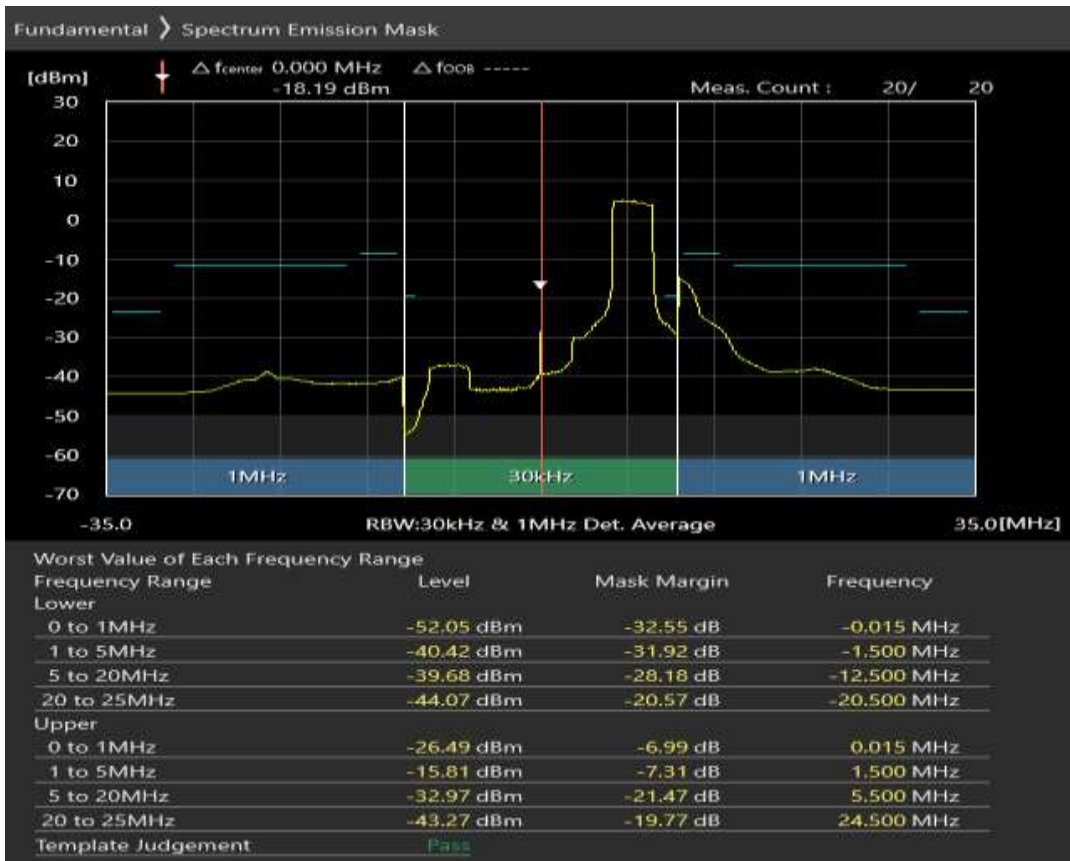

Band1 QPSK BW=20MHz Channel=18300 RB Size=18 Position=#Max