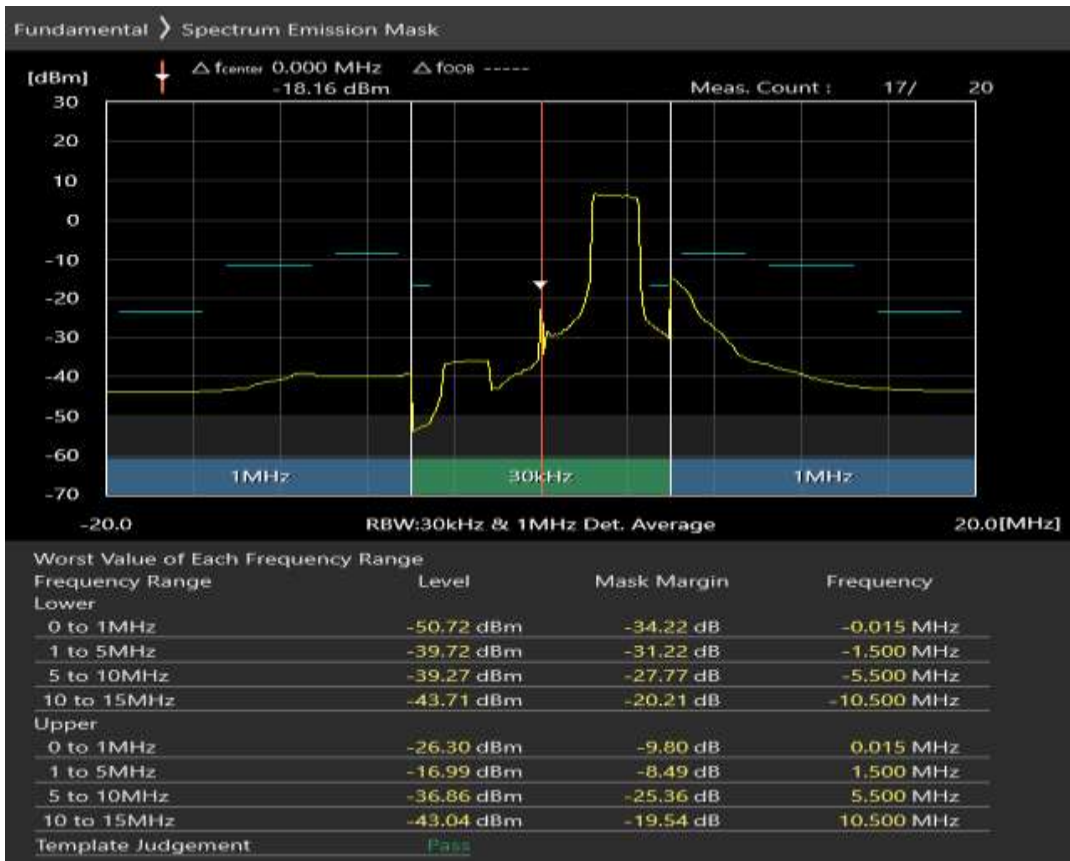

Band1 QPSK BW=10MHz Channel=18550 RB Size=12 Position=#Max