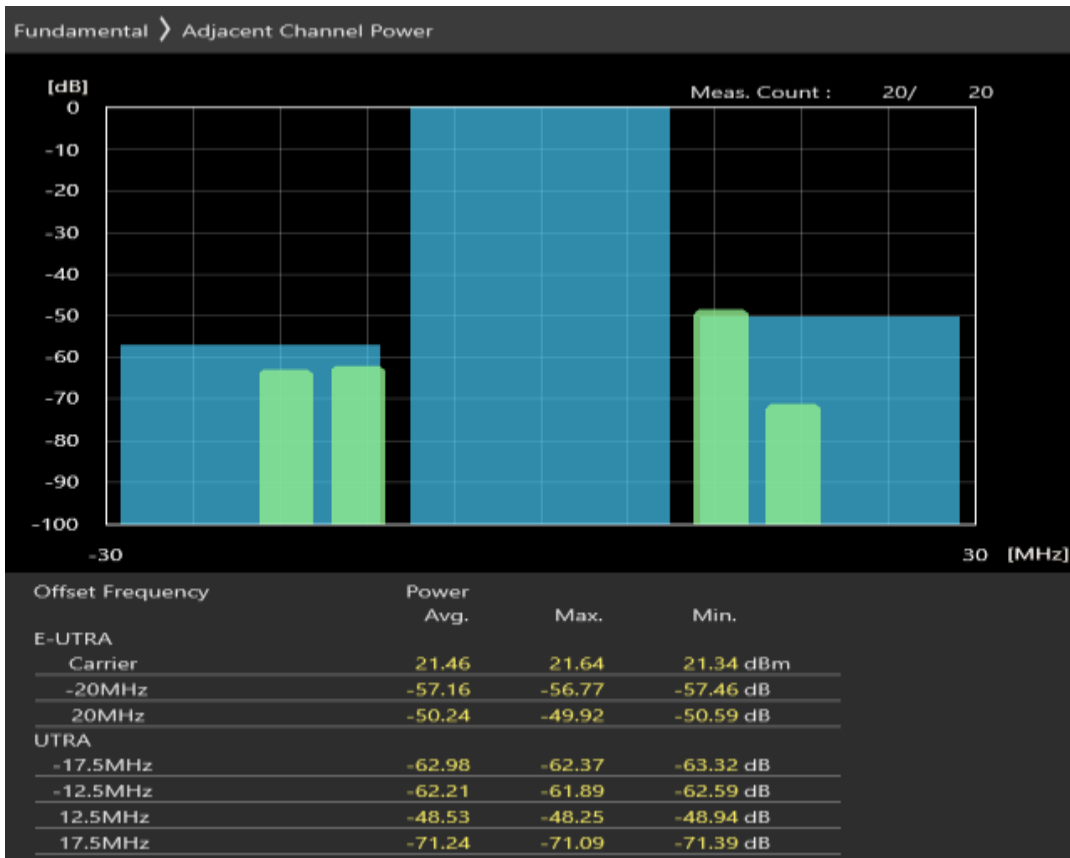

Band28 QAM16 BW=20MHz Channel=27560 RB Size=18 Position=#Max