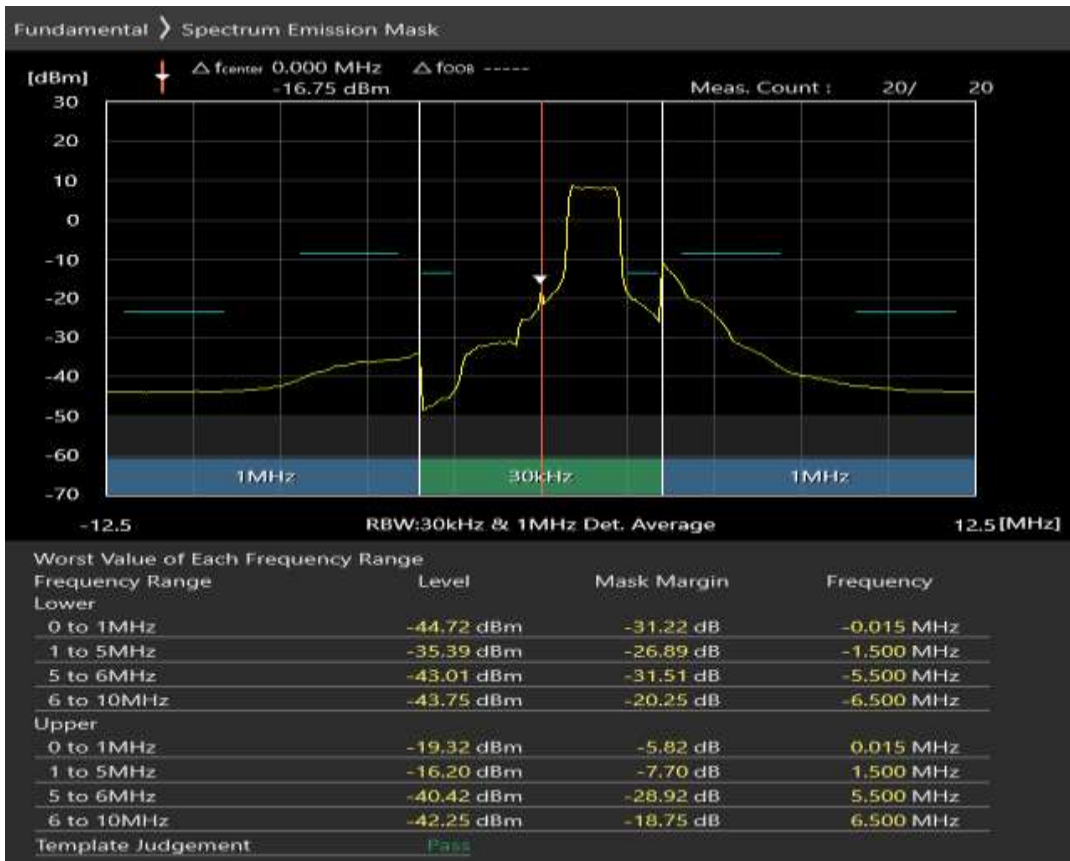

Band1 QPSK BW=5MHz Channel=18300 RB Size=8 Position=#Max