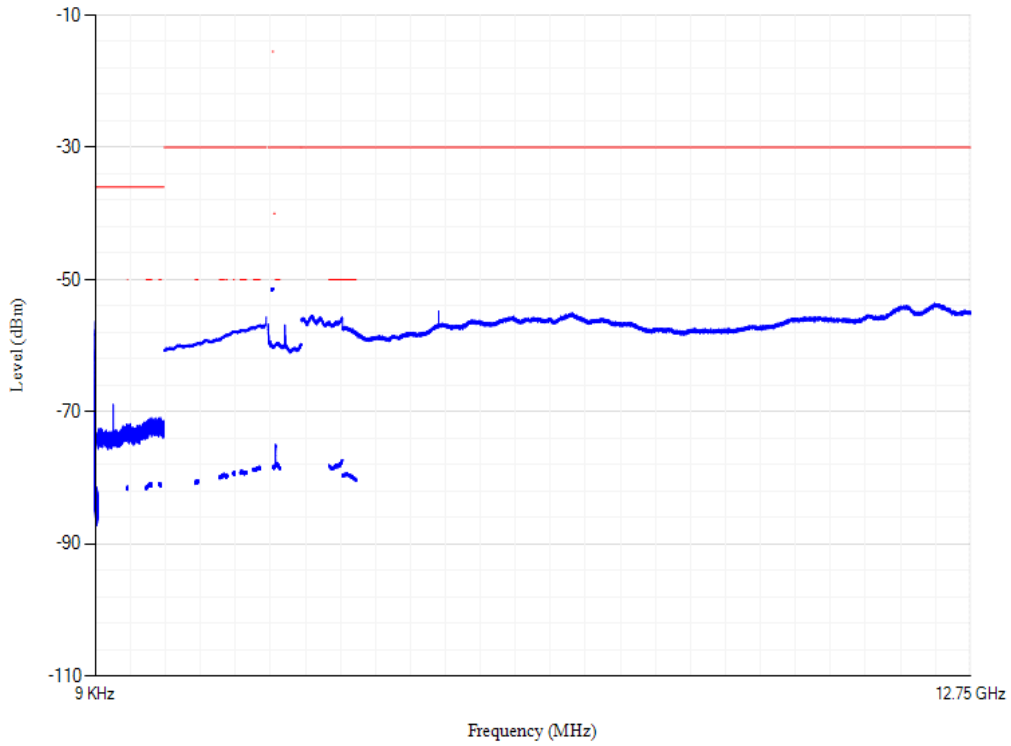

Conducted spurious emissions

Band7 QPSK BW=5MHz Channel=20775 RB Size=1 Position=#0

Conducted spurious emissions

Band7 QPSK BW=5MHz Channel=21100 RB Size=1 Position=#0

Conducted spurious emissions

Band7 QPSK BW=5MHz Channel=21425 RB Size=1 Position=#0