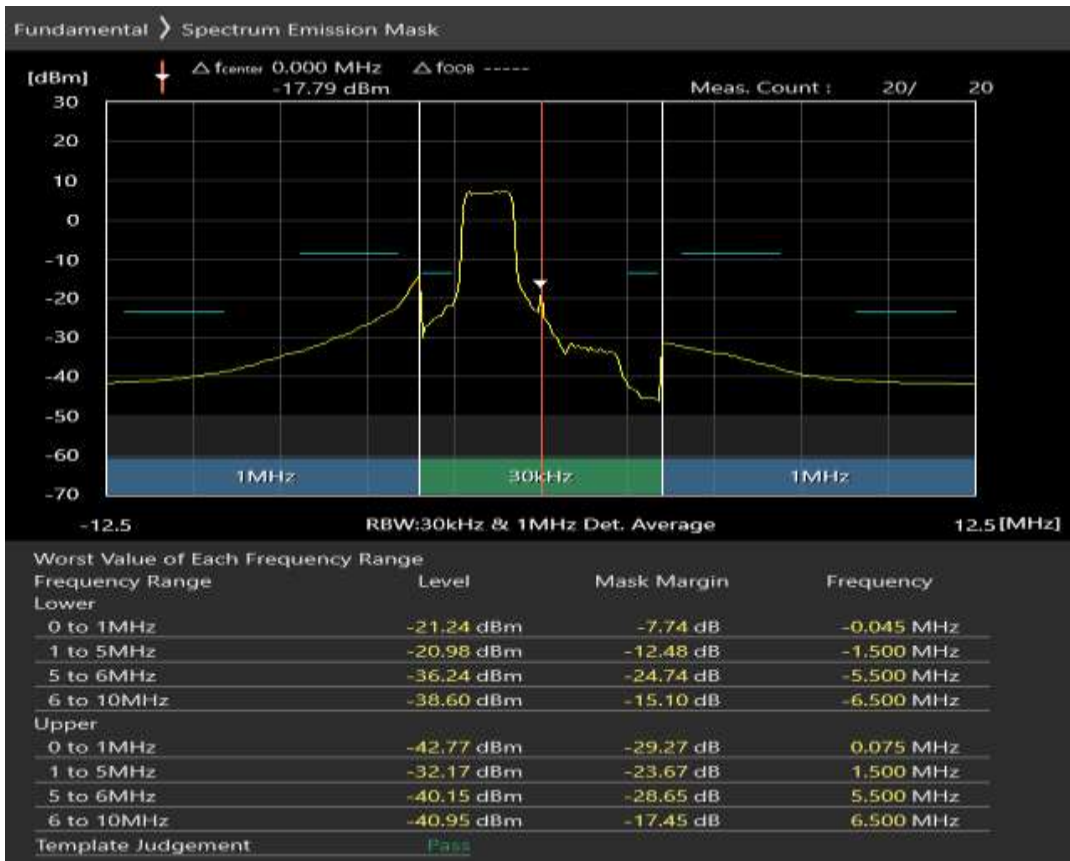

Band38 QPSK BW=5MHz Channel=38225 RB Size=8 Position=#0

Band38 QPSK BW=5MHz Channel=38225 RB Size=8 Position=#Max

Band38 QPSK BW=5MHz Channel=38225 RB Size=25 Position=#0

Band38 QAM16 BW=5MHz Channel=38225 RB Size=8 Position=#0