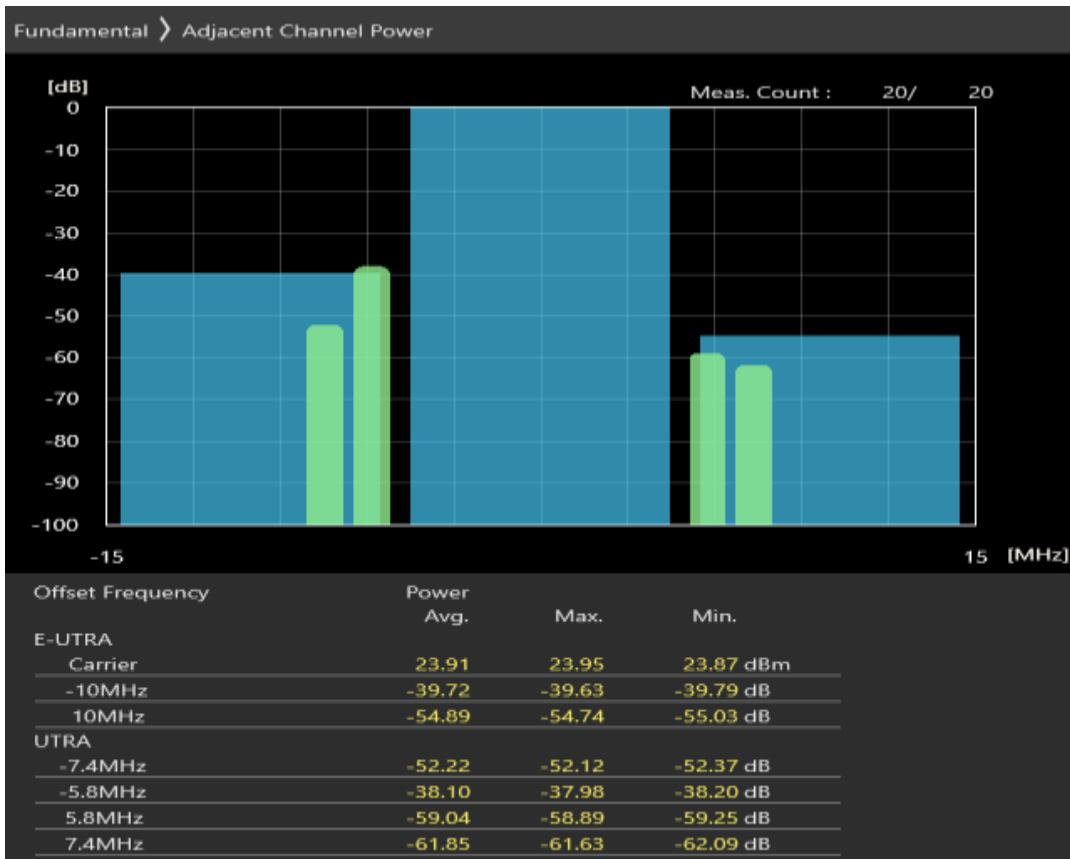

Band38 QAM16 BW=10MHz Channel=37800 RB Size=12 Position=#0