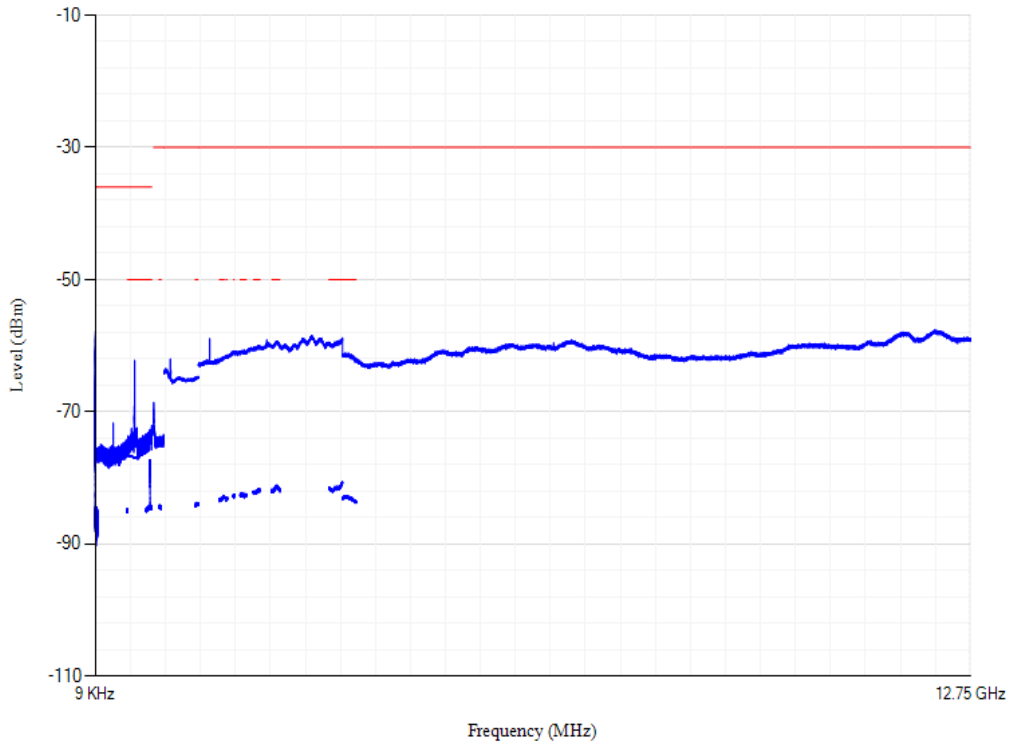

Conducted spurious emissions

Band20 QPSK BW=5MHz Channel=24300 RB Size=1 Position=#0