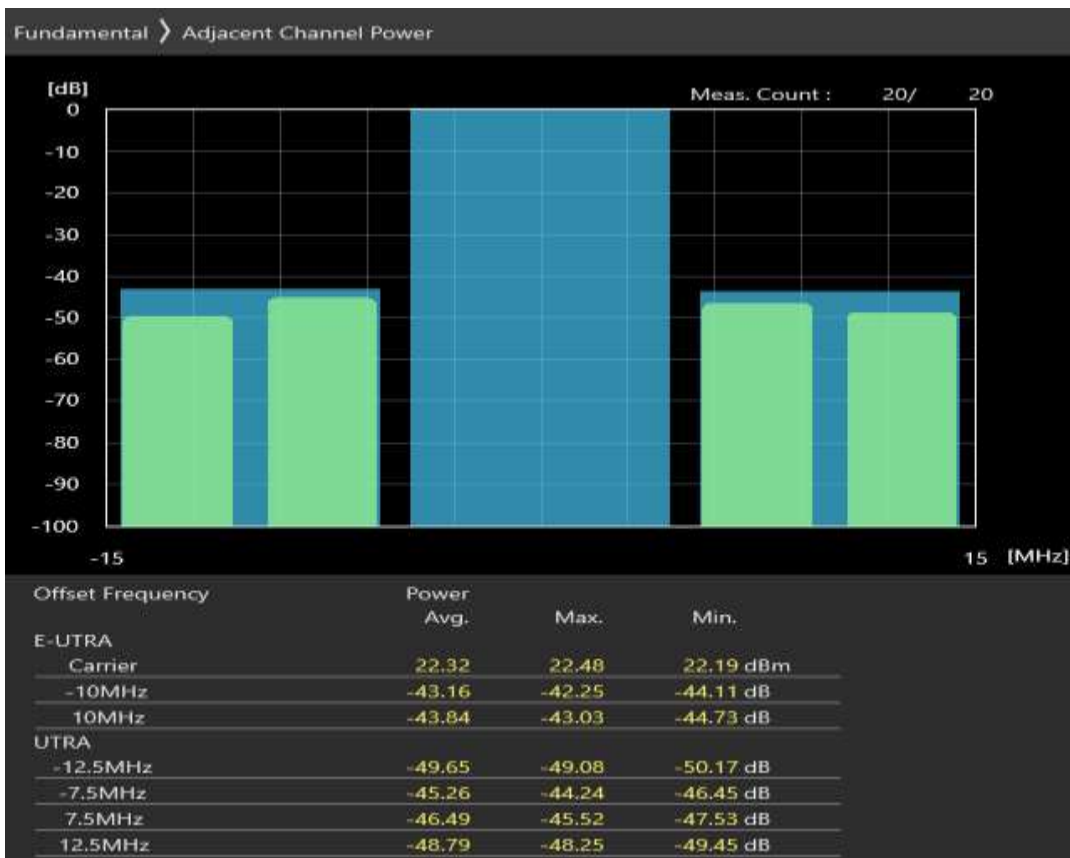

Band28 QPSK BW=10MHz Channel=27410 RB Size=50 Position=#0

Band28 QAM16 BW=10MHz Channel=27410 RB Size=12 Position=#0

Band28 QAM16 BW=10MHz Channel=27410 RB Size=12 Position=#Max

Band28 QAM16 BW=10MHz Channel=27410 RB Size=50 Position=#0