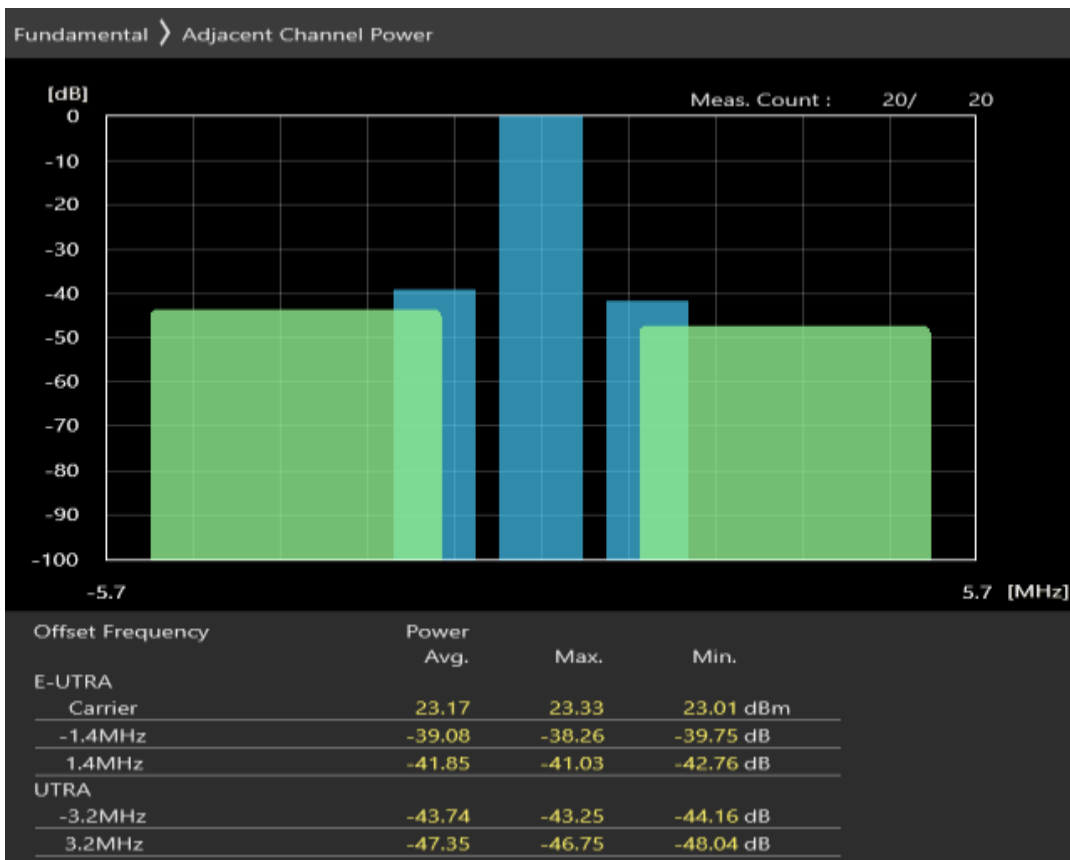

Band8 QAM16 BW=1.4MHz Channel=21793 RB Size=5 Position=#0