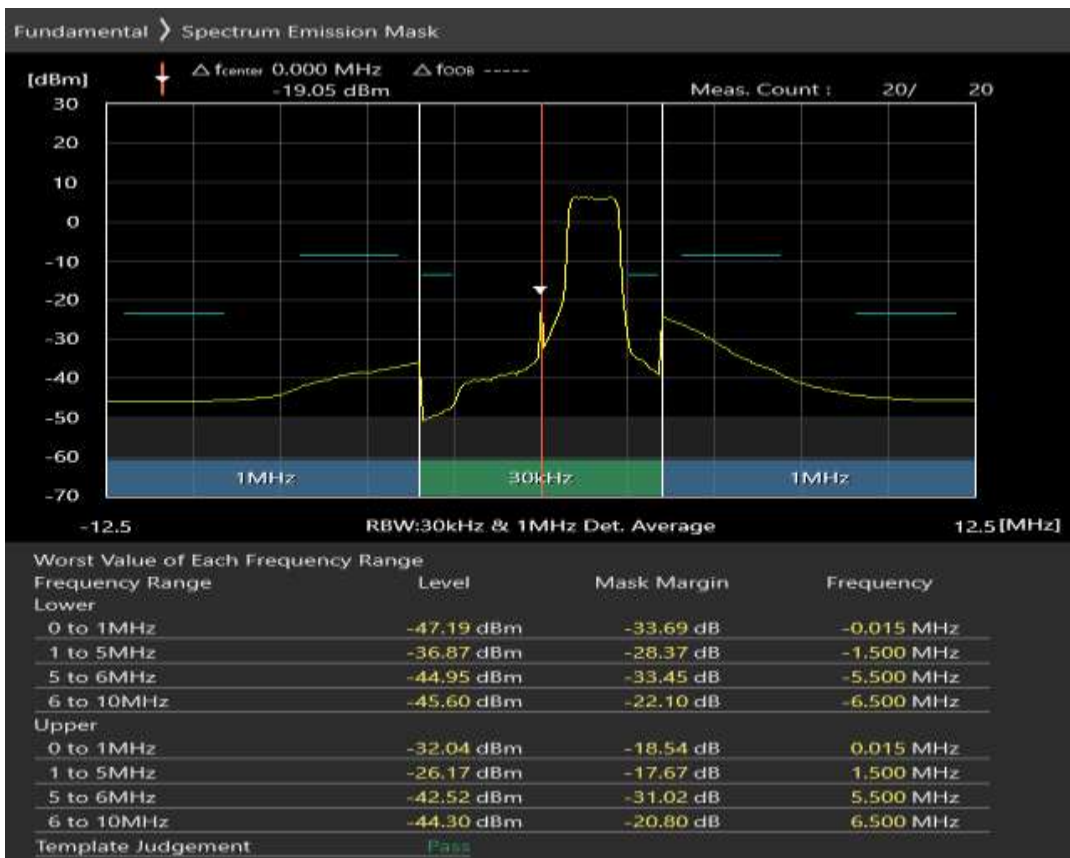

Band28 QAM16 BW=5MHz Channel=27385 RB Size=8 Position=#Max