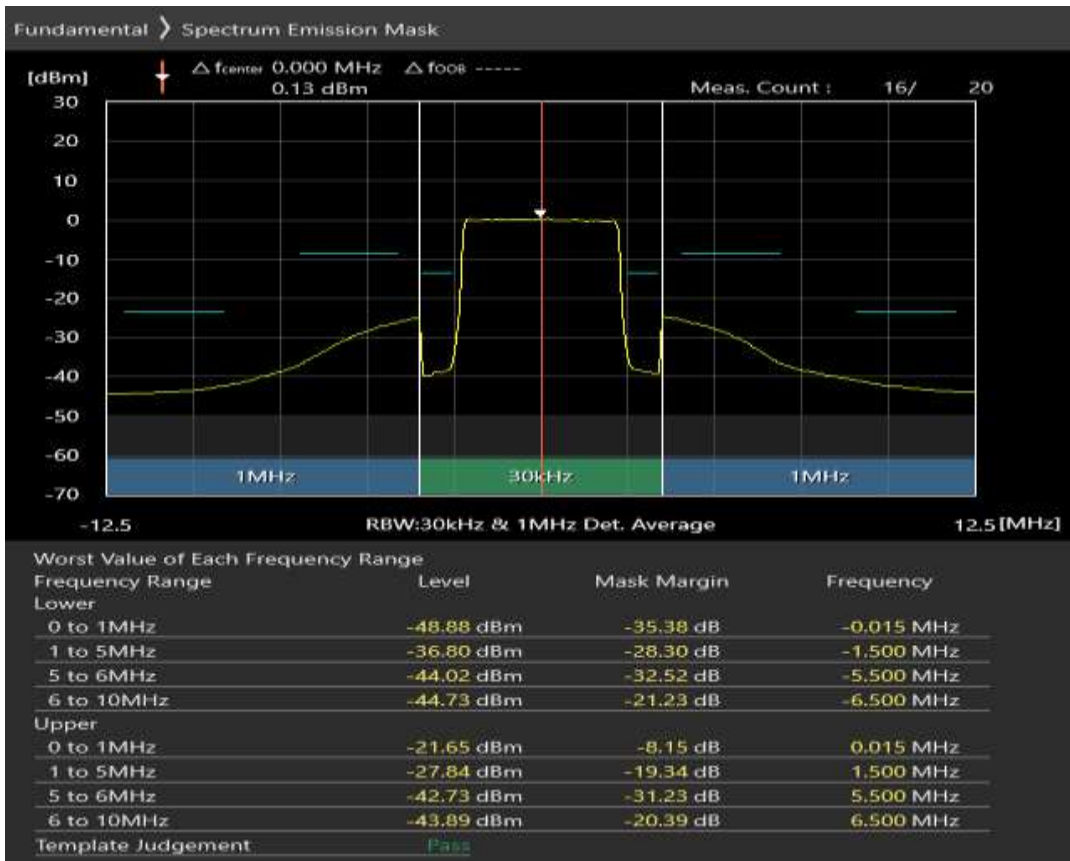

Band8 QPSK BW=5MHz Channel=21625 RB Size=25 Position=#0

Band8 QAM16 BW=5MHz Channel=21625 RB Size=8 Position=#0

Band8 QAM16 BW=5MHz Channel=21625 RB Size=8 Position=#Max

Band8 QAM16 BW=5MHz Channel=21625 RB Size=25 Position=#0