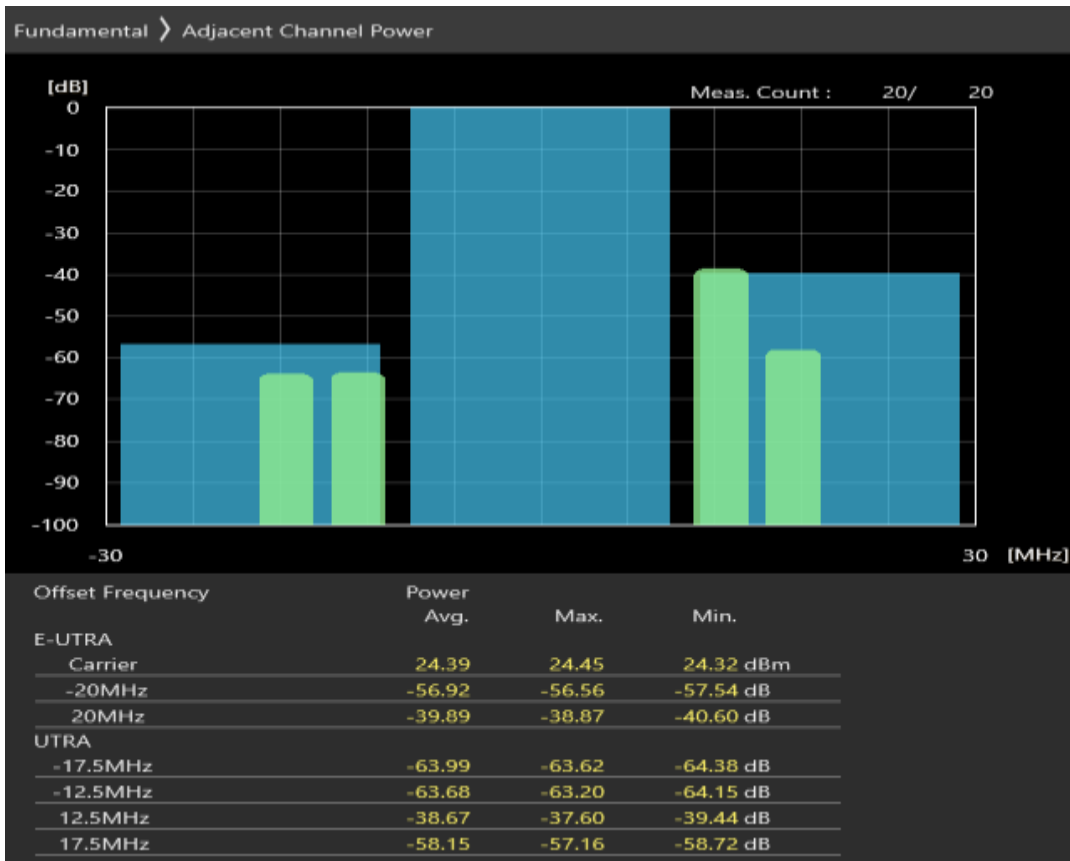

Band1 QPSK BW=20MHz Channel=18500 RB Size=18 Position=#Max