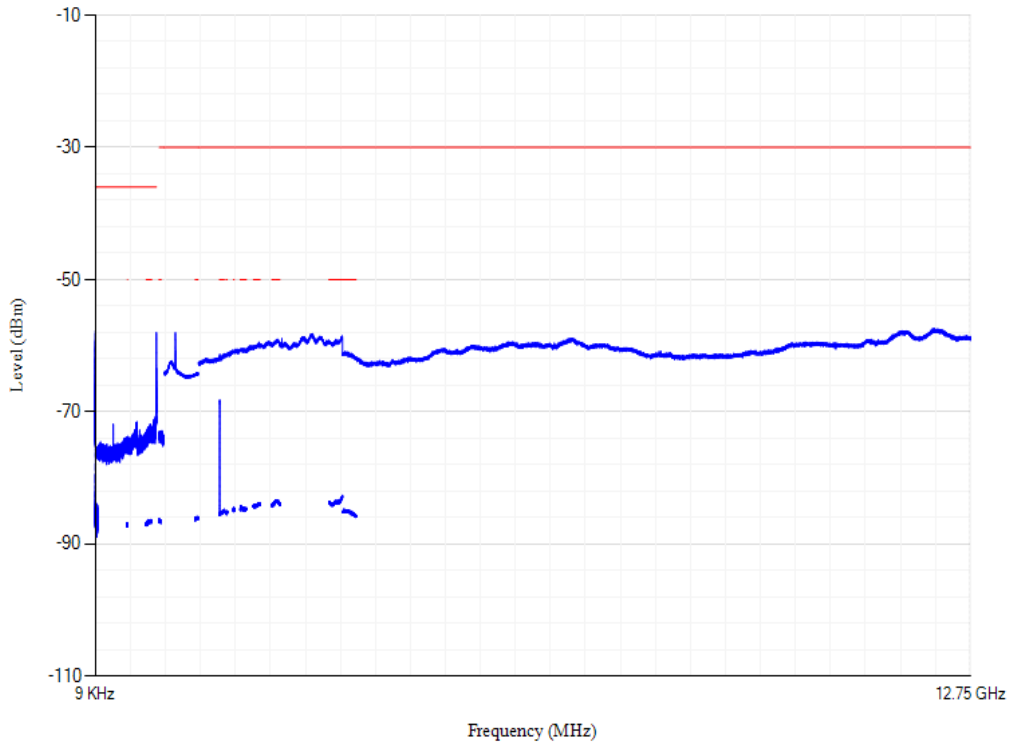

Conducted spurious emissions

6.3.2 Transmitter minimum output power

Band	Bandwidth (MHz)	UL Channel	RB Size	RB Position	Modulation	Power (dBm)	Limit (dBm)	Verdict
Band1	5	18025	25	#0	QPSK	-48.22	-39	PASS
Band1	5	18300	25	#0	QPSK	-48.21	-39	PASS
Band1	5	18575	25	#0	QPSK	-48.45	-39	PASS
Band1	20	18100	100	#0	QPSK	-48.18	-39	PASS
Band1	20	18300	100	#0	QPSK	-48.30	-39	PASS
Band1	20	18500	100	#0	QPSK	-48.54	-39	PASS
Band20	5	24175	25	#0	QPSK	-49.33	-39	PASS
Band20	5	24300	25	#0	QPSK	-49.80	-39	PASS
Band20	5	24425	25	#0	QPSK	-49.70	-39	PASS
Band20	20	24250	100	#0	QPSK	-49.74	-39	PASS
Band20	20	24300	100	#0	QPSK	-49.42	-39	PASS
Band20	20	24350	100	#0	QPSK	-49.51	-39	PASS
Band28	3	27225	15	#0	QPSK	-49.57	-39	PASS
Band28	3	27360	15	#0	QPSK	-50.31	-39	PASS
Band28	3	27495	15	#0	QPSK	-49.55	-39	PASS
Band28	5	27235	25	#0	QPSK	-49.23	-39	PASS
Band28	5	27385	25	#0	QPSK	-49.76	-39	PASS
Band28	5	27635	25	#0	QPSK	-48.62	-39	PASS
Band28	20	27310	100	#0	QPSK	-49.42	-39	PASS
Band28	20	27460	100	#0	QPSK	-49.23	-39	PASS
Band28	20	27560	100	#0	QPSK	-49.83	-39	PASS