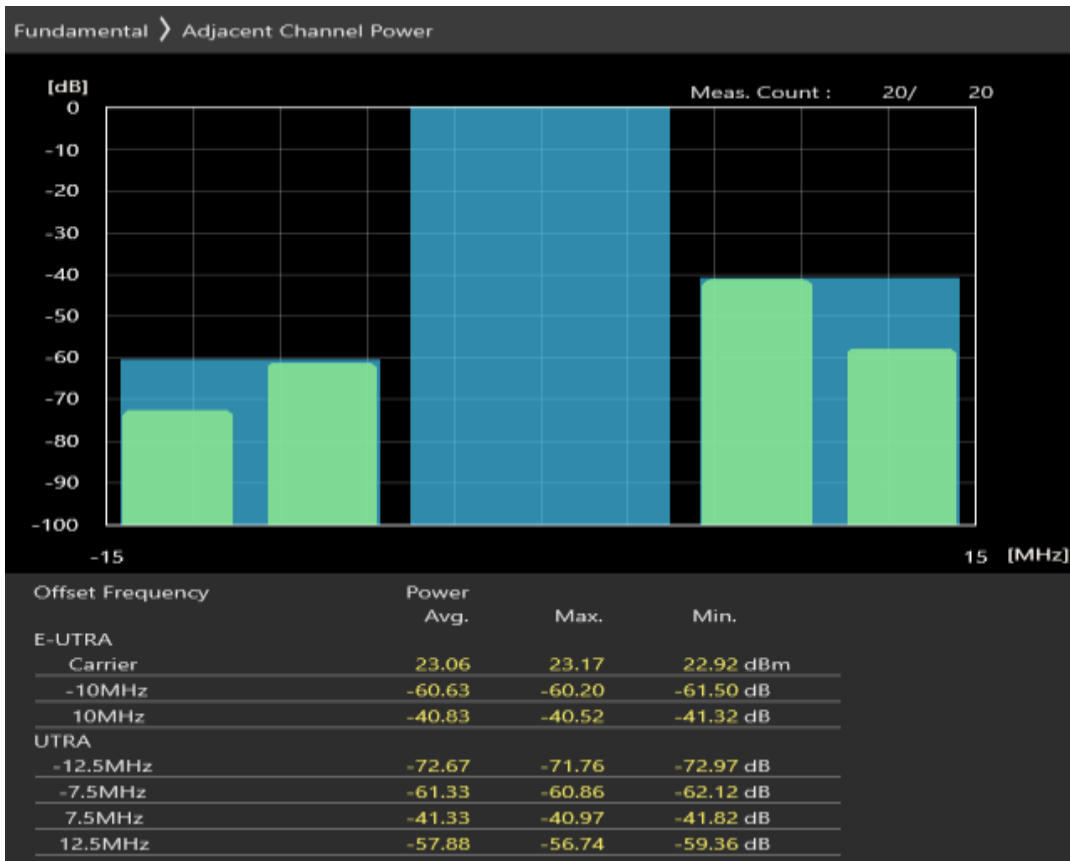

Band28 QPSK BW=10MHz Channel=27260 RB Size=12 Position=#Max