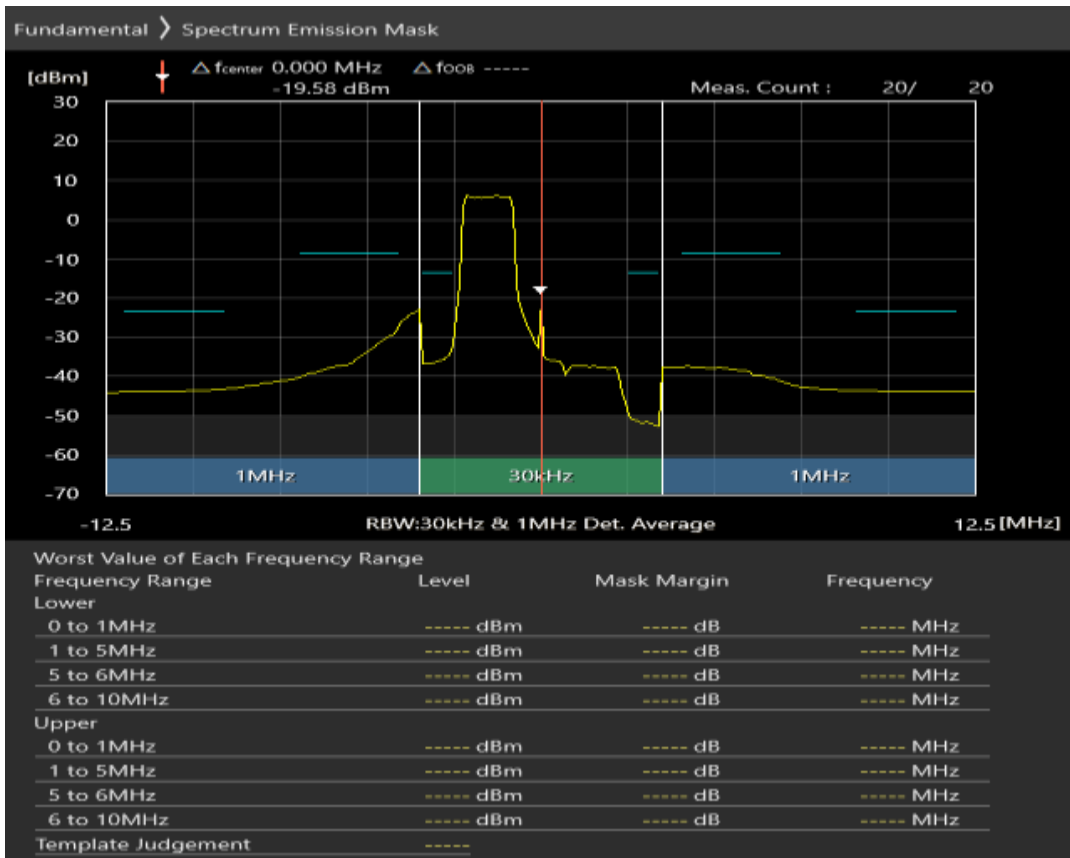

Band3 QPSK BW=5MHz Channel=19225 RB Size=8 Position=#0