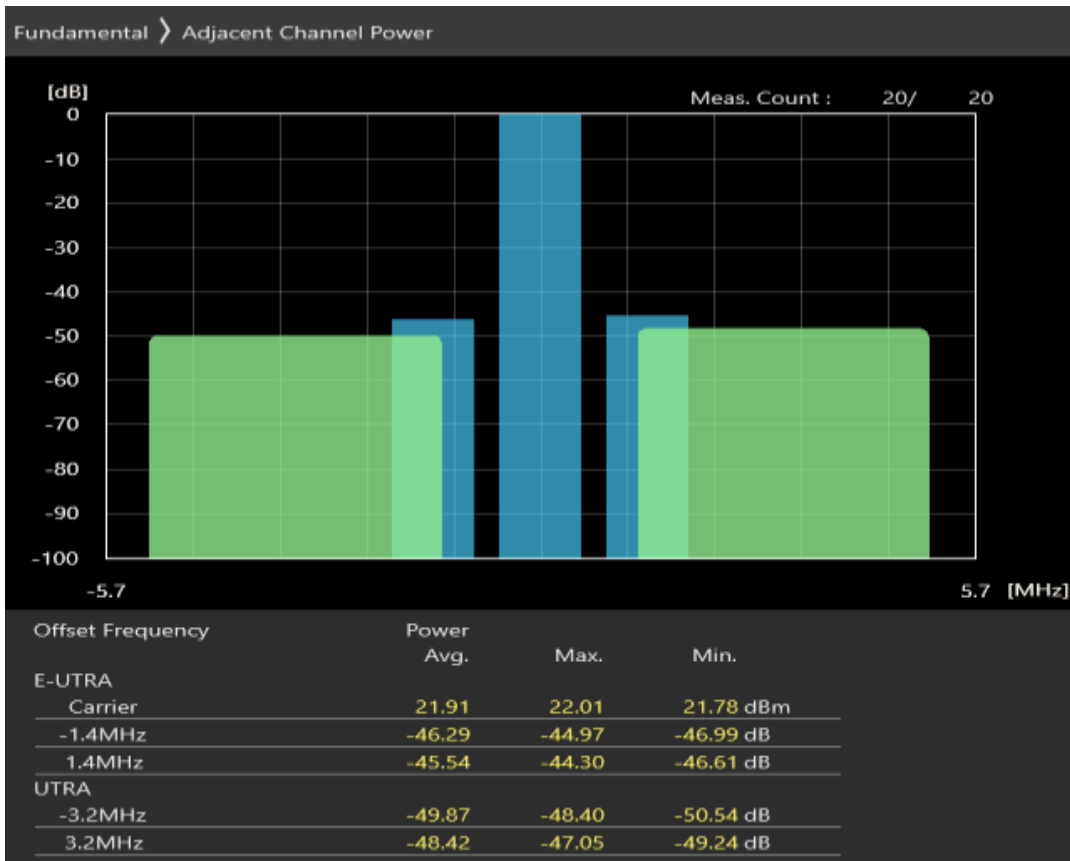

Band3 QAM16 BW=1.4MHz Channel=19207 RB Size=5 Position=#Max

Band3 QAM16 BW=1.4MHz Channel=19207 RB Size=6 Position=#0

Band3 QPSK BW=1.4MHz Channel=19575 RB Size=5 Position=#0

Band3 QPSK BW=1.4MHz Channel=19575 RB Size=5 Position=#Max