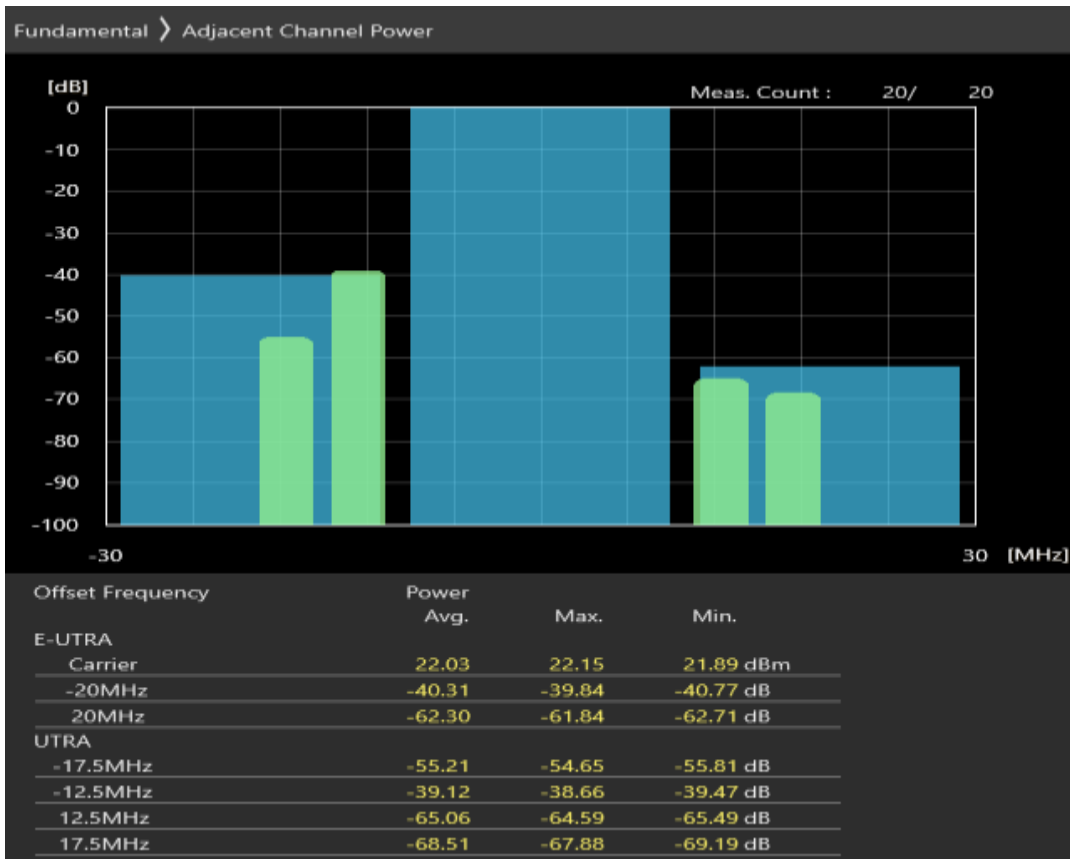

Band20 QAM16 BW=20MHz Channel=24350 RB Size=18 Position=#0