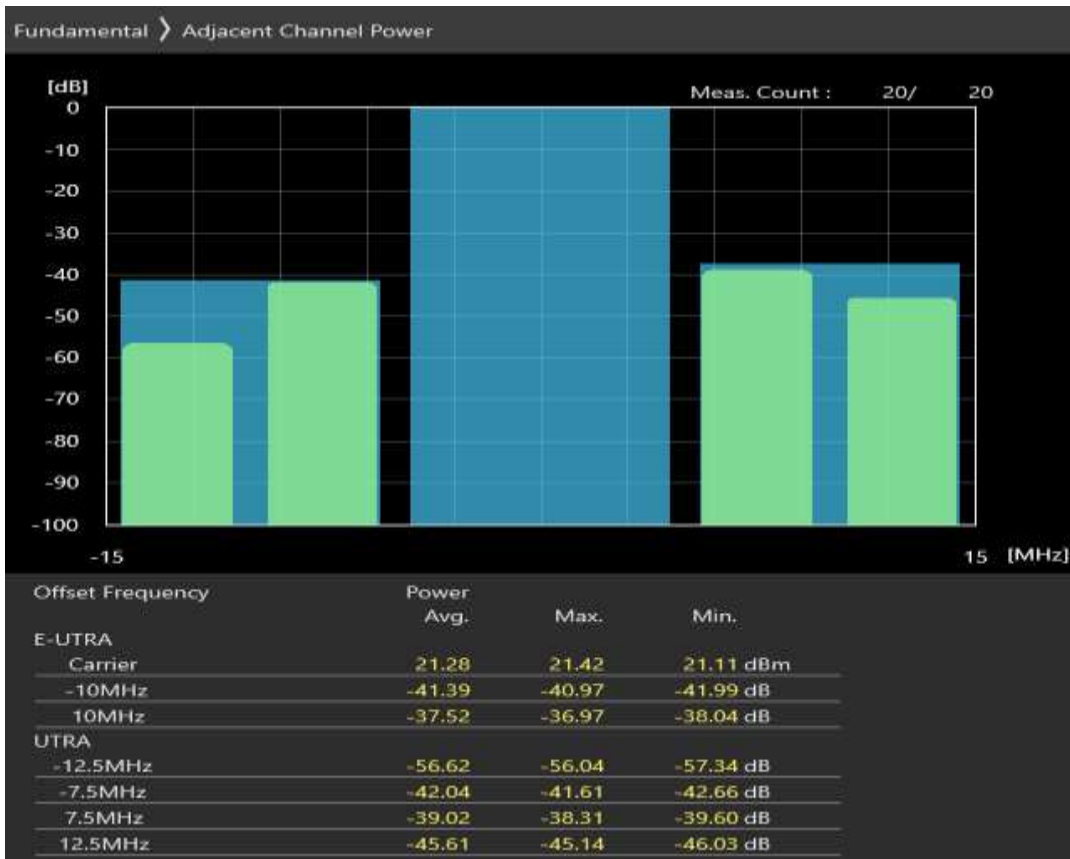

Band20 QAM16 BW=10MHz Channel=24200 RB Size=50 Position=#0