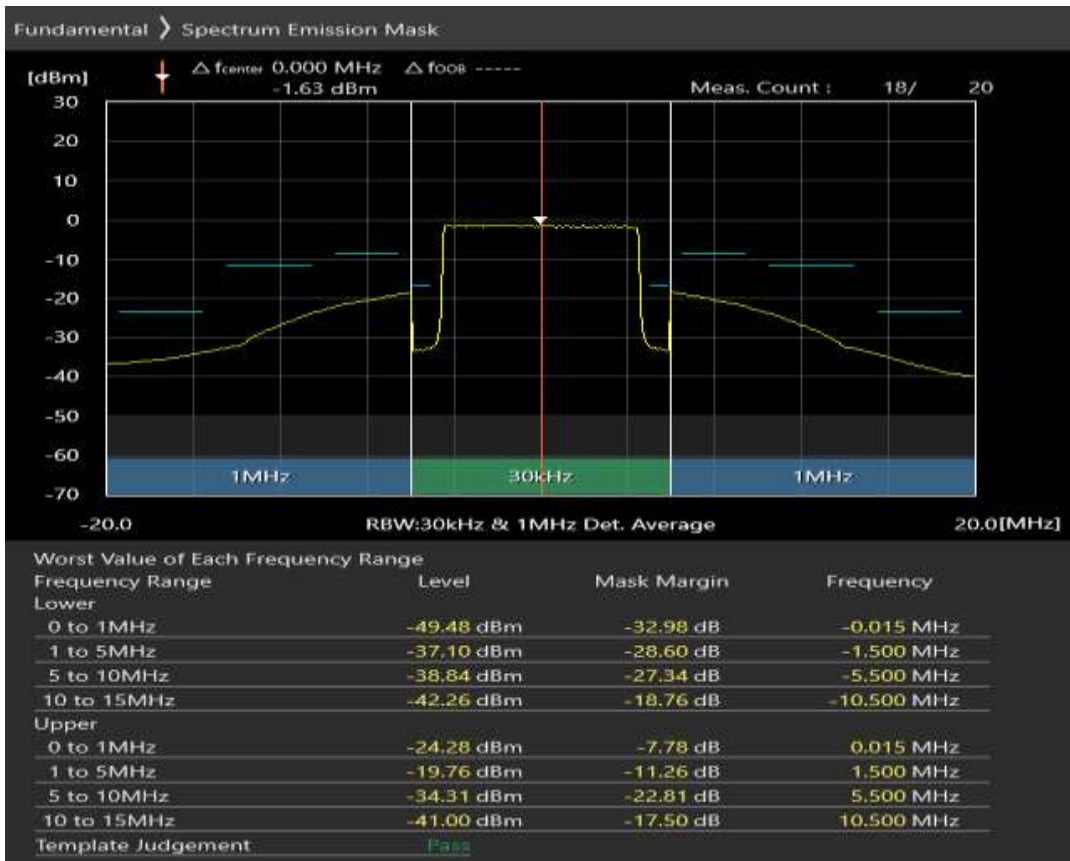

Band7 QAM16 BW=10MHz Channel=21400 RB Size=50 Position=#0