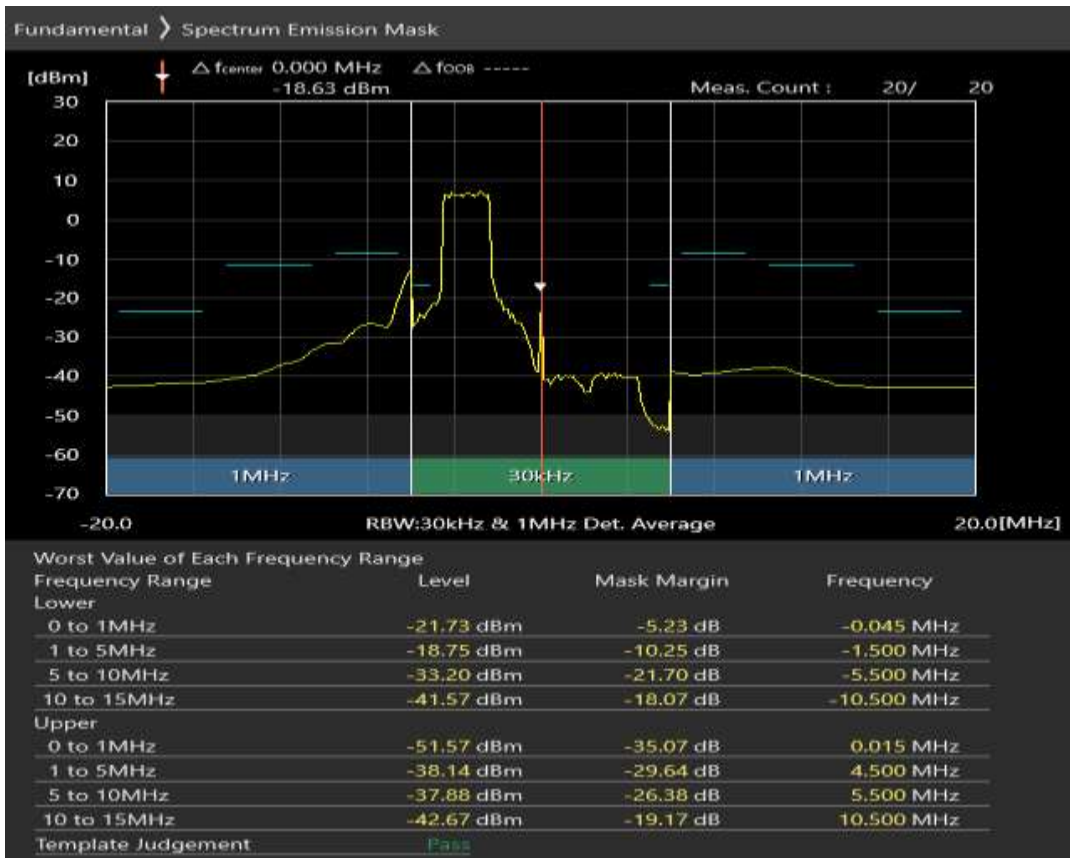

Band40 QPSK BW=10MHz Channel=39600 RB Size=12 Position=#0