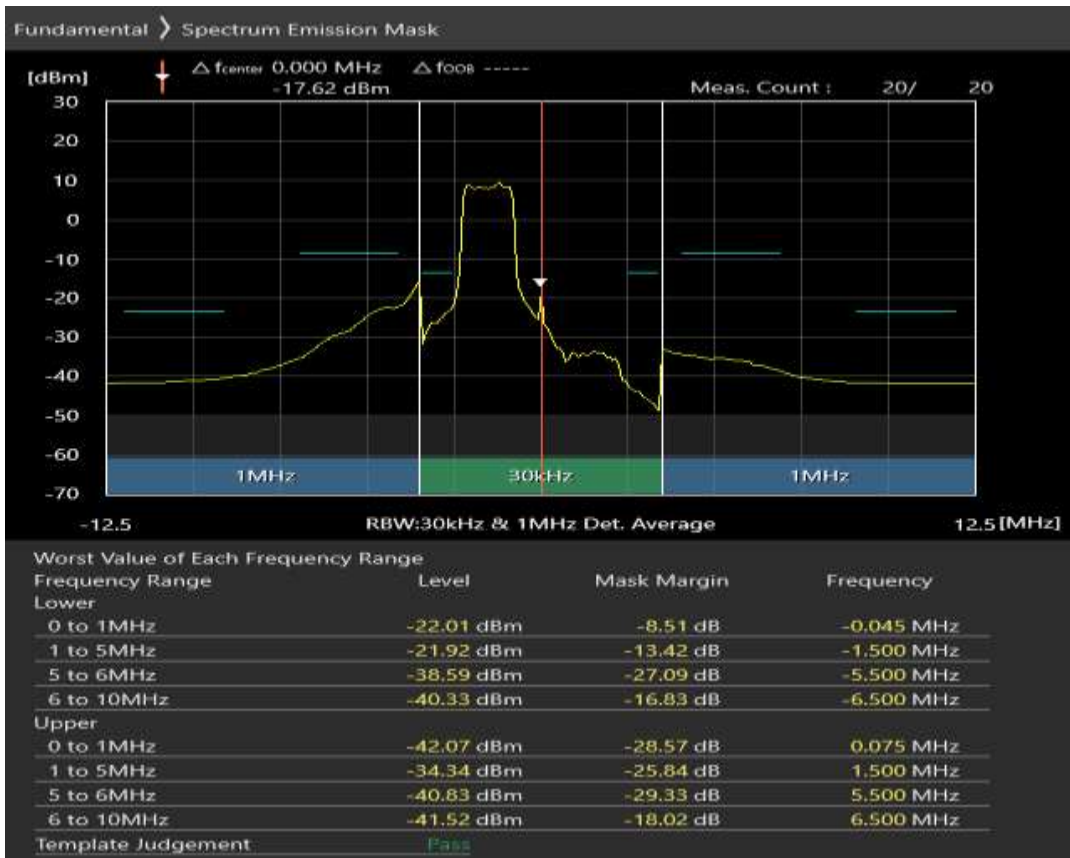

Band40 QPSK BW=5MHz Channel=39150 RB Size=8 Position=#0