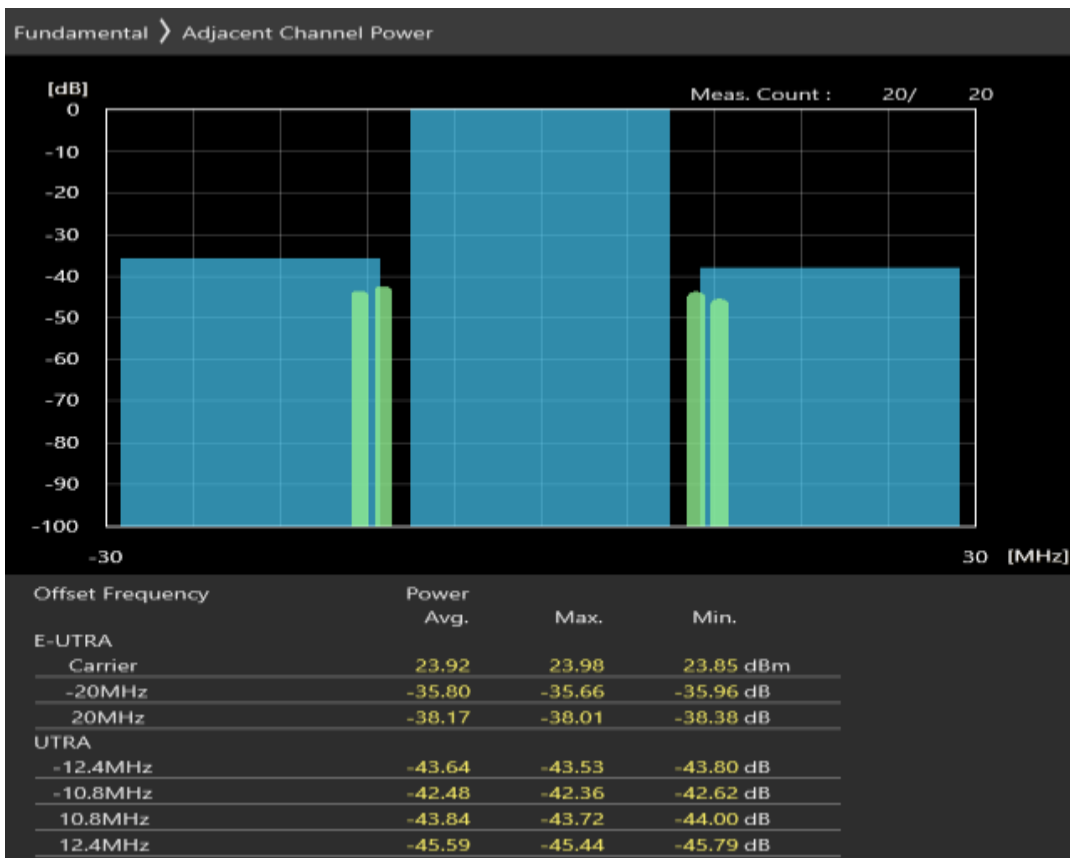

Band38 QPSK BW=20MHz Channel=37850 RB Size=100 Position=#0