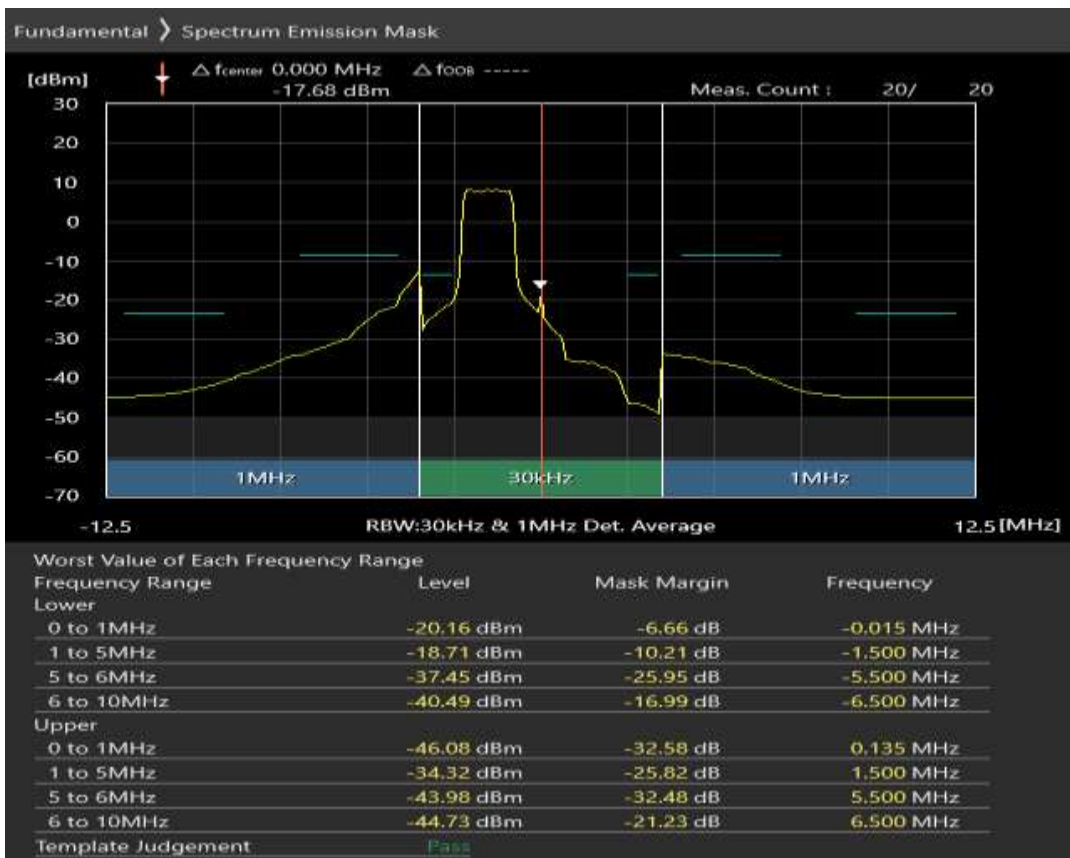

Band20 QPSK BW=5MHz Channel=24425 RB Size=8 Position=#0