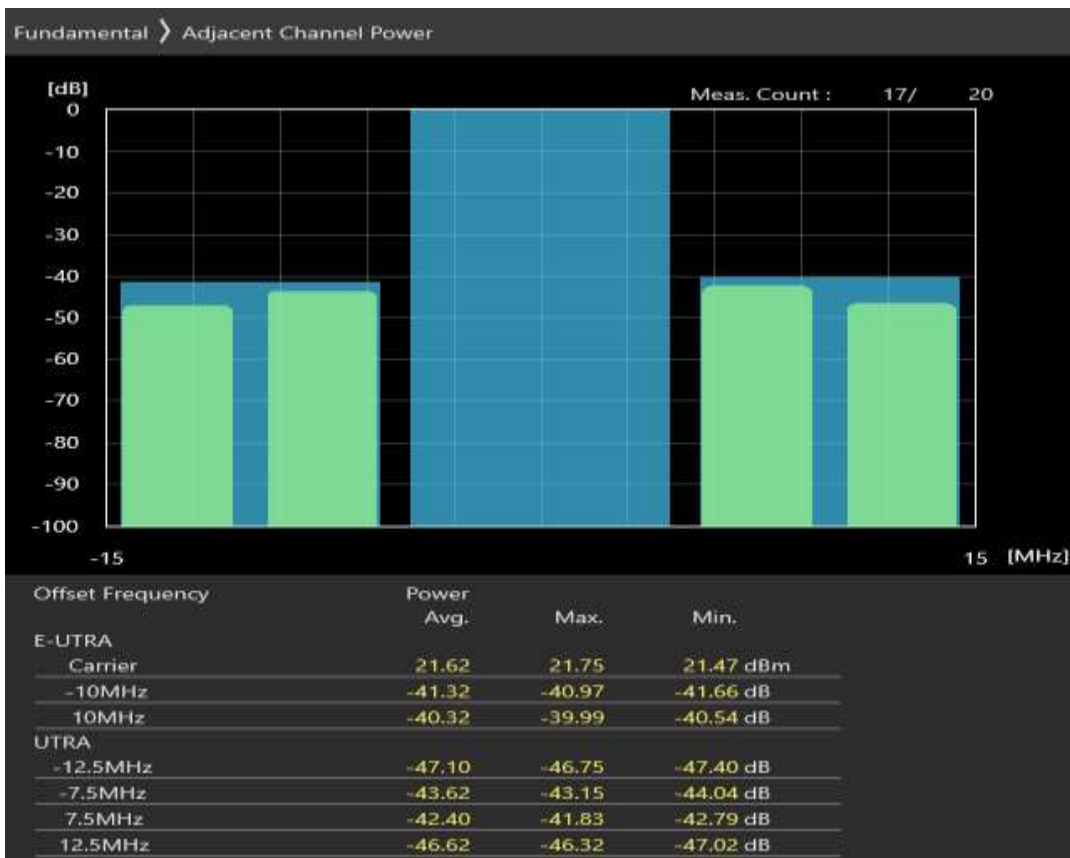

Band3 QPSK BW=10MHz Channel=19250 RB Size=50 Position=#0