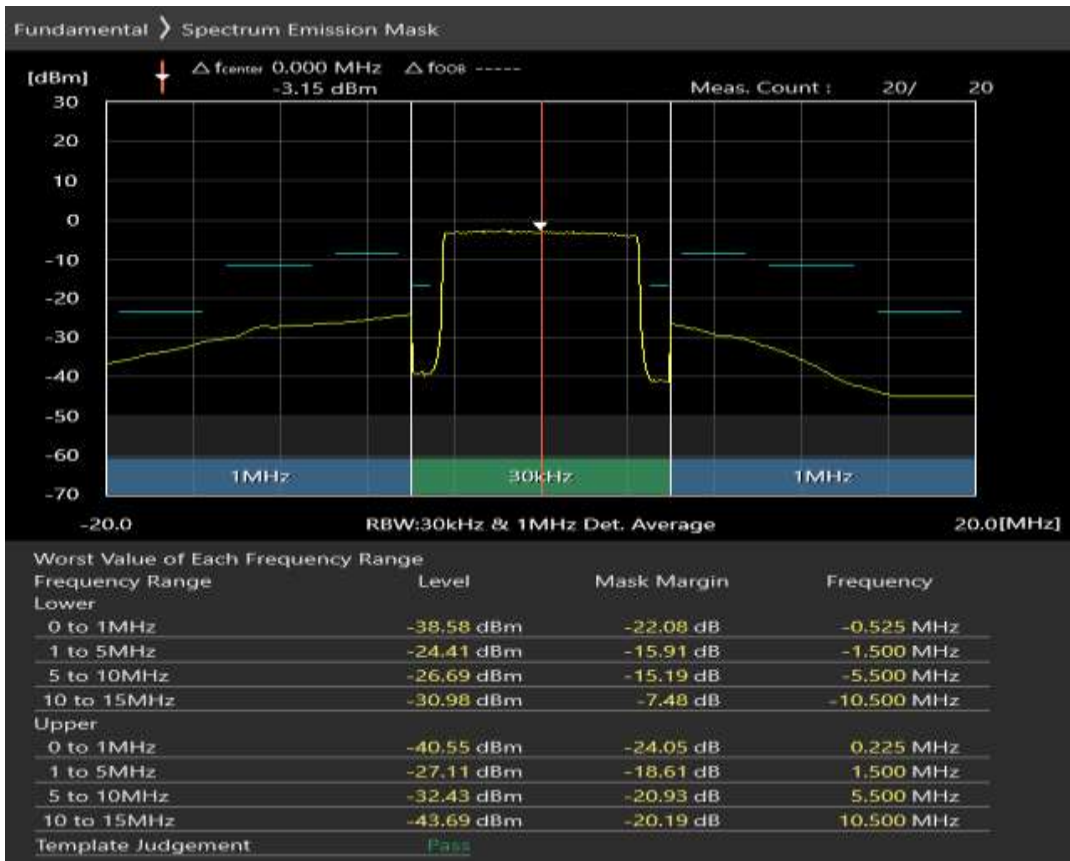

Band20 QPSK BW=10MHz Channel=24400 RB Size=50 Position=#0

Band20 QAM16 BW=10MHz Channel=24400 RB Size=12 Position=#0

Band20 QAM16 BW=10MHz Channel=24400 RB Size=12 Position=#Max

Band20 QAM16 BW=10MHz Channel=24400 RB Size=50 Position=#0