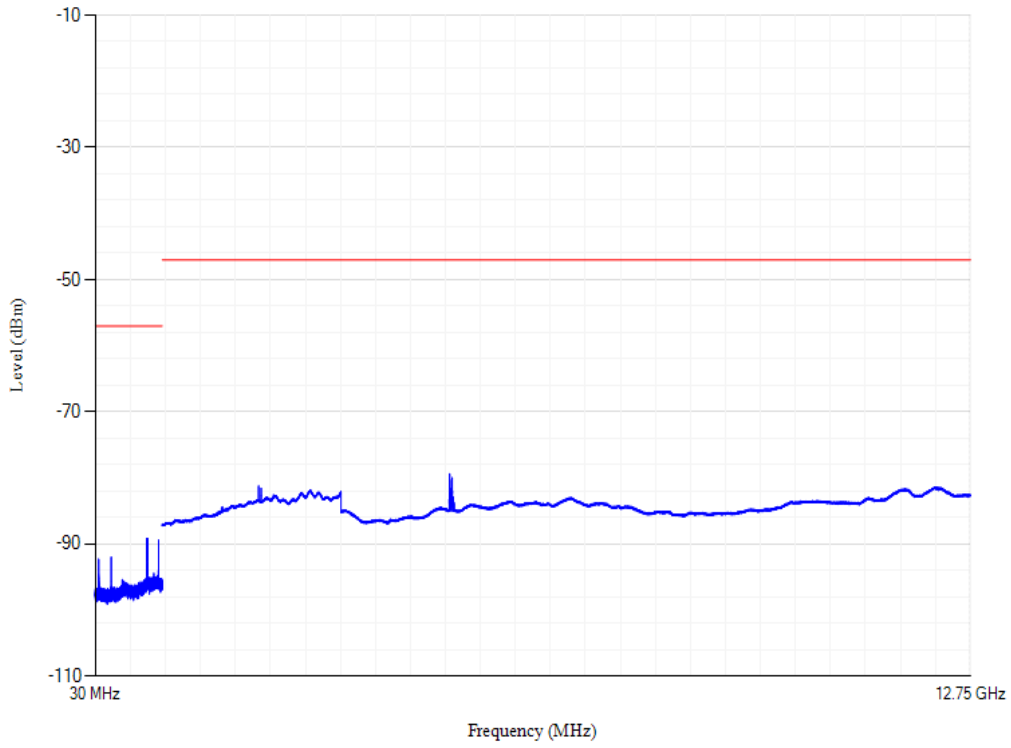

Conducted spurious emissions

Band28 QPSK BW=20MHz Channel=27560