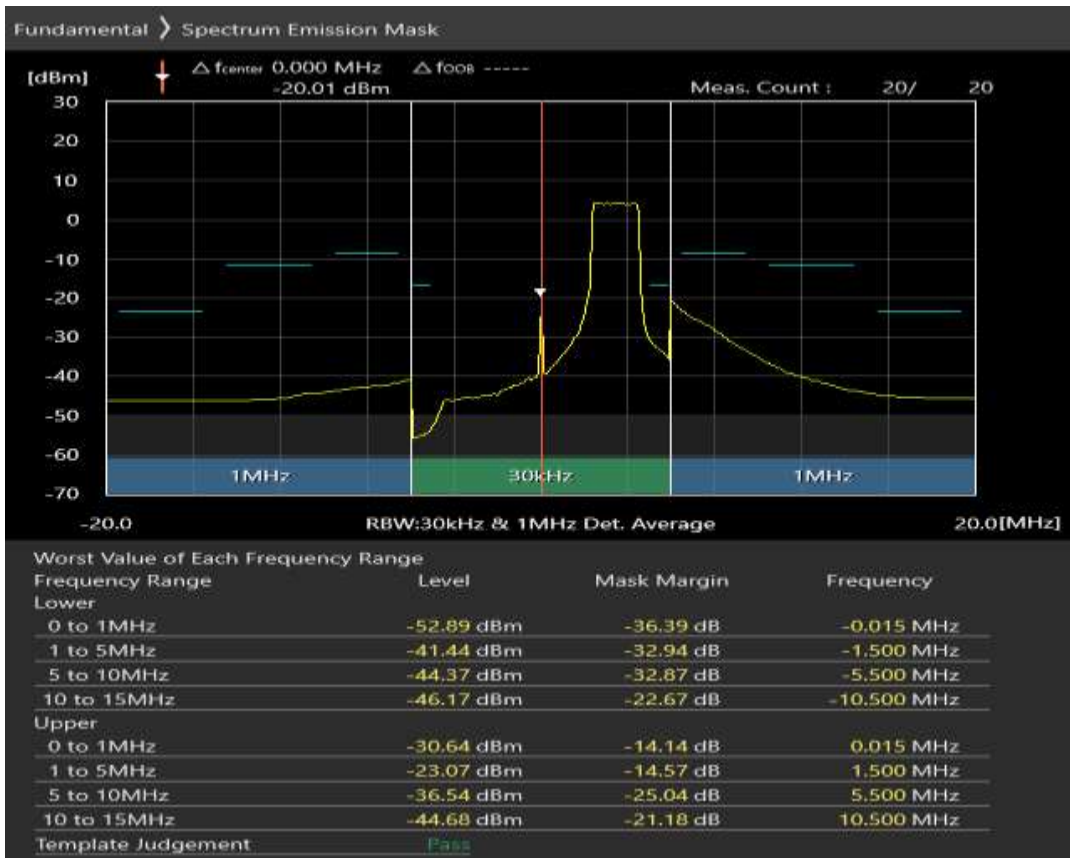

Band28 QAM16 BW=10MHz Channel=27260 RB Size=12 Position=#Max