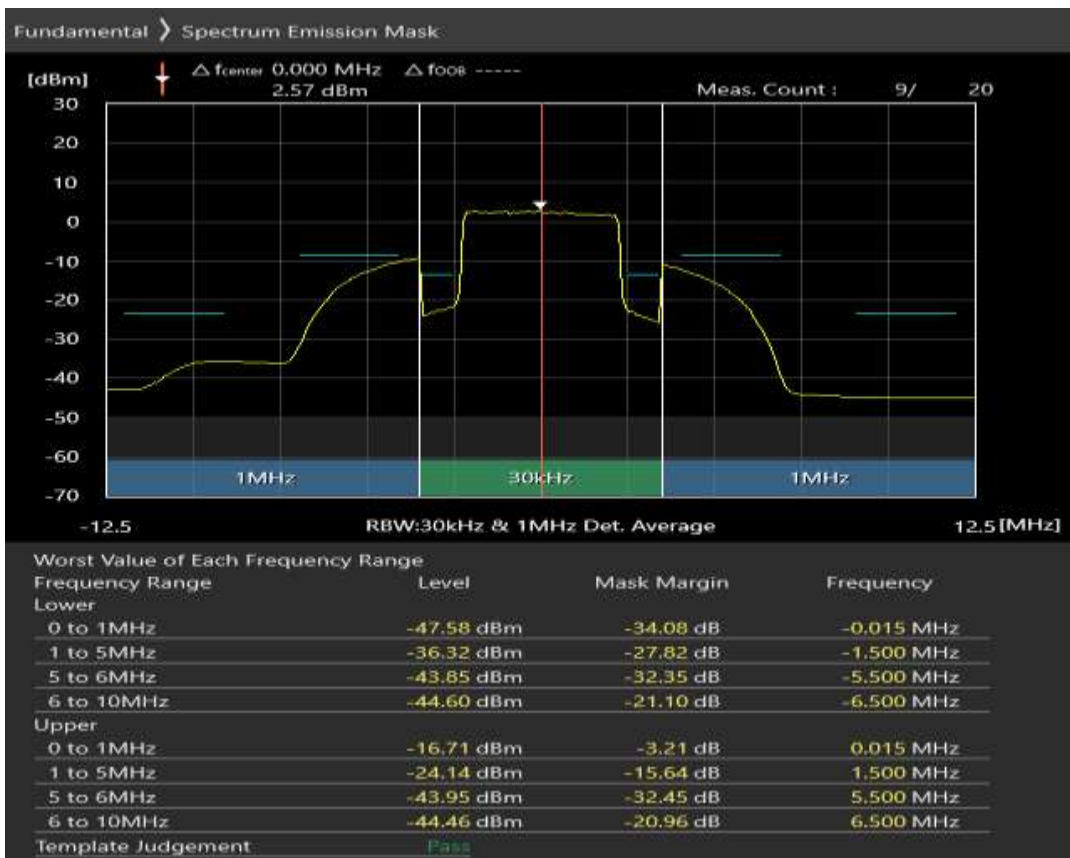

Band8 QPSK BW=5MHz Channel=21775 RB Size=25 Position=#0