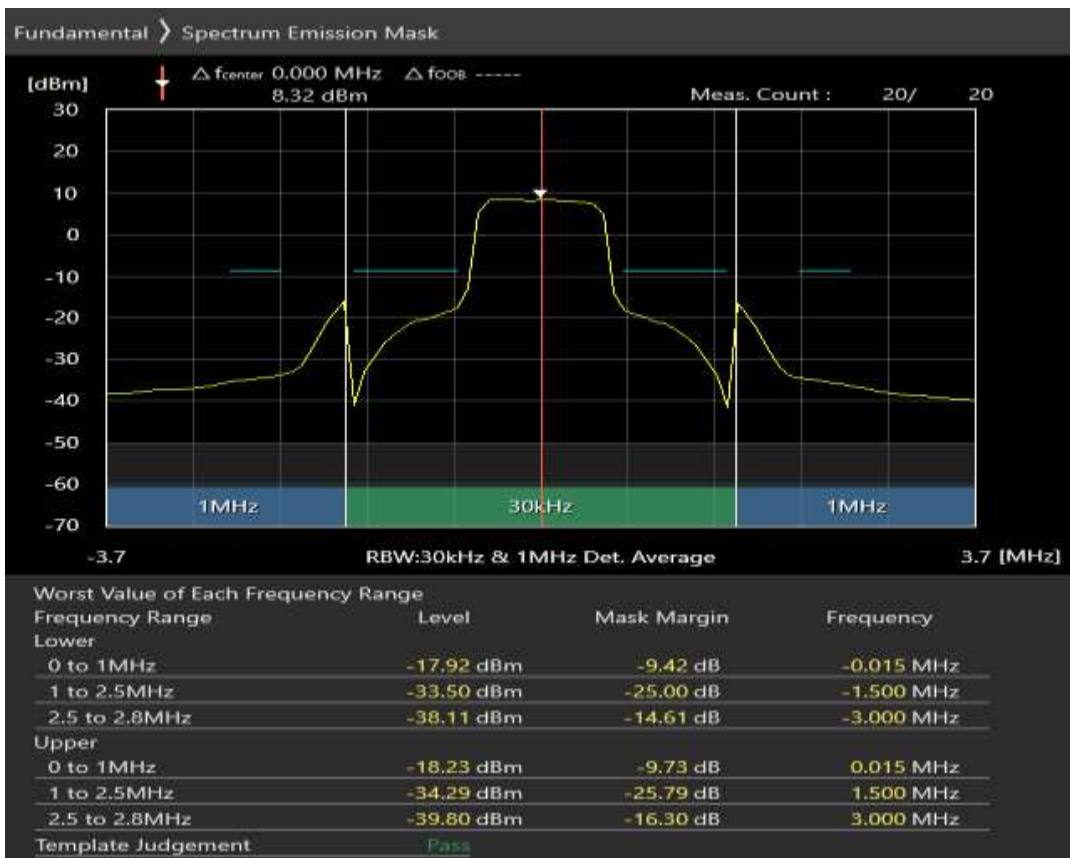

Band8 QPSK BW=1.4MHz Channel=21793 RB Size=6 Position=#0