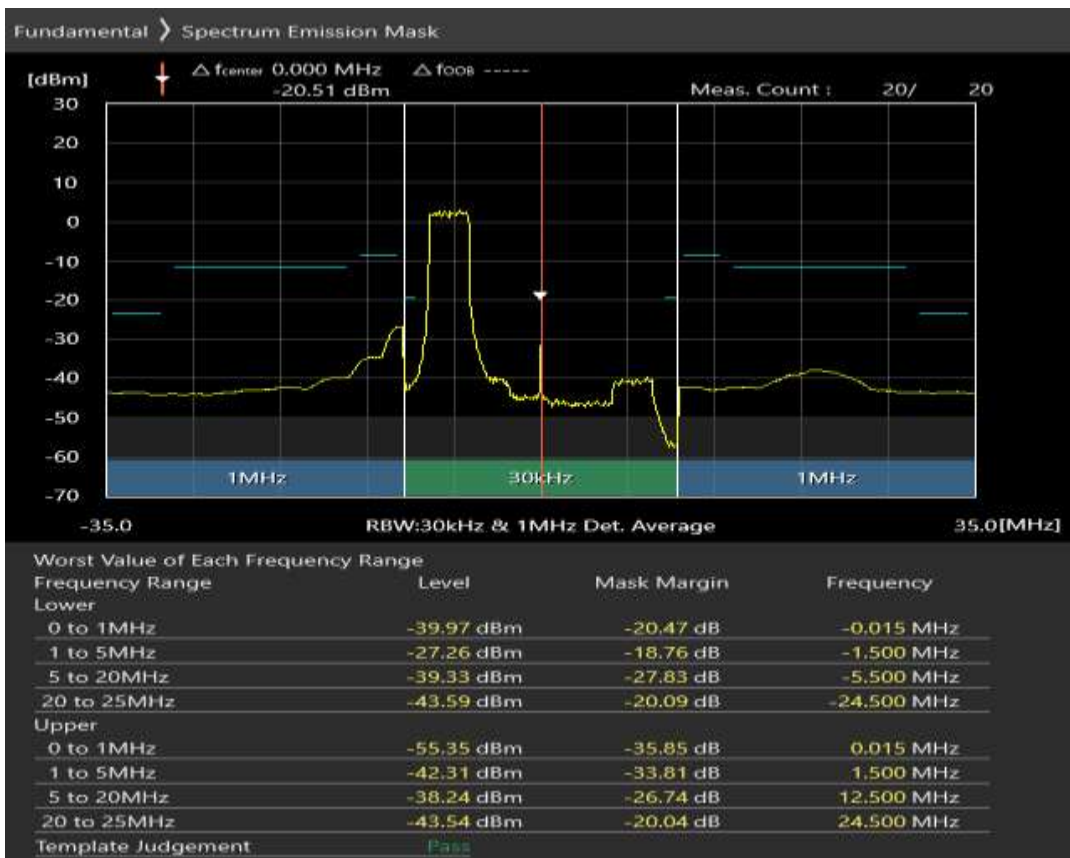

Band3 QPSK BW=20MHz Channel=19575 RB Size=18 Position=#0