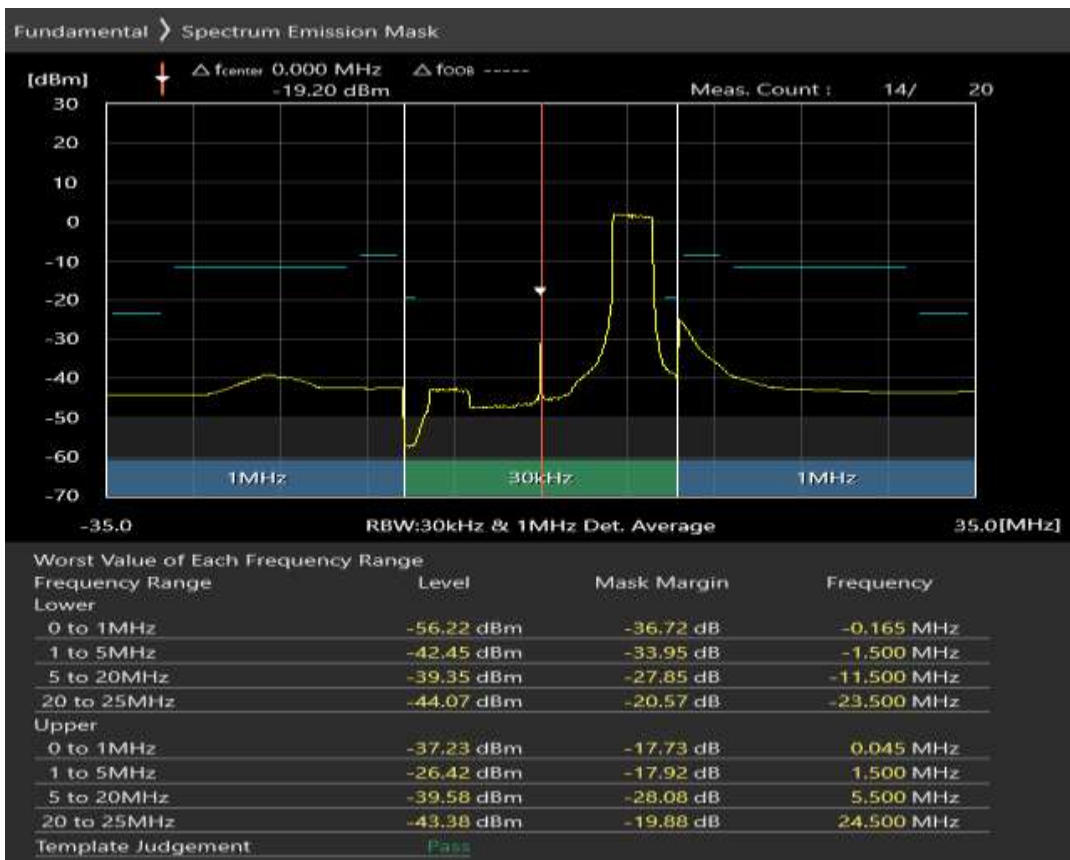

Band3 QAM16 BW=20MHz Channel=19300 RB Size=18 Position=#Max