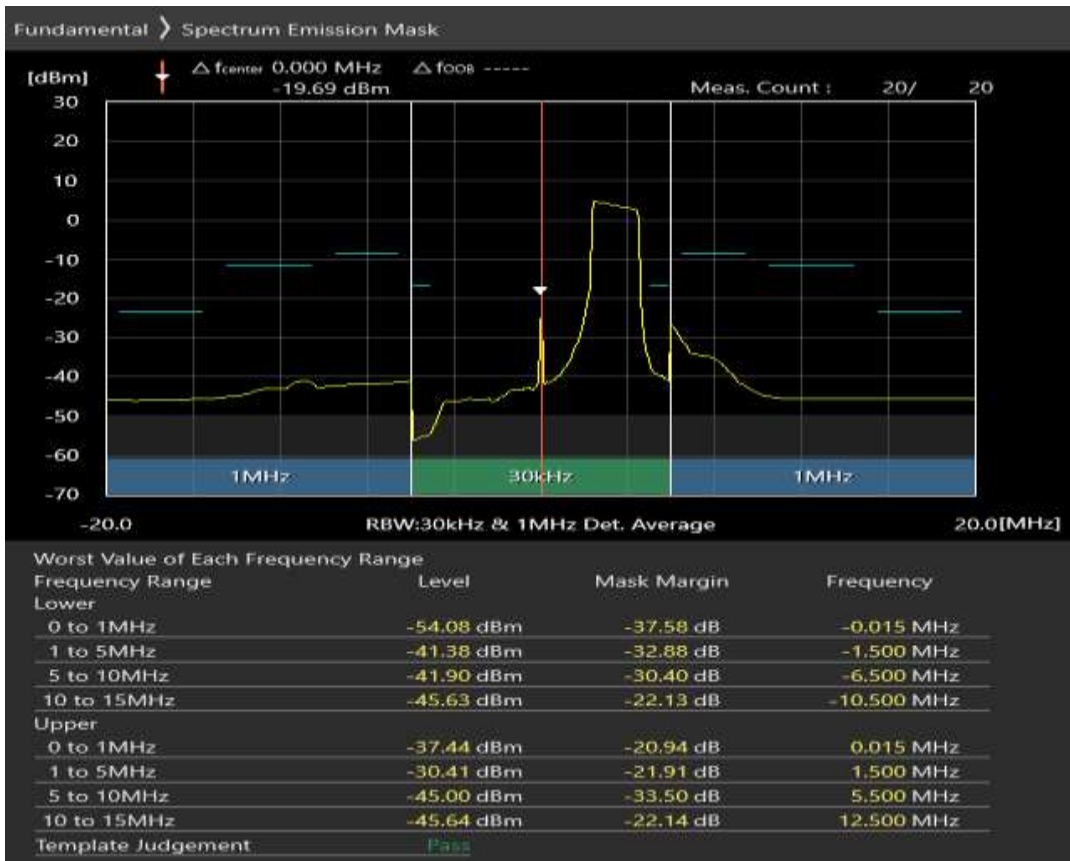

Band28 QPSK BW=10MHz Channel=27610 RB Size=12 Position=#Max