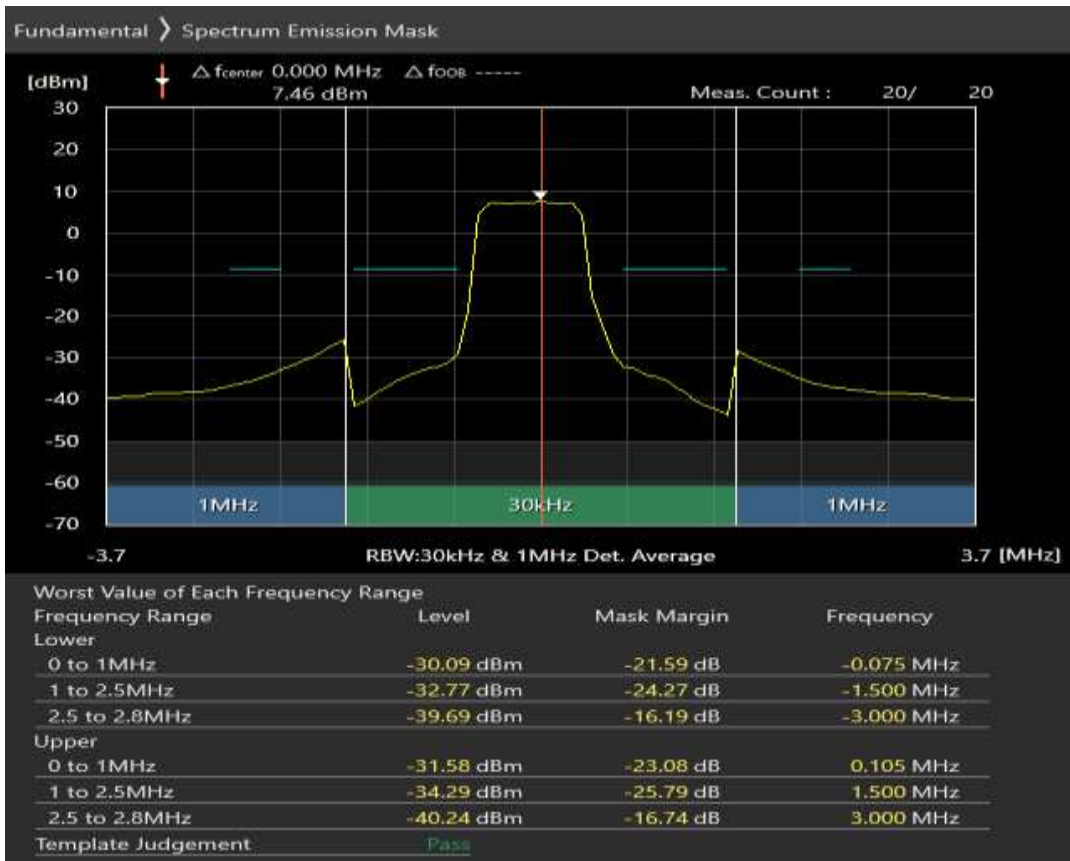

Band3 QPSK BW=1.4MHz Channel=19207 RB Size=5 Position=#0

Band3 QPSK BW=1.4MHz Channel=19207 RB Size=5 Position=#Max

Band3 QPSK BW=1.4MHz Channel=19207 RB Size=6 Position=#0

Band3 QAM16 BW=1.4MHz Channel=19207 RB Size=5 Position=#0