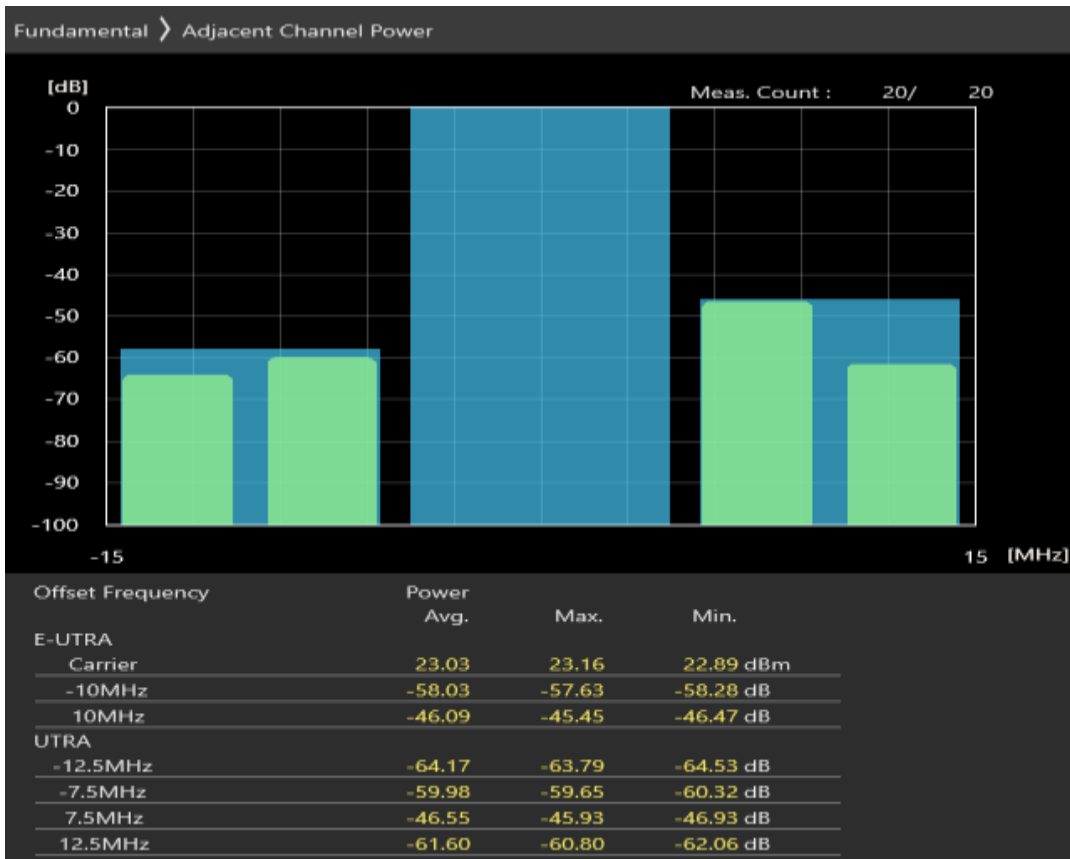

Band28 QPSK BW=10MHz Channel=27410 RB Size=50 Position=#0

Band28 QAM16 BW=10MHz Channel=27410 RB Size=12 Position=#0

Band28 QAM16 BW=10MHz Channel=27410 RB Size=12 Position=#Max

Band28 QAM16 BW=10MHz Channel=27410 RB Size=50 Position=#0