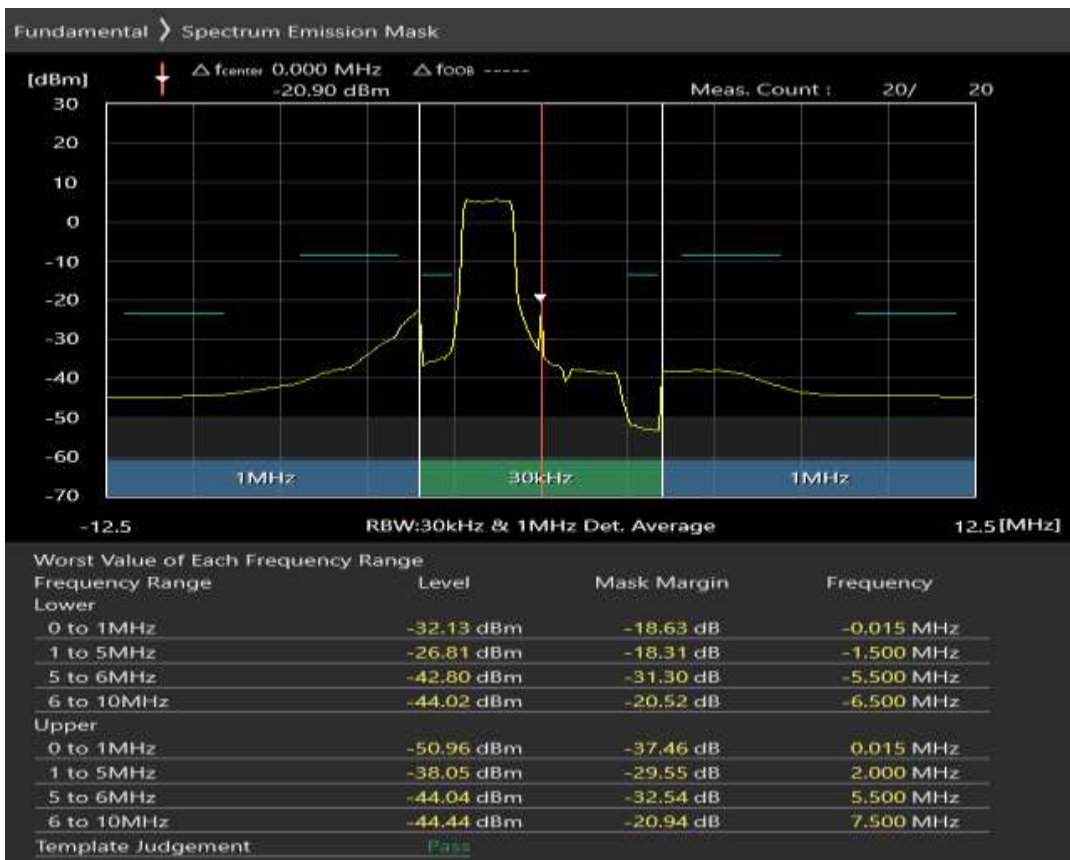

Band3 QPSK BW=5MHz Channel=19925 RB Size=8 Position=#0