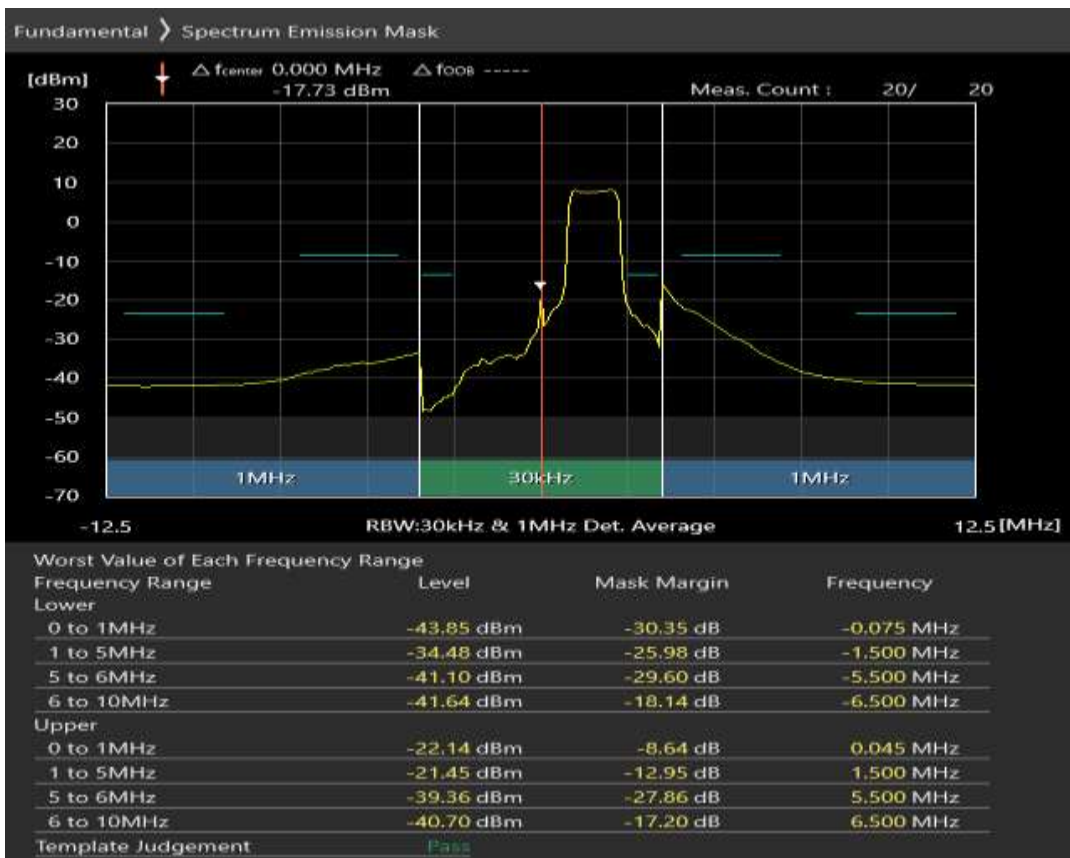

Band40 QAM16 BW=5MHz Channel=39150 RB Size=8 Position=#Max