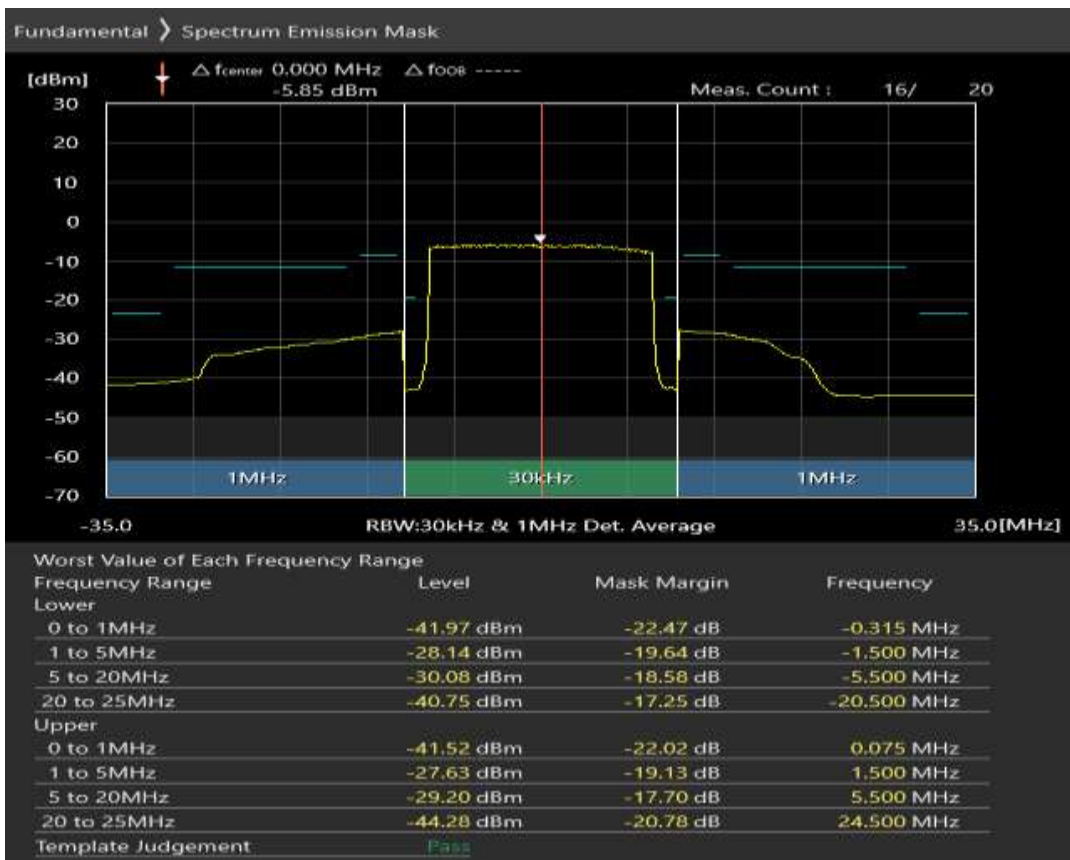

Band3 QPSK BW=20MHz Channel=19850 RB Size=100 Position=#0