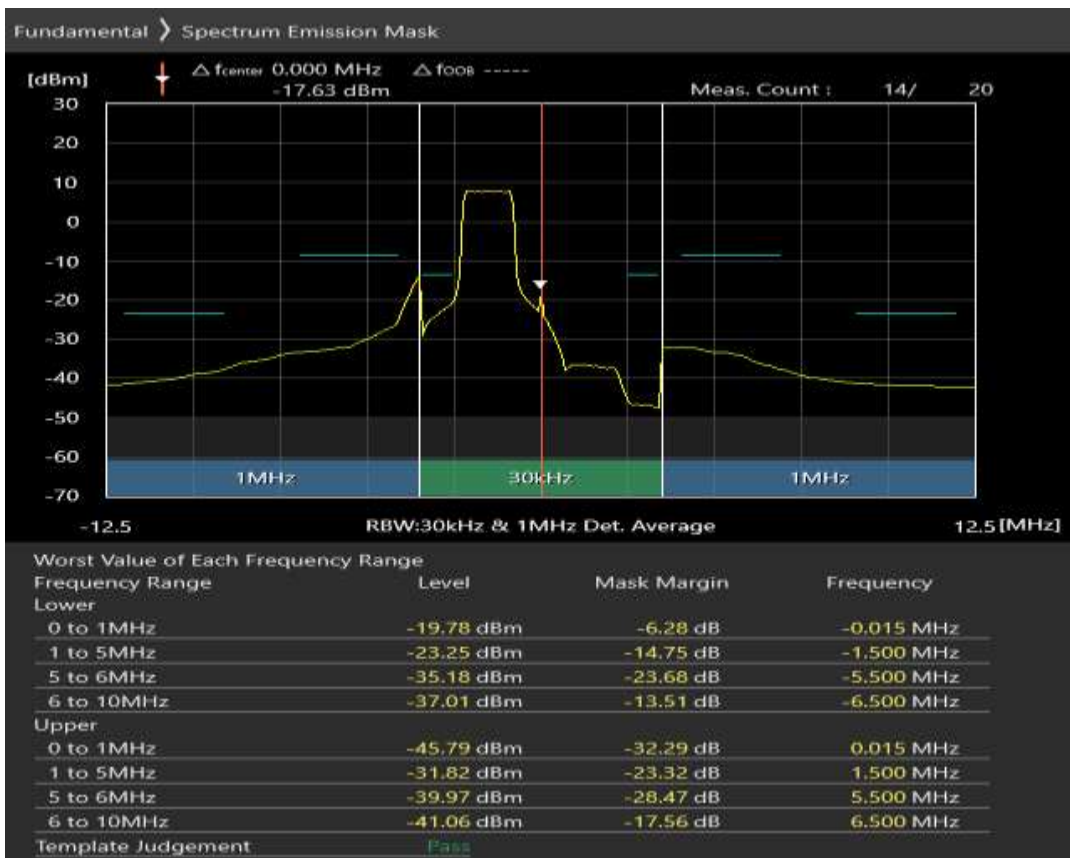

Band7 QPSK BW=5MHz Channel=21425 RB Size=8 Position=#0