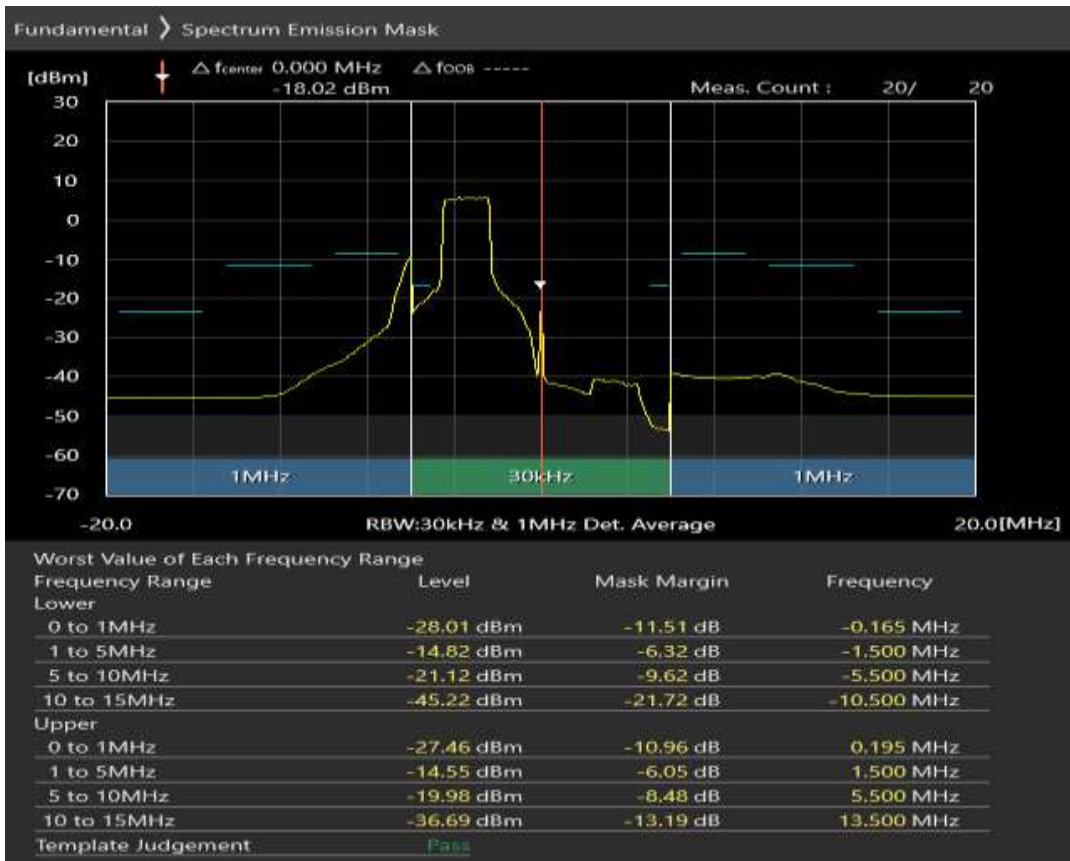

Band8 QAM16 BW=10MHz Channel=21500 RB Size=12 Position=#0