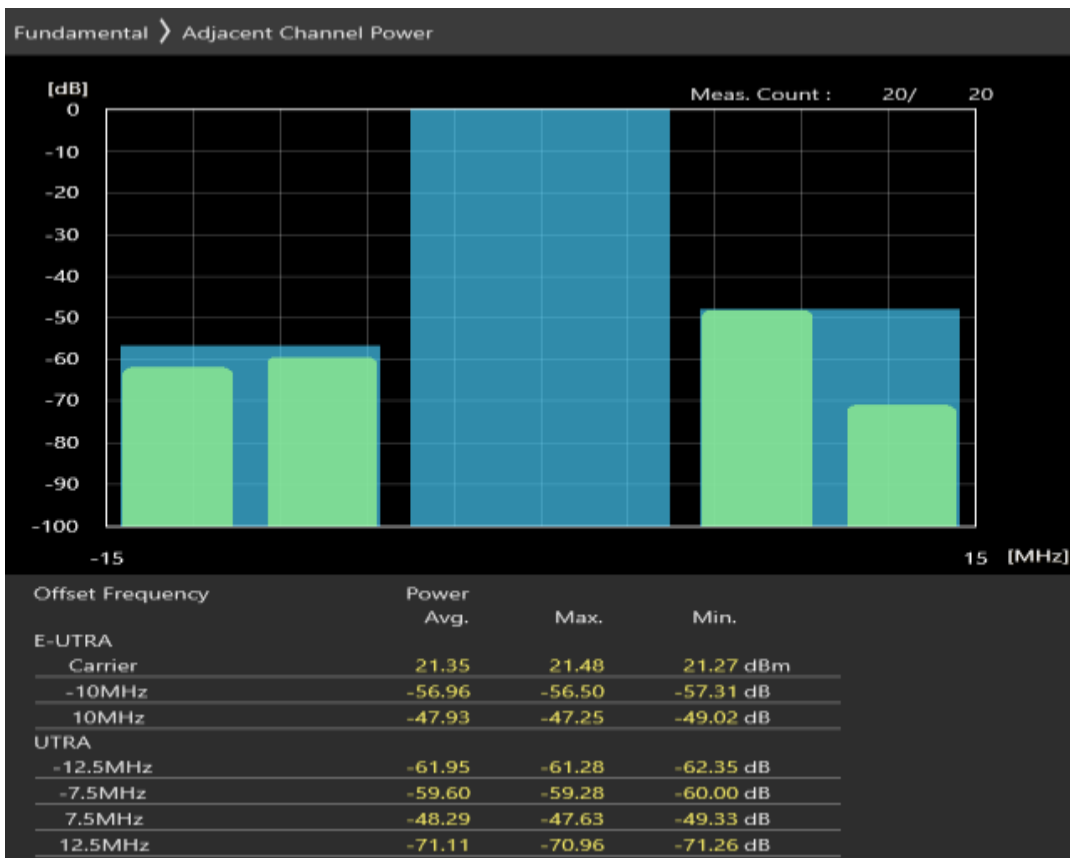

Band28 QAM16 BW=10MHz Channel=27610 RB Size=12 Position=#Max