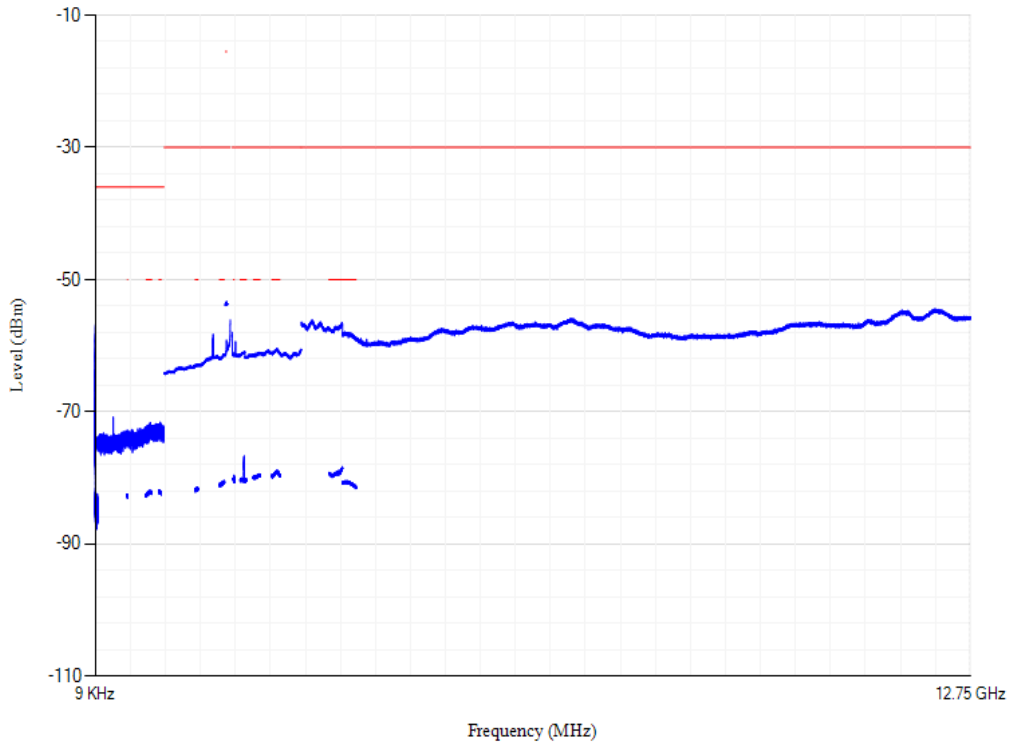

Conducted spurious emissions

Band1 QPSK BW=20MHz Channel=18100 RB Size=1 Position=#0