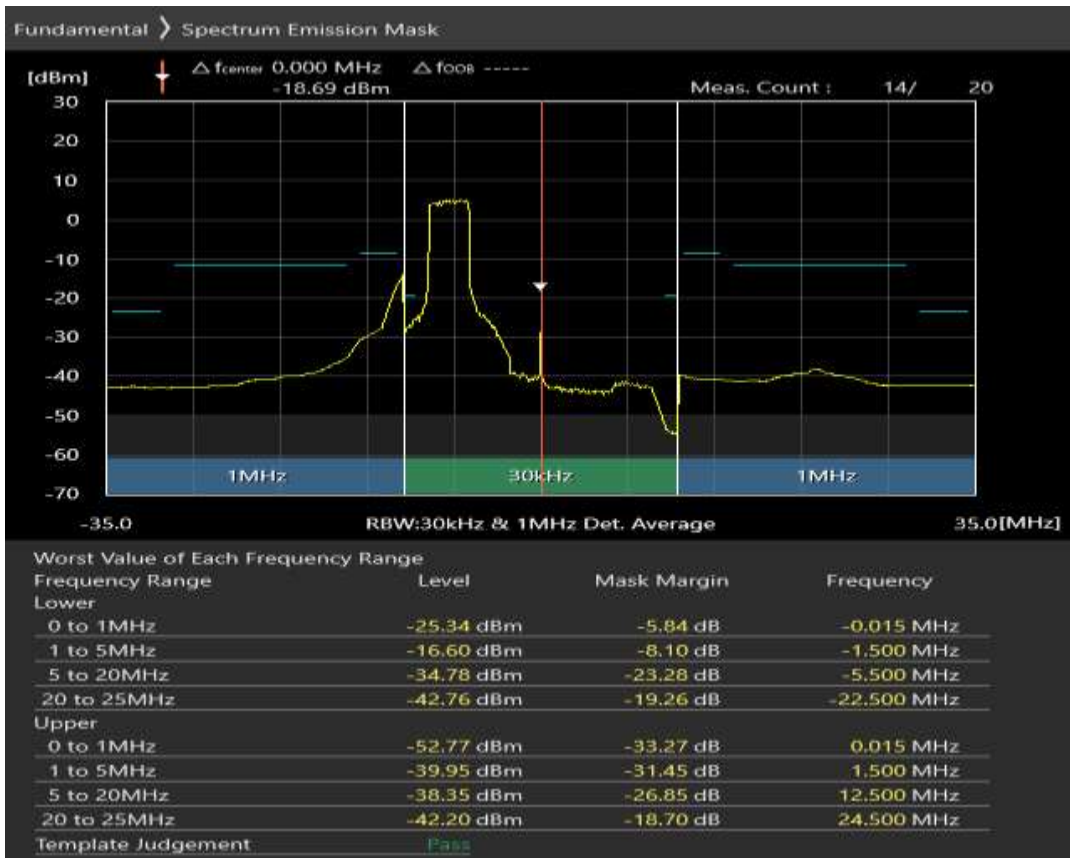

Band7 QPSK BW=20MHz Channel=20850 RB Size=18 Position=#0