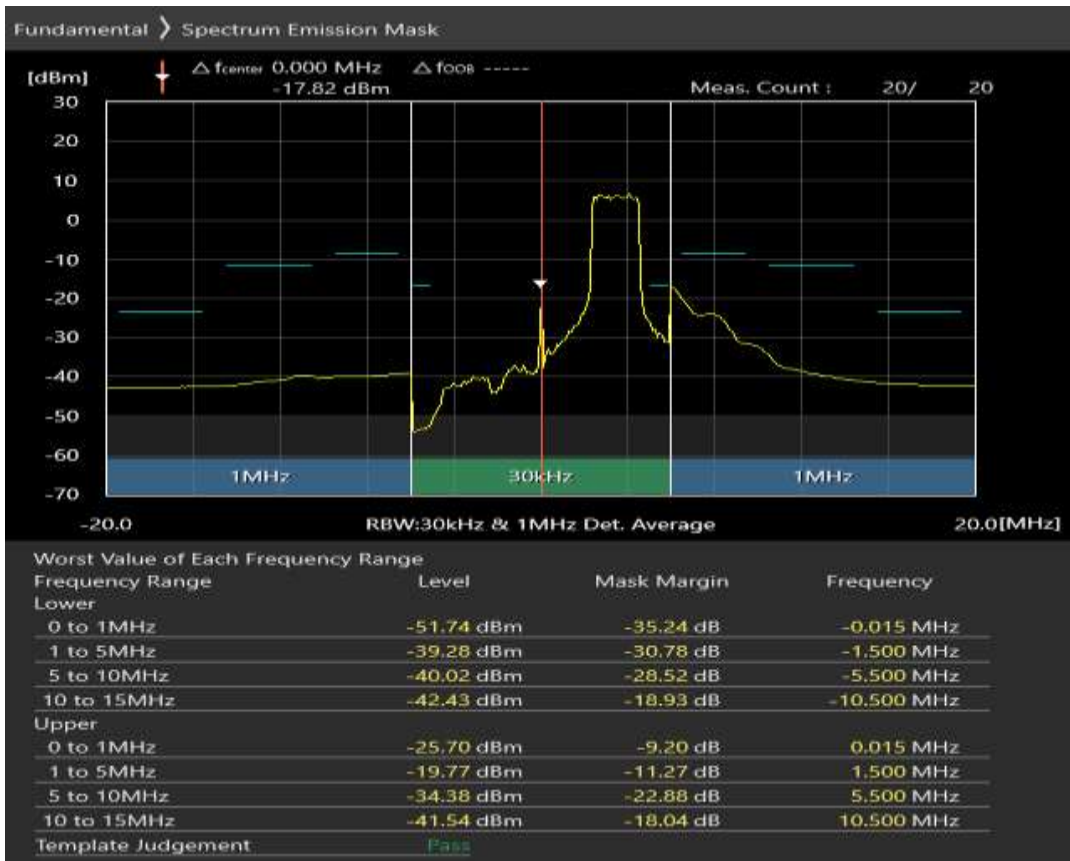

Band40 QPSK BW=10MHz Channel=38700 RB Size=12 Position=#Max