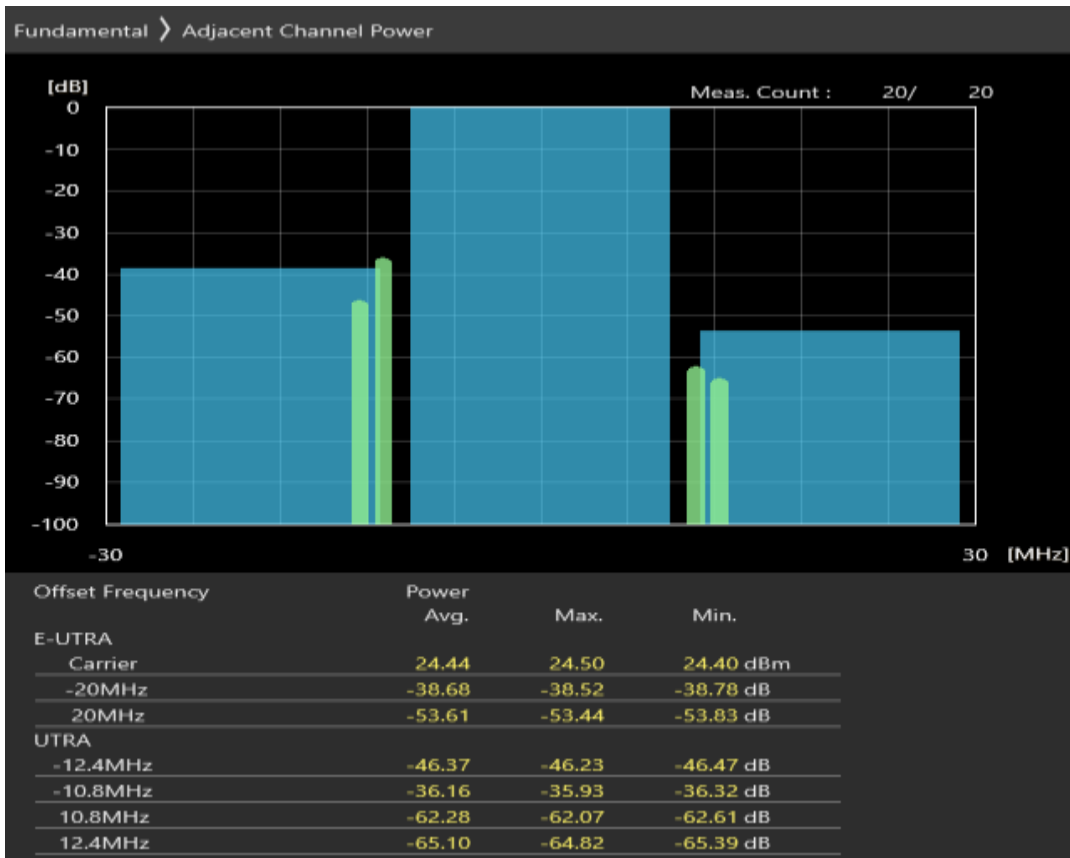

Band38 QPSK BW=20MHz Channel=38150 RB Size=18 Position=#0