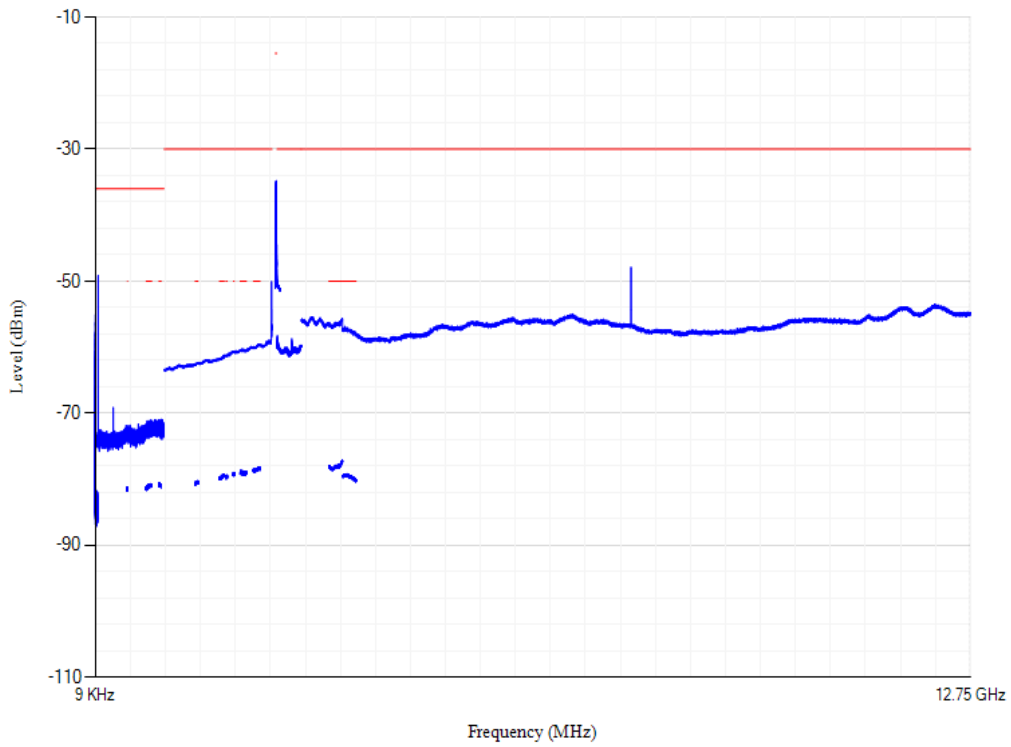

Conducted spurious emissions

Band40 QPSK BW=5MHz Channel=38675 RB Size=1 Position=#0