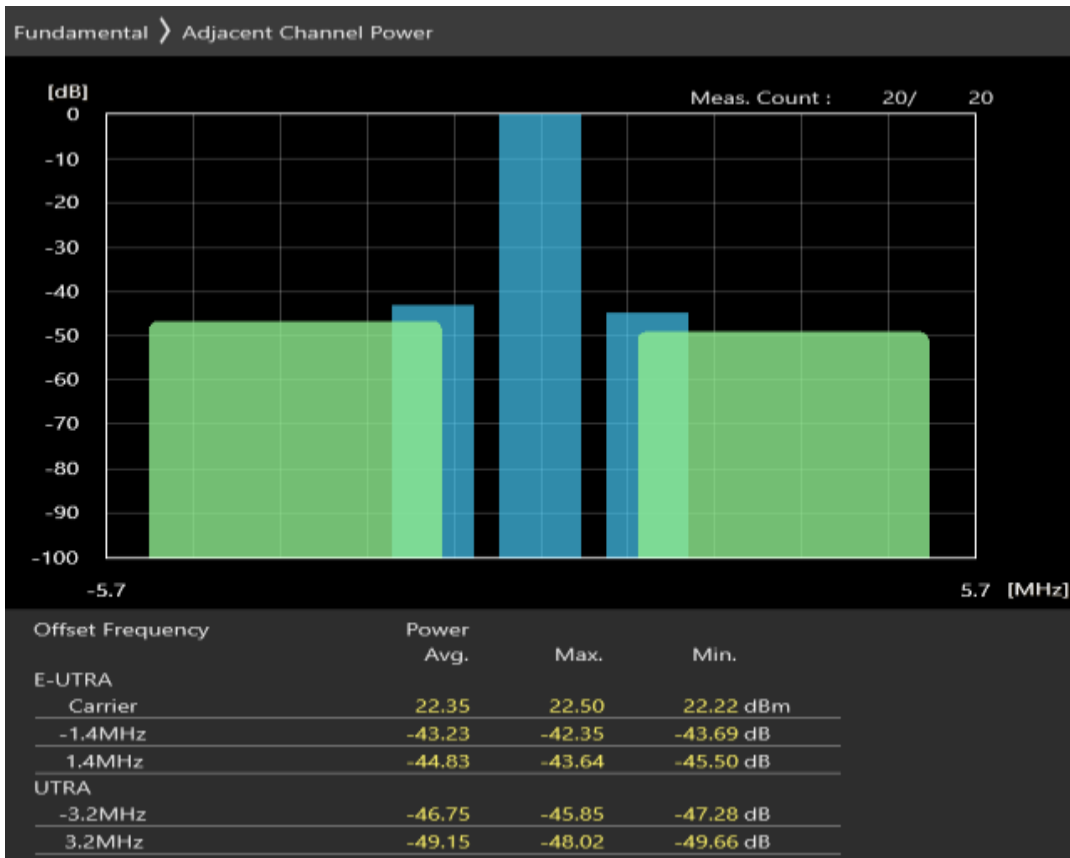

Band3 QPSK BW=1.4MHz Channel=19207 RB Size=5 Position=#0