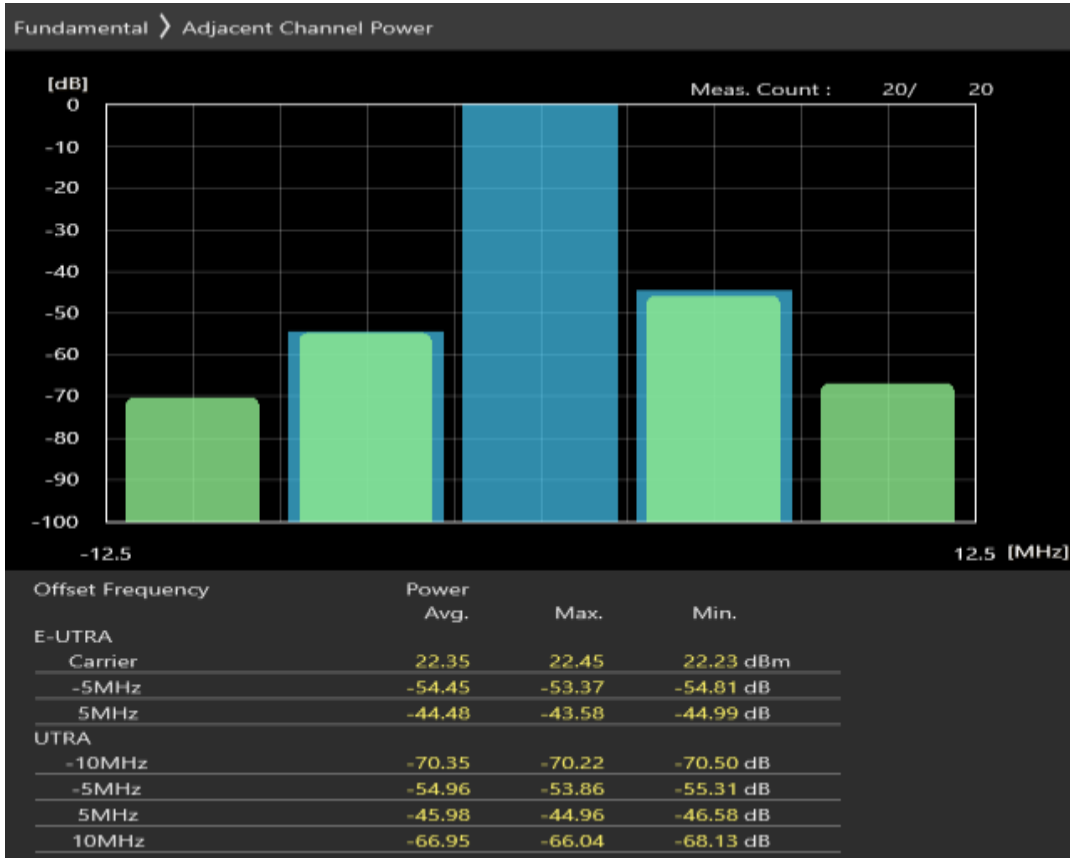

Band3 QAM16 BW=1.4MHz Channel=19943 RB Size=5 Position=#Max

Band3 QAM16 BW=1.4MHz Channel=19943 RB Size=6 Position=#0

Band3 QPSK BW=5MHz Channel=19225 RB Size=8 Position=#0

Band3 QPSK BW=5MHz Channel=19225 RB Size=8 Position=#Max