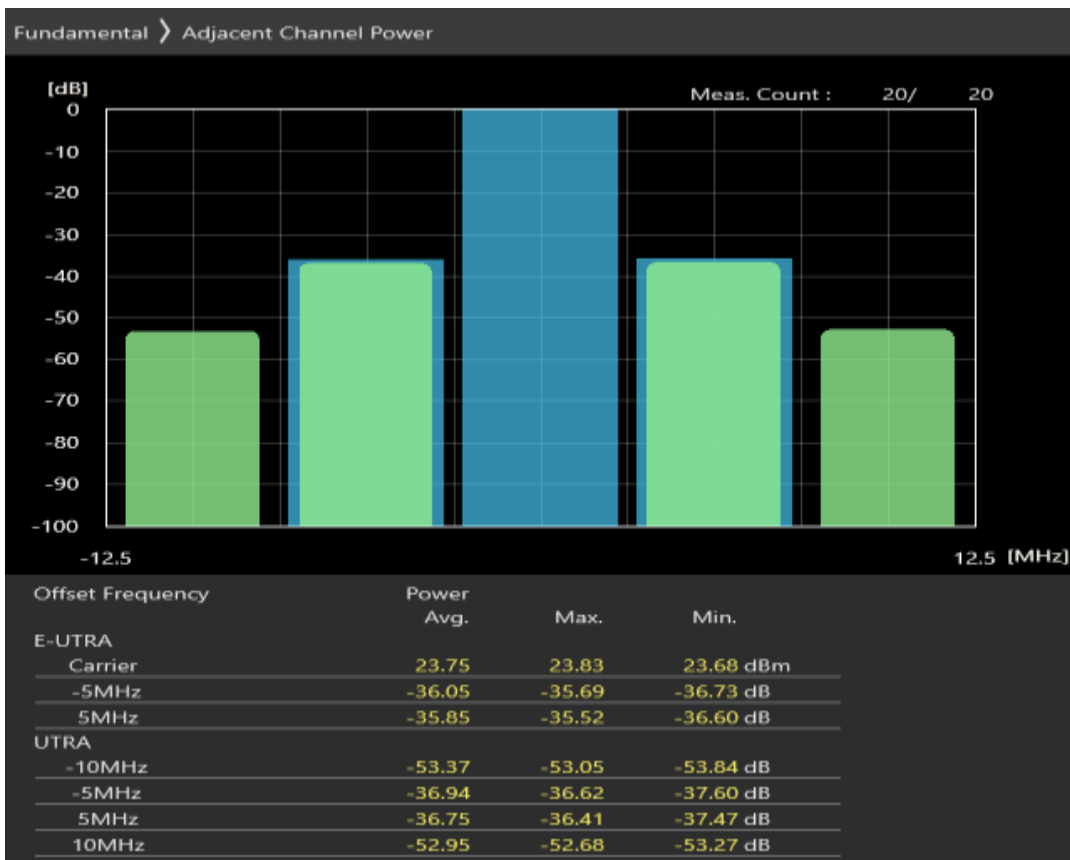

Band7 QPSK BW=5MHz Channel=21100 RB Size=25 Position=#0