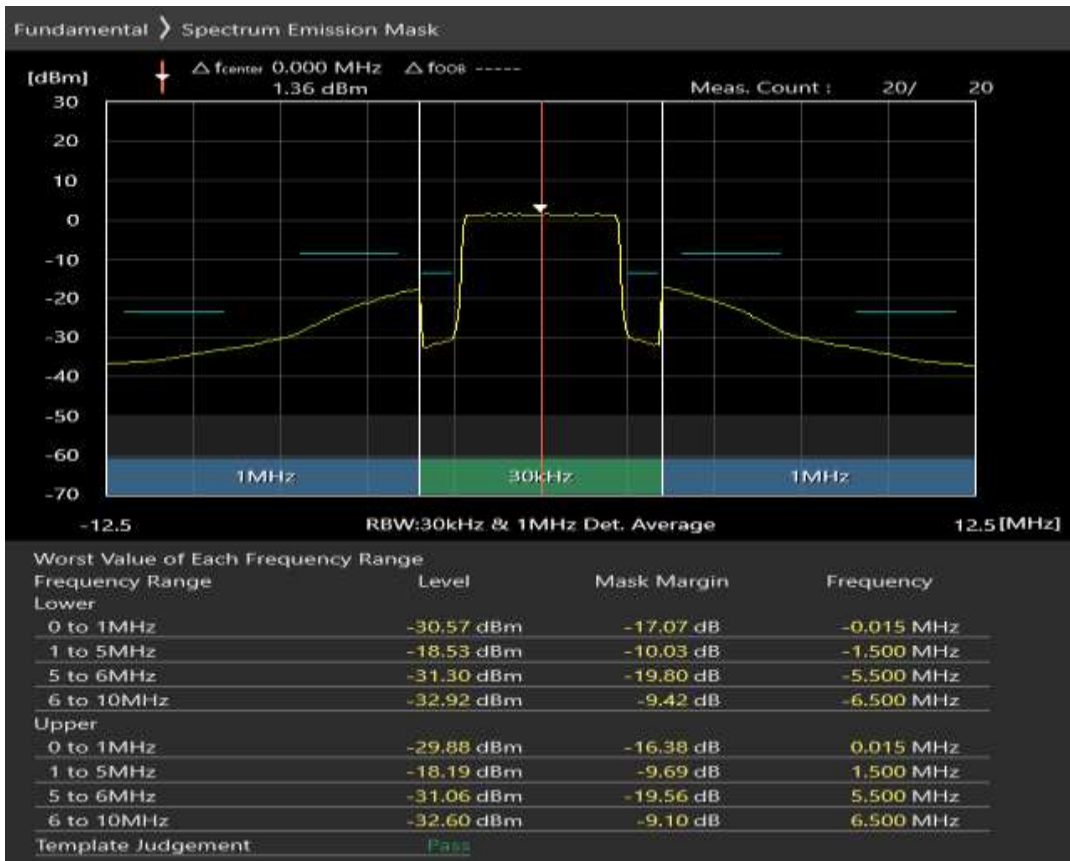

Band7 QPSK BW=5MHz Channel=21425 RB Size=25 Position=#0

Band7 QAM16 BW=5MHz Channel=21425 RB Size=8 Position=#0

Band7 QAM16 BW=5MHz Channel=21425 RB Size=8 Position=#Max

Band7 QAM16 BW=5MHz Channel=21425 RB Size=25 Position=#0