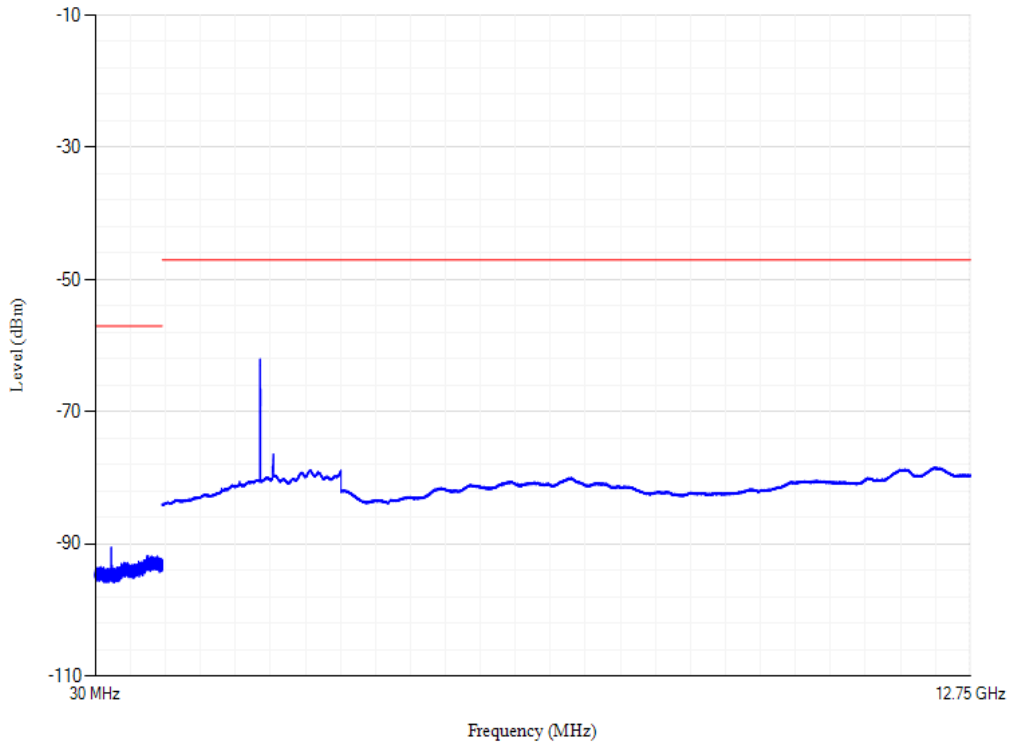

Band38 QPSK BW=20MHz Channel=38150

Conducted spurious emissions

Band40 QPSK BW=20MHz Channel=38750

Conducted spurious emissions

Band40 QPSK BW=20MHz Channel=39150

Conducted spurious emissions

Band40 QPSK BW=20MHz Channel=39550