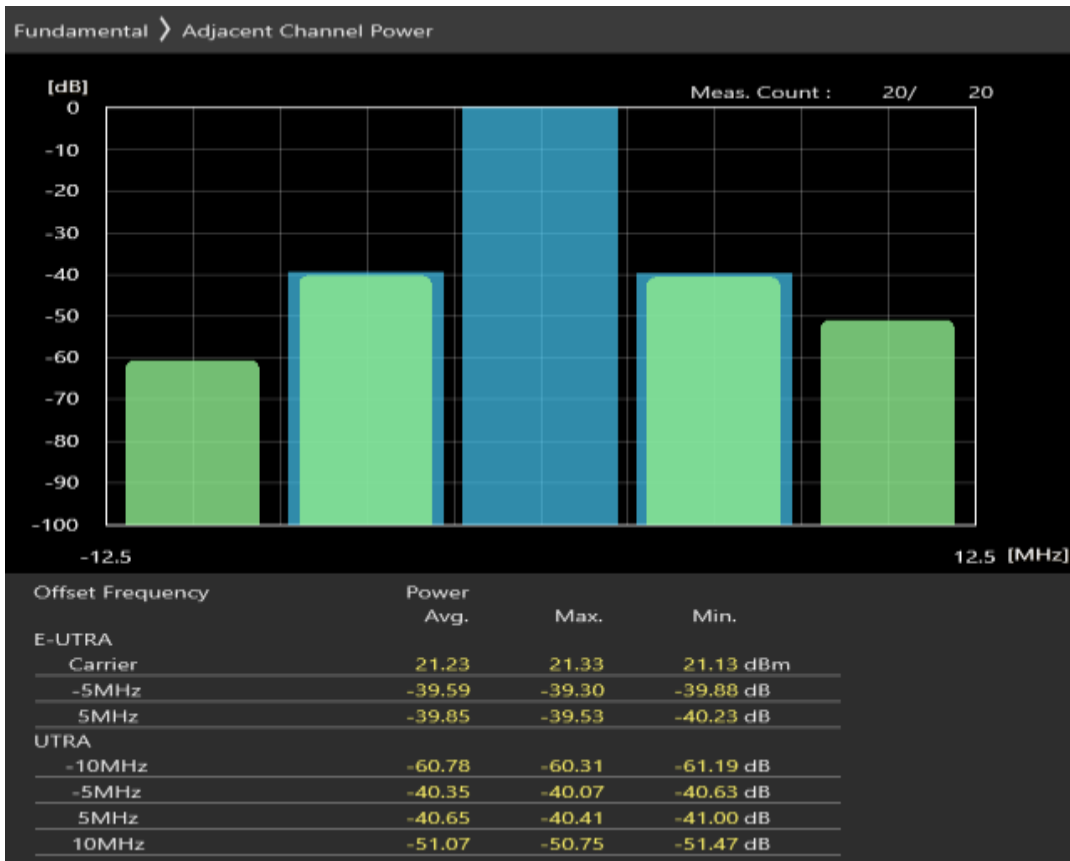

Band20 QPSK BW=5MHz Channel=24175 RB Size=25 Position=#0

Band20 QAM16 BW=5MHz Channel=24175 RB Size=8 Position=#0

Band20 QAM16 BW=5MHz Channel=24175 RB Size=8 Position=#Max

Band20 QAM16 BW=5MHz Channel=24175 RB Size=25 Position=#0