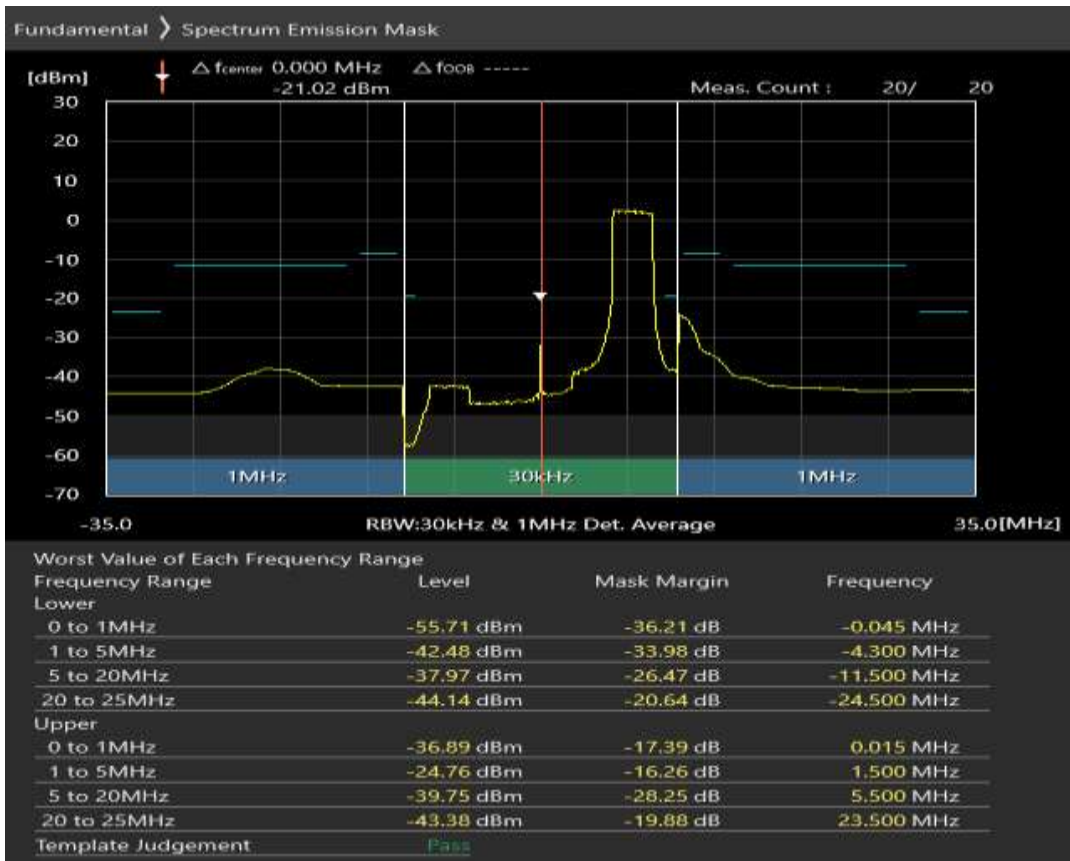

Band3 QAM16 BW=10MHz Channel=1990 RB Size=12 Position=#Max

Band3 QAM16 BW=10MHz Channel=1990 RB Size=50 Position=#0

Band3 QPSK BW=20MHz Channel=19300 RB Size=18 Position=#0

Band3 QPSK BW=20MHz Channel=19300 RB Size=18 Position=#Max