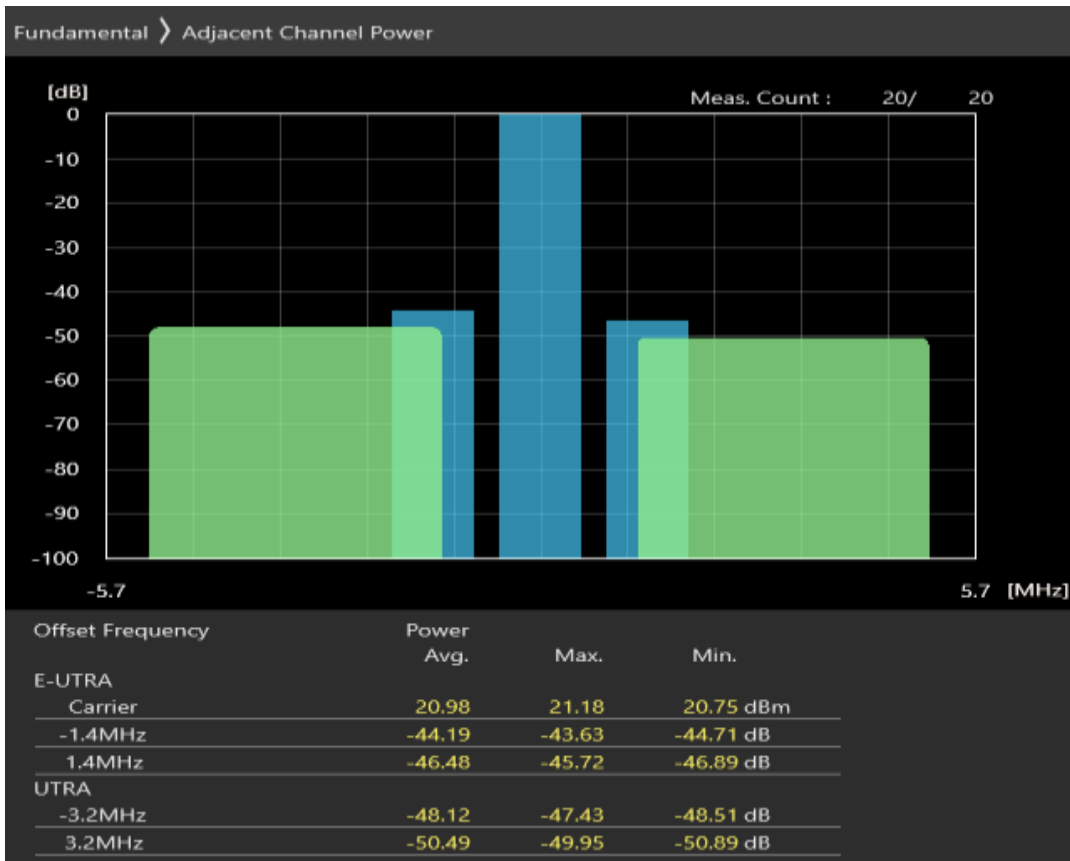

Band3 QPSK BW=1.4MHz Channel=19943 RB Size=5 Position=#0

Band3 QPSK BW=1.4MHz Channel=19943 RB Size=5 Position=#Max

Band3 QPSK BW=1.4MHz Channel=19943 RB Size=6 Position=#0

Band3 QAM16 BW=1.4MHz Channel=19943 RB Size=5 Position=#0