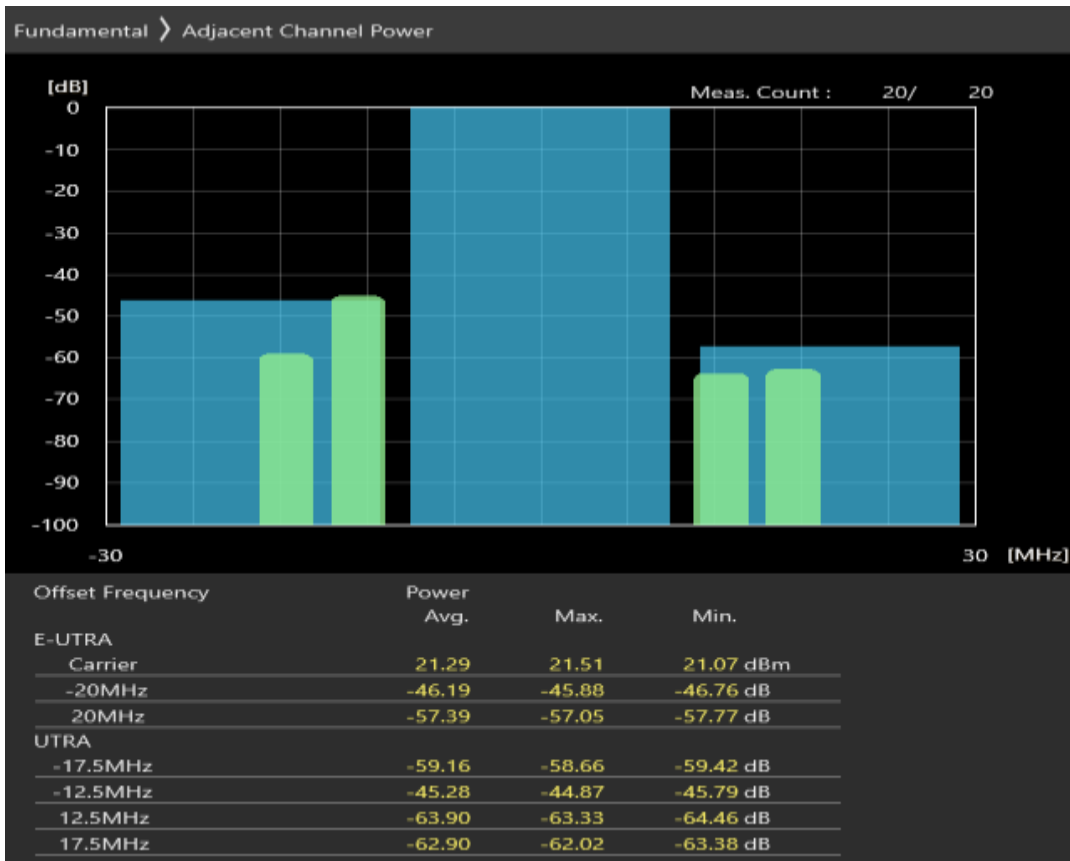

Band3 QAM16 BW=20MHz Channel=19850 RB Size=18 Position=#0