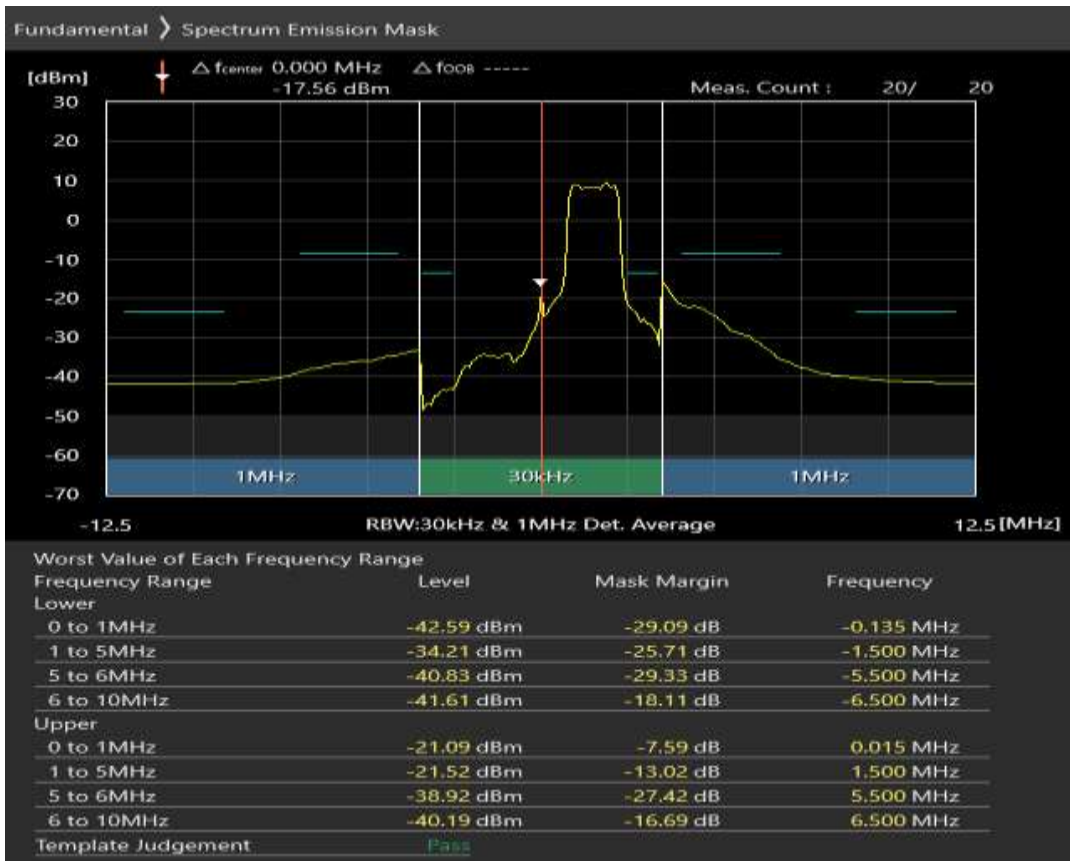

Band40 QPSK BW=5MHz Channel=39150 RB Size=8 Position=#Max