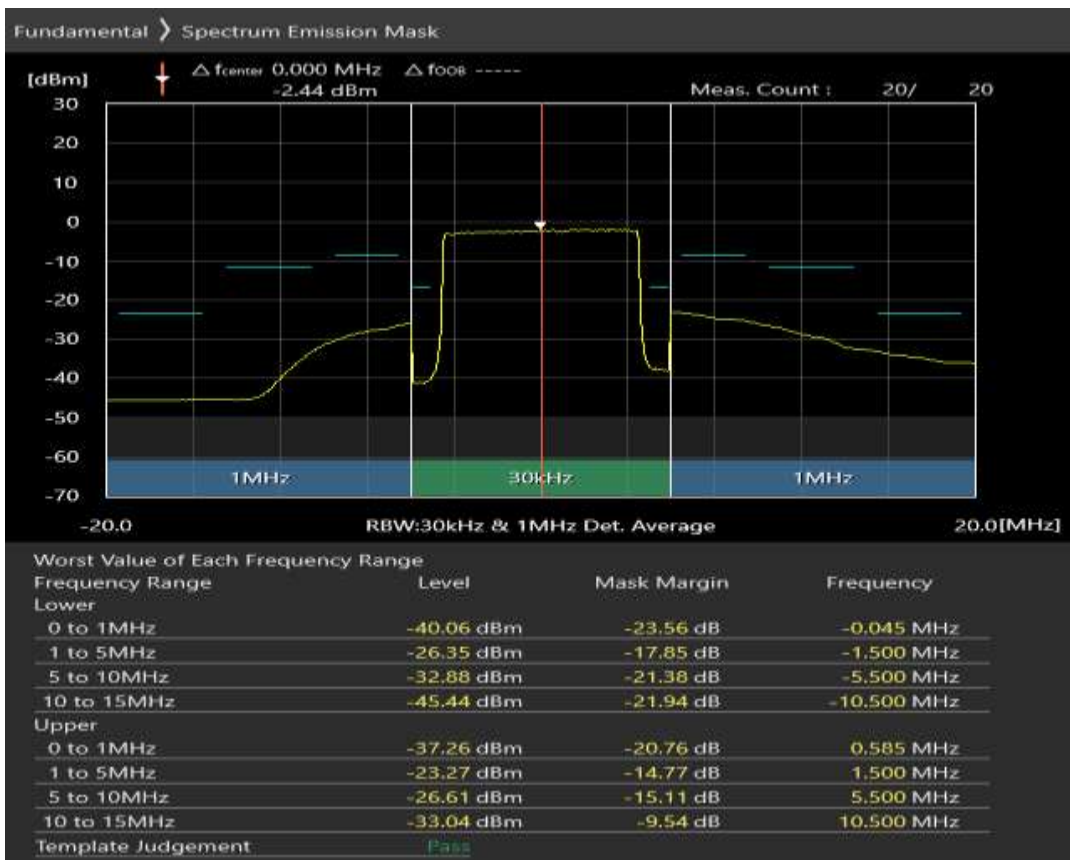

Band20 QPSK BW=10MHz Channel=24200 RB Size=50 Position=#0