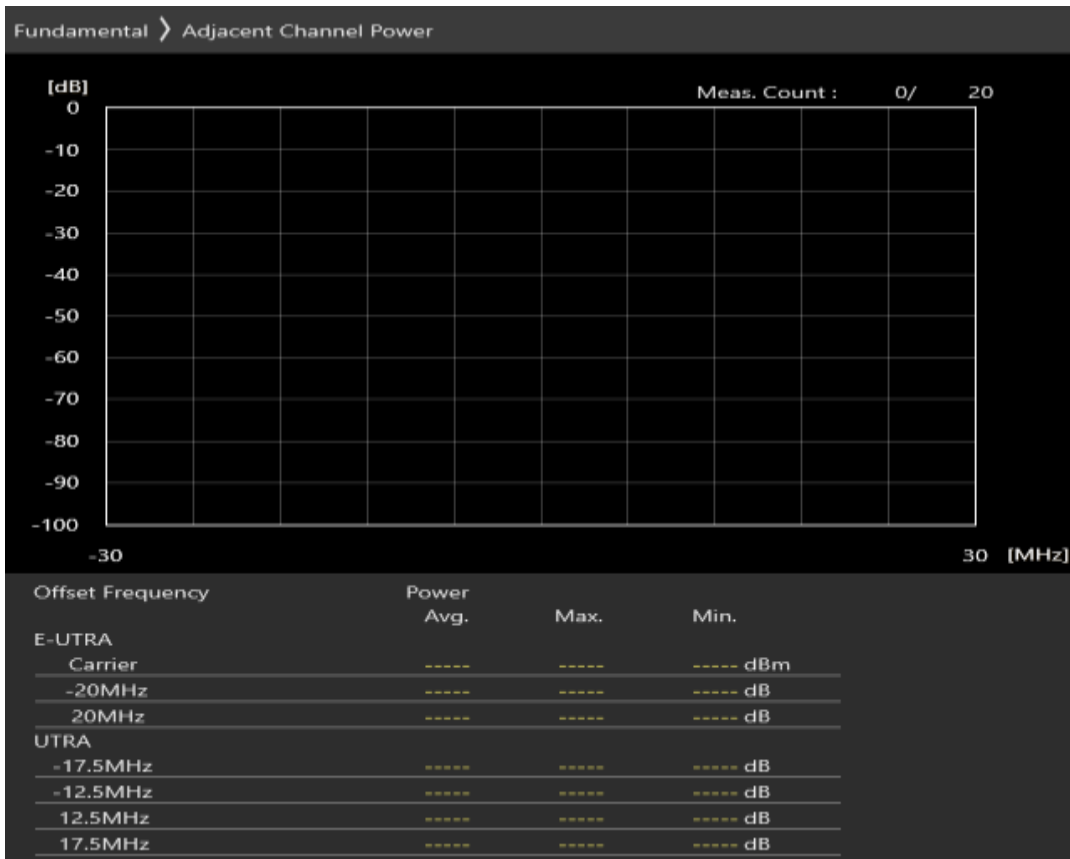

Band38 QPSK BW=5MHz Channel=37775 RB Size=8 Position=#0

Band38 QPSK BW=5MHz Channel=37775 RB Size=8 Position=#Max

Band38 QPSK BW=5MHz Channel=37775 RB Size=25 Position=#0

Band38 QAM16 BW=5MHz Channel=37775 RB Size=8 Position=#0