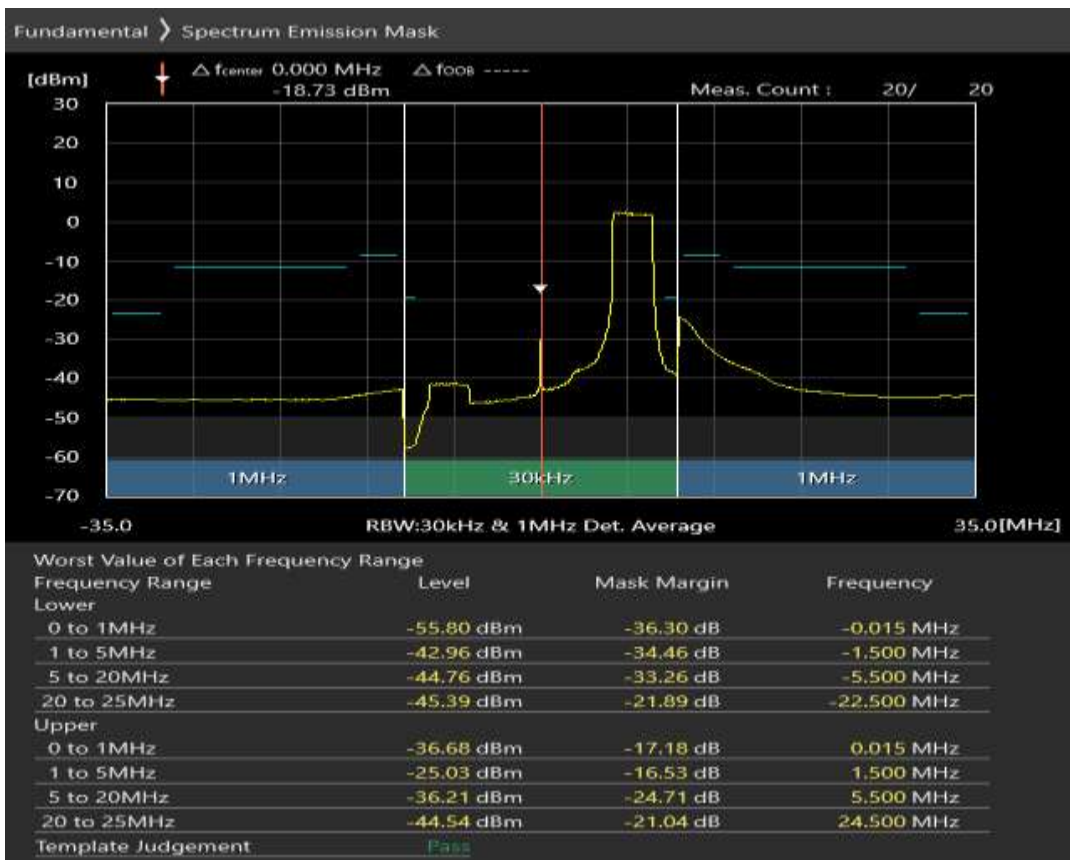

Band20 QAM16 BW=20MHz Channel=24250 RB Size=18 Position=#Max