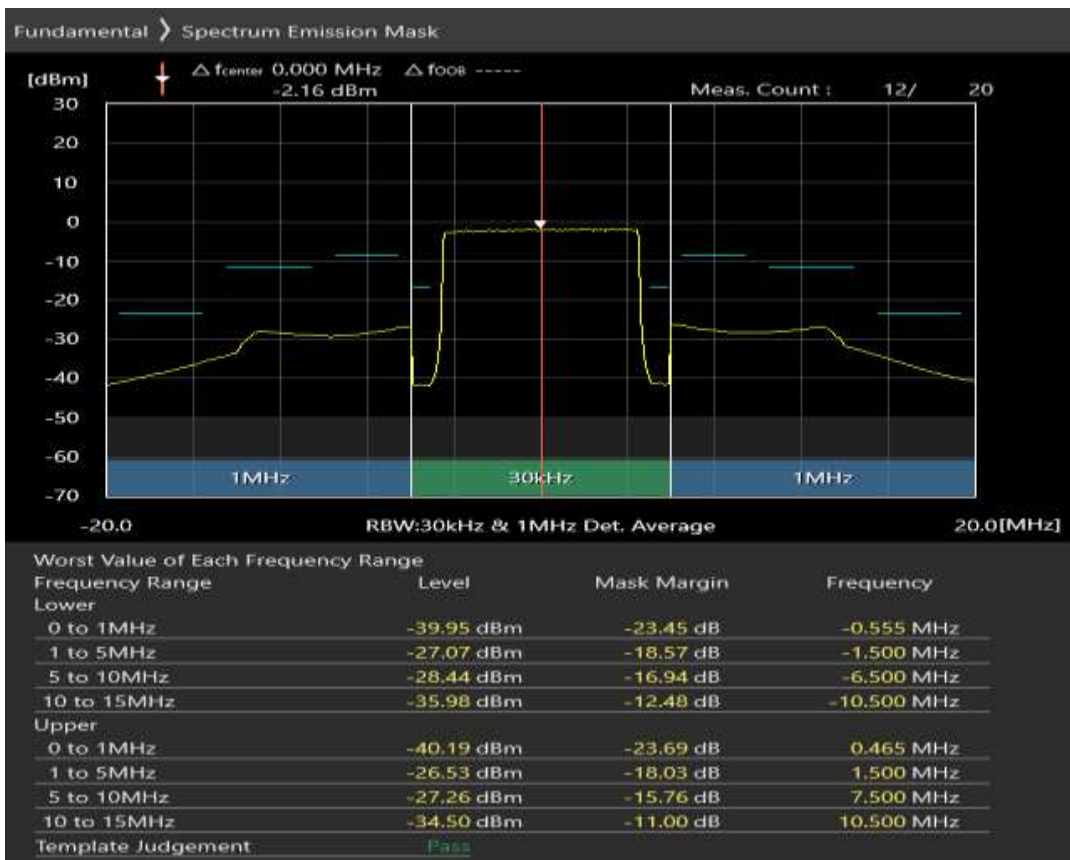

Band1 QPSK BW=10MHz Channel=18050 RB Size=50 Position=#0