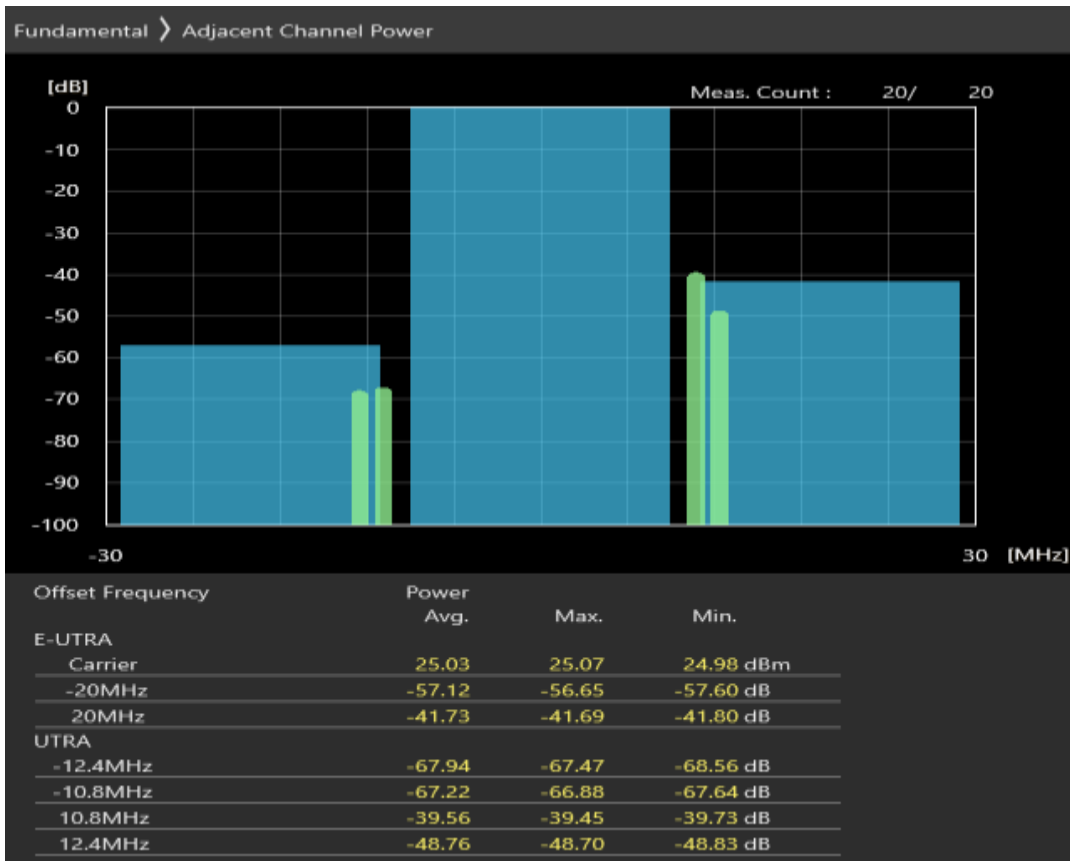

Band40 QPSK BW=20MHz Channel=39150 RB Size=18 Position=#Max