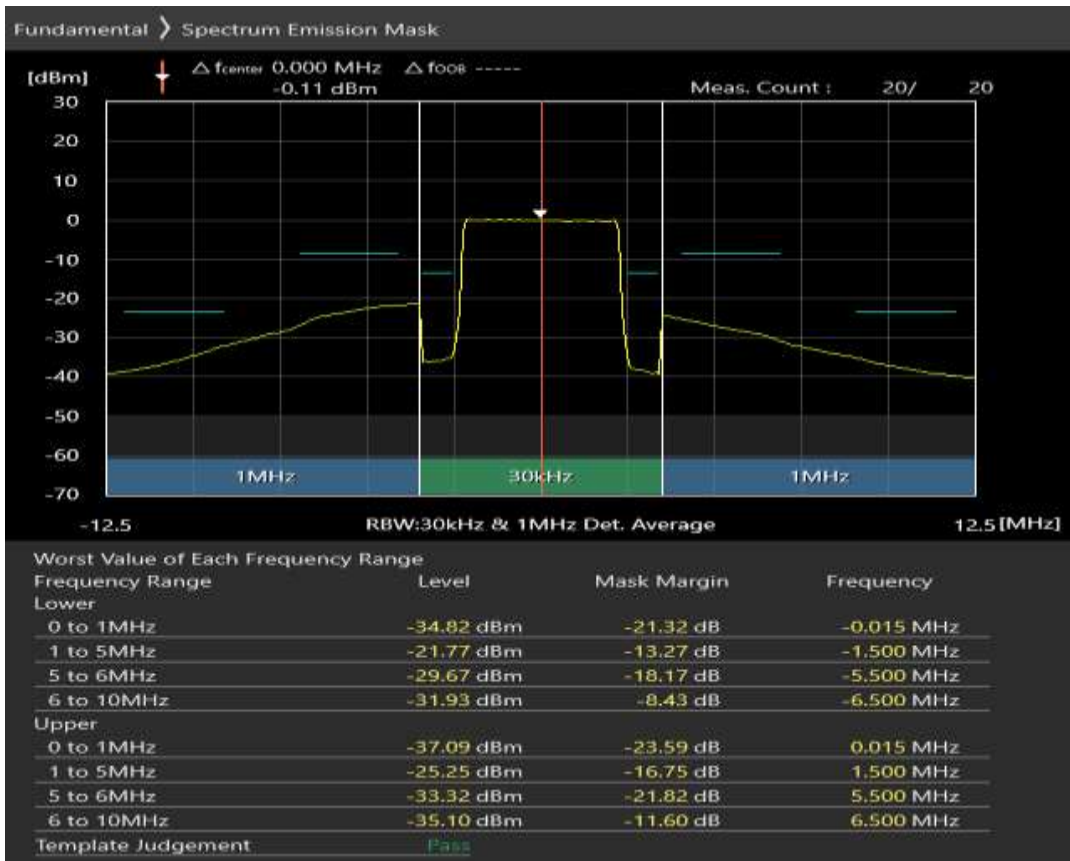

Band20 QPSK BW=5MHz Channel=24300 RB Size=25 Position=#0

Band20 QAM16 BW=5MHz Channel=24300 RB Size=8 Position=#0

Band20 QAM16 BW=5MHz Channel=24300 RB Size=8 Position=#Max

Band20 QAM16 BW=5MHz Channel=24300 RB Size=25 Position=#0