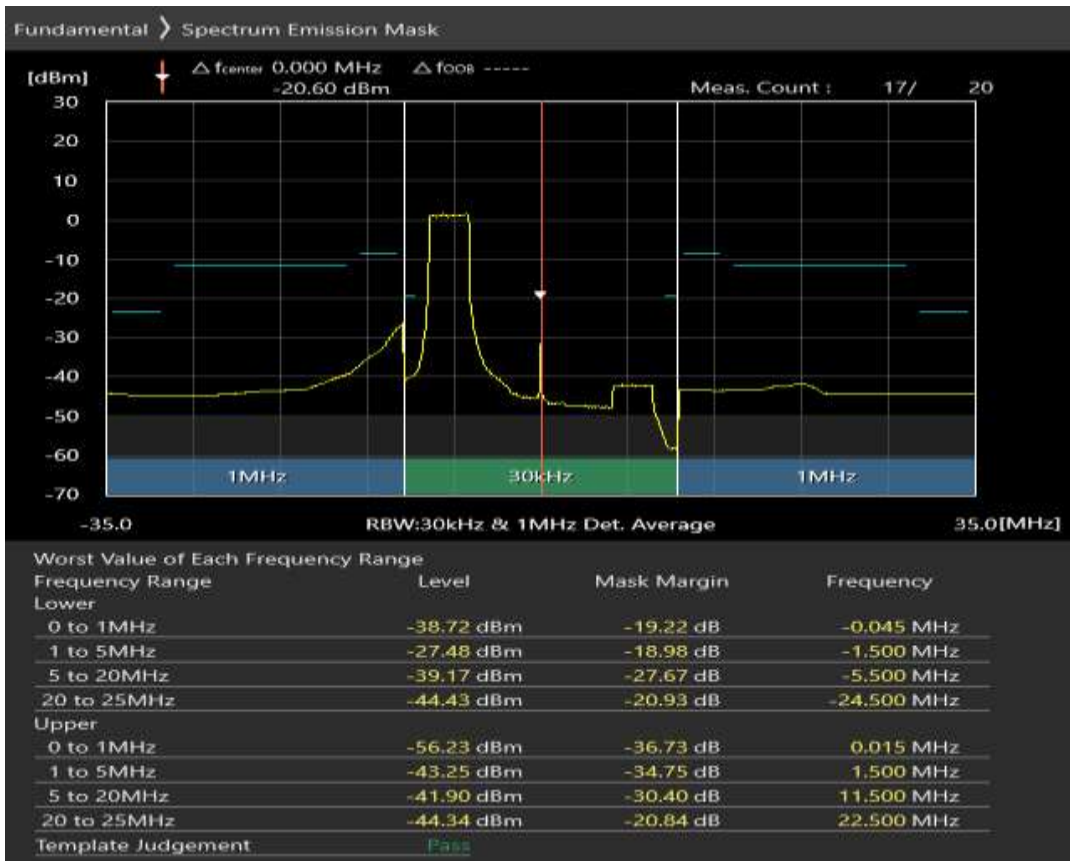

Band3 QAM16 BW=20MHz Channel=19850 RB Size=18 Position=#0