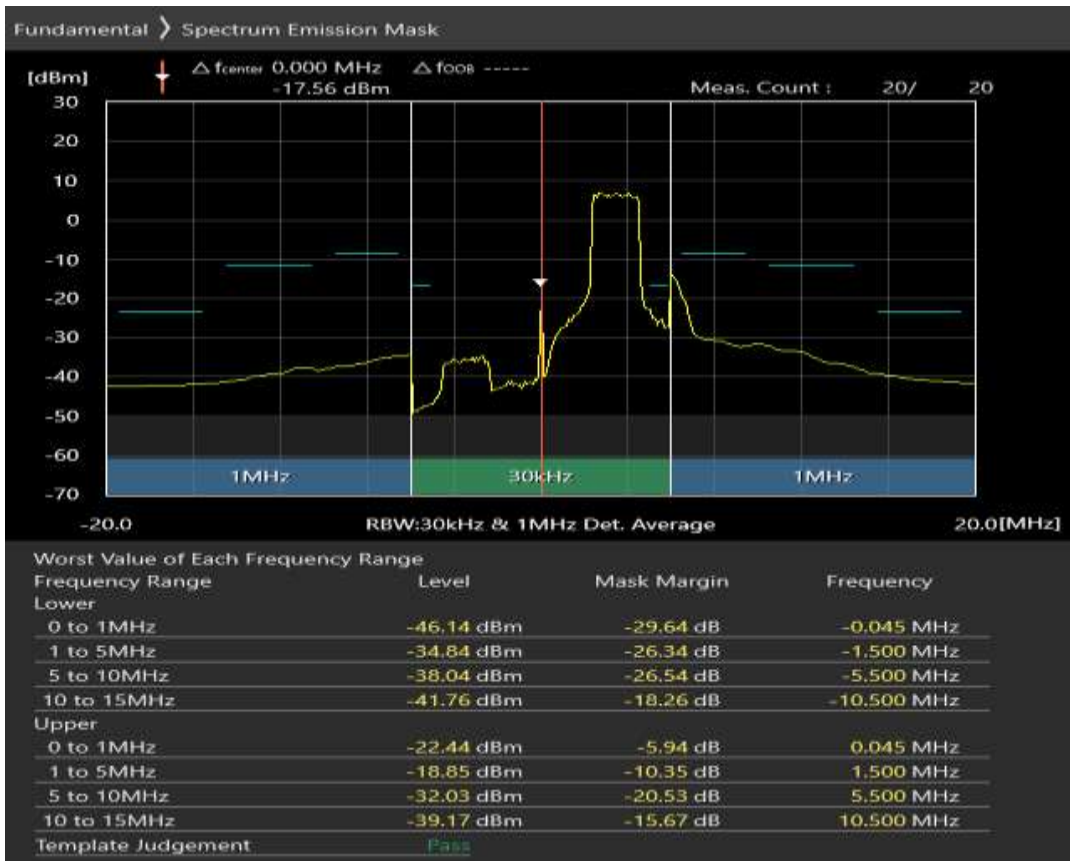

Band38 QAM16 BW=5MHz Channel=38225 RB Size=8 Position=#Max

Band38 QAM16 BW=5MHz Channel=38225 RB Size=25 Position=#0

Band38 QPSK BW=10MHz Channel=37800 RB Size=12 Position=#0

Band38 QPSK BW=10MHz Channel=37800 RB Size=12 Position=#Max