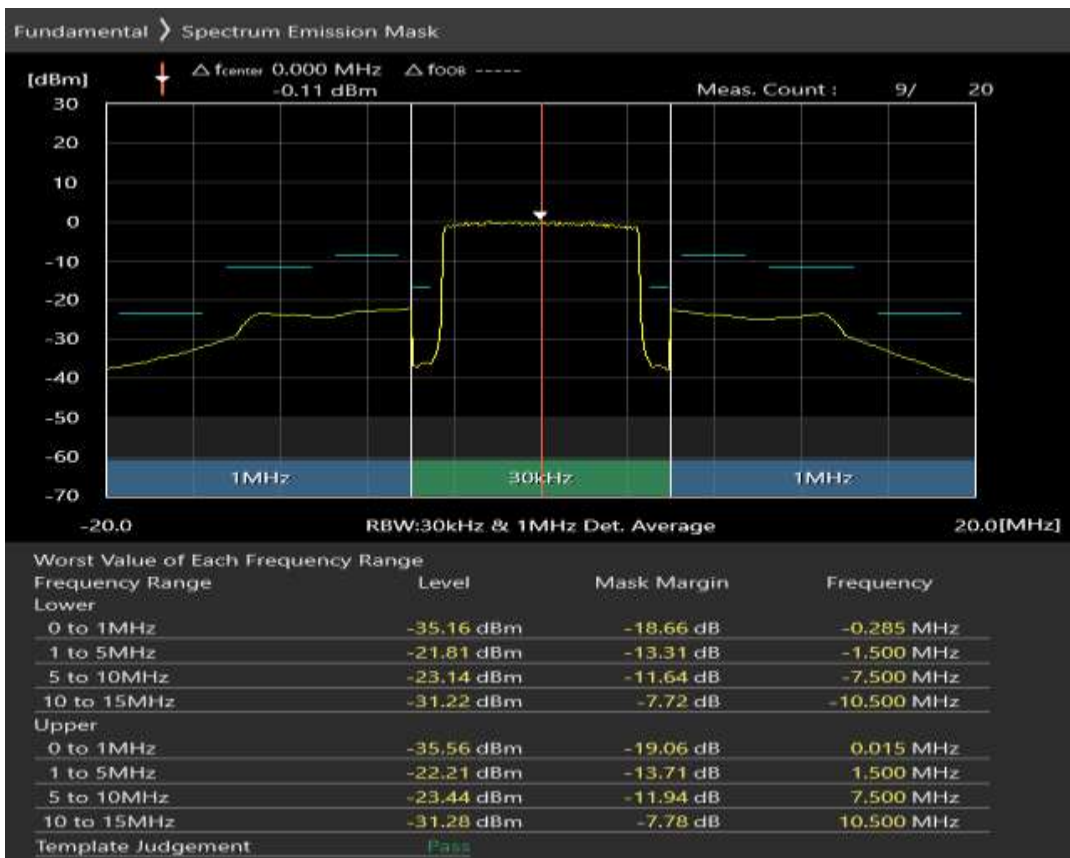

Band1 QPSK BW=10MHz Channel=18550 RB Size=50 Position=#0