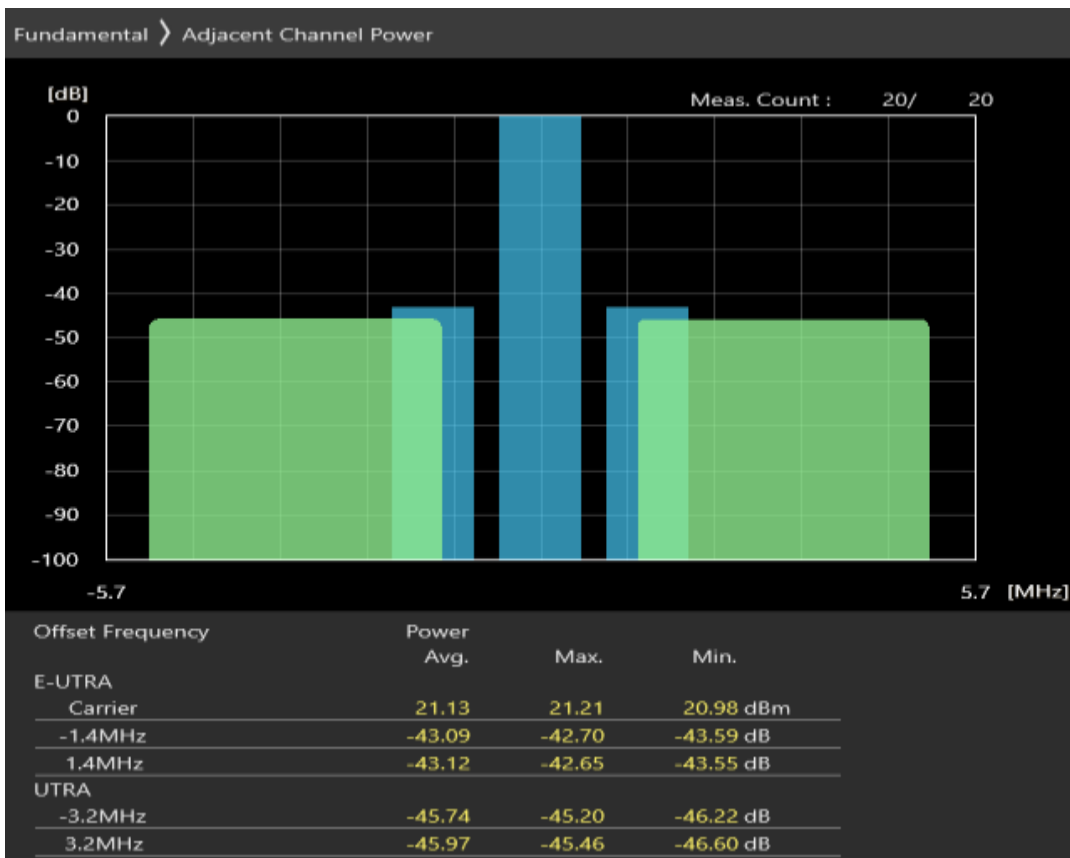

Band3 QPSK BW=1.4MHz Channel=19575 RB Size=6 Position=#0