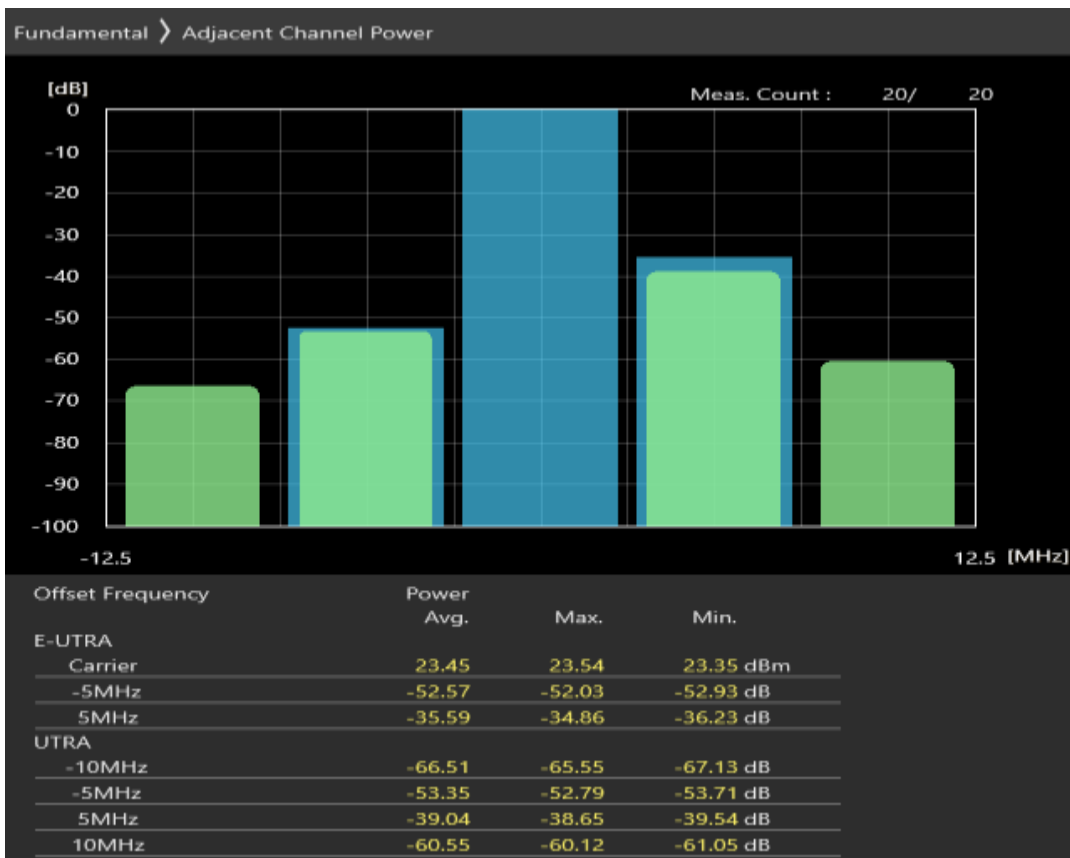

Band7 QAM16 BW=5MHz Channel=21425 RB Size=8 Position=#Max