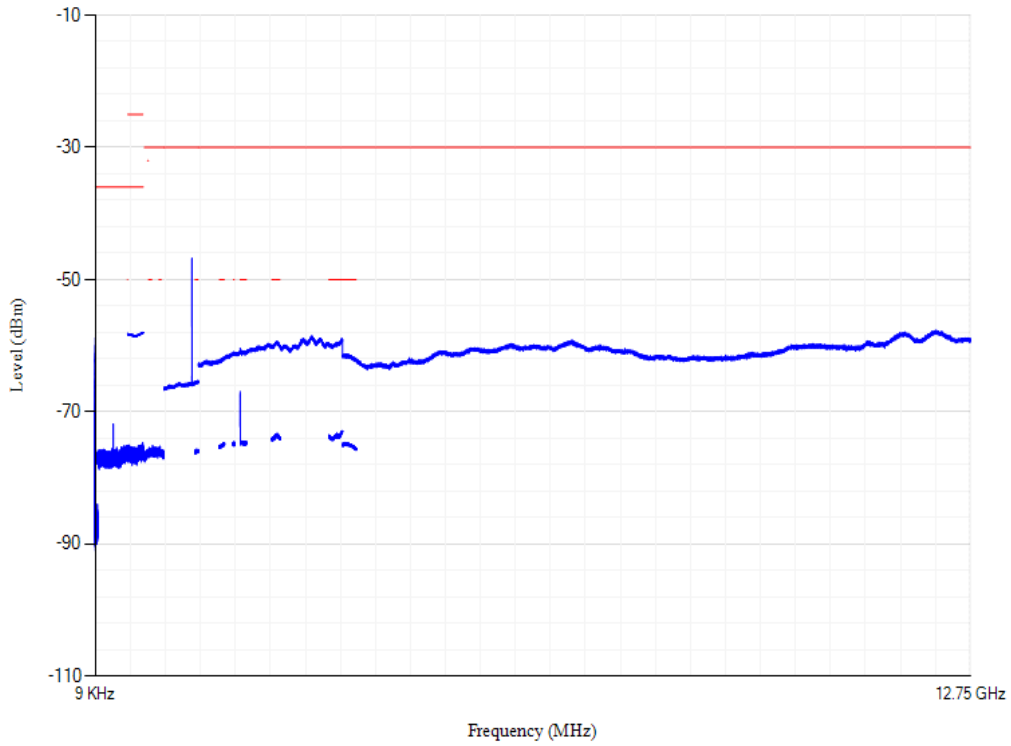

Conducted spurious emissions

Band28 QPSK BW=3MHz Channel=27360 RB Size=1 Position=#0