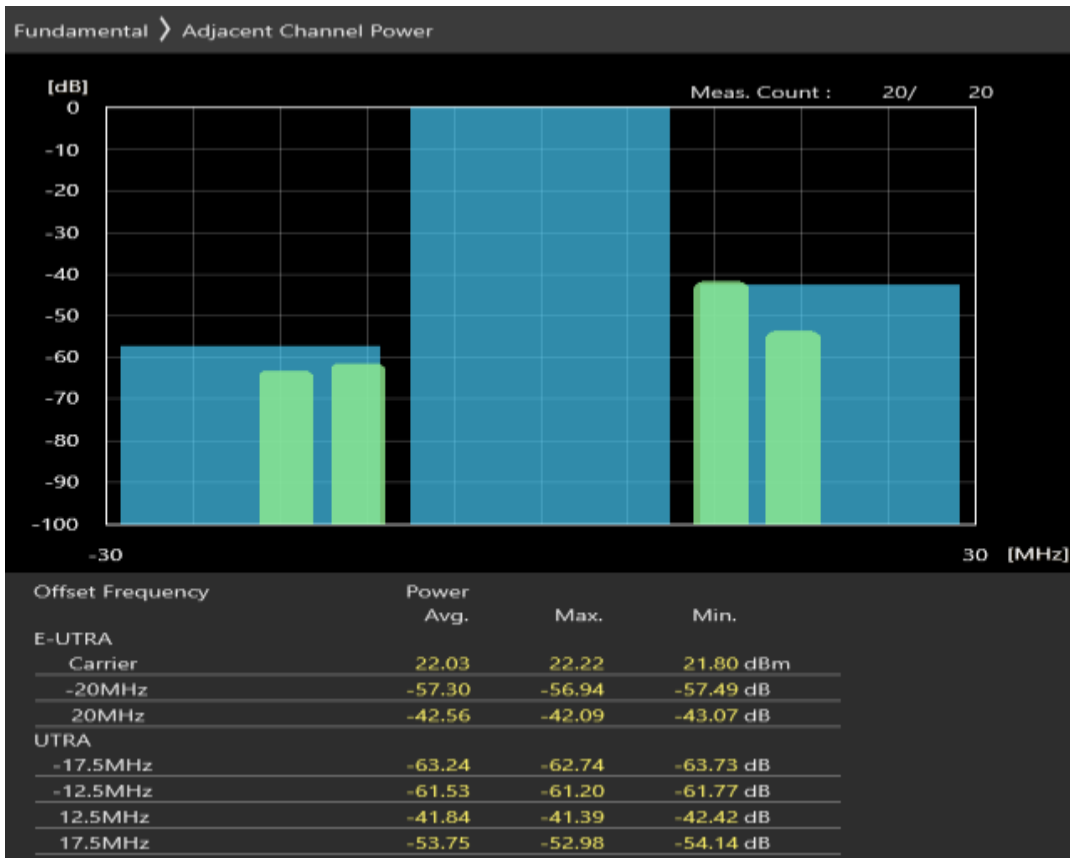

Band28 QAM16 BW=20MHz Channel=27460 RB Size=18 Position=#Max