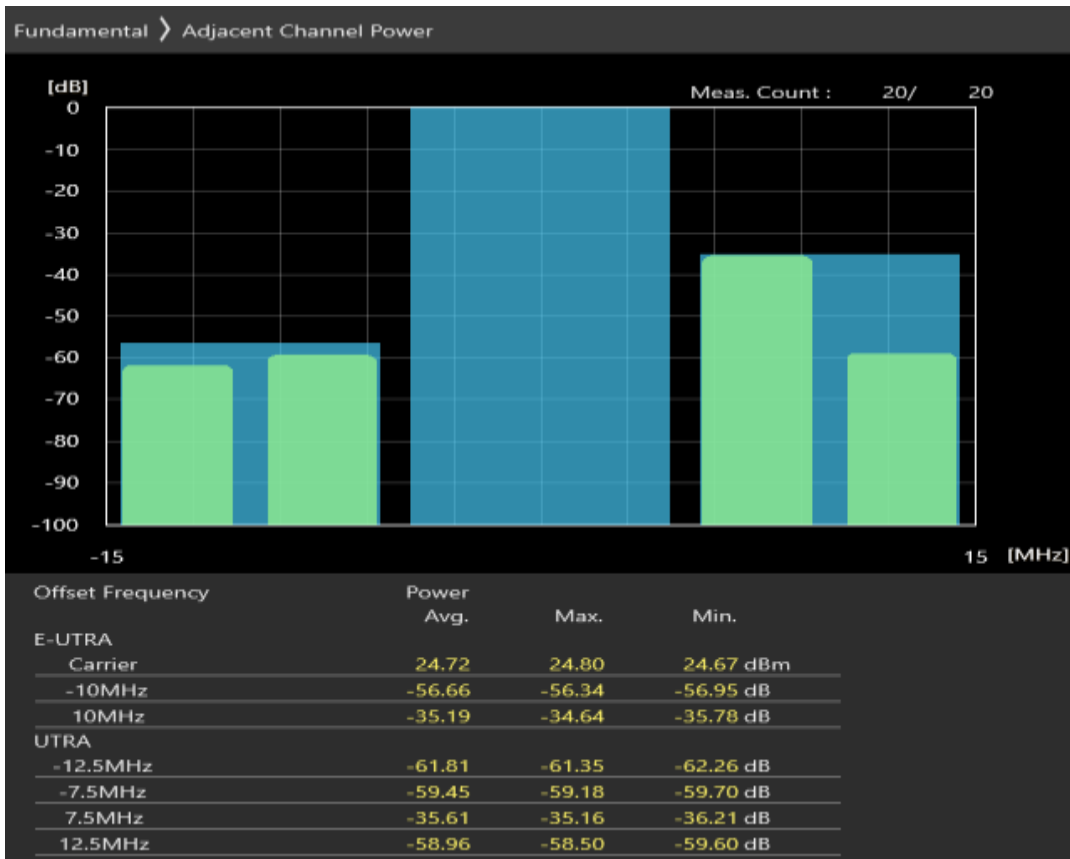

Band1 QPSK BW=10MHz Channel=18300 RB Size=12 Position=#Max