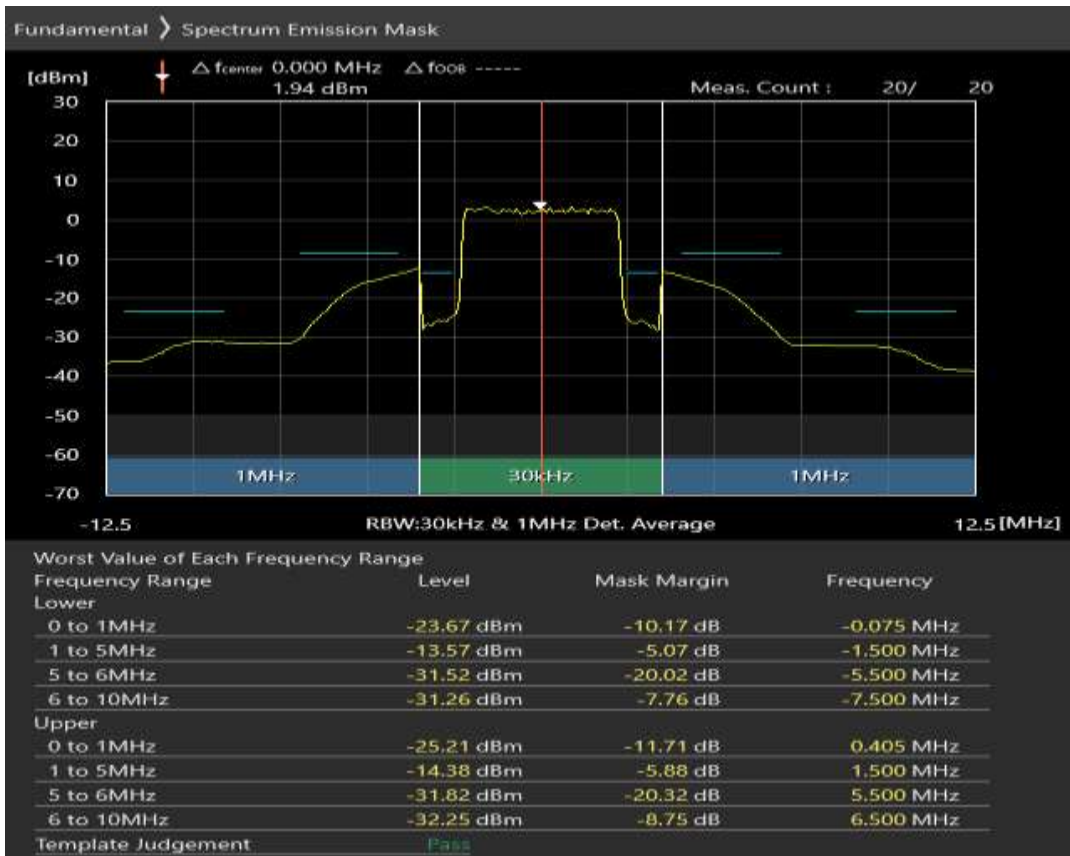

Band40 QPSK BW=5MHz Channel=39625 RB Size=25 Position=#0