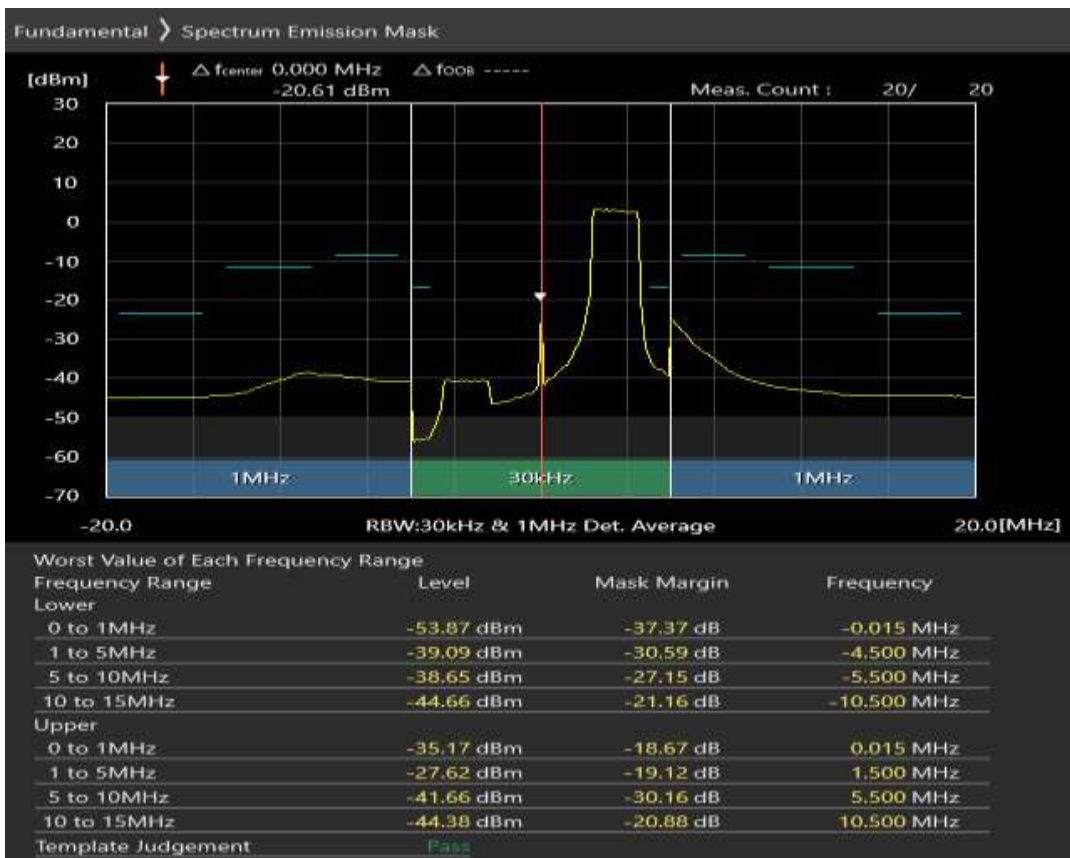

Band3 QAM16 BW=10MHz Channel=1990 RB Size=12 Position=#Max