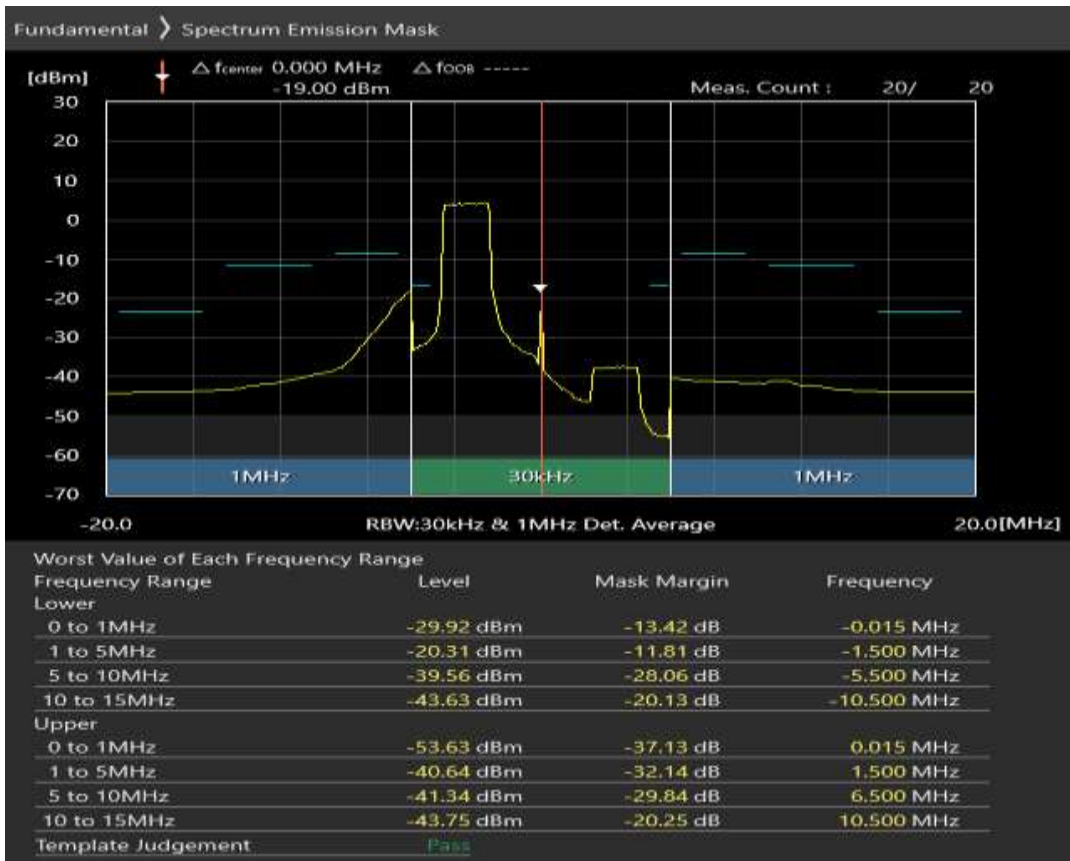

Band1 QAM16 BW=10MHz Channel=18300 RB Size=12 Position=#0