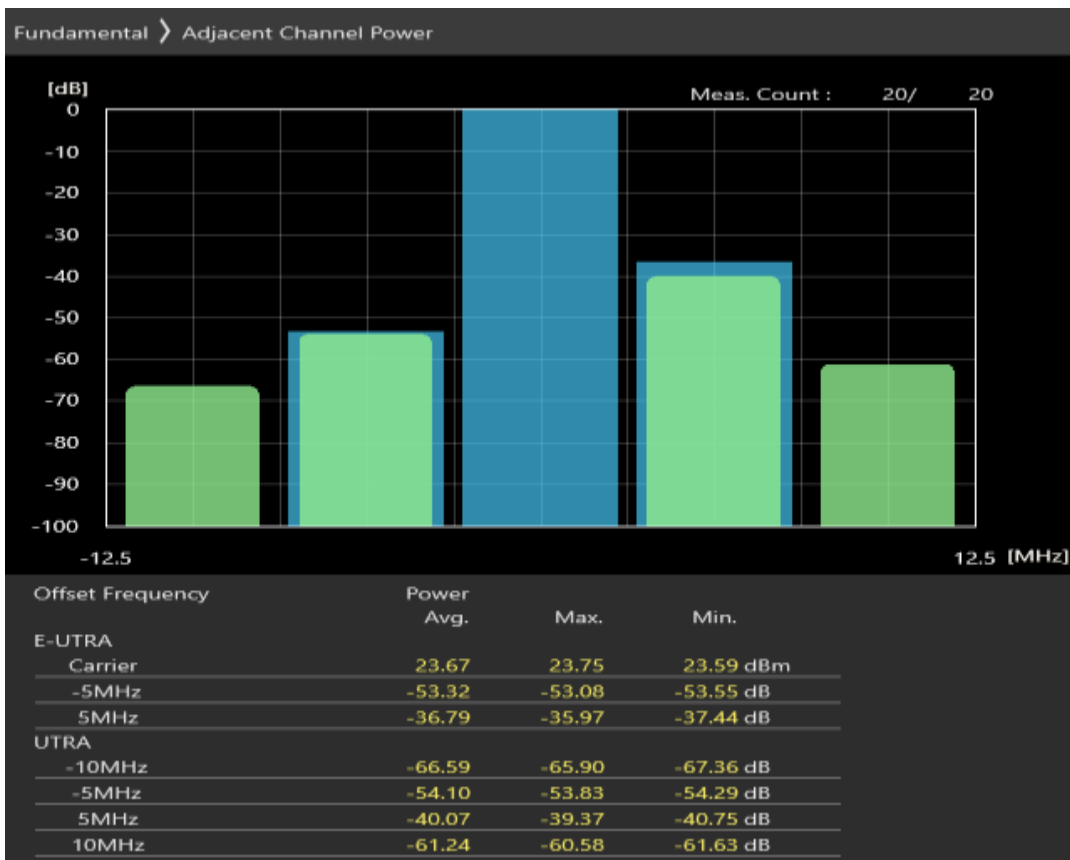

Band7 QAM16 BW=5MHz Channel=21100 RB Size=8 Position=#Max