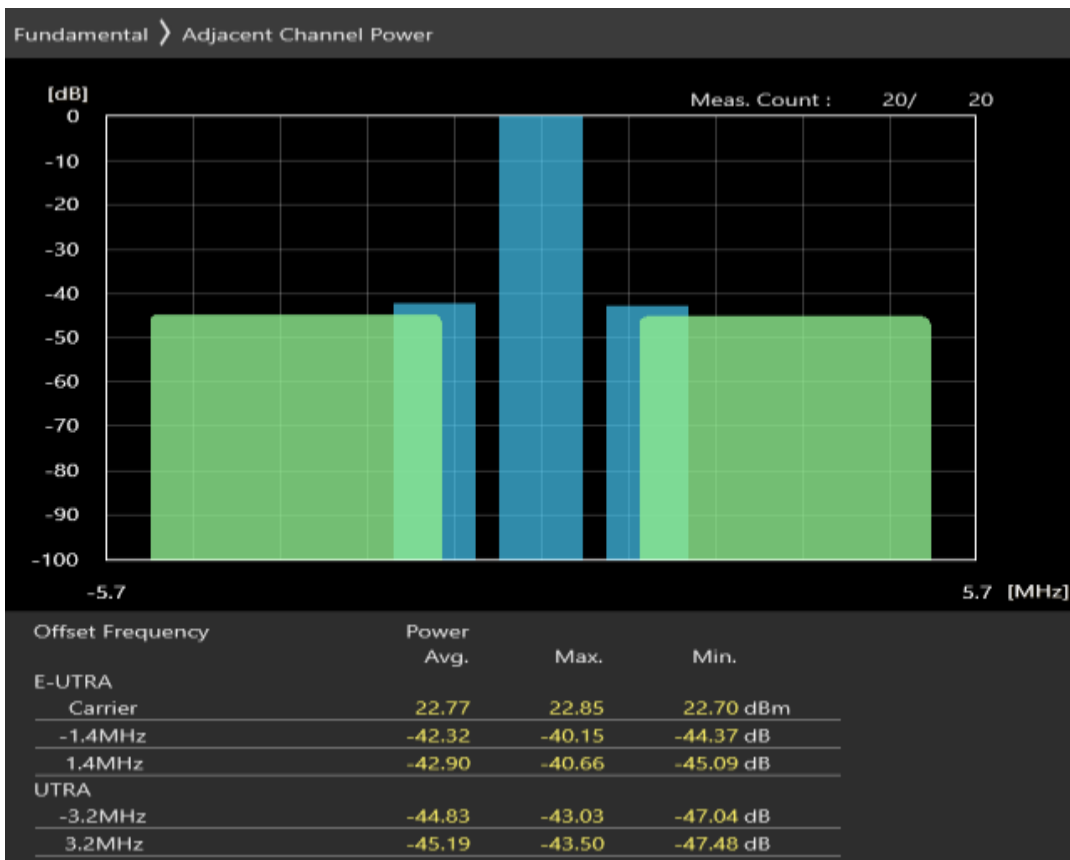

Band8 QPSK BW=1.4MHz Channel=21625 RB Size=6 Position=#0