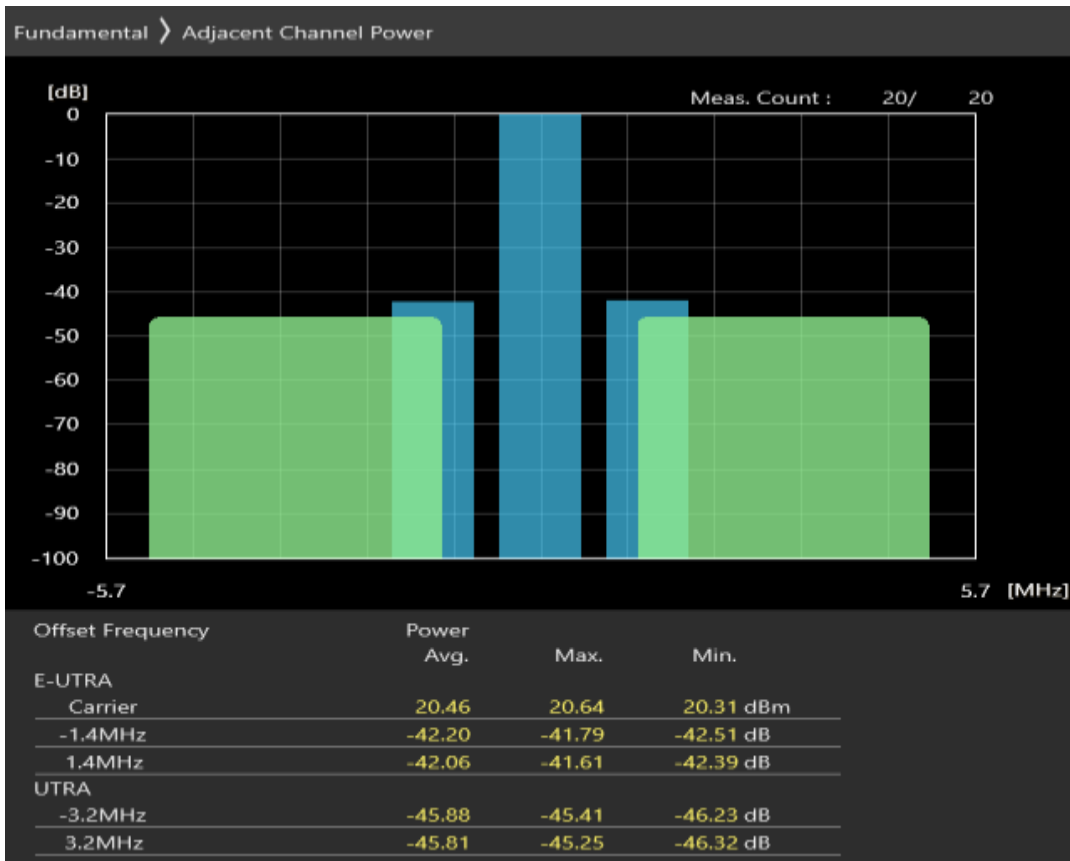

Band3 QPSK BW=1.4MHz Channel=19575 RB Size=6 Position=#0

Band3 QAM16 BW=1.4MHz Channel=19575 RB Size=5 Position=#0

Band3 QAM16 BW=1.4MHz Channel=19575 RB Size=5 Position=#Max

Band3 QAM16 BW=1.4MHz Channel=19575 RB Size=6 Position=#0