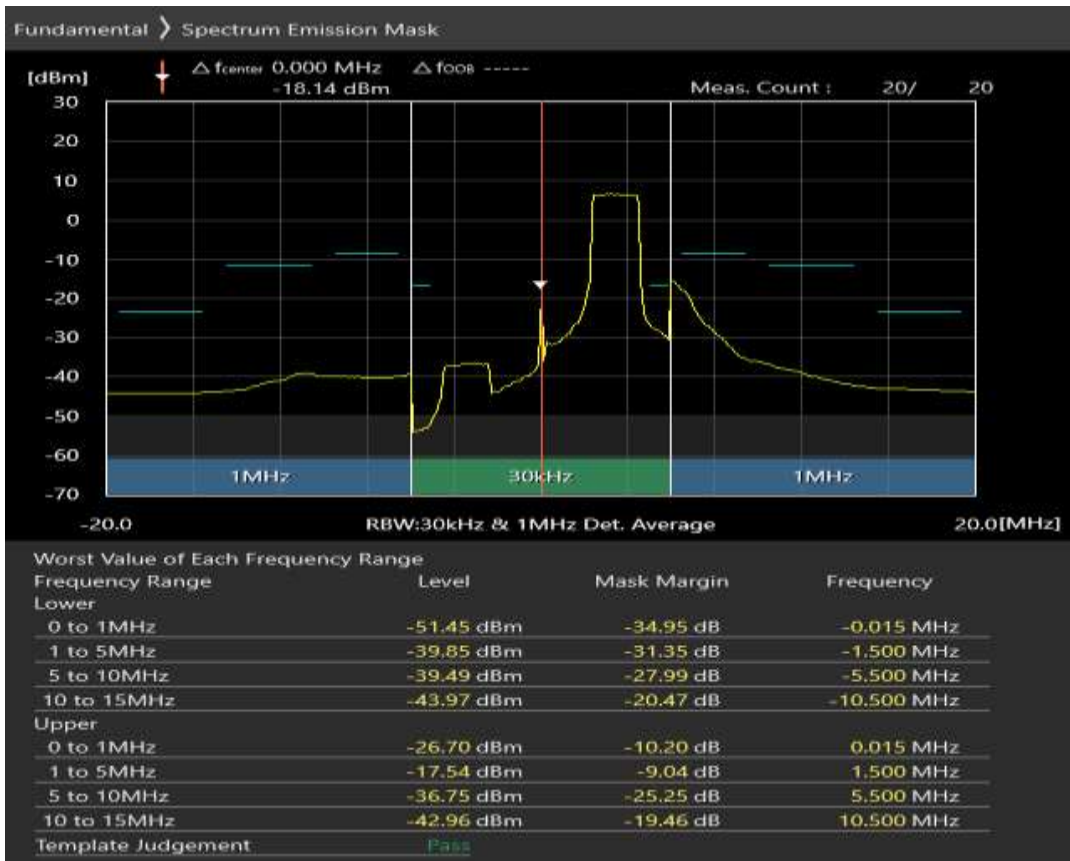

Band1 QPSK BW=10MHz Channel=18050 RB Size=12 Position=#Max