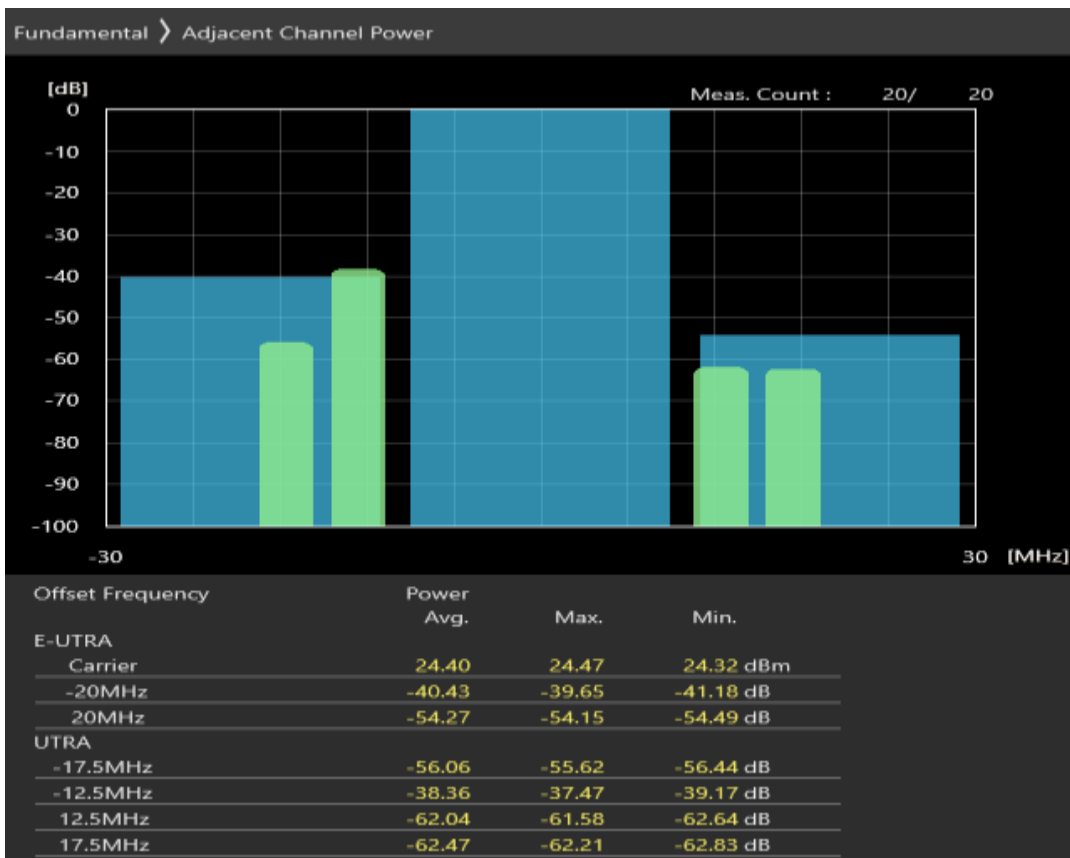

Band7 QPSK BW=20MHz Channel=21100 RB Size=18 Position=#0