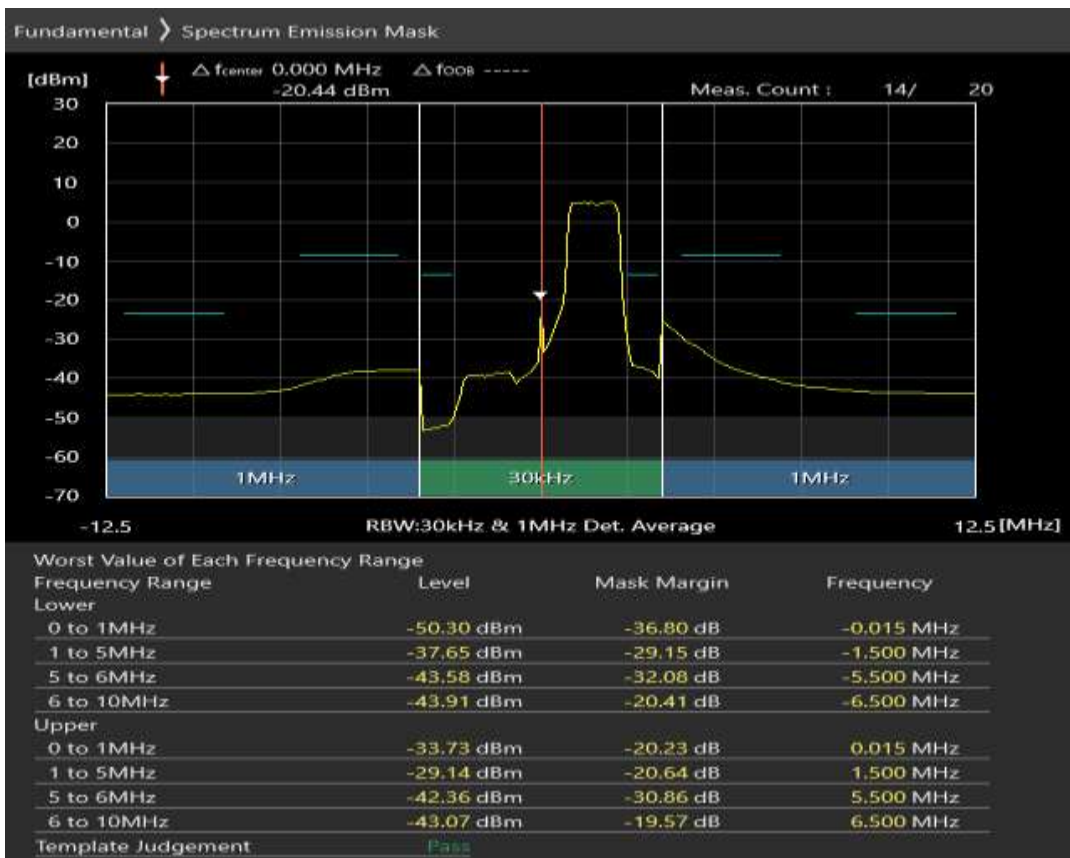

Band3 QAM16 BW=5MHz Channel=19575 RB Size=8 Position=#Max