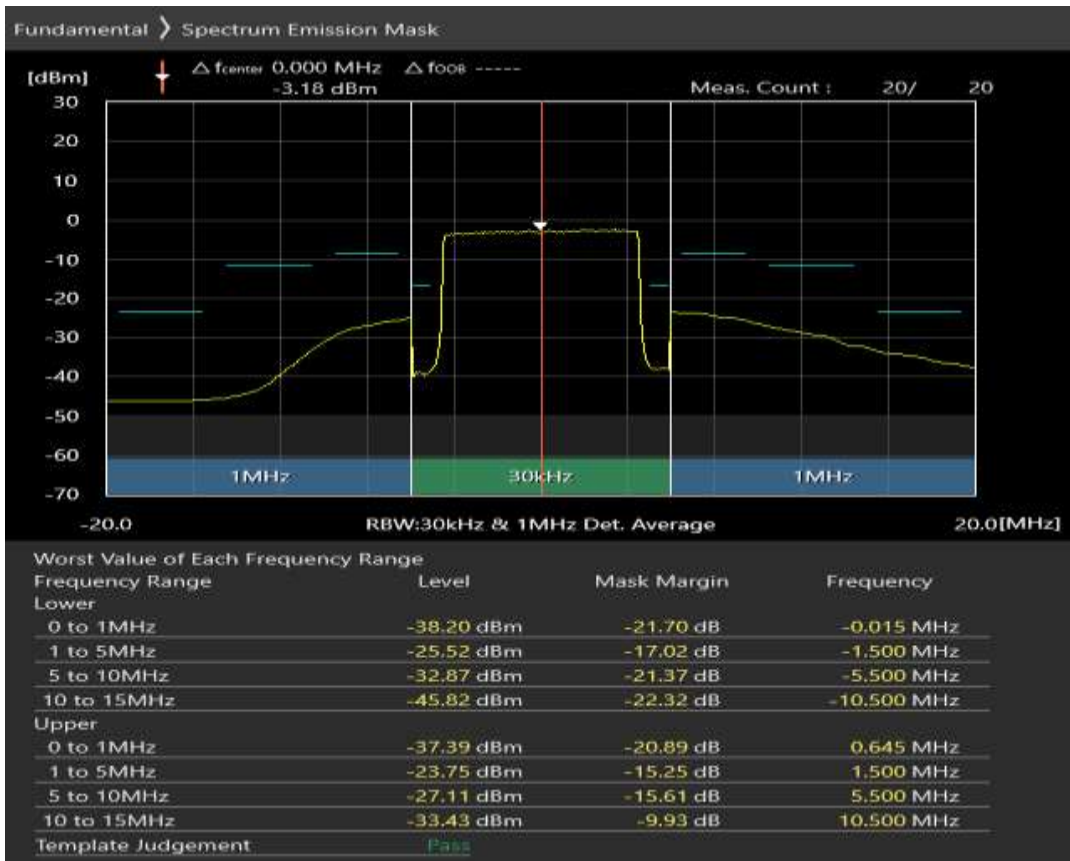

Band28 QAM16 BW=10MHz Channel=27260 RB Size=50 Position=#0