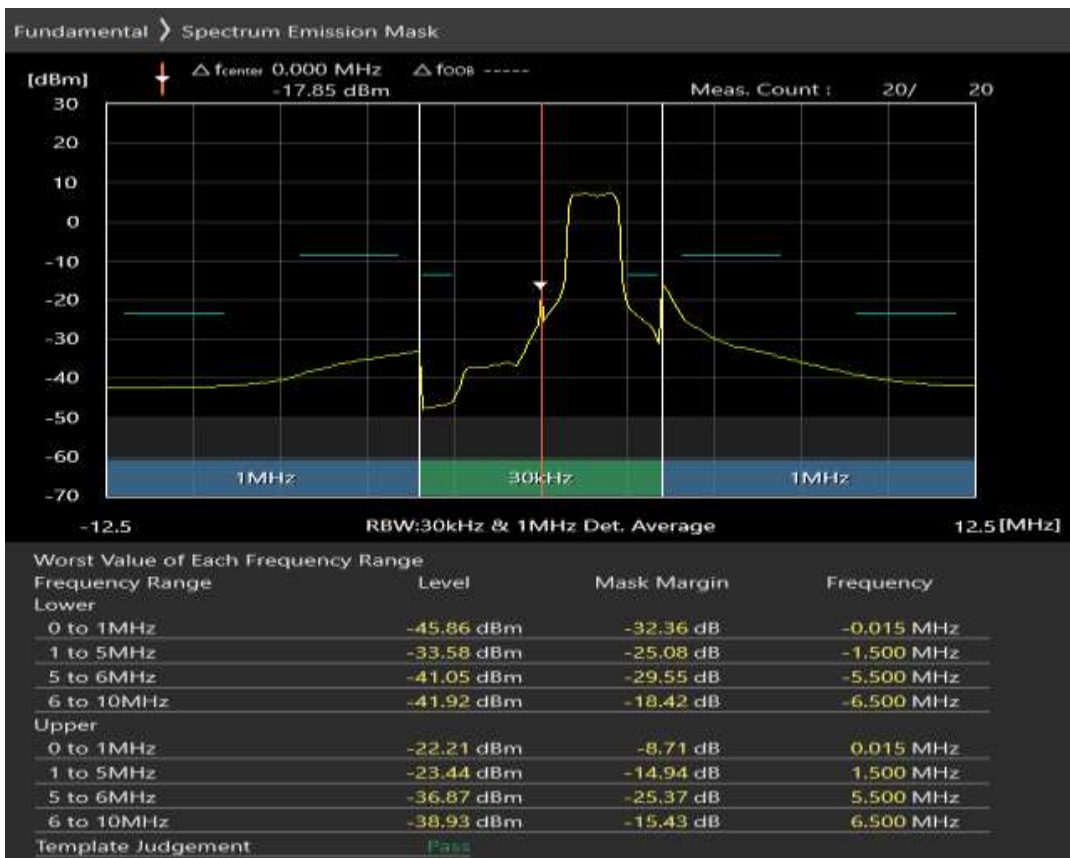

Band7 QAM16 BW=5MHz Channel=21425 RB Size=8 Position=#Max