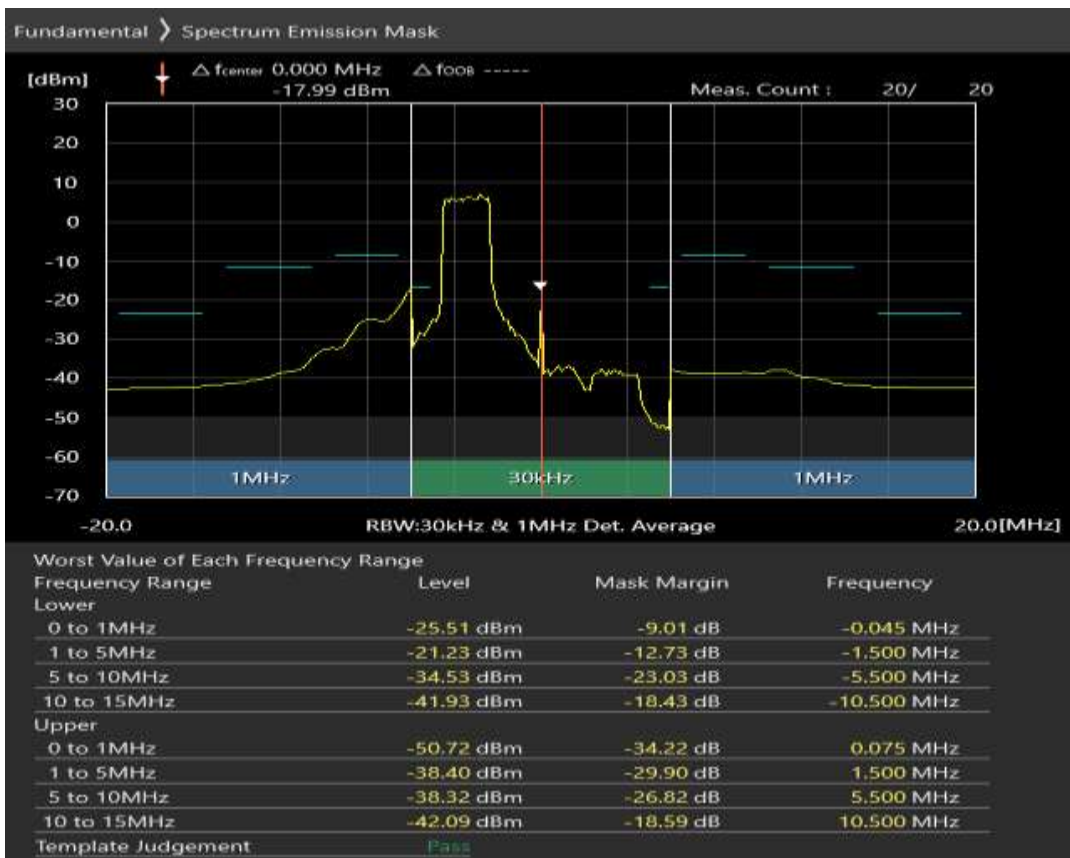

Band40 QPSK BW=10MHz Channel=38700 RB Size=12 Position=#0