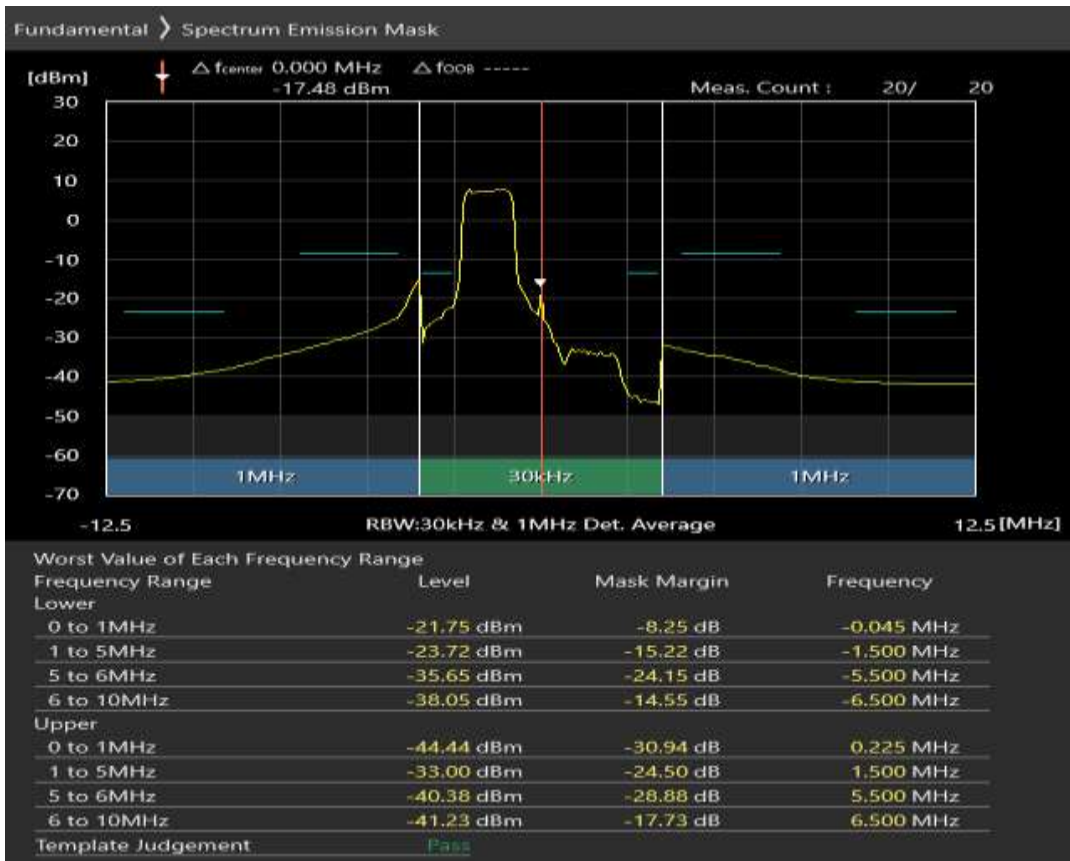

Band38 QAM16 BW=5MHz Channel=38000 RB Size=8 Position=#0