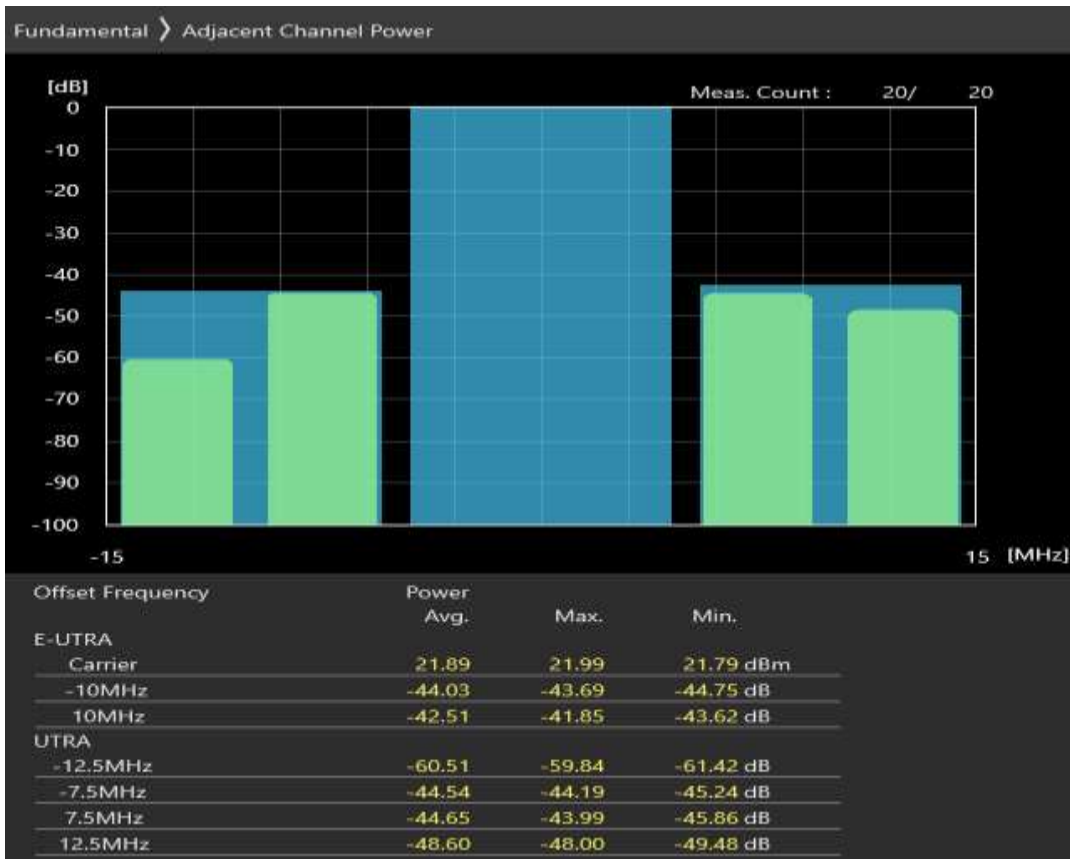

Band8 QAM16 BW=10MHz Channel=21500 RB Size=50 Position=#0