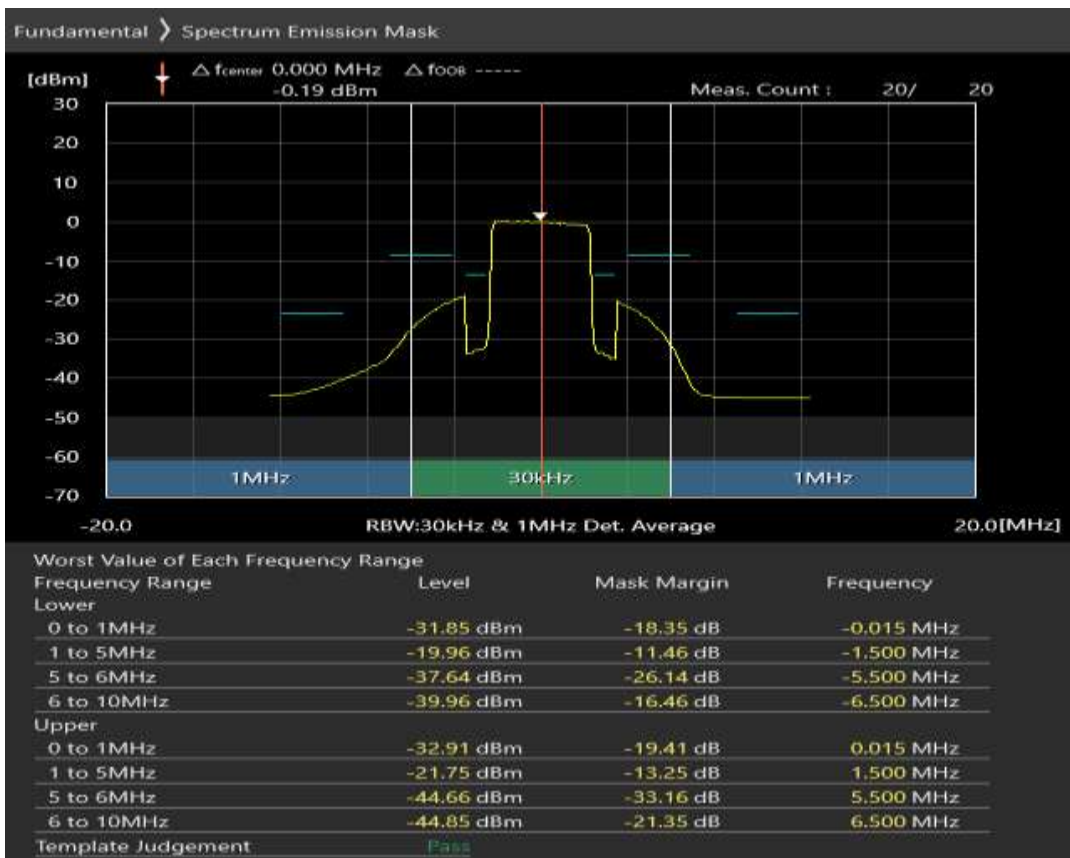

Band8 QPSK BW=10MHz Channel=21500 RB Size=12 Position=#0