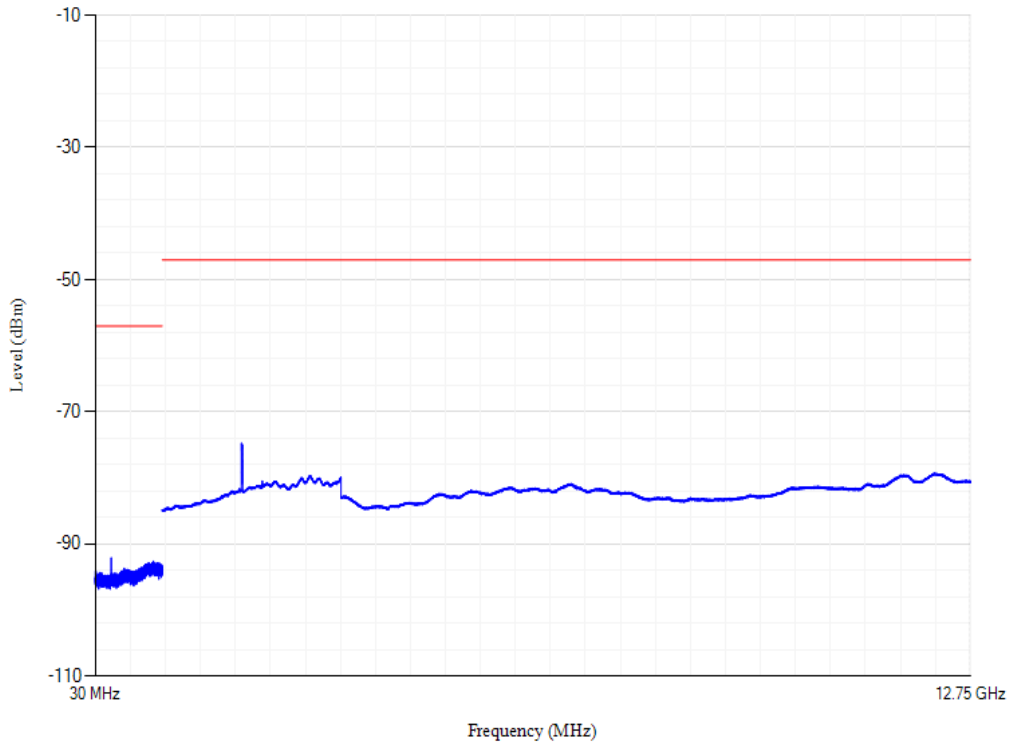

Conducted spurious emissions

Band3 QPSK BW=20MHz Channel=19300