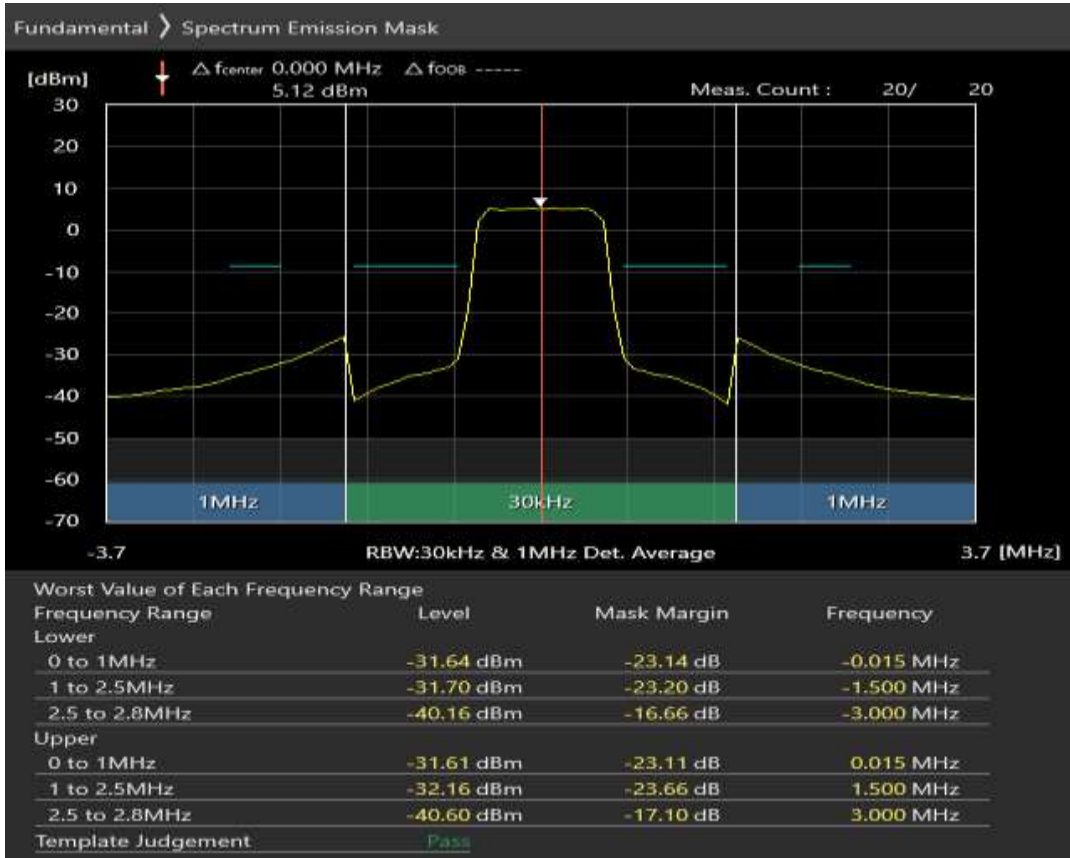

Band3 QAM16 BW=1.4MHz Channel=19943 RB Size=6 Position=#0