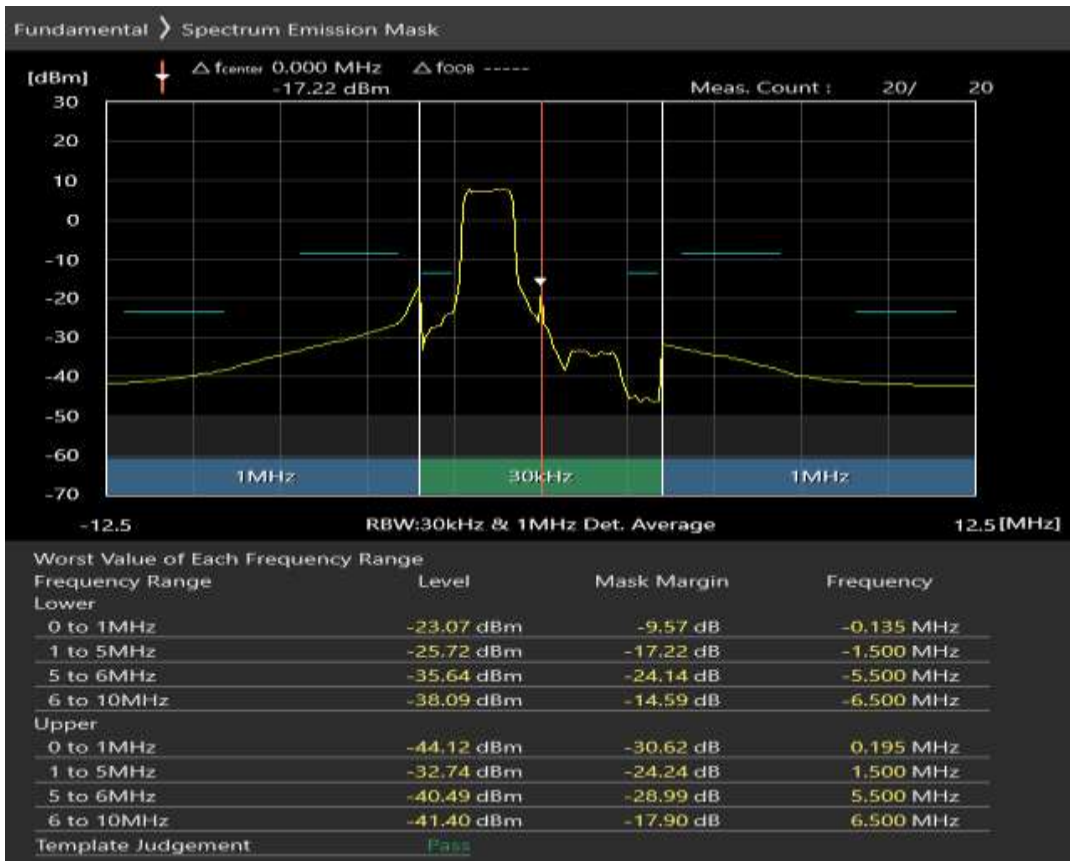

Band38 QPSK BW=5MHz Channel=37775 RB Size=8 Position=#0

Band38 QPSK BW=5MHz Channel=37775 RB Size=8 Position=#Max

Band38 QPSK BW=5MHz Channel=37775 RB Size=25 Position=#0

Band38 QAM16 BW=5MHz Channel=37775 RB Size=8 Position=#0