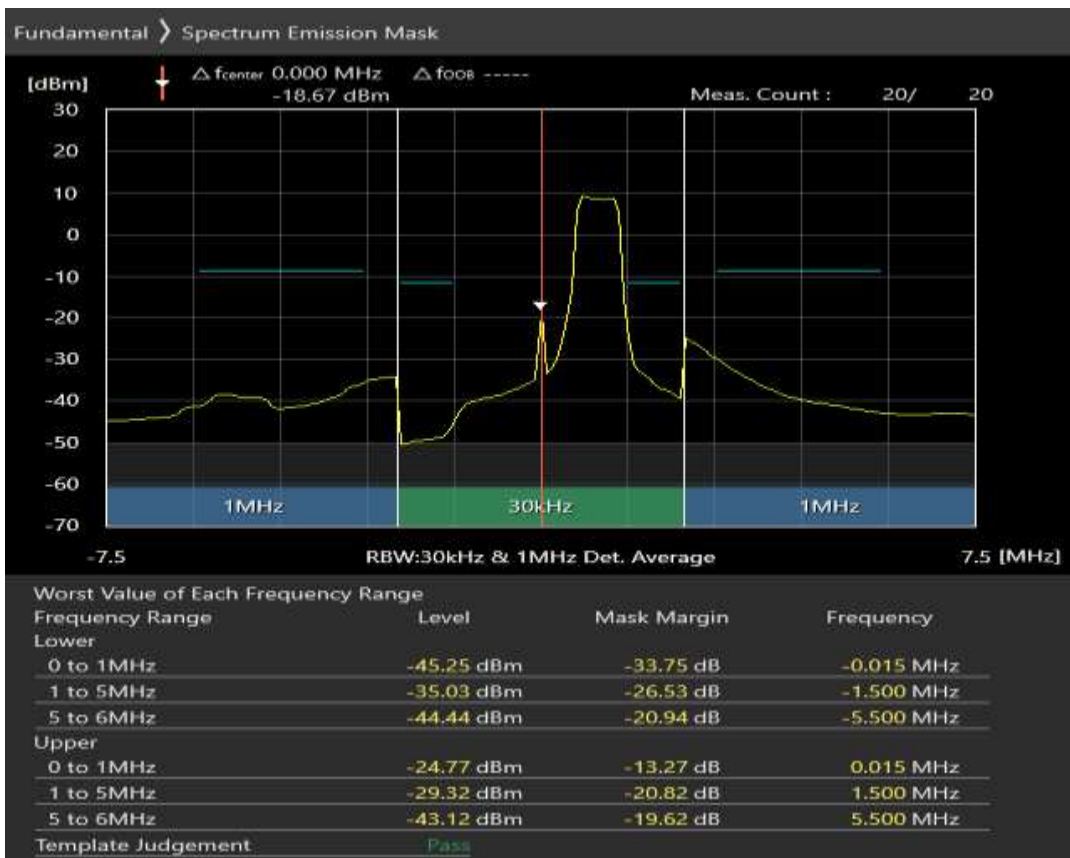

Band28 QAM16 BW=3MHz Channel=27360 RB Size=4 Position=#Max