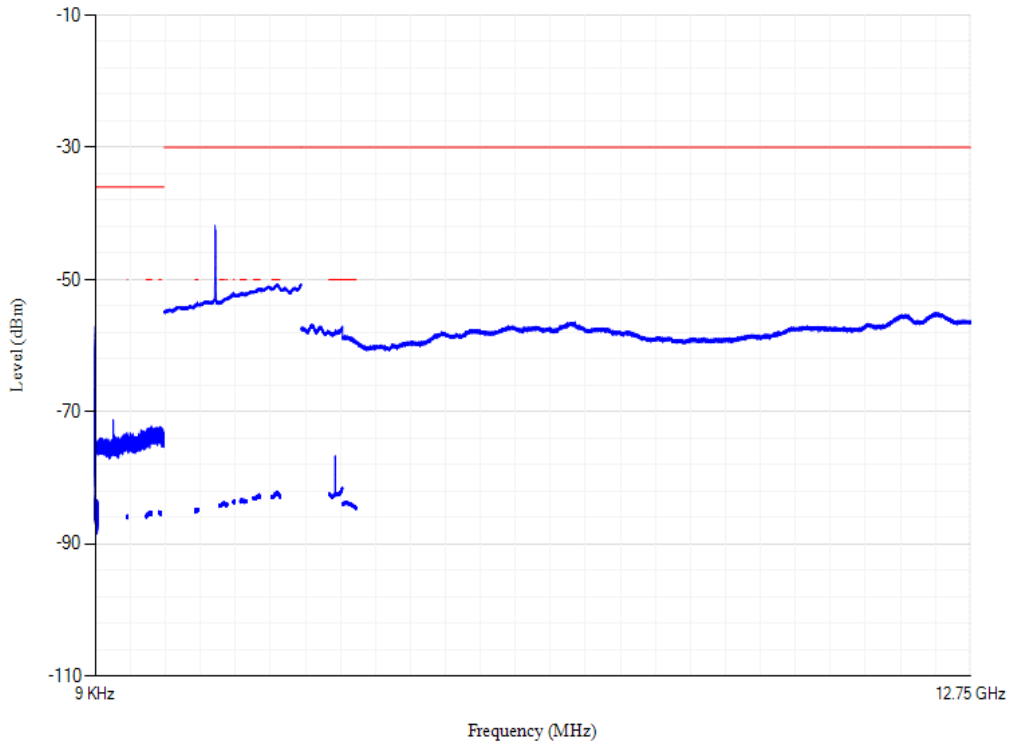

Conducted spurious emissions

Band3 QPSK BW=1.4MHz Channel=19207 RB Size=1 Position=#0

Conducted spurious emissions

Band3 QPSK BW=1.4MHz Channel=19575 RB Size=1 Position=#0

Conducted spurious emissions

Band3 QPSK BW=1.4MHz Channel=19943 RB Size=1 Position=#0