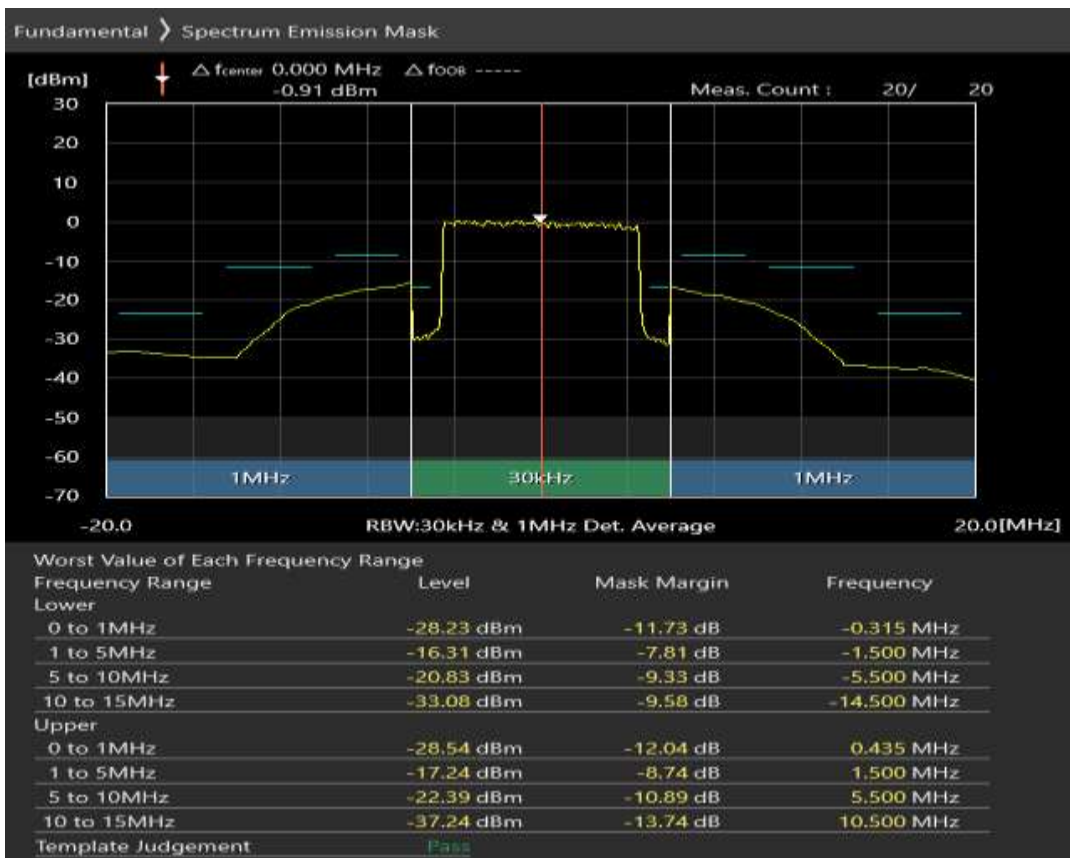

Band40 QPSK BW=10MHz Channel=39600 RB Size=50 Position=#0