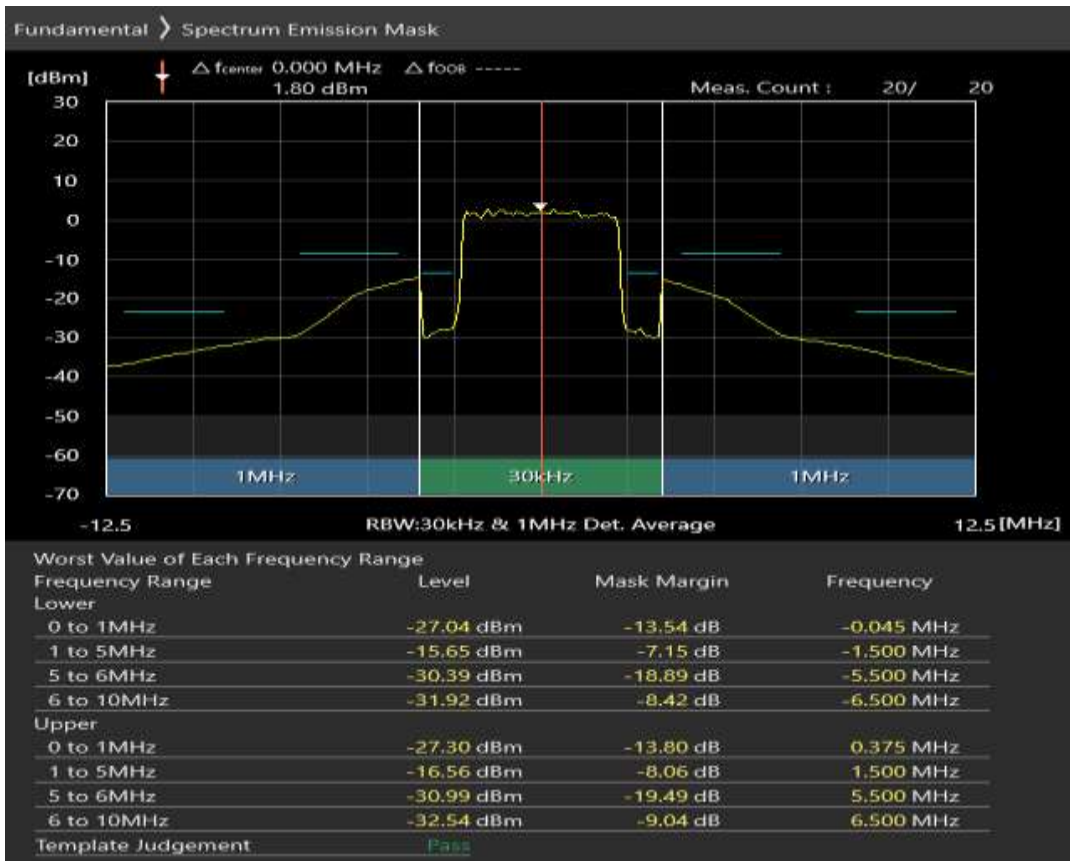

Band40 QPSK BW=5MHz Channel=39625 RB Size=25 Position=#0

Band40 QAM16 BW=5MHz Channel=39625 RB Size=8 Position=#0

Band40 QAM16 BW=5MHz Channel=39625 RB Size=8 Position=#Max

Band40 QAM16 BW=5MHz Channel=39625 RB Size=25 Position=#0