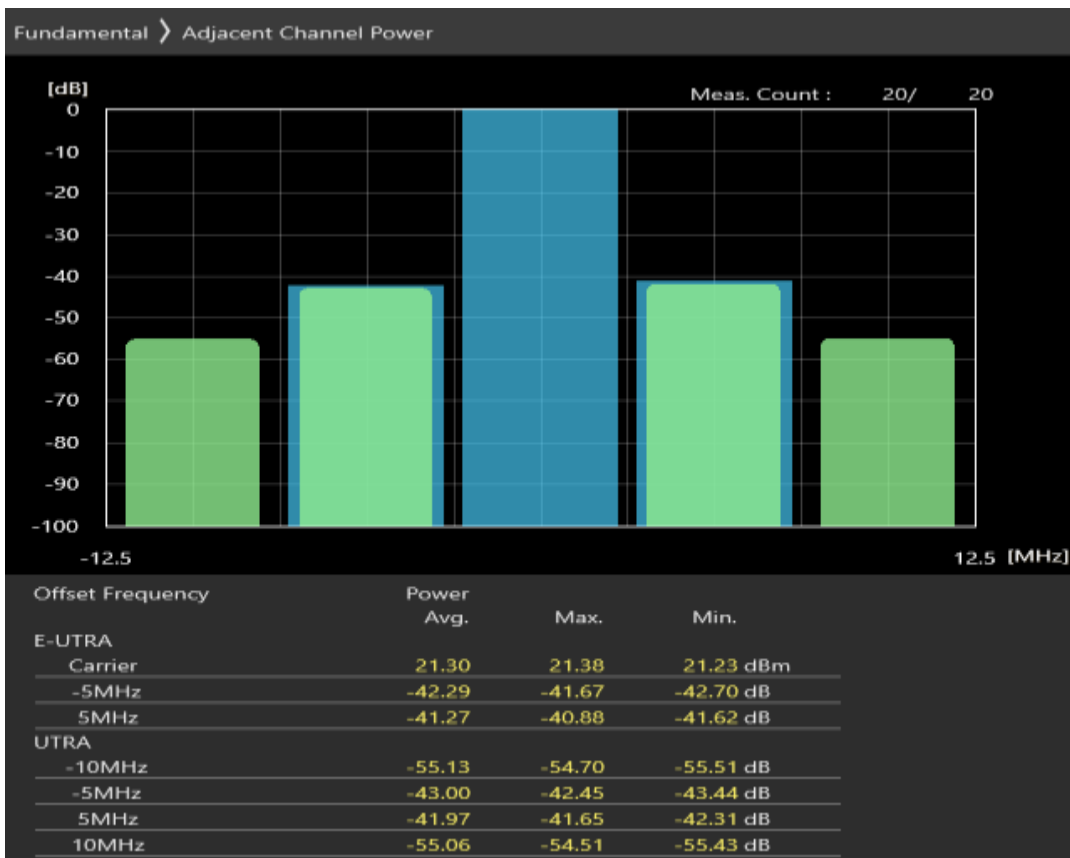

Band3 QPSK BW=5MHz Channel=19575 RB Size=25 Position=#0