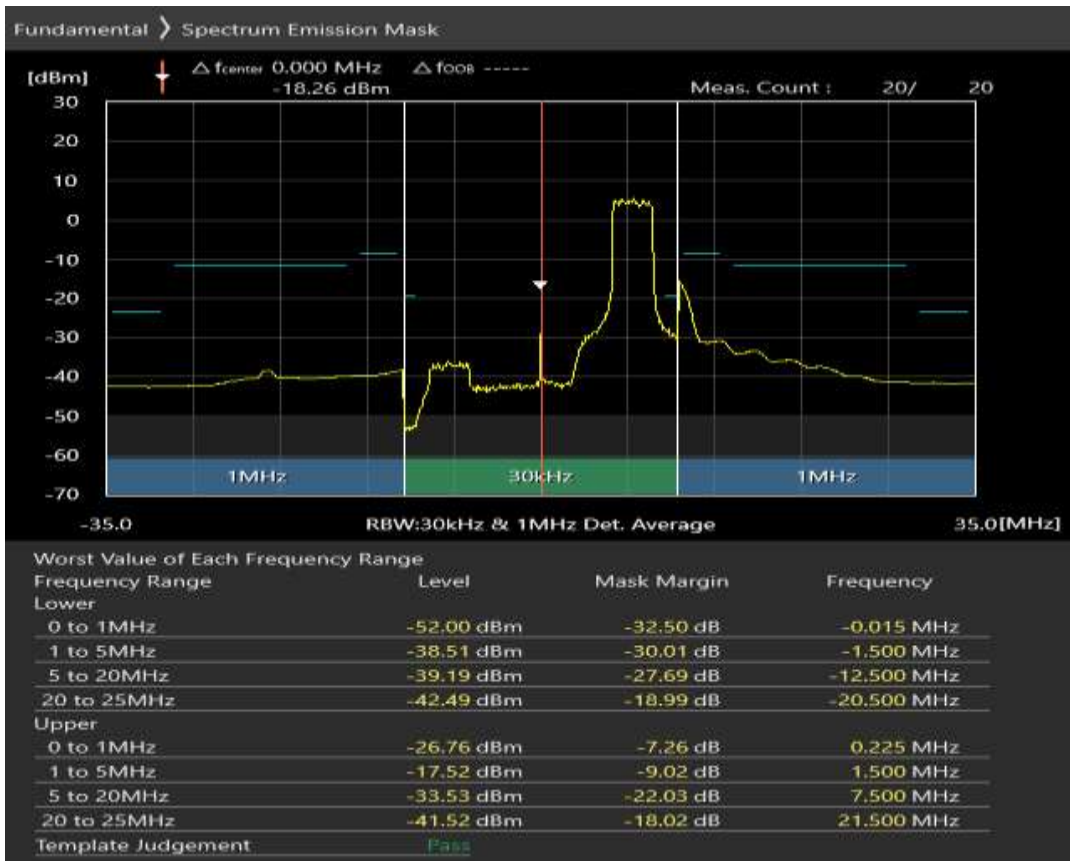

Band38 QPSK BW=20MHz Channel=37850 RB Size=18 Position=#Max