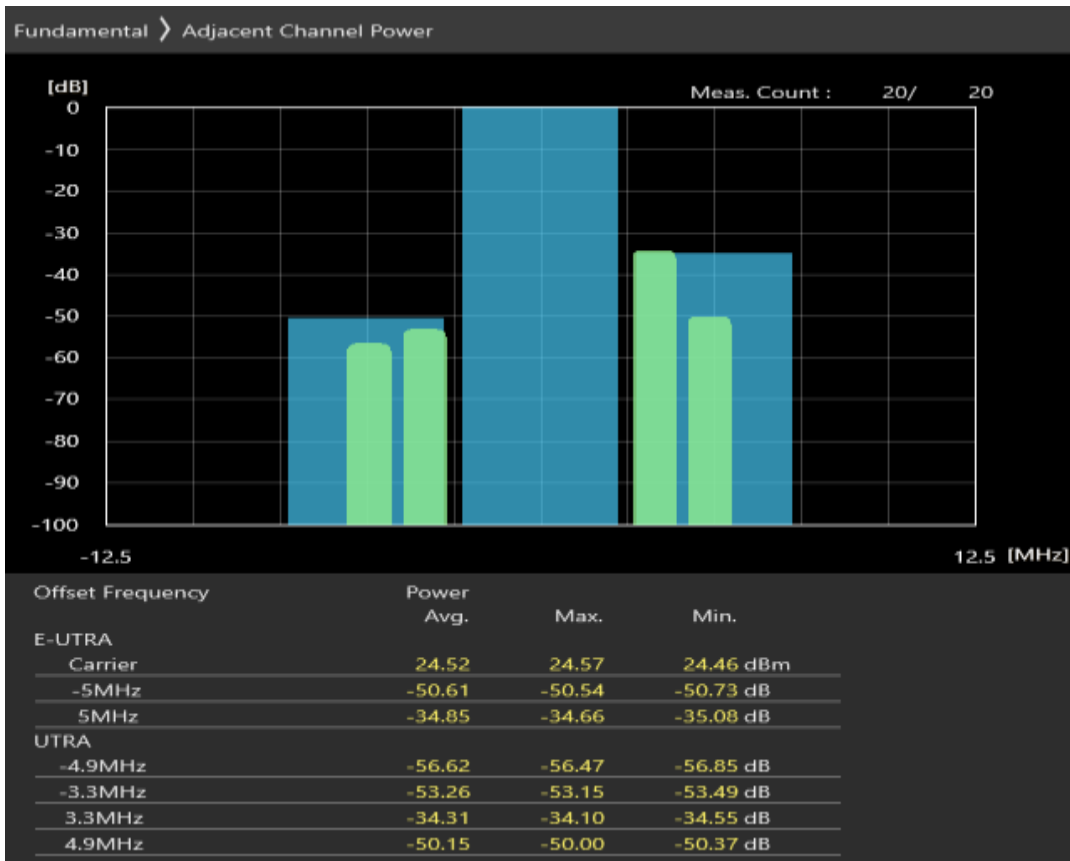

Band38 QAM16 BW=5MHz Channel=37775 RB Size=8 Position=#Max

Band38 QAM16 BW=5MHz Channel=37775 RB Size=25 Position=#0

Band38 QPSK BW=5MHz Channel=38000 RB Size=8 Position=#0

Band38 QPSK BW=5MHz Channel=38000 RB Size=8 Position=#Max