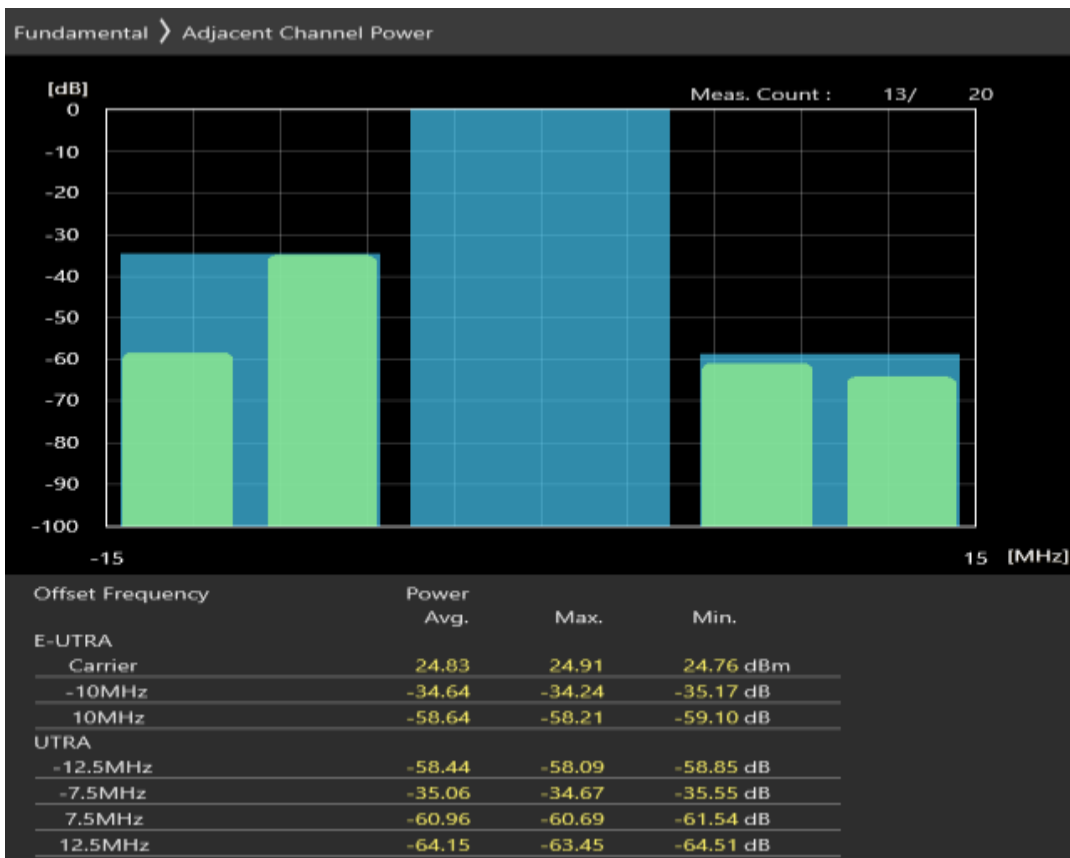

Band1 QPSK BW=10MHz Channel=18300 RB Size=12 Position=#0