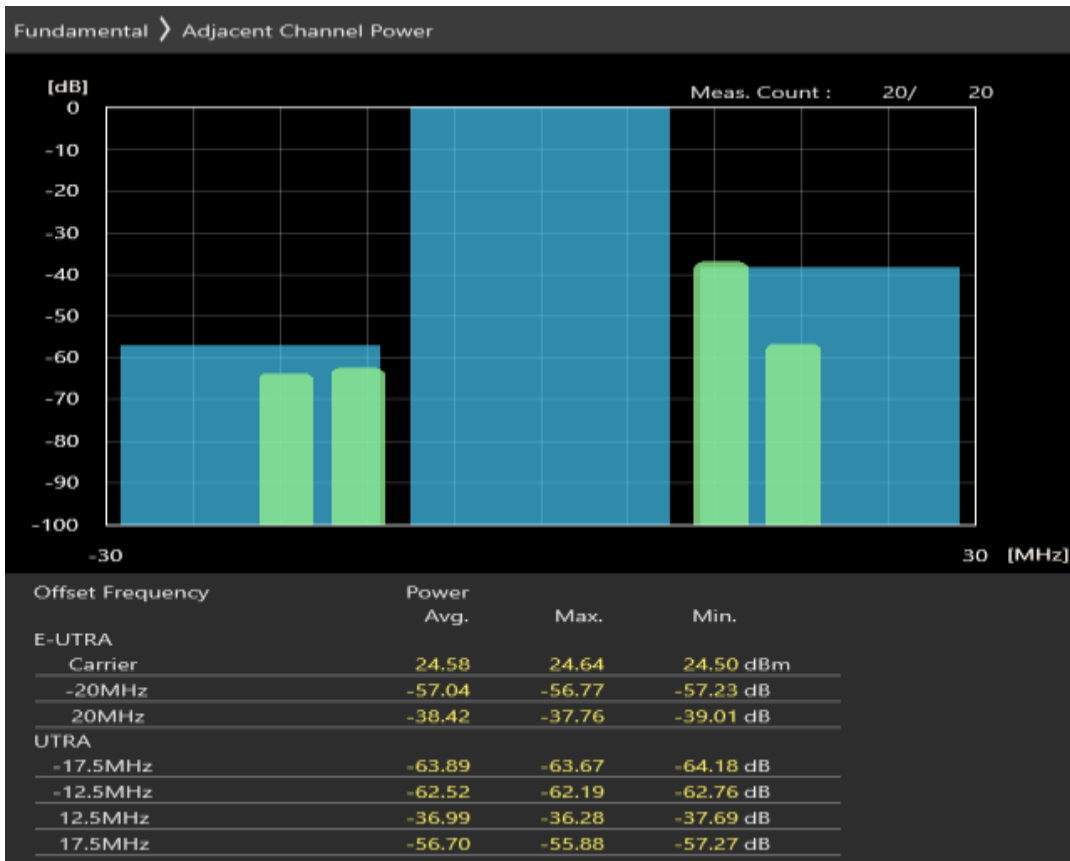

Band1 QAM16 BW=20MHz Channel=18100 RB Size=18 Position=#Max

Band1 QAM16 BW=20MHz Channel=18100 RB Size=100 Position=#0

Band1 QPSK BW=20MHz Channel=18300 RB Size=18 Position=#0

Band1 QPSK BW=20MHz Channel=18300 RB Size=18 Position=#Max