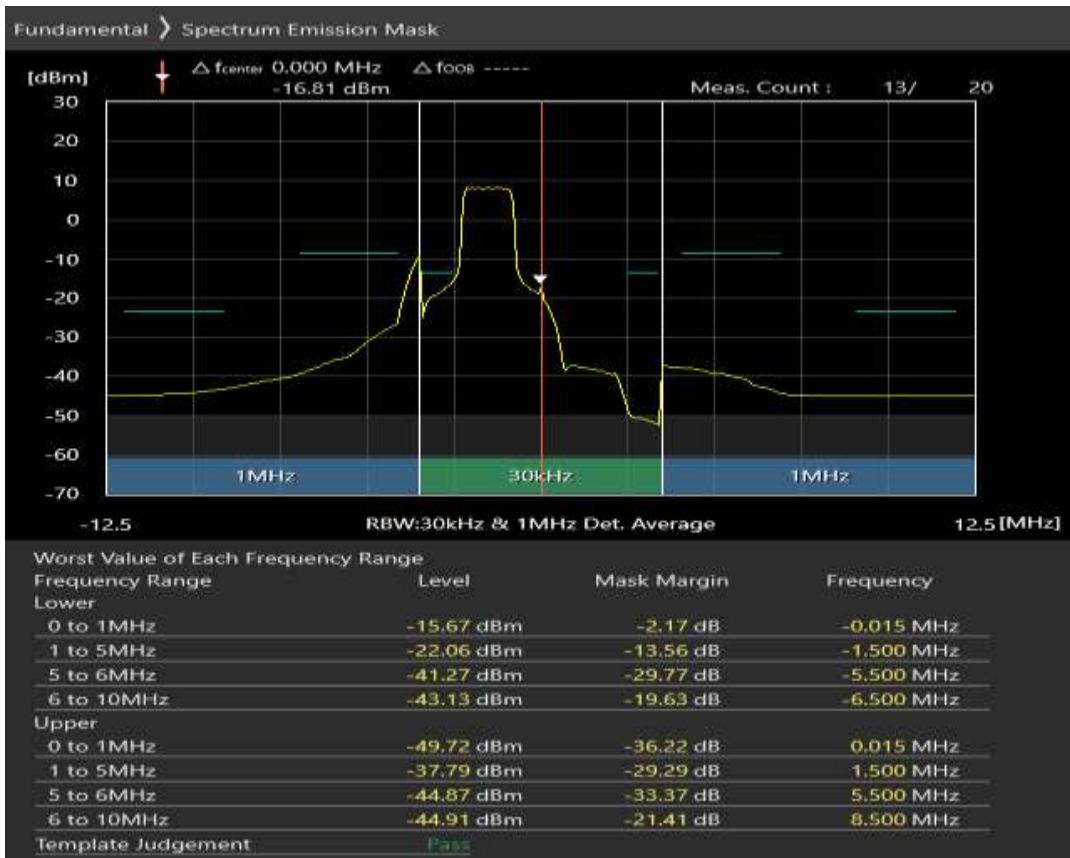

Band8 QPSK BW=5MHz Channel=21775 RB Size=8 Position=#0