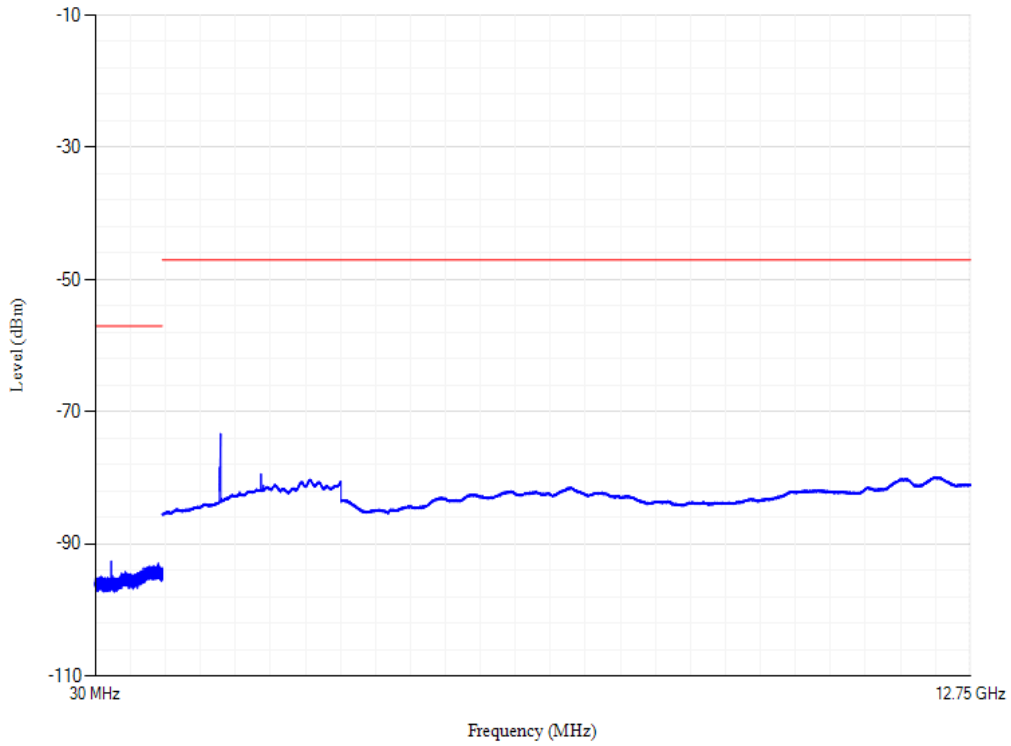

Conducted spurious emissions

Band3 QPSK BW=20MHz Channel=19850