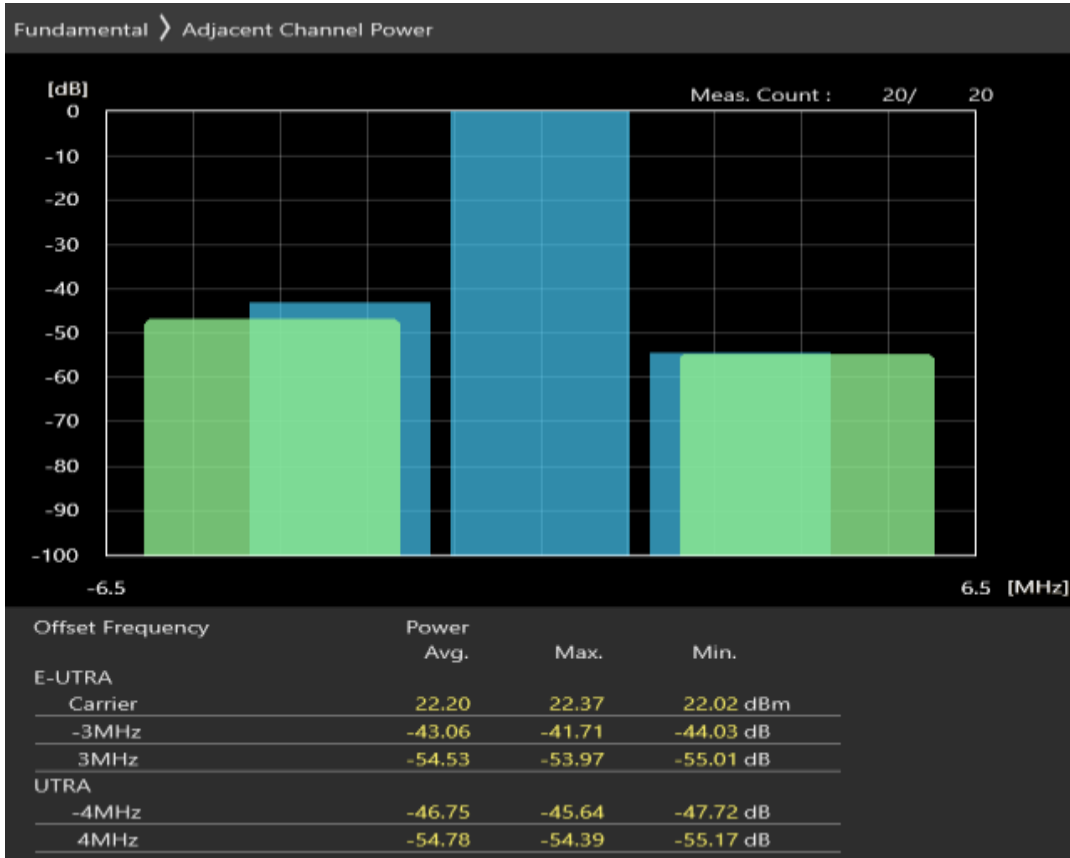

Band28 QAM16 BW=3MHz Channel=27360 RB Size=4 Position=#0