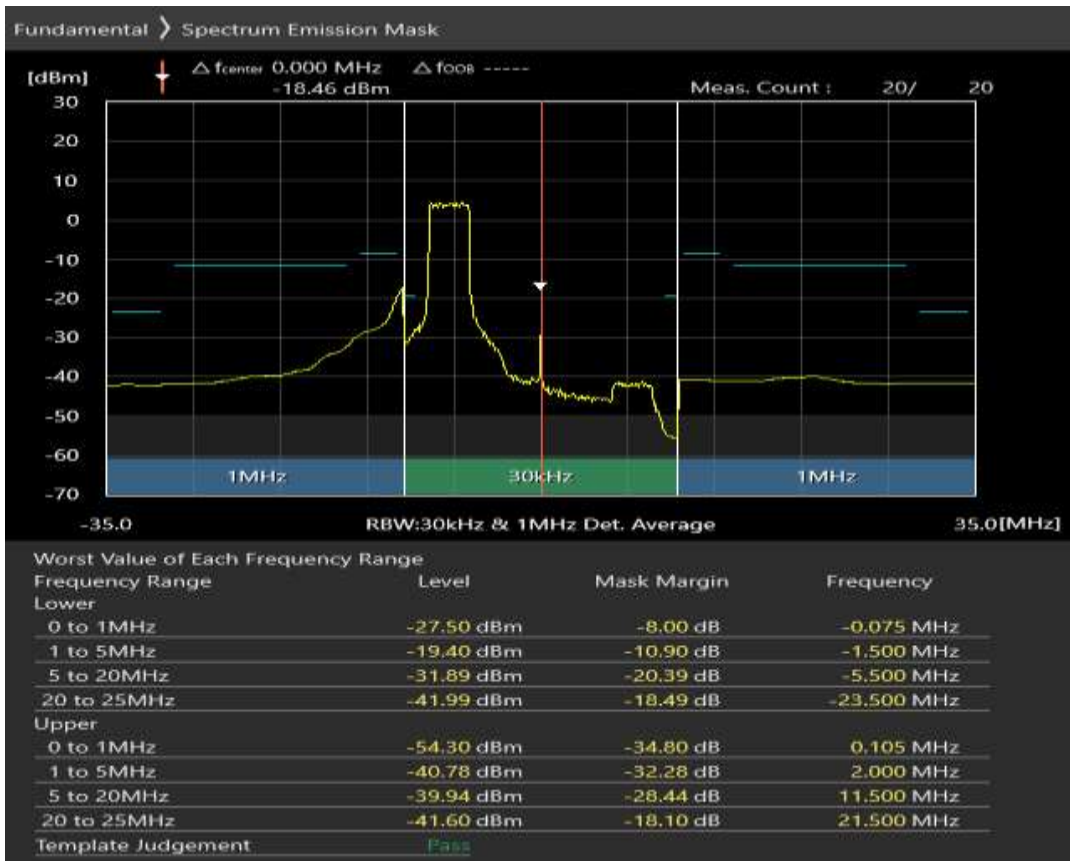

Band40 QAM16 BW=20MHz Channel=39550 RB Size=18 Position=#0