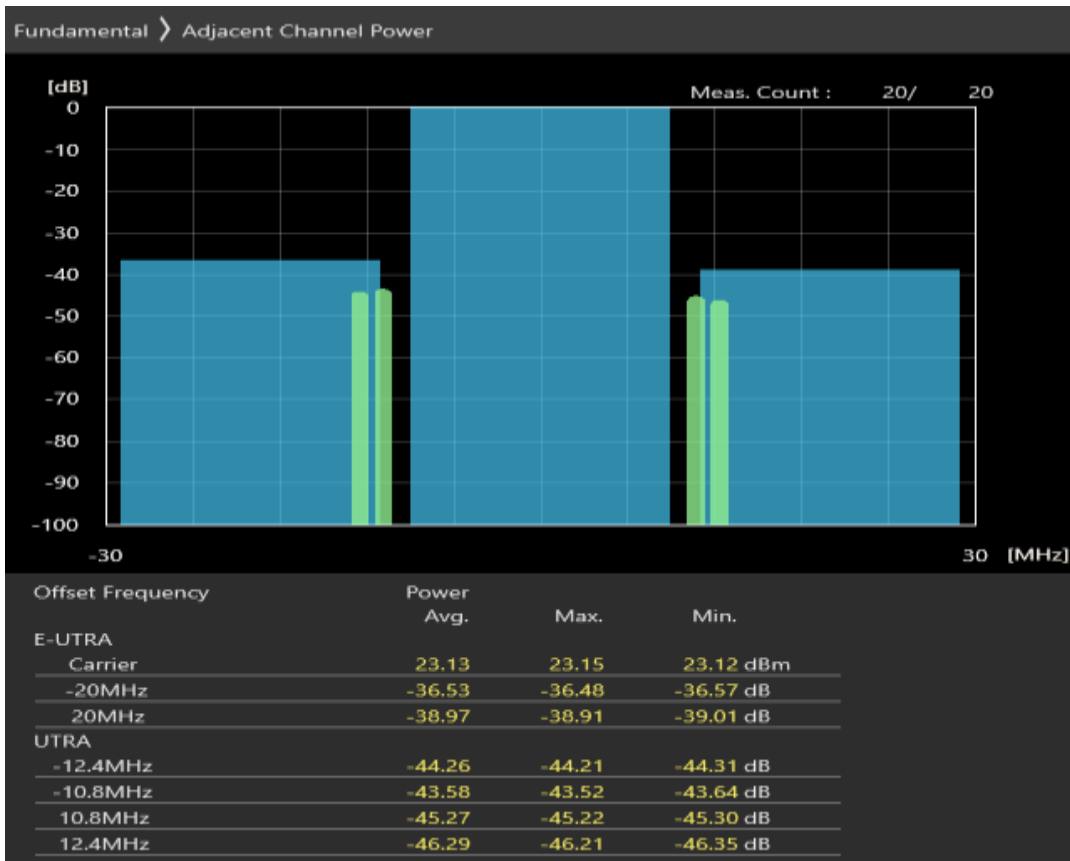

Band38 QAM16 BW=20MHz Channel=37850 RB Size=100 Position=#0