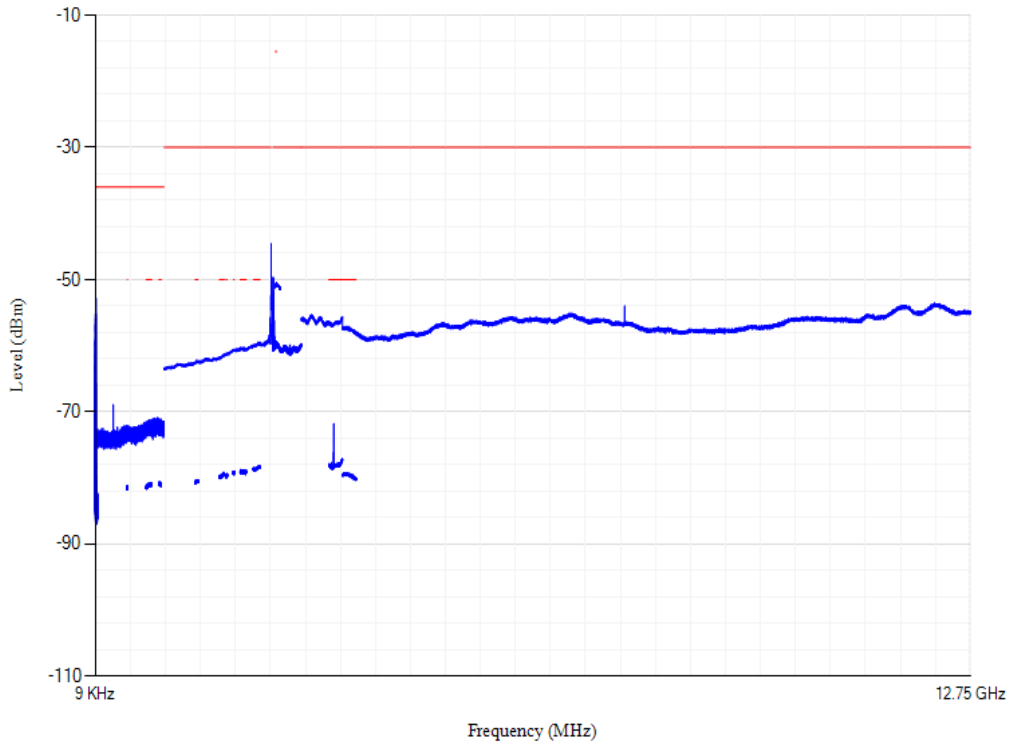

Conducted spurious emissions

Band38 QPSK BW=5MHz Channel=37775 RB Size=1 Position=#0

Conducted spurious emissions

Band38 QPSK BW=5MHz Channel=38000 RB Size=1 Position=#0

Conducted spurious emissions

Band38 QPSK BW=5MHz Channel=38225 RB Size=1 Position=#0