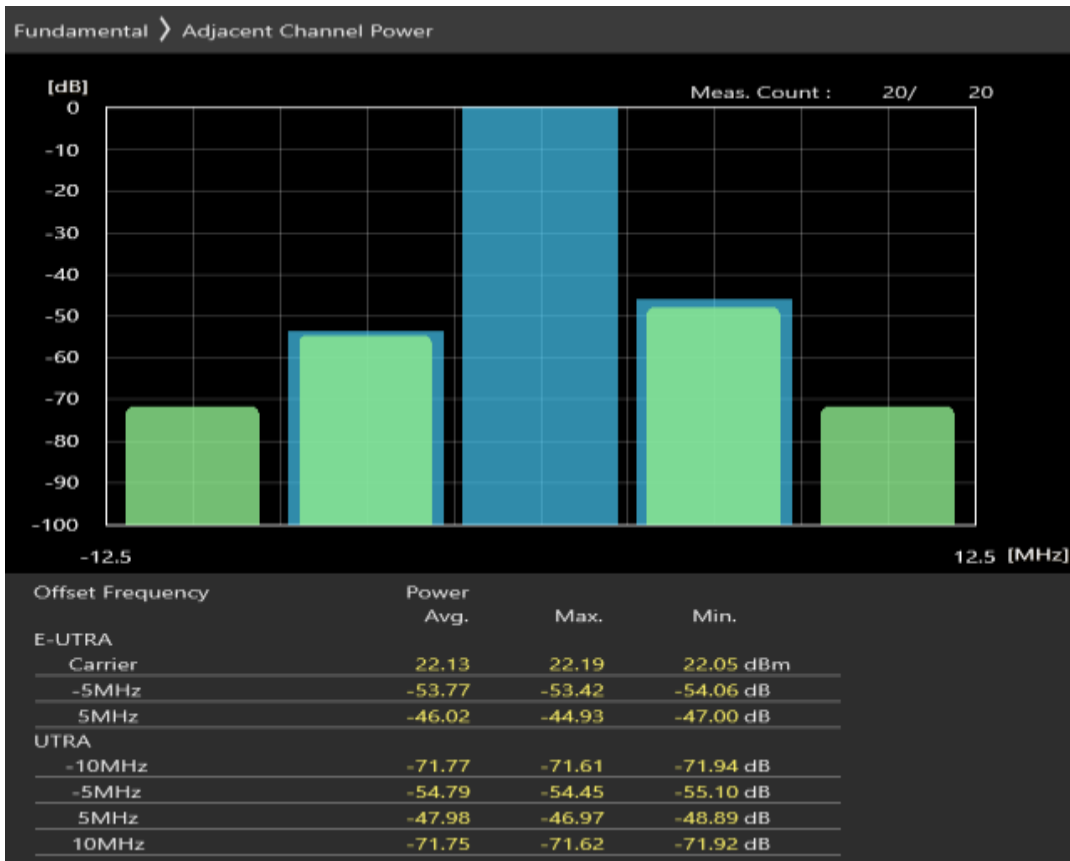

Band28 QAM16 BW=5MHz Channel=27385 RB Size=8 Position=#Max

Band28 QAM16 BW=5MHz Channel=27385 RB Size=25 Position=#0

Band28 QPSK BW=5MHz Channel=27635 RB Size=8 Position=#0

Band28 QPSK BW=5MHz Channel=27635 RB Size=8 Position=#Max