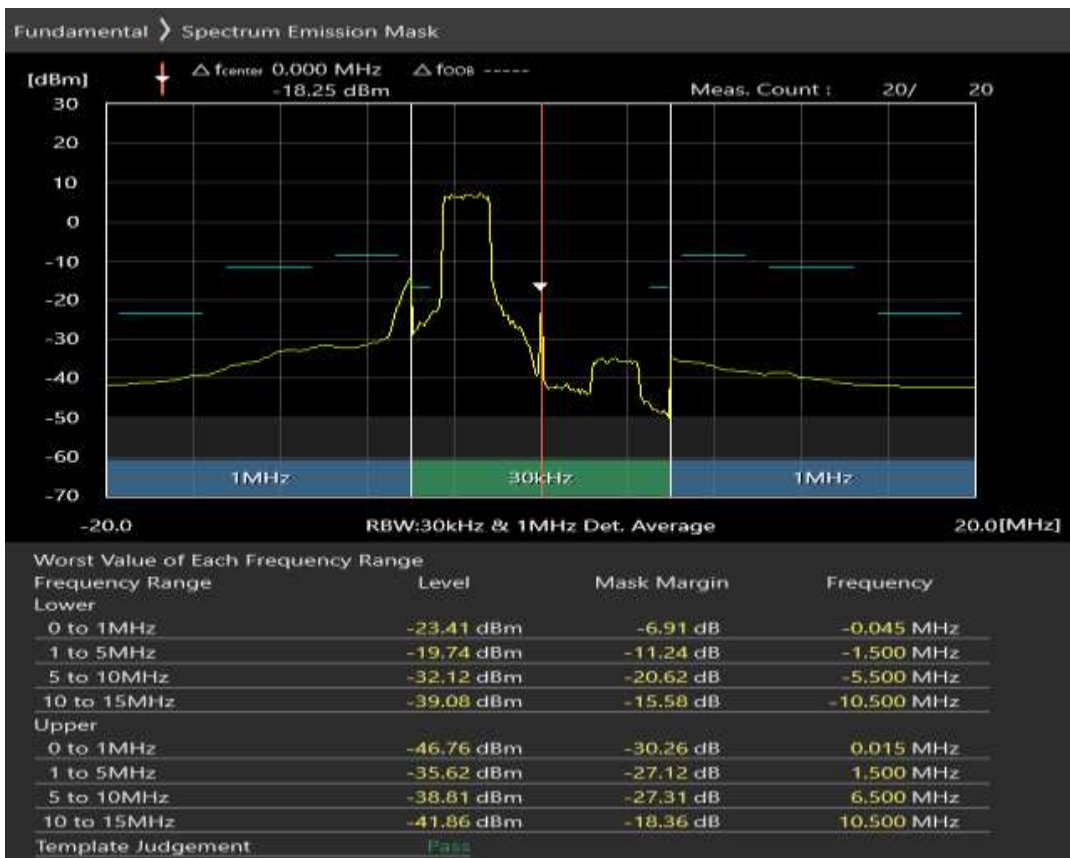

Band38 QPSK BW=10MHz Channel=37800 RB Size=12 Position=#0