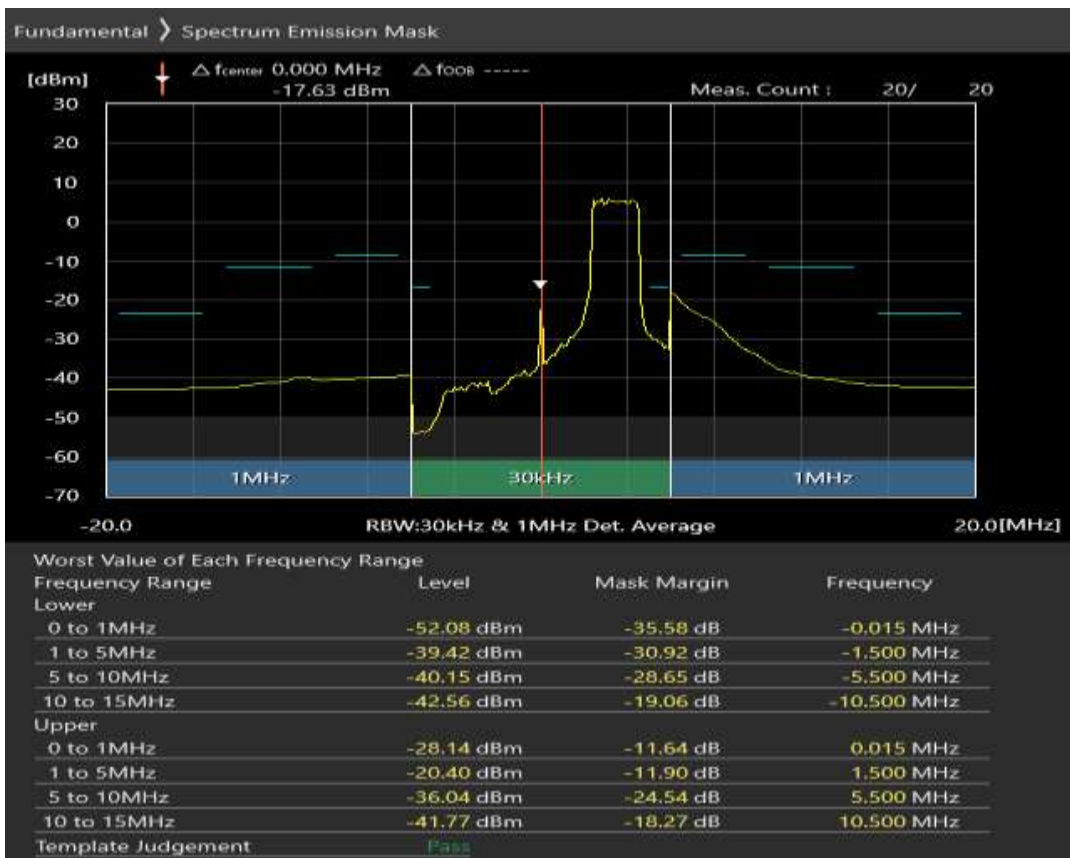

Band40 QAM16 BW=10MHz Channel=38700 RB Size=12 Position=#Max