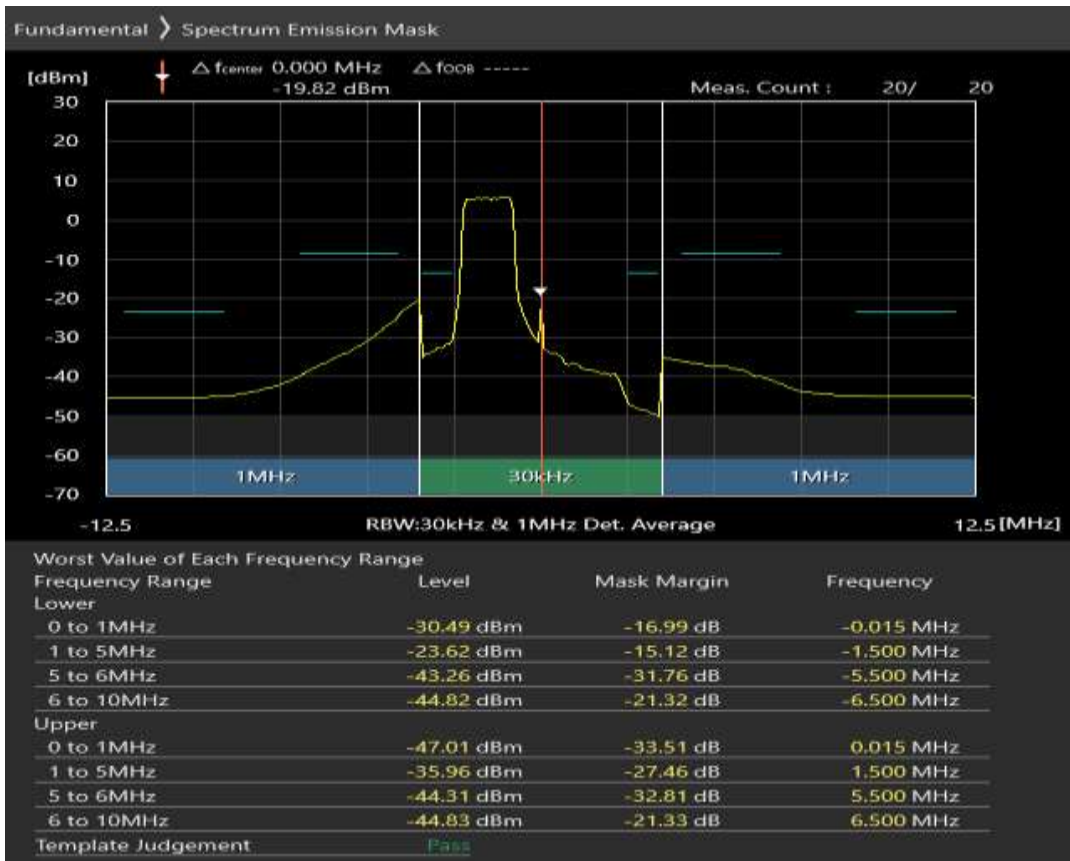

Band20 QPSK BW=5MHz Channel=24175 RB Size=8 Position=#0

Band20 QPSK BW=5MHz Channel=24175 RB Size=8 Position=#Max

Band20 QPSK BW=5MHz Channel=24175 RB Size=25 Position=#0

Band20 QAM16 BW=5MHz Channel=24175 RB Size=8 Position=#0