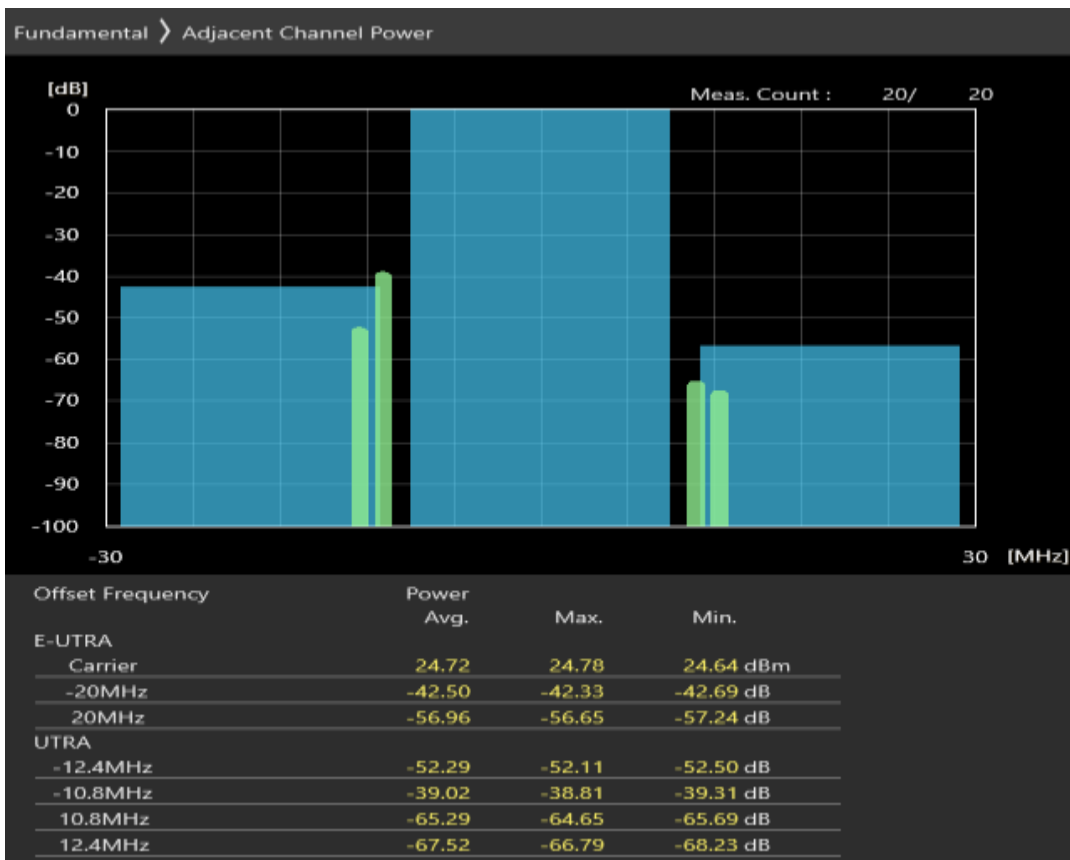

Band38 QPSK BW=20MHz Channel=37850 RB Size=18 Position=#0