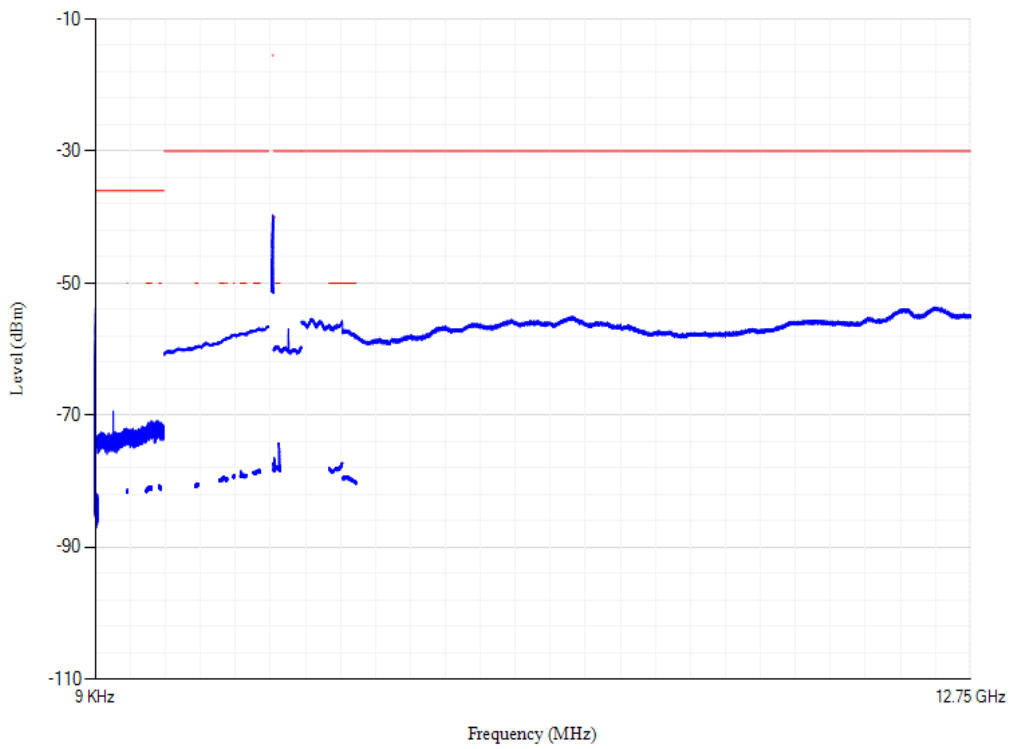

Conducted spurious emissions

Band8 QPSK BW=1.4MHz Channel=21457 RB Size=1 Position=#0