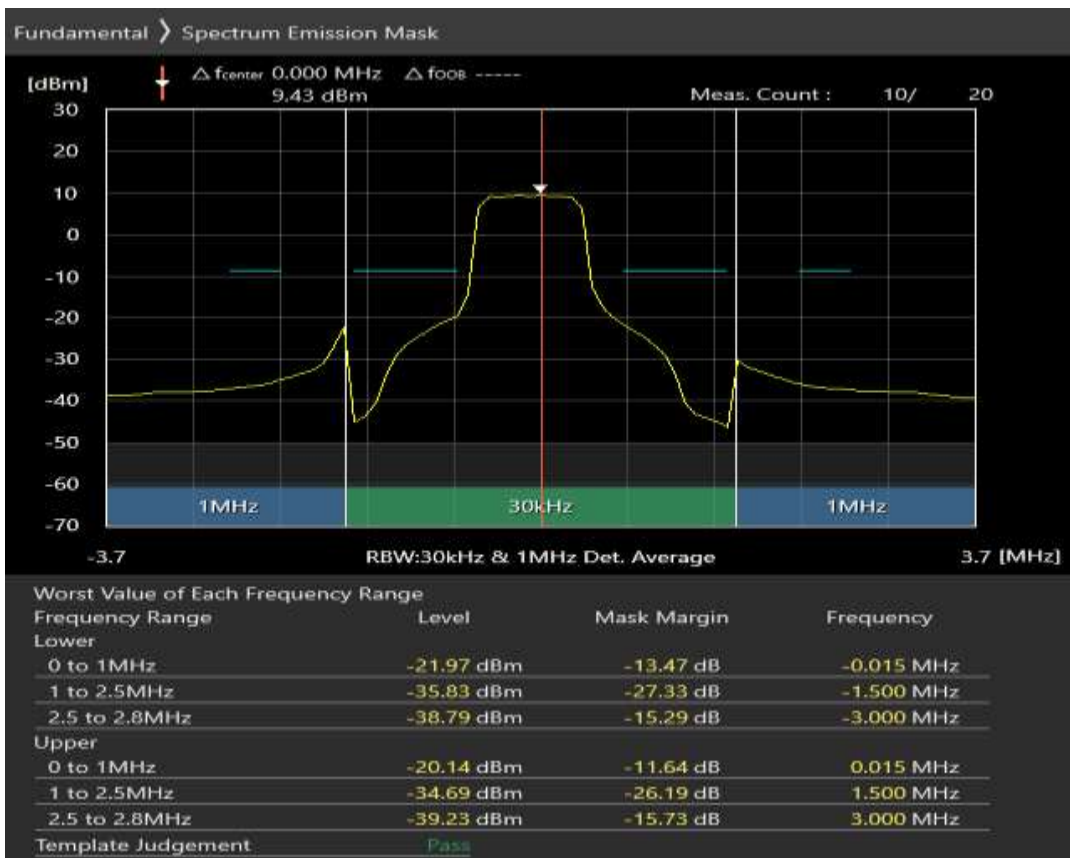

Band8 QAM16 BW=1.4MHz Channel=21625 RB Size=5 Position=#Max