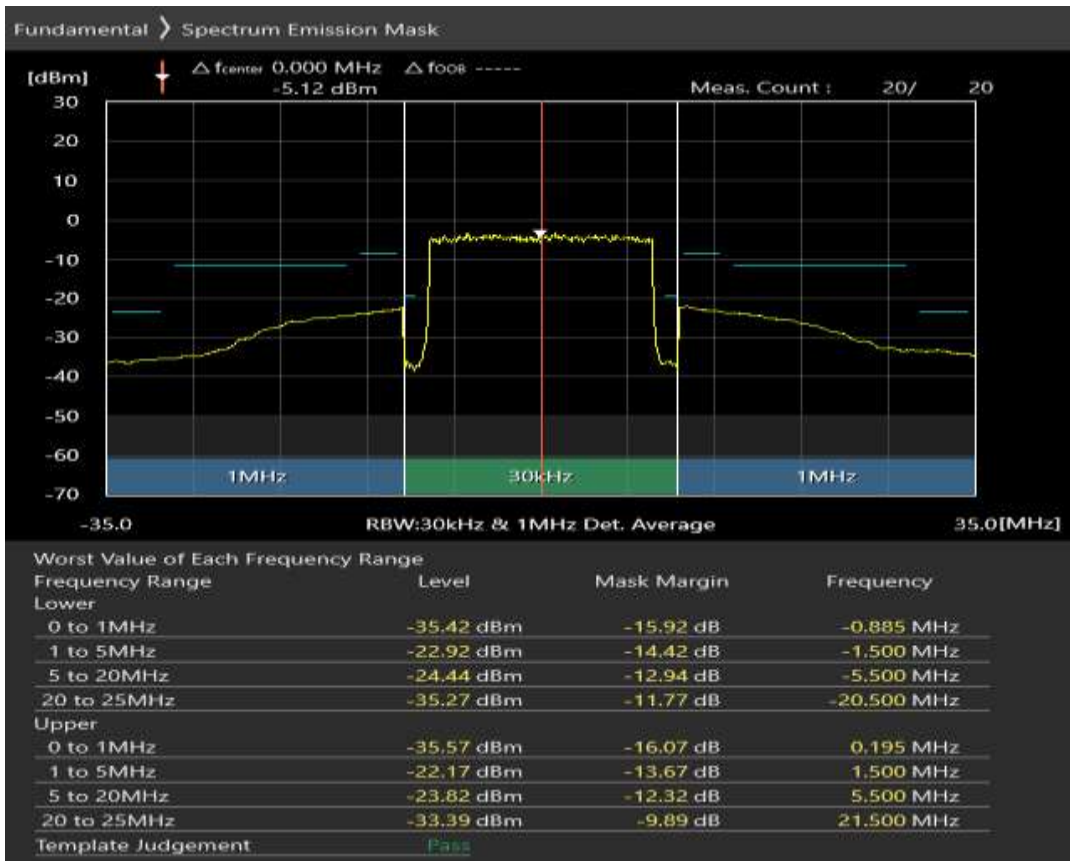

Band38 QAM16 BW=20MHz Channel=38150 RB Size=100 Position=#0