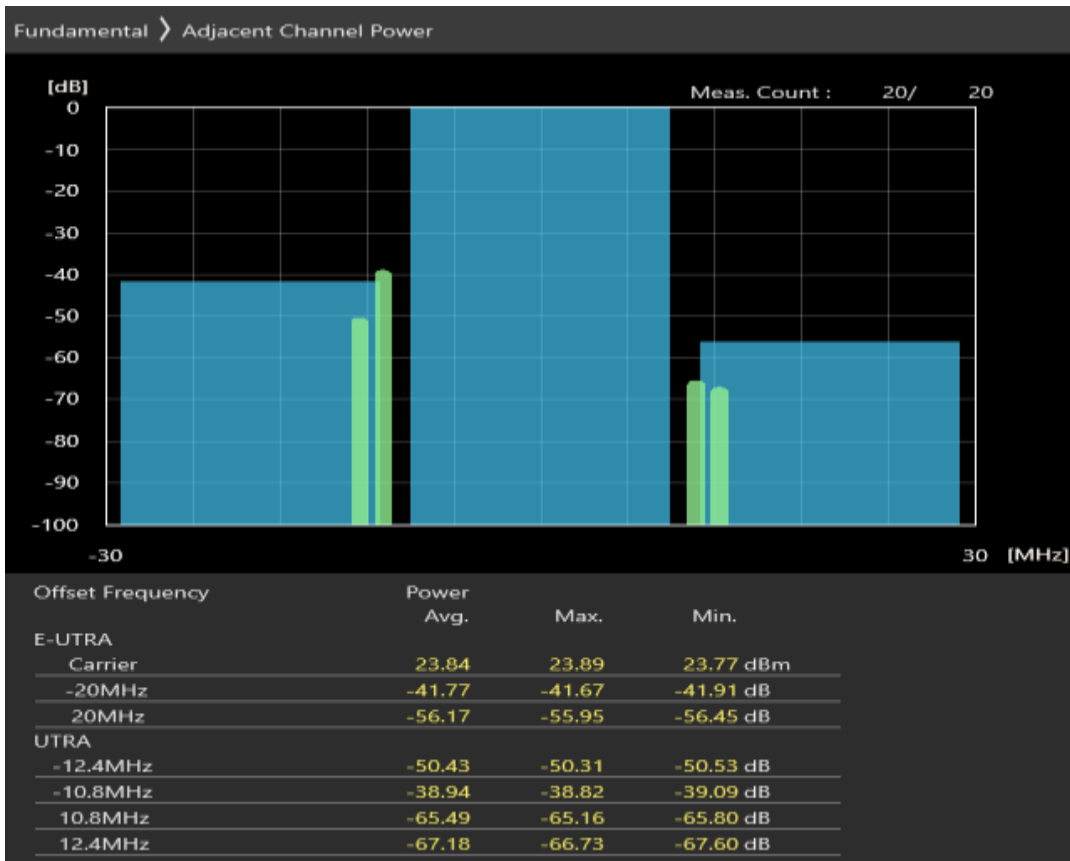

Band38 QAM16 BW=20MHz Channel=38000 RB Size=18 Position=#0