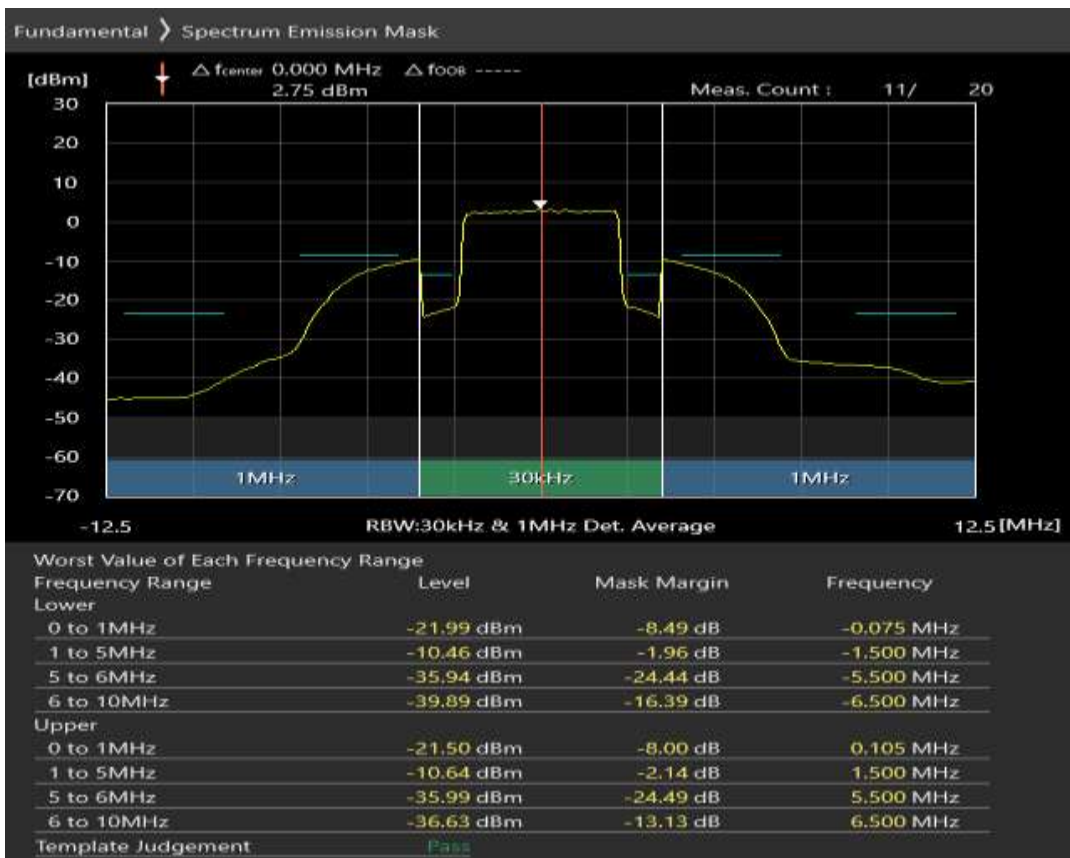

Band8 QPSK BW=5MHz Channel=21475 RB Size=25 Position=#0