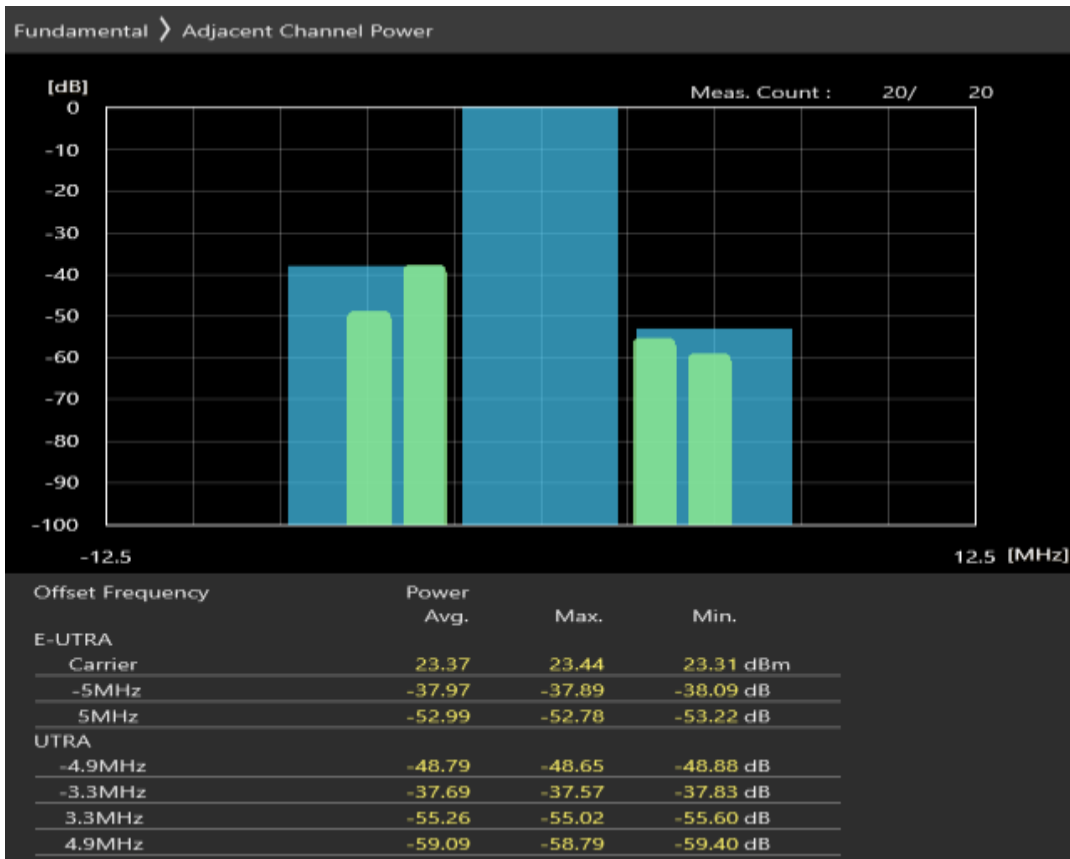

Band40 QPSK BW=5MHz Channel=38675 RB Size=25 Position=#0

Band40 QAM16 BW=5MHz Channel=38675 RB Size=8 Position=#0

Band40 QAM16 BW=5MHz Channel=38675 RB Size=8 Position=#Max

Band40 QAM16 BW=5MHz Channel=38675 RB Size=25 Position=#0