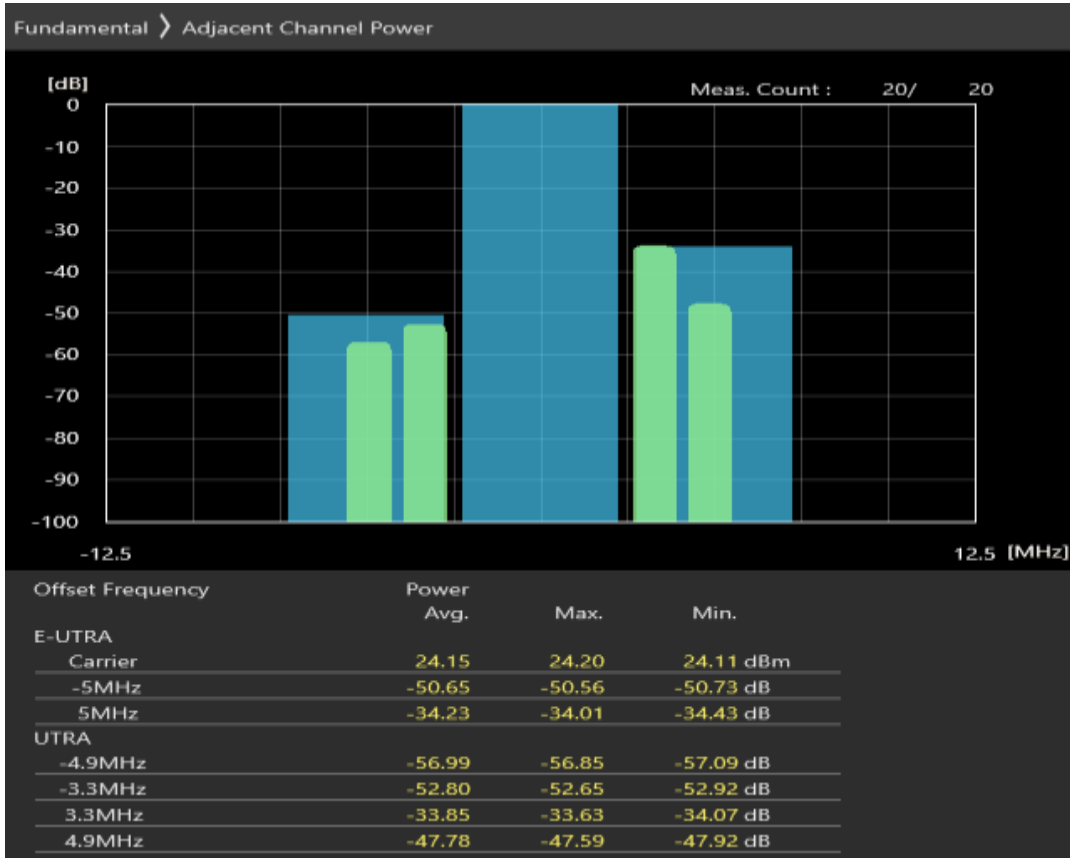

Band38 QPSK BW=5MHz Channel=38225 RB Size=8 Position=#Max