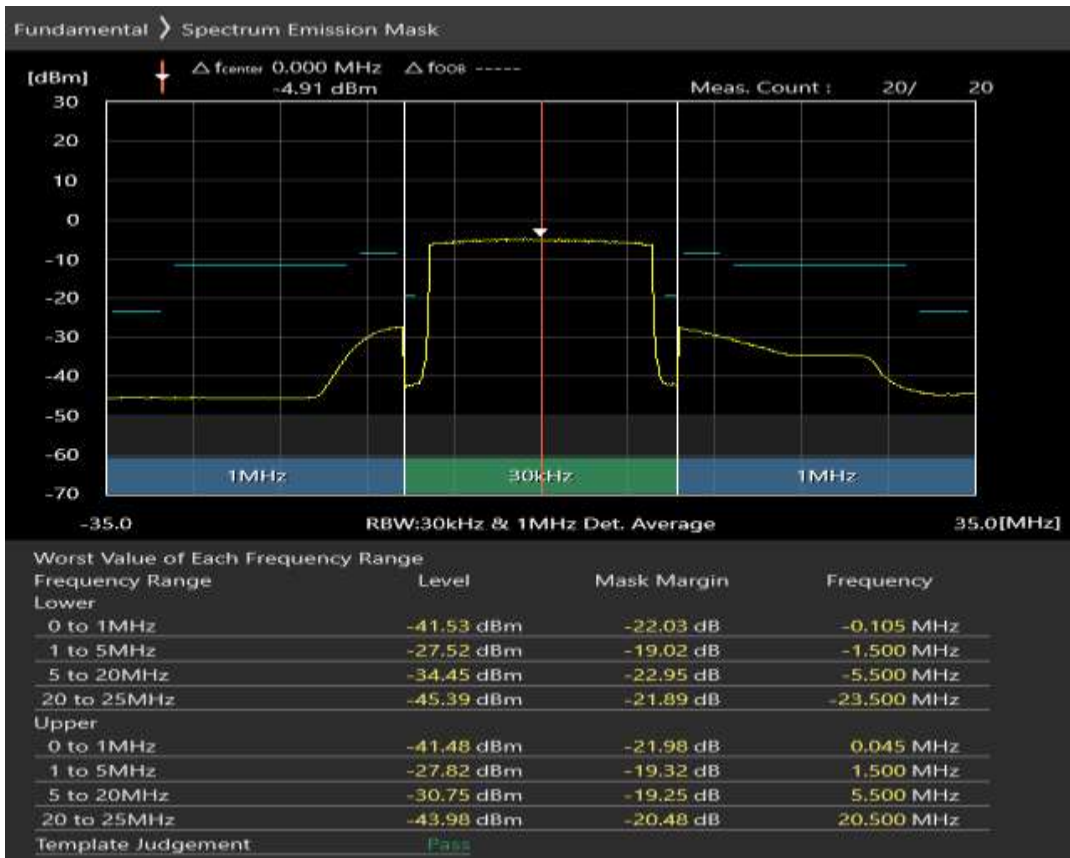

Band20 QPSK BW=20MHz Channel=24250 RB Size=100 Position=#0