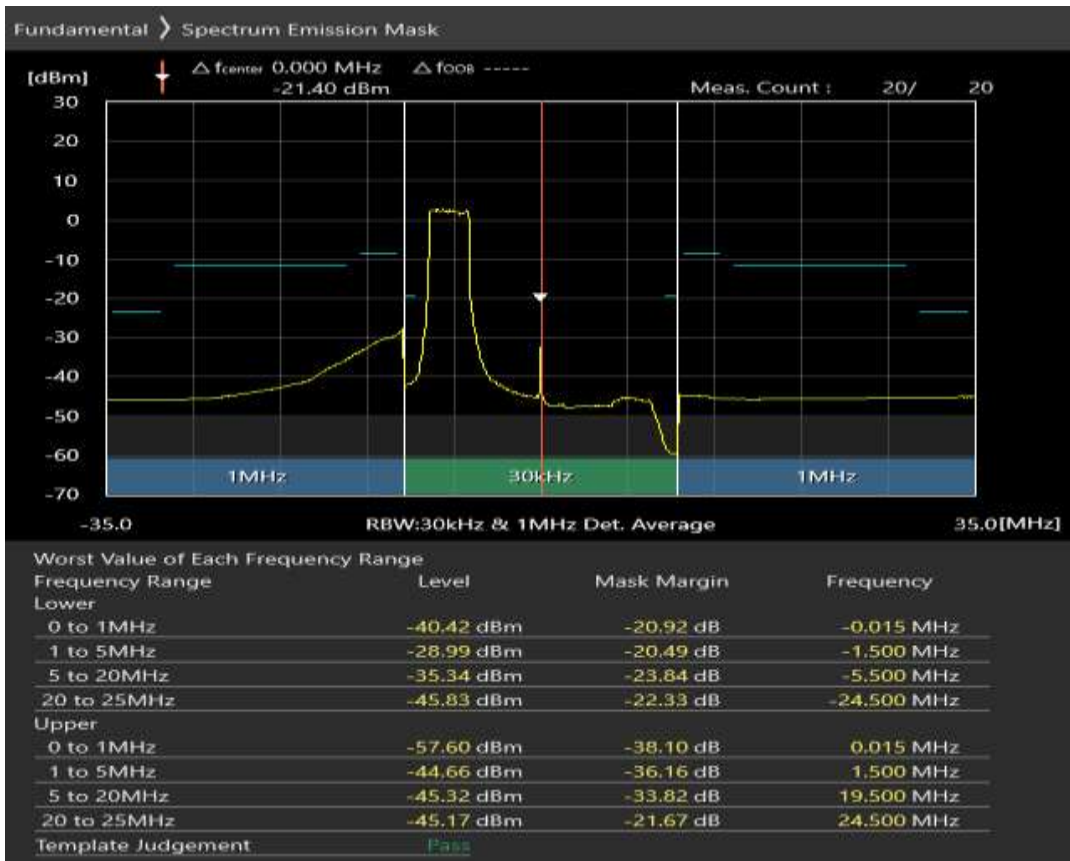

Band28 QAM16 BW=20MHz Channel=27560 RB Size=18 Position=#0