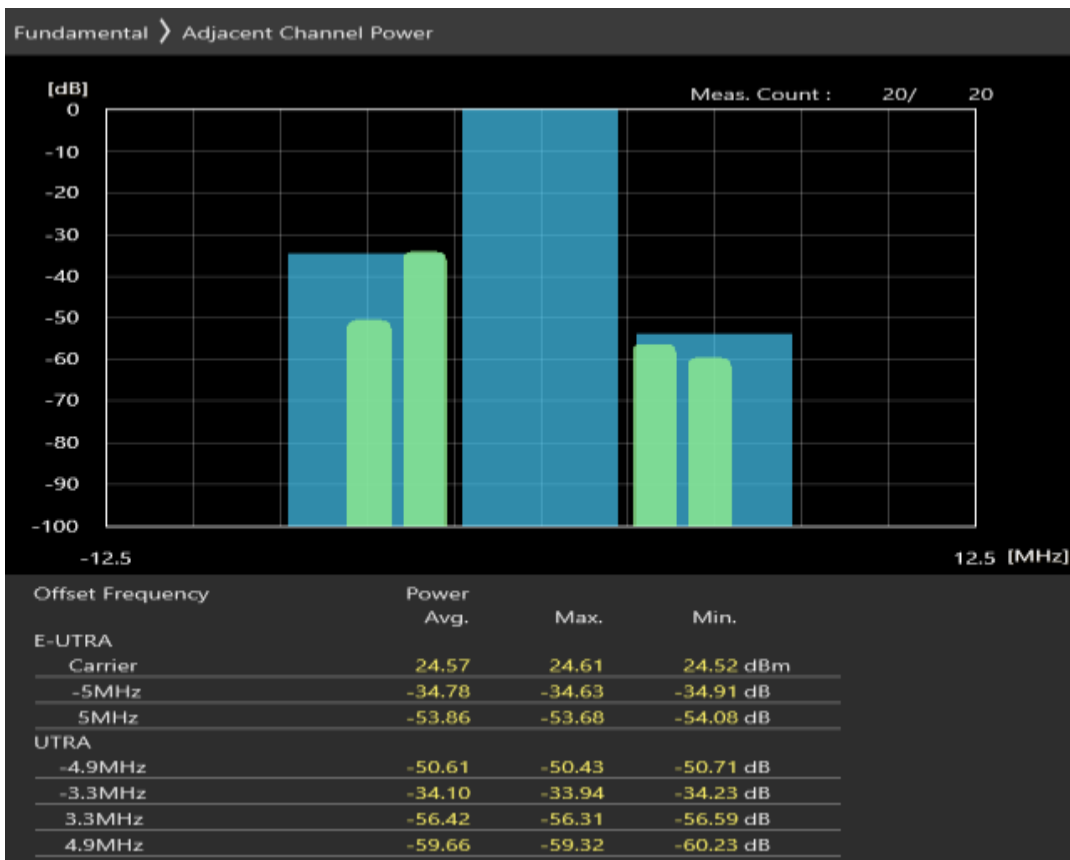

Band40 QPSK BW=5MHz Channel=39625 RB Size=8 Position=#0