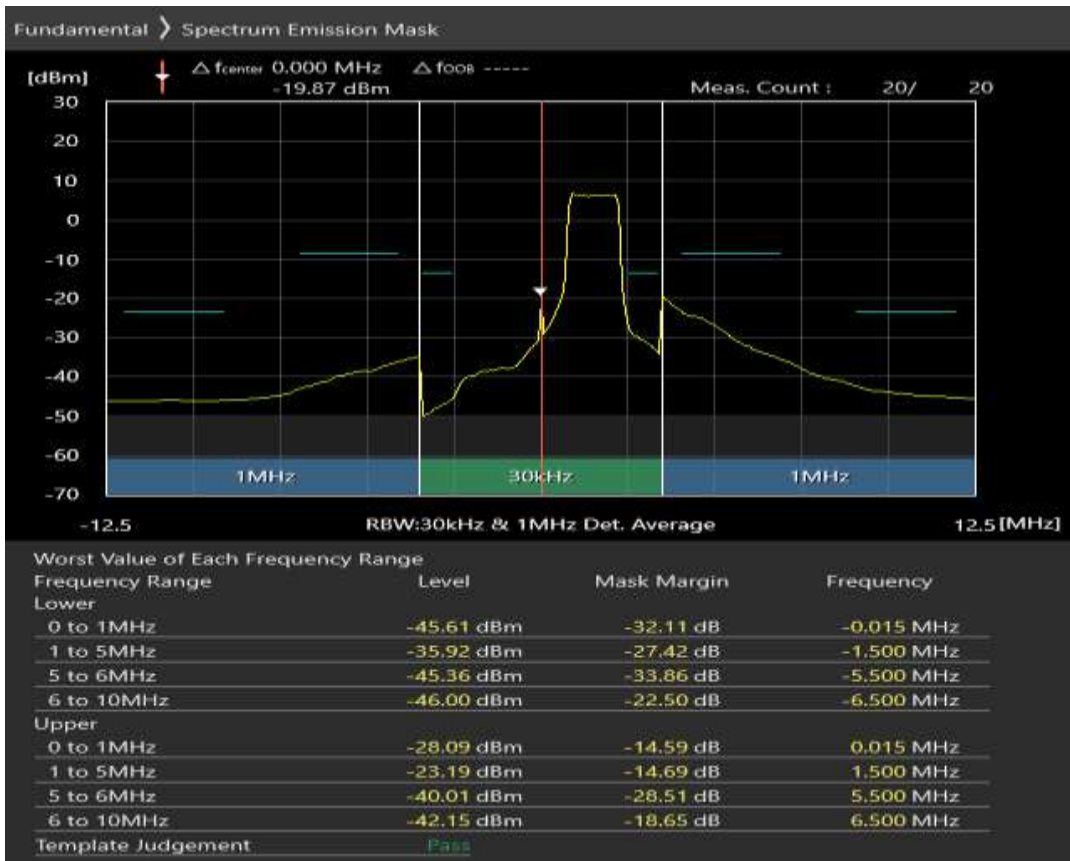

Band28 QPSK BW=5MHz Channel=27235 RB Size=8 Position=#Max