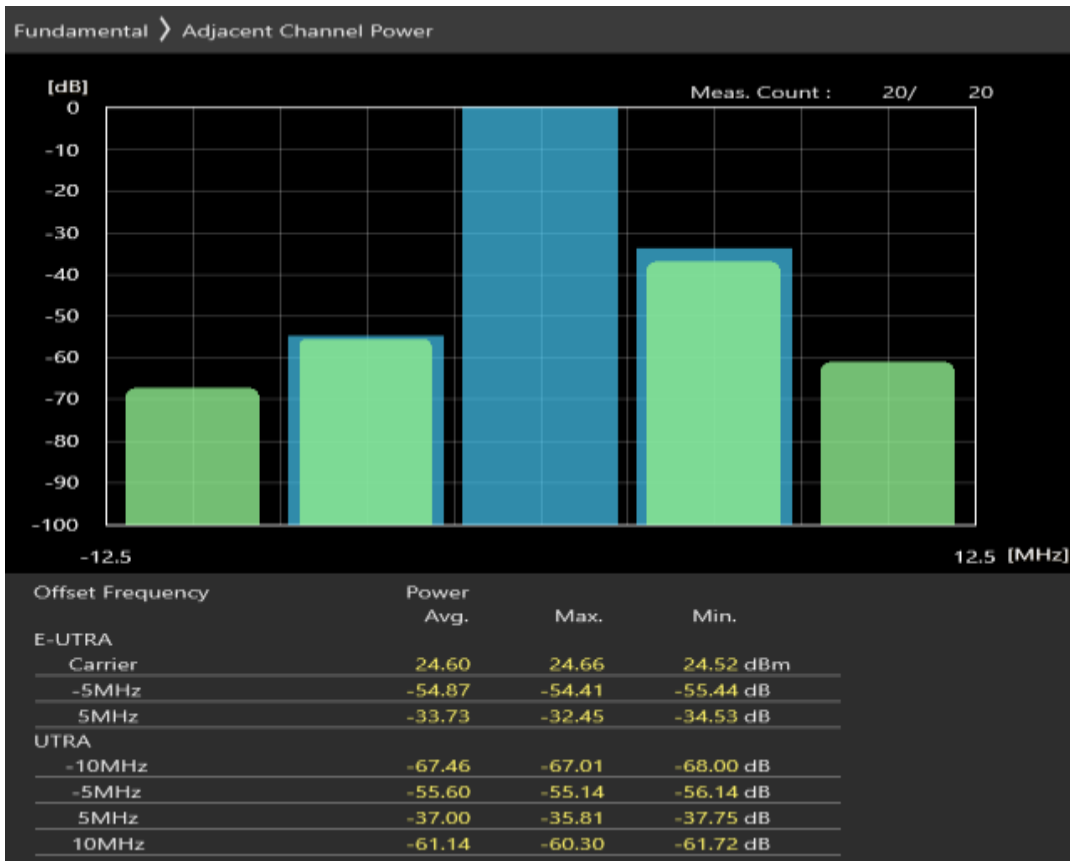

Band7 QPSK BW=5MHz Channel=20775 RB Size=8 Position=#Max