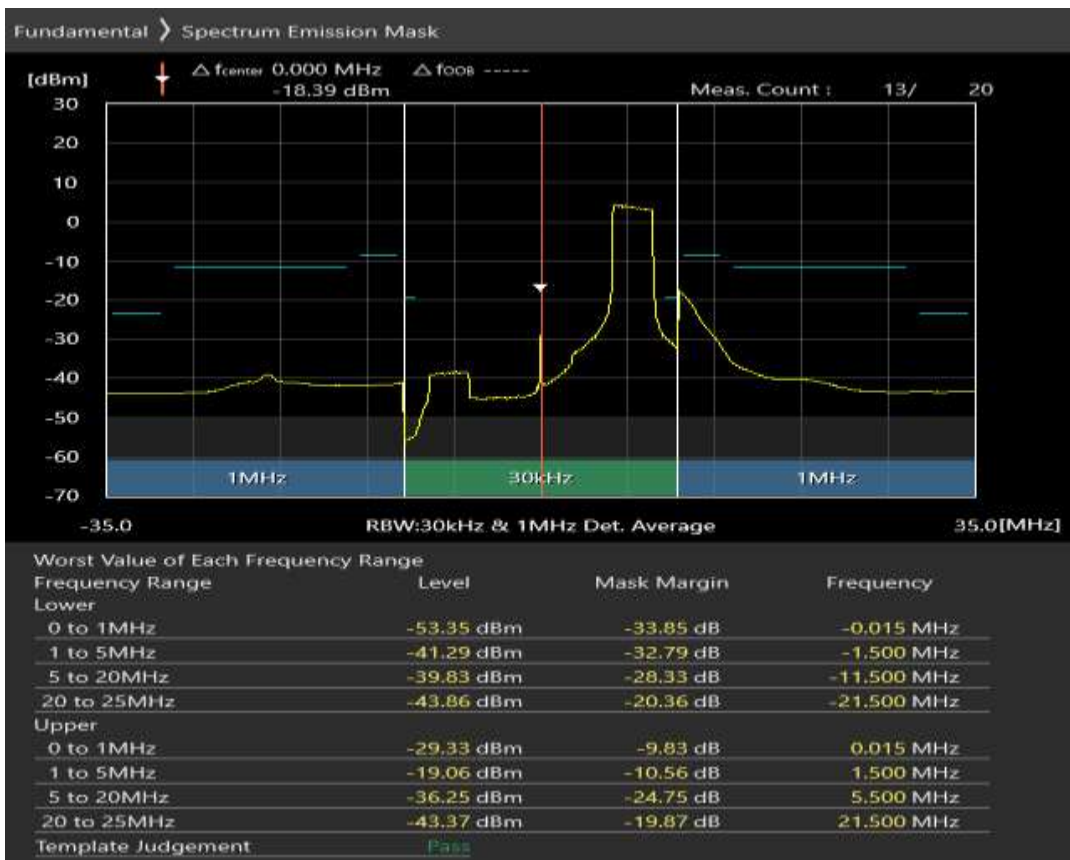

Band1 QAM16 BW=20MHz Channel=18500 RB Size=18 Position=#Max