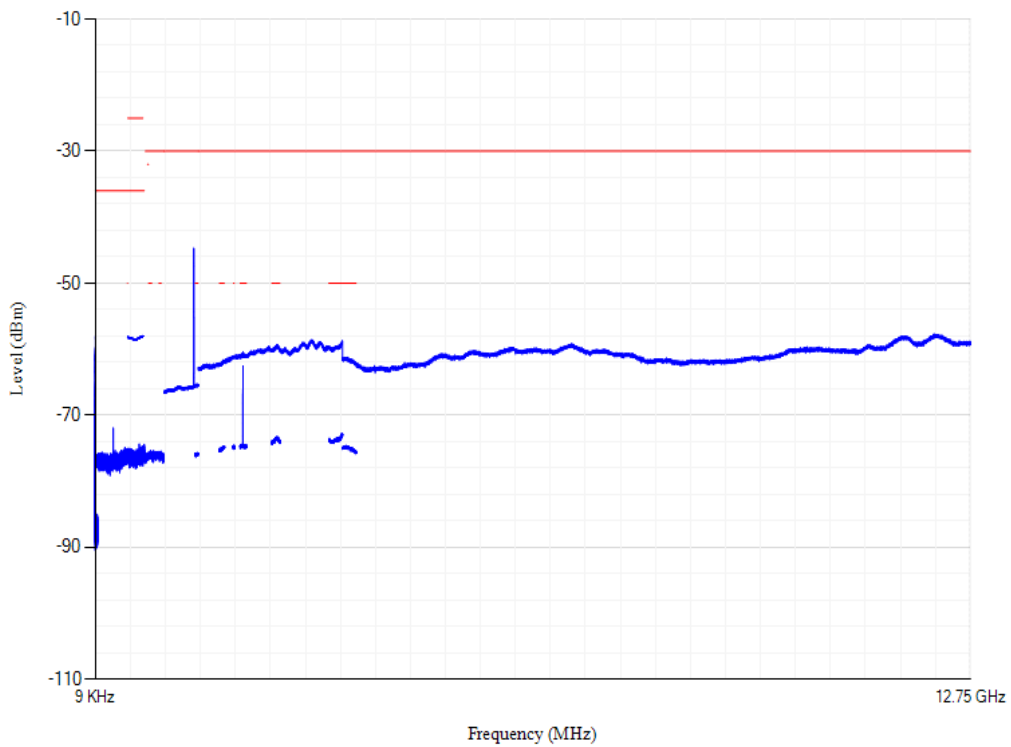

Conducted spurious emissions

Band28 QPSK BW=3MHz Channel=27225 RB Size=1 Position=#0

Conducted spurious emissions

Band28 QPSK BW=3MHz Channel=27360 RB Size=1 Position=#0

Conducted spurious emissions

Band28 QPSK BW=3MHz Channel=27495 RB Size=1 Position=#0