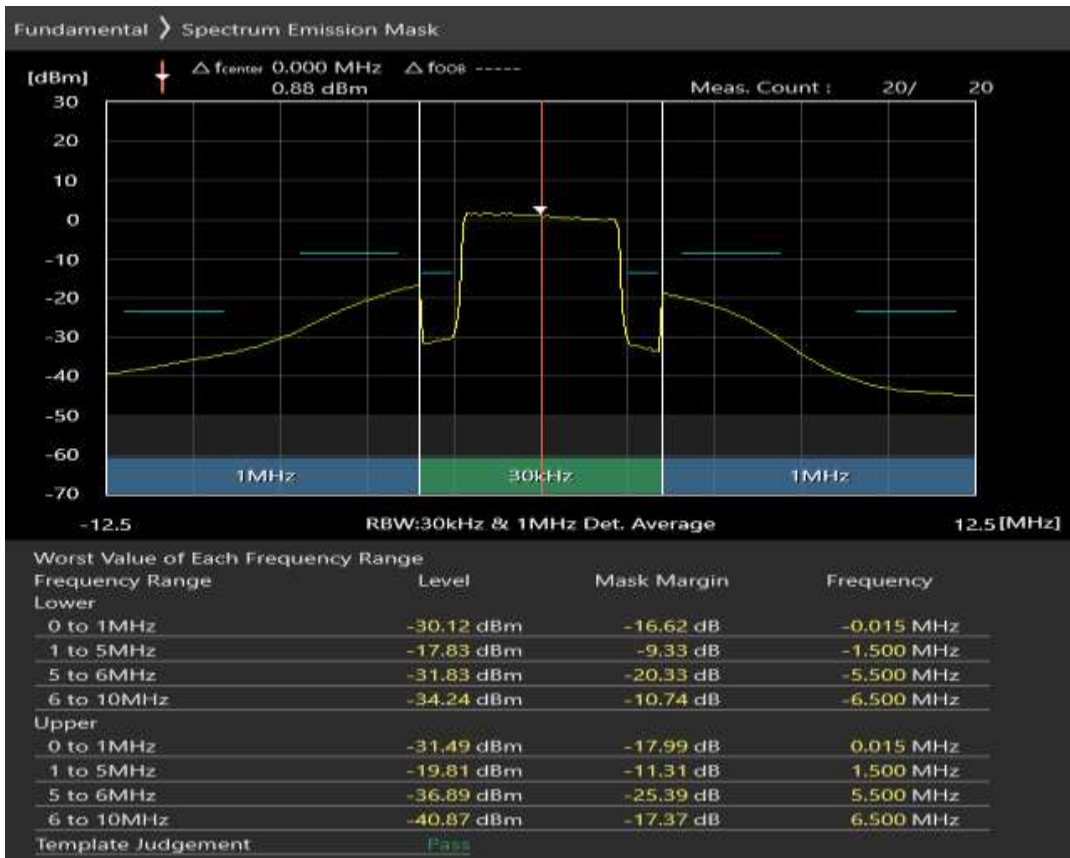

Band20 QPSK BW=5MHz Channel=24425 RB Size=25 Position=#0

Band20 16QAM BW=5MHz Channel=24425 RB Size=8 Position=#0

Band20 16QAM BW=5MHz Channel=24425 RB Size=8 Position=#Max

Band20 16QAM BW=5MHz Channel=24425 RB Size=25 Position=#0