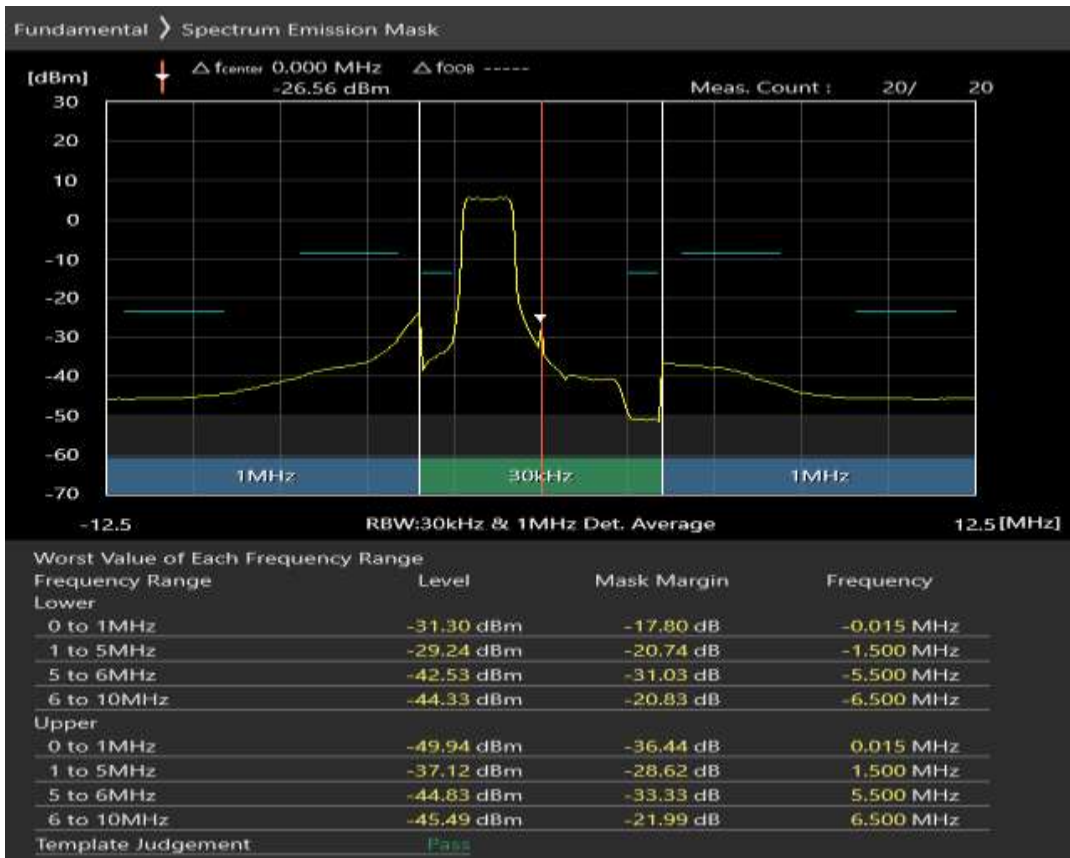

Band28 QPSK BW=5MHz Channel=27385 RB Size=8 Position=#0

Band28 QPSK BW=5MHz Channel=27385 RB Size=8 Position=#Max

Band28 QPSK BW=5MHz Channel=27385 RB Size=25 Position=#0

Band28 16QAM BW=5MHz Channel=27385 RB Size=8 Position=#0