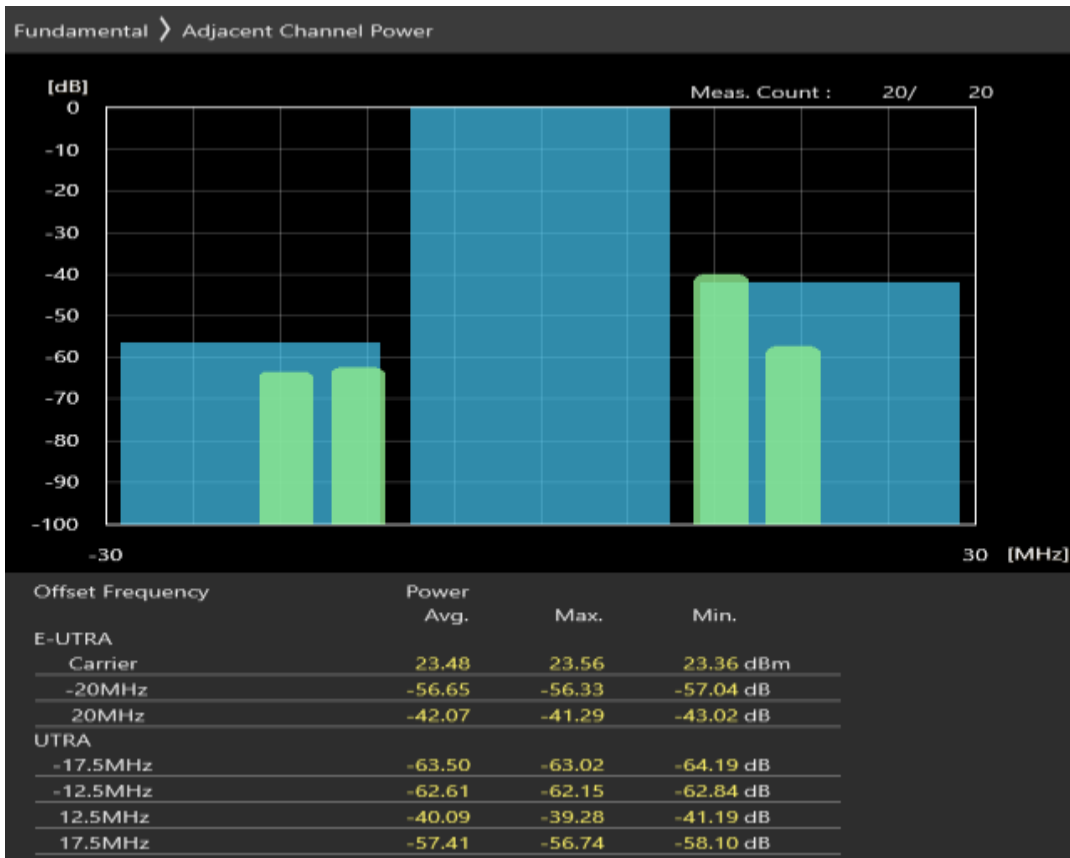

Band7 16QAM BW=20MHz Channel=20850 RB Size=18 Position=#Max

Band7 16QAM BW=20MHz Channel=20850 RB Size=100 Position=#0