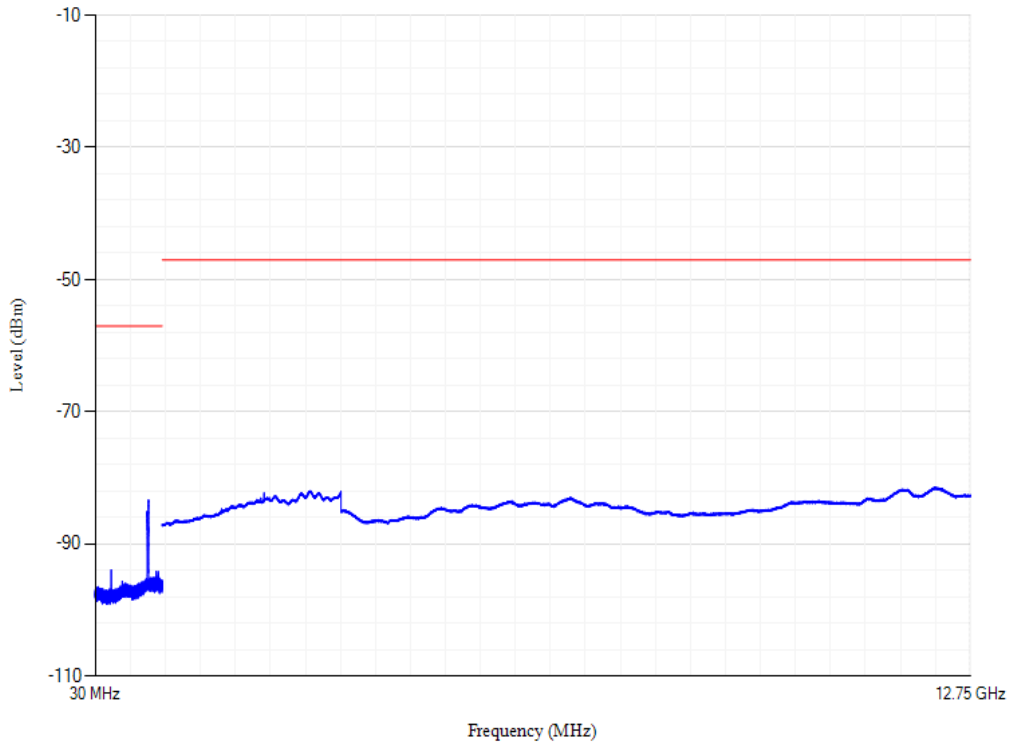

Band28 QPSK BW=20MHz Channel=27460

Conducted spurious emissions

Band28 QPSK BW=20MHz Channel=27560

Conducted spurious emissions

Band3 QPSK BW=20MHz Channel=19300

Conducted spurious emissions

Band3 QPSK BW=20MHz Channel=19575