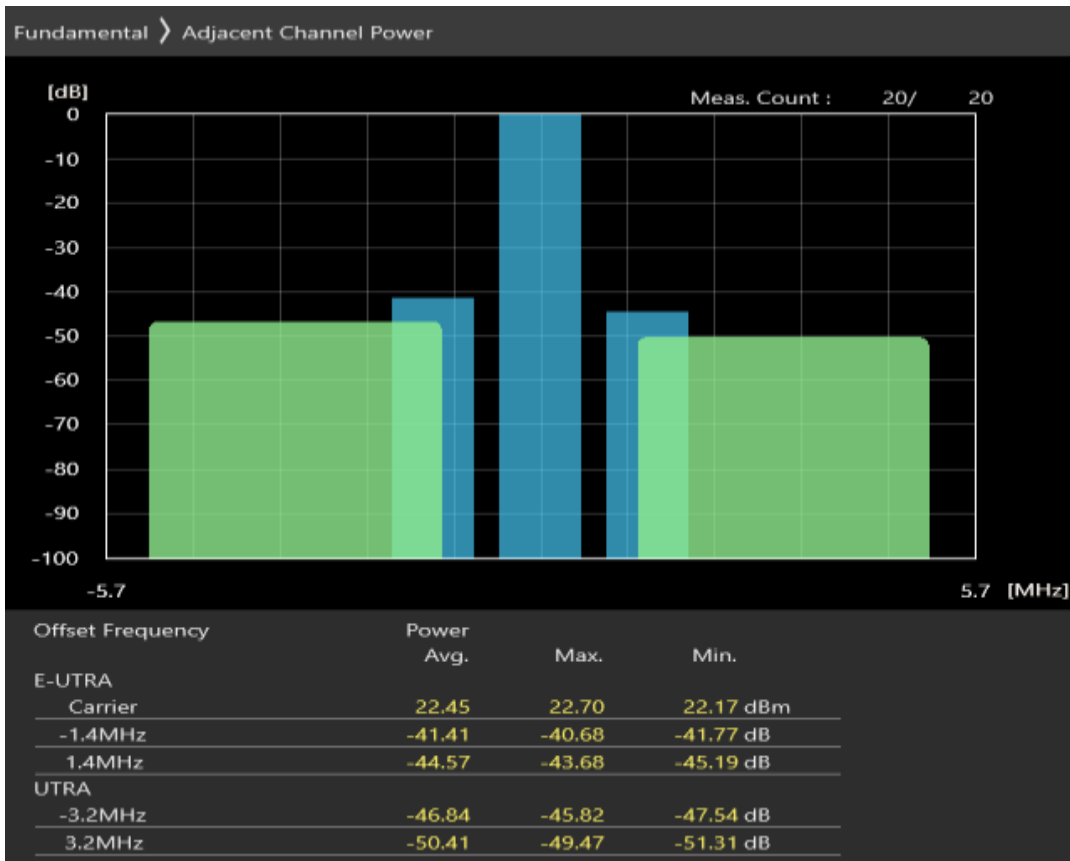

Band3 QPSK BW=1.4MHz Channel=19575 RB Size=5 Position=#0

Band3 QPSK BW=1.4MHz Channel=19575 RB Size=5 Position=#Max

Band3 QPSK BW=1.4MHz Channel=19575 RB Size=6 Position=#0

Band3 16QAM BW=1.4MHz Channel=19575 RB Size=5 Position=#0