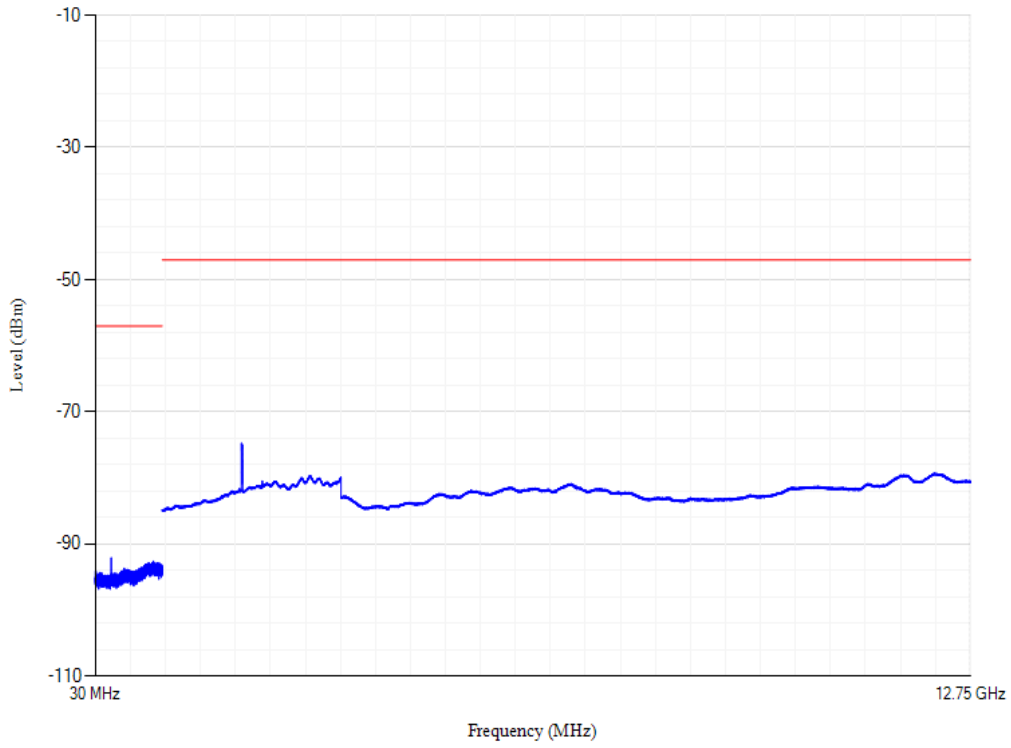

Conducted spurious emissions

Band40 QPSK BW=20MHz Channel=38750