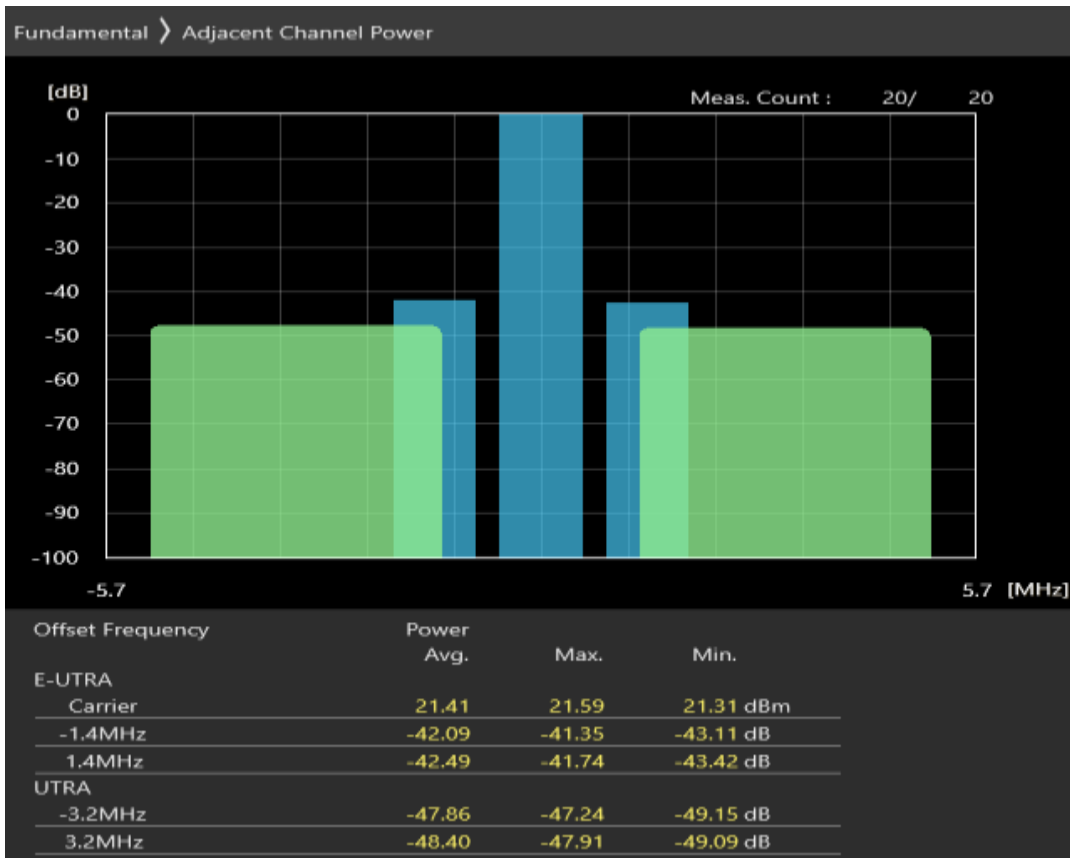

Band8 QPSK BW=1.4MHz Channel=21625 RB Size=6 Position=#0

Band8 QPSK BW=1.4MHz Channel=21793 RB Size=5 Position=#0