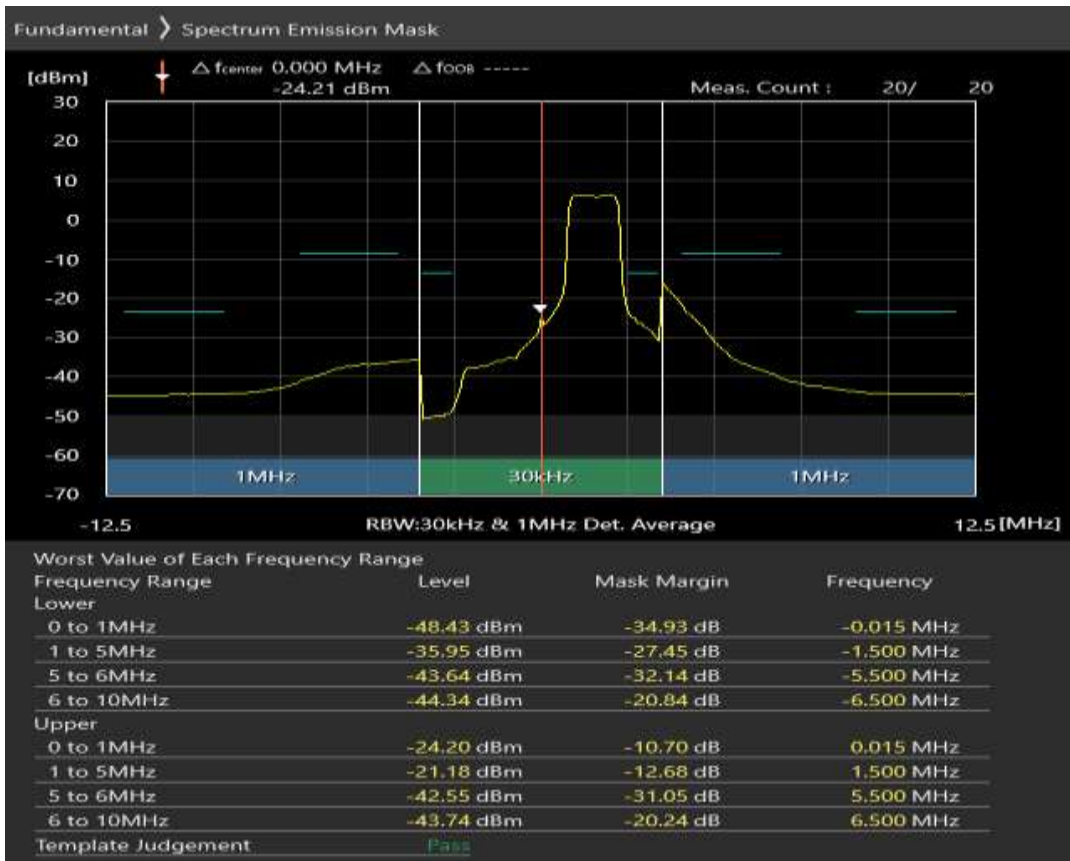

Band3 16QAM BW=5MHz Channel=19925 RB Size=8 Position=#Max

Band3 16QAM BW=5MHz Channel=19925 RB Size=25 Position=#0