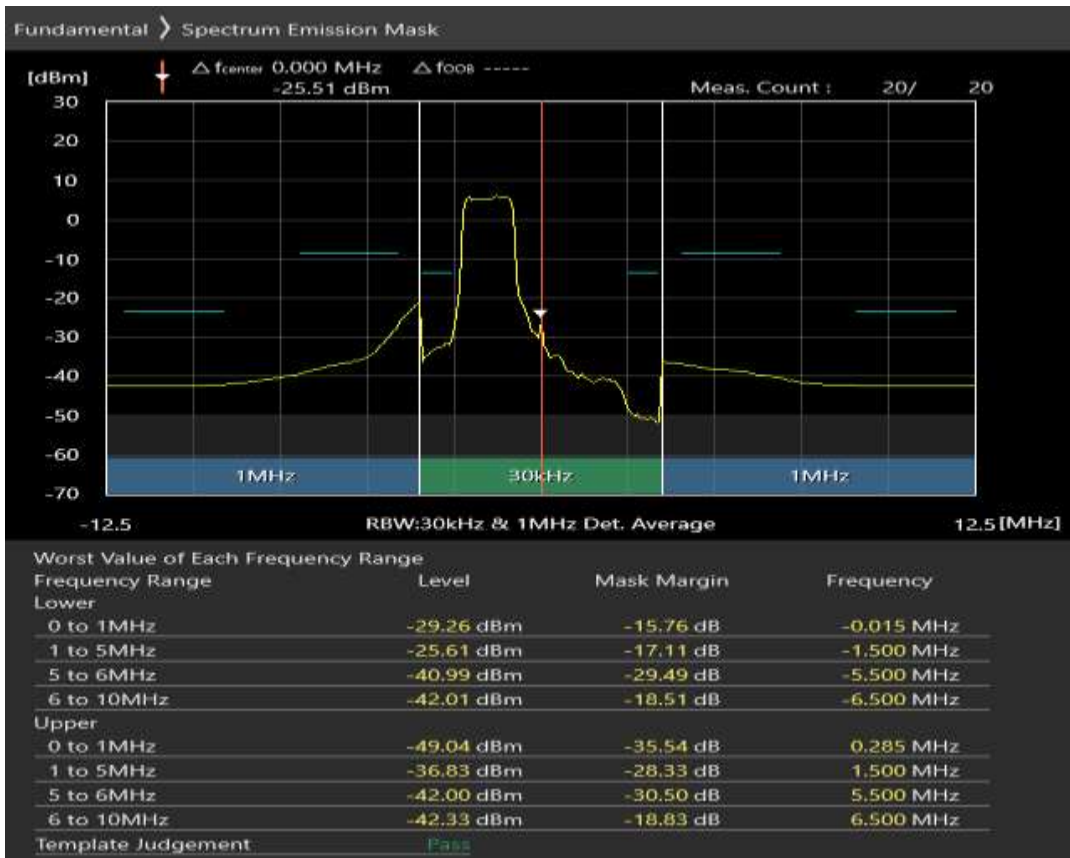

Band40 16QAM BW=5MHz Channel=38675 RB Size=8 Position=#0

Band40 16QAM BW=5MHz Channel=38675 RB Size=8 Position=#Max