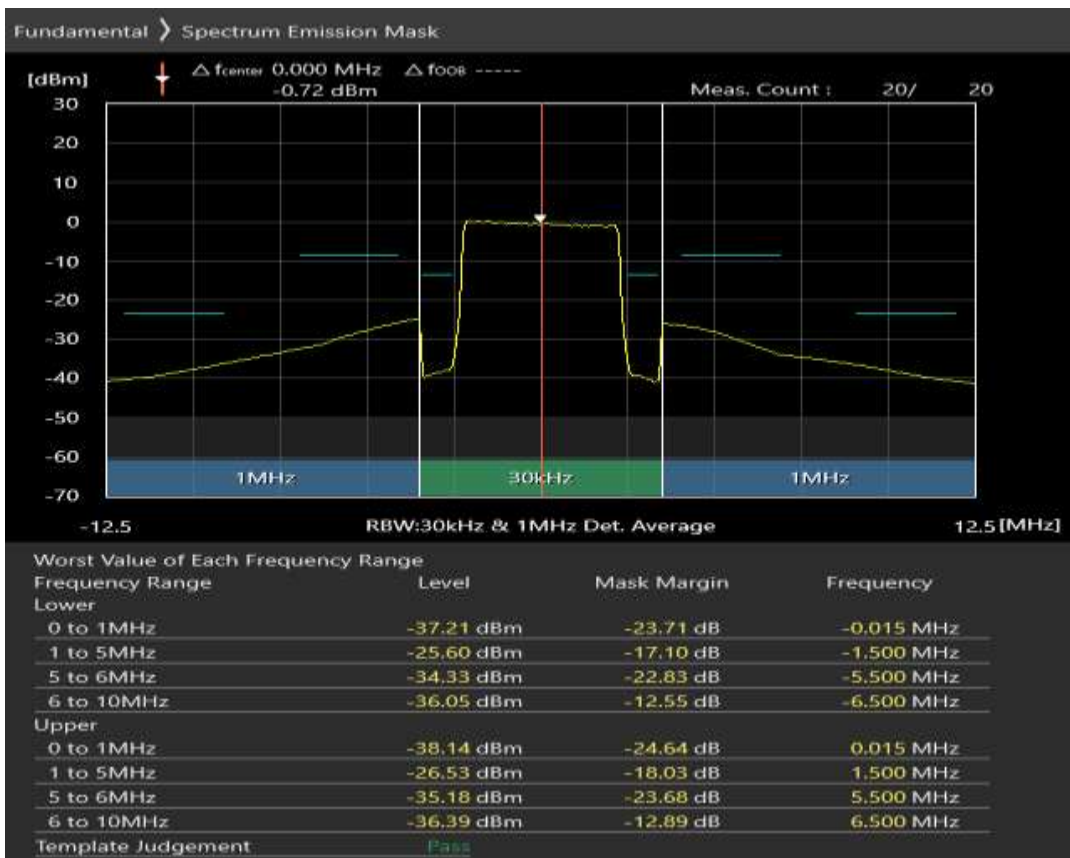

Band20 16QAM BW=5MHz Channel=24300 RB Size=25 Position=#0

Band20 QPSK BW=5MHz Channel=24425 RB Size=8 Position=#0