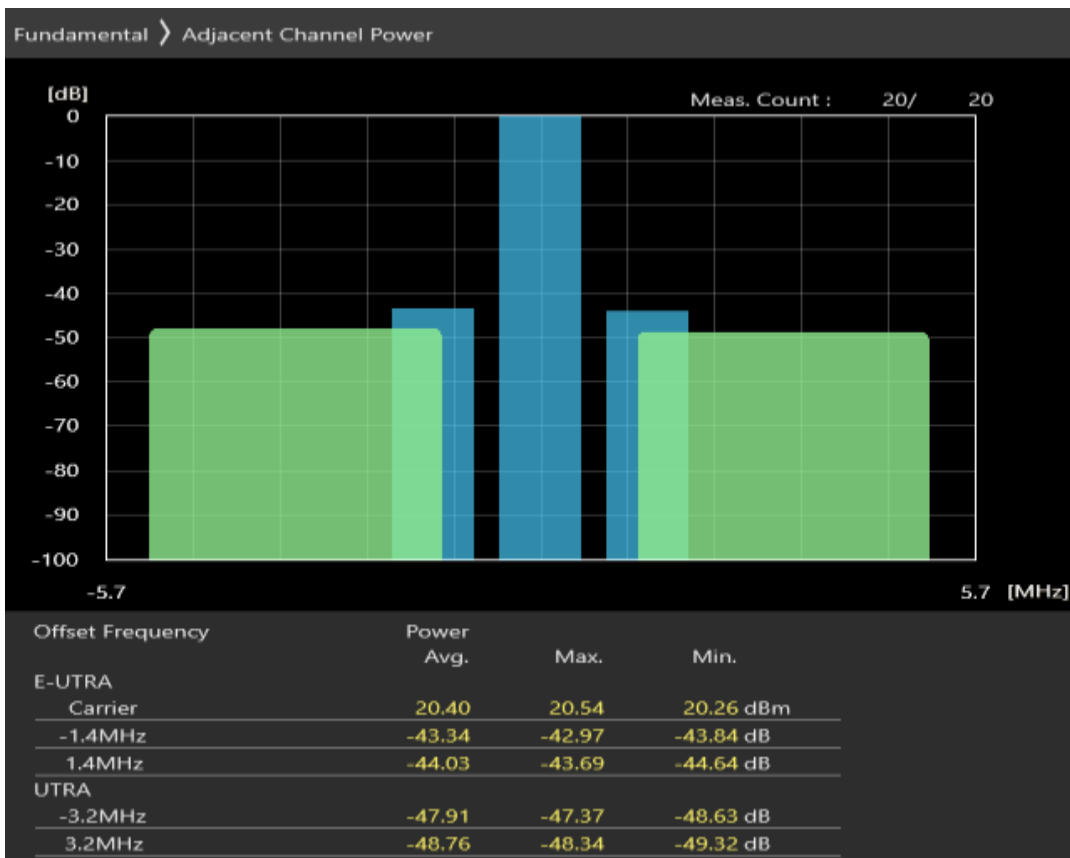

Band3 QPSK BW=1.4MHz Channel=19207 RB Size=6 Position=#0

Band3 16QAM BW=1.4MHz Channel=19207 RB Size=5 Position=#0