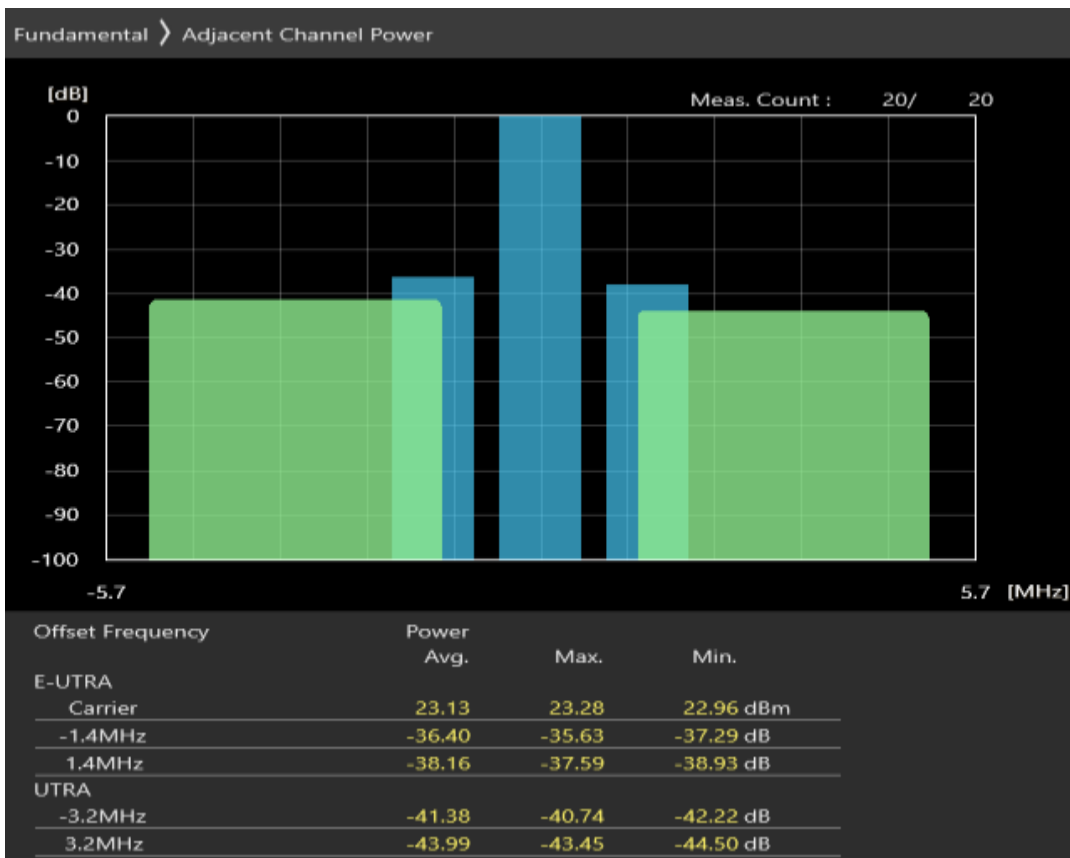

Band3 QPSK BW=1.4MHz Channel=19943 RB Size=5 Position=#0

Band3 QPSK BW=1.4MHz Channel=19943 RB Size=5 Position=#Max