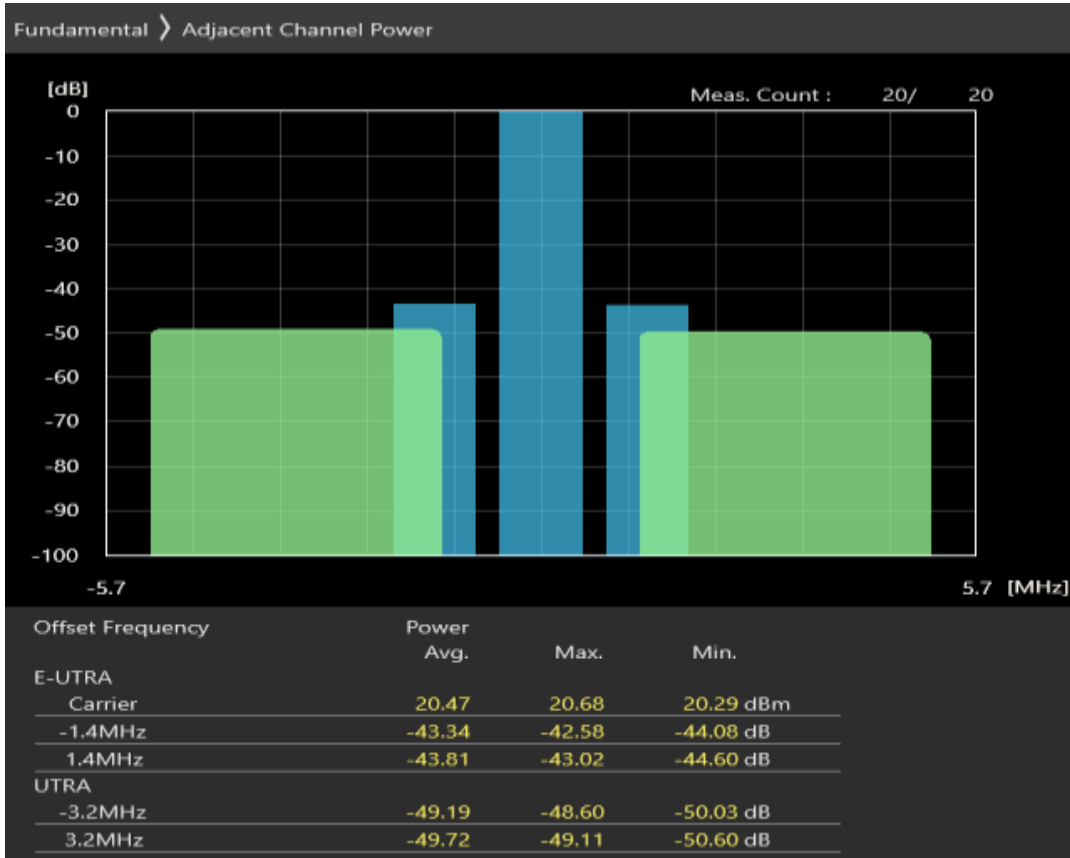

Band8 QAM16 BW=1.4MHz Channel=21457 RB Size=6 Position=#0

Band8 QAM16 BW=1.4MHz Channel=21625 RB Size=5 Position=#0

Band8 QAM16 BW=1.4MHz Channel=21625 RB Size=5 Position=#Max

Band8 QAM16 BW=1.4MHz Channel=21625 RB Size=6 Position=#0