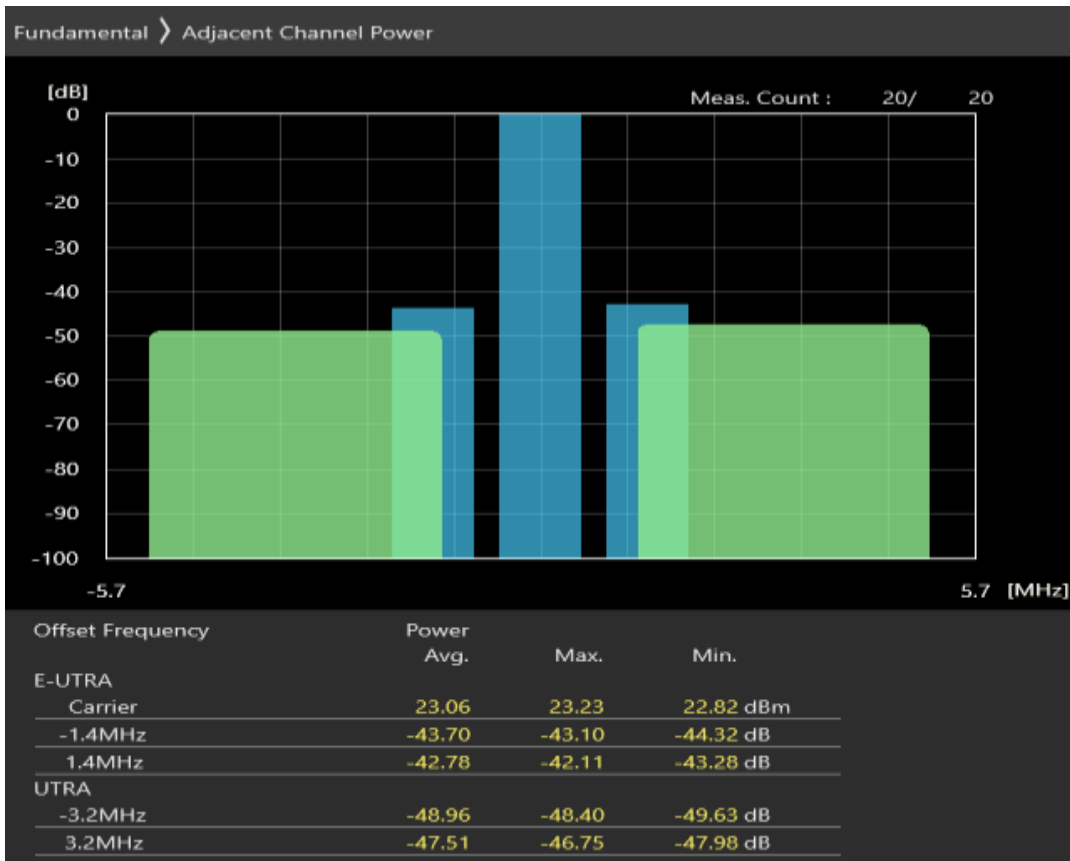

Band3 QPSK BW=1.4MHz Channel=19575 RB Size=5 Position=#Max

Band3 QPSK BW=1.4MHz Channel=19575 RB Size=6 Position=#0