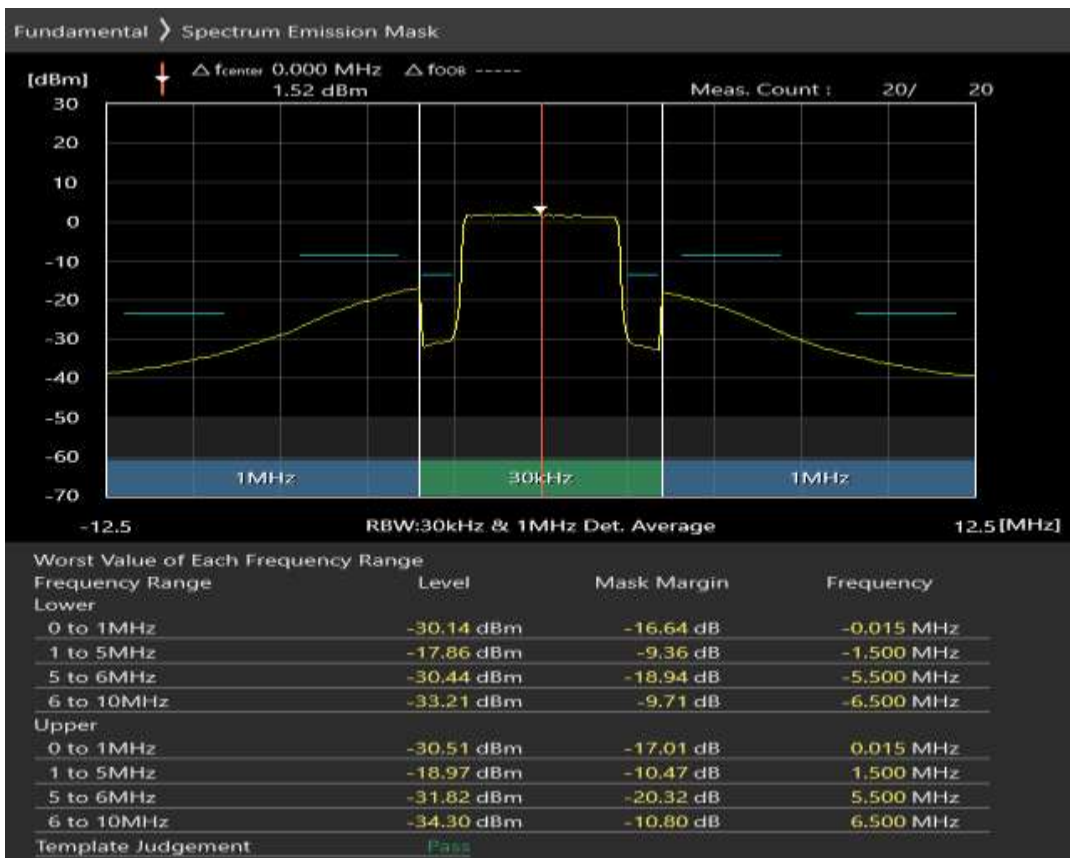

Band7 QPSK BW=5MHz Channel=21100 RB Size=25 Position=#0

Band7 16QAM BW=5MHz Channel=21100 RB Size=8 Position=#0

Band7 16QAM BW=5MHz Channel=21100 RB Size=8 Position=#Max

Band7 16QAM BW=5MHz Channel=21100 RB Size=25 Position=#0