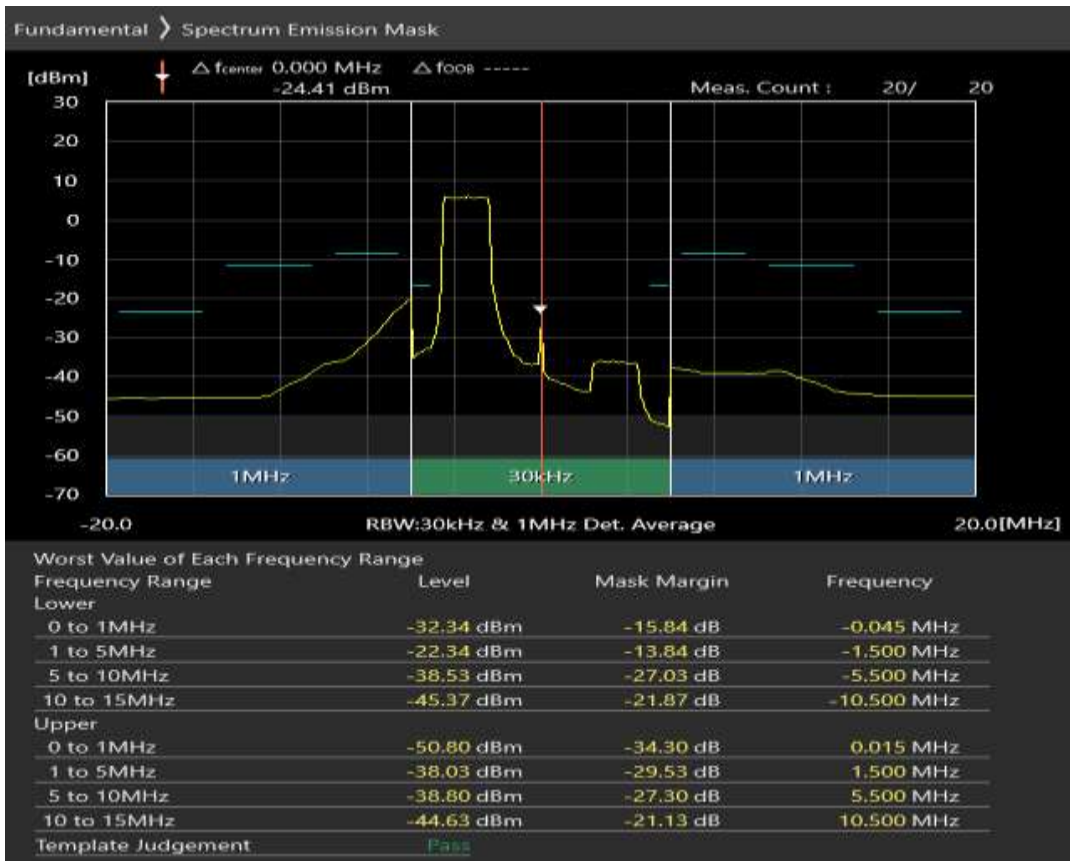

Band20 QPSK BW=10MHz Channel=24200 RB Size=12 Position=#0

Band20 QPSK BW=10MHz Channel=24200 RB Size=12 Position=#Max