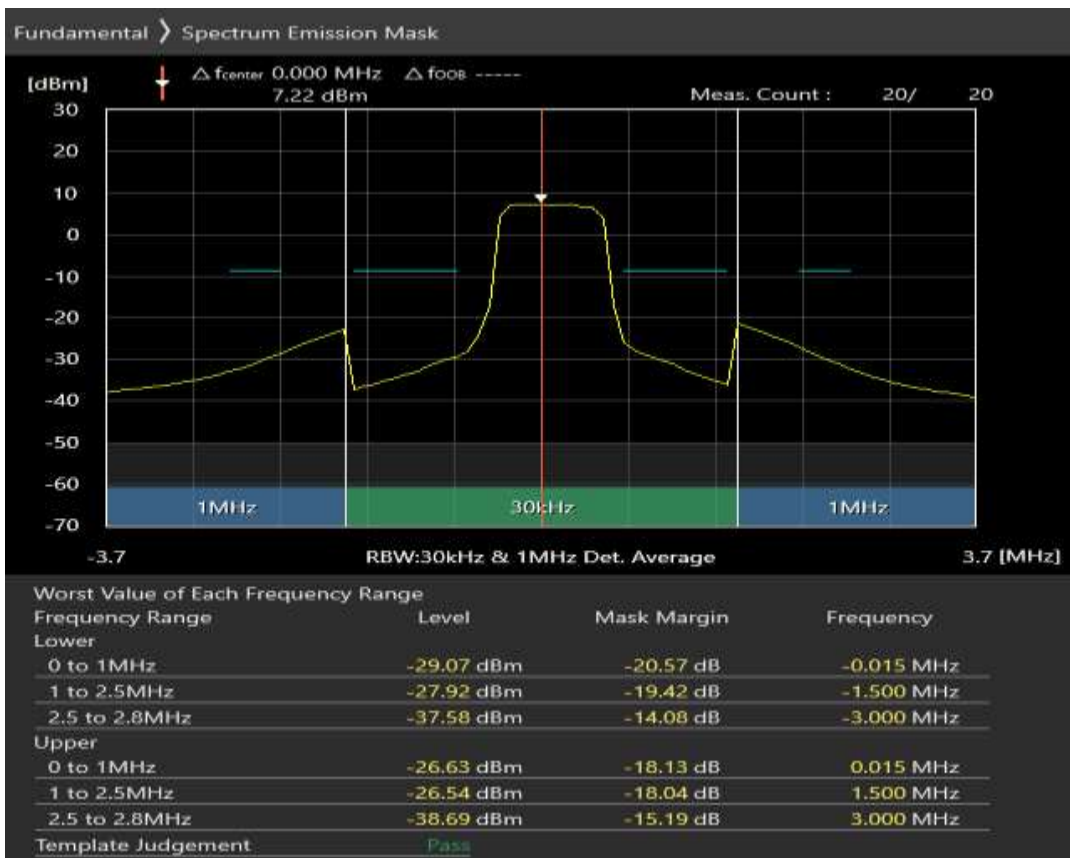

Band8 QAM16 BW=1.4MHz Channel=21793 RB Size=5 Position=#Max

Band8 QAM16 BW=1.4MHz Channel=21793 RB Size=6 Position=#0