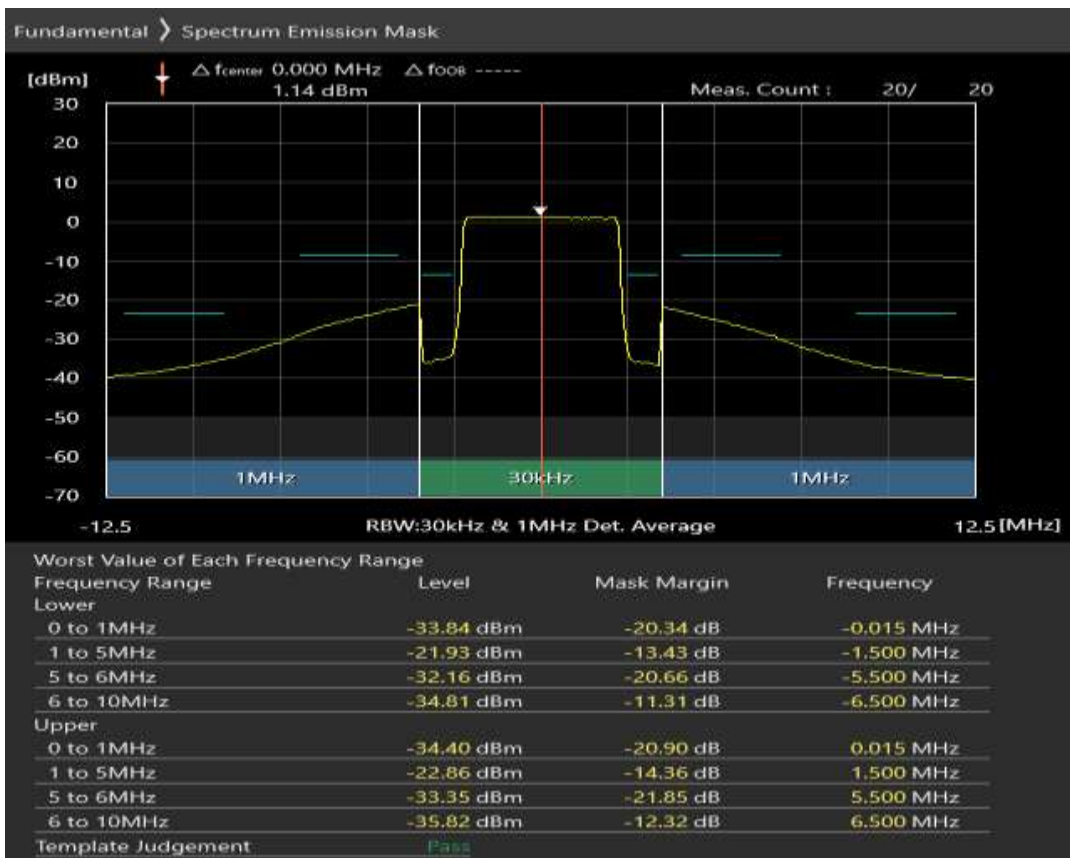

Band7 16QAM BW=5MHz Channel=21425 RB Size=25 Position=#0

Band7 QPSK BW=10MHz Channel=20800 RB Size=12 Position=#0