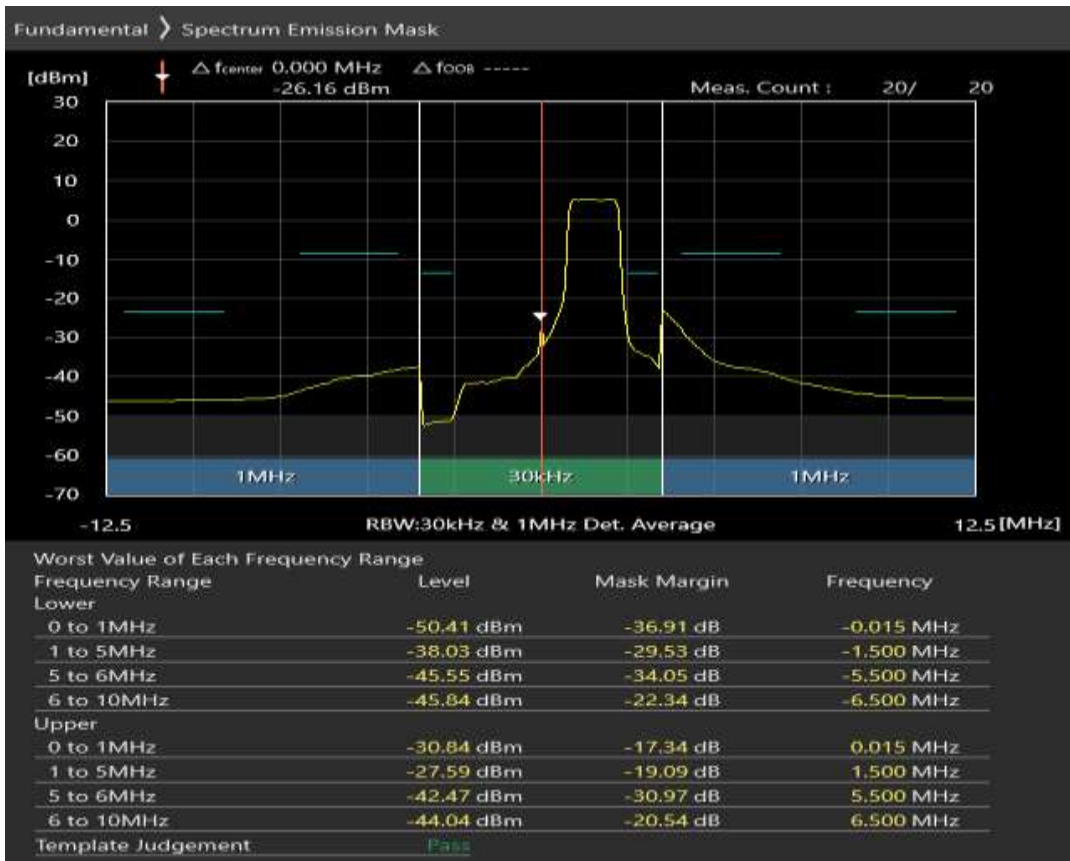

Band28 16QAM BW=5MHz Channel=27235 RB Size=8 Position=#Max

Band28 16QAM BW=5MHz Channel=27235 RB Size=25 Position=#0