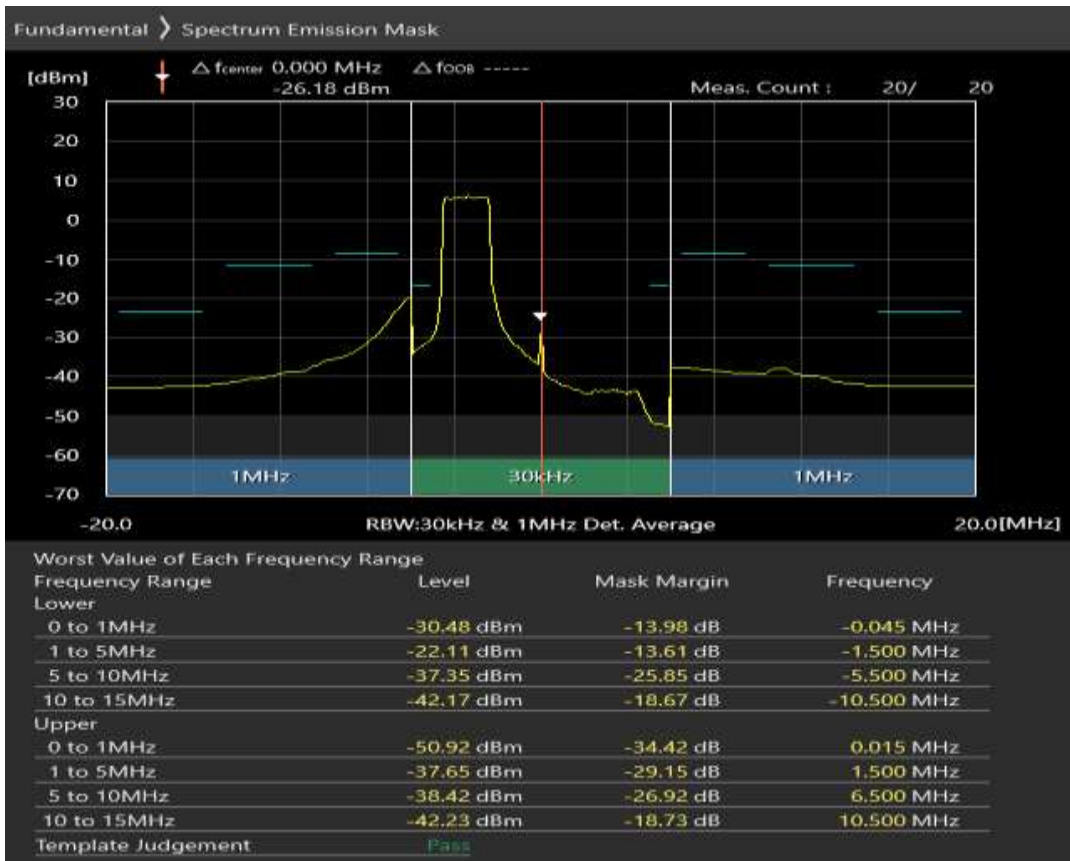

Band7 QPSK BW=10MHz Channel=20800 RB Size=12 Position=#0

Band7 QPSK BW=10MHz Channel=20800 RB Size=12 Position=#Max