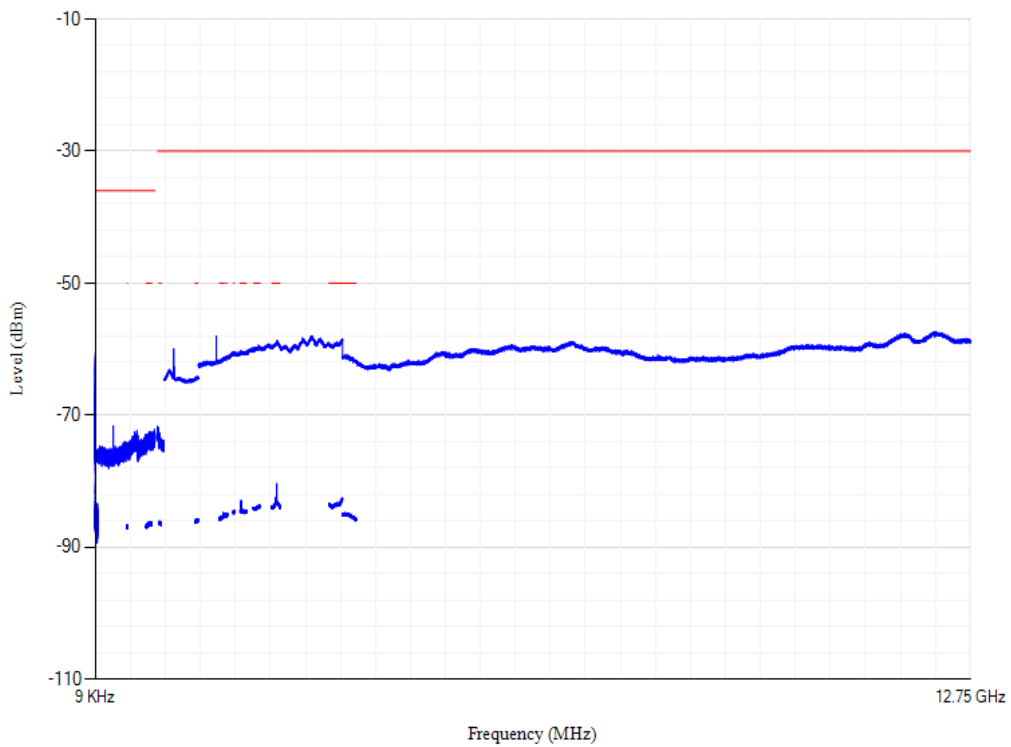

Conducted spurious emissions

Band8 QPSK BW=10MHz Channel=21625 RB Size=1 Position=#0