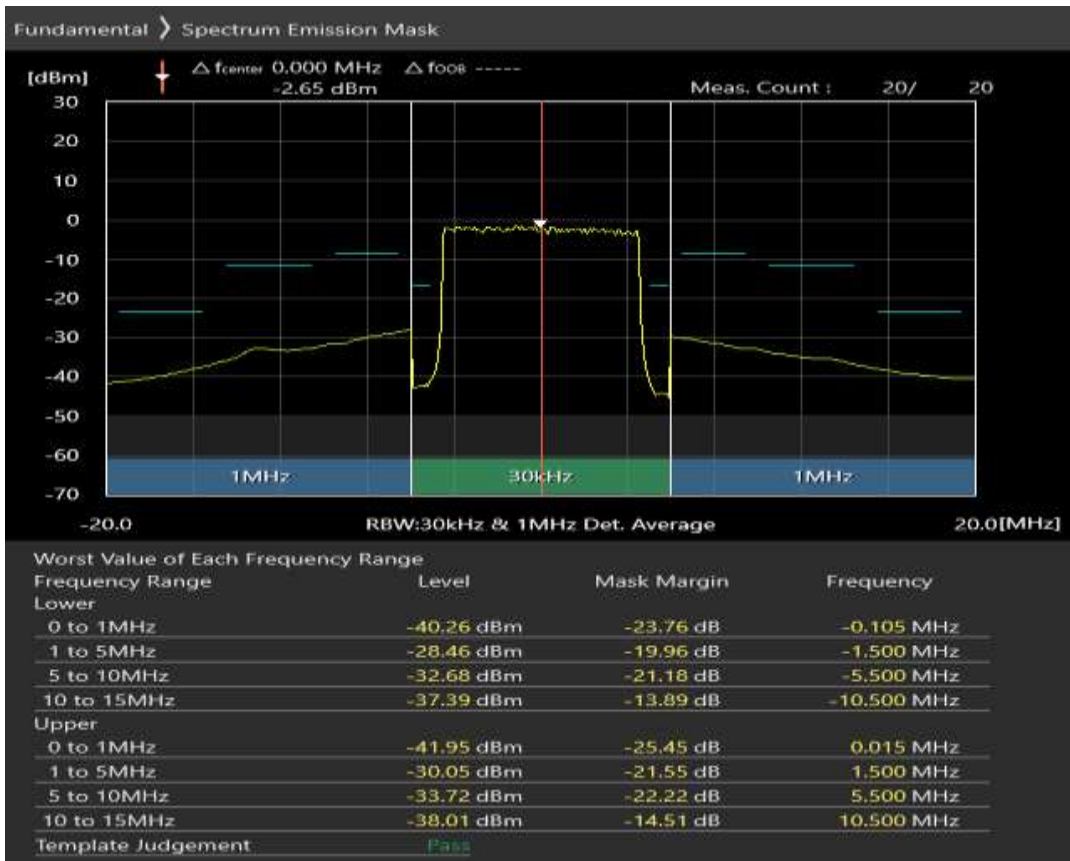

Band40 QPSK BW=10MHz Channel=38700 RB Size=50 Position=#0

Band40 16QAM BW=10MHz Channel=38700 RB Size=12 Position=#0