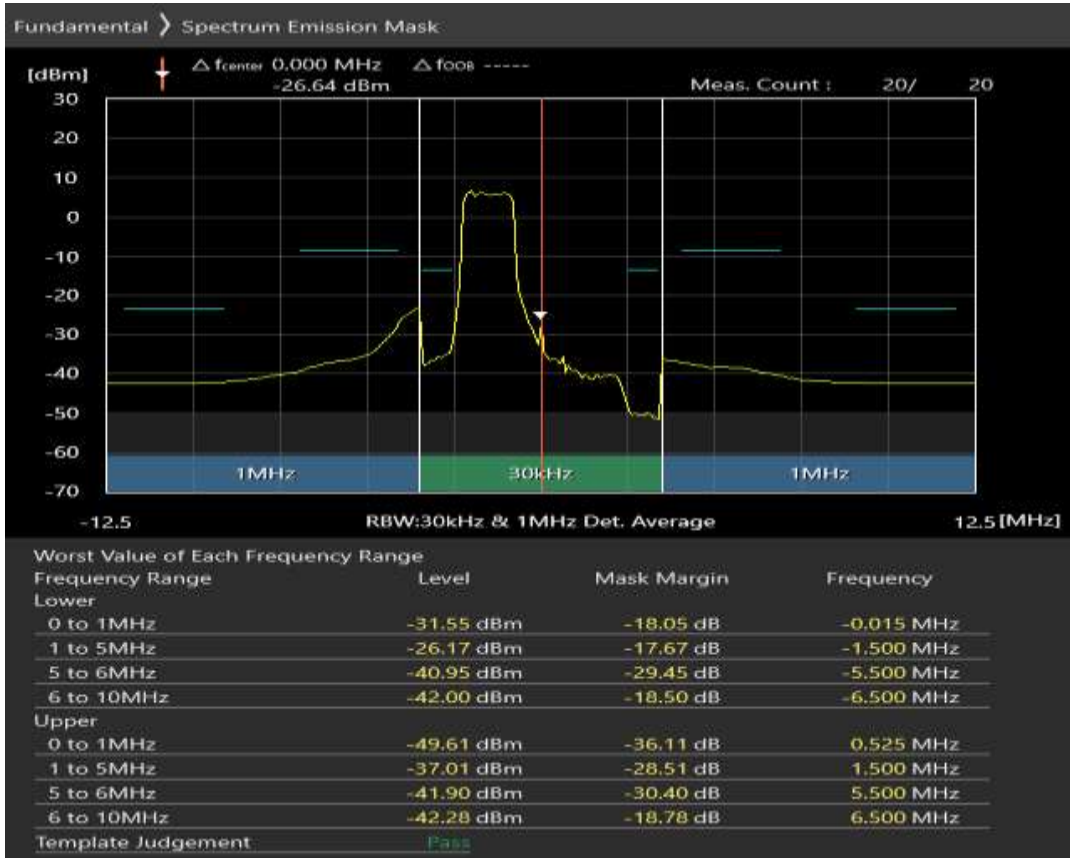

Band40 QPSK BW=5MHz Channel=38675 RB Size=8 Position=#0

Band40 QPSK BW=5MHz Channel=38675 RB Size=8 Position=#Max