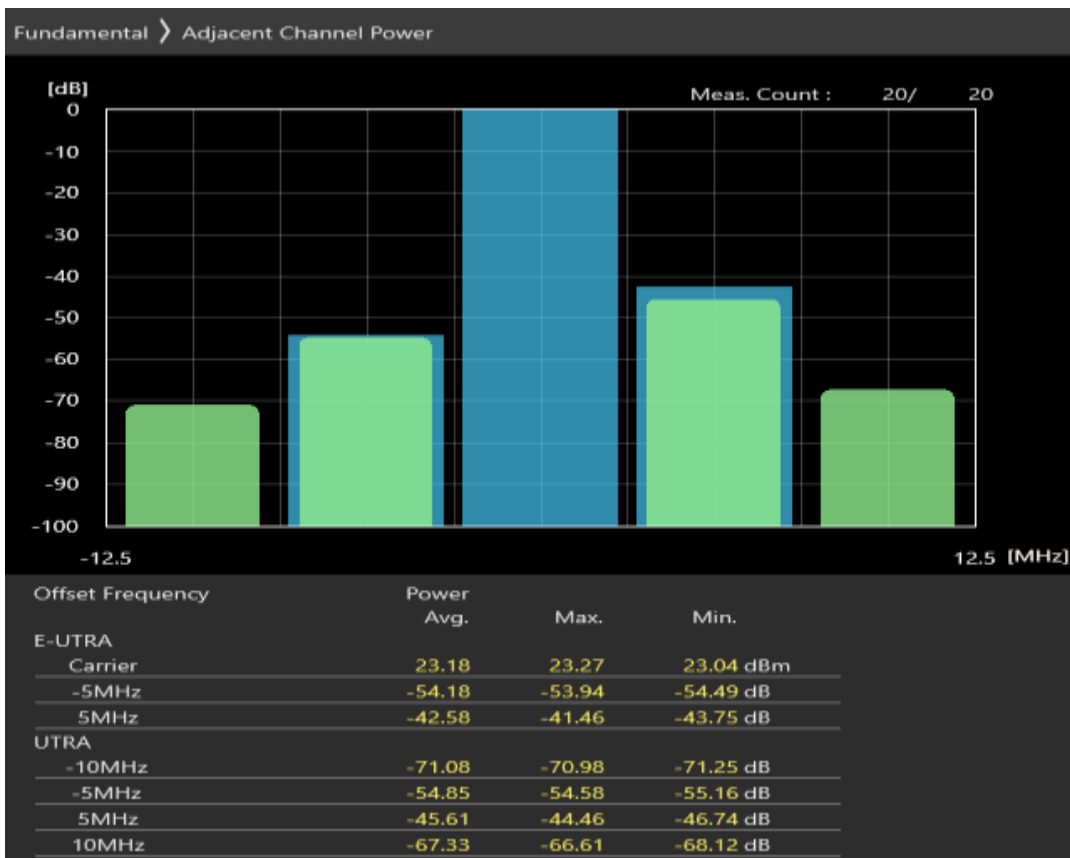

Band1 16QAM BW=5MHz Channel=18300 RB Size=8 Position=#Max

Band1 16QAM BW=5MHz Channel=18300 RB Size=25 Position=#0