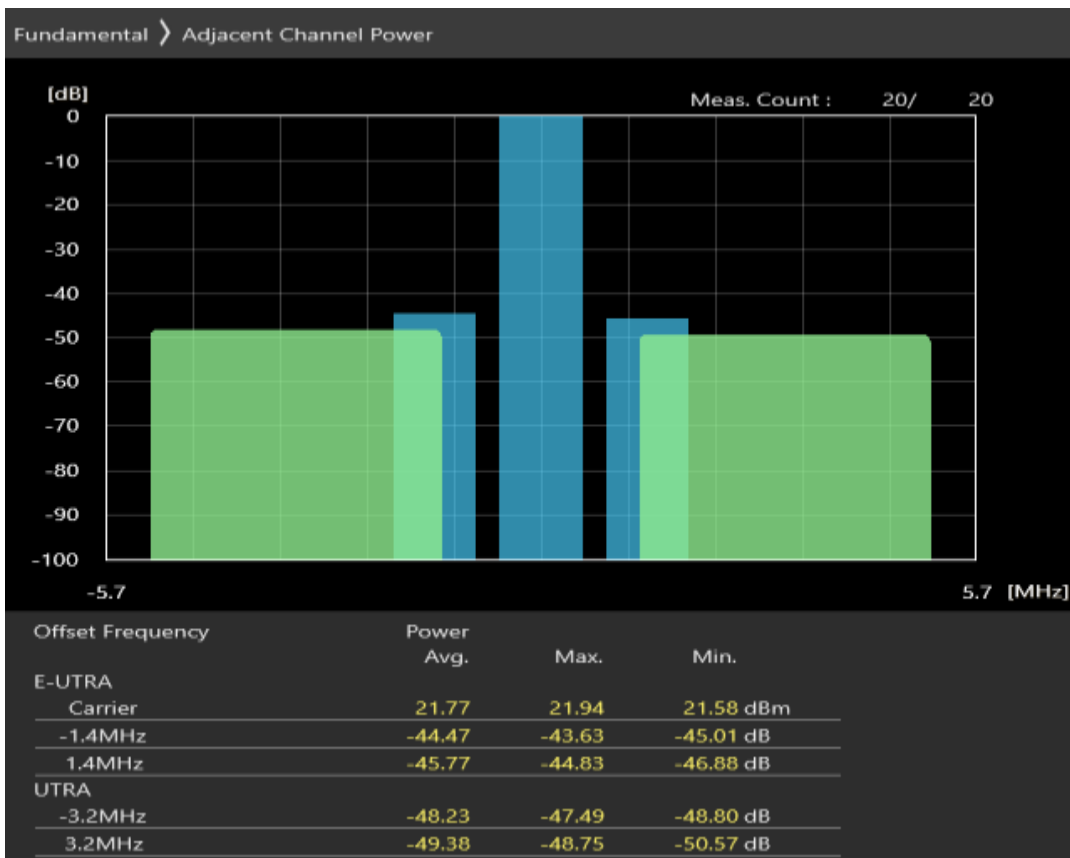

Band8 QAM16 BW=1.4MHz Channel=21457 RB Size=5 Position=#0

Band8 QAM16 BW=1.4MHz Channel=21457 RB Size=5 Position=#Max