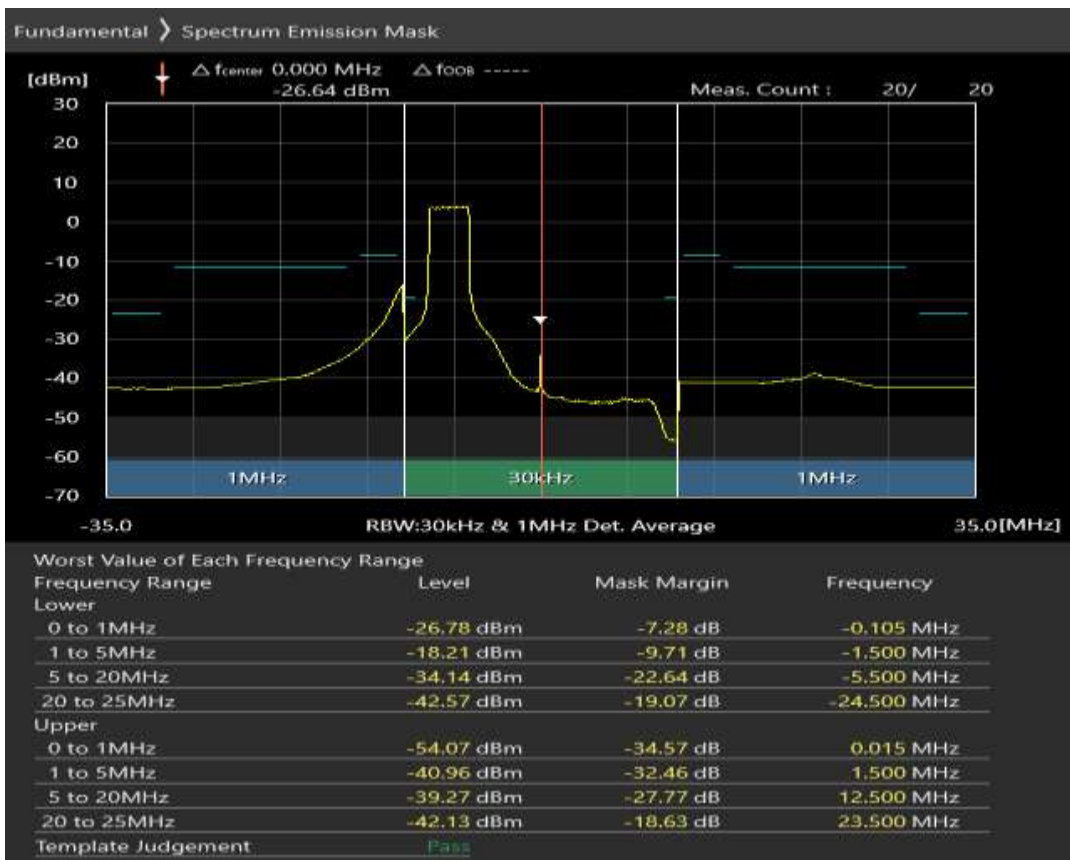

Band7 16QAM BW=20MHz Channel=21100 RB Size=18 Position=#0

Band7 16QAM BW=20MHz Channel=21100 RB Size=18 Position=#Max