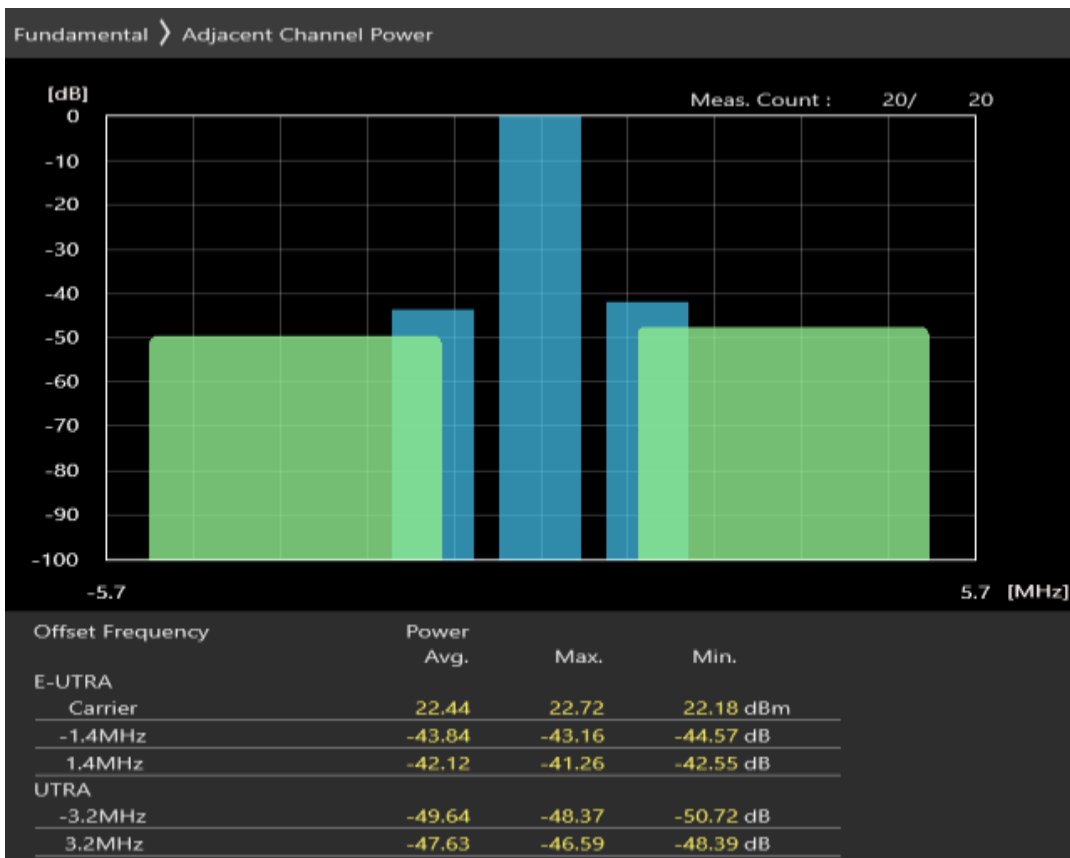

Band3 16QAM BW=1.4MHz Channel=19575 RB Size=5 Position=#Max

Band3 16QAM BW=1.4MHz Channel=19575 RB Size=6 Position=#0