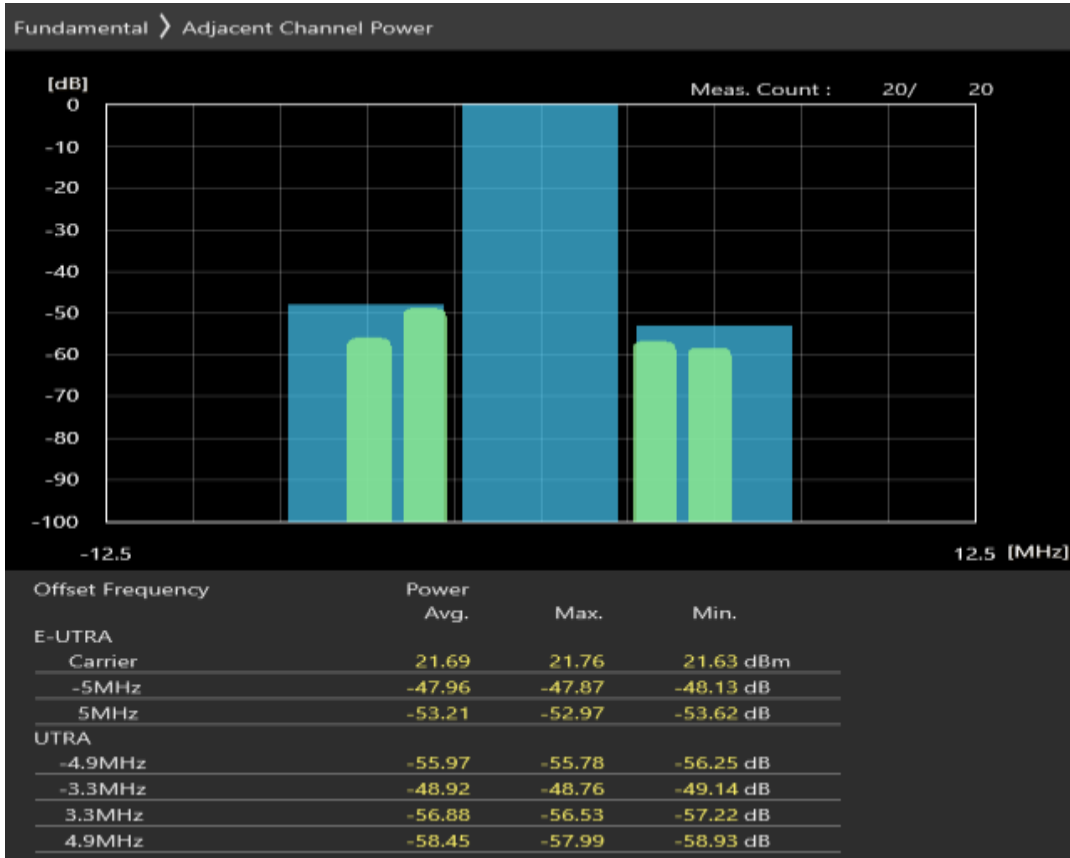

Band40 16QAM BW=5MHz Channel=39625 RB Size=8 Position=#0

Band40 16QAM BW=5MHz Channel=39625 RB Size=8 Position=#Max