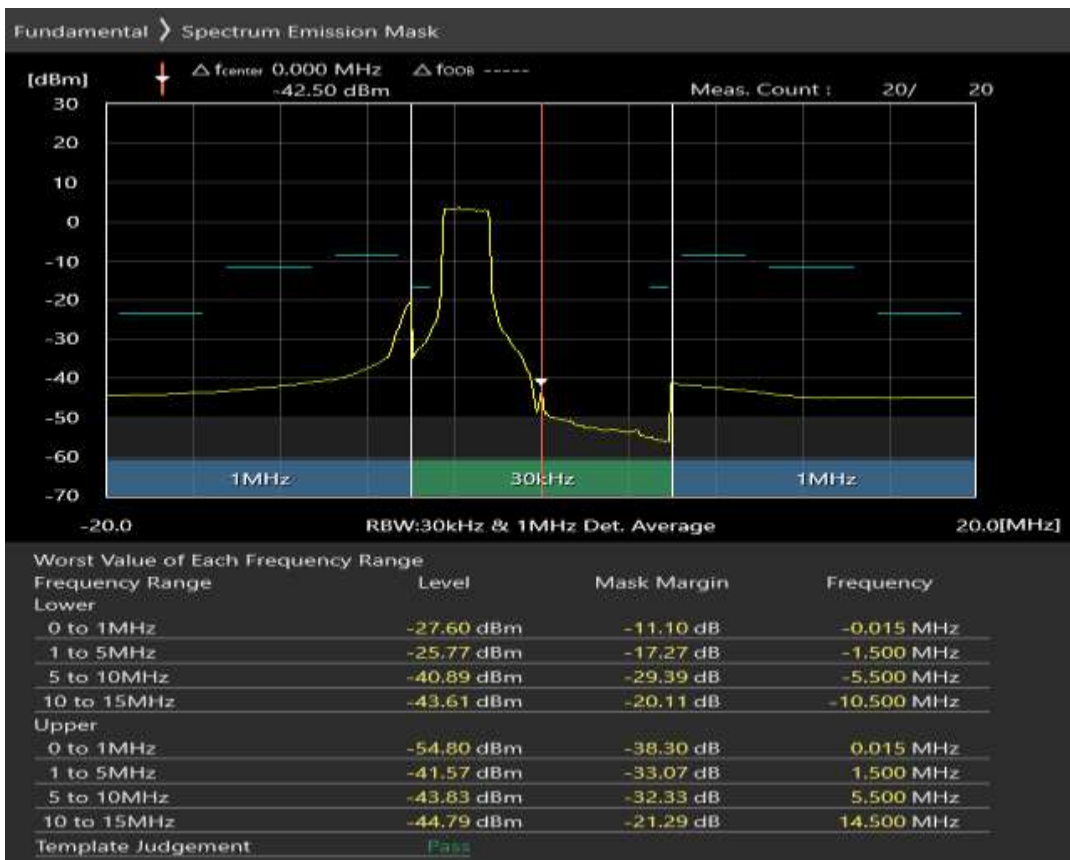

Band8 QAM16 BW=10MHz Channel=21750 RB Size=12 Position=#0

Band8 QAM16 BW=10MHz Channel=21750 RB Size=12 Position=#Max