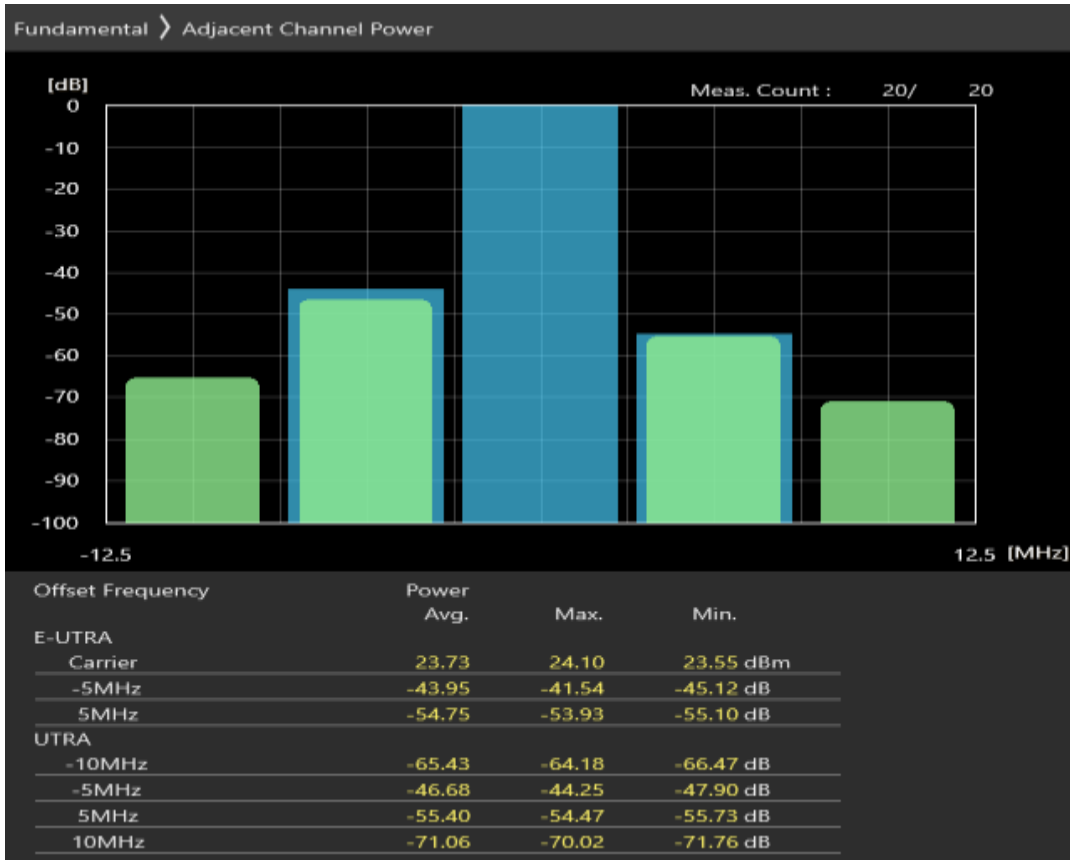

Band8	10	21750	50	#0	QAM16	U-ACLR2+	58.63	35.2	PASS

Band1 QPSK BW=5MHz Channel=18025 RB Size=8 Position=#0

Band1 QPSK BW=5MHz Channel=18025 RB Size=8 Position=#Max