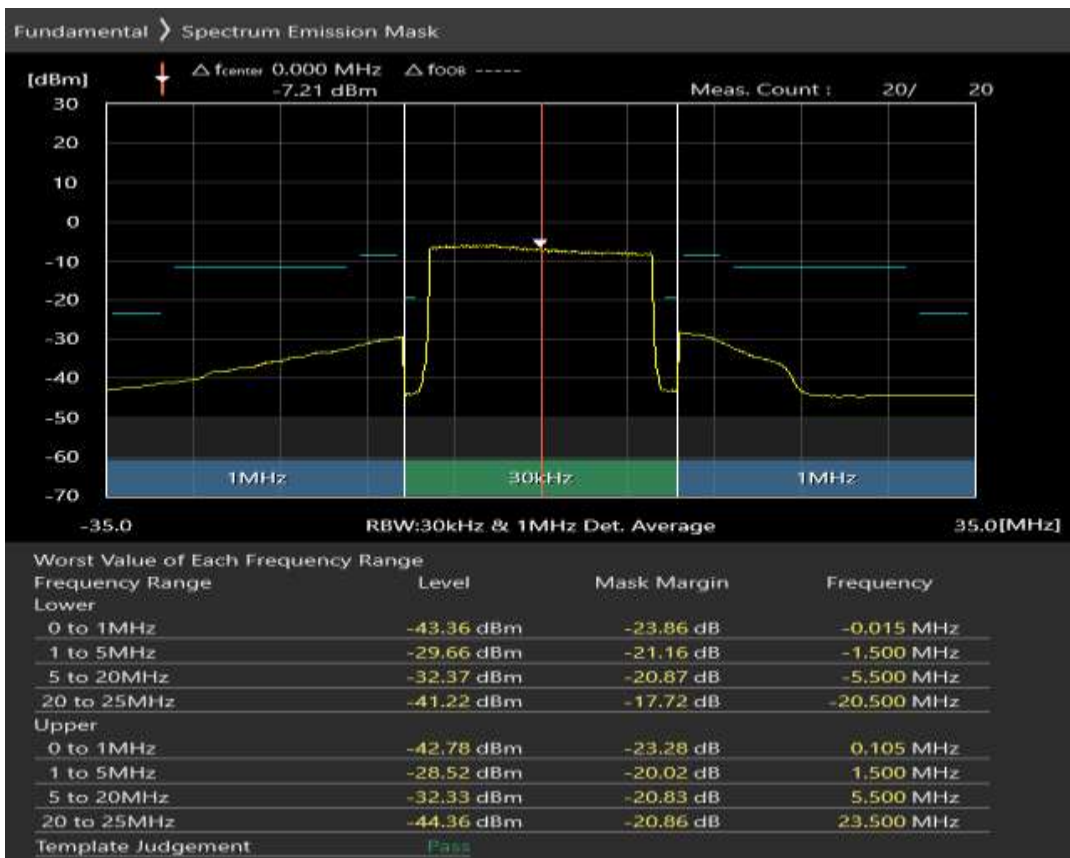

Band3 16QAM BW=20MHz Channel=19850 RB Size=100 Position=#0

Band40 QPSK BW=5MHz Channel=38675 RB Size=8 Position=#0