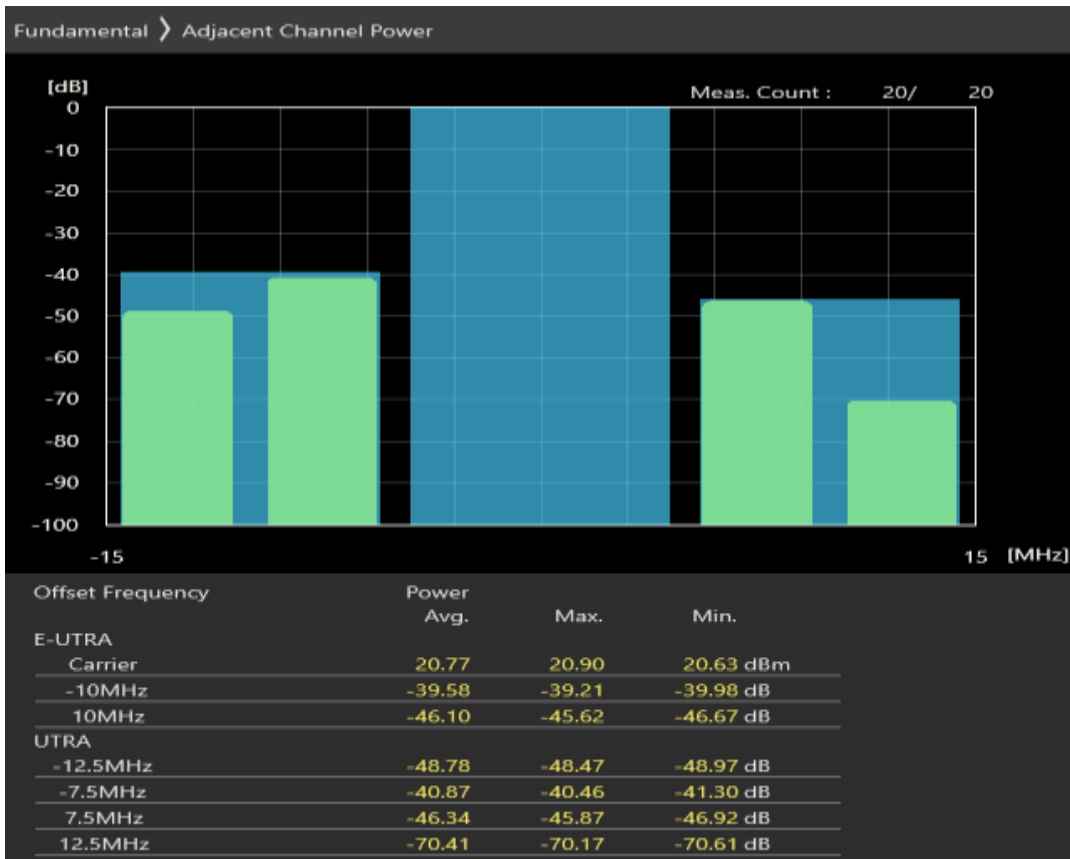

Band28 QPSK BW=10MHz Channel=27610 RB Size=50 Position=#0

Band28 16QAM BW=10MHz Channel=27610 RB Size=12 Position=#0

Band28 16QAM BW=10MHz Channel=27610 RB Size=12 Position=#Max

Band28 16QAM BW=10MHz Channel=27610 RB Size=50 Position=#0