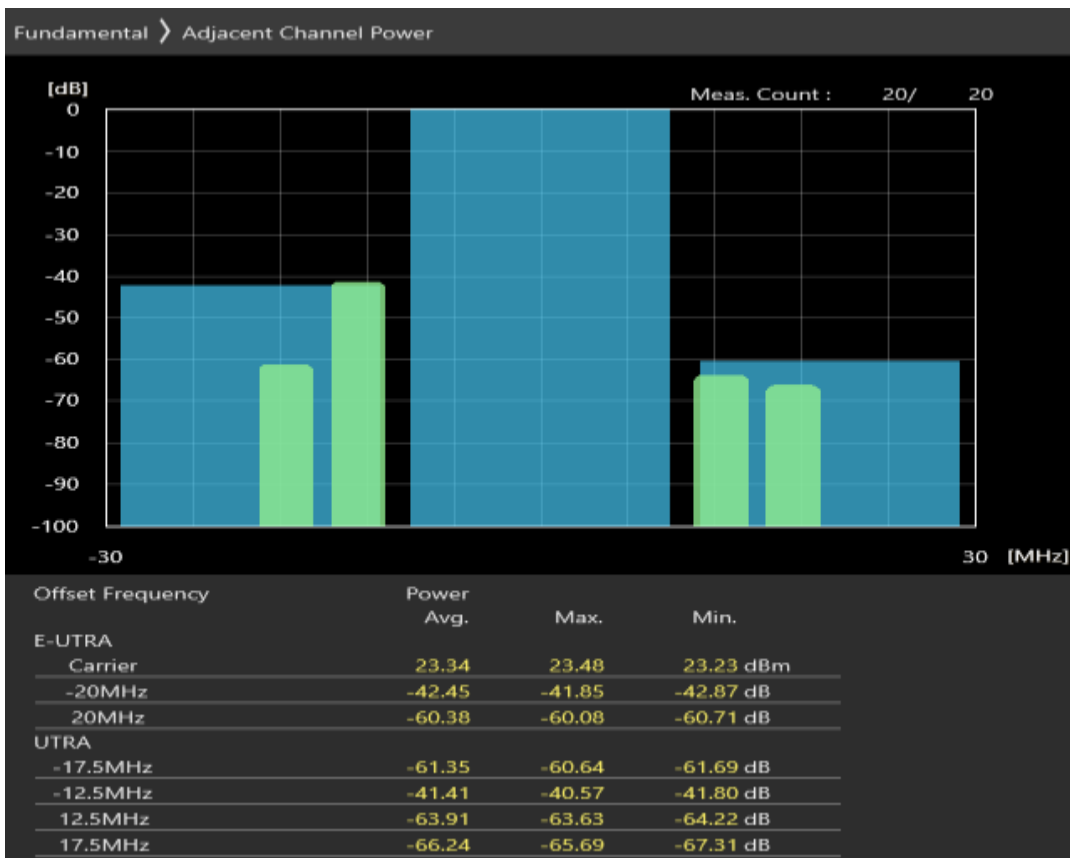

Band3 QPSK BW=20MHz Channel=19850 RB Size=18 Position=#0

Band3 QPSK BW=20MHz Channel=19850 RB Size=18 Position=#Max