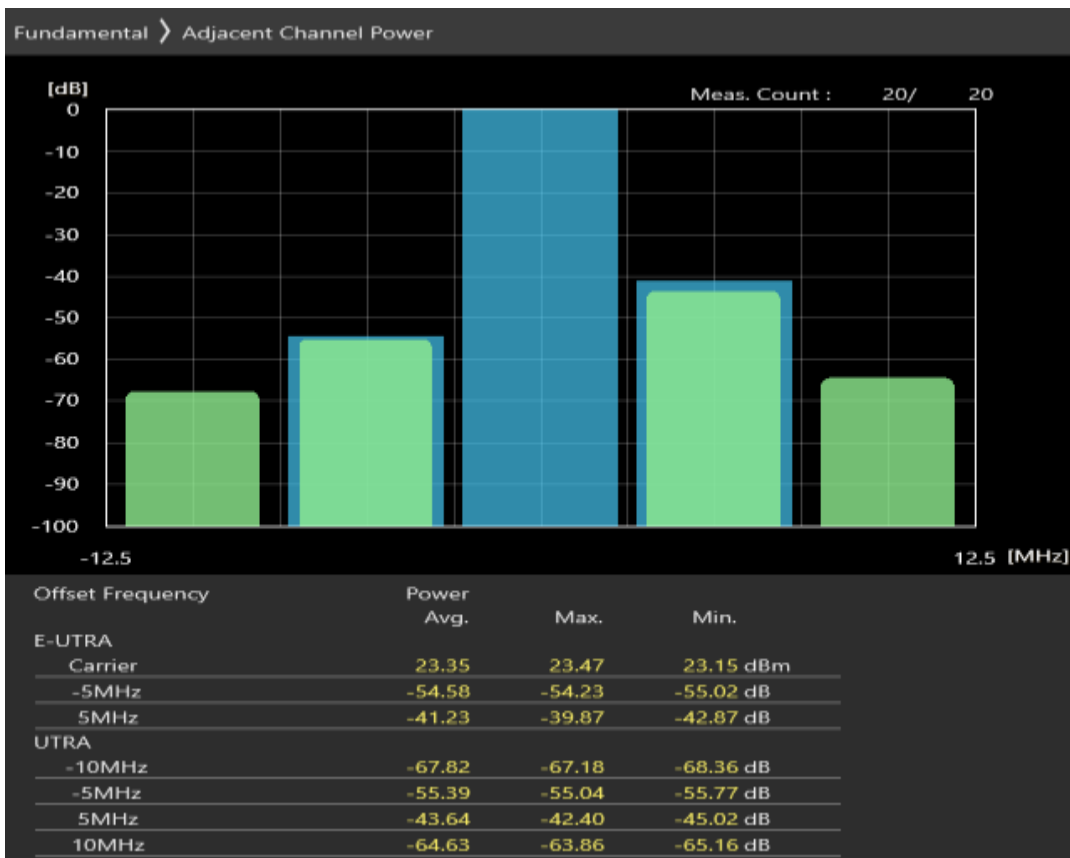

Band7 16QAM BW=5MHz Channel=20775 RB Size=8 Position=#Max

Band7 16QAM BW=5MHz Channel=20775 RB Size=25 Position=#0