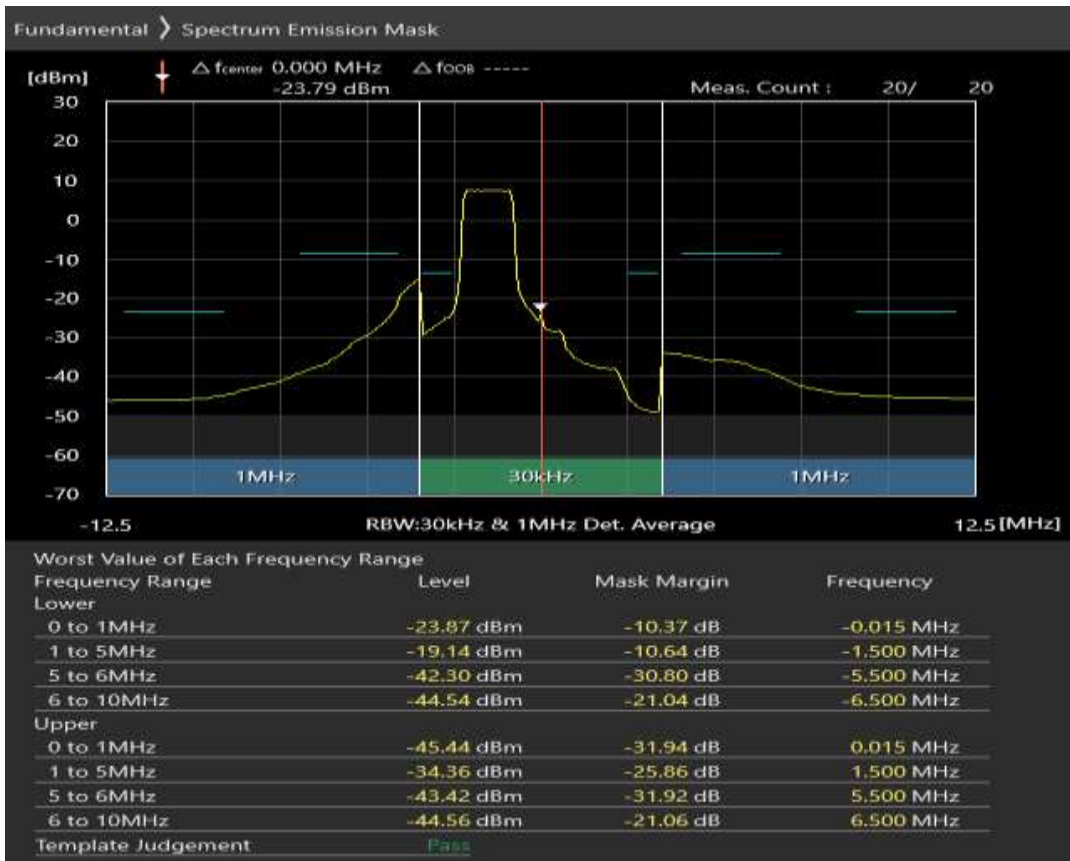

Band28 QPSK BW=5MHz Channel=27235 RB Size=8 Position=#0

Band28 QPSK BW=5MHz Channel=27235 RB Size=8 Position=#Max