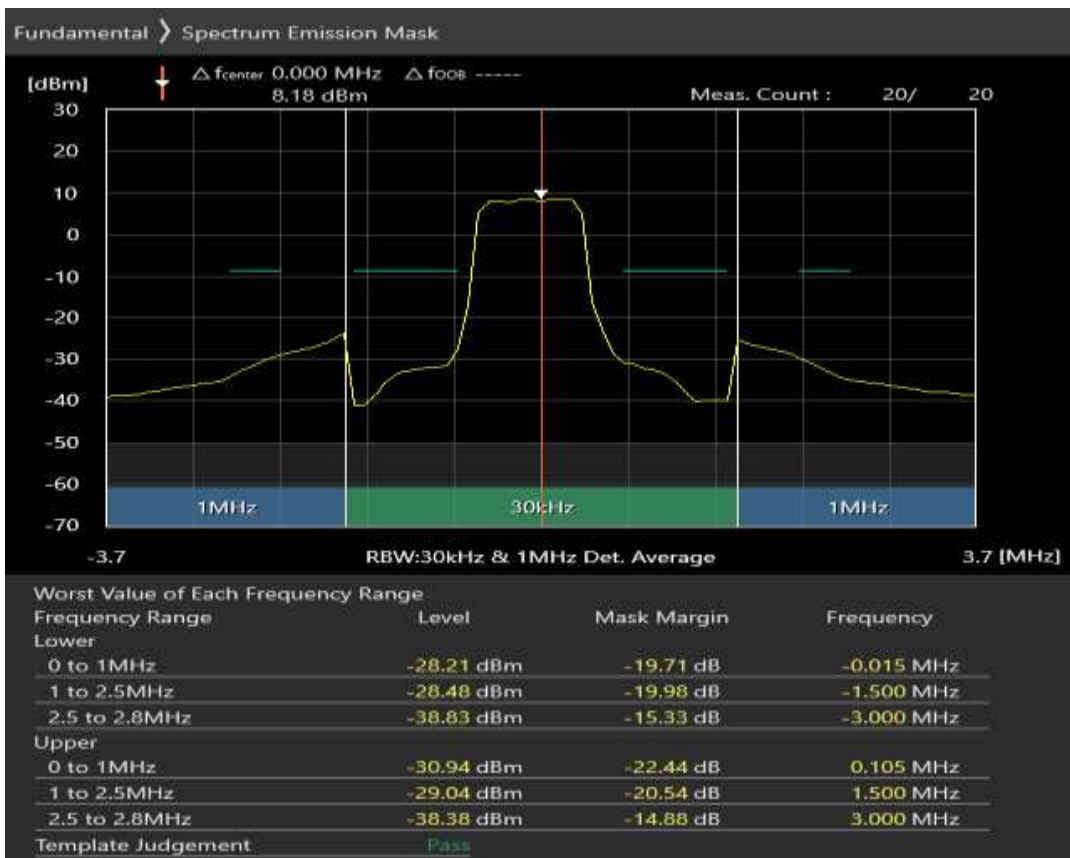

Band8 QPSK BW=1.4MHz Channel=21457 RB Size=5 Position=#0

Band8 QPSK BW=1.4MHz Channel=21457 RB Size=5 Position=#Max