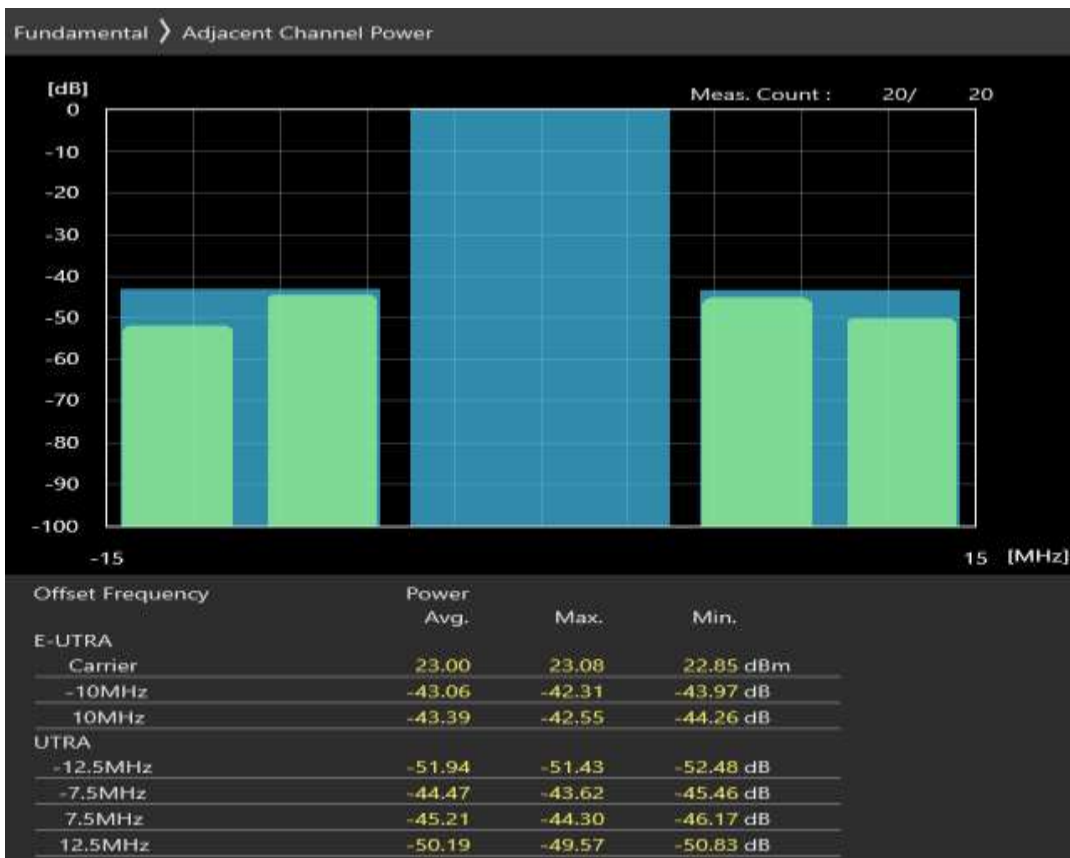

Band1 QPSK BW=10MHz Channel=18050 RB Size=50 Position=#0

Band1 16QAM BW=10MHz Channel=18050 RB Size=12 Position=#0