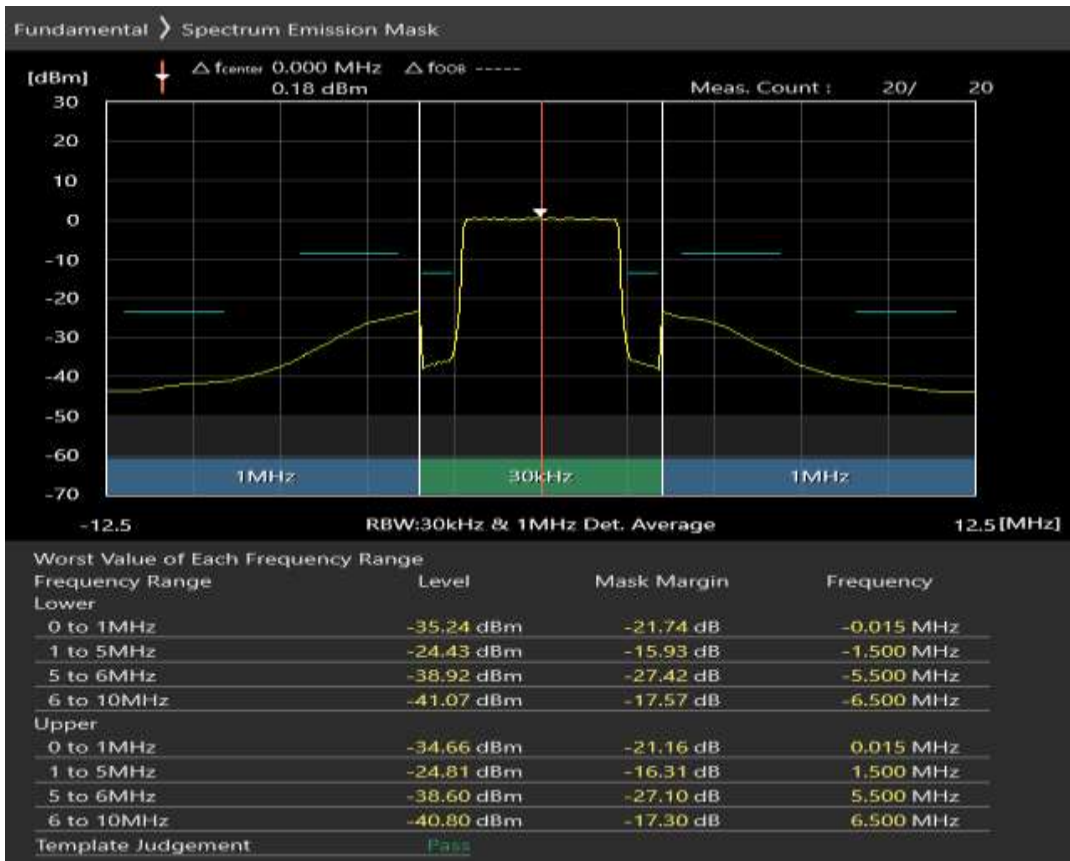

Band28 QPSK BW=5MHz Channel=27385 RB Size=25 Position=#0

Band28 16QAM BW=5MHz Channel=27385 RB Size=8 Position=#0