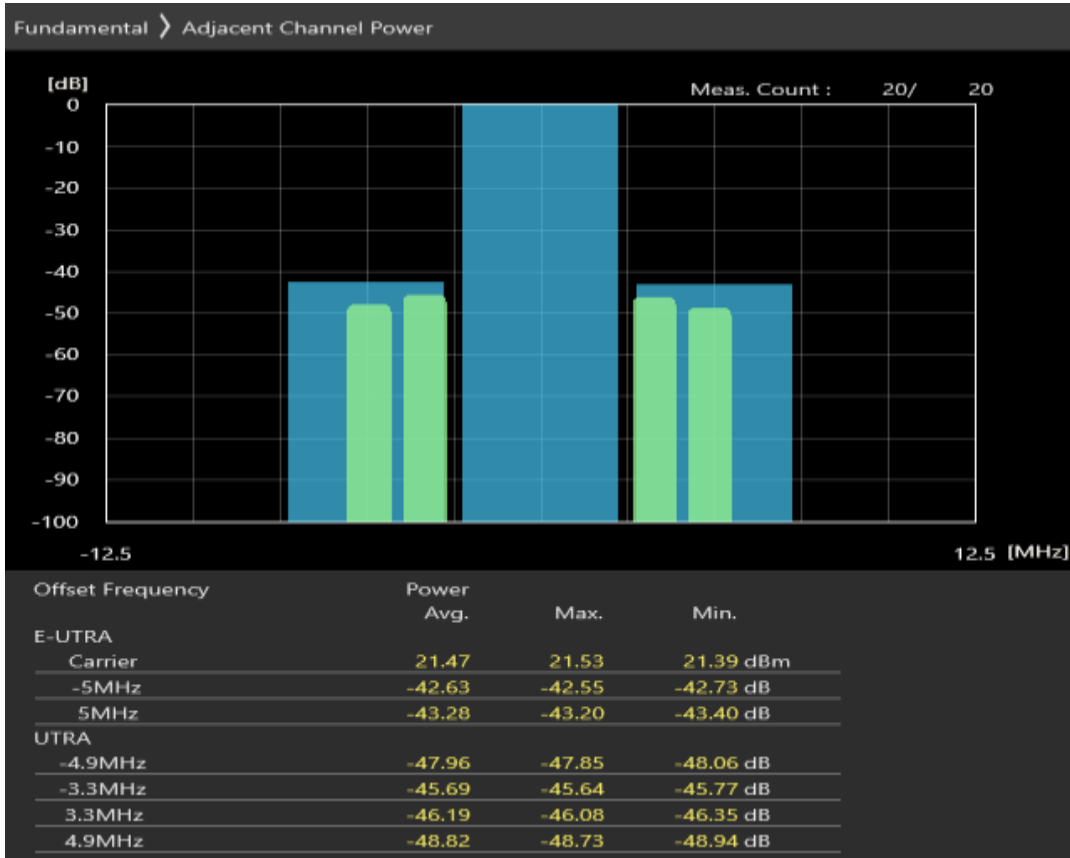

Band40 QPSK BW=5MHz Channel=38675 RB Size=25 Position=#0

Band40 16QAM BW=5MHz Channel=38675 RB Size=8 Position=#0

Band40 16QAM BW=5MHz Channel=38675 RB Size=8 Position=#Max

Band40 16QAM BW=5MHz Channel=38675 RB Size=25 Position=#0