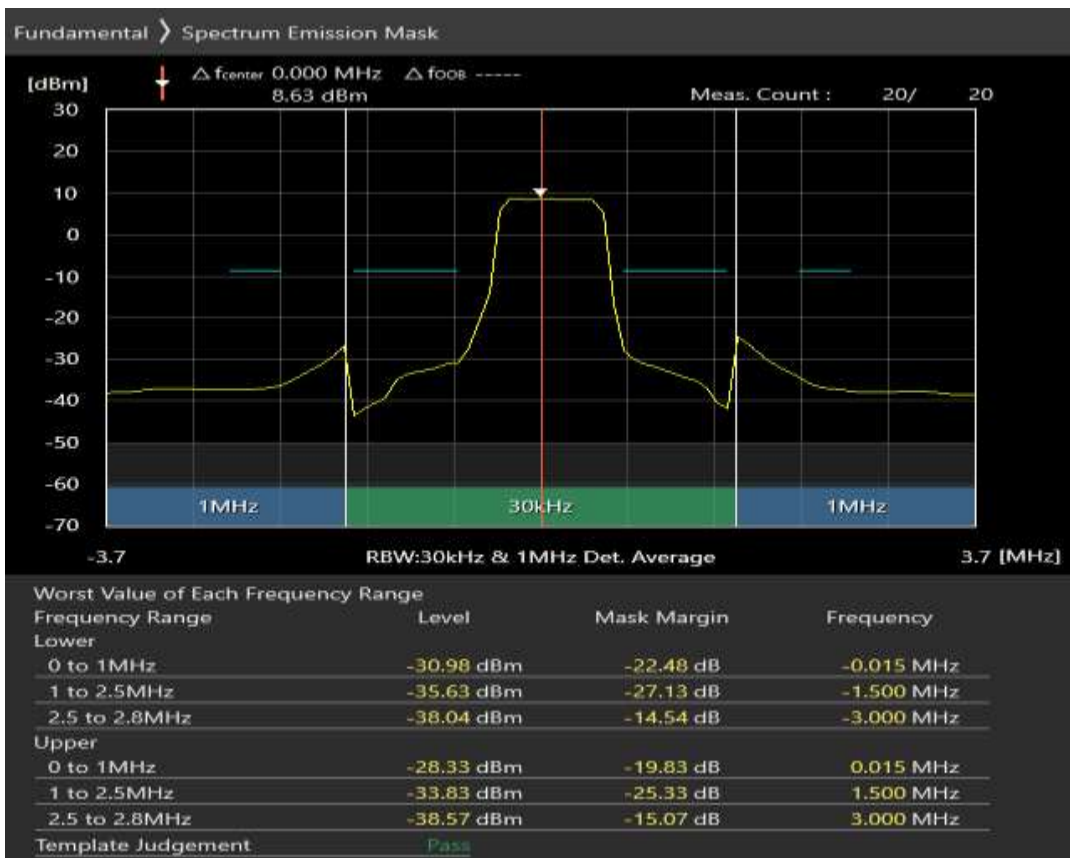

Band3 16QAM BW=1.4MHz Channel=19207 RB Size=5 Position=#Max

Band3 16QAM BW=1.4MHz Channel=19207 RB Size=6 Position=#0

Band3 QPSK BW=1.4MHz Channel=19575 RB Size=5 Position=#0

Band3 QPSK BW=1.4MHz Channel=19575 RB Size=5 Position=#Max