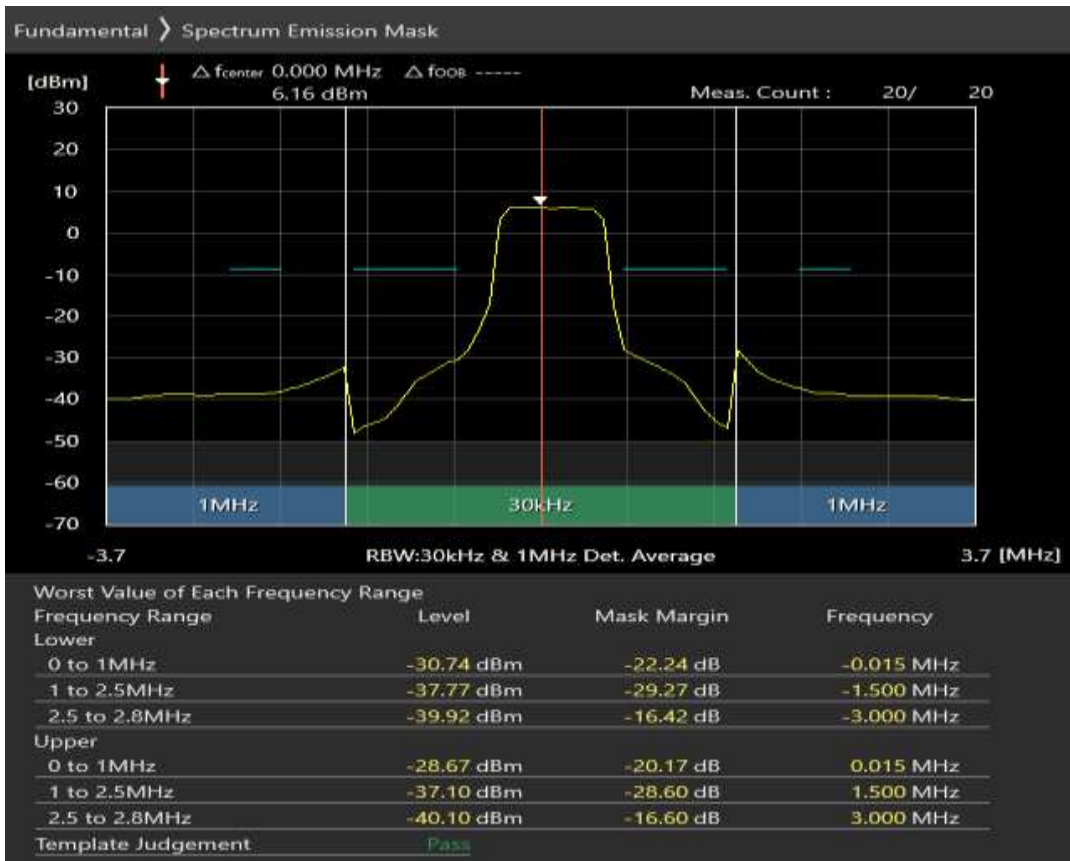

Band3 16QAM BW=1.4MHz Channel=19207 RB Size=5 Position=#Max

Band3 16QAM BW=1.4MHz Channel=19207 RB Size=6 Position=#0