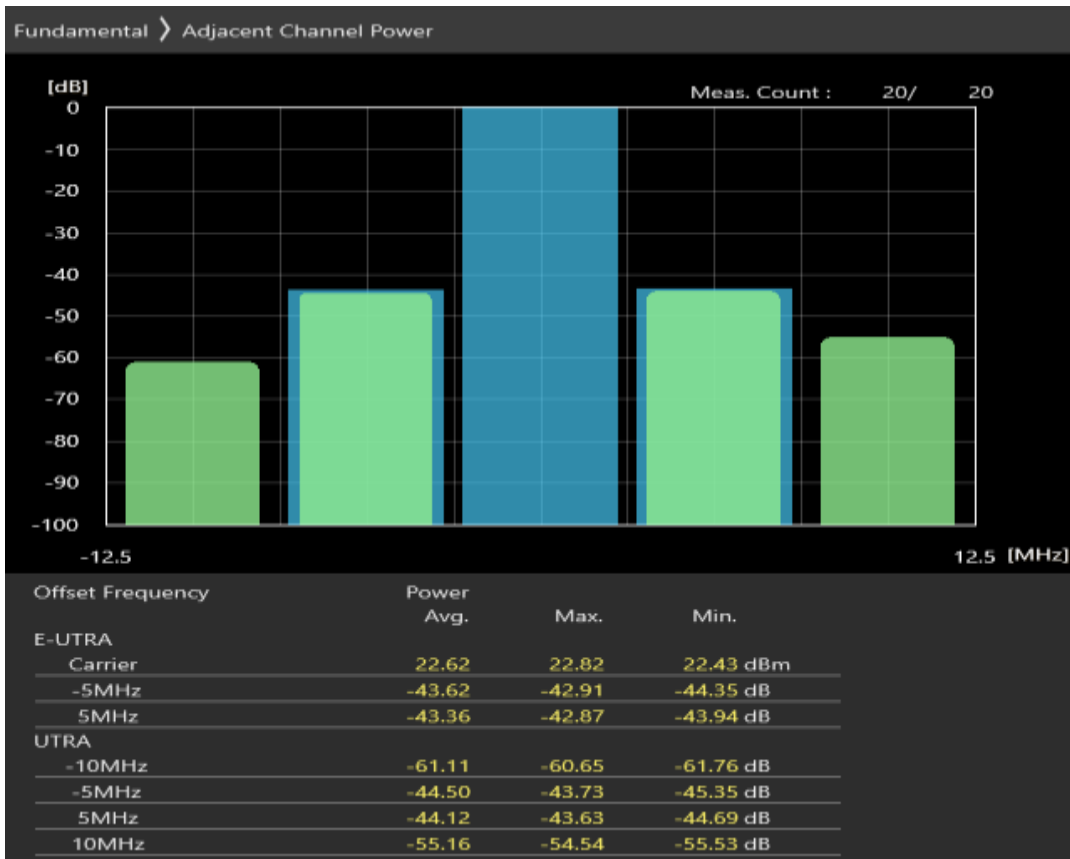

Band20 16QAM BW=5MHz Channel=24175 RB Size=25 Position=#0

Band20 QPSK BW=5MHz Channel=24300 RB Size=8 Position=#0