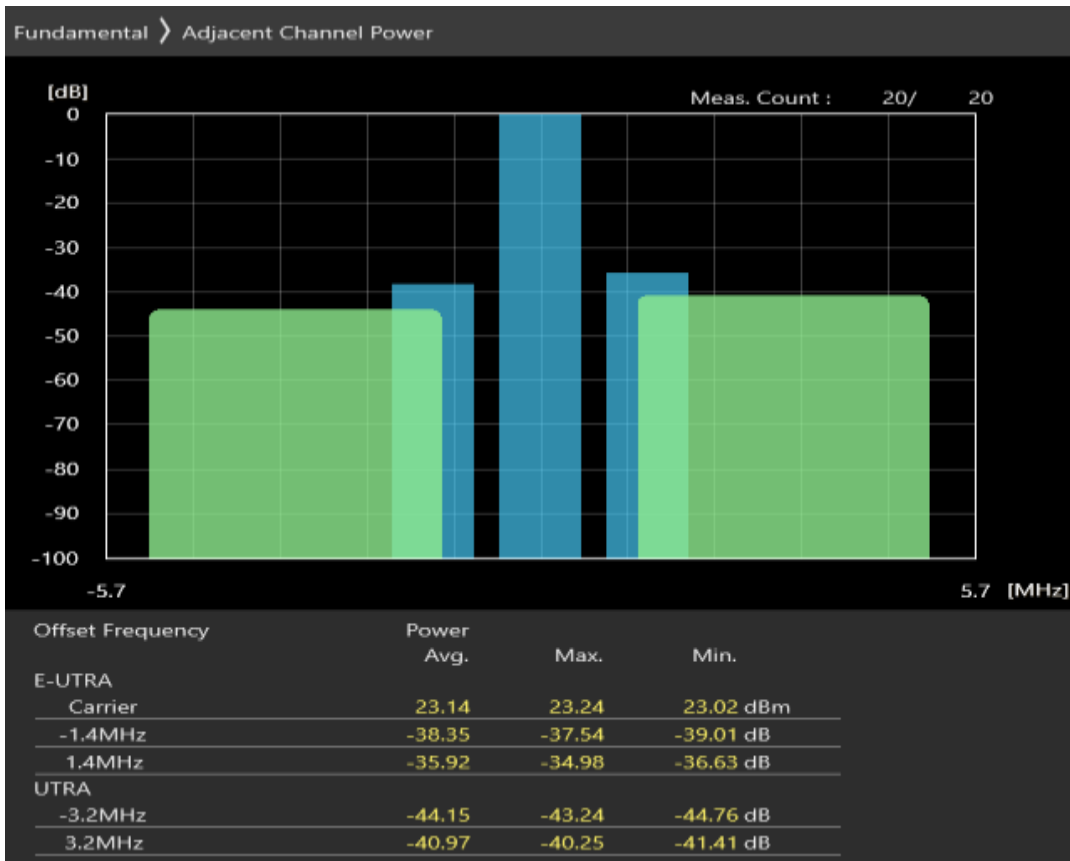

Band3 16QAM BW=1.4MHz Channel=19575 RB Size=5 Position=#Max

Band3 16QAM BW=1.4MHz Channel=19575 RB Size=6 Position=#0

Band3 QPSK BW=1.4MHz Channel=19943 RB Size=5 Position=#0

Band3 QPSK BW=1.4MHz Channel=19943 RB Size=5 Position=#Max