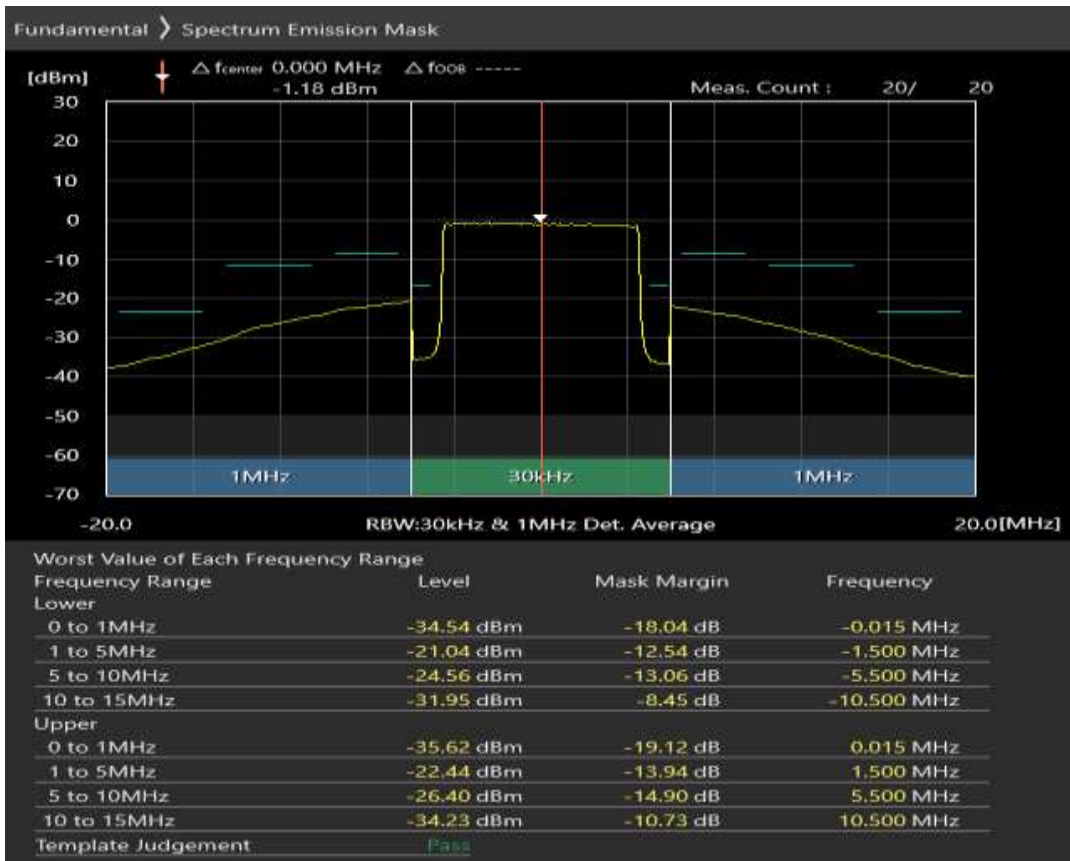

Band7 QPSK BW=10MHz Channel=21400 RB Size=50 Position=#0

Band7 16QAM BW=10MHz Channel=21400 RB Size=12 Position=#0