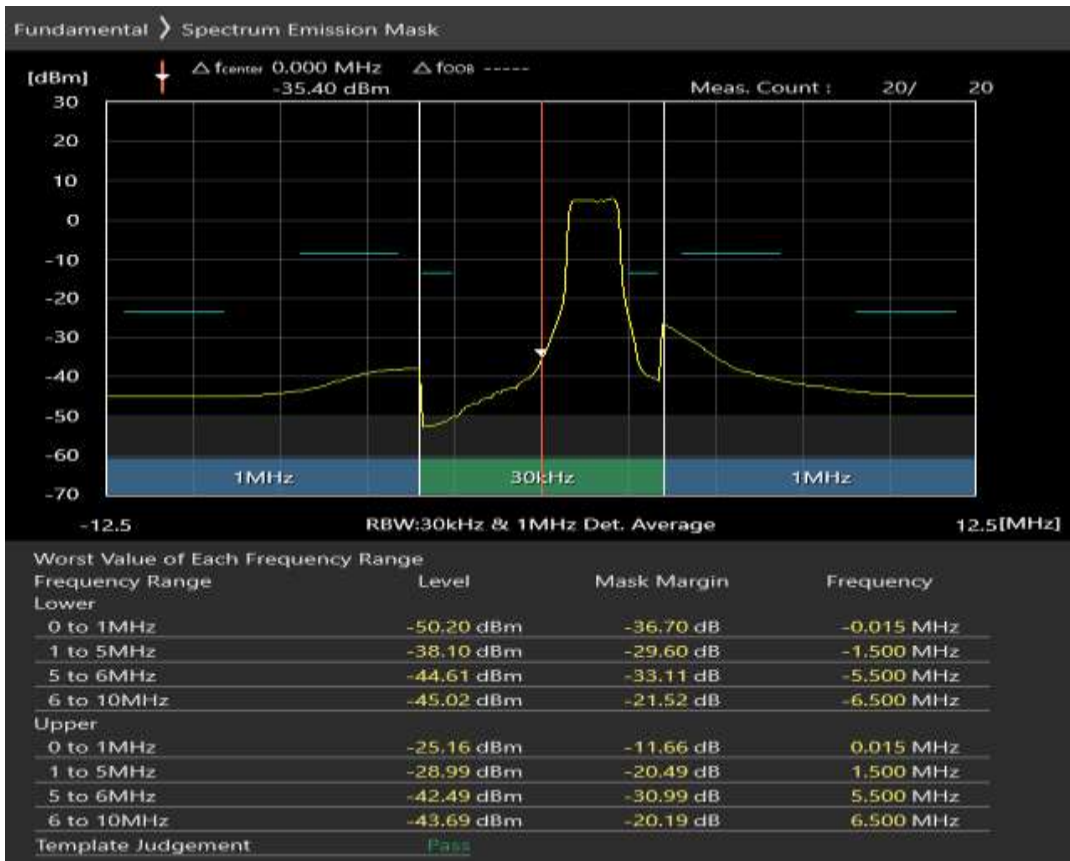

Band8 QAM16 BW=5MHz Channel=21475 RB Size=8 Position=#Max

Band8 QAM16 BW=5MHz Channel=21625 RB Size=25 Position=#0