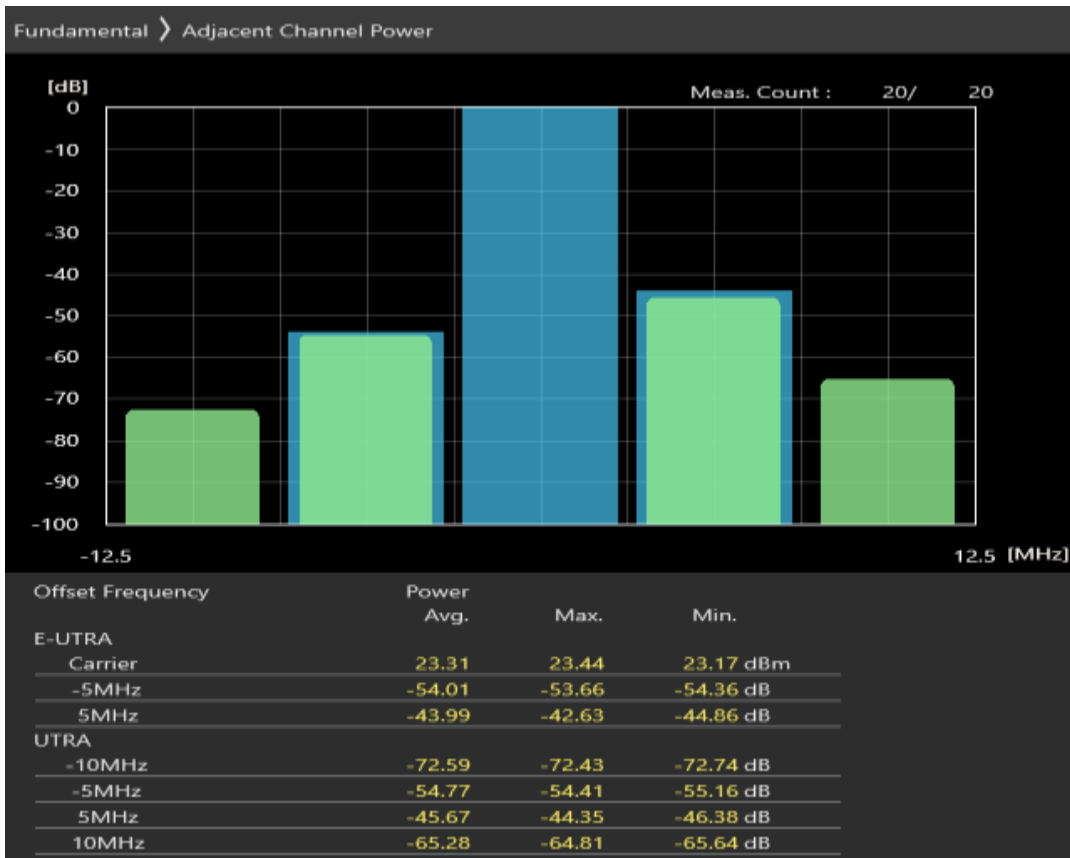

Band20 16QAM BW=5MHz Channel=24175 RB Size=8 Position=#Max

Band20 16QAM BW=5MHz Channel=24175 RB Size=25 Position=#0