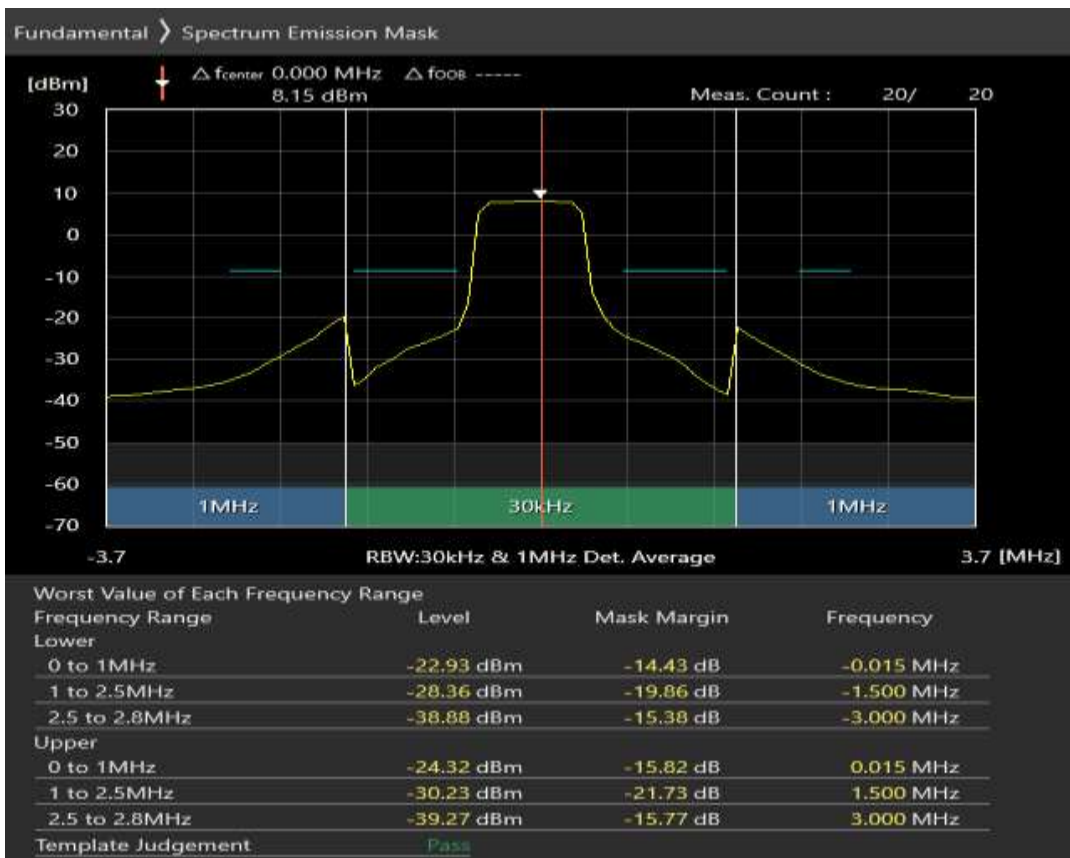

Band3 QPSK BW=1.4MHz Channel=19943 RB Size=5 Position=#0

Band3 QPSK BW=1.4MHz Channel=19943 RB Size=5 Position=#Max

Band3 QPSK BW=1.4MHz Channel=19943 RB Size=6 Position=#0

Band3 16QAM BW=1.4MHz Channel=19943 RB Size=5 Position=#0