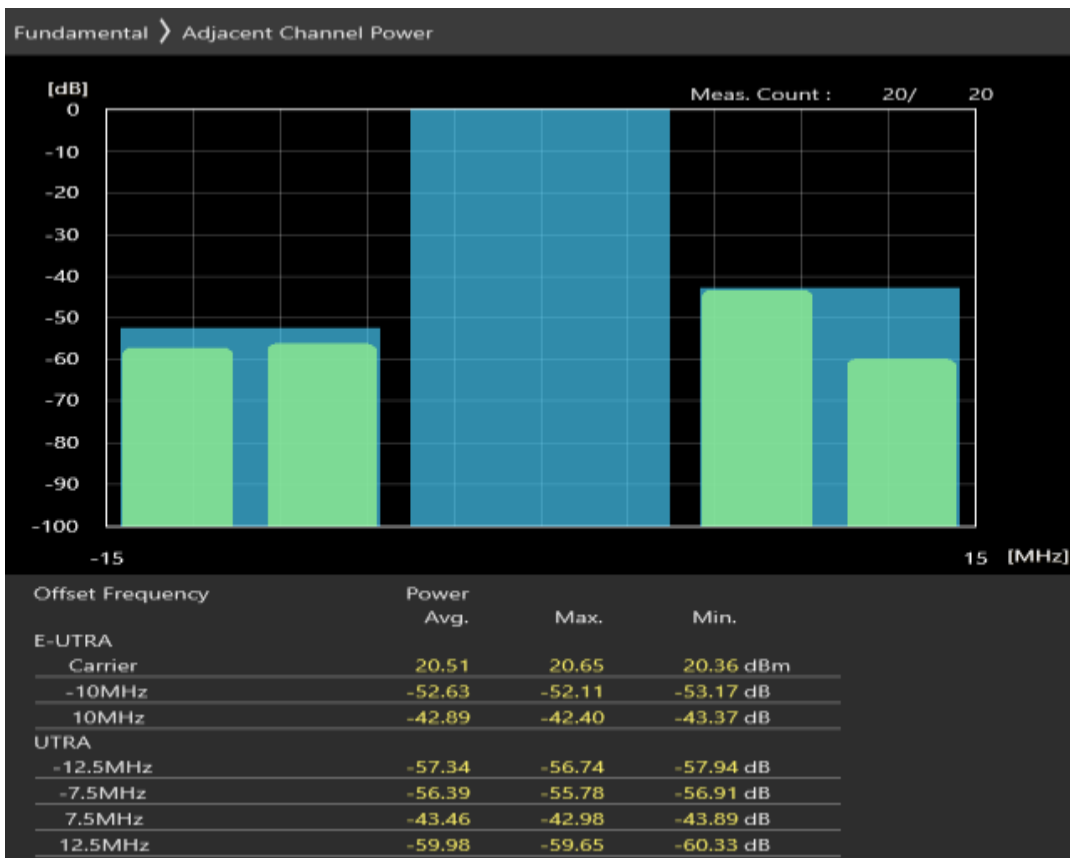

Band3 16QAM BW=10MHz Channel=19250 RB Size=12 Position=#Max

Band3 16QAM BW=10MHz Channel=19250 RB Size=50 Position=#0