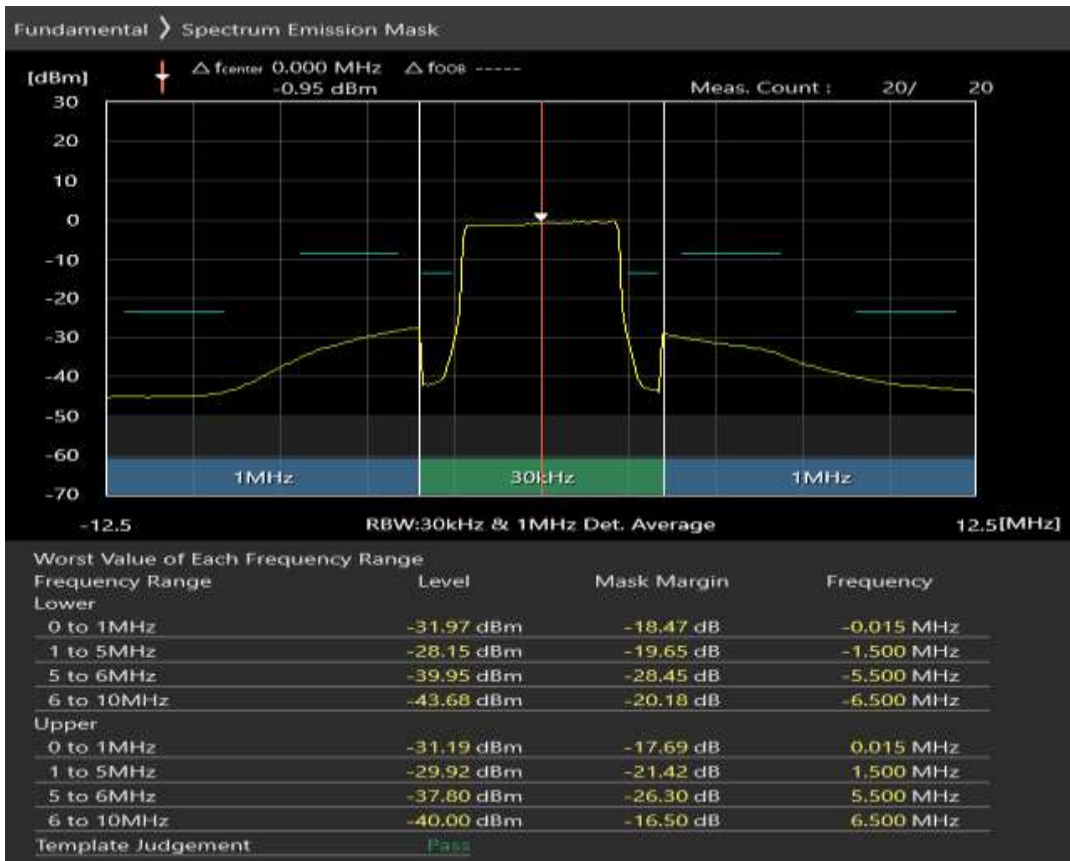

Band8 QAM16 BW=5MHz Channel=21475 RB Size=25 Position=#0

Band8 QAM16 BW=5MHz Channel=21475 RB Size=8 Position=#0