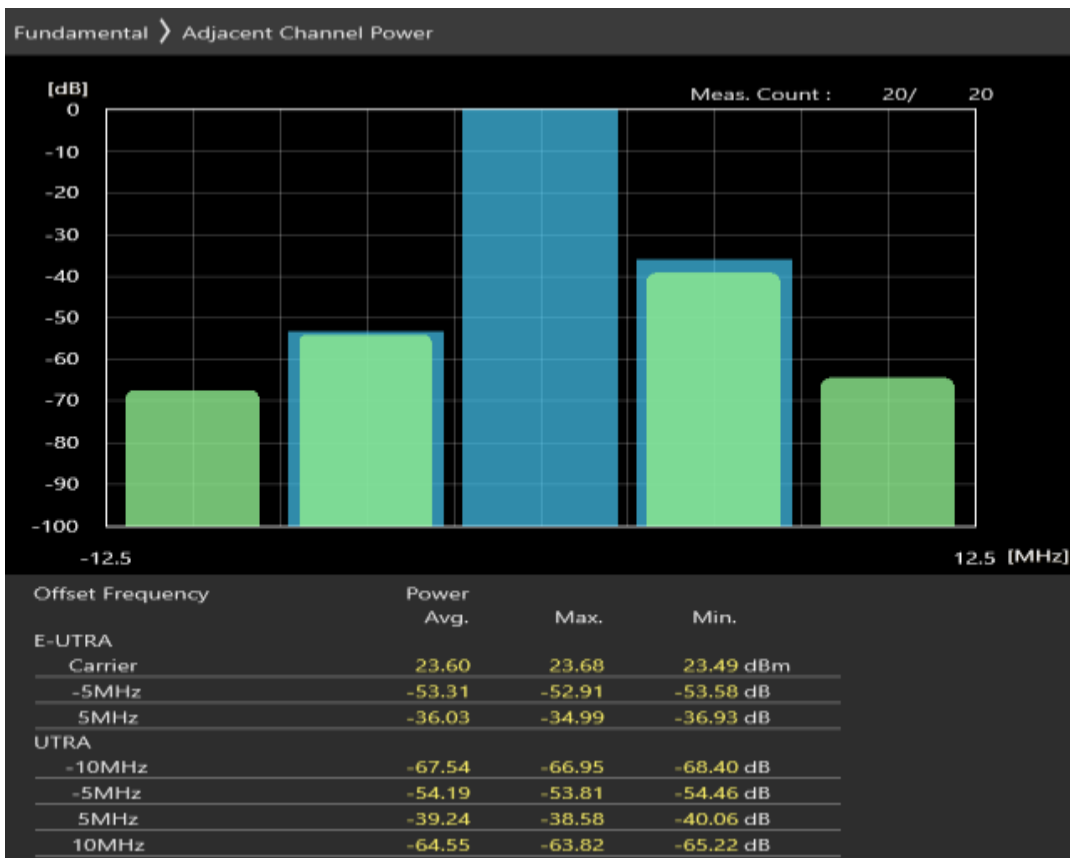

Band7 16QAM BW=5MHz Channel=21100 RB Size=8 Position=#Max

Band7 16QAM BW=5MHz Channel=21100 RB Size=25 Position=#0