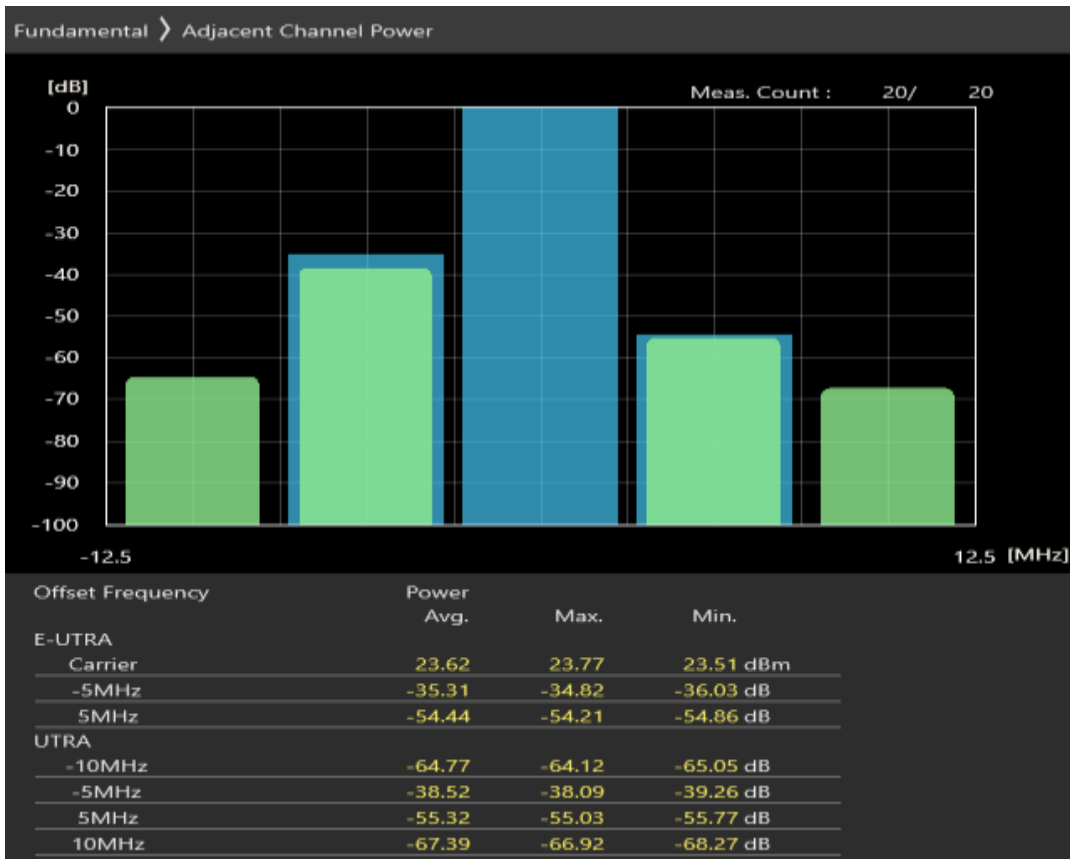

Band7 16QAM BW=5MHz Channel=21100 RB Size=8 Position=#0

Band7 16QAM BW=5MHz Channel=21100 RB Size=8 Position=#Max