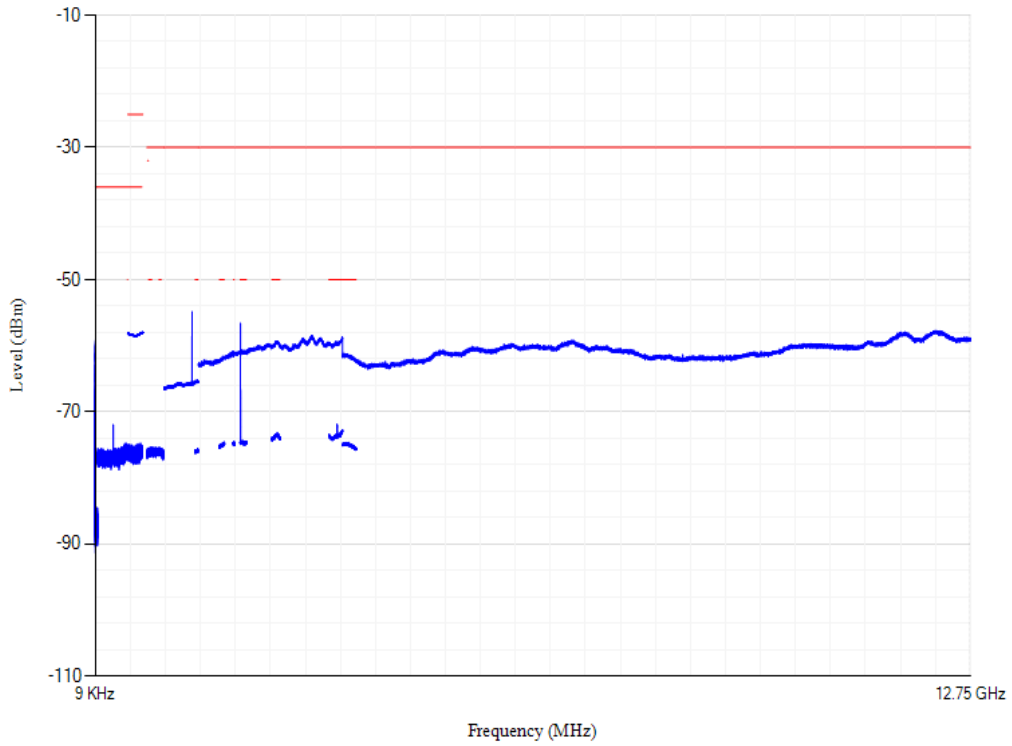

Conducted spurious emissions

Band28 QPSK BW=20MHz Channel=27460 RB Size=1 Position=#0