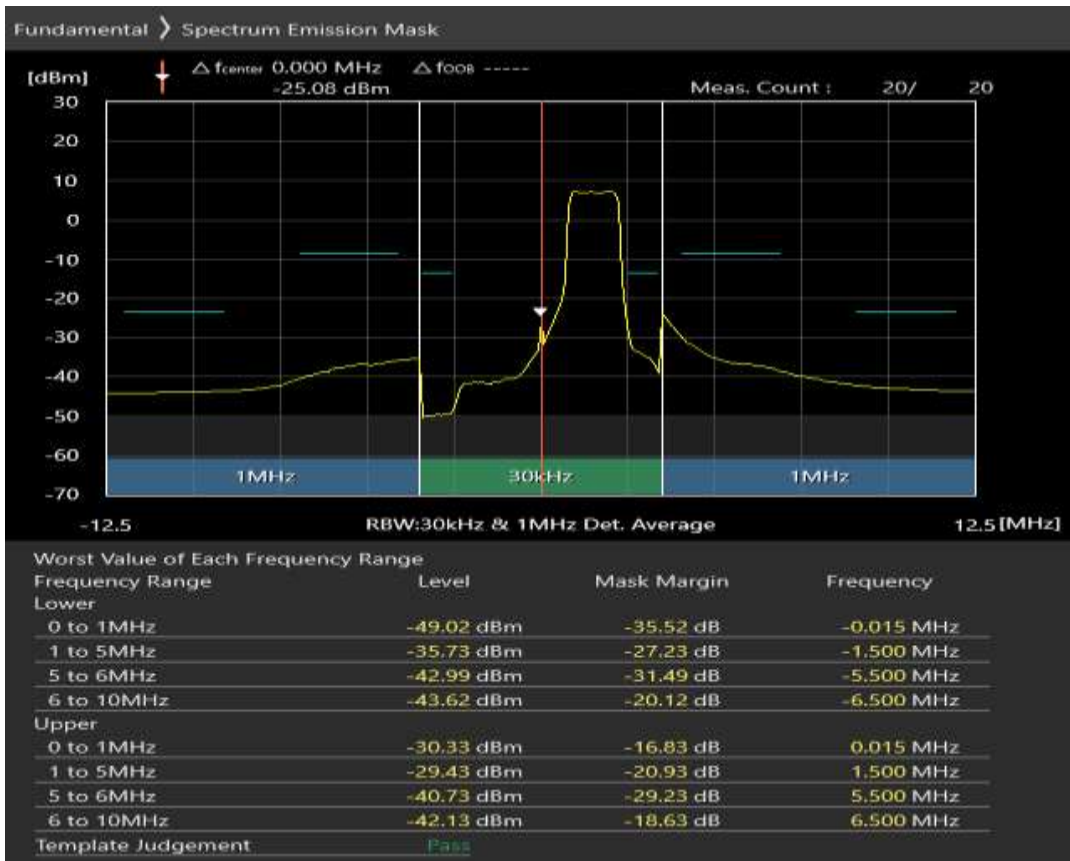

Band1 16QAM BW=5MHz Channel=18025 RB Size=8 Position=#Max

Band1 16QAM BW=5MHz Channel=18025 RB Size=25 Position=#0