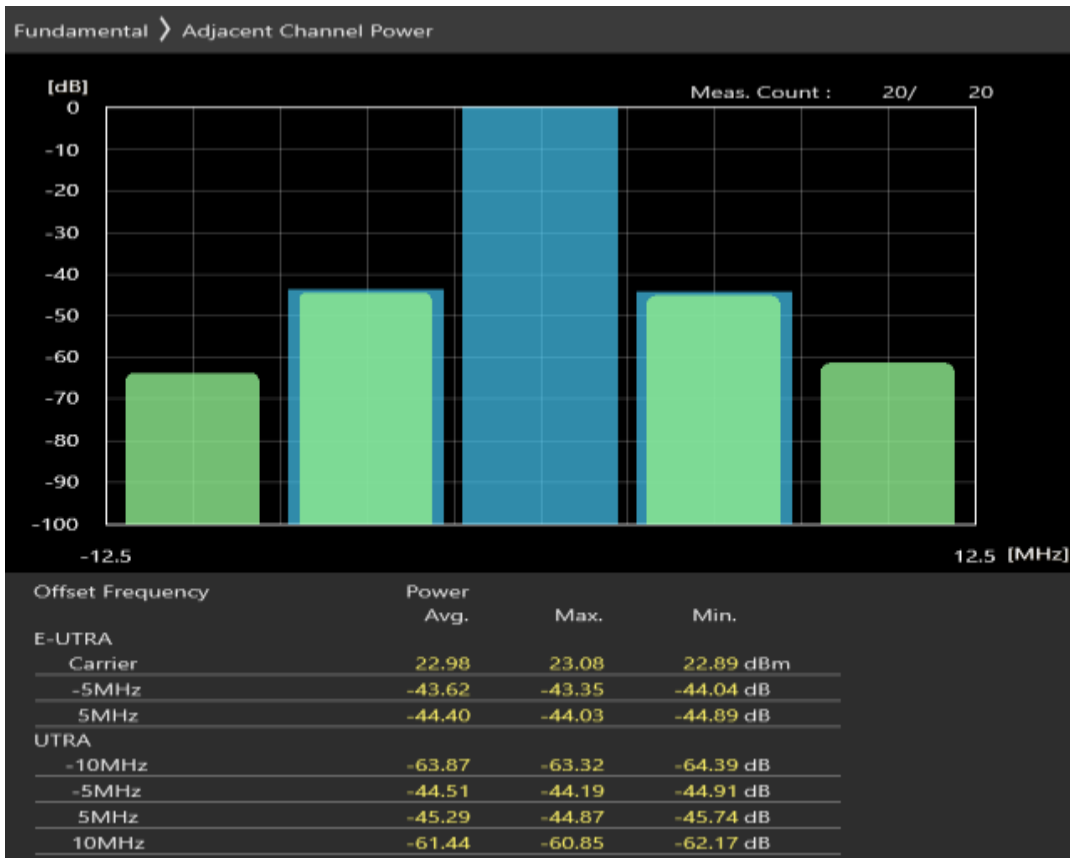

Band1 QPSK BW=5MHz Channel=18025 RB Size=25 Position=#0

Band1 16QAM BW=5MHz Channel=18025 RB Size=8 Position=#0