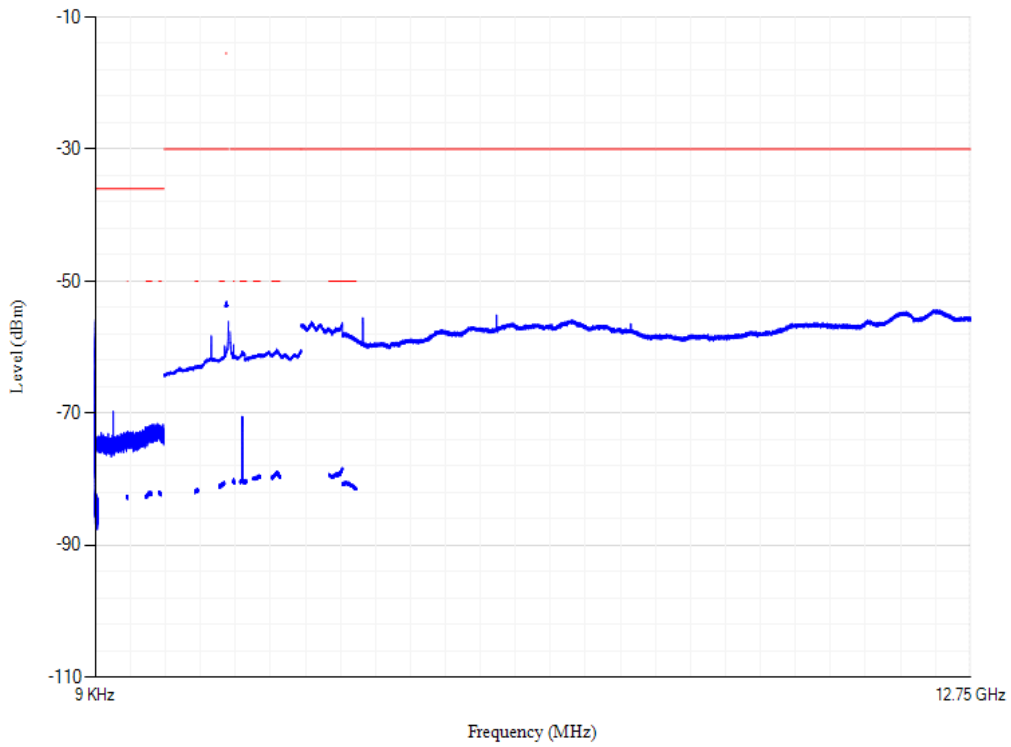

Band1 QPSK BW=5MHz Channel=18025 RB Size=1 Position=#0

Conducted spurious emissions

Conducted spurious emissions

Conducted spurious emissions

Band1 QPSK BW=20MHz Channel=18100 RB Size=1 Position=#0

Conducted spurious emissions