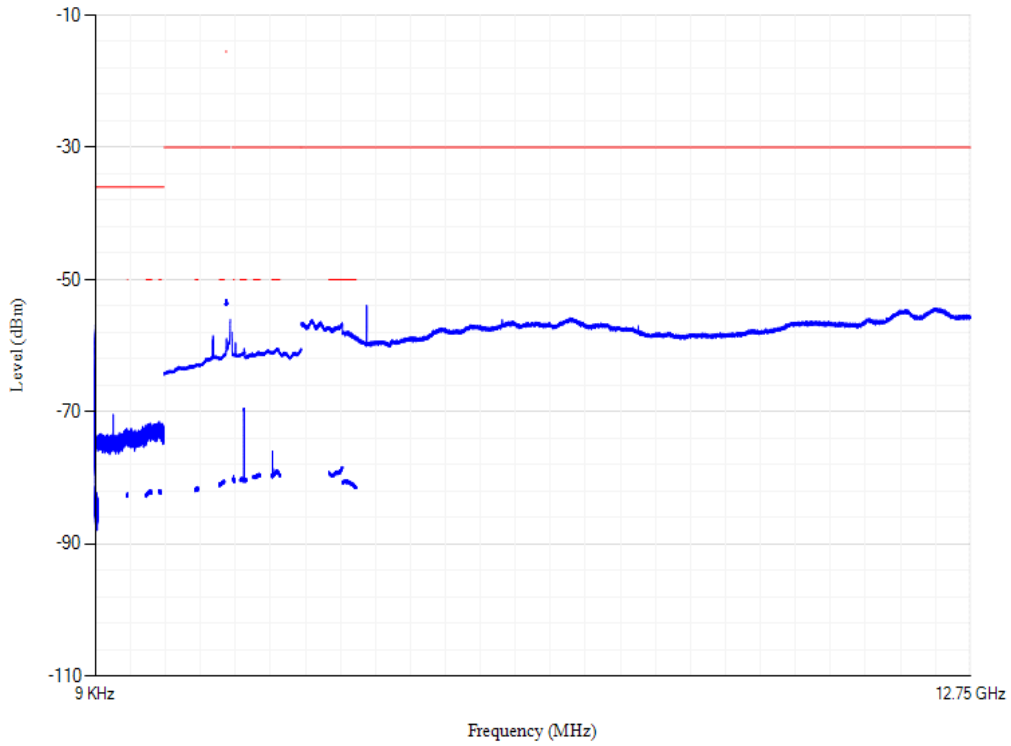

Band1 QPSK BW=5MHz Channel=18025 RB Size=1 Position=#0

Conducted spurious emissions

Conducted spurious emissions

Conducted spurious emissions

Band1 QPSK BW=20MHz Channel=18100 RB Size=1 Position=#0

Conducted spurious emissions