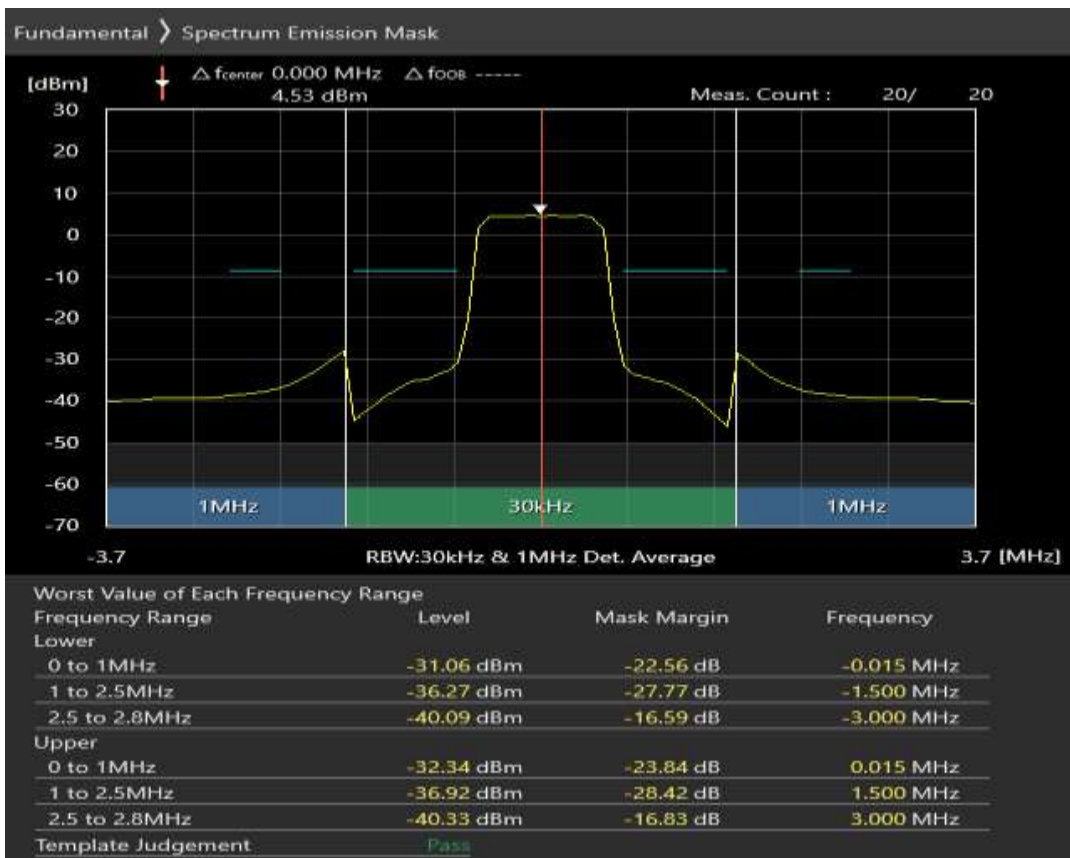

Band3 16QAM BW=1.4MHz Channel=19207 RB Size=6 Position=#0

Band3 QPSK BW=1.4MHz Channel=19575 RB Size=5 Position=#0