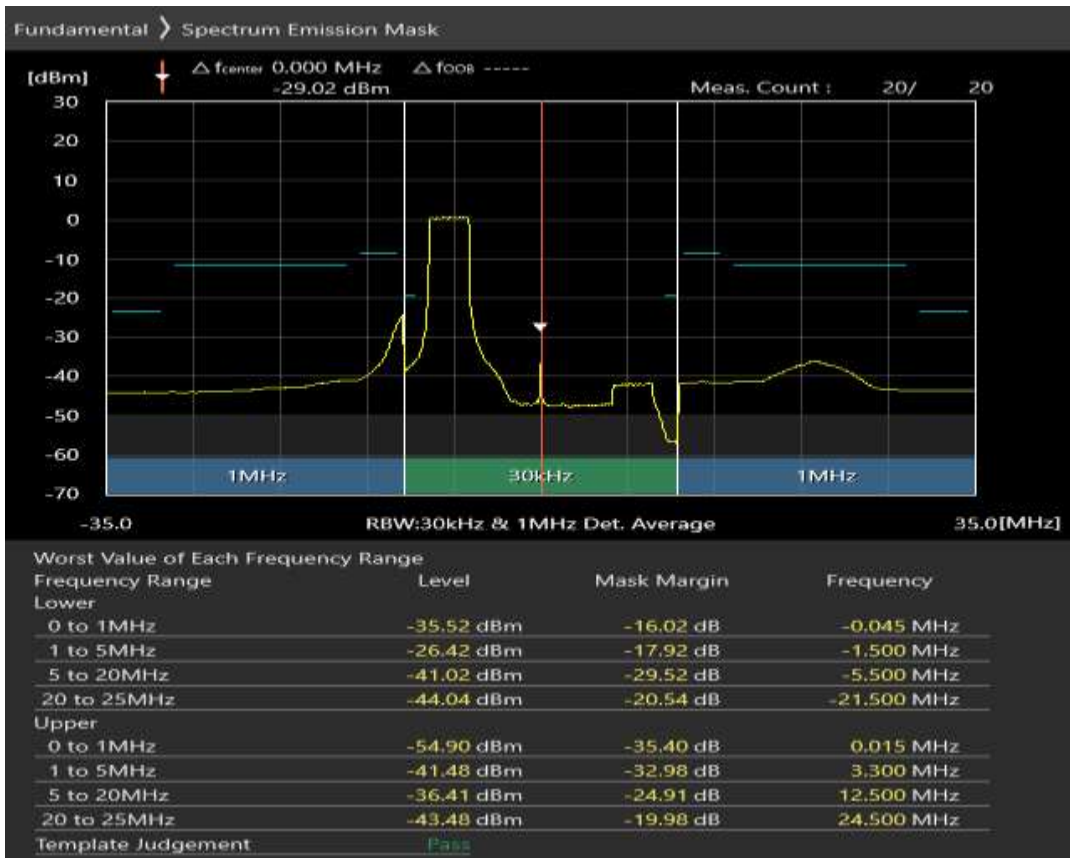

Band3 16QAM BW=20MHz Channel=19300 RB Size=18 Position=#0

Band3 16QAM BW=20MHz Channel=19300 RB Size=18 Position=#Max