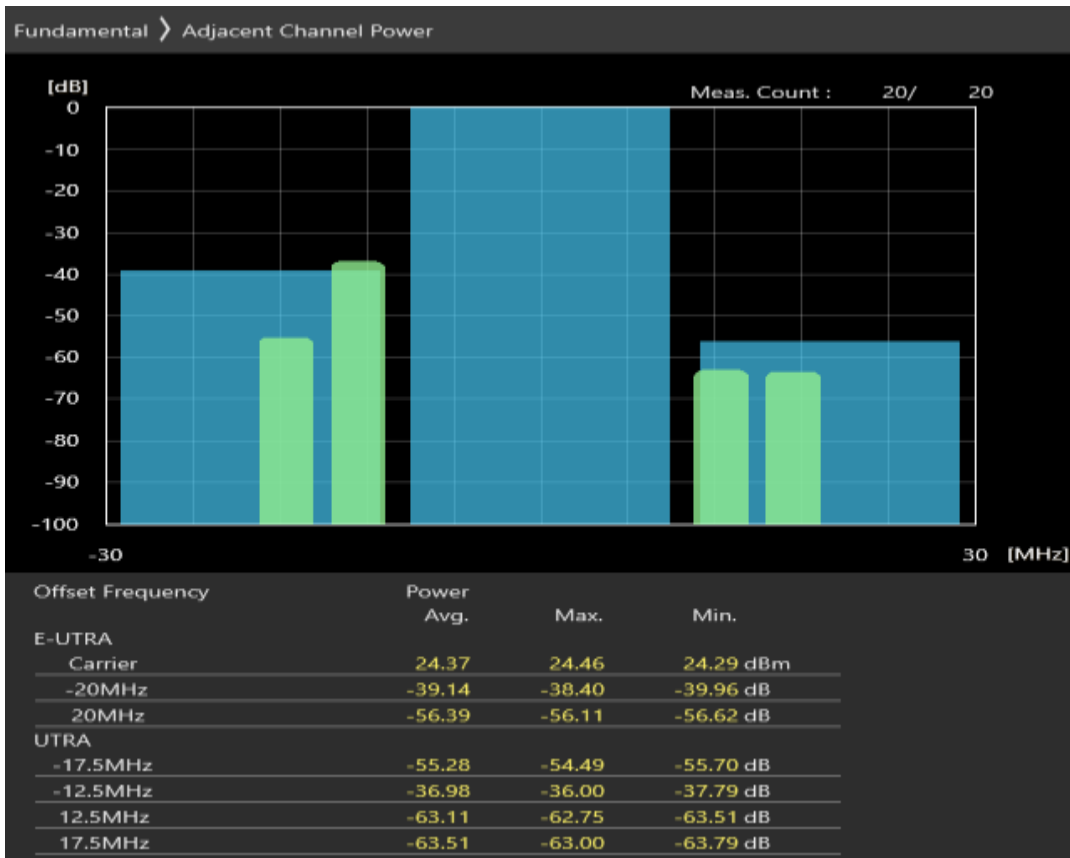

Band7 QPSK BW=20MHz Channel=21100 RB Size=18 Position=#0

Band7 QPSK BW=20MHz Channel=21100 RB Size=18 Position=#Max