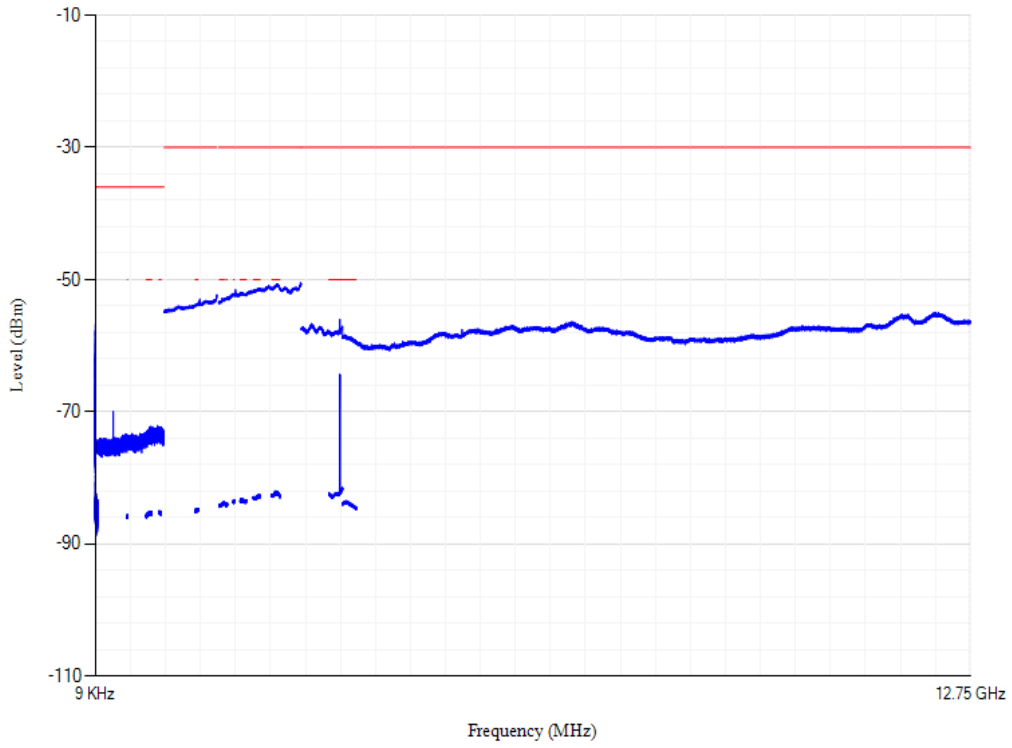

Conducted spurious emissions

Band3 QPSK BW=5MHz Channel=19575 RB Size=1 Position=#0

Conducted spurious emissions

Band3 QPSK BW=5MHz Channel=19925 RB Size=1 Position=#0

Conducted spurious emissions

Band3 QPSK BW=20MHz Channel=19300 RB Size=1 Position=#0