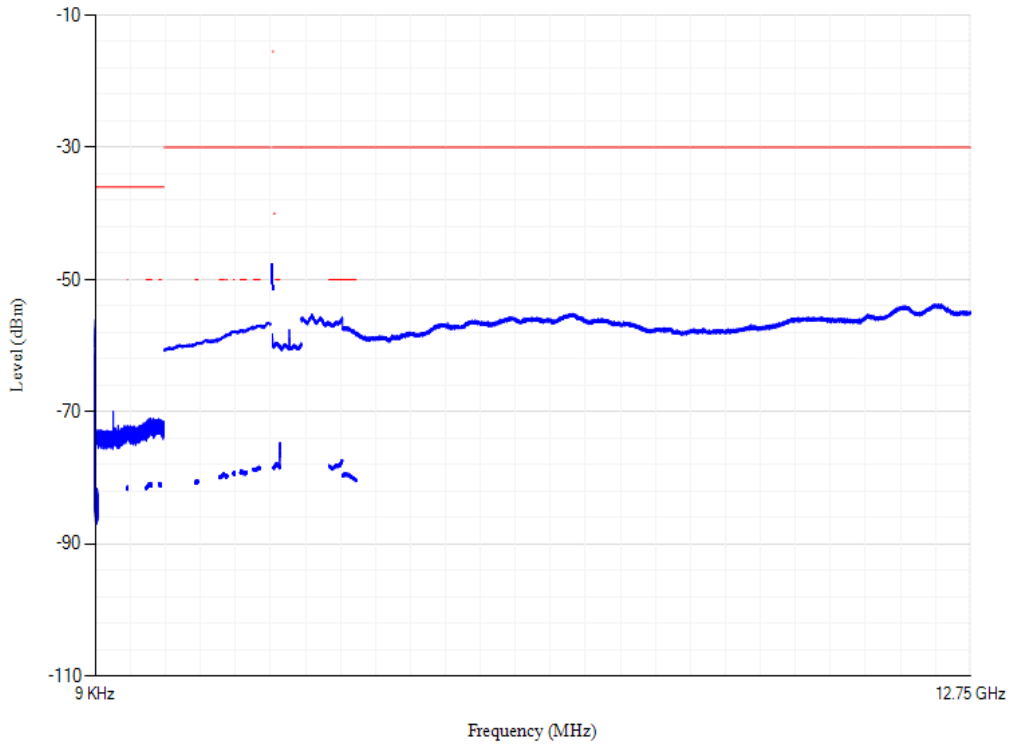

Conducted spurious emissions

Band7 QPSK BW=5MHz Channel=21100 RB Size=1 Position=#0

Conducted spurious emissions

Band7 QPSK BW=5MHz Channel=21425 RB Size=1 Position=#0

Conducted spurious emissions

Band7 QPSK BW=20MHz Channel=20850 RB Size=1 Position=#0