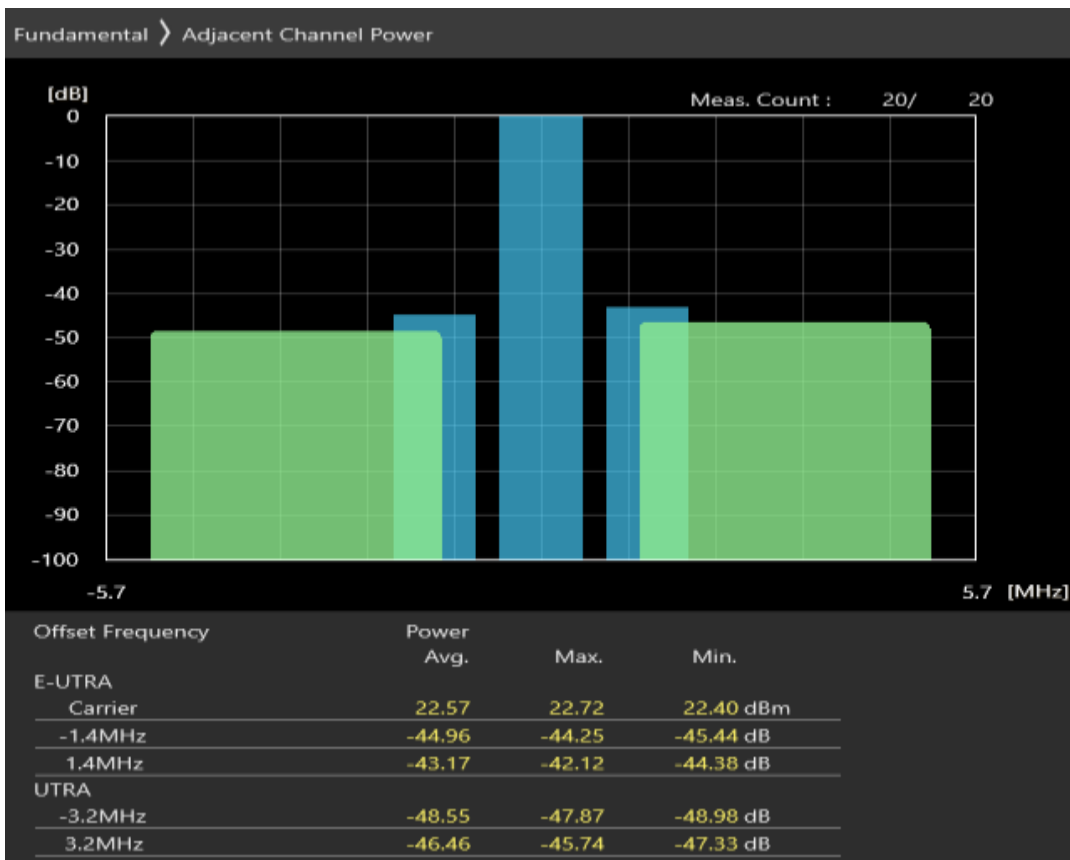

Band8 QPSK BW=1.4MHz Channel=21457 RB Size=5 Position=#Max

Band8 QPSK BW=1.4MHz Channel=21457 RB Size=6 Position=#0