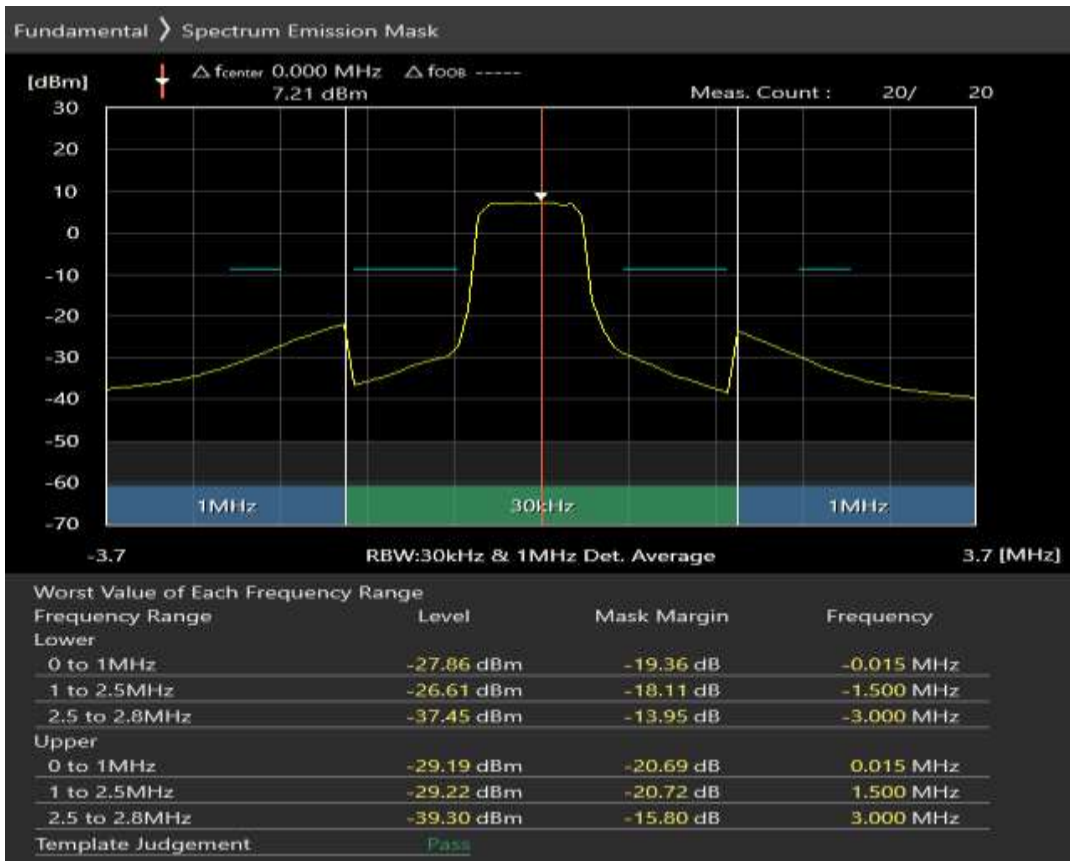

Band8 QAM16 BW=1.4MHz Channel=21793 RB Size=5 Position=#0

Band8 QAM16 BW=1.4MHz Channel=21793 RB Size=5 Position=#Max