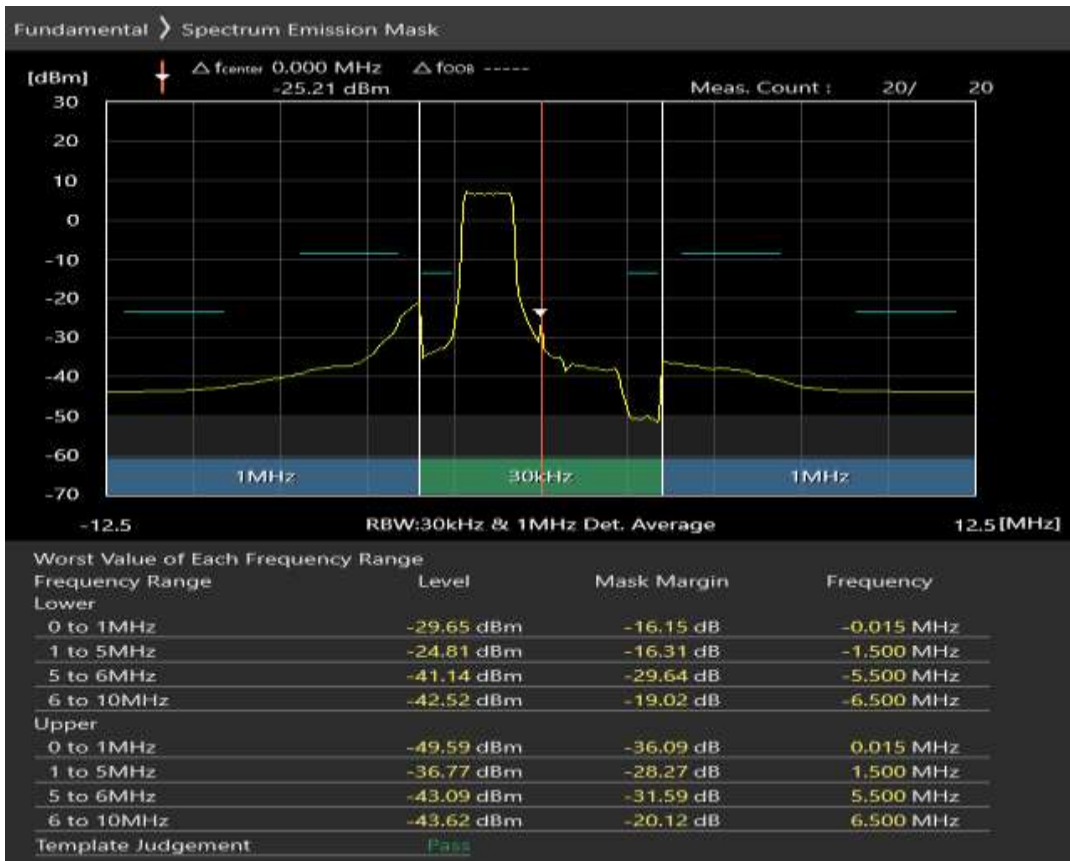

Band3 QPSK BW=5MHz Channel=19575 RB Size=8 Position=#0

Band3 QPSK BW=5MHz Channel=19575 RB Size=8 Position=#Max