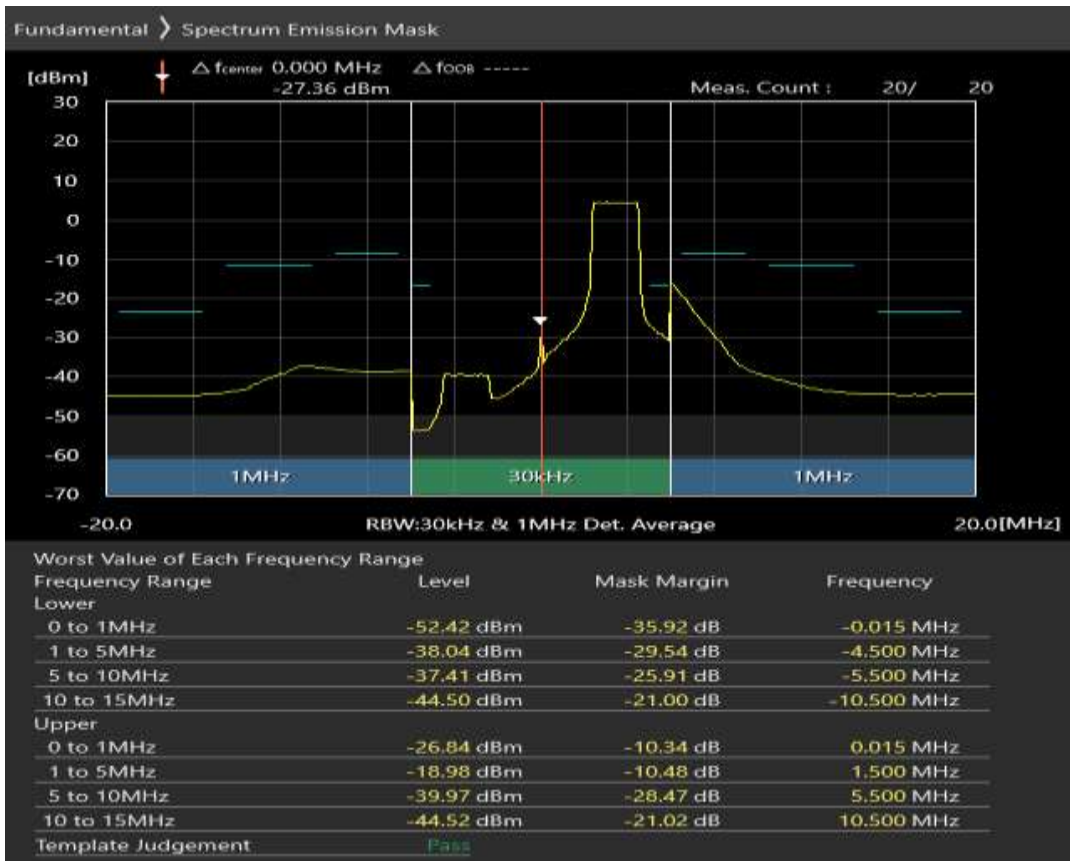

Band3 16QAM BW=10MHz Channel=19900 RB Size=12 Position=#Max

Band3 16QAM BW=10MHz Channel=19900 RB Size=50 Position=#0