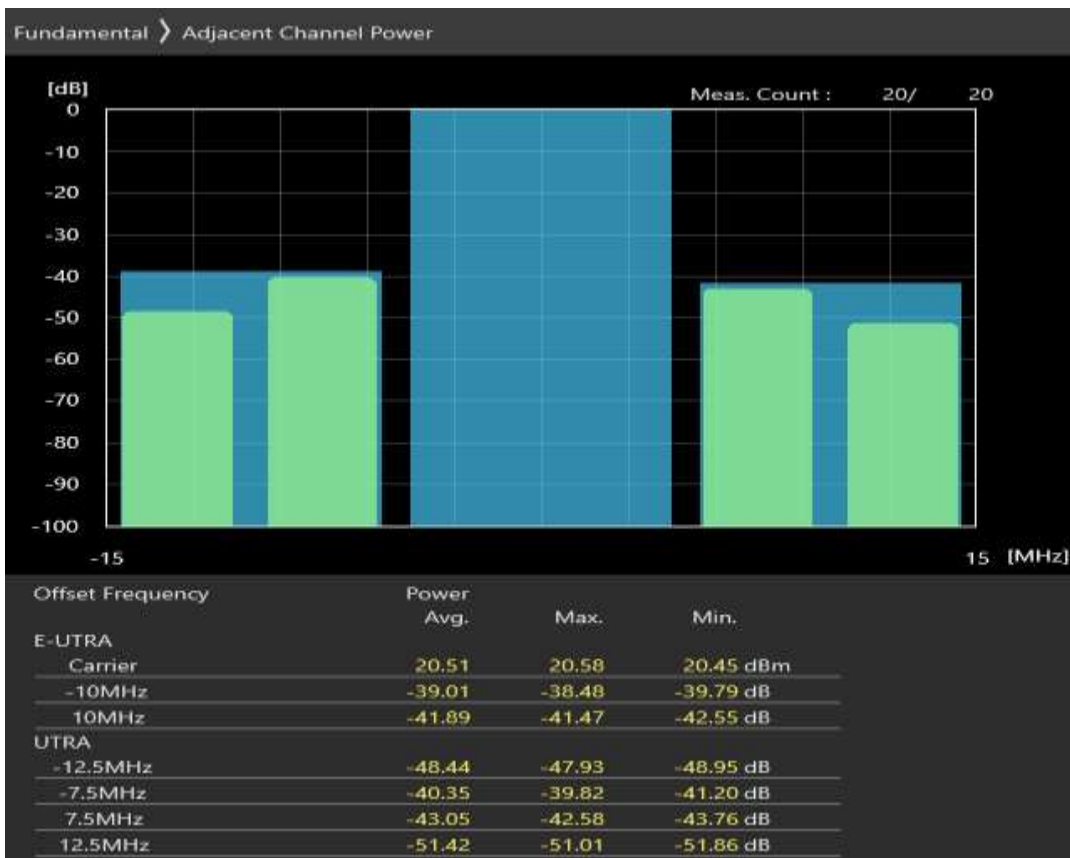

Band8 QAM16 BW=10MHz Channel=21625 RB Size=50 Position=#0

Band8 QAM16 BW=10MHz Channel=21750 RB Size=12 Position=#0