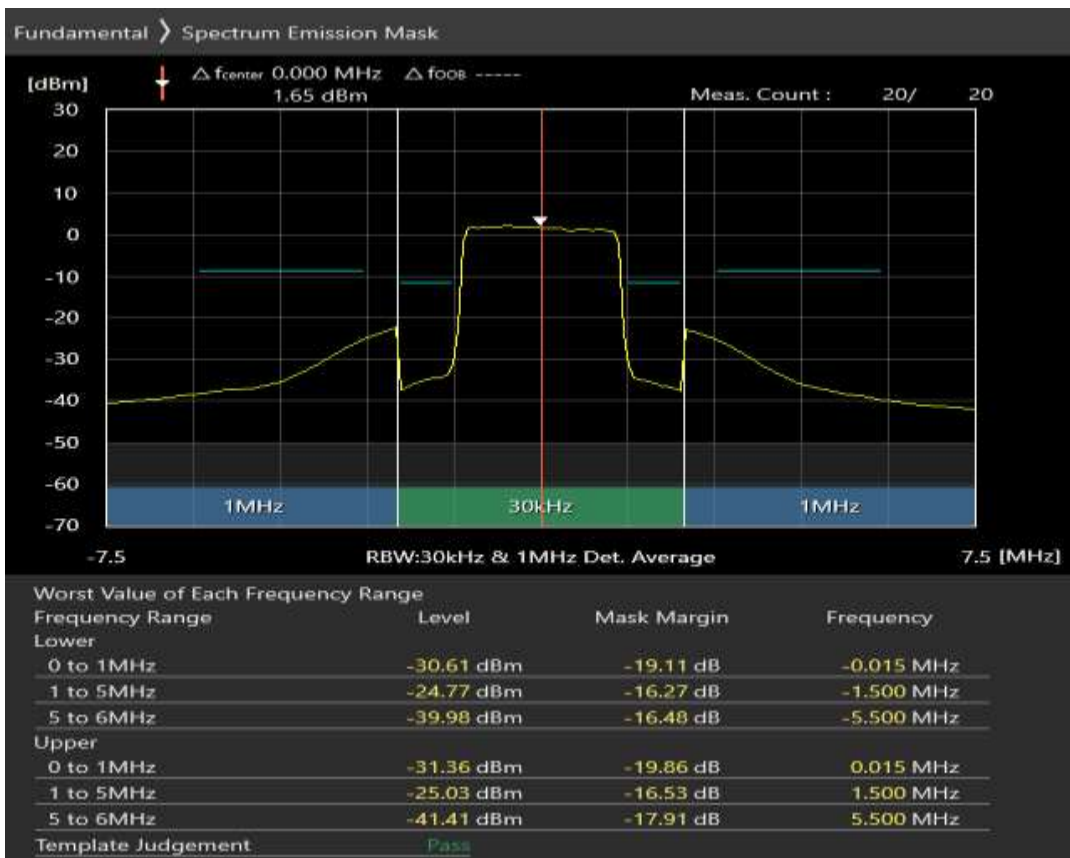

Band28 16QAM BW=3MHz Channel=27495 RB Size=15 Position=#0

Band28 QPSK BW=5MHz Channel=27235 RB Size=8 Position=#0