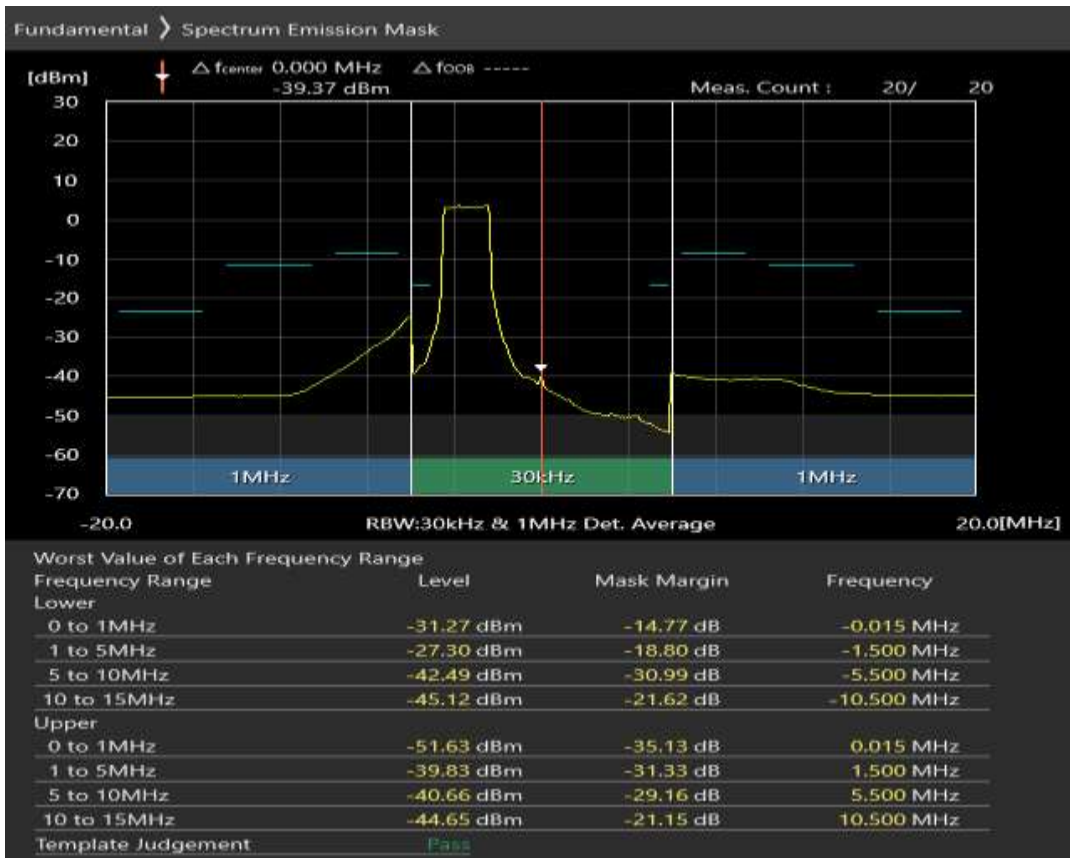

Band8 QAM16 BW=1.4MHz Channel=21793 RB Size=5 Position=#0

Band8 QAM16 BW=1.4MHz Channel=21793 RB Size=5 Position=#Max

Band8 QAM16 BW=1.4MHz Channel=21793 RB Size=6 Position=#0

Band8 QAM16 BW=10MHz Channel=21500 RB Size=12 Position=#0