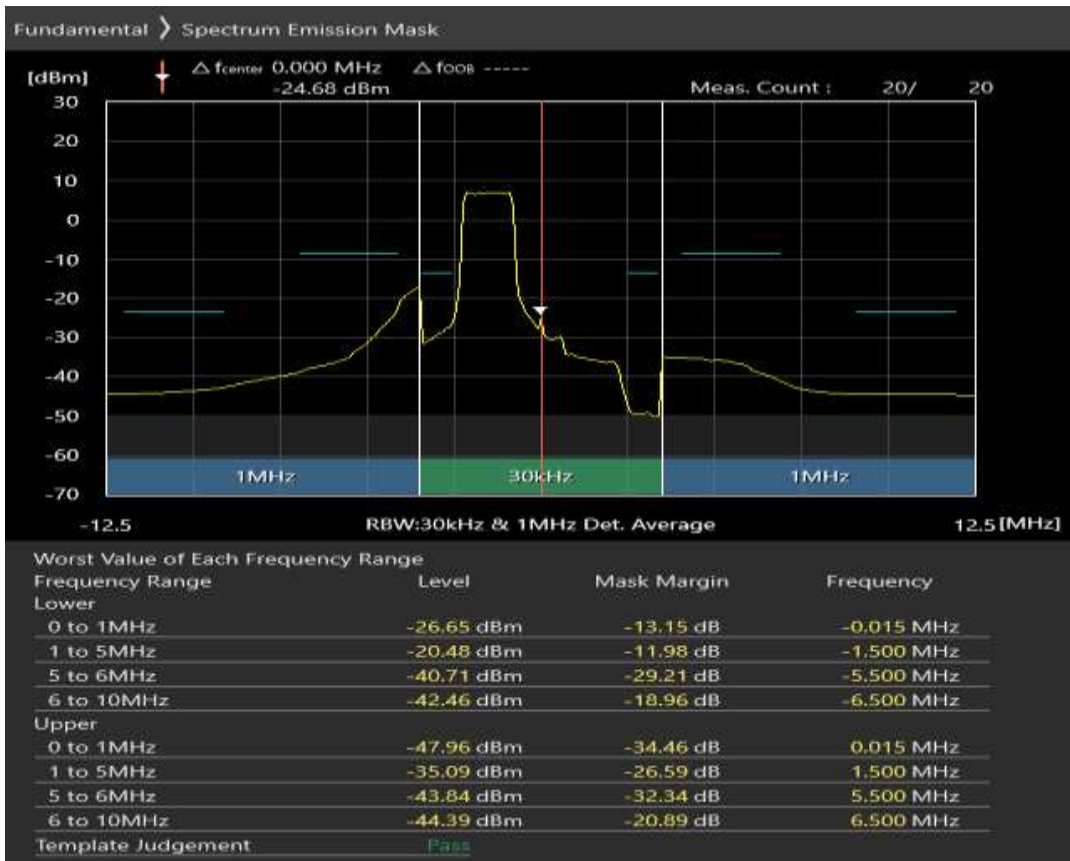

Band3 QPSK BW=5MHz Channel=19925 RB Size=8 Position=#0

Band3 QPSK BW=5MHz Channel=19925 RB Size=8 Position=#Max