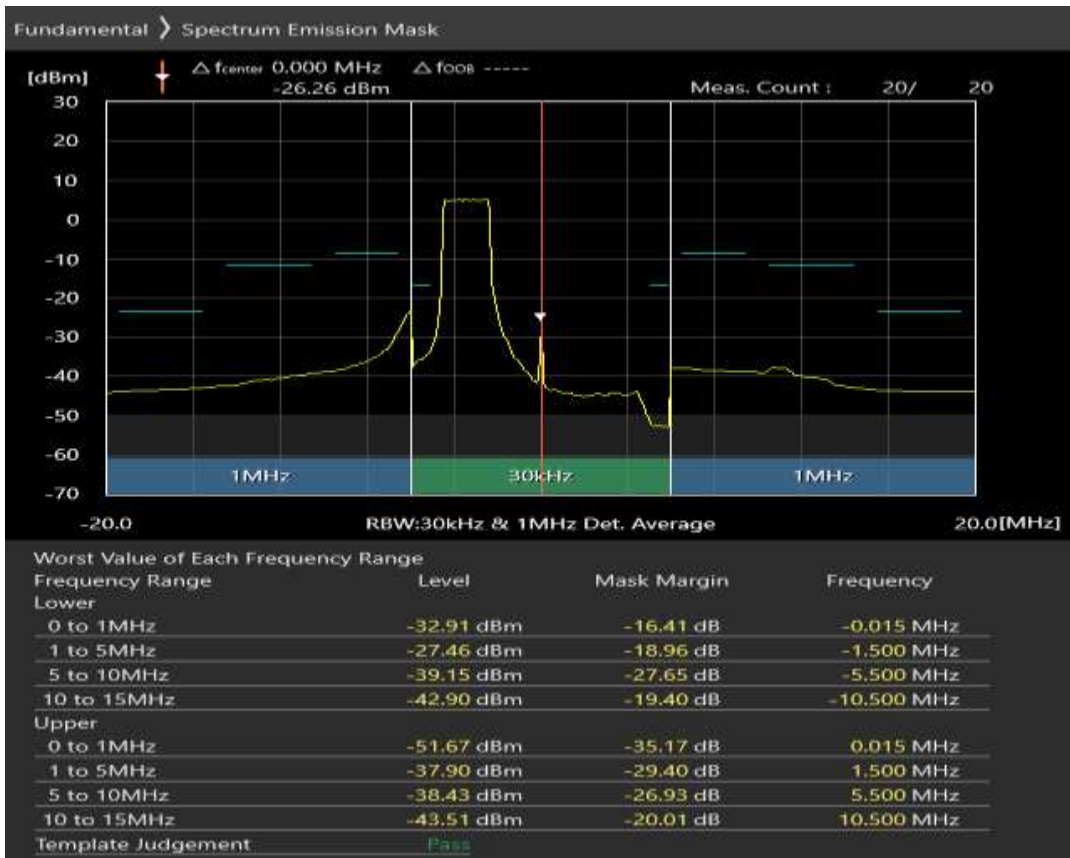

Band1 16QAM BW=10MHz Channel=18050 RB Size=12 Position=#0

Band1 16QAM BW=10MHz Channel=18050 RB Size=12 Position=#Max