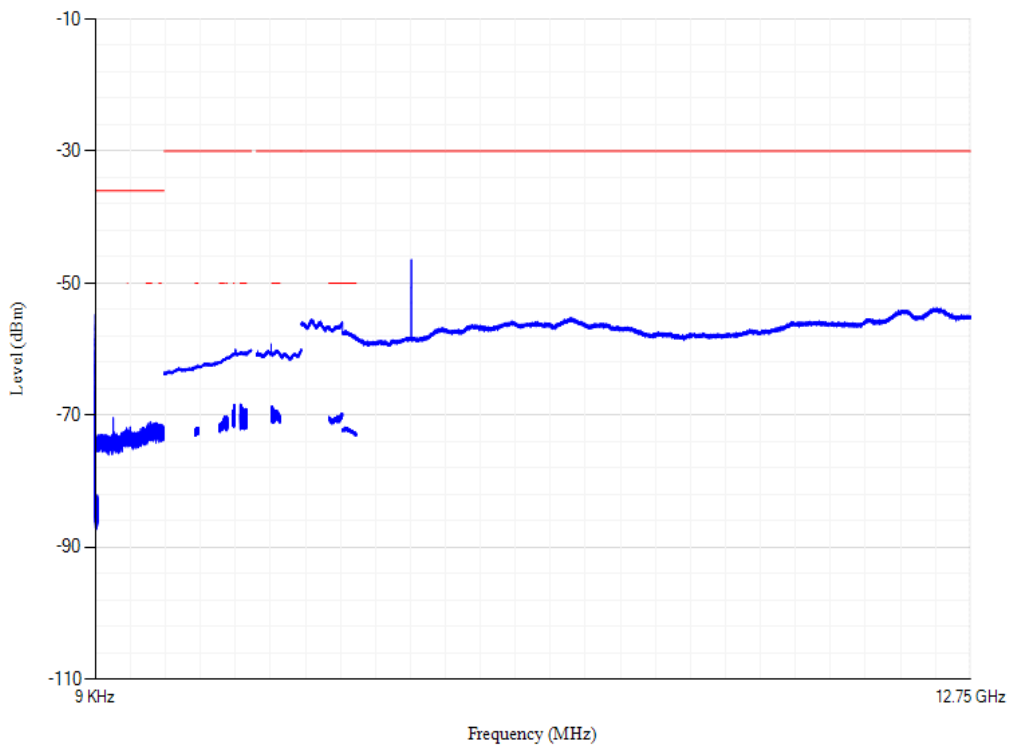

Conducted spurious emissions

Band40 QPSK BW=20MHz Channel=39150 RB Size=1 Position=#0