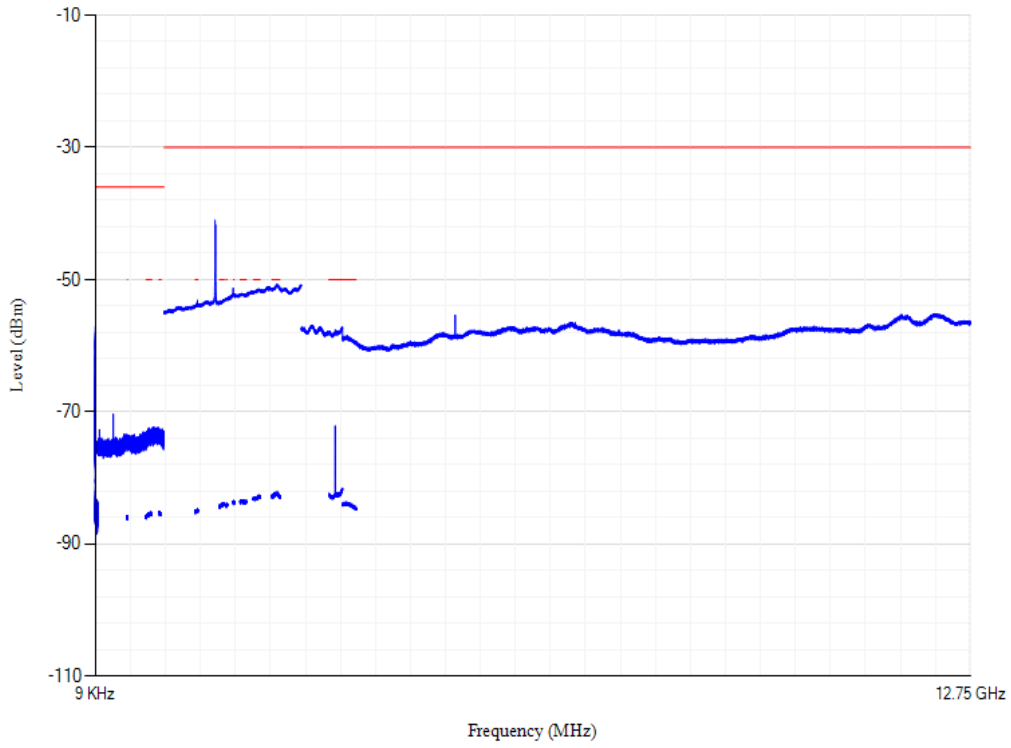

Conducted spurious emissions

Band3 QPSK BW=1.4MHz Channel=19943 RB Size=1 Position=#0