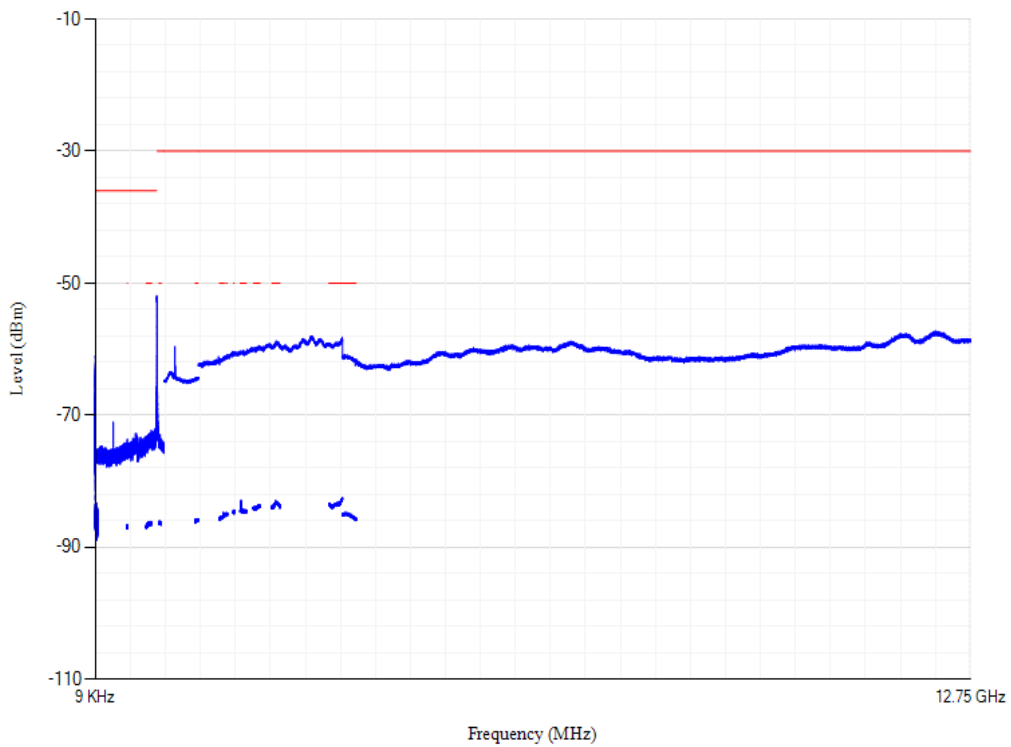

Conducted spurious emissions

Band8 QPSK BW=1.4MHz Channel=21793 RB Size=1 Position=#0