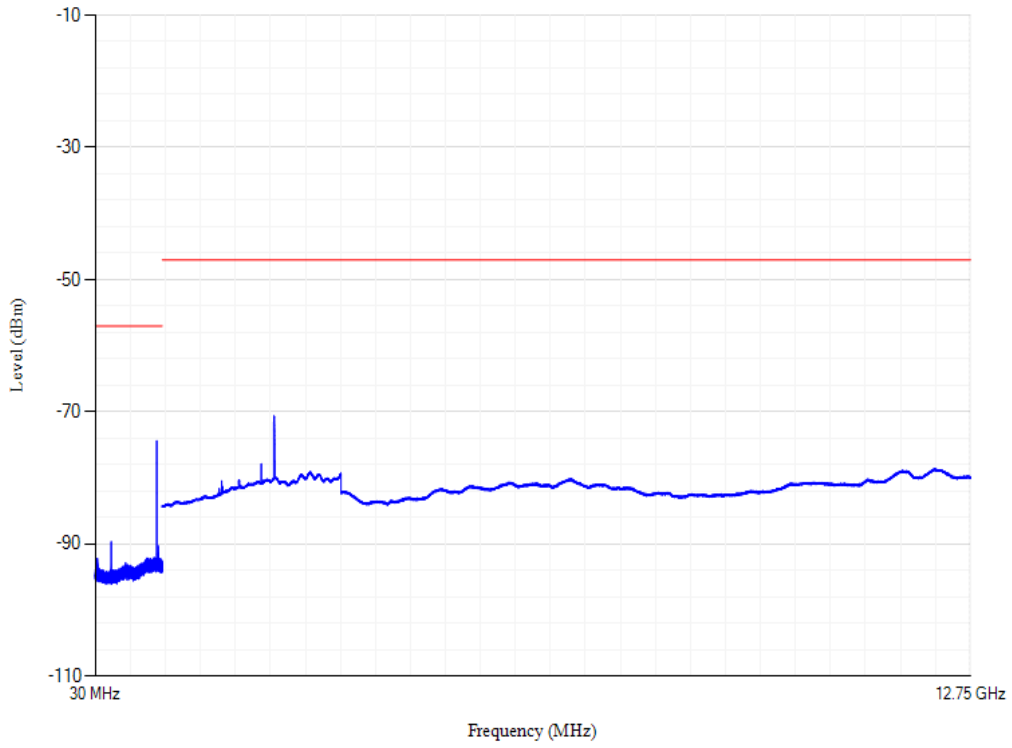

Conducted spurious emissions

Band7 QPSK BW=20MHz Channel=21100