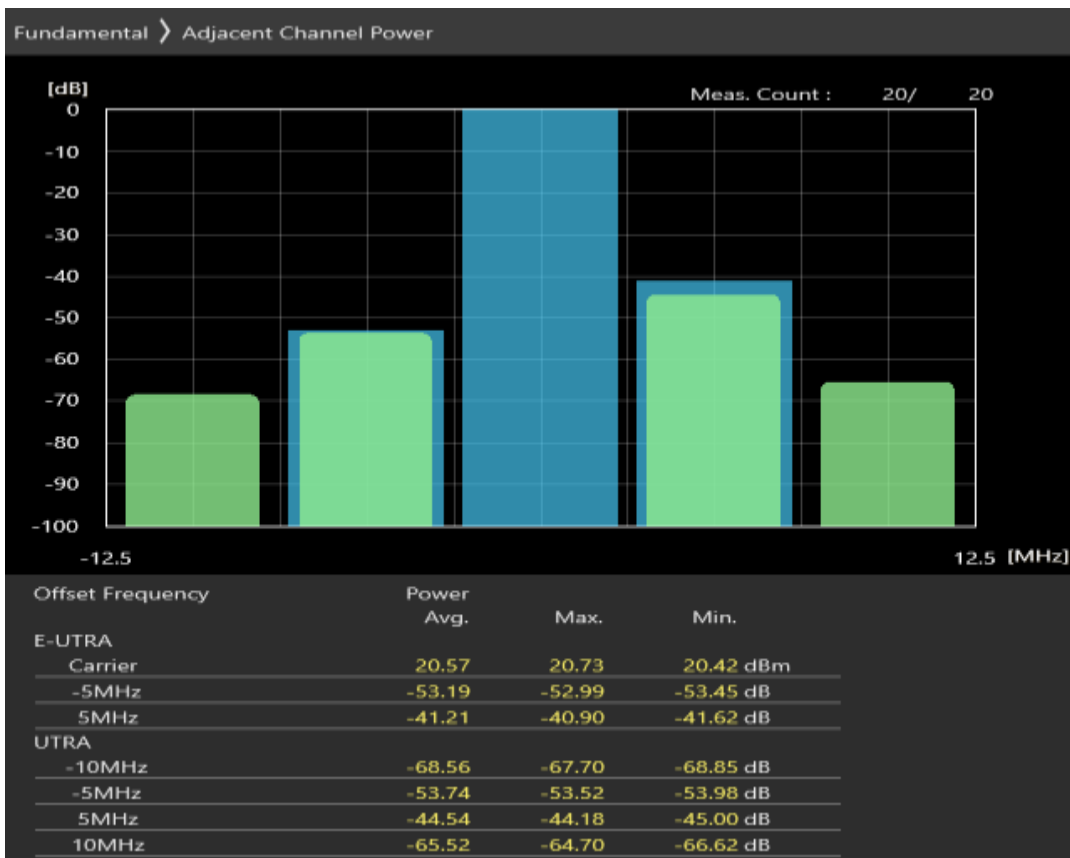

Band3 16QAM BW=5MHz Channel=19225 RB Size=8 Position=#Max

Band3 16QAM BW=5MHz Channel=19225 RB Size=25 Position=#0