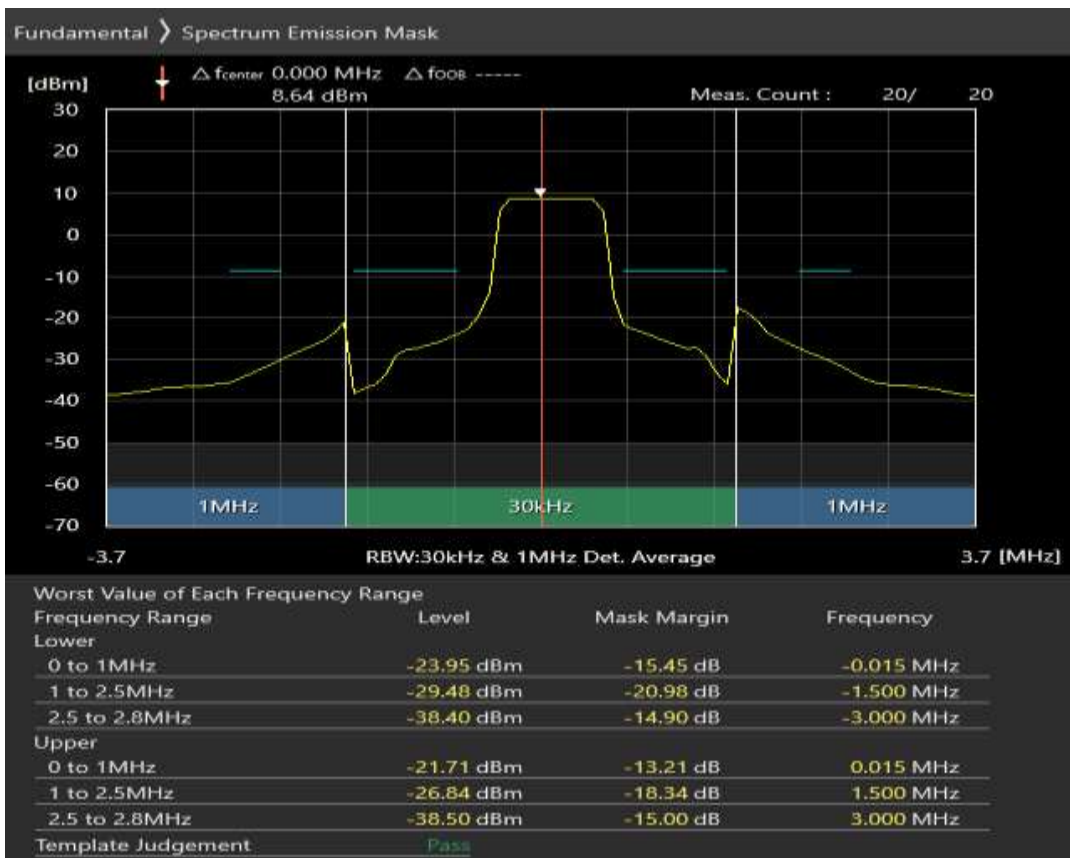

Band3 QPSK BW=1.4MHz Channel=19943 RB Size=5 Position=#Max

Band3 QPSK BW=1.4MHz Channel=19943 RB Size=6 Position=#0