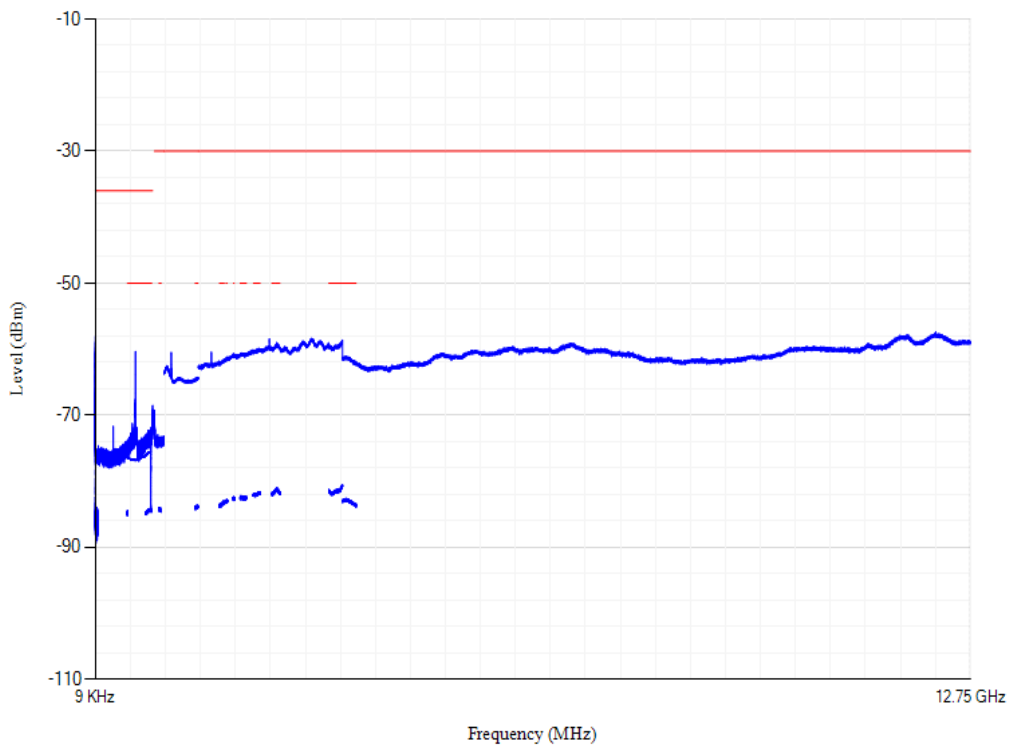

Conducted spurious emissions

Band20 QPSK BW=5MHz Channel=24425 RB Size=1 Position=#0