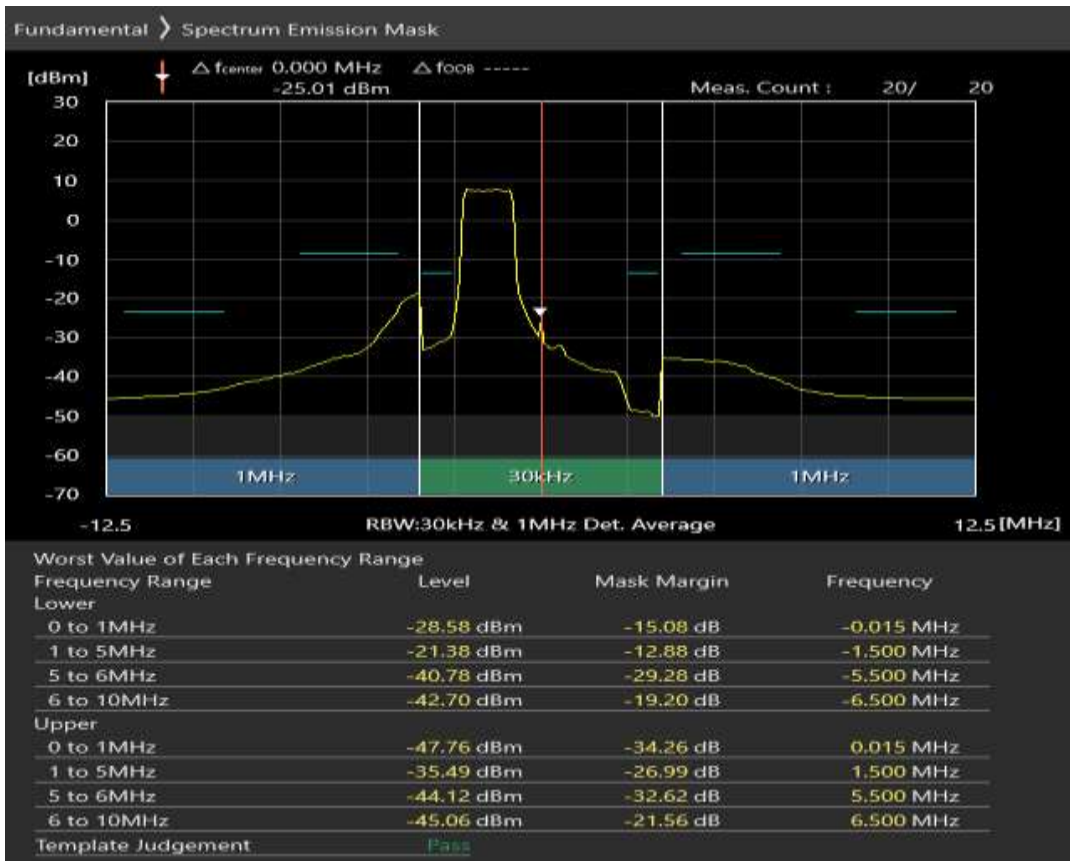

Band28 QPSK BW=5MHz Channel=27385 RB Size=8 Position=#0

Band28 QPSK BW=5MHz Channel=27385 RB Size=8 Position=#Max