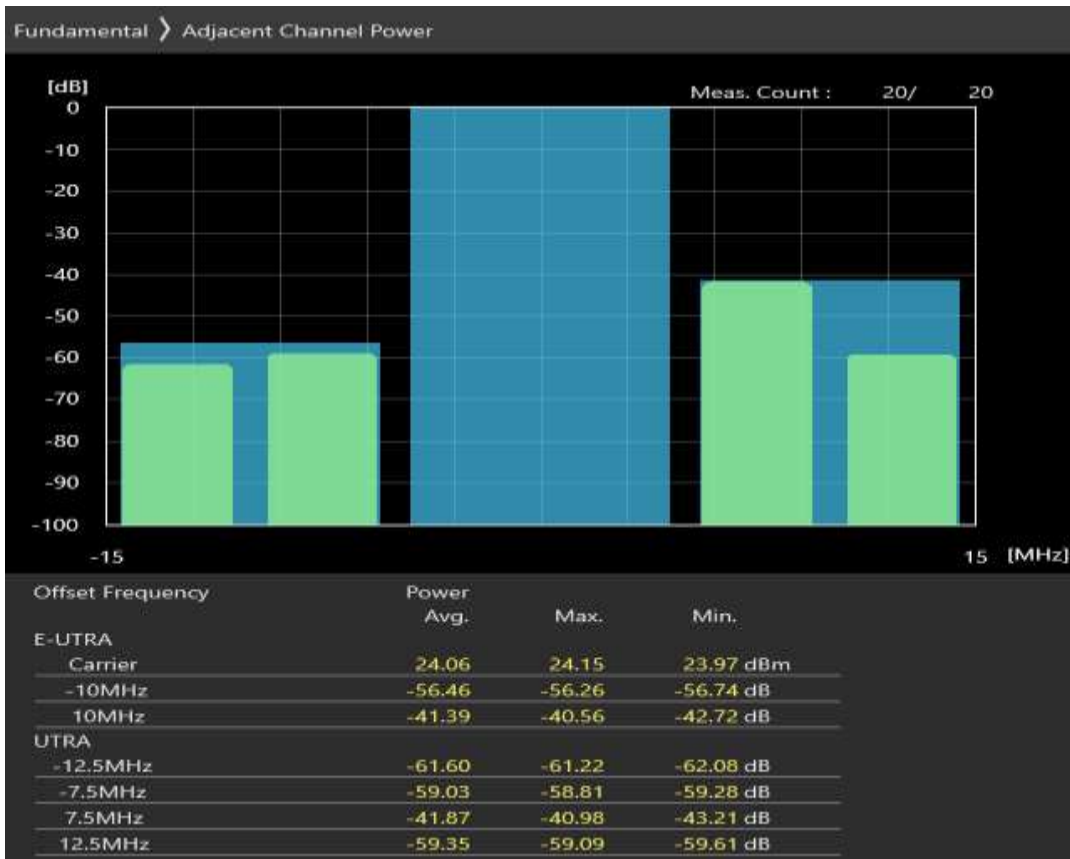

Band7 16QAM BW=5MHz Channel=21425 RB Size=8 Position=#Max

Band7 16QAM BW=5MHz Channel=21425 RB Size=25 Position=#0

Band7 QPSK BW=10MHz Channel=20800 RB Size=12 Position=#0

Band7 QPSK BW=10MHz Channel=20800 RB Size=12 Position=#Max