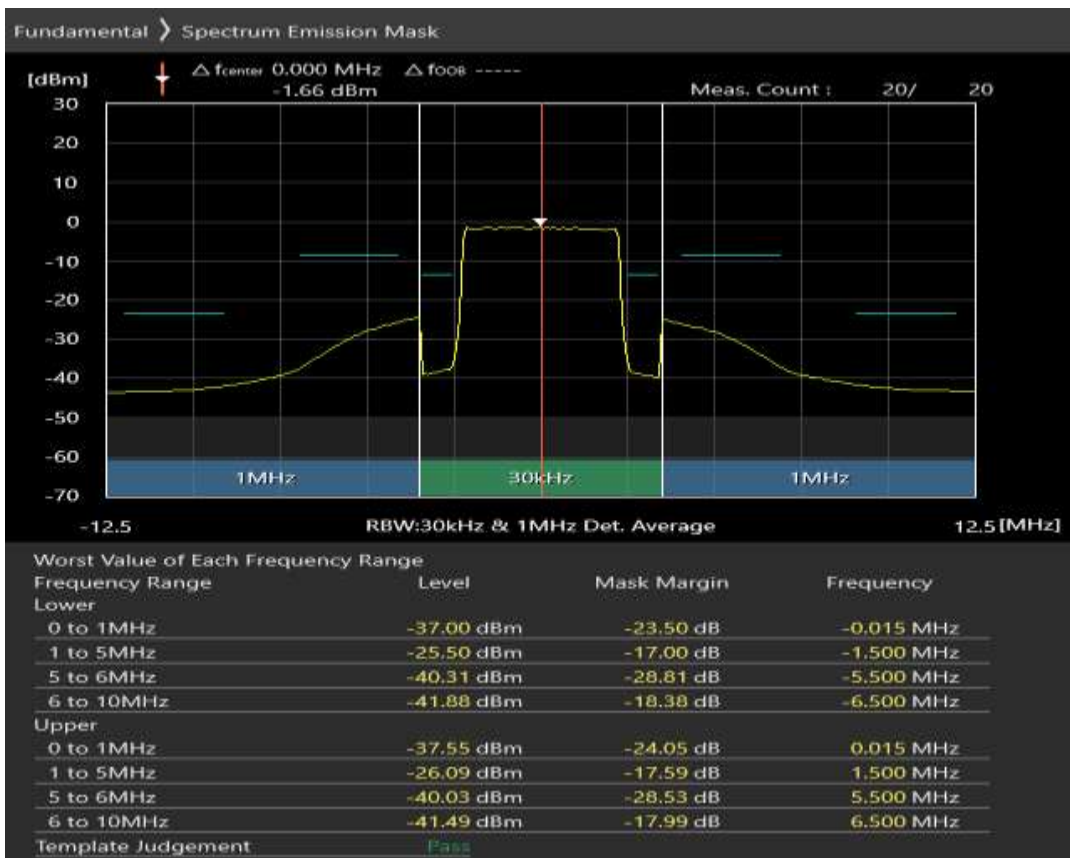

Band3 QPSK BW=5MHz Channel=19225 RB Size=25 Position=#0

Band3 16QAM BW=5MHz Channel=19225 RB Size=8 Position=#0

Band3 16QAM BW=5MHz Channel=19225 RB Size=8 Position=#Max

Band3 16QAM BW=5MHz Channel=19225 RB Size=25 Position=#0