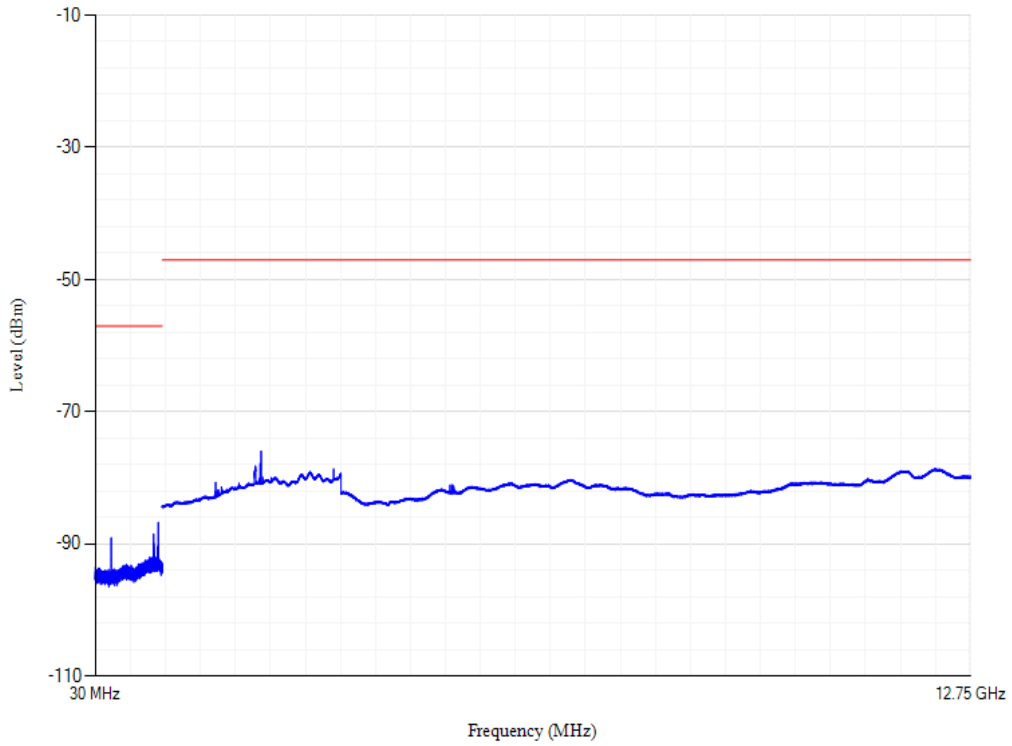

Band1 QPSK BW=20MHz Channel=18500

Conducted spurious emissions

Band40 QPSK BW=20MHz Channel=38750

Conducted spurious emissions

Band40 QPSK BW=20MHz Channel=39150

Conducted spurious emissions

Band40 QPSK BW=20MHz Channel=39550