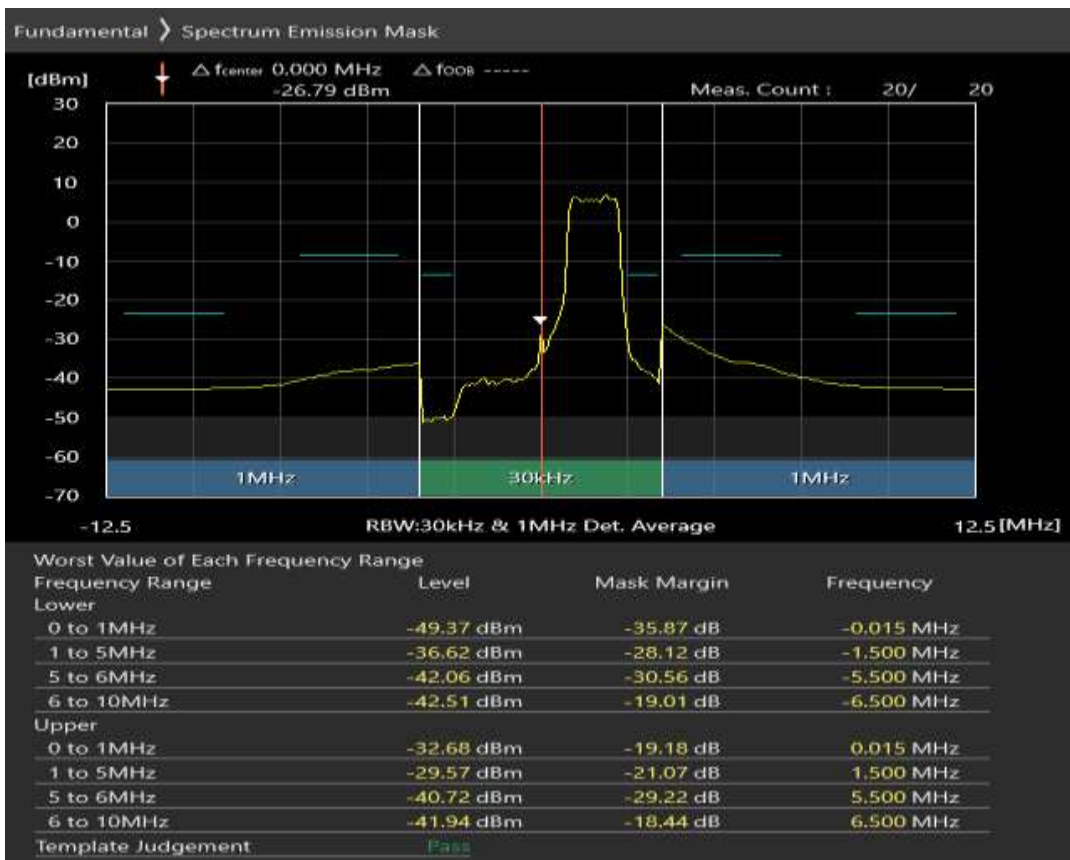

Band40 16QAM BW=5MHz Channel=39150 RB Size=8 Position=#Max

Band40 16QAM BW=5MHz Channel=39150 RB Size=25 Position=#0

Band40 QPSK BW=5MHz Channel=39625 RB Size=8 Position=#0

Band40 QPSK BW=5MHz Channel=39625 RB Size=8 Position=#Max