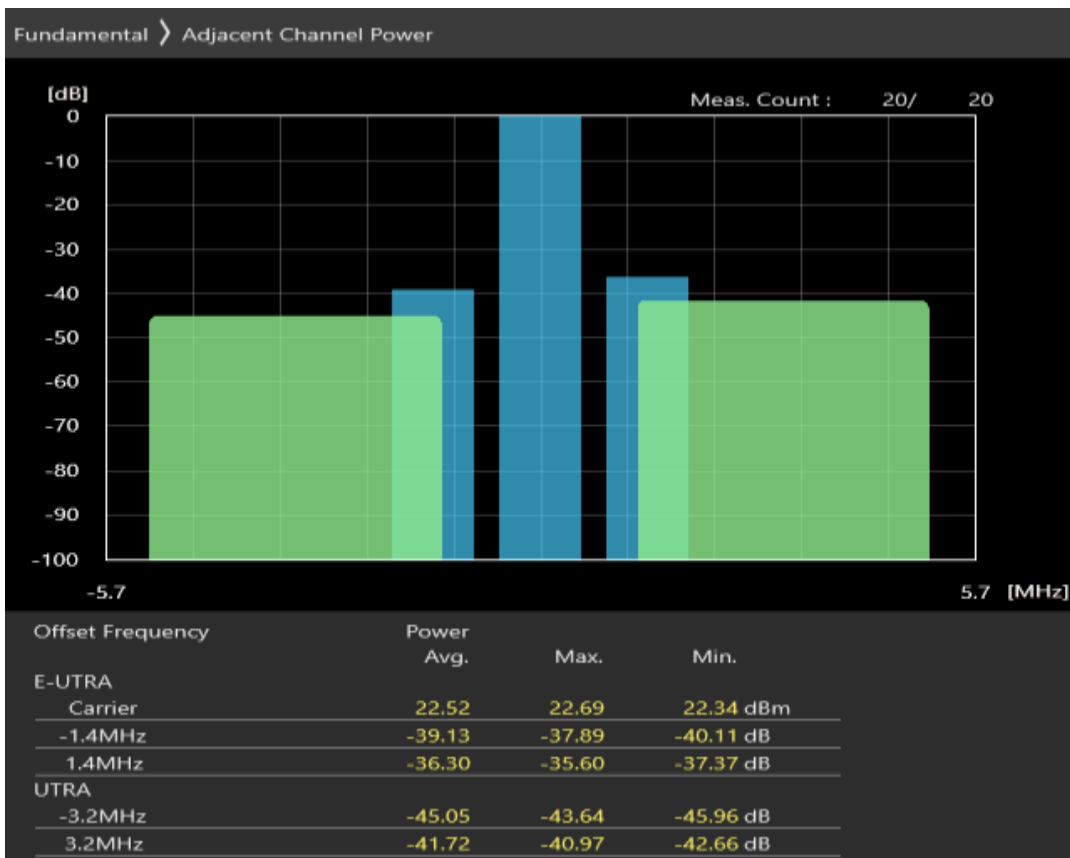

Band3 16QAM BW=1.4MHz Channel=19943 RB Size=5 Position=#Max

Band3 16QAM BW=1.4MHz Channel=19943 RB Size=6 Position=#0