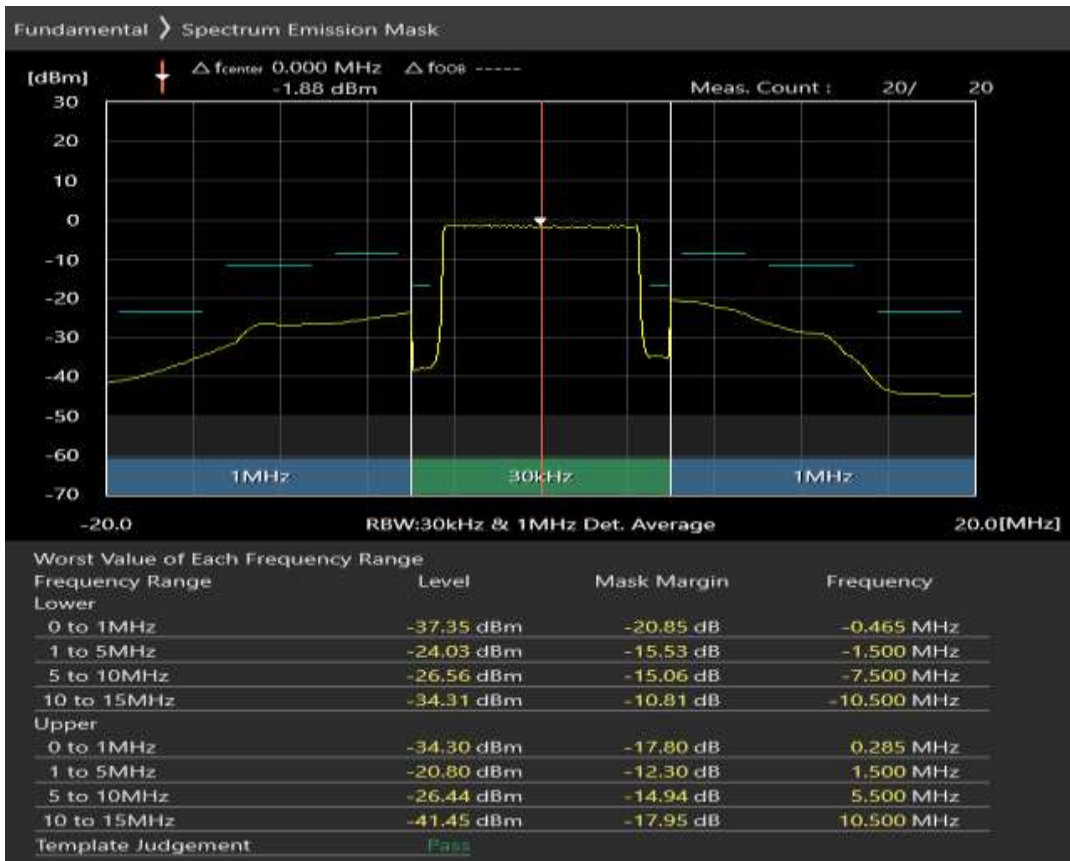

Band3 QPSK BW=10MHz Channel=1990 RB Size=50 Position=#0

Band3 16QAM BW=10MHz Channel=19900 RB Size=12 Position=#0