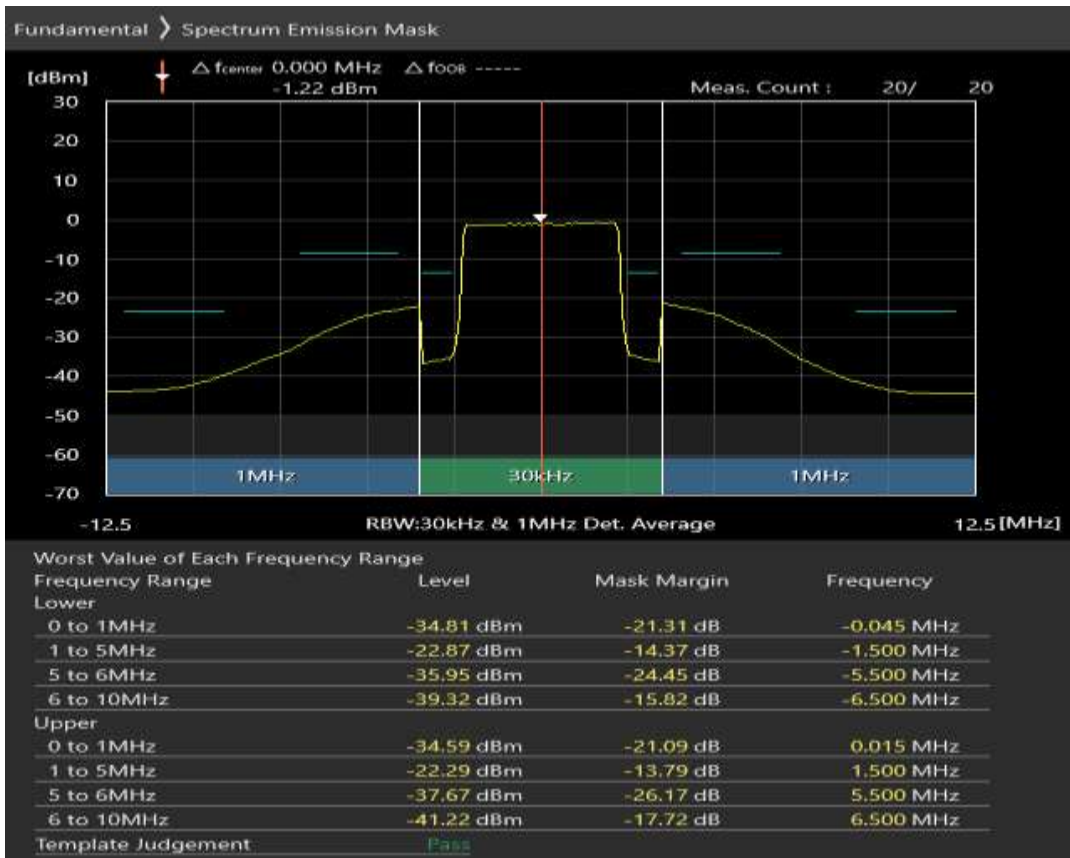

Band3 QPSK BW=5MHz Channel=19925 RB Size=25 Position=#0

Band3 16QAM BW=5MHz Channel=19925 RB Size=8 Position=#0

Band3 16QAM BW=5MHz Channel=19925 RB Size=8 Position=#Max

Band3 16QAM BW=5MHz Channel=19925 RB Size=25 Position=#0