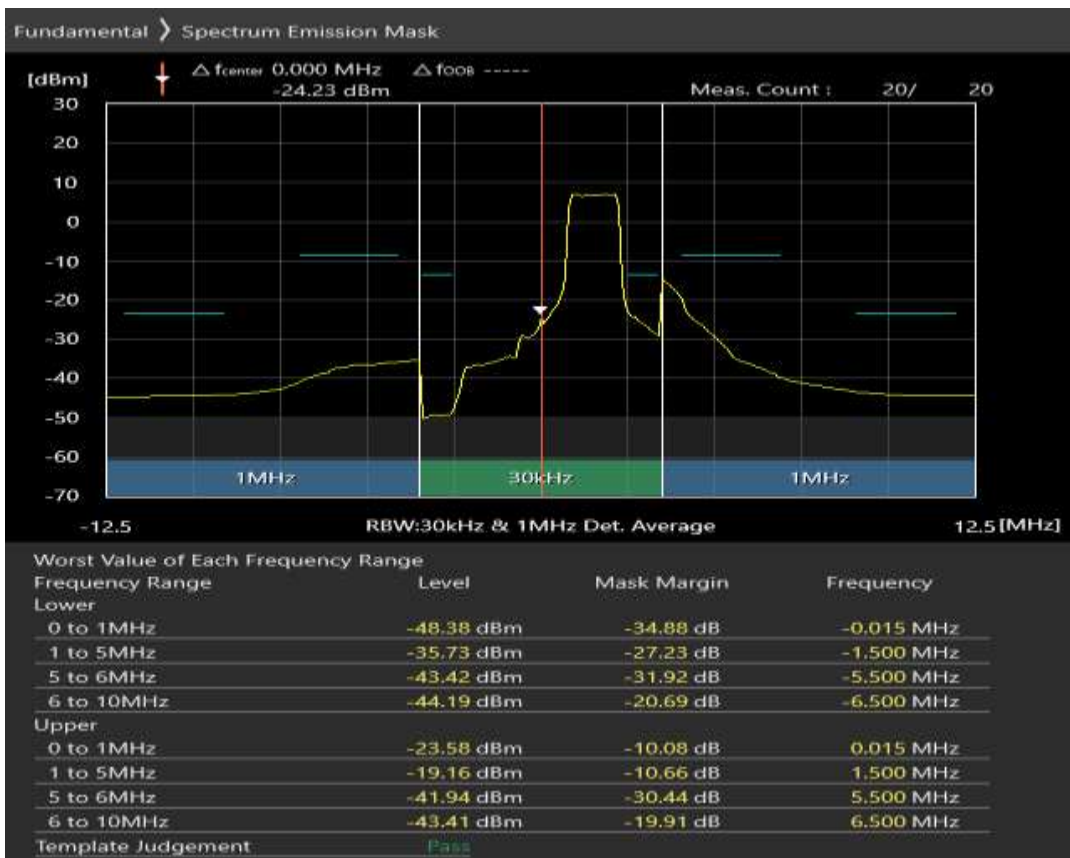

Band3 16QAM BW=5MHz Channel=19575 RB Size=8 Position=#Max

Band3 16QAM BW=5MHz Channel=19575 RB Size=25 Position=#0

Band3 QPSK BW=5MHz Channel=19925 RB Size=8 Position=#0

Band3 QPSK BW=5MHz Channel=19925 RB Size=8 Position=#Max