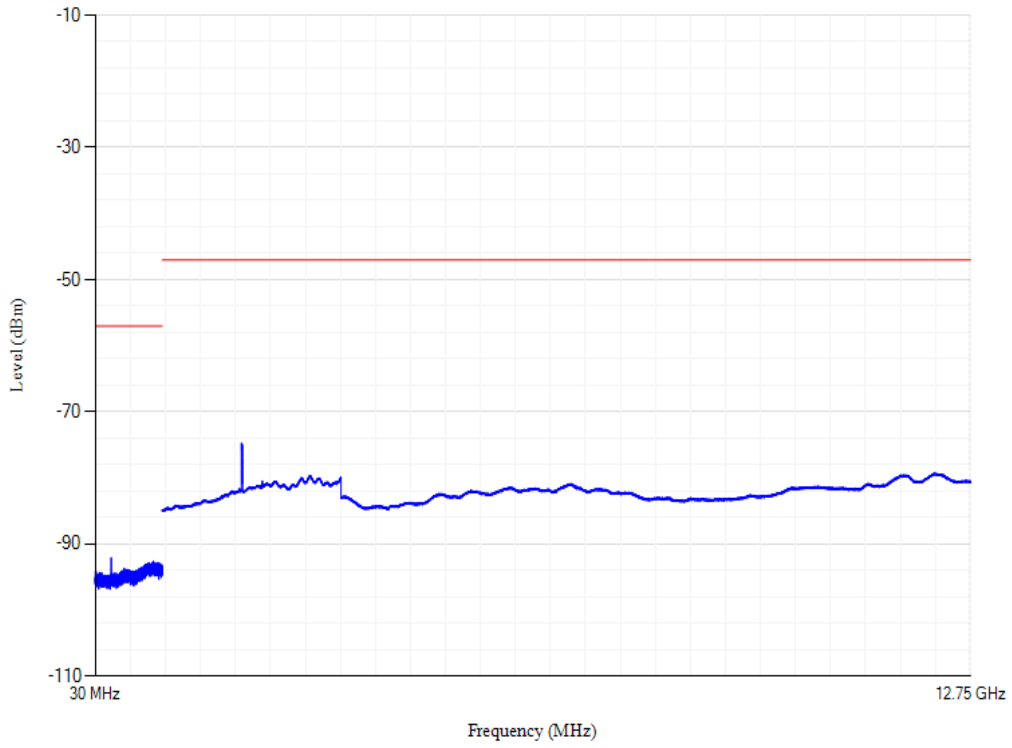

Band1 QPSK BW=20MHz Channel=18100

Conducted spurious emissions

Band1 QPSK BW=20MHz Channel=18300

Conducted spurious emissions

Band1 QPSK BW=20MHz Channel=18500

Conducted spurious emissions

Band20 QPSK BW=20MHz Channel=24250