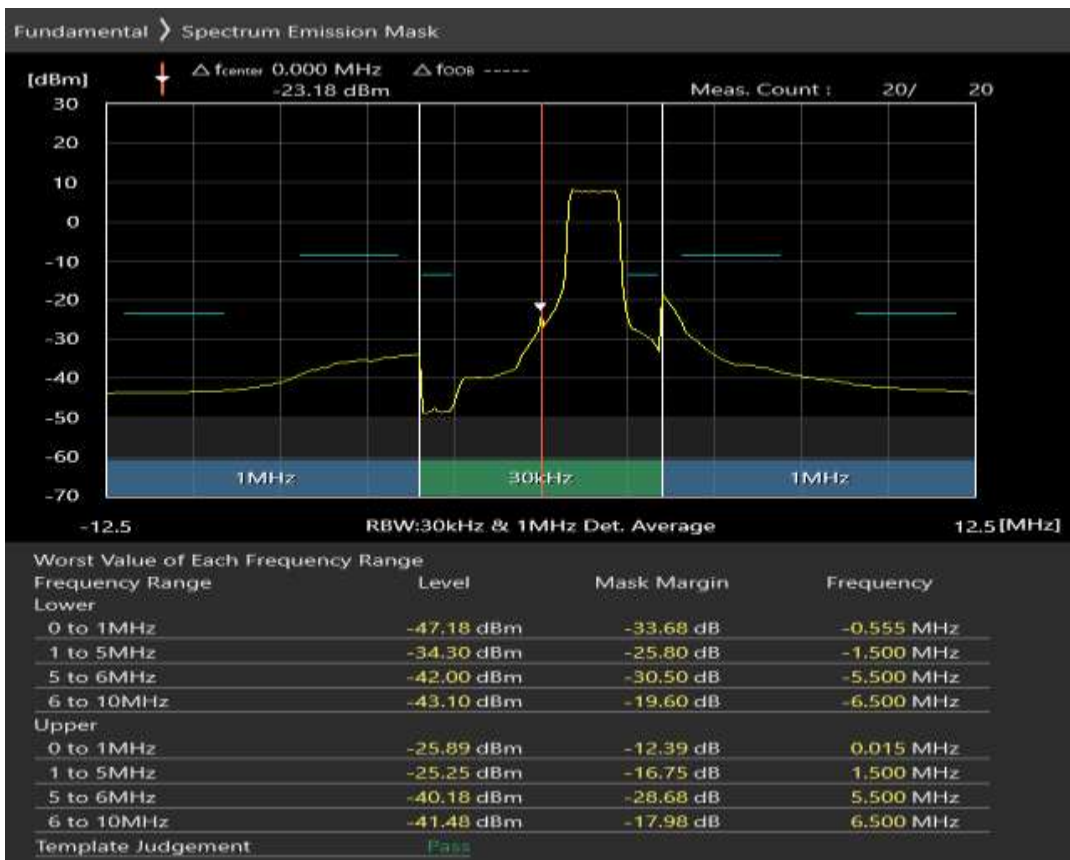

Band1 QPSK BW=5MHz Channel=18575 RB Size=8 Position=#Max

Band1 QPSK BW=5MHz Channel=18575 RB Size=25 Position=#0