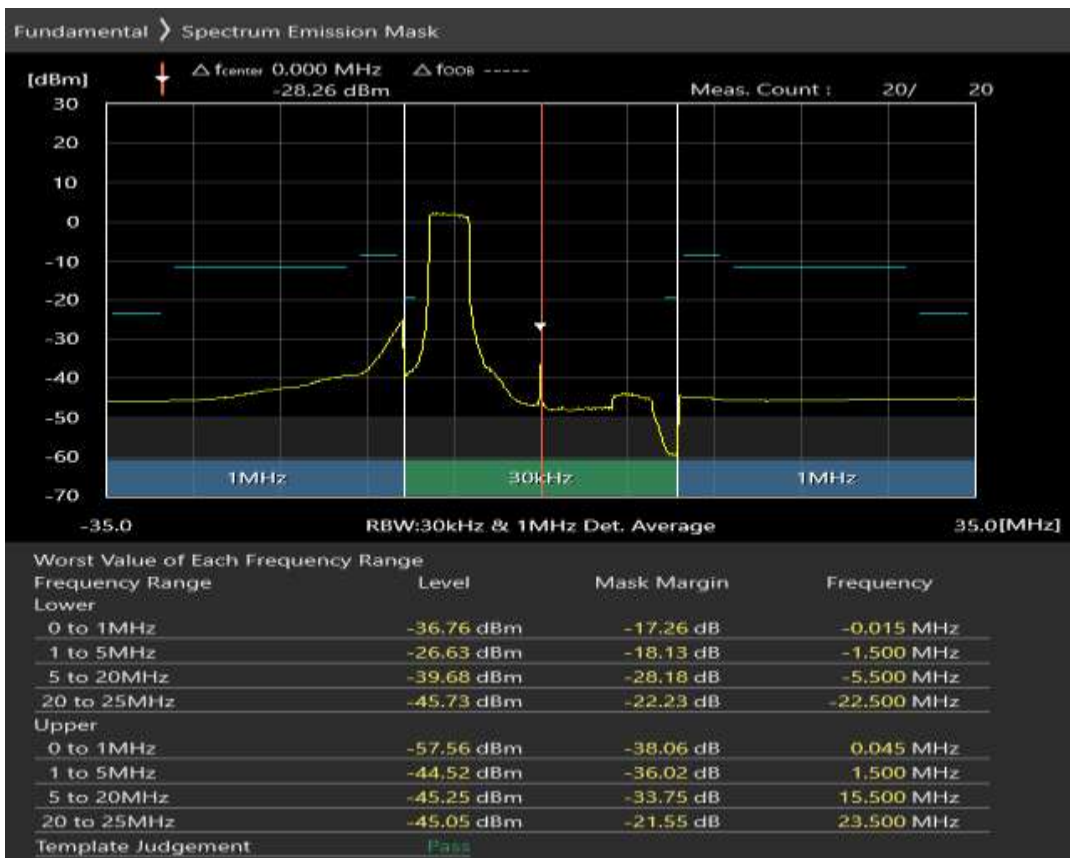

Band28 16QAM BW=20MHz Channel=27560 RB Size=18 Position=#0

Band28 16QAM BW=20MHz Channel=27560 RB Size=18 Position=#Max