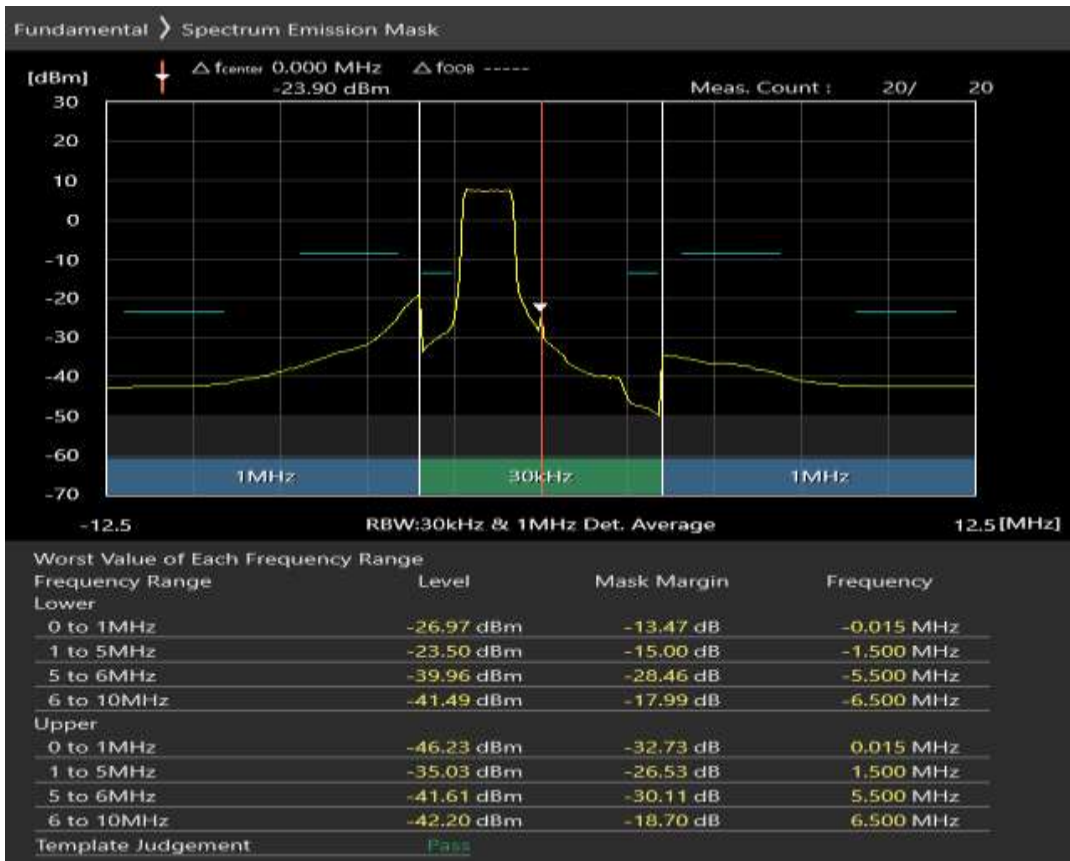

Band7 QPSK BW=5MHz Channel=20775 RB Size=8 Position=#0

Band7 QPSK BW=5MHz Channel=20775 RB Size=8 Position=#Max