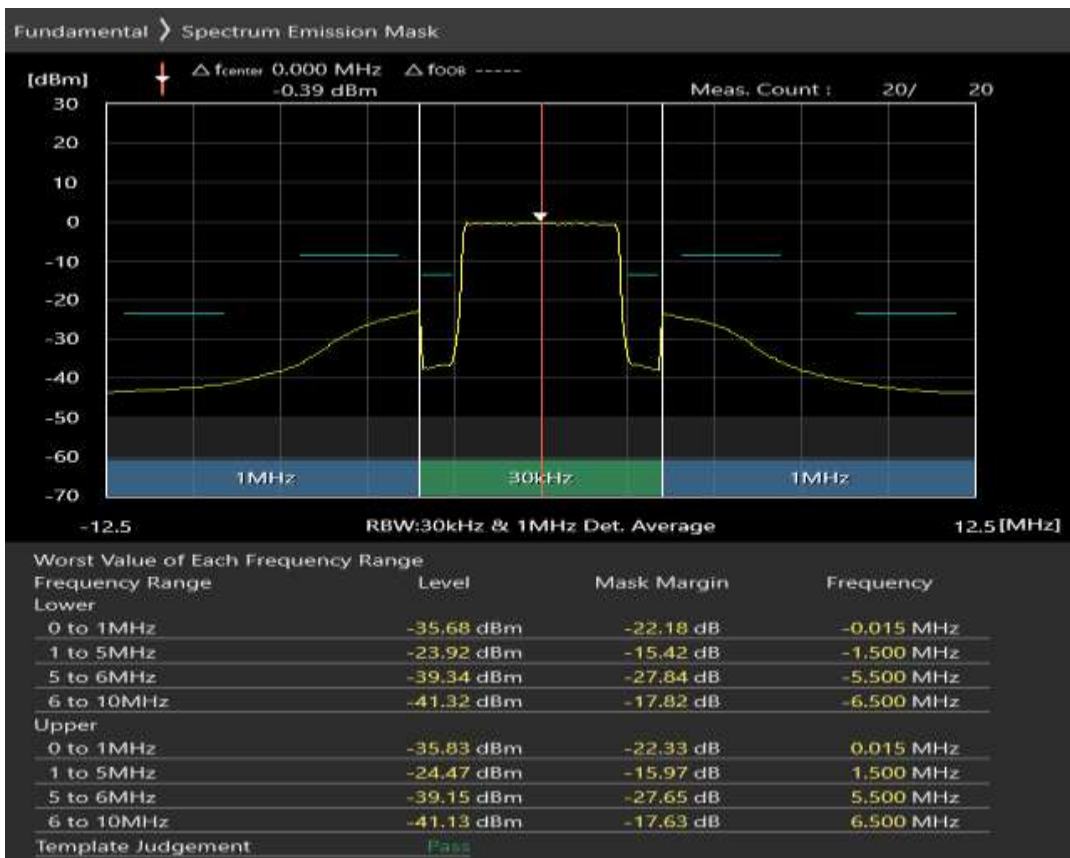

Band28 16QAM BW=5MHz Channel=27385 RB Size=25 Position=#0

Band28 QPSK BW=5MHz Channel=27635 RB Size=8 Position=#0