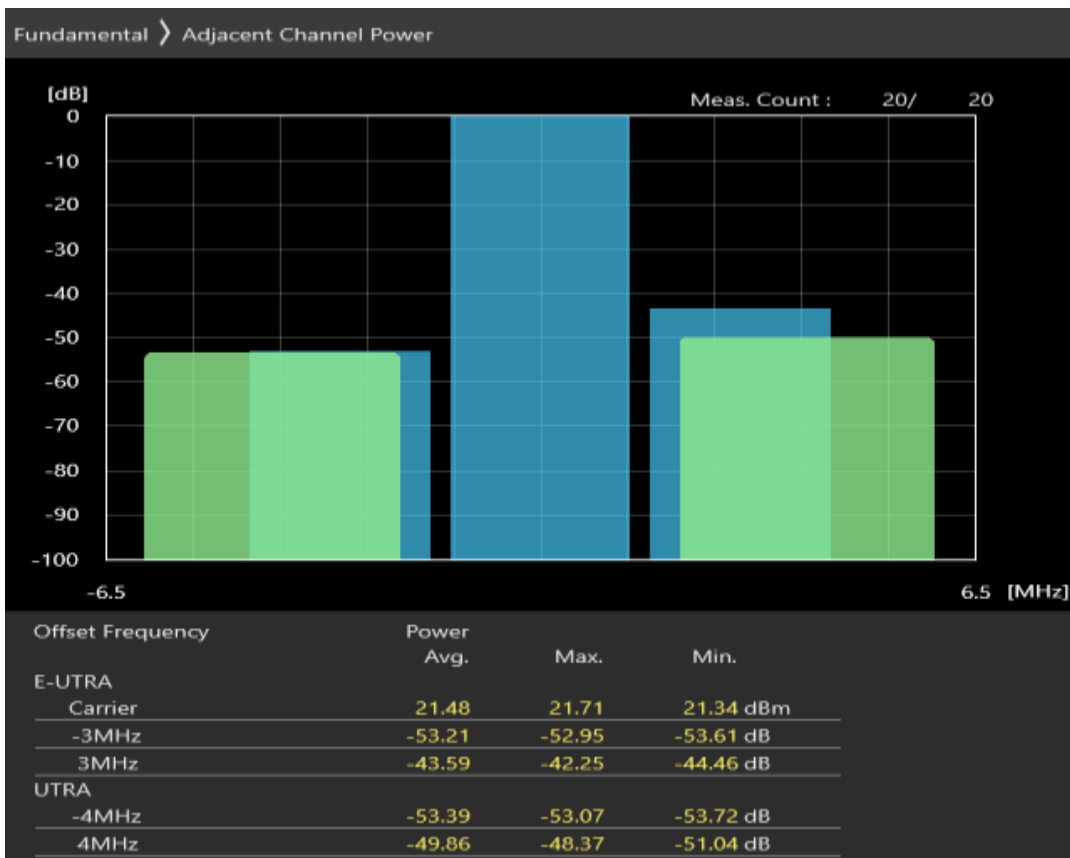

Band28 16QAM BW=3MHz Channel=27495 RB Size=4 Position=#Max

Band28 16QAM BW=3MHz Channel=27495 RB Size=15 Position=#0