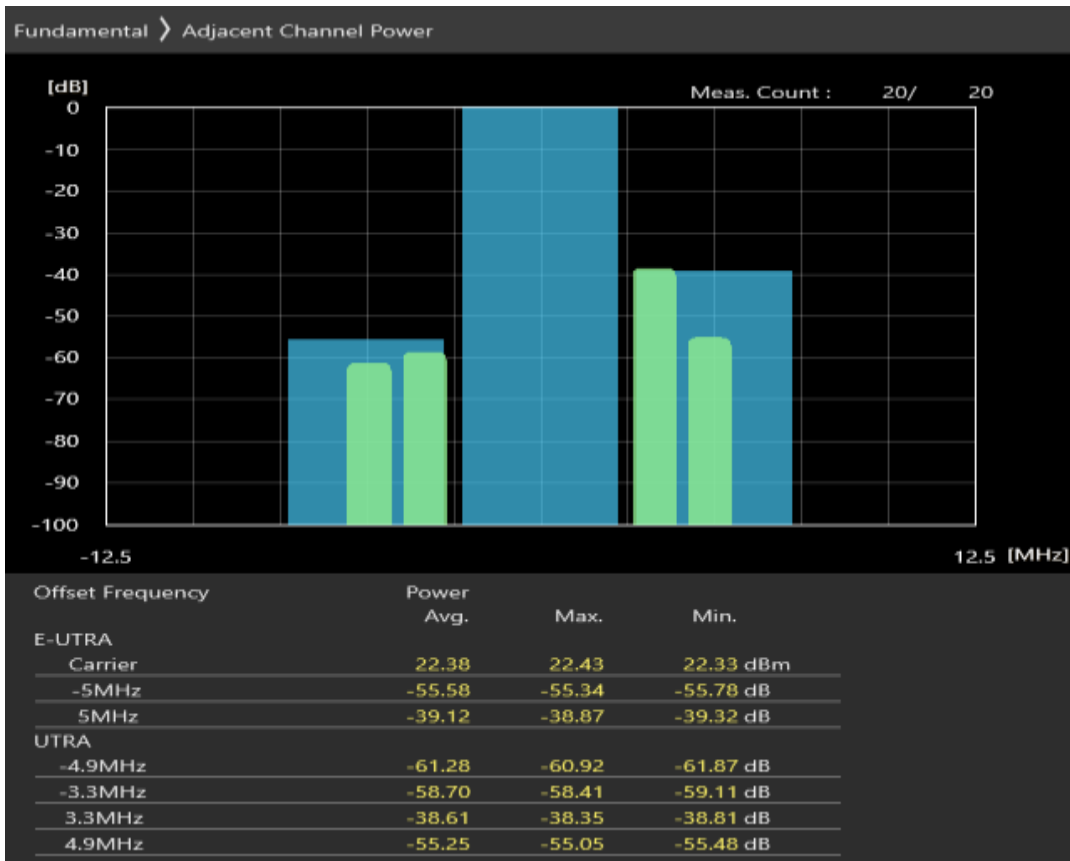

Band40 QPSK BW=5MHz Channel=39150 RB Size=8 Position=#Max

Band40 QPSK BW=5MHz Channel=39150 RB Size=25 Position=#0