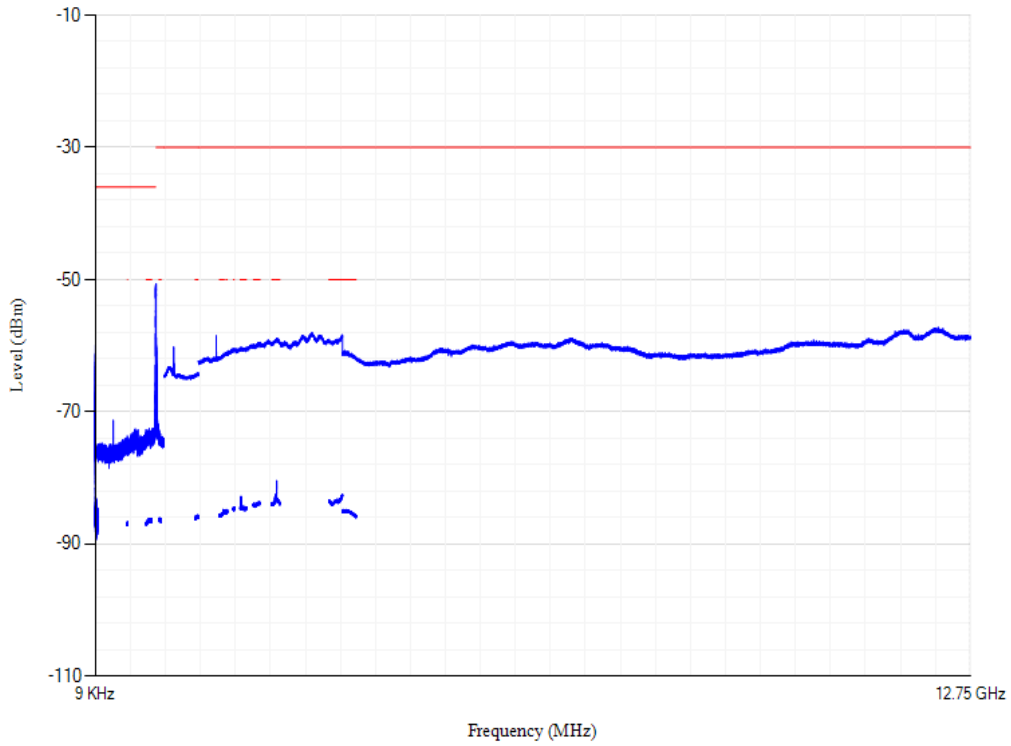

Conducted spurious emissions

Band8 QPSK BW=1.4MHz Channel=21625 RB Size=1 Position=#0