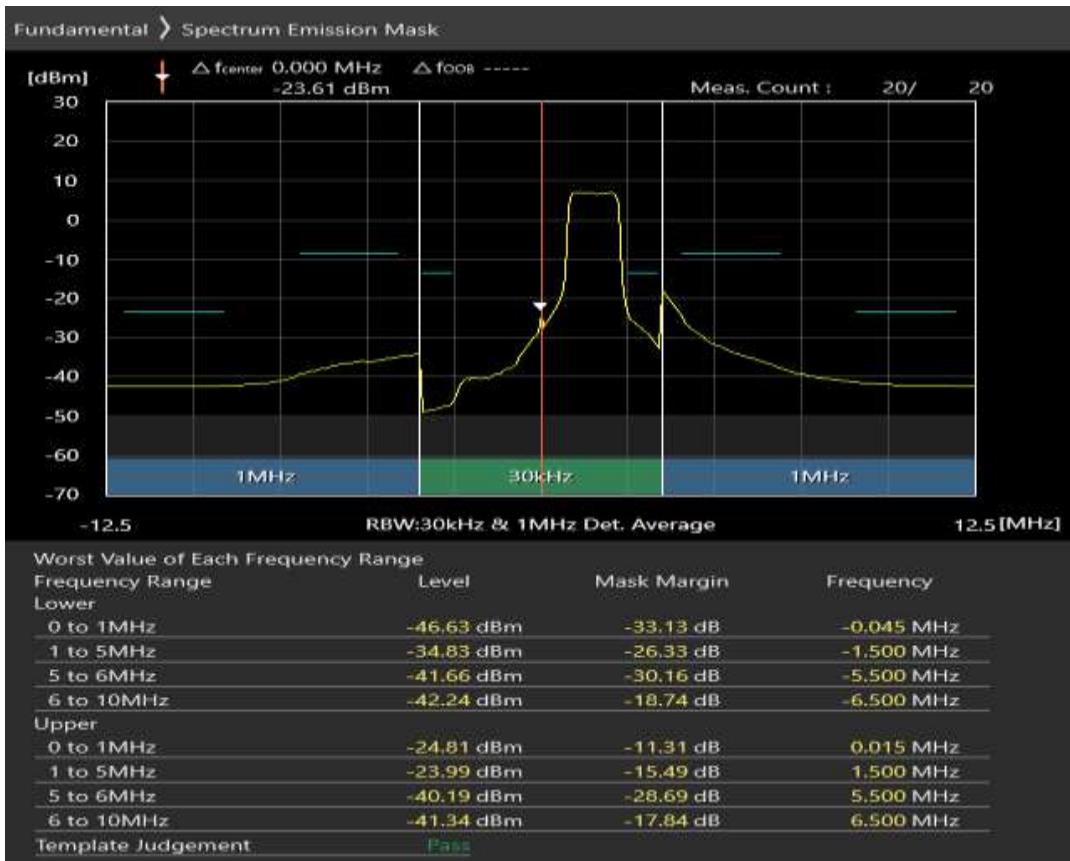

Band7 16QAM BW=5MHz Channel=21425 RB Size=8 Position=#Max

Band7 16QAM BW=5MHz Channel=21425 RB Size=25 Position=#0