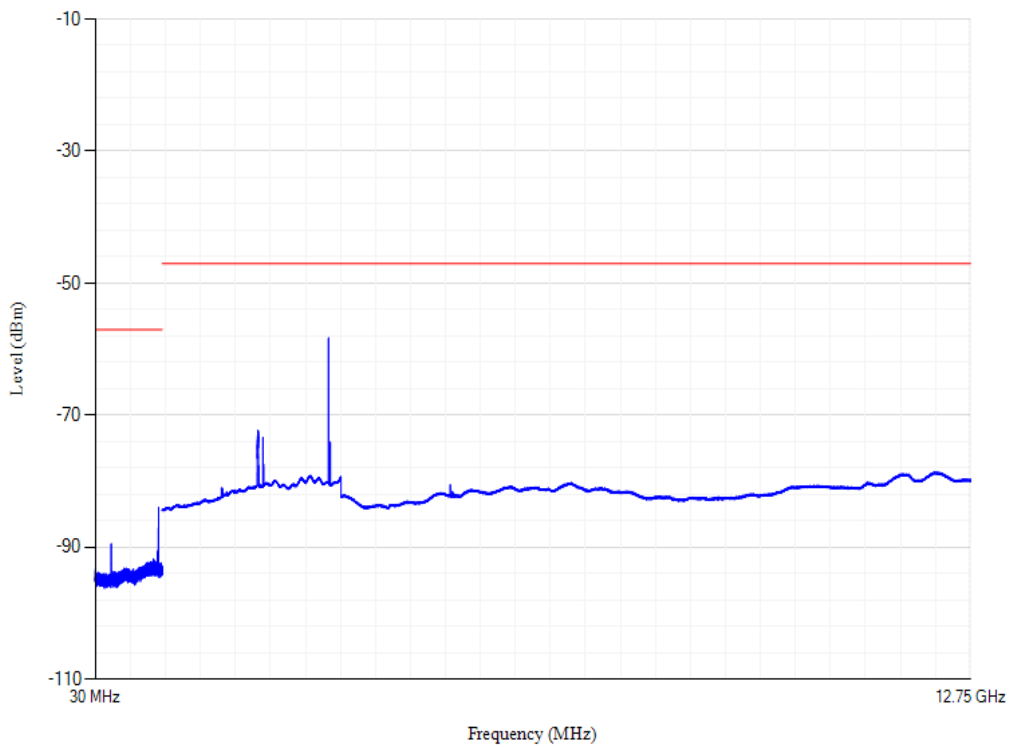

Conducted spurious emissions

Band7 QPSK BW=20MHz Channel=20850