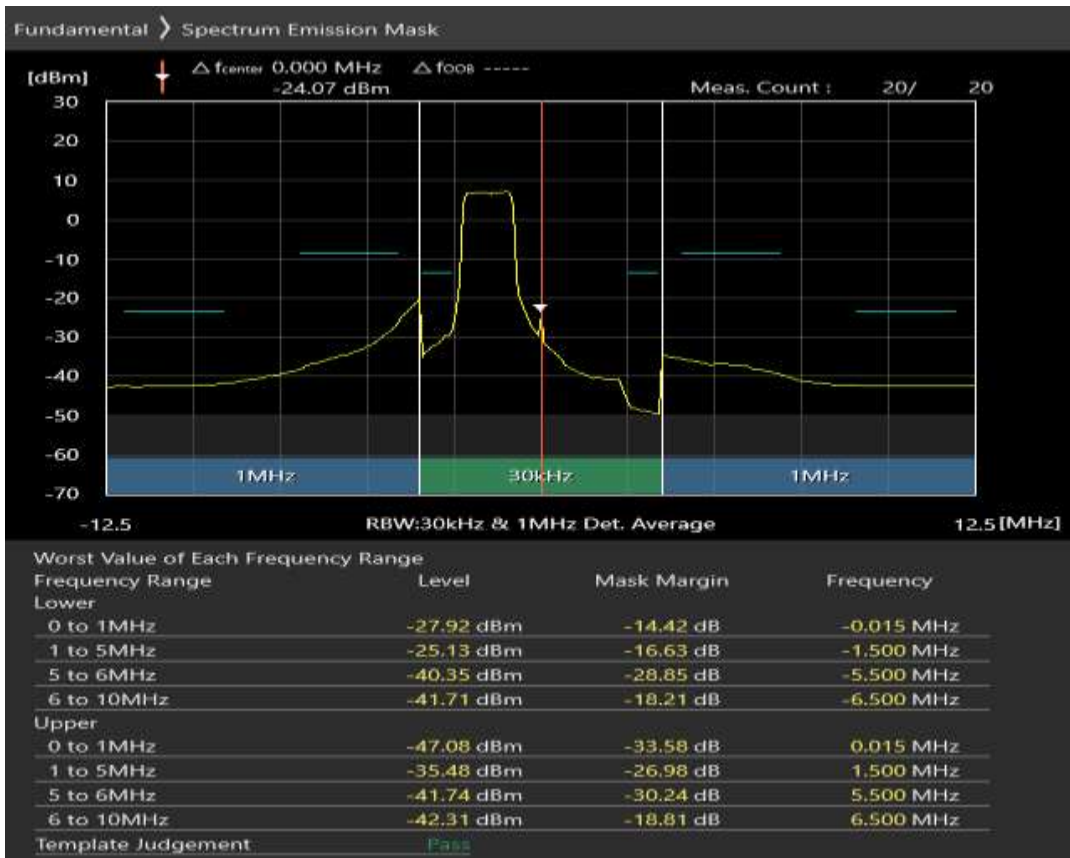

Band7 QPSK BW=5MHz Channel=20775 RB Size=8 Position=#0

Band7 QPSK BW=5MHz Channel=20775 RB Size=8 Position=#Max

Band7 QPSK BW=5MHz Channel=20775 RB Size=25 Position=#0

Band7 16QAM BW=5MHz Channel=20775 RB Size=8 Position=#0