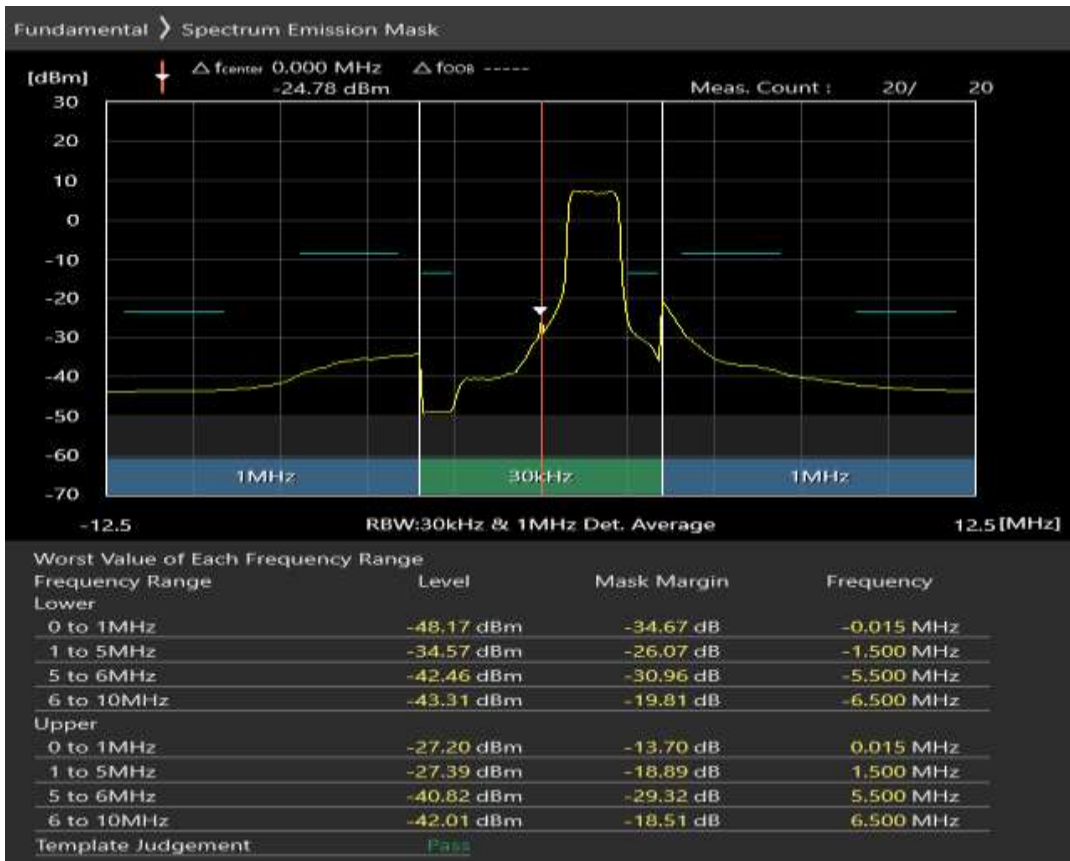

Band1 16QAM BW=5MHz Channel=18575 RB Size=8 Position=#Max

Band1 16QAM BW=5MHz Channel=18575 RB Size=25 Position=#0