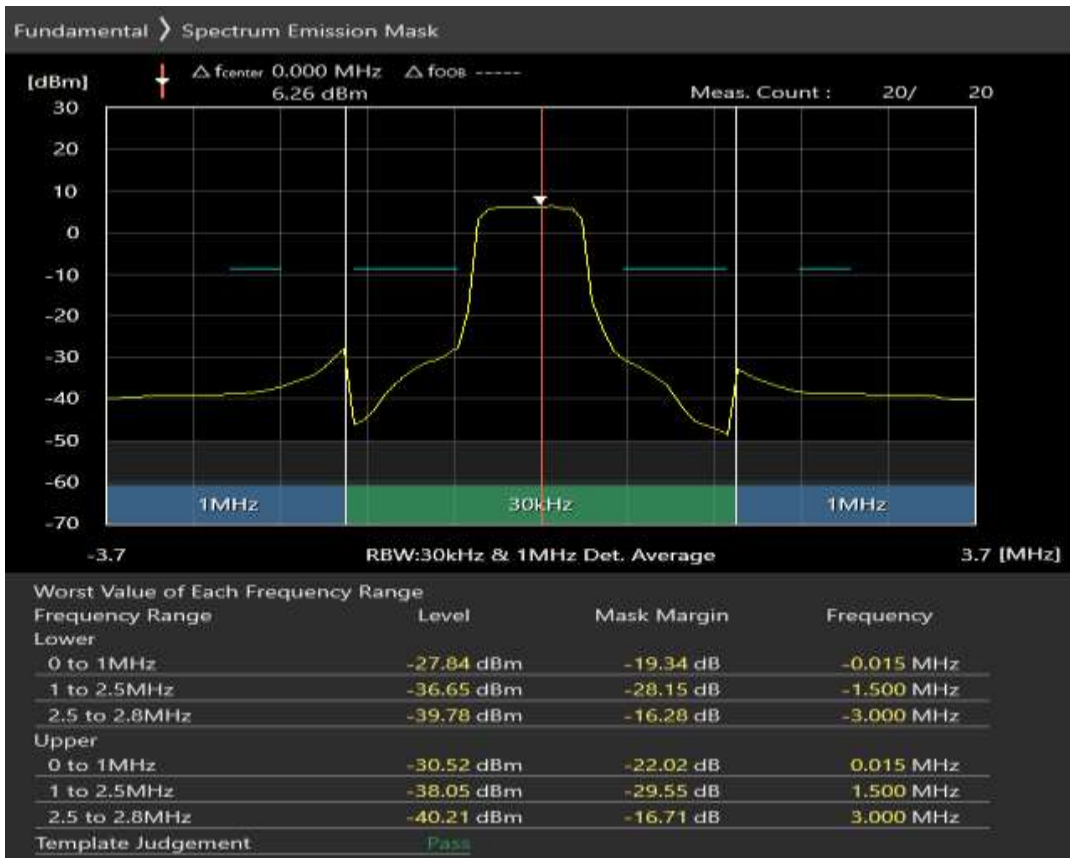

Band3 QPSK BW=1.4MHz Channel=19207 RB Size=5 Position=#0

Band3 QPSK BW=1.4MHz Channel=19207 RB Size=5 Position=#Max

Band3 QPSK BW=1.4MHz Channel=19207 RB Size=6 Position=#0

Band3 16QAM BW=1.4MHz Channel=19207 RB Size=5 Position=#0