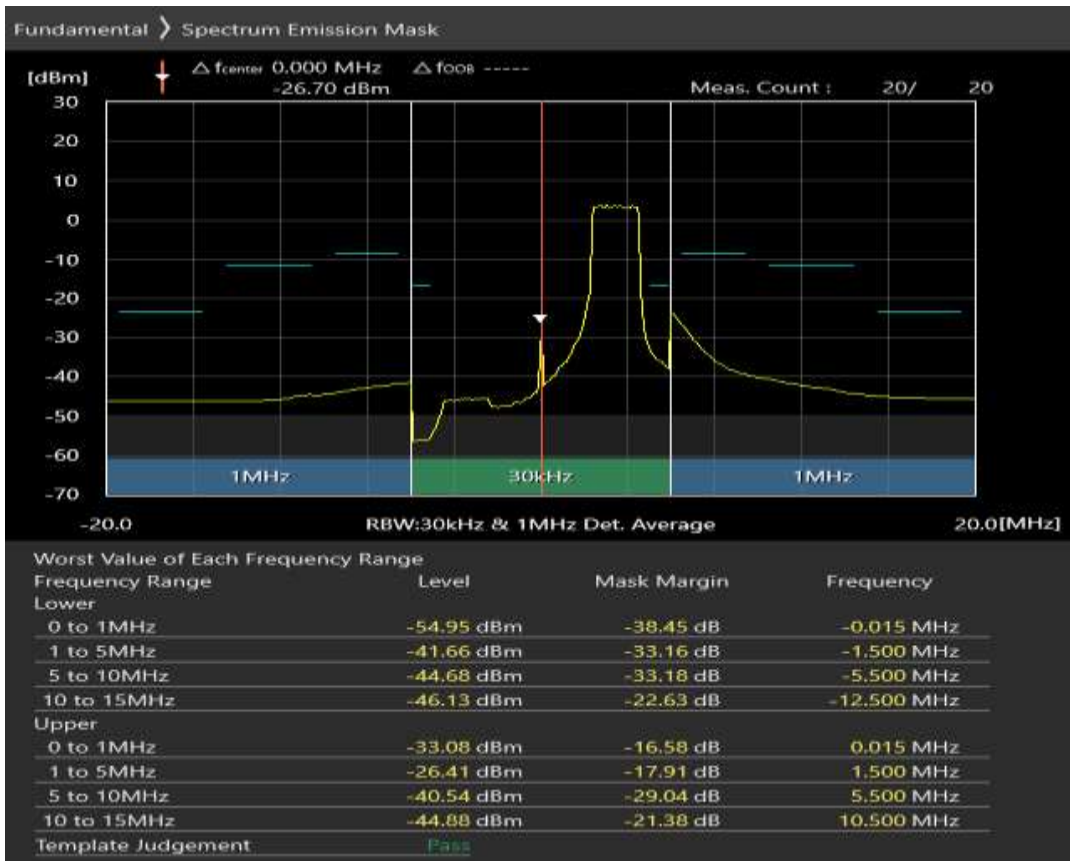

Band28 16QAM BW=10MHz Channel=27260 RB Size=12 Position=#Max

Band28 16QAM BW=10MHz Channel=27260 RB Size=50 Position=#0