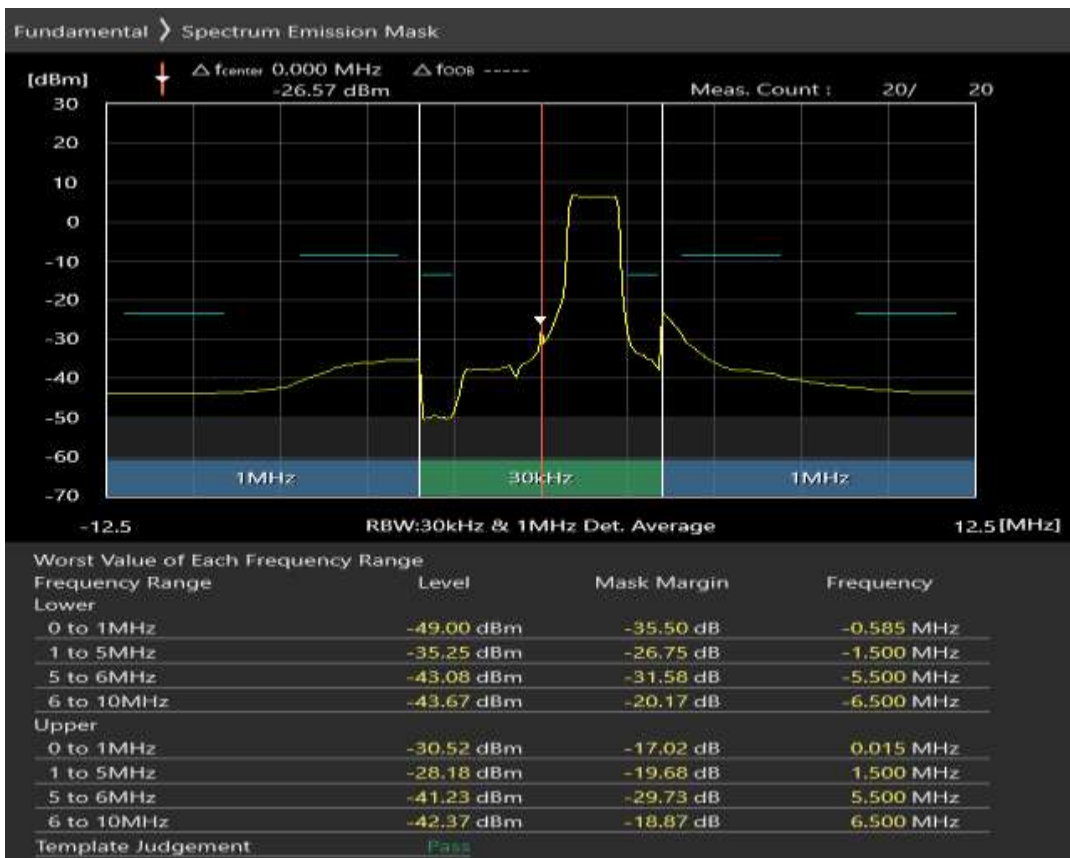

Band3 16QAM BW=1.4MHz Channel=19943 RB Size=5 Position=#Max

Band3 16QAM BW=1.4MHz Channel=19943 RB Size=6 Position=#0

Band3 QPSK BW=5MHz Channel=19225 RB Size=8 Position=#0

Band3 QPSK BW=5MHz Channel=19225 RB Size=8 Position=#Max