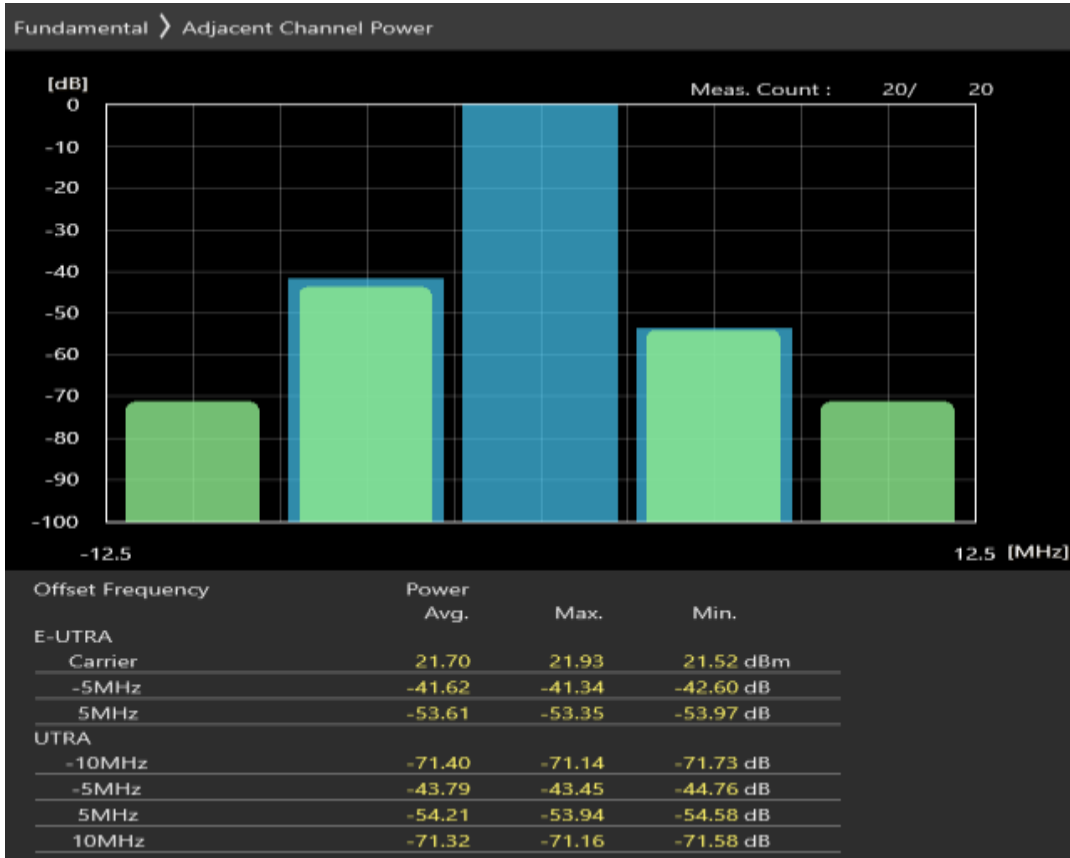

Band28 QPSK BW=5MHz Channel=27235 RB Size=8 Position=#0

Band28 QPSK BW=5MHz Channel=27235 RB Size=8 Position=#Max

Band28 QPSK BW=5MHz Channel=27235 RB Size=25 Position=#0

Band28 16QAM BW=5MHz Channel=27235 RB Size=8 Position=#0