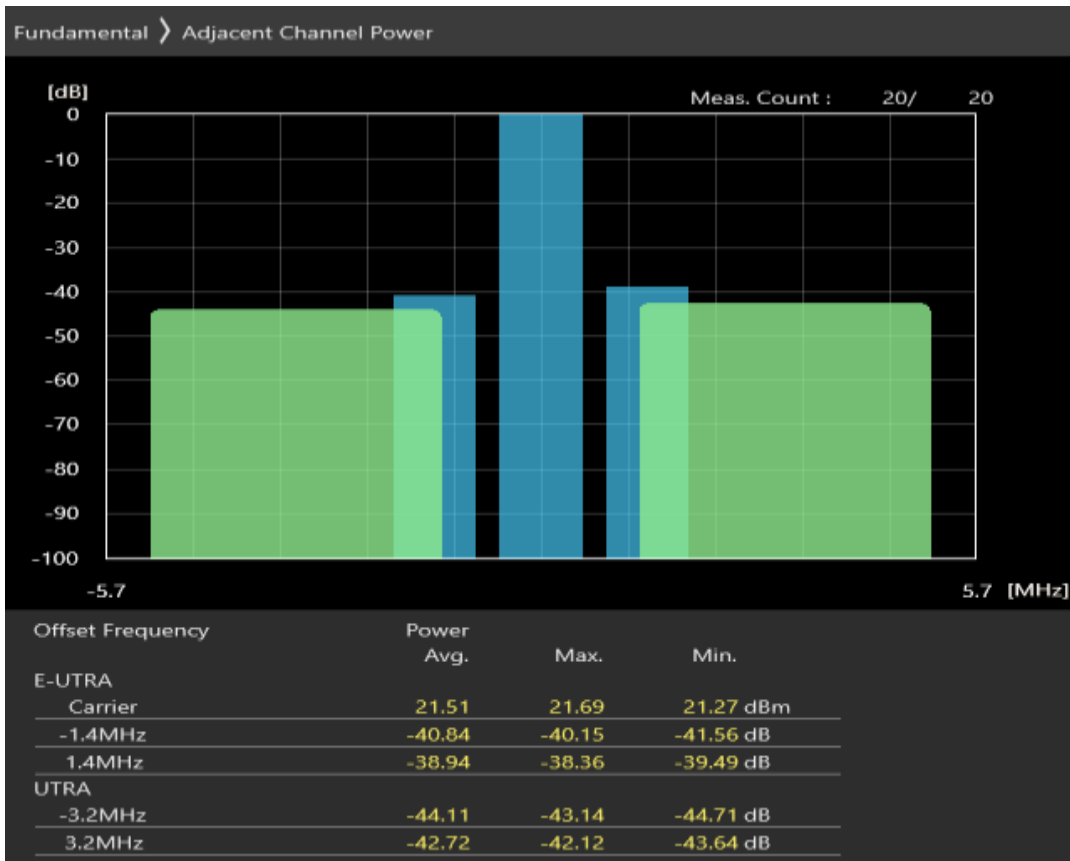

Band8 QAM16 BW=1.4MHz Channel=21793 RB Size=5 Position=#Max

Band8 QAM16 BW=1.4MHz Channel=21793 RB Size=6 Position=#0