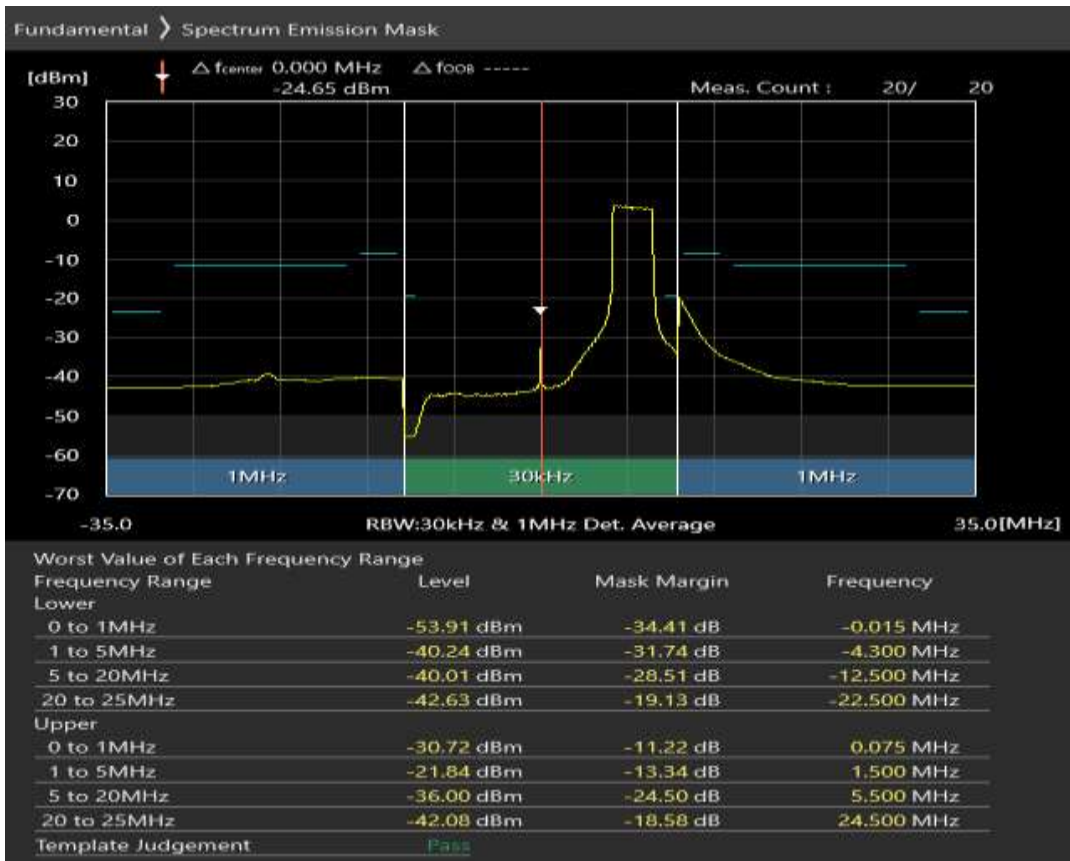

Band7 16QAM BW=20MHz Channel=21350 RB Size=18 Position=#Max

Band7 16QAM BW=20MHz Channel=21350 RB Size=100 Position=#0