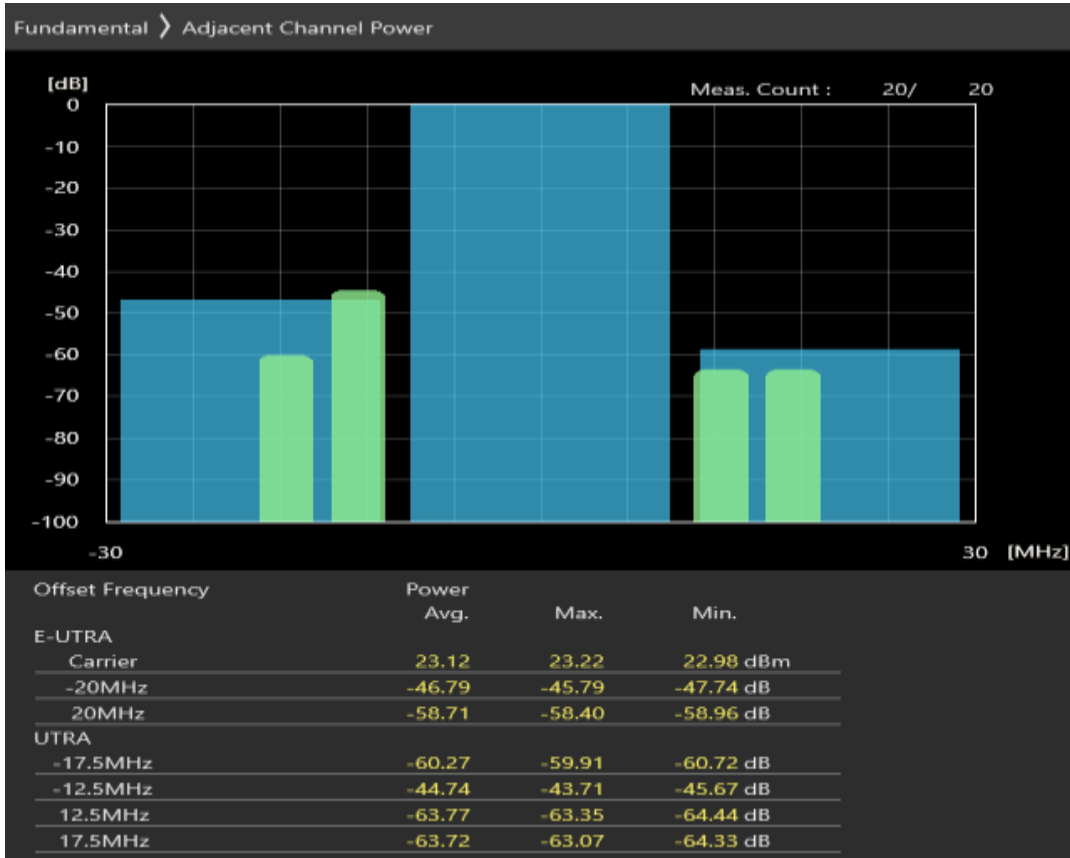

Band1 16QAM BW=20MHz Channel=18500 RB Size=18 Position=#0

Band1 16QAM BW=20MHz Channel=18500 RB Size=18 Position=#Max