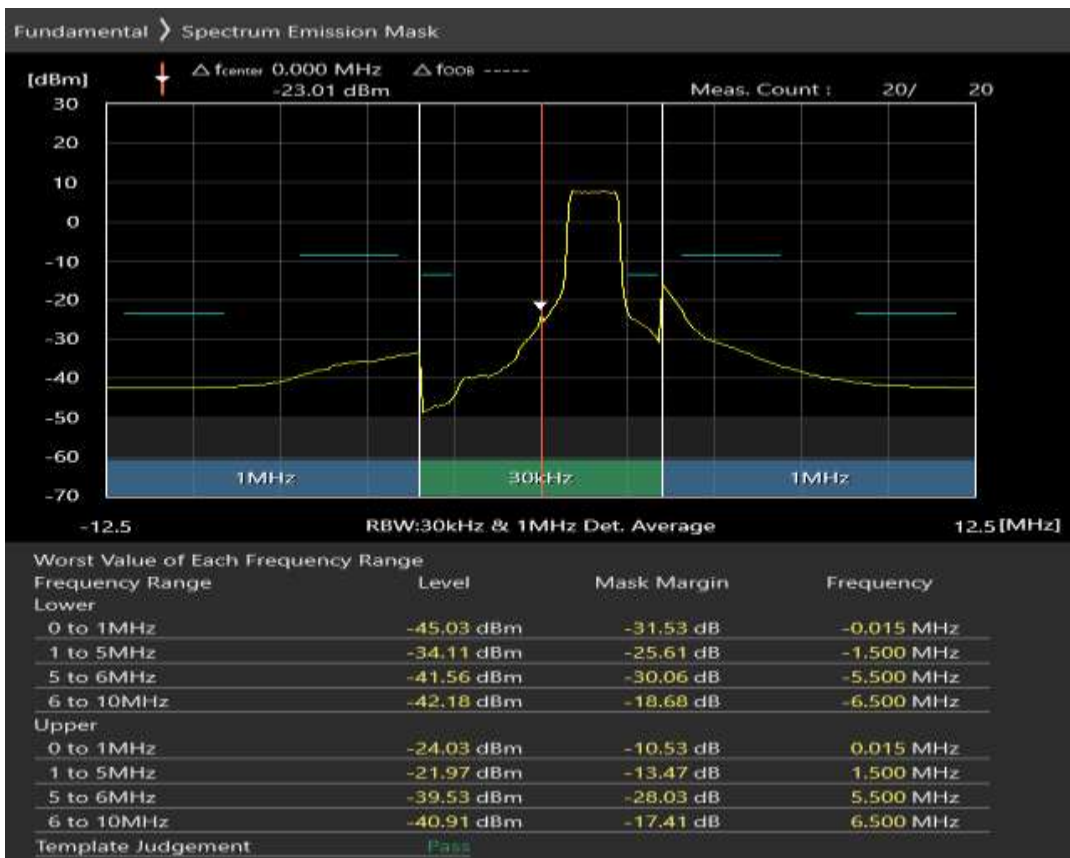

Band7 QPSK BW=5MHz Channel=21425 RB Size=8 Position=#Max

Band7 QPSK BW=5MHz Channel=21425 RB Size=25 Position=#0