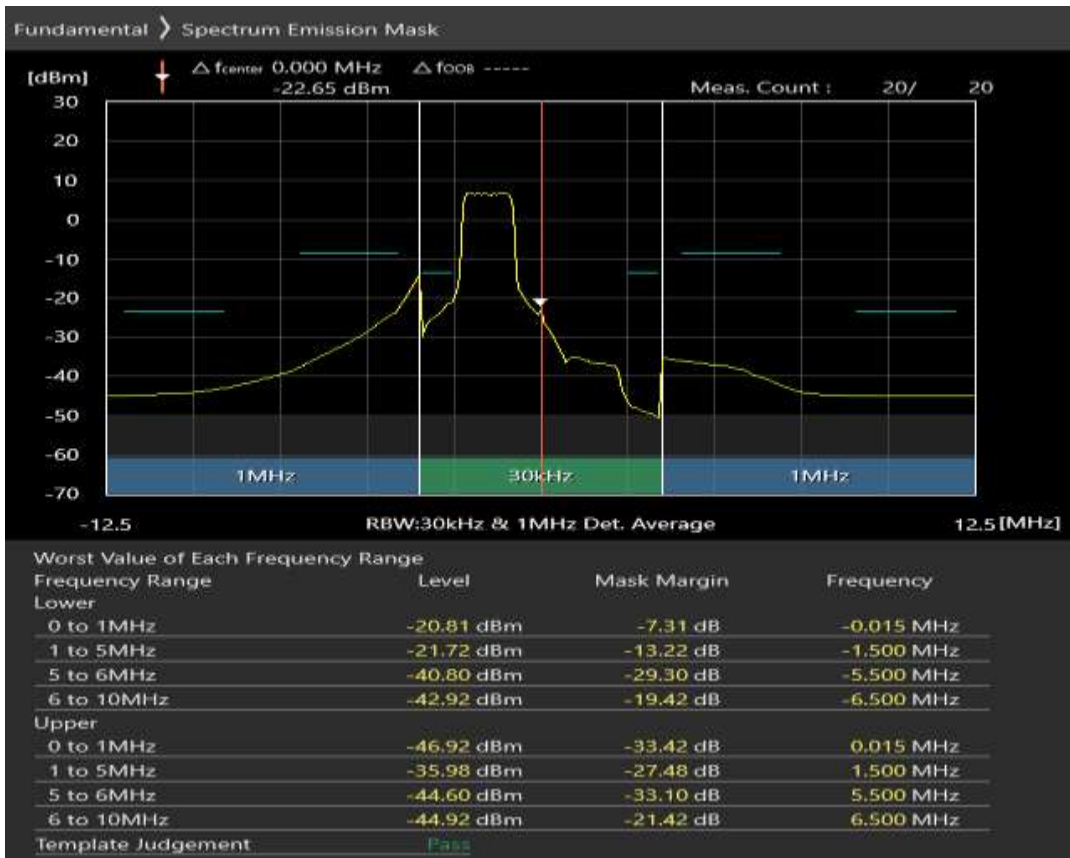

Band20 16QAM BW=5MHz Channel=24425 RB Size=8 Position=#0

Band20 16QAM BW=5MHz Channel=24425 RB Size=8 Position=#Max