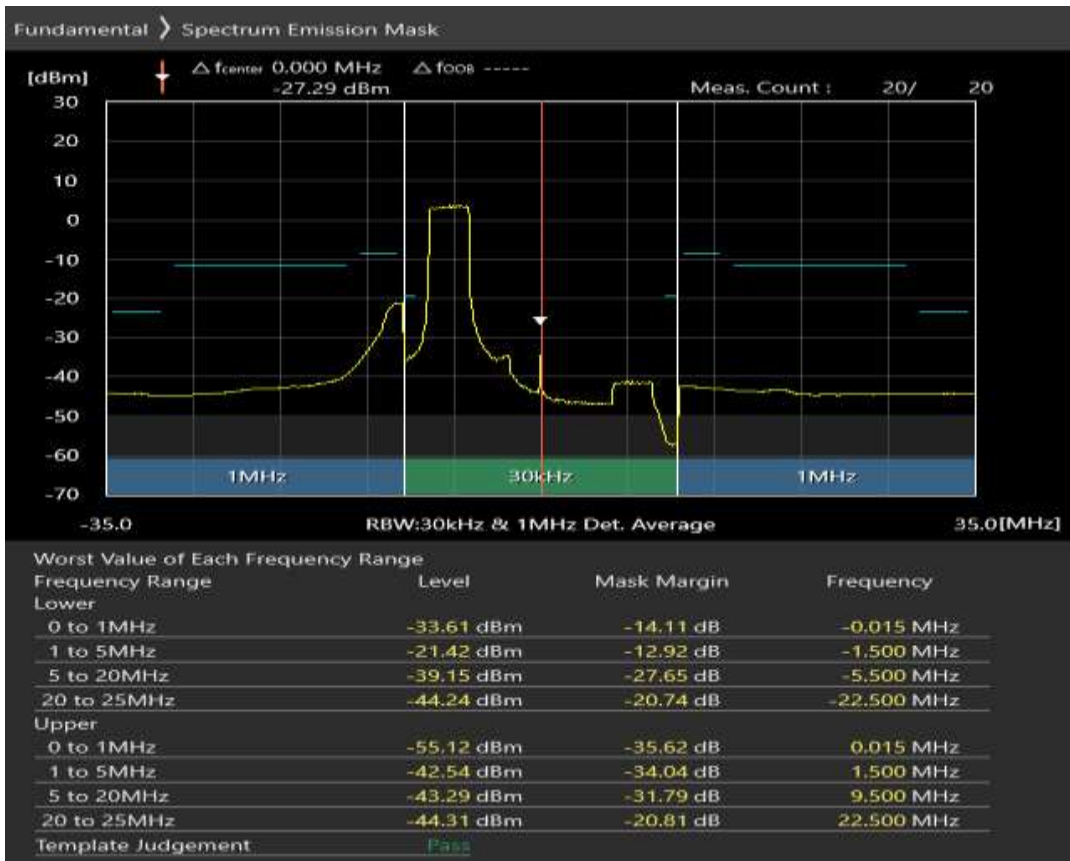

Band3 QPSK BW=20MHz Channel=19850 RB Size=18 Position=#0

Band3 QPSK BW=20MHz Channel=19850 RB Size=18 Position=#Max