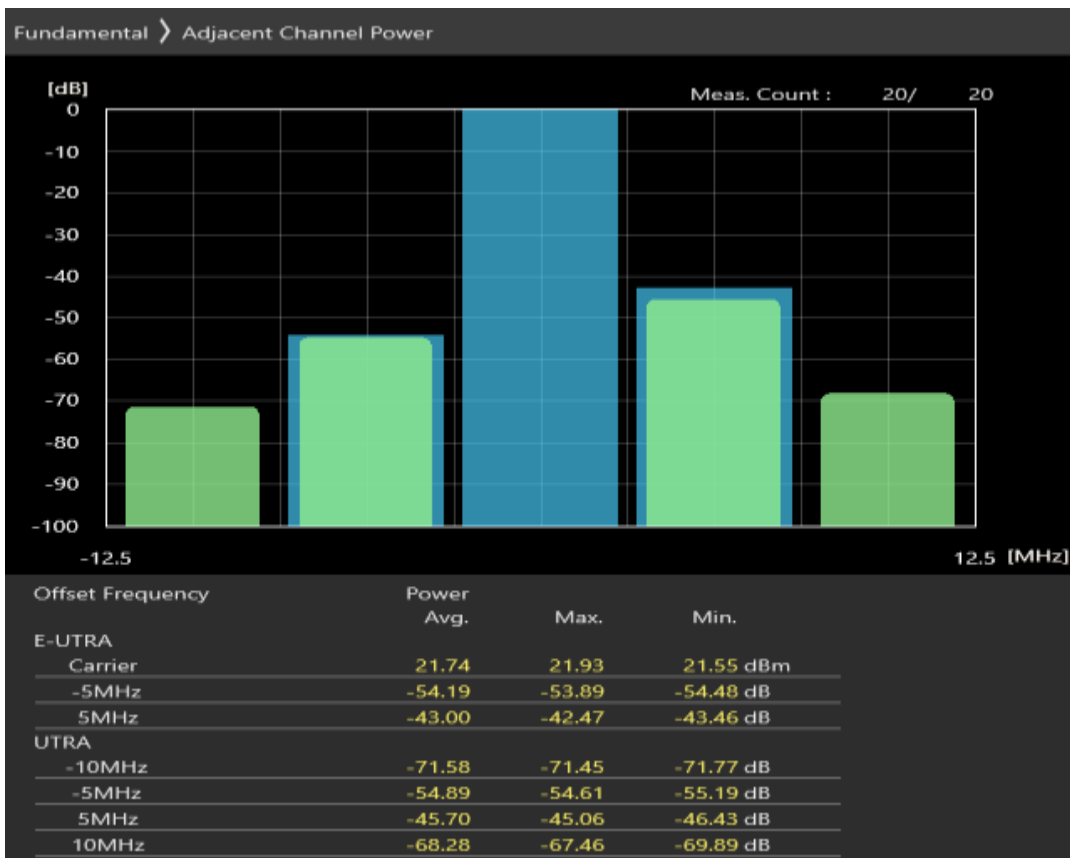

Band28 16QAM BW=5MHz Channel=27385 RB Size=8 Position=#Max

Band28 16QAM BW=5MHz Channel=27385 RB Size=25 Position=#0