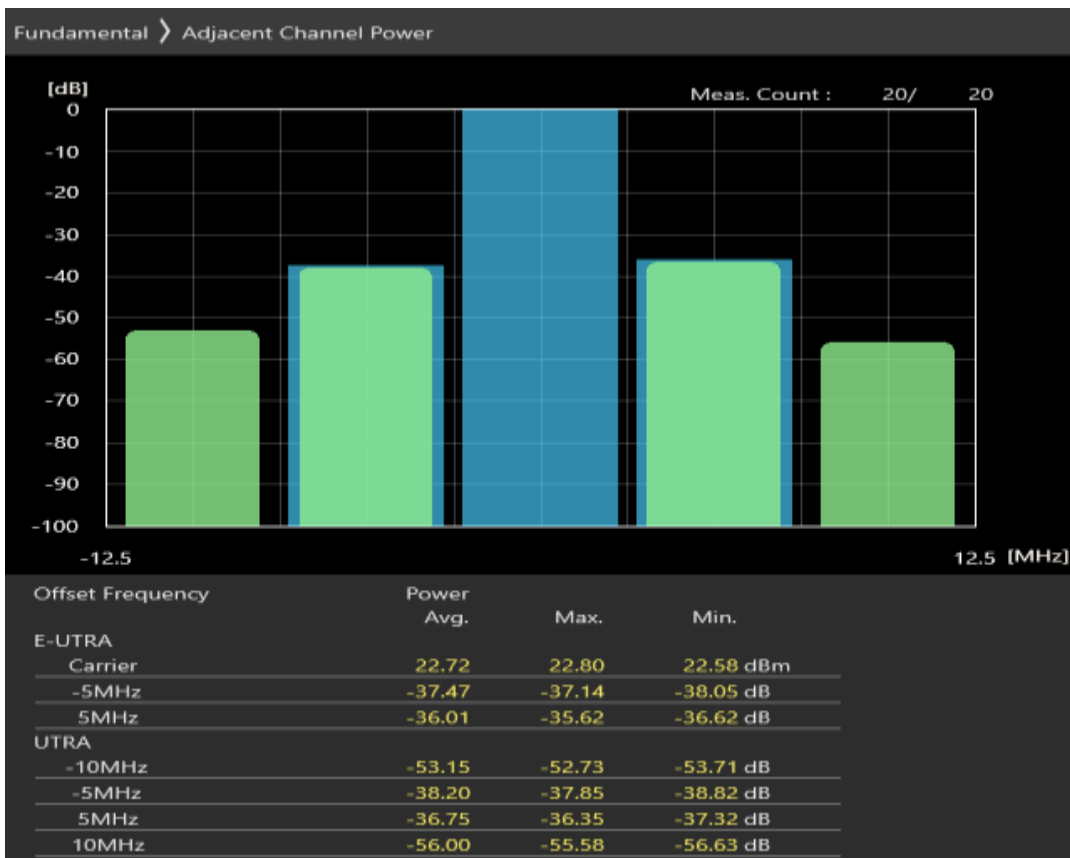

Band3 QPSK BW=5MHz Channel=19925 RB Size=25 Position=#0

Band3 16QAM BW=5MHz Channel=19925 RB Size=8 Position=#0