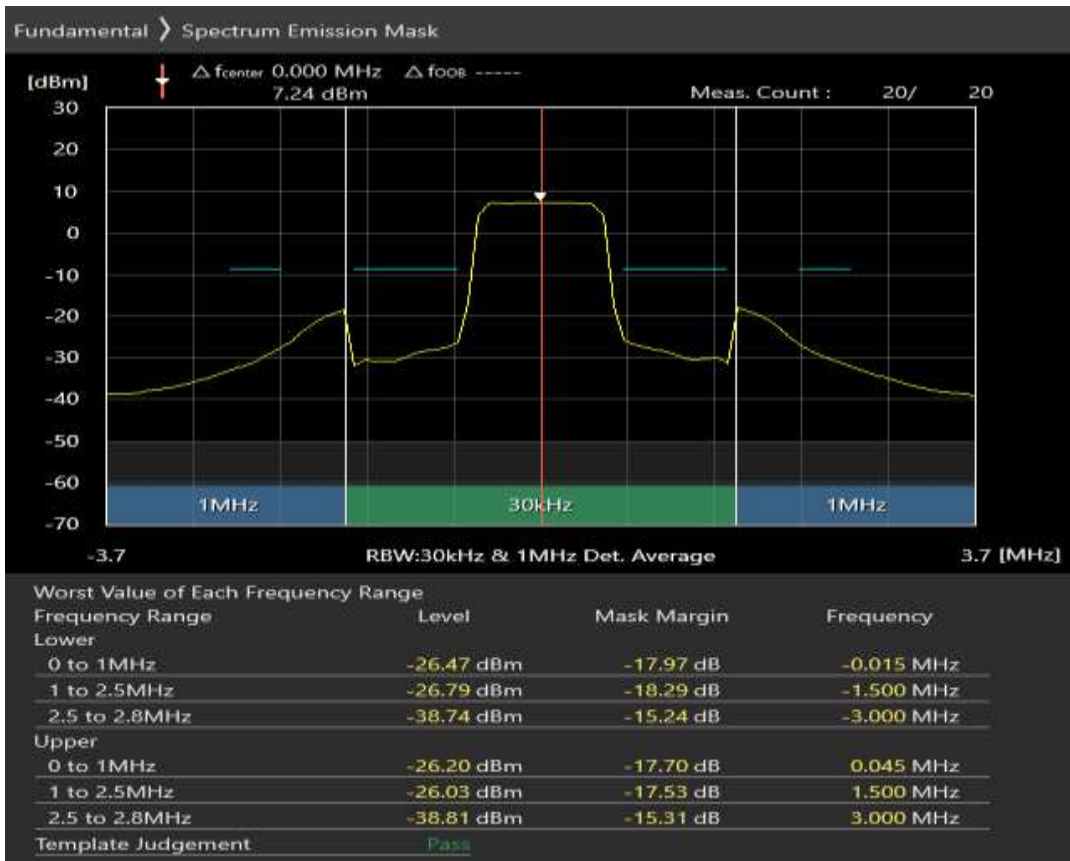

Band3 QPSK BW=1.4MHz Channel=19943 RB Size=6 Position=#0

Band3 16QAM BW=1.4MHz Channel=19943 RB Size=5 Position=#0