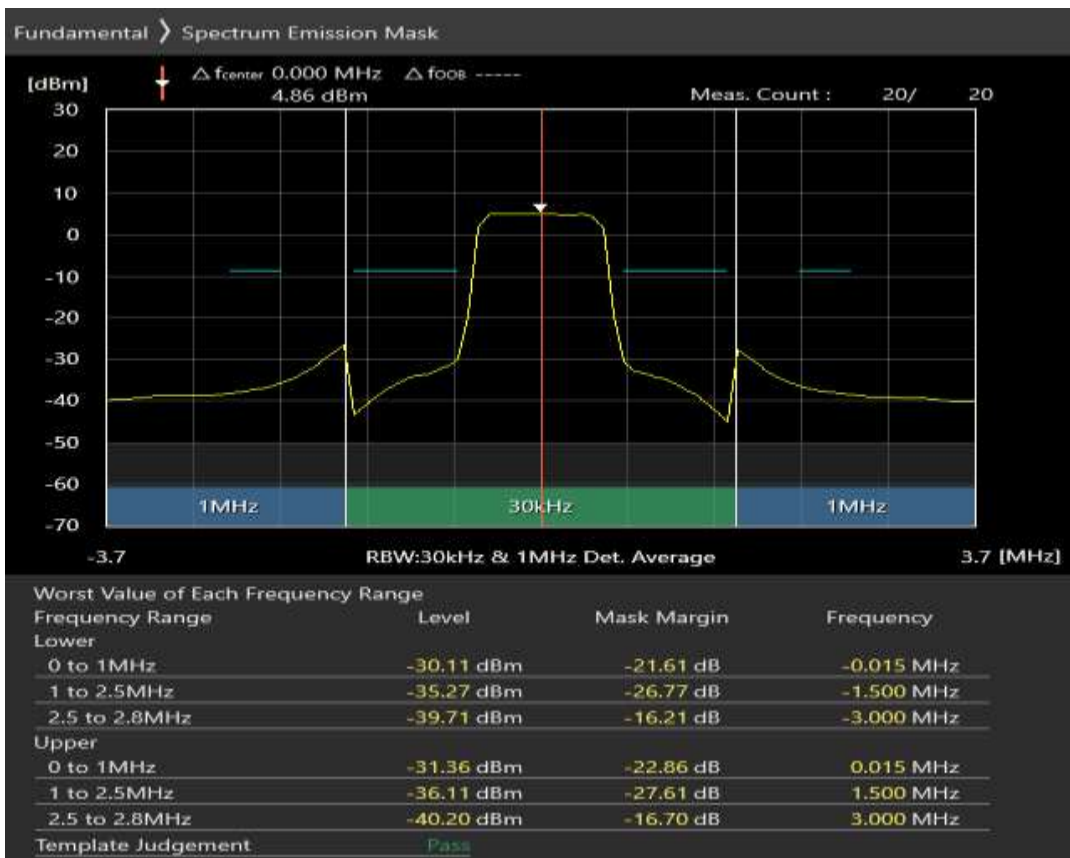

Band3 QPSK BW=1.4MHz Channel=19575 RB Size=6 Position=#0

Band3 16QAM BW=1.4MHz Channel=19575 RB Size=5 Position=#0

Band3 16QAM BW=1.4MHz Channel=19575 RB Size=5 Position=#Max

Band3 16QAM BW=1.4MHz Channel=19575 RB Size=6 Position=#0