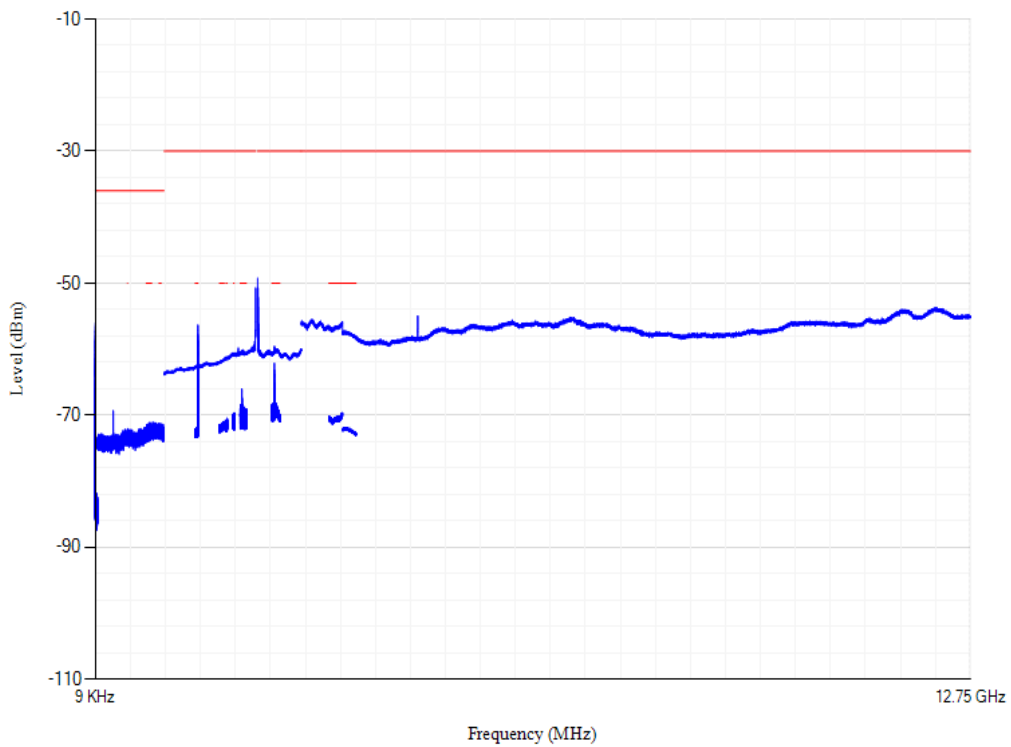

Conducted spurious emissions

Band40 QPSK BW=5MHz Channel=39625 RB Size=1 Position=#0