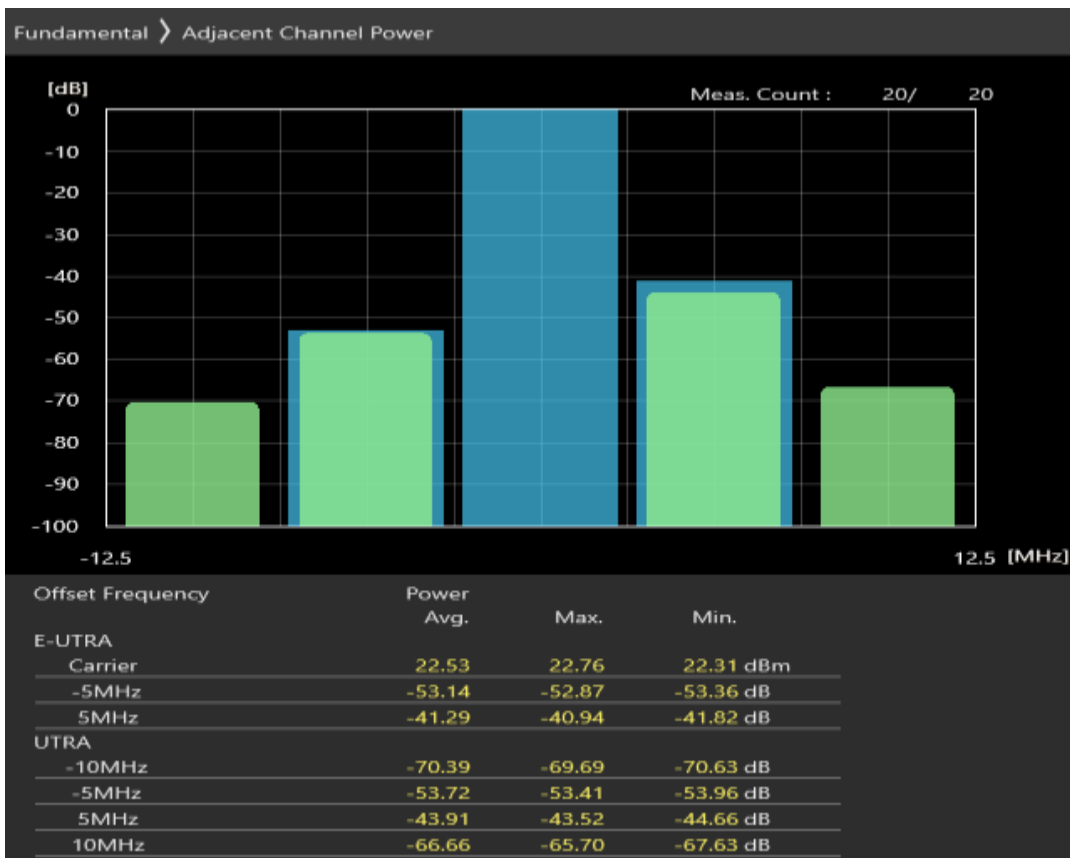

Band3 QPSK BW=5MHz Channel=19575 RB Size=25 Position=#0

Band3 16QAM BW=5MHz Channel=19575 RB Size=8 Position=#0

Band3 16QAM BW=5MHz Channel=19575 RB Size=8 Position=#Max

Band3 16QAM BW=5MHz Channel=19575 RB Size=25 Position=#0