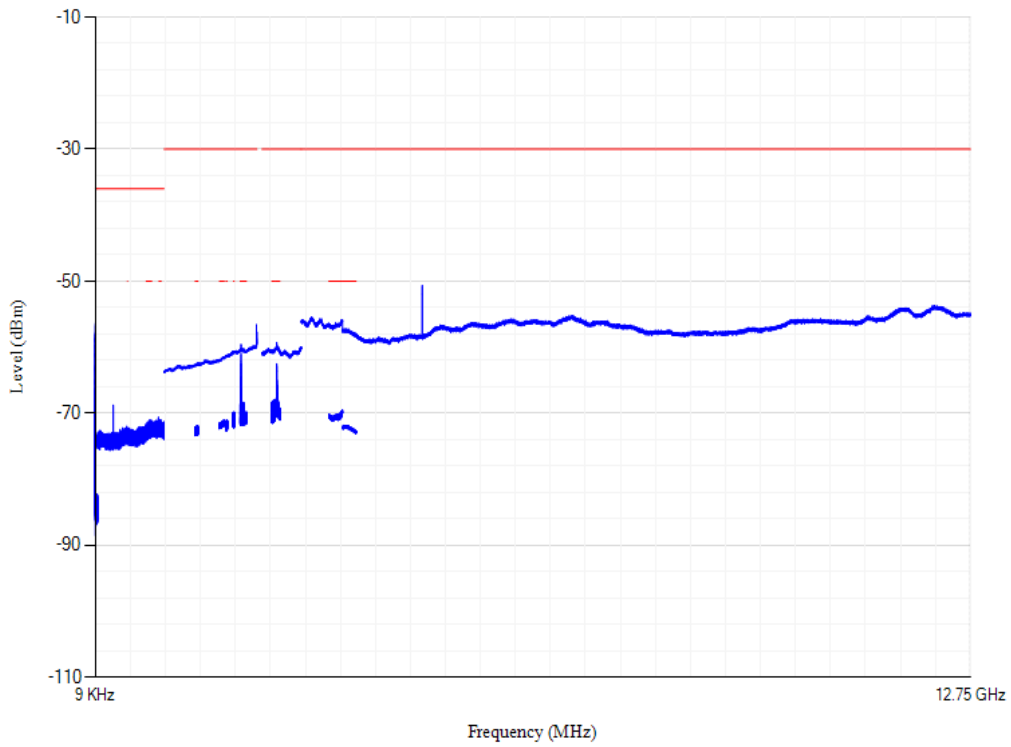

Conducted spurious emissions

Band40 QPSK BW=20MHz Channel=39150 RB Size=1 Position=#0

Conducted spurious emissions

Band40 QPSK BW=20MHz Channel=39550 RB Size=1 Position=#0

Conducted spurious emissions

Band7 QPSK BW=5MHz Channel=20775 RB Size=1 Position=#0