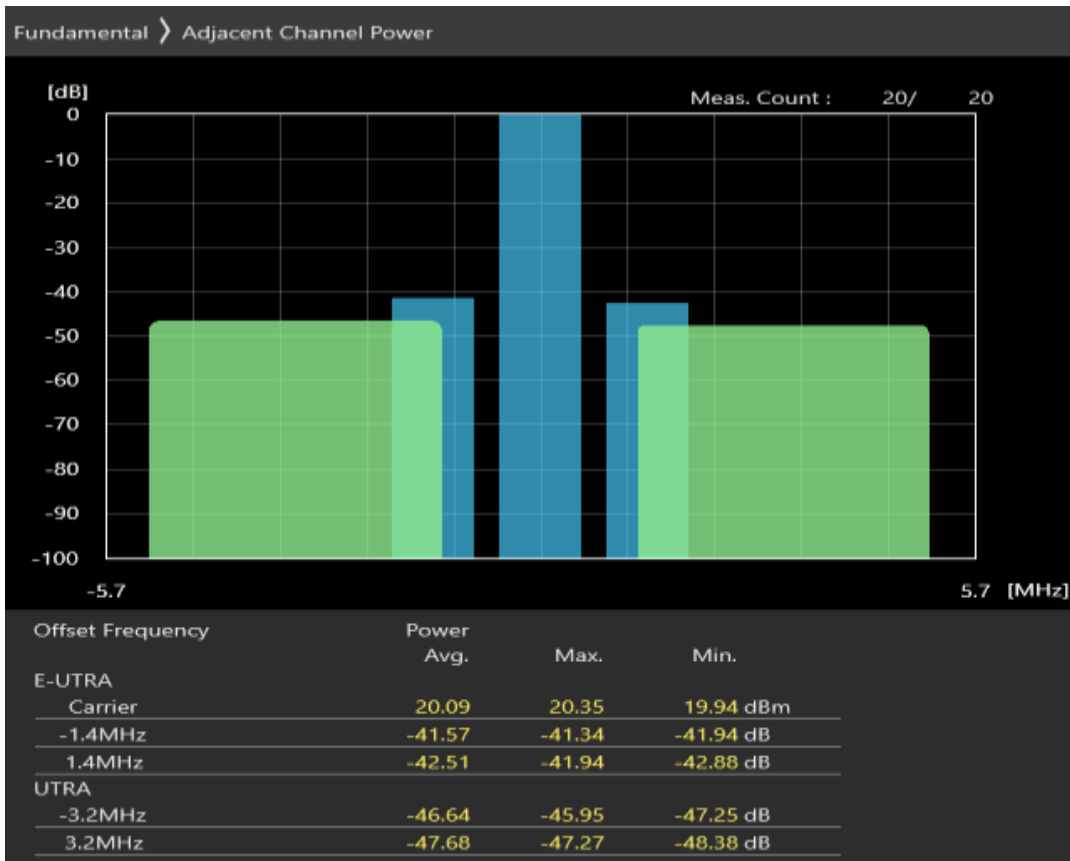

Band3 16QAM BW=1.4MHz Channel=19575 RB Size=6 Position=#0

Band3 QPSK BW=1.4MHz Channel=19943 RB Size=5 Position=#0