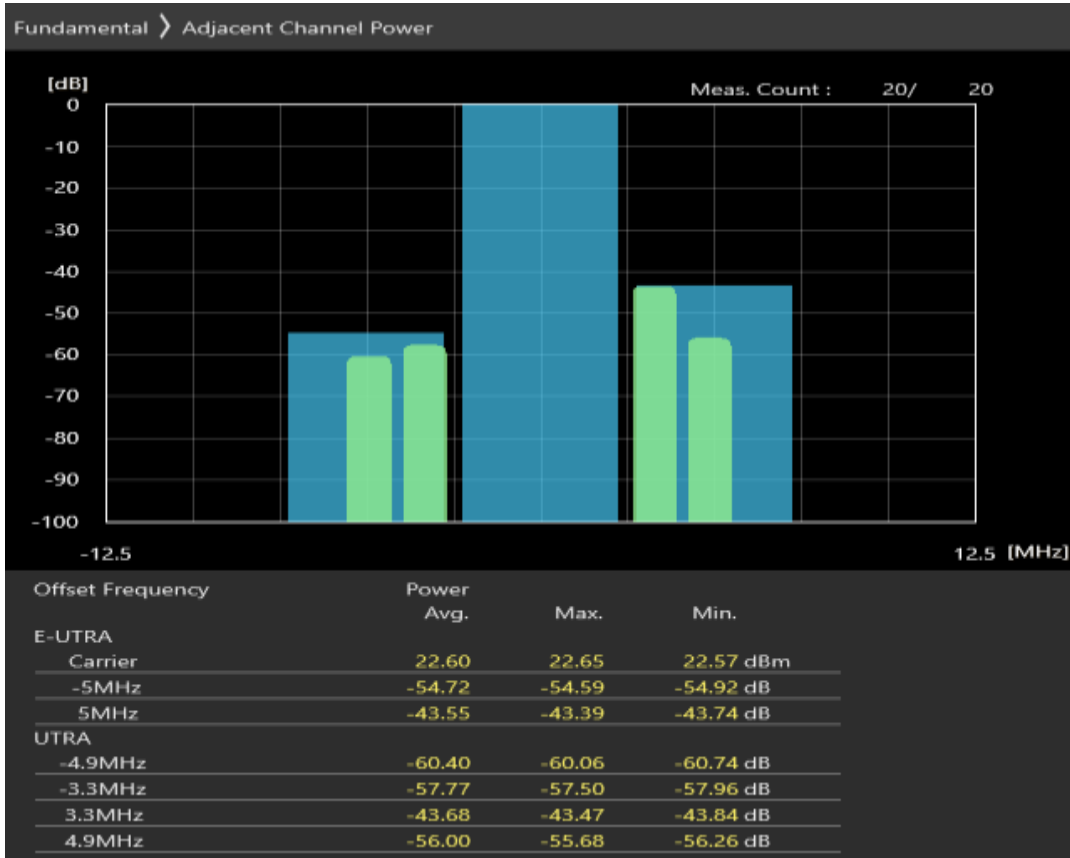

Band40 QPSK BW=5MHz Channel=38675 RB Size=25 Position=#0

Band40 16QAM BW=5MHz Channel=38675 RB Size=8 Position=#0

Band40 16QAM BW=5MHz Channel=38675 RB Size=8 Position=#Max

Band40 16QAM BW=5MHz Channel=38675 RB Size=25 Position=#0