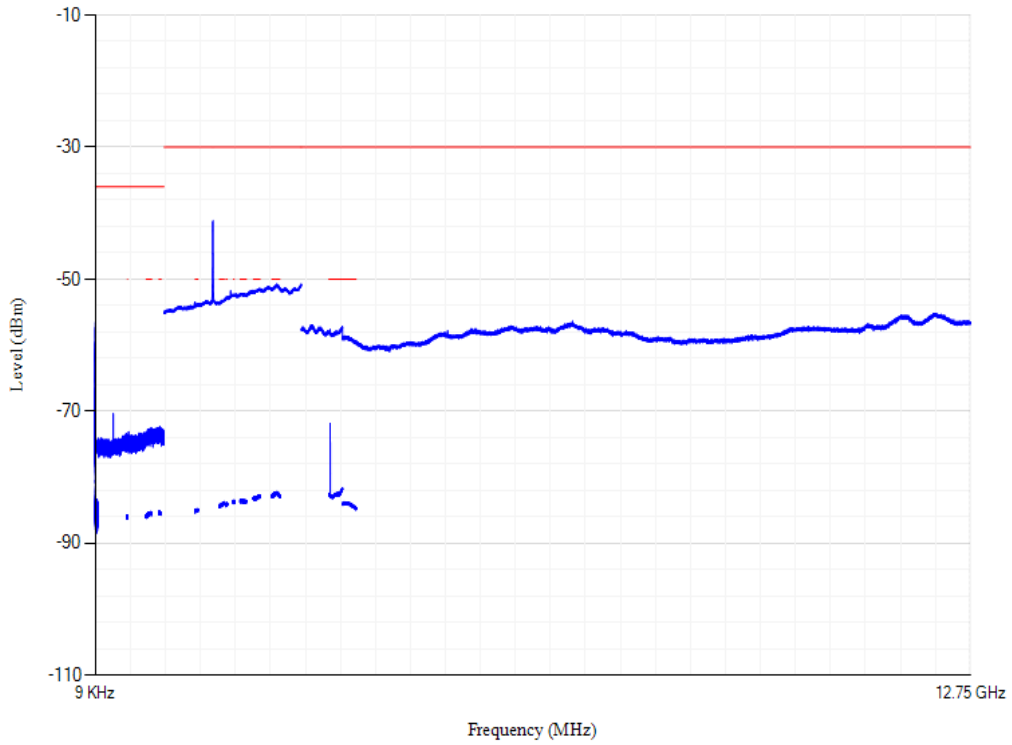

Conducted spurious emissions

Band3 QPSK BW=1.4MHz Channel=19575 RB Size=1 Position=#0