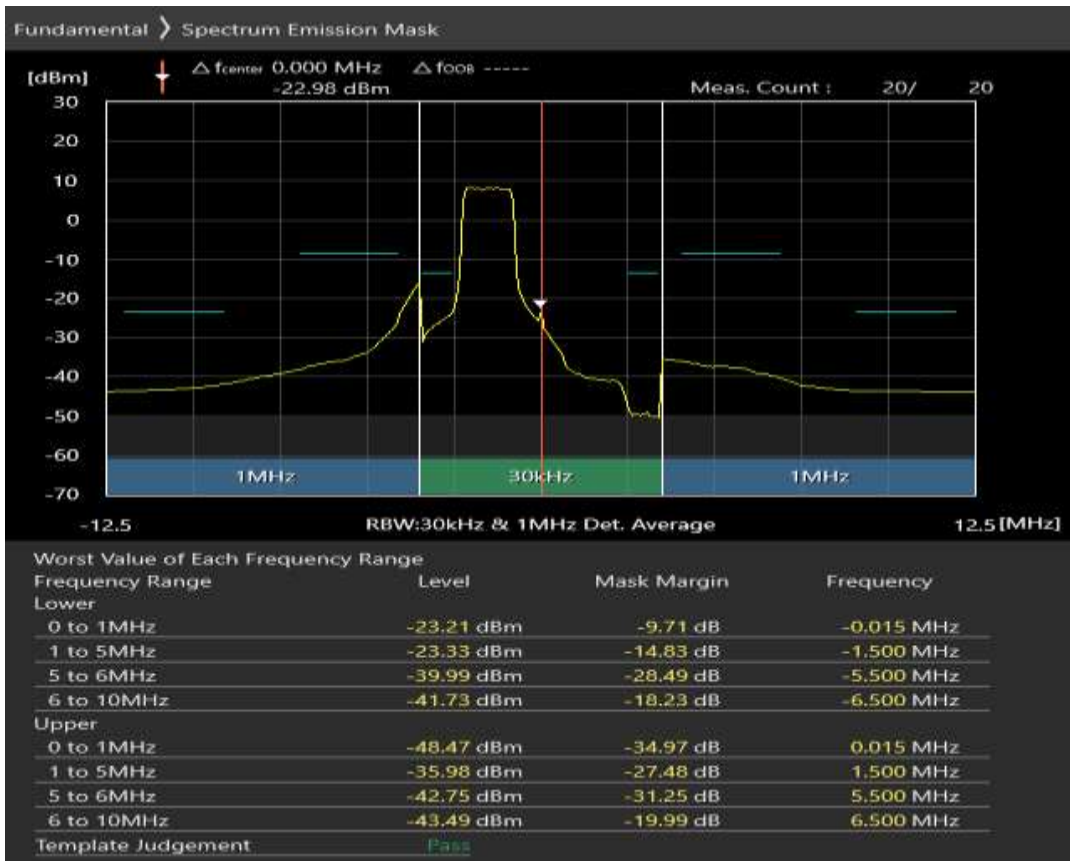

Band1 QPSK BW=5MHz Channel=18300 RB Size=8 Position=#0

Band1 QPSK BW=5MHz Channel=18300 RB Size=8 Position=#Max