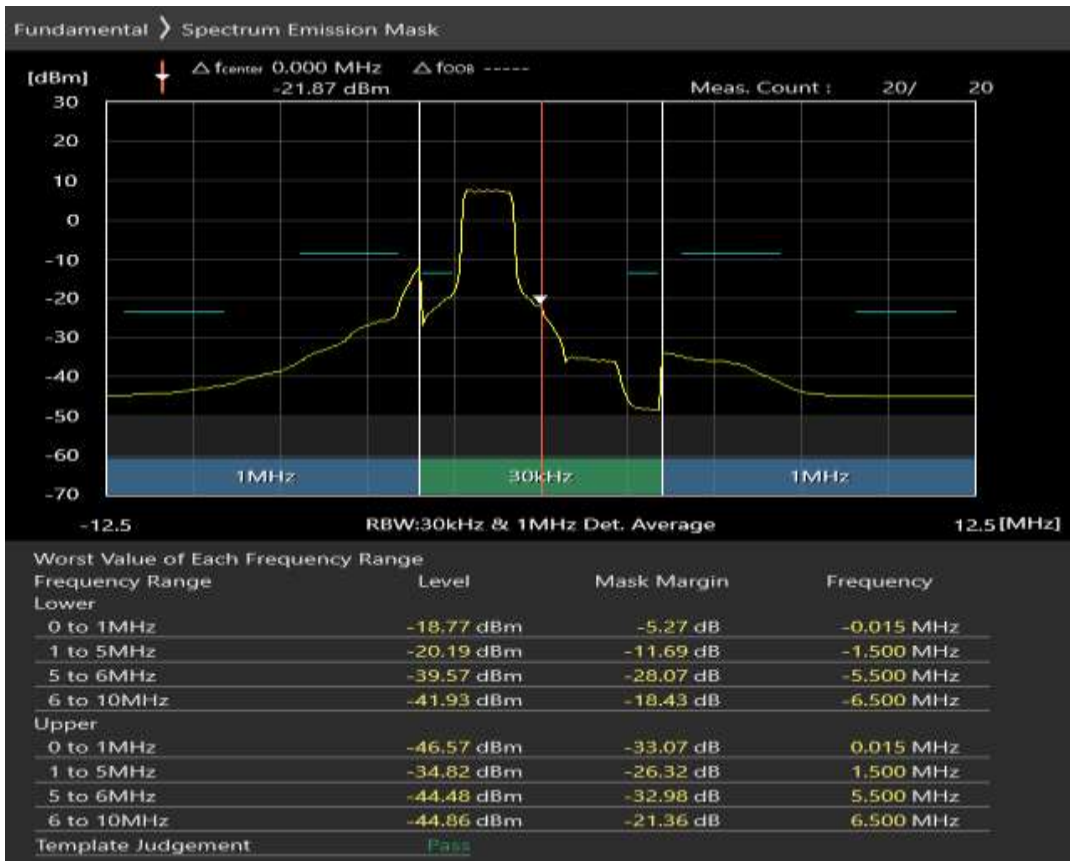

Band20 QPSK BW=5MHz Channel=24425 RB Size=8 Position=#0

Band20 QPSK BW=5MHz Channel=24425 RB Size=8 Position=#Max