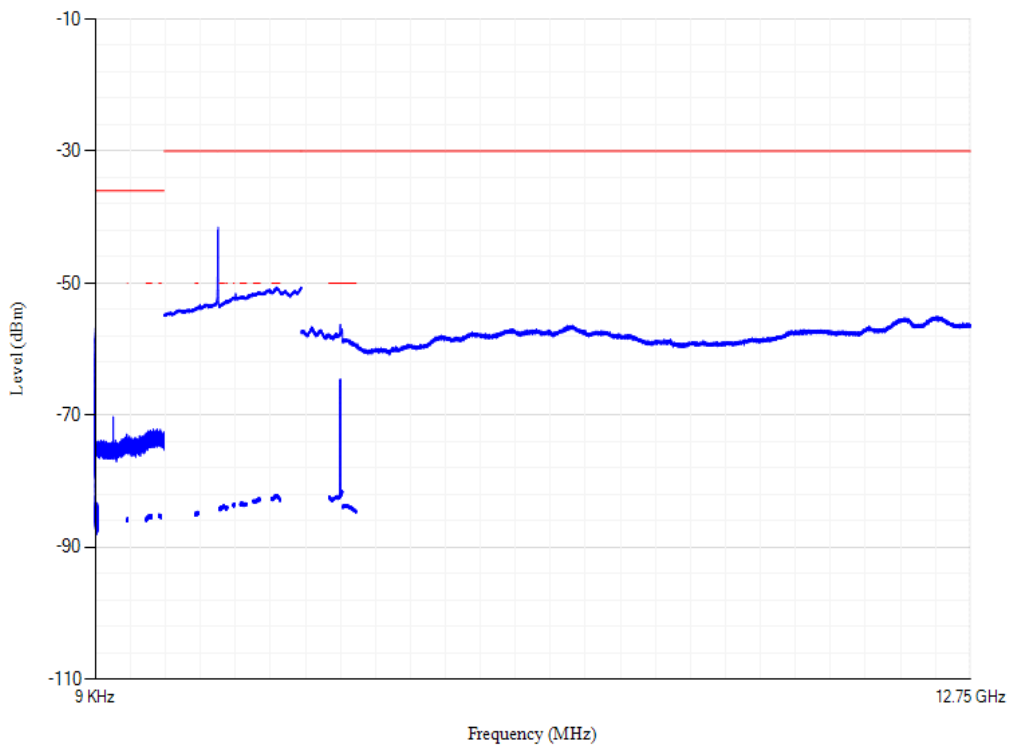

Conducted spurious emissions

Band3 QPSK BW=1.4MHz Channel=19575 RB Size=1 Position=#0

Conducted spurious emissions

Band3 QPSK BW=1.4MHz Channel=19943 RB Size=1 Position=#0

Conducted spurious emissions

Band3 QPSK BW=5MHz Channel=19225 RB Size=1 Position=#0