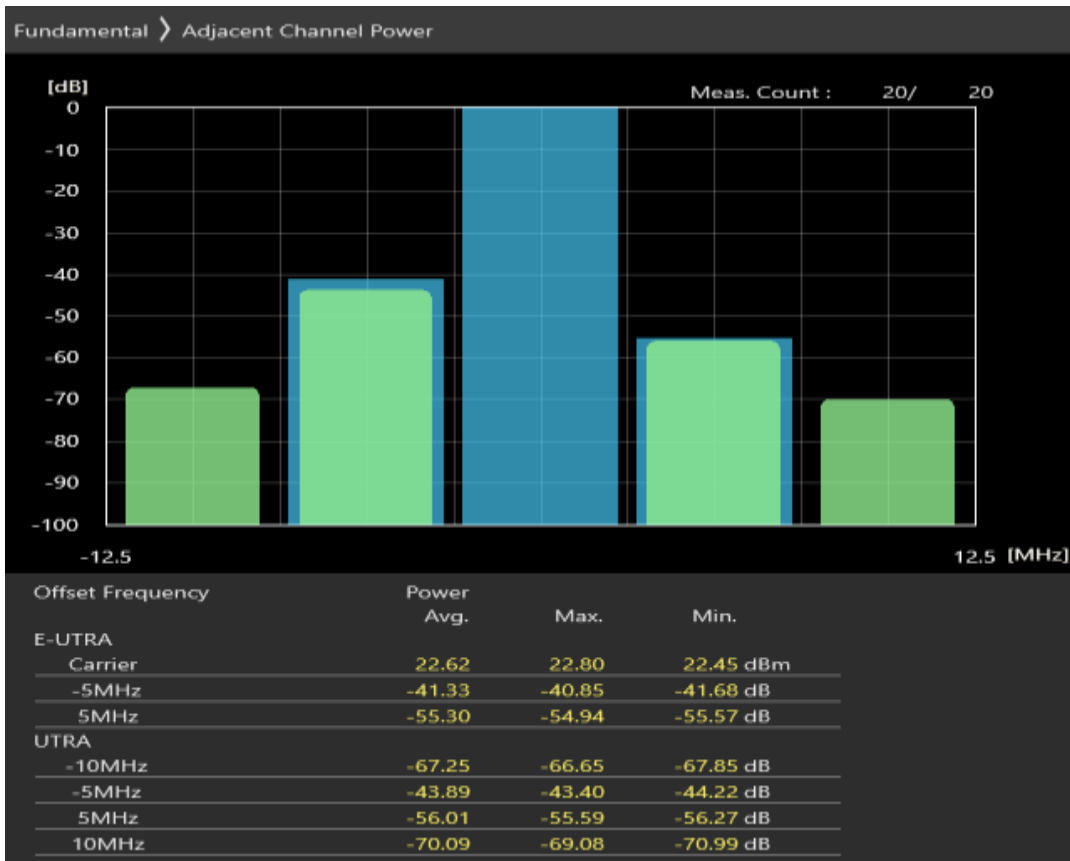

Band3 QPSK BW=5MHz Channel=19575 RB Size=25 Position=#0

Band3 16QAM BW=5MHz Channel=19575 RB Size=8 Position=#0

Band3 16QAM BW=5MHz Channel=19575 RB Size=8 Position=#Max

Band3 16QAM BW=5MHz Channel=19575 RB Size=25 Position=#0