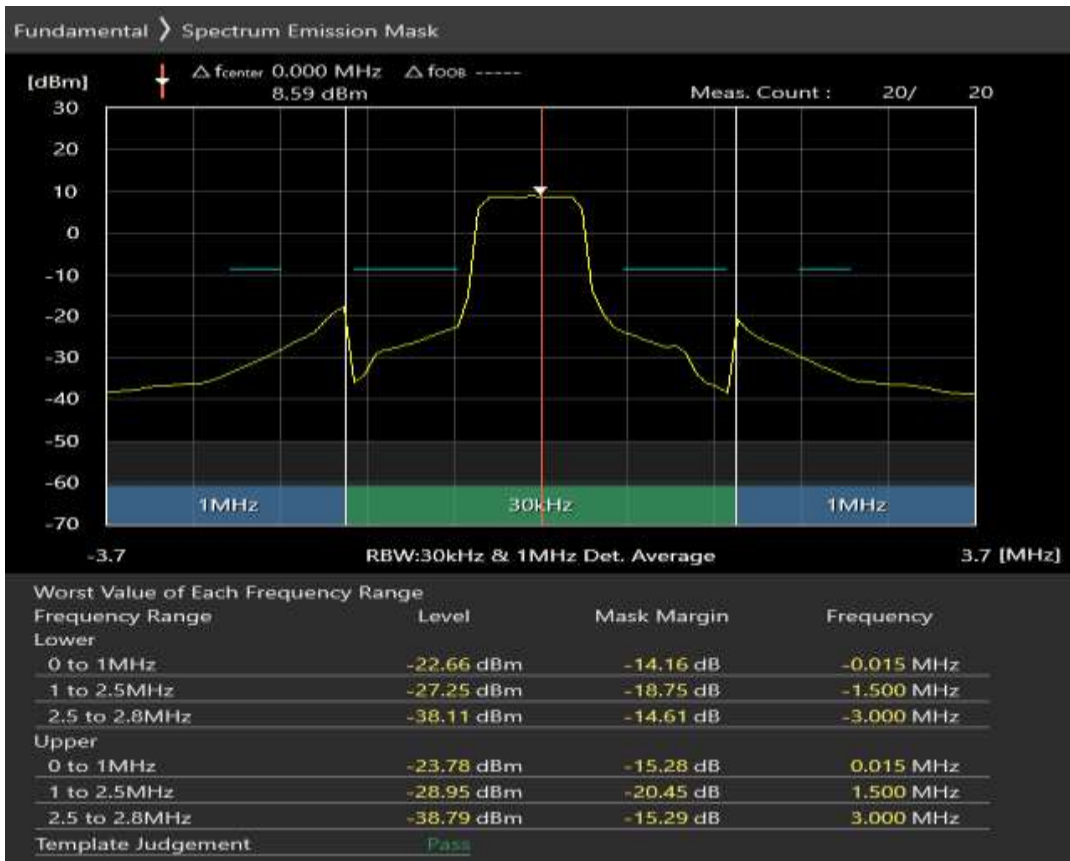

Band3 QPSK BW=1.4MHz Channel=19943 RB Size=5 Position=#0

Band3 QPSK BW=1.4MHz Channel=19943 RB Size=5 Position=#Max