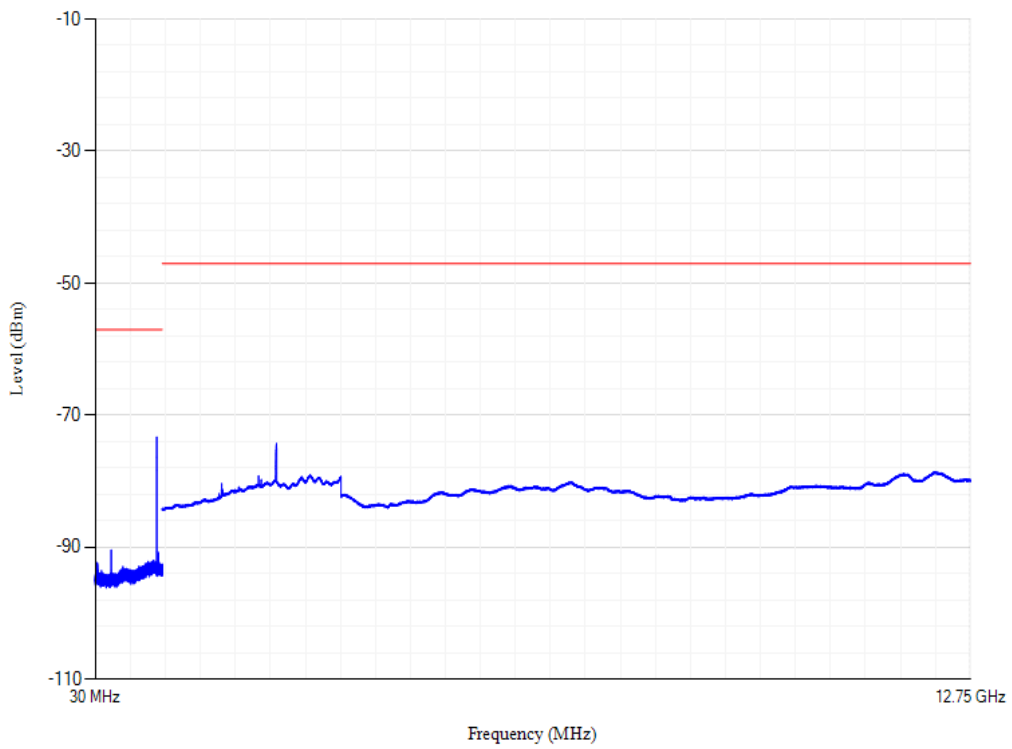

Conducted spurious emissions

Band7 QPSK BW=20MHz Channel=20850

Conducted spurious emissions

Band7 QPSK BW=20MHz Channel=21100

Conducted spurious emissions

Band7 QPSK BW=20MHz Channel=21350

Conducted spurious emissions