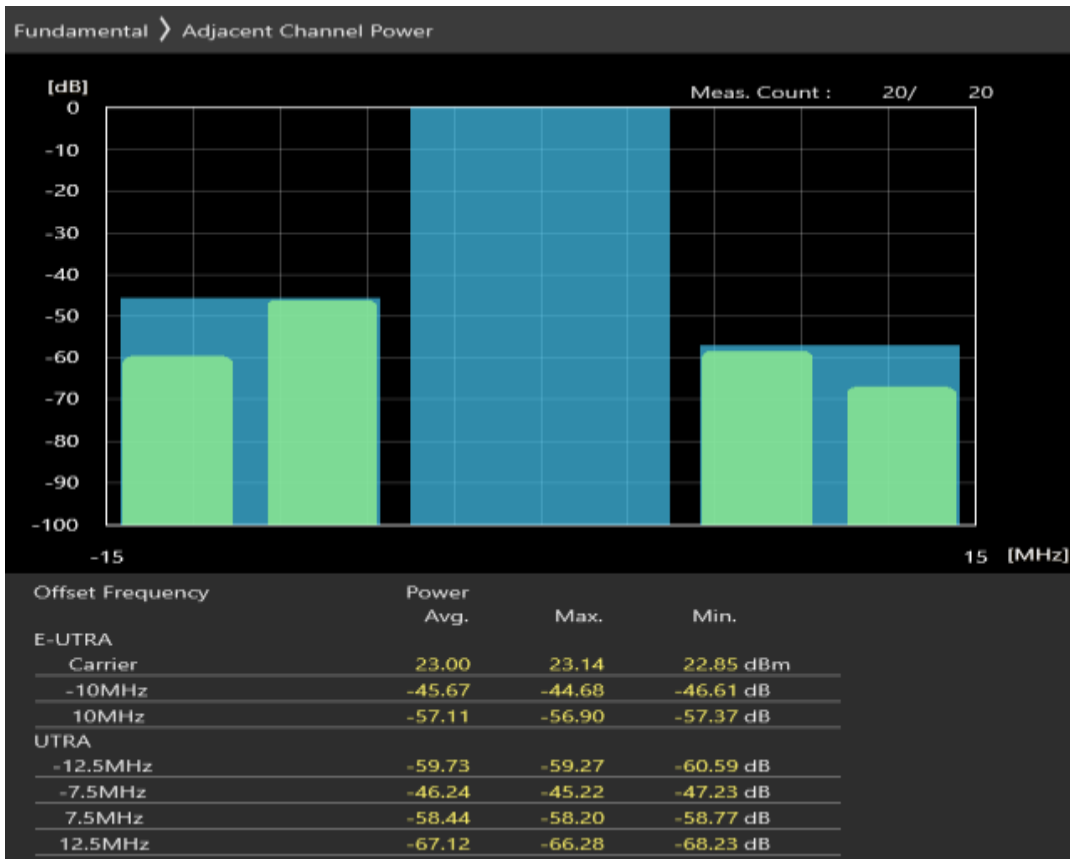

Band20 16QAM BW=10MHz Channel=24400 RB Size=12 Position=#0

Band20 16QAM BW=10MHz Channel=24400 RB Size=12 Position=#Max