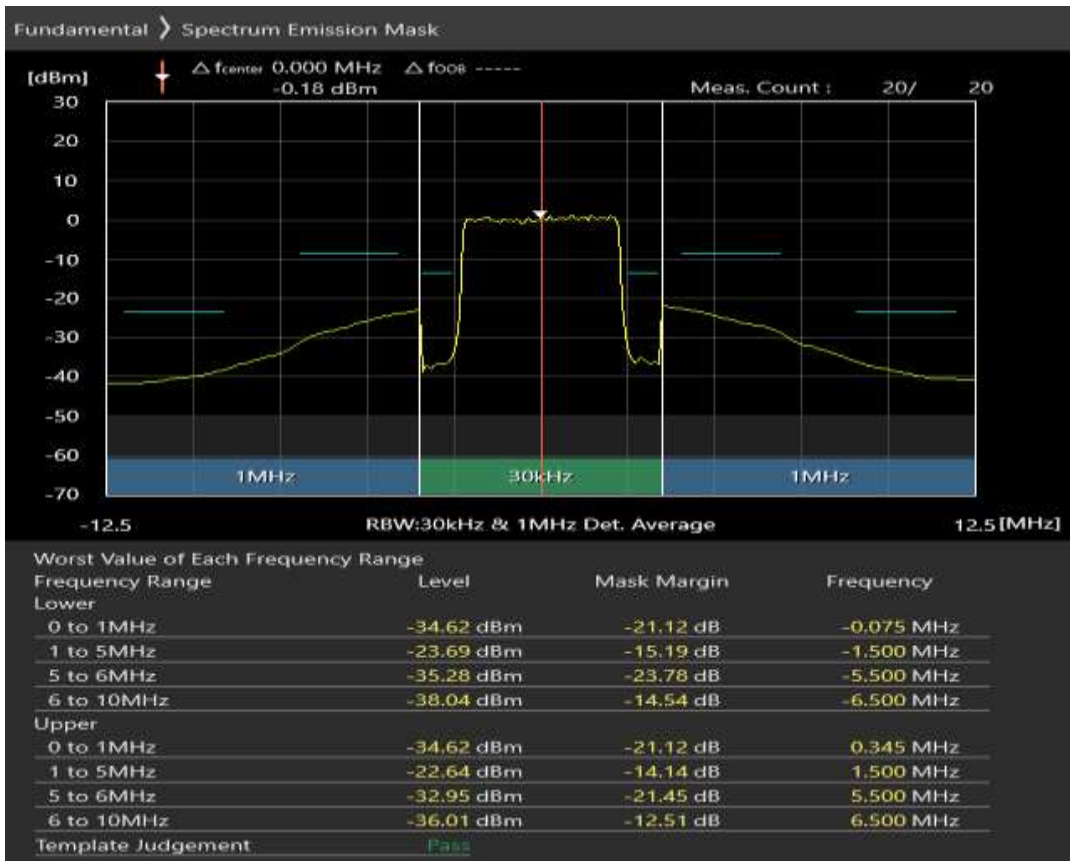

Band40 QPSK BW=5MHz Channel=39150 RB Size=25 Position=#0

Band40 16QAM BW=5MHz Channel=39150 RB Size=8 Position=#0