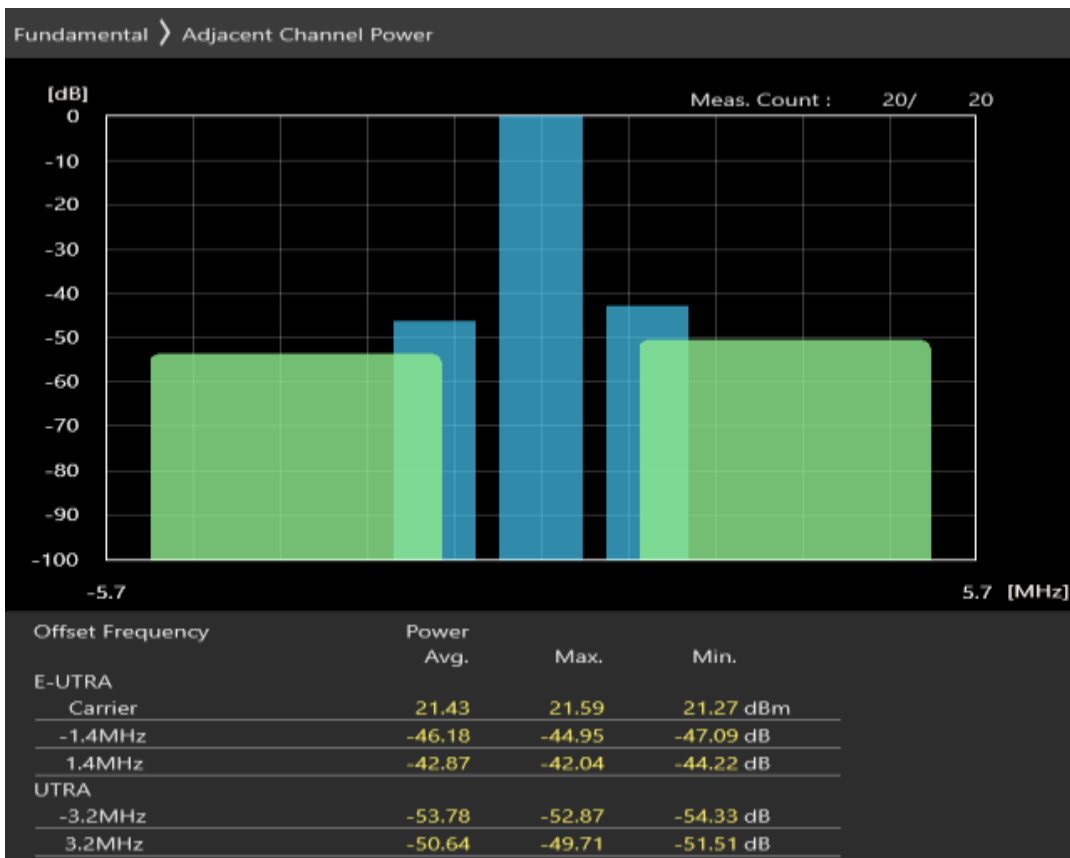

Band8 QAM16 BW=1.4MHz Channel=21625 RB Size=5 Position=#Max

Band8 QAM16 BW=1.4MHz Channel=21625 RB Size=6 Position=#0