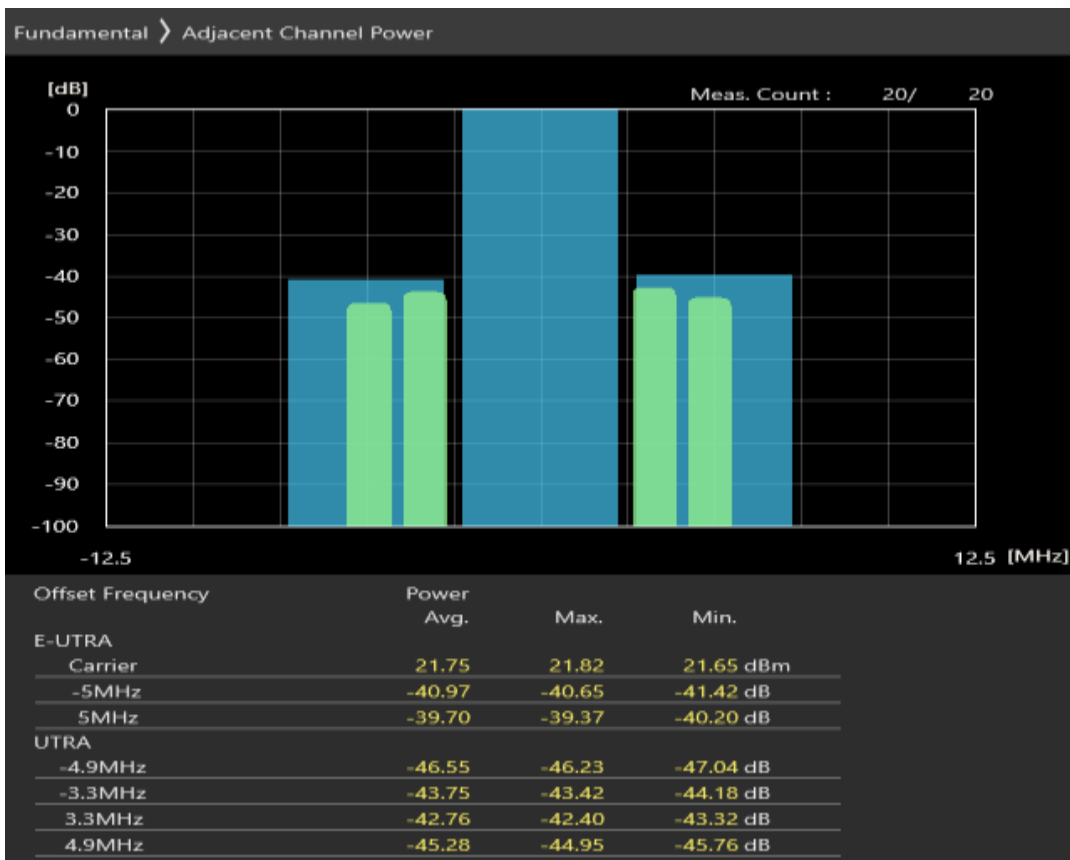

Band40 QPSK BW=5MHz Channel=39150 RB Size=25 Position=#0

Band40 16QAM BW=5MHz Channel=39150 RB Size=8 Position=#0