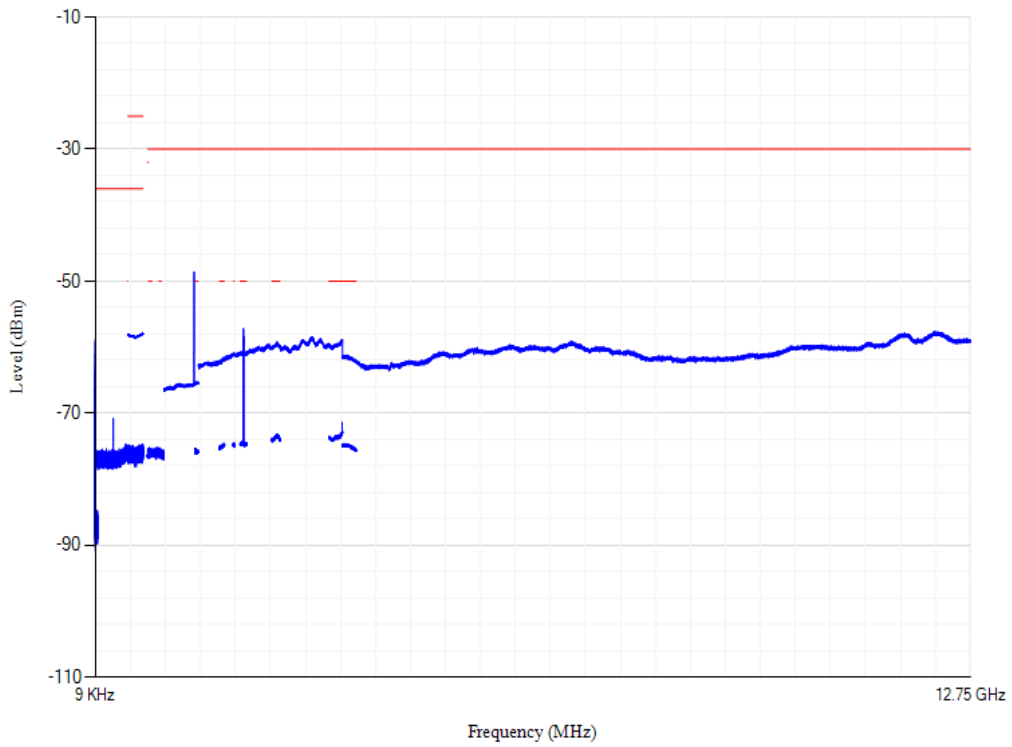

Conducted spurious emissions

Band28 QPSK BW=20MHz Channel=27560 RB Size=1 Position=#0