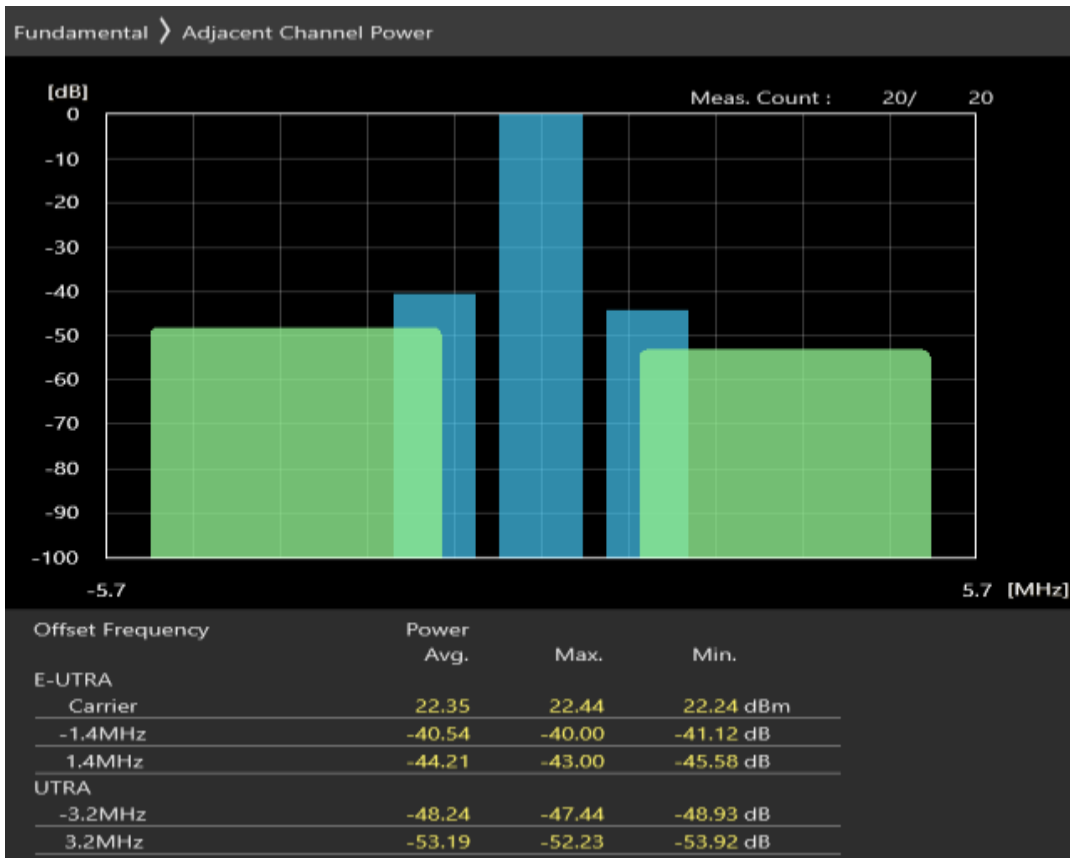

Band8 QPSK BW=1.4MHz Channel=21625 RB Size=5 Position=#0

Band8 QPSK BW=1.4MHz Channel=21625 RB Size=5 Position=#Max