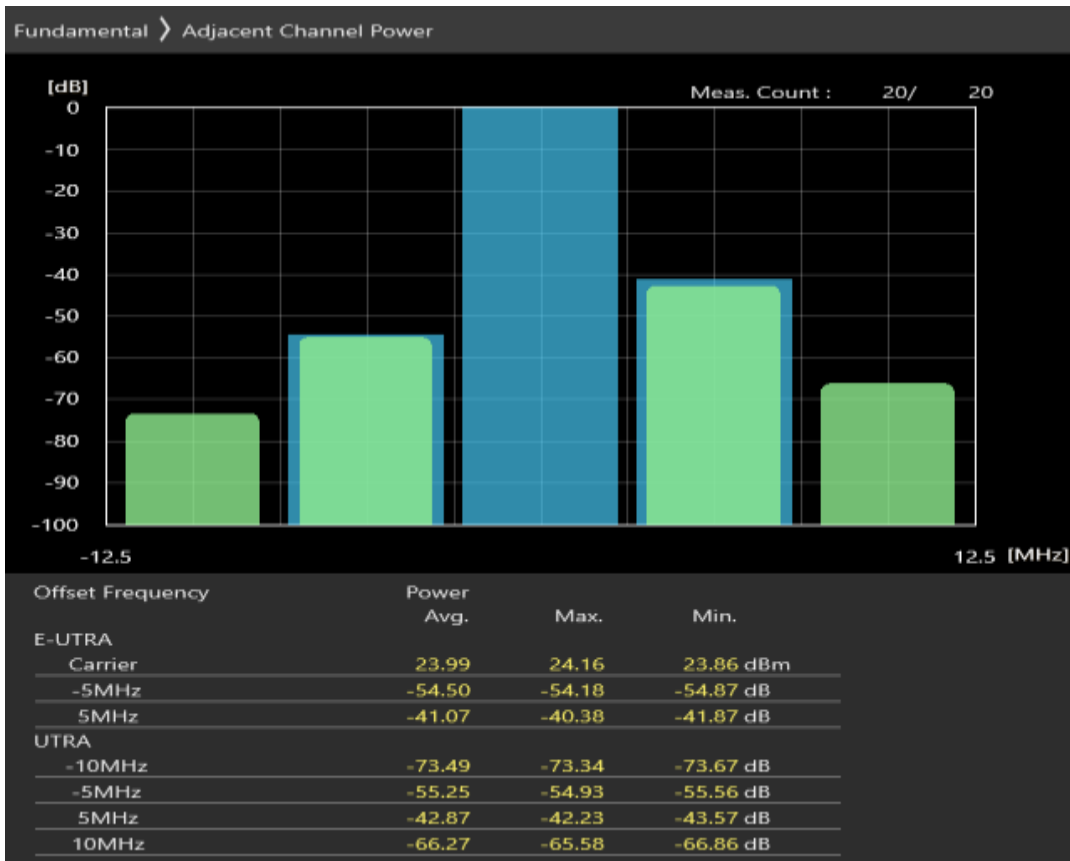

Band28 16QAM BW=5MHz Channel=27235 RB Size=8 Position=#Max

Band28 16QAM BW=5MHz Channel=27235 RB Size=25 Position=#0

Band28 QPSK BW=5MHz Channel=27385 RB Size=8 Position=#0

Band28 QPSK BW=5MHz Channel=27385 RB Size=8 Position=#Max