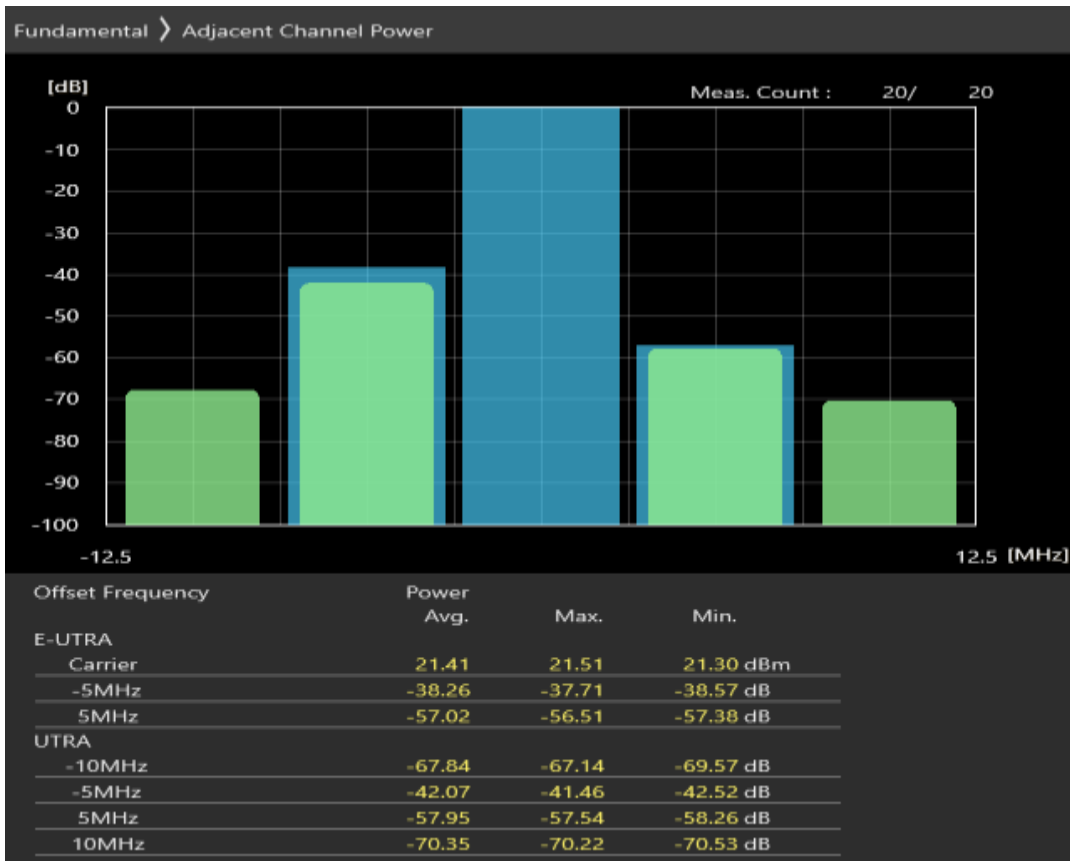

Band8 QAM16 BW=5MHz Channel=21625 RB Size=8 Position=#0

Band8 QAM16 BW=5MHz Channel=21625 RB Size=8 Position=#Max

Band8 QAM16 BW=5MHz Channel=21775 RB Size=25 Position=#0

Band8 QAM16 BW=5MHz Channel=21775 RB Size=8 Position=#0