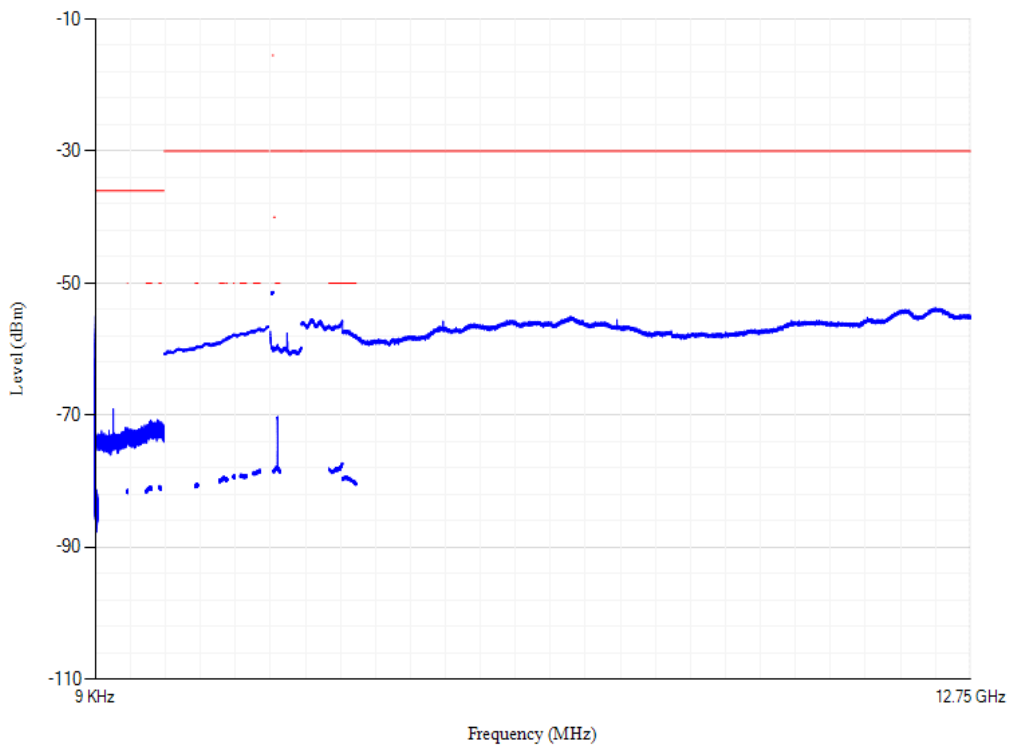

Conducted spurious emissions

Band7 QPSK BW=5MHz Channel=21425 RB Size=1 Position=#0