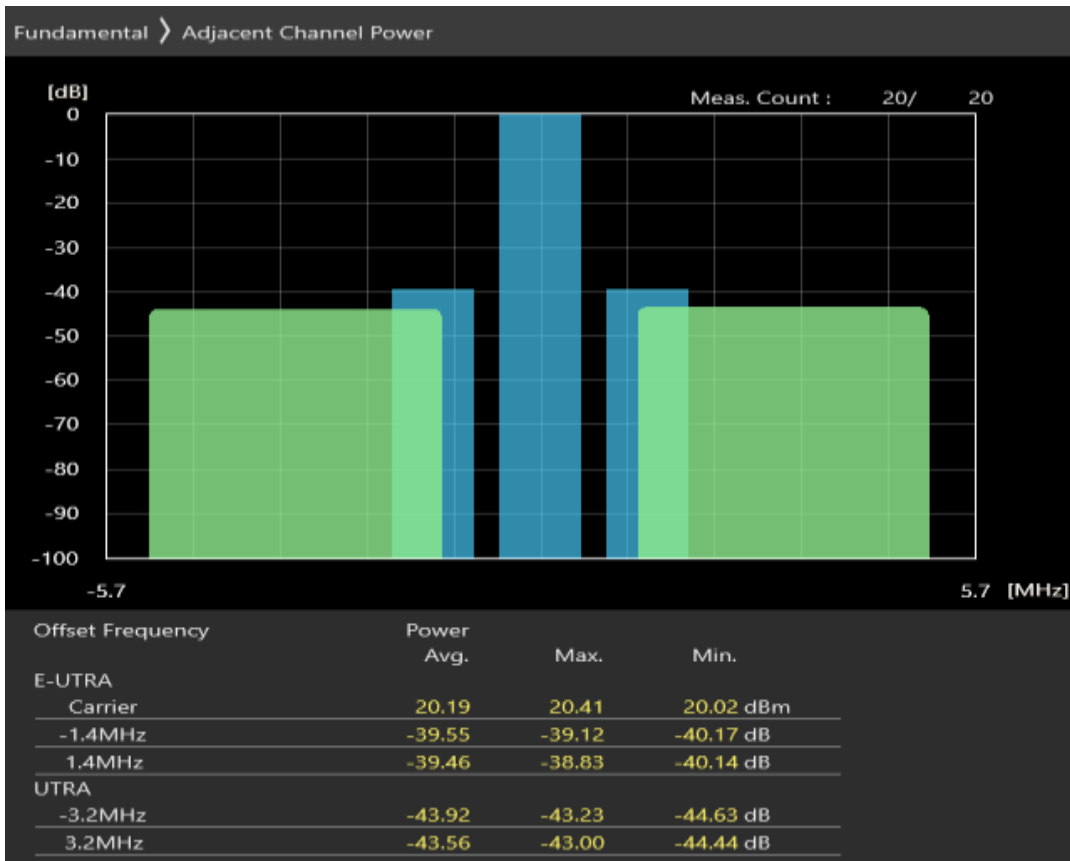

Band3 QPSK BW=1.4MHz Channel=19943 RB Size=6 Position=#0

Band3 16QAM BW=1.4MHz Channel=19943 RB Size=5 Position=#0

Band3 16QAM BW=1.4MHz Channel=19943 RB Size=5 Position=#Max

Band3 16QAM BW=1.4MHz Channel=19943 RB Size=6 Position=#0