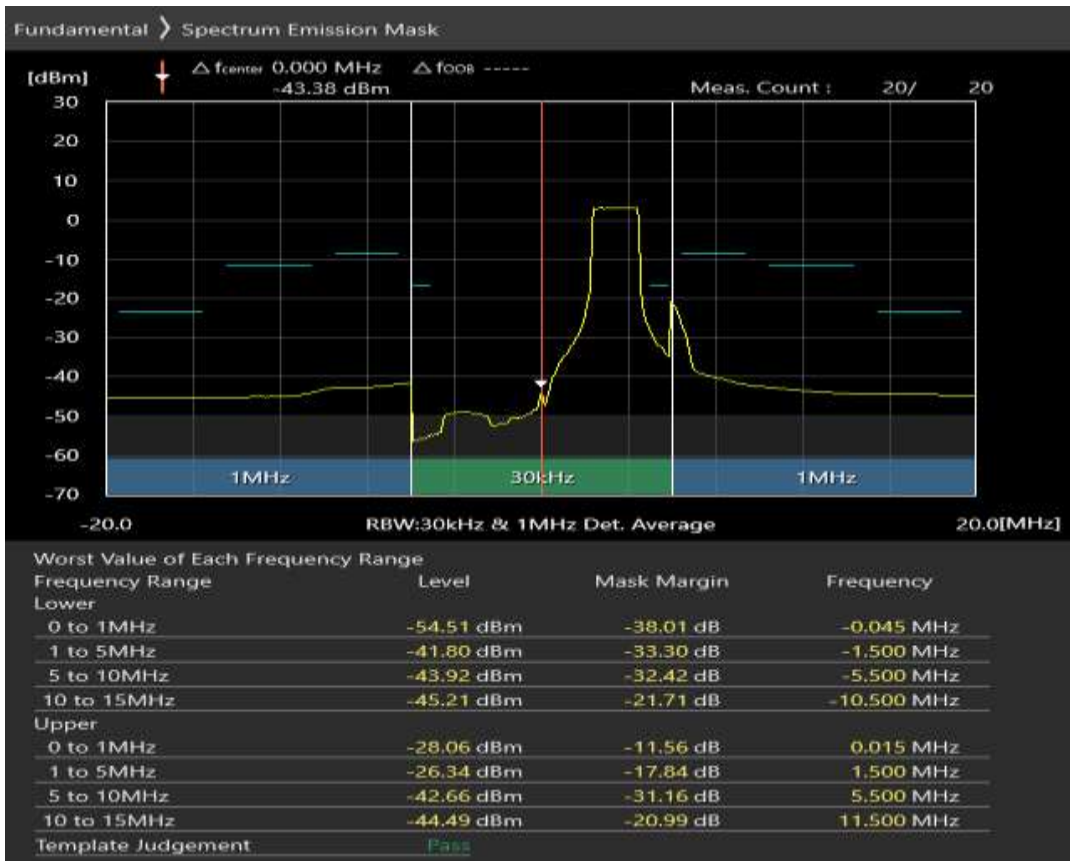

Band8 QAM16 BW=10MHz Channel=21500 RB Size=12 Position=#Max

Band8 QAM16 BW=10MHz Channel=21500 RB Size=50 Position=#0