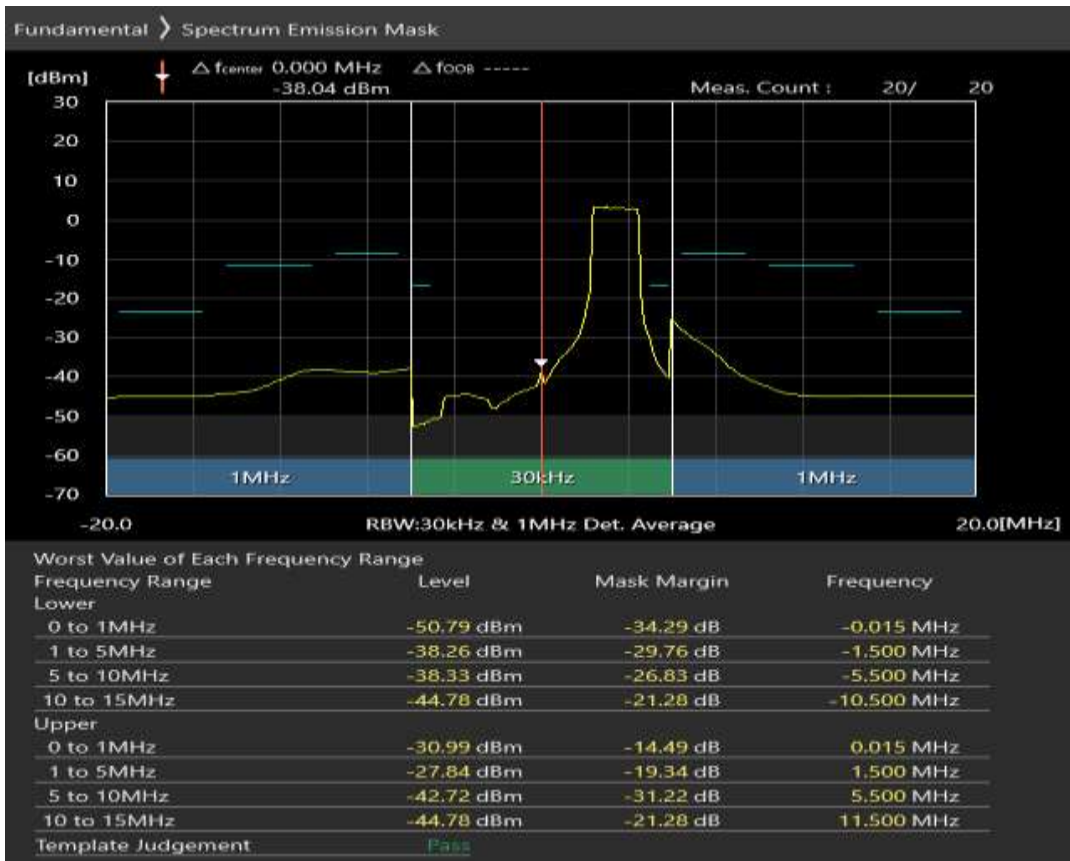

Band8 QAM16 BW=10MHz Channel=21750 RB Size=12 Position=#Max

Band8 QAM16 BW=10MHz Channel=21750 RB Size=50 Position=#0