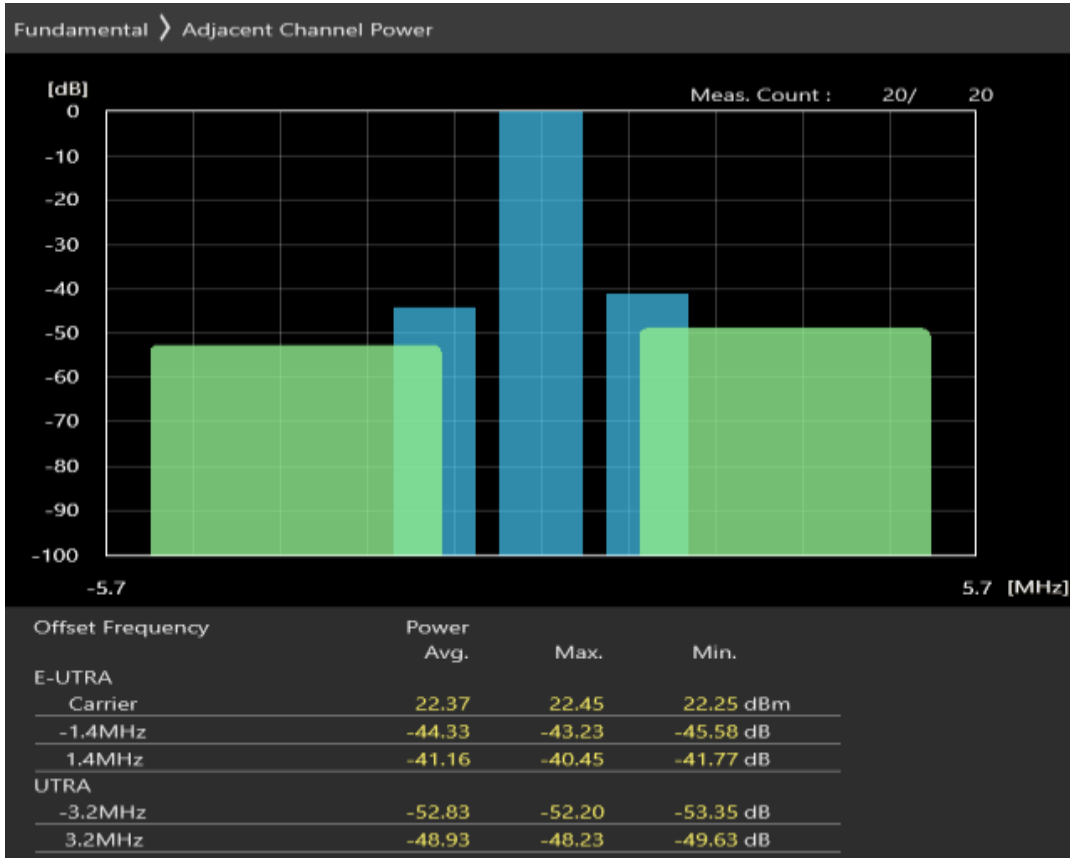

Band8 QPSK BW=1.4MHz Channel=21625 RB Size=5 Position=#Max

Band8 QPSK BW=1.4MHz Channel=21625 RB Size=6 Position=#0