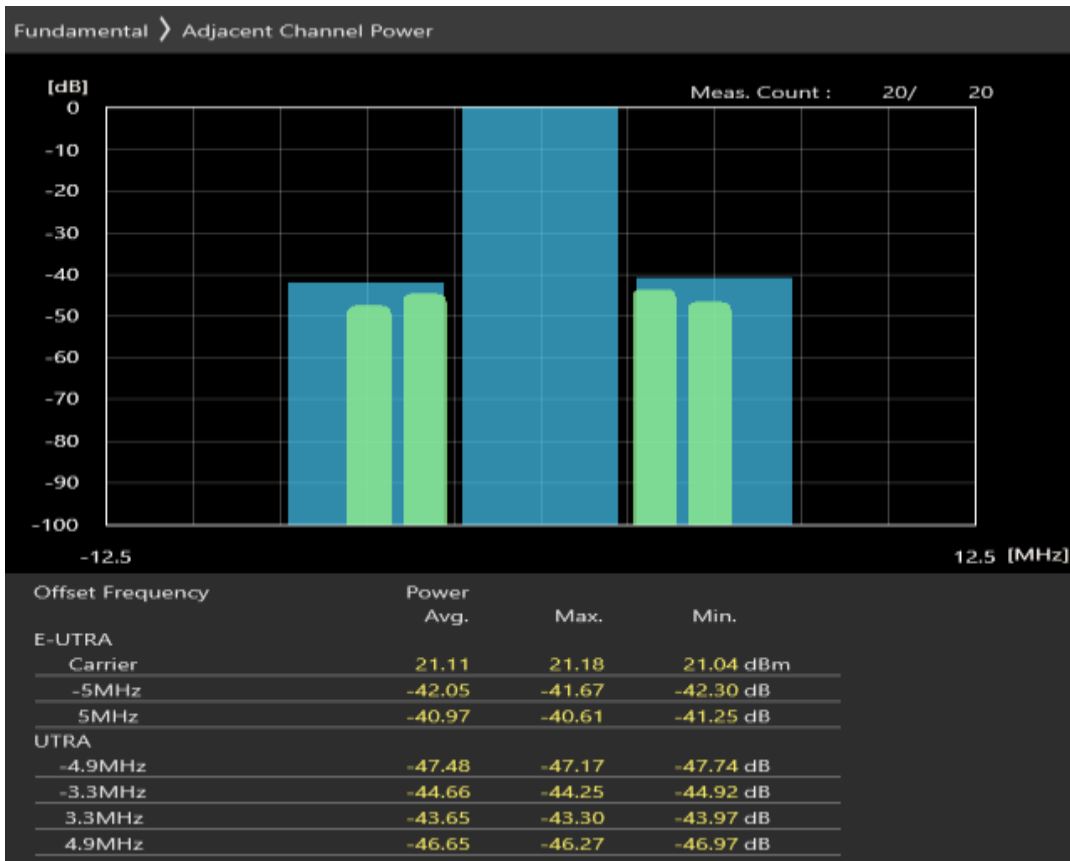

Band40 16QAM BW=5MHz Channel=39150 RB Size=25 Position=#0

Band40 QPSK BW=5MHz Channel=39625 RB Size=8 Position=#0