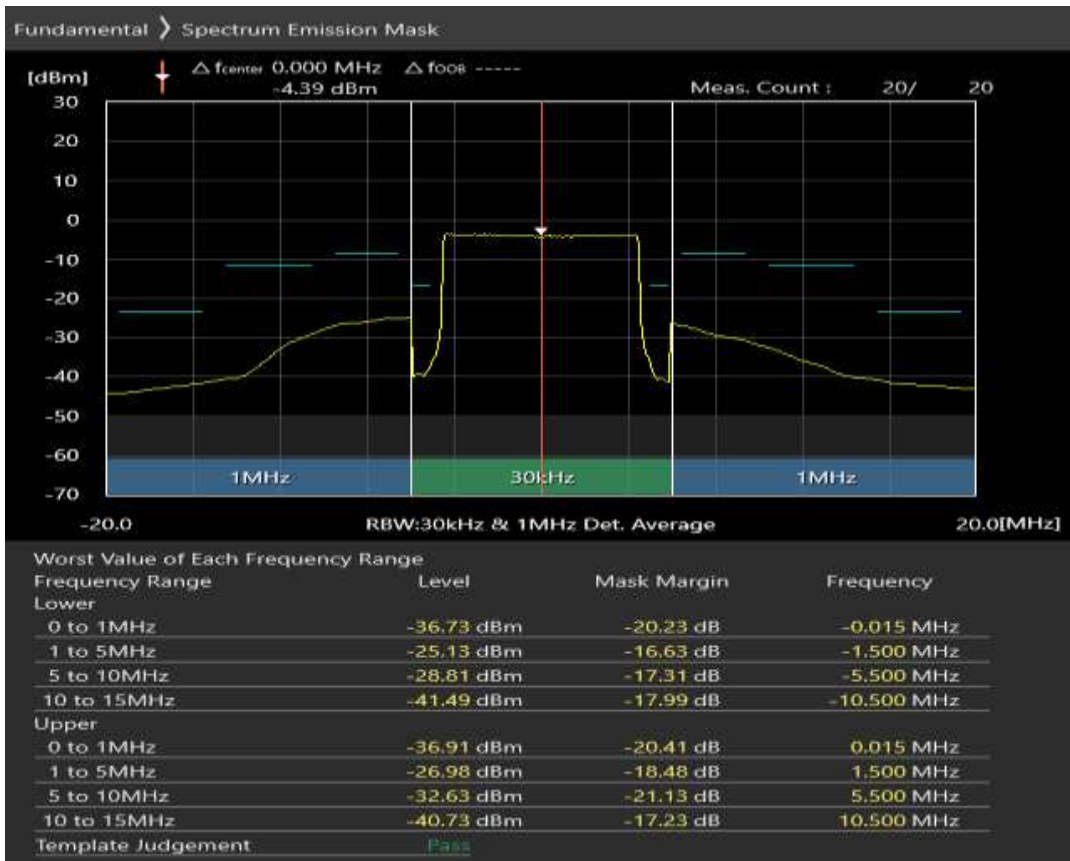

Band8 QAM16 BW=10MHz Channel=21625 RB Size=50 Position=#0

Band8 QAM16 BW=10MHz Channel=21750 RB Size=12 Position=#0