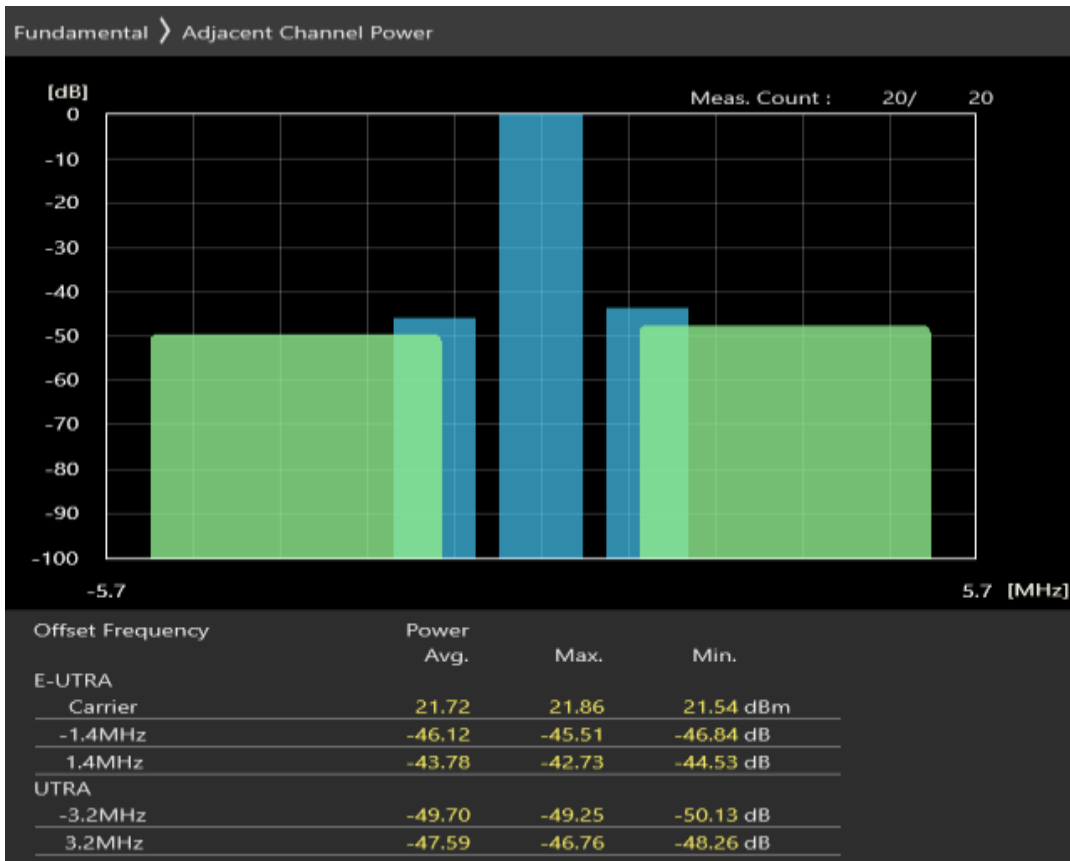

Band8 QAM16 BW=1.4MHz Channel=21457 RB Size=6 Position=#0

Band8 QAM16 BW=1.4MHz Channel=21625 RB Size=5 Position=#0

Band8 QAM16 BW=1.4MHz Channel=21625 RB Size=5 Position=#Max

Band8 QAM16 BW=1.4MHz Channel=21625 RB Size=6 Position=#0