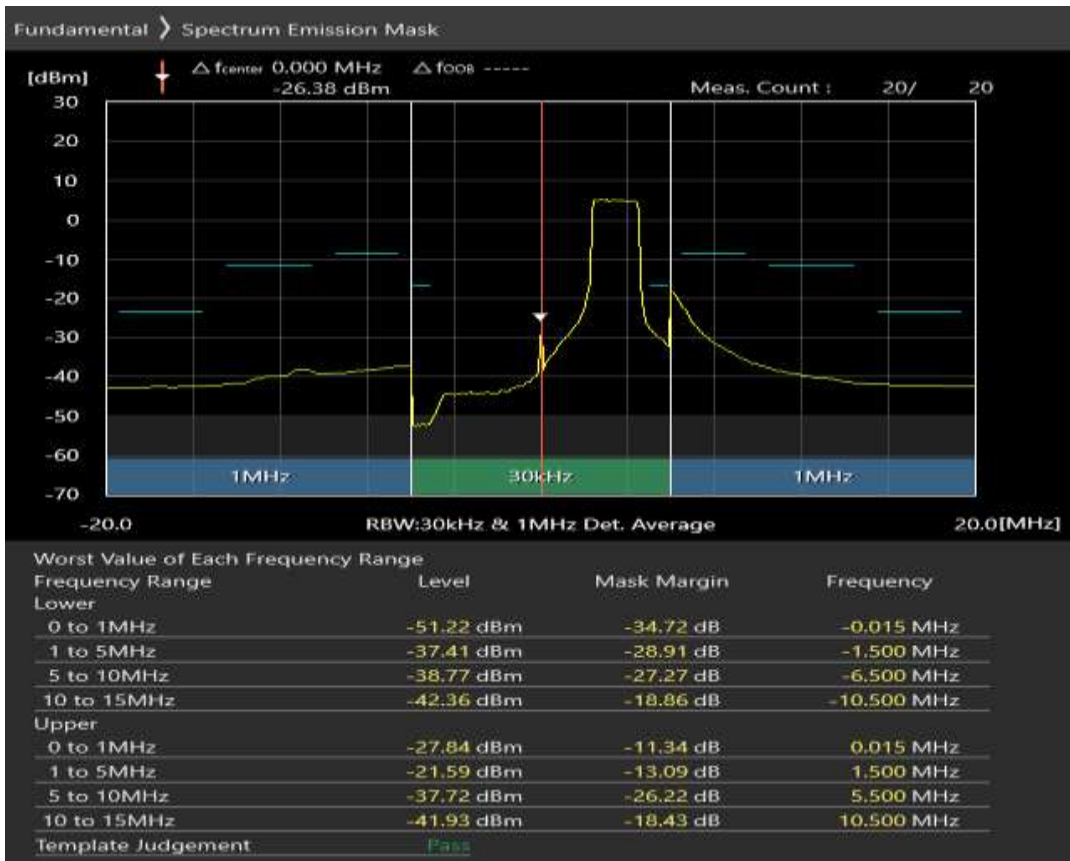

Band7 16QAM BW=10MHz Channel=21400 RB Size=12 Position=#Max

Band7 16QAM BW=10MHz Channel=21400 RB Size=50 Position=#0