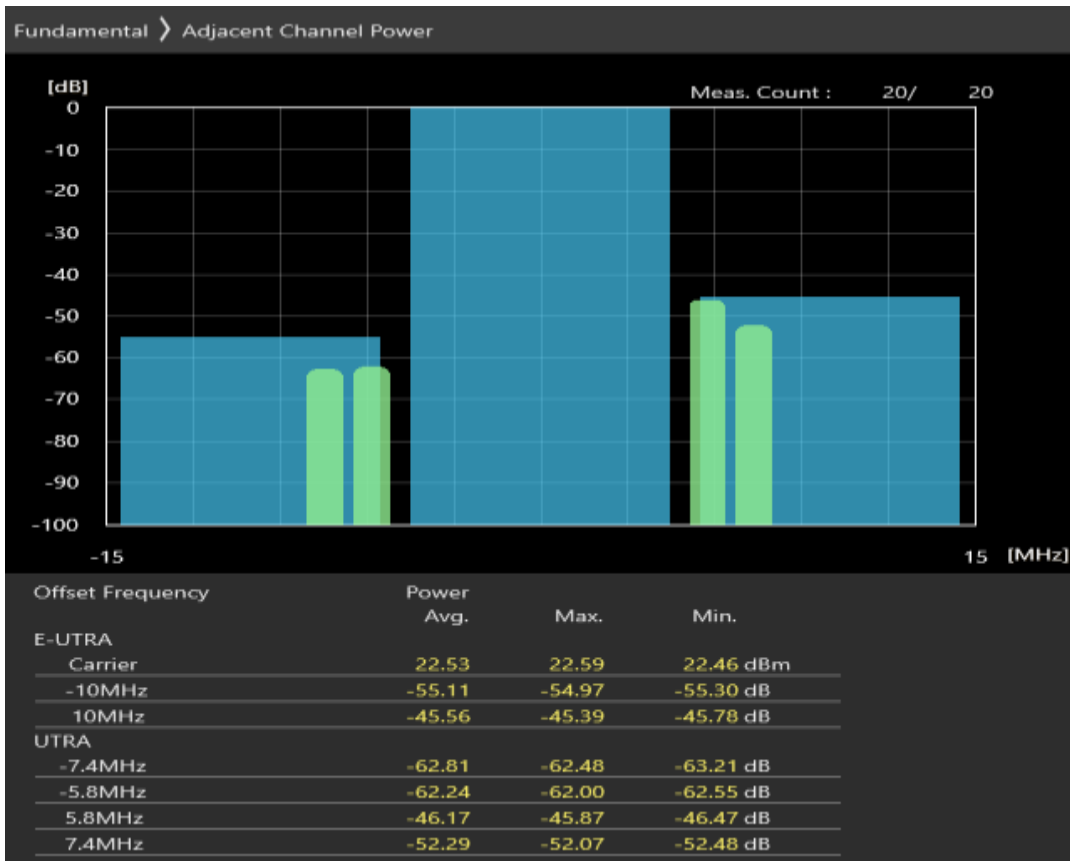

Band40 QPSK BW=10MHz Channel=38700 RB Size=12 Position=#Max

Band40 QPSK BW=10MHz Channel=38700 RB Size=50 Position=#0