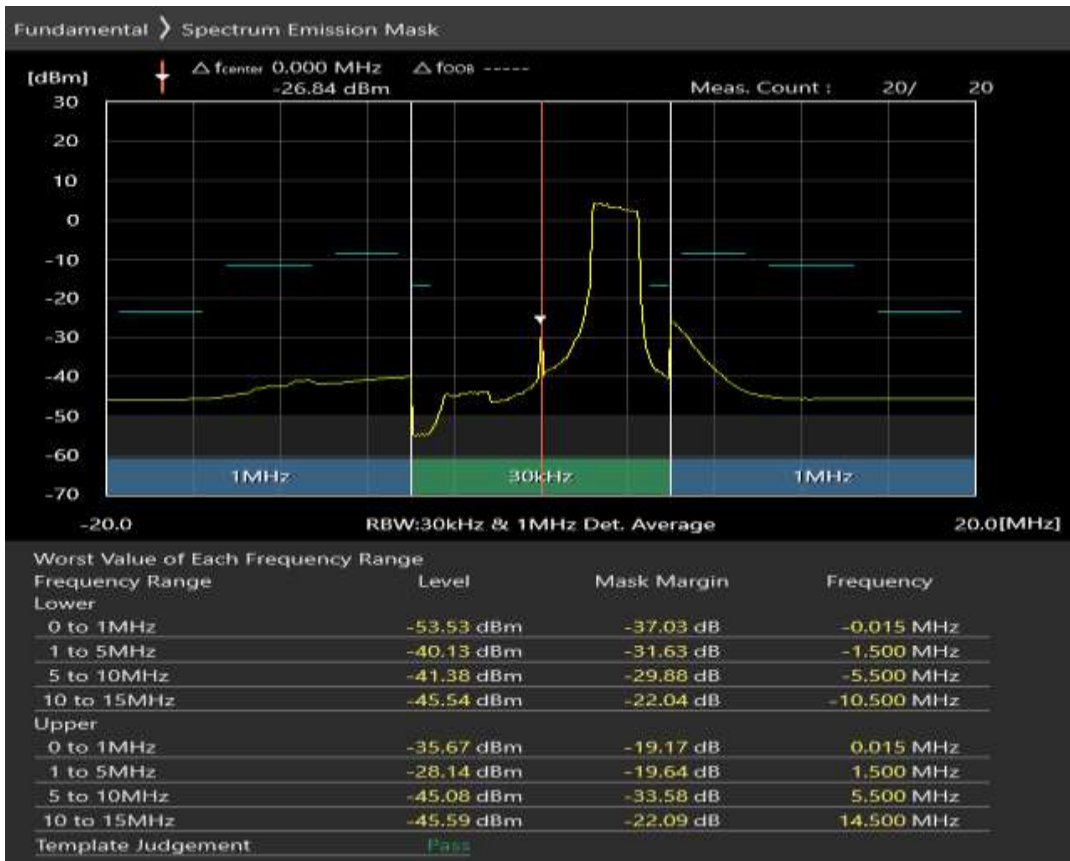

Band28 16QAM BW=10MHz Channel=27610 RB Size=12 Position=#Max

Band28 16QAM BW=10MHz Channel=27610 RB Size=50 Position=#0