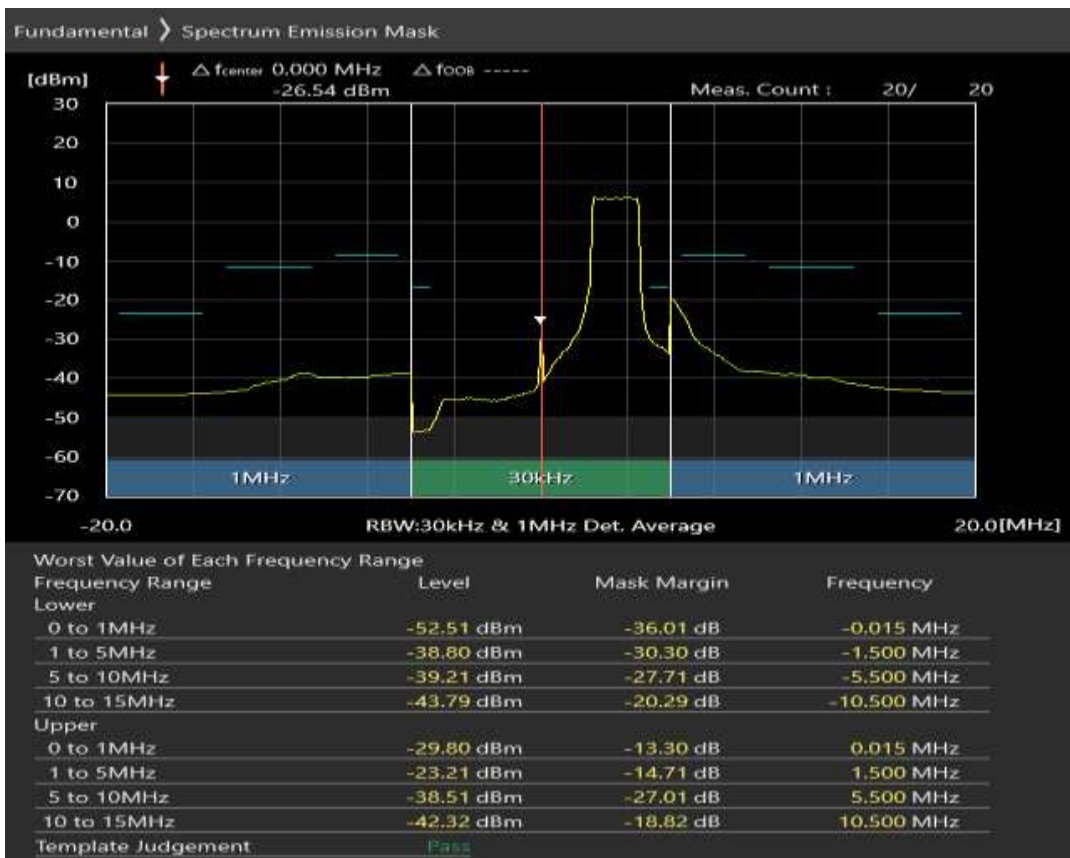

Band1 16QAM BW=5MHz Channel=18575 RB Size=8 Position=#Max

Band1 16QAM BW=5MHz Channel=18575 RB Size=25 Position=#0

Band1 QPSK BW=10MHz Channel=18050 RB Size=12 Position=#0

Band1 QPSK BW=10MHz Channel=1805 RB Size=12 Position=#Max