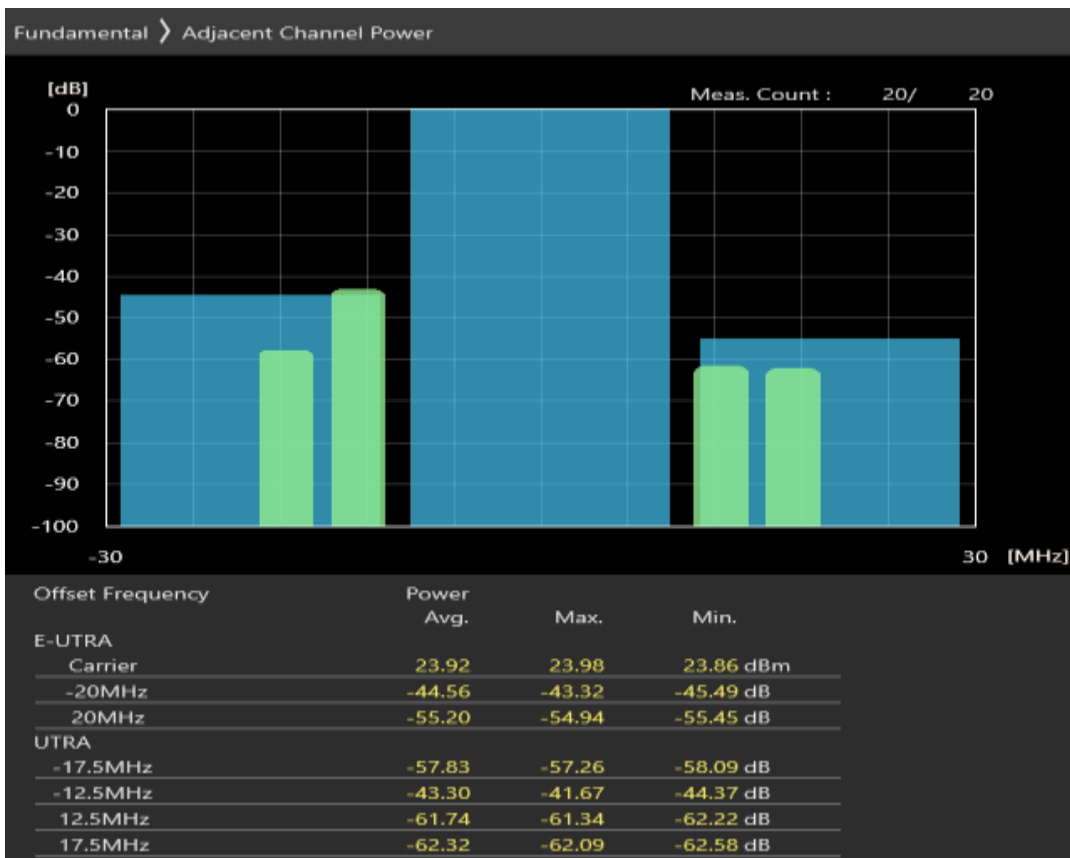

Band7 QPSK BW=20MHz Channel=20850 RB Size=18 Position=#0

Band7 QPSK BW=20MHz Channel=20850 RB Size=18 Position=#Max