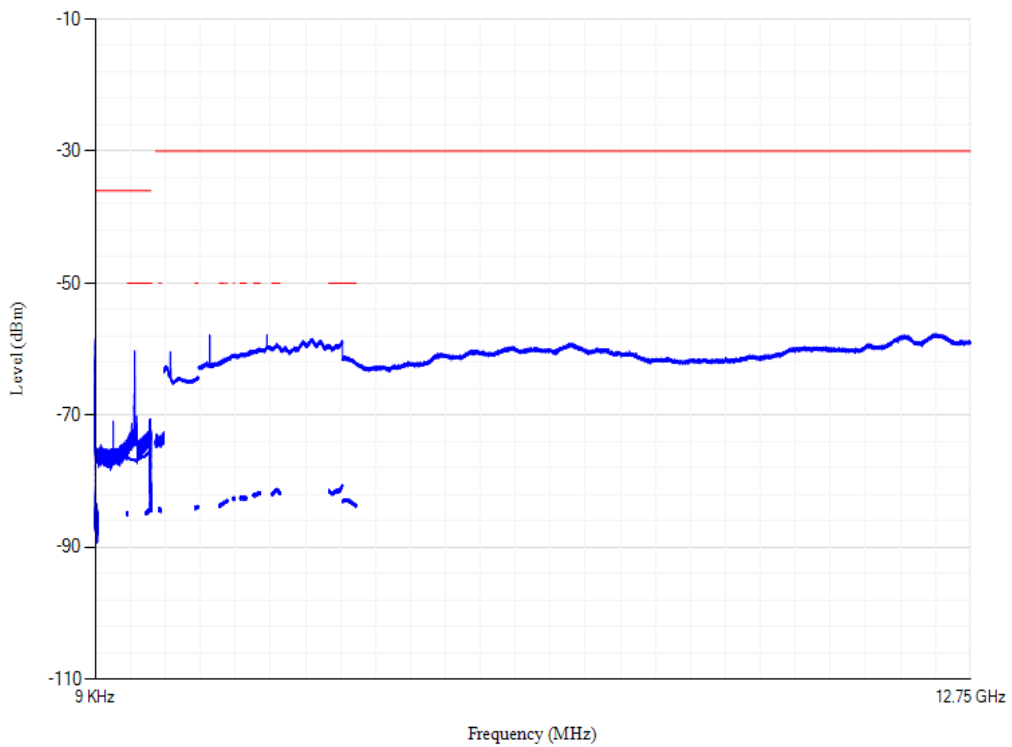

Conducted spurious emissions

Band20 QPSK BW=20MHz Channel=24300 RB Size=1 Position=#0