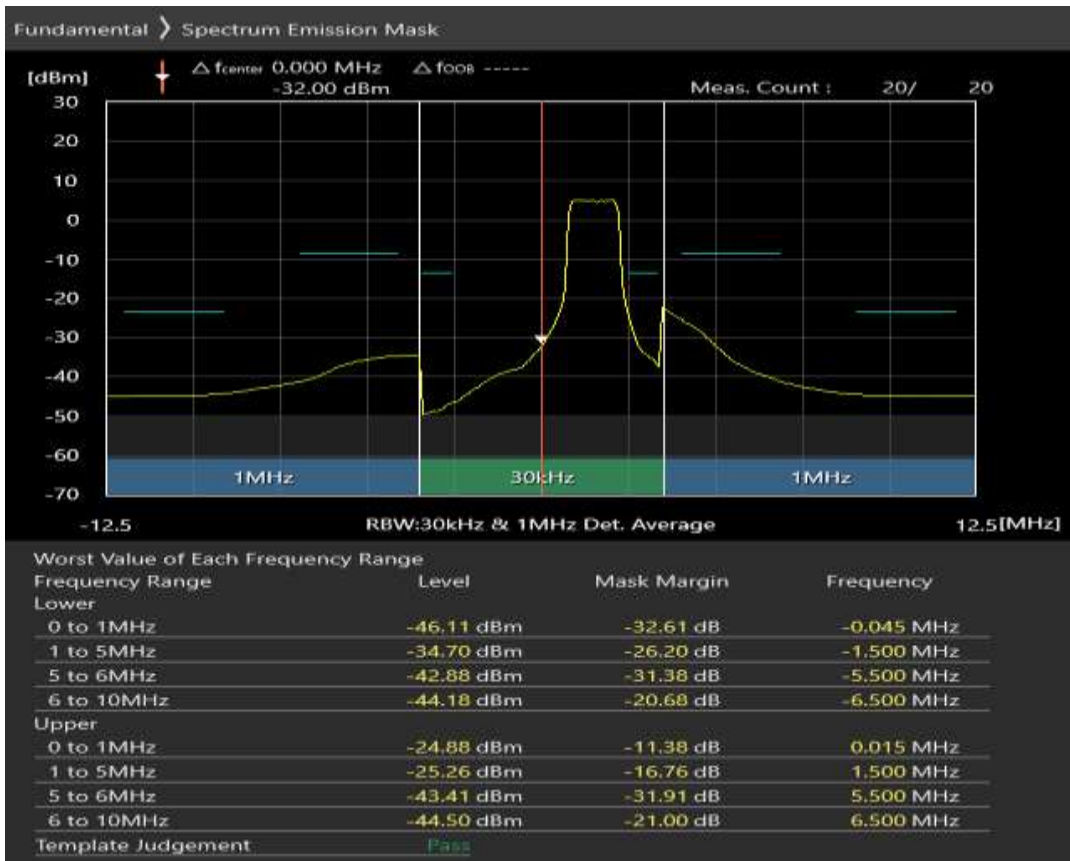

Band8 QAM16 BW=5MHz Channel=21775 RB Size=8 Position=#Max

Band8 QPSK BW=1.4MHz Channel=21457 RB Size=5 Position=#0