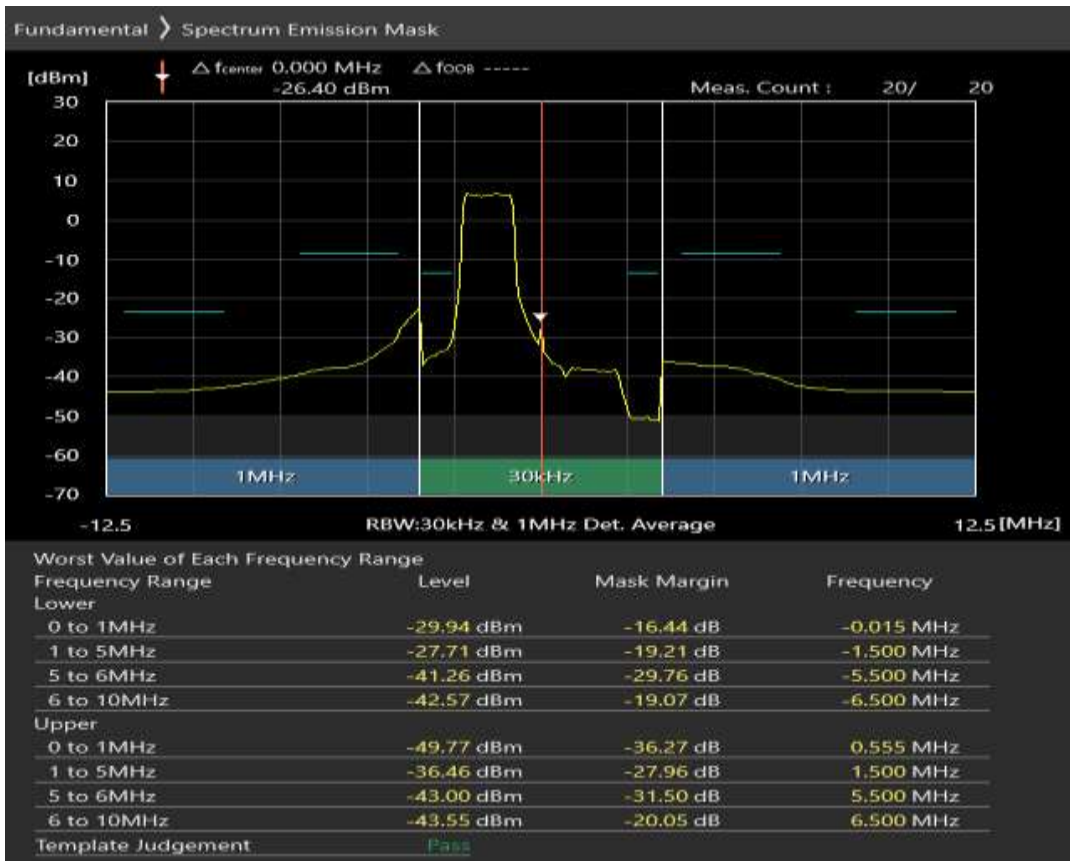

Band3 QPSK BW=5MHz Channel=19225 RB Size=8 Position=#0

Band3 QPSK BW=5MHz Channel=19225 RB Size=8 Position=#Max