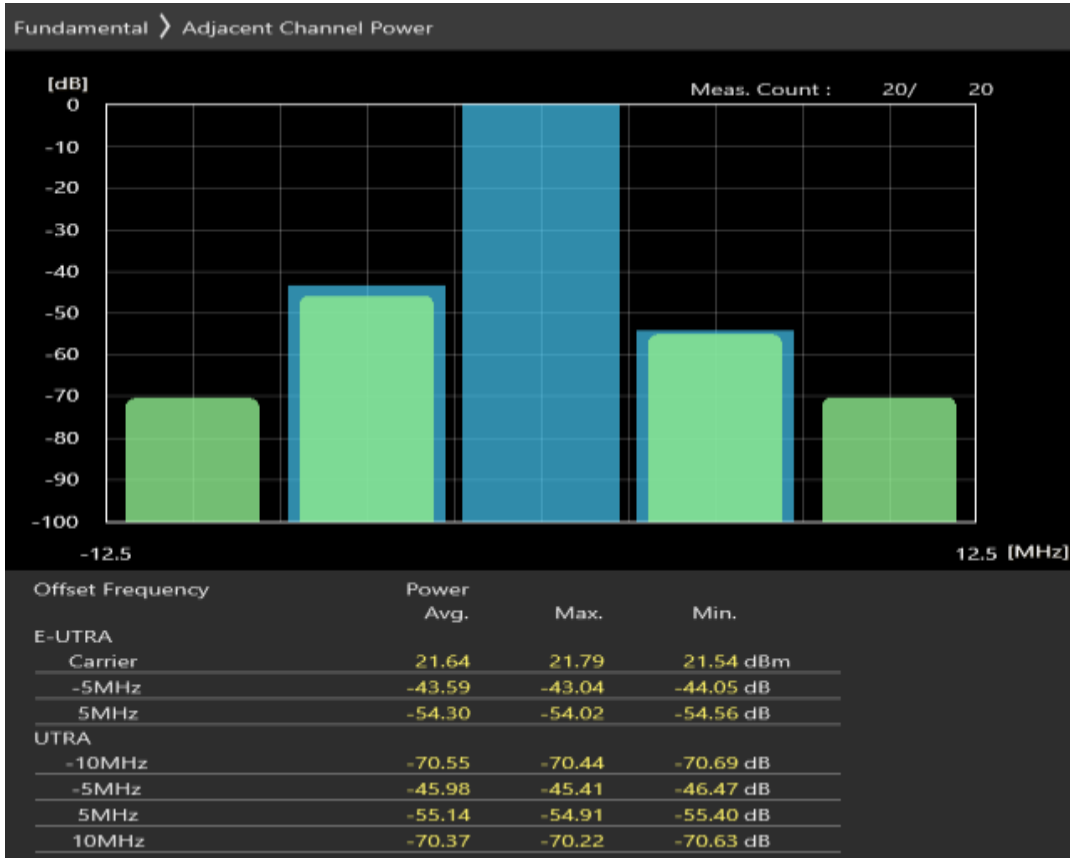

Band8 QAM16 BW=5MHz Channel=21475 RB Size=8 Position=#0

Band8 QAM16 BW=5MHz Channel=21475 RB Size=8 Position=#Max