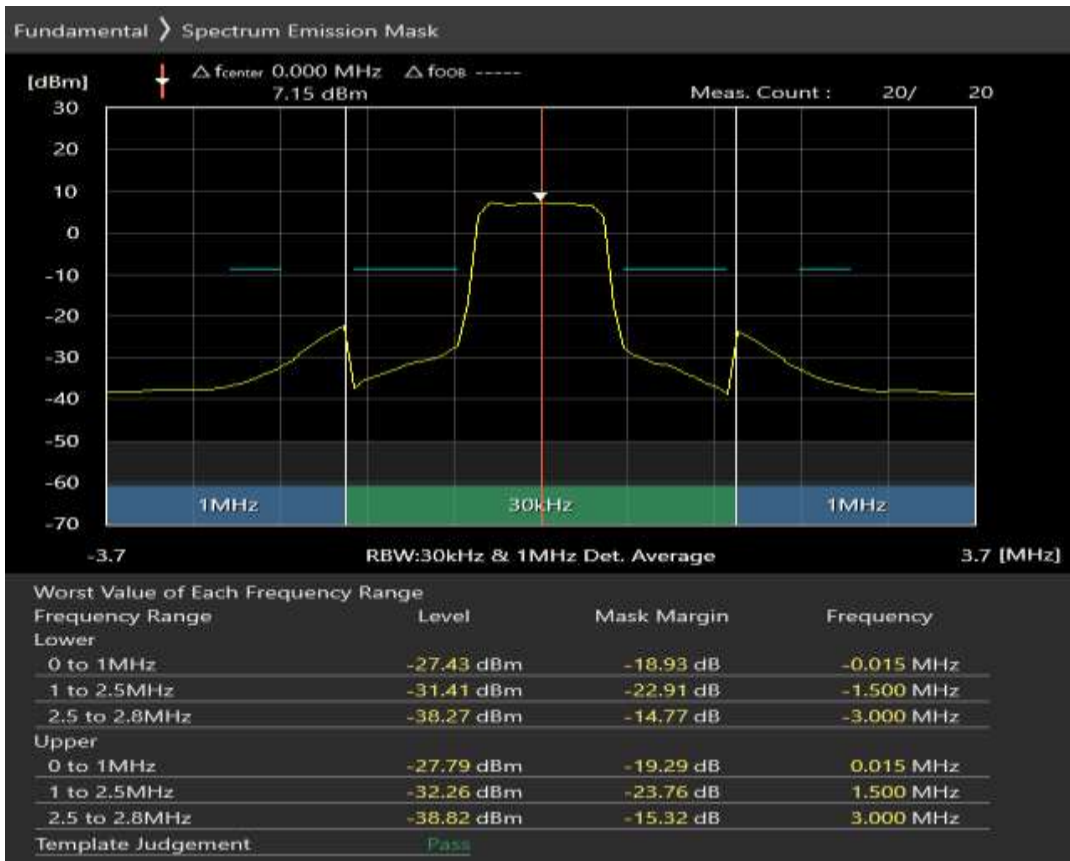

Band3 QPSK BW=1.4MHz Channel=19575 RB Size=6 Position=#0

Band3 16QAM BW=1.4MHz Channel=19575 RB Size=5 Position=#0