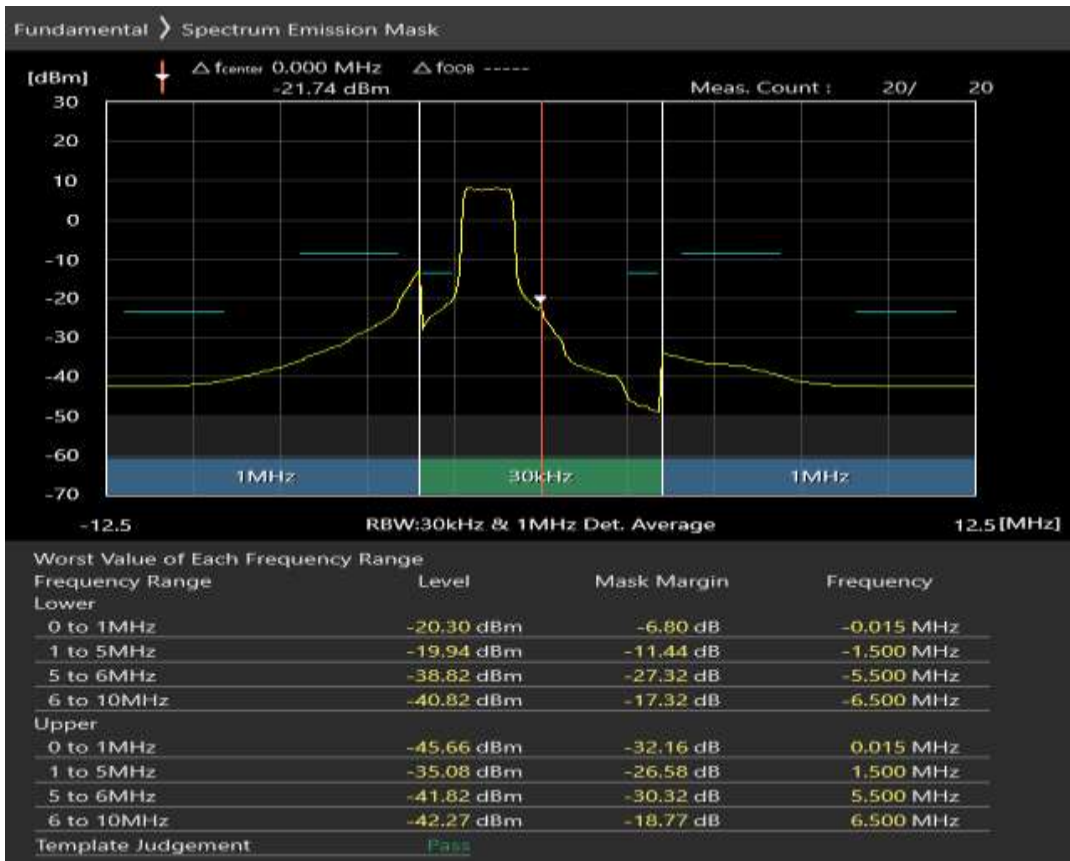

Band7 QPSK BW=5MHz Channel=21100 RB Size=8 Position=#0

Band7 QPSK BW=5MHz Channel=21100 RB Size=8 Position=#Max