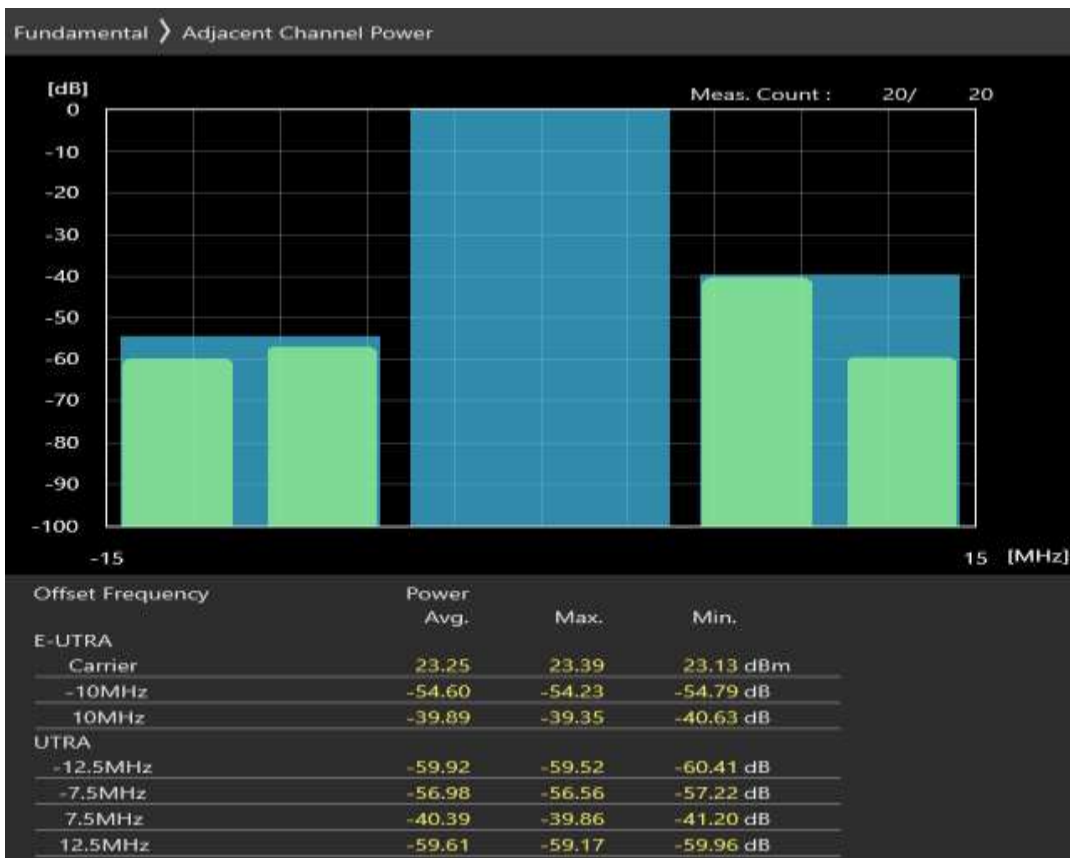

Band7 16QAM BW=10MHz Channel=21400 RB Size=12 Position=#Max

Band7 16QAM BW=10MHz Channel=21400 RB Size=50 Position=#0