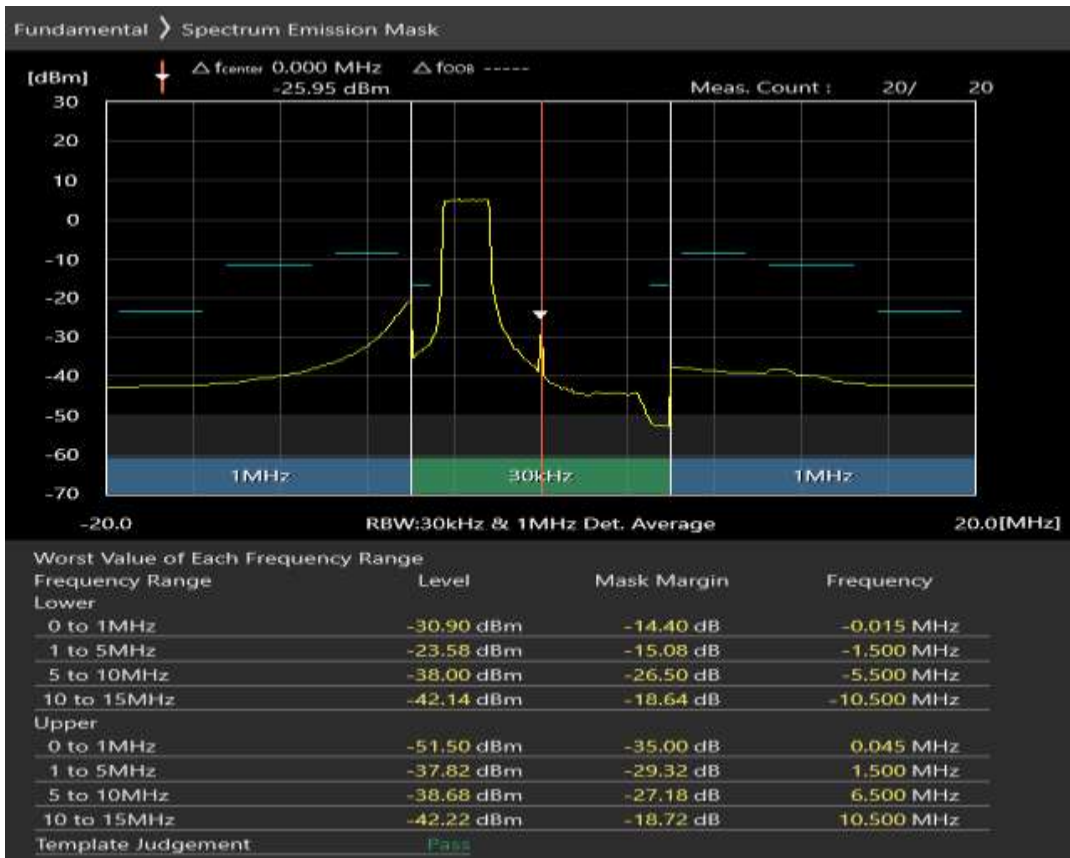

Band7 16QAM BW=10MHz Channel=20800 RB Size=12 Position=#0

Band7 16QAM BW=10MHz Channel=20800 RB Size=12 Position=#Max