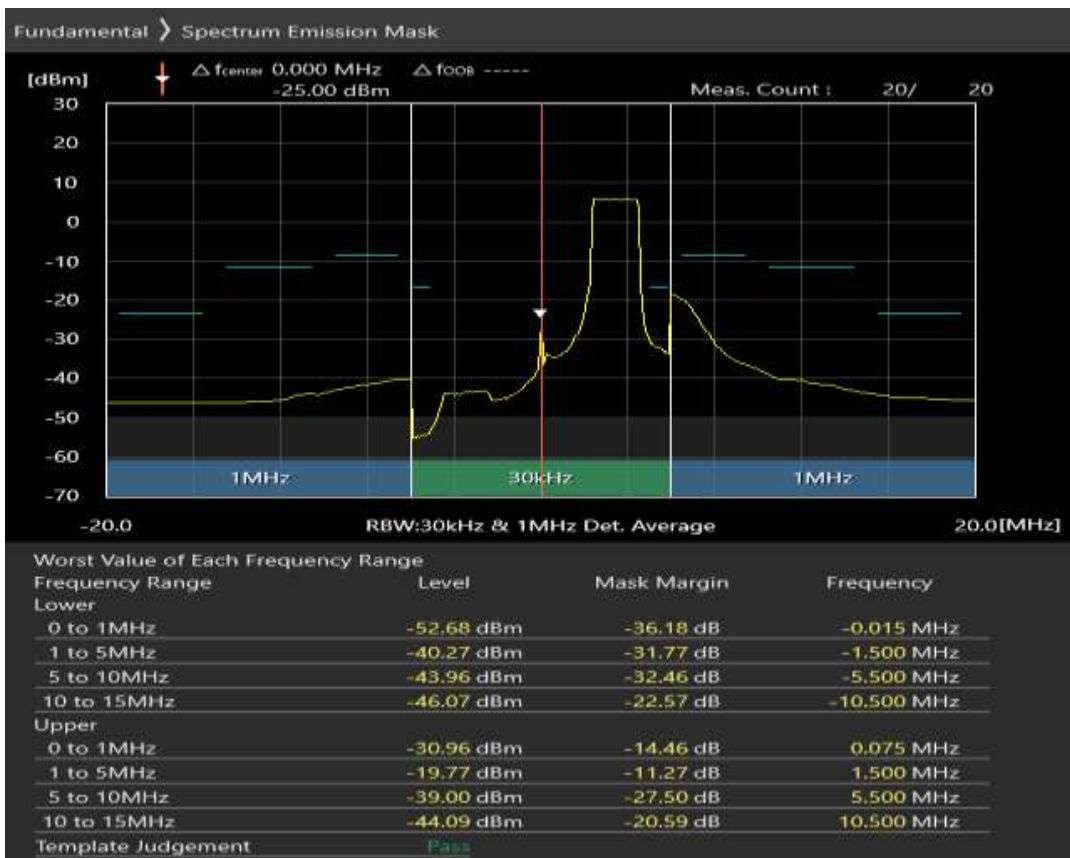

Band28 QPSK BW=10MHz Channel=27260 RB Size=12 Position=#Max

Band28 QPSK BW=10MHz Channel=27260 RB Size=50 Position=#0