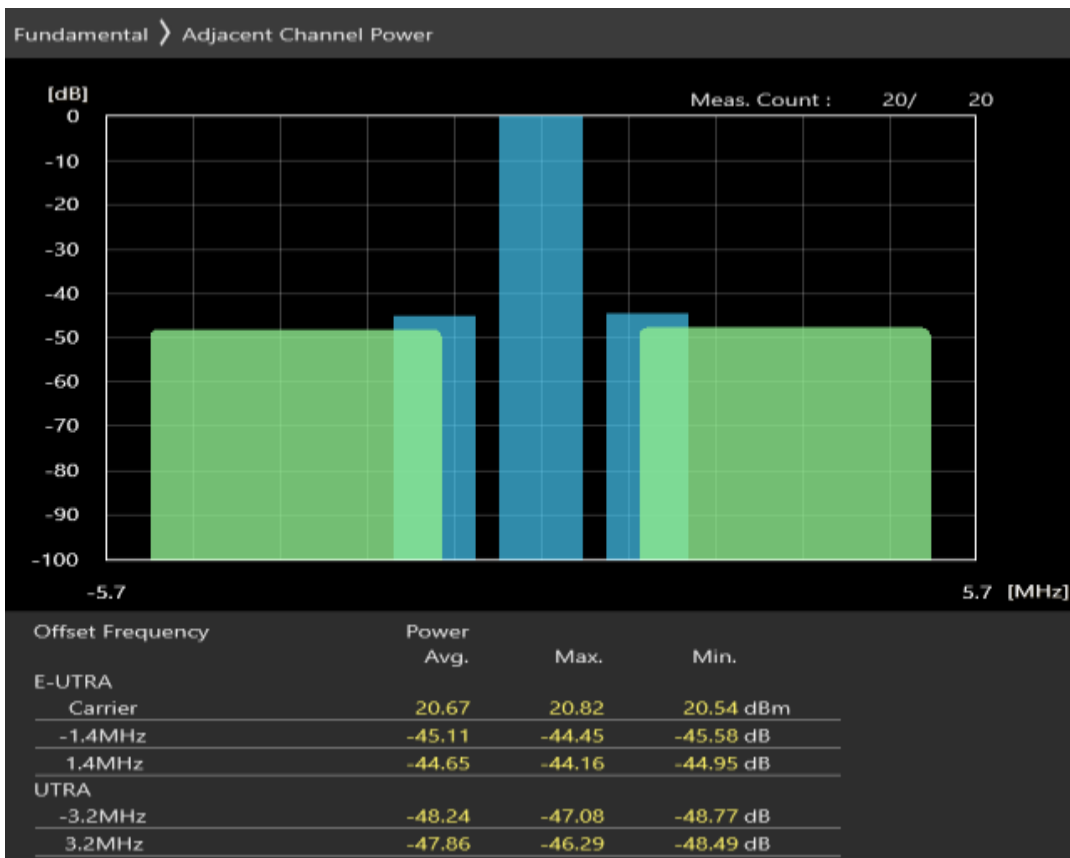

Band8 QAM16 BW=1.4MHz Channel=21457 RB Size=6 Position=#0

Band8 QAM16 BW=1.4MHz Channel=21625 RB Size=5 Position=#0