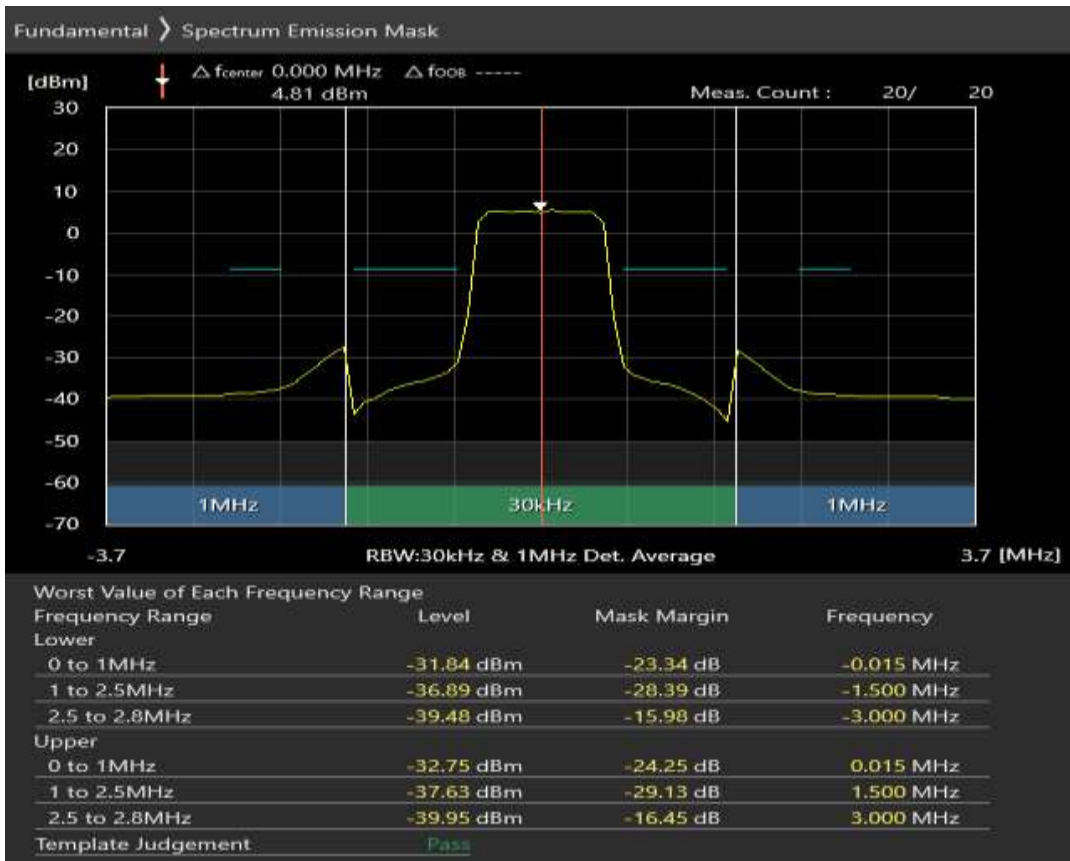

Band3 QPSK BW=1.4MHz Channel=19207 RB Size=6 Position=#0

Band3 16QAM BW=1.4MHz Channel=19207 RB Size=5 Position=#0