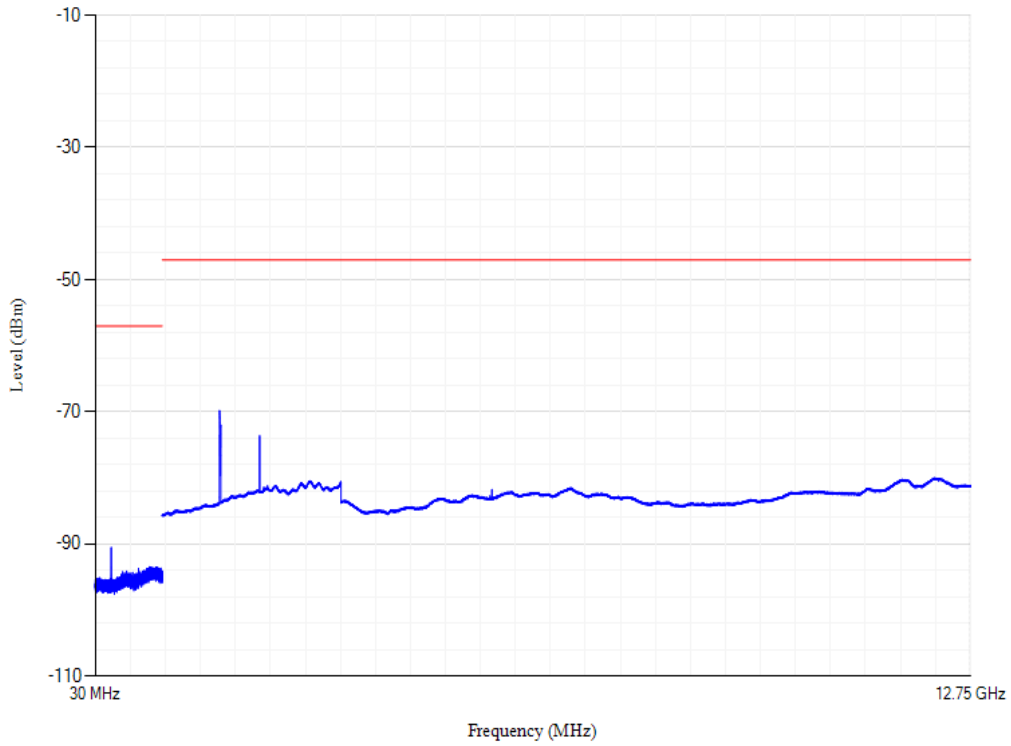

Conducted spurious emissions

Band3 QPSK BW=20MHz Channel=19850