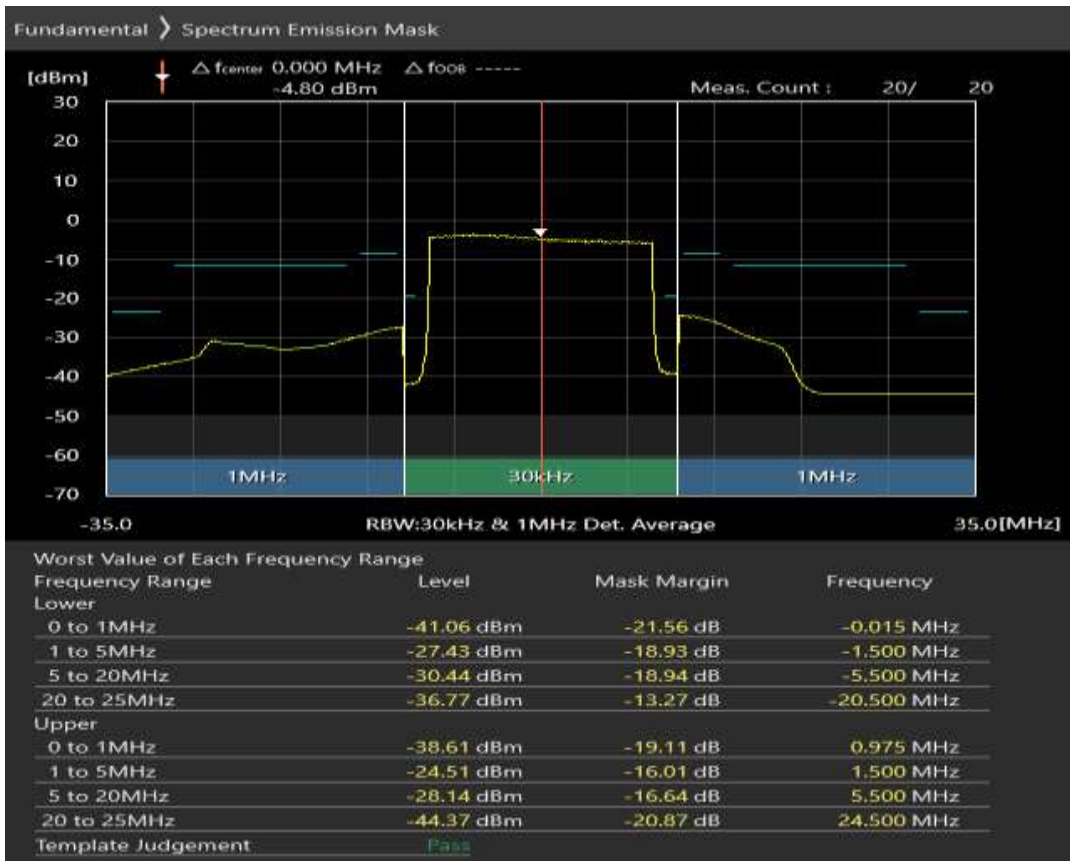

Band3 QPSK BW=20MHz Channel=19850 RB Size=100 Position=#0

Band3 16QAM BW=20MHz Channel=19850 RB Size=18 Position=#0