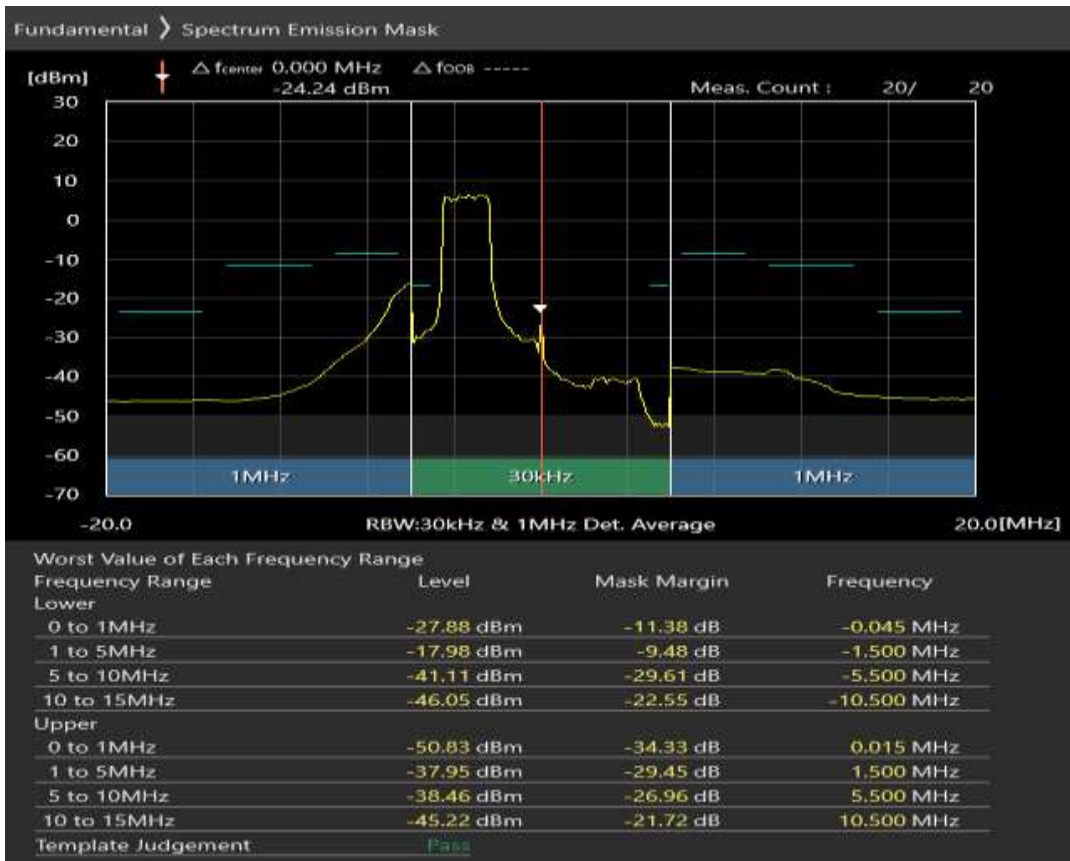

Band28 QPSK BW=10MHz Channel=27260 RB Size=12 Position=#0

Band28 QPSK BW=10MHz Channel=27260 RB Size=12 Position=#Max