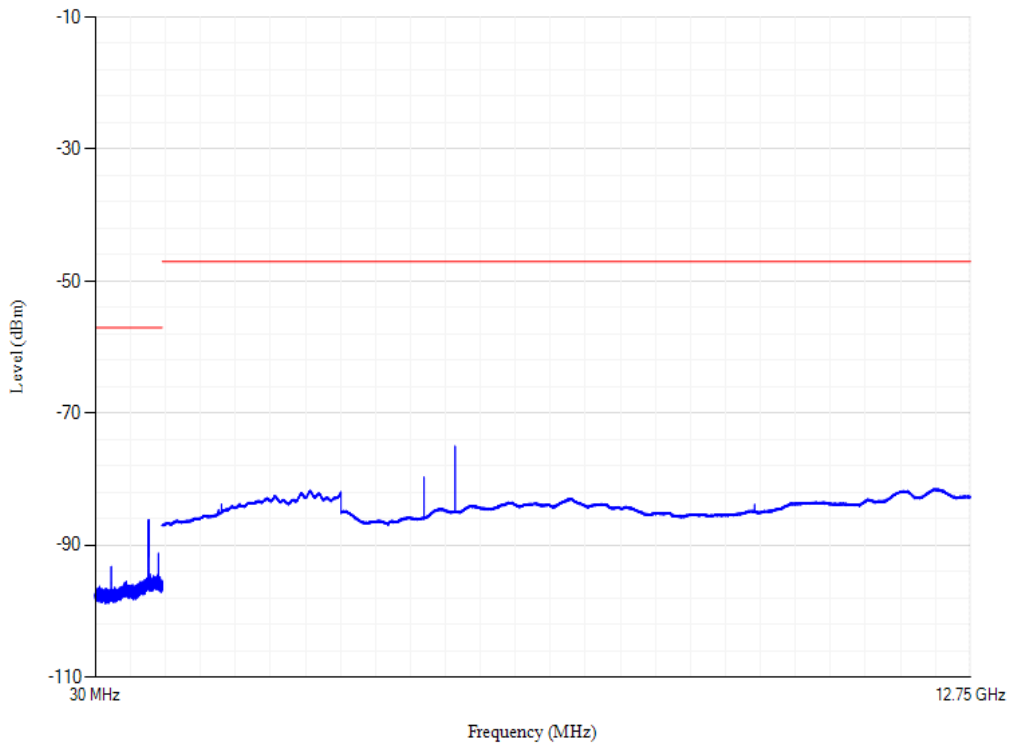

Conducted spurious emissions

Band20 QPSK BW=20MHz Channel=24300