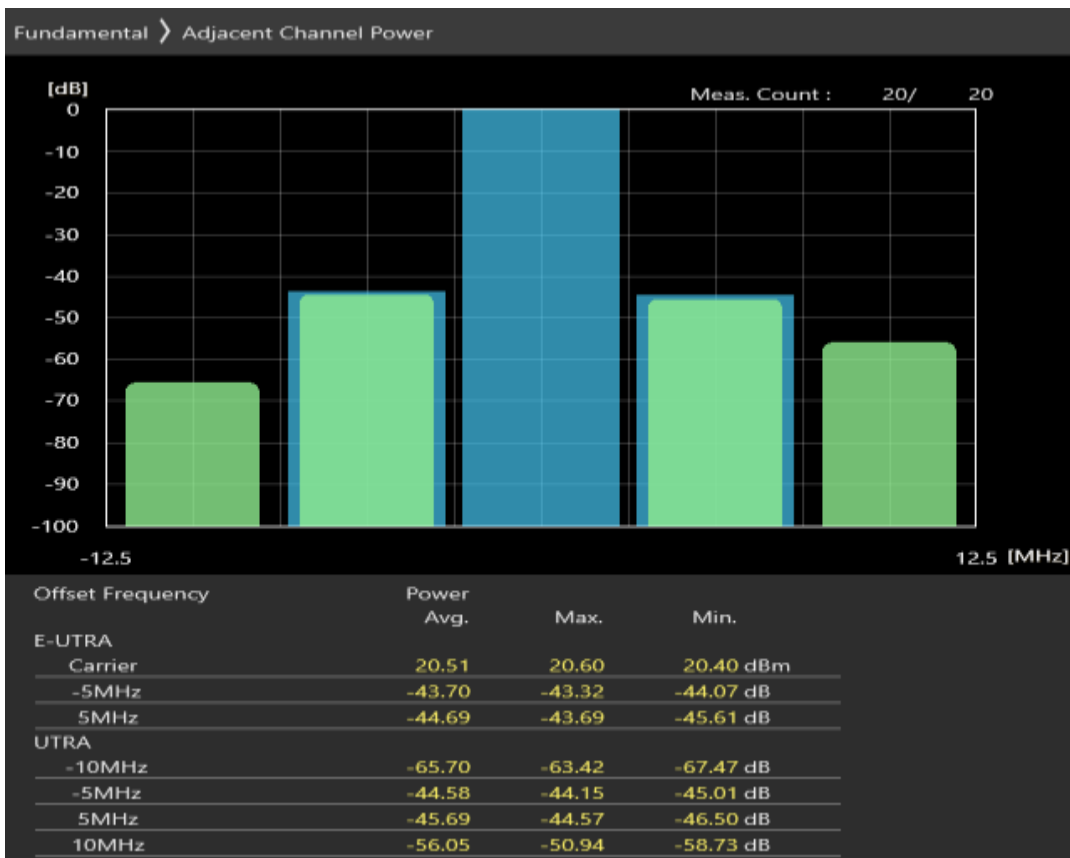

Band8 QAM16 BW=5MHz Channel=21475 RB Size=25 Position=#0

Band8 QAM16 BW=5MHz Channel=21475 RB Size=8 Position=#0