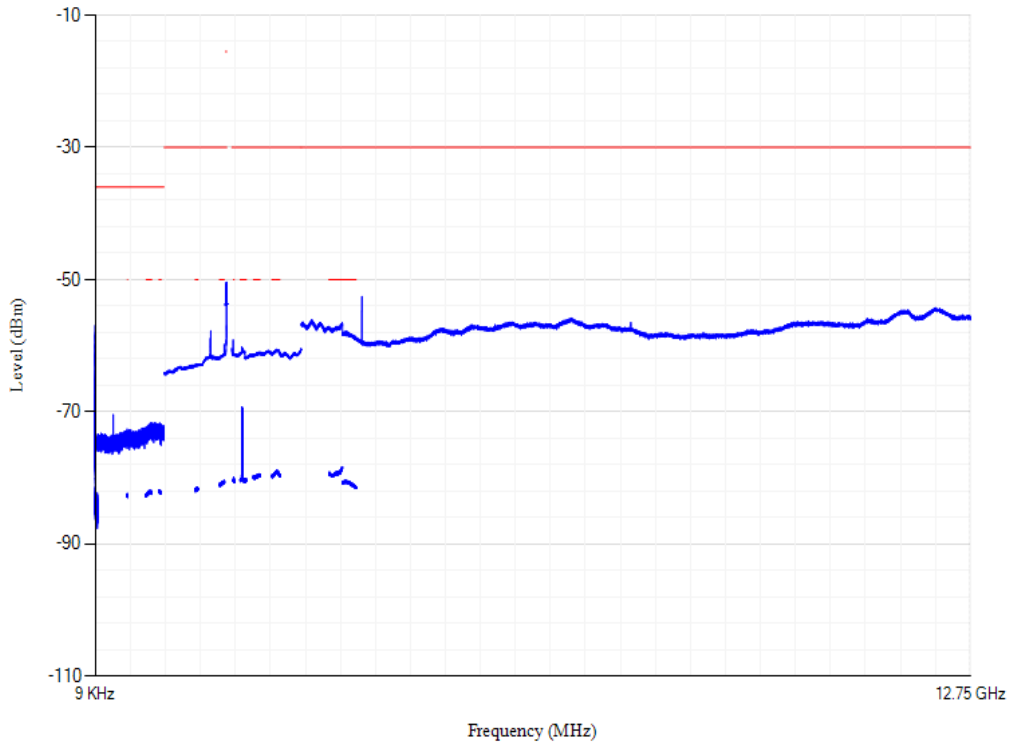

Conducted spurious emissions

Band1 QPSK BW=20MHz Channel=18500 RB Size=1 Position=#0