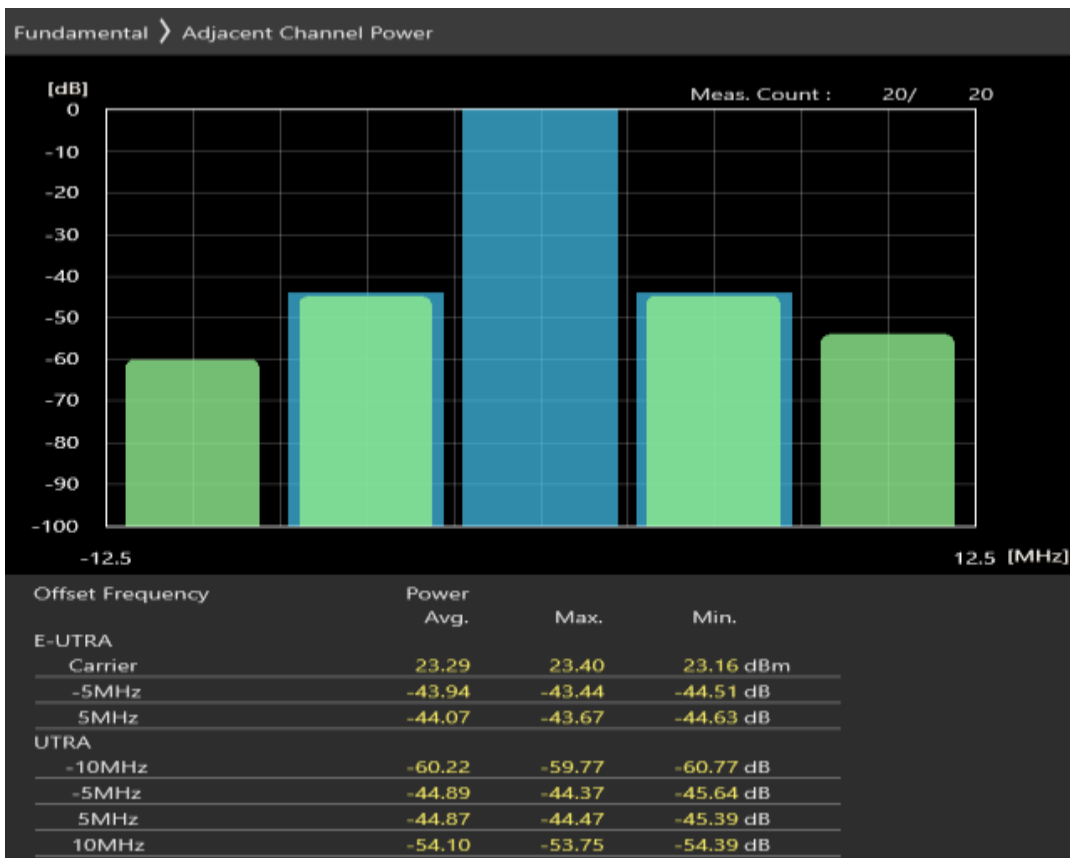

Band20 QPSK BW=5MHz Channel=24175 RB Size=25 Position=#0

Band20 16QAM BW=5MHz Channel=24175 RB Size=8 Position=#0