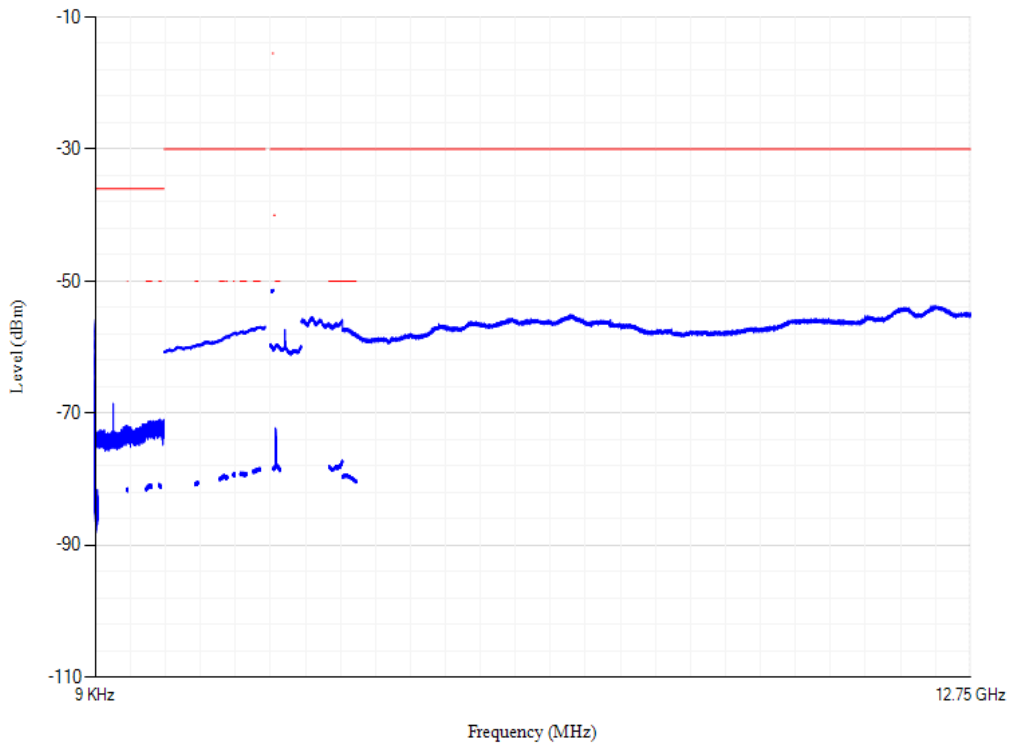

Conducted spurious emissions

Band7 QPSK BW=20MHz Channel=21100 RB Size=1 Position=#0