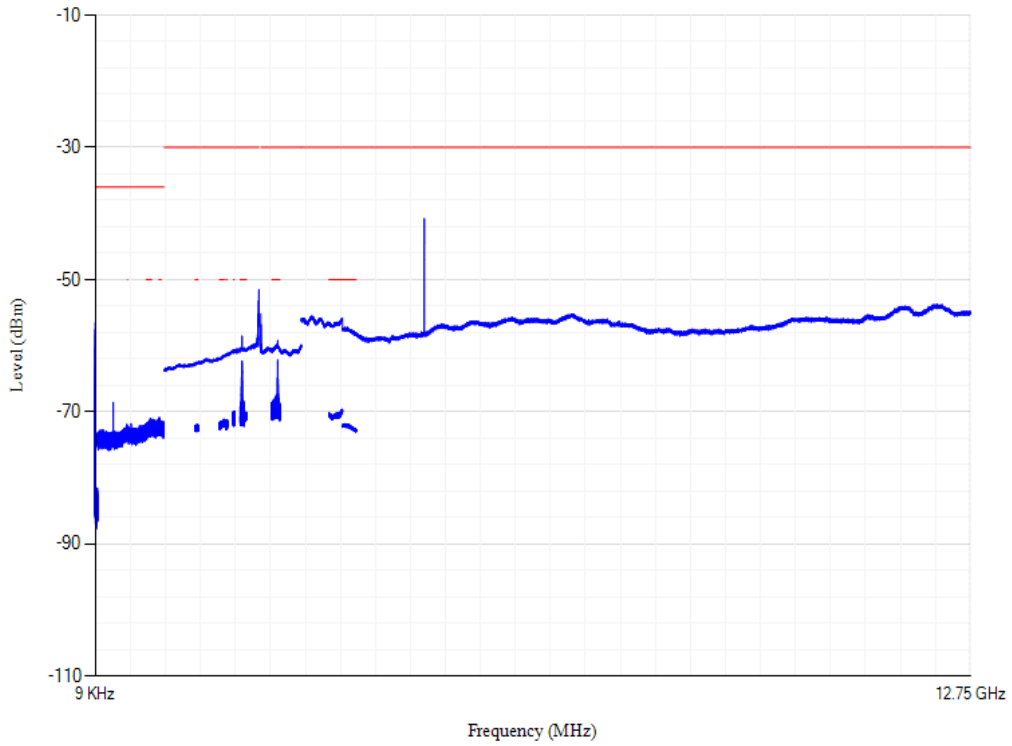

Conducted spurious emissions

Band40 QPSK BW=5MHz Channel=39150 RB Size=1 Position=#0

Conducted spurious emissions

Band40 QPSK BW=5MHz Channel=39625 RB Size=1 Position=#0

Conducted spurious emissions

Band40 QPSK BW=20MHz Channel=38750 RB Size=1 Position=#0