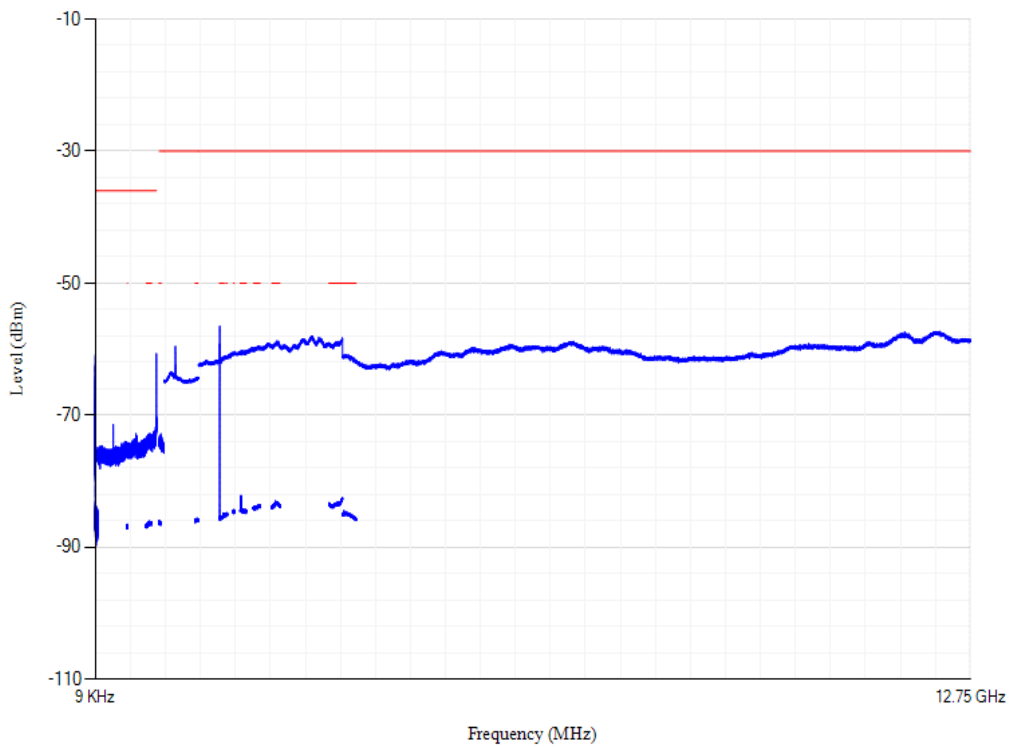

Conducted spurious emissions

Band8 QPSK BW=10MHz Channel=21625 RB Size=1 Position=#0

Conducted spurious emissions

Band8 QPSK BW=10MHz Channel=21750 RB Size=1 Position=#0

Conducted spurious emissions

Band8 QPSK BW=5MHz Channel=21475 RB Size=1 Position=#0