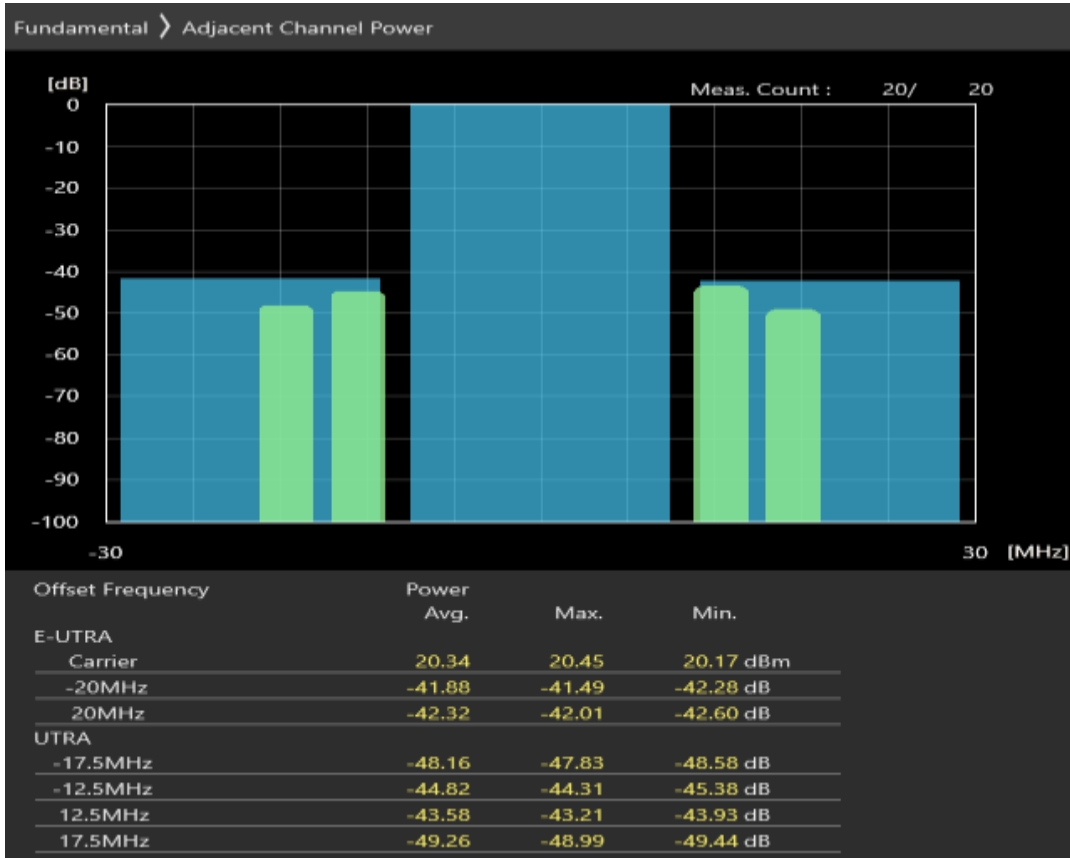

Band3 16QAM BW=20MHz Channel=19850 RB Size=100 Position=#0

Band40 QPSK BW=5MHz Channel=38675 RB Size=8 Position=#0