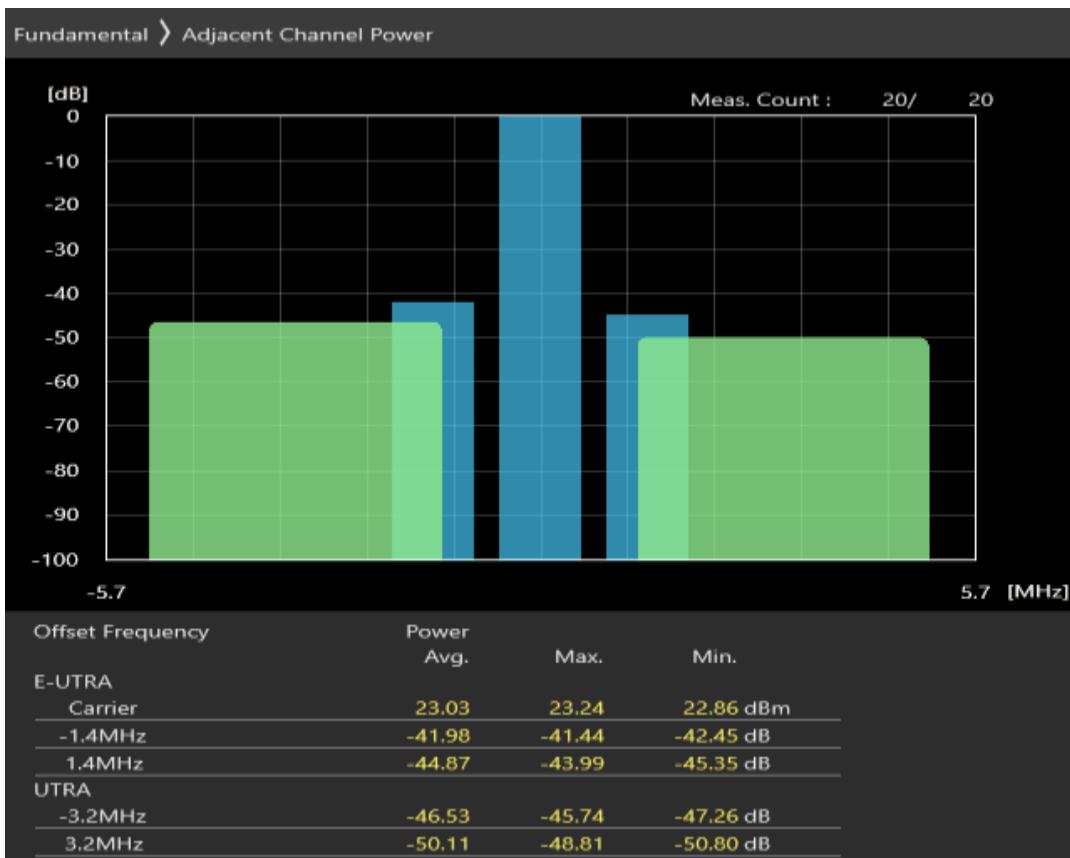

Band3 QPSK BW=1.4MHz Channel=19575 RB Size=5 Position=#0

Band3 QPSK BW=1.4MHz Channel=19575 RB Size=5 Position=#Max