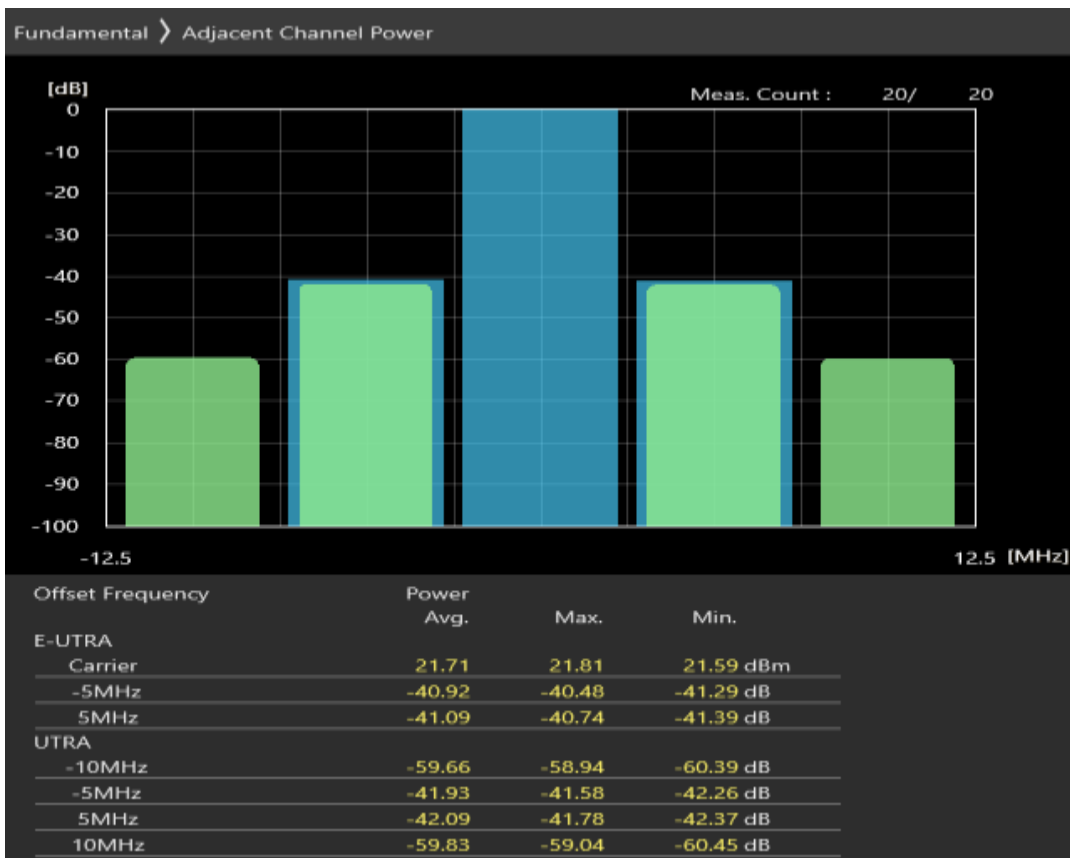

Band28 QPSK BW=5MHz Channel=27385 RB Size=25 Position=#0

Band28 16QAM BW=5MHz Channel=27385 RB Size=8 Position=#0