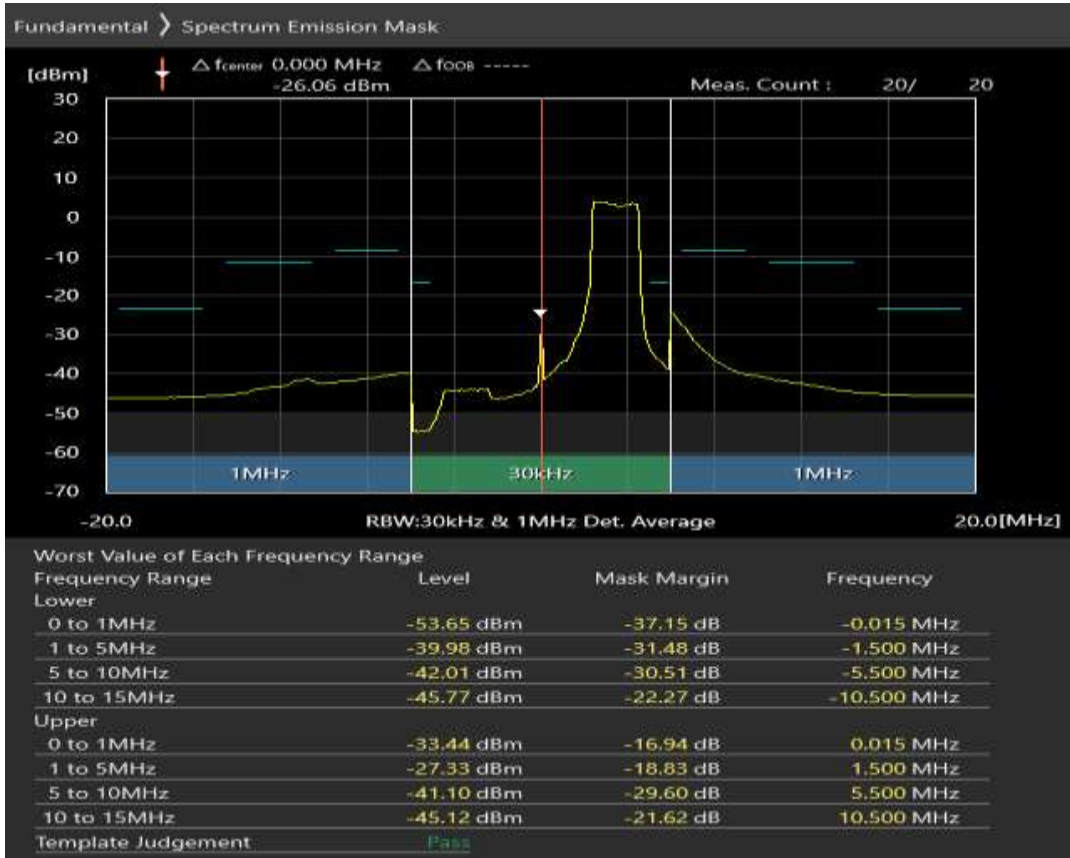

Band28 16QAM BW=10MHz Channel=27410 RB Size=12 Position=#Max

Band28 16QAM BW=10MHz Channel=27410 RB Size=50 Position=#0