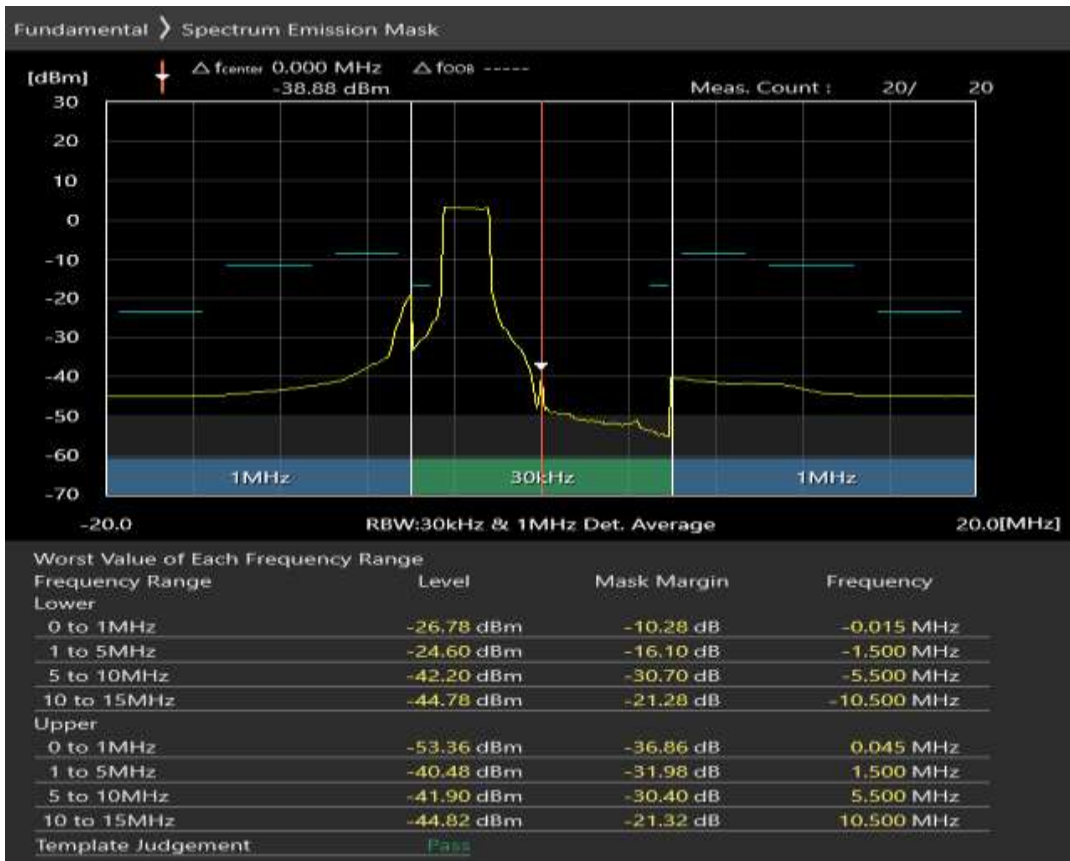

Band8 QAM16 BW=10MHz Channel=21625 RB Size=12 Position=#0

Band8 QAM16 BW=10MHz Channel=21625 RB Size=12 Position=#Max