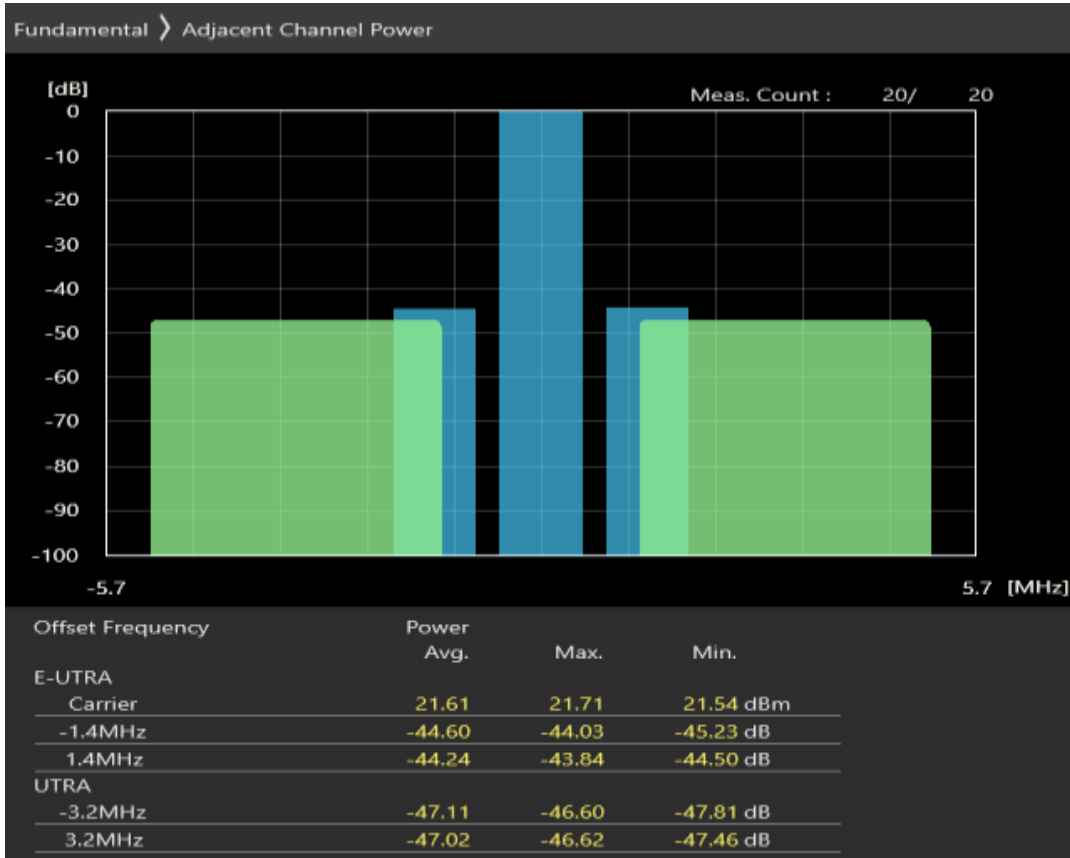

Band8 QPSK BW=1.4MHz Channel=21457 RB Size=6 Position=#0

Band8 QPSK BW=1.4MHz Channel=21625 RB Size=5 Position=#0