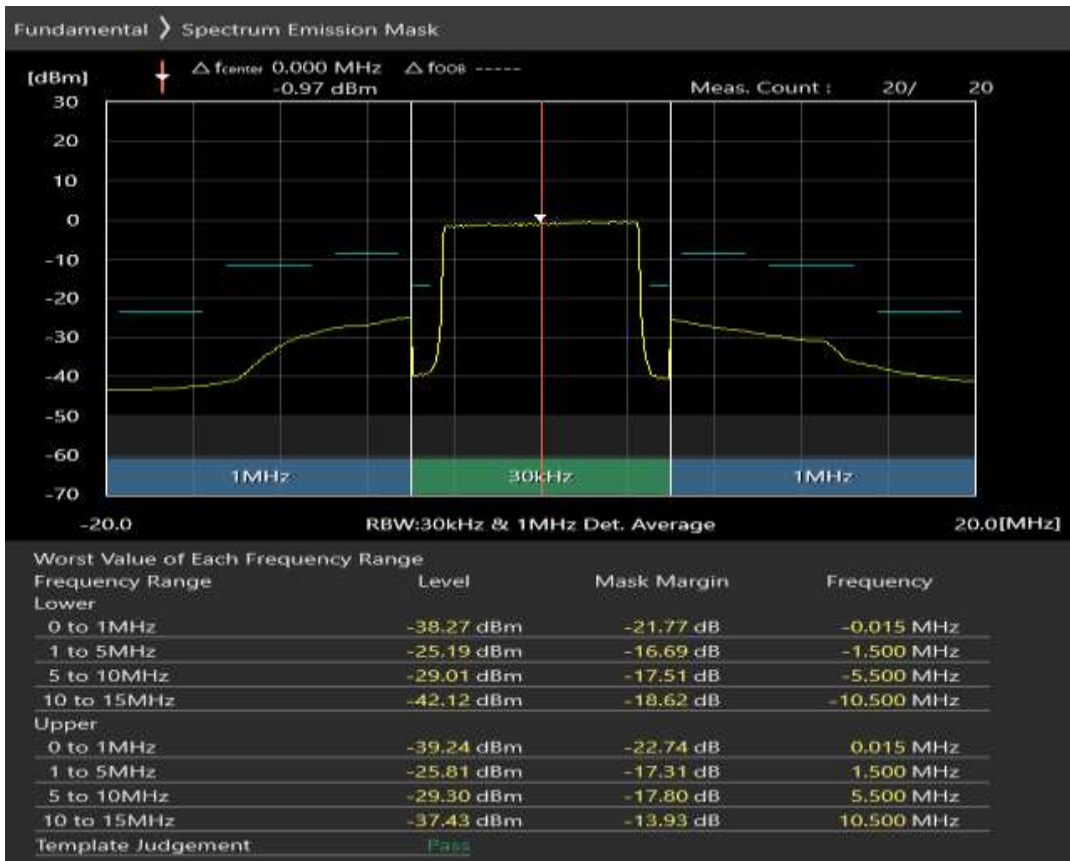

Band1 QPSK BW=10MHz Channel=1805 RB Size=50 Position=#0

Band1 16QAM BW=10MHz Channel=18050 RB Size=12 Position=#0