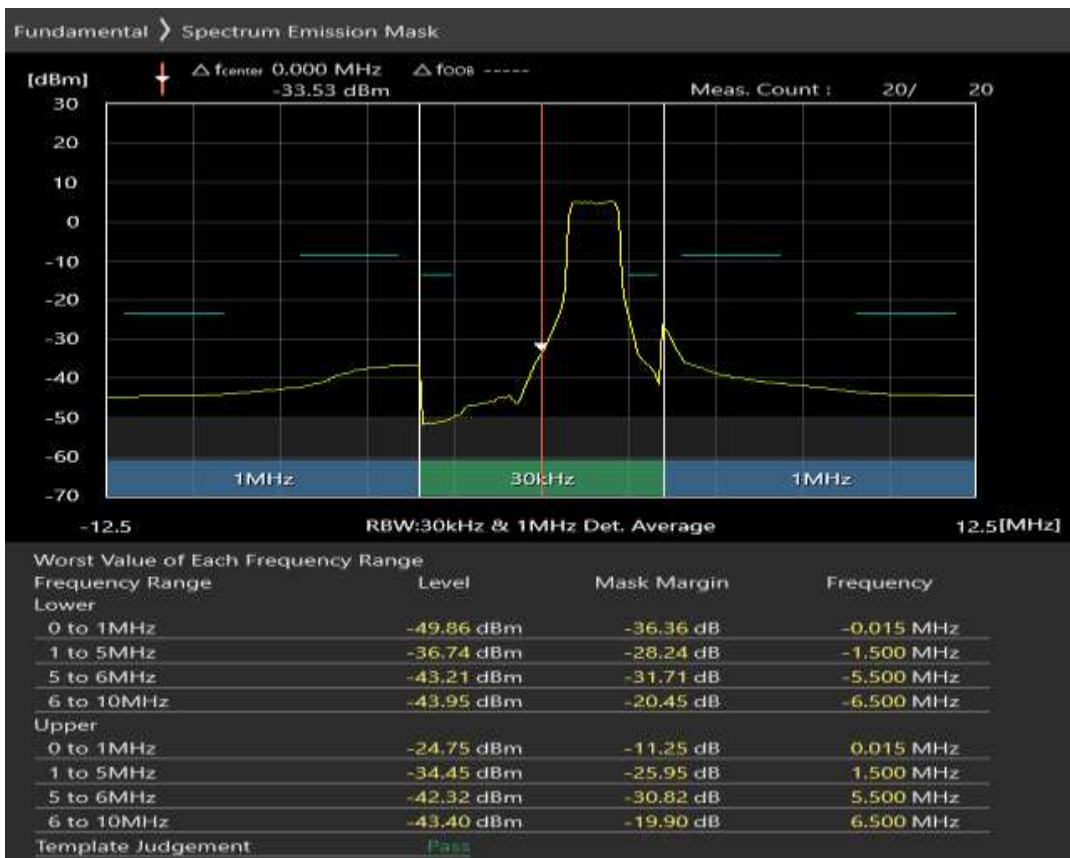

Band8 QAM16 BW=5MHz Channel=21625 RB Size=8 Position=#Max

Band8 QAM16 BW=5MHz Channel=21775 RB Size=25 Position=#0