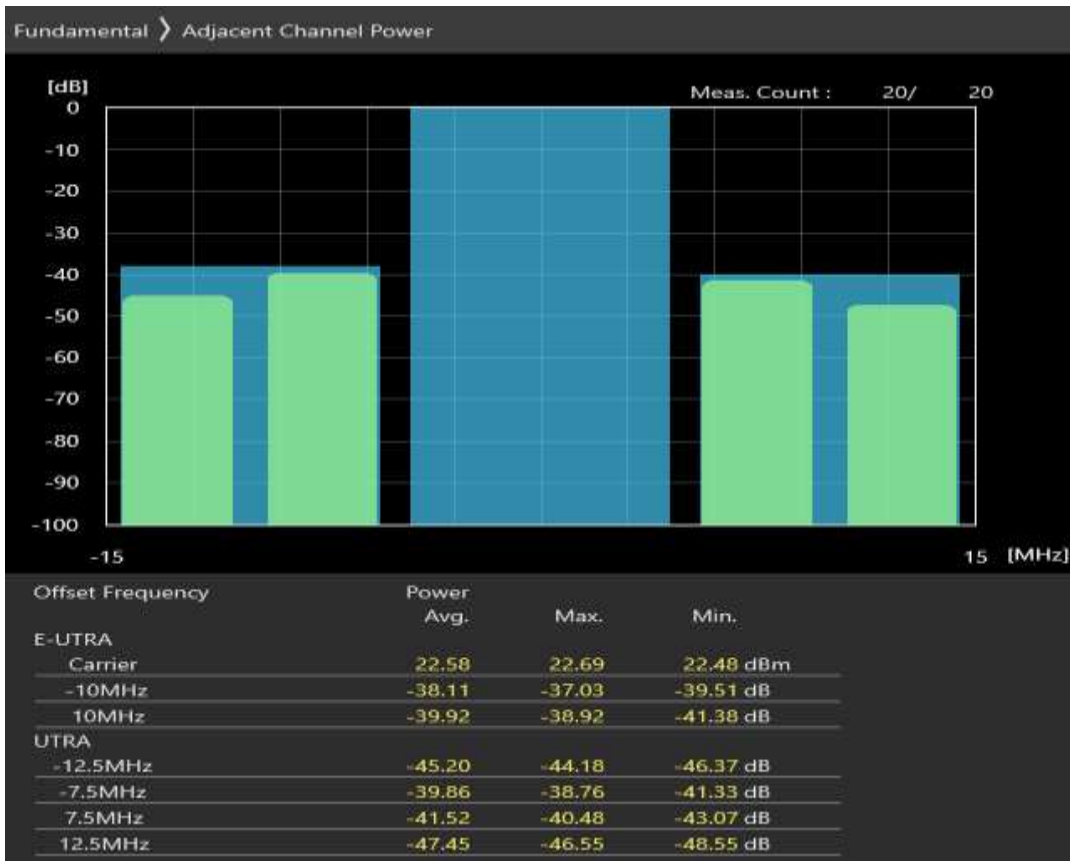

Band7 QPSK BW=10MHz Channel=21400 RB Size=50 Position=#0

Band7 16QAM BW=10MHz Channel=21400 RB Size=12 Position=#0

Band7 16QAM BW=10MHz Channel=21400 RB Size=12 Position=#Max

Band7 16QAM BW=10MHz Channel=21400 RB Size=50 Position=#0