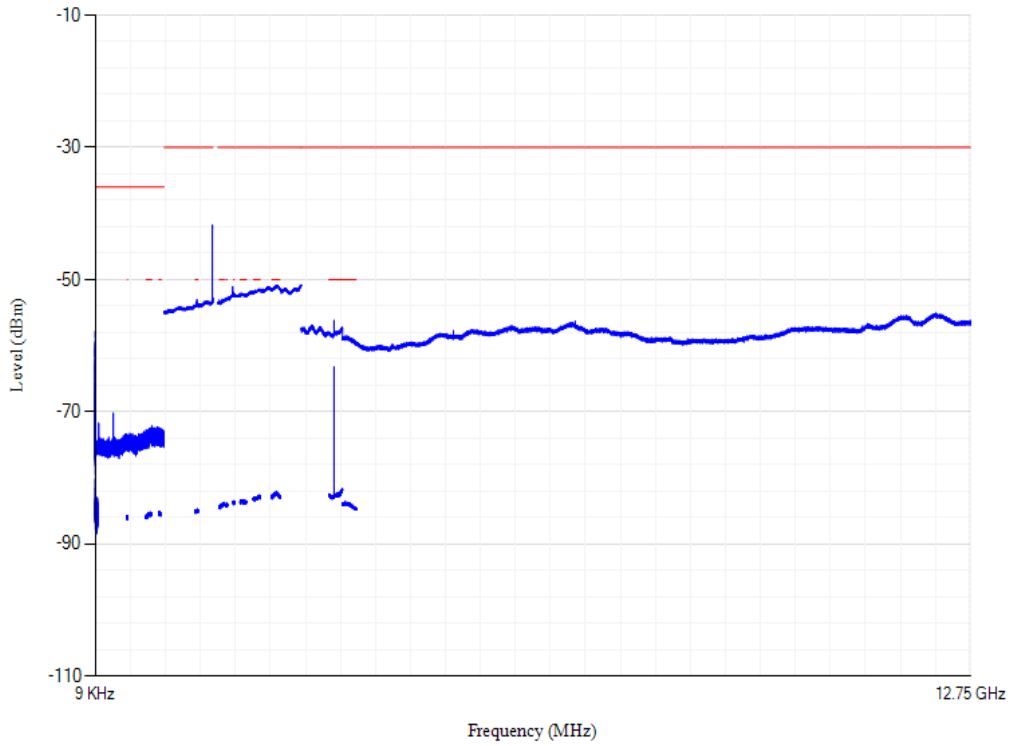

Conducted spurious emissions

Band3 QPSK BW=20MHz Channel=19850 RB Size=1 Position=#0