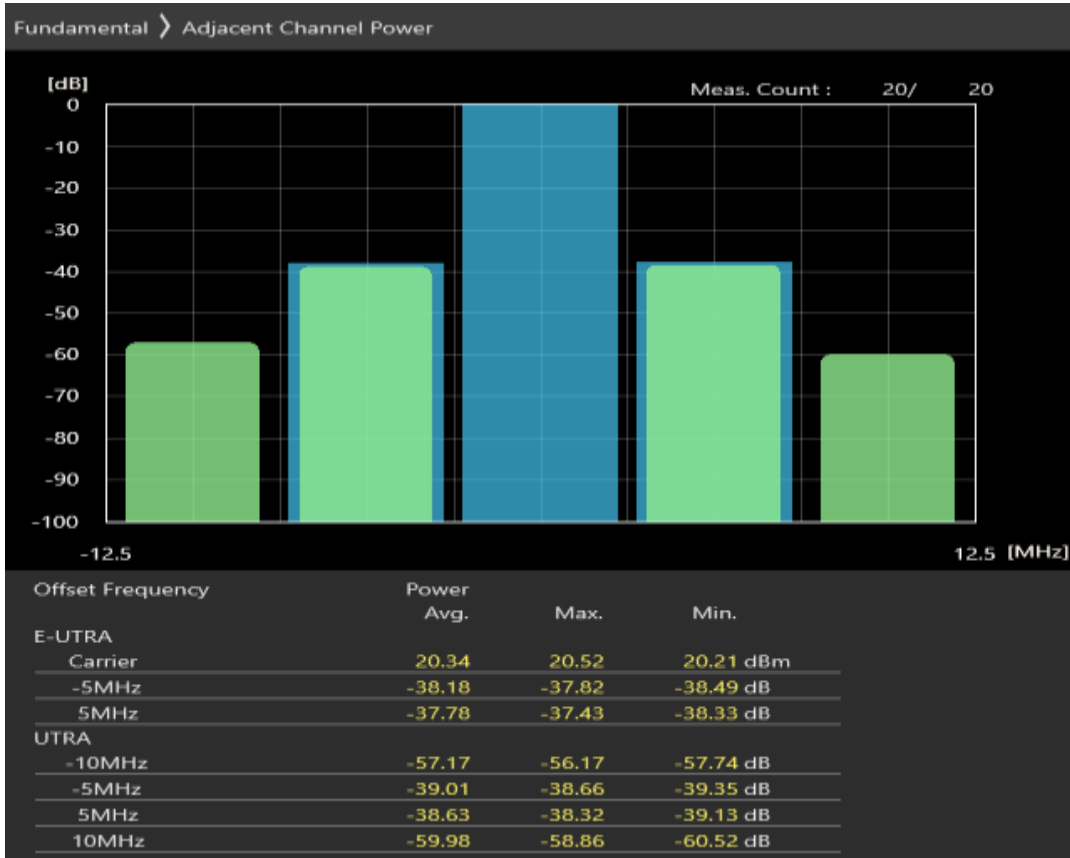

Band3 16QAM BW=5MHz Channel=19925 RB Size=25 Position=#0

Band3 QPSK BW=10MHz Channel=19250 RB Size=12 Position=#0