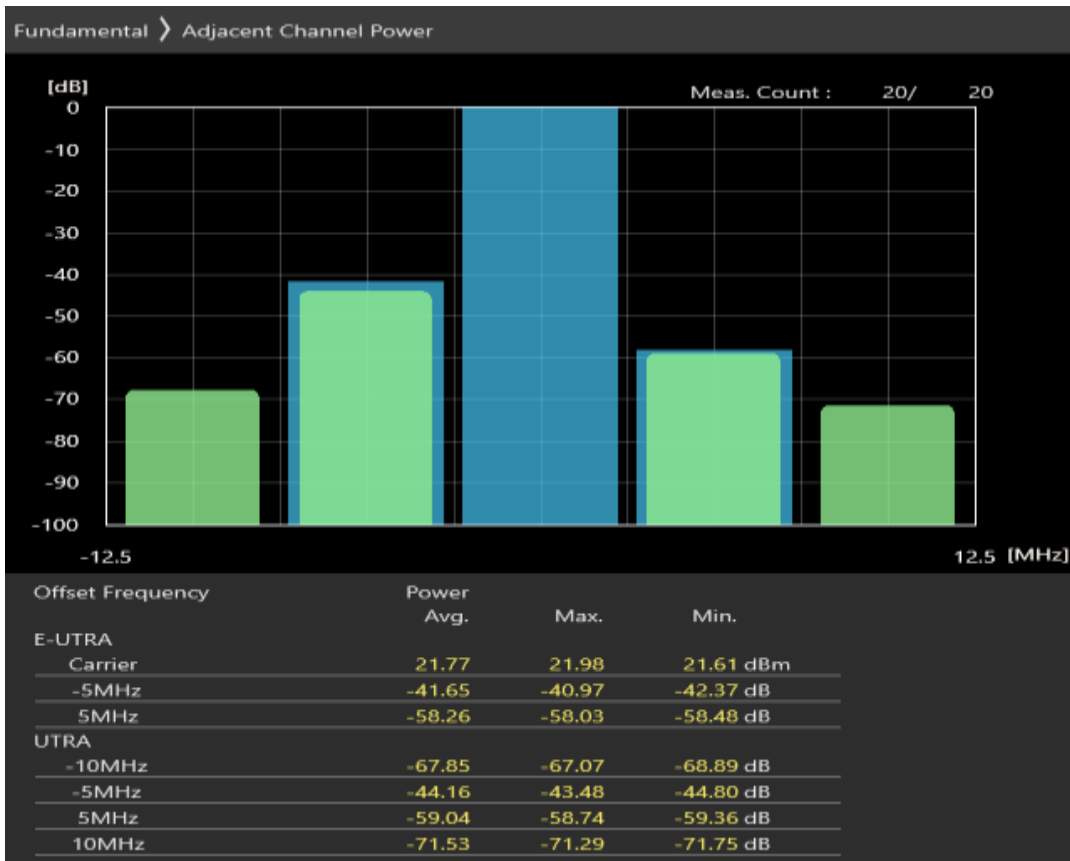

Band28 QPSK BW=5MHz Channel=27635 RB Size=8 Position=#0

Band28 QPSK BW=5MHz Channel=27635 RB Size=8 Position=#Max

Band28 QPSK BW=5MHz Channel=27635 RB Size=25 Position=#0

Band28 16QAM BW=5MHz Channel=27635 RB Size=8 Position=#0