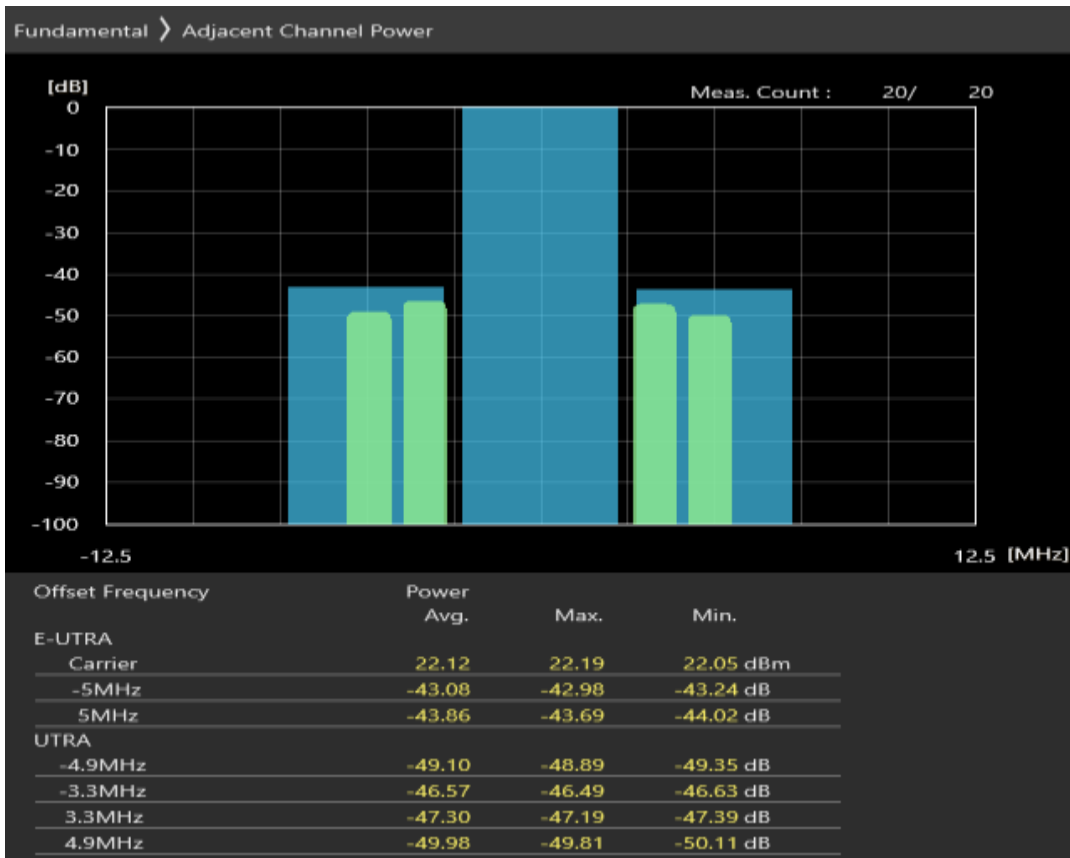

Band40 QPSK BW=5MHz Channel=38675 RB Size=25 Position=#0

Band40 16QAM BW=5MHz Channel=38675 RB Size=8 Position=#0

Band40 16QAM BW=5MHz Channel=38675 RB Size=8 Position=#Max

Band40 16QAM BW=5MHz Channel=38675 RB Size=25 Position=#0