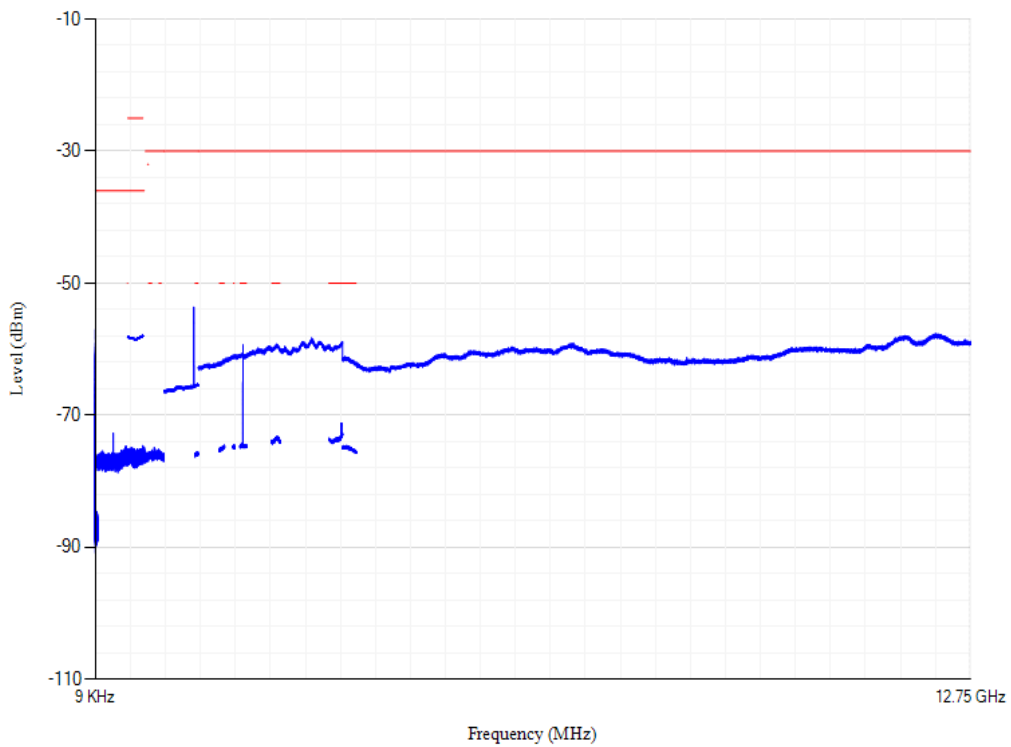

Conducted spurious emissions

Band28 QPSK BW=3MHz Channel=27360 RB Size=1 Position=#0

Conducted spurious emissions

Band28 QPSK BW=3MHz Channel=27495 RB Size=1 Position=#0

Conducted spurious emissions

Band28 QPSK BW=5MHz Channel=27235 RB Size=1 Position=#0