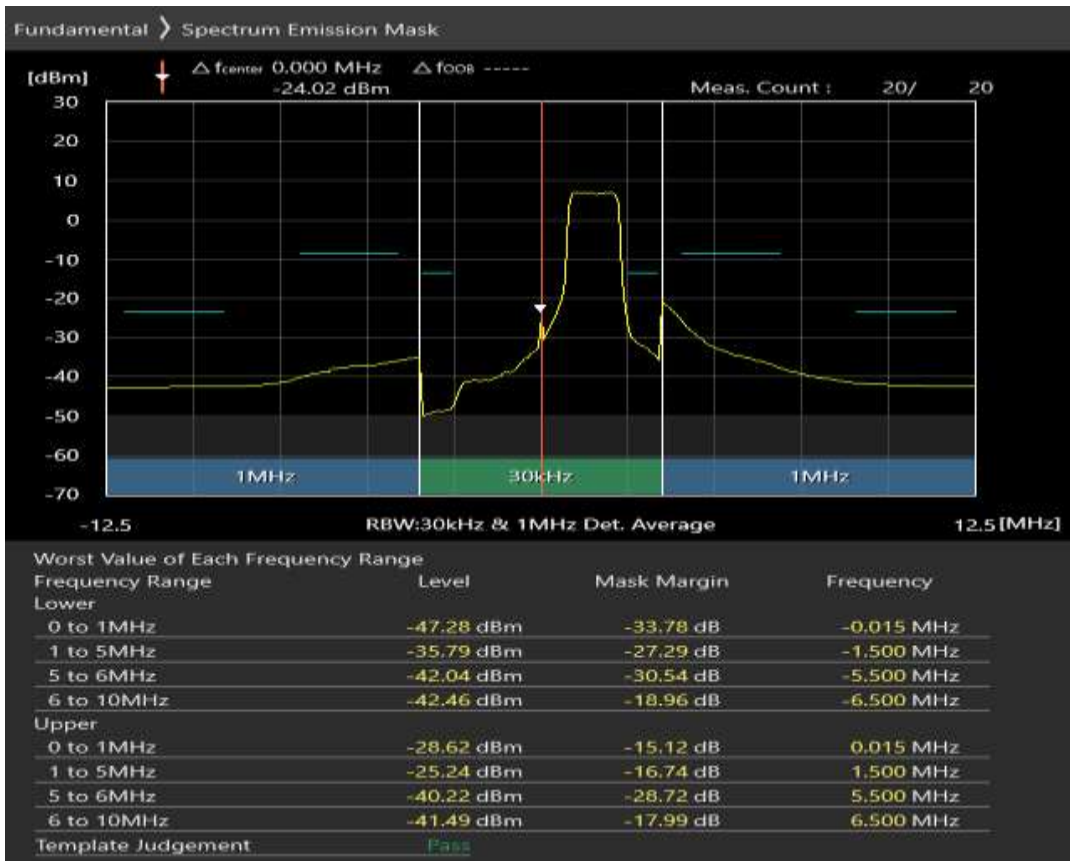

Band7 16QAM BW=5MHz Channel=20775 RB Size=8 Position=#Max

Band7 16QAM BW=5MHz Channel=20775 RB Size=25 Position=#0