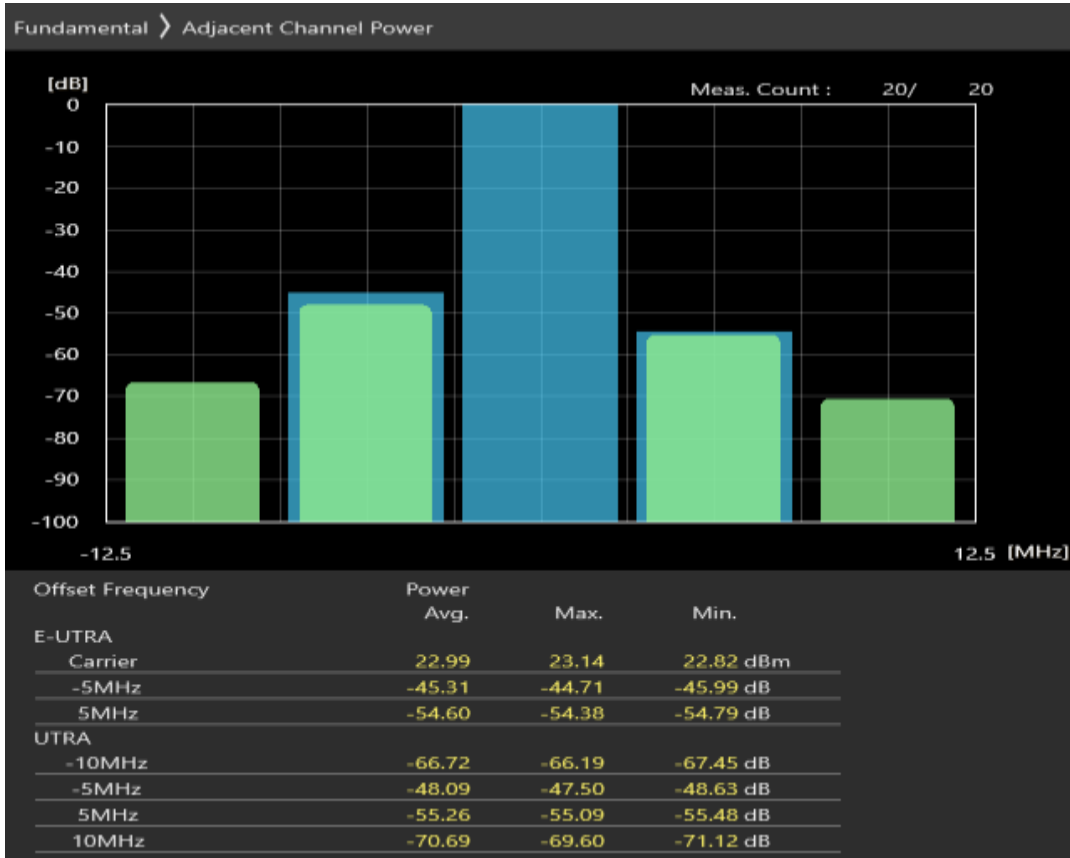

Band1 16QAM BW=5MHz Channel=18025 RB Size=8 Position=#0

Band1 16QAM BW=5MHz Channel=18025 RB Size=8 Position=#Max