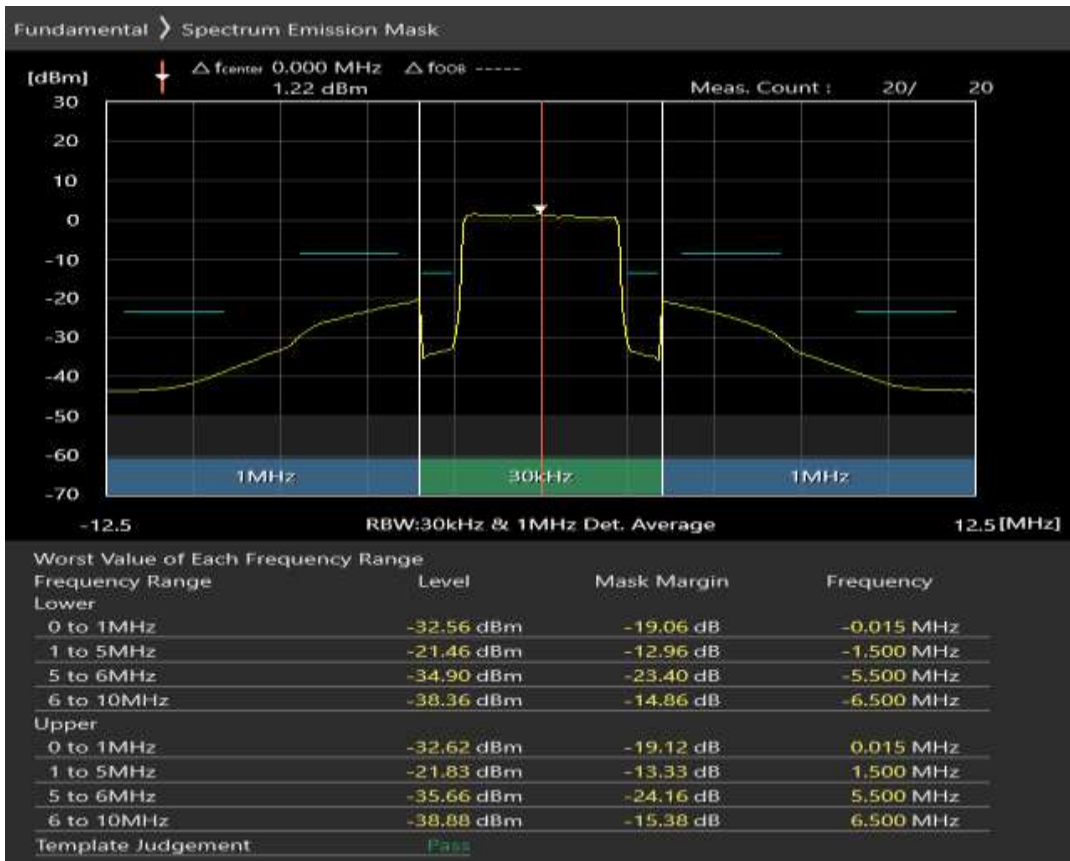

Band3 QPSK BW=5MHz Channel=19575 RB Size=25 Position=#0

Band3 16QAM BW=5MHz Channel=19575 RB Size=8 Position=#0