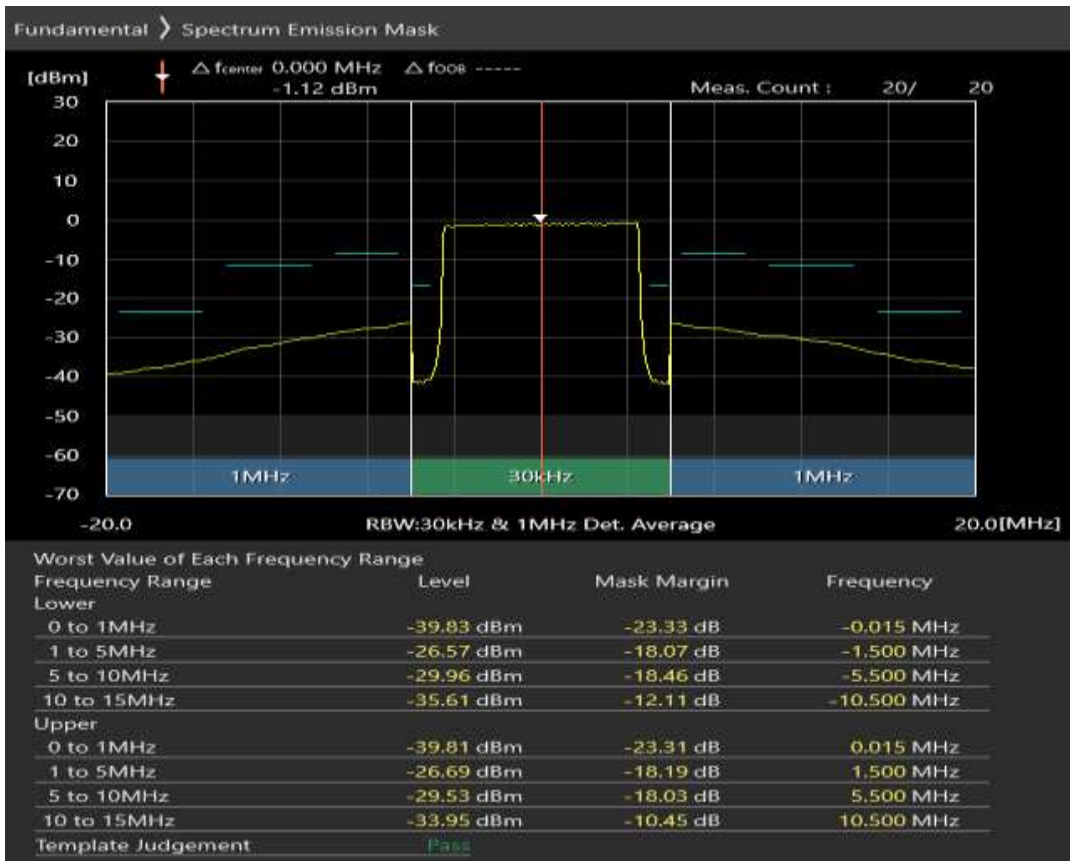

Band7 QPSK BW=10MHz Channel=20800 RB Size=50 Position=#0

Band7 16QAM BW=10MHz Channel=20800 RB Size=12 Position=#0