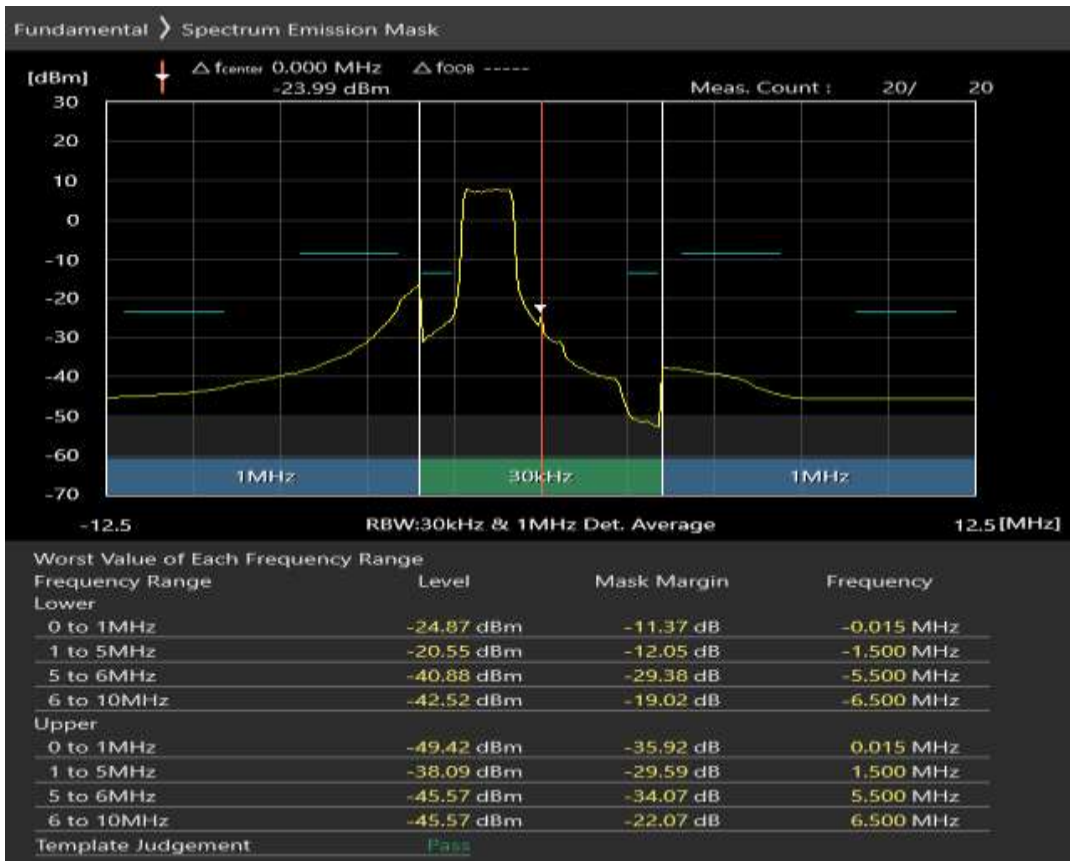

Band28 QPSK BW=5MHz Channel=27635 RB Size=8 Position=#0

Band28 QPSK BW=5MHz Channel=27635 RB Size=8 Position=#Max