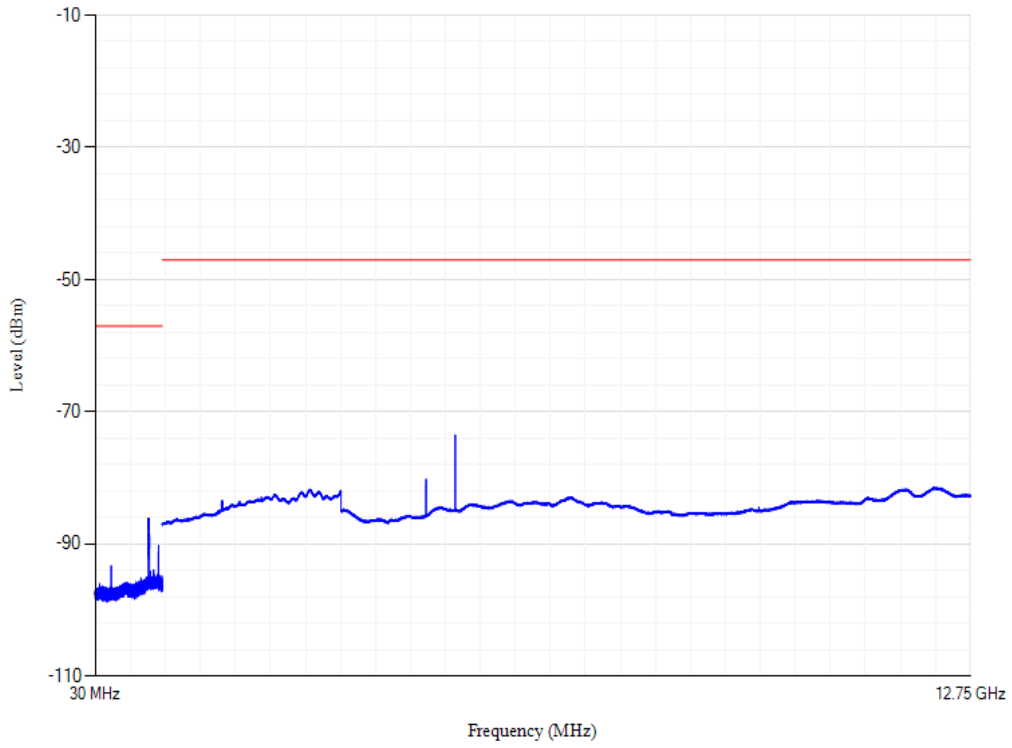

Conducted spurious emissions

Band20 QPSK BW=20MHz Channel=24350