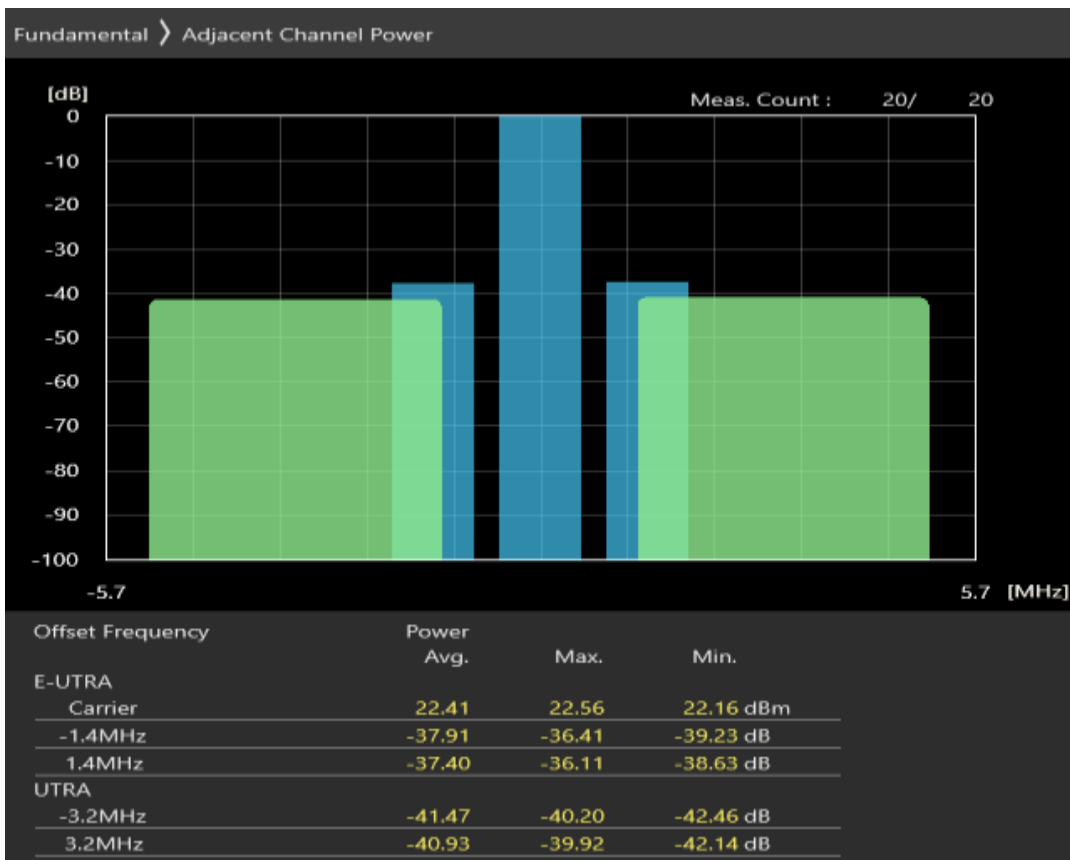

Band3 QPSK BW=1.4MHz Channel=19943 RB Size=6 Position=#0

Band3 16QAM BW=1.4MHz Channel=19943 RB Size=5 Position=#0