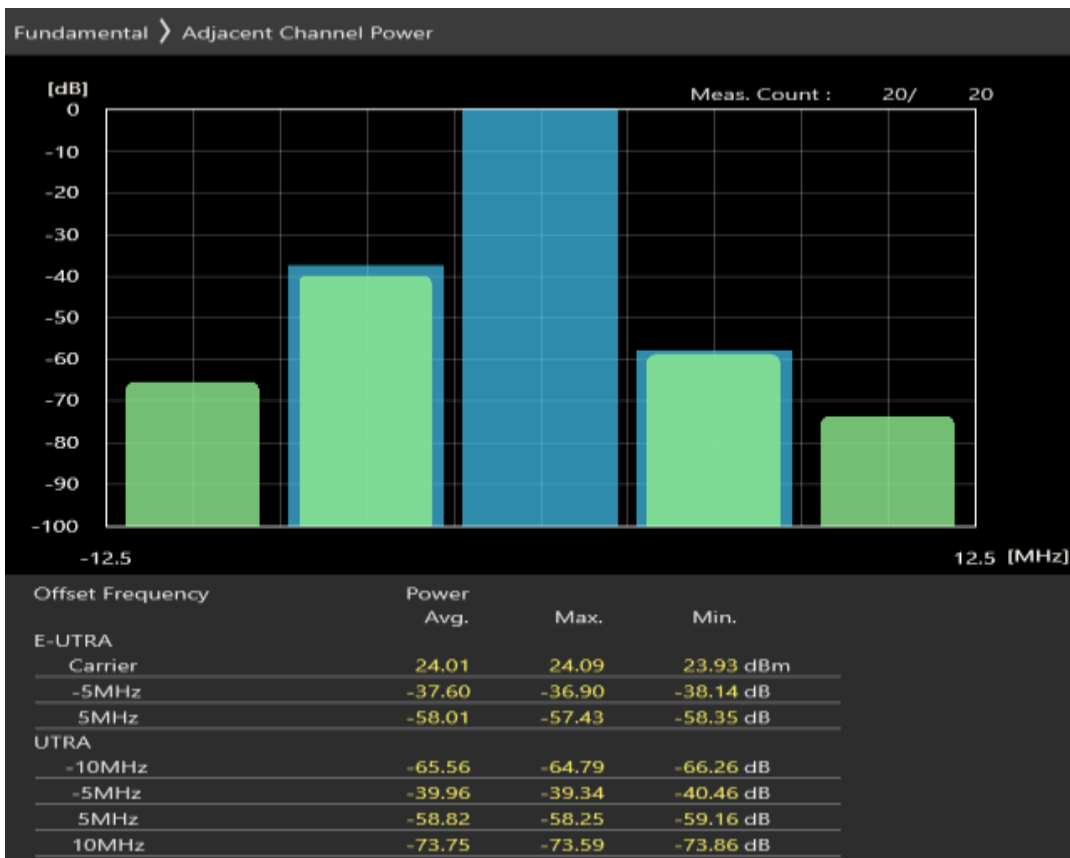

Band28 QPSK BW=5MHz Channel=27635 RB Size=8 Position=#0

Band28 QPSK BW=5MHz Channel=27635 RB Size=8 Position=#Max