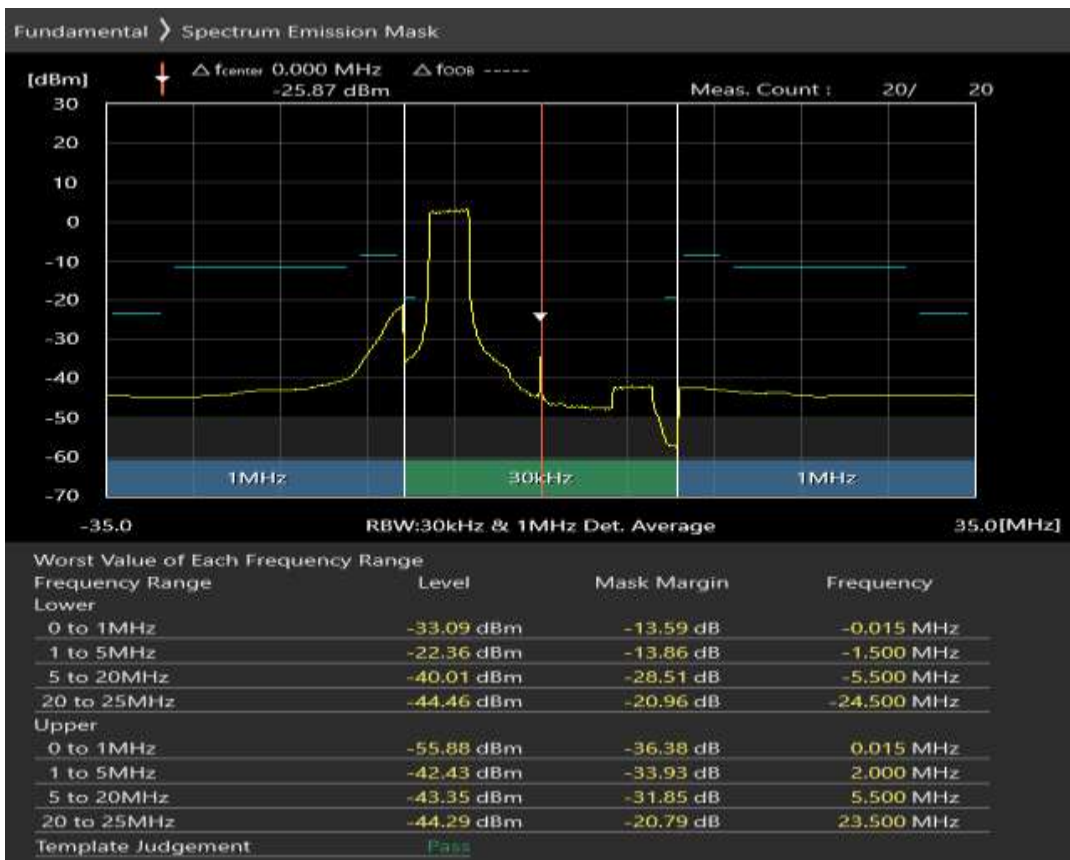

Band3 QPSK BW=20MHz Channel=19850 RB Size=18 Position=#0

Band3 QPSK BW=20MHz Channel=19850 RB Size=18 Position=#Max

Band3 QPSK BW=20MHz Channel=19850 RB Size=100 Position=#0

Band3 16QAM BW=20MHz Channel=19850 RB Size=18 Position=#0