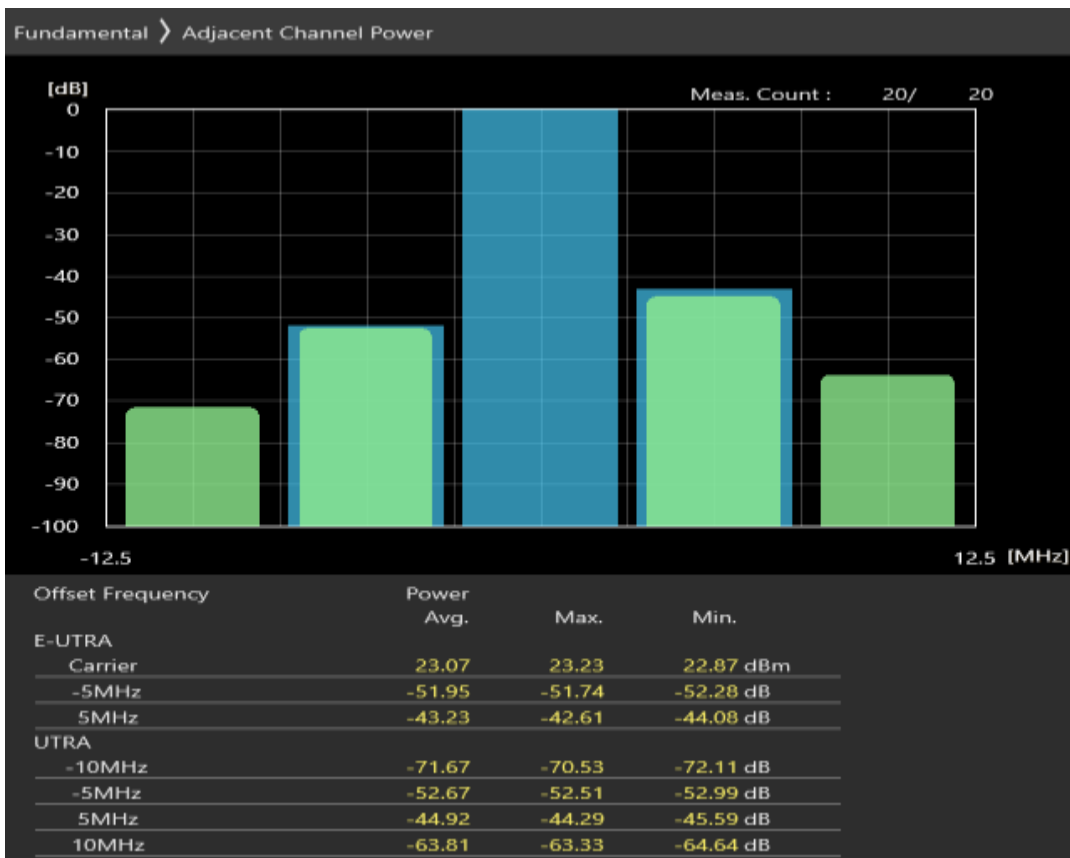

Band20 QPSK BW=5MHz Channel=24300 RB Size=25 Position=#0

Band20 16QAM BW=5MHz Channel=24300 RB Size=8 Position=#0

Band20 16QAM BW=5MHz Channel=24300 RB Size=8 Position=#Max

Band20 16QAM BW=5MHz Channel=24300 RB Size=25 Position=#0