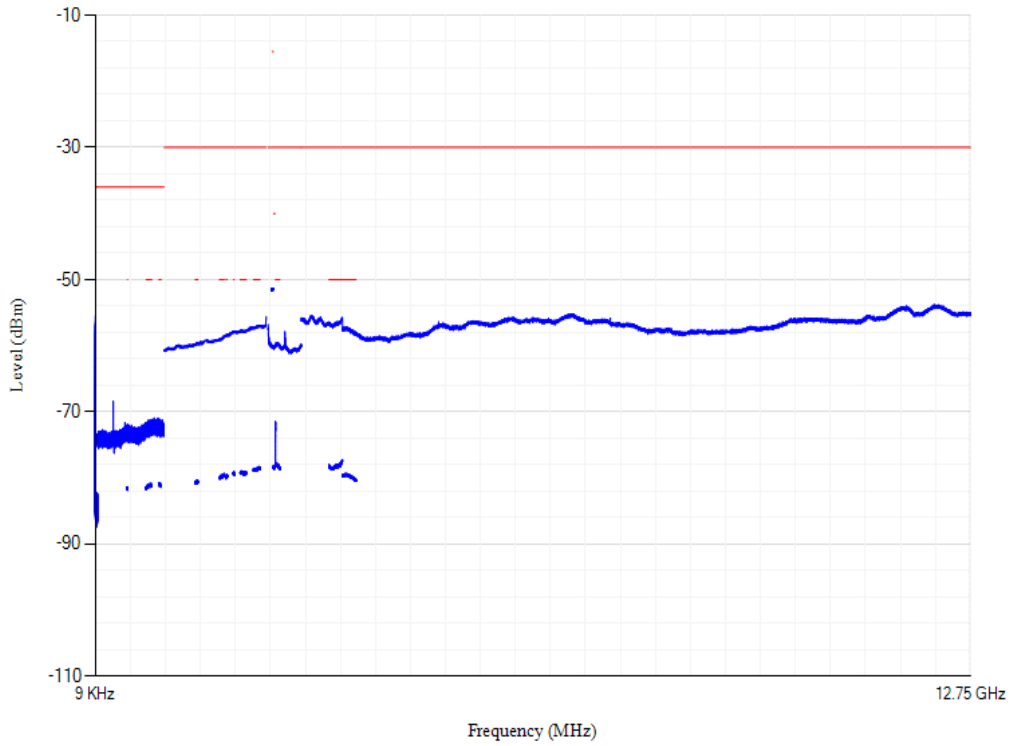

Conducted spurious emissions

Band7 QPSK BW=5MHz Channel=21100 RB Size=1 Position=#0