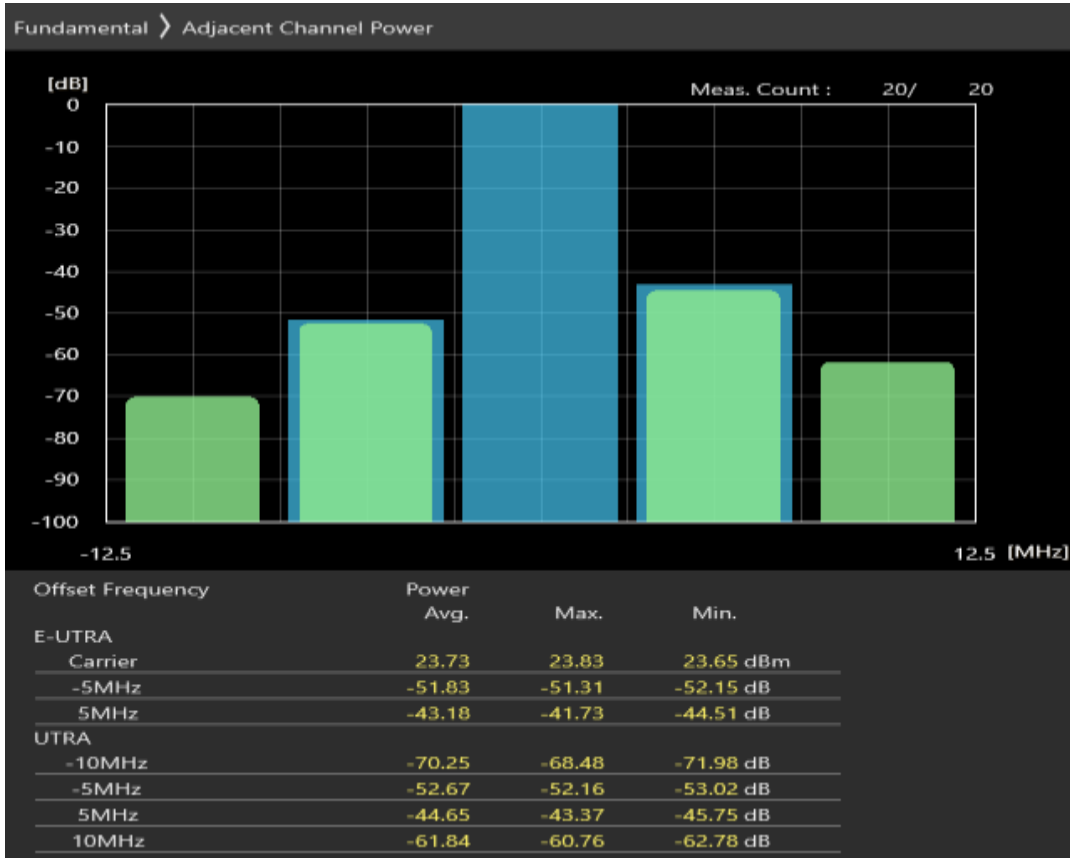

Band20 16QAM BW=5MHz Channel=24175 RB Size=8 Position=#Max

Band20 16QAM BW=5MHz Channel=24175 RB Size=25 Position=#0

Band20 QPSK BW=5MHz Channel=24300 RB Size=8 Position=#0

Band20 QPSK BW=5MHz Channel=24300 RB Size=8 Position=#Max