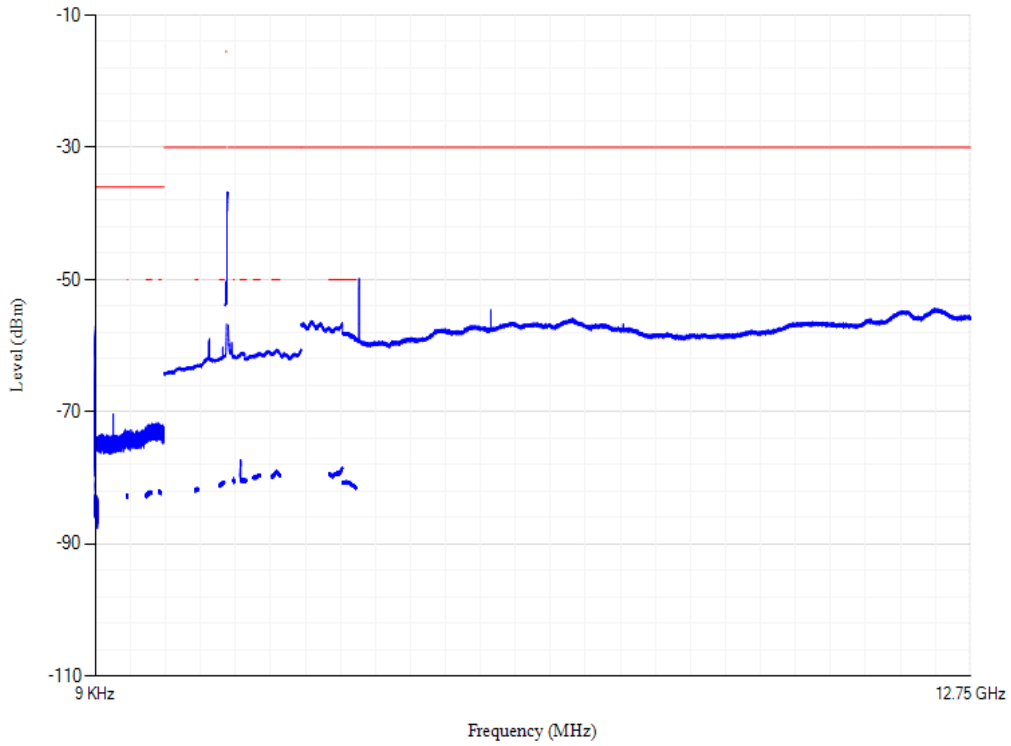

Conducted spurious emissions