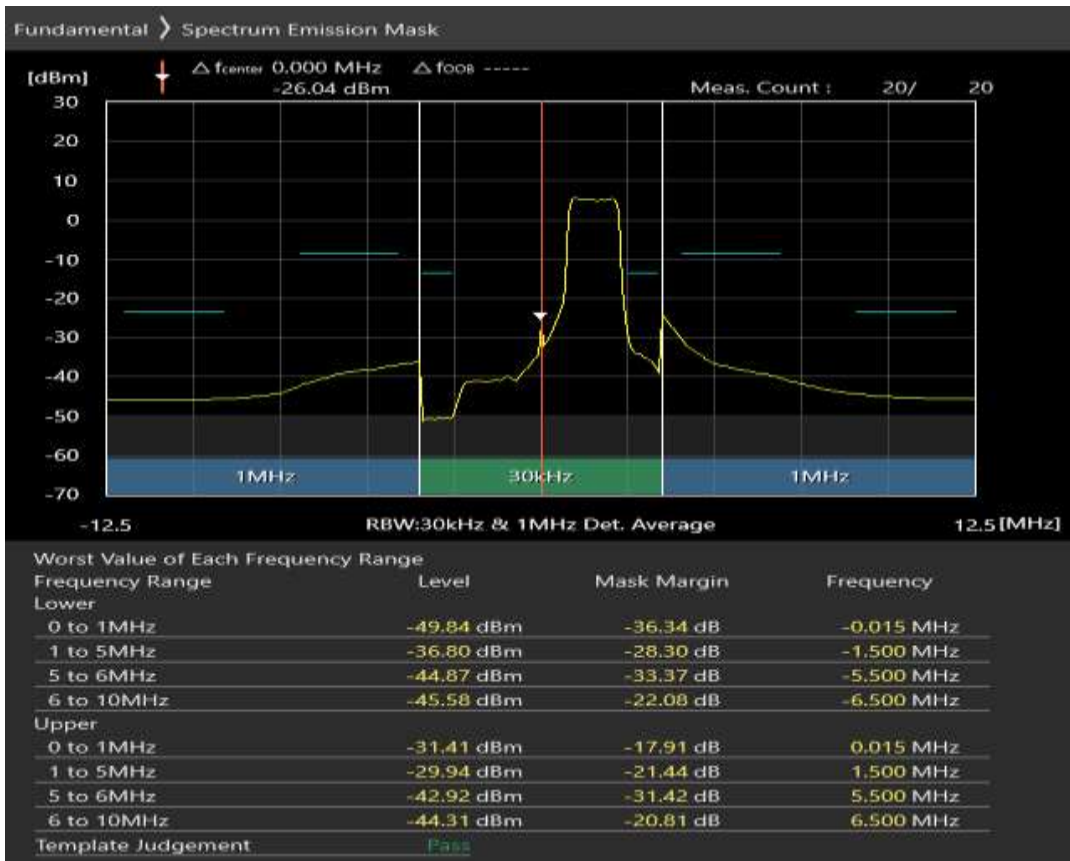

Band28 16QAM BW=5MHz Channel=27385 RB Size=8 Position=#Max

Band28 16QAM BW=5MHz Channel=27385 RB Size=25 Position=#0