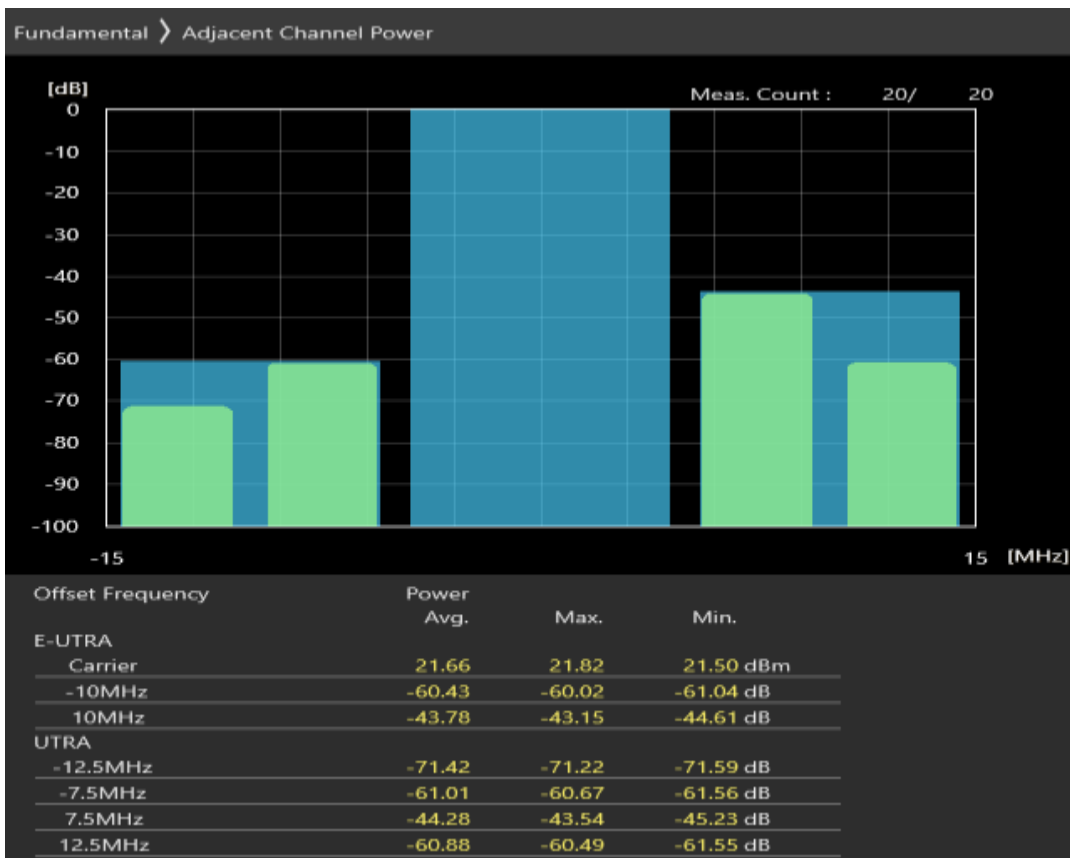

Band28 16QAM BW=10MHz Channel=27260 RB Size=12 Position=#Max

Band28 16QAM BW=10MHz Channel=27260 RB Size=50 Position=#0