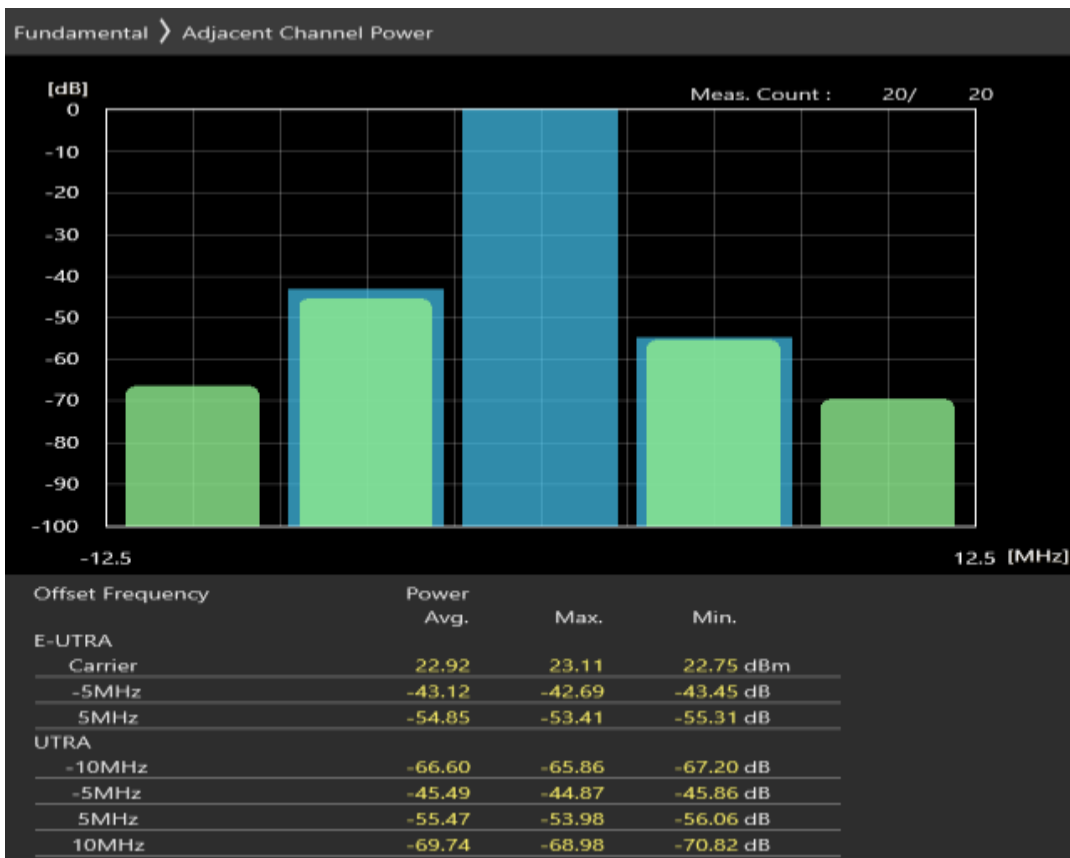

Band3 QPSK BW=5MHz Channel=19225 RB Size=8 Position=#0

Band3 QPSK BW=5MHz Channel=19225 RB Size=8 Position=#Max