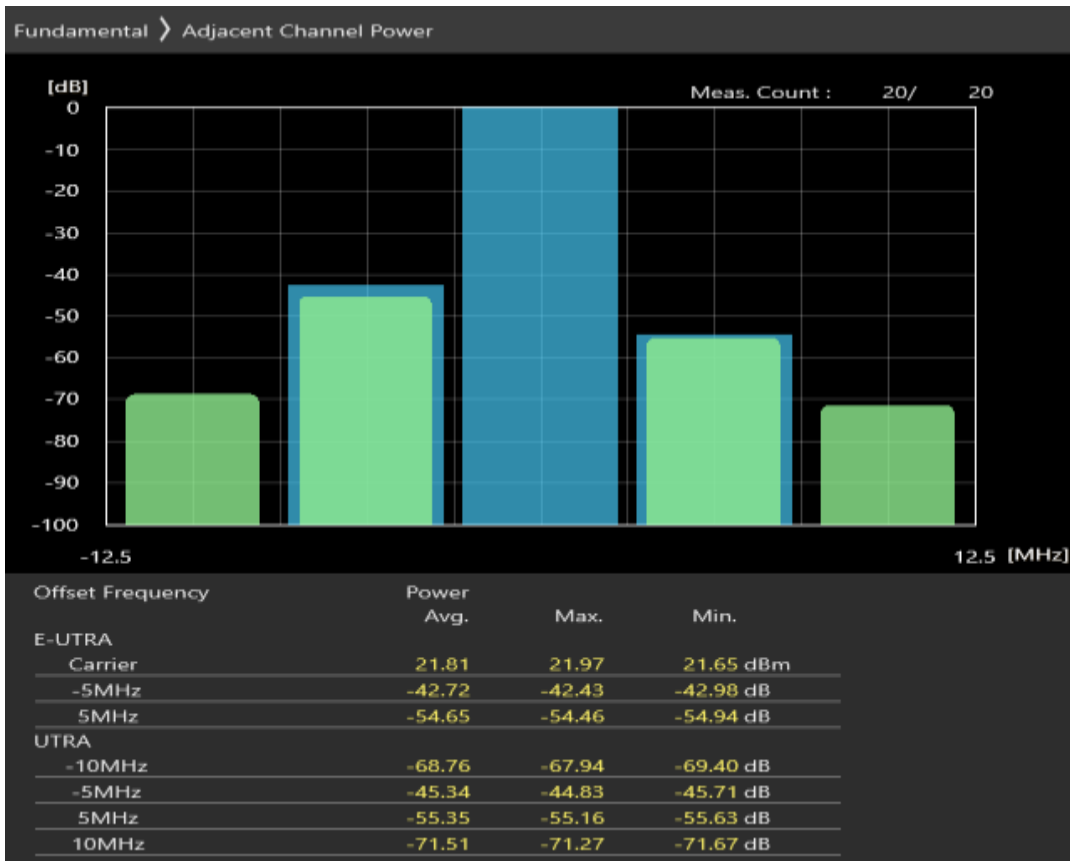

Band28 16QAM BW=5MHz Channel=27385 RB Size=8 Position=#0

Band28 16QAM BW=5MHz Channel=27385 RB Size=8 Position=#Max