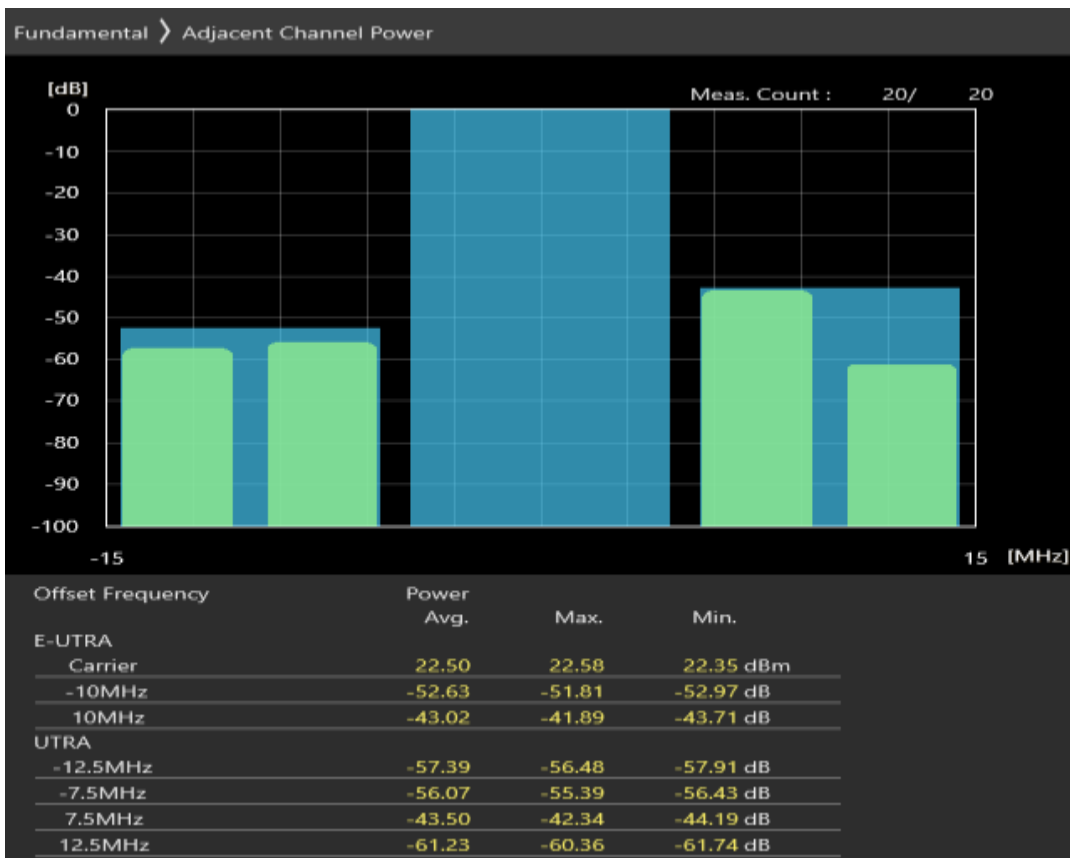

Band3 16QAM BW=10MHz Channel=19575 RB Size=12 Position=#Max

Band3 16QAM BW=10MHz Channel=19575 RB Size=50 Position=#0