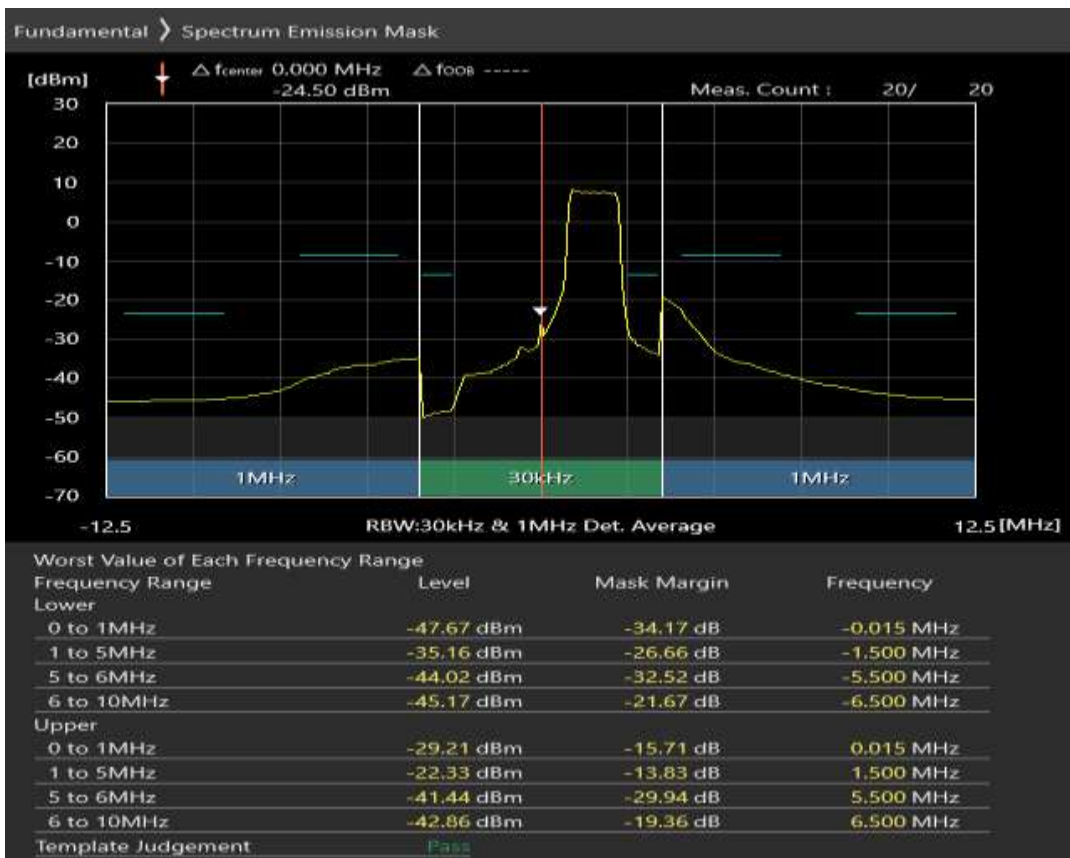

Band28 QPSK BW=5MHz Channel=27385 RB Size=8 Position=#Max

Band28 QPSK BW=5MHz Channel=27385 RB Size=25 Position=#0