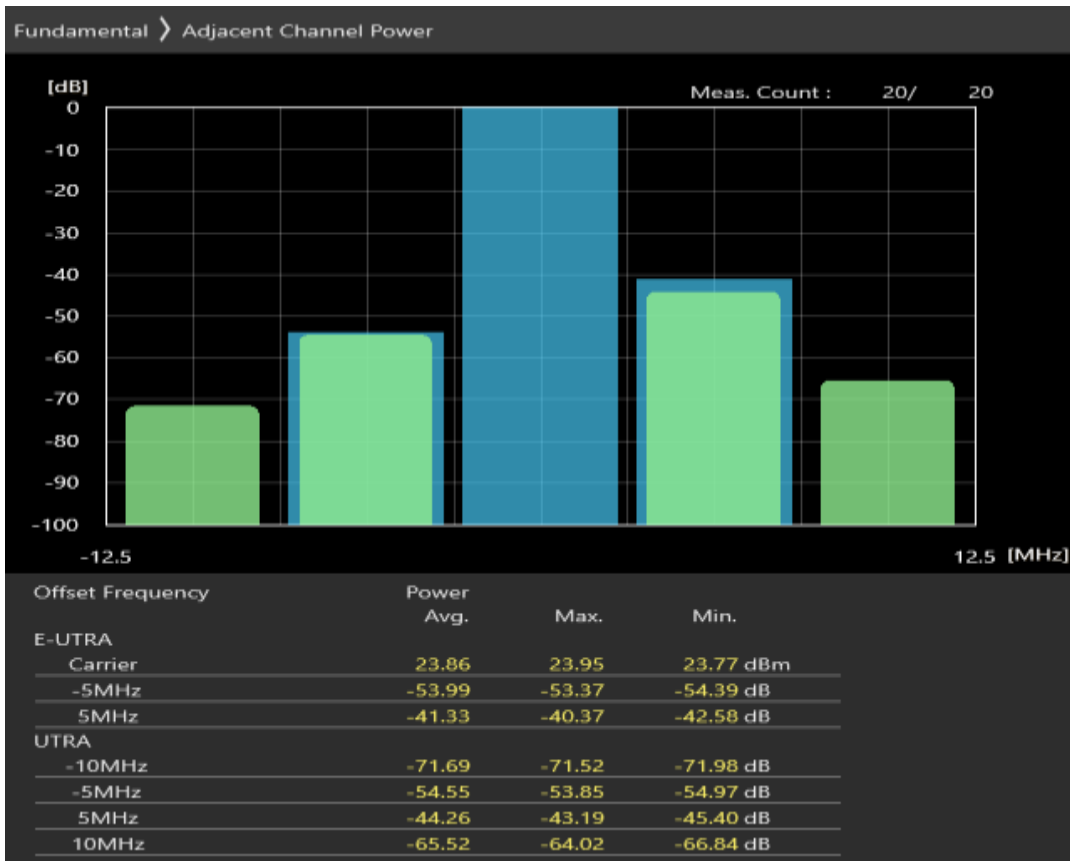

Band1 QPSK BW=5MHz Channel=18300 RB Size=8 Position=#Max

Band1 QPSK BW=5MHz Channel=18300 RB Size=25 Position=#0