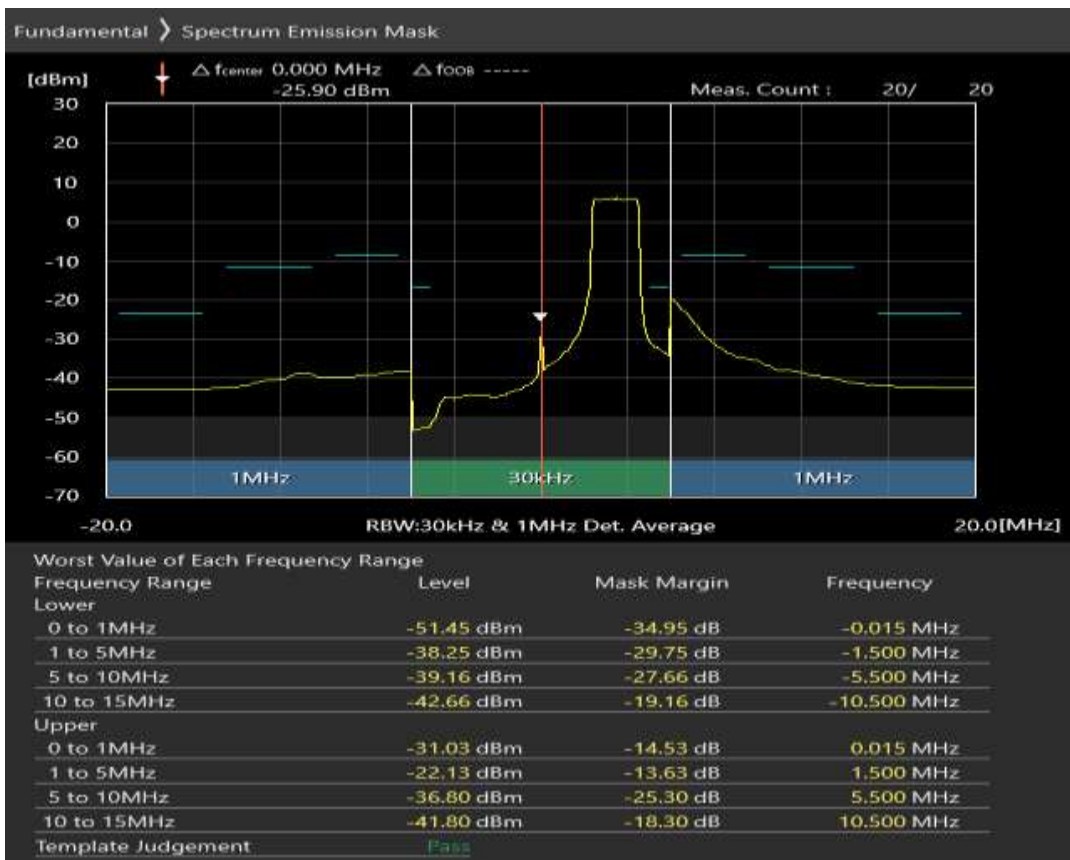

Band7 16QAM BW=5MHz Channel=21425 RB Size=8 Position=#Max

Band7 16QAM BW=5MHz Channel=21425 RB Size=25 Position=#0

Band7 QPSK BW=10MHz Channel=20800 RB Size=12 Position=#0

Band7 QPSK BW=10MHz Channel=20800 RB Size=12 Position=#Max