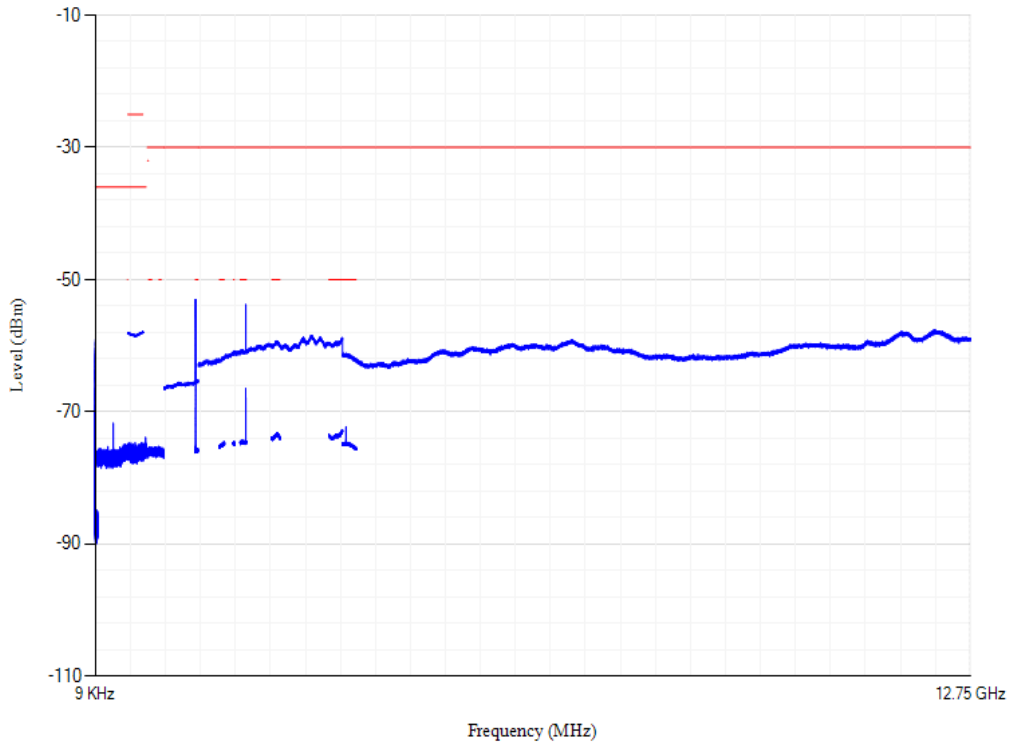

Conducted spurious emissions

Band28 QPSK BW=3MHz Channel=27360 RB Size=1 Position=#0

Conducted spurious emissions

Band28 QPSK BW=3MHz Channel=27495 RB Size=1 Position=#0

Conducted spurious emissions

Band28 QPSK BW=5MHz Channel=27235 RB Size=1 Position=#0