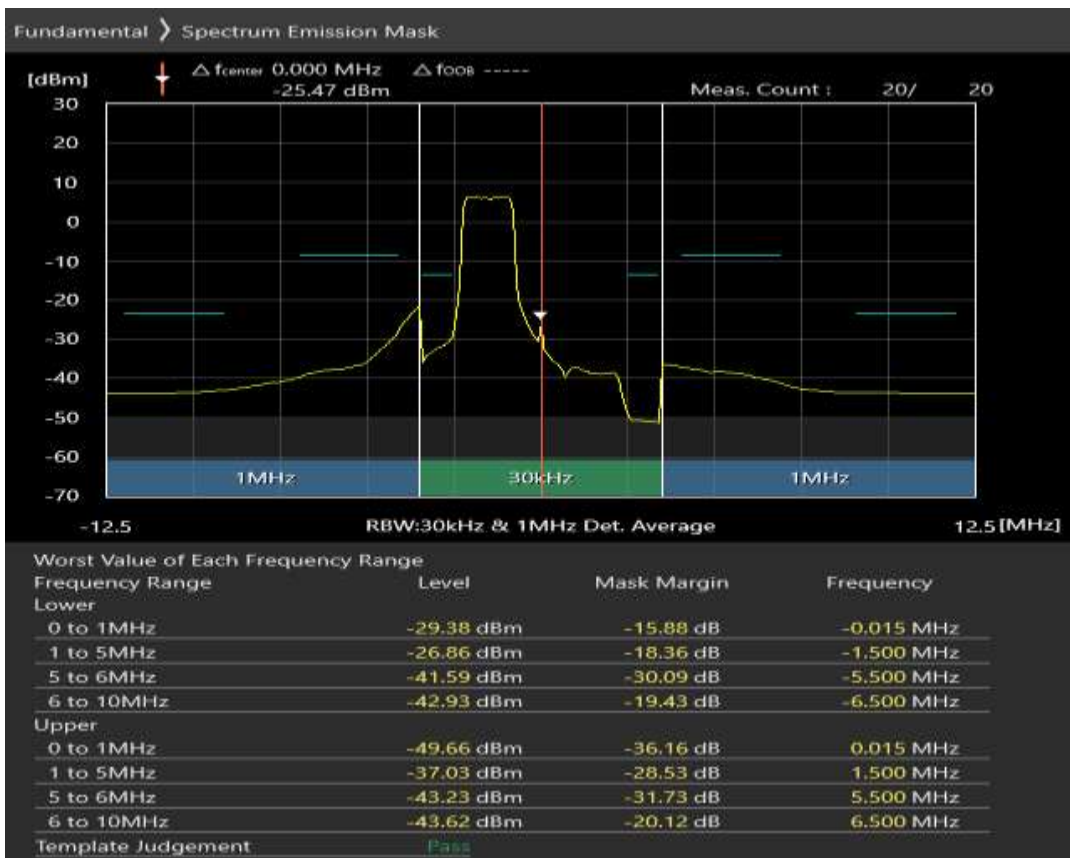

Band3 QPSK BW=5MHz Channel=19575 RB Size=8 Position=#0

Band3 QPSK BW=5MHz Channel=19575 RB Size=8 Position=#Max

Band3 QPSK BW=5MHz Channel=19575 RB Size=25 Position=#0

Band3 16QAM BW=5MHz Channel=19575 RB Size=8 Position=#0