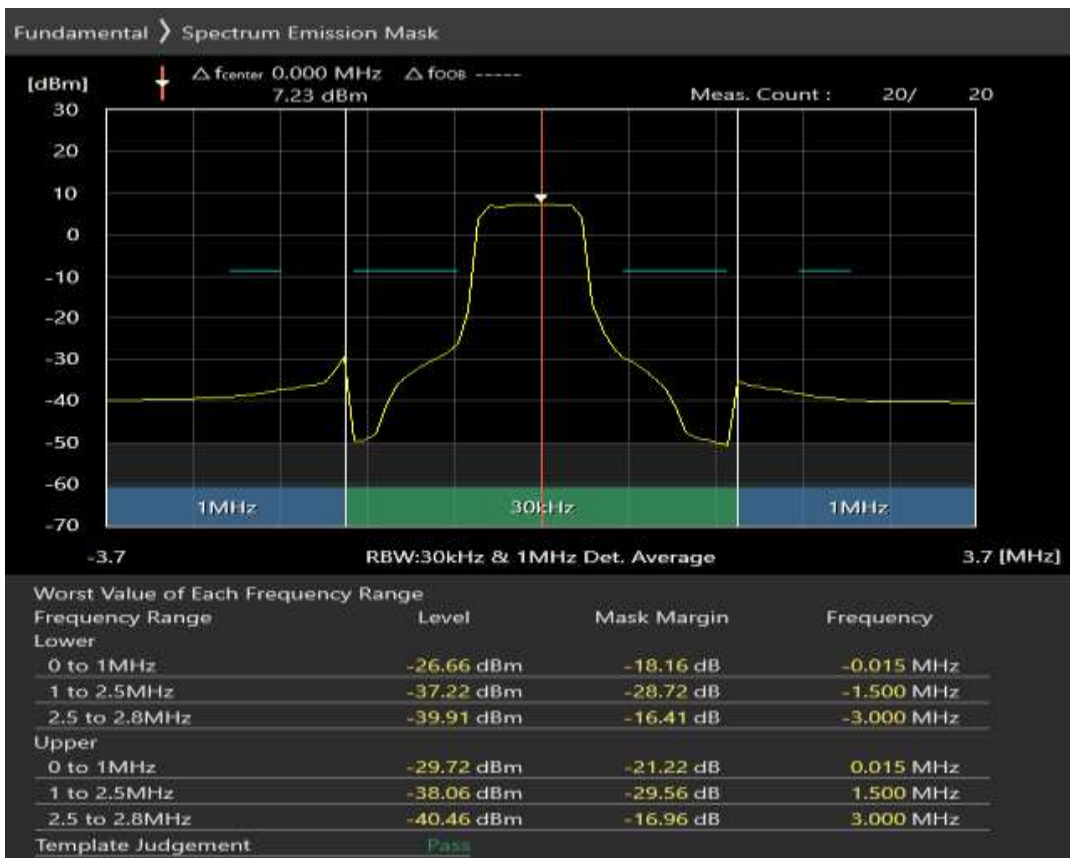

Band8 QAM16 BW=1.4MHz Channel=21625 RB Size=5 Position=#0

Band8 QAM16 BW=1.4MHz Channel=21625 RB Size=5 Position=#Max