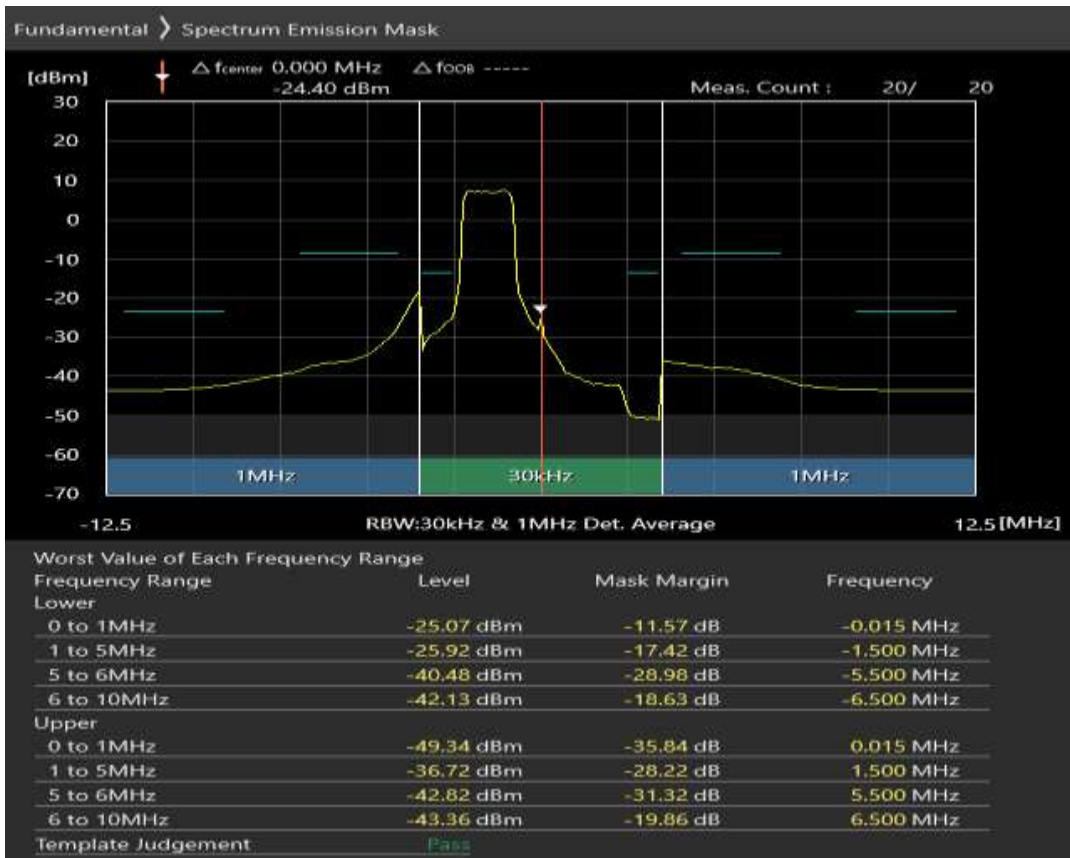

Band1 QPSK BW=5MHz Channel=18575 RB Size=8 Position=#0

Band1 QPSK BW=5MHz Channel=18575 RB Size=8 Position=#Max

Band1 QPSK BW=5MHz Channel=18575 RB Size=25 Position=#0

Band1 16QAM BW=5MHz Channel=18575 RB Size=8 Position=#0