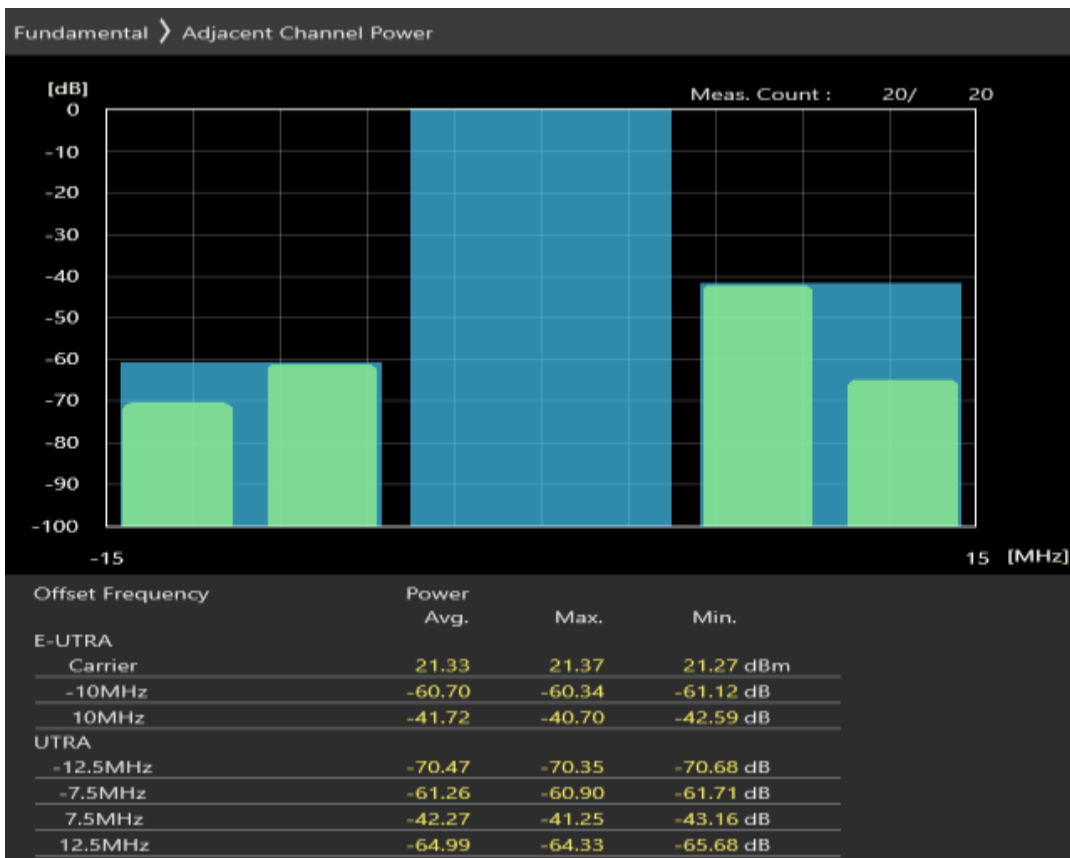

Band8 QAM16 BW=10MHz Channel=21500 RB Size=12 Position=#Max

Band8 QAM16 BW=10MHz Channel=21500 RB Size=50 Position=#0