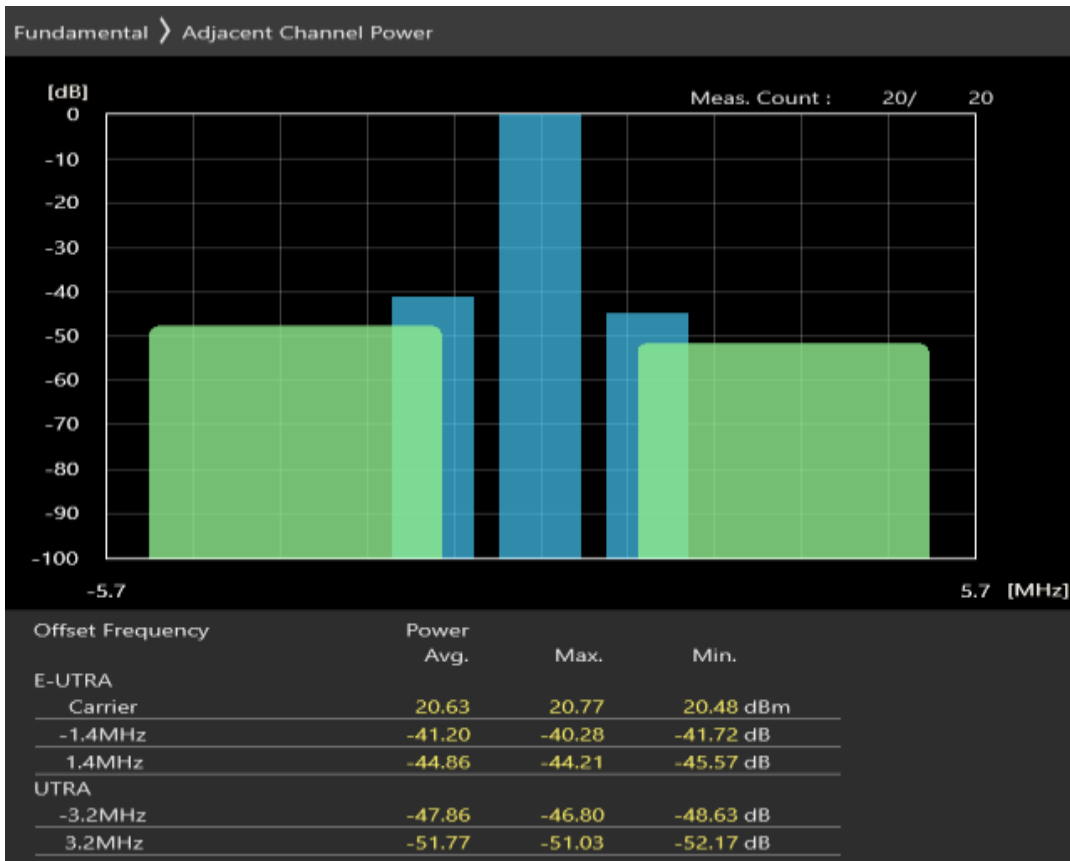

Band3 16QAM BW=1.4MHz Channel=19207 RB Size=5 Position=#0

Band3 16QAM BW=1.4MHz Channel=19207 RB Size=5 Position=#Max