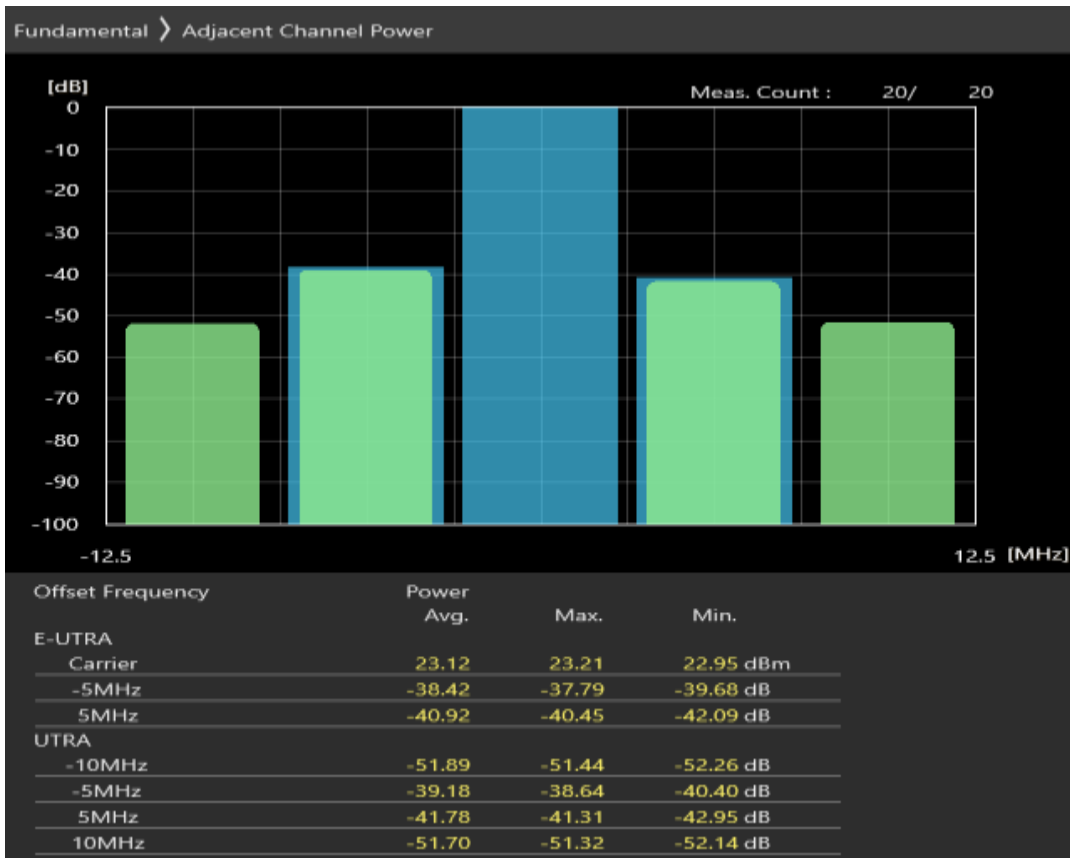

Band20 QPSK BW=5MHz Channel=24300 RB Size=25 Position=#0

Band20 16QAM BW=5MHz Channel=24300 RB Size=8 Position=#0

Band20 16QAM BW=5MHz Channel=24300 RB Size=8 Position=#Max

Band20 16QAM BW=5MHz Channel=24300 RB Size=25 Position=#0