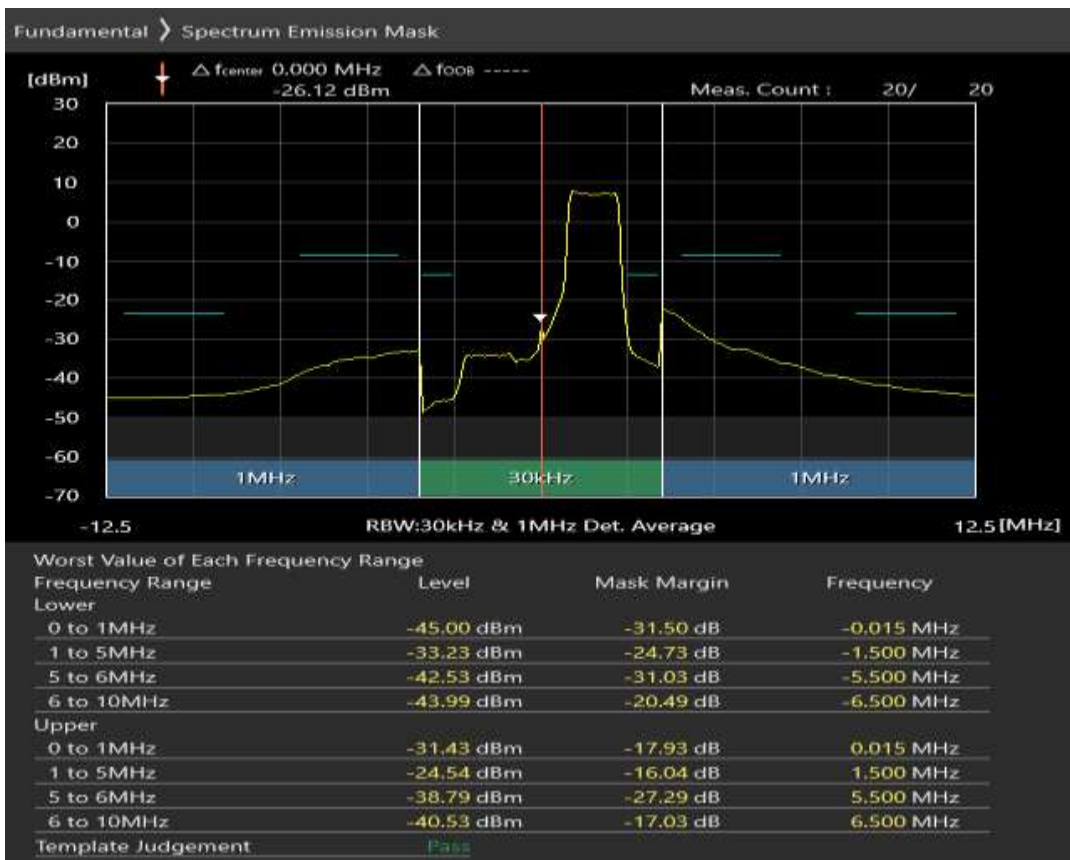

Band20 QPSK BW=5MHz Channel=24300 RB Size=8 Position=#Max

Band20 QPSK BW=5MHz Channel=24300 RB Size=25 Position=#0