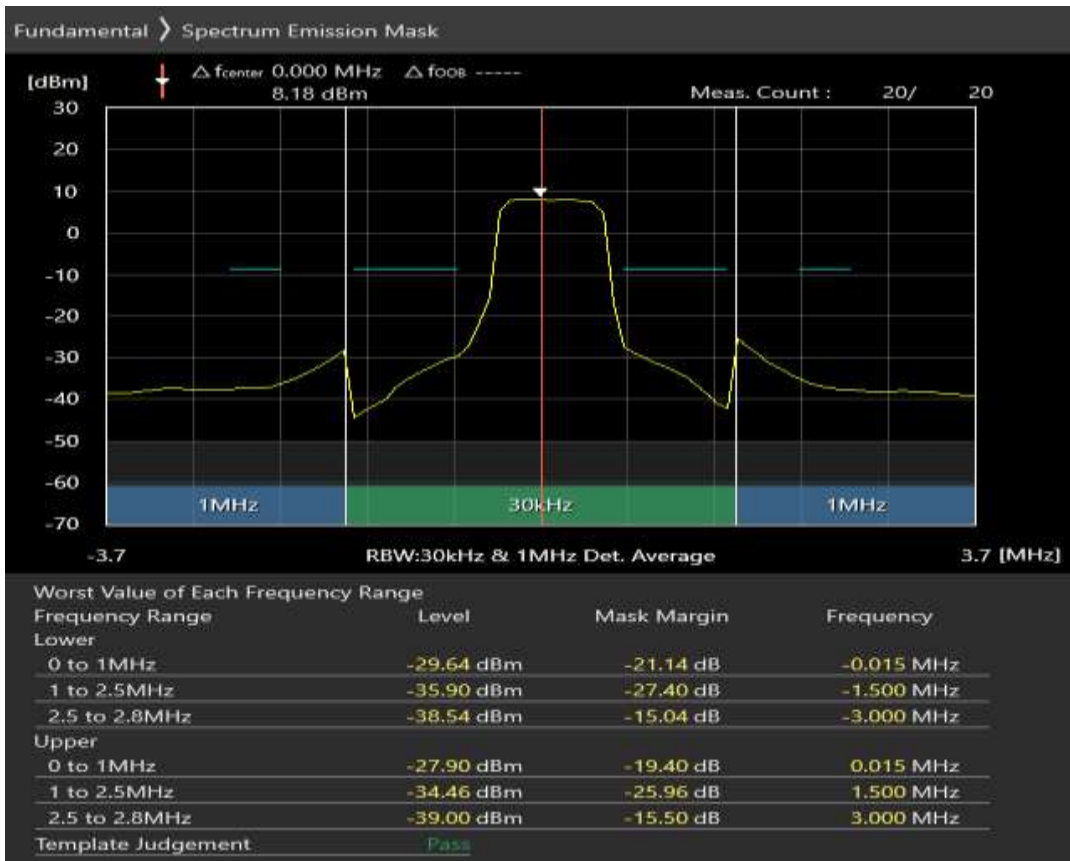

Band3 16QAM BW=1.4MHz Channel=19575 RB Size=5 Position=#Max

Band3 16QAM BW=1.4MHz Channel=19575 RB Size=6 Position=#0