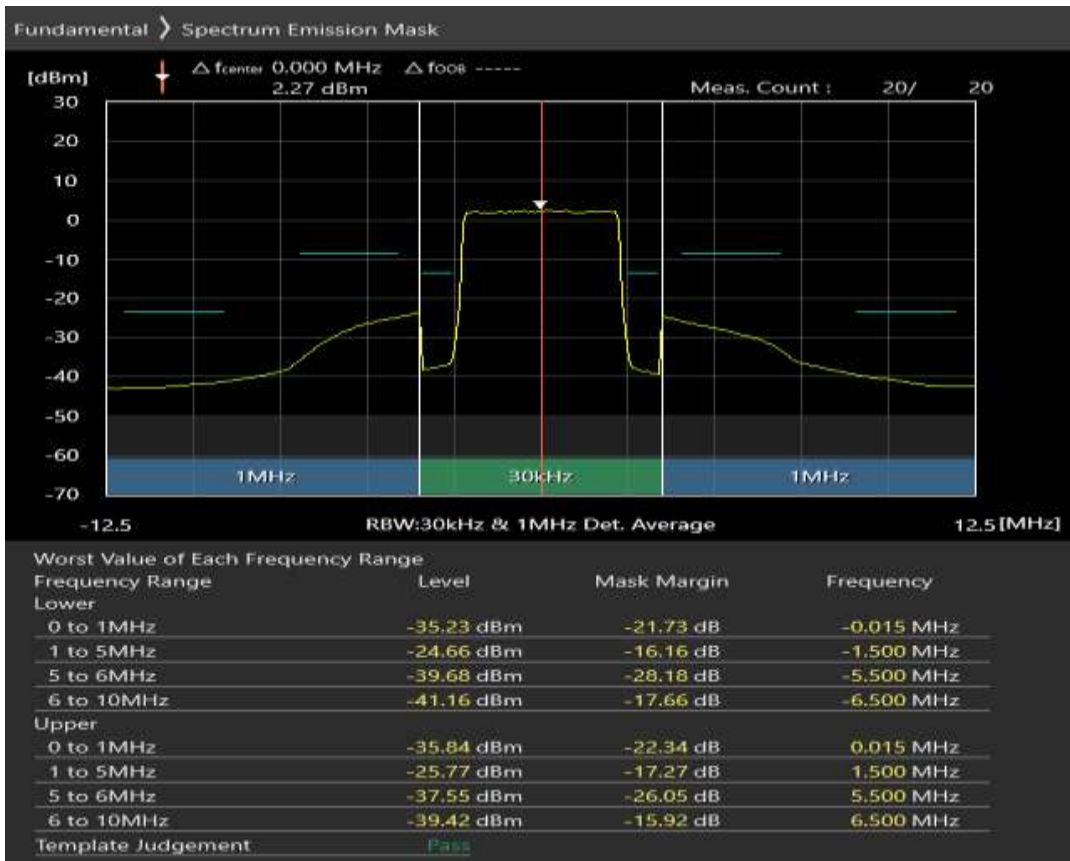

Band1 QPSK BW=5MHz Channel=18025 RB Size=8 Position=#0

Band1 QPSK BW=5MHz Channel=18025 RB Size=8 Position=#Max

Band1 QPSK BW=5MHz Channel=18025 RB Size=25 Position=#0

Band1 16QAM BW=5MHz Channel=18025 RB Size=8 Position=#0