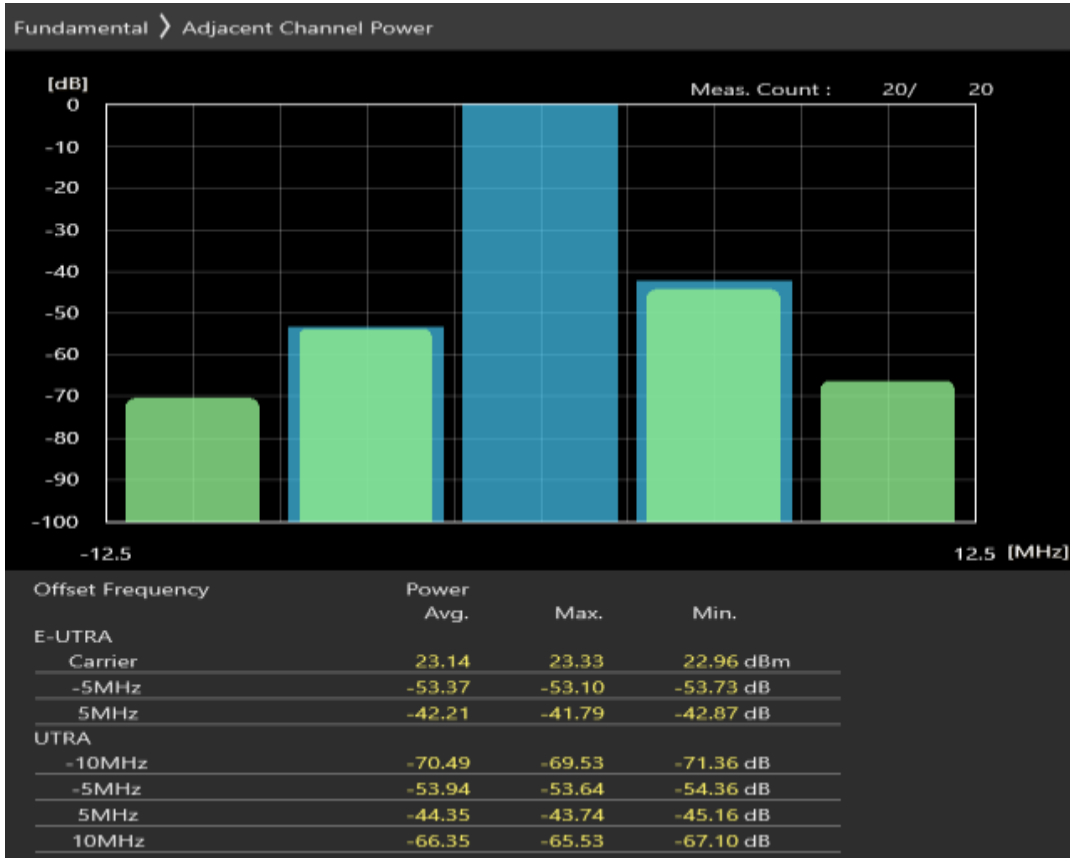

Band3 QPSK BW=5MHz Channel=19575 RB Size=25 Position=#0

Band3 16QAM BW=5MHz Channel=19575 RB Size=8 Position=#0

Band3 16QAM BW=5MHz Channel=19575 RB Size=8 Position=#Max

Band3 16QAM BW=5MHz Channel=19575 RB Size=25 Position=#0