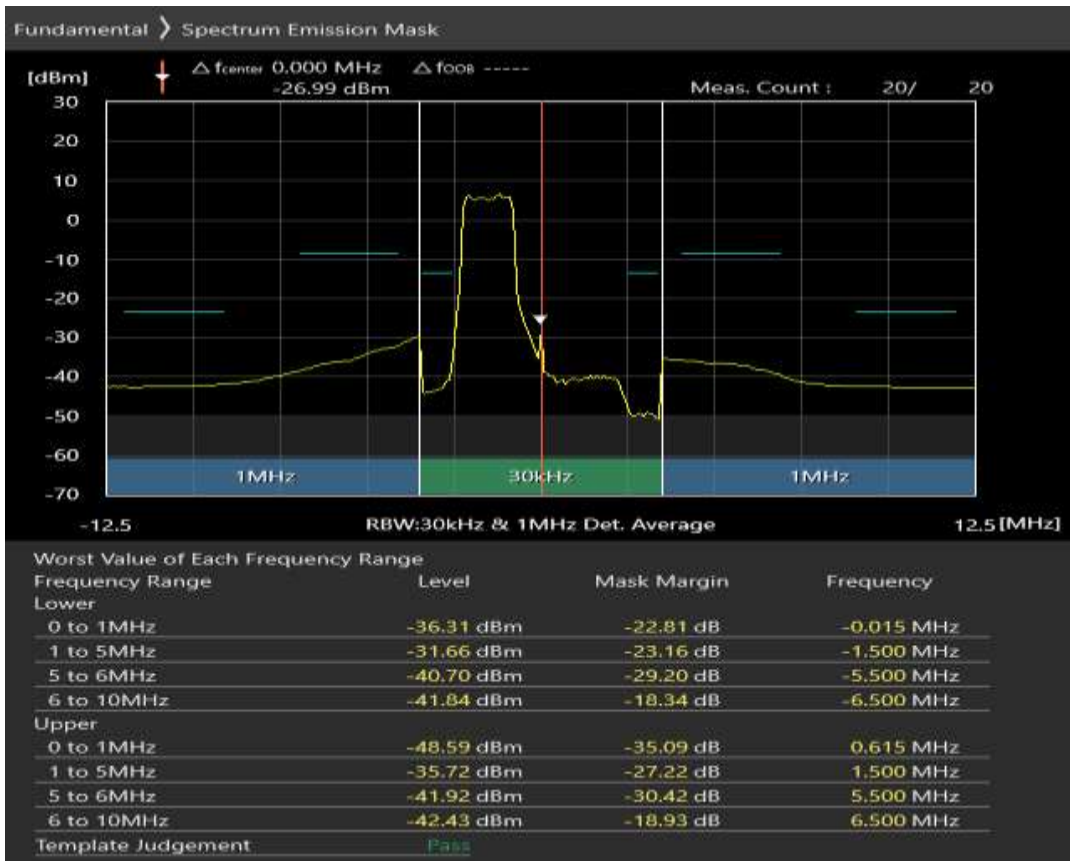

Band40 QPSK BW=5MHz Channel=39625 RB Size=8 Position=#0

Band40 QPSK BW=5MHz Channel=39625 RB Size=8 Position=#Max