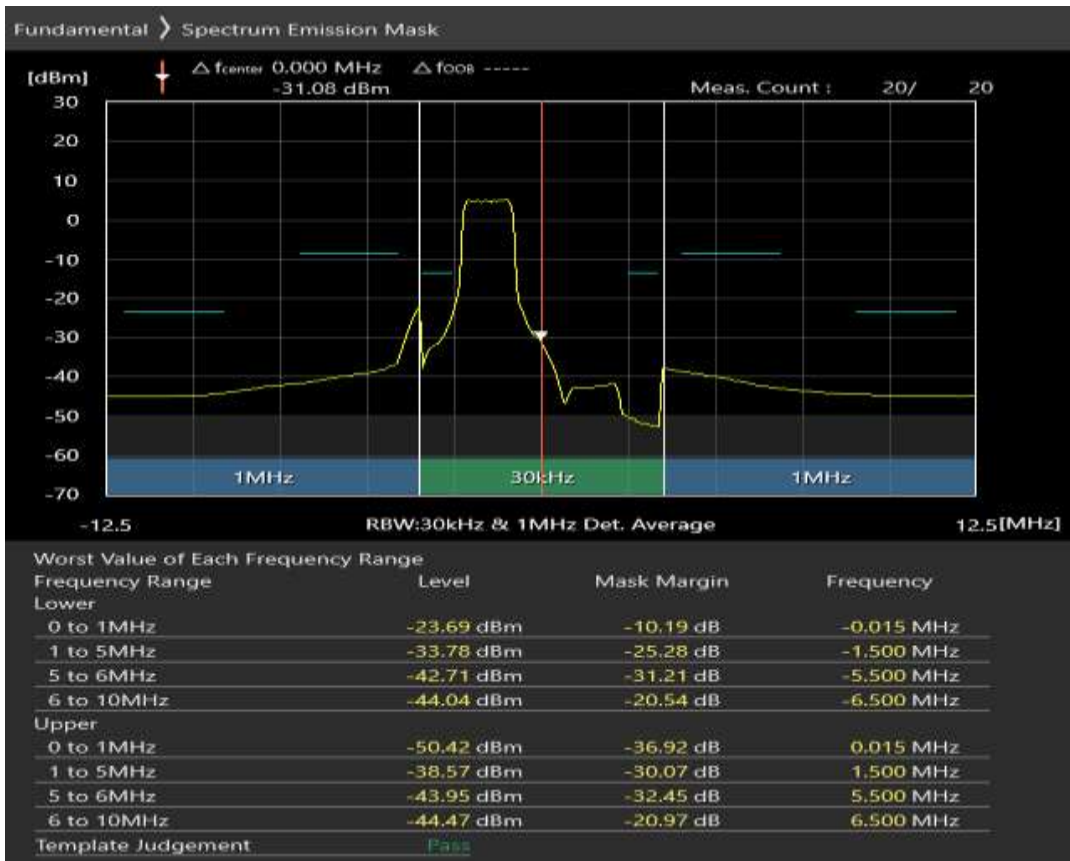

Band8 QAM16 BW=5MHz Channel=21625 RB Size=8 Position=#0

Band8 QAM16 BW=5MHz Channel=21625 RB Size=8 Position=#Max