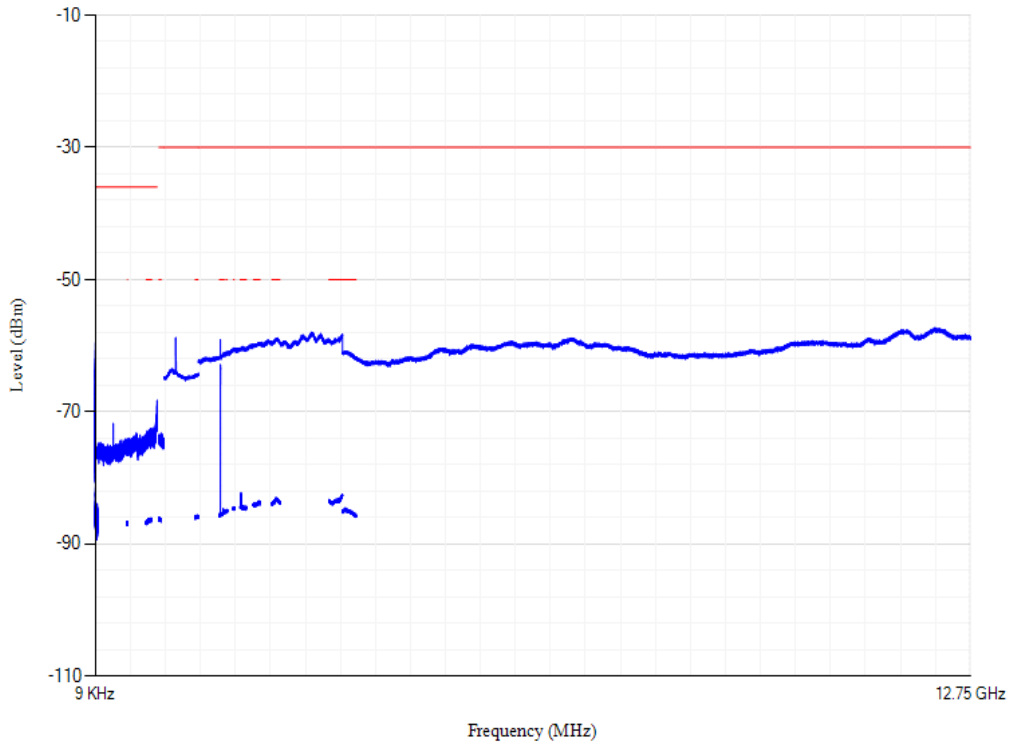

Conducted spurious emissions

6.3.2 Transmitter minimum output power

Band	Bandwidth (MHz)	UL Channel	RB Size	RB Position	Modulation	Power (dBm)	Limit (dBm)	Verdict
Band1	5	18025	25	#0	QPSK	-48.93	-39	PASS
Band1	5	18300	25	#0	QPSK	-49.03	-39	PASS
Band1	5	18575	25	#0	QPSK	-47.53	-39	PASS
Band1	20	18100	100	#0	QPSK	-48.97	-39	PASS
Band1	20	18300	100	#0	QPSK	-48.46	-39	PASS
Band1	20	18500	100	#0	QPSK	-48.28	-39	PASS
Band20	5	24175	25	#0	QPSK	-49.85	-39	PASS
Band20	5	24300	25	#0	QPSK	-50.35	-39	PASS
Band20	5	24425	25	#0	QPSK	-50.85	-39	PASS
Band20	20	24250	100	#0	QPSK	-50.53	-39	PASS
Band20	20	24300	100	#0	QPSK	-49.95	-39	PASS
Band20	20	24350	100	#0	QPSK	-50.05	-39	PASS
Band28	3	27225	15	#0	QPSK	-49.85	-39	PASS
Band28	3	27360	15	#0	QPSK	-49.19	-39	PASS
Band28	3	27495	15	#0	QPSK	-49.75	-39	PASS
Band28	5	27235	25	#0	QPSK	-49.74	-39	PASS
Band28	5	27385	25	#0	QPSK	-49.98	-39	PASS
Band28	5	27635	25	#0	QPSK	-49.42	-39	PASS
Band28	20	27310	100	#0	QPSK	-49.67	-39	PASS
Band28	20	27460	100	#0	QPSK	-49.35	-39	PASS
Band28	20	27560	100	#0	QPSK	-49.19	-39	PASS