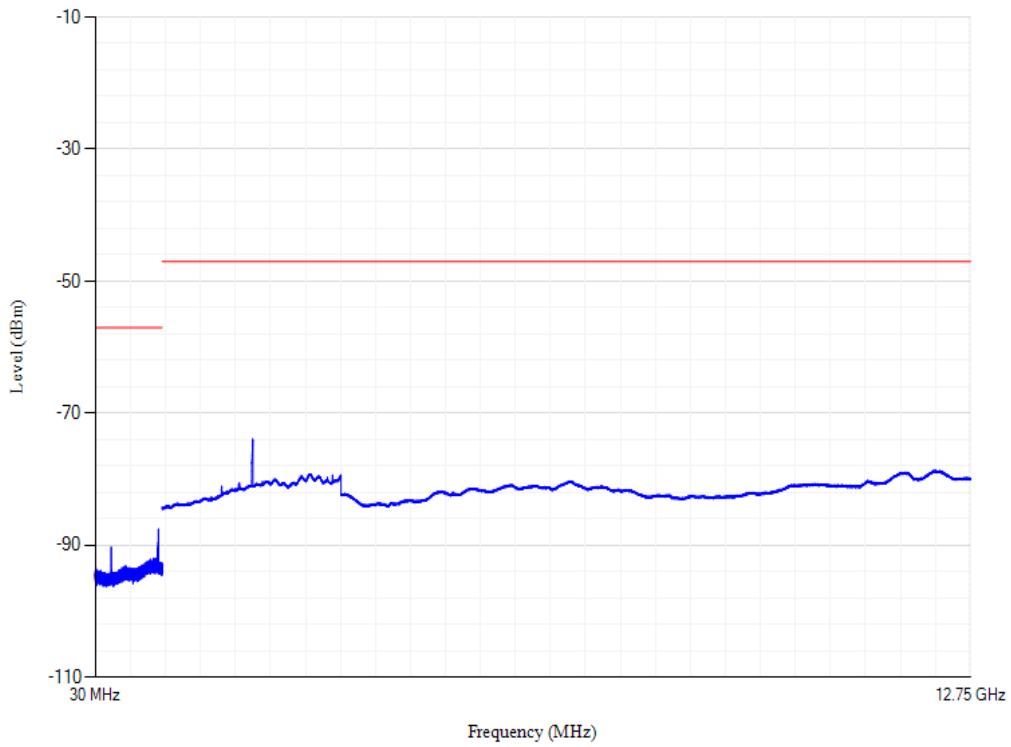

Conducted spurious emissions

Band40 QPSK BW=20MHz Channel=39150