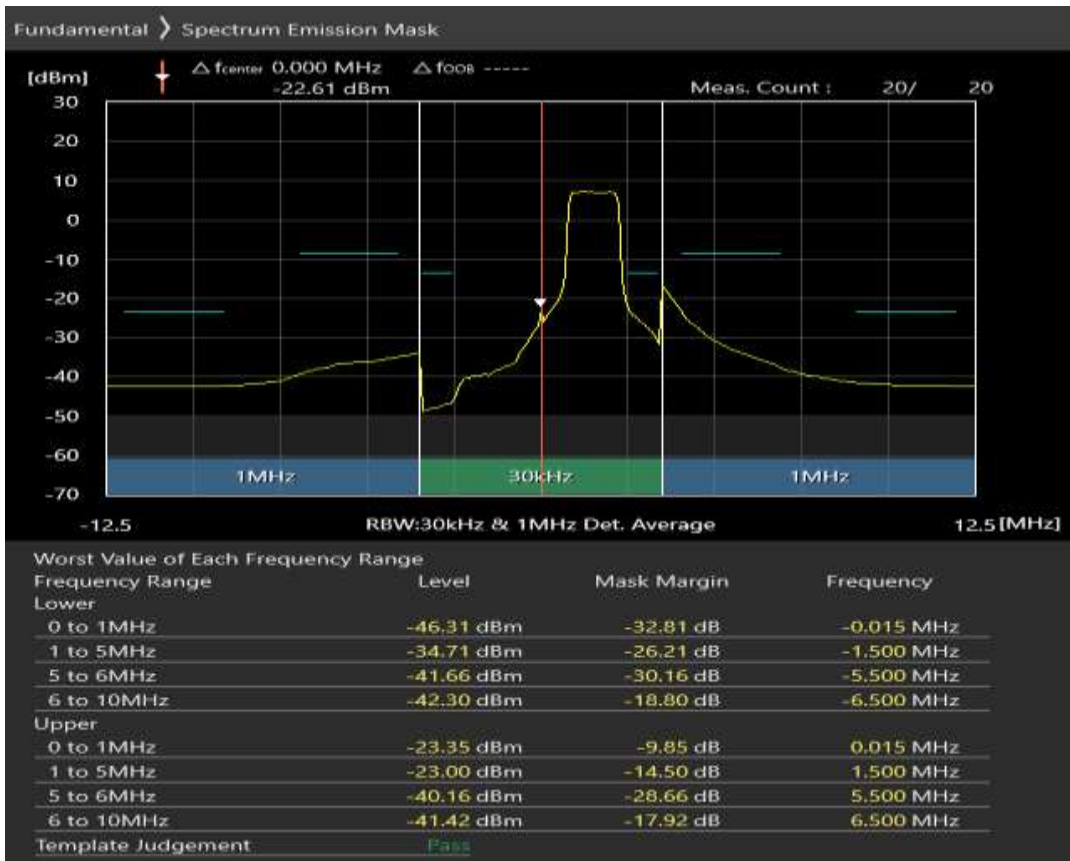

Band7 16QAM BW=5MHz Channel=21100 RB Size=8 Position=#Max

Band7 16QAM BW=5MHz Channel=21100 RB Size=25 Position=#0