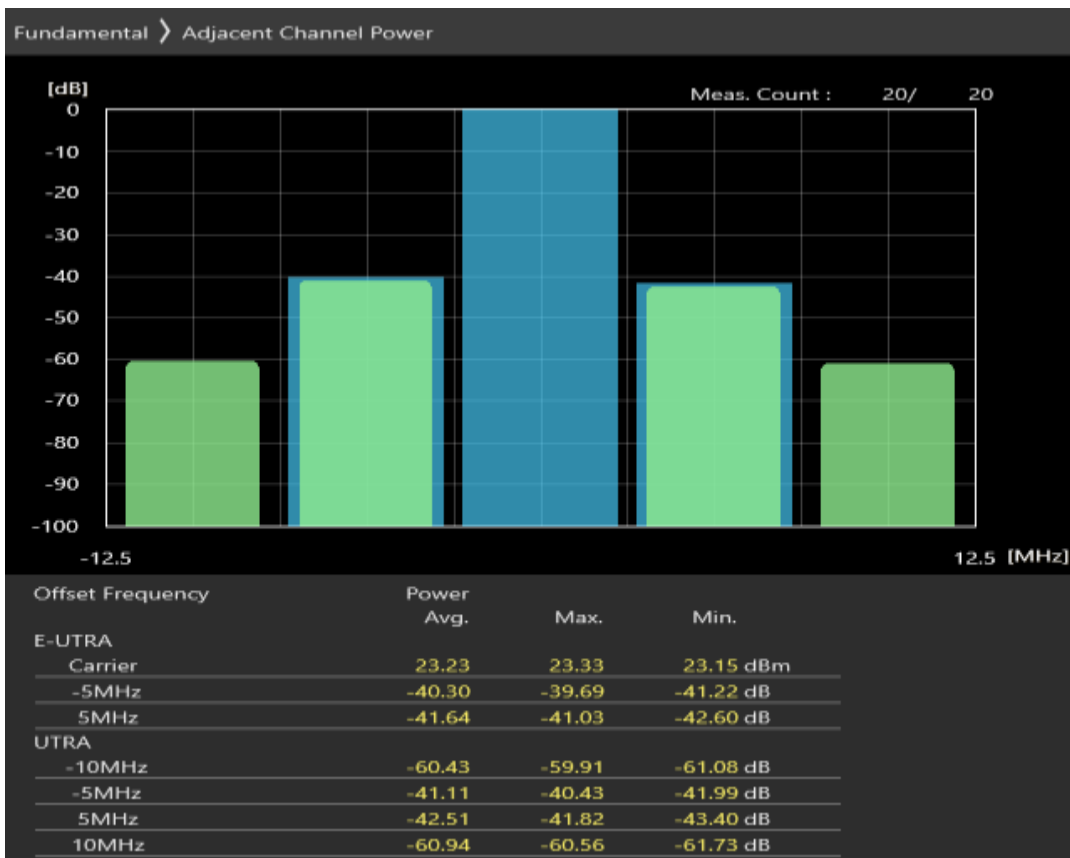

Band1 QPSK BW=5MHz Channel=18300 RB Size=25 Position=#0

Band1 16QAM BW=5MHz Channel=18300 RB Size=8 Position=#0