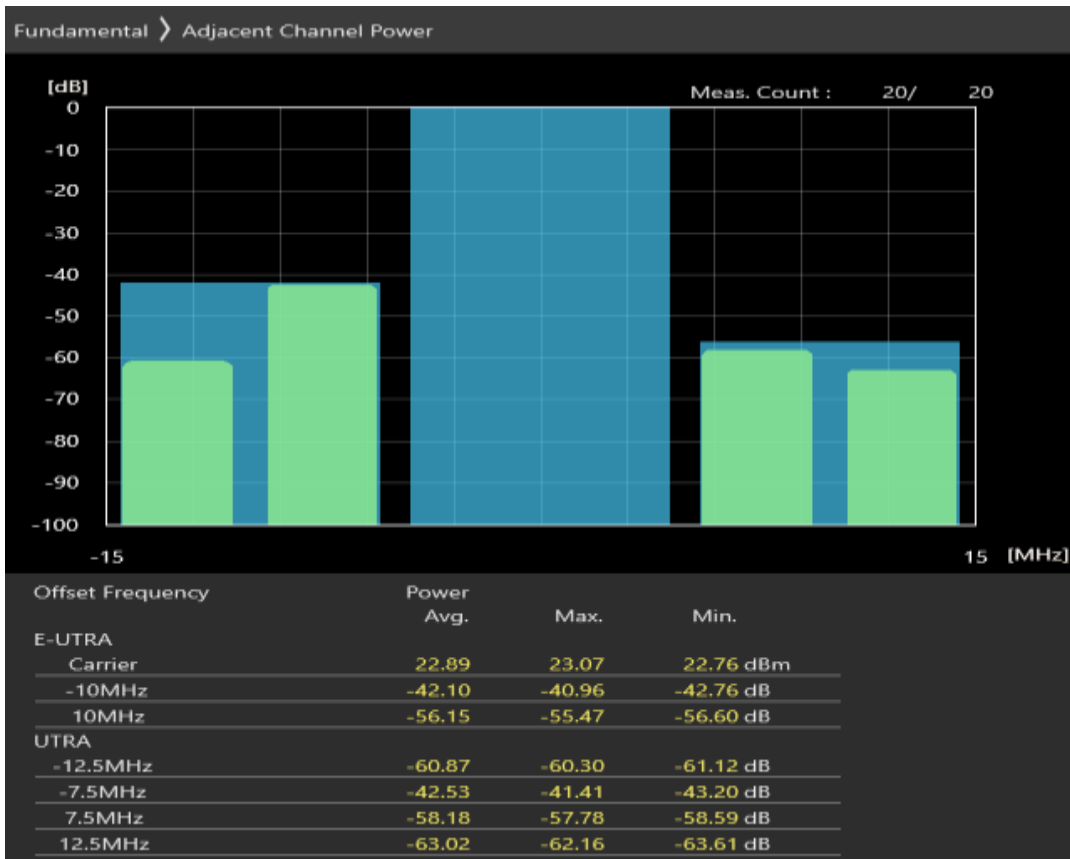

Band3 16QAM BW=10MHz Channel=1990 RB Size=12 Position=#0

Band3 16QAM BW=10MHz Channel=1990 RB Size=12 Position=#Max