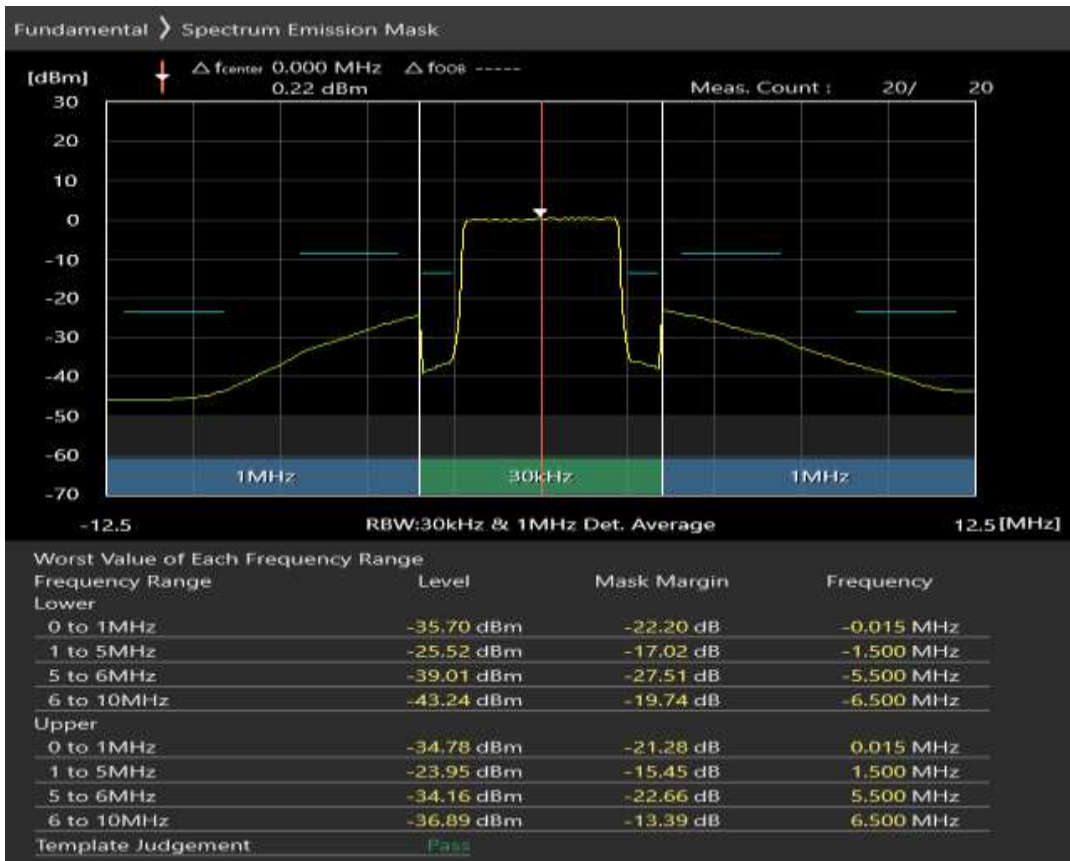

Band28 QPSK BW=5MHz Channel=27235 RB Size=25 Position=#0

Band28 16QAM BW=5MHz Channel=27235 RB Size=8 Position=#0