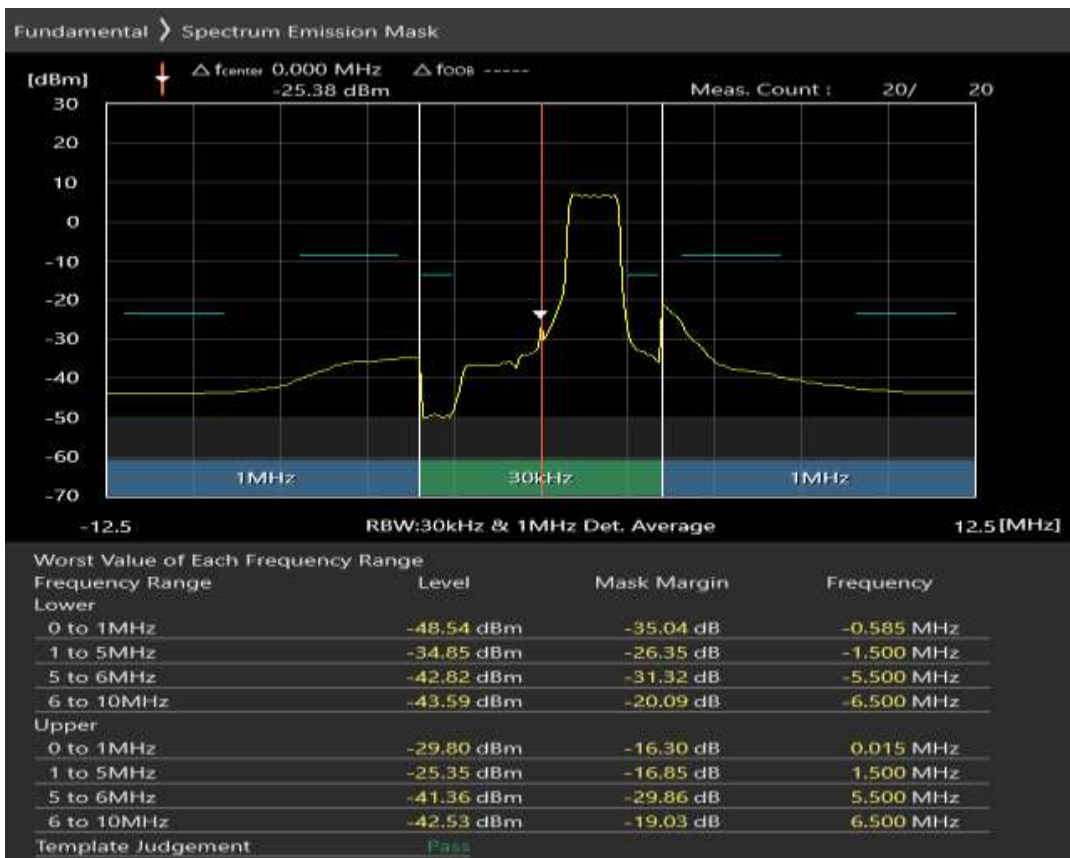

Band3 QPSK BW=5MHz Channel=19575 RB Size=8 Position=#Max

Band3 QPSK BW=5MHz Channel=19575 RB Size=25 Position=#0