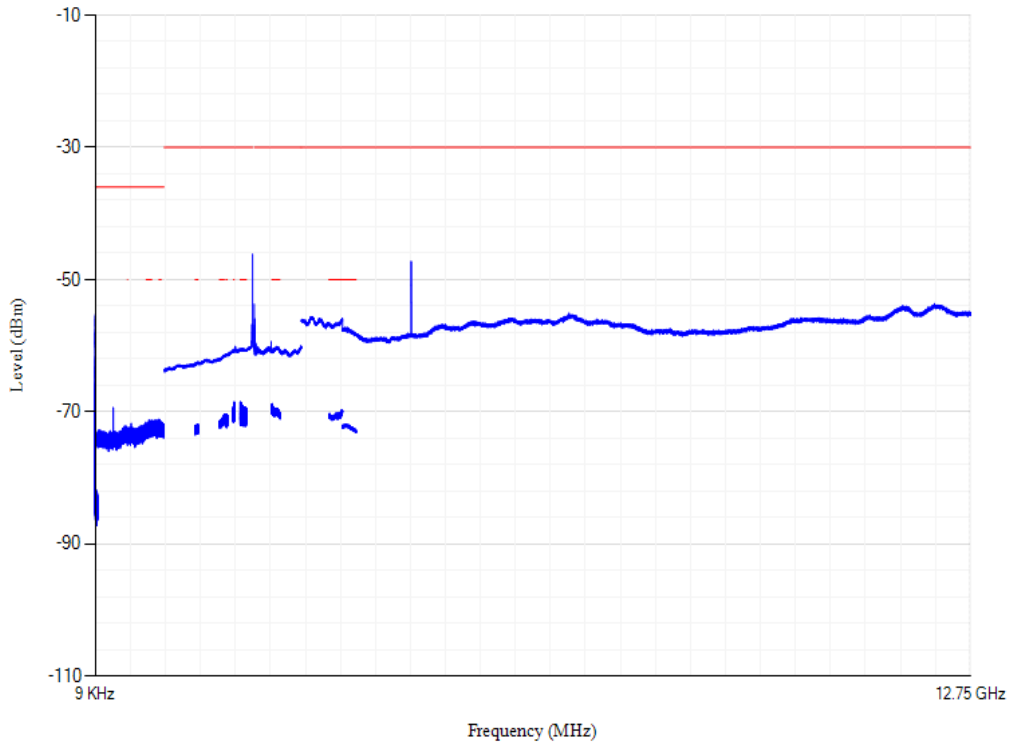

Conducted spurious emissions

Band40 QPSK BW=5MHz Channel=39150 RB Size=1 Position=#0