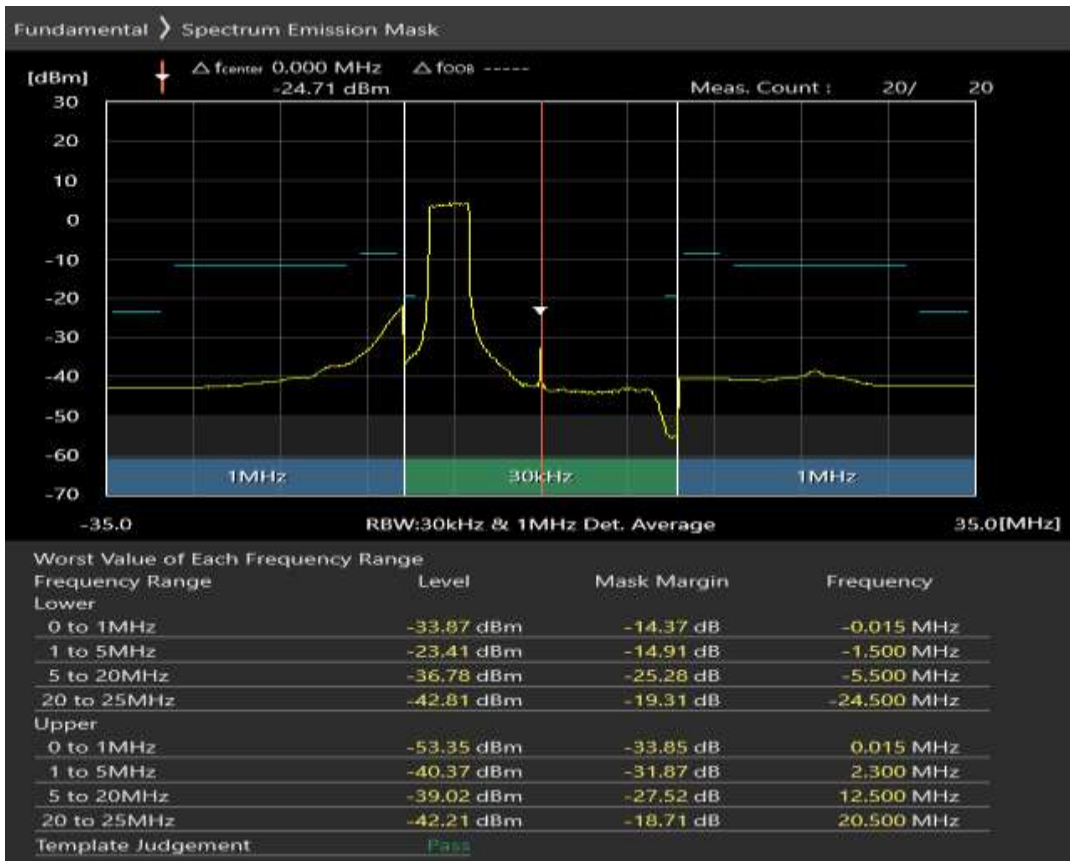

Band7 QPSK BW=20MHz Channel=20850 RB Size=18 Position=#0

Band7 QPSK BW=20MHz Channel=20850 RB Size=18 Position=#Max