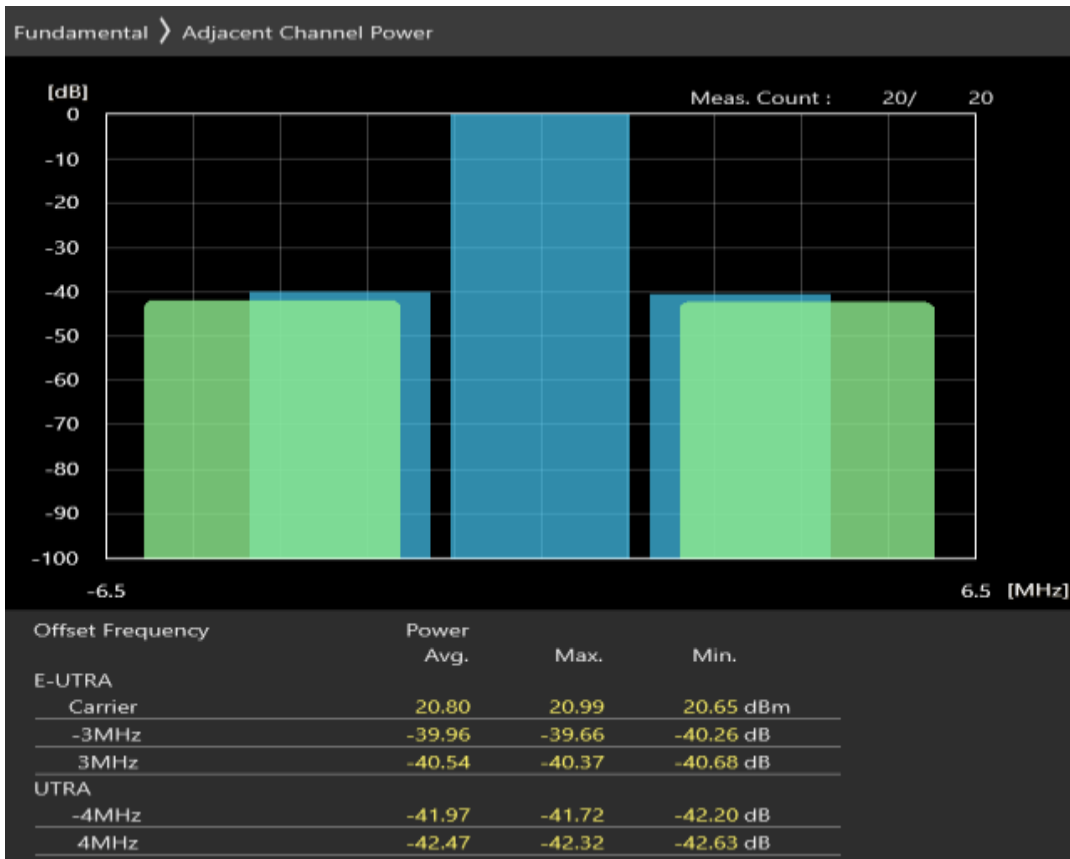

Band28 QPSK BW=3MHz Channel=27495 RB Size=15 Position=#0

Band28 16QAM BW=3MHz Channel=27495 RB Size=4 Position=#0

Band28 16QAM BW=3MHz Channel=27495 RB Size=4 Position=#Max

Band28 16QAM BW=3MHz Channel=27495 RB Size=15 Position=#0