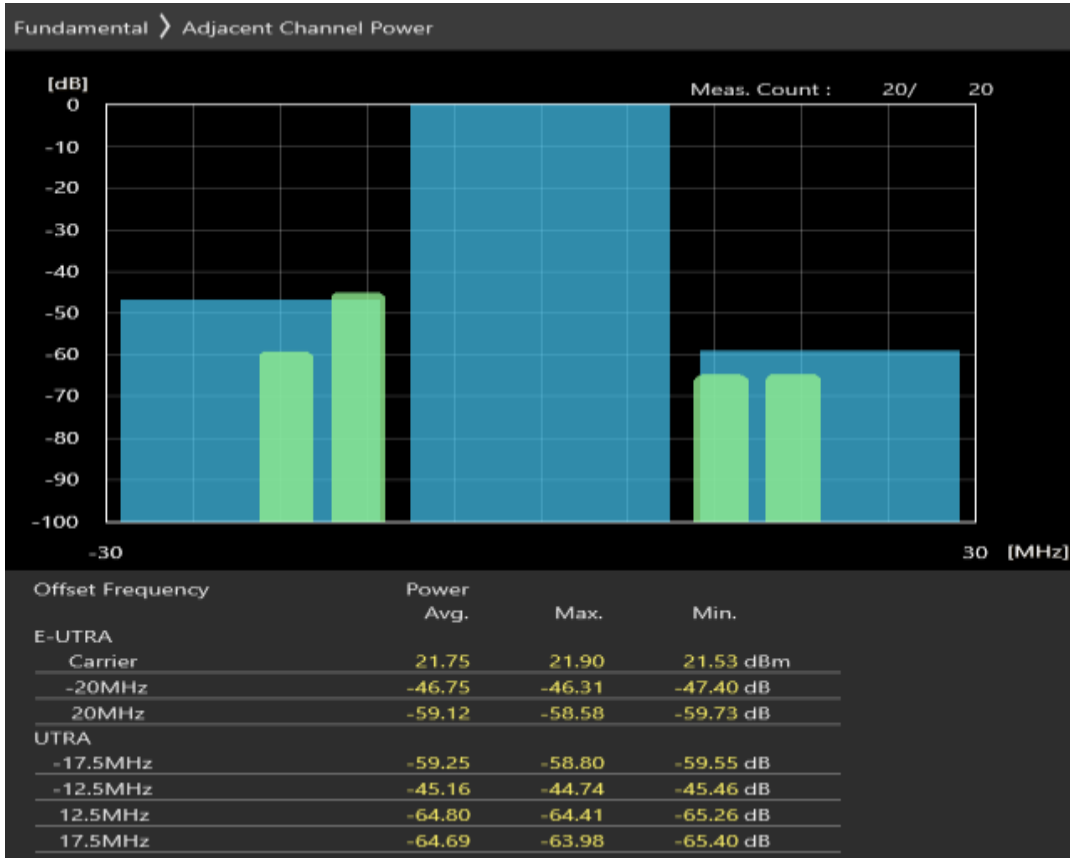

Band28 16QAM BW=20MHz Channel=27460 RB Size=18 Position=#0

Band28 16QAM BW=20MHz Channel=27460 RB Size=18 Position=#Max