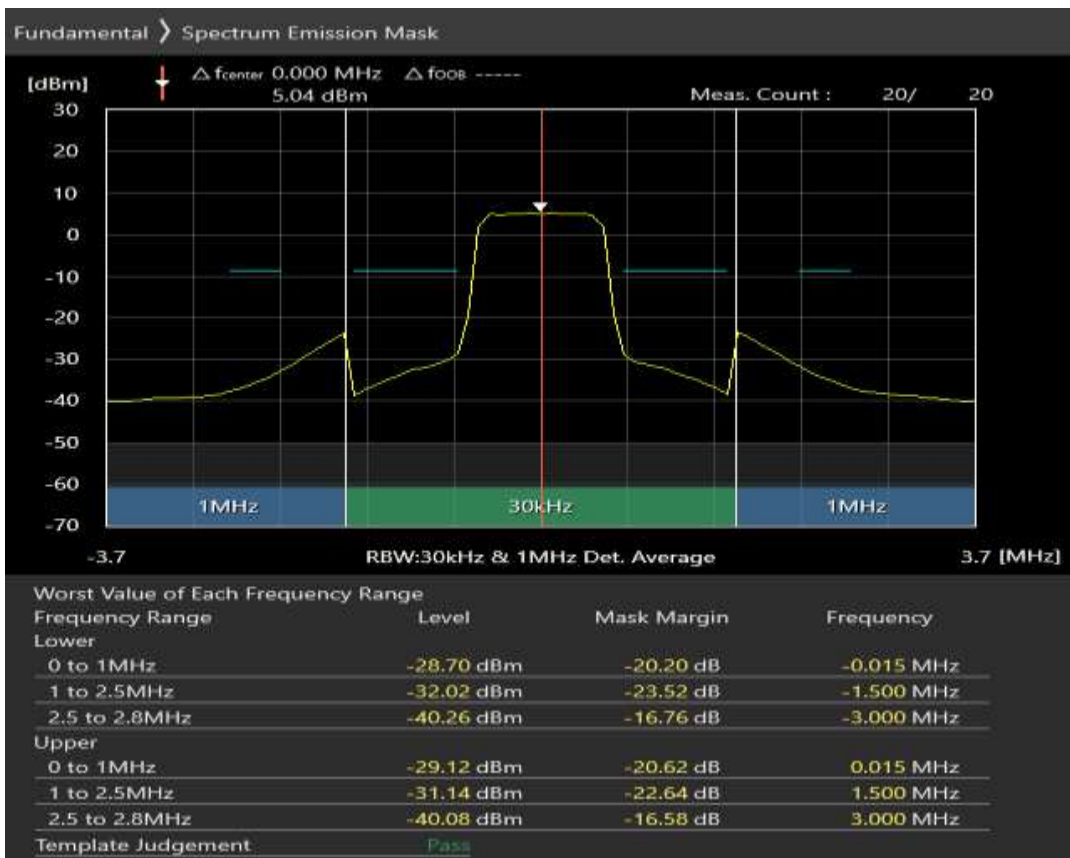

Band3 16QAM BW=1.4MHz Channel=19943 RB Size=6 Position=#0

Band3 QPSK BW=5MHz Channel=19225 RB Size=8 Position=#0