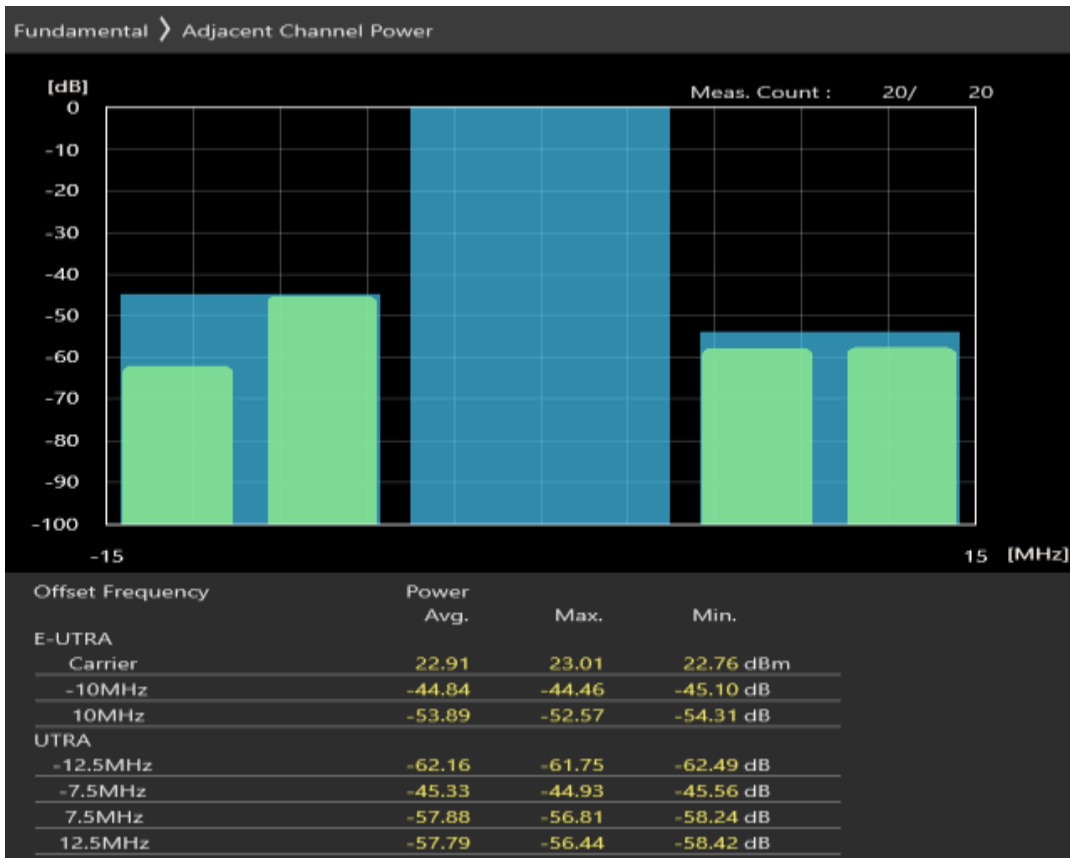

Band3 QPSK BW=10MHz Channel=19250 RB Size=12 Position=#0

Band3 QPSK BW=10MHz Channel=19250 RB Size=12 Position=#Max