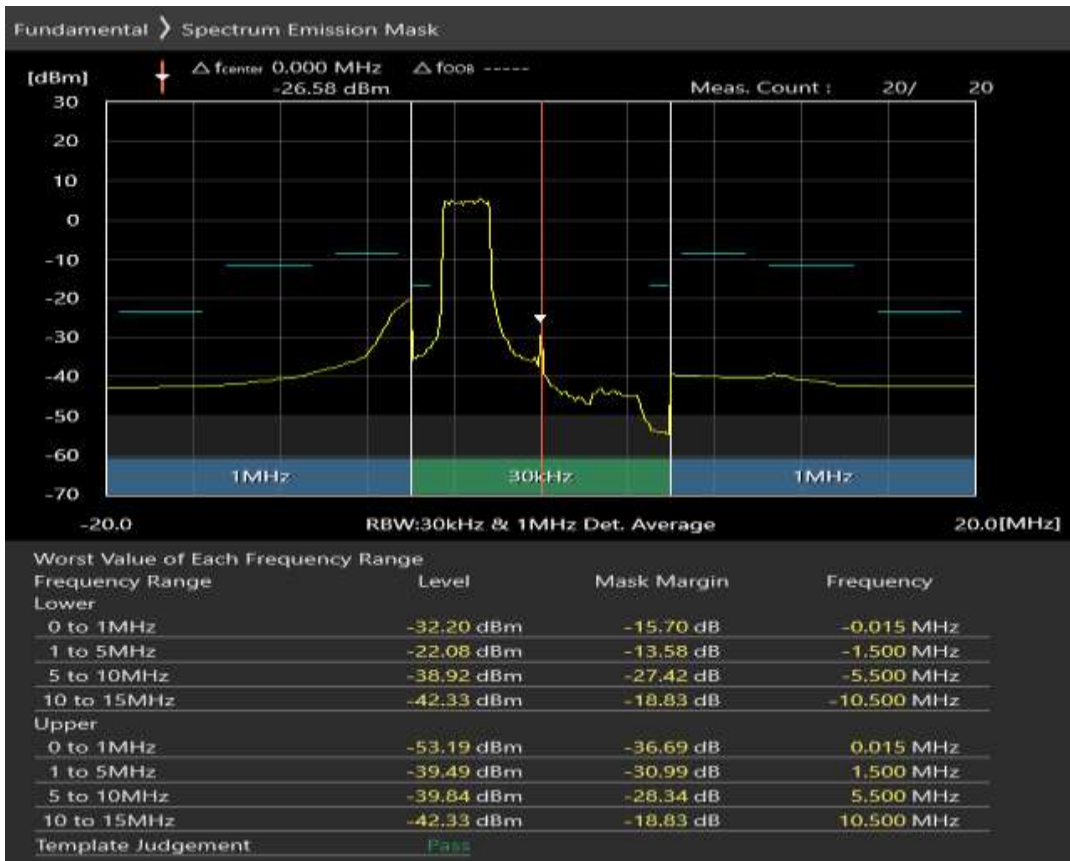

Band40 QPSK BW=10MHz Channel=38700 RB Size=12 Position=#0

Band40 QPSK BW=10MHz Channel=38700 RB Size=12 Position=#Max