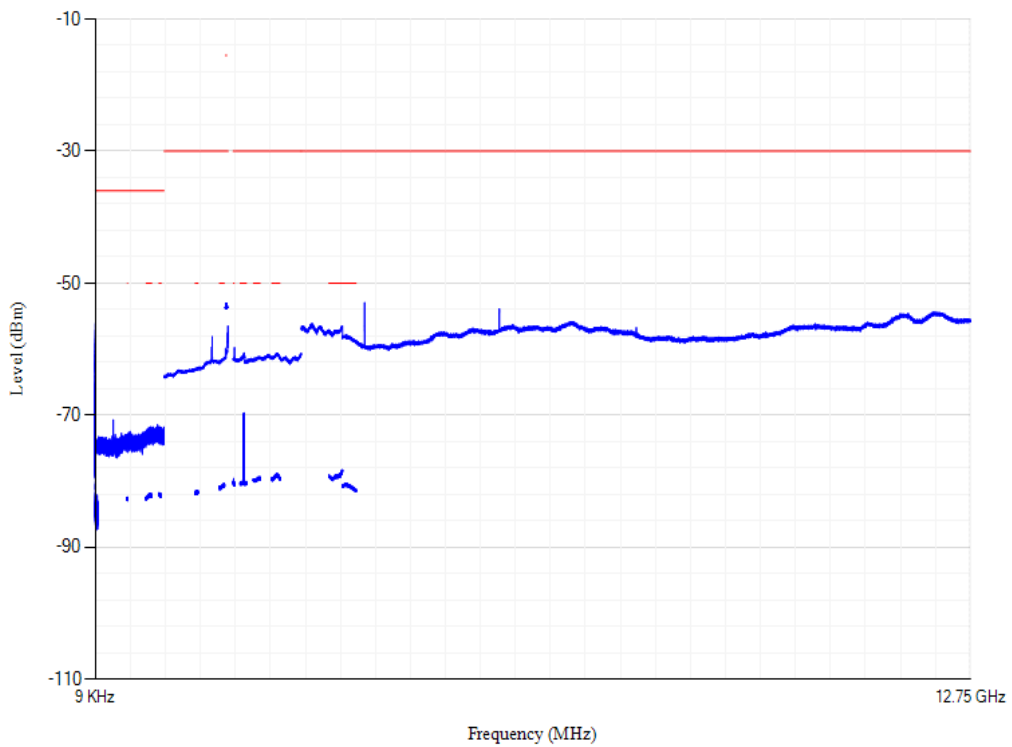

Conducted spurious emissions

Band20 QPSK BW=5MHz Channel=24175 RB Size=1 Position=#0