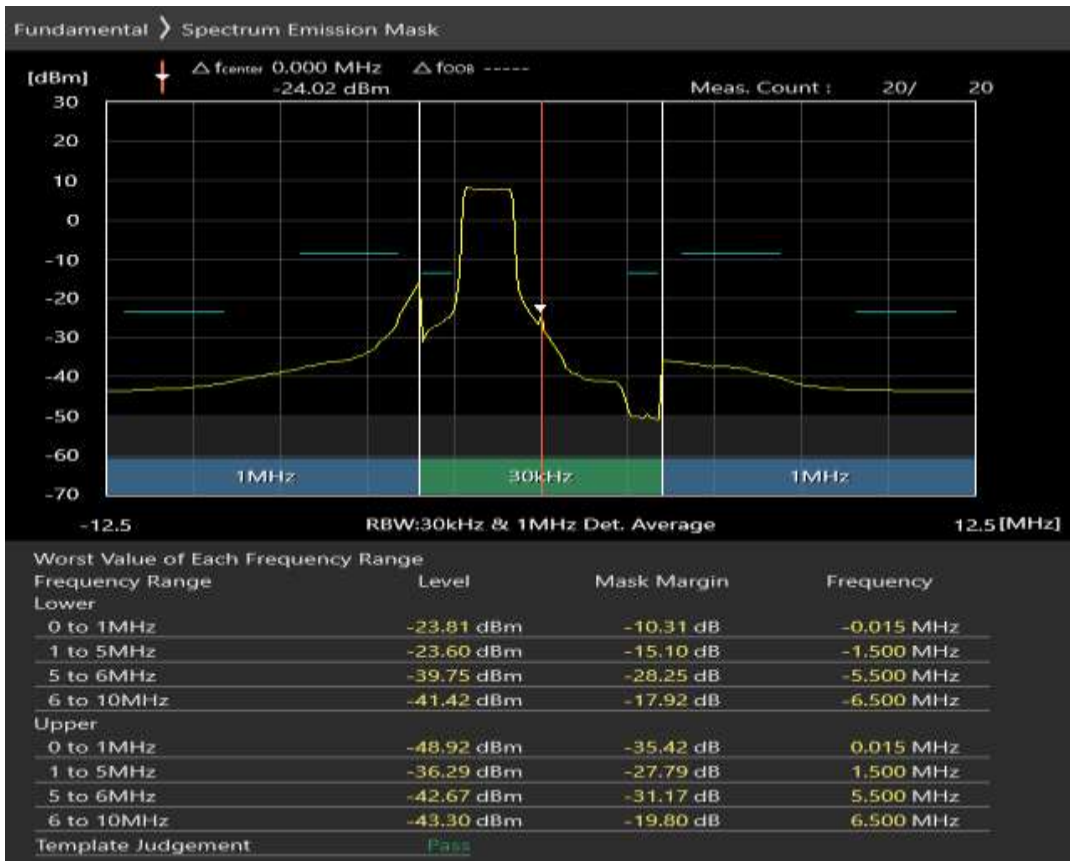

Band1 QPSK BW=5MHz Channel=18575 RB Size=8 Position=#0

Band1 QPSK BW=5MHz Channel=18575 RB Size=8 Position=#Max