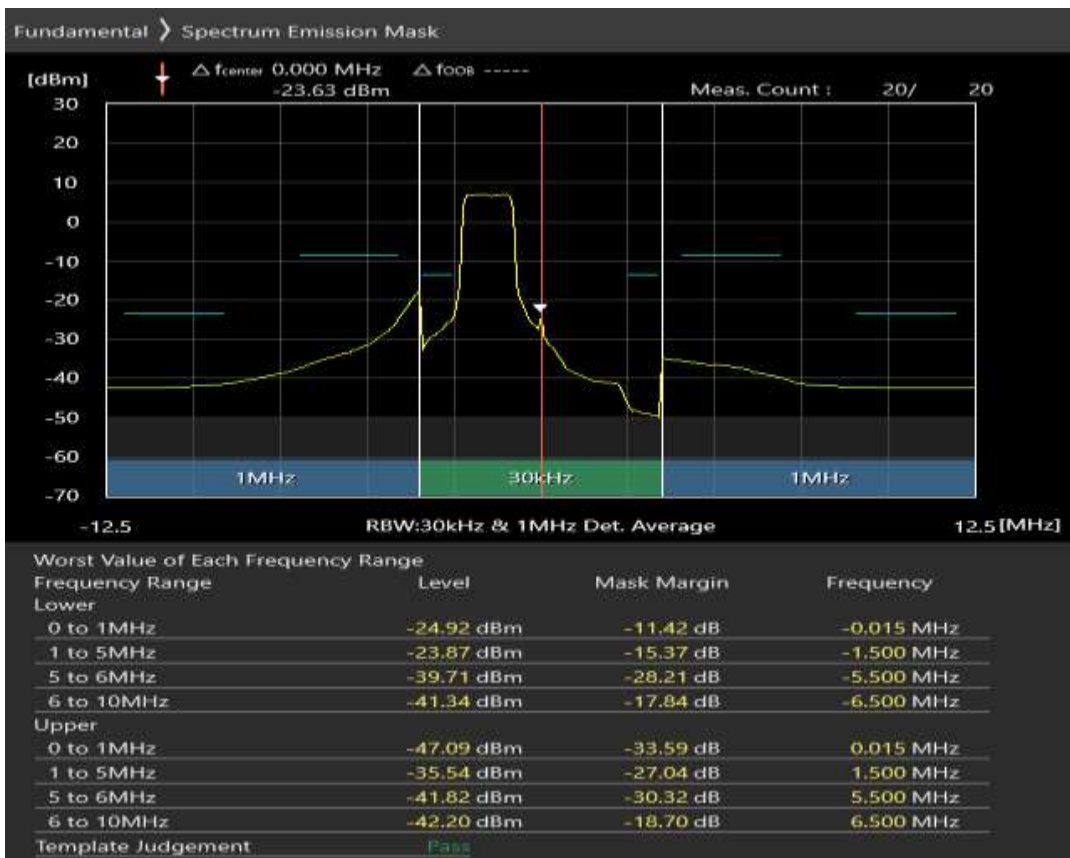

Band7 QPSK BW=5MHz Channel=21425 RB Size=8 Position=#0

Band7 QPSK BW=5MHz Channel=21425 RB Size=8 Position=#Max

Band7 QPSK BW=5MHz Channel=21425 RB Size=25 Position=#0

Band7 16QAM BW=5MHz Channel=21425 RB Size=8 Position=#0