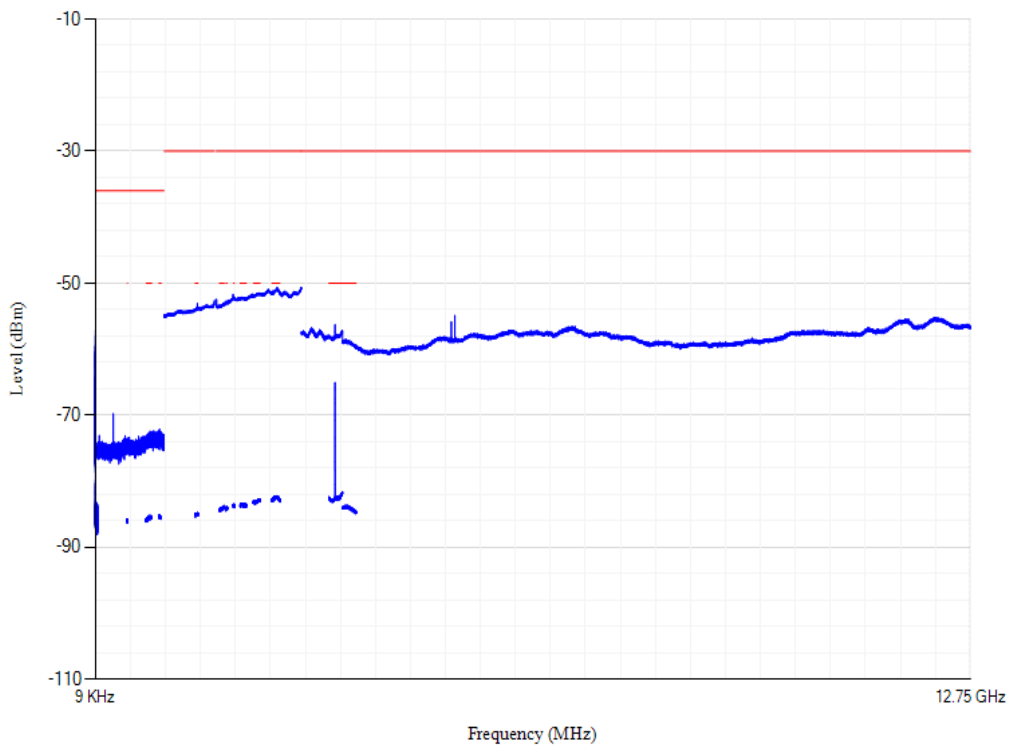

Conducted spurious emissions

Band3 QPSK BW=5MHz Channel=19925 RB Size=1 Position=#0