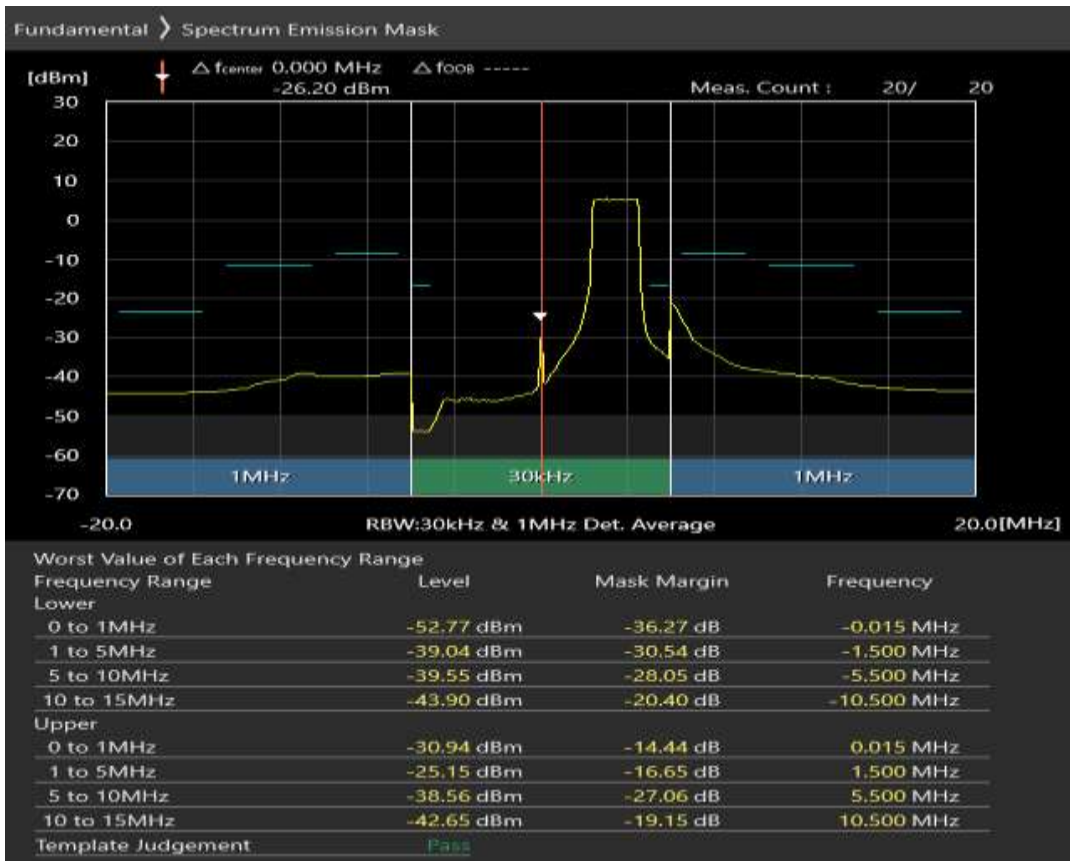

Band1 16QAM BW=10MHz Channel=18050 RB Size=12 Position=#Max

Band1 16QAM BW=10MHz Channel=18050 RB Size=50 Position=#0