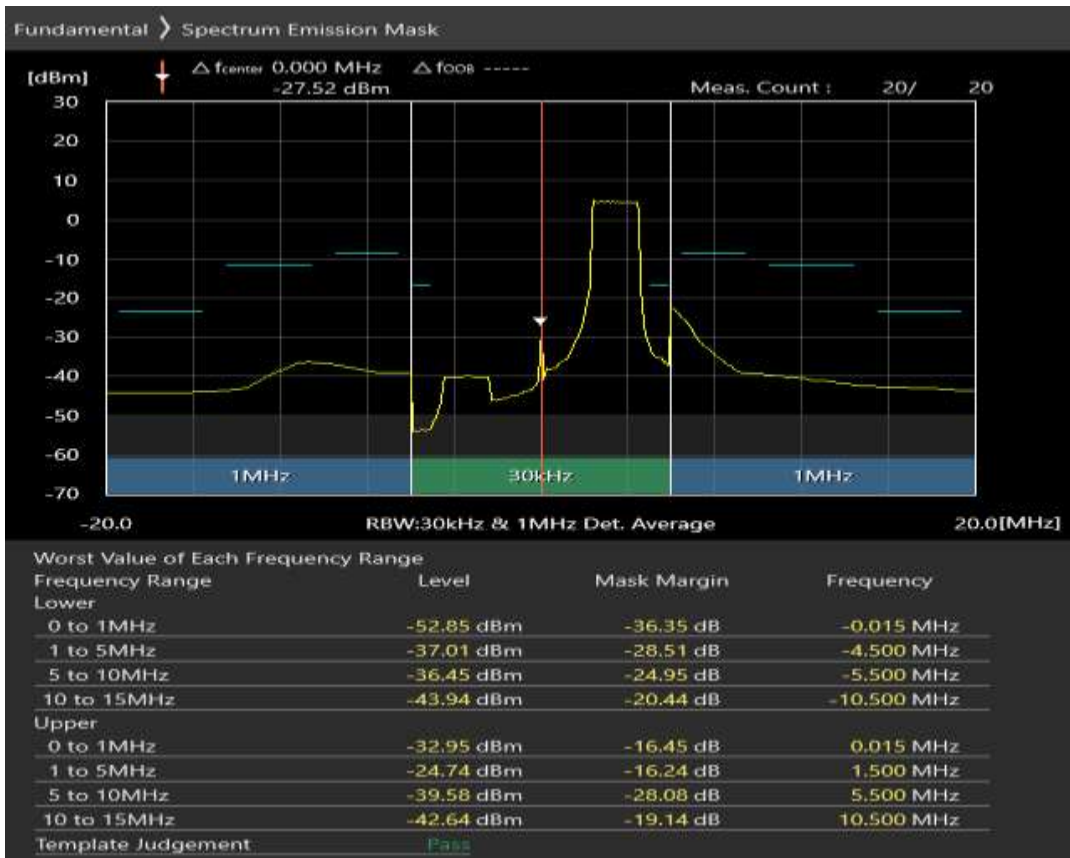

Band3 QPSK BW=10MHz Channel=19250 RB Size=12 Position=#Max

Band3 QPSK BW=10MHz Channel=19250 RB Size=50 Position=#0