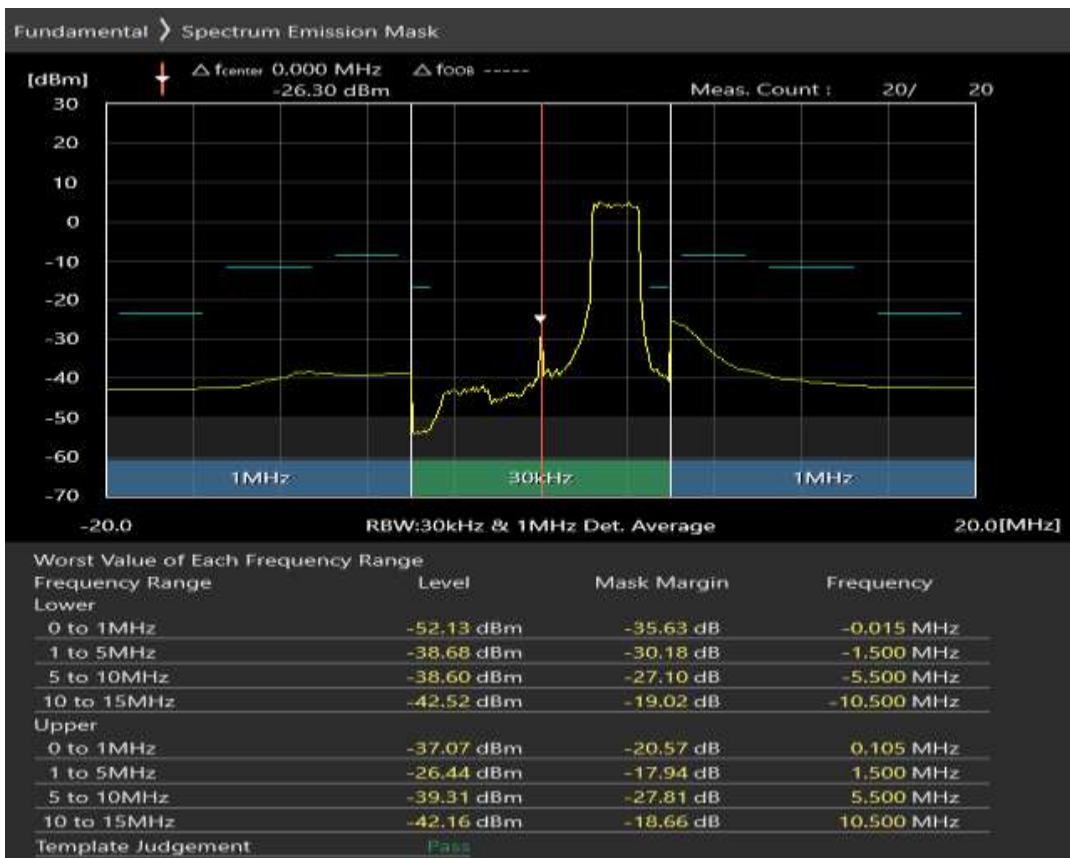

Band40 QPSK BW=10MHz Channel=38700 RB Size=12 Position=#Max

Band40 QPSK BW=10MHz Channel=38700 RB Size=50 Position=#0