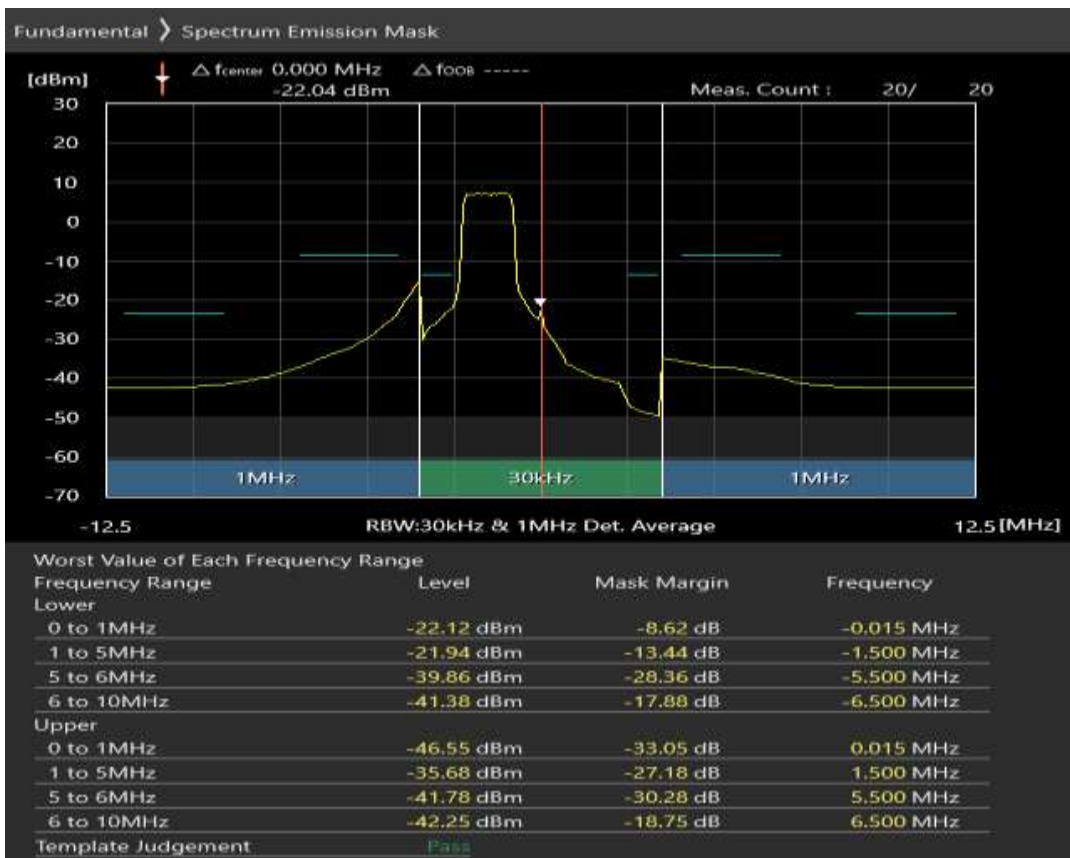

Band7 16QAM BW=5MHz Channel=21100 RB Size=8 Position=#0

Band7 16QAM BW=5MHz Channel=21100 RB Size=8 Position=#Max