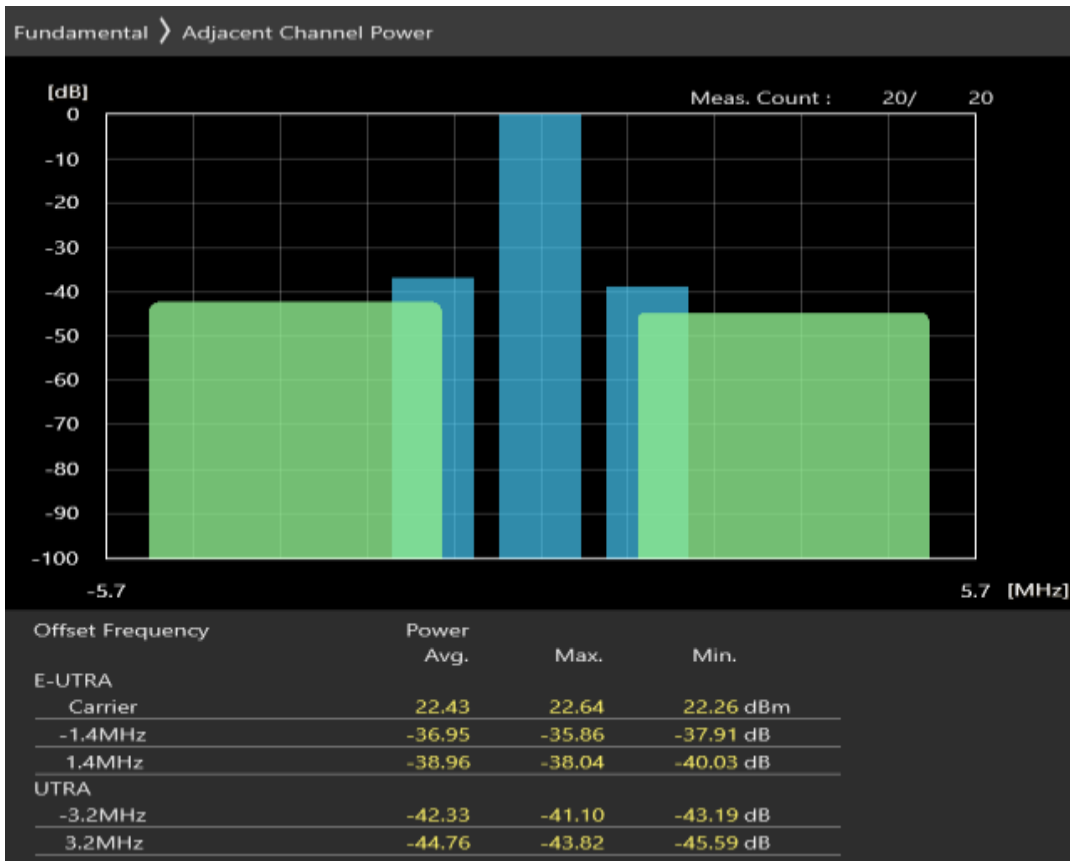

Band3 16QAM BW=1.4MHz Channel=19943 RB Size=5 Position=#0

Band3 16QAM BW=1.4MHz Channel=19943 RB Size=5 Position=#Max