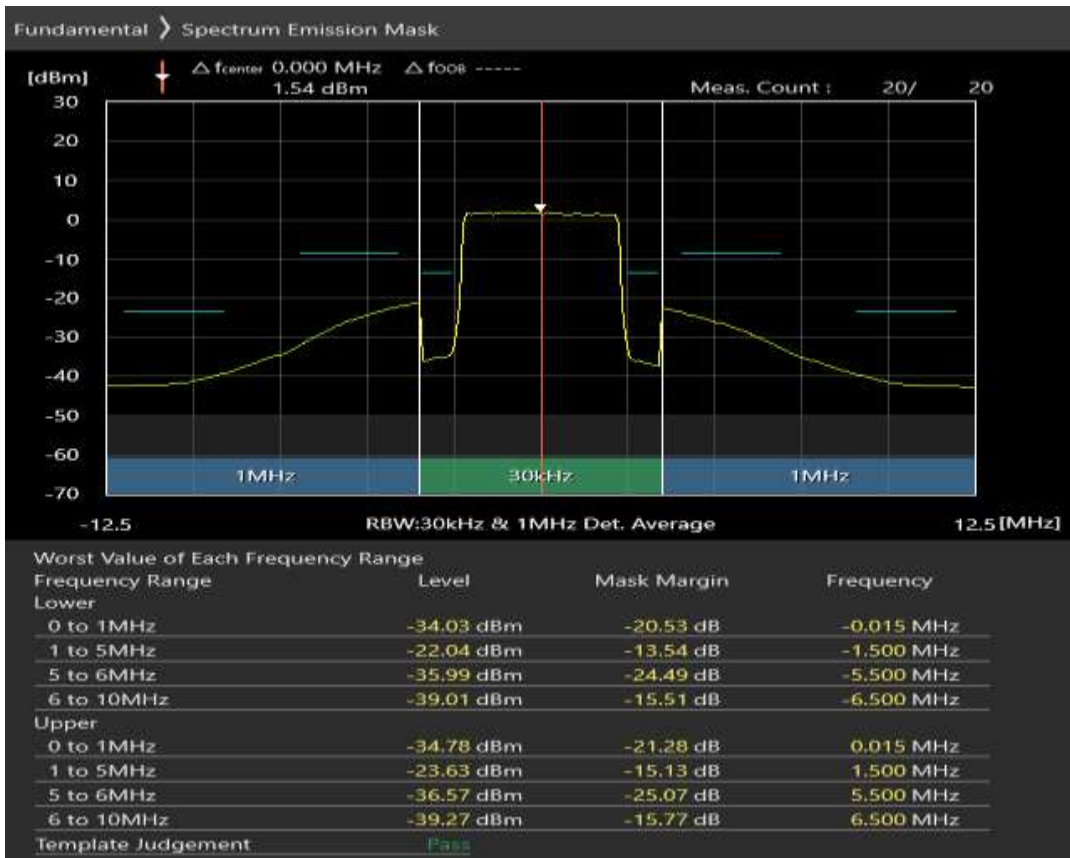

Band1 QPSK BW=5MHz Channel=18300 RB Size=25 Position=#0

Band1 16QAM BW=5MHz Channel=18300 RB Size=8 Position=#0

Band1 16QAM BW=5MHz Channel=18300 RB Size=8 Position=#Max

Band1 16QAM BW=5MHz Channel=18300 RB Size=25 Position=#0