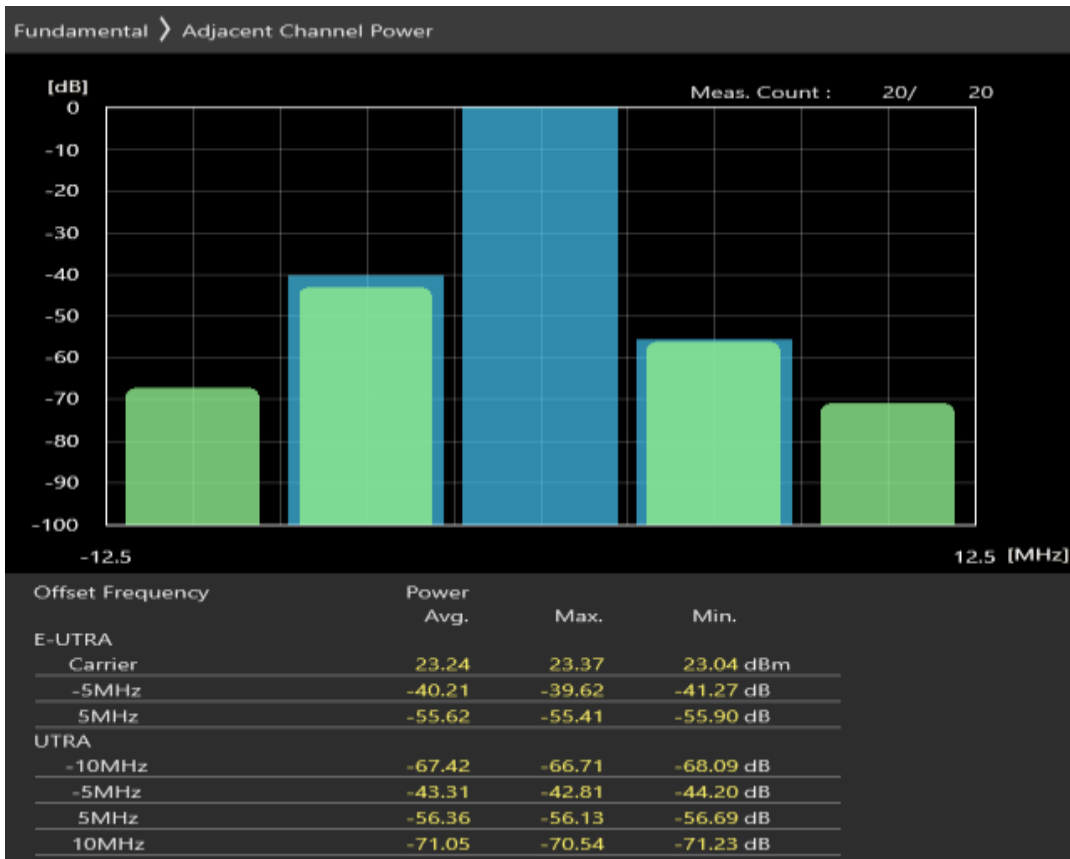

Band1 QPSK BW=5MHz Channel=18300 RB Size=8 Position=#0

Band1 QPSK BW=5MHz Channel=18300 RB Size=8 Position=#Max

Band1 QPSK BW=5MHz Channel=18300 RB Size=25 Position=#0

Band1 16QAM BW=5MHz Channel=18300 RB Size=8 Position=#0