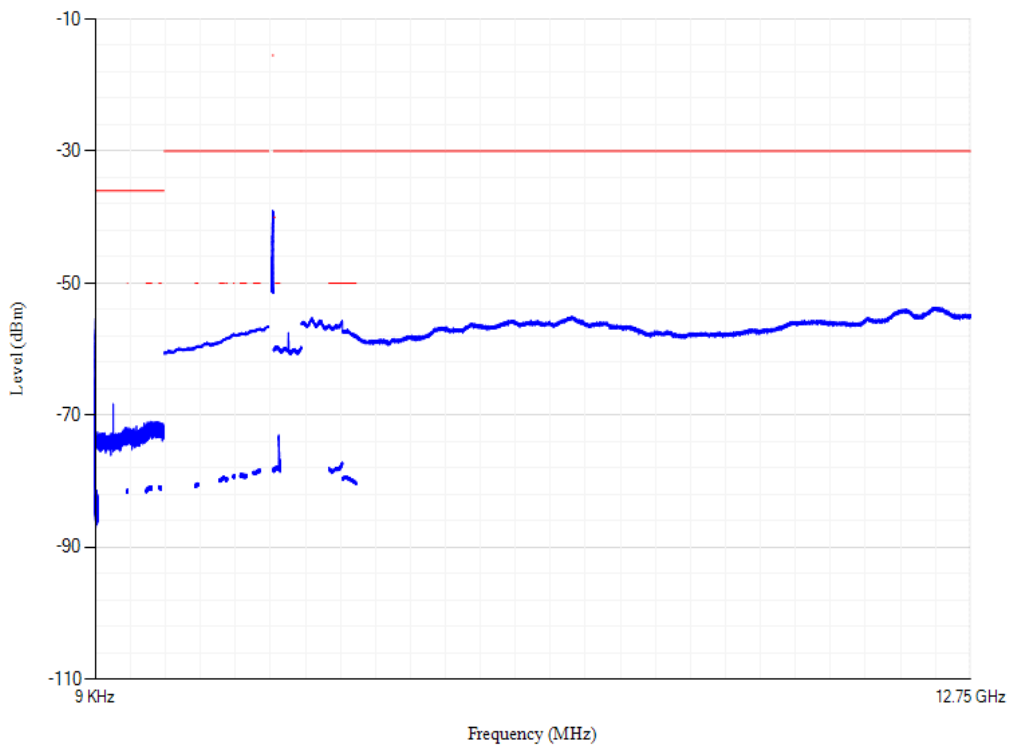

Conducted spurious emissions

Band7 QPSK BW=20MHz Channel=21100 RB Size=1 Position=#0

Conducted spurious emissions

Band7 QPSK BW=20MHz Channel=21350 RB Size=1 Position=#0

Conducted spurious emissions

Band8 QPSK BW=1.4MHz Channel=21457 RB Size=1 Position=#0