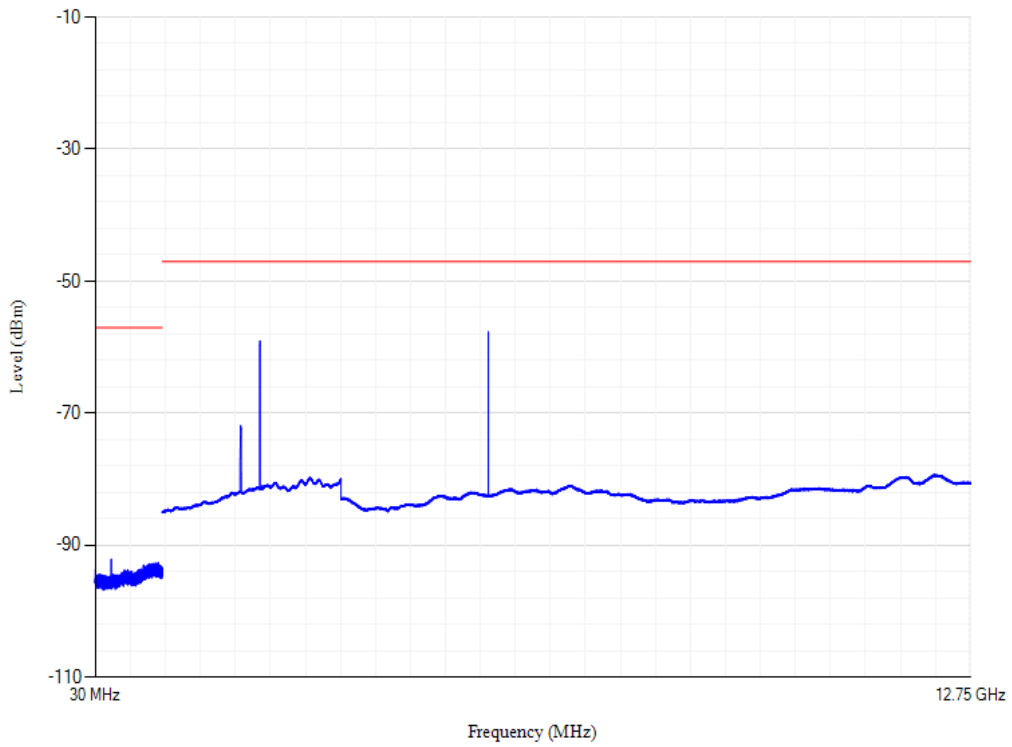

Conducted spurious emissions

Band1 QPSK BW=20MHz Channel=18500