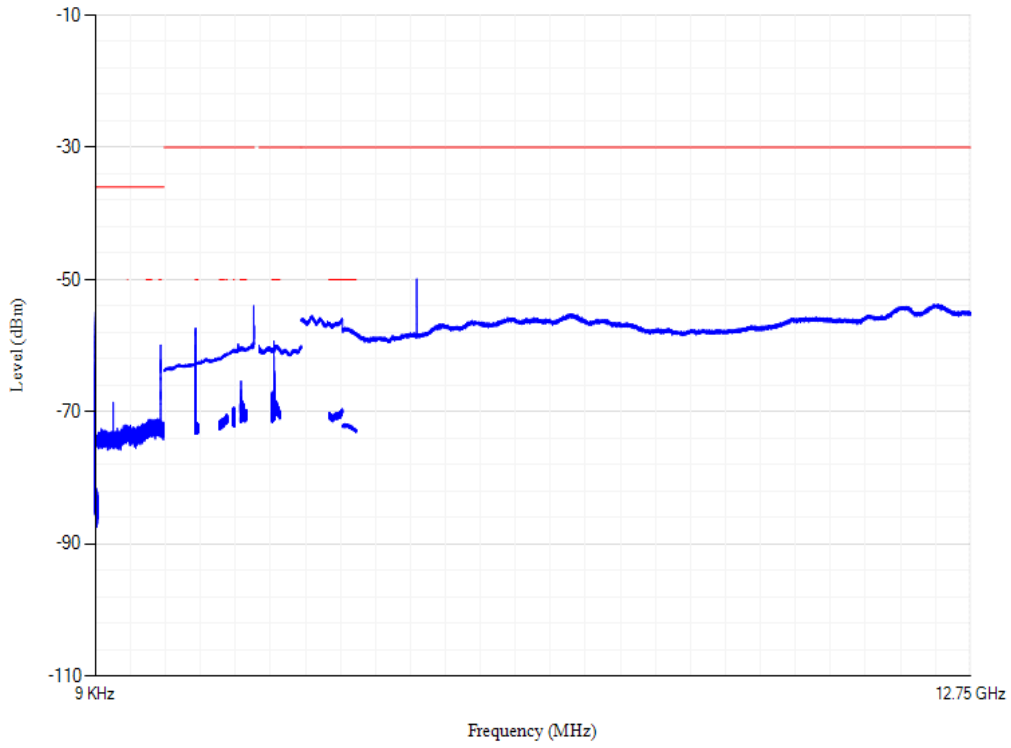

Conducted spurious emissions

Band40 QPSK BW=20MHz Channel=39550 RB Size=1 Position=#0