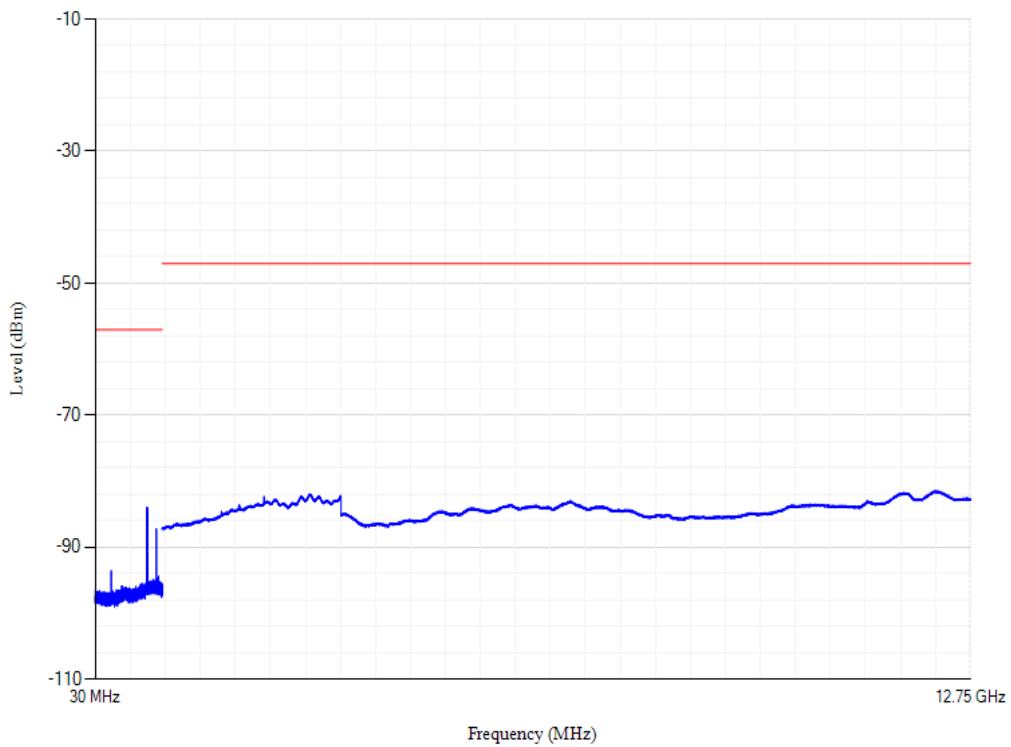

Band28 QPSK BW=20MHz Channel=27460

Conducted spurious emissions

Band28 QPSK BW=20MHz Channel=27560

Conducted spurious emissions

Band3 QPSK BW=20MHz Channel=19300

Conducted spurious emissions

Band3 QPSK BW=20MHz Channel=19575