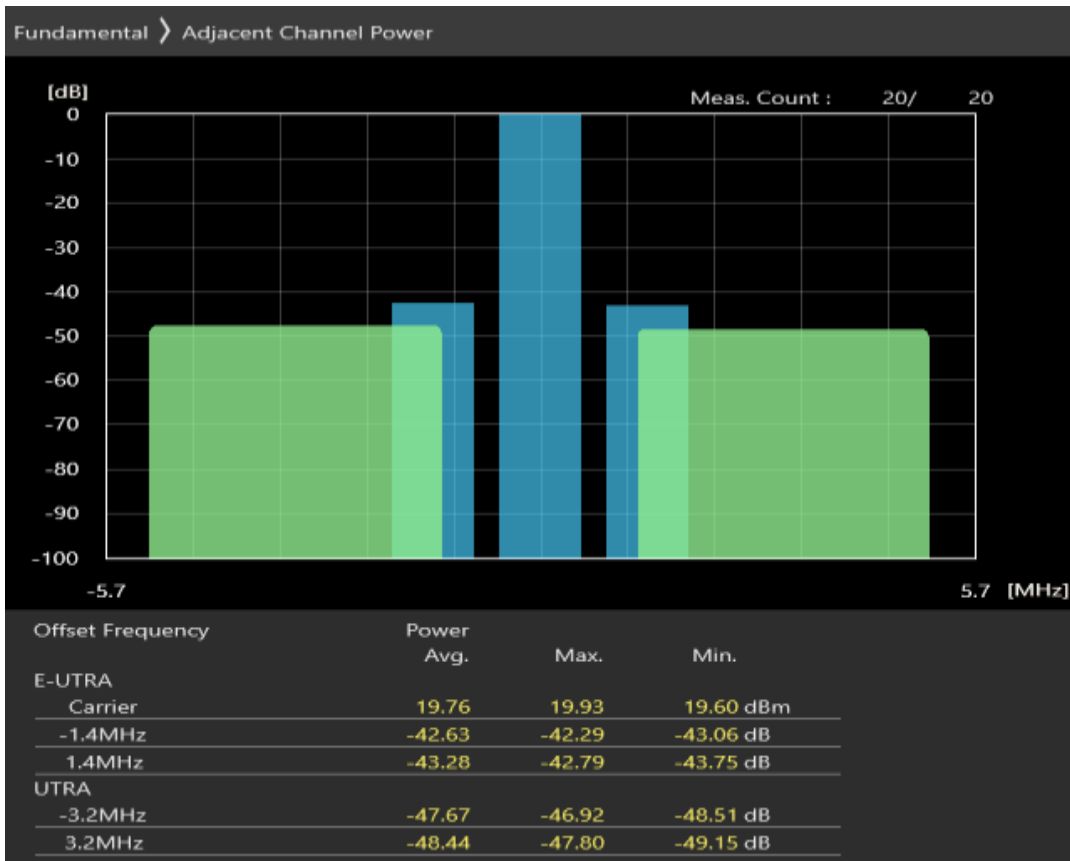

Band3 QPSK BW=1.4MHz Channel=19207 RB Size=6 Position=#0

Band3 16QAM BW=1.4MHz Channel=19207 RB Size=5 Position=#0

Band3 16QAM BW=1.4MHz Channel=19207 RB Size=5 Position=#Max

Band3 16QAM BW=1.4MHz Channel=19207 RB Size=6 Position=#0