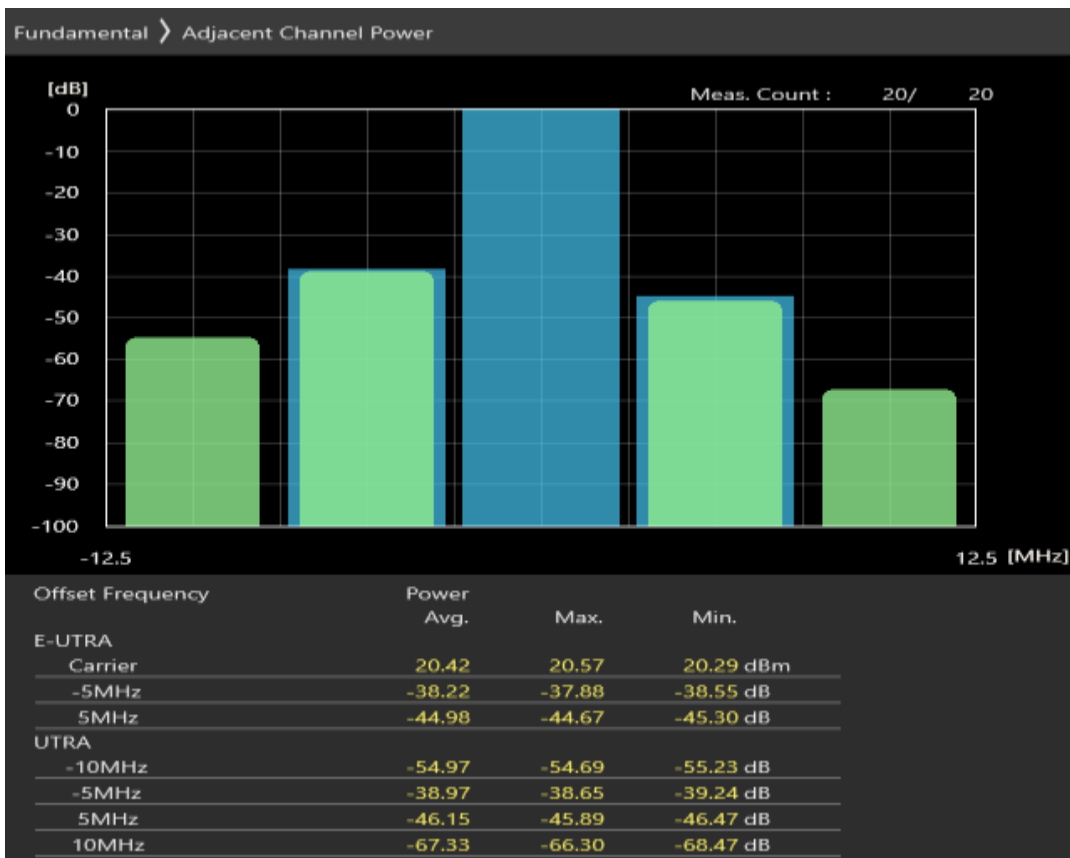

Band8 QAM16 BW=5MHz Channel=21775 RB Size=25 Position=#0

Band8 QAM16 BW=5MHz Channel=21775 RB Size=8 Position=#0