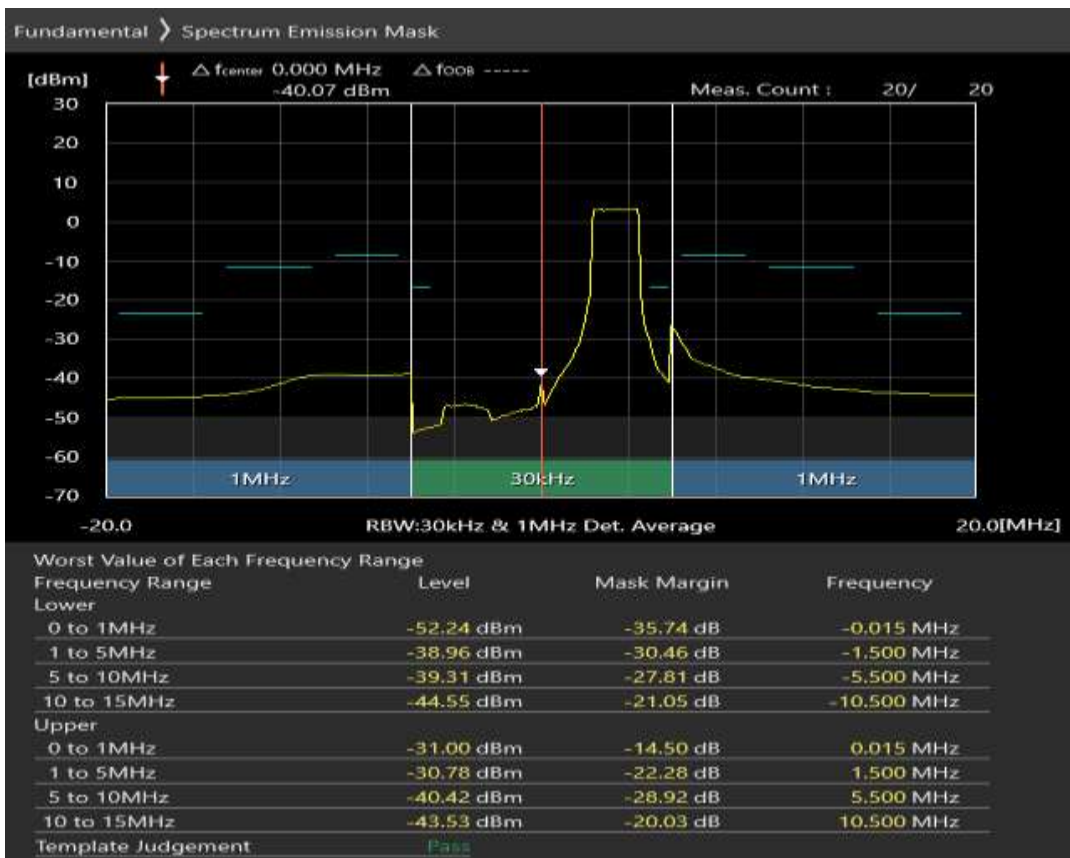

Band8 QAM16 BW=10MHz Channel=21500 RB Size=12 Position=#Max

Band8 QAM16 BW=10MHz Channel=21500 RB Size=50 Position=#0

Band8 QAM16 BW=10MHz Channel=21625 RB Size=12 Position=#0

Band8 QAM16 BW=10MHz Channel=21625 RB Size=12 Position=#Max