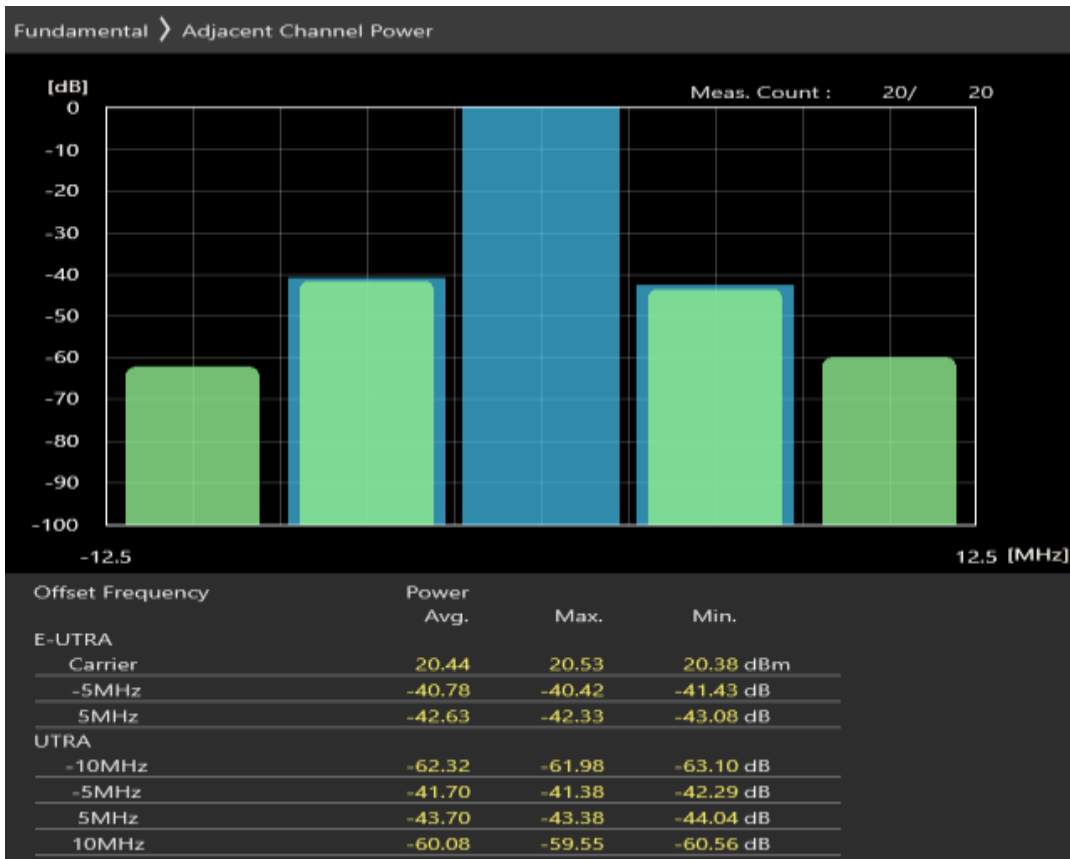

Band8 QAM16 BW=5MHz Channel=21475 RB Size=25 Position=#0

Band8 QAM16 BW=5MHz Channel=21475 RB Size=8 Position=#0

Band8 QAM16 BW=5MHz Channel=21475 RB Size=8 Position=#Max

Band8 QAM16 BW=5MHz Channel=21625 RB Size=25 Position=#0