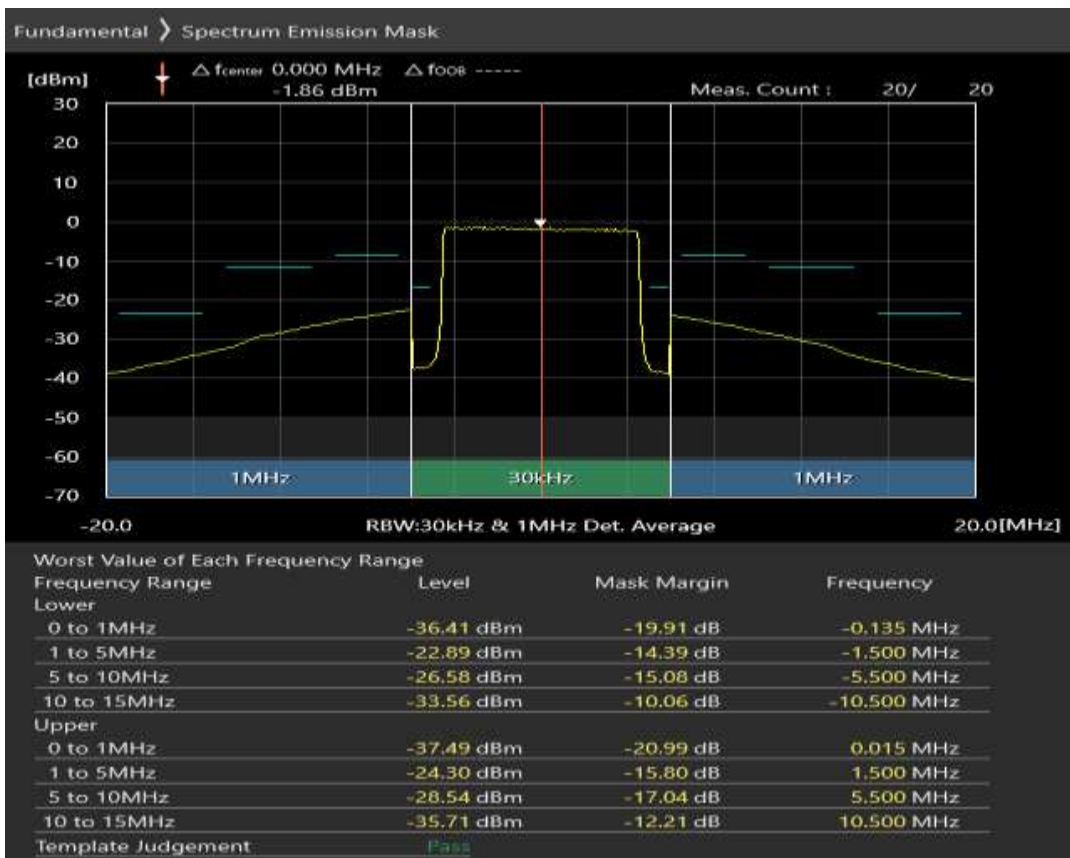

Band7 QPSK BW=10MHz Channel=21400 RB Size=50 Position=#0

Band7 16QAM BW=10MHz Channel=21400 RB Size=12 Position=#0

Band7 16QAM BW=10MHz Channel=21400 RB Size=12 Position=#Max

Band7 16QAM BW=10MHz Channel=21400 RB Size=50 Position=#0