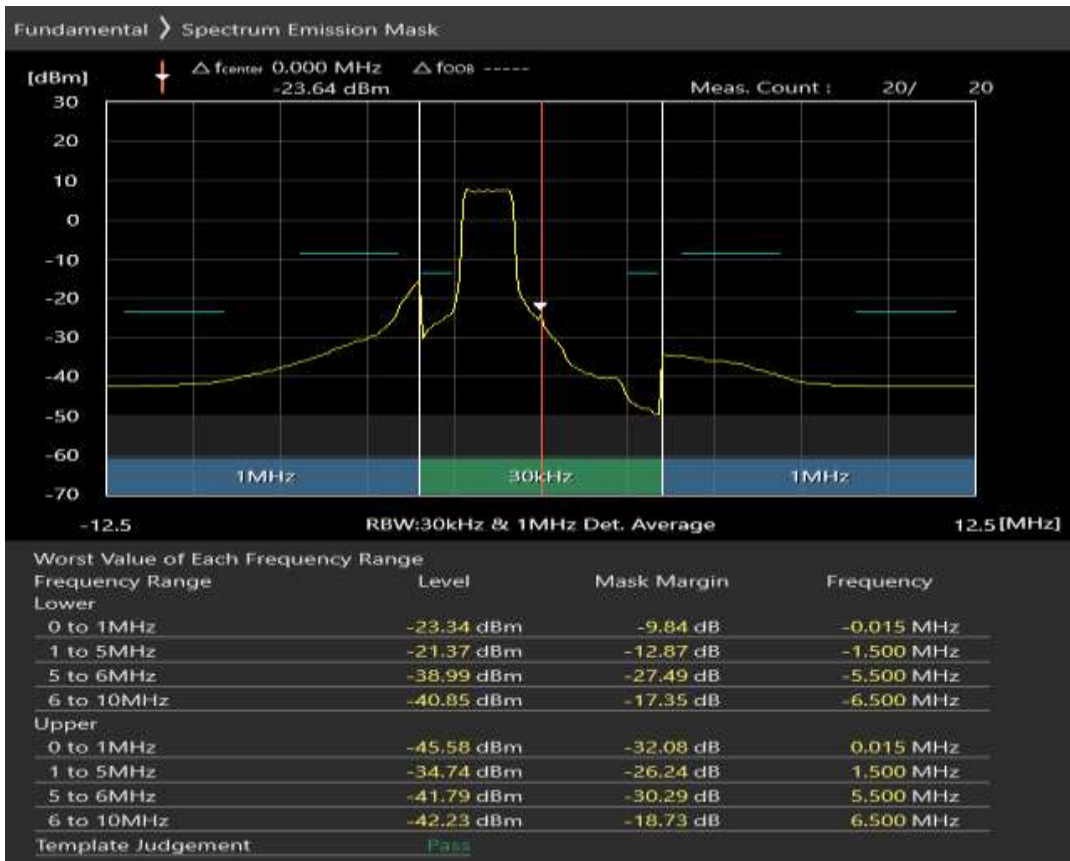

Band7 QPSK BW=5MHz Channel=21425 RB Size=8 Position=#0

Band7 QPSK BW=5MHz Channel=21425 RB Size=8 Position=#Max