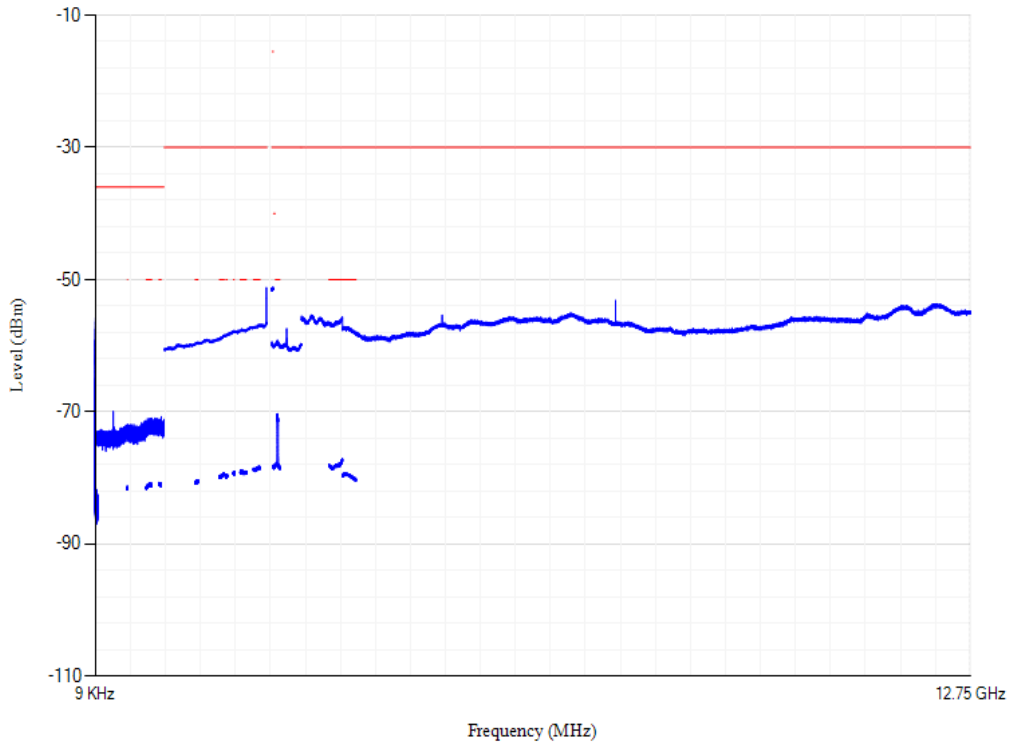

Conducted spurious emissions

Band7 QPSK BW=20MHz Channel=21350 RB Size=1 Position=#0