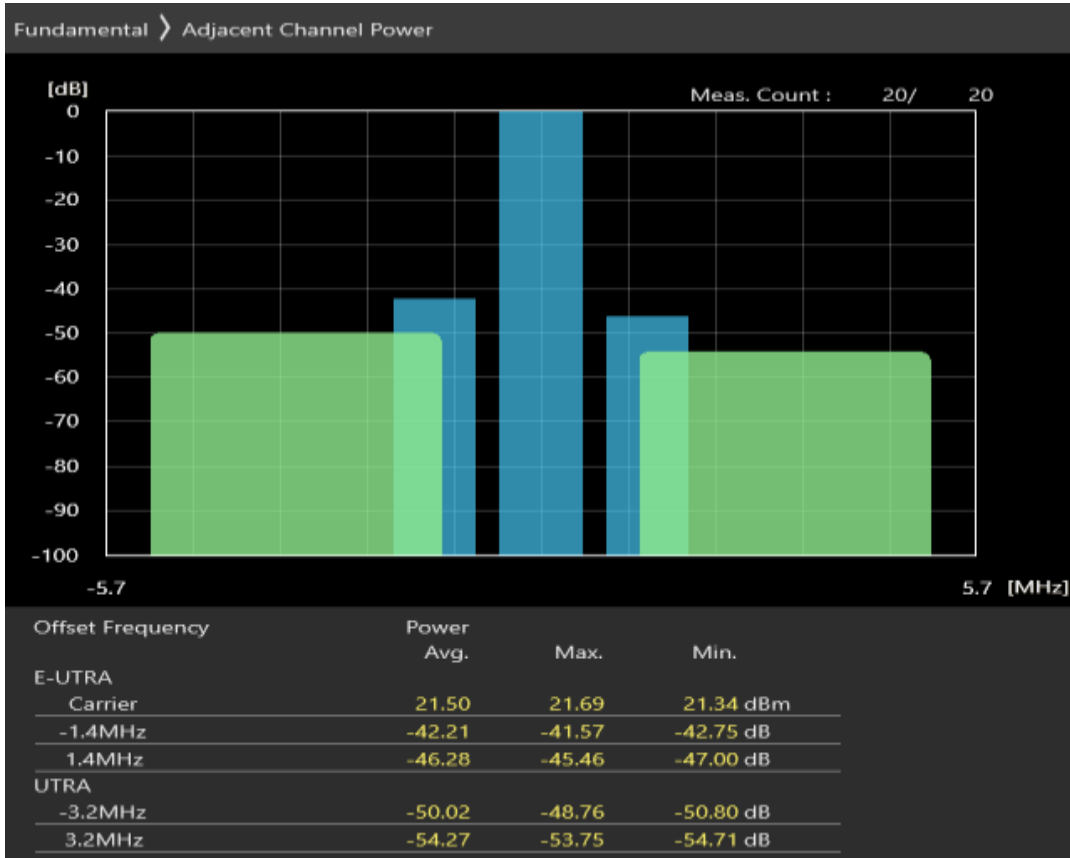

Band8 QAM16 BW=1.4MHz Channel=21625 RB Size=5 Position=#0

Band8 QAM16 BW=1.4MHz Channel=21625 RB Size=5 Position=#Max