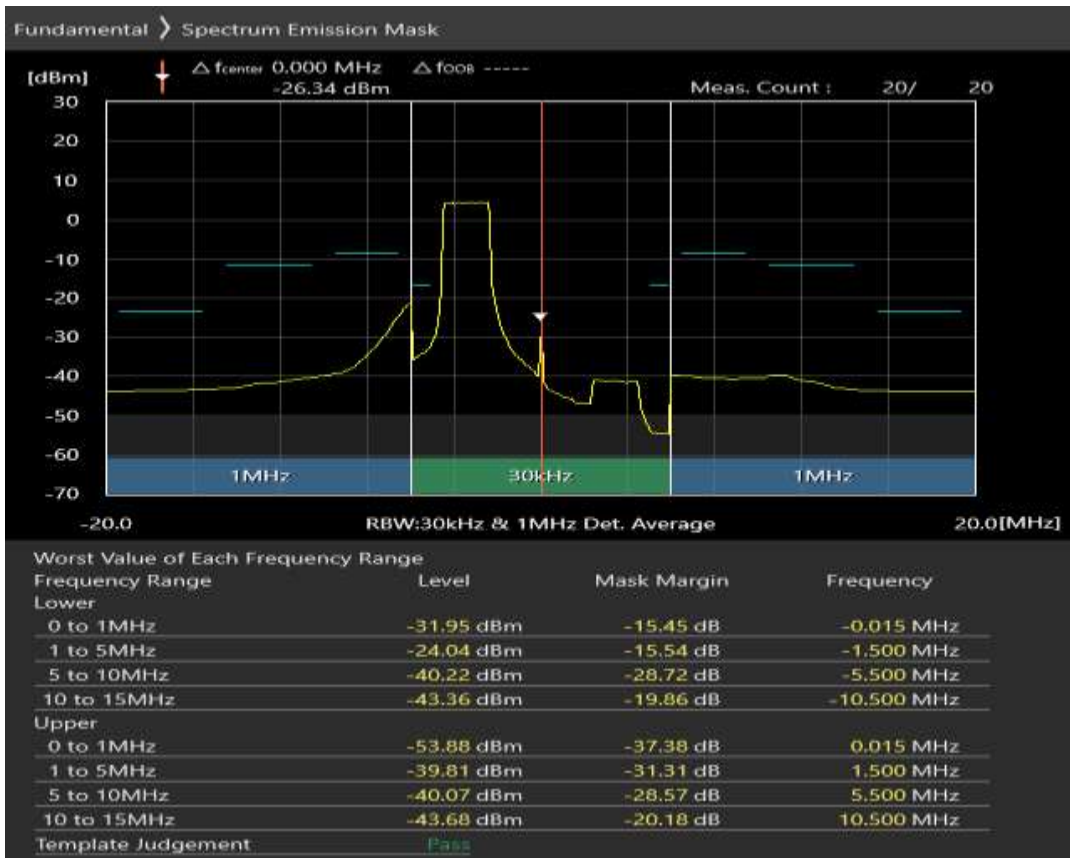

Band3 16QAM BW=10MHz Channel=19575 RB Size=12 Position=#0

Band3 16QAM BW=10MHz Channel=19575 RB Size=12 Position=#Max