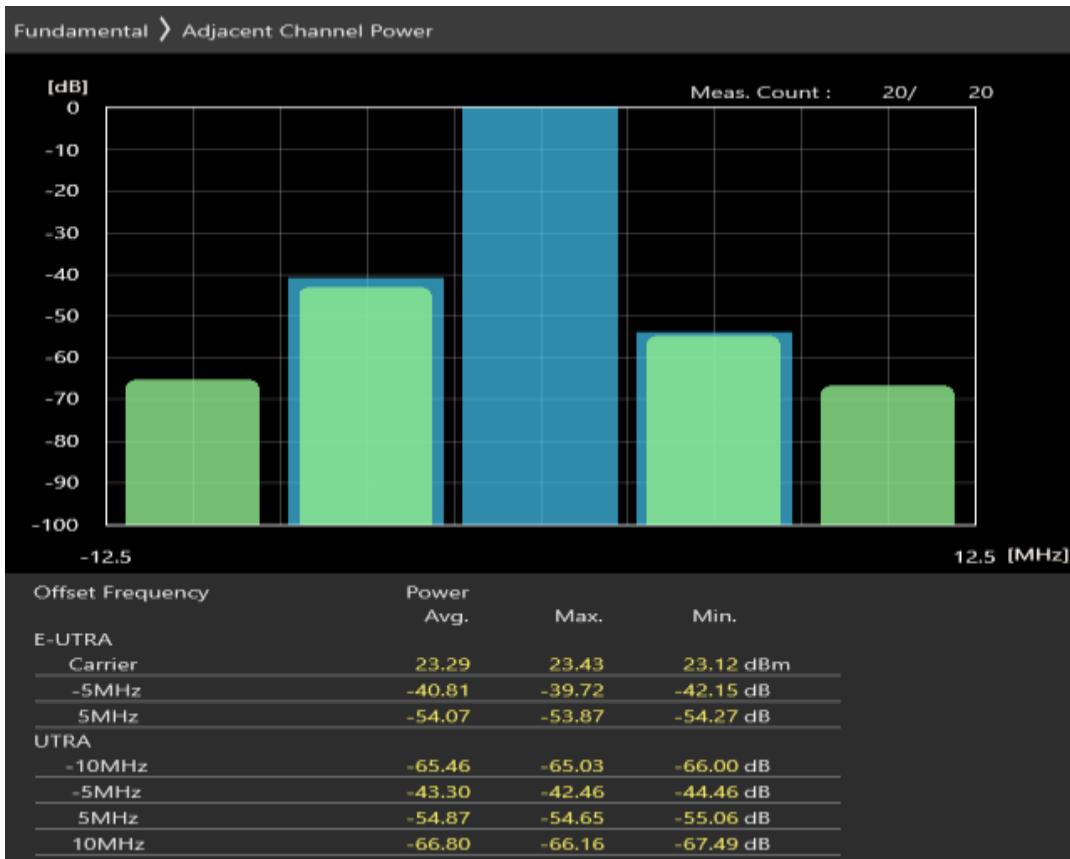

Band7 QPSK BW=5MHz Channel=20775 RB Size=8 Position=#0

Band7 QPSK BW=5MHz Channel=20775 RB Size=8 Position=#Max

Band7 QPSK BW=5MHz Channel=20775 RB Size=25 Position=#0

Band7 16QAM BW=5MHz Channel=20775 RB Size=8 Position=#0