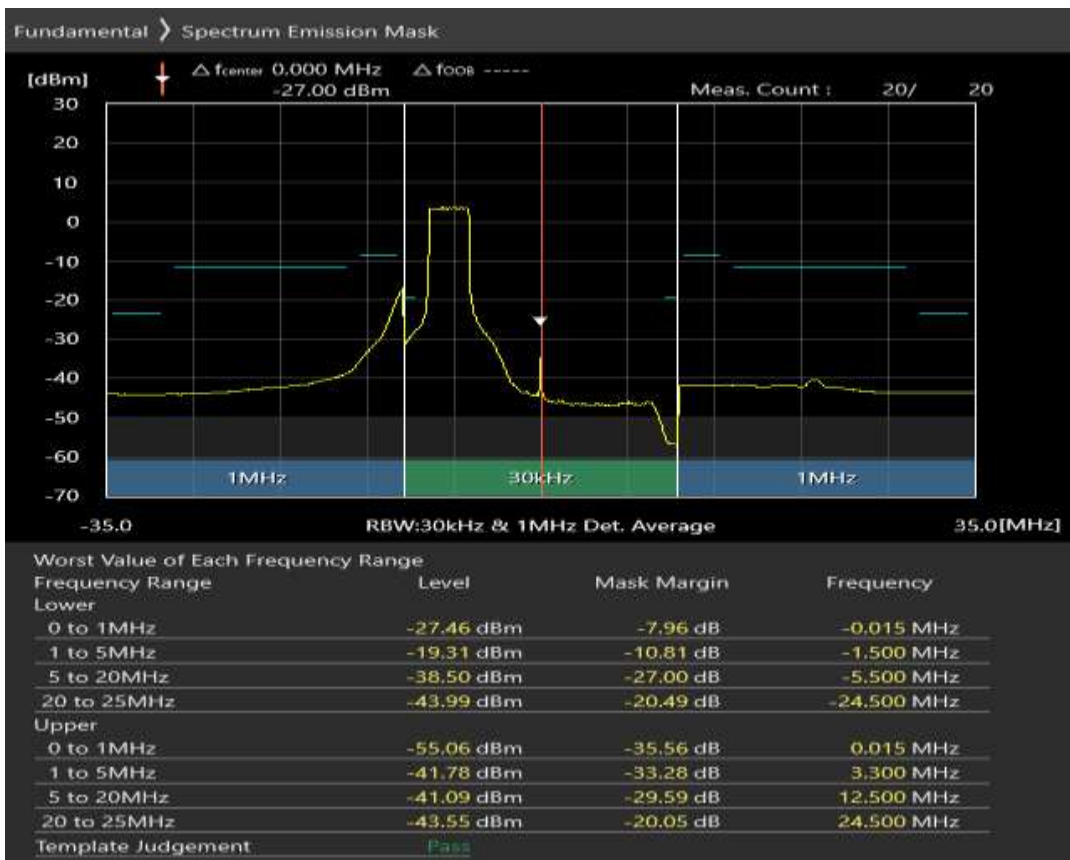

Band1 16QAM BW=20MHz Channel=18300 RB Size=18 Position=#0

Band1 16QAM BW=20MHz Channel=18300 RB Size=18 Position=#Max