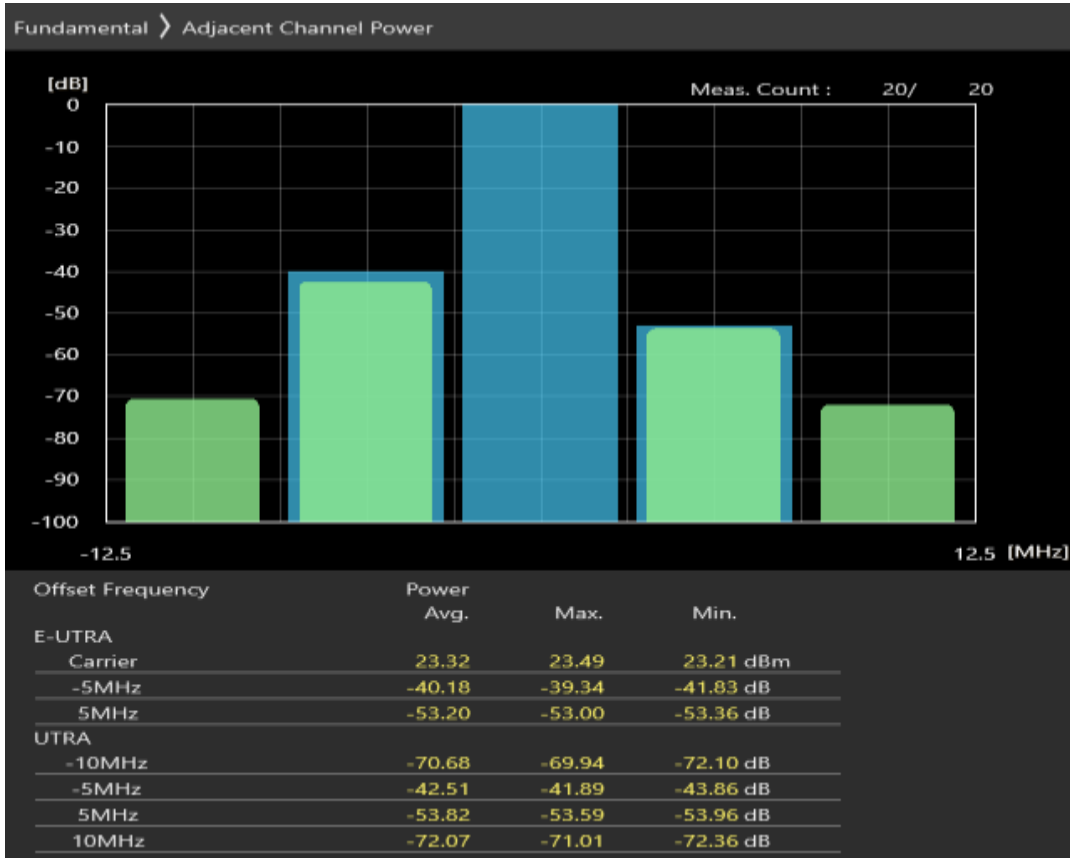

Band20 QPSK BW=5MHz Channel=24175 RB Size=8 Position=#0

Band20 QPSK BW=5MHz Channel=24175 RB Size=8 Position=#Max

Band20 QPSK BW=5MHz Channel=24175 RB Size=25 Position=#0

Band20 16QAM BW=5MHz Channel=24175 RB Size=8 Position=#0