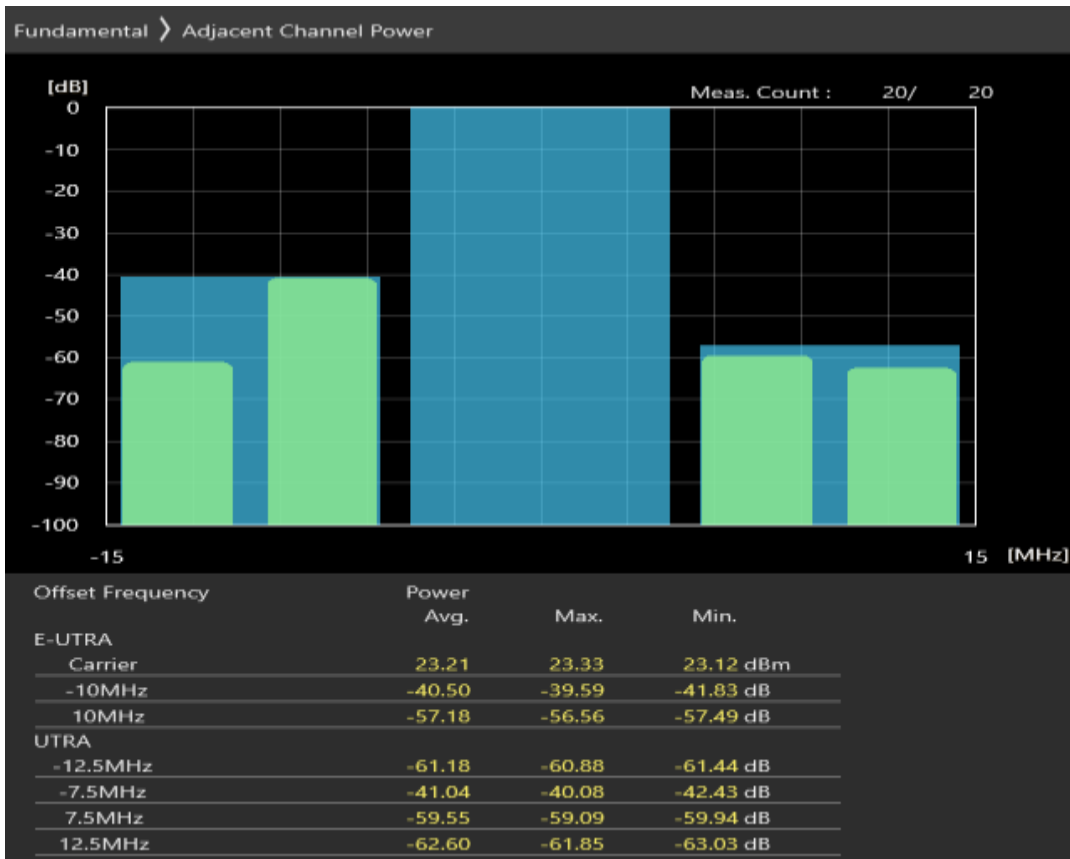

Band1 16QAM BW=10MHz Channel=18300 RB Size=12 Position=#0

Band1 16QAM BW=10MHz Channel=18300 RB Size=12 Position=#Max