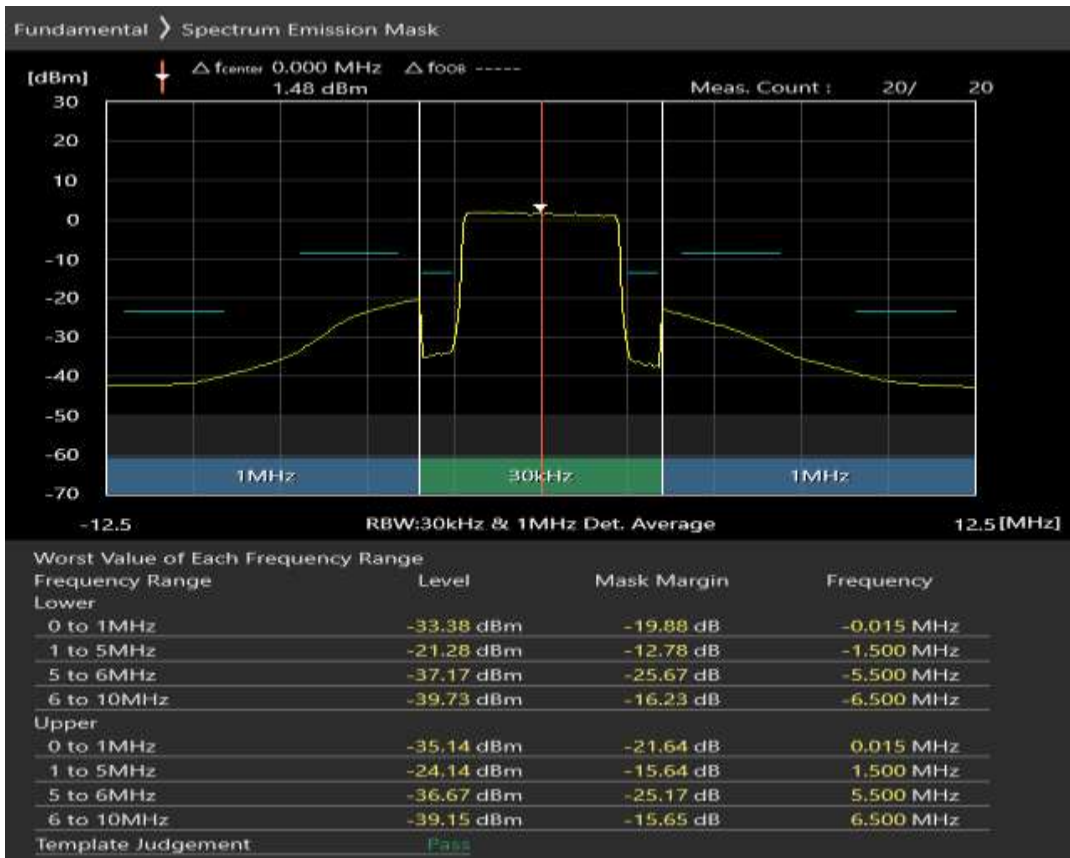

Band1 16QAM BW=5MHz Channel=18575 RB Size=25 Position=#0

Band1 QPSK BW=10MHz Channel=18050 RB Size=12 Position=#0