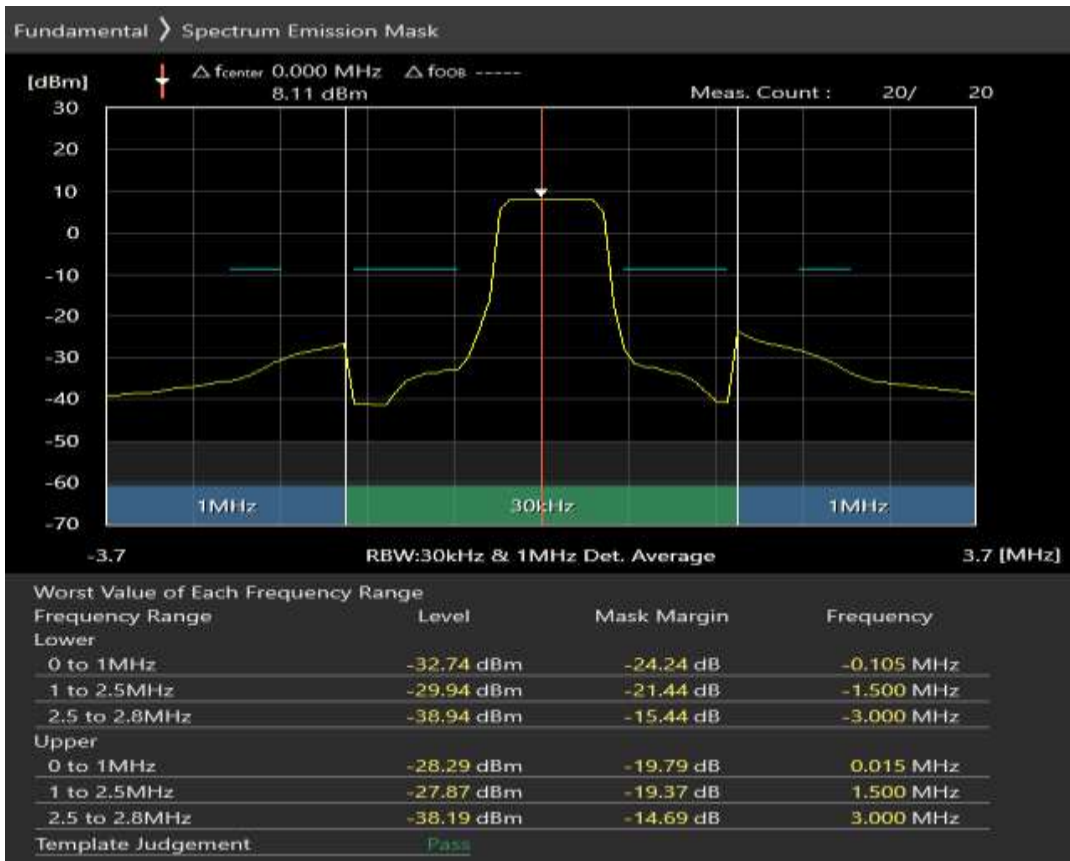

Band8 QPSK BW=1.4MHz Channel=21457 RB Size=5 Position=#Max

Band8 QPSK BW=1.4MHz Channel=21457 RB Size=6 Position=#0