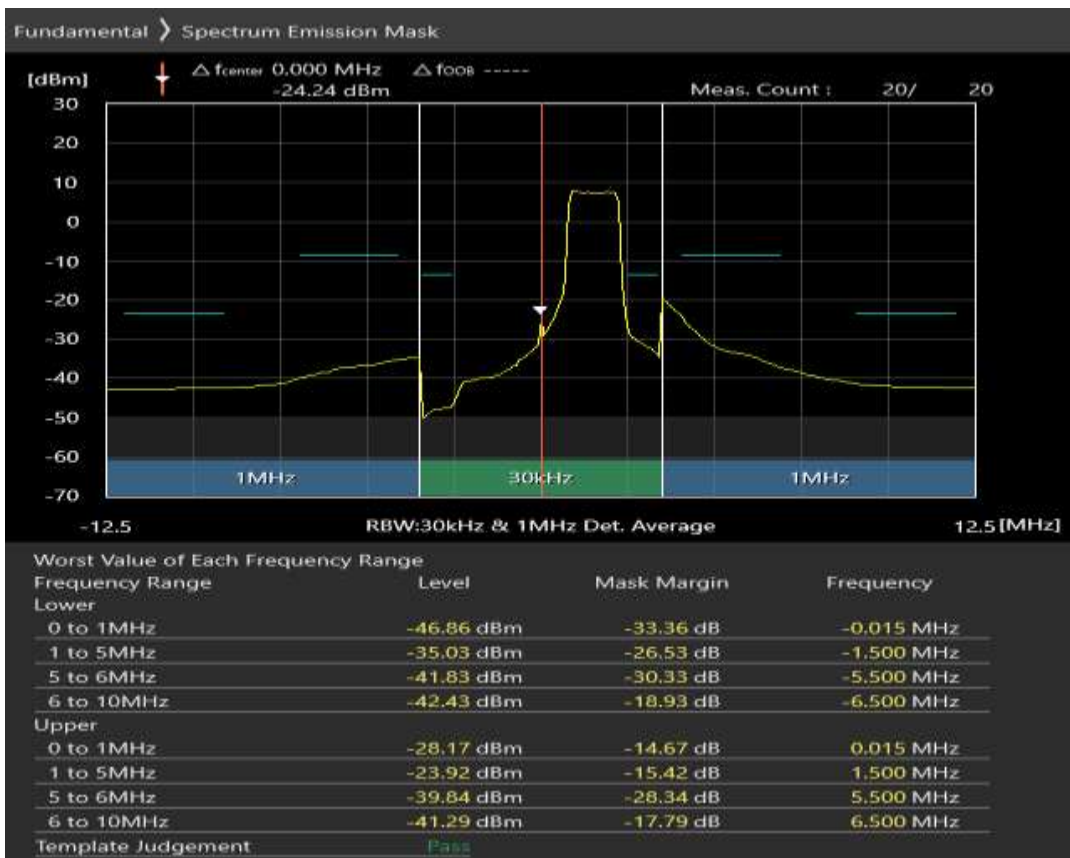

Band7 QPSK BW=5MHz Channel=20775 RB Size=8 Position=#Max

Band7 QPSK BW=5MHz Channel=20775 RB Size=25 Position=#0