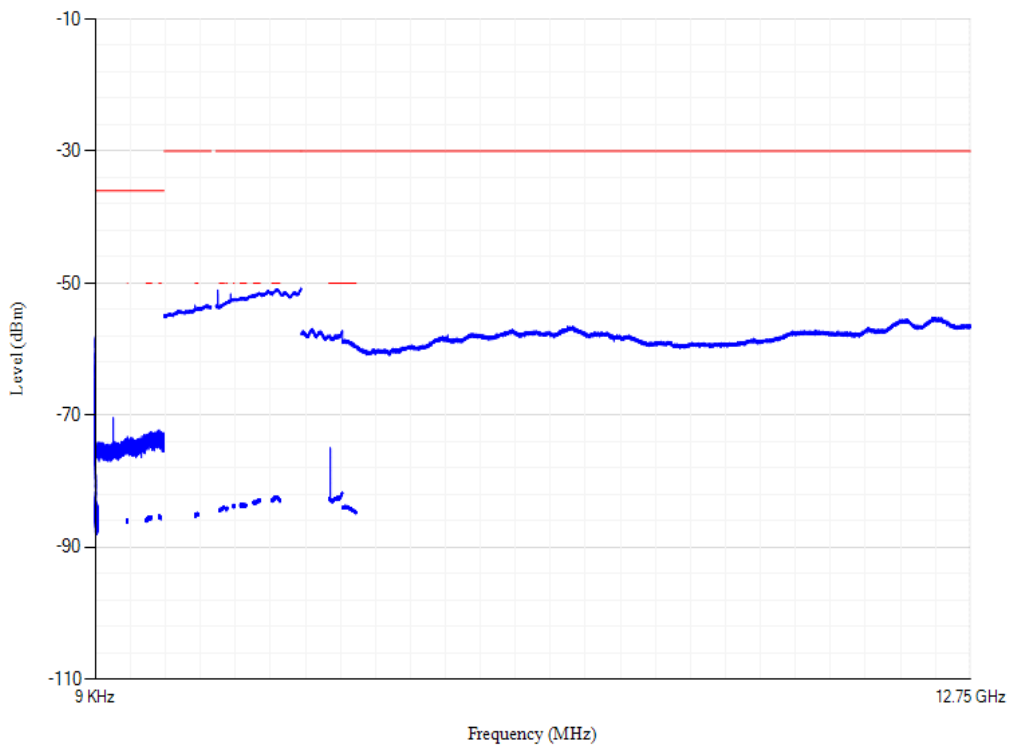

Conducted spurious emissions

Band3 QPSK BW=20MHz Channel=19575 RB Size=1 Position=#0