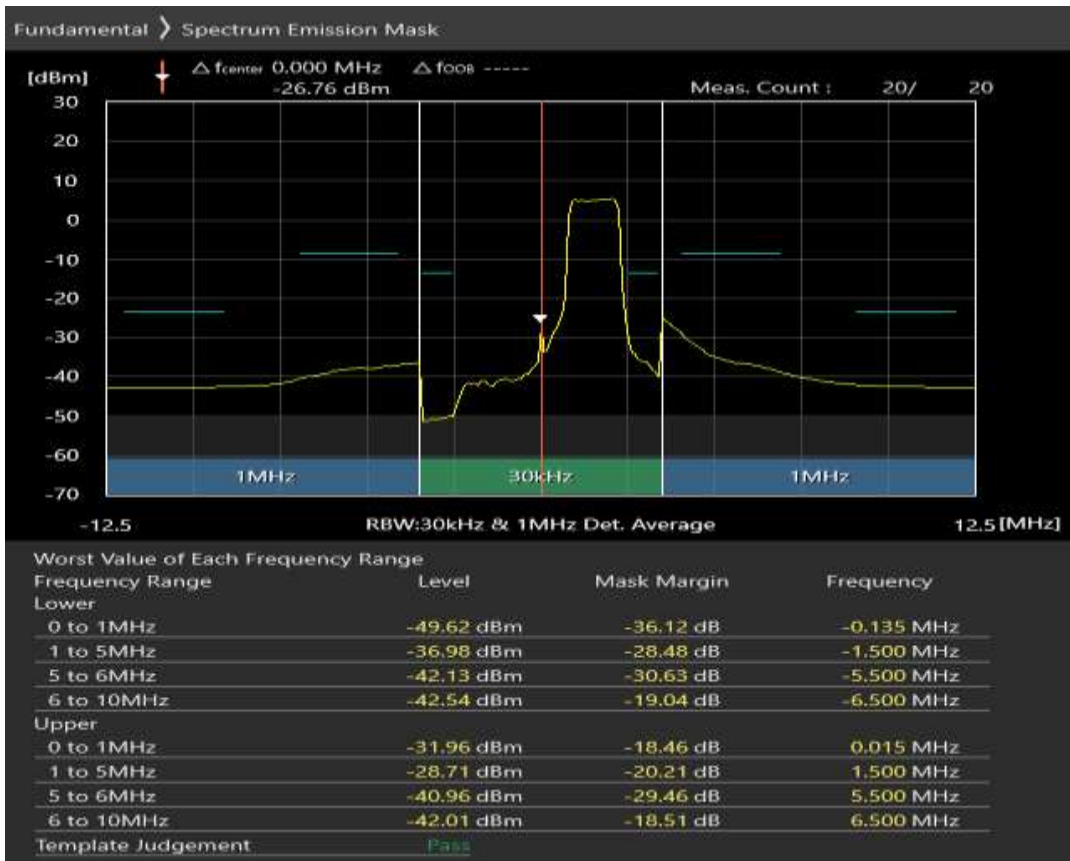

Band40 16QAM BW=5MHz Channel=39625 RB Size=8 Position=#Max

Band40 16QAM BW=5MHz Channel=39625 RB Size=25 Position=#0