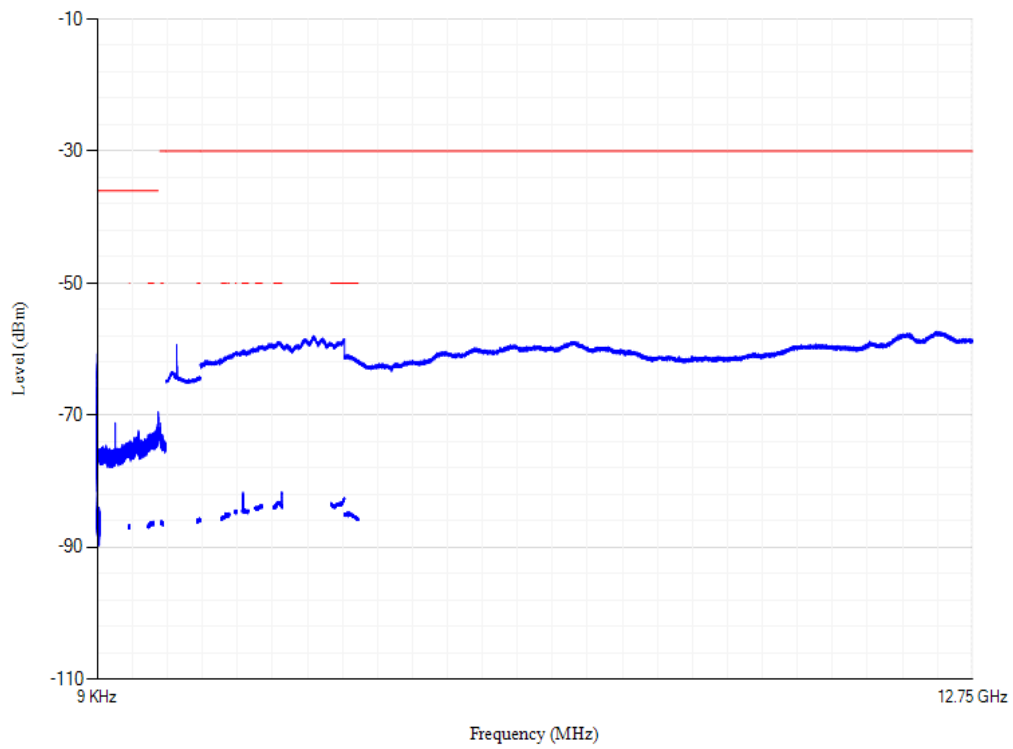

Conducted spurious emissions

Band8 QPSK BW=5MHz Channel=21775 RB Size=1 Position=#0