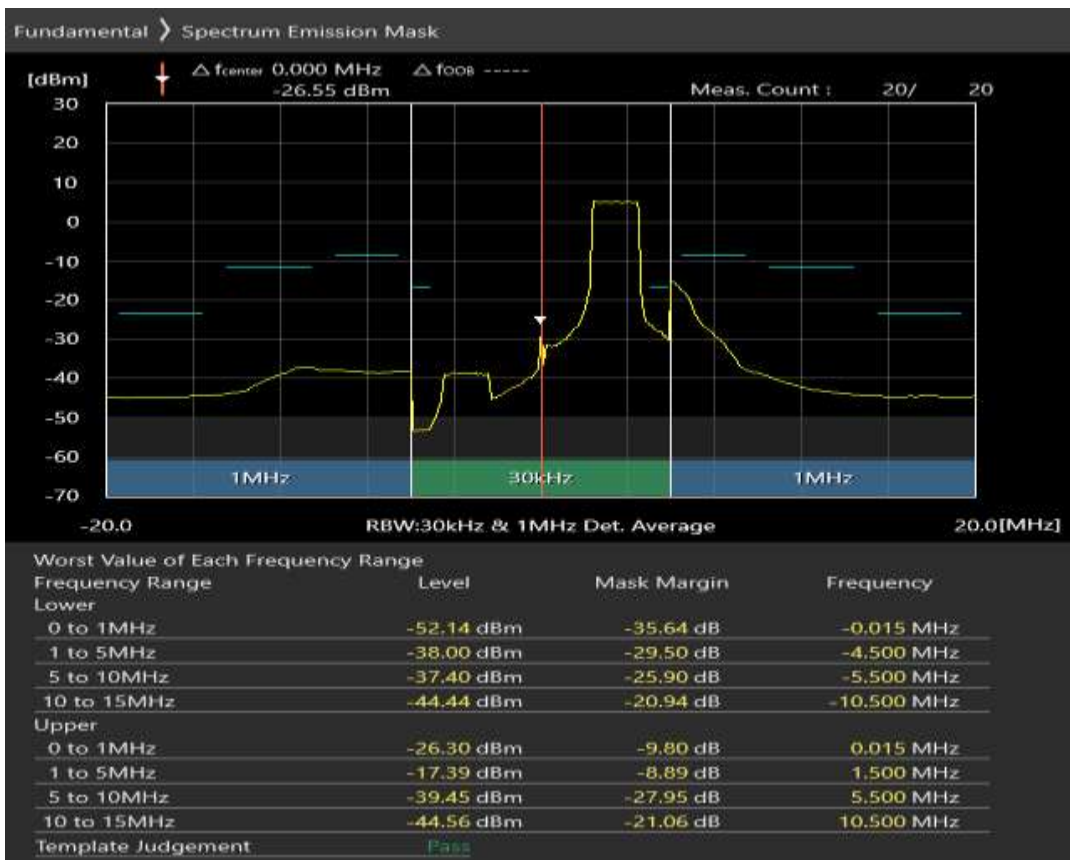

Band3 QPSK BW=10MHz Channel=1990 RB Size=12 Position=#Max

Band3 QPSK BW=10MHz Channel=1990 RB Size=50 Position=#0