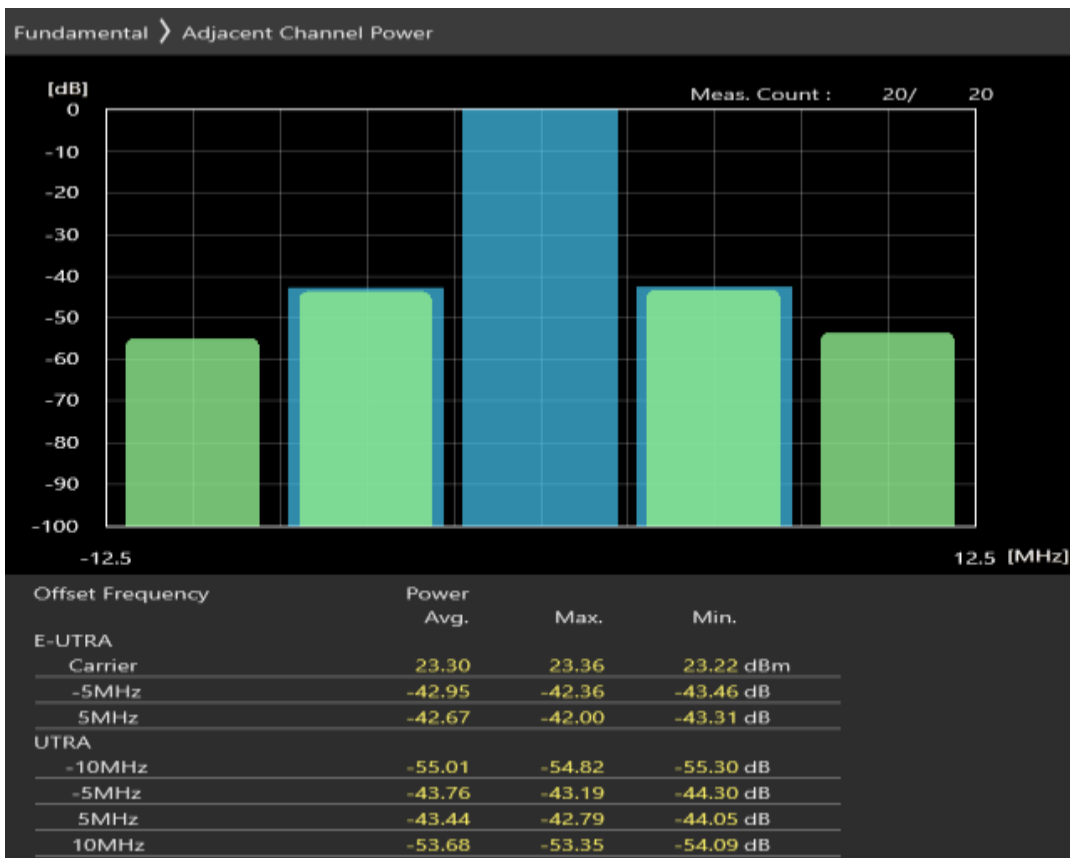

Band7 QPSK BW=5MHz Channel=20775 RB Size=25 Position=#0

Band7 16QAM BW=5MHz Channel=20775 RB Size=8 Position=#0