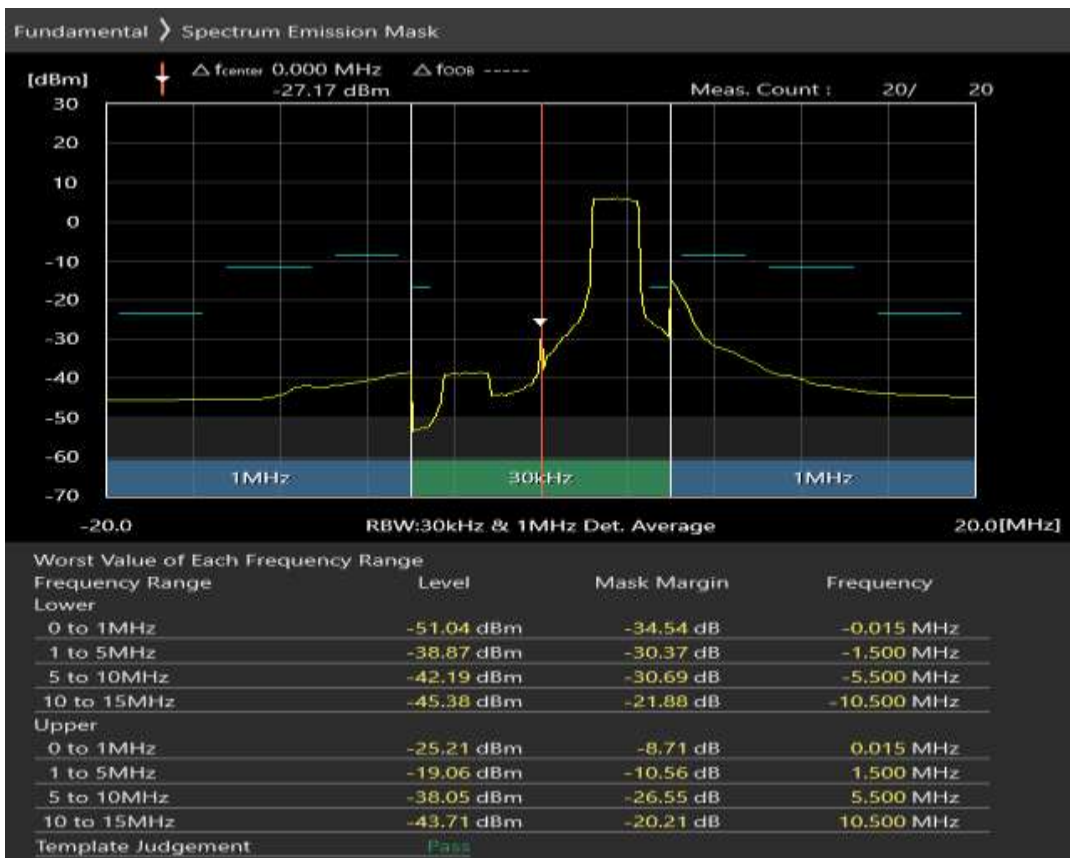

Band20 QPSK BW=10MHz Channel=24200 RB Size=12 Position=#Max

Band20 QPSK BW=10MHz Channel=24200 RB Size=50 Position=#0