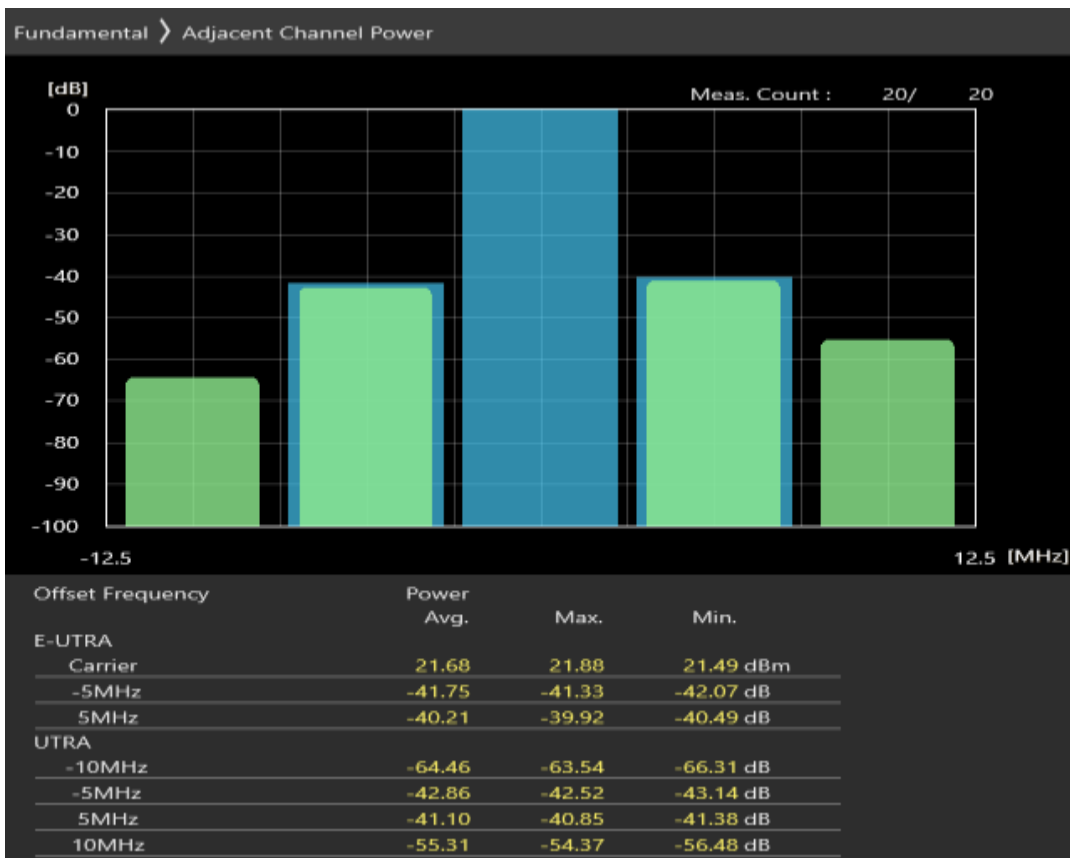

Band28 QPSK BW=5MHz Channel=27235 RB Size=25 Position=#0

Band28 16QAM BW=5MHz Channel=27235 RB Size=8 Position=#0