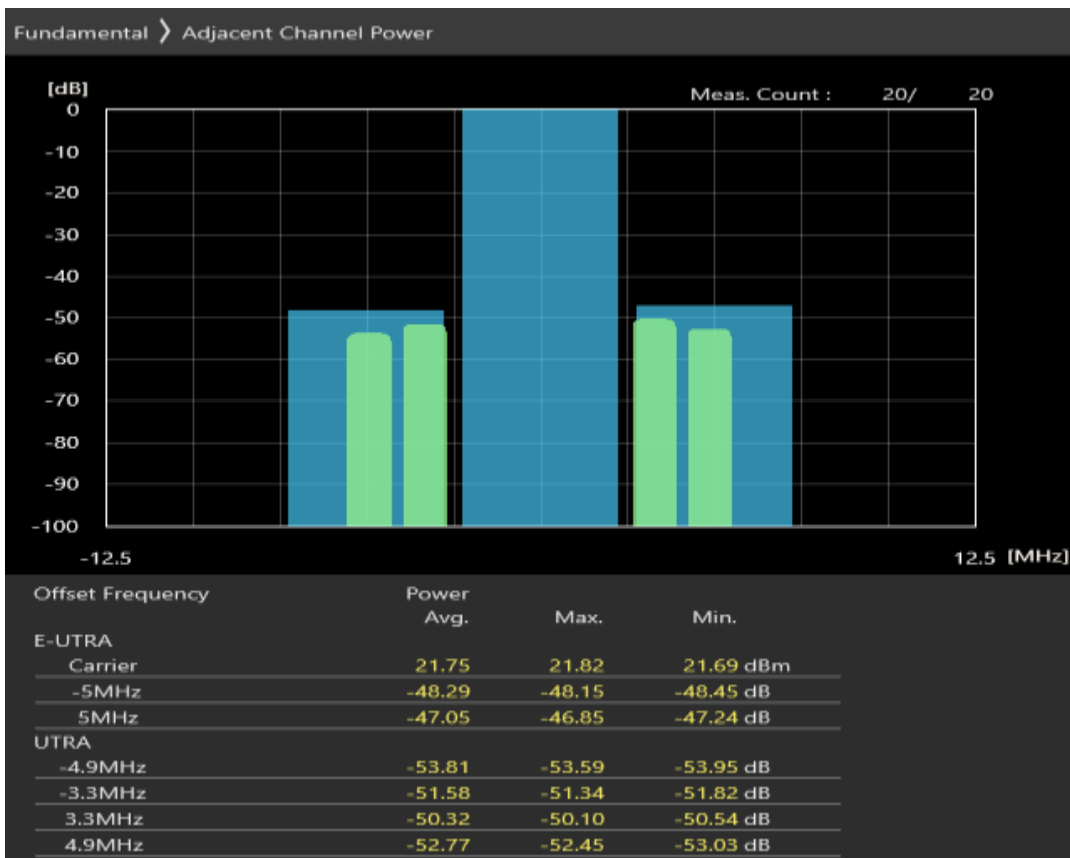

Band40 QPSK BW=5MHz Channel=39625 RB Size=25 Position=#0

Band40 16QAM BW=5MHz Channel=39625 RB Size=8 Position=#0