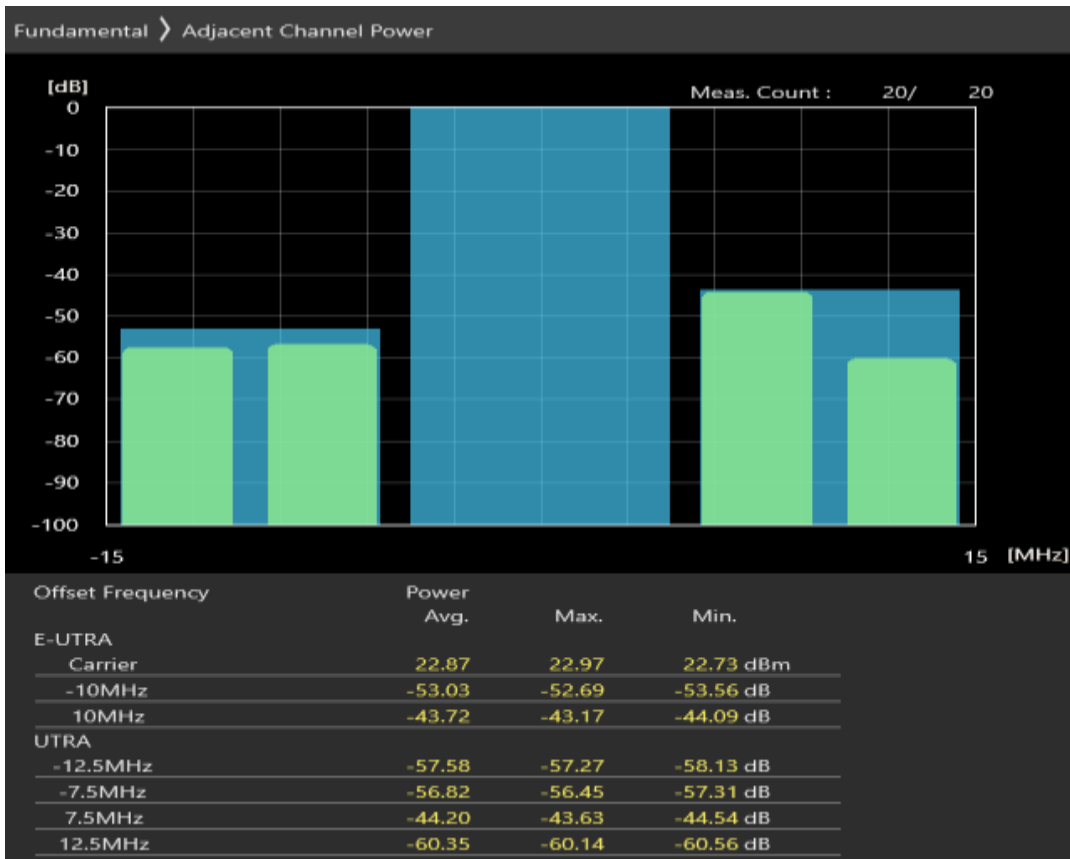

Band3 16QAM BW=5MHz Channel=19925 RB Size=8 Position=#Max

Band3 16QAM BW=5MHz Channel=19925 RB Size=25 Position=#0

Band3 QPSK BW=10MHz Channel=19250 RB Size=12 Position=#0

Band3 QPSK BW=10MHz Channel=19250 RB Size=12 Position=#Max