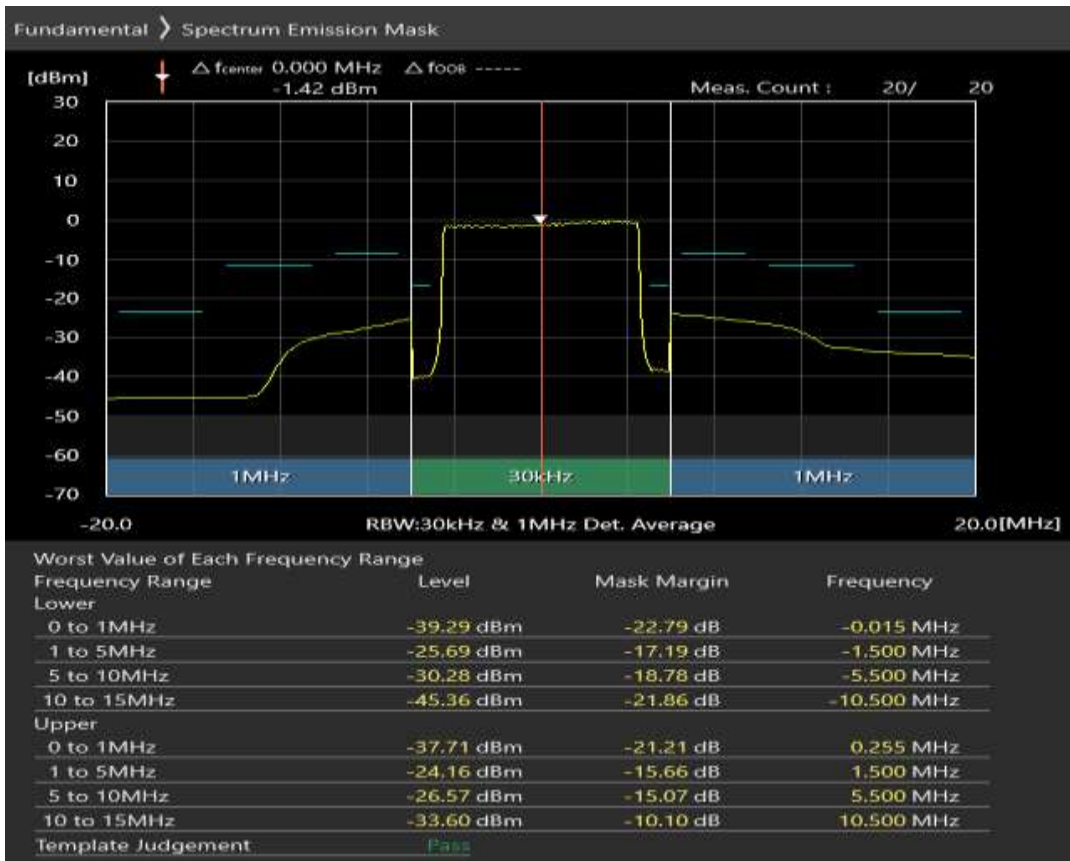

Band20 QPSK BW=10MHz Channel=24200 RB Size=50 Position=#0

Band20 16QAM BW=10MHz Channel=24200 RB Size=12 Position=#0