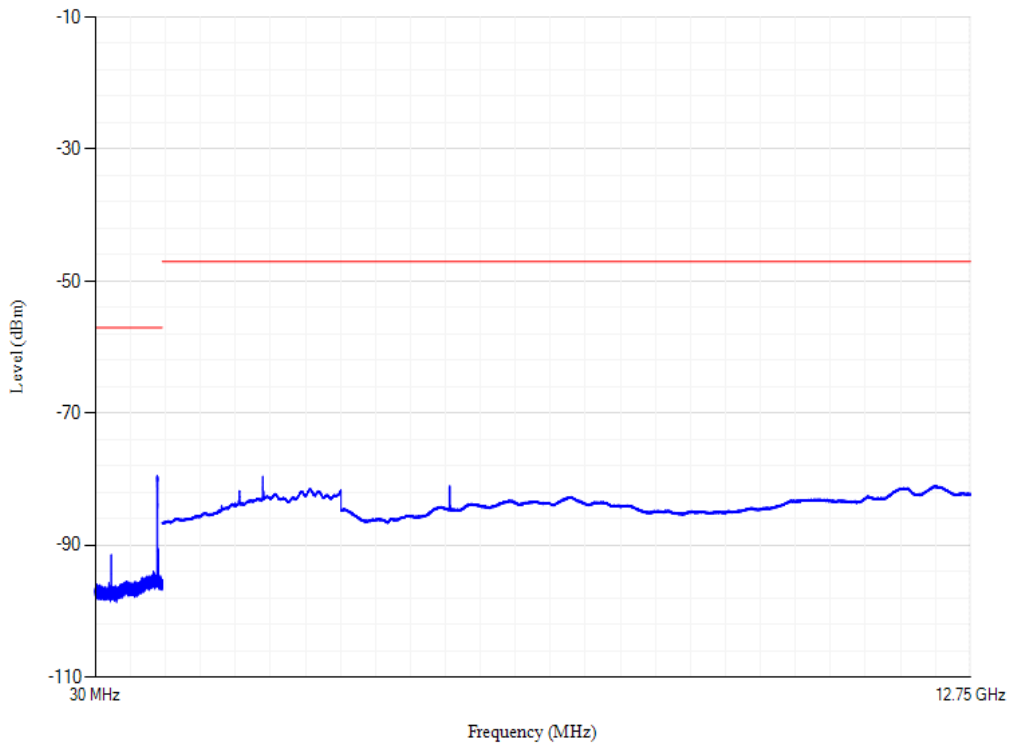

Conducted spurious emissions

Band8 QPSK BW=10MHz Channel=21625