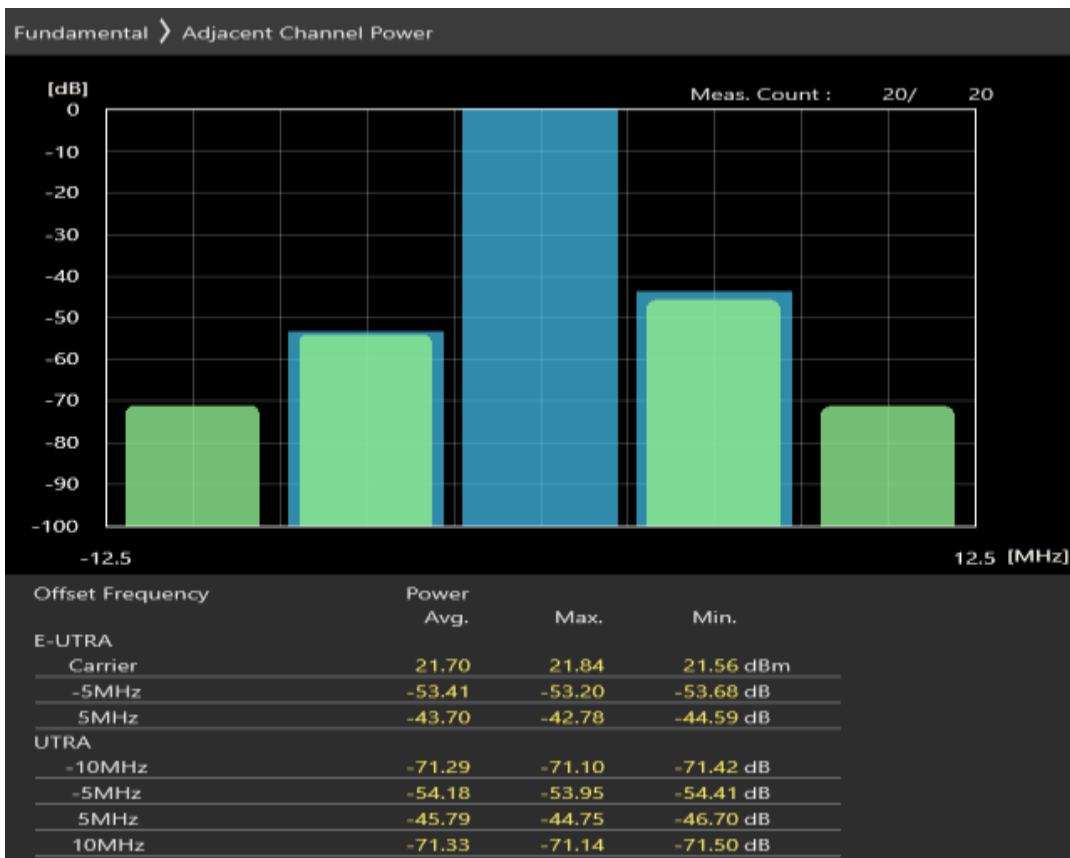

Band28 16QAM BW=5MHz Channel=27635 RB Size=8 Position=#Max

Band28 16QAM BW=5MHz Channel=27635 RB Size=25 Position=#0