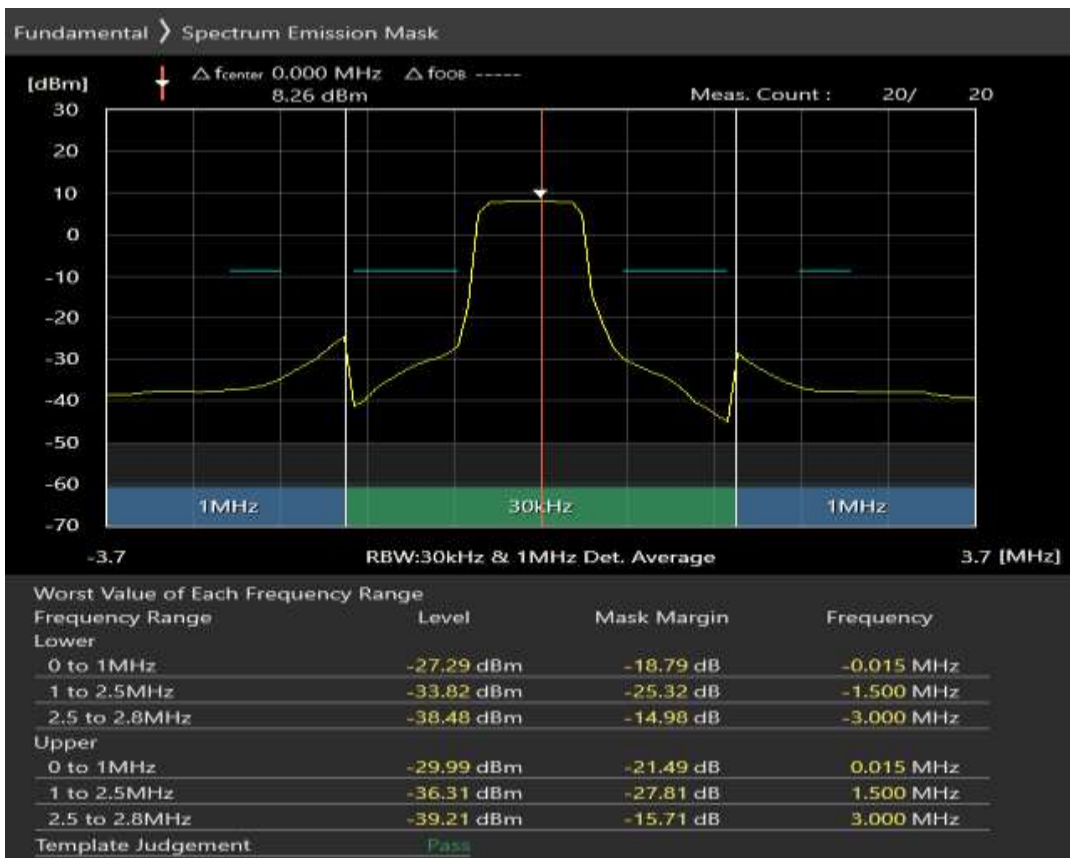

Band3 16QAM BW=1.4MHz Channel=19575 RB Size=5 Position=#0

Band3 16QAM BW=1.4MHz Channel=19575 RB Size=5 Position=#Max