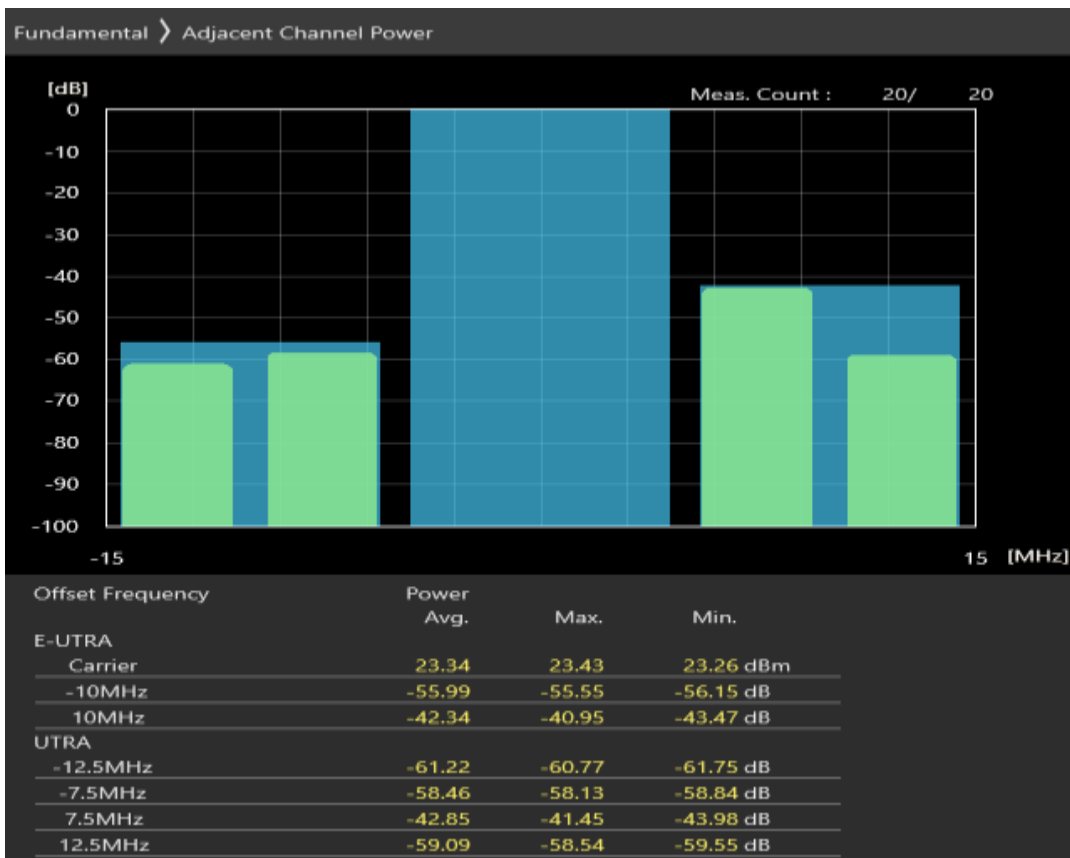

Band7 16QAM BW=10MHz Channel=20800 RB Size=12 Position=#Max

Band7 16QAM BW=10MHz Channel=20800 RB Size=50 Position=#0