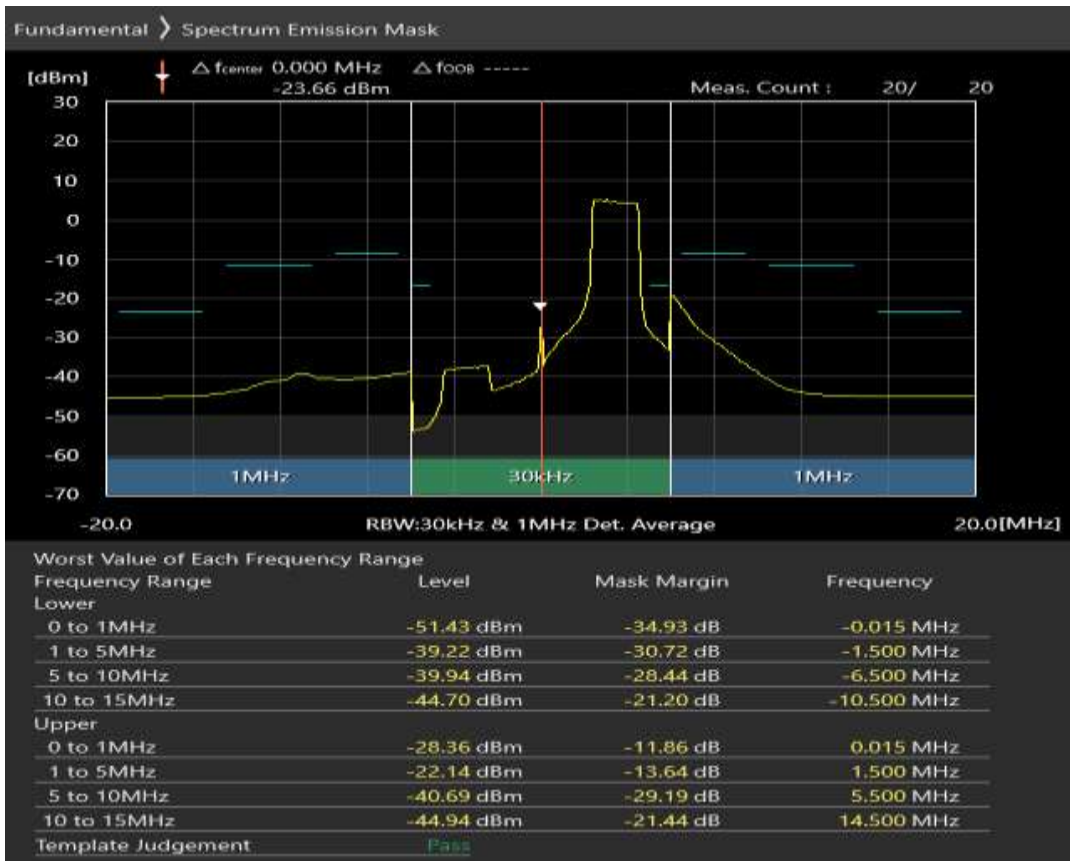

Band20 16QAM BW=10MHz Channel=24400 RB Size=12 Position=#Max

Band20 16QAM BW=10MHz Channel=24400 RB Size=50 Position=#0