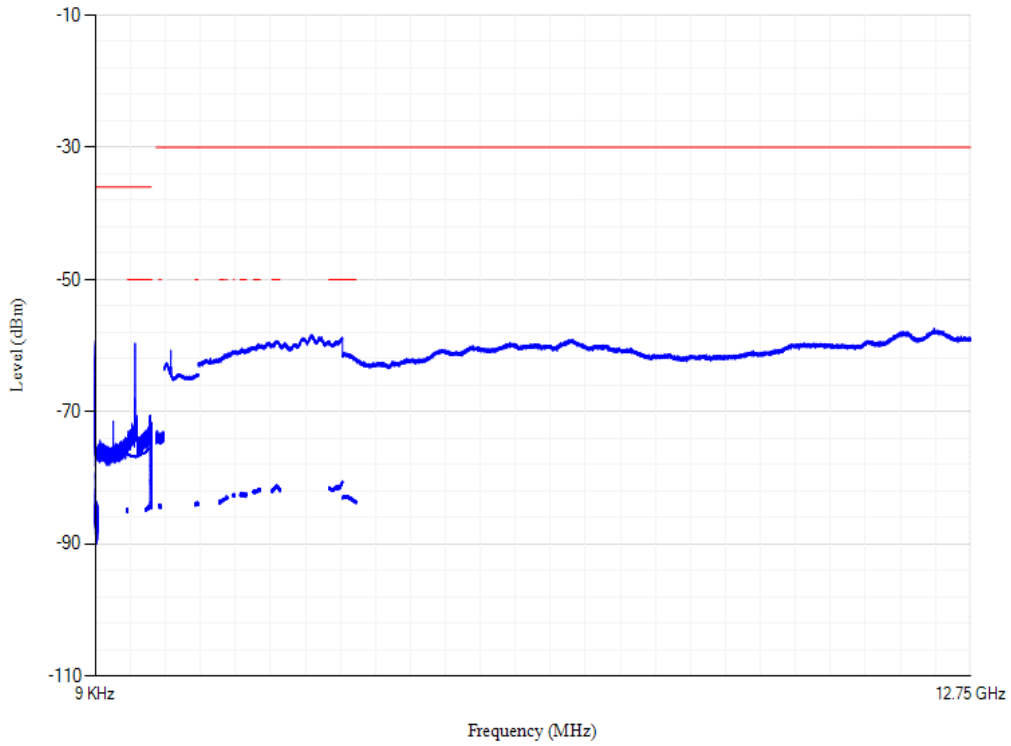

Conducted spurious emissions

Band20 QPSK BW=20MHz Channel=24350 RB Size=1 Position=#0