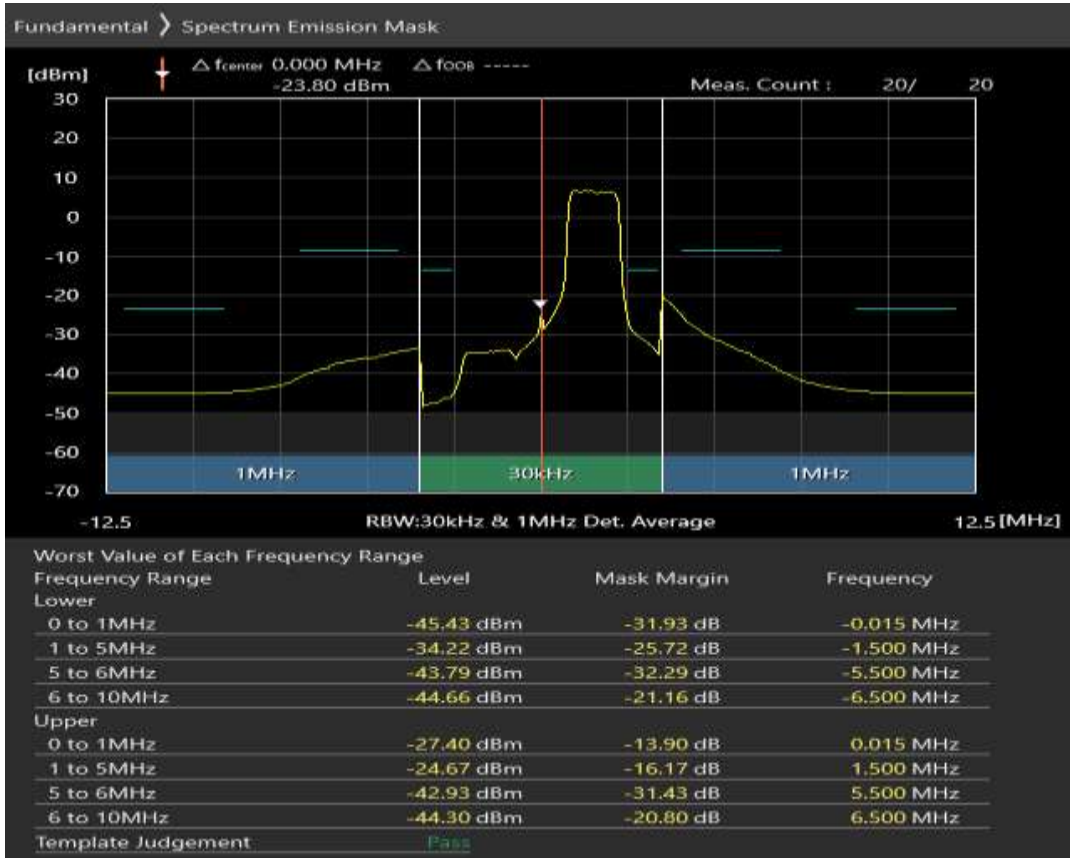

Band20 16QAM BW=5MHz Channel=24425 RB Size=8 Position=#Max

Band20 16QAM BW=5MHz Channel=24425 RB Size=25 Position=#0