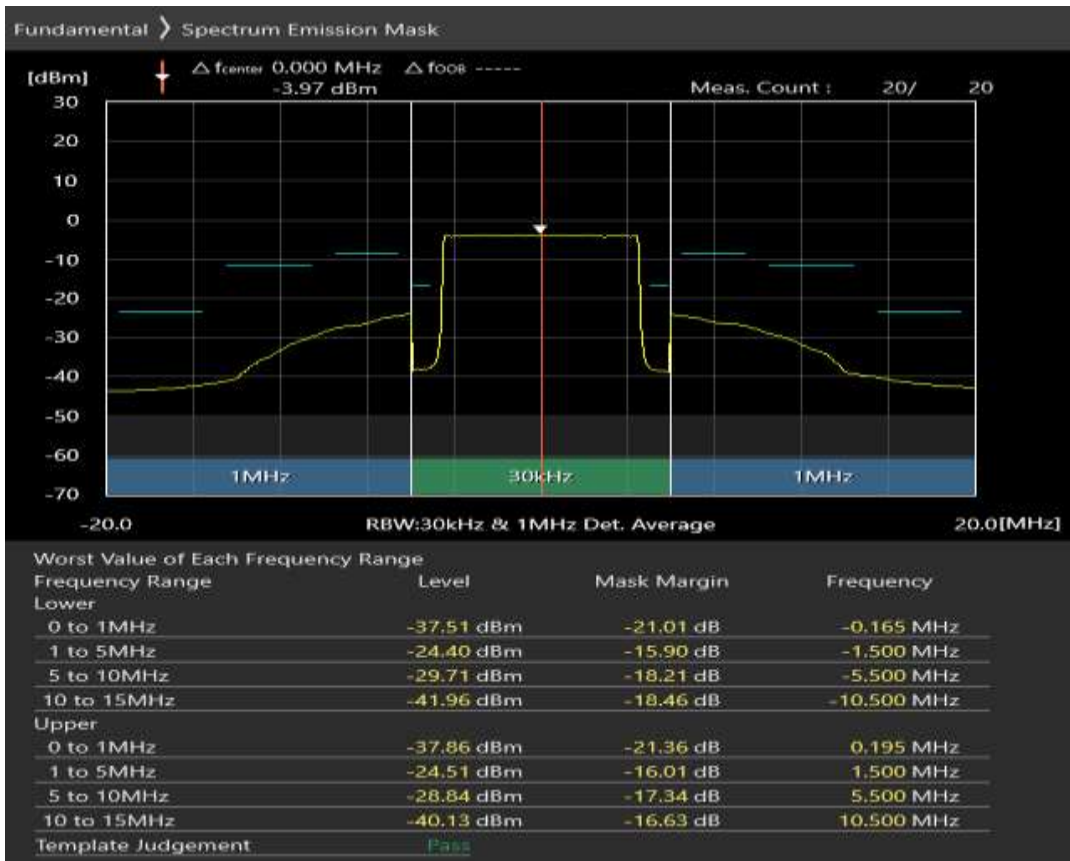

Band3 QPSK BW=10MHz Channel=19250 RB Size=50 Position=#0

Band3 16QAM BW=10MHz Channel=19250 RB Size=12 Position=#0