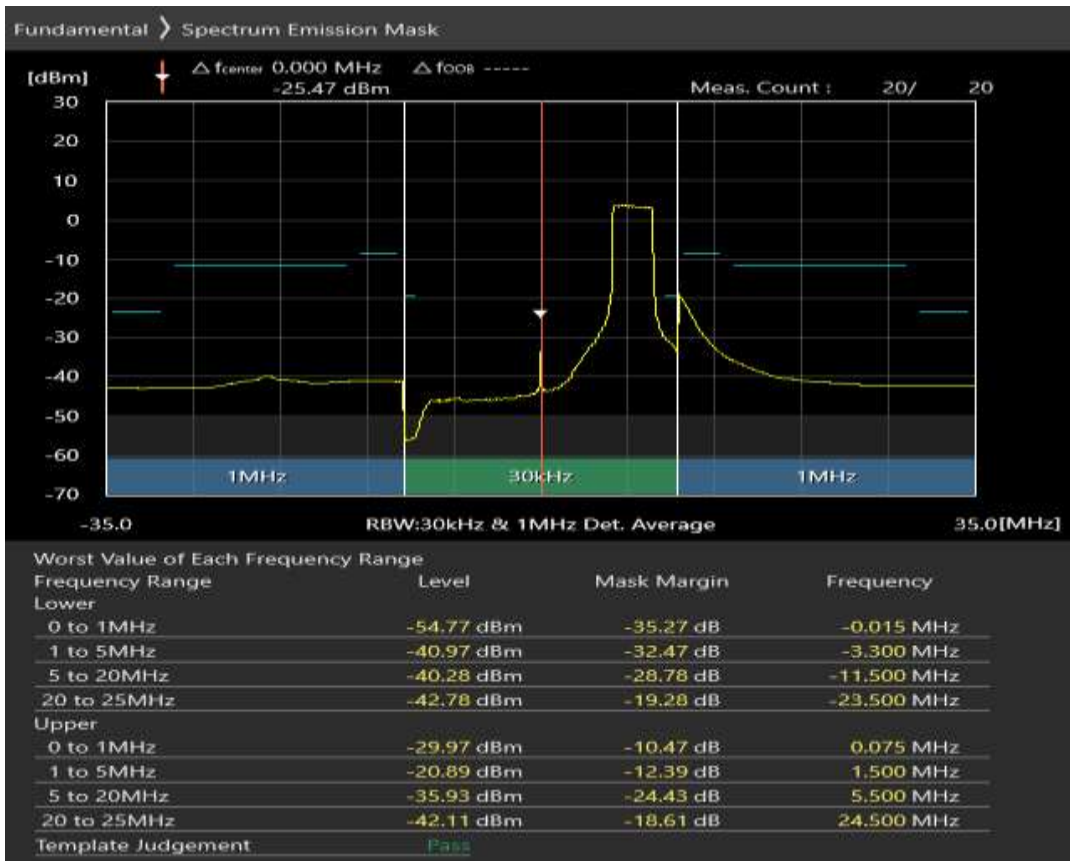

Band7 16QAM BW=20MHz Channel=20850 RB Size=18 Position=#Max

Band7 16QAM BW=20MHz Channel=20850 RB Size=100 Position=#0