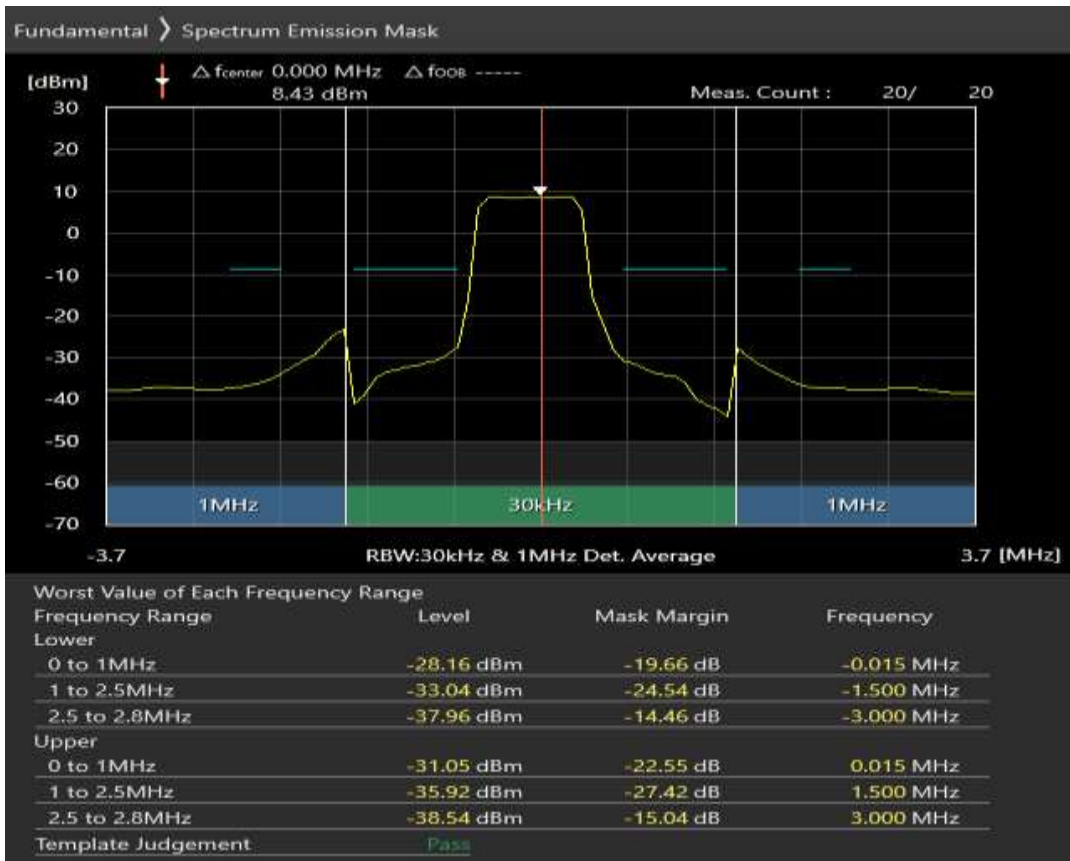

Band3 QPSK BW=1.4MHz Channel=19575 RB Size=5 Position=#0

Band3 QPSK BW=1.4MHz Channel=19575 RB Size=5 Position=#Max