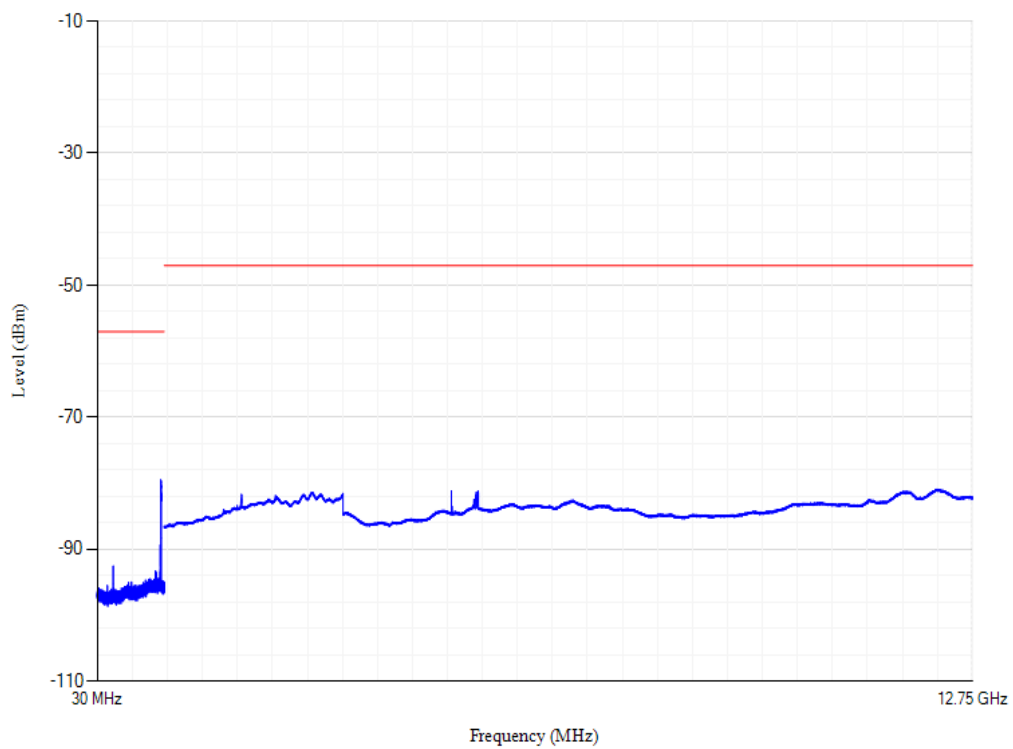

Band8 QPSK BW=10MHz Channel=21500

Conducted spurious emissions

Band8 QPSK BW=10MHz Channel=21625

Conducted spurious emissions

Band8 QPSK BW=10MHz Channel=21750

Conducted spurious emissions

6.6.2.3 Transmitter adjacent channel leakage power ratio