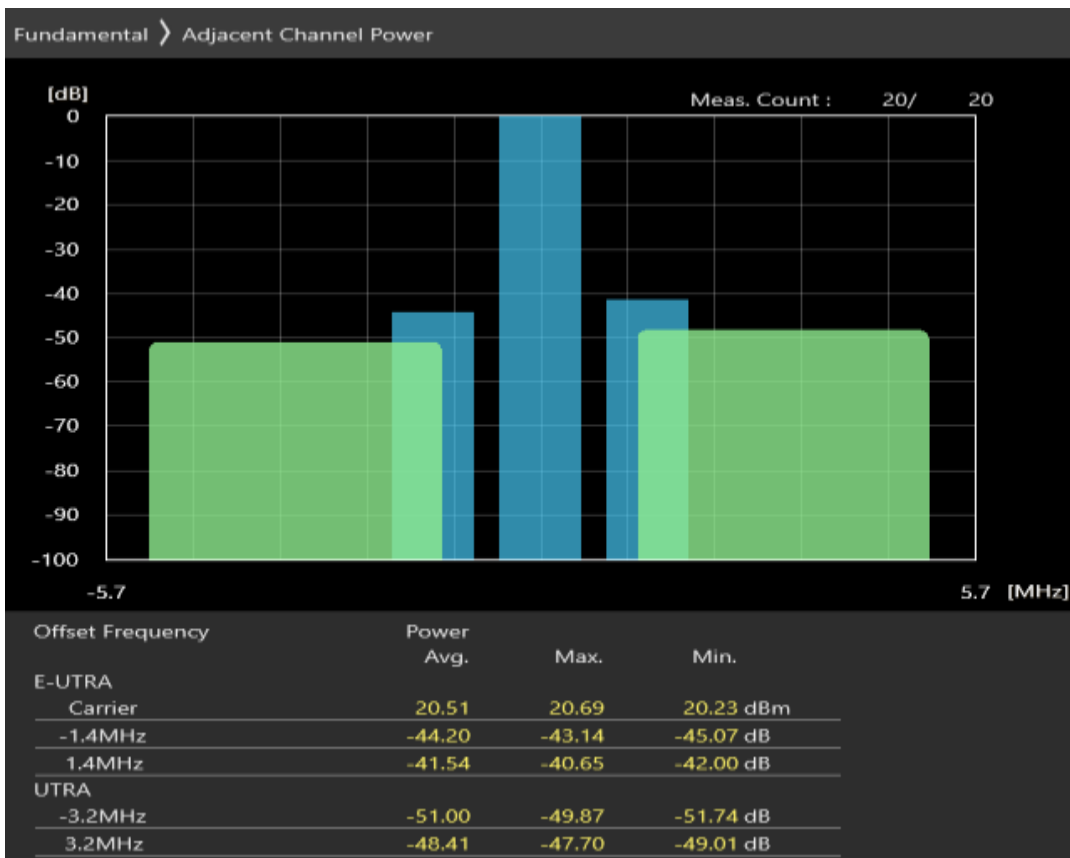

Band3 16QAM BW=1.4MHz Channel=19207 RB Size=5 Position=#Max

Band3 16QAM BW=1.4MHz Channel=19207 RB Size=6 Position=#0