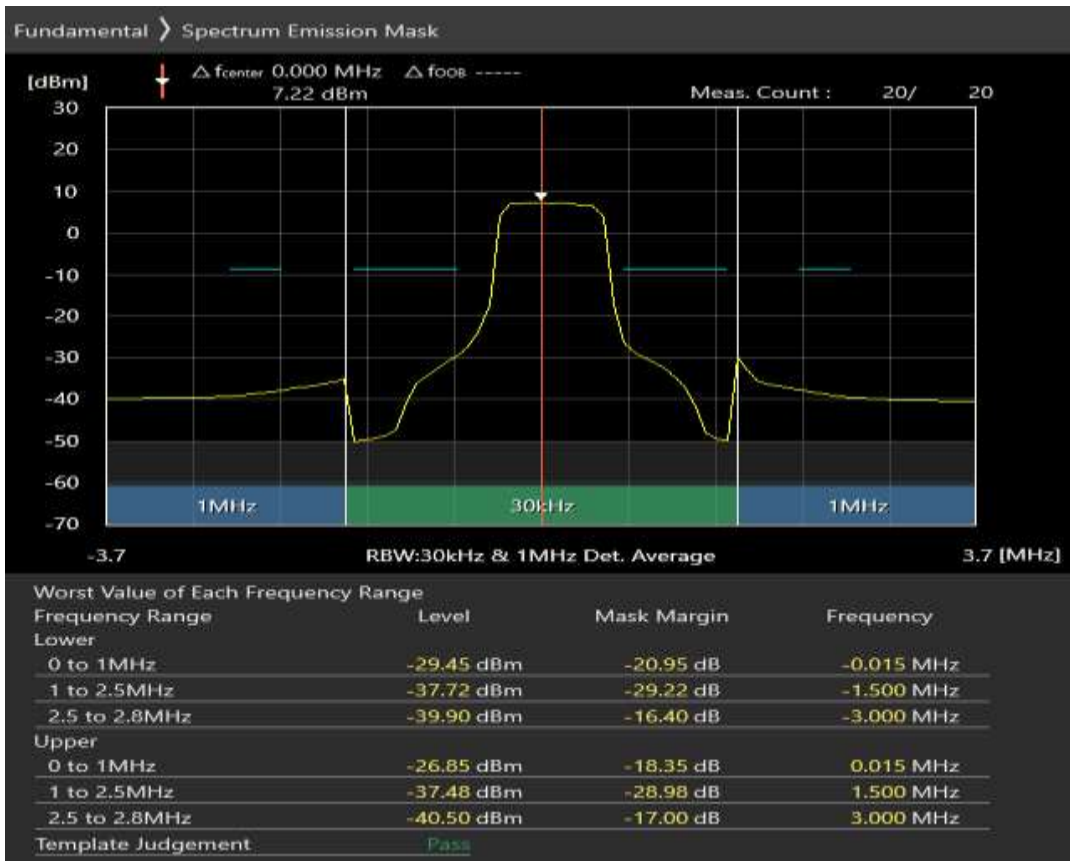

Band8 QAM16 BW=1.4MHz Channel=21625 RB Size=5 Position=#Max

Band8 QAM16 BW=1.4MHz Channel=21625 RB Size=6 Position=#0