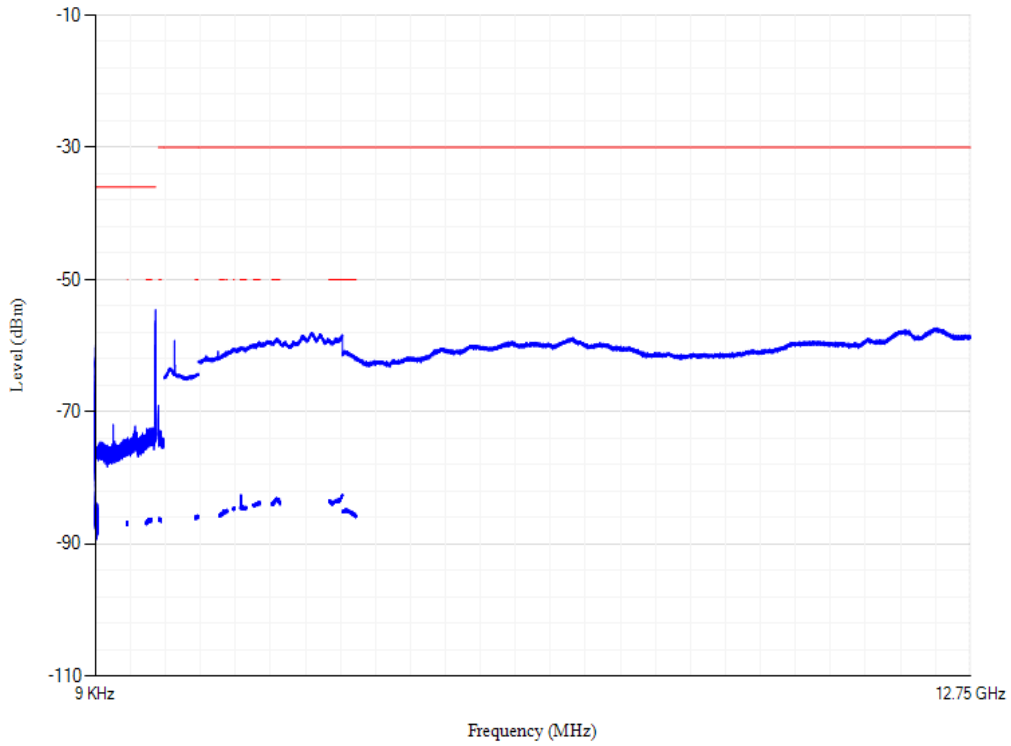

Conducted spurious emissions

Band8 QPSK BW=10MHz Channel=21750 RB Size=1 Position=#0