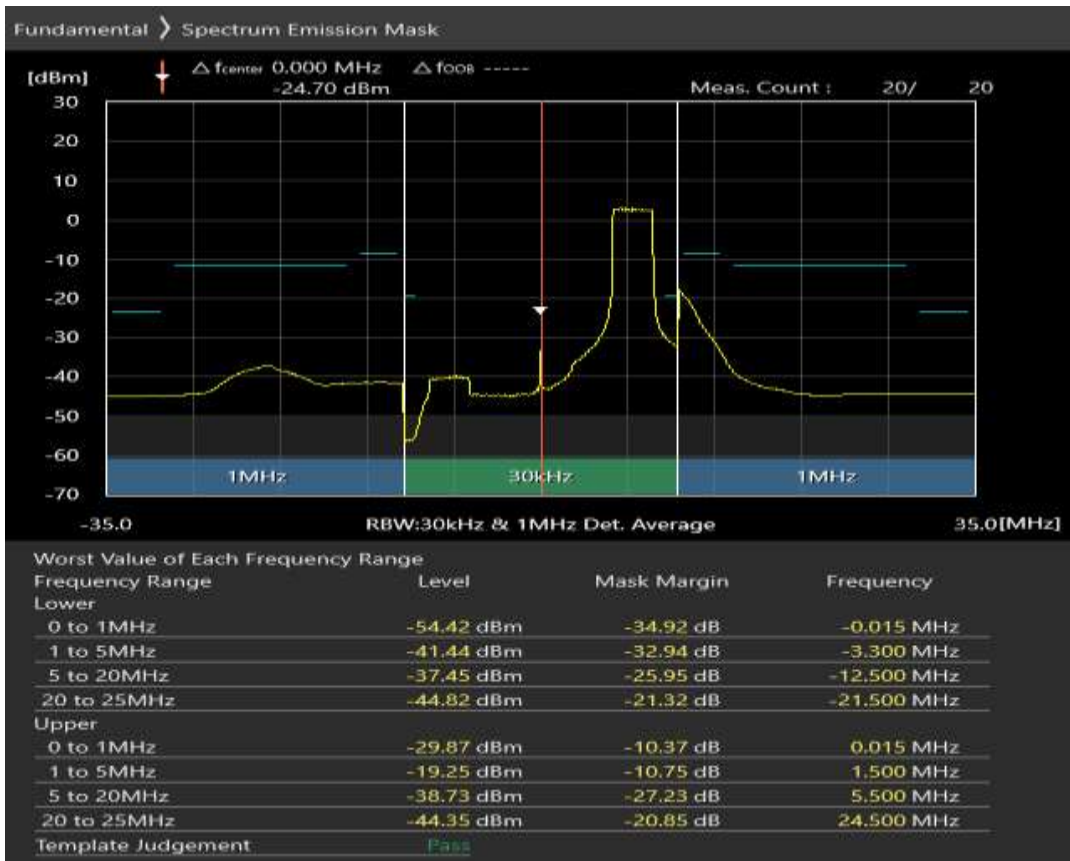

Band3 16QAM BW=20MHz Channel=19850 RB Size=18 Position=#Max

Band3 16QAM BW=20MHz Channel=19850 RB Size=100 Position=#0