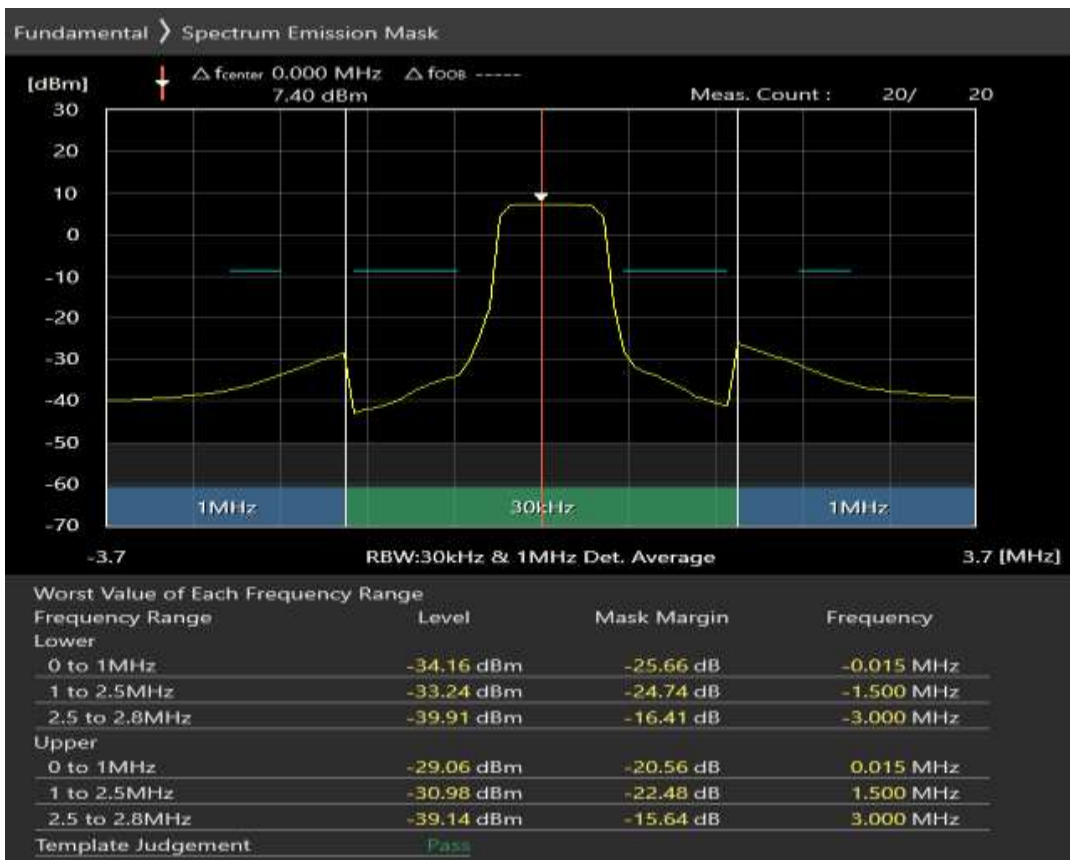

Band7 16QAM BW=20MHz Channel=21350 RB Size=18 Position=#Max

Band7 16QAM BW=20MHz Channel=21350 RB Size=100 Position=#0

Band8 QAM16 BW=1.4MHz Channel=21457 RB Size=5 Position=#0

Band8 QAM16 BW=1.4MHz Channel=21457 RB Size=5 Position=#Max