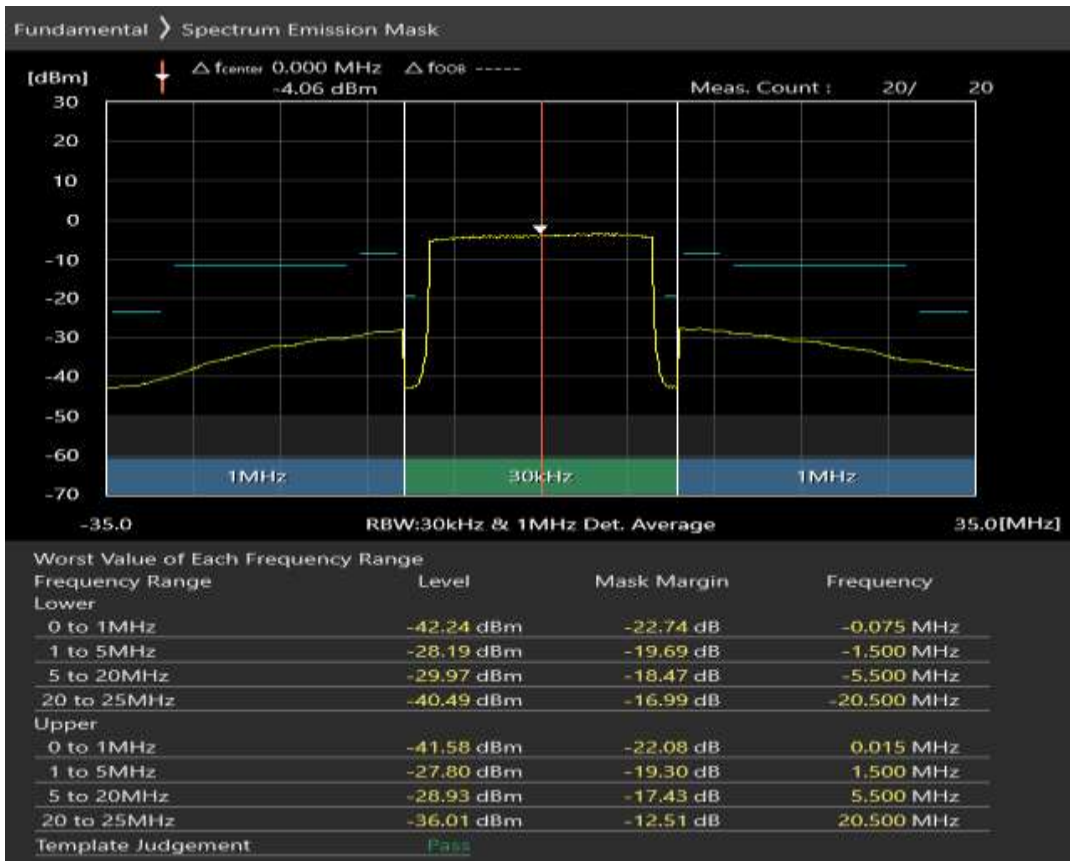

Band7 QPSK BW=20MHz Channel=20850 RB Size=100 Position=#0

Band7 16QAM BW=20MHz Channel=20850 RB Size=18 Position=#0