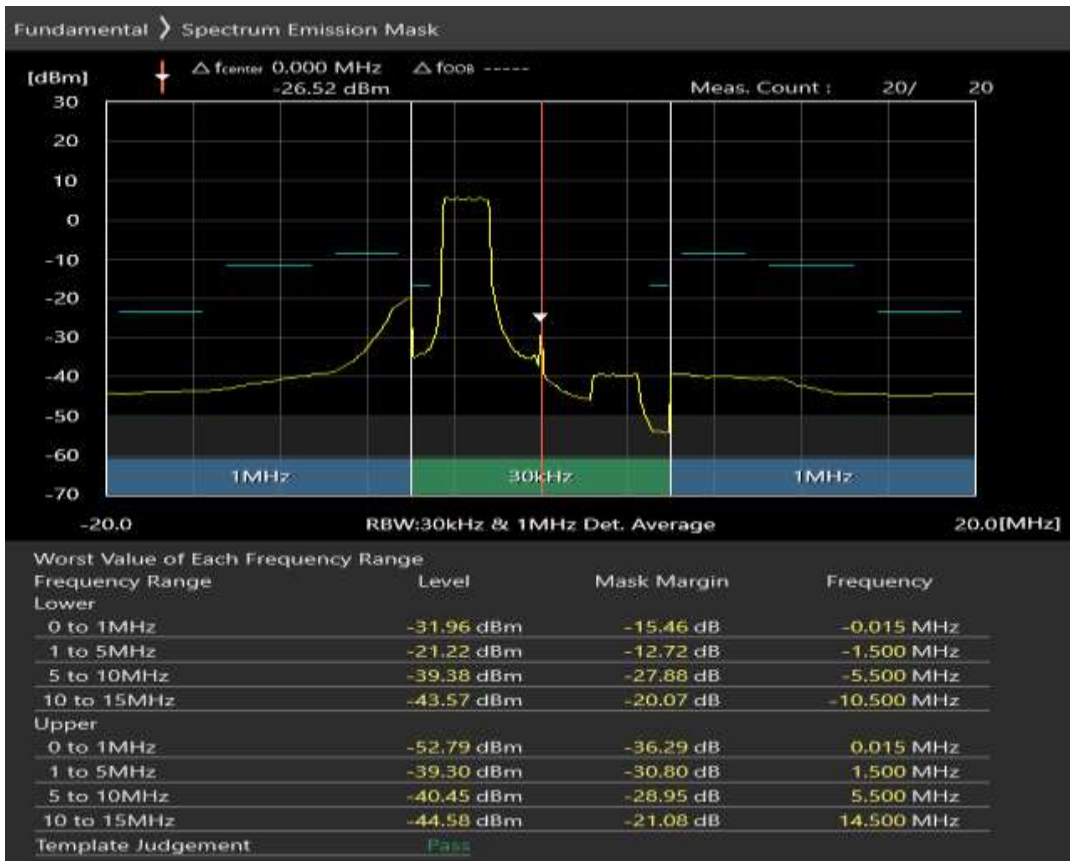

Band3 QPSK BW=10MHz Channel=19900 RB Size=12 Position=#0

Band3 QPSK BW=10MHz Channel=1990 RB Size=12 Position=#Max