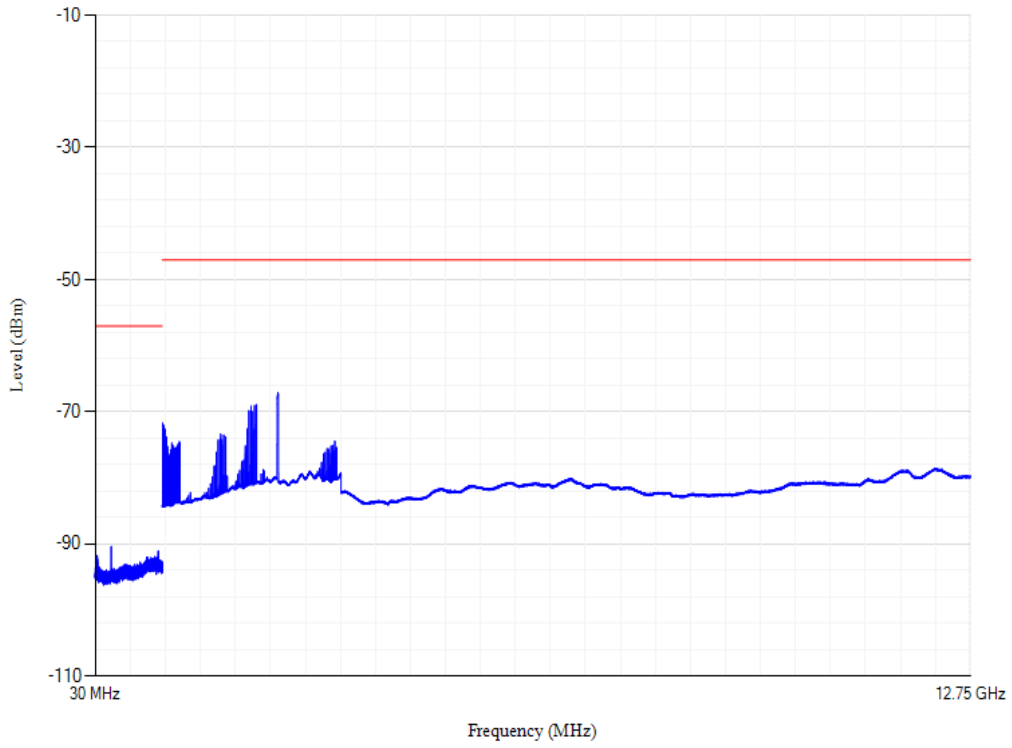

Conducted spurious emissions

Band7 QPSK BW=20MHz Channel=20850

Conducted spurious emissions

Band7 QPSK BW=20MHz Channel=21100

Conducted spurious emissions

Band7 QPSK BW=20MHz Channel=21350

Conducted spurious emissions