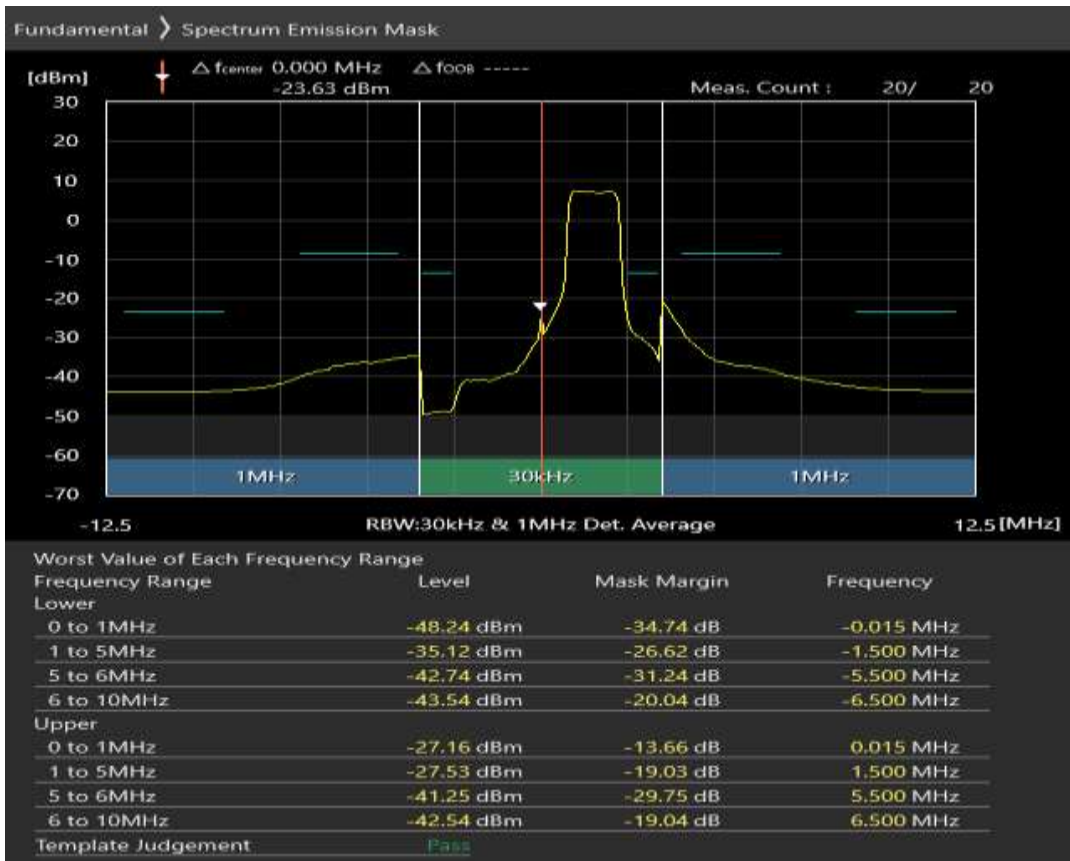

Band1 16QAM BW=5MHz Channel=18300 RB Size=8 Position=#Max

Band1 16QAM BW=5MHz Channel=18300 RB Size=25 Position=#0