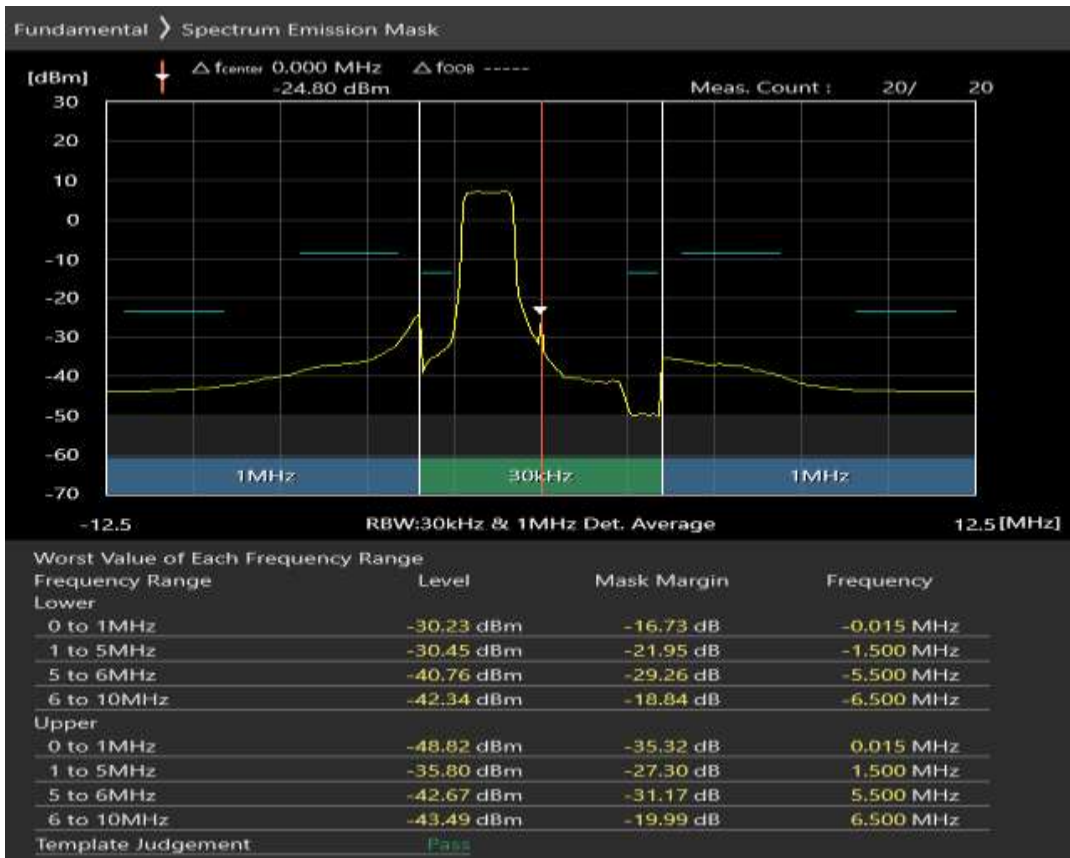

Band1 QPSK BW=5MHz Channel=18025 RB Size=8 Position=#0

Band1 QPSK BW=5MHz Channel=18025 RB Size=8 Position=#Max

Band1 QPSK BW=5MHz Channel=18025 RB Size=25 Position=#0

Band1 16QAM BW=5MHz Channel=18025 RB Size=8 Position=#0