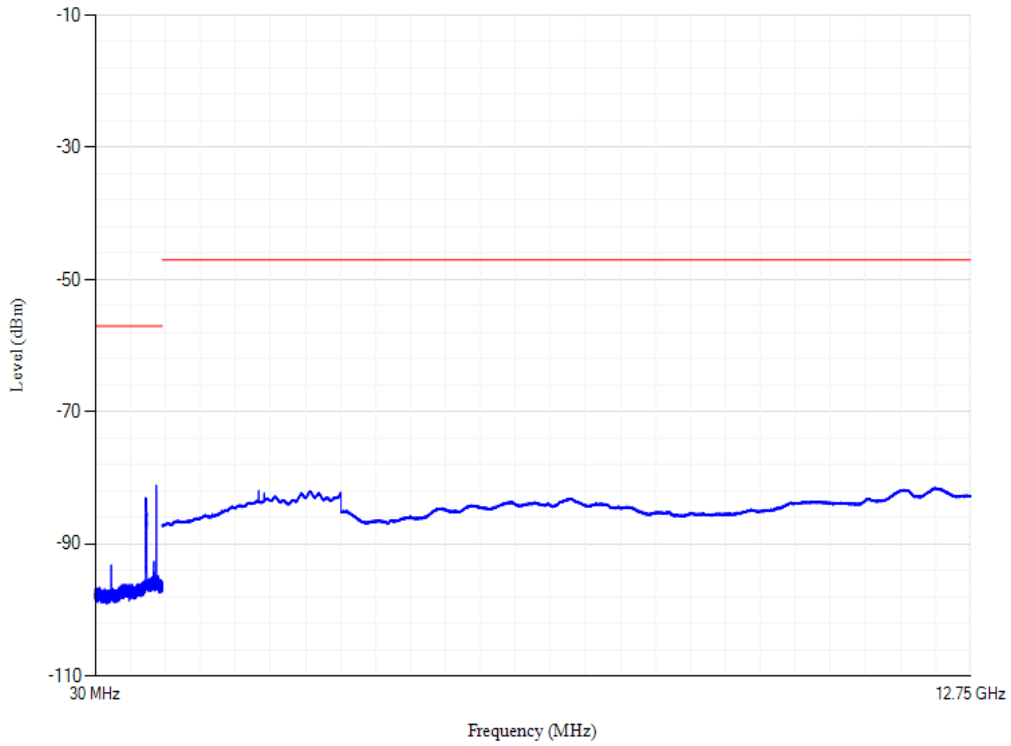

Band28 QPSK BW=20MHz Channel=27460

Conducted spurious emissions

Band28 QPSK BW=20MHz Channel=27560

Conducted spurious emissions

Band3 QPSK BW=20MHz Channel=19300

Conducted spurious emissions

Band3 QPSK BW=20MHz Channel=19575