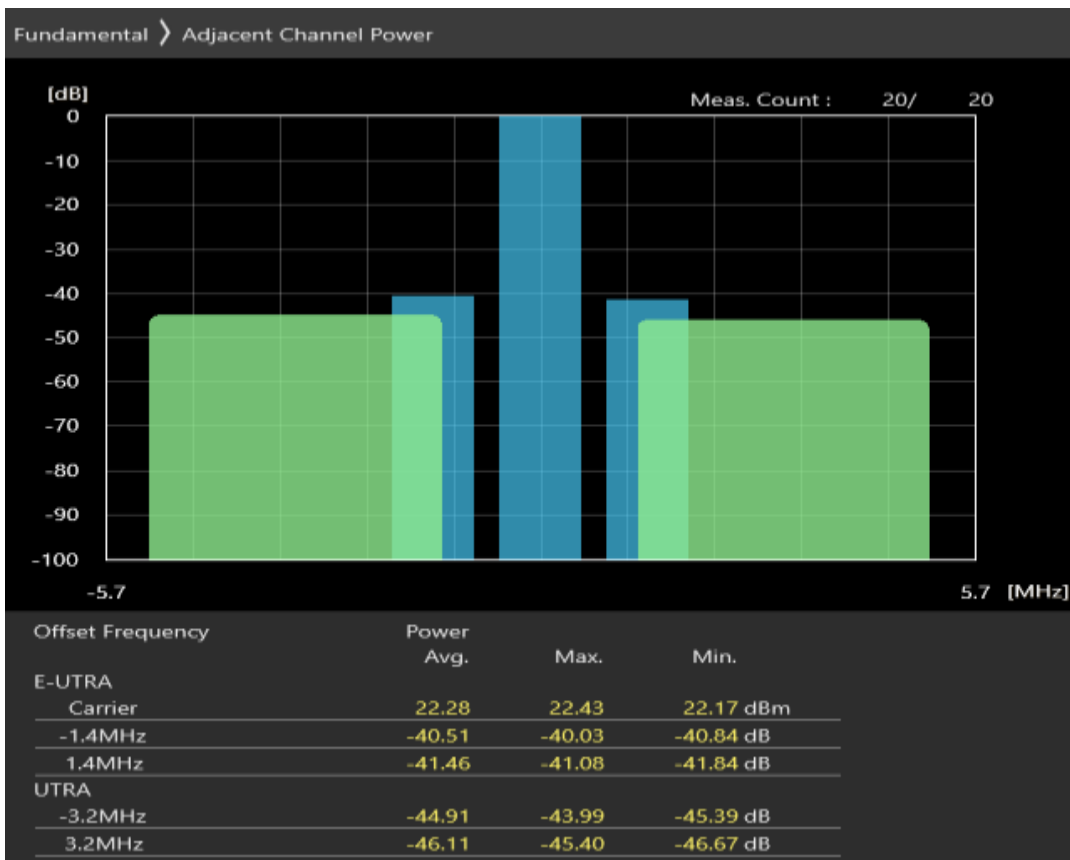

Band3 QPSK BW=1.4MHz Channel=19575 RB Size=6 Position=#0

Band3 16QAM BW=1.4MHz Channel=19575 RB Size=5 Position=#0