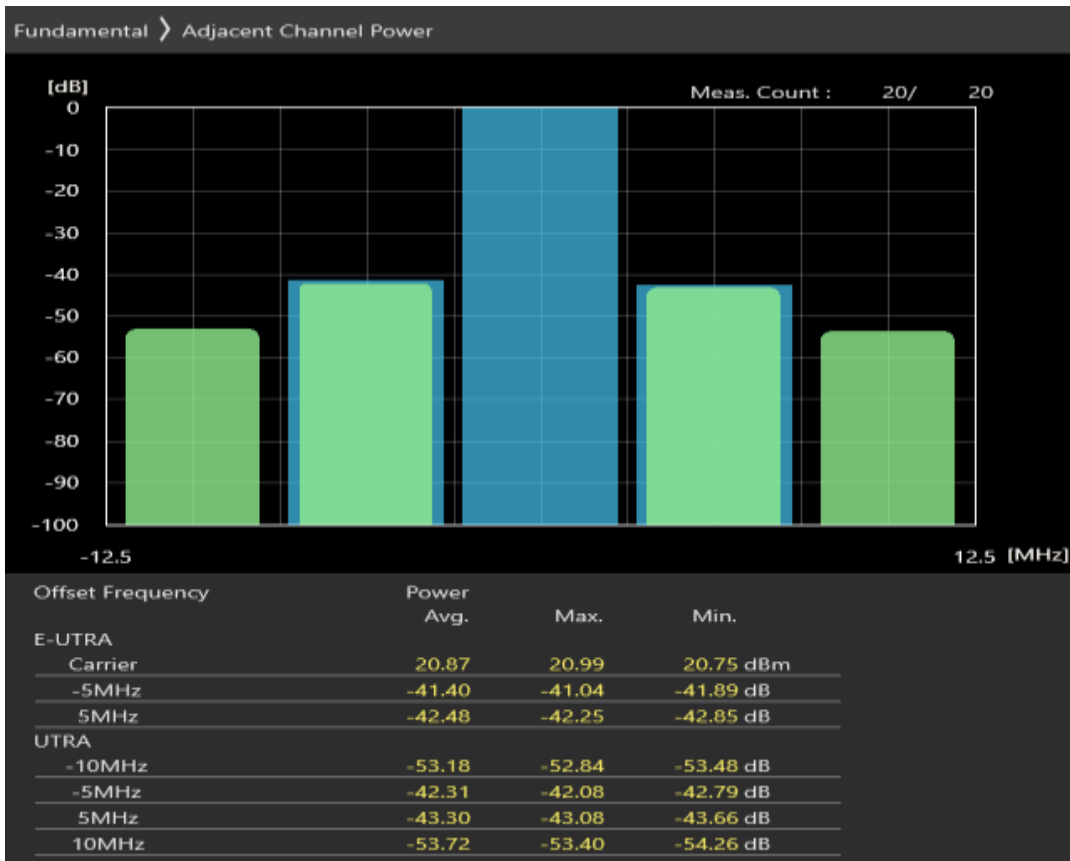

Band20 QPSK BW=5MHz Channel=24300 RB Size=25 Position=#0

Band20 16QAM BW=5MHz Channel=24300 RB Size=8 Position=#0

Band20 16QAM BW=5MHz Channel=24300 RB Size=8 Position=#Max

Band20 16QAM BW=5MHz Channel=24300 RB Size=25 Position=#0