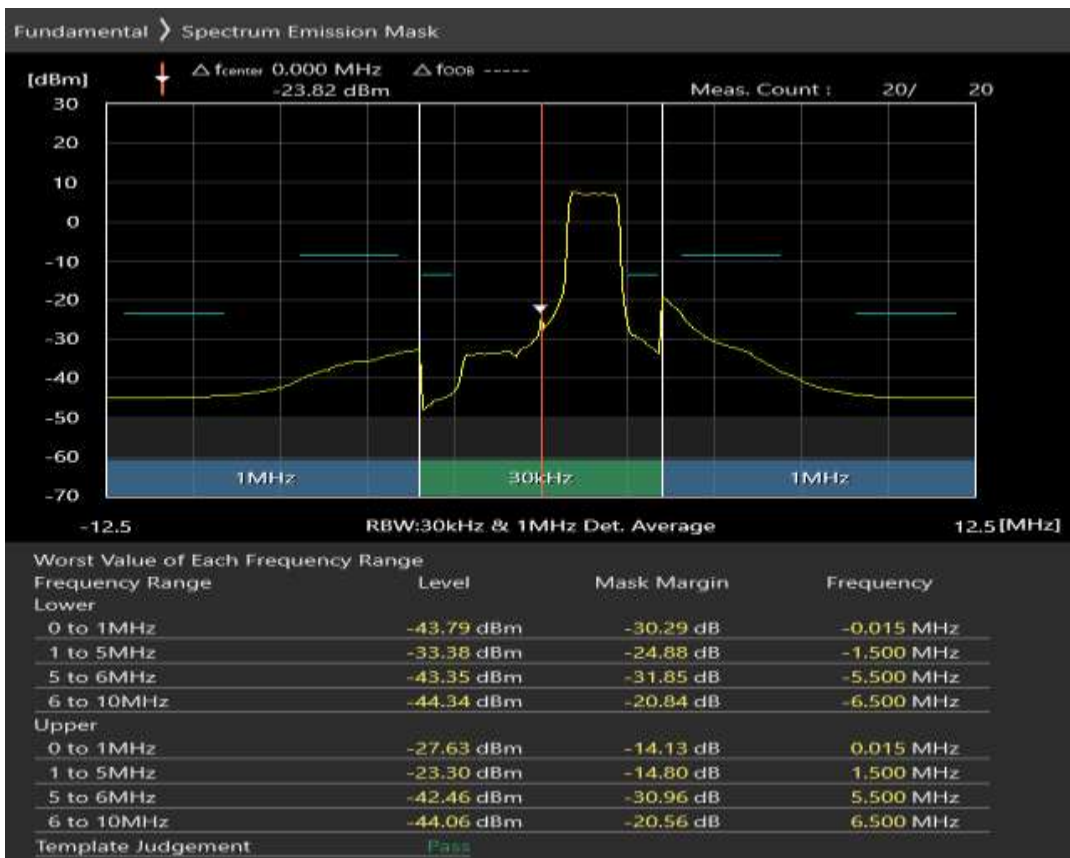

Band20 16QAM BW=5MHz Channel=24300 RB Size=8 Position=#Max

Band20 16QAM BW=5MHz Channel=24300 RB Size=25 Position=#0

Band20 QPSK BW=5MHz Channel=24425 RB Size=8 Position=#0

Band20 QPSK BW=5MHz Channel=24425 RB Size=8 Position=#Max