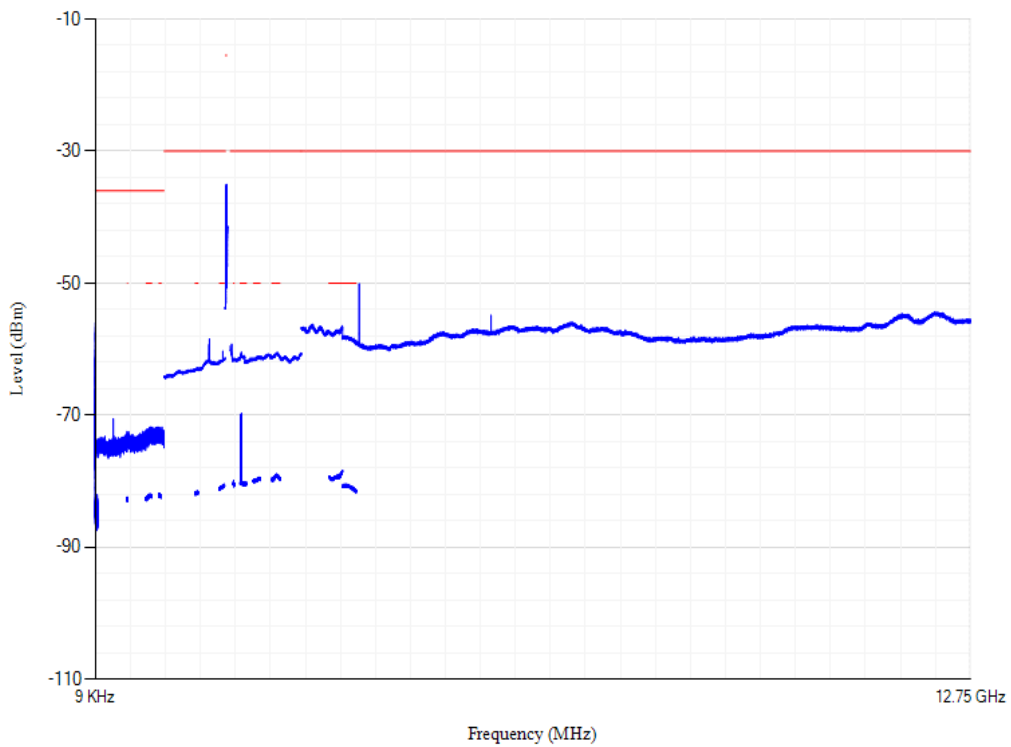

Band1 QPSK BW=5MHz Channel=18025 RB Size=1 Position=#0

Conducted spurious emissions

Conducted spurious emissions

Conducted spurious emissions

Band1 QPSK BW=20MHz Channel=18100 RB Size=1 Position=#0

Conducted spurious emissions