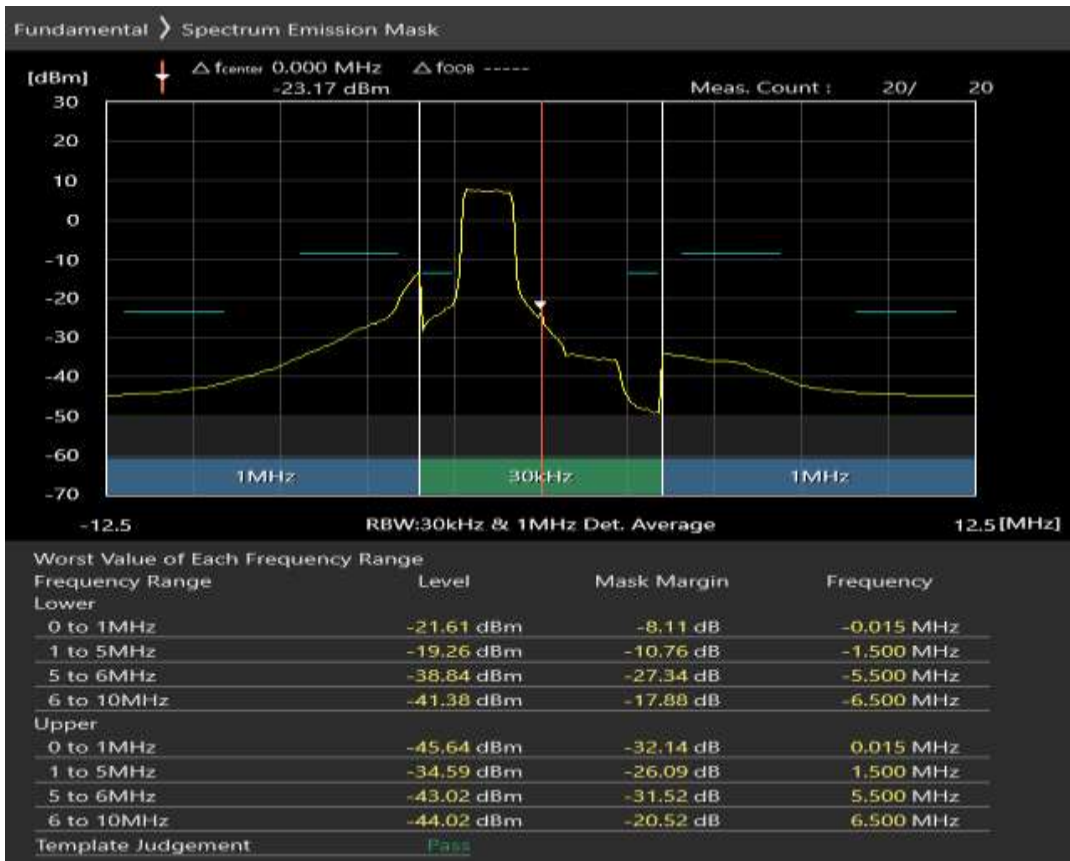

Band20 QPSK BW=5MHz Channel=24300 RB Size=8 Position=#0

Band20 QPSK BW=5MHz Channel=24300 RB Size=8 Position=#Max