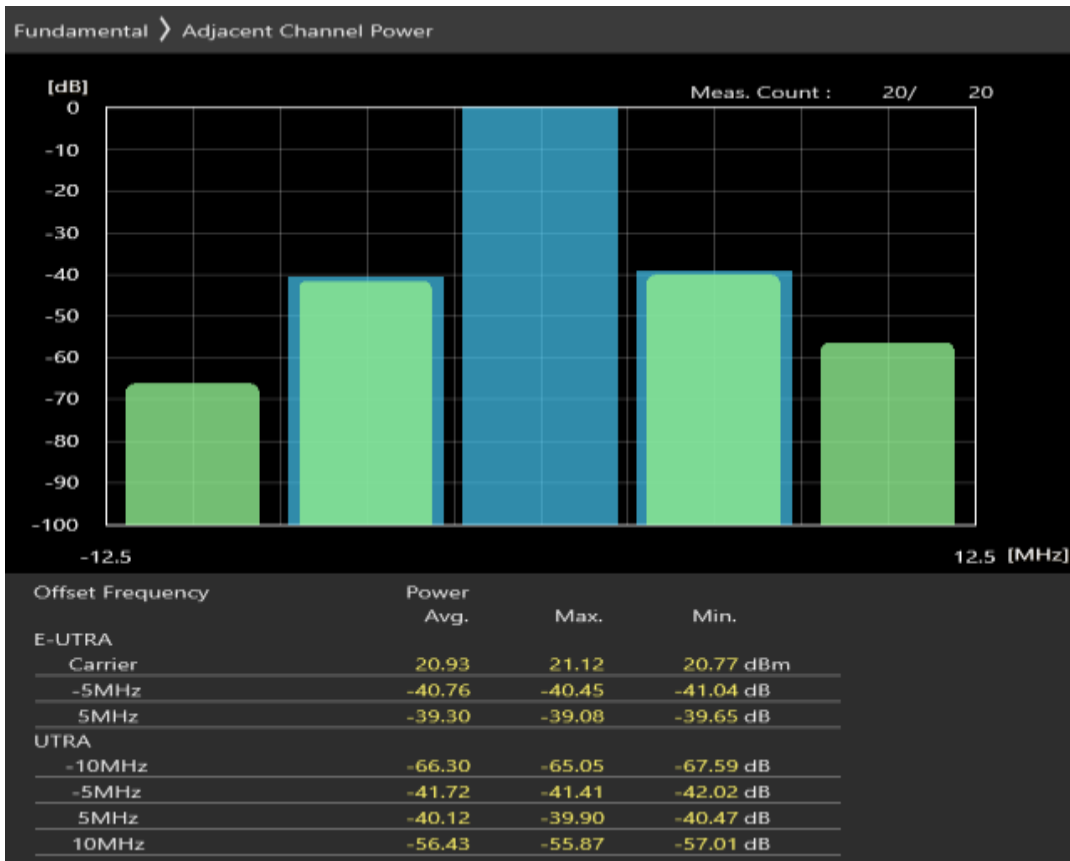

Band28 16QAM BW=5MHz Channel=27235 RB Size=25 Position=#0

Band28 QPSK BW=5MHz Channel=27385 RB Size=8 Position=#0