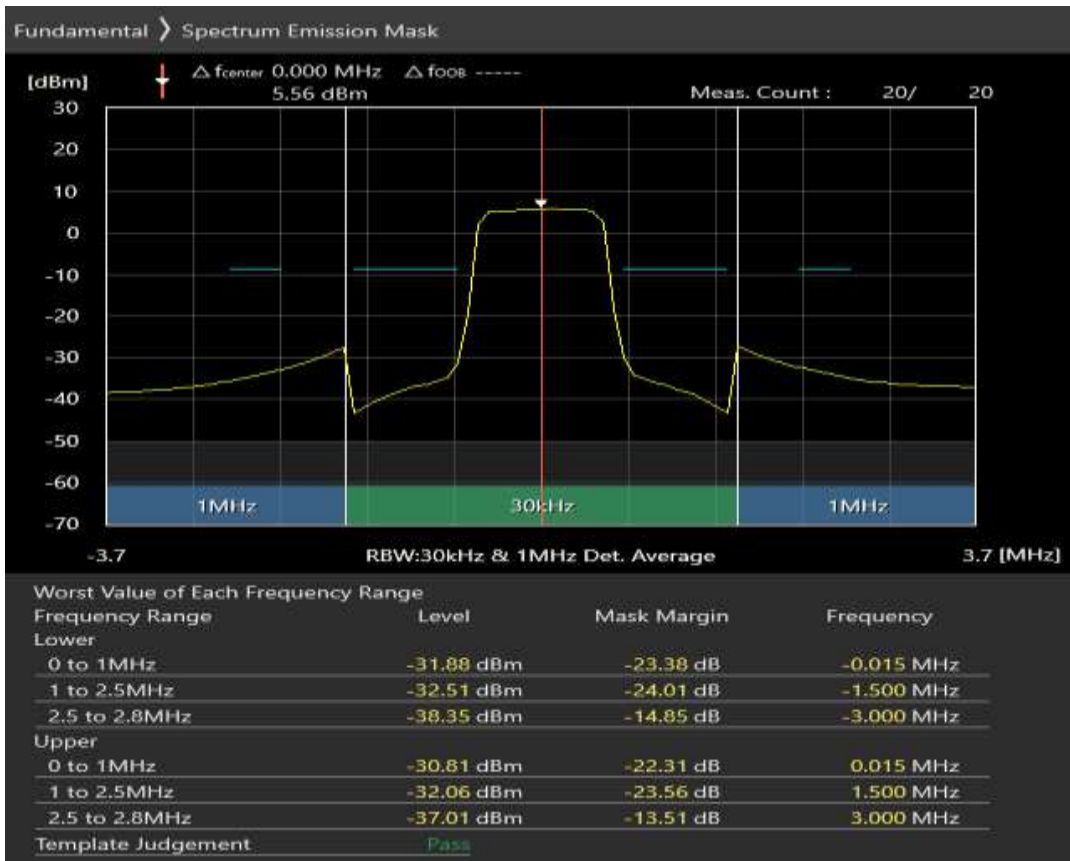

Band8 QAM16 BW=1.4MHz Channel=21457 RB Size=6 Position=#0

Band8 QAM16 BW=1.4MHz Channel=21625 RB Size=5 Position=#0