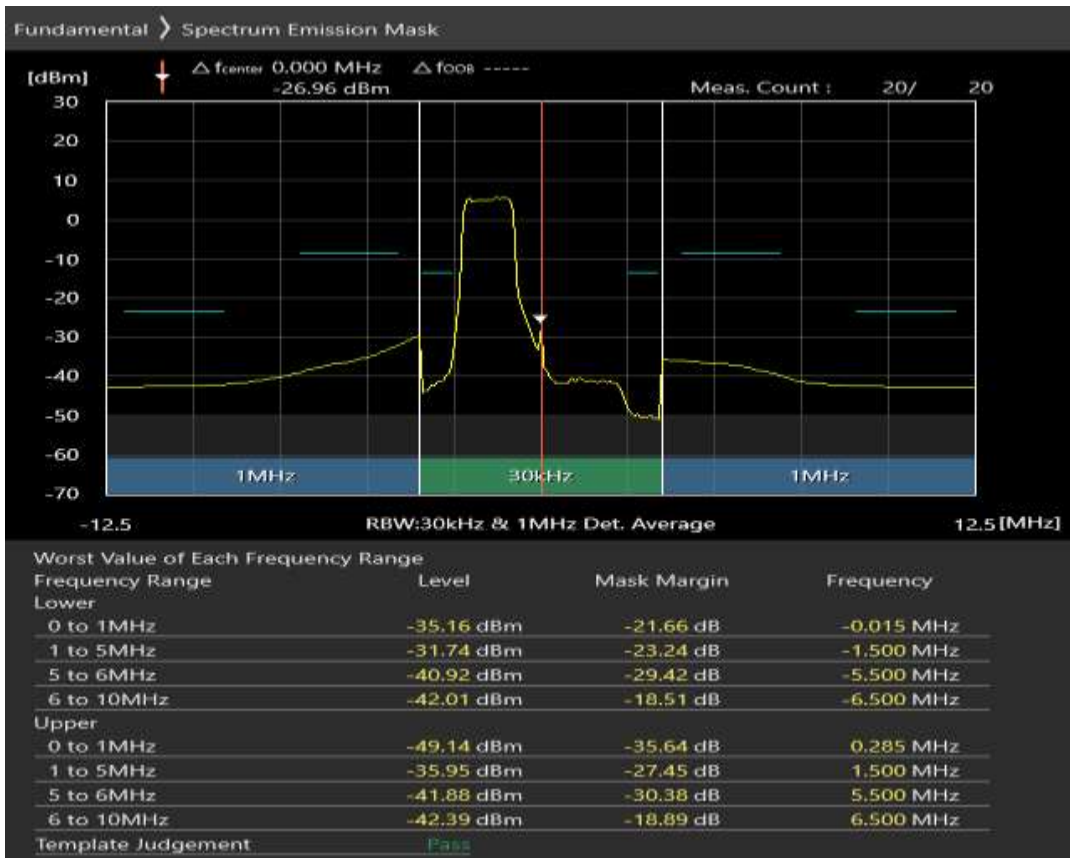

Band40 16QAM BW=5MHz Channel=39625 RB Size=8 Position=#0

Band40 16QAM BW=5MHz Channel=39625 RB Size=8 Position=#Max