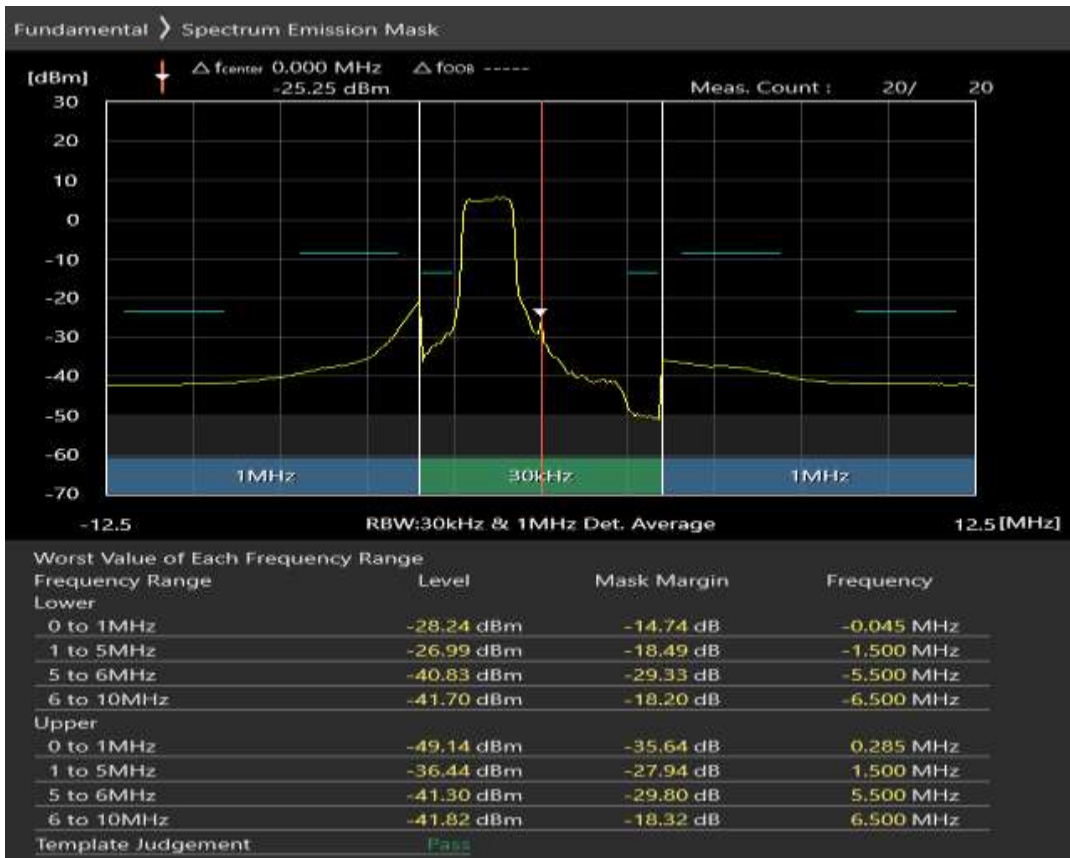

Band40 QPSK BW=5MHz Channel=39150 RB Size=8 Position=#0

Band40 QPSK BW=5MHz Channel=39150 RB Size=8 Position=#Max

Band40 QPSK BW=5MHz Channel=39150 RB Size=25 Position=#0

Band40 16QAM BW=5MHz Channel=39150 RB Size=8 Position=#0