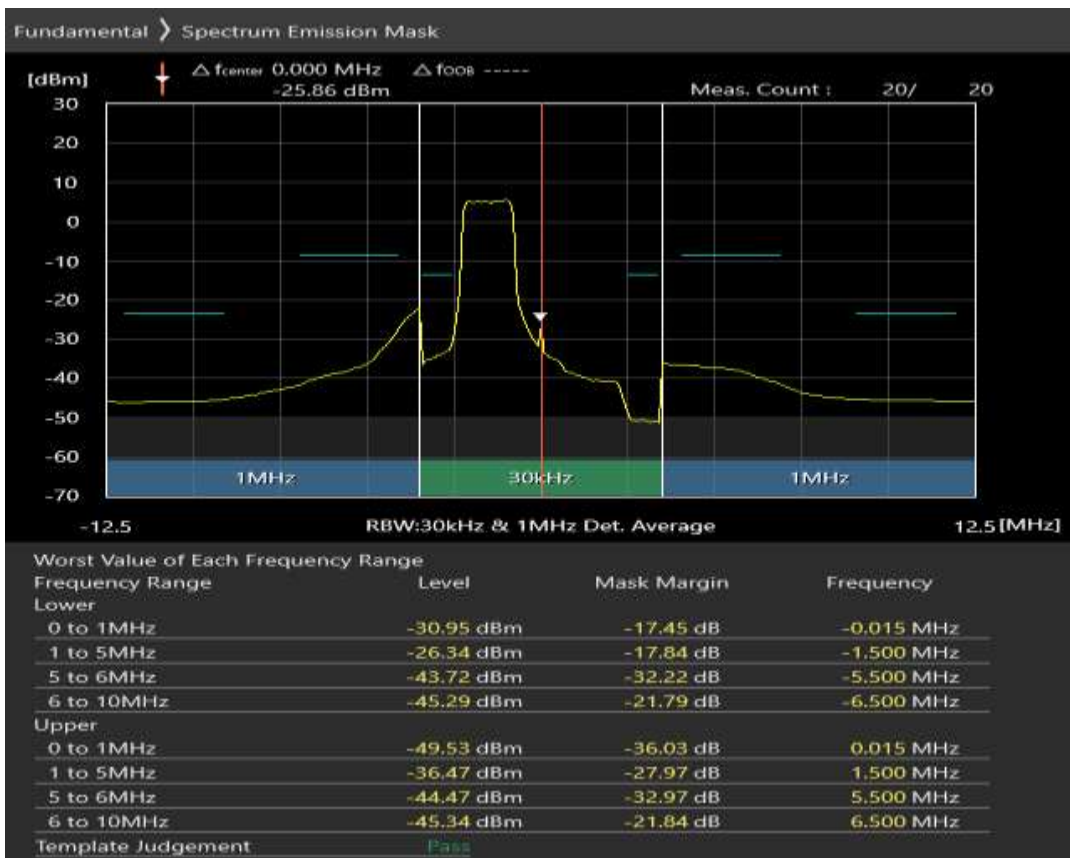

Band28 16QAM BW=5MHz Channel=27235 RB Size=8 Position=#0

Band28 16QAM BW=5MHz Channel=27235 RB Size=8 Position=#Max