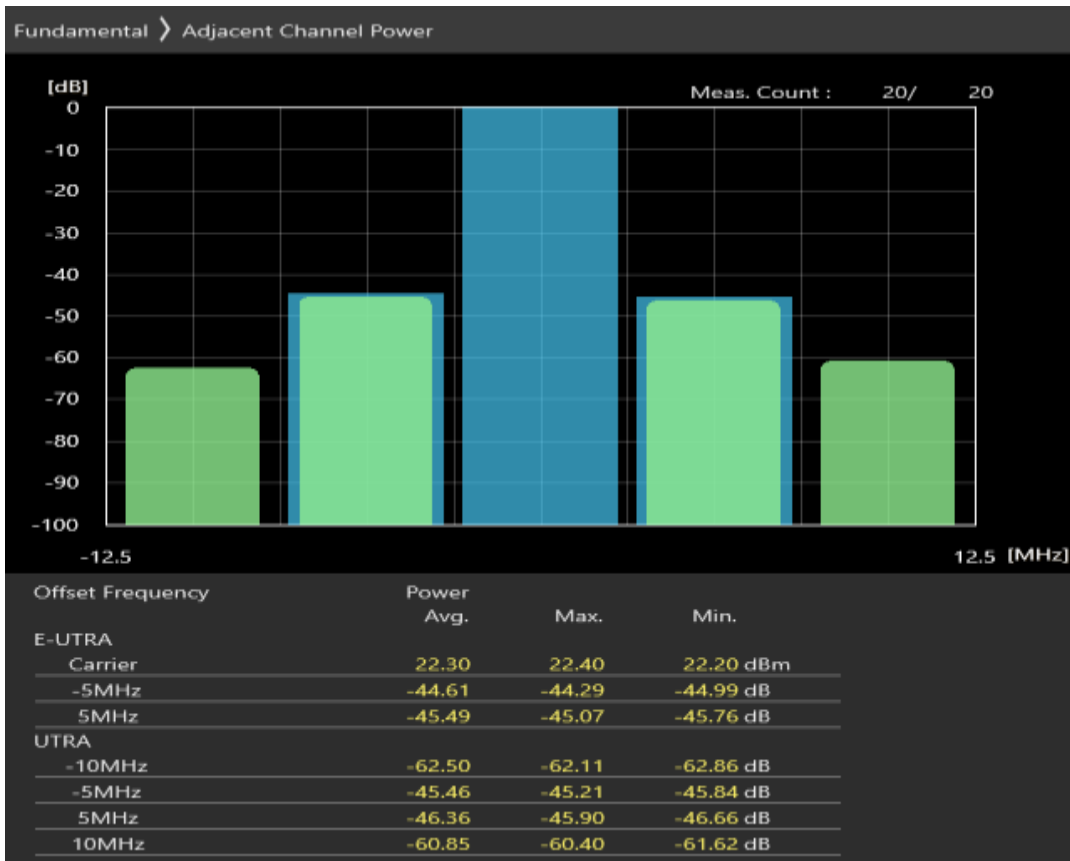

Band1 QPSK BW=5MHz Channel=18025 RB Size=25 Position=#0

Band1 16QAM BW=5MHz Channel=18025 RB Size=8 Position=#0

Band1 16QAM BW=5MHz Channel=18025 RB Size=8 Position=#Max

Band1 16QAM BW=5MHz Channel=18025 RB Size=25 Position=#0