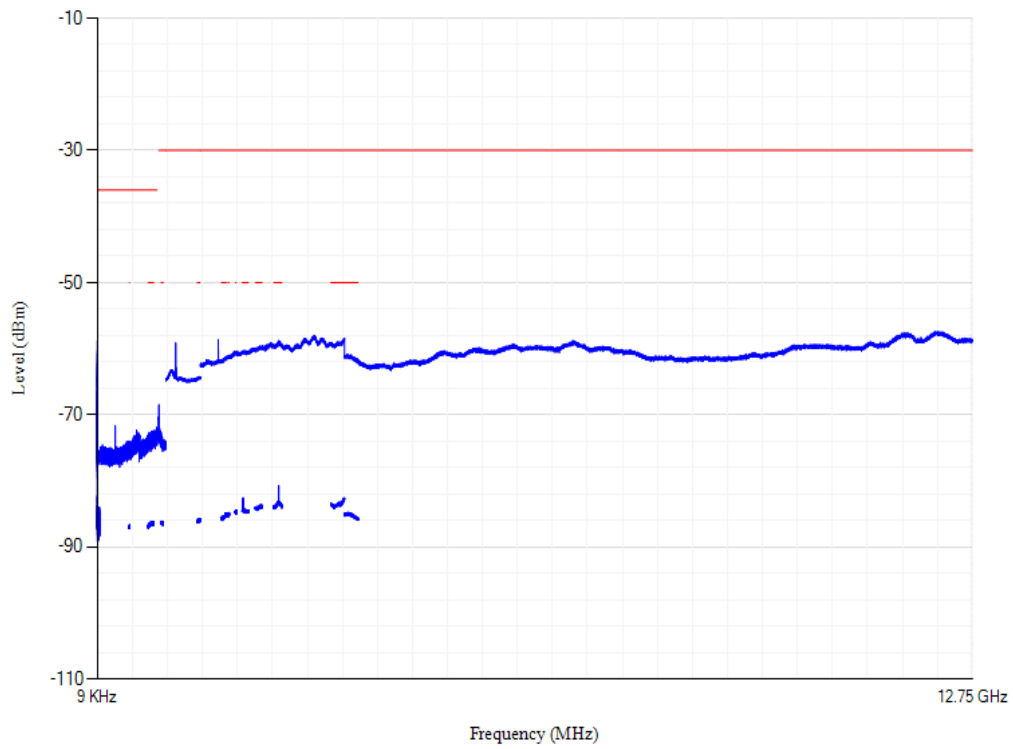

Conducted spurious emissions

Band8 QPSK BW=5MHz Channel=21625 RB Size=1 Position=#0