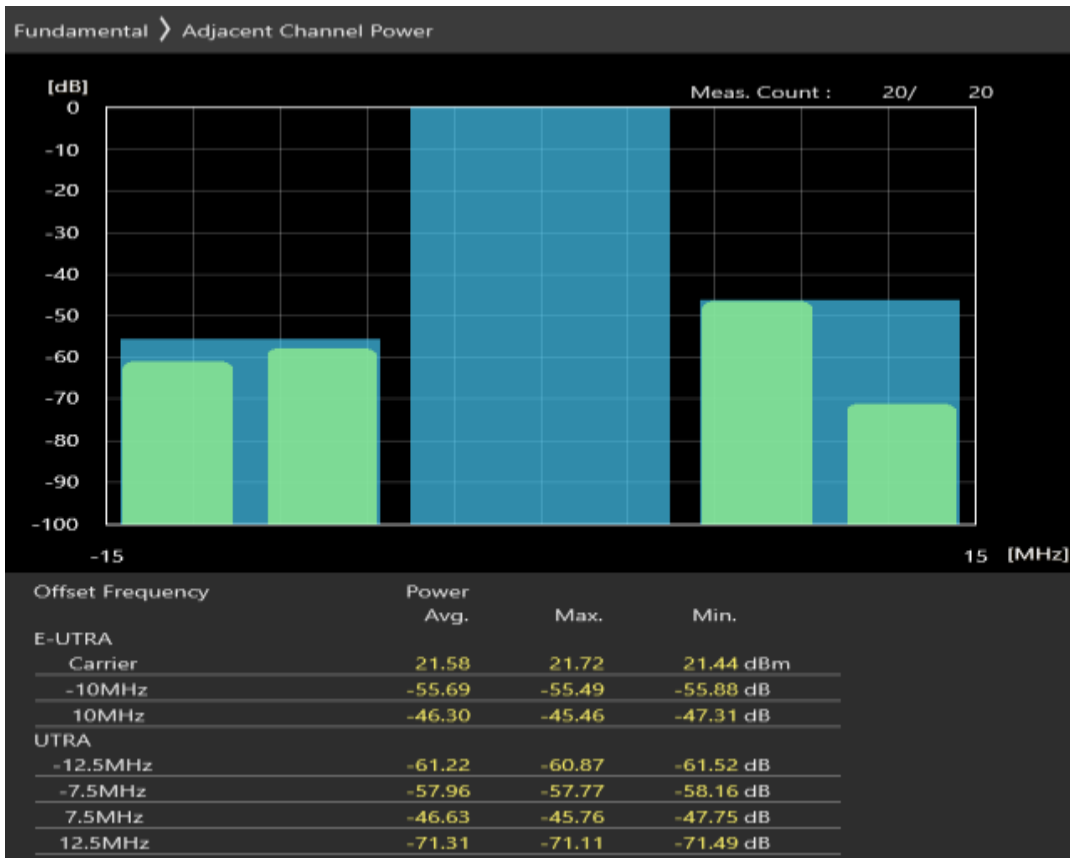

Band28 16QAM BW=10MHz Channel=27610 RB Size=12 Position=#Max

Band28 16QAM BW=10MHz Channel=27610 RB Size=50 Position=#0