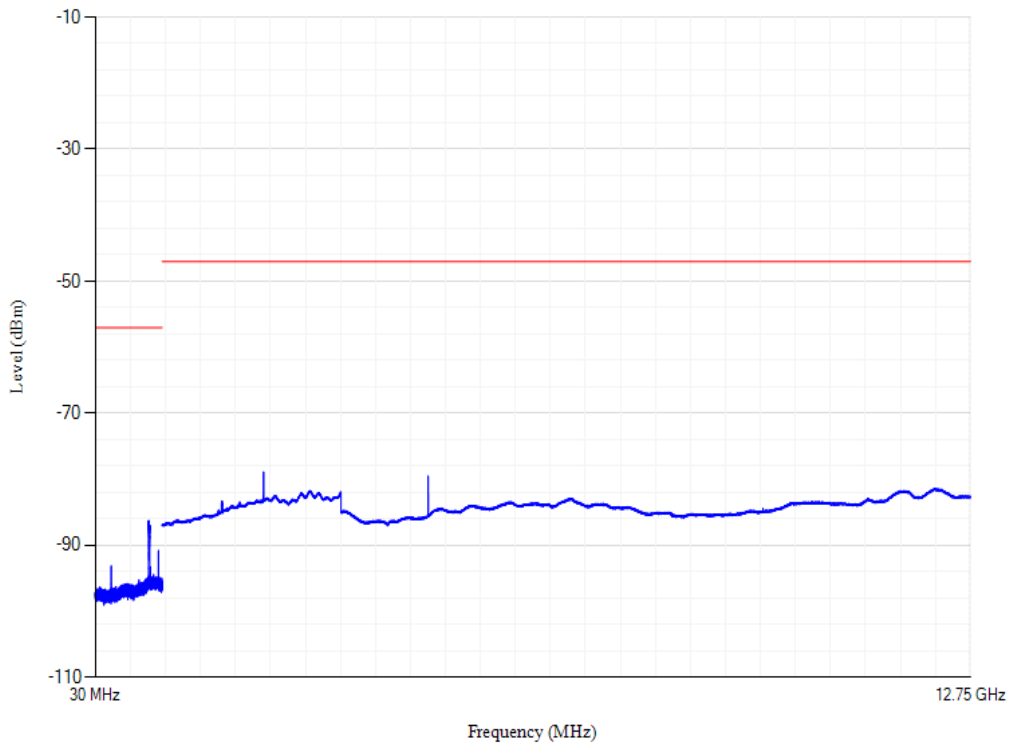

Conducted spurious emissions

Band28 QPSK BW=20MHz Channel=27310