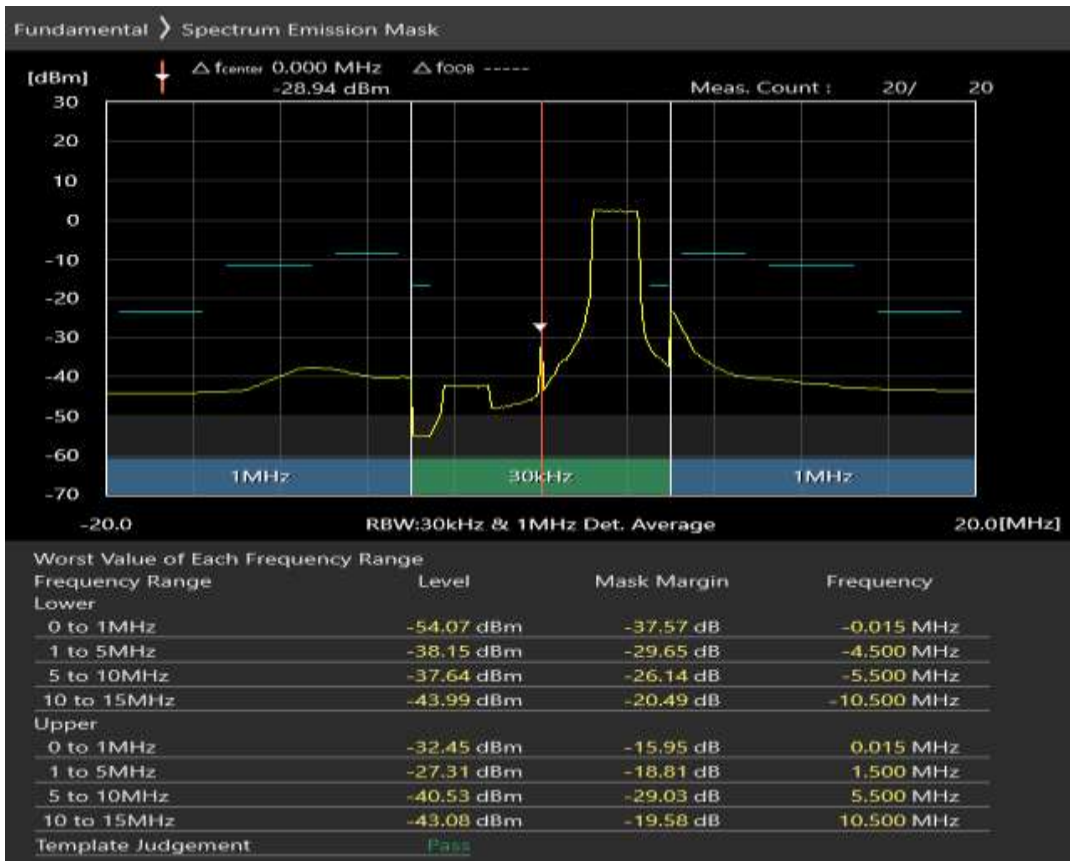

Band3 16QAM BW=10MHz Channel=19250 RB Size=12 Position=#Max

Band3 16QAM BW=10MHz Channel=19250 RB Size=50 Position=#0