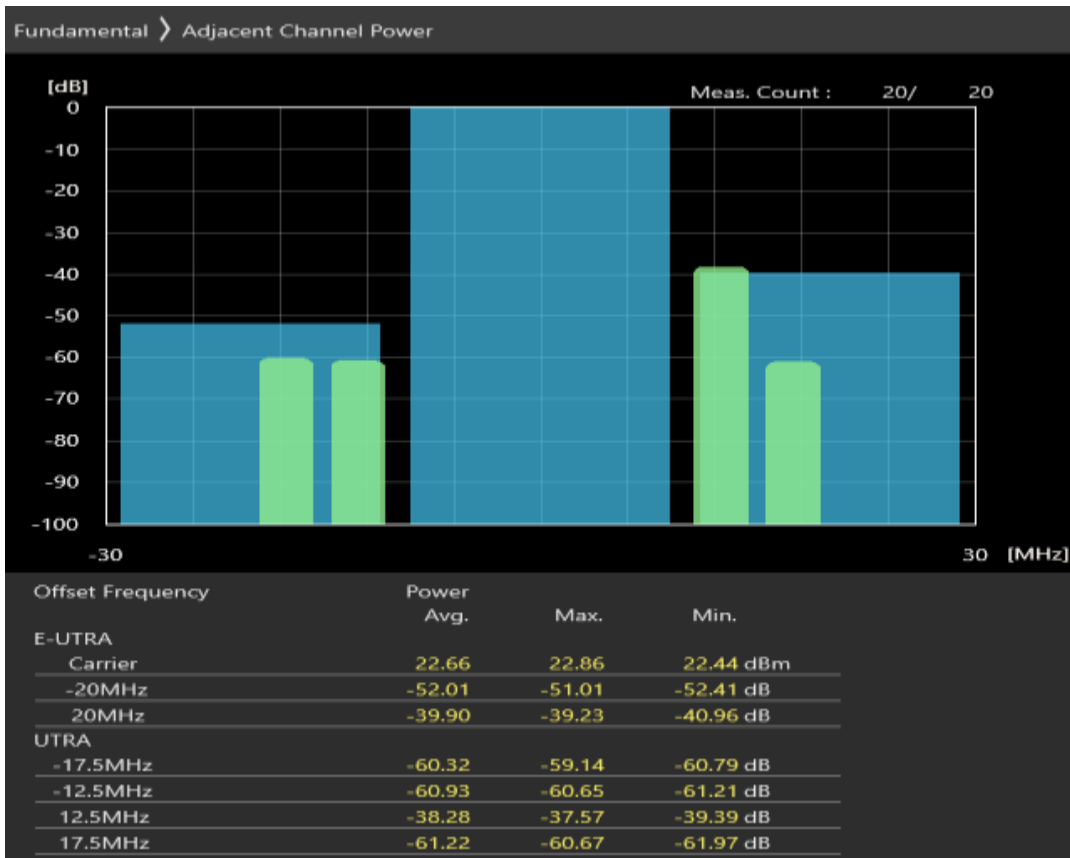

Band3 16QAM BW=20MHz Channel=19850 RB Size=18 Position=#Max

Band3 16QAM BW=20MHz Channel=19850 RB Size=100 Position=#0