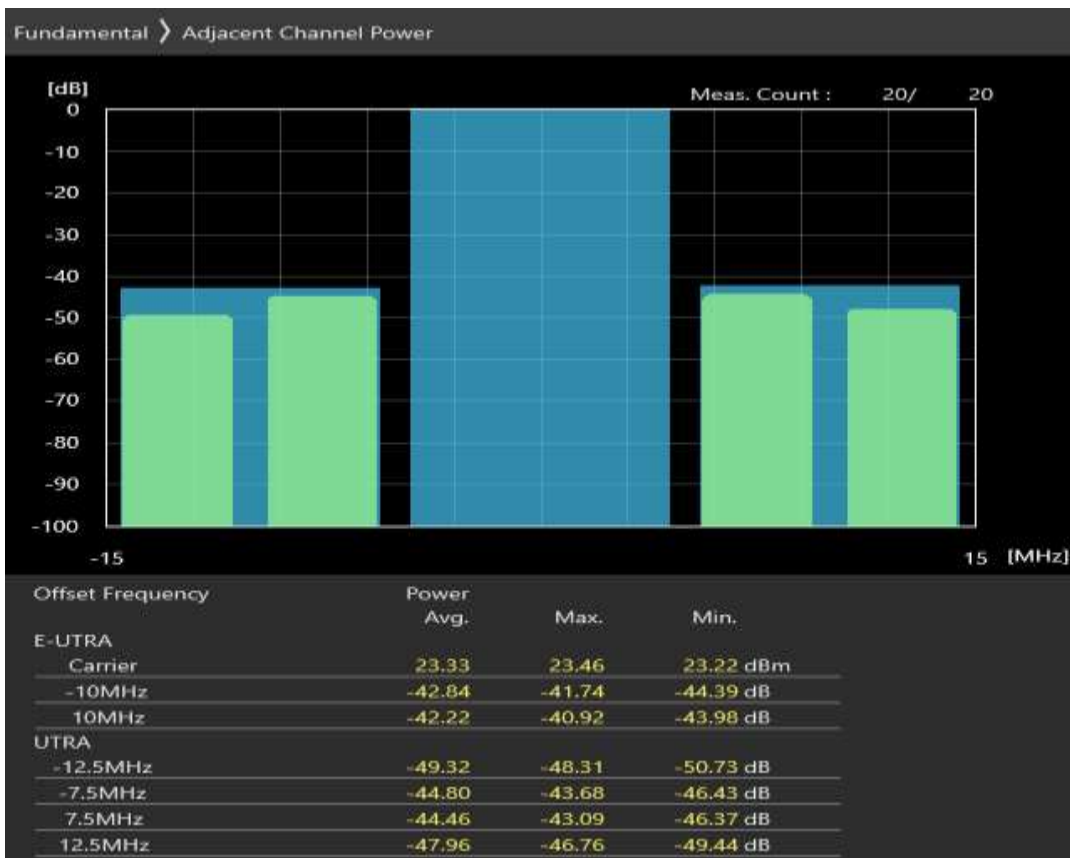

Band7 QPSK BW=10MHz Channel=20800 RB Size=50 Position=#0

Band7 16QAM BW=10MHz Channel=20800 RB Size=12 Position=#0