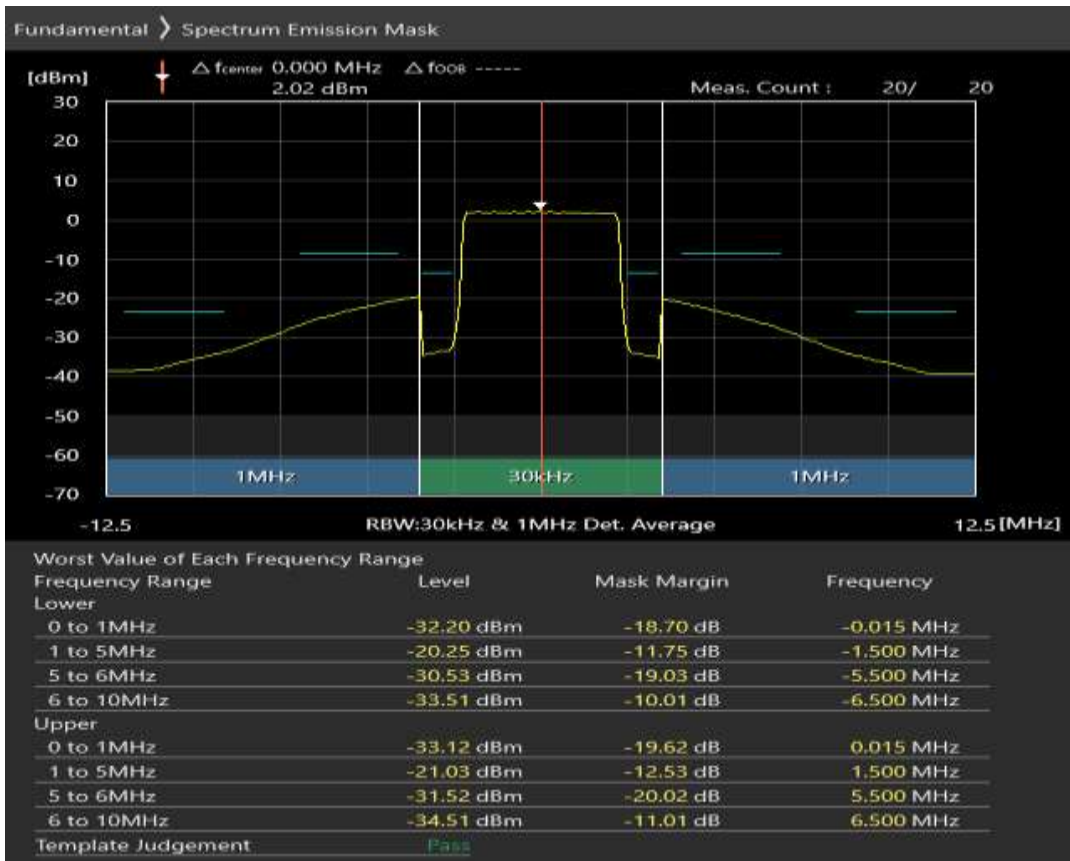

Band7 QPSK BW=5MHz Channel=21425 RB Size=25 Position=#0

Band7 16QAM BW=5MHz Channel=21425 RB Size=8 Position=#0