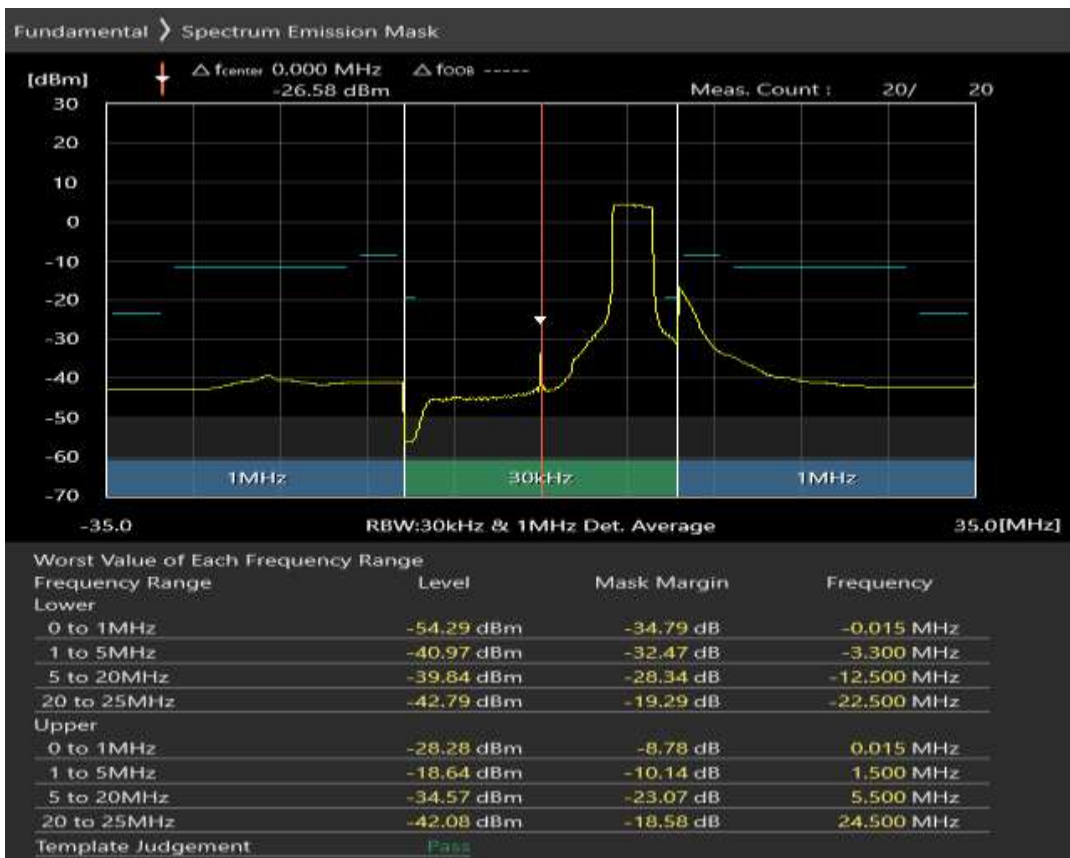

Band7 QPSK BW=20MHz Channel=20850 RB Size=18 Position=#Max

Band7 QPSK BW=20MHz Channel=20850 RB Size=100 Position=#0