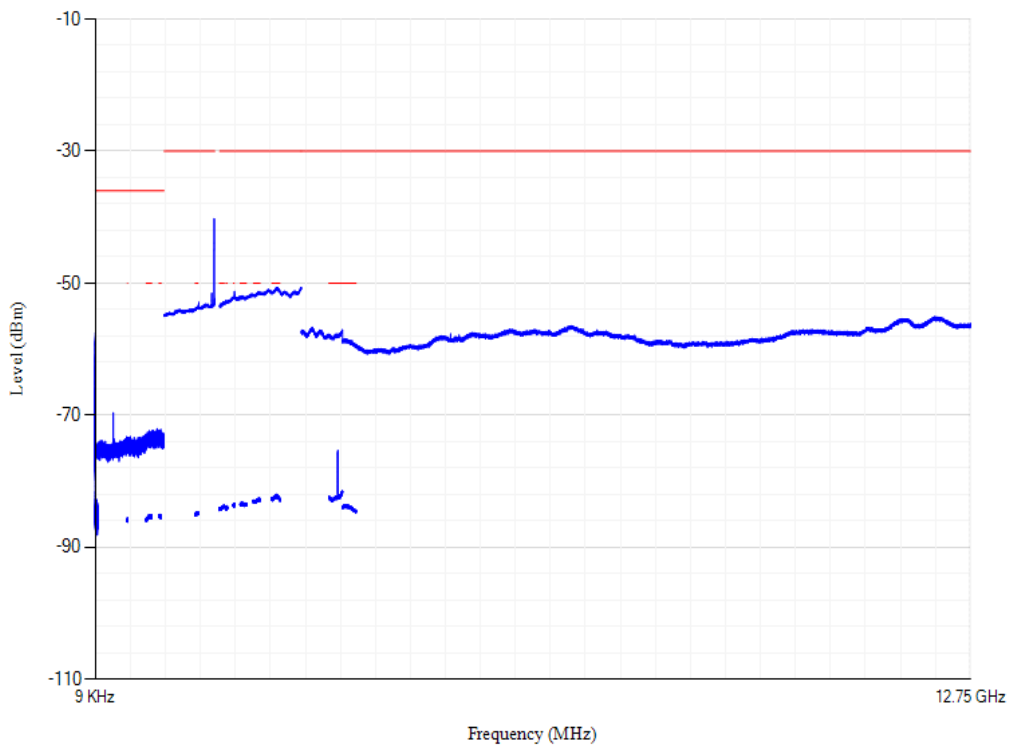

Conducted spurious emissions

Band3 QPSK BW=20MHz Channel=19575 RB Size=1 Position=#0

Conducted spurious emissions

Band3 QPSK BW=20MHz Channel=19850 RB Size=1 Position=#0

Conducted spurious emissions

Band40 QPSK BW=5MHz Channel=38675 RB Size=1 Position=#0