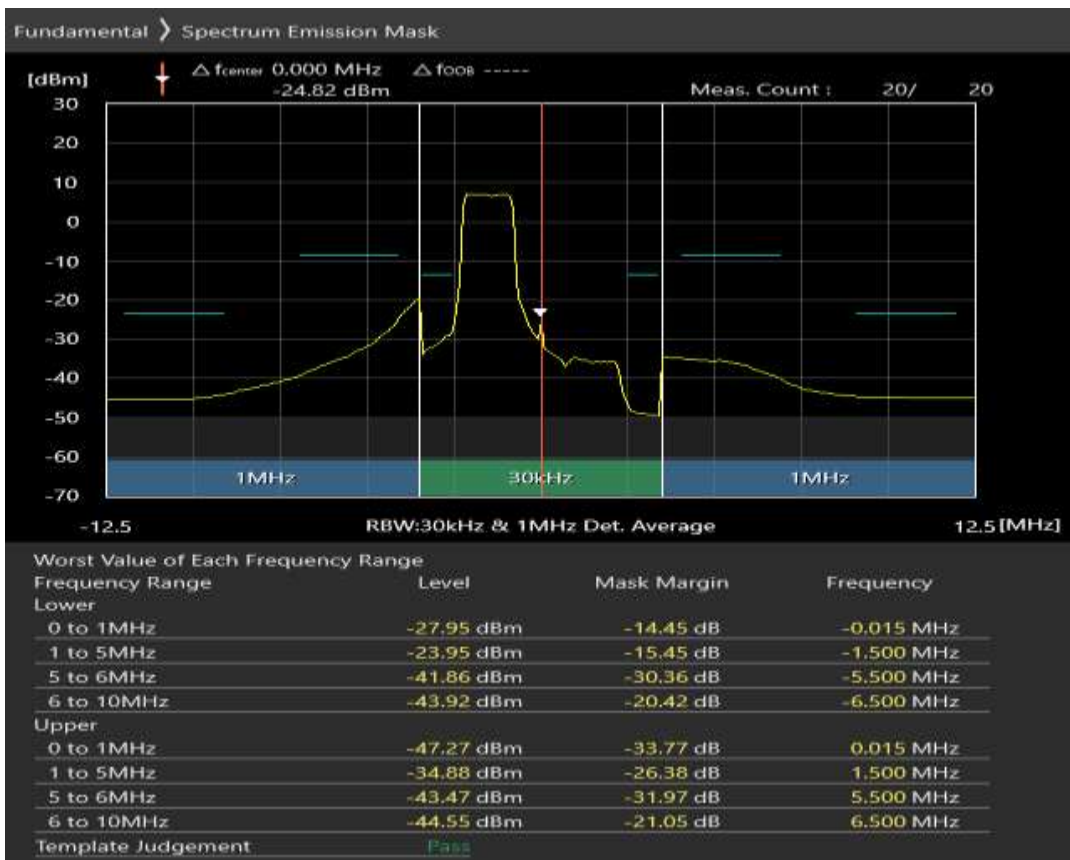

Band20 16QAM BW=5MHz Channel=24175 RB Size=8 Position=#0

Band20 16QAM BW=5MHz Channel=24175 RB Size=8 Position=#Max