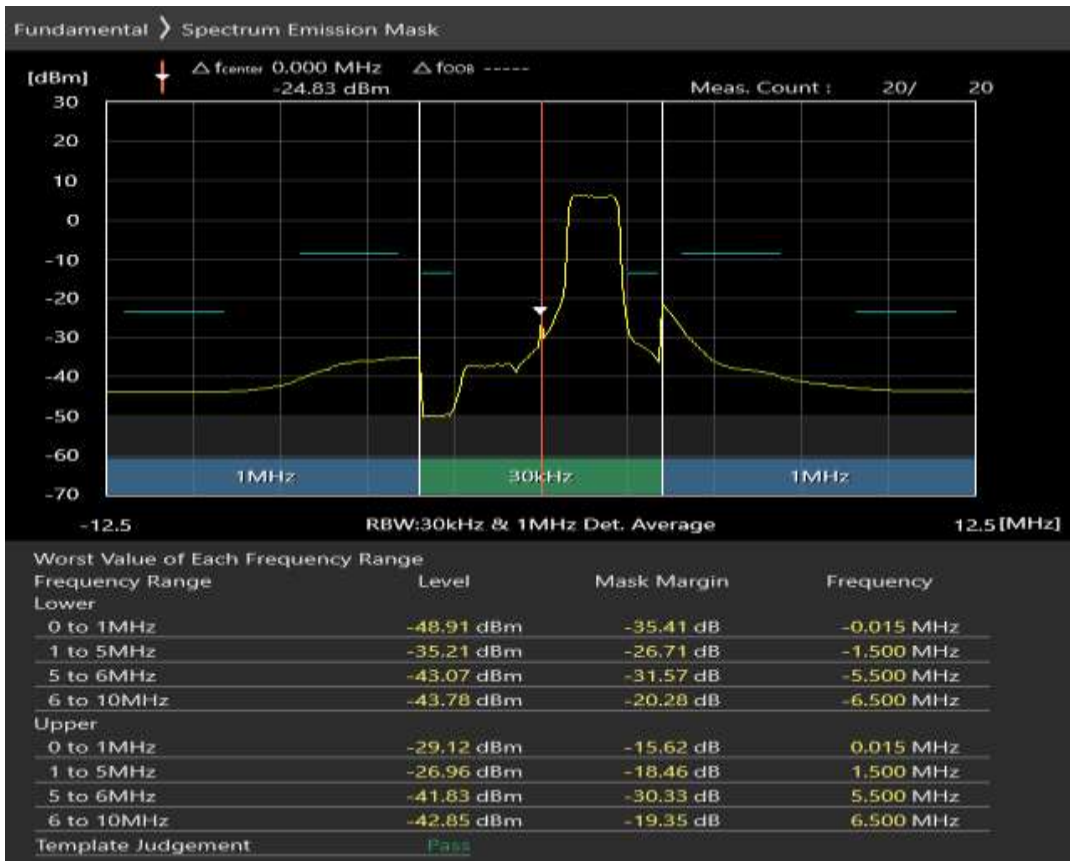

Band3 16QAM BW=5MHz Channel=19575 RB Size=8 Position=#Max

Band3 16QAM BW=5MHz Channel=19575 RB Size=25 Position=#0