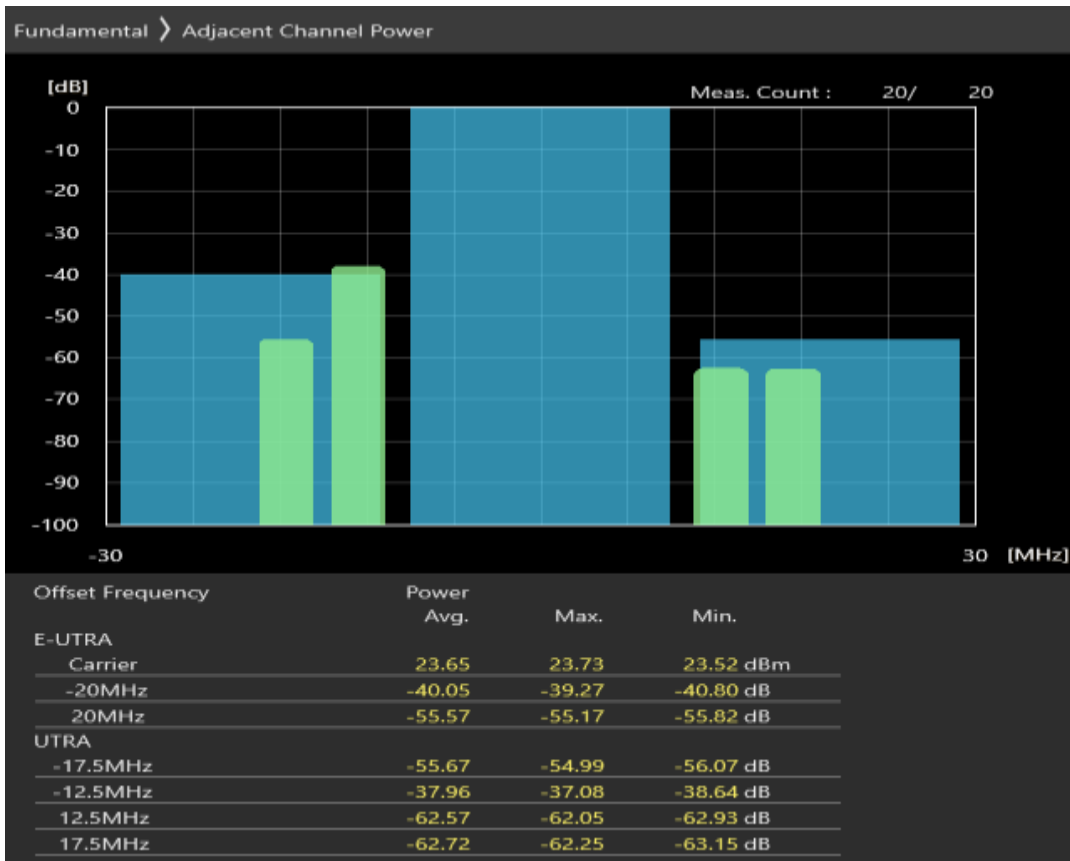

Band7 16QAM BW=20MHz Channel=21100 RB Size=18 Position=#0

Band7 16QAM BW=20MHz Channel=21100 RB Size=18 Position=#Max