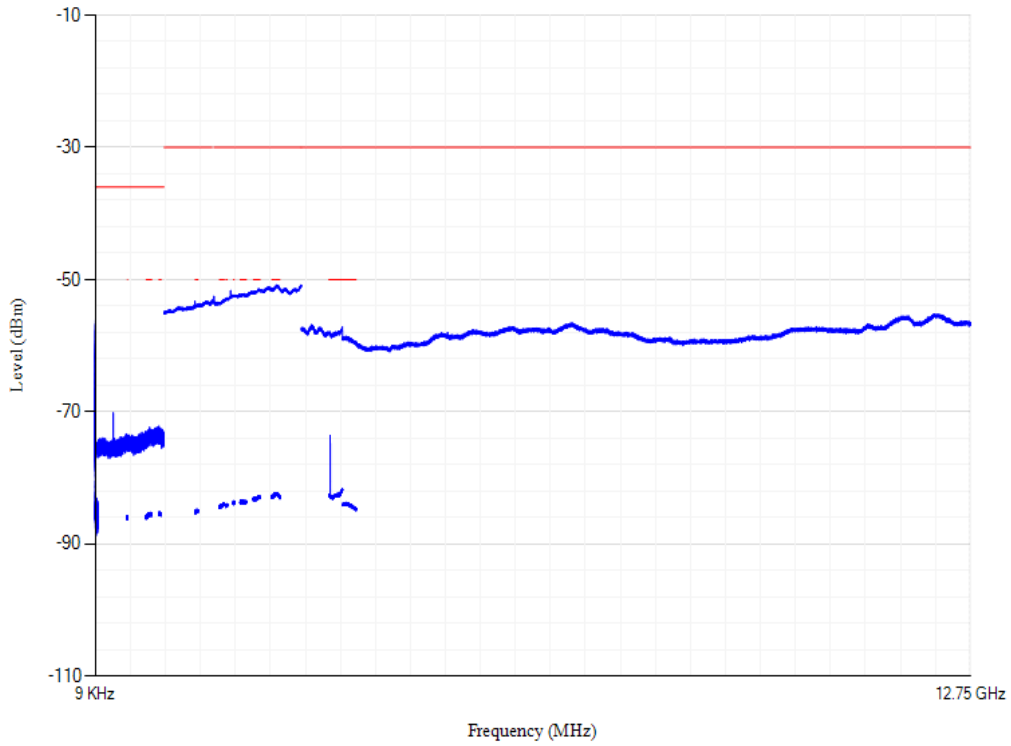

Conducted spurious emissions

Band3 QPSK BW=5MHz Channel=19575 RB Size=1 Position=#0