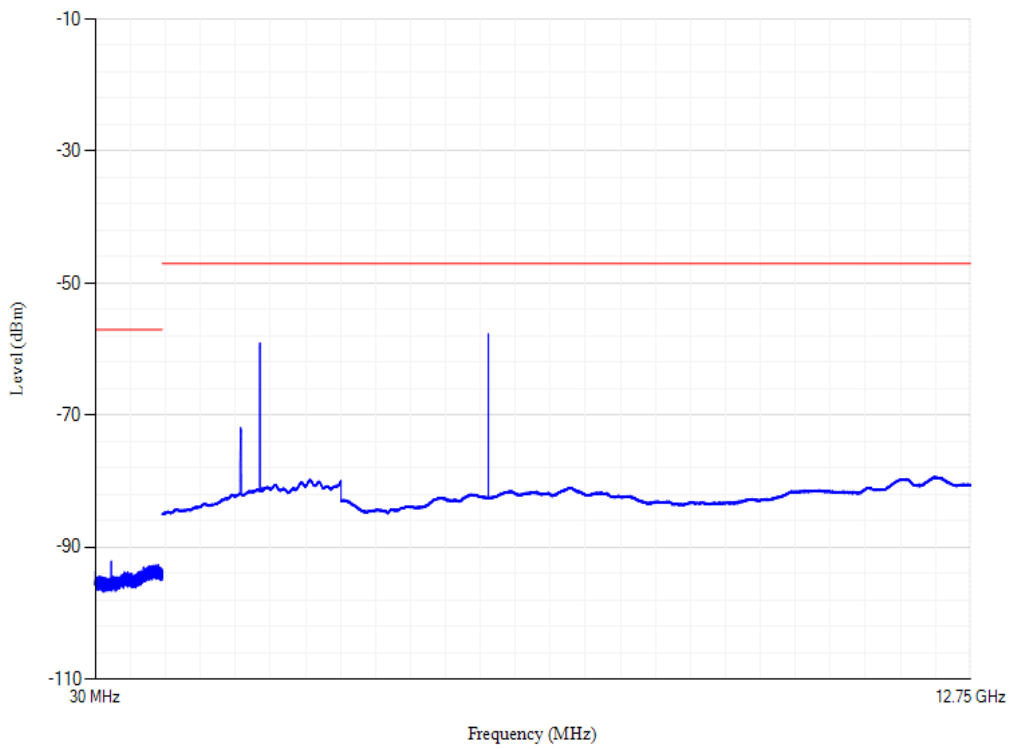

Conducted spurious emissions

Band1 QPSK BW=20MHz Channel=18500