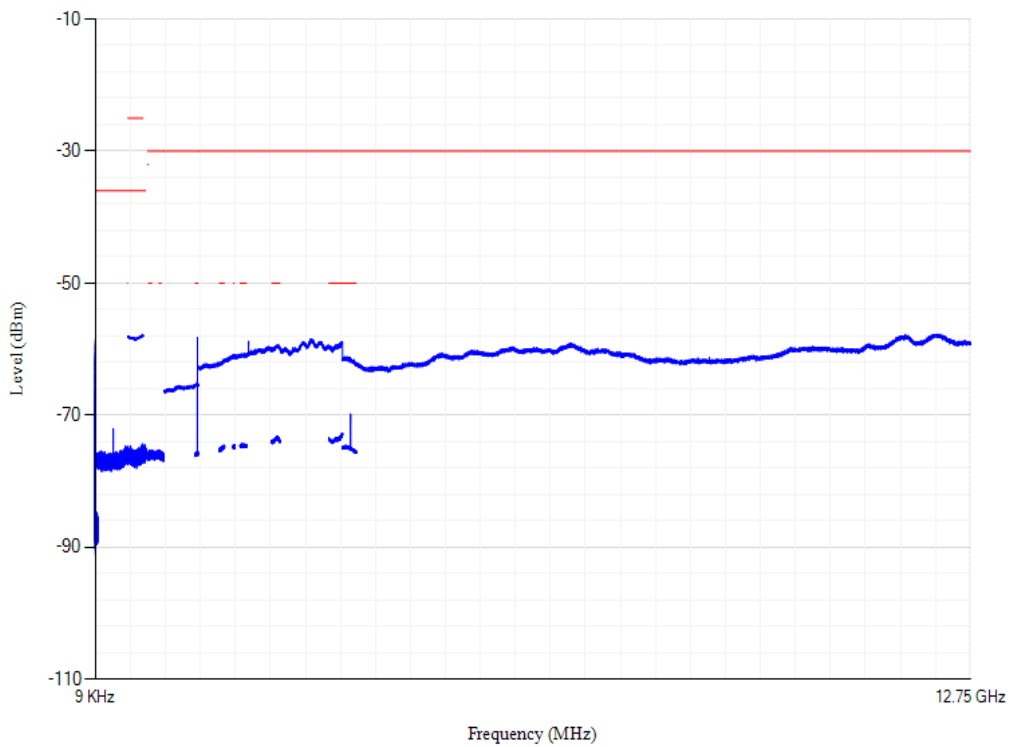

Conducted spurious emissions

Band28 QPSK BW=5MHz Channel=27385 RB Size=1 Position=#0

Conducted spurious emissions

Band28 QPSK BW=5MHz Channel=27635 RB Size=1 Position=#0

Conducted spurious emissions

Band28 QPSK BW=20MHz Channel=27310 RB Size=1 Position=#0