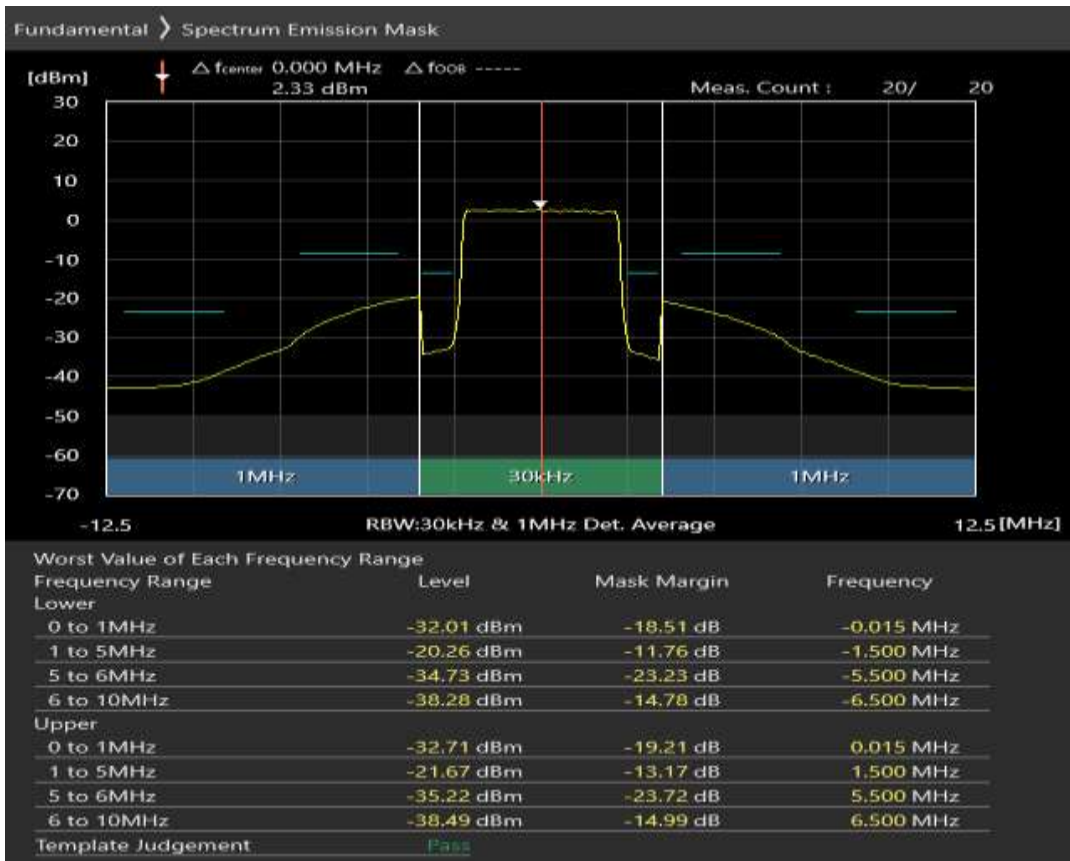

Band1 QPSK BW=5MHz Channel=18300 RB Size=25 Position=#0

Band1 16QAM BW=5MHz Channel=18300 RB Size=8 Position=#0