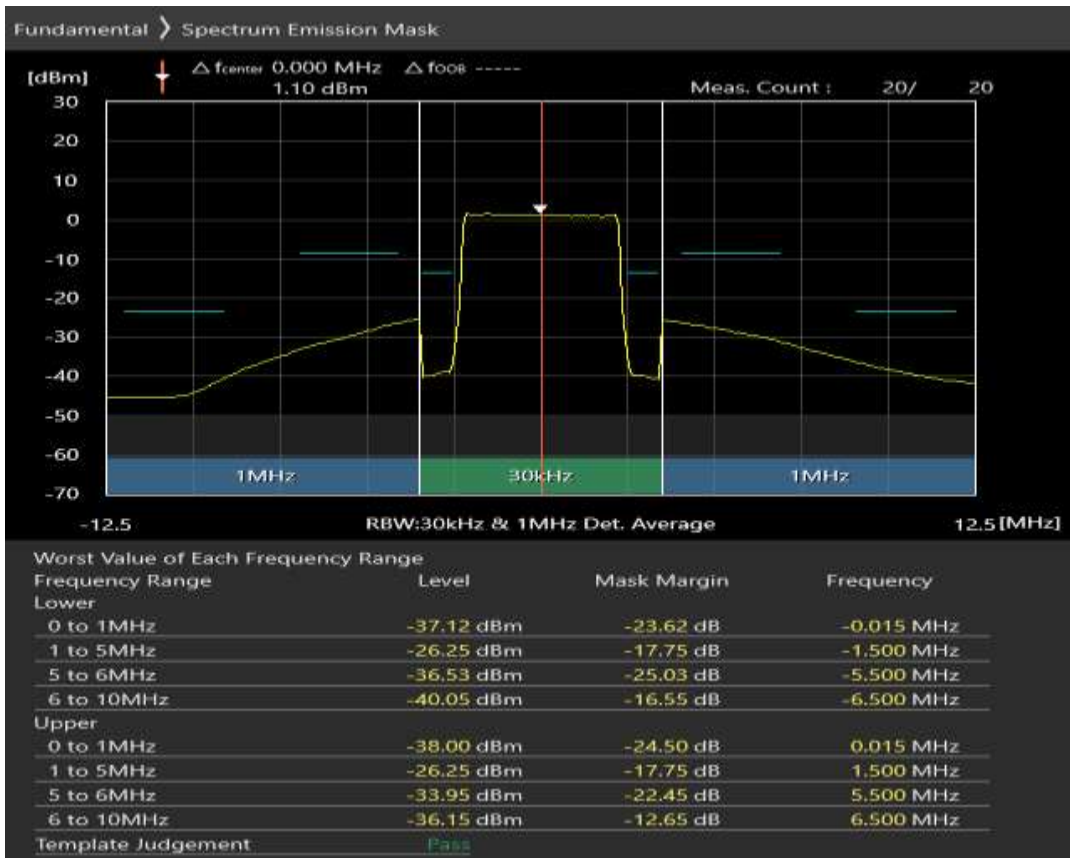

Band20 QPSK BW=5MHz Channel=24175 RB Size=25 Position=#0

Band20 16QAM BW=5MHz Channel=24175 RB Size=8 Position=#0

Band20 16QAM BW=5MHz Channel=24175 RB Size=8 Position=#Max

Band20 16QAM BW=5MHz Channel=24175 RB Size=25 Position=#0