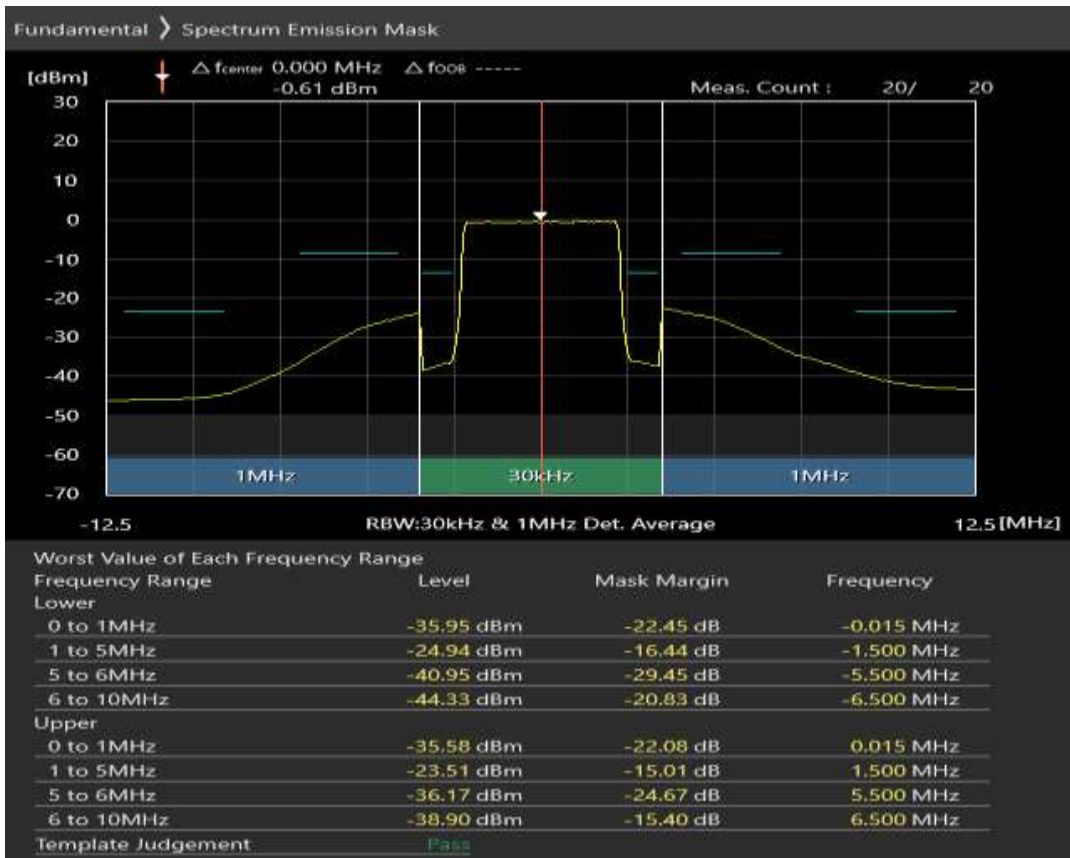

Band28 QPSK BW=5MHz Channel=27235 RB Size=25 Position=#0

Band28 16QAM BW=5MHz Channel=27235 RB Size=8 Position=#0

Band28 16QAM BW=5MHz Channel=27235 RB Size=8 Position=#Max

Band28 16QAM BW=5MHz Channel=27235 RB Size=25 Position=#0