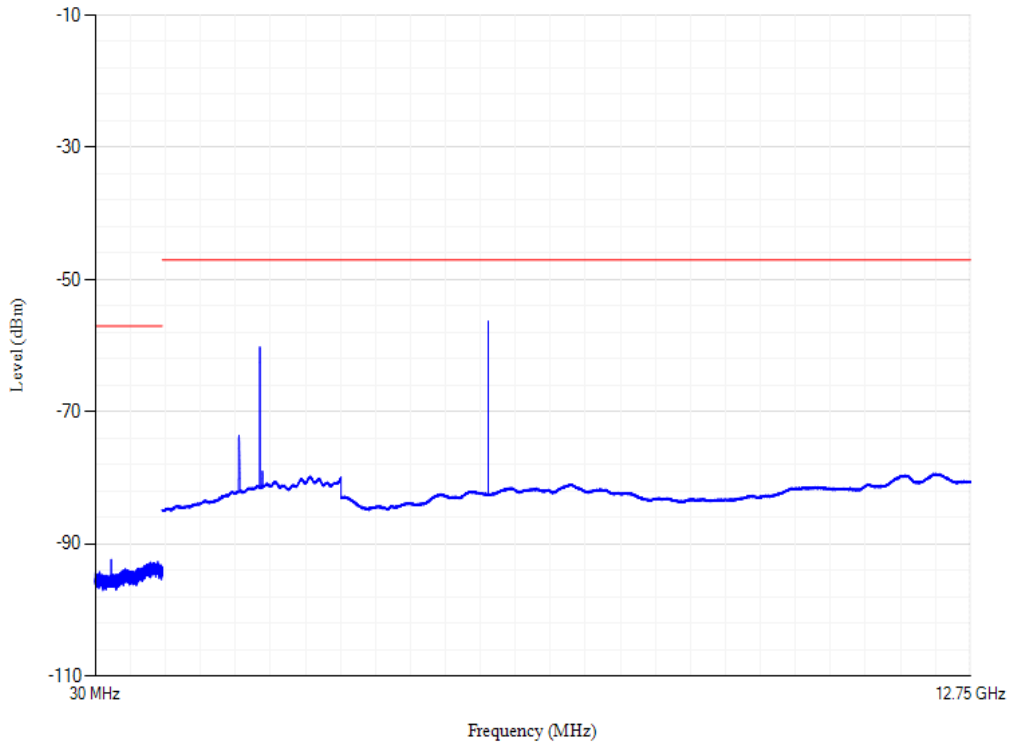

Conducted spurious emissions

Band1 QPSK BW=20MHz Channel=18300