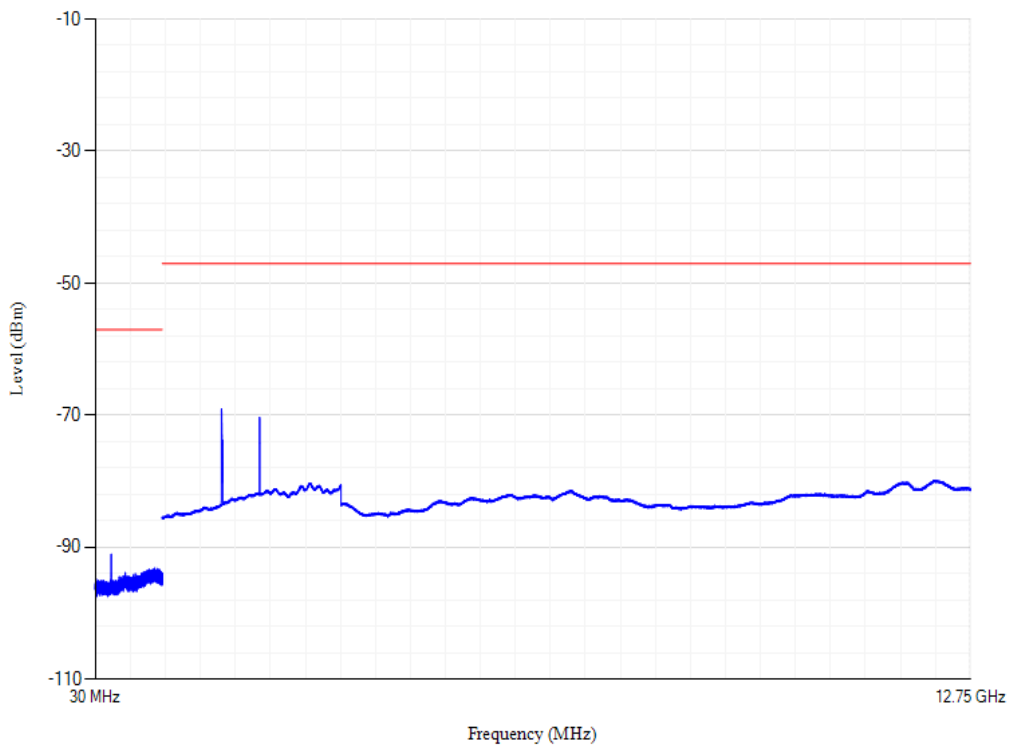

Conducted spurious emissions

Band1 QPSK BW=20MHz Channel=18100