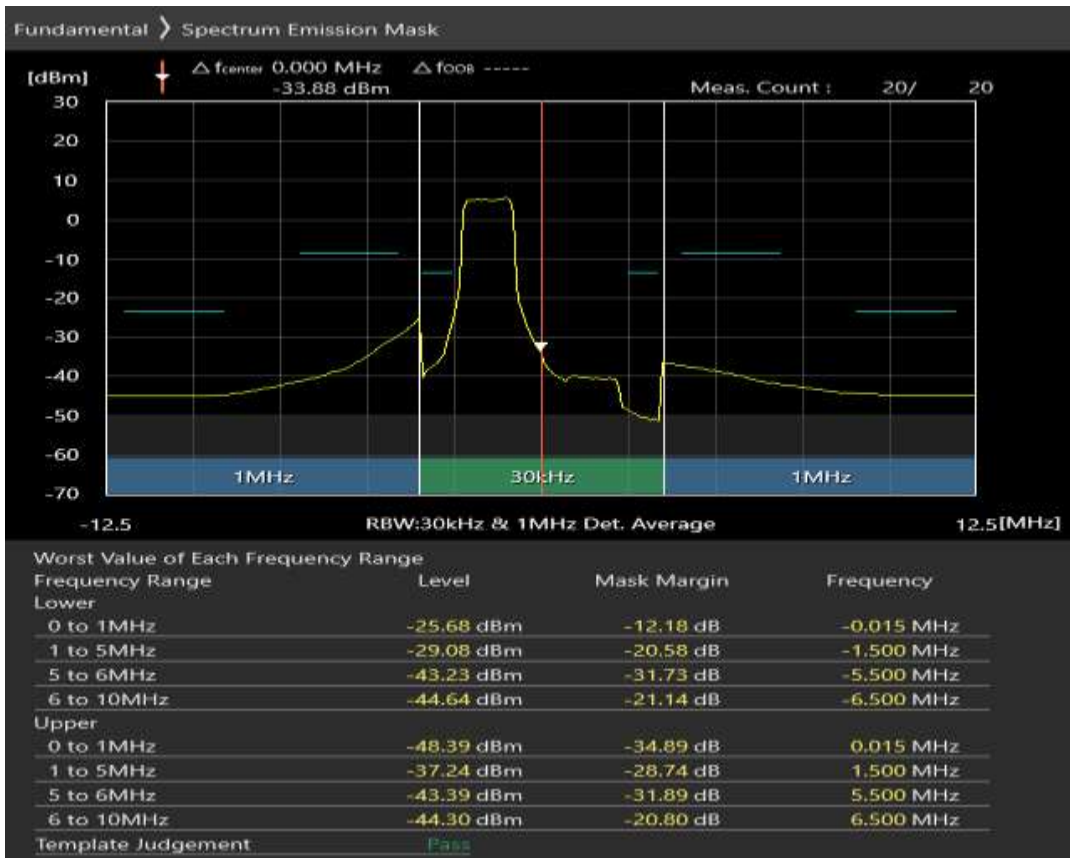

Band8 QAM16 BW=5MHz Channel=21475 RB Size=8 Position=#0

Band8 QAM16 BW=5MHz Channel=21475 RB Size=8 Position=#Max