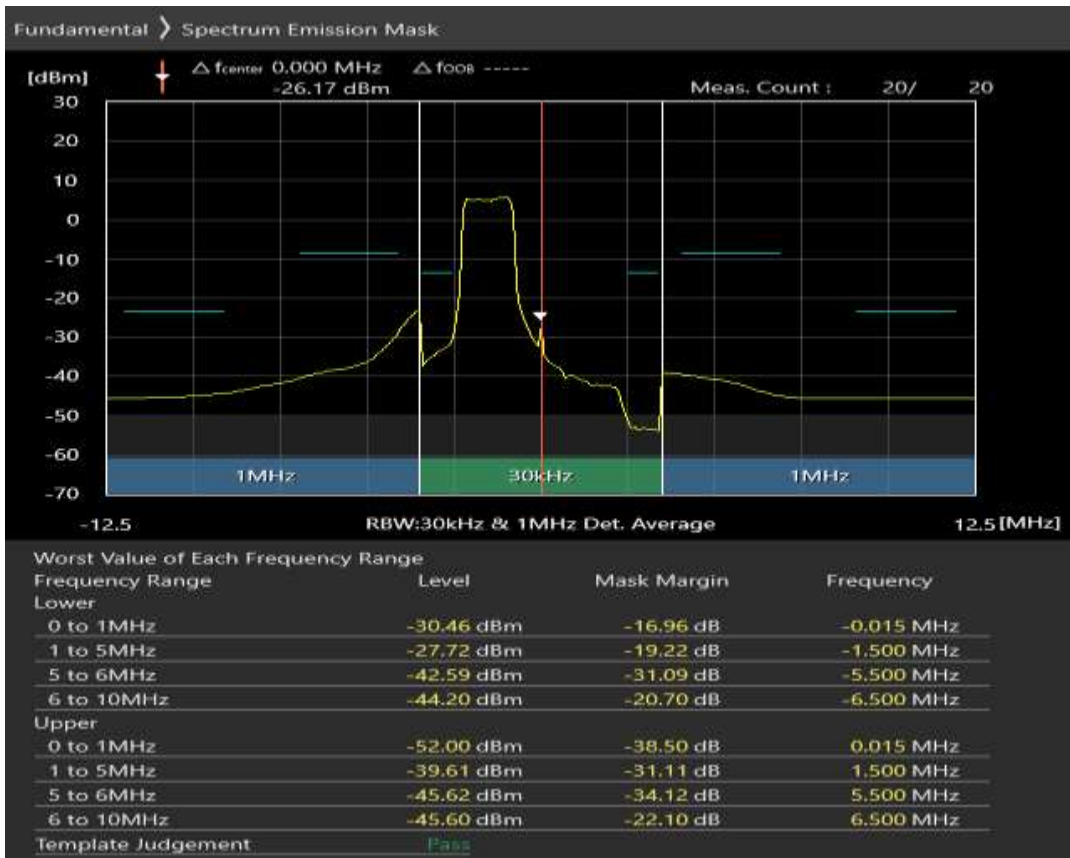

Band28 16QAM BW=5MHz Channel=27635 RB Size=8 Position=#0

Band28 16QAM BW=5MHz Channel=27635 RB Size=8 Position=#Max