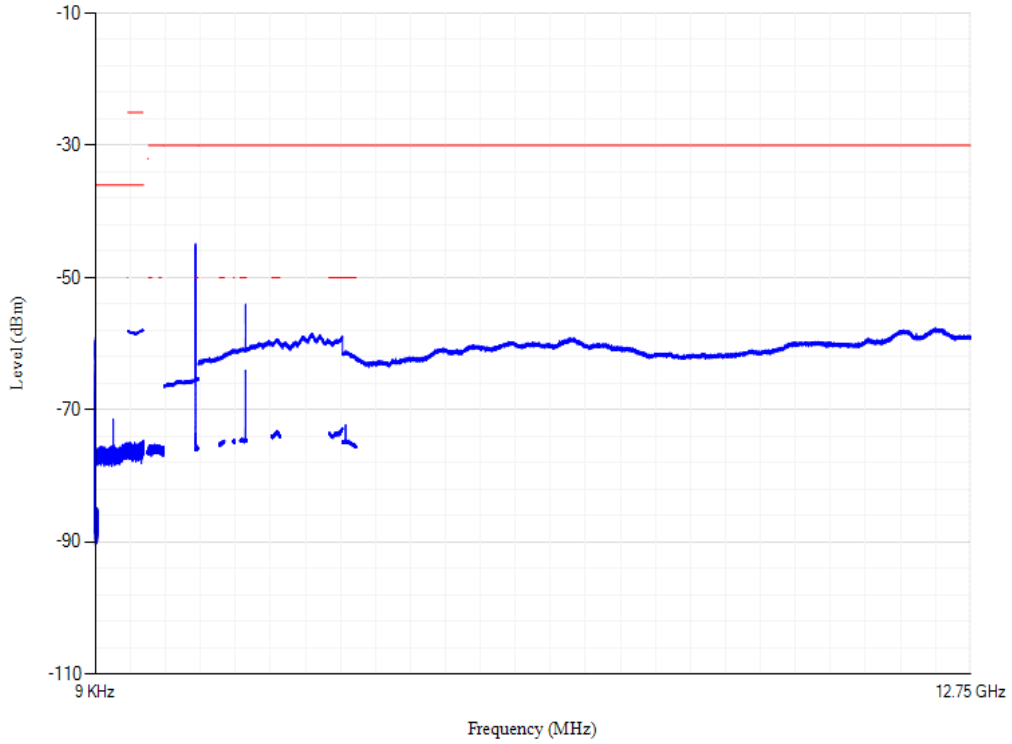

Conducted spurious emissions

Band28 QPSK BW=20MHz Channel=27460 RB Size=1 Position=#0

Conducted spurious emissions

Band28 QPSK BW=20MHz Channel=27560 RB Size=1 Position=#0

Conducted spurious emissions

Band3 QPSK BW=1.4MHz Channel=19207 RB Size=1 Position=#0