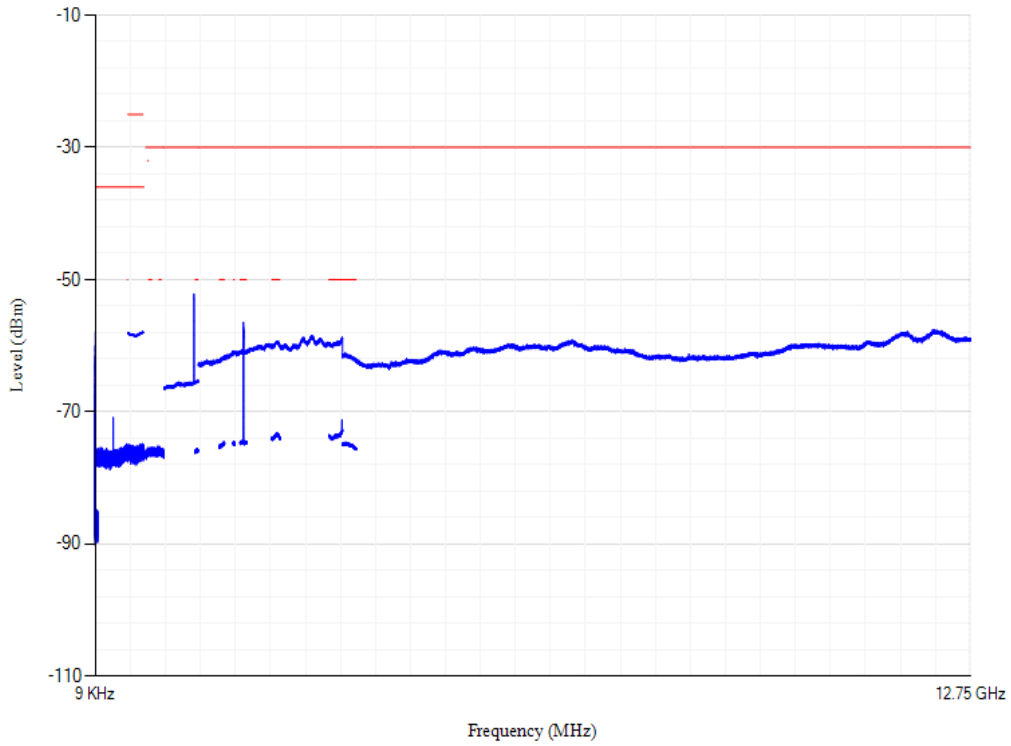

Conducted spurious emissions

Band28 QPSK BW=5MHz Channel=27635 RB Size=1 Position=#0