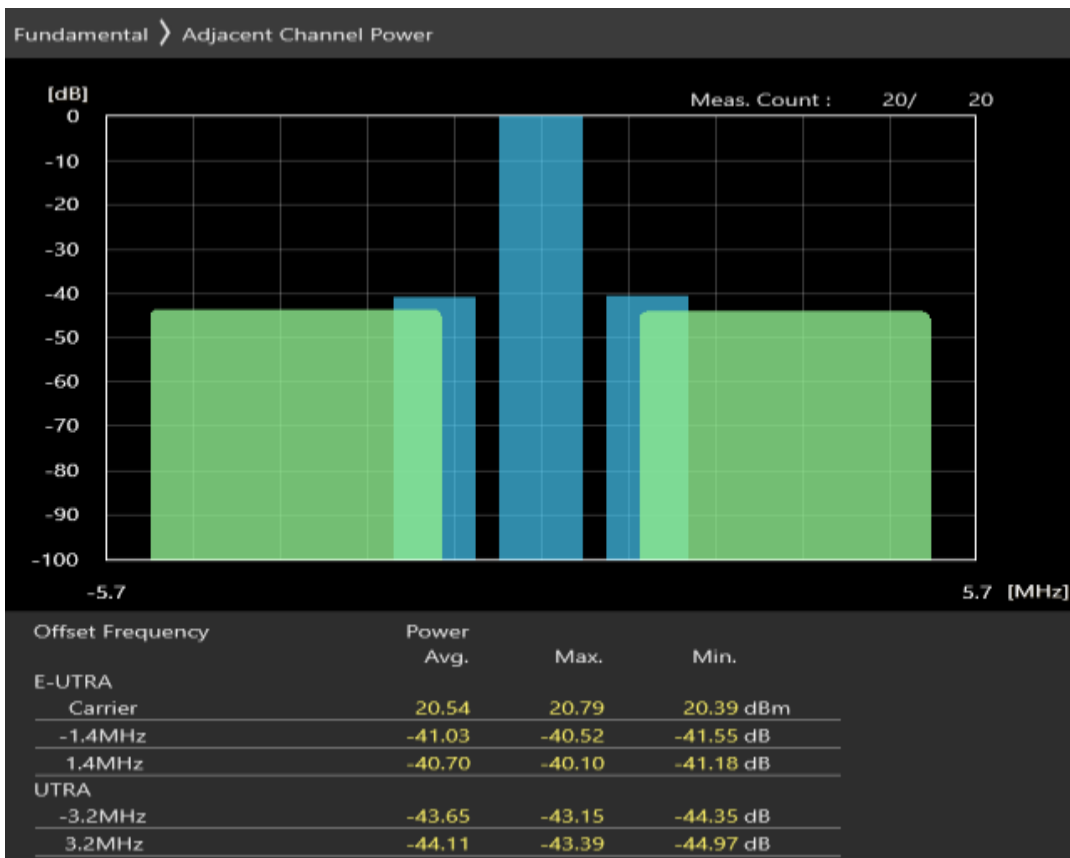

Band8 QAM16 BW=1.4MHz Channel=21793 RB Size=6 Position=#0

Band8 QAM16 BW=10MHz Channel=21500 RB Size=12 Position=#0