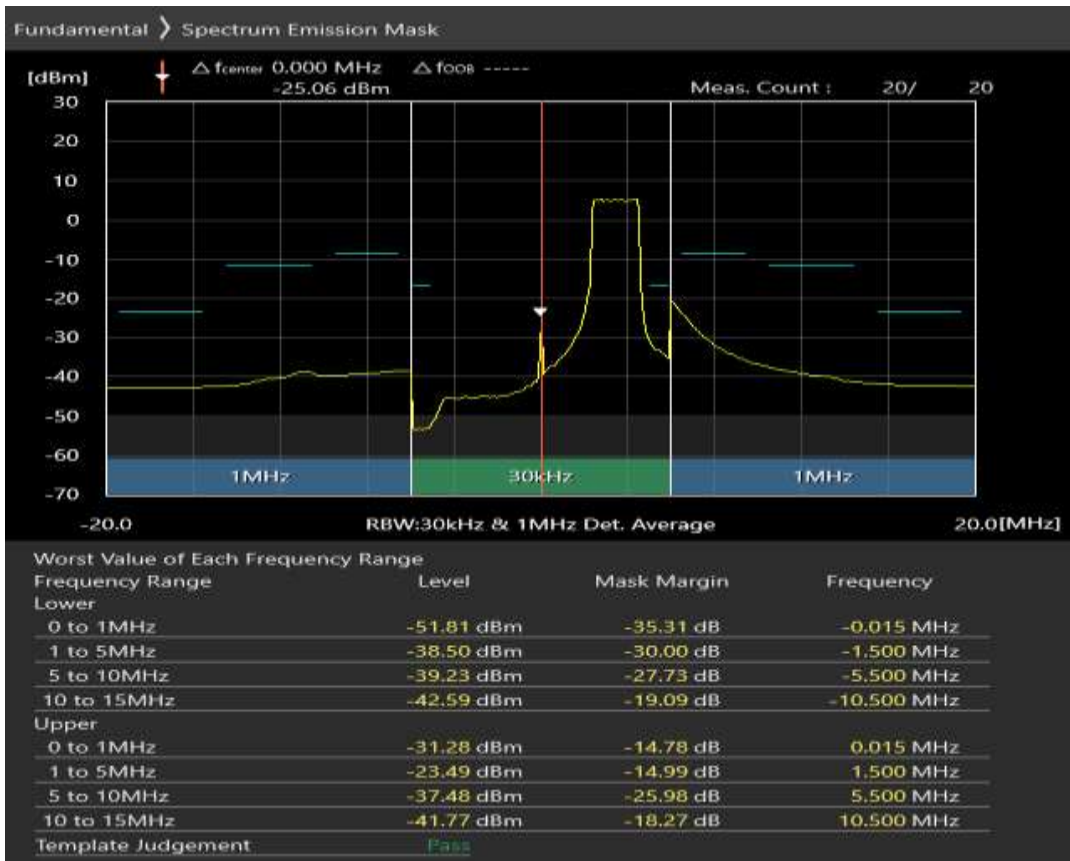

Band7 16QAM BW=10MHz Channel=20800 RB Size=12 Position=#Max

Band7 16QAM BW=10MHz Channel=20800 RB Size=50 Position=#0