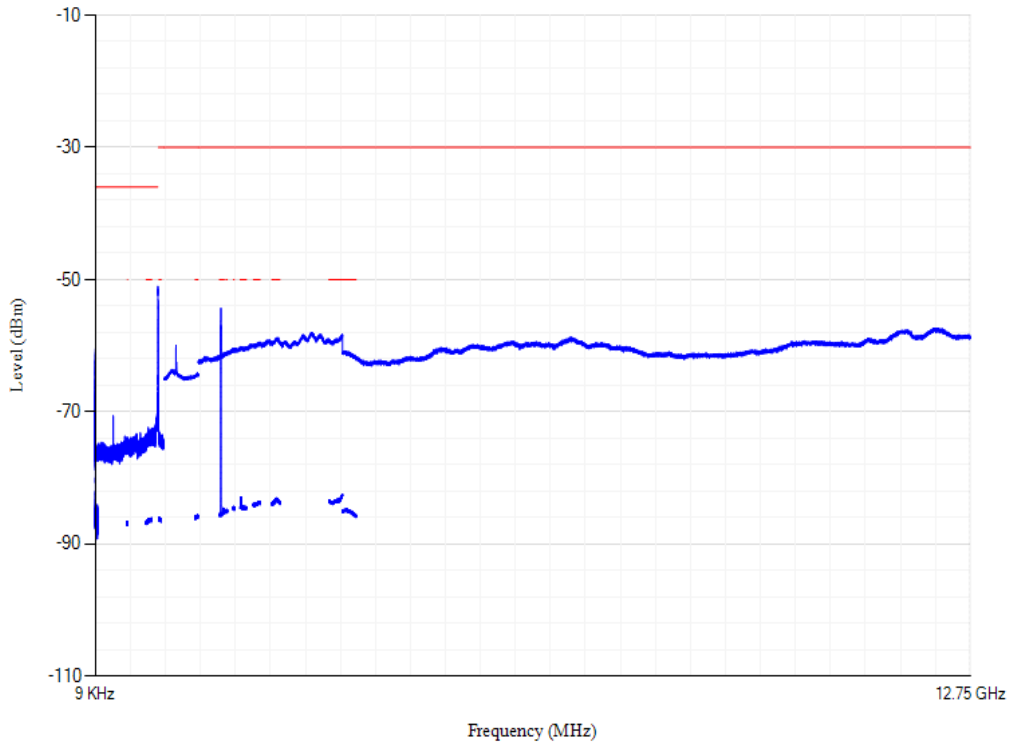

Conducted spurious emissions

Band8 QPSK BW=1.4MHz Channel=21625 RB Size=1 Position=#0

Conducted spurious emissions

Band8 QPSK BW=1.4MHz Channel=21793 RB Size=1 Position=#0

Conducted spurious emissions

Band8 QPSK BW=10MHz Channel=21500 RB Size=1 Position=#0