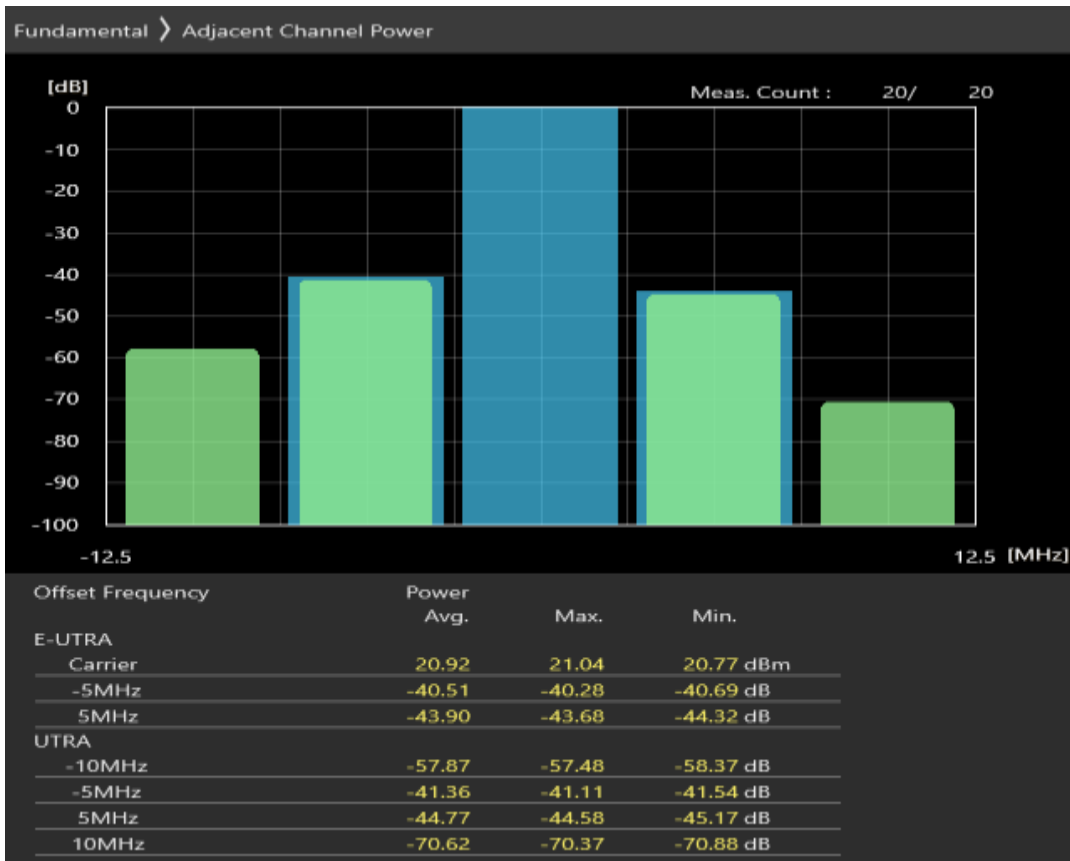

Band28 16QAM BW=5MHz Channel=27635 RB Size=25 Position=#0

Band28 QPSK BW=10MHz Channel=27260 RB Size=12 Position=#0