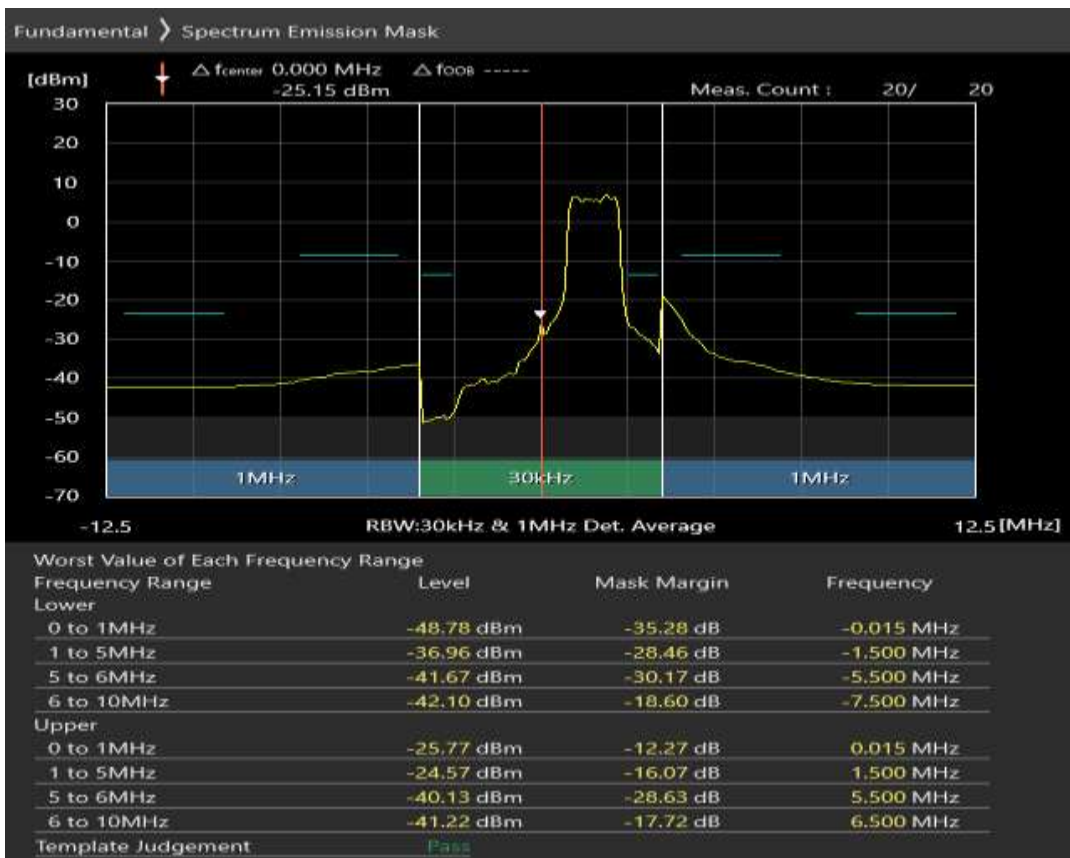

Band40 QPSK BW=5MHz Channel=39150 RB Size=8 Position=#Max

Band40 QPSK BW=5MHz Channel=39150 RB Size=25 Position=#0