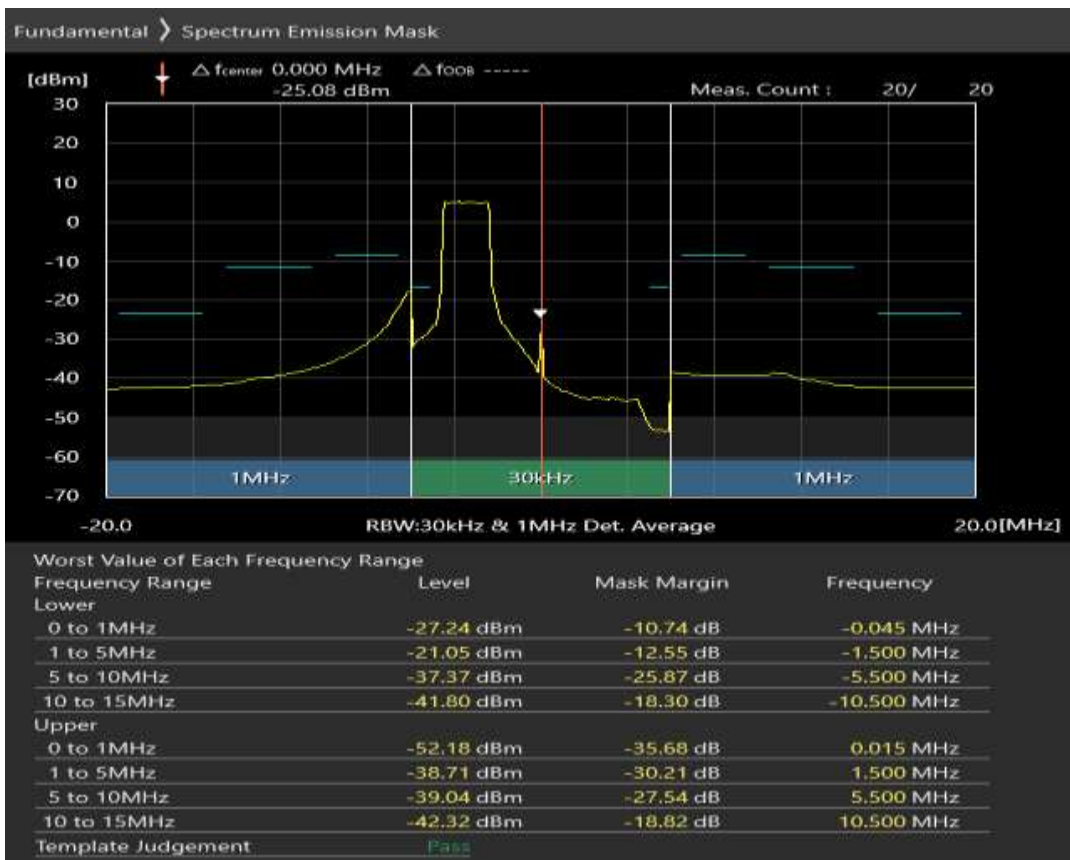

Band7 16QAM BW=10MHz Channel=21400 RB Size=12 Position=#0

Band7 16QAM BW=10MHz Channel=21400 RB Size=12 Position=#Max