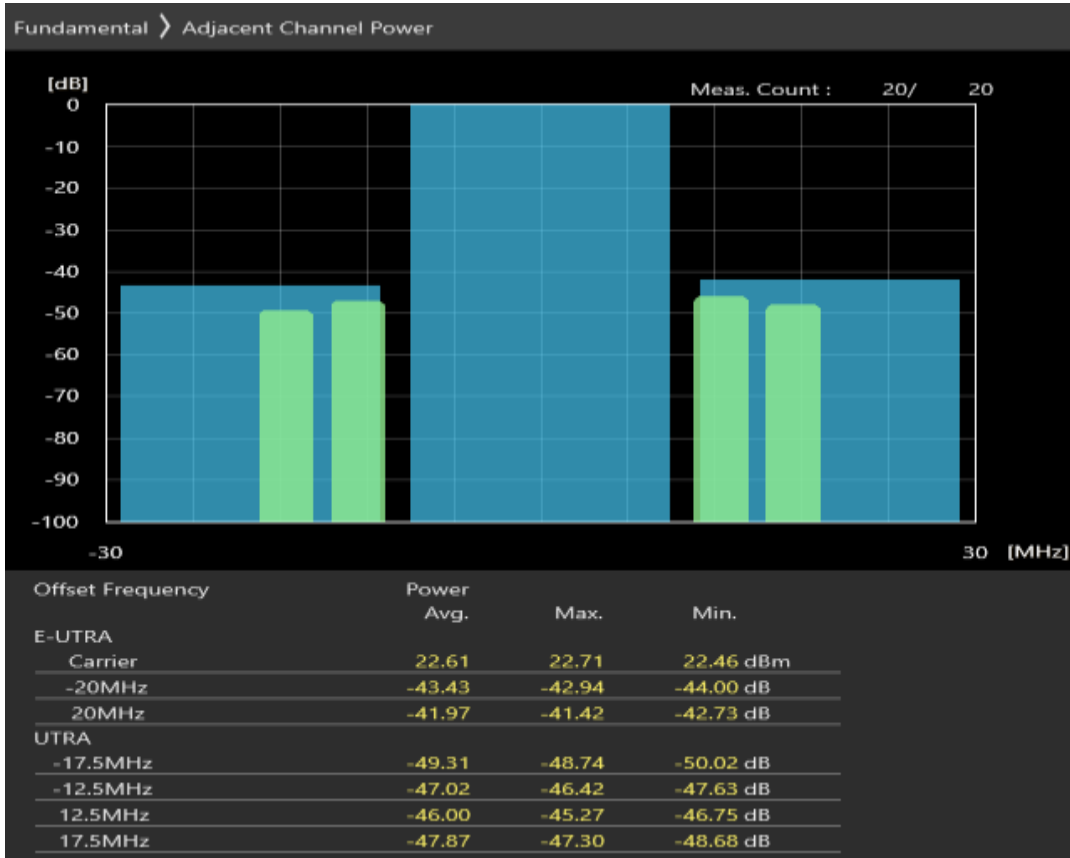

Band7 16QAM BW=20MHz Channel=20850 RB Size=100 Position=#0

Band7 QPSK BW=20MHz Channel=21100 RB Size=18 Position=#0