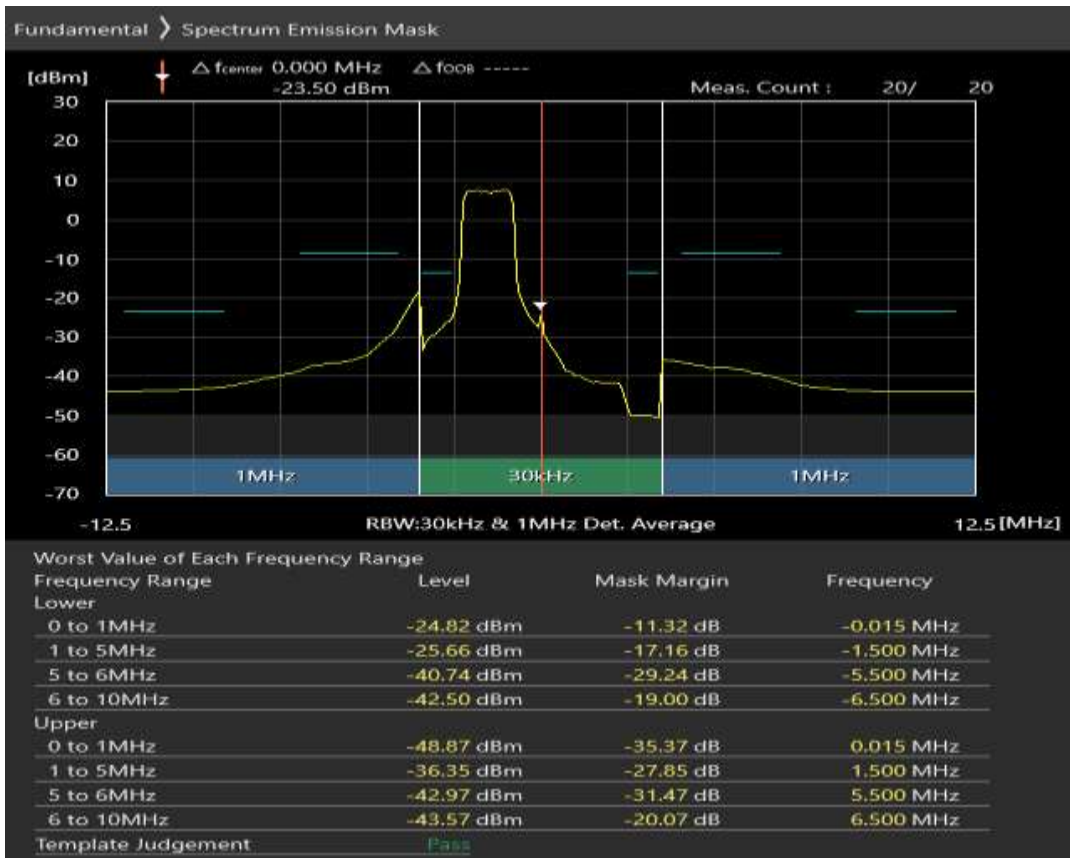

Band1 16QAM BW=5MHz Channel=18300 RB Size=8 Position=#0

Band1 16QAM BW=5MHz Channel=18300 RB Size=8 Position=#Max