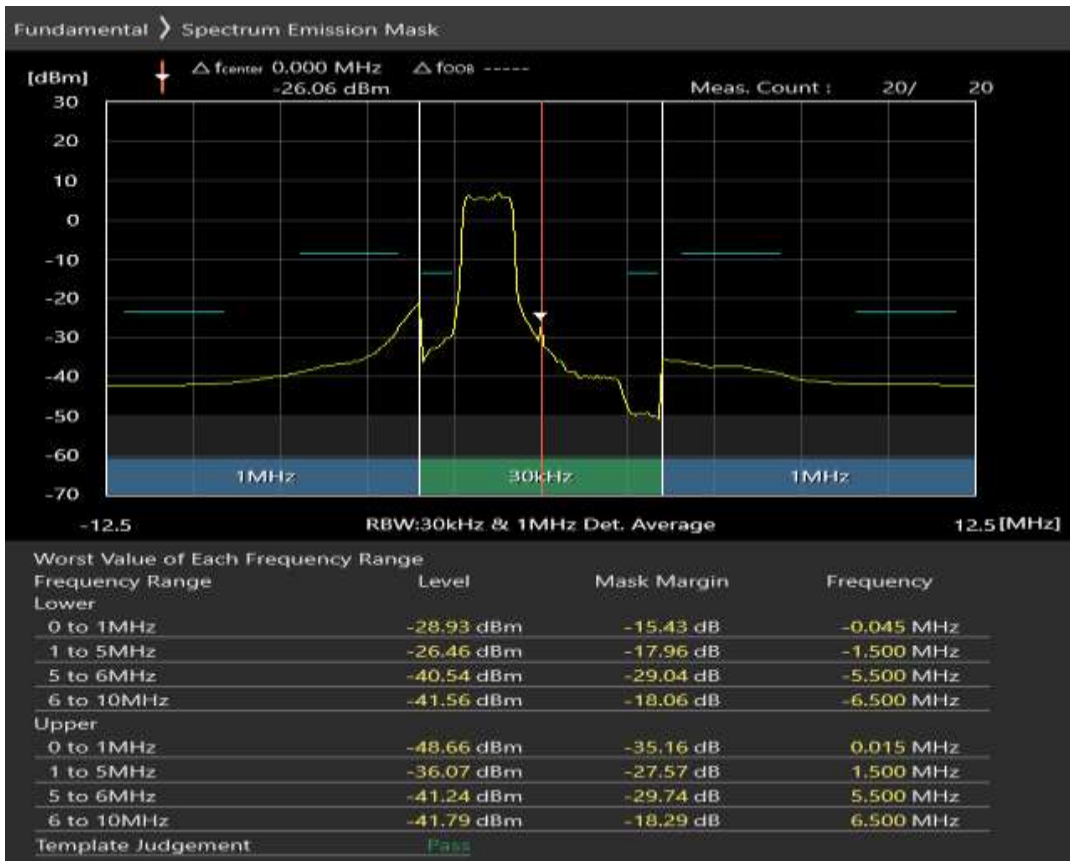

Band40 QPSK BW=5MHz Channel=39150 RB Size=8 Position=#0

Band40 QPSK BW=5MHz Channel=39150 RB Size=8 Position=#Max