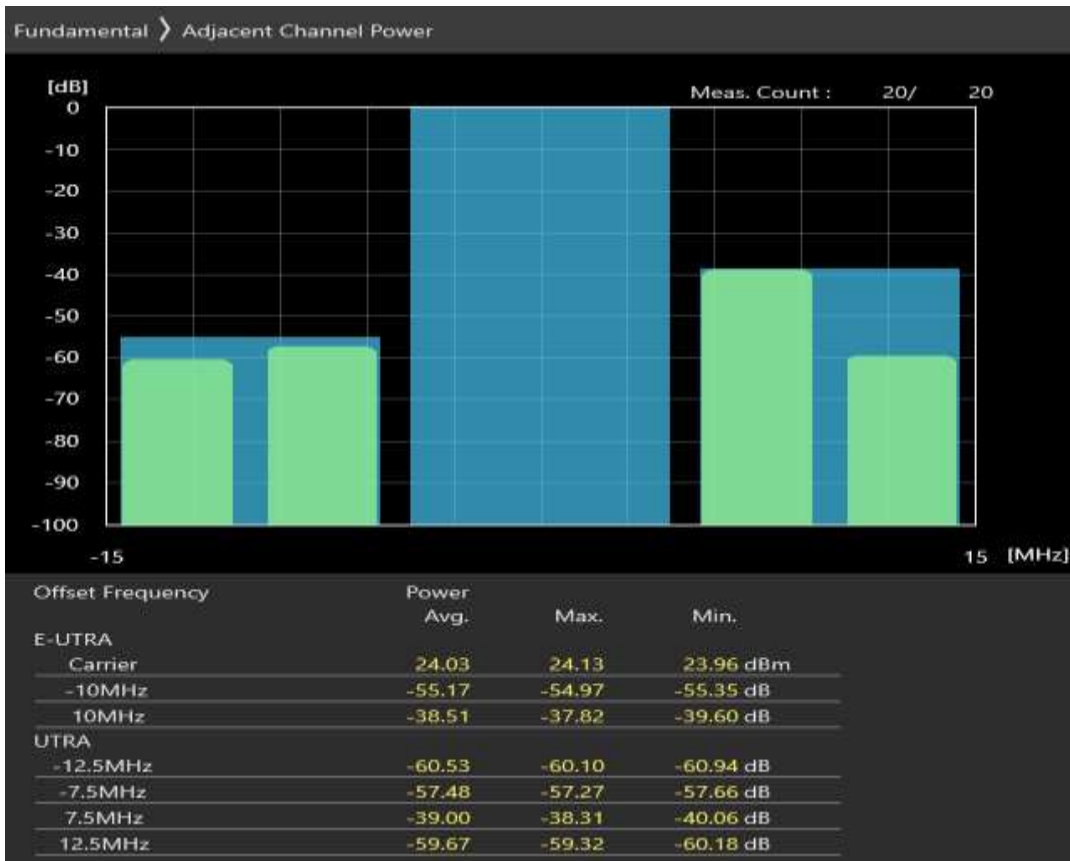

Band7 QPSK BW=10MHz Channel=21400 RB Size=50 Position=#0

Band7 16QAM BW=10MHz Channel=21400 RB Size=12 Position=#0

Band7 16QAM BW=10MHz Channel=21400 RB Size=12 Position=#Max

Band7 16QAM BW=10MHz Channel=21400 RB Size=50 Position=#0