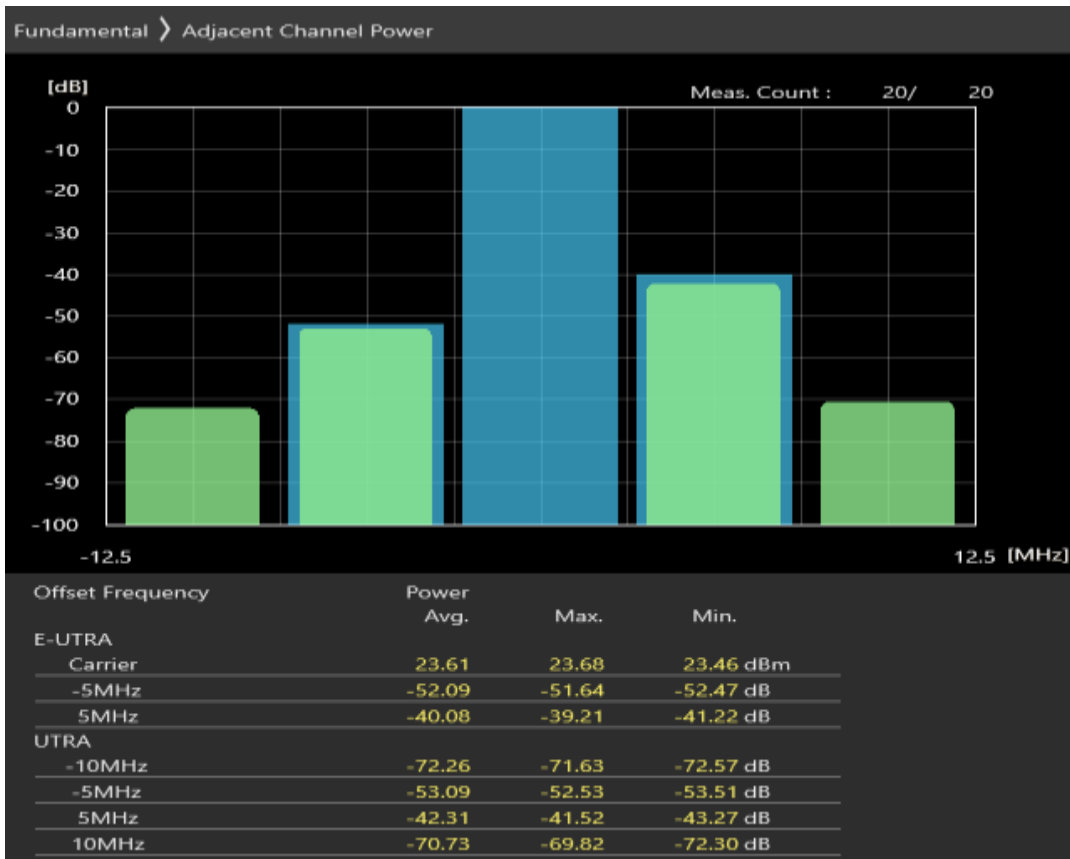

Band20 QPSK BW=5MHz Channel=24425 RB Size=8 Position=#Max

Band20 QPSK BW=5MHz Channel=24425 RB Size=25 Position=#0