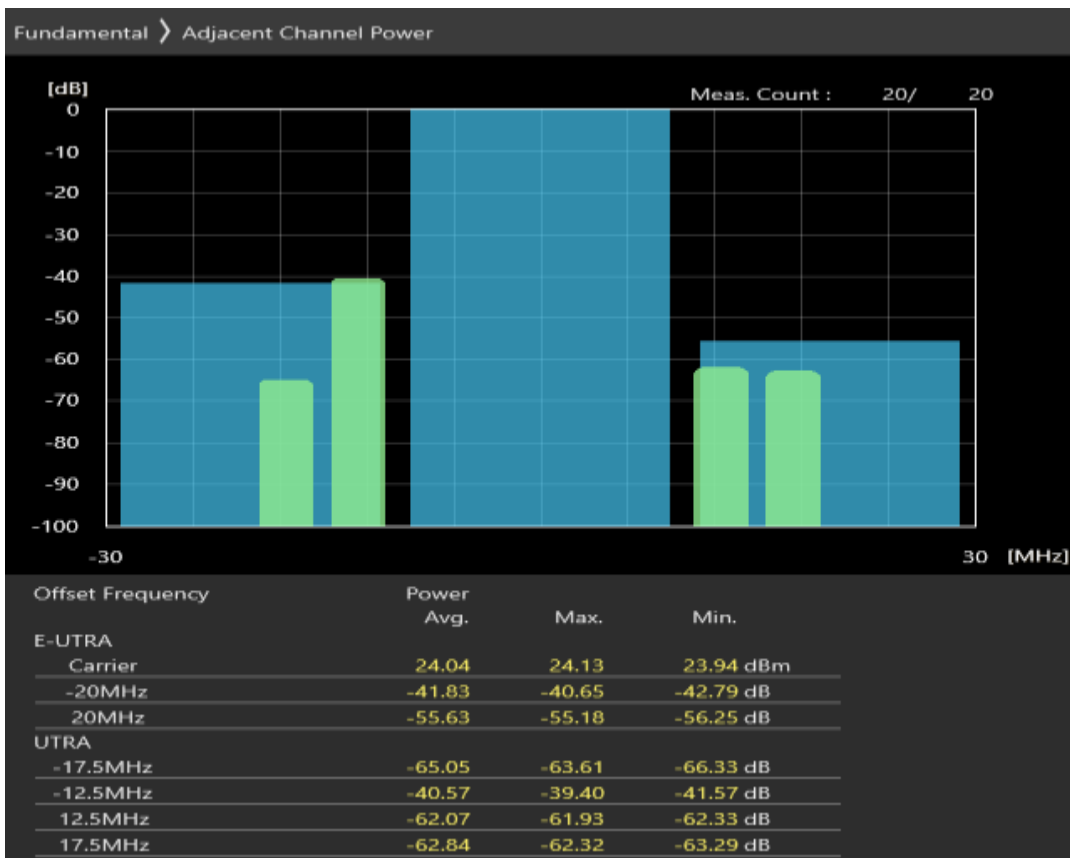

Band28 QPSK BW=20MHz Channel=27310 RB Size=18 Position=#0

Band28 QPSK BW=20MHz Channel=27310 RB Size=18 Position=#Max