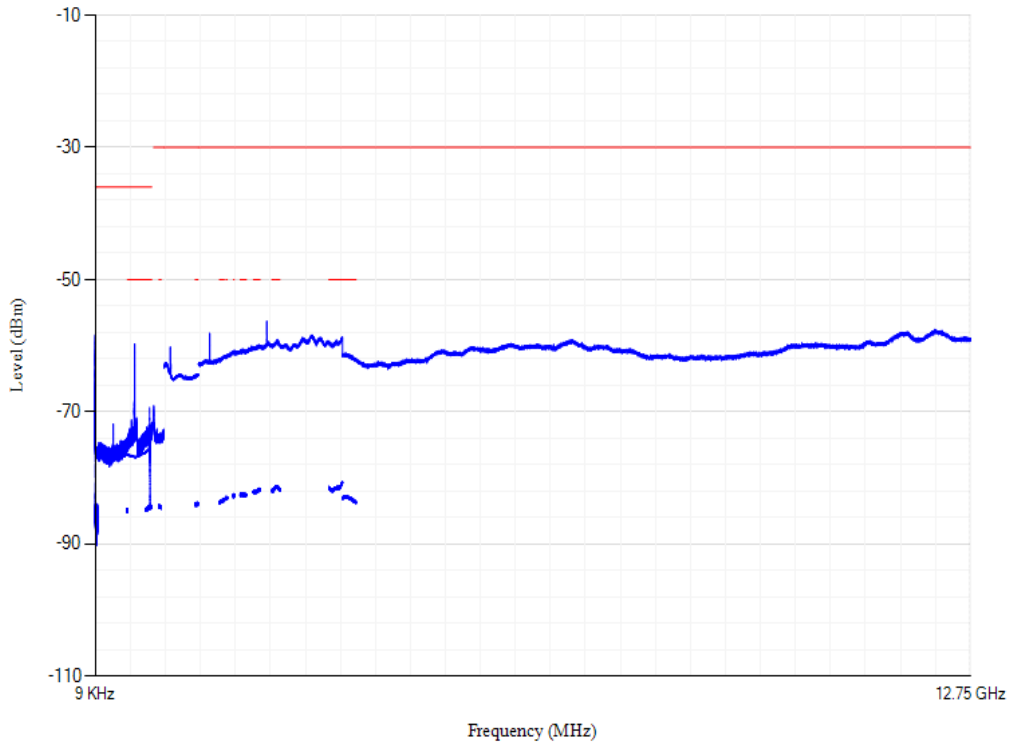

Conducted spurious emissions

Band20 QPSK BW=5MHz Channel=24300 RB Size=1 Position=#0