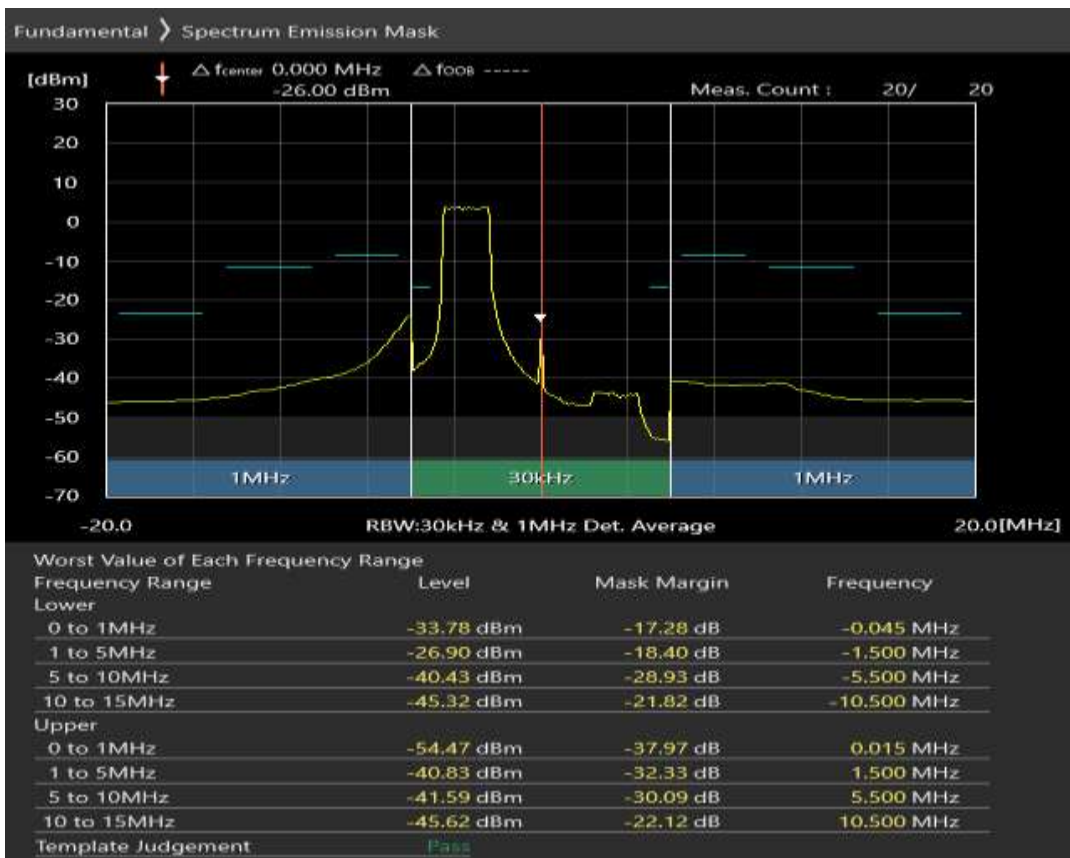

Band28 16QAM BW=10MHz Channel=27410 RB Size=12 Position=#0

Band28 16QAM BW=10MHz Channel=27410 RB Size=12 Position=#Max