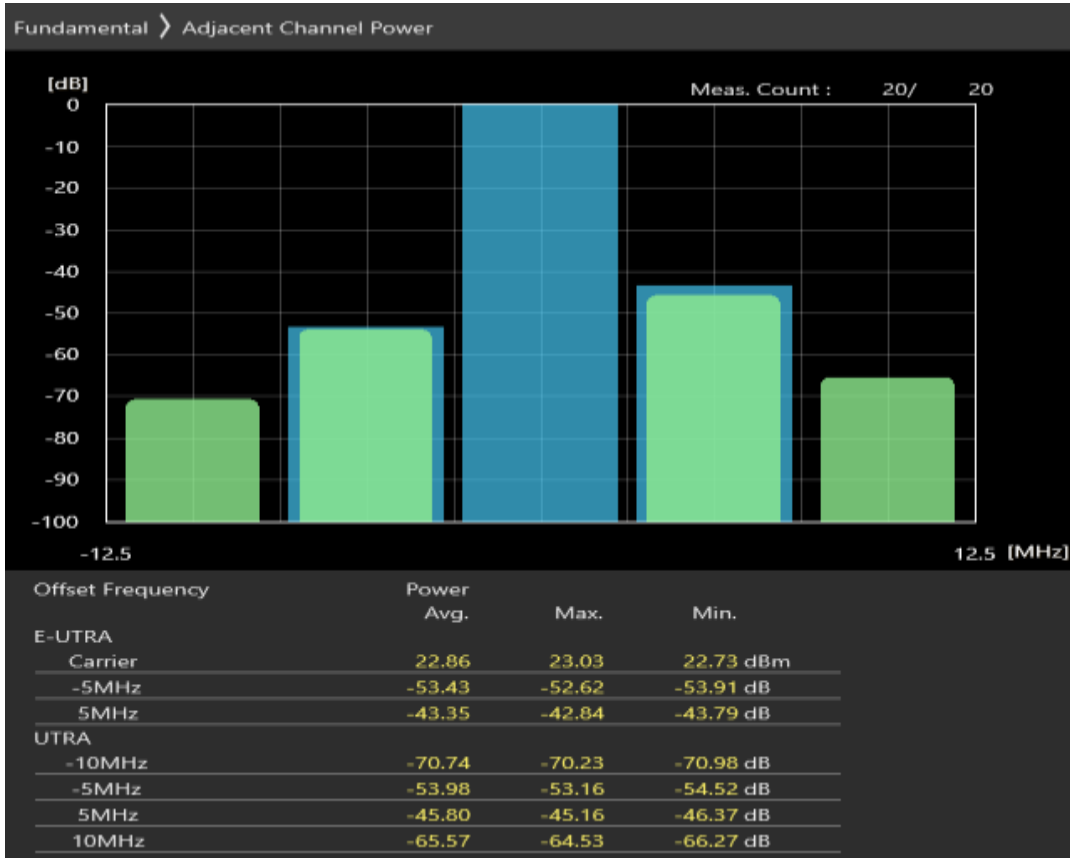

Band3 QPSK BW=5MHz Channel=19225 RB Size=8 Position=#Max

Band3 QPSK BW=5MHz Channel=19225 RB Size=25 Position=#0