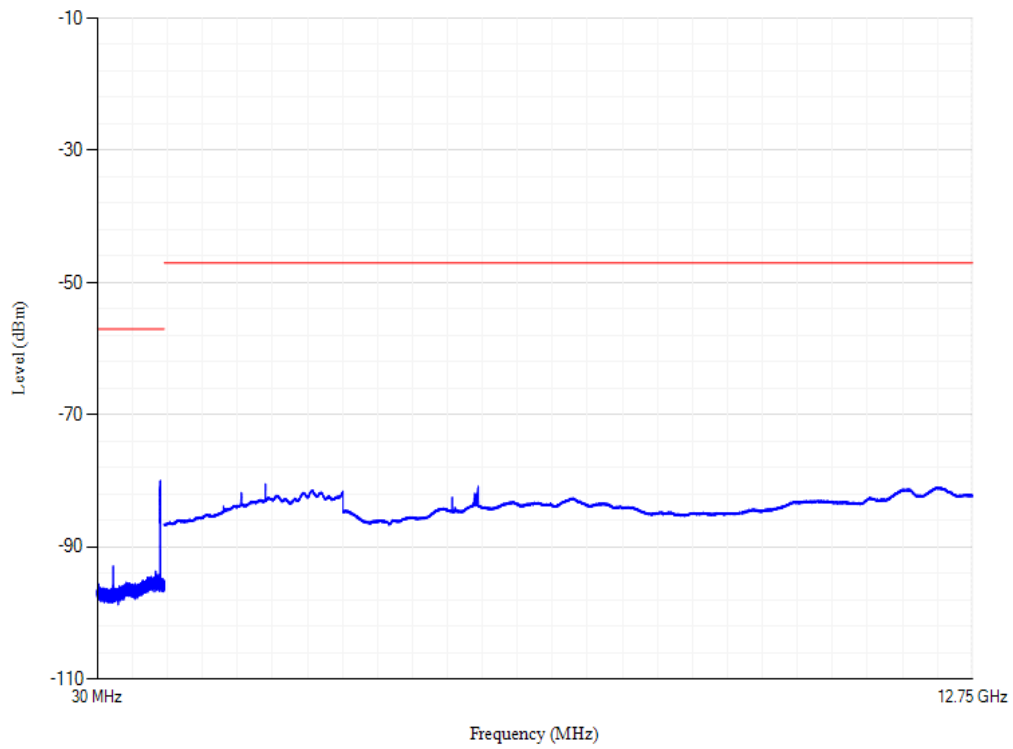

Conducted spurious emissions

Band8 QPSK BW=10MHz Channel=21750