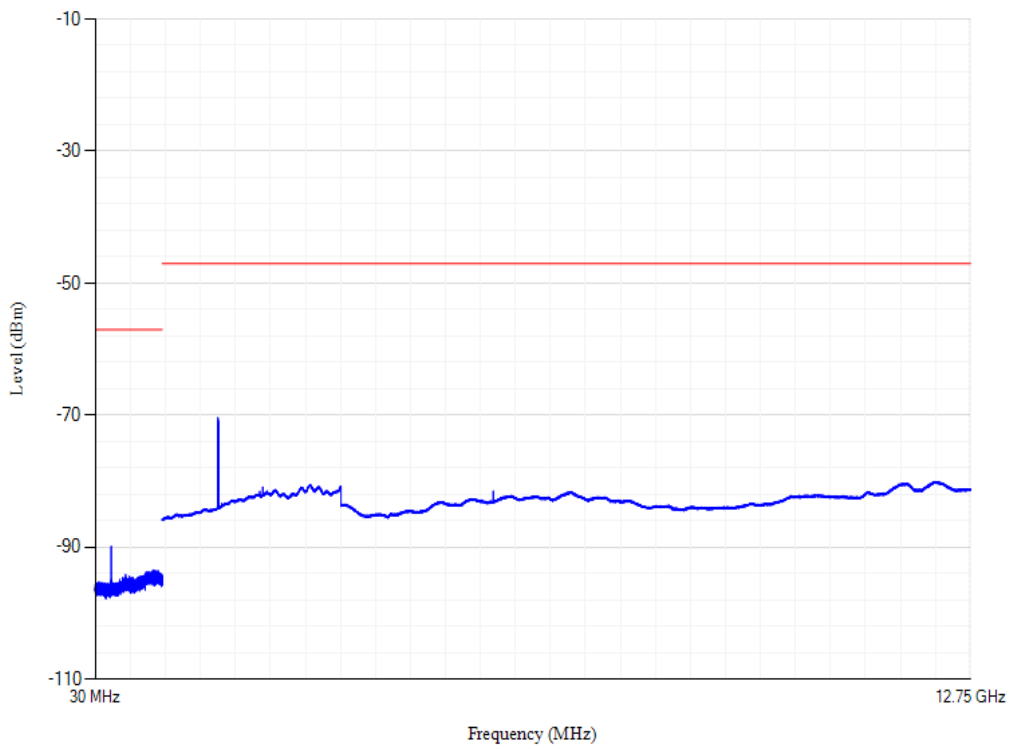

Band28 QPSK BW=20MHz Channel=27460

Conducted spurious emissions

Band28 QPSK BW=20MHz Channel=27560

Conducted spurious emissions

Band3 QPSK BW=20MHz Channel=19300

Conducted spurious emissions

Band3 QPSK BW=20MHz Channel=19575