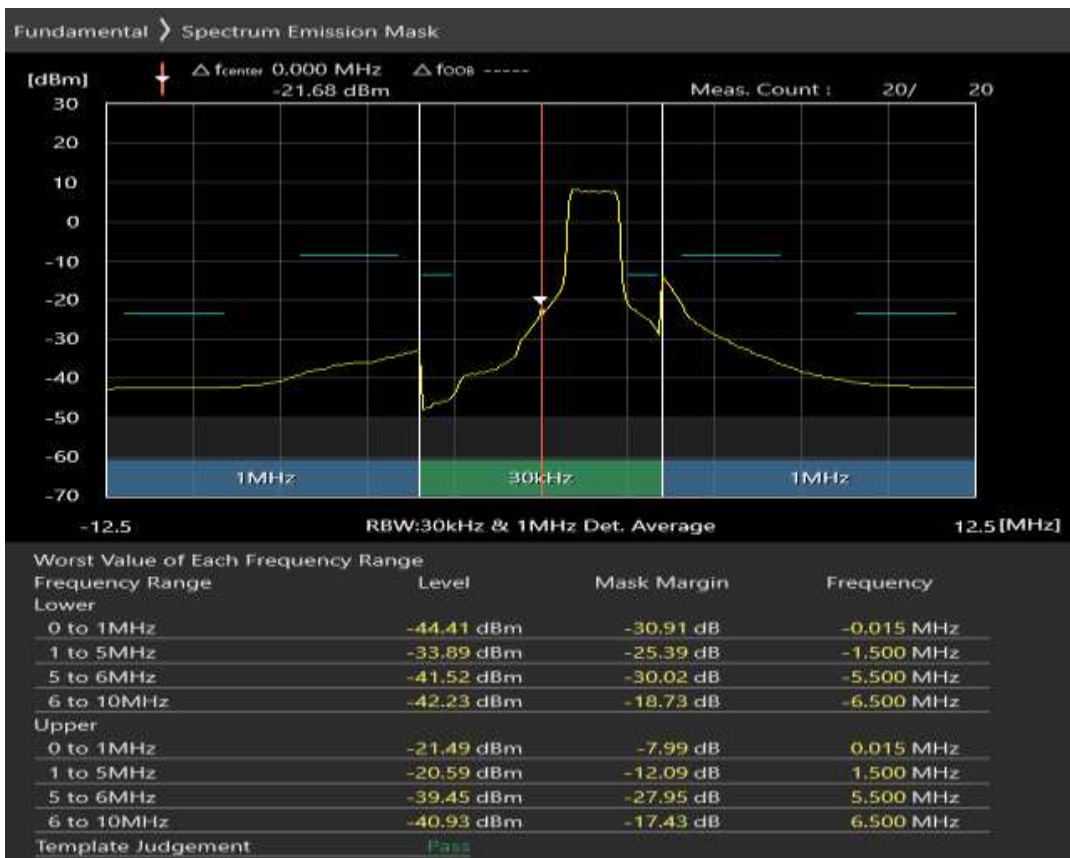

Band7 16QAM BW=5MHz Channel=20775 RB Size=8 Position=#Max

Band7 16QAM BW=5MHz Channel=20775 RB Size=25 Position=#0

Band7 QPSK BW=5MHz Channel=21100 RB Size=8 Position=#0

Band7 QPSK BW=5MHz Channel=21100 RB Size=8 Position=#Max