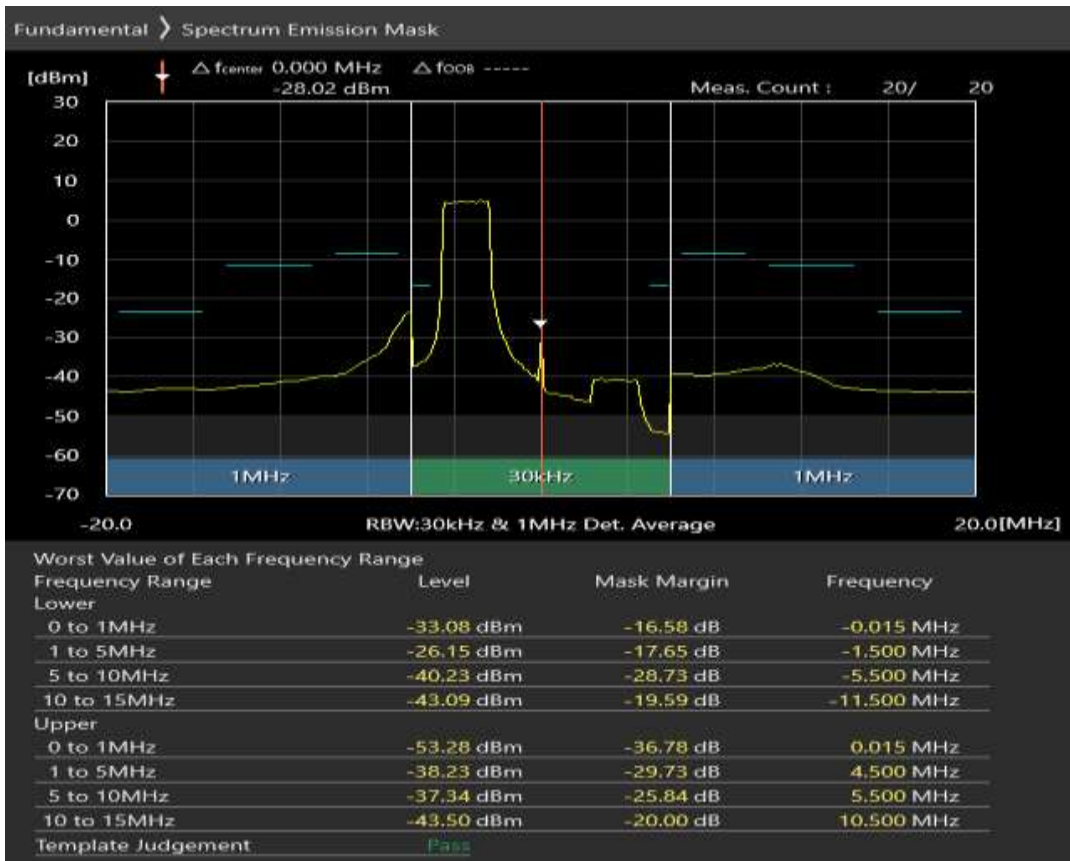

Band3 QPSK BW=10MHz Channel=19250 RB Size=12 Position=#0

Band3 QPSK BW=10MHz Channel=19250 RB Size=12 Position=#Max