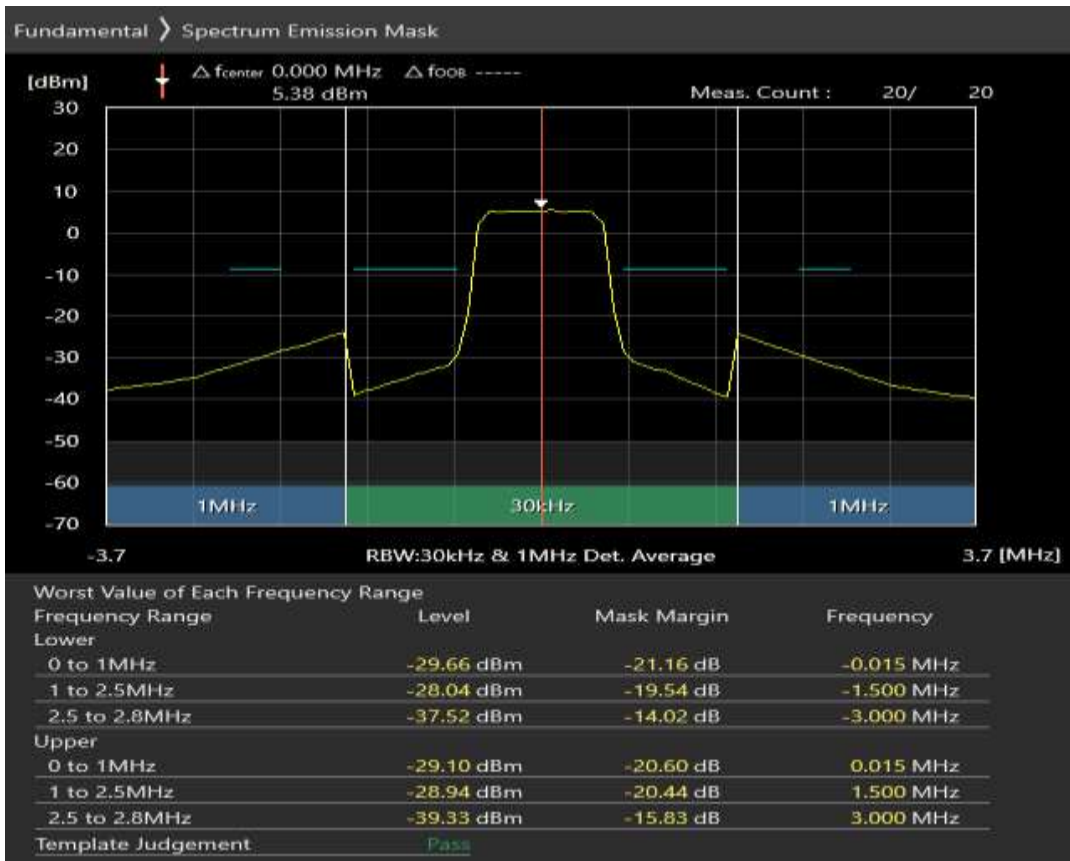

Band8 QAM16 BW=1.4MHz Channel=21793 RB Size=6 Position=#0

Band8 QAM16 BW=10MHz Channel=21500 RB Size=12 Position=#0