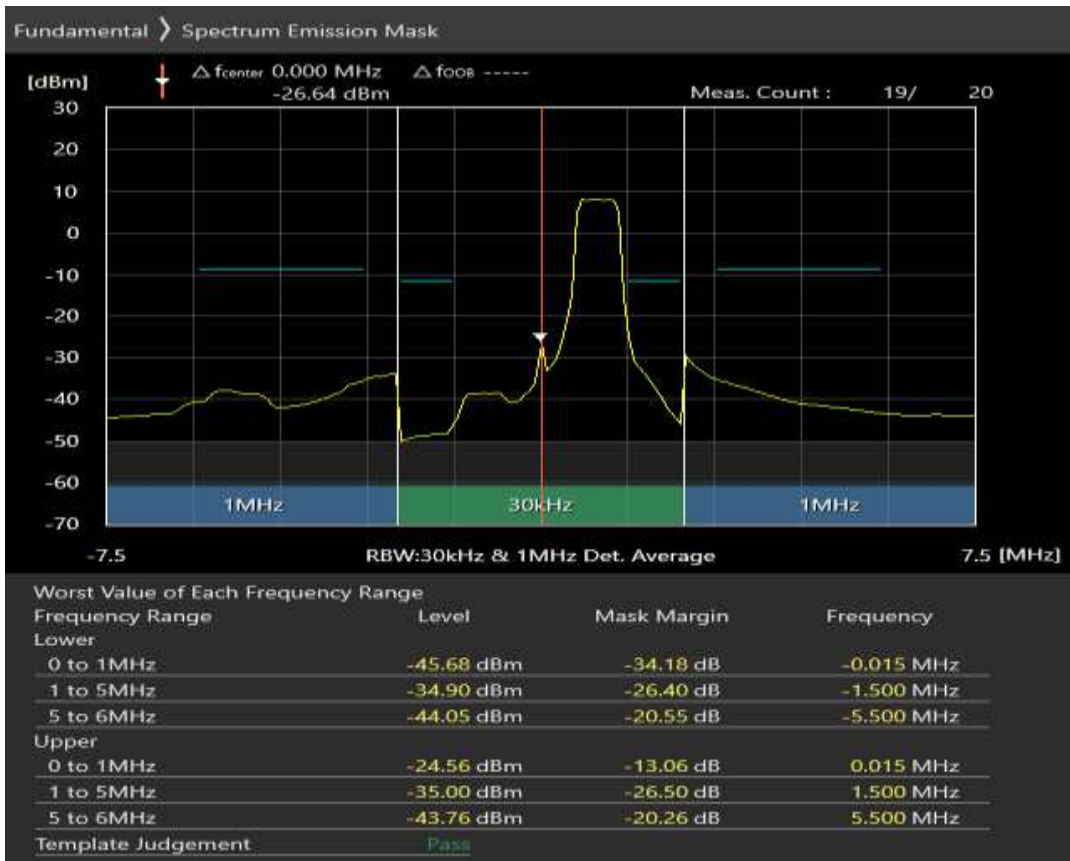

Band28 16QAM BW=3MHz Channel=27495 RB Size=4 Position=#Max

Band28 16QAM BW=3MHz Channel=27495 RB Size=15 Position=#0