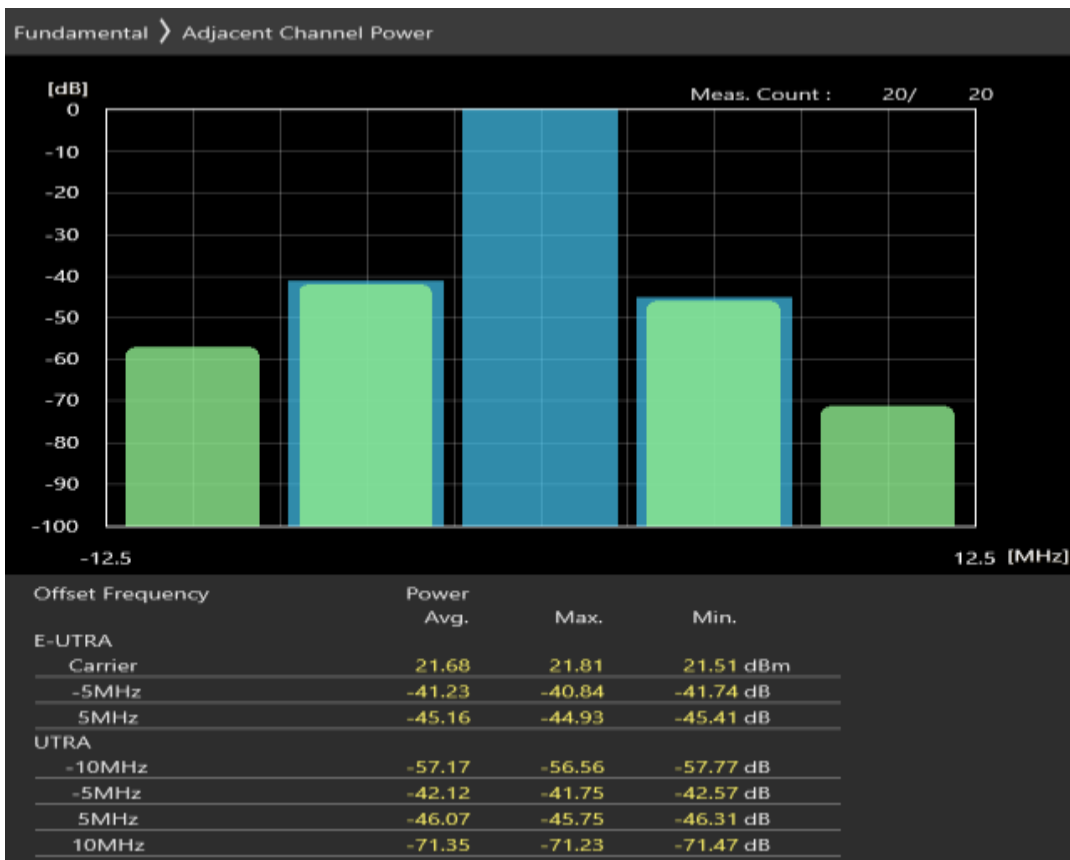

Band28 QPSK BW=5MHz Channel=27635 RB Size=25 Position=#0

Band28 16QAM BW=5MHz Channel=27635 RB Size=8 Position=#0