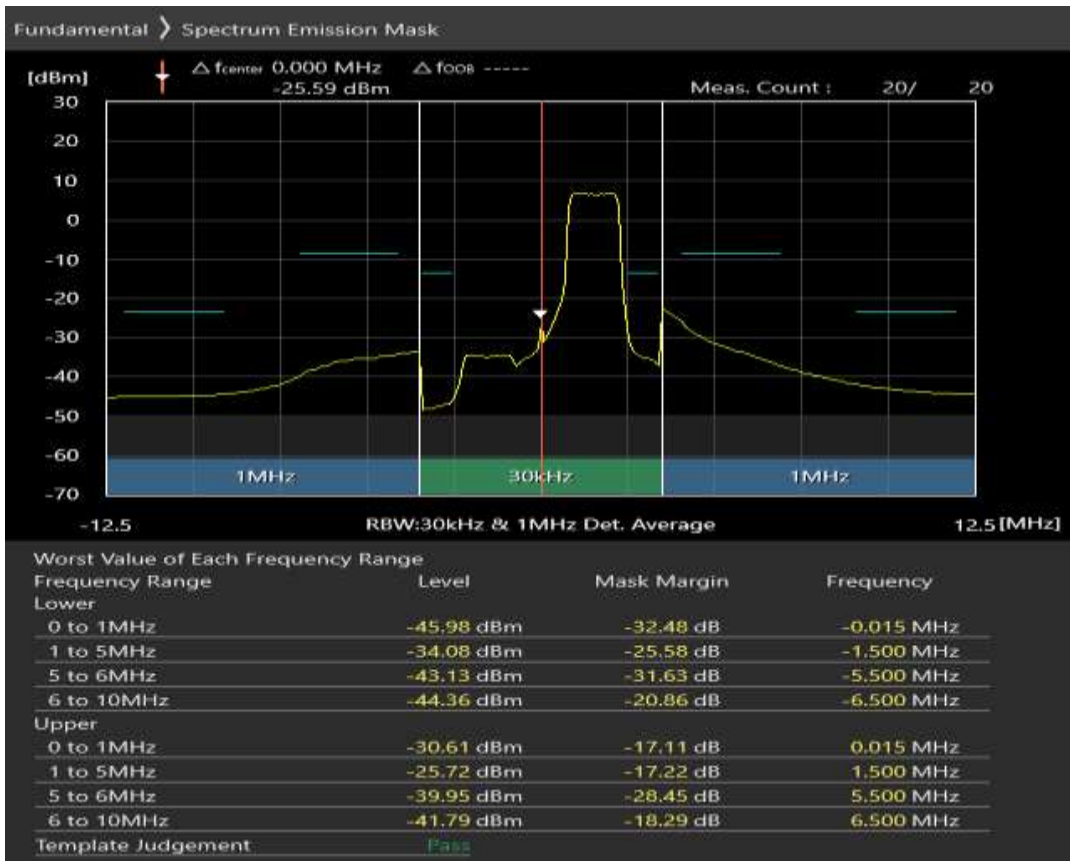

Band20 16QAM BW=5MHz Channel=24300 RB Size=8 Position=#Max

Band20 16QAM BW=5MHz Channel=24300 RB Size=25 Position=#0