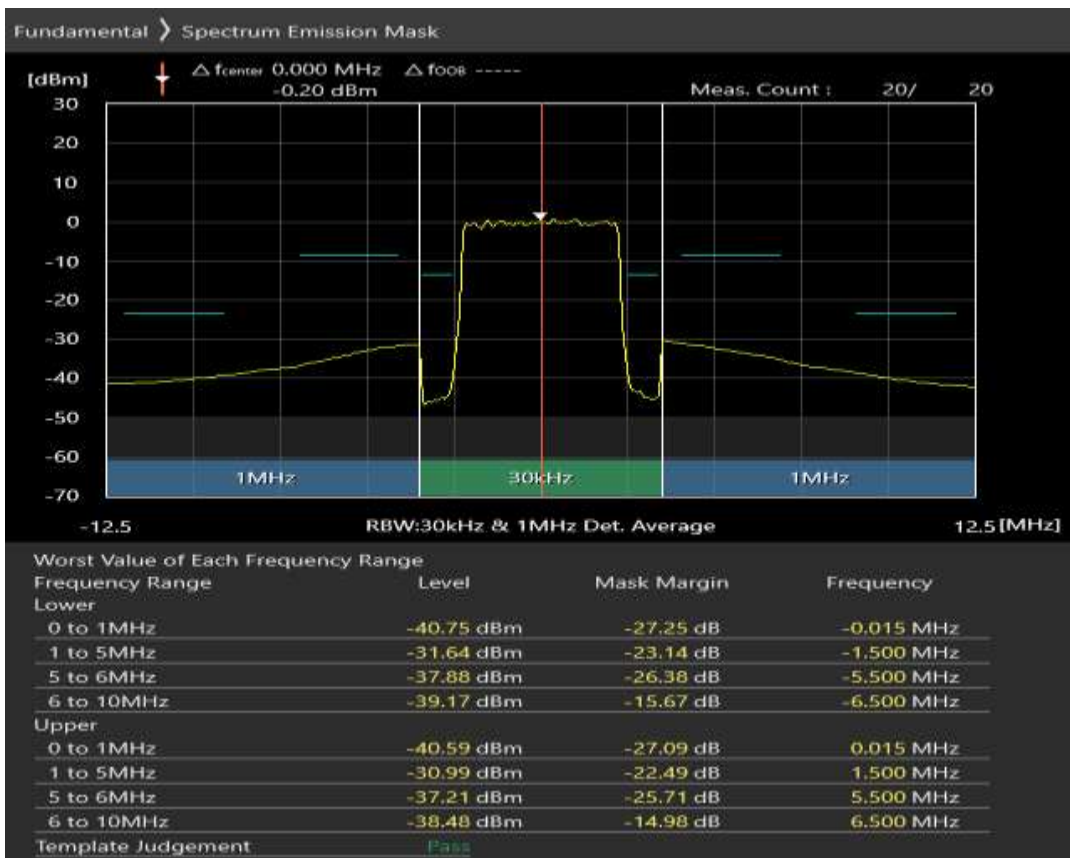

Band40 QPSK BW=5MHz Channel=39625 RB Size=25 Position=#0

Band40 16QAM BW=5MHz Channel=39625 RB Size=8 Position=#0

Band40 16QAM BW=5MHz Channel=39625 RB Size=8 Position=#Max

Band40 16QAM BW=5MHz Channel=39625 RB Size=25 Position=#0