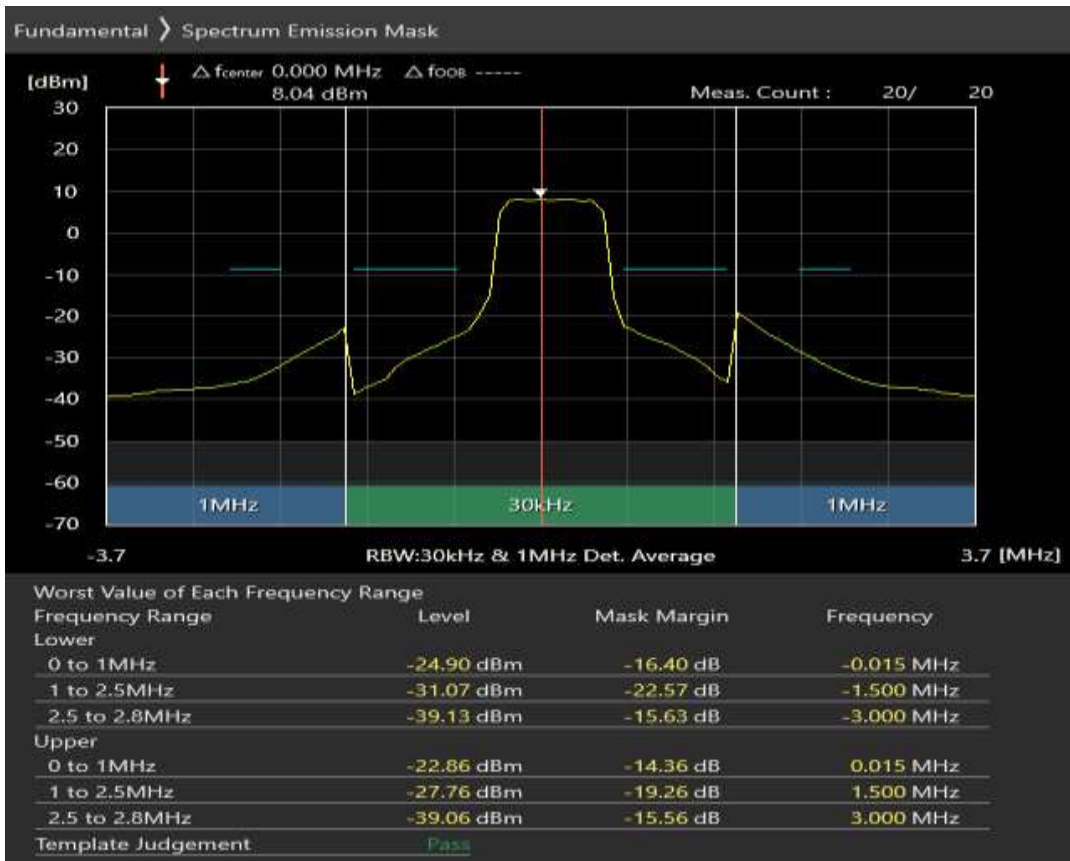

Band3 16QAM BW=1.4MHz Channel=19943 RB Size=5 Position=#Max

Band3 16QAM BW=1.4MHz Channel=19943 RB Size=6 Position=#0