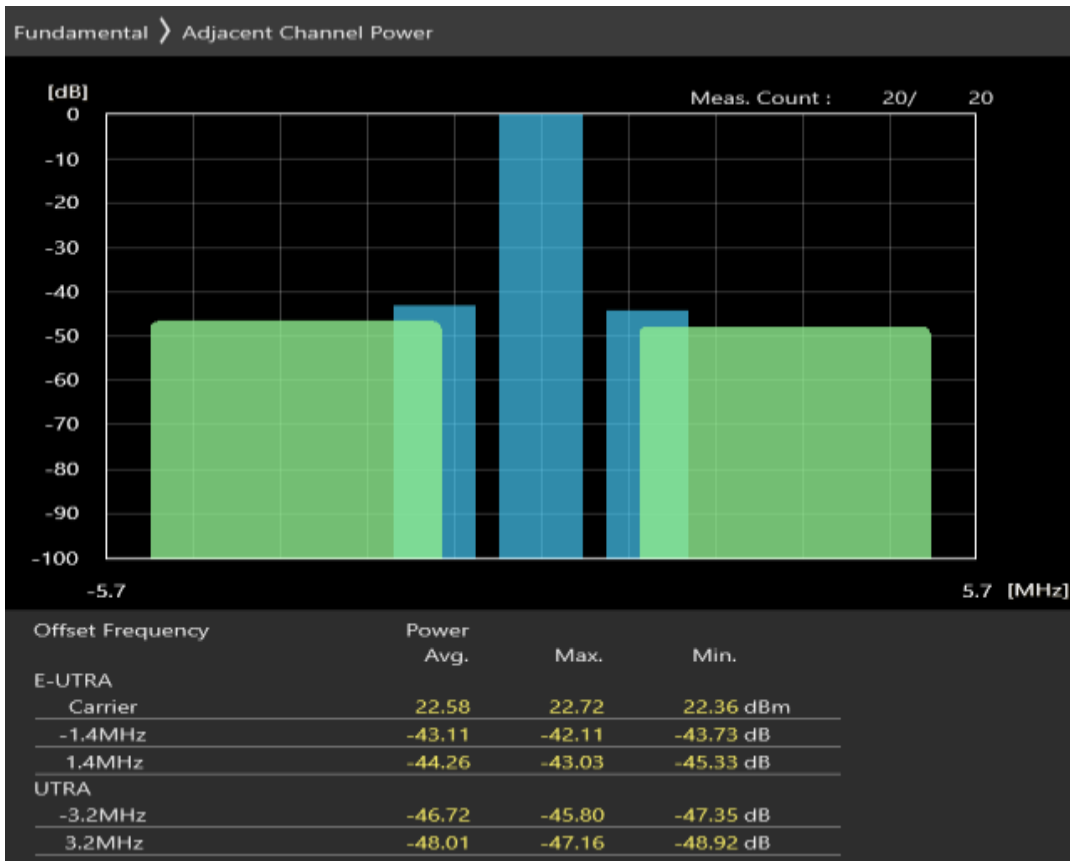

Band8 QPSK BW=1.4MHz Channel=21457 RB Size=5 Position=#0

Band8 QPSK BW=1.4MHz Channel=21457 RB Size=5 Position=#Max