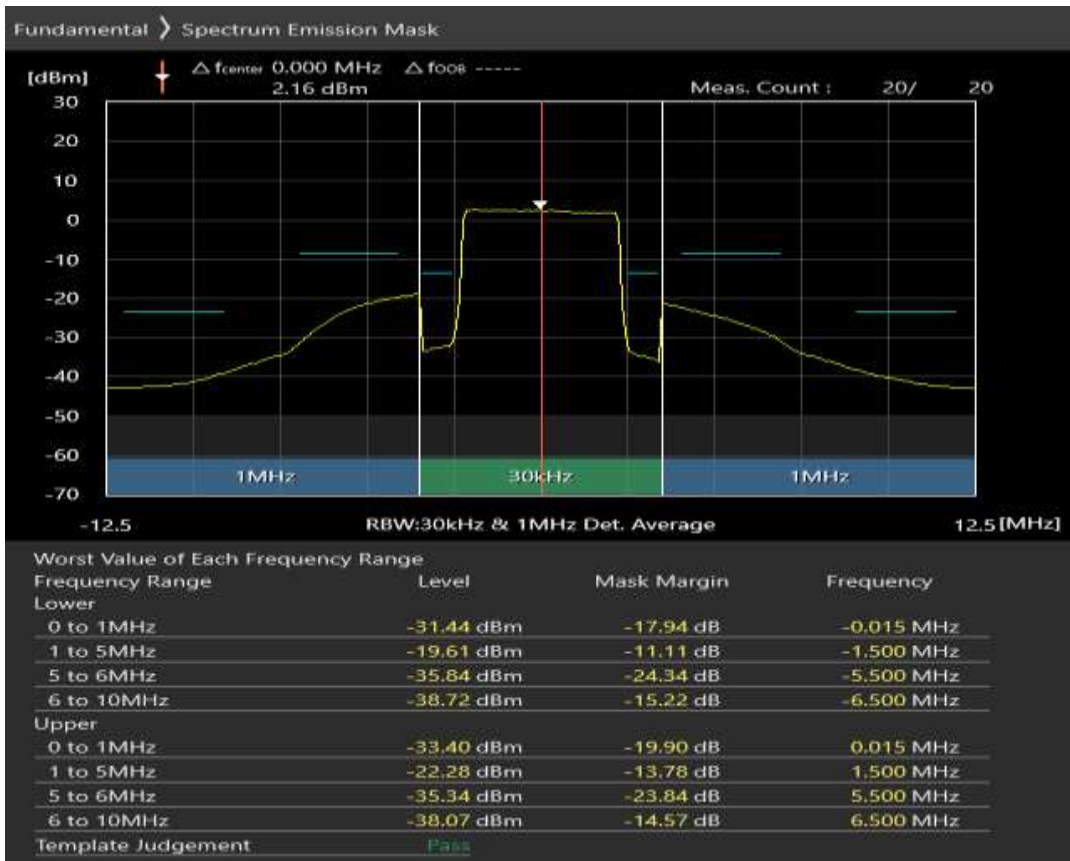

Band1 QPSK BW=5MHz Channel=18575 RB Size=25 Position=#0

Band1 16QAM BW=5MHz Channel=18575 RB Size=8 Position=#0