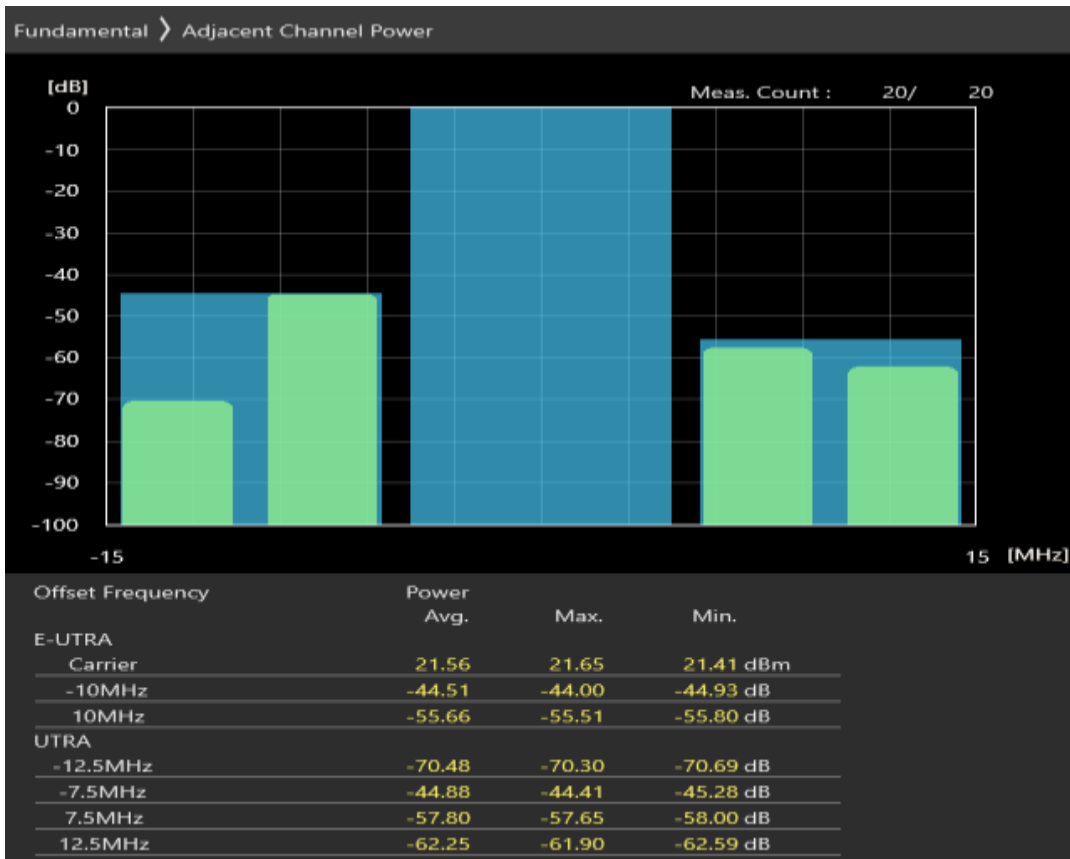

Band8 QAM16 BW=1.4MHz Channel=21793 RB Size=5 Position=#0

Band8 QAM16 BW=1.4MHz Channel=21793 RB Size=5 Position=#Max

Band8 QAM16 BW=1.4MHz Channel=21793 RB Size=6 Position=#0

Band8 QAM16 BW=10MHz Channel=21500 RB Size=12 Position=#0