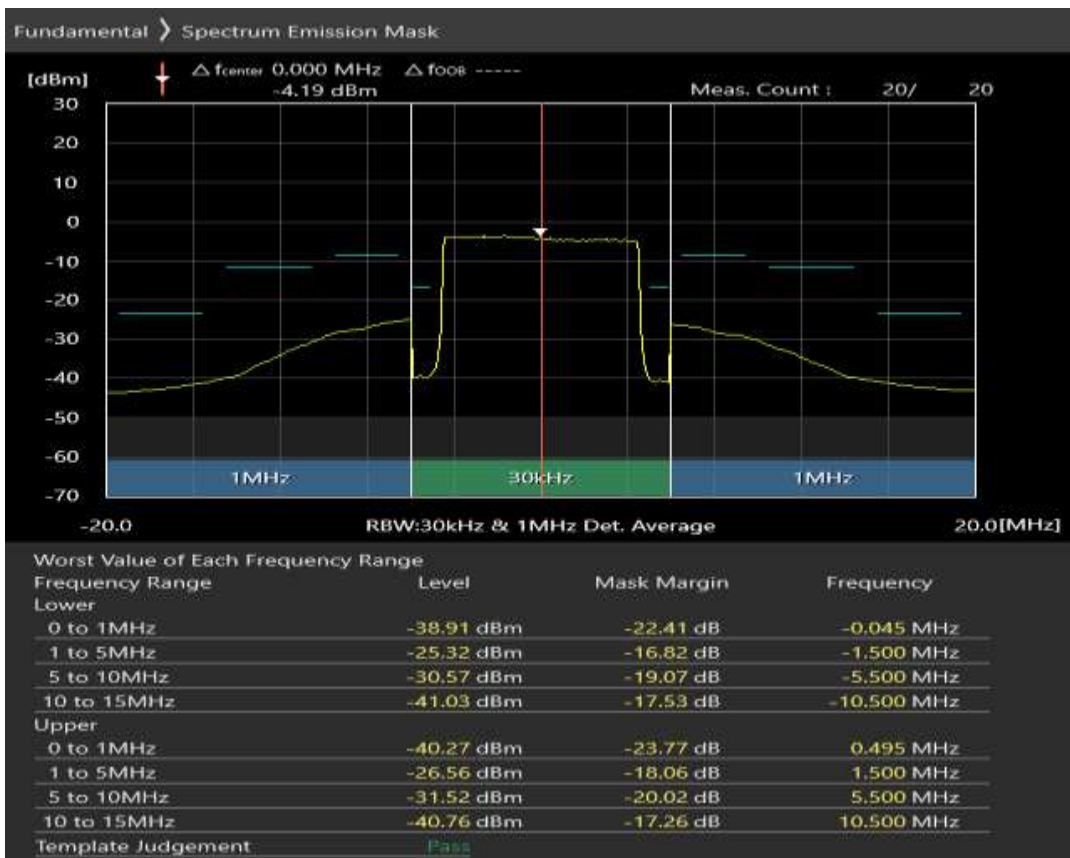

Band3 QPSK BW=10MHz Channel=19575 RB Size=50 Position=#0

Band3 16QAM BW=10MHz Channel=19575 RB Size=12 Position=#0

Band3 16QAM BW=10MHz Channel=19575 RB Size=12 Position=#Max

Band3 16QAM BW=10MHz Channel=19575 RB Size=50 Position=#0