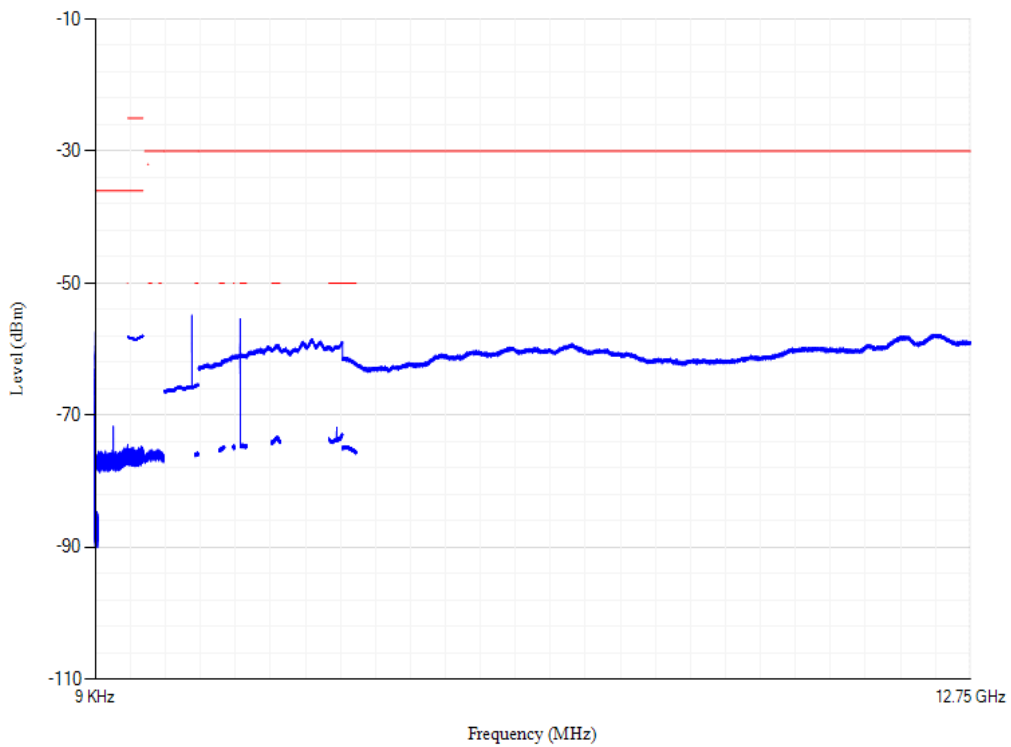

Conducted spurious emissions

Band28 QPSK BW=5MHz Channel=27385 RB Size=1 Position=#0