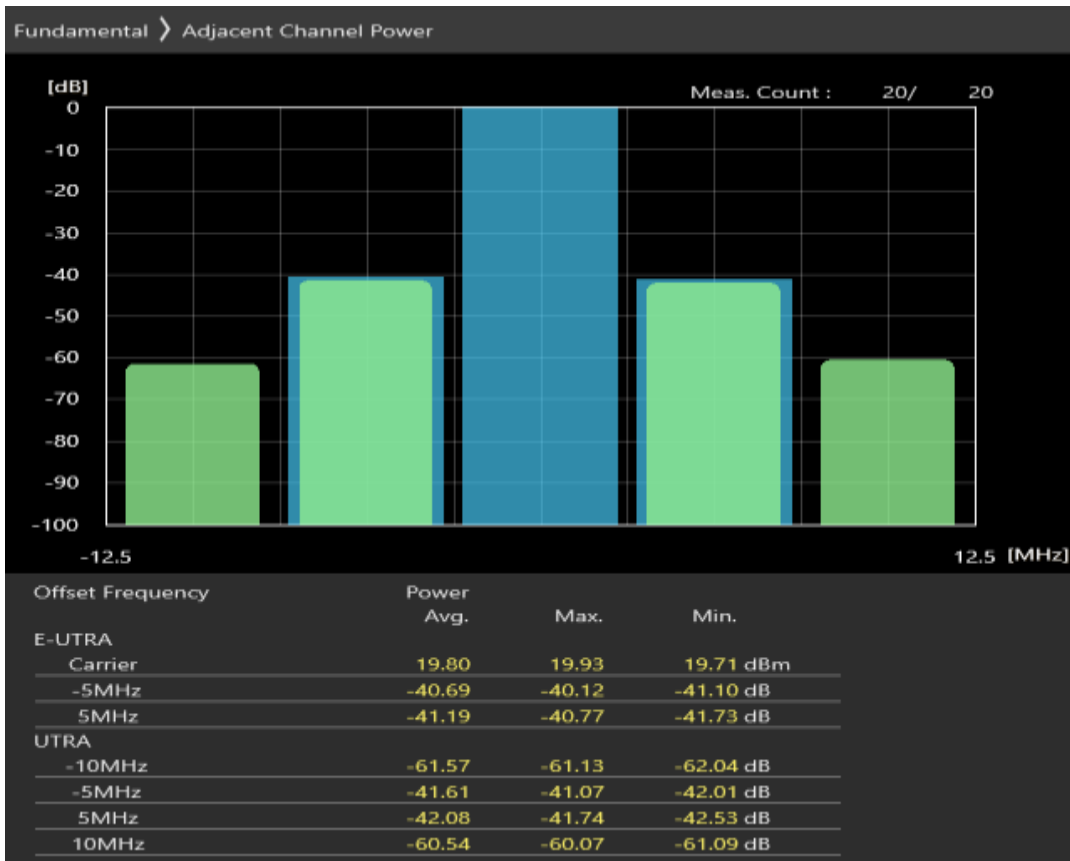

Band3 16QAM BW=5MHz Channel=19225 RB Size=25 Position=#0

Band3 QPSK BW=5MHz Channel=19575 RB Size=8 Position=#0