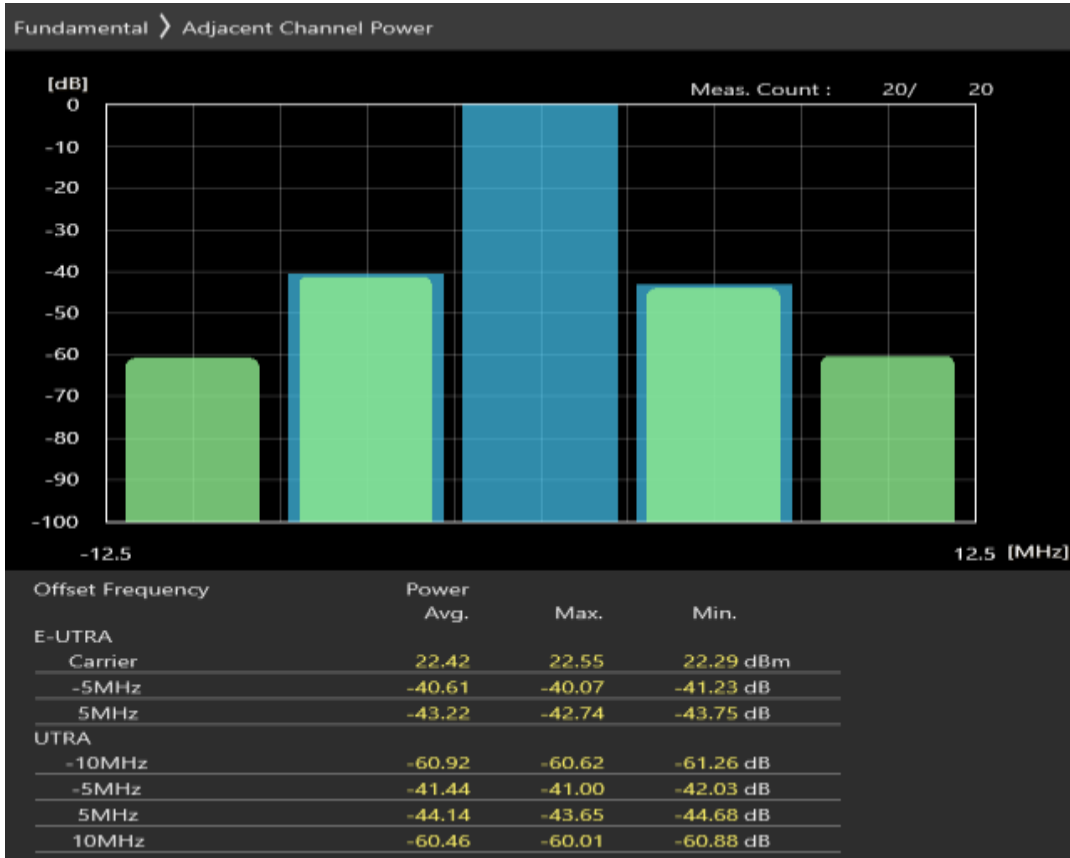

Band1 QPSK BW=5MHz Channel=18575 RB Size=25 Position=#0

Band1 16QAM BW=5MHz Channel=18575 RB Size=8 Position=#0

Band1 16QAM BW=5MHz Channel=18575 RB Size=8 Position=#Max

Band1 16QAM BW=5MHz Channel=18575 RB Size=25 Position=#0