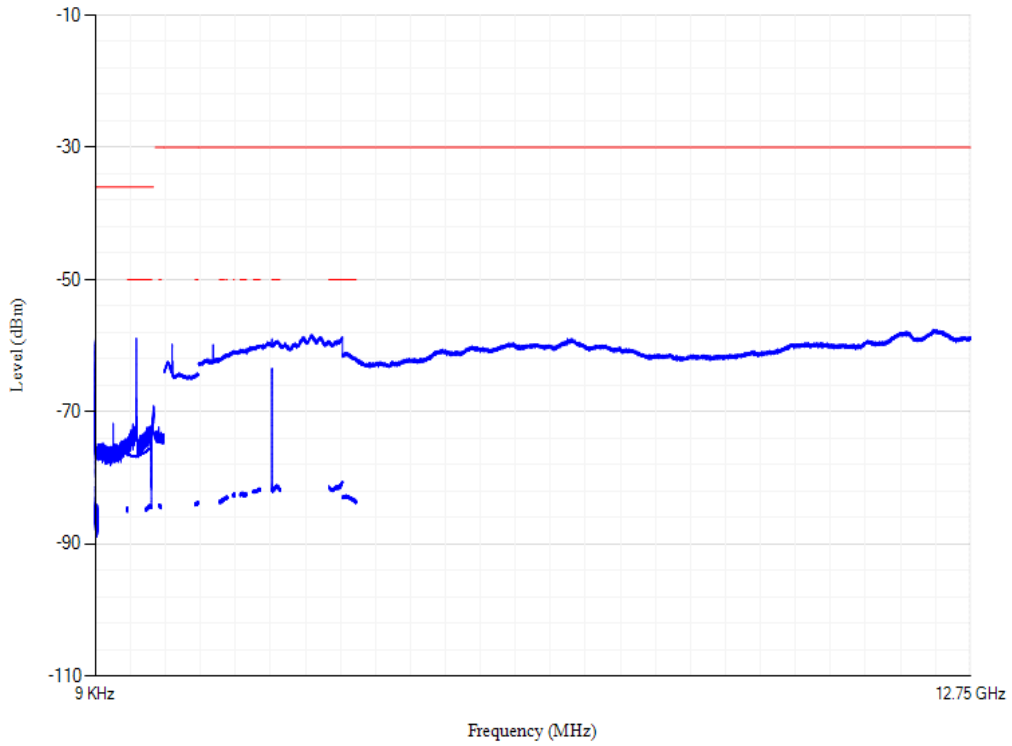

Conducted spurious emissions

Band20 QPSK BW=5MHz Channel=24300 RB Size=1 Position=#0

Conducted spurious emissions

Band20 QPSK BW=5MHz Channel=24425 RB Size=1 Position=#0

Conducted spurious emissions

Band20 QPSK BW=20MHz Channel=24250 RB Size=1 Position=#0