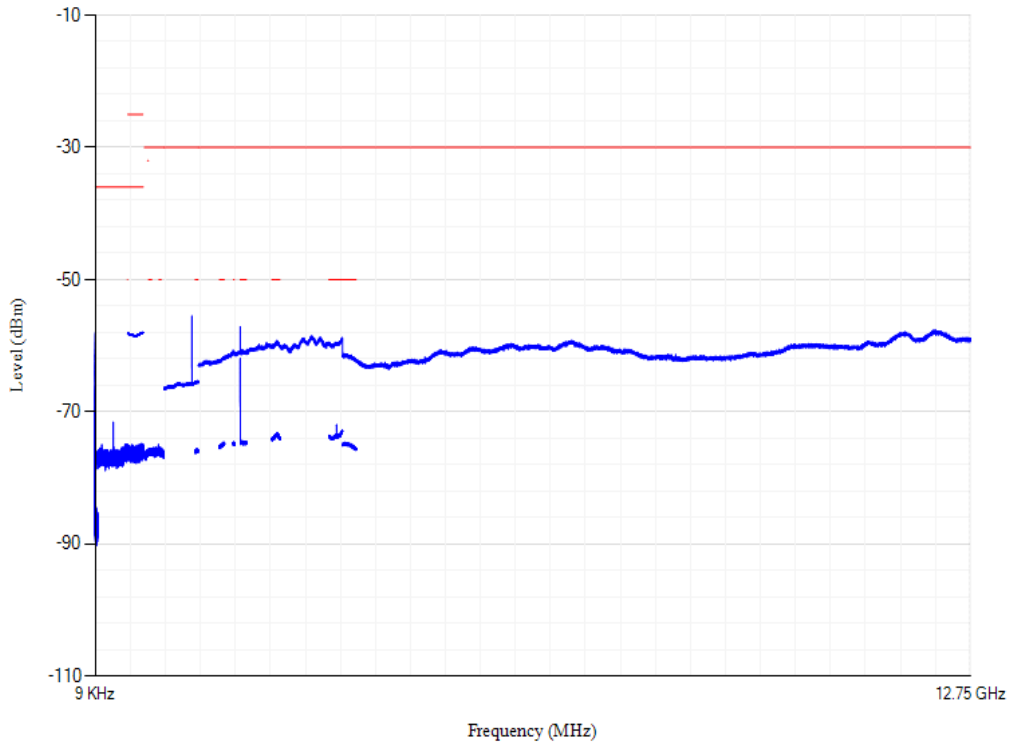

Conducted spurious emissions

Band28 QPSK BW=3MHz Channel=27360 RB Size=1 Position=#0

Conducted spurious emissions

Band28 QPSK BW=3MHz Channel=27495 RB Size=1 Position=#0

Conducted spurious emissions

Band28 QPSK BW=5MHz Channel=27235 RB Size=1 Position=#0