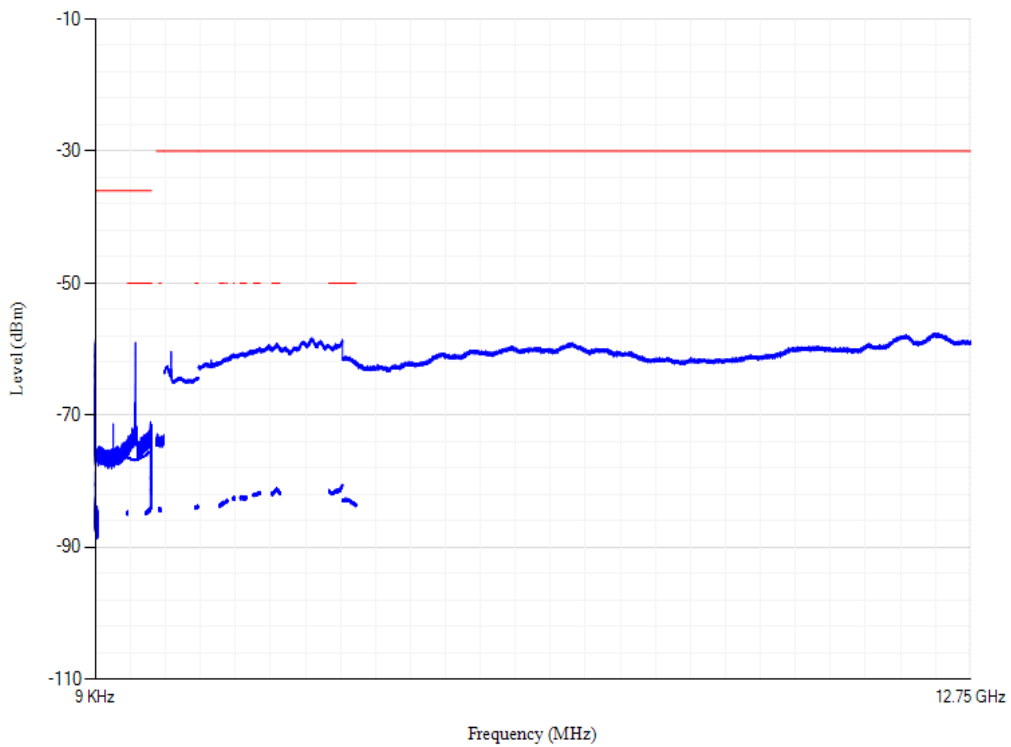

Conducted spurious emissions

Band28 QPSK BW=3MHz Channel=27225 RB Size=1 Position=#0