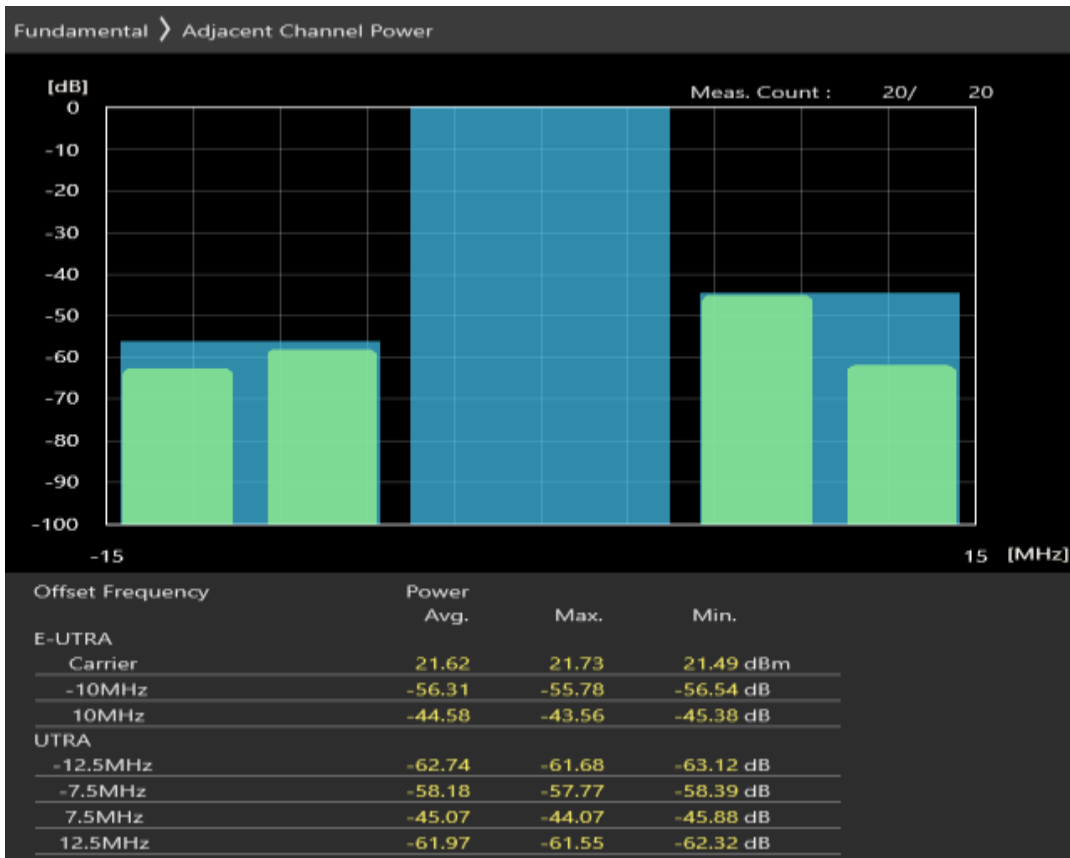

Band28 16QAM BW=10MHz Channel=27410 RB Size=12 Position=#Max

Band28 16QAM BW=10MHz Channel=27410 RB Size=50 Position=#0