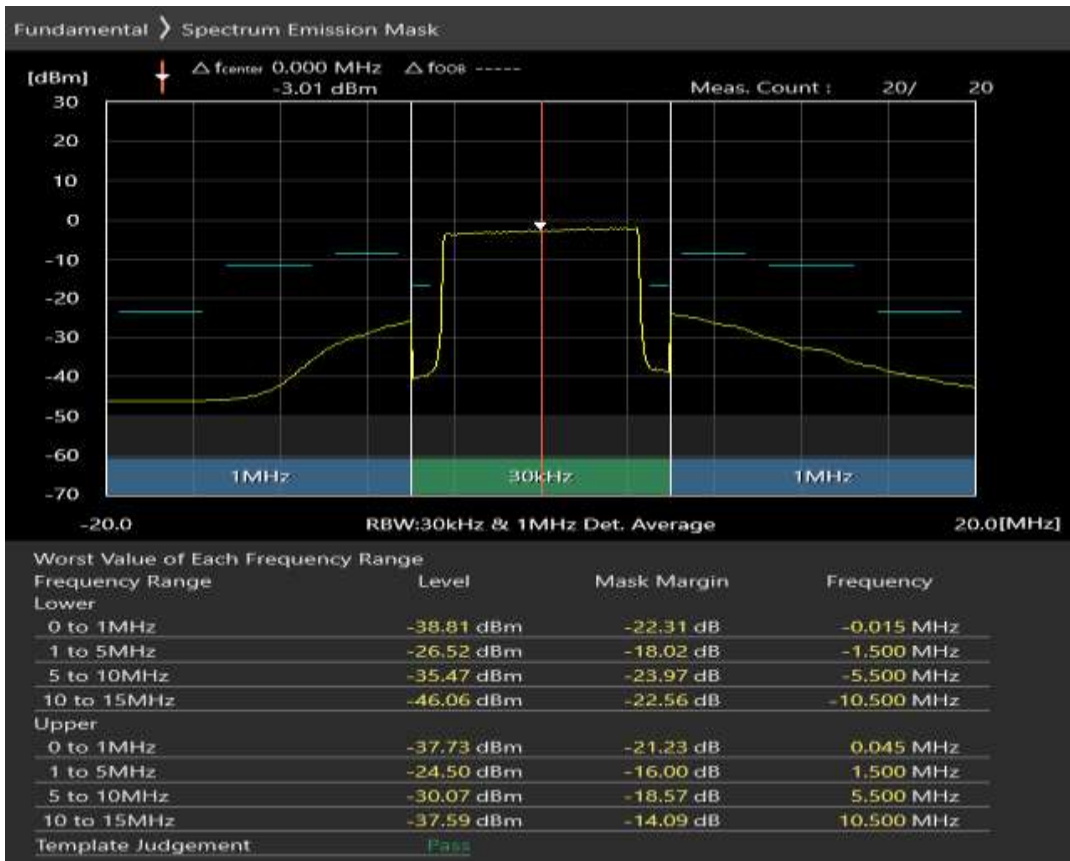

Band28 QPSK BW=10MHz Channel=27260 RB Size=50 Position=#0

Band28 16QAM BW=10MHz Channel=27260 RB Size=12 Position=#0