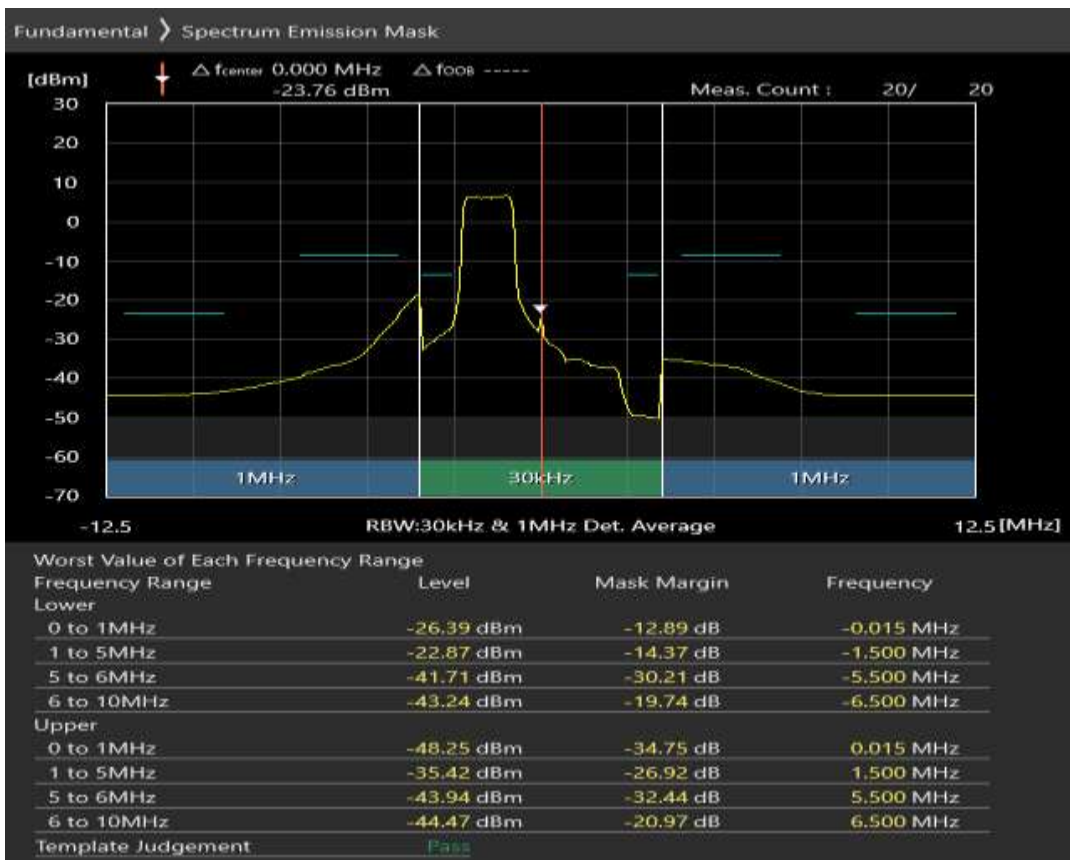

Band3 16QAM BW=5MHz Channel=19925 RB Size=8 Position=#0

Band3 16QAM BW=5MHz Channel=19925 RB Size=8 Position=#Max