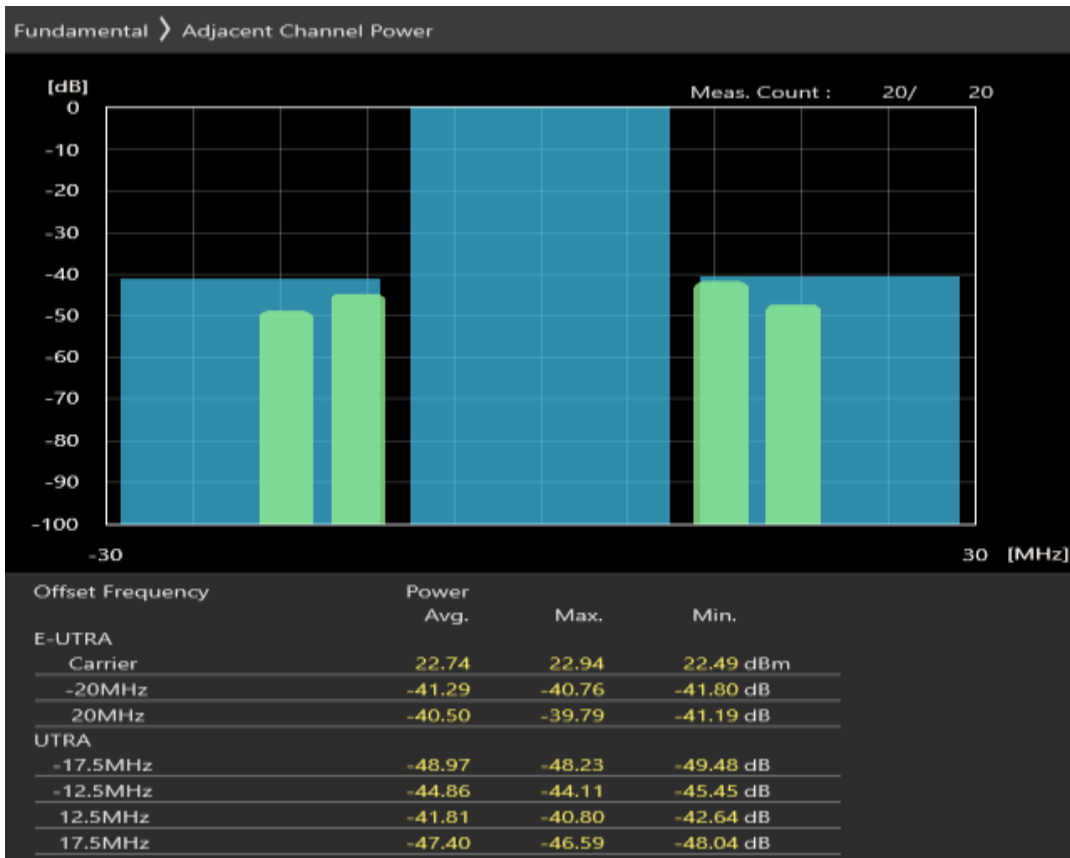

Band3 QPSK BW=20MHz Channel=19850 RB Size=100 Position=#0

Band3 16QAM BW=20MHz Channel=19850 RB Size=18 Position=#0