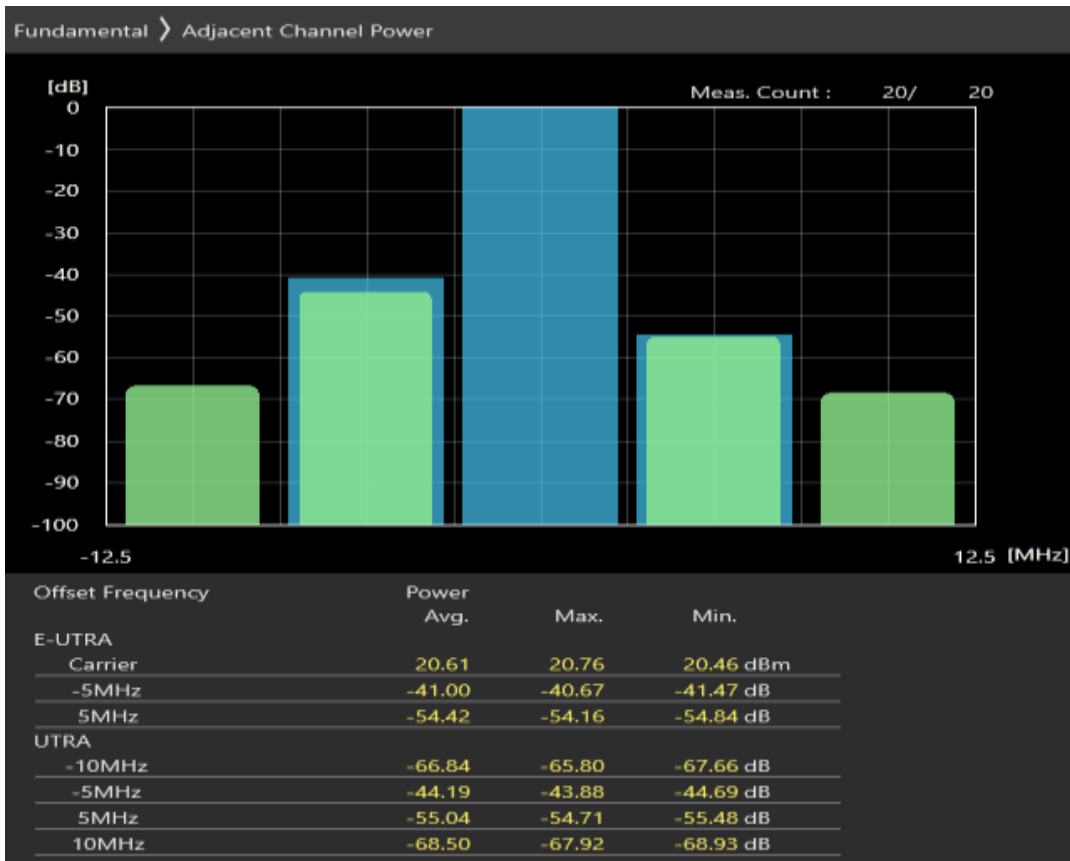

Band3 QPSK BW=5MHz Channel=19225 RB Size=8 Position=#0

Band3 QPSK BW=5MHz Channel=19225 RB Size=8 Position=#Max

Band3 QPSK BW=5MHz Channel=19225 RB Size=25 Position=#0

Band3 16QAM BW=5MHz Channel=19225 RB Size=8 Position=#0