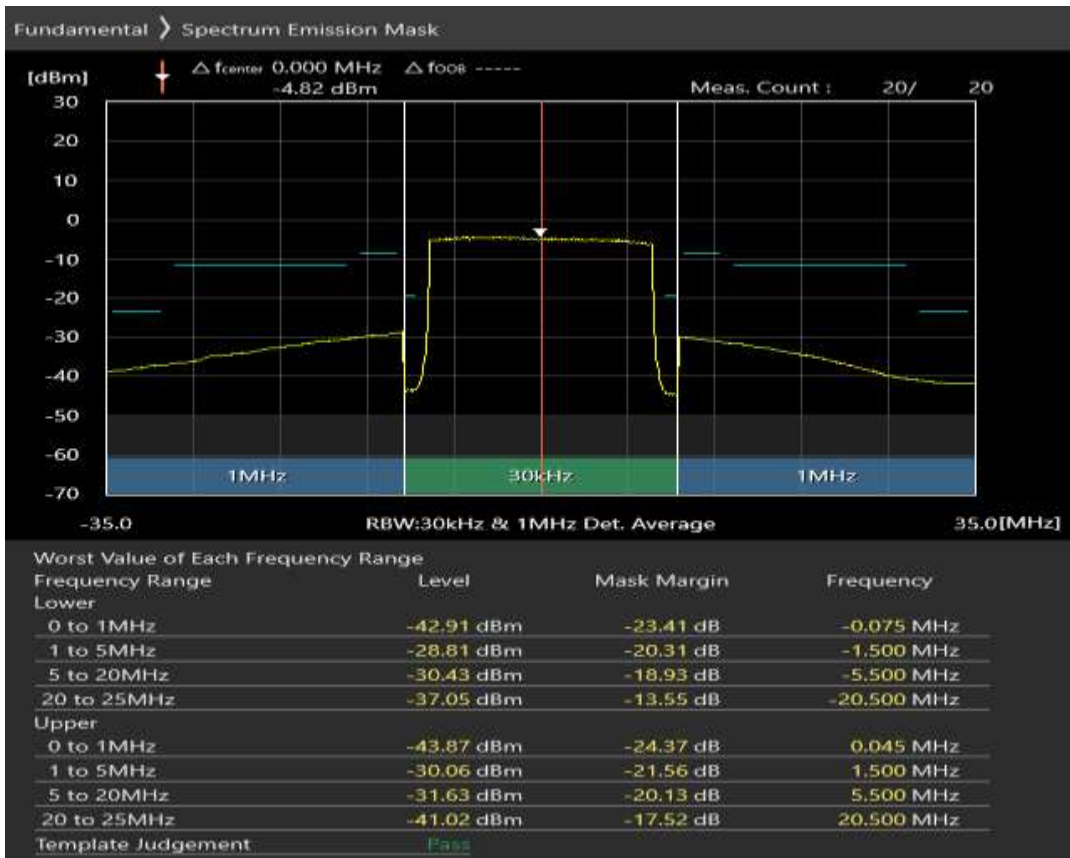

Band7 16QAM BW=20MHz Channel=21350 RB Size=100 Position=#0

Band8 QAM16 BW=1.4MHz Channel=21457 RB Size=5 Position=#0