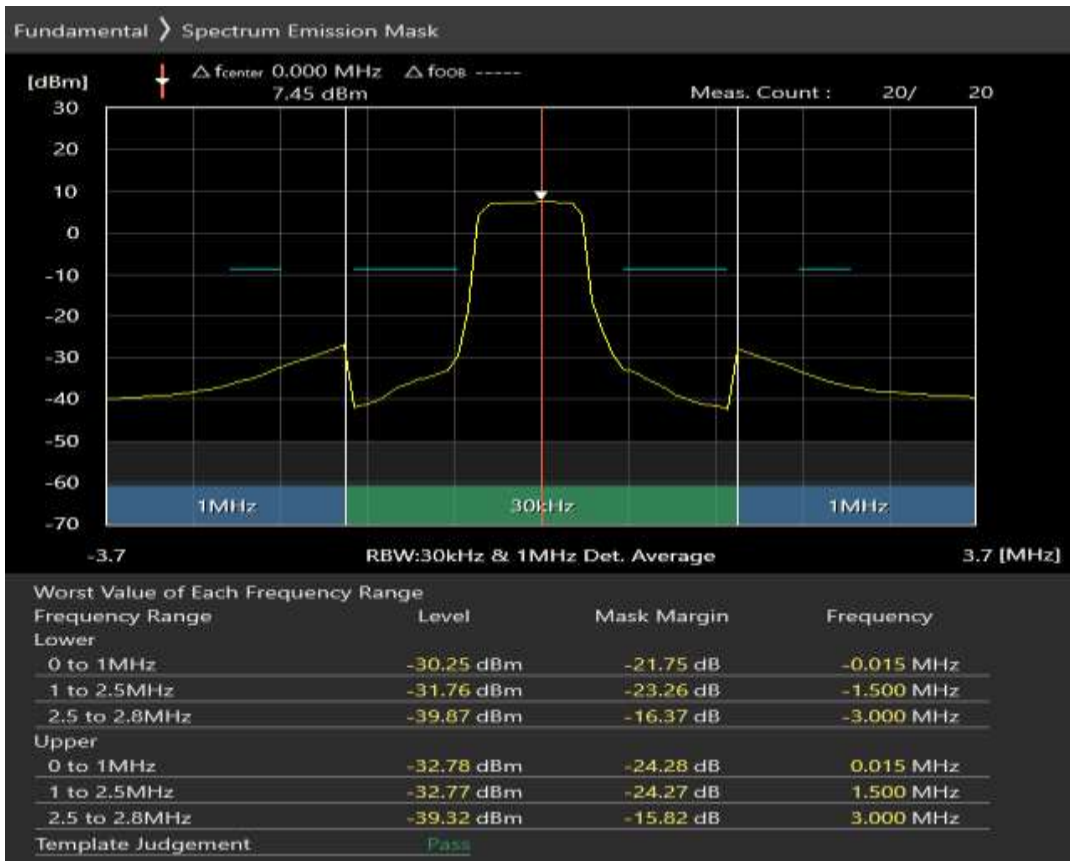

Band8 QAM16 BW=1.4MHz Channel=21457 RB Size=5 Position=#0

Band8 QAM16 BW=1.4MHz Channel=21457 RB Size=5 Position=#Max