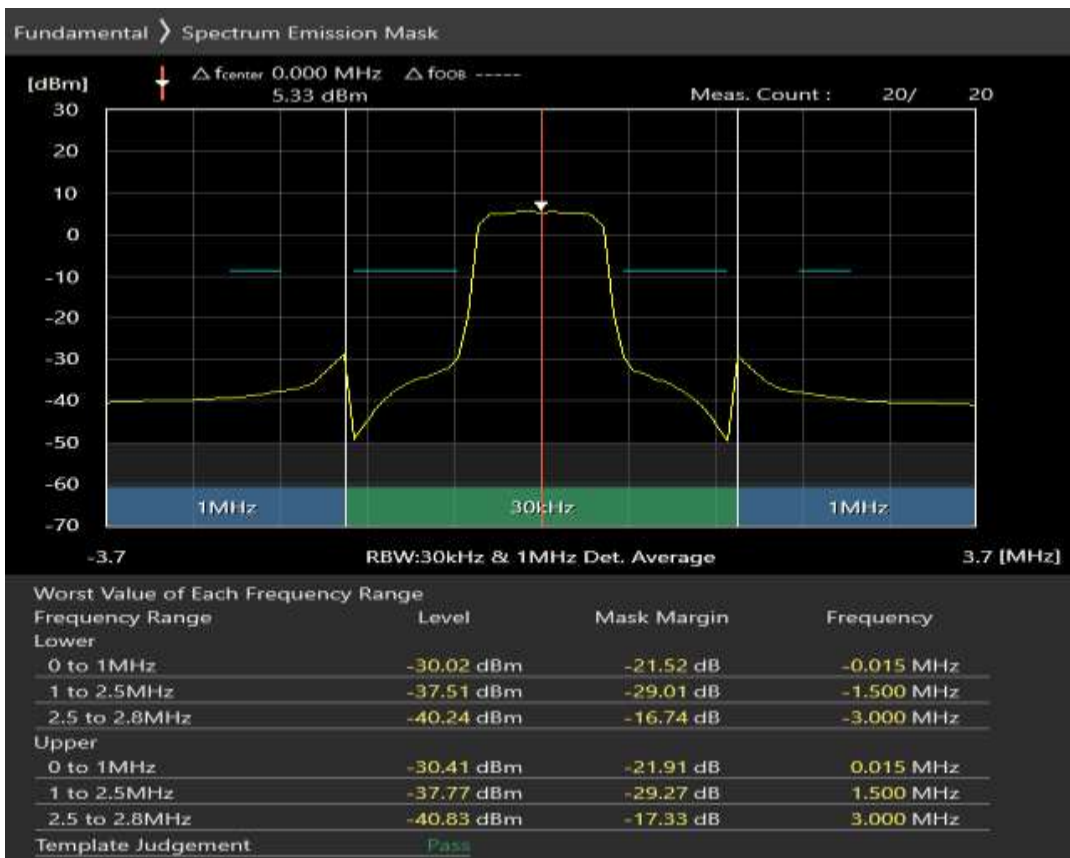

Band8 QAM16 BW=1.4MHz Channel=21457 RB Size=6 Position=#0

Band8 QAM16 BW=1.4MHz Channel=21625 RB Size=5 Position=#0

Band8 QAM16 BW=1.4MHz Channel=21625 RB Size=5 Position=#Max

Band8 QAM16 BW=1.4MHz Channel=21625 RB Size=6 Position=#0