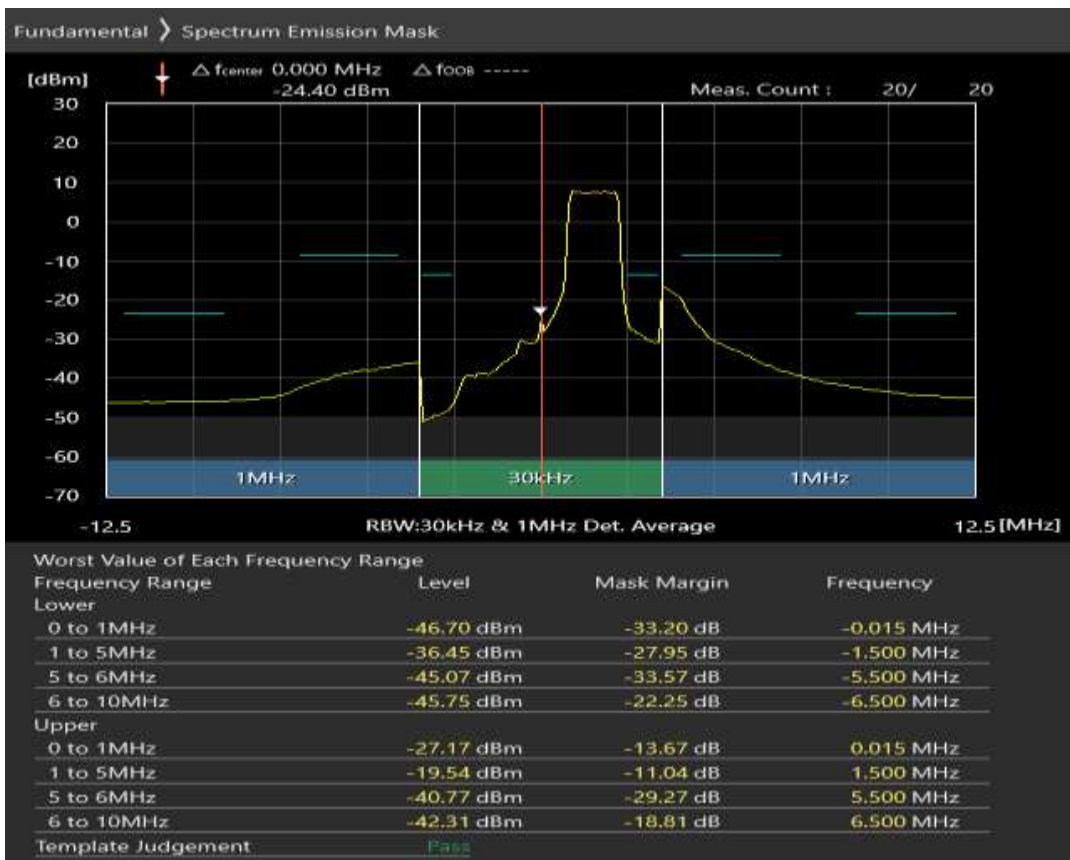

Band28 16QAM BW=3MHz Channel=27495 RB Size=4 Position=#Max

Band28 16QAM BW=3MHz Channel=27495 RB Size=15 Position=#0

Band28 QPSK BW=5MHz Channel=27235 RB Size=8 Position=#0

Band28 QPSK BW=5MHz Channel=27235 RB Size=8 Position=#Max