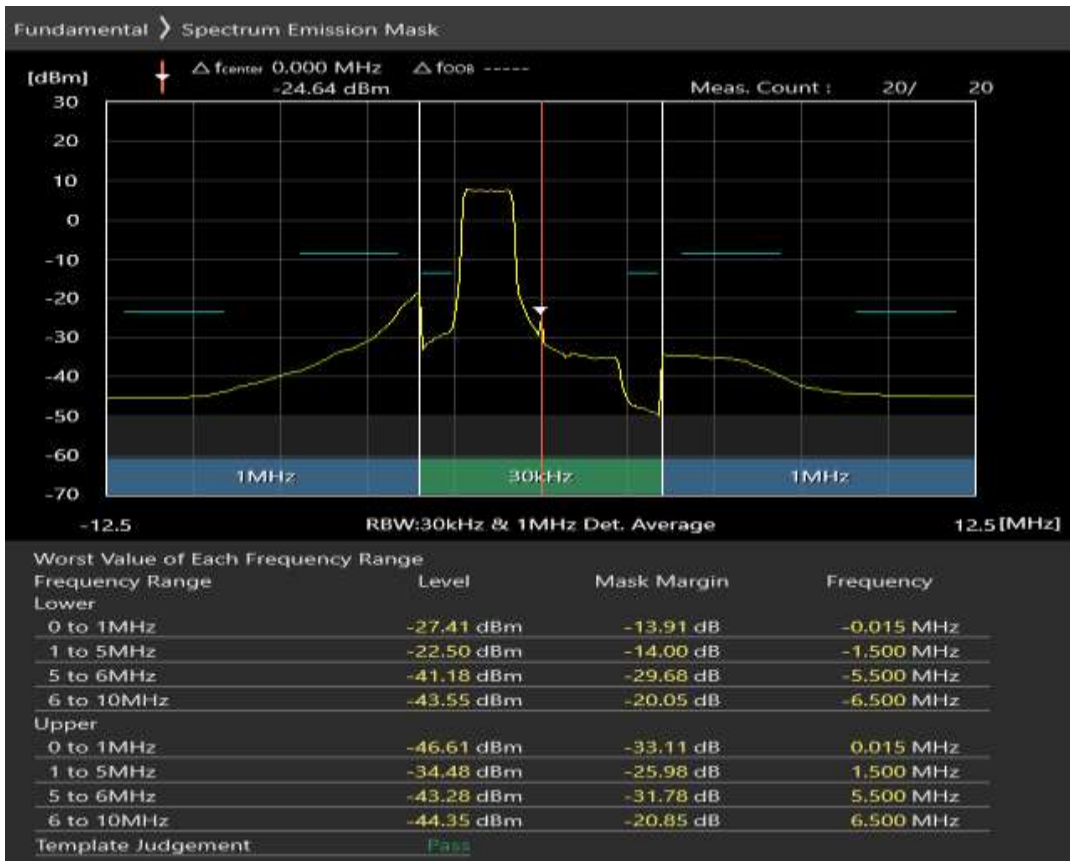

Band20 QPSK BW=5MHz Channel=24175 RB Size=8 Position=#0

Band20 QPSK BW=5MHz Channel=24175 RB Size=8 Position=#Max