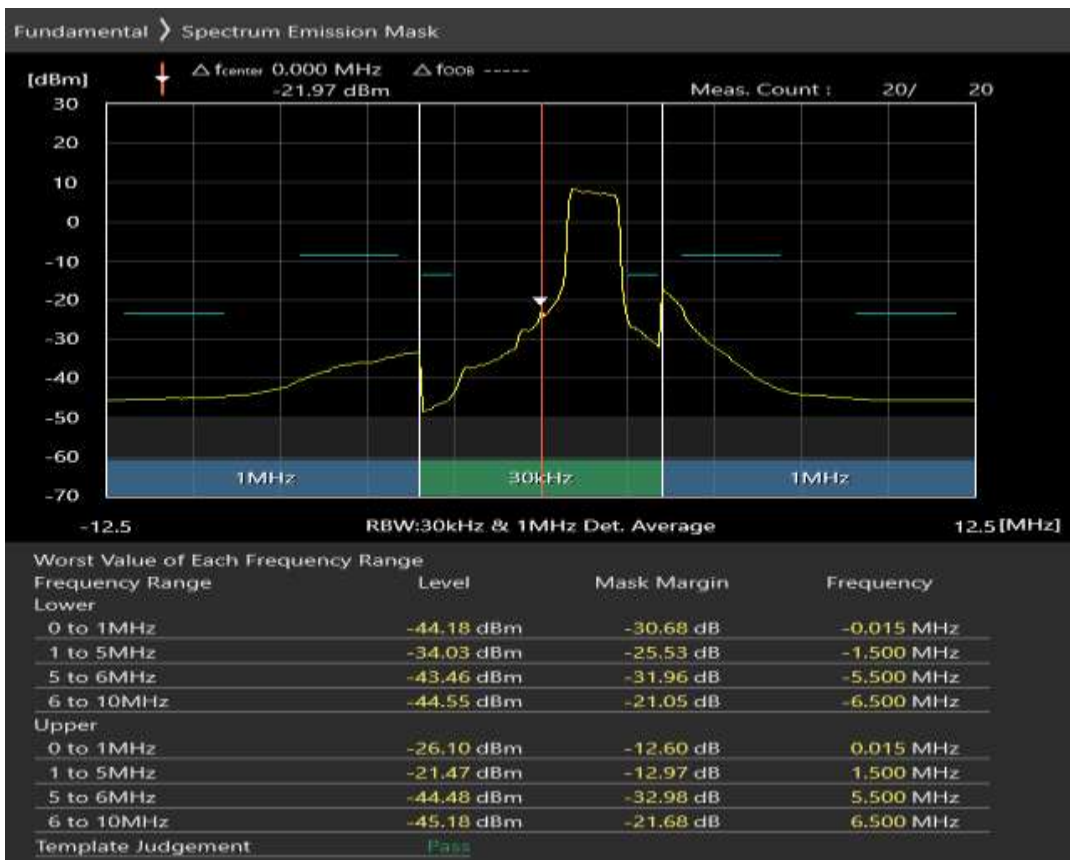

Band28 16QAM BW=5MHz Channel=27385 RB Size=8 Position=#Max

Band28 16QAM BW=5MHz Channel=27385 RB Size=25 Position=#0

Band28 QPSK BW=5MHz Channel=27635 RB Size=8 Position=#0

Band28 QPSK BW=5MHz Channel=27635 RB Size=8 Position=#Max