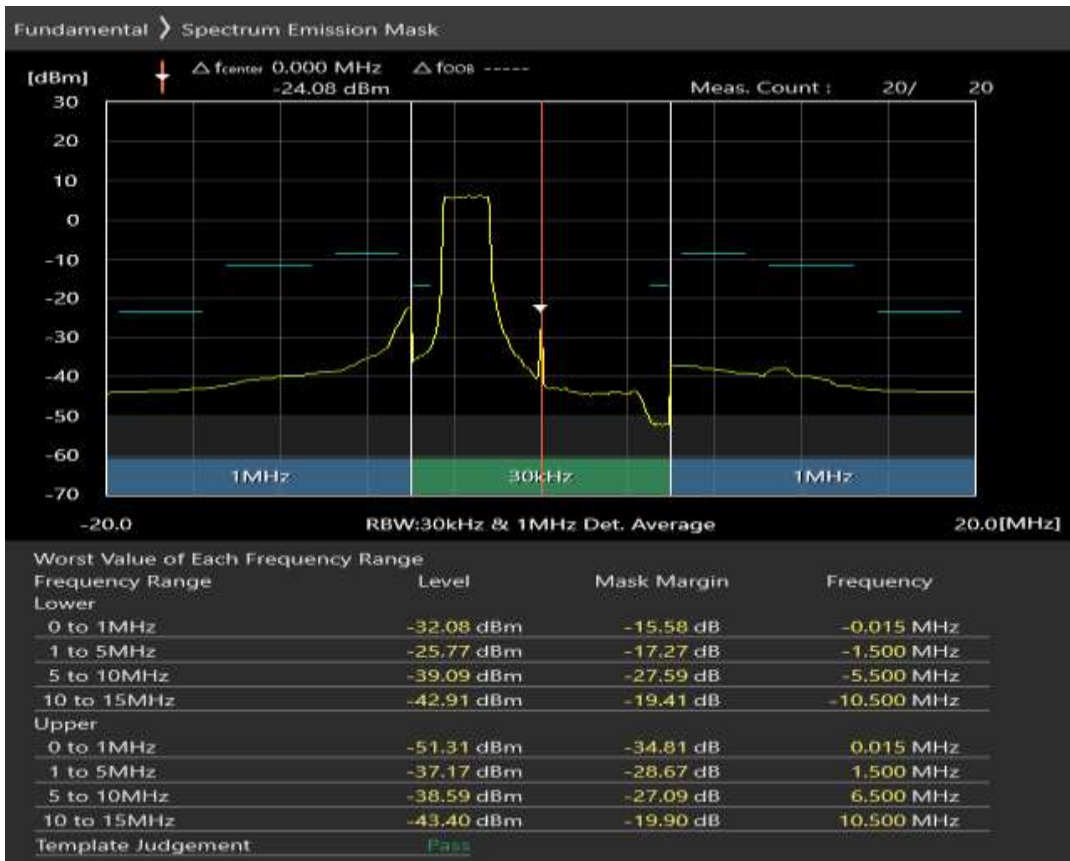

Band1 QPSK BW=10MHz Channel=18050 RB Size=12 Position=#0

Band1 QPSK BW=10MHz Channel=1805 RB Size=12 Position=#Max