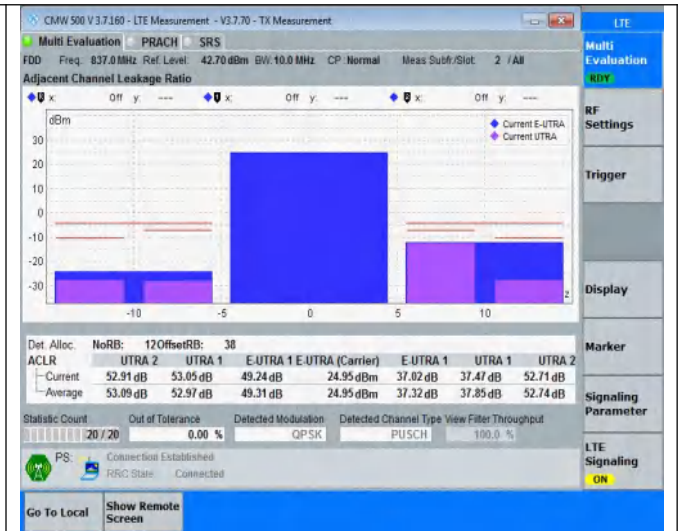

NTNV-Band20-10MHz-QPSK-24200-12RB#38