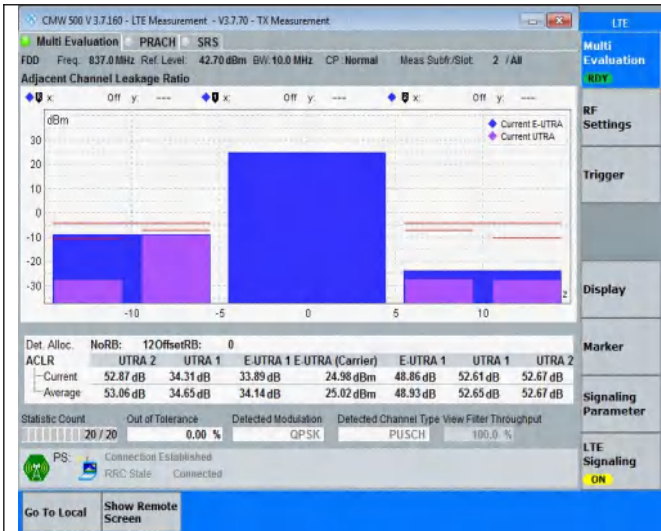

NTNV-Band20-10MHz-QPSK-24200-12RB#0