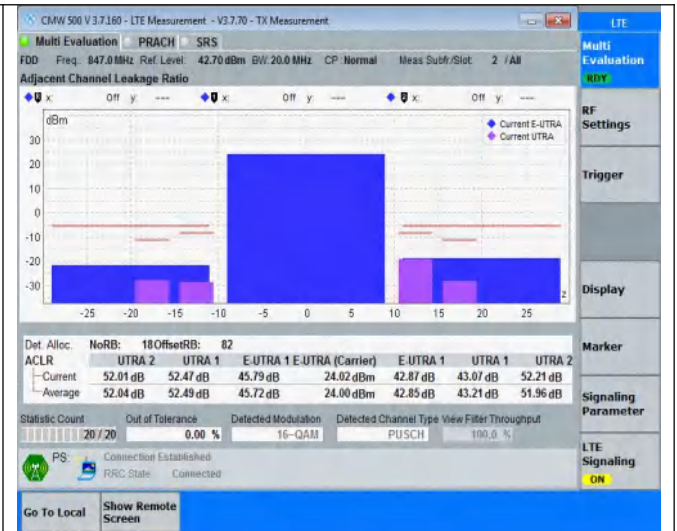

NTNV-Band20-20MHz-16QAM-24300-18RB#82