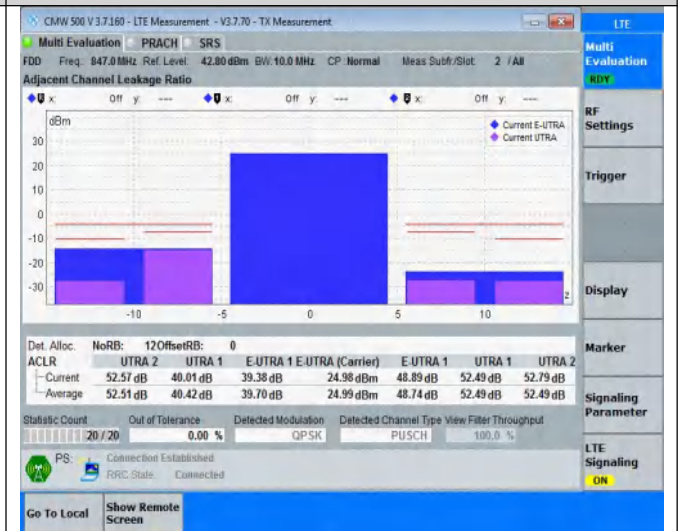

NTNV-Band20-10MHz-QPSK-24300-12RB#0