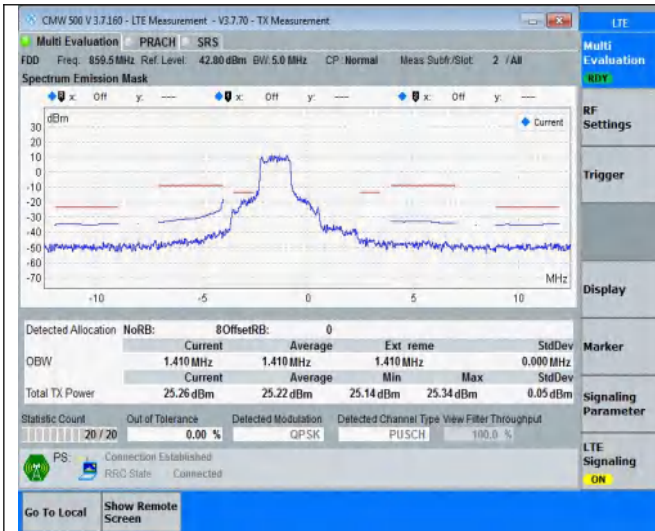

NTNV-Band20-5MHz-QPSK-24425-25RB#0