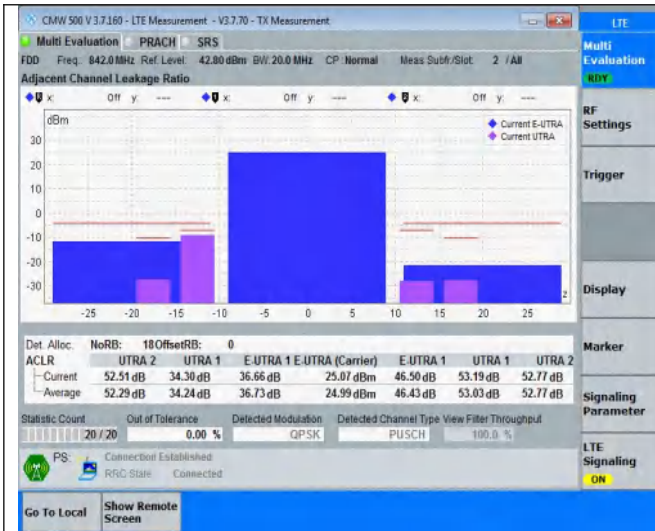

NTNV-Band20-20MHz-QPSK-24250-18RB#0