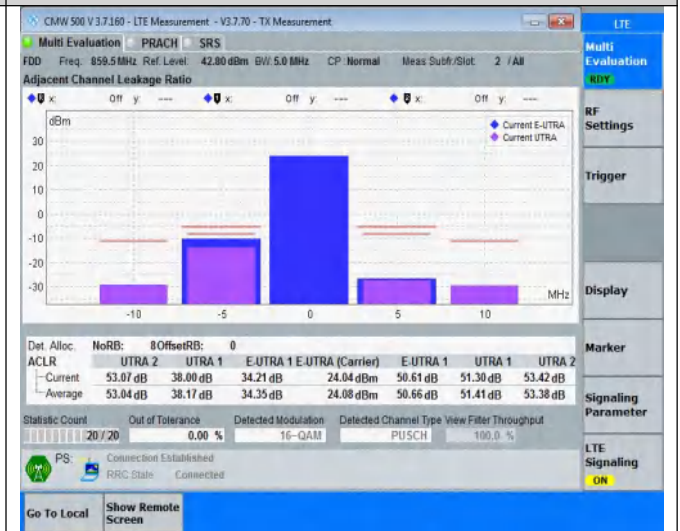

NTNV-Band20-5MHz-16QAM-24425-8RB#0