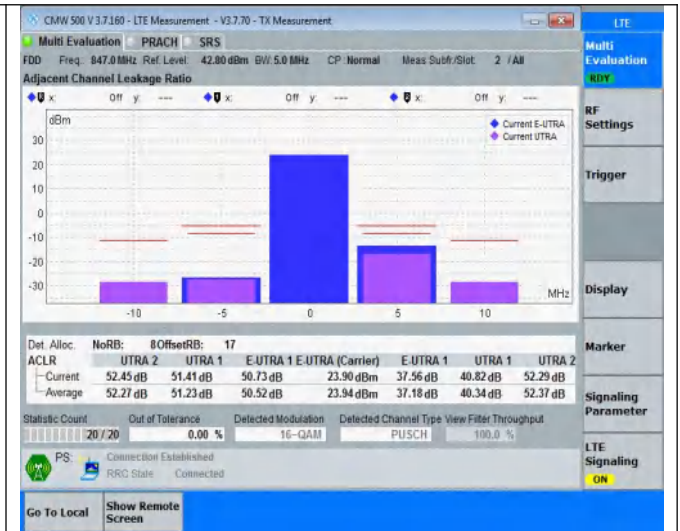

NTNV-Band20-5MHz-16QAM-24300-8RB#17