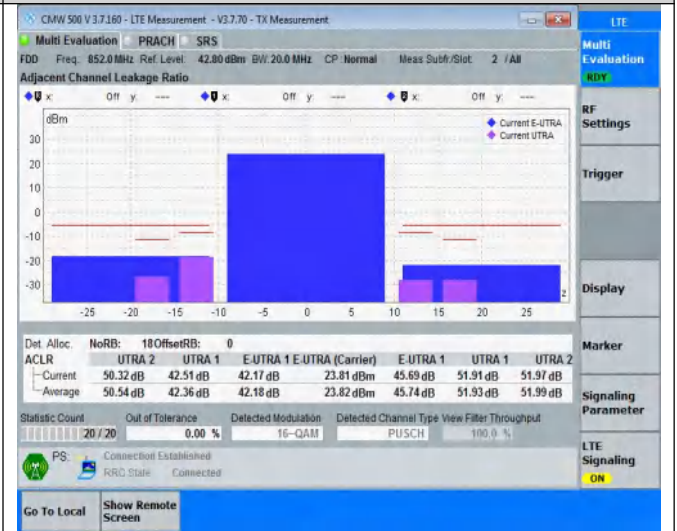

NTNV-Band20-20MHz-16QAM-24350-18RB#0