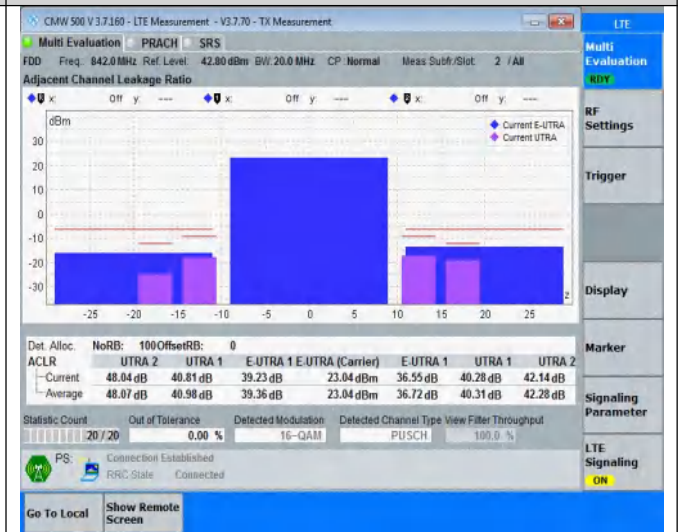

NTNV-Band20-20MHz-16QAM-24250-100RB#0