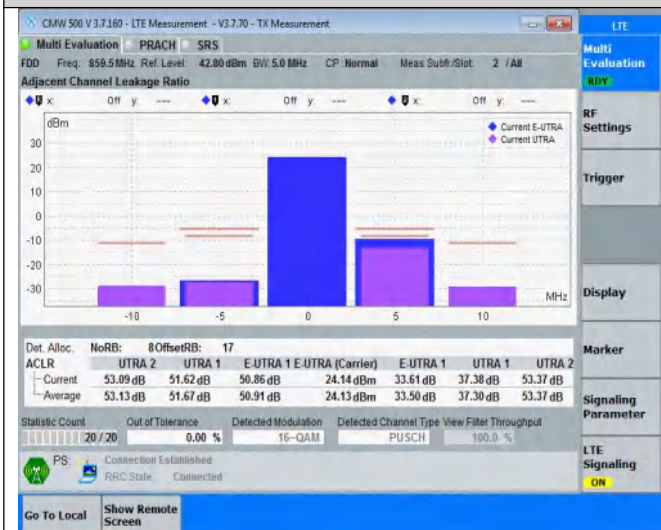

NTNV-Band20-5MHz-16QAM-24425-8RB#17