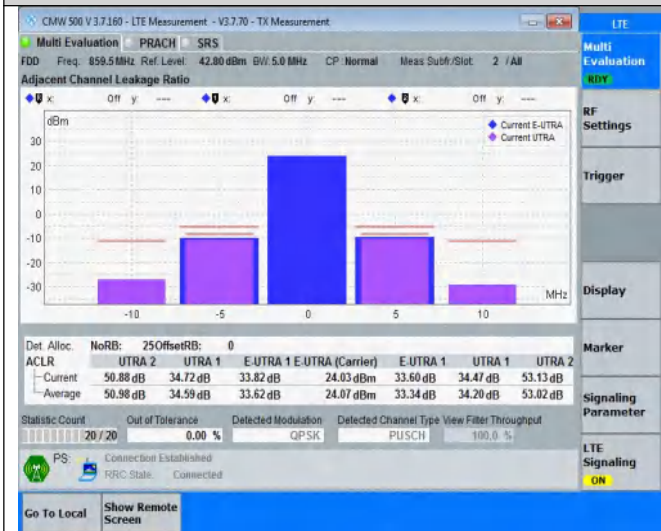

NTNV-Band20-5MHz-QPSK-24425-25RB#0