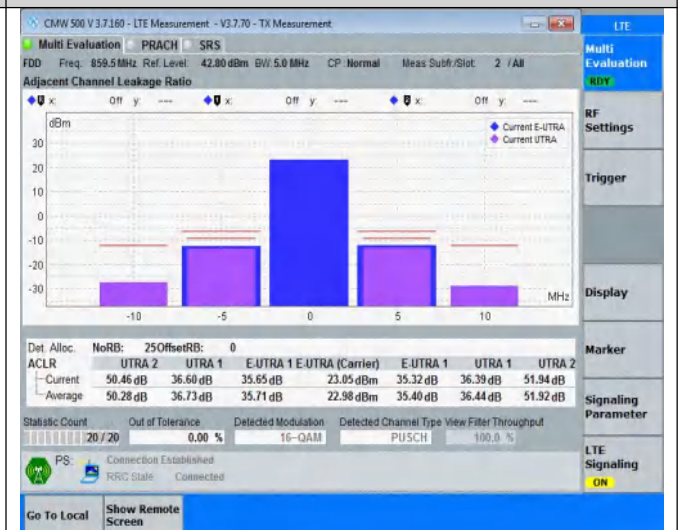

NTNV-Band20-5MHz-16QAM-24425-25RB#0