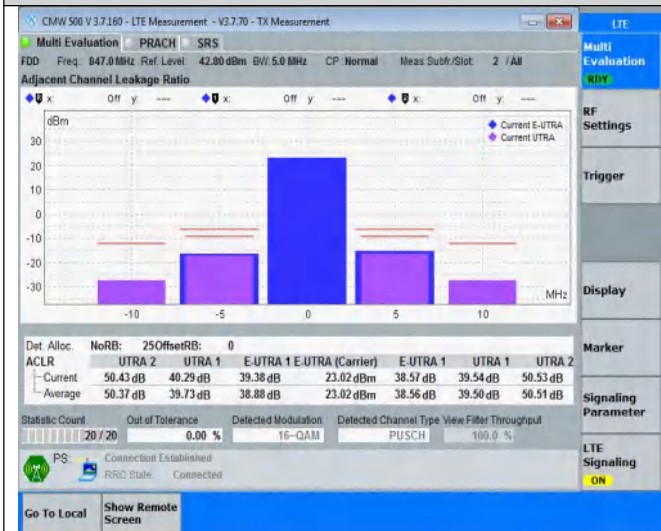

NTNV-Band20-5MHz-16QAM-24300-25RB#0