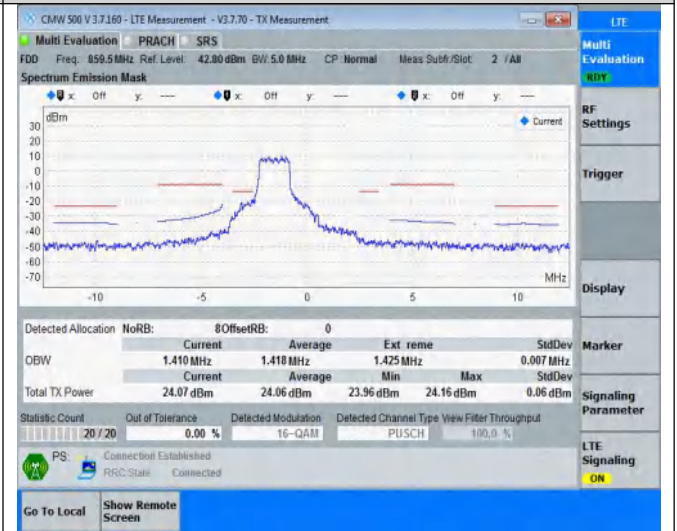

NTNV-Band20-5MHz-16QAM-24425-25RB#0