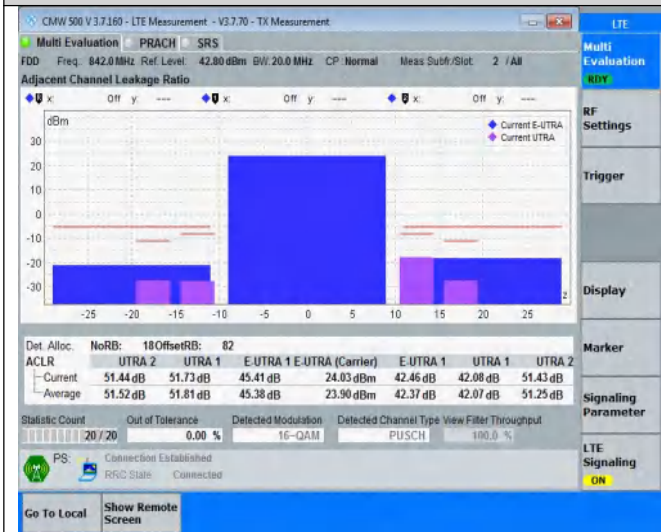

NTNV-Band20-20MHz-16QAM-24250-18RB#82