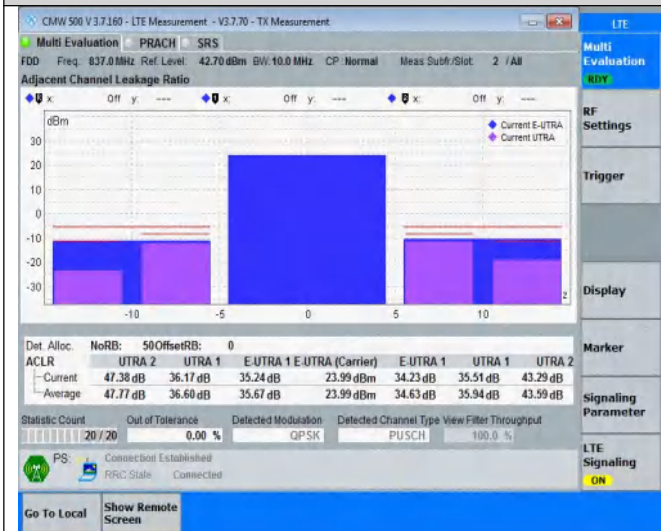

NTNV-Band20-10MHz-QPSK-24200-50RB#0