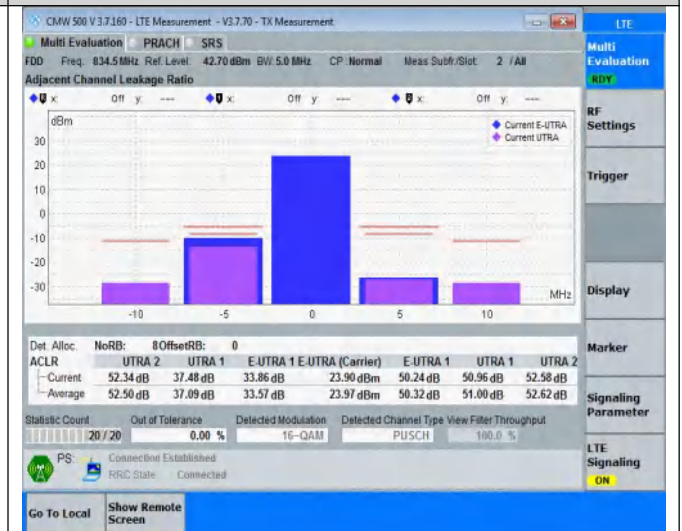

NTNV	Band20	10MHz	16QAM	24300	12RB#38	See graph	PASS
NTNV	Band20	10MHz	16QAM	24300	50RB#0	See graph	PASS
NTNV	Band20	10MHz	16QAM	24400	12RB#0	See graph	PASS
NTNV	Band20	10MHz	16QAM	24400	12RB#38	See graph	PASS
NTNV	Band20	10MHz	16QAM	24400	50RB#0	See graph	PASS
NTNV	Band20	20MHz	QPSK	24250	18RB#0	See graph	PASS
NTNV	Band20	20MHz	QPSK	24250	18RB#82	See graph	PASS
NTNV	Band20	20MHz	QPSK	24250	100RB#0	See graph	PASS
NTNV	Band20	20MHz	QPSK	24300	18RB#0	See graph	PASS
NTNV	Band20	20MHz	QPSK	24300	18RB#82	See graph	PASS
NTNV	Band20	20MHz	QPSK	24300	100RB#0	See graph	PASS
NTNV	Band20	20MHz	QPSK	24350	18RB#0	See graph	PASS
NTNV	Band20	20MHz	QPSK	24350	18RB#82	See graph	PASS
NTNV	Band20	20MHz	QPSK	24350	100RB#0	See graph	PASS
NTNV	Band20	20MHz	16QAM	24250	18RB#0	See graph	PASS
NTNV	Band20	20MHz	16QAM	24250	18RB#82	See graph	PASS
NTNV	Band20	20MHz	16QAM	24250	100RB#0	See graph	PASS
NTNV	Band20	20MHz	16QAM	24300	18RB#0	See graph	PASS
NTNV	Band20	20MHz	16QAM	24300	18RB#82	See graph	PASS
NTNV	Band20	20MHz	16QAM	24300	100RB#0	See graph	PASS
NTNV	Band20	20MHz	16QAM	24350	18RB#0	See graph	PASS
NTNV	Band20	20MHz	16QAM	24350	18RB#82	See graph	PASS
NTNV	Band20	20MHz	16QAM	24350	100RB#0	See graph	PASS

Test Graphs

NTNV-Band20-5MHz-QPSK-24425-25RB#0

NTNV-Band20-5MHz-16QAM-24175-8RB#0

NTNV-Band20-5MHz-16QAM-24175-8RB#17

NTNV-Band20-5MHz-16QAM-24175-25RB#0

NTNV-Band20-5MHz-16QAM-24300-8RB#0

NTNV-Band20-5MHz-16QAM-24300-8RB#17