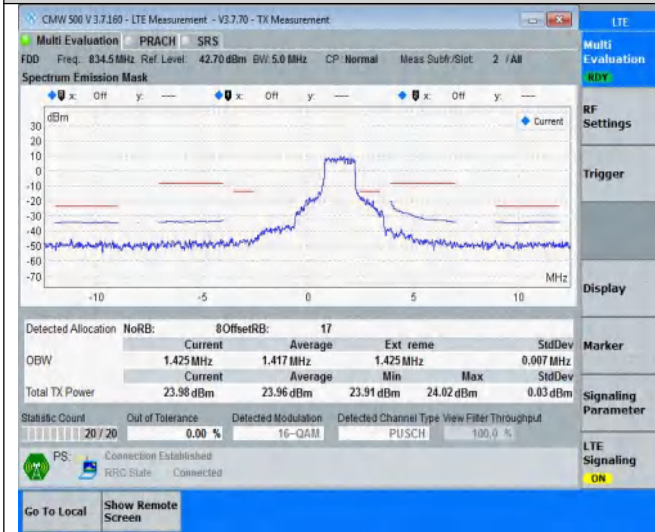

NTNV-Band20-5MHz-16QAM-24300-8RB#0