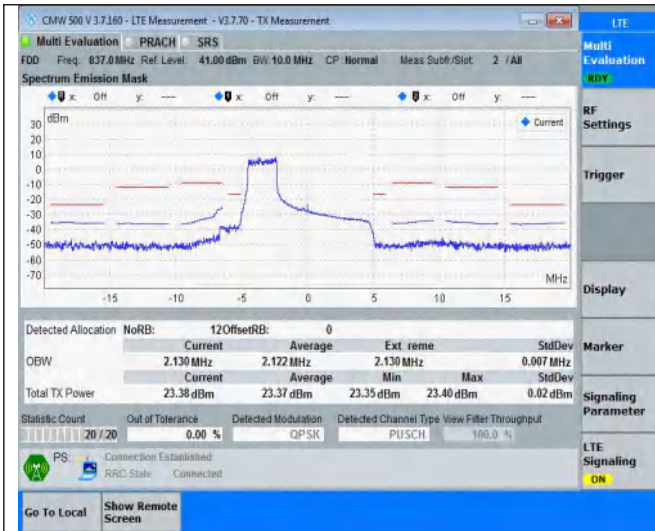

NTNV-Band20-10MHz-QPSK-24200-50RB#0