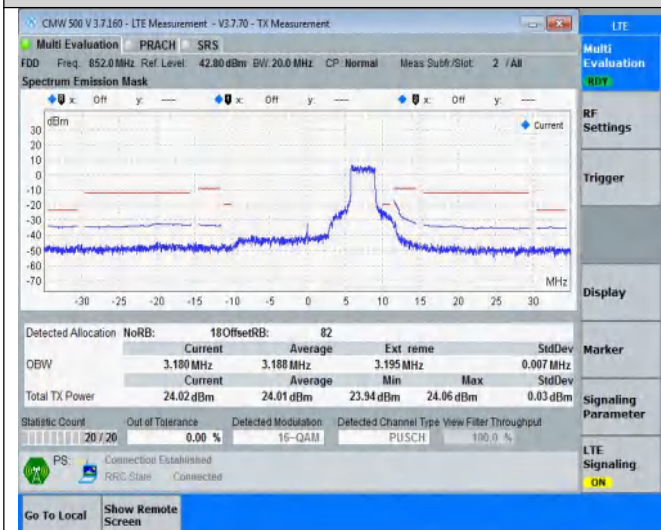

NTNV-Band20-20MHz-16QAM-24350-100RB#82