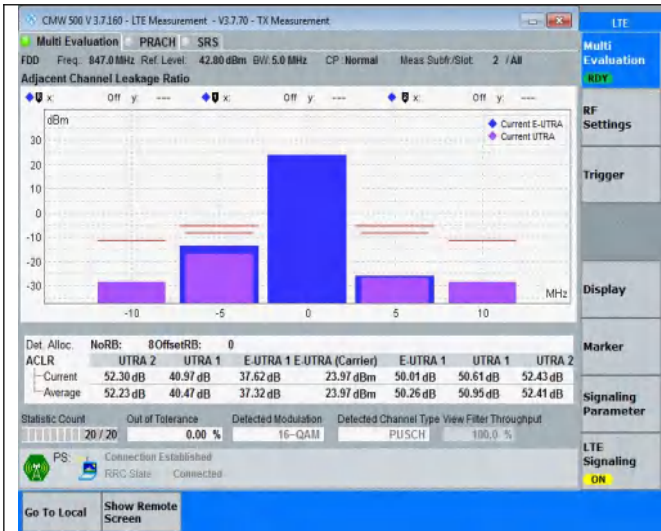

NTNV-Band20-5MHz-16QAM-24300-8RB#0