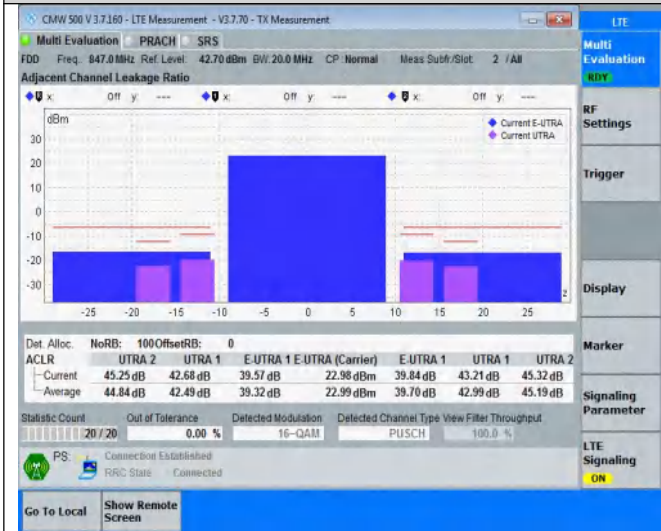

NTNV-Band20-20MHz-16QAM-24300-100RB#0