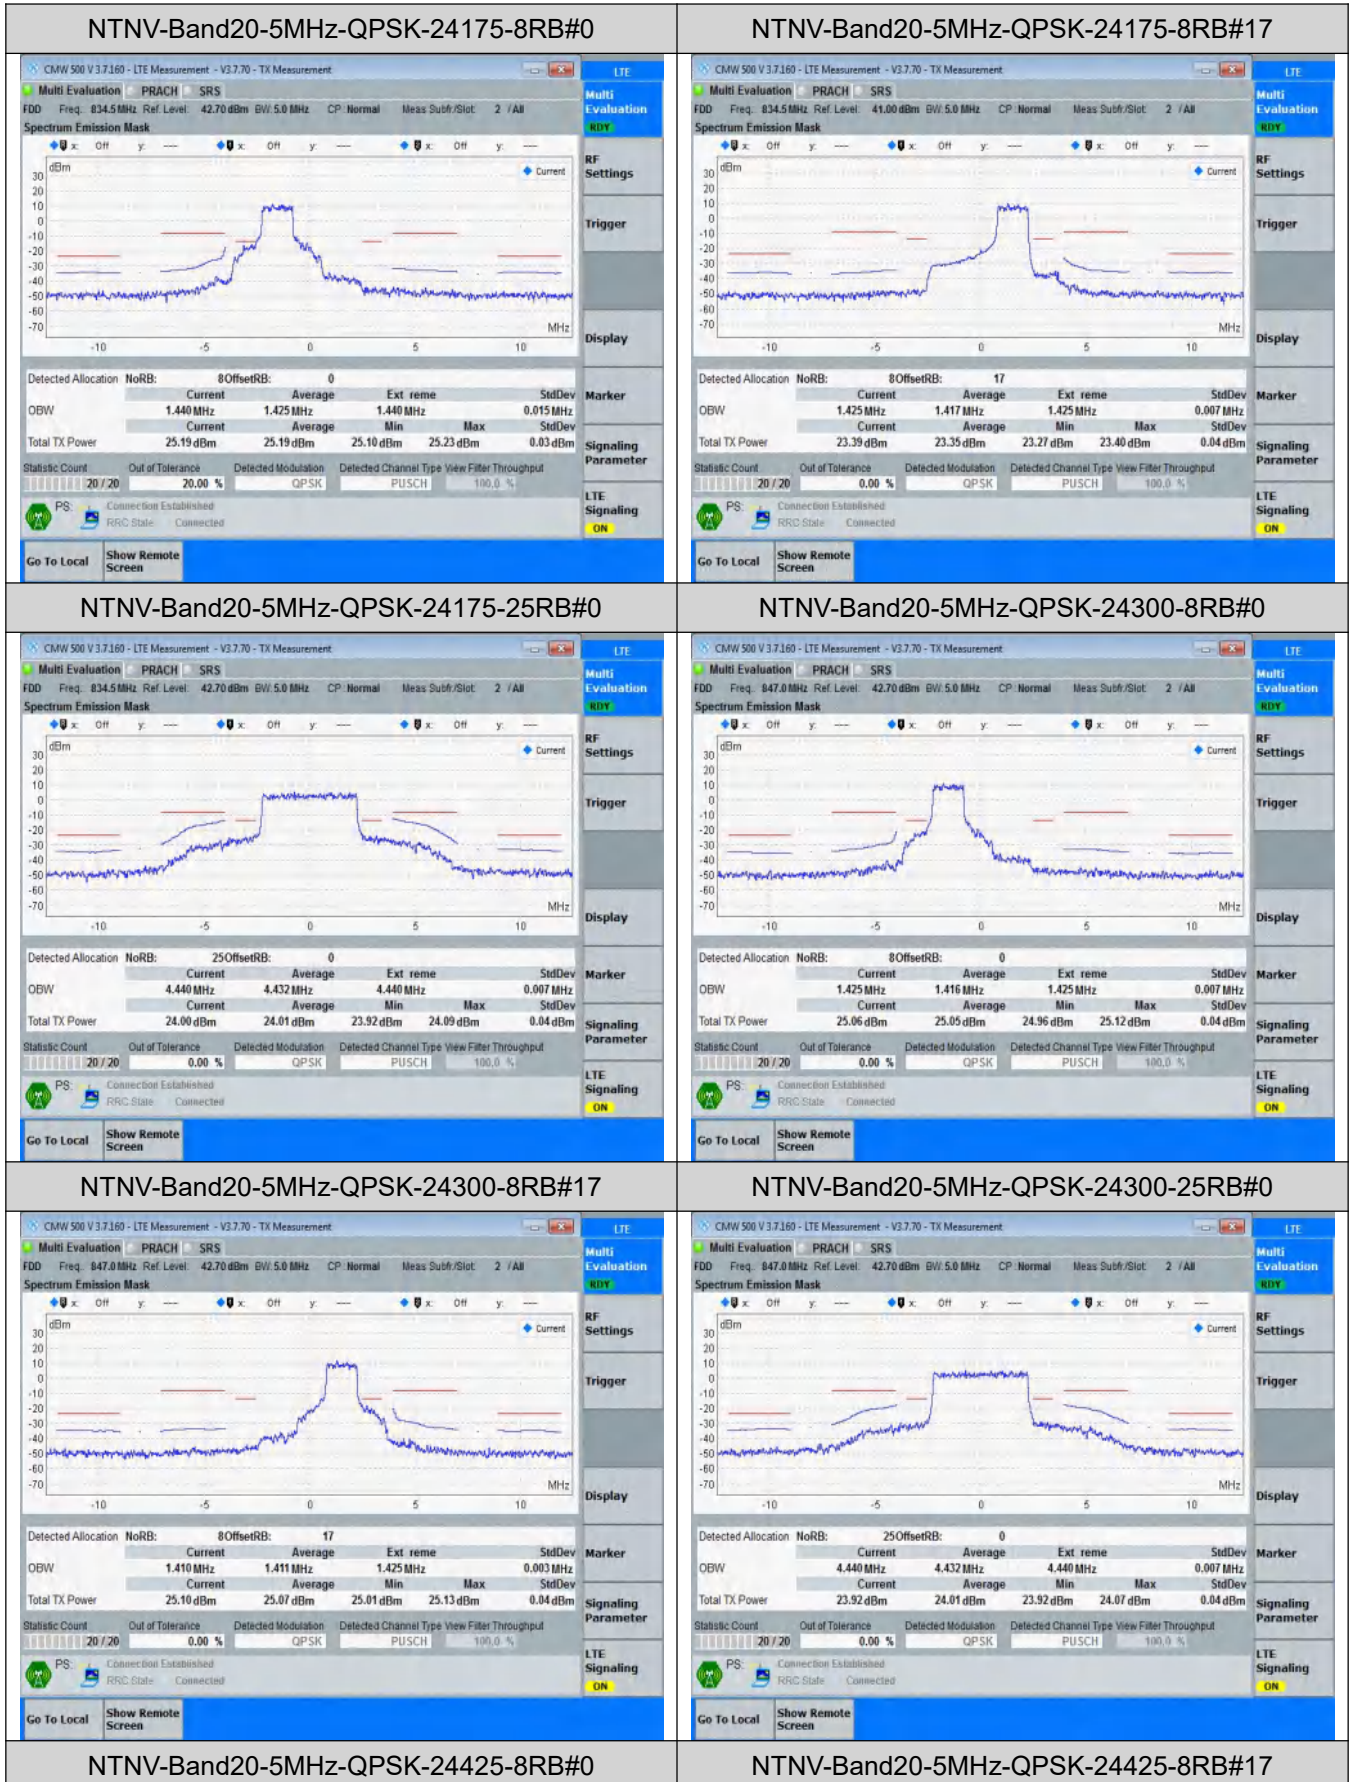

Test Graphs