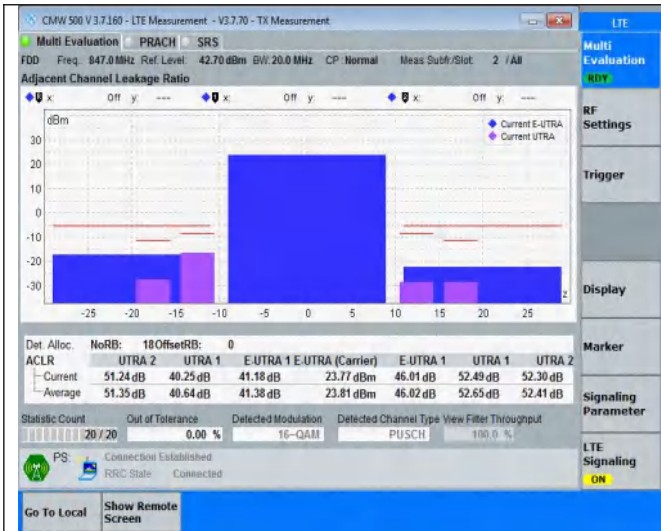

NTNV-Band20-20MHz-16QAM-24300-18RB#0