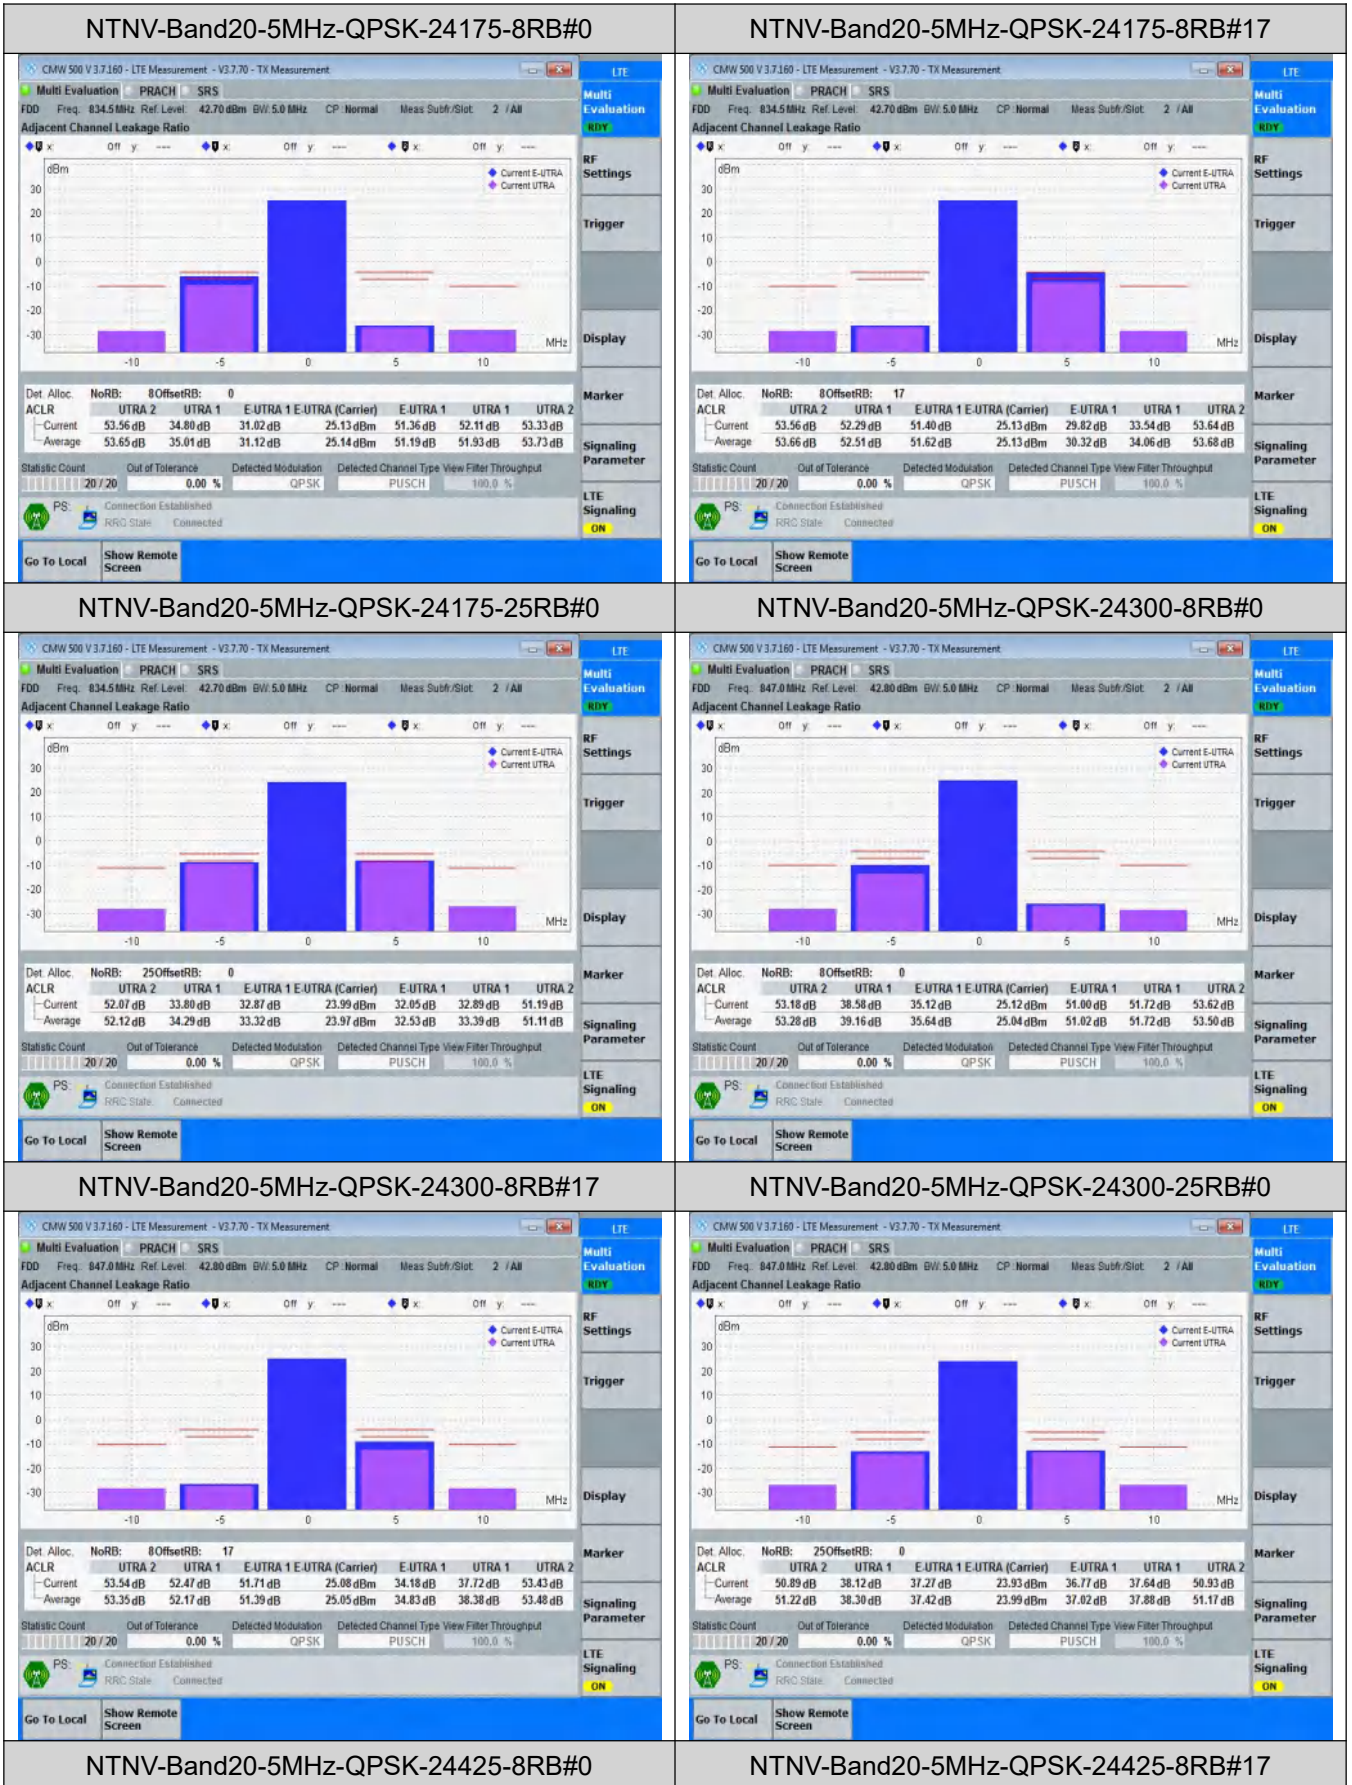

Test Graphs