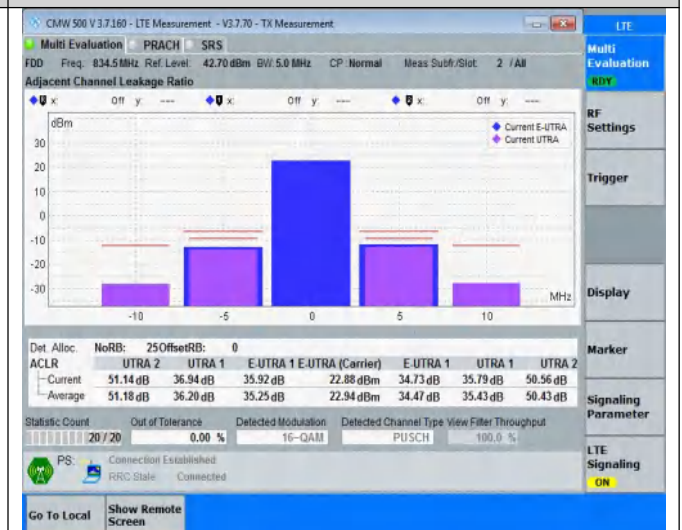

NTNV	Band20	10MHz	16QAM	24300	12RB#38	See graph	PASS
NTNV	Band20	10MHz	16QAM	24300	50RB#0	See graph	PASS
NTNV	Band20	10MHz	16QAM	24400	12RB#0	See graph	PASS
NTNV	Band20	10MHz	16QAM	24400	12RB#38	See graph	PASS
NTNV	Band20	10MHz	16QAM	24400	50RB#0	See graph	PASS
NTNV	Band20	20MHz	QPSK	24250	18RB#0	See graph	PASS
NTNV	Band20	20MHz	QPSK	24250	18RB#82	See graph	PASS
NTNV	Band20	20MHz	QPSK	24250	100RB#0	See graph	PASS
NTNV	Band20	20MHz	QPSK	24300	18RB#0	See graph	PASS
NTNV	Band20	20MHz	QPSK	24300	18RB#82	See graph	PASS
NTNV	Band20	20MHz	QPSK	24300	100RB#0	See graph	PASS
NTNV	Band20	20MHz	QPSK	24350	18RB#0	See graph	PASS
NTNV	Band20	20MHz	QPSK	24350	18RB#82	See graph	PASS
NTNV	Band20	20MHz	QPSK	24350	100RB#0	See graph	PASS
NTNV	Band20	20MHz	16QAM	24250	18RB#0	See graph	PASS
NTNV	Band20	20MHz	16QAM	24250	18RB#82	See graph	PASS
NTNV	Band20	20MHz	16QAM	24250	100RB#0	See graph	PASS
NTNV	Band20	20MHz	16QAM	24300	18RB#0	See graph	PASS
NTNV	Band20	20MHz	16QAM	24300	18RB#82	See graph	PASS
NTNV	Band20	20MHz	16QAM	24300	100RB#0	See graph	PASS
NTNV	Band20	20MHz	16QAM	24350	18RB#0	See graph	PASS
NTNV	Band20	20MHz	16QAM	24350	18RB#82	See graph	PASS
NTNV	Band20	20MHz	16QAM	24350	100RB#0	See graph	PASS

Test Graphs

NTNV-Band20-5MHz-QPSK-24425-25RB#0

NTNV-Band20-5MHz-16QAM-24175-8RB#0

NTNV-Band20-5MHz-16QAM-24175-8RB#17

NTNV-Band20-5MHz-16QAM-24175-25RB#0

NTNV-Band20-5MHz-16QAM-24300-8RB#0

NTNV-Band20-5MHz-16QAM-24300-8RB#17