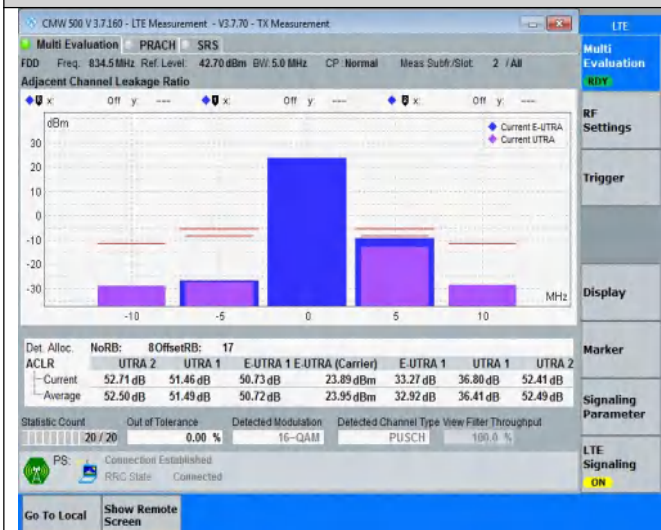

NTNV	Band20	10MHz	16QAM	24300	12RB#38	See graph	PASS
NTNV	Band20	10MHz	16QAM	24300	50RB#0	See graph	PASS
NTNV	Band20	10MHz	16QAM	24400	12RB#0	See graph	PASS
NTNV	Band20	10MHz	16QAM	24400	12RB#38	See graph	PASS
NTNV	Band20	10MHz	16QAM	24400	50RB#0	See graph	PASS
NTNV	Band20	20MHz	QPSK	24250	18RB#0	See graph	PASS
NTNV	Band20	20MHz	QPSK	24250	18RB#82	See graph	PASS
NTNV	Band20	20MHz	QPSK	24250	100RB#0	See graph	PASS
NTNV	Band20	20MHz	QPSK	24300	18RB#0	See graph	PASS
NTNV	Band20	20MHz	QPSK	24300	18RB#82	See graph	PASS
NTNV	Band20	20MHz	QPSK	24300	100RB#0	See graph	PASS
NTNV	Band20	20MHz	QPSK	24350	18RB#0	See graph	PASS
NTNV	Band20	20MHz	QPSK	24350	18RB#82	See graph	PASS
NTNV	Band20	20MHz	QPSK	24350	100RB#0	See graph	PASS
NTNV	Band20	20MHz	16QAM	24250	18RB#0	See graph	PASS
NTNV	Band20	20MHz	16QAM	24250	18RB#82	See graph	PASS
NTNV	Band20	20MHz	16QAM	24250	100RB#0	See graph	PASS
NTNV	Band20	20MHz	16QAM	24300	18RB#0	See graph	PASS
NTNV	Band20	20MHz	16QAM	24300	18RB#82	See graph	PASS
NTNV	Band20	20MHz	16QAM	24300	100RB#0	See graph	PASS
NTNV	Band20	20MHz	16QAM	24350	18RB#0	See graph	PASS
NTNV	Band20	20MHz	16QAM	24350	18RB#82	See graph	PASS
NTNV	Band20	20MHz	16QAM	24350	100RB#0	See graph	PASS

Test Graphs

NTNV-Band20-5MHz-QPSK-24425-25RB#0

NTNV-Band20-5MHz-16QAM-24175-8RB#0

NTNV-Band20-5MHz-16QAM-24175-8RB#17

NTNV-Band20-5MHz-16QAM-24175-25RB#0

NTNV-Band20-5MHz-16QAM-24300-8RB#0

NTNV-Band20-5MHz-16QAM-24300-8RB#17