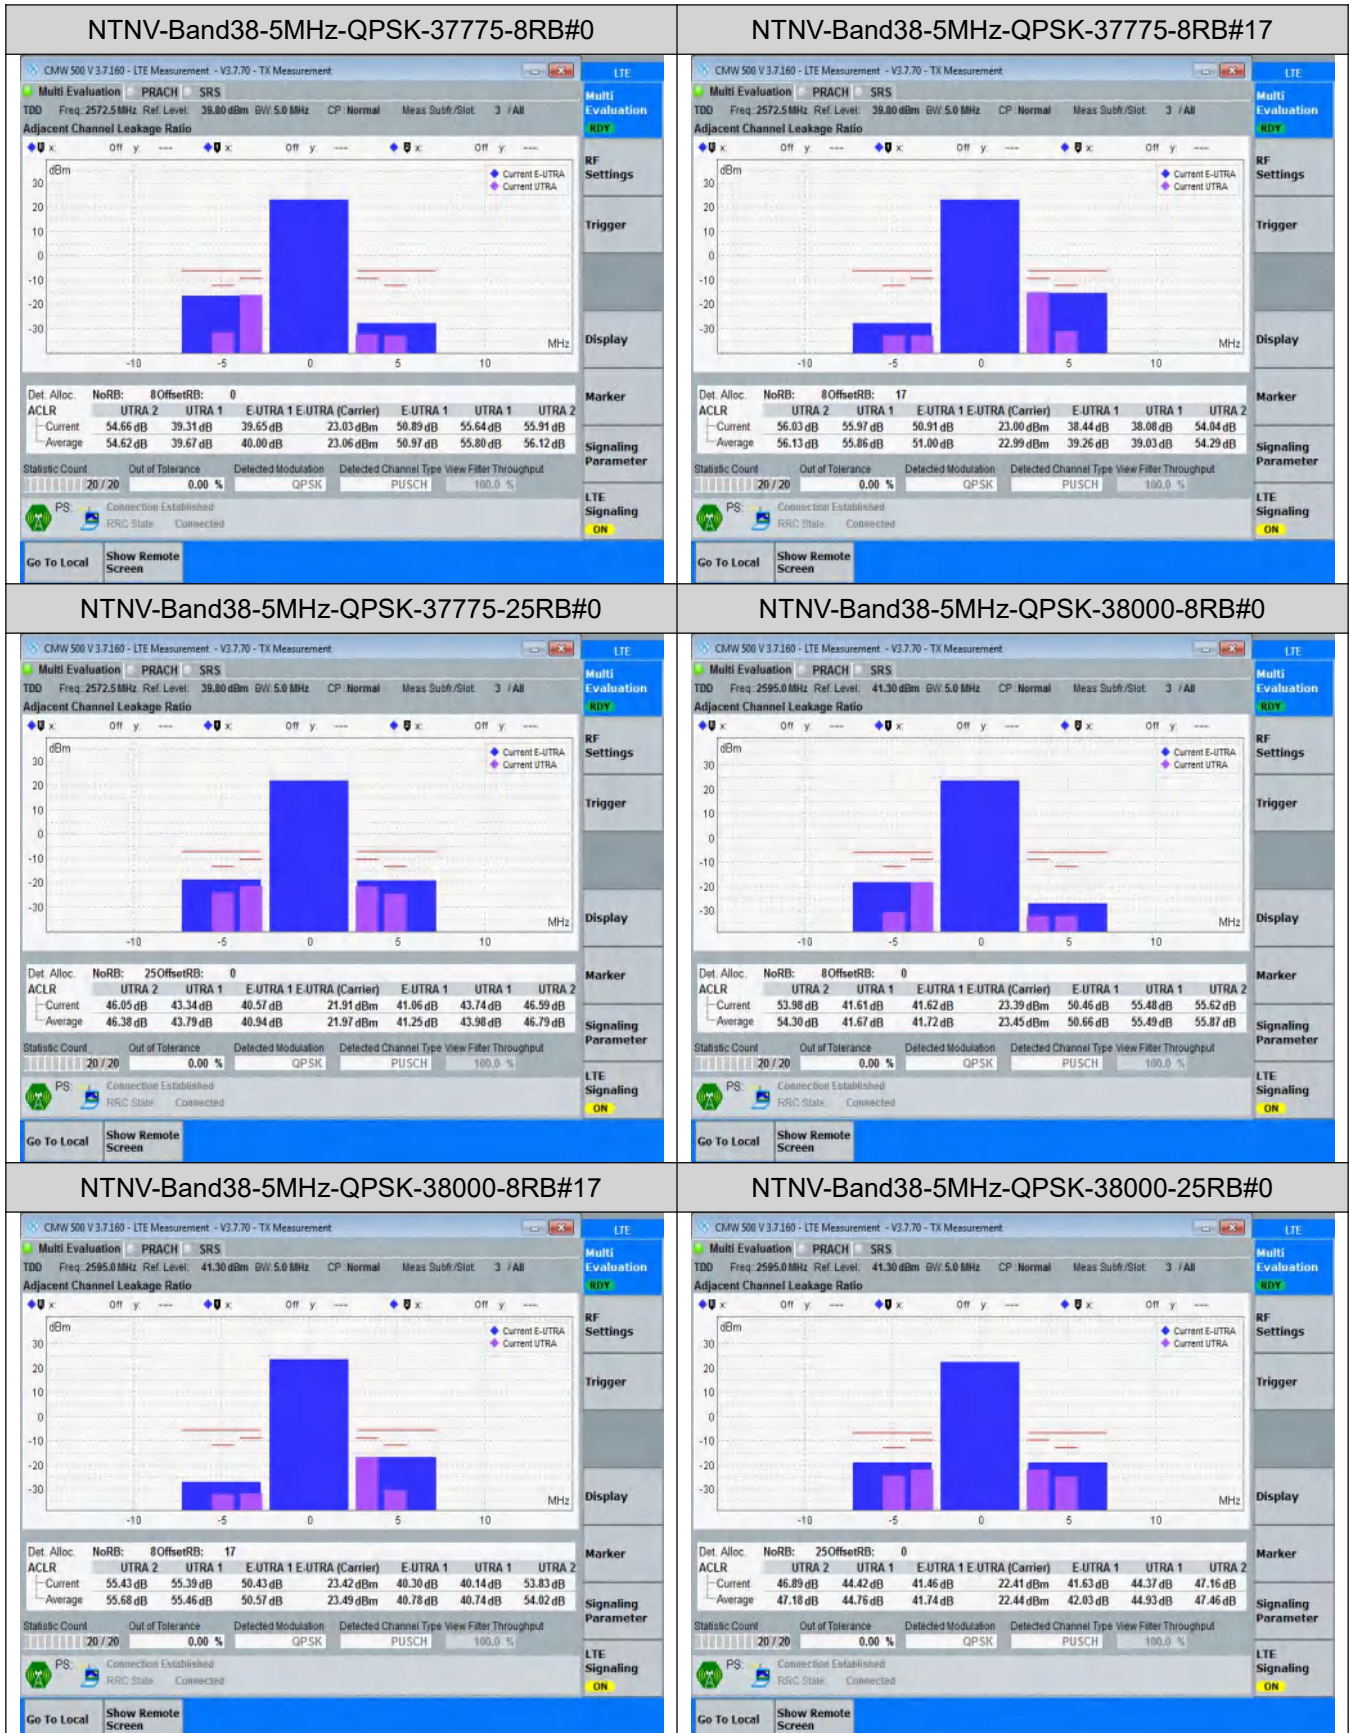

Test Graphs