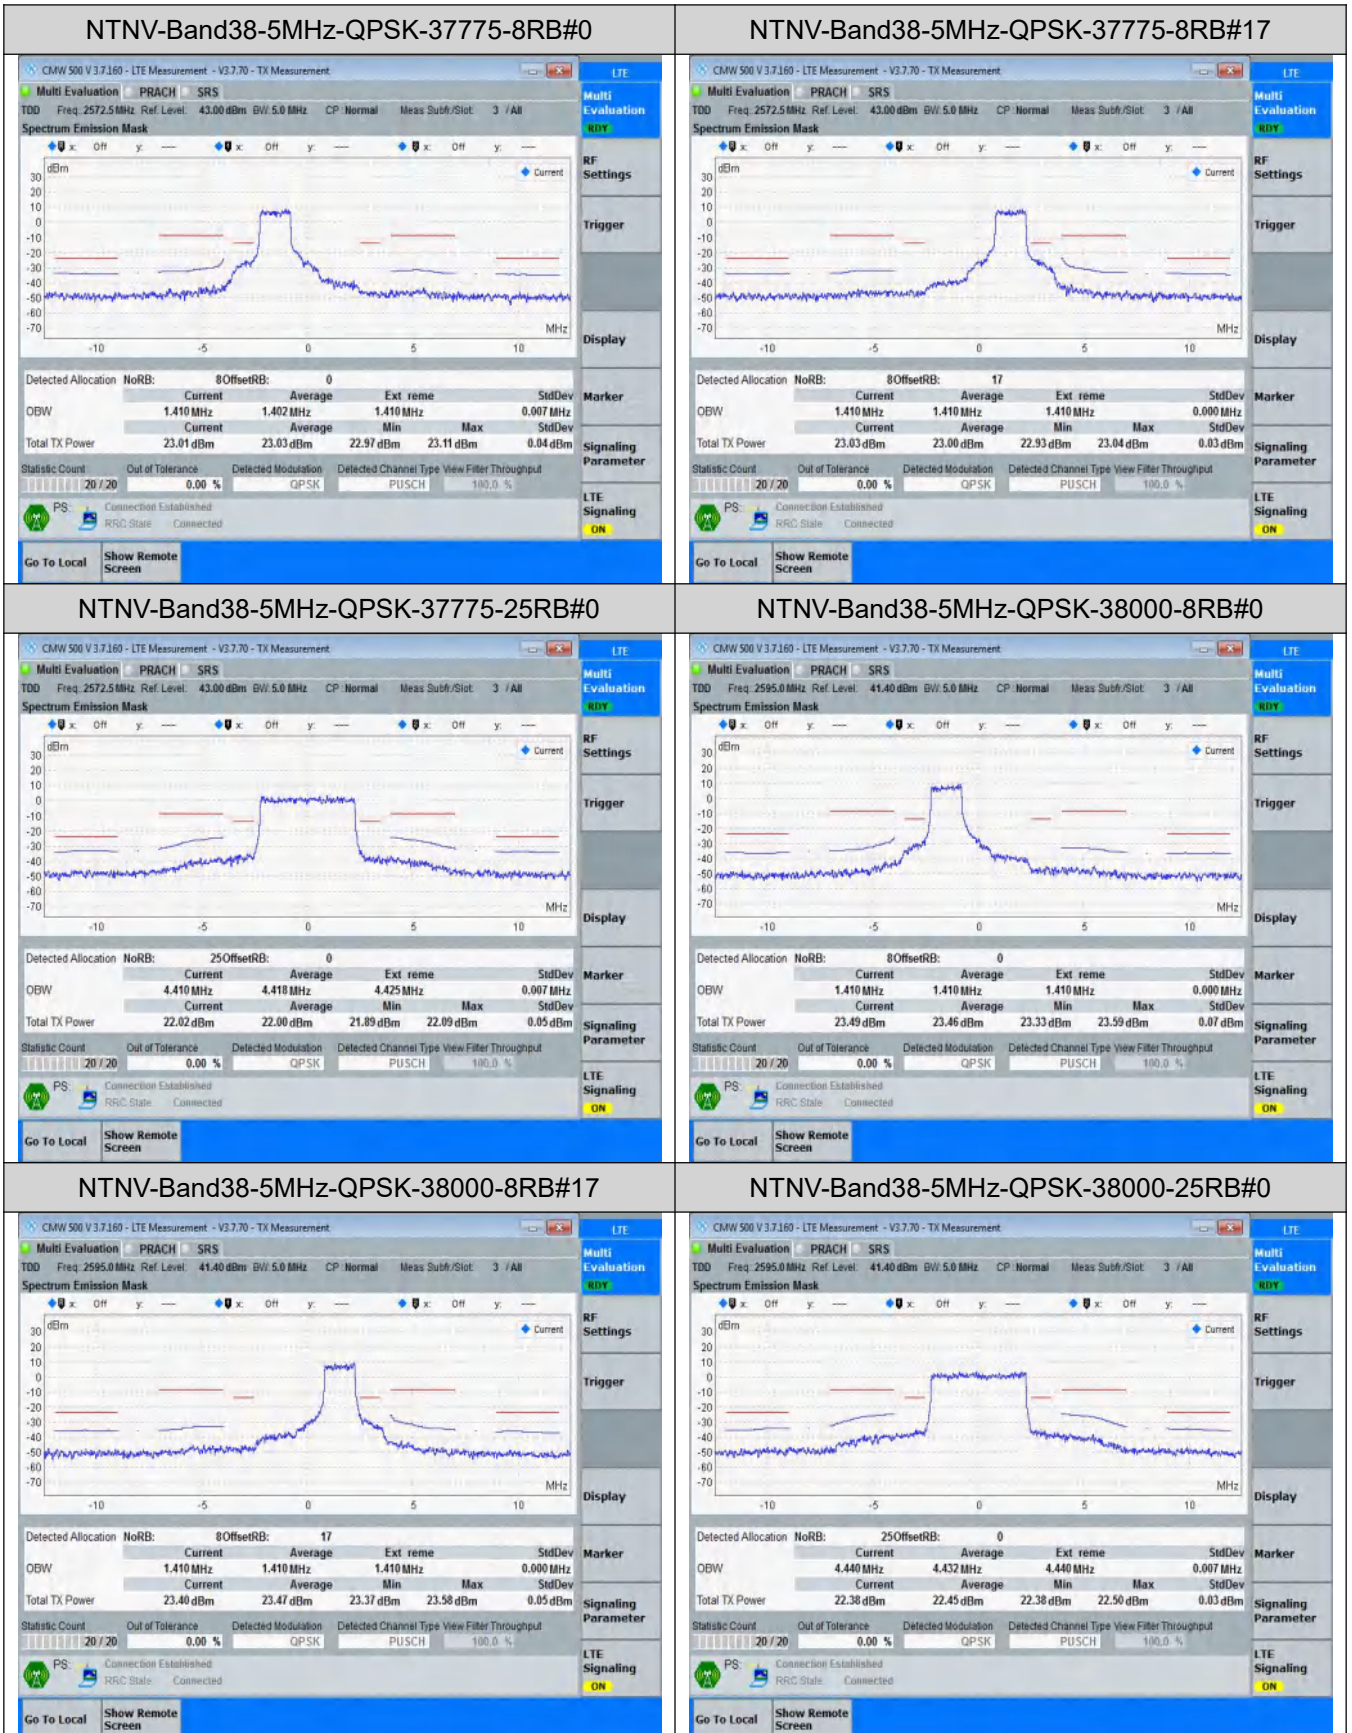

Test Graphs