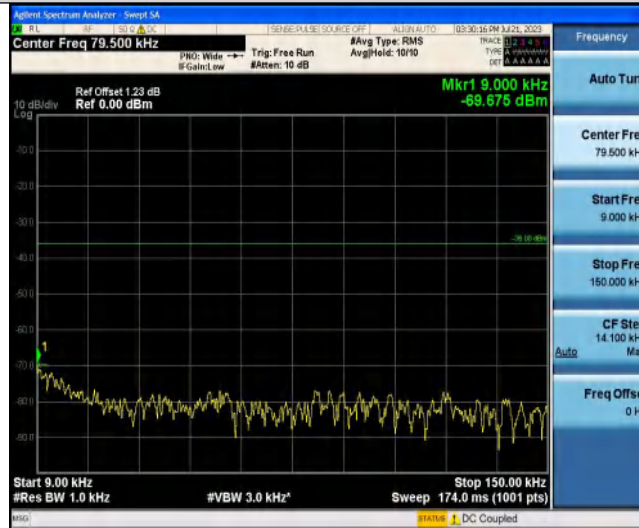

Test Graphs - General

NTNV-Band38-5MHz-QPSK-37775-1RB#0-0.009~0.15-1-3