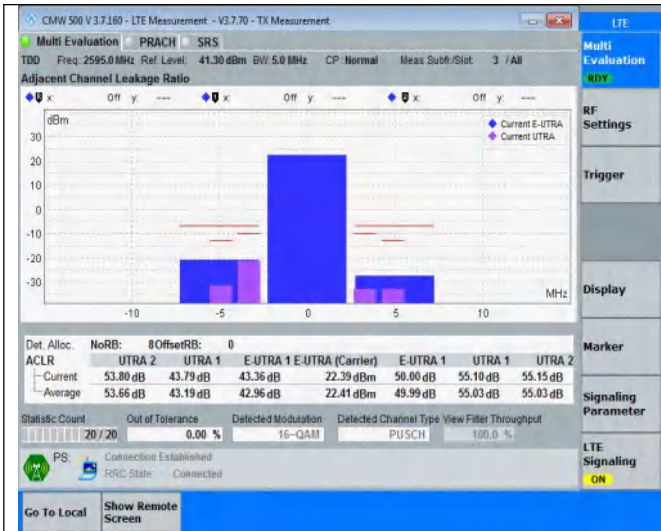

NTNV-Band38-5MHz-16QAM-38000-25RB#0