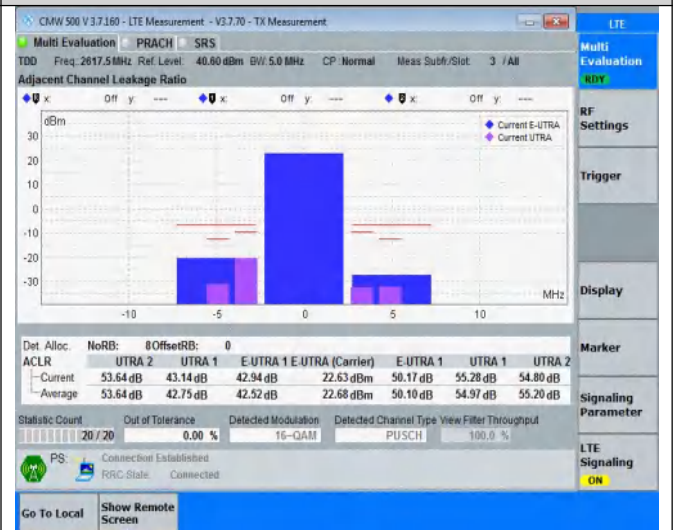

NTNV-Band38-5MHz-16QAM-38225-25RB#0