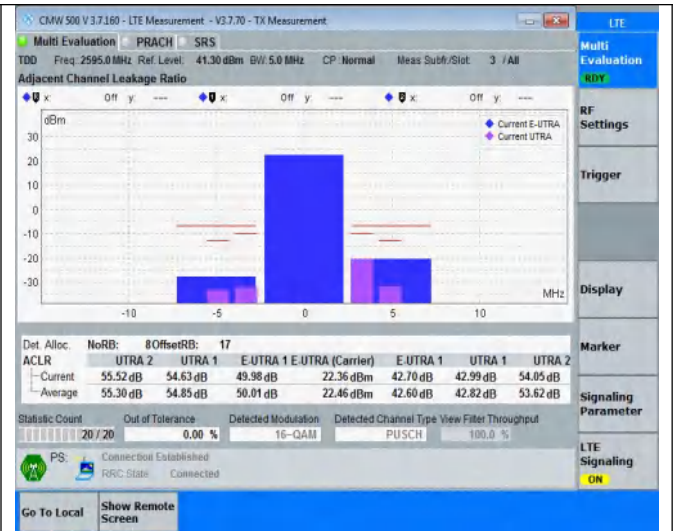

NTNV-Band38-5MHz-16QAM-38225-8RB#0