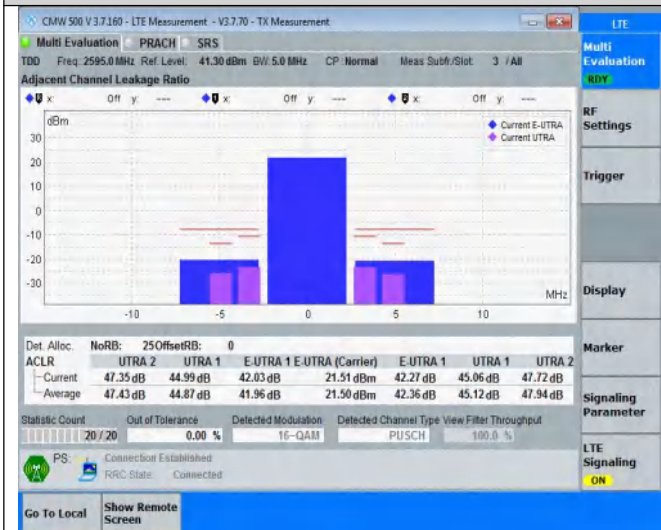

NTNV-Band38-5MHz-16QAM-38225-8RB#17