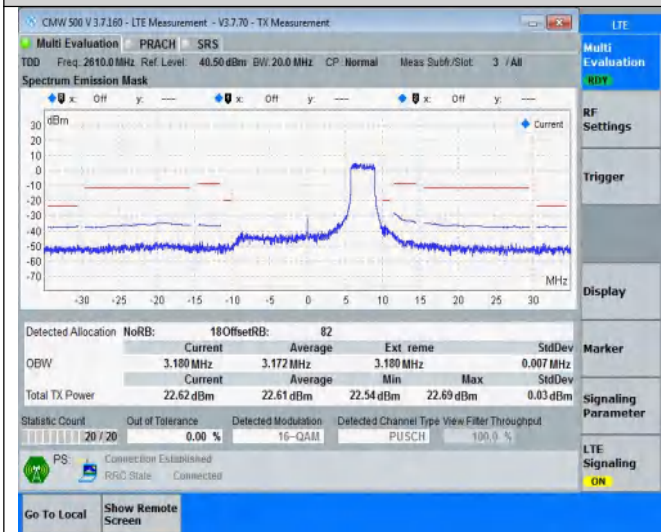

NTNV-Band38-20MHz-16QAM-38000-100RB#0

NTNV-Band38-20MHz-16QAM-38150-18RB#0

NTNV-Band38-20MHz-16QAM-38150-18RB#82

NTNV-Band38-20MHz-16QAM-38150-100RB#0

Appendix D .Transmitter Adjacent Channel Leakage Power Ratio(ACLR)