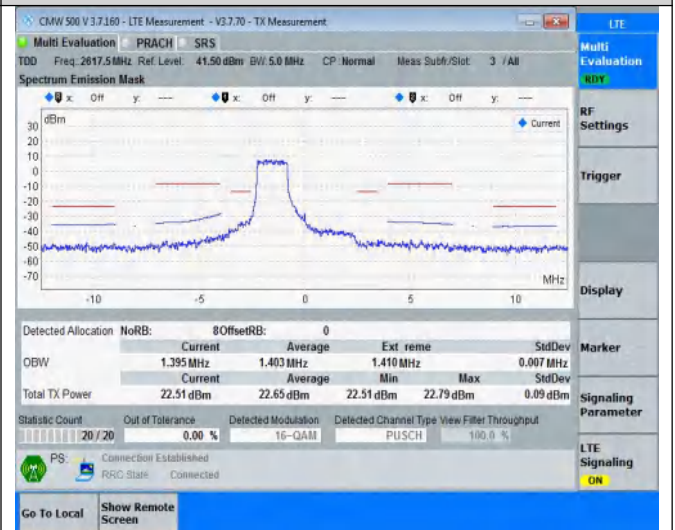

NTNV-Band38-5MHz-16QAM-38225-25RB#0