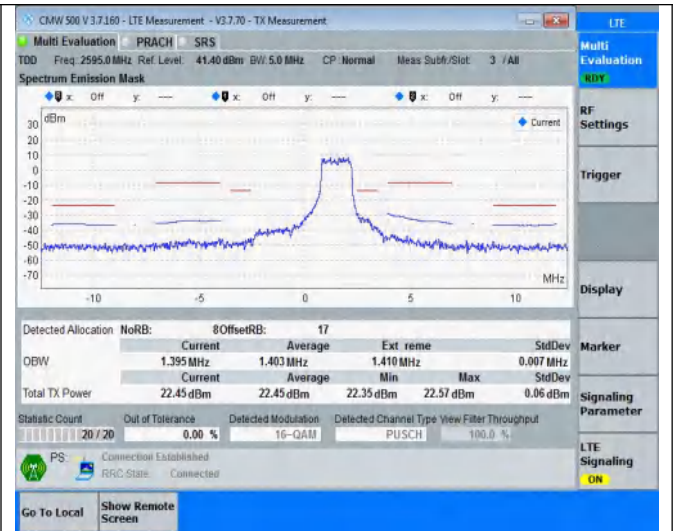

NTNV-Band38-5MHz-16QAM-38225-8RB#0