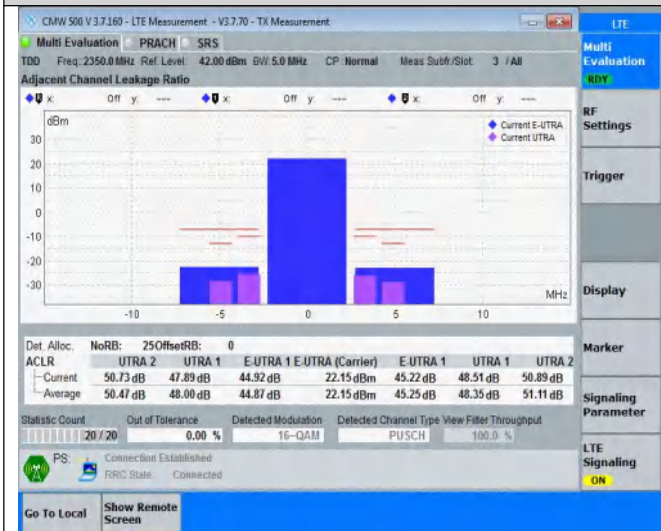

NTNV-Band40-5MHz-16QAM-39150-25RB#0