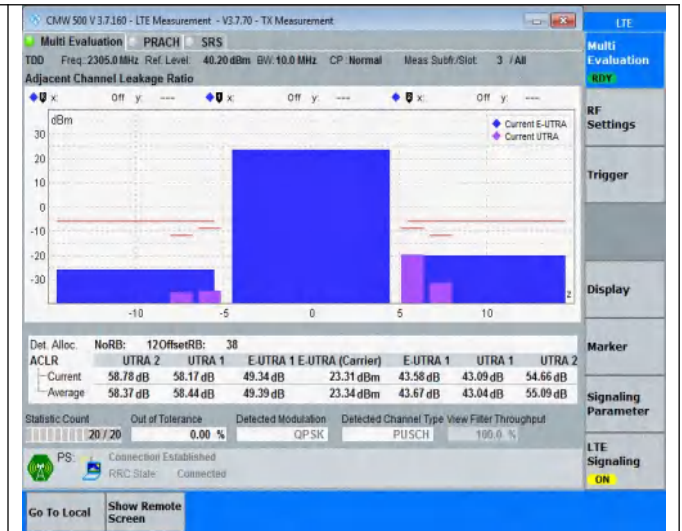

NTNV-Band40-10MHz-QPSK-38700-12RB#38