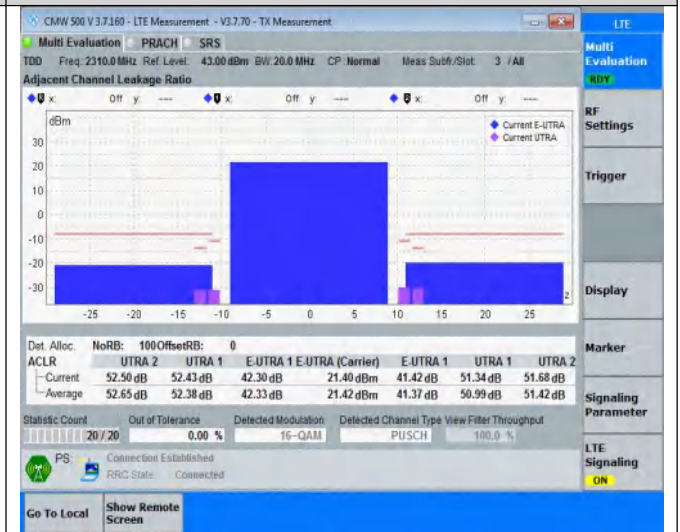

NTNV-Band40-20MHz-16QAM-38750-100RB#0