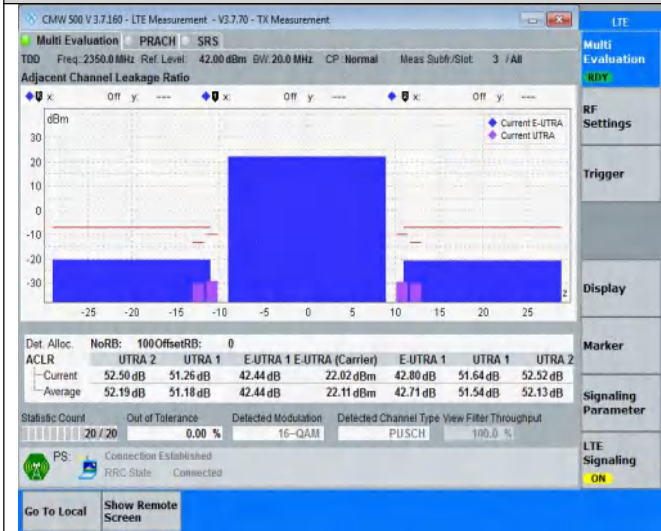

NTNV-Band40-20MHz-16QAM-39150-100RB#0