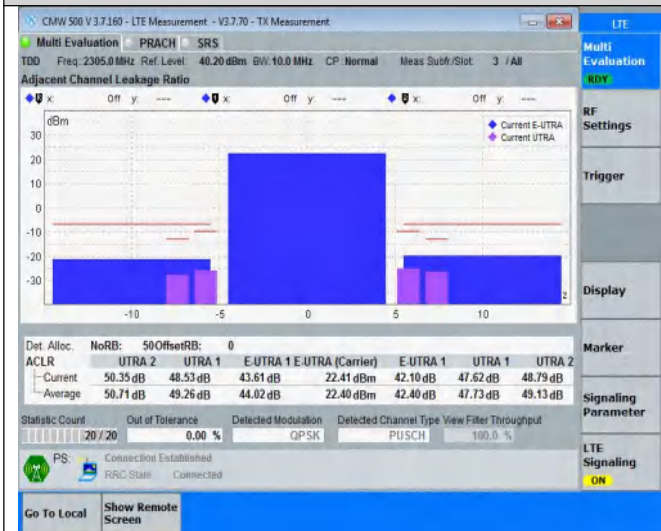

NTNV-Band40-10MHz-QPSK-38700-50RB#0