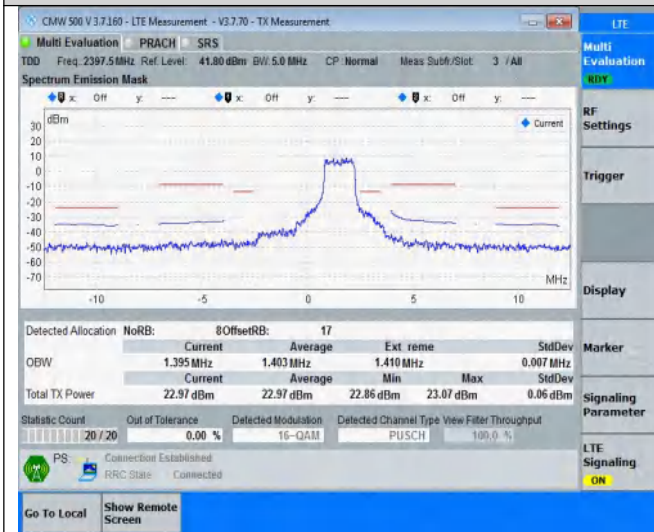

NTNV-Band40-5MHz-16QAM-39625-8RB#17