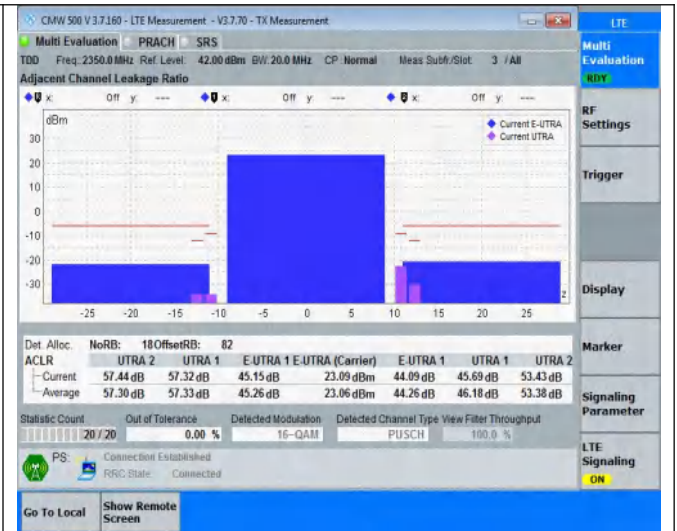

NTNV-Band40-20MHz-16QAM-39150-18RB#82