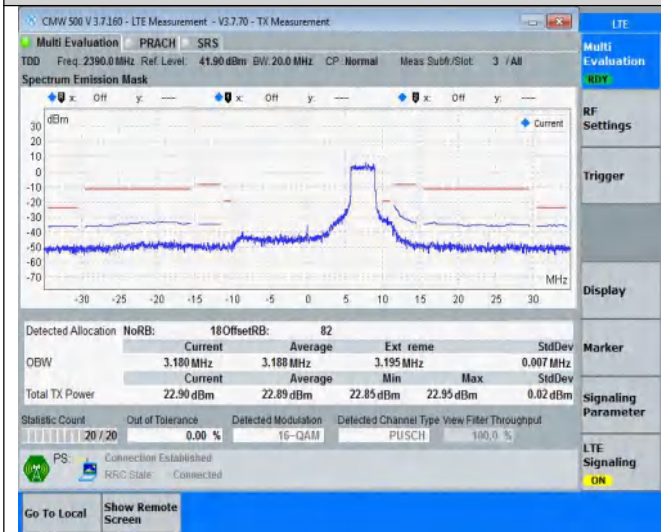

NTNV-Band40-20MHz-16QAM-39150-100RB#0

NTNV-Band40-20MHz-16QAM-39550-18RB#0

NTNV-Band40-20MHz-16QAM-39550-18RB#82

NTNV-Band40-20MHz-16QAM-39550-100RB#0

Appendix D .Transmitter Adjacent Channel Leakage Power Ratio(ACLR)