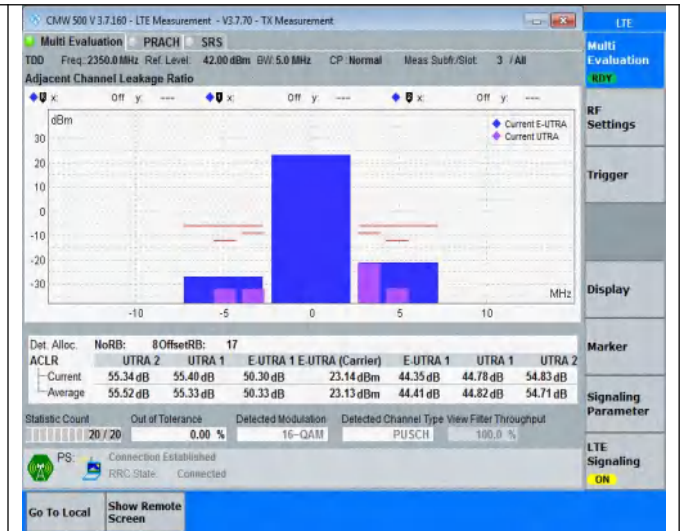

NTNV-Band40-5MHz-16QAM-39150-8RB#17