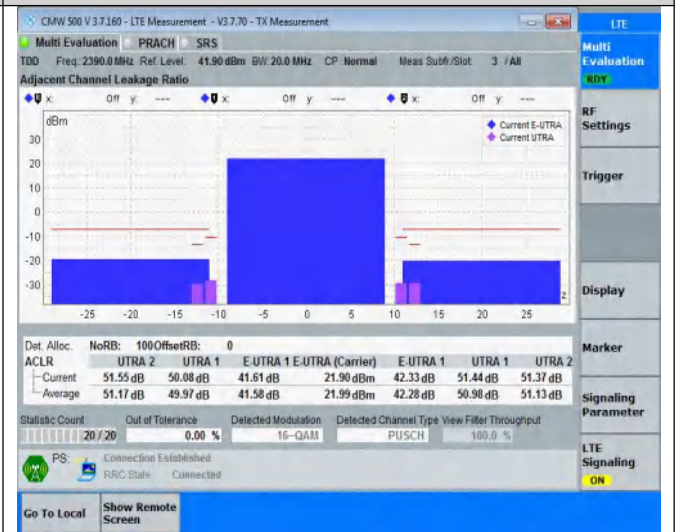

NTNV-Band40-20MHz-16QAM-39550-100RB#0