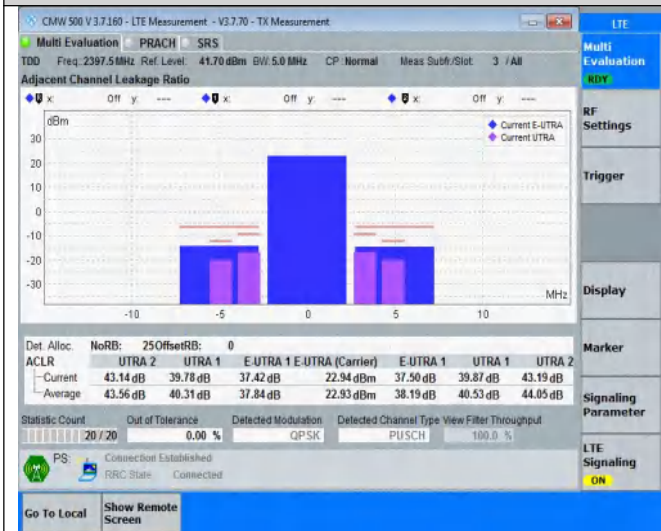

NTNV-Band40-5MHz-QPSK-39625-25RB#0