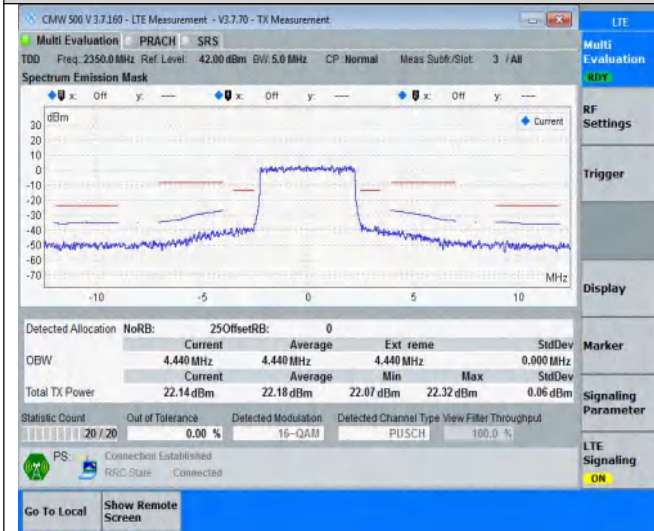

NTNV-Band40-5MHz-16QAM-39150-25RB#0