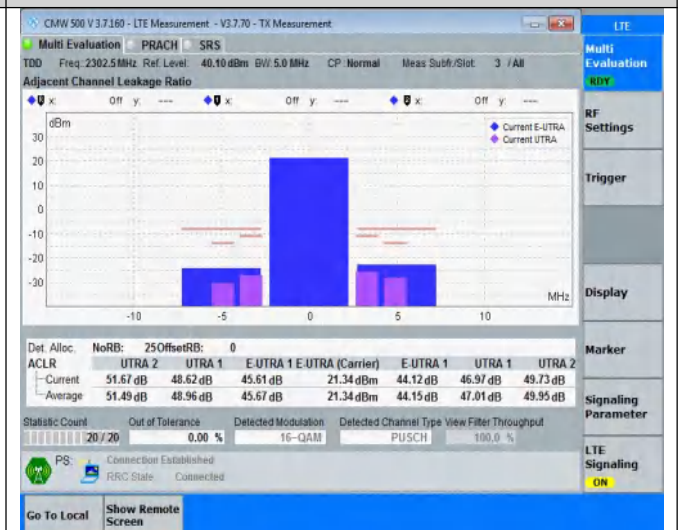

NTNV	Band40	10MHz	16QAM	39150	12RB#38	See graph	PASS
NTNV	Band40	10MHz	16QAM	39150	50RB#0	See graph	PASS
NTNV	Band40	10MHz	16QAM	39600	12RB#0	See graph	PASS
NTNV	Band40	10MHz	16QAM	39600	12RB#38	See graph	PASS
NTNV	Band40	10MHz	16QAM	39600	50RB#0	See graph	PASS
NTNV	Band40	20MHz	QPSK	38750	18RB#0	See graph	PASS
NTNV	Band40	20MHz	QPSK	38750	18RB#82	See graph	PASS
NTNV	Band40	20MHz	QPSK	38750	100RB#0	See graph	PASS
NTNV	Band40	20MHz	QPSK	39150	18RB#0	See graph	PASS
NTNV	Band40	20MHz	QPSK	39150	18RB#82	See graph	PASS
NTNV	Band40	20MHz	QPSK	39150	100RB#0	See graph	PASS
NTNV	Band40	20MHz	QPSK	39550	18RB#0	See graph	PASS
NTNV	Band40	20MHz	QPSK	39550	18RB#82	See graph	PASS
NTNV	Band40	20MHz	QPSK	39550	100RB#0	See graph	PASS
NTNV	Band40	20MHz	16QAM	38750	18RB#0	See graph	PASS
NTNV	Band40	20MHz	16QAM	38750	18RB#82	See graph	PASS
NTNV	Band40	20MHz	16QAM	38750	100RB#0	See graph	PASS
NTNV	Band40	20MHz	16QAM	39150	18RB#0	See graph	PASS
NTNV	Band40	20MHz	16QAM	39150	18RB#82	See graph	PASS
NTNV	Band40	20MHz	16QAM	39150	100RB#0	See graph	PASS
NTNV	Band40	20MHz	16QAM	39550	18RB#0	See graph	PASS
NTNV	Band40	20MHz	16QAM	39550	18RB#82	See graph	PASS
NTNV	Band40	20MHz	16QAM	39550	100RB#0	See graph	PASS

Test Graphs

NTNV-Band40-5MHz-QPSK-39625-25RB#0

NTNV-Band40-5MHz-16QAM-38675-8RB#0

NTNV-Band40-5MHz-16QAM-38675-8RB#17

NTNV-Band40-5MHz-16QAM-38675-25RB#0

NTNV-Band40-5MHz-16QAM-39150-8RB#0

NTNV-Band40-5MHz-16QAM-39150-8RB#17