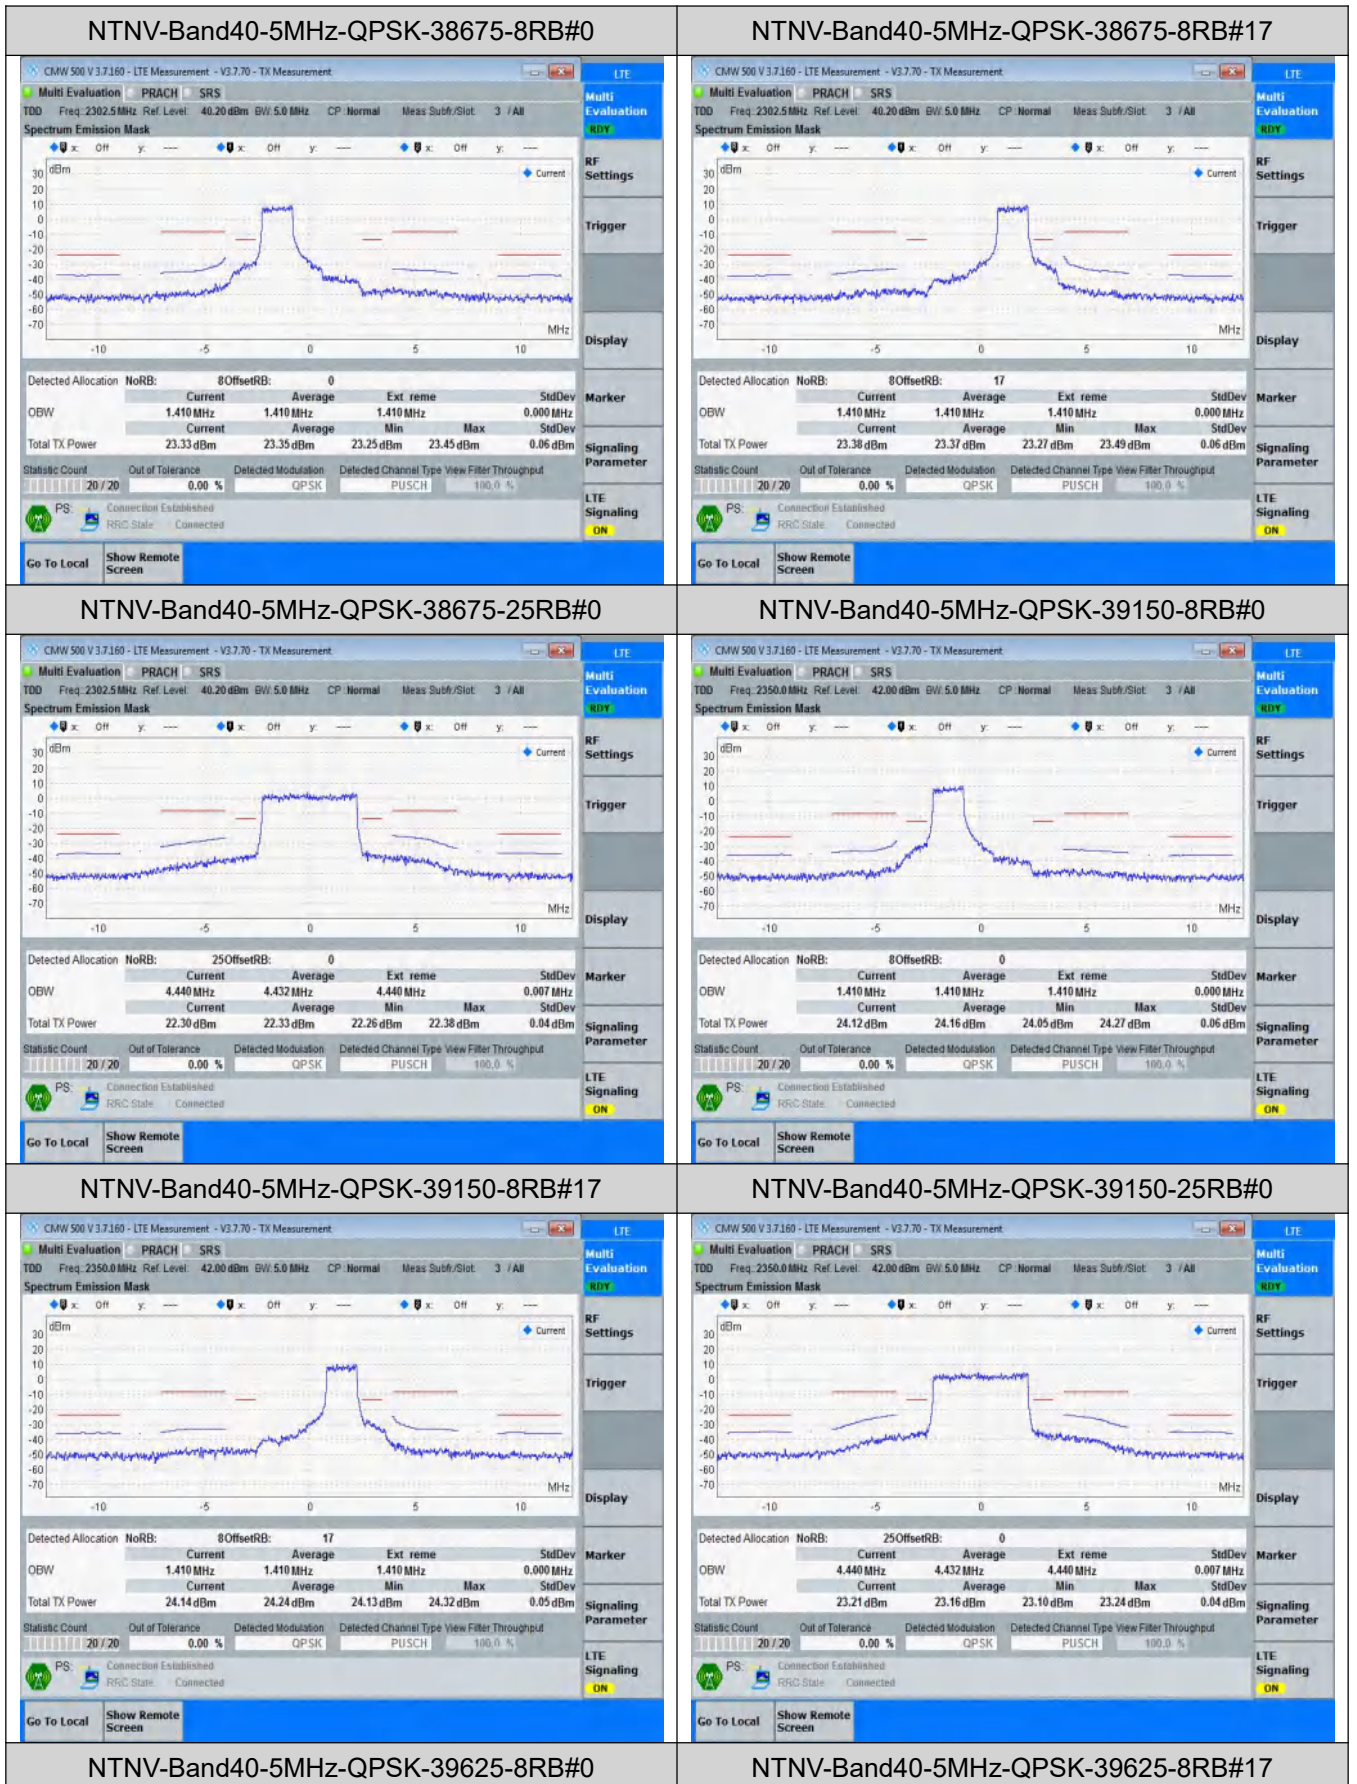

Test Graphs