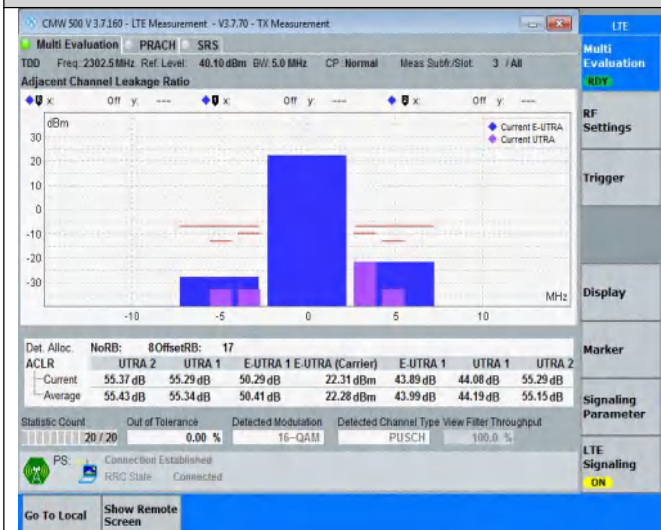

NTNV	Band40	10MHz	16QAM	39150	12RB#38	See graph	PASS
NTNV	Band40	10MHz	16QAM	39150	50RB#0	See graph	PASS
NTNV	Band40	10MHz	16QAM	39600	12RB#0	See graph	PASS
NTNV	Band40	10MHz	16QAM	39600	12RB#38	See graph	PASS
NTNV	Band40	10MHz	16QAM	39600	50RB#0	See graph	PASS
NTNV	Band40	20MHz	QPSK	38750	18RB#0	See graph	PASS
NTNV	Band40	20MHz	QPSK	38750	18RB#82	See graph	PASS
NTNV	Band40	20MHz	QPSK	38750	100RB#0	See graph	PASS
NTNV	Band40	20MHz	QPSK	39150	18RB#0	See graph	PASS
NTNV	Band40	20MHz	QPSK	39150	18RB#82	See graph	PASS
NTNV	Band40	20MHz	QPSK	39150	100RB#0	See graph	PASS
NTNV	Band40	20MHz	QPSK	39550	18RB#0	See graph	PASS
NTNV	Band40	20MHz	QPSK	39550	18RB#82	See graph	PASS
NTNV	Band40	20MHz	QPSK	39550	100RB#0	See graph	PASS
NTNV	Band40	20MHz	16QAM	38750	18RB#0	See graph	PASS
NTNV	Band40	20MHz	16QAM	38750	18RB#82	See graph	PASS
NTNV	Band40	20MHz	16QAM	38750	100RB#0	See graph	PASS
NTNV	Band40	20MHz	16QAM	39150	18RB#0	See graph	PASS
NTNV	Band40	20MHz	16QAM	39150	18RB#82	See graph	PASS
NTNV	Band40	20MHz	16QAM	39150	100RB#0	See graph	PASS
NTNV	Band40	20MHz	16QAM	39550	18RB#0	See graph	PASS
NTNV	Band40	20MHz	16QAM	39550	18RB#82	See graph	PASS
NTNV	Band40	20MHz	16QAM	39550	100RB#0	See graph	PASS

Test Graphs

NTNV-Band40-5MHz-QPSK-39625-25RB#0

NTNV-Band40-5MHz-16QAM-38675-8RB#0

NTNV-Band40-5MHz-16QAM-38675-8RB#17

NTNV-Band40-5MHz-16QAM-38675-25RB#0

NTNV-Band40-5MHz-16QAM-39150-8RB#0

NTNV-Band40-5MHz-16QAM-39150-8RB#17