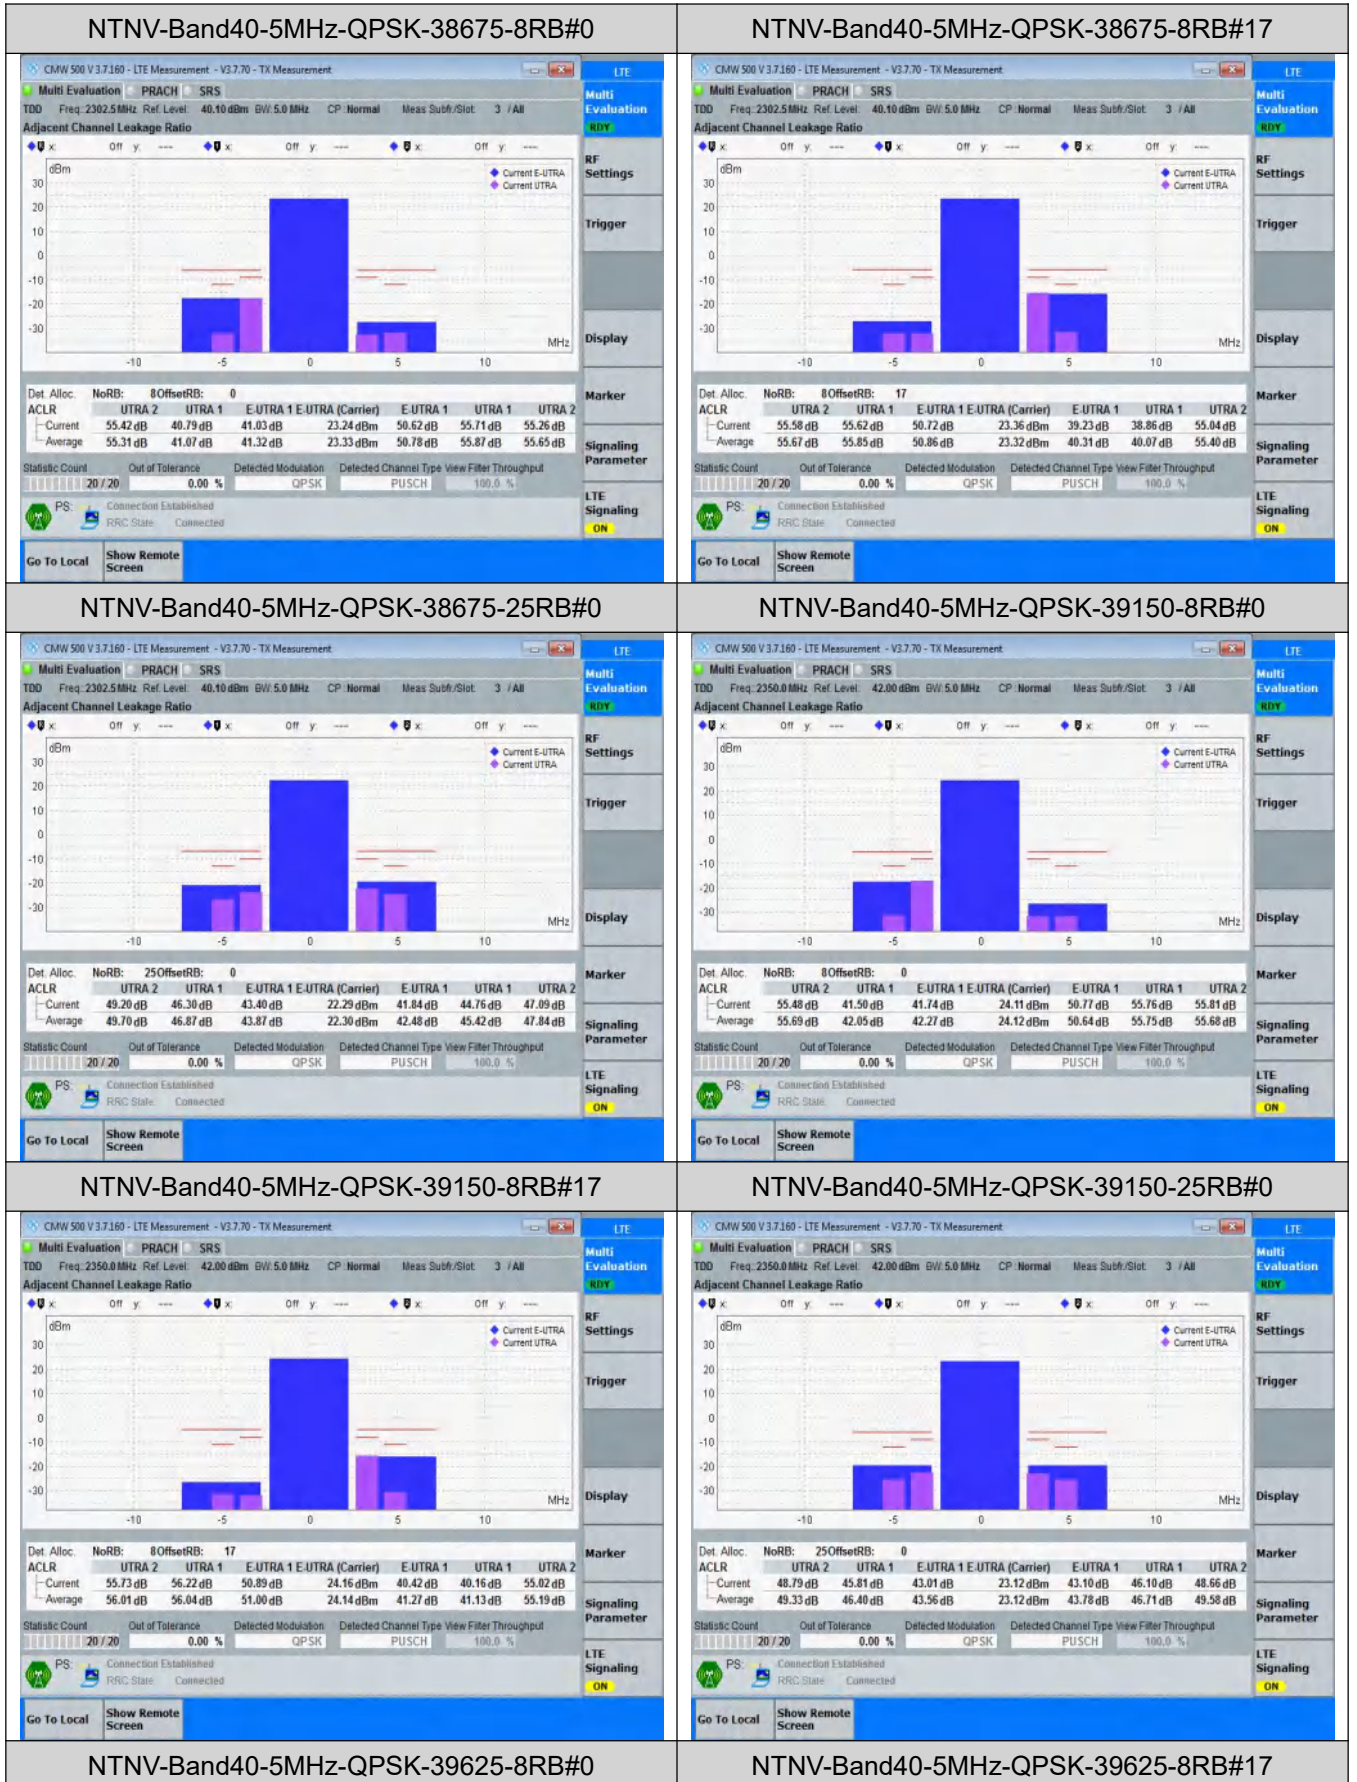

Test Graphs