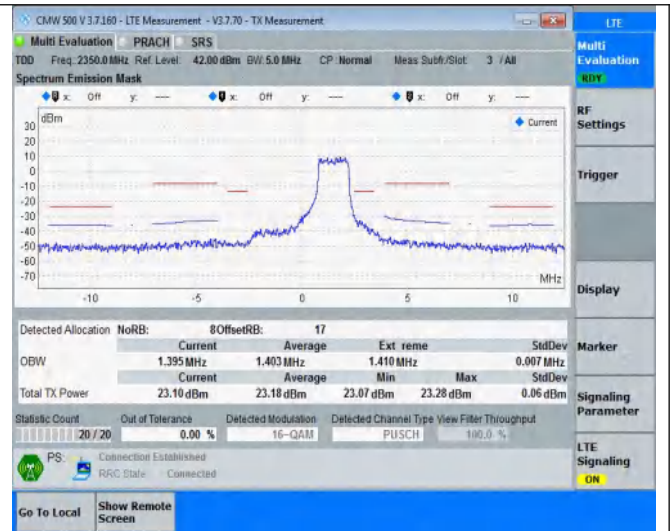

NTNV-Band40-5MHz-16QAM-39150-8RB#17