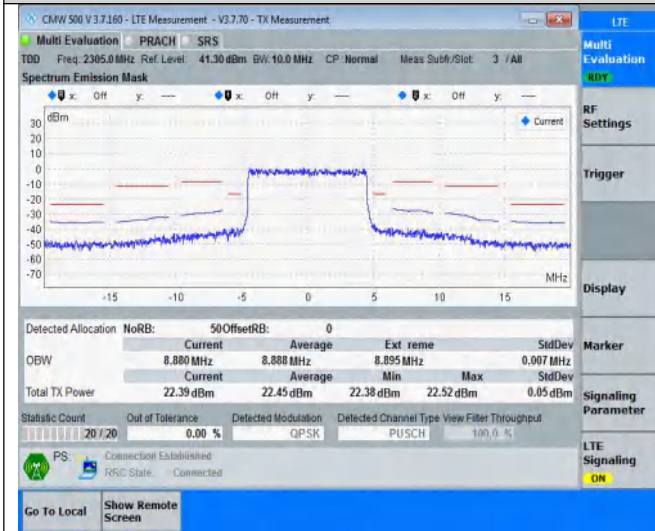

NTNV-Band40-10MHz-QPSK-38700-50RB#0