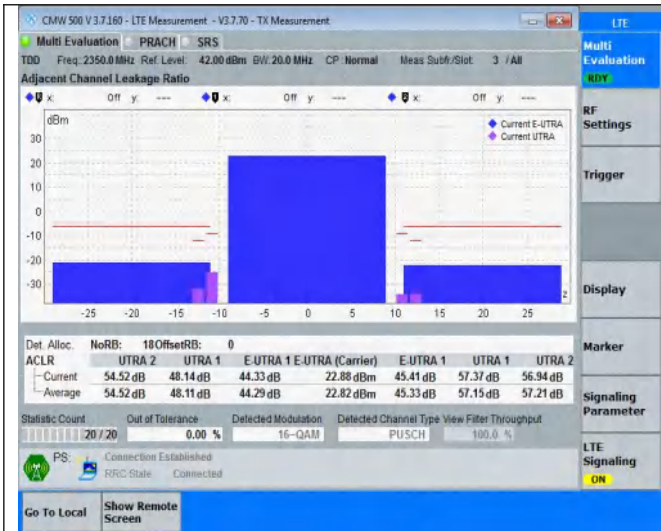

NTNV-Band40-20MHz-16QAM-39150-18RB#0