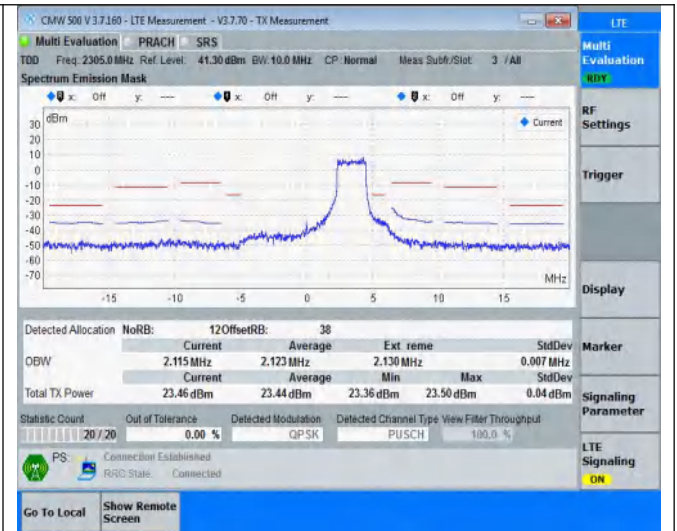

NTNV-Band40-10MHz-QPSK-38700-12RB#38