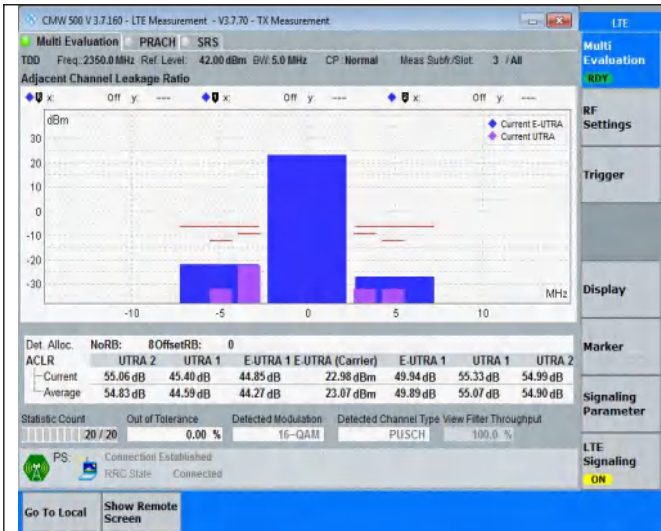

NTNV-Band40-5MHz-16QAM-39150-8RB#0