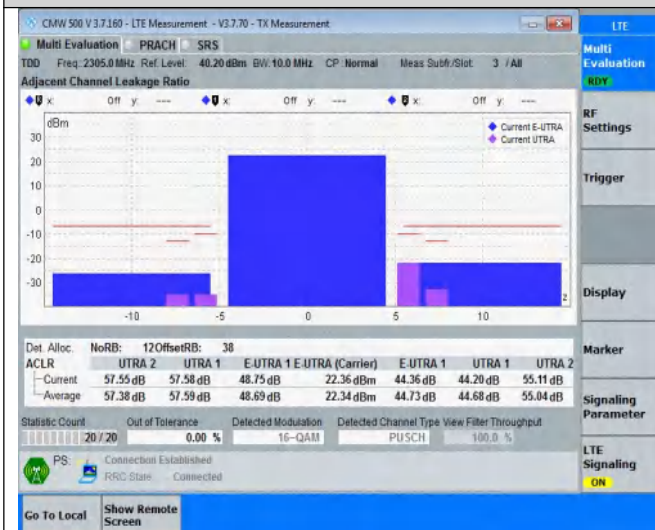

NTNV-Band40-10MHz-16QAM-38700-12RB#38