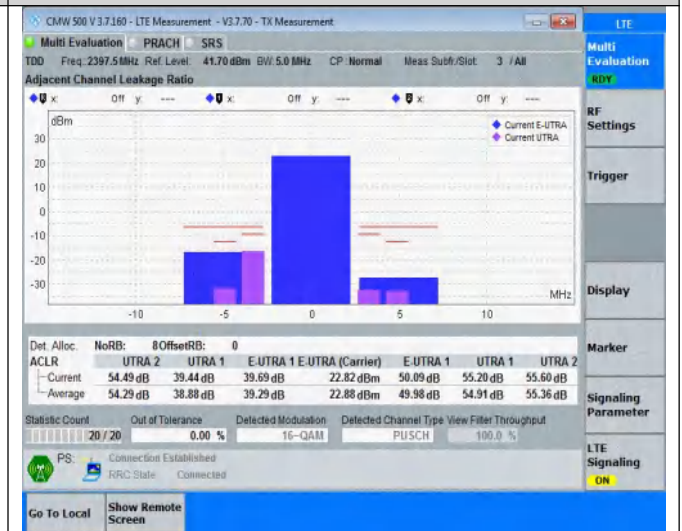

NTNV-Band40-5MHz-16QAM-39625-8RB#0