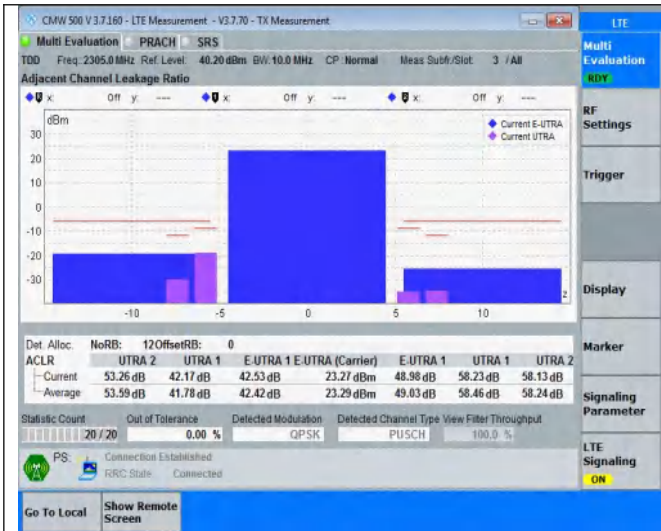

NTNV-Band40-10MHz-QPSK-38700-12RB#0