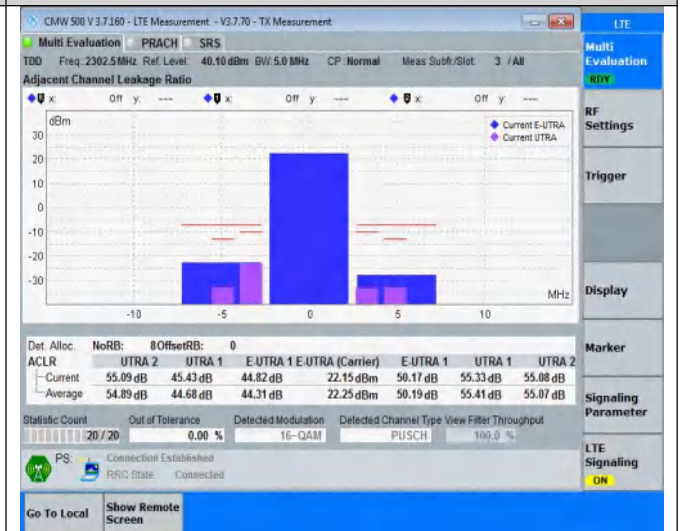

NTNV	Band40	10MHz	16QAM	39150	12RB#38	See graph	PASS
NTNV	Band40	10MHz	16QAM	39150	50RB#0	See graph	PASS
NTNV	Band40	10MHz	16QAM	39600	12RB#0	See graph	PASS
NTNV	Band40	10MHz	16QAM	39600	12RB#38	See graph	PASS
NTNV	Band40	10MHz	16QAM	39600	50RB#0	See graph	PASS
NTNV	Band40	20MHz	QPSK	38750	18RB#0	See graph	PASS
NTNV	Band40	20MHz	QPSK	38750	18RB#82	See graph	PASS
NTNV	Band40	20MHz	QPSK	38750	100RB#0	See graph	PASS
NTNV	Band40	20MHz	QPSK	39150	18RB#0	See graph	PASS
NTNV	Band40	20MHz	QPSK	39150	18RB#82	See graph	PASS
NTNV	Band40	20MHz	QPSK	39150	100RB#0	See graph	PASS
NTNV	Band40	20MHz	QPSK	39550	18RB#0	See graph	PASS
NTNV	Band40	20MHz	QPSK	39550	18RB#82	See graph	PASS
NTNV	Band40	20MHz	QPSK	39550	100RB#0	See graph	PASS
NTNV	Band40	20MHz	16QAM	38750	18RB#0	See graph	PASS
NTNV	Band40	20MHz	16QAM	38750	18RB#82	See graph	PASS
NTNV	Band40	20MHz	16QAM	38750	100RB#0	See graph	PASS
NTNV	Band40	20MHz	16QAM	39150	18RB#0	See graph	PASS
NTNV	Band40	20MHz	16QAM	39150	18RB#82	See graph	PASS
NTNV	Band40	20MHz	16QAM	39150	100RB#0	See graph	PASS
NTNV	Band40	20MHz	16QAM	39550	18RB#0	See graph	PASS
NTNV	Band40	20MHz	16QAM	39550	18RB#82	See graph	PASS
NTNV	Band40	20MHz	16QAM	39550	100RB#0	See graph	PASS

Test Graphs

NTNV-Band40-5MHz-QPSK-39625-25RB#0

NTNV-Band40-5MHz-16QAM-38675-8RB#0

NTNV-Band40-5MHz-16QAM-38675-8RB#17

NTNV-Band40-5MHz-16QAM-38675-25RB#0

NTNV-Band40-5MHz-16QAM-39150-8RB#0

NTNV-Band40-5MHz-16QAM-39150-8RB#17