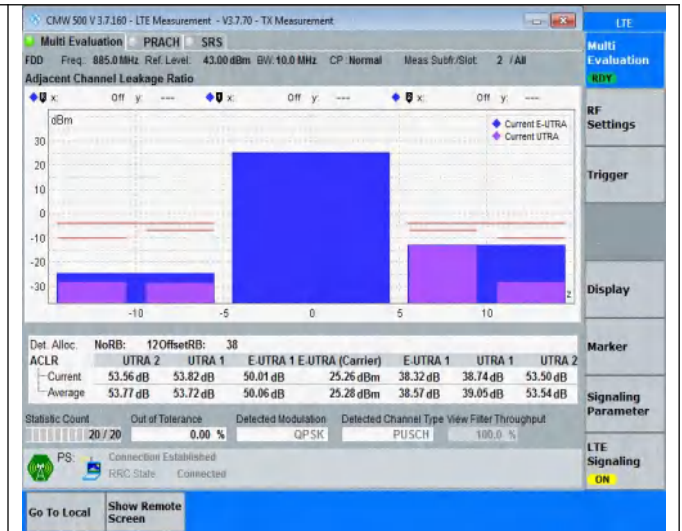

NTNV-Band8-10MHz-QPSK-21500-12RB#38