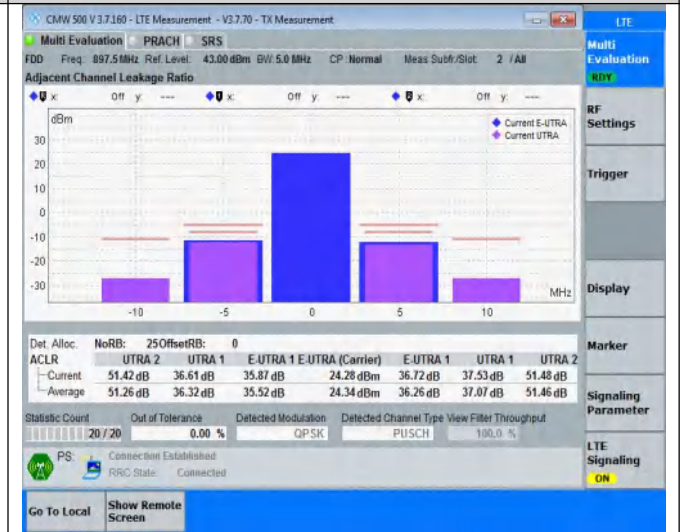

NTNV-Band8-5MHz-QPSK-21625-25RB#0