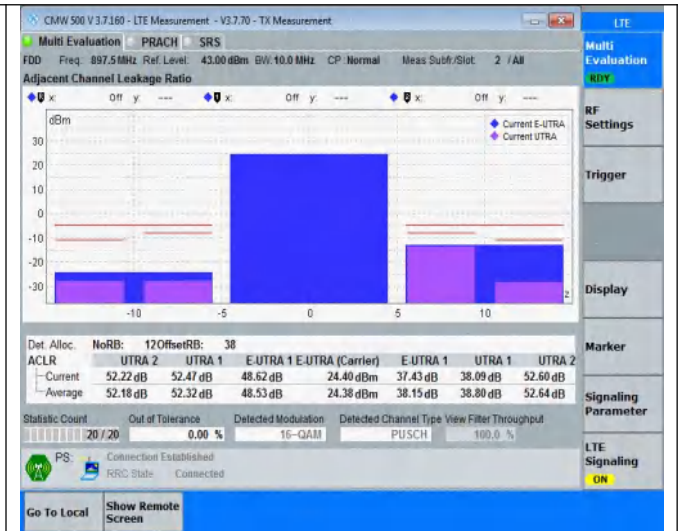

NTNV-Band8-10MHz-16QAM-21625-12RB#38