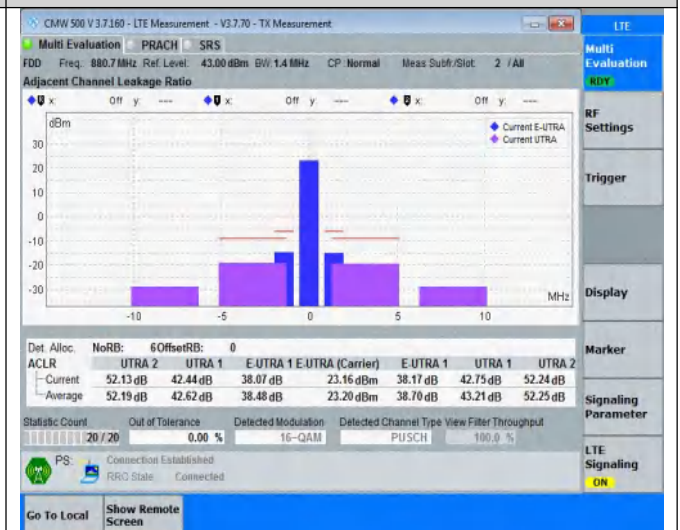

NTNV	Band8	5MHz	16QAM	21625	8RB#17	See graph	PASS
NTNV	Band8	5MHz	16QAM	21625	25RB#0	See graph	PASS
NTNV	Band8	5MHz	16QAM	21775	8RB#0	See graph	PASS
NTNV	Band8	5MHz	16QAM	21775	8RB#17	See graph	PASS
NTNV	Band8	5MHz	16QAM	21775	25RB#0	See graph	PASS
NTNV	Band8	10MHz	QPSK	21500	12RB#0	See graph	PASS
NTNV	Band8	10MHz	QPSK	21500	12RB#38	See graph	PASS
NTNV	Band8	10MHz	QPSK	21500	50RB#0	See graph	PASS
NTNV	Band8	10MHz	QPSK	21625	12RB#0	See graph	PASS
NTNV	Band8	10MHz	QPSK	21625	12RB#38	See graph	PASS
NTNV	Band8	10MHz	QPSK	21625	50RB#0	See graph	PASS
NTNV	Band8	10MHz	QPSK	21750	12RB#0	See graph	PASS
NTNV	Band8	10MHz	QPSK	21750	12RB#38	See graph	PASS
NTNV	Band8	10MHz	QPSK	21750	50RB#0	See graph	PASS
NTNV	Band8	10MHz	16QAM	21500	12RB#0	See graph	PASS
NTNV	Band8	10MHz	16QAM	21500	12RB#38	See graph	PASS
NTNV	Band8	10MHz	16QAM	21500	50RB#0	See graph	PASS
NTNV	Band8	10MHz	16QAM	21625	12RB#0	See graph	PASS
NTNV	Band8	10MHz	16QAM	21625	12RB#38	See graph	PASS
NTNV	Band8	10MHz	16QAM	21625	50RB#0	See graph	PASS
NTNV	Band8	10MHz	16QAM	21750	12RB#0	See graph	PASS
NTNV	Band8	10MHz	16QAM	21750	12RB#38	See graph	PASS
NTNV	Band8	10MHz	16QAM	21750	50RB#0	See graph	PASS

### Test Graphs

NTNV-Band8-1.4MHz-QPSK-21793-6RB#0

NTNV-Band8-1.4MHz-16QAM-21457-5RB#0

NTNV-Band8-1.4MHz-16QAM-21457-5RB#1

NTNV-Band8-1.4MHz-16QAM-21457-6RB#0

NTNV-Band8-1.4MHz-16QAM-21625-5RB#0

NTNV-Band8-1.4MHz-16QAM-21625-5RB#1