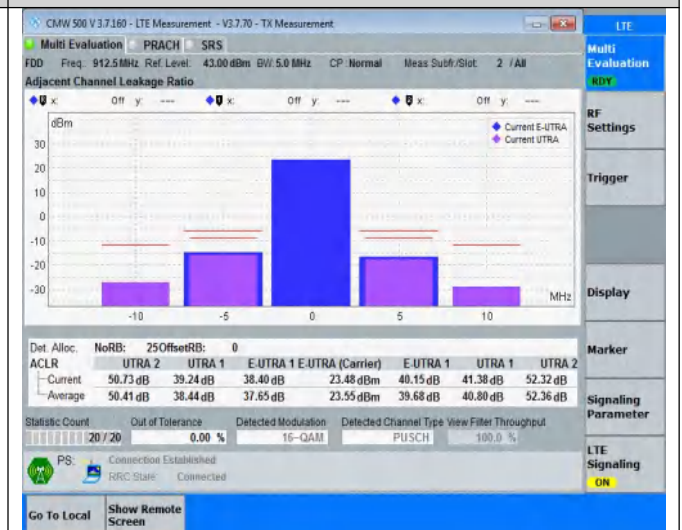

NTNV-Band8-5MHz-16QAM-21775-25RB#0