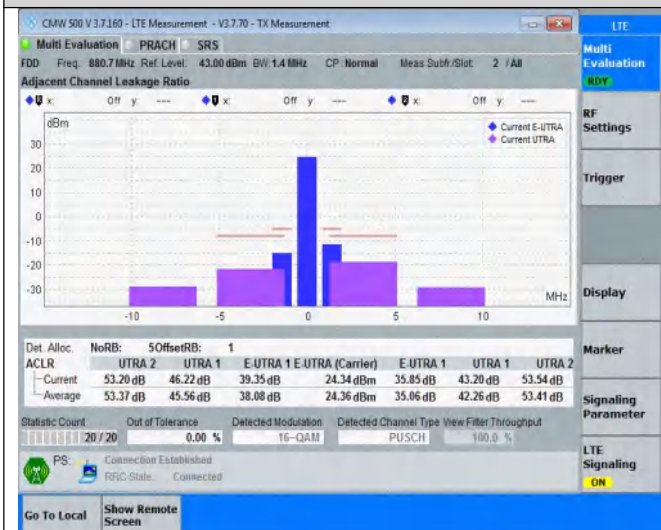

NTNV	Band8	5MHz	16QAM	21625	8RB#17	See graph	PASS
NTNV	Band8	5MHz	16QAM	21625	25RB#0	See graph	PASS
NTNV	Band8	5MHz	16QAM	21775	8RB#0	See graph	PASS
NTNV	Band8	5MHz	16QAM	21775	8RB#17	See graph	PASS
NTNV	Band8	5MHz	16QAM	21775	25RB#0	See graph	PASS
NTNV	Band8	10MHz	QPSK	21500	12RB#0	See graph	PASS
NTNV	Band8	10MHz	QPSK	21500	12RB#38	See graph	PASS
NTNV	Band8	10MHz	QPSK	21500	50RB#0	See graph	PASS
NTNV	Band8	10MHz	QPSK	21625	12RB#0	See graph	PASS
NTNV	Band8	10MHz	QPSK	21625	12RB#38	See graph	PASS
NTNV	Band8	10MHz	QPSK	21625	50RB#0	See graph	PASS
NTNV	Band8	10MHz	QPSK	21750	12RB#0	See graph	PASS
NTNV	Band8	10MHz	QPSK	21750	12RB#38	See graph	PASS
NTNV	Band8	10MHz	QPSK	21750	50RB#0	See graph	PASS
NTNV	Band8	10MHz	16QAM	21500	12RB#0	See graph	PASS
NTNV	Band8	10MHz	16QAM	21500	12RB#38	See graph	PASS
NTNV	Band8	10MHz	16QAM	21500	50RB#0	See graph	PASS
NTNV	Band8	10MHz	16QAM	21625	12RB#0	See graph	PASS
NTNV	Band8	10MHz	16QAM	21625	12RB#38	See graph	PASS
NTNV	Band8	10MHz	16QAM	21625	50RB#0	See graph	PASS
NTNV	Band8	10MHz	16QAM	21750	12RB#0	See graph	PASS
NTNV	Band8	10MHz	16QAM	21750	12RB#38	See graph	PASS
NTNV	Band8	10MHz	16QAM	21750	50RB#0	See graph	PASS

### Test Graphs

NTNV-Band8-1.4MHz-QPSK-21793-6RB#0

NTNV-Band8-1.4MHz-16QAM-21457-5RB#0

NTNV-Band8-1.4MHz-16QAM-21457-5RB#1

NTNV-Band8-1.4MHz-16QAM-21457-6RB#0

NTNV-Band8-1.4MHz-16QAM-21625-5RB#0

NTNV-Band8-1.4MHz-16QAM-21625-5RB#1