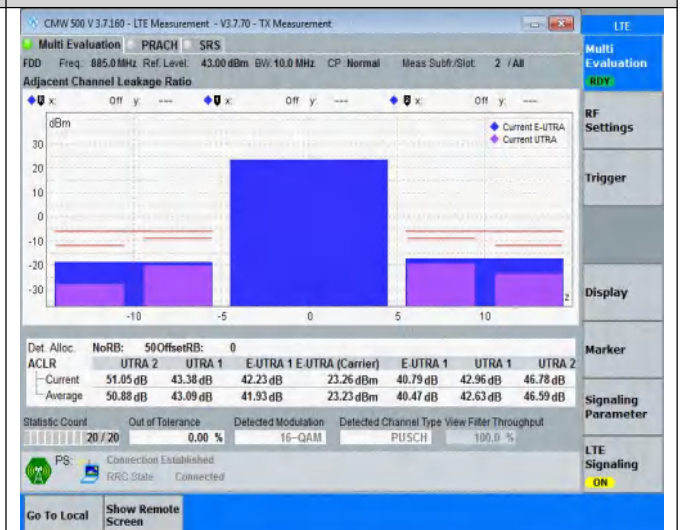

NTNV-Band8-10MHz-16QAM-21500-50RB#0