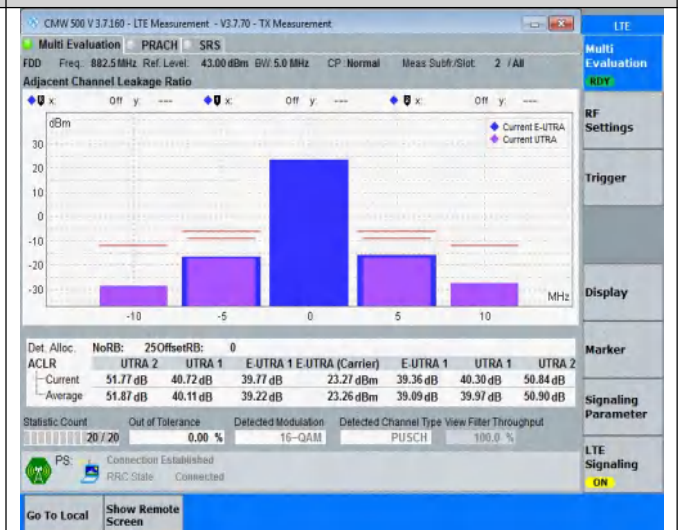

NTNV-Band8-5MHz-16QAM-21475-25RB#0