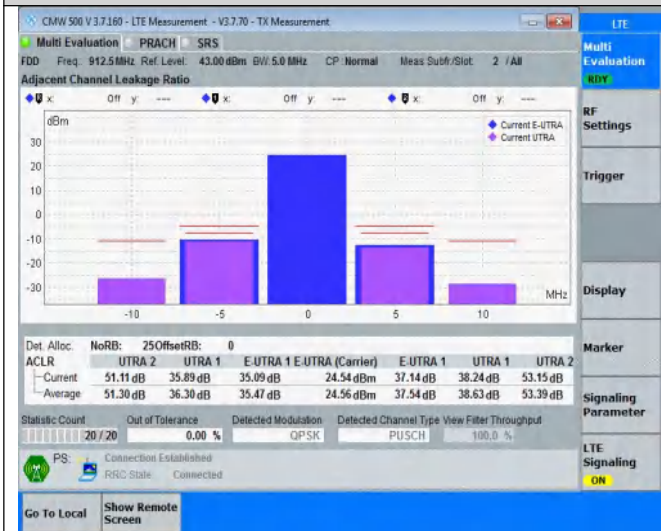

NTNV-Band8-5MHz-QPSK-21775-25RB#0