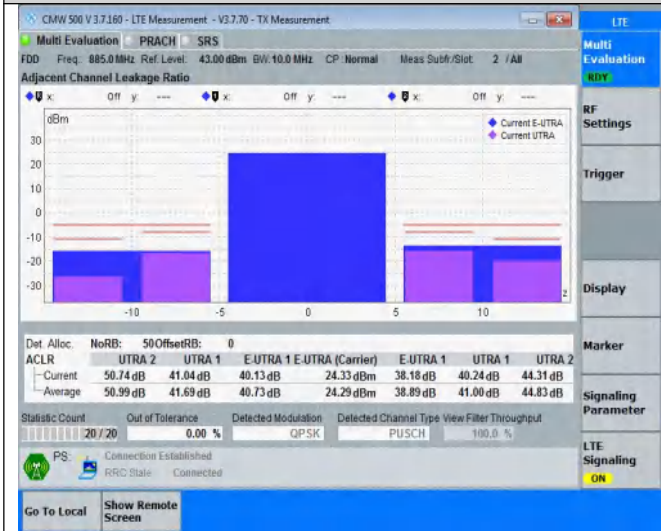

NTNV-Band8-10MHz-QPSK-21500-50RB#0