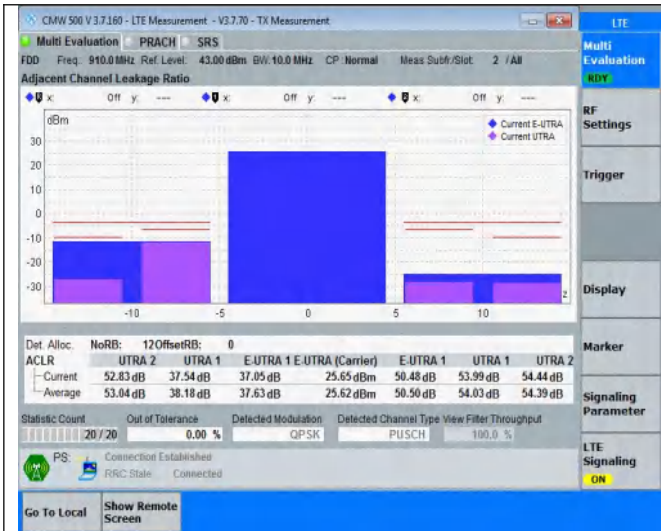

NTNV-Band8-10MHz-QPSK-21750-12RB#0