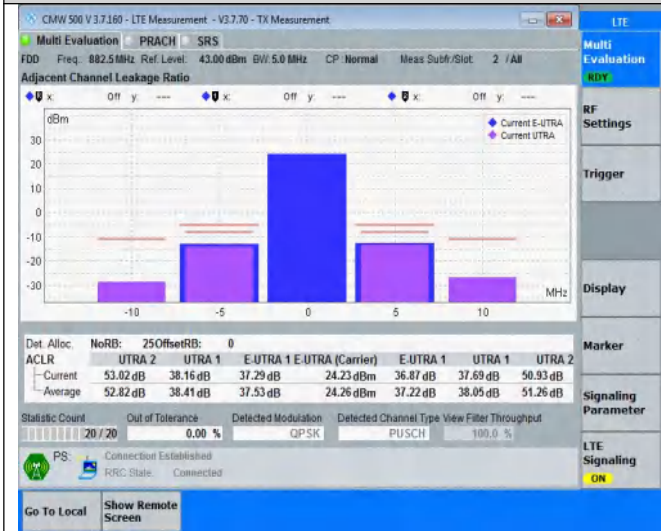

NTNV-Band8-5MHz-QPSK-21475-25RB#0