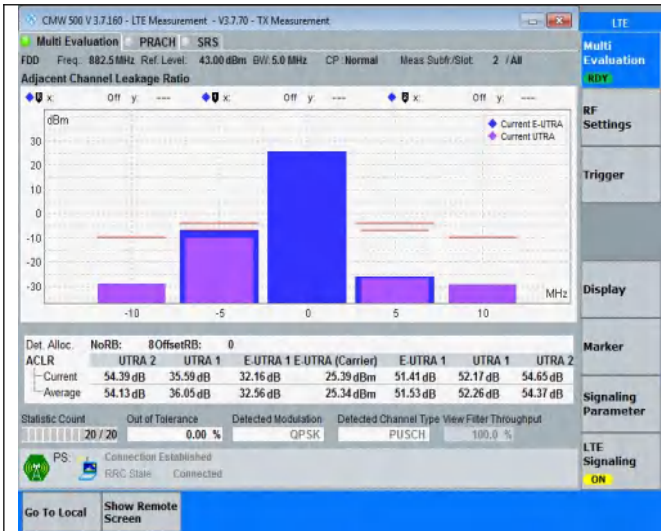

NTNV-Band8-5MHz-QPSK-21475-8RB#0