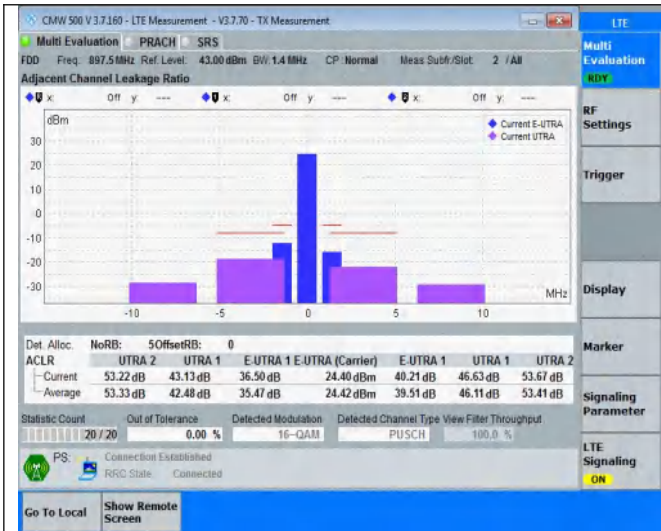

NTNV-Band8-1.4MHz-16QAM-21625-5RB#0