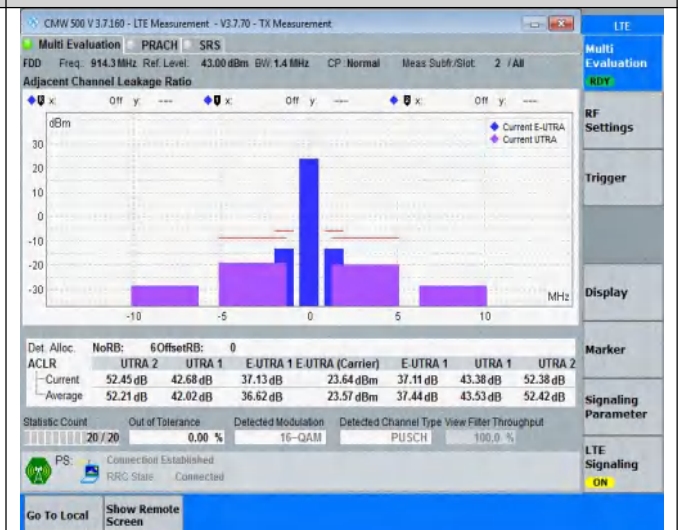

NTNV-Band8-1.4MHz-16QAM-21793-6RB#0