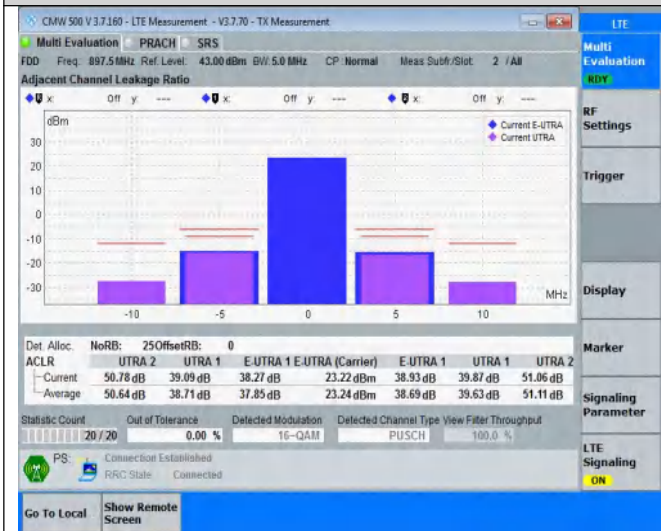

NTNV-Band8-5MHz-16QAM-21625-25RB#0