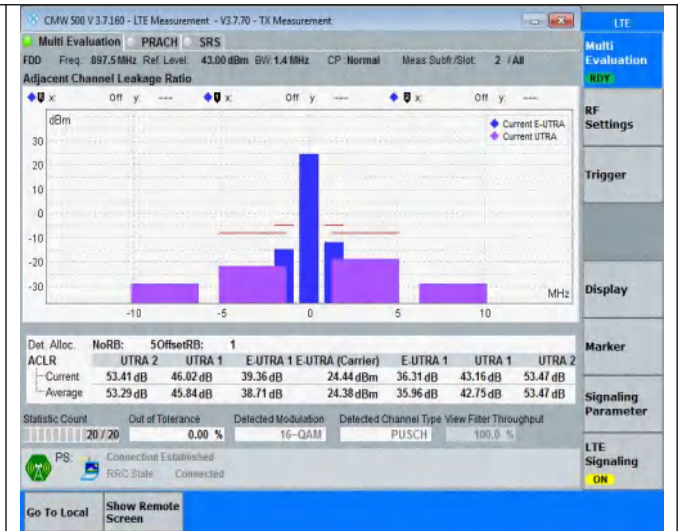

NTNV-Band8-1.4MHz-16QAM-21625-5RB#1