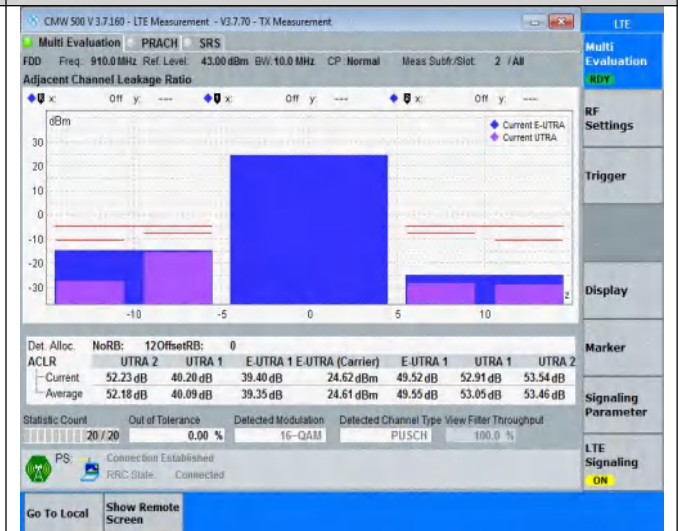

NTNV-Band8-10MHz-16QAM-21750-12RB#0