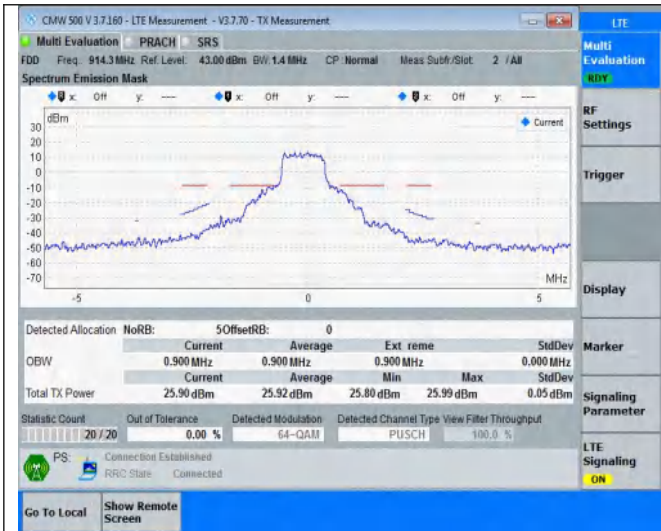

NTNV-Band8-1.4MHz-QPSK-21793-6RB#0