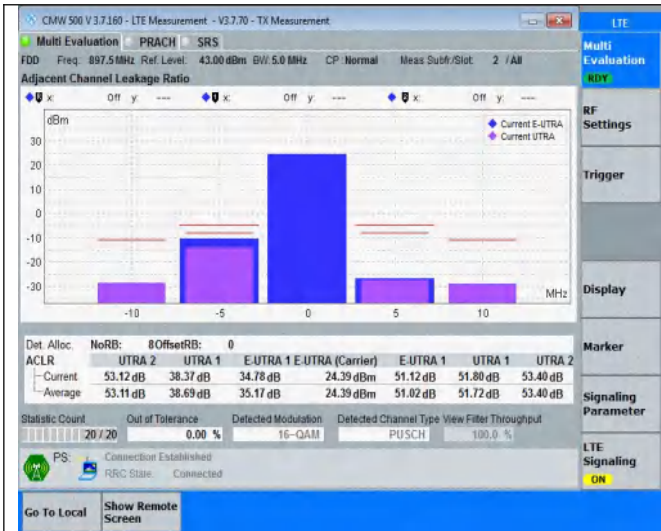

NTNV-Band8-5MHz-16QAM-21625-8RB#0