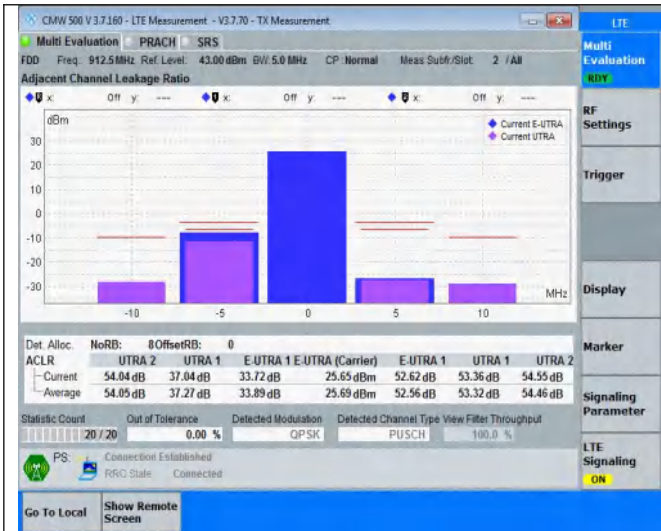

NTNV-Band8-5MHz-QPSK-21775-8RB#0