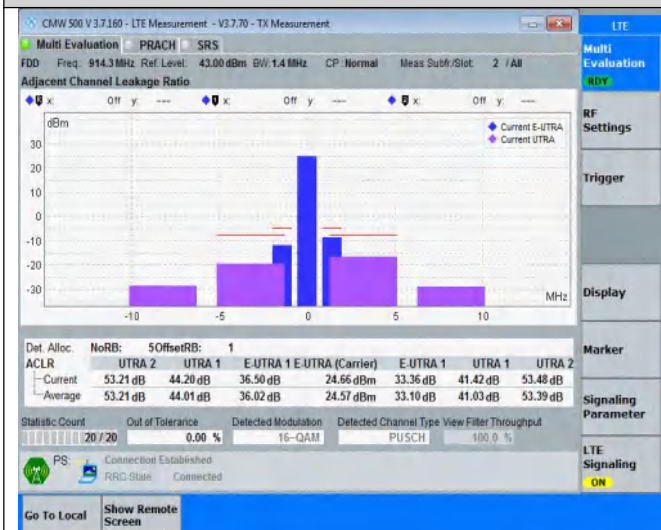

NTNV-Band8-1.4MHz-16QAM-21793-5RB#1