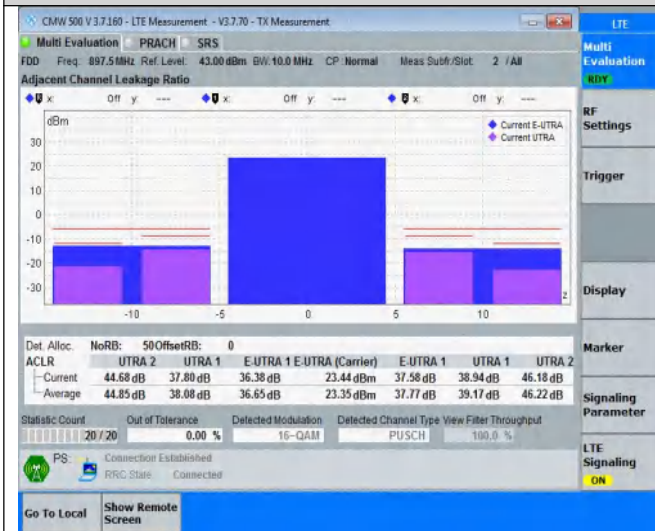

NTNV-Band8-10MHz-16QAM-21625-50RB#0