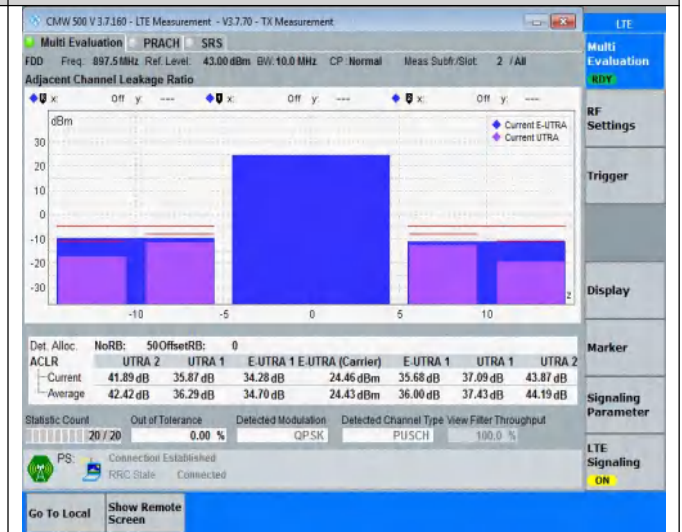

## TABLE OF CONTENTS

Summary of Test Results Data and Graph .....	3
Appendix A .Transmitter Maximum Output Power .....	3
Appendix B .Transmitter Minimum Output Power .....	4
Appendix C .Transmitter Spectrum Emission Mask .....	5
Appendix D .Transmitter Adjacent Channel Leakage Power Ratio(ACLR) .....	16
Appendix E .Transmitter Spurious Emissions .....	27
Appendix F.Receiver Spurious Emissions .....	262
Appendix G. Receiver Adjacent Channel Selectivity (ACS) .....	265
Appendix H .Receiver blocking characteristics .....	266
Appendix I .Receiver Spurious Response .....	268
Appendix J .Receiver Intermodulation Characteristics .....	269
Appendix K .Receiver Reference Sensitivity Level .....	270

NTNV-Band8-10MHz-QPSK-21625-12RB#0

NTNV-Band8-10MHz-QPSK-21625-12RB#38

NTNV-Band8-10MHz-QPSK-21625-50RB#0

NTNV-Band8-10MHz-QPSK-21750-12RB#0

NTNV-Band8-10MHz-QPSK-21750-12RB#38

NTNV-Band8-10MHz-QPSK-21750-50RB#0