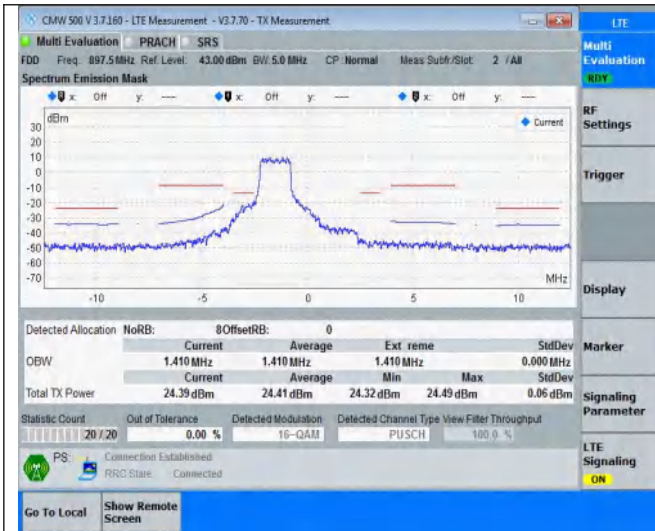

NTNV-Band8-5MHz-16QAM-21625-25RB#0