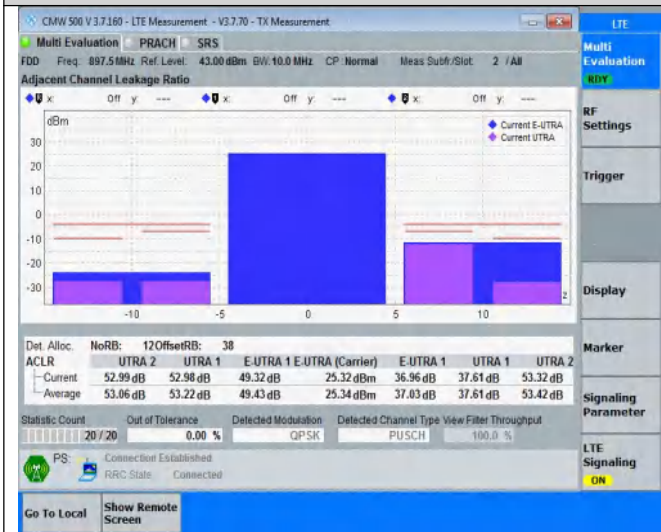

NTNV-Band8-10MHz-QPSK-21625-12RB#38