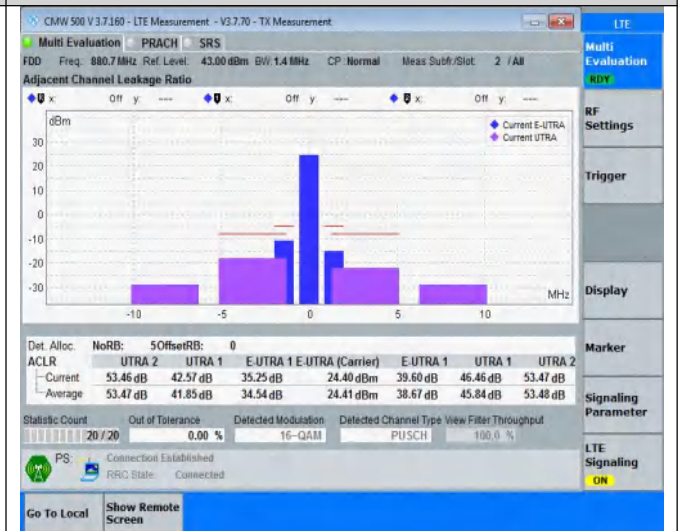

NTNV	Band8	5MHz	16QAM	21625	8RB#17	See graph	PASS
NTNV	Band8	5MHz	16QAM	21625	25RB#0	See graph	PASS
NTNV	Band8	5MHz	16QAM	21775	8RB#0	See graph	PASS
NTNV	Band8	5MHz	16QAM	21775	8RB#17	See graph	PASS
NTNV	Band8	5MHz	16QAM	21775	25RB#0	See graph	PASS
NTNV	Band8	10MHz	QPSK	21500	12RB#0	See graph	PASS
NTNV	Band8	10MHz	QPSK	21500	12RB#38	See graph	PASS
NTNV	Band8	10MHz	QPSK	21500	50RB#0	See graph	PASS
NTNV	Band8	10MHz	QPSK	21625	12RB#0	See graph	PASS
NTNV	Band8	10MHz	QPSK	21625	12RB#38	See graph	PASS
NTNV	Band8	10MHz	QPSK	21625	50RB#0	See graph	PASS
NTNV	Band8	10MHz	QPSK	21750	12RB#0	See graph	PASS
NTNV	Band8	10MHz	QPSK	21750	12RB#38	See graph	PASS
NTNV	Band8	10MHz	QPSK	21750	50RB#0	See graph	PASS
NTNV	Band8	10MHz	16QAM	21500	12RB#0	See graph	PASS
NTNV	Band8	10MHz	16QAM	21500	12RB#38	See graph	PASS
NTNV	Band8	10MHz	16QAM	21500	50RB#0	See graph	PASS
NTNV	Band8	10MHz	16QAM	21625	12RB#0	See graph	PASS
NTNV	Band8	10MHz	16QAM	21625	12RB#38	See graph	PASS
NTNV	Band8	10MHz	16QAM	21625	50RB#0	See graph	PASS
NTNV	Band8	10MHz	16QAM	21750	12RB#0	See graph	PASS
NTNV	Band8	10MHz	16QAM	21750	12RB#38	See graph	PASS
NTNV	Band8	10MHz	16QAM	21750	50RB#0	See graph	PASS

### Test Graphs

NTNV-Band8-1.4MHz-QPSK-21793-6RB#0

NTNV-Band8-1.4MHz-16QAM-21457-5RB#0

NTNV-Band8-1.4MHz-16QAM-21457-5RB#1

NTNV-Band8-1.4MHz-16QAM-21457-6RB#0

NTNV-Band8-1.4MHz-16QAM-21625-5RB#0

NTNV-Band8-1.4MHz-16QAM-21625-5RB#1