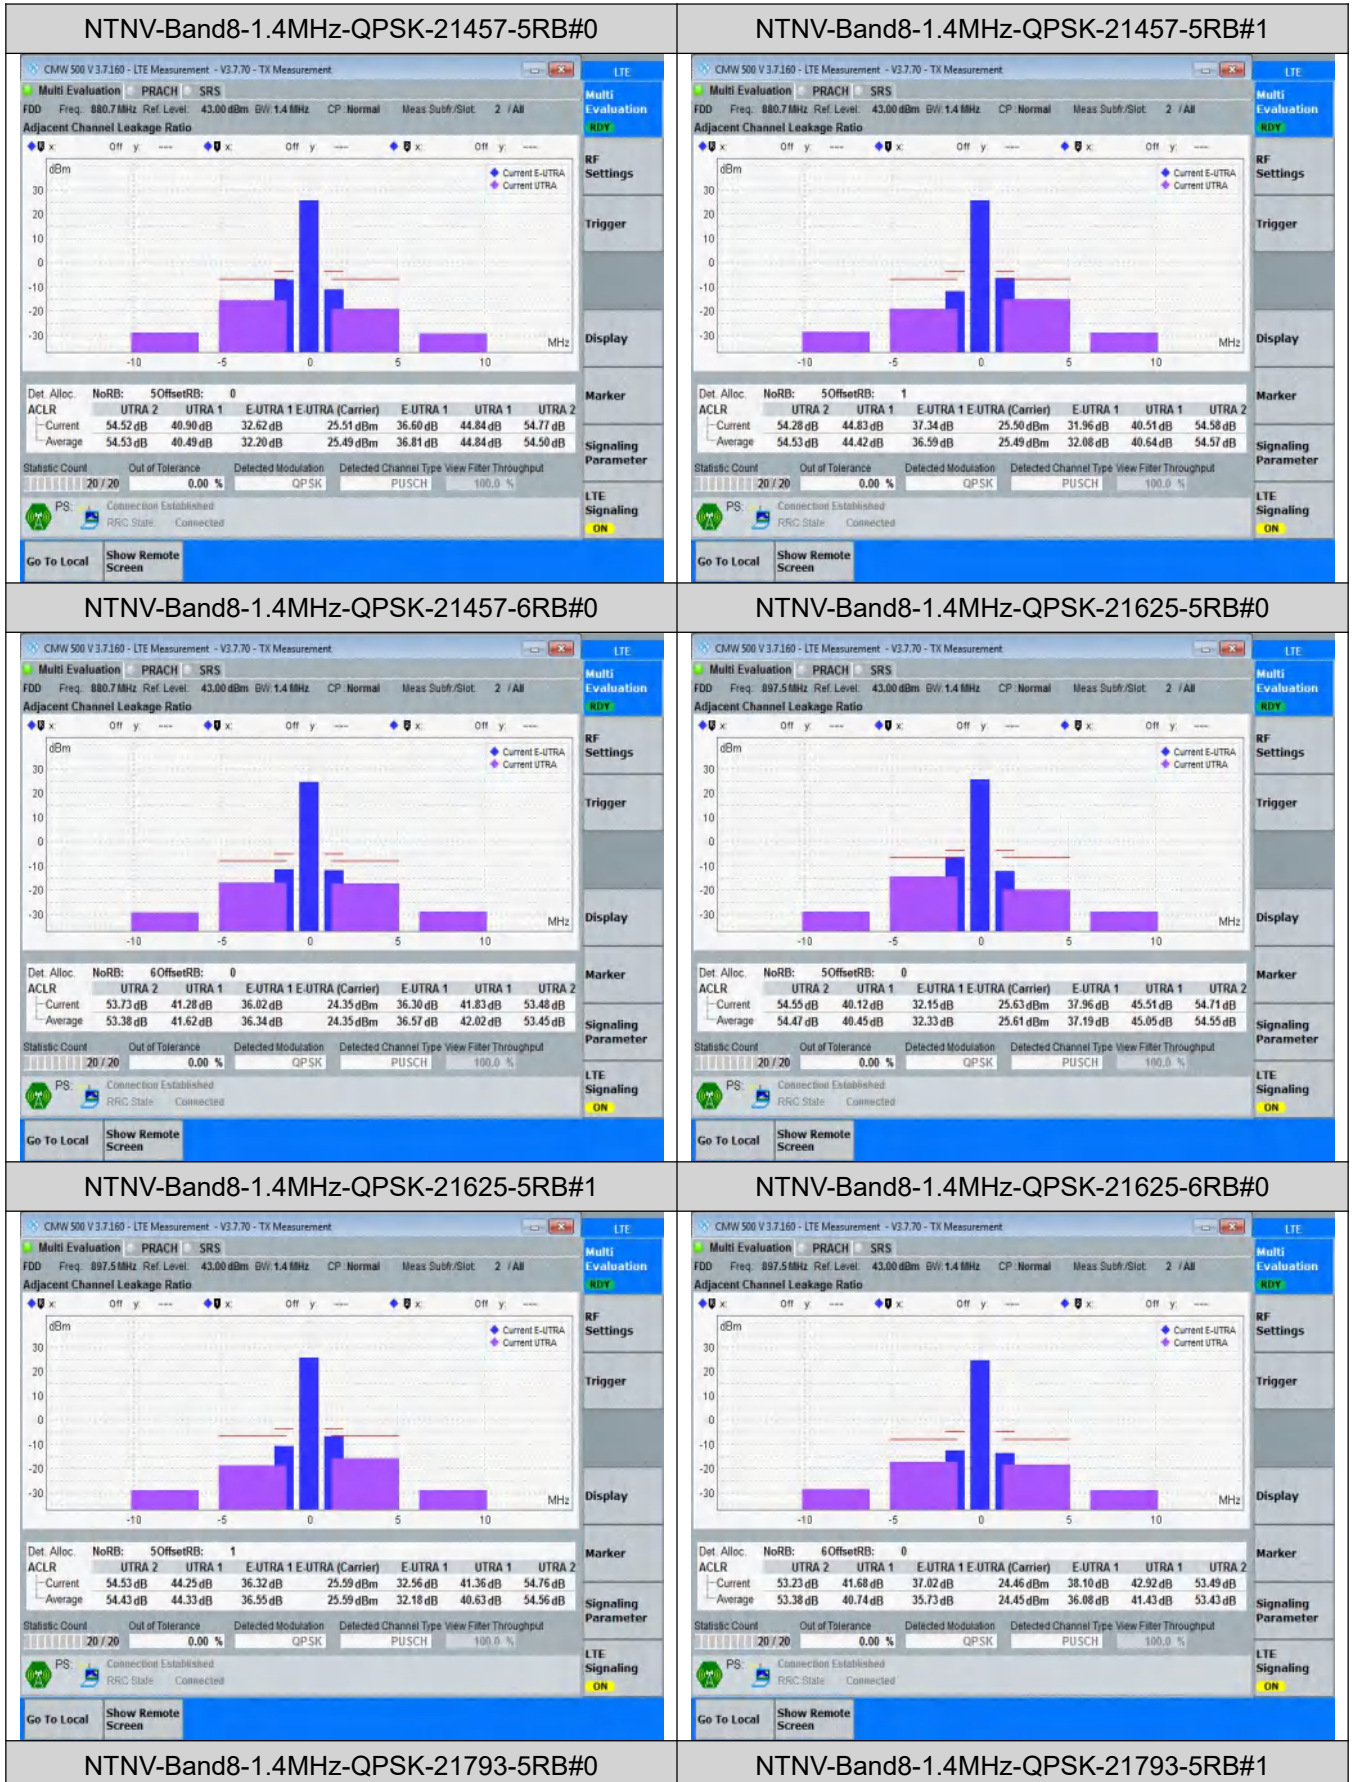

Test Graphs