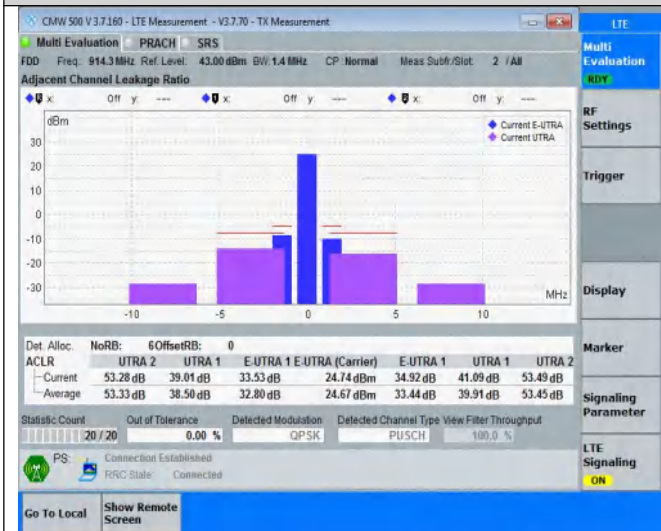

NTNV-Band8-1.4MHz-QPSK-21793-6RB#0