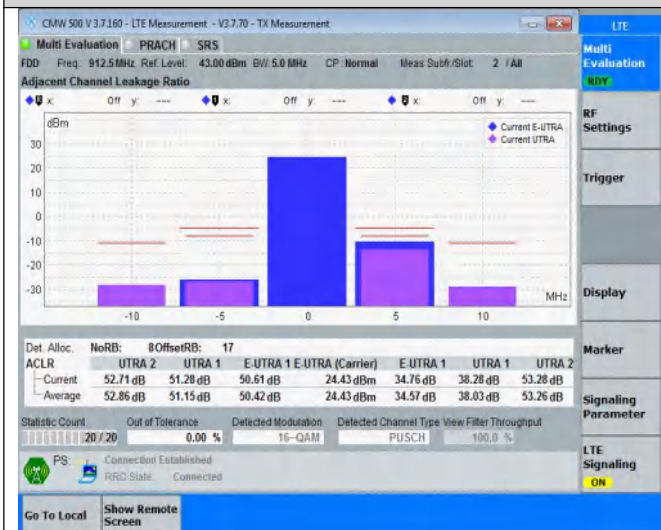

NTNV-Band8-5MHz-16QAM-21775-8RB#17