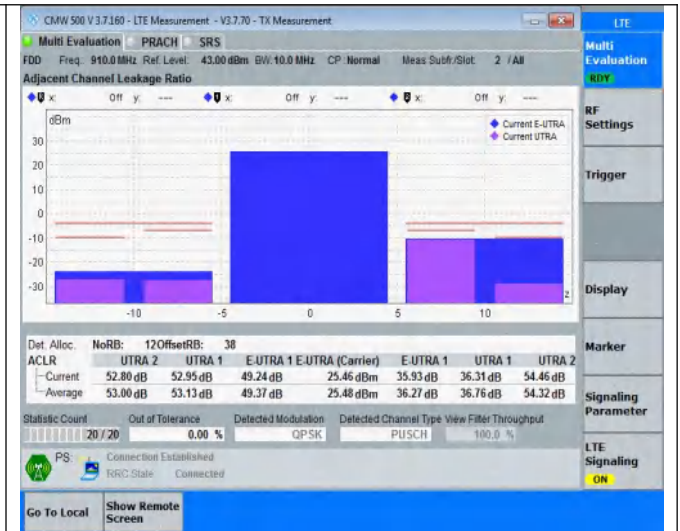

## TABLE OF CONTENTS

Summary of Test Results Data and Graph .....	3
Appendix A .Transmitter Maximum Output Power .....	3
Appendix B .Transmitter Minimum Output Power .....	4
Appendix C .Transmitter Spectrum Emission Mask .....	5
Appendix D .Transmitter Adjacent Channel Leakage Power Ratio(ACLR) .....	16
Appendix E .Transmitter Spurious Emissions .....	27
Appendix F.Receiver Spurious Emissions .....	262
Appendix G. Receiver Adjacent Channel Selectivity (ACS) .....	265
Appendix H .Receiver blocking characteristics .....	266
Appendix I .Receiver Spurious Response .....	268
Appendix J .Receiver Intermodulation Characteristics .....	269
Appendix K .Receiver Reference Sensitivity Level .....	270

NTNV-Band8-10MHz-QPSK-21625-12RB#0

NTNV-Band8-10MHz-QPSK-21625-12RB#38

NTNV-Band8-10MHz-QPSK-21625-50RB#0

NTNV-Band8-10MHz-QPSK-21750-12RB#0

NTNV-Band8-10MHz-QPSK-21750-12RB#38

NTNV-Band8-10MHz-QPSK-21750-50RB#0