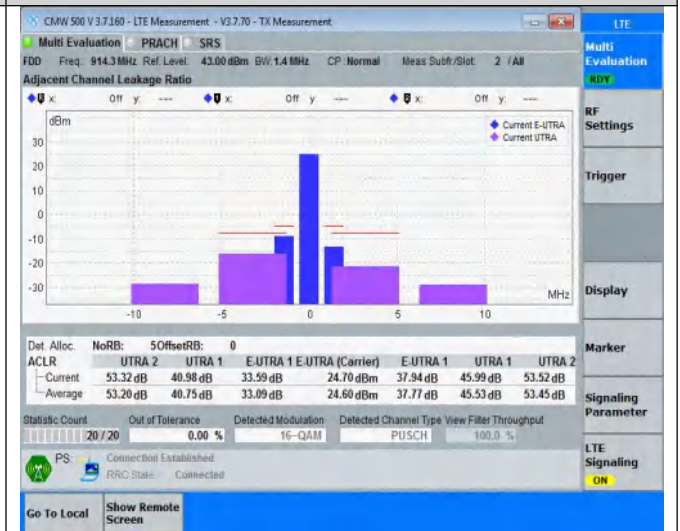

NTNV-Band8-1.4MHz-16QAM-21793-5RB#0