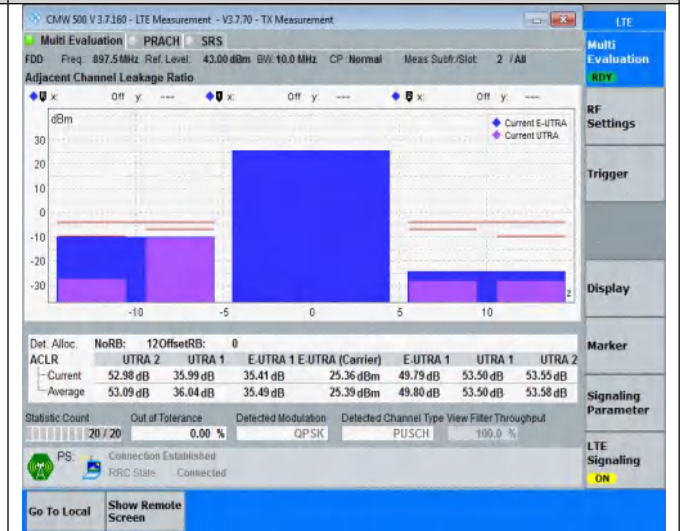

NTNV-Band8-10MHz-QPSK-21625-12RB#0