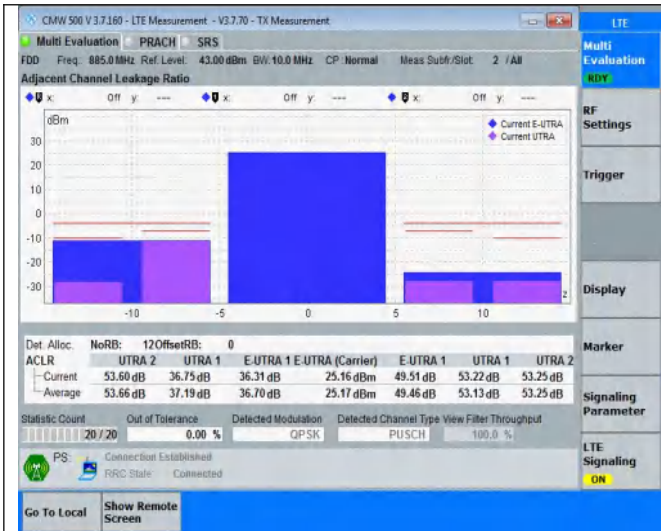

NTNV-Band8-10MHz-QPSK-21500-12RB#0