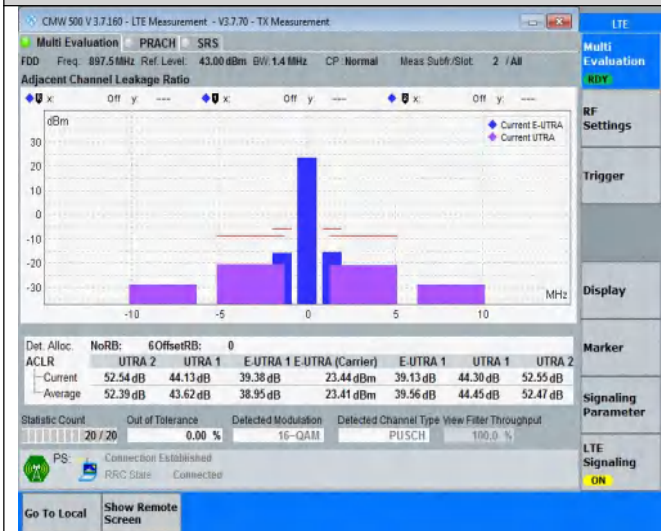

NTNV-Band8-1.4MHz-16QAM-21625-6RB#0