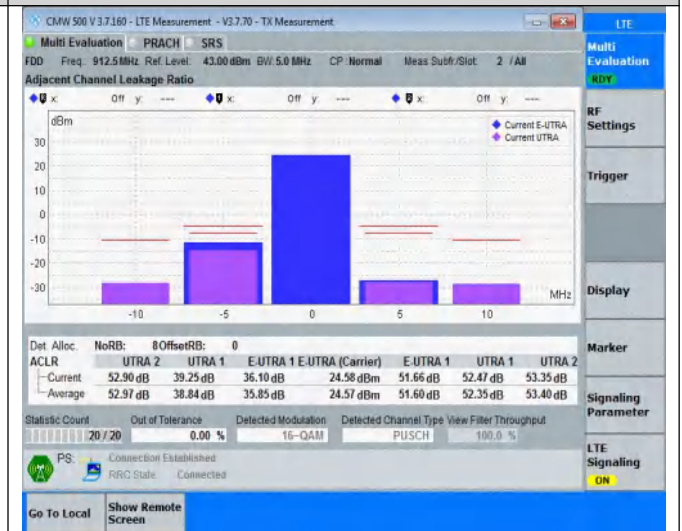

NTNV-Band8-5MHz-16QAM-21775-8RB#0