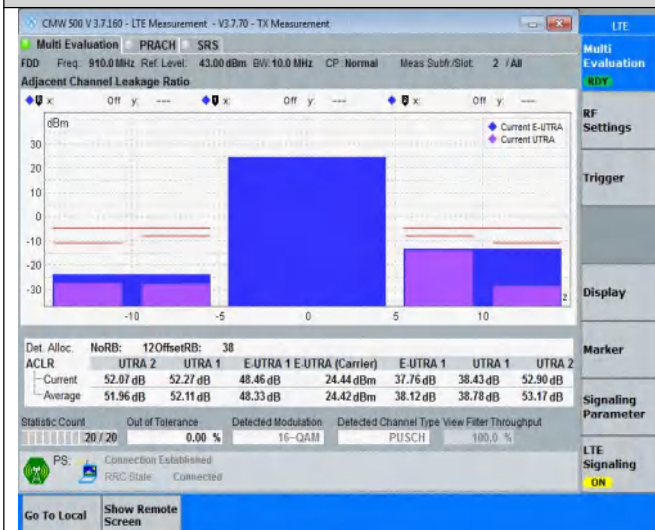

NTNV-Band8-10MHz-16QAM-21750-12RB#38