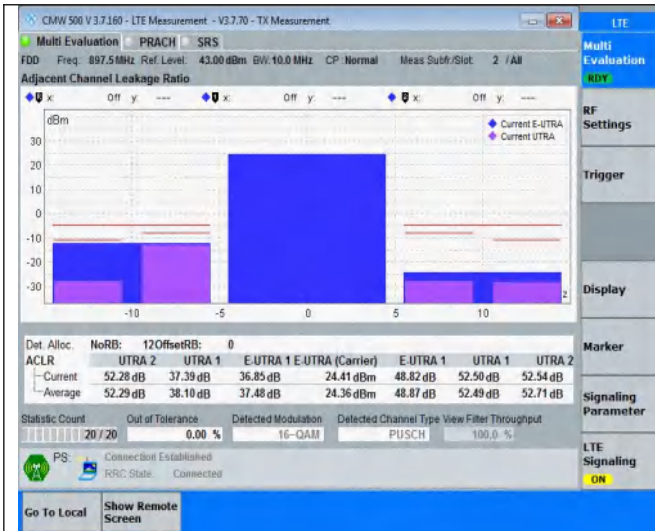

NTNV-Band8-10MHz-16QAM-21625-12RB#0