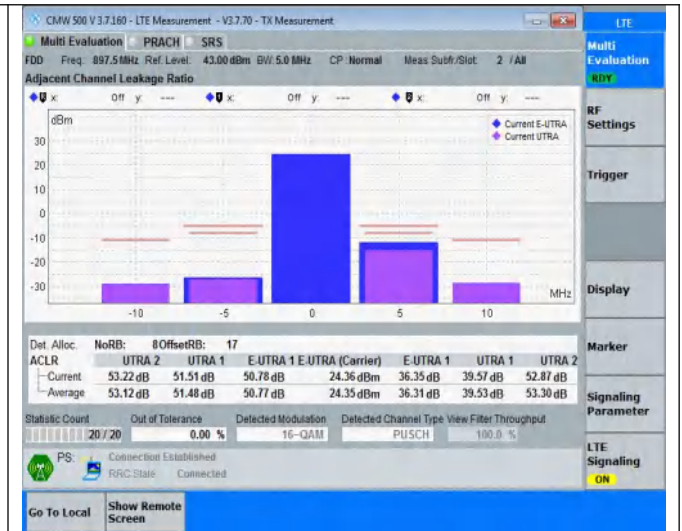

NTNV-Band8-5MHz-16QAM-21625-8RB#17