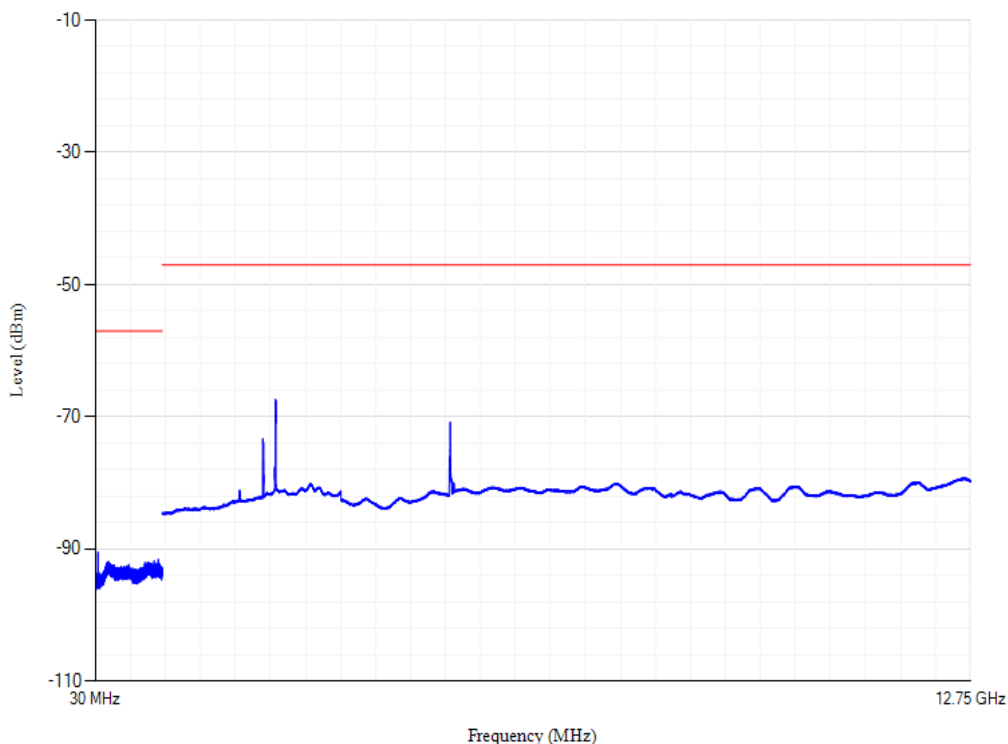

Conducted spurious emissions

Clause 4.2.11 LTE Transmitter adjacent channel leakage power ratio

Band	Bandwidth (MHz)	UL Channel	RB Size	RB Position	Modulation	Type	ACLR (dBc)	Limit (dBc)	Verdict
Band41	5	40065	8	#0	QPSK	U-ACLR2-	53.71	35.2	PASS
Band41	5	40065	8	#0	QPSK	U-ACLR1-	48.10	32.2	PASS
Band41	5	40065	8	#0	QPSK	E-ACLR-	46.39	29.2	PASS
Band41	5	40065	8	#0	QPSK	EUTRA	0.00	0	PASS
Band41	5	40065	8	#0	QPSK	E-ACLR+	50.21	29.2	PASS
Band41	5	40065	8	#0	QPSK	U-ACLR+	54.39	32.2	PASS
Band41	5	40065	8	#0	QPSK	U-ACLR2+	55.65	35.2	PASS
Band41	5	40065	8	#Max	QPSK	U-ACLR2-	56.62	35.2	PASS
Band41	5	40065	8	#Max	QPSK	U-ACLR1-	55.17	32.2	PASS
Band41	5	40065	8	#Max	QPSK	E-ACLR-	50.96	29.2	PASS
Band41	5	40065	8	#Max	QPSK	EUTRA	0.00	0	PASS
Band41	5	40065	8	#Max	QPSK	E-ACLR+	46.51	29.2	PASS
Band41	5	40065	8	#Max	QPSK	U-ACLR+	48.25	32.2	PASS
Band41	5	40065	8	#Max	QPSK	U-ACLR2+	53.64	35.2	PASS
Band41	5	40065	25	#0	QPSK	U-ACLR2-	55.14	35.2	PASS
Band41	5	40065	25	#0	QPSK	U-ACLR1-	53.25	32.2	PASS
Band41	5	40065	25	#0	QPSK	E-ACLR-	49.05	29.2	PASS
Band41	5	40065	25	#0	QPSK	EUTRA	0.00	0	PASS
Band41	5	40065	25	#0	QPSK	E-ACLR+	48.40	29.2	PASS
Band41	5	40065	25	#0	QPSK	U-ACLR+	52.74	32.2	PASS
Band41	5	40065	25	#0	QPSK	U-ACLR2+	54.55	35.2	PASS