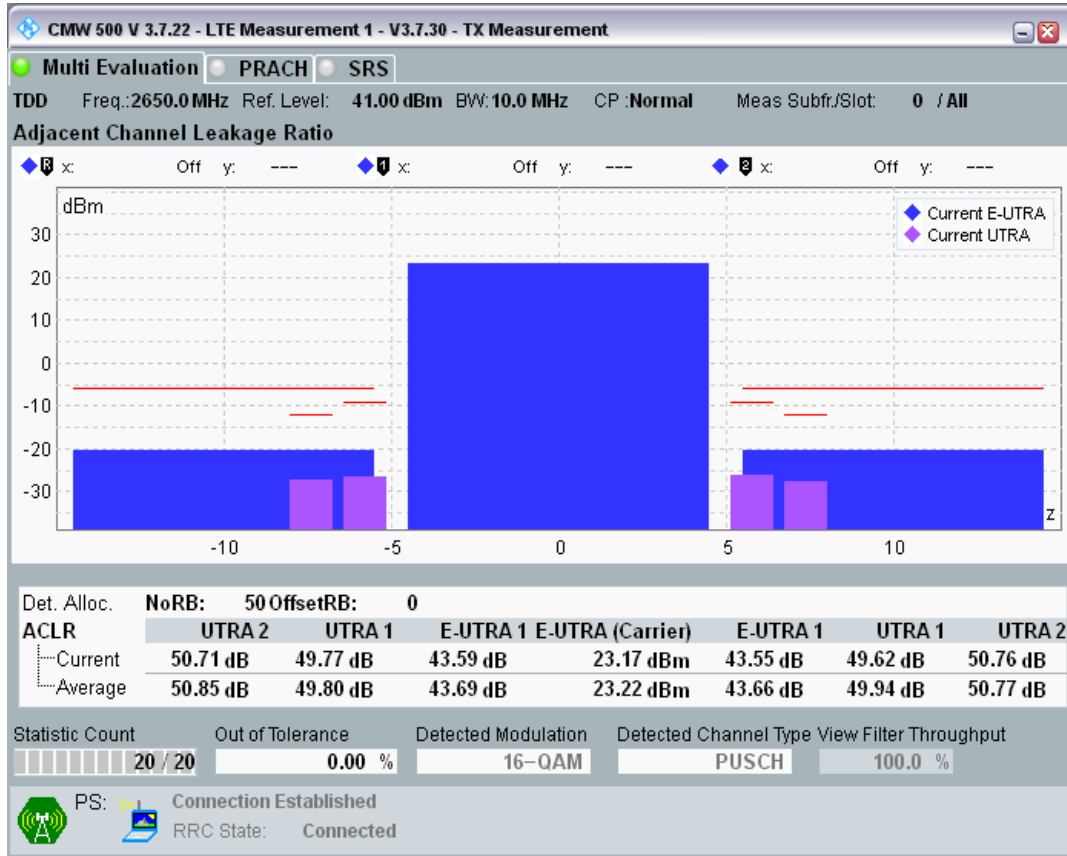

Band41 QPSK BW=10MHz Channel=41190 RB Size=50 Position=#0

Band41 16QAM BW=10MHz Channel=41190 RB Size=12 Position=#0

Band41 16QAM BW=10MHz Channel=41190 RB Size=12 Position=#Max

Band41 16QAM BW=10MHz Channel=41190 RB Size=50 Position=#0