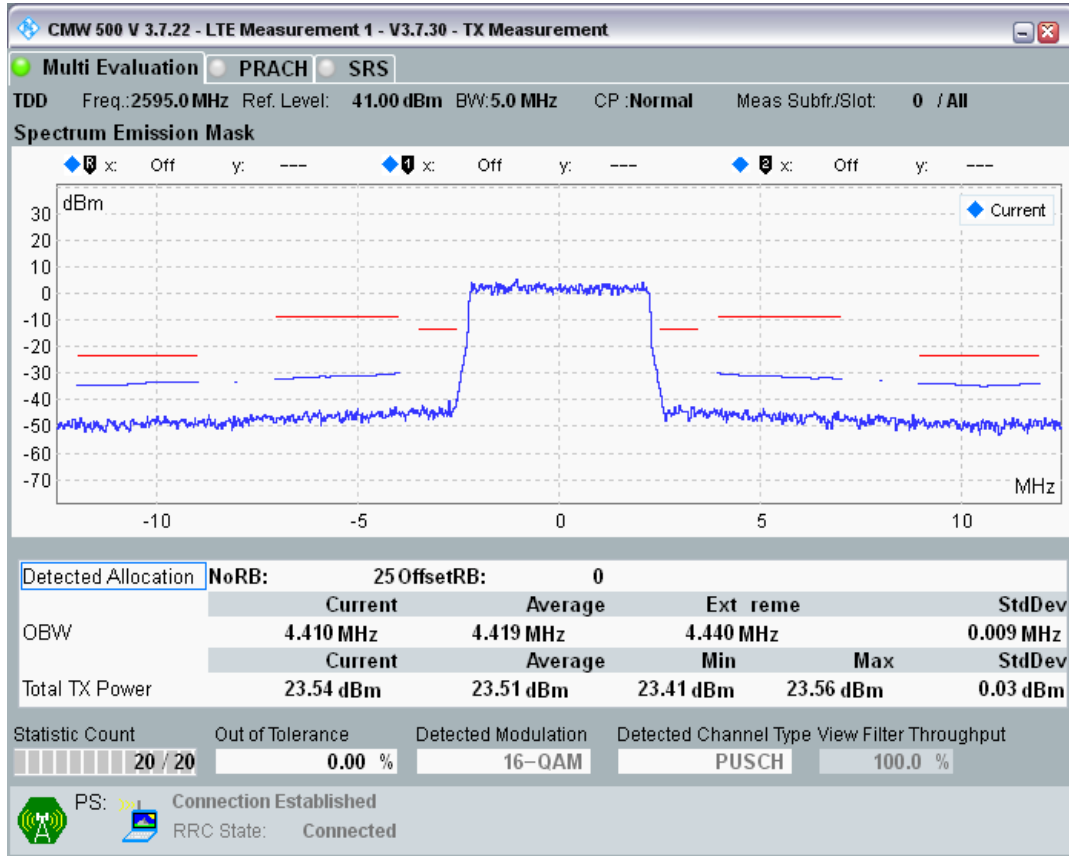

Band41 QPSK BW=5MHz Channel=40640 RB Size=25 Position=#0

Band41 16QAM BW=5MHz Channel=40640 RB Size=8 Position=#0

Band41 16QAM BW=5MHz Channel=40640 RB Size=8 Position=#Max

Band41 16QAM BW=5MHz Channel=40640 RB Size=25 Position=#0