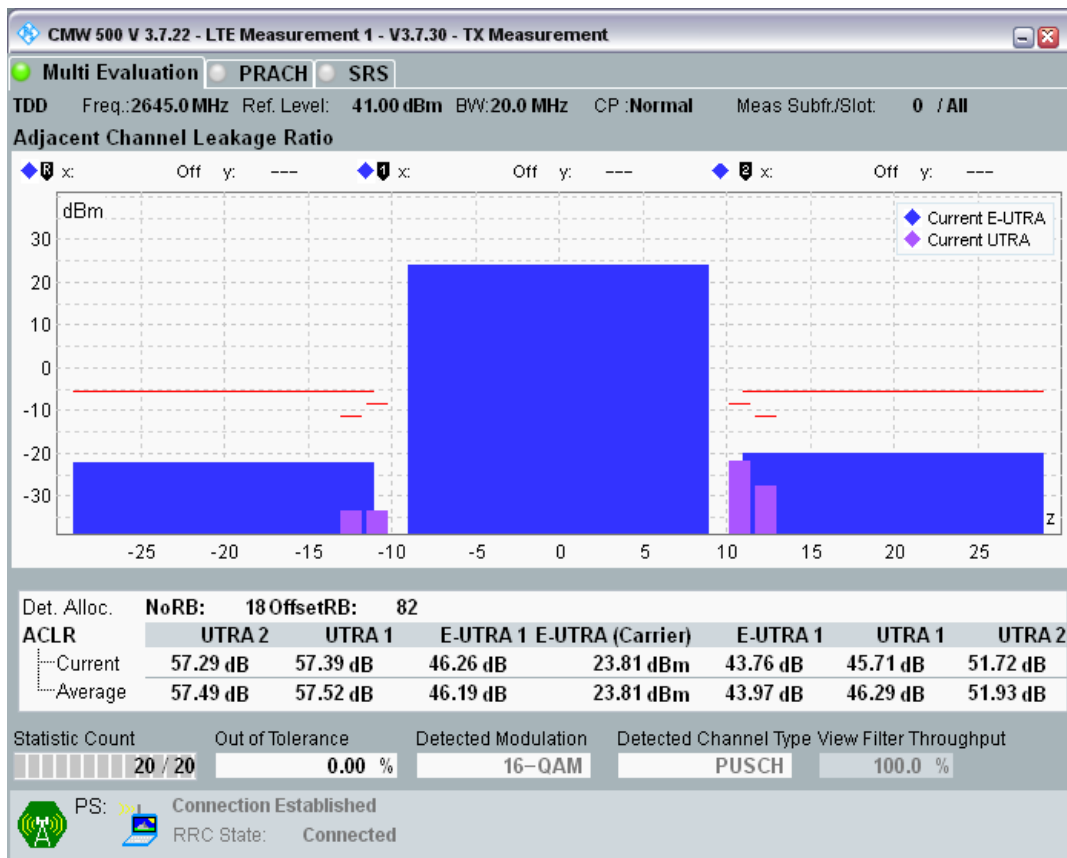

Band41 16QAM BW=20MHz Channel=41140 RB Size=18 Position=#Max