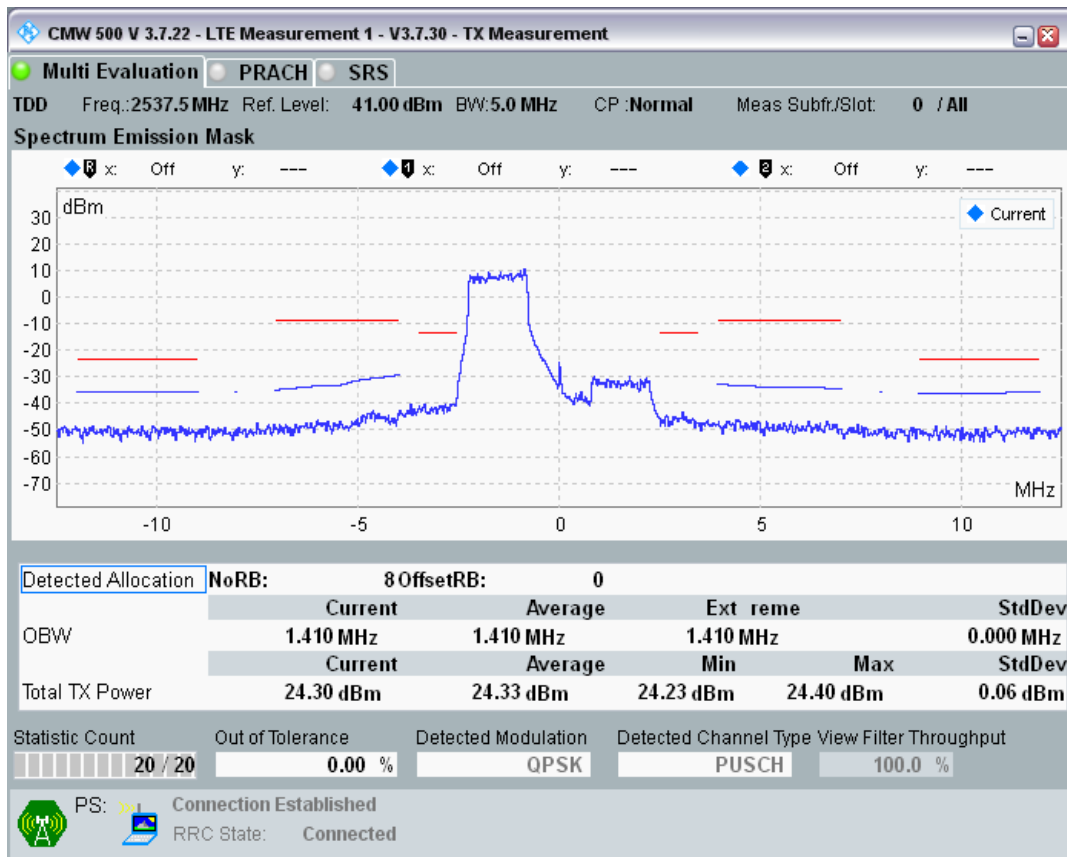

Band41	20	41140	18	#0	16QAM	20MHz-25MHz	11.99	PASS
Band41	20	41140	18	#Max	16QAM	-1MHz-0MHz	29.26	PASS
Band41	20	41140	18	#Max	16QAM	-5MHz--1MHz	26.03	PASS
Band41	20	41140	18	#Max	16QAM	-20MHz--5MHz	22.37	PASS
Band41	20	41140	18	#Max	16QAM	-25MHz--20MHz	12.18	PASS
Band41	20	41140	18	#Max	16QAM	0MHz-1MHz	15.43	PASS
Band41	20	41140	18	#Max	16QAM	1MHz-5MHz	17.18	PASS
Band41	20	41140	18	#Max	16QAM	5MHz-20MHz	21.61	PASS
Band41	20	41140	18	#Max	16QAM	20MHz-25MHz	12.01	PASS
Band41	20	41140	100	#0	16QAM	-1MHz-0MHz	25.31	PASS
Band41	20	41140	100	#0	16QAM	-5MHz--1MHz	22.78	PASS
Band41	20	41140	100	#0	16QAM	-20MHz--5MHz	20.49	PASS
Band41	20	41140	100	#0	16QAM	-25MHz--20MHz	11.08	PASS
Band41	20	41140	100	#0	16QAM	0MHz-1MHz	24.14	PASS
Band41	20	41140	100	#0	16QAM	1MHz-5MHz	22.21	PASS
Band41	20	41140	100	#0	16QAM	5MHz-20MHz	19.69	PASS
Band41	20	41140	100	#0	16QAM	20MHz-25MHz	11.36	PASS

Band41 QPSK BW=5MHz Channel=40065 RB Size=8 Position=#0