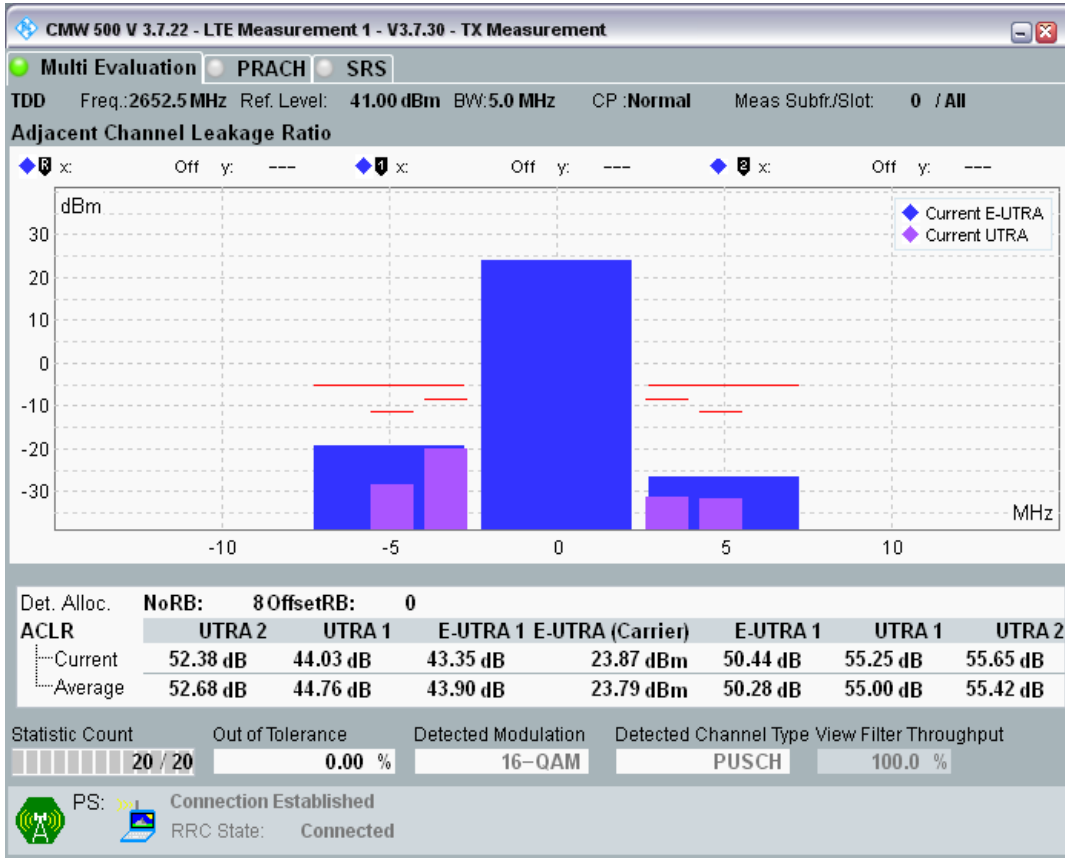

Band41 QPSK BW=5MHz Channel=41215 RB Size=8 Position=#0

Band41 QPSK BW=5MHz Channel=41215 RB Size=8 Position=#Max

Band41 QPSK BW=5MHz Channel=41215 RB Size=25 Position=#0

Band41 16QAM BW=5MHz Channel=41215 RB Size=8 Position=#0