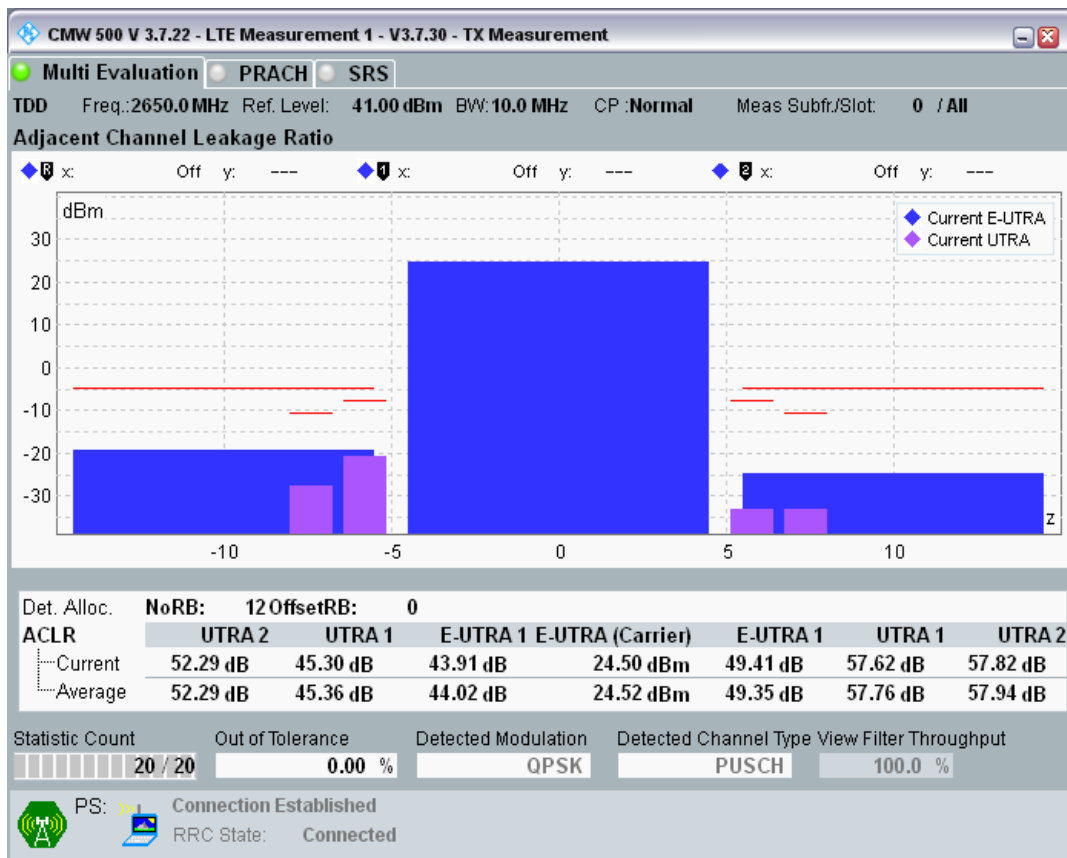

Band41 16QAM BW=10MHz Channel=40640 RB Size=12 Position=#Max

Band41 16QAM BW=10MHz Channel=40640 RB Size=50 Position=#0

Band41 QPSK BW=10MHz Channel=41190 RB Size=12 Position=#0

Band41 QPSK BW=10MHz Channel=41190 RB Size=12 Position=#Max