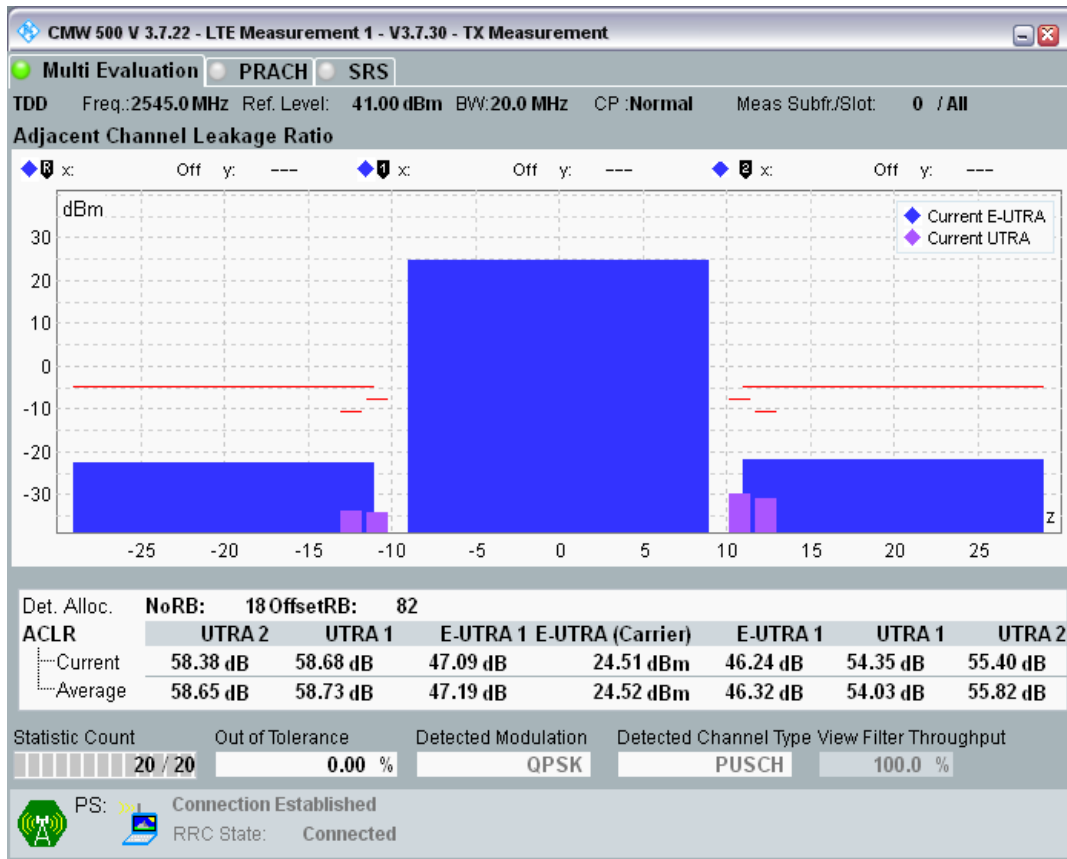

Band41 QPSK BW=20MHz Channel=40140 RB Size=18 Position=#Max