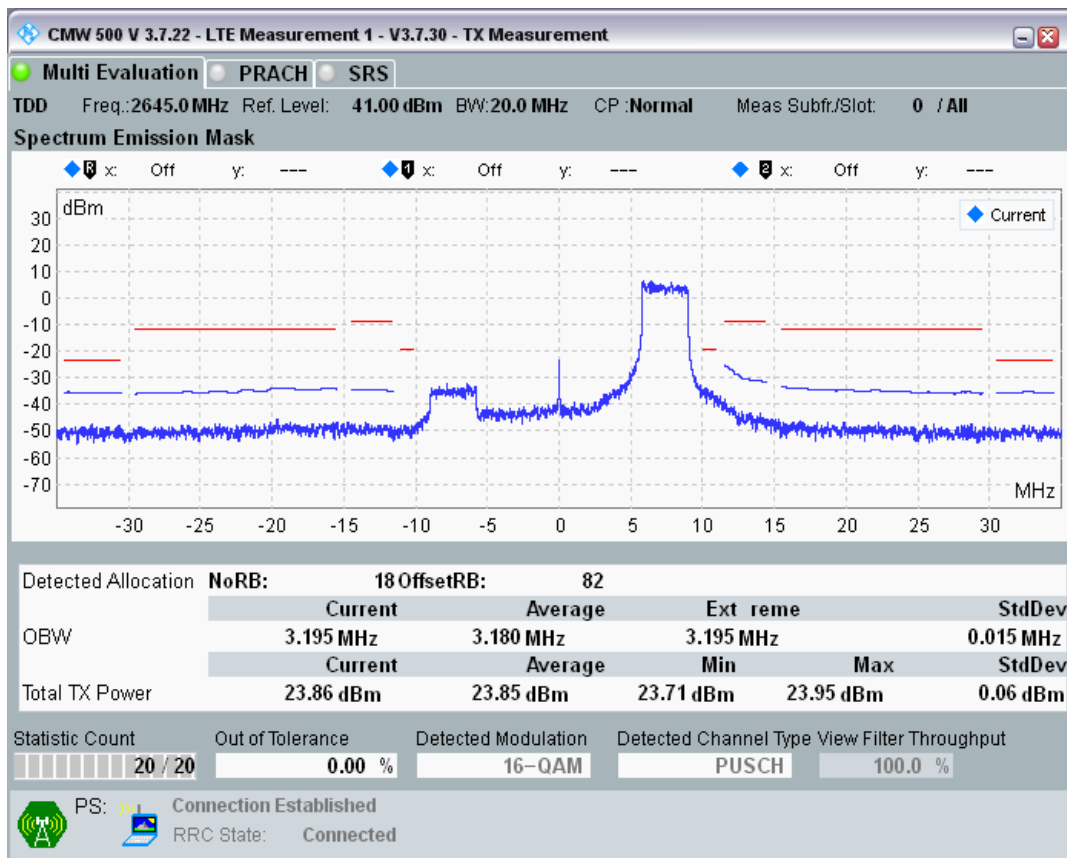

Band41 16QAM BW=20MHz Channel=41140 RB Size=18 Position=#Max