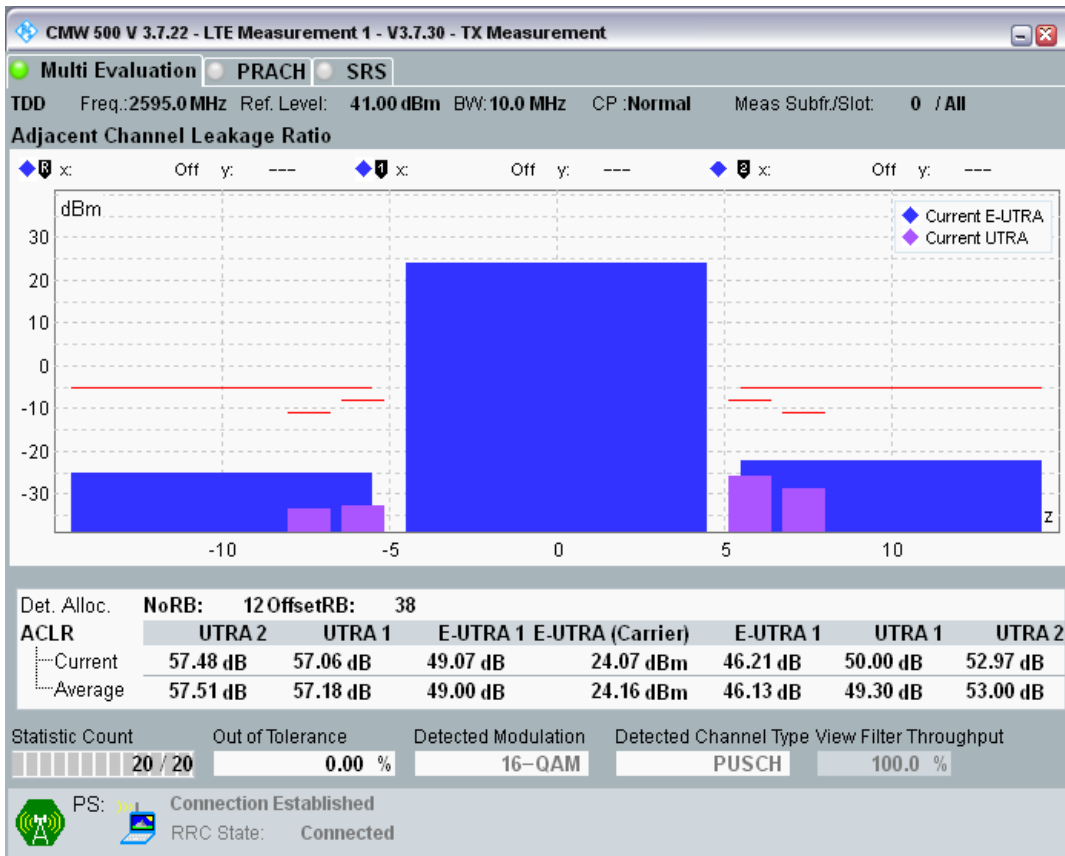

Band41 16QAM BW=10MHz Channel=40640 RB Size=12 Position=#Max