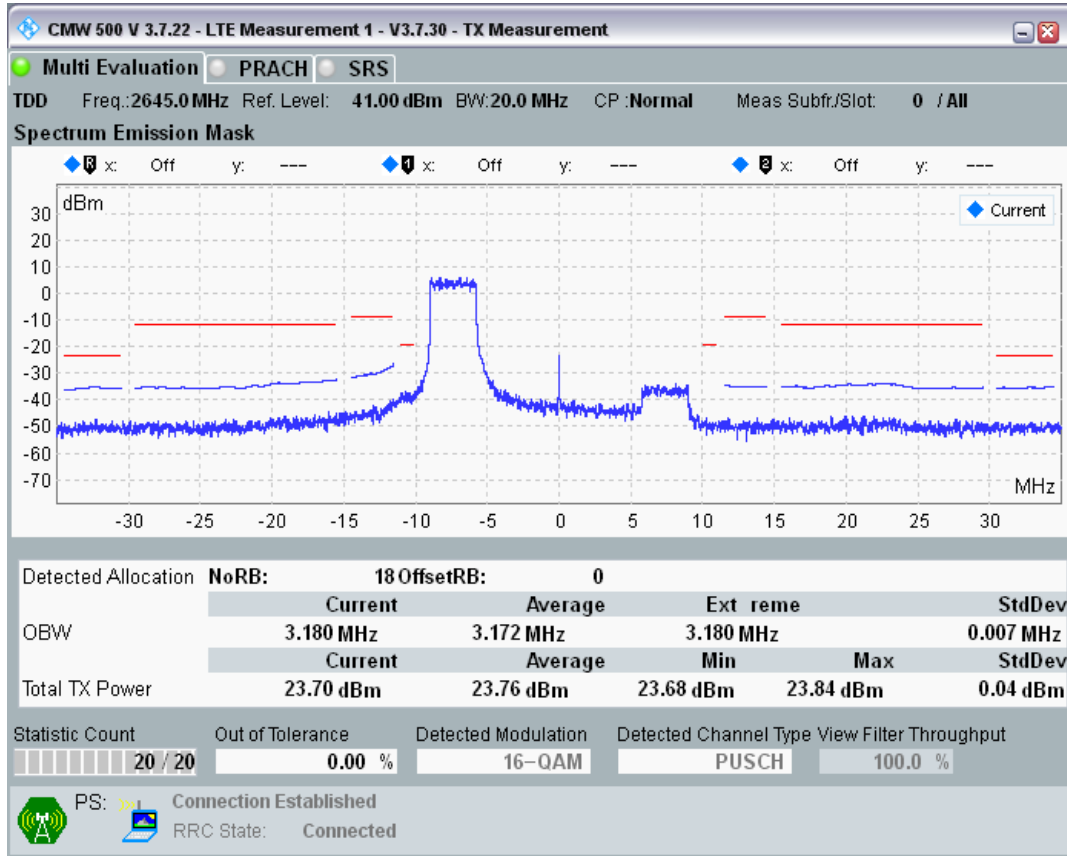

Band41 QPSK BW=20MHz Channel=41140 RB Size=18 Position=#0

Band41 QPSK BW=20MHz Channel=41140 RB Size=18 Position=#Max

Band41 QPSK BW=20MHz Channel=41140 RB Size=100 Position=#0

Band41 16QAM BW=20MHz Channel=41140 RB Size=18 Position=#0