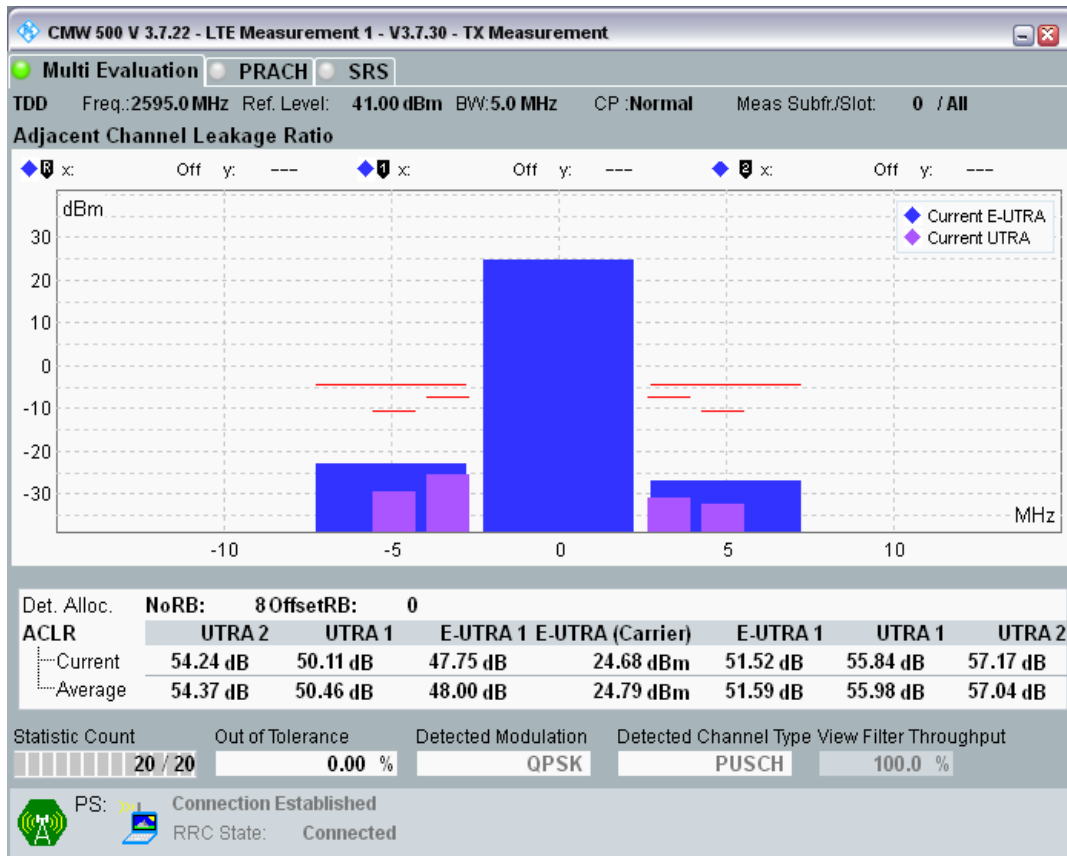

Band41 QPSK BW=5MHz Channel=40640 RB Size=8 Position=#0