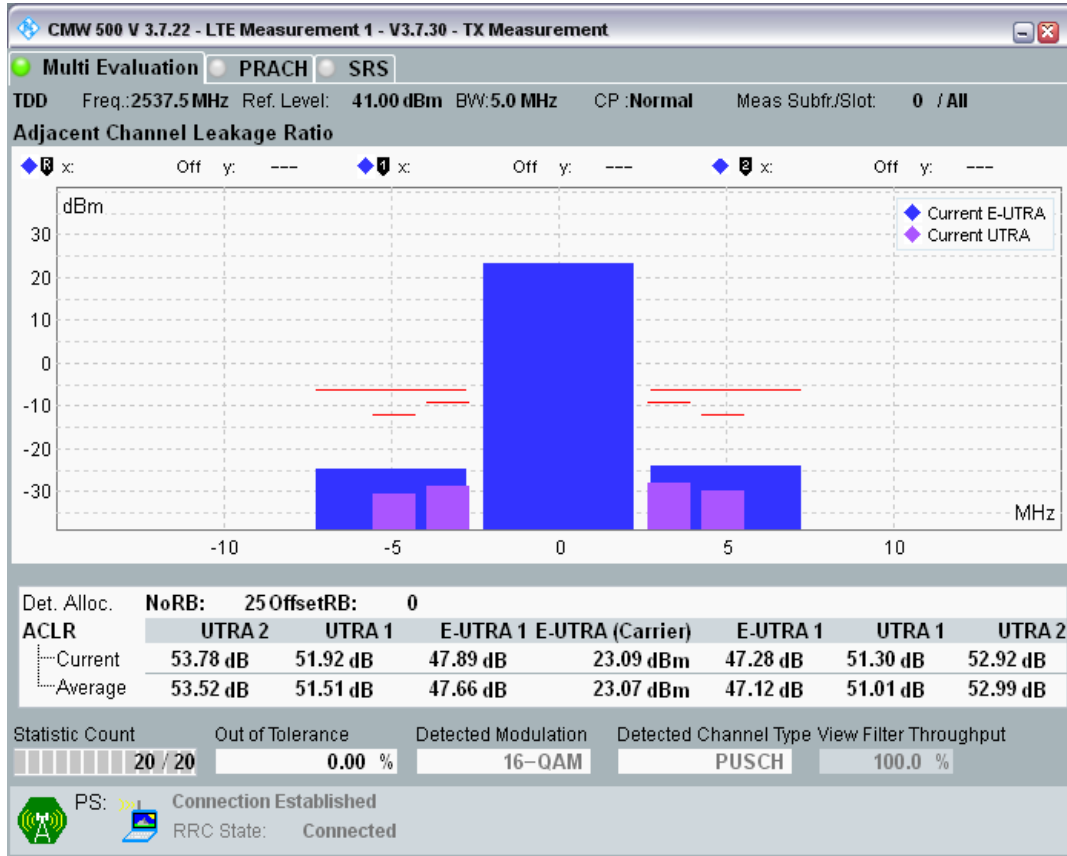

Band41 16QAM BW=5MHz Channel=40065 RB Size=25 Position=#0