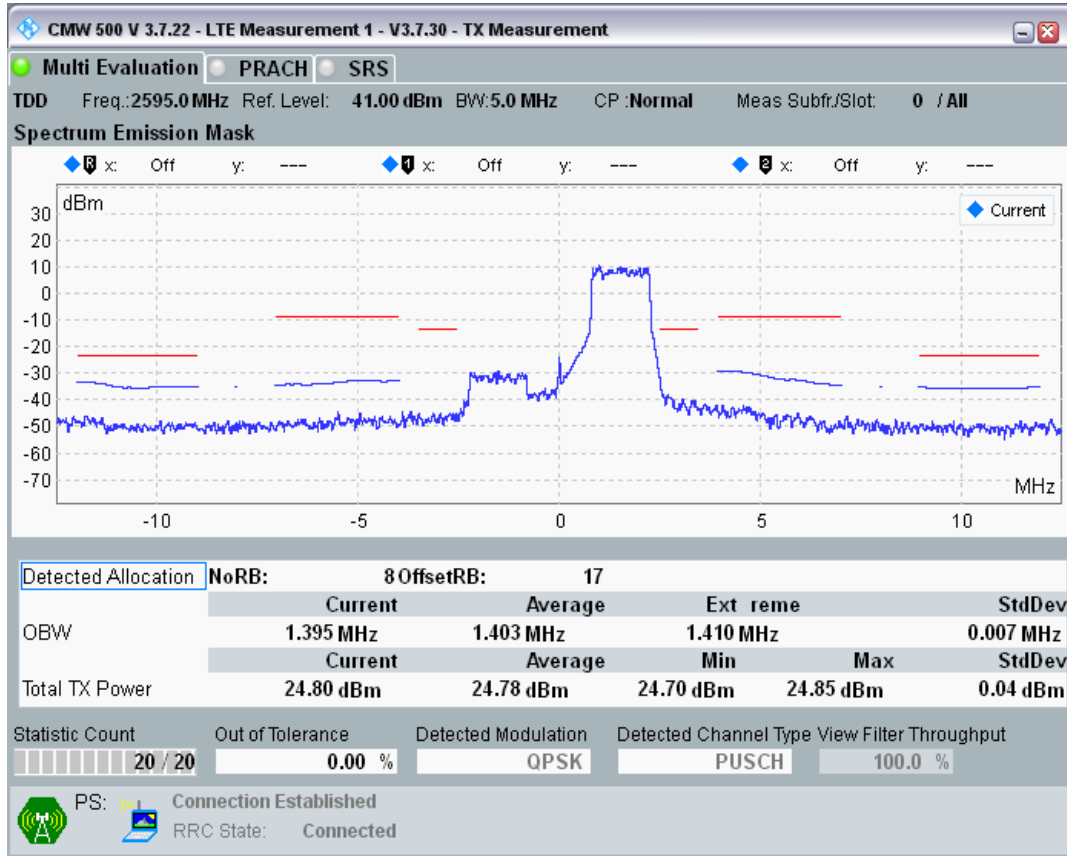

Band41 16QAM BW=5MHz Channel=40065 RB Size=8 Position=#Max

Band41 16QAM BW=5MHz Channel=40065 RB Size=25 Position=#0

Band41 QPSK BW=5MHz Channel=40640 RB Size=8 Position=#0

Band41 QPSK BW=5MHz Channel=40640 RB Size=8 Position=#Max