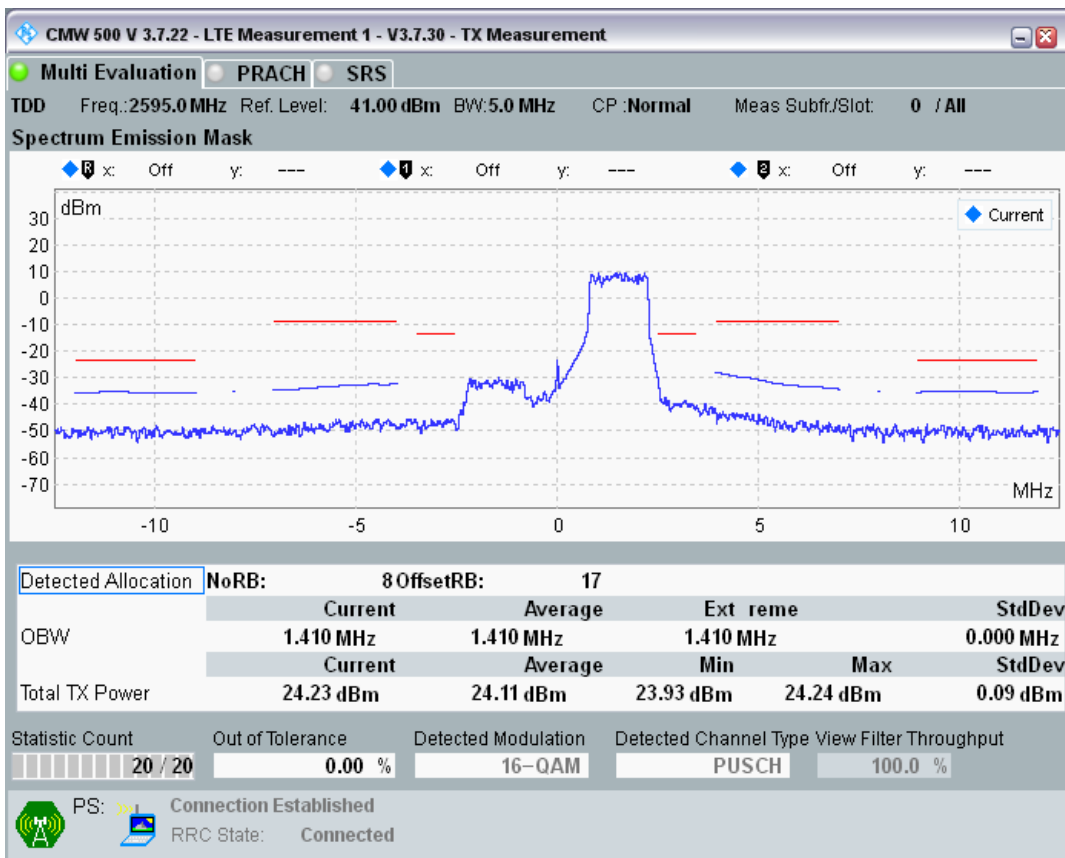

Band41 QPSK BW=5MHz Channel=40640 RB Size=25 Position=#0

Band41 16QAM BW=5MHz Channel=40640 RB Size=8 Position=#0

Band41 16QAM BW=5MHz Channel=40640 RB Size=8 Position=#Max

Band41 16QAM BW=5MHz Channel=40640 RB Size=25 Position=#0