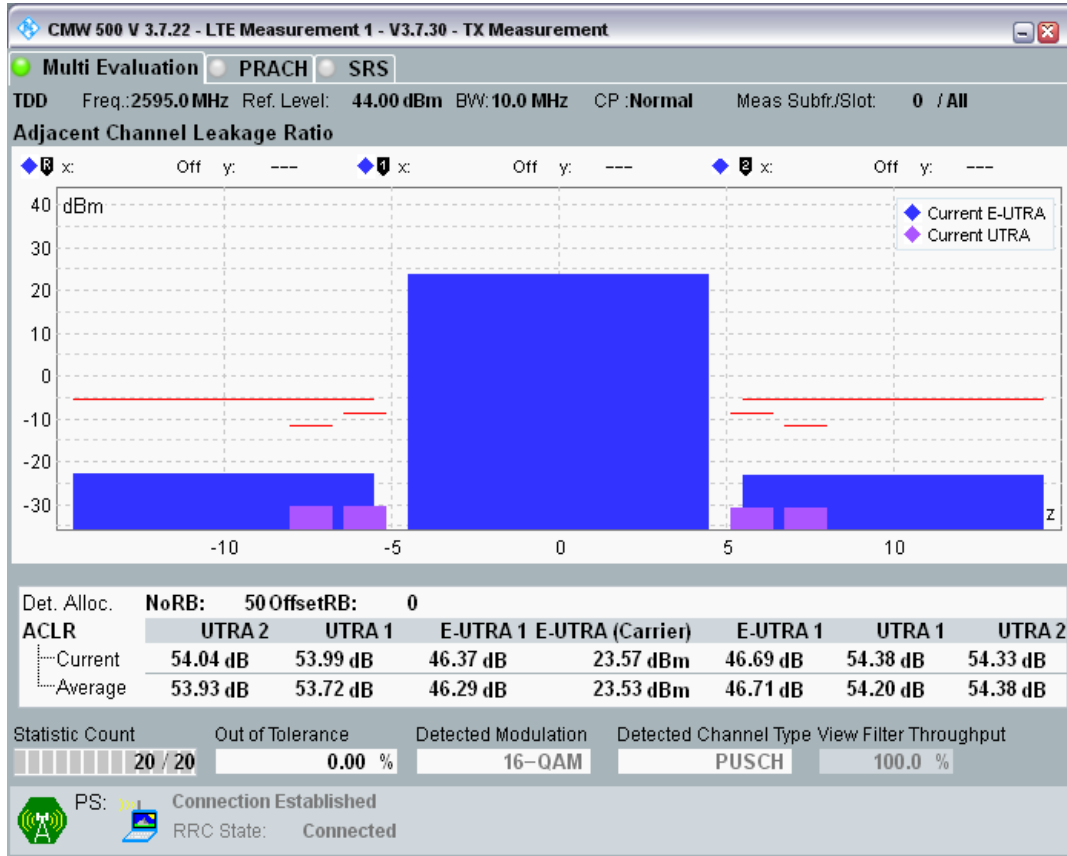

Band41 16QAM BW=10MHz Channel=40640 RB Size=50 Position=#0