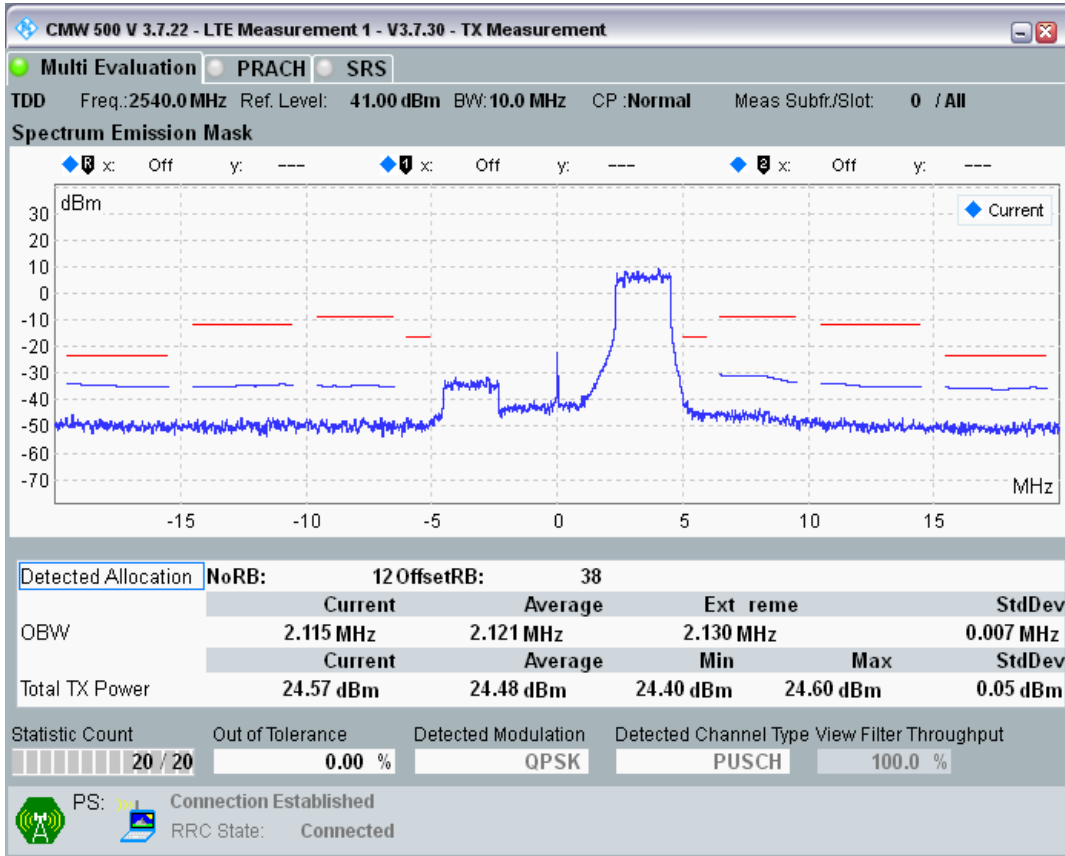

Band41 16QAM BW=5MHz Channel=41215 RB Size=8 Position=#Max

Band41 16QAM BW=5MHz Channel=41215 RB Size=25 Position=#0

Band41 QPSK BW=10MHz Channel=40090 RB Size=12 Position=#0

Band41 QPSK BW=10MHz Channel=40090 RB Size=12 Position=#Max