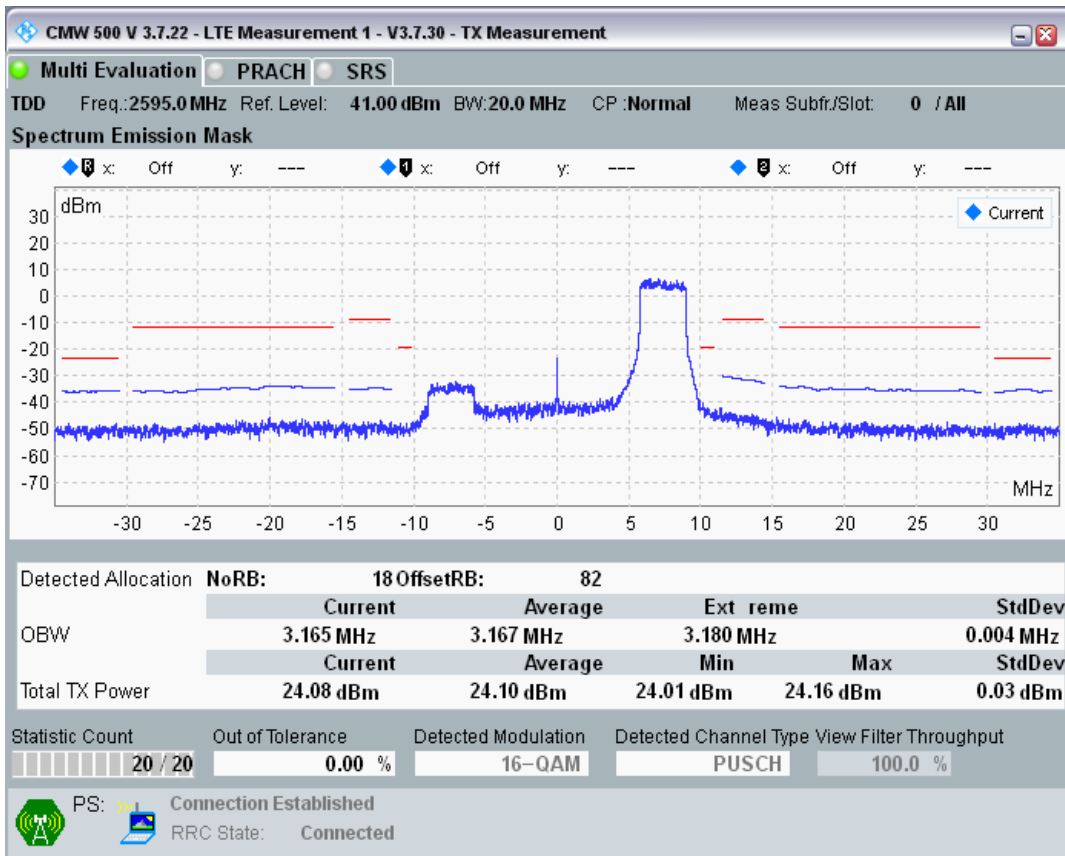

Band41 16QAM BW=20MHz Channel=40640 RB Size=18 Position=#Max