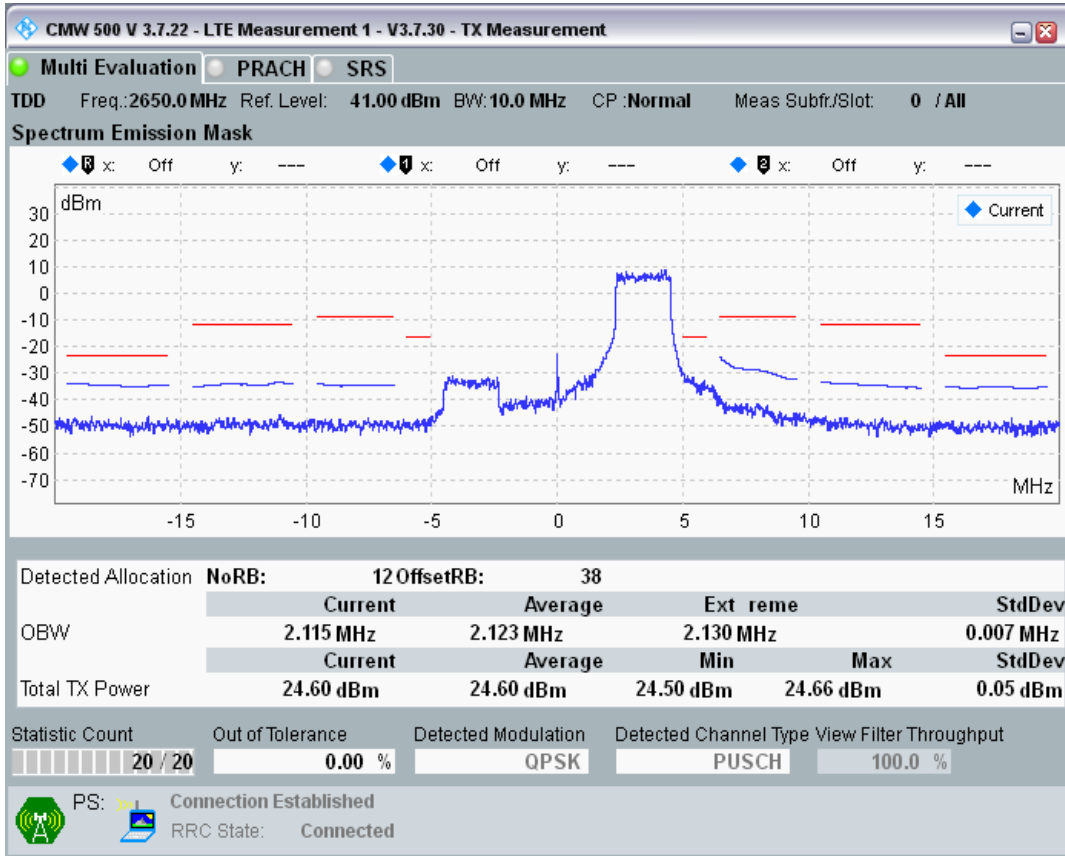

Band41 16QAM BW=10MHz Channel=40640 RB Size=12 Position=#Max

Band41 16QAM BW=10MHz Channel=40640 RB Size=50 Position=#0

Band41 QPSK BW=10MHz Channel=41190 RB Size=12 Position=#0

Band41 QPSK BW=10MHz Channel=41190 RB Size=12 Position=#Max