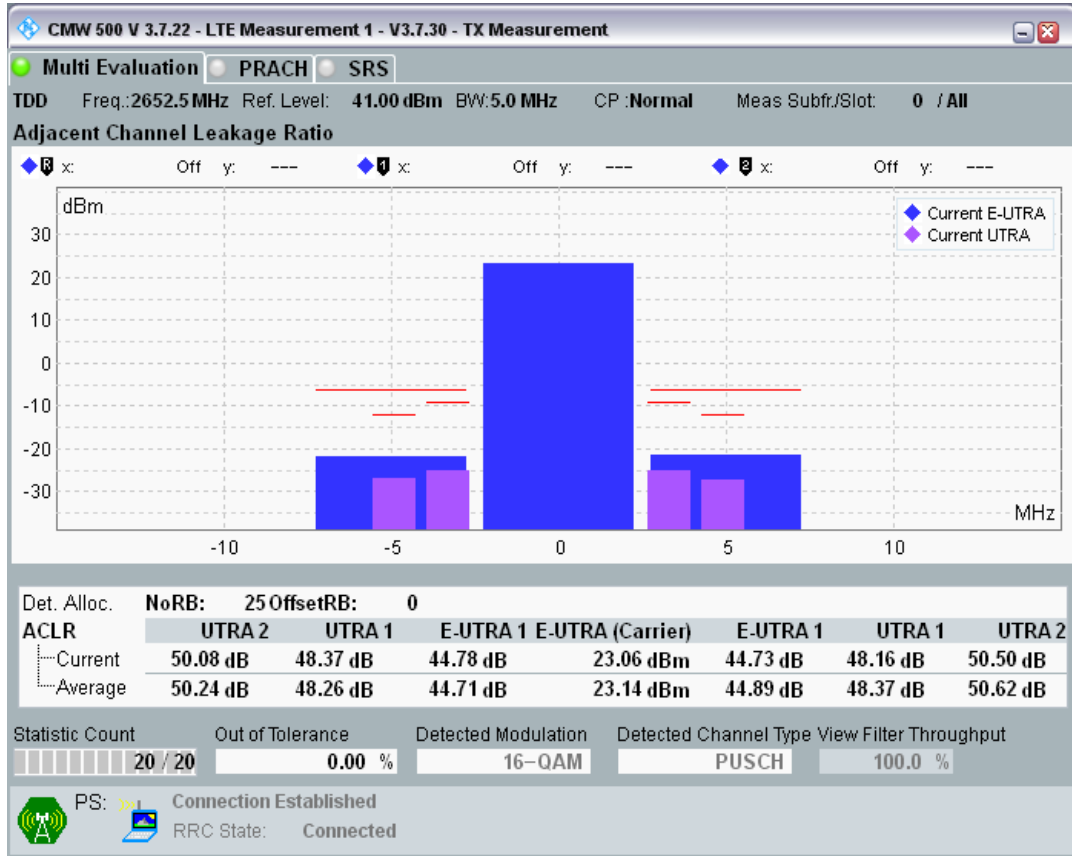

Band41 16QAM BW=5MHz Channel=41215 RB Size=25 Position=#0