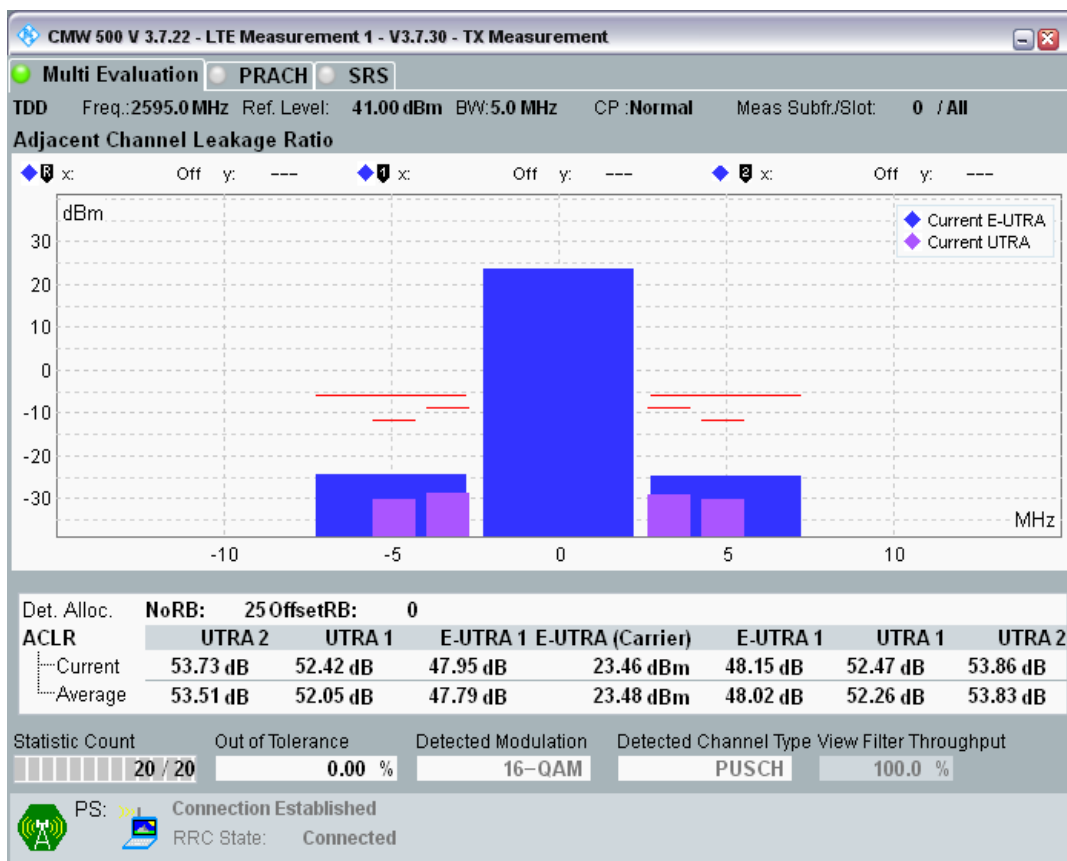

Band41 QPSK BW=5MHz Channel=40640 RB Size=25 Position=#0

Band41 16QAM BW=5MHz Channel=40640 RB Size=8 Position=#0

Band41 16QAM BW=5MHz Channel=40640 RB Size=8 Position=#Max

Band41 16QAM BW=5MHz Channel=40640 RB Size=25 Position=#0