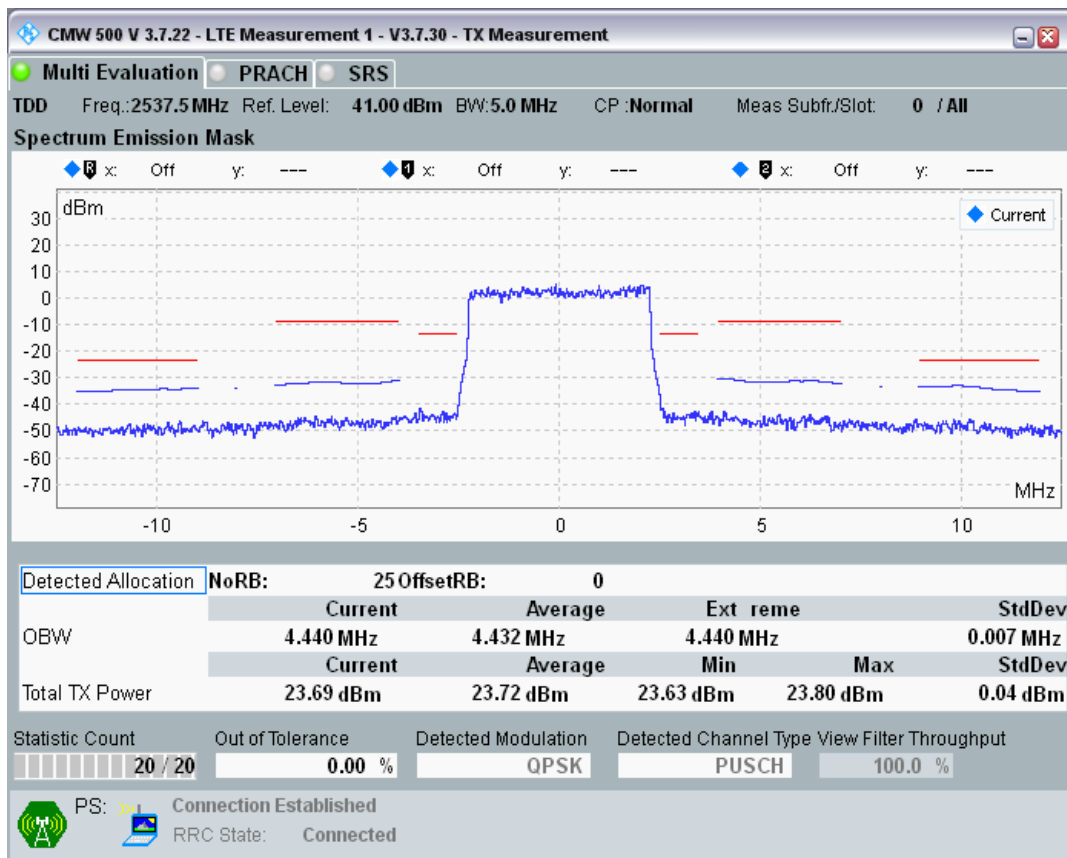

Band41 QPSK BW=5MHz Channel=40065 RB Size=25 Position=#0