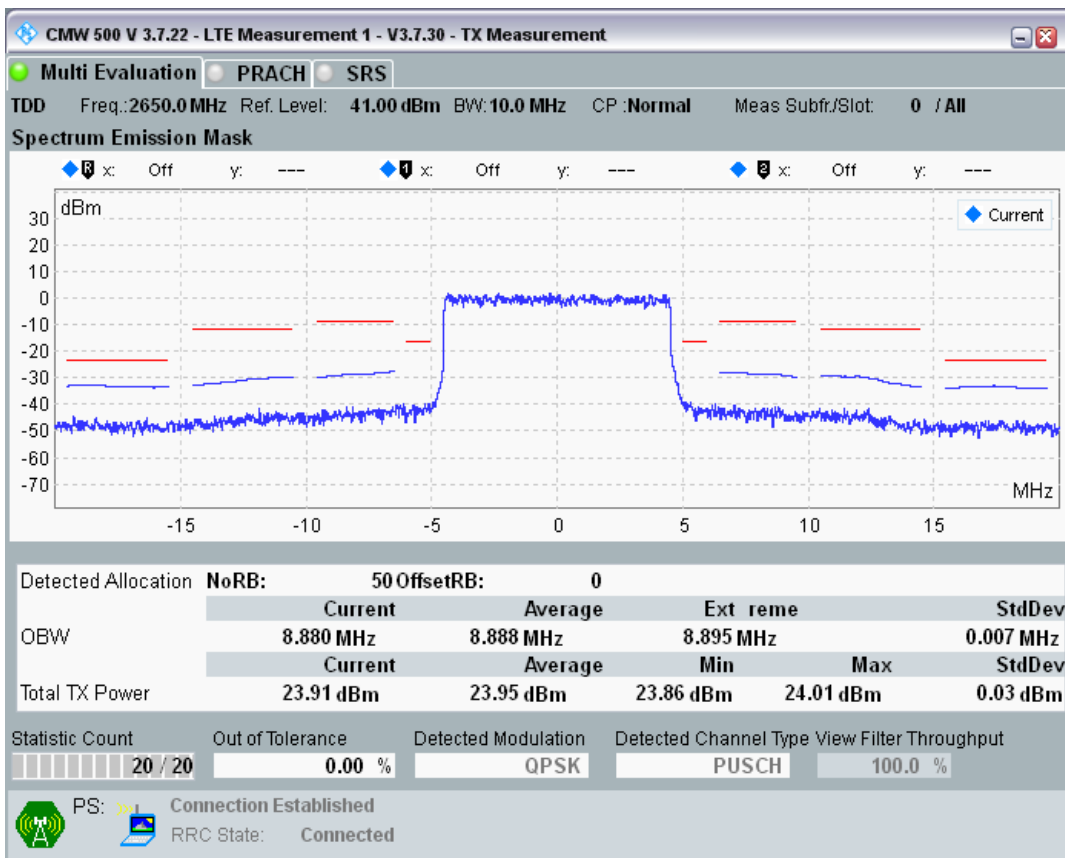

Band41 QPSK BW=10MHz Channel=41190 RB Size=50 Position=#0