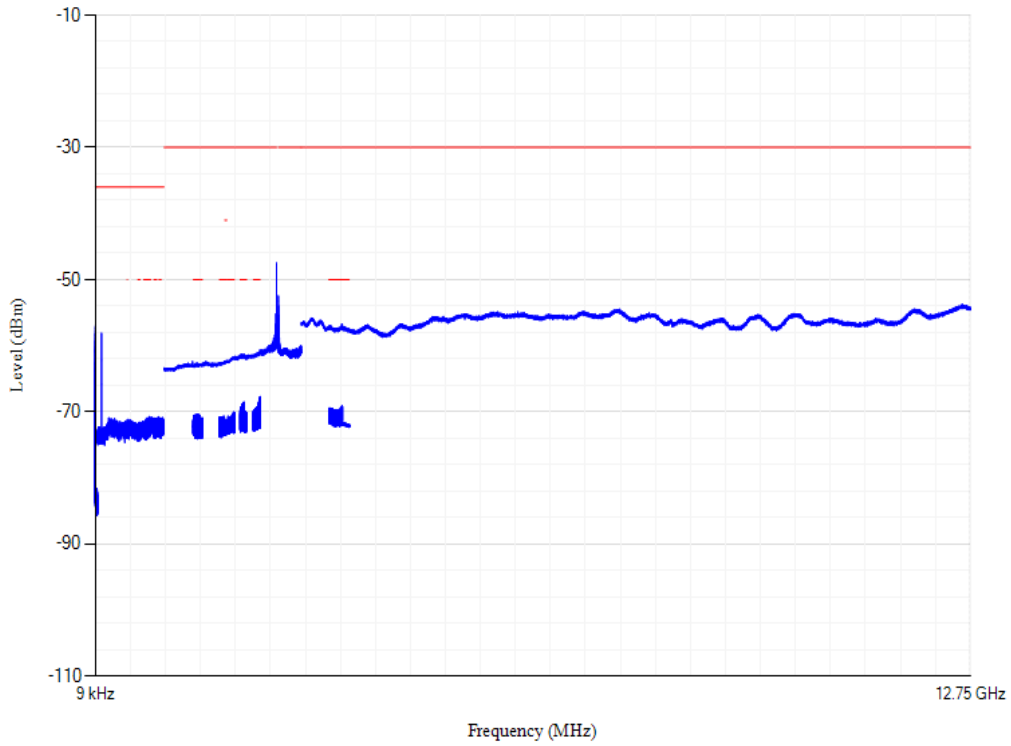

Conducted spurious emissions

Band41 QPSK BW=20MHz Channel=40140 RB Size=1 Position=#0