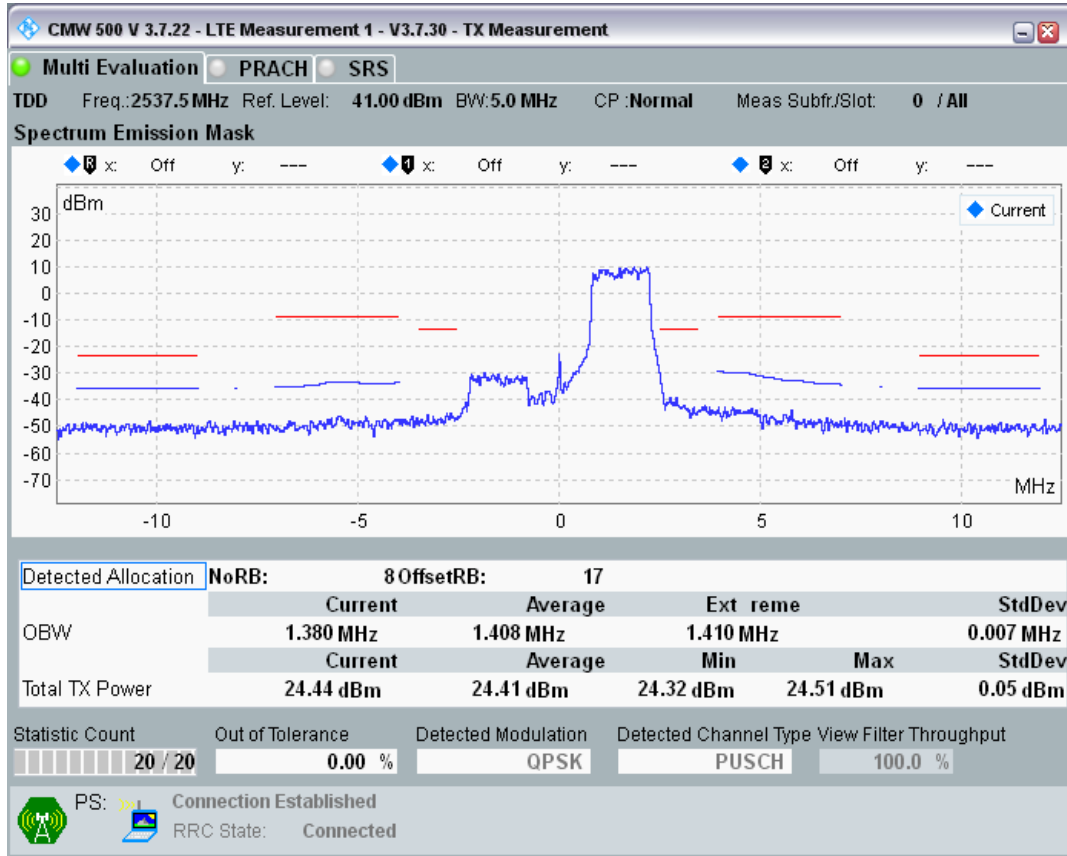

Band41 QPSK BW=5MHz Channel=40065 RB Size=8 Position=#Max