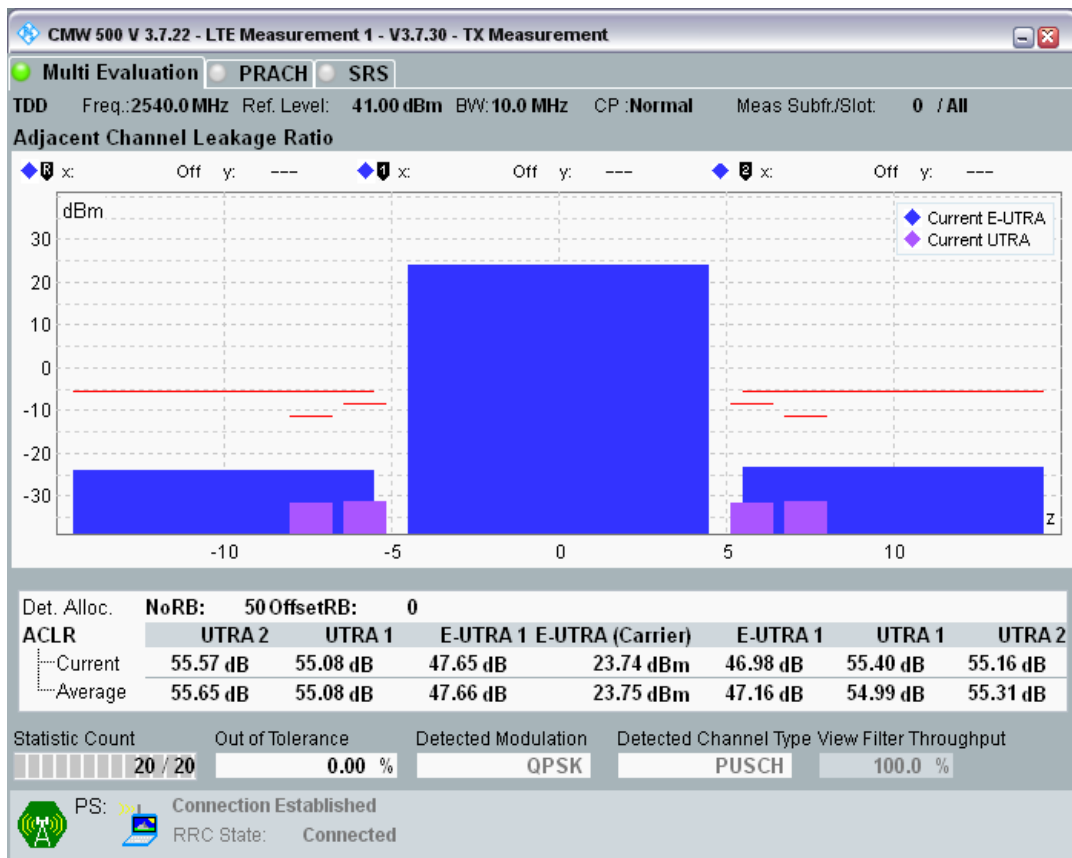

Band41 QPSK BW=10MHz Channel=40090 RB Size=50 Position=#0