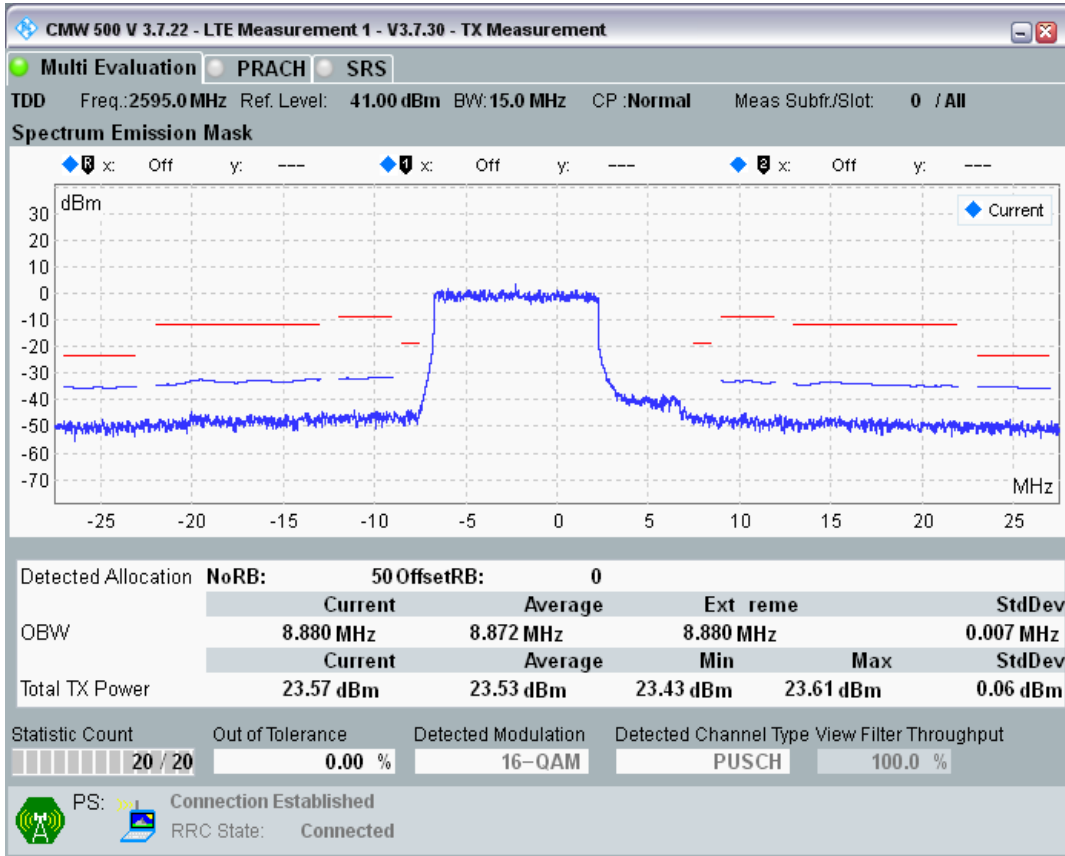

Band41 16QAM BW=10MHz Channel=40640 RB Size=50 Position=#0