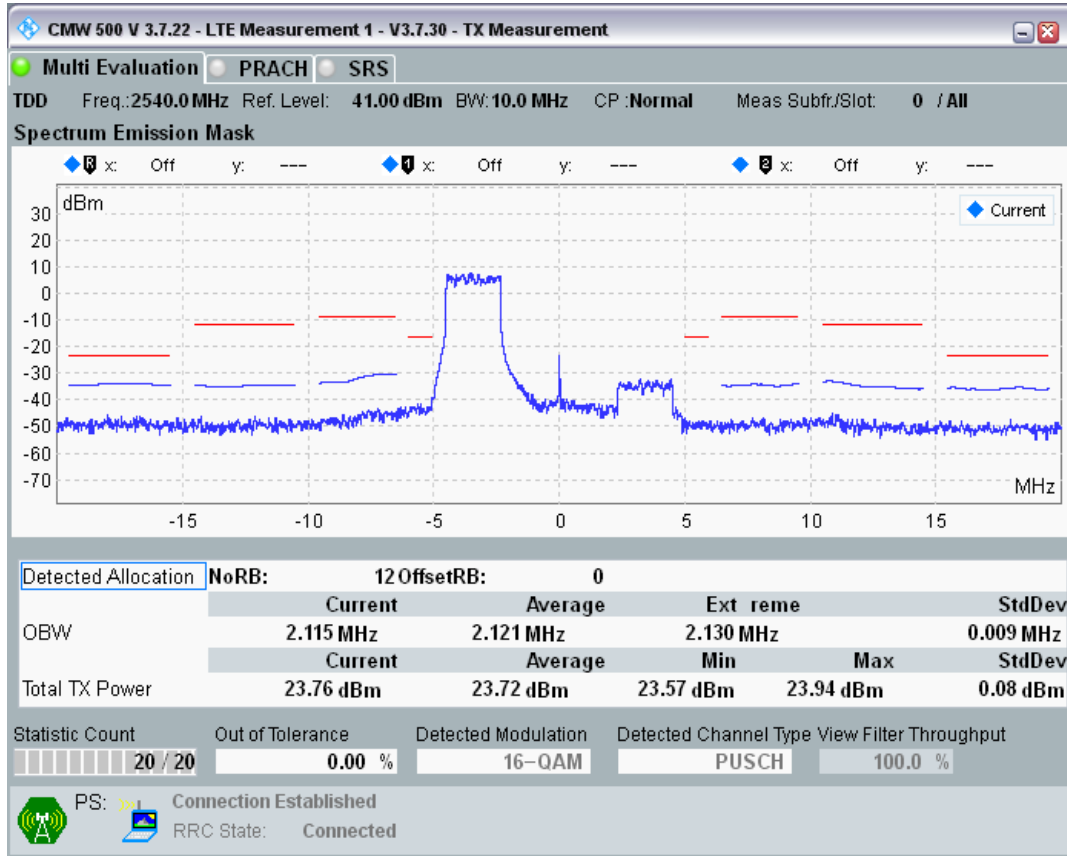

Band41 16QAM BW=10MHz Channel=40090 RB Size=12 Position=#0