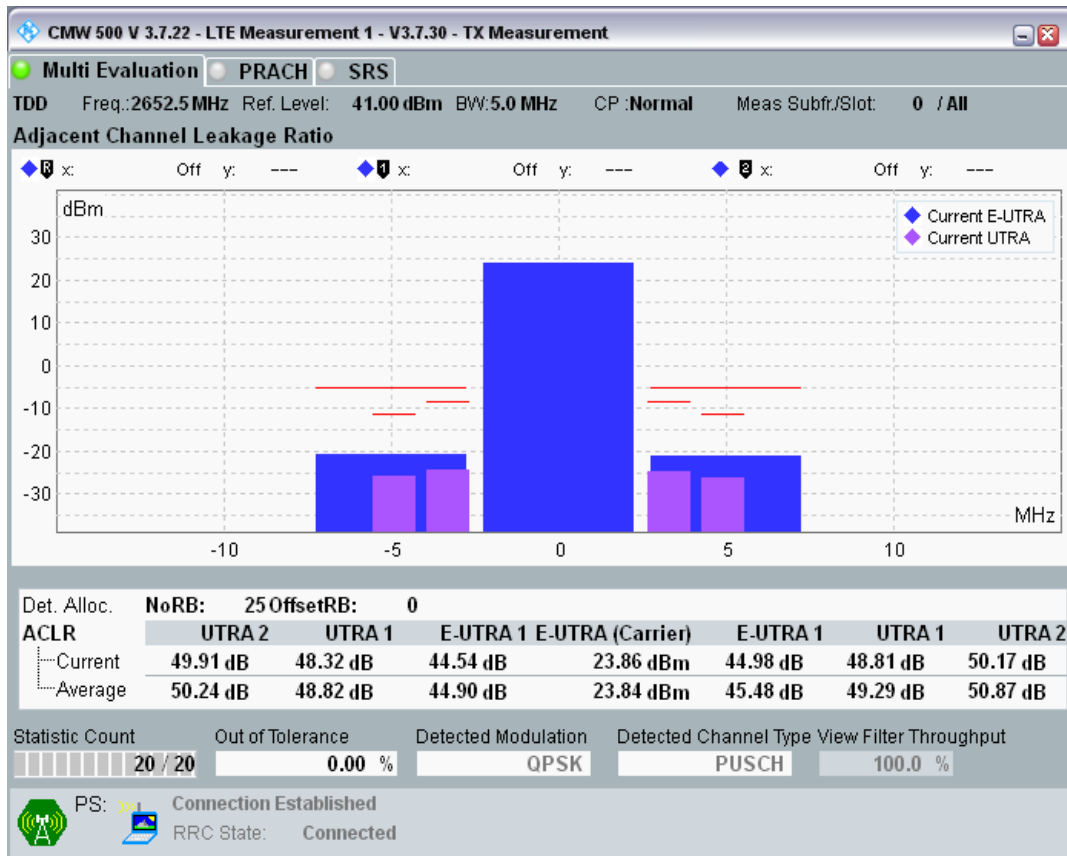

Band41 QPSK BW=5MHz Channel=41215 RB Size=8 Position=#0

Band41 QPSK BW=5MHz Channel=41215 RB Size=8 Position=#Max

Band41 QPSK BW=5MHz Channel=41215 RB Size=25 Position=#0

Band41 16QAM BW=5MHz Channel=41215 RB Size=8 Position=#0