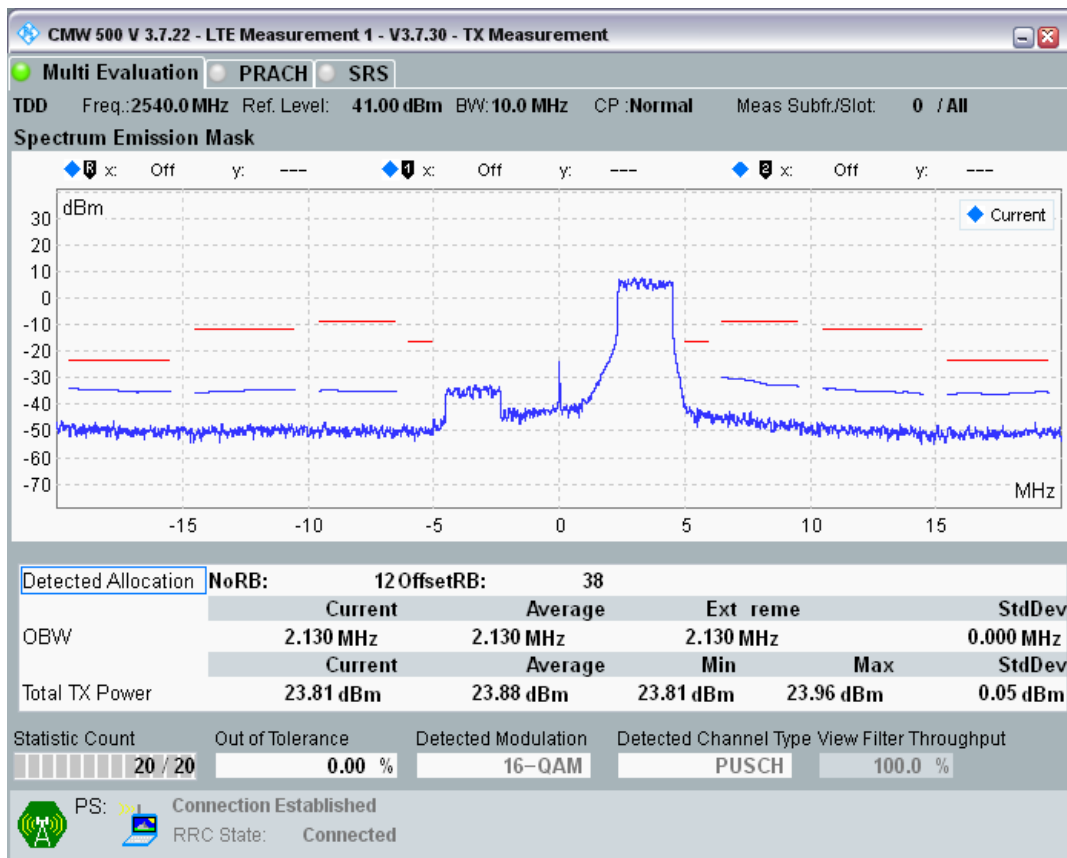

Band41 16QAM BW=10MHz Channel=40090 RB Size=12 Position=#Max