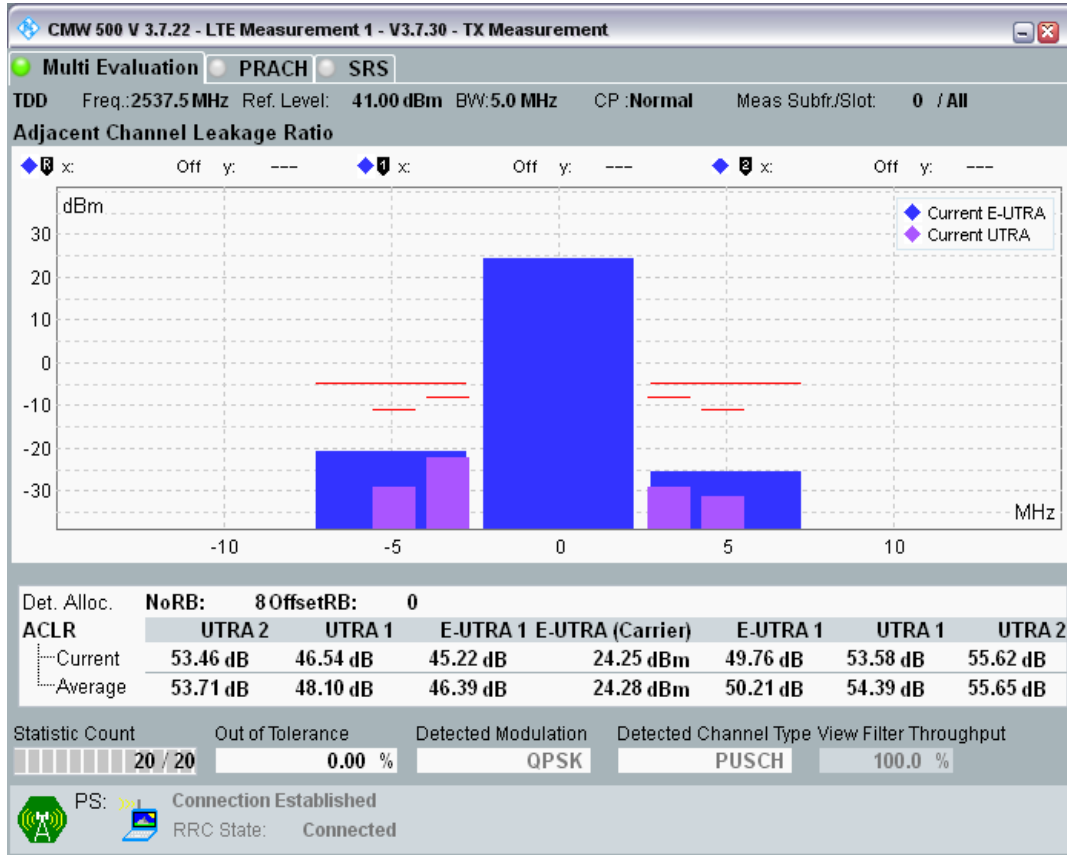

Band41	20	41140	100	#0	16QAM	E-ACLR-	43.43	29.2	PASS
Band41	20	41140	100	#0	16QAM	EUTRA	0.00	0	PASS
Band41	20	41140	100	#0	16QAM	E-ACLR+	42.99	29.2	PASS
Band41	20	41140	100	#0	16QAM	U-ACLR+	52.58	32.2	PASS
Band41	20	41140	100	#0	16QAM	U-ACLR2+	53.26	35.2	PASS

Band41 QPSK BW=5MHz Channel=40065 RB Size=8 Position=#0