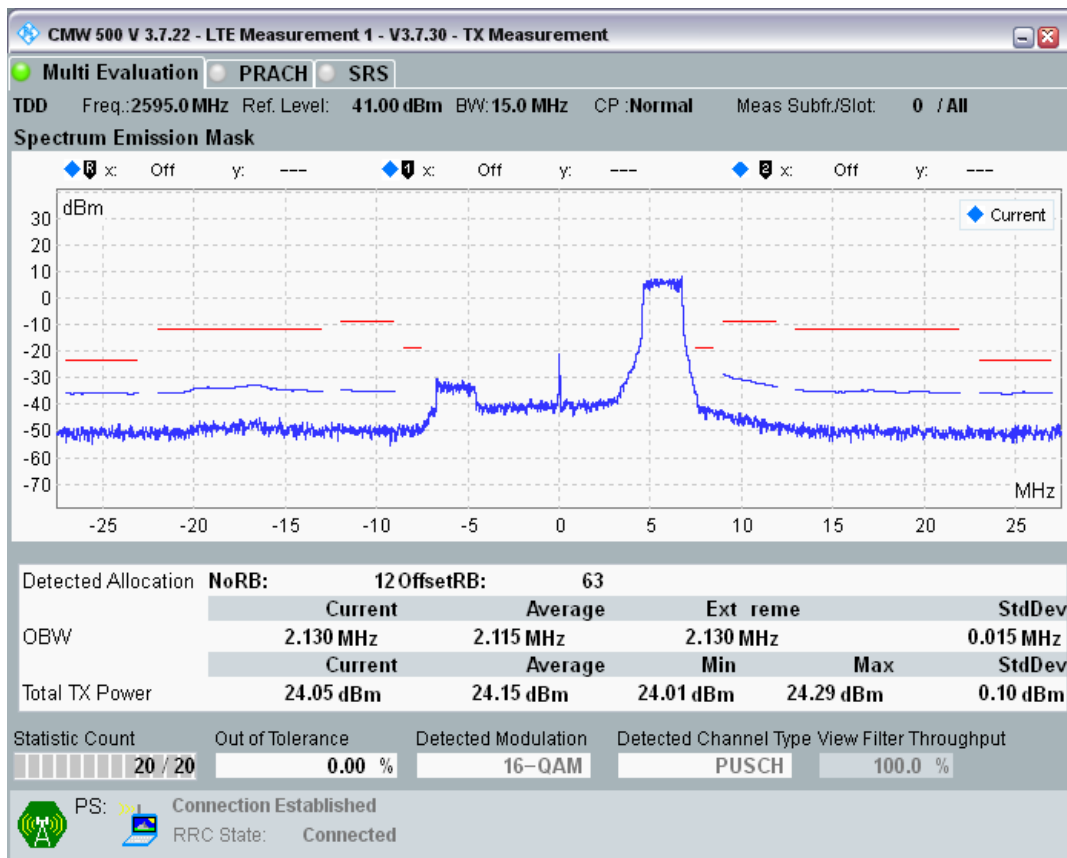

Band41 16QAM BW=10MHz Channel=40640 RB Size=12 Position=#Max