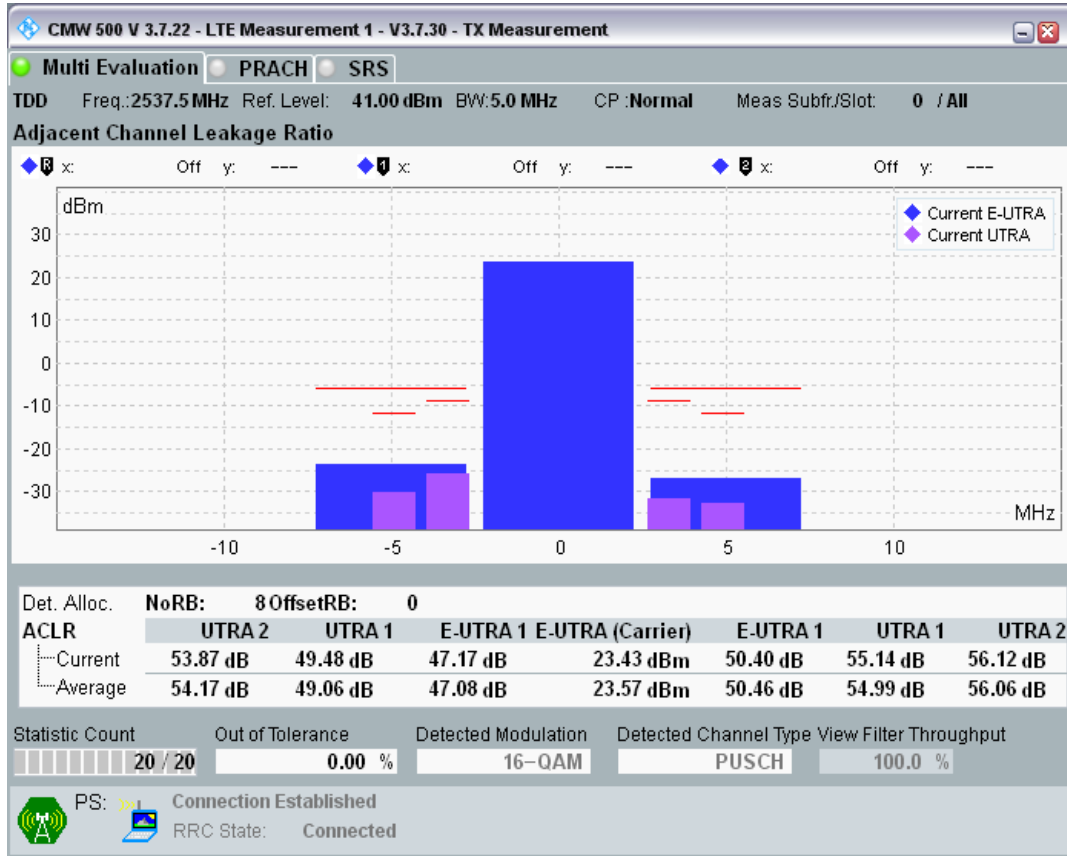

Band41 QPSK BW=5MHz Channel=40065 RB Size=8 Position=#0

Band41 QPSK BW=5MHz Channel=40065 RB Size=8 Position=#Max

Band41 QPSK BW=5MHz Channel=40065 RB Size=25 Position=#0

Band41 16QAM BW=5MHz Channel=40065 RB Size=8 Position=#0