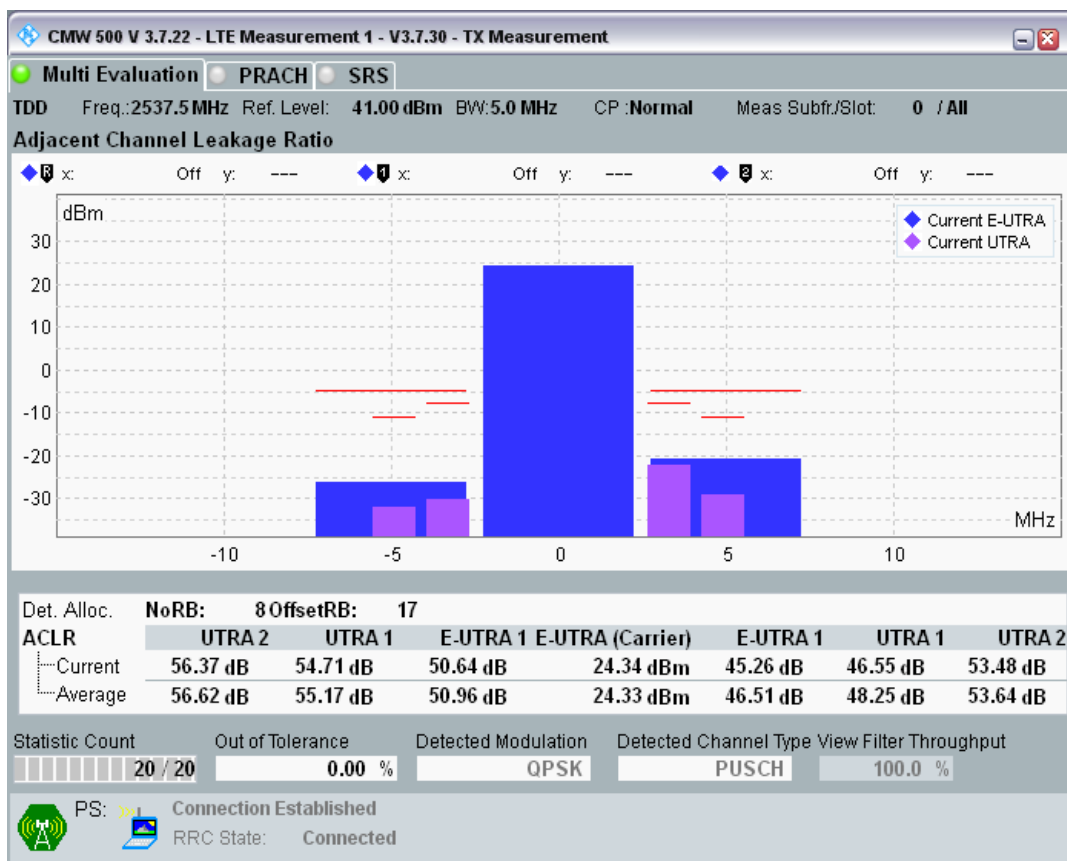

Band41 QPSK BW=5MHz Channel=40065 RB Size=8 Position=#Max