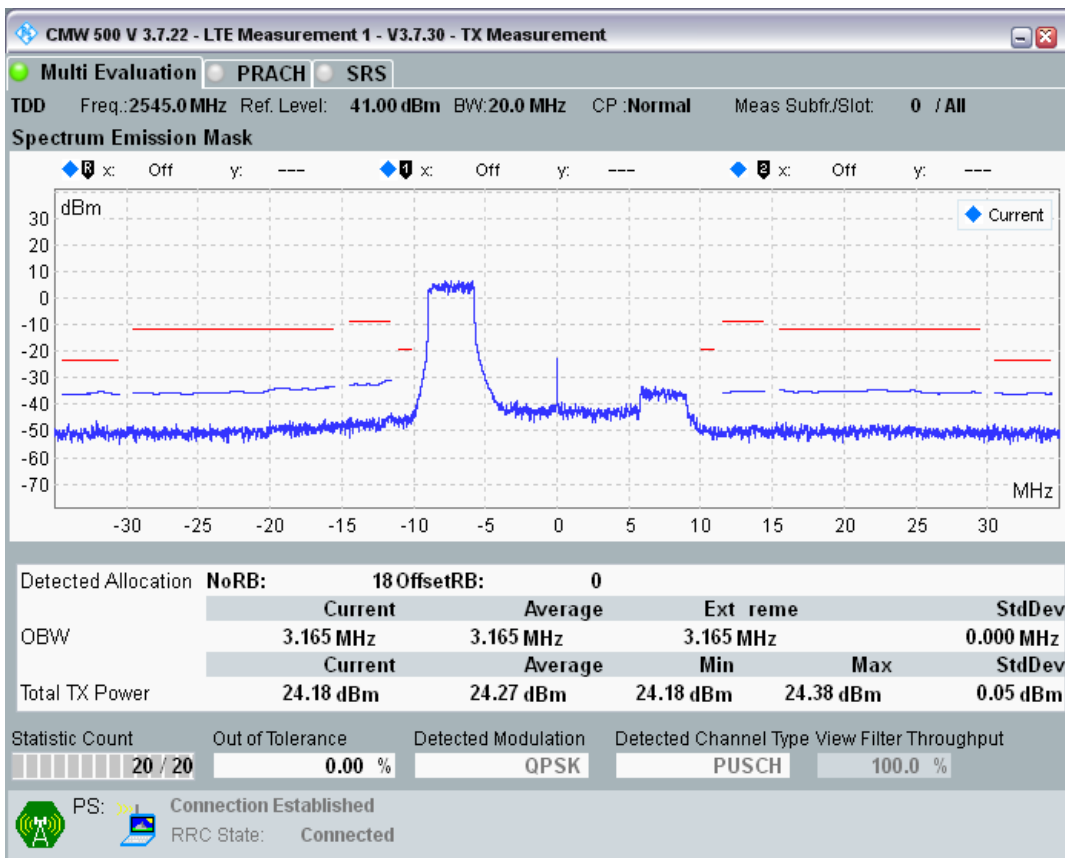

Band41 QPSK BW=20MHz Channel=40140 RB Size=18 Position=#0