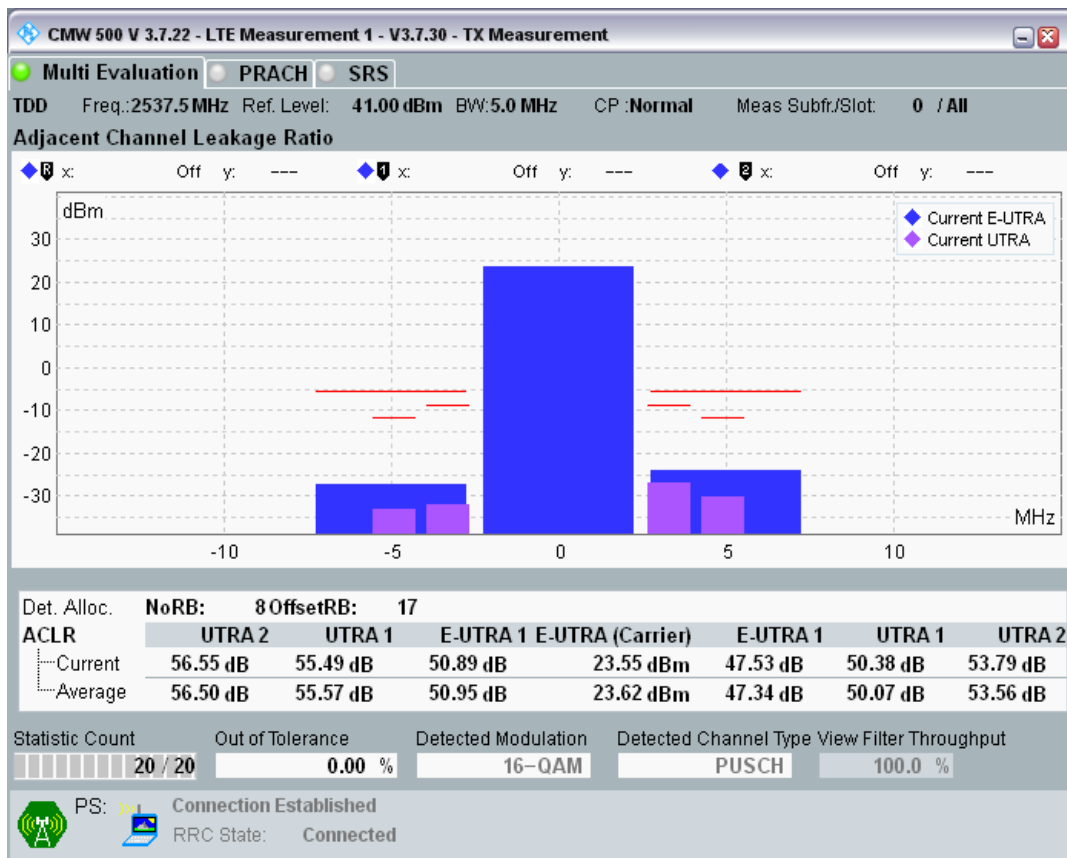

Band41 16QAM BW=5MHz Channel=40065 RB Size=8 Position=#Max