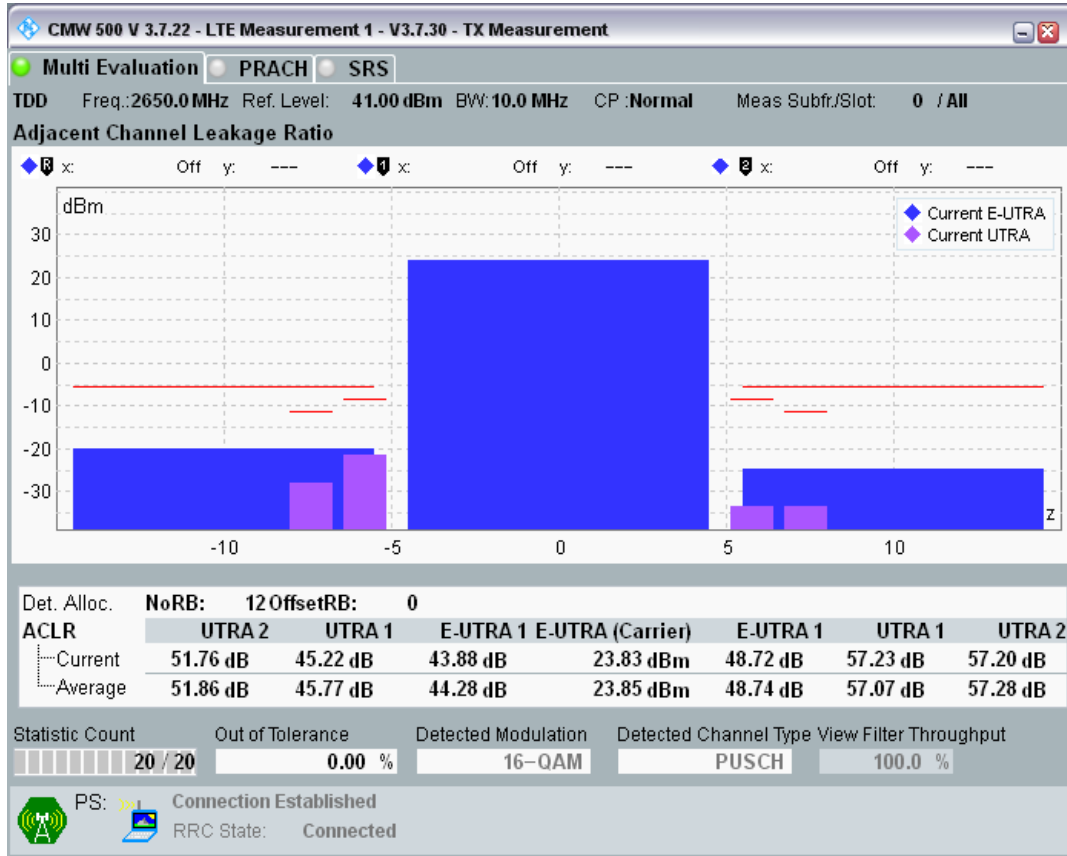

Band41 16QAM BW=10MHz Channel=41190 RB Size=12 Position=#0