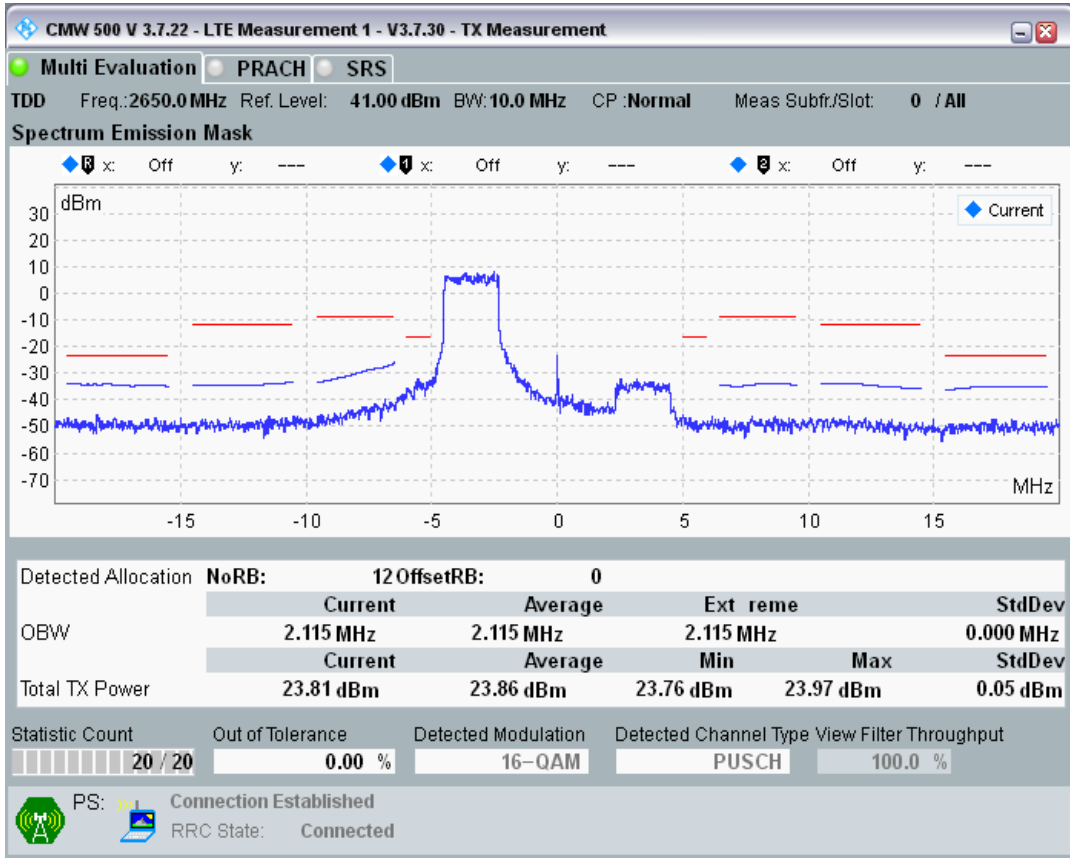

Band41 16QAM BW=10MHz Channel=41190 RB Size=12 Position=#0