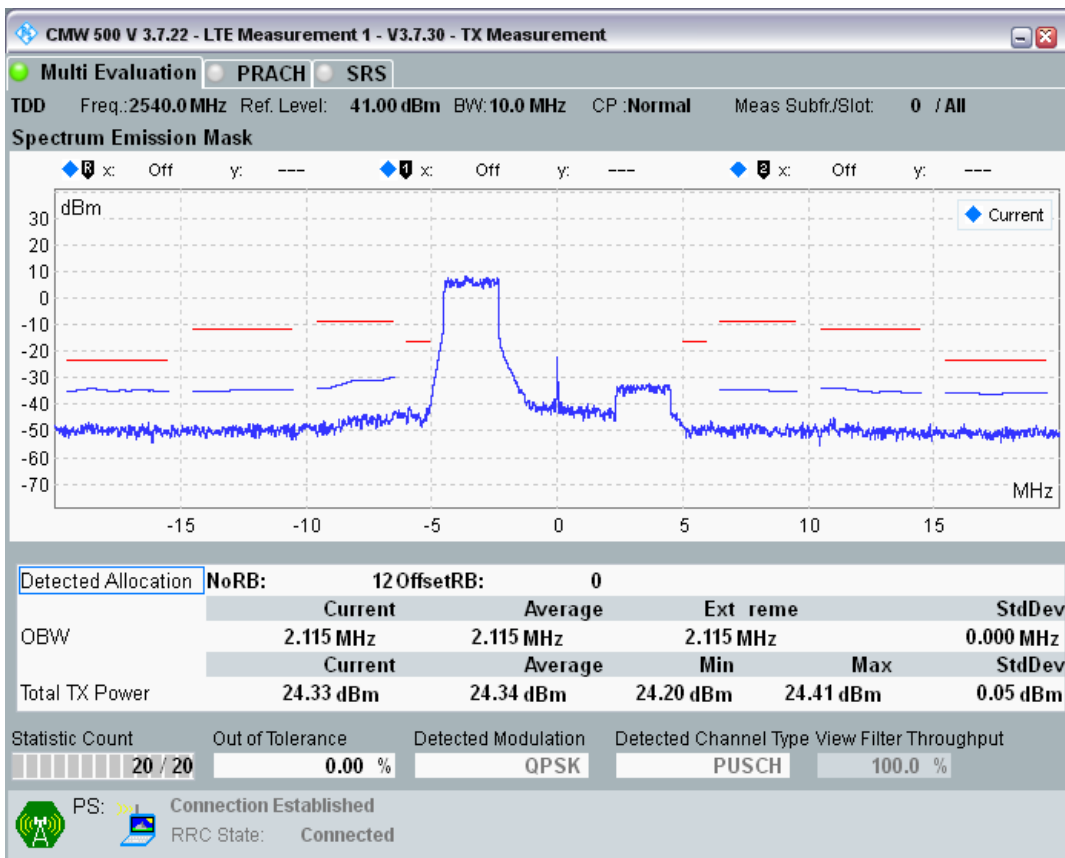

Band41 QPSK BW=10MHz Channel=40090 RB Size=12 Position=#0