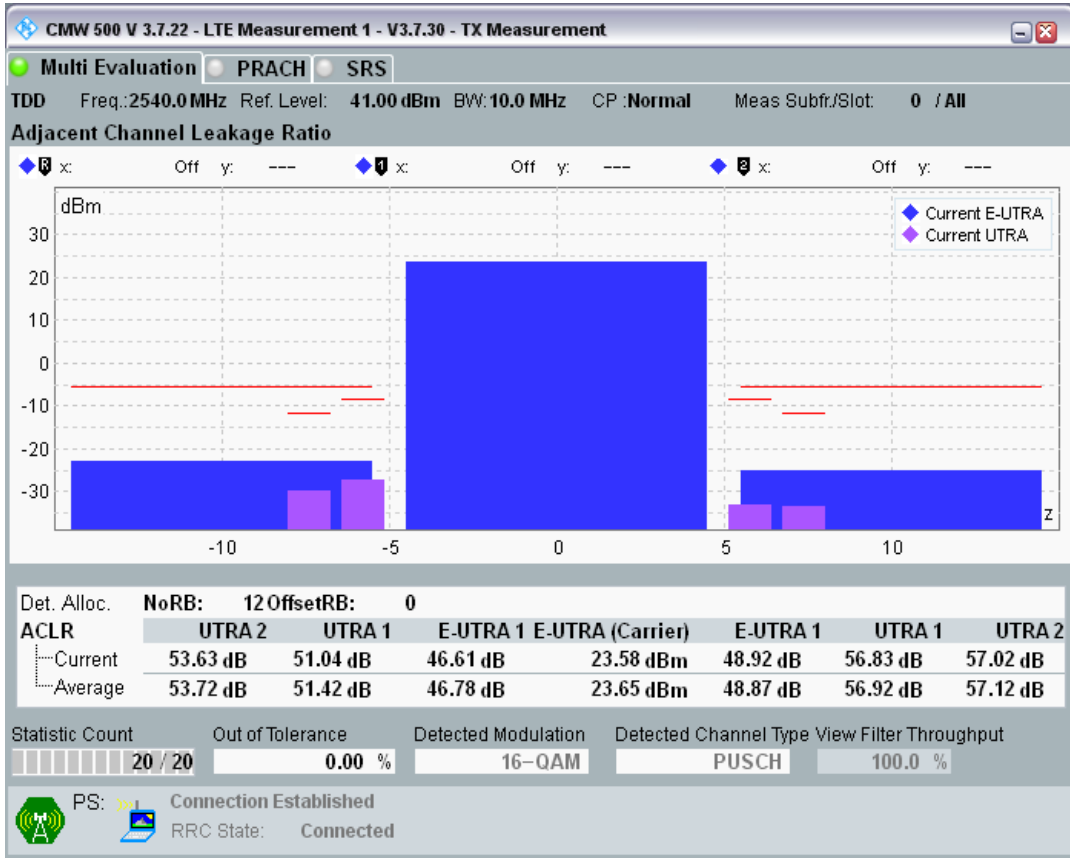

Band41 16QAM BW=10MHz Channel=40090 RB Size=12 Position=#0