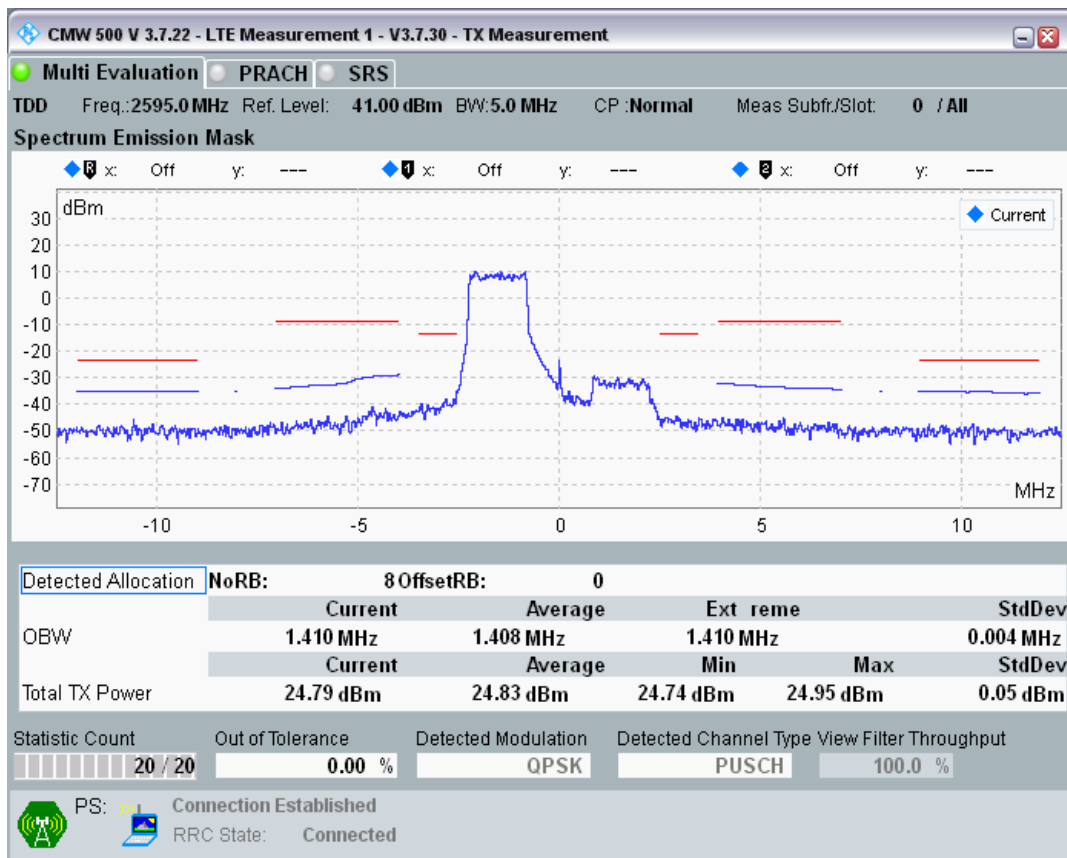

Band41 QPSK BW=5MHz Channel=40640 RB Size=8 Position=#0