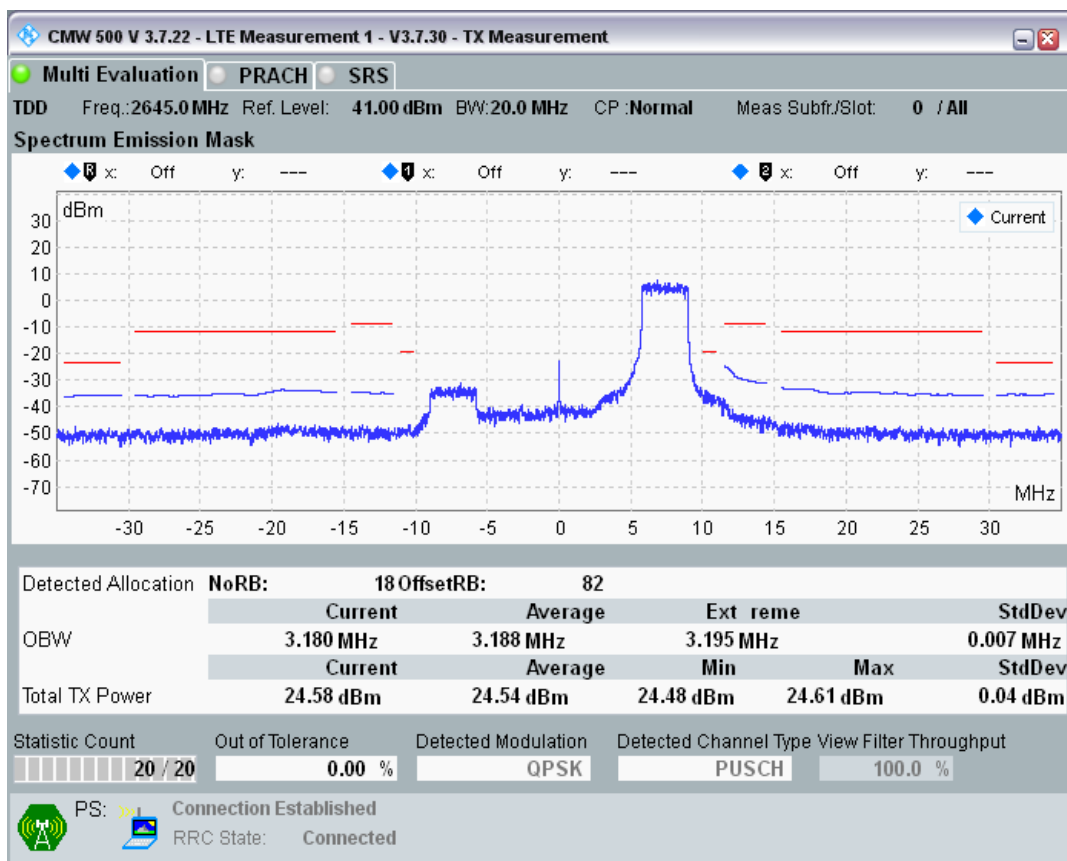

Band41 QPSK BW=20MHz Channel=41140 RB Size=18 Position=#Max