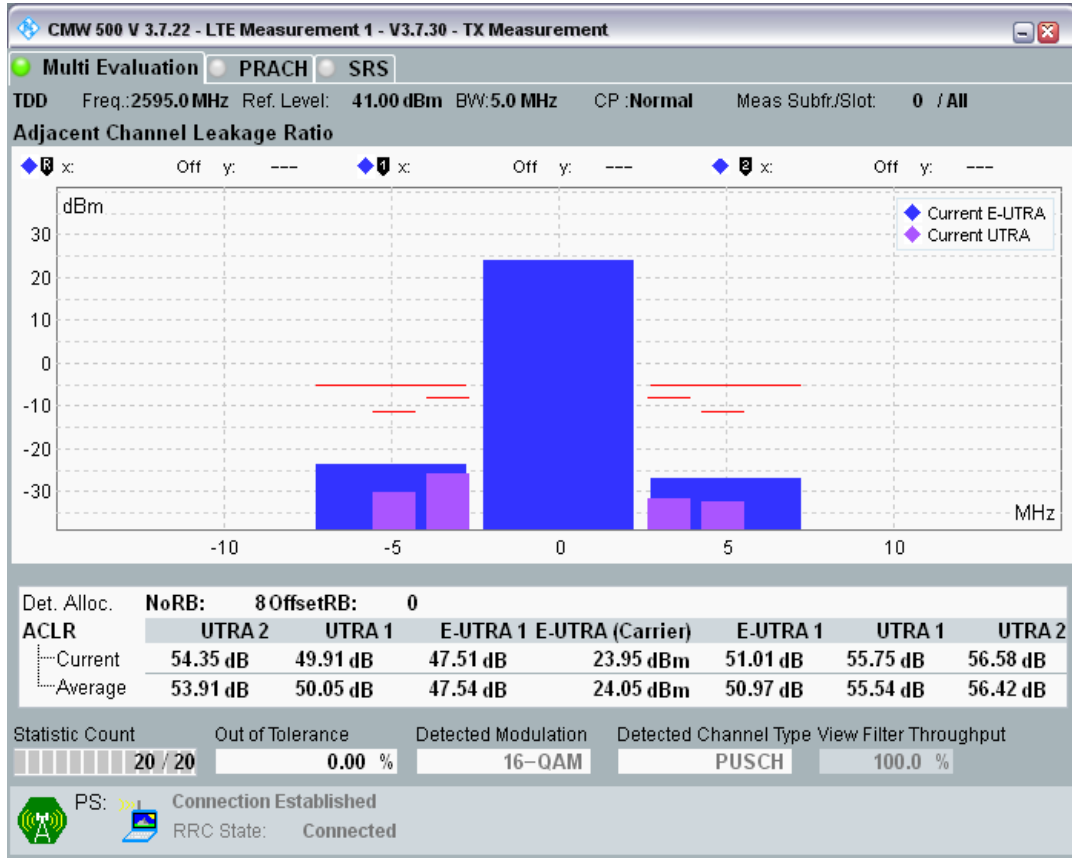

Band41 16QAM BW=5MHz Channel=40640 RB Size=8 Position=#0