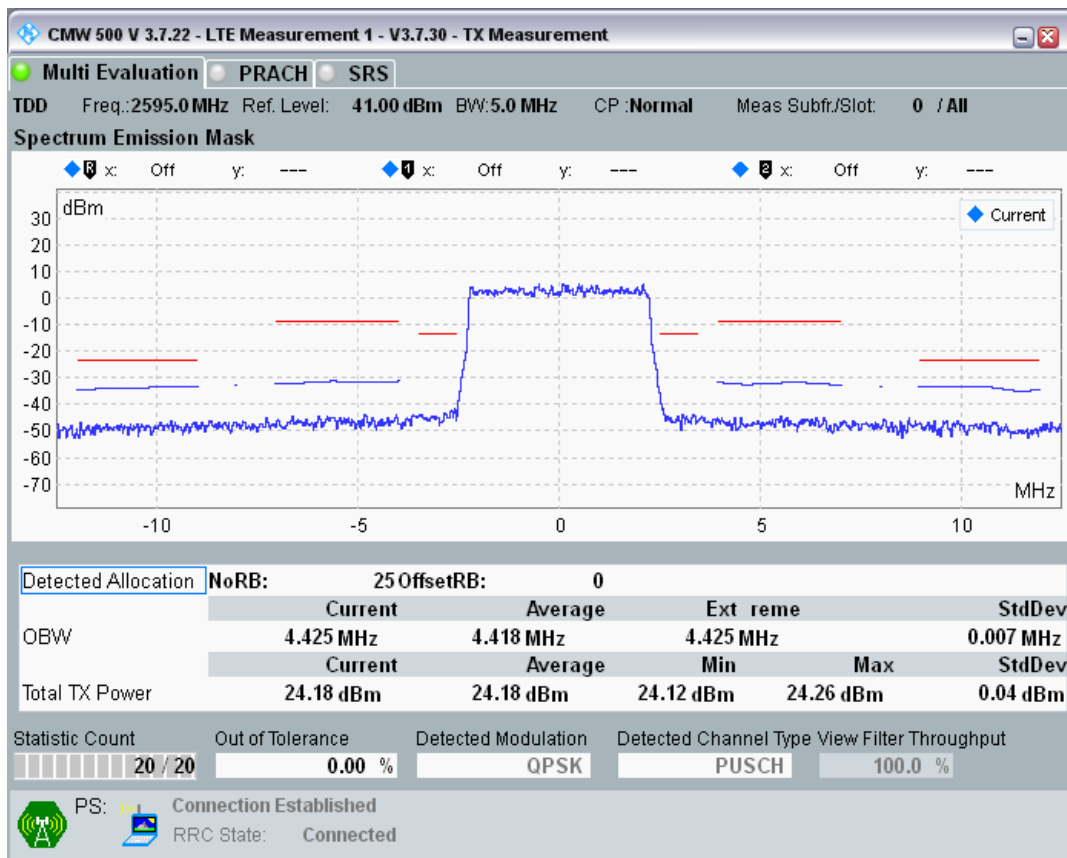

Band41 QPSK BW=5MHz Channel=40640 RB Size=25 Position=#0