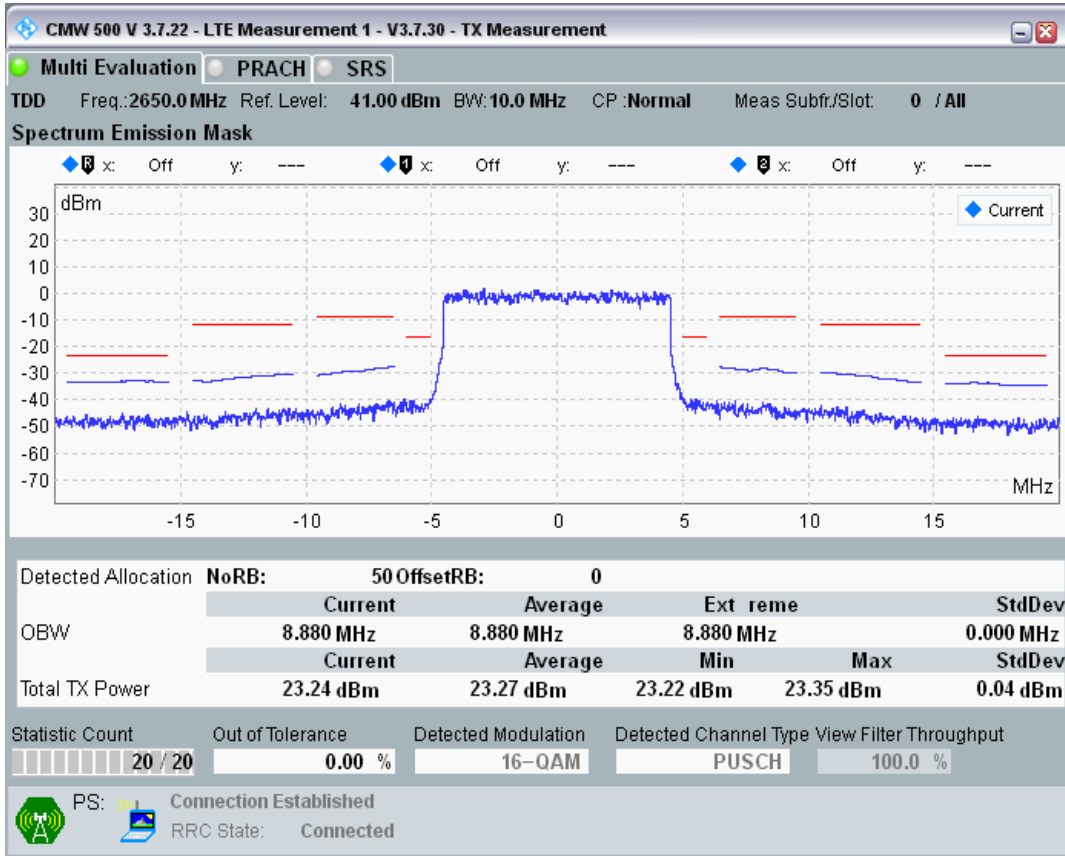

Band41 QPSK BW=10MHz Channel=41190 RB Size=50 Position=#0

Band41 16QAM BW=10MHz Channel=41190 RB Size=12 Position=#0

Band41 16QAM BW=10MHz Channel=41190 RB Size=12 Position=#Max

Band41 16QAM BW=10MHz Channel=41190 RB Size=50 Position=#0