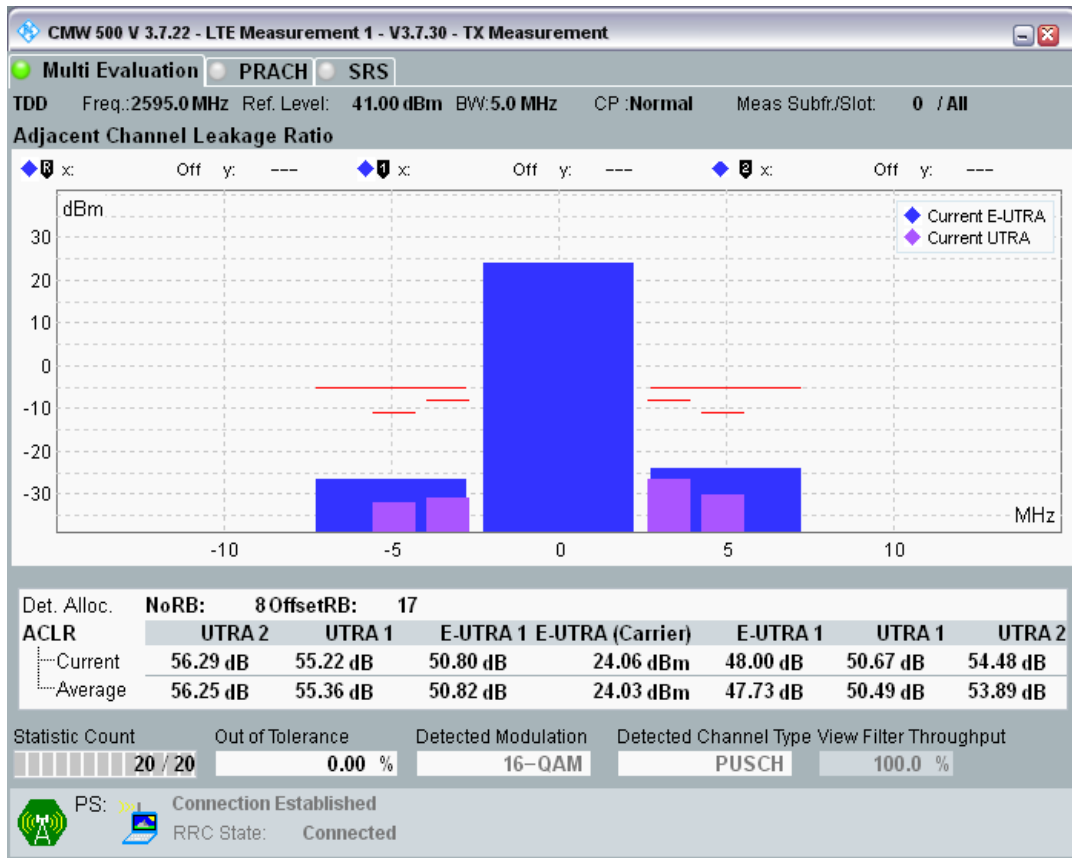

Band41 16QAM BW=5MHz Channel=40640 RB Size=8 Position=#Max