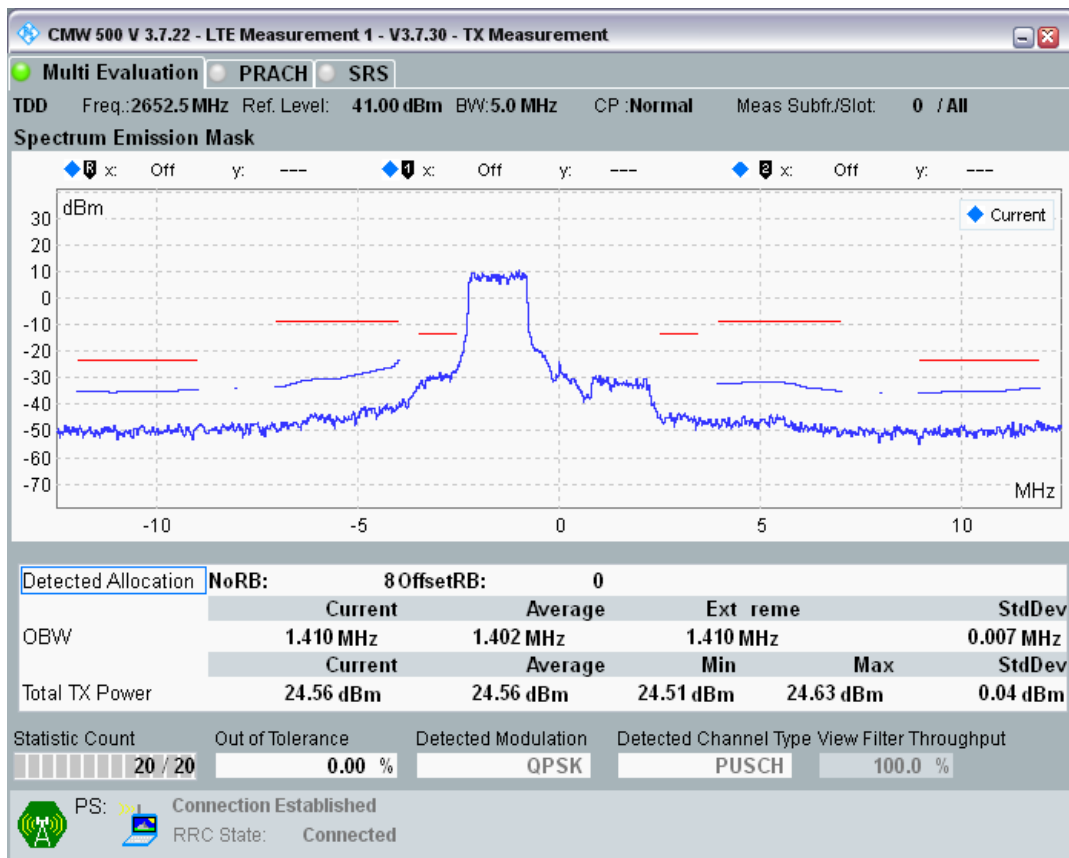

Band41 QPSK BW=5MHz Channel=41215 RB Size=8 Position=#0