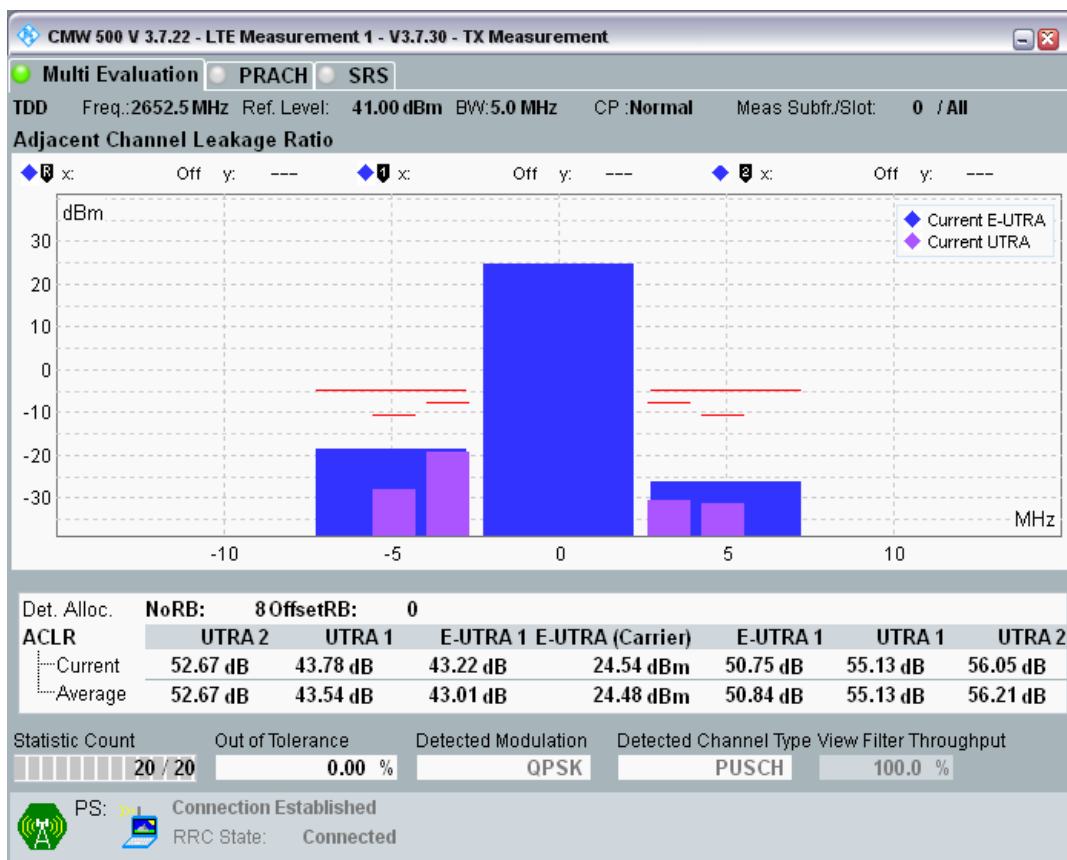

Band41 QPSK BW=5MHz Channel=41215 RB Size=8 Position=#0