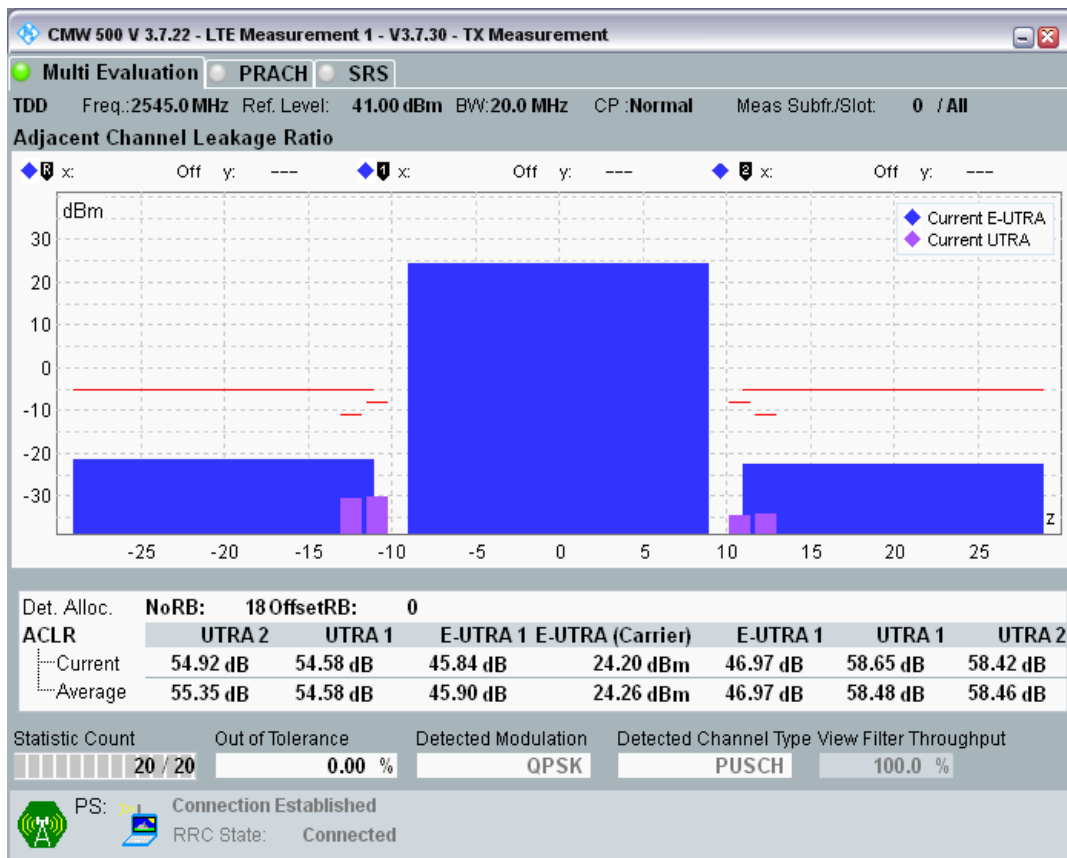

Band41 QPSK BW=20MHz Channel=40140 RB Size=18 Position=#0