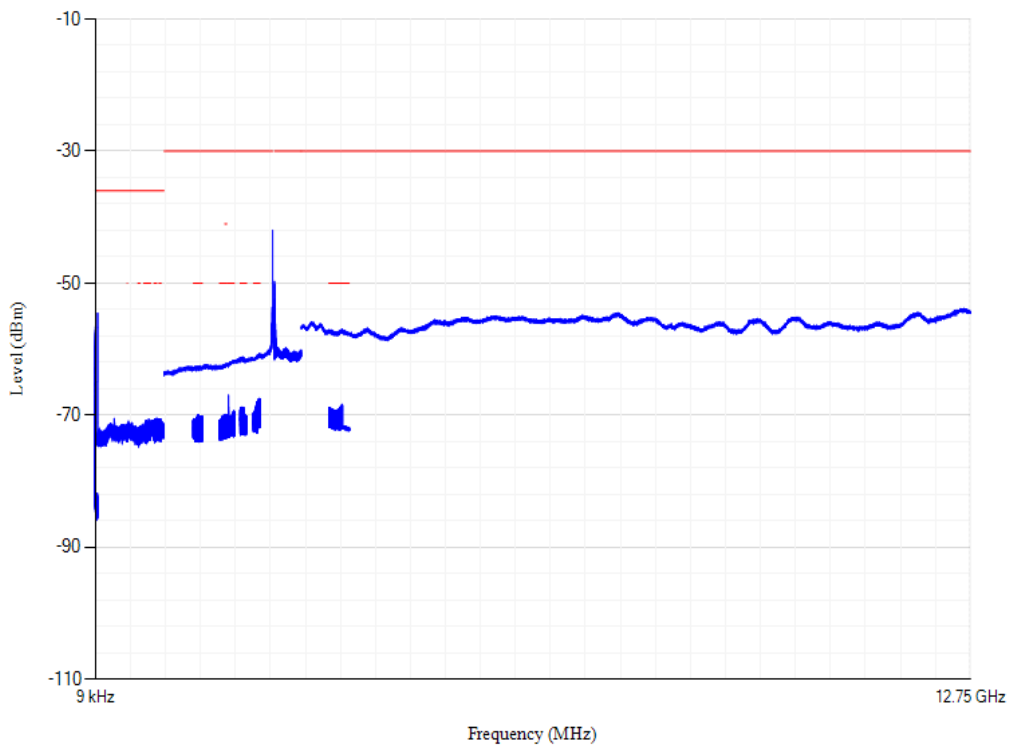

Band41 QPSK BW=5MHz Channel=40065 RB Size=1 Position=#0

Conducted spurious emissions

Band41 QPSK BW=5MHz Channel=40640 RB Size=1 Position=#0

Conducted spurious emissions

Band41 QPSK BW=5MHz Channel=41215 RB Size=1 Position=#0