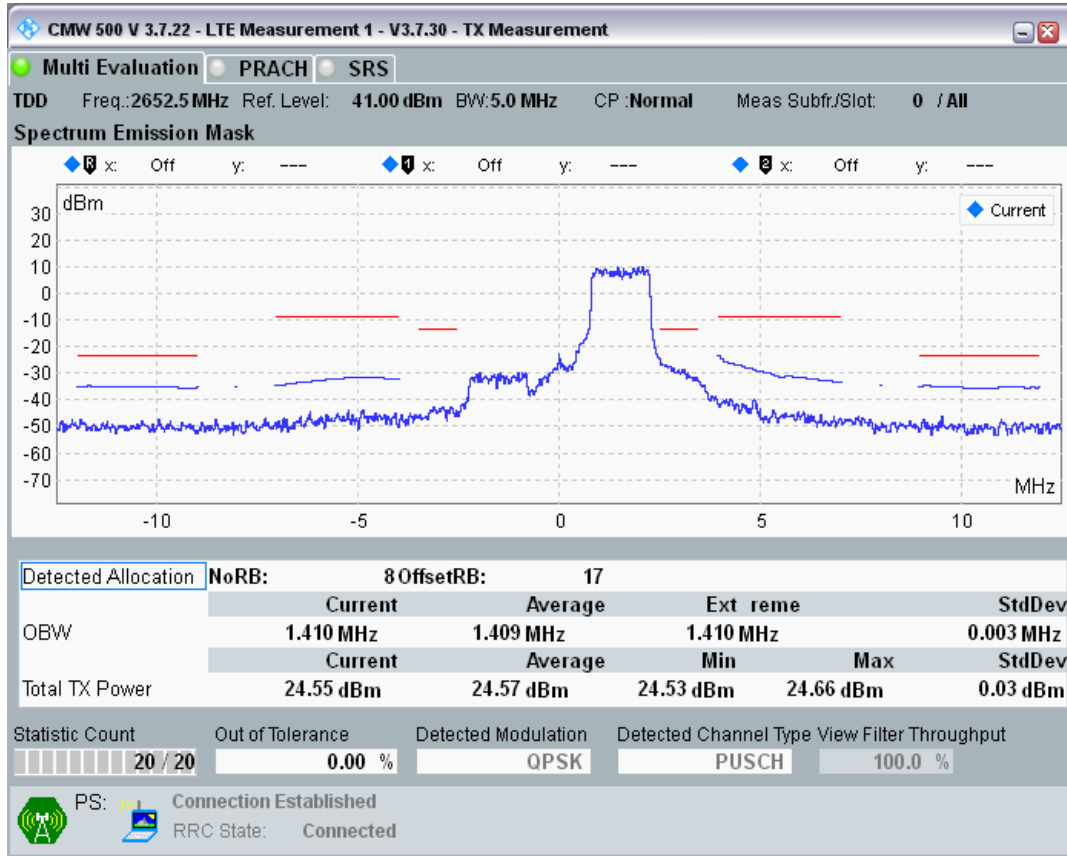

Band41 QPSK BW=5MHz Channel=41215 RB Size=8 Position=#Max