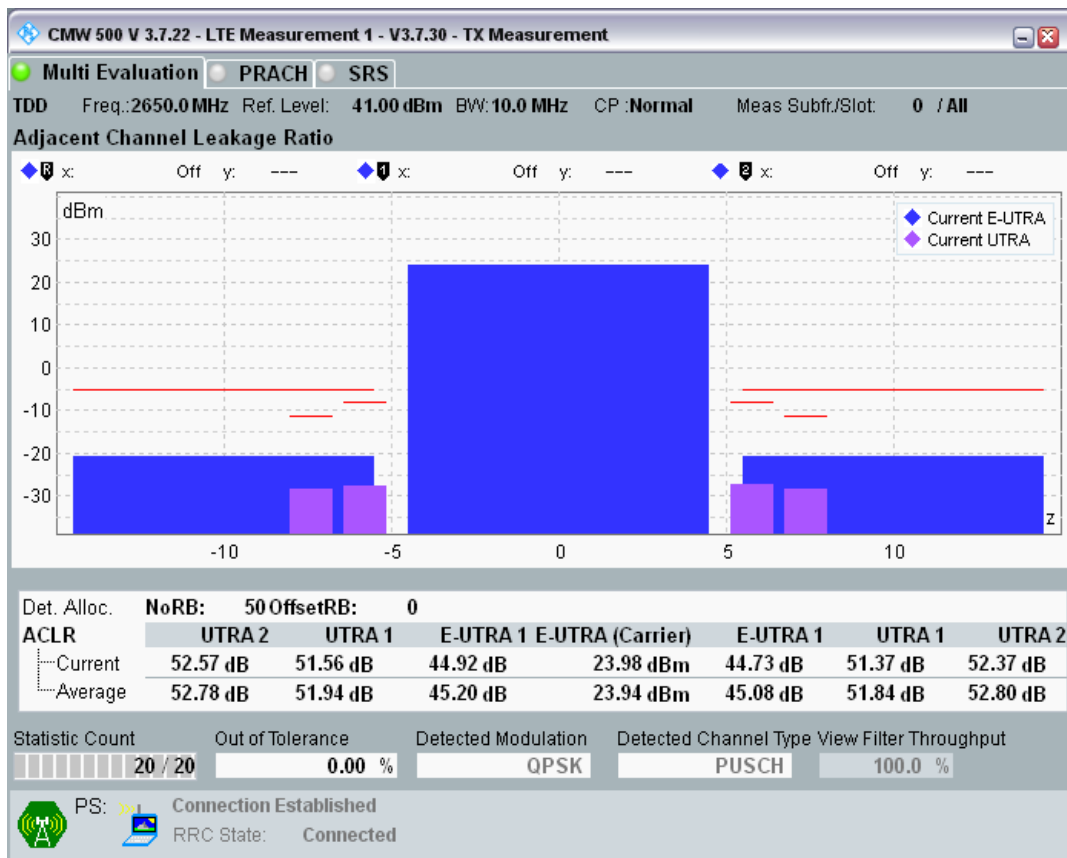

Band41 QPSK BW=10MHz Channel=41190 RB Size=50 Position=#0