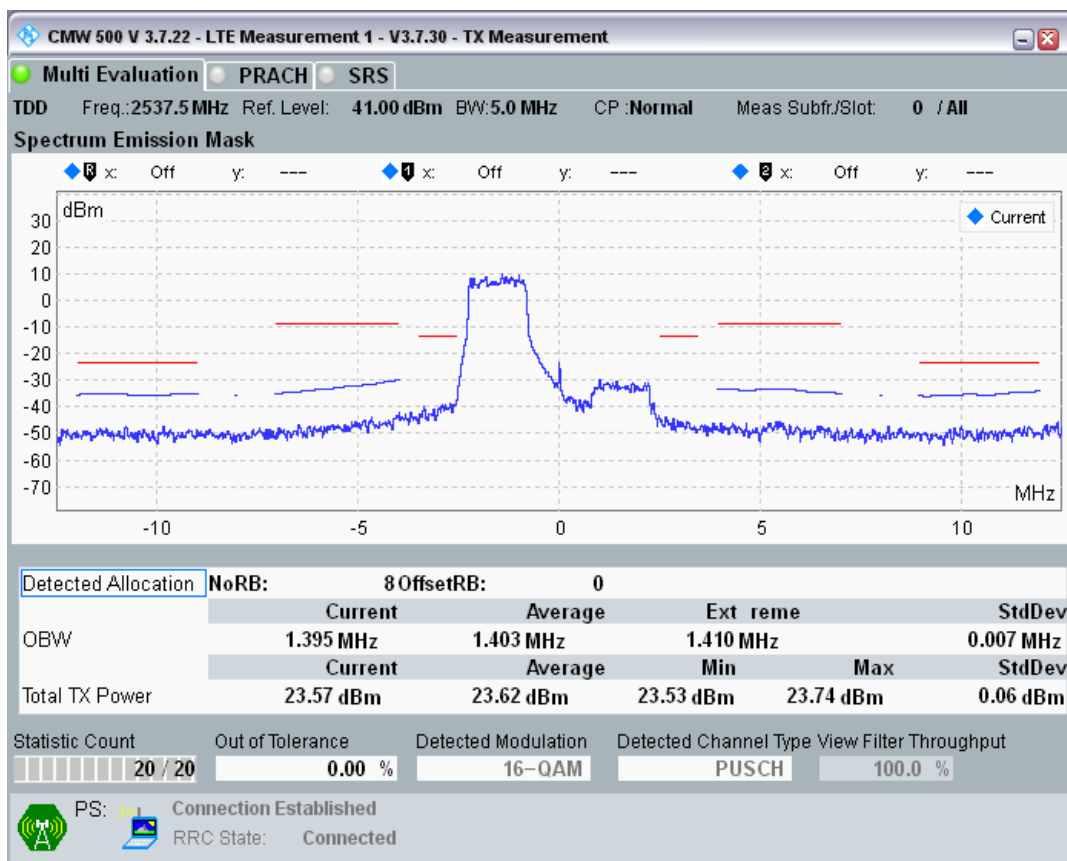

Band41 QPSK BW=5MHz Channel=40065 RB Size=8 Position=#0

Band41 QPSK BW=5MHz Channel=40065 RB Size=8 Position=#Max

Band41 QPSK BW=5MHz Channel=40065 RB Size=25 Position=#0

Band41 16QAM BW=5MHz Channel=40065 RB Size=8 Position=#0