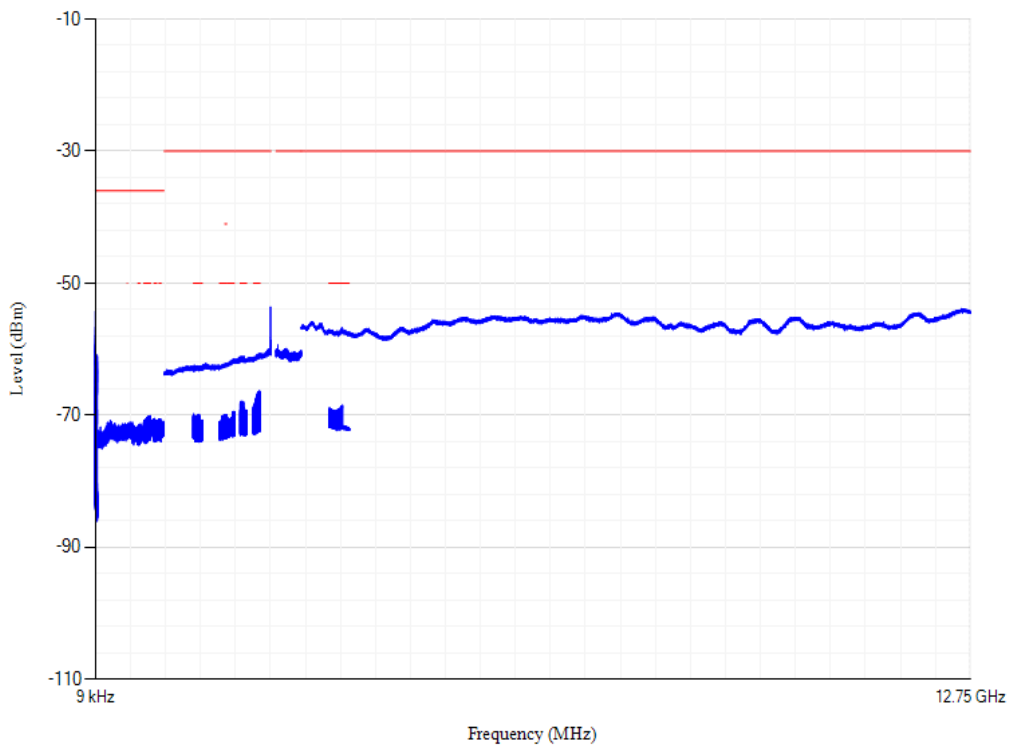

Conducted spurious emissions

Clause 4.2.5 LTE Transmitter minimum output power