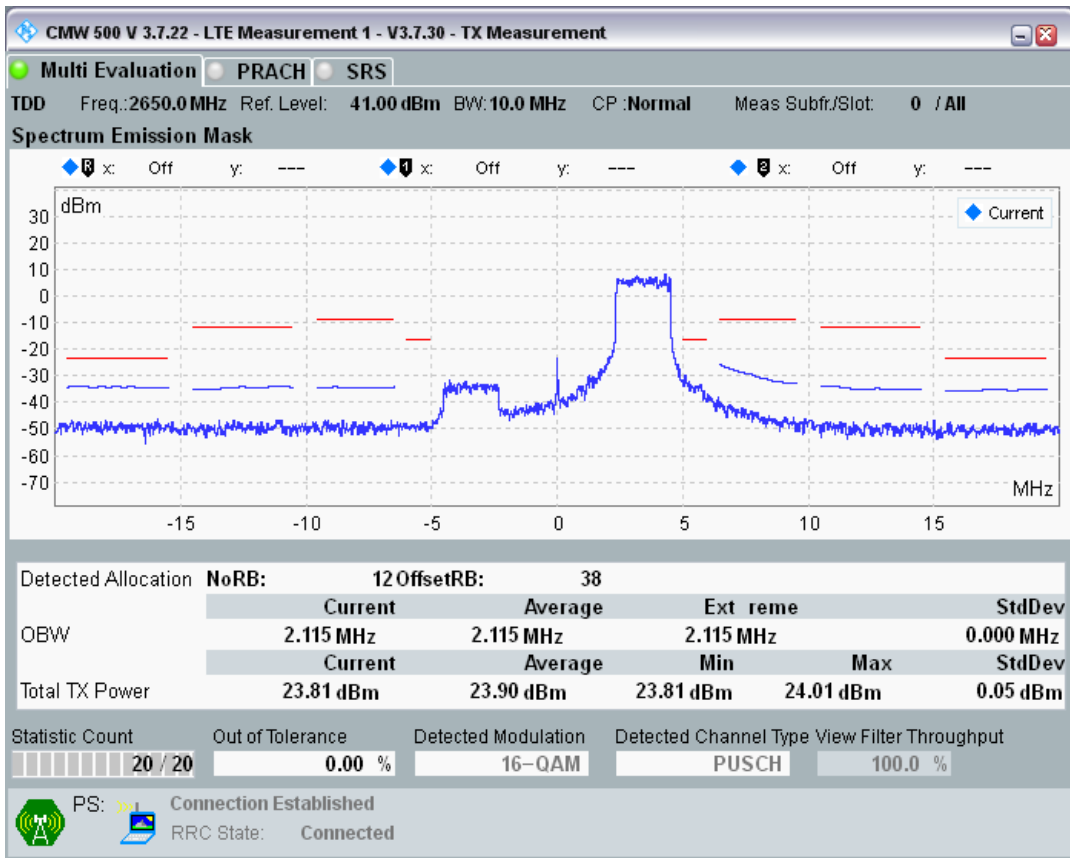

Band41 16QAM BW=10MHz Channel=41190 RB Size=12 Position=#Max