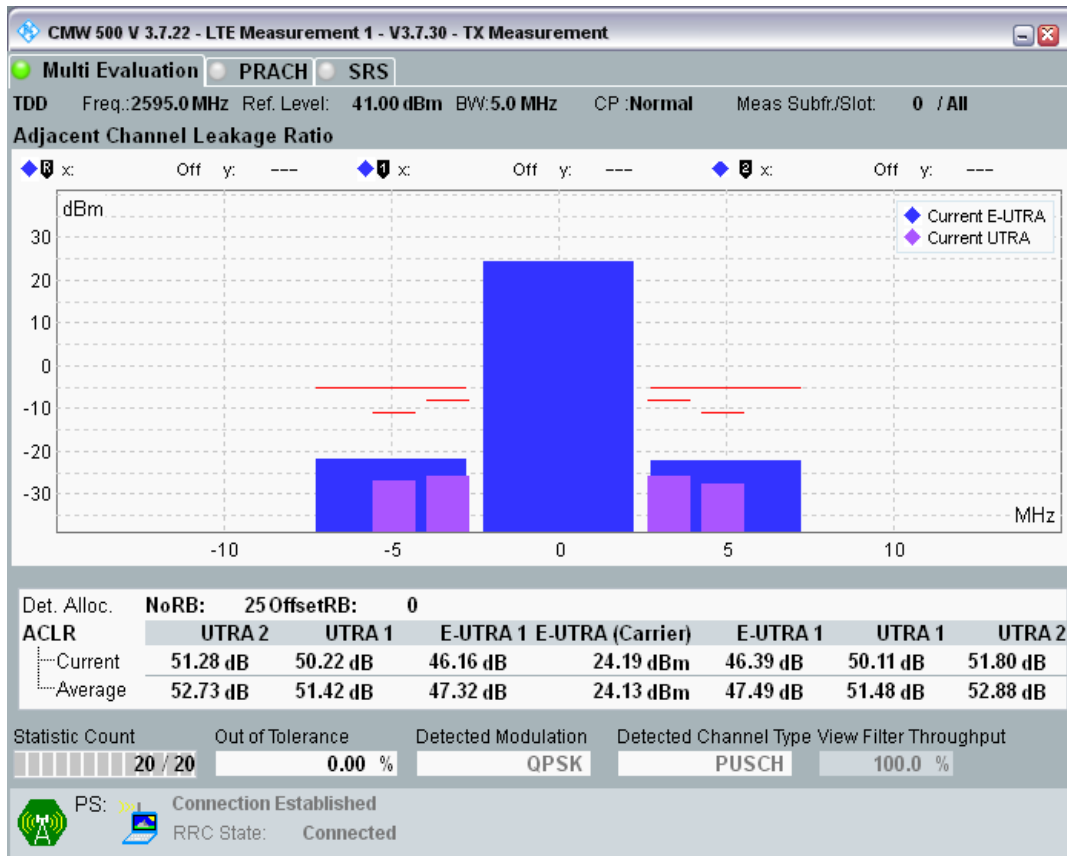

Band41 QPSK BW=5MHz Channel=40640 RB Size=25 Position=#0