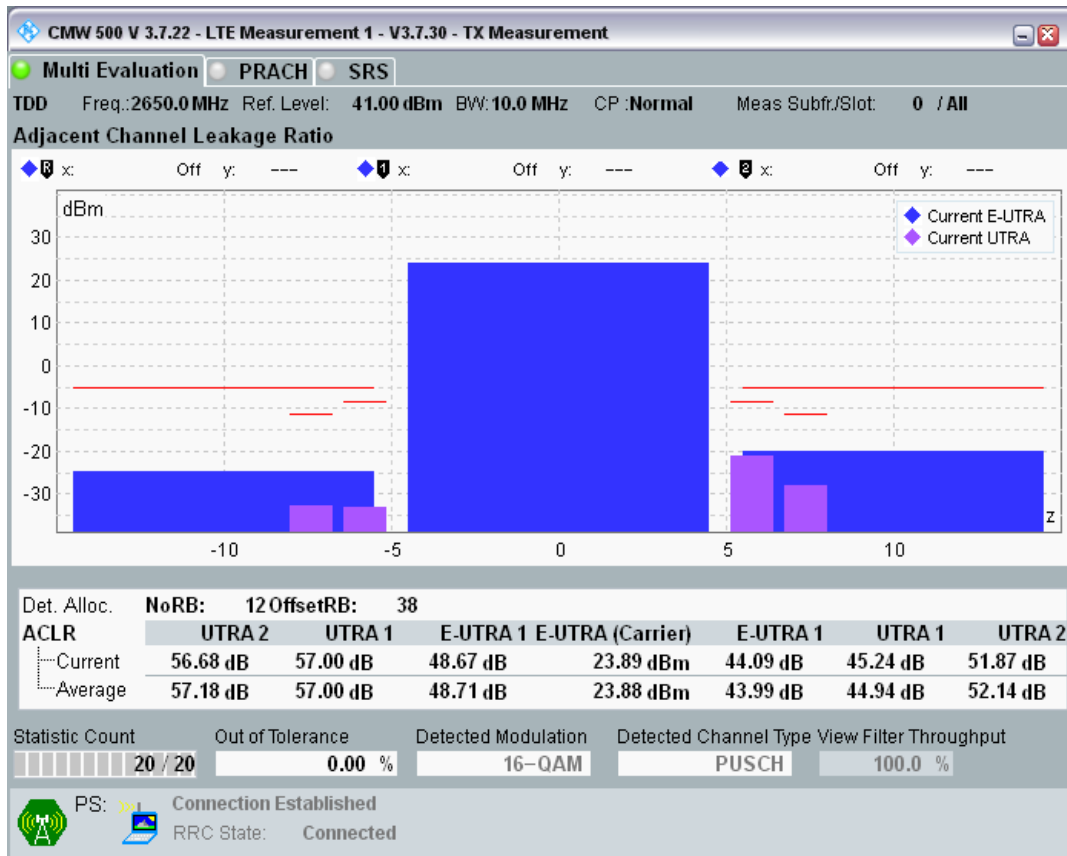

Band41 16QAM BW=10MHz Channel=41190 RB Size=12 Position=#Max