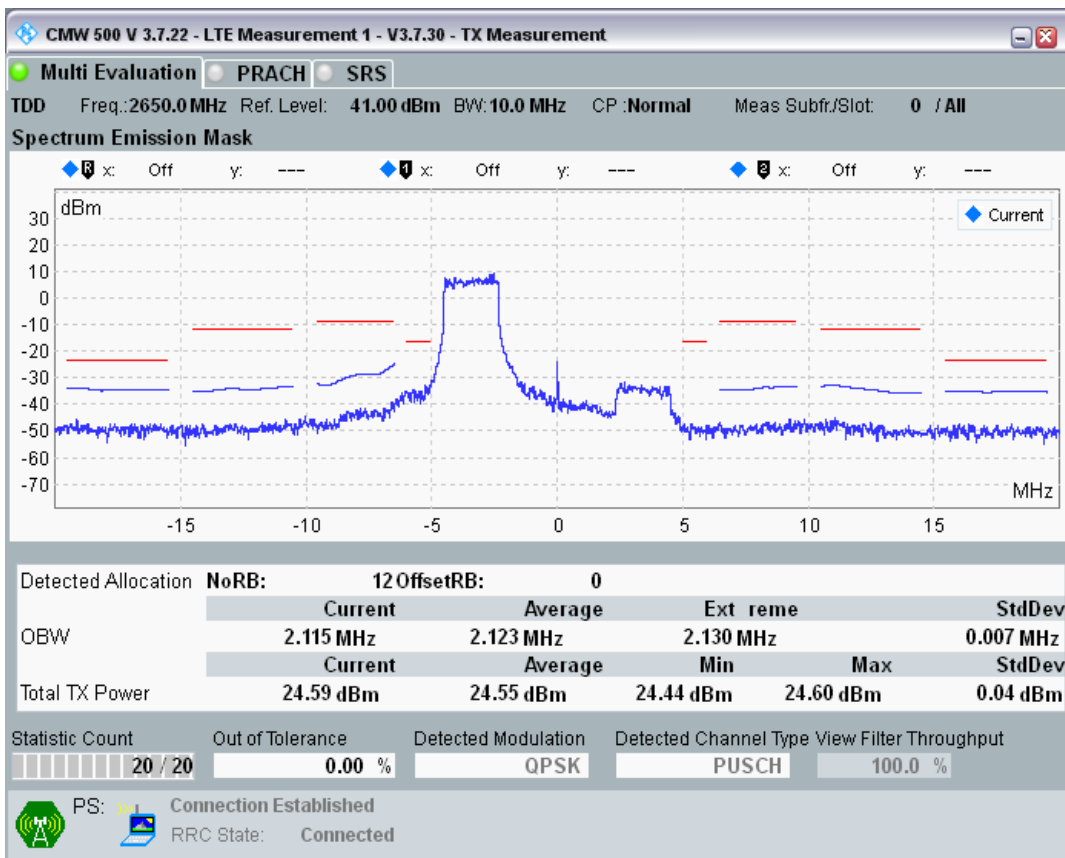

Band41 QPSK BW=10MHz Channel=41190 RB Size=12 Position=#0