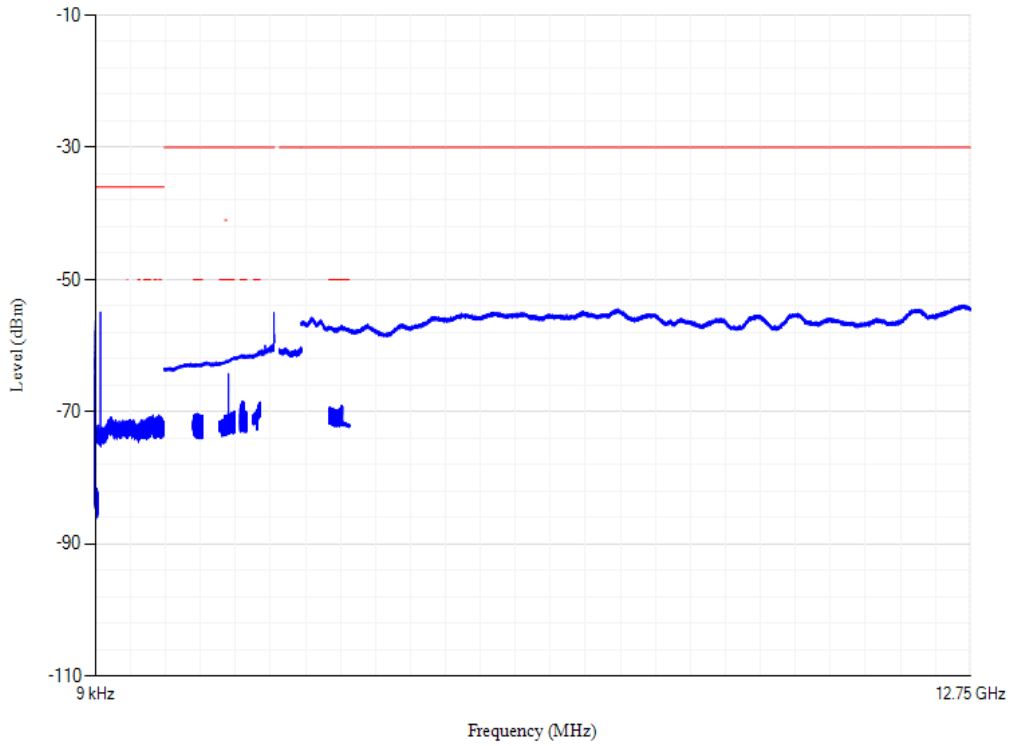

Conducted spurious emissions

Band41 QPSK BW=20MHz Channel=40140 RB Size=1 Position=#0

Conducted spurious emissions

Band41 QPSK BW=20MHz Channel=41140 RB Size=1 Position=#0

Conducted spurious emissions

Band41 QPSK BW=20MHz Channel=40640 RB Size=1 Position=#0

Conducted spurious emissions

Clause 4.2.5 LTE Transmitter minimum output power

Band	Bandwidth (MHz)	UL Channel	RB Size	RB Position	Modulation	Power (dBm)	Limit (dBm)	Verdict
Band41	5	40065	25	#0	QPSK	-52.22	-39	PASS
Band41	5	40640	25	#0	QPSK	-52.14	-39	PASS
Band41	5	41215	25	#0	QPSK	-51.86	-39	PASS
Band41	20	40140	100	#0	QPSK	-50.93	-39	PASS
Band41	20	40640	100	#0	QPSK	-51.57	-39	PASS
Band41	20	41140	100	#0	QPSK	-51.60	-39	PASS