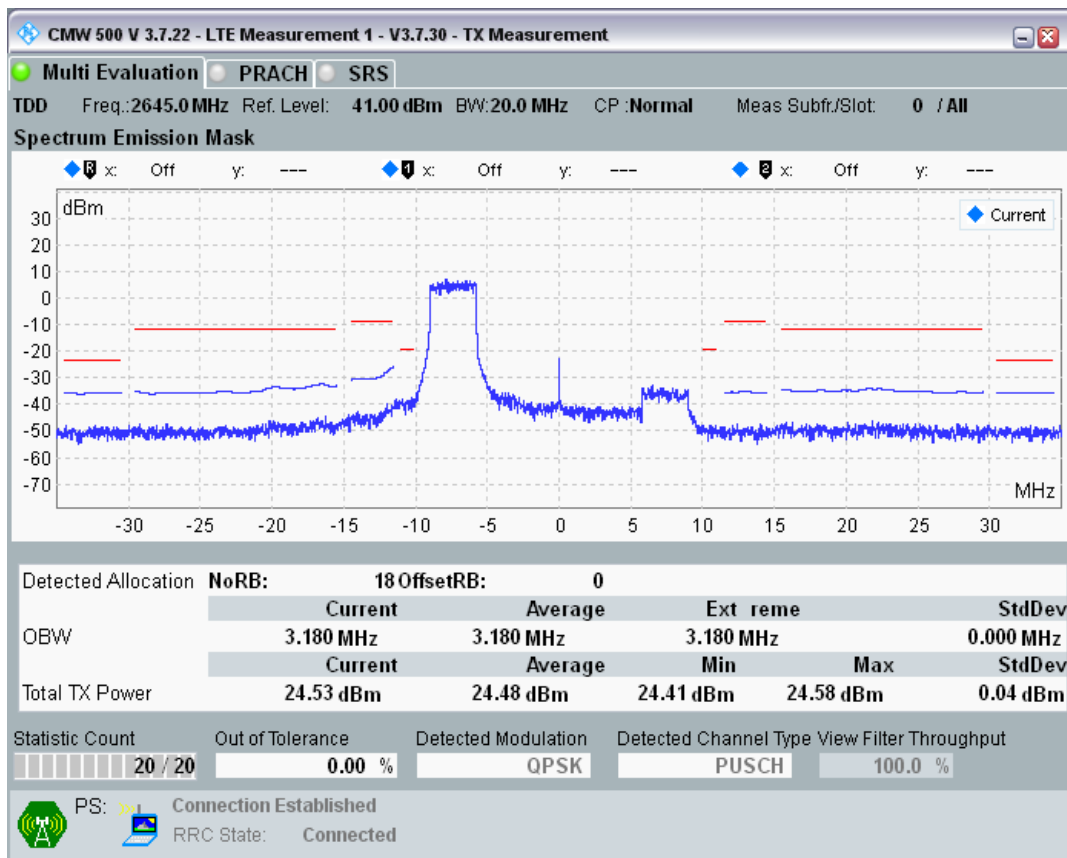

Band41 QPSK BW=20MHz Channel=41140 RB Size=18 Position=#0