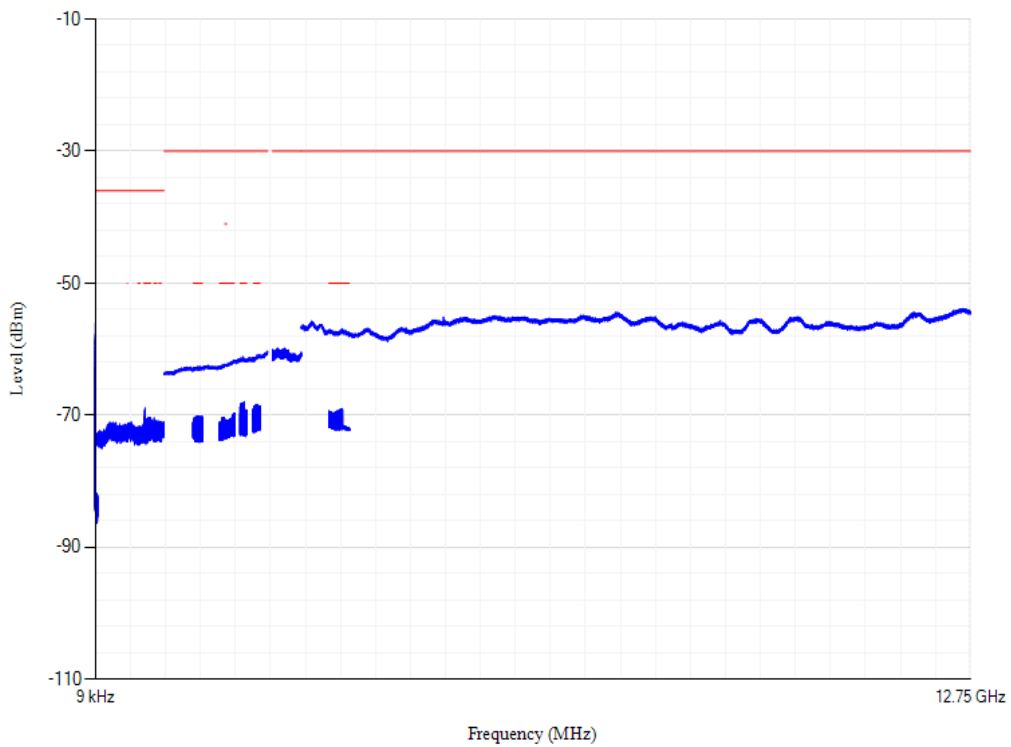

Conducted spurious emissions

Band41 QPSK BW=20MHz Channel=41140 RB Size=1 Position=#0