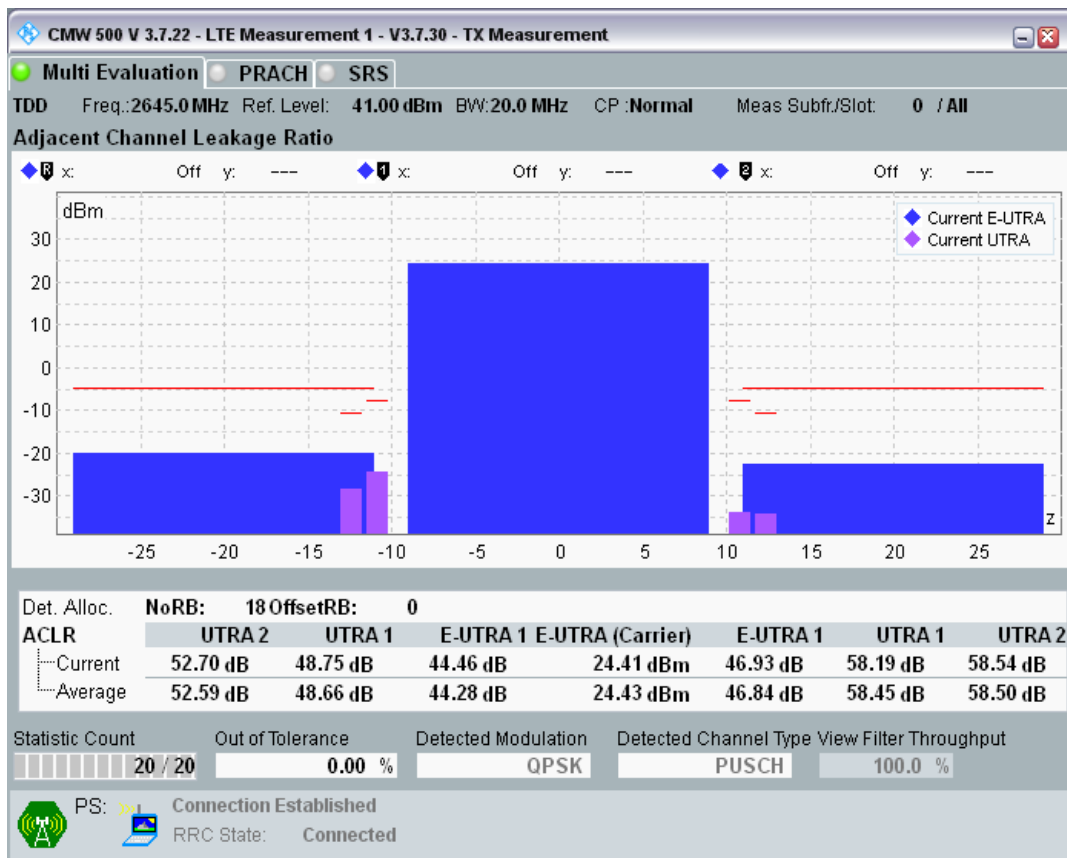

Band41 QPSK BW=20MHz Channel=41140 RB Size=18 Position=#0