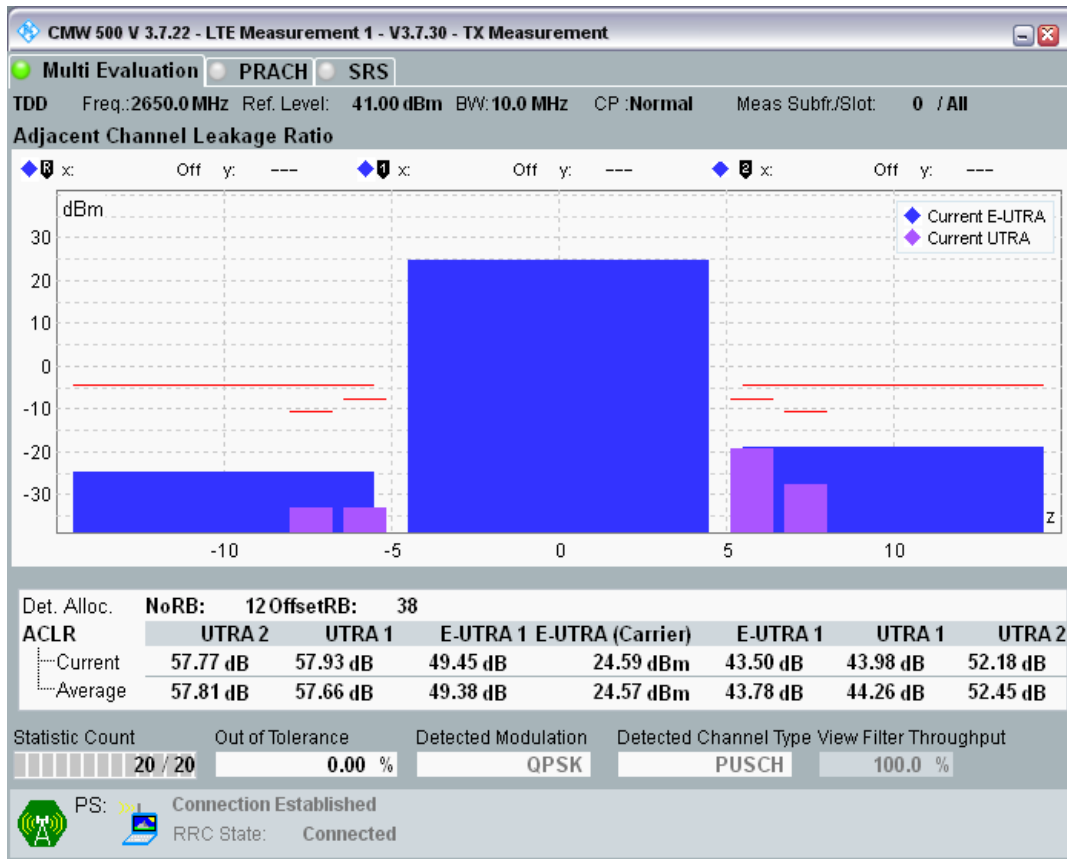

Band41 16QAM BW=10MHz Channel=40640 RB Size=12 Position=#Max

Band41 16QAM BW=10MHz Channel=40640 RB Size=50 Position=#0

Band41 QPSK BW=10MHz Channel=41190 RB Size=12 Position=#0

Band41 QPSK BW=10MHz Channel=41190 RB Size=12 Position=#Max