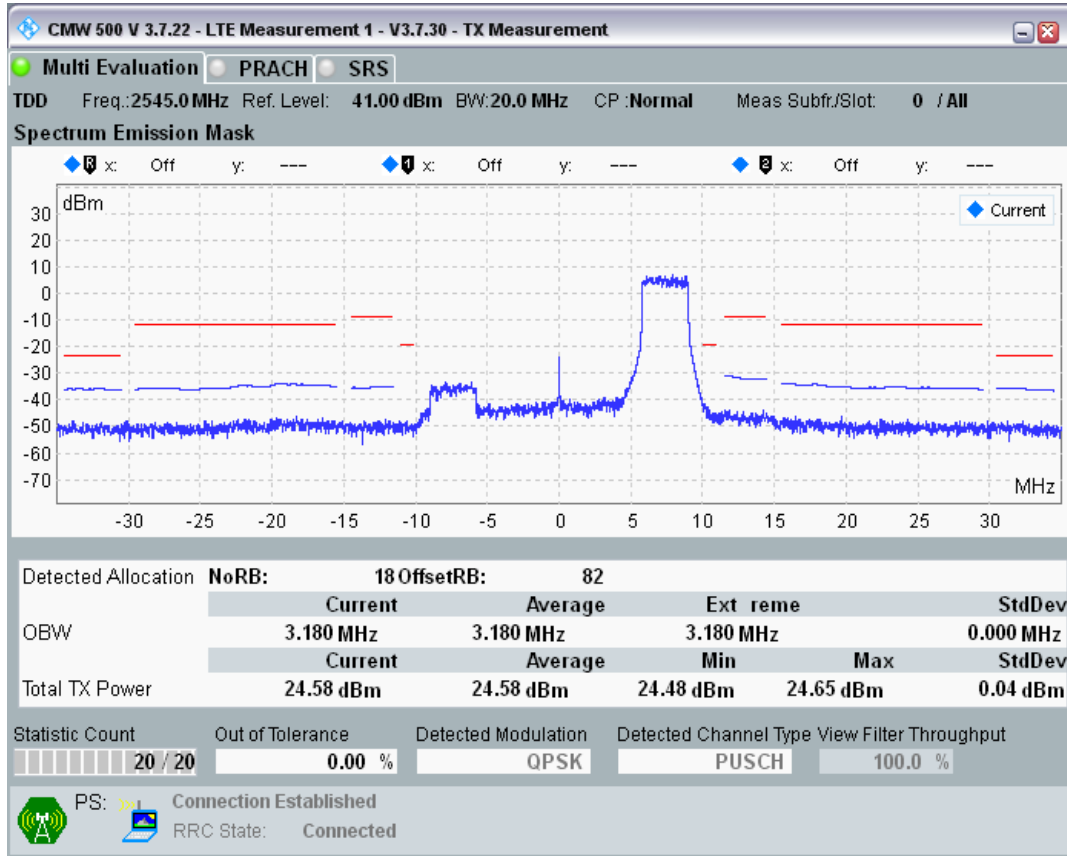

Band41 QPSK BW=20MHz Channel=40140 RB Size=18 Position=#Max