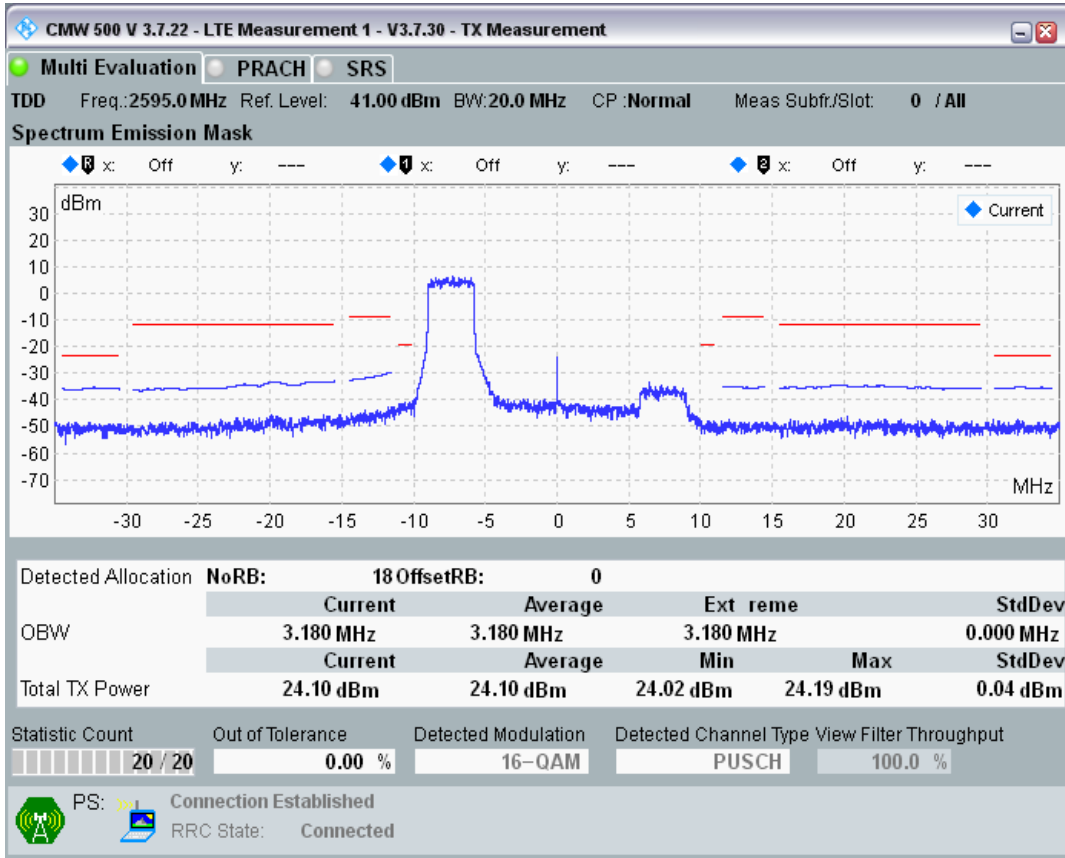

Band41 16QAM BW=20MHz Channel=40640 RB Size=18 Position=#0