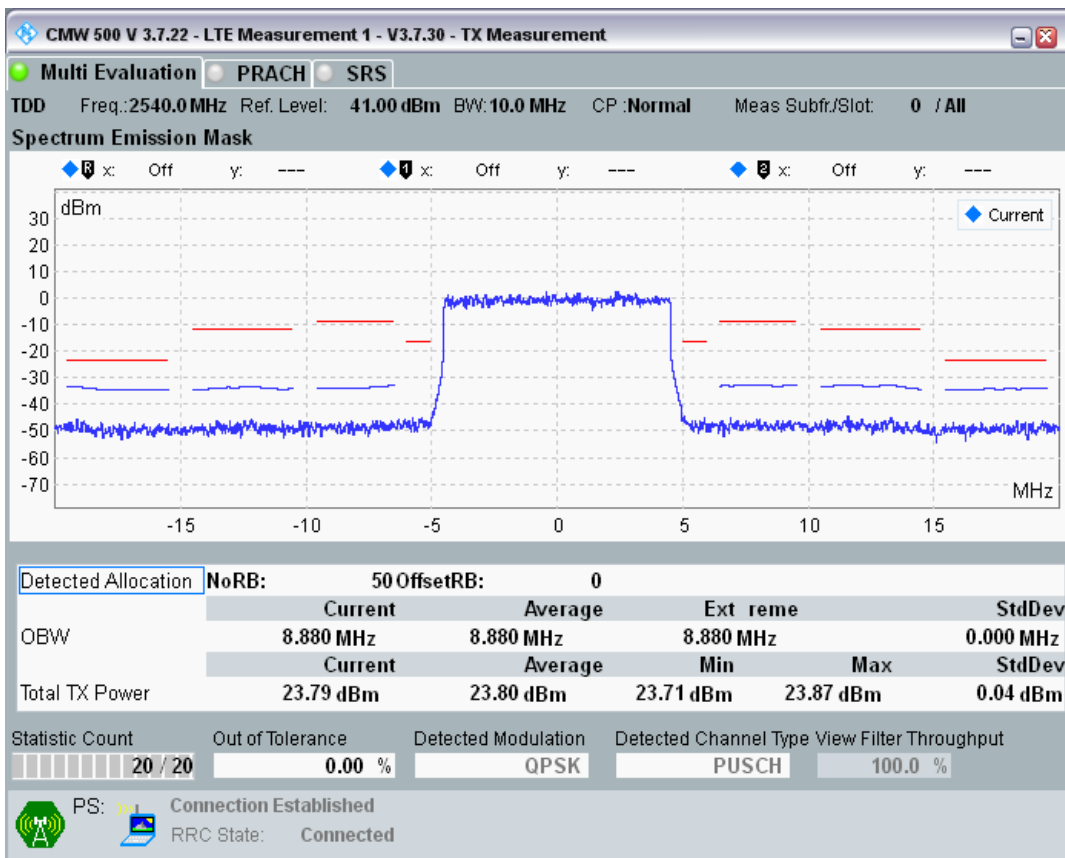

Band41 QPSK BW=10MHz Channel=40090 RB Size=50 Position=#0