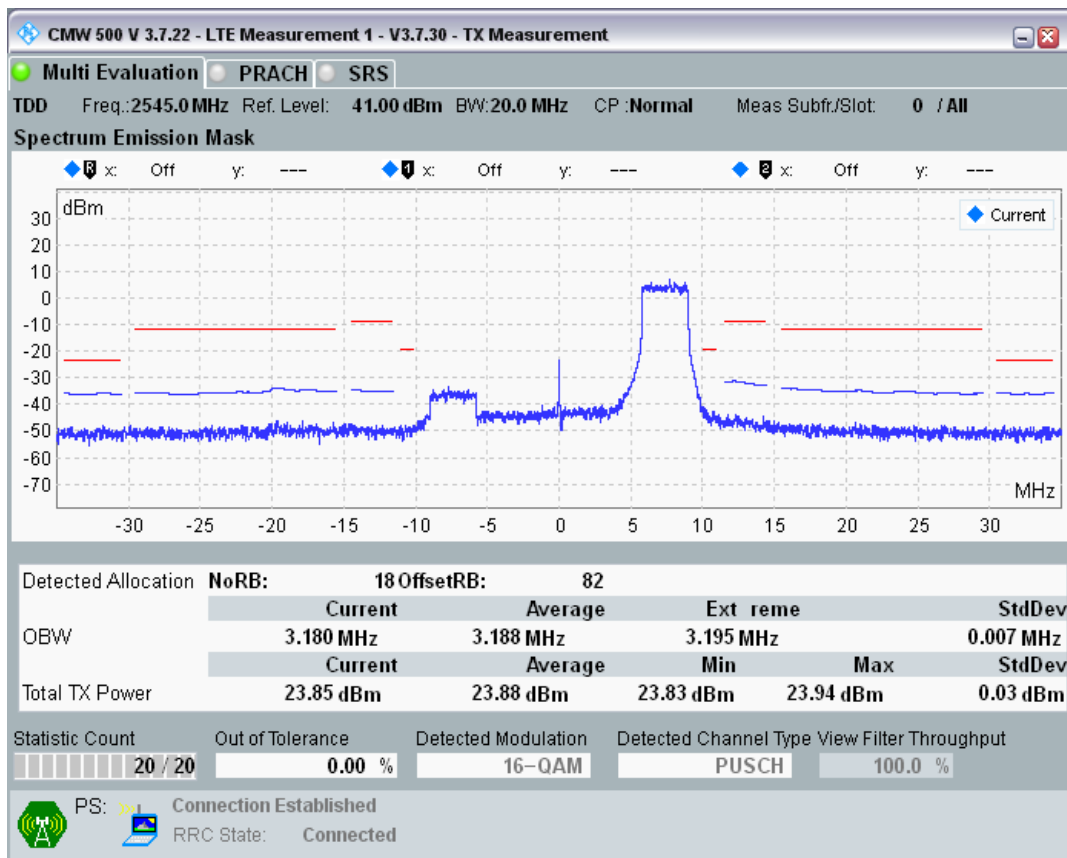

Band41 16QAM BW=20MHz Channel=40140 RB Size=18 Position=#Max