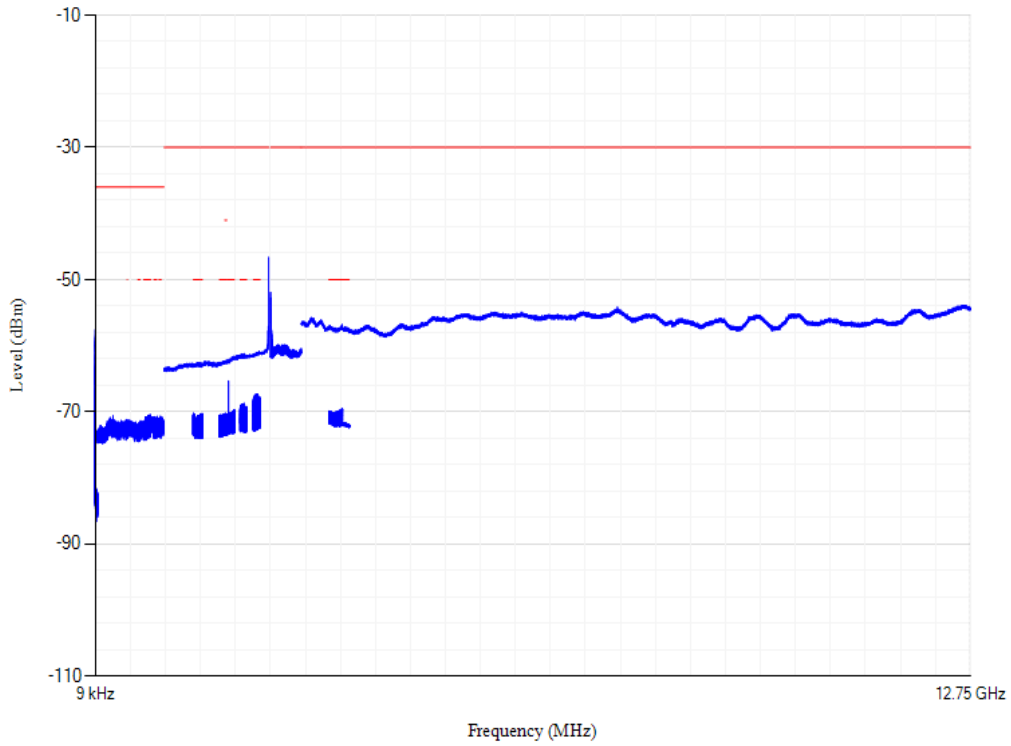

Conducted spurious emissions

Band41 QPSK BW=5MHz Channel=40640 RB Size=1 Position=#0