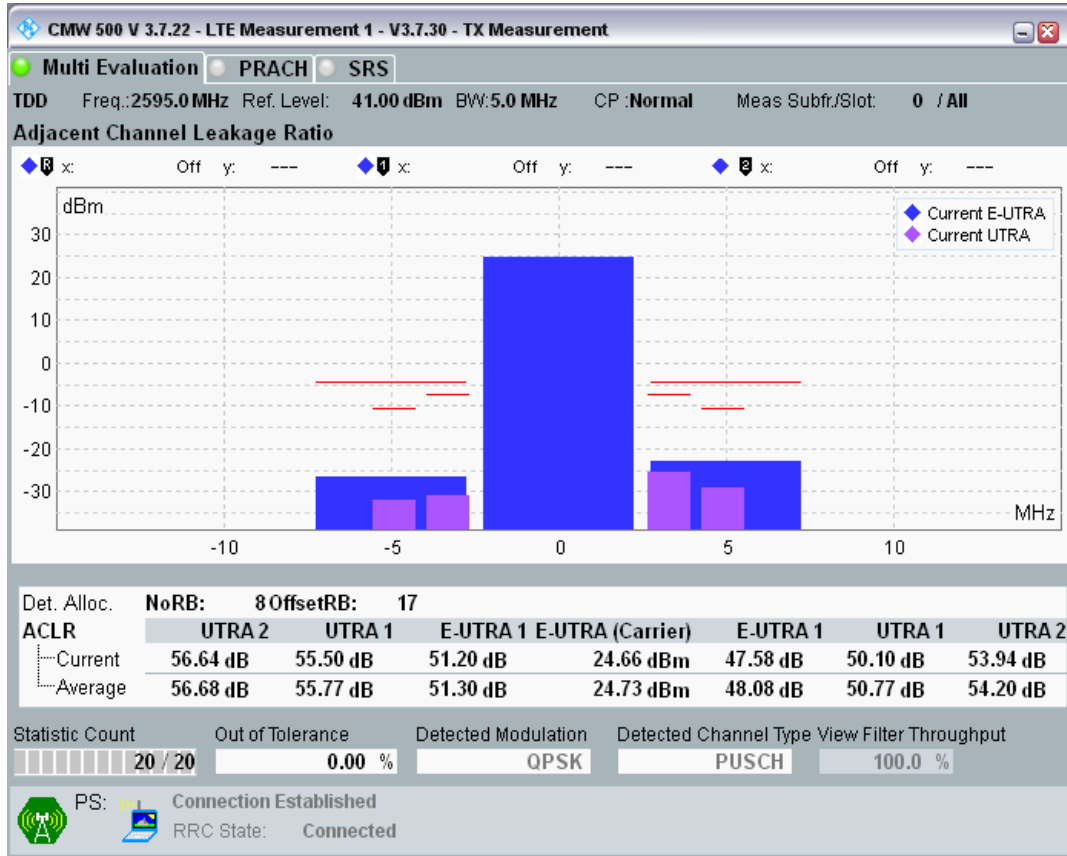

Band41 16QAM BW=5MHz Channel=40065 RB Size=8 Position=#Max

Band41 16QAM BW=5MHz Channel=40065 RB Size=25 Position=#0

Band41 QPSK BW=5MHz Channel=40640 RB Size=8 Position=#0

Band41 QPSK BW=5MHz Channel=40640 RB Size=8 Position=#Max