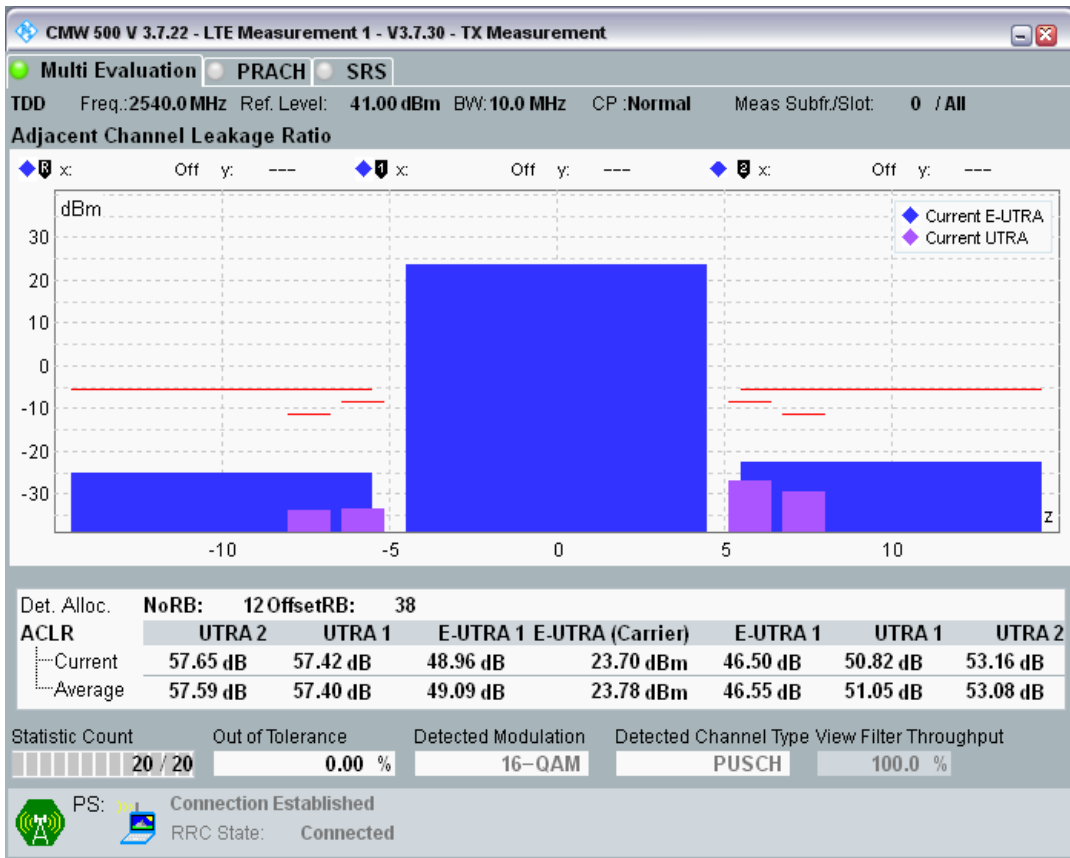

Band41 16QAM BW=10MHz Channel=40090 RB Size=12 Position=#Max