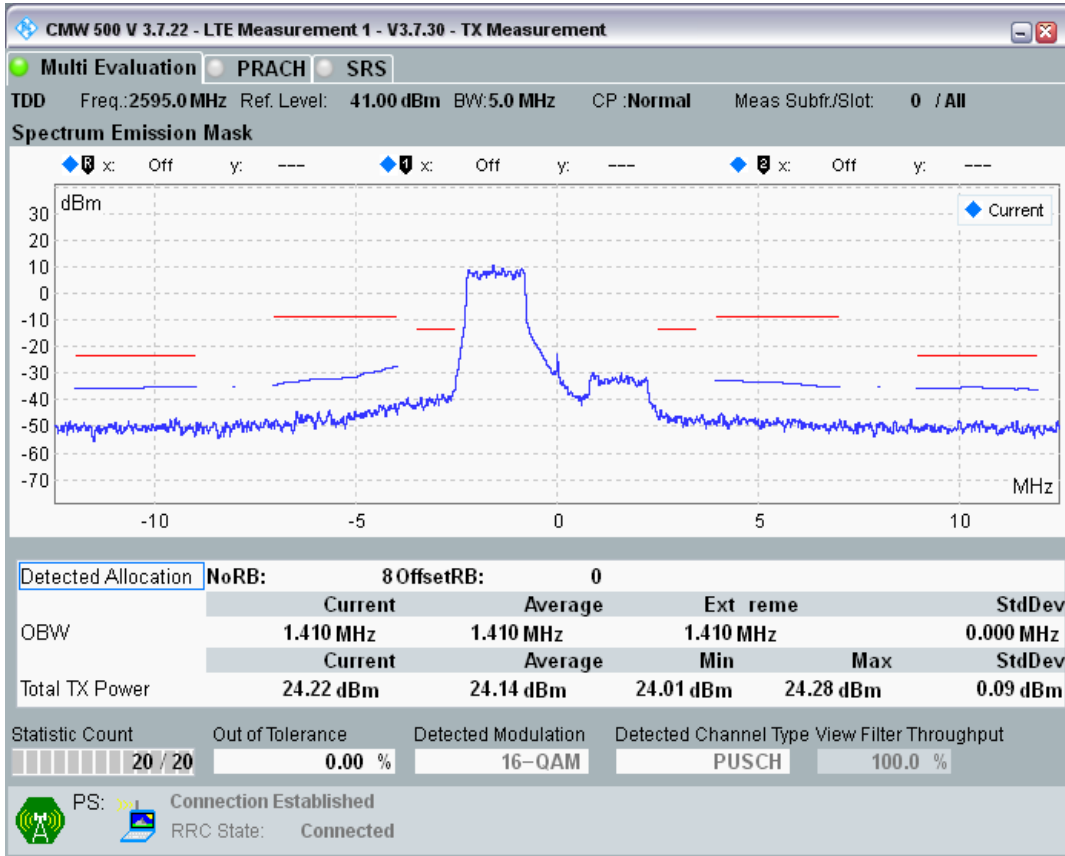

Band41 16QAM BW=5MHz Channel=40640 RB Size=8 Position=#0