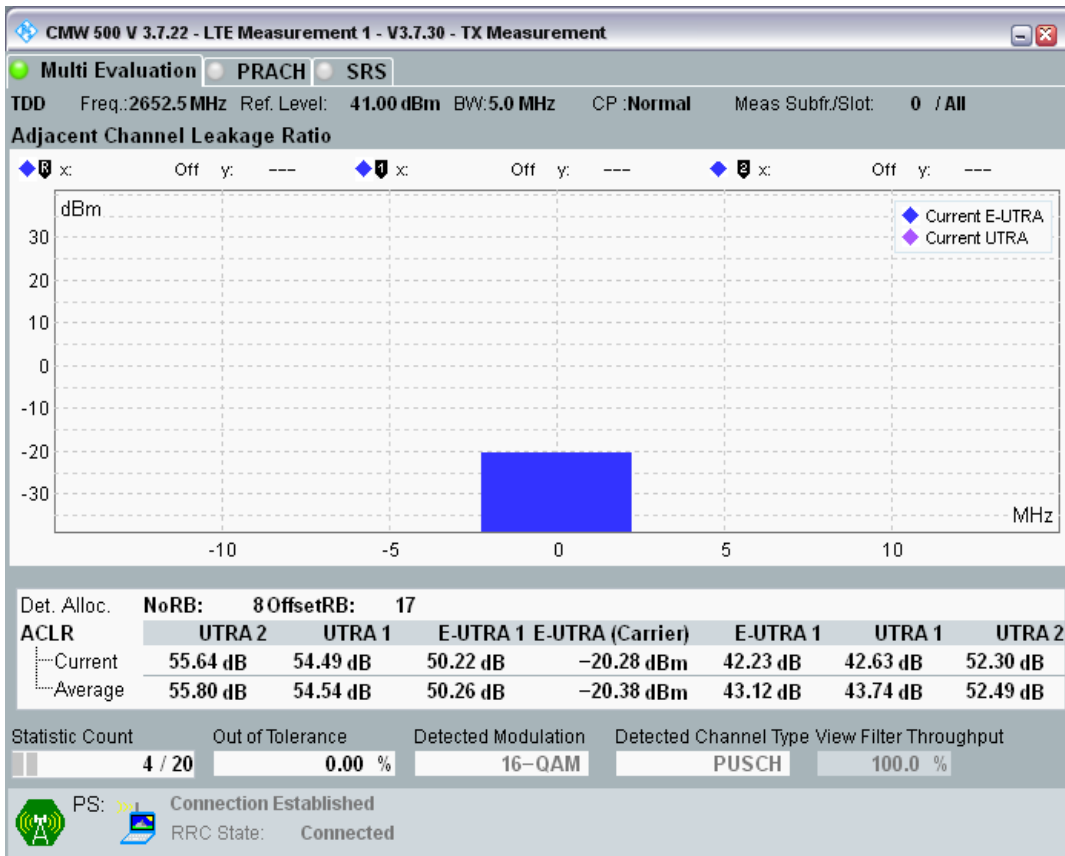

Band41 16QAM BW=5MHz Channel=41215 RB Size=8 Position=#Max