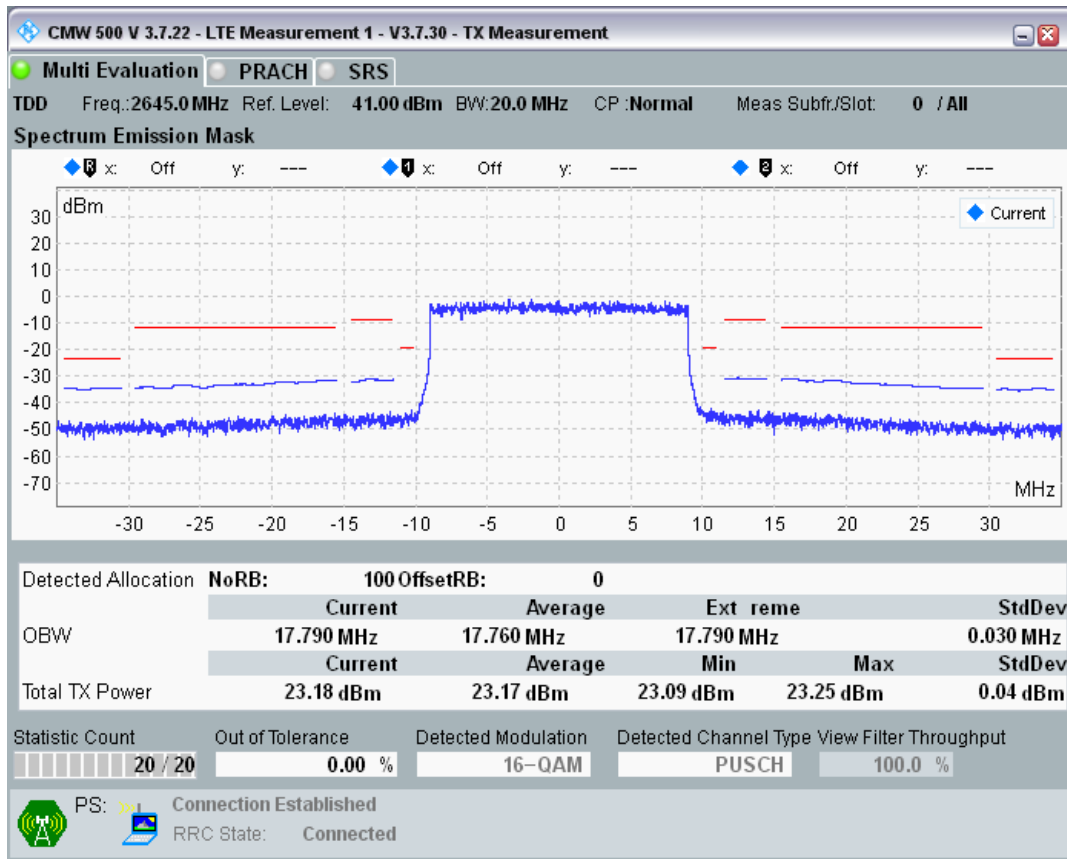

Band41 16QAM BW=20MHz Channel=41140 RB Size=100 Position=#0

Clause 4.2.4 LTE Transmitter Spurious Emissions

Band	Bandwidth (MHz)	UL Channel	RB Size	RB Position	Modulation	Range (MHz)	RB W	Spur Freq (MHz)	Spur Level (dBm)	Limit (dBm)	Verdict
Band4_1	5	40065	1	#0	QPSK	9 kHz-150 kHz	1 kHz	0.01	-57.50	-36	PASS
Band4_1	5	40065	1	#0	QPSK	150 kHz-30 MHz	10 kHz	0.16	-61.58	-36	PASS
Band4_1	5	40065	1	#0	QPSK	30 MHz-1000 MHz	100 kHz	795.33	-70.37	-36	PASS
Band4_1	5	40065	1	#0	QPSK	1000 MHz-2525.00 MHz	1 MHz	2525.00	-46.58	-30	PASS
Band4_1	5	40065	1	#0	QPSK	2550.00 MHz-3000 MHz	1 MHz	2551.50	-51.93	-30	PASS
Band4_1	5	40065	1	#0	QPSK	3000 MHz-12.75 GHz	1 MHz	12644.38	-53.89	-30	PASS
Band4_1	5	40065	1	#0	QPSK	2110 MHz-2170 MHz	1 MHz	2161.90	-69.05	-50	PASS
Band4_1	5	40065	1	#0	QPSK	1930MHz-1990MHz	1 MHz	1938.64	-65.31	-50	PASS
Band4_1	5	40065	1	#0	QPSK	1805 MHz-1880 MHz	1 MHz	1879.63	-70.36	-50	PASS
Band4_1	5	40065	1	#0	QPSK	2110 MHz-2155 MHz	1 MHz	2151.54	-69.1	-50	PASS