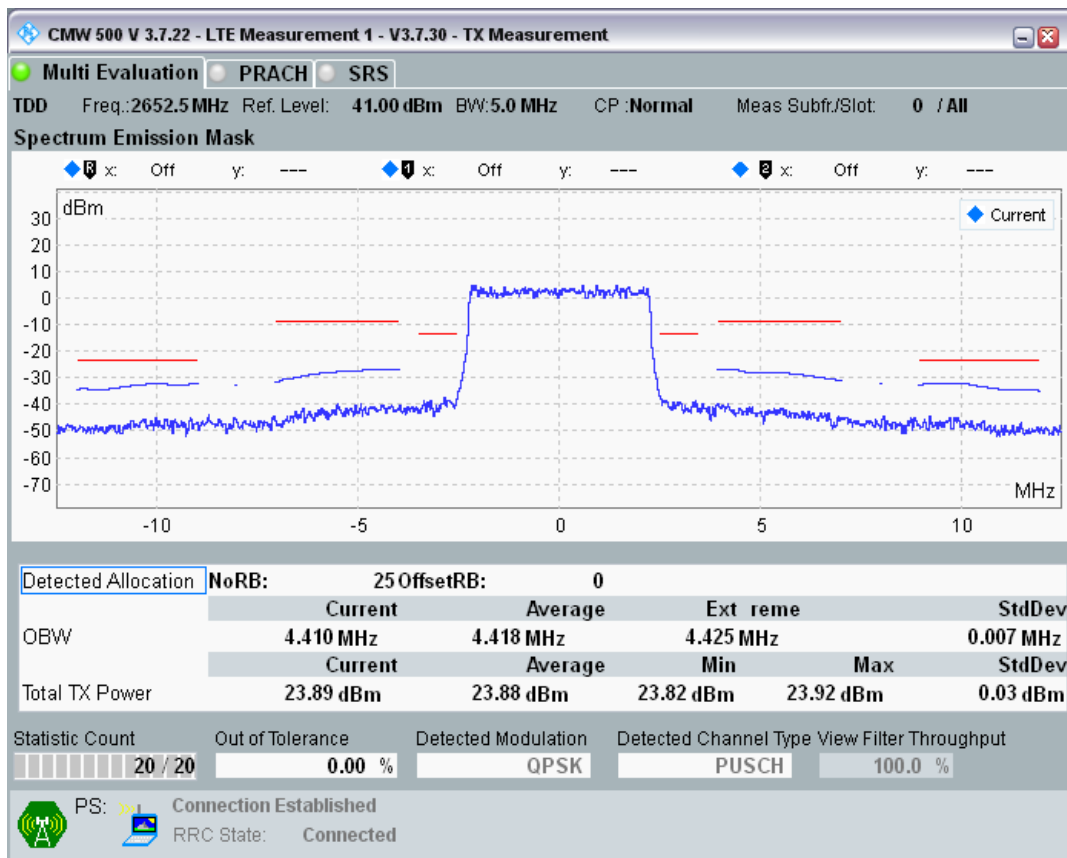

Band41 QPSK BW=5MHz Channel=41215 RB Size=25 Position=#0