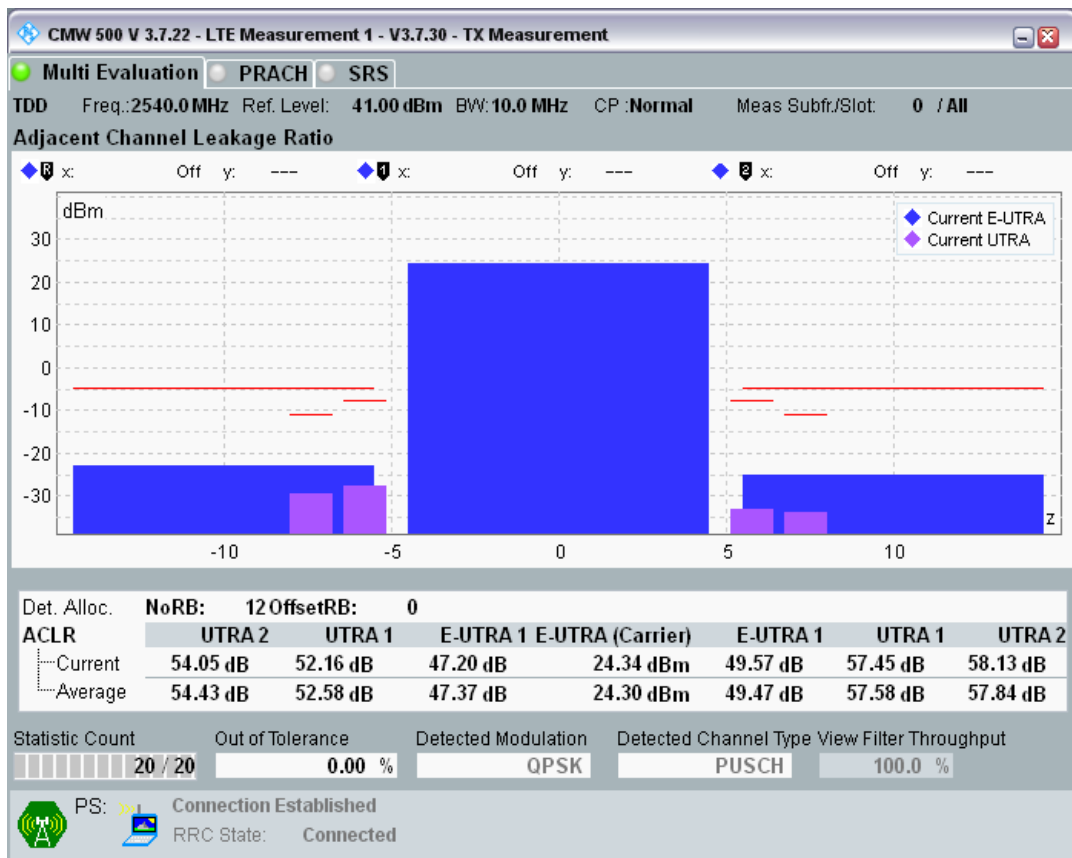

Band41 QPSK BW=10MHz Channel=40090 RB Size=12 Position=#0