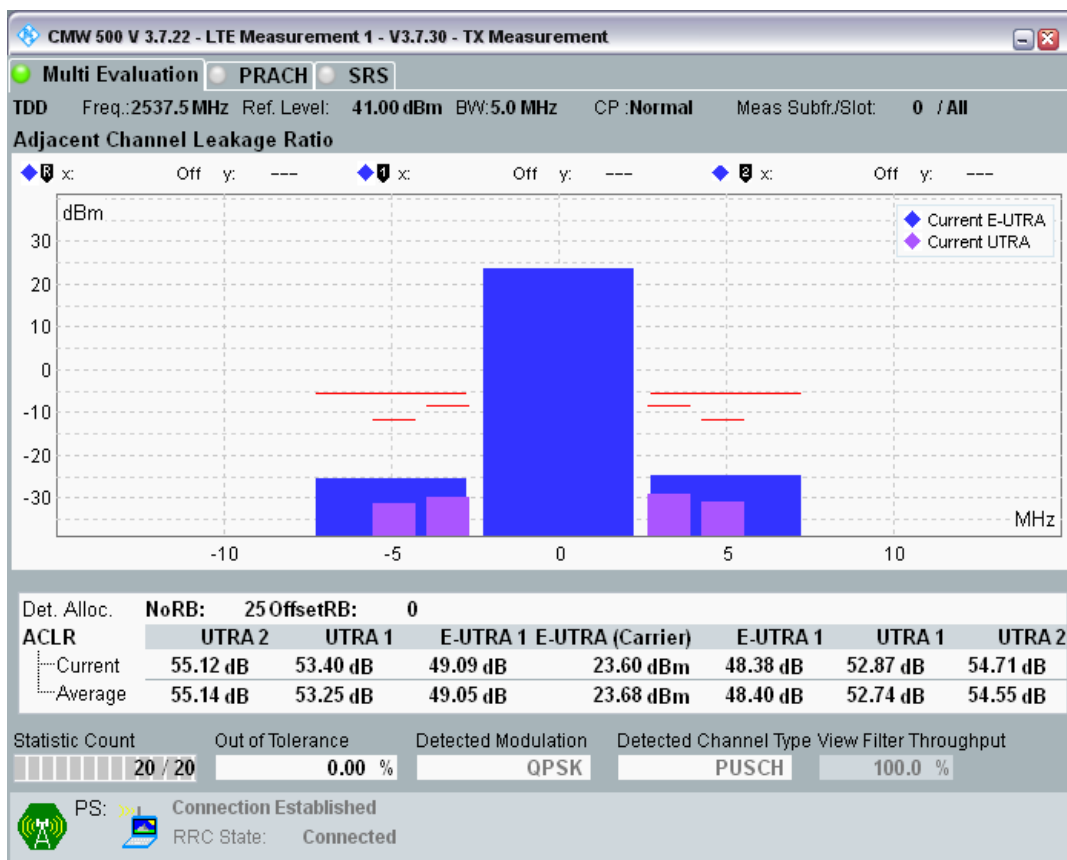

Band41 QPSK BW=5MHz Channel=40065 RB Size=25 Position=#0