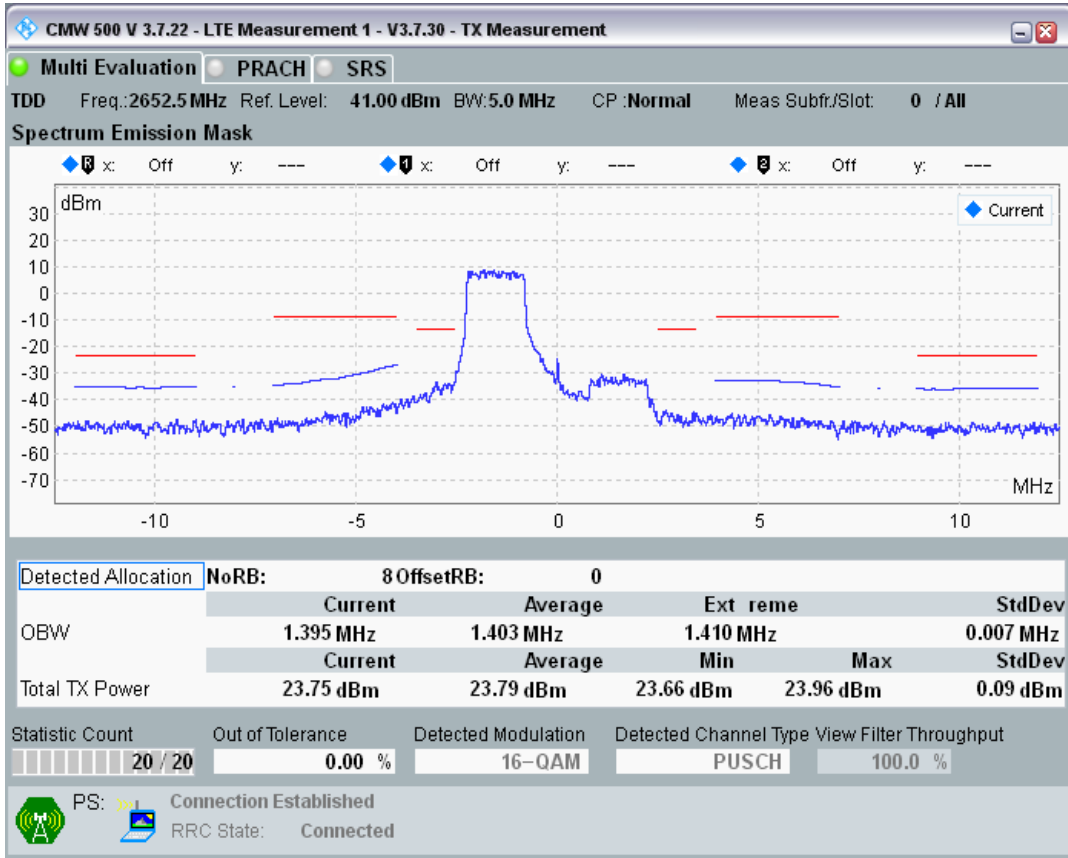

Band41 QPSK BW=5MHz Channel=41215 RB Size=8 Position=#0

Band41 QPSK BW=5MHz Channel=41215 RB Size=8 Position=#Max

Band41 QPSK BW=5MHz Channel=41215 RB Size=25 Position=#0

Band41 16QAM BW=5MHz Channel=41215 RB Size=8 Position=#0