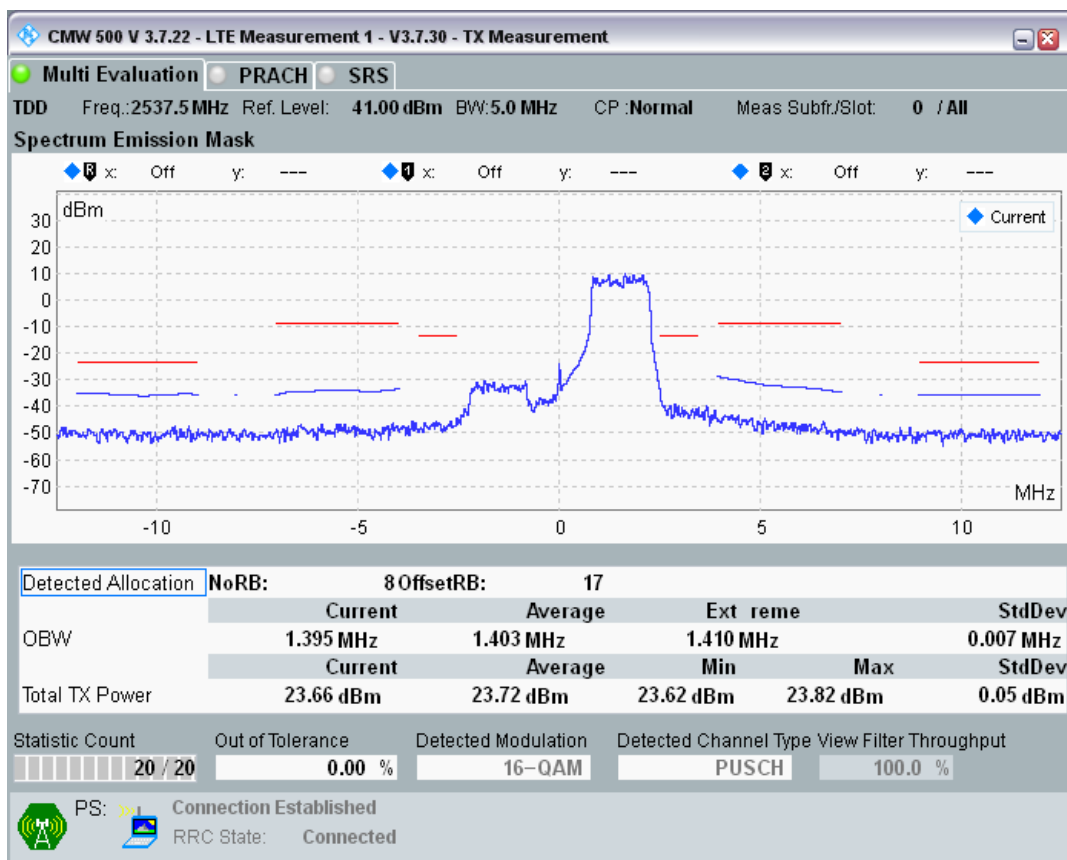

Band41 16QAM BW=5MHz Channel=40065 RB Size=8 Position=#Max