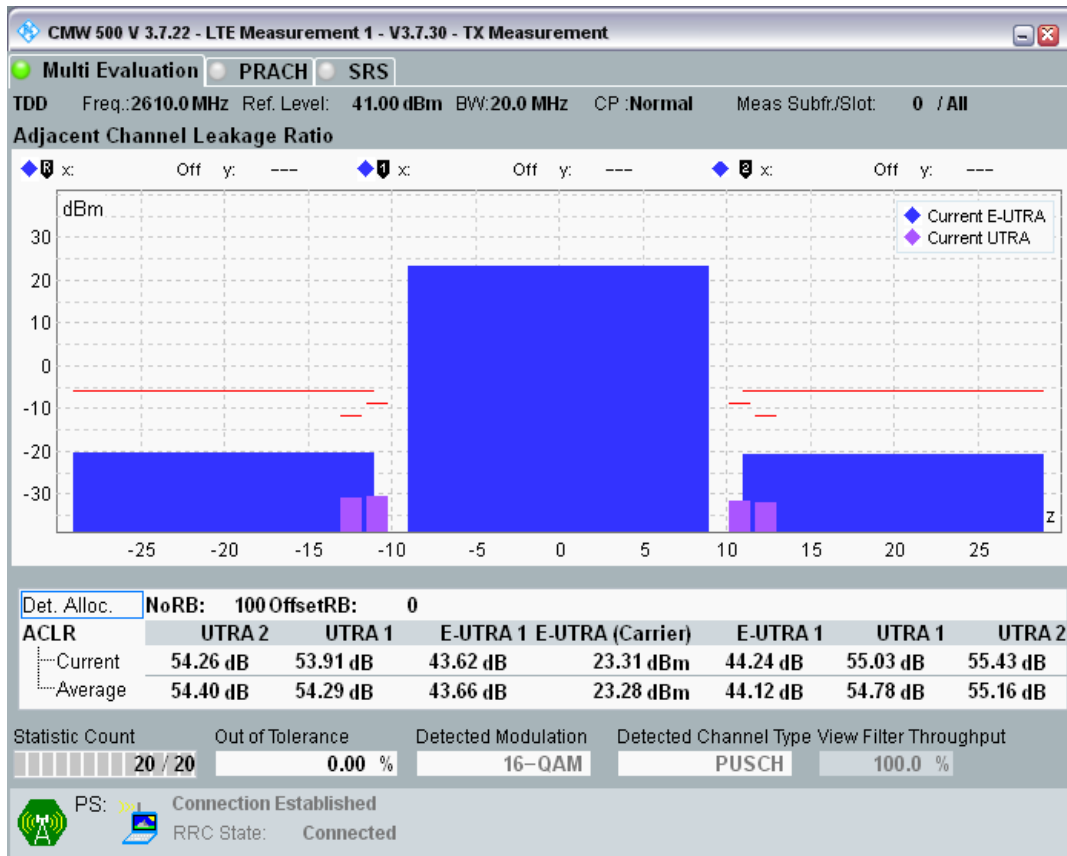

Band38 QPSK BW=20MHz Channel=38150 RB Size=100 Position=#0

Band38 16QAM BW=20MHz Channel=38150 RB Size=18 Position=#0

Band38 16QAM BW=20MHz Channel=38150 RB Size=18 Position=#Max

Band38 16QAM BW=20MHz Channel=38150 RB Size=100 Position=#0