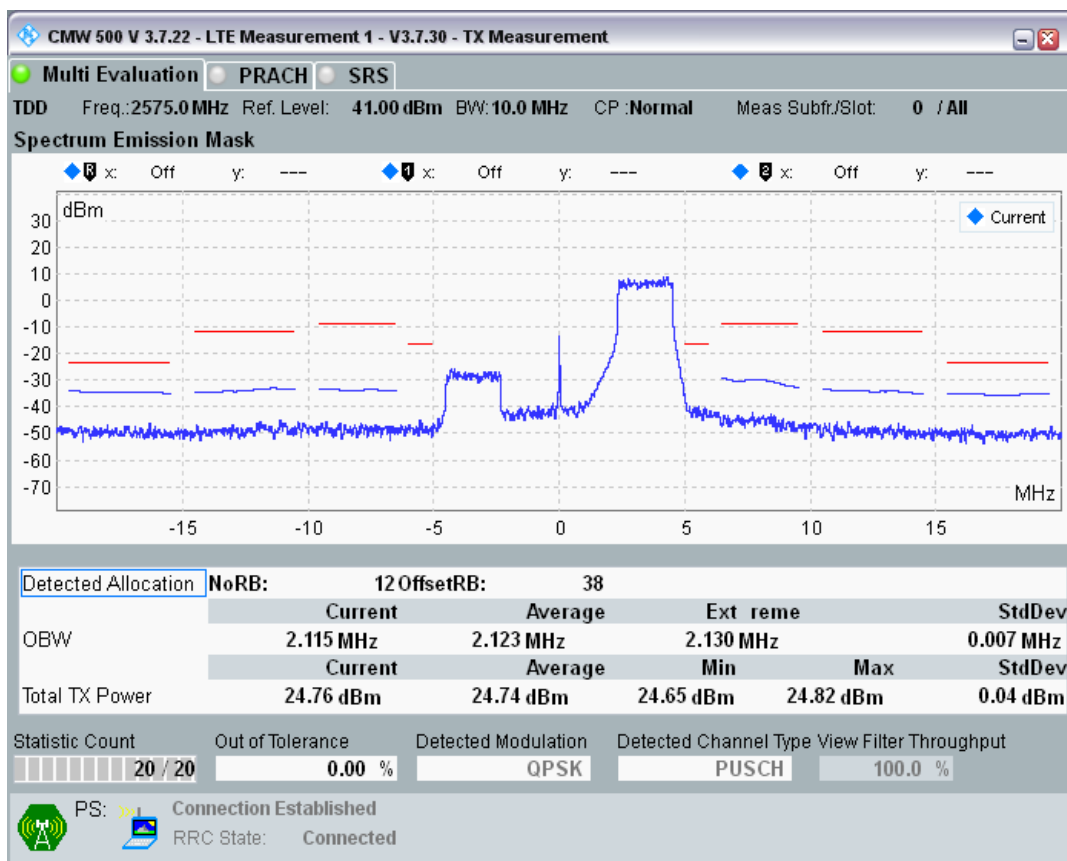

Band38 QPSK BW=10MHz Channel=37800 RB Size=12 Position=#Max

Band38 QPSK BW=10MHz Channel=37800 RB Size=50 Position=#0