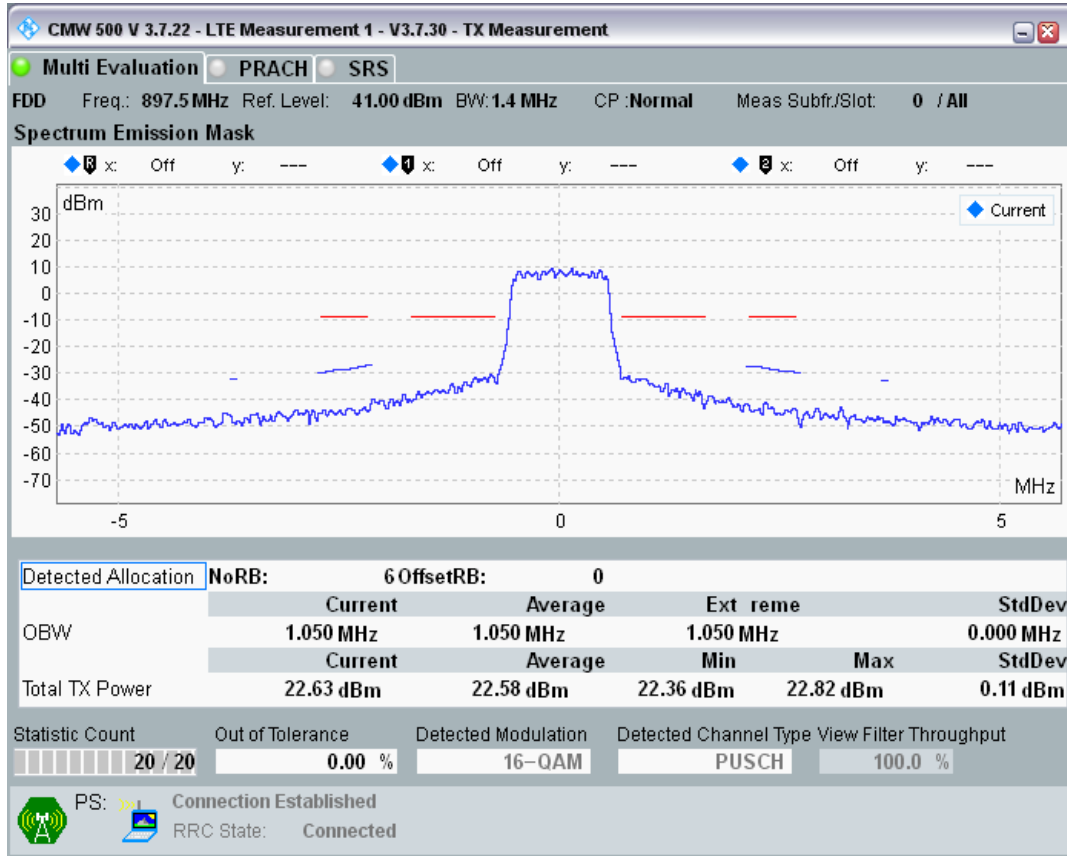

Band8 QPSK BW=1.4MHz Channel=21625 RB Size=6 Position=#0

Band8 16QAM BW=1.4MHz Channel=21625 RB Size=5 Position=#0

Band8 16QAM BW=1.4MHz Channel=21625 RB Size=5 Position=#Max

Band8 16QAM BW=1.4MHz Channel=21625 RB Size=6 Position=#0