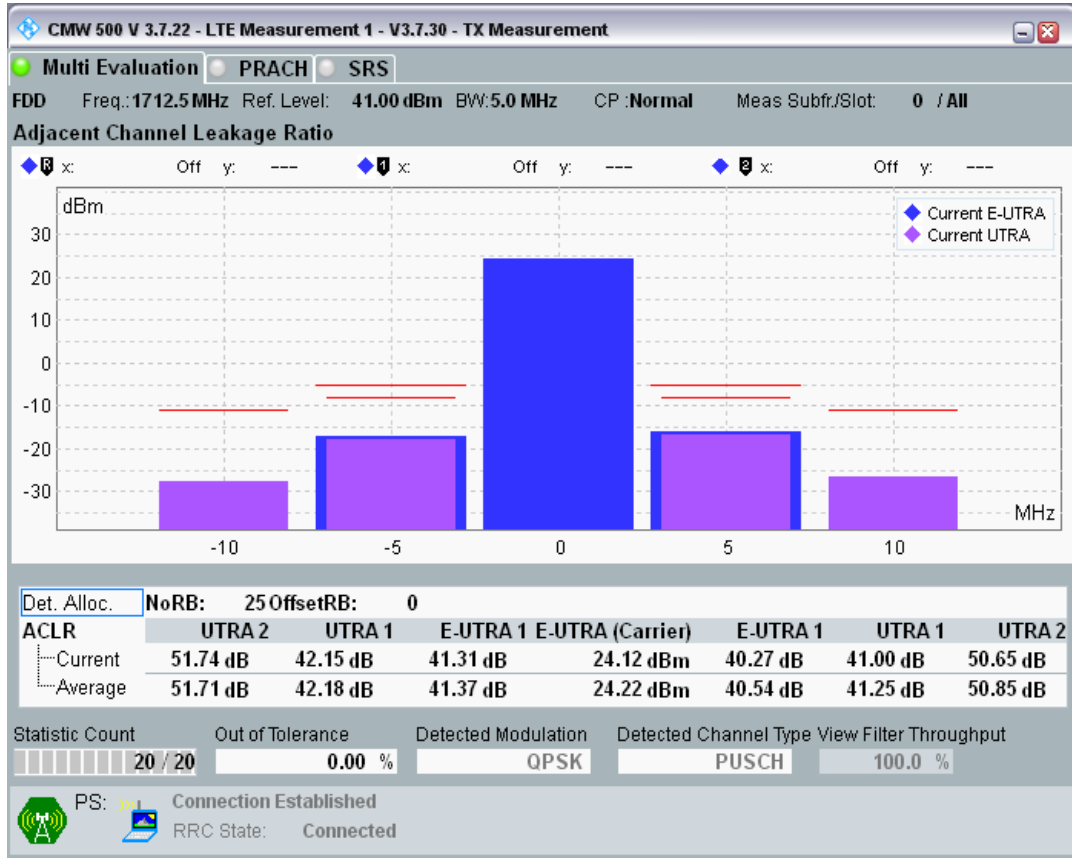

Band3 QPSK BW=5MHz Channel=19225 RB Size=25 Position=#0

Band3 16QAM BW=5MHz Channel=19225 RB Size=8 Position=#0