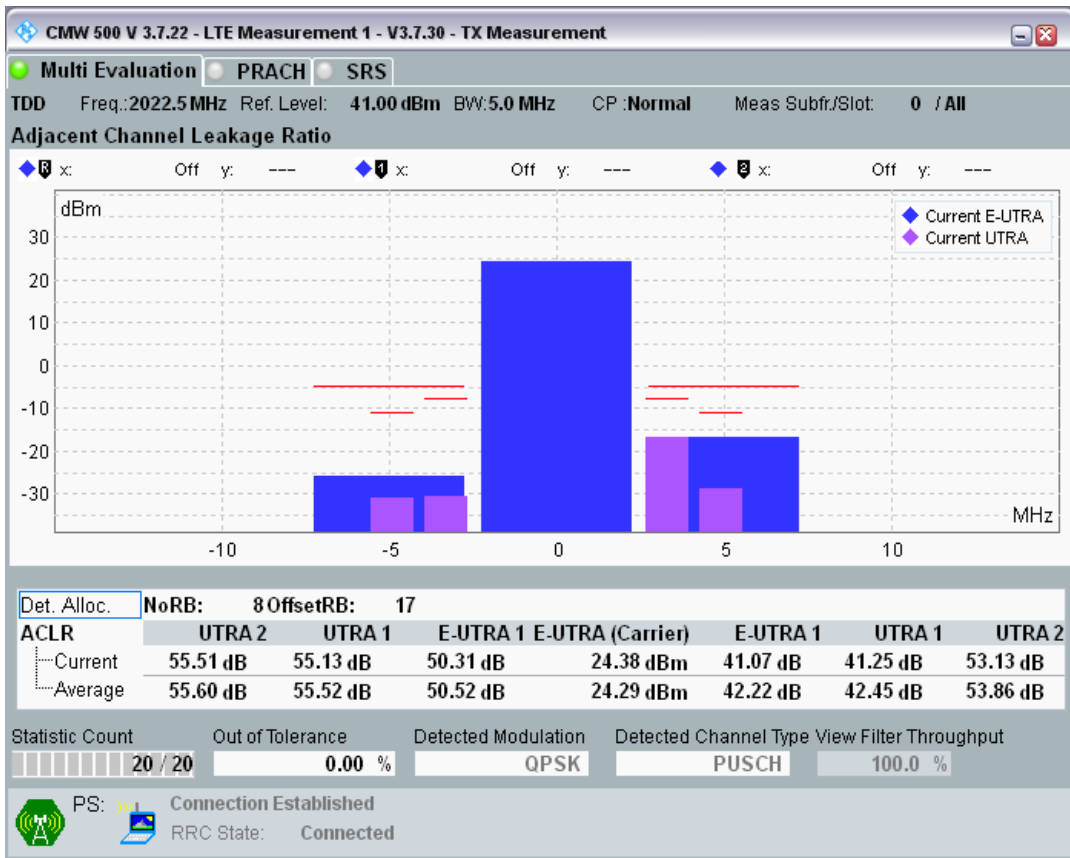

Band34 QPSK BW=5MHz Channel=36325 RB Size=8 Position=#Max

Band34 QPSK BW=5MHz Channel=36325 RB Size=25 Position=#0