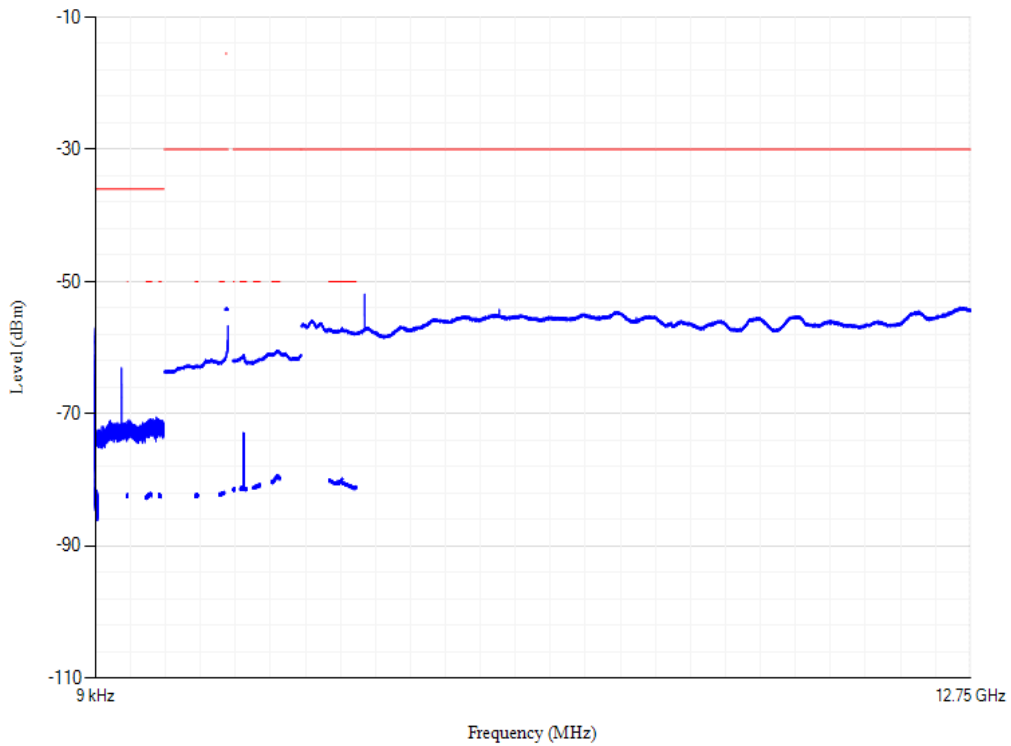

Conducted spurious emissions