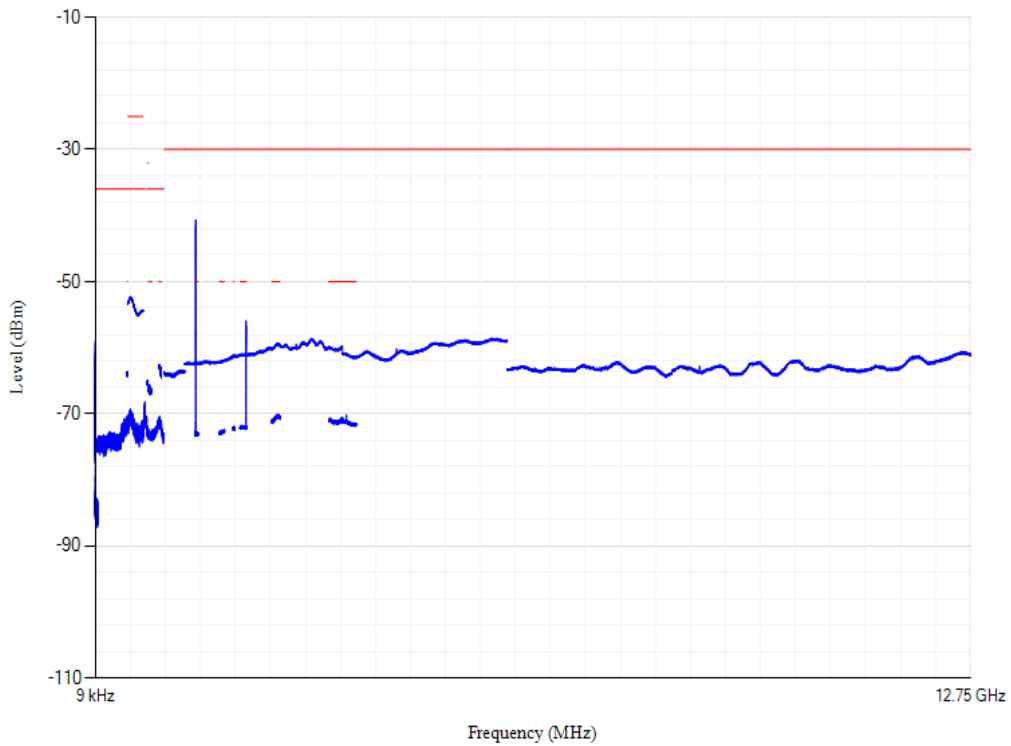

Conducted spurious emissions