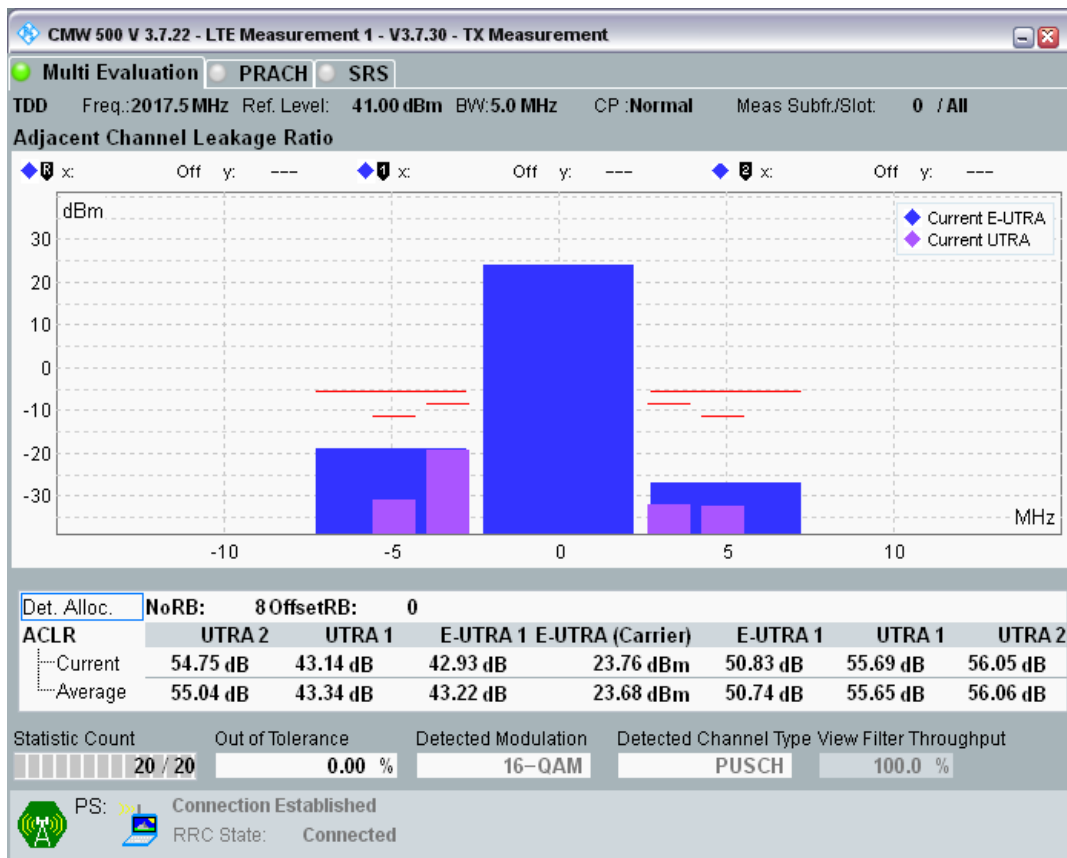

Band34 QPSK BW=5MHz Channel=36275 RB Size=25 Position=#0

Band34 16QAM BW=5MHz Channel=36275 RB Size=8 Position=#0

Band34 16QAM BW=5MHz Channel=36275 RB Size=8 Position=#Max

Band34 16QAM BW=5MHz Channel=36275 RB Size=25 Position=#0