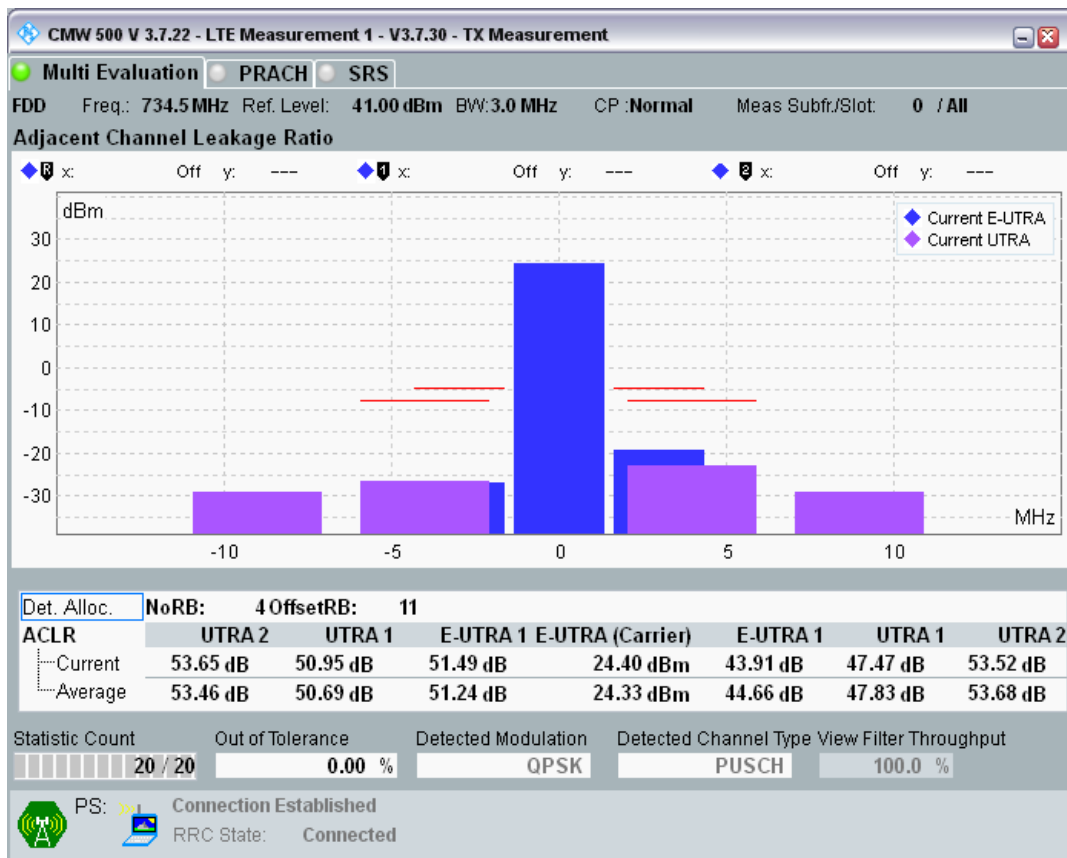

Band28 QPSK BW=3MHz Channel=27525 RB Size=4 Position=#Max

Band28 QPSK BW=3MHz Channel=27525 RB Size=15 Position=#0