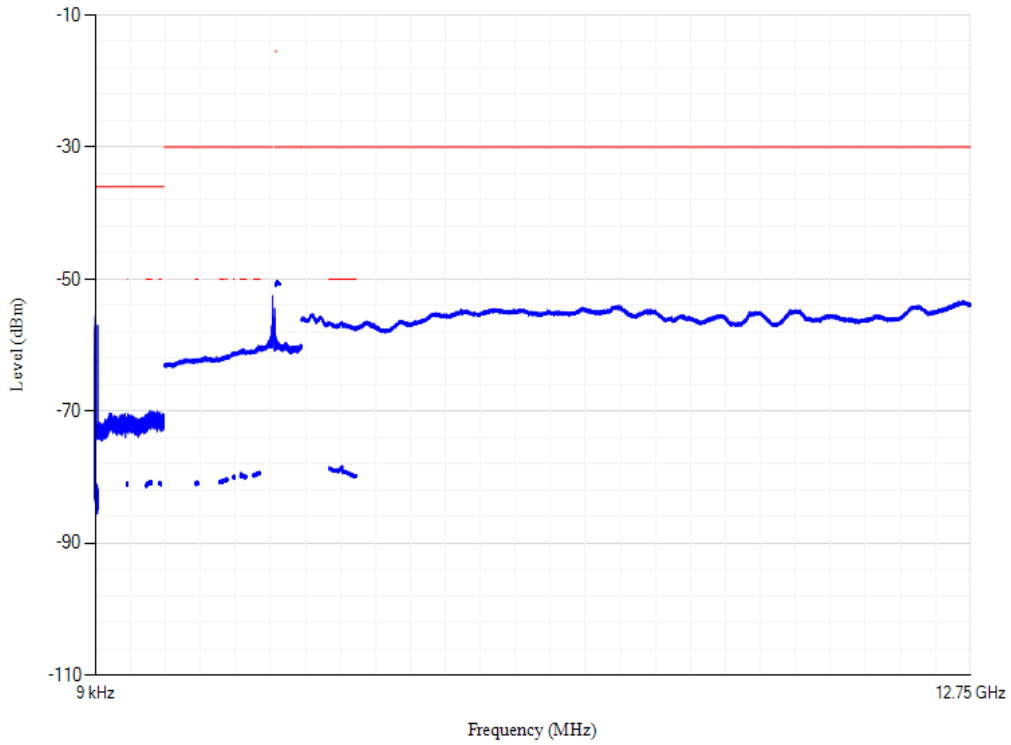

Band38 QPSK BW=5MHz Channel=38000 RB Size=1 Position=#0

Conducted spurious emissions