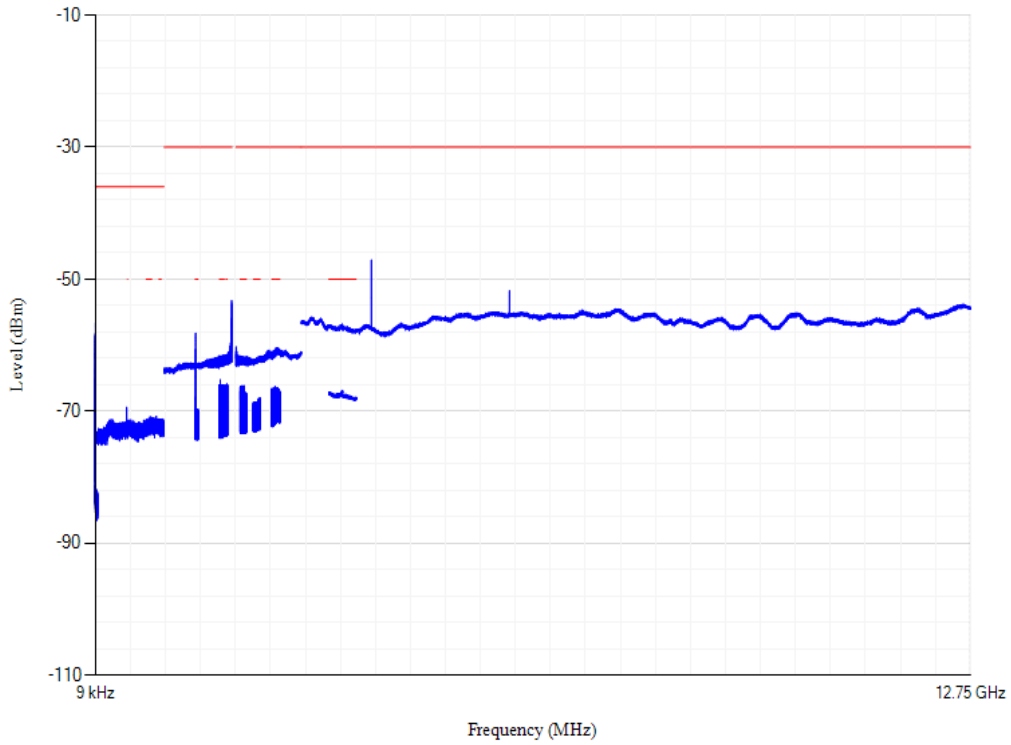

Band34 QPSK BW=15MHz Channel=36275 RB Size=1 Position=#0

Conducted spurious emissions