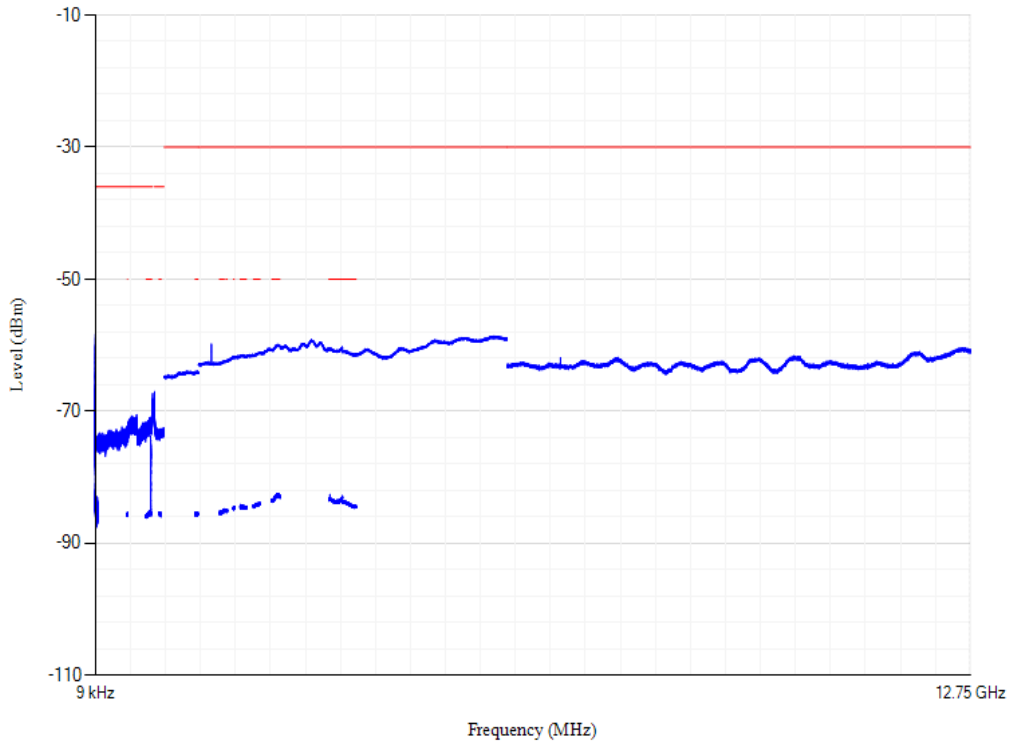

Band20 QPSK BW=5MHz Channel=24300 RB Size=1 Position=#0

Conducted spurious emissions