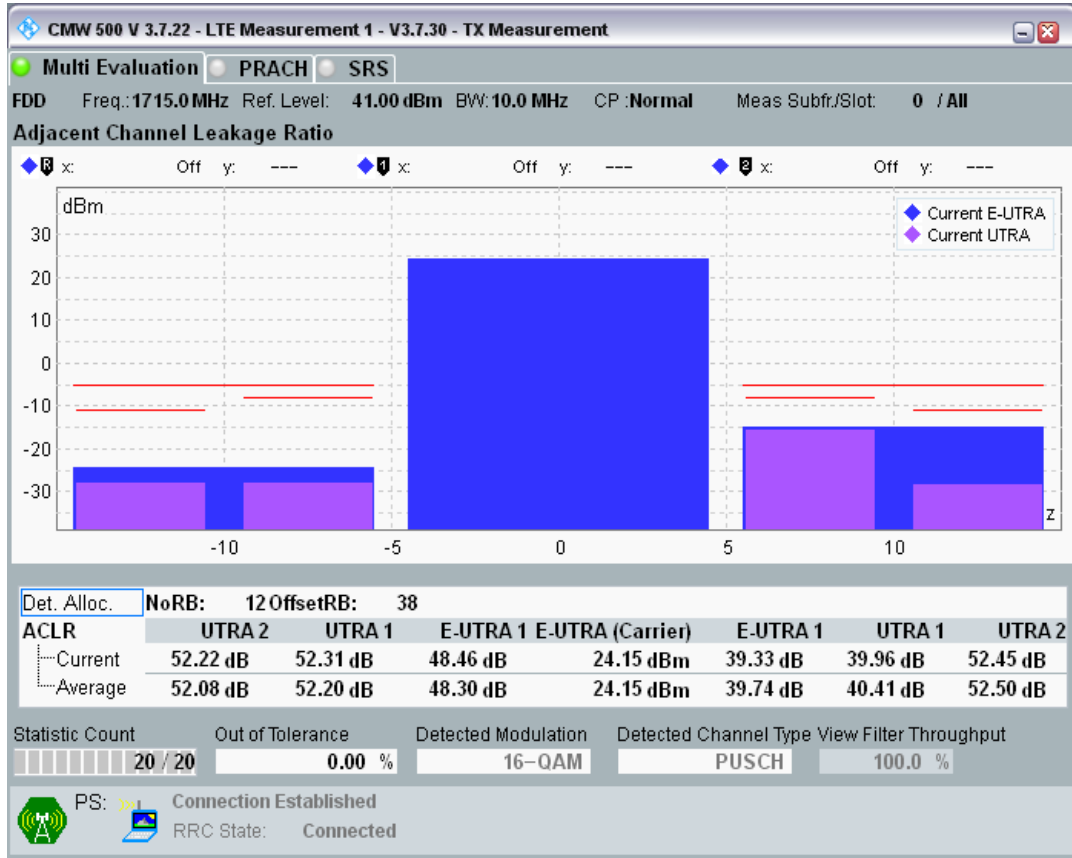

Band3 16QAM BW=10MHz Channel=19250 RB Size=12 Position=#Max

Band3 16QAM BW=10MHz Channel=19250 RB Size=50 Position=#0