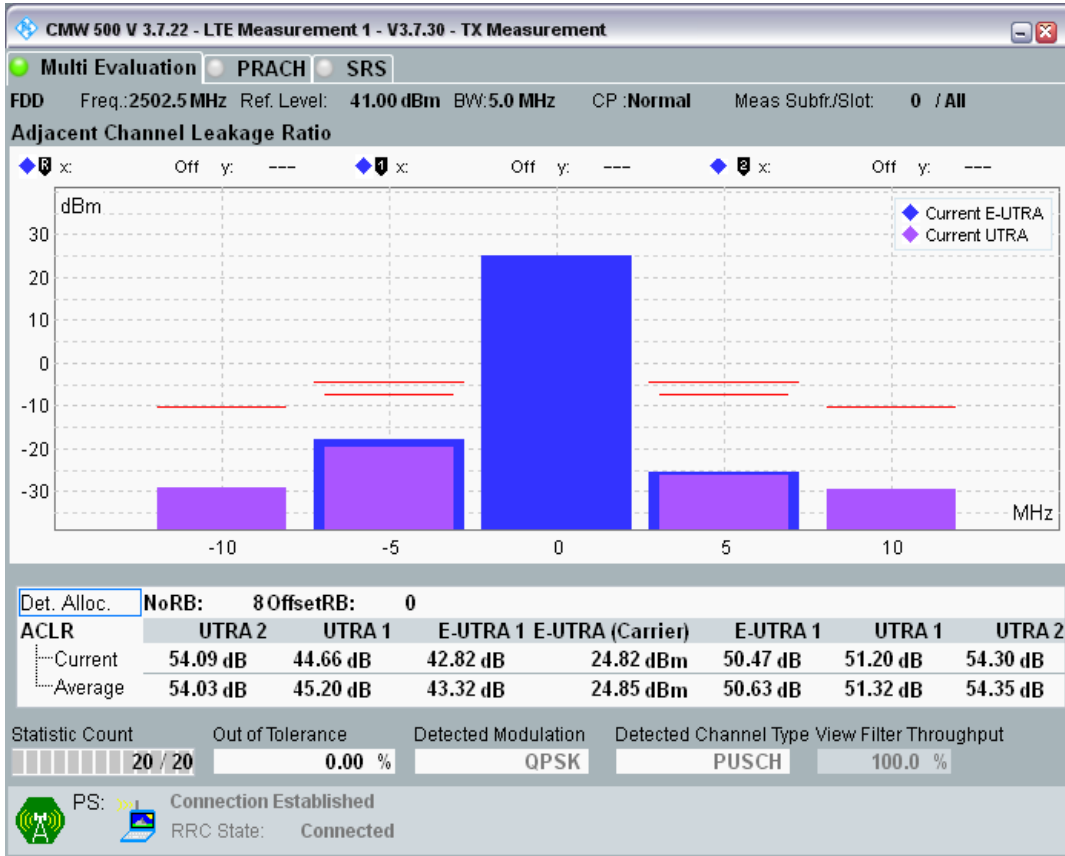

Band7 QPSK BW=5MHz Channel=20775 RB Size=8 Position=#0

Band7 QPSK BW=5MHz Channel=20775 RB Size=8 Position=#Max