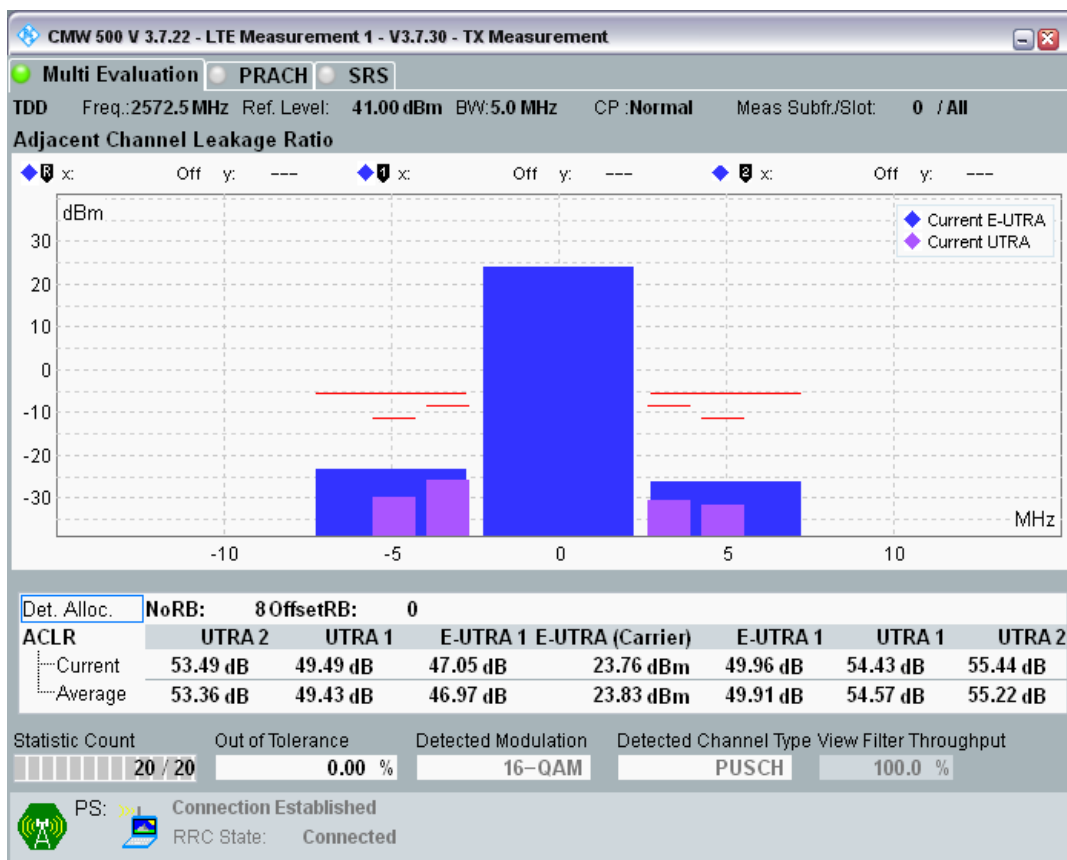

Band38 QPSK BW=5MHz Channel=37775 RB Size=25 Position=#0

Band38 16QAM BW=5MHz Channel=37775 RB Size=8 Position=#0

Band38 16QAM BW=5MHz Channel=37775 RB Size=8 Position=#Max

Band38 16QAM BW=5MHz Channel=37775 RB Size=25 Position=#0