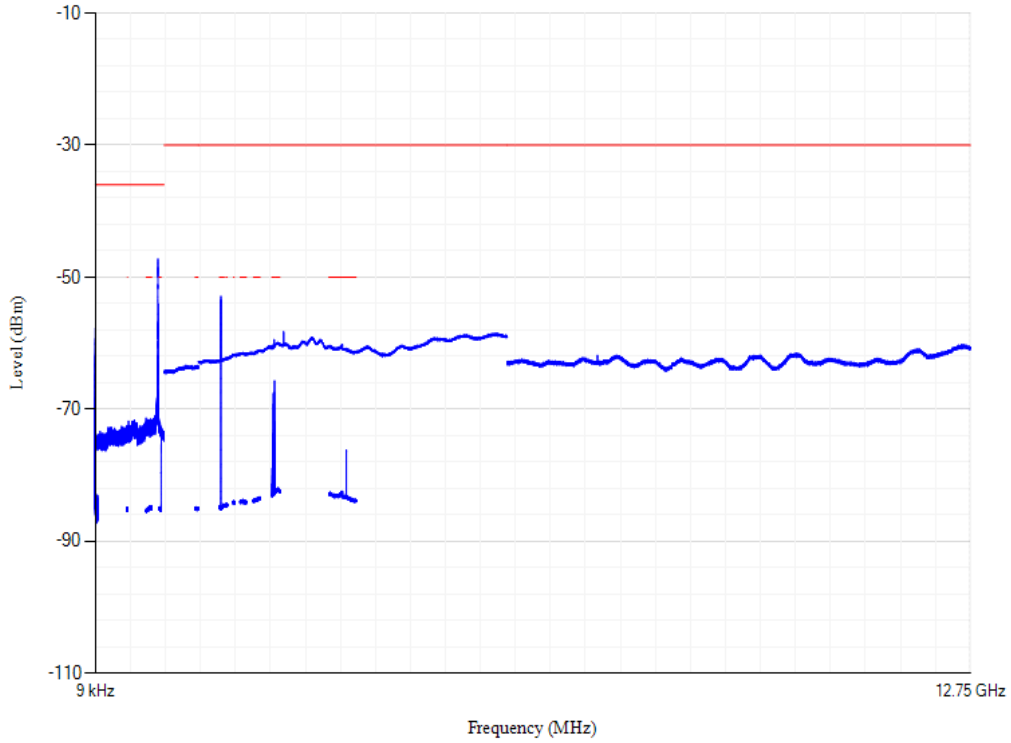

Conducted spurious emissions

Band8 QPSK BW=5MHz Channel=21475 RB Size=1 Position=#0

Conducted spurious emissions

Band8 QPSK BW=1.4MHz Channel=21793 RB Size=1 Position=#0

Conducted spurious emissions

Band8 QPSK BW=5MHz Channel=21625 RB Size=1 Position=#0