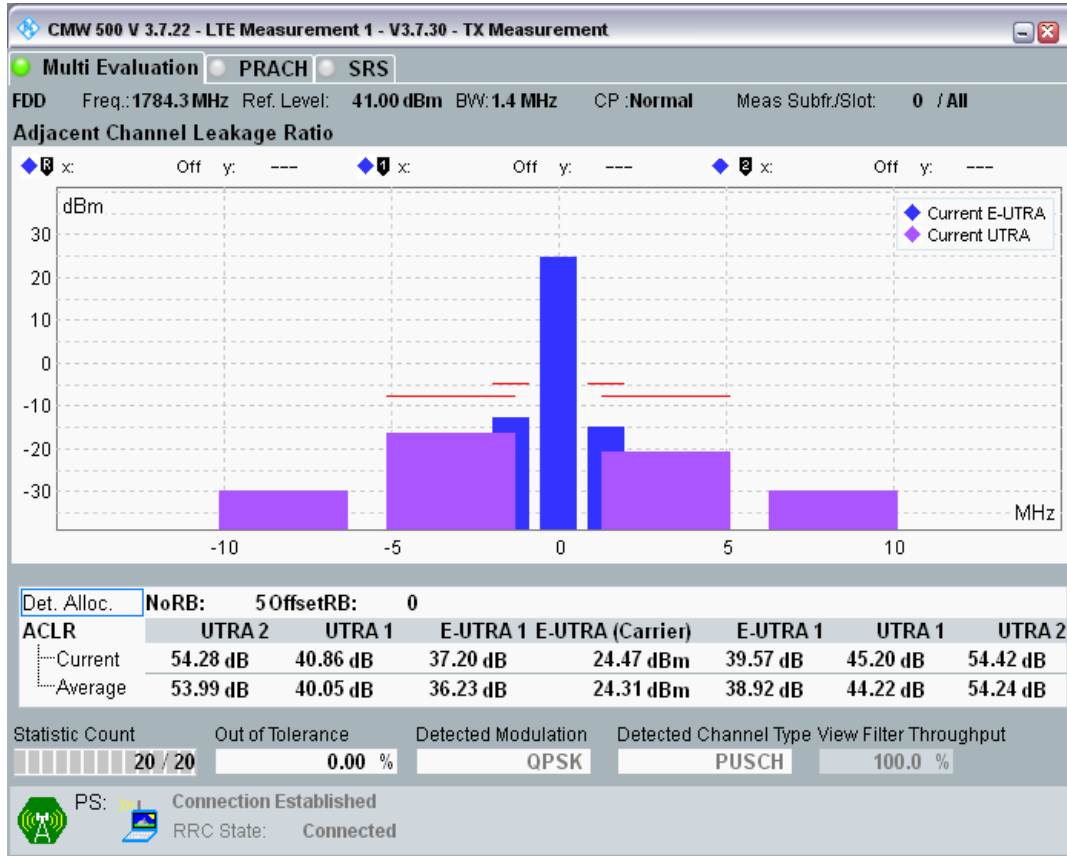

Band3 QPSK BW=1.4MHz Channel=19943 RB Size=5 Position=#0

Band3 QPSK BW=1.4MHz Channel=19943 RB Size=5 Position=#Max