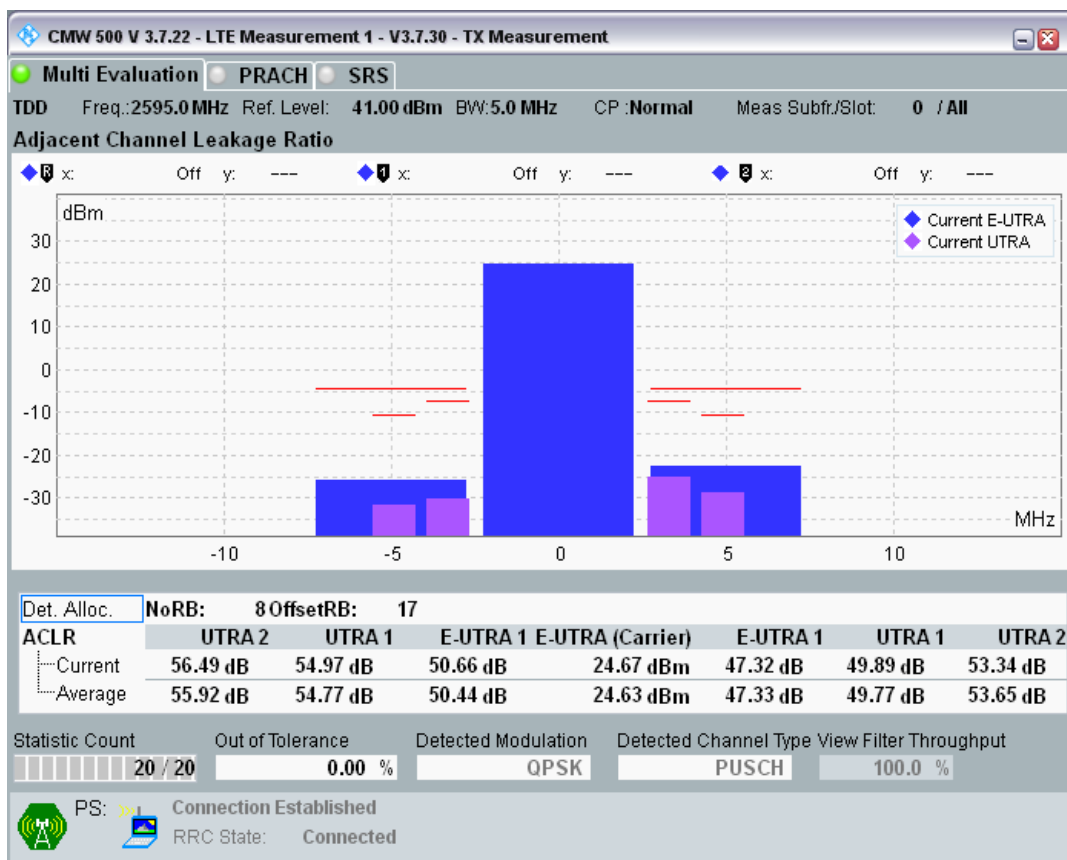

Band38 QPSK BW=5MHz Channel=38000 RB Size=8 Position=#Max

Band38 QPSK BW=5MHz Channel=38000 RB Size=25 Position=#0