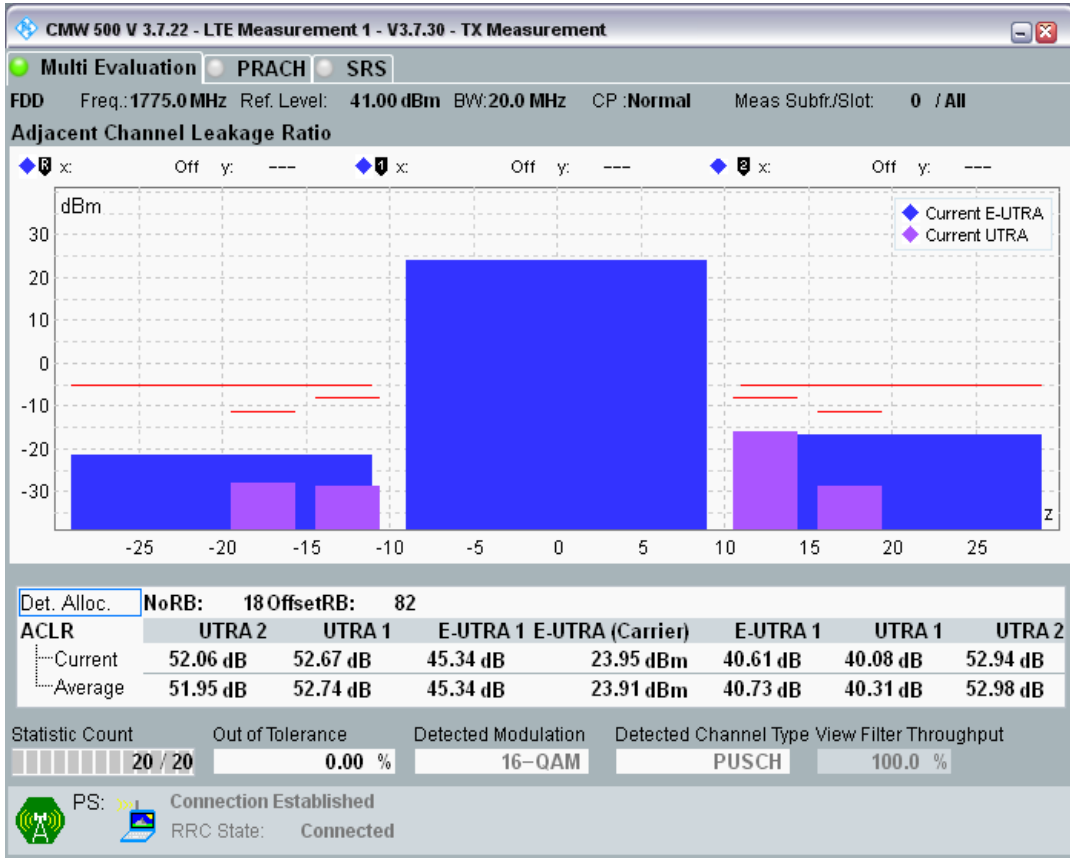

Band3 QPSK BW=20MHz Channel=19850 RB Size=100 Position=#0

Band3 16QAM BW=20MHz Channel=19850 RB Size=18 Position=#0

Band3 16QAM BW=20MHz Channel=19850 RB Size=18 Position=#Max

Band3 16QAM BW=20MHz Channel=19850 RB Size=100 Position=#0