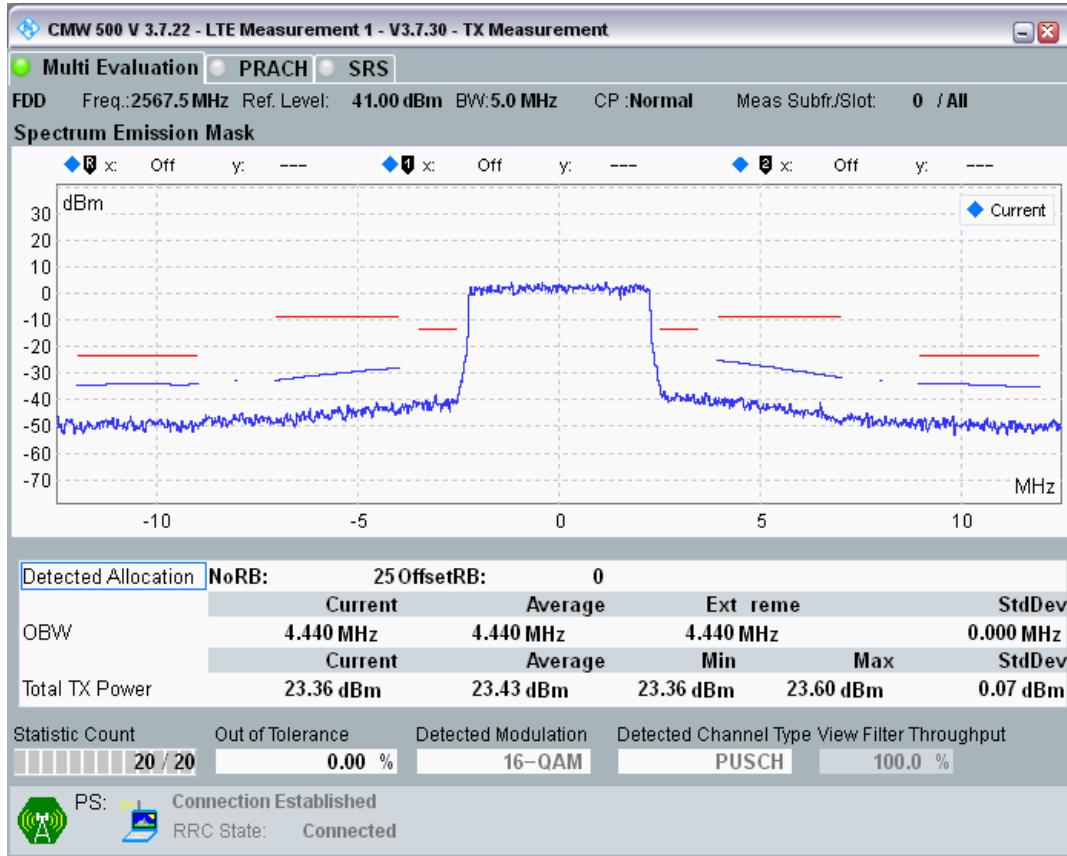

Band7 QPSK BW=5MHz Channel=21425 RB Size=25 Position=#0

Band7 16QAM BW=5MHz Channel=21425 RB Size=8 Position=#0

Band7 16QAM BW=5MHz Channel=21425 RB Size=8 Position=#Max

Band7 16QAM BW=5MHz Channel=21425 RB Size=25 Position=#0