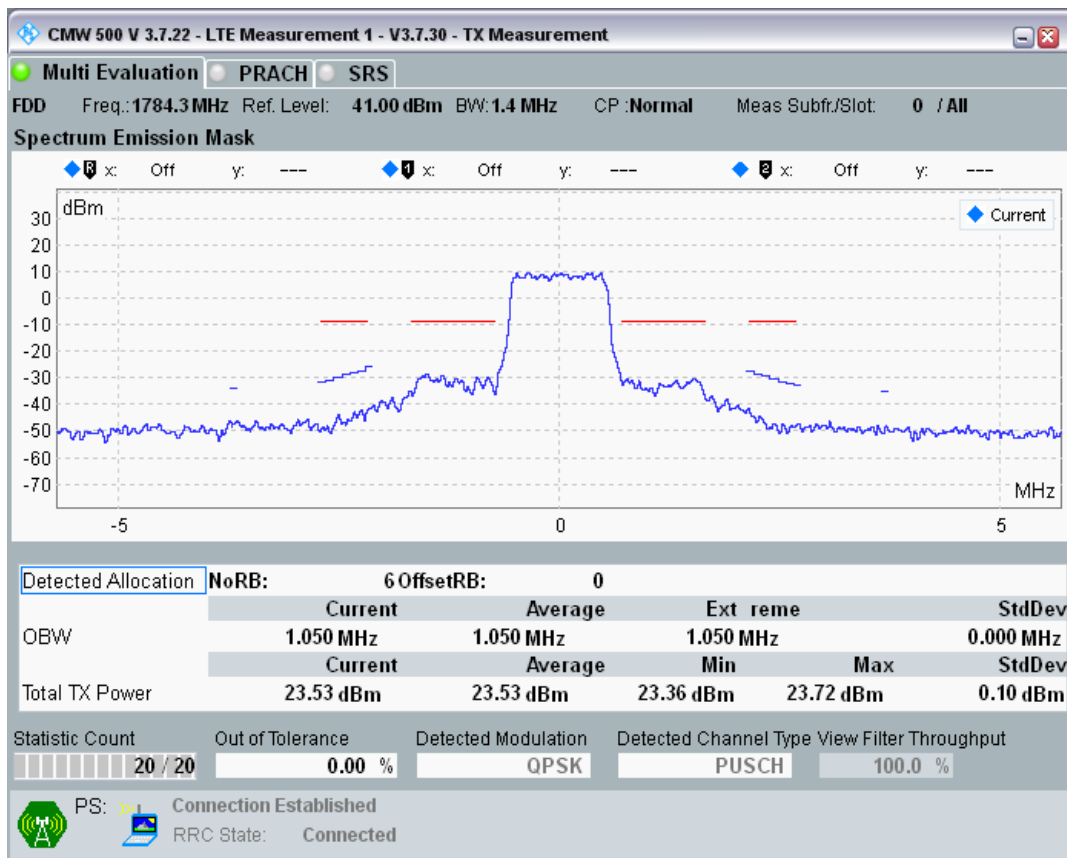

Band3 QPSK BW=1.4MHz Channel=19943 RB Size=6 Position=#0

Band3 16QAM BW=1.4MHz Channel=19943 RB Size=5 Position=#0