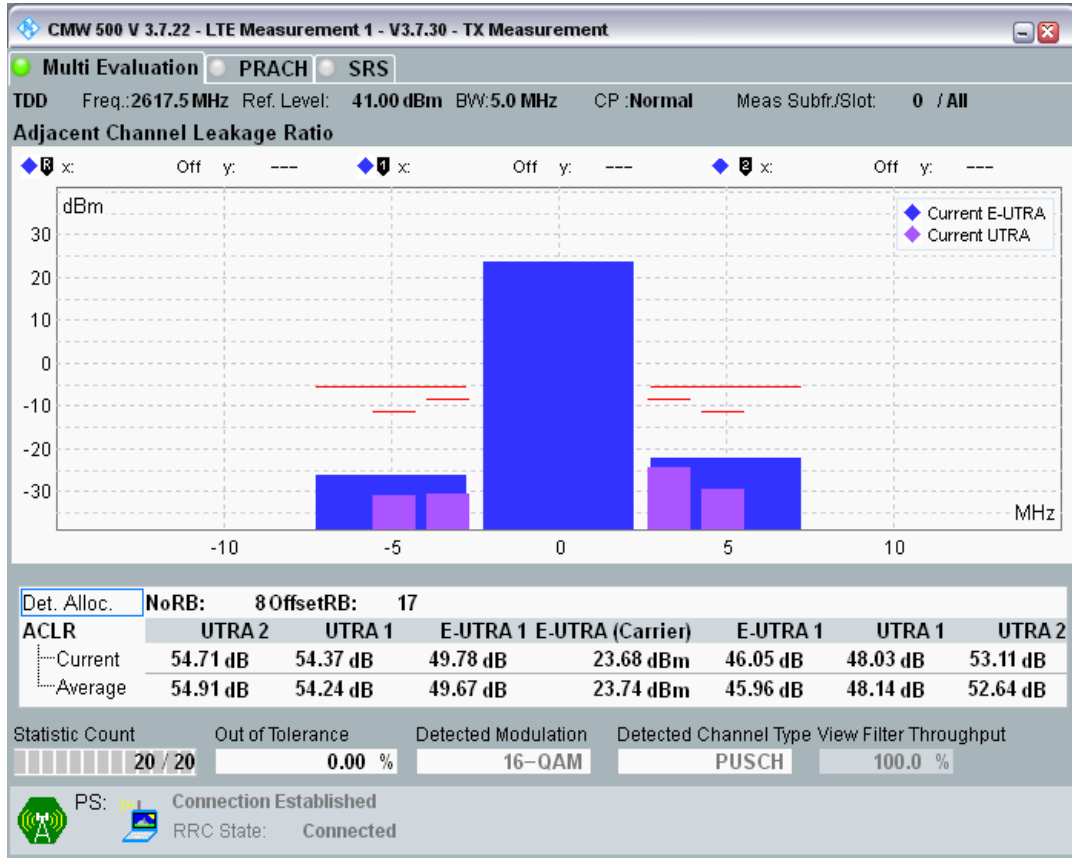

Band38 QPSK BW=5MHz Channel=38225 RB Size=25 Position=#0

Band38 16QAM BW=5MHz Channel=38225 RB Size=8 Position=#0

Band38 16QAM BW=5MHz Channel=38225 RB Size=8 Position=#Max

Band38 16QAM BW=5MHz Channel=38225 RB Size=25 Position=#0