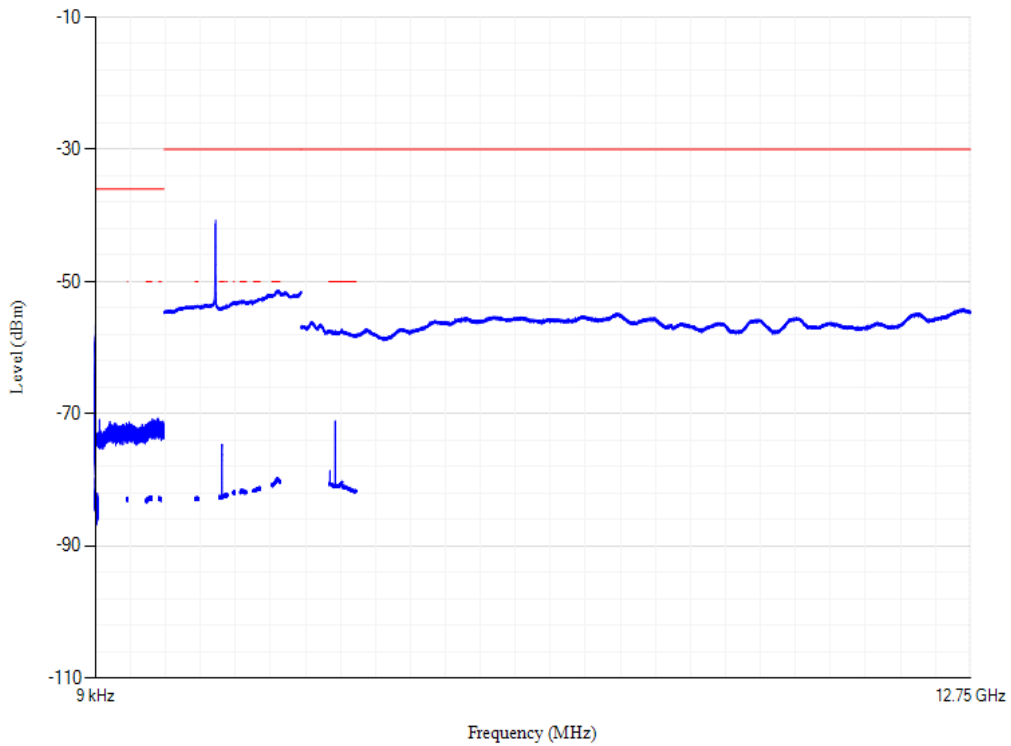

Conducted spurious emissions