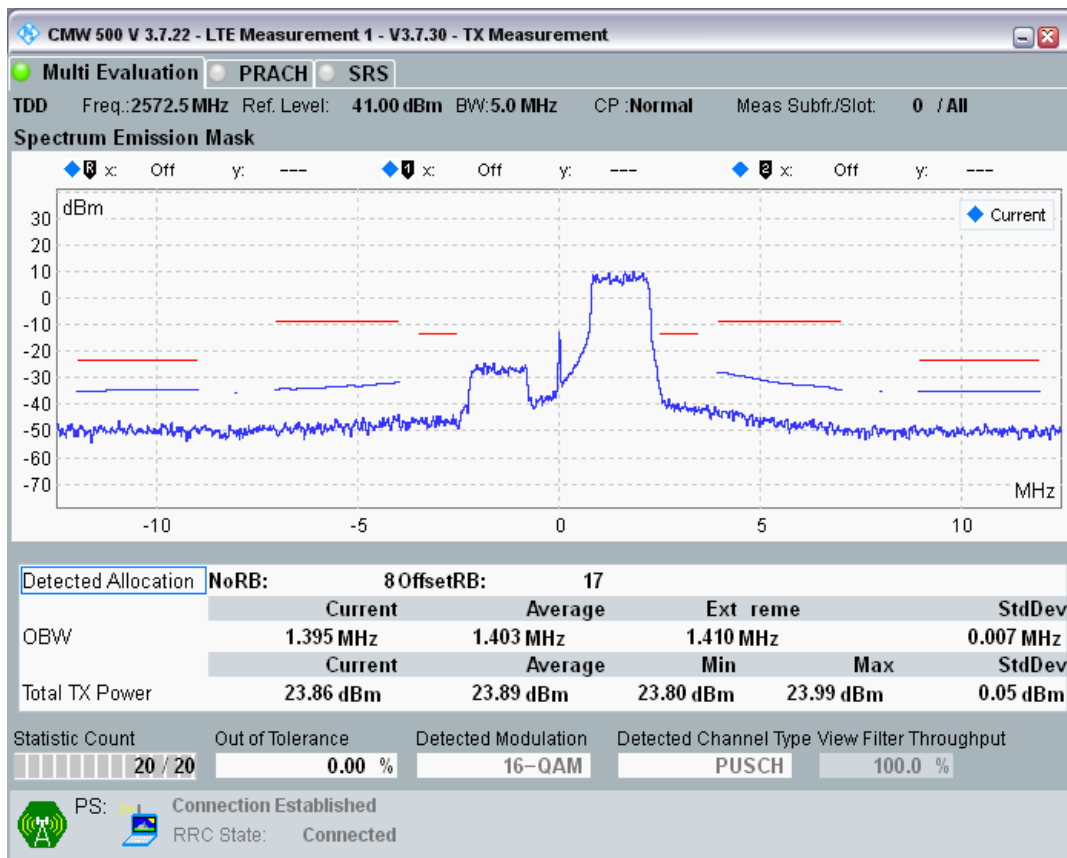

Band38 16QAM BW=5MHz Channel=37775 RB Size=8 Position=#Max

Band38 16QAM BW=5MHz Channel=37775 RB Size=25 Position=#0