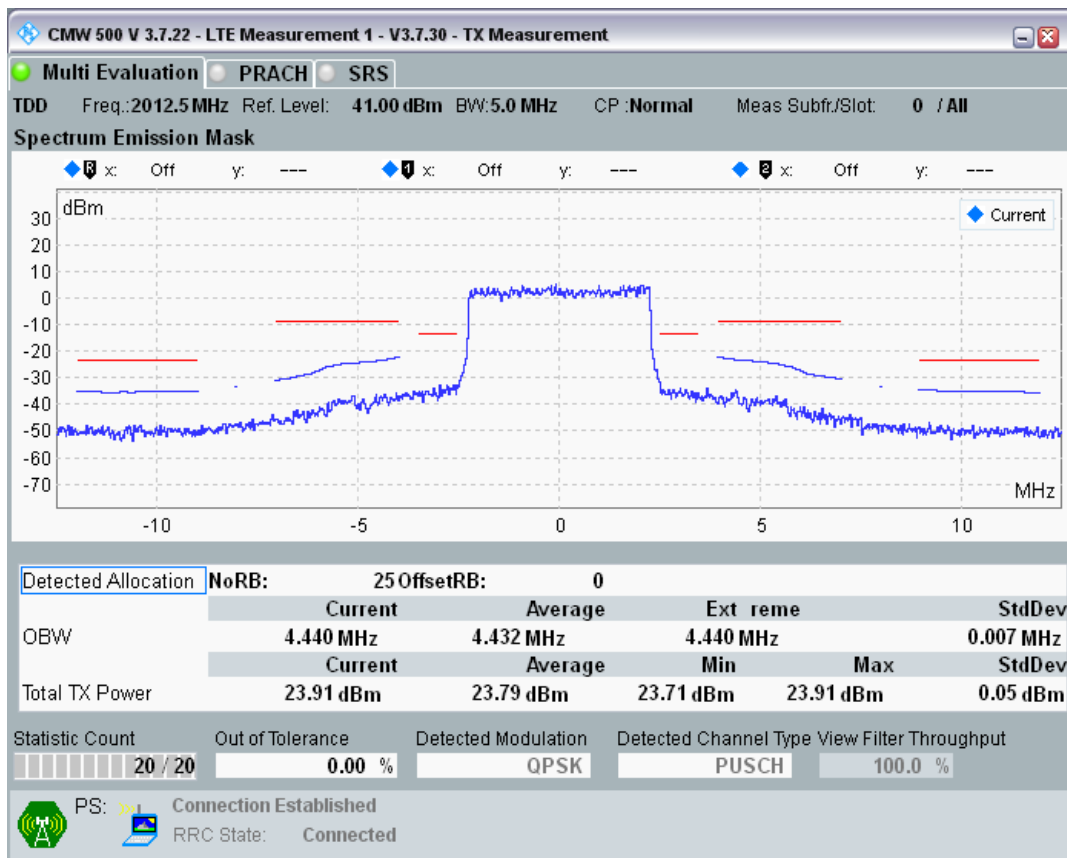

Band34 QPSK BW=5MHz Channel=36225 RB Size=8 Position=#0

Band34 QPSK BW=5MHz Channel=36225 RB Size=8 Position=#Max

Band34 QPSK BW=5MHz Channel=36225 RB Size=25 Position=#0

Band34 16QAM BW=5MHz Channel=36225 RB Size=8 Position=#0