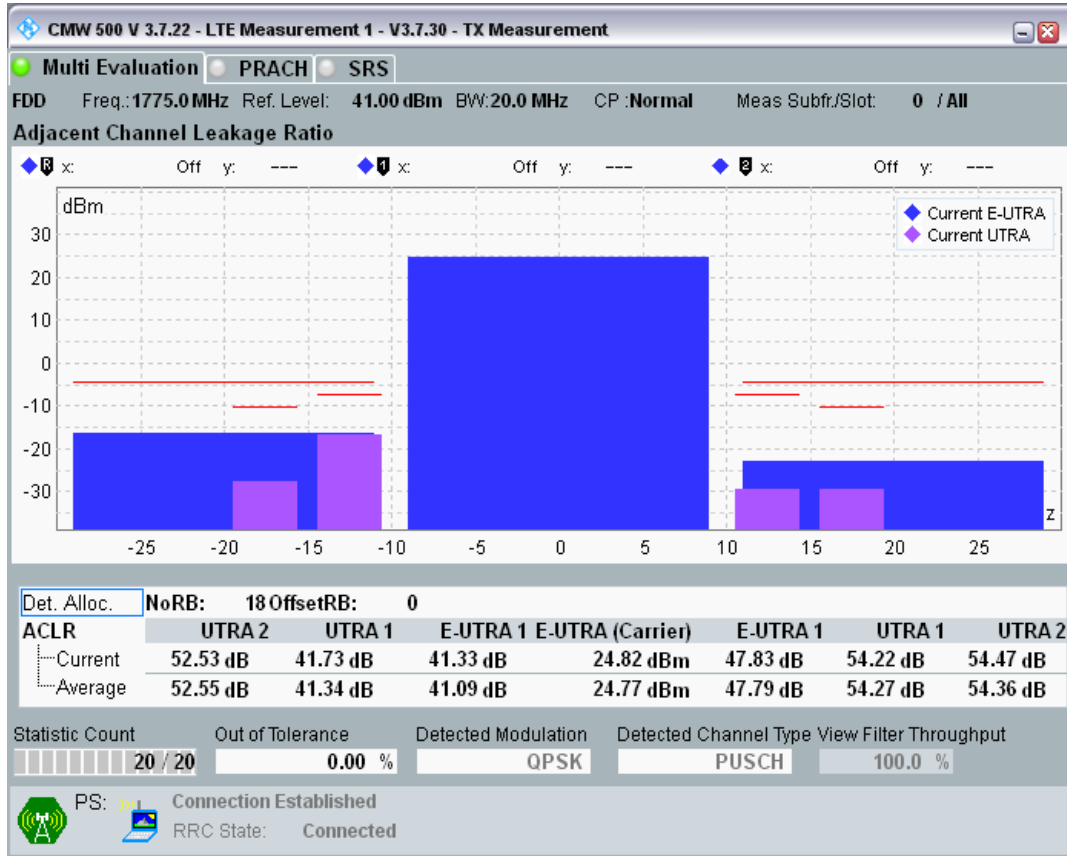

Band3 16QAM BW=20MHz Channel=19575 RB Size=18 Position=#Max

Band3 16QAM BW=20MHz Channel=19575 RB Size=100 Position=#0

Band3 QPSK BW=20MHz Channel=19850 RB Size=18 Position=#0

Band3 QPSK BW=20MHz Channel=19850 RB Size=18 Position=#Max