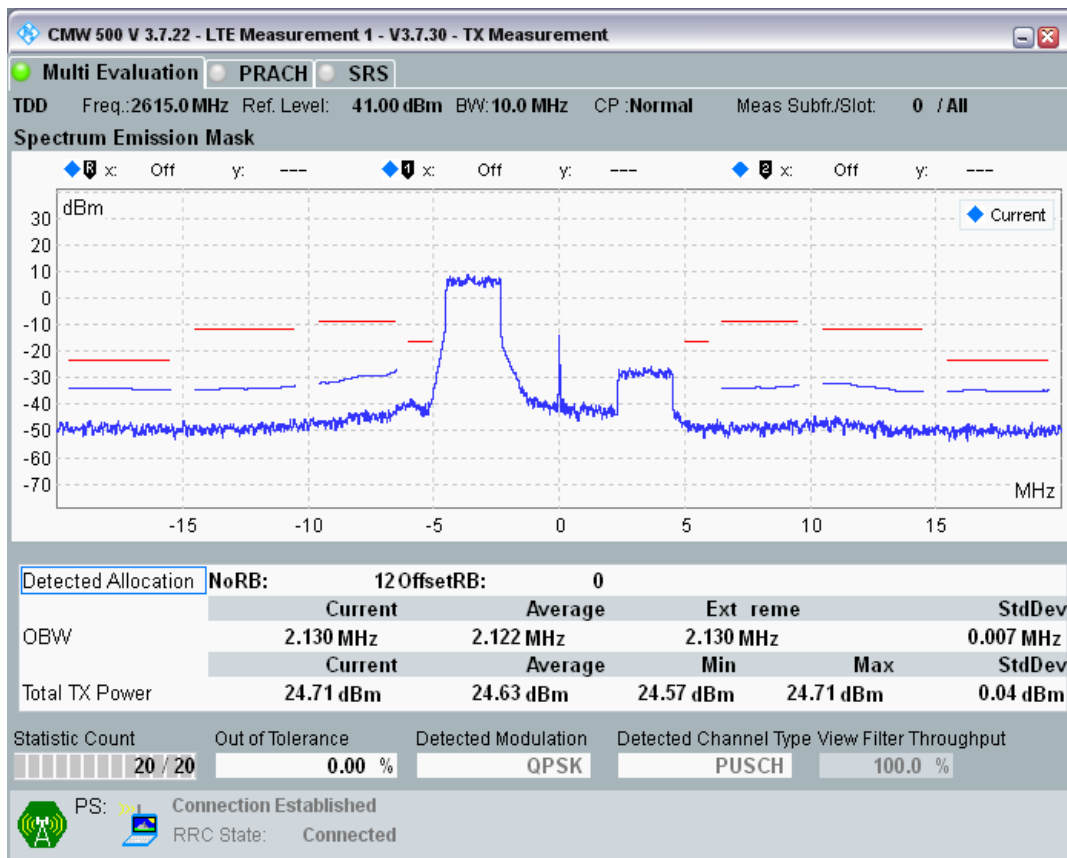

Band38 QPSK BW=10MHz Channel=38200 RB Size=12 Position=#0

Band38 QPSK BW=10MHz Channel=38200 RB Size=12 Position=#Max