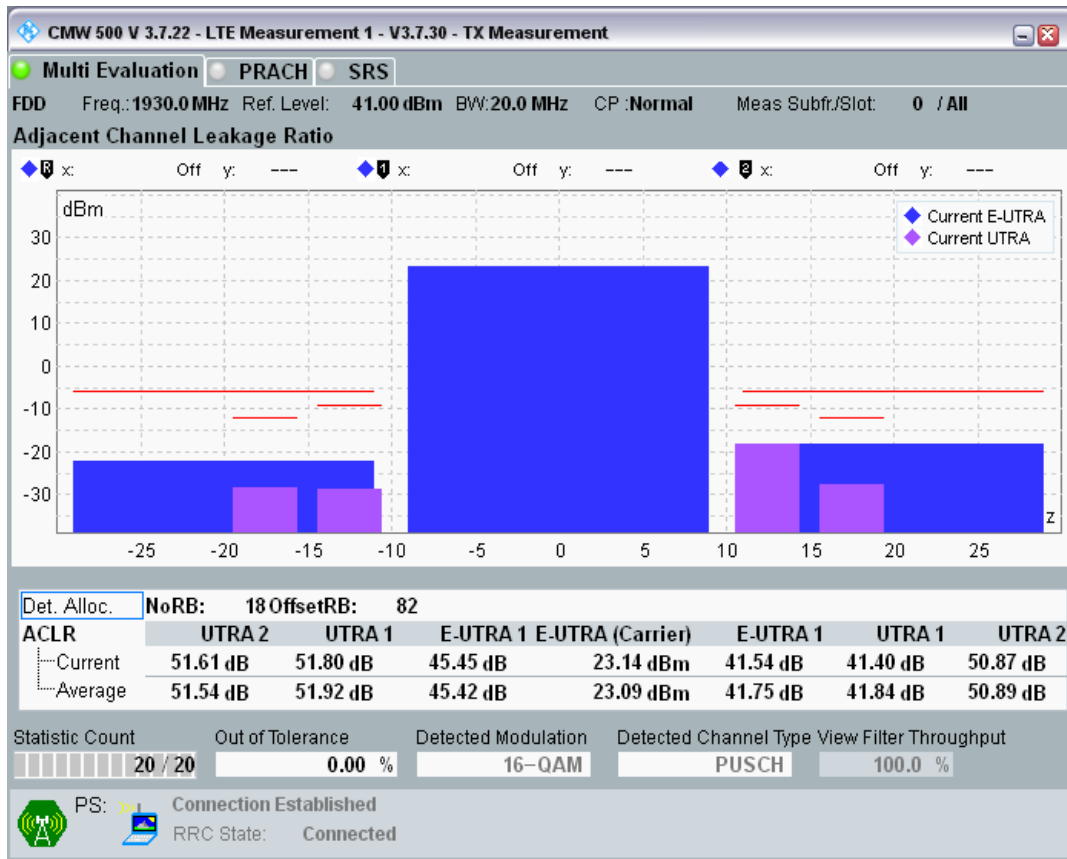

Band1 16QAM BW=20MHz Channel=18100 RB Size=18 Position=#Max

Band1 16QAM BW=20MHz Channel=18100 RB Size=18 Position=#0