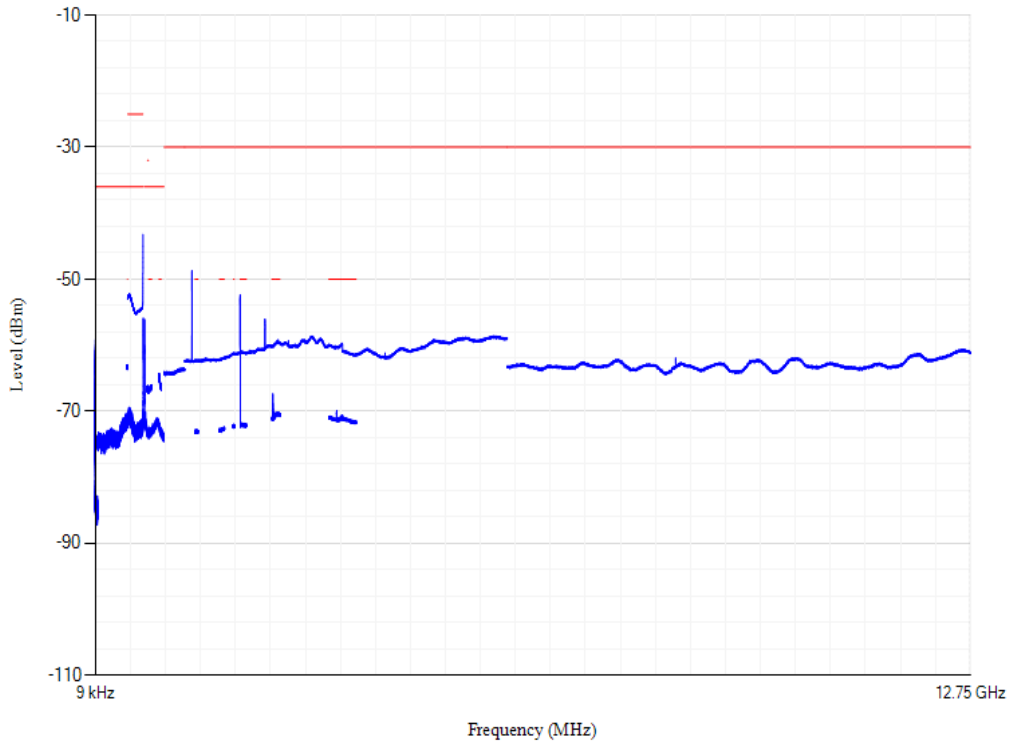

Band28 QPSK BW=3MHz Channel=27225 RB Size=1 Position=#0

Conducted spurious emissions