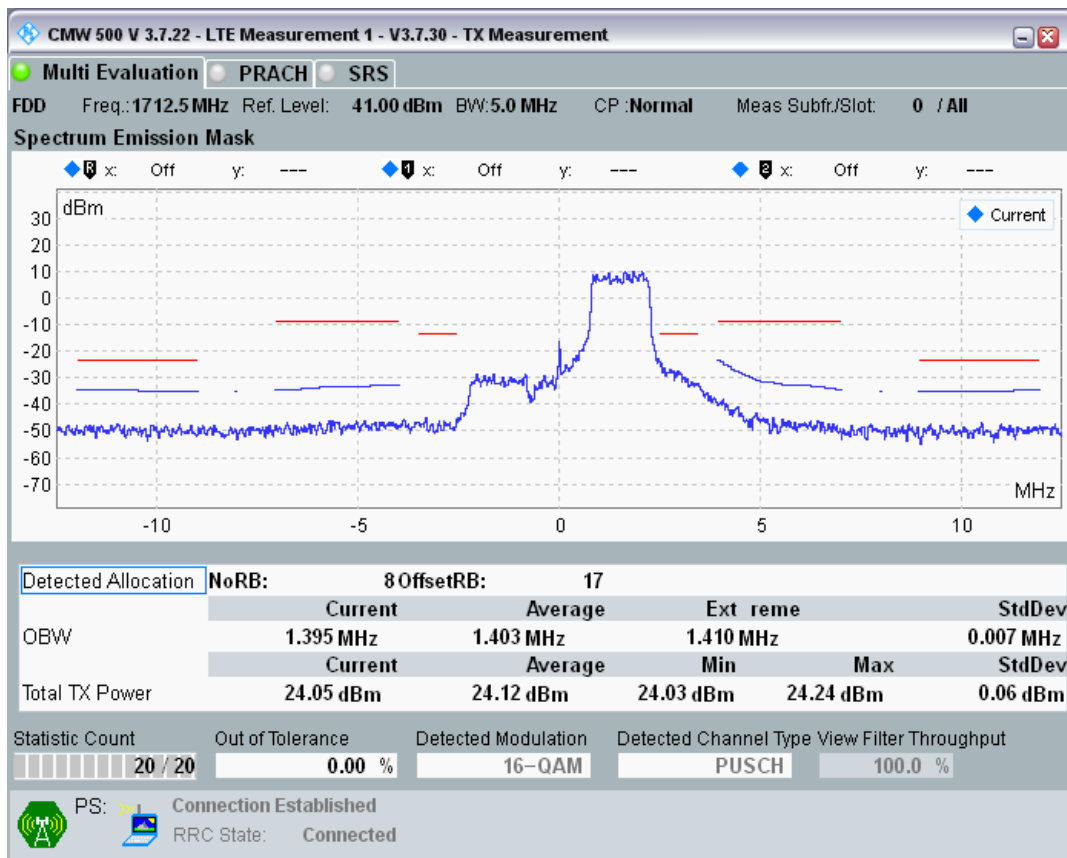

Band3 16QAM BW=5MHz Channel=19225 RB Size=8 Position=#Max

Band3 16QAM BW=5MHz Channel=19225 RB Size=25 Position=#0