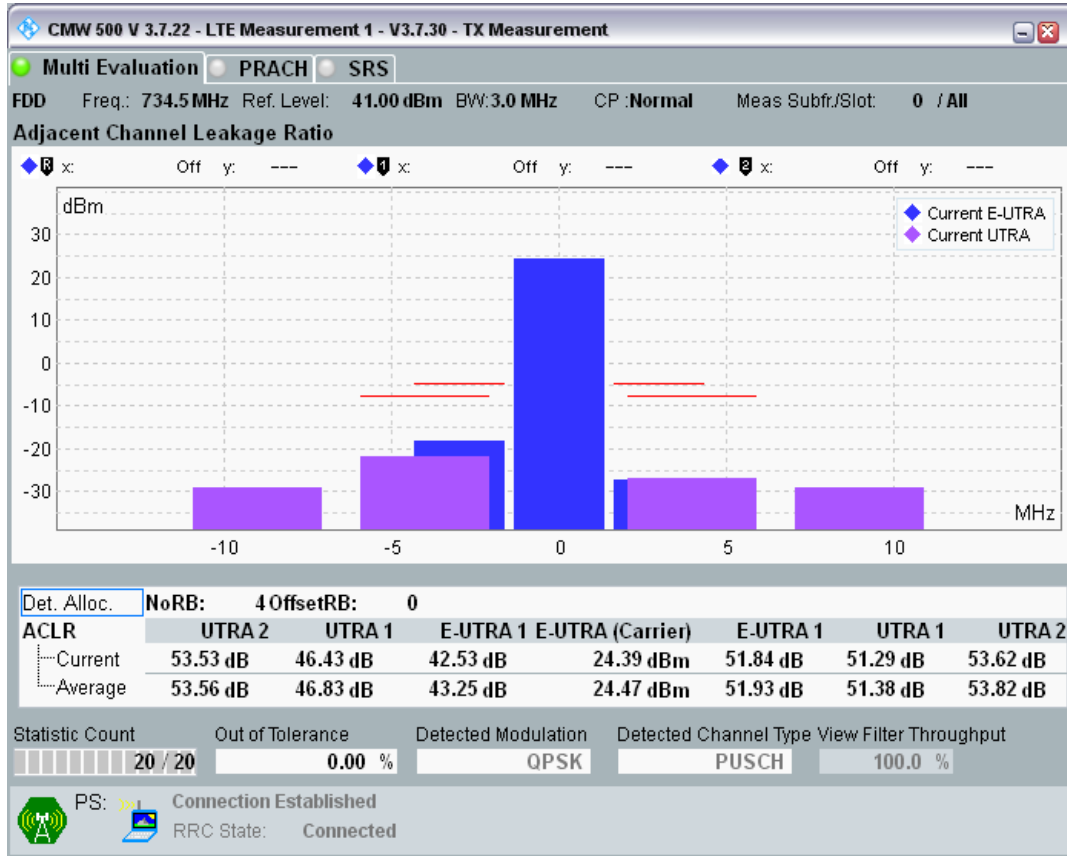

Band28 QPSK BW=3MHz Channel=27525 RB Size=4 Position=#0

Band28 QPSK BW=3MHz Channel=27525 RB Size=4 Position=#Max