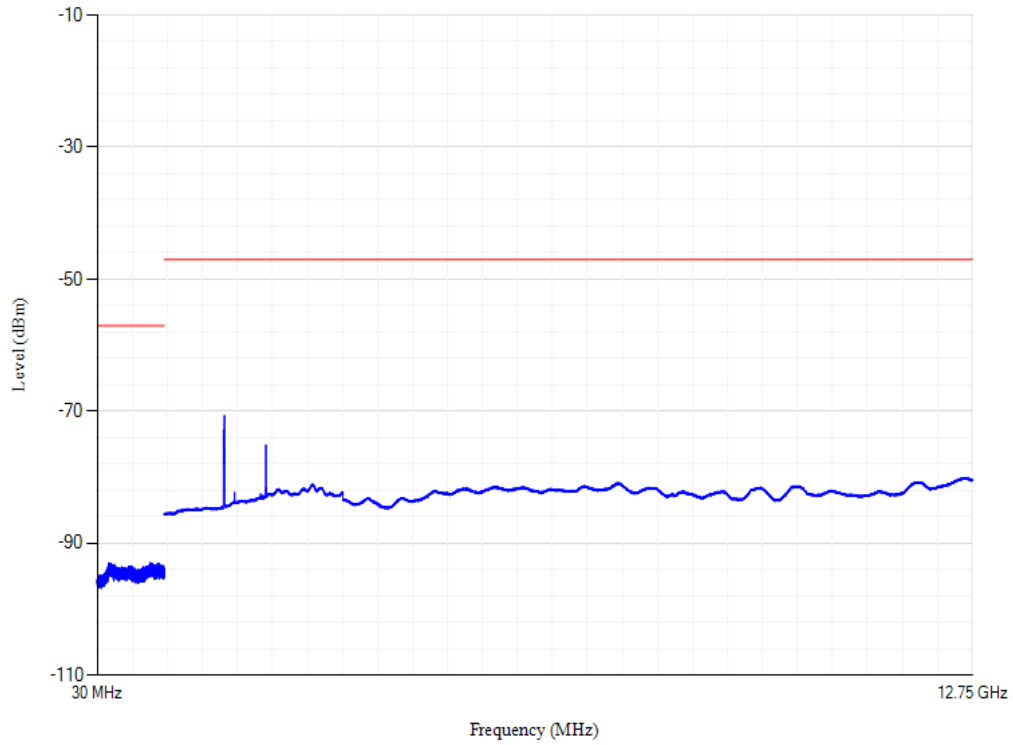

Band3 QPSK BW=20MHz Channel=19850

Conducted spurious emissions