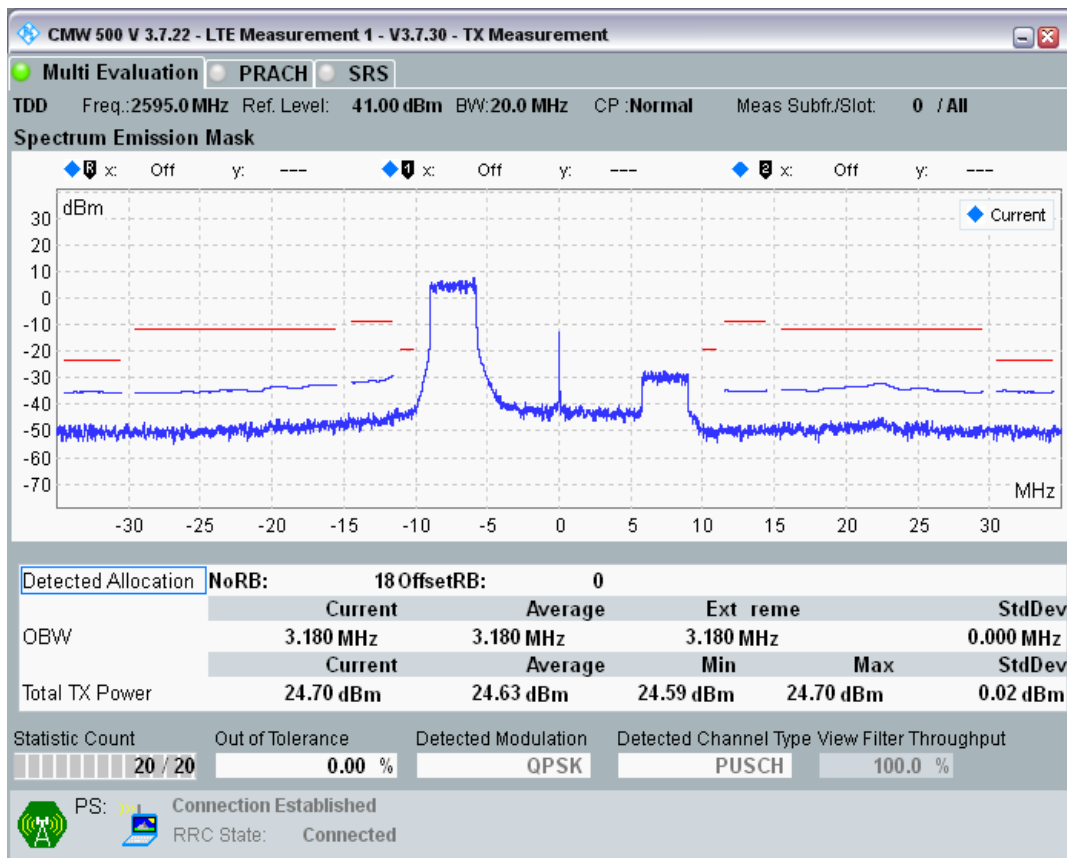

Band38 QPSK BW=20MHz Channel=38000 RB Size=18 Position=#0

Band38 QPSK BW=20MHz Channel=38000 RB Size=18 Position=#Max