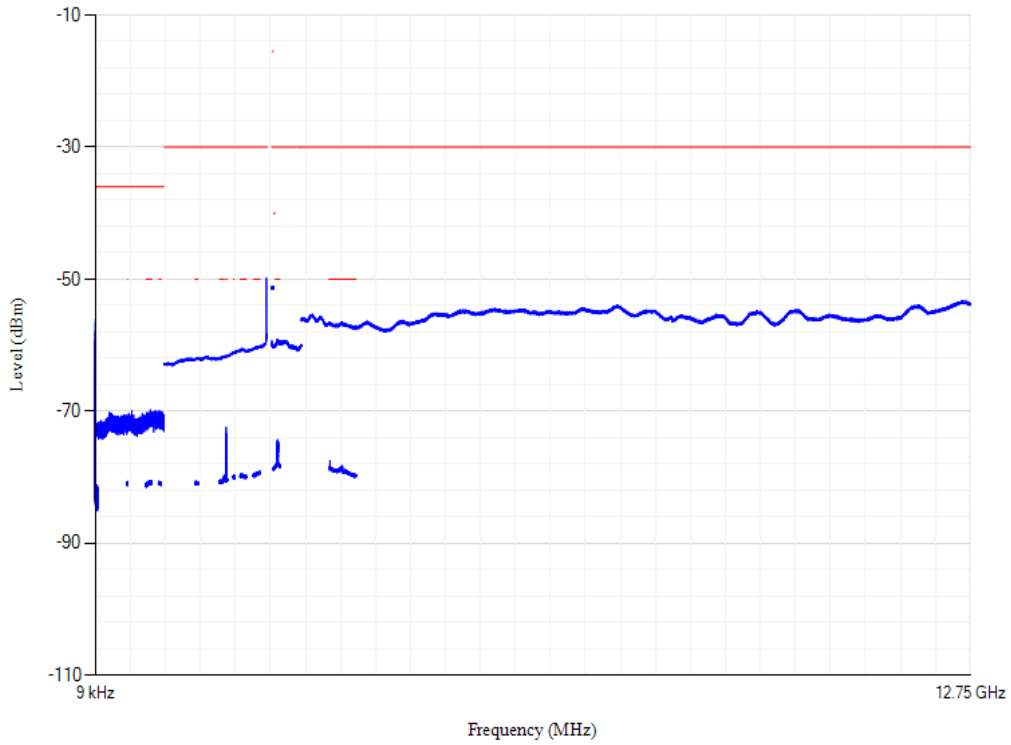

Conducted spurious emissions

Band7 QPSK BW=5MHz Channel=21100 RB Size=1 Position=#0

Conducted spurious emissions

Band7 QPSK BW=20MHz Channel=21100 RB Size=1 Position=#0

Conducted spurious emissions

Band7 QPSK BW=20MHz Channel=20850 RB Size=1 Position=#0