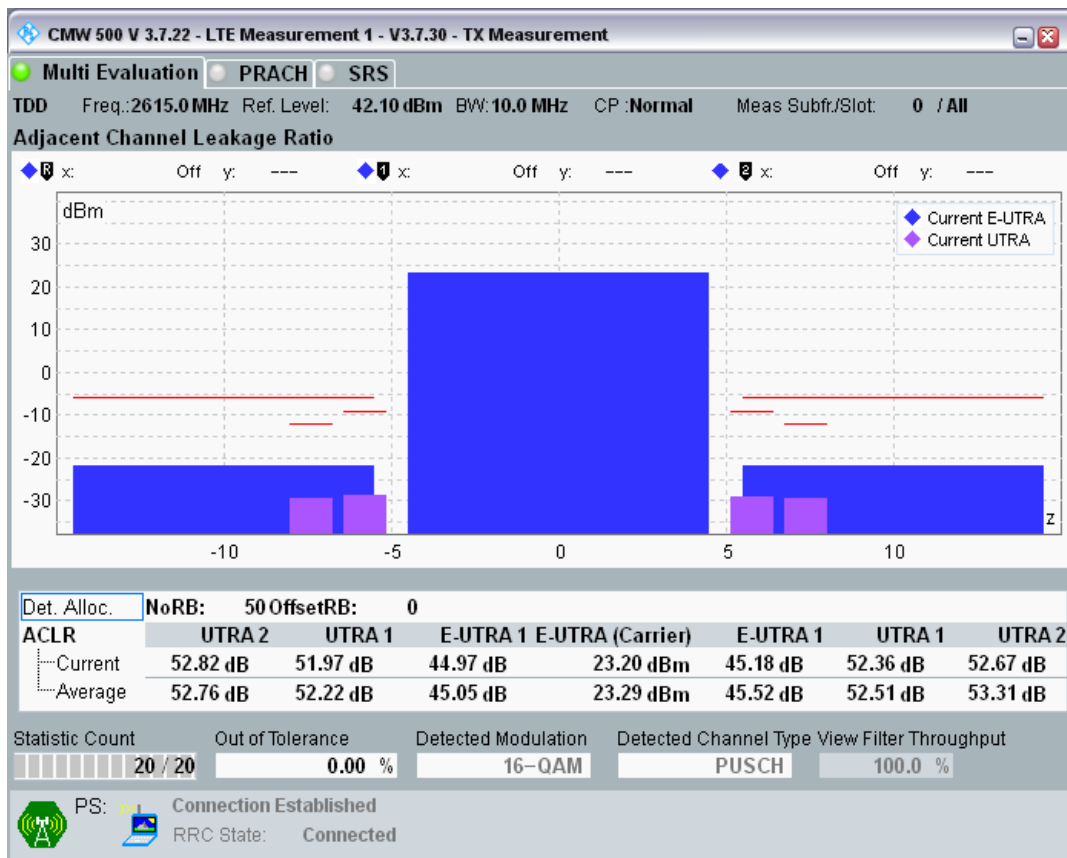

Band38 16QAM BW=10MHz Channel=38200 RB Size=50 Position=#0

Band38 QPSK BW=20MHz Channel=37850 RB Size=18 Position=#0