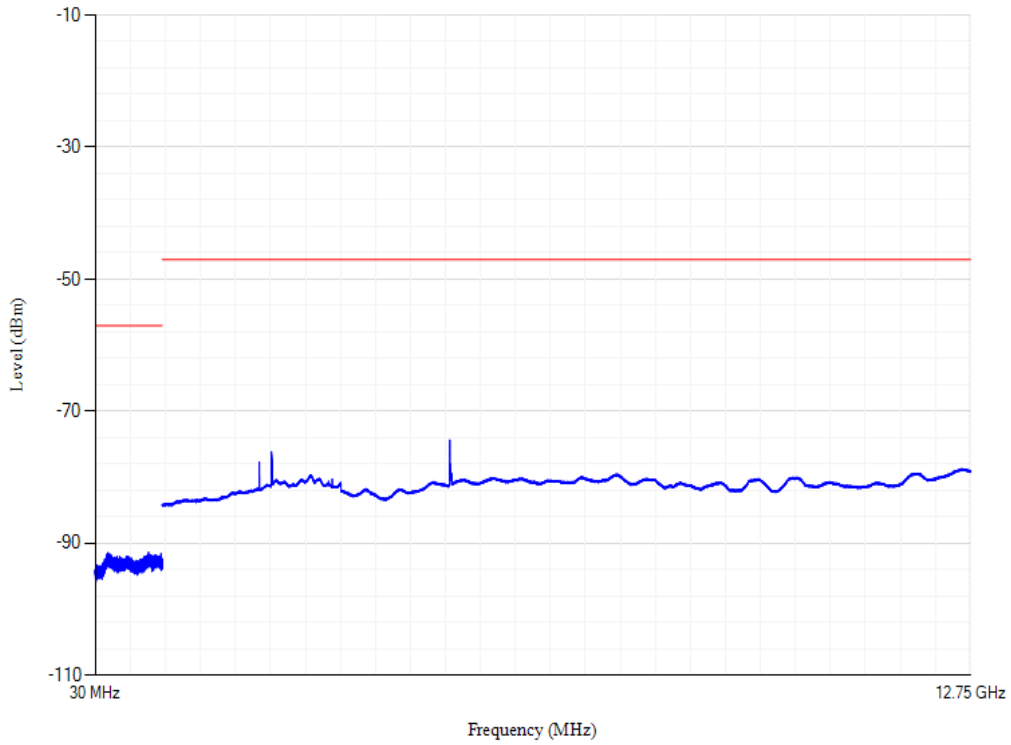

Conducted spurious emissions

Band3 QPSK BW=20MHz Channel=19850

Conducted spurious emissions

Band34 QPSK BW=15MHz Channel=36275

Conducted spurious emissions

Band38 QPSK BW=20MHz Channel=38000

Conducted spurious emissions