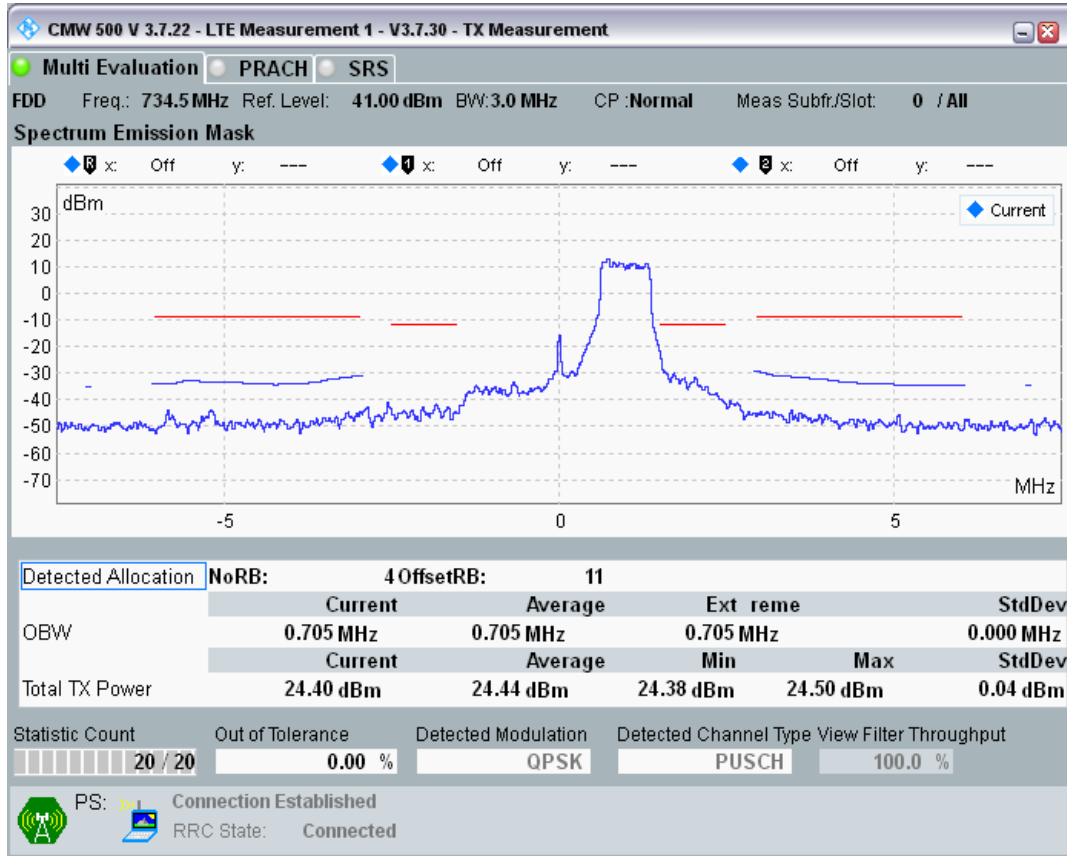

Band28 QPSK BW=3MHz Channel=27525 RB Size=4 Position=#Max

Band28 QPSK BW=3MHz Channel=27525 RB Size=15 Position=#0