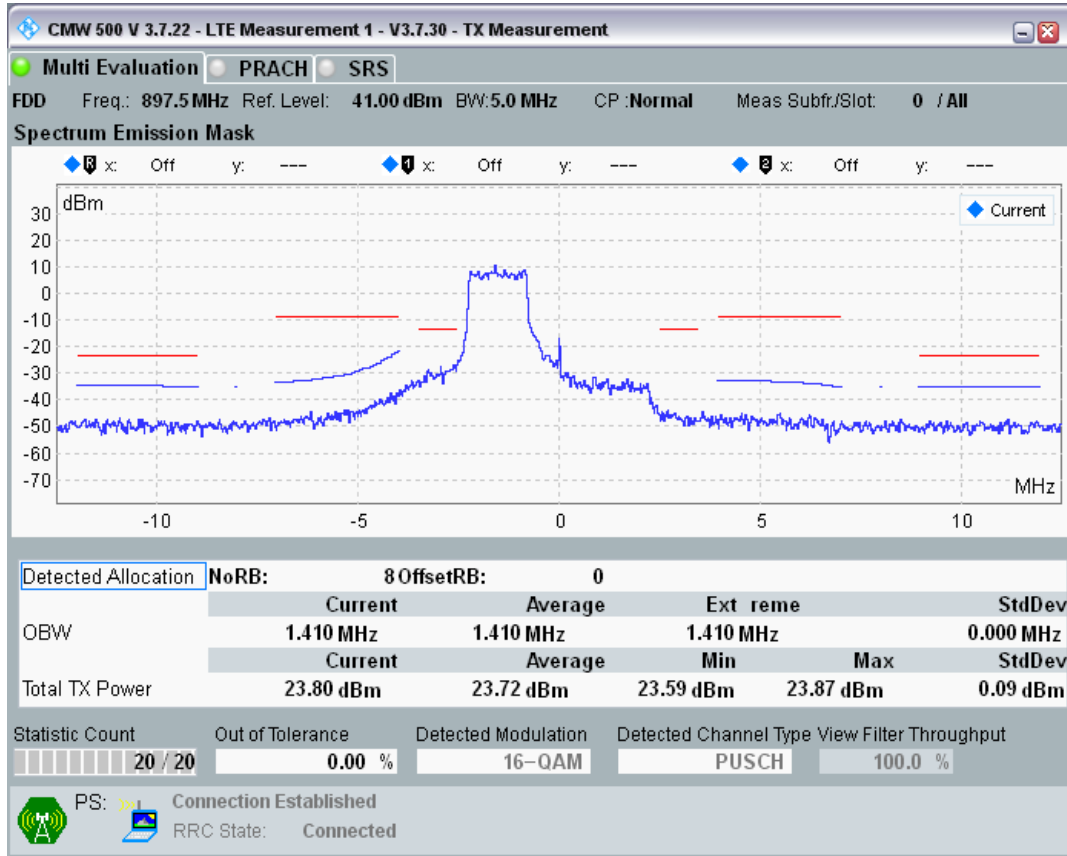

Band8 QPSK BW=5MHz Channel=21625 RB Size=8 Position=#0

Band8 QPSK BW=5MHz Channel=21625 RB Size=8 Position=#Max

Band8 QPSK BW=5MHz Channel=21625 RB Size=25 Position=#0

Band8 16QAM BW=5MHz Channel=21625 RB Size=8 Position=#0