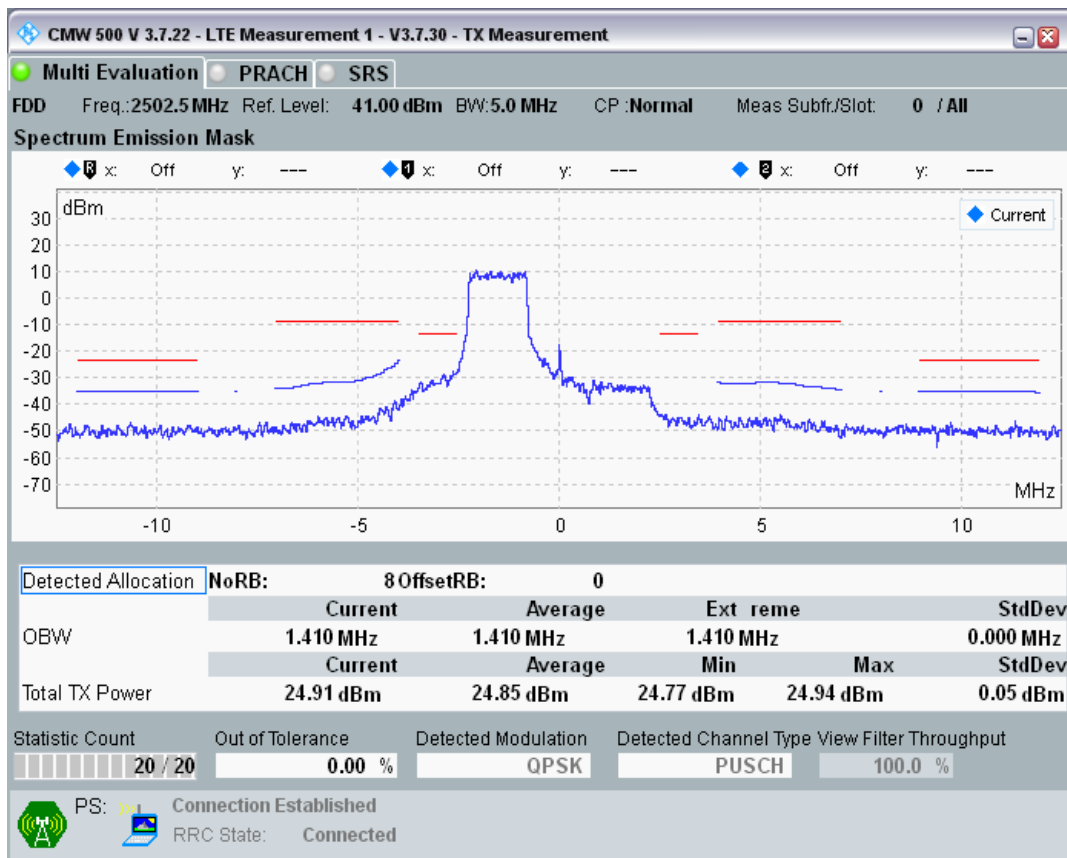

Band7 QPSK BW=5MHz Channel=20775 RB Size=8 Position=#0

Band7 QPSK BW=5MHz Channel=20775 RB Size=8 Position=#Max