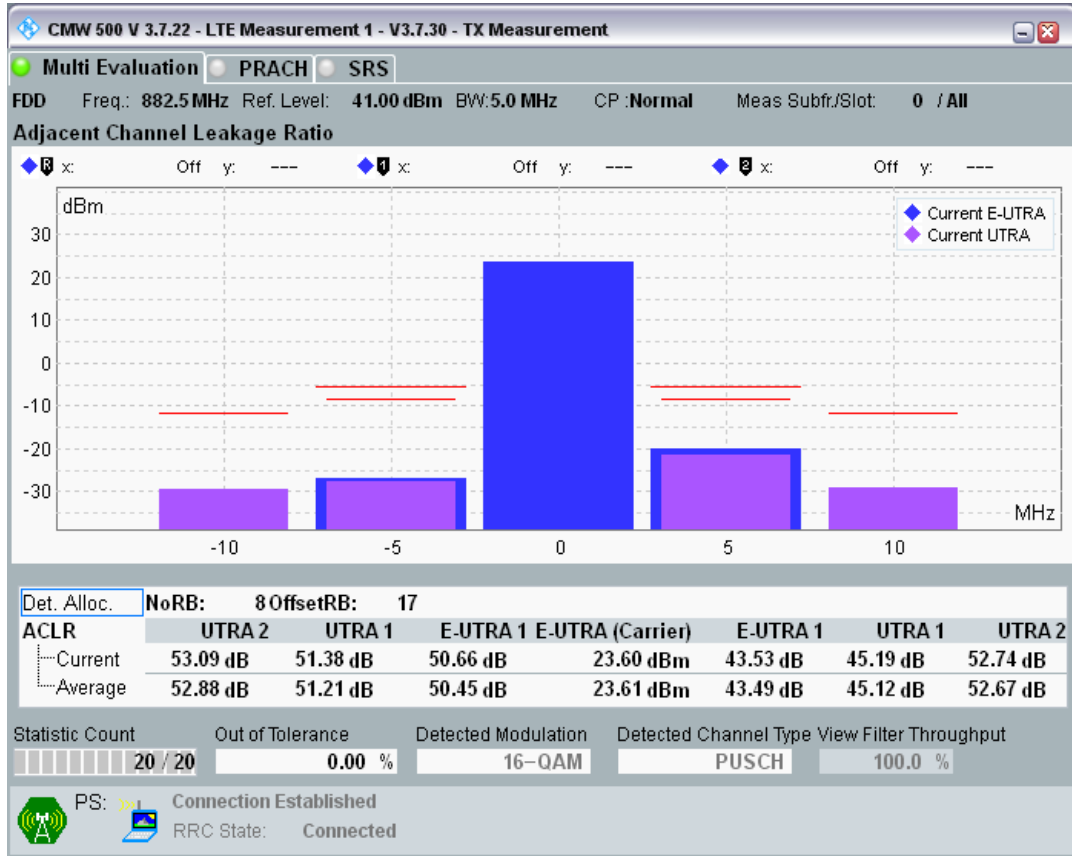

Band8 QPSK BW=5MHz Channel=21475 RB Size=25 Position=#0

Band8 16QAM BW=5MHz Channel=21475 RB Size=8 Position=#0

Band8 16QAM BW=5MHz Channel=21475 RB Size=8 Position=#Max

Band8 16QAM BW=5MHz Channel=21475 RB Size=25 Position=#0