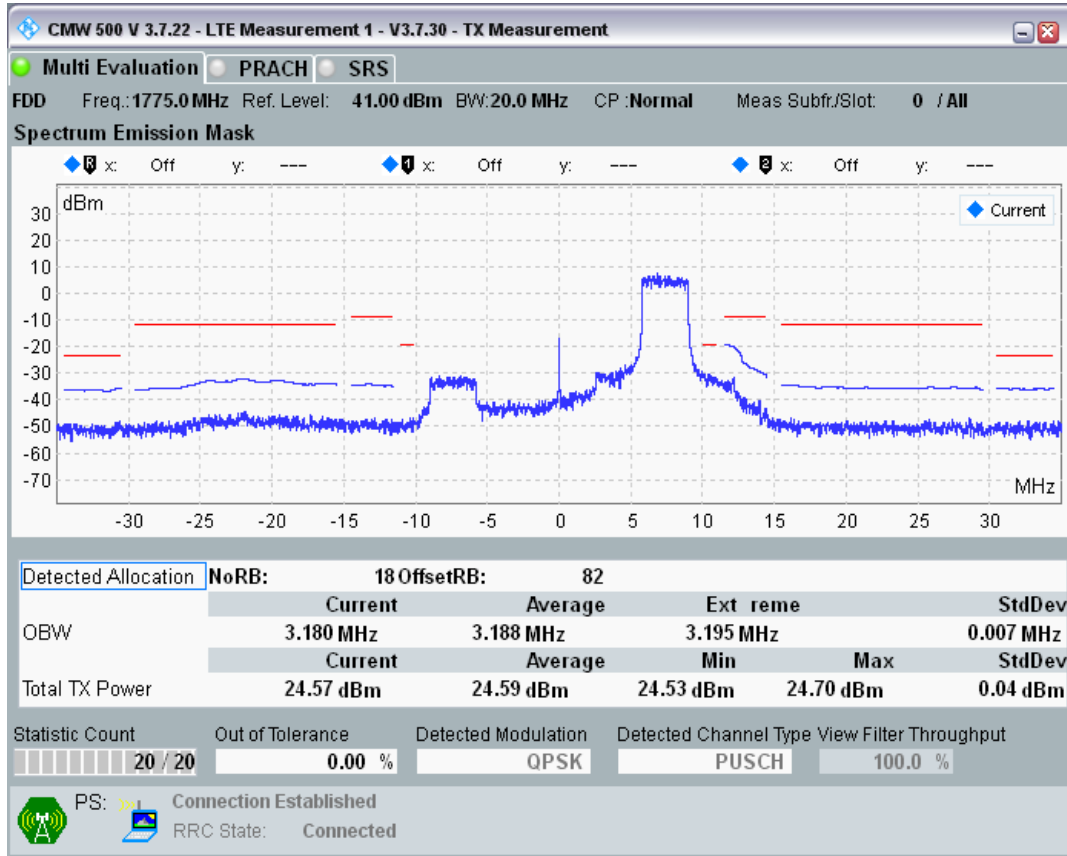

Band3 16QAM BW=20MHz Channel=19575 RB Size=18 Position=#Max

Band3 16QAM BW=20MHz Channel=19575 RB Size=100 Position=#0

Band3 QPSK BW=20MHz Channel=19850 RB Size=18 Position=#0

Band3 QPSK BW=20MHz Channel=19850 RB Size=18 Position=#Max