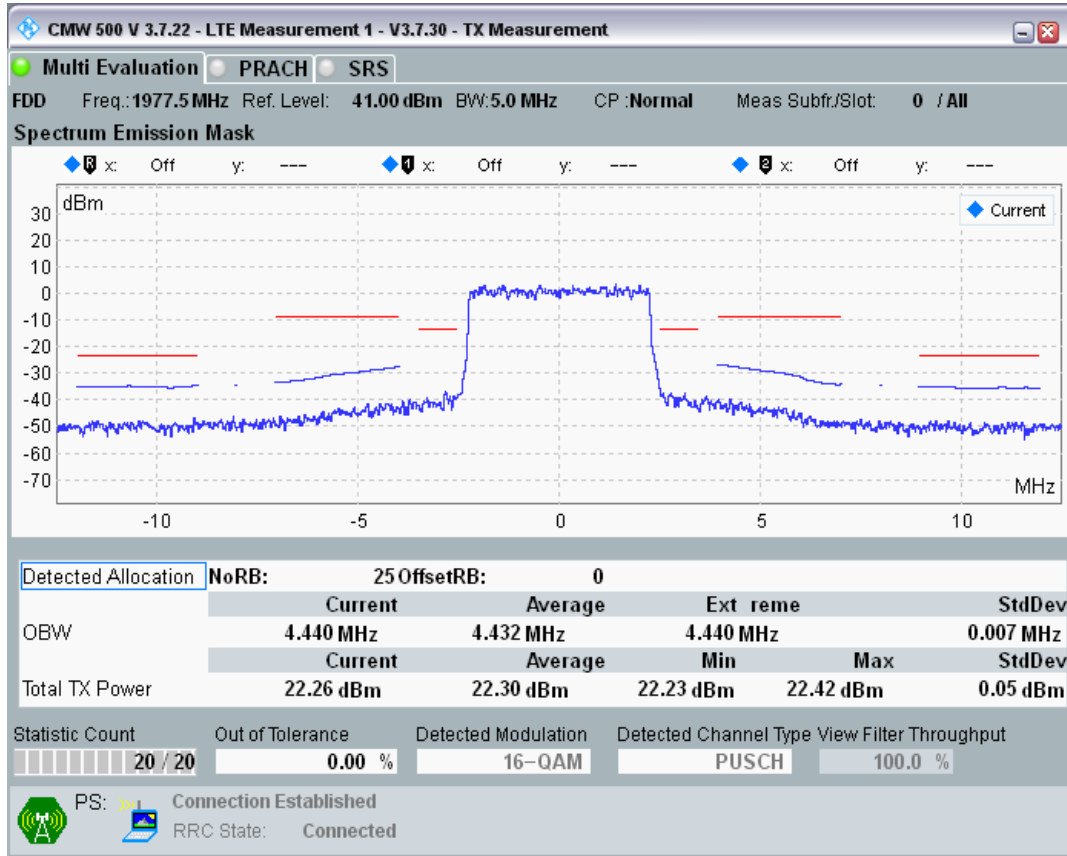

Band1 16QAM BW=5MHz Channel=18575 RB Size=25 Position=#0

Band1 16QAM BW=5MHz Channel=18575 RB Size=8 Position=#0