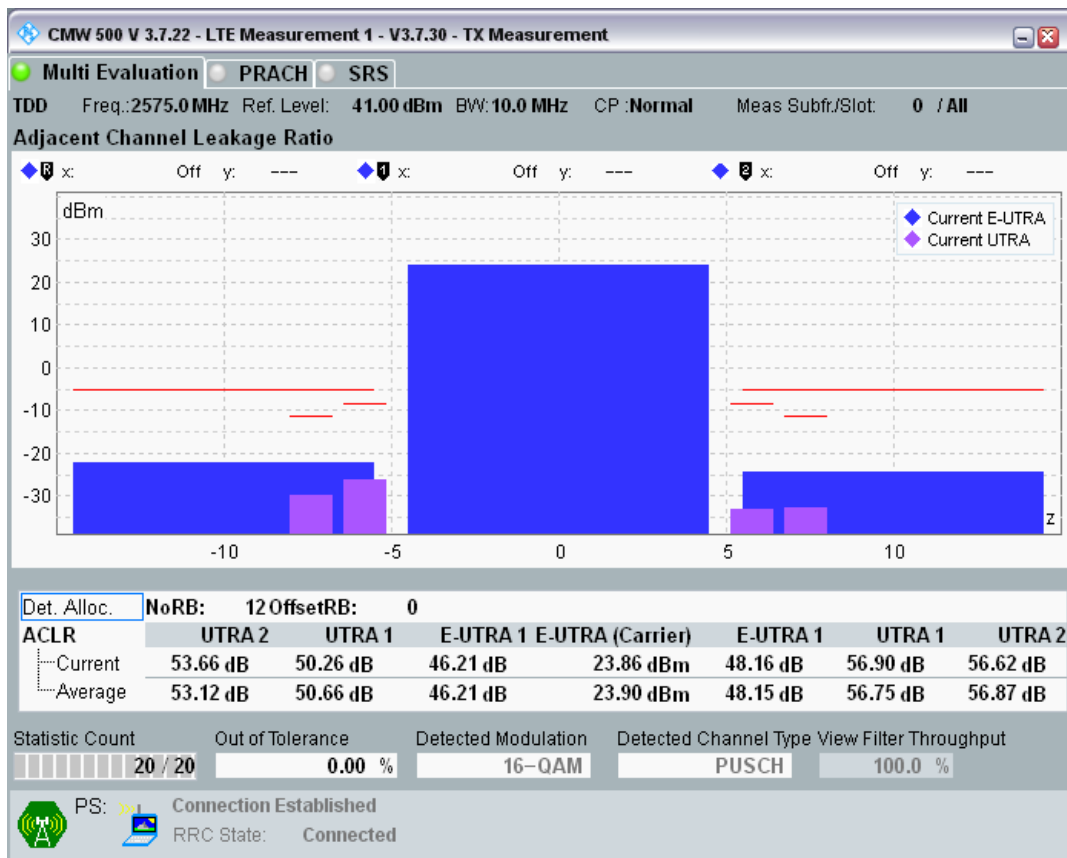

Band38 QPSK BW=10MHz Channel=37800 RB Size=12 Position=#0

Band38 QPSK BW=10MHz Channel=37800 RB Size=12 Position=#Max

Band38 QPSK BW=10MHz Channel=37800 RB Size=50 Position=#0

Band38 16QAM BW=10MHz Channel=37800 RB Size=12 Position=#0