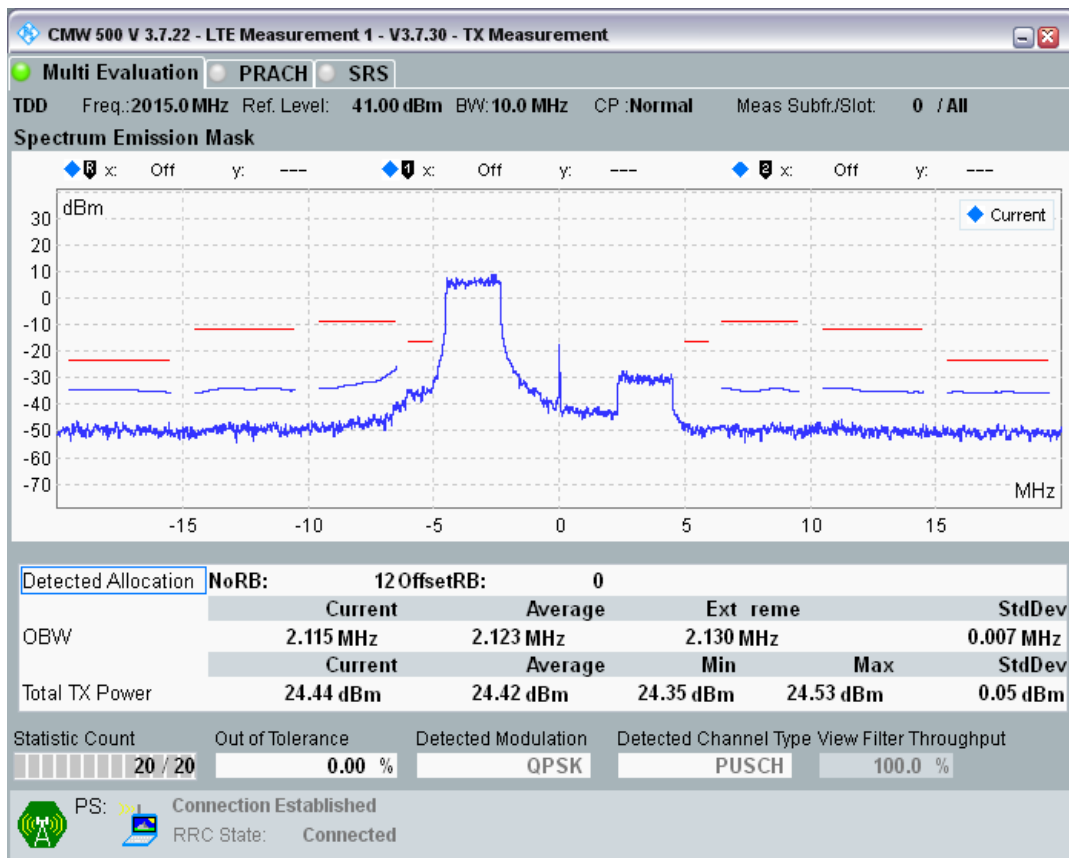

Band34 QPSK BW=10MHz Channel=36250 RB Size=12 Position=#0

Band34 QPSK BW=10MHz Channel=36250 RB Size=12 Position=#Max