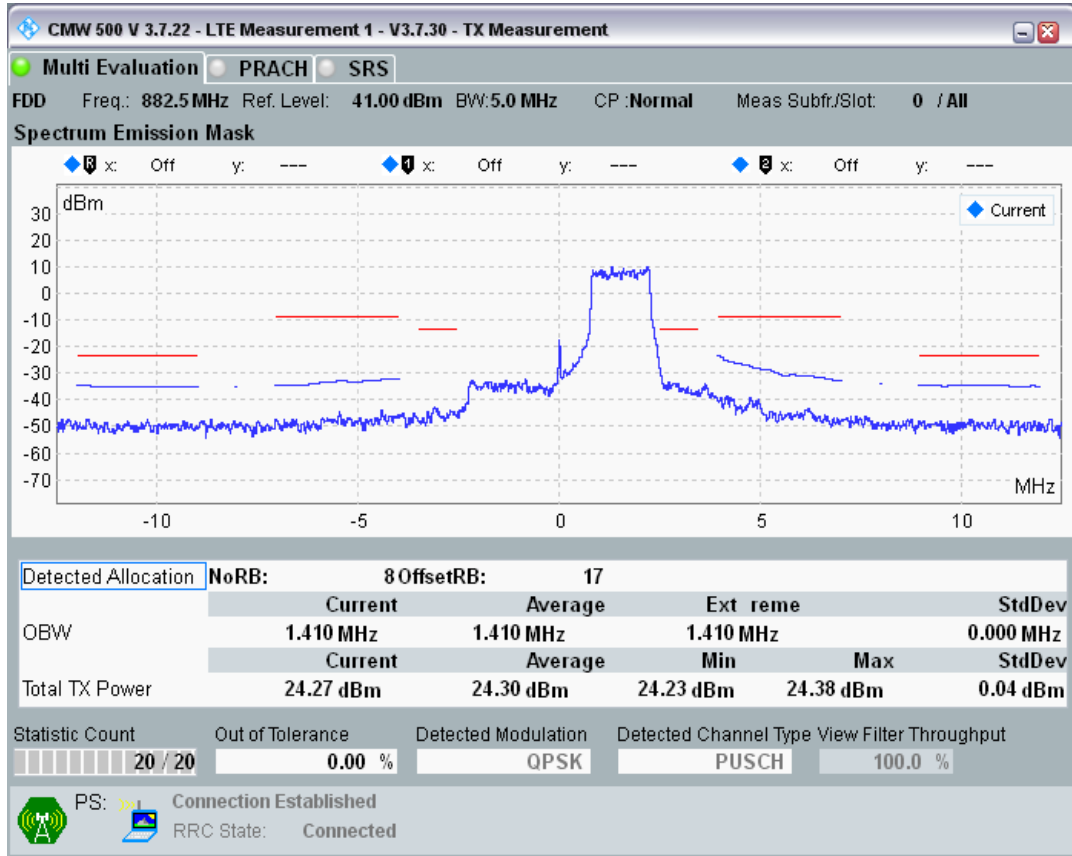

Band8 QPSK BW=5MHz Channel=21475 RB Size=25 Position=#0

Band8 16QAM BW=5MHz Channel=21475 RB Size=8 Position=#0

Band8 16QAM BW=5MHz Channel=21475 RB Size=8 Position=#Max

Band8 16QAM BW=5MHz Channel=21475 RB Size=25 Position=#0