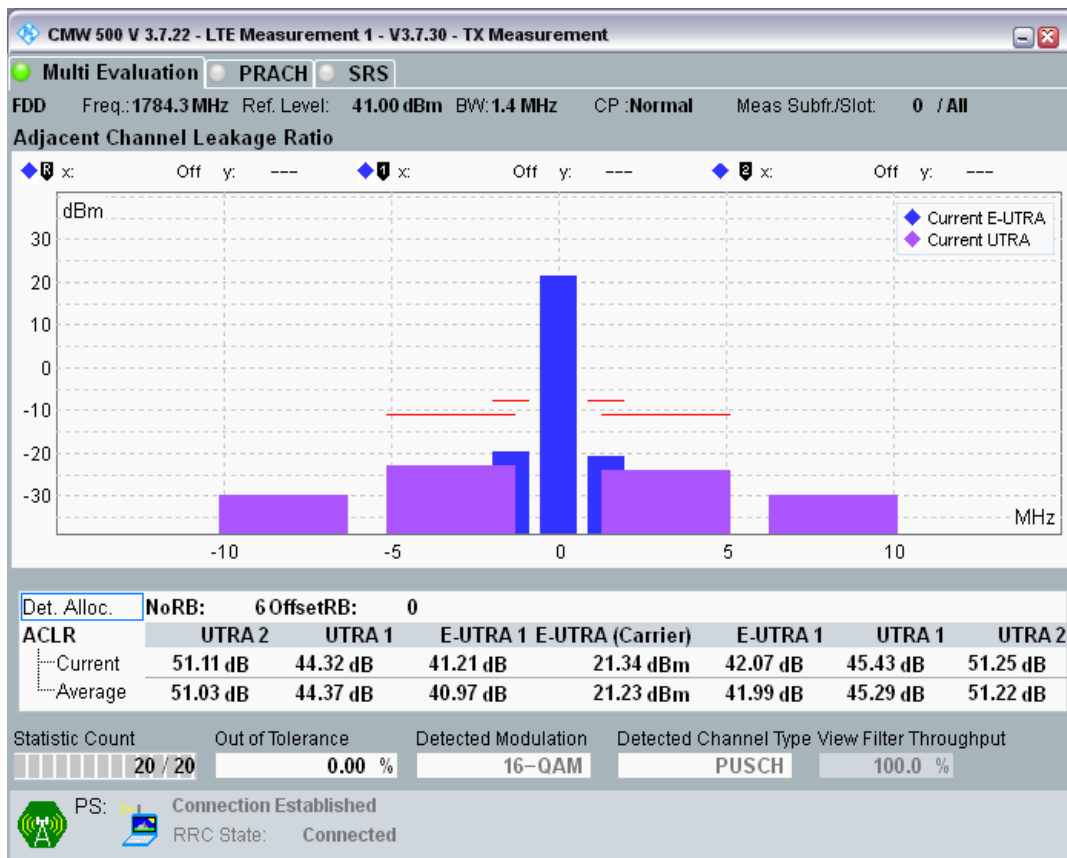

Band3 16QAM BW=1.4MHz Channel=19943 RB Size=6 Position=#0

Band3 QPSK BW=5MHz Channel=19225 RB Size=8 Position=#0