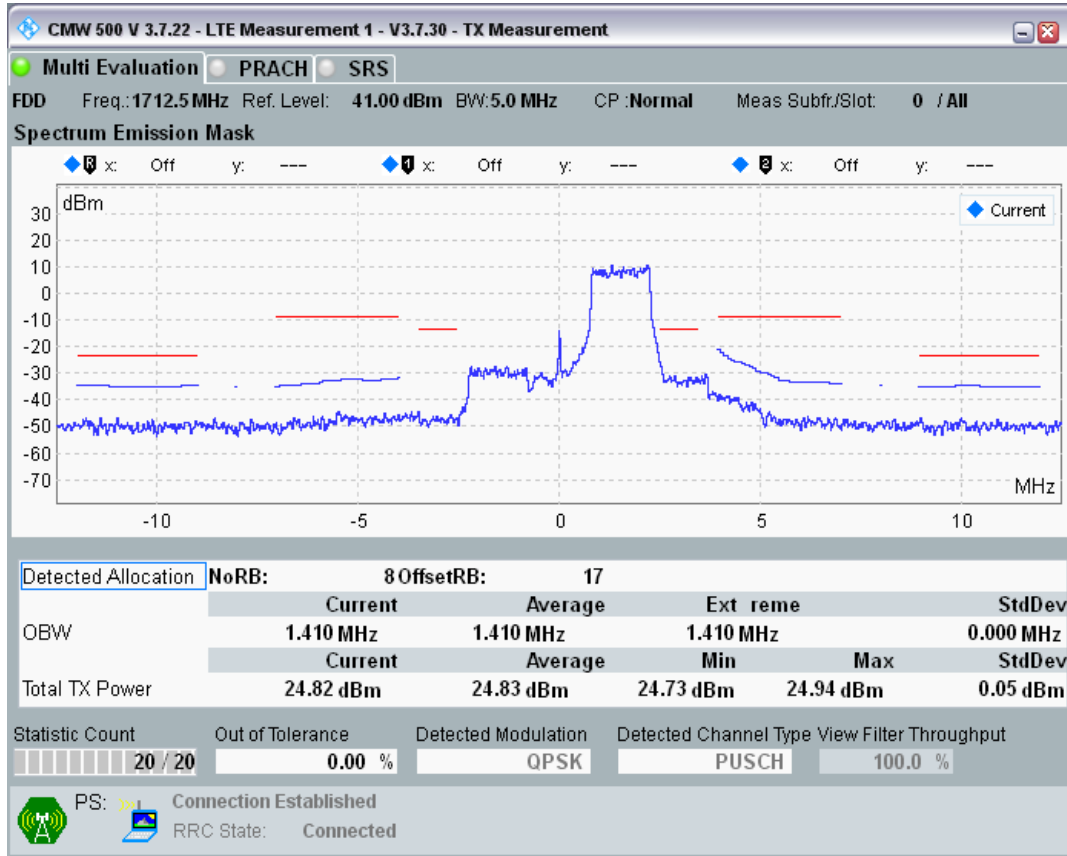

Band3 16QAM BW=1.4MHz Channel=19943 RB Size=5 Position=#Max

Band3 16QAM BW=1.4MHz Channel=19943 RB Size=6 Position=#0

Band3 QPSK BW=5MHz Channel=19225 RB Size=8 Position=#0

Band3 QPSK BW=5MHz Channel=19225 RB Size=8 Position=#Max