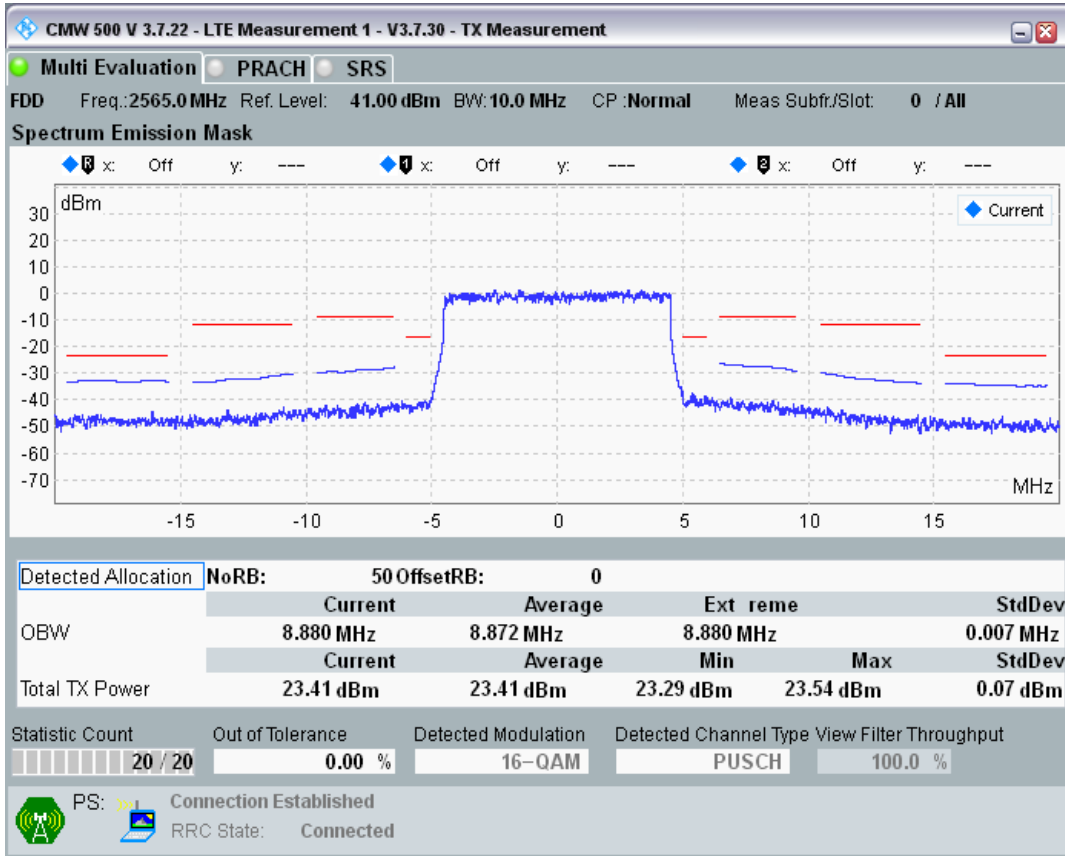

Band7 16QAM BW=10MHz Channel=21400 RB Size=50 Position=#0

Band7 QPSK BW=20MHz Channel=20850 RB Size=18 Position=#0