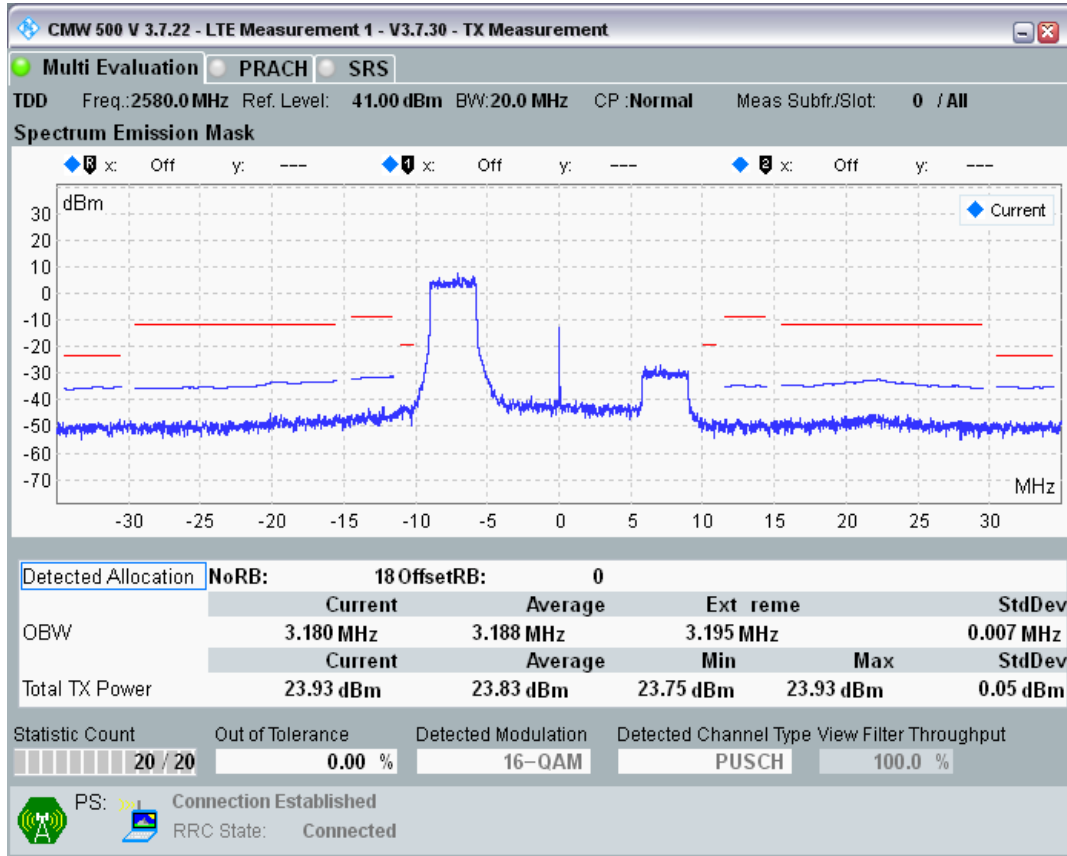

Band38 16QAM BW=20MHz Channel=37850 RB Size=18 Position=#0

Band38 16QAM BW=20MHz Channel=37850 RB Size=18 Position=#Max