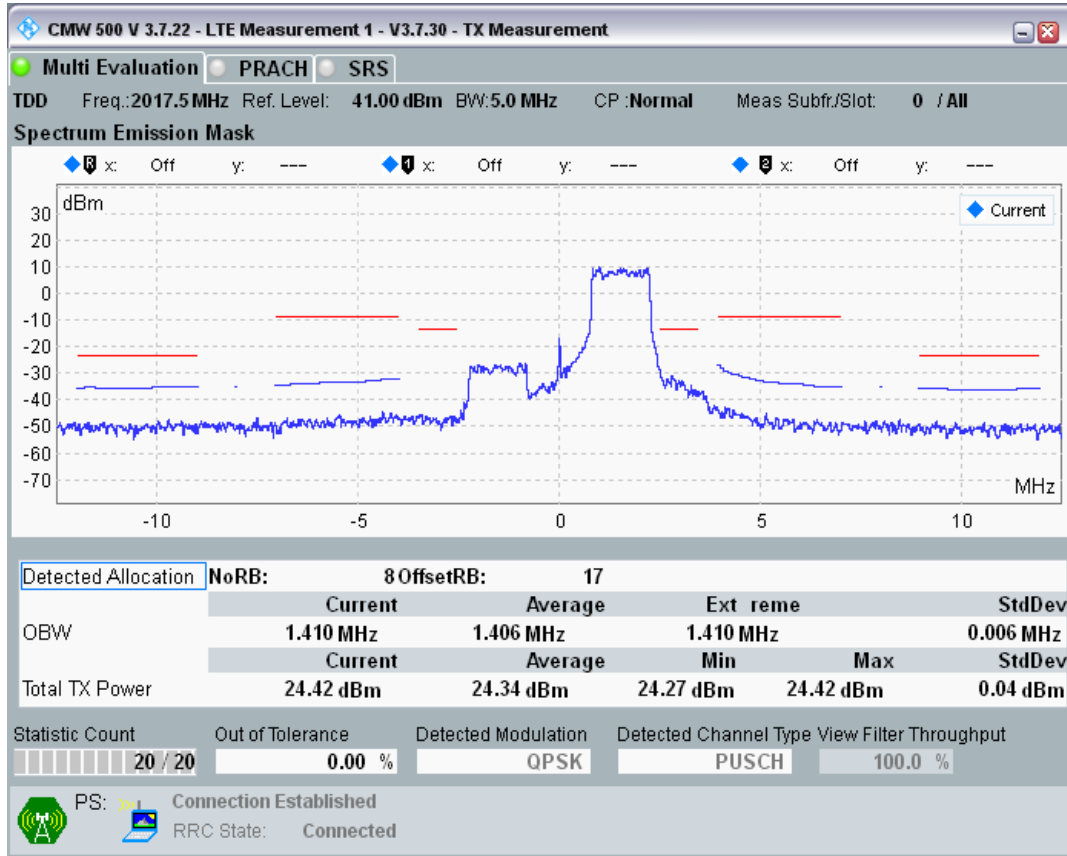

Band34 16QAM BW=5MHz Channel=36225 RB Size=8 Position=#Max

Band34 16QAM BW=5MHz Channel=36225 RB Size=25 Position=#0

Band34 QPSK BW=5MHz Channel=36275 RB Size=8 Position=#0

Band34 QPSK BW=5MHz Channel=36275 RB Size=8 Position=#Max