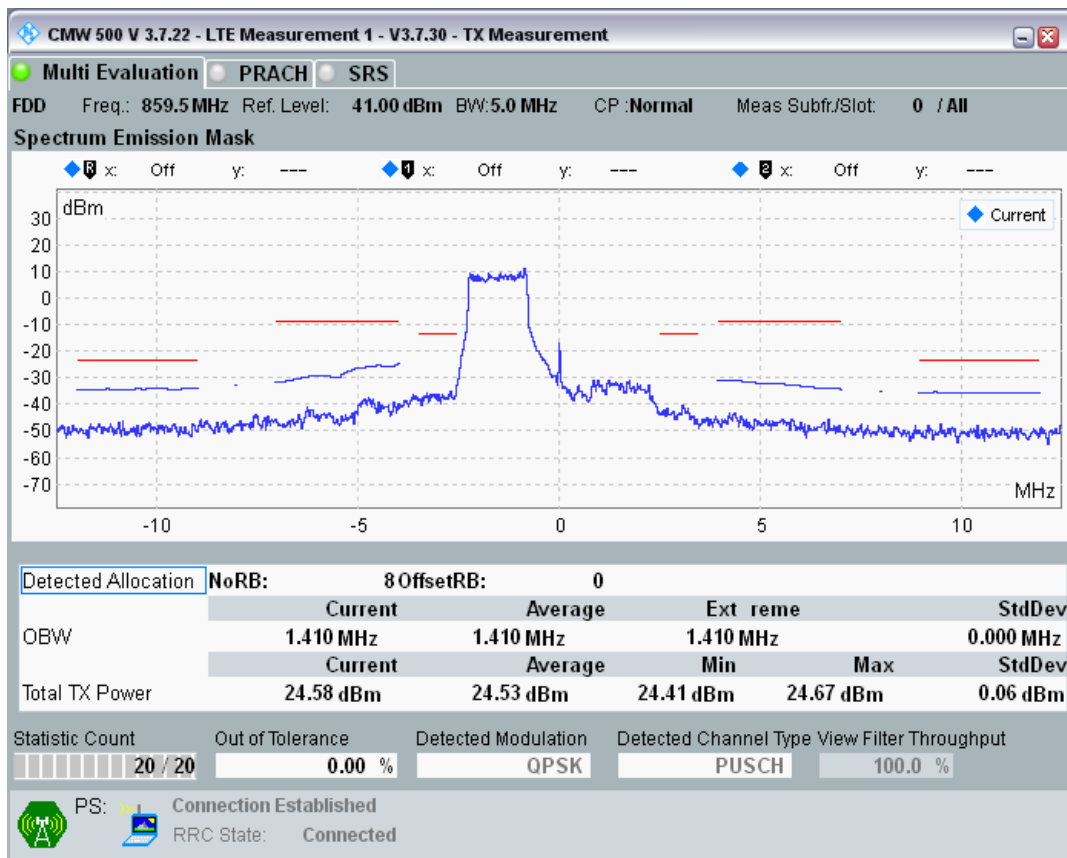

Band20 QPSK BW=5MHz Channel=24425 RB Size=8 Position=#0

Band20 QPSK BW=5MHz Channel=24425 RB Size=8 Position=#Max