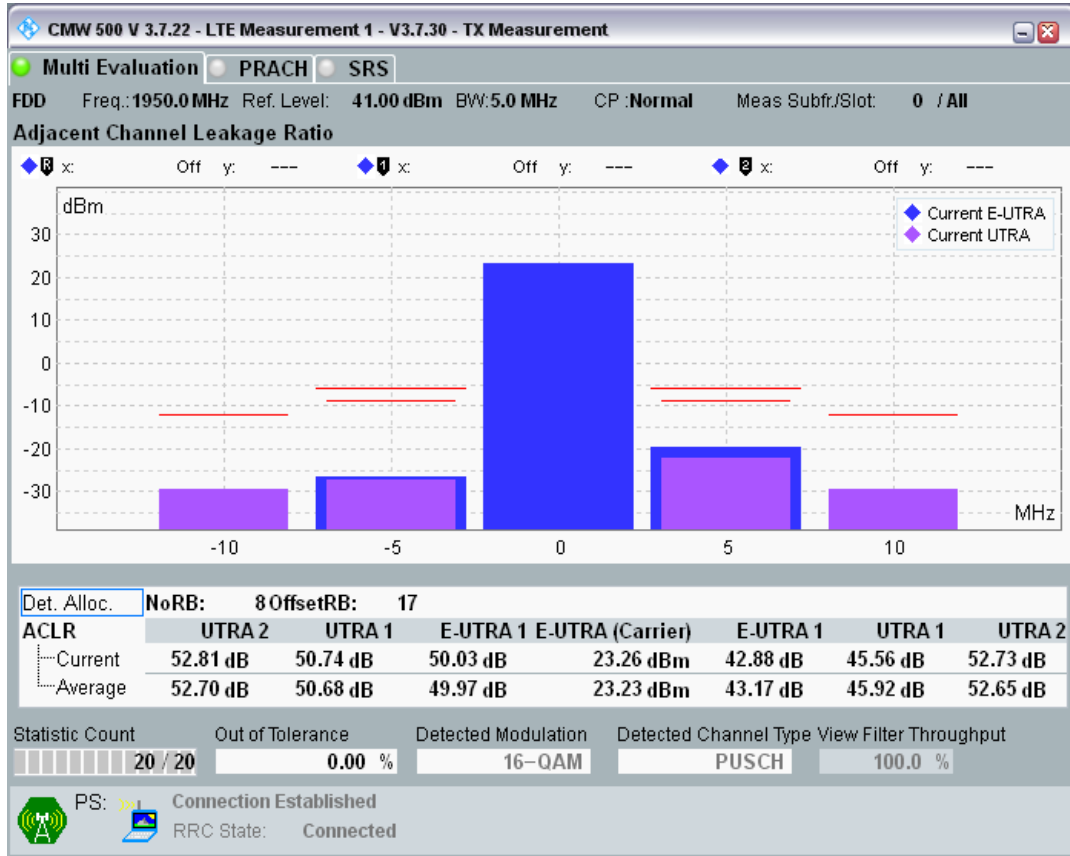

Band1 16QAM BW=5MHz Channel=18300 RB Size=8 Position=#Max

Band1 QPSK BW=10MHz Channel=18050 RB Size=12 Position=#Max