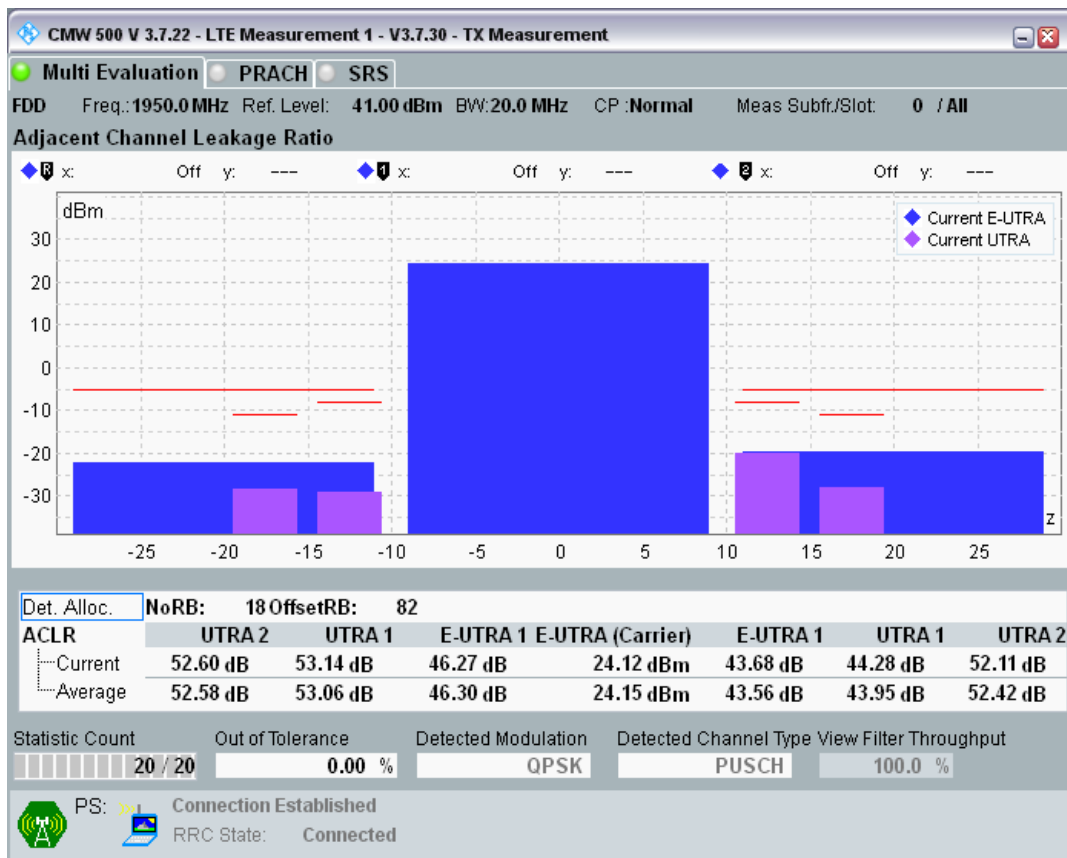

Band1 16QAM BW=20MHz Channel=18500 RB Size=18 Position=#Max

Band1 16QAM BW=5MHz Channel=18025 RB Size=25 Position=#0

Band1 QPSK BW=20MHz Channel=18300 RB Size=18 Position=#0

Band1 QPSK BW=20MHz Channel=18300 RB Size=18 Position=#Max