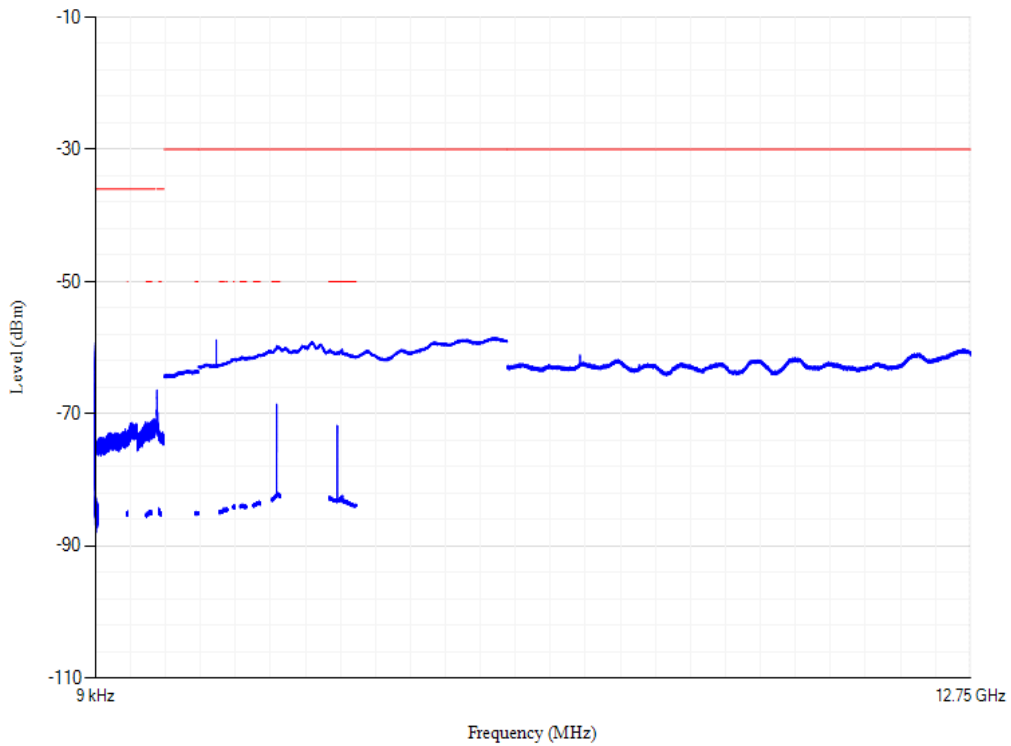

Conducted spurious emissions

Band8 QPSK BW=5MHz Channel=21475 RB Size=1 Position=#0

Conducted spurious emissions

Band8 QPSK BW=1.4MHz Channel=21793 RB Size=1 Position=#0

Conducted spurious emissions

Band8 QPSK BW=5MHz Channel=21625 RB Size=1 Position=#0