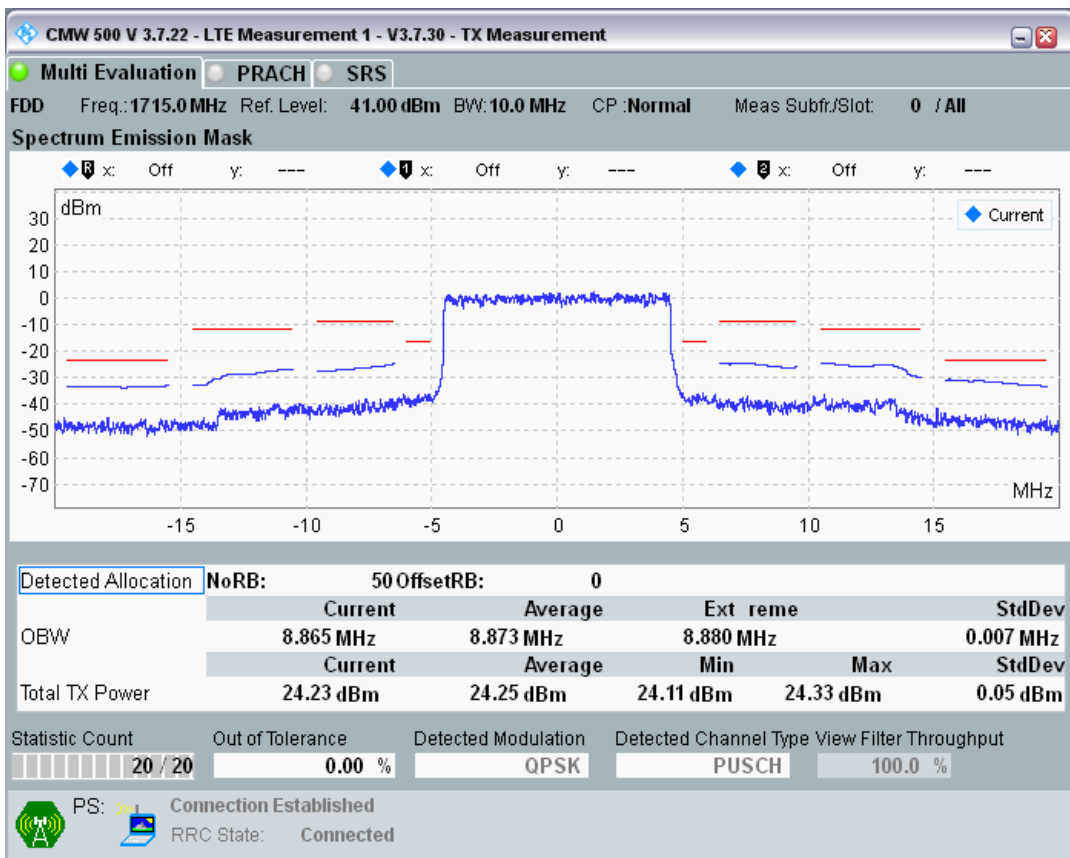

Band3 QPSK BW=10MHz Channel=19250 RB Size=50 Position=#0

Band3 16QAM BW=10MHz Channel=19250 RB Size=12 Position=#0