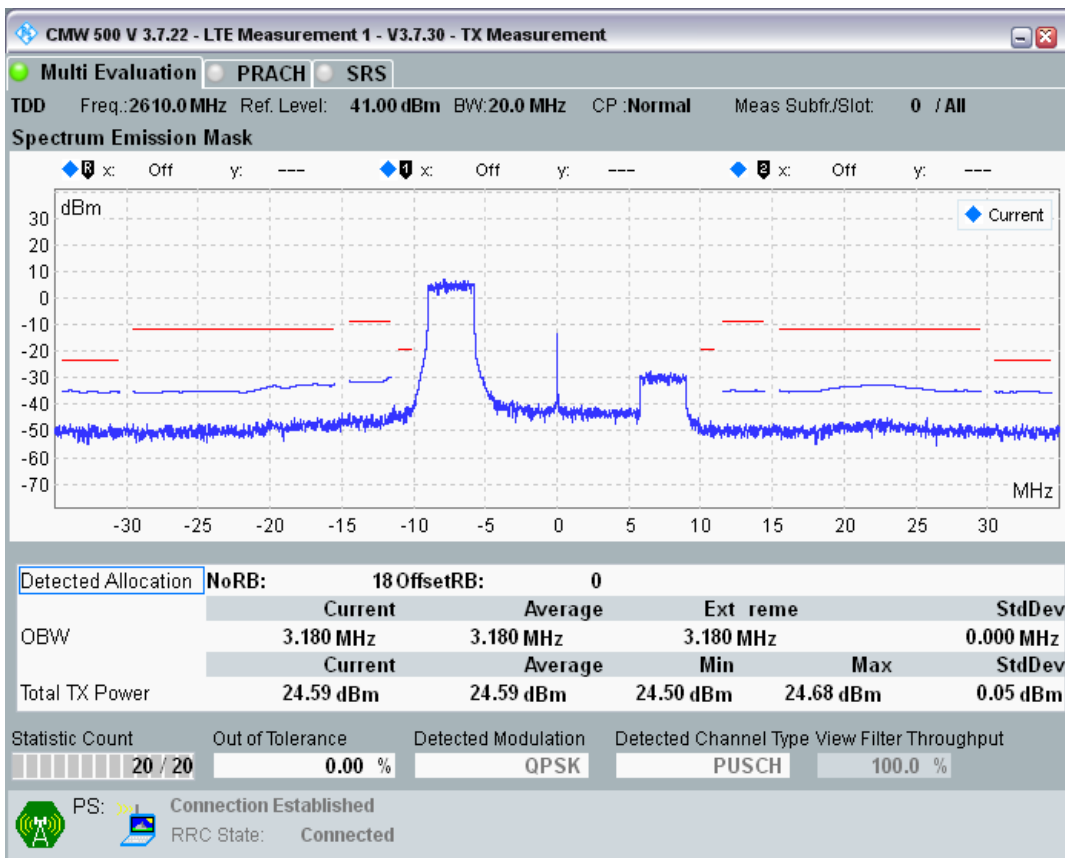

Band38 QPSK BW=20MHz Channel=38150 RB Size=18 Position=#0

Band38 QPSK BW=20MHz Channel=38150 RB Size=18 Position=#Max