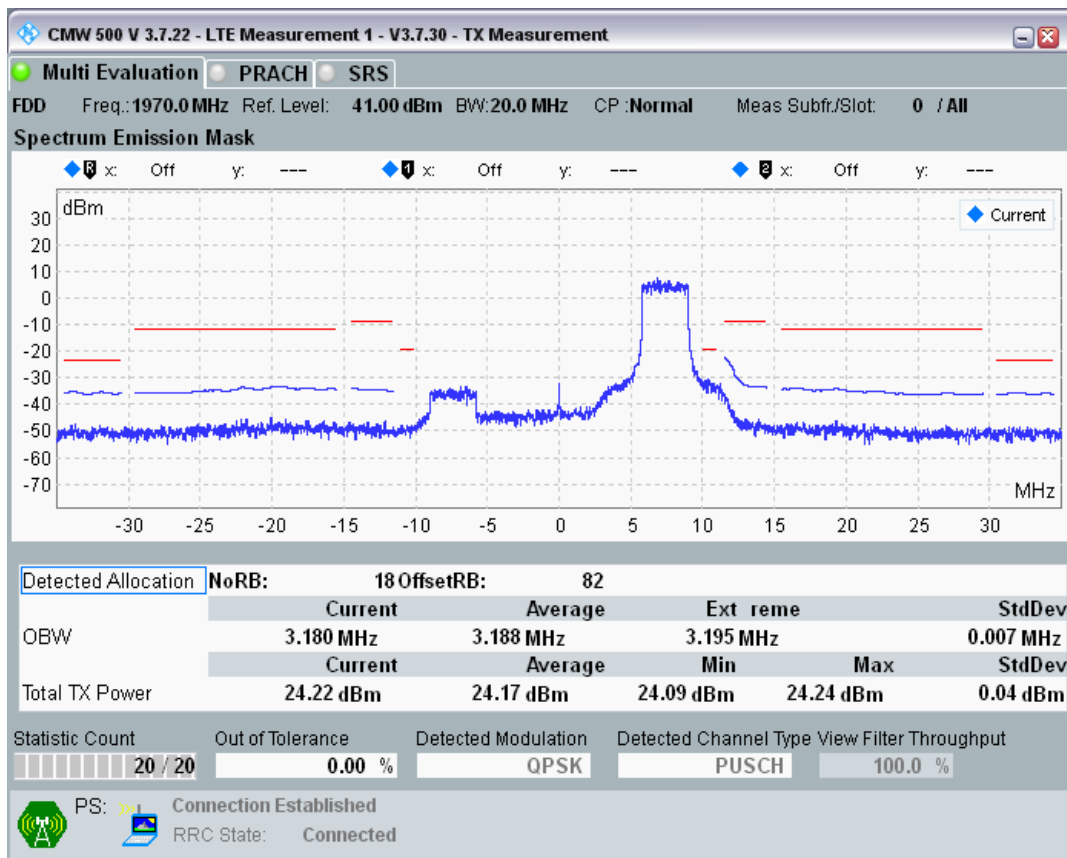

Band1 QPSK BW=20MHz Channel=18500 RB Size=18 Position=#Max

Band1 QPSK BW=20MHz Channel=18500 RB Size=18 Position=#0