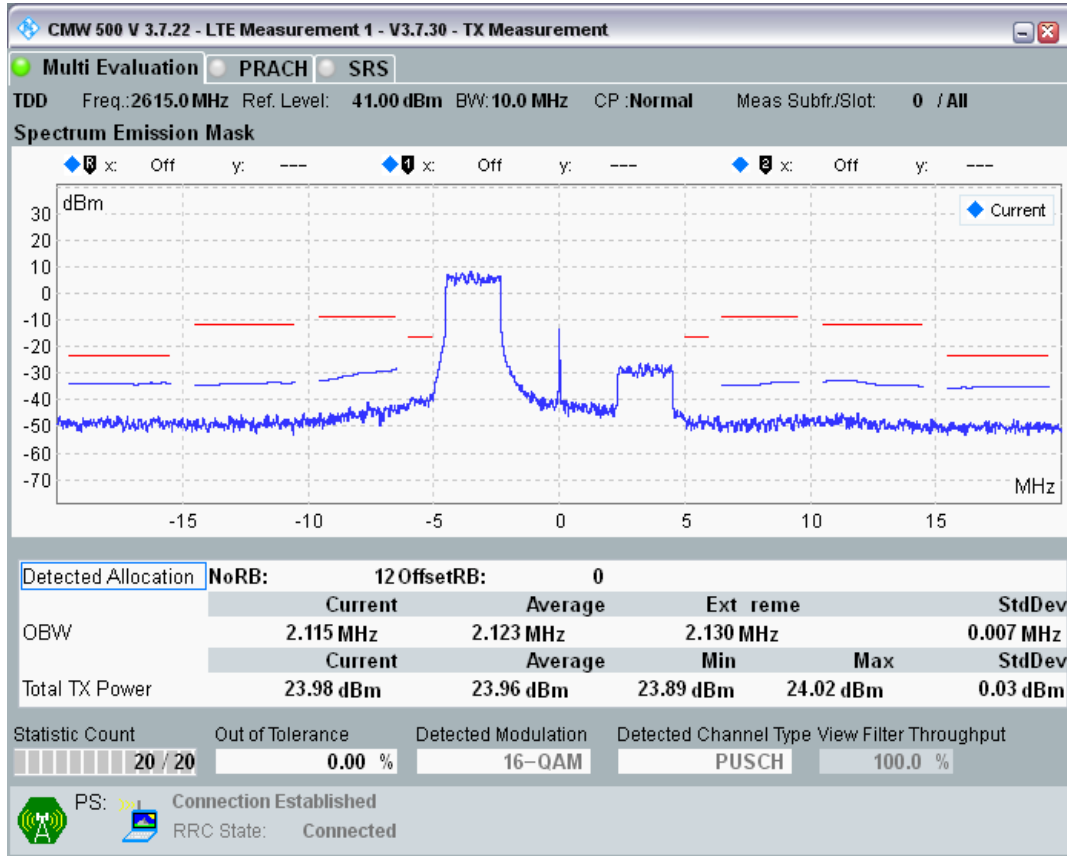

Band38 QPSK BW=10MHz Channel=38200 RB Size=12 Position=#0

Band38 QPSK BW=10MHz Channel=38200 RB Size=12 Position=#Max

Band38 QPSK BW=10MHz Channel=38200 RB Size=50 Position=#0

Band38 16QAM BW=10MHz Channel=38200 RB Size=12 Position=#0