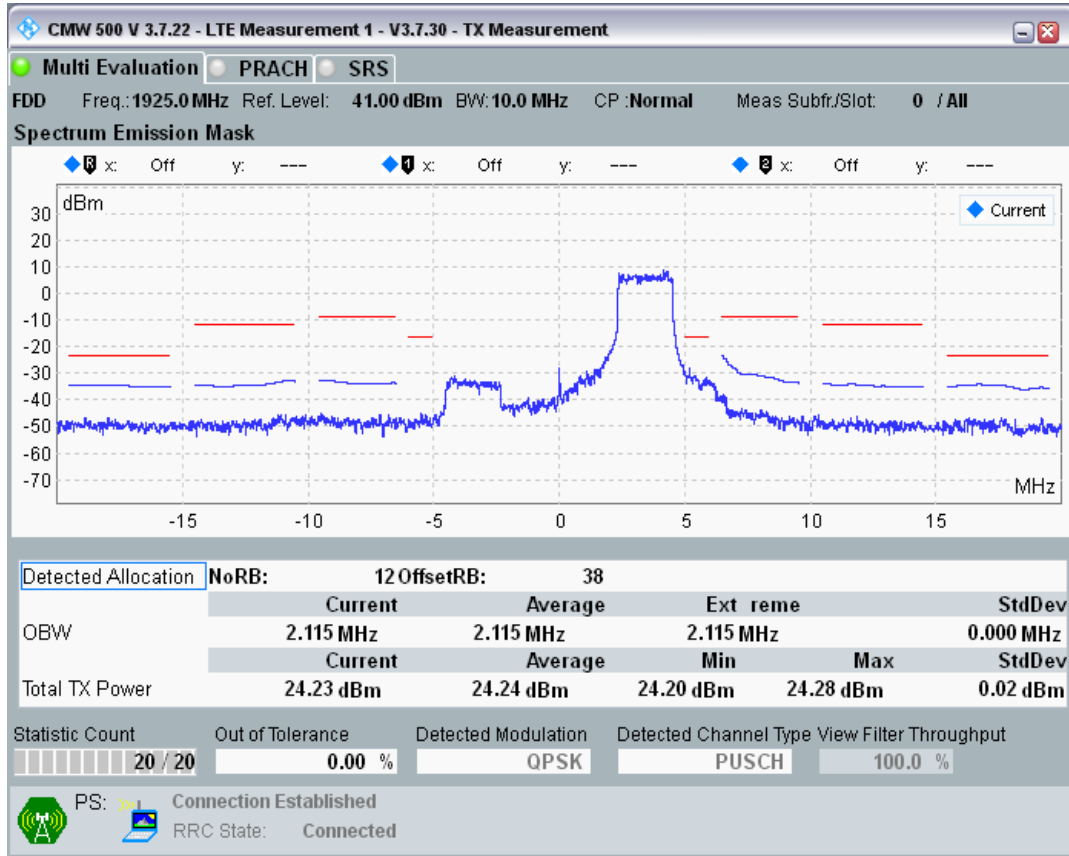

Band1 QPSK BW=10MHz Channel=18050 RB Size=12 Position=#Max

Band1 QPSK BW=10MHz Channel=18050 RB Size=50 Position=#0