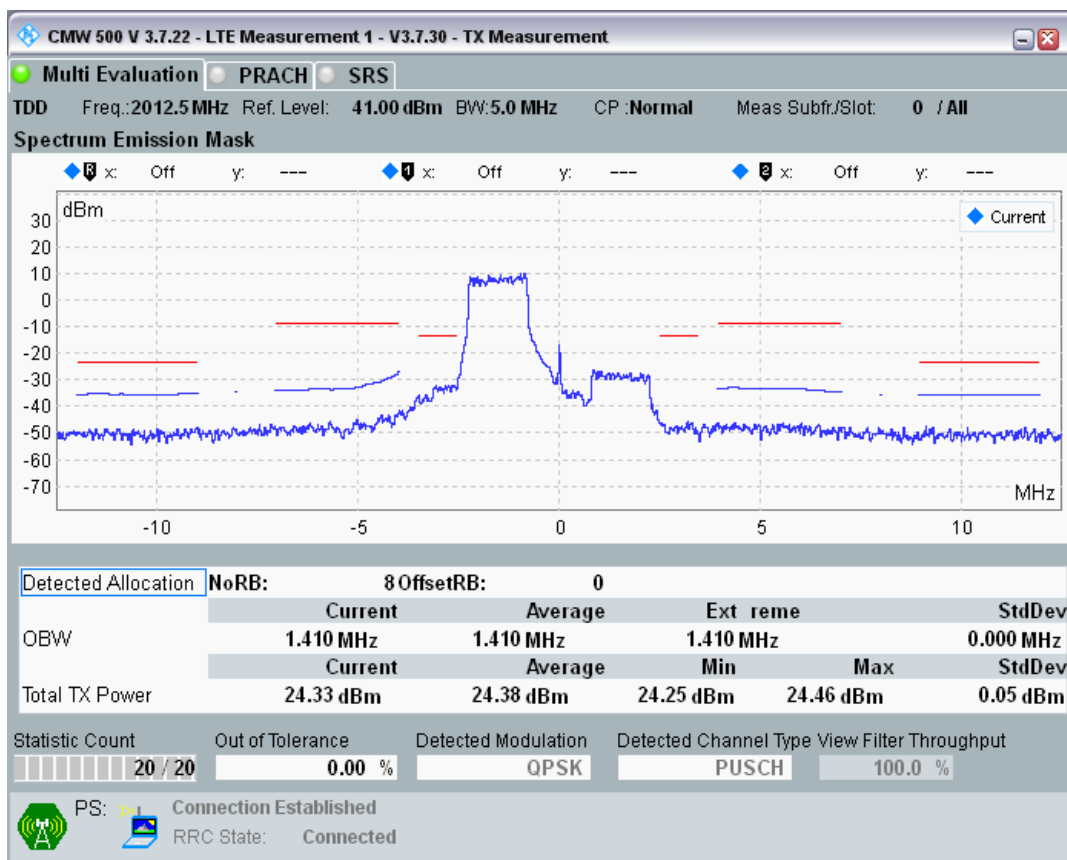

Band34 QPSK BW=5MHz Channel=36225 RB Size=8 Position=#0

Band34 QPSK BW=5MHz Channel=36225 RB Size=8 Position=#Max