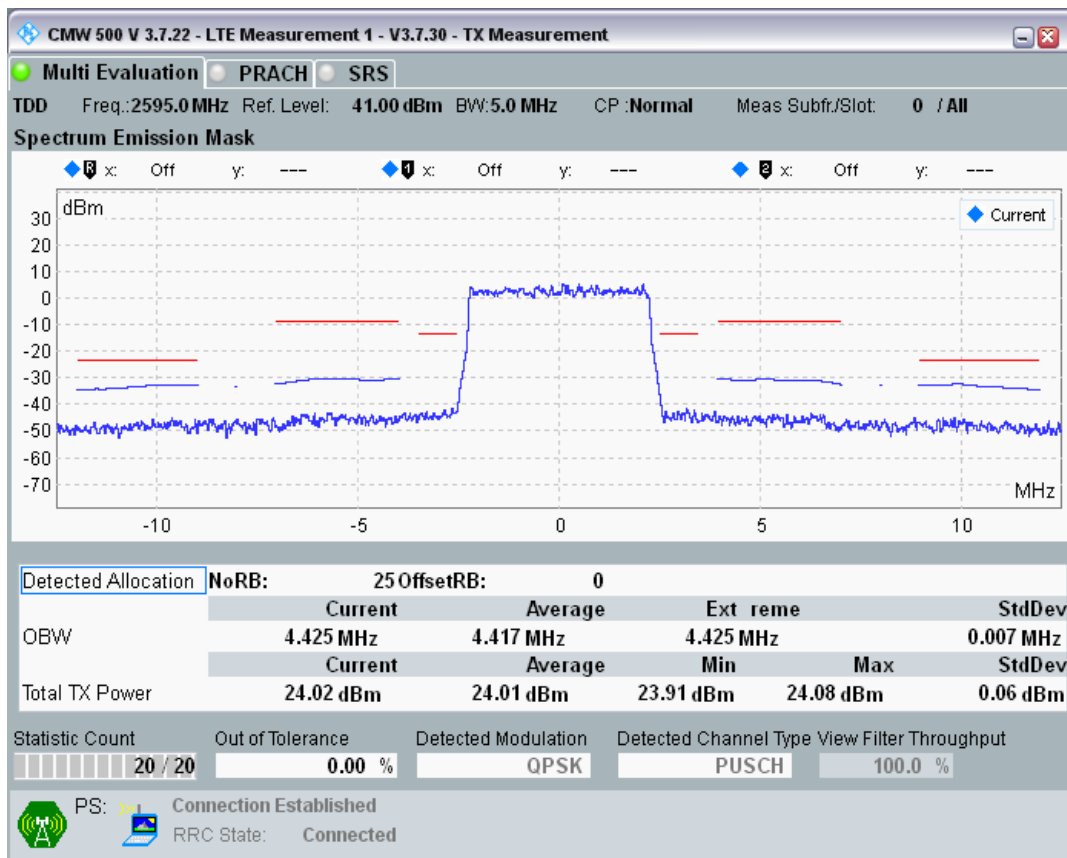

Band38 QPSK BW=5MHz Channel=38000 RB Size=25 Position=#0

Band38 16QAM BW=5MHz Channel=38000 RB Size=8 Position=#0