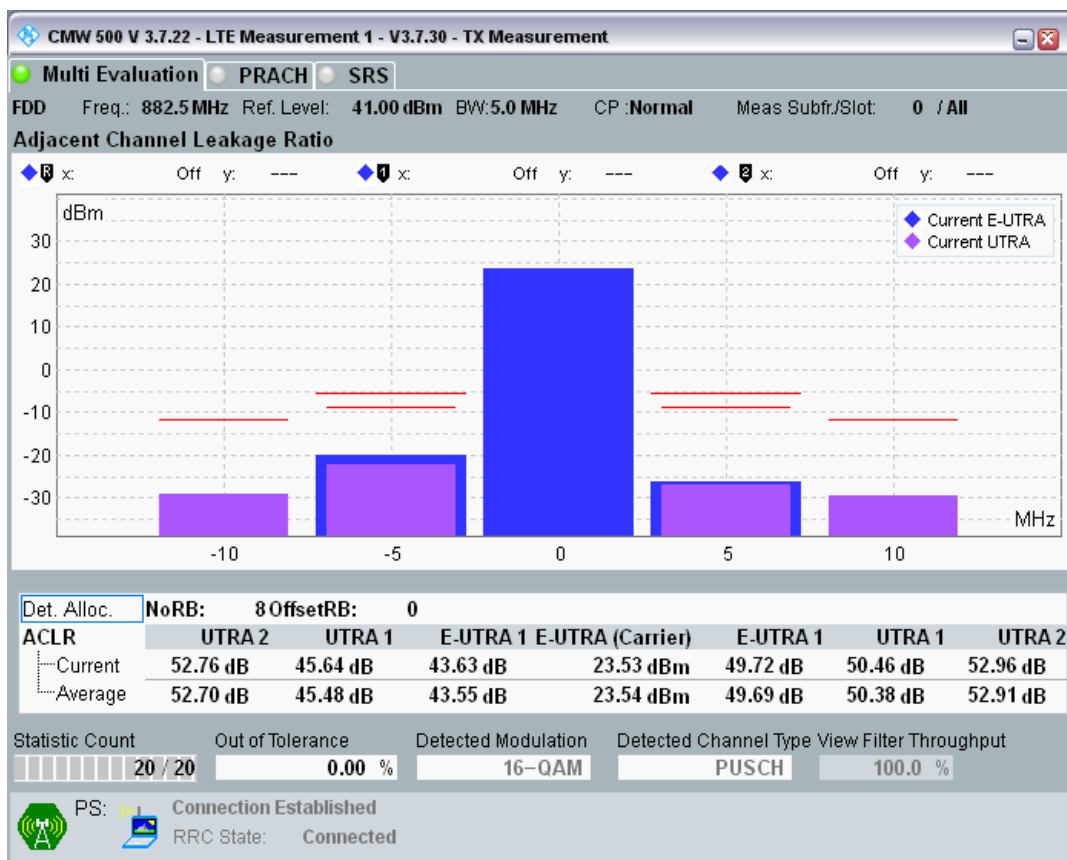

Band8 QPSK BW=5MHz Channel=21475 RB Size=25 Position=#0

Band8 16QAM BW=5MHz Channel=21475 RB Size=8 Position=#0

Band8 16QAM BW=5MHz Channel=21475 RB Size=8 Position=#Max

Band8 16QAM BW=5MHz Channel=21475 RB Size=25 Position=#0