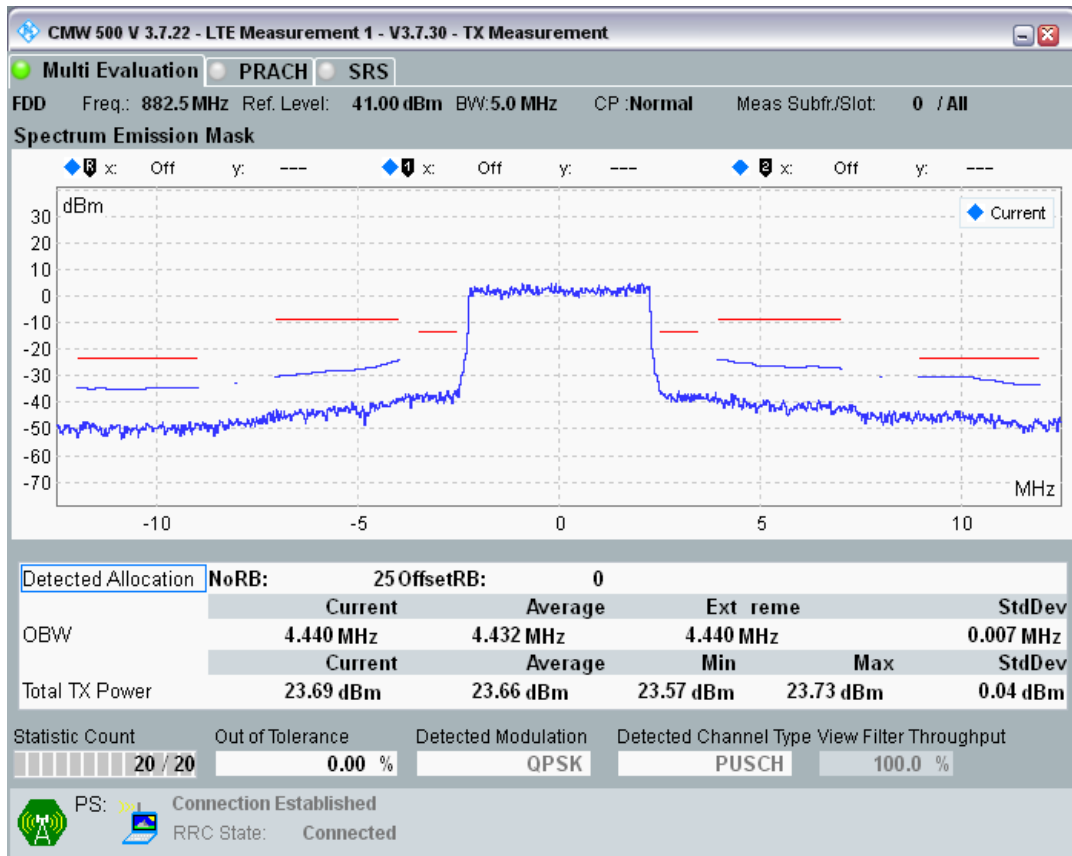

Band8 QPSK BW=5MHz Channel=21475 RB Size=25 Position=#0

Band8 16QAM BW=5MHz Channel=21475 RB Size=8 Position=#0

Band8 16QAM BW=5MHz Channel=21475 RB Size=8 Position=#Max

Band8 16QAM BW=5MHz Channel=21475 RB Size=25 Position=#0