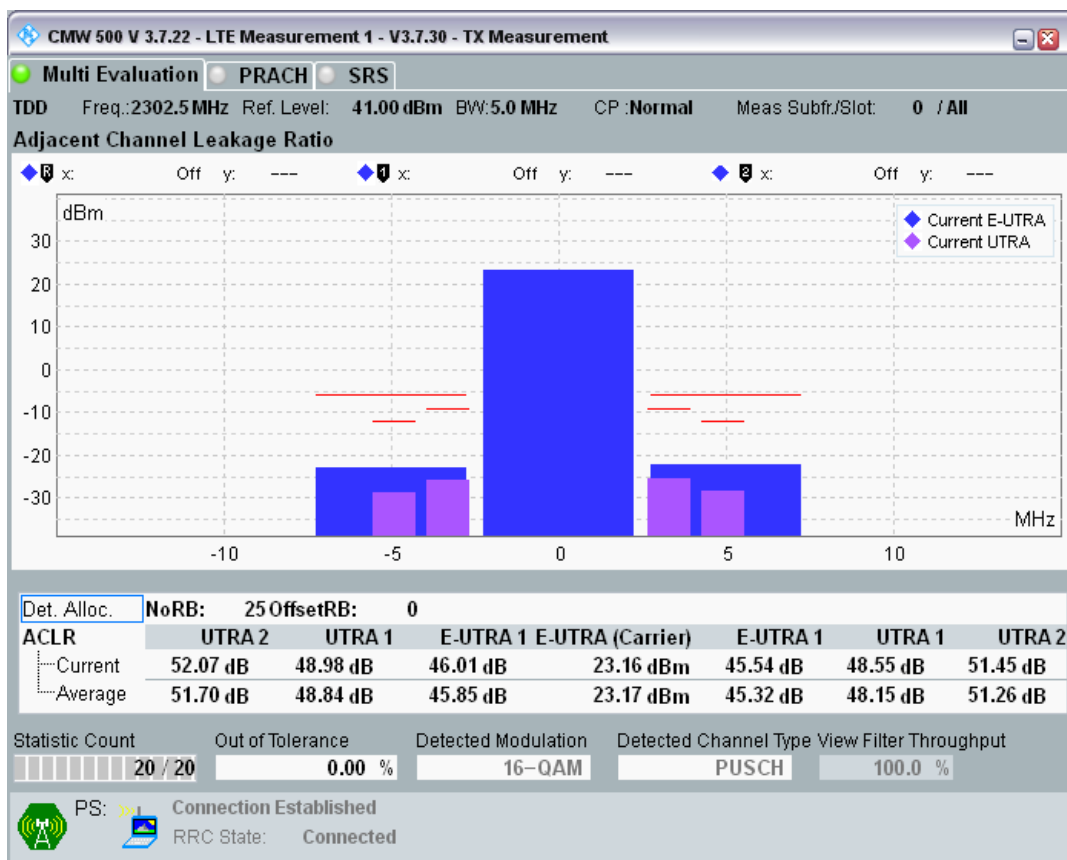

Band40 16QAM BW=5MHz Channel=38675 RB Size=25 Position=#0

Band40 QPSK BW=5MHz Channel=39150 RB Size=8 Position=#0