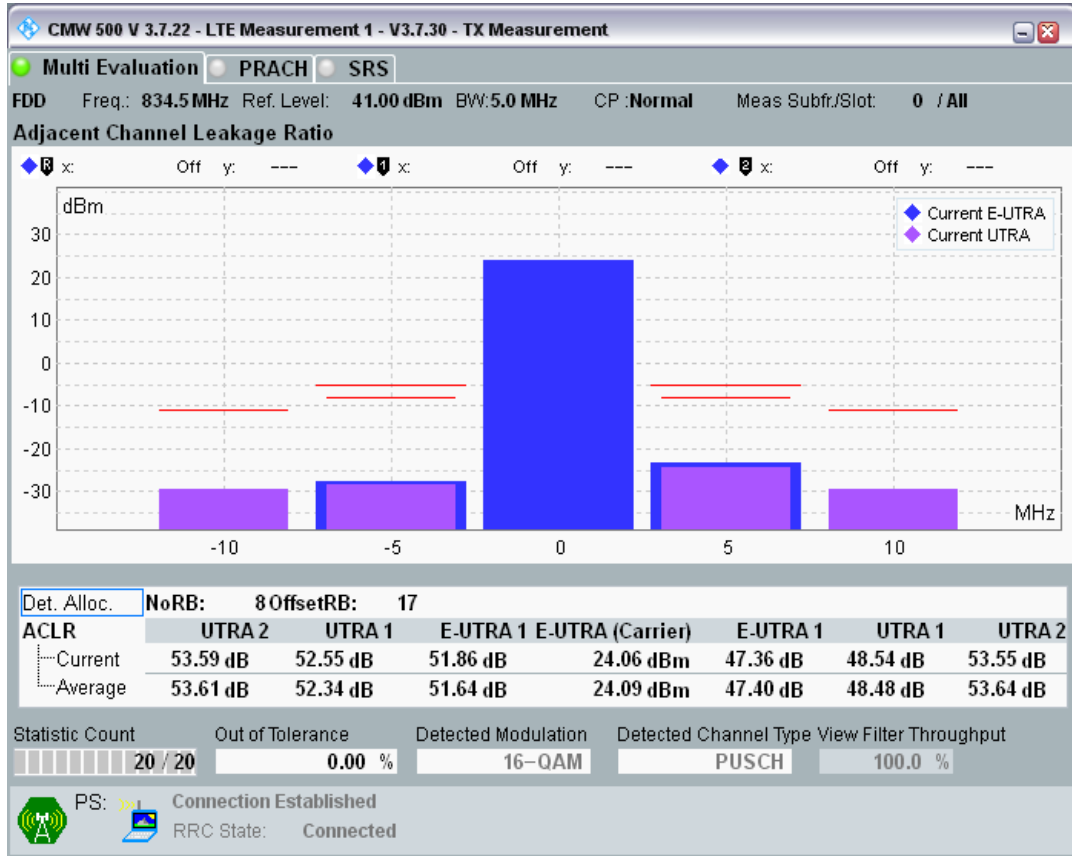

Band20 QPSK BW=5MHz Channel=24175 RB Size=25 Position=#0

Band20 16QAM BW=5MHz Channel=24175 RB Size=8 Position=#0

Band20 16QAM BW=5MHz Channel=24175 RB Size=8 Position=#Max

Band20 16QAM BW=5MHz Channel=24175 RB Size=25 Position=#0