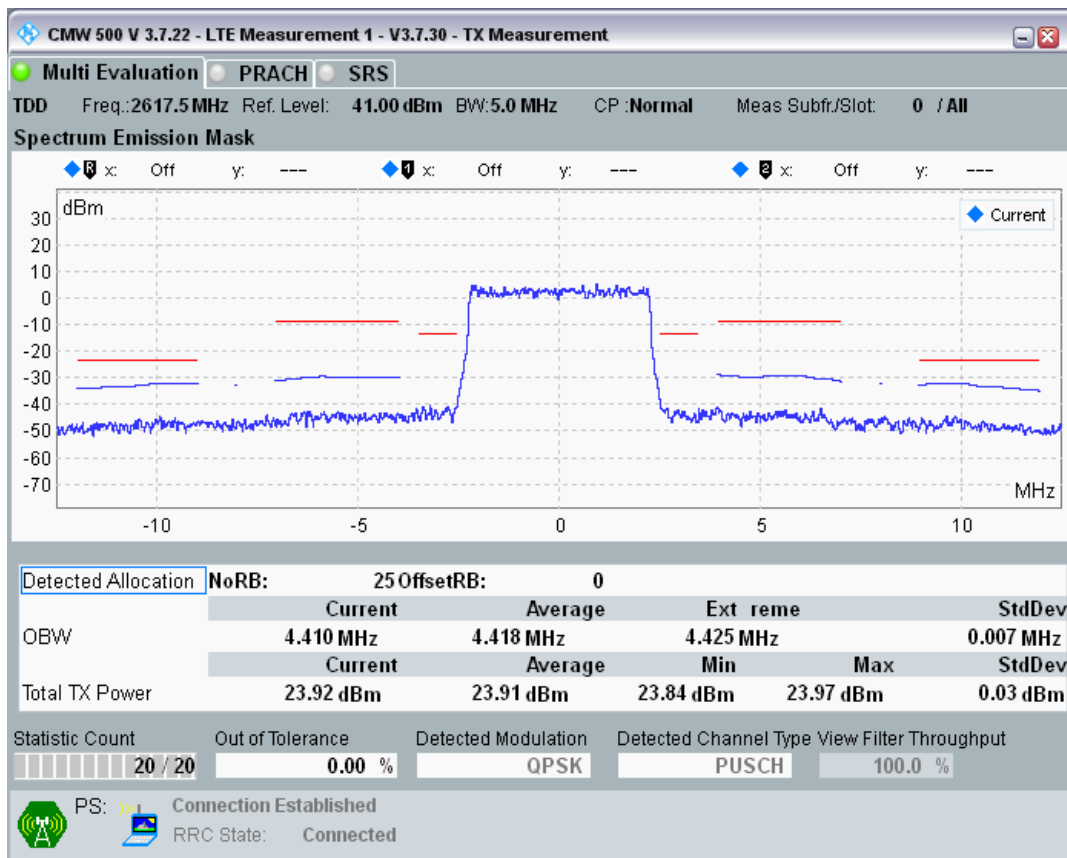

Band38 QPSK BW=5MHz Channel=38225 RB Size=25 Position=#0

Band38 16QAM BW=5MHz Channel=38225 RB Size=8 Position=#0