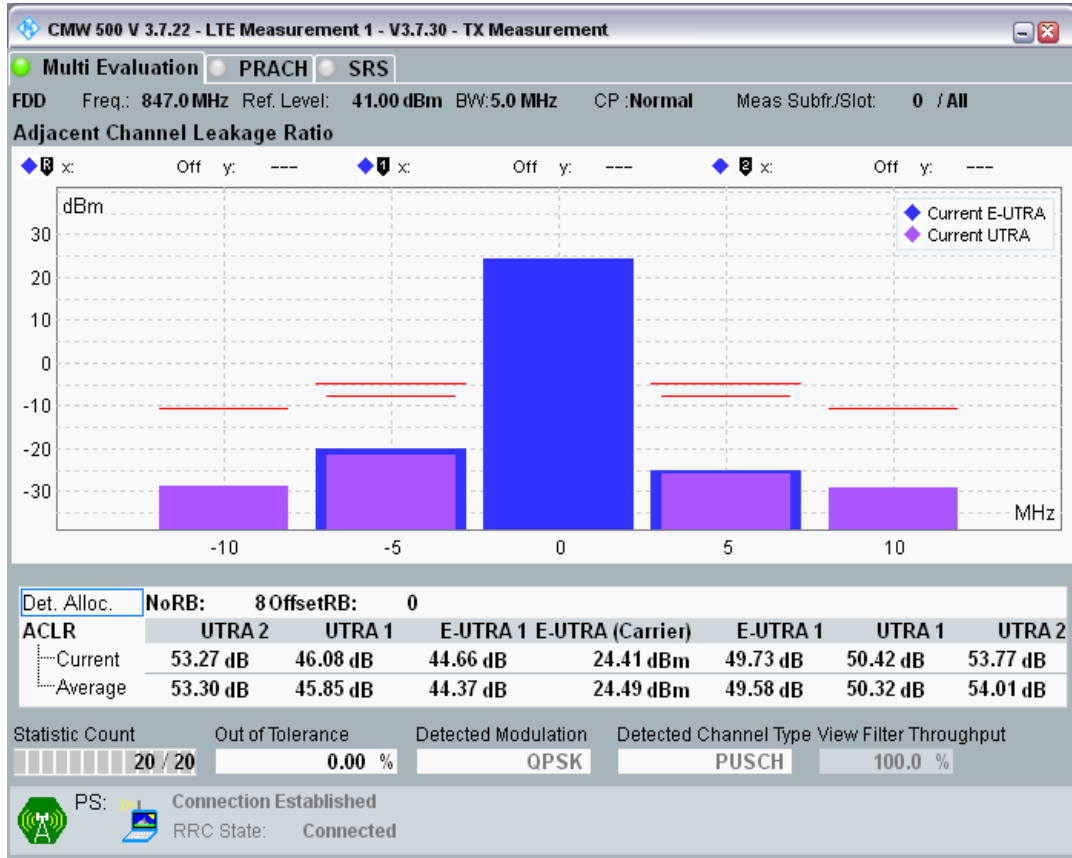

Band20 QPSK BW=5MHz Channel=24300 RB Size=8 Position=#0

Band20 QPSK BW=5MHz Channel=24300 RB Size=8 Position=#Max