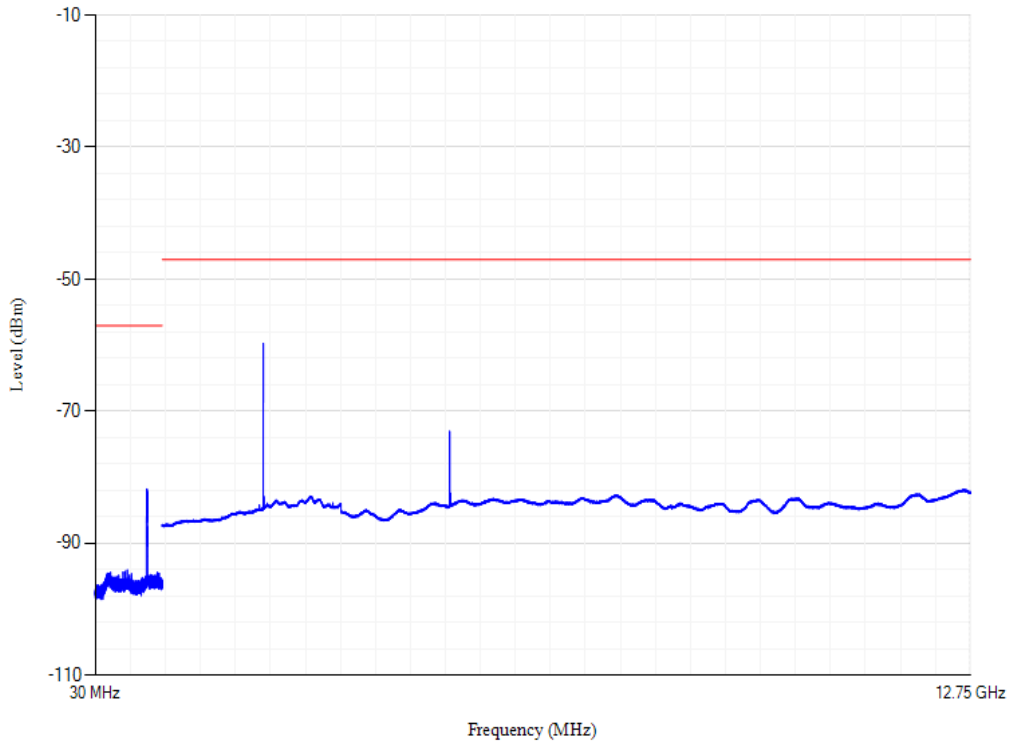

Band28 QPSK BW=20MHz Channel=27440

Conducted spurious emissions