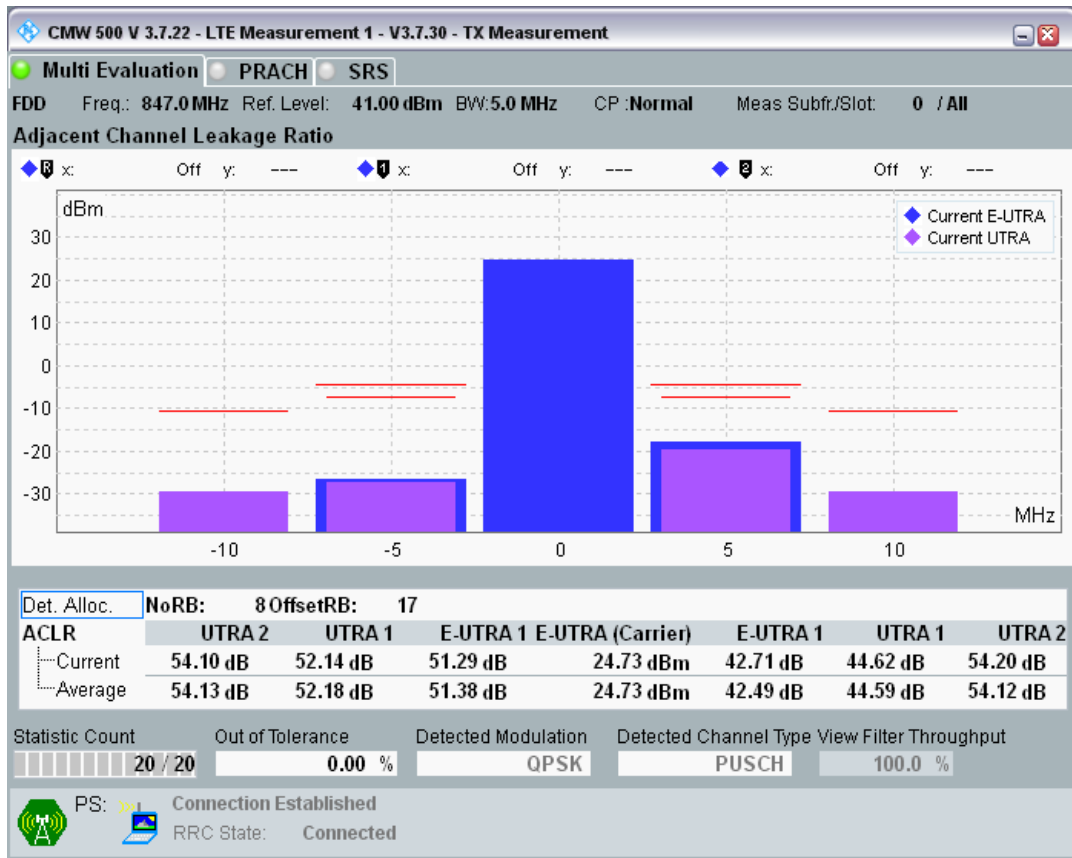

Band20 QPSK BW=5MHz Channel=24300 RB Size=8 Position=#Max

Band20 QPSK BW=5MHz Channel=24300 RB Size=25 Position=#0