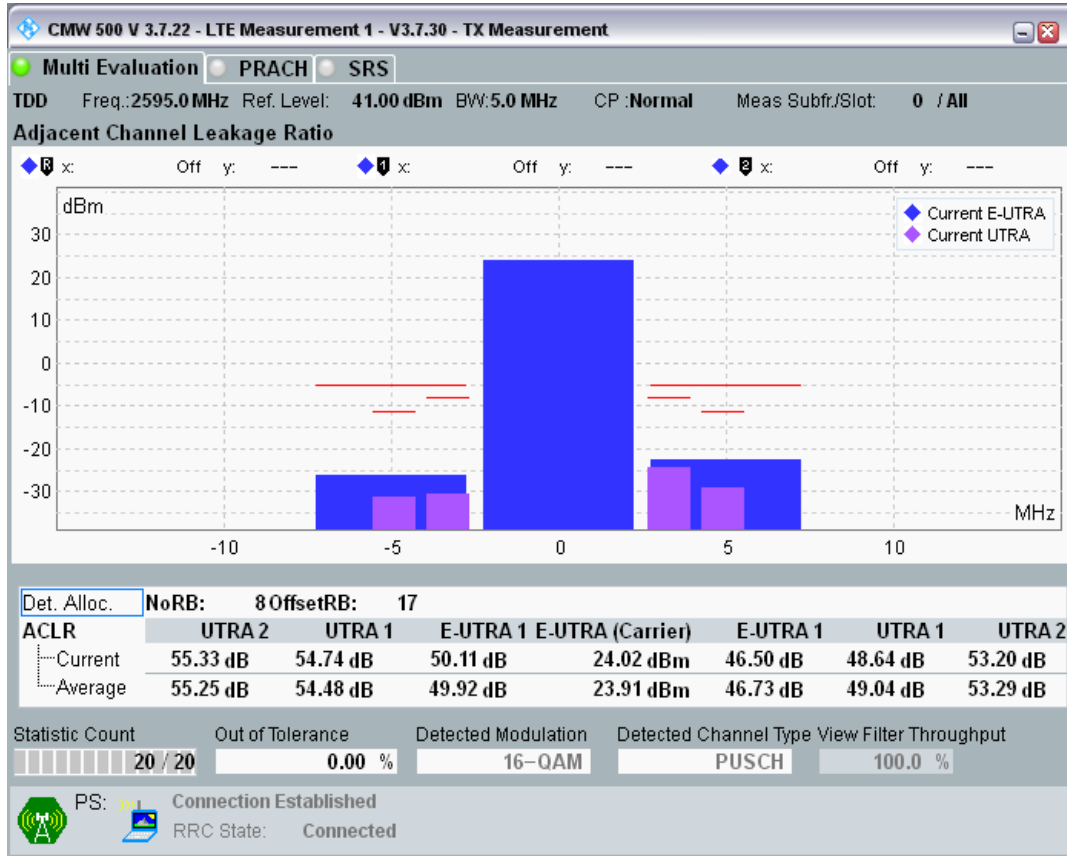

Band38 16QAM BW=5MHz Channel=38000 RB Size=8 Position=#Max

Band38 16QAM BW=5MHz Channel=38000 RB Size=25 Position=#0