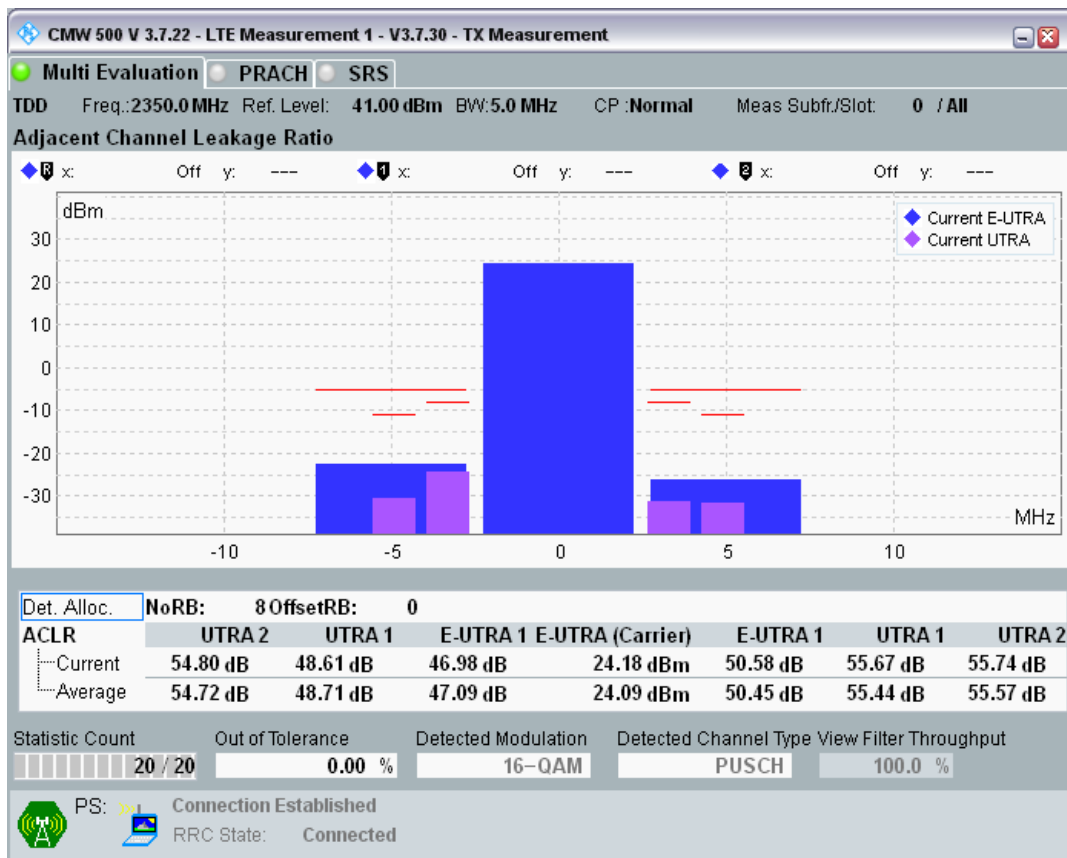

Band40 16QAM BW=5MHz Channel=39150 RB Size=8 Position=#0

Band40 16QAM BW=5MHz Channel=39150 RB Size=8 Position=#Max