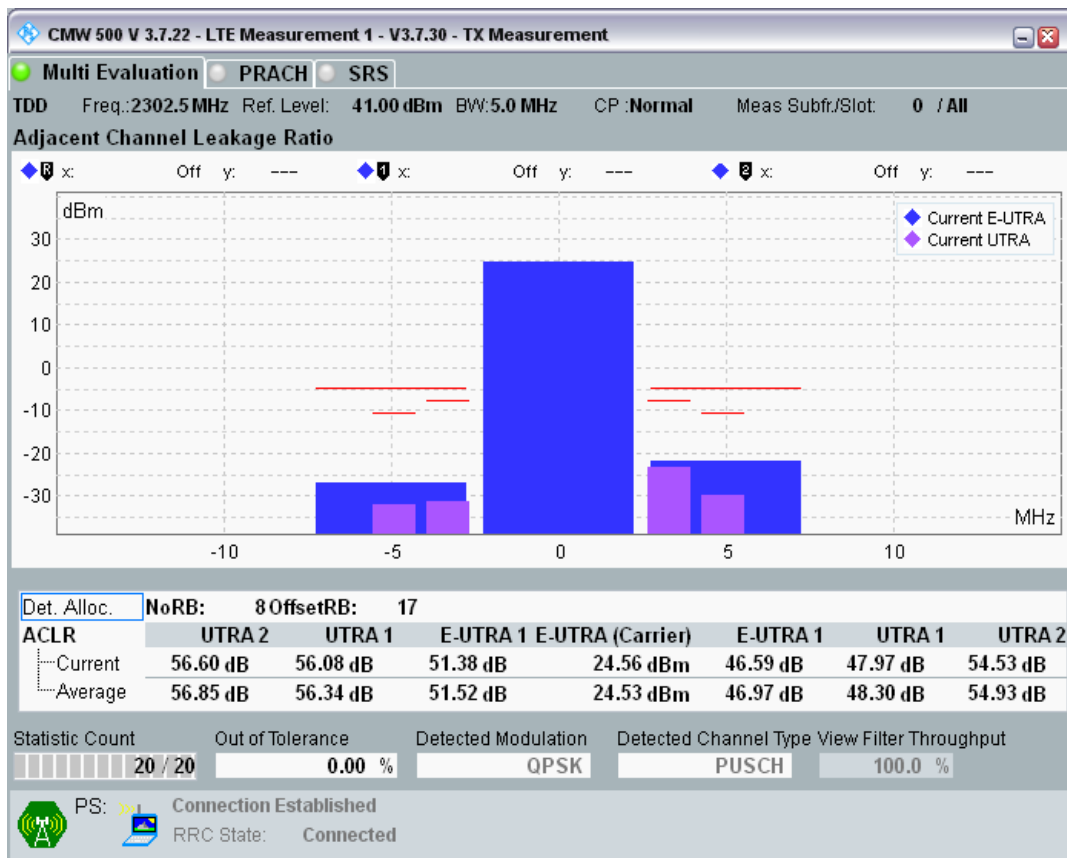

Band40 QPSK BW=5MHz Channel=38675 RB Size=8 Position=#Max

Band40 QPSK BW=5MHz Channel=38675 RB Size=25 Position=#0