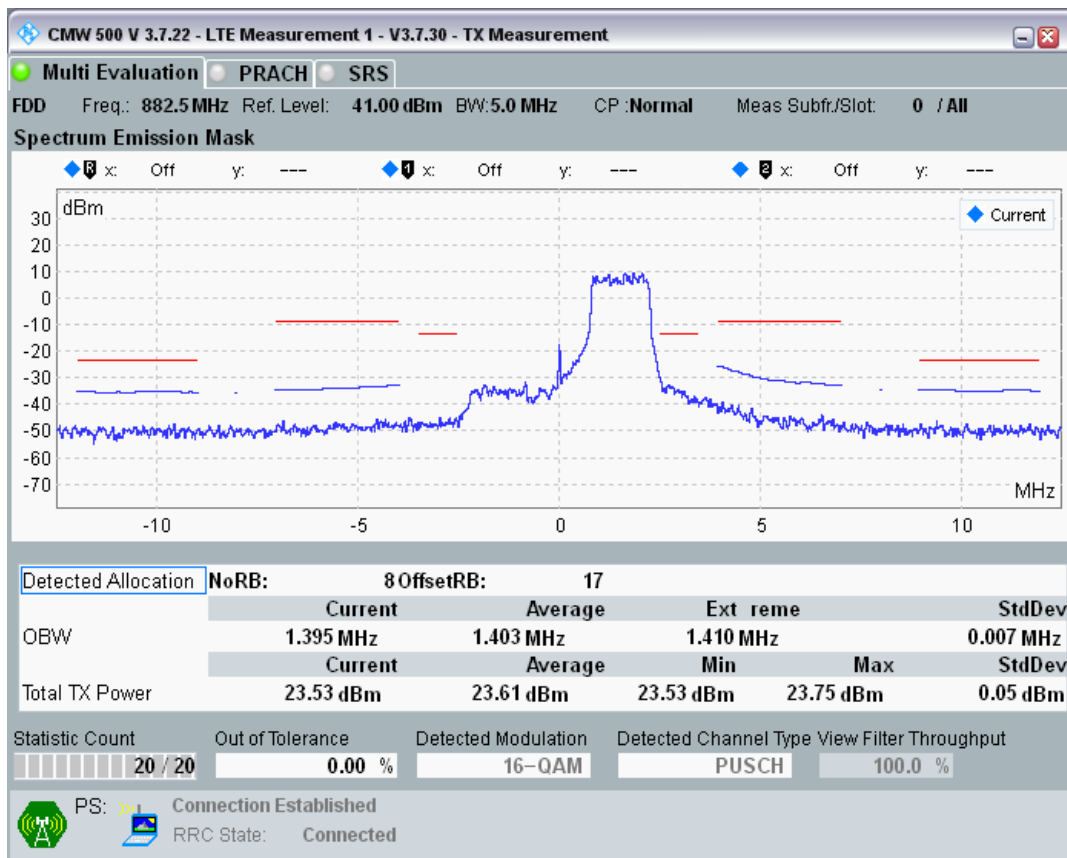

Band8 QPSK BW=5MHz Channel=21475 RB Size=25 Position=#0

Band8 16QAM BW=5MHz Channel=21475 RB Size=8 Position=#0

Band8 16QAM BW=5MHz Channel=21475 RB Size=8 Position=#Max

Band8 16QAM BW=5MHz Channel=21475 RB Size=25 Position=#0