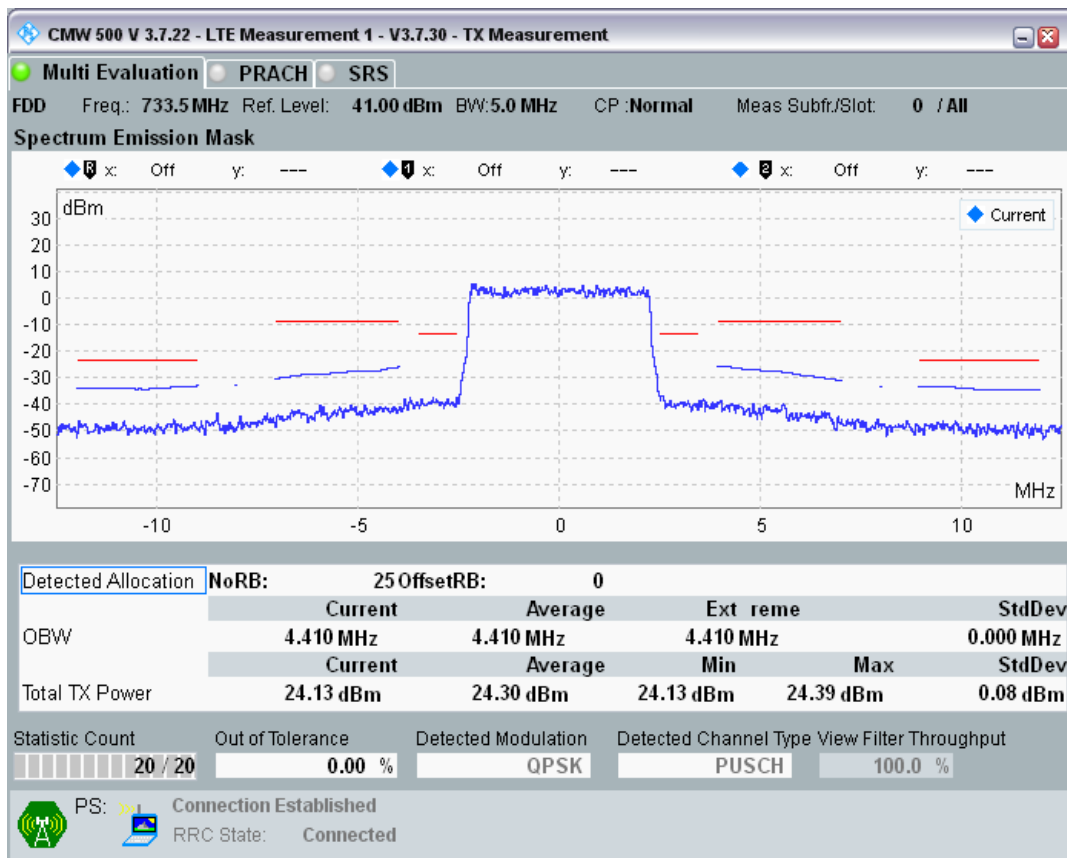

Band28 QPSK BW=5MHz Channel=27515 RB Size=25 Position=#0

Band28 16QAM BW=5MHz Channel=27515 RB Size=8 Position=#0