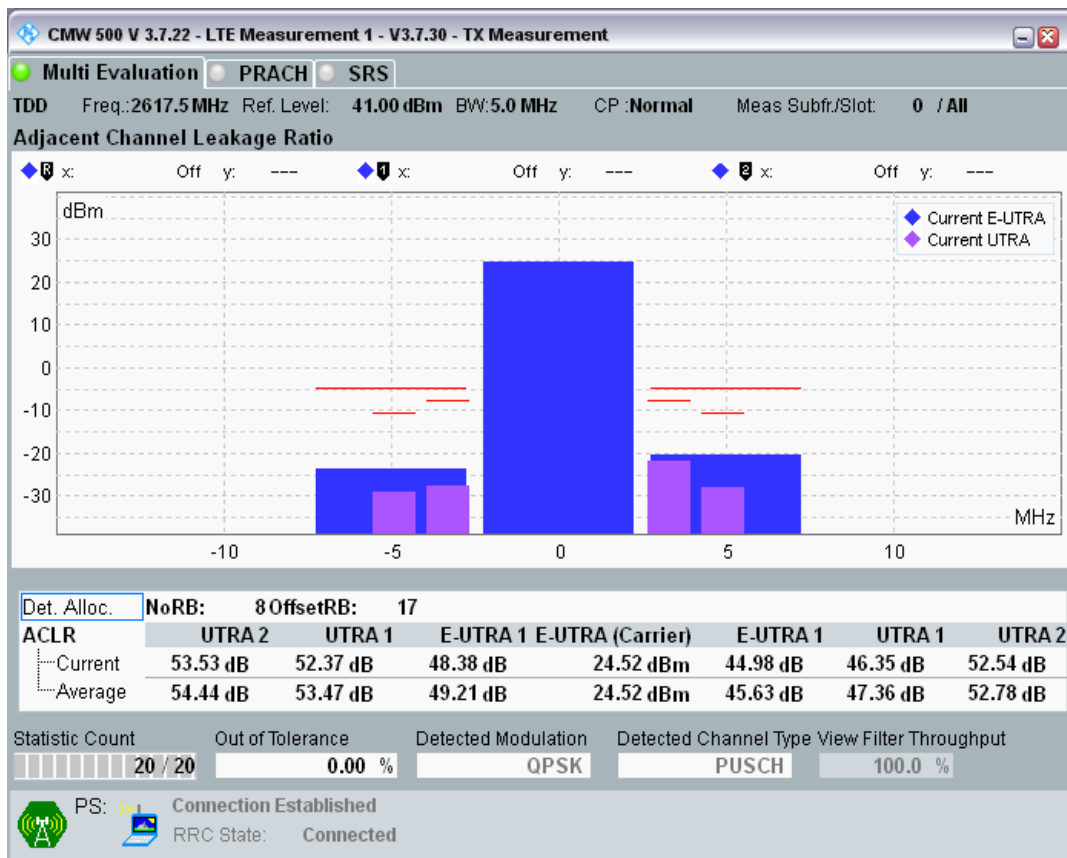

Band38 16QAM BW=5MHz Channel=38000 RB Size=8 Position=#Max

Band38 16QAM BW=5MHz Channel=38000 RB Size=25 Position=#0

Band38 QPSK BW=5MHz Channel=38225 RB Size=8 Position=#0

Band38 QPSK BW=5MHz Channel=38225 RB Size=8 Position=#Max