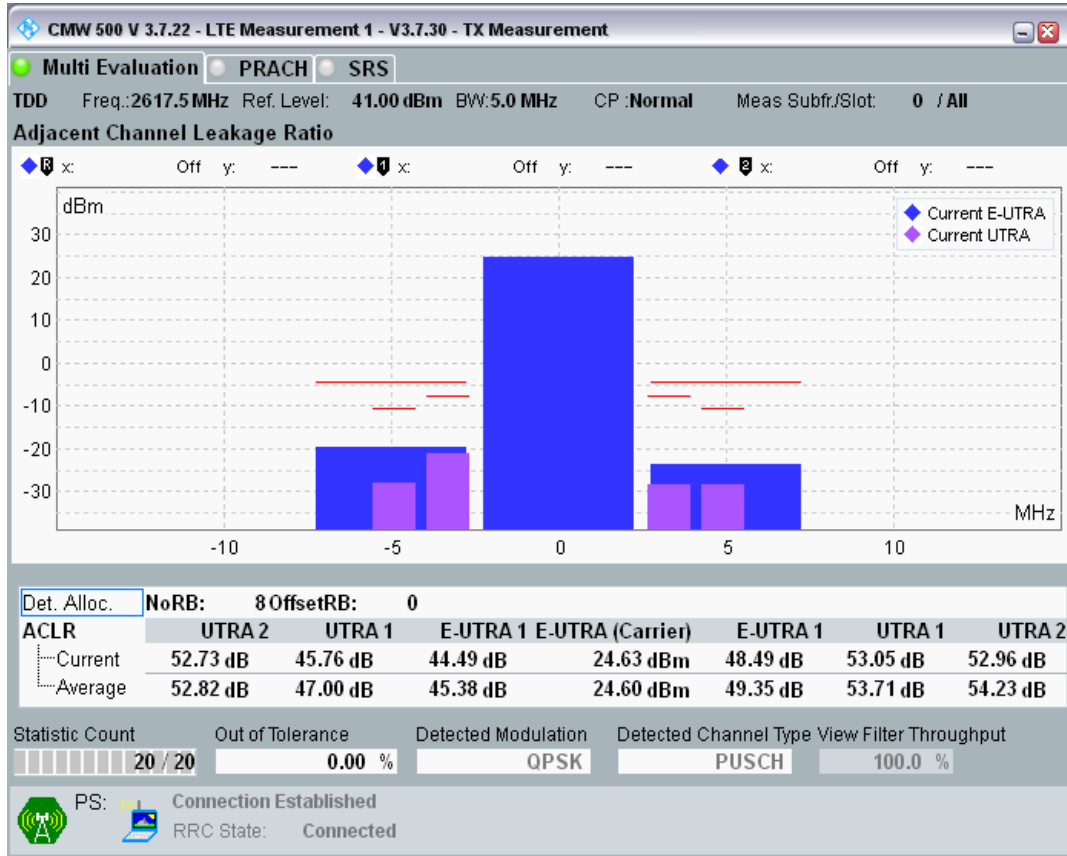

Band38 QPSK BW=5MHz Channel=38225 RB Size=8 Position=#0

Band38 QPSK BW=5MHz Channel=38225 RB Size=8 Position=#Max