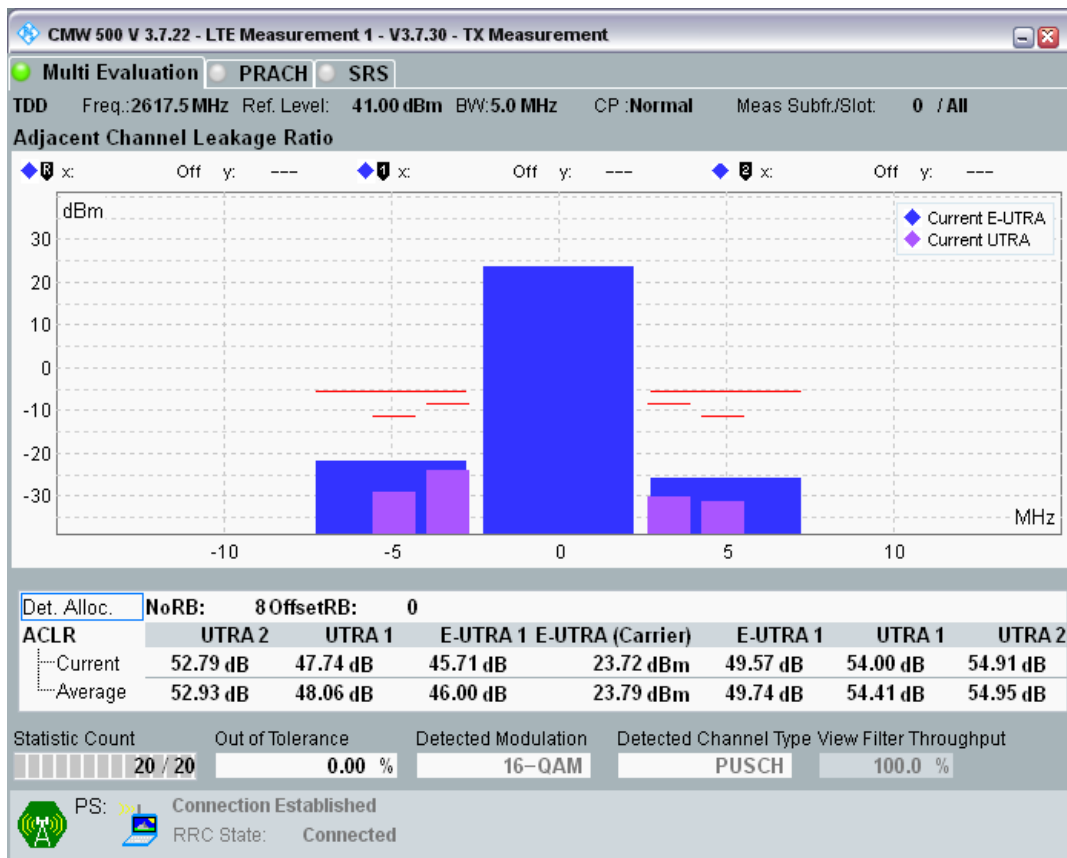

Band38 16QAM BW=5MHz Channel=38225 RB Size=8 Position=#0

Band38 16QAM BW=5MHz Channel=38225 RB Size=8 Position=#Max