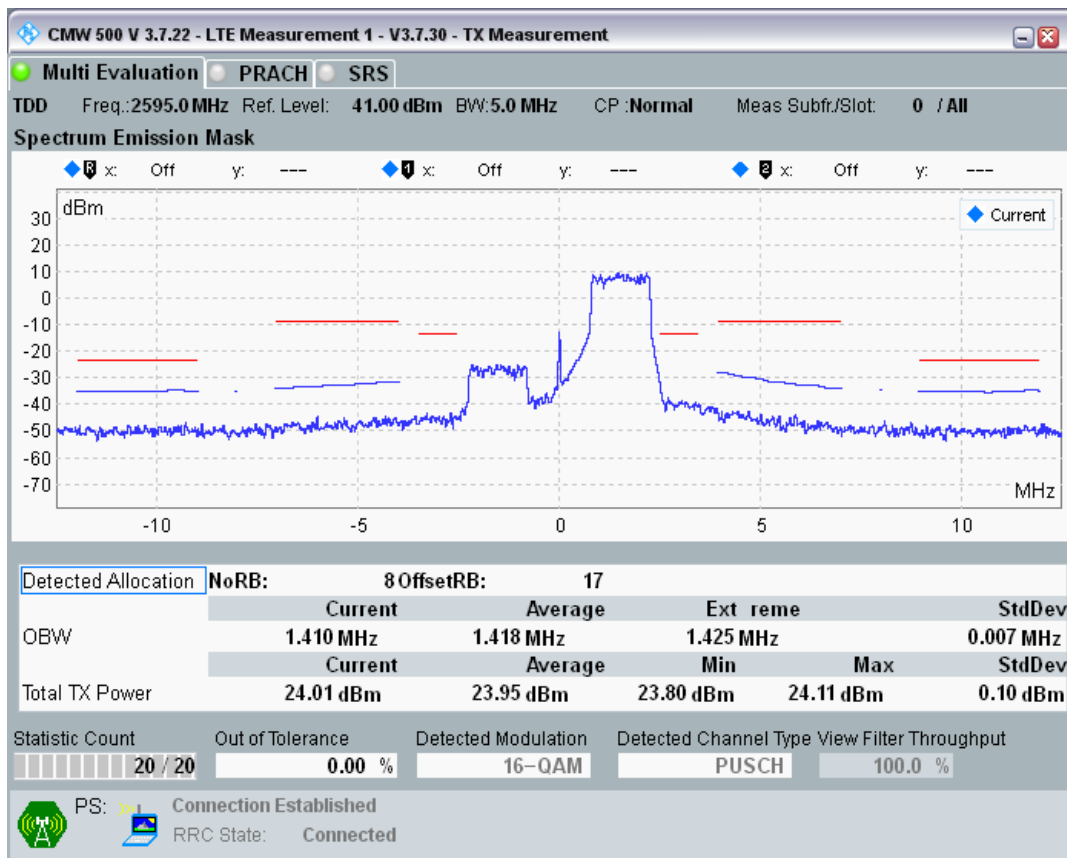

Band38 16QAM BW=5MHz Channel=38000 RB Size=8 Position=#Max

Band38 16QAM BW=5MHz Channel=38000 RB Size=25 Position=#0