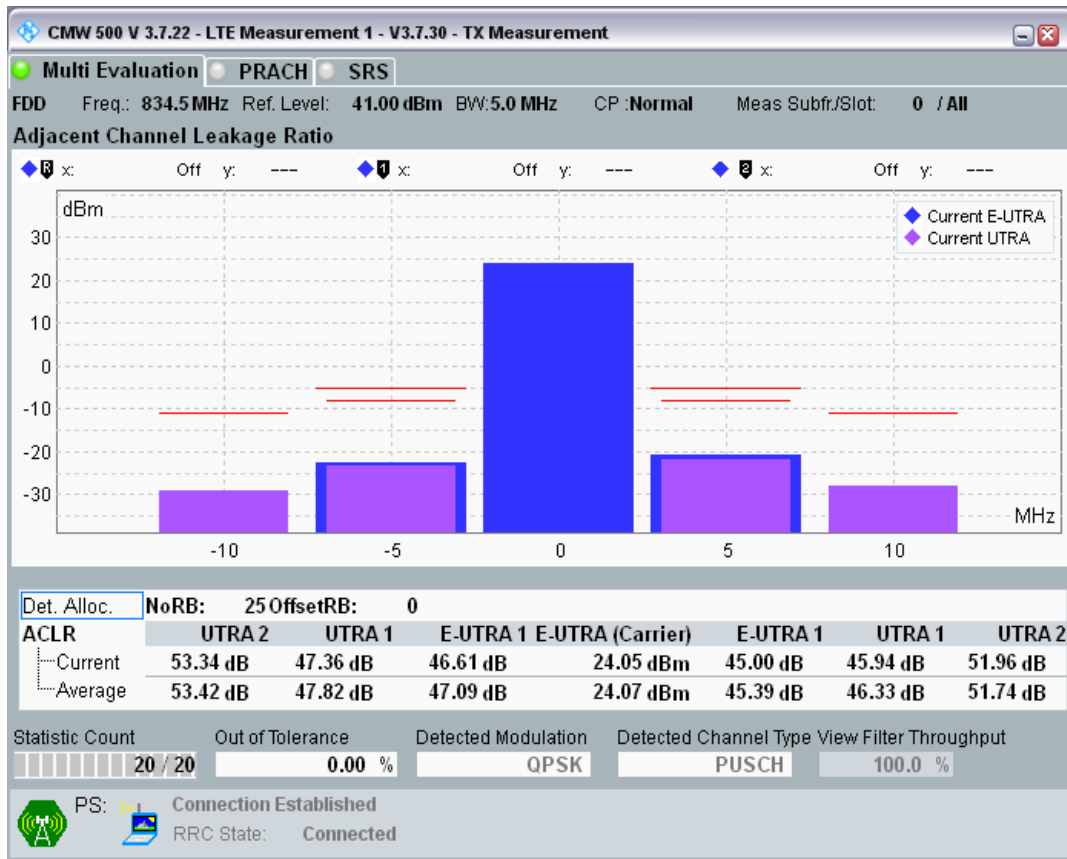

Band20 QPSK BW=5MHz Channel=24175 RB Size=25 Position=#0

Band20 16QAM BW=5MHz Channel=24175 RB Size=8 Position=#0