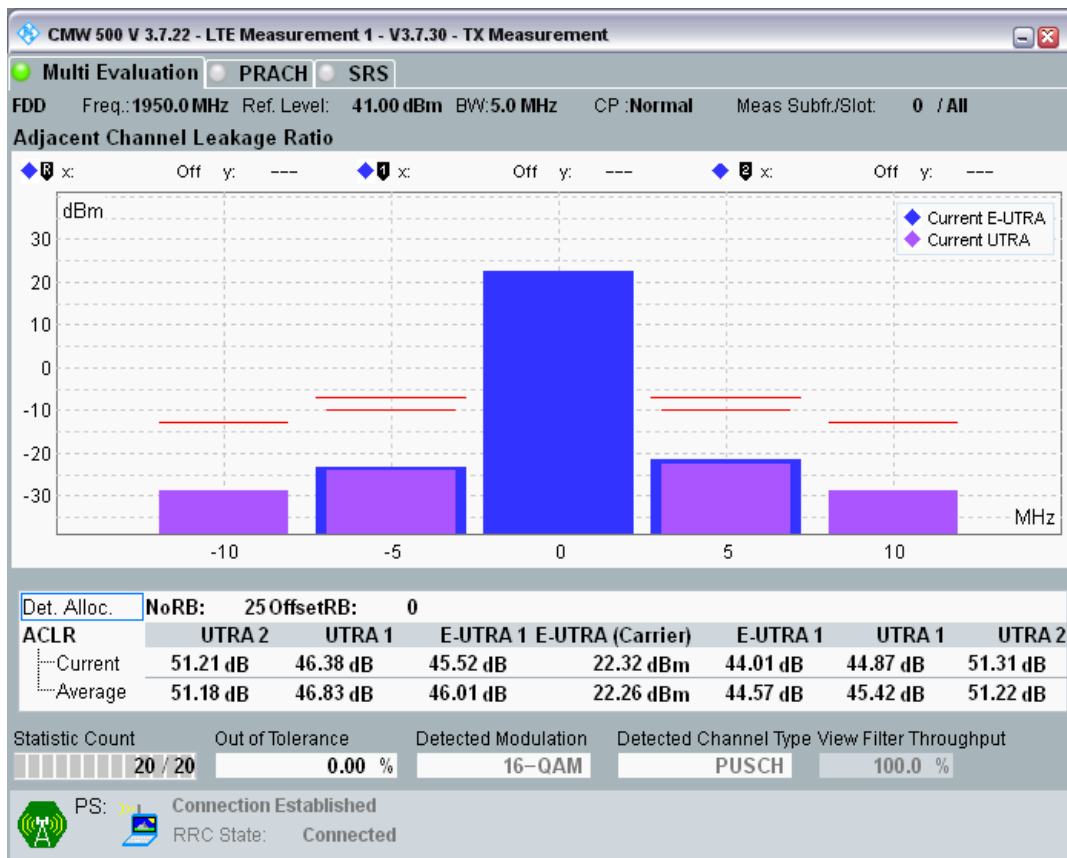

Band1 16QAM BW=5MHz Channel=18300 RB Size=25 Position=#0

Band1 16QAM BW=20MHz Channel=18500 RB Size=100 Position=#0