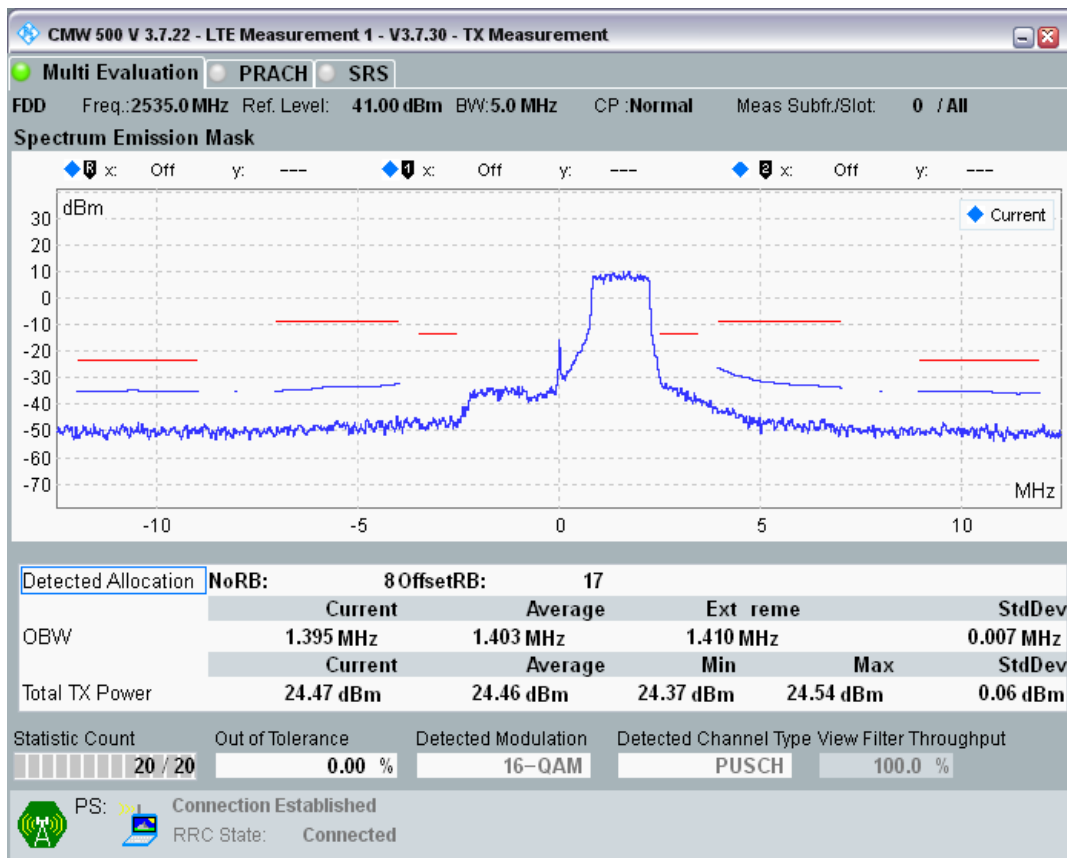

Band7 16QAM BW=5MHz Channel=21100 RB Size=8 Position=#Max

Band7 16QAM BW=5MHz Channel=21100 RB Size=25 Position=#0