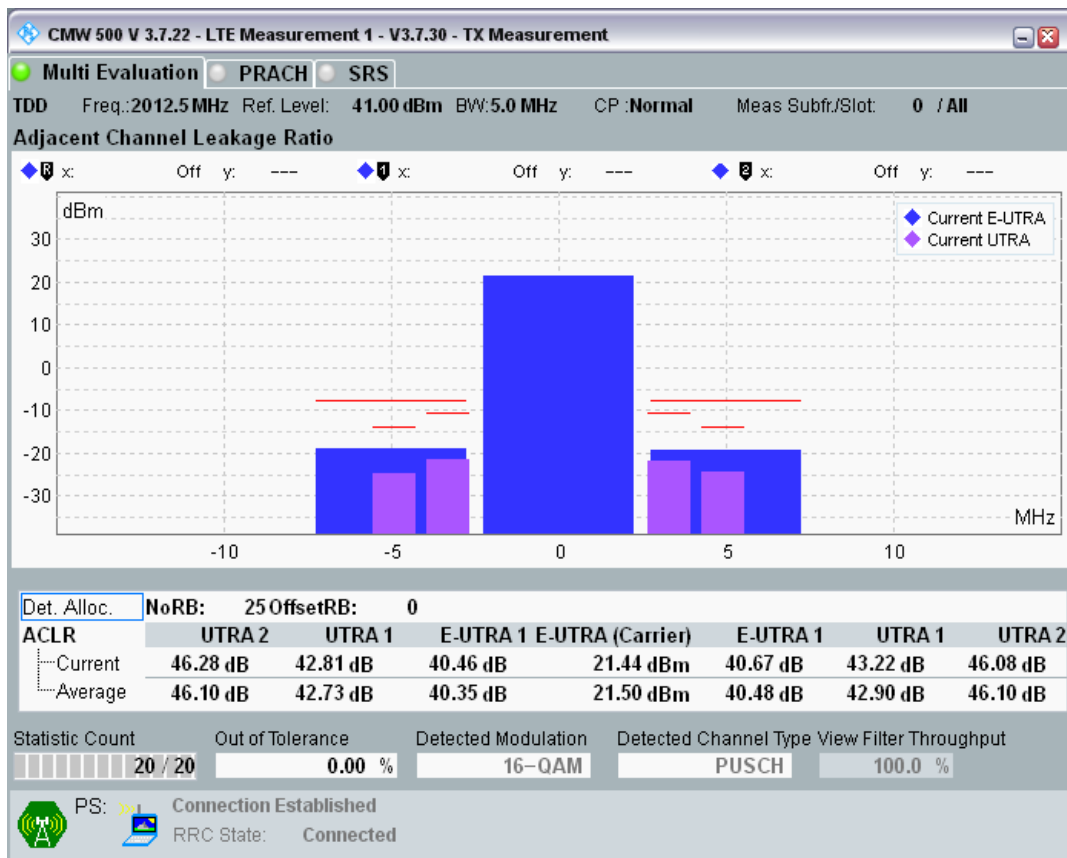

Band34 16QAM BW=5MHz Channel=36225 RB Size=25 Position=#0

Band34 QPSK BW=5MHz Channel=36275 RB Size=8 Position=#0