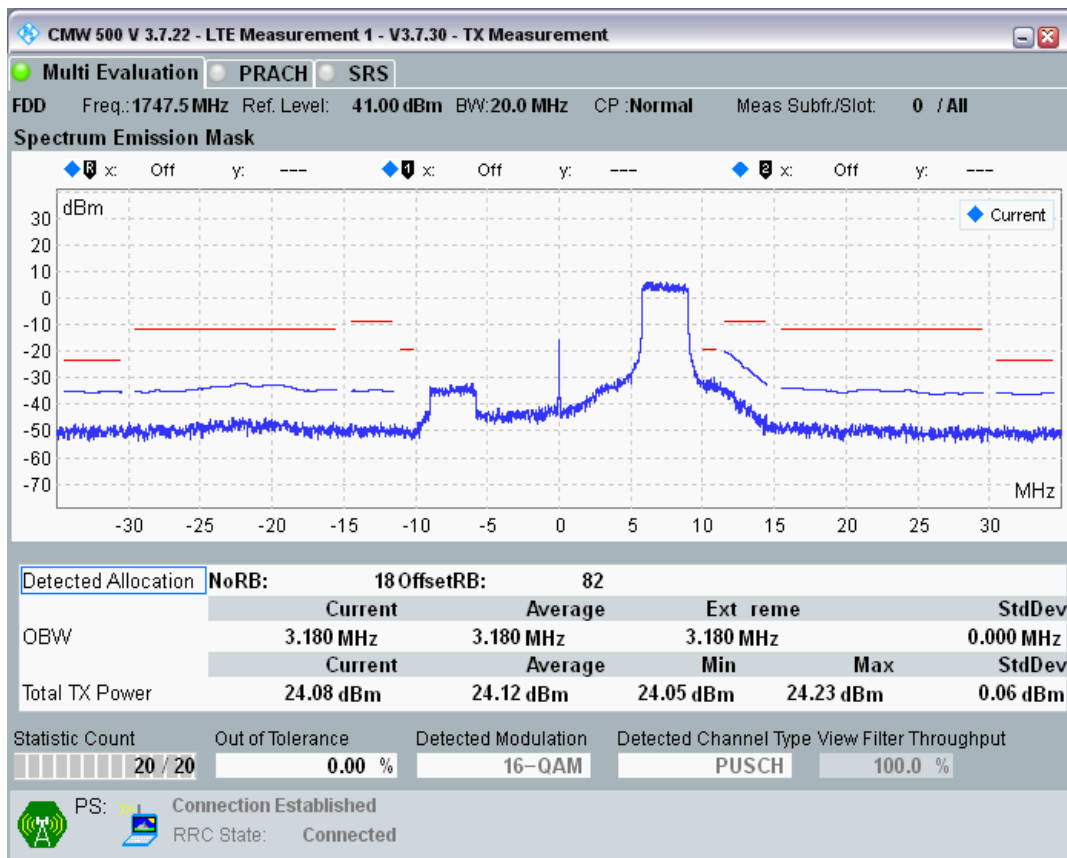

Band3 16QAM BW=20MHz Channel=19575 RB Size=18 Position=#Max

Band3 16QAM BW=20MHz Channel=19575 RB Size=100 Position=#0