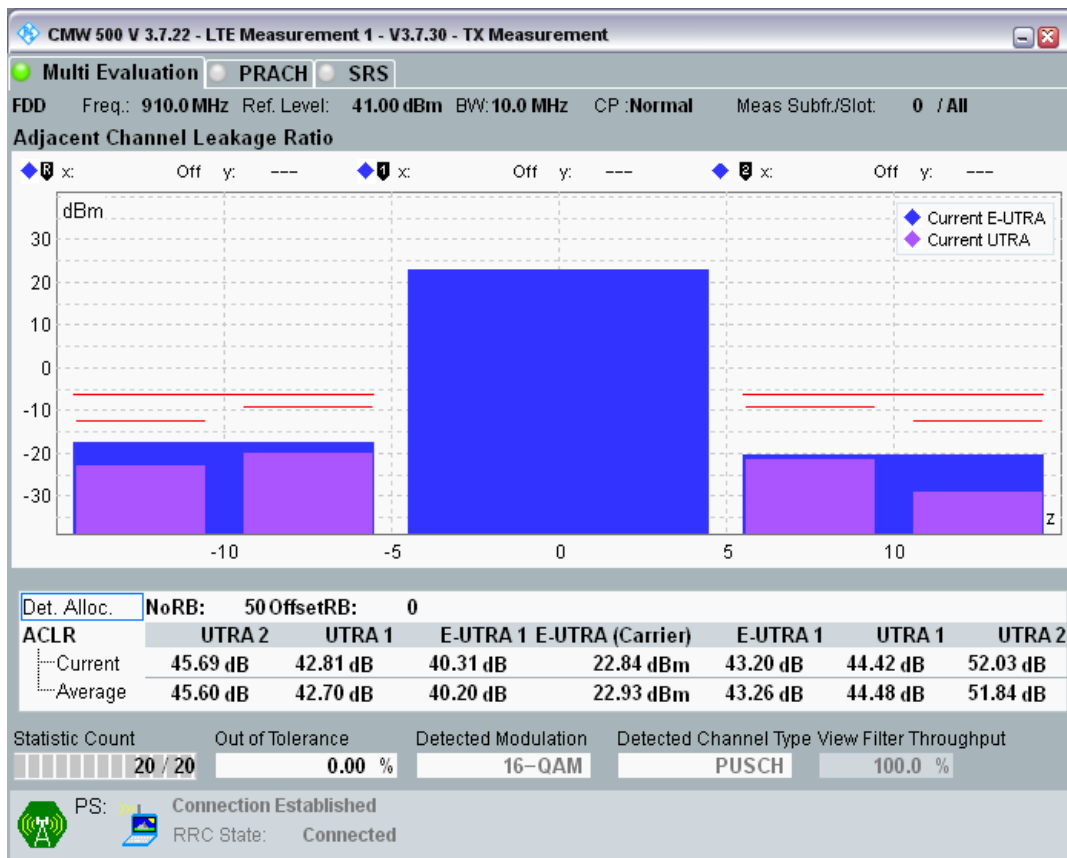

Clause 4.2.12 LTE Receiver Reference Sensitivity Level