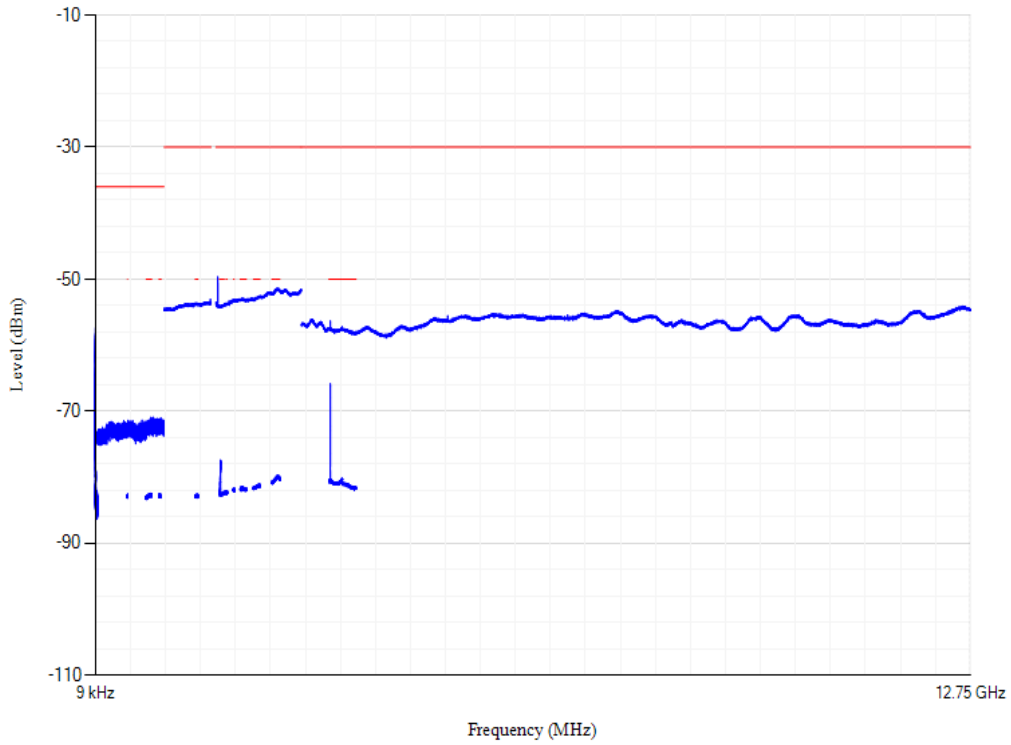

Band3 QPSK BW=20MHz Channel=19300 RB Size=1 Position=#0

Conducted spurious emissions