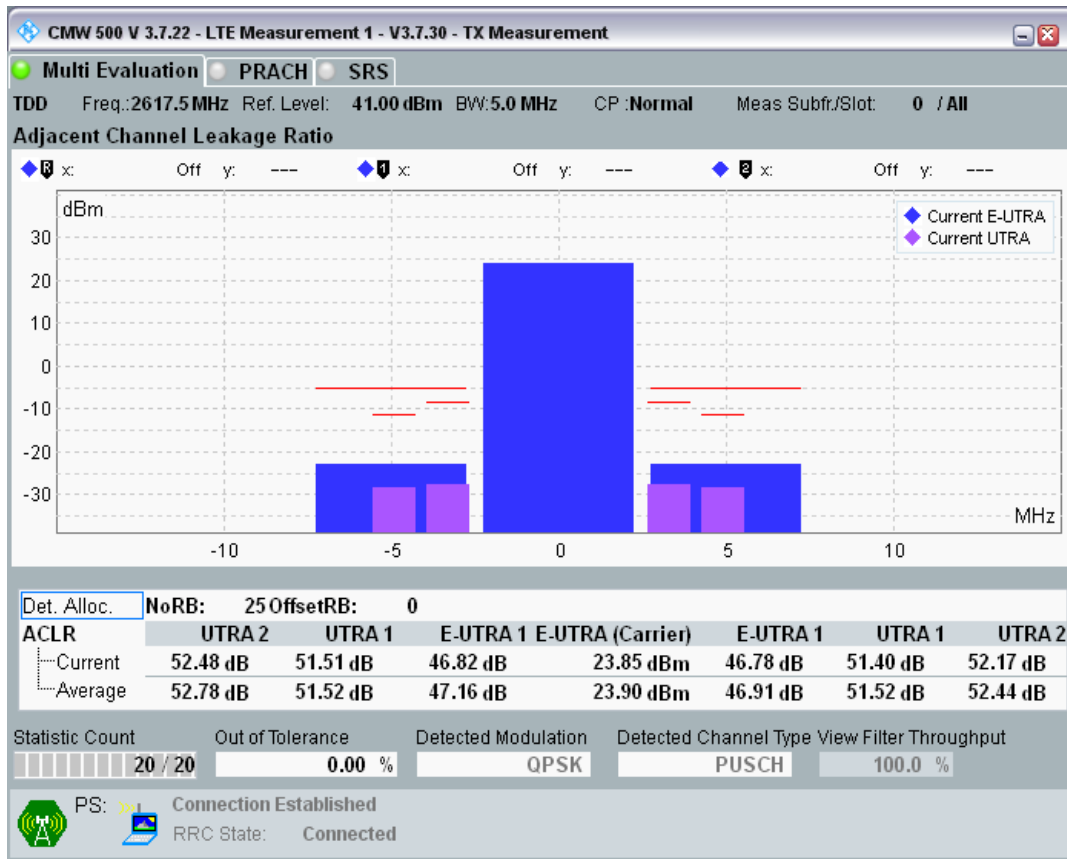

Band38 QPSK BW=5MHz Channel=38225 RB Size=25 Position=#0

Band38 16QAM BW=5MHz Channel=38225 RB Size=8 Position=#0