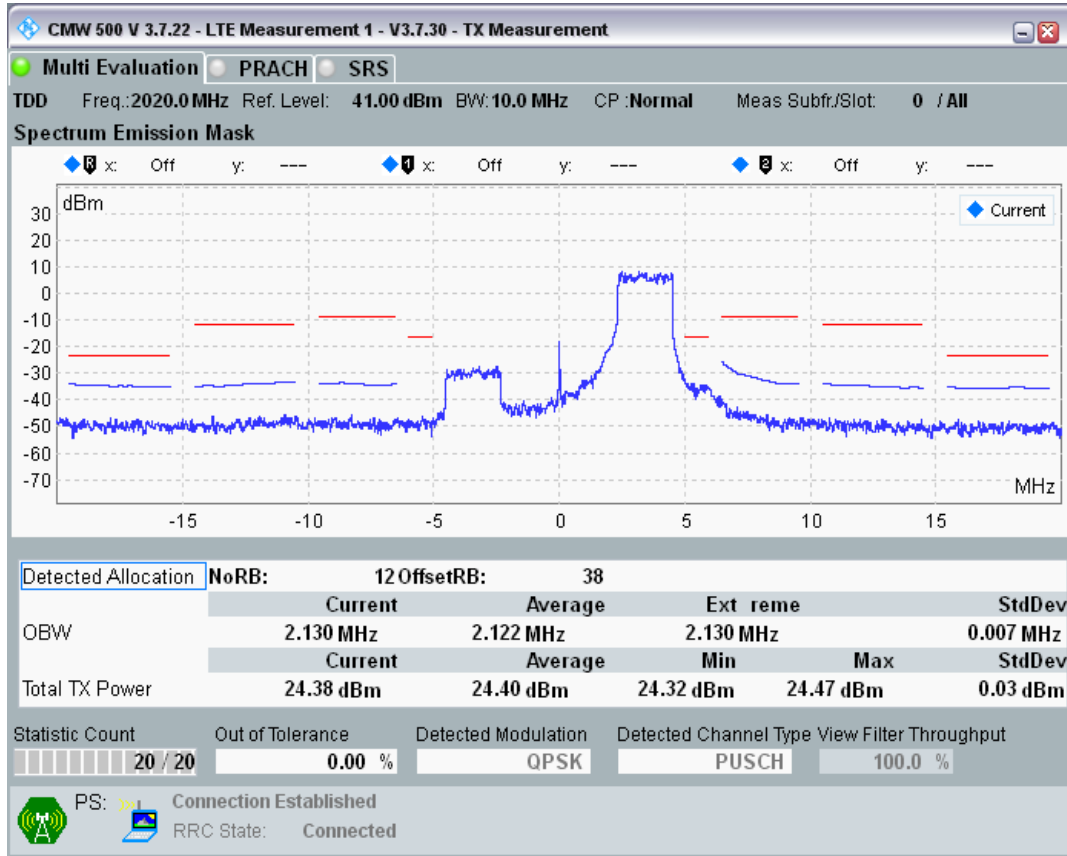

Band34 16QAM BW=10MHz Channel=36275 RB Size=12 Position=#Max

Band34 16QAM BW=10MHz Channel=36275 RB Size=50 Position=#0

Band34 QPSK BW=10MHz Channel=36300 RB Size=12 Position=#0

Band34 QPSK BW=10MHz Channel=36300 RB Size=12 Position=#Max