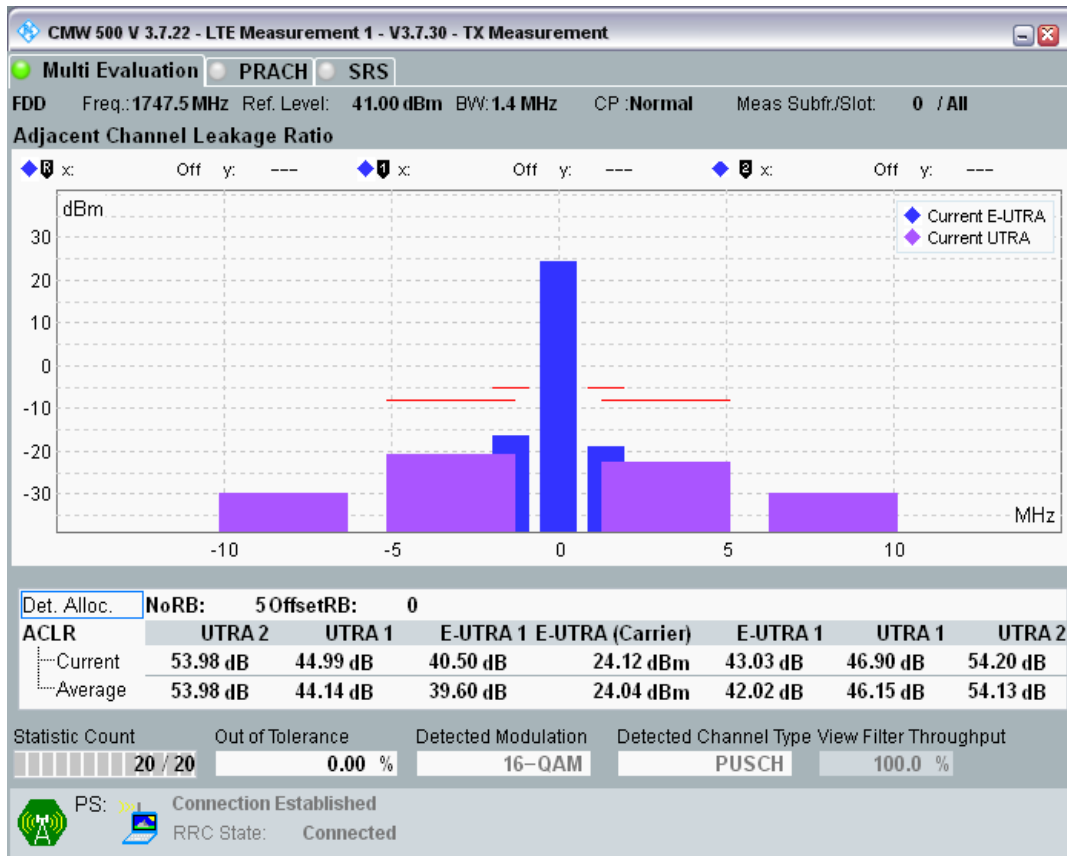

Band3 QPSK BW=1.4MHz Channel=19575 RB Size=6 Position=#0

Band3 16QAM BW=1.4MHz Channel=19575 RB Size=5 Position=#0

Band3 16QAM BW=1.4MHz Channel=19575 RB Size=5 Position=#Max

Band3 16QAM BW=1.4MHz Channel=19575 RB Size=6 Position=#0