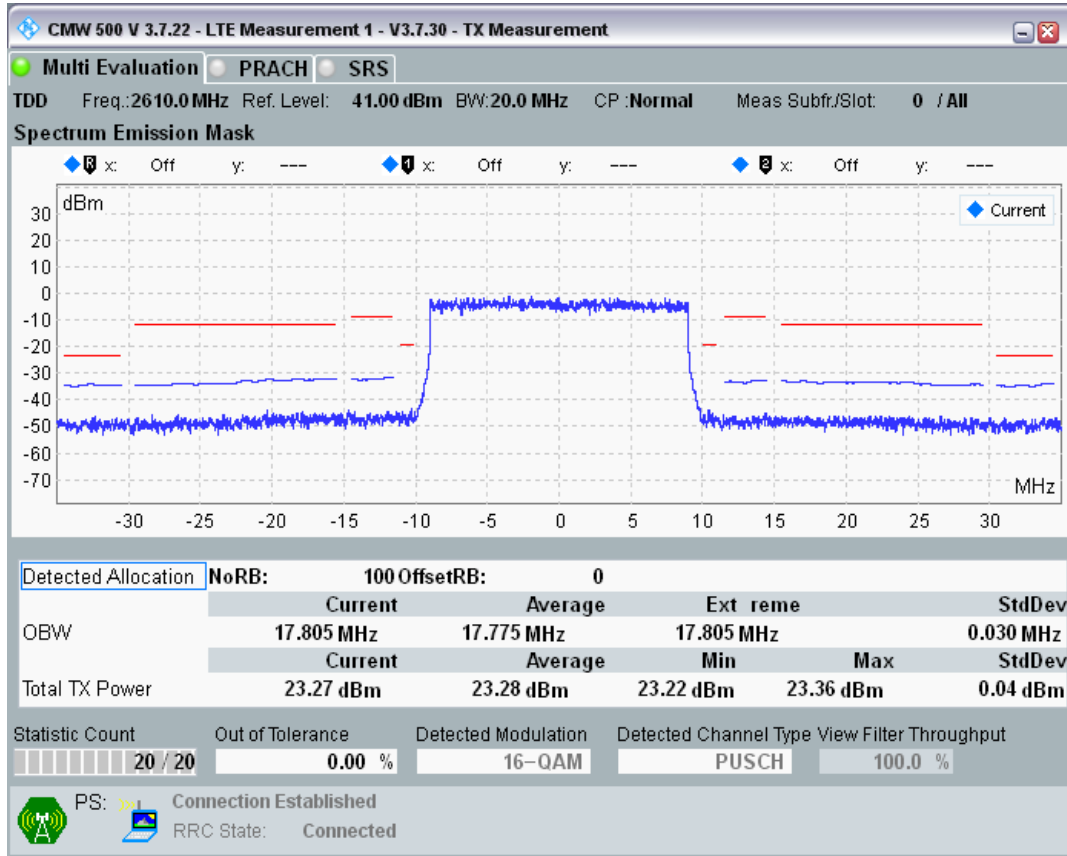

Band38 QPSK BW=20MHz Channel=38150 RB Size=100 Position=#0

Band38 16QAM BW=20MHz Channel=38150 RB Size=18 Position=#0

Band38 16QAM BW=20MHz Channel=38150 RB Size=18 Position=#Max

Band38 16QAM BW=20MHz Channel=38150 RB Size=100 Position=#0