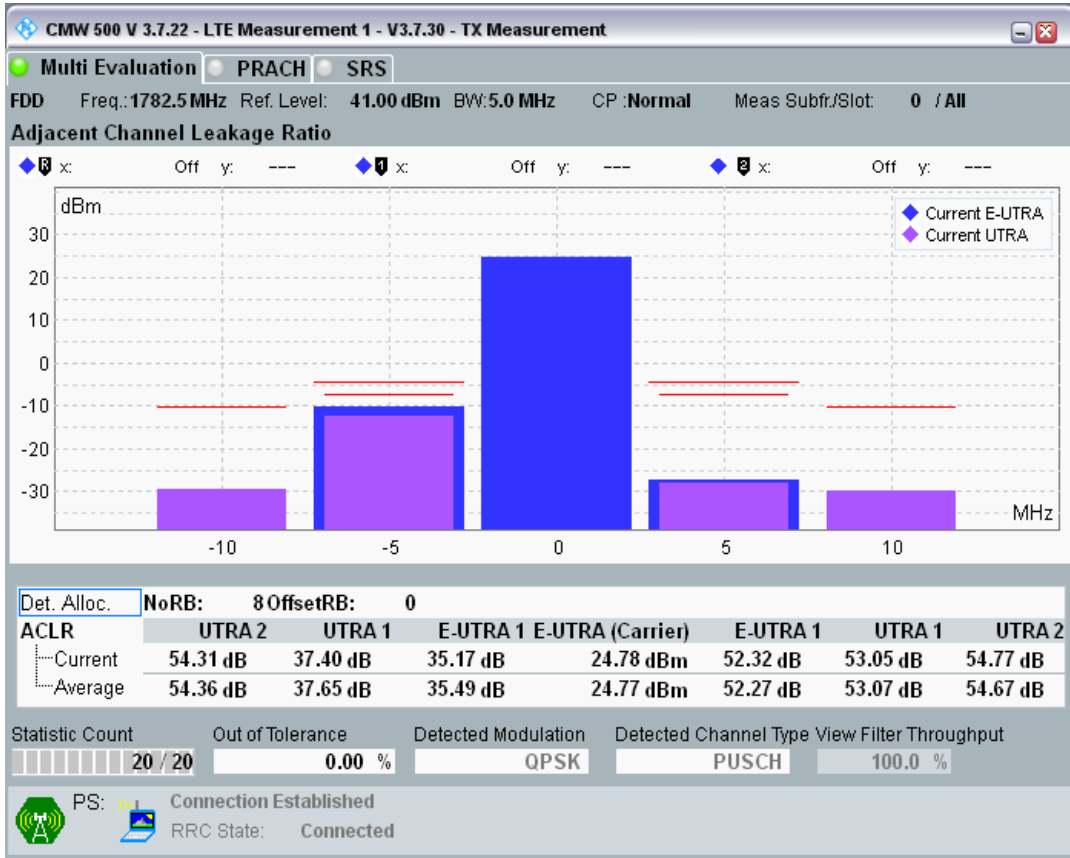

Band3 QPSK BW=5MHz Channel=19925 RB Size=8 Position=#0

Band3 QPSK BW=5MHz Channel=19925 RB Size=8 Position=#Max