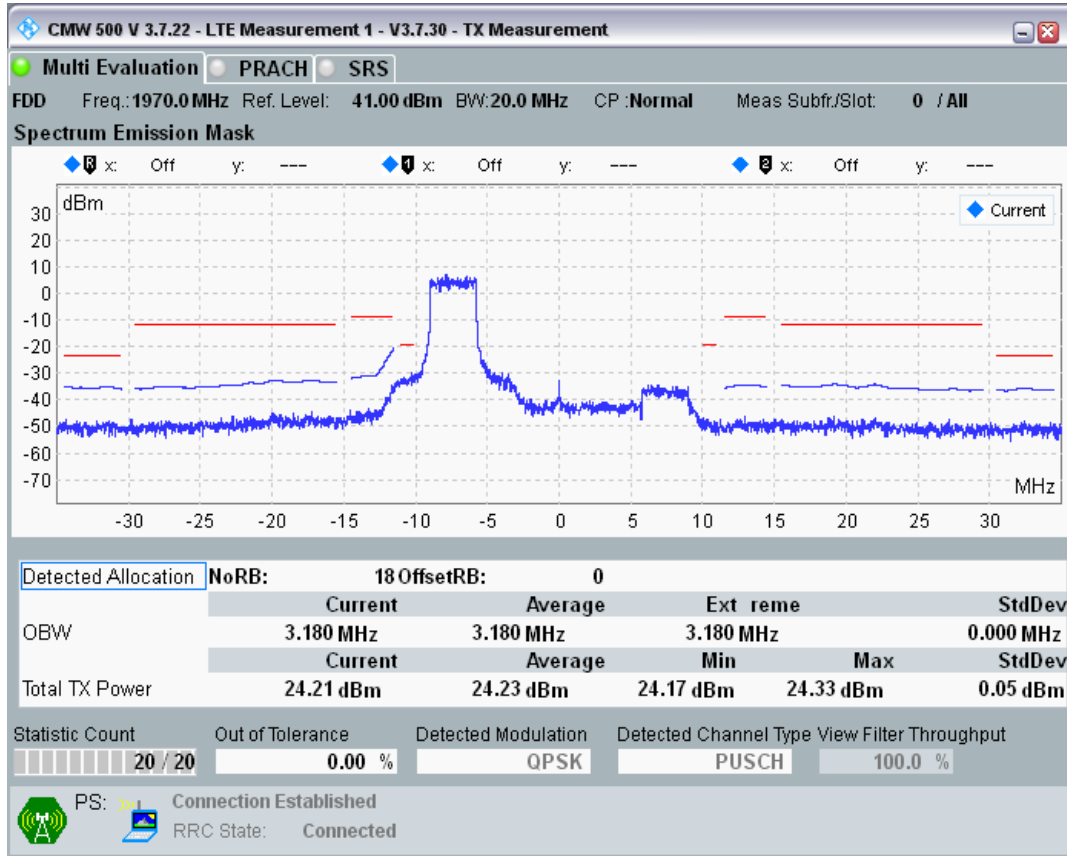

Band1 QPSK BW=20MHz Channel=18500 RB Size=18 Position=#0

Band1 QPSK BW=5MHz Channel=18025 RB Size=8 Position=#0