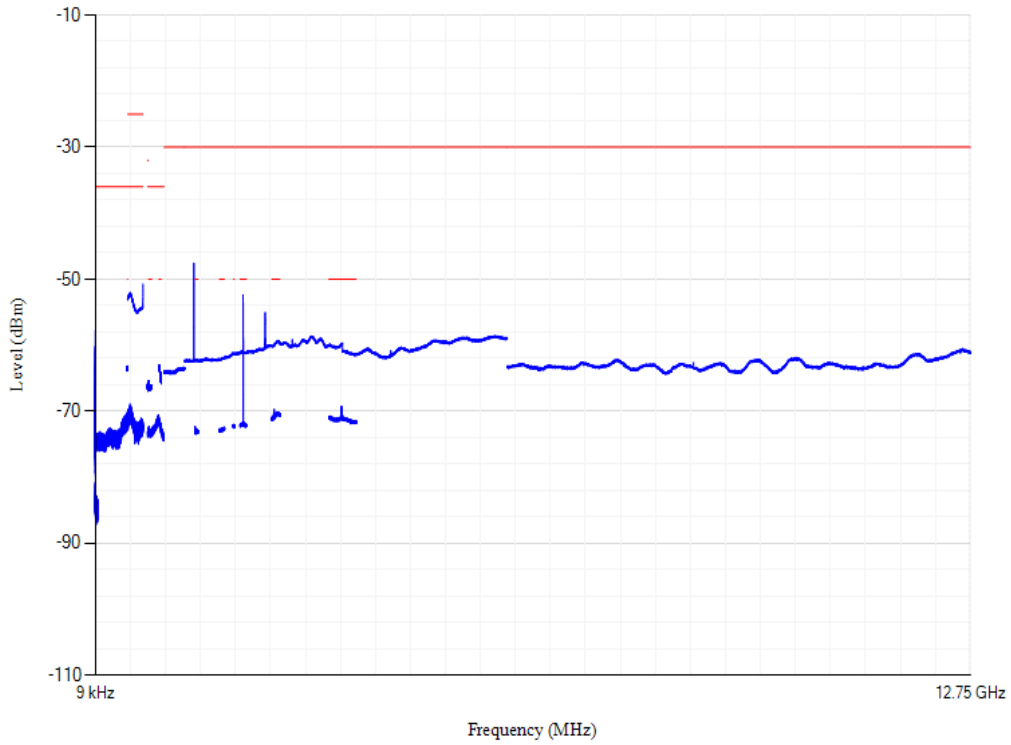

Band28 QPSK BW=20MHz Channel=27440 RB Size=1 Position=#0

Conducted spurious emissions