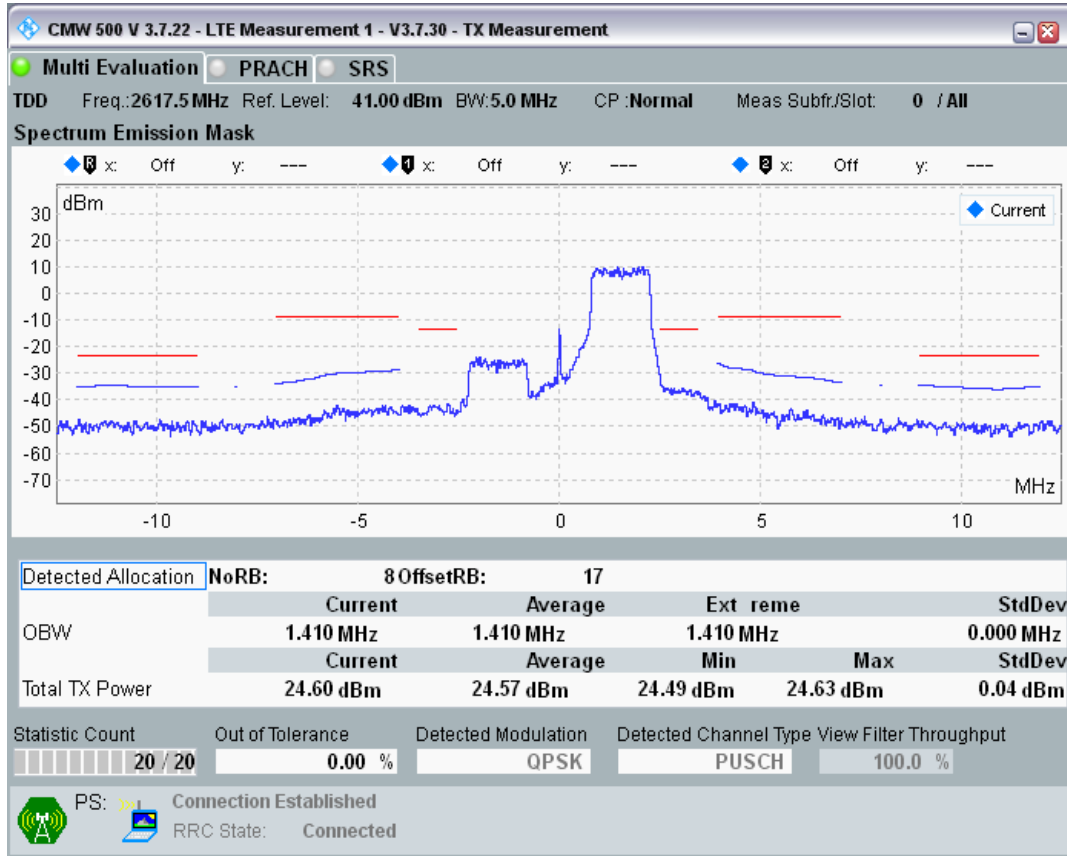

Band38 16QAM BW=5MHz Channel=38000 RB Size=8 Position=#Max

Band38 16QAM BW=5MHz Channel=38000 RB Size=25 Position=#0

Band38 QPSK BW=5MHz Channel=38225 RB Size=8 Position=#0

Band38 QPSK BW=5MHz Channel=38225 RB Size=8 Position=#Max