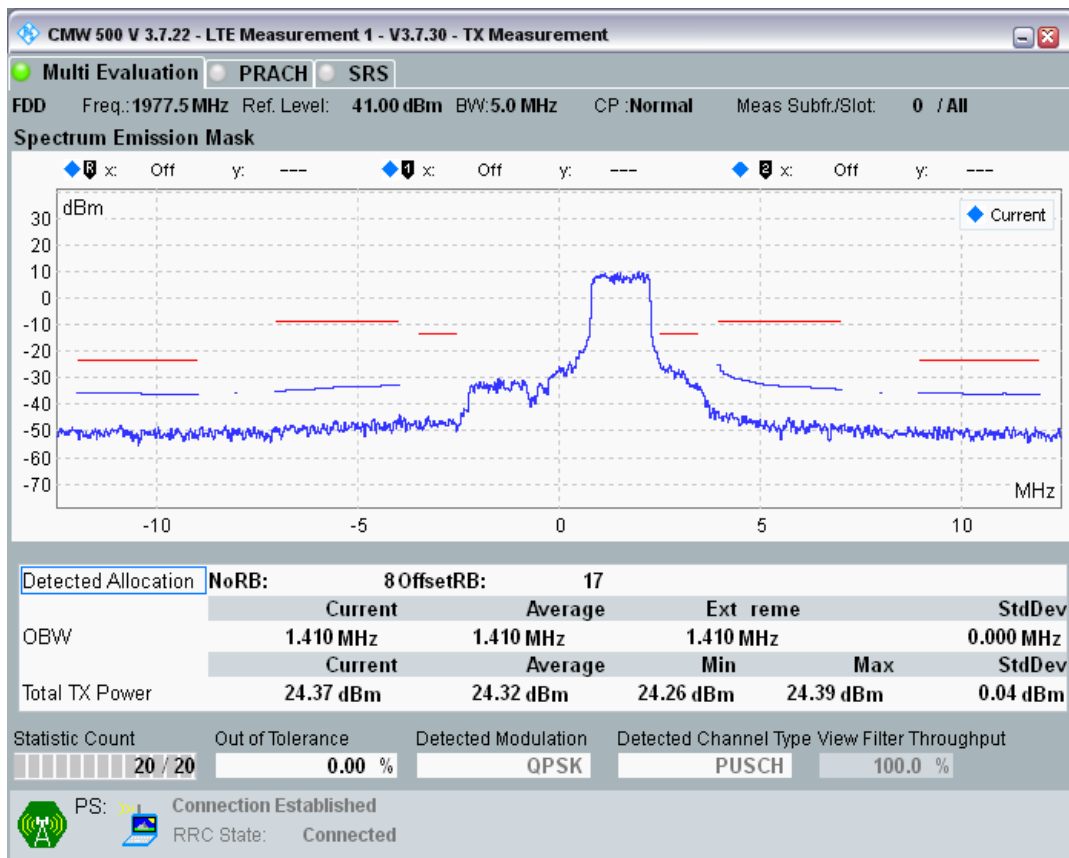

Band1 QPSK BW=5MHz Channel=18575 RB Size=8 Position=#Max

Band1 QPSK BW=5MHz Channel=18575 RB Size=8 Position=#0