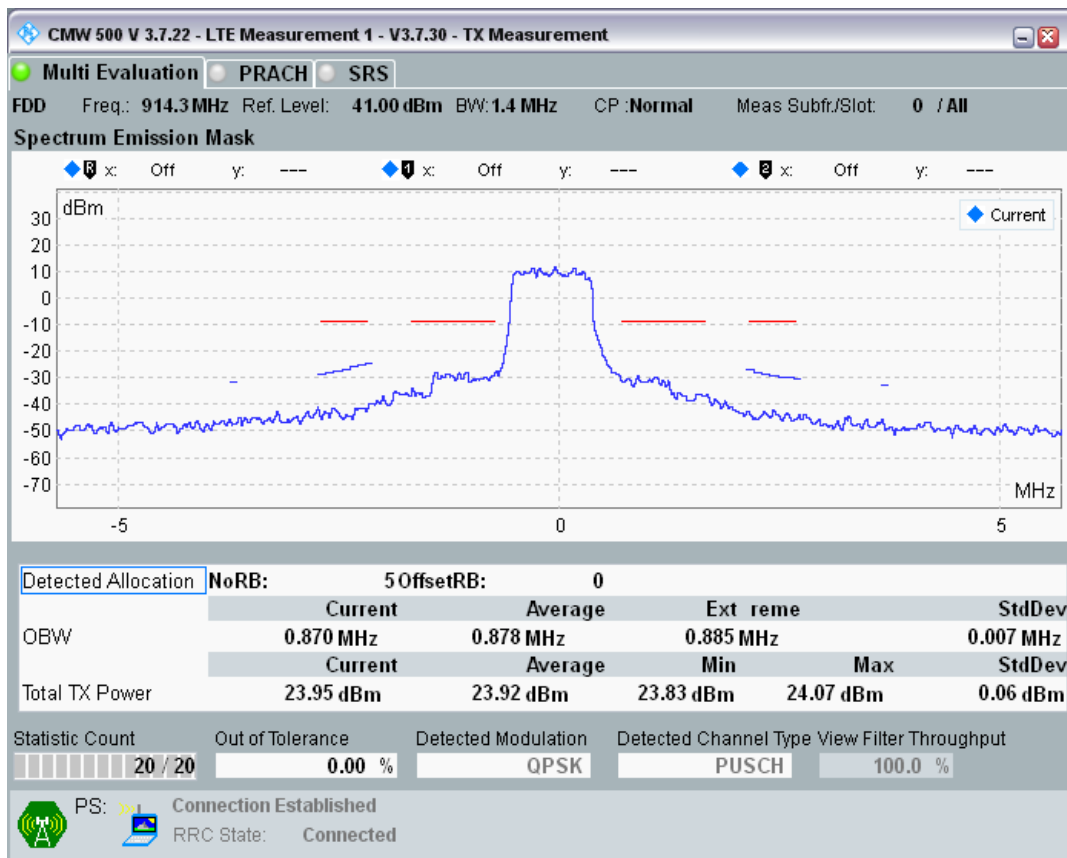

Band8 QPSK BW=1.4MHz Channel=21793 RB Size=5 Position=#0

Band8 QPSK BW=1.4MHz Channel=21793 RB Size=5 Position=#Max