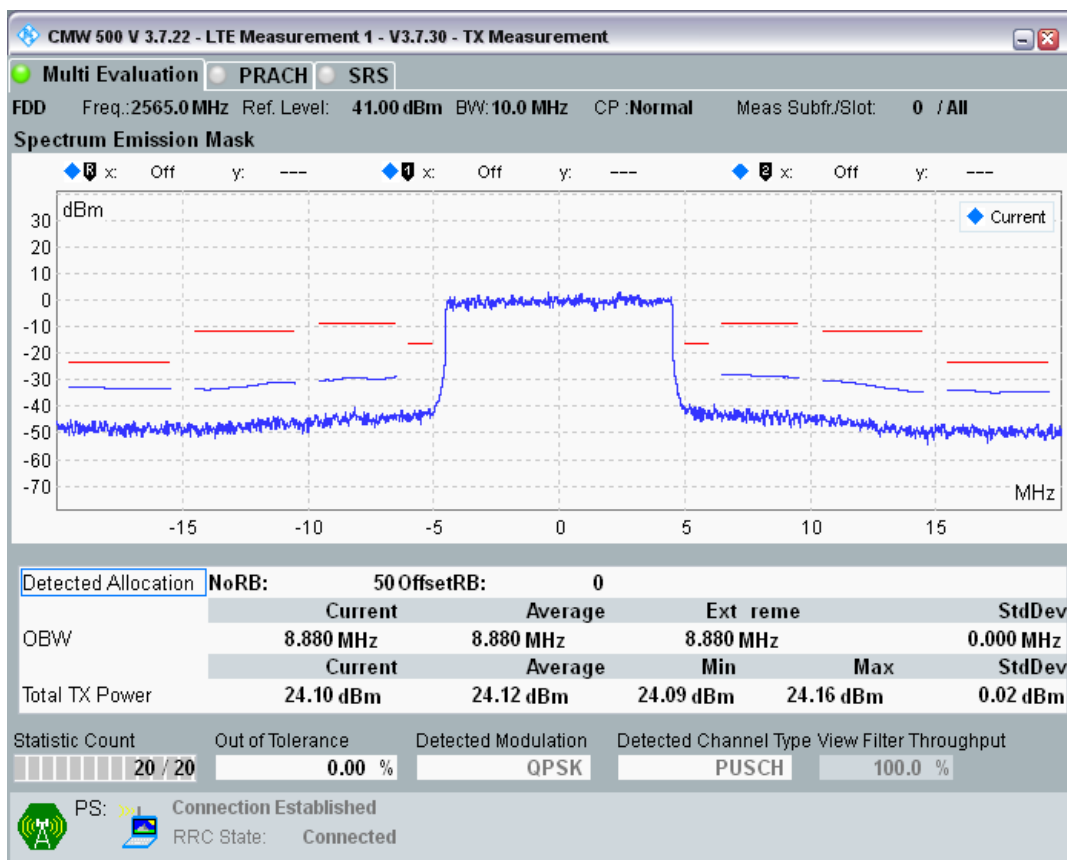

Band7 QPSK BW=10MHz Channel=21400 RB Size=50 Position=#0

Band7 16QAM BW=10MHz Channel=21400 RB Size=12 Position=#0