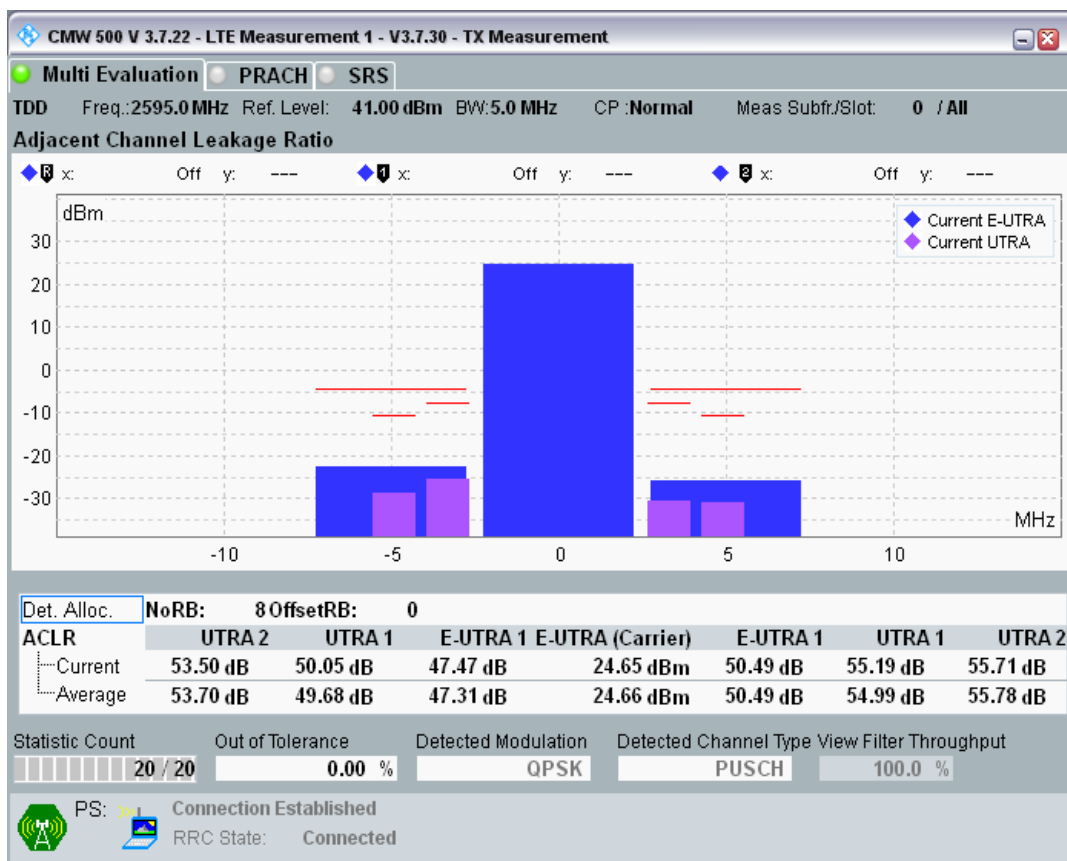

Band38 QPSK BW=5MHz Channel=38000 RB Size=8 Position=#0

Band38 QPSK BW=5MHz Channel=38000 RB Size=8 Position=#Max