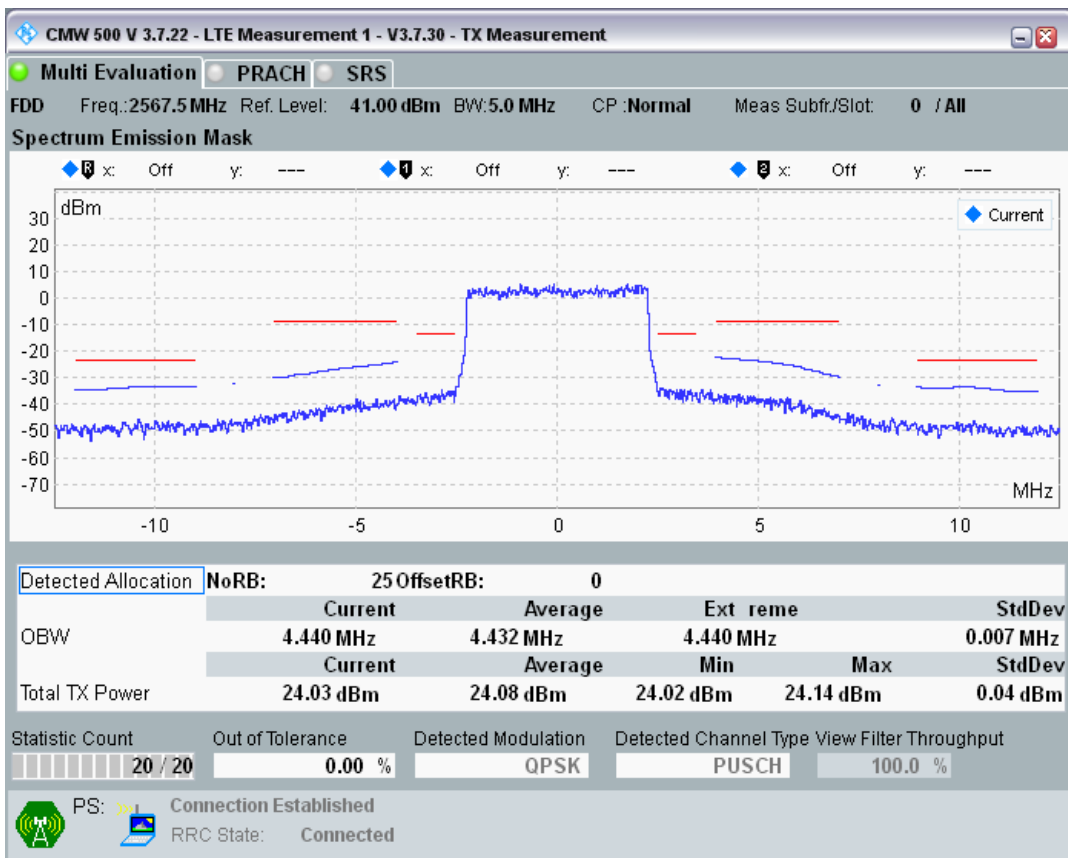

Band7 QPSK BW=5MHz Channel=21425 RB Size=25 Position=#0

Band7 16QAM BW=5MHz Channel=21425 RB Size=8 Position=#0