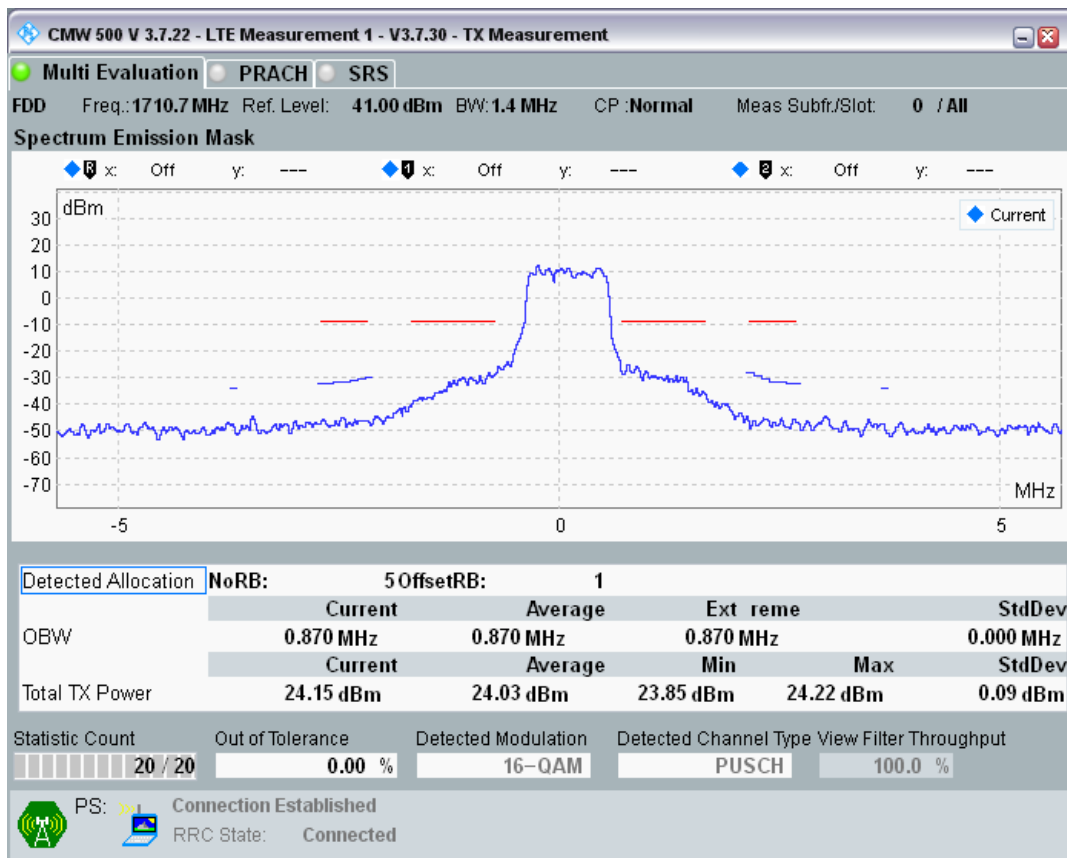

Band3 16QAM BW=1.4MHz Channel=19207 RB Size=5 Position=#Max

Band3 16QAM BW=1.4MHz Channel=19207 RB Size=6 Position=#0