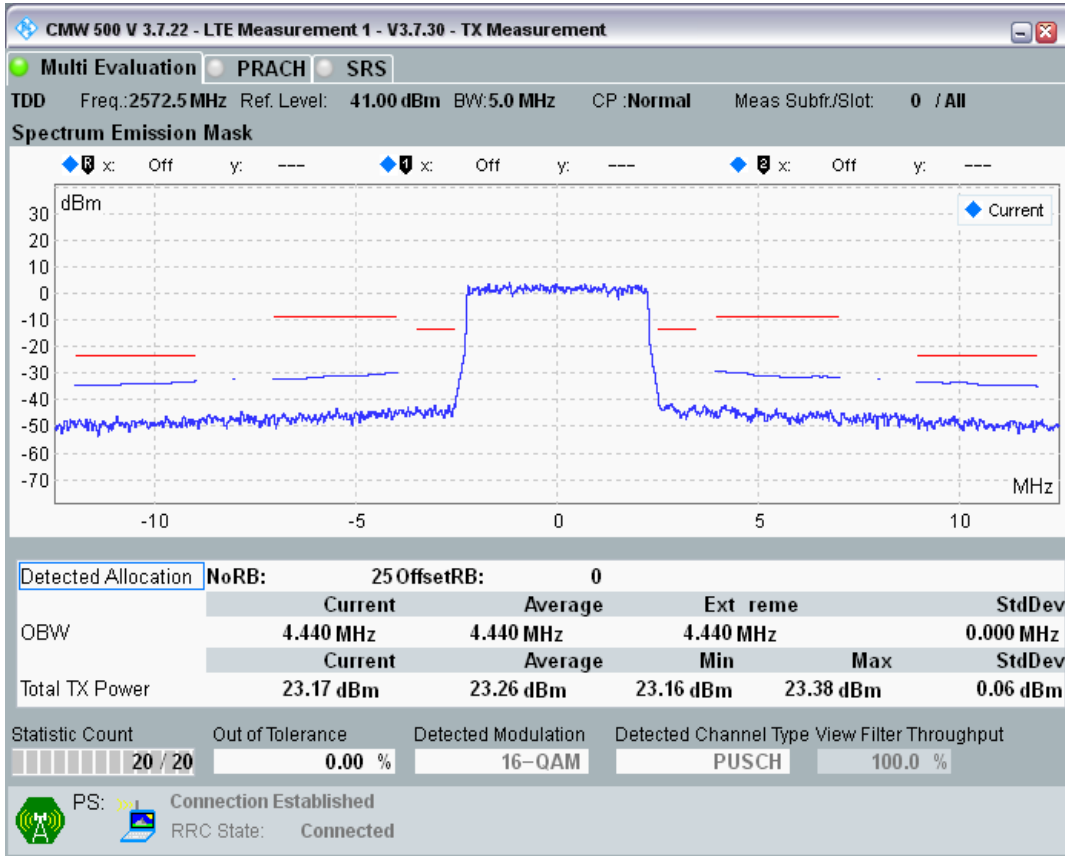

Band38 QPSK BW=5MHz Channel=37775 RB Size=25 Position=#0

Band38 16QAM BW=5MHz Channel=37775 RB Size=8 Position=#0

Band38 16QAM BW=5MHz Channel=37775 RB Size=8 Position=#Max

Band38 16QAM BW=5MHz Channel=37775 RB Size=25 Position=#0