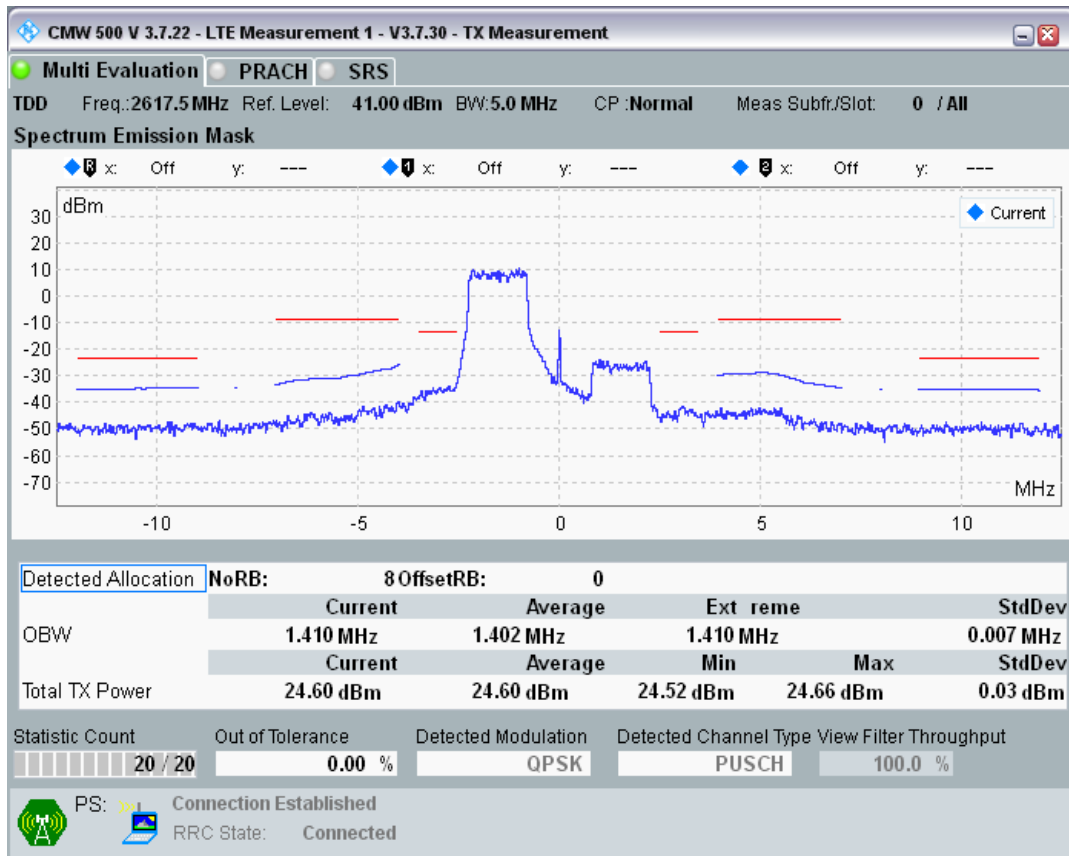

Band38 QPSK BW=5MHz Channel=38225 RB Size=8 Position=#0

Band38 QPSK BW=5MHz Channel=38225 RB Size=8 Position=#Max