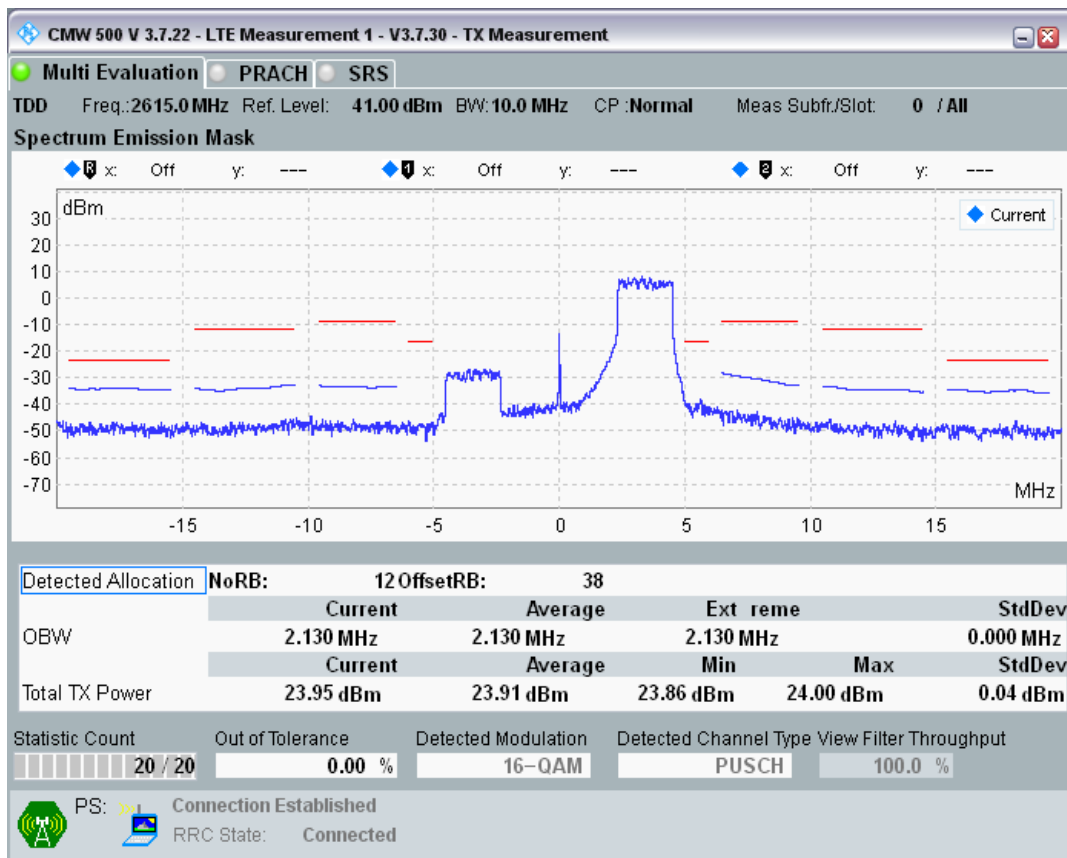

Band38 16QAM BW=10MHz Channel=38200 RB Size=12 Position=#Max

Band38 16QAM BW=10MHz Channel=38200 RB Size=50 Position=#0