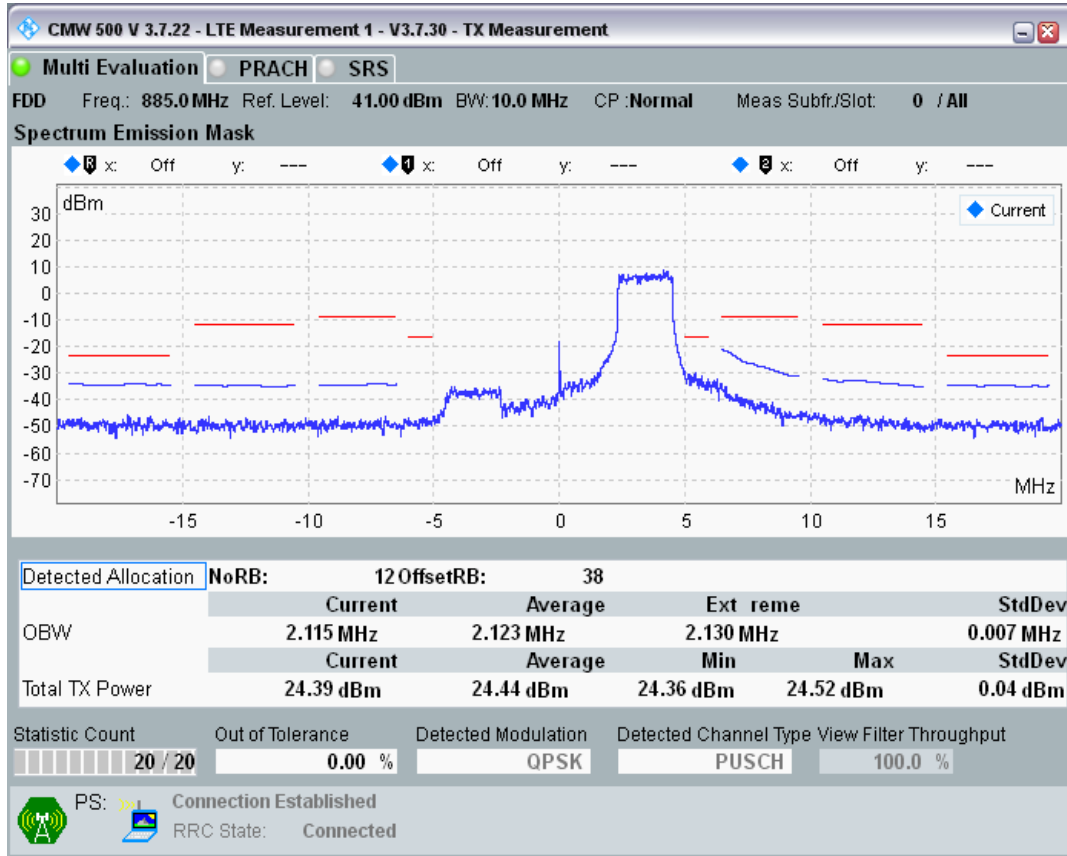

Band8 QPSK BW=10MHz Channel=21500 RB Size=12 Position=#Max

Band8 QPSK BW=10MHz Channel=21500 RB Size=50 Position=#0