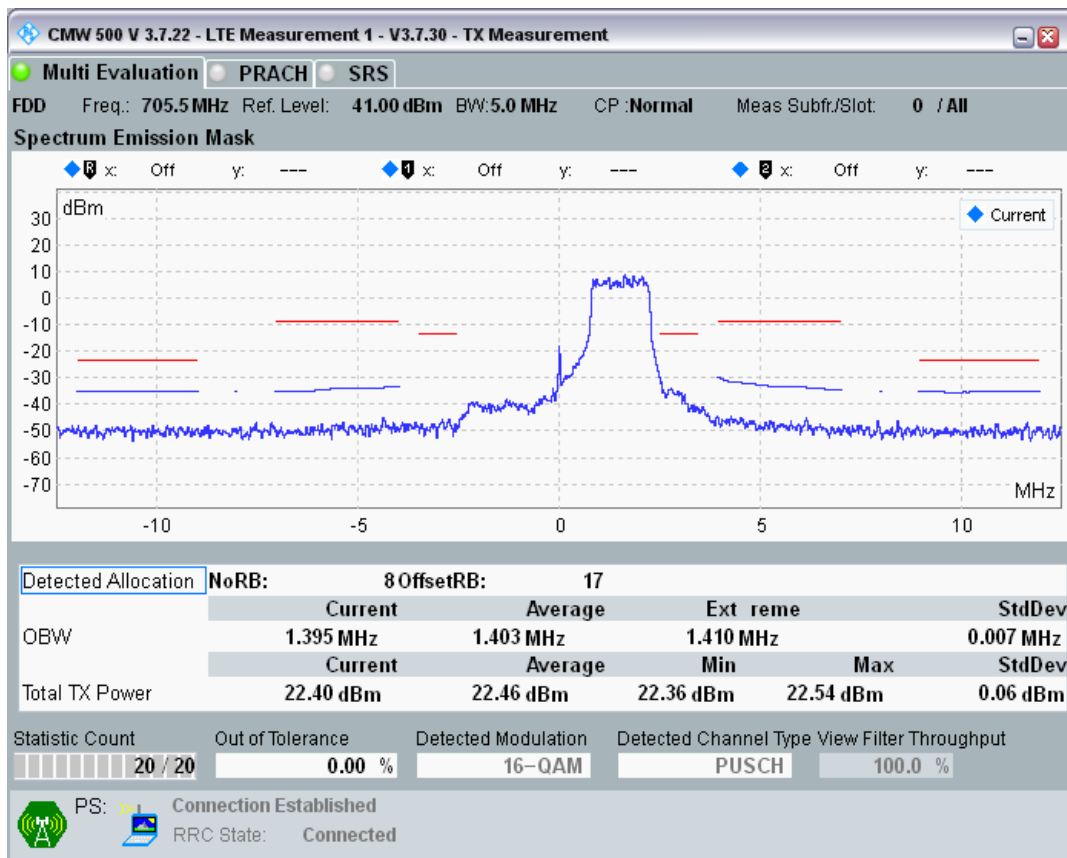

Band28 16QAM BW=5MHz Channel=27235 RB Size=8 Position=#Max

Band28 16QAM BW=5MHz Channel=27235 RB Size=25 Position=#0