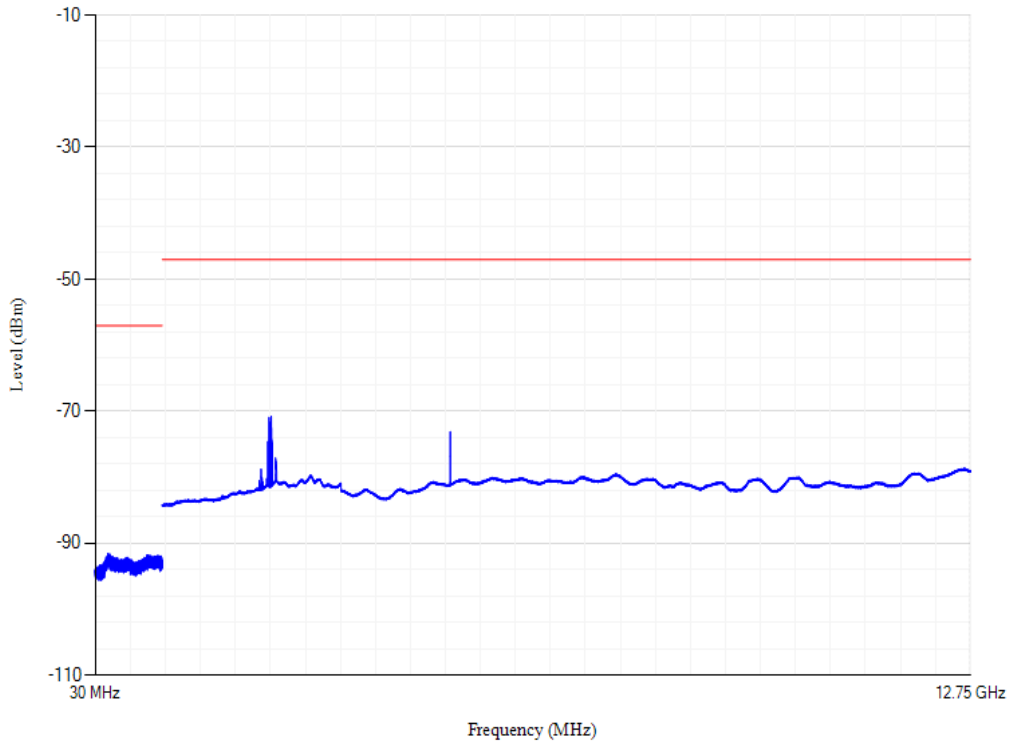

Band7 QPSK BW=20MHz Channel=21100

Conducted spurious emissions