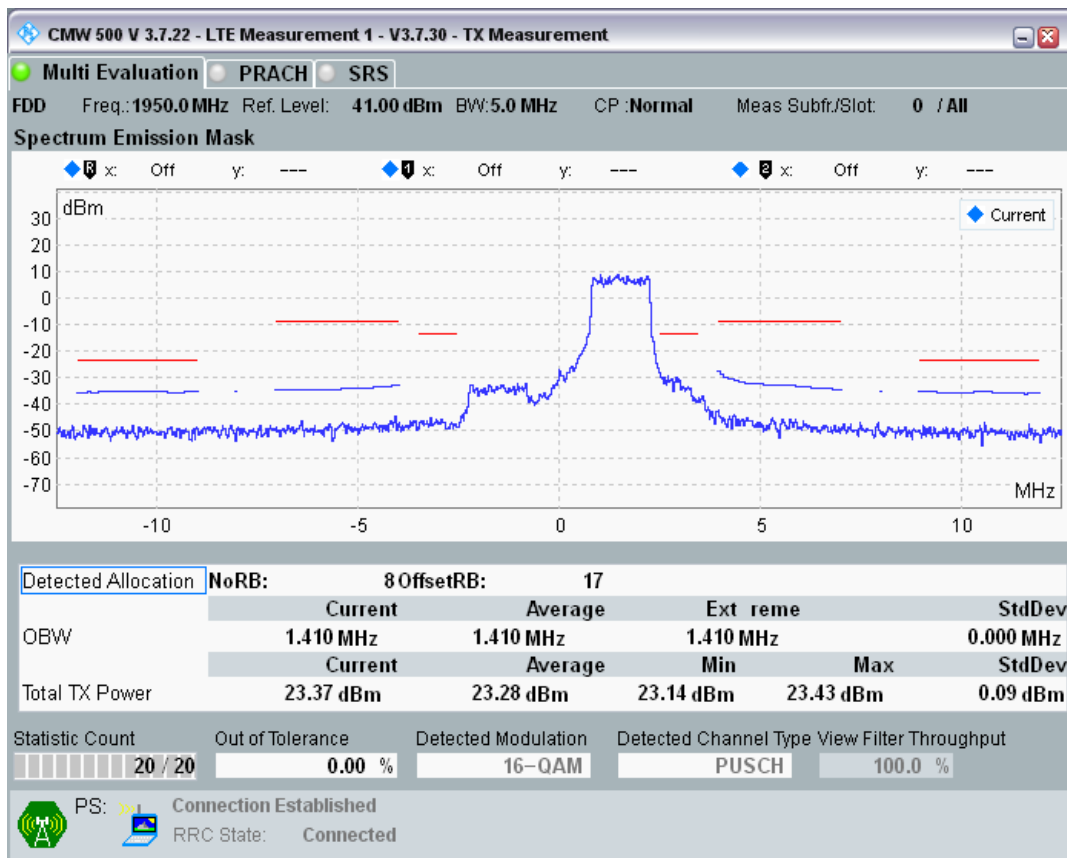

Band1 16QAM BW=5MHz Channel=18300 RB Size=8 Position=#Max

Band1 QPSK BW=10MHz Channel=18050 RB Size=12 Position=#Max