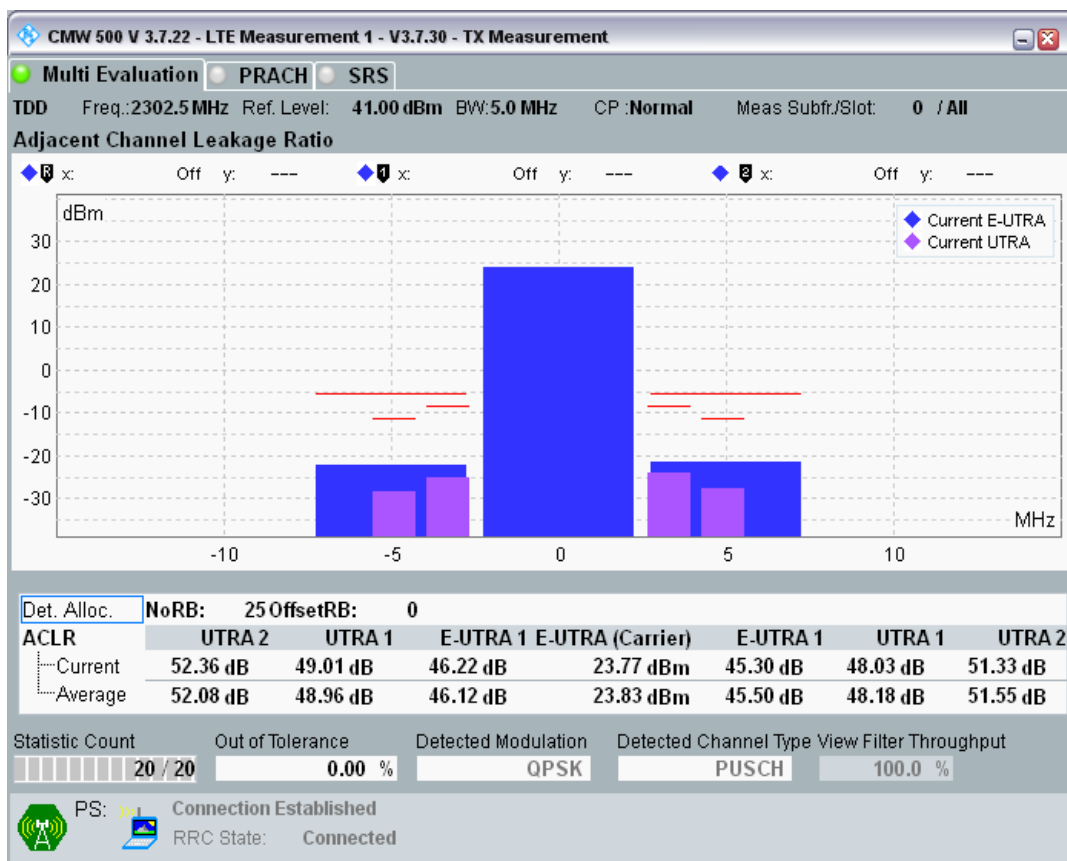

Band40 QPSK BW=5MHz Channel=38675 RB Size=25 Position=#0

Band40 16QAM BW=5MHz Channel=38675 RB Size=8 Position=#0