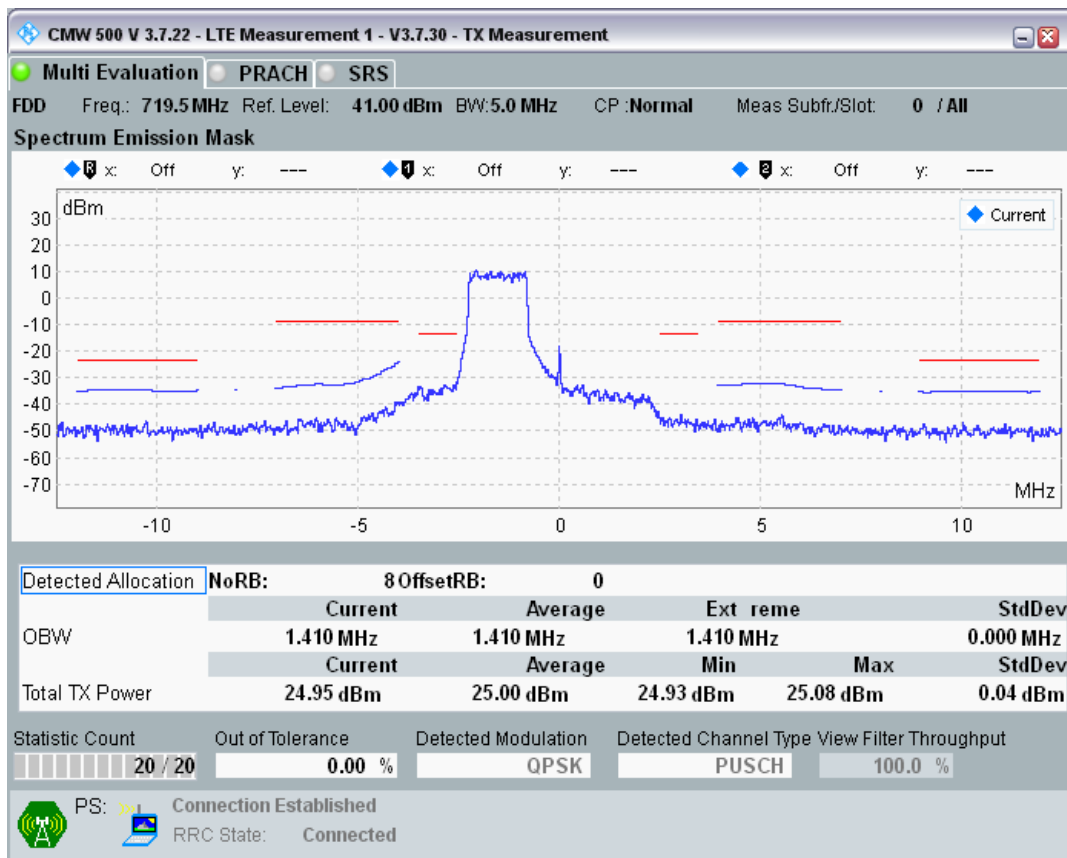

Band28 QPSK BW=5MHz Channel=27375 RB Size=8 Position=#0

Band28 QPSK BW=5MHz Channel=27375 RB Size=8 Position=#Max