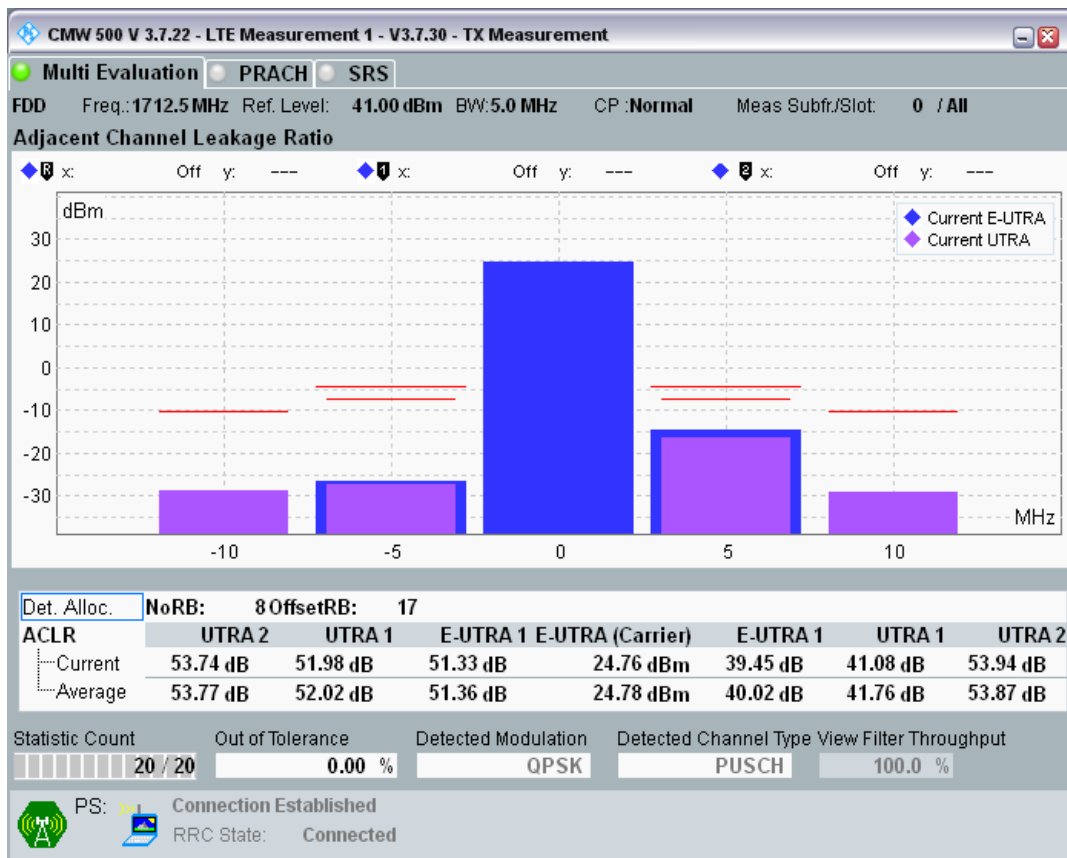

Band3 16QAM BW=1.4MHz Channel=19943 RB Size=5 Position=#Max

Band3 16QAM BW=1.4MHz Channel=19943 RB Size=6 Position=#0

Band3 QPSK BW=5MHz Channel=19225 RB Size=8 Position=#0

Band3 QPSK BW=5MHz Channel=19225 RB Size=8 Position=#Max