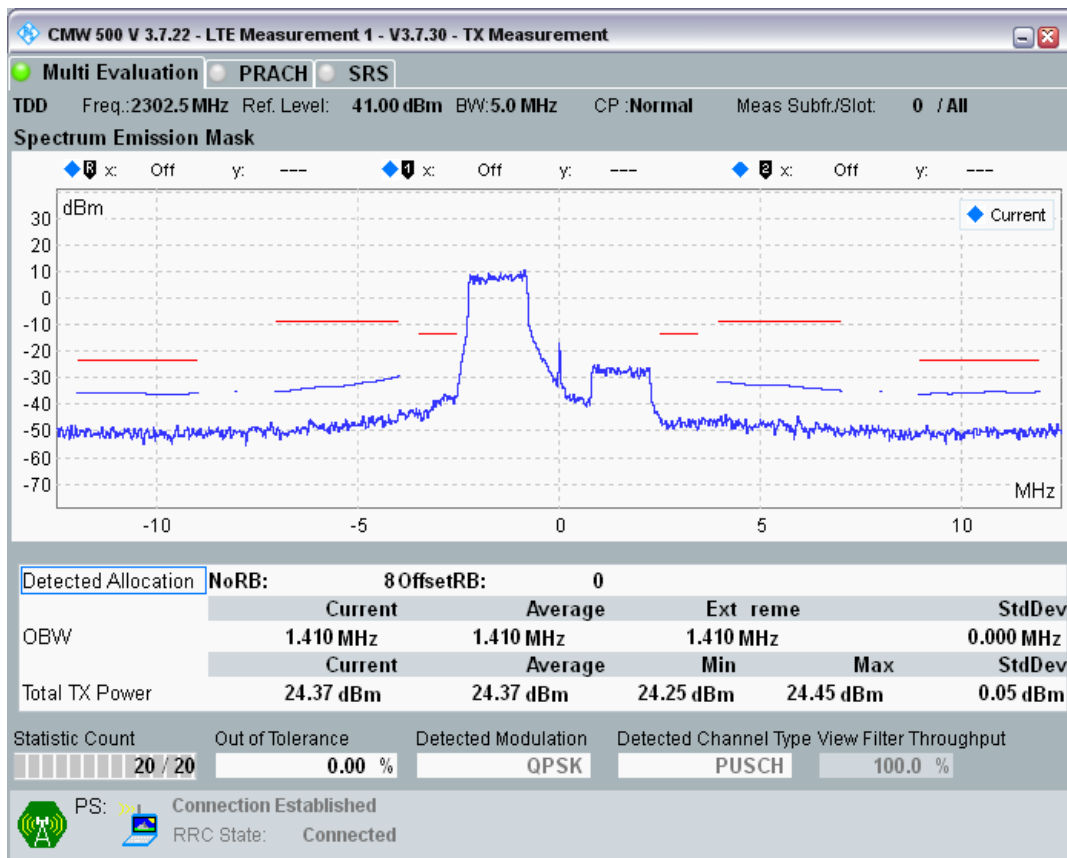

Band40 QPSK BW=5MHz Channel=38675 RB Size=8 Position=#0

Band40 QPSK BW=5MHz Channel=38675 RB Size=8 Position=#Max