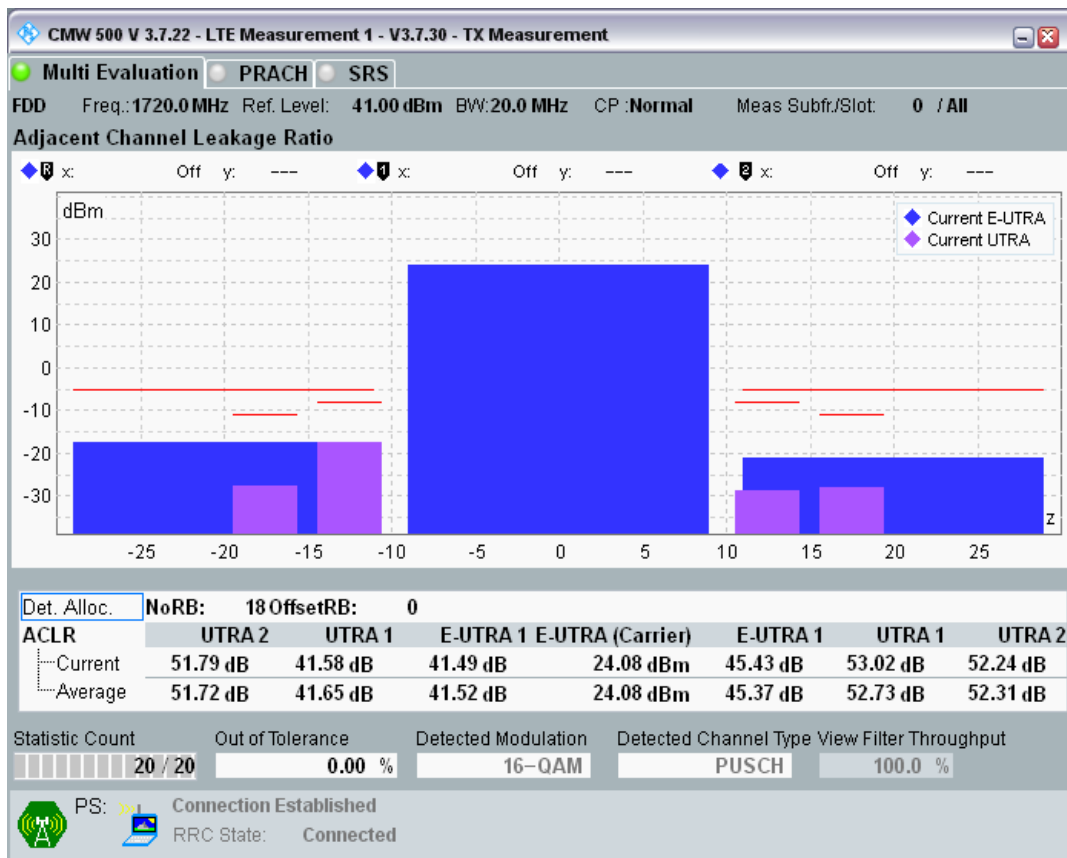

Band3 16QAM BW=20MHz Channel=19300 RB Size=18 Position=#0

Band3 16QAM BW=20MHz Channel=19300 RB Size=18 Position=#Max