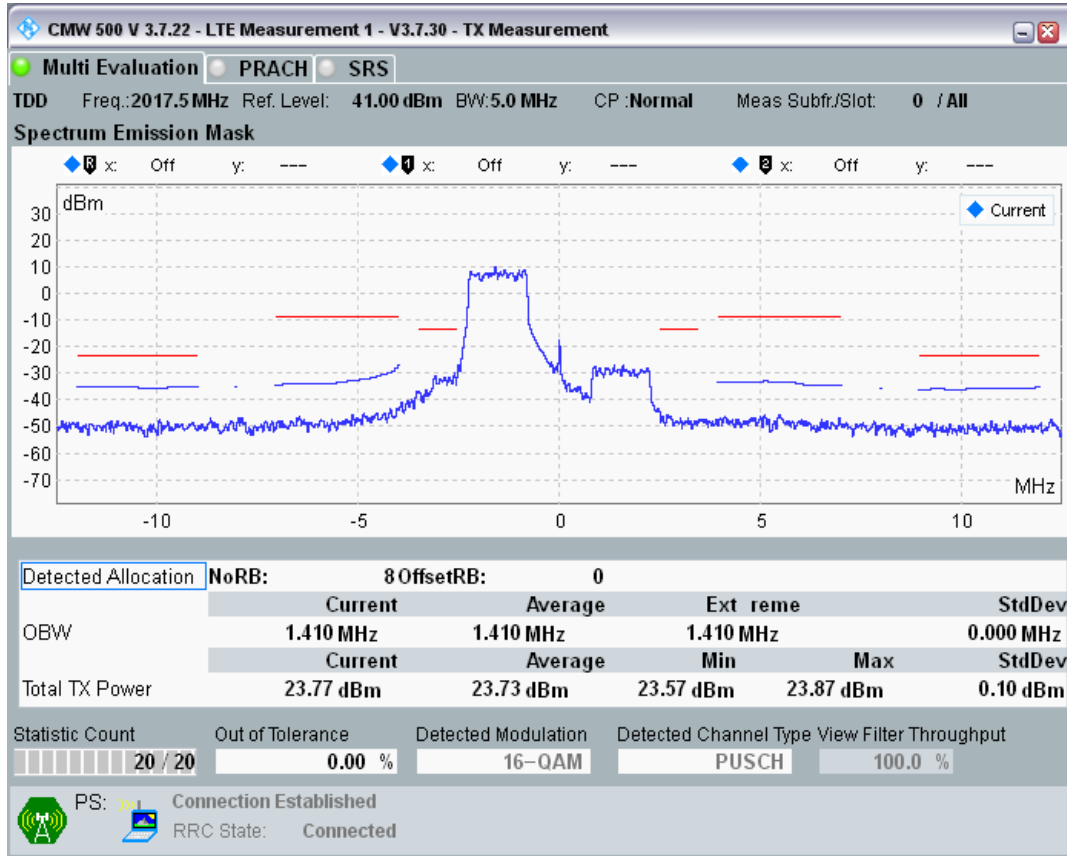

Band34 16QAM BW=5MHz Channel=36275 RB Size=8 Position=#0

Band34 16QAM BW=5MHz Channel=36275 RB Size=8 Position=#Max