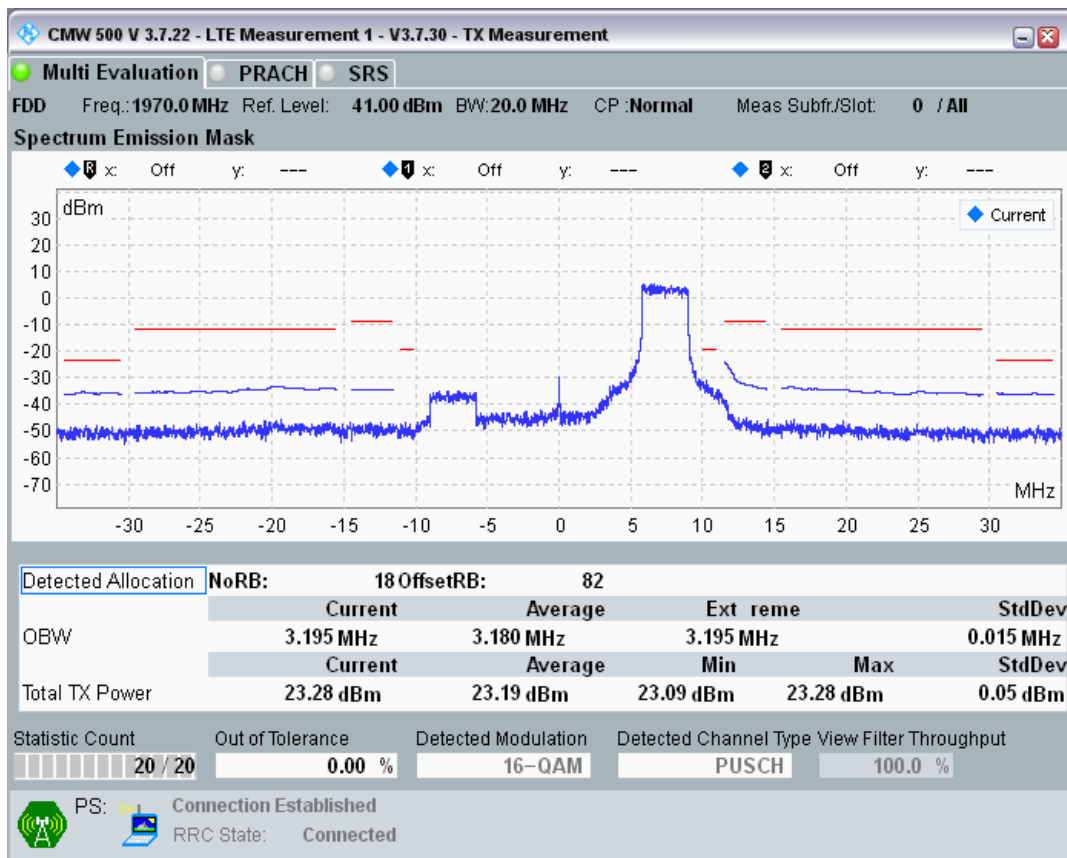

Band1 16QAM BW=20MHz Channel=18500 RB Size=18 Position=#Max

Band1 16QAM BW=5MHz Channel=18025 RB Size=25 Position=#0