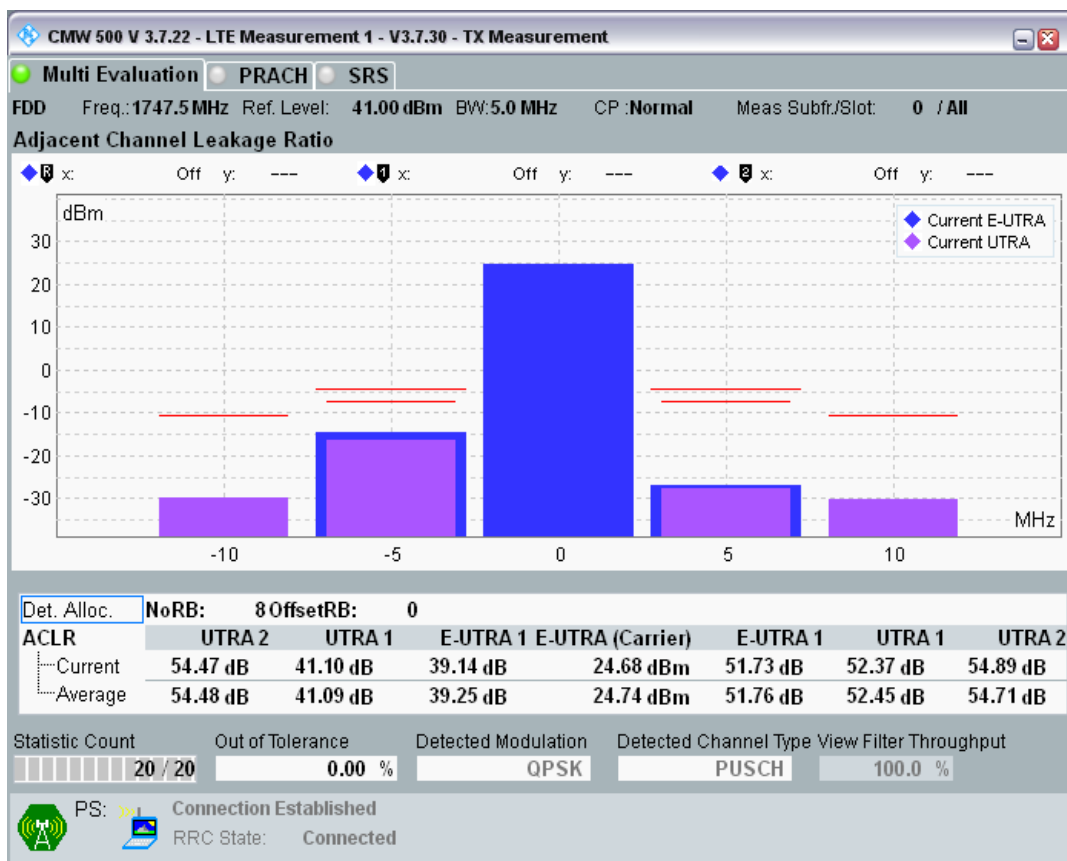

Band3 QPSK BW=5MHz Channel=19575 RB Size=8 Position=#0

Band3 QPSK BW=5MHz Channel=19575 RB Size=8 Position=#Max