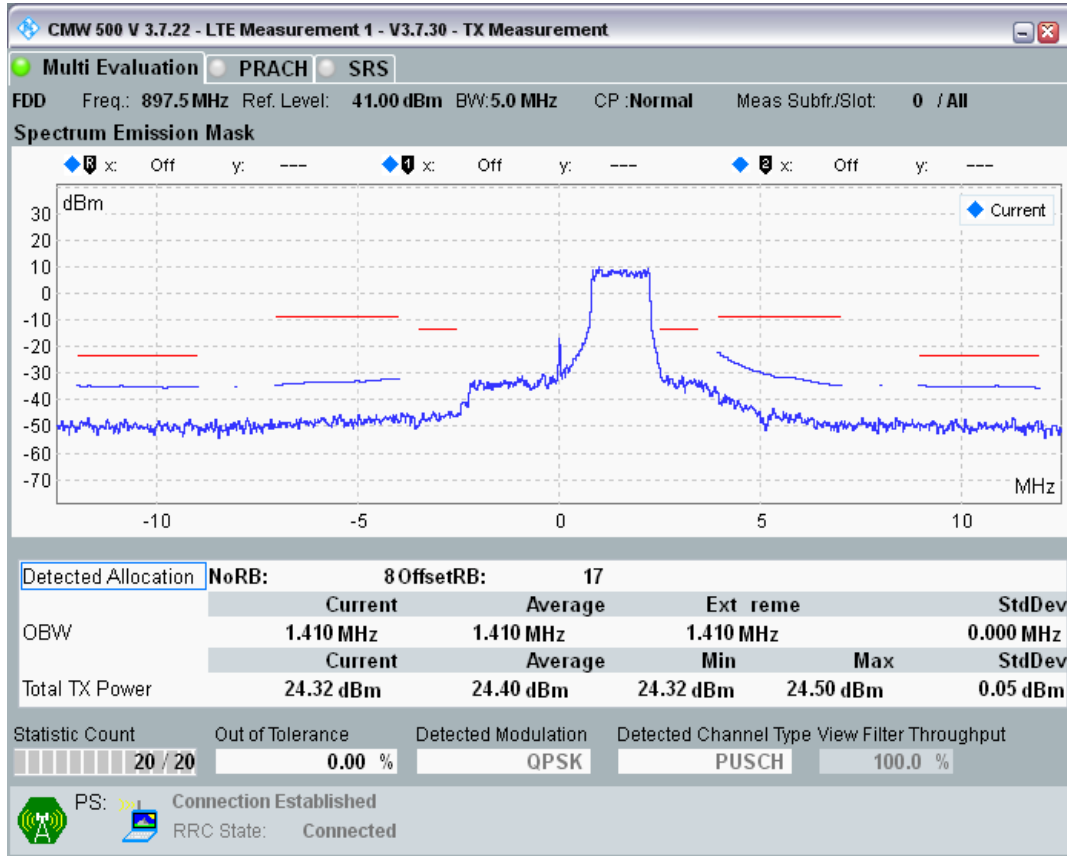

Band8 QPSK BW=5MHz Channel=21625 RB Size=8 Position=#Max

Band8 QPSK BW=5MHz Channel=21625 RB Size=25 Position=#0