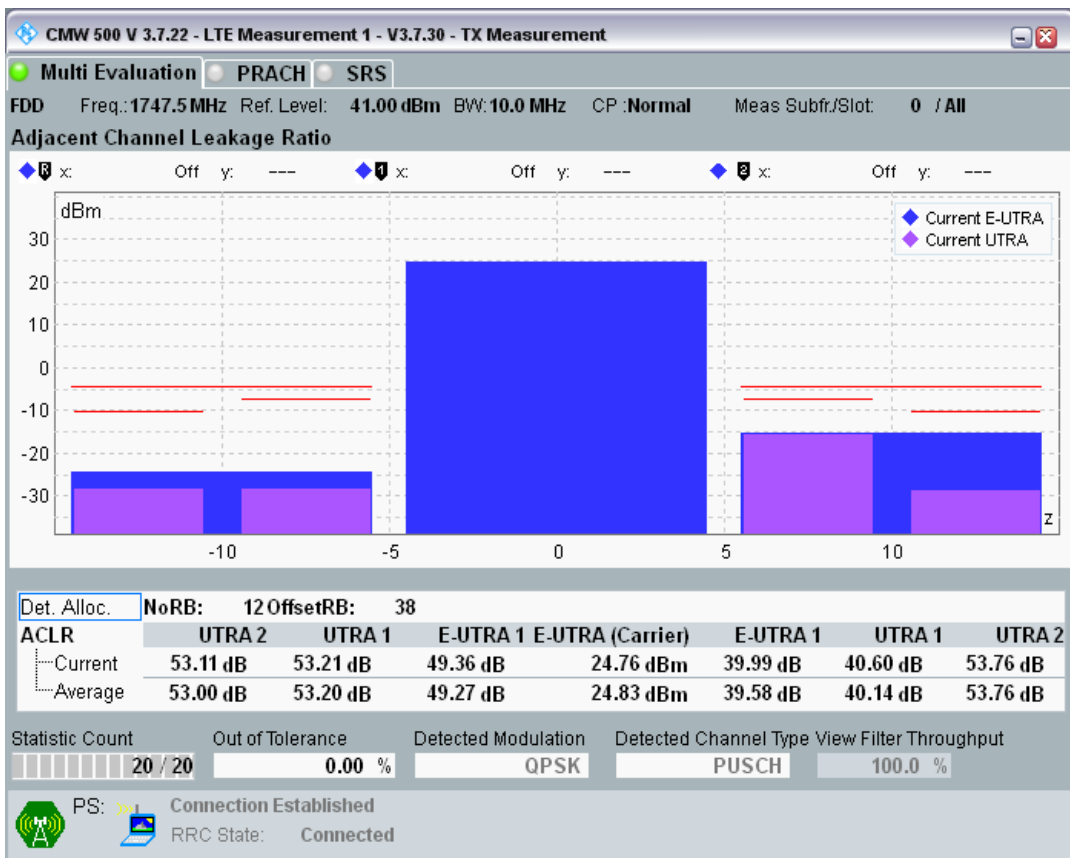

Band3 QPSK BW=10MHz Channel=19575 RB Size=50 Position=#0

Band3 16QAM BW=10MHz Channel=19575 RB Size=12 Position=#0

Band3 16QAM BW=10MHz Channel=19575 RB Size=12 Position=#Max

Band3 16QAM BW=10MHz Channel=19575 RB Size=50 Position=#0