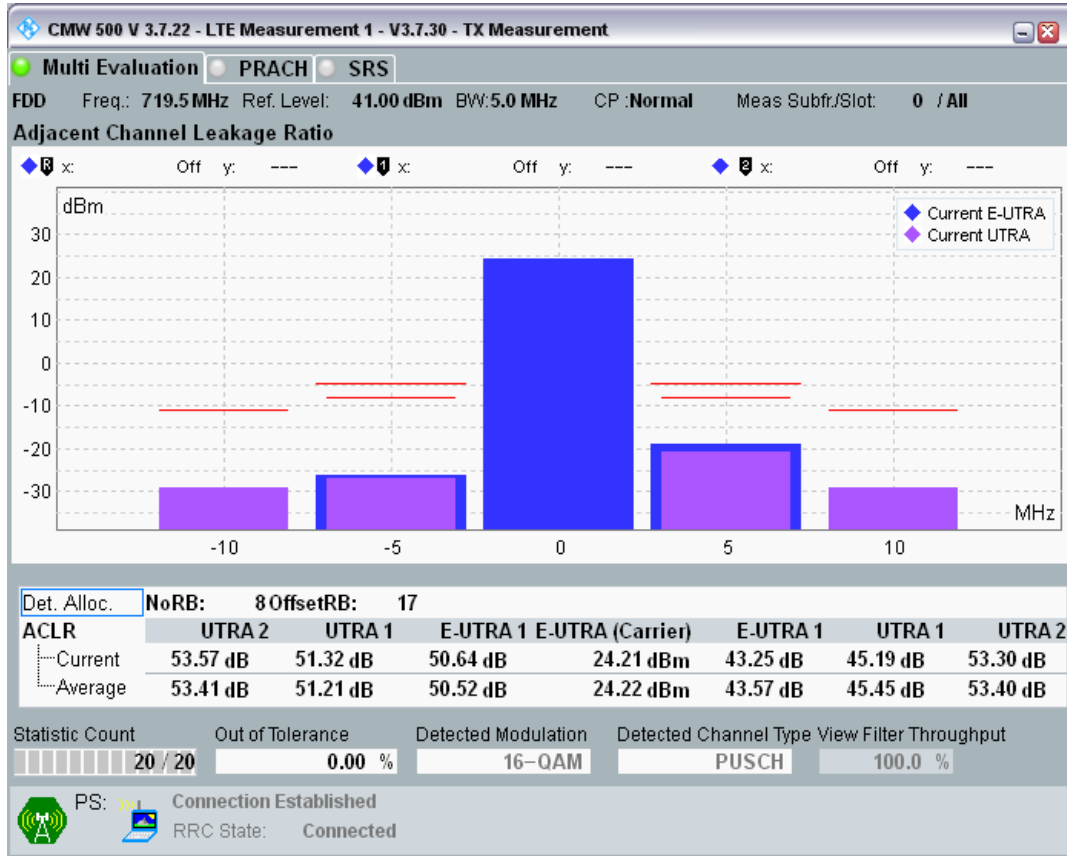

Band28 16QAM BW=5MHz Channel=27375 RB Size=8 Position=#Max

Band28 16QAM BW=5MHz Channel=27375 RB Size=25 Position=#0