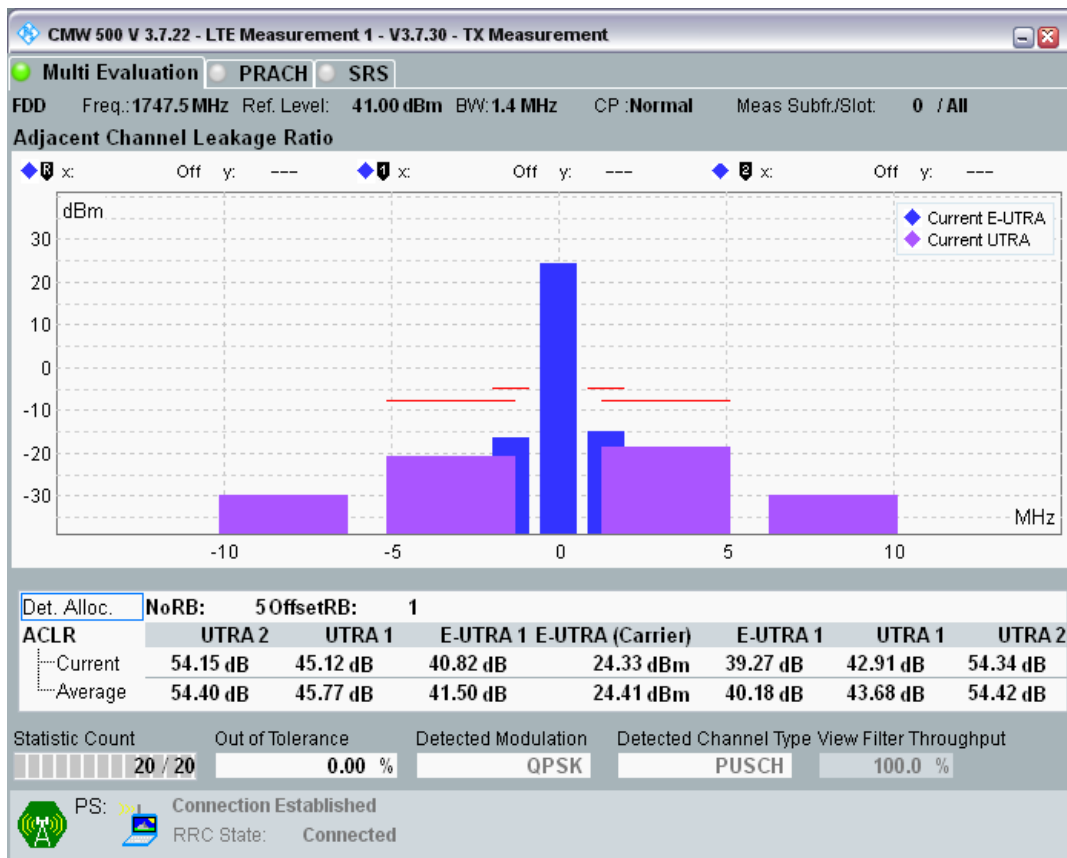

Band3 QPSK BW=1.4MHz Channel=19575 RB Size=6 Position=#0

Band3 16QAM BW=1.4MHz Channel=19575 RB Size=5 Position=#0

Band3 16QAM BW=1.4MHz Channel=19575 RB Size=5 Position=#Max

Band3 16QAM BW=1.4MHz Channel=19575 RB Size=6 Position=#0