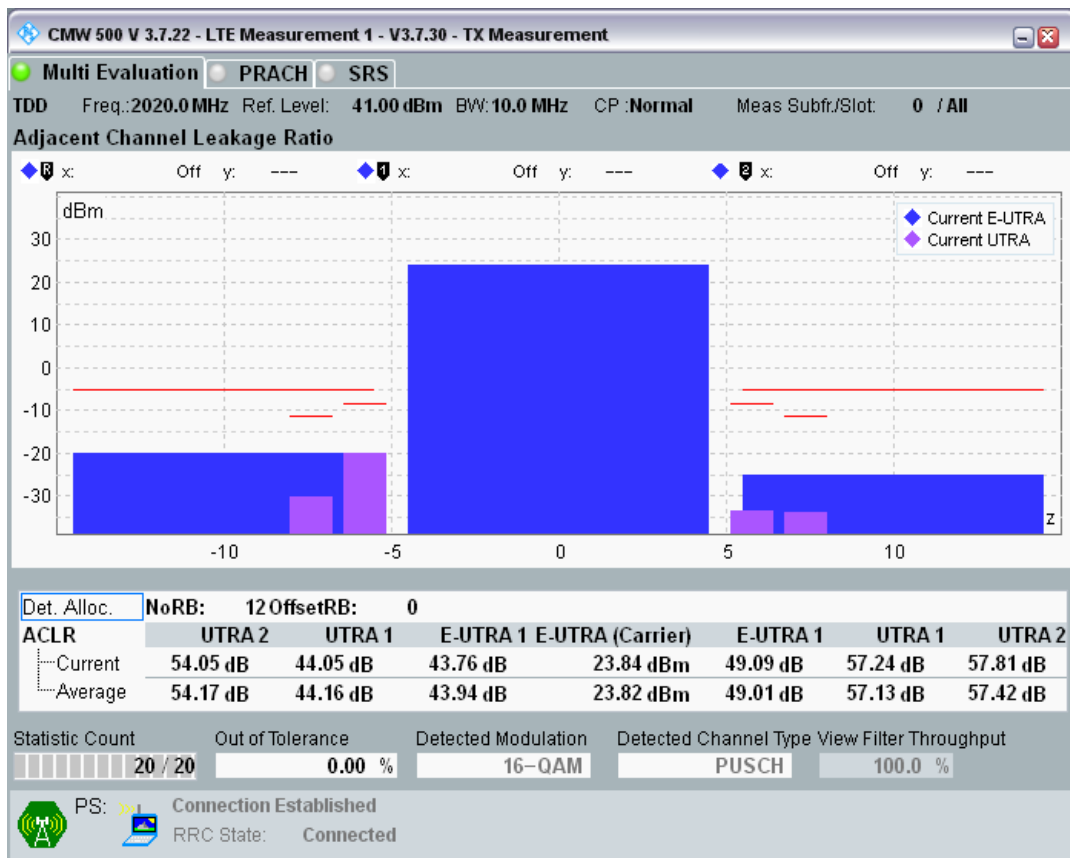

Band34 16QAM BW=10MHz Channel=36300 RB Size=12 Position=#0

Band34 16QAM BW=10MHz Channel=36300 RB Size=12 Position=#Max