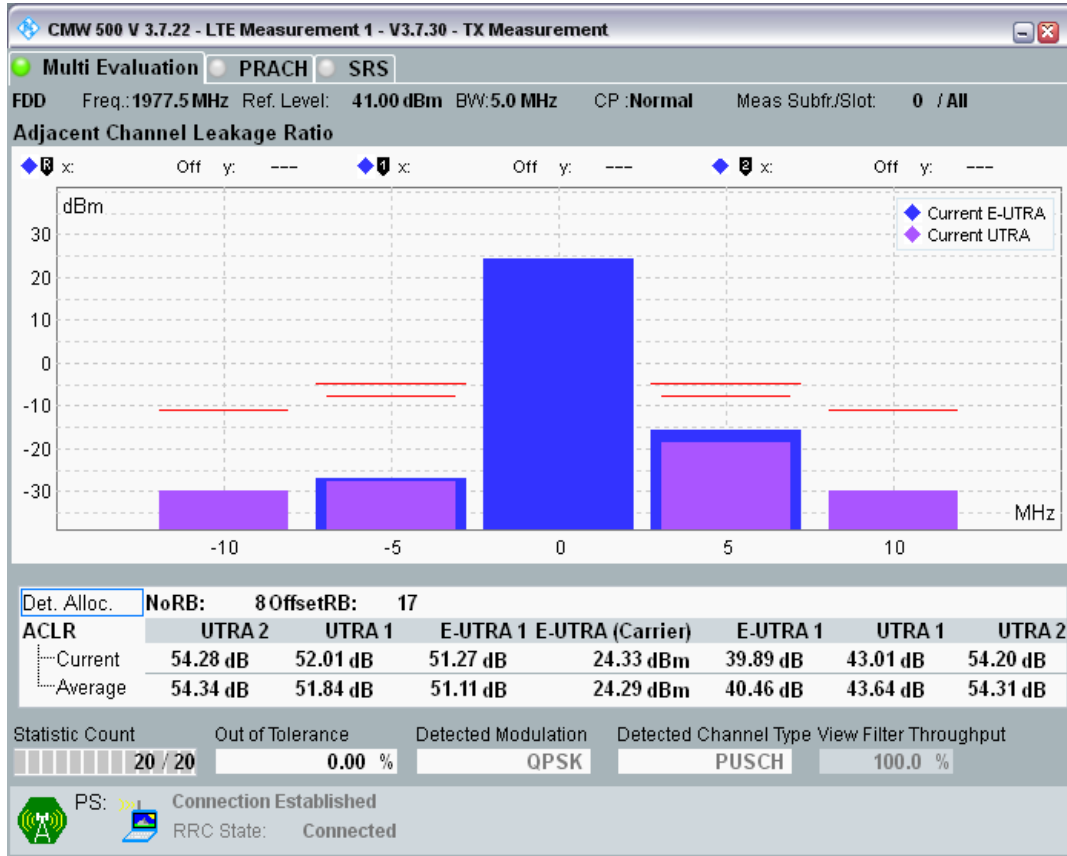

Band1 QPSK BW=5MHz Channel=18575 RB Size=8 Position=#Max

Band1 QPSK BW=5MHz Channel=18575 RB Size=8 Position=#0