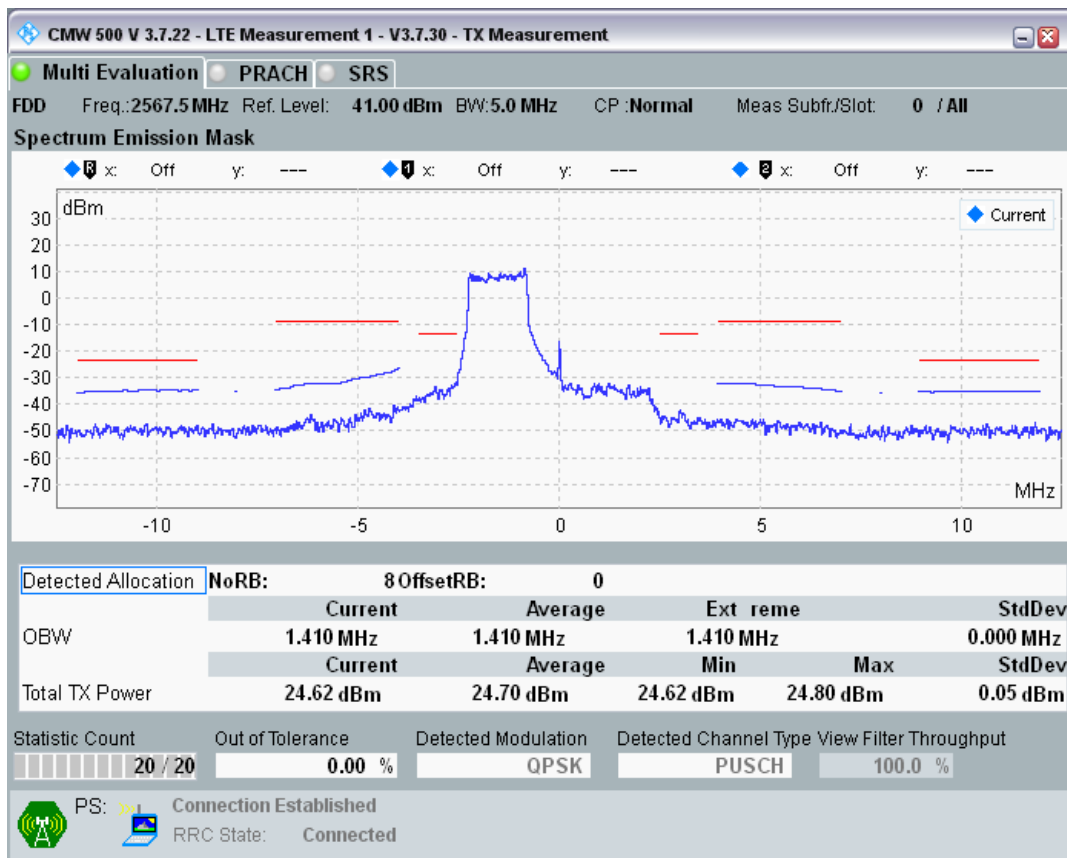

Band7 QPSK BW=5MHz Channel=21425 RB Size=8 Position=#0

Band7 QPSK BW=5MHz Channel=21425 RB Size=8 Position=#Max