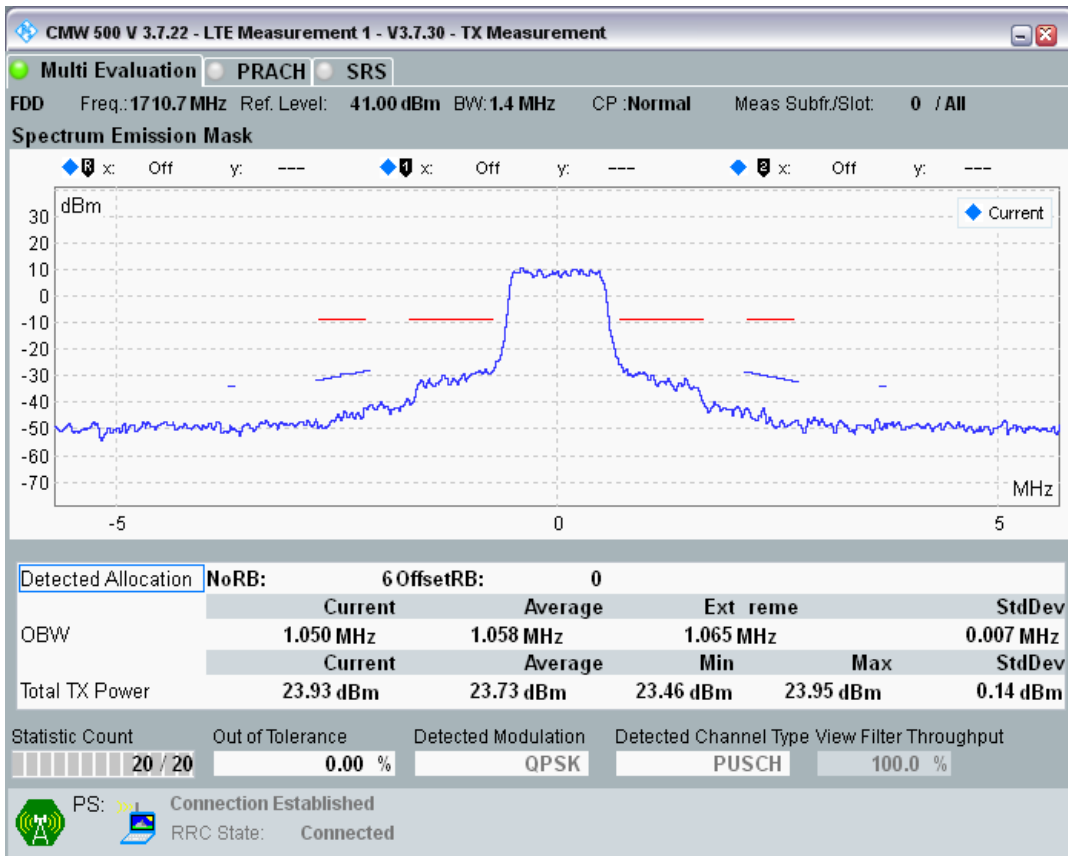

Band3 QPSK BW=1.4MHz Channel=19207 RB Size=6 Position=#0

Band3 16QAM BW=1.4MHz Channel=19207 RB Size=5 Position=#0