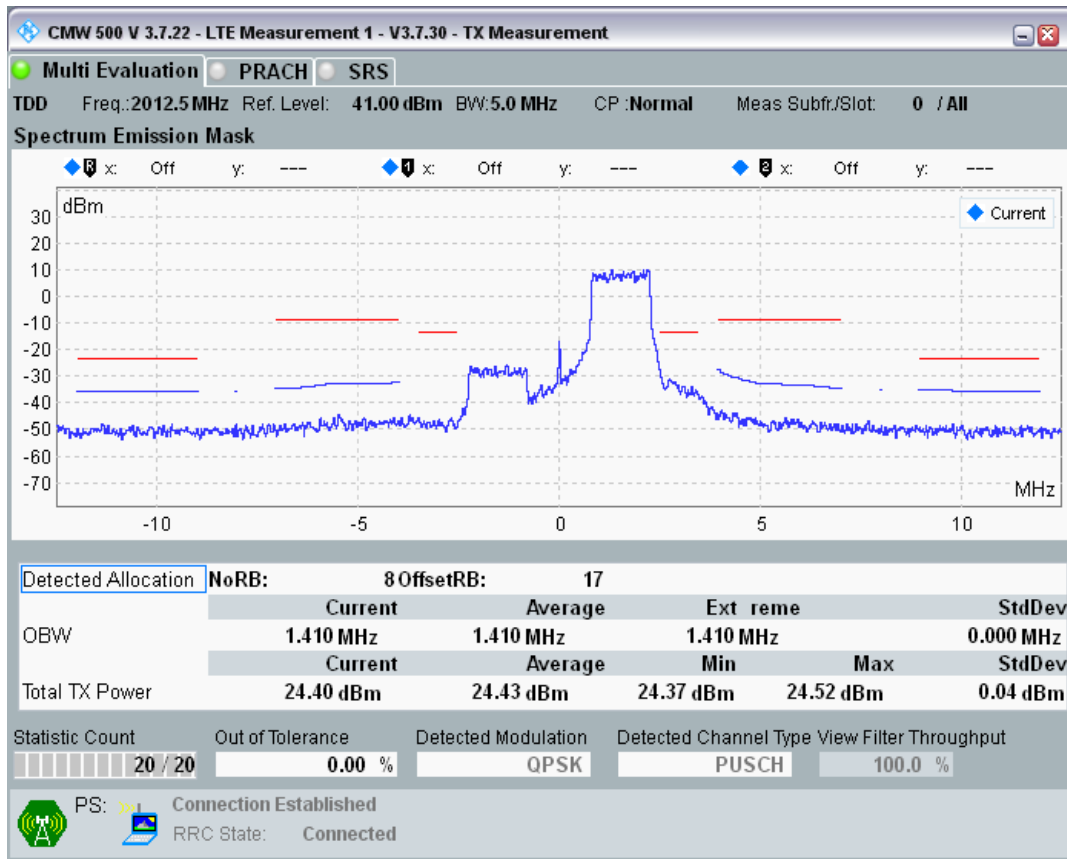

Band34 QPSK BW=5MHz Channel=36225 RB Size=8 Position=#Max

Band34 QPSK BW=5MHz Channel=36225 RB Size=25 Position=#0