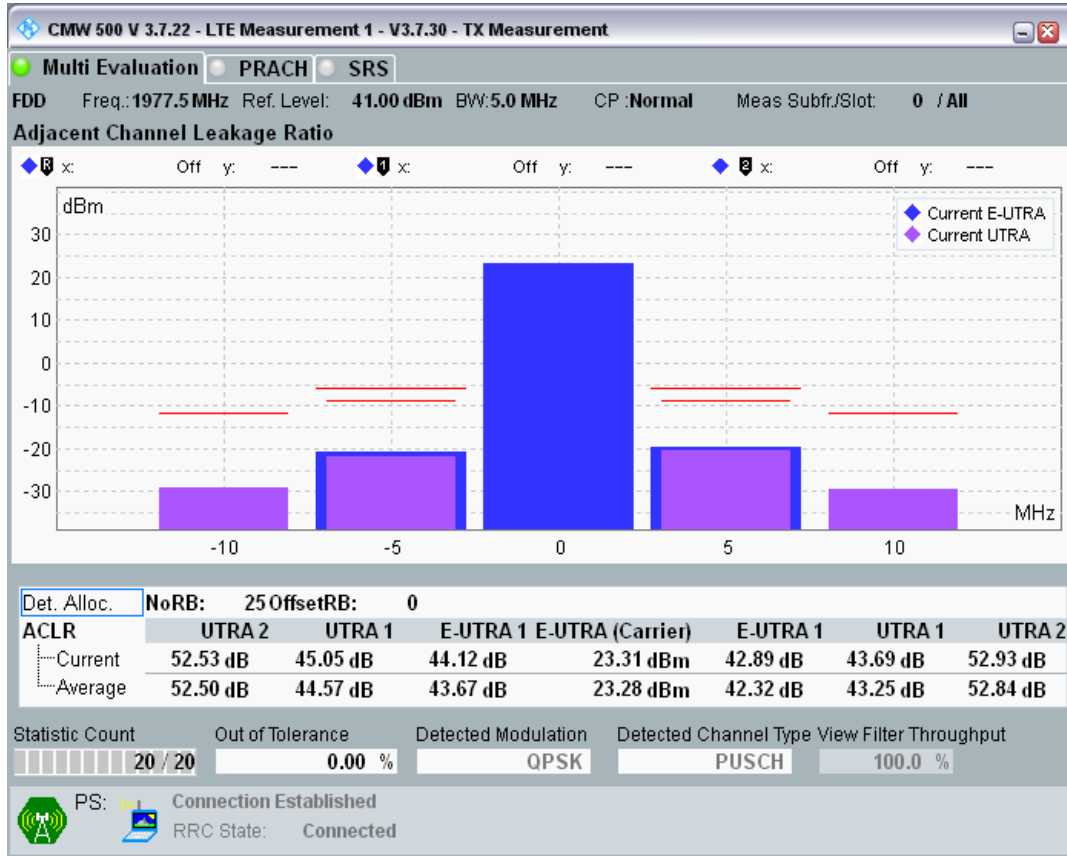

Band1 QPSK BW=5MHz Channel=18575 RB Size=25 Position=#0

Band1 QPSK BW=5MHz Channel=18300 RB Size=8 Position=#Max