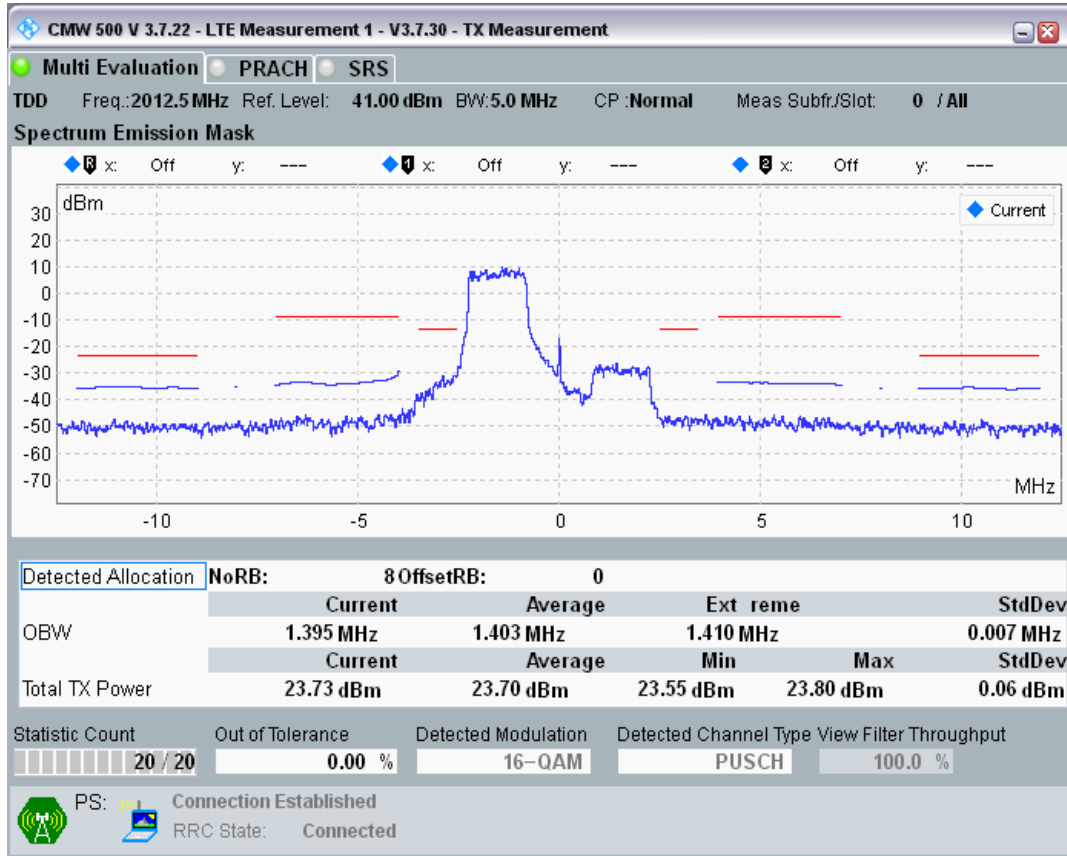

Band34 QPSK BW=5MHz Channel=36225 RB Size=8 Position=#0

Band34 QPSK BW=5MHz Channel=36225 RB Size=8 Position=#Max

Band34 QPSK BW=5MHz Channel=36225 RB Size=25 Position=#0

Band34 16QAM BW=5MHz Channel=36225 RB Size=8 Position=#0