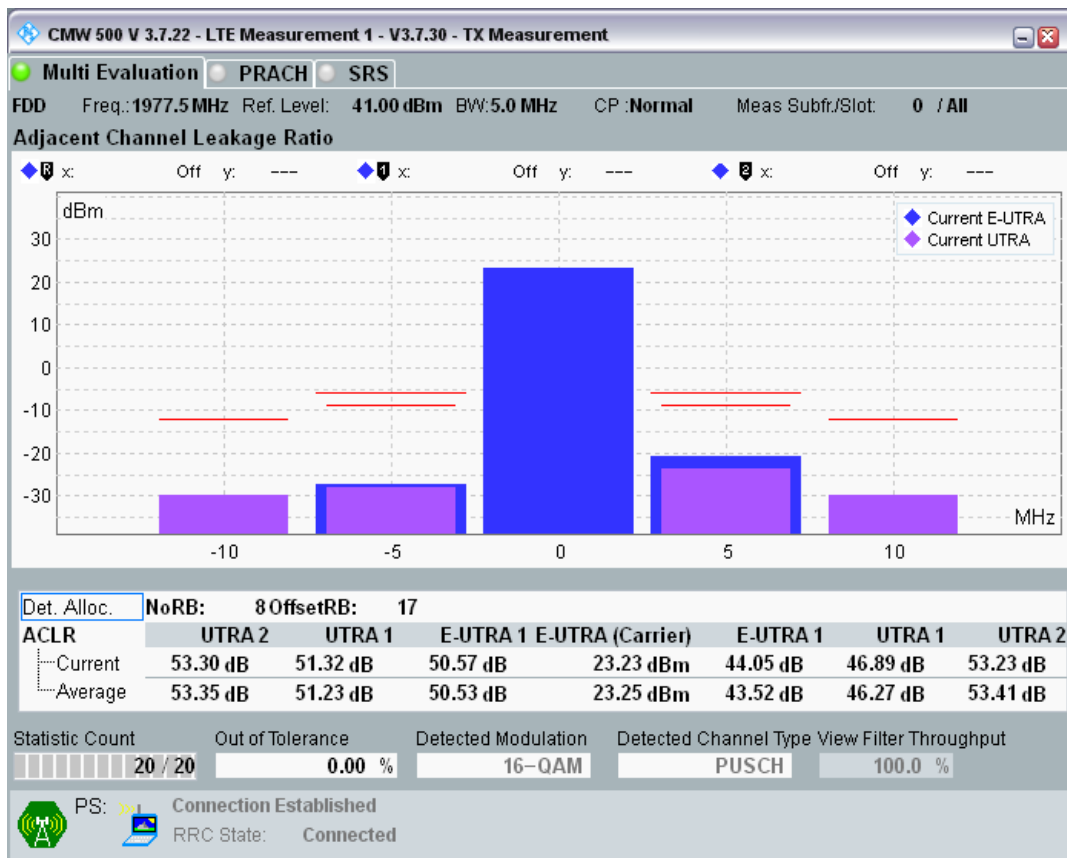

Band1 16QAM BW=5MHz Channel=18575 RB Size=8 Position=#Max

Band1 QPSK BW=10MHz Channel=18050 RB Size=12 Position=#0