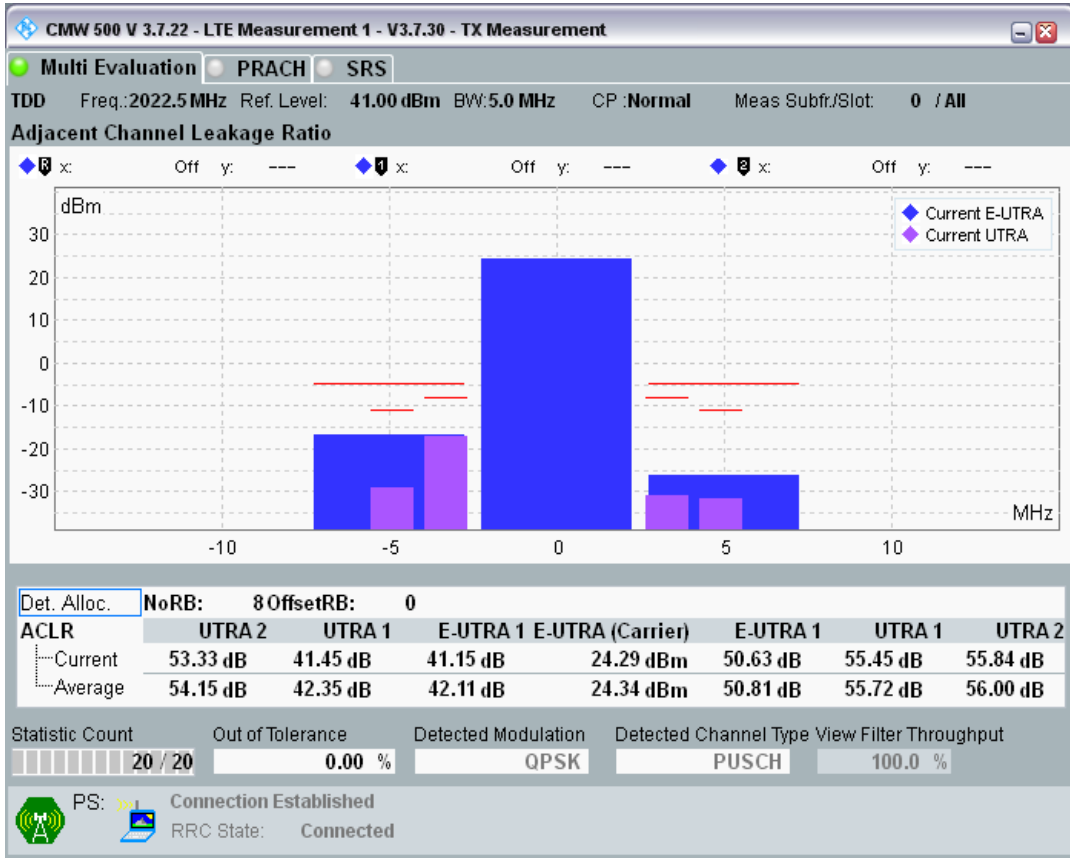

Band34 QPSK BW=5MHz Channel=36325 RB Size=8 Position=#0

Band34 QPSK BW=5MHz Channel=36325 RB Size=8 Position=#Max