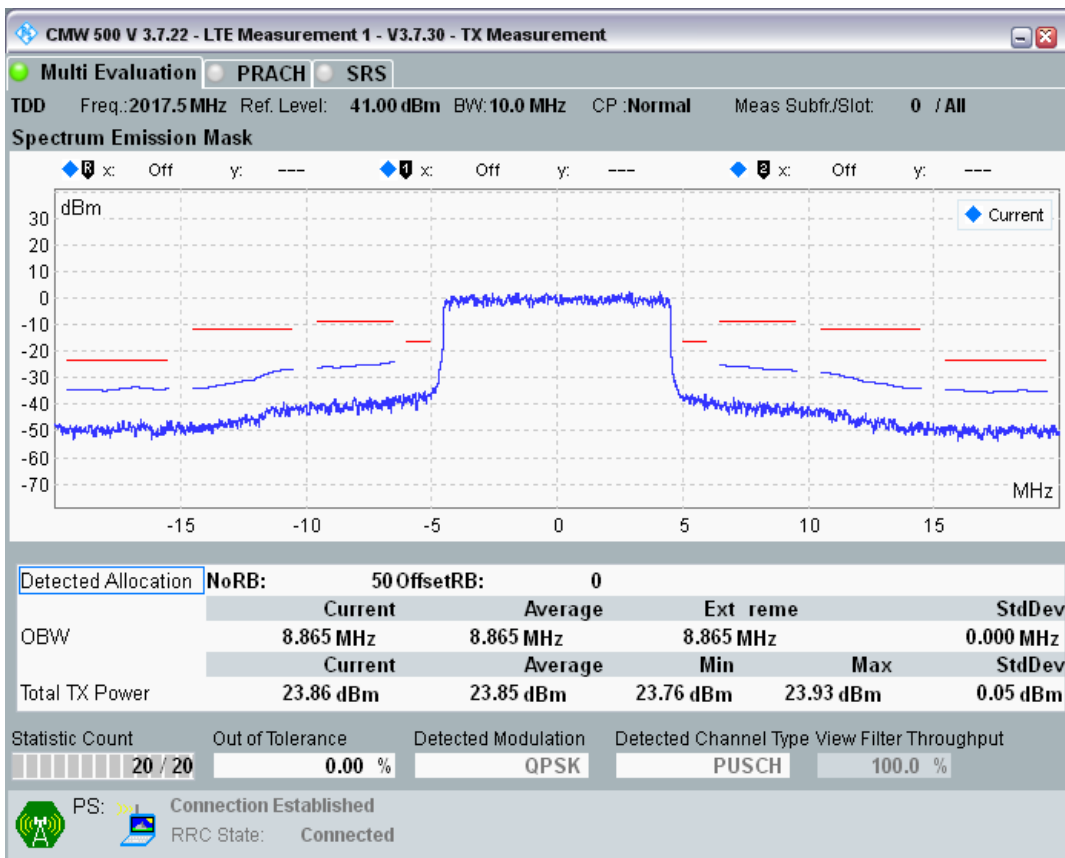

Band34 QPSK BW=10MHz Channel=36275 RB Size=50 Position=#0

Band34 16QAM BW=10MHz Channel=36275 RB Size=12 Position=#0