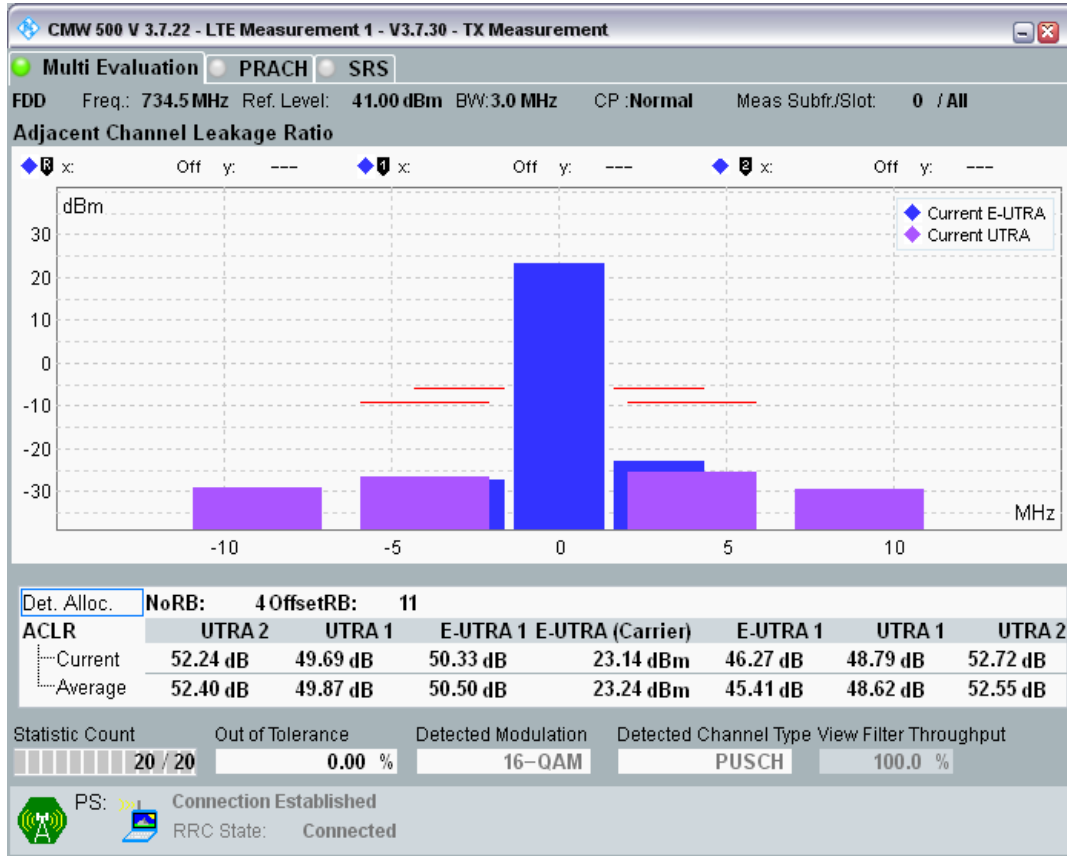

Band28 16QAM BW=3MHz Channel=27525 RB Size=4 Position=#Max

Band28 16QAM BW=3MHz Channel=27525 RB Size=15 Position=#0