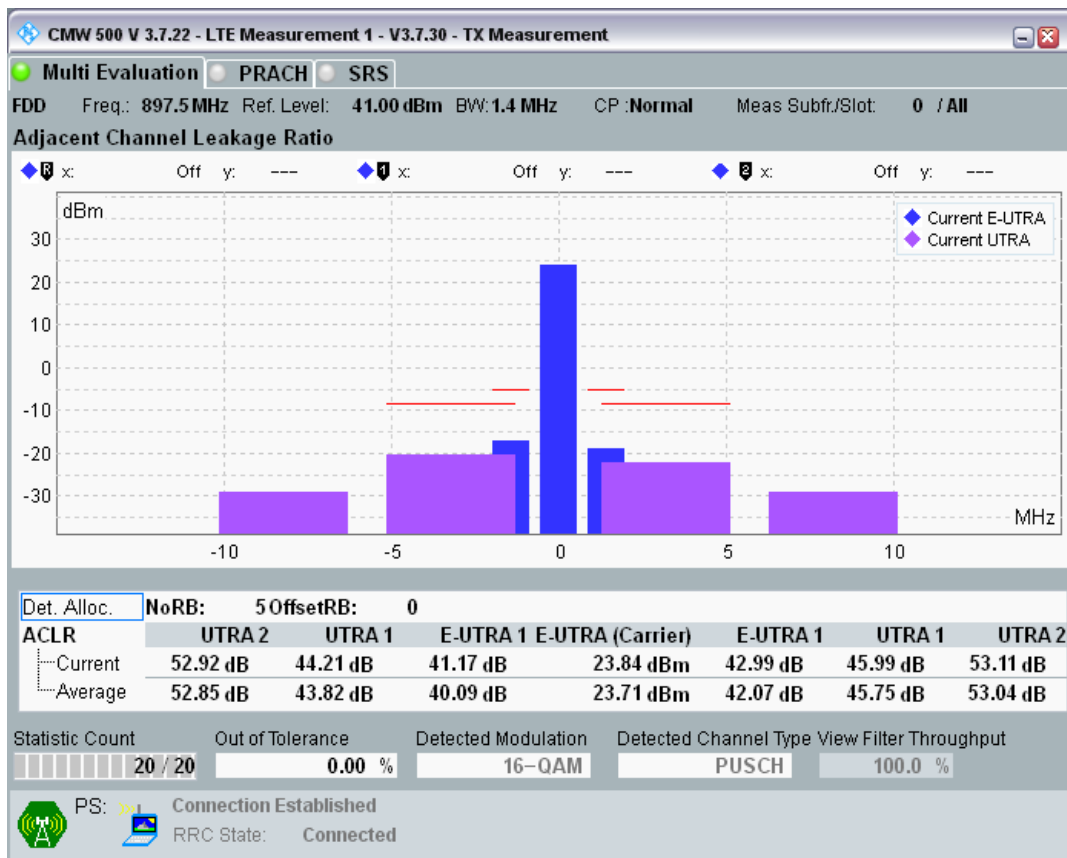

Band8 16QAM BW=1.4MHz Channel=21625 RB Size=5 Position=#0

Band8 16QAM BW=1.4MHz Channel=21625 RB Size=5 Position=#Max