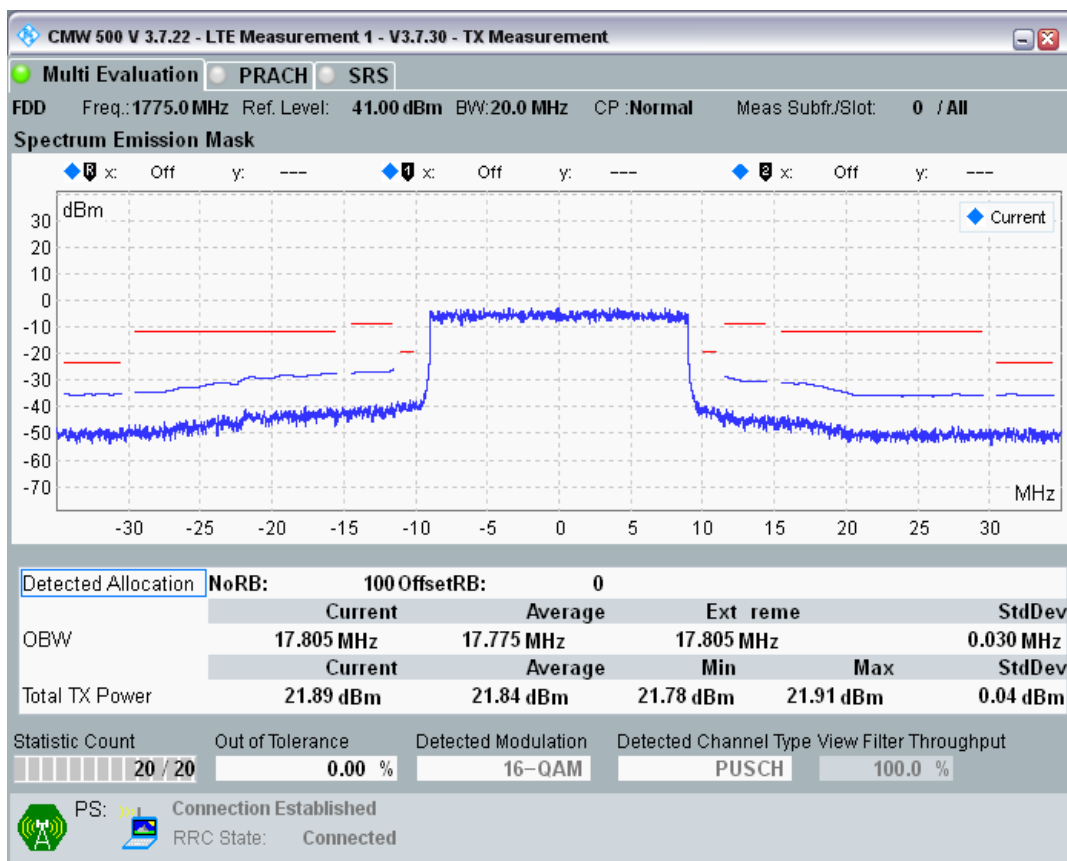

Band3 QPSK BW=20MHz Channel=19850 RB Size=100 Position=#0

Band3 16QAM BW=20MHz Channel=19850 RB Size=18 Position=#0

Band3 16QAM BW=20MHz Channel=19850 RB Size=18 Position=#Max

Band3 16QAM BW=20MHz Channel=19850 RB Size=100 Position=#0