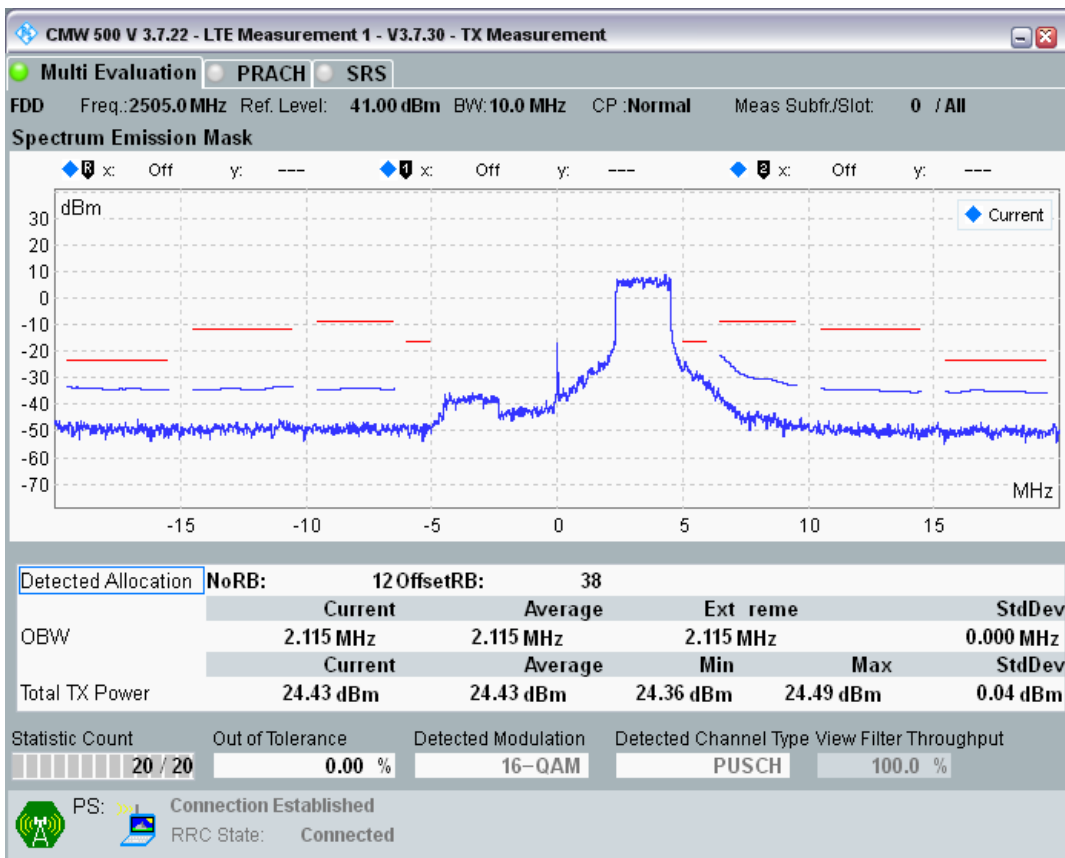

Band7 16QAM BW=10MHz Channel=20800 RB Size=12 Position=#Max

Band7 16QAM BW=10MHz Channel=20800 RB Size=50 Position=#0