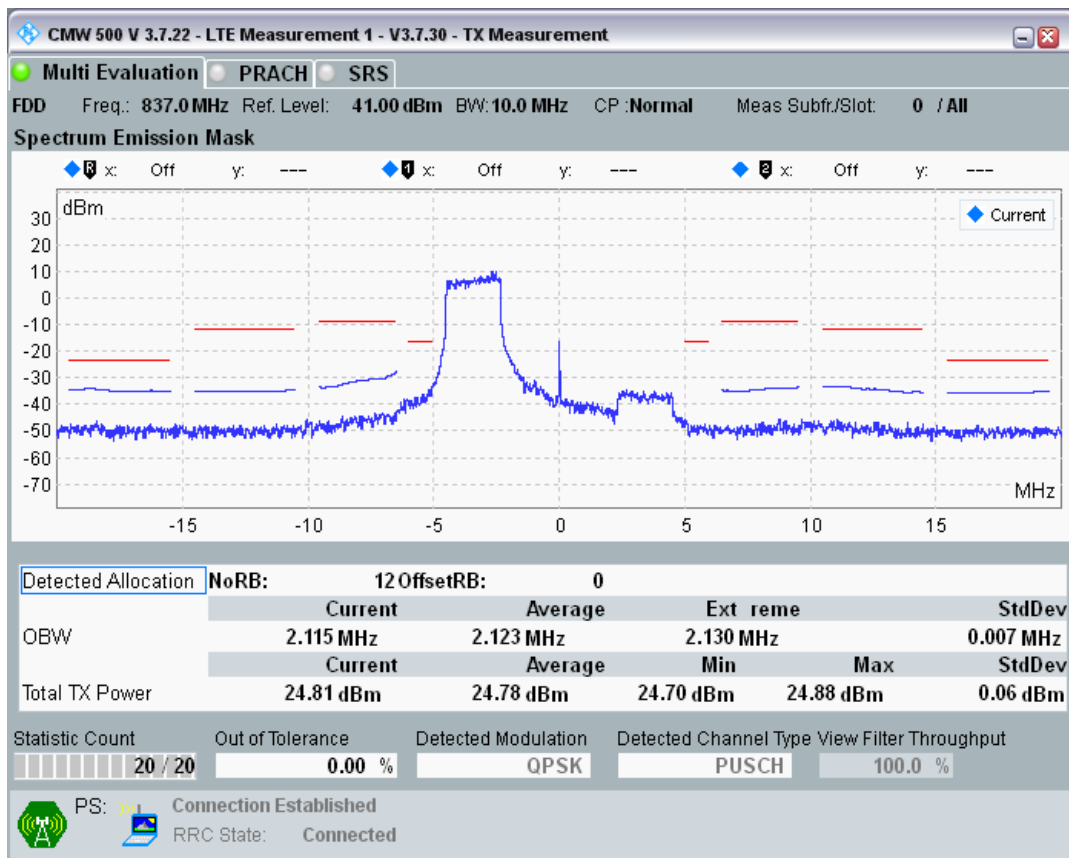

Band20 QPSK BW=10MHz Channel=24200 RB Size=12 Position=#0

Band20 QPSK BW=10MHz Channel=24200 RB Size=12 Position=#Max