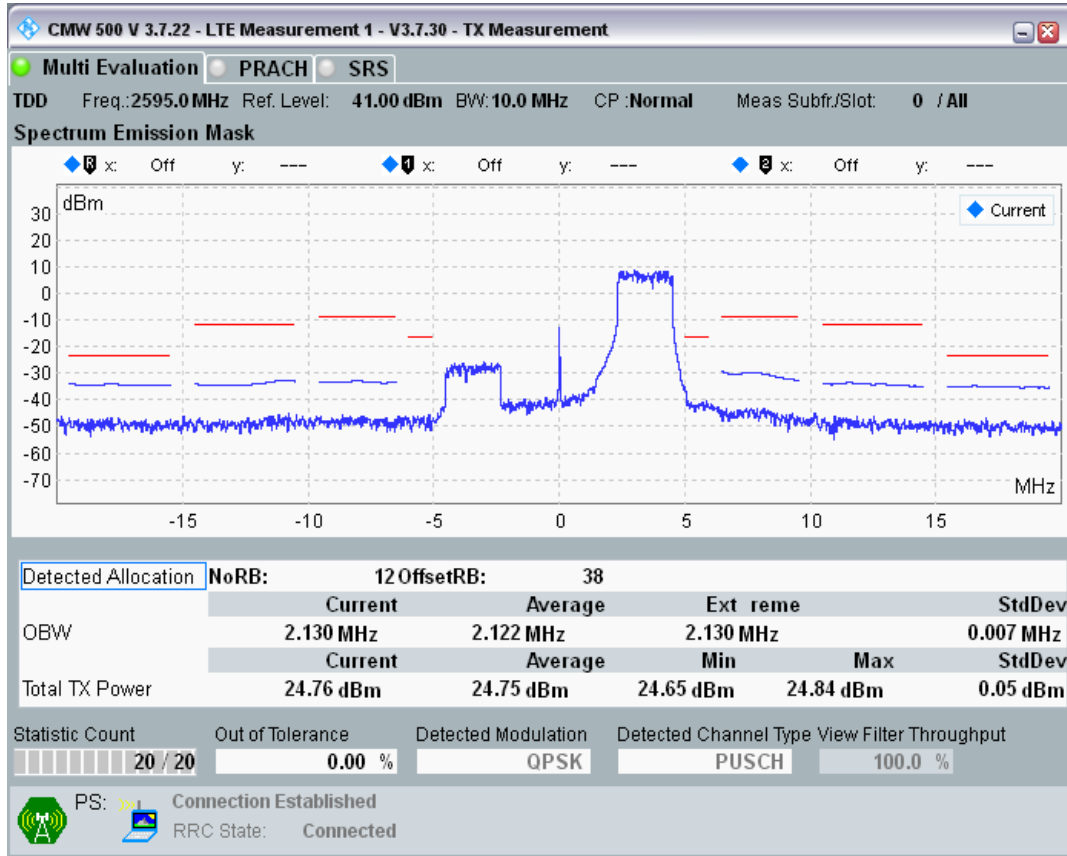

Band38 16QAM BW=10MHz Channel=37800 RB Size=12 Position=#Max

Band38 16QAM BW=10MHz Channel=37800 RB Size=50 Position=#0

Band38 QPSK BW=10MHz Channel=38000 RB Size=12 Position=#0

Band38 QPSK BW=10MHz Channel=38000 RB Size=12 Position=#Max