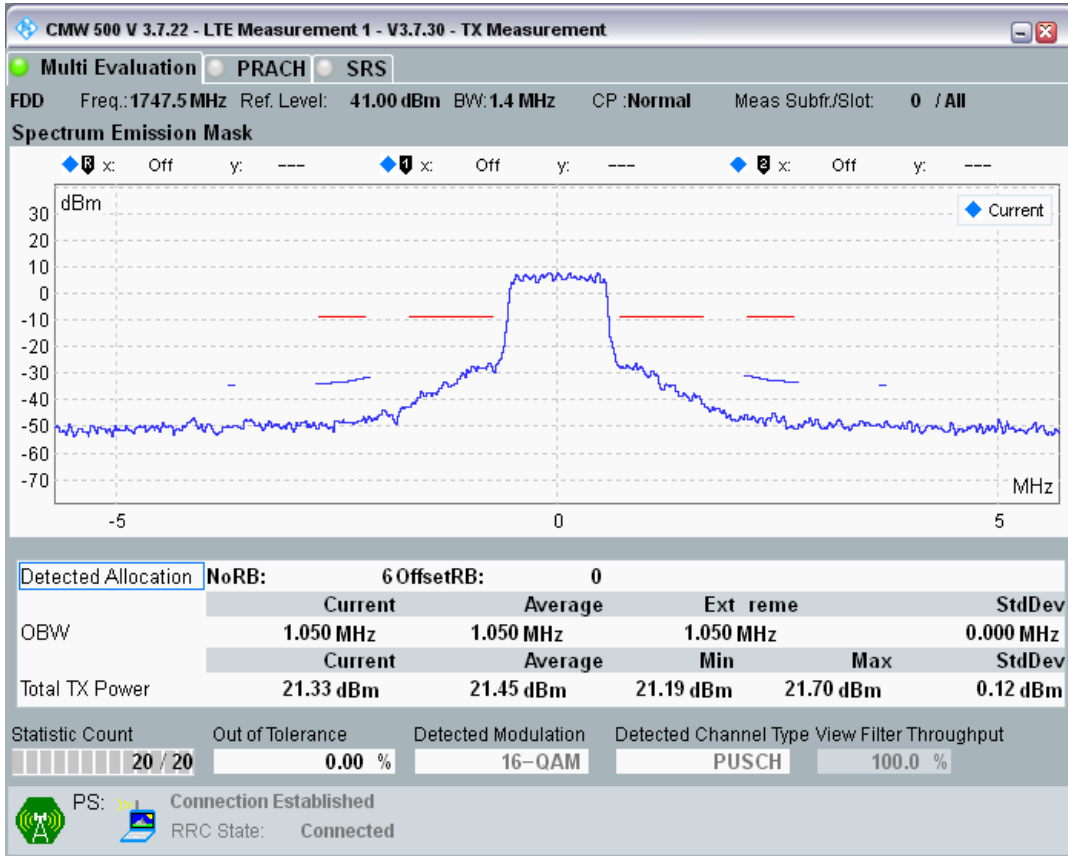

Band3 QPSK BW=1.4MHz Channel=19575 RB Size=6 Position=#0

Band3 16QAM BW=1.4MHz Channel=19575 RB Size=5 Position=#0

Band3 16QAM BW=1.4MHz Channel=19575 RB Size=5 Position=#Max

Band3 16QAM BW=1.4MHz Channel=19575 RB Size=6 Position=#0