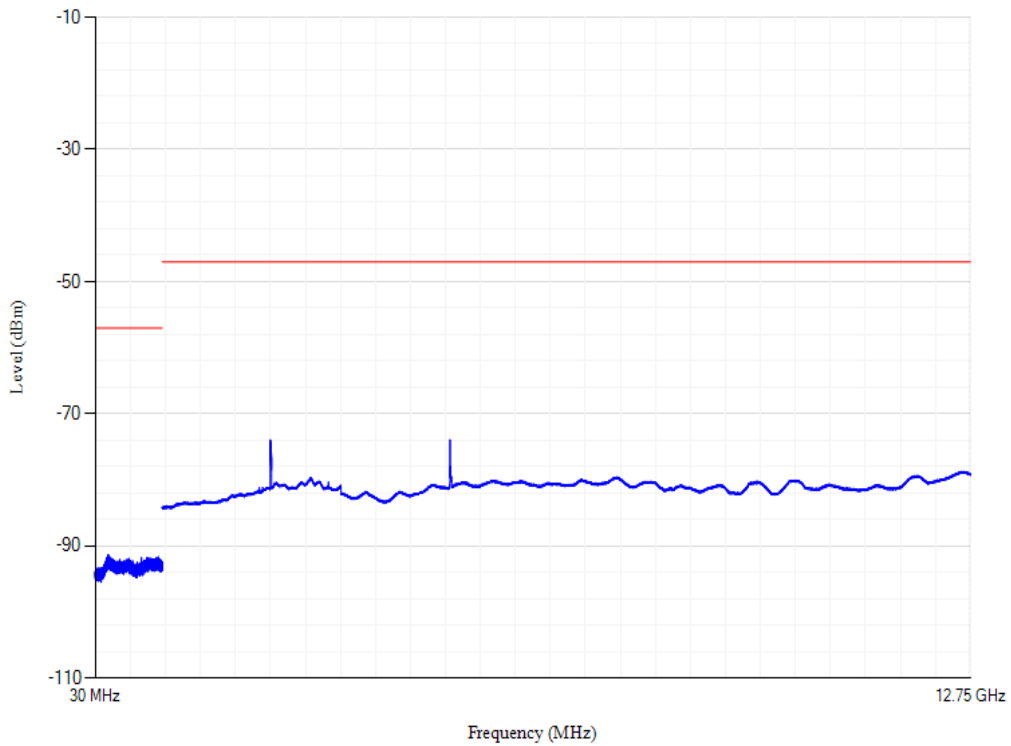

Conducted spurious emissions