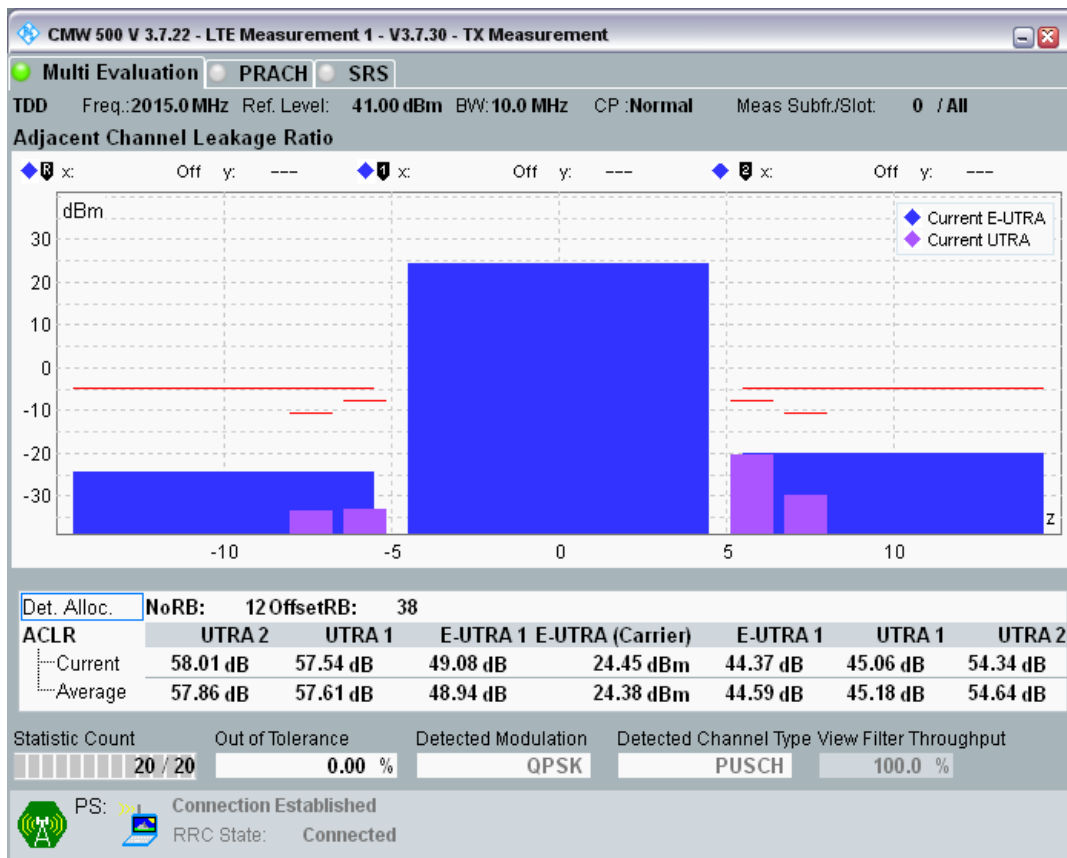

Band34 16QAM BW=5MHz Channel=36325 RB Size=8 Position=#Max

Band34 16QAM BW=5MHz Channel=36325 RB Size=25 Position=#0

Band34 QPSK BW=10MHz Channel=36250 RB Size=12 Position=#0

Band34 QPSK BW=10MHz Channel=36250 RB Size=12 Position=#Max