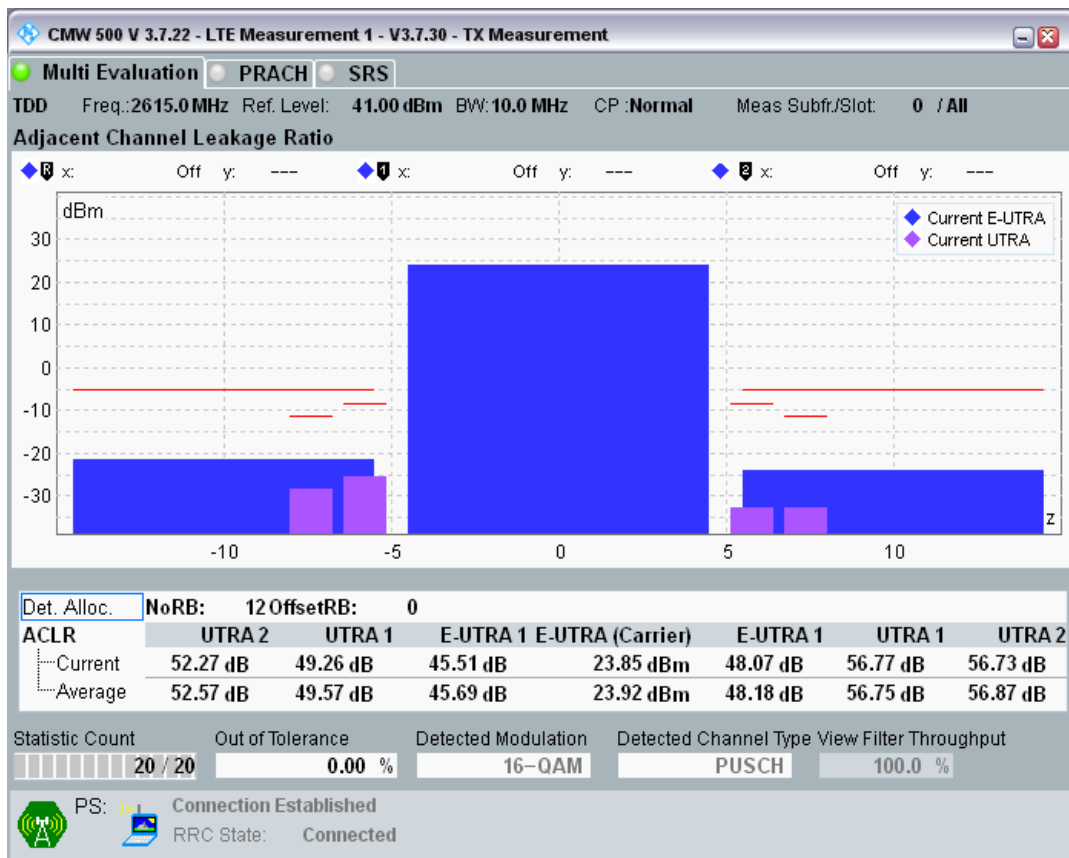

Band38 QPSK BW=10MHz Channel=38200 RB Size=12 Position=#0

Band38 QPSK BW=10MHz Channel=38200 RB Size=12 Position=#Max

Band38 QPSK BW=10MHz Channel=38200 RB Size=50 Position=#0

Band38 16QAM BW=10MHz Channel=38200 RB Size=12 Position=#0