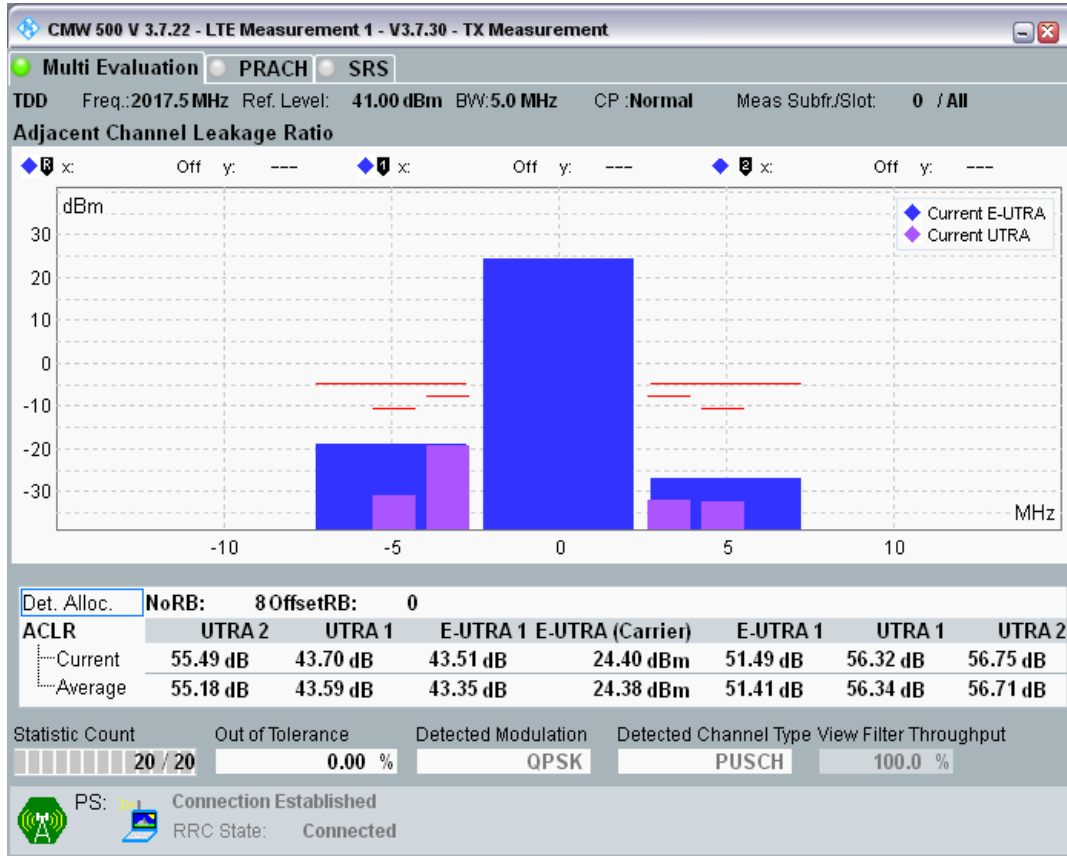

Band34 QPSK BW=5MHz Channel=36275 RB Size=8 Position=#0

Band34 QPSK BW=5MHz Channel=36275 RB Size=8 Position=#Max