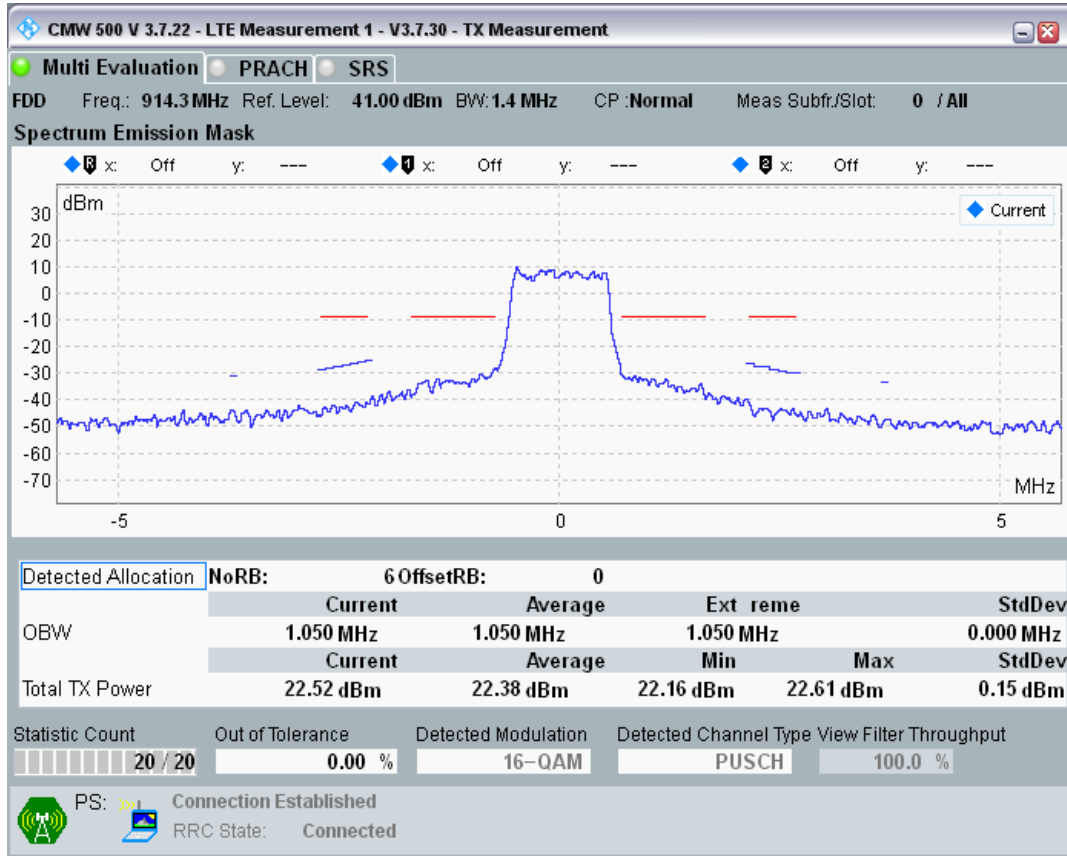

Band8 16QAM BW=1.4MHz Channel=21793 RB Size=6 Position=#0

Band8 QPSK BW=5MHz Channel=21475 RB Size=8 Position=#0