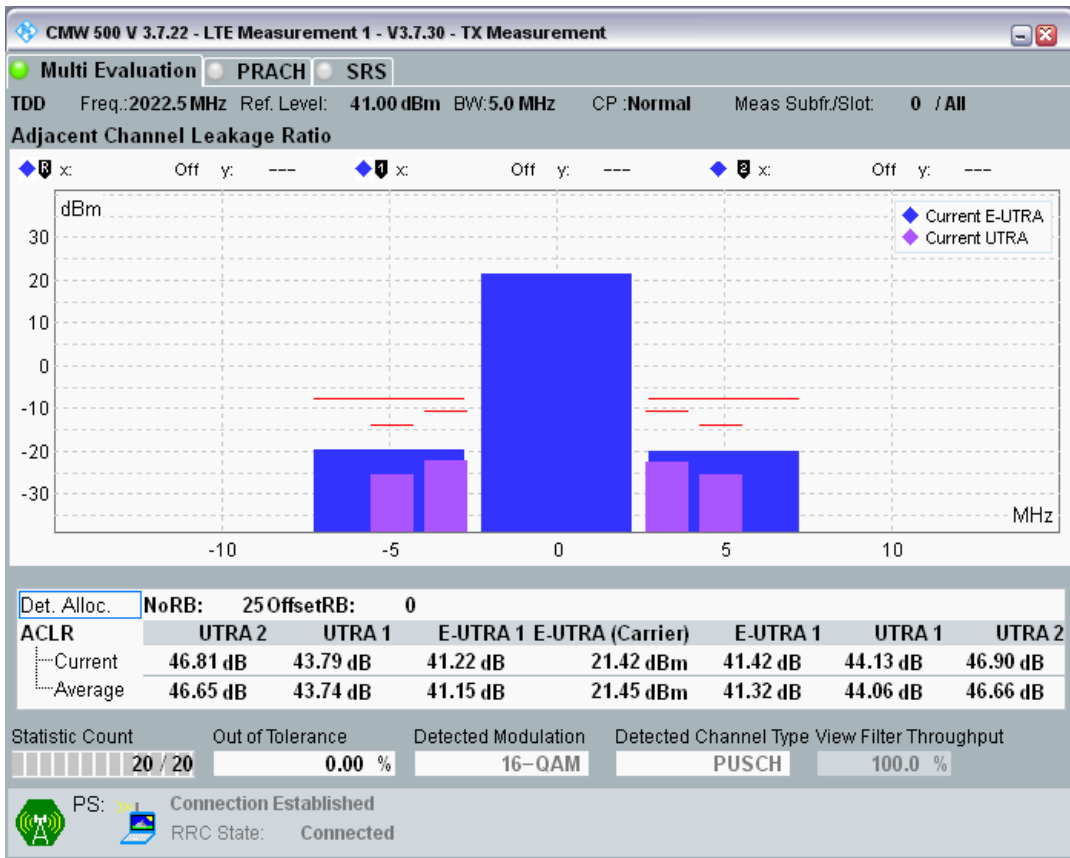

Band34 16QAM BW=5MHz Channel=36325 RB Size=25 Position=#0

Band34 QPSK BW=10MHz Channel=36250 RB Size=12 Position=#0