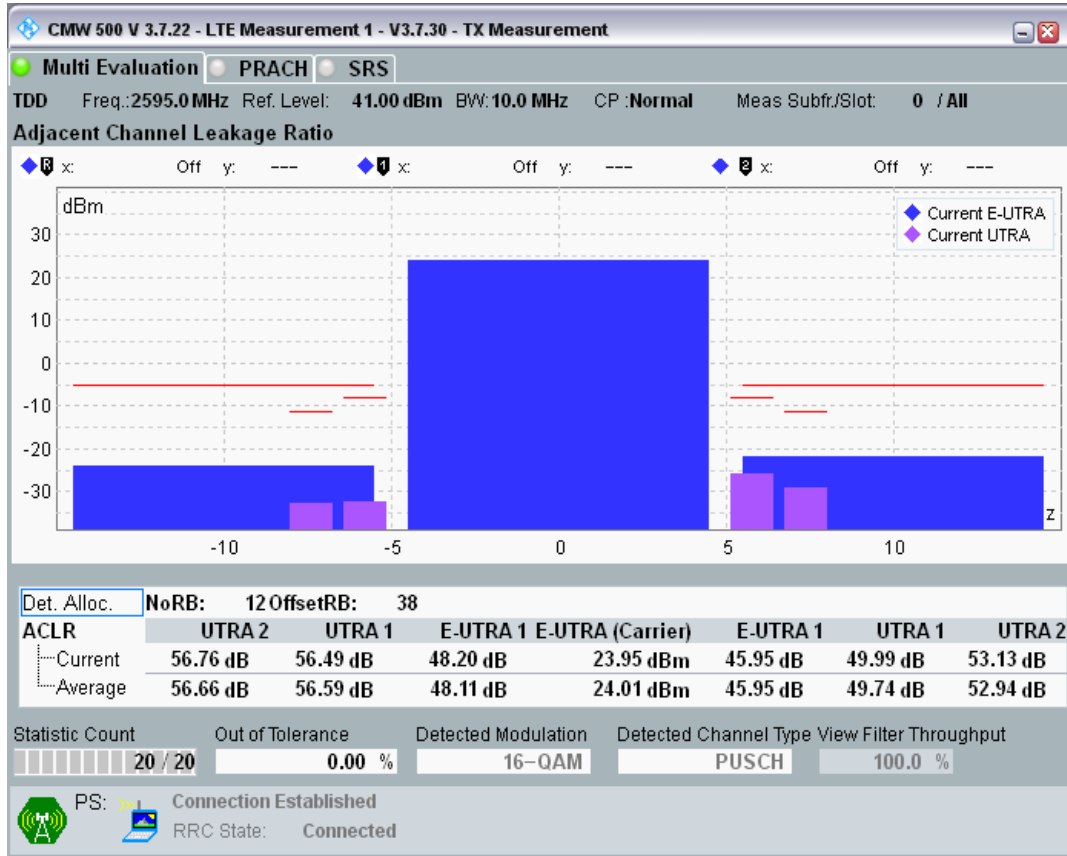

Band38 16QAM BW=10MHz Channel=38000 RB Size=12 Position=#Max

Band38 16QAM BW=10MHz Channel=38000 RB Size=50 Position=#0