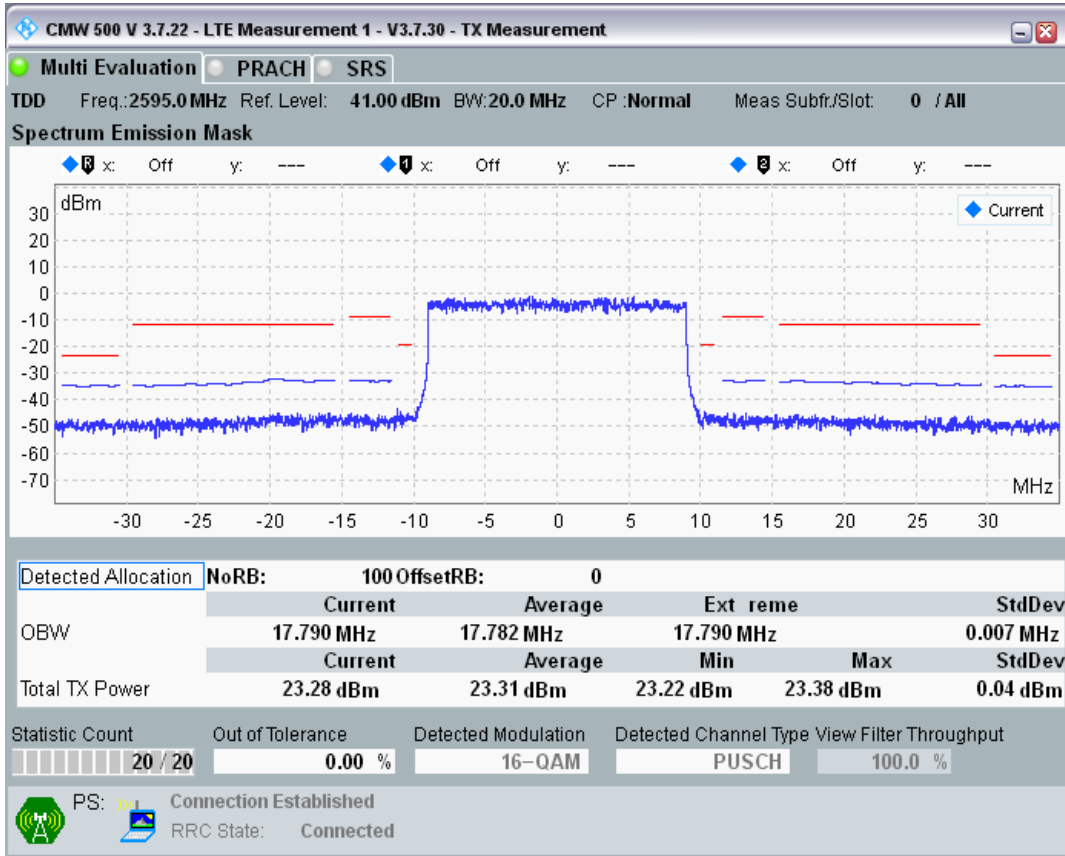

Band38 16QAM BW=20MHz Channel=38000 RB Size=100 Position=#0

Band38 QPSK BW=20MHz Channel=38150 RB Size=18 Position=#0