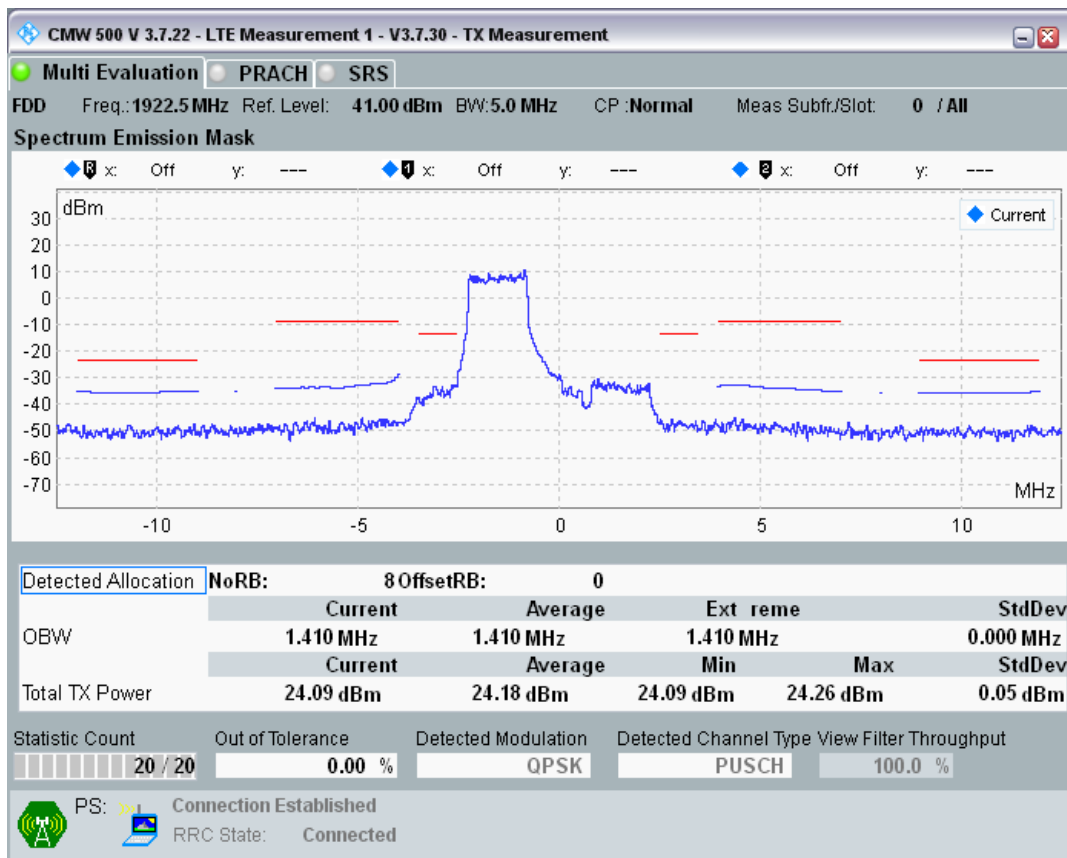

Band1 QPSK BW=5MHz Channel=18025 RB Size=8 Position=#0

Band1 QPSK BW=5MHz Channel=18025 RB Size=25 Position=#0