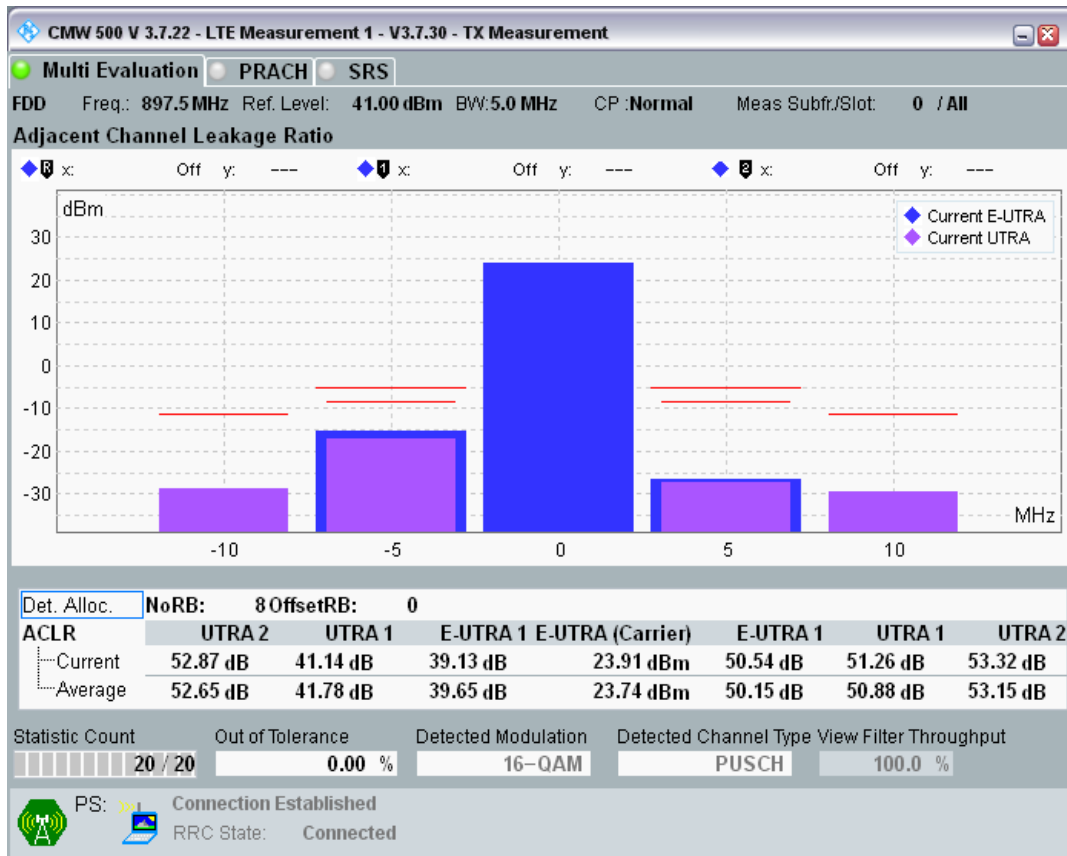

Band8 QPSK BW=5MHz Channel=21625 RB Size=8 Position=#0

Band8 QPSK BW=5MHz Channel=21625 RB Size=8 Position=#Max

Band8 QPSK BW=5MHz Channel=21625 RB Size=25 Position=#0

Band8 16QAM BW=5MHz Channel=21625 RB Size=8 Position=#0