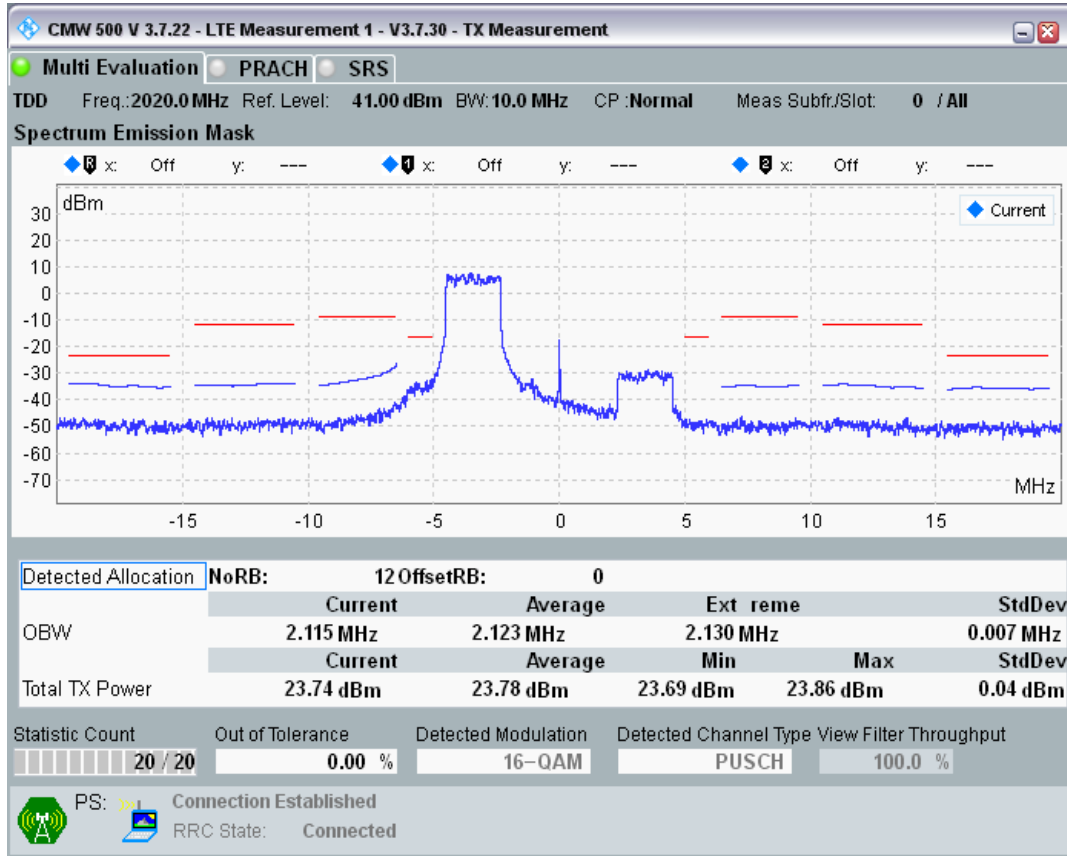

Band34 16QAM BW=10MHz Channel=36300 RB Size=12 Position=#0

Band34 16QAM BW=10MHz Channel=36300 RB Size=12 Position=#Max