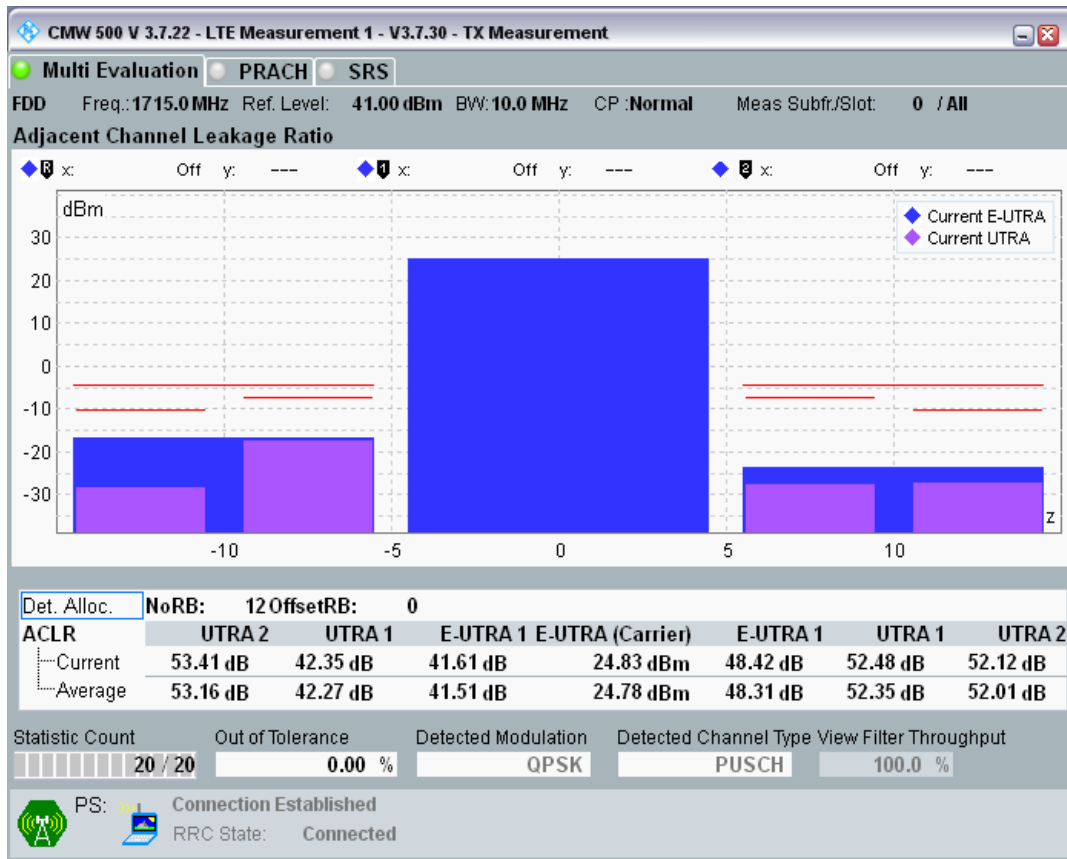

Band3 QPSK BW=10MHz Channel=19250 RB Size=12 Position=#0

Band3 QPSK BW=10MHz Channel=19250 RB Size=12 Position=#Max