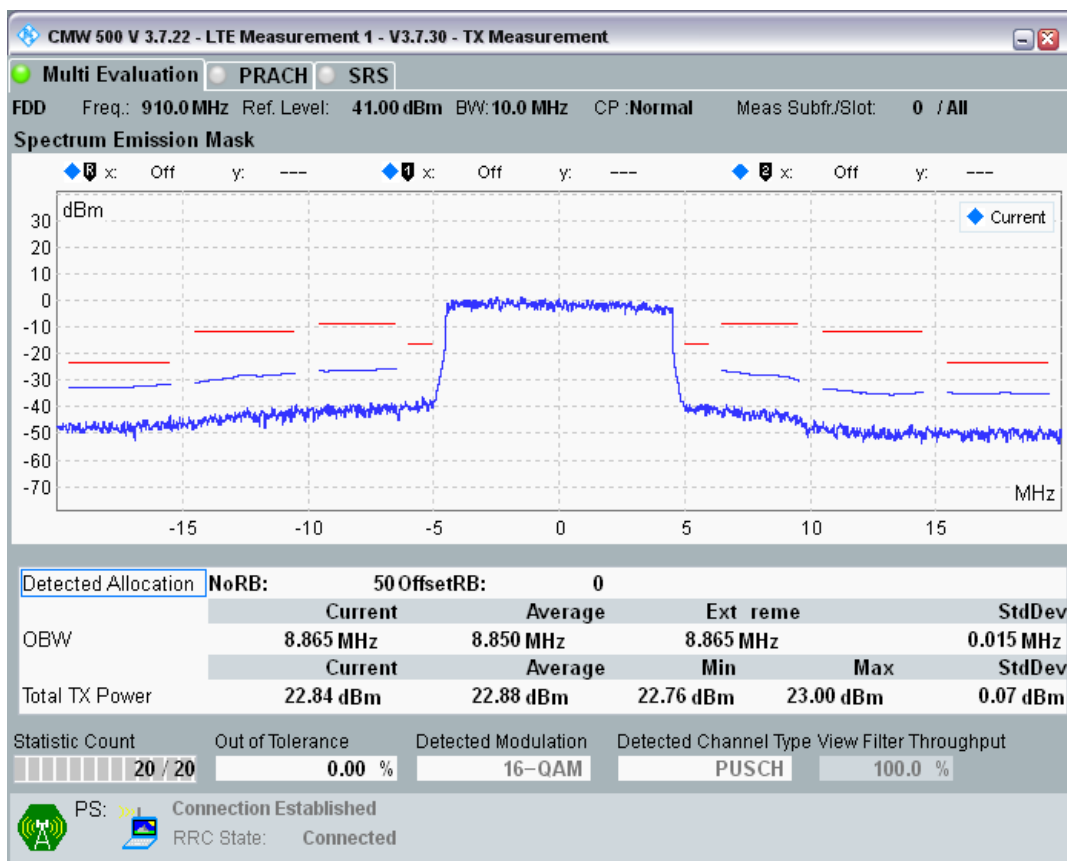

Band8 16QAM BW=10MHz Channel=21750 RB Size=50 Position=#0

Clause 4.2.4 LTE Transmitter Spurious Emissions

Band	Bandwidth (MHz)	UL Channel	RB Size	RB Position	Modulation	Range (MHz)	RBW	Spur Freq (MHz)	Spur Level (dBm)	Limit (dBm)	Verdict
Band1	5	18025	1	#0	QPSK	9 kHz-150 kHz	1 kHz	0.01	-57.62	-36	PASS
Band1	5	18025	1	#0	QPSK	150 kHz-30 MHz	10 kHz	0.16	-61.59	-36	PASS
Band1	5	18025	1	#0	QPSK	30 MHz-1000 MHz	100 kHz	319.25	-64.35	-36	PASS
Band1	5	18025	1	#0	QPSK	1000 MHz-1910.00 MHz	1 MHz	1910.00	-58.21	-30	PASS
Band1	5	18025	1	#0	QPSK	1935.00 MHz-3000 MHz	1 MHz	1935.89	-59.48	-30	PASS
Band1	5	18025	1	#0	QPSK	3000 MHz-12.75 GHz	1 MHz	3840.94	-53.56	-30	PASS
Band1	5	18025	1	#0	QPSK	2110 MHz-2170 MHz	1 MHz	2112.40	-72.37	-50	PASS
Band1	5	18025	1	#0	QPSK	1805	1	1875.65	-81.75	-50	PASS