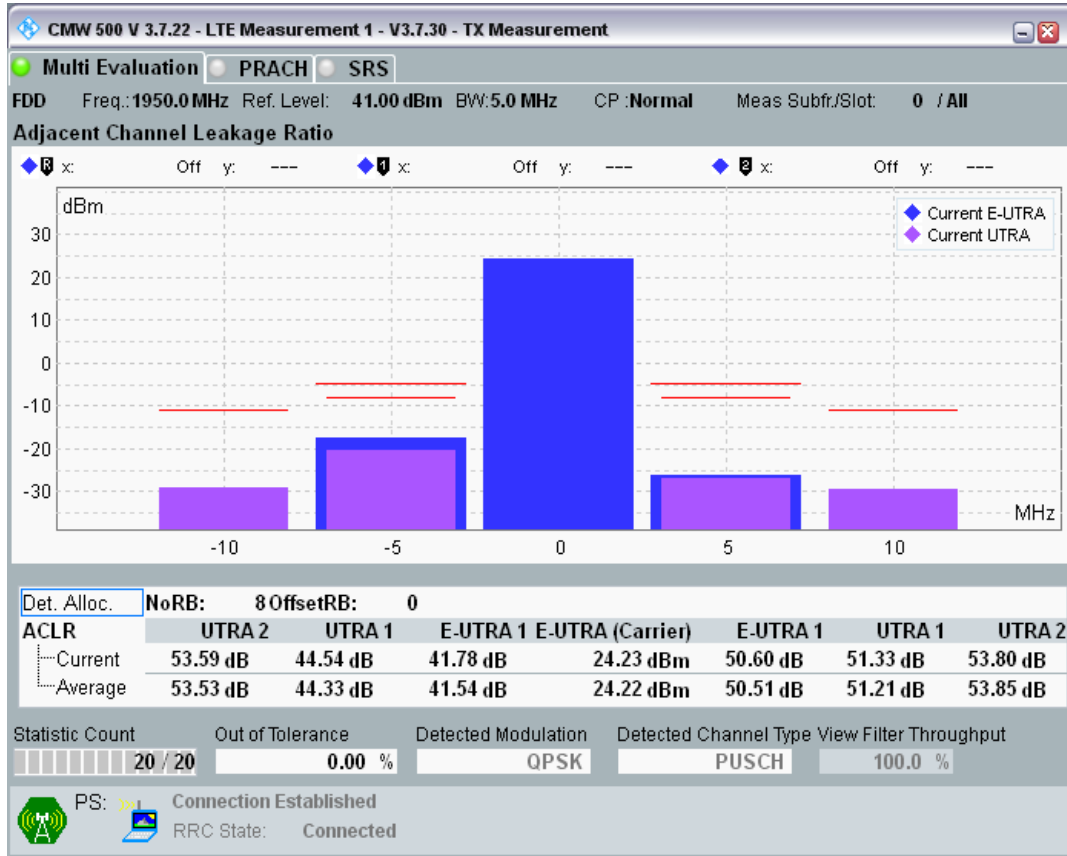

Band1 QPSK BW=5MHz Channel=18300 RB Size=25 Position=#0