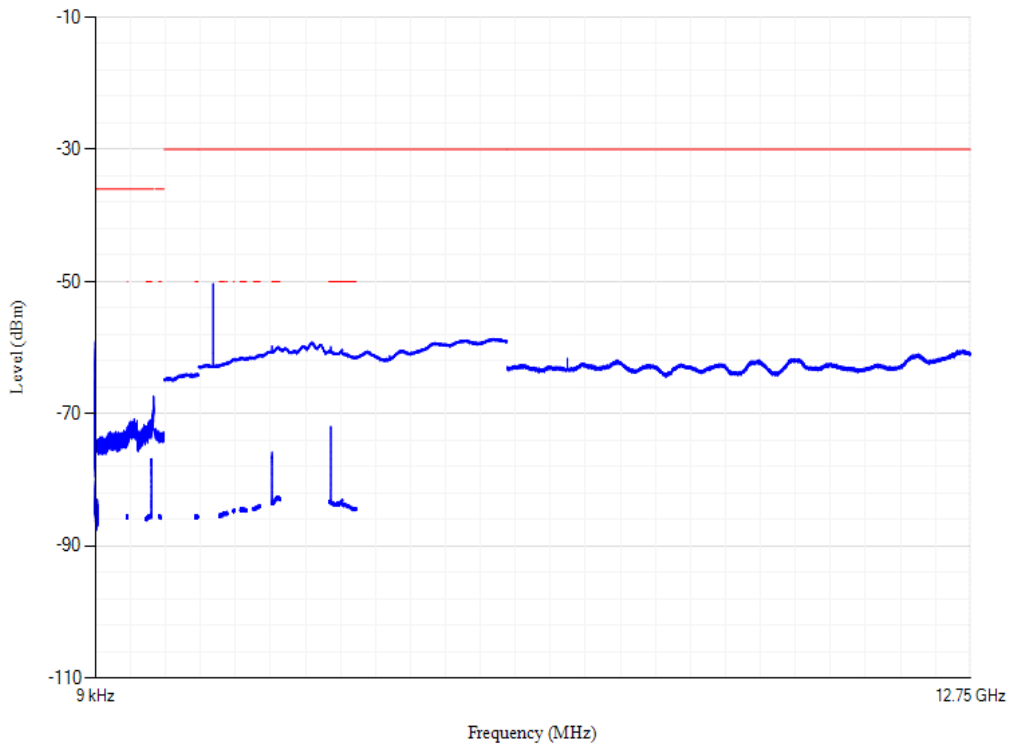

Conducted spurious emissions

Band20 QPSK BW=5MHz Channel=24175 RB Size=1 Position=#0

Conducted spurious emissions

Band20 QPSK BW=5MHz Channel=24425 RB Size=1 Position=#0

Conducted spurious emissions

Band20 QPSK BW=5MHz Channel=24300 RB Size=1 Position=#0