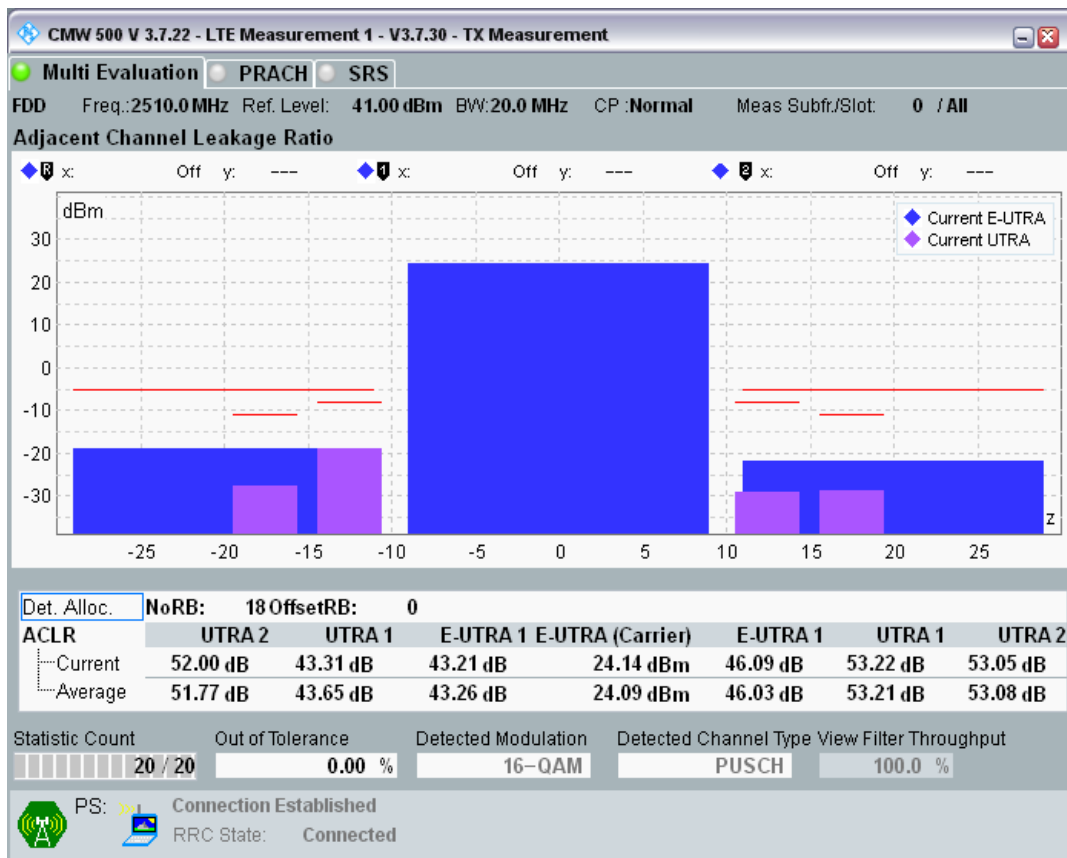

Band7 16QAM BW=20MHz Channel=20850 RB Size=18 Position=#0

Band7 16QAM BW=20MHz Channel=20850 RB Size=18 Position=#Max