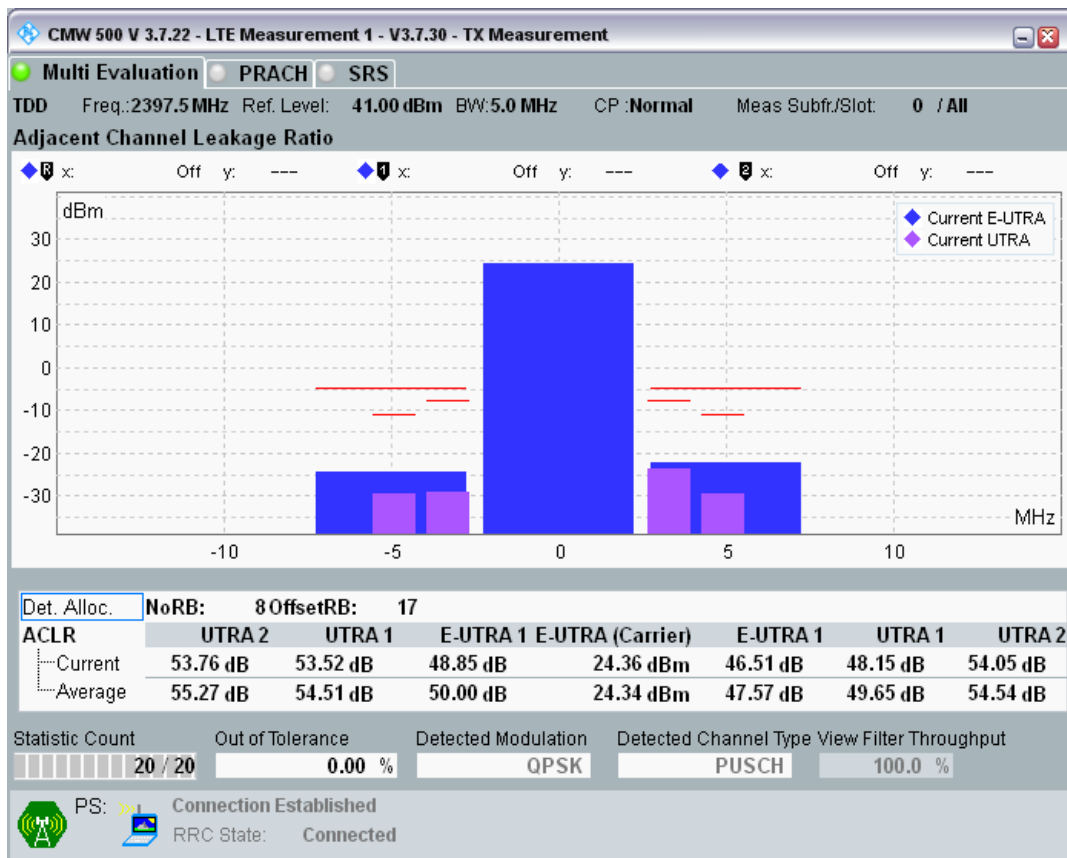

Band40 QPSK BW=5MHz Channel=39625 RB Size=8 Position=#Max

Band40 QPSK BW=5MHz Channel=39625 RB Size=25 Position=#0