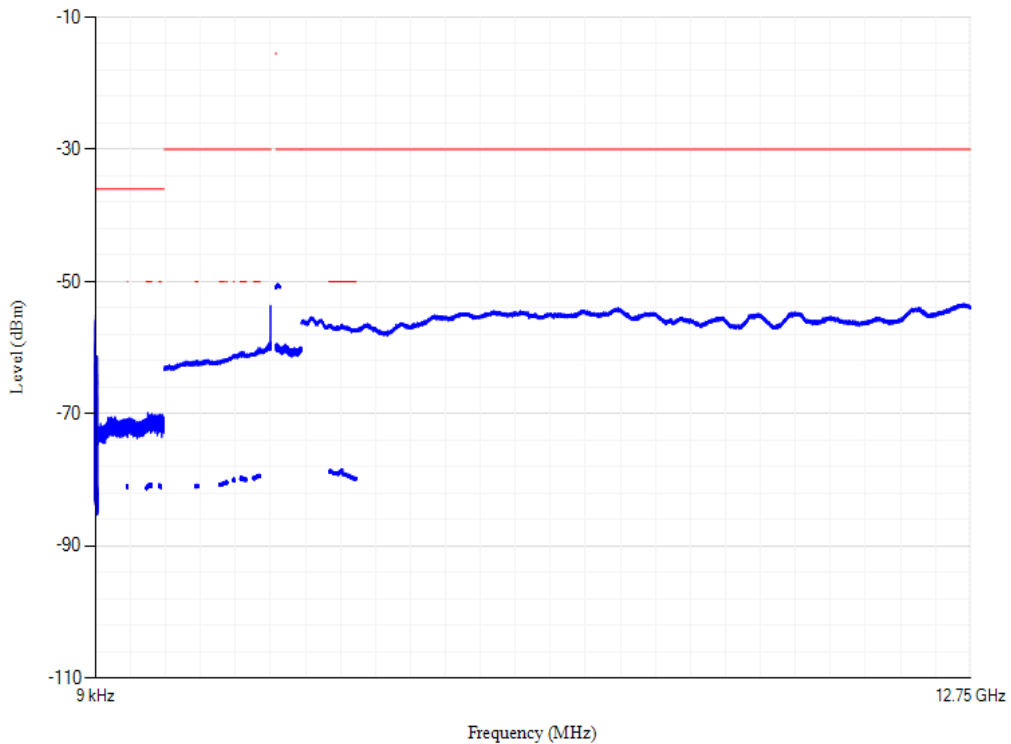

Conducted spurious emissions