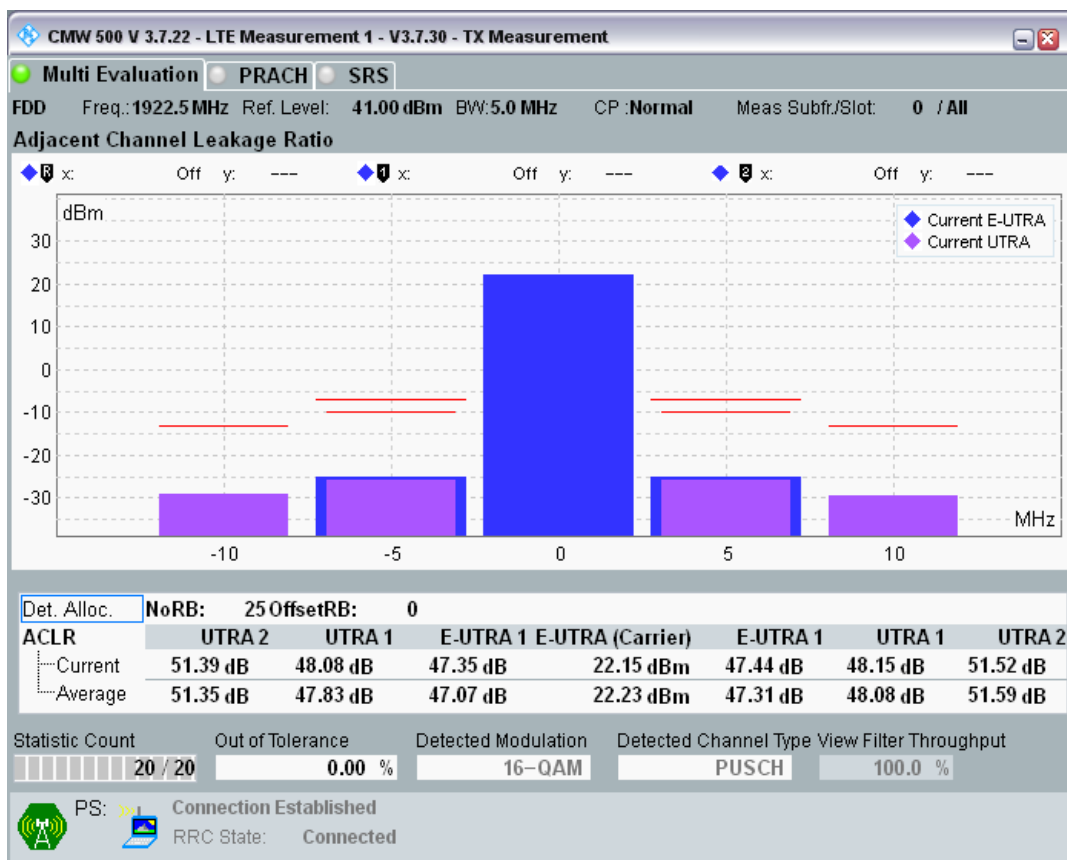

Band1 16QAM BW=5MHz Channel=18025 RB Size=25 Position=#0

Band1 QPSK BW=20MHz Channel=18300 RB Size=18 Position=#0