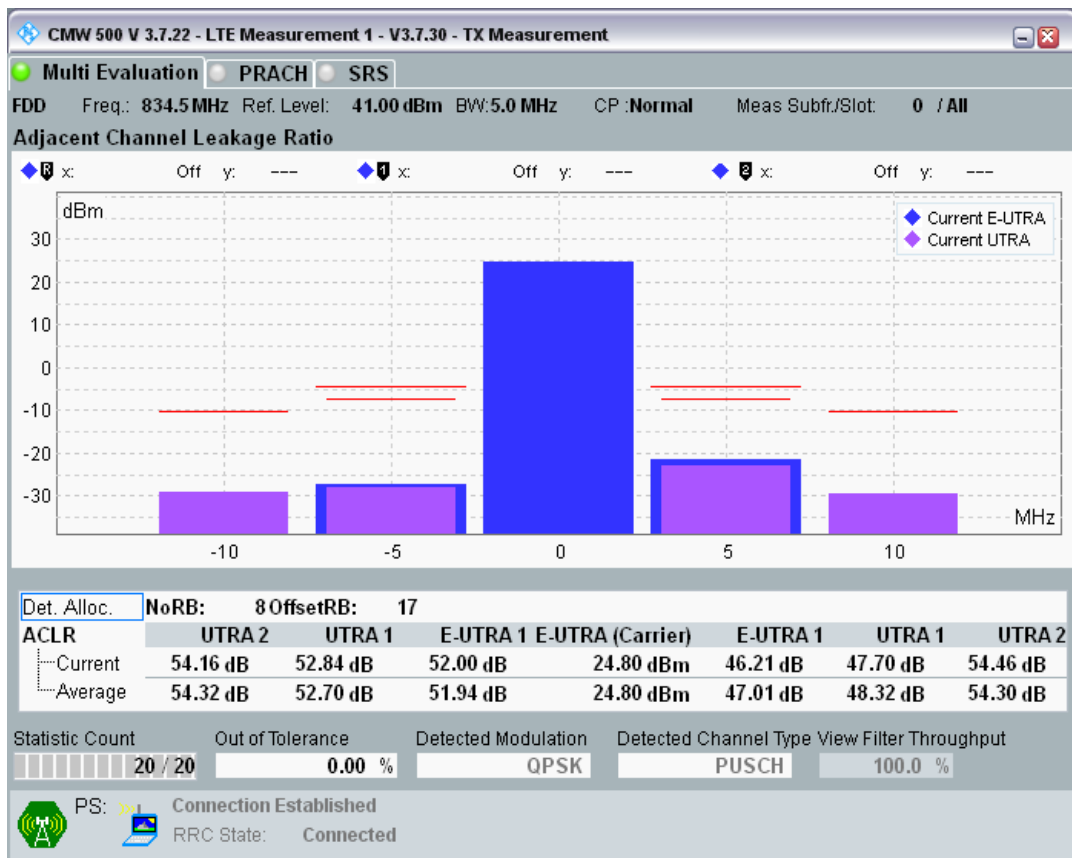

Band1 QPSK BW=5MHz Channel=18300 RB Size=8 Position=#0

Band1 QPSK BW=5MHz Channel=18300 RB Size=25 Position=#0

Band20 QPSK BW=5MHz Channel=24175 RB Size=8 Position=#0

Band20 QPSK BW=5MHz Channel=24175 RB Size=8 Position=#Max