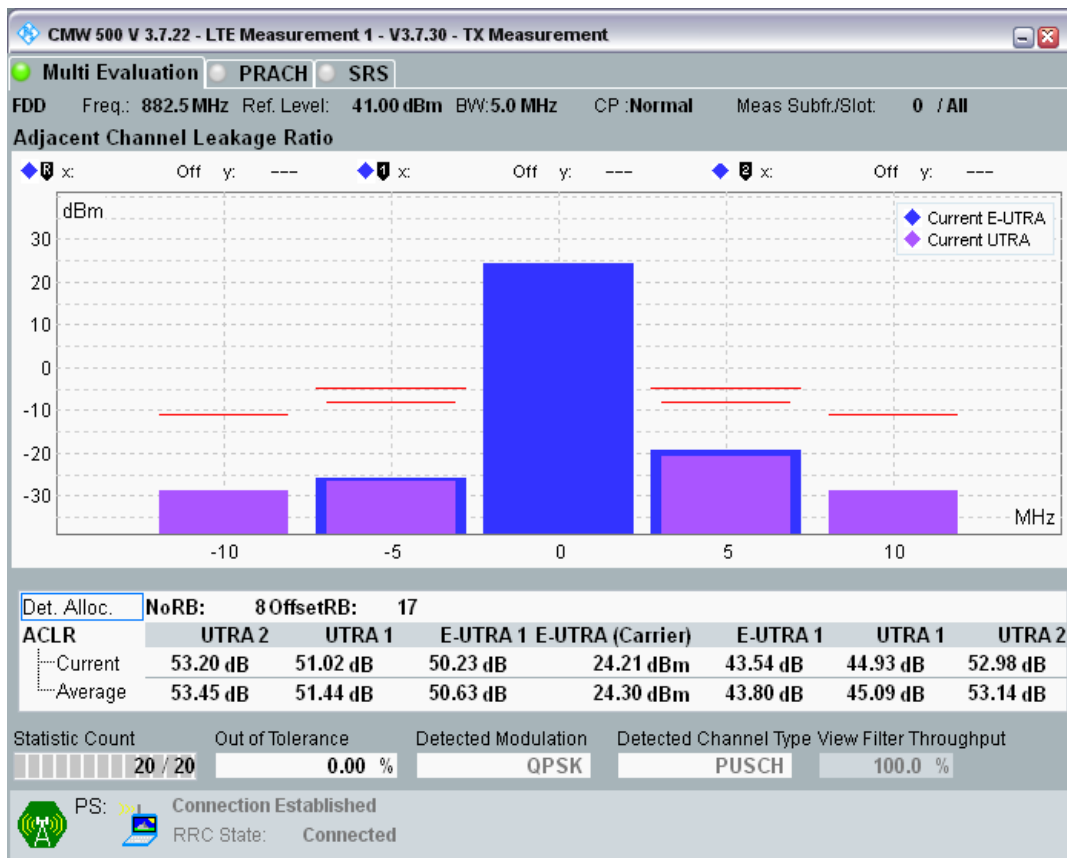

Band8 QPSK BW=5MHz Channel=21475 RB Size=25 Position=#0

Band8 16QAM BW=5MHz Channel=21475 RB Size=8 Position=#0

Band8 16QAM BW=5MHz Channel=21475 RB Size=8 Position=#Max

Band8 16QAM BW=5MHz Channel=21475 RB Size=25 Position=#0