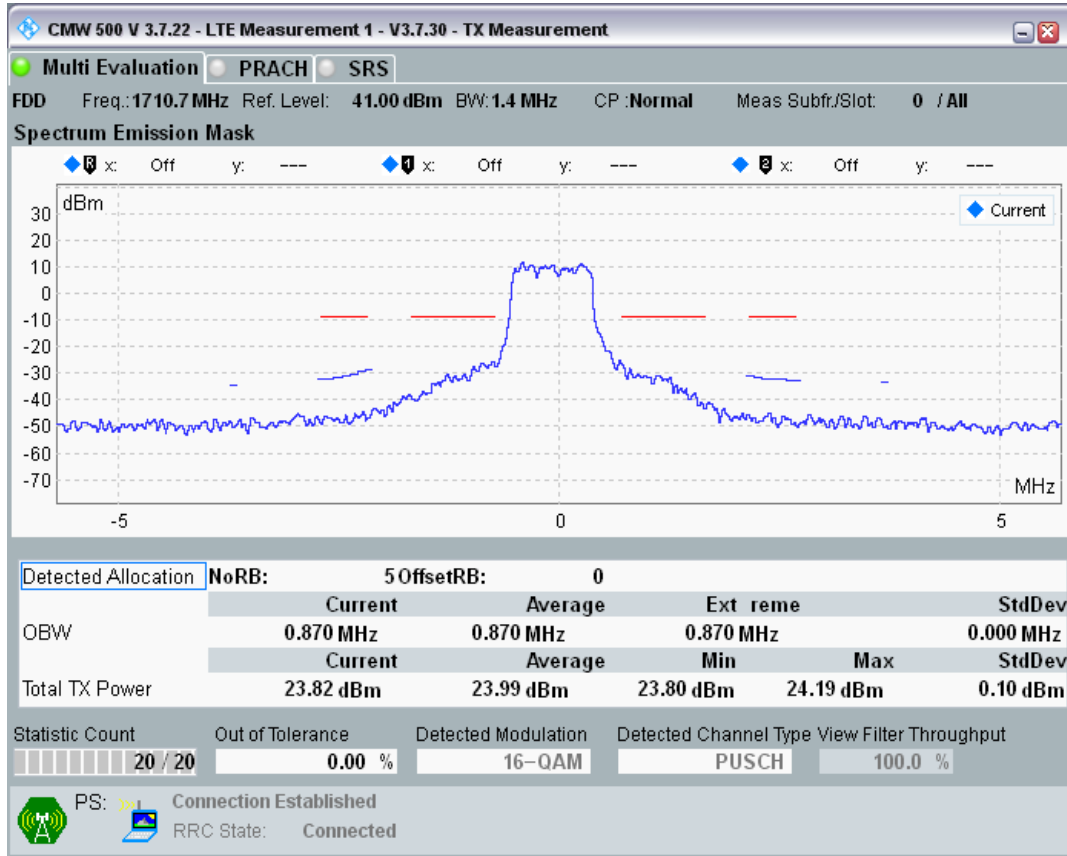

Band3 QPSK BW=1.4MHz Channel=19207 RB Size=5 Position=#0

Band3 QPSK BW=1.4MHz Channel=19207 RB Size=5 Position=#Max

Band3 QPSK BW=1.4MHz Channel=19207 RB Size=6 Position=#0

Band3 16QAM BW=1.4MHz Channel=19207 RB Size=5 Position=#0