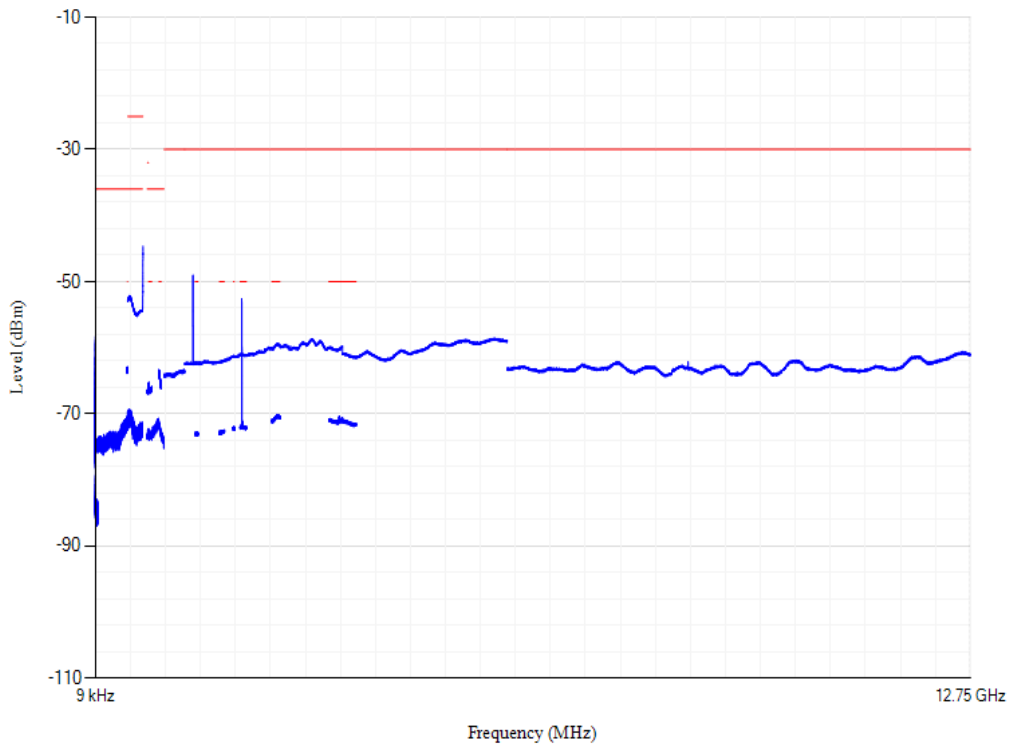

Conducted spurious emissions