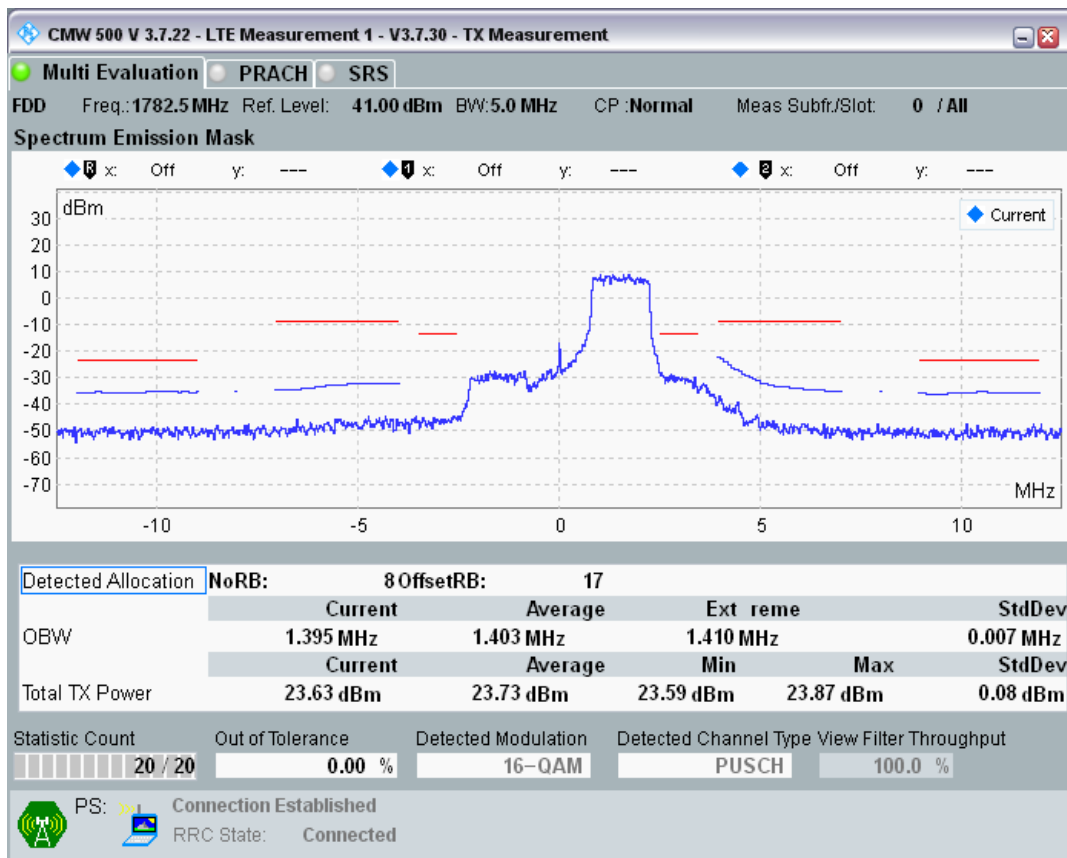

Band3 16QAM BW=5MHz Channel=19925 RB Size=8 Position=#Max

Band3 16QAM BW=5MHz Channel=19925 RB Size=25 Position=#0