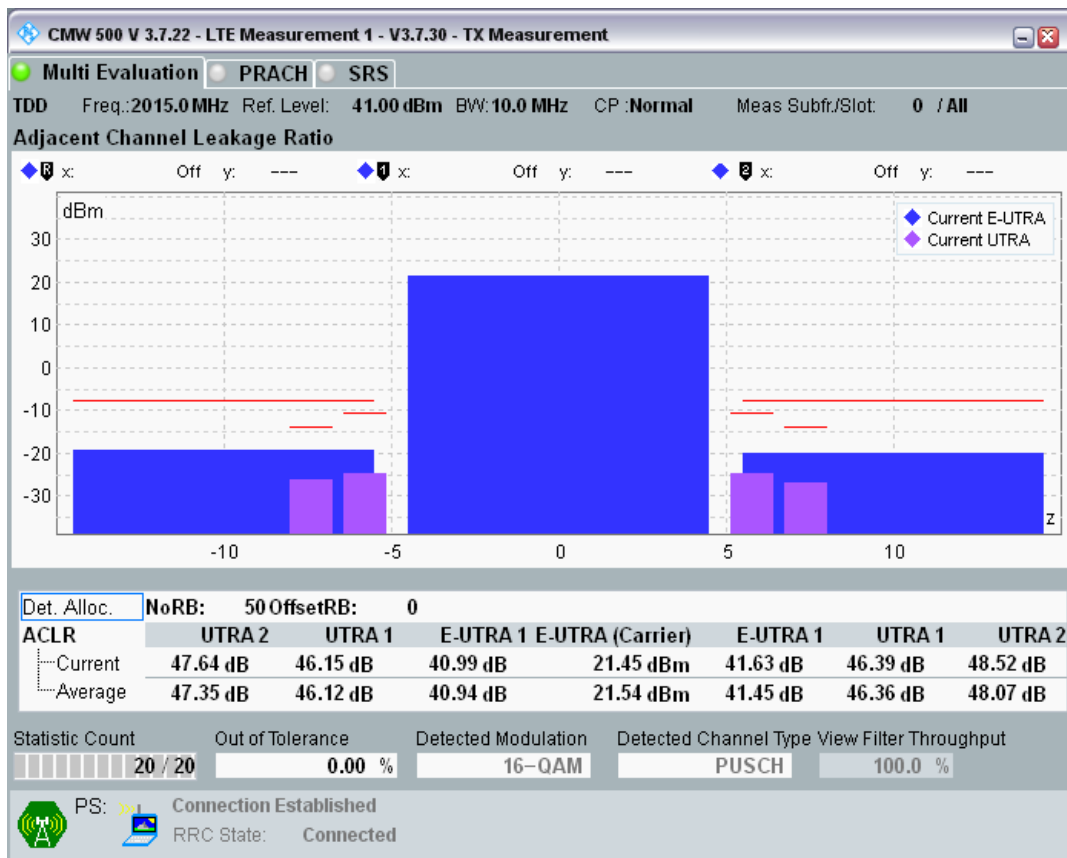

Band34 QPSK BW=10MHz Channel=36250 RB Size=50 Position=#0

Band34 16QAM BW=10MHz Channel=36250 RB Size=12 Position=#0

Band34 16QAM BW=10MHz Channel=36250 RB Size=12 Position=#Max

Band34 16QAM BW=10MHz Channel=36250 RB Size=50 Position=#0