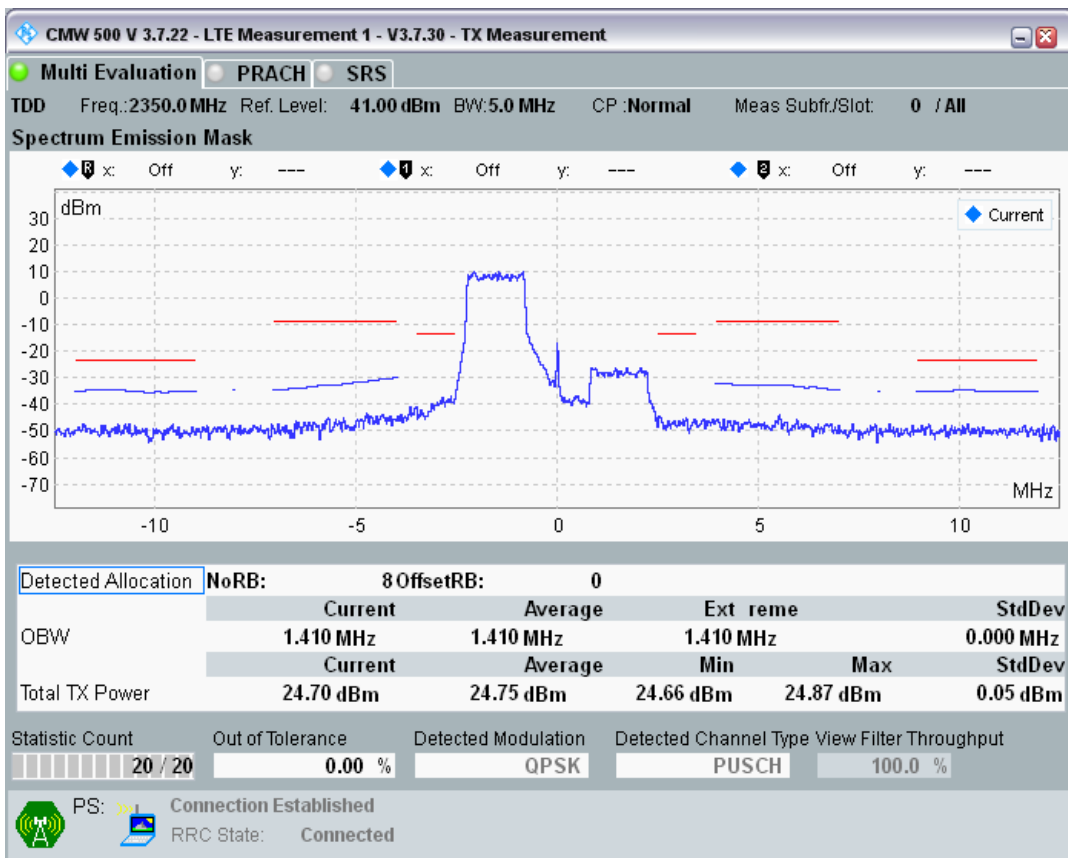

Band40 QPSK BW=5MHz Channel=39150 RB Size=8 Position=#0

Band40 QPSK BW=5MHz Channel=39150 RB Size=8 Position=#Max