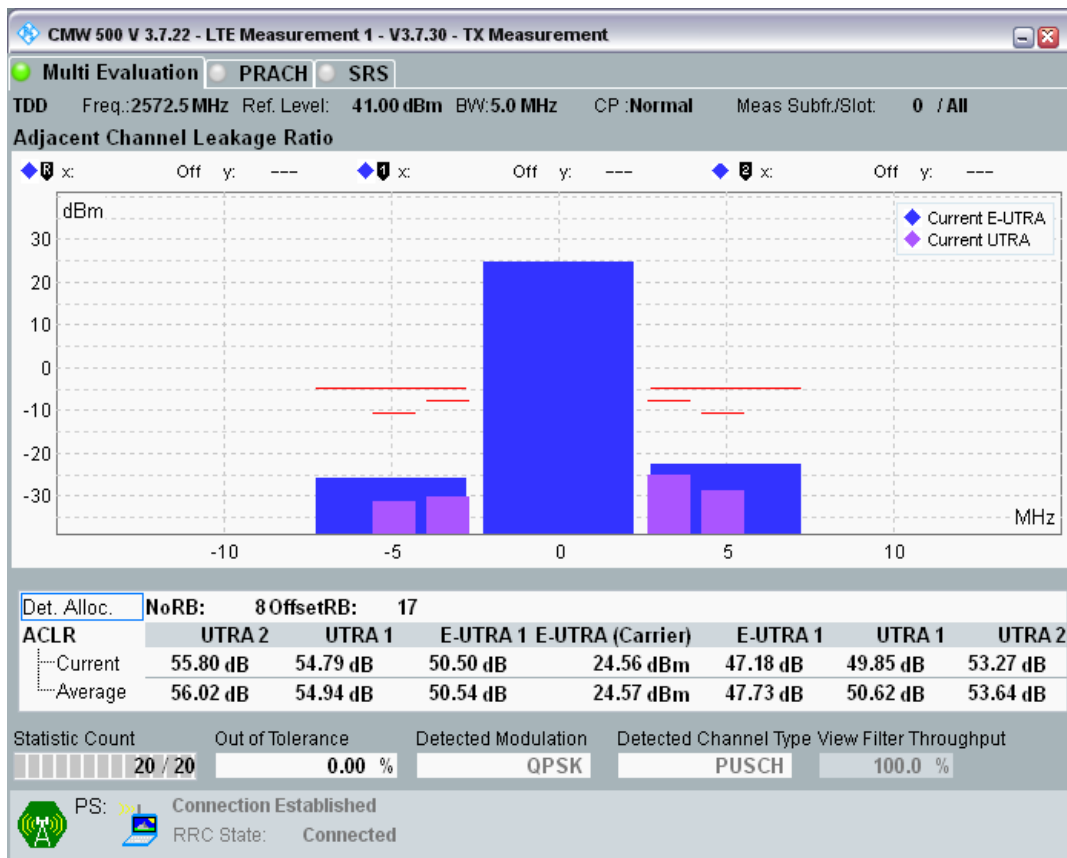

Band38 QPSK BW=5MHz Channel=37775 RB Size=25 Position=#0

Band38 16QAM BW=5MHz Channel=37775 RB Size=8 Position=#0

Band38 16QAM BW=5MHz Channel=37775 RB Size=8 Position=#Max

Band38 16QAM BW=5MHz Channel=37775 RB Size=25 Position=#0