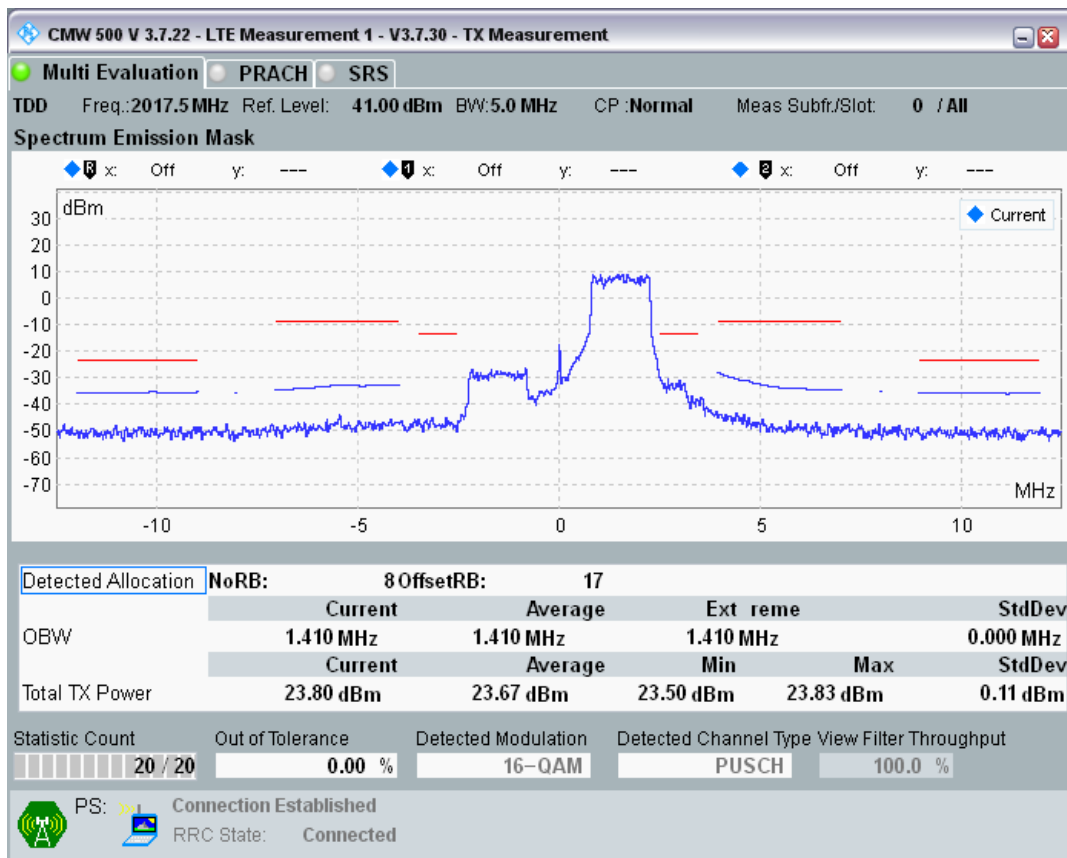

Band34 16QAM BW=5MHz Channel=36275 RB Size=8 Position=#Max

Band34 16QAM BW=5MHz Channel=36275 RB Size=25 Position=#0