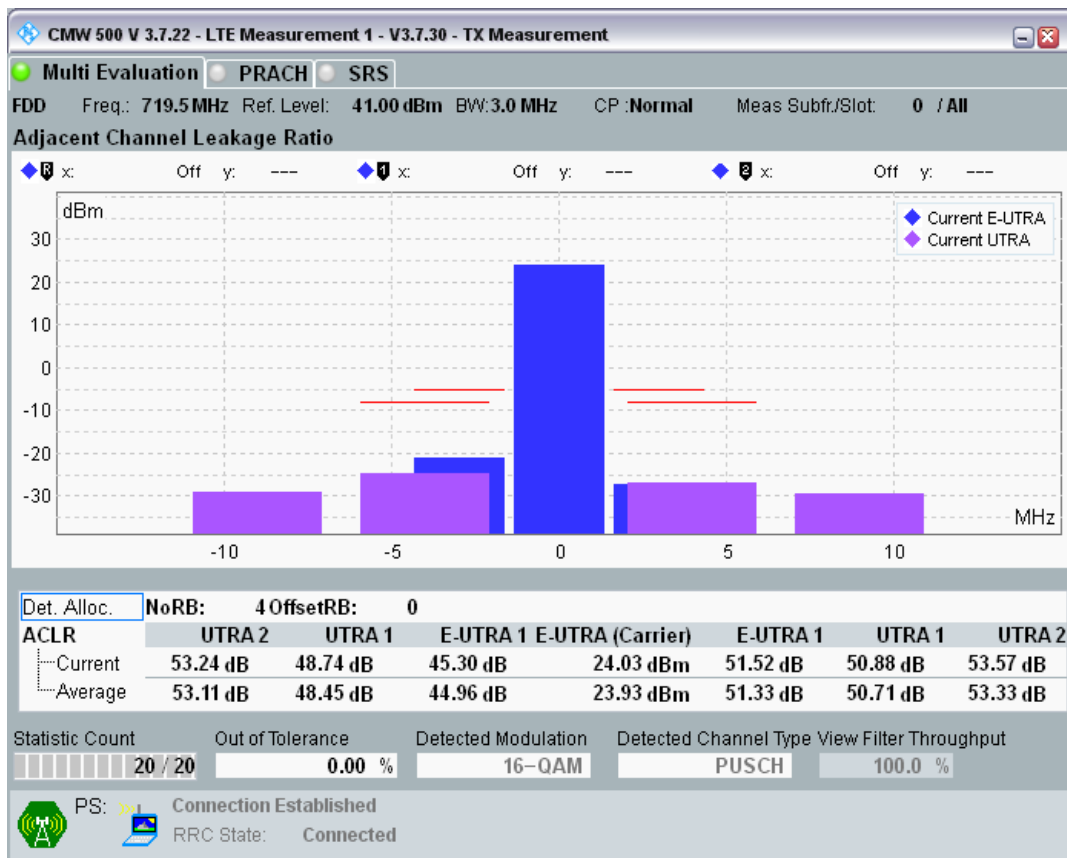

Band28 16QAM BW=3MHz Channel=27375 RB Size=4 Position=#0

Band28 16QAM BW=3MHz Channel=27375 RB Size=4 Position=#Max