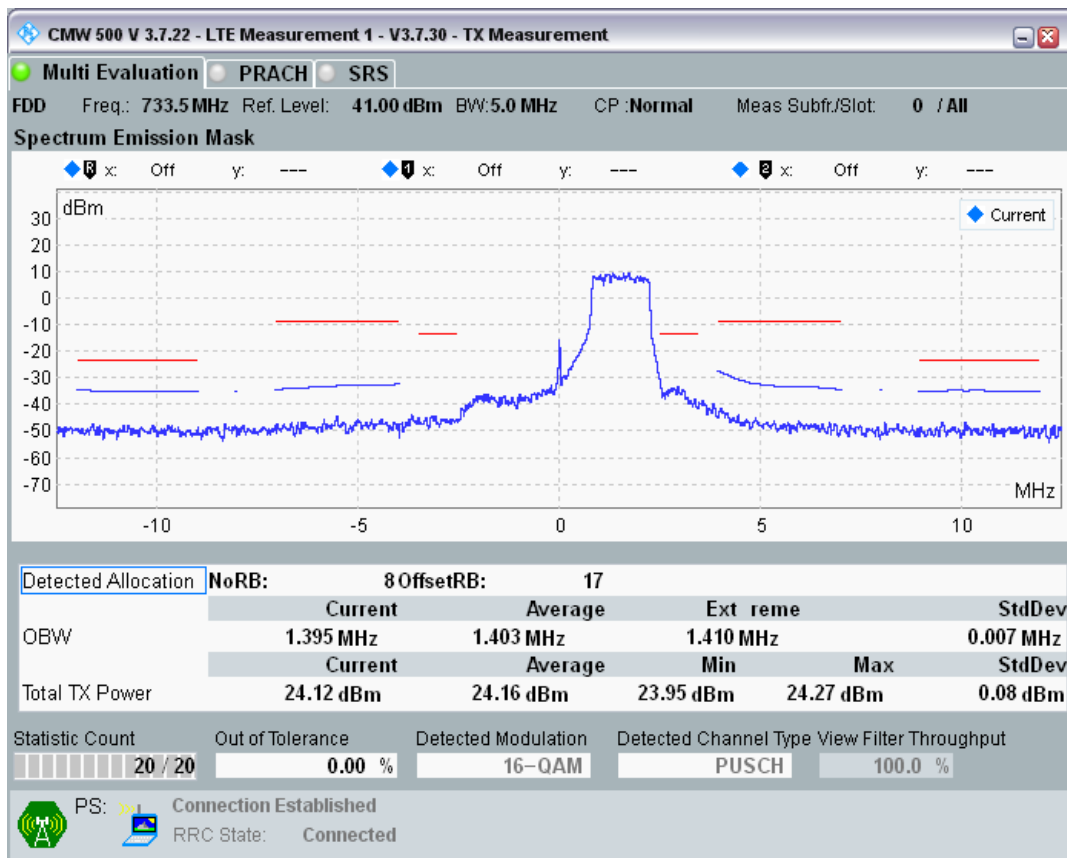

Band28 QPSK BW=5MHz Channel=27515 RB Size=25 Position=#0

Band28 16QAM BW=5MHz Channel=27515 RB Size=8 Position=#0

Band28 16QAM BW=5MHz Channel=27515 RB Size=8 Position=#Max

Band28 16QAM BW=5MHz Channel=27515 RB Size=25 Position=#0