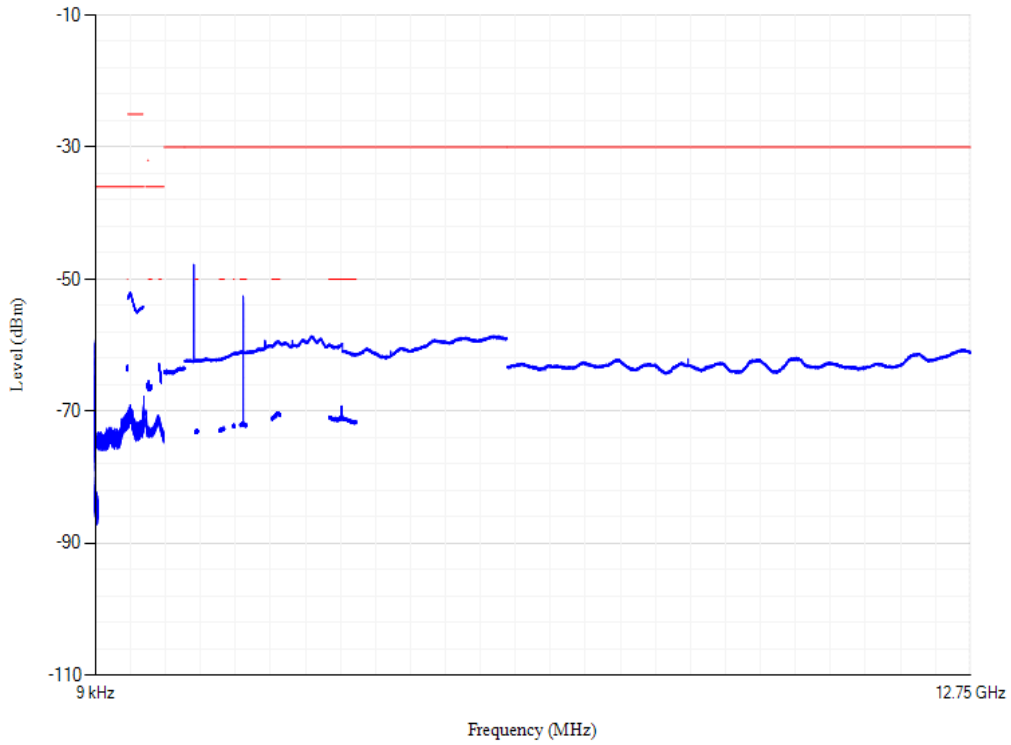

Conducted spurious emissions

Band28 QPSK BW=5MHz Channel=27235 RB Size=1 Position=#0

Conducted spurious emissions

Band28 QPSK BW=5MHz Channel=27375 RB Size=1 Position=#0

Conducted spurious emissions

Band28 QPSK BW=5MHz Channel=27515 RB Size=1 Position=#0