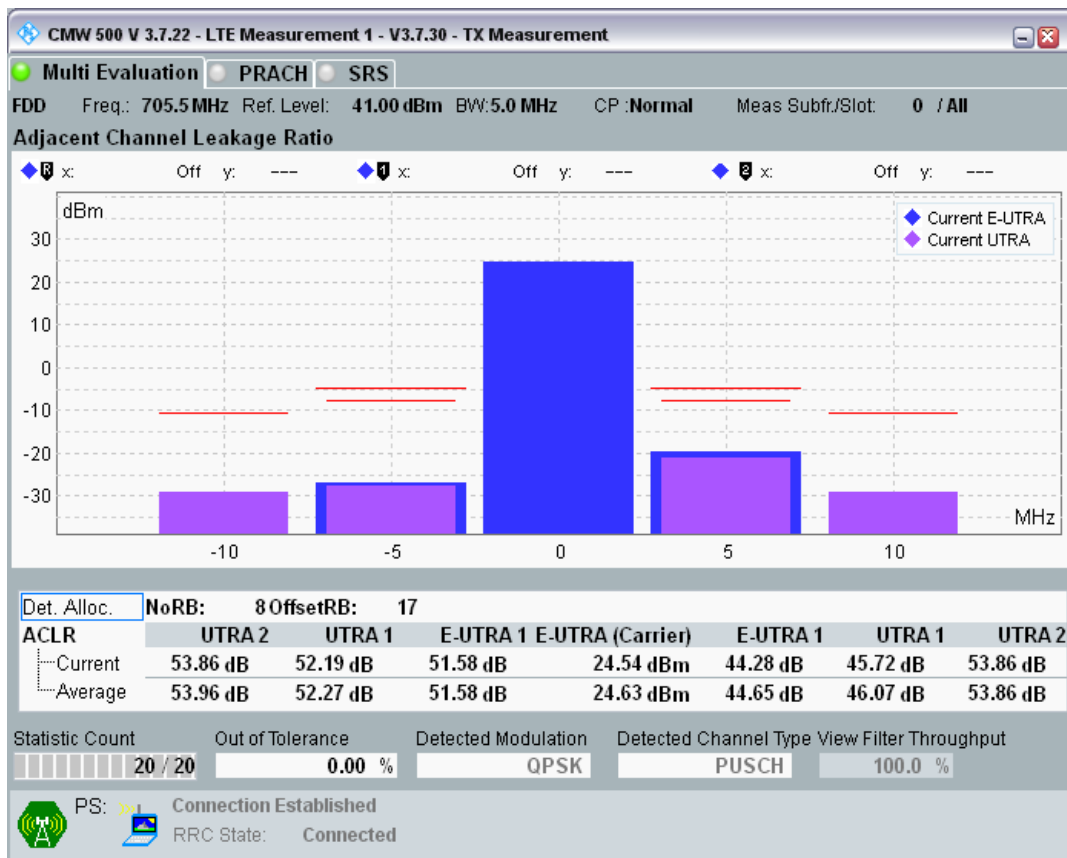

Band28 QPSK BW=5MHz Channel=27235 RB Size=25 Position=#0

Band28 16QAM BW=5MHz Channel=27235 RB Size=8 Position=#0

Band28 16QAM BW=5MHz Channel=27235 RB Size=8 Position=#Max

Band28 16QAM BW=5MHz Channel=27235 RB Size=25 Position=#0