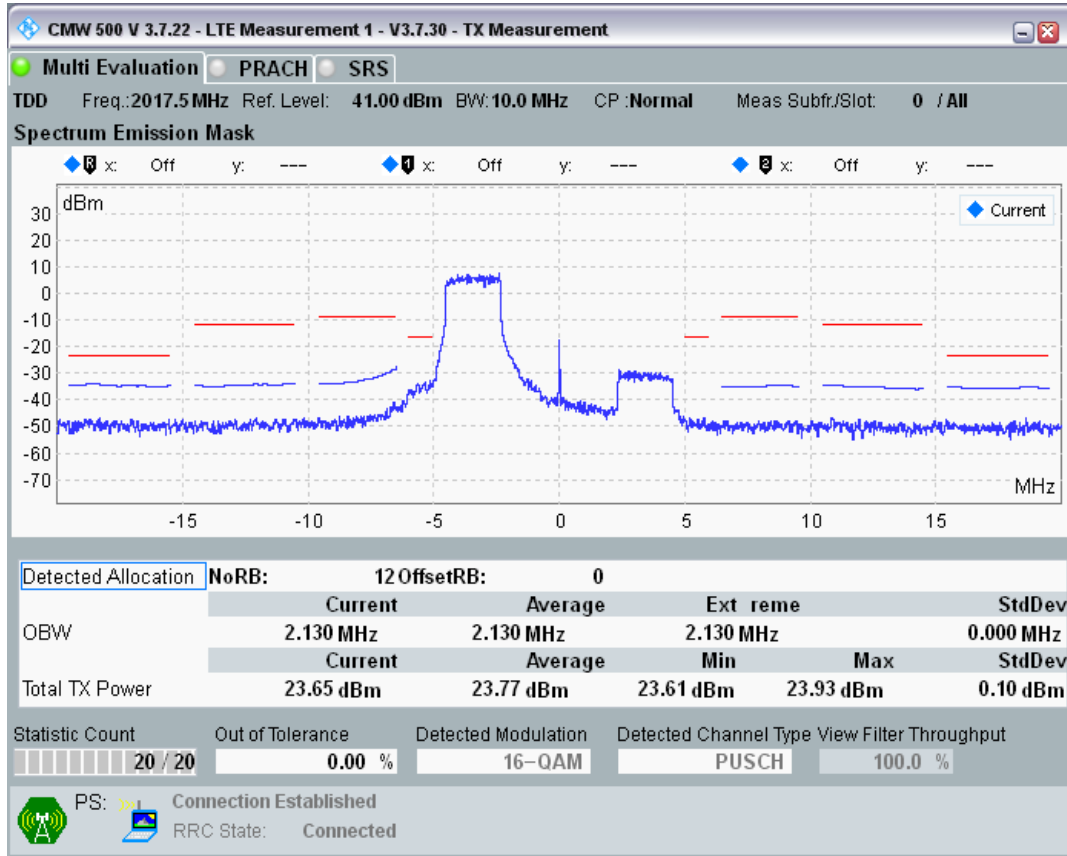

Band34 QPSK BW=10MHz Channel=36275 RB Size=12 Position=#0

Band34 QPSK BW=10MHz Channel=36275 RB Size=12 Position=#Max

Band34 QPSK BW=10MHz Channel=36275 RB Size=50 Position=#0

Band34 16QAM BW=10MHz Channel=36275 RB Size=12 Position=#0