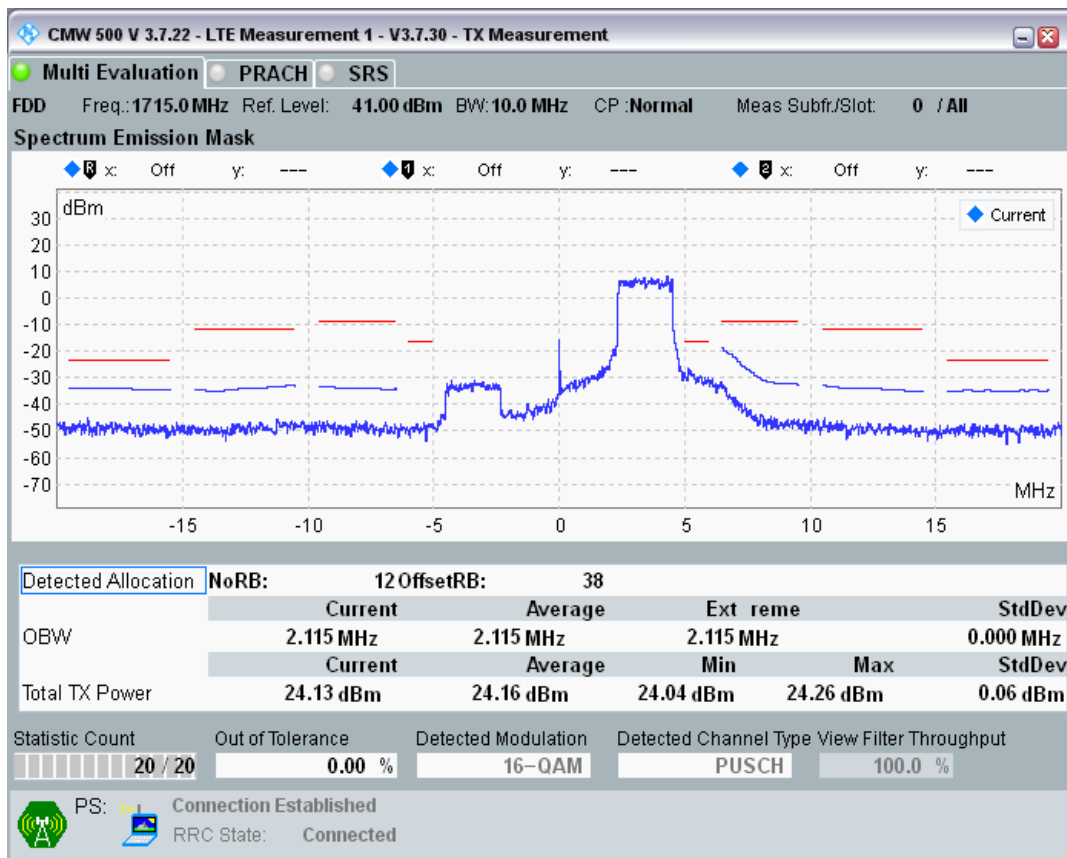

Band3 16QAM BW=10MHz Channel=19250 RB Size=12 Position=#Max

Band3 16QAM BW=10MHz Channel=19250 RB Size=50 Position=#0