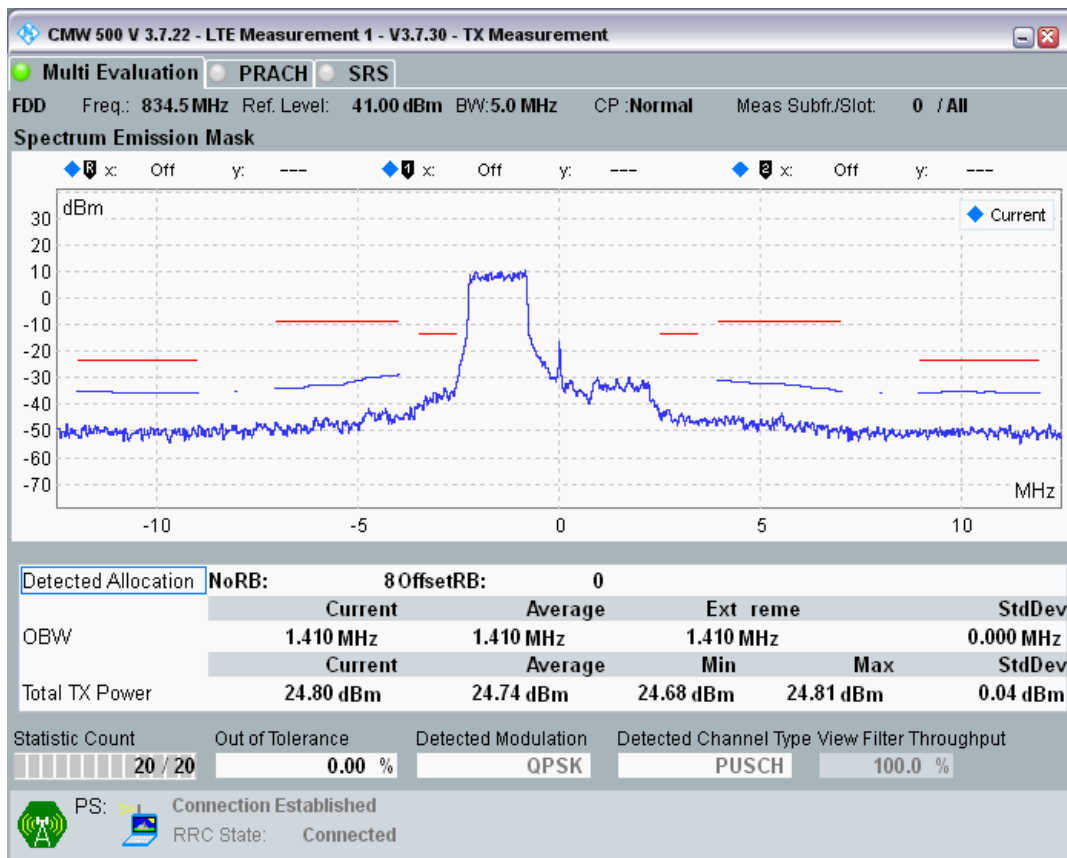

Band20 QPSK BW=5MHz Channel=24175 RB Size=8 Position=#0

Band20 QPSK BW=5MHz Channel=24175 RB Size=8 Position=#Max