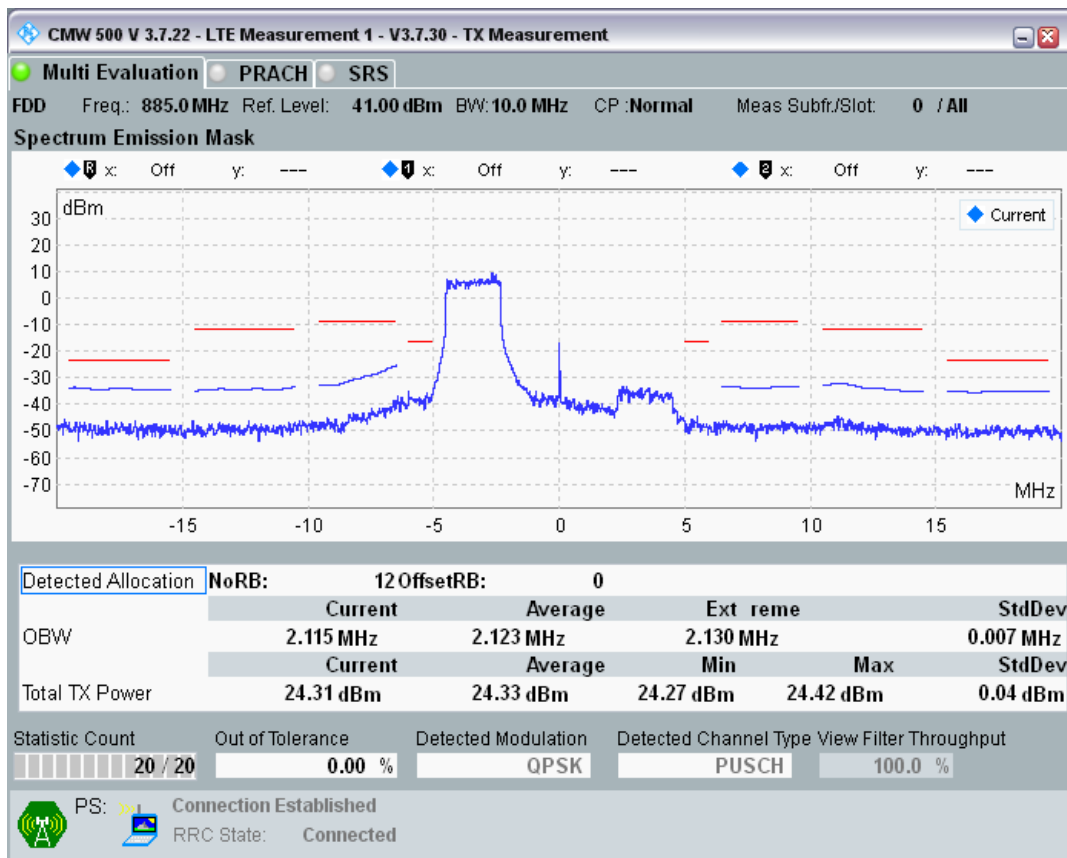

Band8 QPSK BW=10MHz Channel=21500 RB Size=12 Position=#0

Band8 QPSK BW=10MHz Channel=21500 RB Size=12 Position=#Max