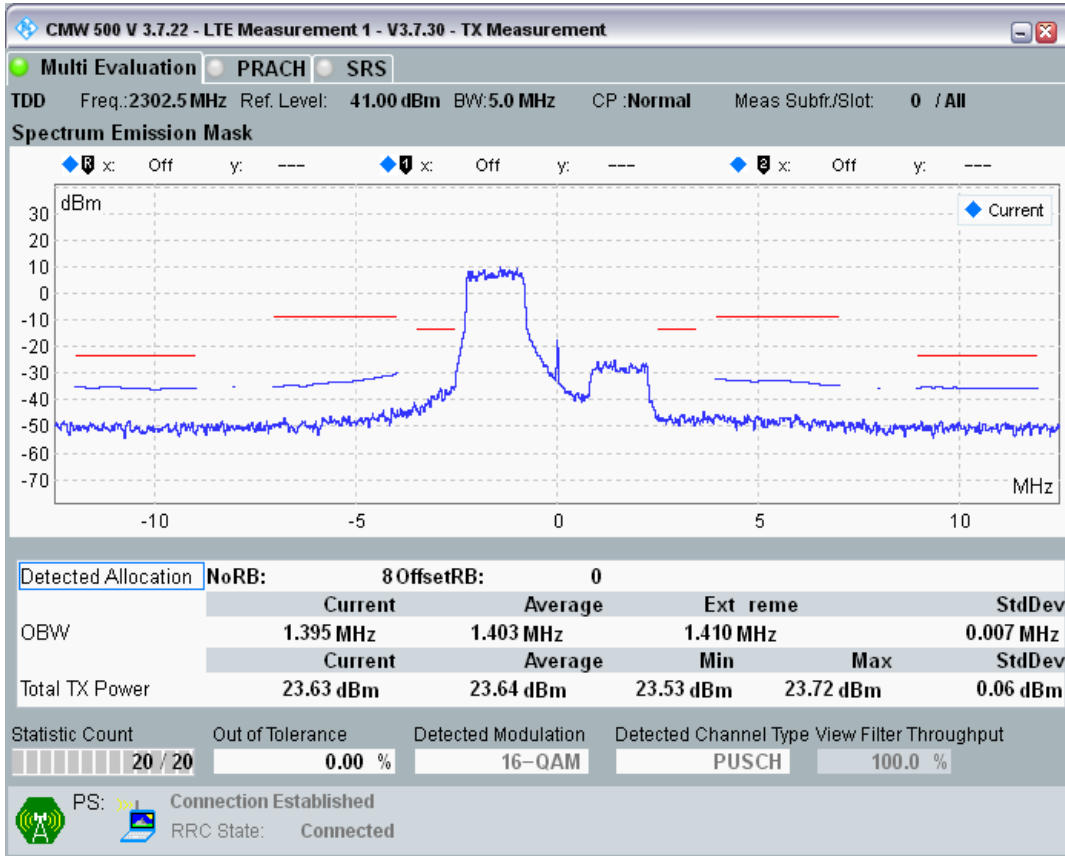

Band40 QPSK BW=5MHz Channel=38675 RB Size=8 Position=#0

Band40 QPSK BW=5MHz Channel=38675 RB Size=8 Position=#Max

Band40 QPSK BW=5MHz Channel=38675 RB Size=25 Position=#0

Band40 16QAM BW=5MHz Channel=38675 RB Size=8 Position=#0