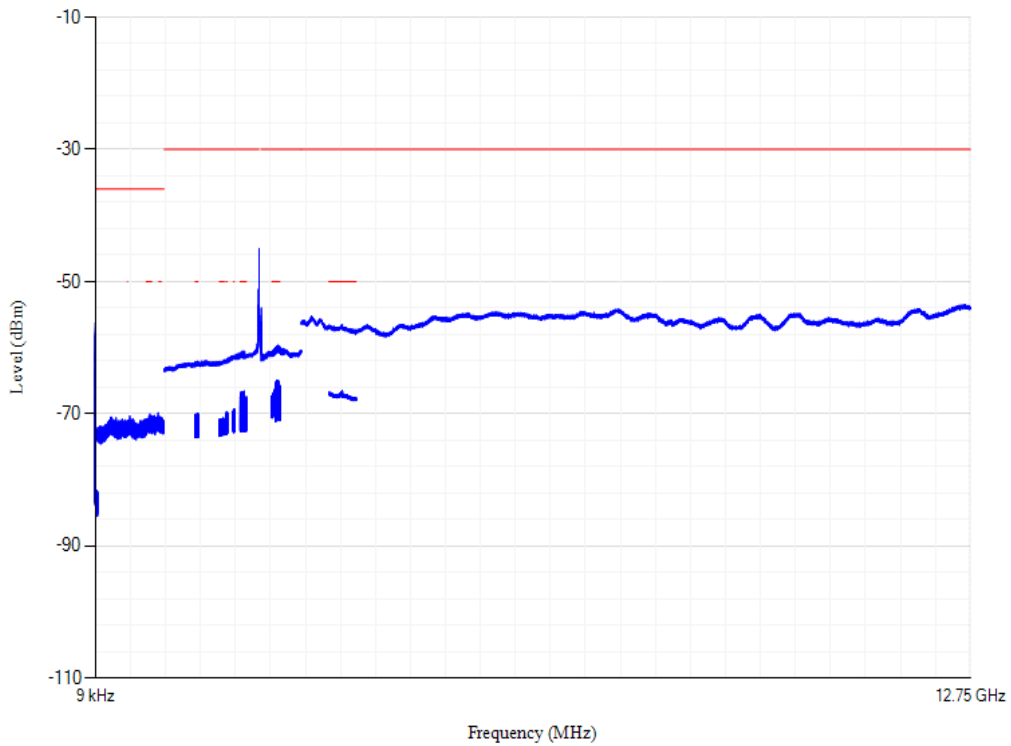

Conducted spurious emissions