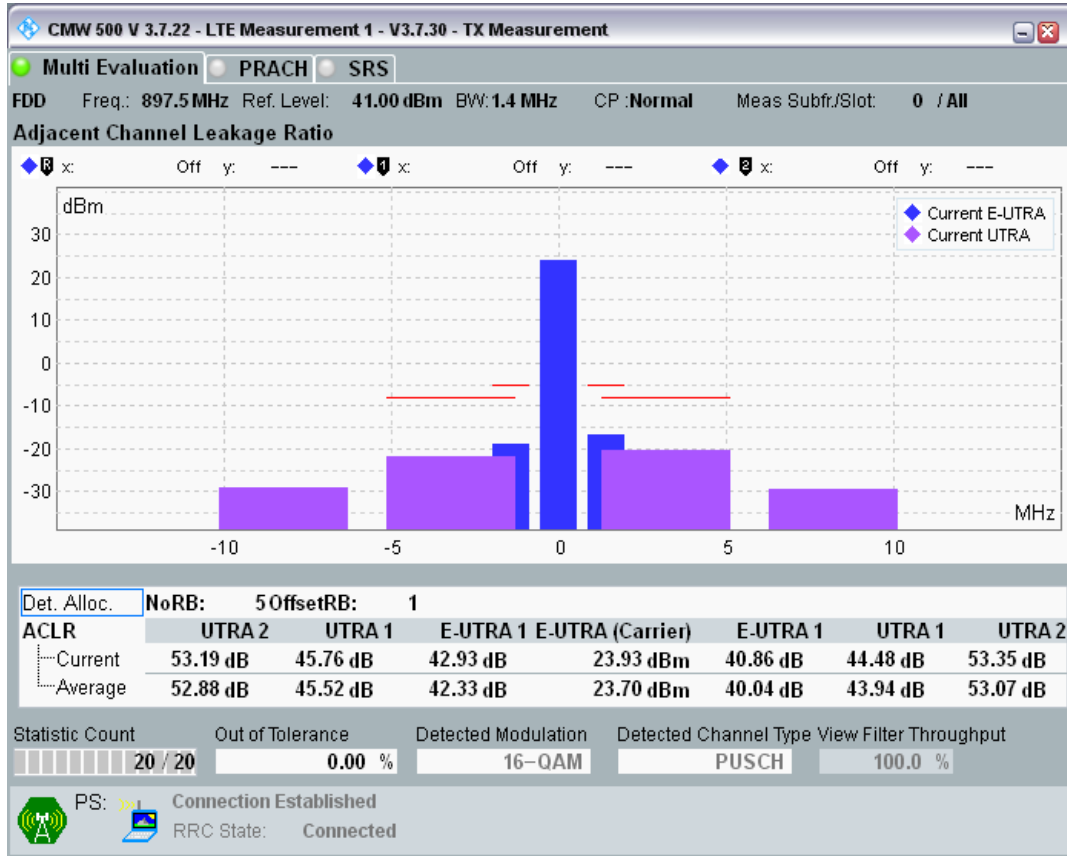

Band8 16QAM BW=1.4MHz Channel=21625 RB Size=5 Position=#Max

Band8 16QAM BW=1.4MHz Channel=21625 RB Size=6 Position=#0