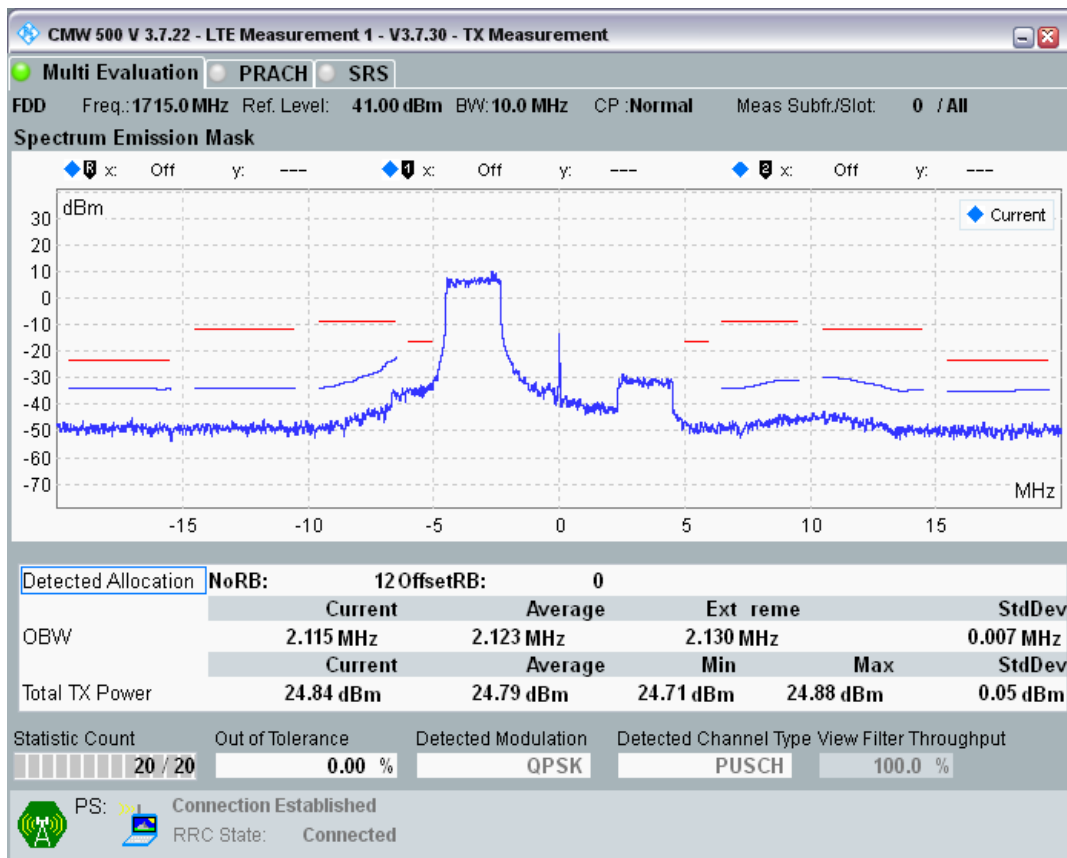

Band3 QPSK BW=10MHz Channel=19250 RB Size=12 Position=#0

Band3 QPSK BW=10MHz Channel=19250 RB Size=12 Position=#Max