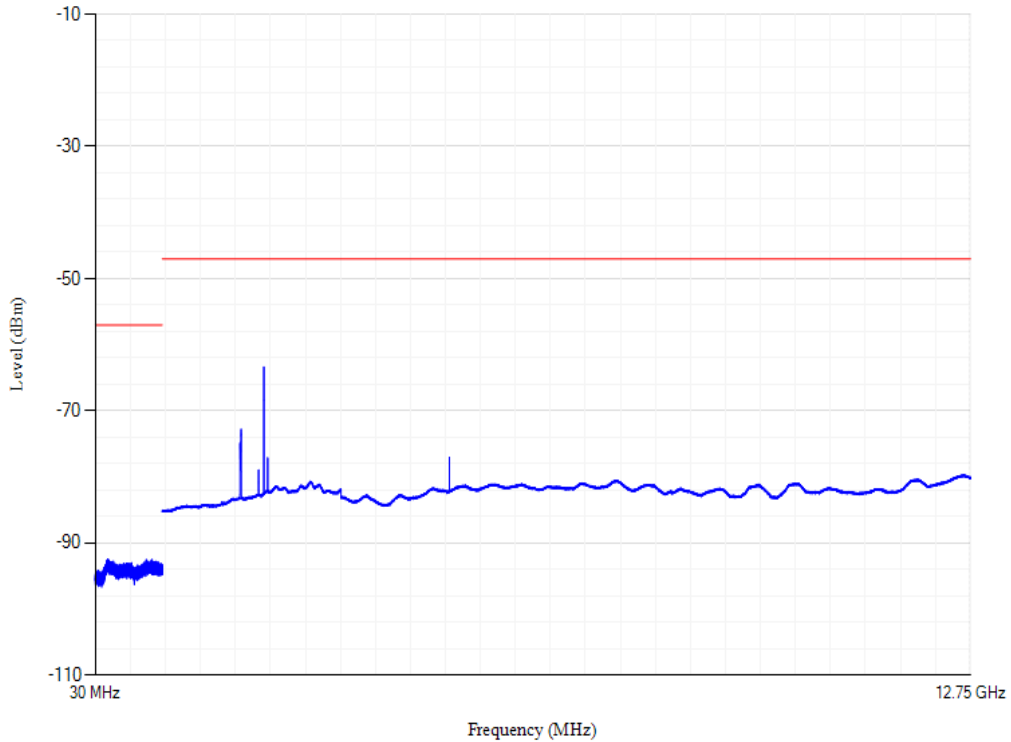

GHz					
Band7	20	21100	QPSK	30 MHz-1000 MHz	100 kHz	209.16	-91.58	-57	PASS
Band7	20	21100	QPSK	1000 MHz-12.75 GHz	1 MHz	2585.27	-70.74	-47	PASS
Band7	20	21350	QPSK	30 MHz-1000 MHz	100 kHz	944.23	-91.63	-57	PASS
Band7	20	21350	QPSK	1000 MHz-12.75 GHz	1 MHz	5184.96	-74.63	-47	PASS
Band8	10	21500	QPSK	30 MHz-1000 MHz	100 kHz	926.09	-79.79	-57	PASS
Band8	10	21500	QPSK	1000 MHz-12.75 GHz	1 MHz	2478.54	-77.63	-47	PASS
Band8	10	21625	QPSK	30 MHz-1000 MHz	100 kHz	946.75	-79.78	-57	PASS
Band8	10	21625	QPSK	1000 MHz-12.75 GHz	1 MHz	5173.21	-77.79	-47	PASS
Band8	10	21750	QPSK	30 MHz-1000 MHz	100 kHz	950.72	-79.93	-57	PASS
Band8	10	21750	QPSK	1000 MHz-12.75 GHz	1 MHz	2466.79	-68.64	-47	PASS

Band1 QPSK BW=20MHz Channel=18300

Conducted spurious emissions