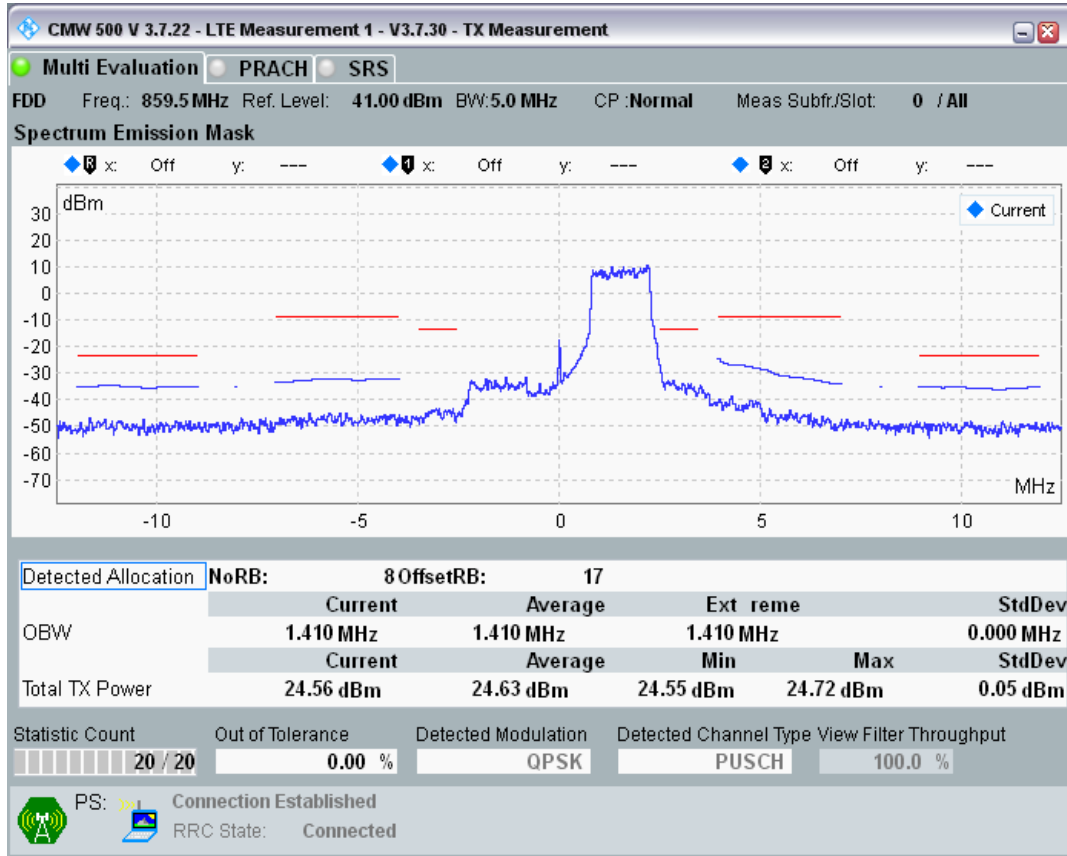

Band20 16QAM BW=5MHz Channel=24300 RB Size=8 Position=#Max

Band20 16QAM BW=5MHz Channel=24300 RB Size=25 Position=#0

Band20 QPSK BW=5MHz Channel=24425 RB Size=8 Position=#0

Band20 QPSK BW=5MHz Channel=24425 RB Size=8 Position=#Max