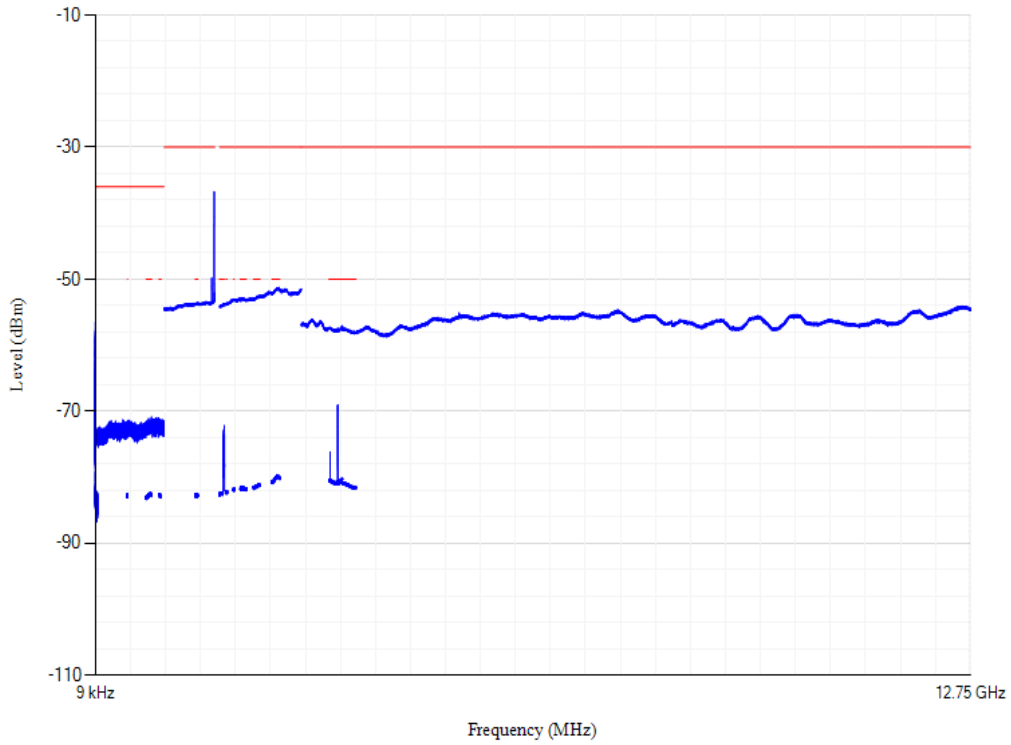

Conducted spurious emissions

Band34 QPSK BW=5MHz Channel=36275 RB Size=1 Position=#0

Conducted spurious emissions

Band34 QPSK BW=5MHz Channel=36225 RB Size=1 Position=#0

Conducted spurious emissions

Band34 QPSK BW=5MHz Channel=36325 RB Size=1 Position=#0