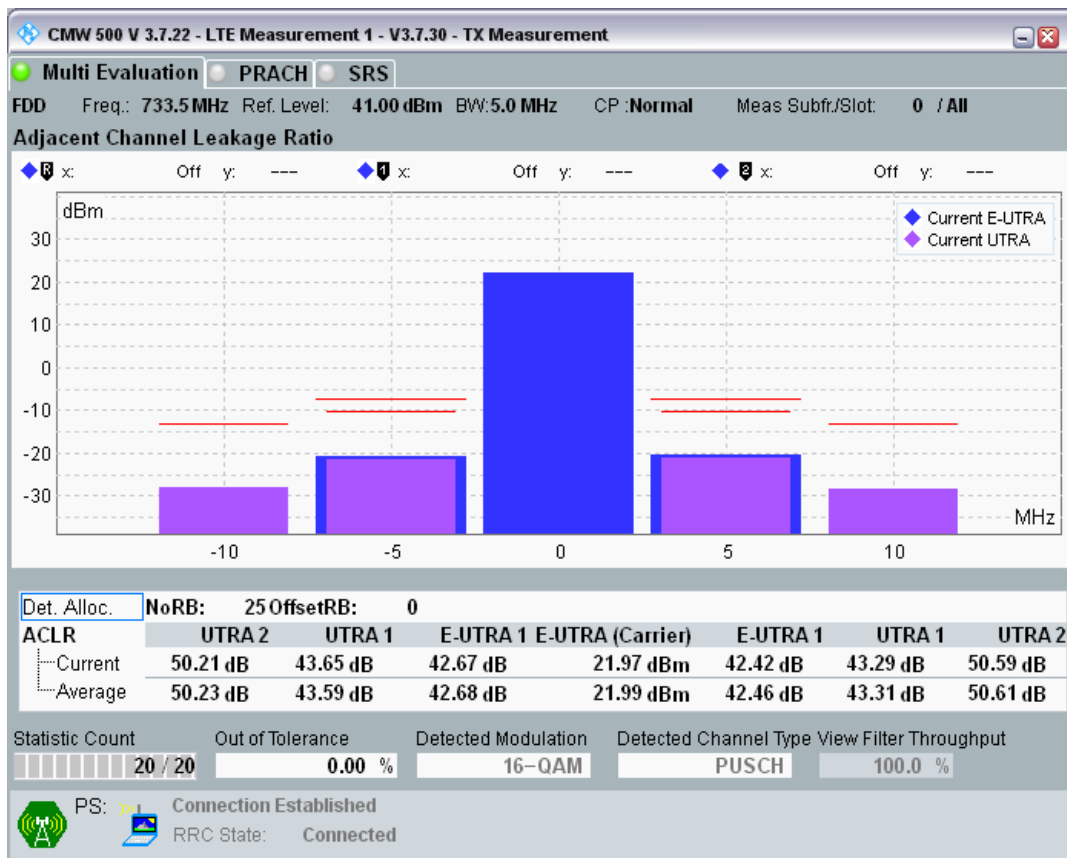

Band28 QPSK BW=5MHz Channel=27515 RB Size=25 Position=#0

Band28 16QAM BW=5MHz Channel=27515 RB Size=8 Position=#0

Band28 16QAM BW=5MHz Channel=27515 RB Size=8 Position=#Max

Band28 16QAM BW=5MHz Channel=27515 RB Size=25 Position=#0