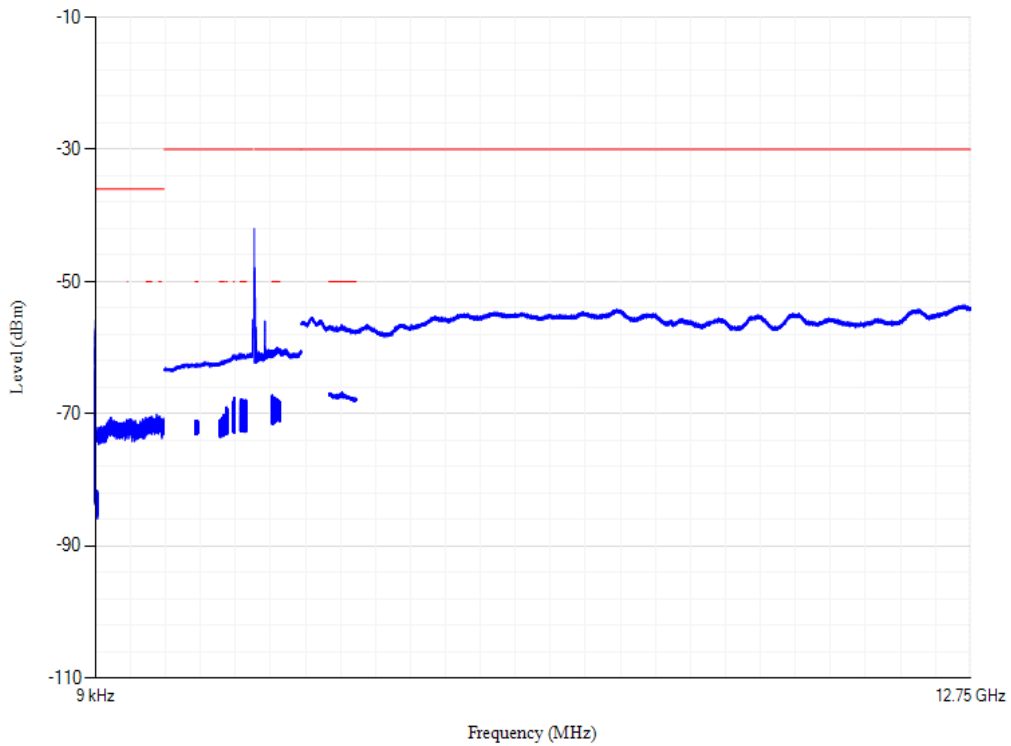

Conducted spurious emissions

Band38 QPSK BW=20MHz Channel=38150 RB Size=1 Position=#0

Conducted spurious emissions

Band40 QPSK BW=5MHz Channel=38675 RB Size=1 Position=#0

Conducted spurious emissions

Band40 QPSK BW=5MHz Channel=39150 RB Size=1 Position=#0