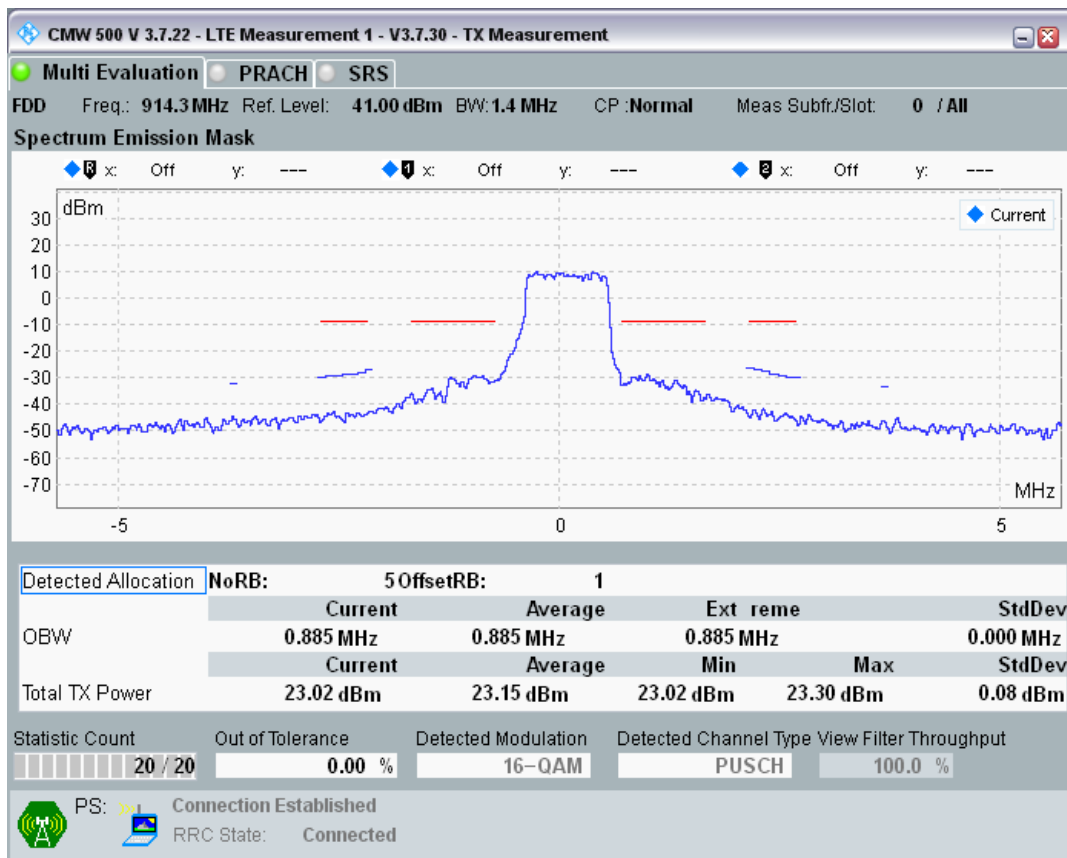

Band8 16QAM BW=1.4MHz Channel=21793 RB Size=5 Position=#Max

Band8 16QAM BW=1.4MHz Channel=21793 RB Size=6 Position=#0