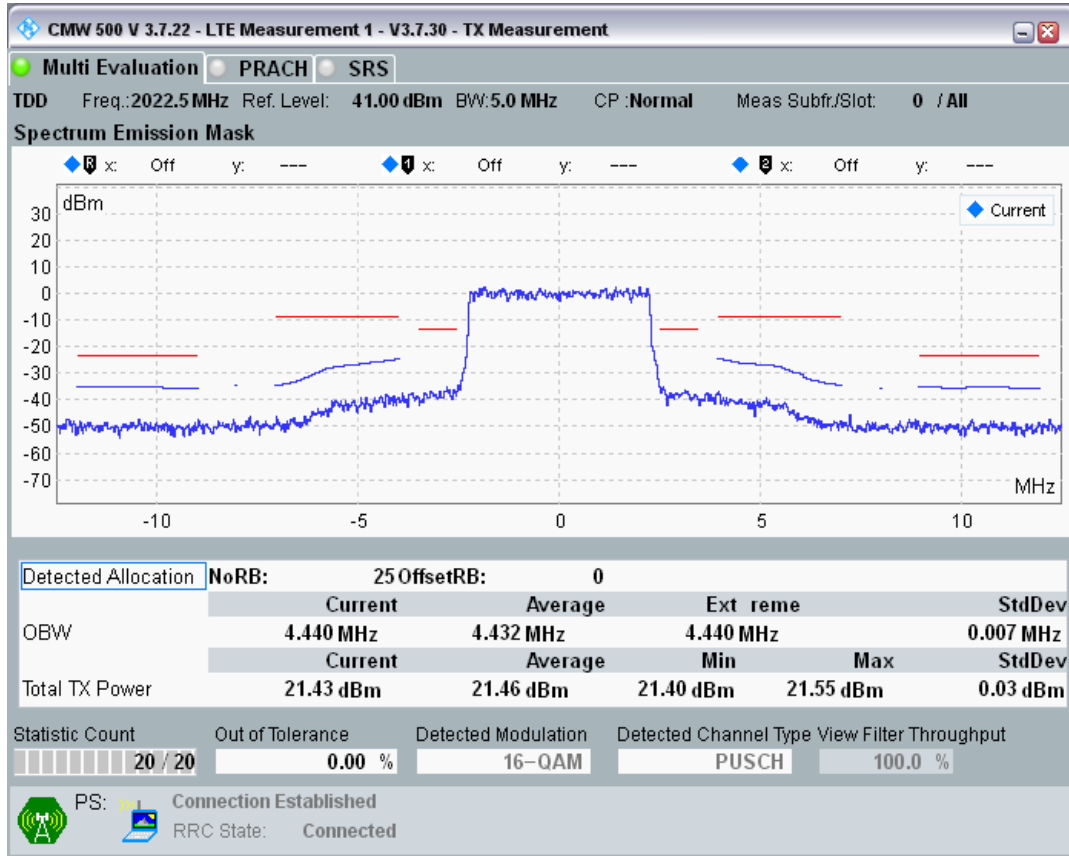

Band34 16QAM BW=5MHz Channel=36325 RB Size=25 Position=#0

Band34 QPSK BW=10MHz Channel=36250 RB Size=12 Position=#0