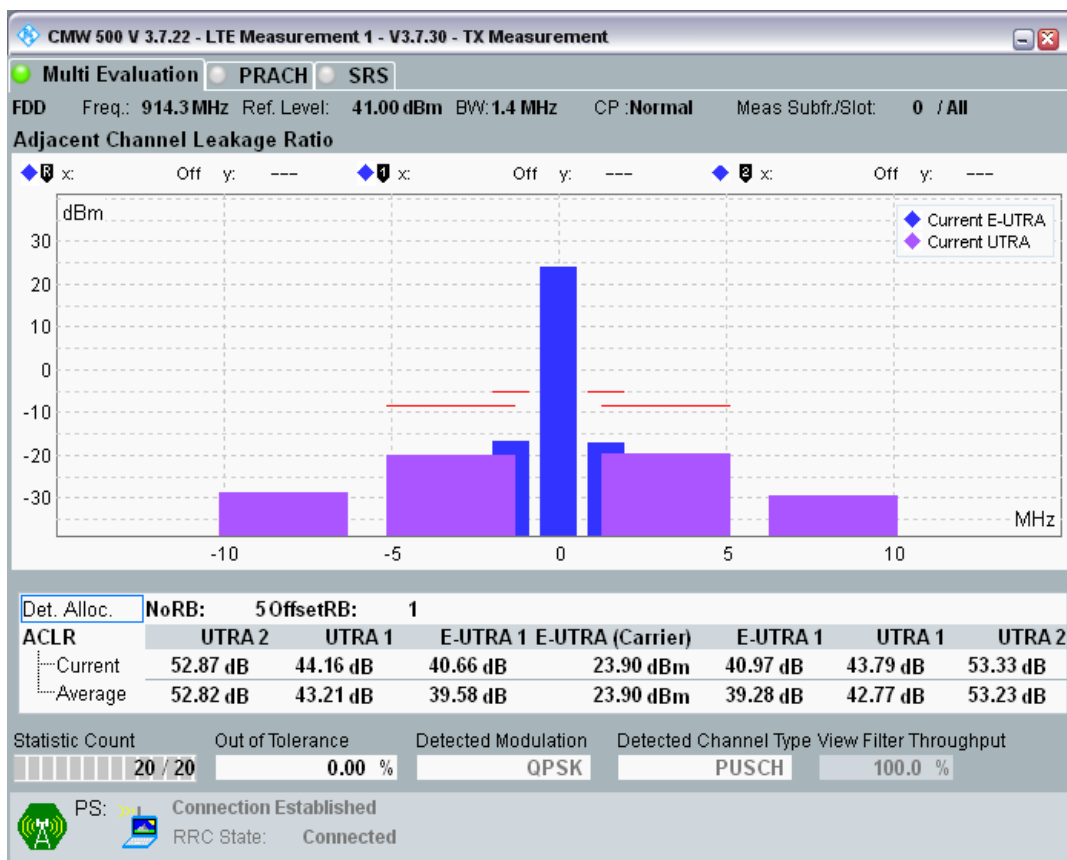

Band8 QPSK BW=1.4MHz Channel=21793 RB Size=5 Position=#Max

Band8 QPSK BW=1.4MHz Channel=21793 RB Size=6 Position=#0