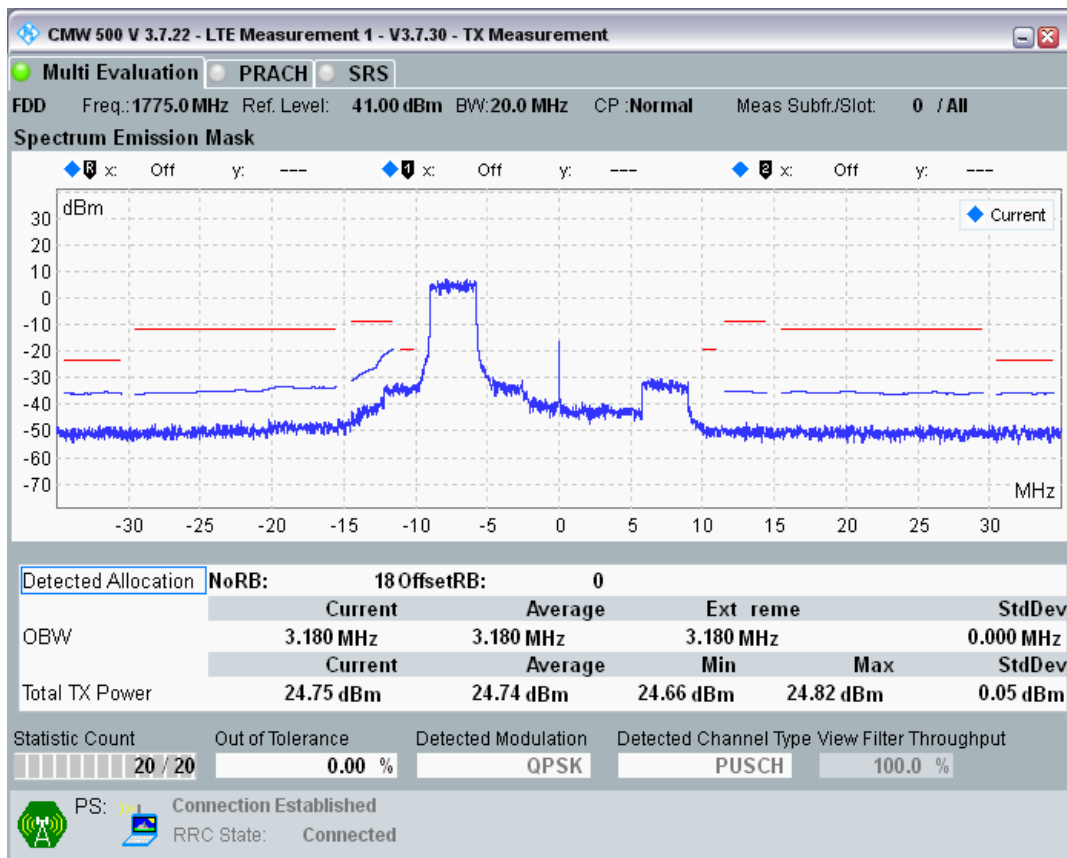

Band3 QPSK BW=20MHz Channel=19850 RB Size=18 Position=#0

Band3 QPSK BW=20MHz Channel=19850 RB Size=18 Position=#Max