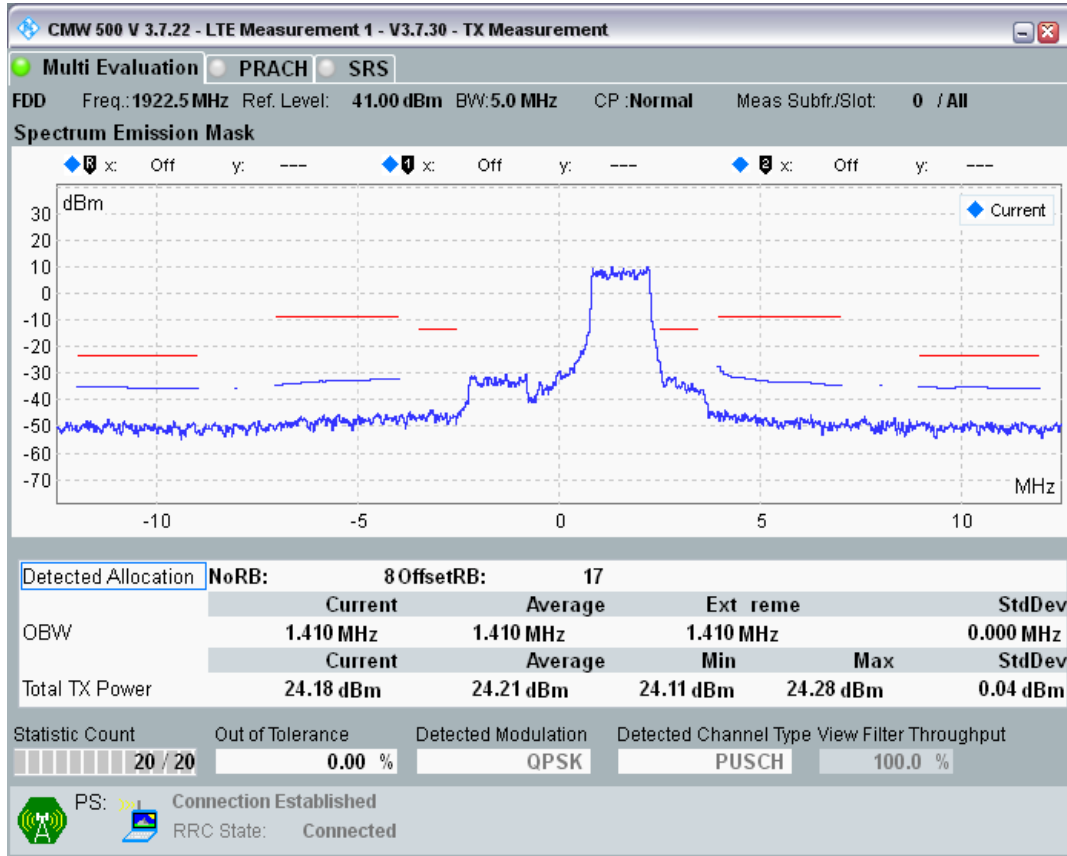

Band1 QPSK BW=5MHz Channel=18300 RB Size=25 Position=#0

Band1 QPSK BW=5MHz Channel=18575 RB Size=25 Position=#0

Band1 QPSK BW=5MHz Channel=18300 RB Size=8 Position=#Max

Band1 QPSK BW=5MHz Channel=18025 RB Size=8 Position=#Max