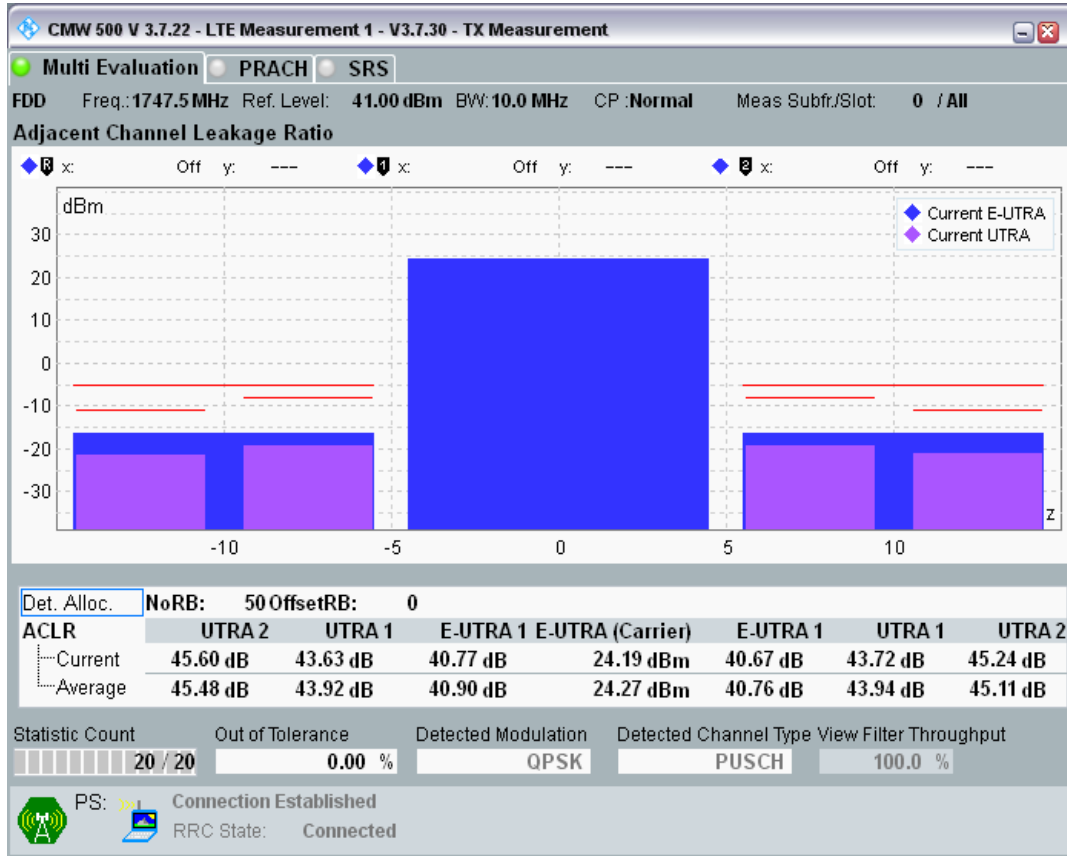

Band3 QPSK BW=10MHz Channel=19575 RB Size=50 Position=#0

Band3 16QAM BW=10MHz Channel=19575 RB Size=12 Position=#0

Band3 16QAM BW=10MHz Channel=19575 RB Size=12 Position=#Max

Band3 16QAM BW=10MHz Channel=19575 RB Size=50 Position=#0