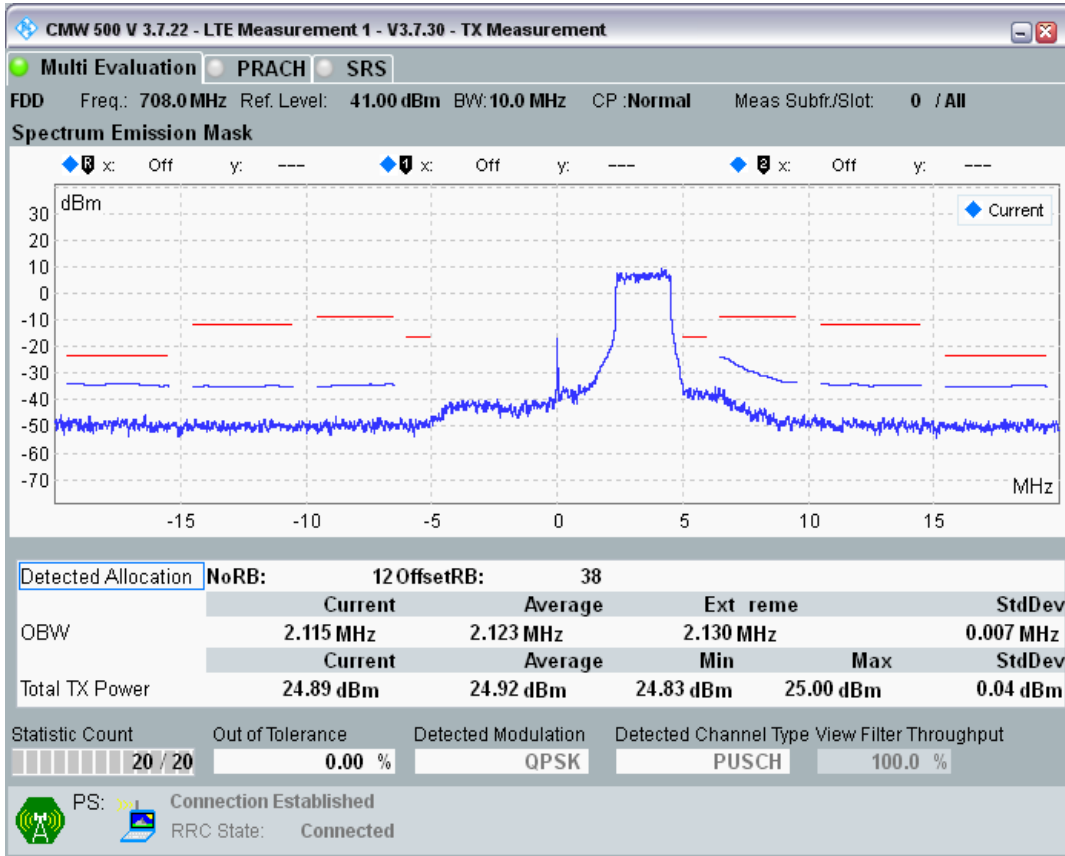

Band28 QPSK BW=10MHz Channel=27260 RB Size=12 Position=#Max

Band28 QPSK BW=10MHz Channel=27260 RB Size=50 Position=#0