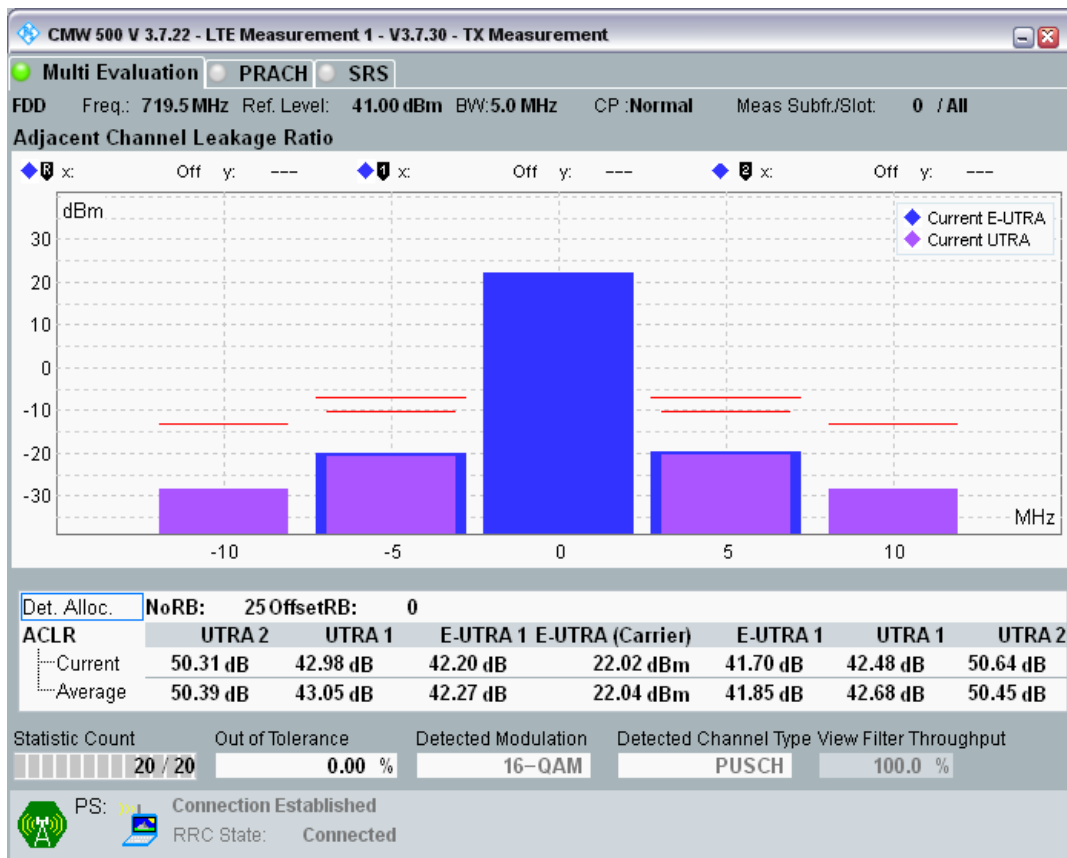

Band28 16QAM BW=5MHz Channel=27375 RB Size=25 Position=#0

Band28 QPSK BW=5MHz Channel=27515 RB Size=8 Position=#0