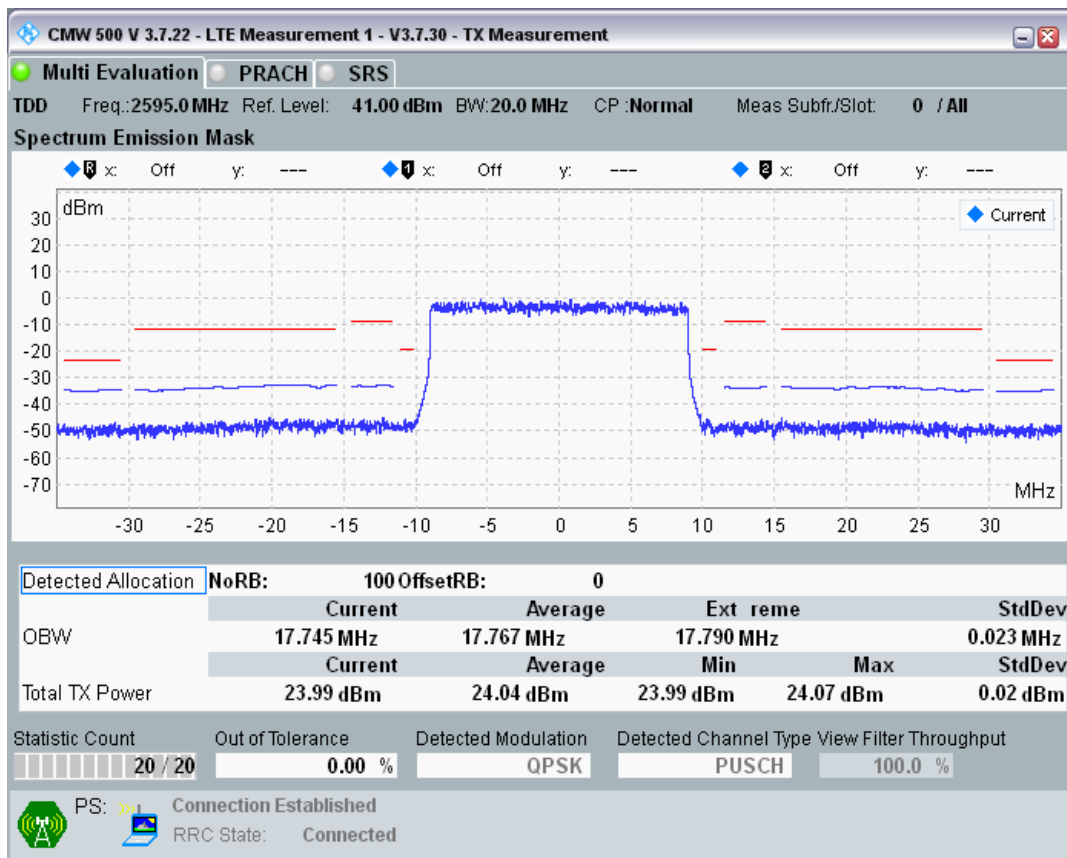

Band38 QPSK BW=20MHz Channel=38000 RB Size=18 Position=#0

Band38 QPSK BW=20MHz Channel=38000 RB Size=18 Position=#Max

Band38 QPSK BW=20MHz Channel=38000 RB Size=100 Position=#0

Band38 16QAM BW=20MHz Channel=38000 RB Size=18 Position=#0