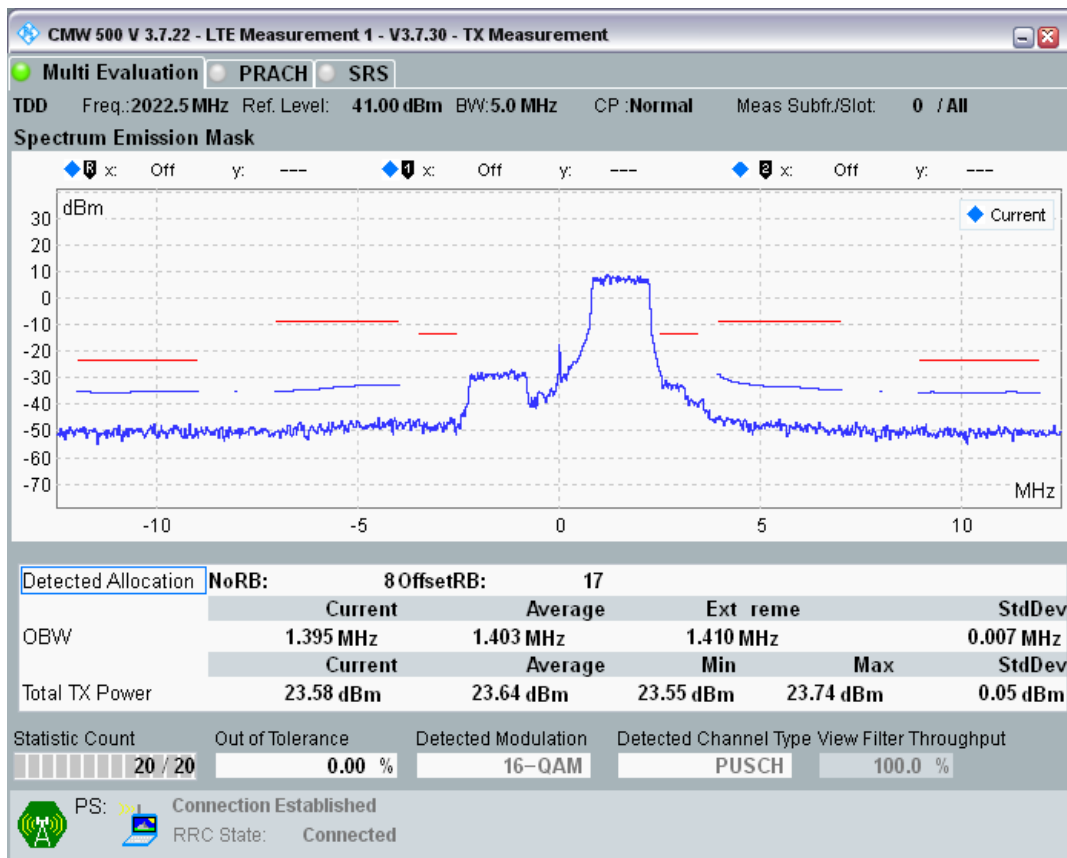

Band34 16QAM BW=5MHz Channel=36325 RB Size=8 Position=#Max

Band34 16QAM BW=5MHz Channel=36325 RB Size=25 Position=#0