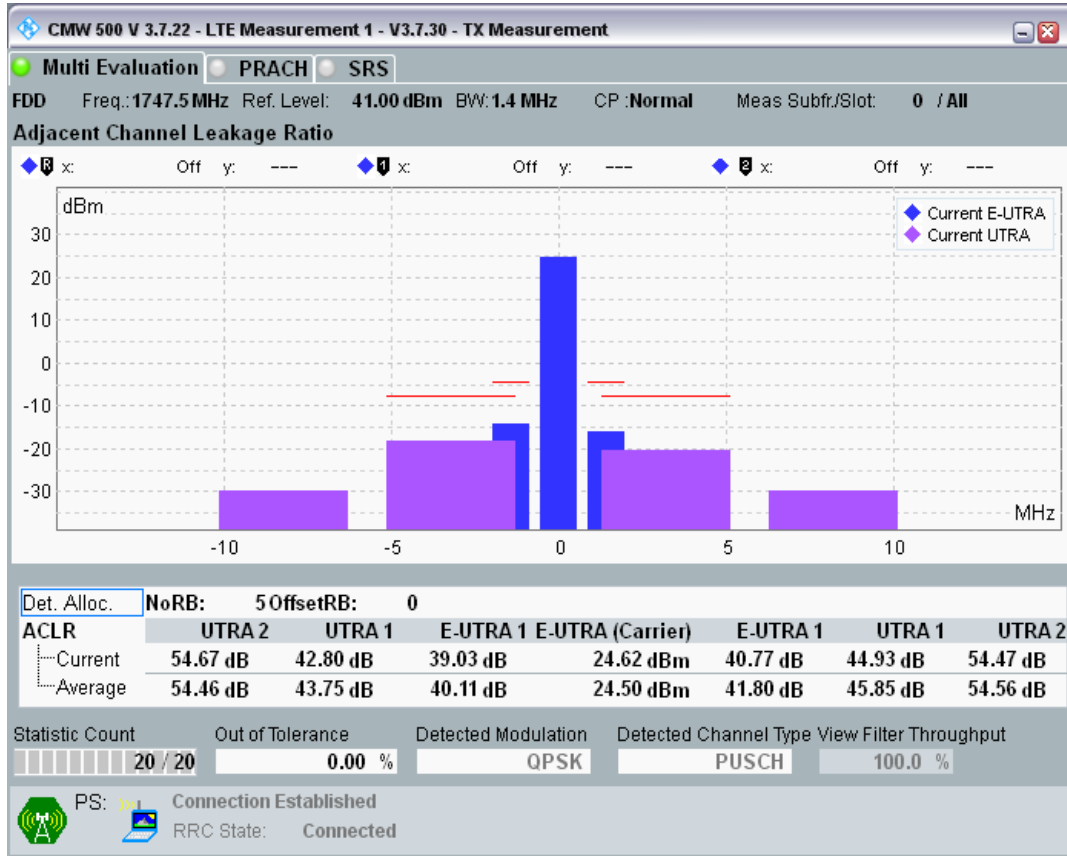

Band3 QPSK BW=1.4MHz Channel=19575 RB Size=5 Position=#0

Band3 QPSK BW=1.4MHz Channel=19575 RB Size=5 Position=#Max