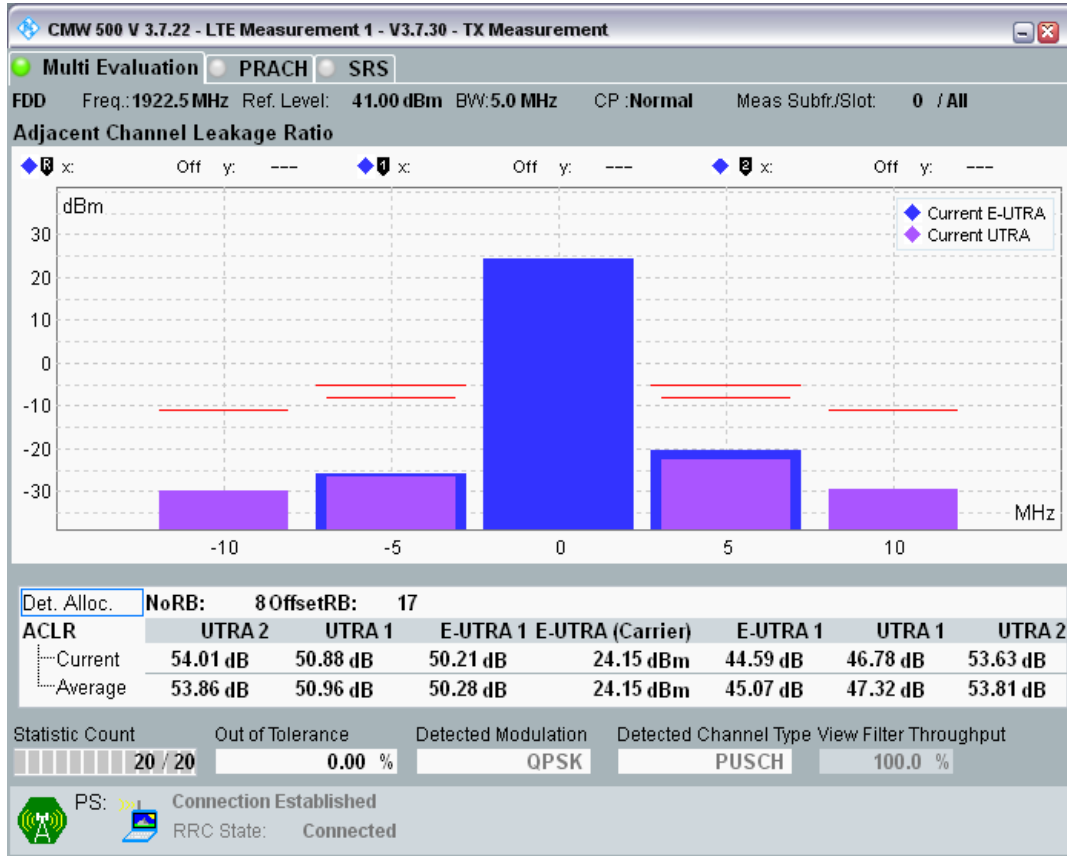

Band1 QPSK BW=5MHz Channel=18025 RB Size=8 Position=#Max

Band1 QPSK BW=5MHz Channel=18025 RB Size=8 Position=#0