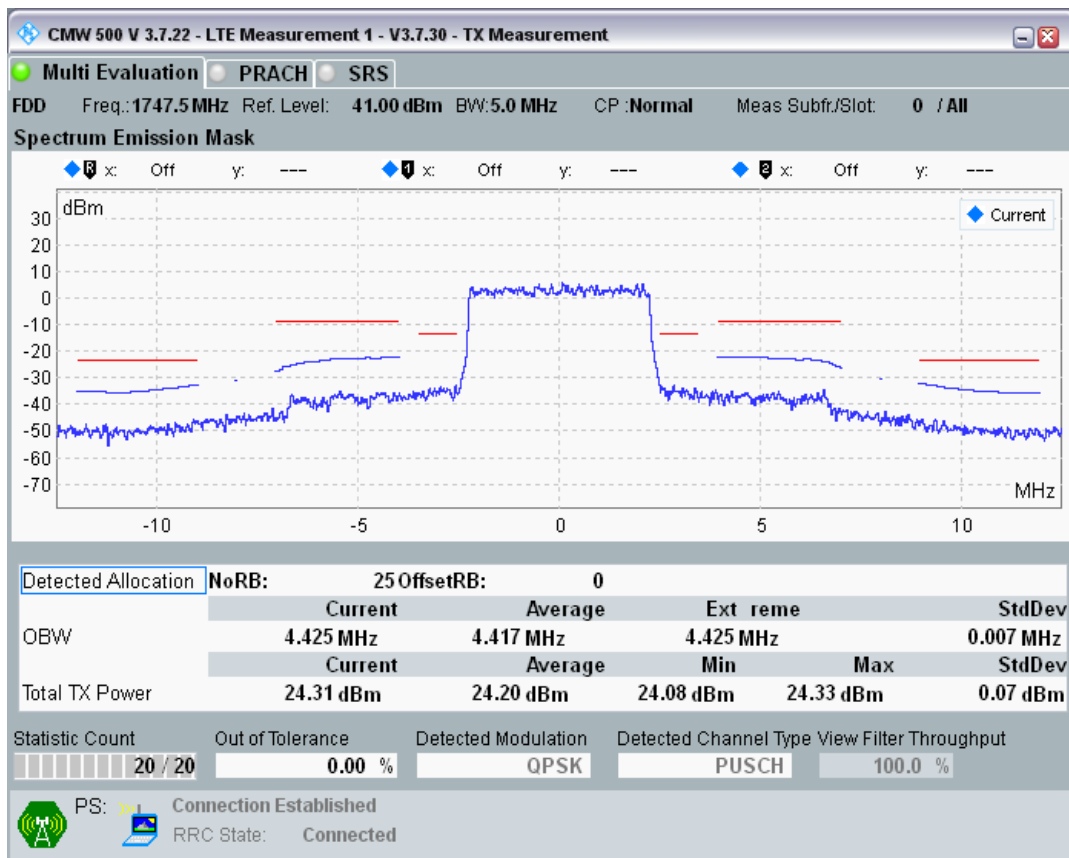

Band3 QPSK BW=5MHz Channel=19575 RB Size=25 Position=#0

Band3 16QAM BW=5MHz Channel=19575 RB Size=8 Position=#0