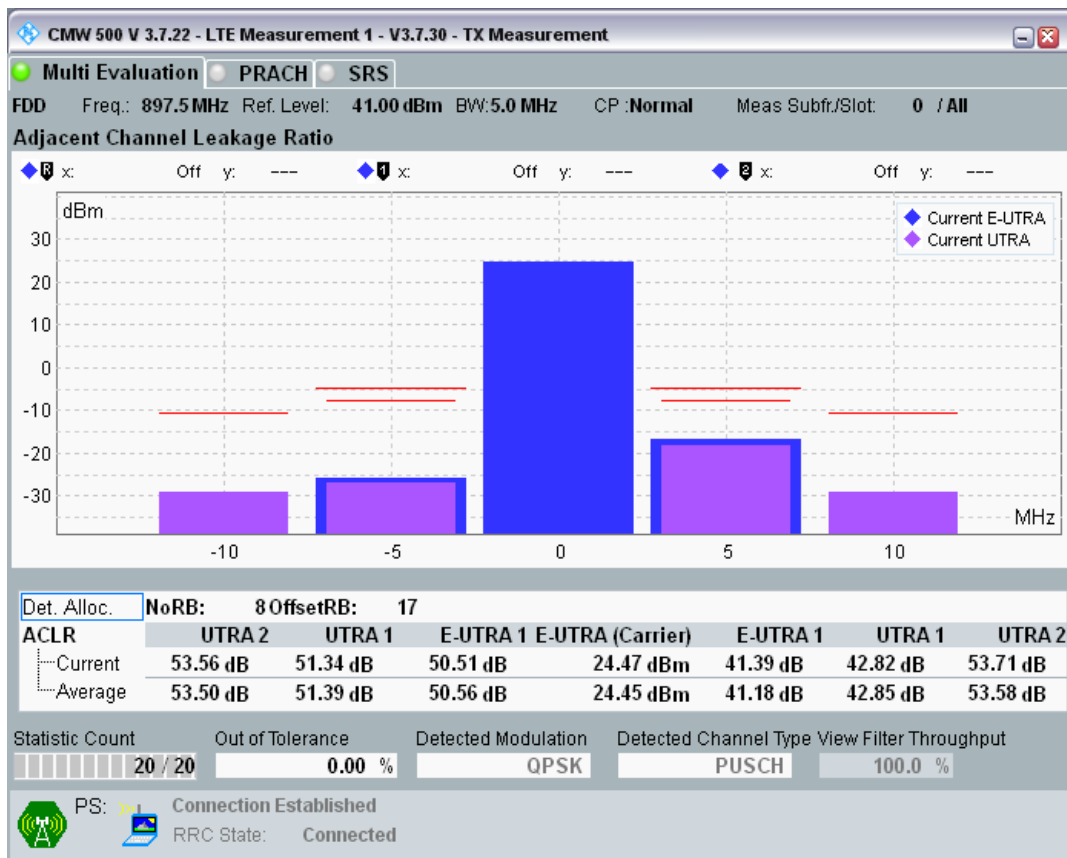

Band8 QPSK BW=5MHz Channel=21625 RB Size=8 Position=#Max

Band8 QPSK BW=5MHz Channel=21625 RB Size=25 Position=#0