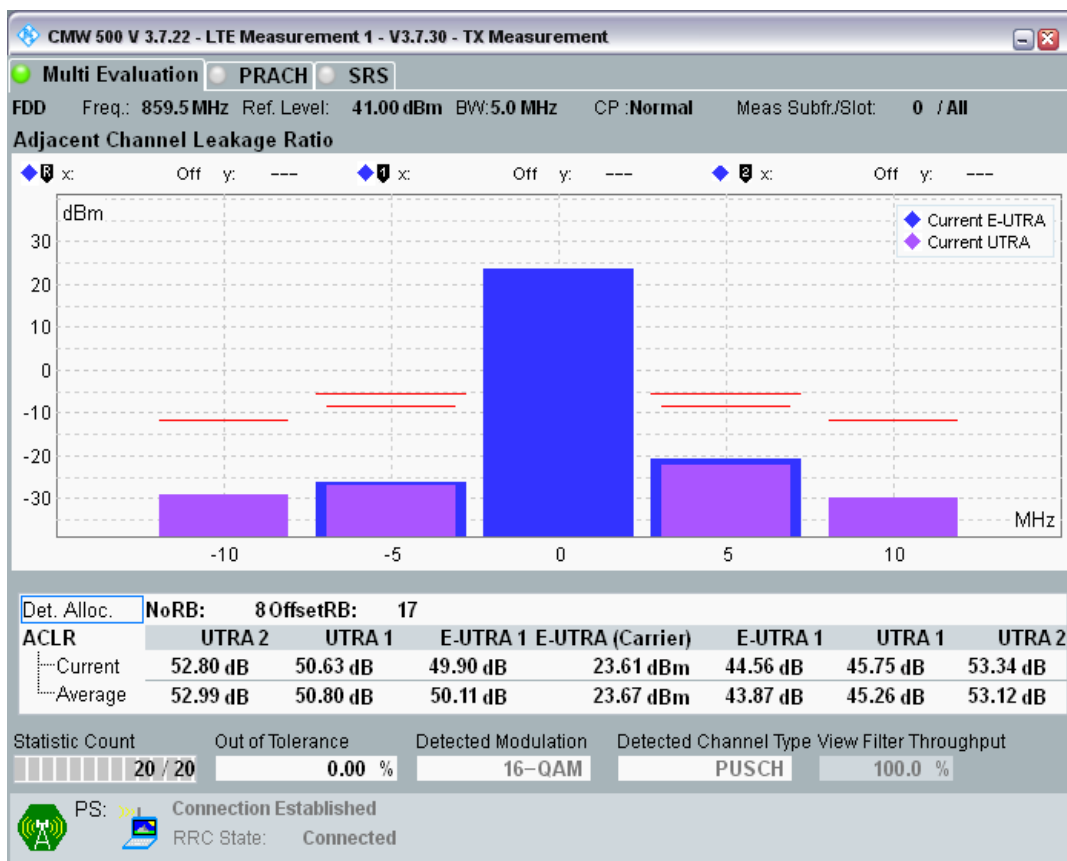

Band20 QPSK BW=5MHz Channel=24425 RB Size=25 Position=#0

Band20 16QAM BW=5MHz Channel=24425 RB Size=8 Position=#0

Band20 16QAM BW=5MHz Channel=24425 RB Size=8 Position=#Max

Band20 16QAM BW=5MHz Channel=24425 RB Size=25 Position=#0