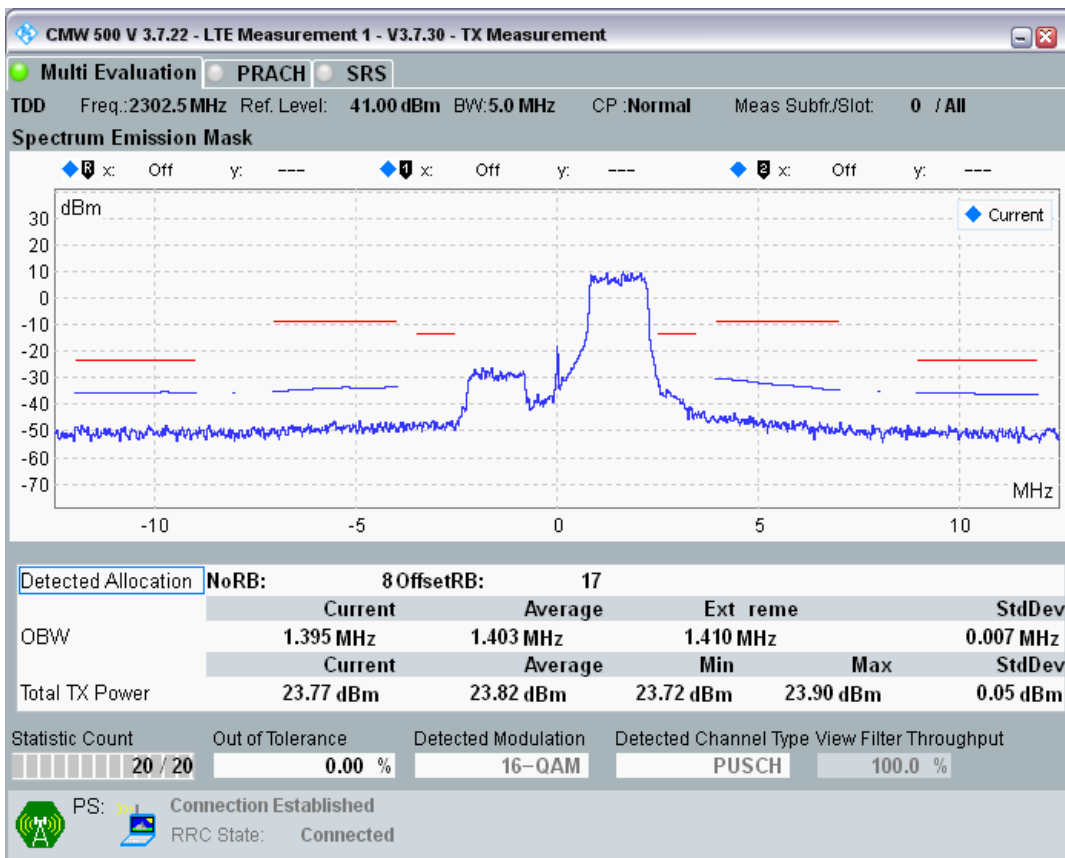

Band40 16QAM BW=5MHz Channel=38675 RB Size=8 Position=#Max

Band40 16QAM BW=5MHz Channel=38675 RB Size=25 Position=#0