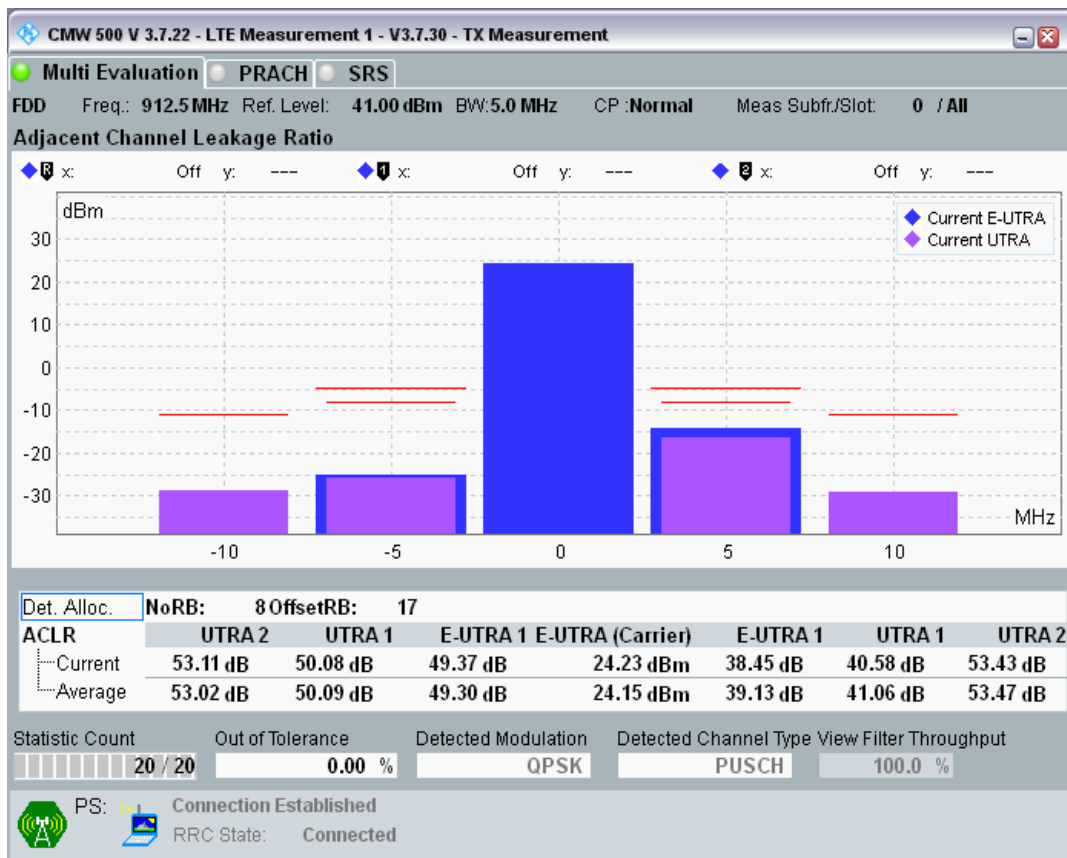

Band8 16QAM BW=5MHz Channel=21625 RB Size=8 Position=#Max

Band8 16QAM BW=5MHz Channel=21625 RB Size=25 Position=#0

Band8 QPSK BW=5MHz Channel=21775 RB Size=8 Position=#0

Band8 QPSK BW=5MHz Channel=21775 RB Size=8 Position=#Max