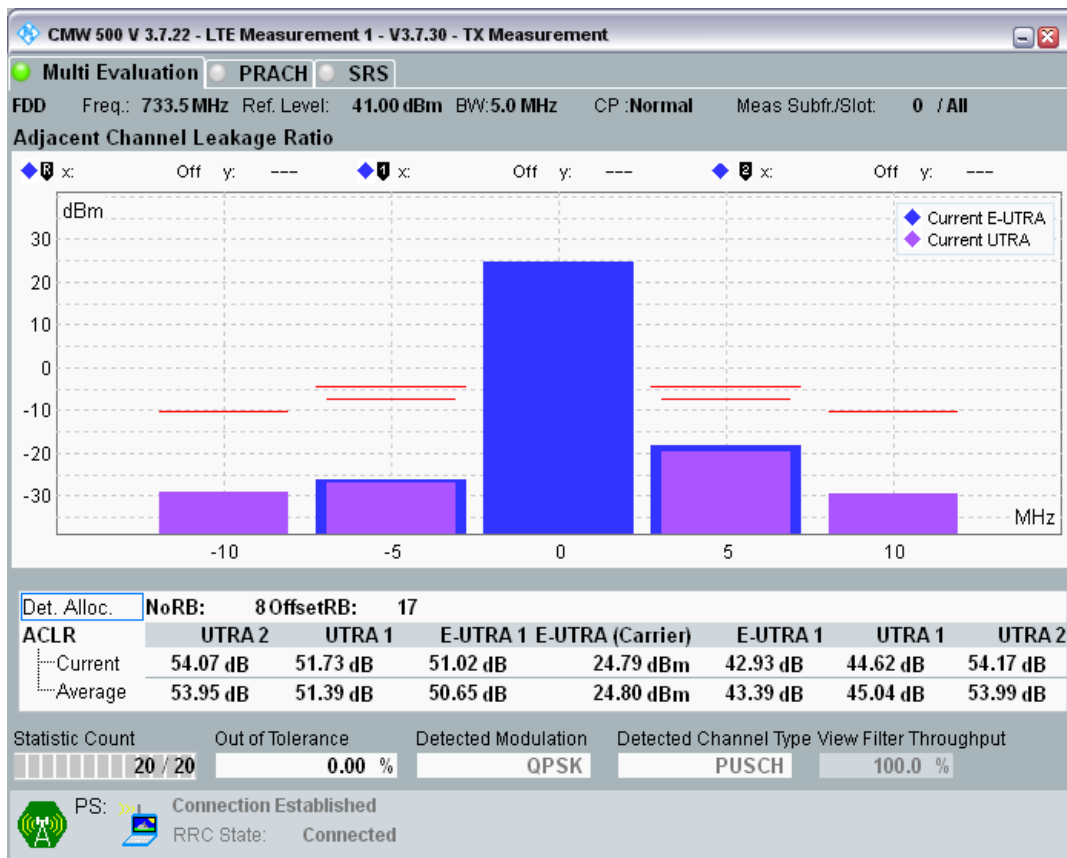

Band28 16QAM BW=5MHz Channel=27375 RB Size=8 Position=#Max

Band28 16QAM BW=5MHz Channel=27375 RB Size=25 Position=#0

Band28 QPSK BW=5MHz Channel=27515 RB Size=8 Position=#0

Band28 QPSK BW=5MHz Channel=27515 RB Size=8 Position=#Max