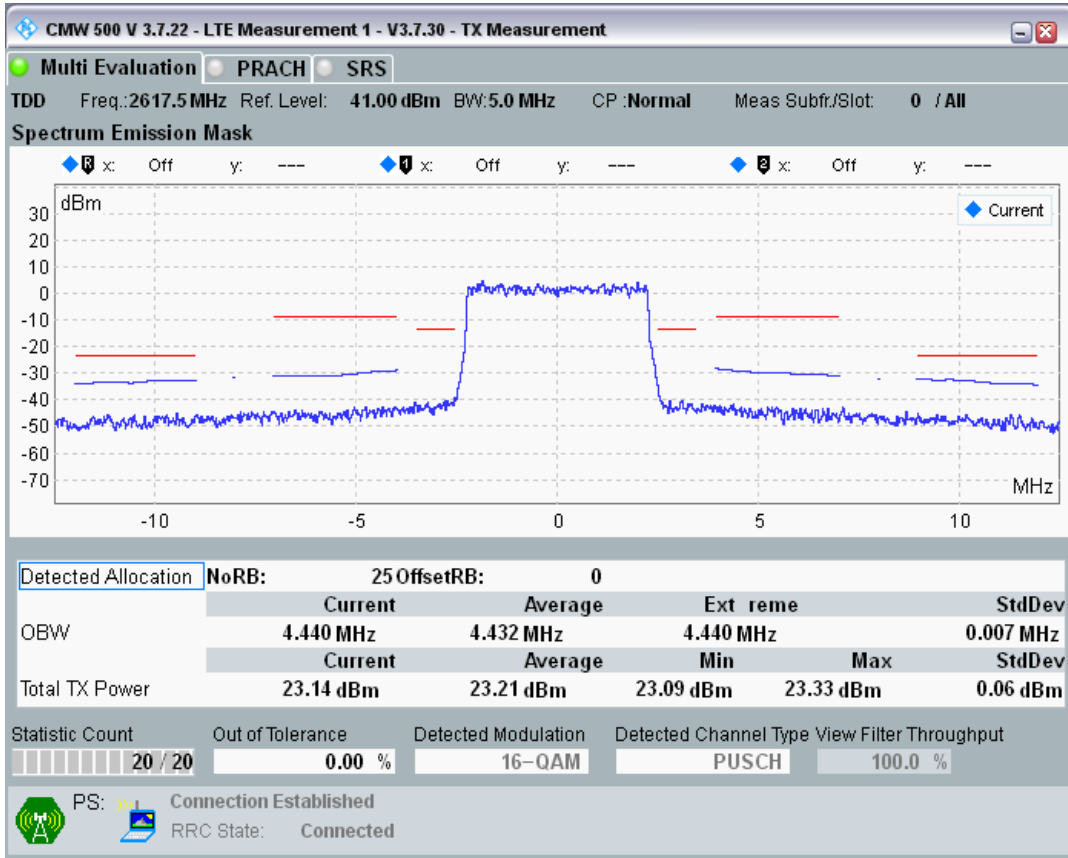

Band38 QPSK BW=5MHz Channel=38225 RB Size=25 Position=#0

Band38 16QAM BW=5MHz Channel=38225 RB Size=8 Position=#0

Band38 16QAM BW=5MHz Channel=38225 RB Size=8 Position=#Max

Band38 16QAM BW=5MHz Channel=38225 RB Size=25 Position=#0