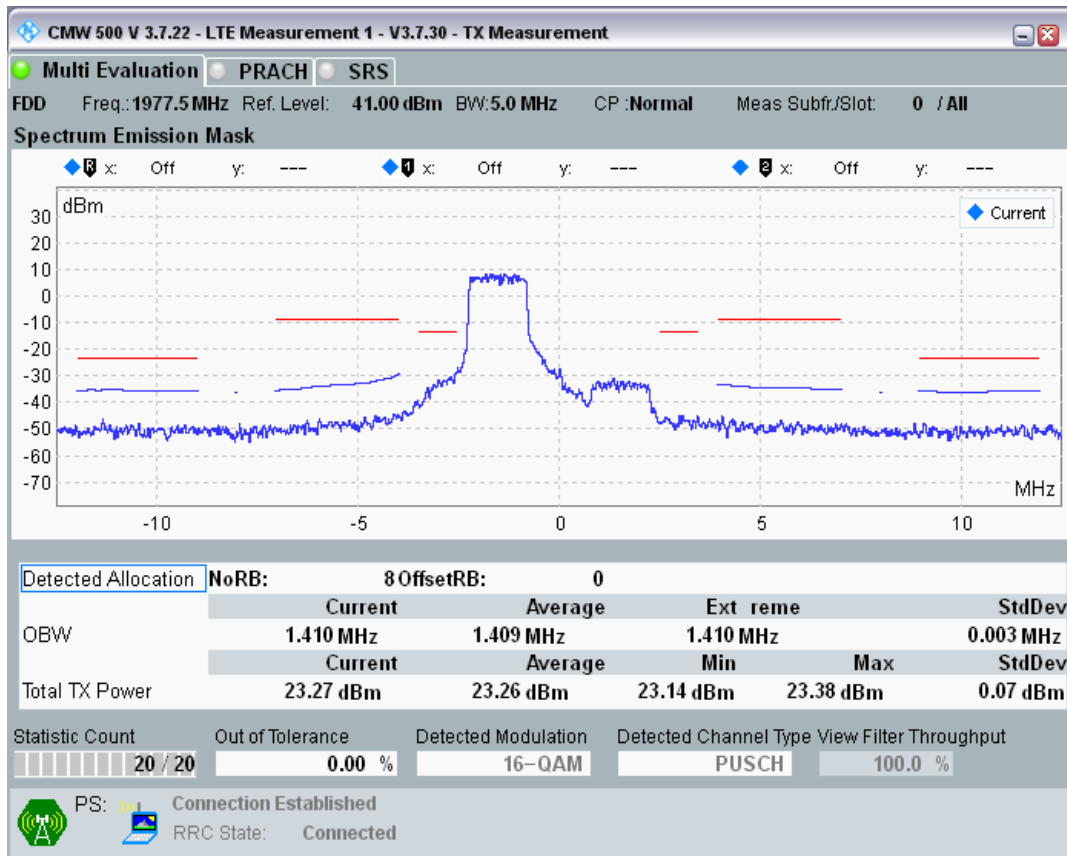

Band1 16QAM BW=5MHz Channel=18575 RB Size=8 Position=#0

Band1 16QAM BW=5MHz Channel=18300 RB Size=8 Position=#0