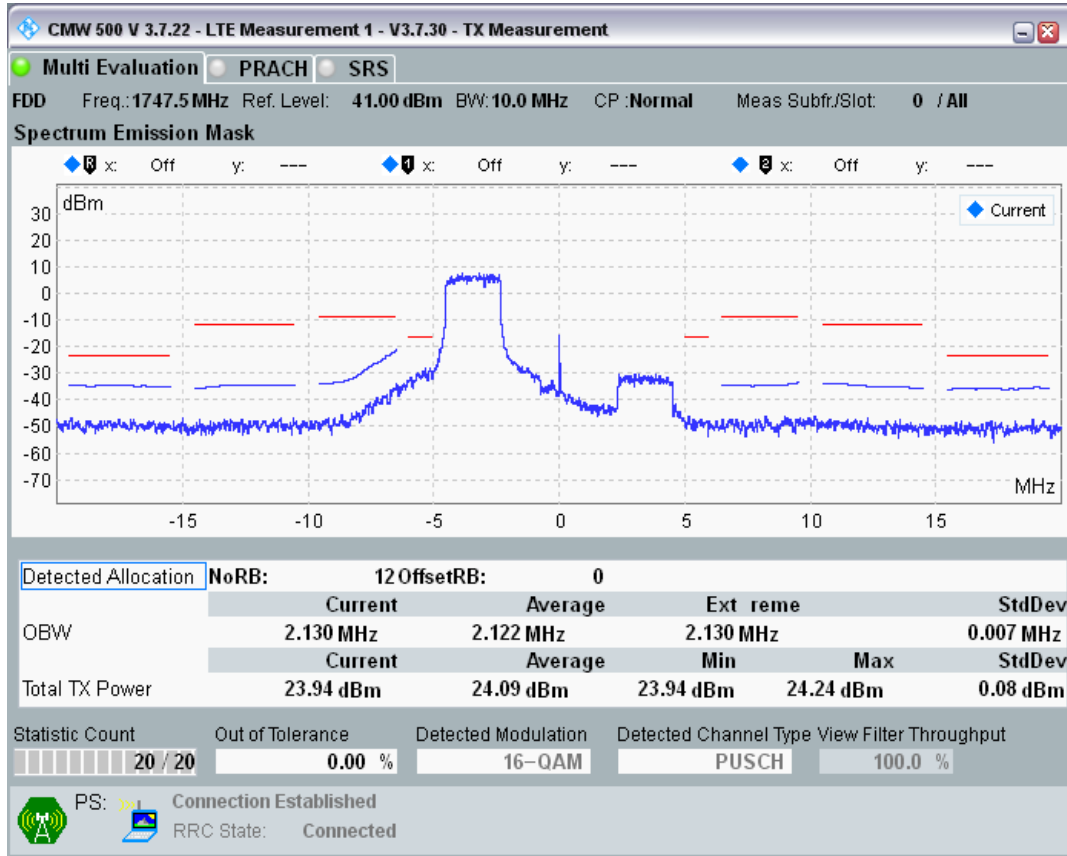

Band3 QPSK BW=10MHz Channel=19575 RB Size=50 Position=#0

Band3 16QAM BW=10MHz Channel=19575 RB Size=12 Position=#0

Band3 16QAM BW=10MHz Channel=19575 RB Size=12 Position=#Max

Band3 16QAM BW=10MHz Channel=19575 RB Size=50 Position=#0