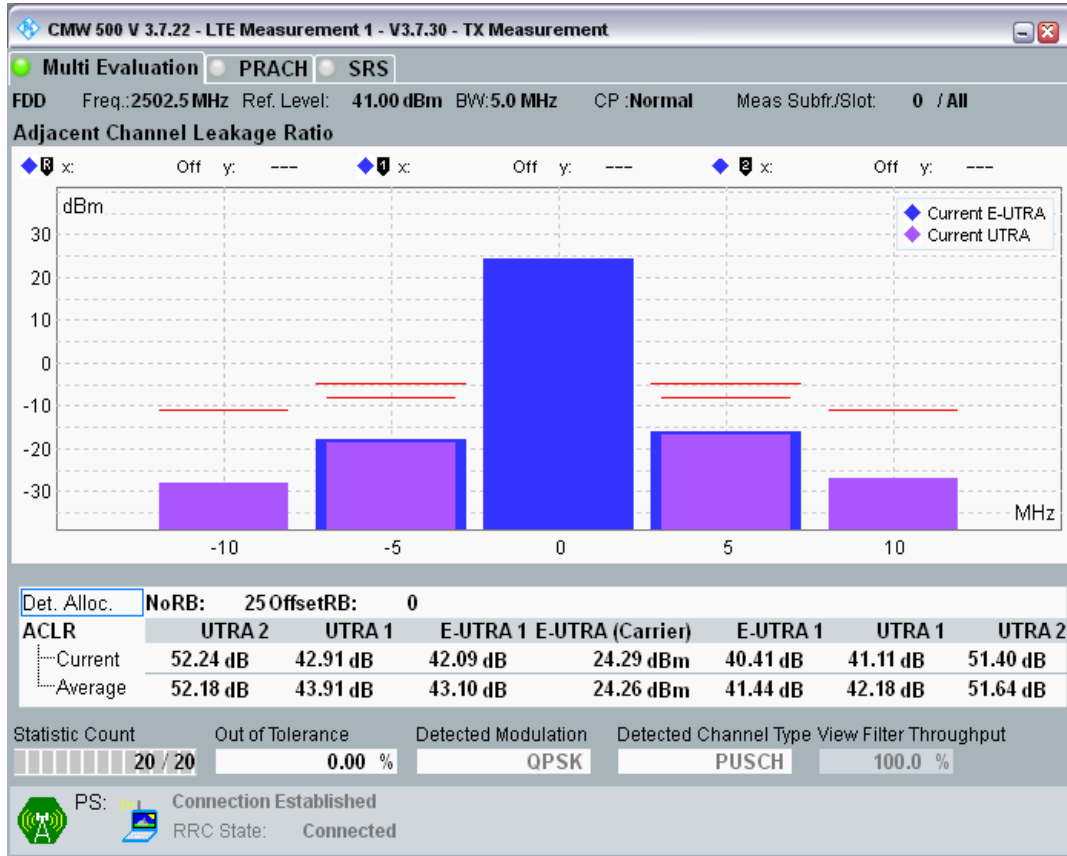

Band7 QPSK BW=5MHz Channel=20775 RB Size=25 Position=#0

Band7 16QAM BW=5MHz Channel=20775 RB Size=8 Position=#0

Band7 16QAM BW=5MHz Channel=20775 RB Size=8 Position=#Max

Band7 16QAM BW=5MHz Channel=20775 RB Size=25 Position=#0