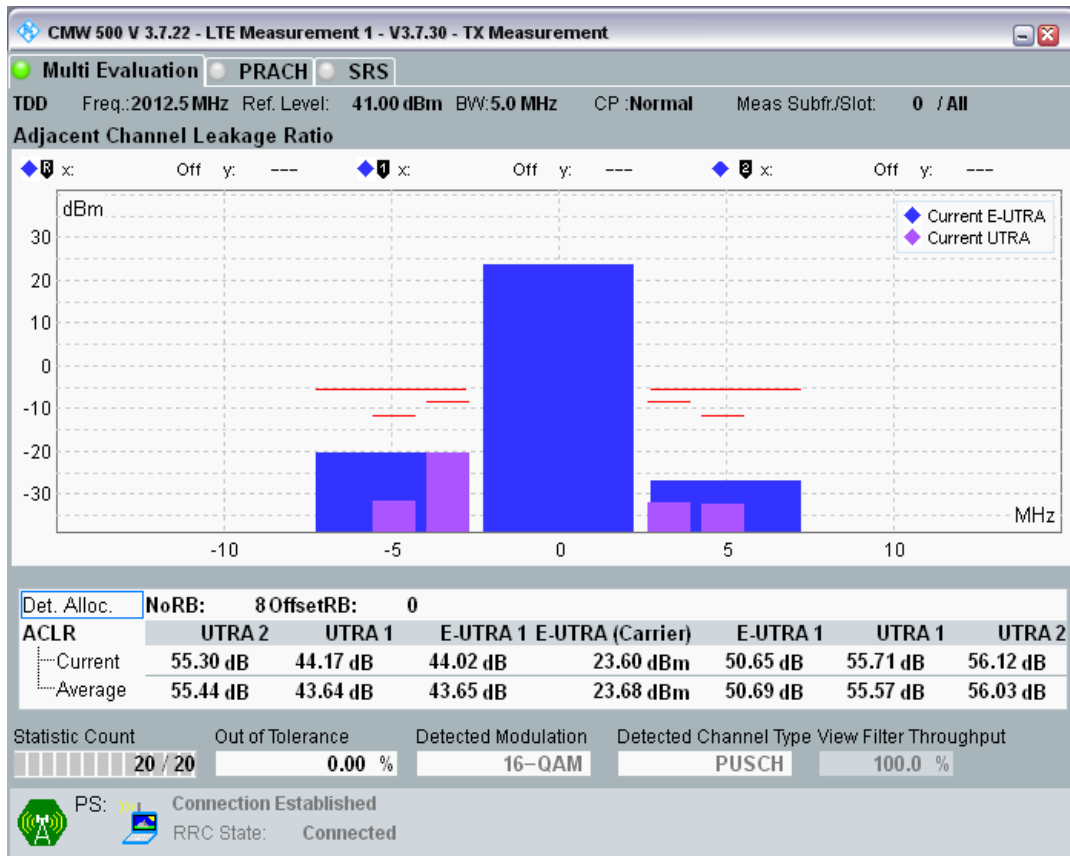

Band34 QPSK BW=5MHz Channel=36225 RB Size=8 Position=#0

Band34 QPSK BW=5MHz Channel=36225 RB Size=8 Position=#Max

Band34 QPSK BW=5MHz Channel=36225 RB Size=25 Position=#0

Band34 16QAM BW=5MHz Channel=36225 RB Size=8 Position=#0