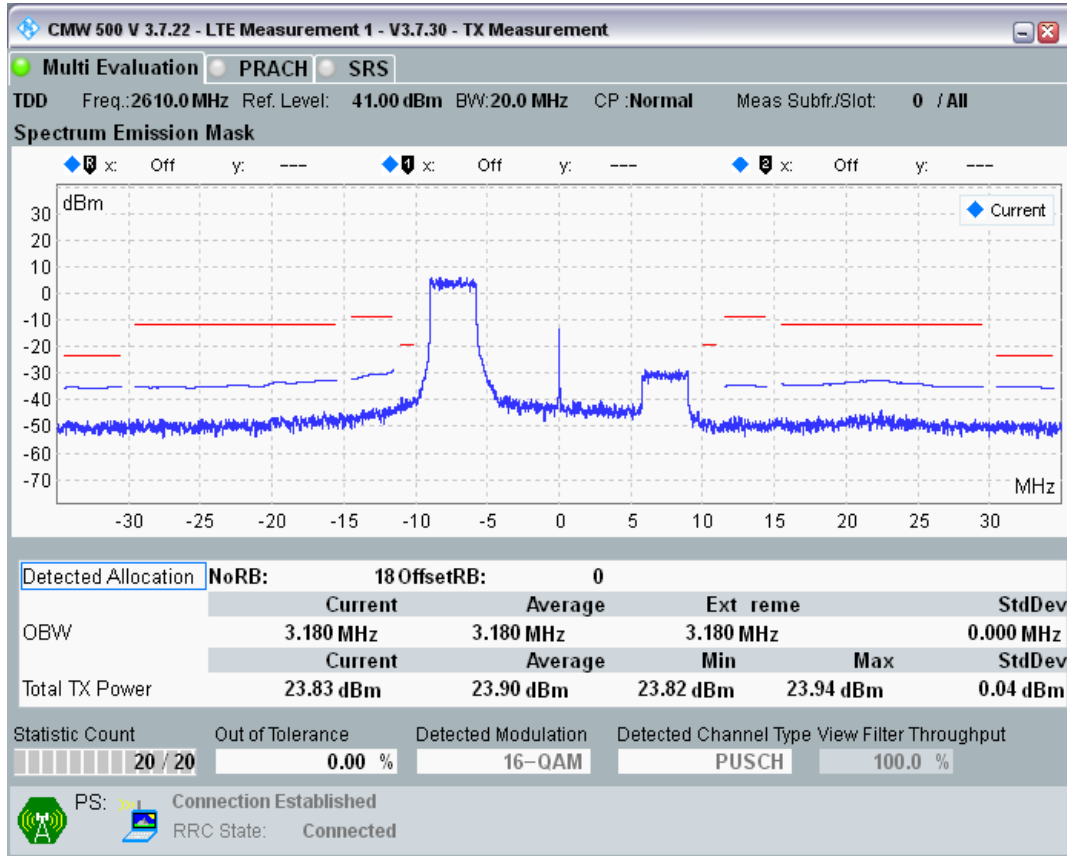

Band38 16QAM BW=20MHz Channel=38150 RB Size=18 Position=#0

Band38 16QAM BW=20MHz Channel=38150 RB Size=18 Position=#Max