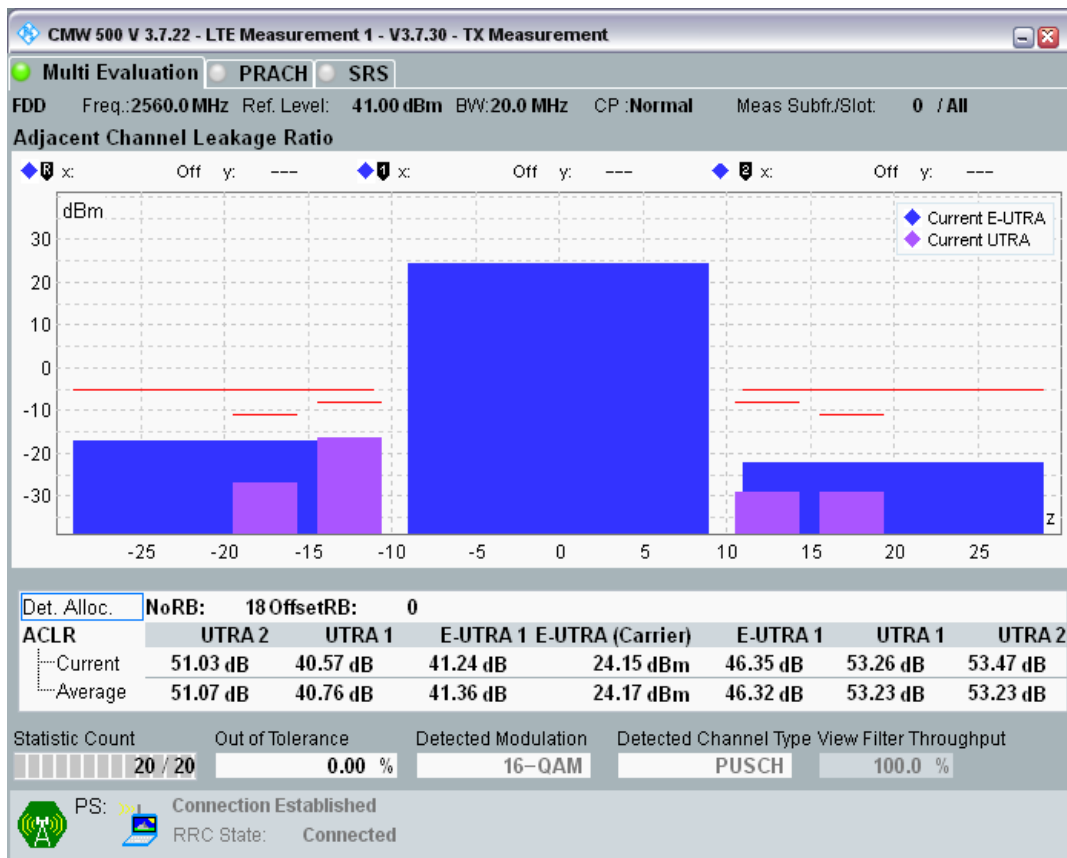

Band7 16QAM BW=20MHz Channel=21350 RB Size=18 Position=#0

Band7 16QAM BW=20MHz Channel=21350 RB Size=18 Position=#Max