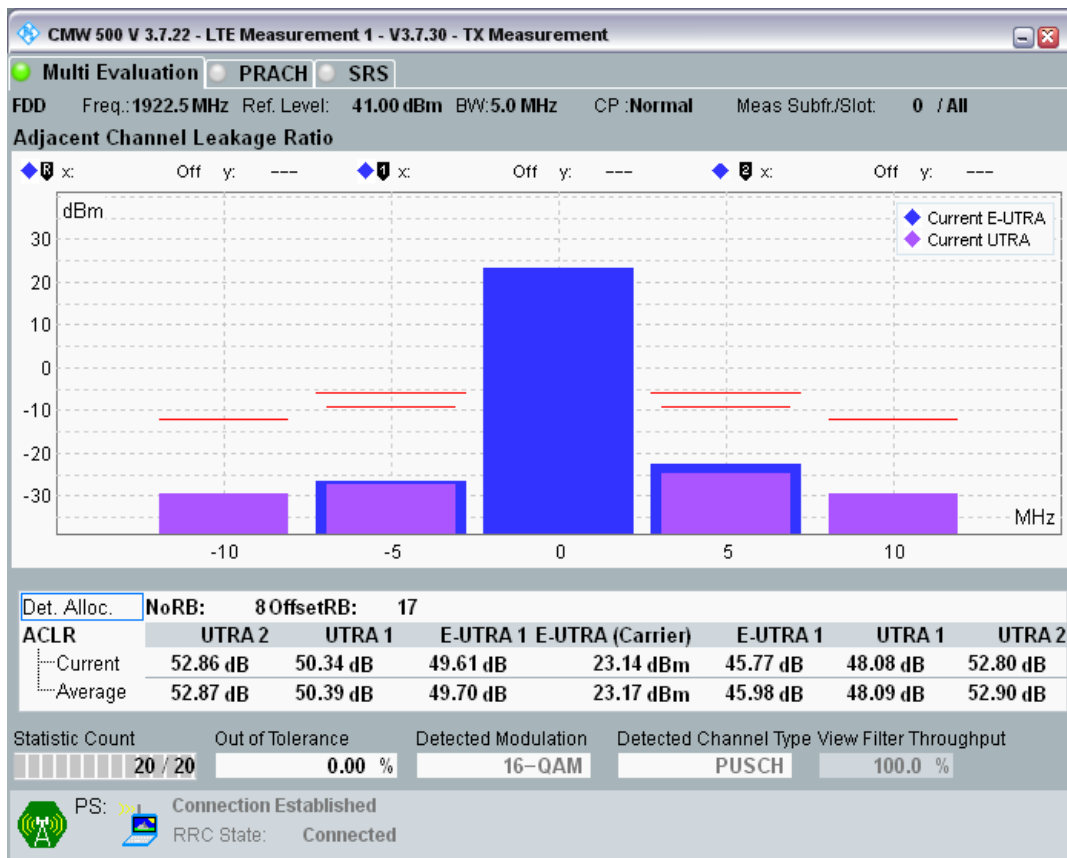

Band1 16QAM BW=20MHz Channel=18300 RB Size=18 Position=#0

Band1 16QAM BW=20MHz Channel=18300 RB Size=18 Position=#Max

Band1 16QAM BW=5MHz Channel=18025 RB Size=8 Position=#0

Band1 16QAM BW=5MHz Channel=18025 RB Size=8 Position=#Max