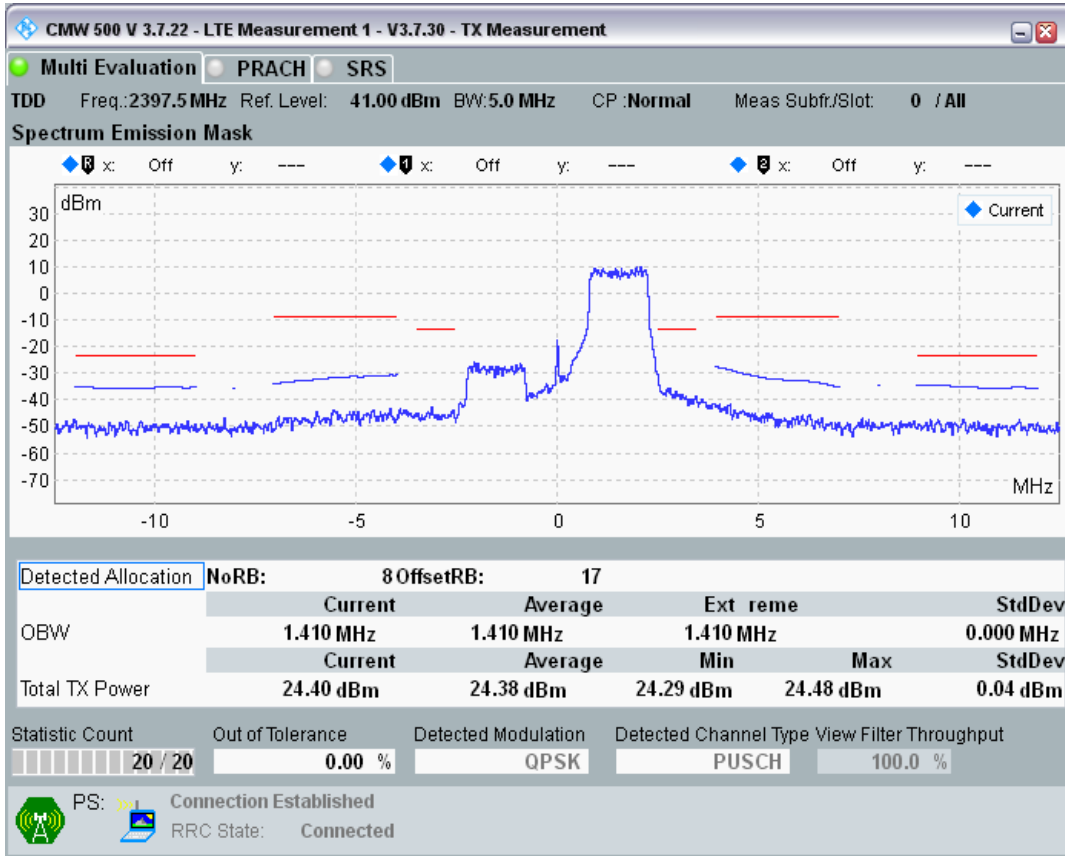

Band40 QPSK BW=5MHz Channel=39625 RB Size=8 Position=#Max

Band40 QPSK BW=5MHz Channel=39625 RB Size=25 Position=#0