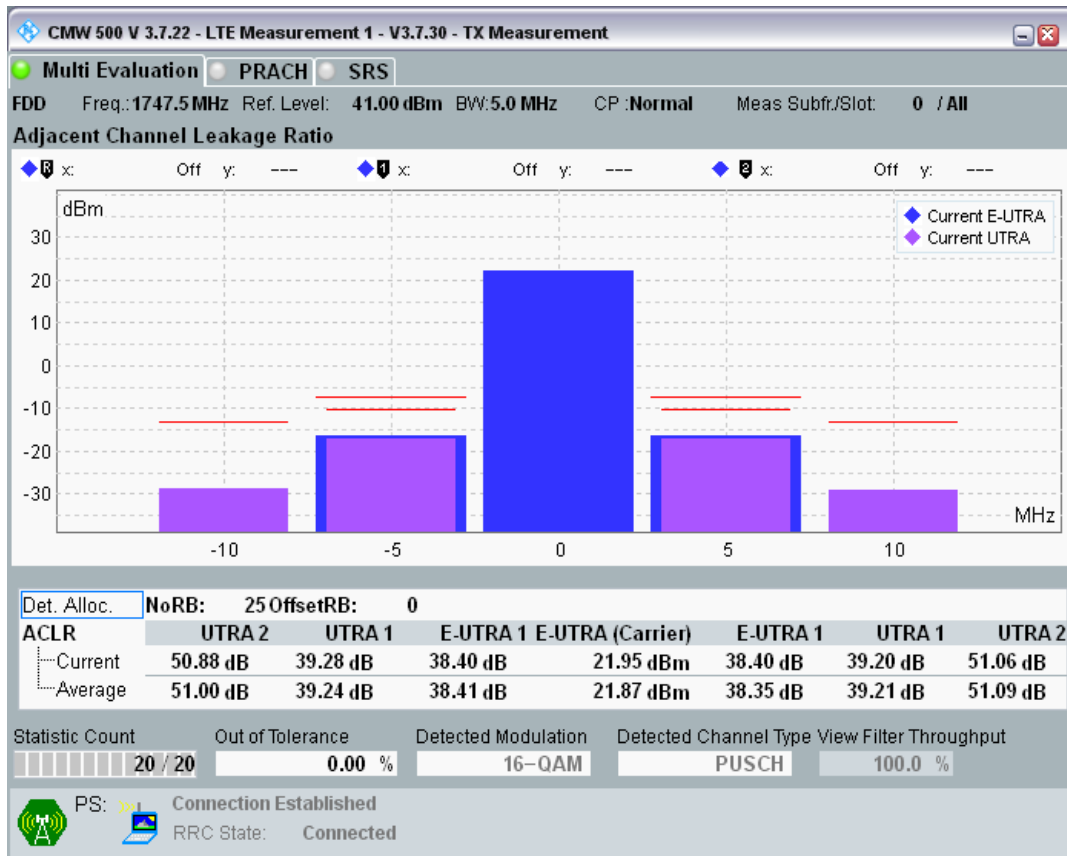

Band3 16QAM BW=5MHz Channel=19575 RB Size=25 Position=#0

Band3 QPSK BW=5MHz Channel=19925 RB Size=8 Position=#0