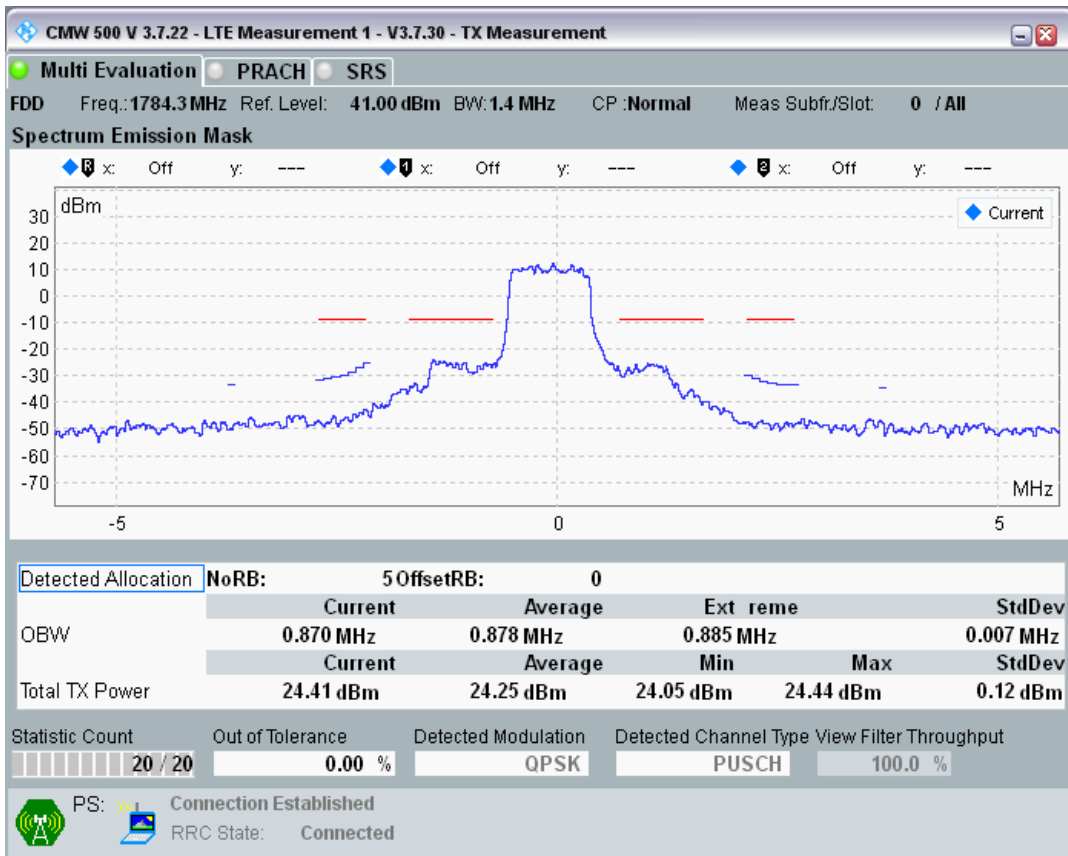

Band3 QPSK BW=1.4MHz Channel=19943 RB Size=5 Position=#0

Band3 QPSK BW=1.4MHz Channel=19943 RB Size=5 Position=#Max