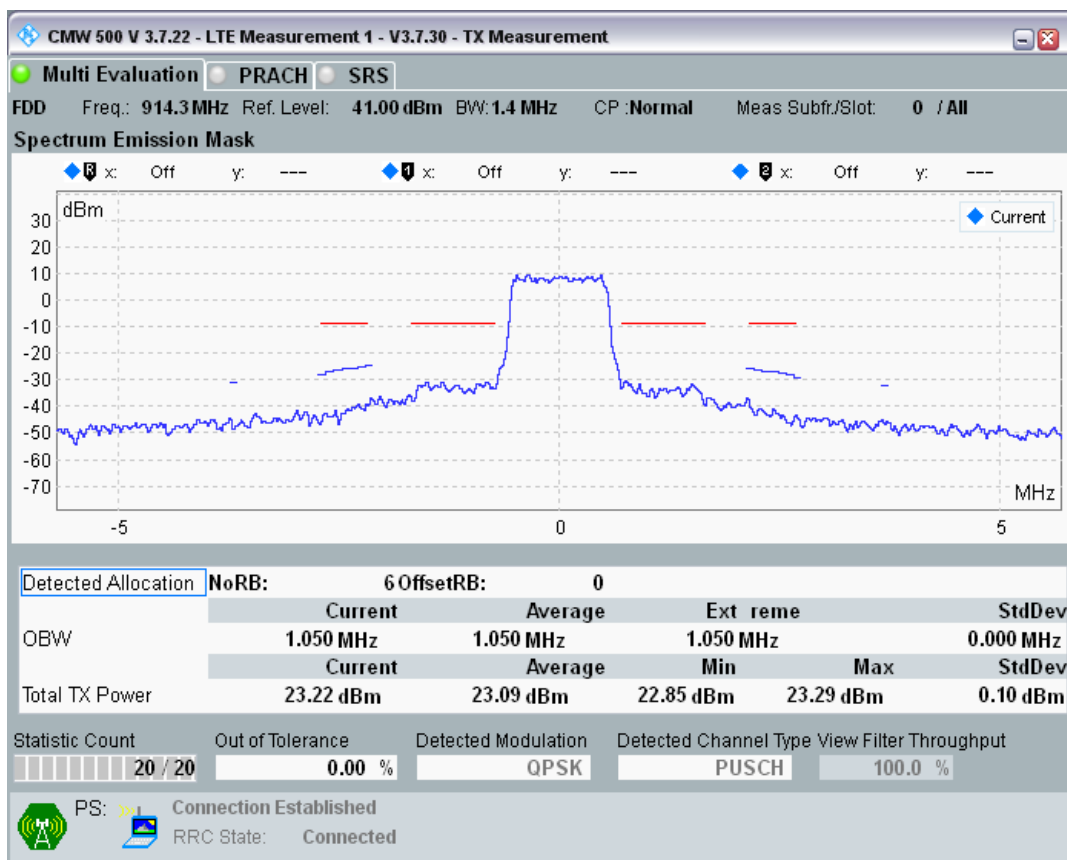

Band8 QPSK BW=1.4MHz Channel=21793 RB Size=6 Position=#0

Band8 16QAM BW=1.4MHz Channel=21793 RB Size=5 Position=#0