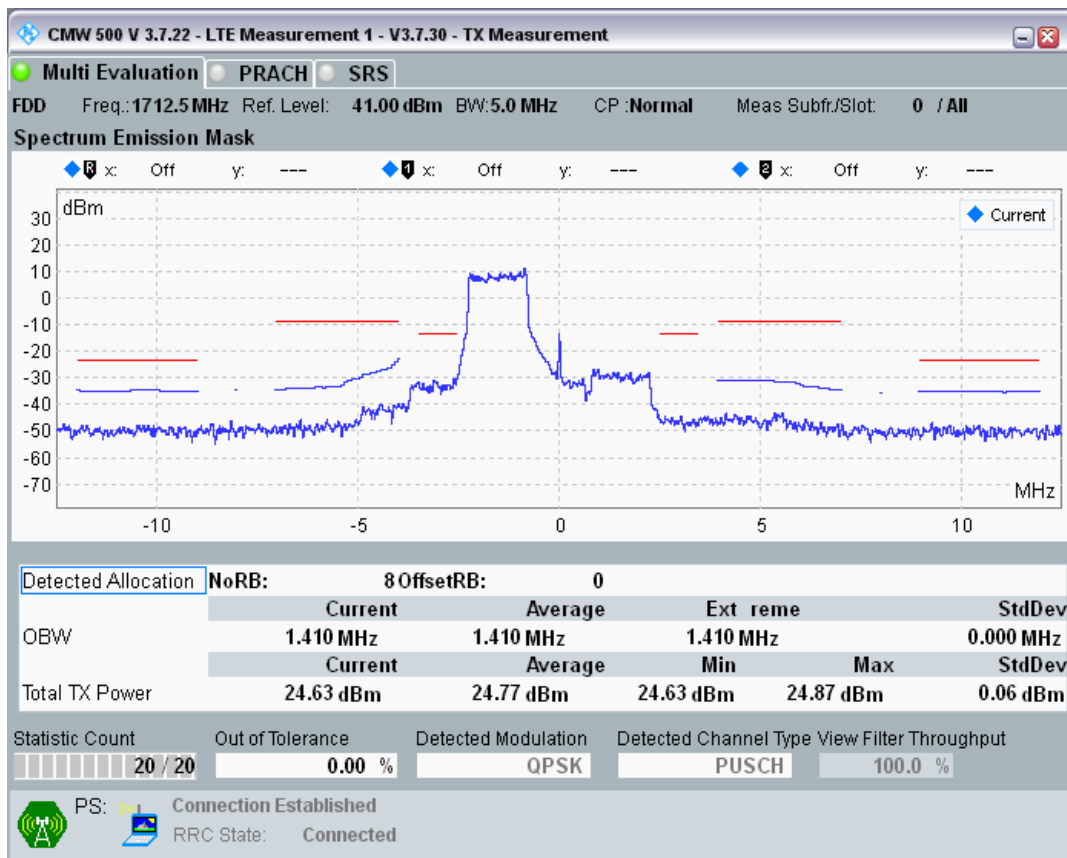

Band3 16QAM BW=1.4MHz Channel=19943 RB Size=5 Position=#Max

Band3 16QAM BW=1.4MHz Channel=19943 RB Size=6 Position=#0

Band3 QPSK BW=5MHz Channel=19225 RB Size=8 Position=#0

Band3 QPSK BW=5MHz Channel=19225 RB Size=8 Position=#Max