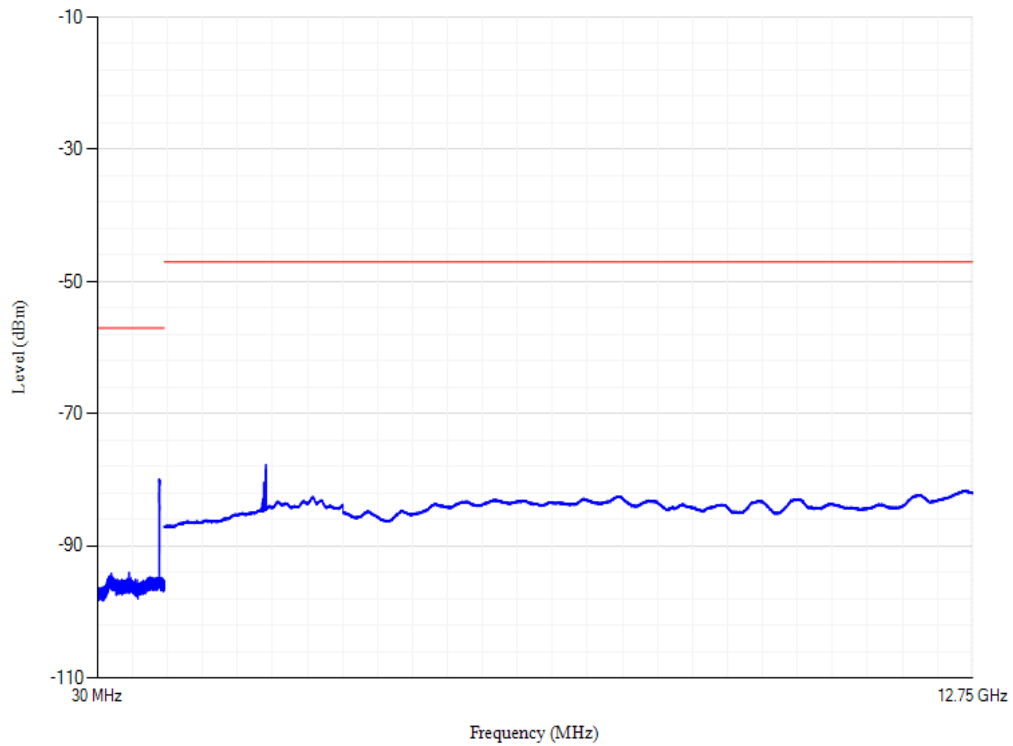

Conducted spurious emissions