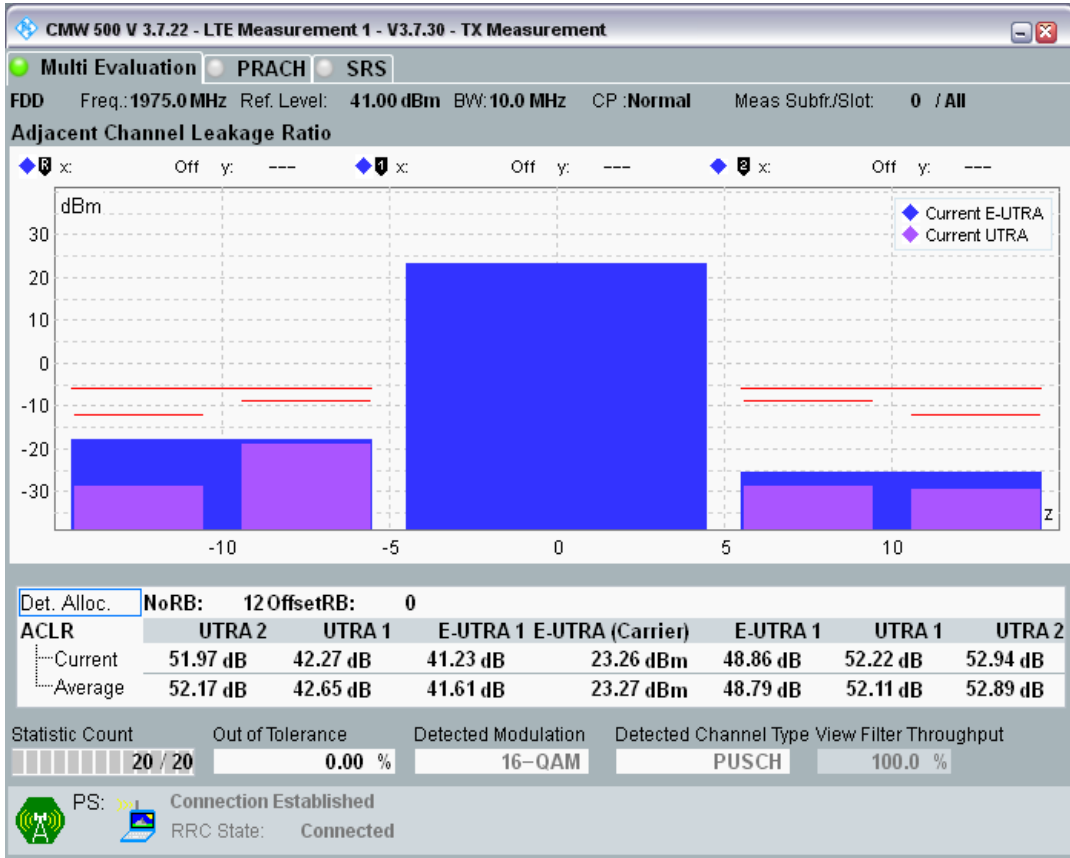

Band1 16QAM BW=20MHz Channel=18100 RB Size=18 Position=#Max

Band1 16QAM BW=20MHz Channel=18100 RB Size=18 Position=#0

Band1 16QAM BW=10MHz Channel=18550 RB Size=12 Position=#0

Band1 16QAM BW=10MHz Channel=18050 RB Size=50 Position=#0