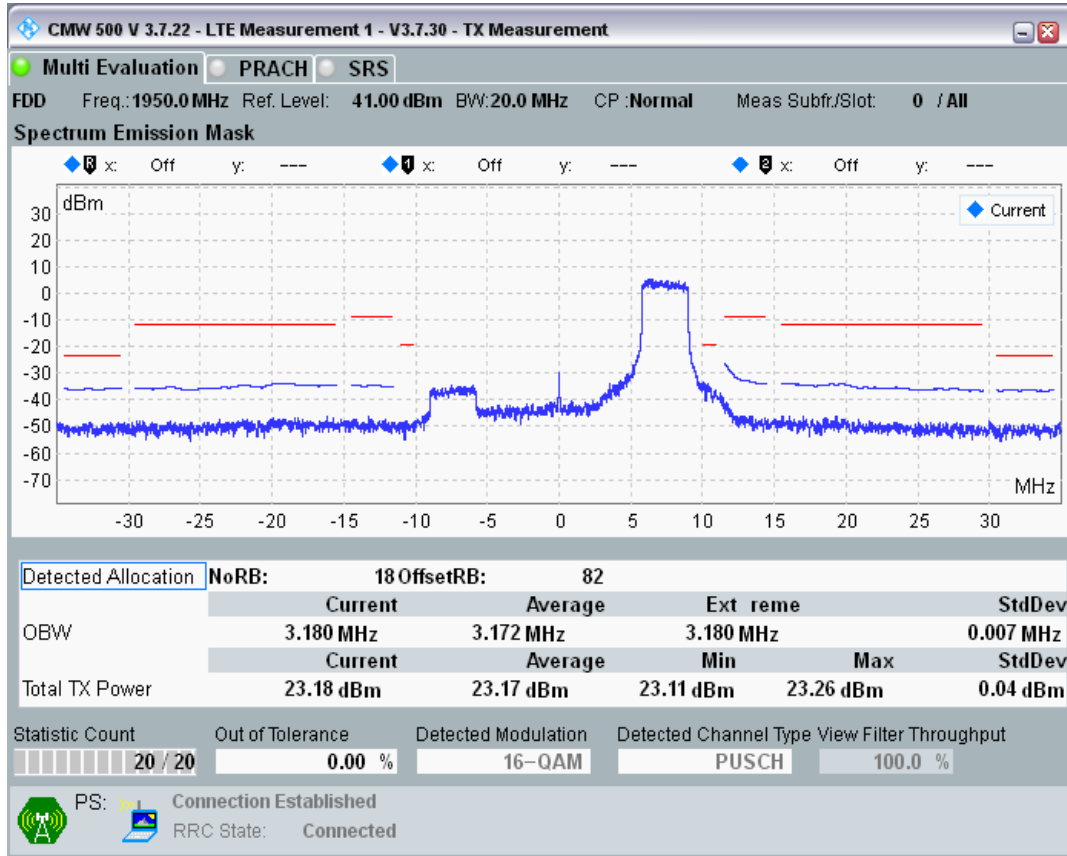

Band1 16QAM BW=20MHz Channel=18300 RB Size=18 Position=#Max

Band1 16QAM BW=5MHz Channel=18025 RB Size=8 Position=#0