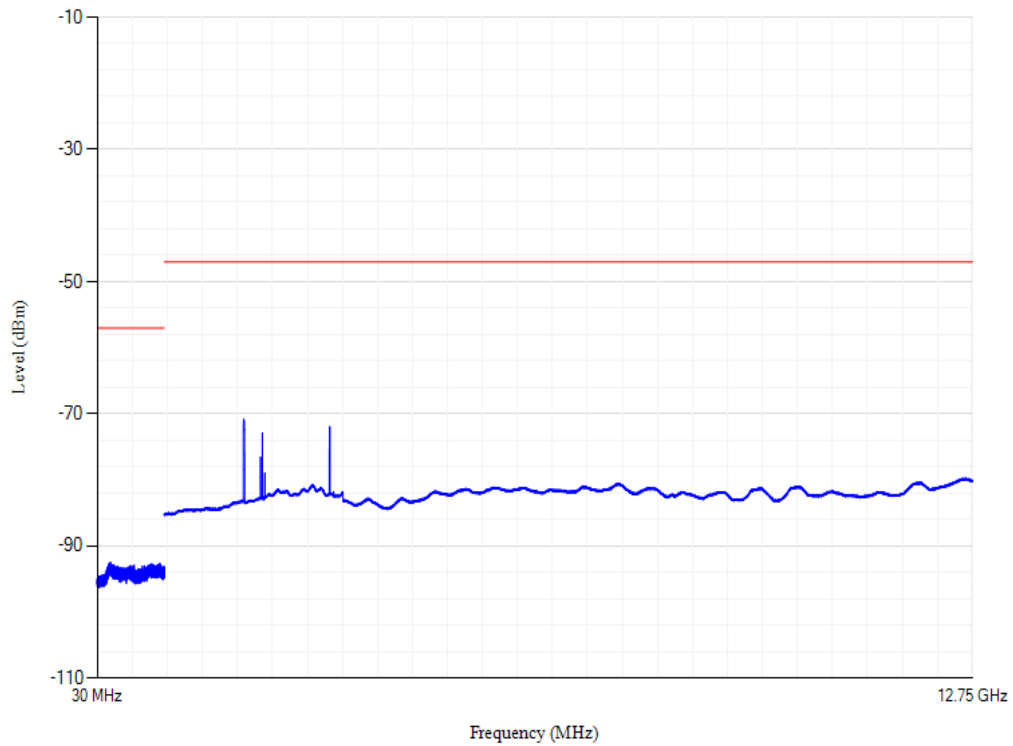

Band1 QPSK BW=20MHz Channel=18300

**Conducted spurious emissions**

Band1 QPSK BW=20MHz Channel=18100

Conducted spurious emissions

Band1 QPSK BW=20MHz Channel=18500

Conducted spurious emissions

Band20 QPSK BW=20MHz Channel=24250