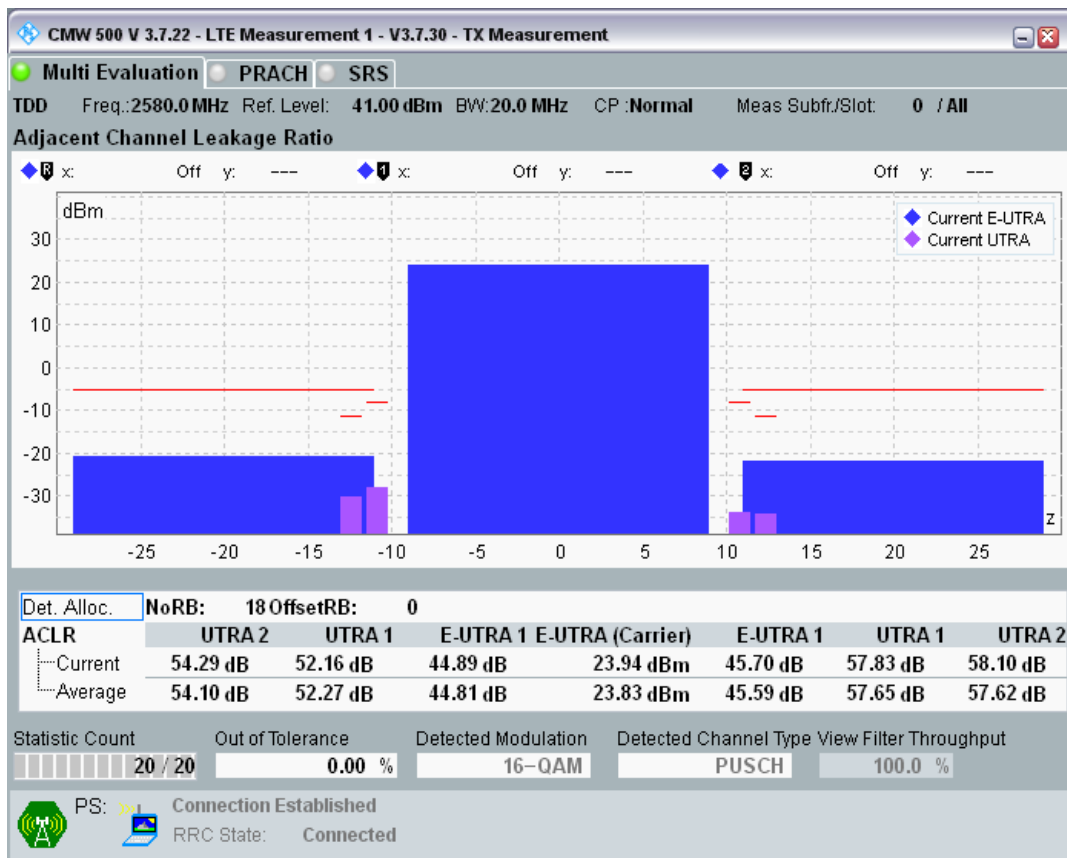

Band38 16QAM BW=20MHz Channel=37850 RB Size=18 Position=#0

Band38 16QAM BW=20MHz Channel=37850 RB Size=18 Position=#Max