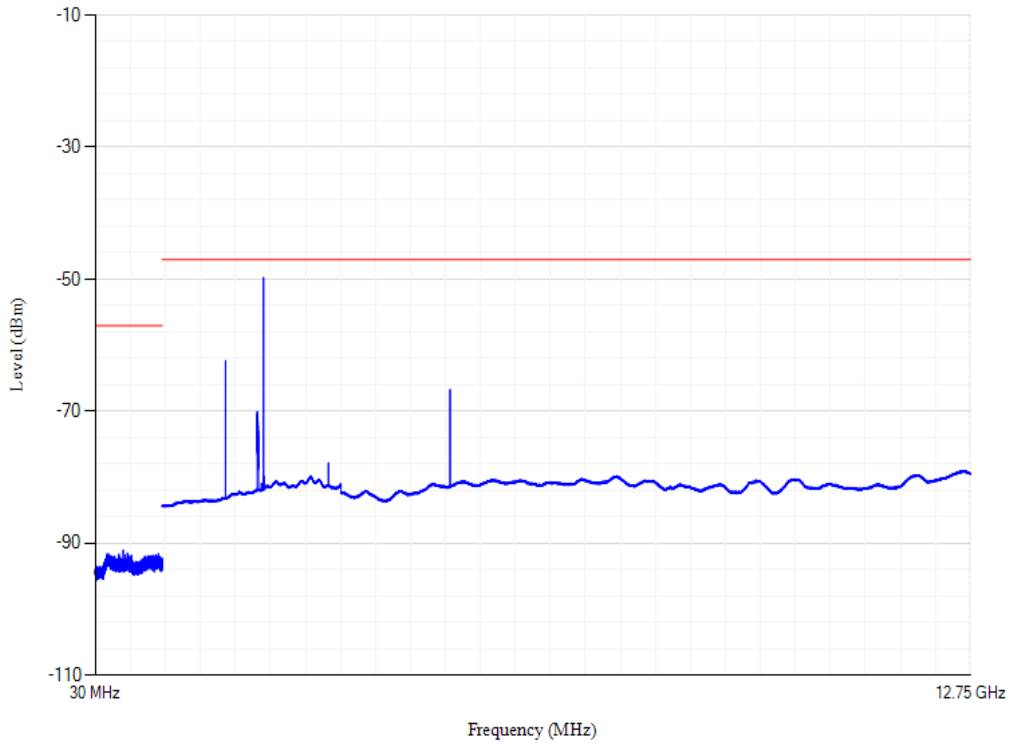

Band40 QPSK BW=20MHz Channel=39550

Conducted spurious emissions