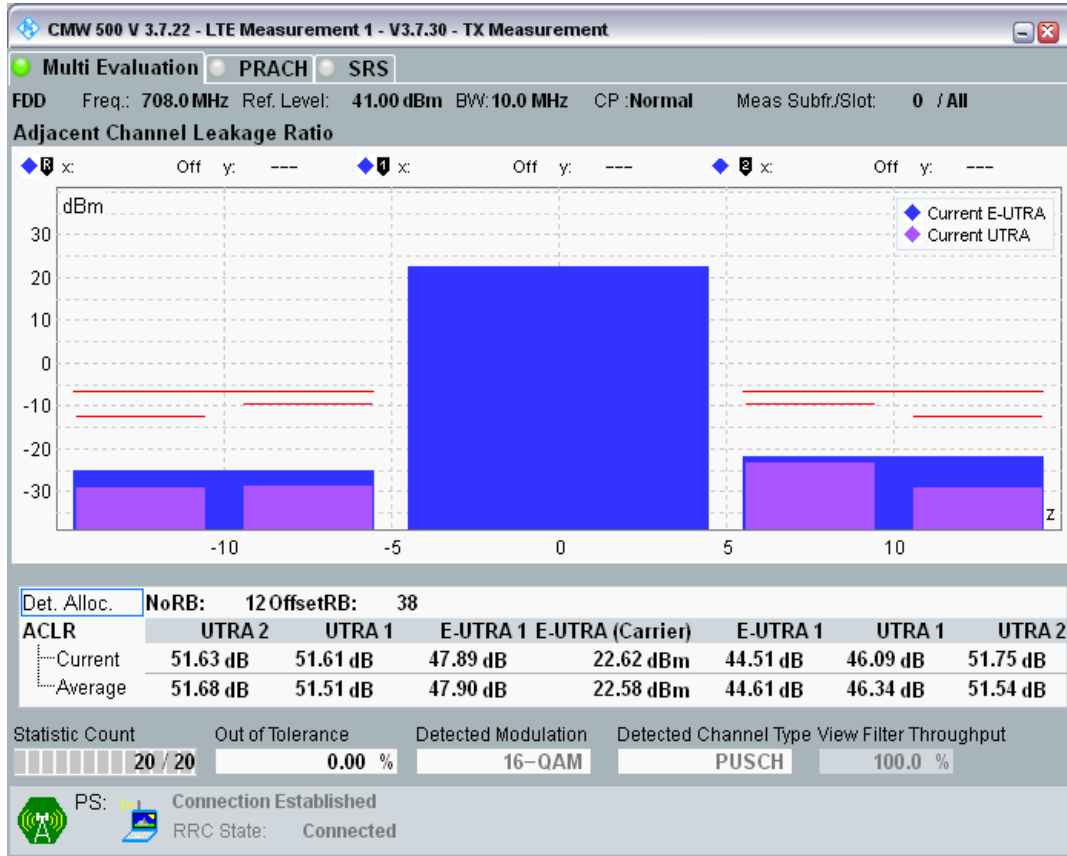

Band28 16QAM BW=10MHz Channel=27260 RB Size=12 Position=#Max

Band28 16QAM BW=10MHz Channel=27260 RB Size=50 Position=#0