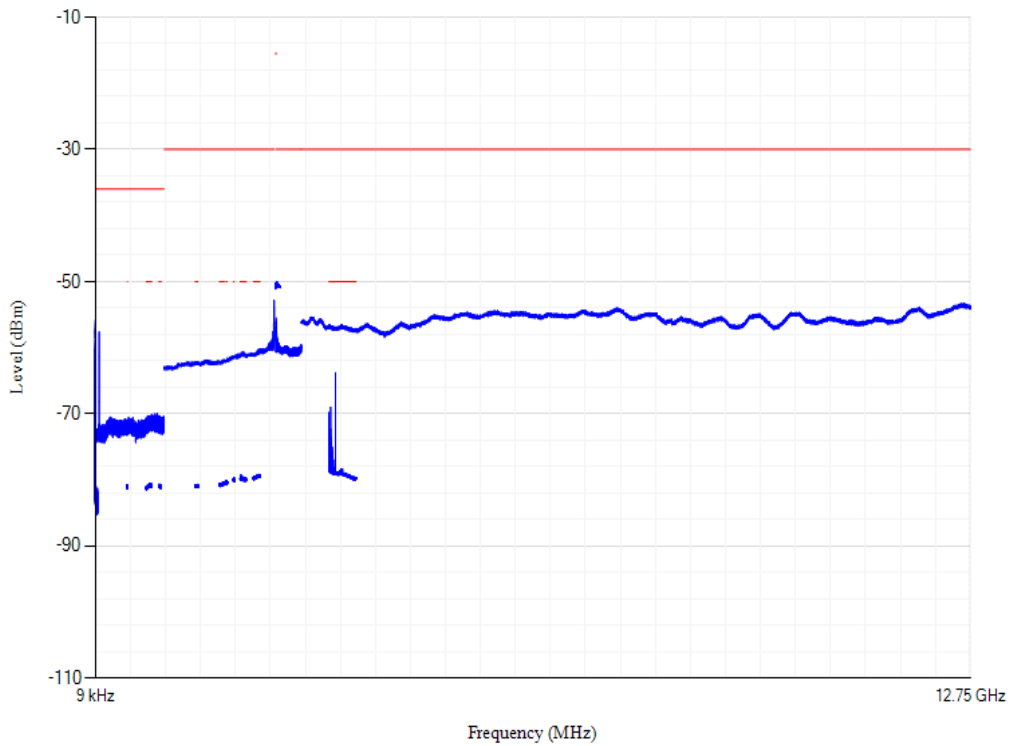

Conducted spurious emissions