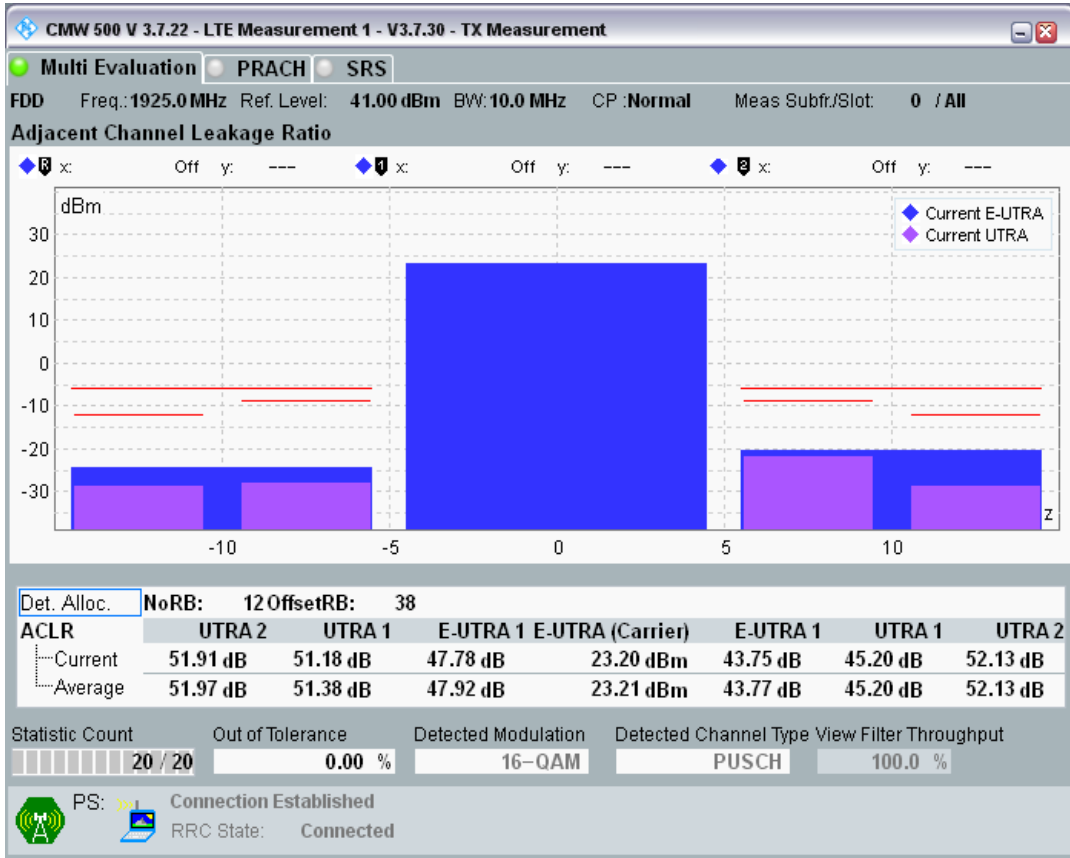

Band1 16QAM BW=10MHz Channel=18050 RB Size=12 Position=#Max

Band1 16QAM BW=10MHz Channel=18050 RB Size=12 Position=#0