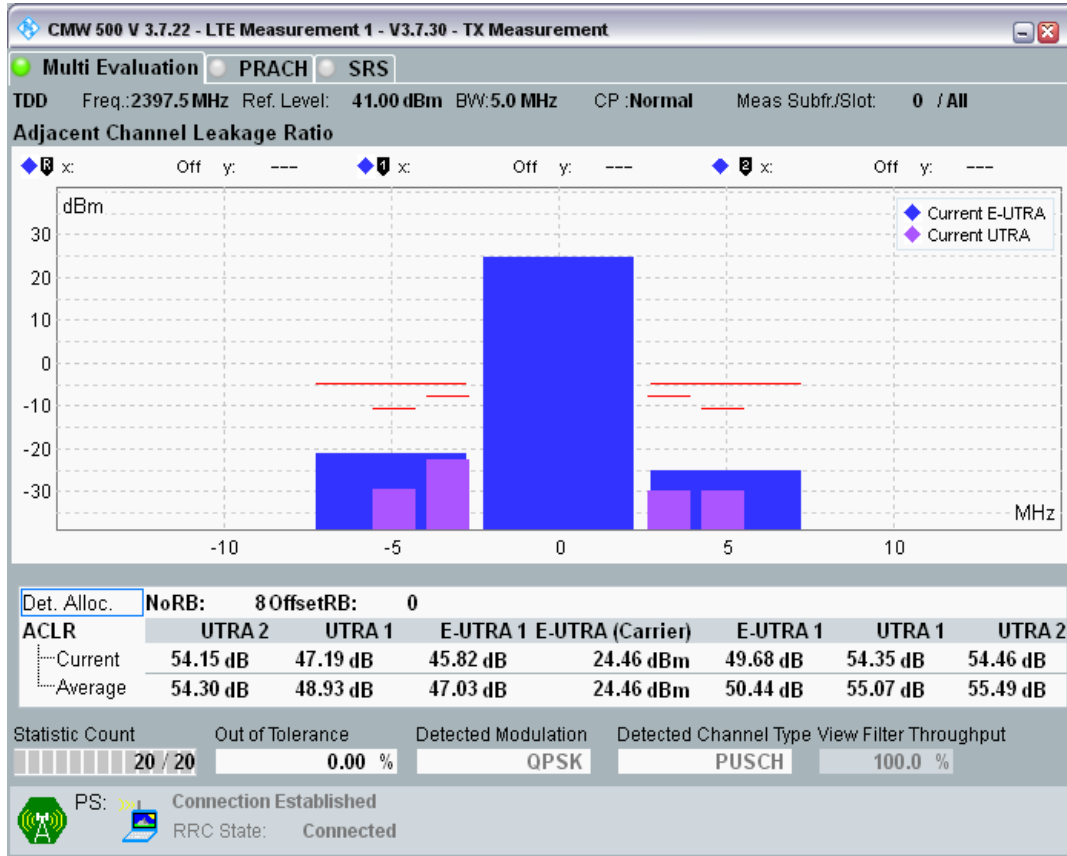

Band40 QPSK BW=5MHz Channel=39625 RB Size=8 Position=#0

Band40 QPSK BW=5MHz Channel=39625 RB Size=8 Position=#Max