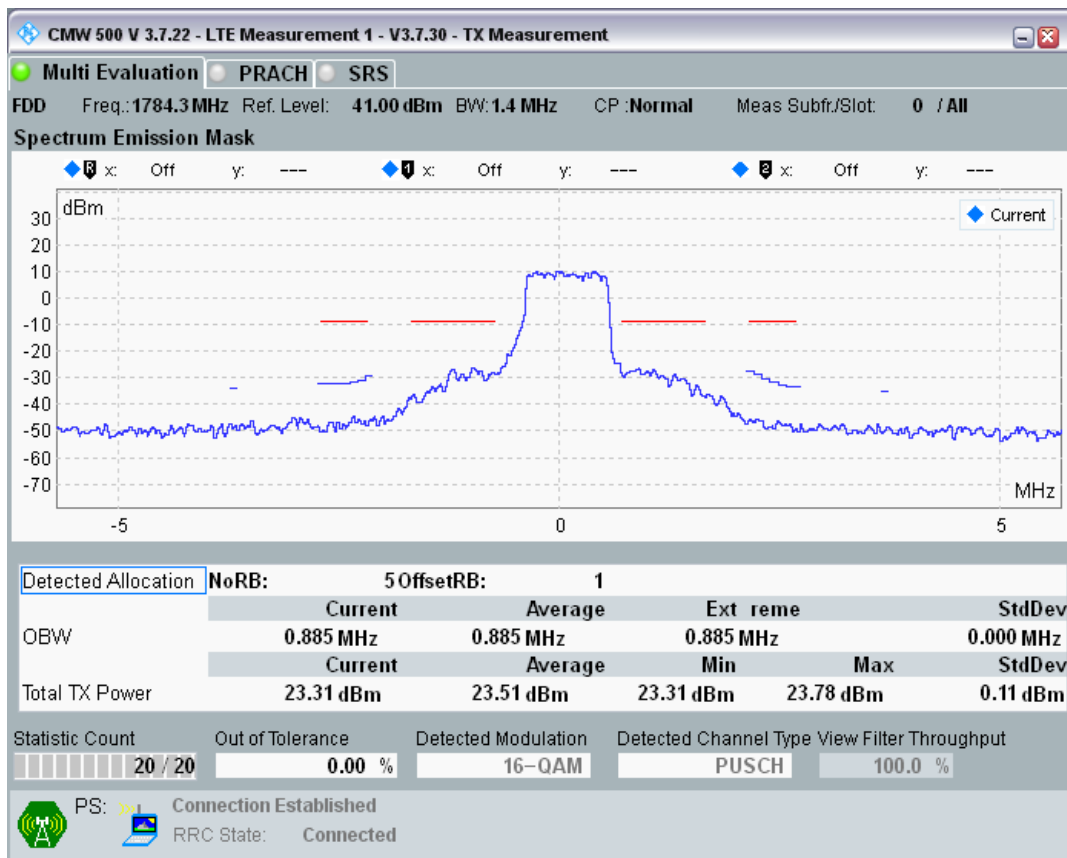

Band3 16QAM BW=1.4MHz Channel=19943 RB Size=5 Position=#Max

Band3 16QAM BW=1.4MHz Channel=19943 RB Size=6 Position=#0