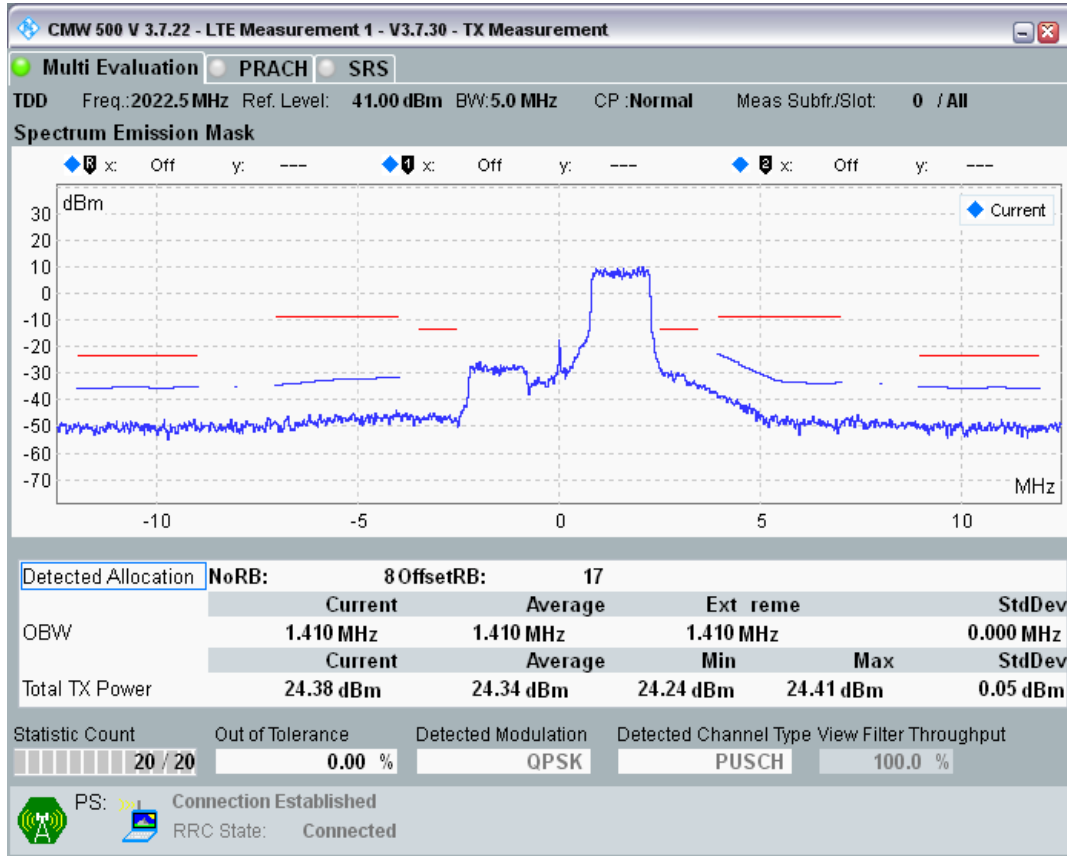

Band34 QPSK BW=5MHz Channel=36325 RB Size=8 Position=#Max

Band34 QPSK BW=5MHz Channel=36325 RB Size=25 Position=#0