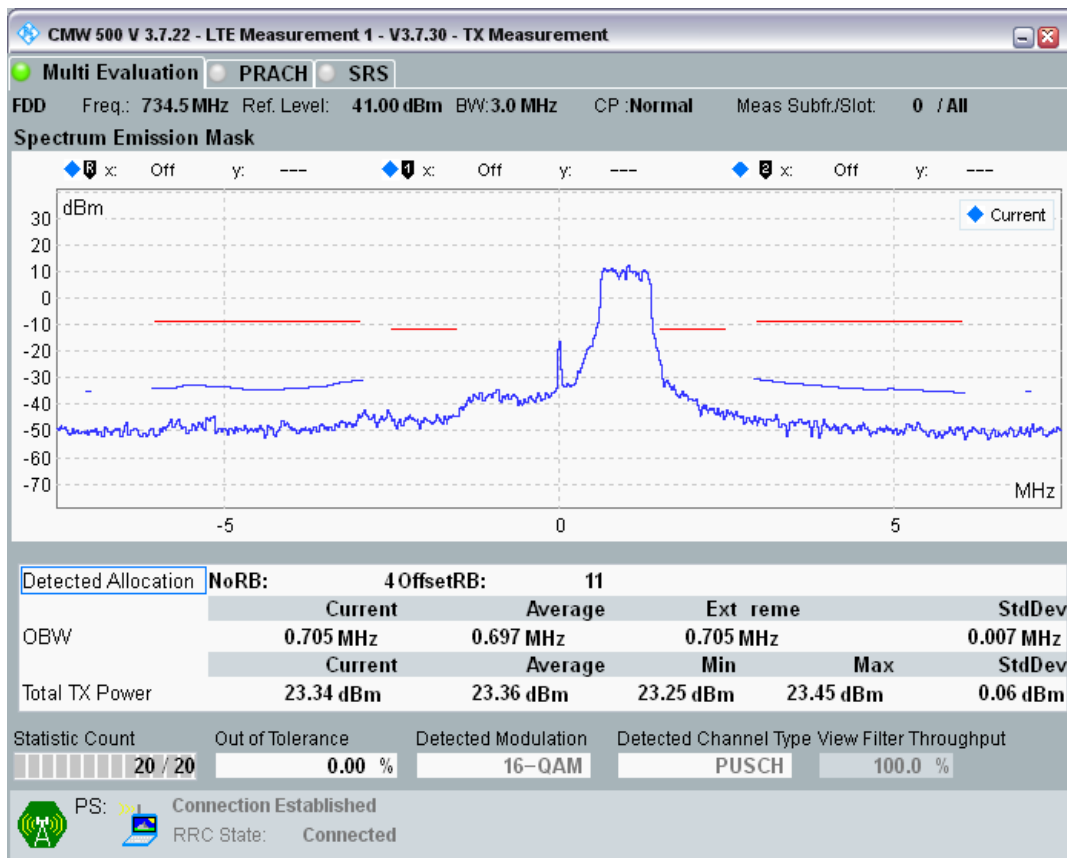

Band28 16QAM BW=3MHz Channel=27525 RB Size=4 Position=#Max

Band28 16QAM BW=3MHz Channel=27525 RB Size=15 Position=#0