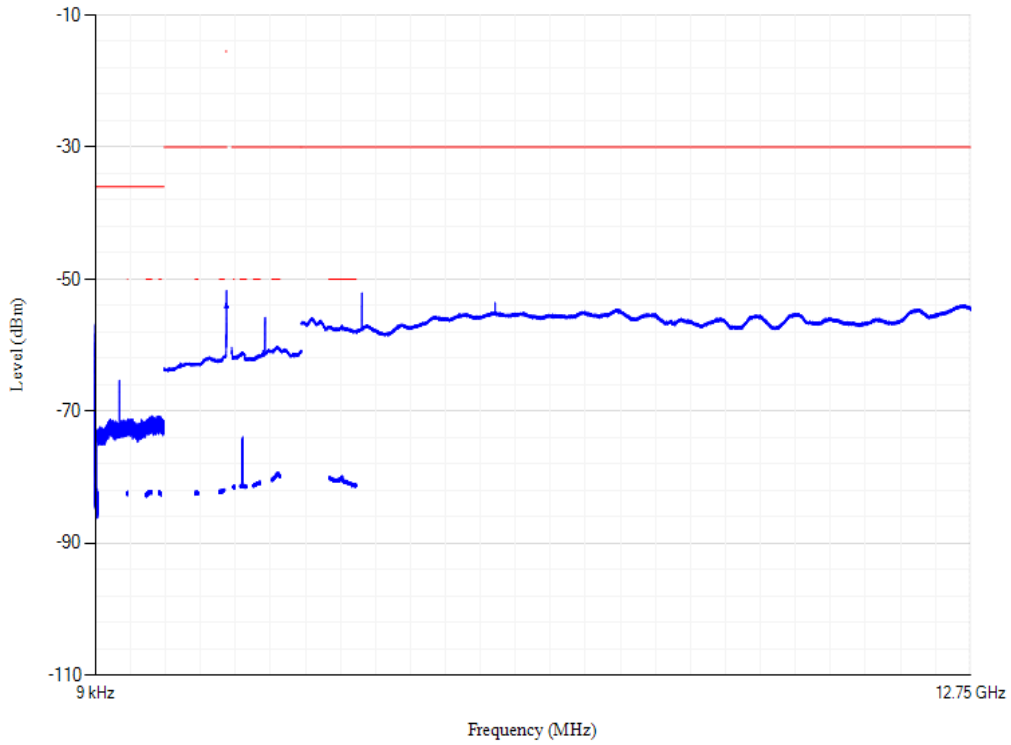

Band1 QPSK BW=20MHz Channel=18300 RB Size=1 Position=#0

Conducted spurious emissions