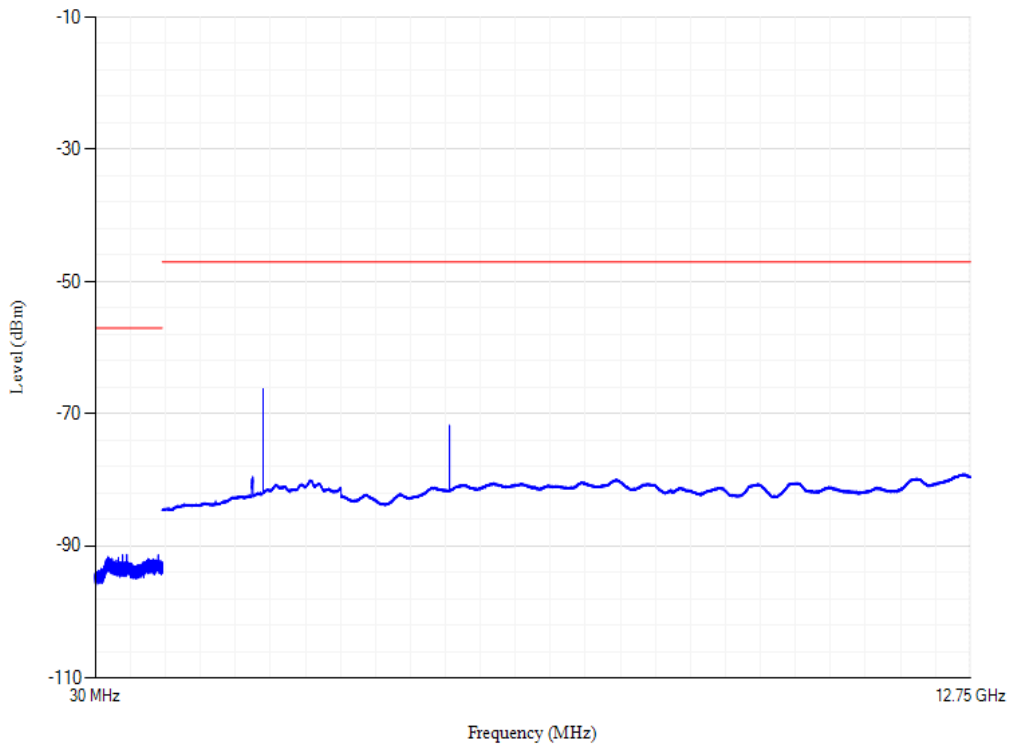

Band38 QPSK BW=20MHz Channel=37850

Conducted spurious emissions

Band38 QPSK BW=20MHz Channel=38150

Conducted spurious emissions

Band40 QPSK BW=20MHz Channel=38750

Conducted spurious emissions

Band40 QPSK BW=20MHz Channel=39550