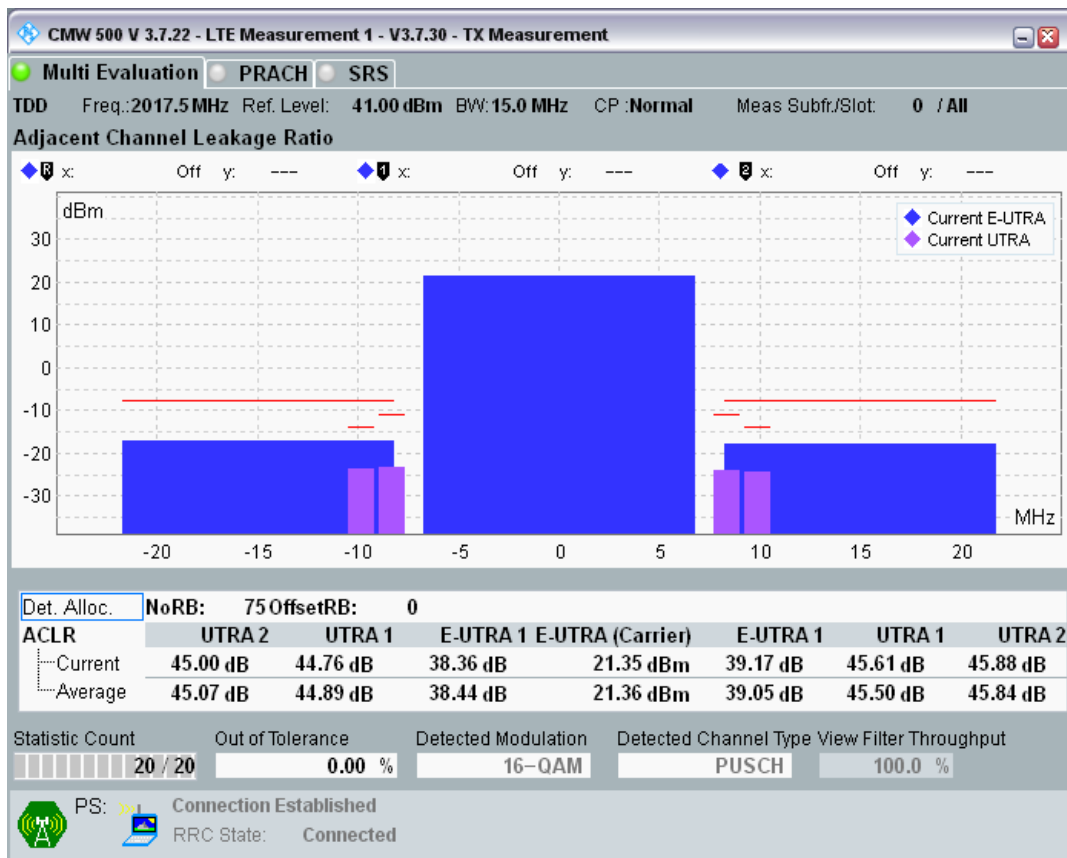

Band34 16QAM BW=15MHz Channel=36275 RB Size=75 Position=#0

Band38 QPSK BW=5MHz Channel=37775 RB Size=8 Position=#0