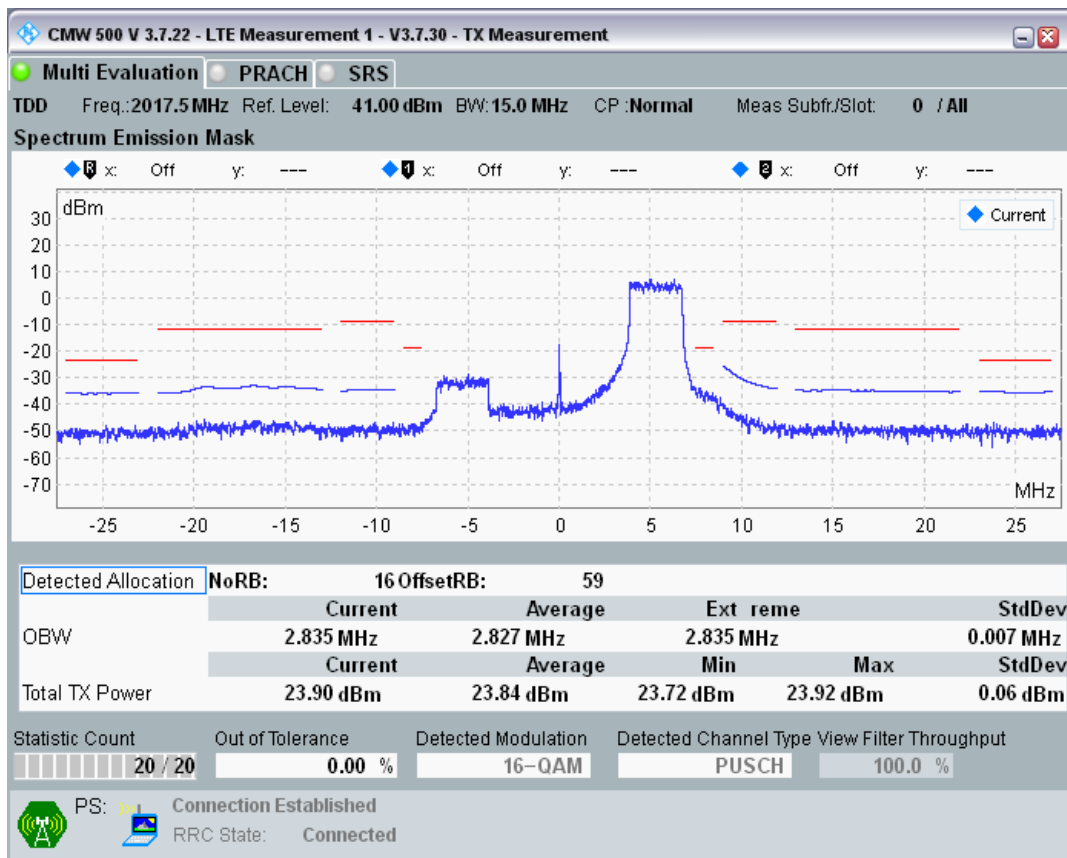

Band34 16QAM BW=15MHz Channel=36275 RB Size=16 Position=#Max

Band34 16QAM BW=15MHz Channel=36275 RB Size=75 Position=#0