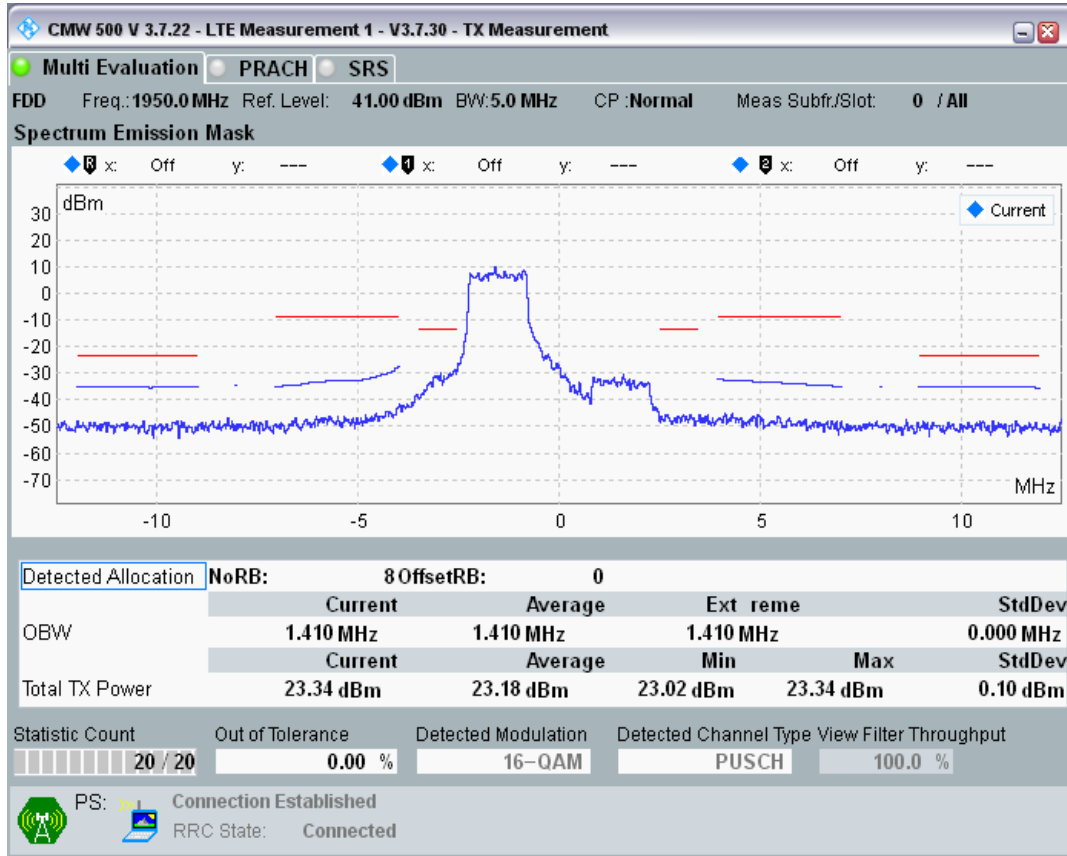

Band1 16QAM BW=10MHz Channel=18300 RB Size=50 Position=#0

Band1 16QAM BW=5MHz Channel=18575 RB Size=25 Position=#0

Band1 16QAM BW=5MHz Channel=18575 RB Size=8 Position=#0

Band1 16QAM BW=5MHz Channel=18300 RB Size=8 Position=#0