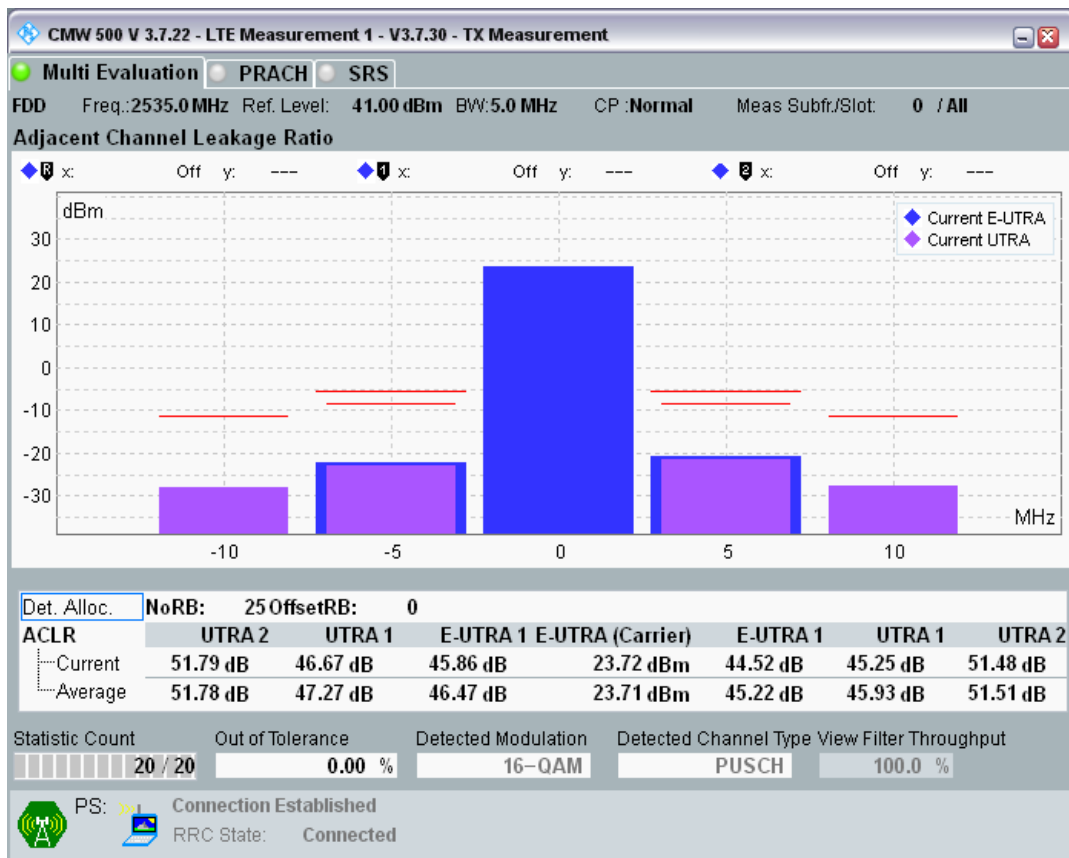

Band7 16QAM BW=5MHz Channel=21100 RB Size=25 Position=#0

Band7 QPSK BW=5MHz Channel=21425 RB Size=8 Position=#0