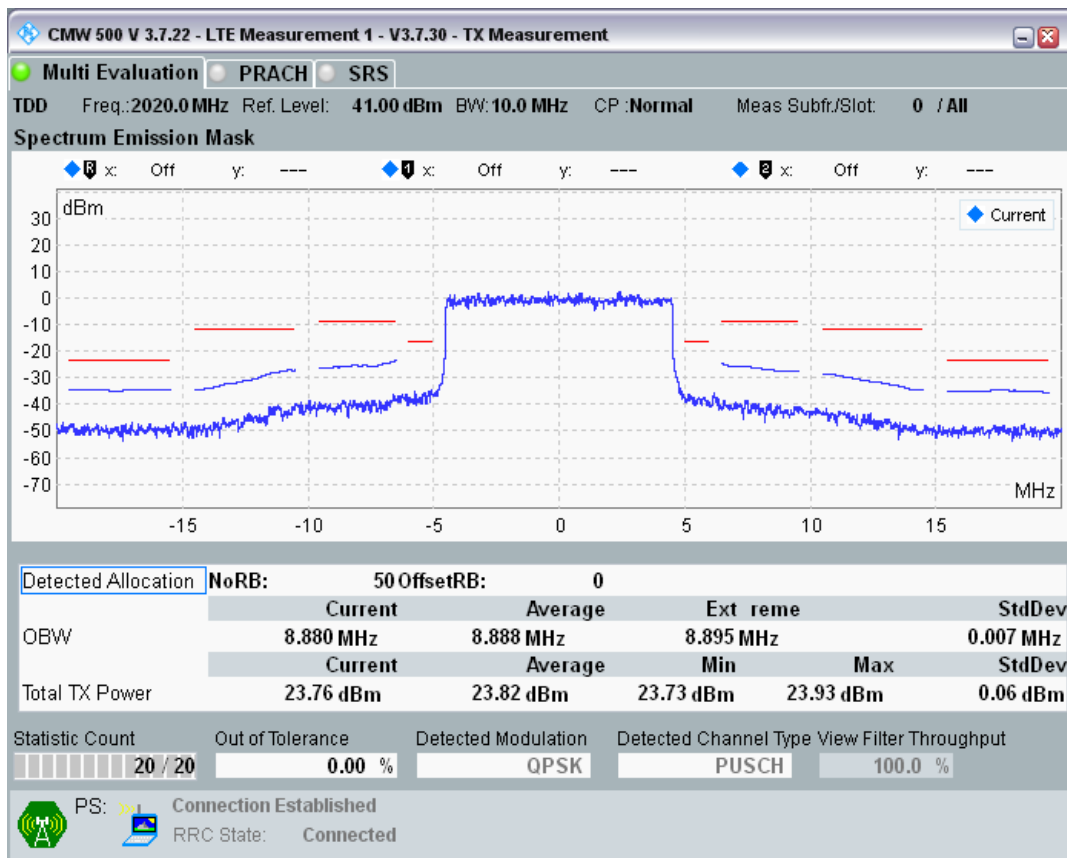

Band34 QPSK BW=10MHz Channel=36300 RB Size=50 Position=#0

Band34 16QAM BW=10MHz Channel=36300 RB Size=12 Position=#0