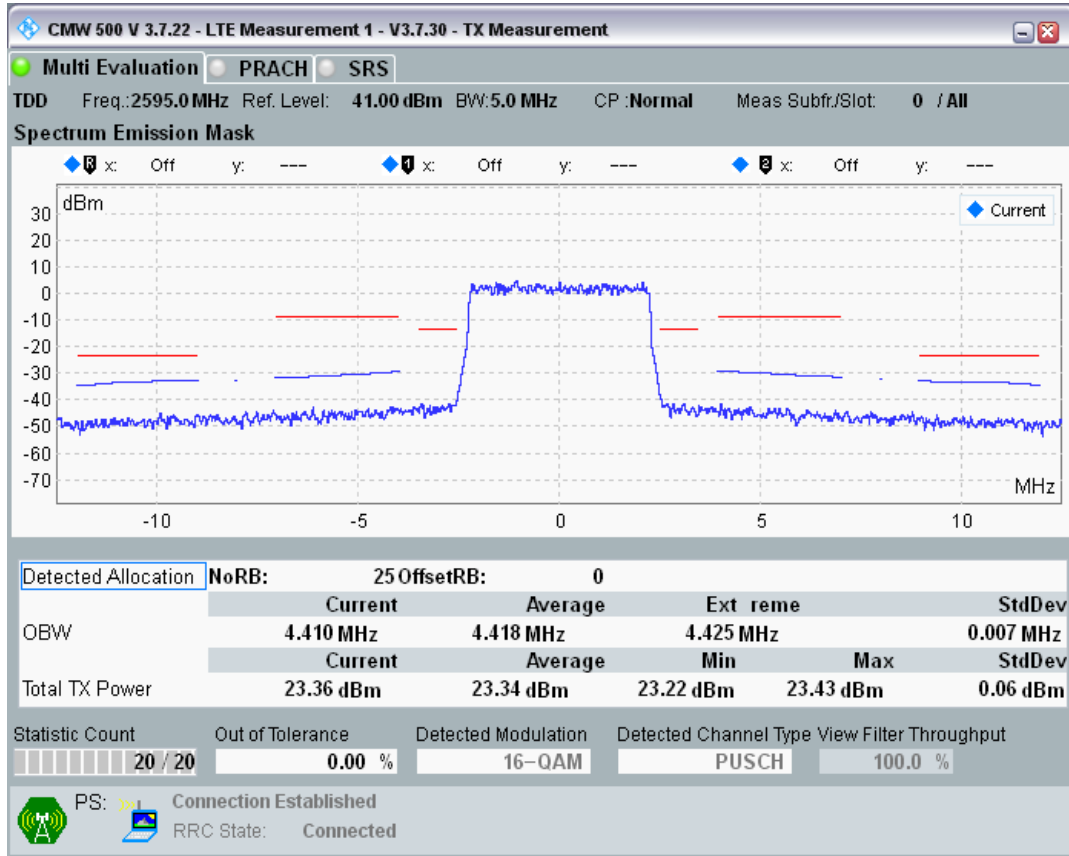

Band38 16QAM BW=5MHz Channel=38000 RB Size=25 Position=#0

Band38 QPSK BW=5MHz Channel=38225 RB Size=8 Position=#0