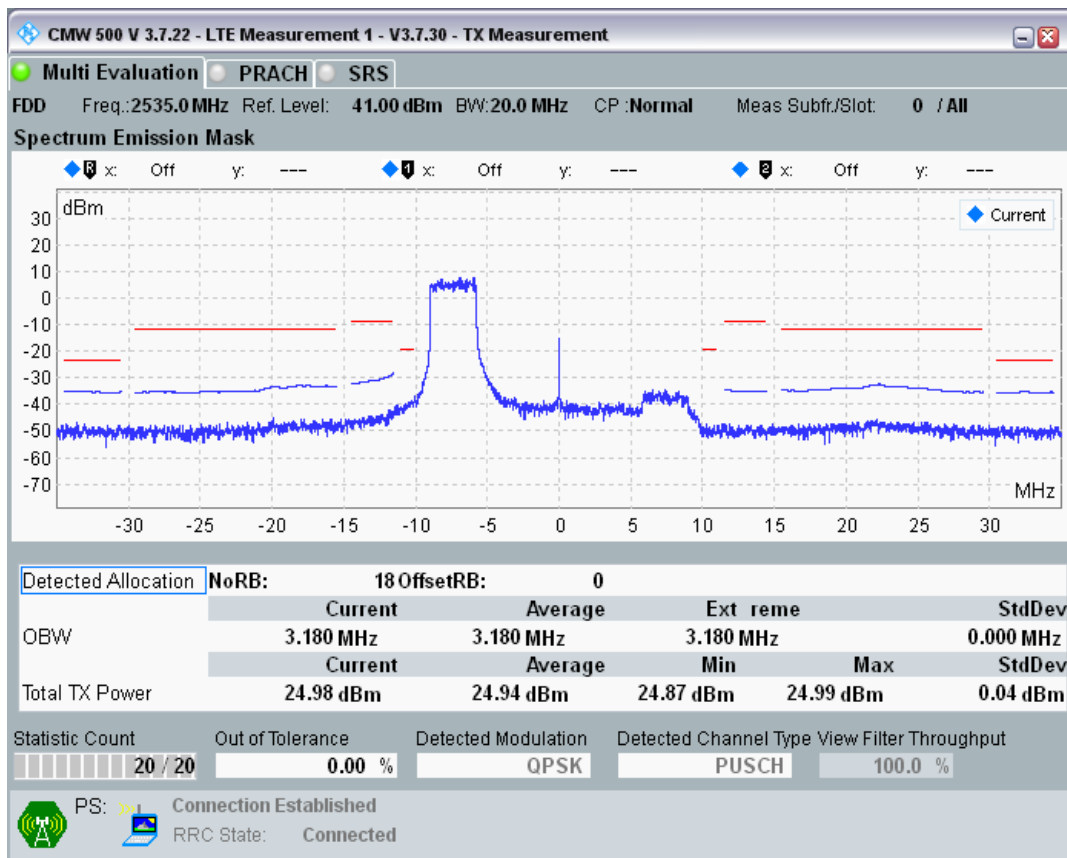

Band7 QPSK BW=20MHz Channel=21100 RB Size=18 Position=#0

Band7 QPSK BW=20MHz Channel=21100 RB Size=18 Position=#Max