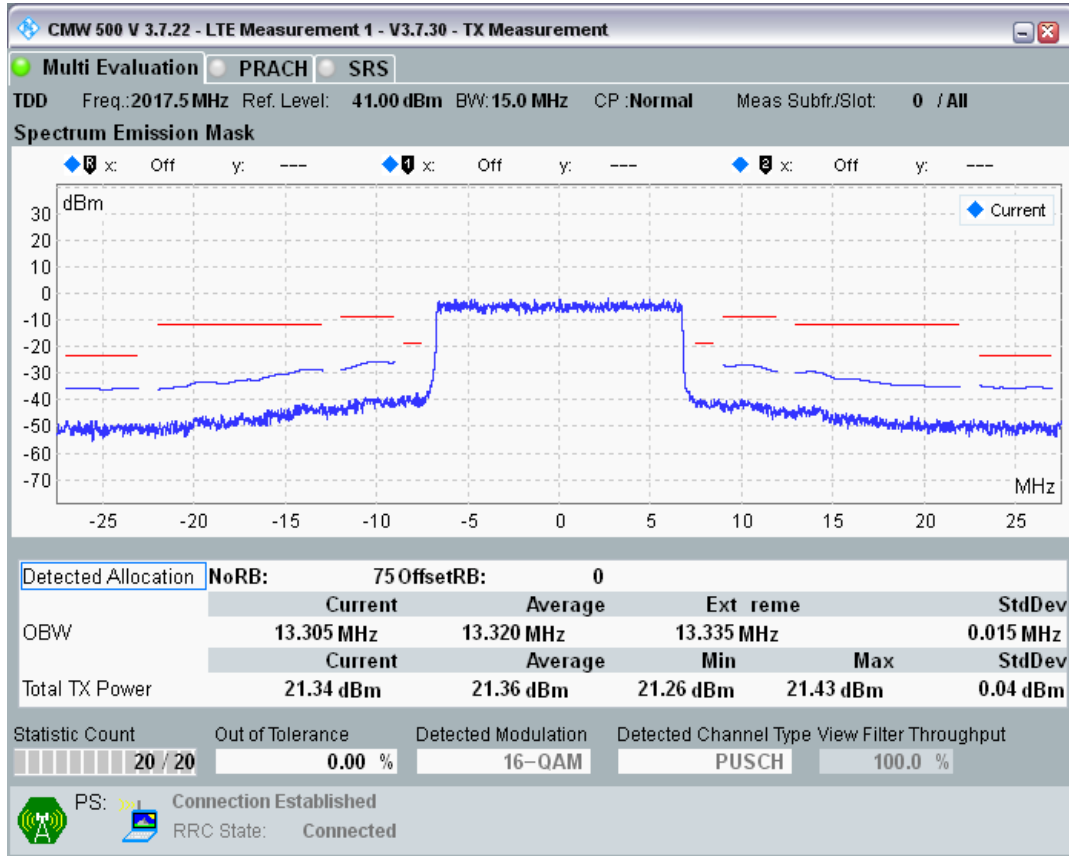

Band34 16QAM BW=15MHz Channel=36275 RB Size=75 Position=#0

Band38 QPSK BW=5MHz Channel=37775 RB Size=8 Position=#0