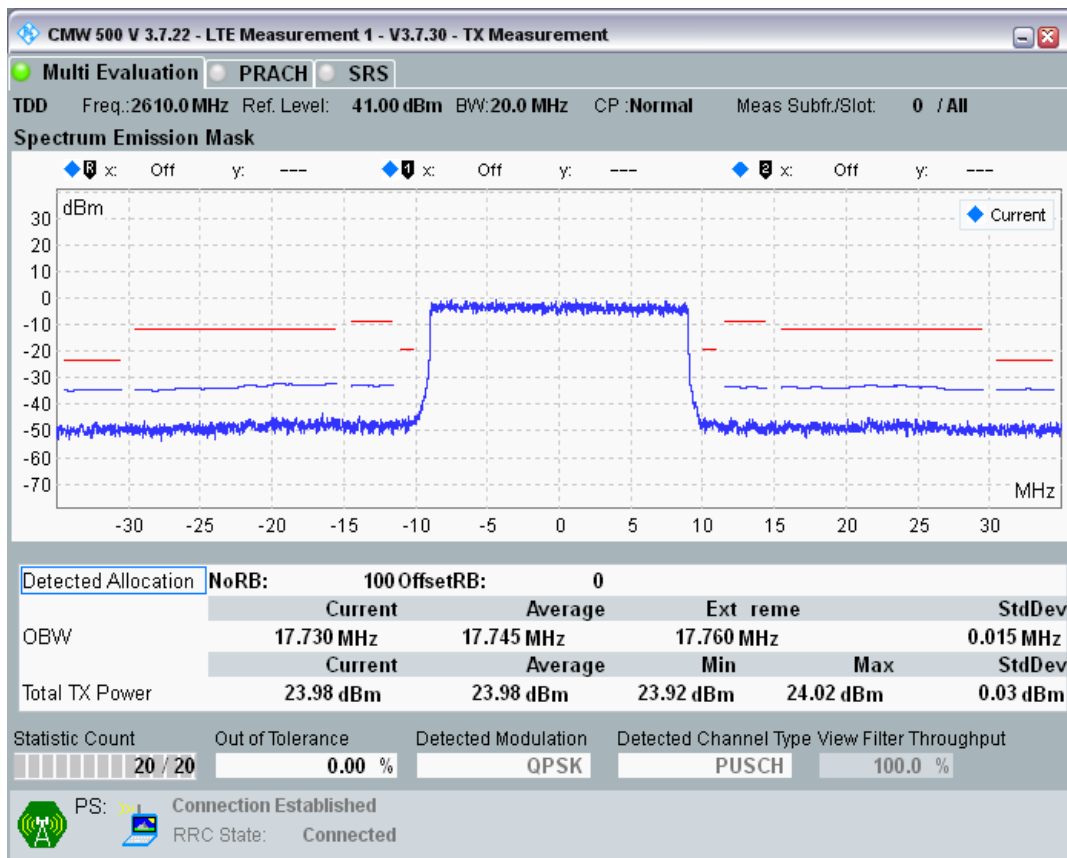

Band38 QPSK BW=20MHz Channel=38150 RB Size=100 Position=#0

Band38 16QAM BW=20MHz Channel=38150 RB Size=18 Position=#0