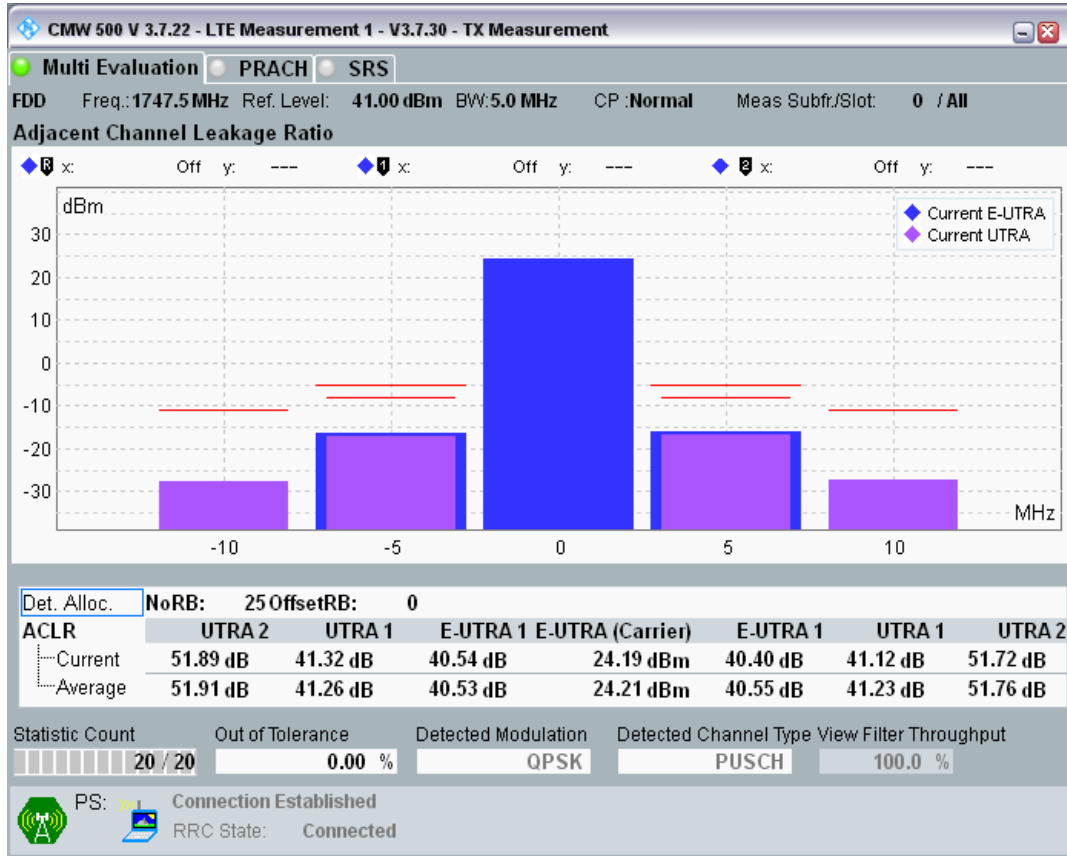

Band3 QPSK BW=5MHz Channel=19575 RB Size=25 Position=#0

Band3 16QAM BW=5MHz Channel=19575 RB Size=8 Position=#0