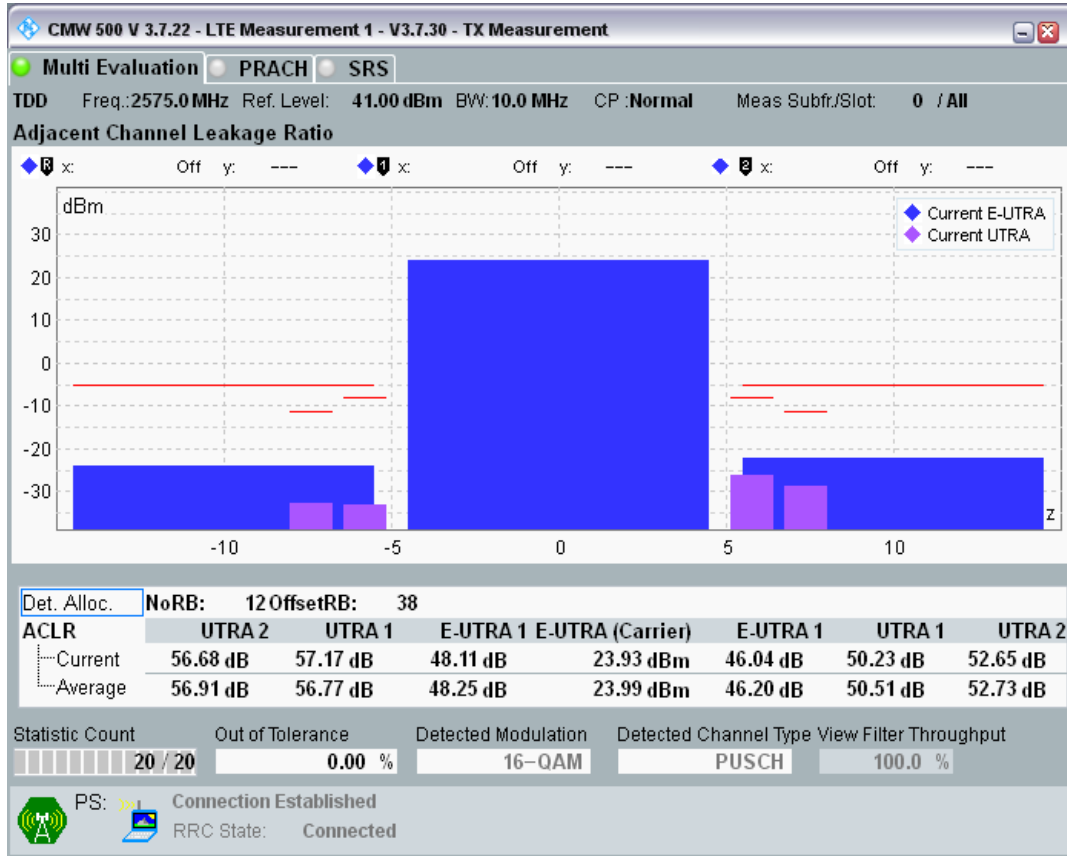

Band38 16QAM BW=10MHz Channel=37800 RB Size=12 Position=#Max

Band38 16QAM BW=10MHz Channel=37800 RB Size=50 Position=#0