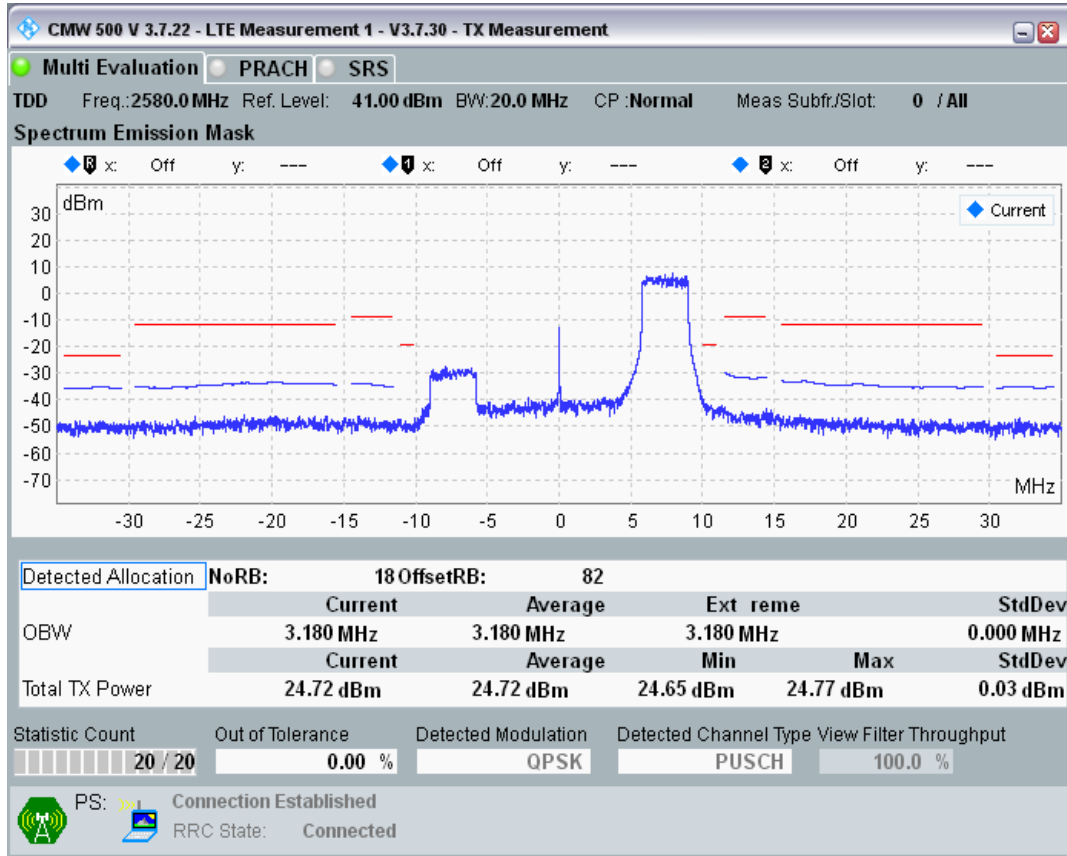

Band38 16QAM BW=10MHz Channel=38200 RB Size=12 Position=#Max

Band38 16QAM BW=10MHz Channel=38200 RB Size=50 Position=#0

Band38 QPSK BW=20MHz Channel=37850 RB Size=18 Position=#0

Band38 QPSK BW=20MHz Channel=37850 RB Size=18 Position=#Max