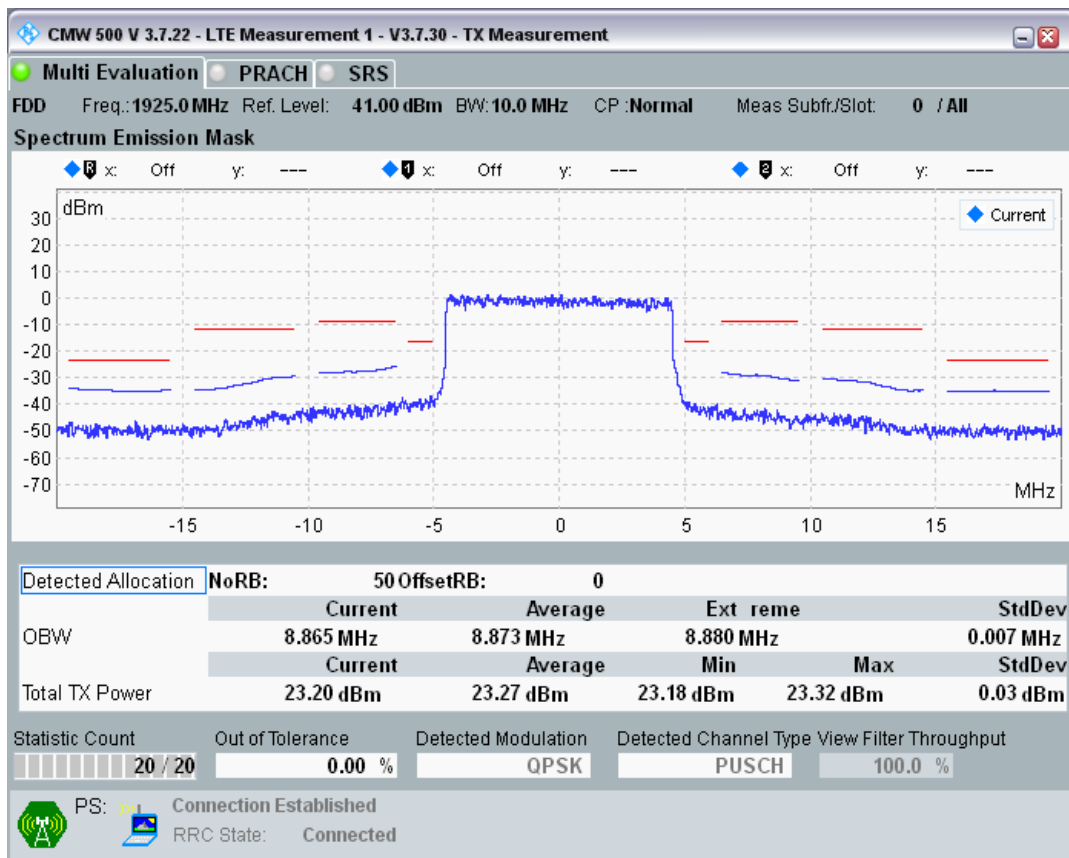

Band1 QPSK BW=10MHz Channel=18050 RB Size=50 Position=#0

Band1 16QAM BW=5MHz Channel=18575 RB Size=8 Position=#Max