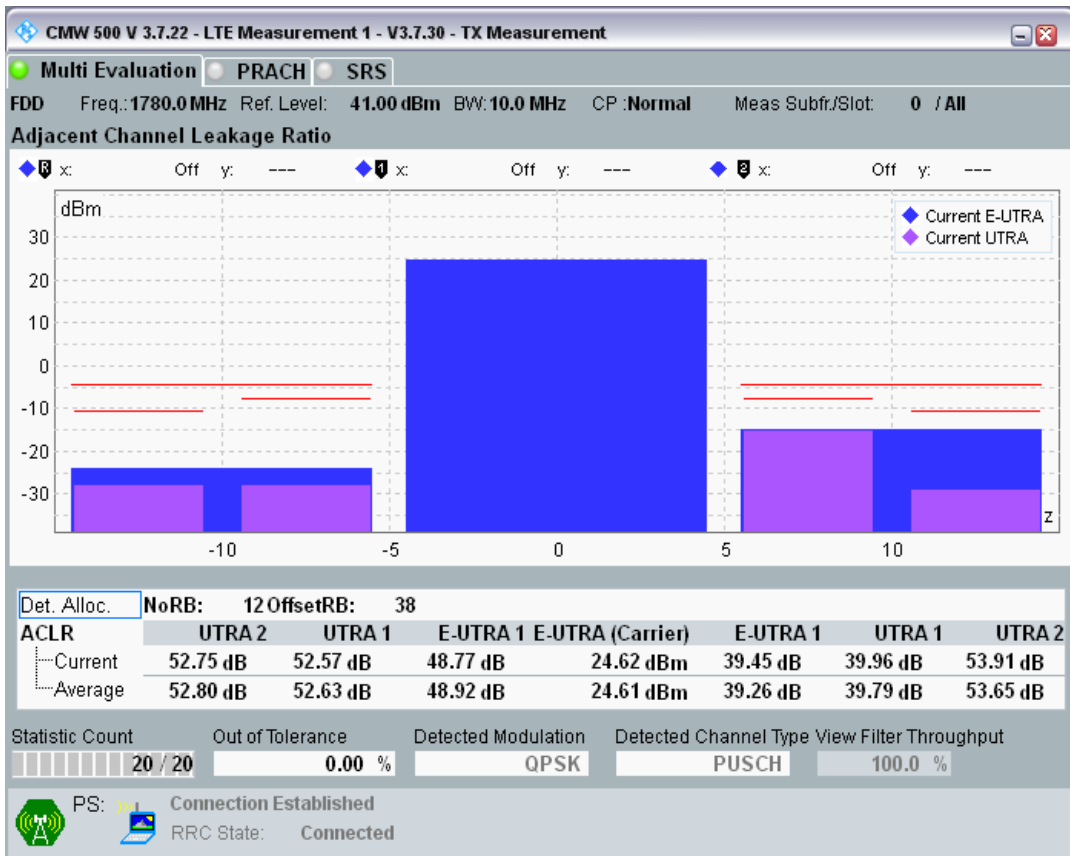

Band3 QPSK BW=10MHz Channel=19900 RB Size=12 Position=#Max

Band3 QPSK BW=10MHz Channel=19900 RB Size=50 Position=#0