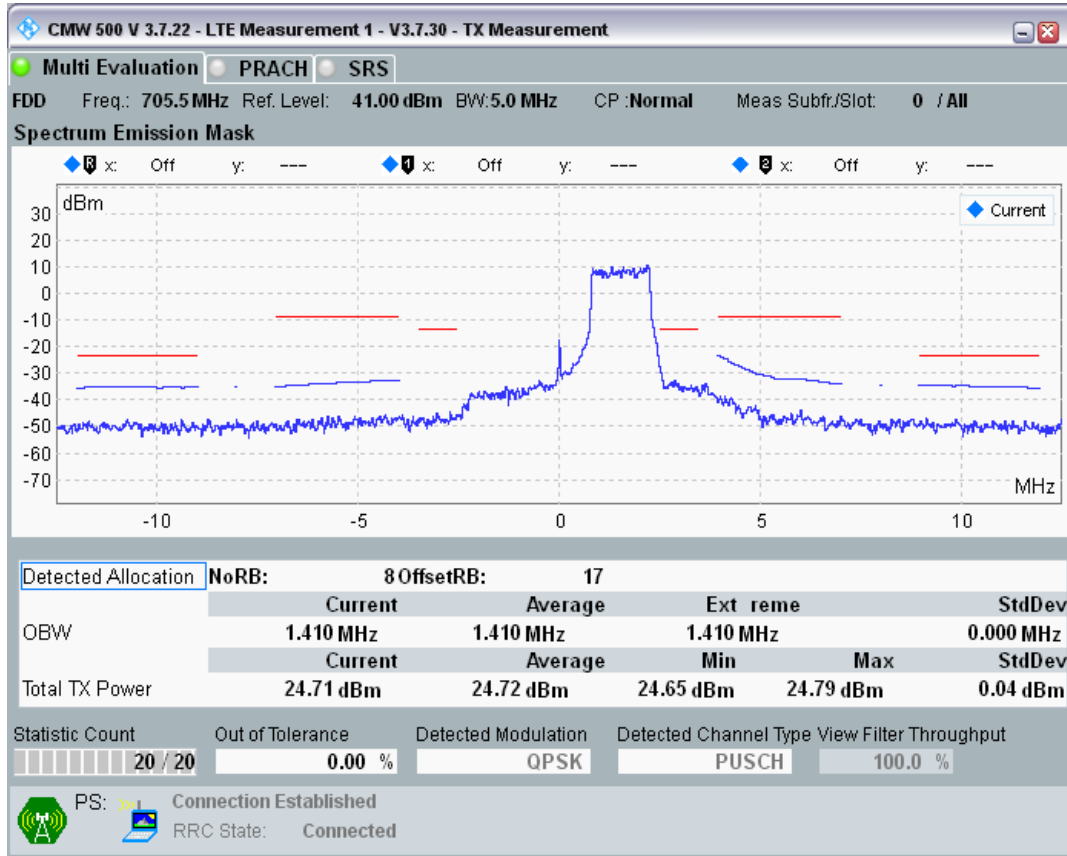

Band28 16QAM BW=3MHz Channel=27525 RB Size=4 Position=#Max

Band28 16QAM BW=3MHz Channel=27525 RB Size=15 Position=#0

Band28 QPSK BW=5MHz Channel=27235 RB Size=8 Position=#0

Band28 QPSK BW=5MHz Channel=27235 RB Size=8 Position=#Max