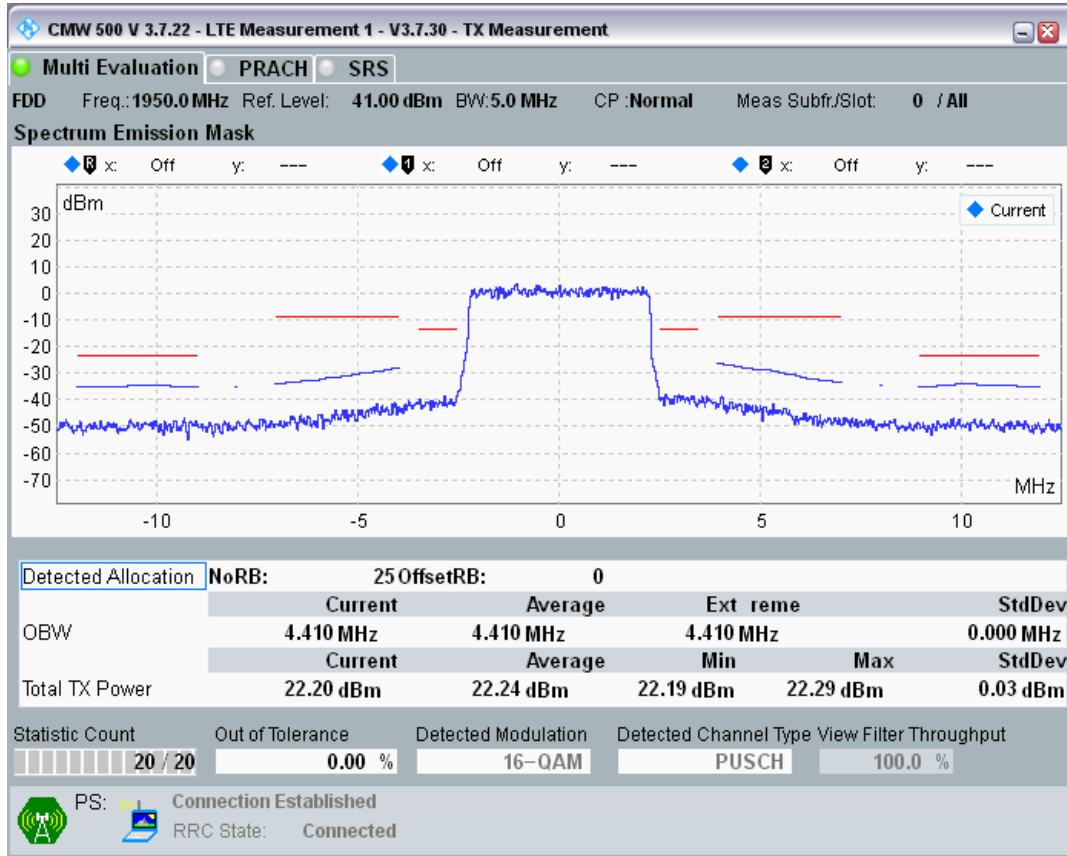

Band1 16QAM BW=5MHz Channel=18300 RB Size=25 Position=#0

Band1 16QAM BW=20MHz Channel=18500 RB Size=100 Position=#0