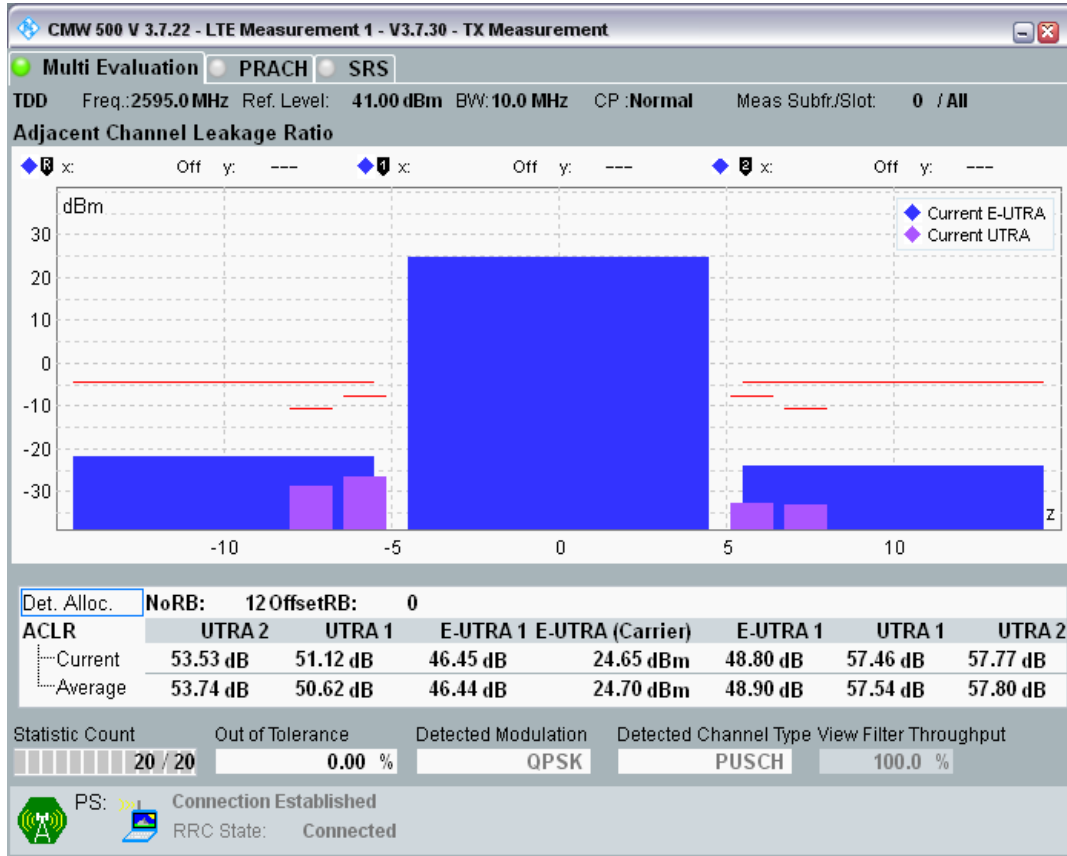

Band38 QPSK BW=10MHz Channel=38000 RB Size=12 Position=#0

Band38 QPSK BW=10MHz Channel=38000 RB Size=12 Position=#Max