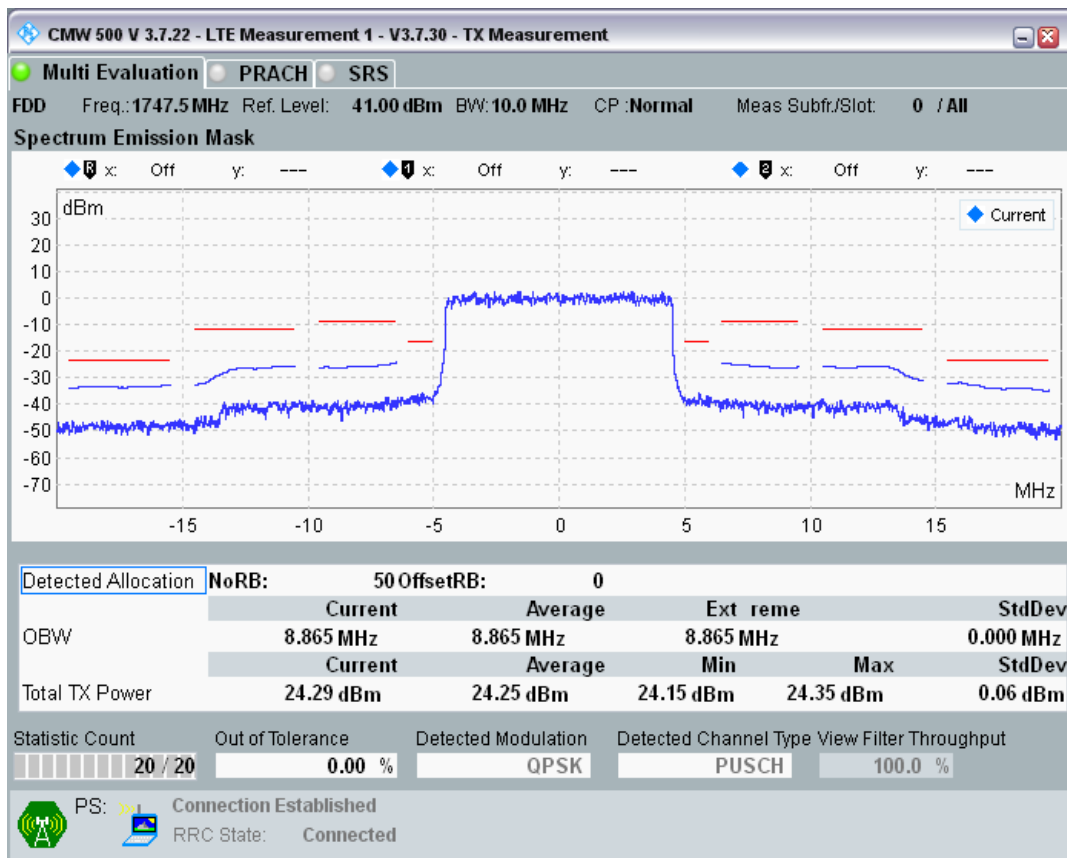

Band3 QPSK BW=10MHz Channel=19575 RB Size=50 Position=#0

Band3 16QAM BW=10MHz Channel=19575 RB Size=12 Position=#0

Band3 16QAM BW=10MHz Channel=19575 RB Size=12 Position=#Max

Band3 16QAM BW=10MHz Channel=19575 RB Size=50 Position=#0