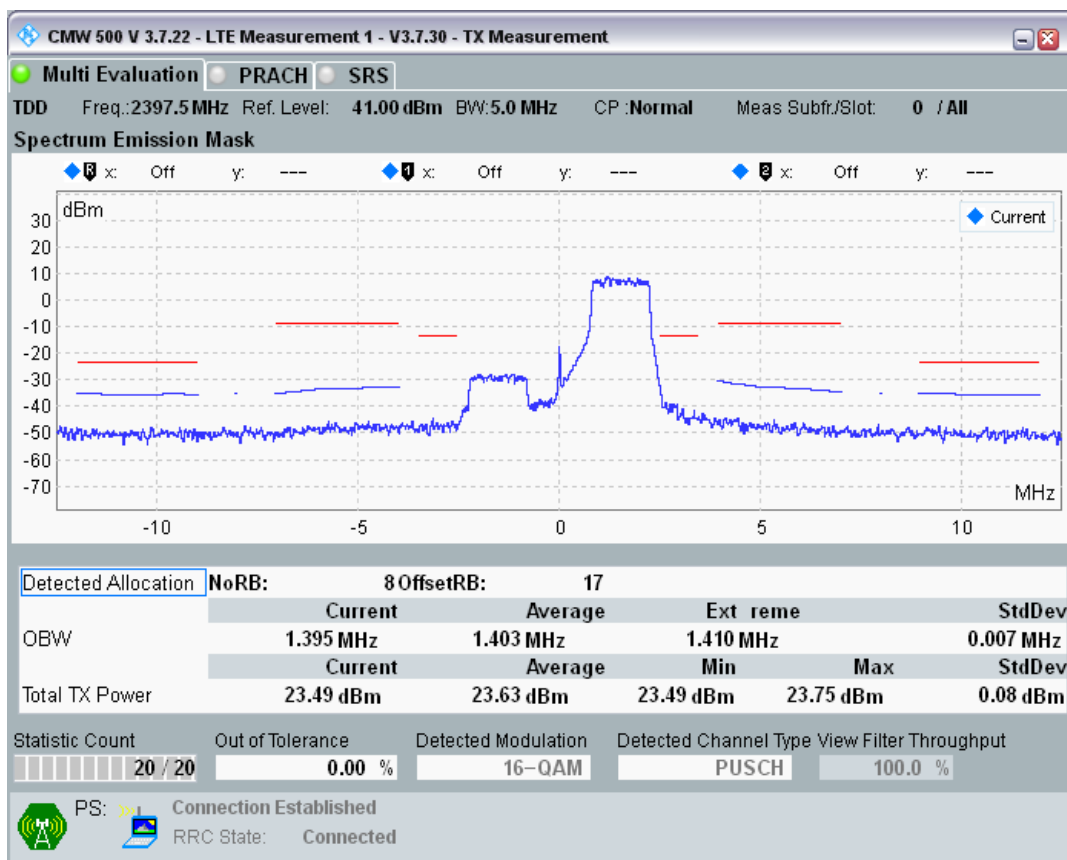

Band40 16QAM BW=5MHz Channel=39625 RB Size=8 Position=#Max

Band40 16QAM BW=5MHz Channel=39625 RB Size=25 Position=#0