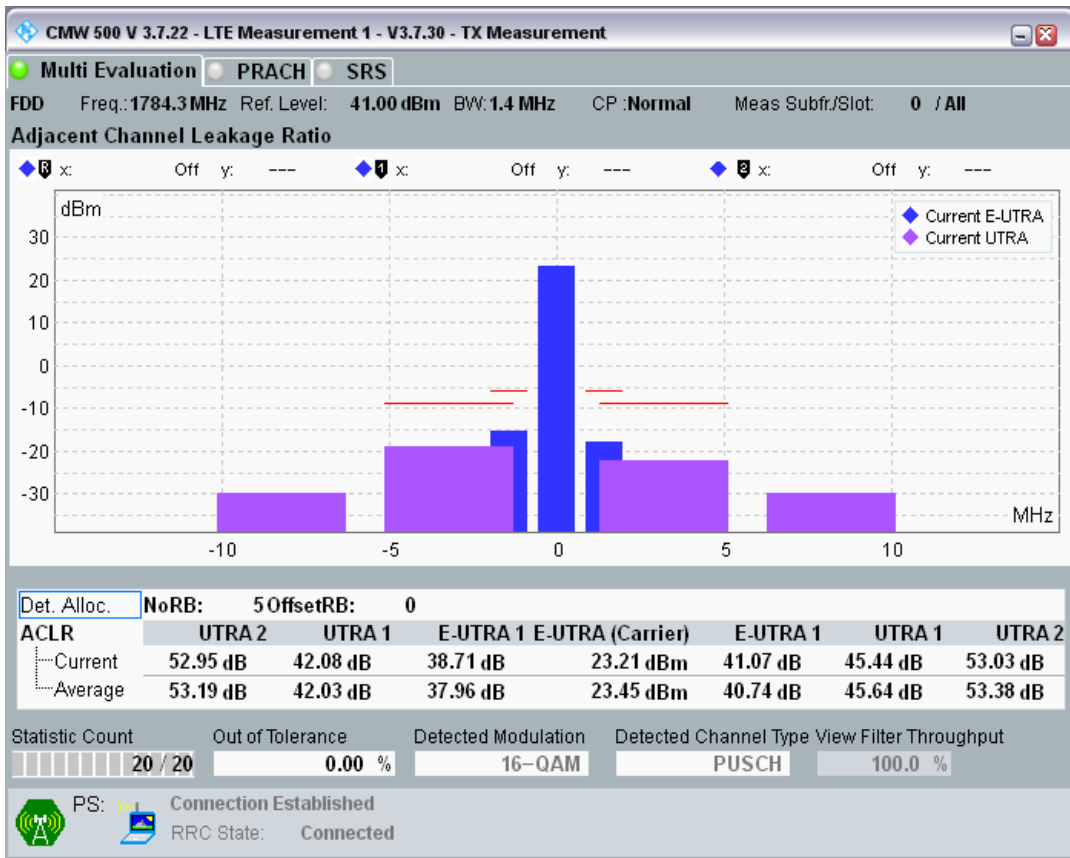

Band3 QPSK BW=1.4MHz Channel=19943 RB Size=5 Position=#0

Band3 QPSK BW=1.4MHz Channel=19943 RB Size=5 Position=#Max

Band3 QPSK BW=1.4MHz Channel=19943 RB Size=6 Position=#0

Band3 16QAM BW=1.4MHz Channel=19943 RB Size=5 Position=#0