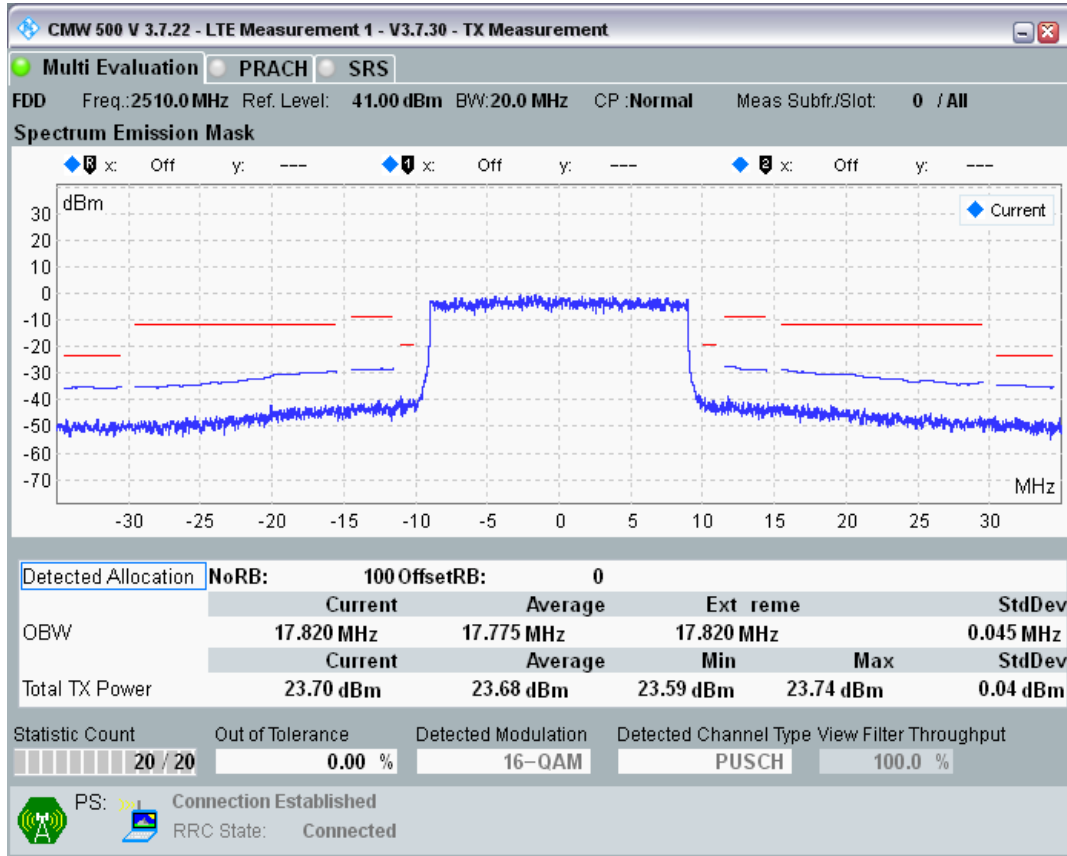

Band7 QPSK BW=20MHz Channel=20850 RB Size=100 Position=#0

Band7 16QAM BW=20MHz Channel=20850 RB Size=18 Position=#0

Band7 16QAM BW=20MHz Channel=20850 RB Size=18 Position=#Max

Band7 16QAM BW=20MHz Channel=20850 RB Size=100 Position=#0