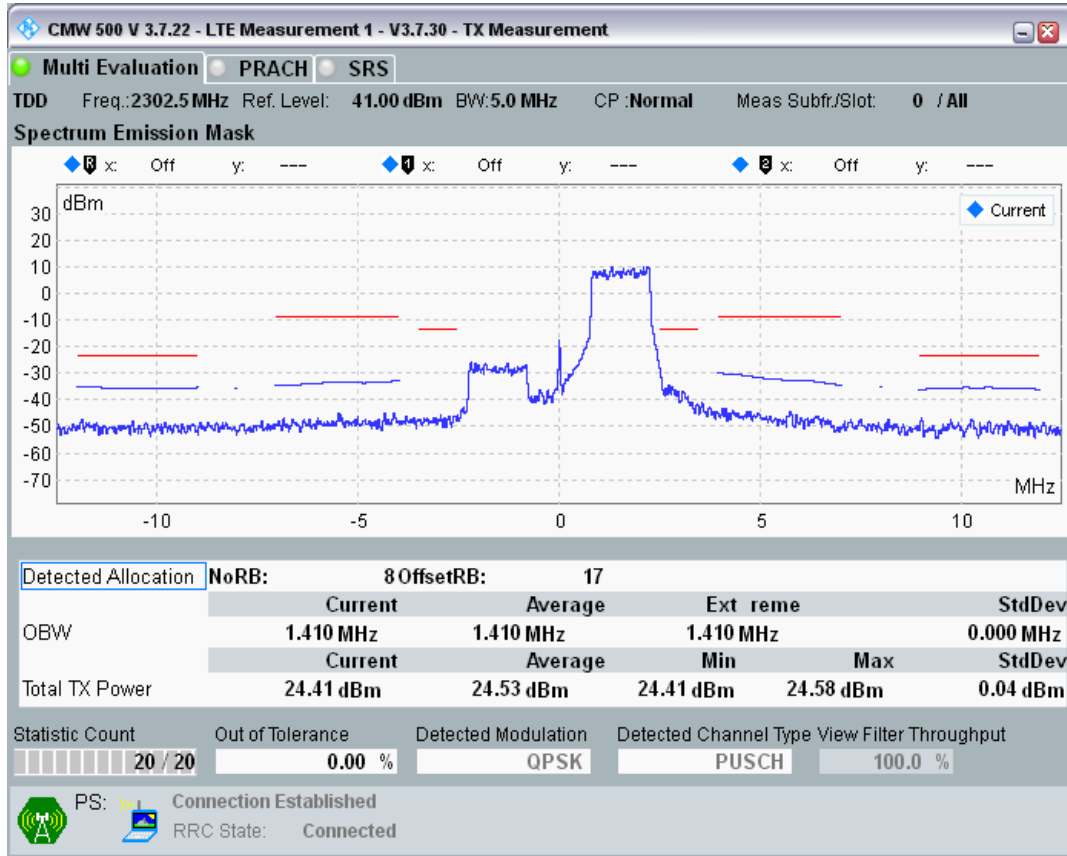

Band40 QPSK BW=5MHz Channel=38675 RB Size=8 Position=#Max

Band40 QPSK BW=5MHz Channel=38675 RB Size=25 Position=#0