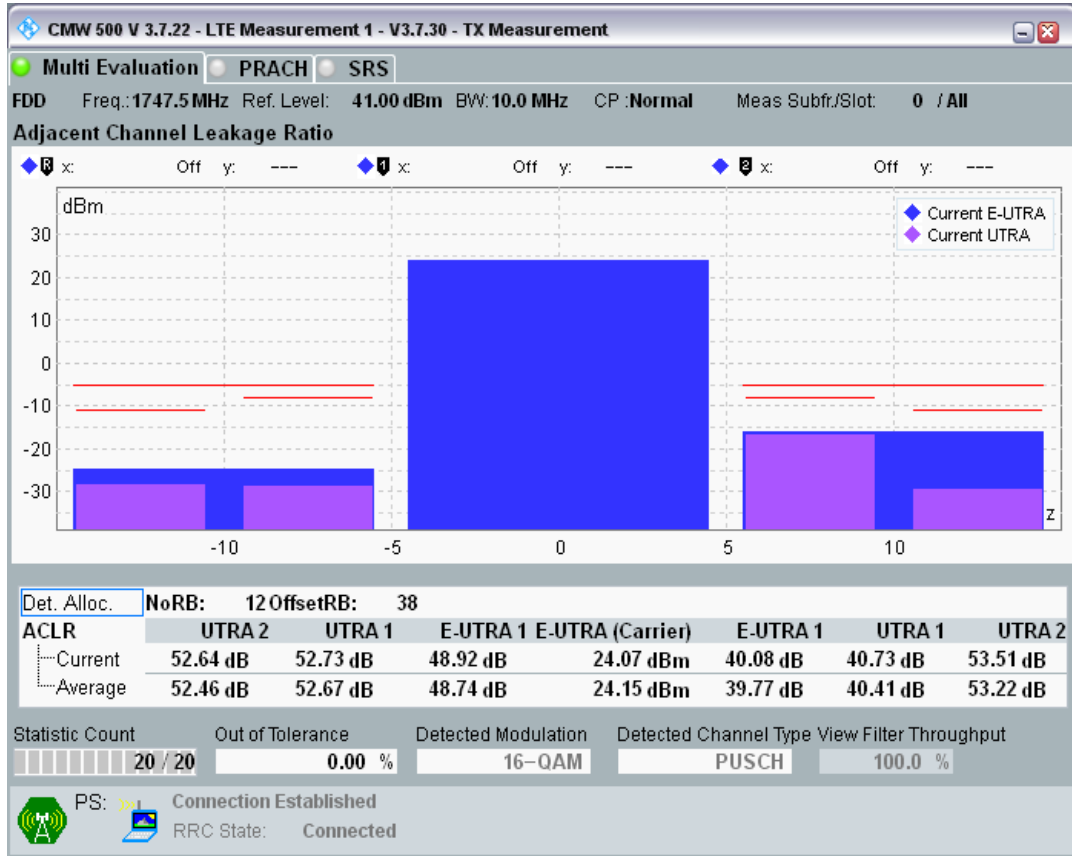

Band3 QPSK BW=10MHz Channel=19575 RB Size=50 Position=#0

Band3 16QAM BW=10MHz Channel=19575 RB Size=12 Position=#0

Band3 16QAM BW=10MHz Channel=19575 RB Size=12 Position=#Max

Band3 16QAM BW=10MHz Channel=19575 RB Size=50 Position=#0