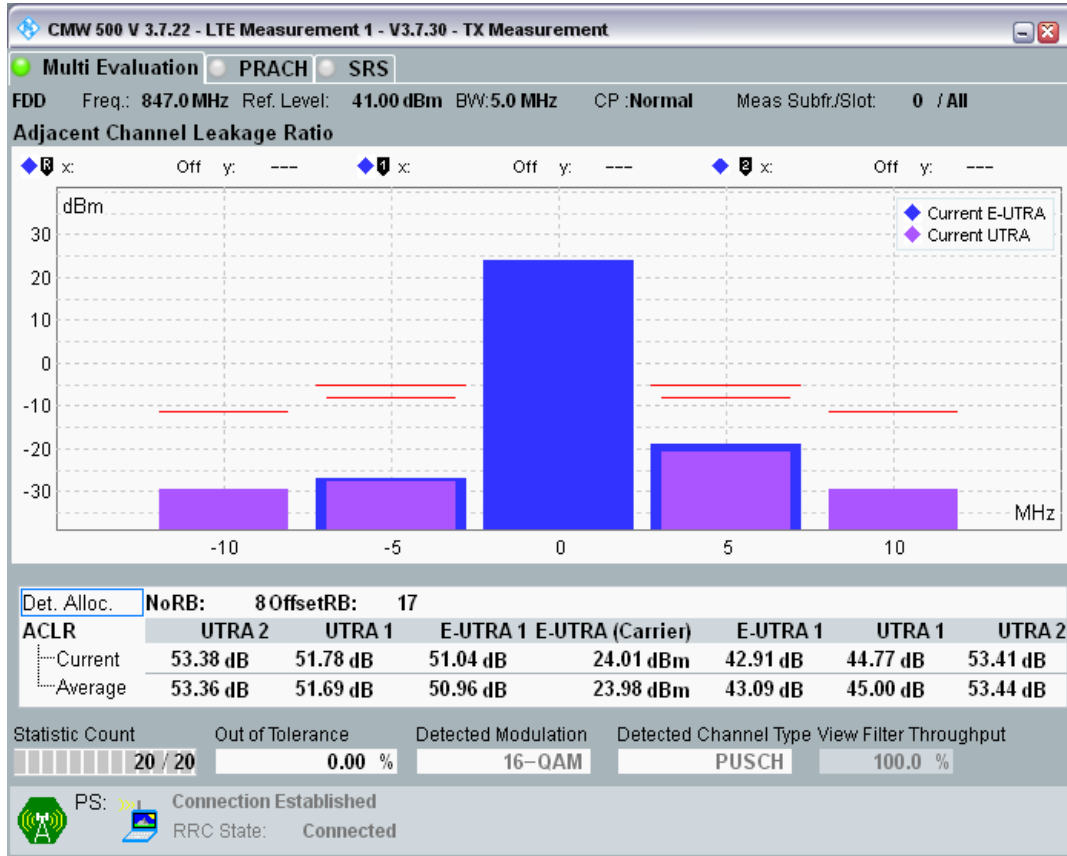

Band20 16QAM BW=5MHz Channel=24300 RB Size=8 Position=#Max

Band20 16QAM BW=5MHz Channel=24300 RB Size=25 Position=#0