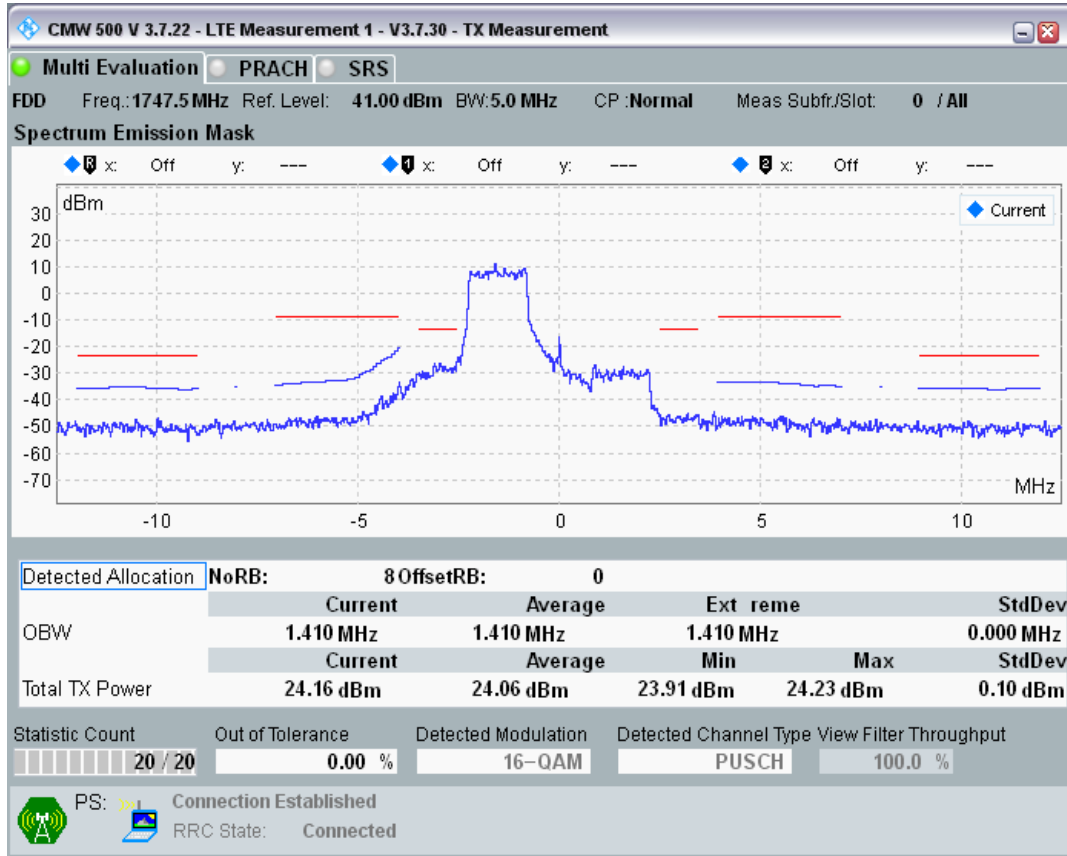

Band3 QPSK BW=5MHz Channel=19575 RB Size=8 Position=#0

Band3 QPSK BW=5MHz Channel=19575 RB Size=8 Position=#Max

Band3 QPSK BW=5MHz Channel=19575 RB Size=25 Position=#0

Band3 16QAM BW=5MHz Channel=19575 RB Size=8 Position=#0