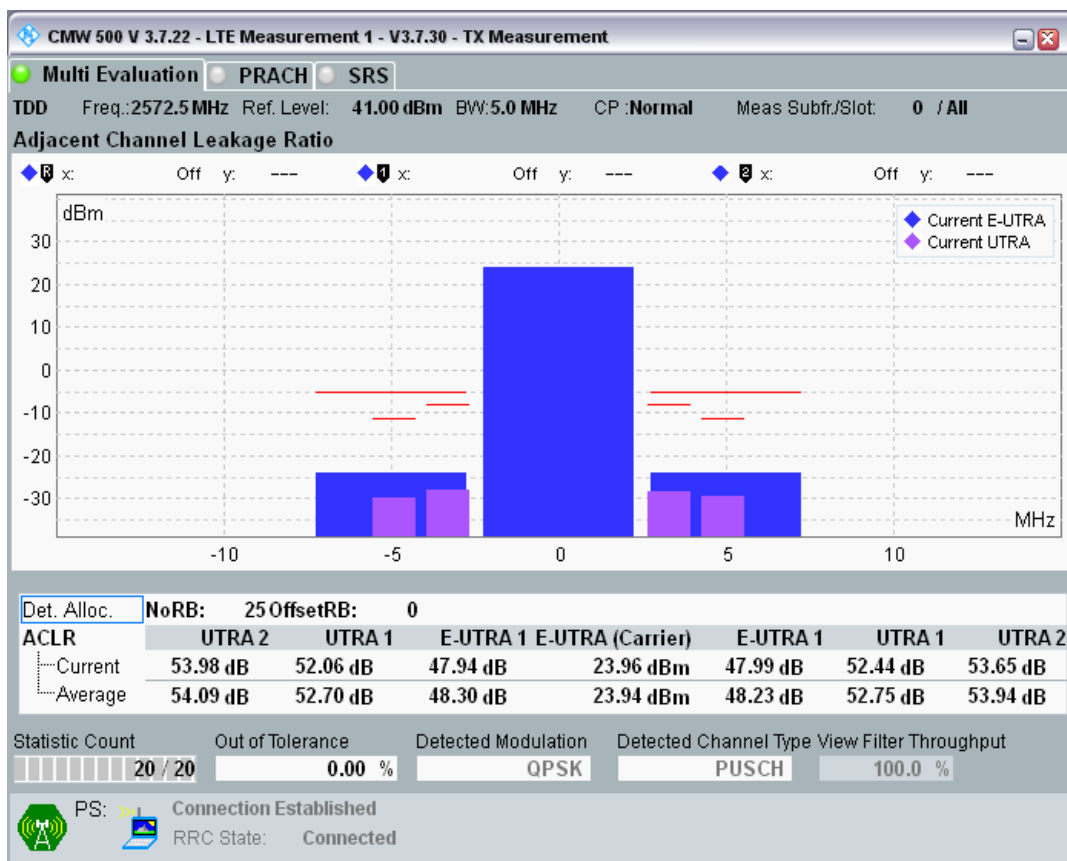

Band38 QPSK BW=5MHz Channel=37775 RB Size=25 Position=#0

Band38 16QAM BW=5MHz Channel=37775 RB Size=8 Position=#0

Band38 16QAM BW=5MHz Channel=37775 RB Size=8 Position=#Max

Band38 16QAM BW=5MHz Channel=37775 RB Size=25 Position=#0