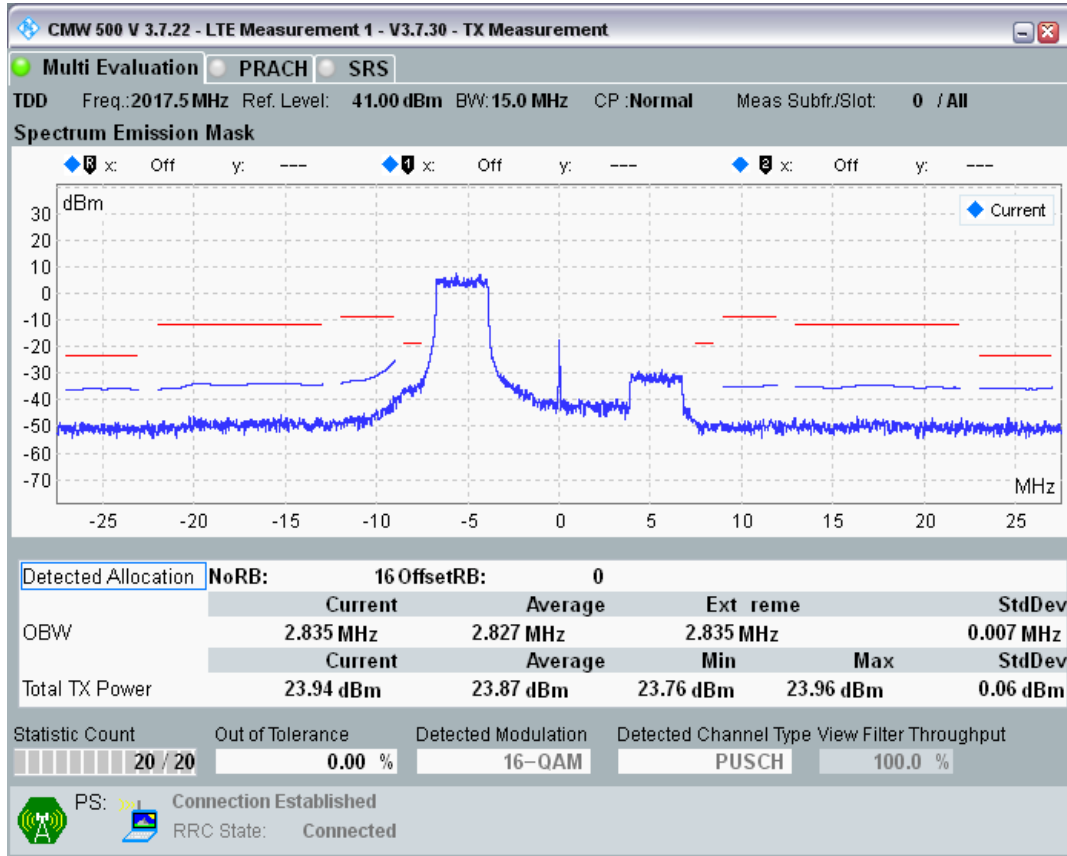

Band34 QPSK BW=15MHz Channel=36275 RB Size=16 Position=#0

Band34 QPSK BW=15MHz Channel=36275 RB Size=16 Position=#Max

Band34 QPSK BW=15MHz Channel=36275 RB Size=75 Position=#0

Band34 16QAM BW=15MHz Channel=36275 RB Size=16 Position=#0