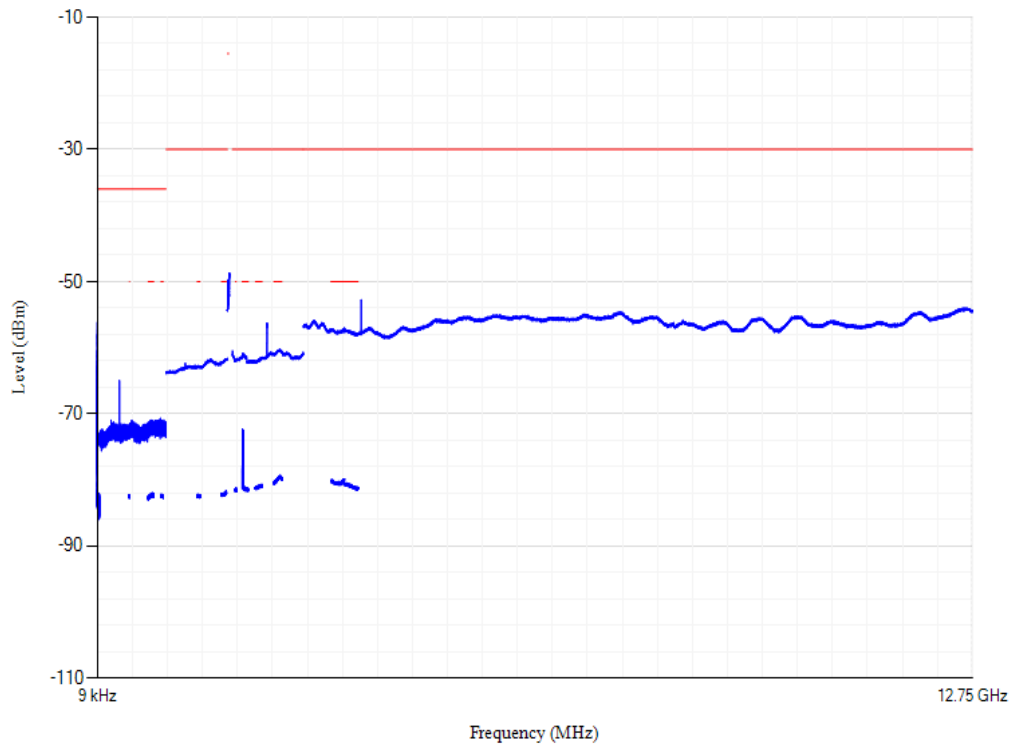

Conducted spurious emissions