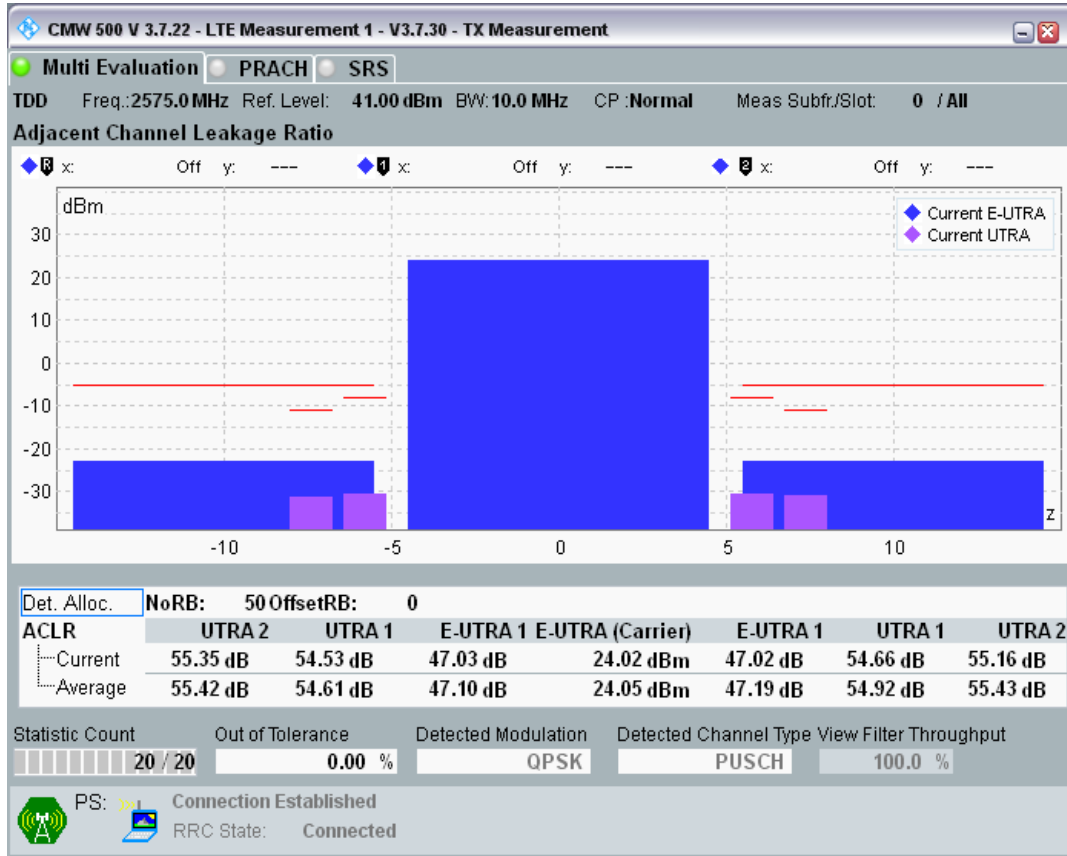

Band38 QPSK BW=10MHz Channel=37800 RB Size=12 Position=#0

Band38 QPSK BW=10MHz Channel=37800 RB Size=12 Position=#Max

Band38 QPSK BW=10MHz Channel=37800 RB Size=50 Position=#0

Band38 16QAM BW=10MHz Channel=37800 RB Size=12 Position=#0