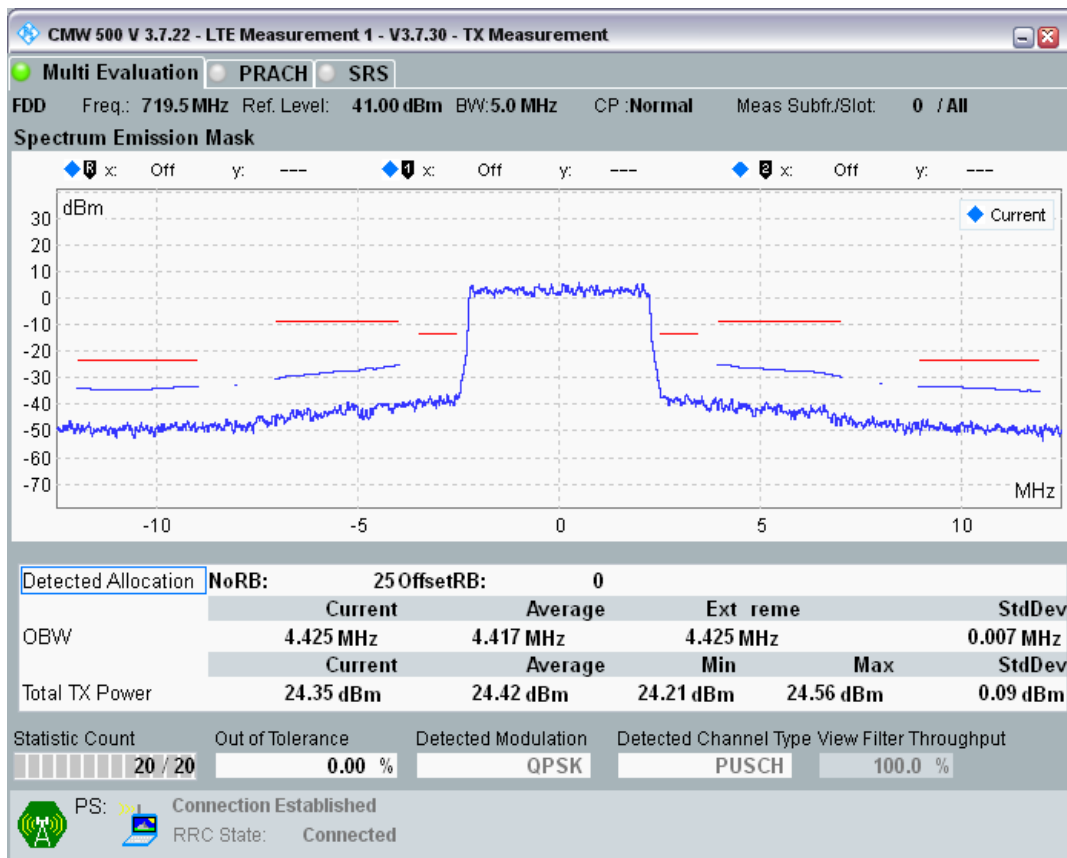

Band28 QPSK BW=5MHz Channel=27375 RB Size=25 Position=#0

Band28 16QAM BW=5MHz Channel=27375 RB Size=8 Position=#0