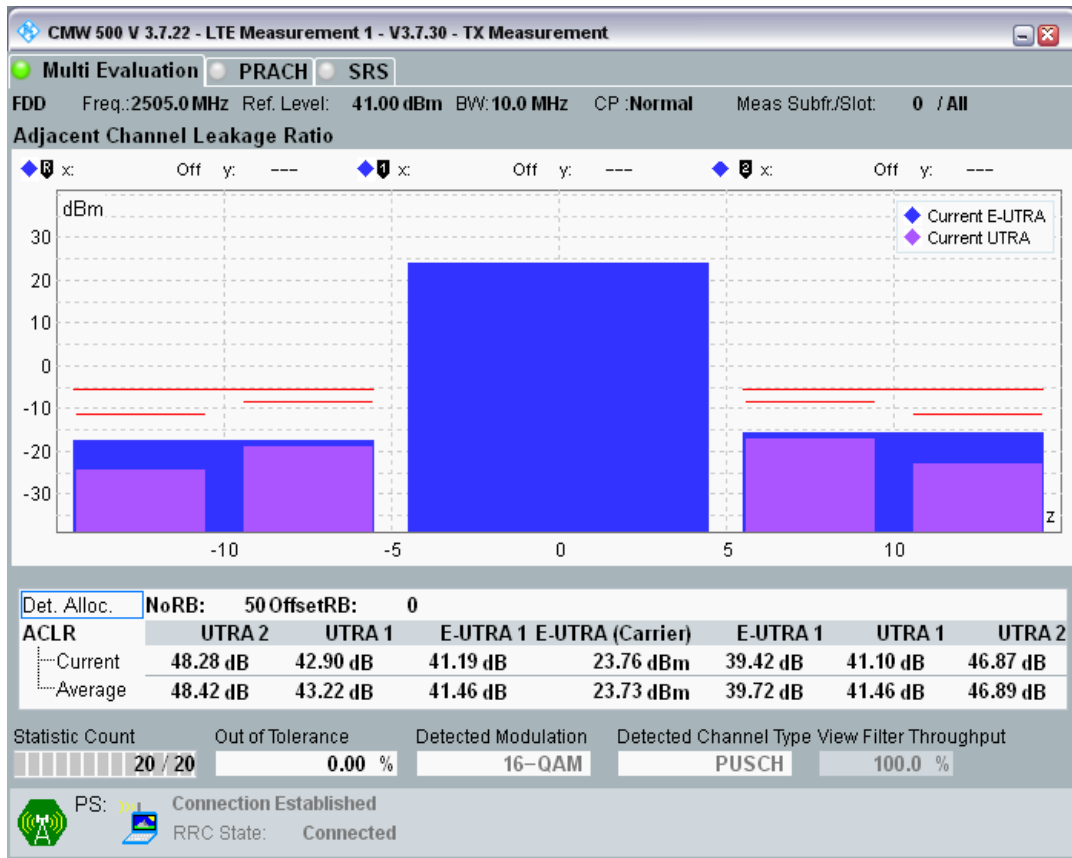

Band7 16QAM BW=10MHz Channel=20800 RB Size=50 Position=#0

Band7 QPSK BW=10MHz Channel=21100 RB Size=12 Position=#0