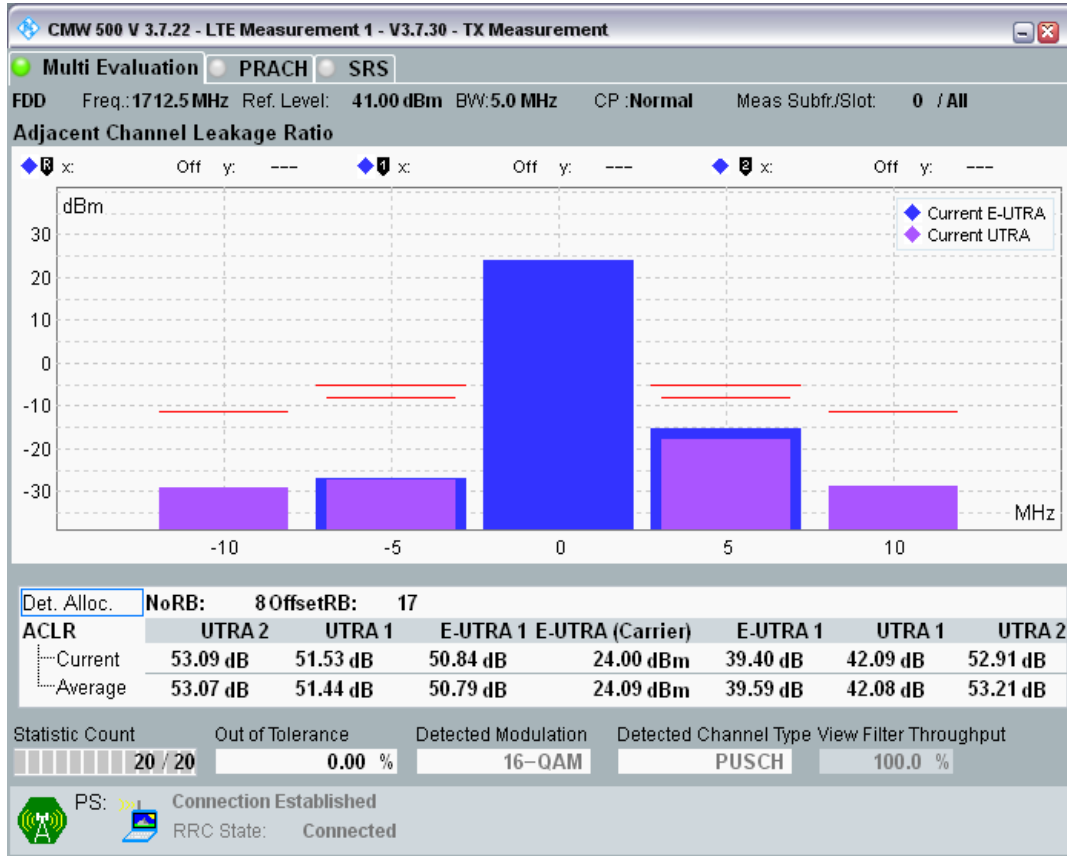

Band3 QPSK BW=5MHz Channel=19225 RB Size=25 Position=#0

Band3 16QAM BW=5MHz Channel=19225 RB Size=8 Position=#0

Band3 16QAM BW=5MHz Channel=19225 RB Size=8 Position=#Max

Band3 16QAM BW=5MHz Channel=19225 RB Size=25 Position=#0