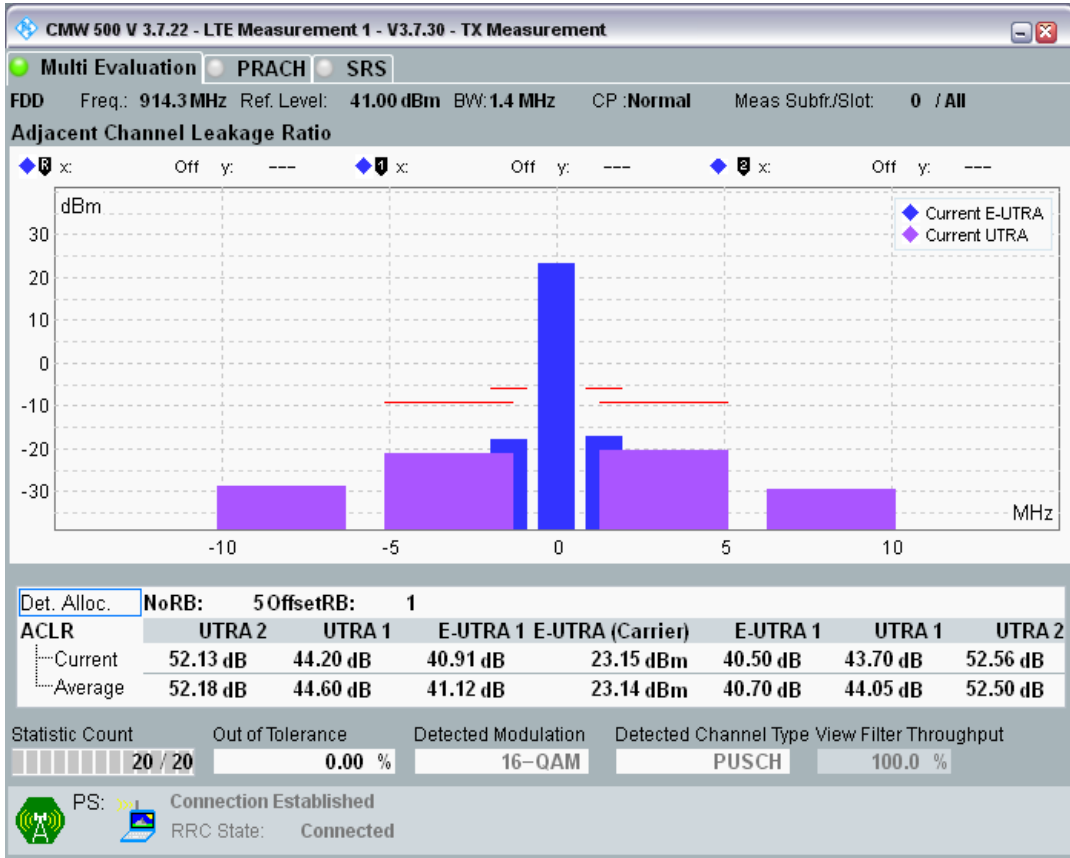

Band8 16QAM BW=1.4MHz Channel=21793 RB Size=5 Position=#Max

Band8 16QAM BW=1.4MHz Channel=21793 RB Size=6 Position=#0