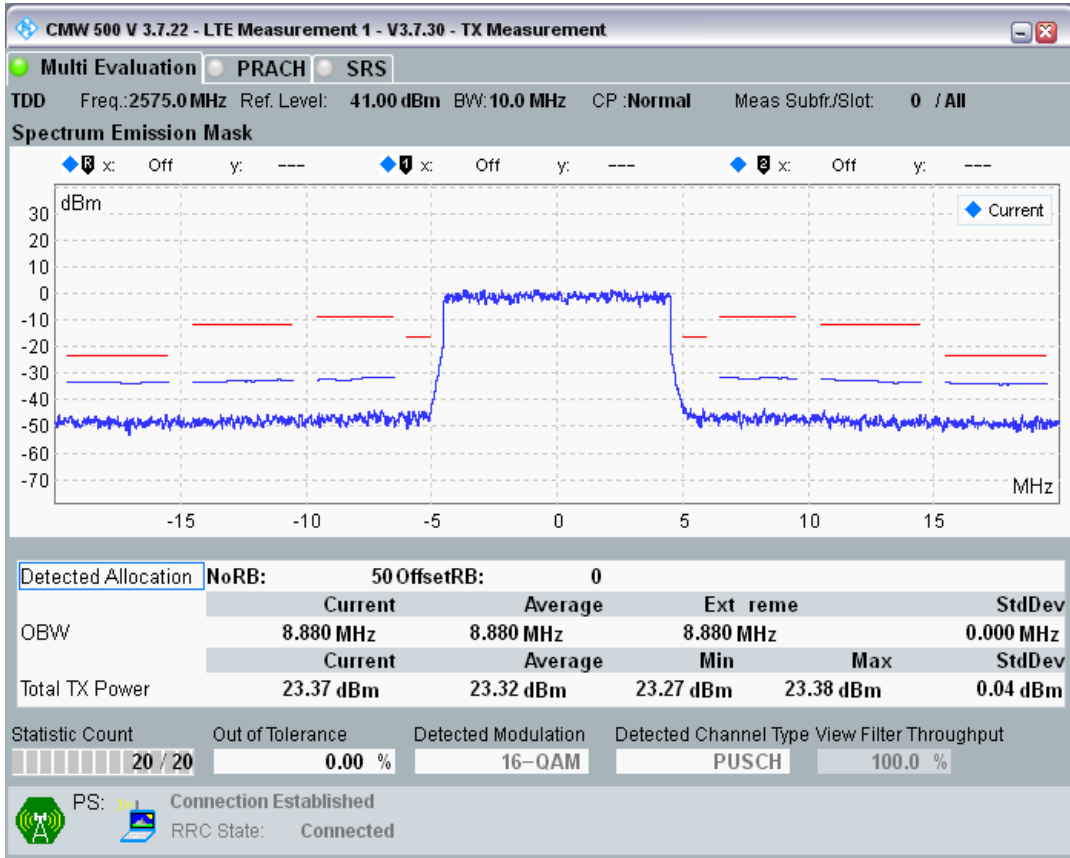

Band38 16QAM BW=10MHz Channel=37800 RB Size=50 Position=#0

Band38 QPSK BW=10MHz Channel=38000 RB Size=12 Position=#0