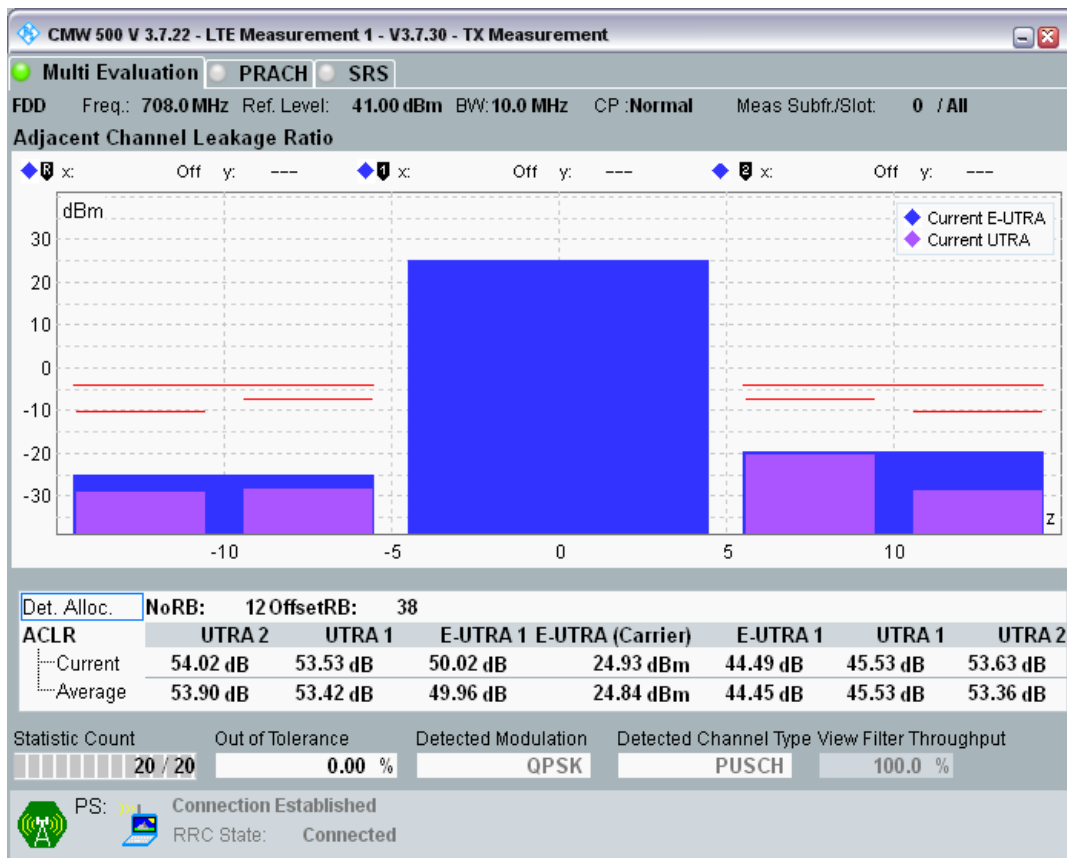

Band28 QPSK BW=10MHz Channel=27260 RB Size=12 Position=#Max

Band28 QPSK BW=10MHz Channel=27260 RB Size=50 Position=#0