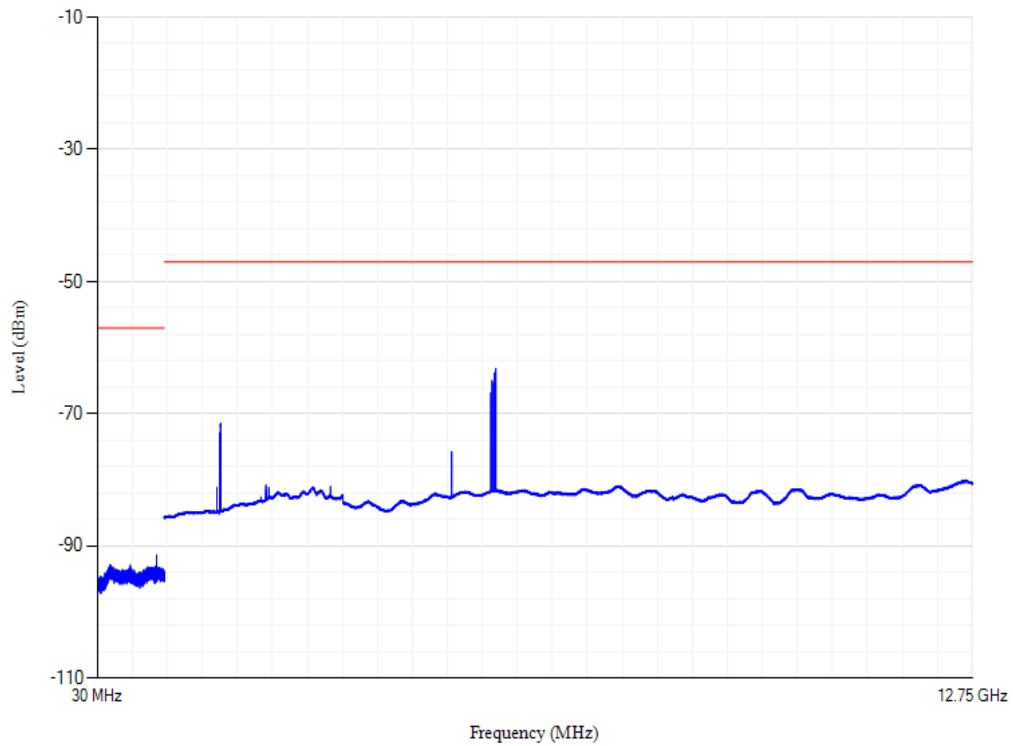

Conducted spurious emissions