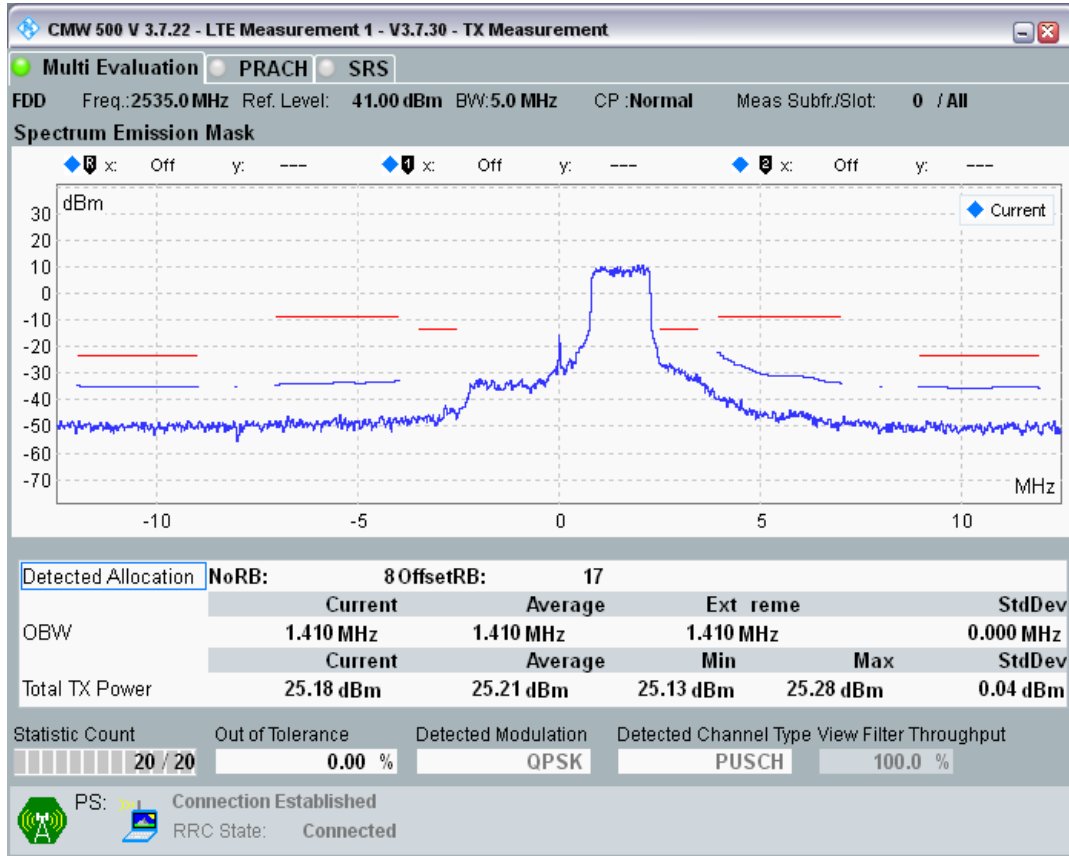

Band7 QPSK BW=5MHz Channel=21100 RB Size=8 Position=#Max

Band7 QPSK BW=5MHz Channel=21100 RB Size=25 Position=#0