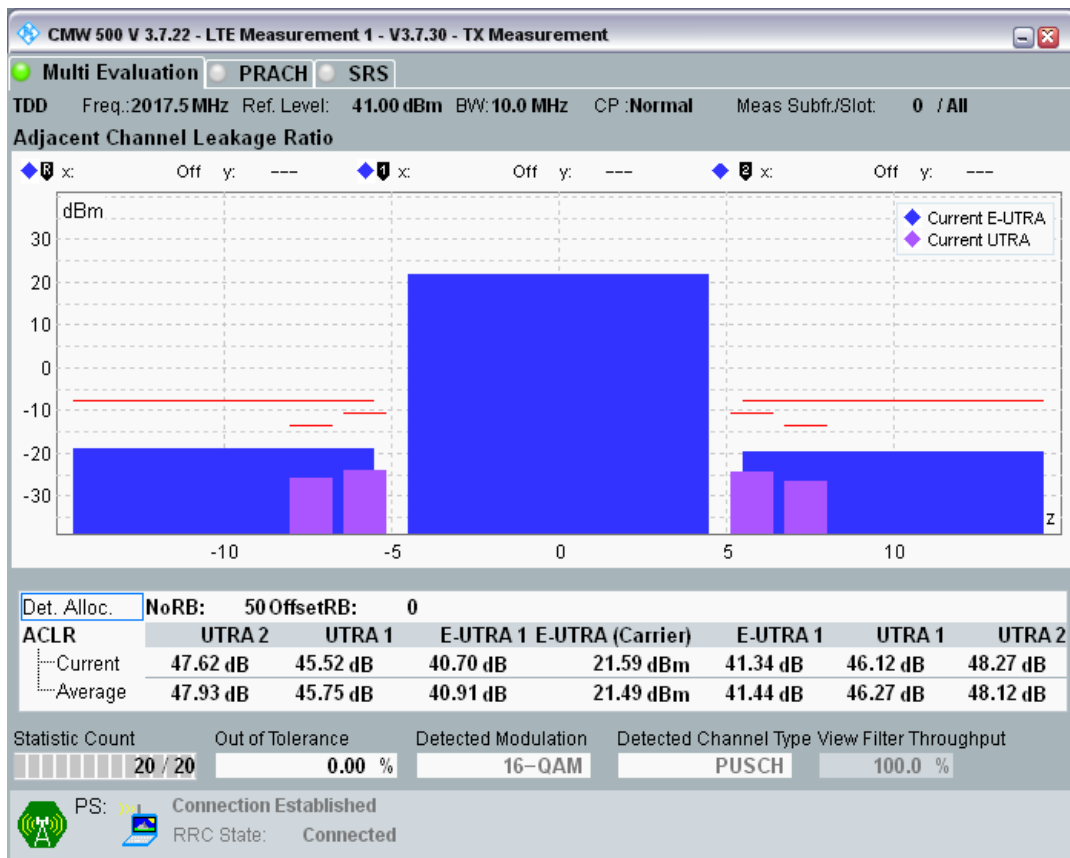

Band34 16QAM BW=10MHz Channel=36275 RB Size=50 Position=#0

Band34 QPSK BW=10MHz Channel=36300 RB Size=12 Position=#0