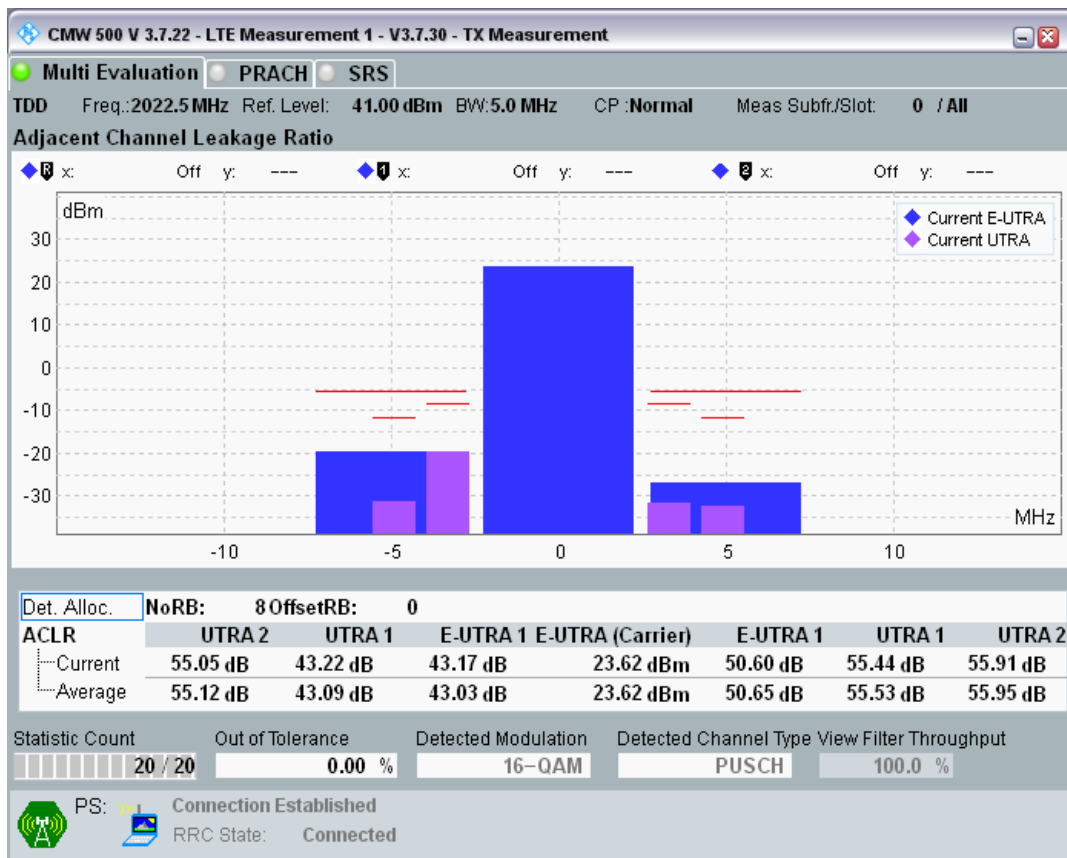

Band34 QPSK BW=5MHz Channel=36325 RB Size=8 Position=#0

Band34 QPSK BW=5MHz Channel=36325 RB Size=8 Position=#Max

Band34 QPSK BW=5MHz Channel=36325 RB Size=25 Position=#0

Band34 16QAM BW=5MHz Channel=36325 RB Size=8 Position=#0