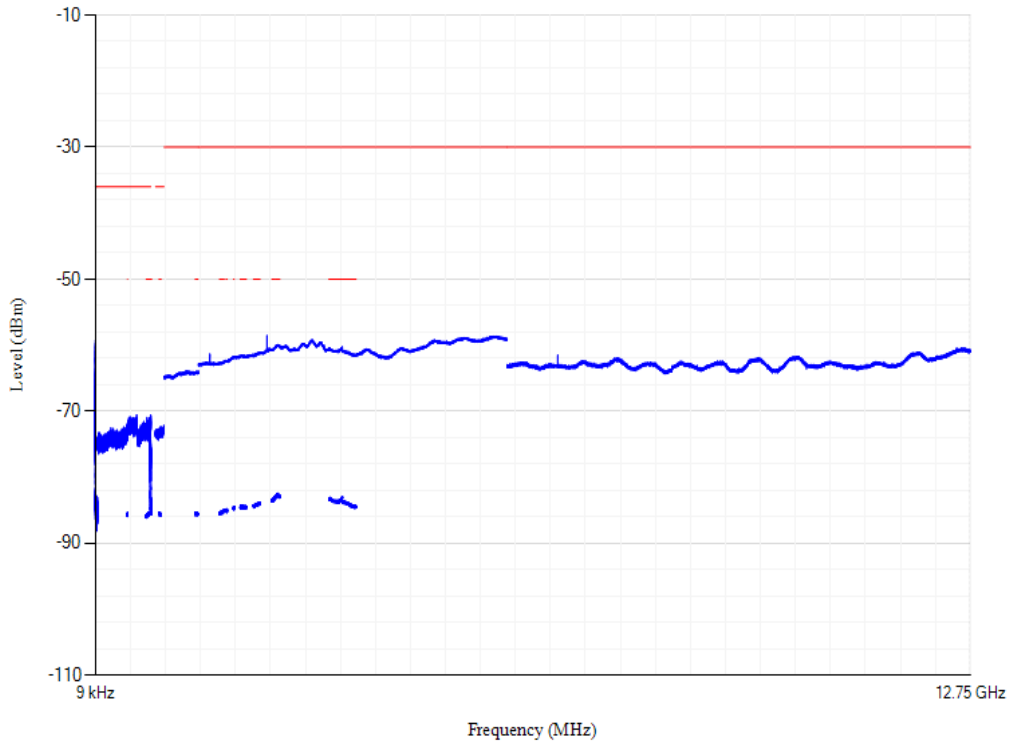

Conducted spurious emissions

Band20 QPSK BW=20MHz Channel=24300 RB Size=1 Position=#0

Conducted spurious emissions

Band20 QPSK BW=20MHz Channel=24250 RB Size=1 Position=#0

Conducted spurious emissions

Band20 QPSK BW=20MHz Channel=24350 RB Size=1 Position=#0