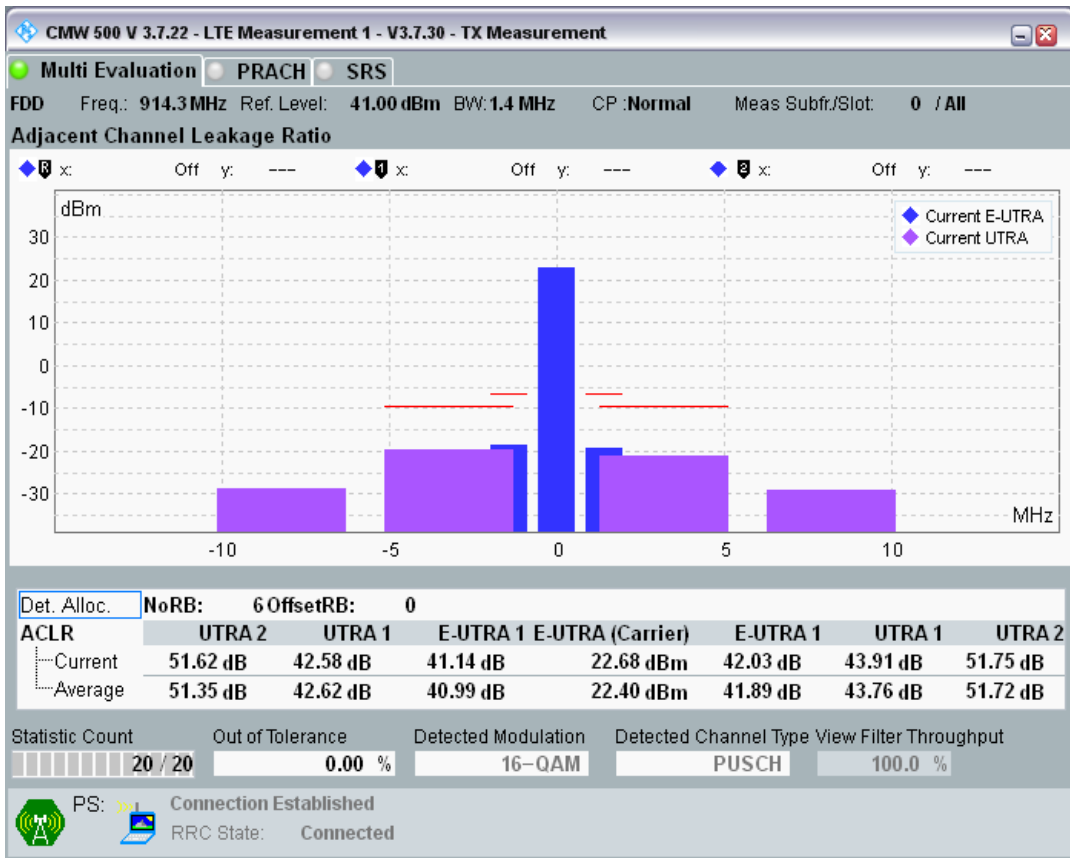

Band8 16QAM BW=1.4MHz Channel=21793 RB Size=6 Position=#0

Band8 QPSK BW=5MHz Channel=21475 RB Size=8 Position=#0