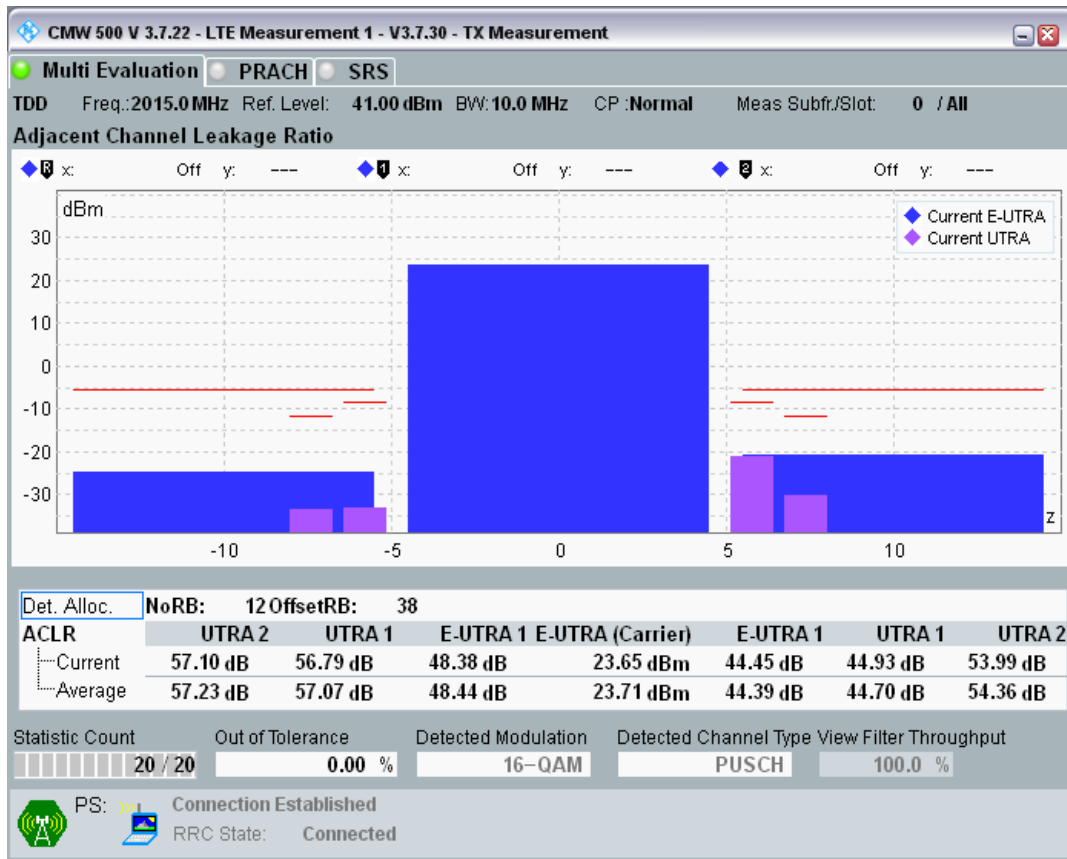

Band34 16QAM BW=10MHz Channel=36250 RB Size=12 Position=#Max

Band34 16QAM BW=10MHz Channel=36250 RB Size=50 Position=#0