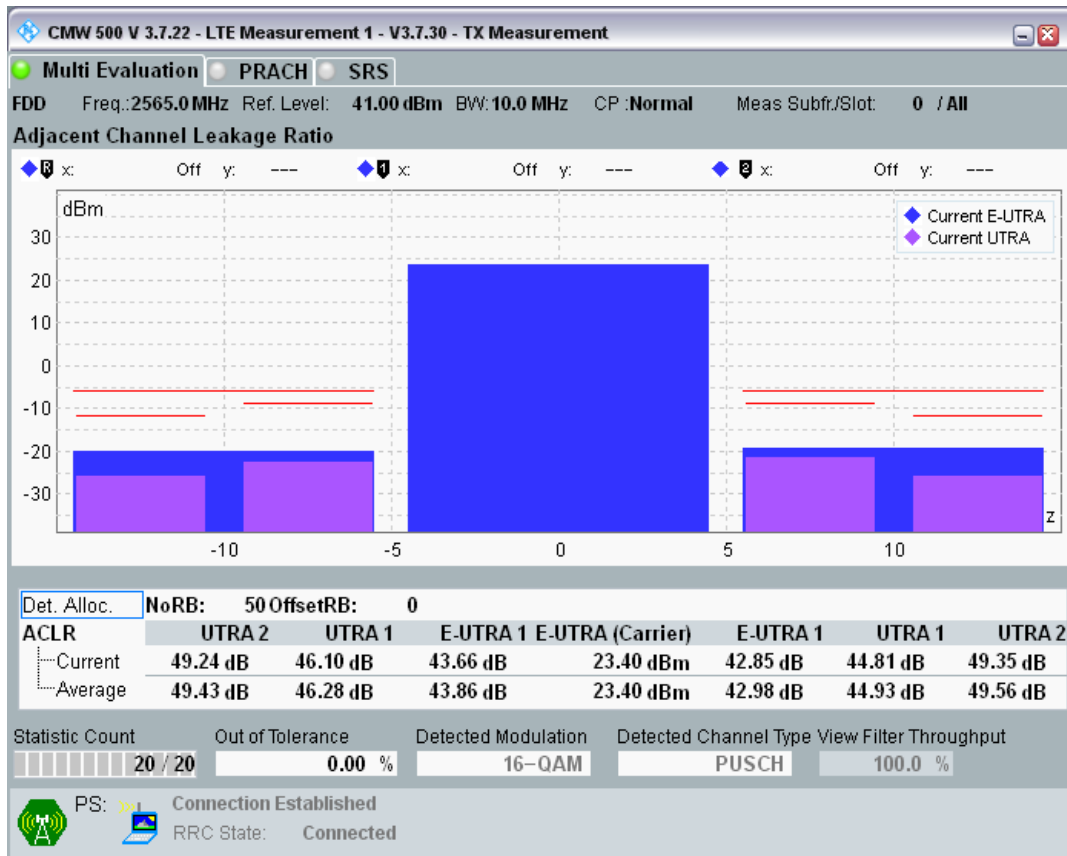

Band7 16QAM BW=10MHz Channel=21400 RB Size=50 Position=#0

Band7 QPSK BW=20MHz Channel=20850 RB Size=18 Position=#0