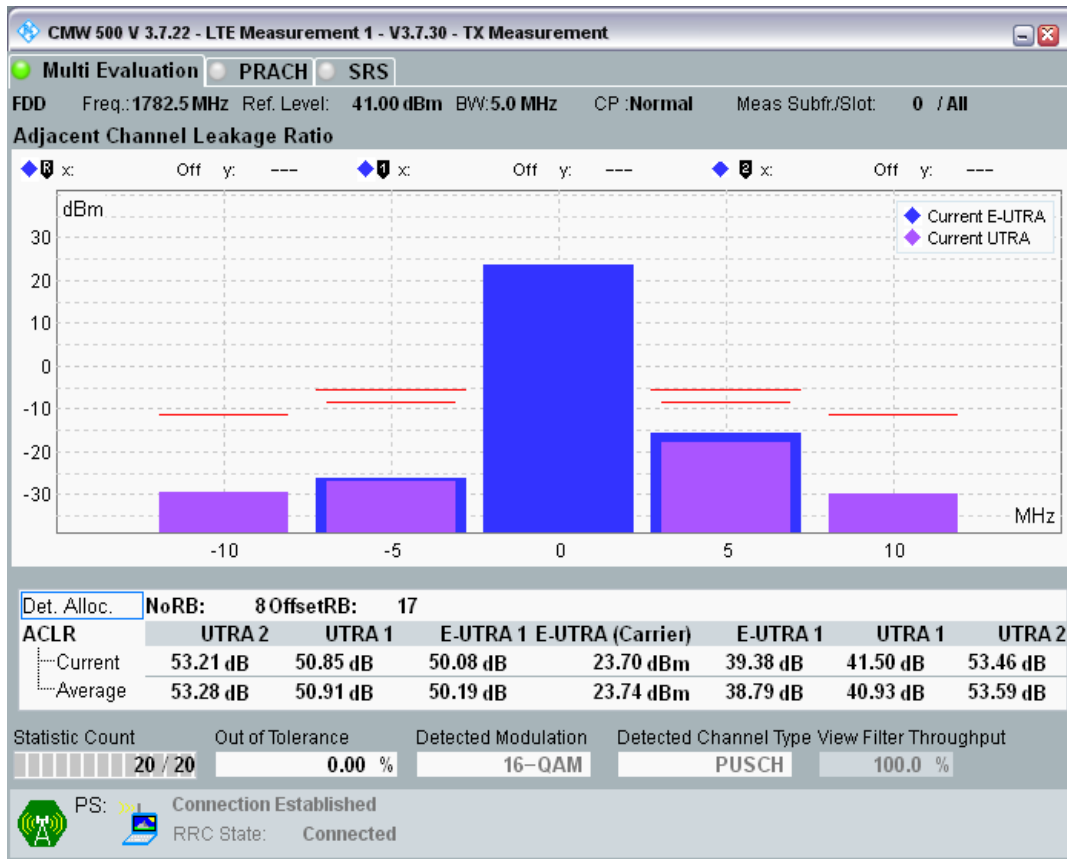

Band3 QPSK BW=5MHz Channel=19925 RB Size=25 Position=#0

Band3 16QAM BW=5MHz Channel=19925 RB Size=8 Position=#0

Band3 16QAM BW=5MHz Channel=19925 RB Size=8 Position=#Max

Band3 16QAM BW=5MHz Channel=19925 RB Size=25 Position=#0