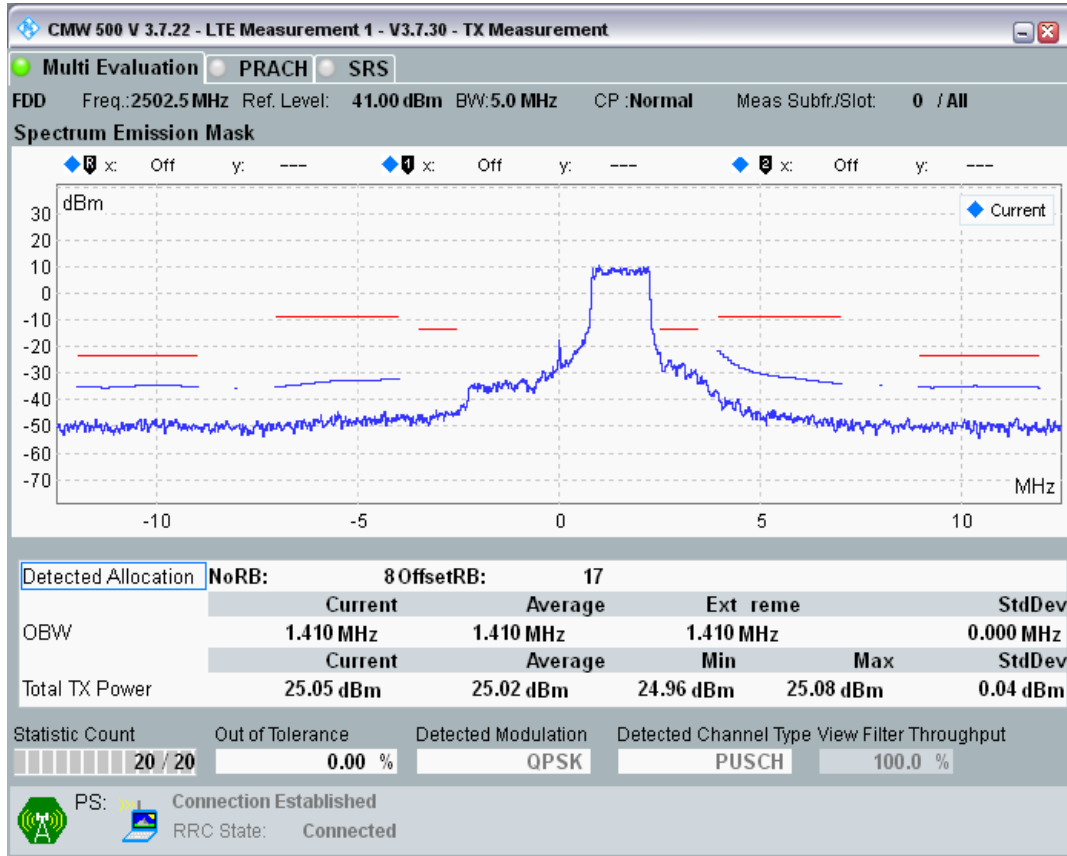

Band7 QPSK BW=5MHz Channel=20775 RB Size=25 Position=#0

Band7 16QAM BW=5MHz Channel=20775 RB Size=8 Position=#0

Band7 16QAM BW=5MHz Channel=20775 RB Size=8 Position=#Max

Band7 16QAM BW=5MHz Channel=20775 RB Size=25 Position=#0