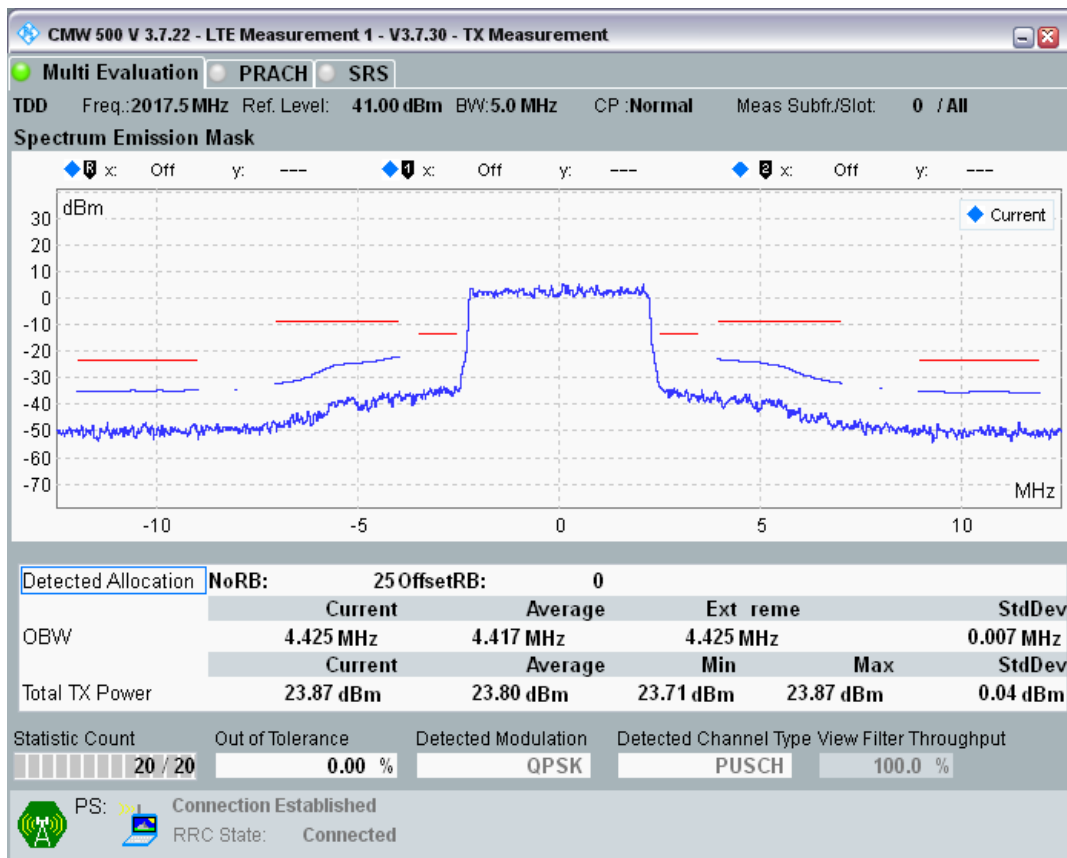

Band34 QPSK BW=5MHz Channel=36275 RB Size=25 Position=#0

Band34 16QAM BW=5MHz Channel=36275 RB Size=8 Position=#0