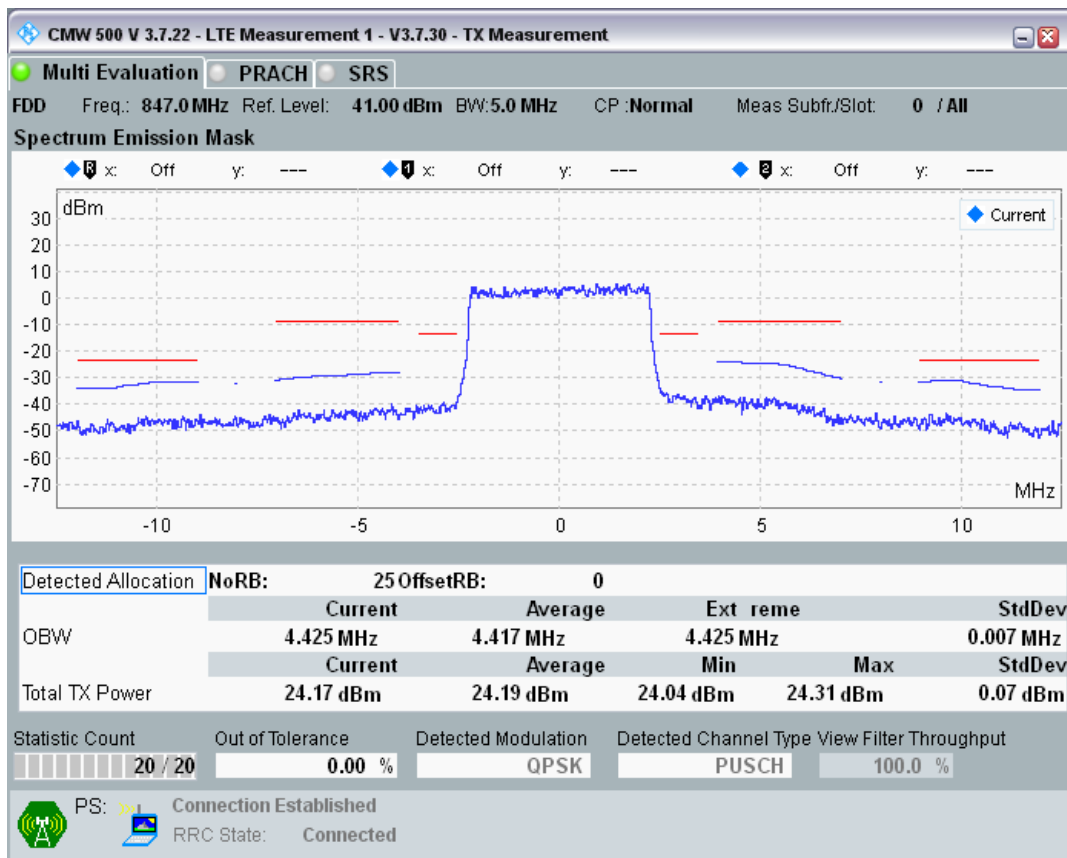

Band20 QPSK BW=5MHz Channel=24300 RB Size=25 Position=#0

Band20 16QAM BW=5MHz Channel=24300 RB Size=8 Position=#0