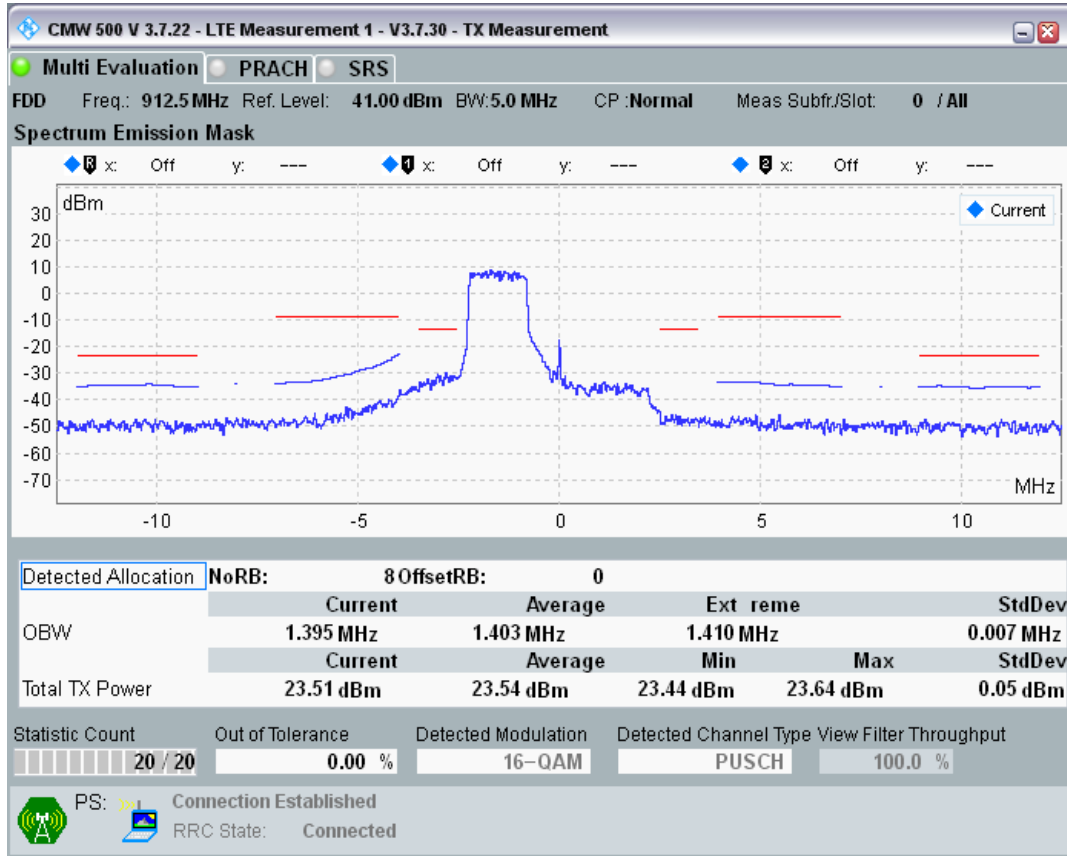

Band8 16QAM BW=5MHz Channel=21775 RB Size=8 Position=#0

Band8 16QAM BW=5MHz Channel=21775 RB Size=8 Position=#Max