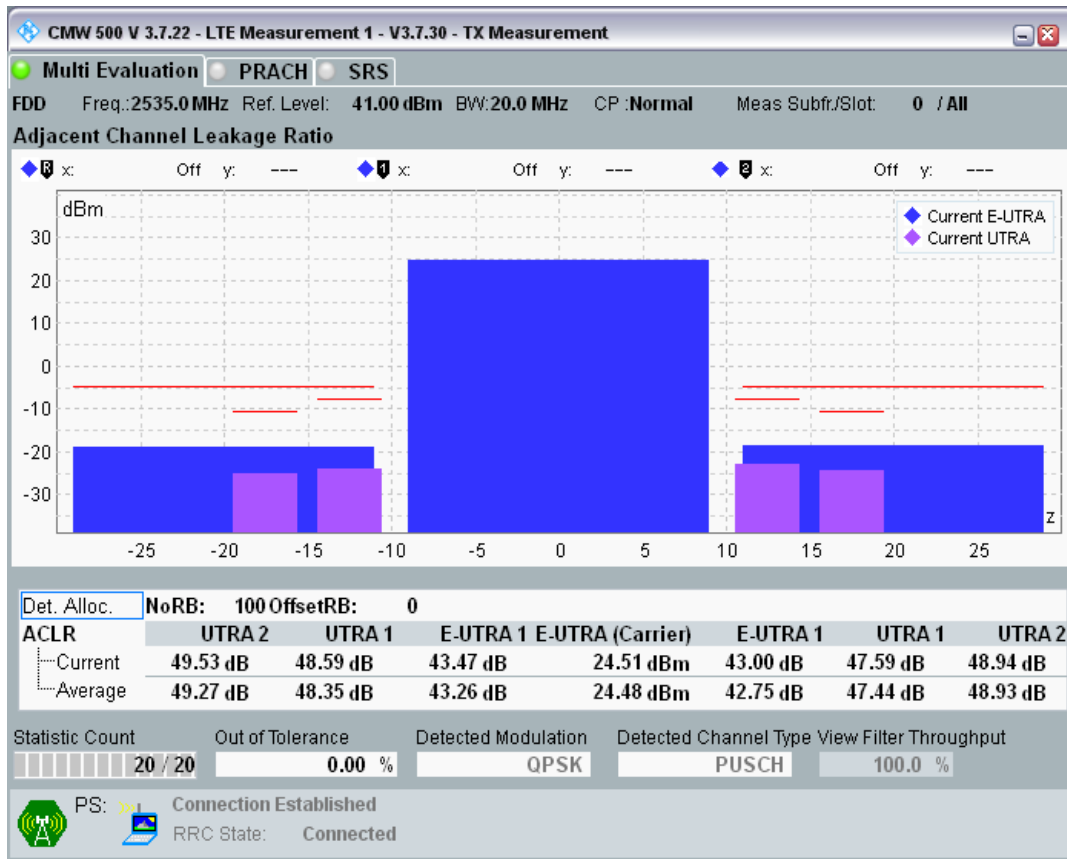

Band7 QPSK BW=20MHz Channel=21100 RB Size=100 Position=#0

Band7 16QAM BW=20MHz Channel=21100 RB Size=18 Position=#0