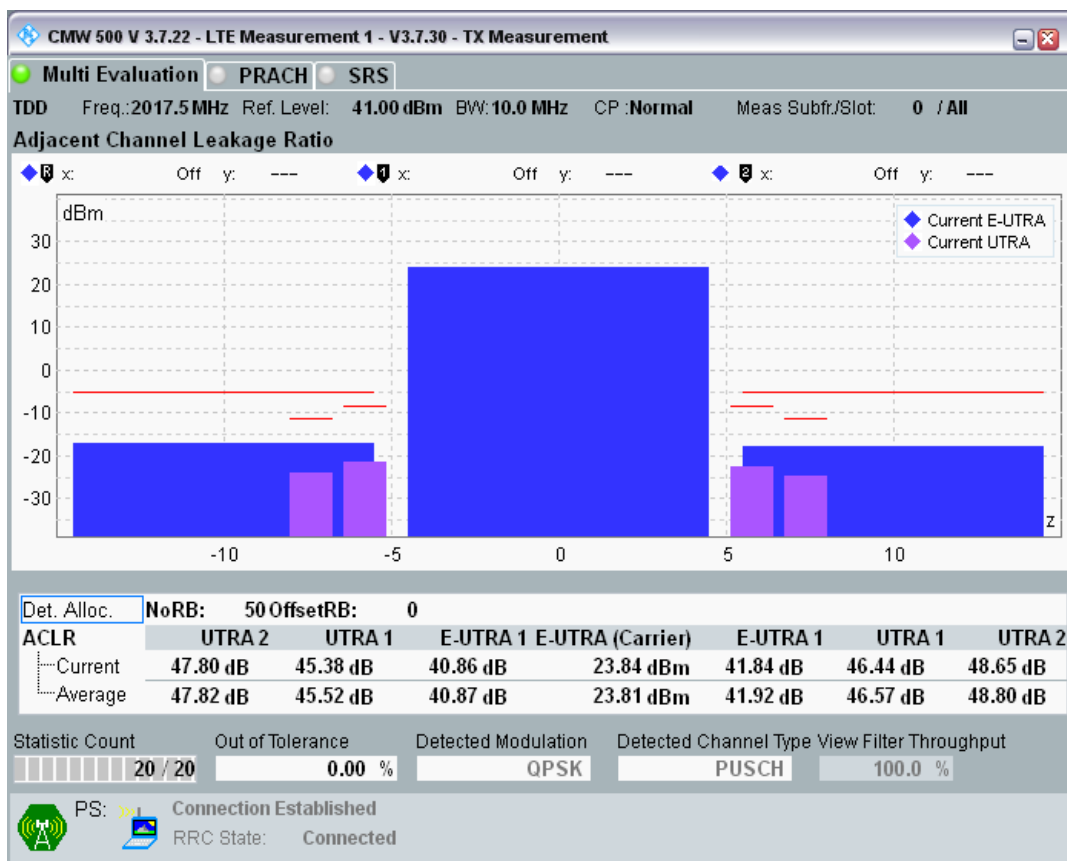

Band34 QPSK BW=10MHz Channel=36275 RB Size=12 Position=#0

Band34 QPSK BW=10MHz Channel=36275 RB Size=12 Position=#Max

Band34 QPSK BW=10MHz Channel=36275 RB Size=50 Position=#0

Band34 16QAM BW=10MHz Channel=36275 RB Size=12 Position=#0