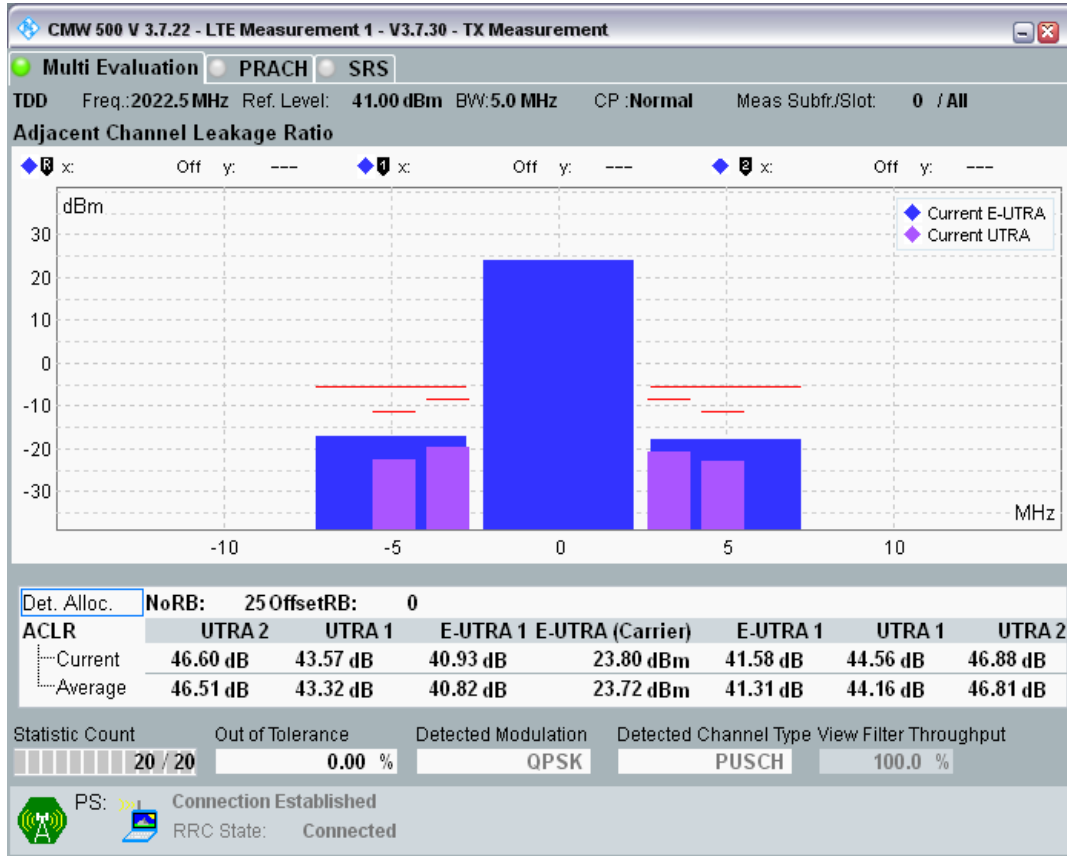

Band34 QPSK BW=5MHz Channel=36325 RB Size=8 Position=#0

Band34 QPSK BW=5MHz Channel=36325 RB Size=8 Position=#Max

Band34 QPSK BW=5MHz Channel=36325 RB Size=25 Position=#0

Band34 16QAM BW=5MHz Channel=36325 RB Size=8 Position=#0