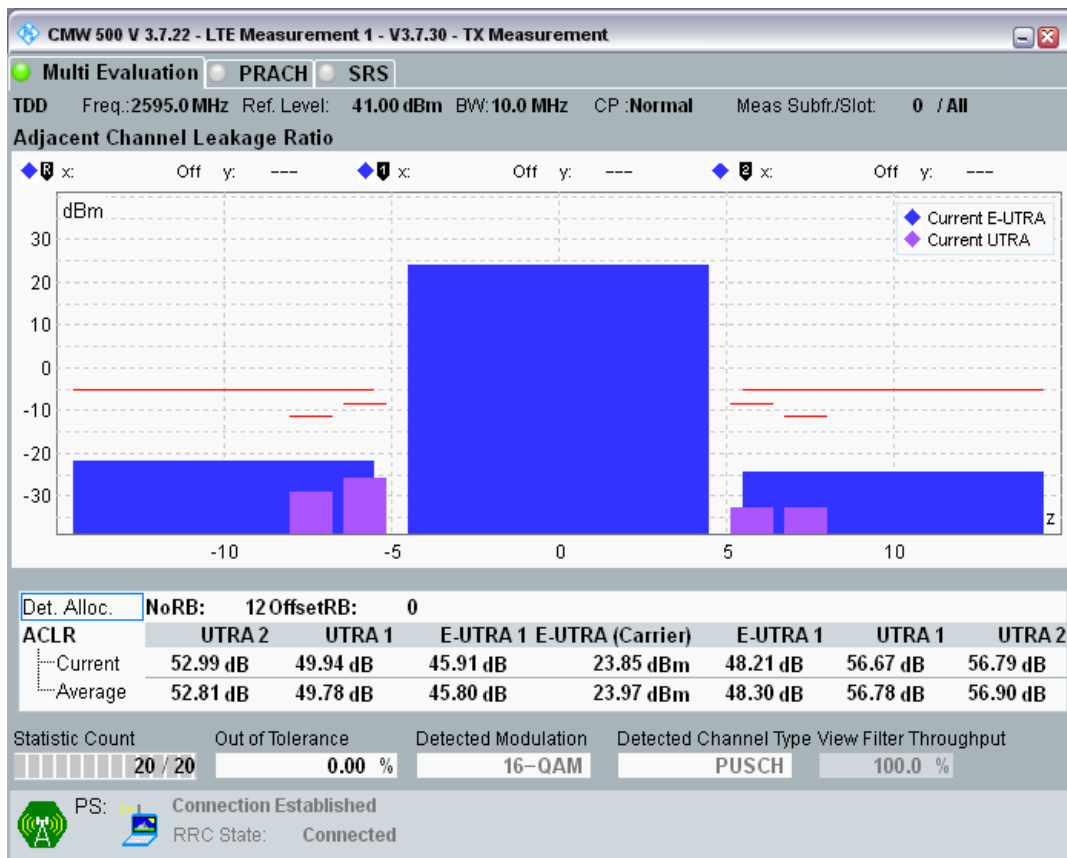

Band38 16QAM BW=10MHz Channel=38000 RB Size=12 Position=#0

Band38 16QAM BW=10MHz Channel=38000 RB Size=12 Position=#Max