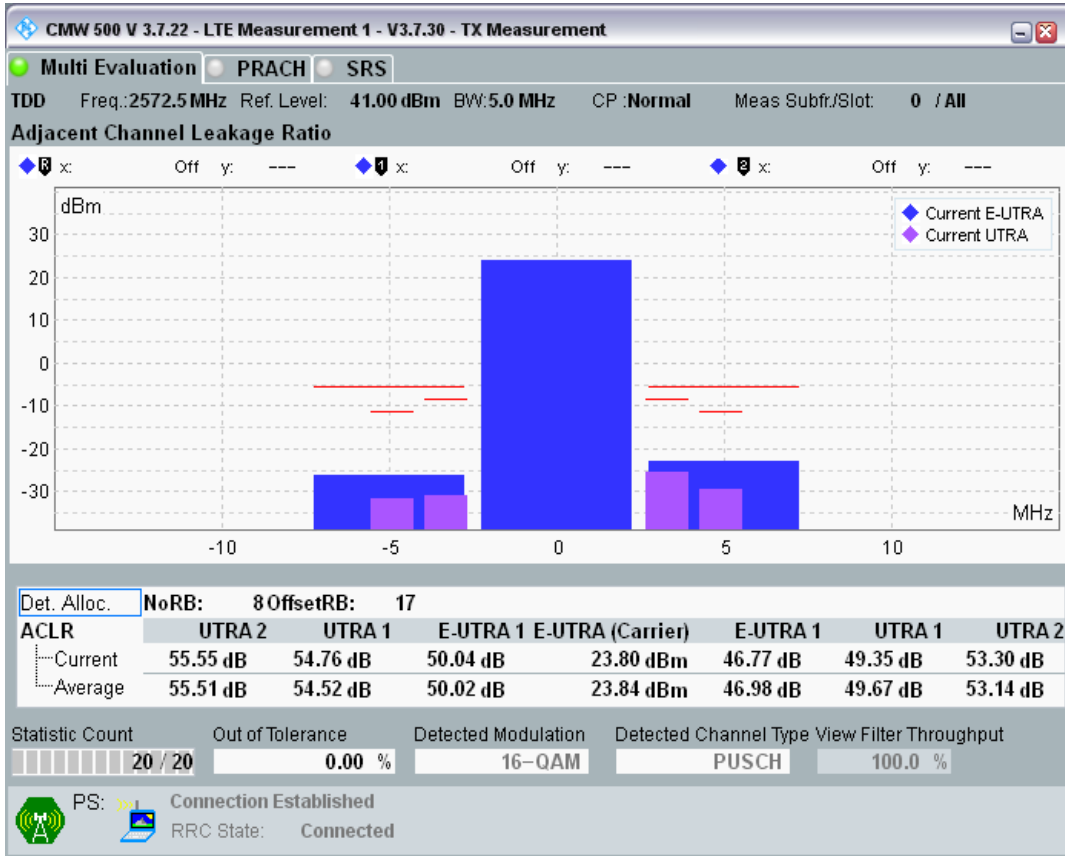

Band38 QPSK BW=5MHz Channel=37775 RB Size=25 Position=#0

Band38 16QAM BW=5MHz Channel=37775 RB Size=8 Position=#0

Band38 16QAM BW=5MHz Channel=37775 RB Size=8 Position=#Max

Band38 16QAM BW=5MHz Channel=37775 RB Size=25 Position=#0