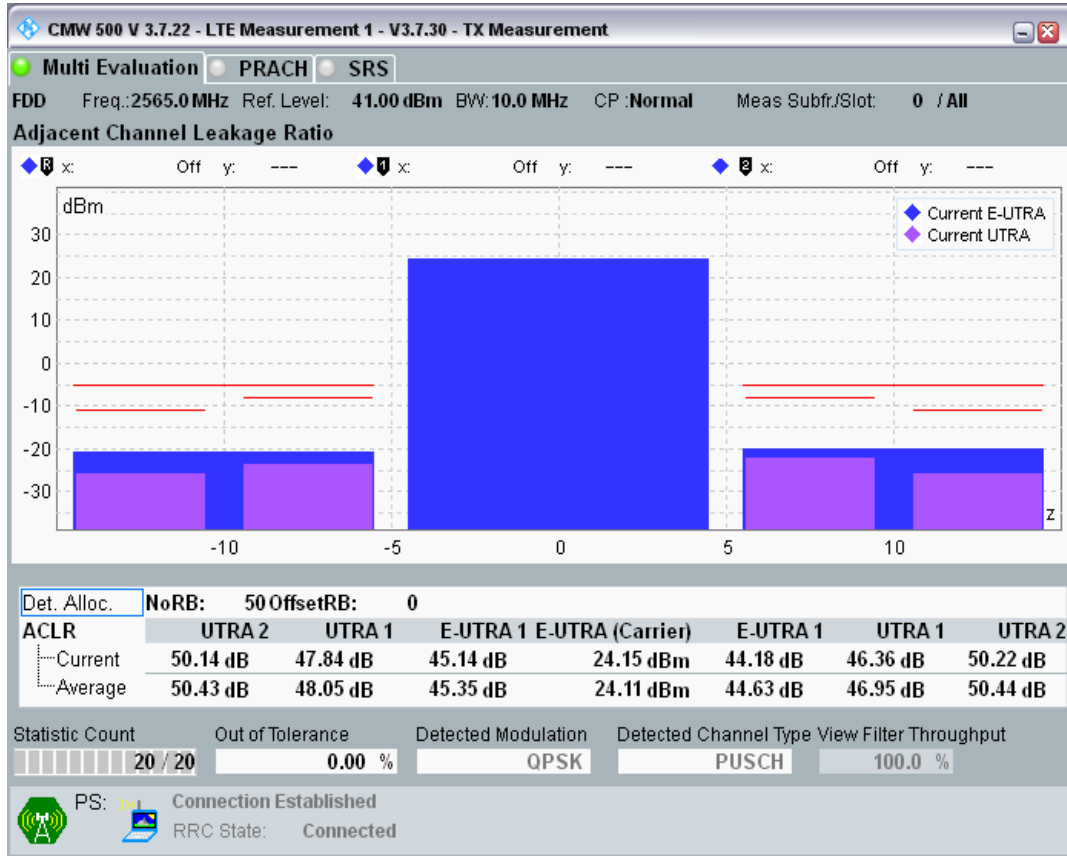

Band7 QPSK BW=10MHz Channel=21400 RB Size=50 Position=#0

Band7 16QAM BW=10MHz Channel=21400 RB Size=12 Position=#0