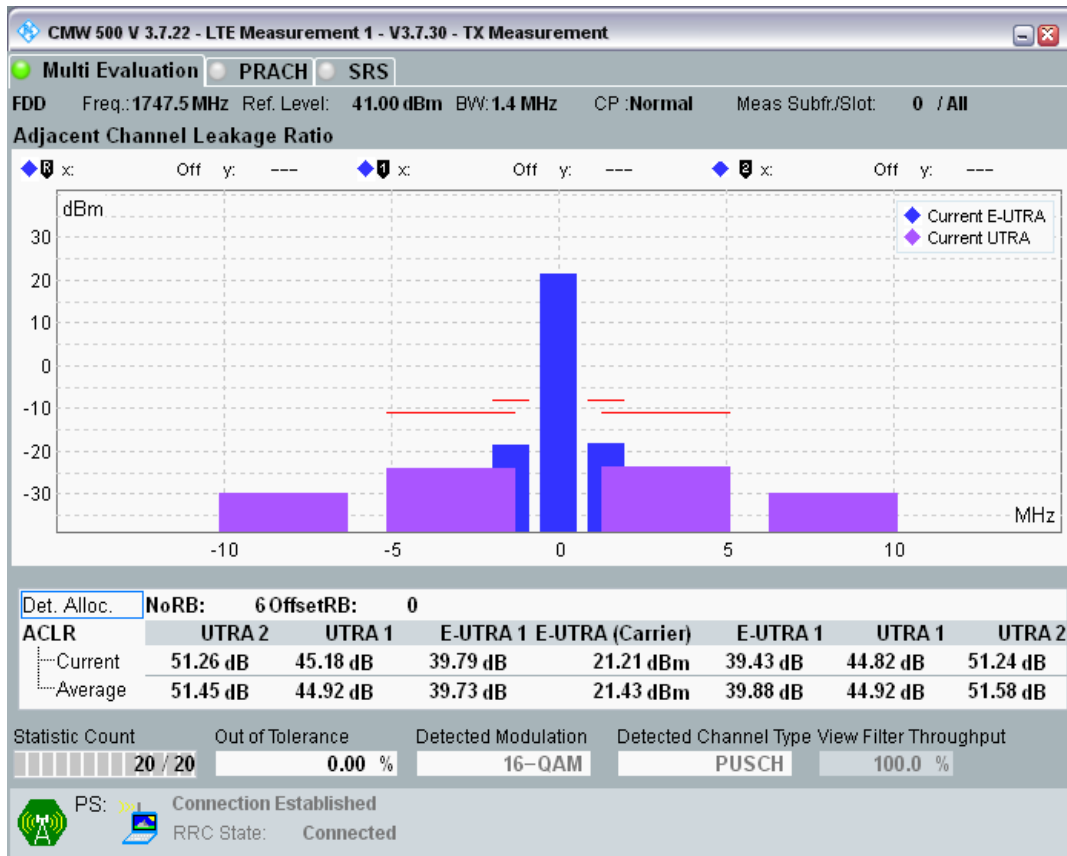

Band3 QPSK BW=1.4MHz Channel=19575 RB Size=6 Position=#0

Band3 16QAM BW=1.4MHz Channel=19575 RB Size=5 Position=#0

Band3 16QAM BW=1.4MHz Channel=19575 RB Size=5 Position=#Max

Band3 16QAM BW=1.4MHz Channel=19575 RB Size=6 Position=#0