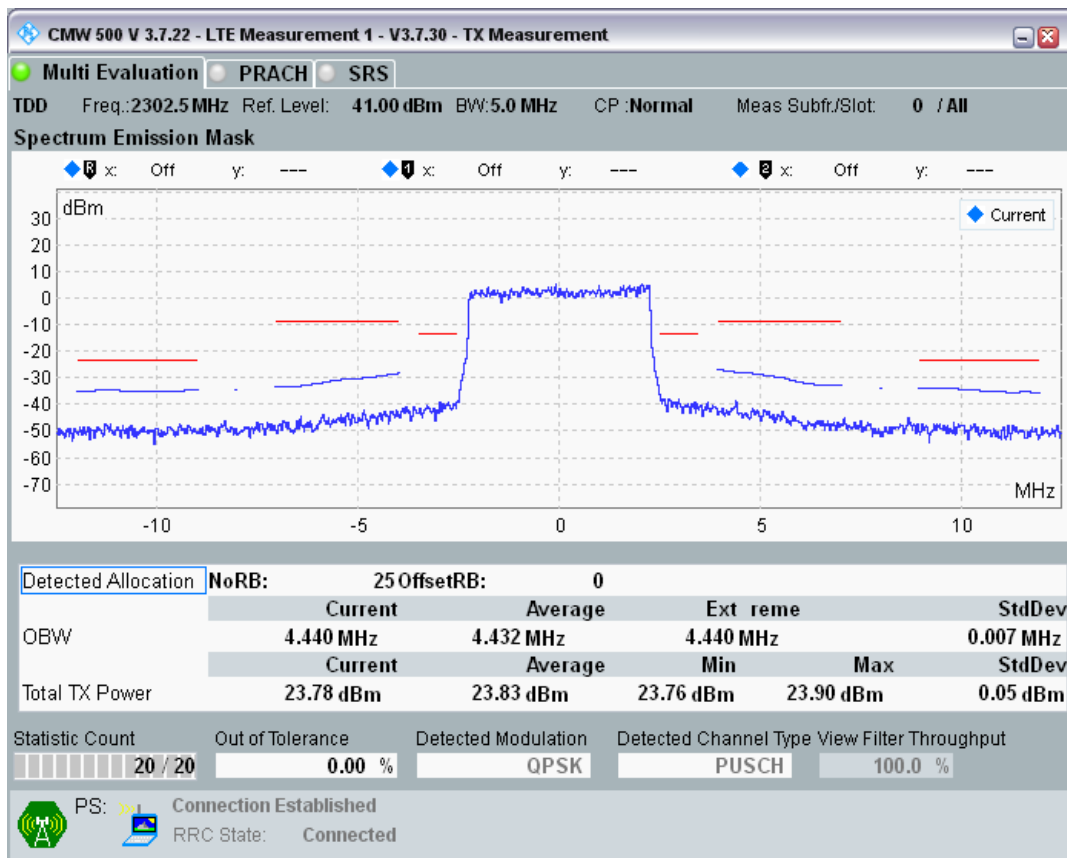

Band40 QPSK BW=5MHz Channel=38675 RB Size=25 Position=#0

Band40 16QAM BW=5MHz Channel=38675 RB Size=8 Position=#0