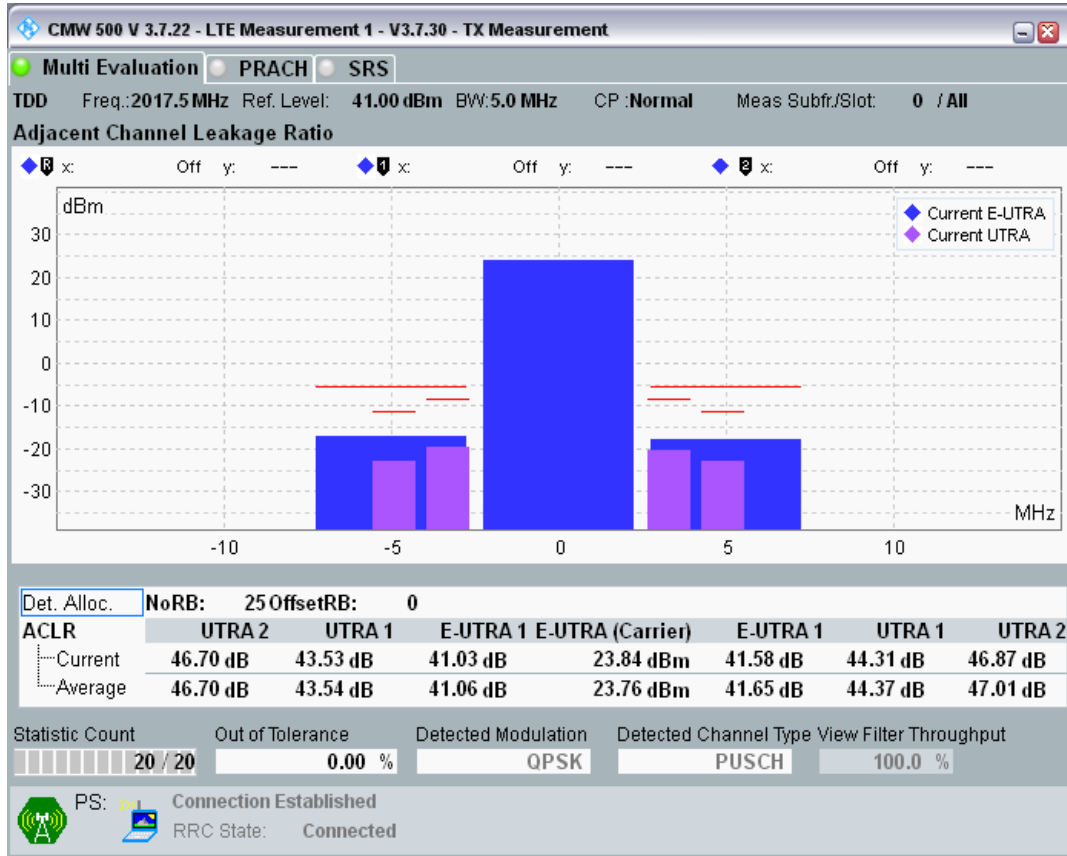

Band34 QPSK BW=5MHz Channel=36275 RB Size=25 Position=#0

Band34 16QAM BW=5MHz Channel=36275 RB Size=8 Position=#0

Band34 16QAM BW=5MHz Channel=36275 RB Size=8 Position=#Max

Band34 16QAM BW=5MHz Channel=36275 RB Size=25 Position=#0