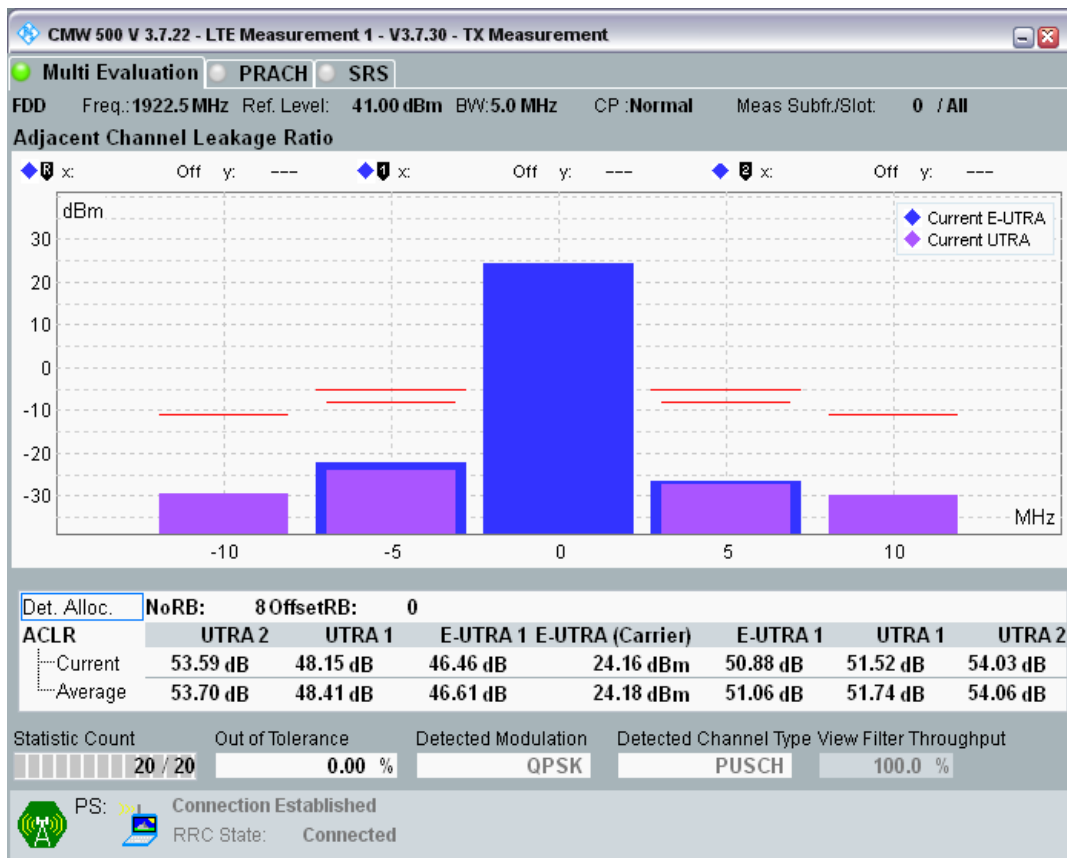

Band1 QPSK BW=5MHz Channel=18575 RB Size=8 Position=#Max

Band1 QPSK BW=5MHz Channel=18575 RB Size=8 Position=#0

Band1 QPSK BW=5MHz Channel=18025 RB Size=8 Position=#Max

Band1 QPSK BW=5MHz Channel=18025 RB Size=8 Position=#0