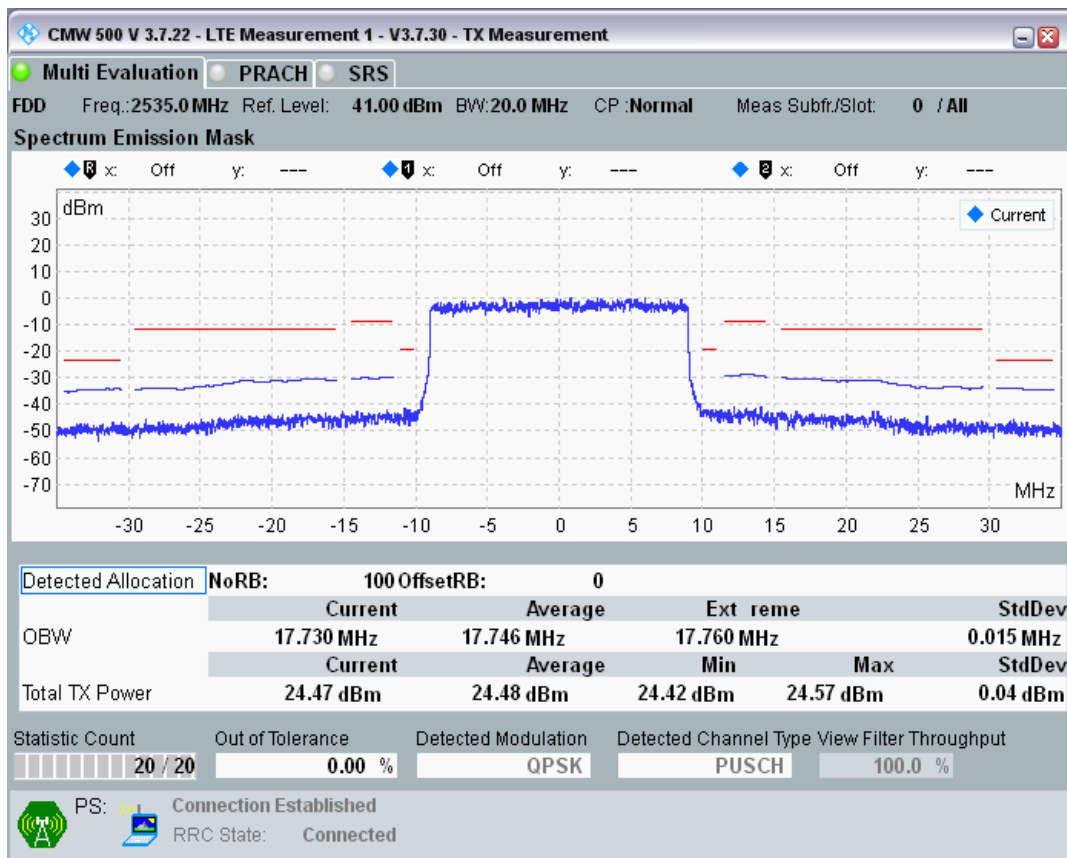

Band7 QPSK BW=20MHz Channel=21100 RB Size=100 Position=#0

Band7 16QAM BW=20MHz Channel=21100 RB Size=18 Position=#0