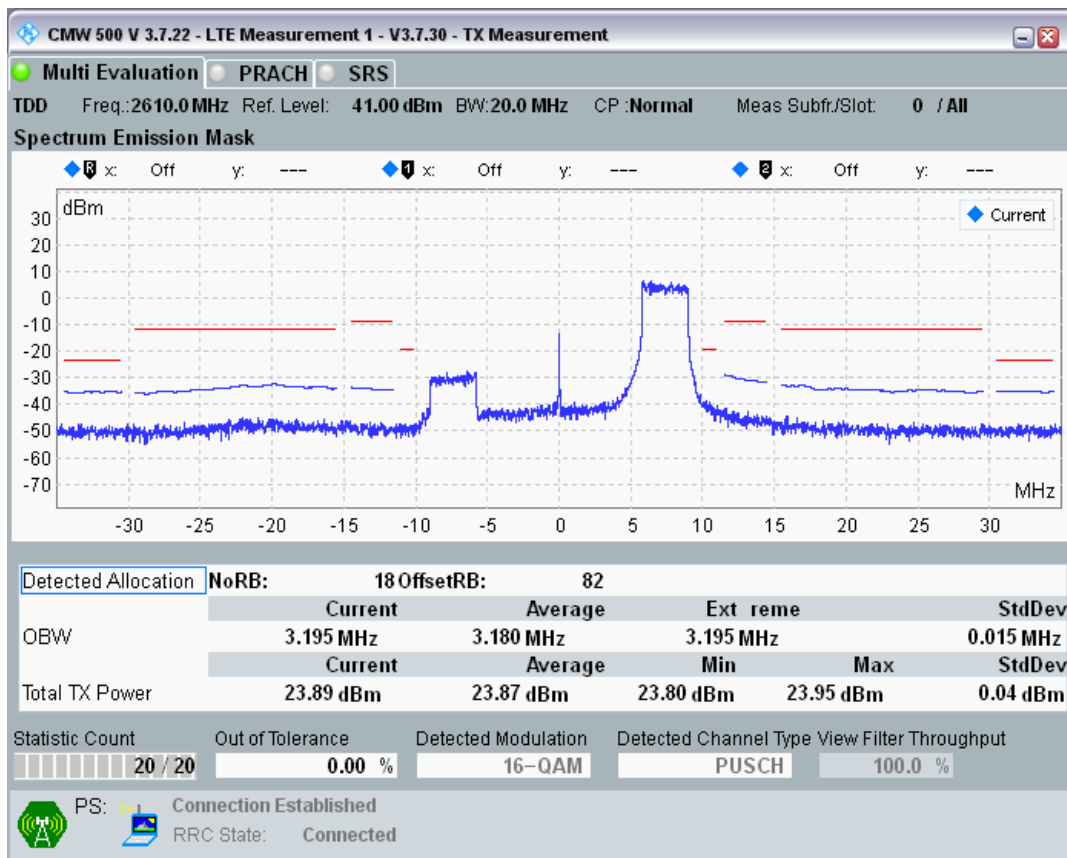

Band38 16QAM BW=20MHz Channel=38150 RB Size=18 Position=#Max

Band38 16QAM BW=20MHz Channel=38150 RB Size=100 Position=#0