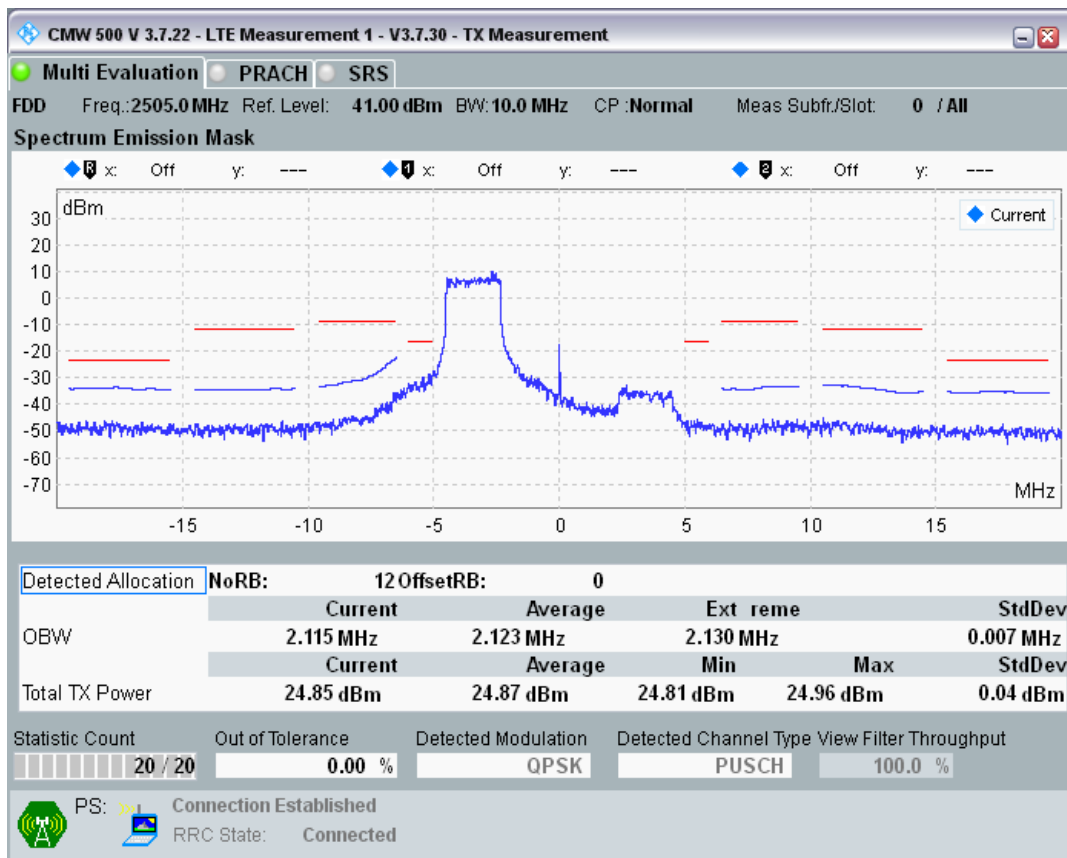

Band7 QPSK BW=10MHz Channel=20800 RB Size=12 Position=#0

Band7 QPSK BW=10MHz Channel=20800 RB Size=12 Position=#Max