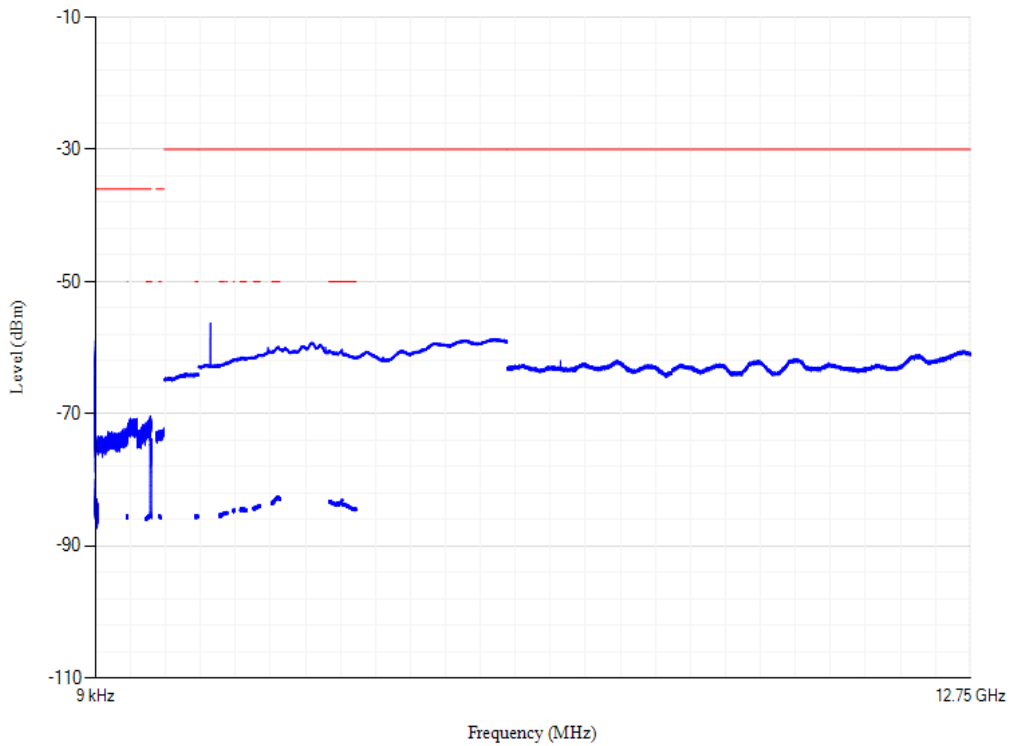

Conducted spurious emissions