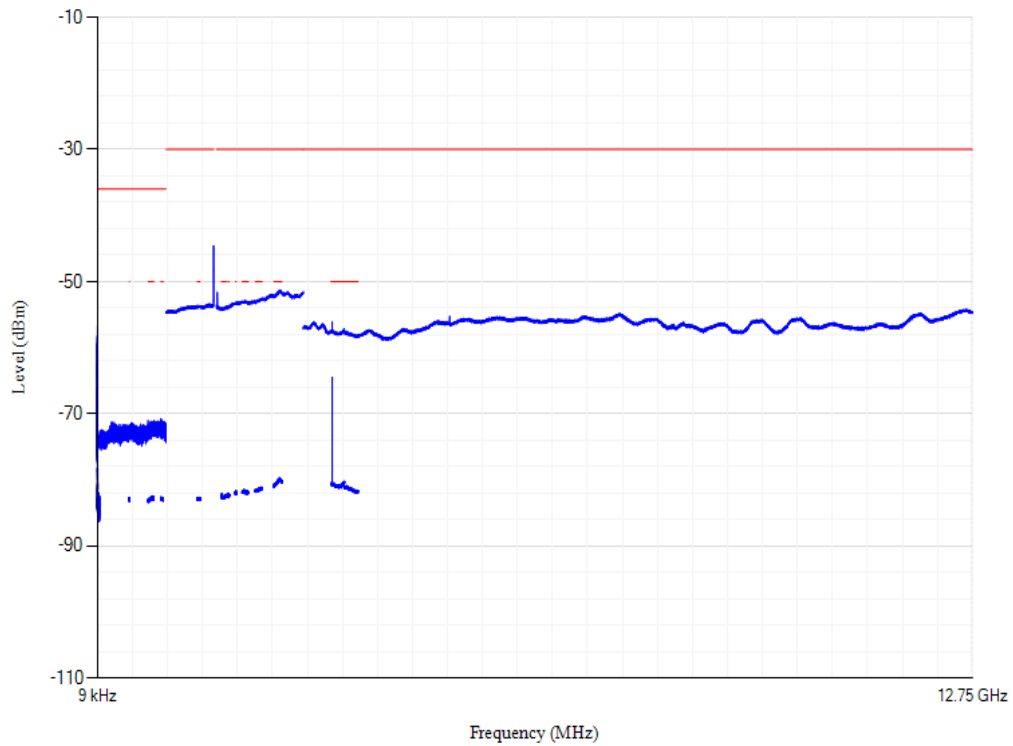

Conducted spurious emissions