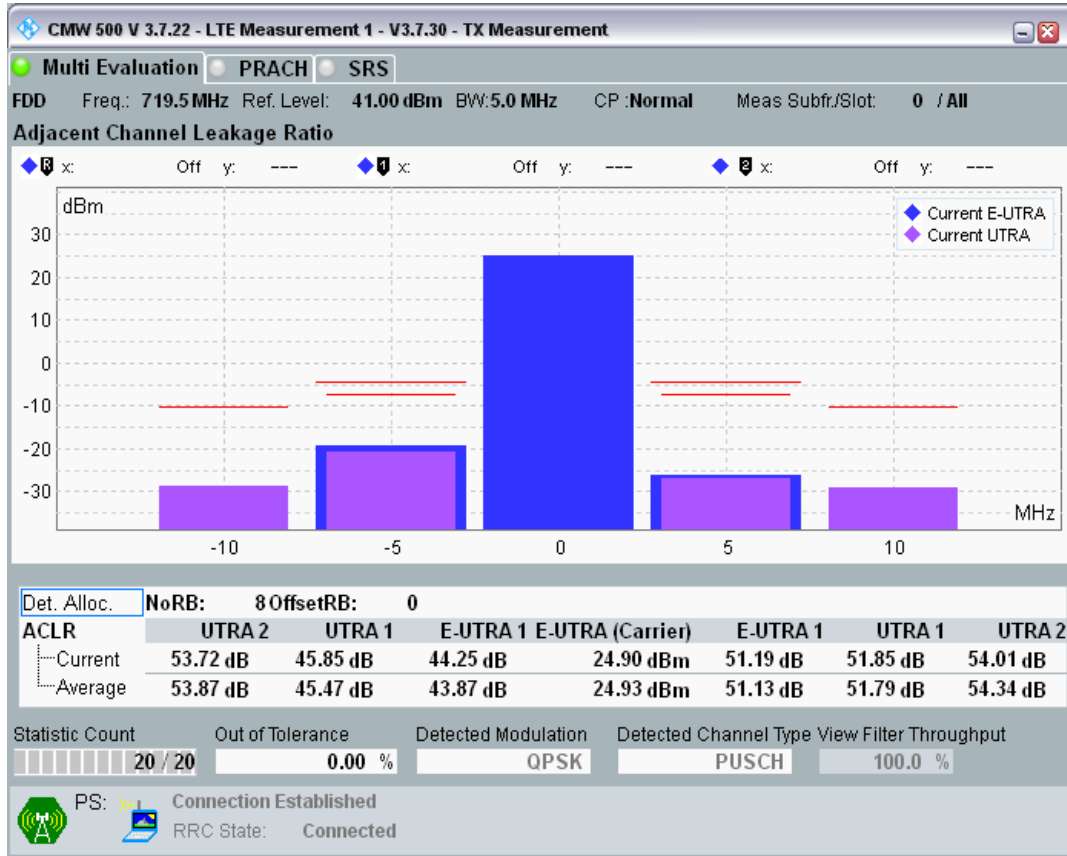

Band28 QPSK BW=5MHz Channel=27375 RB Size=8 Position=#0

Band28 QPSK BW=5MHz Channel=27375 RB Size=8 Position=#Max