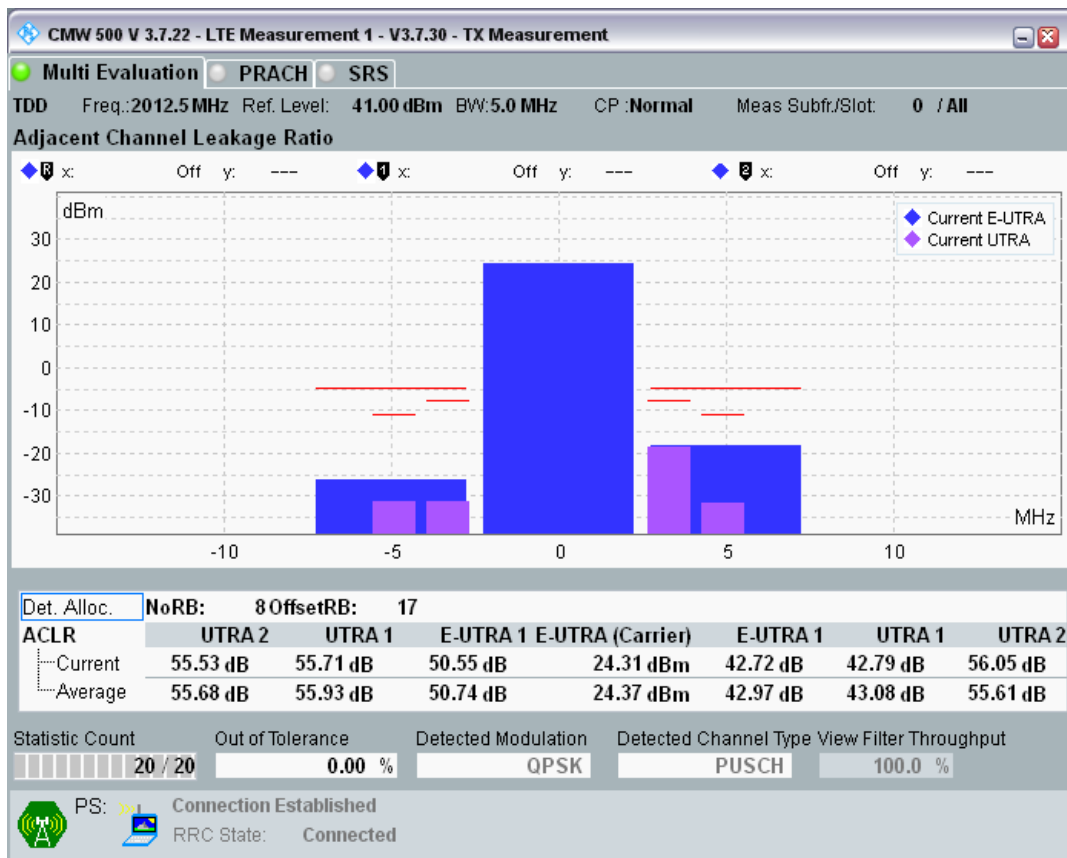

Band34 QPSK BW=5MHz Channel=36225 RB Size=8 Position=#Max

Band34 QPSK BW=5MHz Channel=36225 RB Size=25 Position=#0