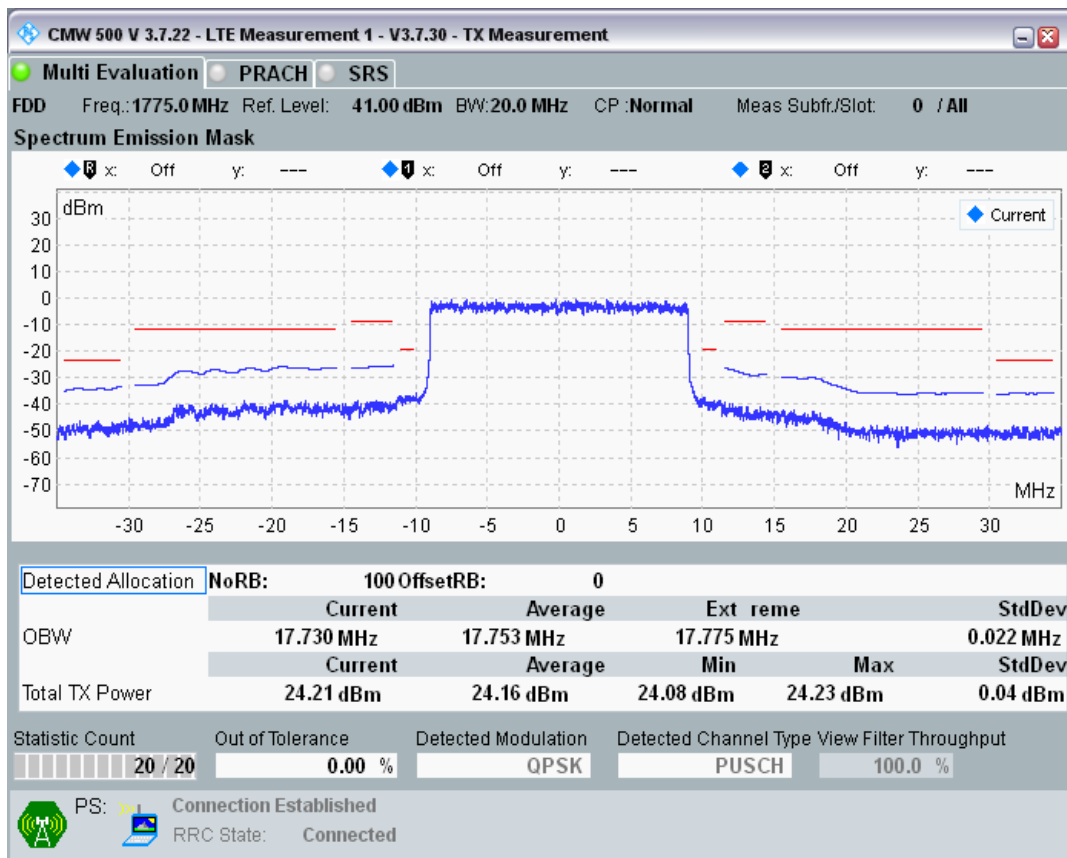

Band3 QPSK BW=20MHz Channel=19850 RB Size=100 Position=#0

Band3 16QAM BW=20MHz Channel=19850 RB Size=18 Position=#0