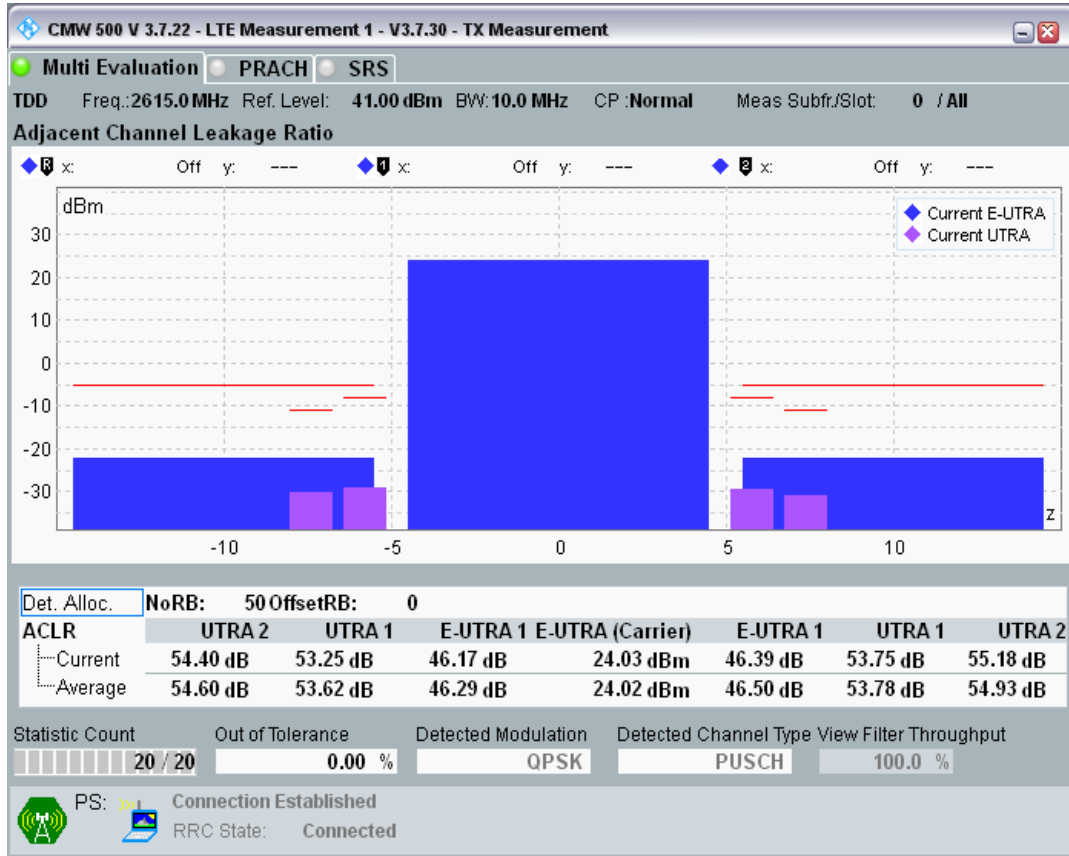

Band38 QPSK BW=10MHz Channel=38200 RB Size=12 Position=#0

Band38 QPSK BW=10MHz Channel=38200 RB Size=12 Position=#Max

Band38 QPSK BW=10MHz Channel=38200 RB Size=50 Position=#0

Band38 16QAM BW=10MHz Channel=38200 RB Size=12 Position=#0