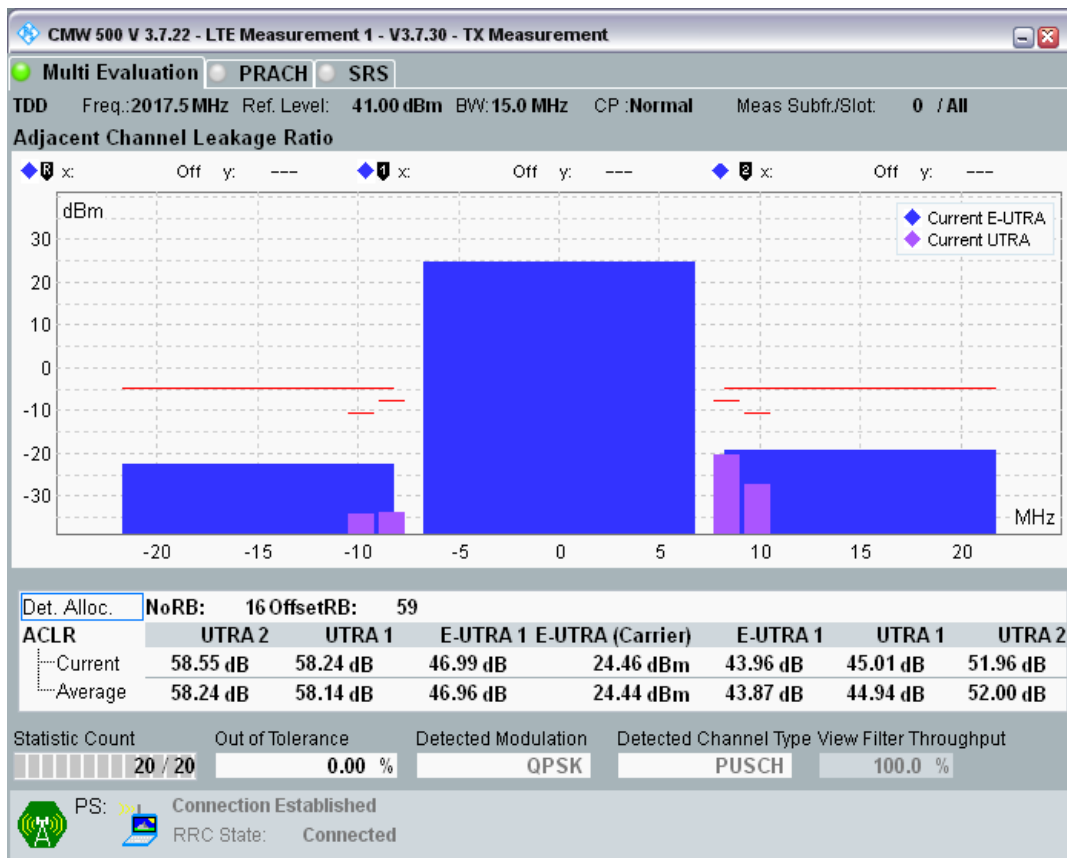

Band34 QPSK BW=15MHz Channel=36275 RB Size=16 Position=#Max

Band34 QPSK BW=15MHz Channel=36275 RB Size=75 Position=#0