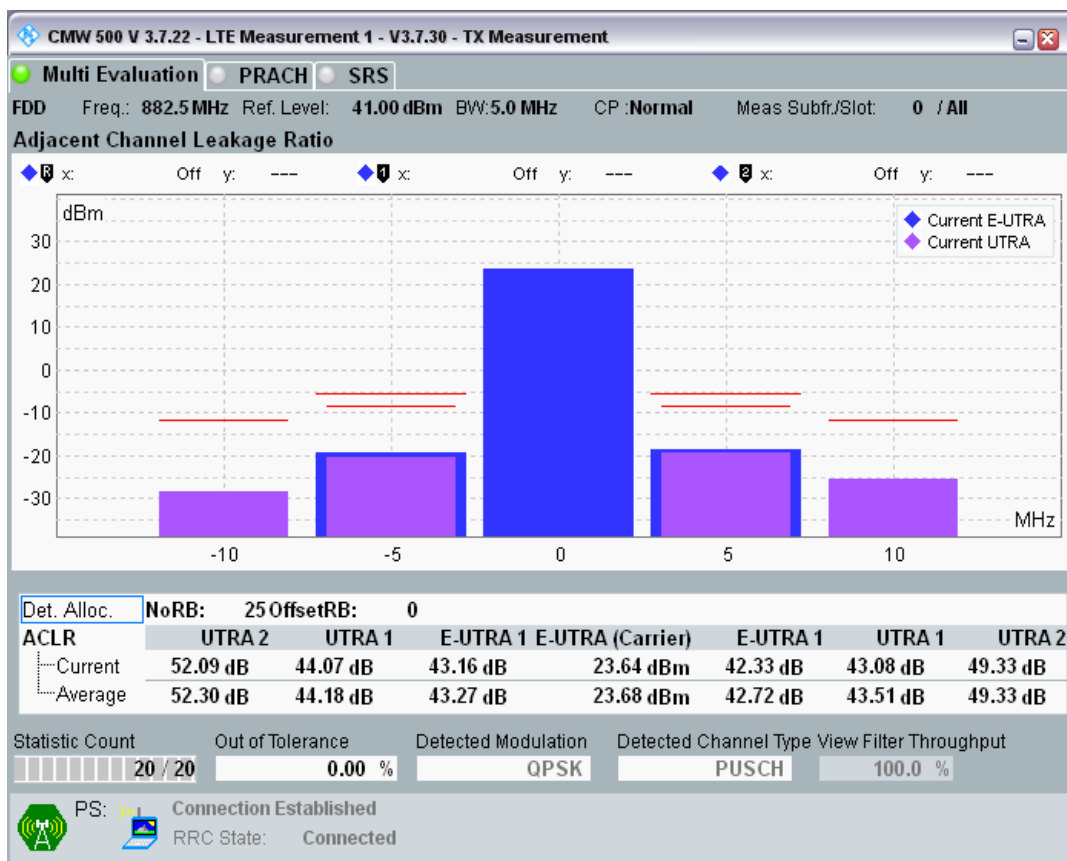

Band8 QPSK BW=5MHz Channel=21475 RB Size=25 Position=#0

Band8 16QAM BW=5MHz Channel=21475 RB Size=8 Position=#0

Band8 16QAM BW=5MHz Channel=21475 RB Size=8 Position=#Max

Band8 16QAM BW=5MHz Channel=21475 RB Size=25 Position=#0