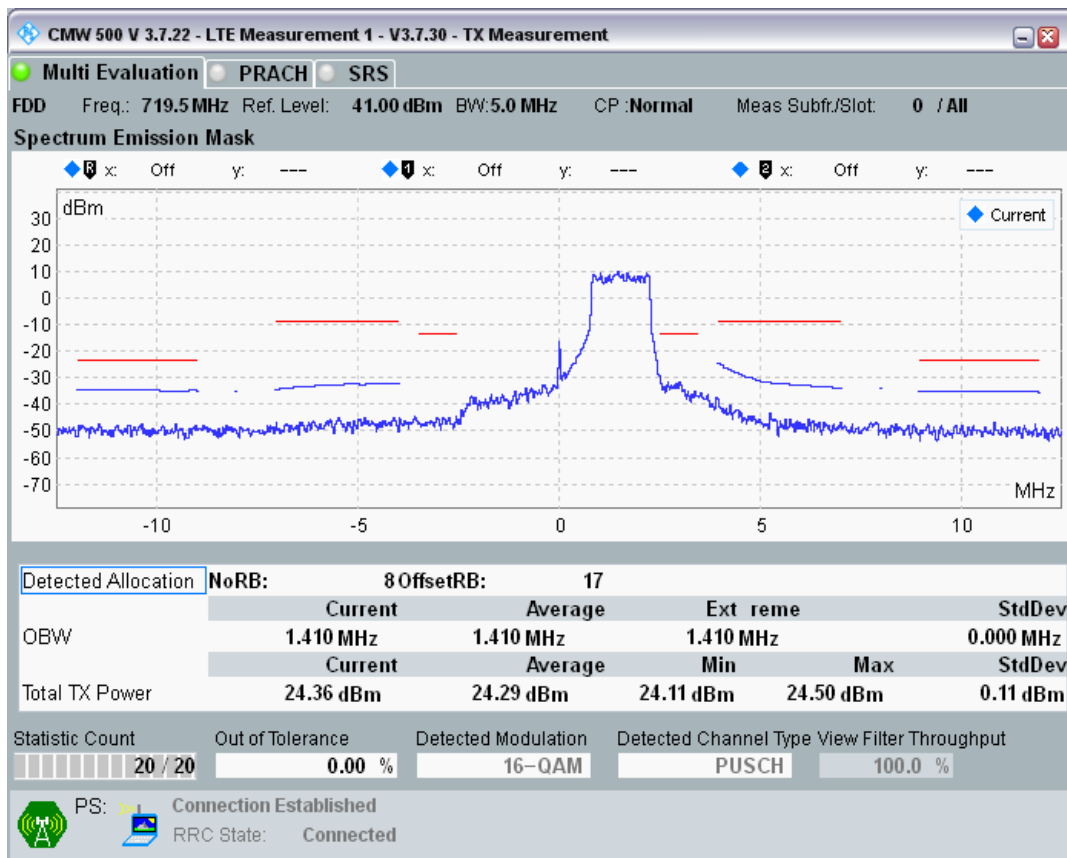

Band28 16QAM BW=5MHz Channel=27375 RB Size=8 Position=#Max

Band28 16QAM BW=5MHz Channel=27375 RB Size=25 Position=#0