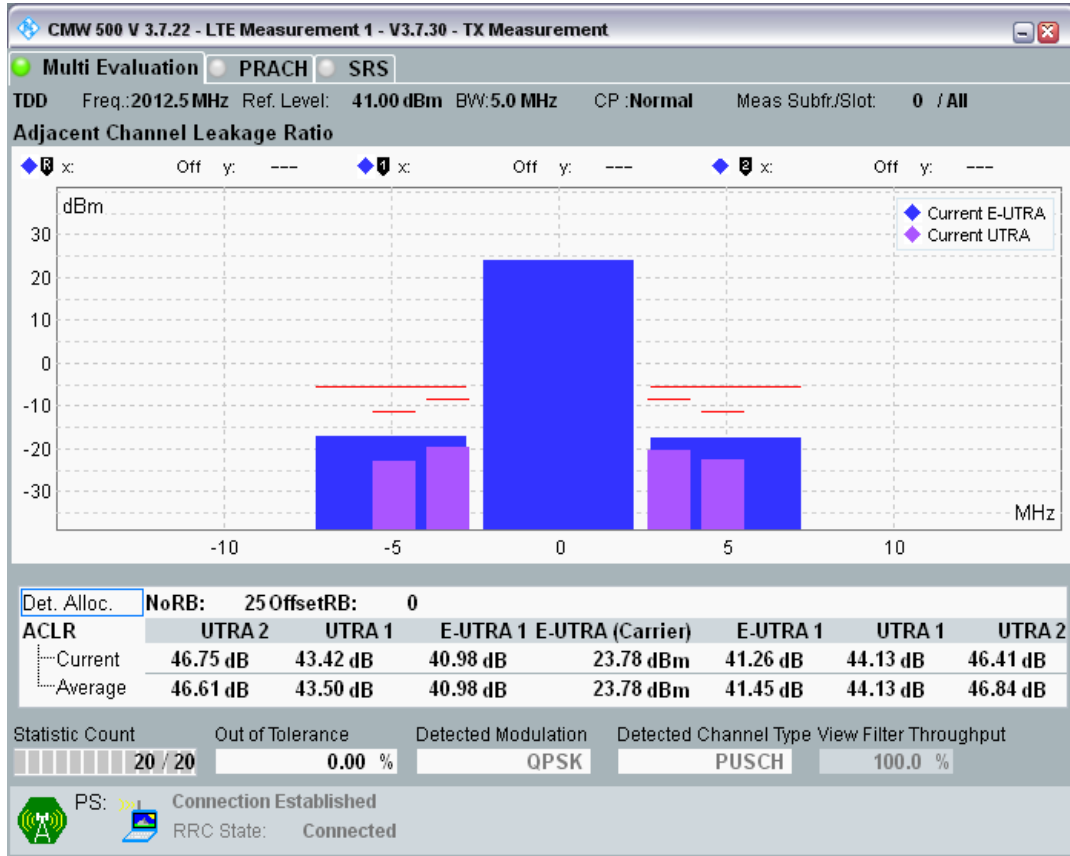

Band34 QPSK BW=5MHz Channel=36225 RB Size=25 Position=#0

Band34 16QAM BW=5MHz Channel=36225 RB Size=8 Position=#0