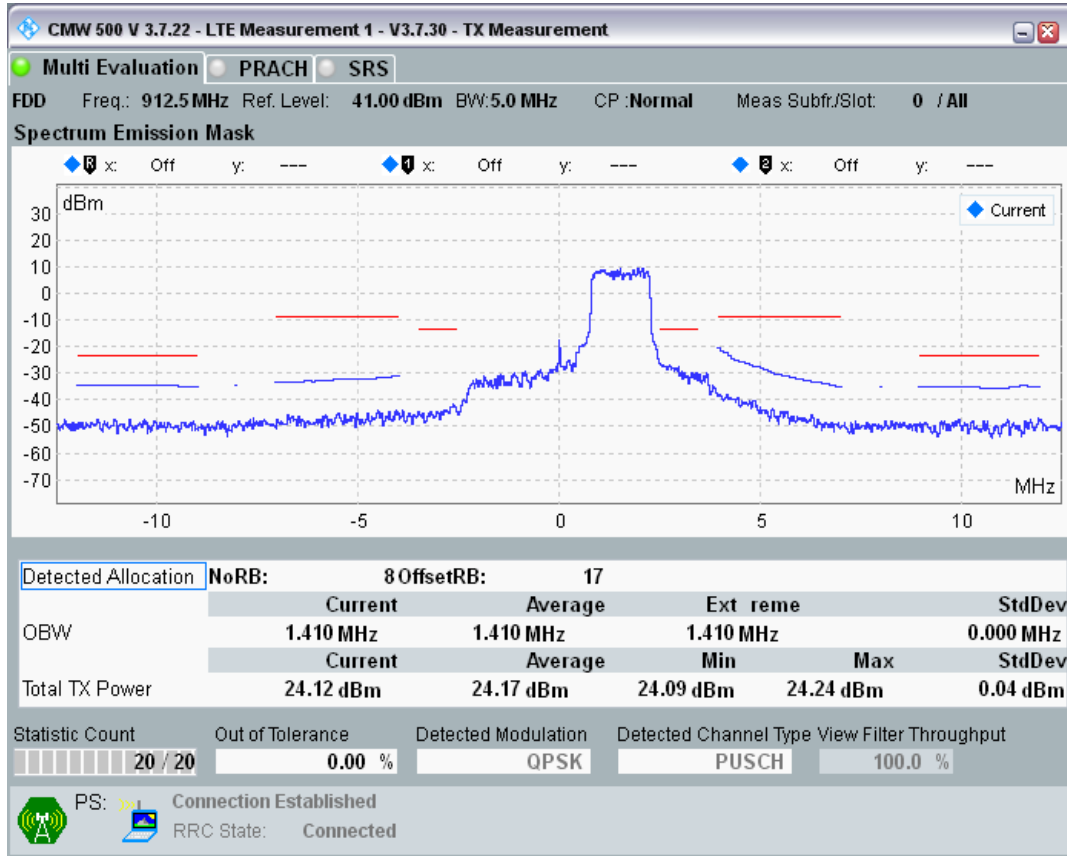

Band8 16QAM BW=5MHz Channel=21625 RB Size=8 Position=#Max

Band8 16QAM BW=5MHz Channel=21625 RB Size=25 Position=#0

Band8 QPSK BW=5MHz Channel=21775 RB Size=8 Position=#0

Band8 QPSK BW=5MHz Channel=21775 RB Size=8 Position=#Max