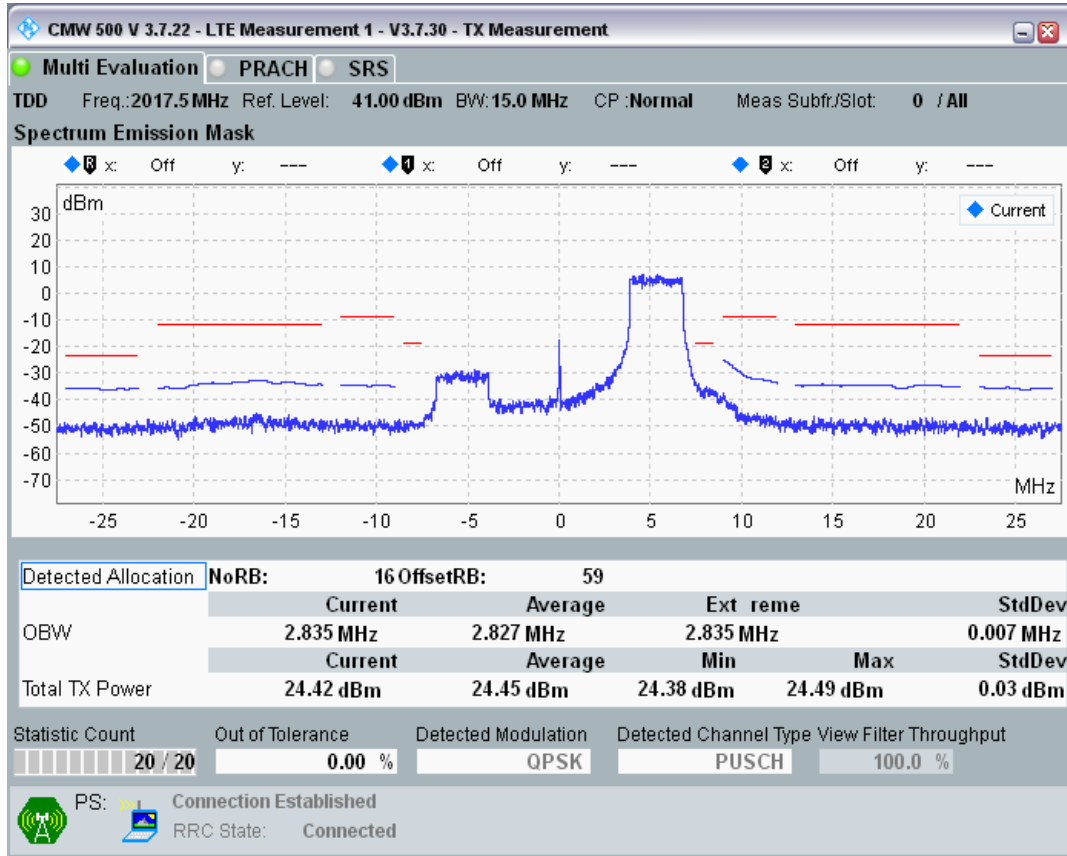

Band34 QPSK BW=15MHz Channel=36275 RB Size=16 Position=#Max

Band34 QPSK BW=15MHz Channel=36275 RB Size=75 Position=#0