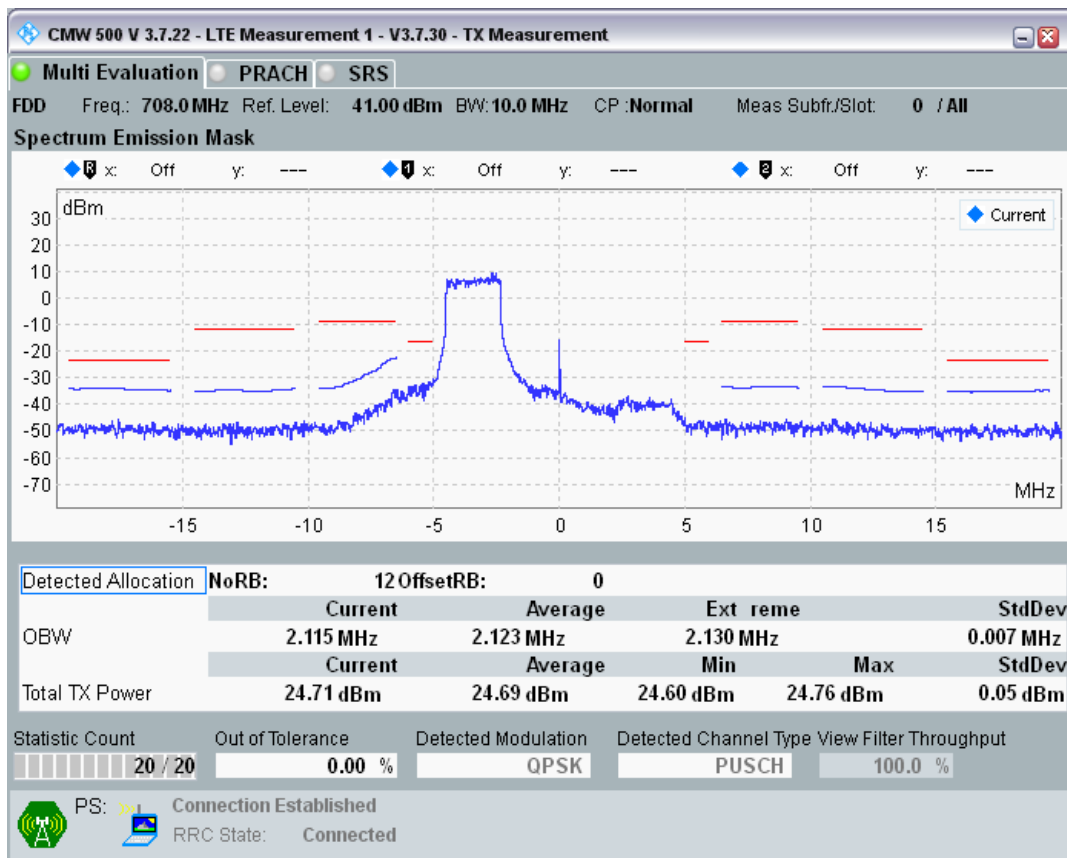

Band28 QPSK BW=10MHz Channel=27260 RB Size=12 Position=#0

Band28 QPSK BW=10MHz Channel=27260 RB Size=12 Position=#Max