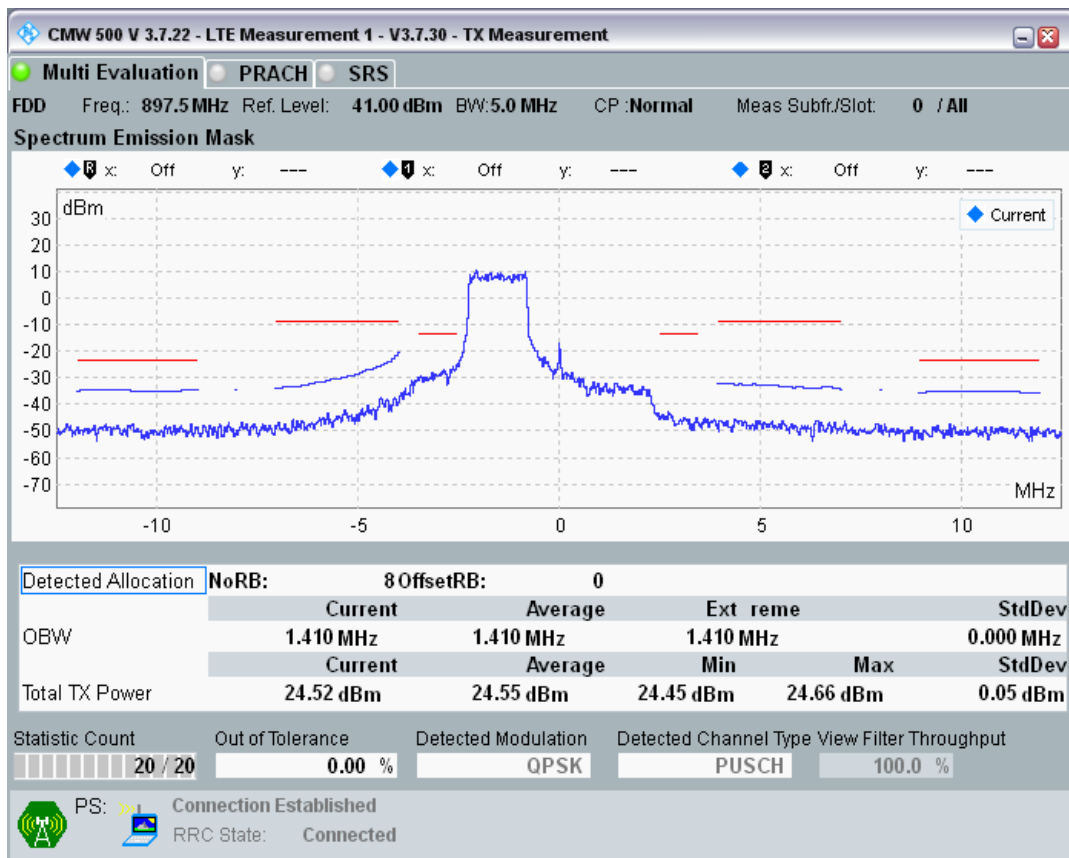

Band8 QPSK BW=5MHz Channel=21625 RB Size=8 Position=#0

Band8 QPSK BW=5MHz Channel=21625 RB Size=8 Position=#Max