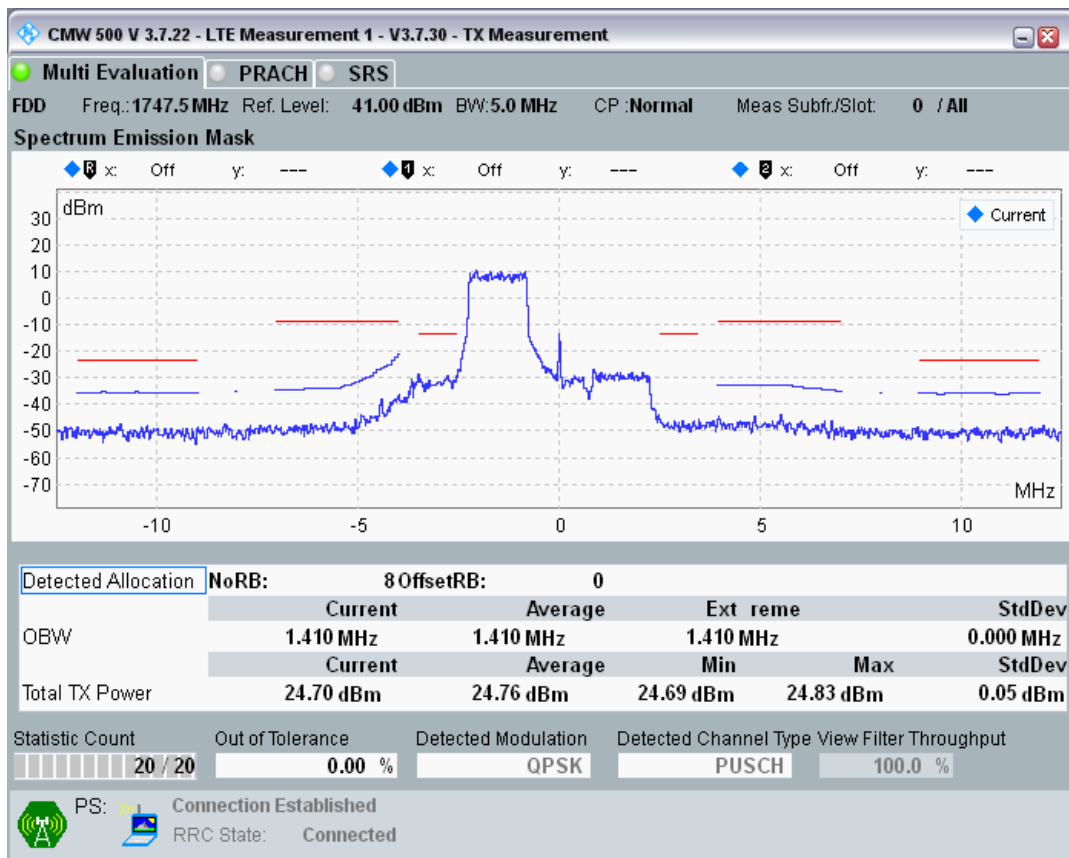

Band3 QPSK BW=5MHz Channel=19575 RB Size=8 Position=#0

Band3 QPSK BW=5MHz Channel=19575 RB Size=8 Position=#Max