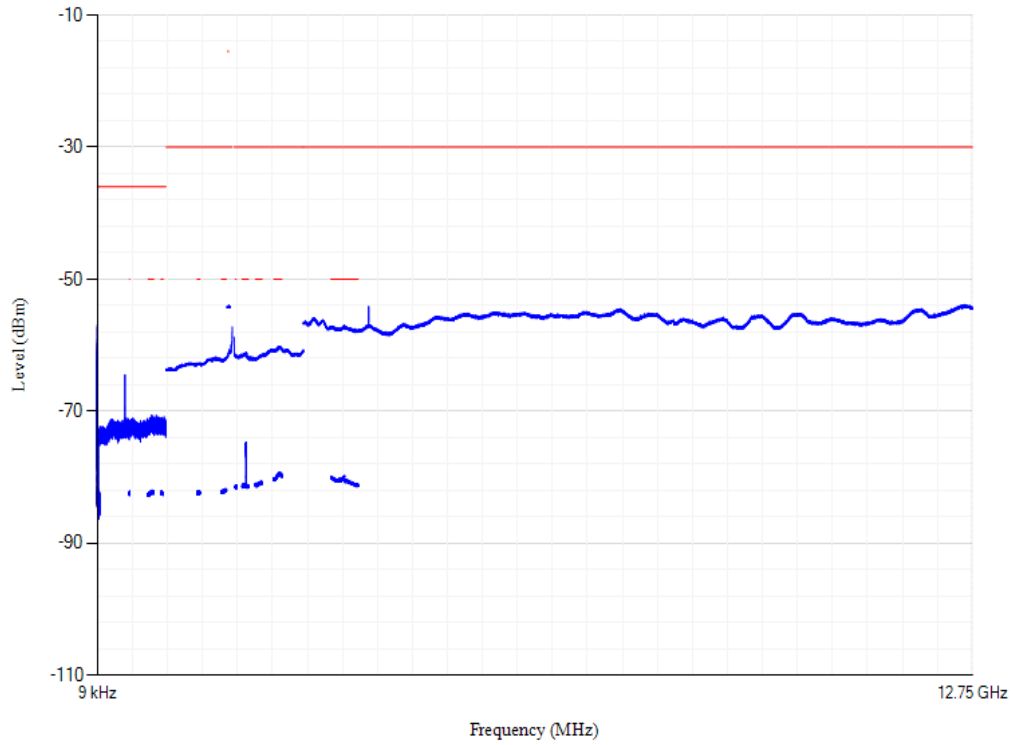

Band1 QPSK BW=5MHz Channel=18575 RB Size=1 Position=#0

Conducted spurious emissions