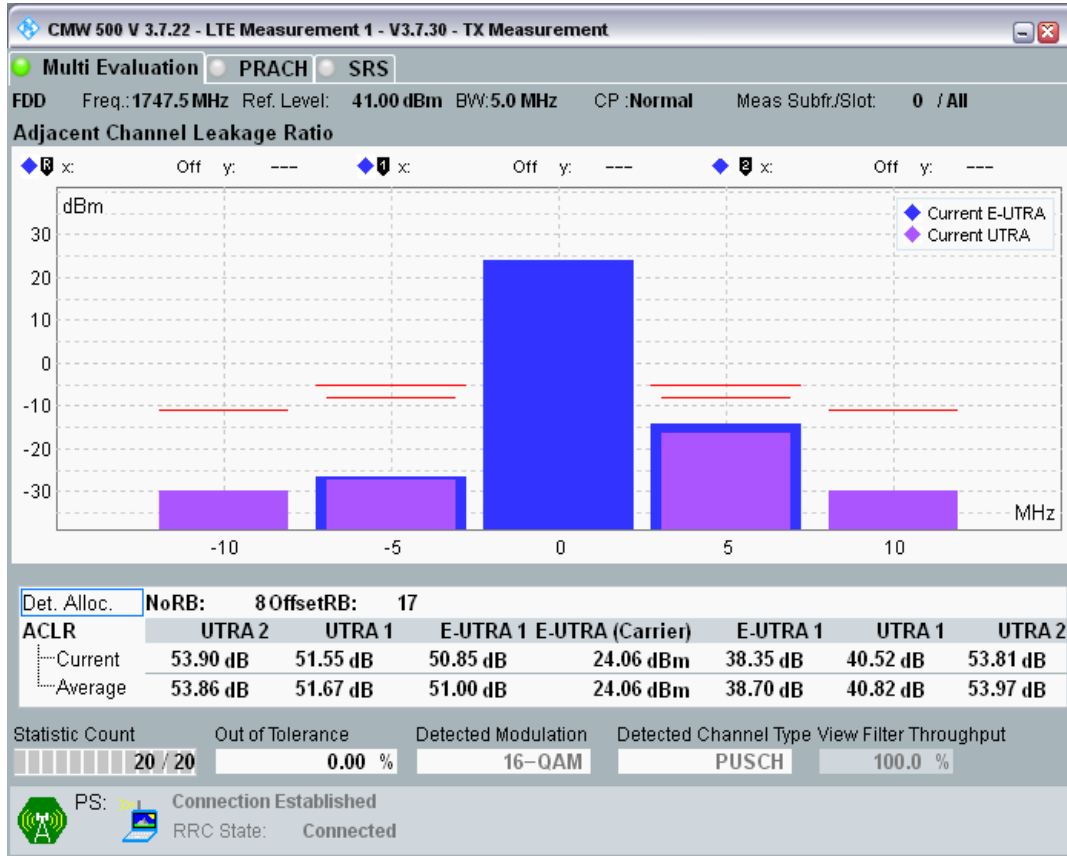

Band3 16QAM BW=5MHz Channel=19575 RB Size=8 Position=#Max

Band3 16QAM BW=5MHz Channel=19575 RB Size=25 Position=#0