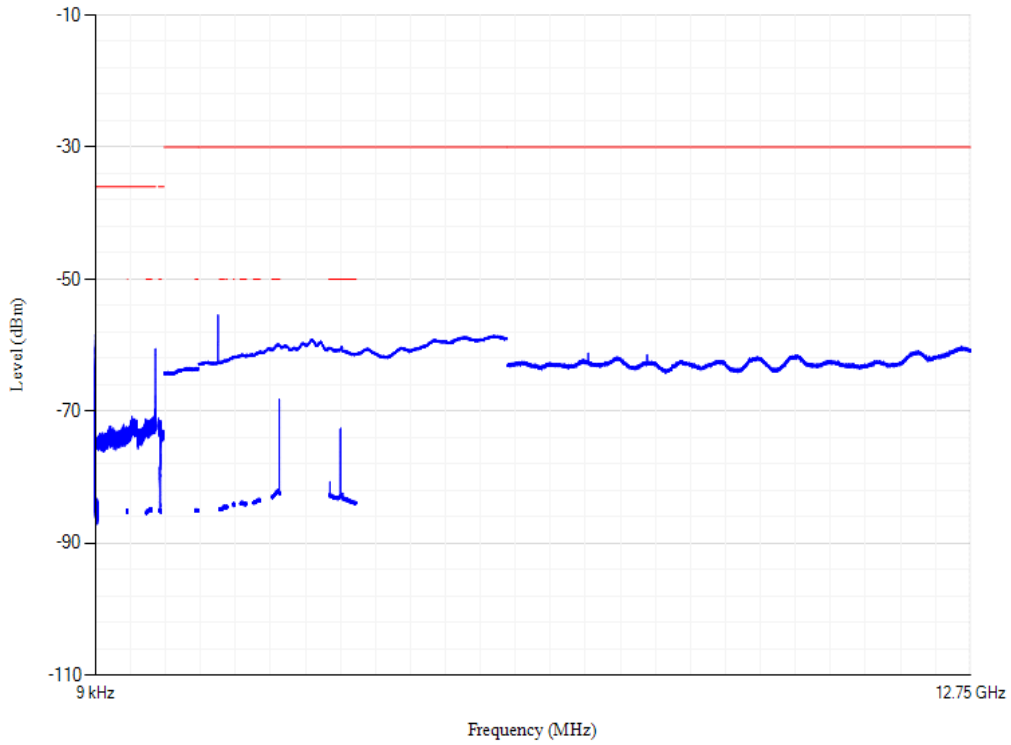

Band8 QPSK BW=10MHz Channel=21625 RB Size=1 Position=#0

Conducted spurious emissions