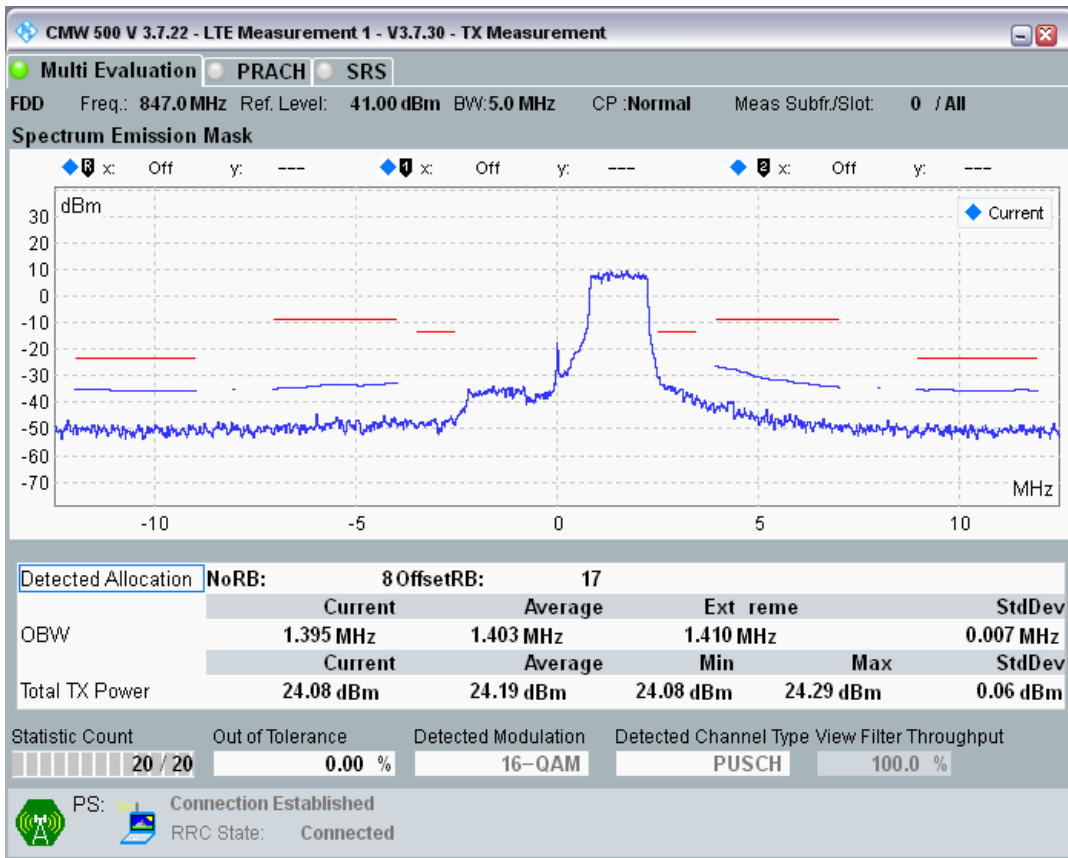

Band20 16QAM BW=5MHz Channel=24300 RB Size=8 Position=#Max

Band20 16QAM BW=5MHz Channel=24300 RB Size=25 Position=#0