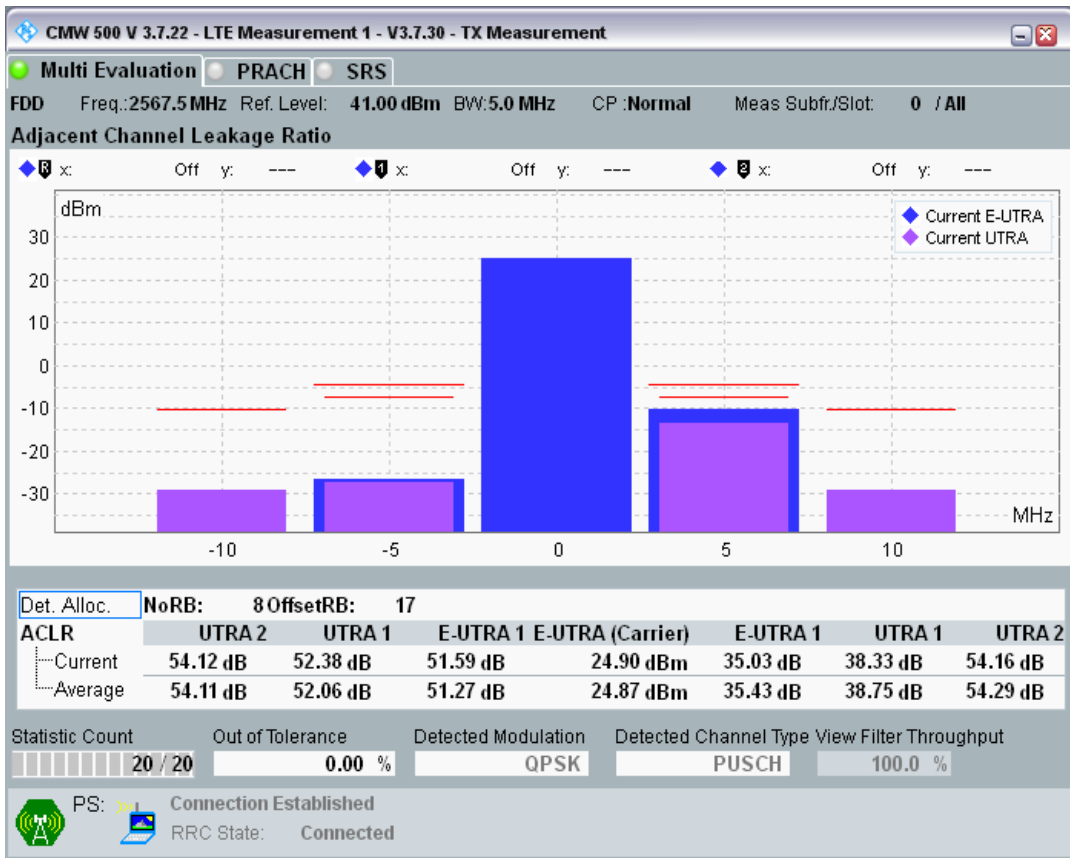

Band7 16QAM BW=5MHz Channel=21100 RB Size=8 Position=#Max

Band7 16QAM BW=5MHz Channel=21100 RB Size=25 Position=#0

Band7 QPSK BW=5MHz Channel=21425 RB Size=8 Position=#0

Band7 QPSK BW=5MHz Channel=21425 RB Size=8 Position=#Max