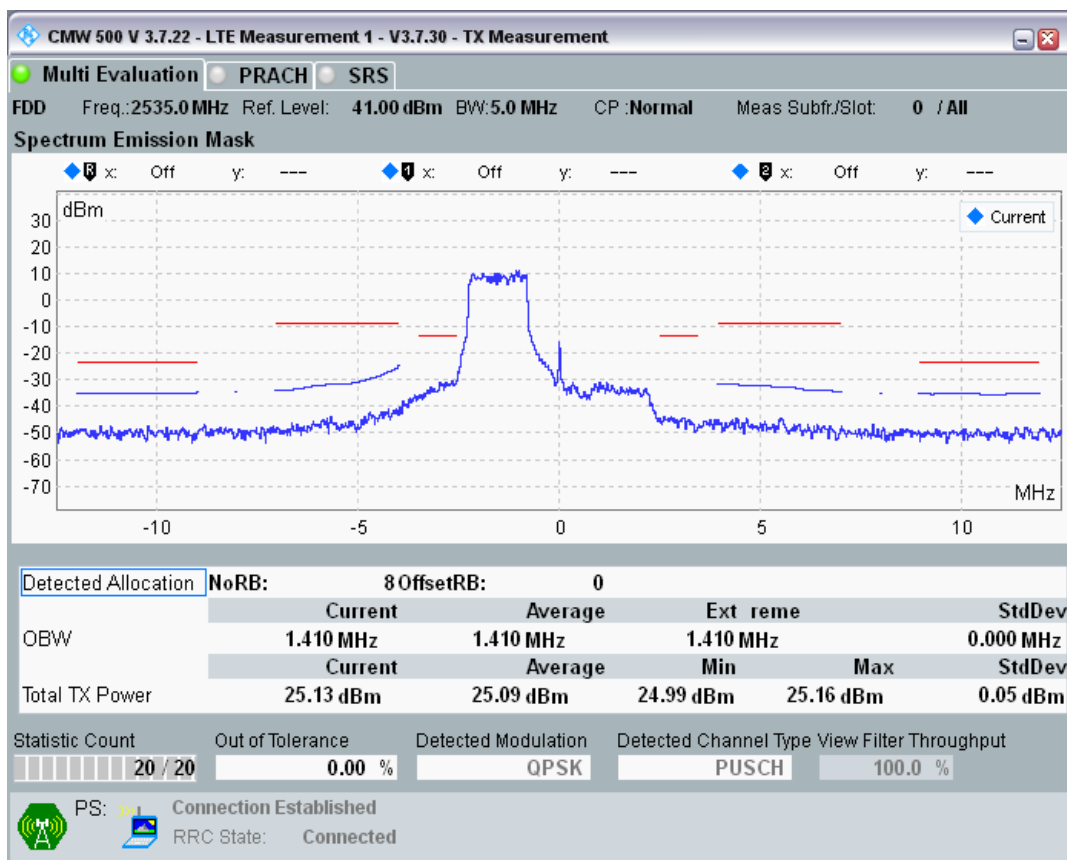

Band7 QPSK BW=5MHz Channel=21100 RB Size=8 Position=#0

Band7 QPSK BW=5MHz Channel=21100 RB Size=8 Position=#Max