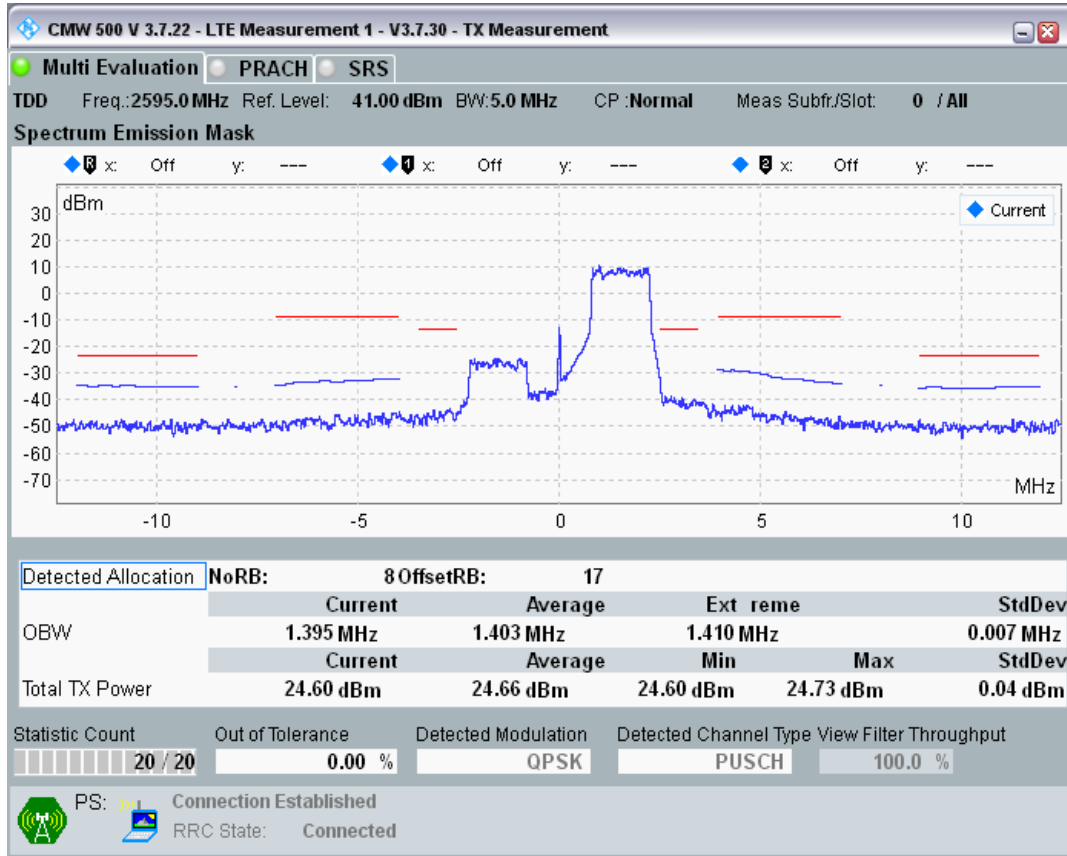

Band38 QPSK BW=5MHz Channel=38000 RB Size=8 Position=#Max

Band38 QPSK BW=5MHz Channel=38000 RB Size=25 Position=#0