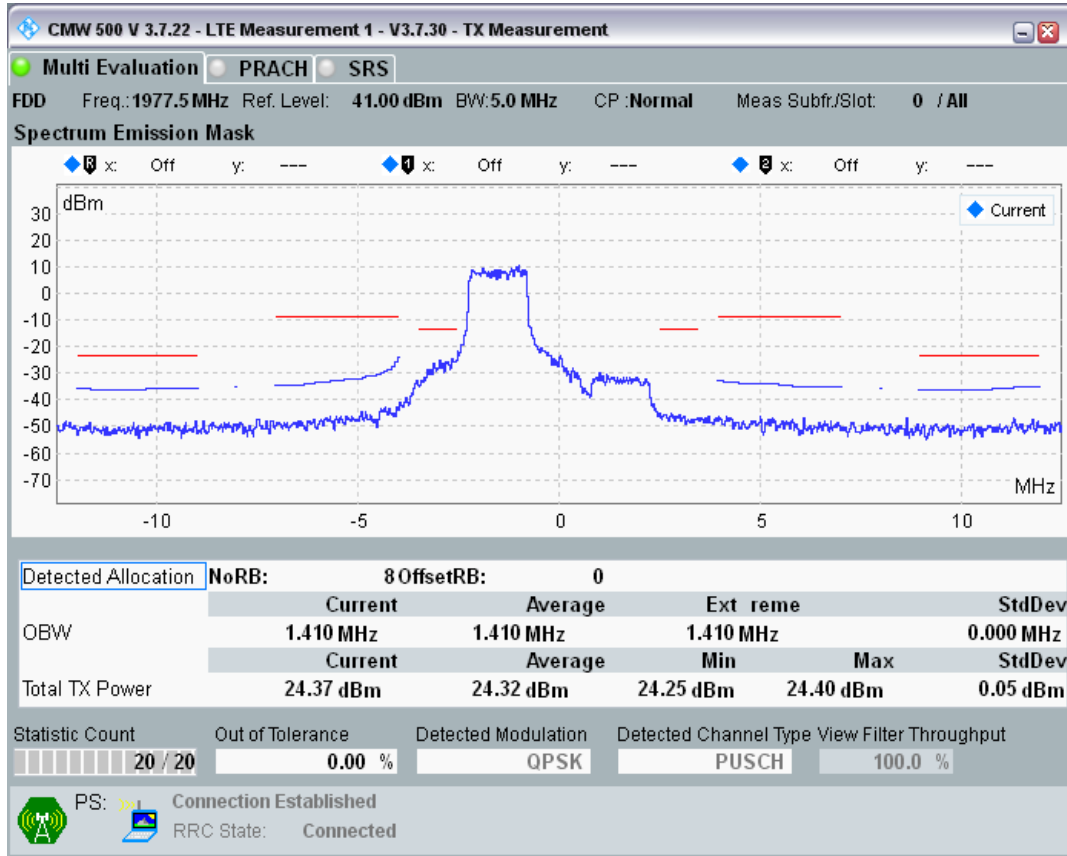

Band1 QPSK BW=5MHz Channel=18575 RB Size=8 Position=#0

Band20 QPSK BW=5MHz Channel=24175 RB Size=8 Position=#0