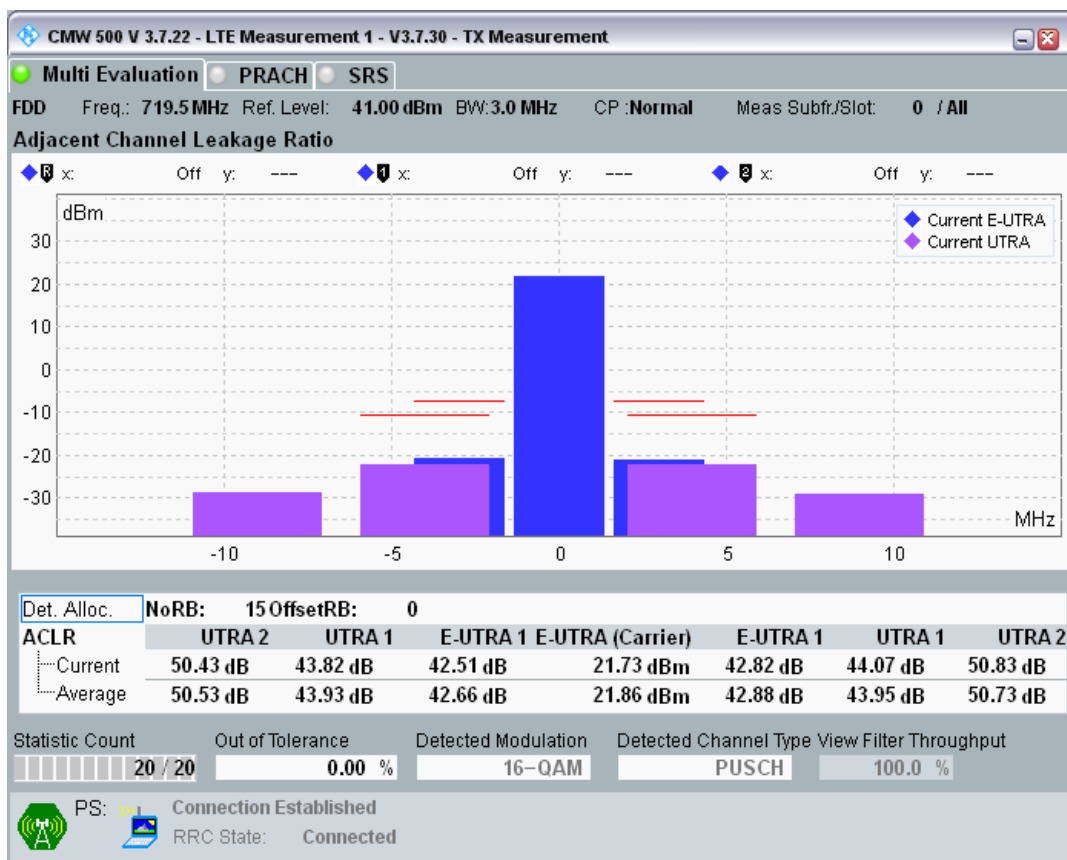

Band28 QPSK BW=3MHz Channel=27375 RB Size=15 Position=#0

Band28 16QAM BW=3MHz Channel=27375 RB Size=4 Position=#0

Band28 16QAM BW=3MHz Channel=27375 RB Size=4 Position=#Max

Band28 16QAM BW=3MHz Channel=27375 RB Size=15 Position=#0