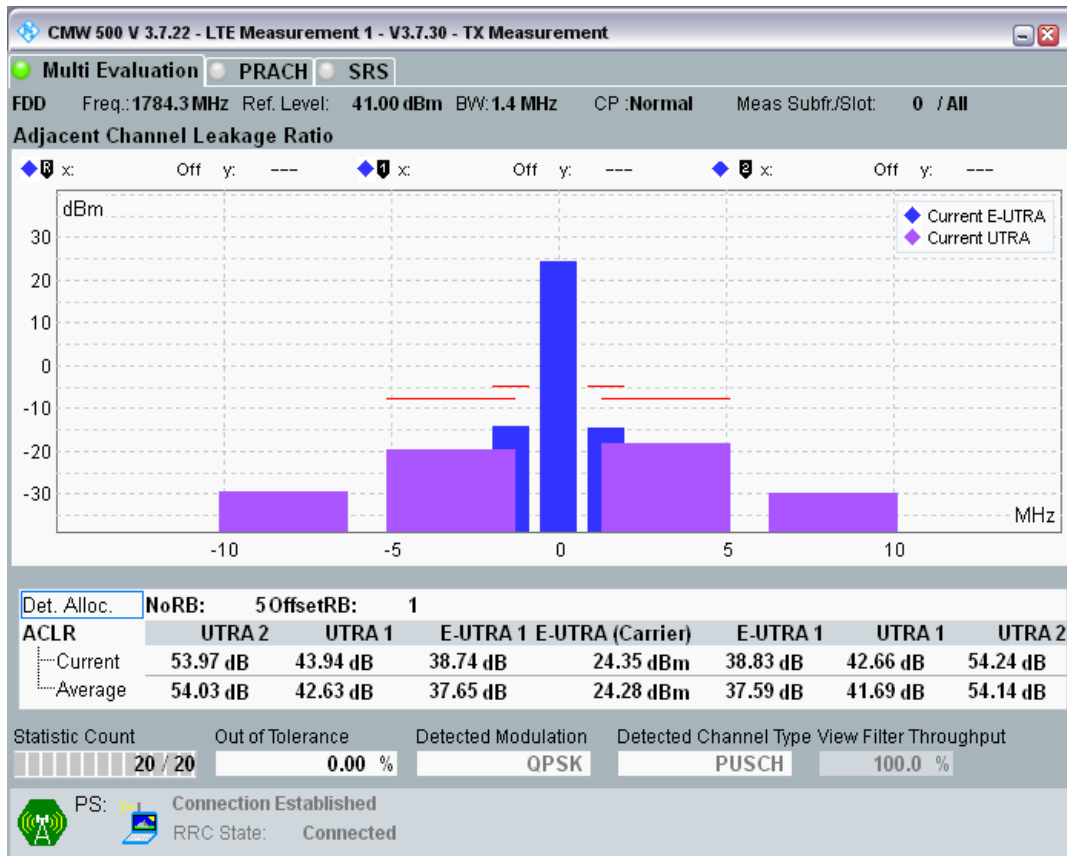

Band3 QPSK BW=1.4MHz Channel=19943 RB Size=5 Position=#Max

Band3 QPSK BW=1.4MHz Channel=19943 RB Size=6 Position=#0