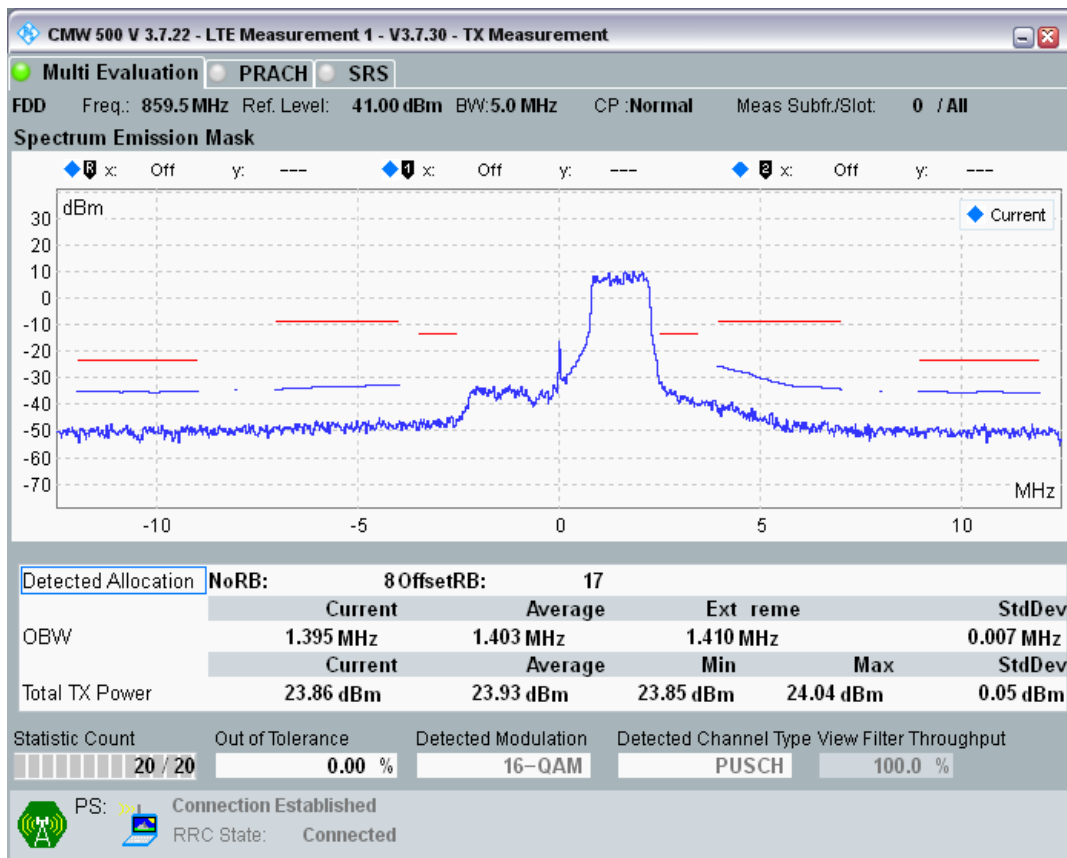

Band20 16QAM BW=5MHz Channel=24425 RB Size=8 Position=#Max

Band20 16QAM BW=5MHz Channel=24425 RB Size=25 Position=#0