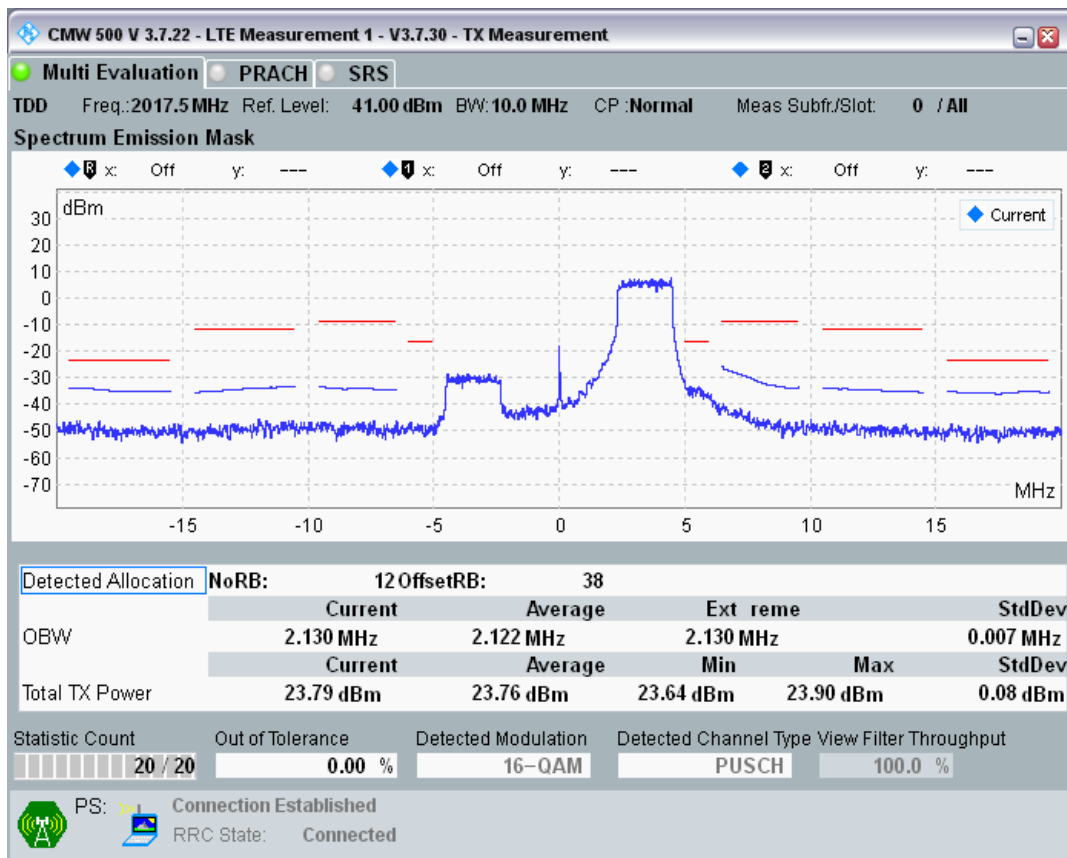

Band34 16QAM BW=10MHz Channel=36275 RB Size=12 Position=#Max

Band34 16QAM BW=10MHz Channel=36275 RB Size=50 Position=#0