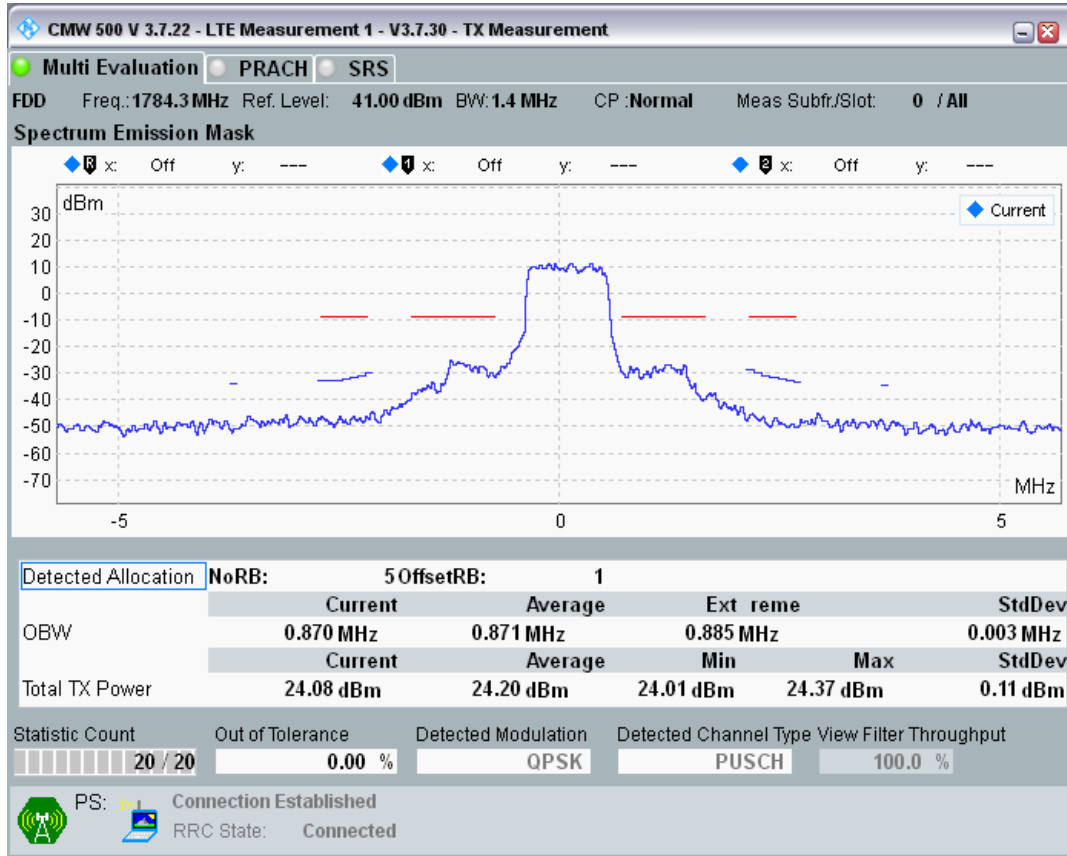

Band3 QPSK BW=1.4MHz Channel=19943 RB Size=5 Position=#Max

Band3 QPSK BW=1.4MHz Channel=19943 RB Size=6 Position=#0