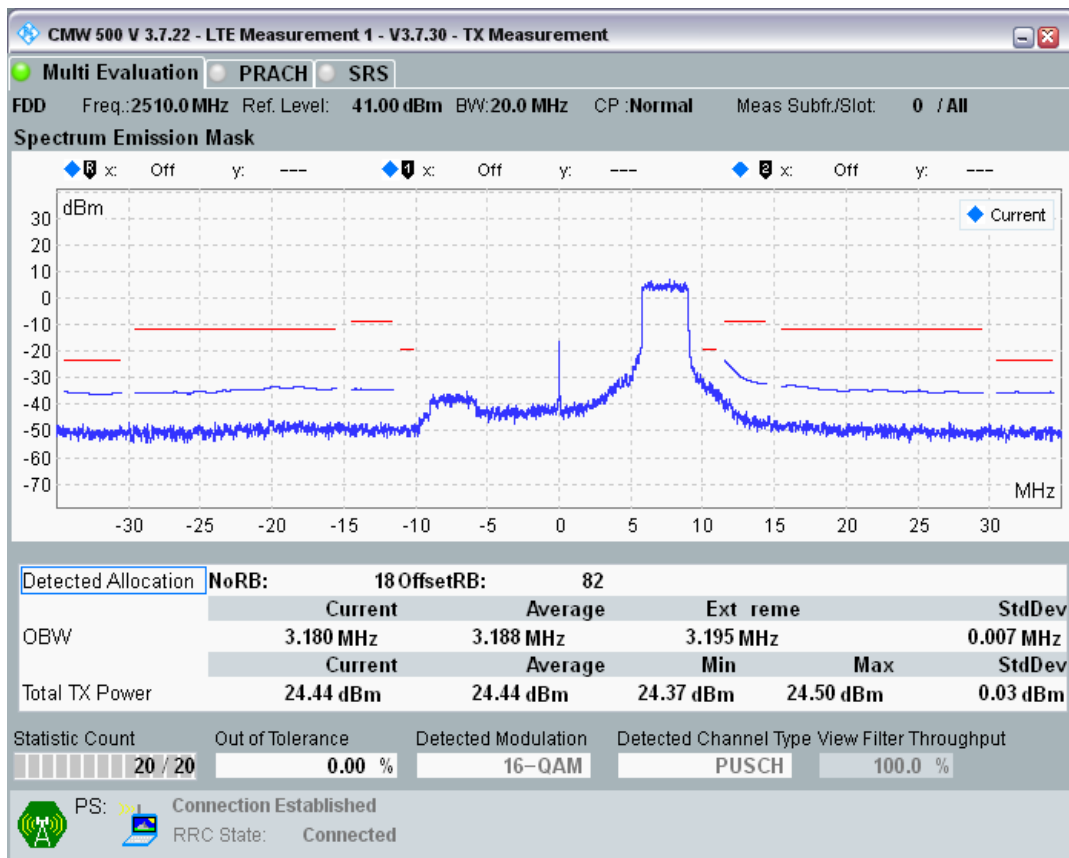

Band7 16QAM BW=20MHz Channel=20850 RB Size=18 Position=#Max

Band7 16QAM BW=20MHz Channel=20850 RB Size=100 Position=#0