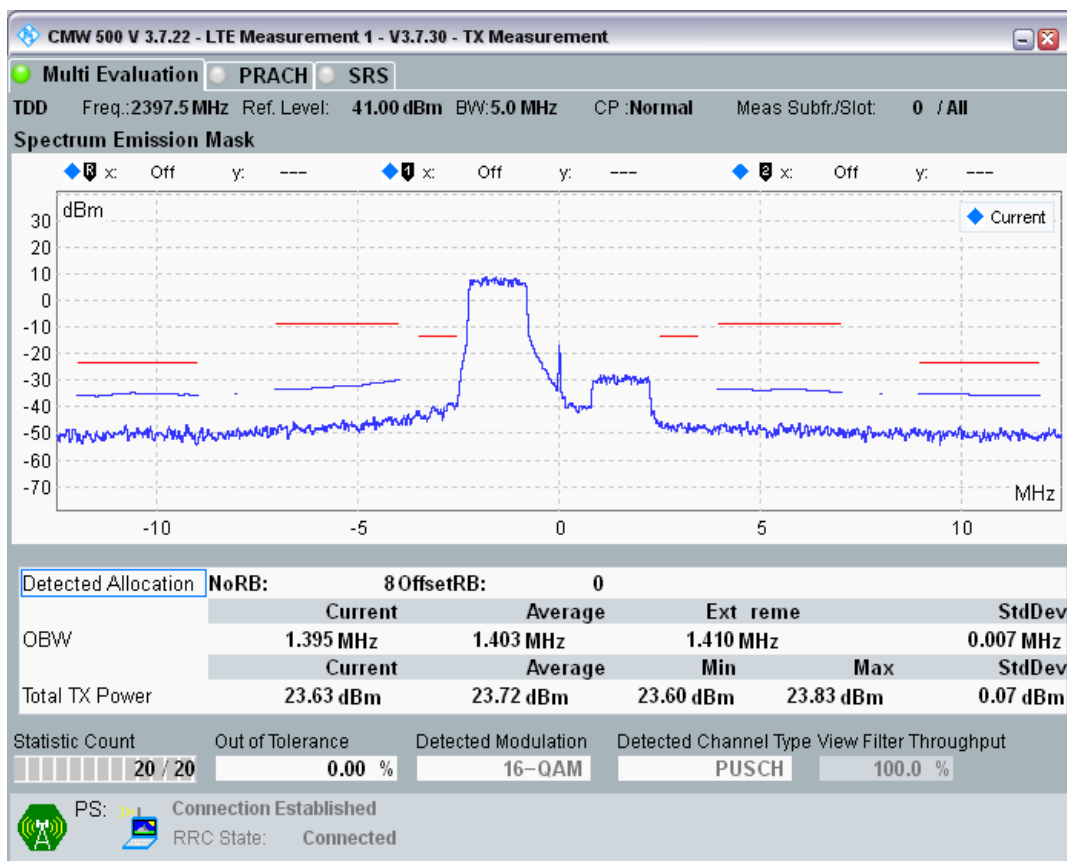

Band40 QPSK BW=5MHz Channel=39625 RB Size=8 Position=#0

Band40 QPSK BW=5MHz Channel=39625 RB Size=8 Position=#Max

Band40 QPSK BW=5MHz Channel=39625 RB Size=25 Position=#0

Band40 16QAM BW=5MHz Channel=39625 RB Size=8 Position=#0