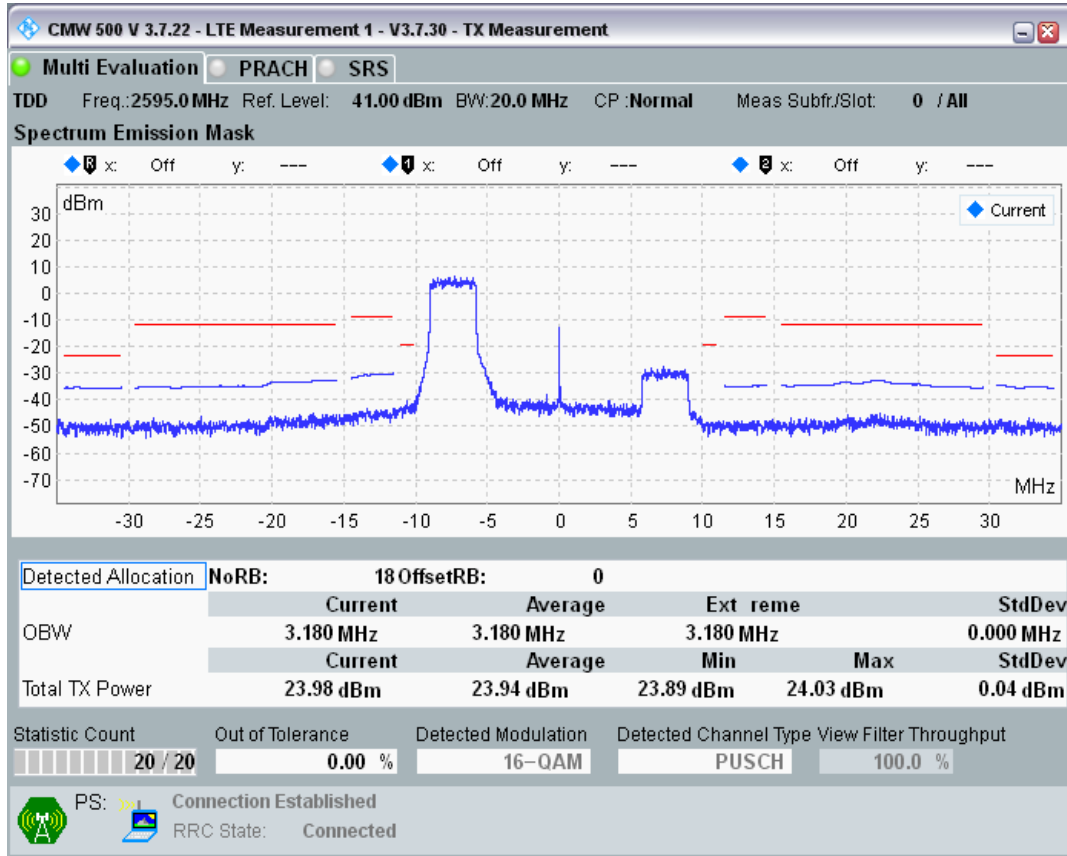

Band38 QPSK BW=20MHz Channel=38000 RB Size=18 Position=#0

Band38 QPSK BW=20MHz Channel=38000 RB Size=18 Position=#Max

Band38 QPSK BW=20MHz Channel=38000 RB Size=100 Position=#0

Band38 16QAM BW=20MHz Channel=38000 RB Size=18 Position=#0