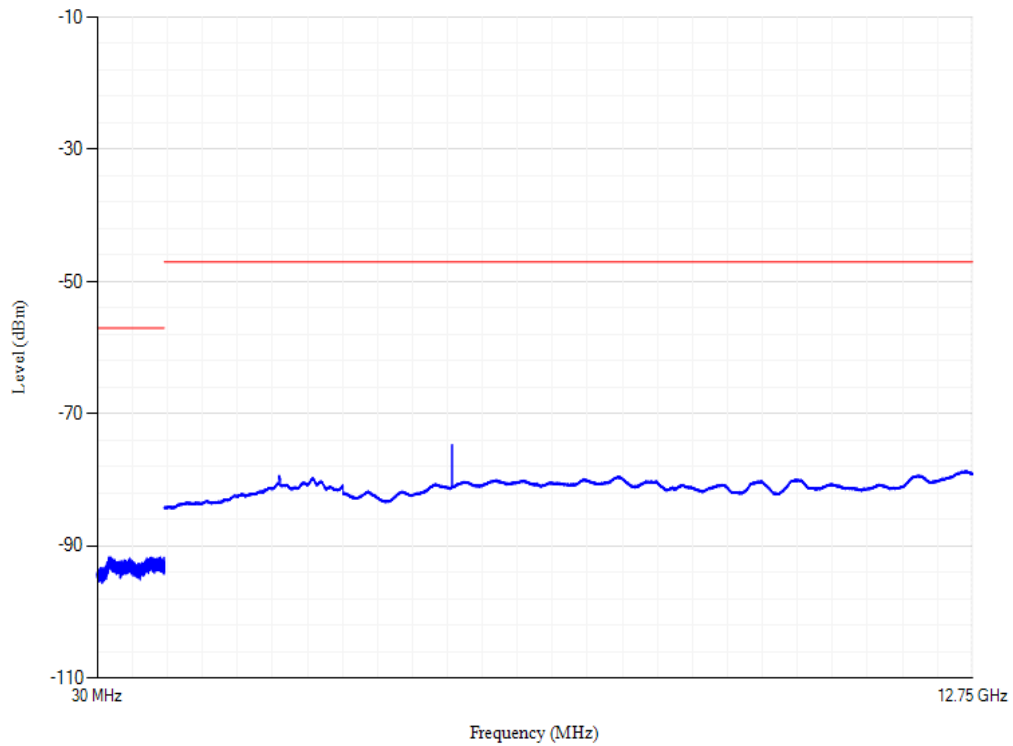

Conducted spurious emissions

Band40 QPSK BW=20MHz Channel=39150

Conducted spurious emissions

Band7 QPSK BW=20MHz Channel=20850

Conducted spurious emissions

Band7 QPSK BW=20MHz Channel=21350

Conducted spurious emissions