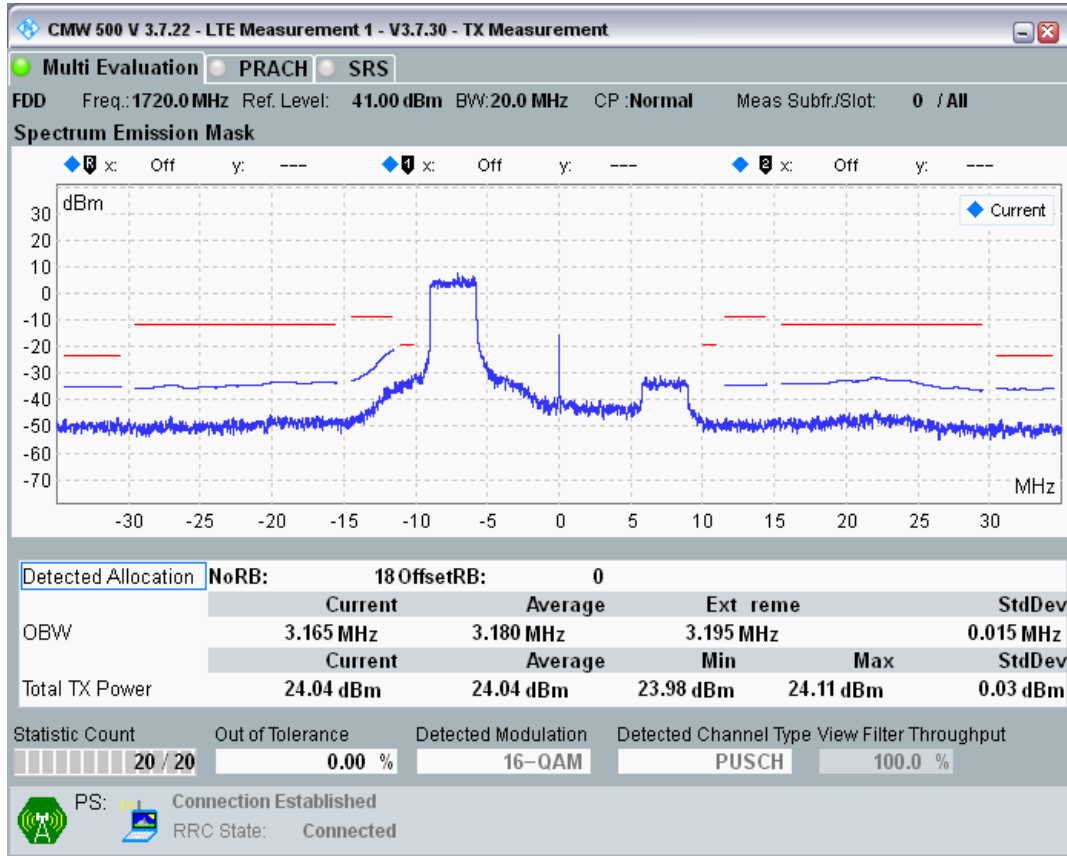

Band3 16QAM BW=20MHz Channel=19300 RB Size=18 Position=#0

Band3 16QAM BW=20MHz Channel=19300 RB Size=18 Position=#Max