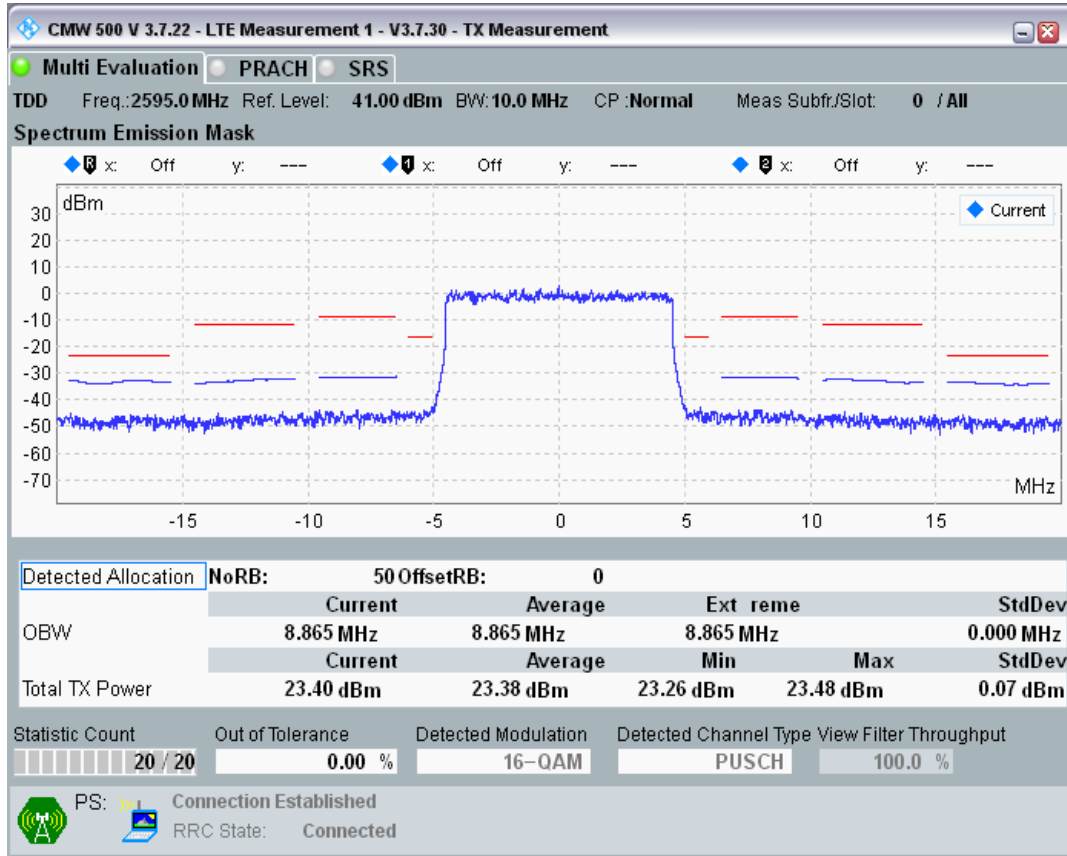

Band38 QPSK BW=10MHz Channel=38000 RB Size=50 Position=#0

Band38 16QAM BW=10MHz Channel=38000 RB Size=12 Position=#0

Band38 16QAM BW=10MHz Channel=38000 RB Size=12 Position=#Max

Band38 16QAM BW=10MHz Channel=38000 RB Size=50 Position=#0