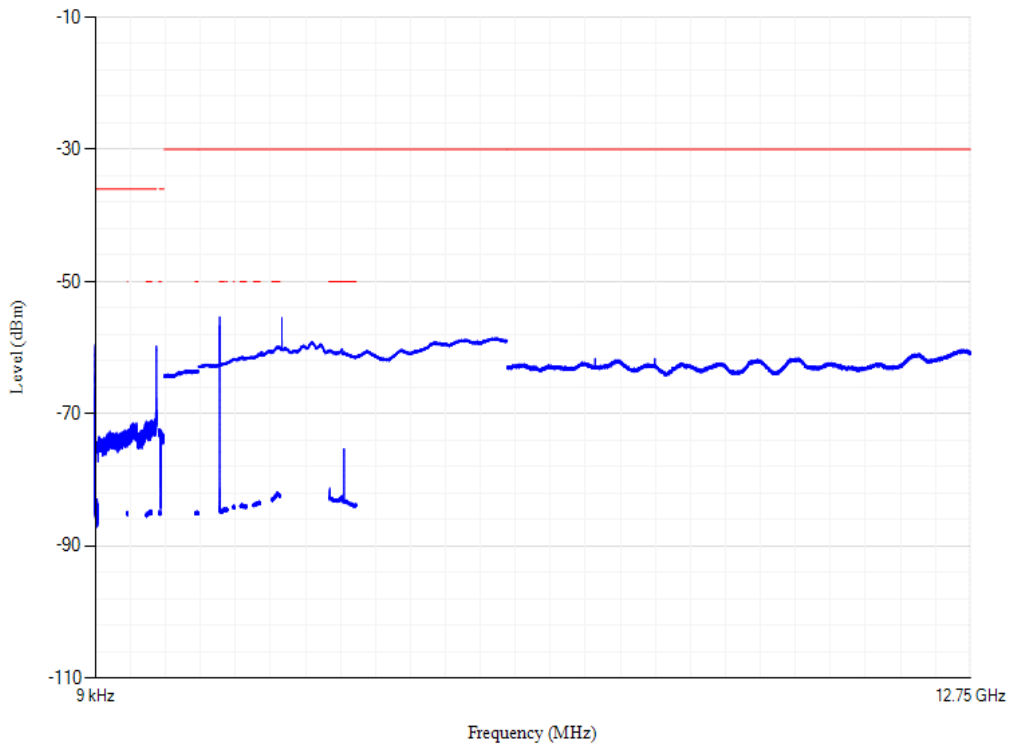

Conducted spurious emissions