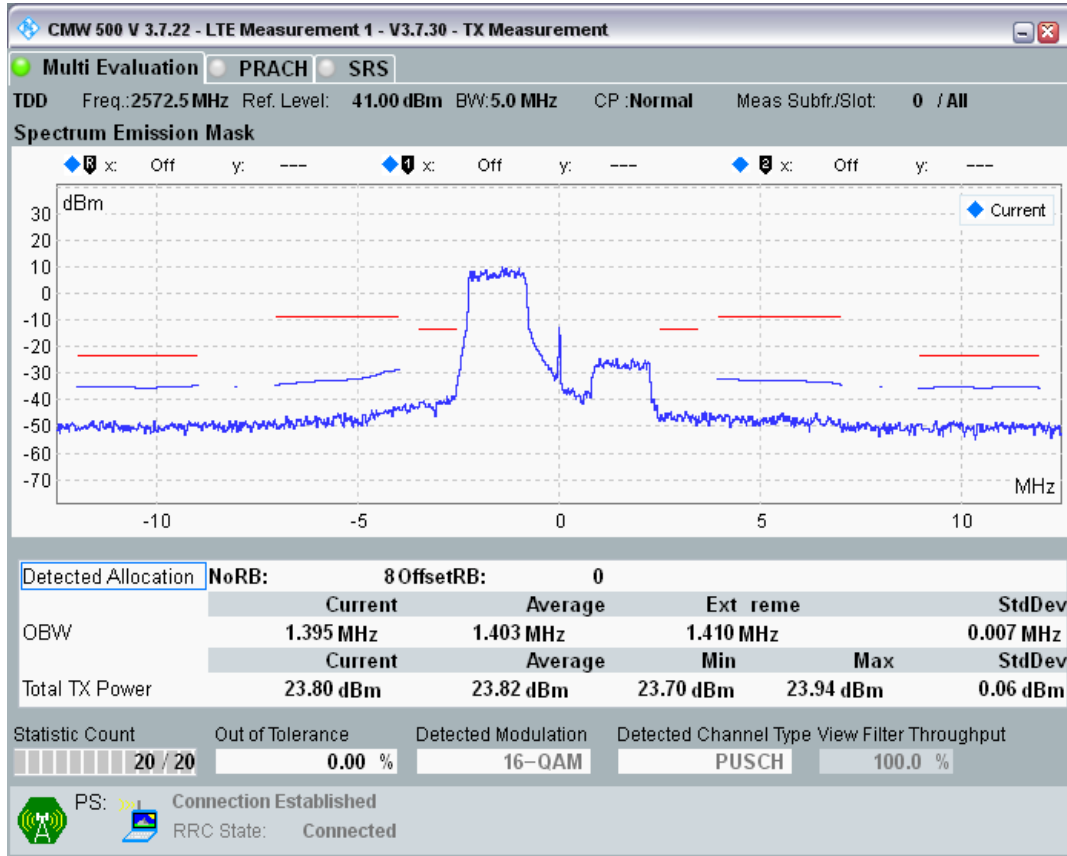

Band38 16QAM BW=5MHz Channel=37775 RB Size=8 Position=#0

Band38 16QAM BW=5MHz Channel=37775 RB Size=8 Position=#Max