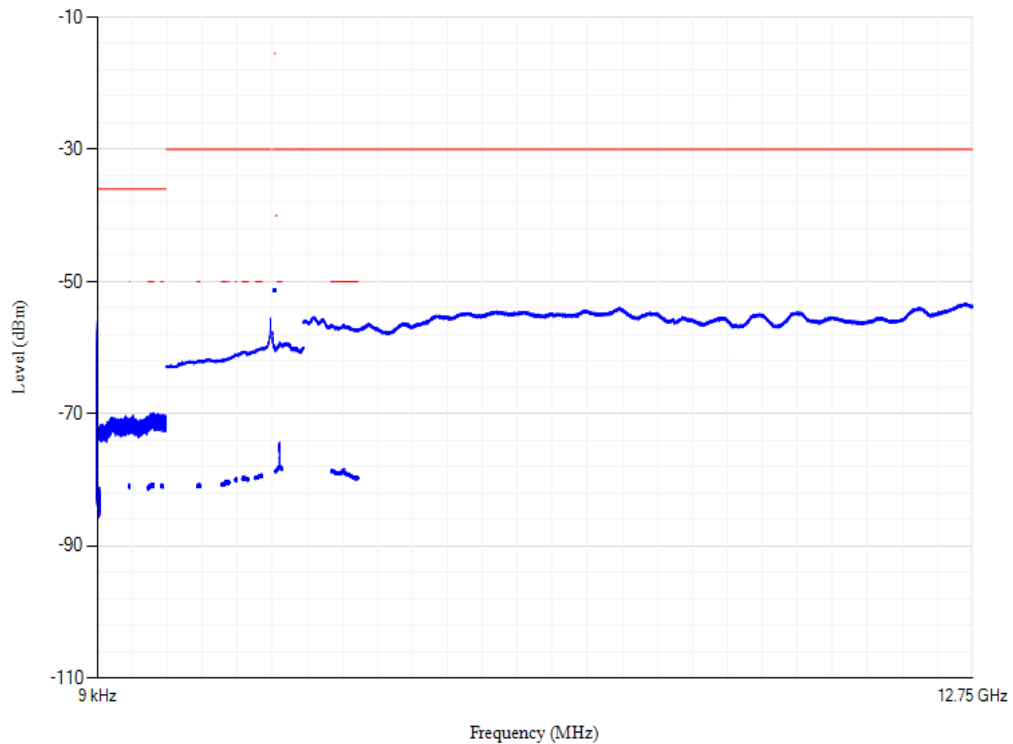

Conducted spurious emissions