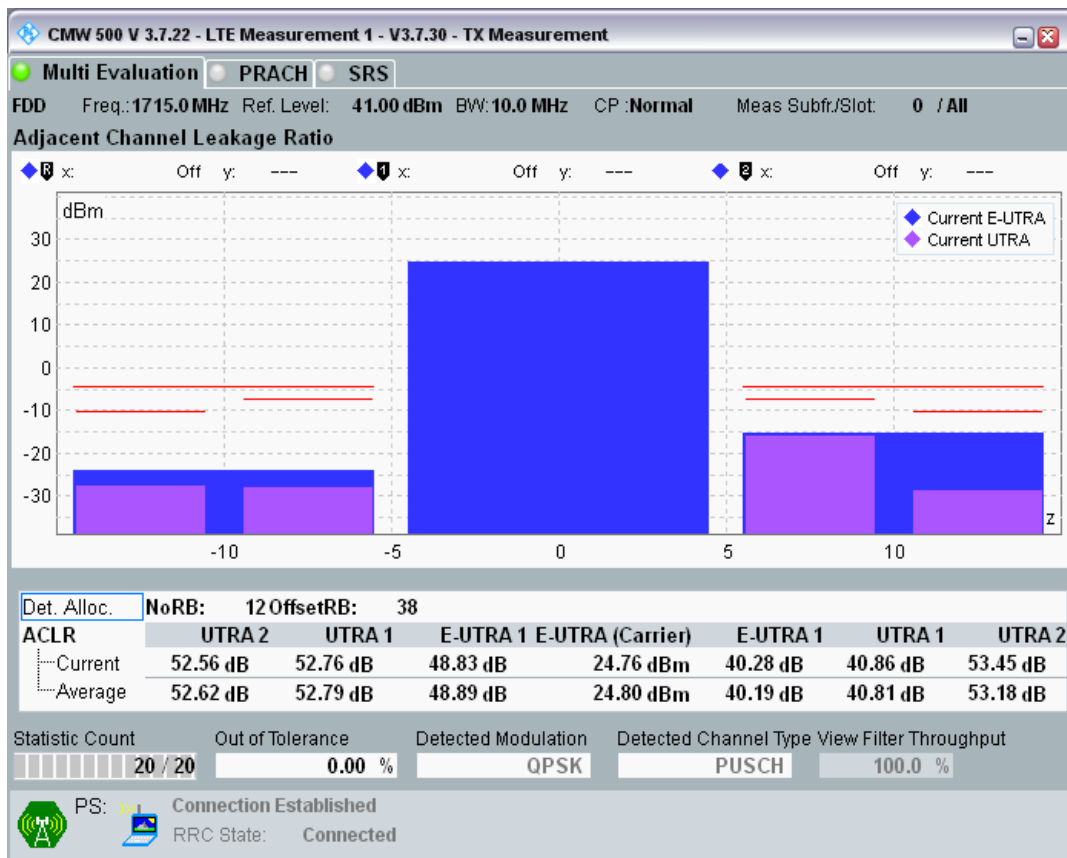

Band3 QPSK BW=10MHz Channel=19250 RB Size=12 Position=#Max

Band3 QPSK BW=10MHz Channel=19250 RB Size=50 Position=#0