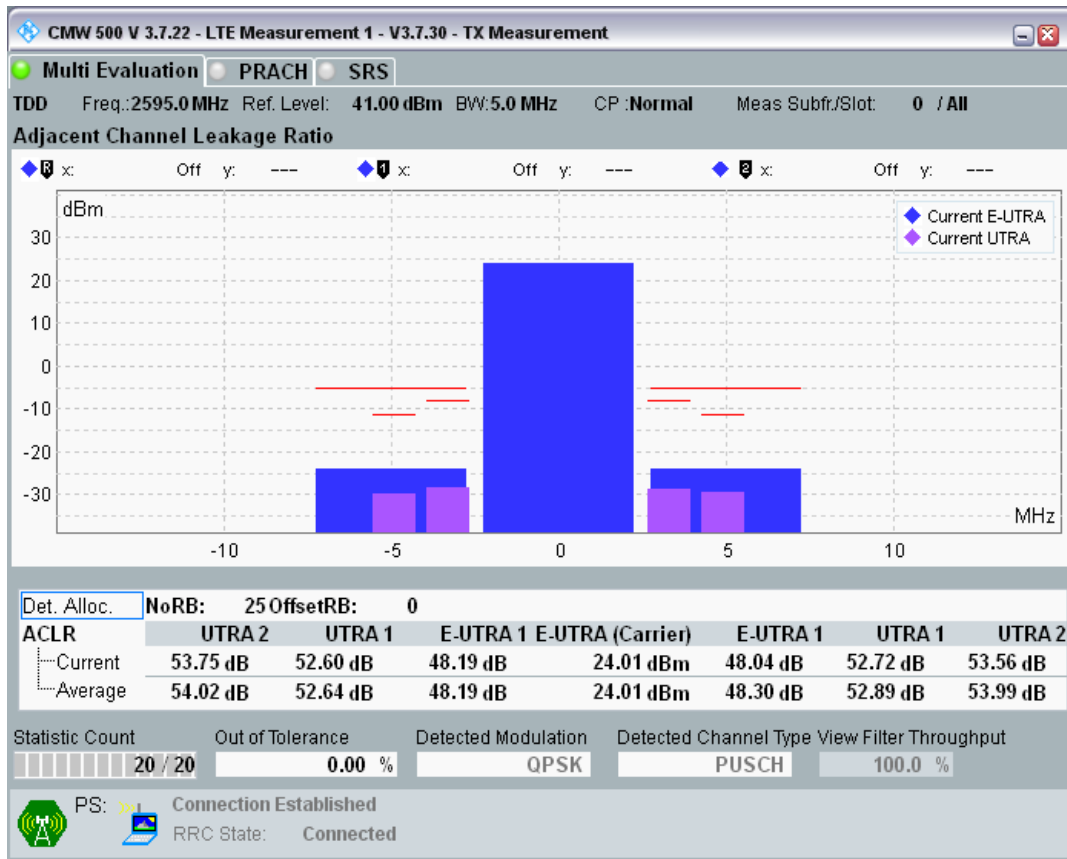

Band38 QPSK BW=5MHz Channel=38000 RB Size=25 Position=#0

Band38 16QAM BW=5MHz Channel=38000 RB Size=8 Position=#0