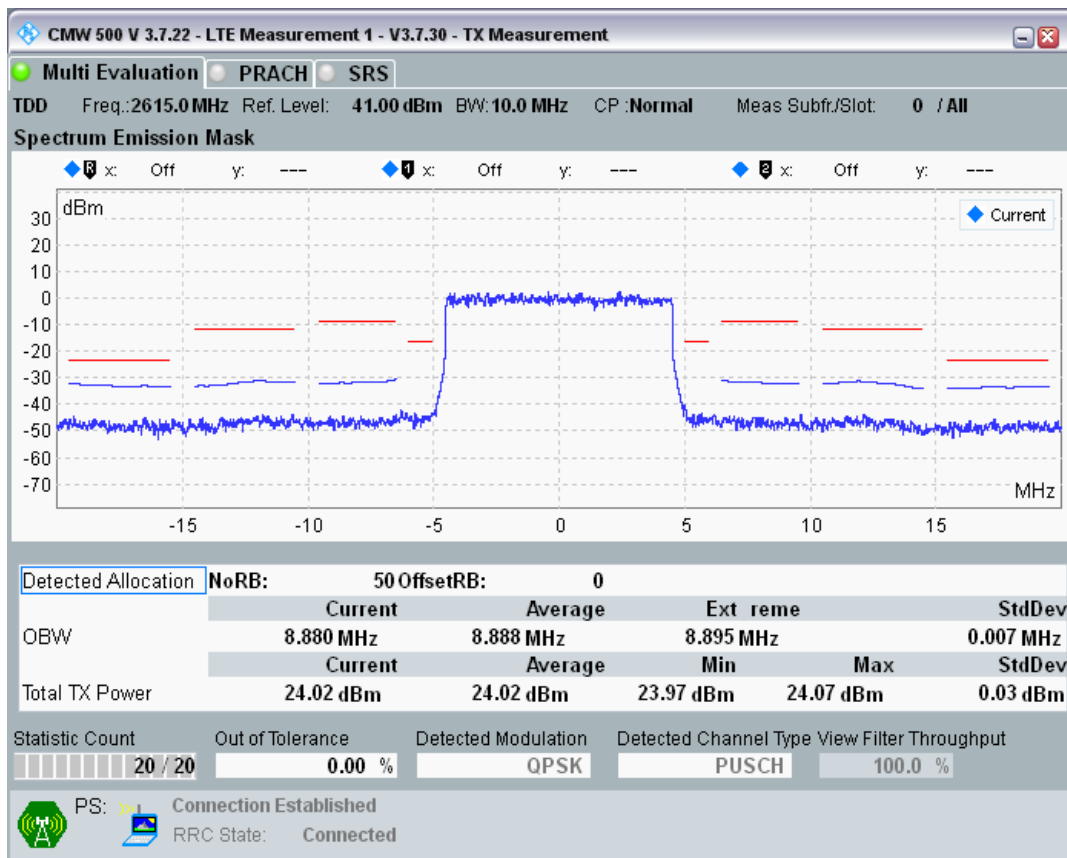

Band38 QPSK BW=10MHz Channel=38200 RB Size=50 Position=#0

Band38 16QAM BW=10MHz Channel=38200 RB Size=12 Position=#0