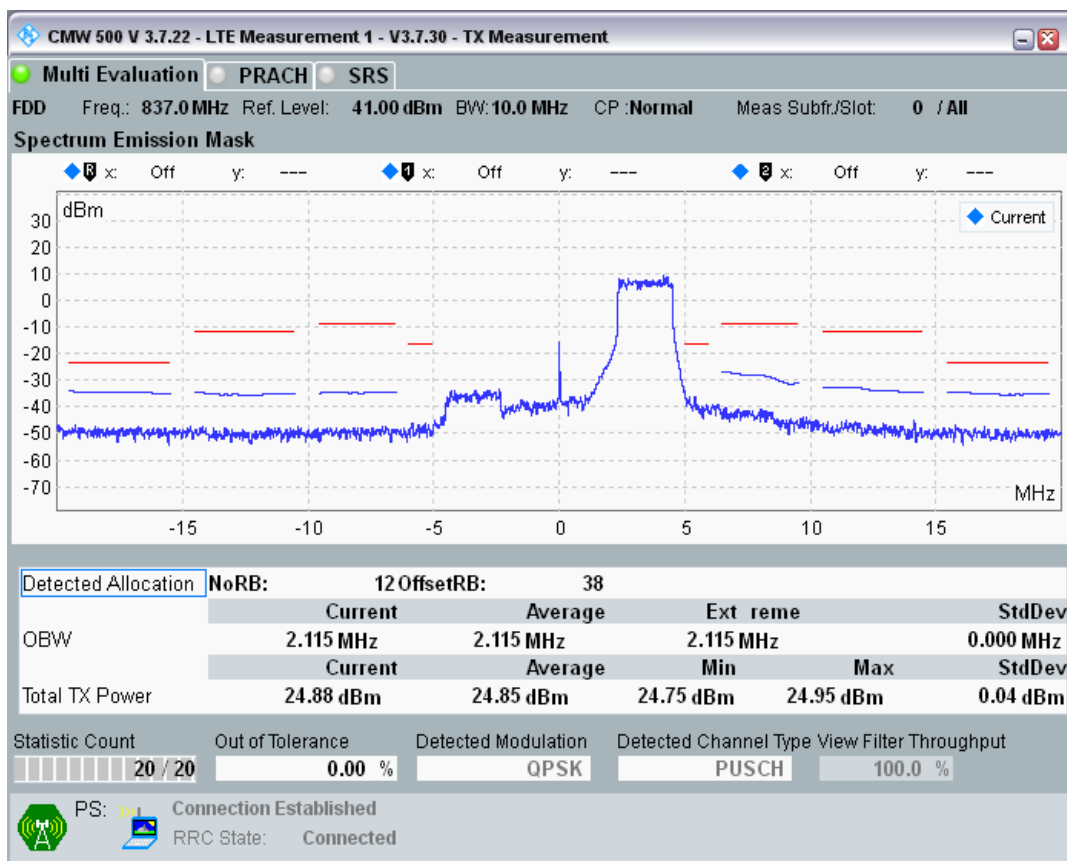

Band20 QPSK BW=10MHz Channel=24200 RB Size=12 Position=#Max

Band20 QPSK BW=10MHz Channel=24200 RB Size=50 Position=#0