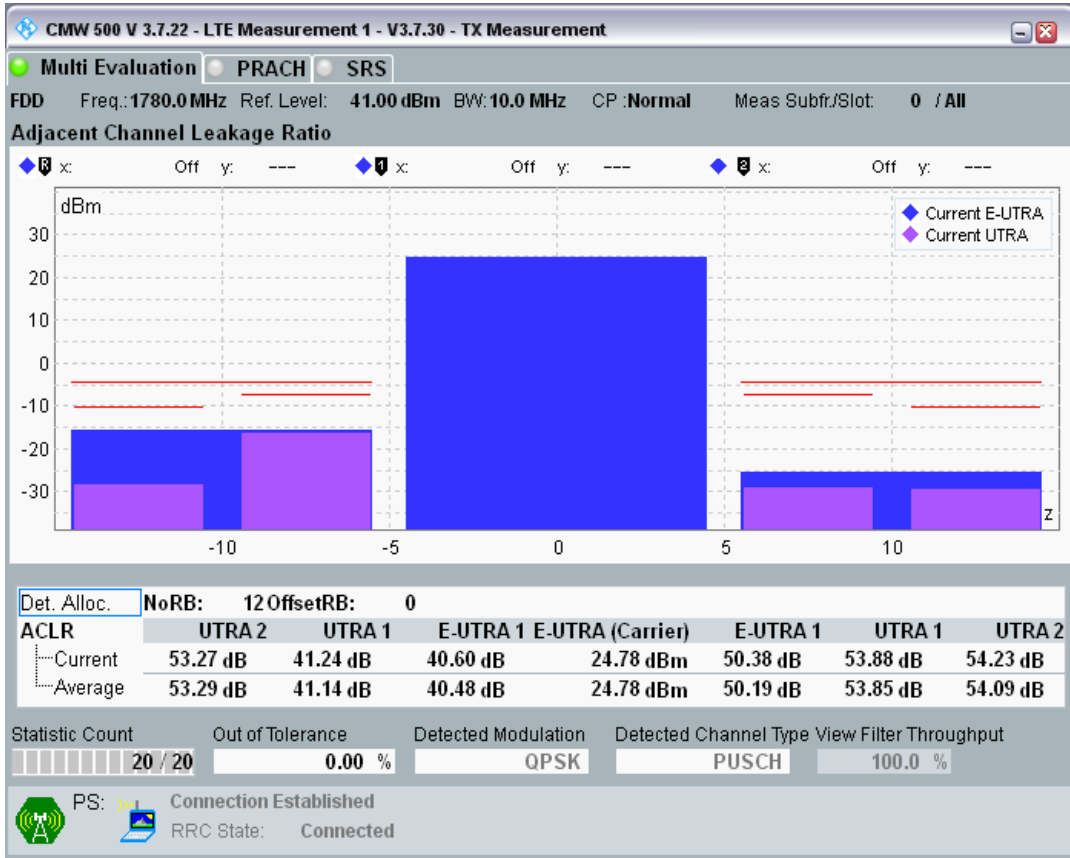

Band3 QPSK BW=10MHz Channel=19900 RB Size=12 Position=#0

Band3 QPSK BW=10MHz Channel=19900 RB Size=12 Position=#Max