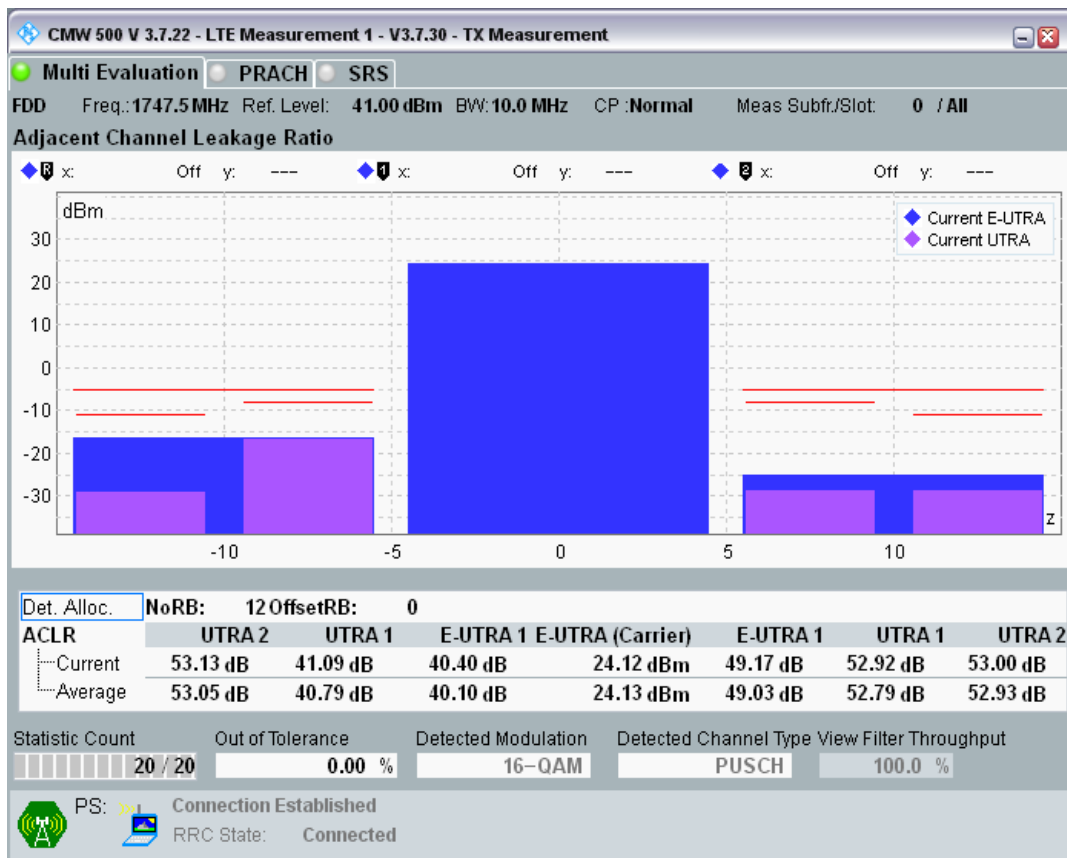

Band3 QPSK BW=10MHz Channel=19575 RB Size=50 Position=#0

Band3 16QAM BW=10MHz Channel=19575 RB Size=12 Position=#0

Band3 16QAM BW=10MHz Channel=19575 RB Size=12 Position=#Max

Band3 16QAM BW=10MHz Channel=19575 RB Size=50 Position=#0