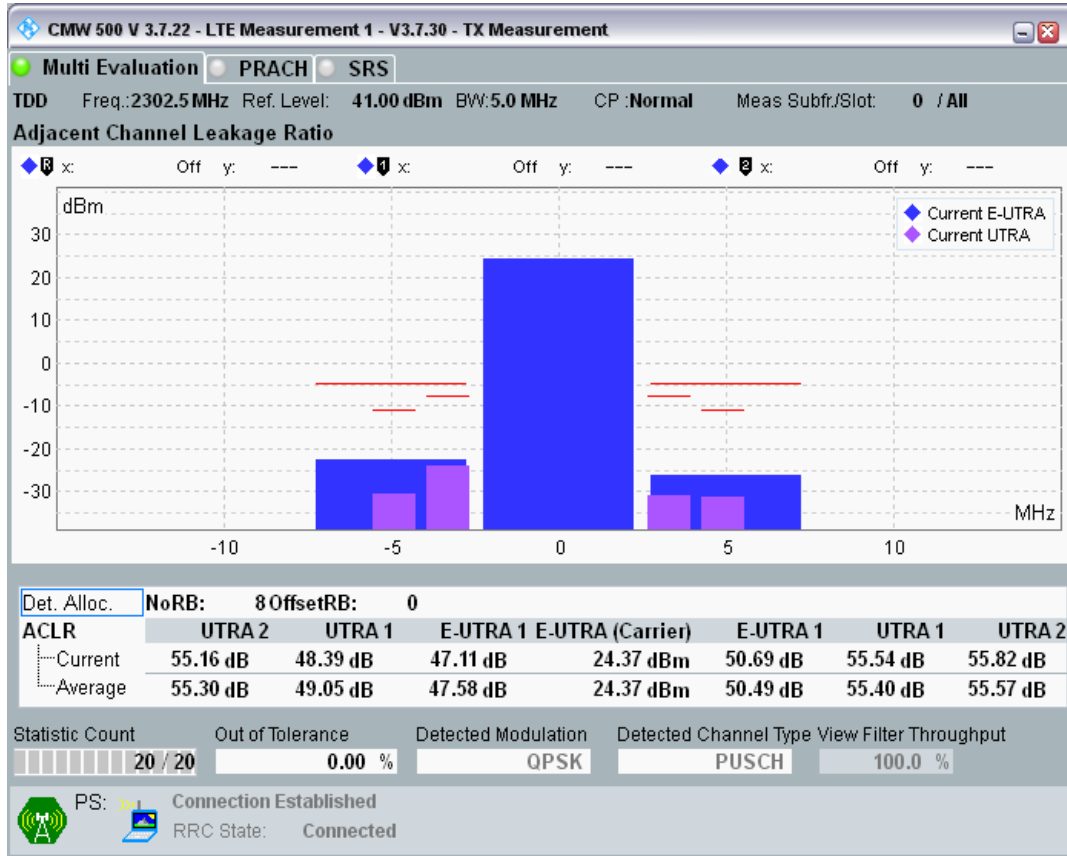

Band40 QPSK BW=5MHz Channel=38675 RB Size=8 Position=#0

Band40 QPSK BW=5MHz Channel=38675 RB Size=8 Position=#Max