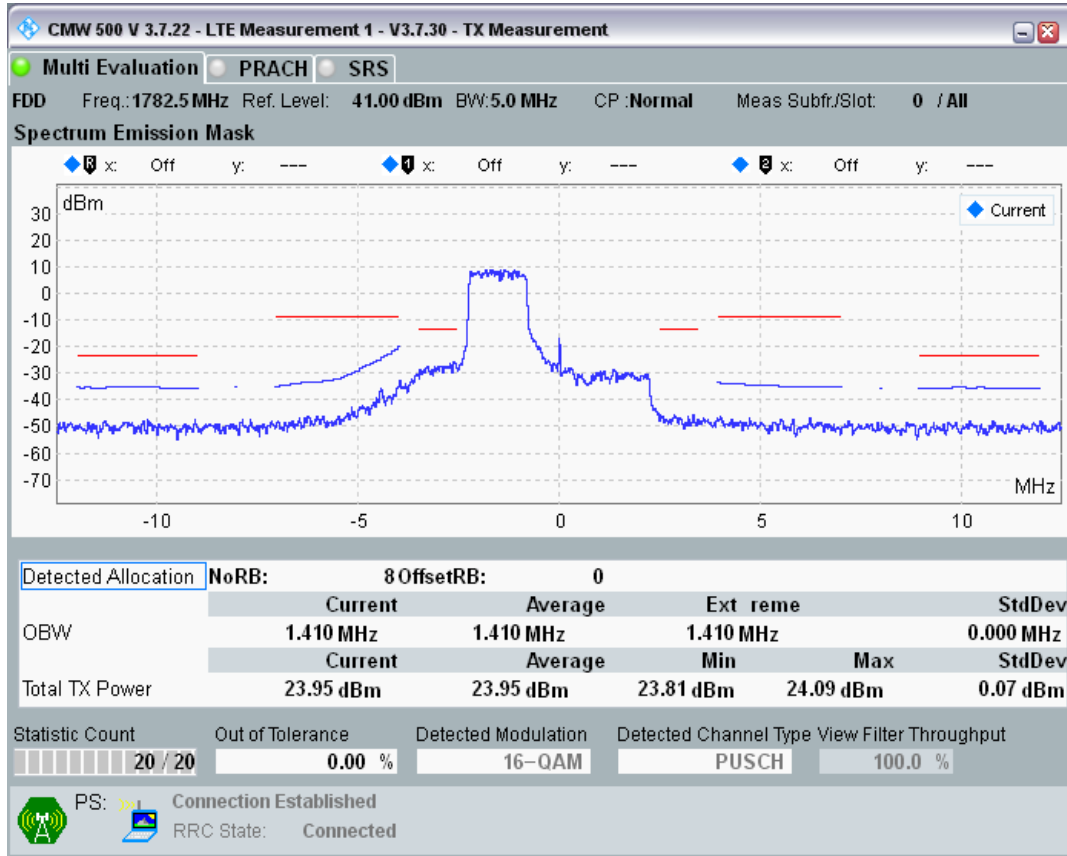

Band3 16QAM BW=5MHz Channel=19925 RB Size=8 Position=#0

Band3 16QAM BW=5MHz Channel=19925 RB Size=8 Position=#Max