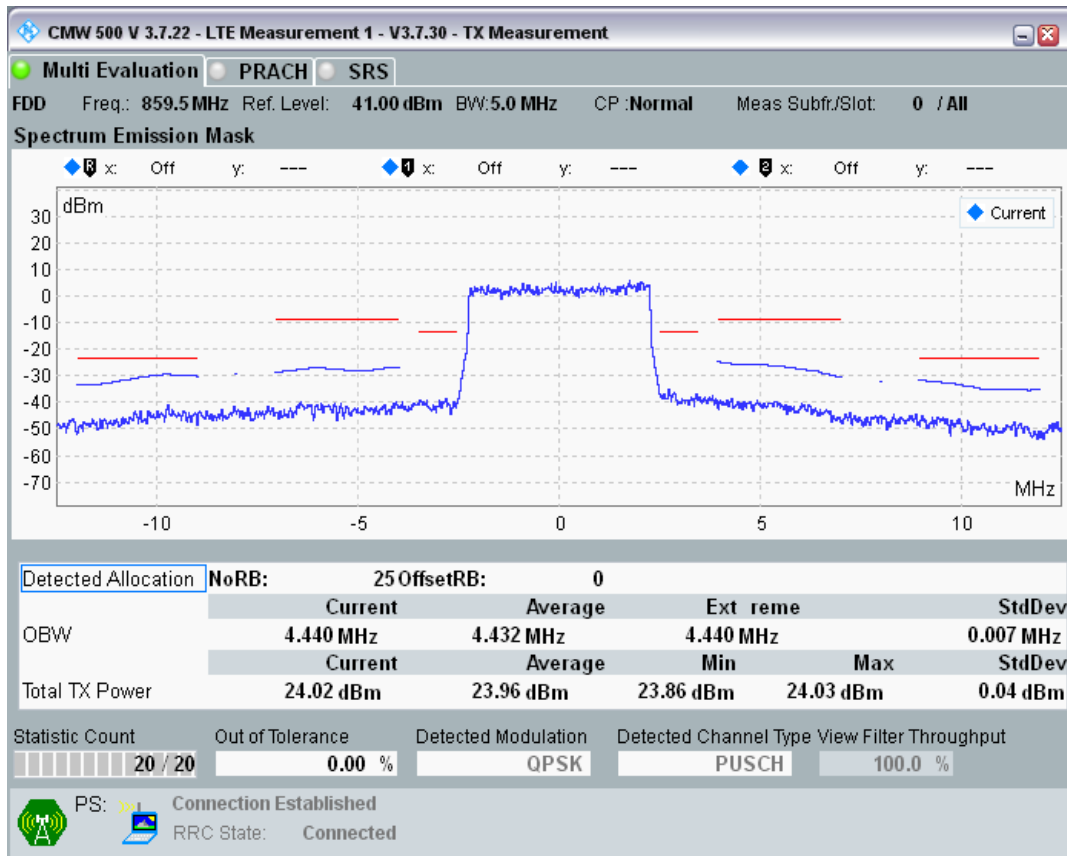

Band20 QPSK BW=5MHz Channel=24425 RB Size=25 Position=#0

Band20 16QAM BW=5MHz Channel=24425 RB Size=8 Position=#0