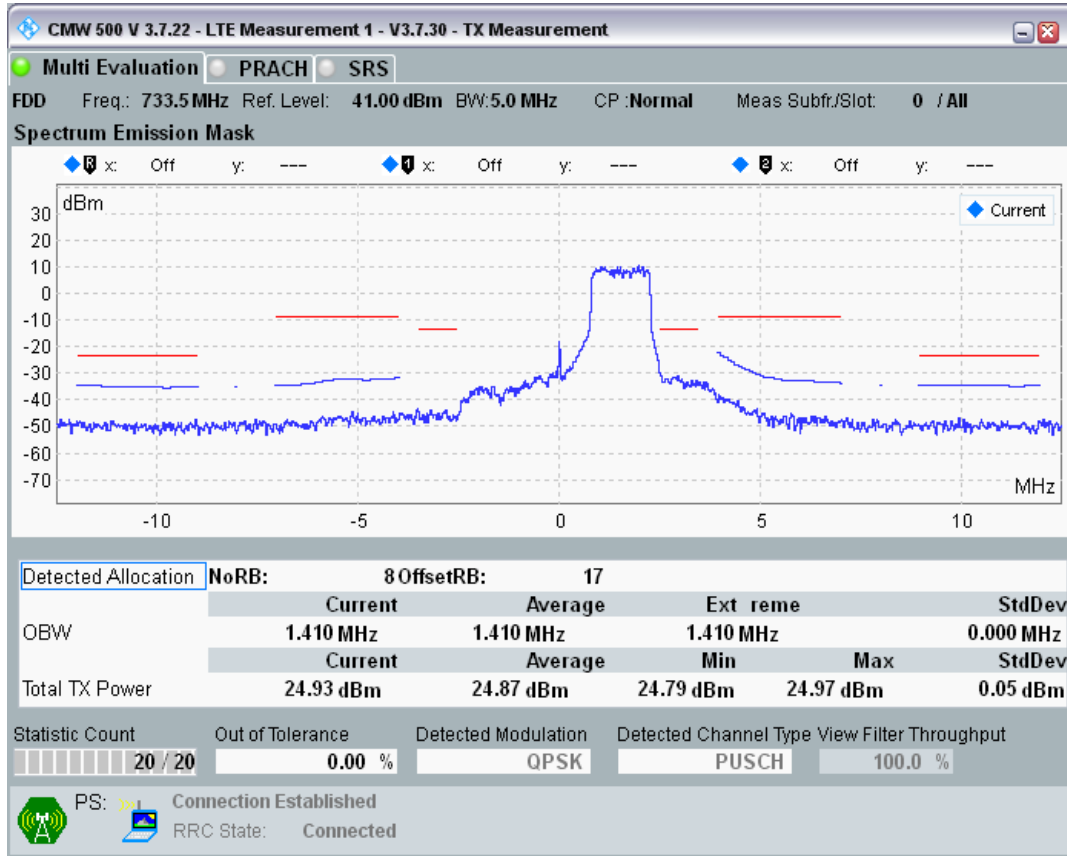

Band28 16QAM BW=5MHz Channel=27375 RB Size=8 Position=#Max

Band28 16QAM BW=5MHz Channel=27375 RB Size=25 Position=#0

Band28 QPSK BW=5MHz Channel=27515 RB Size=8 Position=#0

Band28 QPSK BW=5MHz Channel=27515 RB Size=8 Position=#Max