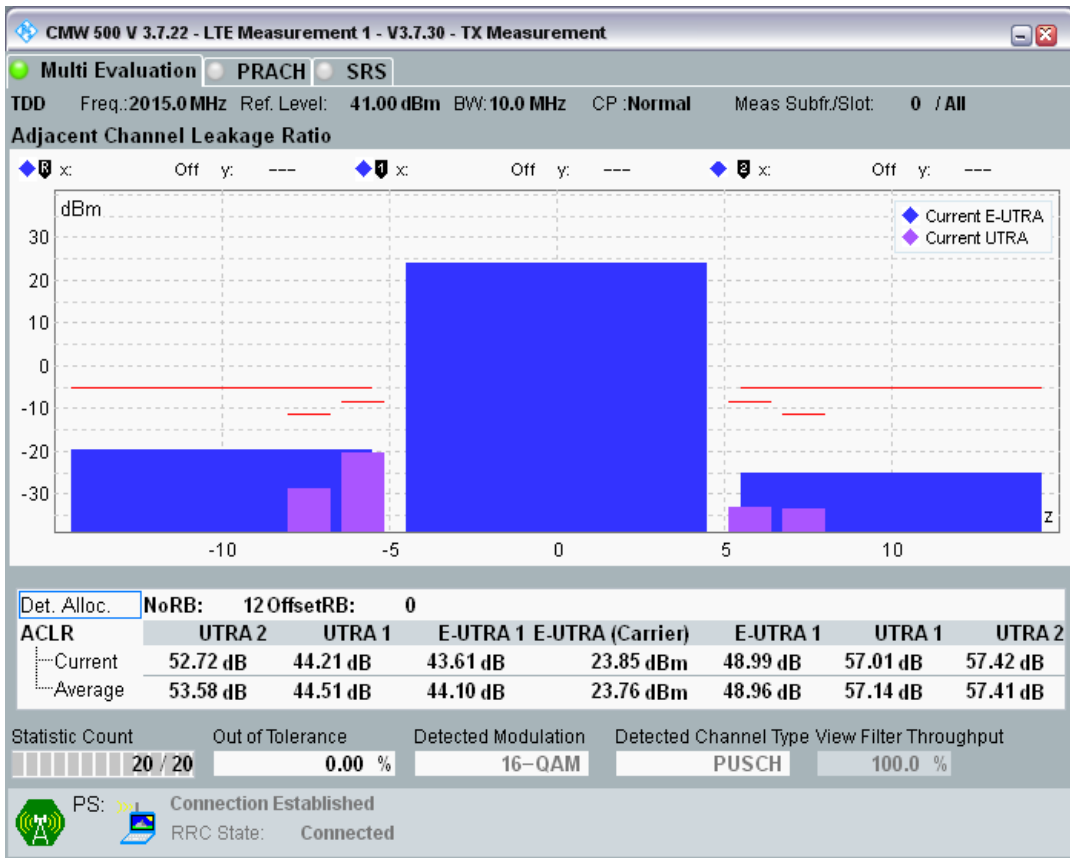

Band34 16QAM BW=10MHz Channel=36250 RB Size=12 Position=#0

Band34 16QAM BW=10MHz Channel=36250 RB Size=12 Position=#Max