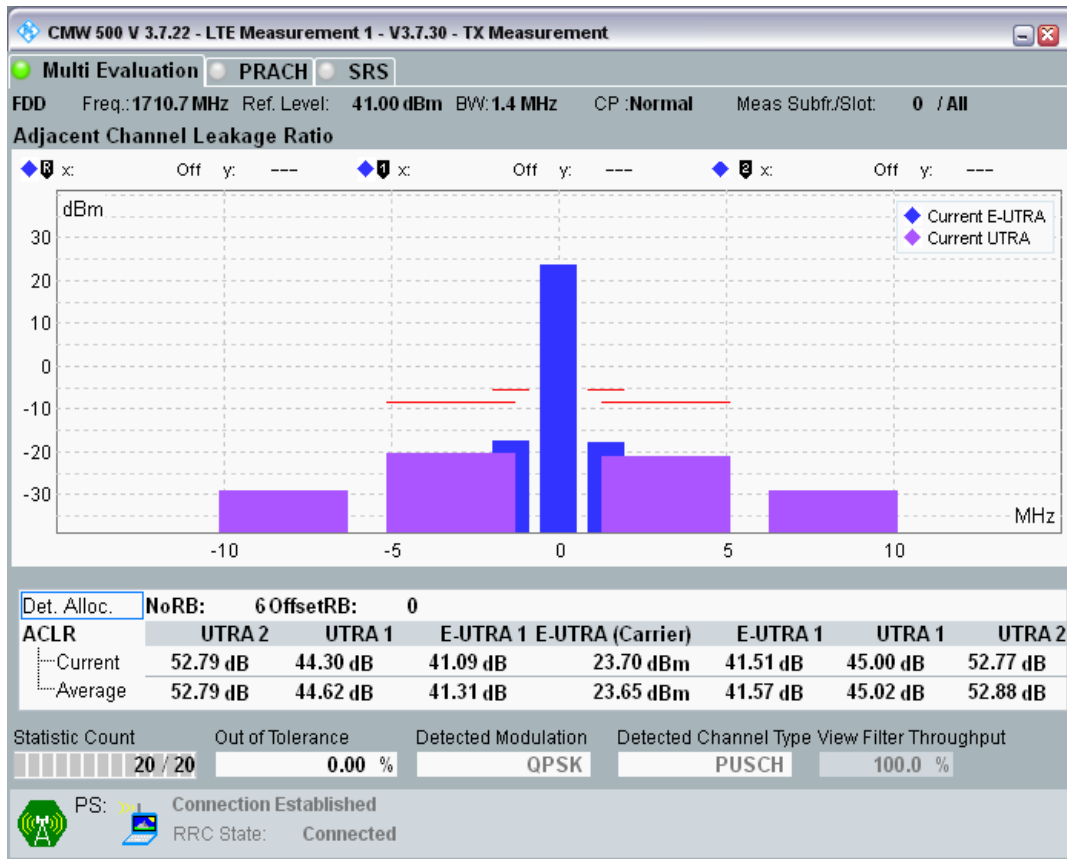

Band3 QPSK BW=1.4MHz Channel=19207 RB Size=5 Position=#0

Band3 QPSK BW=1.4MHz Channel=19207 RB Size=5 Position=#Max

Band3 QPSK BW=1.4MHz Channel=19207 RB Size=6 Position=#0

Band3 16QAM BW=1.4MHz Channel=19207 RB Size=5 Position=#0