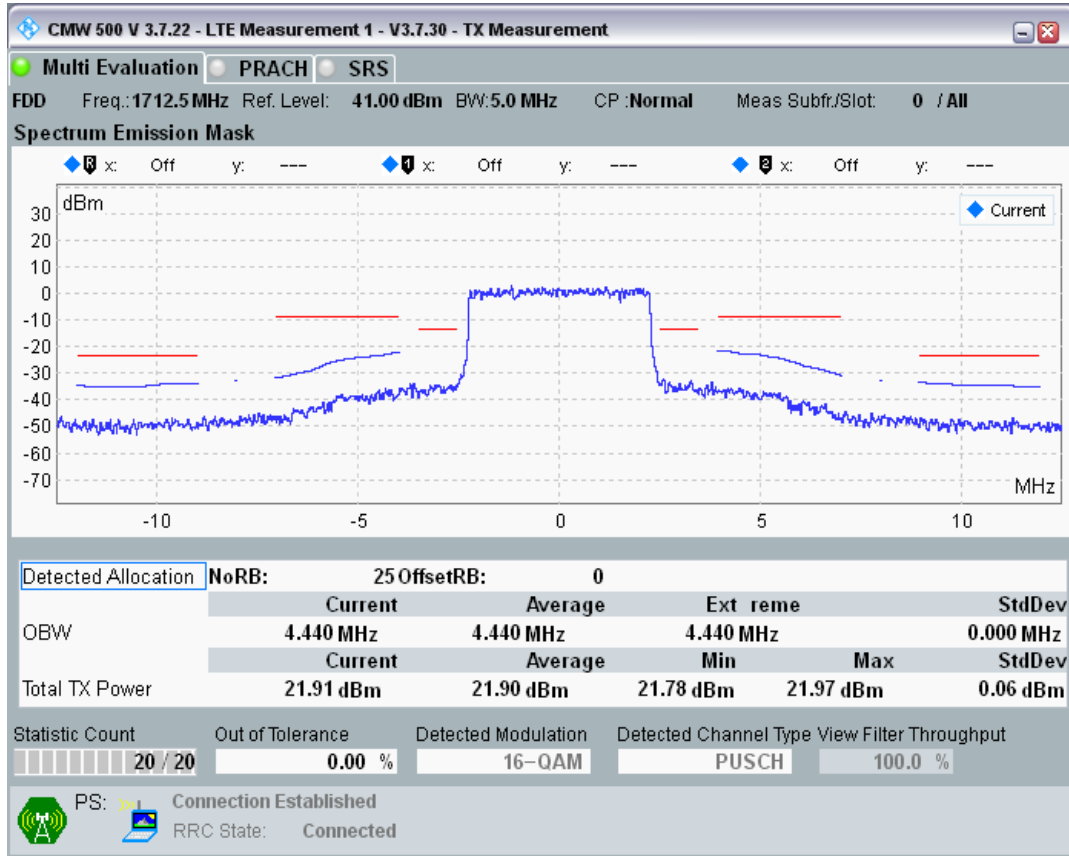

Band3 QPSK BW=5MHz Channel=19225 RB Size=25 Position=#0

Band3 16QAM BW=5MHz Channel=19225 RB Size=8 Position=#0

Band3 16QAM BW=5MHz Channel=19225 RB Size=8 Position=#Max

Band3 16QAM BW=5MHz Channel=19225 RB Size=25 Position=#0