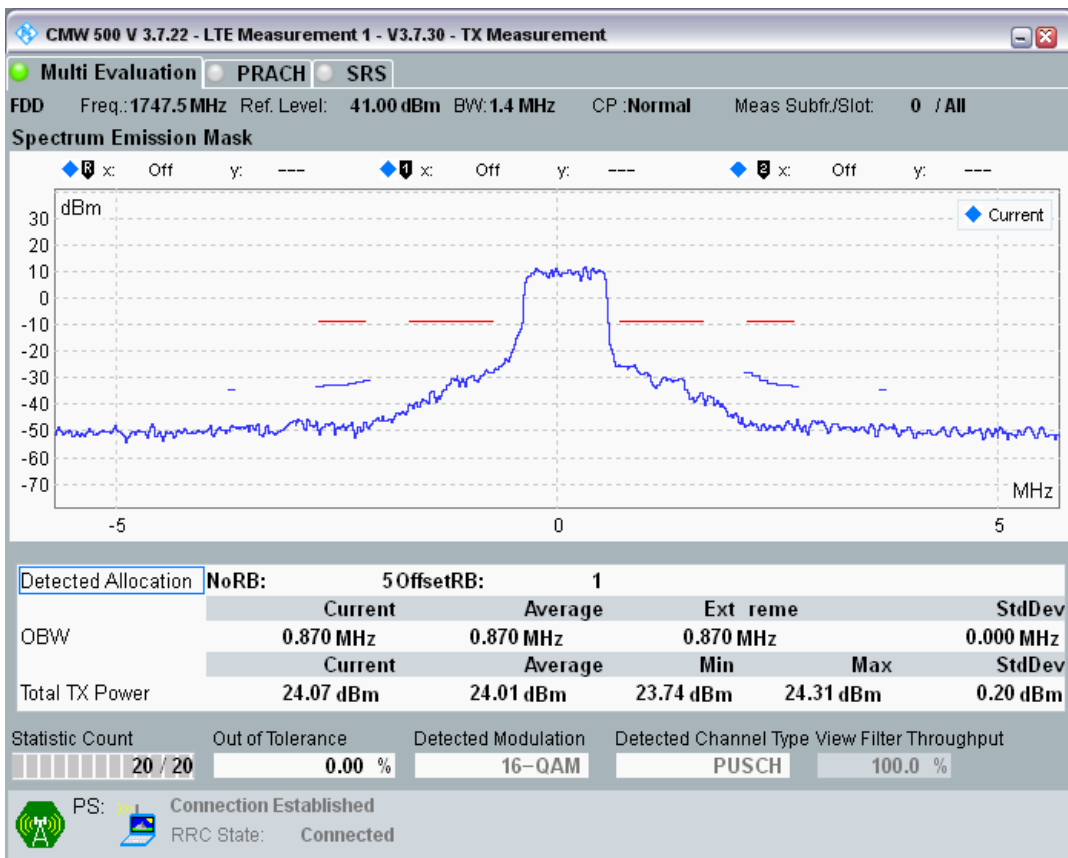

Band3 16QAM BW=1.4MHz Channel=19575 RB Size=5 Position=#Max

Band3 16QAM BW=1.4MHz Channel=19575 RB Size=6 Position=#0