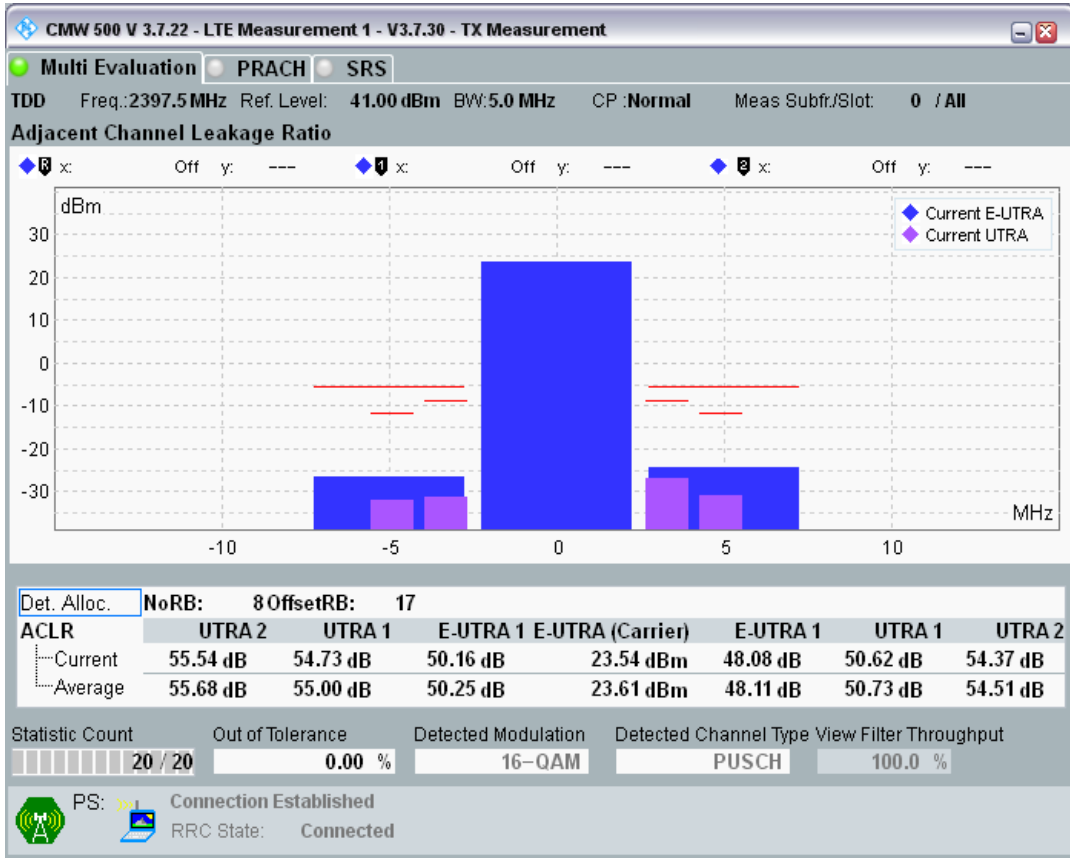

Band40 16QAM BW=5MHz Channel=39625 RB Size=8 Position=#Max

Band40 16QAM BW=5MHz Channel=39625 RB Size=25 Position=#0