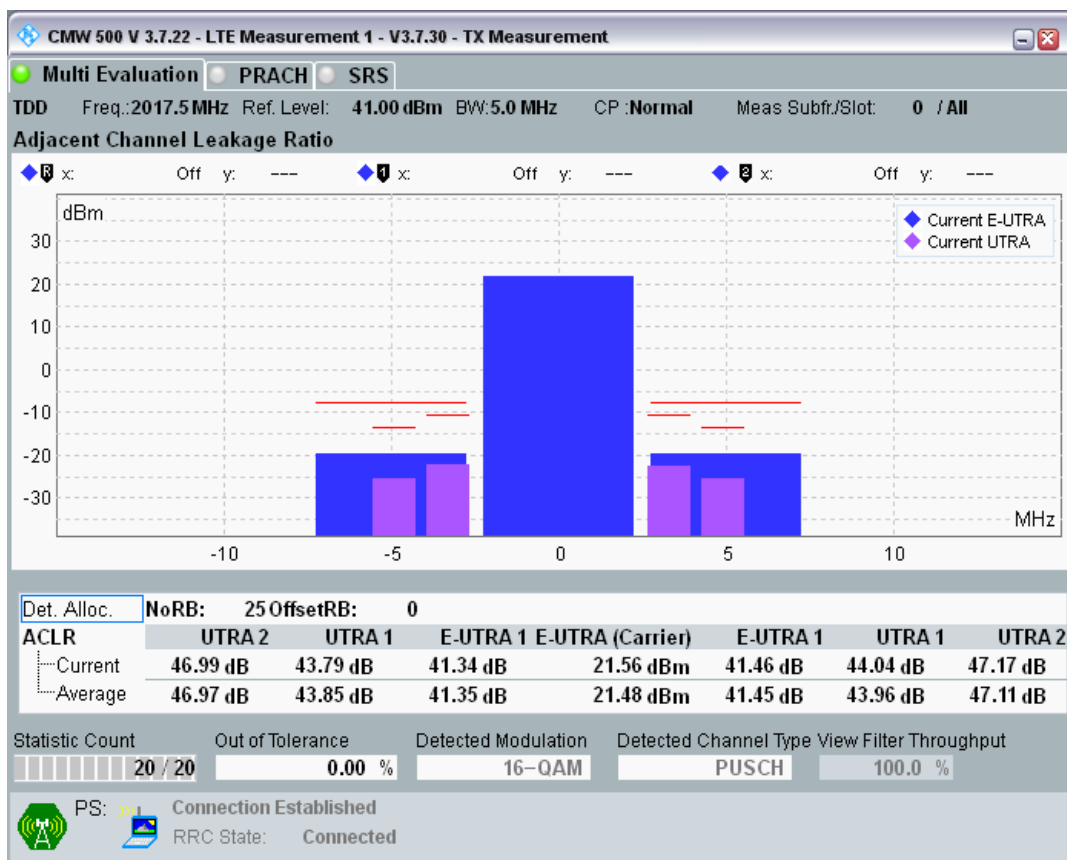

Band34 QPSK BW=5MHz Channel=36275 RB Size=25 Position=#0

Band34 16QAM BW=5MHz Channel=36275 RB Size=8 Position=#0

Band34 16QAM BW=5MHz Channel=36275 RB Size=8 Position=#Max

Band34 16QAM BW=5MHz Channel=36275 RB Size=25 Position=#0