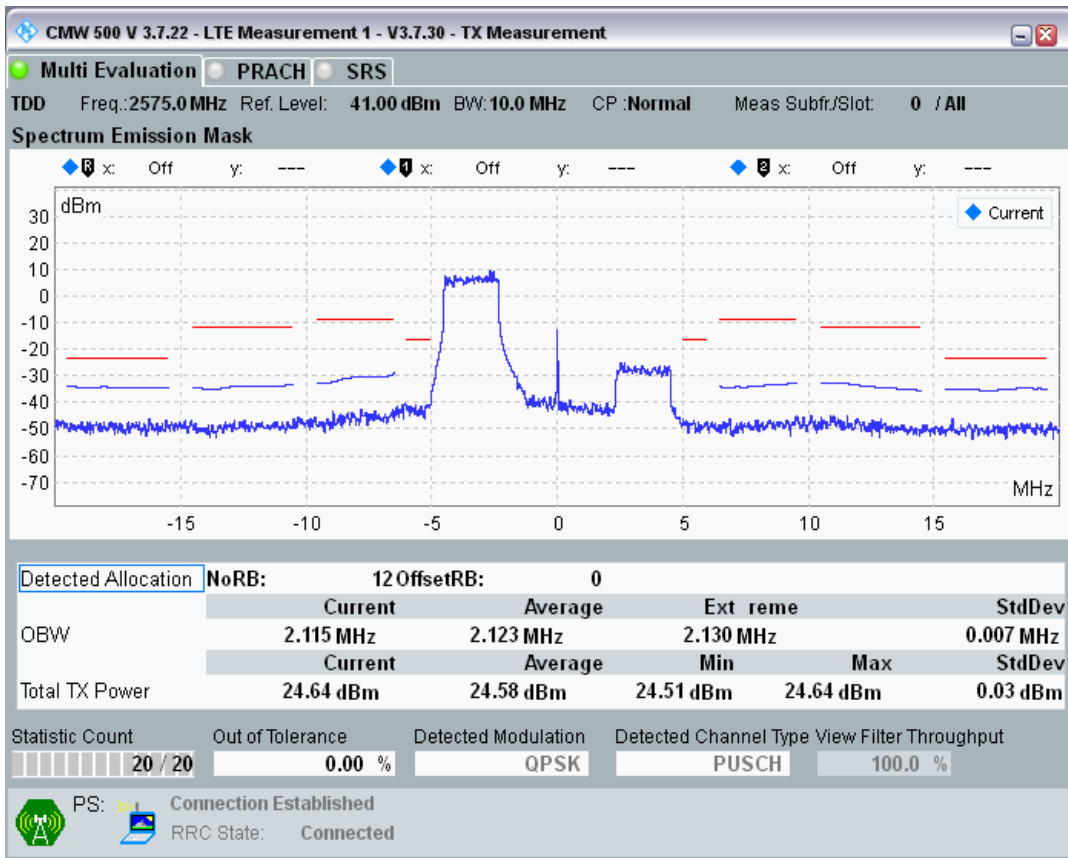

Band38 QPSK BW=10MHz Channel=37800 RB Size=12 Position=#0

Band38 QPSK BW=10MHz Channel=37800 RB Size=12 Position=#Max