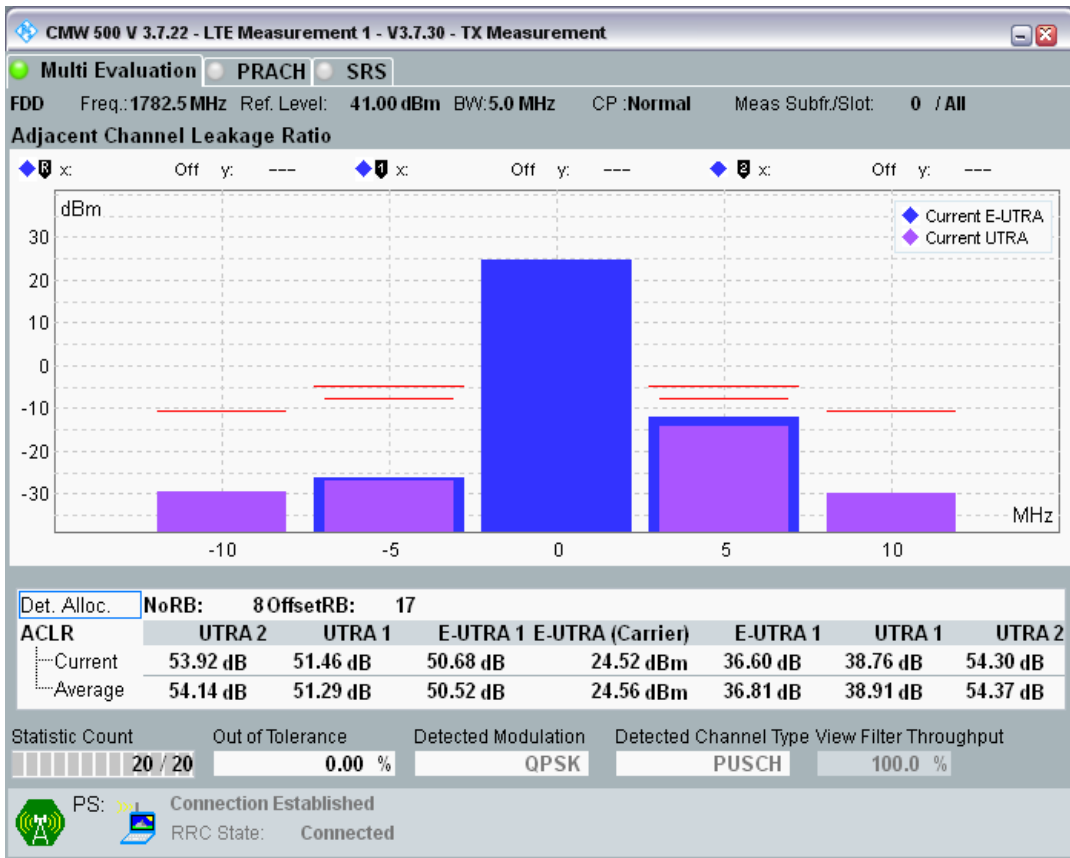

Band3 16QAM BW=5MHz Channel=19575 RB Size=8 Position=#Max

Band3 16QAM BW=5MHz Channel=19575 RB Size=25 Position=#0

Band3 QPSK BW=5MHz Channel=19925 RB Size=8 Position=#0

Band3 QPSK BW=5MHz Channel=19925 RB Size=8 Position=#Max