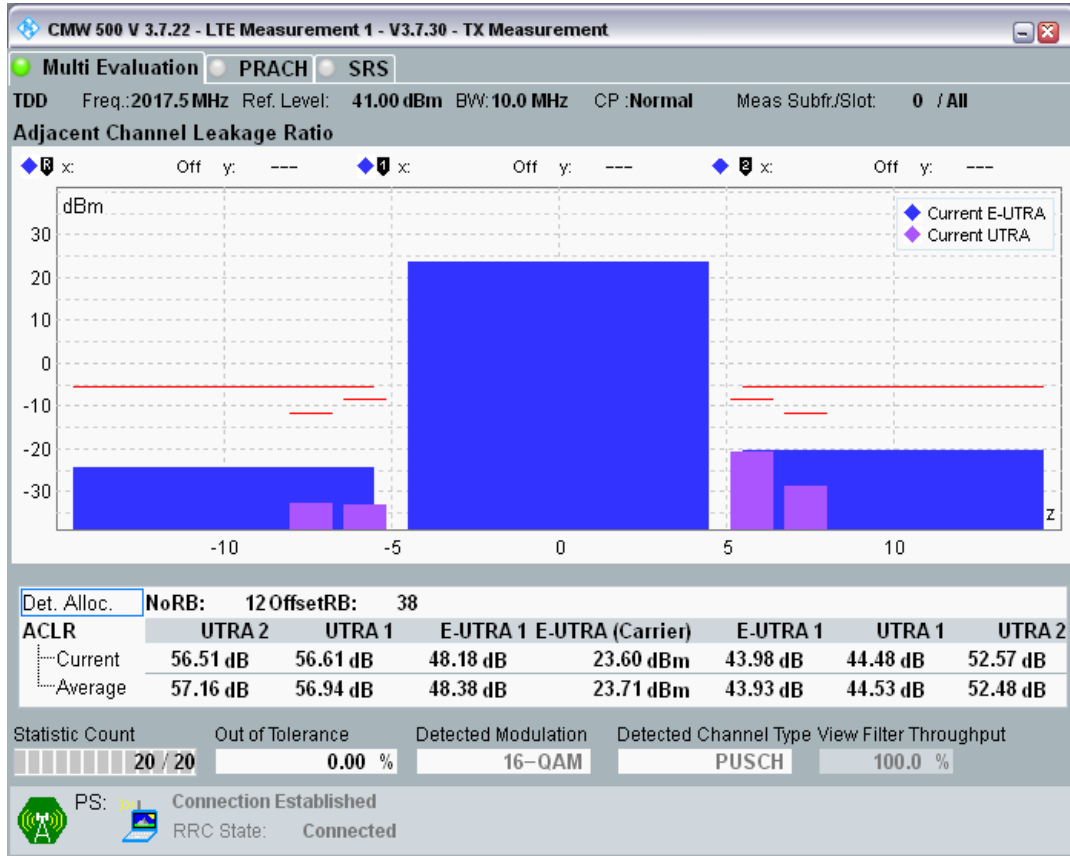

Band34 16QAM BW=10MHz Channel=36275 RB Size=12 Position=#Max

Band34 16QAM BW=10MHz Channel=36275 RB Size=50 Position=#0