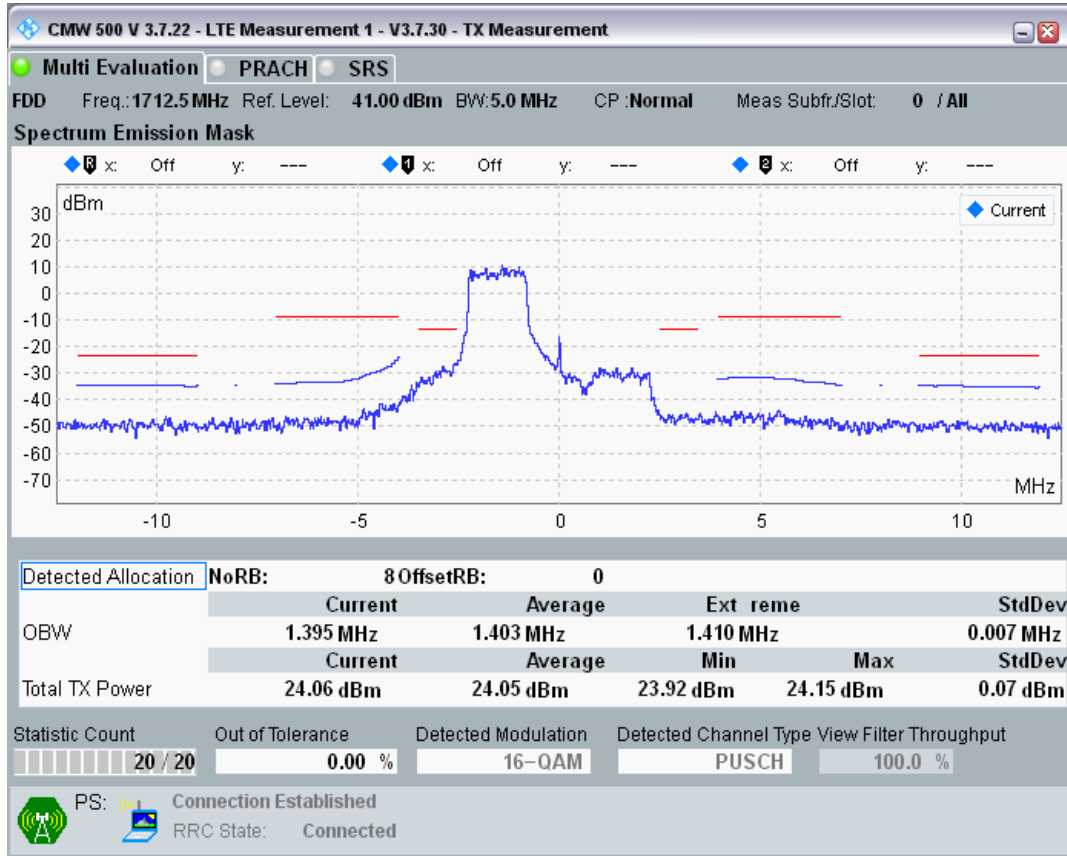

Band3 16QAM BW=5MHz Channel=19225 RB Size=8 Position=#0

Band3 16QAM BW=5MHz Channel=19225 RB Size=8 Position=#Max