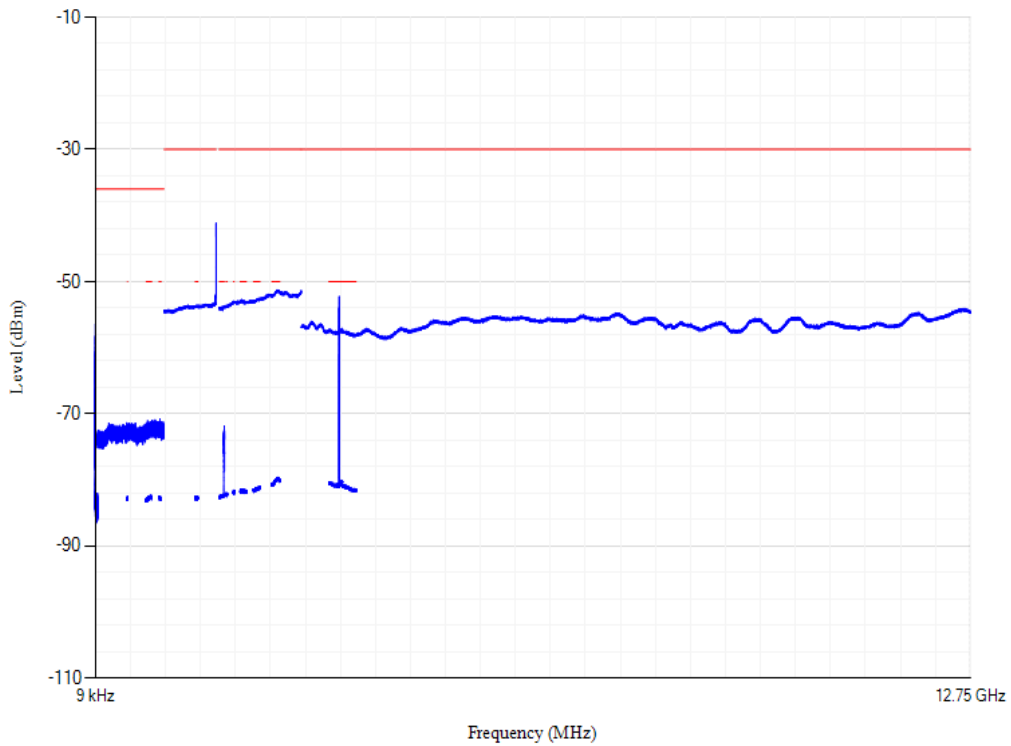

Conducted spurious emissions