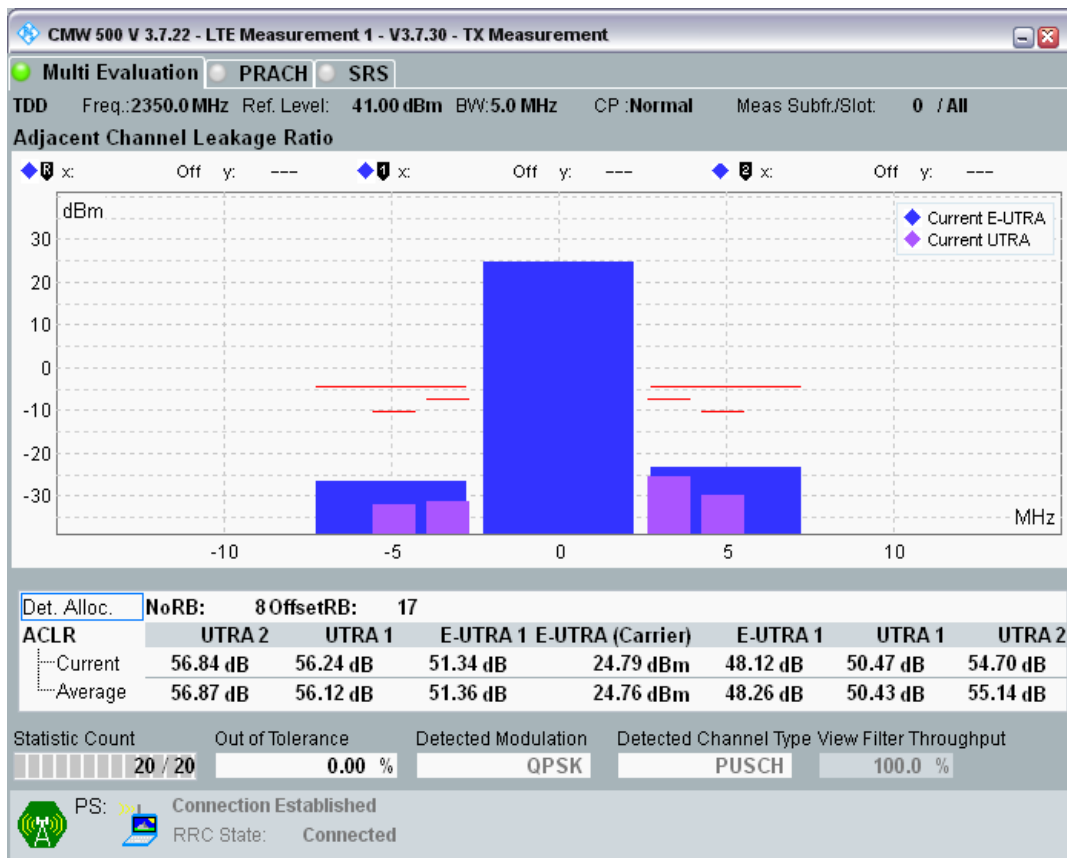

Band40 16QAM BW=5MHz Channel=38675 RB Size=8 Position=#Max

Band40 16QAM BW=5MHz Channel=38675 RB Size=25 Position=#0

Band40 QPSK BW=5MHz Channel=39150 RB Size=8 Position=#0

Band40 QPSK BW=5MHz Channel=39150 RB Size=8 Position=#Max