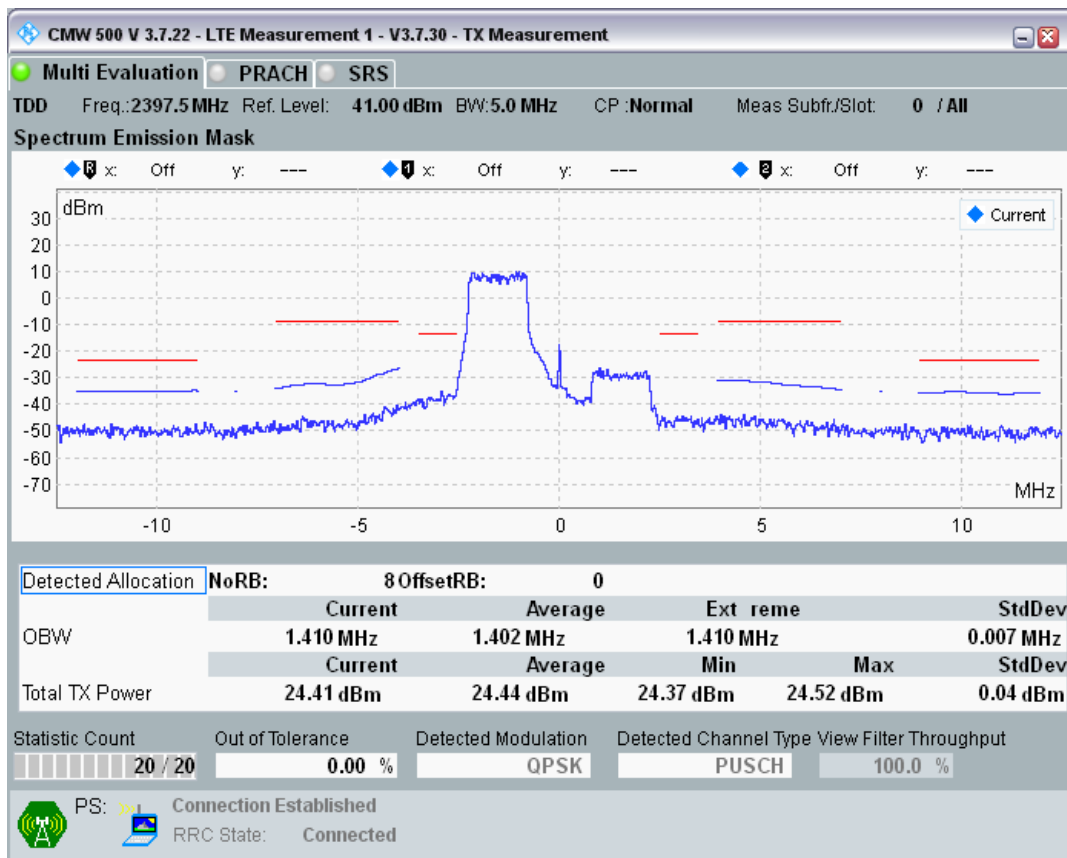

Band40 QPSK BW=5MHz Channel=39625 RB Size=8 Position=#0

Band40 QPSK BW=5MHz Channel=39625 RB Size=8 Position=#Max