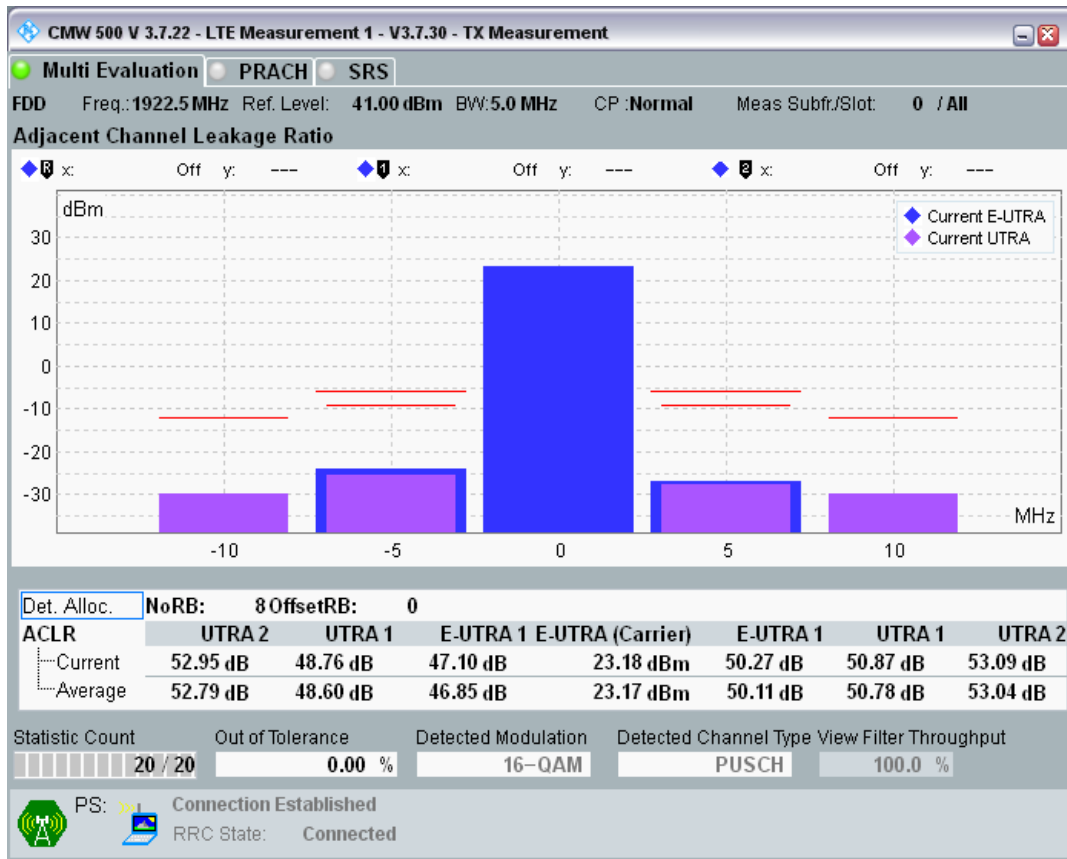

Band1 16QAM BW=20MHz Channel=18300 RB Size=18 Position=#0

Band1 16QAM BW=20MHz Channel=18300 RB Size=18 Position=#Max

Band1 16QAM BW=5MHz Channel=18025 RB Size=8 Position=#0

Band1 16QAM BW=5MHz Channel=18025 RB Size=8 Position=#Max