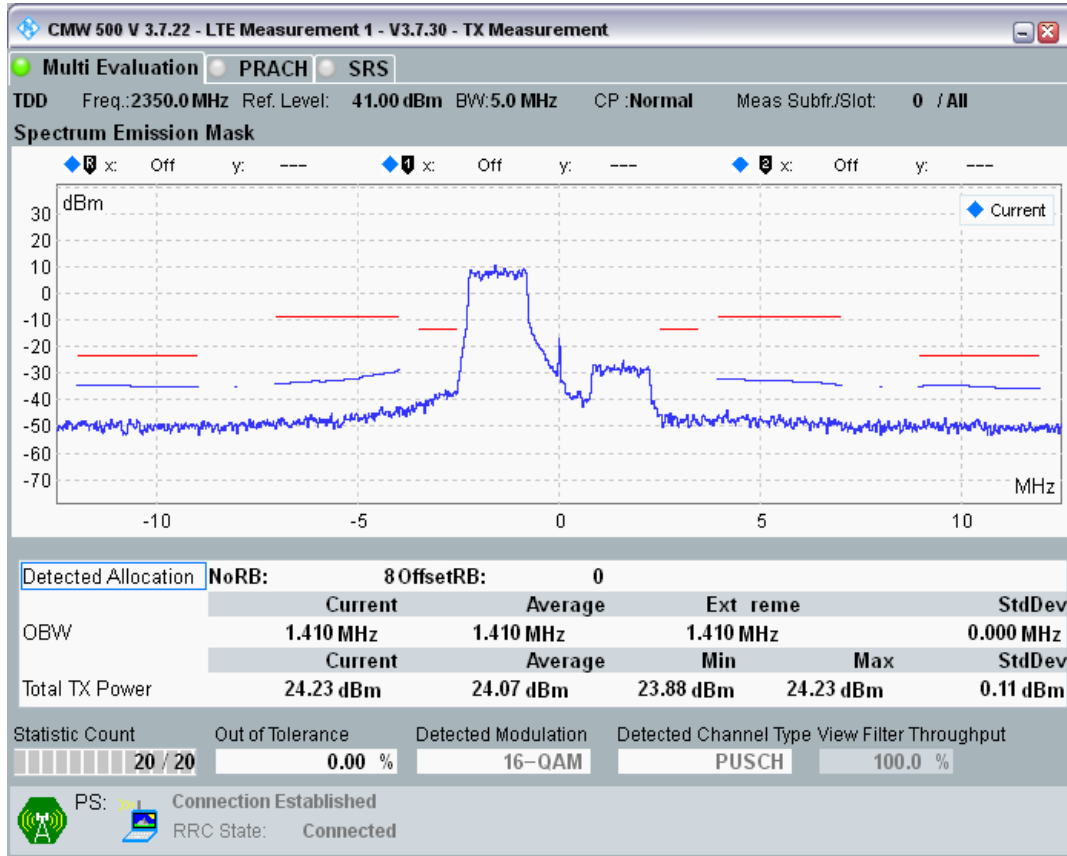

Band40 16QAM BW=5MHz Channel=39150 RB Size=8 Position=#0

Band40 16QAM BW=5MHz Channel=39150 RB Size=8 Position=#Max