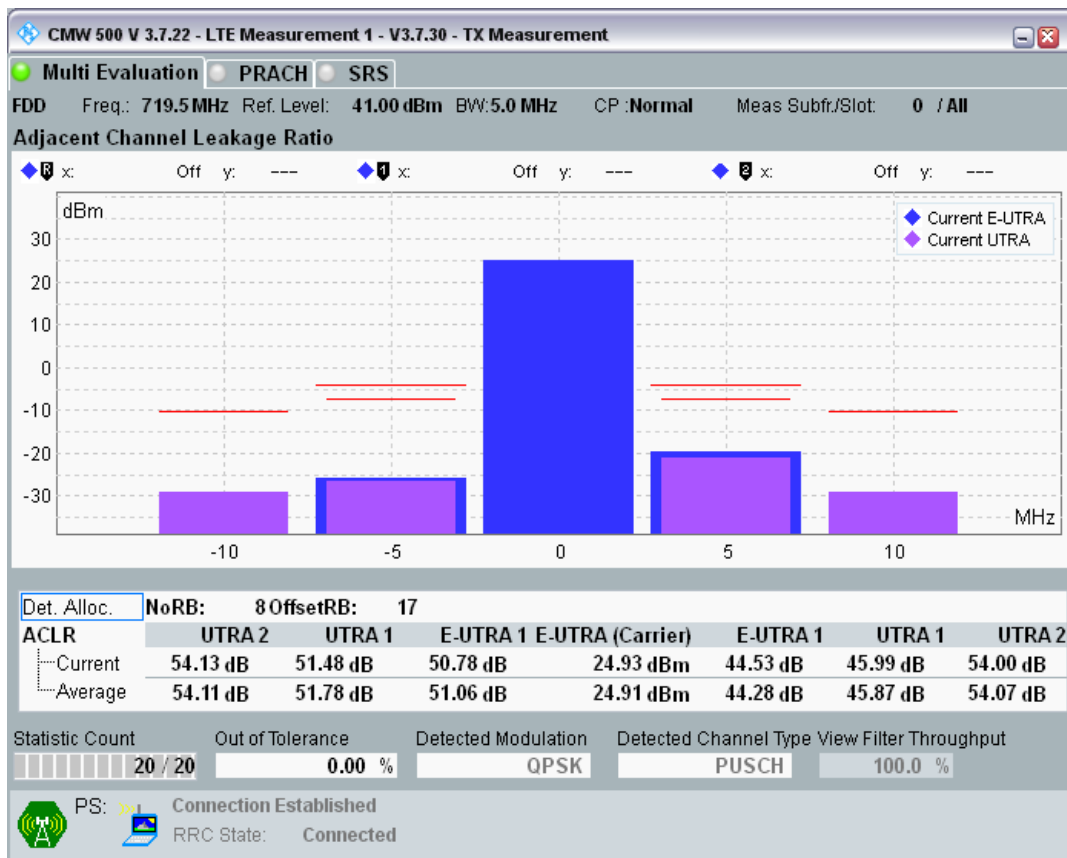

Band28 QPSK BW=5MHz Channel=27375 RB Size=8 Position=#Max

Band28 QPSK BW=5MHz Channel=27375 RB Size=25 Position=#0