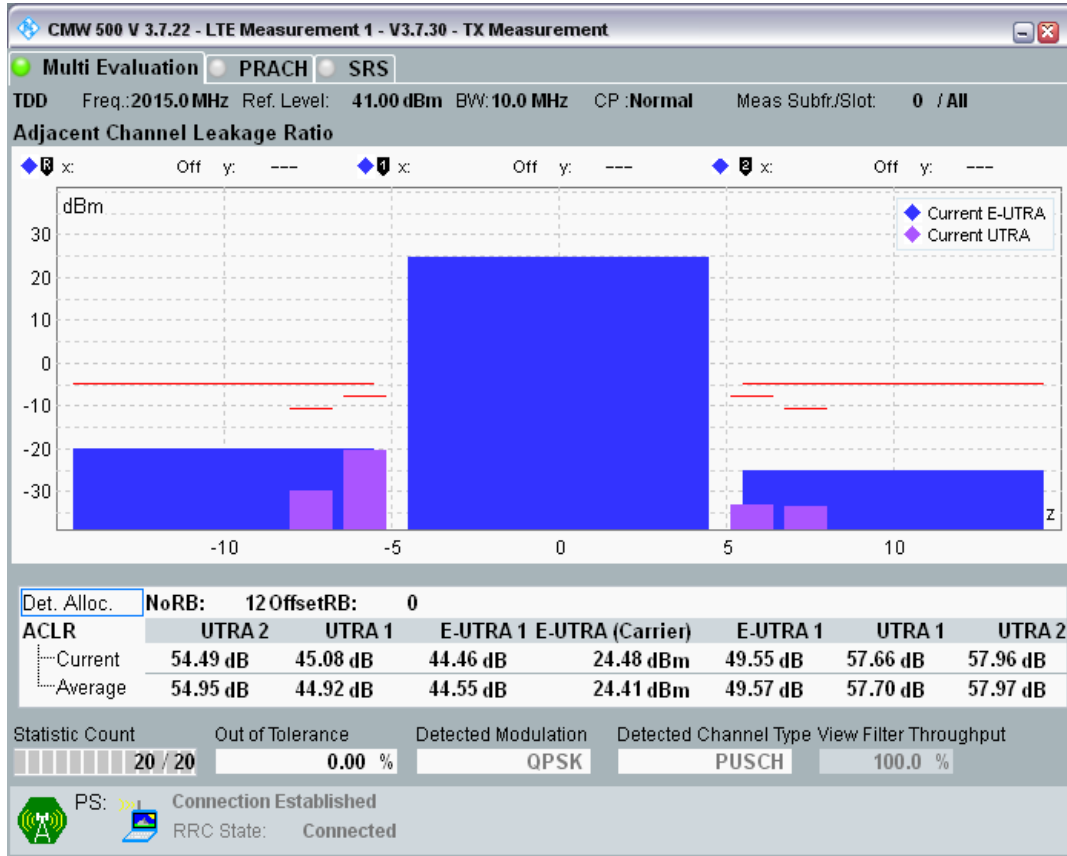

Band34 QPSK BW=10MHz Channel=36250 RB Size=12 Position=#0

Band34 QPSK BW=10MHz Channel=36250 RB Size=12 Position=#Max