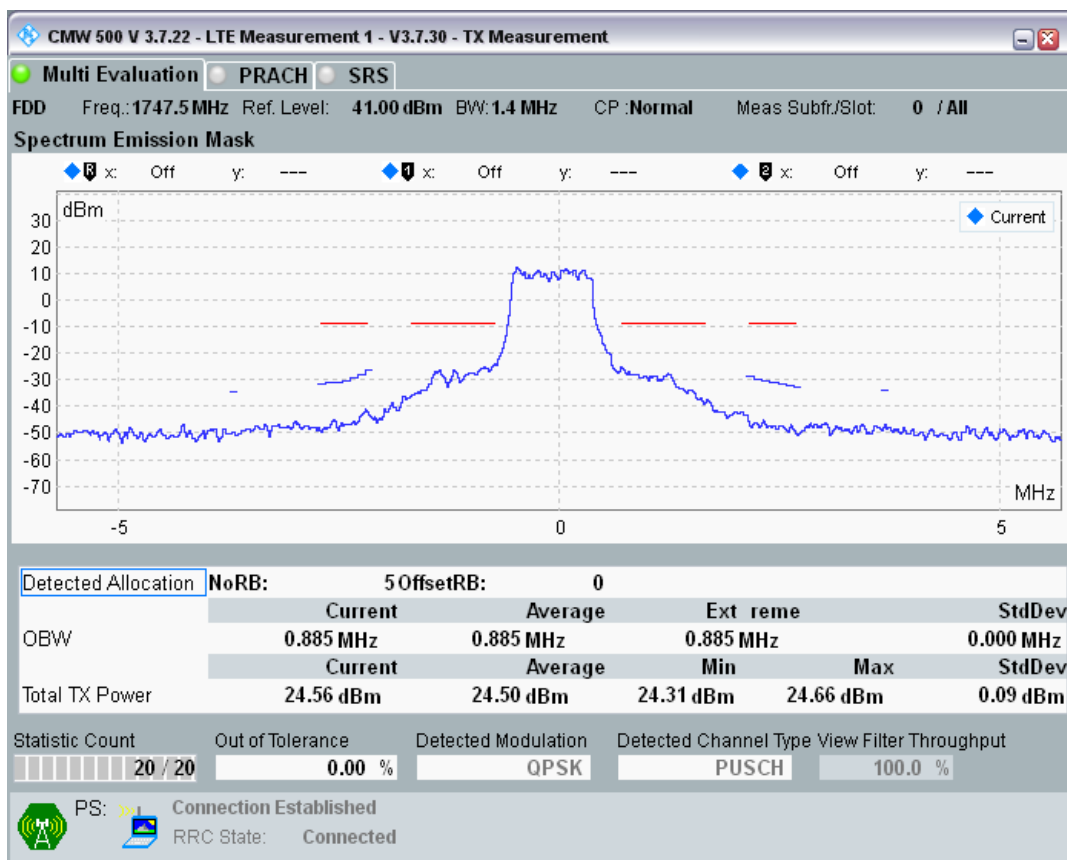

Band3 QPSK BW=1.4MHz Channel=19575 RB Size=5 Position=#0

Band3 QPSK BW=1.4MHz Channel=19575 RB Size=5 Position=#Max