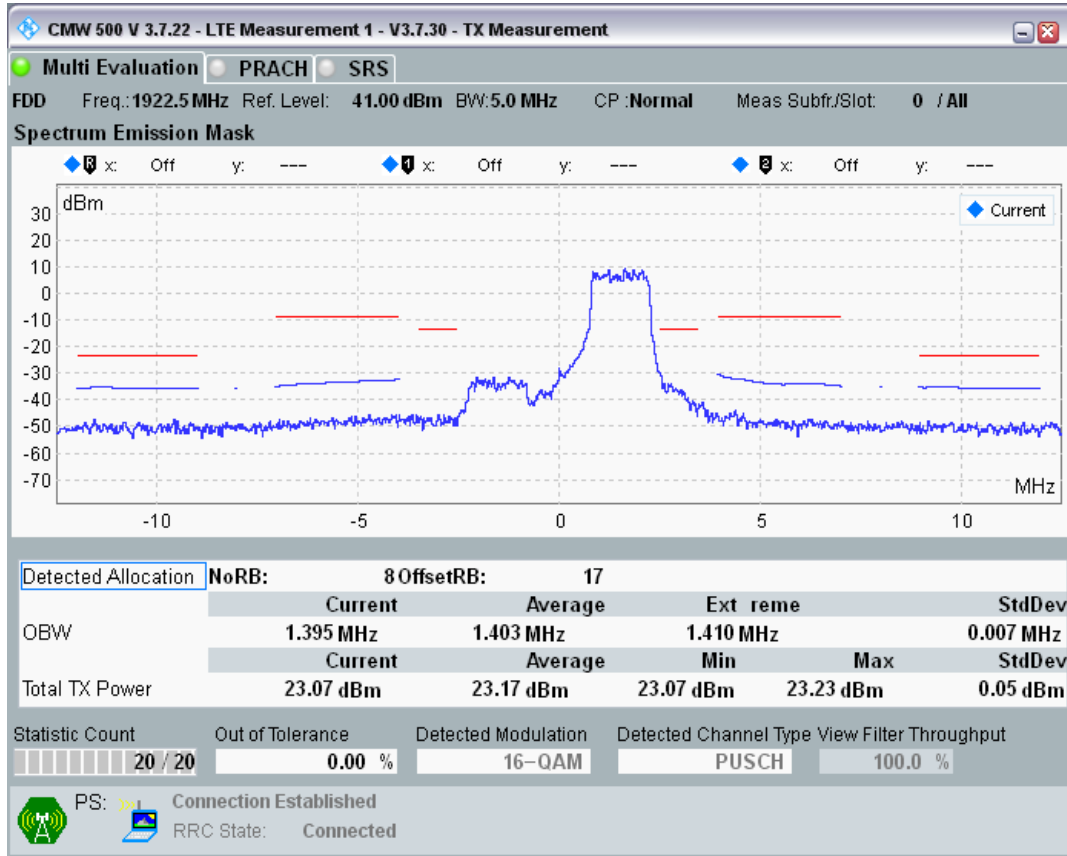

Band1 16QAM BW=20MHz Channel=18300 RB Size=18 Position=#0

Band1 16QAM BW=20MHz Channel=18300 RB Size=18 Position=#Max

Band1 16QAM BW=5MHz Channel=18025 RB Size=8 Position=#0

Band1 16QAM BW=5MHz Channel=18025 RB Size=8 Position=#Max