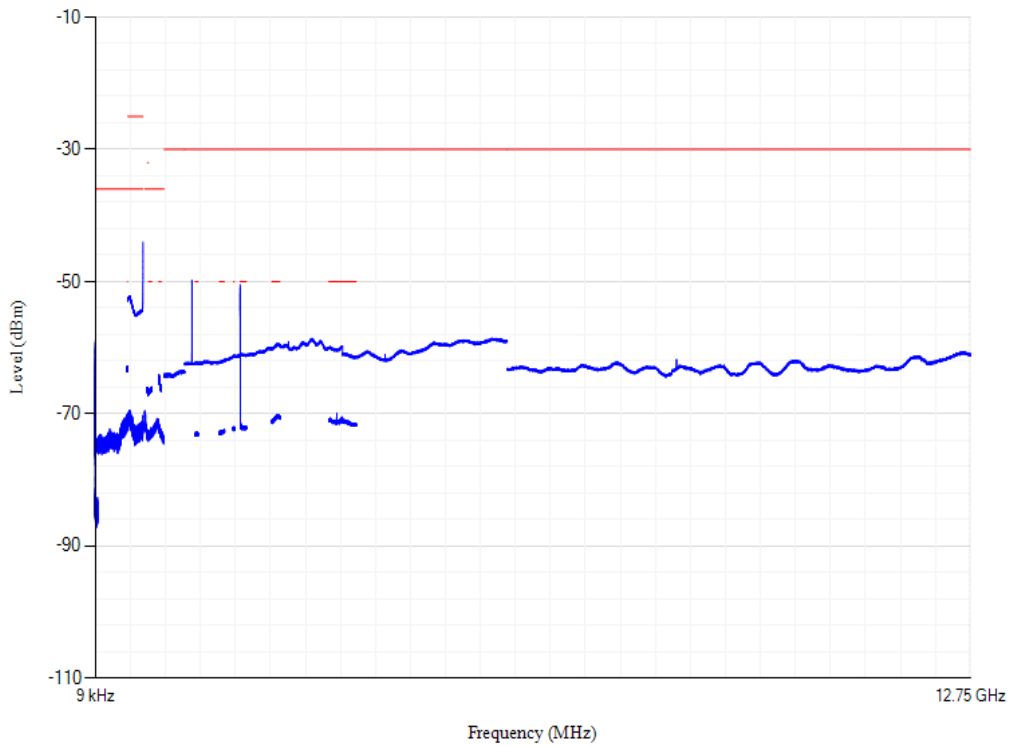

Conducted spurious emissions