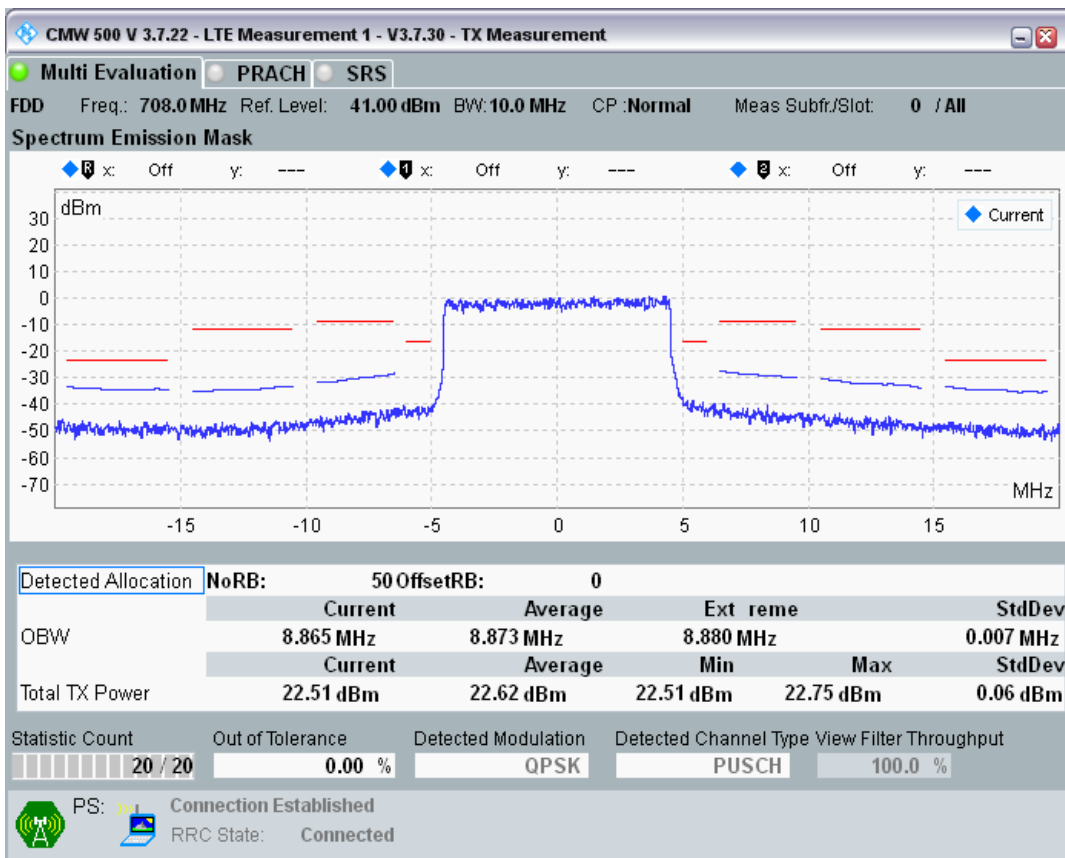

Band28 QPSK BW=10MHz Channel=27260 RB Size=50 Position=#0

Band28 16QAM BW=10MHz Channel=27260 RB Size=12 Position=#0