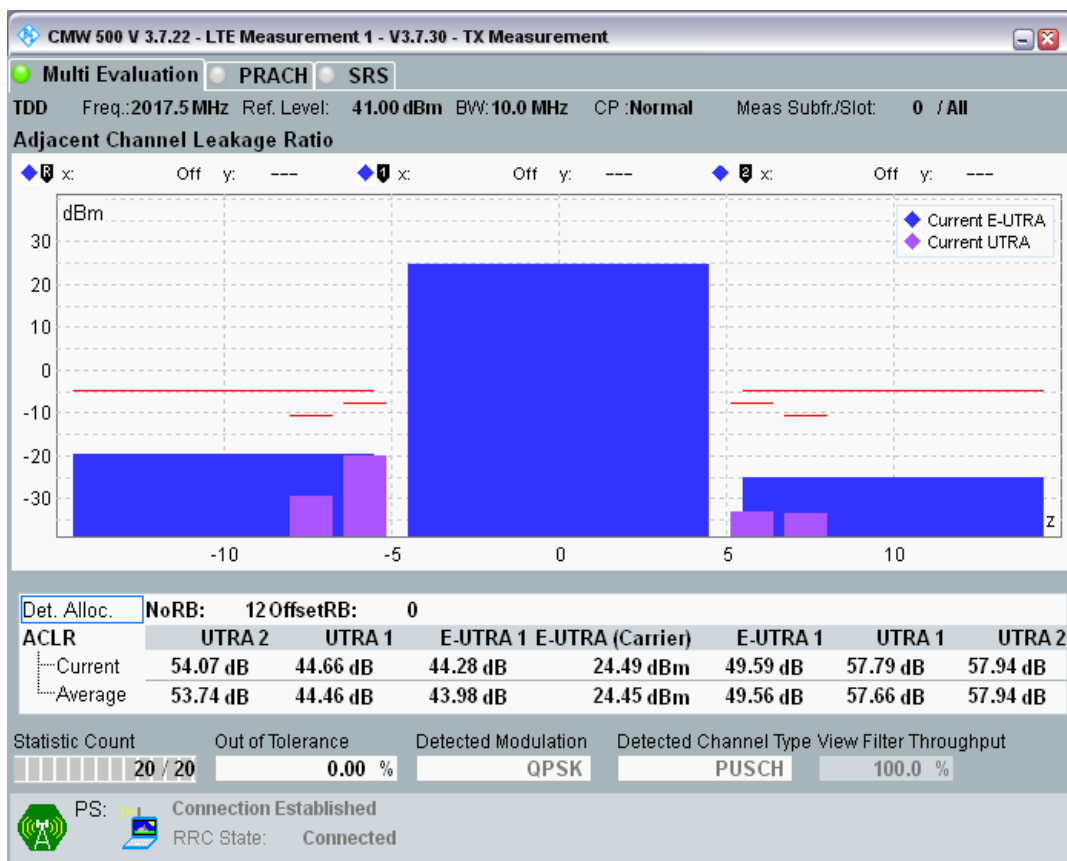

Band34 QPSK BW=10MHz Channel=36275 RB Size=12 Position=#0

Band34 QPSK BW=10MHz Channel=36275 RB Size=12 Position=#Max