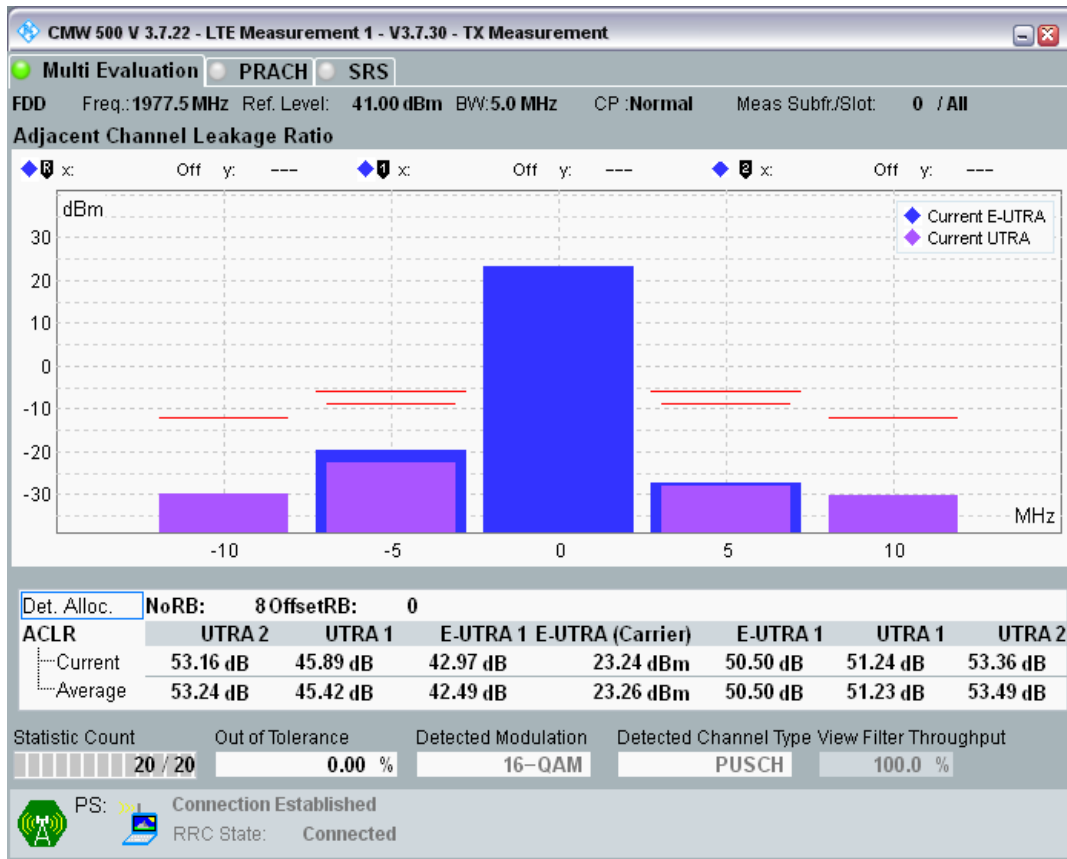

Band1 16QAM BW=10MHz Channel=18300 RB Size=12 Position=#0

Band1 16QAM BW=5MHz Channel=18575 RB Size=25 Position=#0

Band1 16QAM BW=5MHz Channel=18575 RB Size=8 Position=#0

Band1 16QAM BW=5MHz Channel=18300 RB Size=8 Position=#0