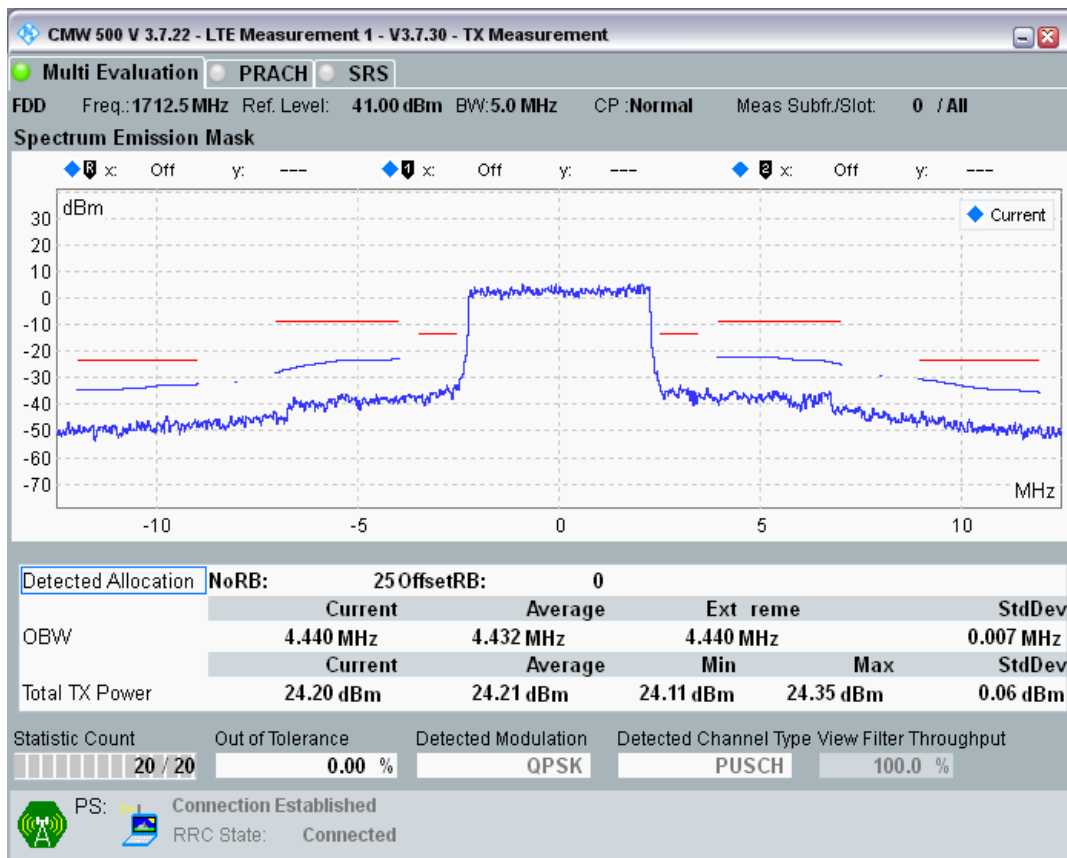

Band3 QPSK BW=5MHz Channel=19225 RB Size=25 Position=#0

Band3 16QAM BW=5MHz Channel=19225 RB Size=8 Position=#0