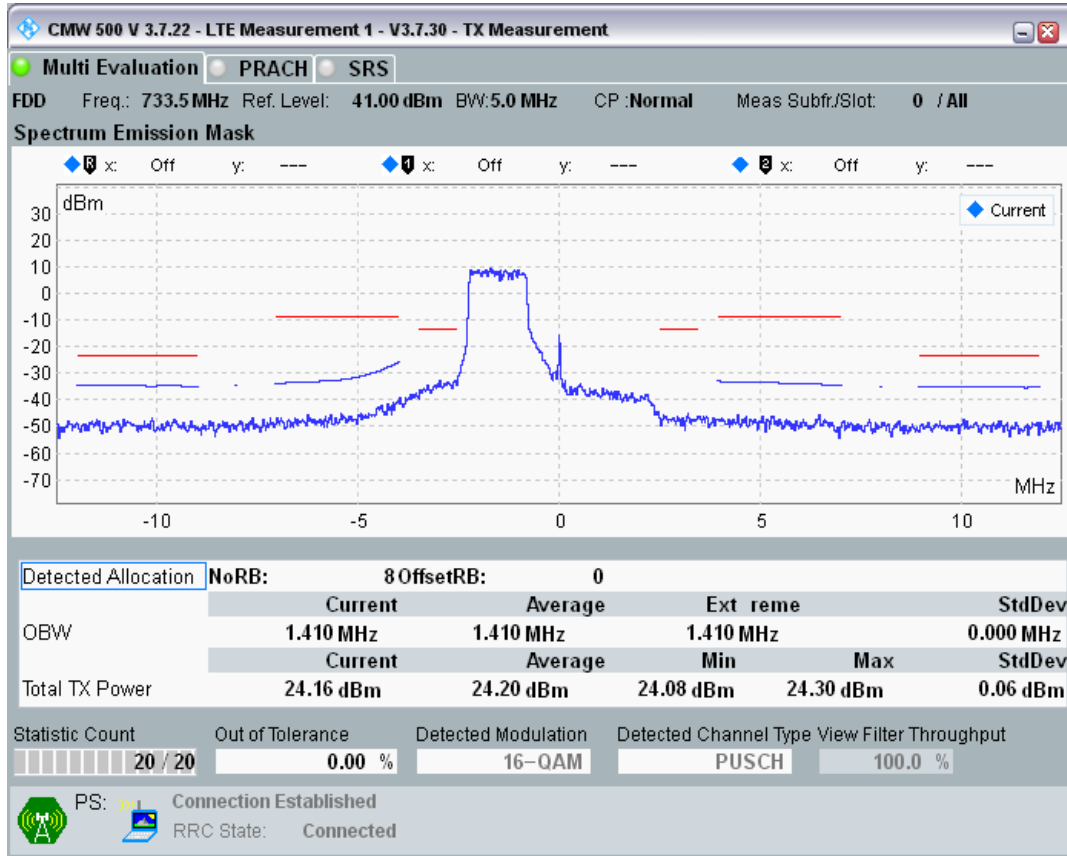

Band28 16QAM BW=5MHz Channel=27515 RB Size=8 Position=#0

Band28 16QAM BW=5MHz Channel=27515 RB Size=8 Position=#Max