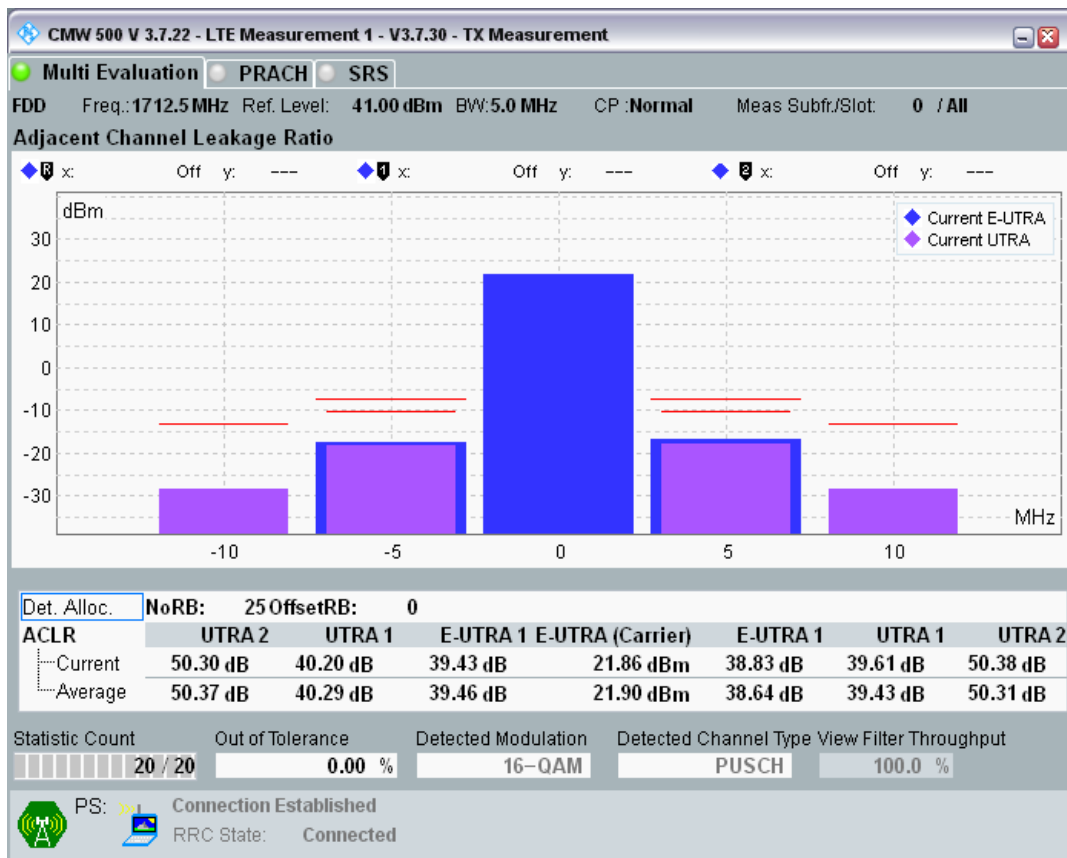

Band3 QPSK BW=5MHz Channel=19225 RB Size=25 Position=#0

Band3 16QAM BW=5MHz Channel=19225 RB Size=8 Position=#0

Band3 16QAM BW=5MHz Channel=19225 RB Size=8 Position=#Max

Band3 16QAM BW=5MHz Channel=19225 RB Size=25 Position=#0