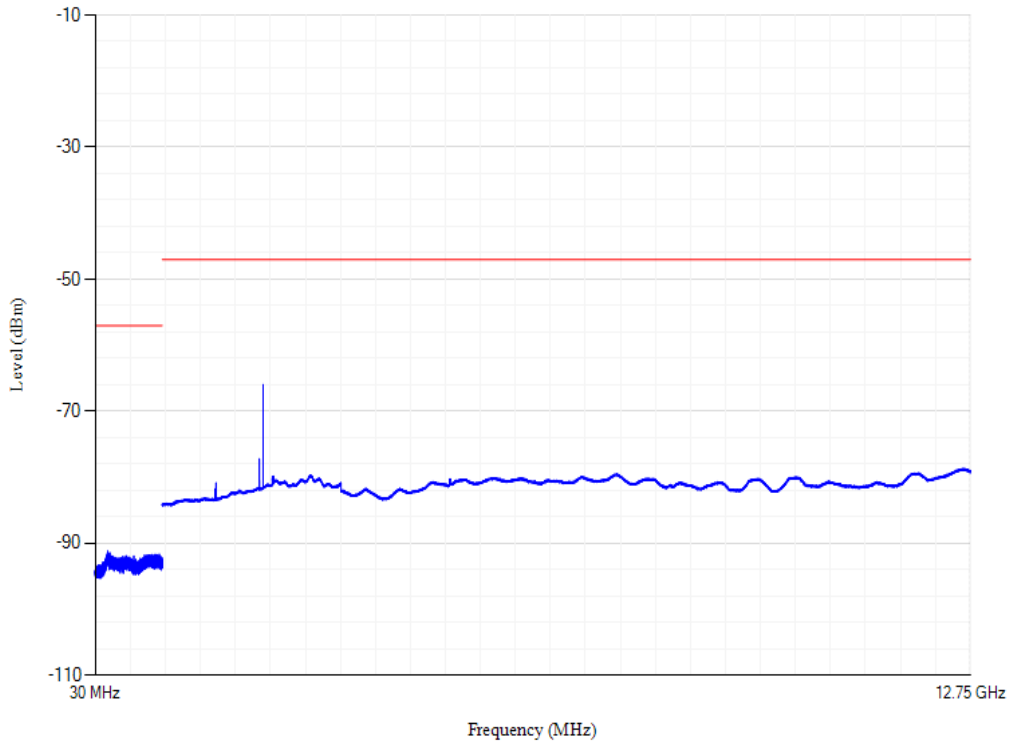

Band38 QPSK BW=20MHz Channel=37850

Conducted spurious emissions

Band38 QPSK BW=20MHz Channel=38150

Conducted spurious emissions

Band40 QPSK BW=20MHz Channel=38750

Conducted spurious emissions

Band40 QPSK BW=20MHz Channel=39550