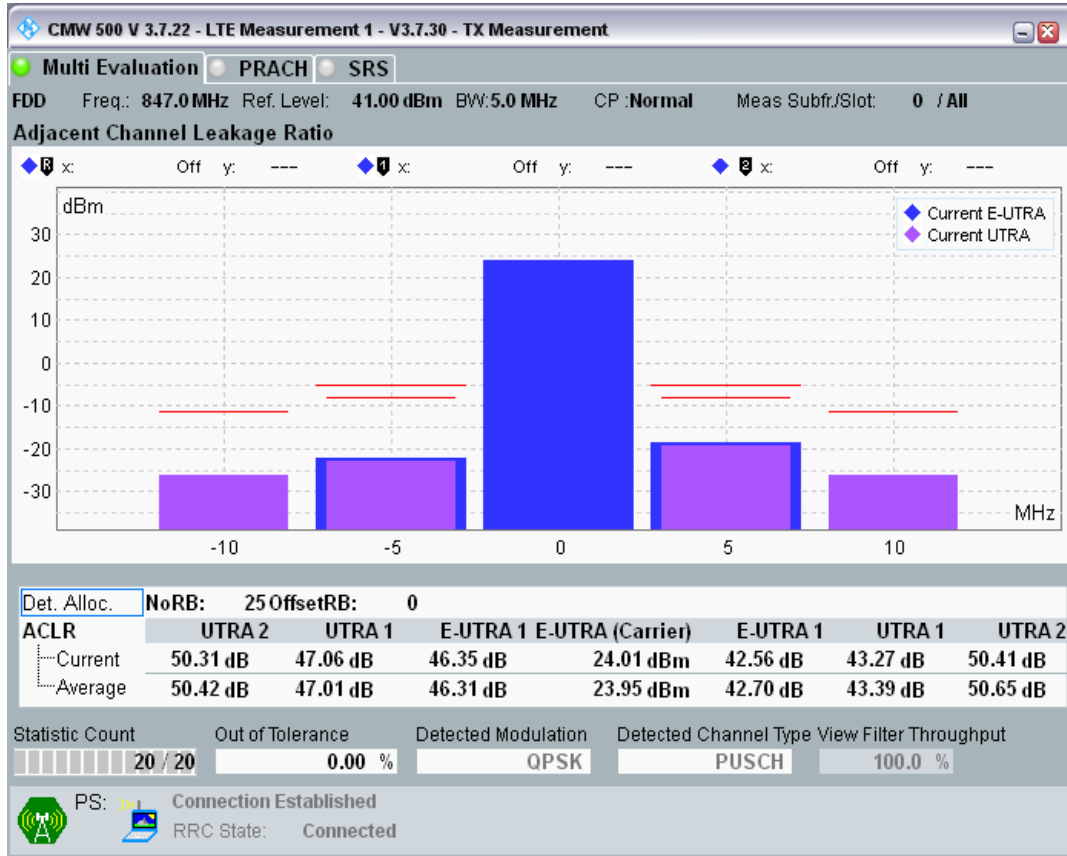

Band20 QPSK BW=5MHz Channel=24300 RB Size=25 Position=#0

Band20 16QAM BW=5MHz Channel=24300 RB Size=8 Position=#0