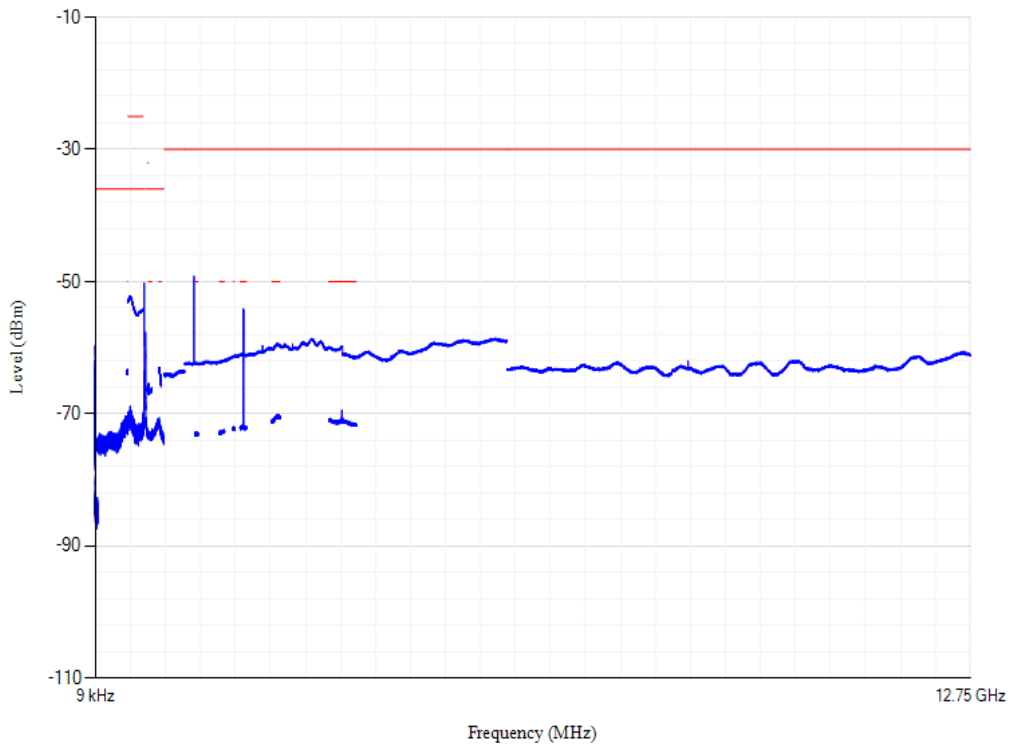

Conducted spurious emissions

Band28 QPSK BW=3MHz Channel=27225 RB Size=1 Position=#0

Conducted spurious emissions

Band28 QPSK BW=3MHz Channel=27375 RB Size=1 Position=#0

Conducted spurious emissions

Band28 QPSK BW=3MHz Channel=27525 RB Size=1 Position=#0