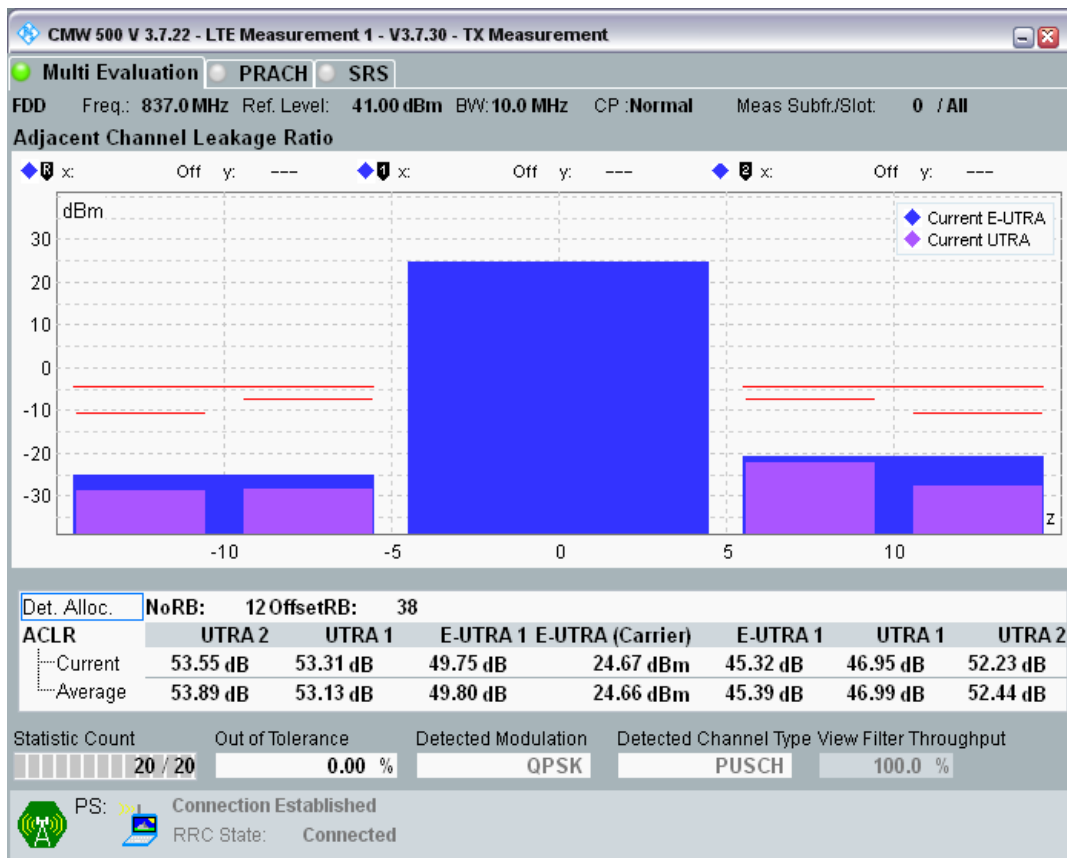

Band20 QPSK BW=10MHz Channel=24200 RB Size=12 Position=#Max

Band20 QPSK BW=10MHz Channel=24200 RB Size=50 Position=#0