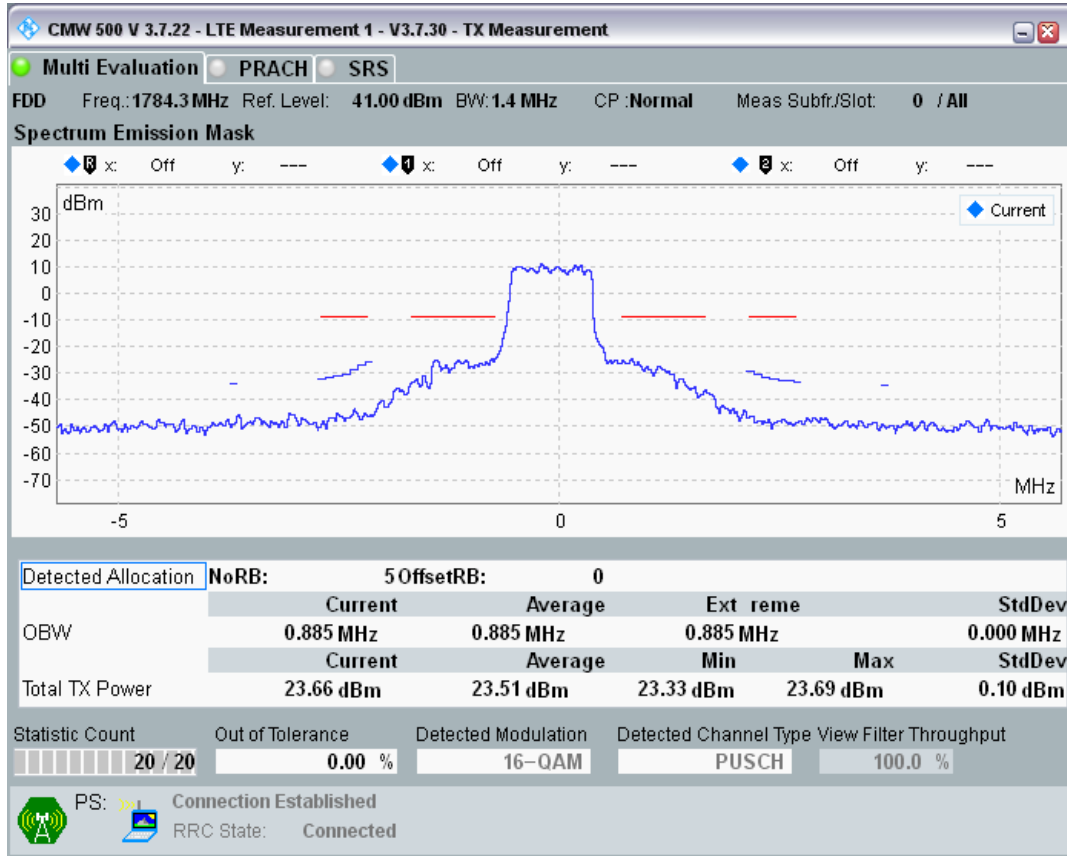

Band3 QPSK BW=1.4MHz Channel=19943 RB Size=5 Position=#0

Band3 QPSK BW=1.4MHz Channel=19943 RB Size=5 Position=#Max

Band3 QPSK BW=1.4MHz Channel=19943 RB Size=6 Position=#0

Band3 16QAM BW=1.4MHz Channel=19943 RB Size=5 Position=#0