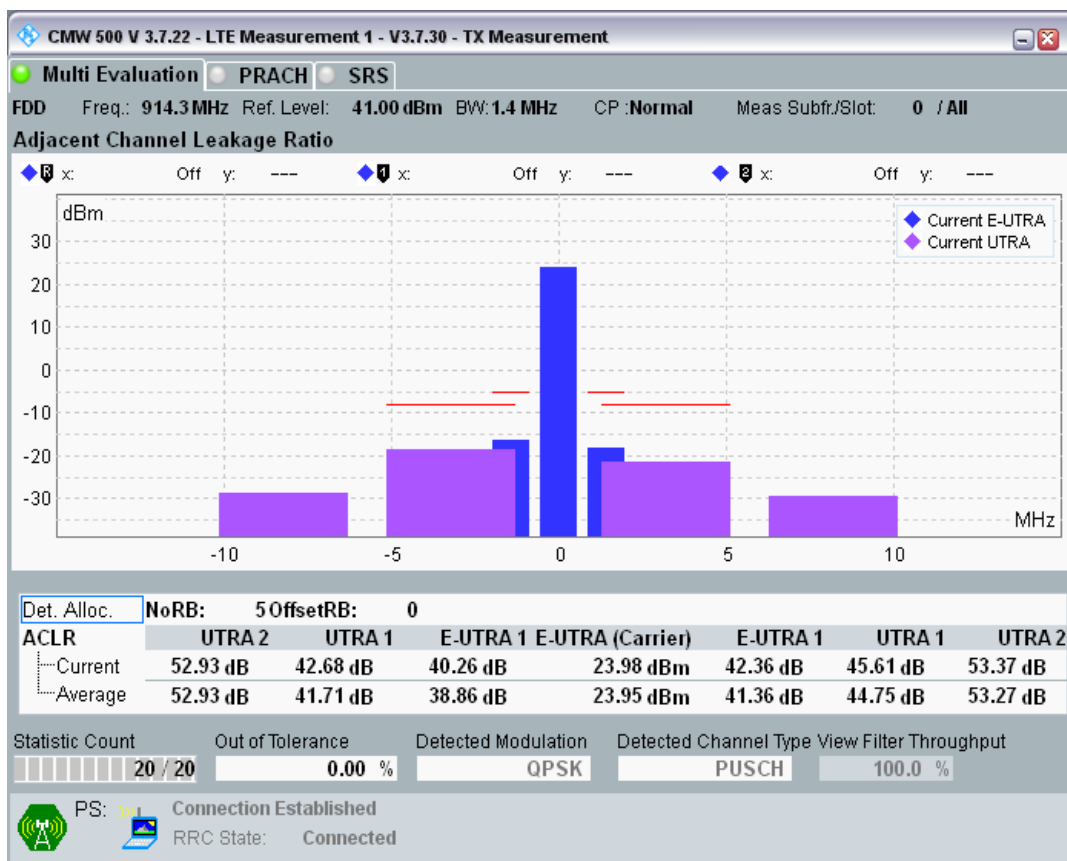

Band8 QPSK BW=1.4MHz Channel=21793 RB Size=5 Position=#0

Band8 QPSK BW=1.4MHz Channel=21793 RB Size=5 Position=#Max