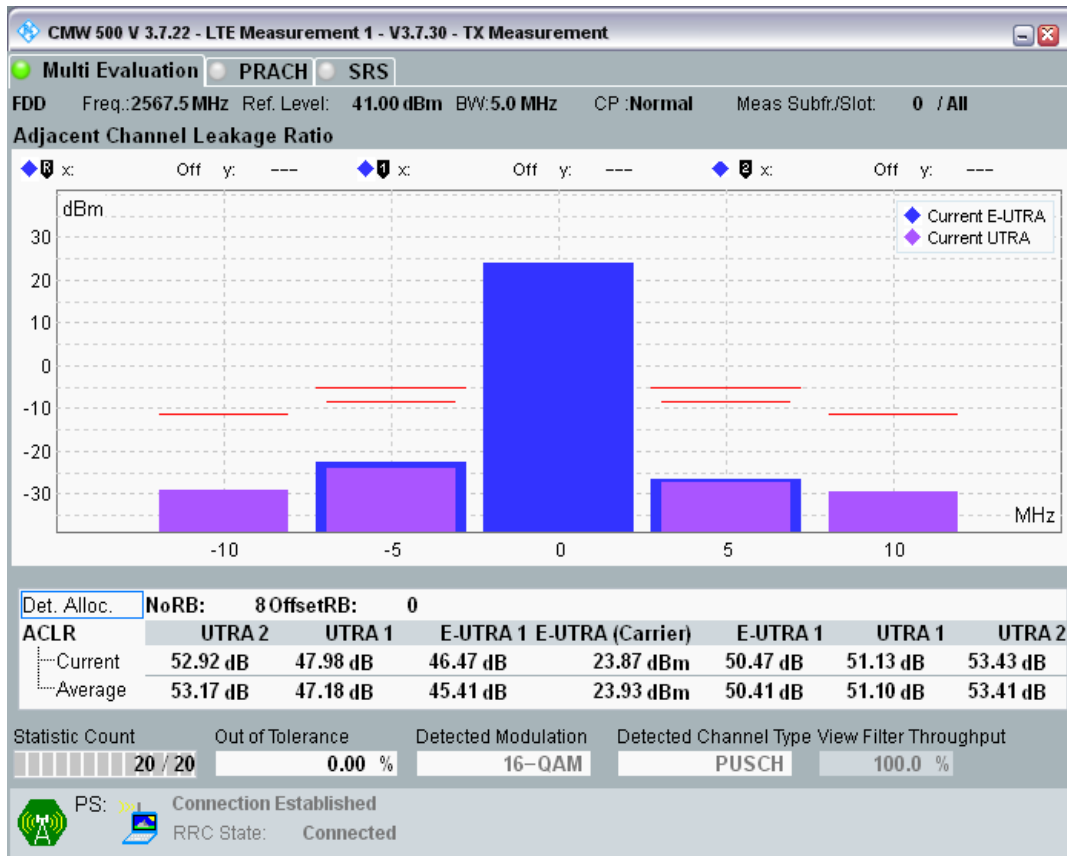

Band7 16QAM BW=5MHz Channel=21425 RB Size=8 Position=#0

Band7 16QAM BW=5MHz Channel=21425 RB Size=8 Position=#Max