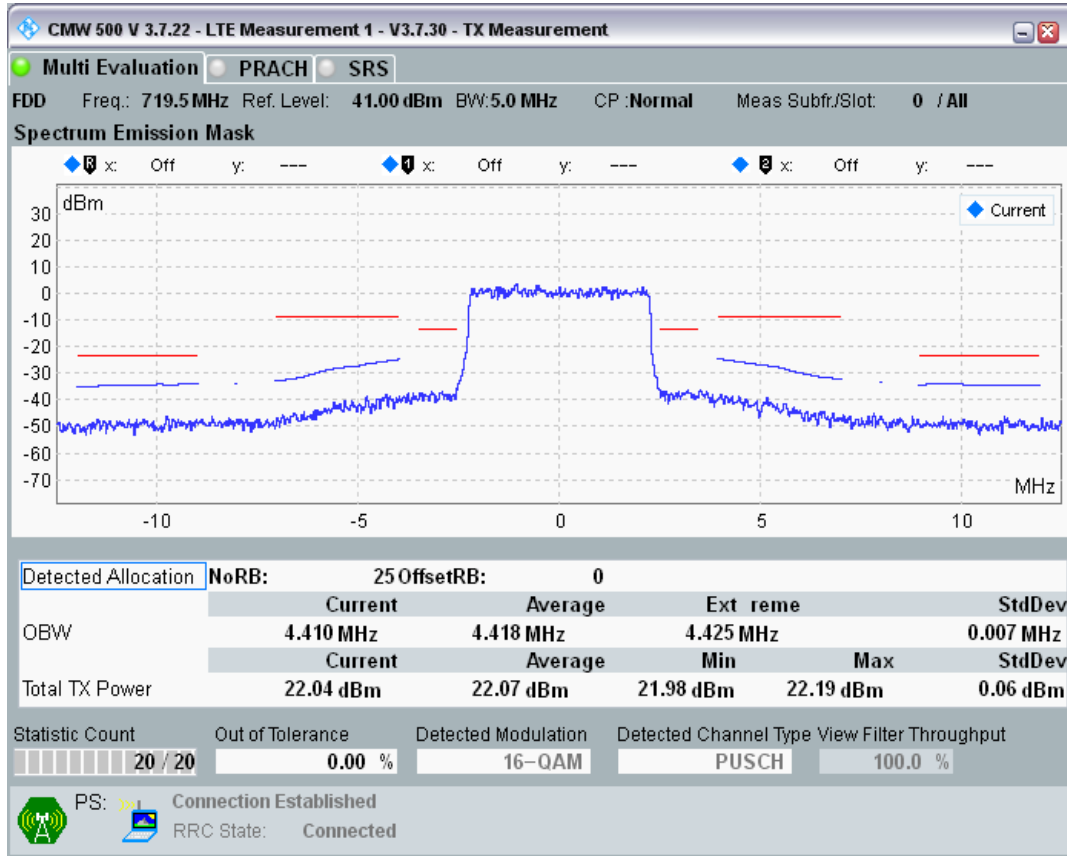

Band28 16QAM BW=5MHz Channel=27375 RB Size=25 Position=#0

Band28 QPSK BW=5MHz Channel=27515 RB Size=8 Position=#0