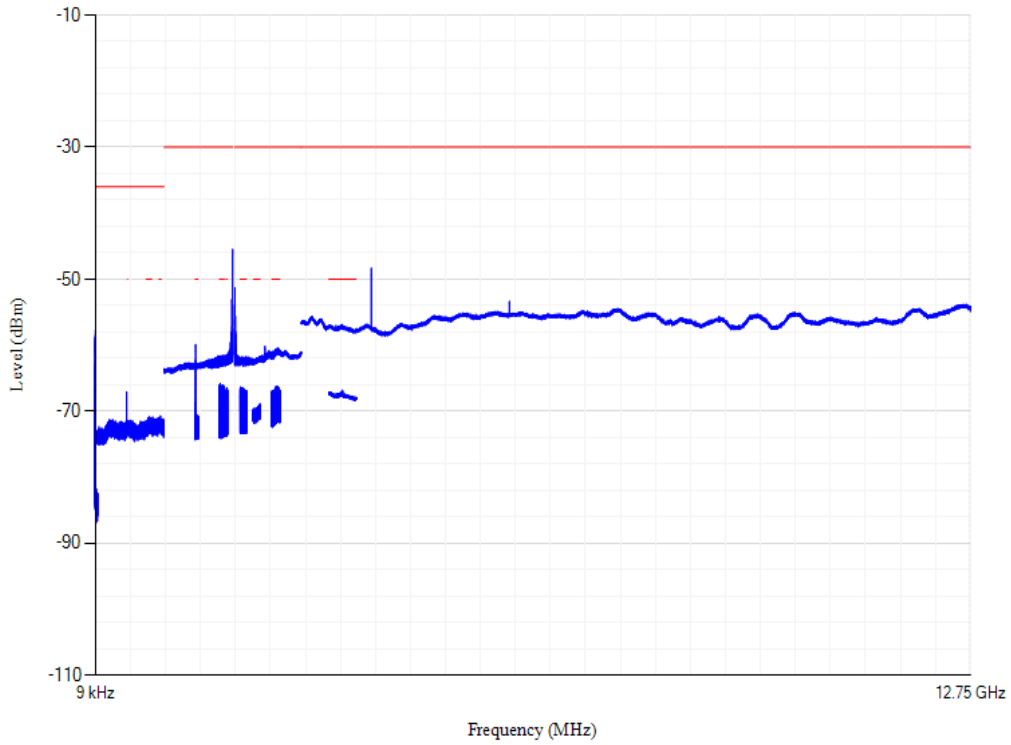

Conducted spurious emissions

Band34 QPSK BW=5MHz Channel=36275 RB Size=1 Position=#0

Conducted spurious emissions

Band34 QPSK BW=5MHz Channel=36225 RB Size=1 Position=#0

Conducted spurious emissions

Band34 QPSK BW=5MHz Channel=36325 RB Size=1 Position=#0