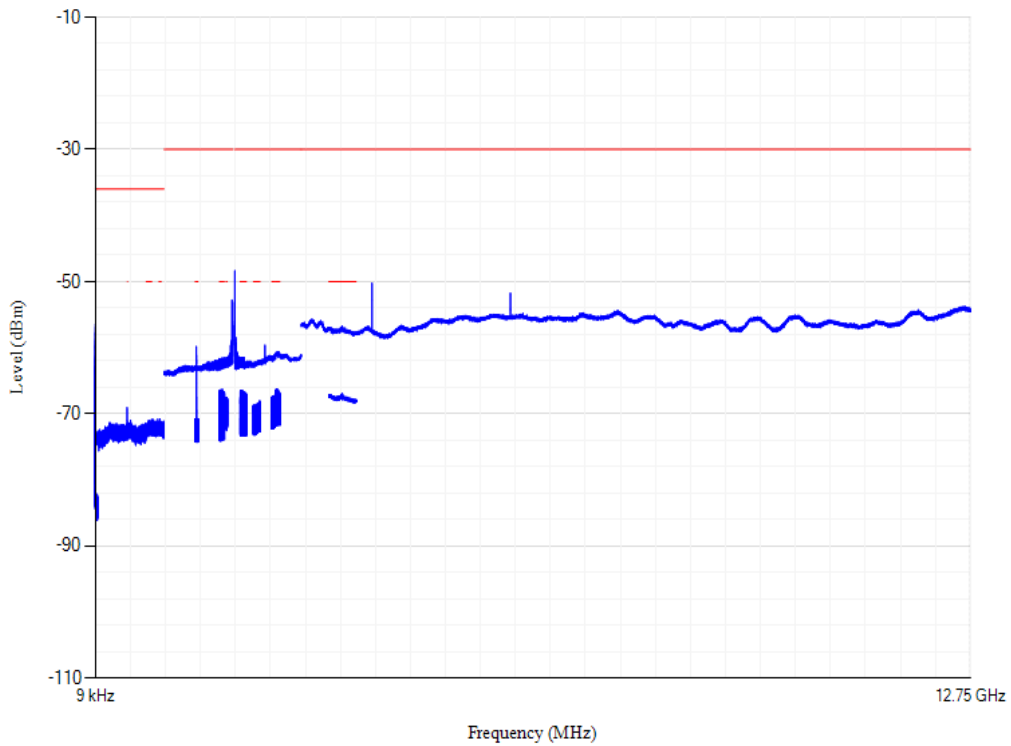

Conducted spurious emissions

Band34 QPSK BW=5MHz Channel=36275 RB Size=1 Position=#0

Conducted spurious emissions

Band34 QPSK BW=5MHz Channel=36225 RB Size=1 Position=#0

Conducted spurious emissions

Band34 QPSK BW=5MHz Channel=36325 RB Size=1 Position=#0