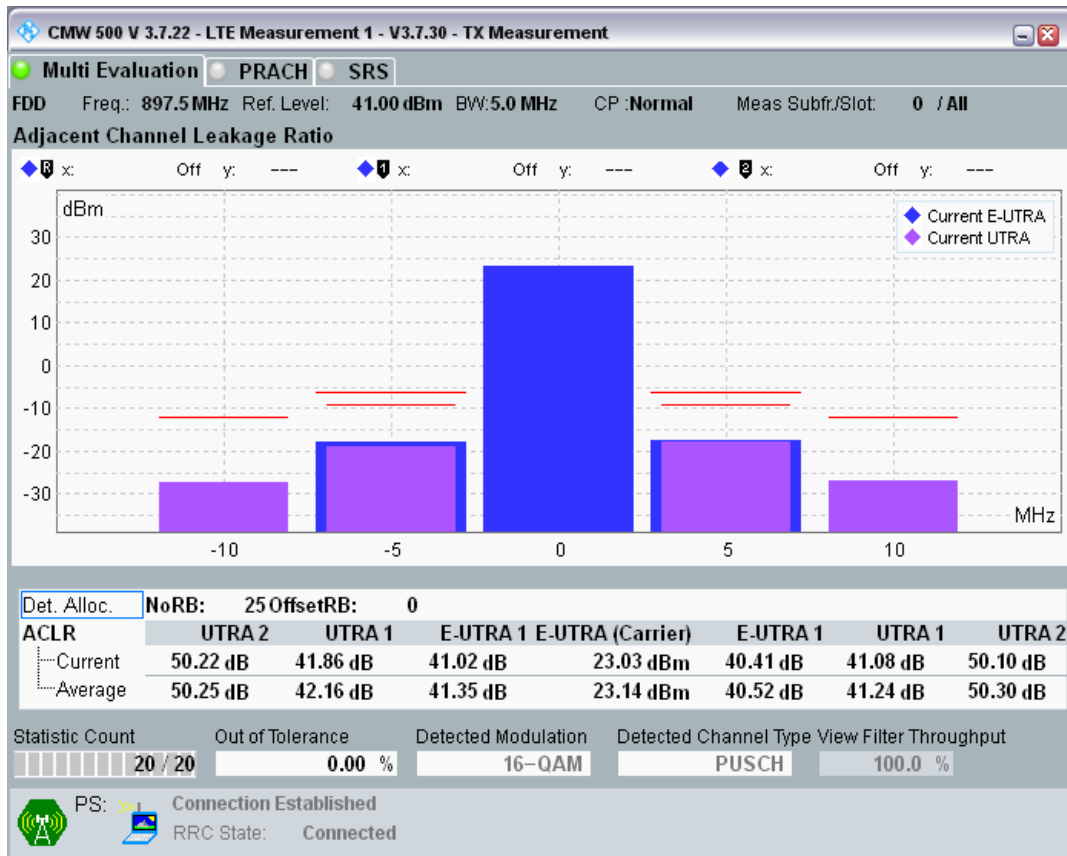

Band8 16QAM BW=5MHz Channel=21625 RB Size=25 Position=#0

Band8 QPSK BW=5MHz Channel=21775 RB Size=8 Position=#0