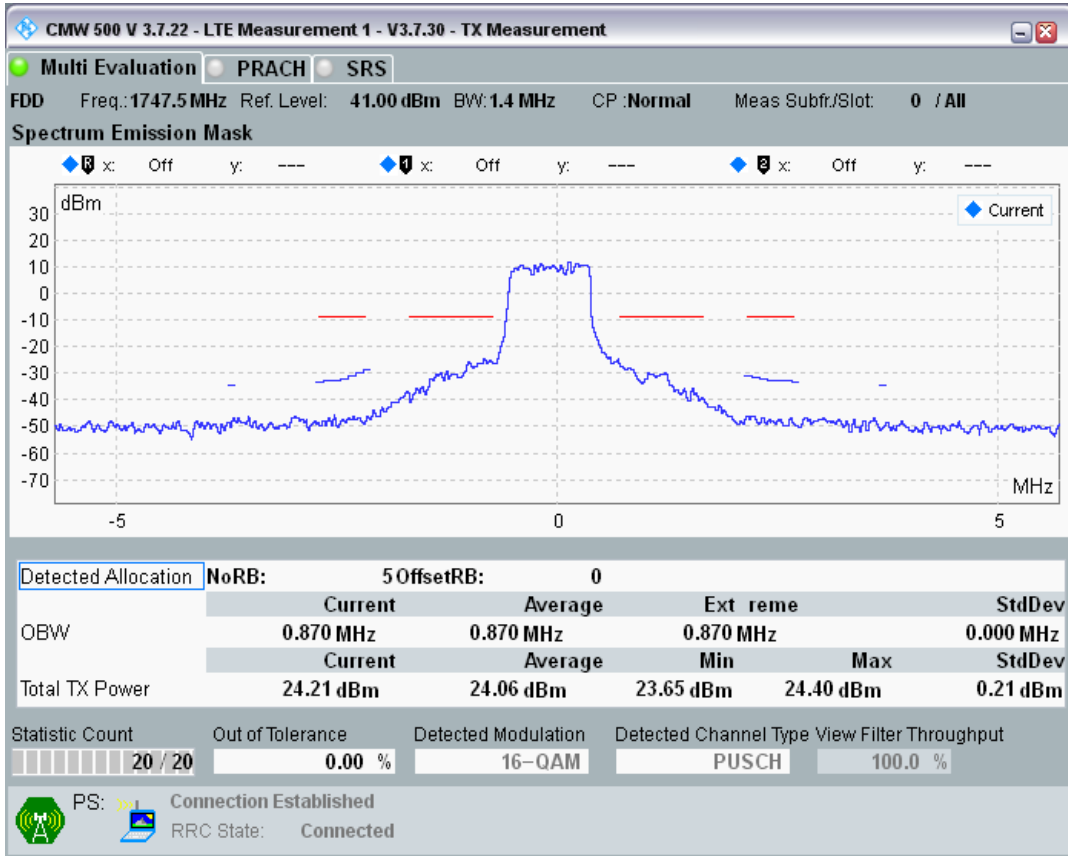

Band3 16QAM BW=1.4MHz Channel=19575 RB Size=5 Position=#0

Band3 16QAM BW=1.4MHz Channel=19575 RB Size=5 Position=#Max