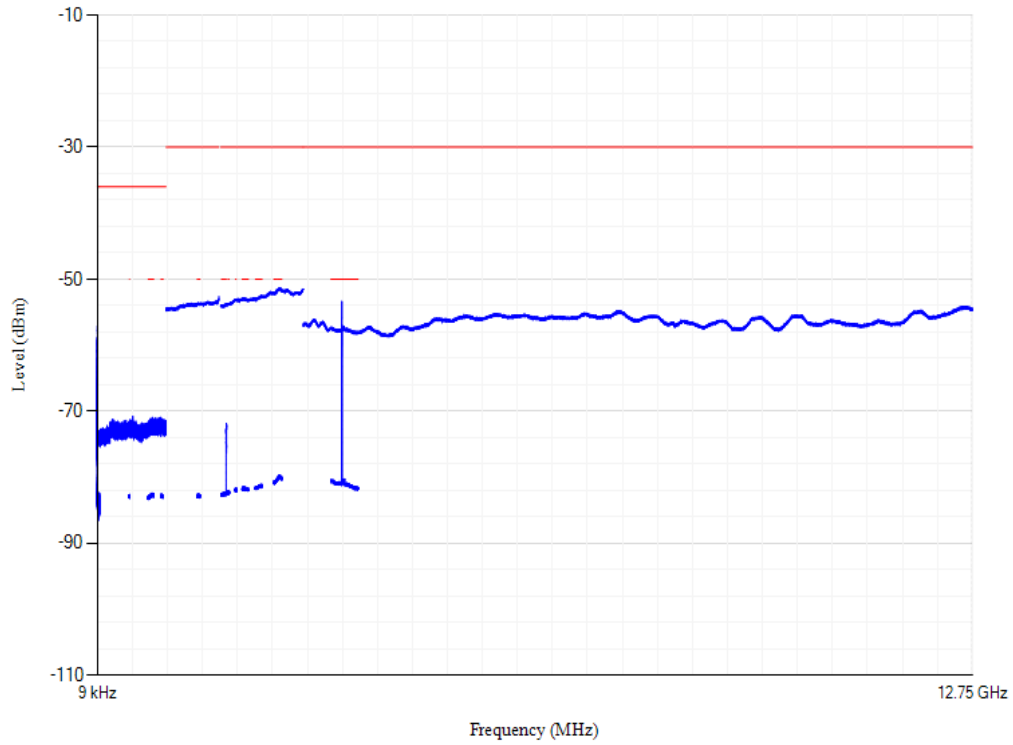

Band3 QPSK BW=5MHz Channel=19925 RB Size=1 Position=#0

Conducted spurious emissions