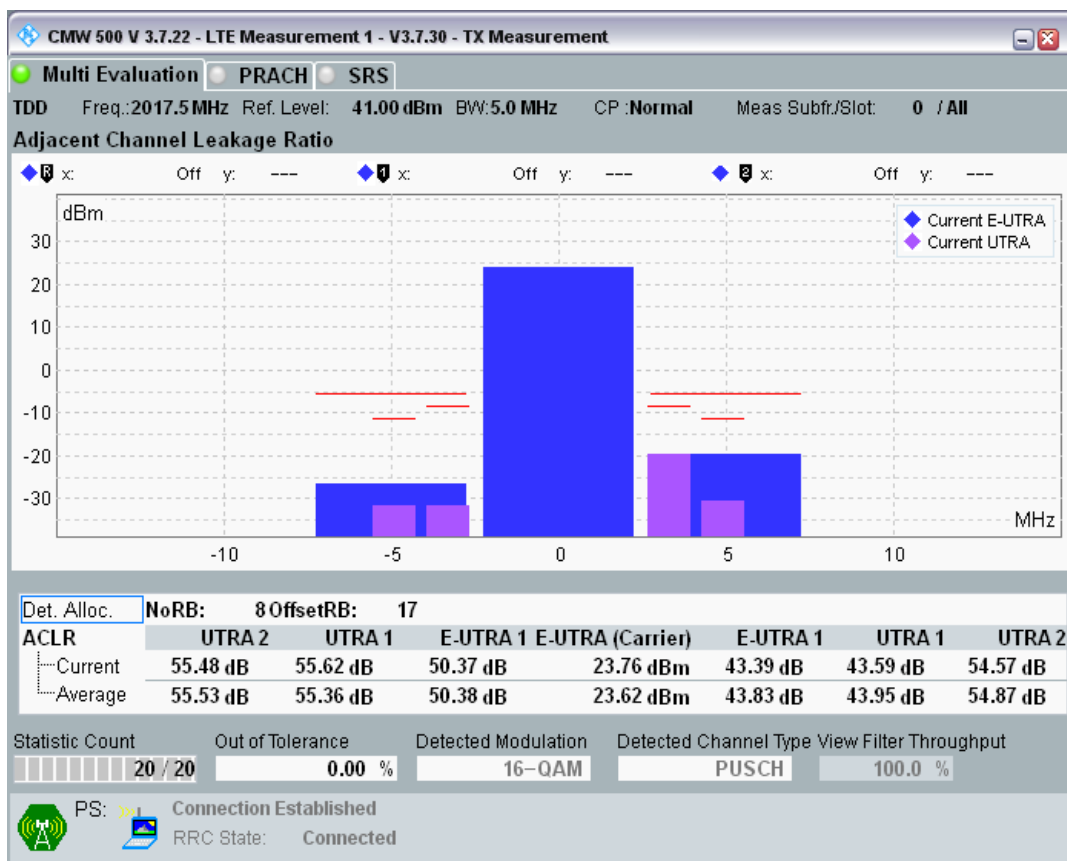

Band34 QPSK BW=5MHz Channel=36275 RB Size=25 Position=#0

Band34 16QAM BW=5MHz Channel=36275 RB Size=8 Position=#0

Band34 16QAM BW=5MHz Channel=36275 RB Size=8 Position=#Max

Band34 16QAM BW=5MHz Channel=36275 RB Size=25 Position=#0