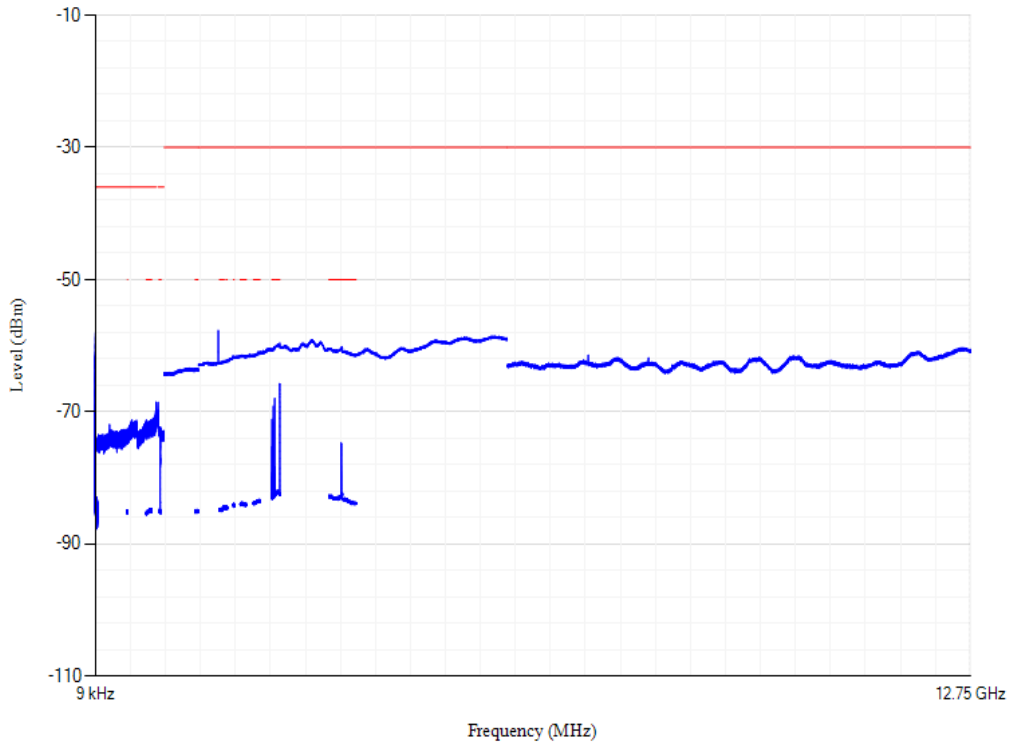

Conducted spurious emissions