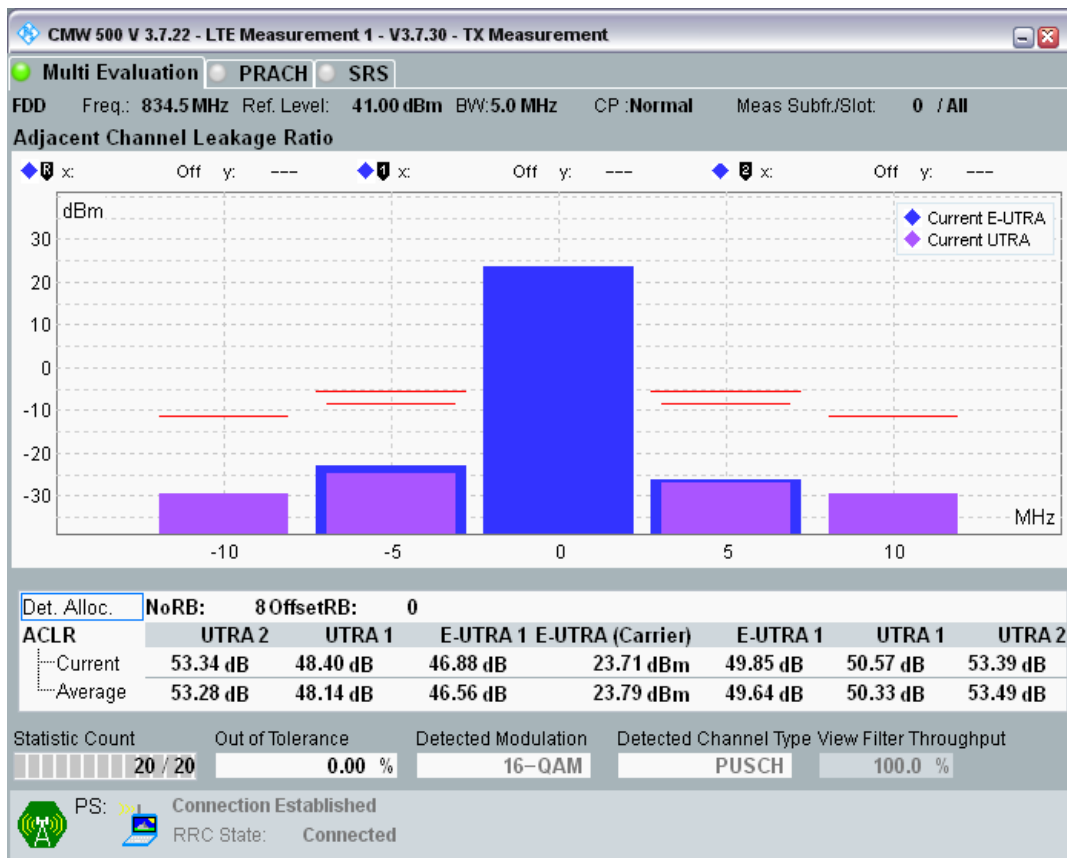

Band20 16QAM BW=5MHz Channel=24175 RB Size=8 Position=#0

Band20 16QAM BW=5MHz Channel=24175 RB Size=8 Position=#Max