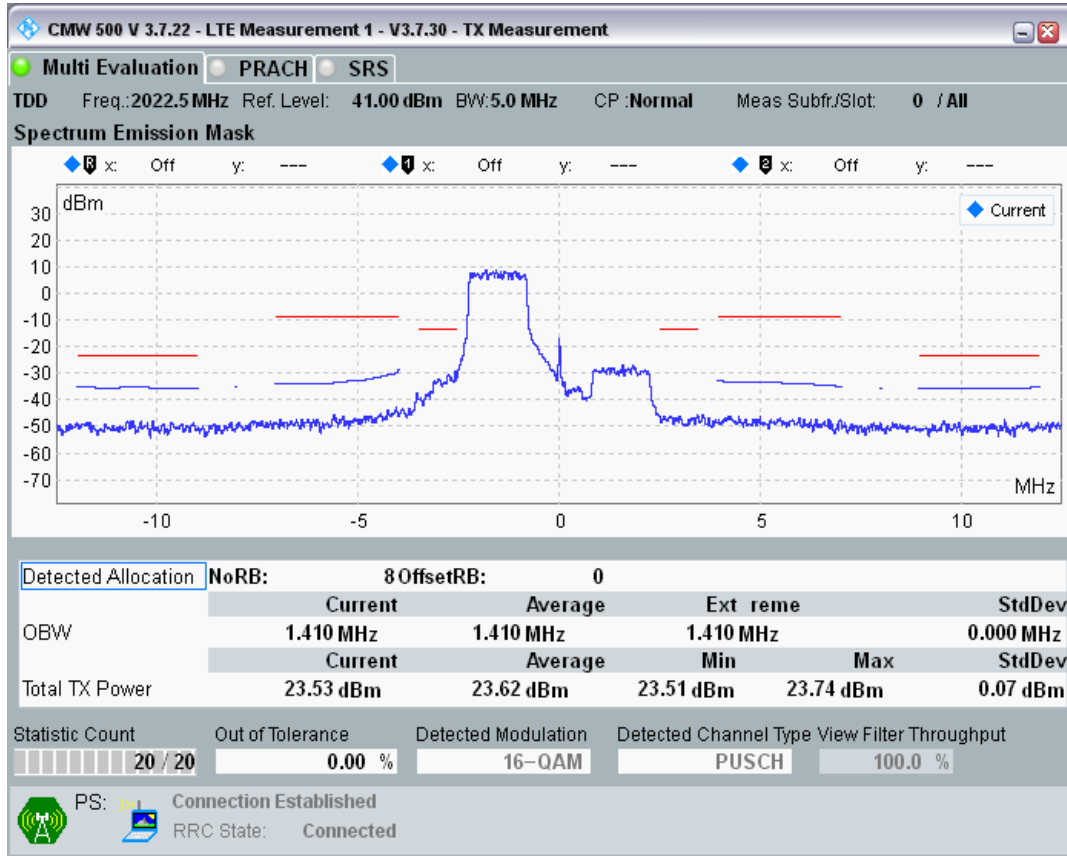

Band34 QPSK BW=5MHz Channel=36325 RB Size=8 Position=#0

Band34 QPSK BW=5MHz Channel=36325 RB Size=8 Position=#Max

Band34 QPSK BW=5MHz Channel=36325 RB Size=25 Position=#0

Band34 16QAM BW=5MHz Channel=36325 RB Size=8 Position=#0