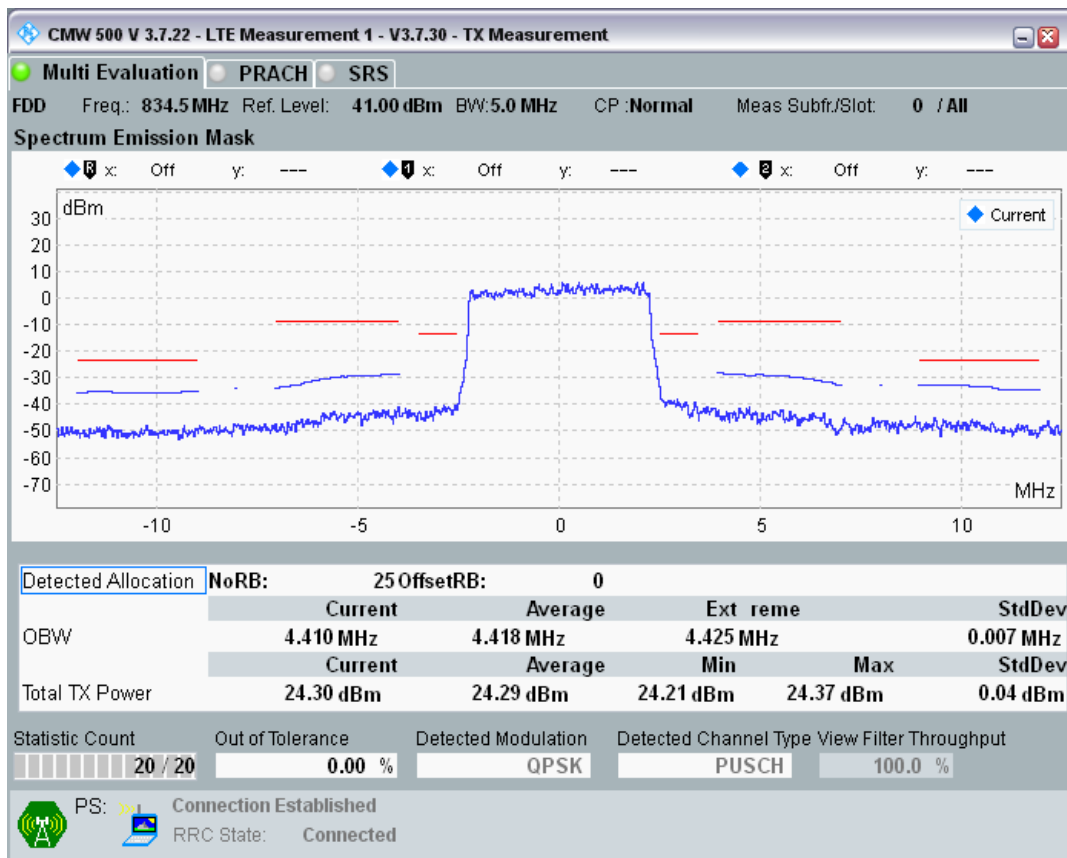

Band20 QPSK BW=5MHz Channel=24175 RB Size=25 Position=#0

Band20 16QAM BW=5MHz Channel=24175 RB Size=8 Position=#0