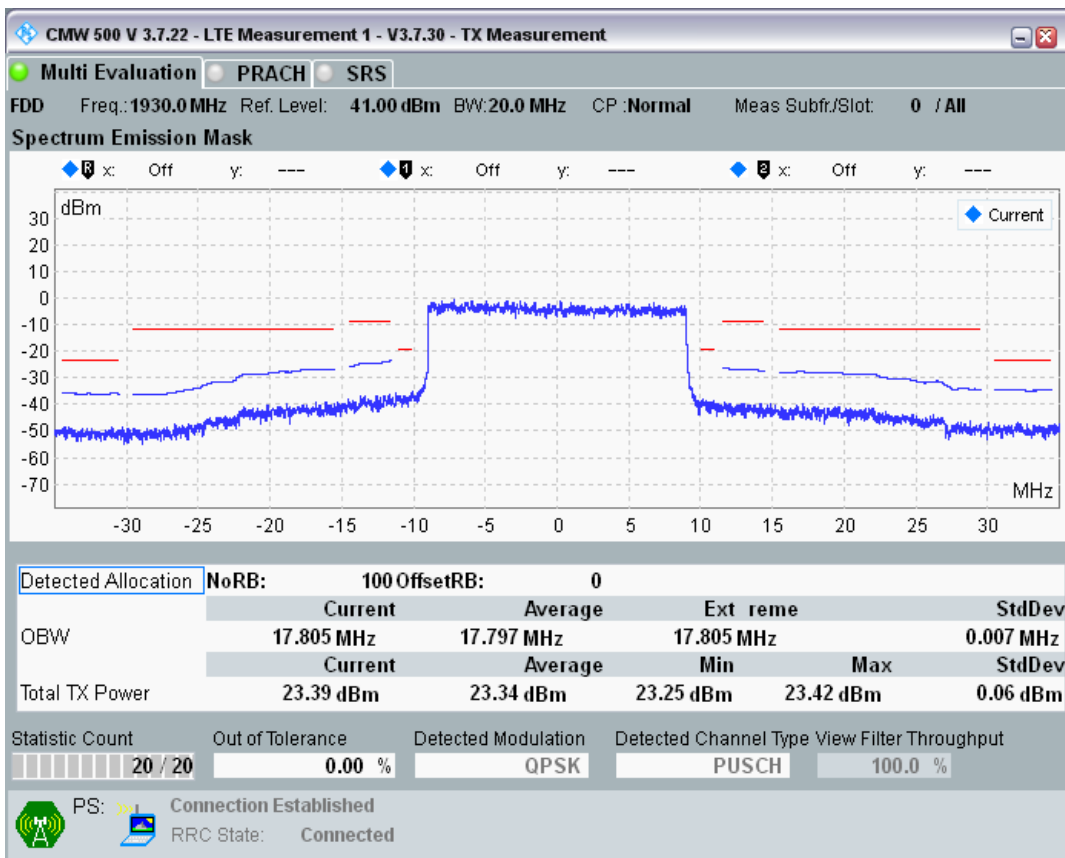

Band1 QPSK BW=20MHz Channel=18100 RB Size=100 Position=#0

Band1 QPSK BW=10MHz Channel=18550 RB Size=50 Position=#0