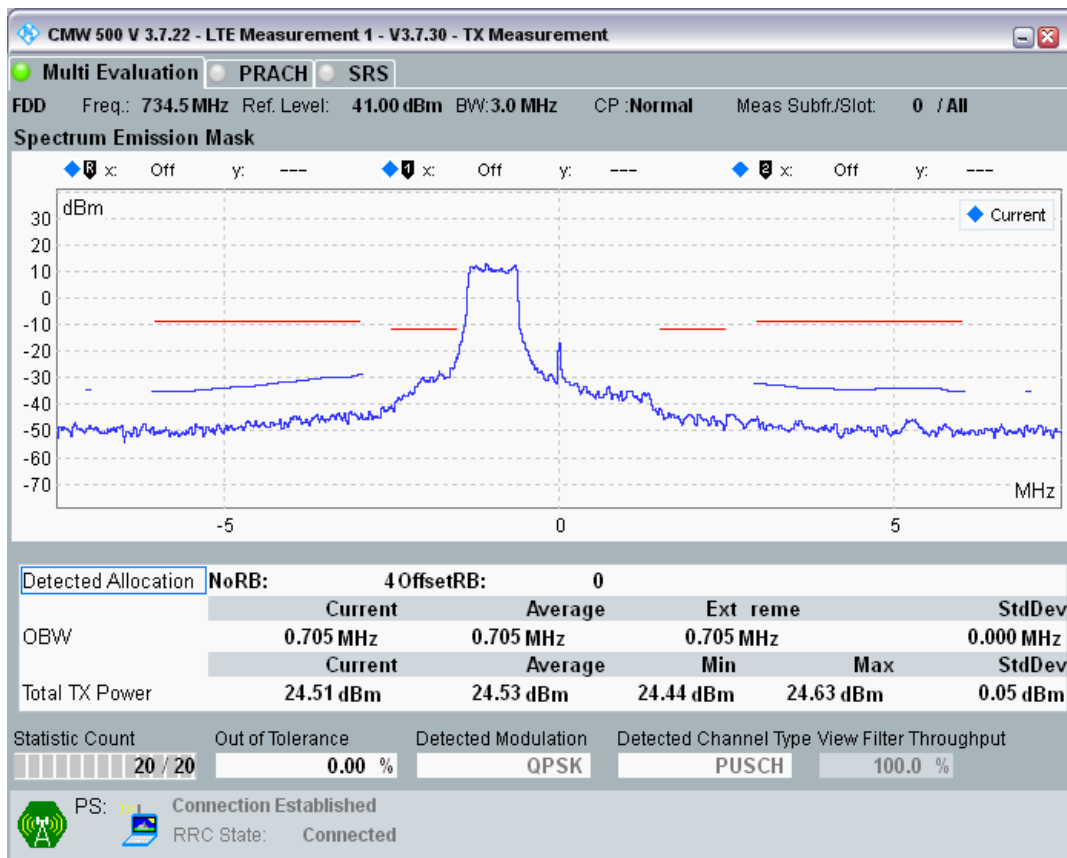

Band28 QPSK BW=3MHz Channel=27525 RB Size=4 Position=#0

Band28 QPSK BW=3MHz Channel=27525 RB Size=4 Position=#Max