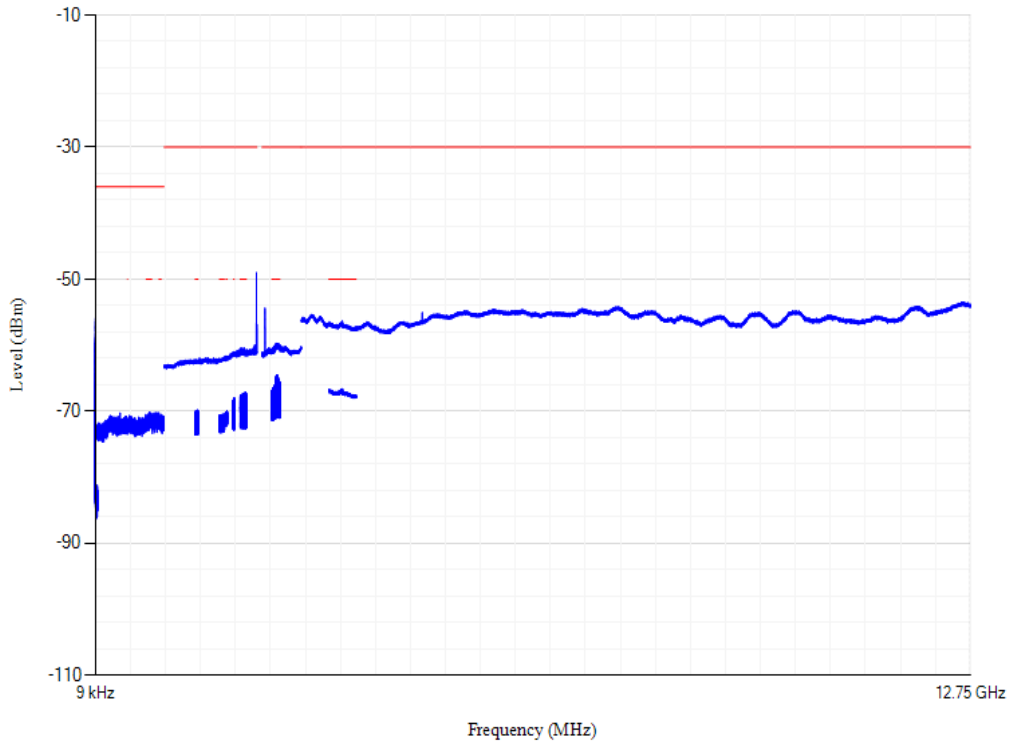

Band40 QPSK BW=20MHz Channel=39550 RB Size=1 Position=#0

Conducted spurious emissions