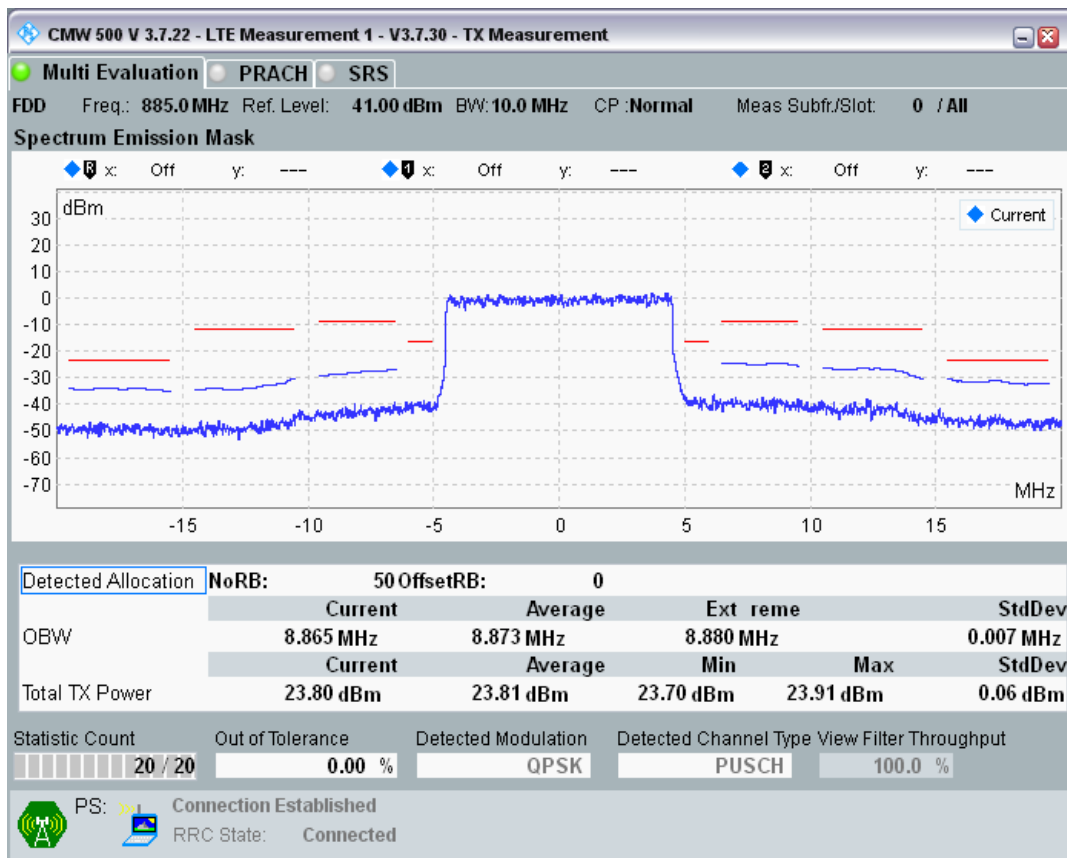

Band8 QPSK BW=10MHz Channel=21500 RB Size=50 Position=#0

Band8 16QAM BW=10MHz Channel=21500 RB Size=12 Position=#0