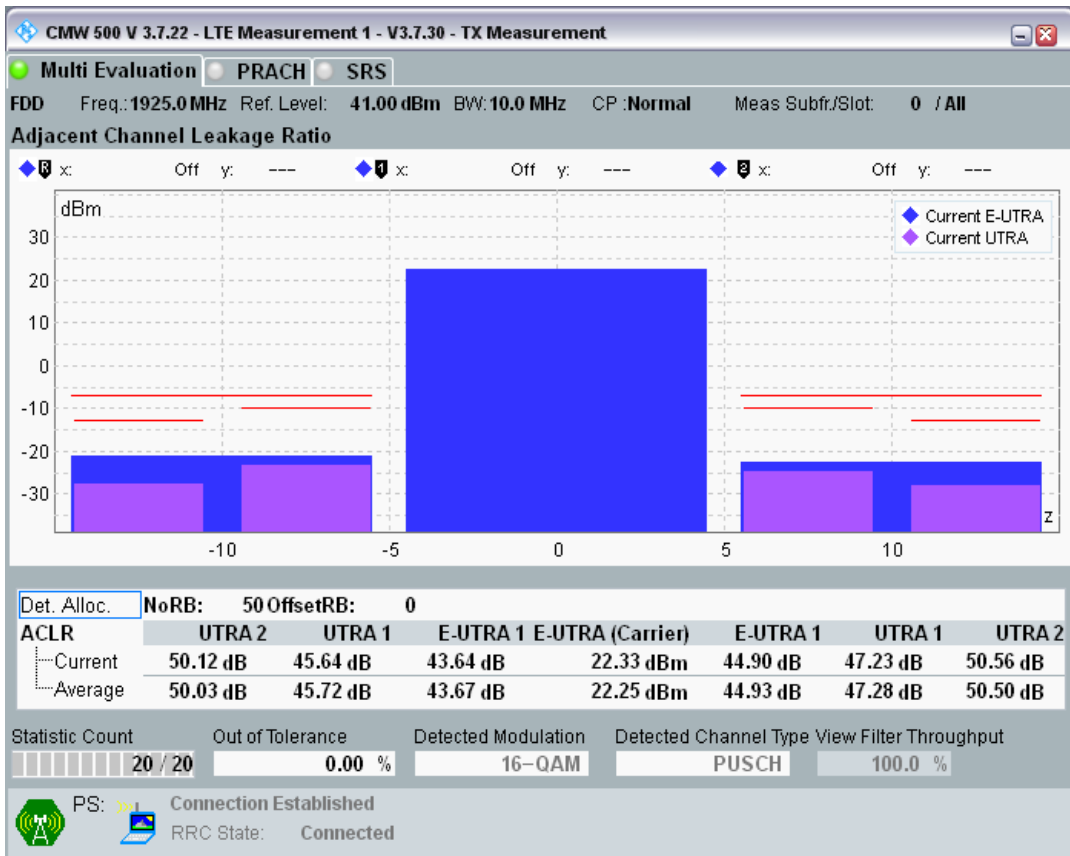

Band1 16QAM BW=20MHz Channel=18100 RB Size=18 Position=#Max

Band1 16QAM BW=20MHz Channel=18100 RB Size=18 Position=#0

Band1 16QAM BW=10MHz Channel=18550 RB Size=12 Position=#0

Band1 16QAM BW=10MHz Channel=18050 RB Size=50 Position=#0