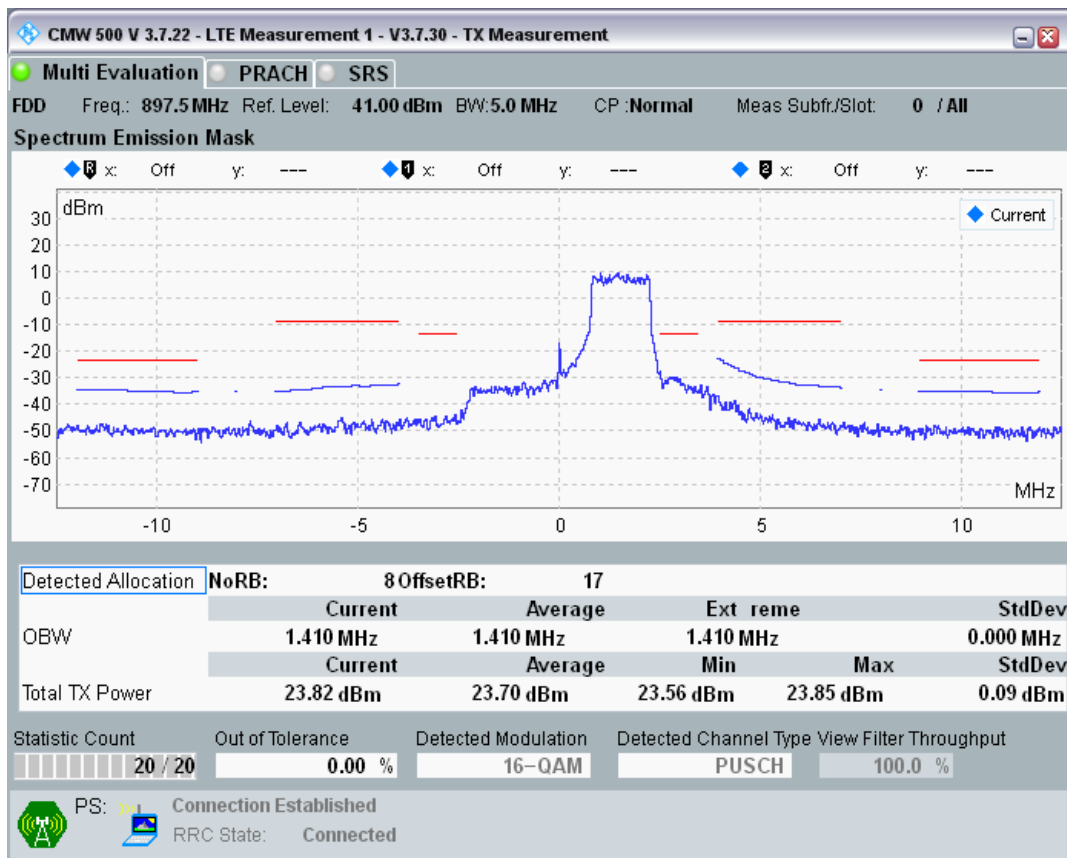

Band8 16QAM BW=5MHz Channel=21625 RB Size=8 Position=#Max

Band8 16QAM BW=5MHz Channel=21625 RB Size=25 Position=#0