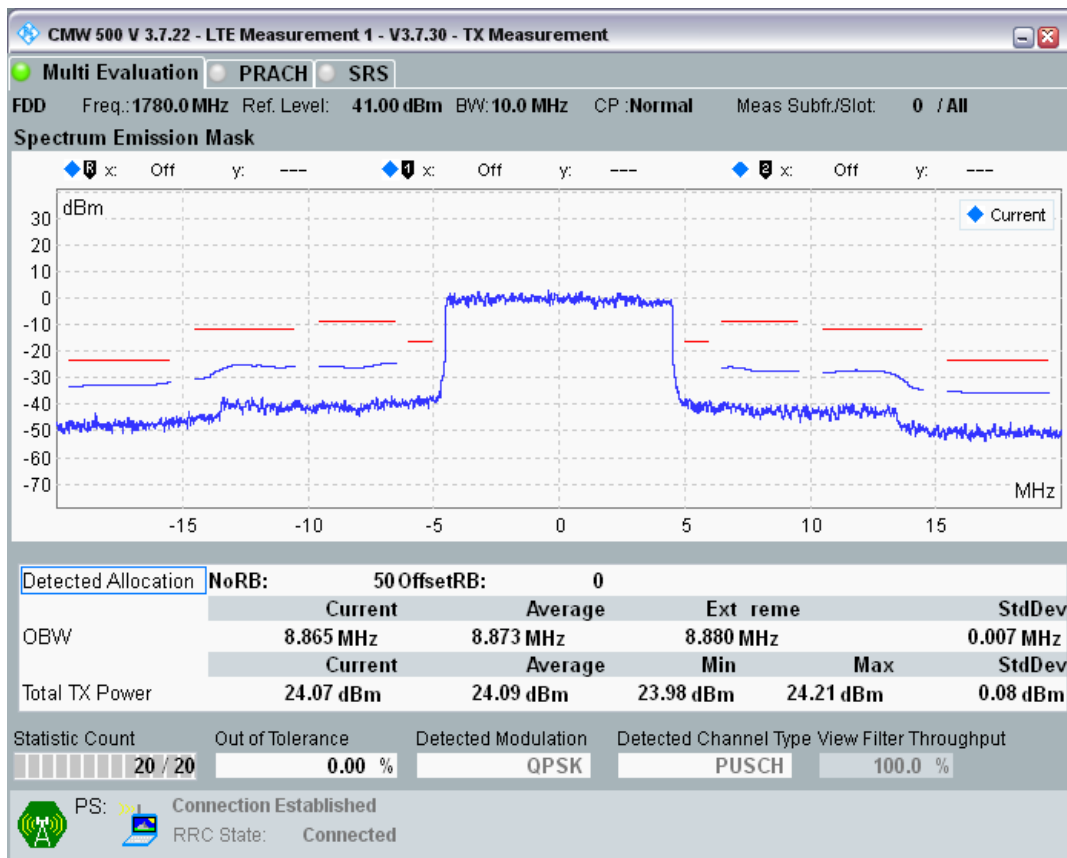

Band3 QPSK BW=10MHz Channel=19900 RB Size=50 Position=#0

Band3 16QAM BW=10MHz Channel=19900 RB Size=12 Position=#0