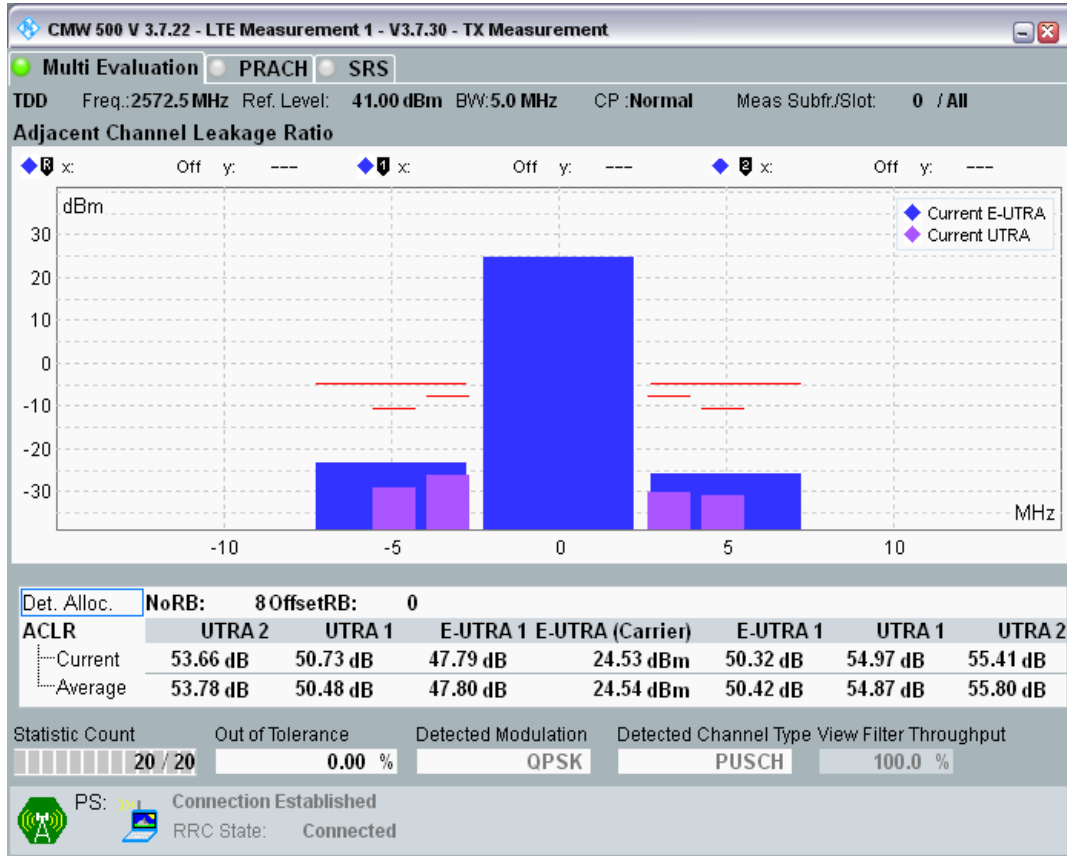

Band38 QPSK BW=5MHz Channel=37775 RB Size=8 Position=#0

Band38 QPSK BW=5MHz Channel=37775 RB Size=8 Position=#Max