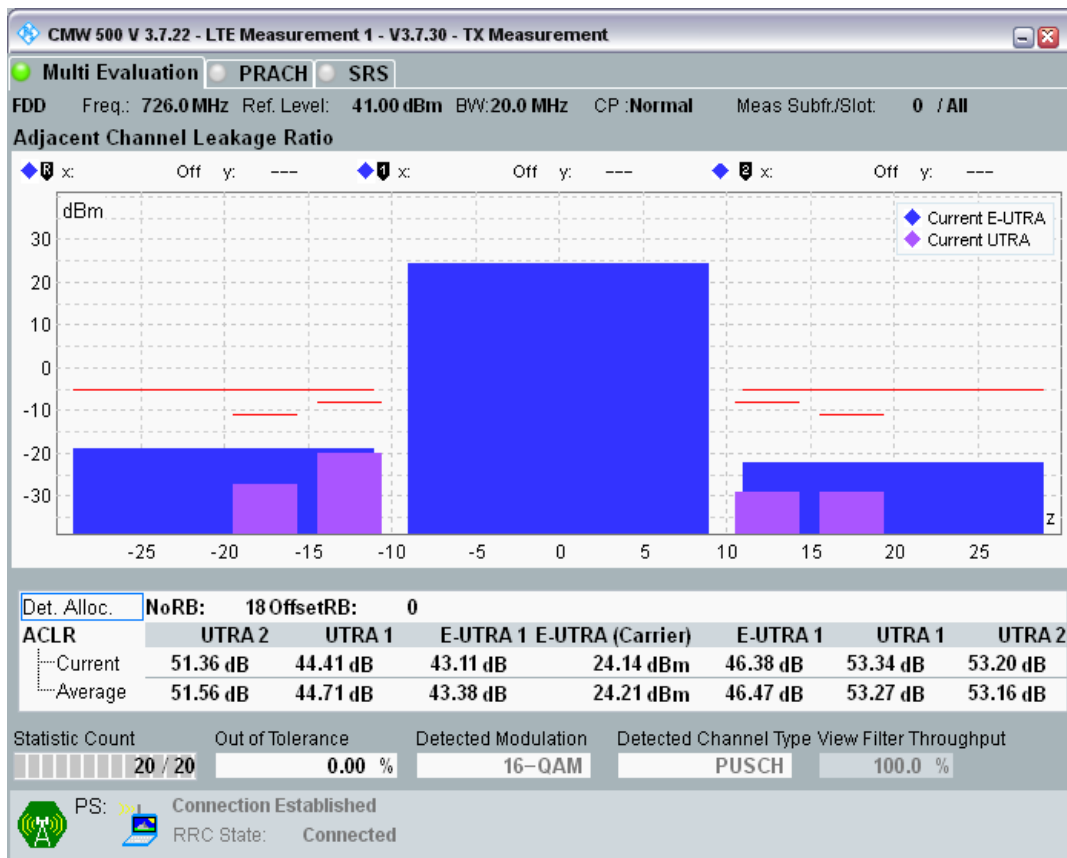

Band28 16QAM BW=20MHz Channel=27440 RB Size=18 Position=#0

Band28 16QAM BW=20MHz Channel=27440 RB Size=18 Position=#Max