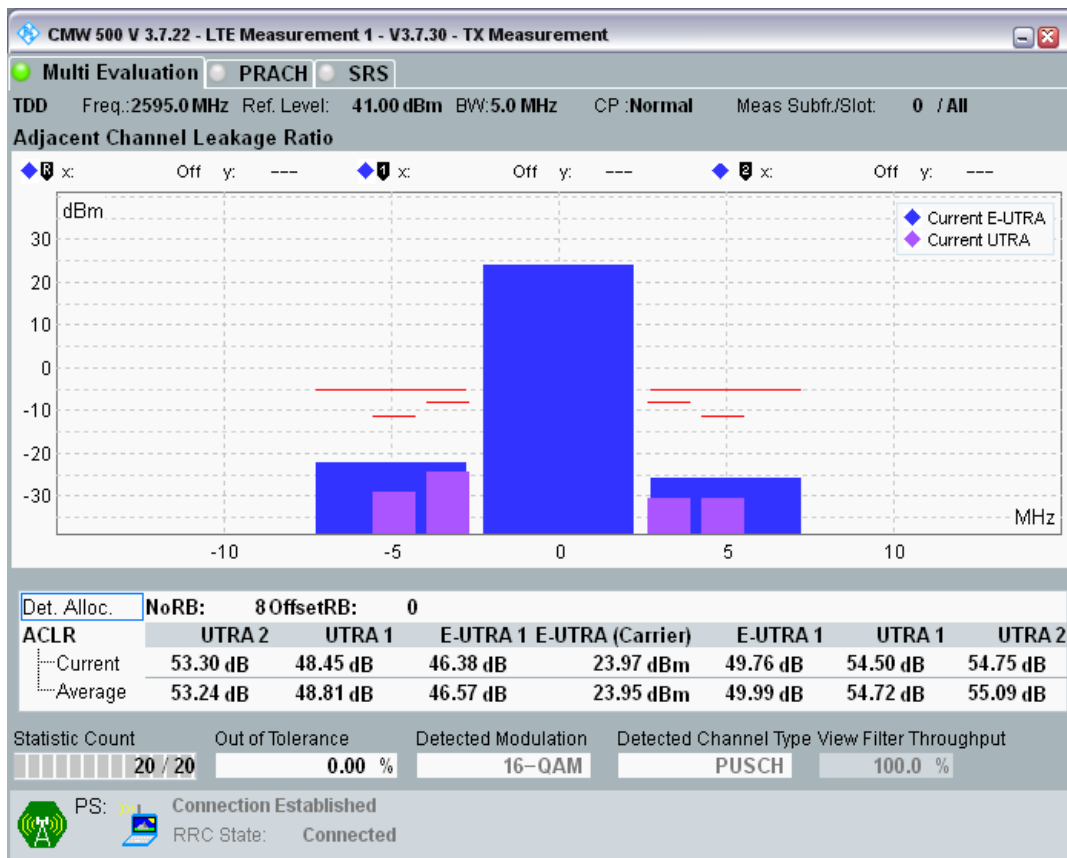

Band38 QPSK BW=5MHz Channel=38000 RB Size=8 Position=#0

Band38 QPSK BW=5MHz Channel=38000 RB Size=8 Position=#Max

Band38 QPSK BW=5MHz Channel=38000 RB Size=25 Position=#0

Band38 16QAM BW=5MHz Channel=38000 RB Size=8 Position=#0