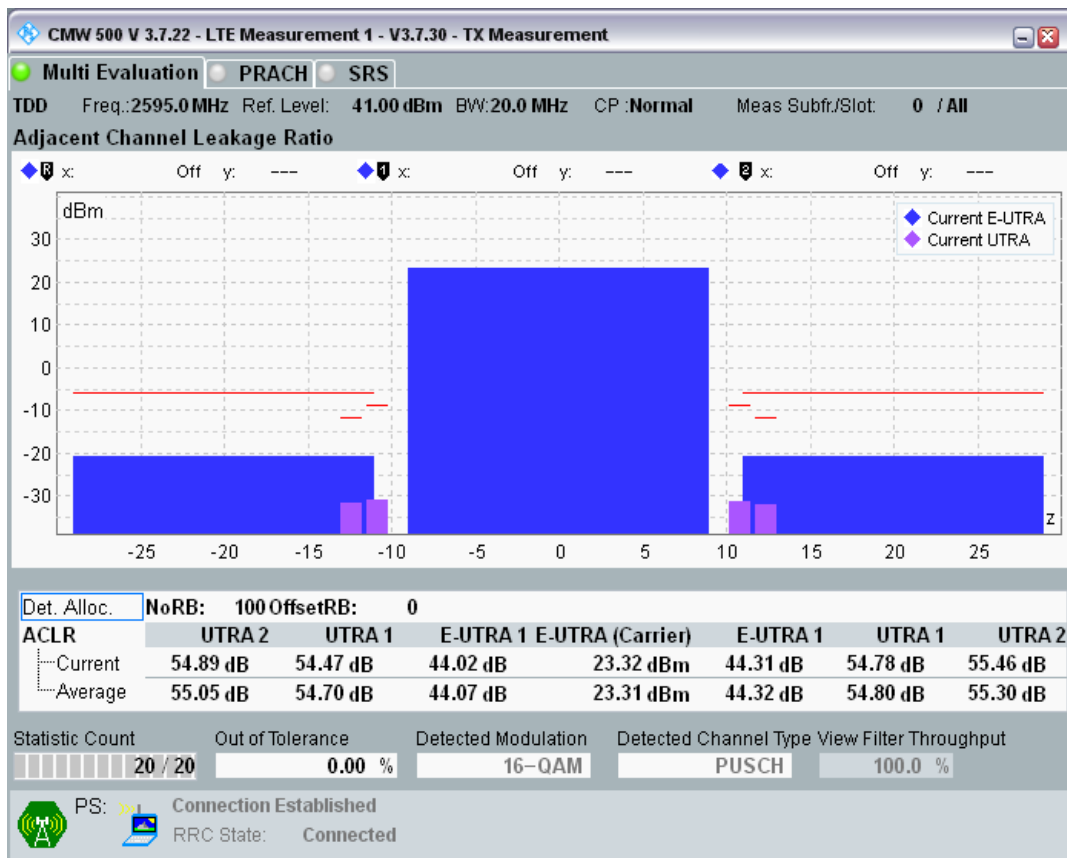

Band38 16QAM BW=20MHz Channel=38000 RB Size=100 Position=#0

Band38 QPSK BW=20MHz Channel=38150 RB Size=18 Position=#0