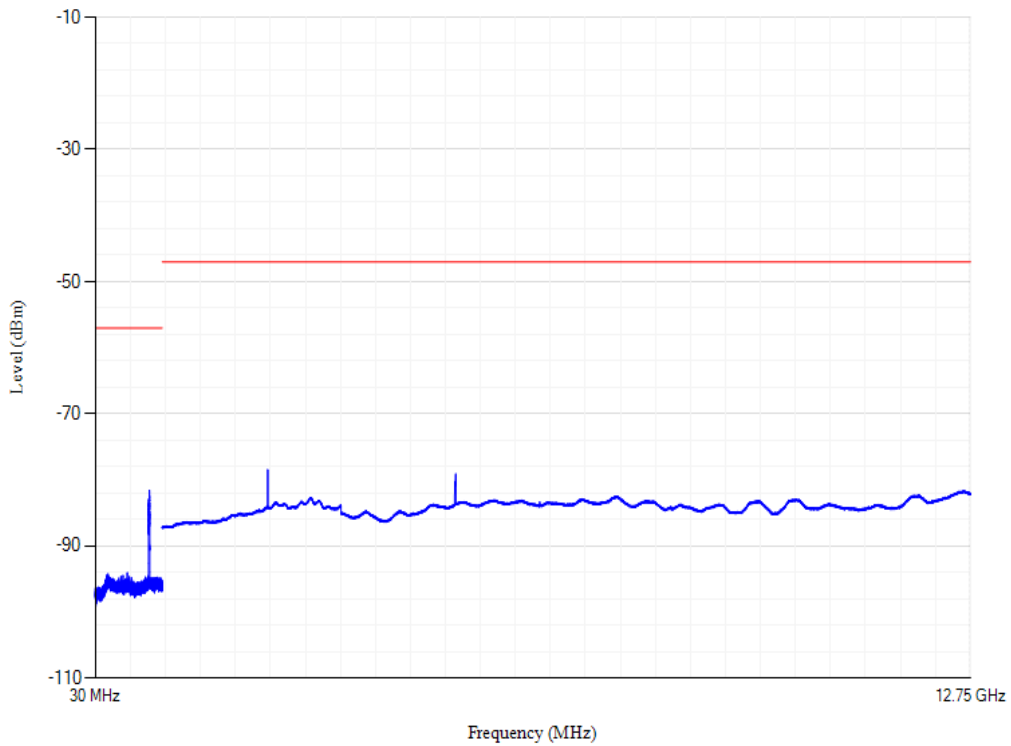

Conducted spurious emissions