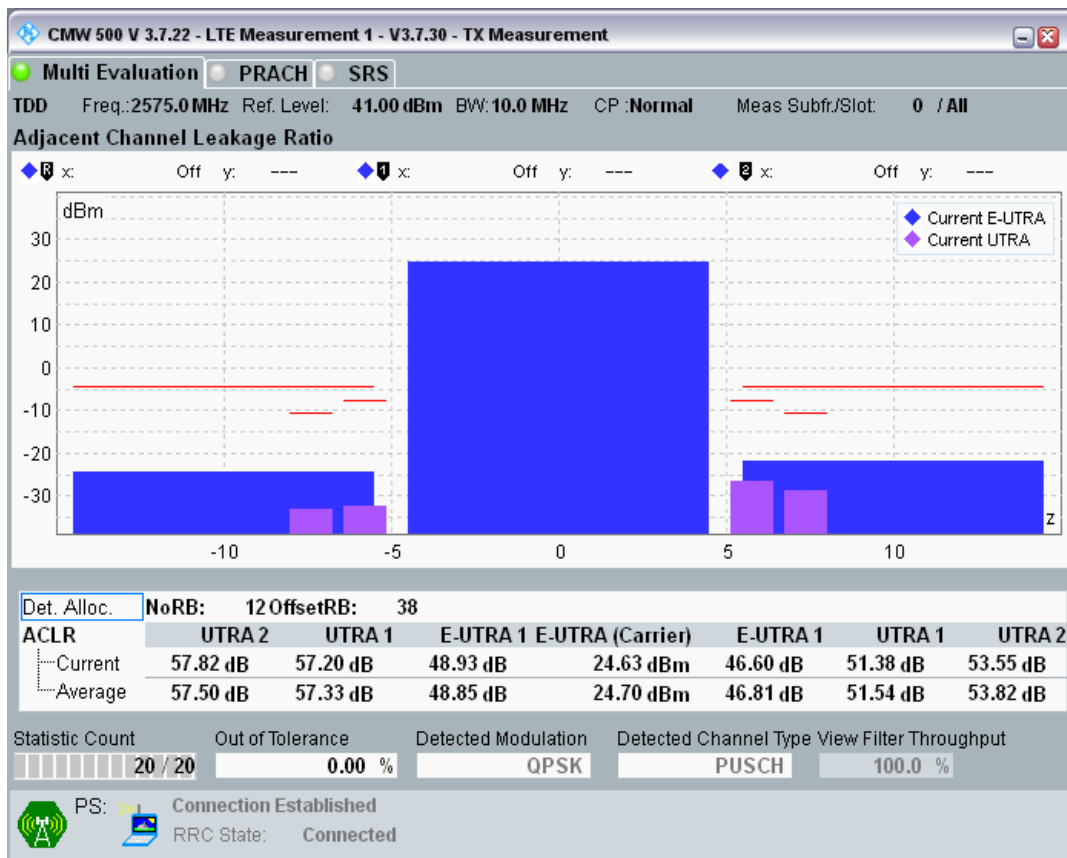

Band38 QPSK BW=10MHz Channel=37800 RB Size=12 Position=#Max

Band38 QPSK BW=10MHz Channel=37800 RB Size=50 Position=#0