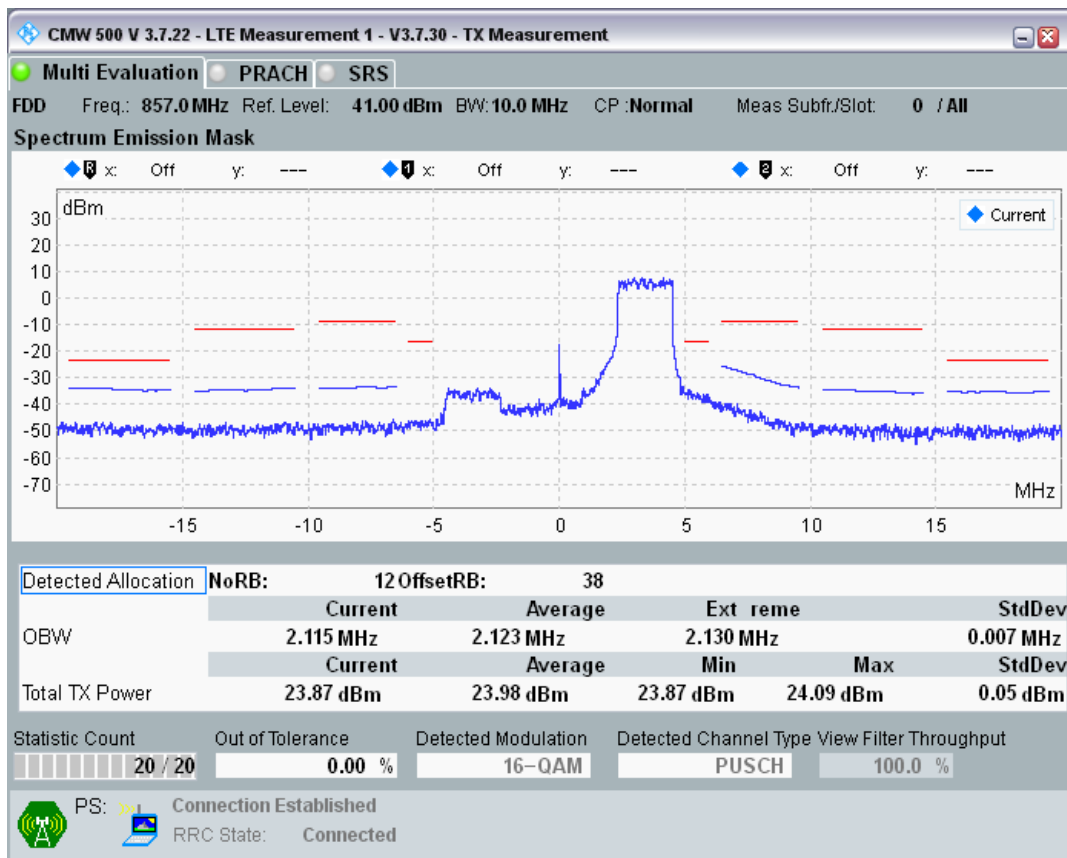

Band20 16QAM BW=10MHz Channel=24400 RB Size=12 Position=#Max

Band20 16QAM BW=10MHz Channel=24400 RB Size=50 Position=#0