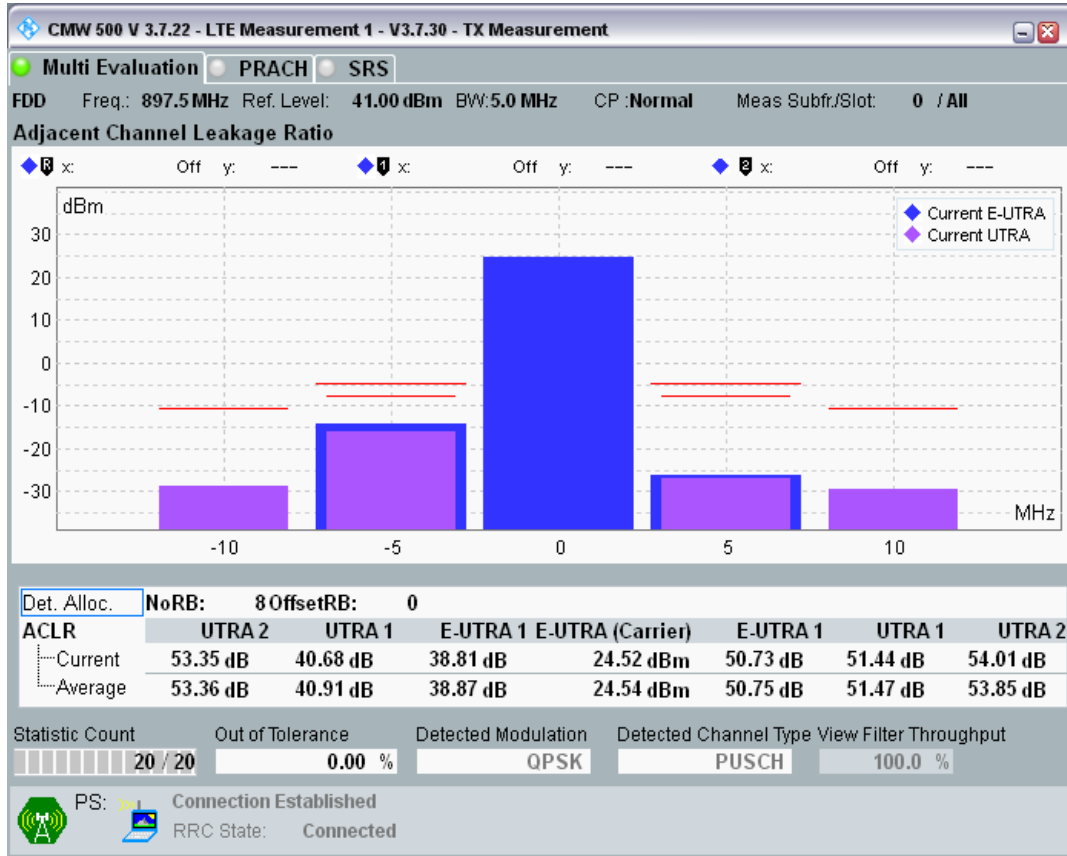

Band8 QPSK BW=5MHz Channel=21625 RB Size=8 Position=#0

Band8 QPSK BW=5MHz Channel=21625 RB Size=8 Position=#Max