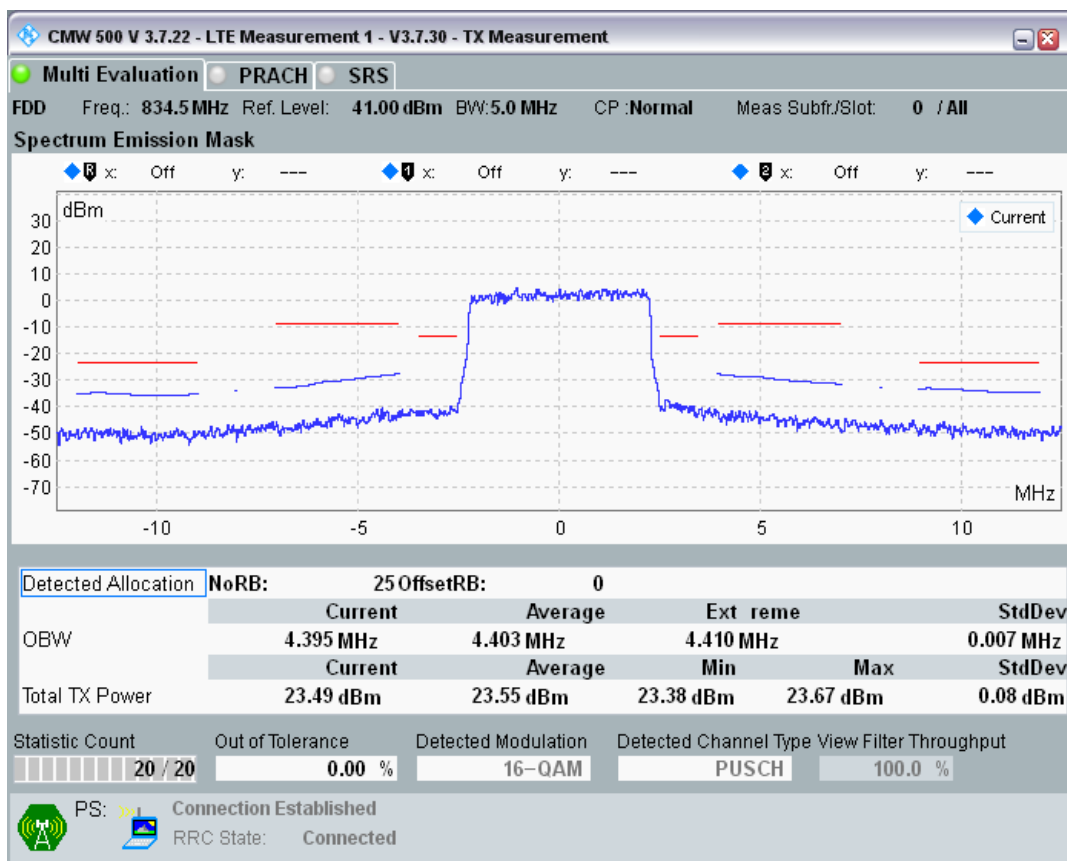

Band20 QPSK BW=5MHz Channel=24175 RB Size=25 Position=#0

Band20 16QAM BW=5MHz Channel=24175 RB Size=8 Position=#0

Band20 16QAM BW=5MHz Channel=24175 RB Size=8 Position=#Max

Band20 16QAM BW=5MHz Channel=24175 RB Size=25 Position=#0