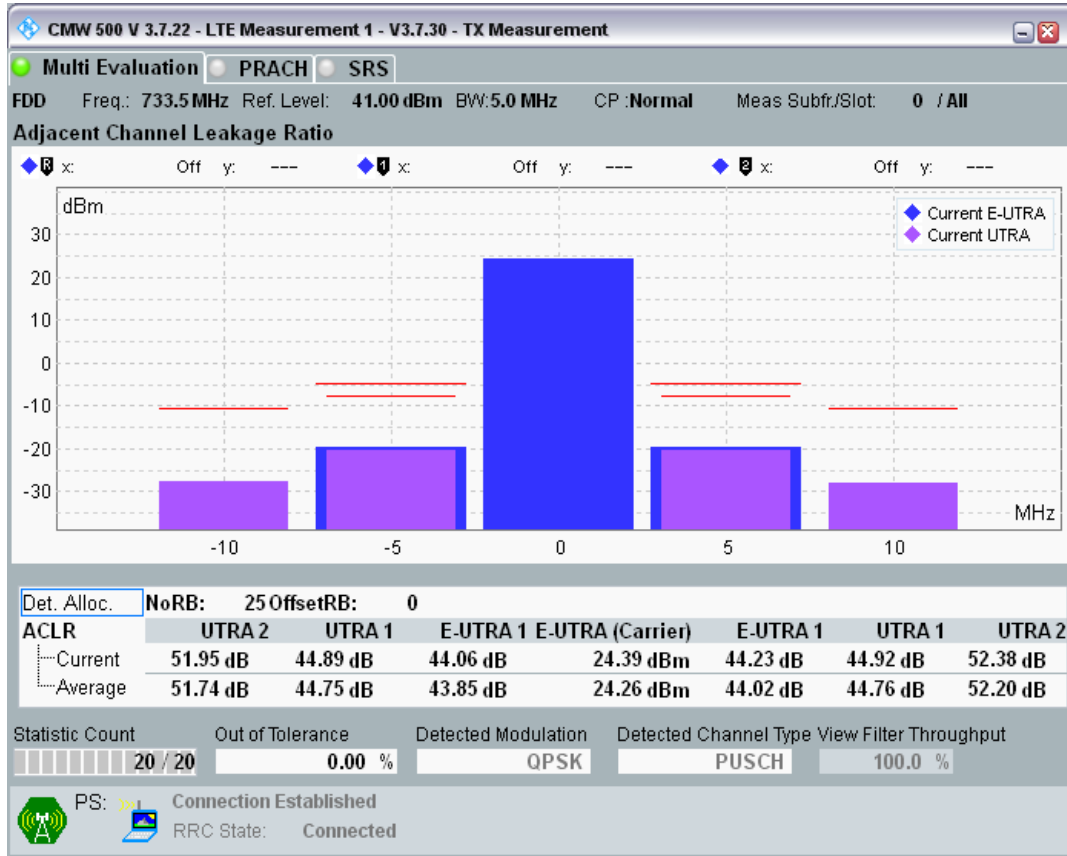

Band28 QPSK BW=5MHz Channel=27515 RB Size=25 Position=#0

Band28 16QAM BW=5MHz Channel=27515 RB Size=8 Position=#0