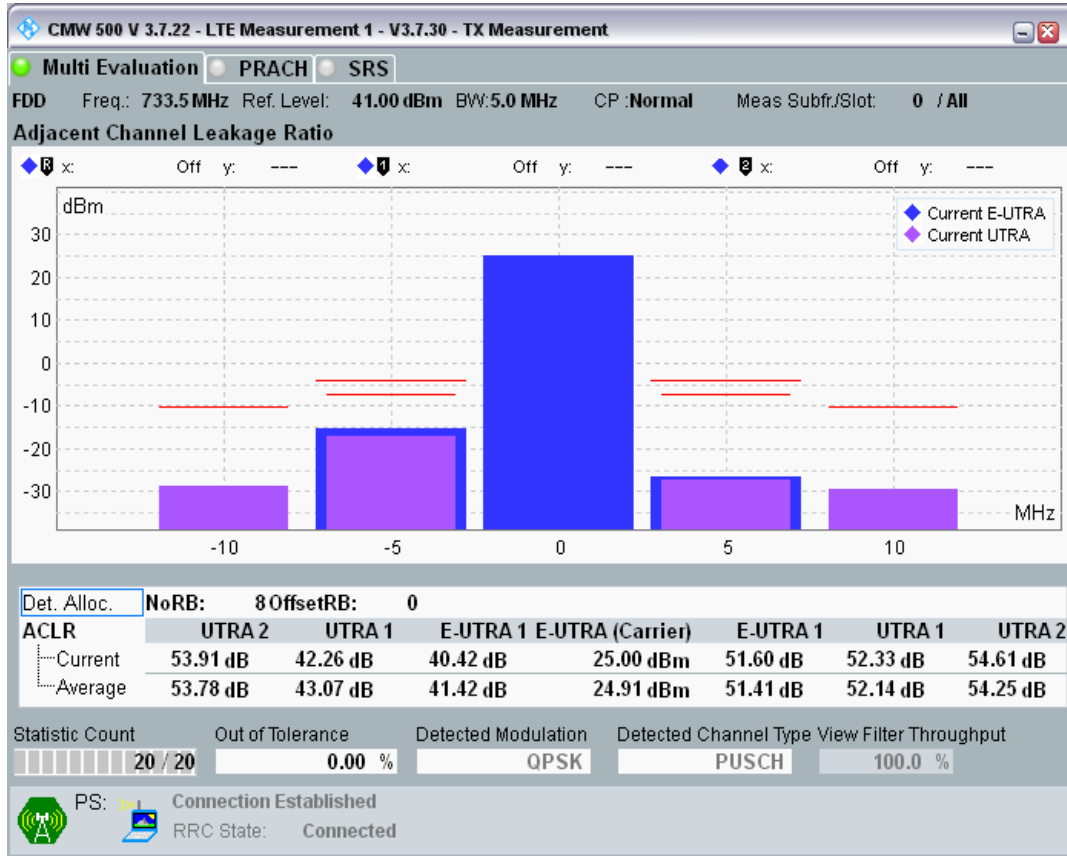

Band28 16QAM BW=5MHz Channel=27375 RB Size=8 Position=#Max

Band28 16QAM BW=5MHz Channel=27375 RB Size=25 Position=#0

Band28 QPSK BW=5MHz Channel=27515 RB Size=8 Position=#0

Band28 QPSK BW=5MHz Channel=27515 RB Size=8 Position=#Max