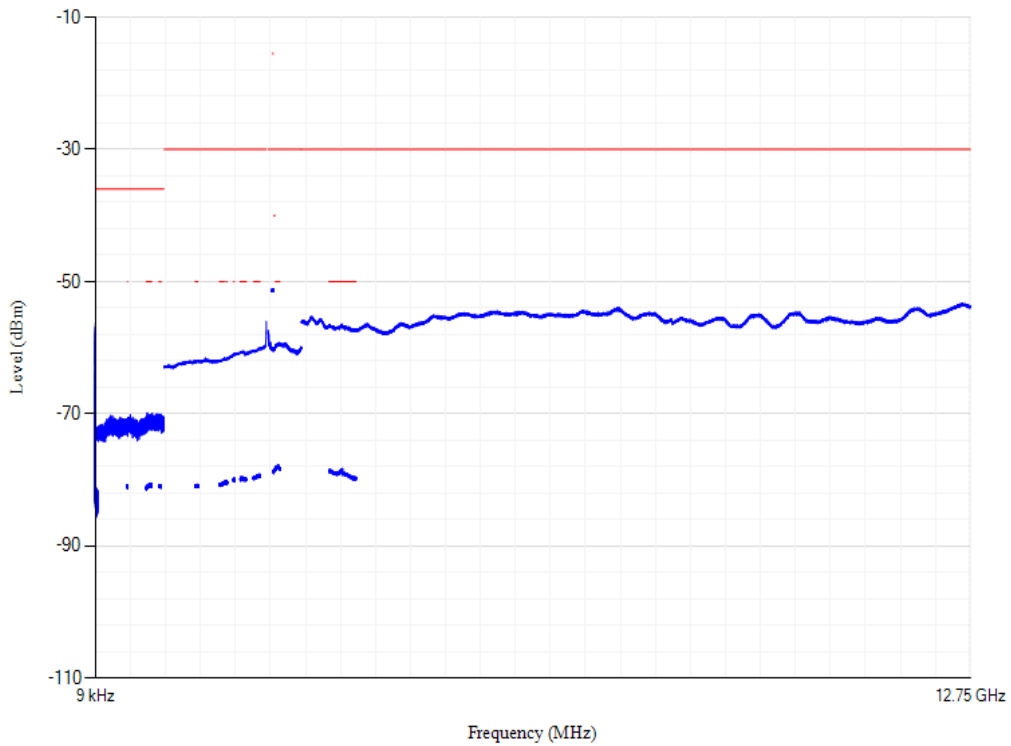

Conducted spurious emissions

Band40 QPSK BW=20MHz Channel=39550 RB Size=1 Position=#0

Conducted spurious emissions

Band7 QPSK BW=5MHz Channel=20775 RB Size=1 Position=#0

Conducted spurious emissions

Band7 QPSK BW=5MHz Channel=21425 RB Size=1 Position=#0