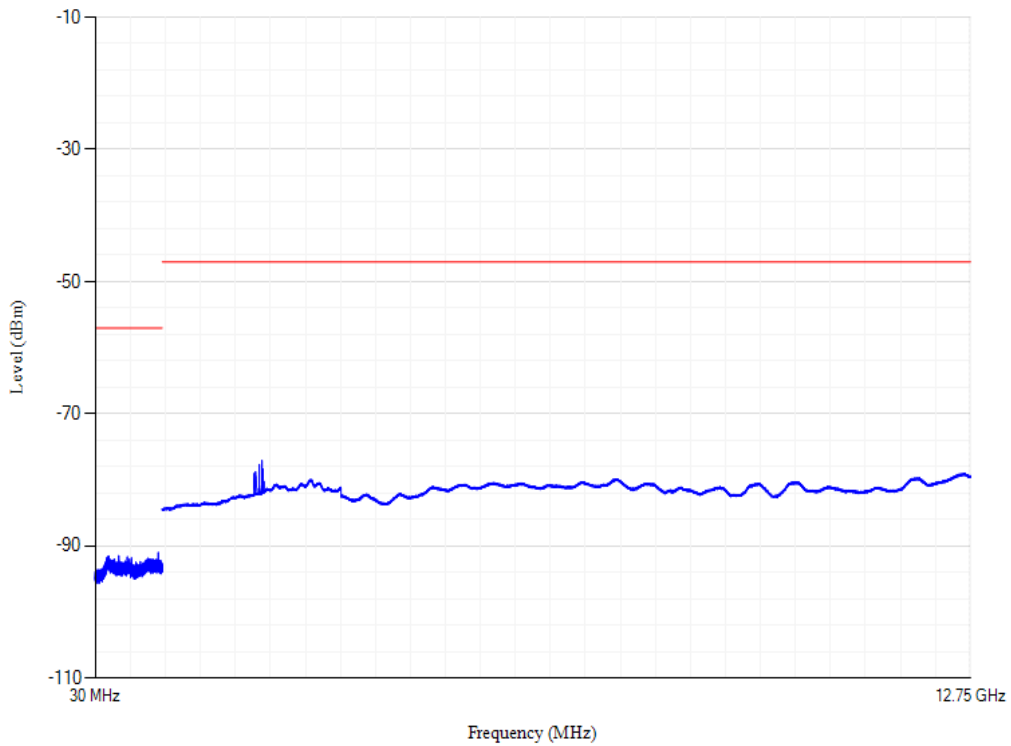

Conducted spurious emissions