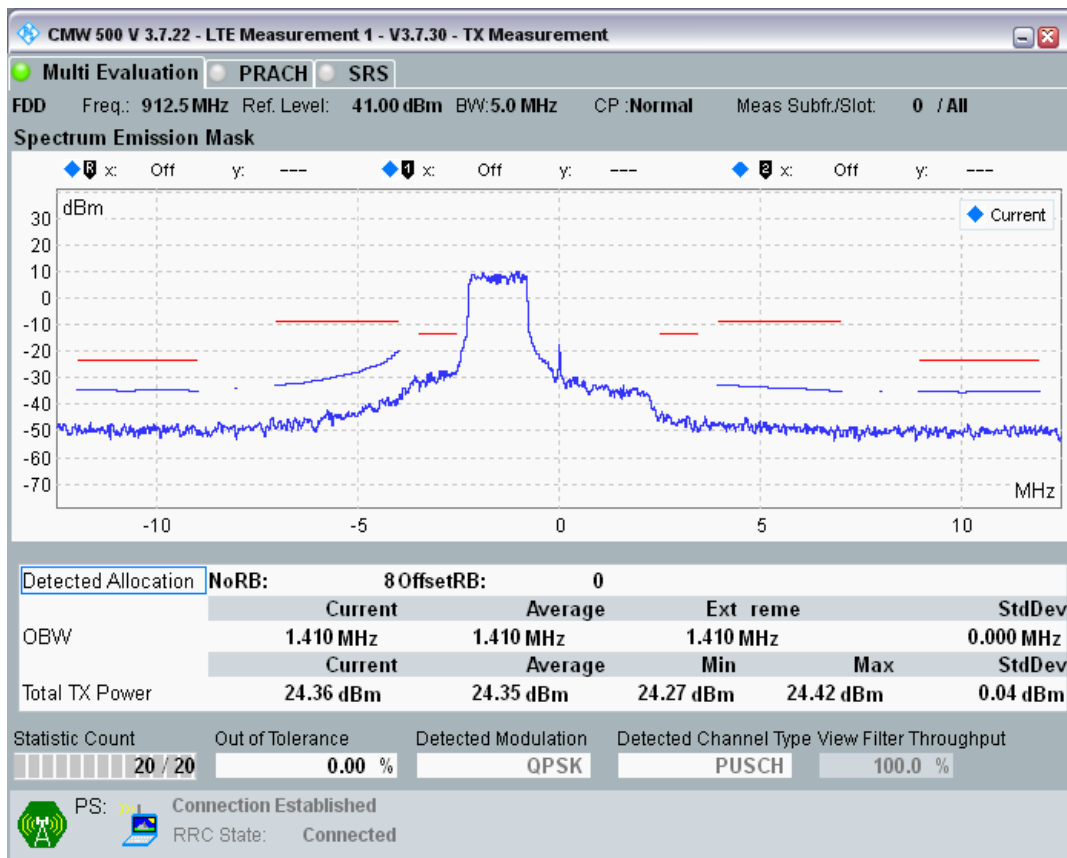

Band8 QPSK BW=5MHz Channel=21775 RB Size=8 Position=#0

Band8 QPSK BW=5MHz Channel=21775 RB Size=8 Position=#Max