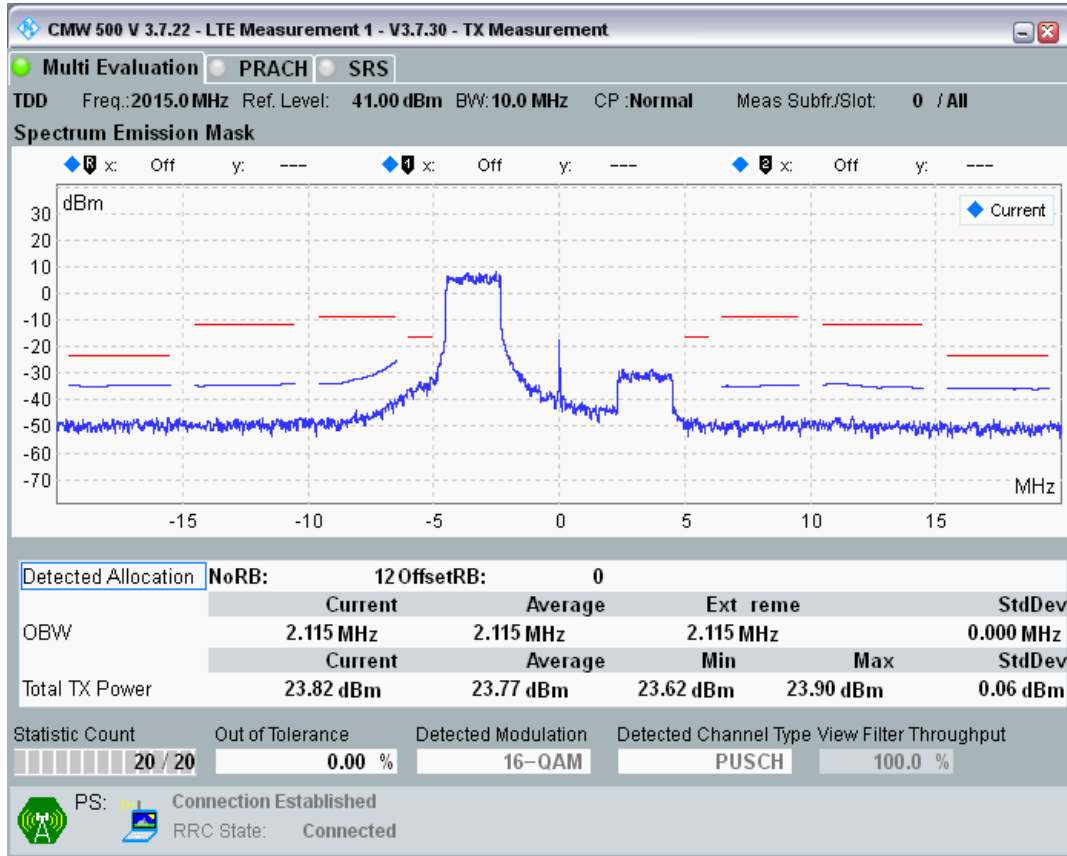

Band34 16QAM BW=10MHz Channel=36250 RB Size=12 Position=#0

Band34 16QAM BW=10MHz Channel=36250 RB Size=12 Position=#Max