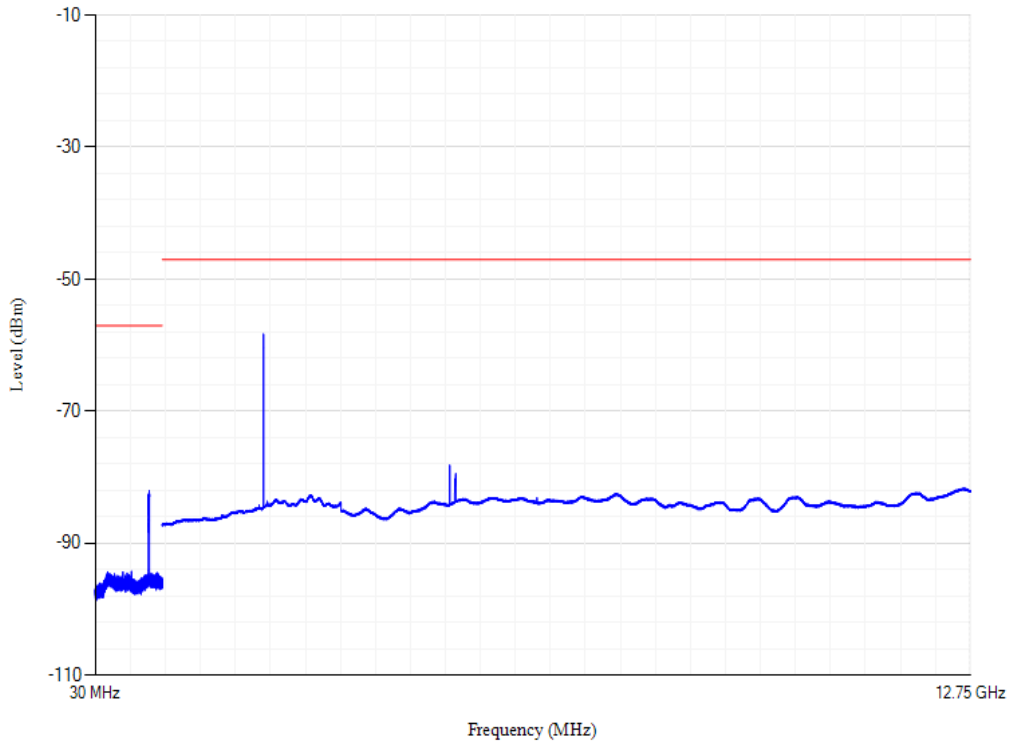

Conducted spurious emissions

Band20 QPSK BW=20MHz Channel=24350

Conducted spurious emissions

Band20 QPSK BW=20MHz Channel=24300

Conducted spurious emissions

Band28 QPSK BW=20MHz Channel=27310

Conducted spurious emissions