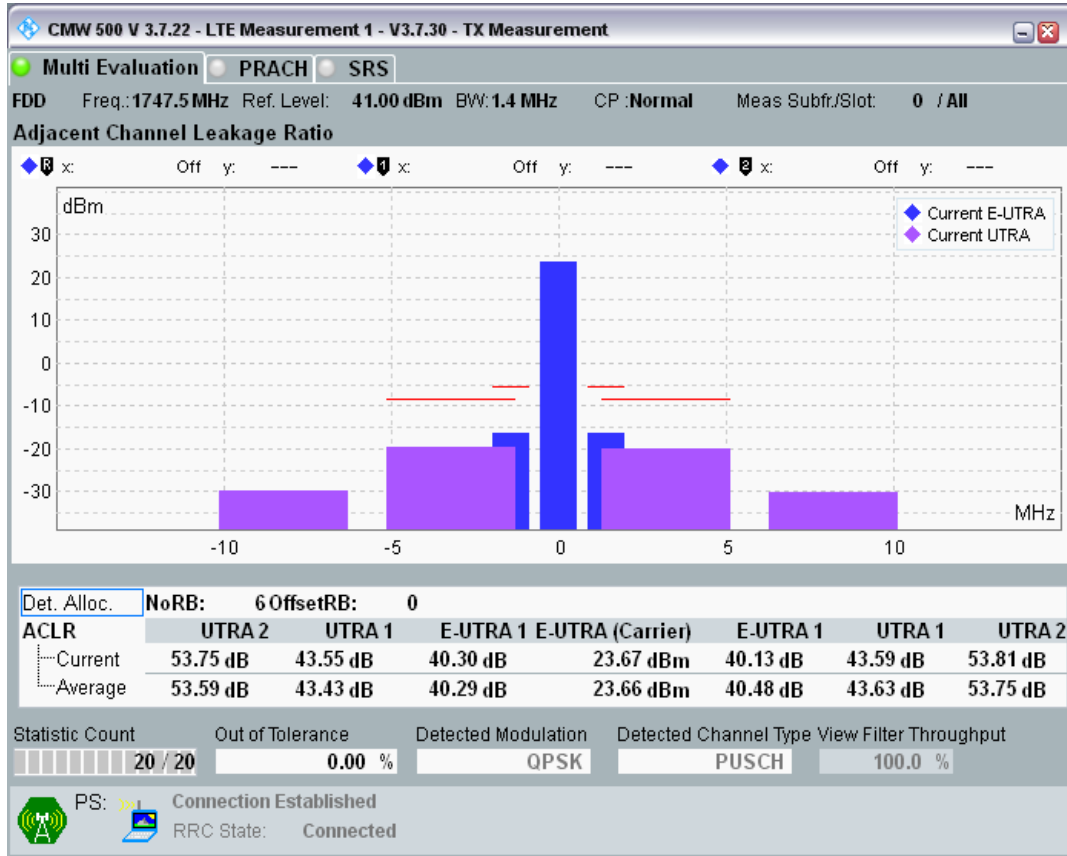

Band3 QPSK BW=1.4MHz Channel=19575 RB Size=6 Position=#0

Band3 16QAM BW=1.4MHz Channel=19575 RB Size=5 Position=#0

Band3 16QAM BW=1.4MHz Channel=19575 RB Size=5 Position=#Max

Band3 16QAM BW=1.4MHz Channel=19575 RB Size=6 Position=#0