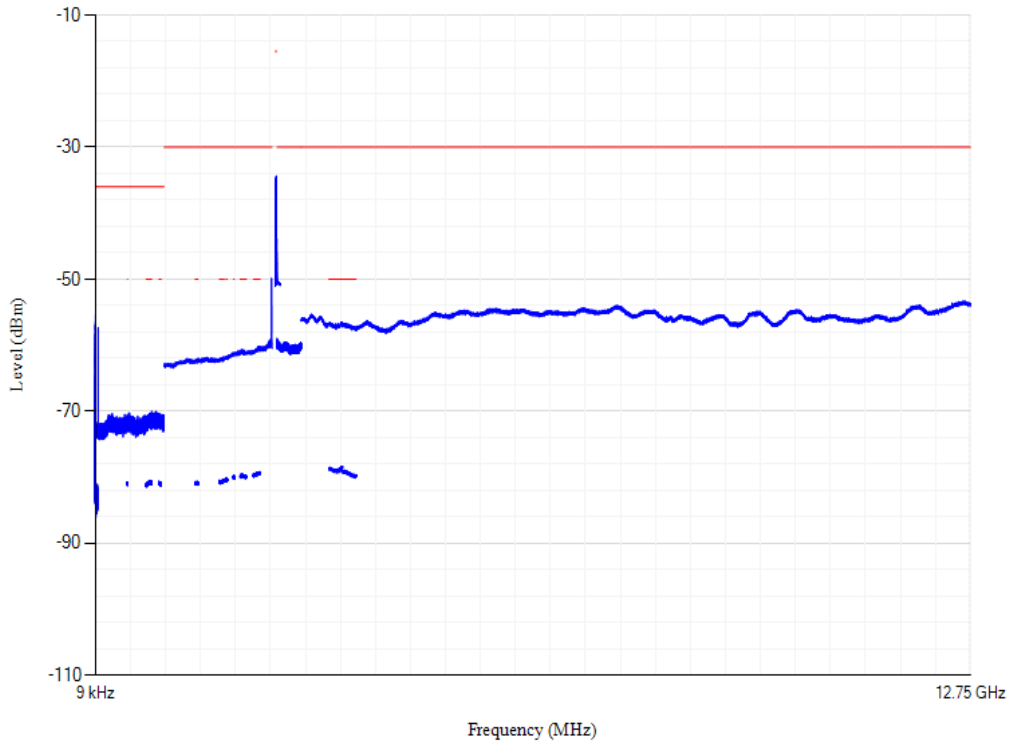

Band38 QPSK BW=20MHz Channel=38150 RB Size=1 Position=#0

Conducted spurious emissions