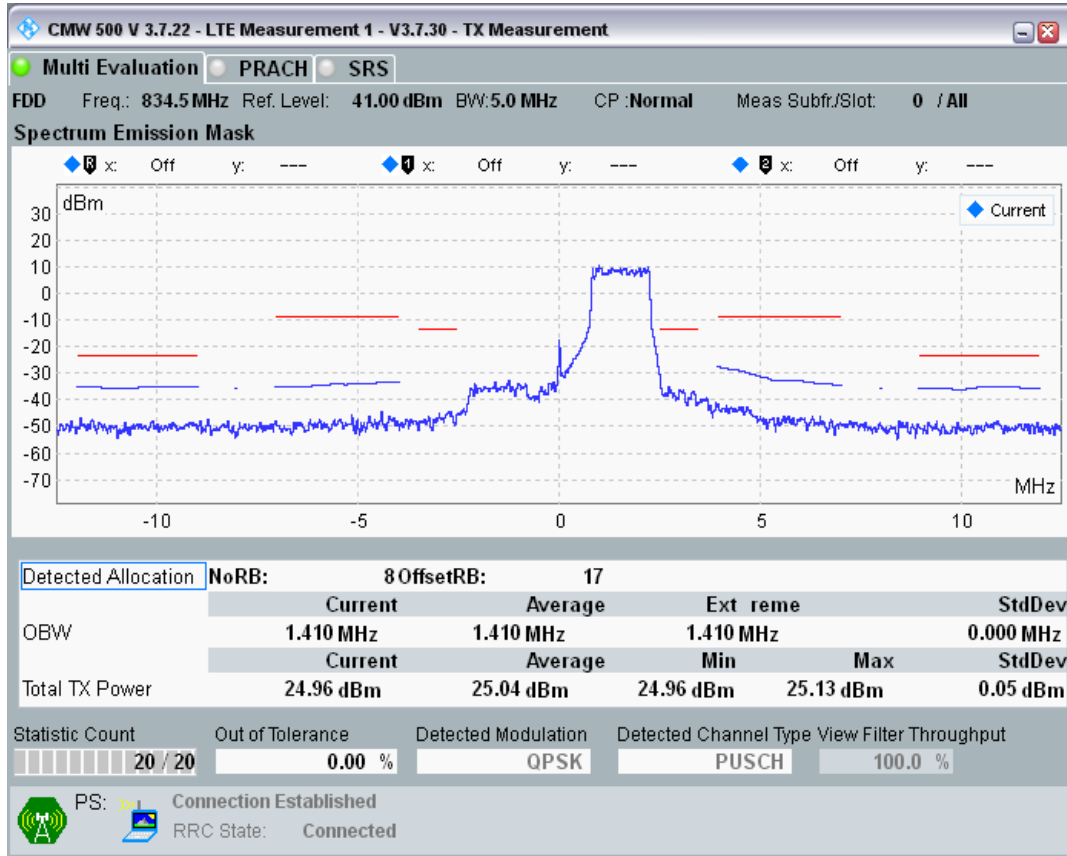

Band1 QPSK BW=5MHz Channel=18575 RB Size=8 Position=#Max

Band1 QPSK BW=5MHz Channel=18575 RB Size=8 Position=#0

Band20 QPSK BW=5MHz Channel=24175 RB Size=8 Position=#0

Band20 QPSK BW=5MHz Channel=24175 RB Size=8 Position=#Max