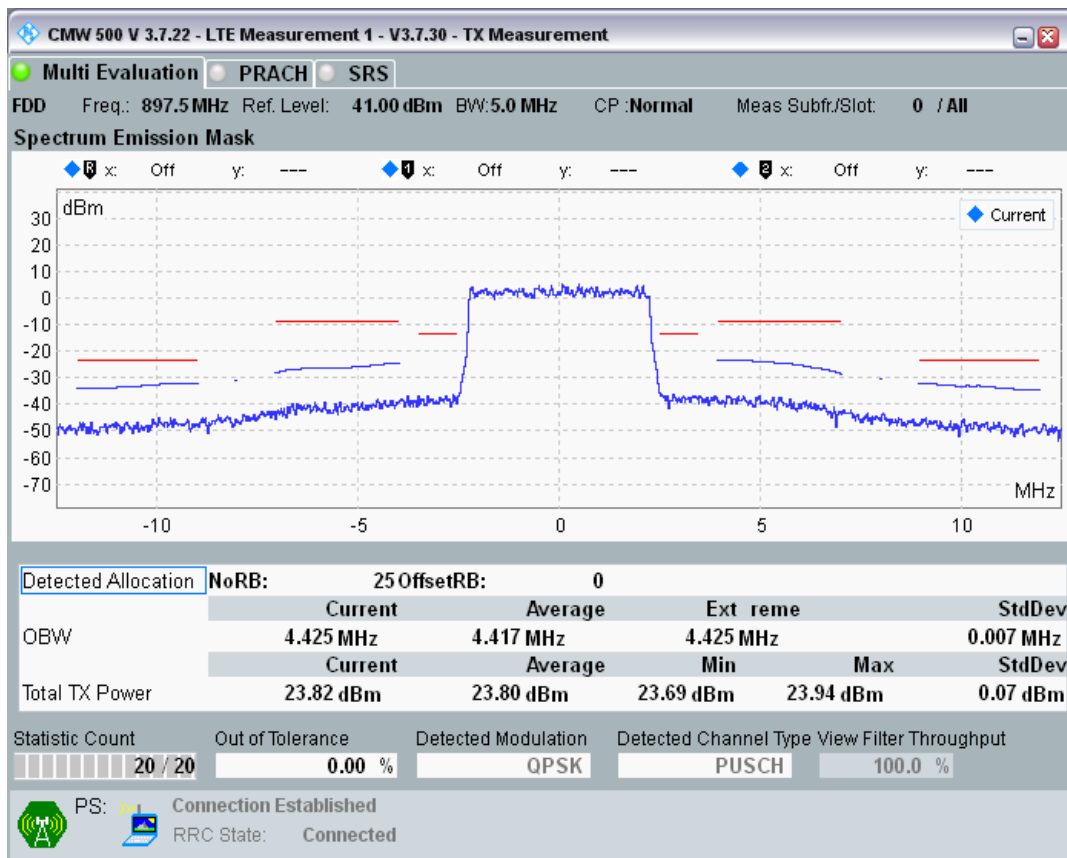

Band8 QPSK BW=5MHz Channel=21625 RB Size=25 Position=#0

Band8 16QAM BW=5MHz Channel=21625 RB Size=8 Position=#0