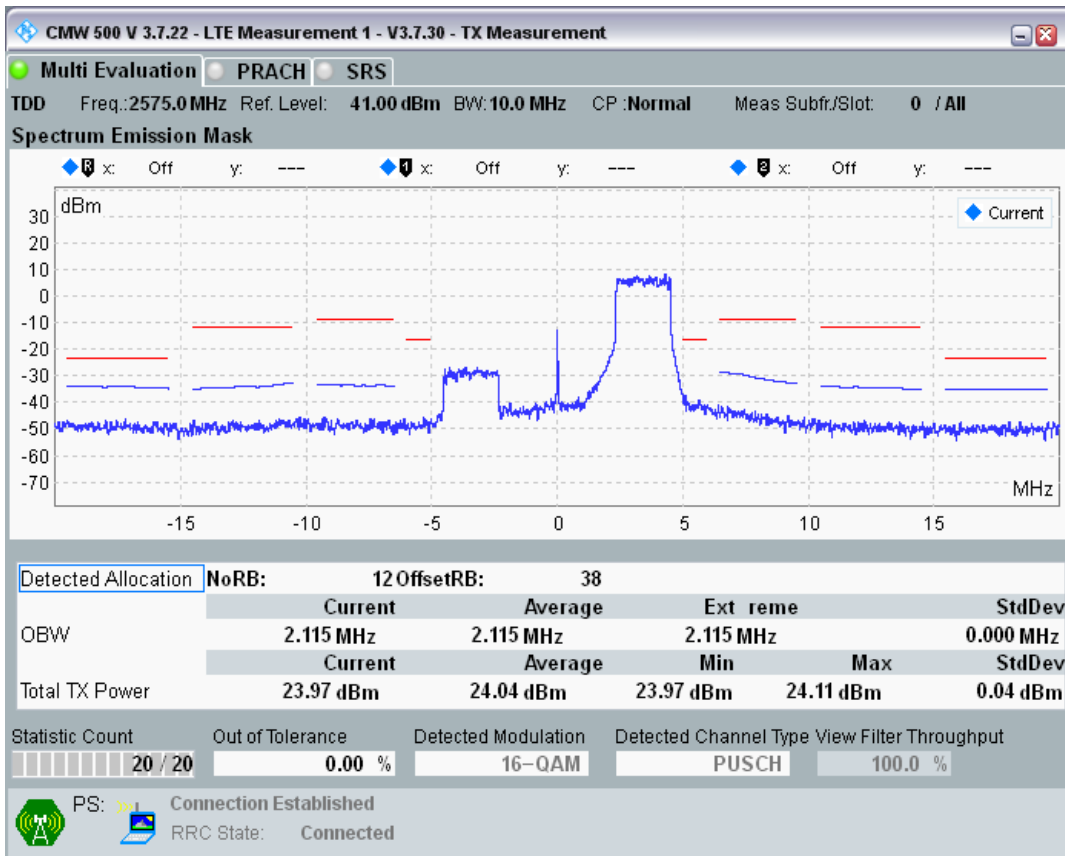

Band38 16QAM BW=10MHz Channel=37800 RB Size=12 Position=#Max

Band38 16QAM BW=10MHz Channel=37800 RB Size=50 Position=#0