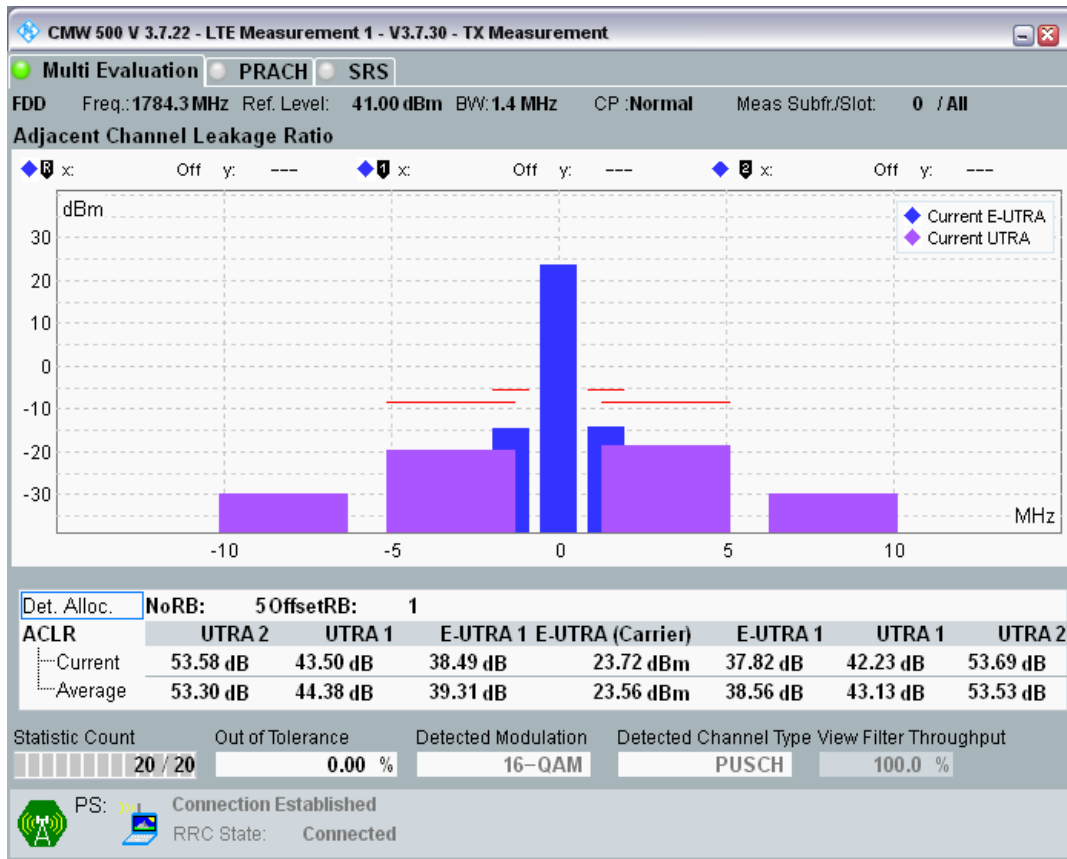

Band3 16QAM BW=1.4MHz Channel=19943 RB Size=5 Position=#Max

Band3 16QAM BW=1.4MHz Channel=19943 RB Size=6 Position=#0