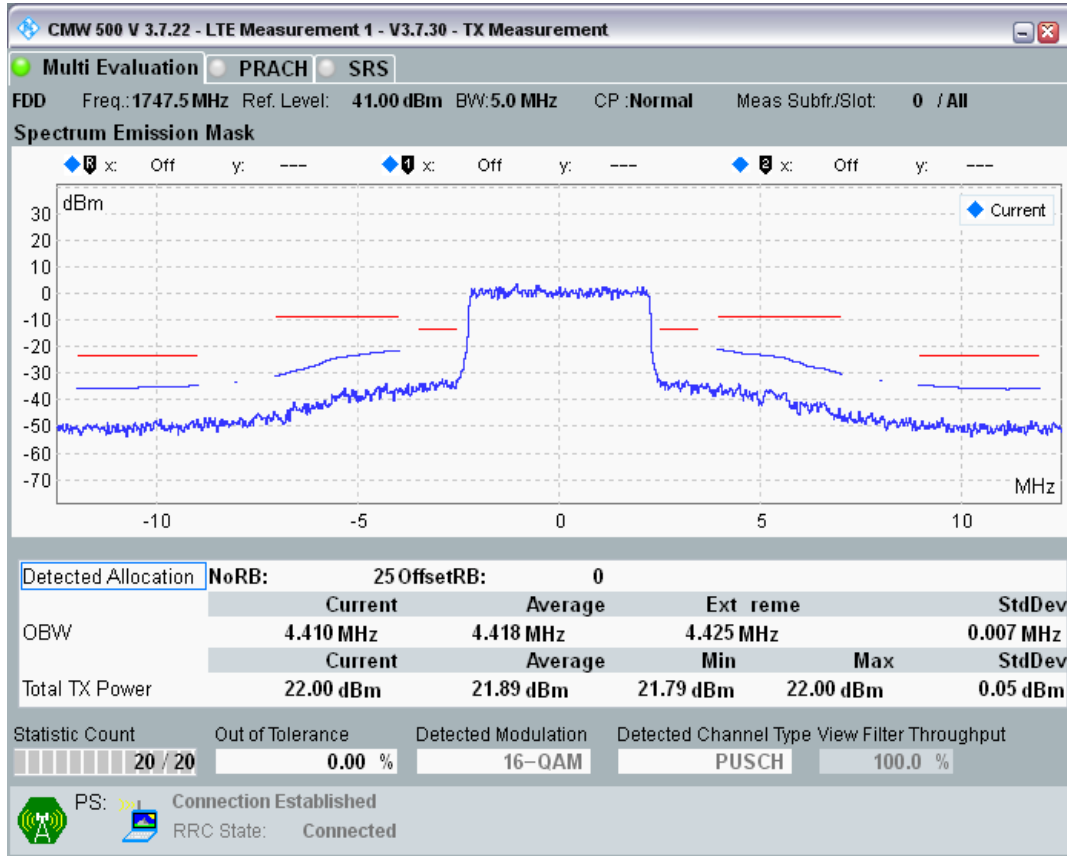

Band3 16QAM BW=5MHz Channel=19575 RB Size=25 Position=#0

Band3 QPSK BW=5MHz Channel=19925 RB Size=8 Position=#0