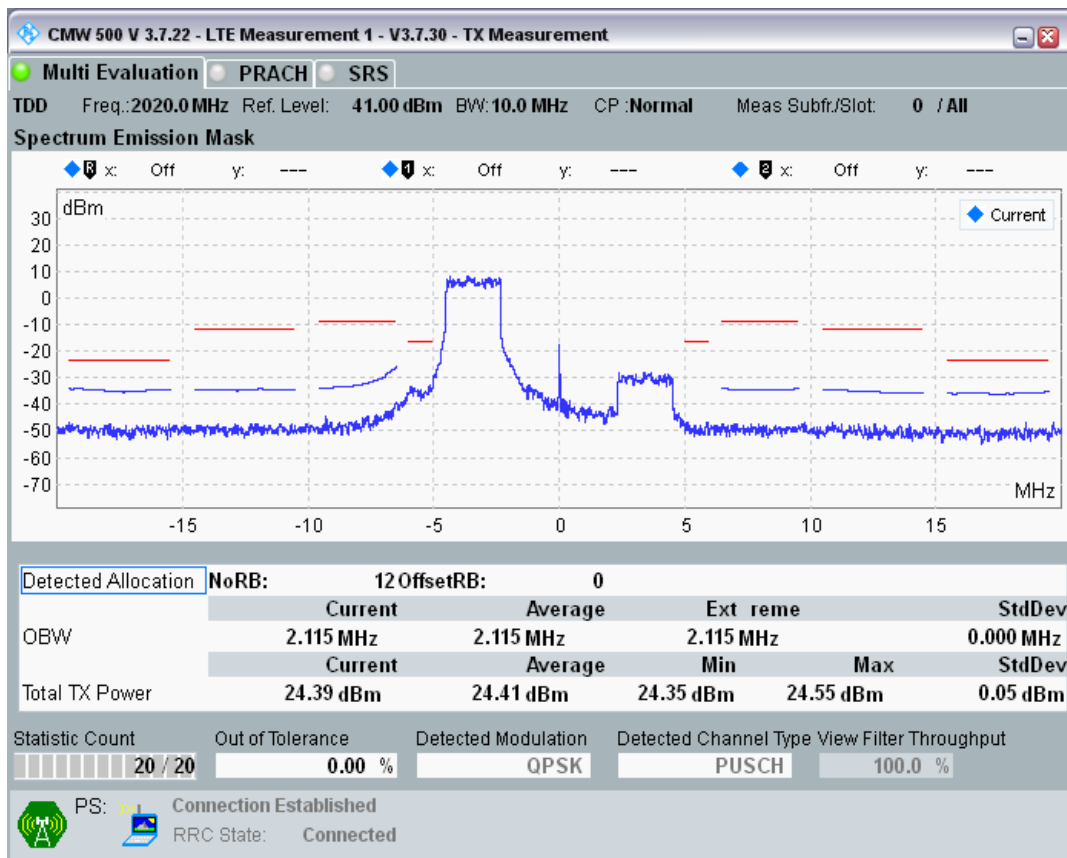

Band34 16QAM BW=10MHz Channel=36275 RB Size=12 Position=#Max

Band34 16QAM BW=10MHz Channel=36275 RB Size=50 Position=#0

Band34 QPSK BW=10MHz Channel=36300 RB Size=12 Position=#0

Band34 QPSK BW=10MHz Channel=36300 RB Size=12 Position=#Max