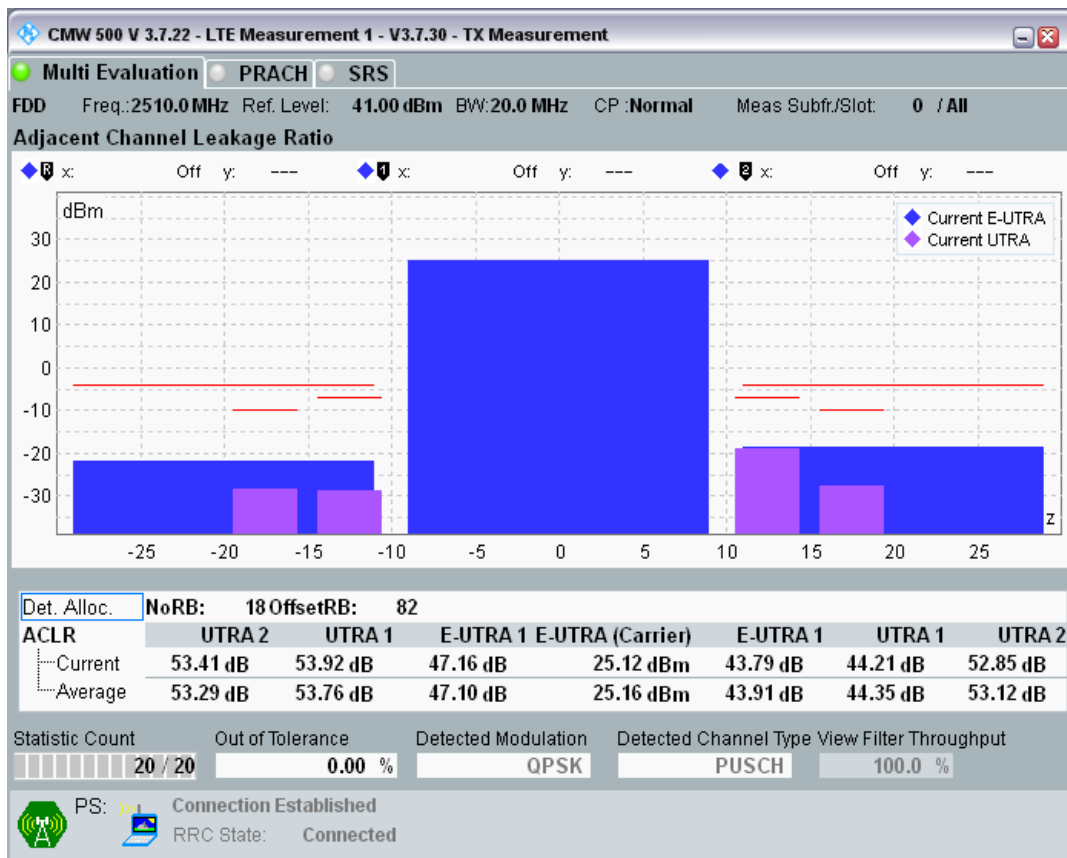

Band7 16QAM BW=10MHz Channel=21400 RB Size=12 Position=#Max

Band7 16QAM BW=10MHz Channel=21400 RB Size=50 Position=#0

Band7 QPSK BW=20MHz Channel=20850 RB Size=18 Position=#0

Band7 QPSK BW=20MHz Channel=20850 RB Size=18 Position=#Max