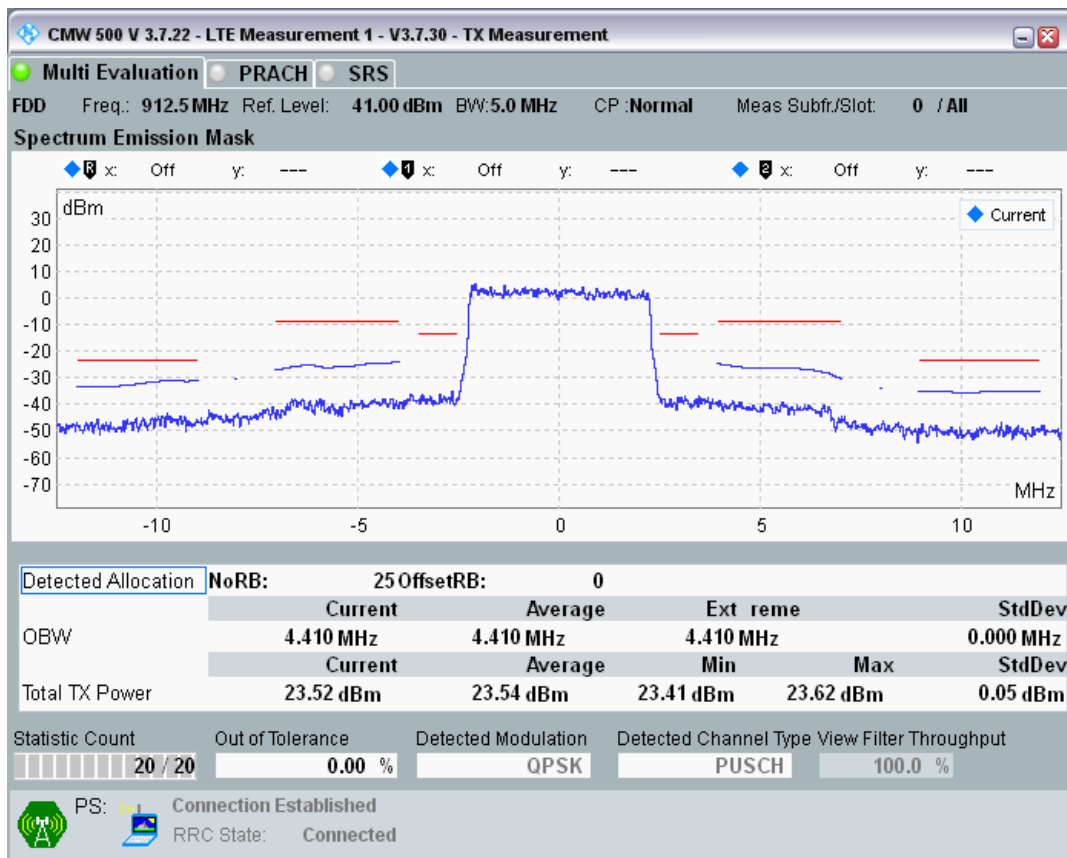

Band8 QPSK BW=5MHz Channel=21775 RB Size=25 Position=#0

Band8 16QAM BW=5MHz Channel=21775 RB Size=8 Position=#0