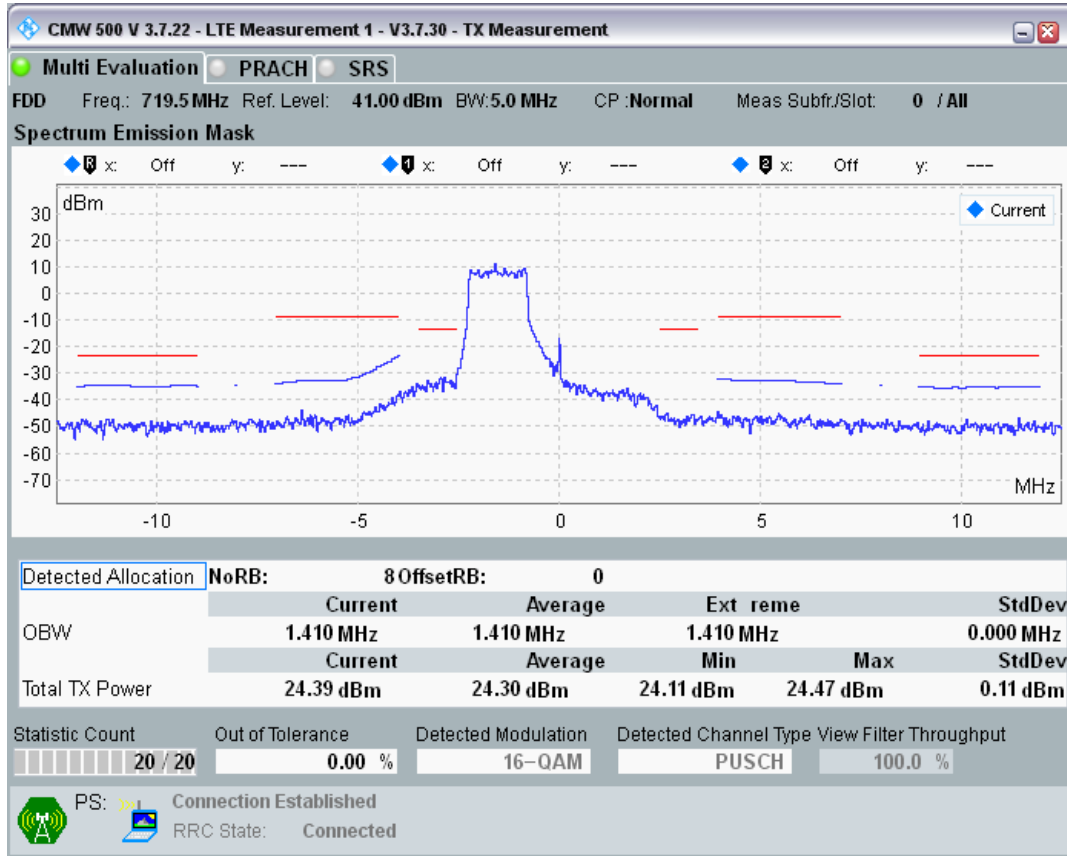

Band28 QPSK BW=5MHz Channel=27375 RB Size=8 Position=#0

Band28 QPSK BW=5MHz Channel=27375 RB Size=8 Position=#Max

Band28 QPSK BW=5MHz Channel=27375 RB Size=25 Position=#0

Band28 16QAM BW=5MHz Channel=27375 RB Size=8 Position=#0