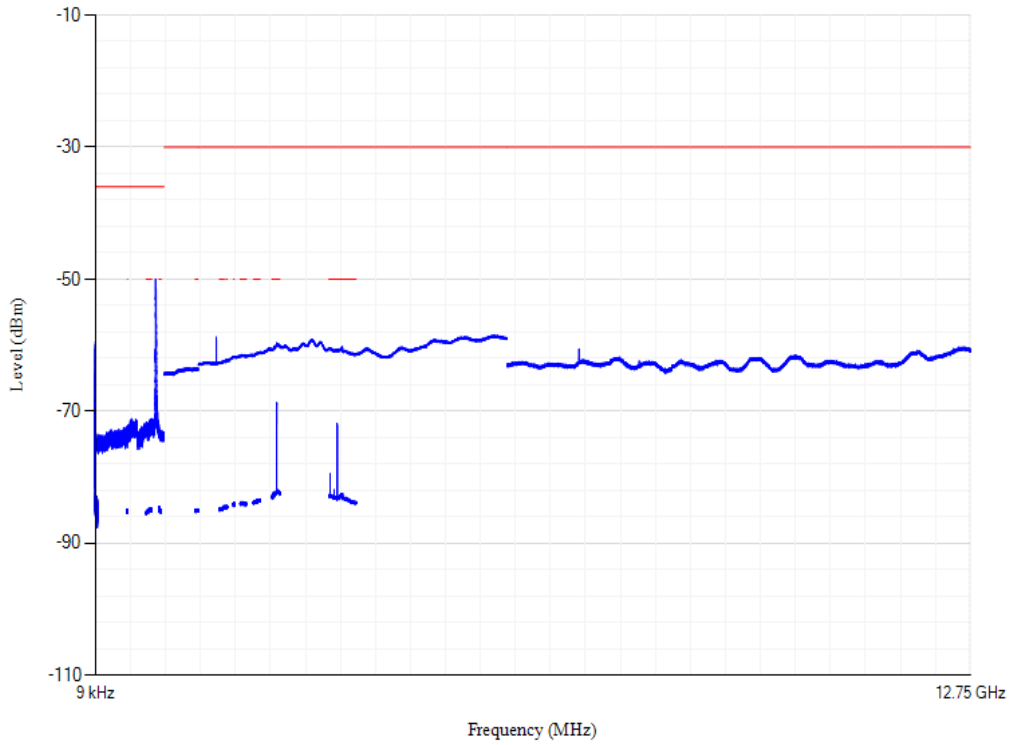

Conducted spurious emissions

Band8 QPSK BW=5MHz Channel=21475 RB Size=1 Position=#0

Conducted spurious emissions

Band8 QPSK BW=1.4MHz Channel=21793 RB Size=1 Position=#0

Conducted spurious emissions

Band8 QPSK BW=5MHz Channel=21625 RB Size=1 Position=#0