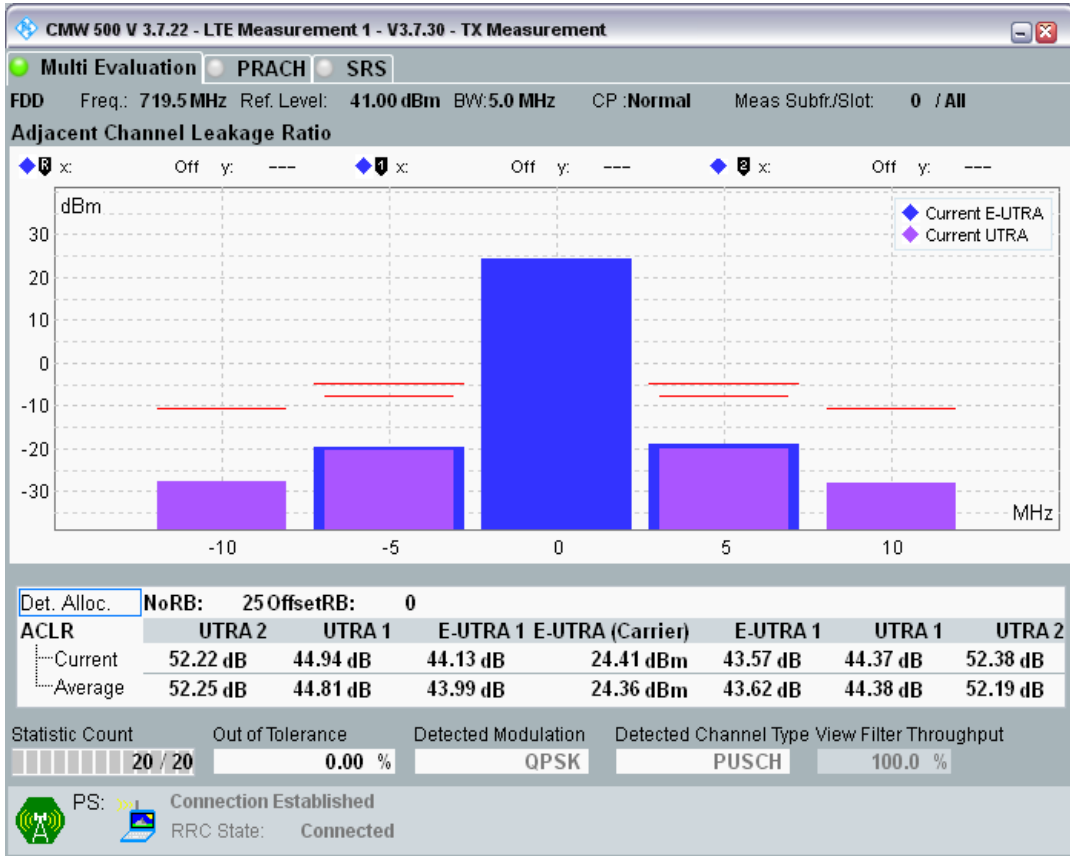

Band28 QPSK BW=5MHz Channel=27375 RB Size=8 Position=#0

Band28 QPSK BW=5MHz Channel=27375 RB Size=8 Position=#Max

Band28 QPSK BW=5MHz Channel=27375 RB Size=25 Position=#0

Band28 16QAM BW=5MHz Channel=27375 RB Size=8 Position=#0