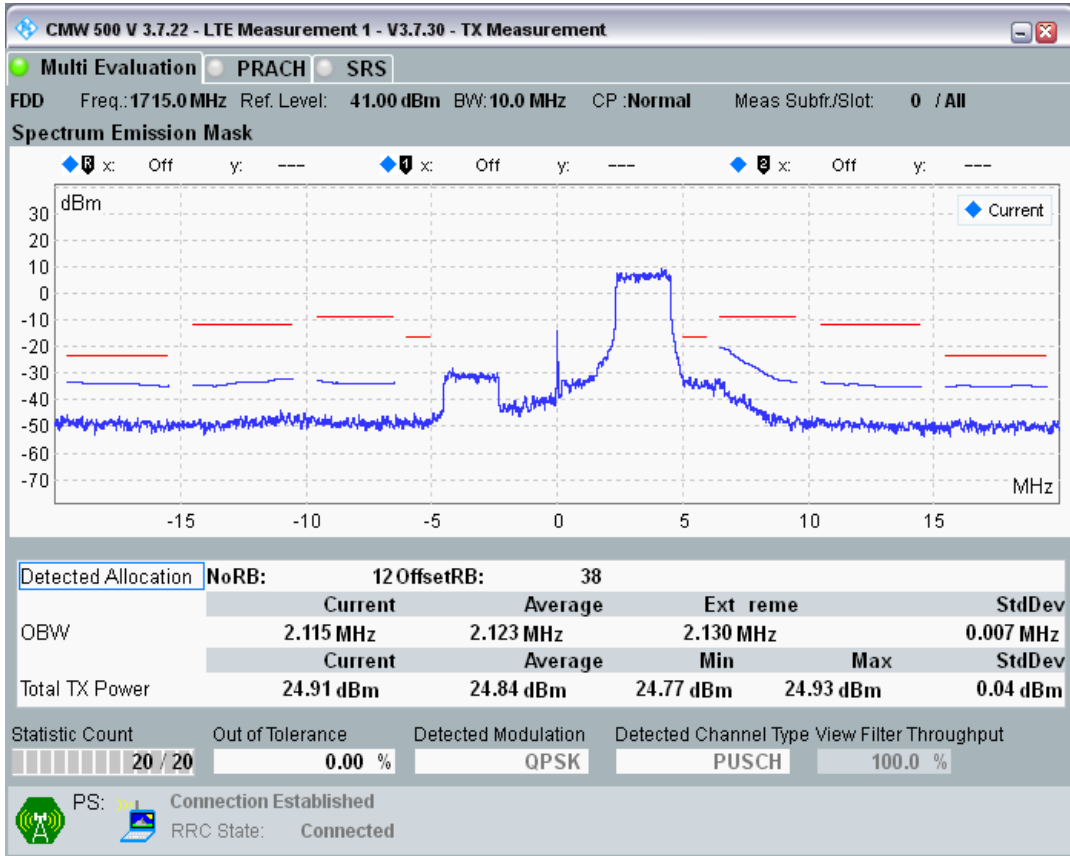

Band3 QPSK BW=10MHz Channel=19250 RB Size=12 Position=#Max

Band3 QPSK BW=10MHz Channel=19250 RB Size=50 Position=#0