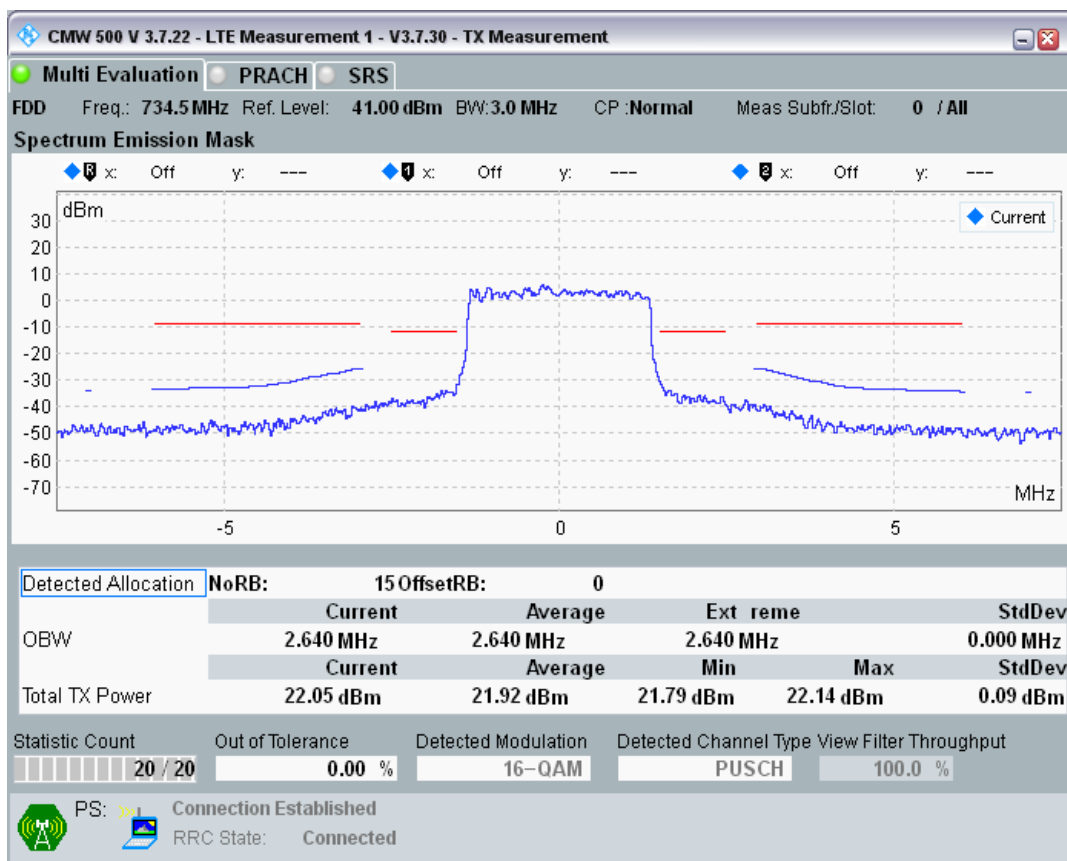

Band28 16QAM BW=3MHz Channel=27525 RB Size=15 Position=#0

Band28 QPSK BW=5MHz Channel=27235 RB Size=8 Position=#0