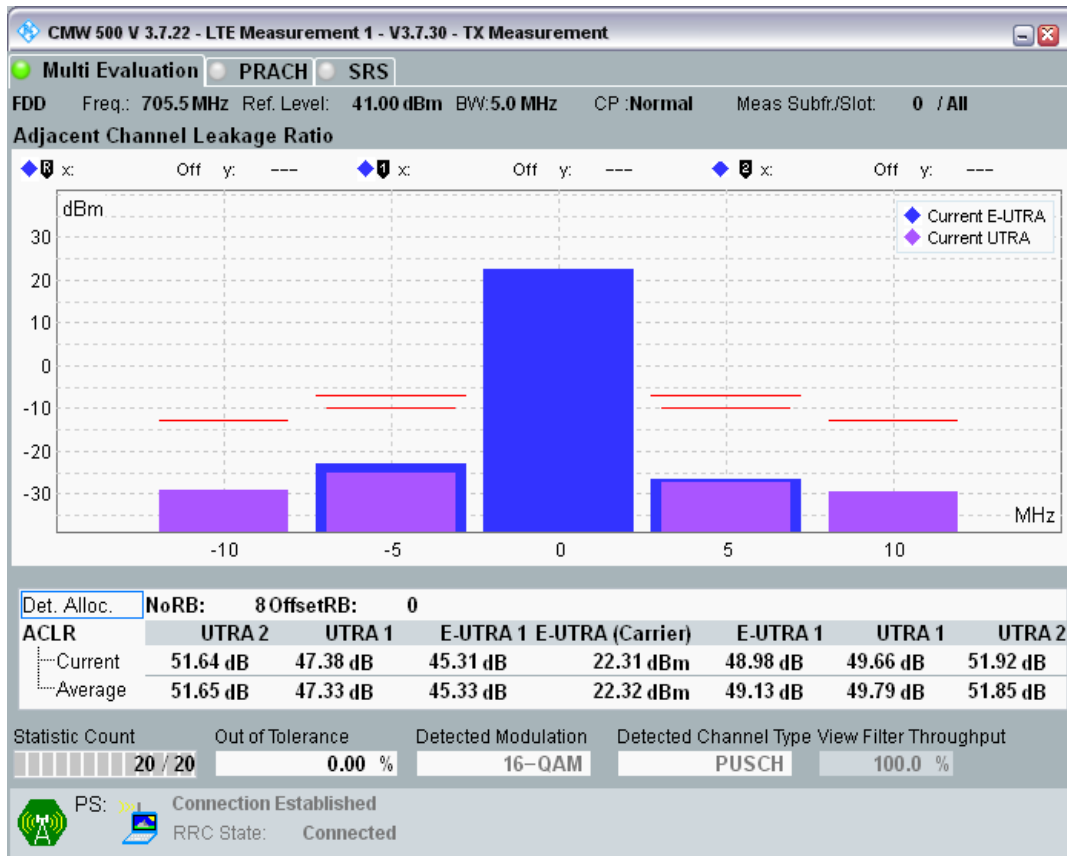

Band28 QPSK BW=5MHz Channel=27235 RB Size=25 Position=#0

Band28 16QAM BW=5MHz Channel=27235 RB Size=8 Position=#0

Band28 16QAM BW=5MHz Channel=27235 RB Size=8 Position=#Max

Band28 16QAM BW=5MHz Channel=27235 RB Size=25 Position=#0