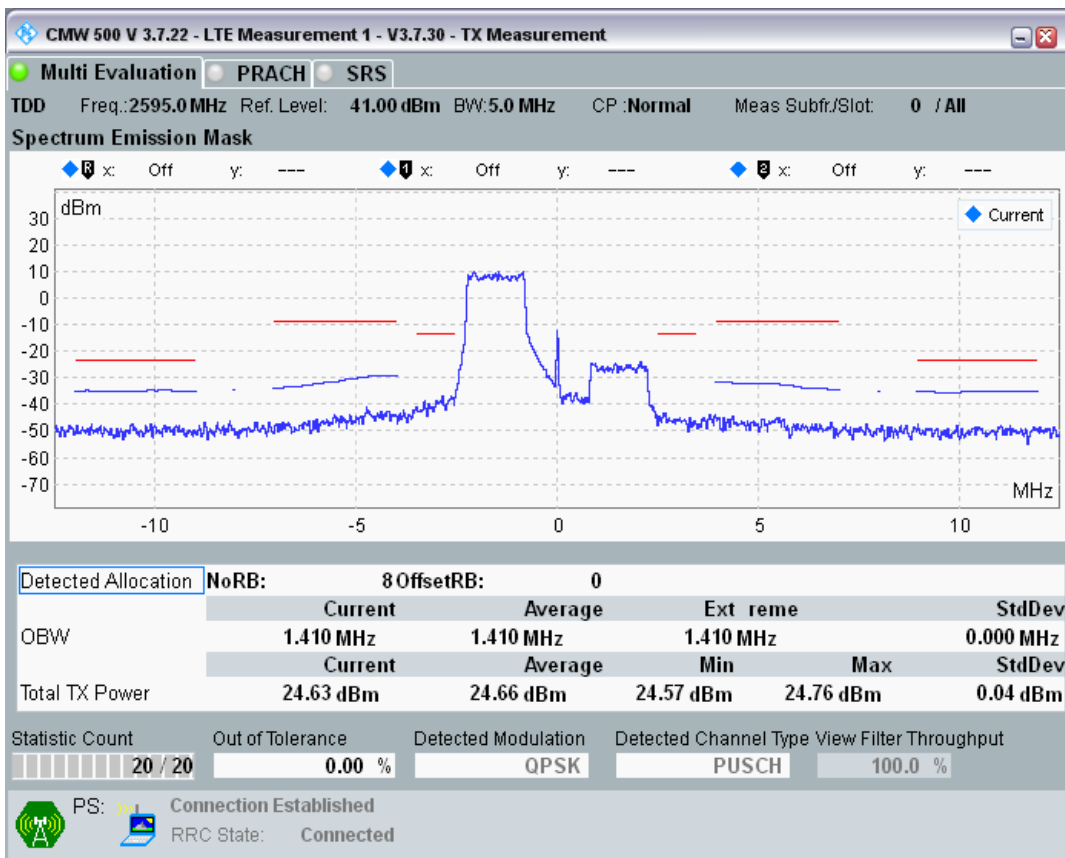

Band38 QPSK BW=5MHz Channel=38000 RB Size=8 Position=#0

Band38 QPSK BW=5MHz Channel=38000 RB Size=8 Position=#Max