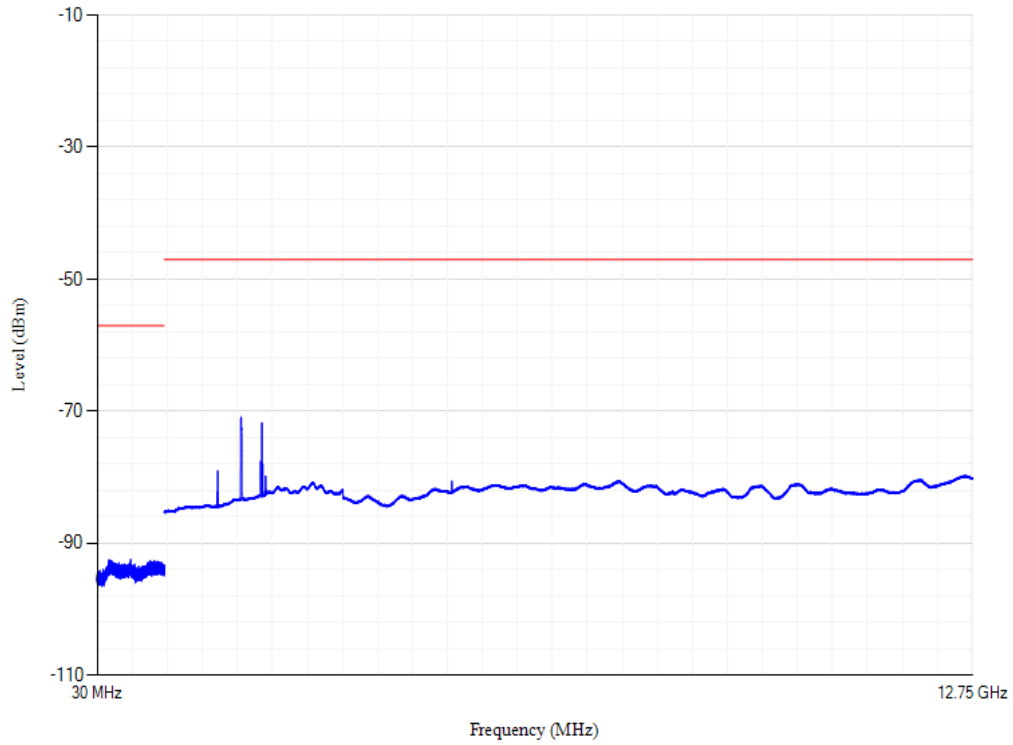

Band1 QPSK BW=20MHz Channel=18100

Conducted spurious emissions