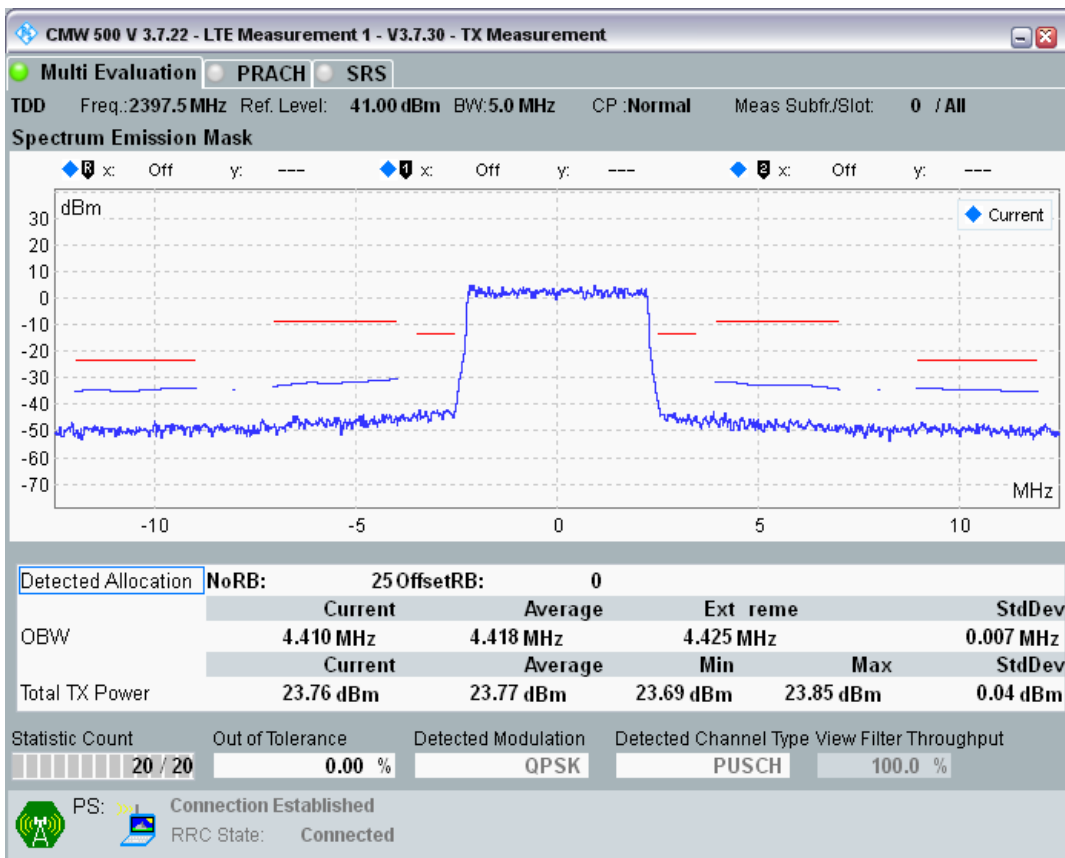

Band40 QPSK BW=5MHz Channel=39625 RB Size=25 Position=#0

Band40 16QAM BW=5MHz Channel=39625 RB Size=8 Position=#0