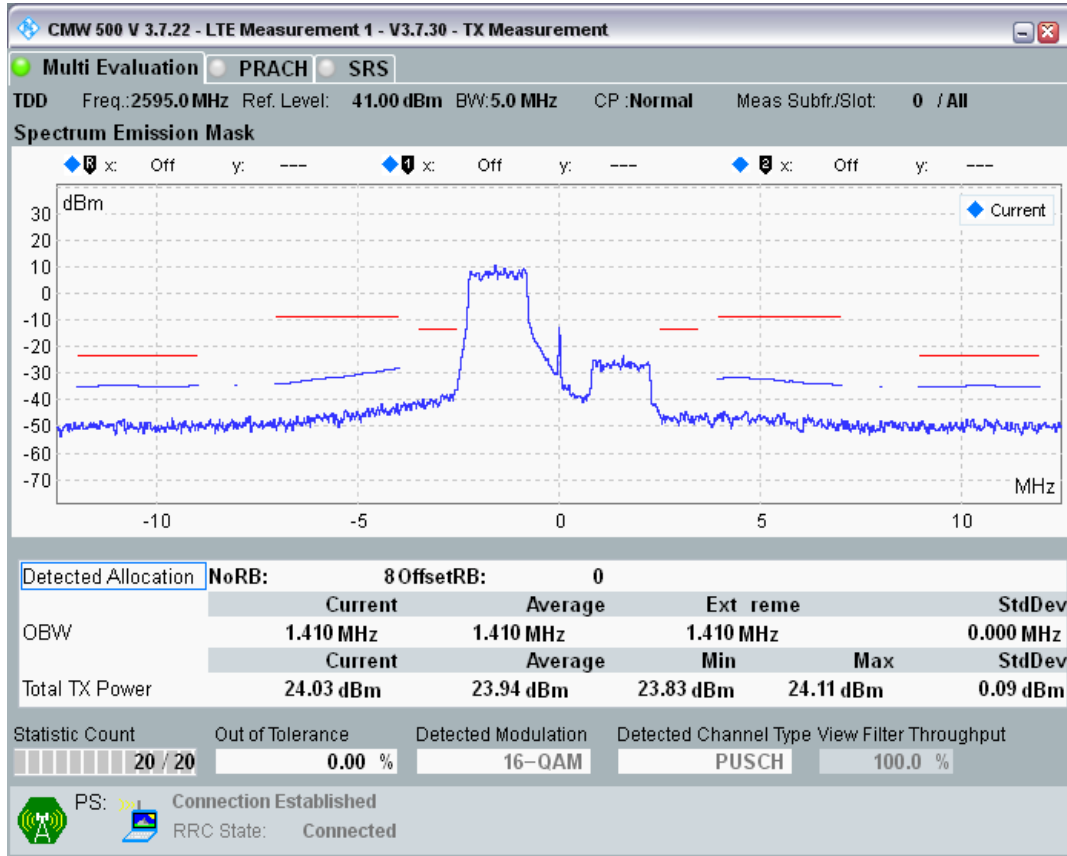

Band38 QPSK BW=5MHz Channel=38000 RB Size=8 Position=#0

Band38 QPSK BW=5MHz Channel=38000 RB Size=8 Position=#Max

Band38 QPSK BW=5MHz Channel=38000 RB Size=25 Position=#0

Band38 16QAM BW=5MHz Channel=38000 RB Size=8 Position=#0