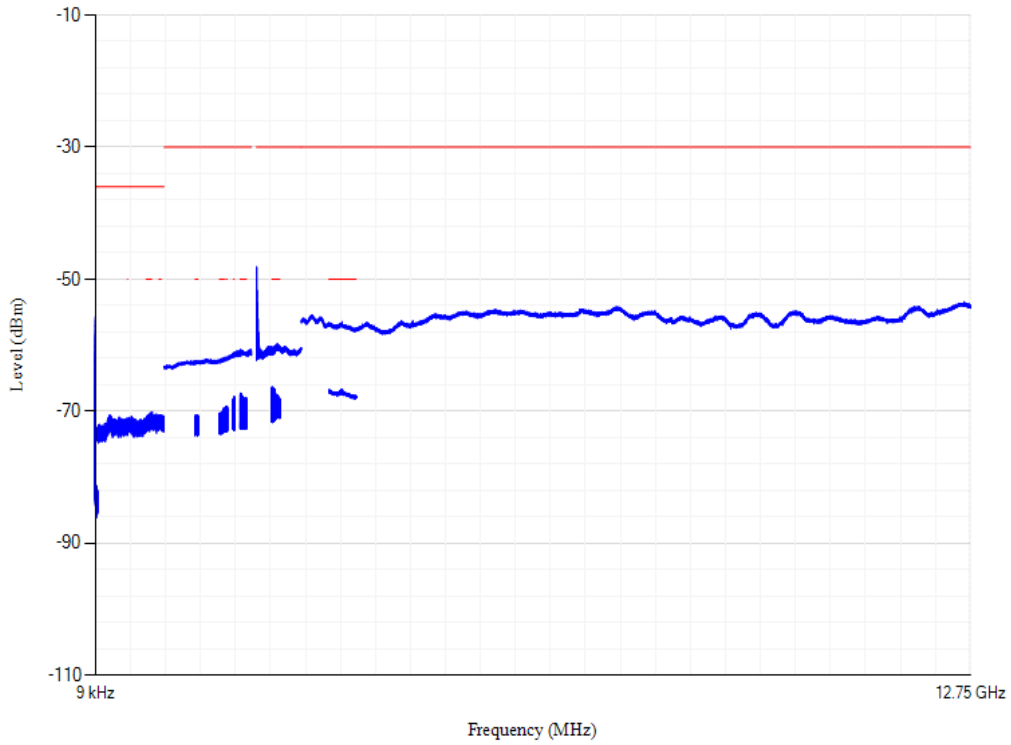

Conducted spurious emissions

Band40 QPSK BW=5MHz Channel=39625 RB Size=1 Position=#0

Conducted spurious emissions

Band40 QPSK BW=20MHz Channel=38750 RB Size=1 Position=#0

Conducted spurious emissions

Band40 QPSK BW=20MHz Channel=39150 RB Size=1 Position=#0