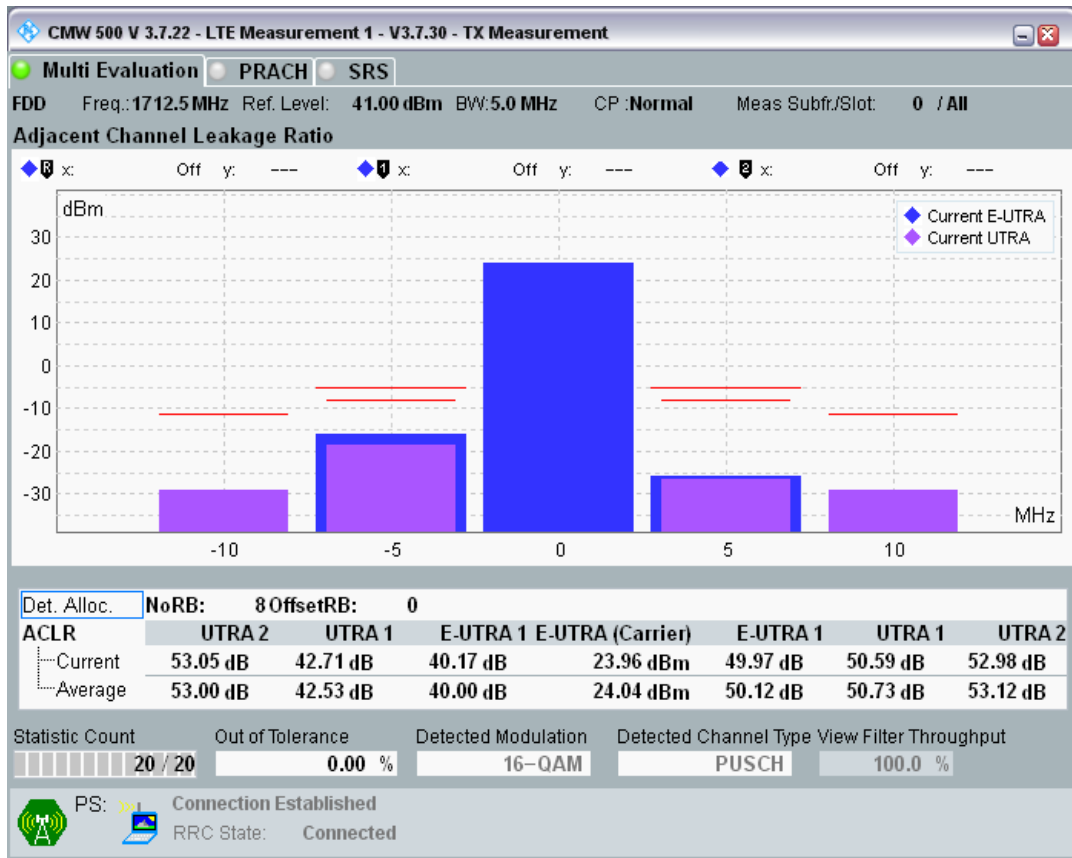

Band3 16QAM BW=5MHz Channel=19225 RB Size=8 Position=#0

Band3 16QAM BW=5MHz Channel=19225 RB Size=8 Position=#Max