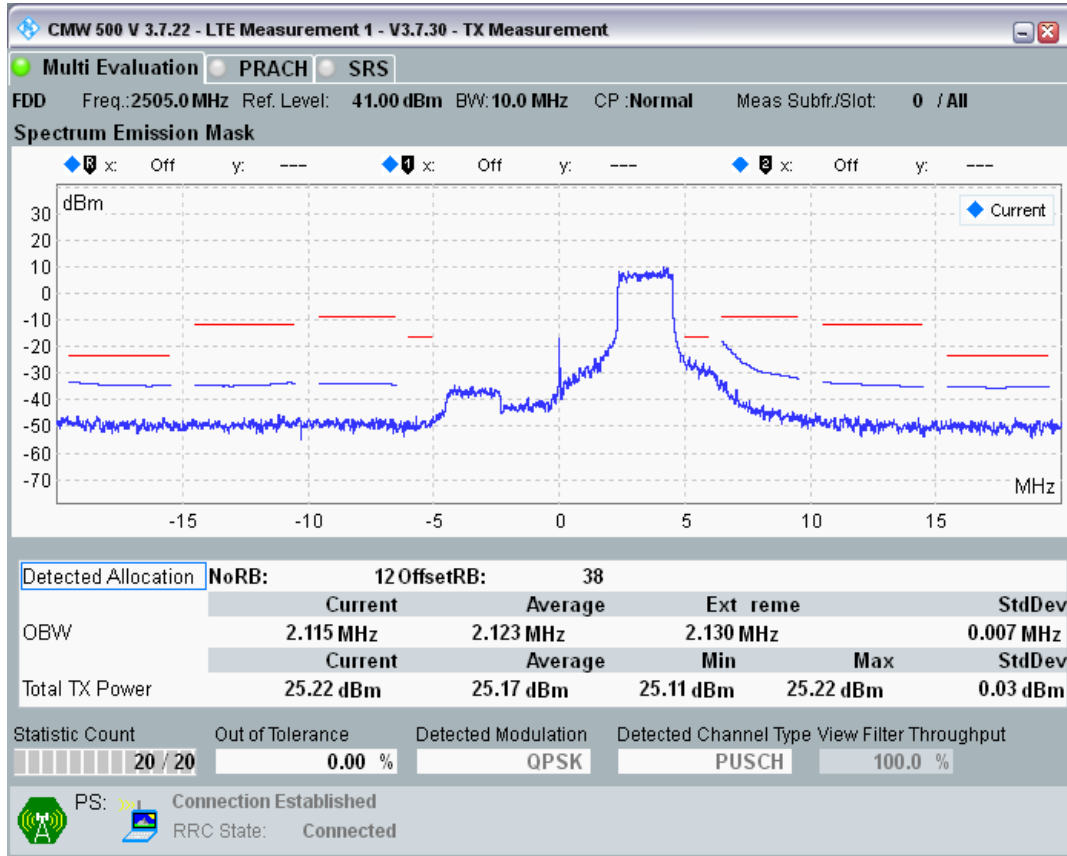

Band7 QPSK BW=10MHz Channel=20800 RB Size=12 Position=#Max

Band7 QPSK BW=10MHz Channel=20800 RB Size=50 Position=#0