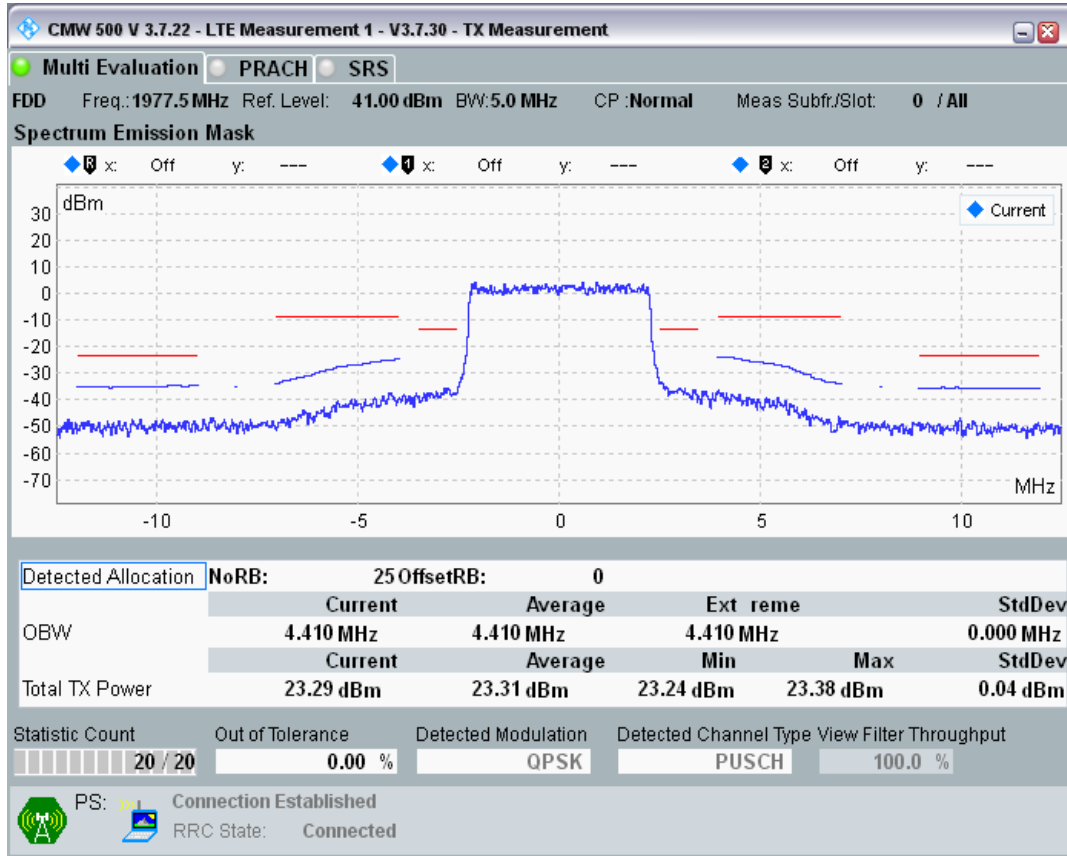

Band1 QPSK BW=5MHz Channel=18575 RB Size=25 Position=#0

Band1 QPSK BW=5MHz Channel=18300 RB Size=8 Position=#Max