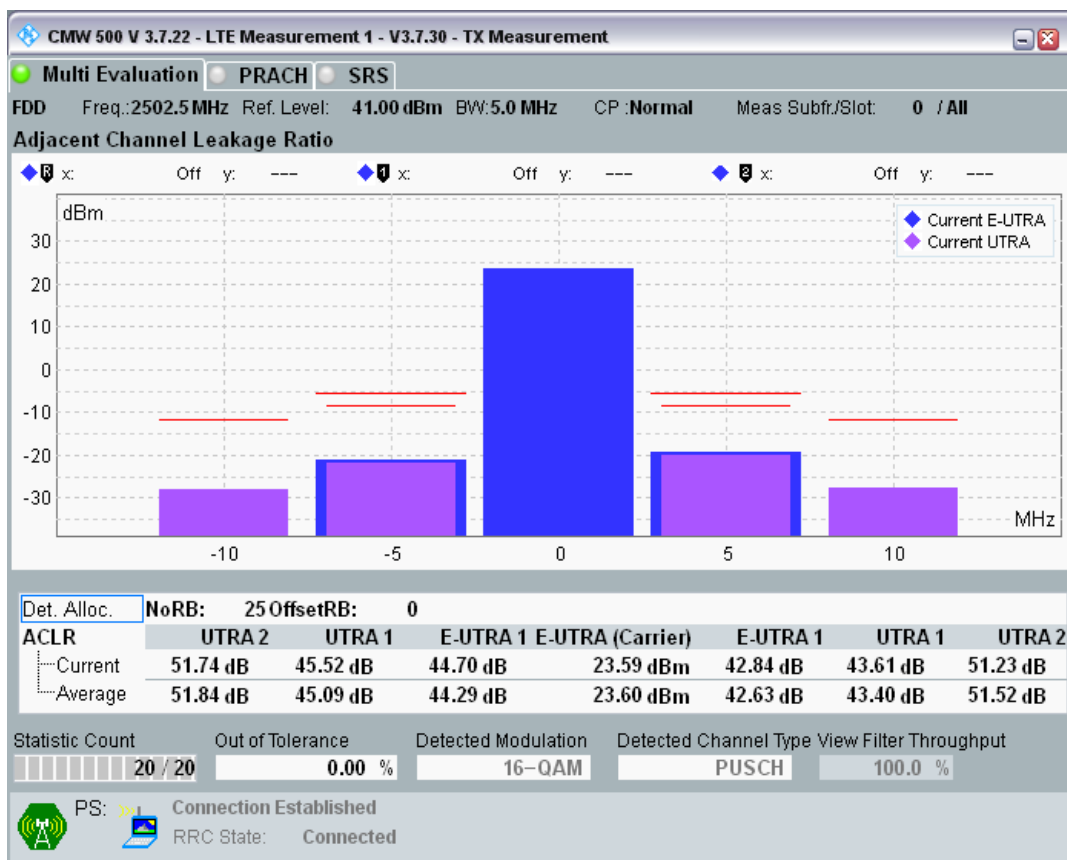

Band7 QPSK BW=5MHz Channel=20775 RB Size=25 Position=#0

Band7 16QAM BW=5MHz Channel=20775 RB Size=8 Position=#0

Band7 16QAM BW=5MHz Channel=20775 RB Size=8 Position=#Max

Band7 16QAM BW=5MHz Channel=20775 RB Size=25 Position=#0