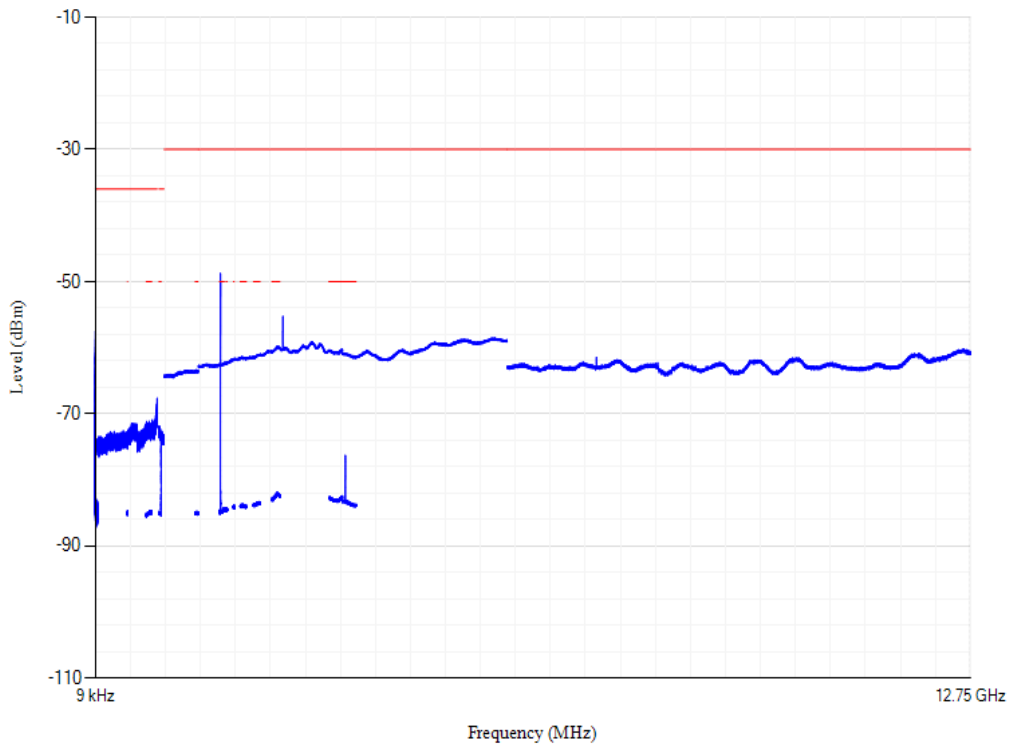

Conducted spurious emissions

Band8 QPSK BW=10MHz Channel=21500 RB Size=1 Position=#0

Conducted spurious emissions

Band8 QPSK BW=5MHz Channel=21775 RB Size=1 Position=#0

Conducted spurious emissions

Band8 QPSK BW=10MHz Channel=21625 RB Size=1 Position=#0