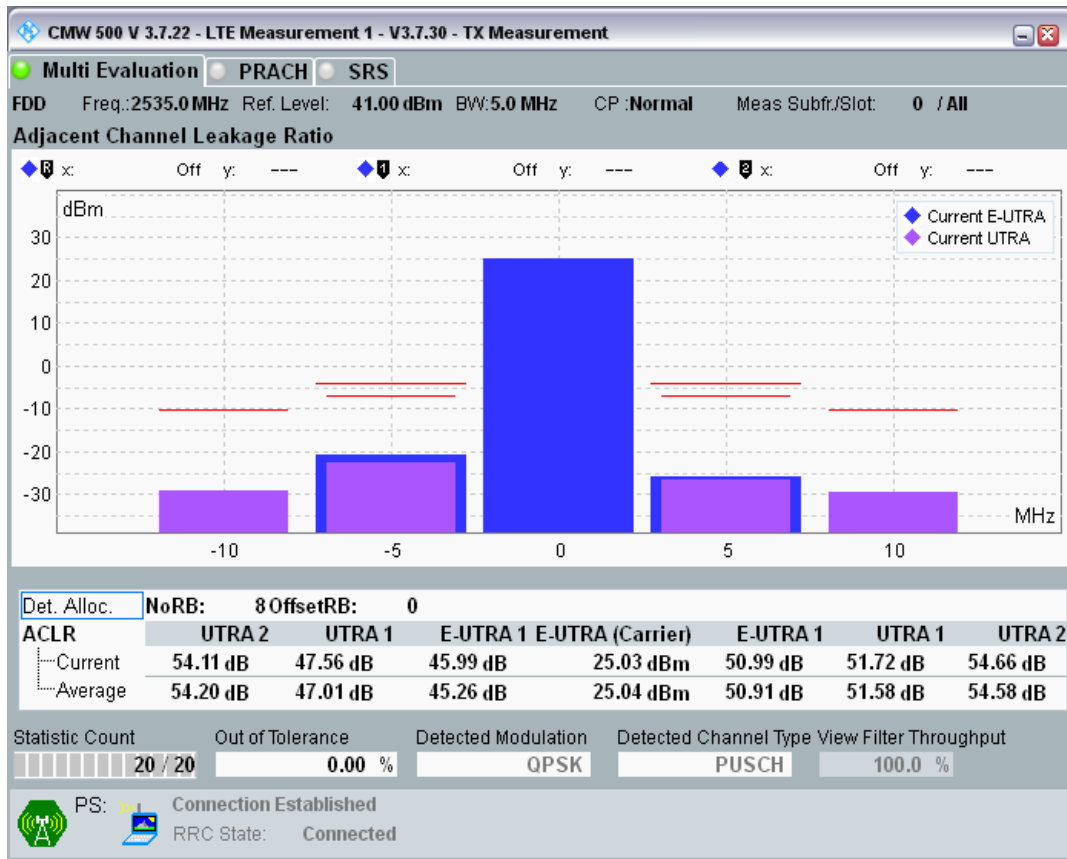

Band7 QPSK BW=5MHz Channel=21100 RB Size=8 Position=#0

Band7 QPSK BW=5MHz Channel=21100 RB Size=8 Position=#Max