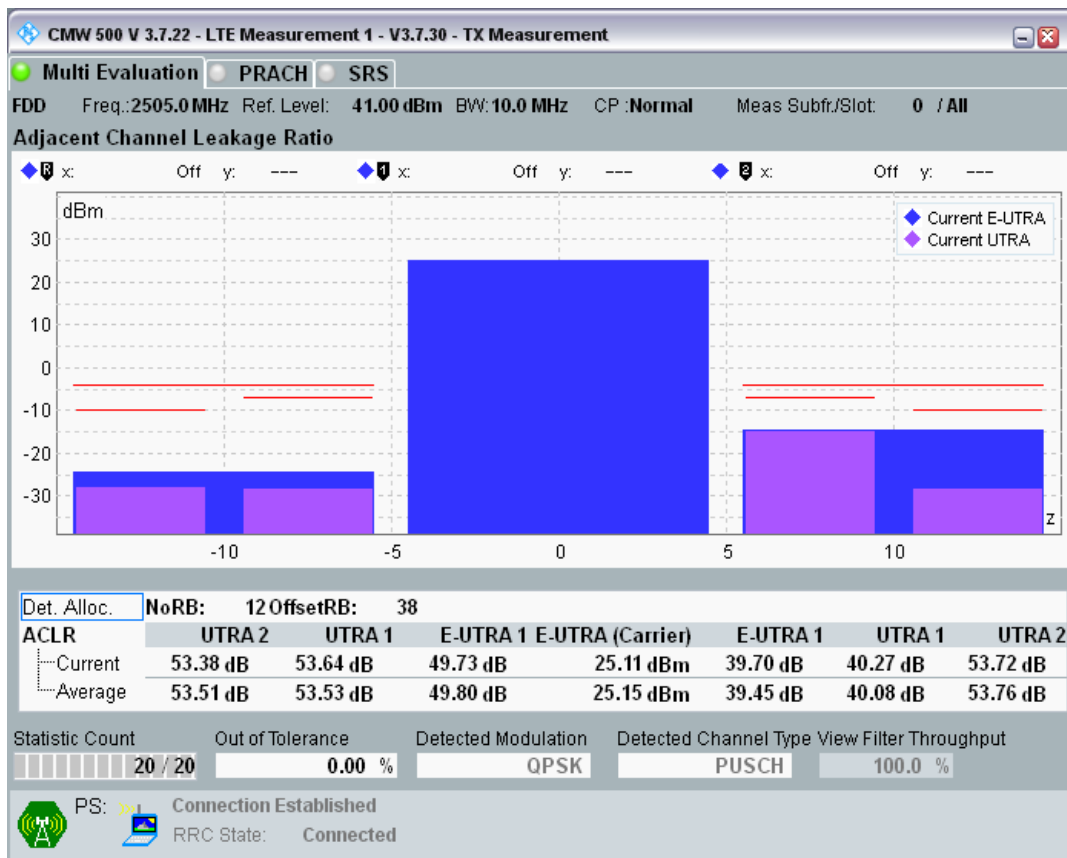

Band7 QPSK BW=10MHz Channel=20800 RB Size=12 Position=#Max

Band7 QPSK BW=10MHz Channel=20800 RB Size=50 Position=#0