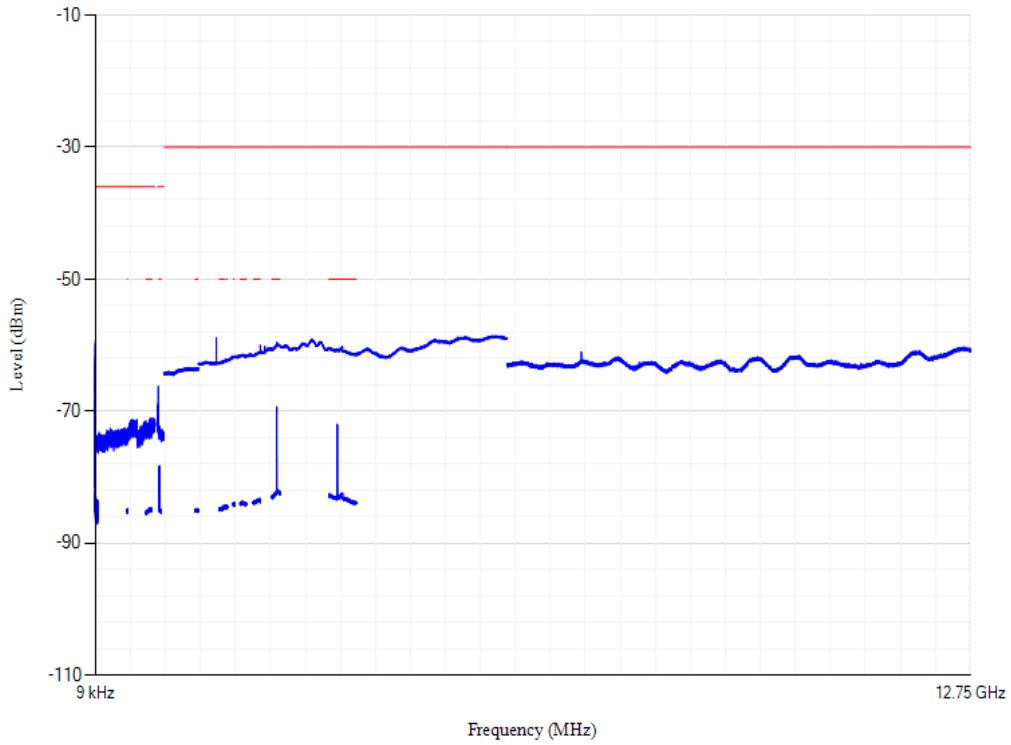

Band8 QPSK BW=10MHz Channel=21500 RB Size=1 Position=#0

Conducted spurious emissions