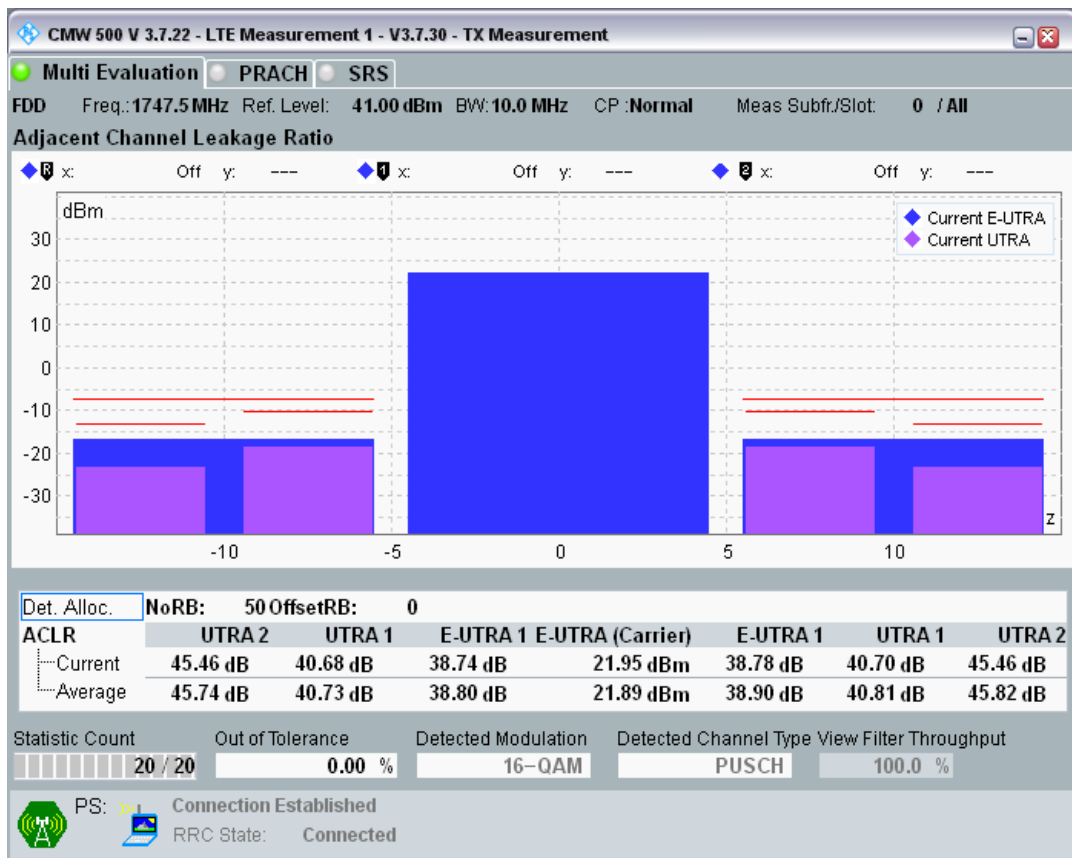

Band3 QPSK BW=10MHz Channel=19575 RB Size=50 Position=#0

Band3 16QAM BW=10MHz Channel=19575 RB Size=12 Position=#0

Band3 16QAM BW=10MHz Channel=19575 RB Size=12 Position=#Max

Band3 16QAM BW=10MHz Channel=19575 RB Size=50 Position=#0