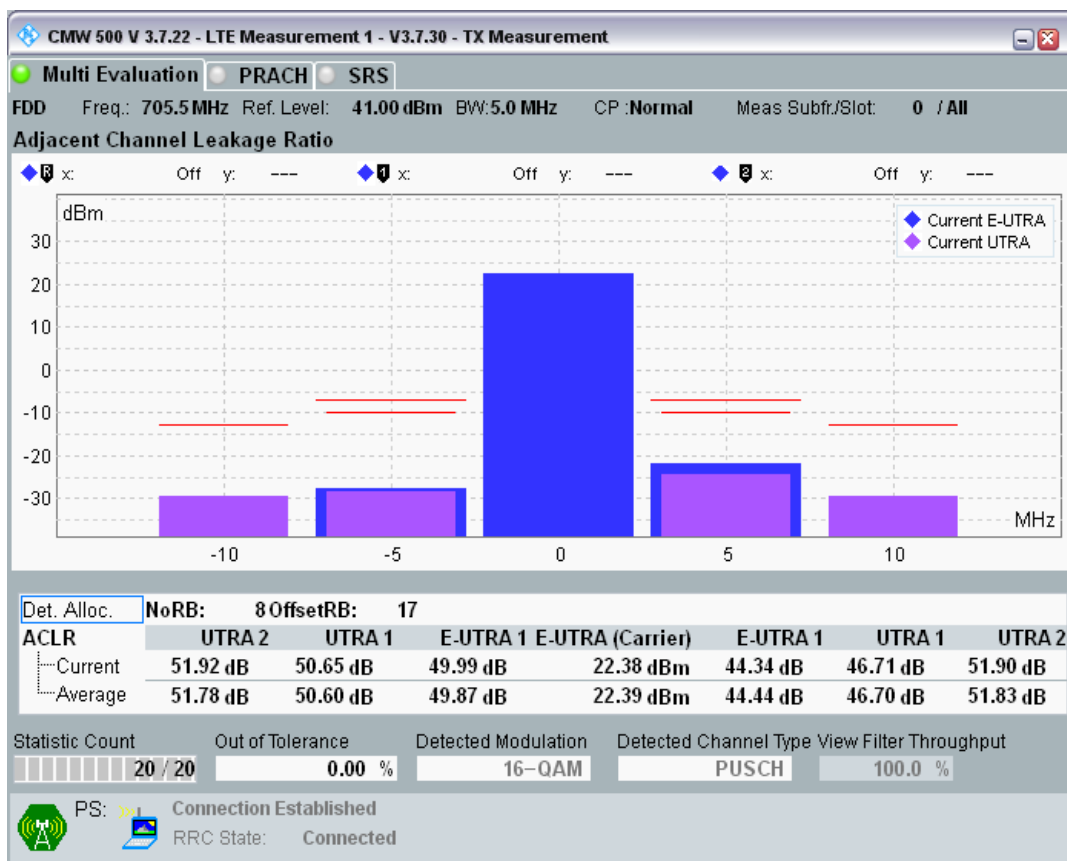

Band28 QPSK BW=5MHz Channel=27235 RB Size=25 Position=#0

Band28 16QAM BW=5MHz Channel=27235 RB Size=8 Position=#0

Band28 16QAM BW=5MHz Channel=27235 RB Size=8 Position=#Max

Band28 16QAM BW=5MHz Channel=27235 RB Size=25 Position=#0