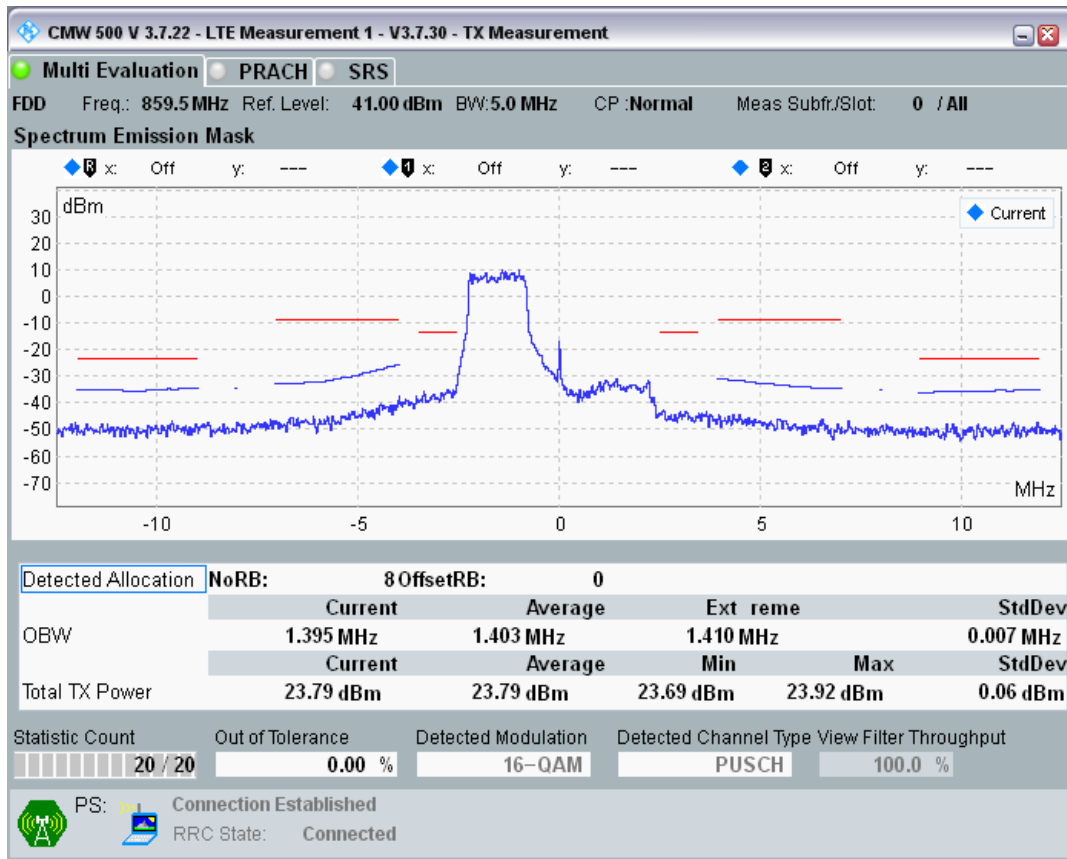

Band20 16QAM BW=5MHz Channel=24425 RB Size=8 Position=#0

Band20 16QAM BW=5MHz Channel=24425 RB Size=8 Position=#Max