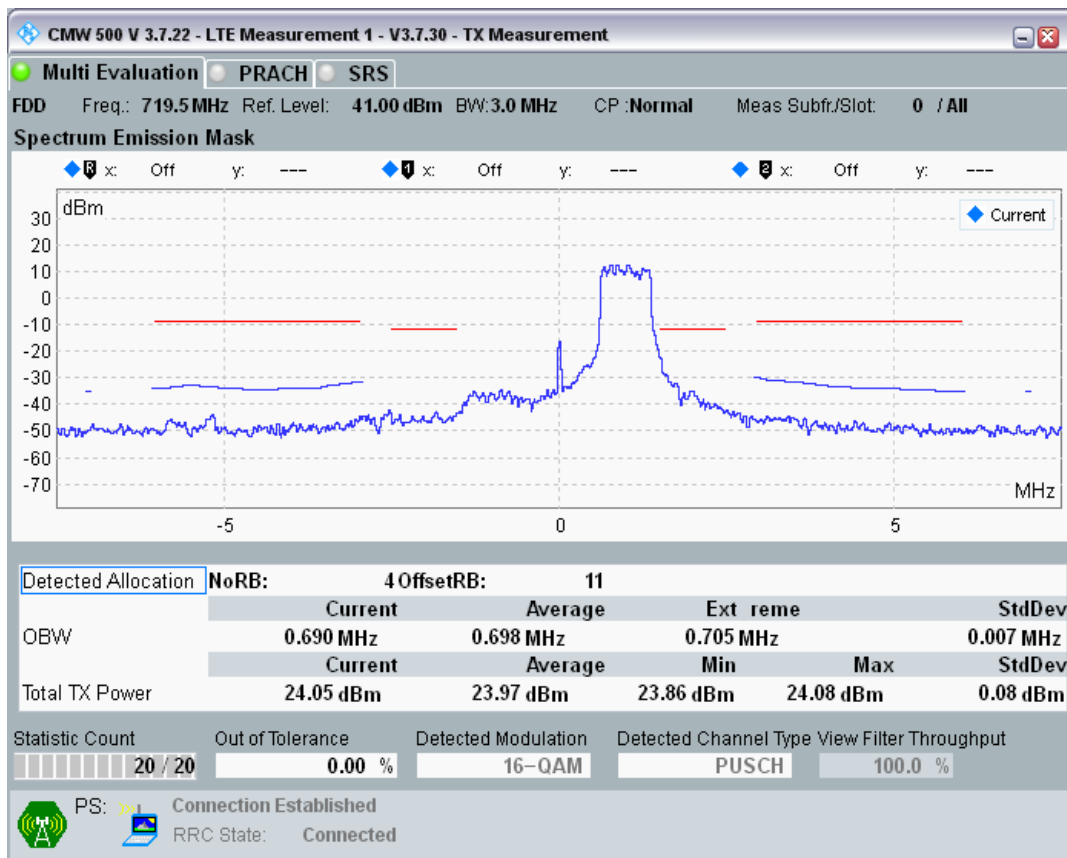

Band28 16QAM BW=3MHz Channel=27375 RB Size=4 Position=#Max

Band28 16QAM BW=3MHz Channel=27375 RB Size=15 Position=#0