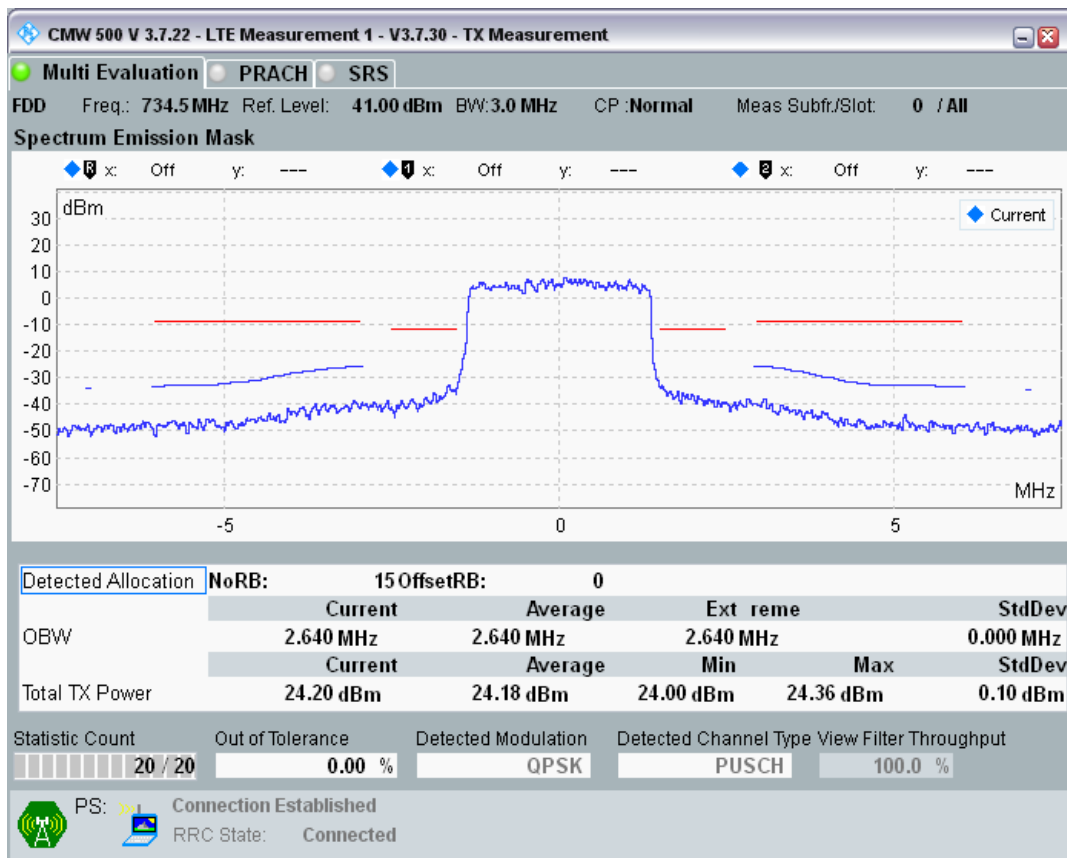

Band28 QPSK BW=3MHz Channel=27525 RB Size=15 Position=#0

Band28 16QAM BW=3MHz Channel=27525 RB Size=4 Position=#0