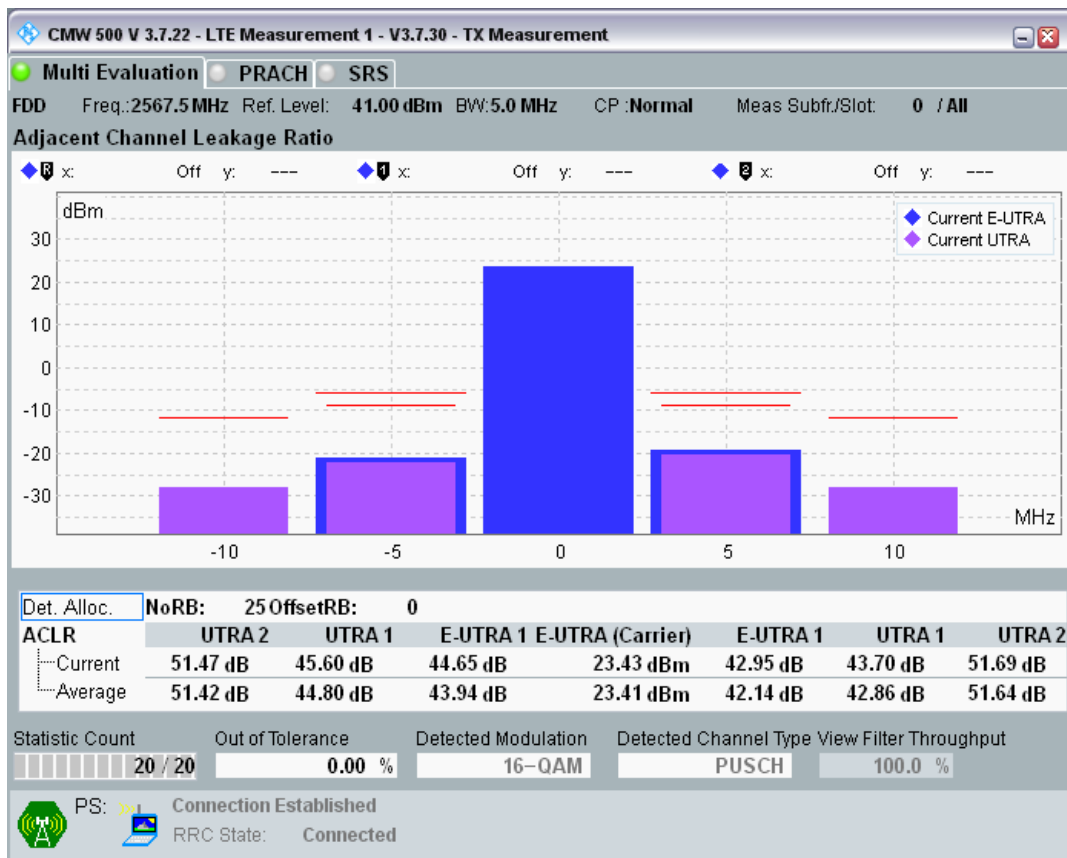

Band7 QPSK BW=5MHz Channel=21425 RB Size=25 Position=#0

Band7 16QAM BW=5MHz Channel=21425 RB Size=8 Position=#0

Band7 16QAM BW=5MHz Channel=21425 RB Size=8 Position=#Max

Band7 16QAM BW=5MHz Channel=21425 RB Size=25 Position=#0