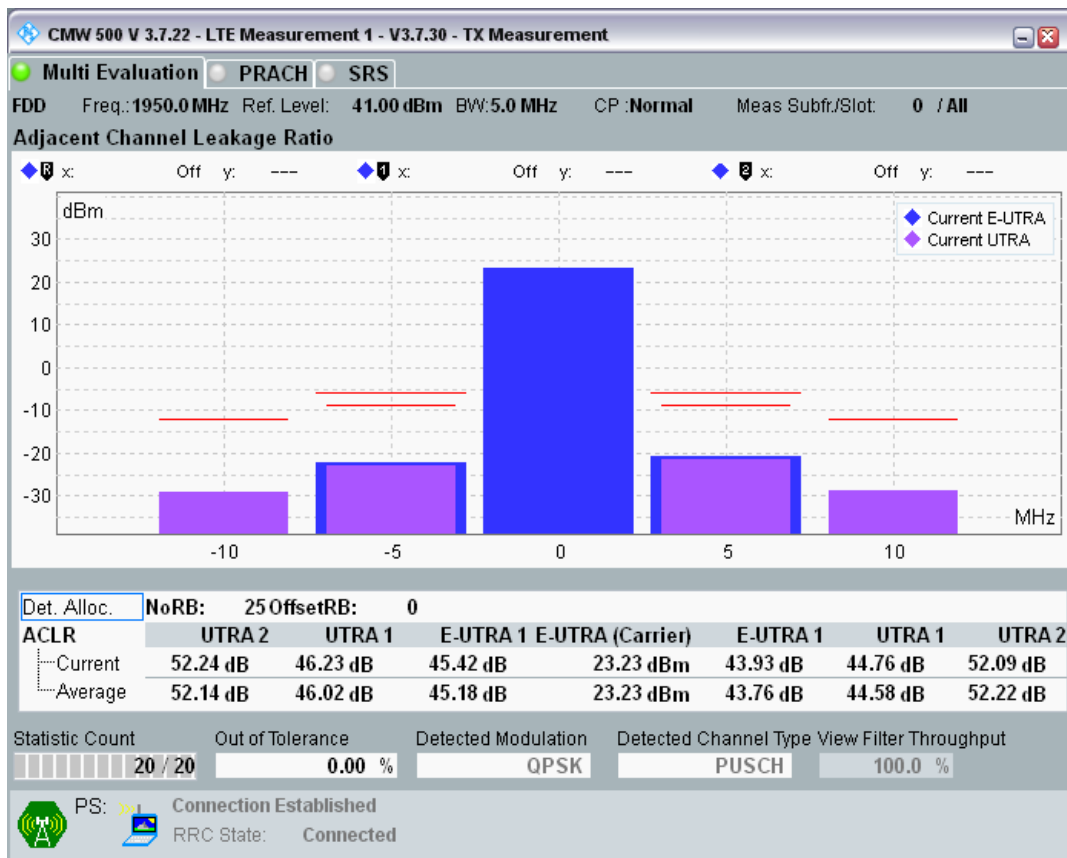

Band1 QPSK BW=5MHz Channel=18300 RB Size=25 Position=#0

Band20 QPSK BW=5MHz Channel=24175 RB Size=8 Position=#0