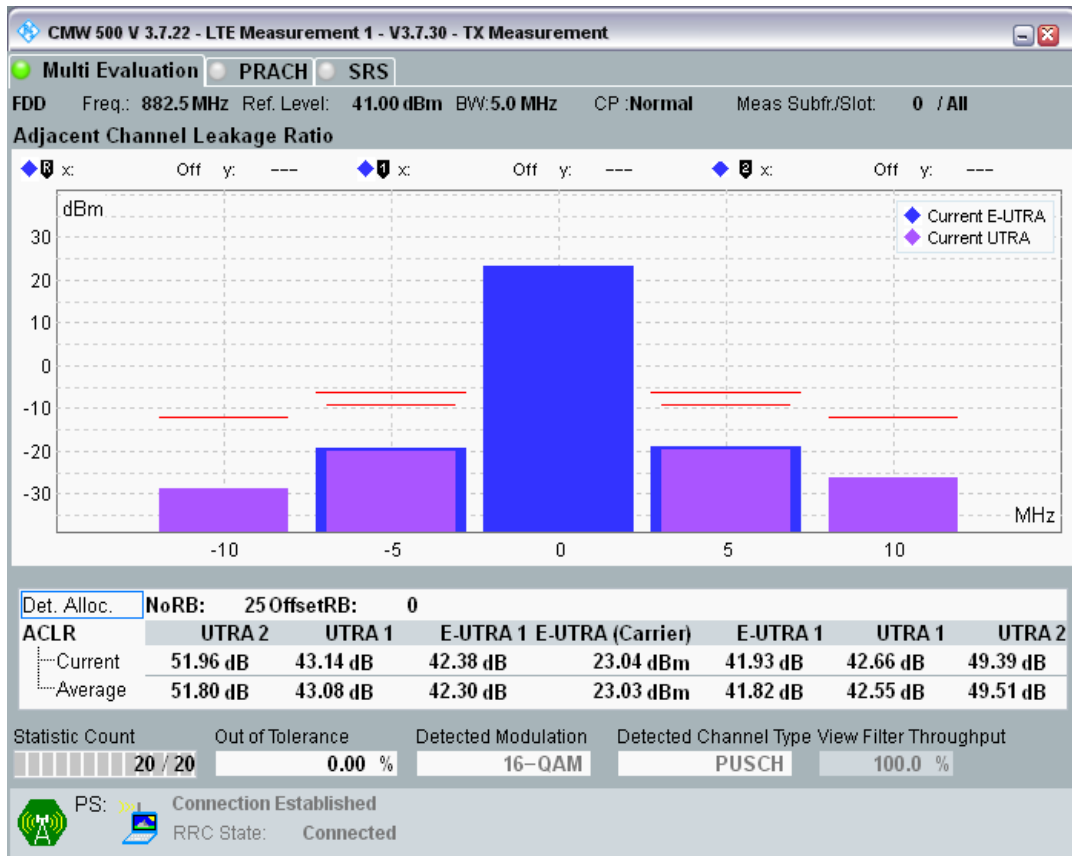

Band8 QPSK BW=5MHz Channel=21475 RB Size=25 Position=#0

Band8 16QAM BW=5MHz Channel=21475 RB Size=8 Position=#0

Band8 16QAM BW=5MHz Channel=21475 RB Size=8 Position=#Max

Band8 16QAM BW=5MHz Channel=21475 RB Size=25 Position=#0