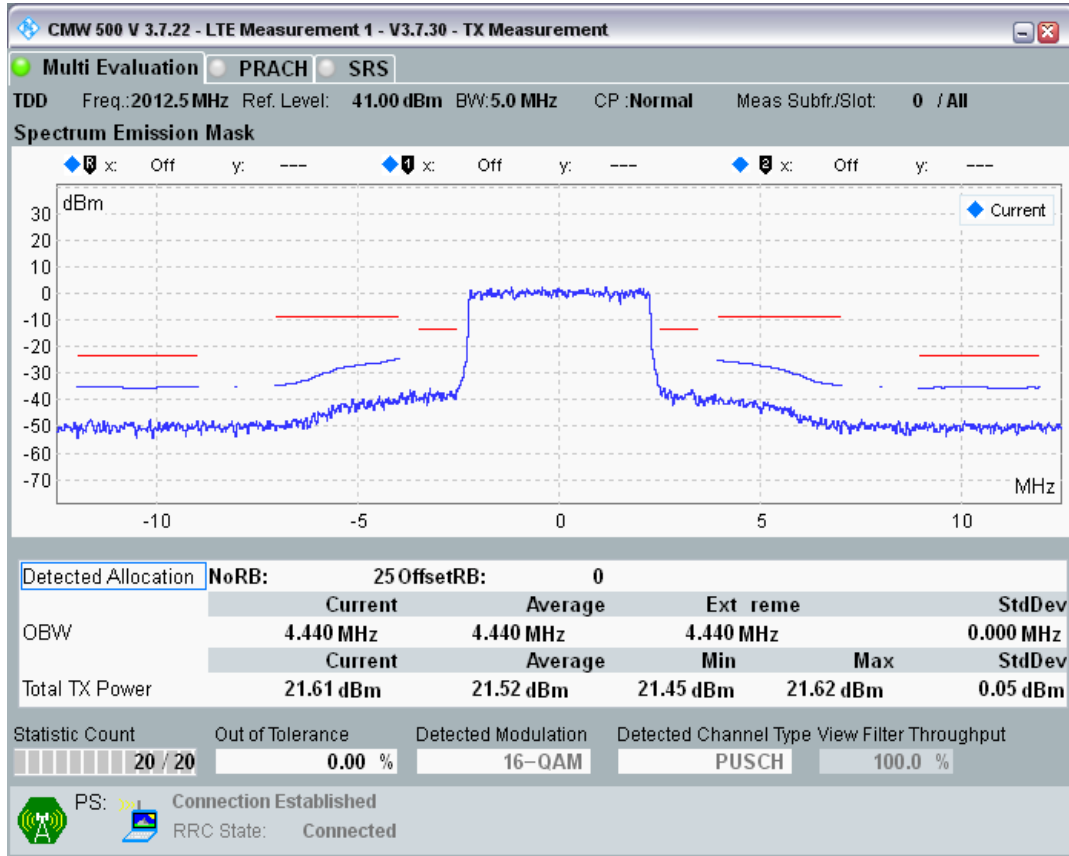

Band34 16QAM BW=5MHz Channel=36225 RB Size=25 Position=#0

Band34 QPSK BW=5MHz Channel=36275 RB Size=8 Position=#0