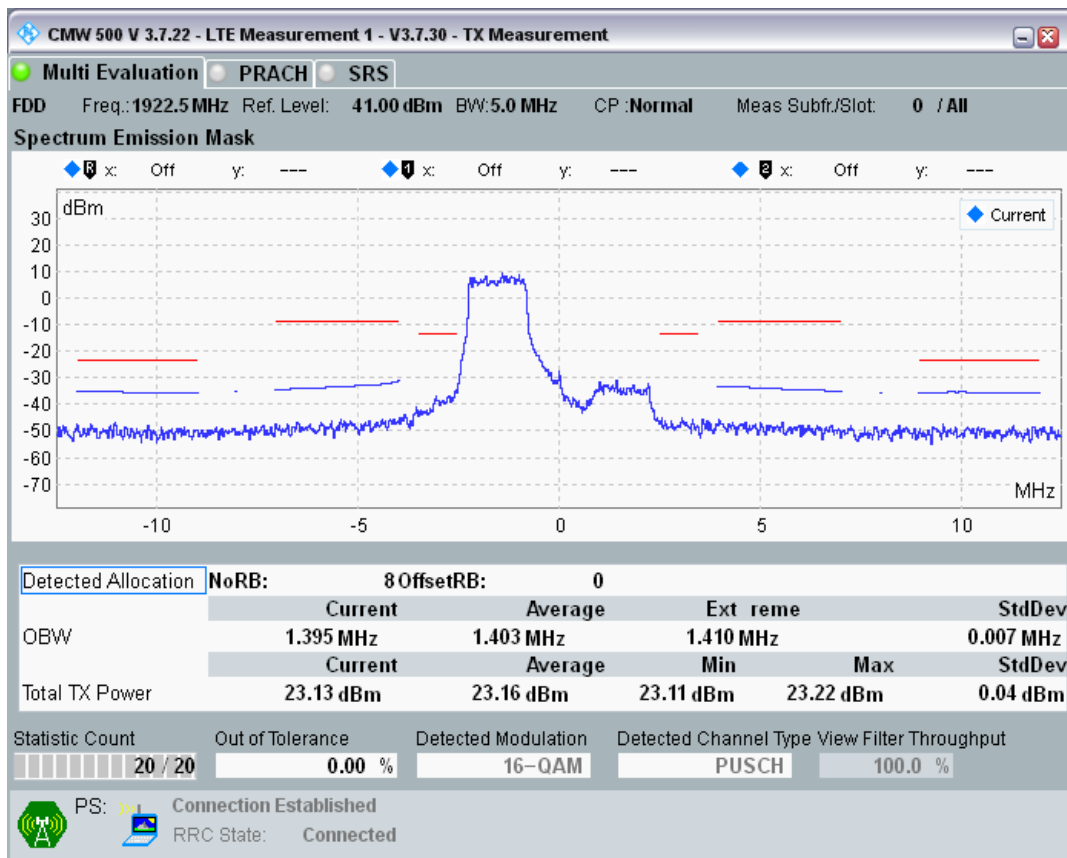

Band1 16QAM BW=5MHz Channel=18025 RB Size=8 Position=#0

Band1 16QAM BW=5MHz Channel=18025 RB Size=8 Position=#Max