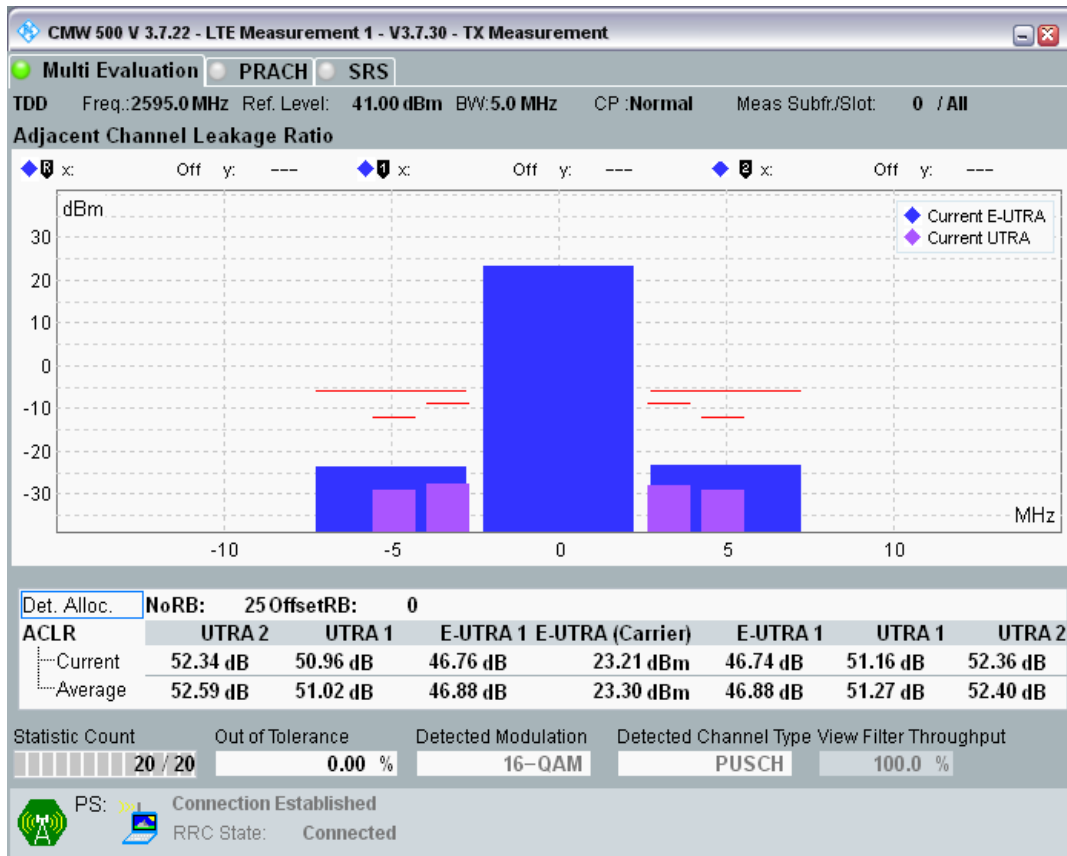

Band38 16QAM BW=5MHz Channel=38000 RB Size=25 Position=#0

Band38 QPSK BW=5MHz Channel=38225 RB Size=8 Position=#0