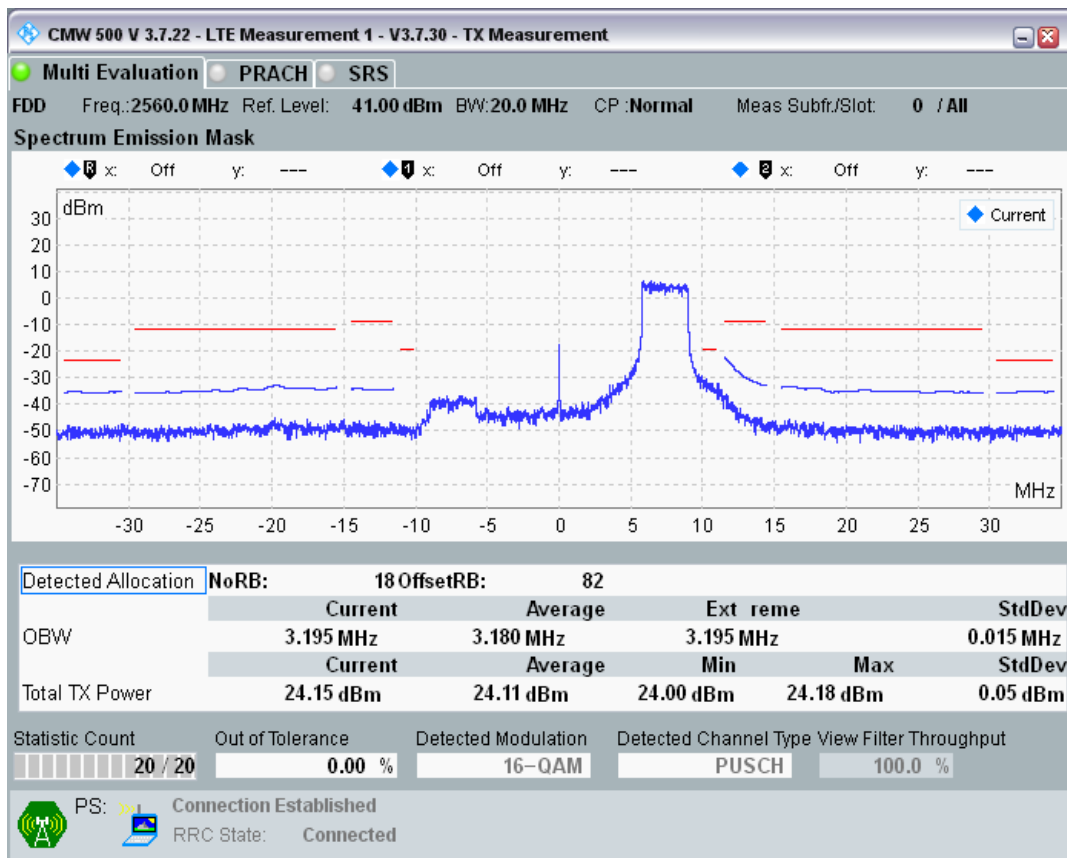

Band7 16QAM BW=20MHz Channel=21350 RB Size=18 Position=#Max

Band7 16QAM BW=20MHz Channel=21350 RB Size=100 Position=#0