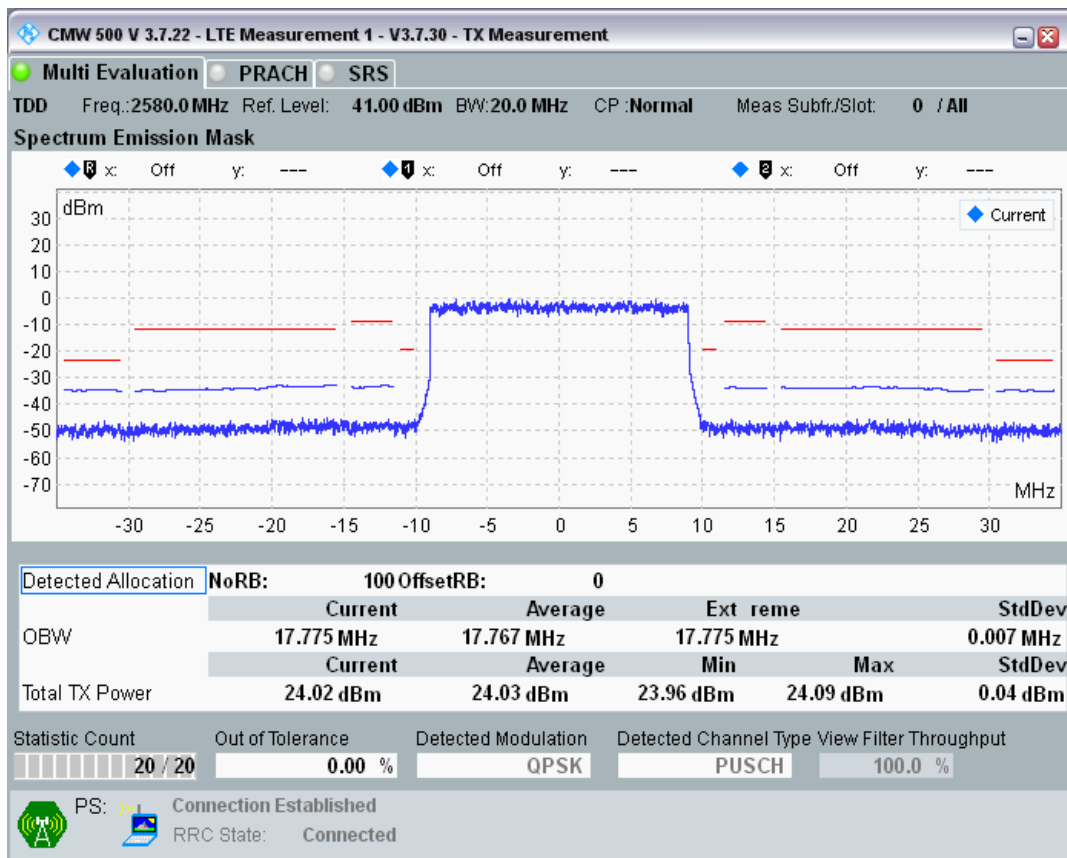

Band38 QPSK BW=20MHz Channel=37850 RB Size=100 Position=#0

Band38 16QAM BW=20MHz Channel=37850 RB Size=18 Position=#0