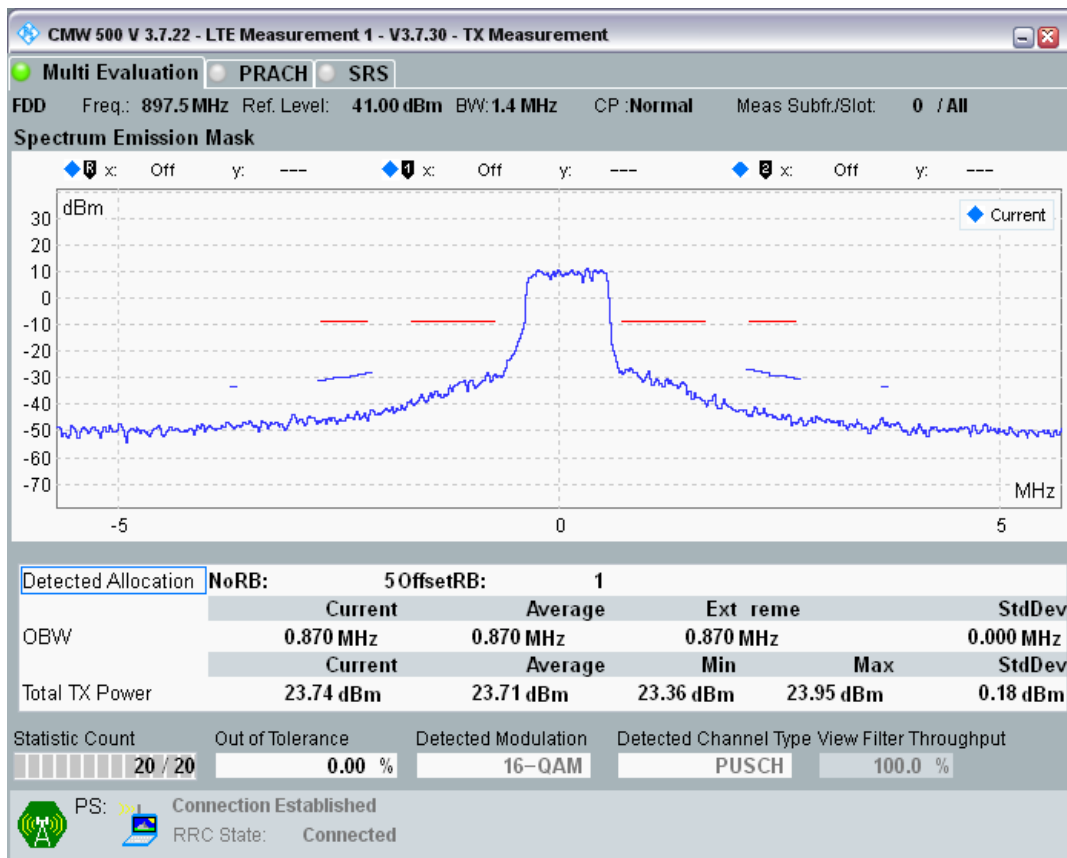

Band8 16QAM BW=1.4MHz Channel=21625 RB Size=5 Position=#Max

Band8 16QAM BW=1.4MHz Channel=21625 RB Size=6 Position=#0