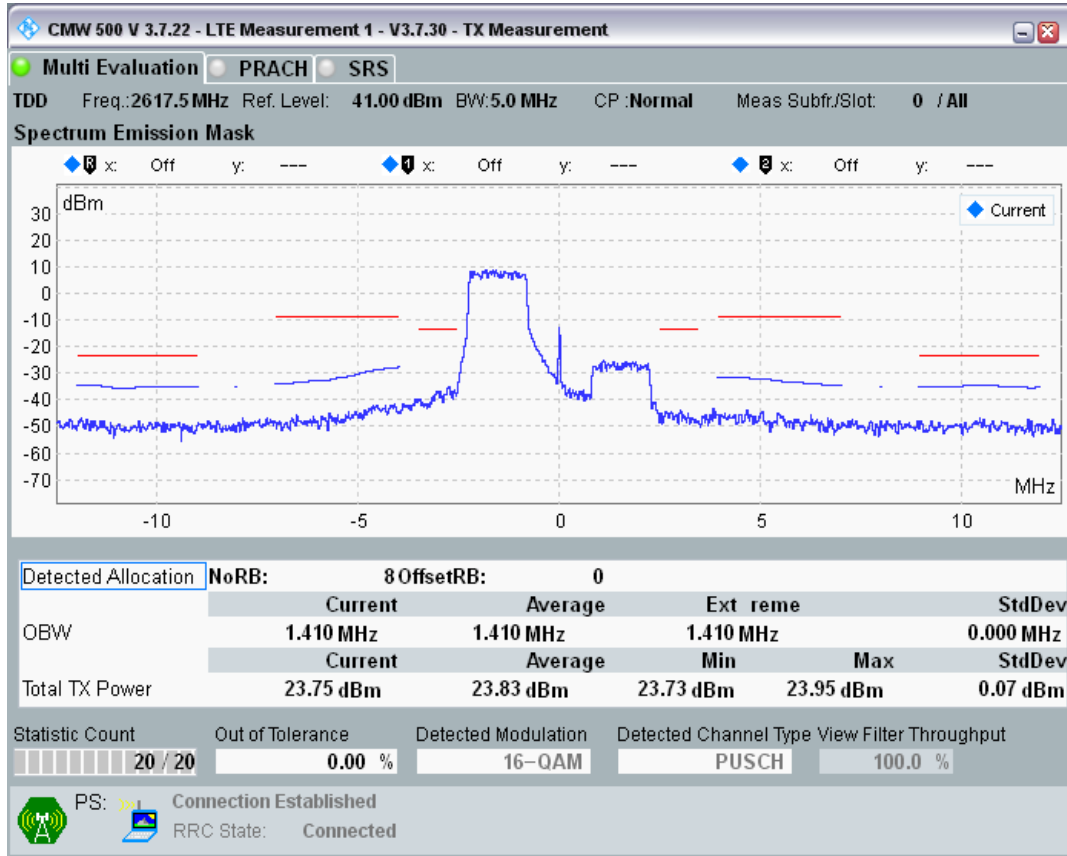

Band38 16QAM BW=5MHz Channel=38225 RB Size=8 Position=#0

Band38 16QAM BW=5MHz Channel=38225 RB Size=8 Position=#Max