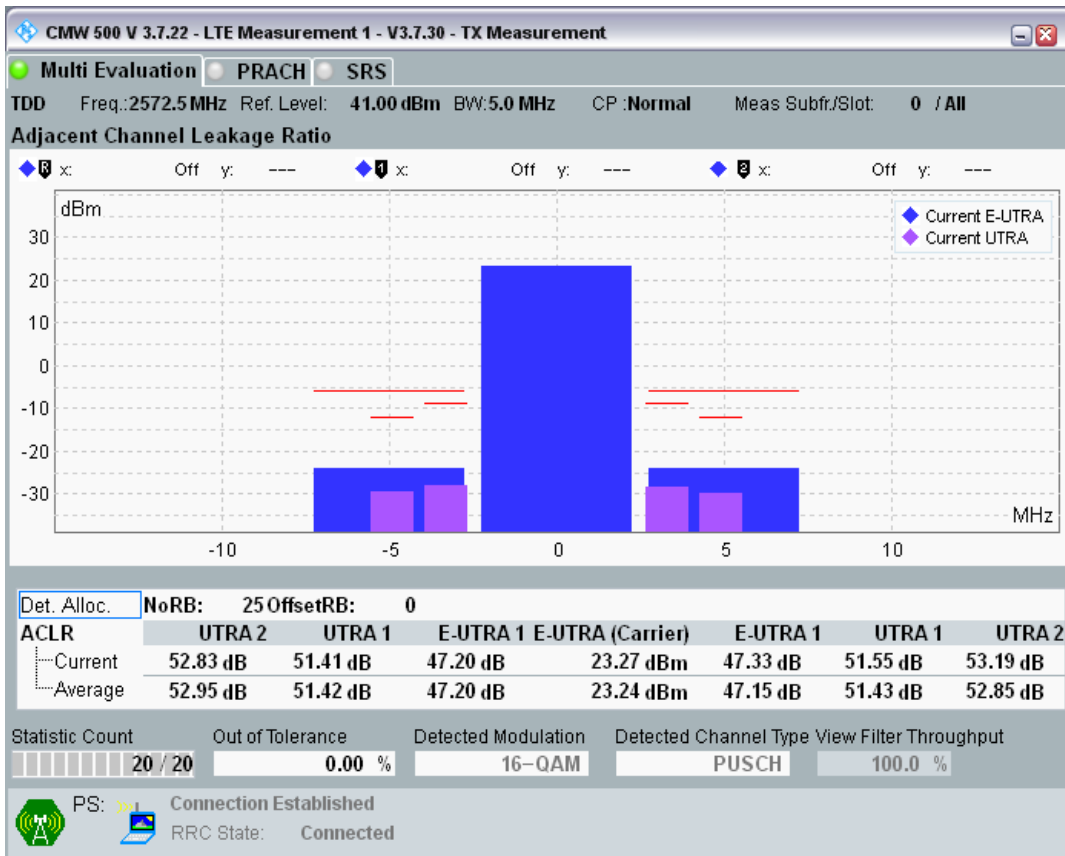

Band38 QPSK BW=5MHz Channel=37775 RB Size=25 Position=#0

Band38 16QAM BW=5MHz Channel=37775 RB Size=8 Position=#0

Band38 16QAM BW=5MHz Channel=37775 RB Size=8 Position=#Max

Band38 16QAM BW=5MHz Channel=37775 RB Size=25 Position=#0