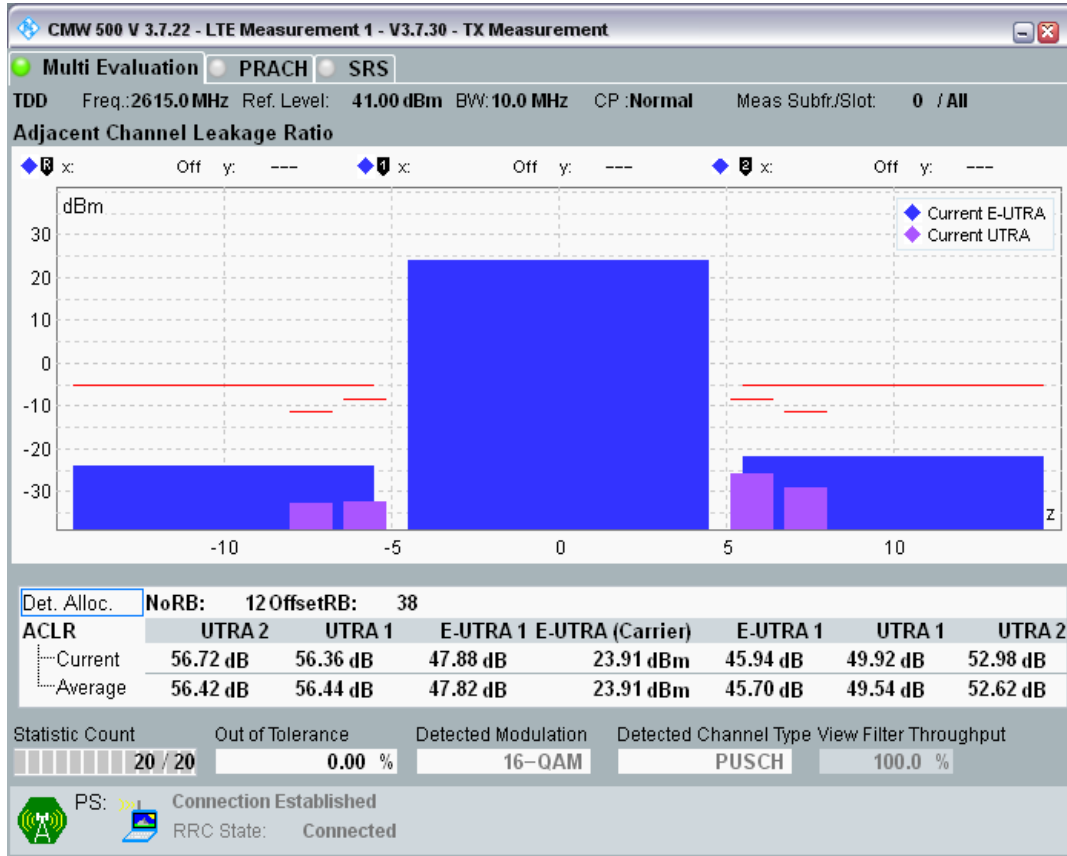

Band38 16QAM BW=10MHz Channel=38200 RB Size=12 Position=#Max

Band38 16QAM BW=10MHz Channel=38200 RB Size=50 Position=#0