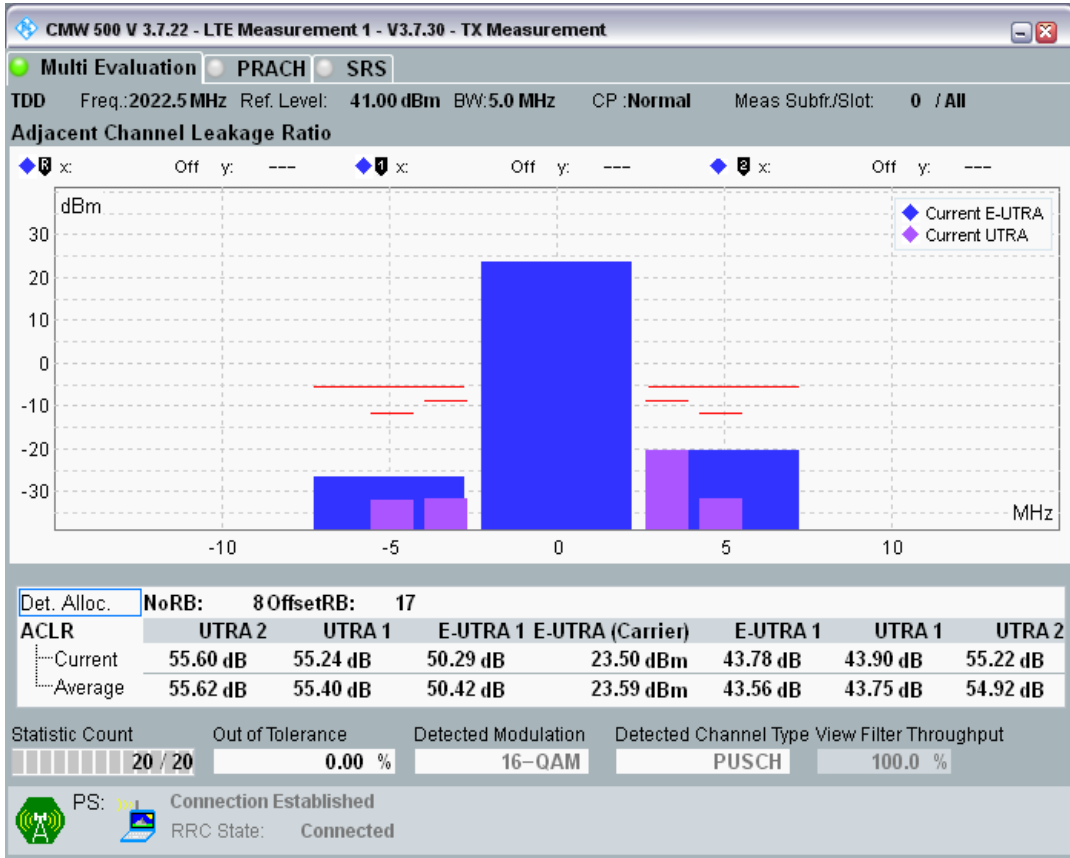

Band34 16QAM BW=5MHz Channel=36325 RB Size=8 Position=#Max

Band34 16QAM BW=5MHz Channel=36325 RB Size=25 Position=#0