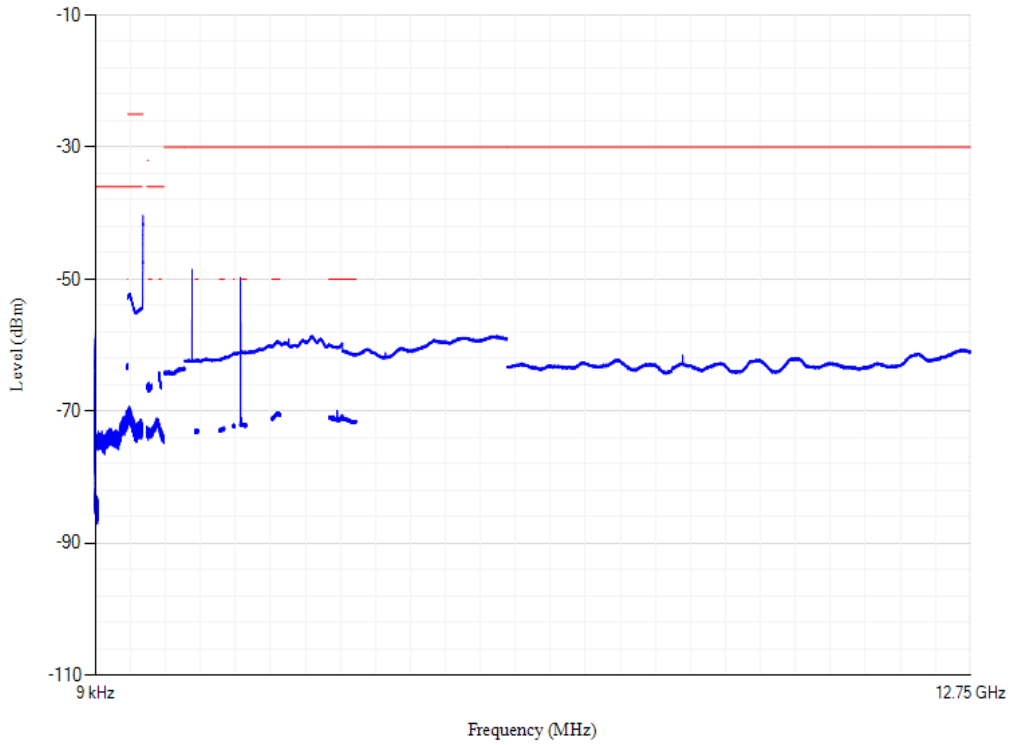

Band28 QPSK BW=20MHz Channel=27310 RB Size=1 Position=#0

Conducted spurious emissions