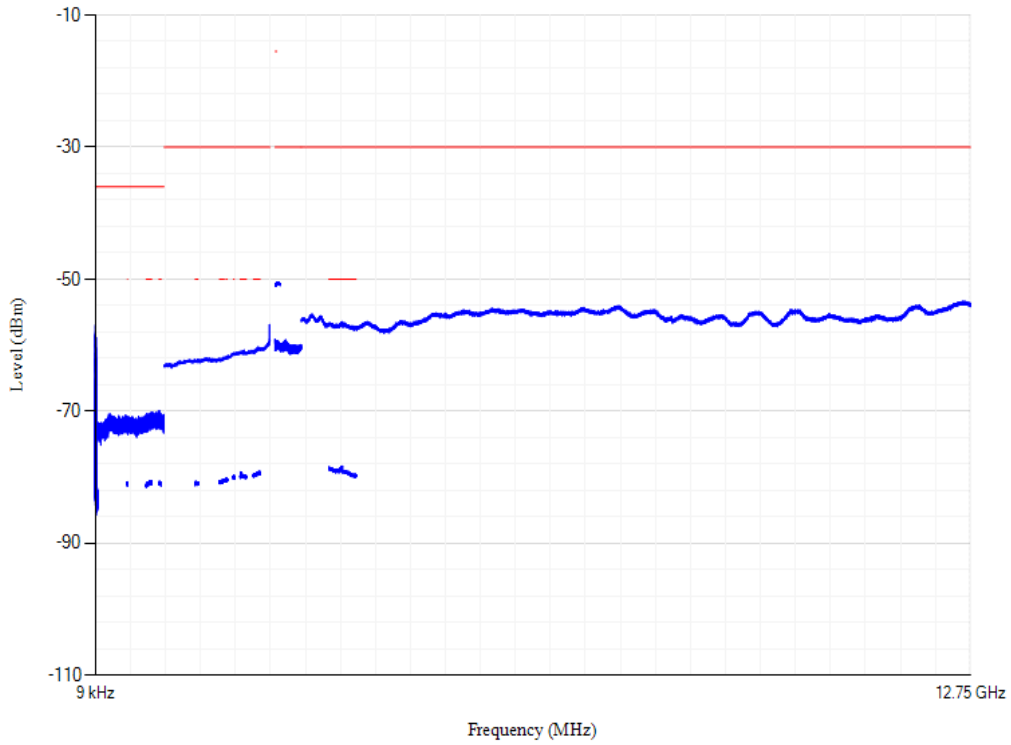

Conducted spurious emissions

Band38 QPSK BW=5MHz Channel=38225 RB Size=1 Position=#0

Conducted spurious emissions

Band38 QPSK BW=20MHz Channel=37850 RB Size=1 Position=#0

Conducted spurious emissions

Band38 QPSK BW=20MHz Channel=38000 RB Size=1 Position=#0