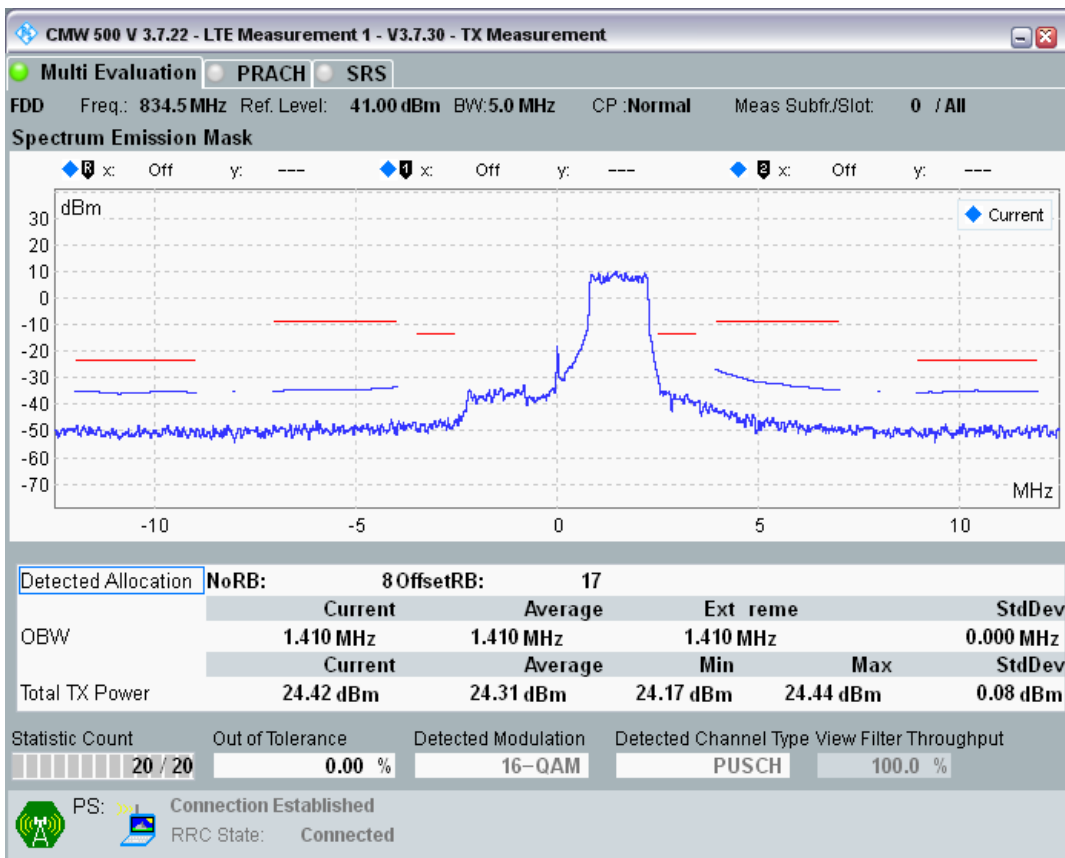

Band20 QPSK BW=5MHz Channel=24175 RB Size=25 Position=#0

Band20 16QAM BW=5MHz Channel=24175 RB Size=8 Position=#0

Band20 16QAM BW=5MHz Channel=24175 RB Size=8 Position=#Max

Band20 16QAM BW=5MHz Channel=24175 RB Size=25 Position=#0