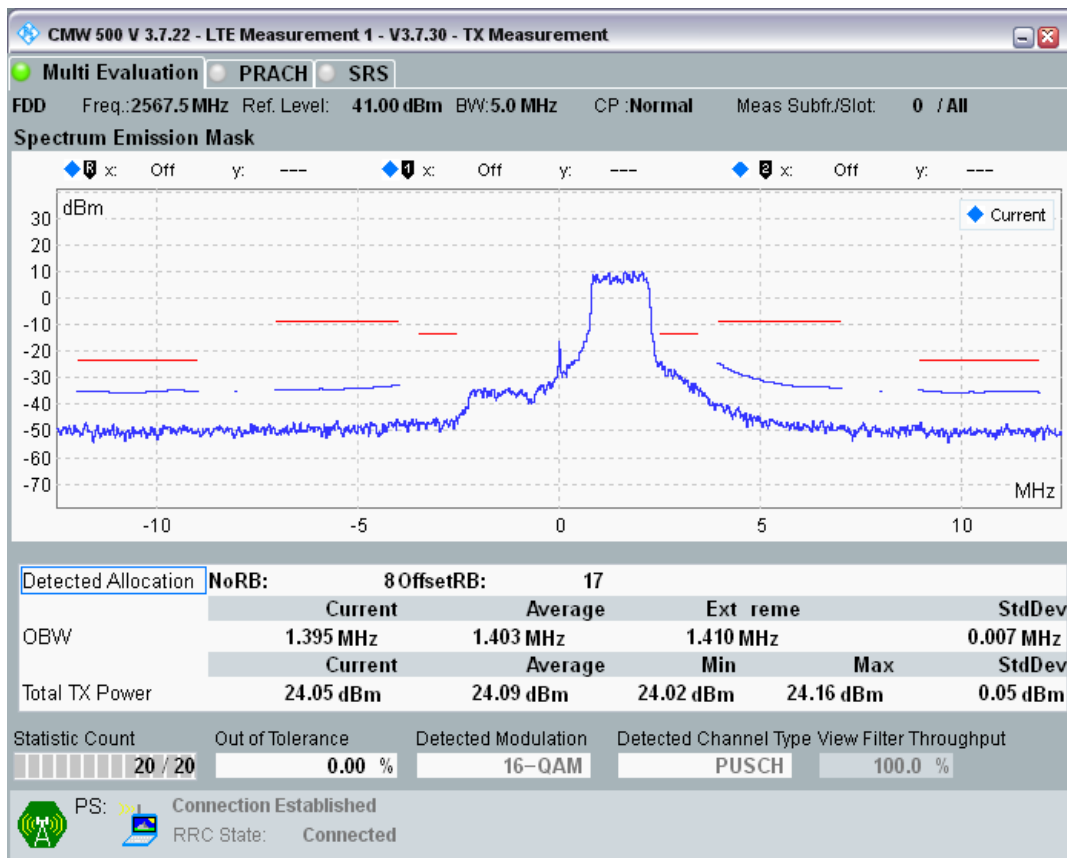

Band7 16QAM BW=5MHz Channel=21425 RB Size=8 Position=#Max

Band7 16QAM BW=5MHz Channel=21425 RB Size=25 Position=#0