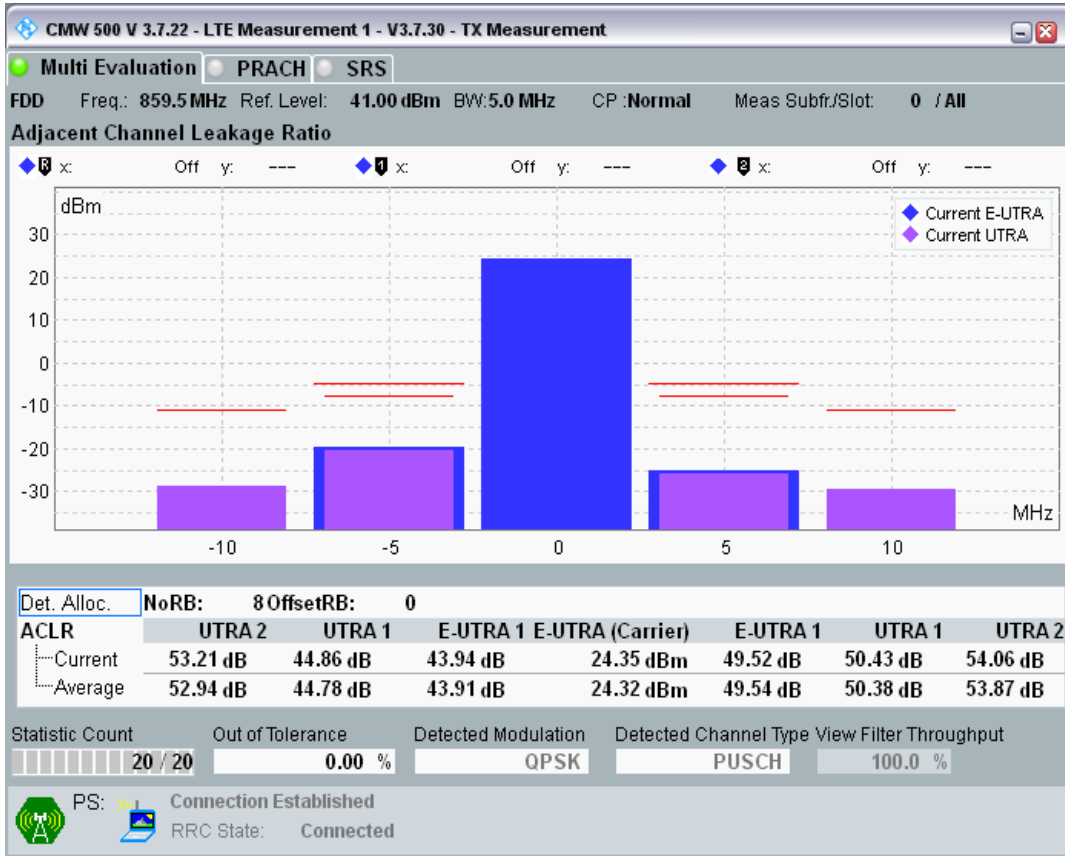

Band20 QPSK BW=5MHz Channel=24425 RB Size=8 Position=#0

Band20 QPSK BW=5MHz Channel=24425 RB Size=8 Position=#Max