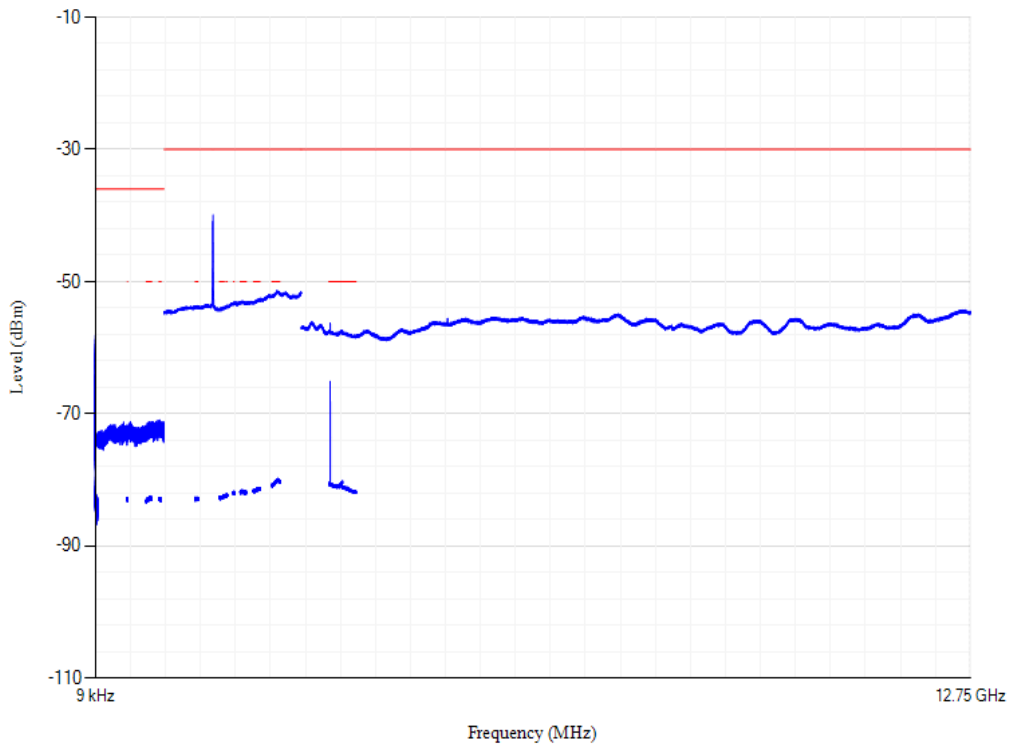

Conducted spurious emissions