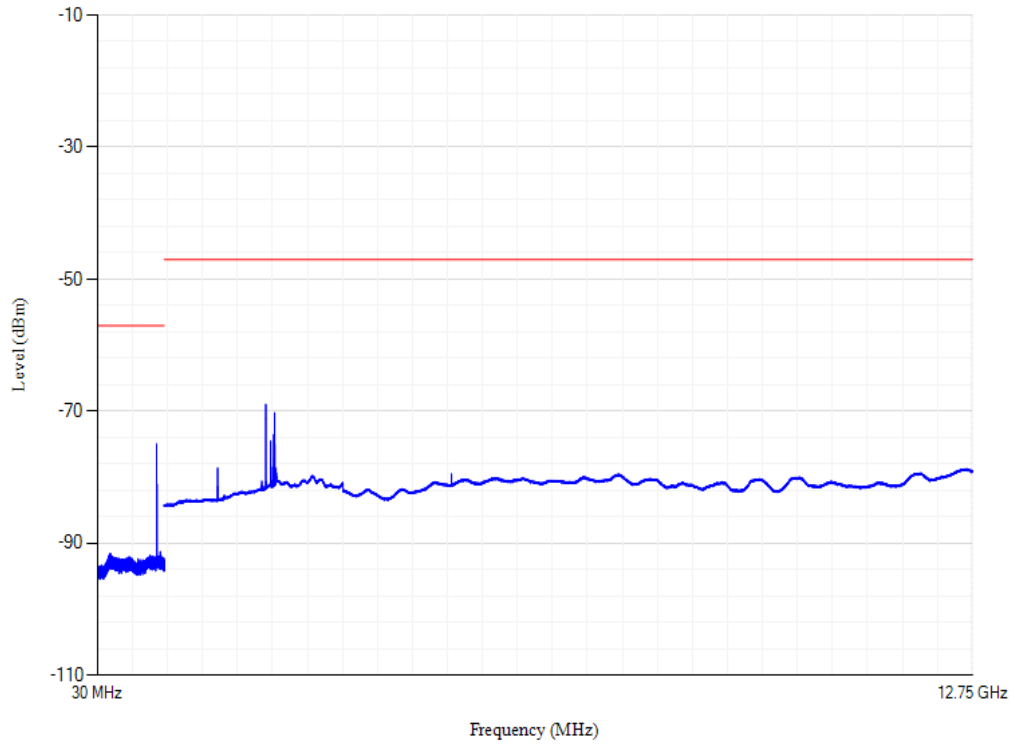

Conducted spurious emissions

Band40 QPSK BW=20MHz Channel=39150

Conducted spurious emissions

Band7 QPSK BW=20MHz Channel=20850

Conducted spurious emissions

Band7 QPSK BW=20MHz Channel=21350

Conducted spurious emissions