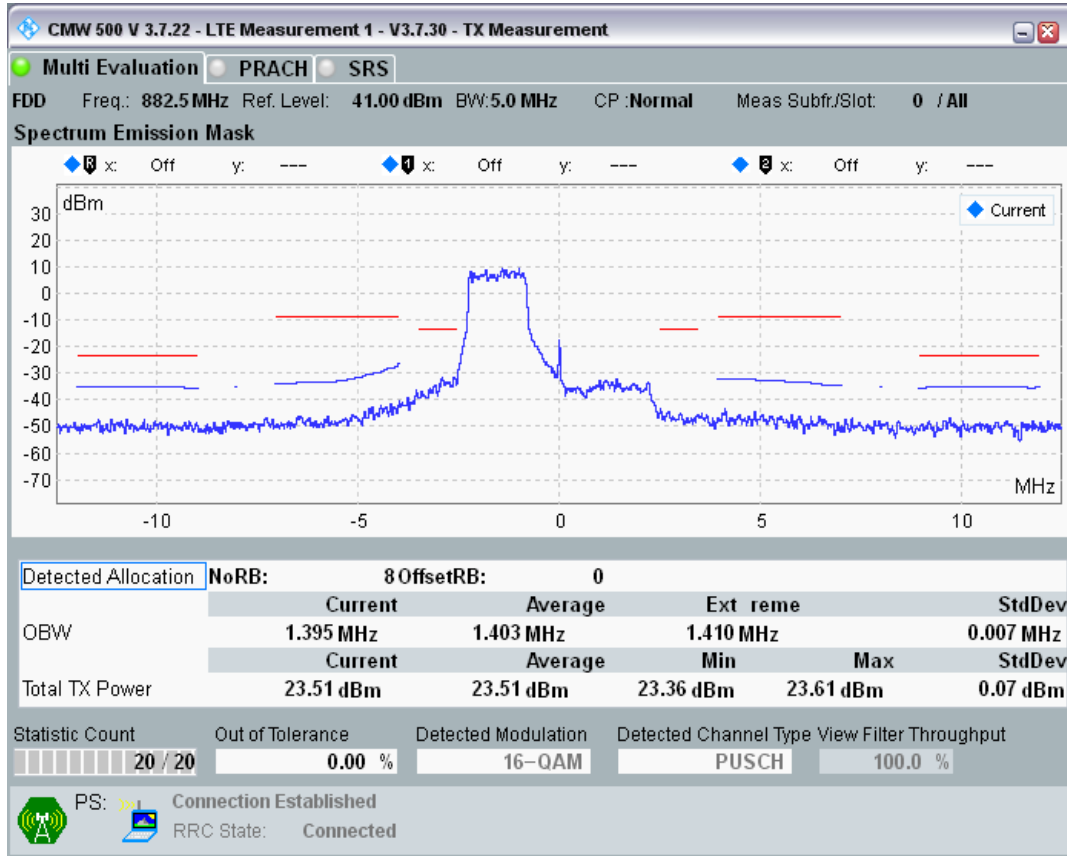

Band8 QPSK BW=5MHz Channel=21475 RB Size=25 Position=#0

Band8 16QAM BW=5MHz Channel=21475 RB Size=8 Position=#0

Band8 16QAM BW=5MHz Channel=21475 RB Size=8 Position=#Max

Band8 16QAM BW=5MHz Channel=21475 RB Size=25 Position=#0