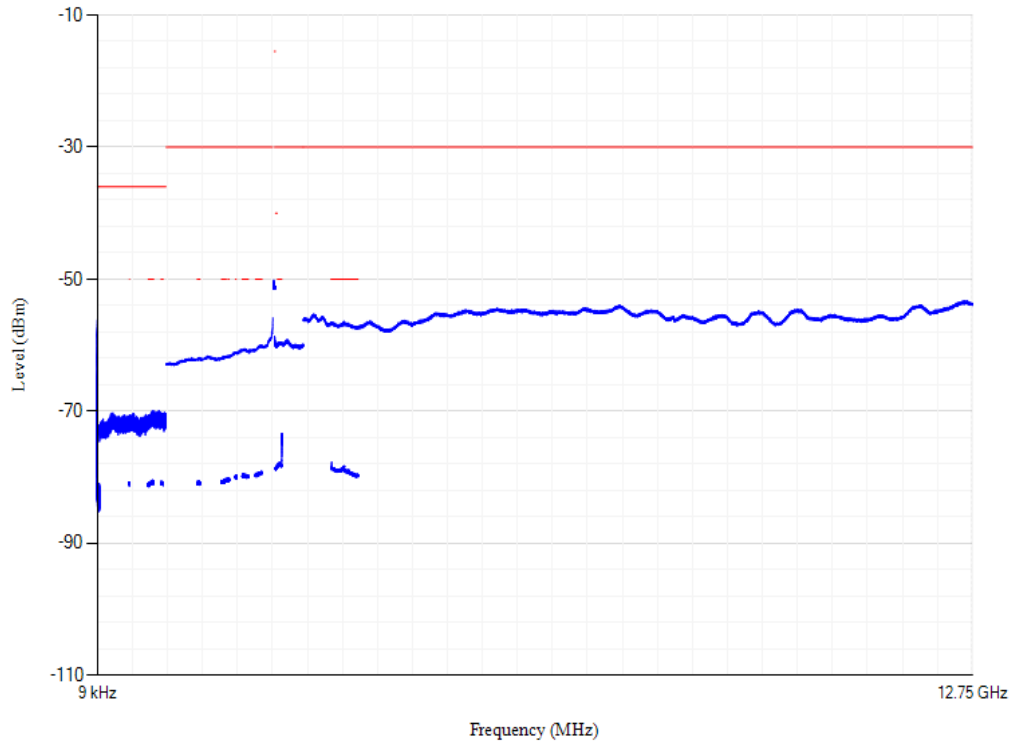

Band7 QPSK BW=5MHz Channel=21425 RB Size=1 Position=#0

Conducted spurious emissions