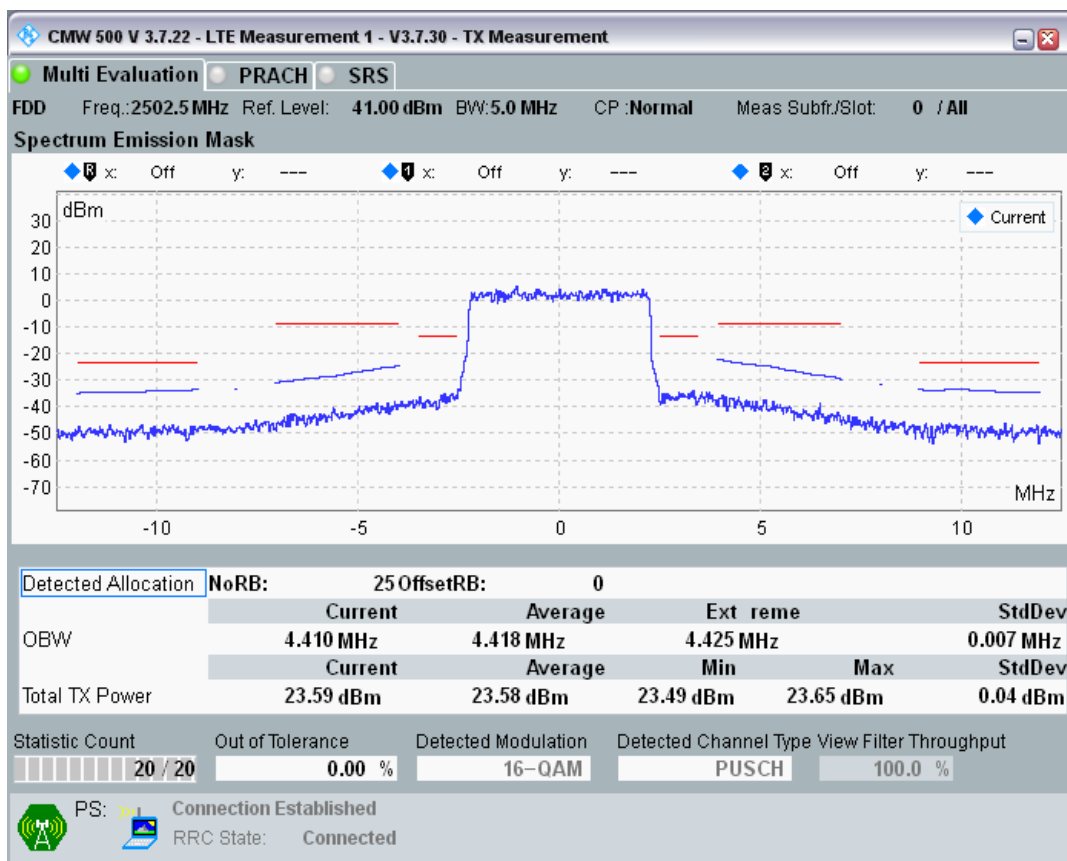

Band7 QPSK BW=5MHz Channel=20775 RB Size=25 Position=#0

Band7 16QAM BW=5MHz Channel=20775 RB Size=8 Position=#0

Band7 16QAM BW=5MHz Channel=20775 RB Size=8 Position=#Max

Band7 16QAM BW=5MHz Channel=20775 RB Size=25 Position=#0