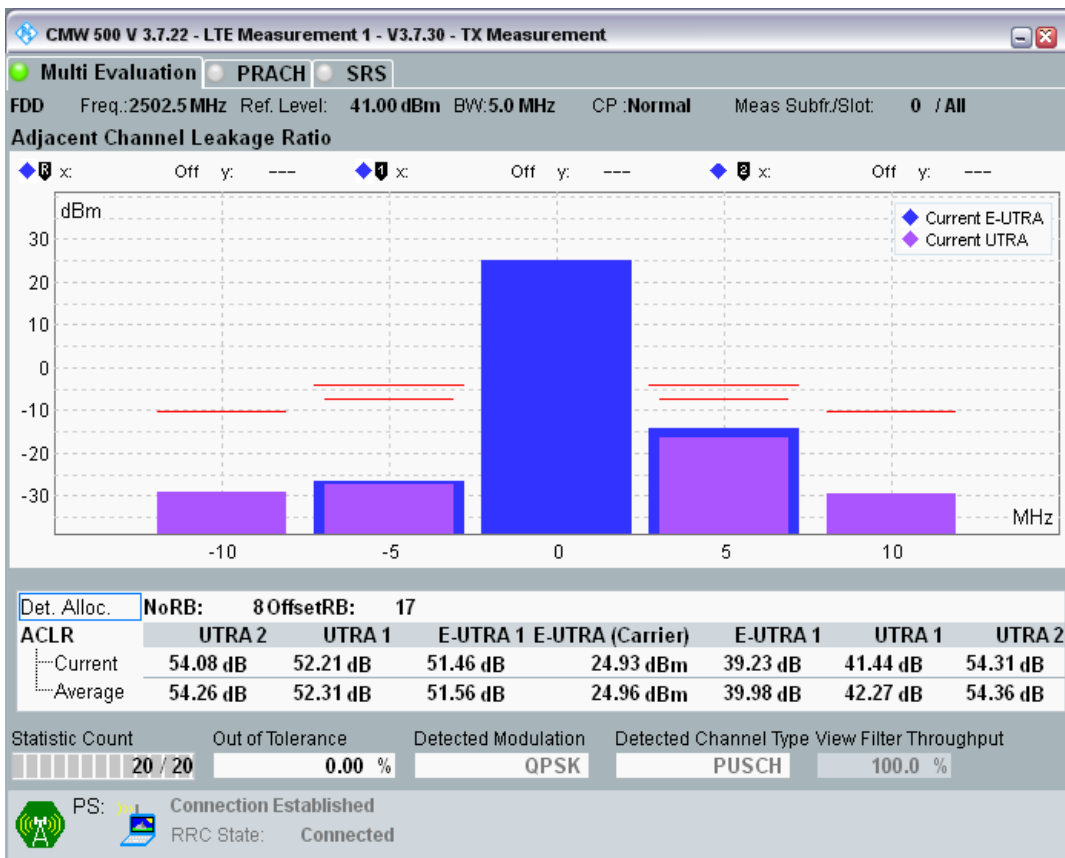

Band7 QPSK BW=5MHz Channel=20775 RB Size=25 Position=#0

Band7 16QAM BW=5MHz Channel=20775 RB Size=8 Position=#0

Band7 16QAM BW=5MHz Channel=20775 RB Size=8 Position=#Max

Band7 16QAM BW=5MHz Channel=20775 RB Size=25 Position=#0