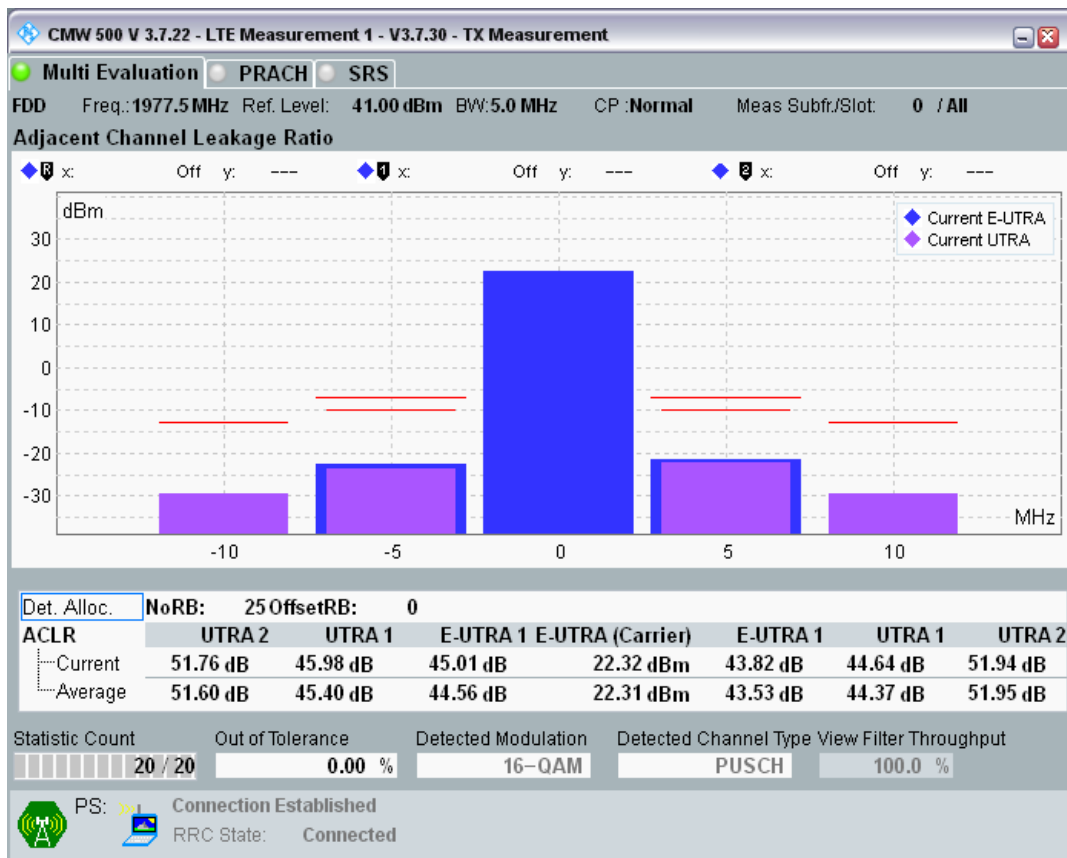

Band1 16QAM BW=10MHz Channel=18300 RB Size=12 Position=#0

Band1 16QAM BW=5MHz Channel=18575 RB Size=25 Position=#0

Band1 16QAM BW=5MHz Channel=18575 RB Size=8 Position=#0

Band1 16QAM BW=5MHz Channel=18300 RB Size=8 Position=#0