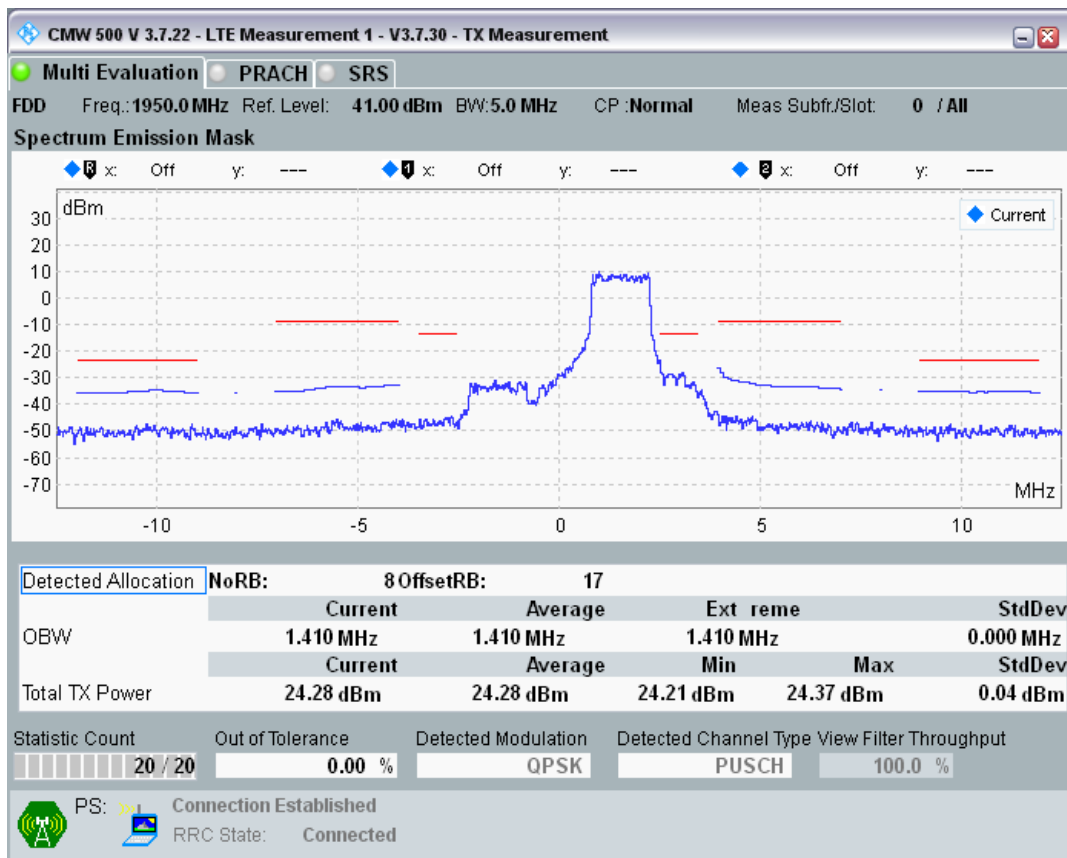

Band1 QPSK BW=5MHz Channel=18300 RB Size=25 Position=#0

Band1 QPSK BW=5MHz Channel=18575 RB Size=25 Position=#0

Band1 QPSK BW=5MHz Channel=18300 RB Size=8 Position=#Max

Band1 QPSK BW=5MHz Channel=18025 RB Size=8 Position=#Max