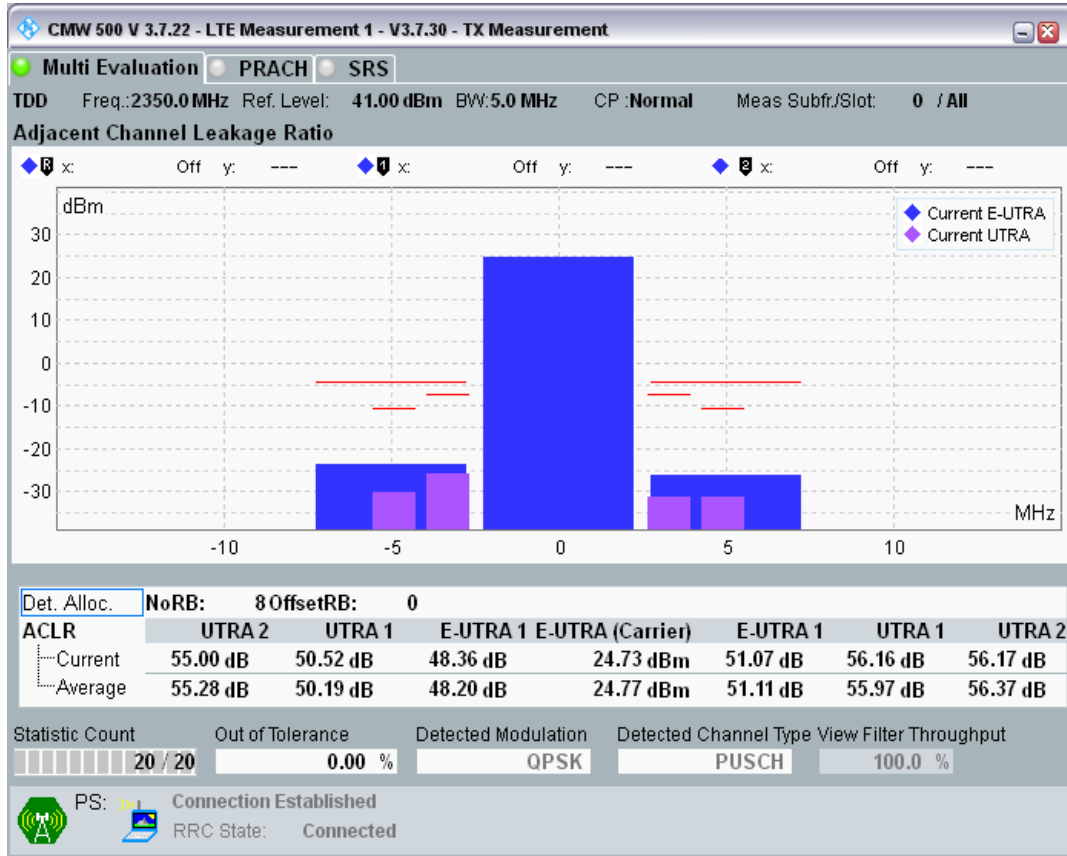

Band40 QPSK BW=5MHz Channel=39150 RB Size=8 Position=#0

Band40 QPSK BW=5MHz Channel=39150 RB Size=8 Position=#Max