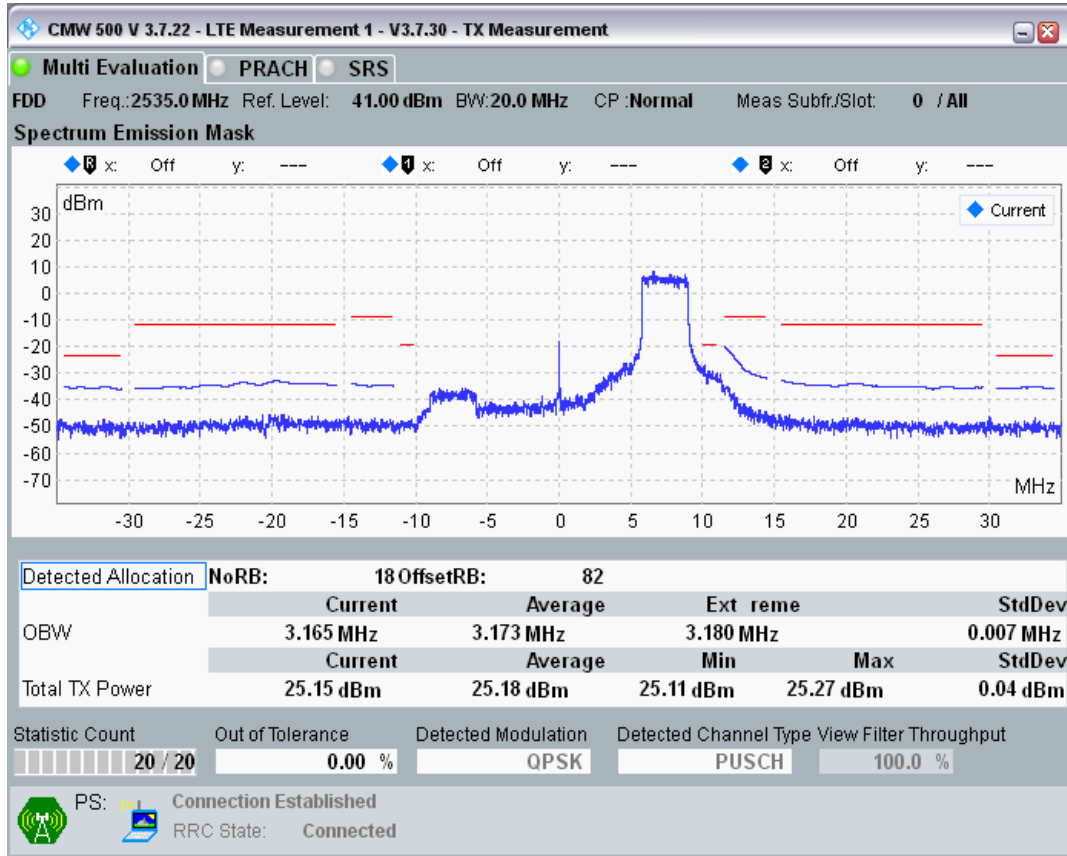

Band7 QPSK BW=20MHz Channel=21100 RB Size=18 Position=#Max

Band7 QPSK BW=20MHz Channel=21100 RB Size=100 Position=#0