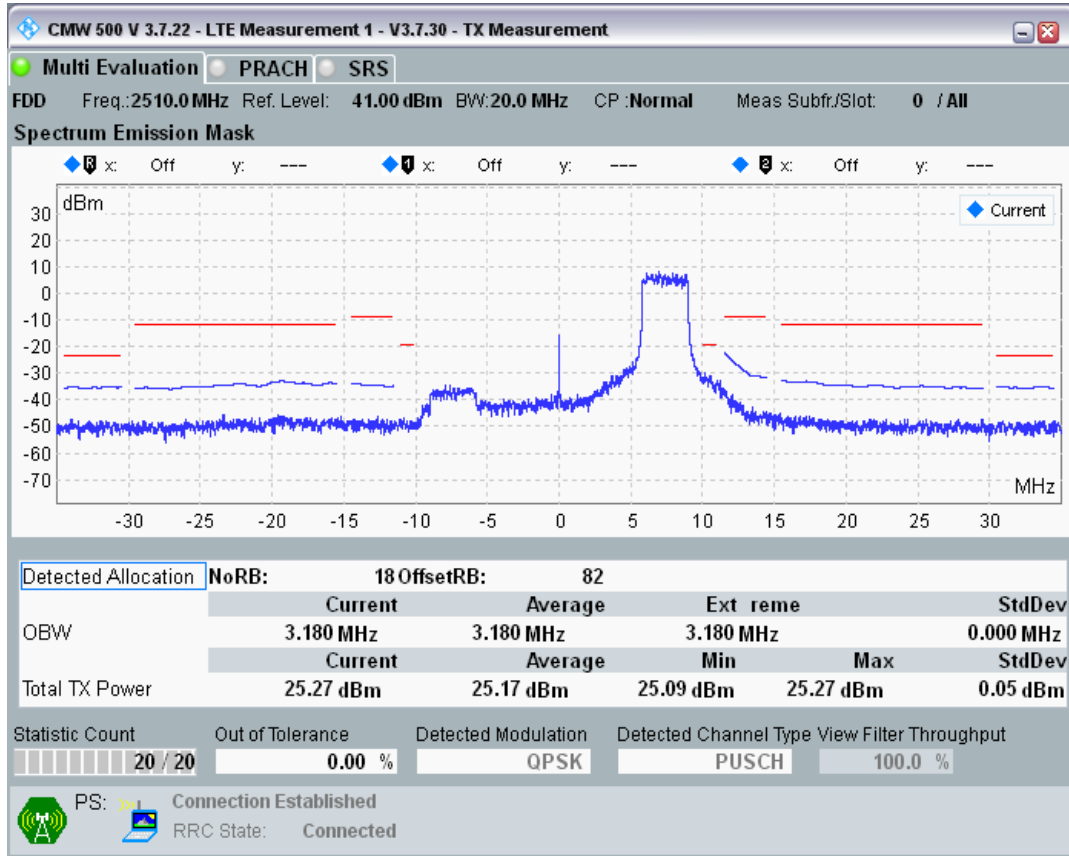

Band7 16QAM BW=10MHz Channel=21400 RB Size=12 Position=#Max

Band7 16QAM BW=10MHz Channel=21400 RB Size=50 Position=#0

Band7 QPSK BW=20MHz Channel=20850 RB Size=18 Position=#0

Band7 QPSK BW=20MHz Channel=20850 RB Size=18 Position=#Max