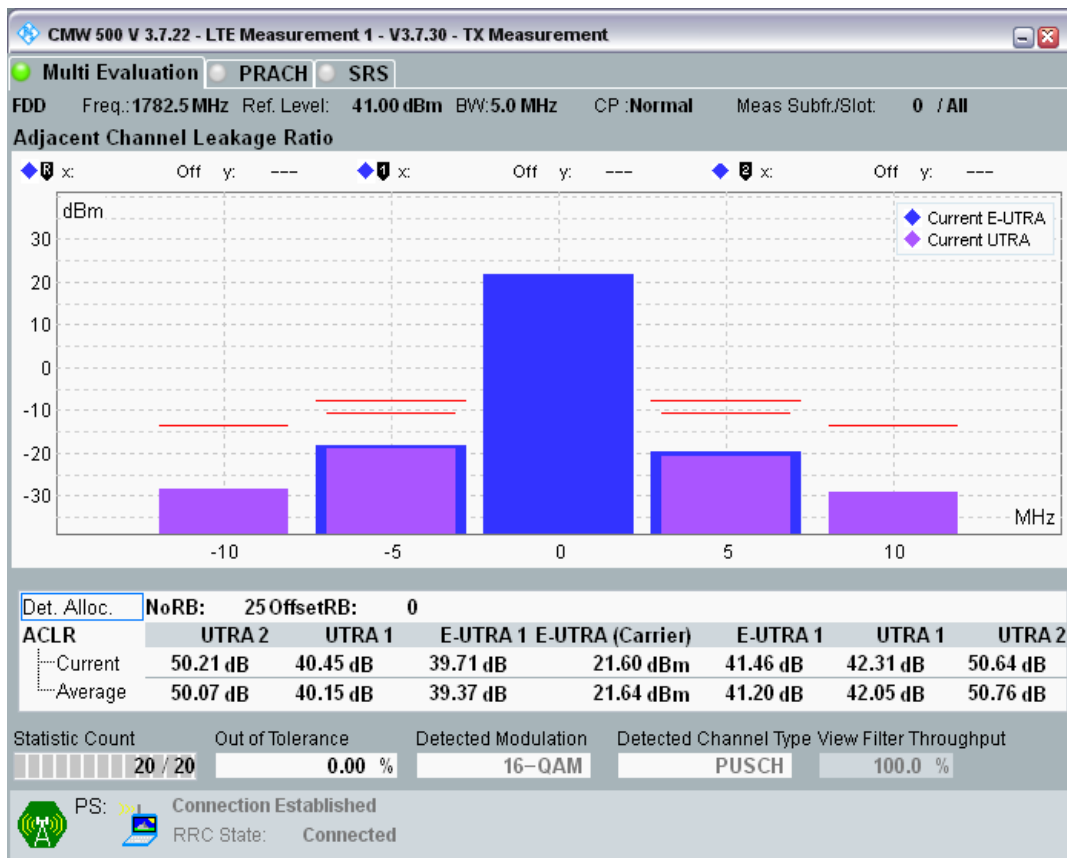

Band3 QPSK BW=5MHz Channel=19925 RB Size=25 Position=#0

Band3 16QAM BW=5MHz Channel=19925 RB Size=8 Position=#0

Band3 16QAM BW=5MHz Channel=19925 RB Size=8 Position=#Max

Band3 16QAM BW=5MHz Channel=19925 RB Size=25 Position=#0