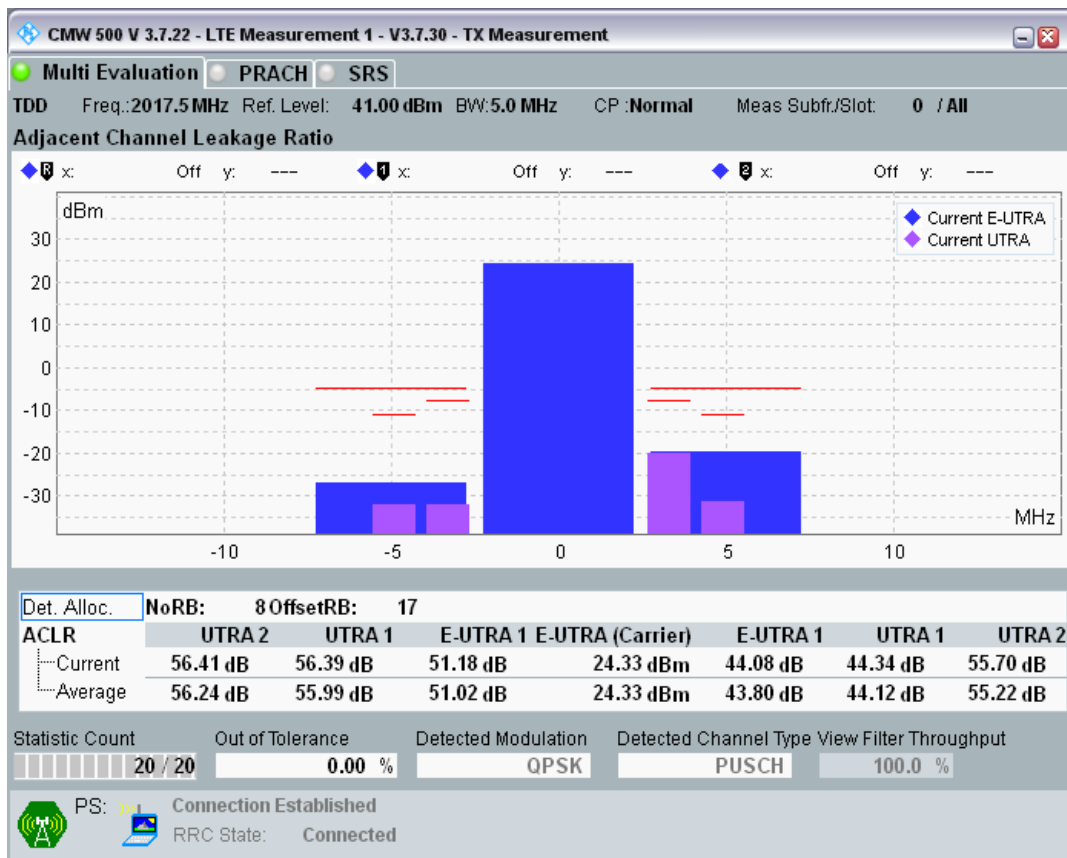

Band34 QPSK BW=5MHz Channel=36275 RB Size=25 Position=#0

Band34 16QAM BW=5MHz Channel=36275 RB Size=8 Position=#0

Band34 16QAM BW=5MHz Channel=36275 RB Size=8 Position=#Max

Band34 16QAM BW=5MHz Channel=36275 RB Size=25 Position=#0