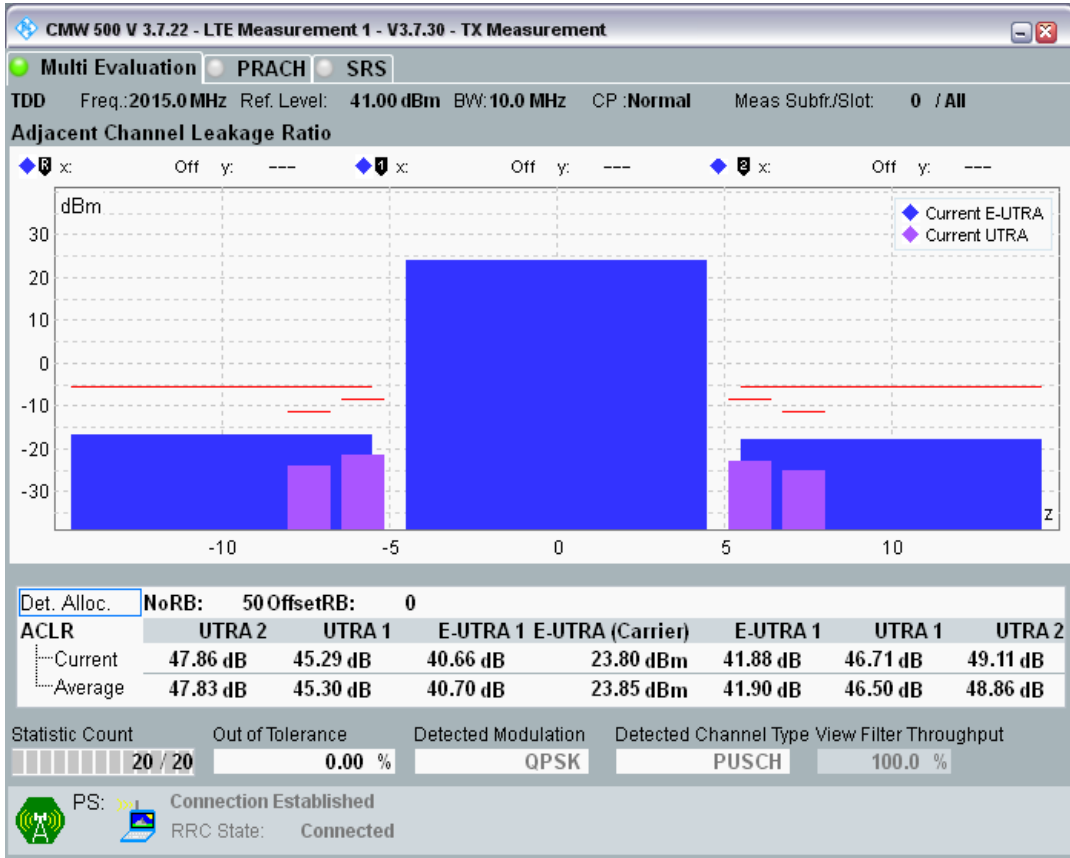

Band34 QPSK BW=10MHz Channel=36250 RB Size=50 Position=#0

Band34 16QAM BW=10MHz Channel=36250 RB Size=12 Position=#0