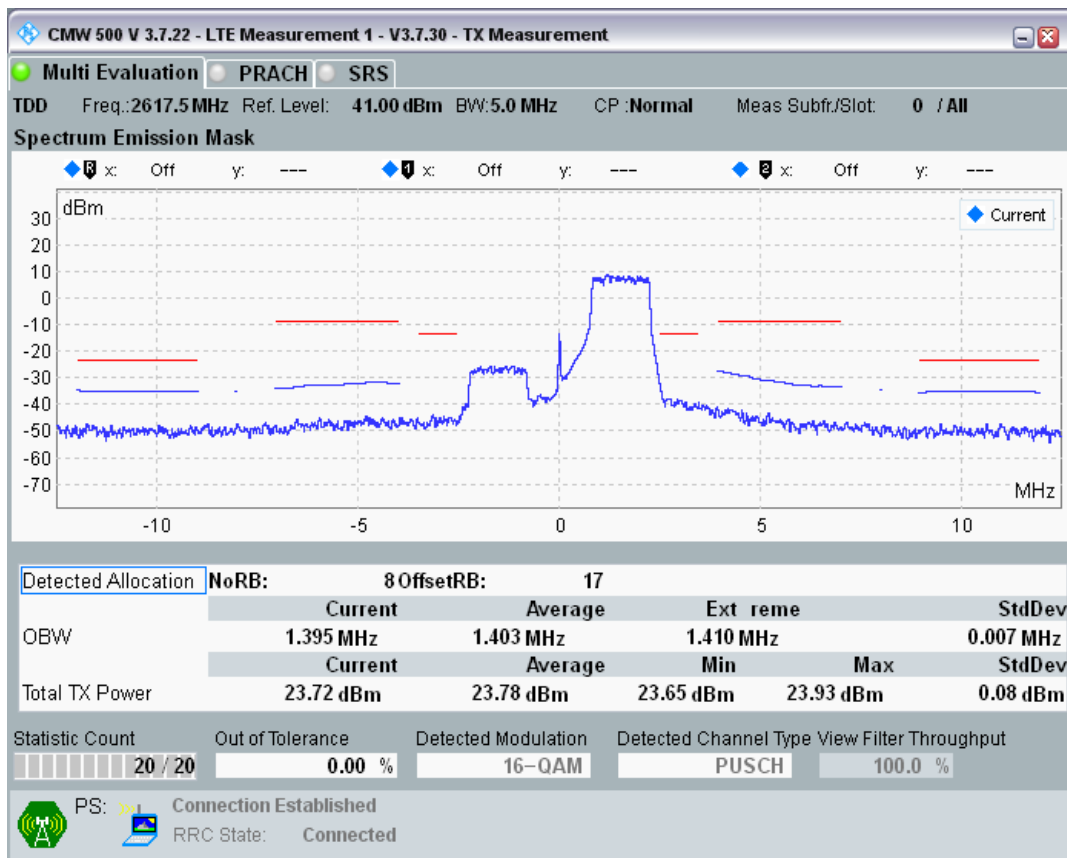

Band38 QPSK BW=5MHz Channel=38225 RB Size=25 Position=#0

Band38 16QAM BW=5MHz Channel=38225 RB Size=8 Position=#0

Band38 16QAM BW=5MHz Channel=38225 RB Size=8 Position=#Max

Band38 16QAM BW=5MHz Channel=38225 RB Size=25 Position=#0