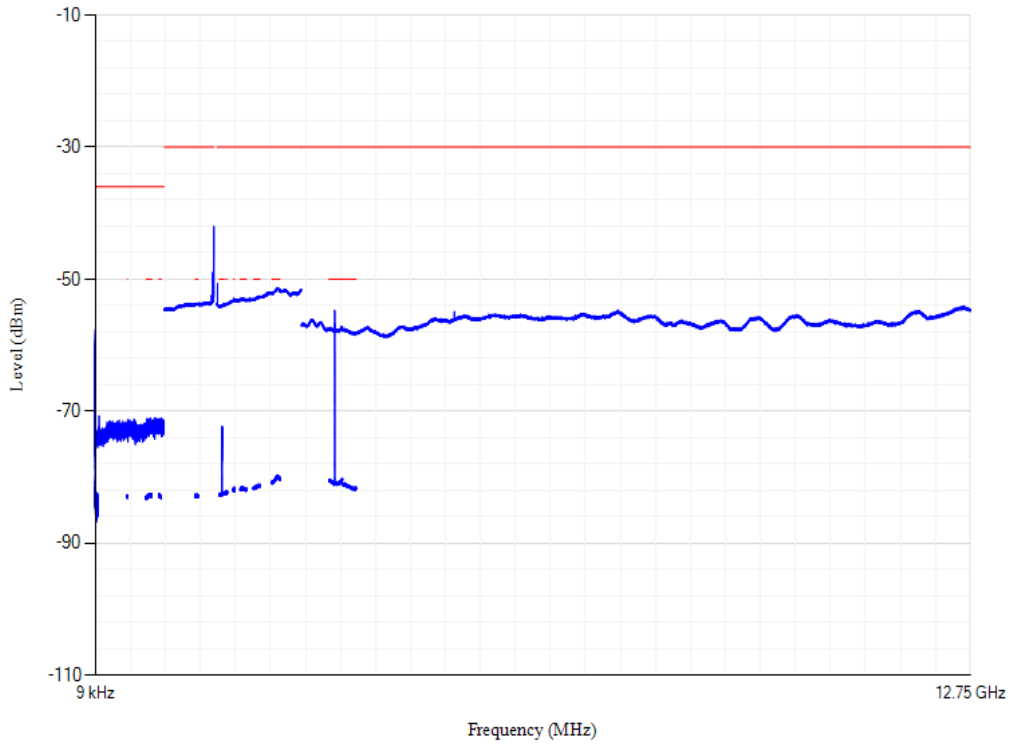

Conducted spurious emissions

Band3 QPSK BW=10MHz Channel=19250 RB Size=1 Position=#0

Conducted spurious emissions

Band3 QPSK BW=10MHz Channel=19575 RB Size=1 Position=#0

Conducted spurious emissions

Band3 QPSK BW=10MHz Channel=19900 RB Size=1 Position=#0