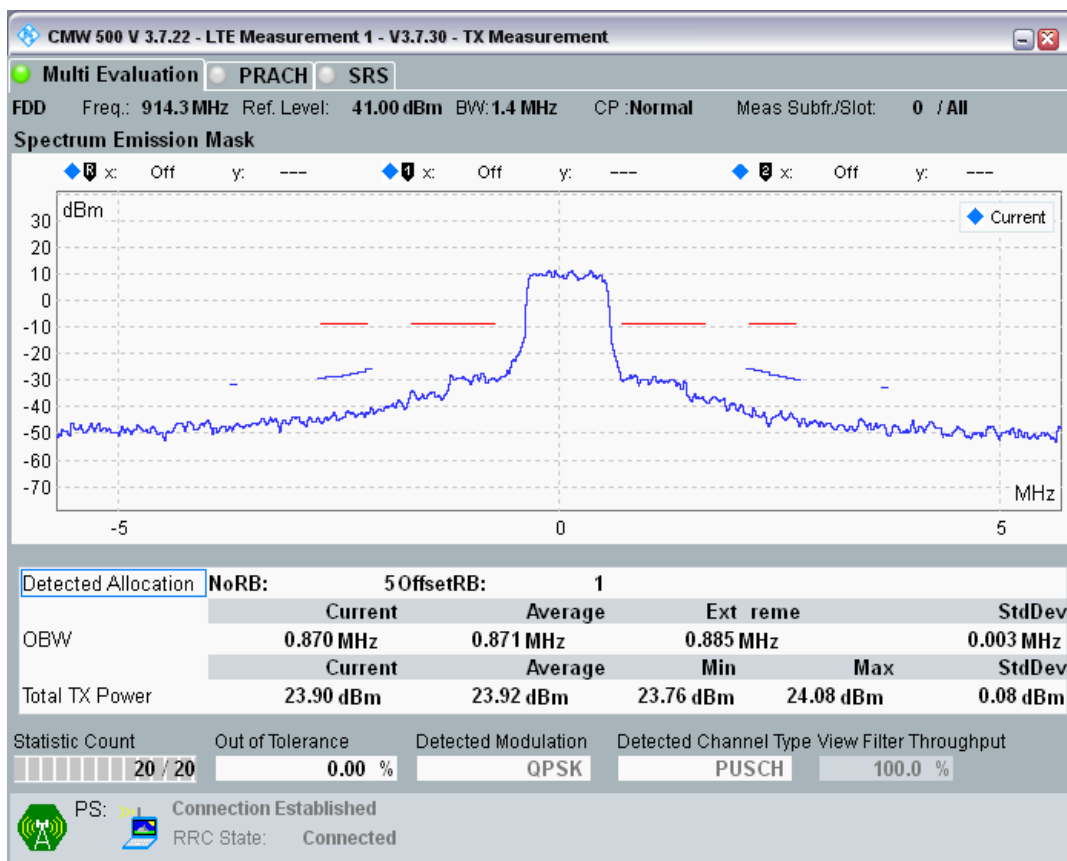

Band8 QPSK BW=1.4MHz Channel=21793 RB Size=5 Position=#Max

Band8 QPSK BW=1.4MHz Channel=21793 RB Size=6 Position=#0