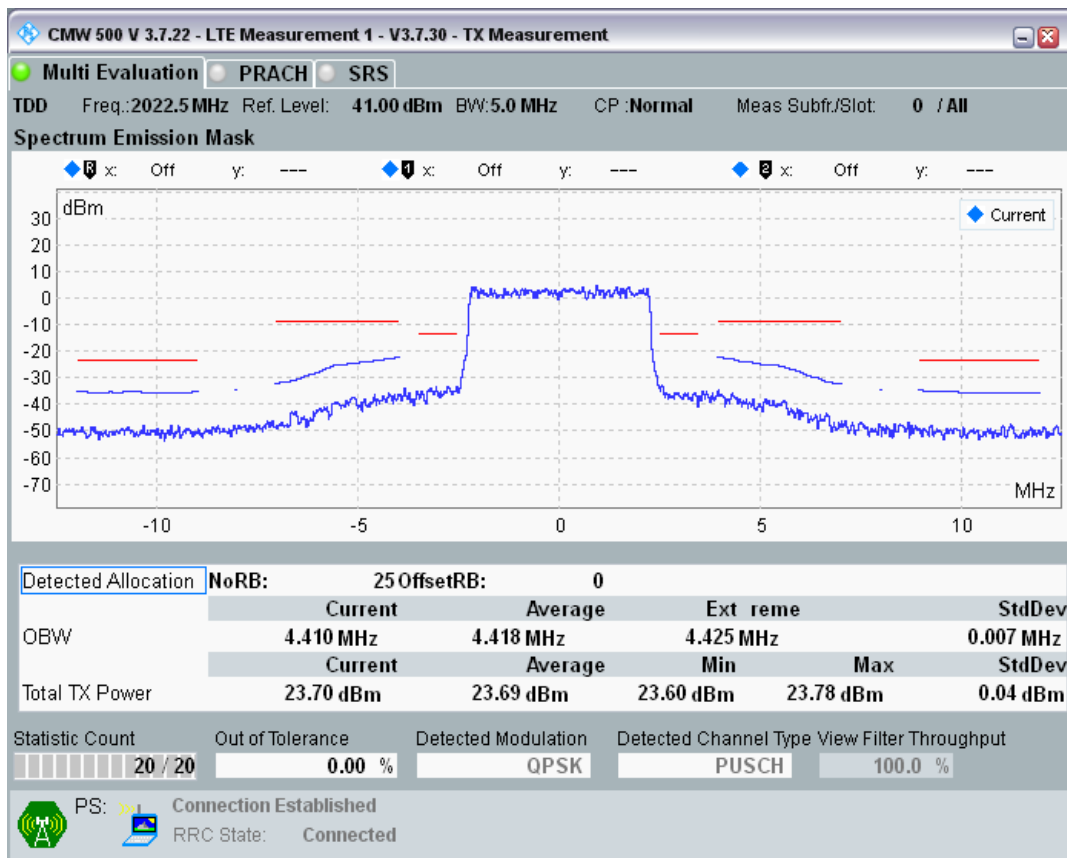

Band34 QPSK BW=5MHz Channel=36325 RB Size=25 Position=#0

Band34 16QAM BW=5MHz Channel=36325 RB Size=8 Position=#0