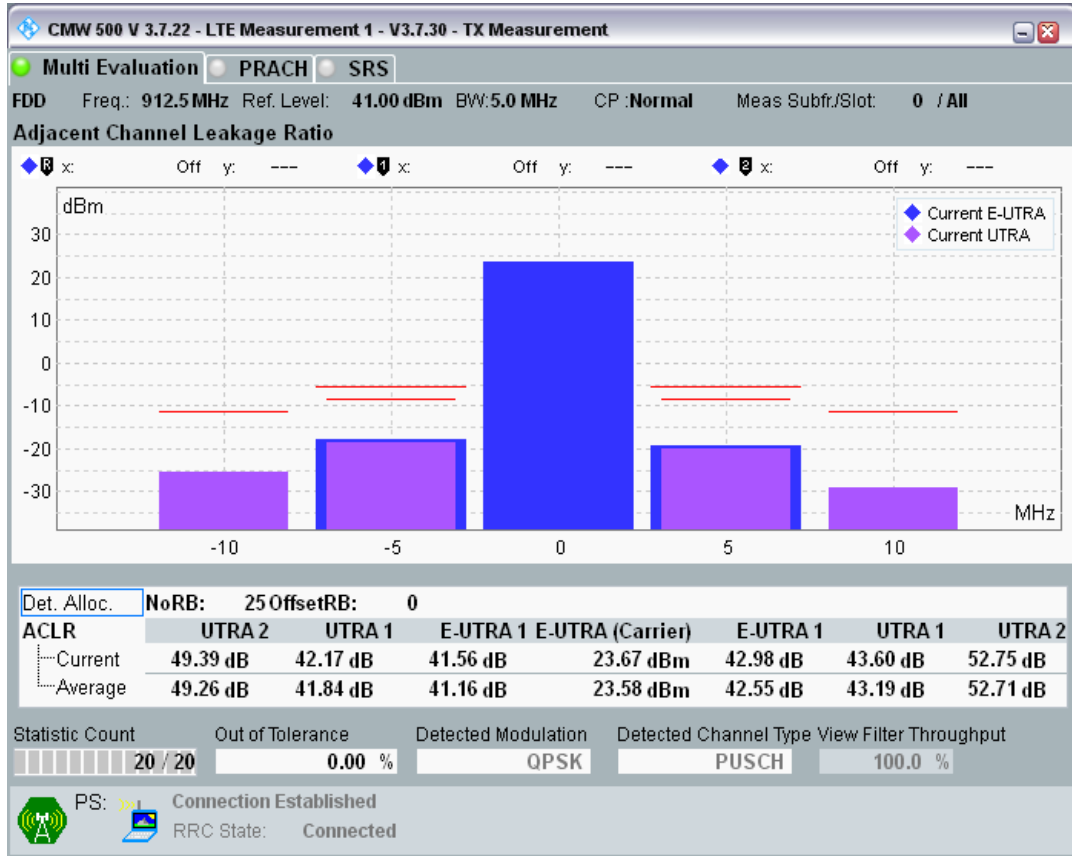

Band8 QPSK BW=5MHz Channel=21775 RB Size=25 Position=#0

Band8 16QAM BW=5MHz Channel=21775 RB Size=8 Position=#0