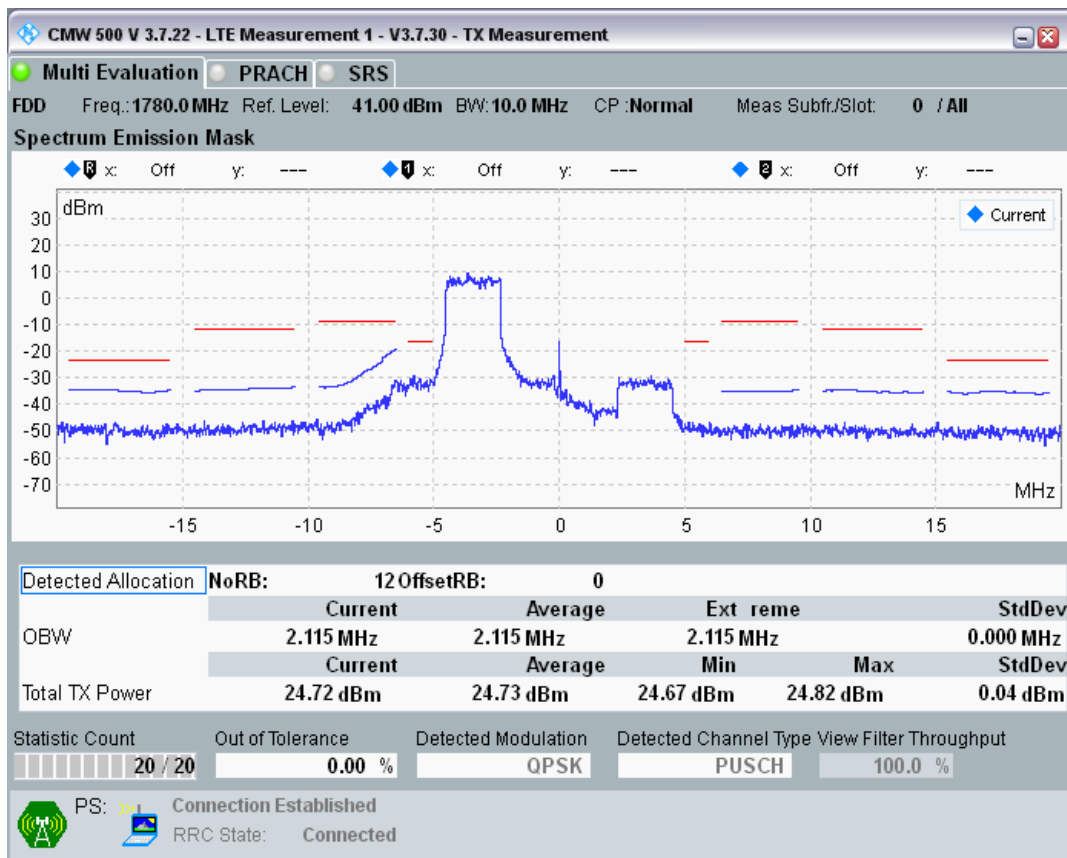

Band3 QPSK BW=10MHz Channel=19900 RB Size=12 Position=#0

Band3 QPSK BW=10MHz Channel=19900 RB Size=12 Position=#Max