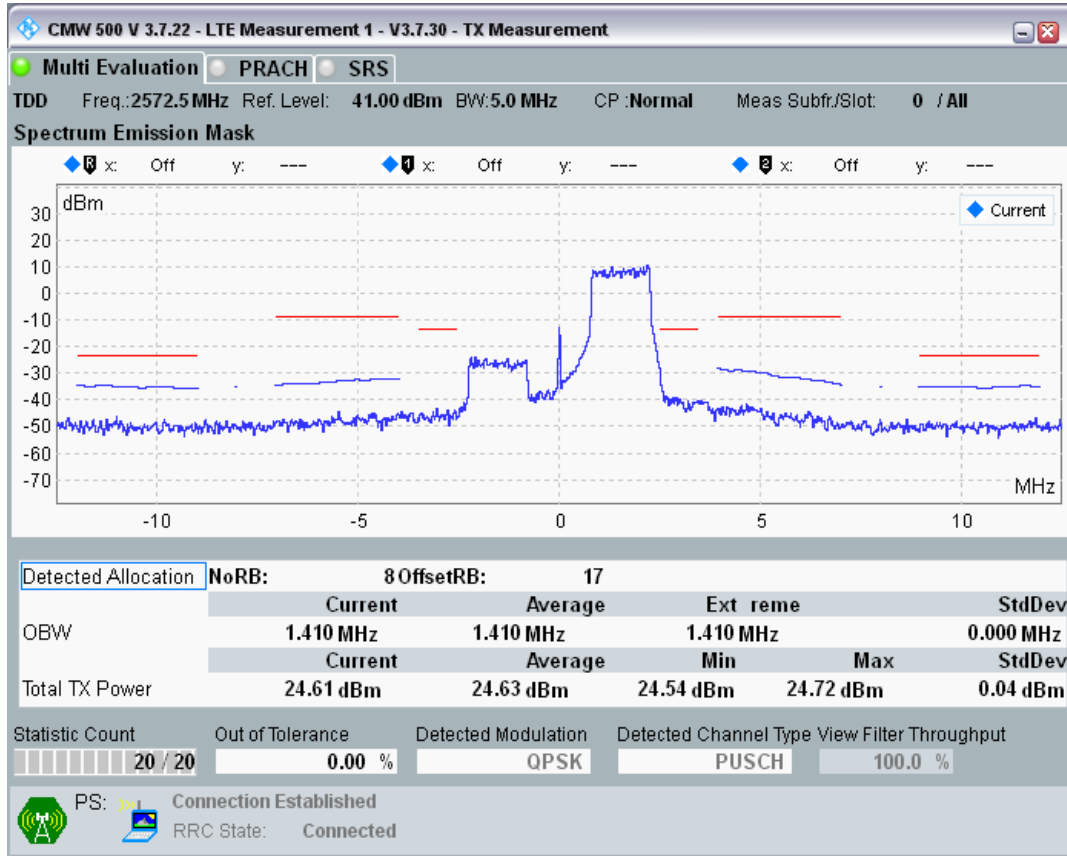

Band34 16QAM BW=15MHz Channel=36275 RB Size=16 Position=#Max

Band34 16QAM BW=15MHz Channel=36275 RB Size=75 Position=#0

Band38 QPSK BW=5MHz Channel=37775 RB Size=8 Position=#0

Band38 QPSK BW=5MHz Channel=37775 RB Size=8 Position=#Max