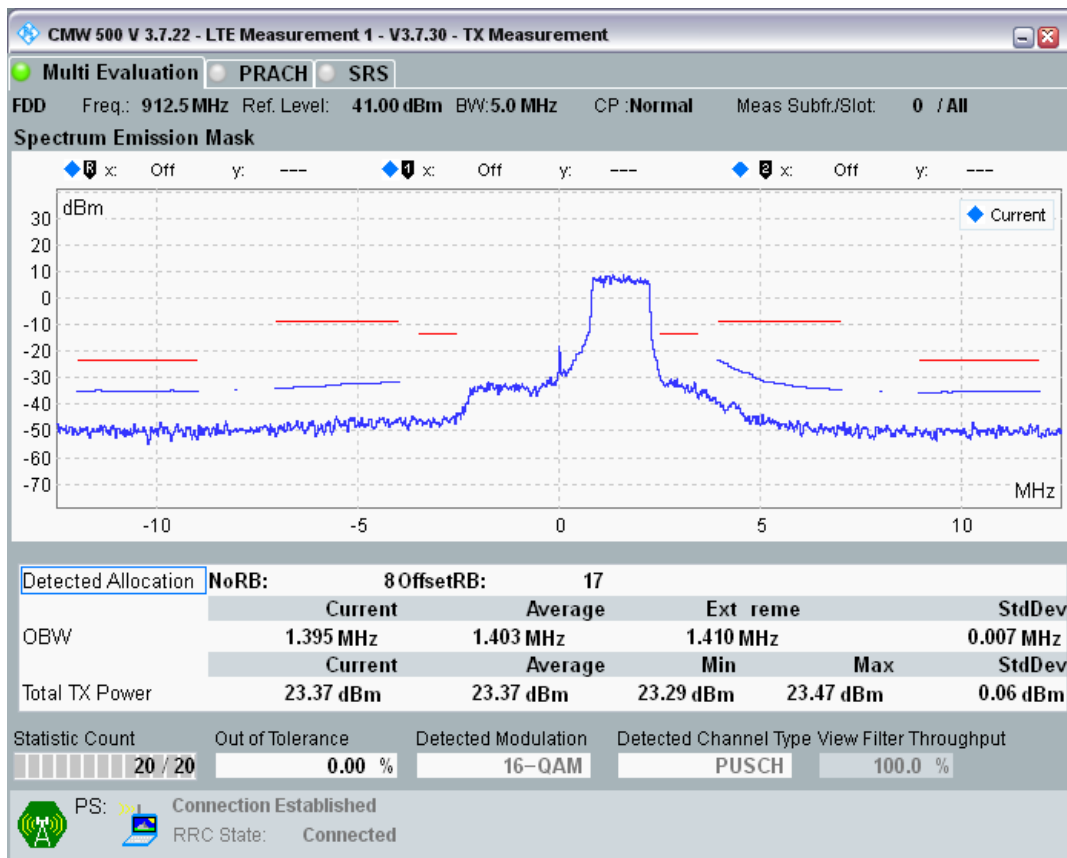

Band8 16QAM BW=5MHz Channel=21775 RB Size=8 Position=#Max

Band8 16QAM BW=5MHz Channel=21775 RB Size=25 Position=#0