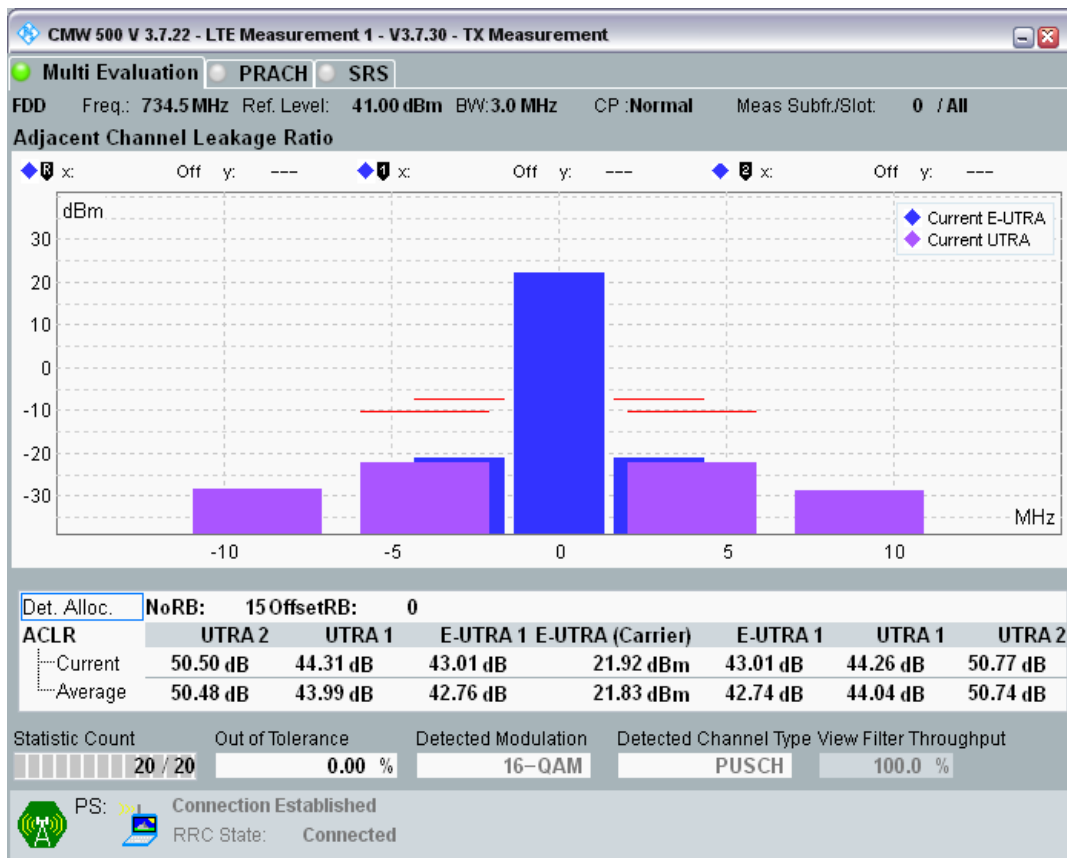

Band28 16QAM BW=3MHz Channel=27525 RB Size=15 Position=#0

Band28 QPSK BW=5MHz Channel=27235 RB Size=8 Position=#0