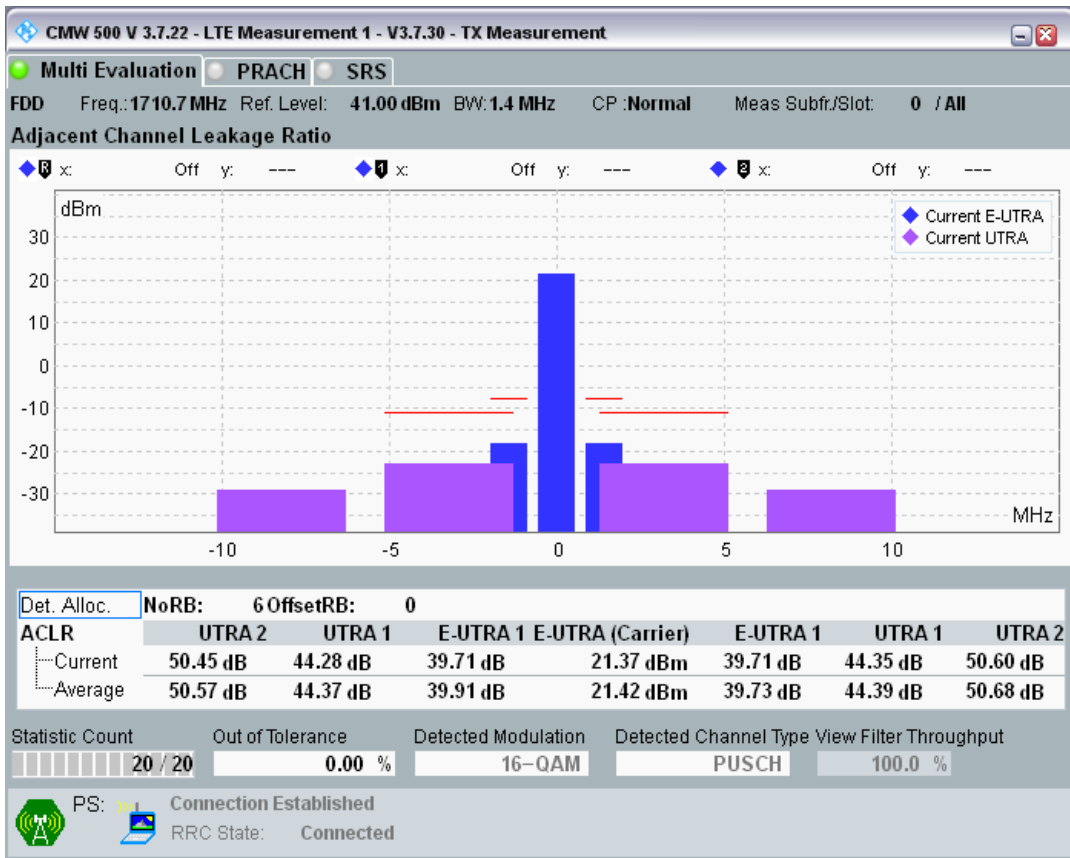

Band3 16QAM BW=1.4MHz Channel=19207 RB Size=6 Position=#0

Band3 QPSK BW=1.4MHz Channel=19575 RB Size=5 Position=#0