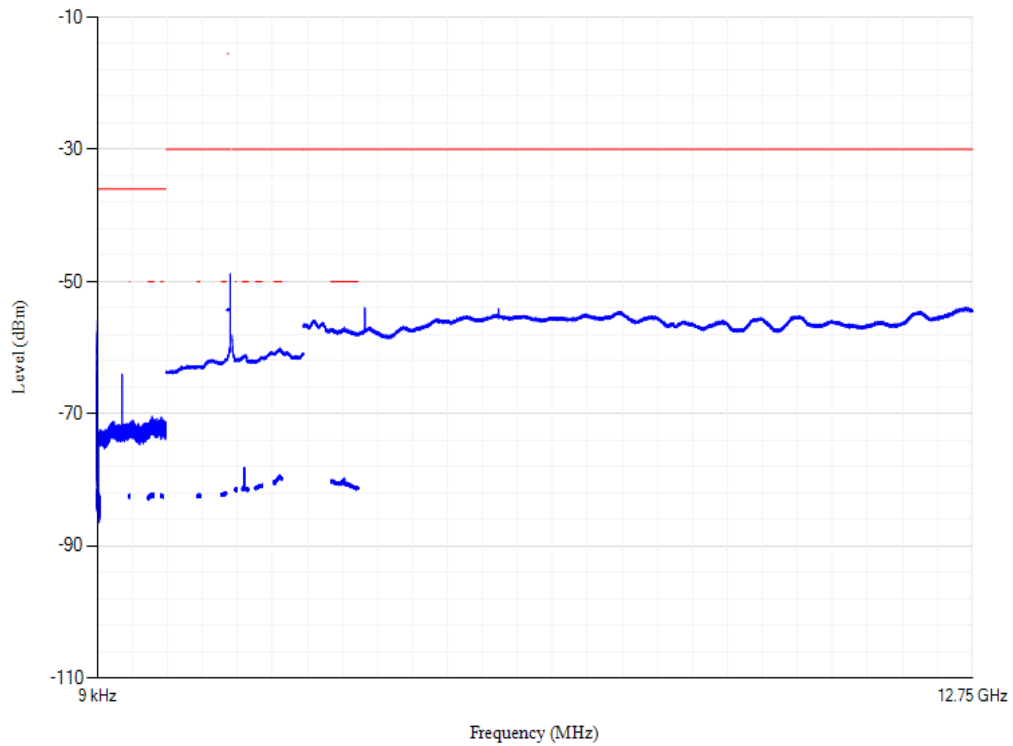

Band1 QPSK BW=5MHz Channel=18025 RB Size=1 Position=#0

Conducted spurious emissions

Band1 QPSK BW=5MHz Channel=18300 RB Size=1 Position=#0

Conducted spurious emissions

Band1 QPSK BW=5MHz Channel=18575 RB Size=1 Position=#0