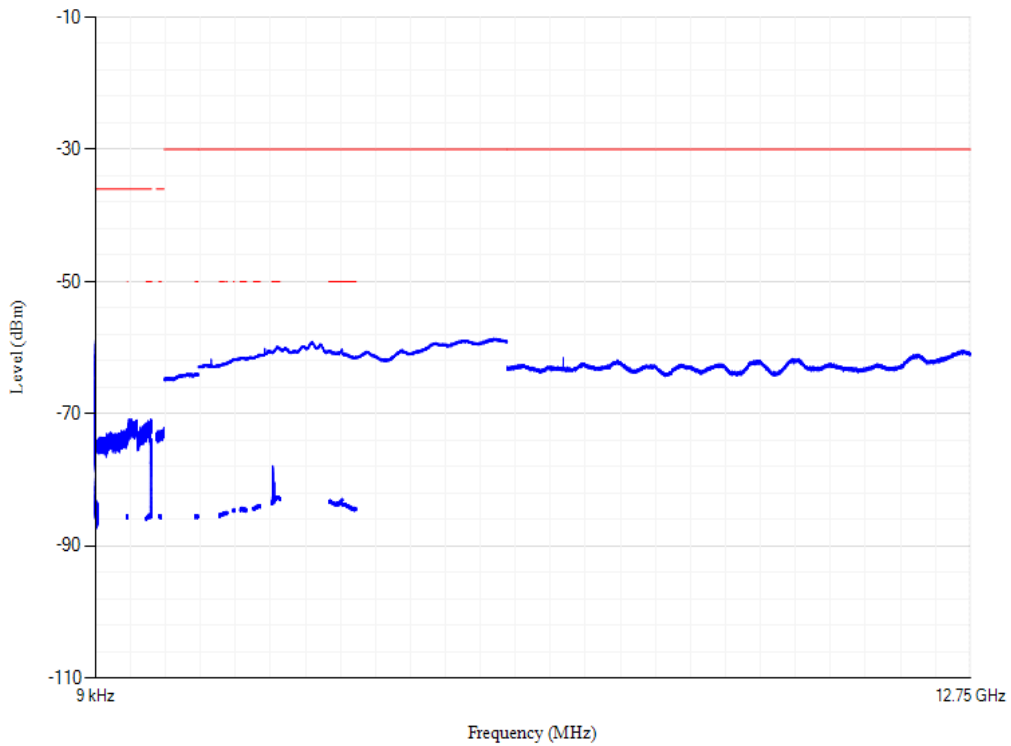

Conducted spurious emissions