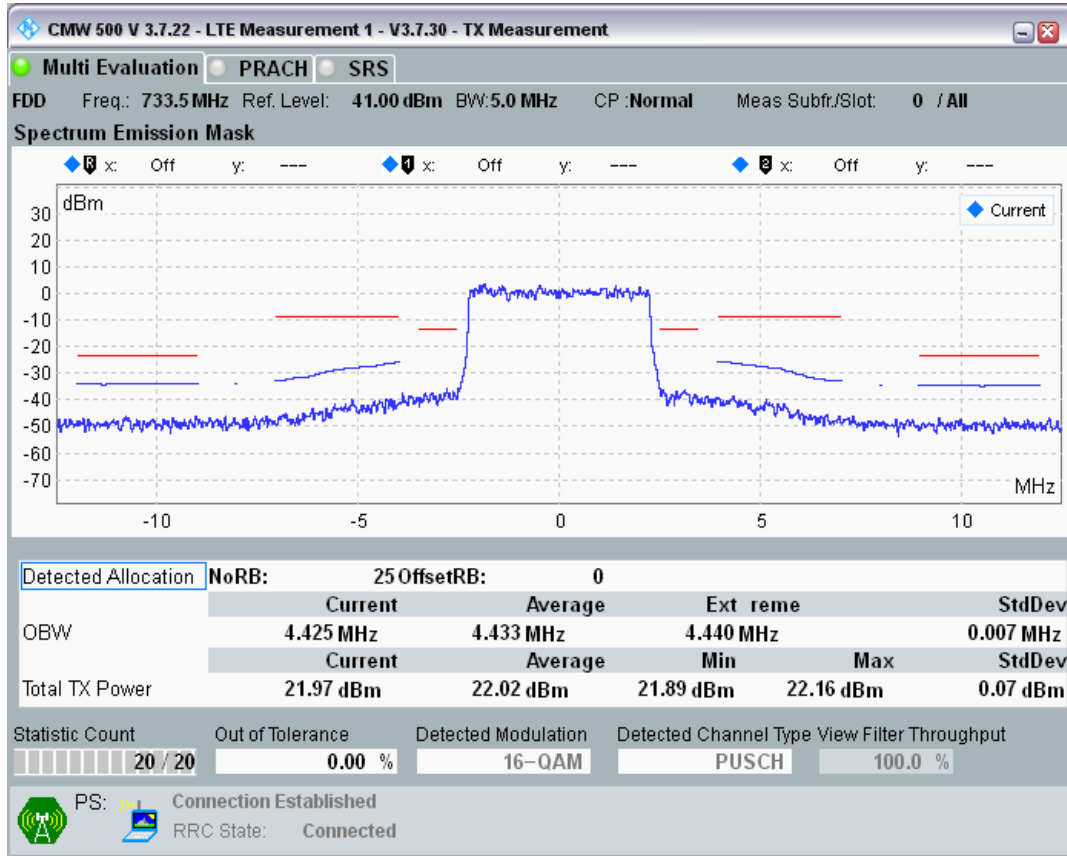

Band28 QPSK BW=5MHz Channel=27515 RB Size=25 Position=#0

Band28 16QAM BW=5MHz Channel=27515 RB Size=8 Position=#0

Band28 16QAM BW=5MHz Channel=27515 RB Size=8 Position=#Max

Band28 16QAM BW=5MHz Channel=27515 RB Size=25 Position=#0