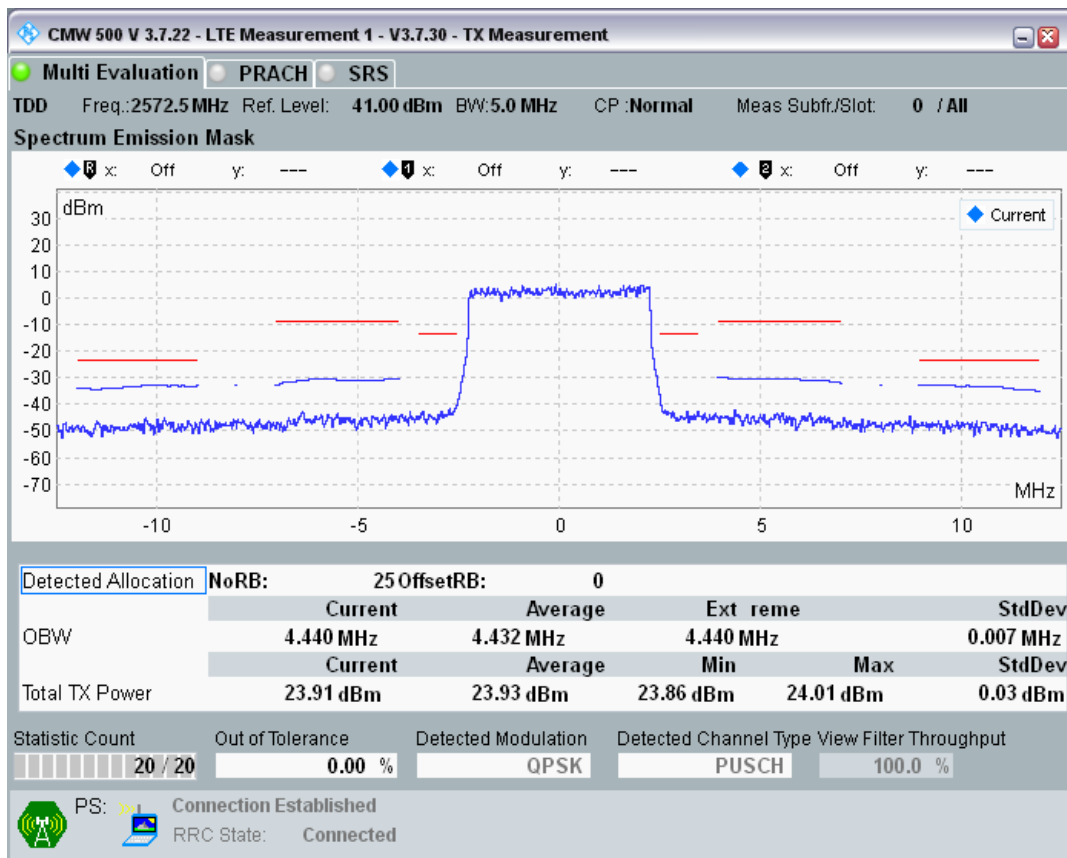

Band38 QPSK BW=5MHz Channel=37775 RB Size=25 Position=#0

Band38 16QAM BW=5MHz Channel=37775 RB Size=8 Position=#0