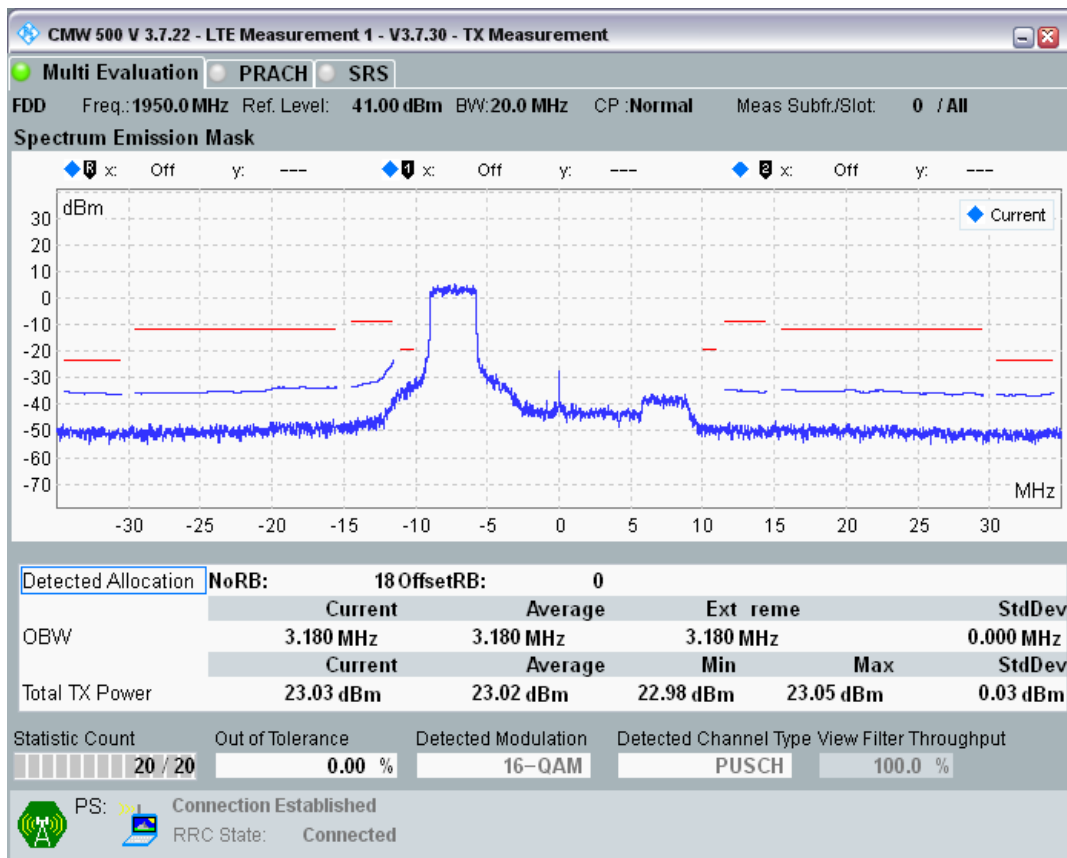

Band1 16QAM BW=20MHz Channel=18300 RB Size=18 Position=#0

Band1 16QAM BW=20MHz Channel=18300 RB Size=18 Position=#Max