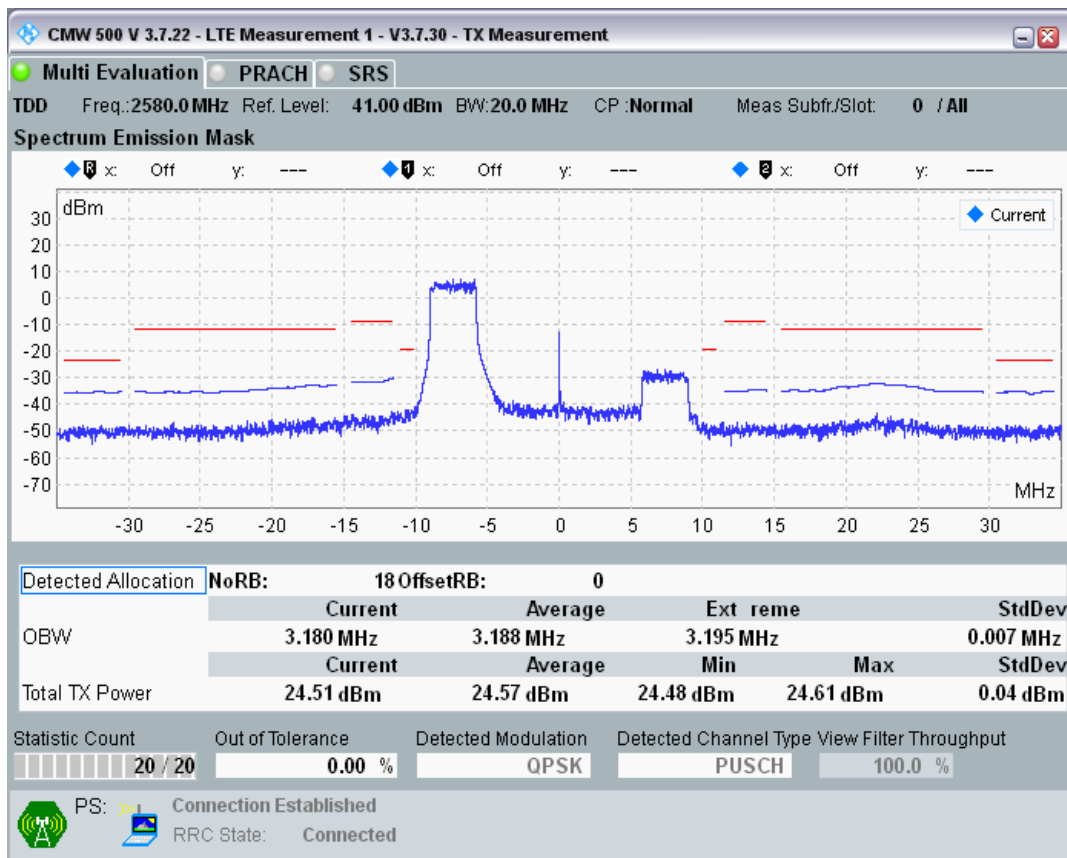

Band38 QPSK BW=20MHz Channel=37850 RB Size=18 Position=#0

Band38 QPSK BW=20MHz Channel=37850 RB Size=18 Position=#Max