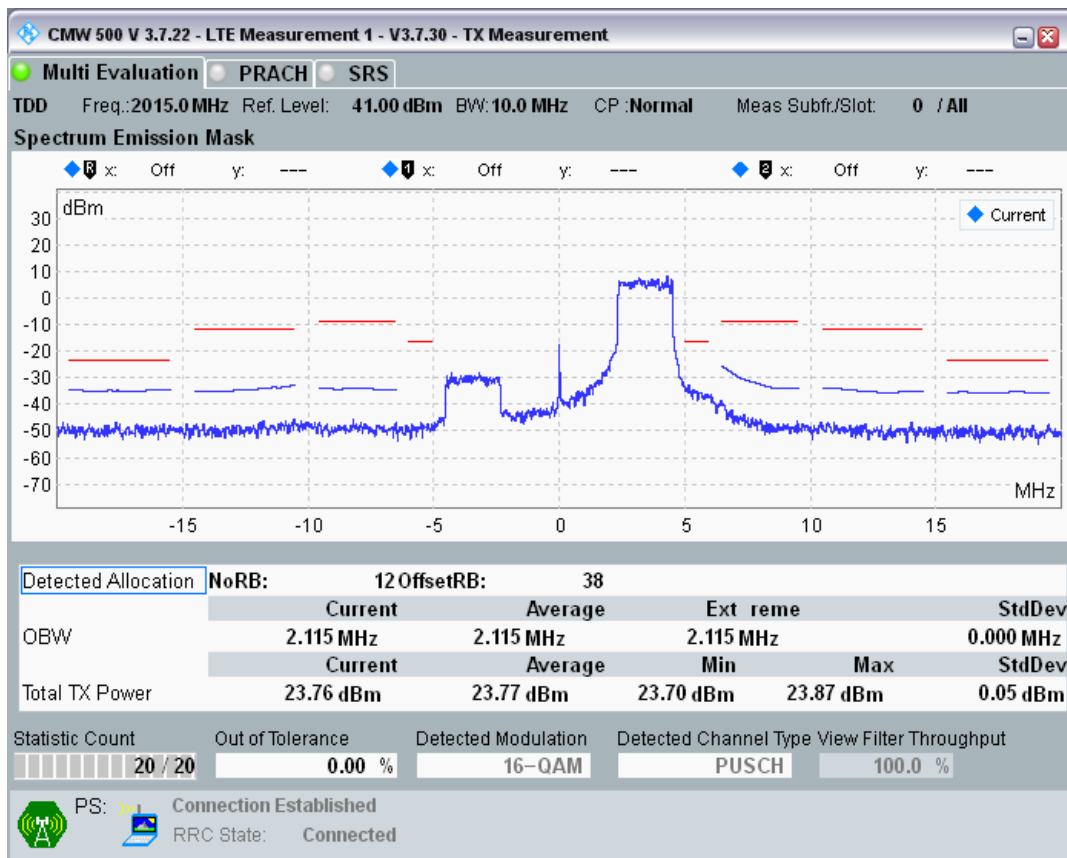

Band34 16QAM BW=10MHz Channel=36250 RB Size=12 Position=#Max

Band34 16QAM BW=10MHz Channel=36250 RB Size=50 Position=#0