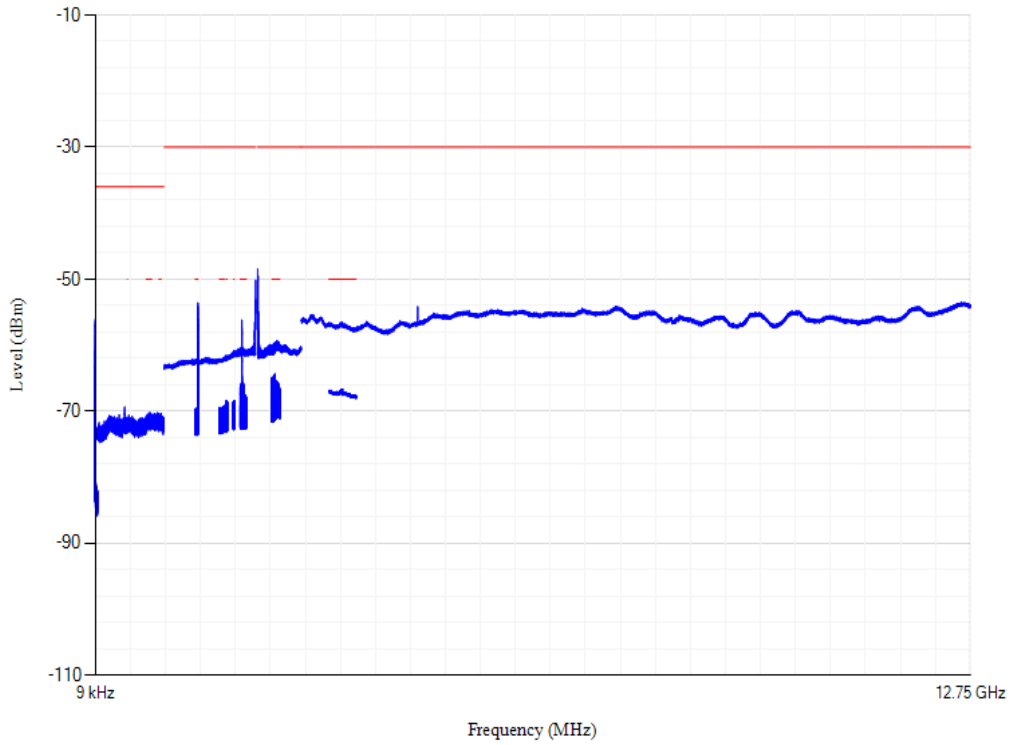

Band40 QPSK BW=5MHz Channel=39150 RB Size=1 Position=#0

Conducted spurious emissions