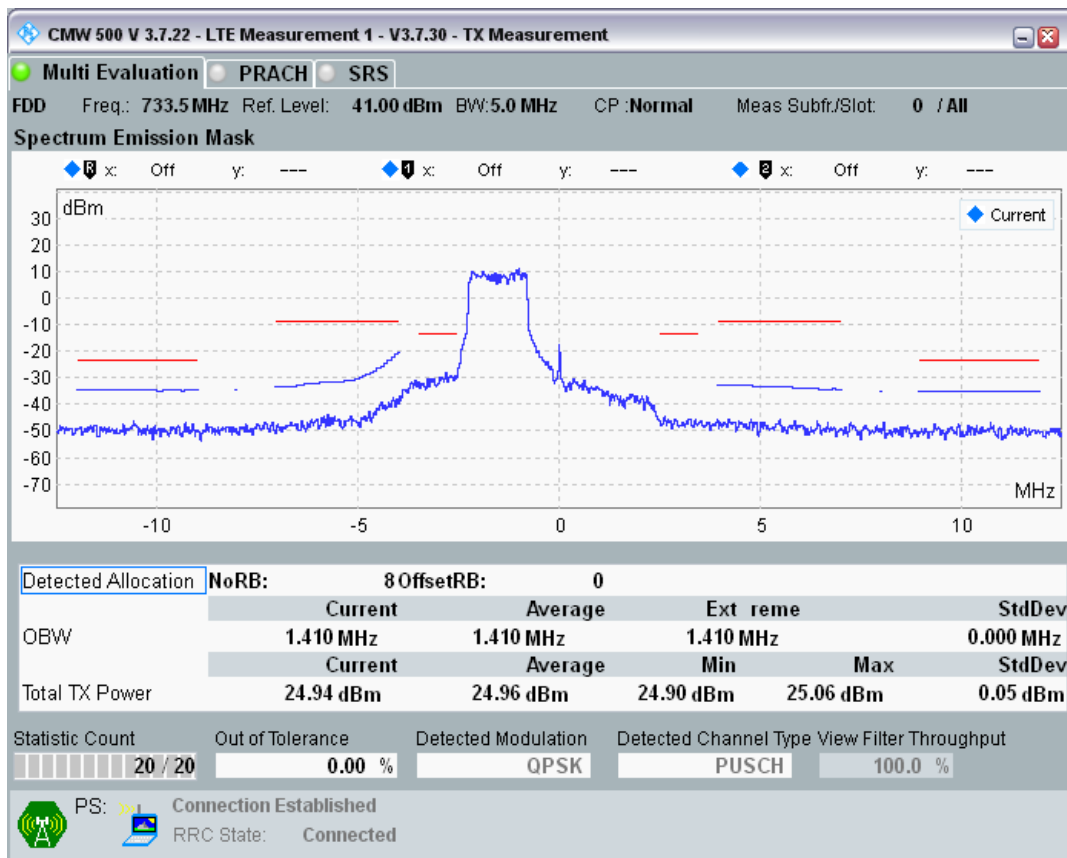

Band28 QPSK BW=5MHz Channel=27515 RB Size=8 Position=#0

Band28 QPSK BW=5MHz Channel=27515 RB Size=8 Position=#Max