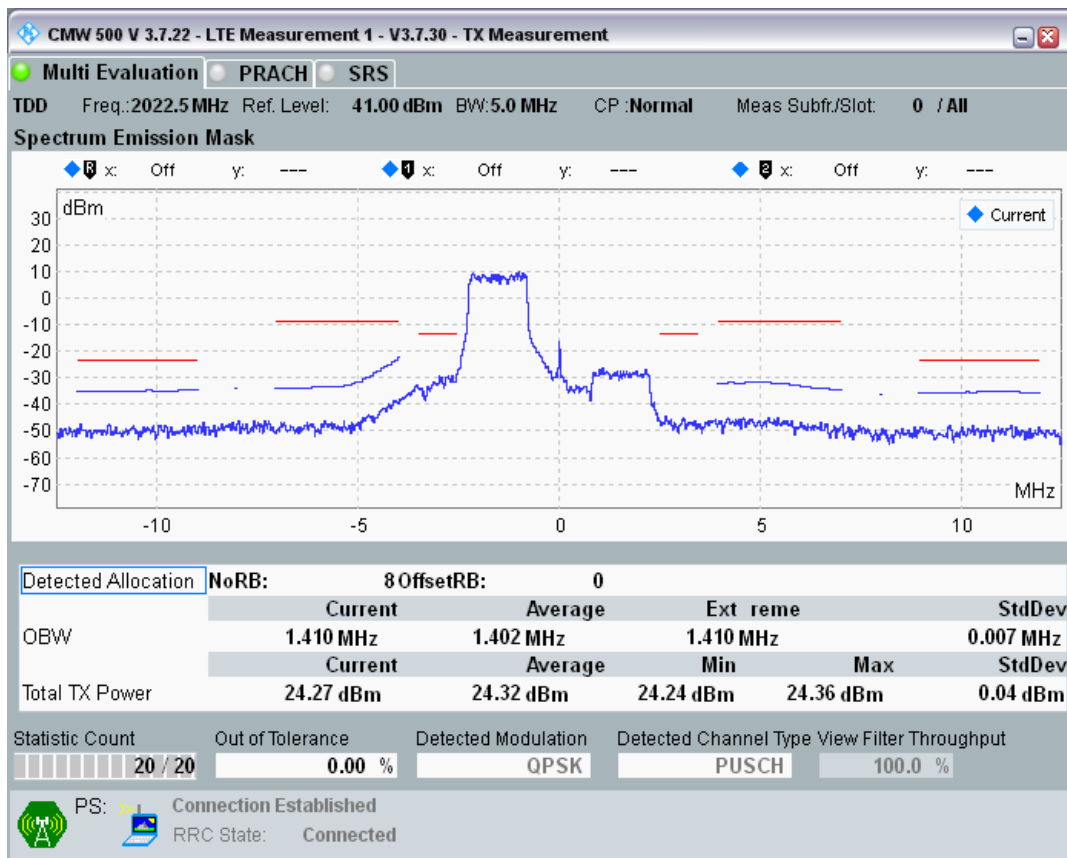

Band34 QPSK BW=5MHz Channel=36325 RB Size=8 Position=#0

Band34 QPSK BW=5MHz Channel=36325 RB Size=8 Position=#Max