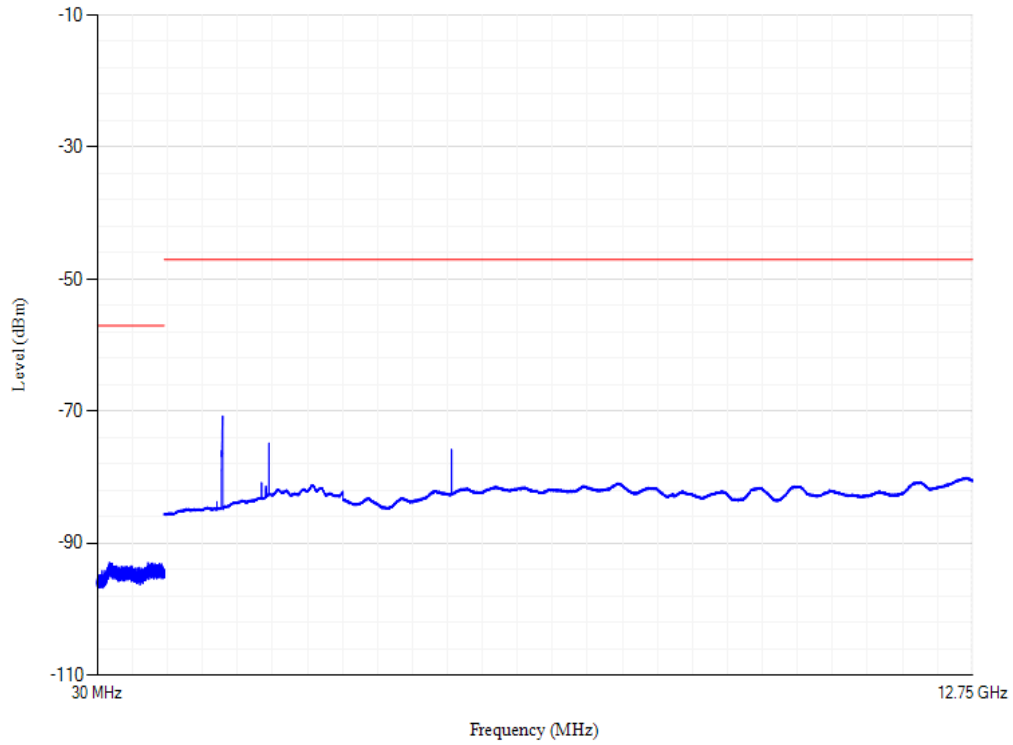

Band28 QPSK BW=20MHz Channel=27440

Conducted spurious emissions

Band28 QPSK BW=20MHz Channel=27375

Conducted spurious emissions

Band3 QPSK BW=20MHz Channel=19575

Conducted spurious emissions

Band3 QPSK BW=20MHz Channel=19300