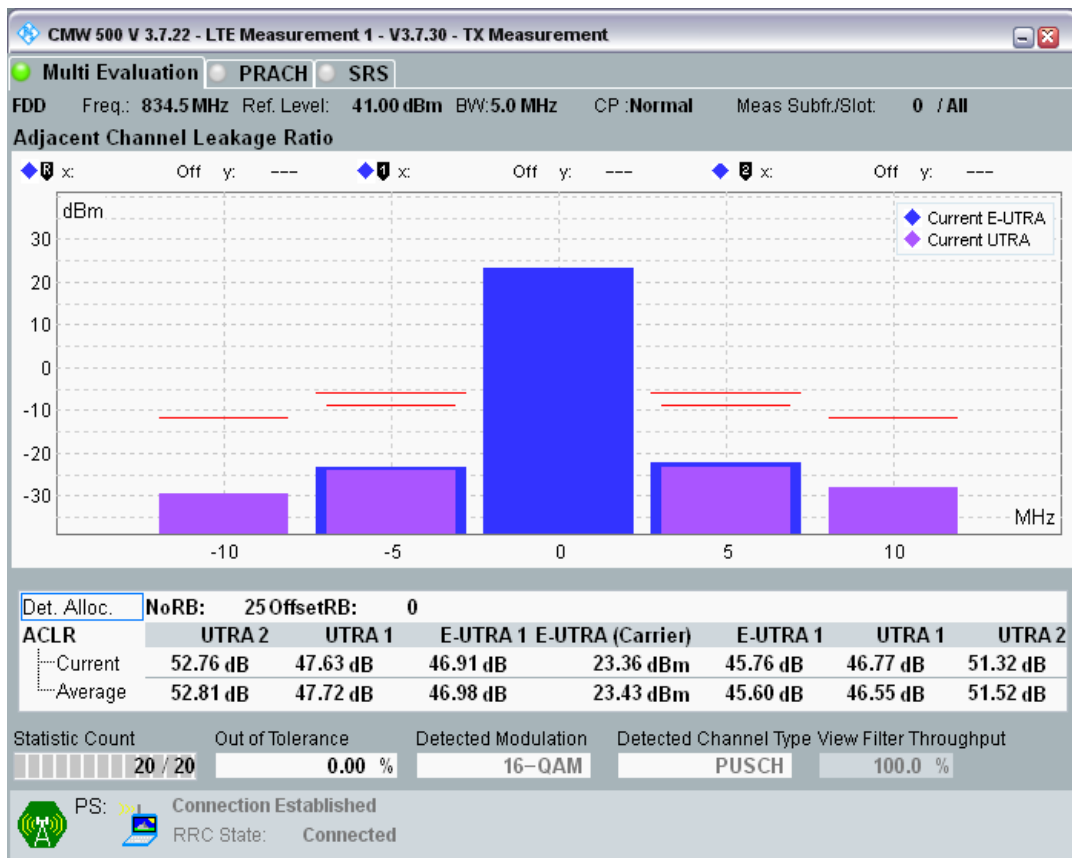

Band20 QPSK BW=5MHz Channel=24175 RB Size=25 Position=#0

Band20 16QAM BW=5MHz Channel=24175 RB Size=8 Position=#0

Band20 16QAM BW=5MHz Channel=24175 RB Size=8 Position=#Max

Band20 16QAM BW=5MHz Channel=24175 RB Size=25 Position=#0