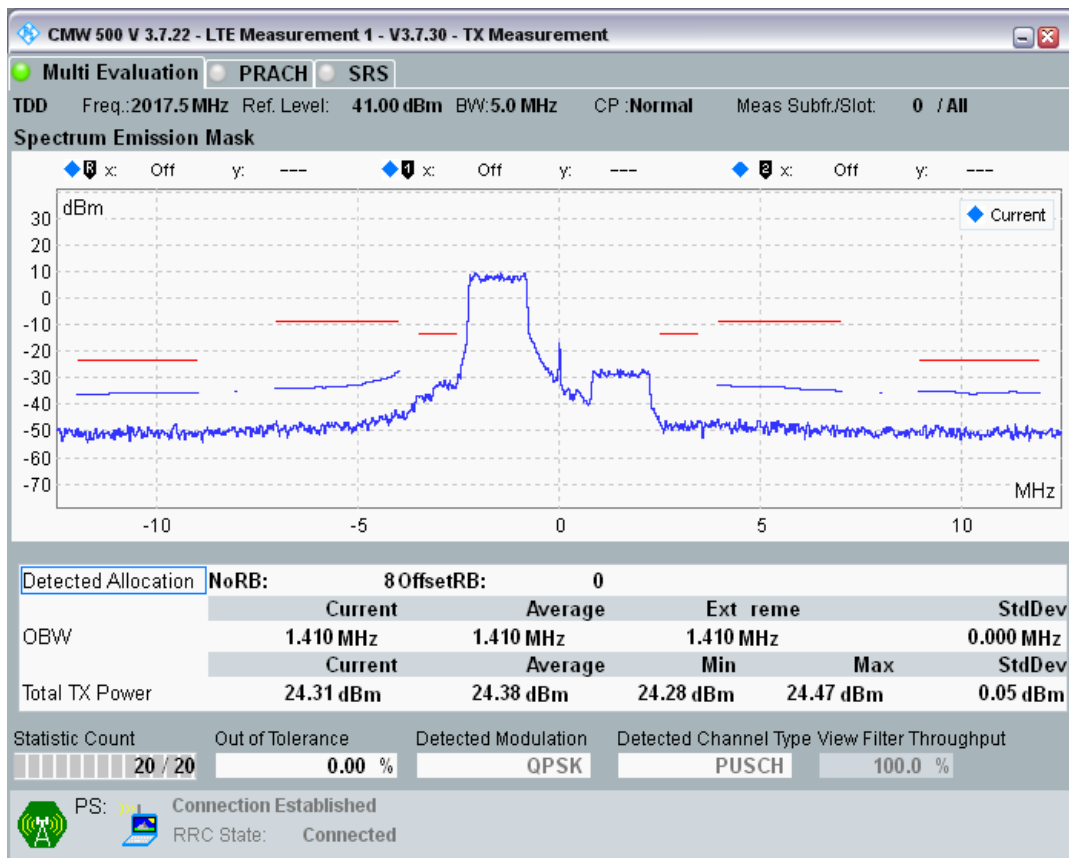

Band34 QPSK BW=5MHz Channel=36275 RB Size=8 Position=#0

Band34 QPSK BW=5MHz Channel=36275 RB Size=8 Position=#Max