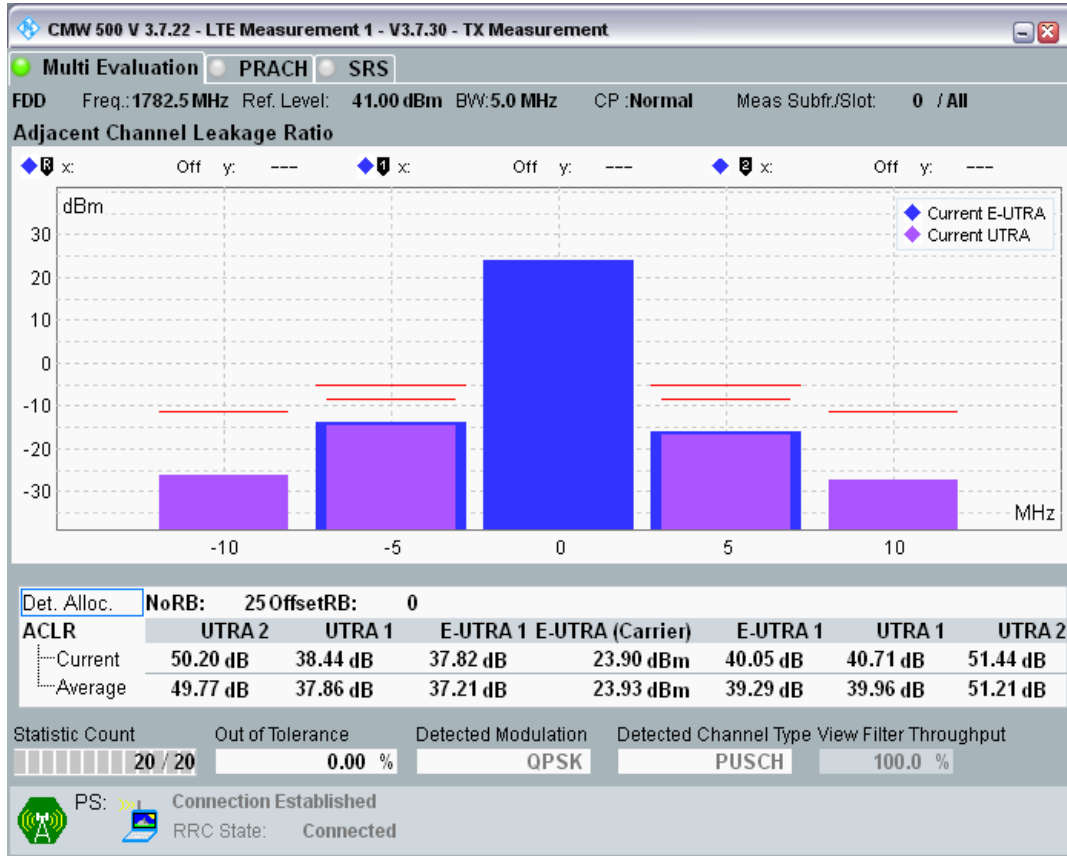

Band3 QPSK BW=5MHz Channel=19925 RB Size=25 Position=#0

Band3 16QAM BW=5MHz Channel=19925 RB Size=8 Position=#0