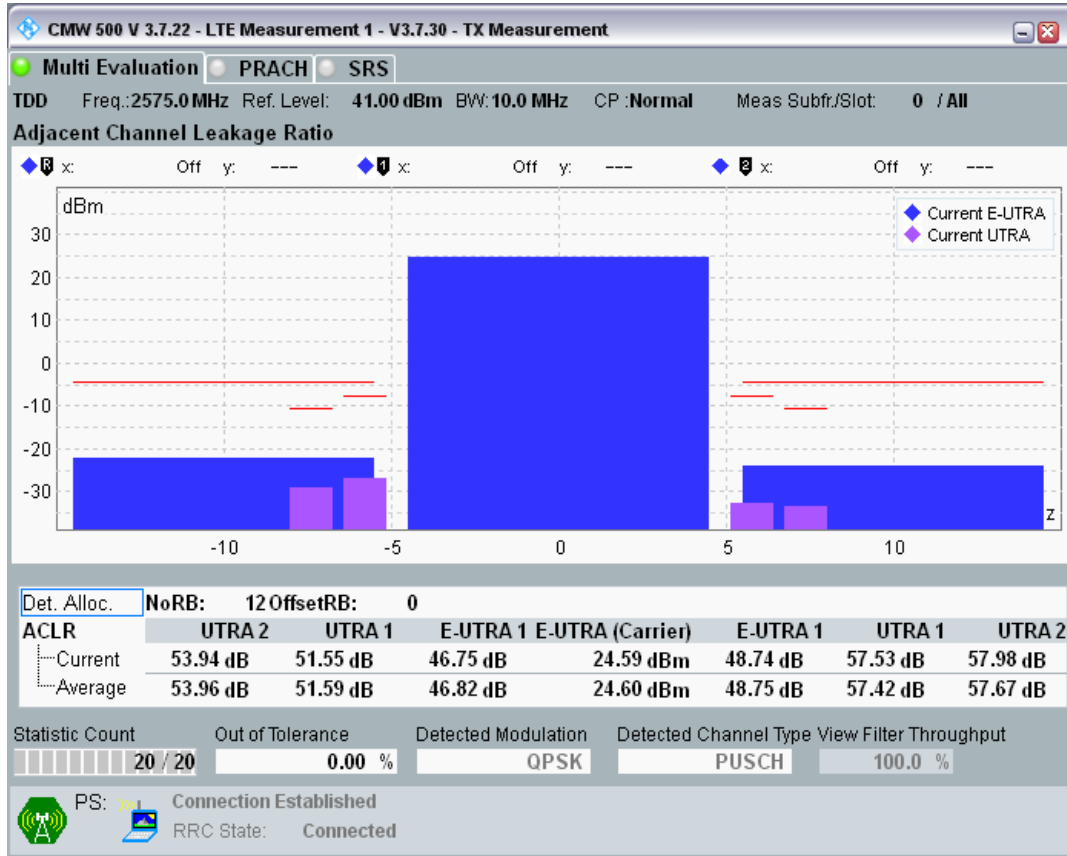

Band38 QPSK BW=10MHz Channel=37800 RB Size=12 Position=#0

Band38 QPSK BW=10MHz Channel=37800 RB Size=12 Position=#Max