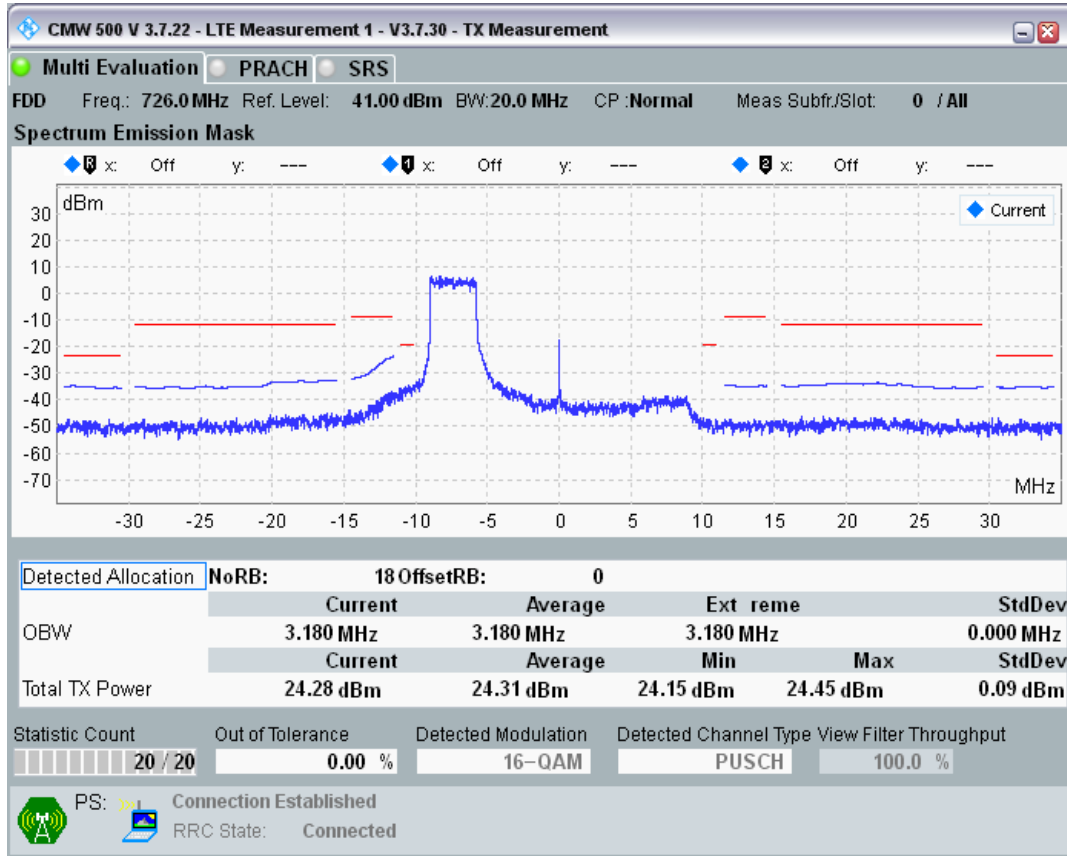

Band28 16QAM BW=20MHz Channel=27440 RB Size=18 Position=#0

Band28 16QAM BW=20MHz Channel=27440 RB Size=18 Position=#Max