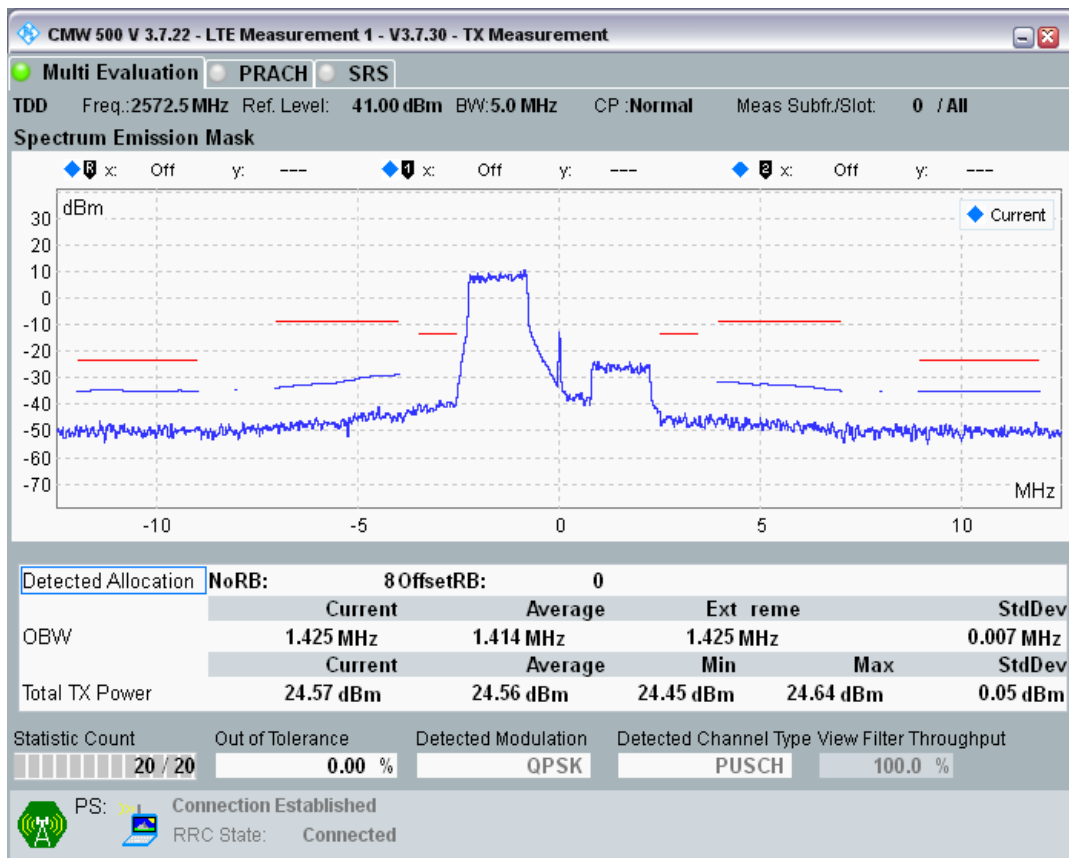

Band38 QPSK BW=5MHz Channel=37775 RB Size=8 Position=#0

Band38 QPSK BW=5MHz Channel=37775 RB Size=8 Position=#Max