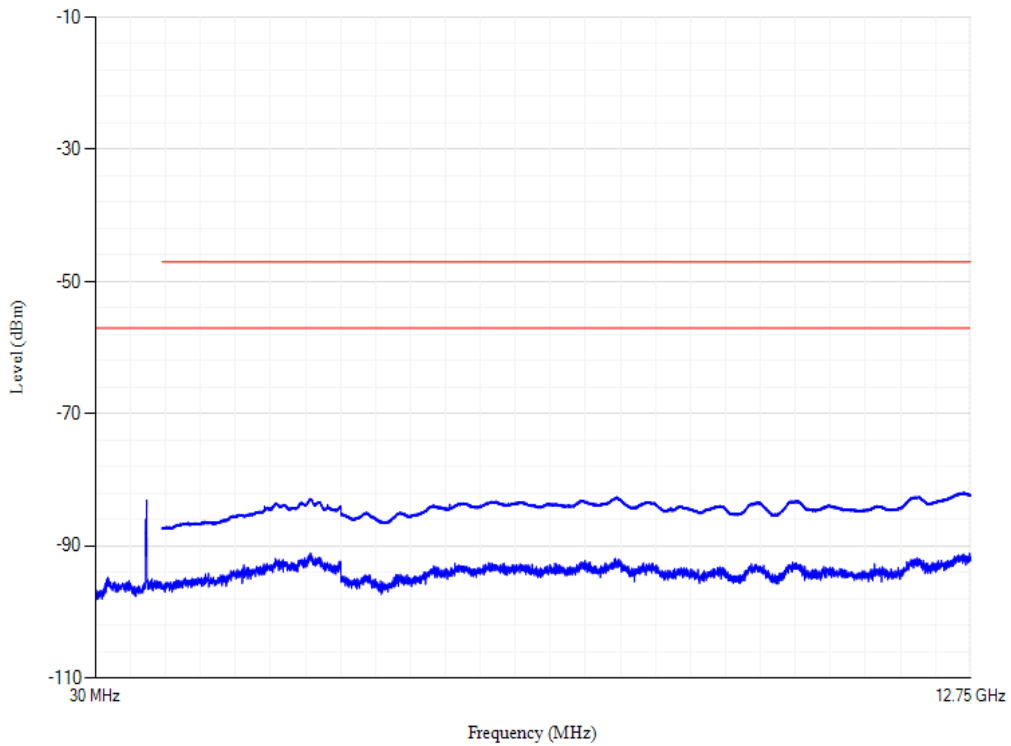

Conducted spurious emissions

Band20 QPSK BW=20MHz Channel=24350

Conducted spurious emissions

Band20 QPSK BW=20MHz Channel=24300

Conducted spurious emissions

Band28 QPSK BW=20MHz Channel=27310

Conducted spurious emissions