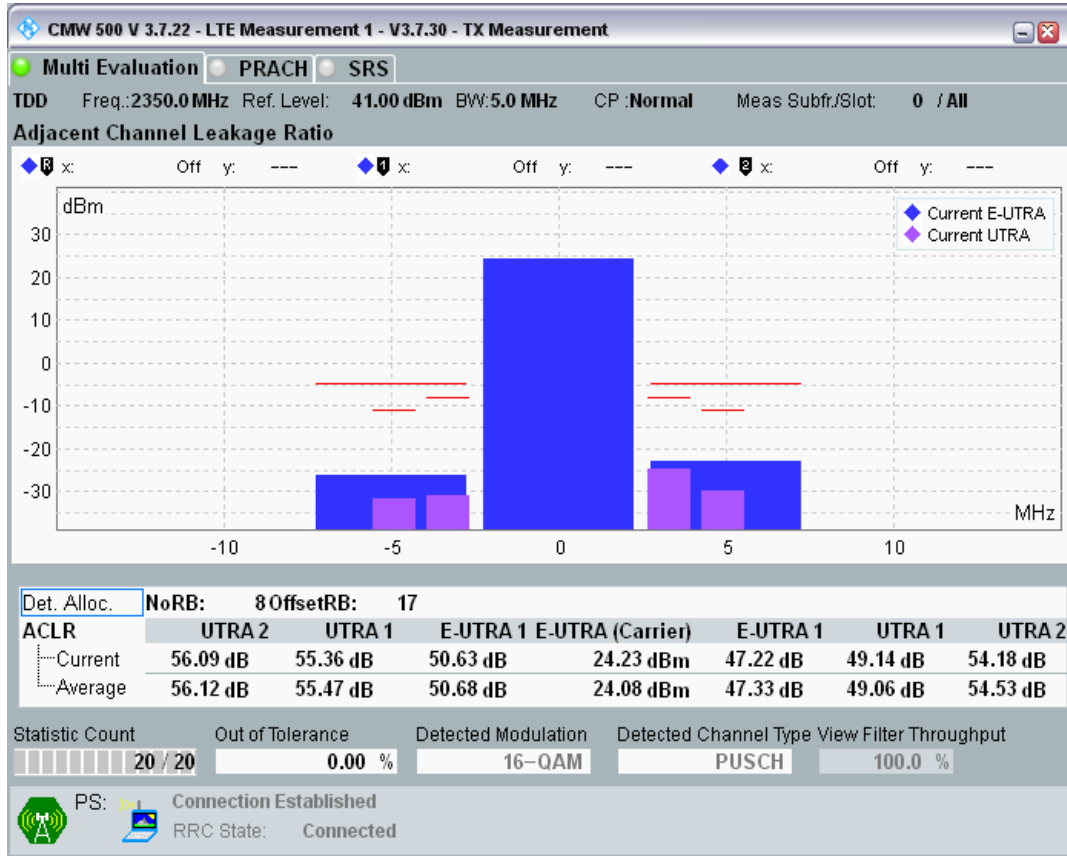

Band40 QPSK BW=5MHz Channel=39150 RB Size=25 Position=#0

Band40 16QAM BW=5MHz Channel=39150 RB Size=8 Position=#0

Band40 16QAM BW=5MHz Channel=39150 RB Size=8 Position=#Max

Band40 16QAM BW=5MHz Channel=39150 RB Size=25 Position=#0