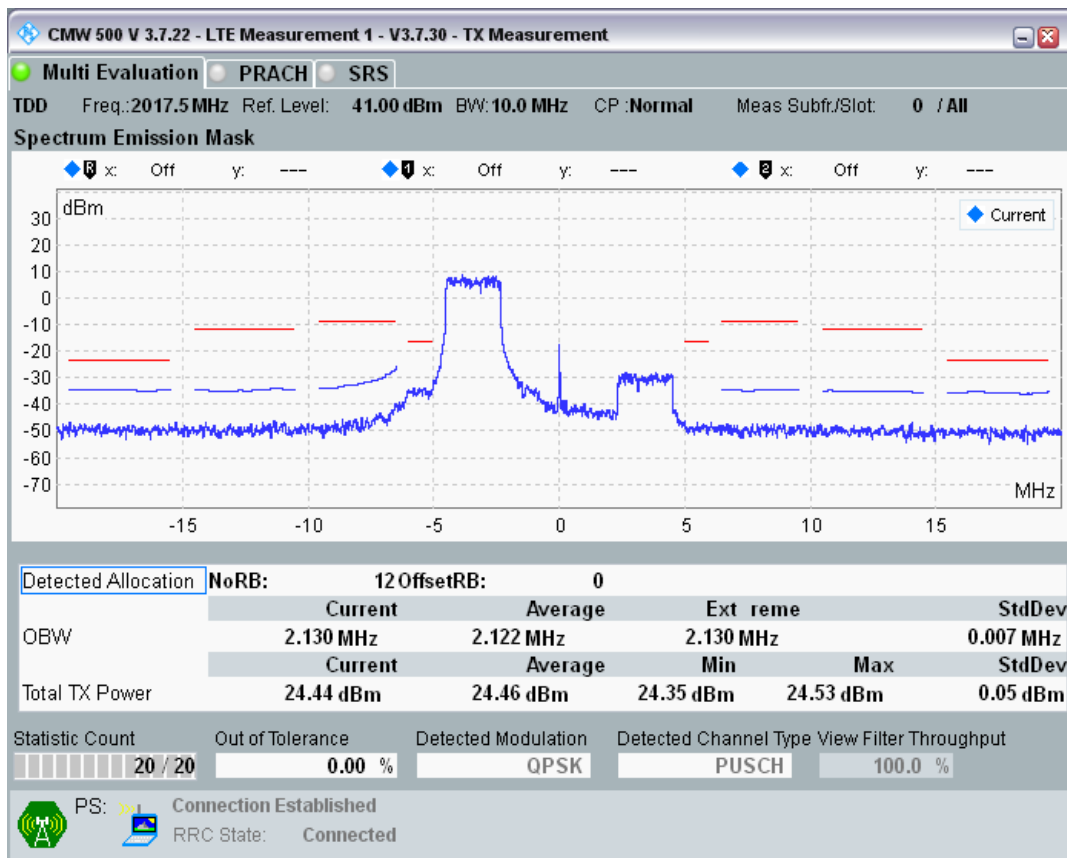

Band34 QPSK BW=10MHz Channel=36275 RB Size=12 Position=#0

Band34 QPSK BW=10MHz Channel=36275 RB Size=12 Position=#Max