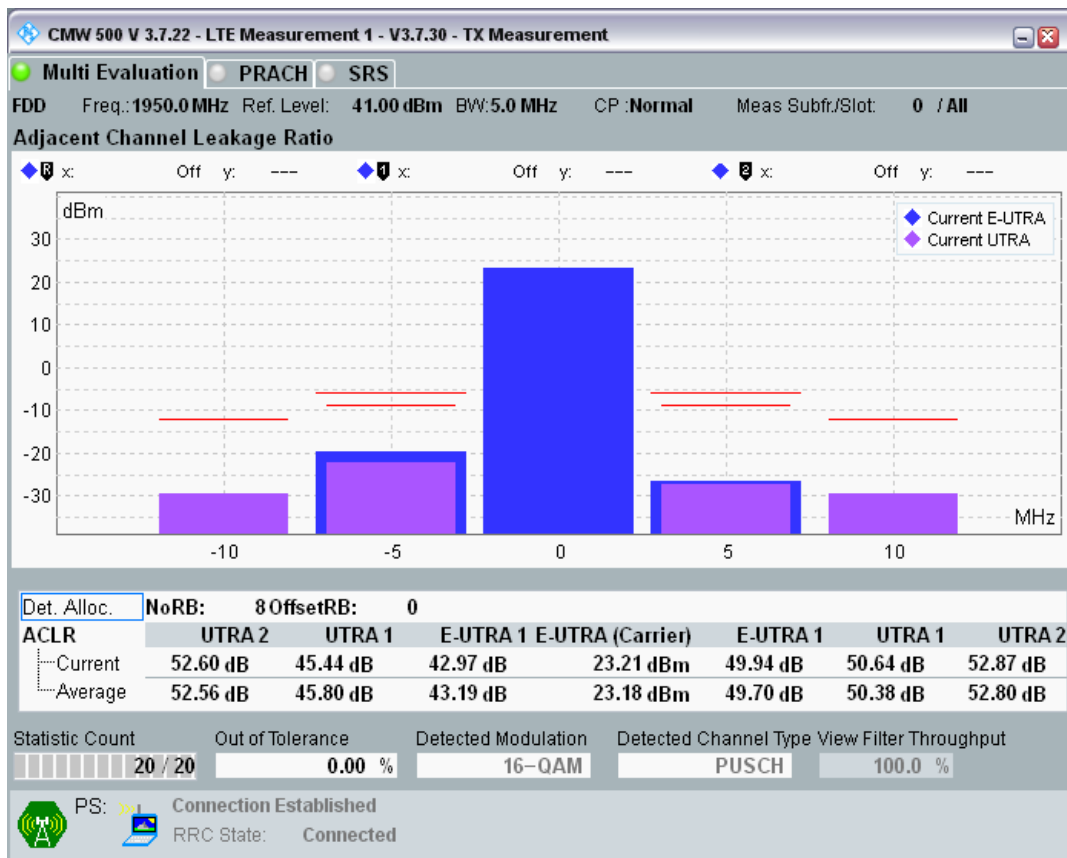

Band1 16QAM BW=10MHz Channel=18300 RB Size=12 Position=#0

Band1 16QAM BW=5MHz Channel=18575 RB Size=25 Position=#0

Band1 16QAM BW=5MHz Channel=18575 RB Size=8 Position=#0

Band1 16QAM BW=5MHz Channel=18300 RB Size=8 Position=#0