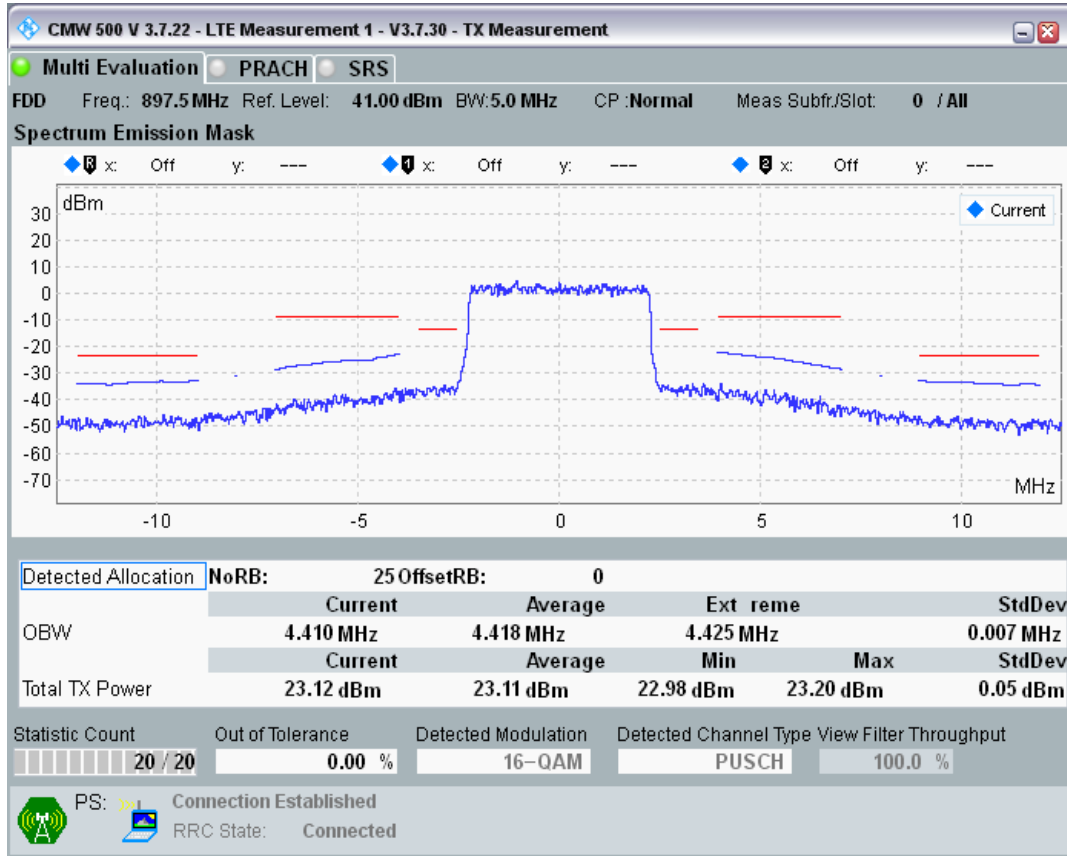

Band8 16QAM BW=5MHz Channel=21625 RB Size=25 Position=#0

Band8 QPSK BW=5MHz Channel=21775 RB Size=8 Position=#0