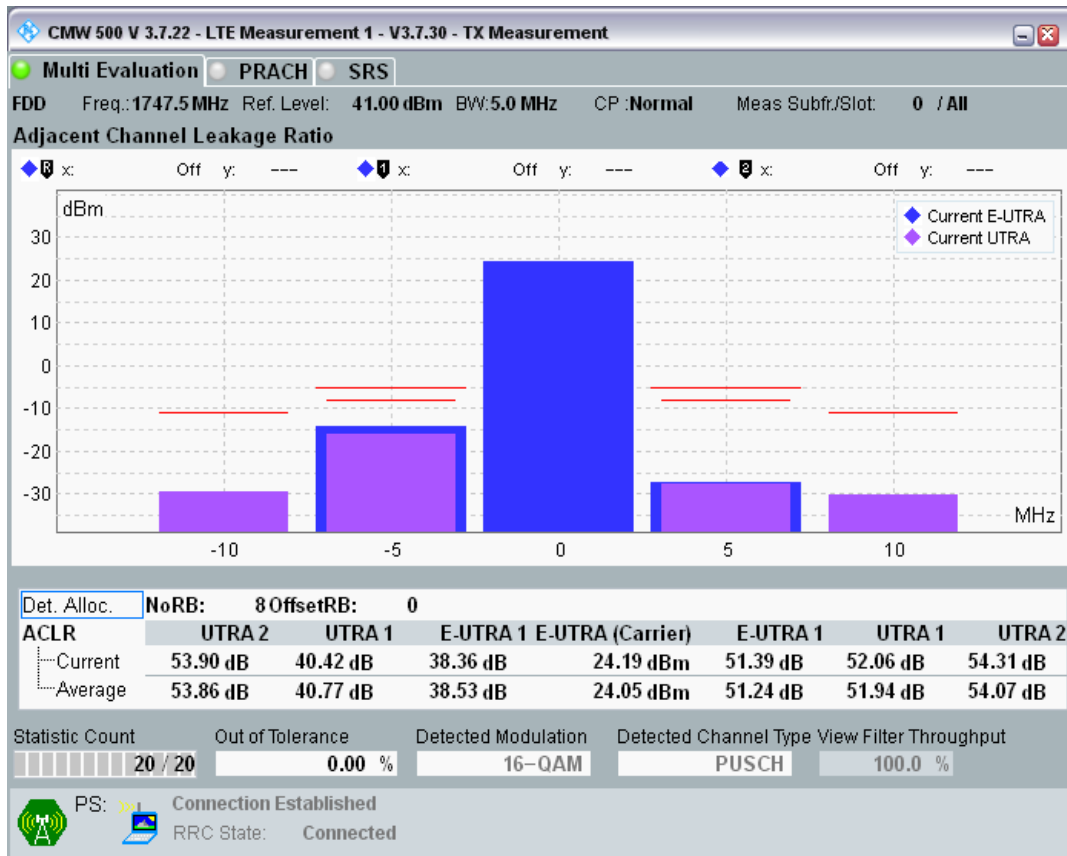

Band3 QPSK BW=5MHz Channel=19575 RB Size=8 Position=#0

Band3 QPSK BW=5MHz Channel=19575 RB Size=8 Position=#Max

Band3 QPSK BW=5MHz Channel=19575 RB Size=25 Position=#0

Band3 16QAM BW=5MHz Channel=19575 RB Size=8 Position=#0