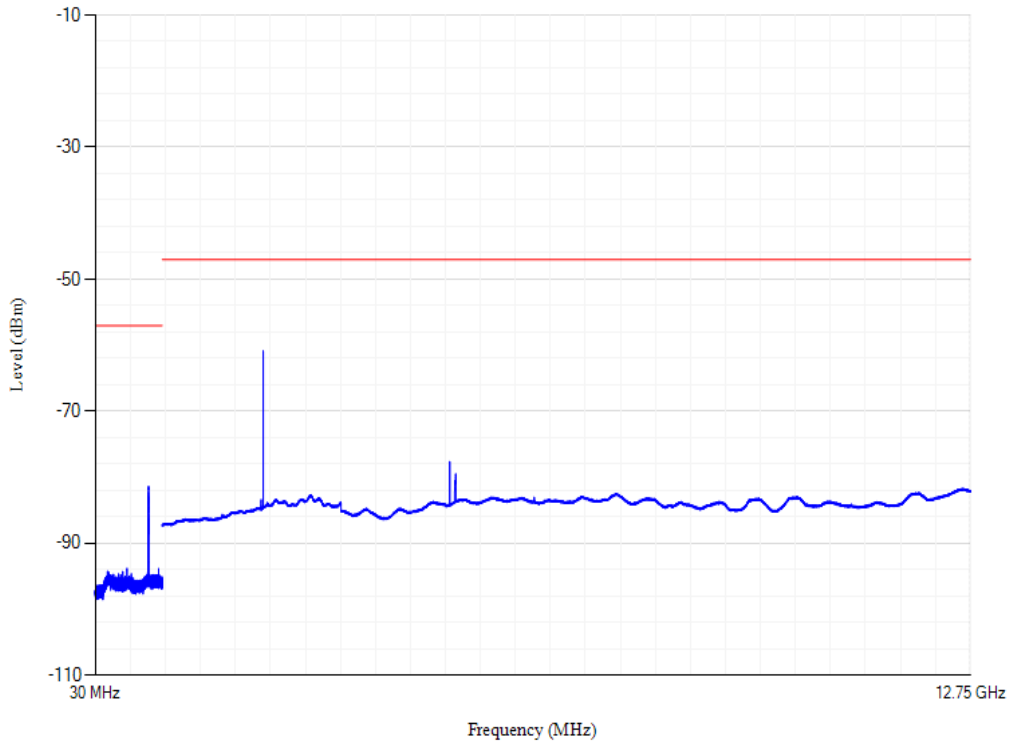

Band20 QPSK BW=20MHz Channel=24250

Conducted spurious emissions