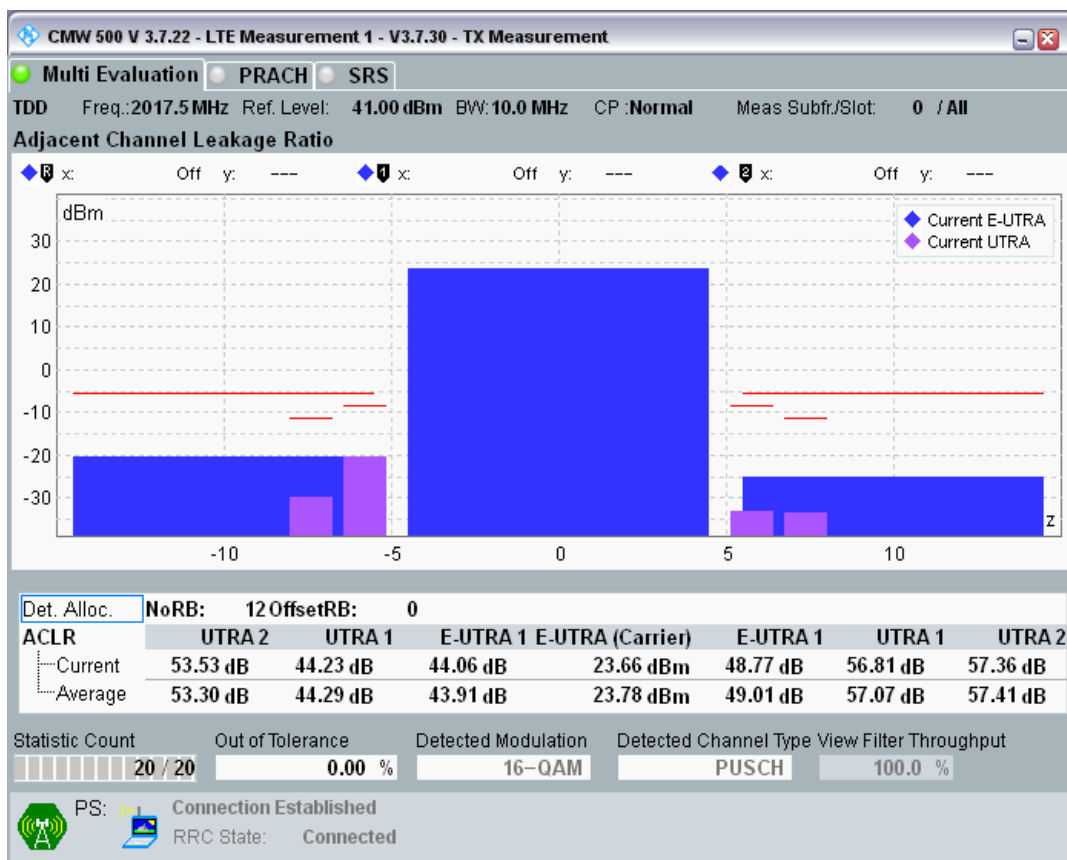

Band34 QPSK BW=10MHz Channel=36275 RB Size=12 Position=#0

Band34 QPSK BW=10MHz Channel=36275 RB Size=12 Position=#Max

Band34 QPSK BW=10MHz Channel=36275 RB Size=50 Position=#0

Band34 16QAM BW=10MHz Channel=36275 RB Size=12 Position=#0