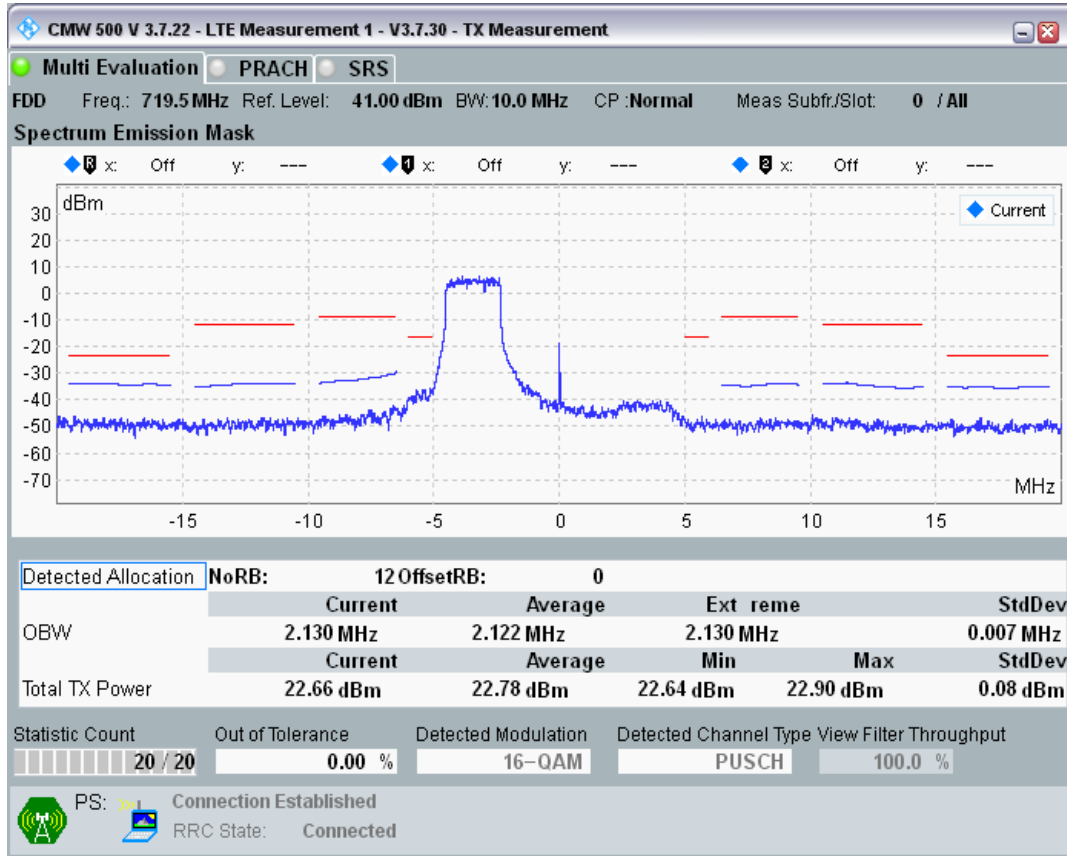

Band28 16QAM BW=10MHz Channel=27375 RB Size=12 Position=#0

Band28 16QAM BW=10MHz Channel=27375 RB Size=12 Position=#Max