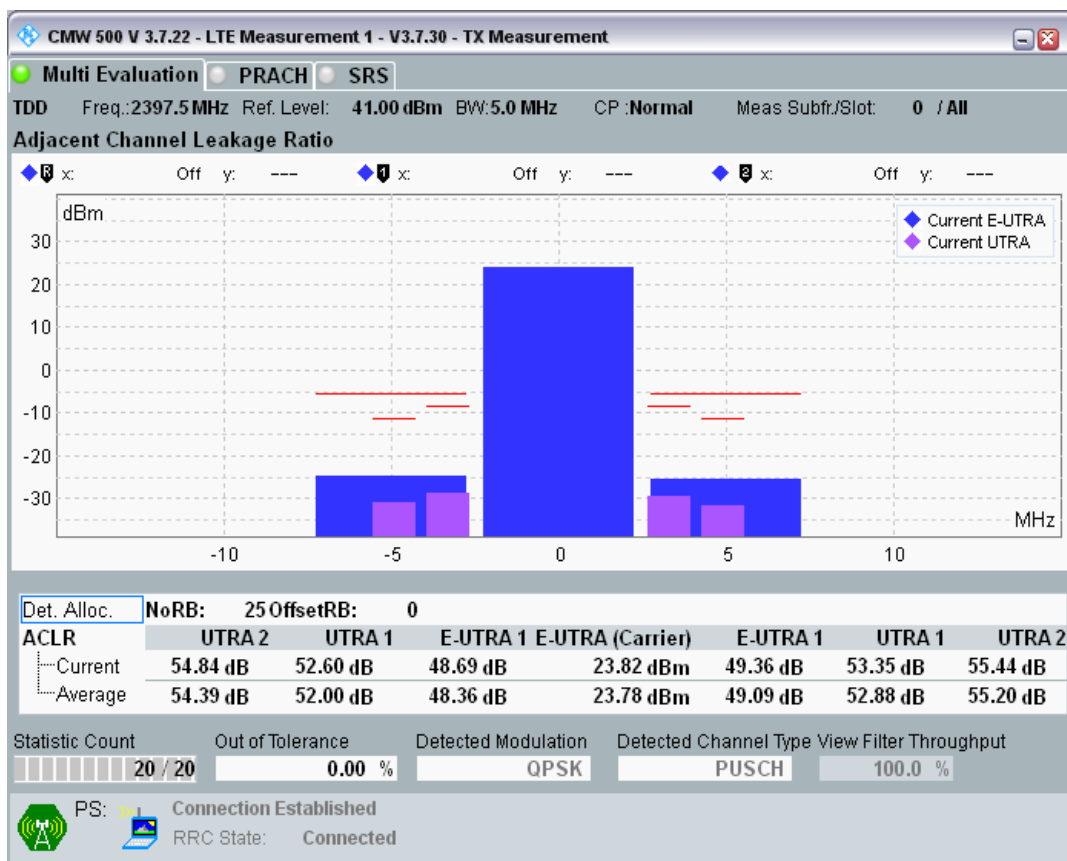

Band40 QPSK BW=5MHz Channel=39625 RB Size=8 Position=#0

Band40 QPSK BW=5MHz Channel=39625 RB Size=8 Position=#Max

Band40 QPSK BW=5MHz Channel=39625 RB Size=25 Position=#0

Band40 16QAM BW=5MHz Channel=39625 RB Size=8 Position=#0