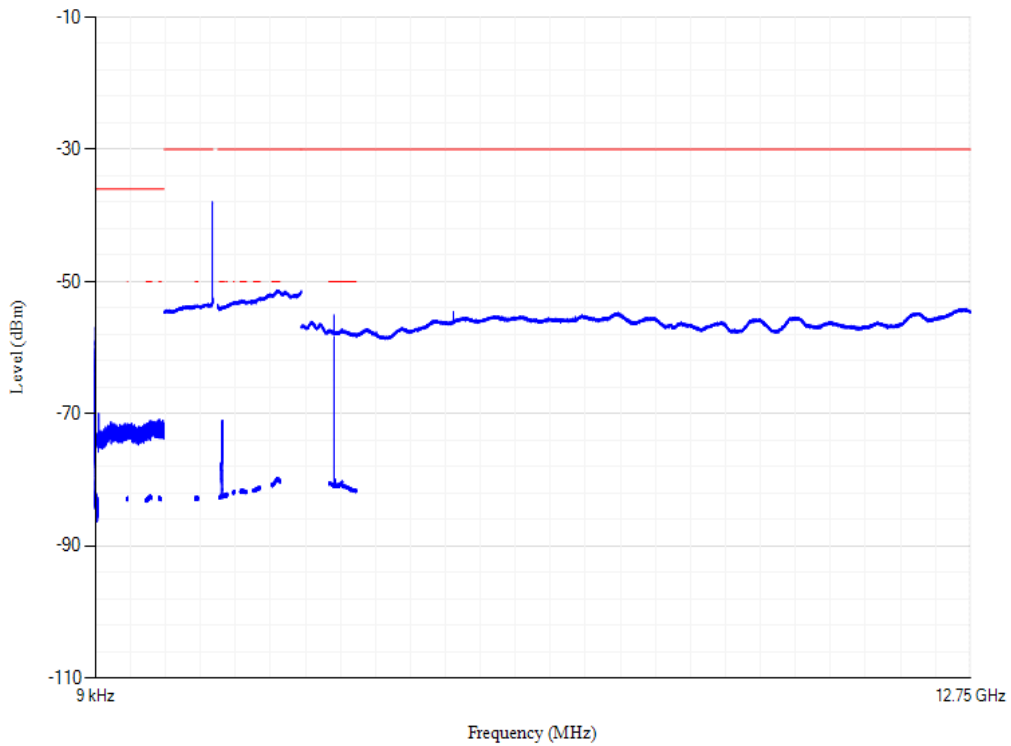

Conducted spurious emissions