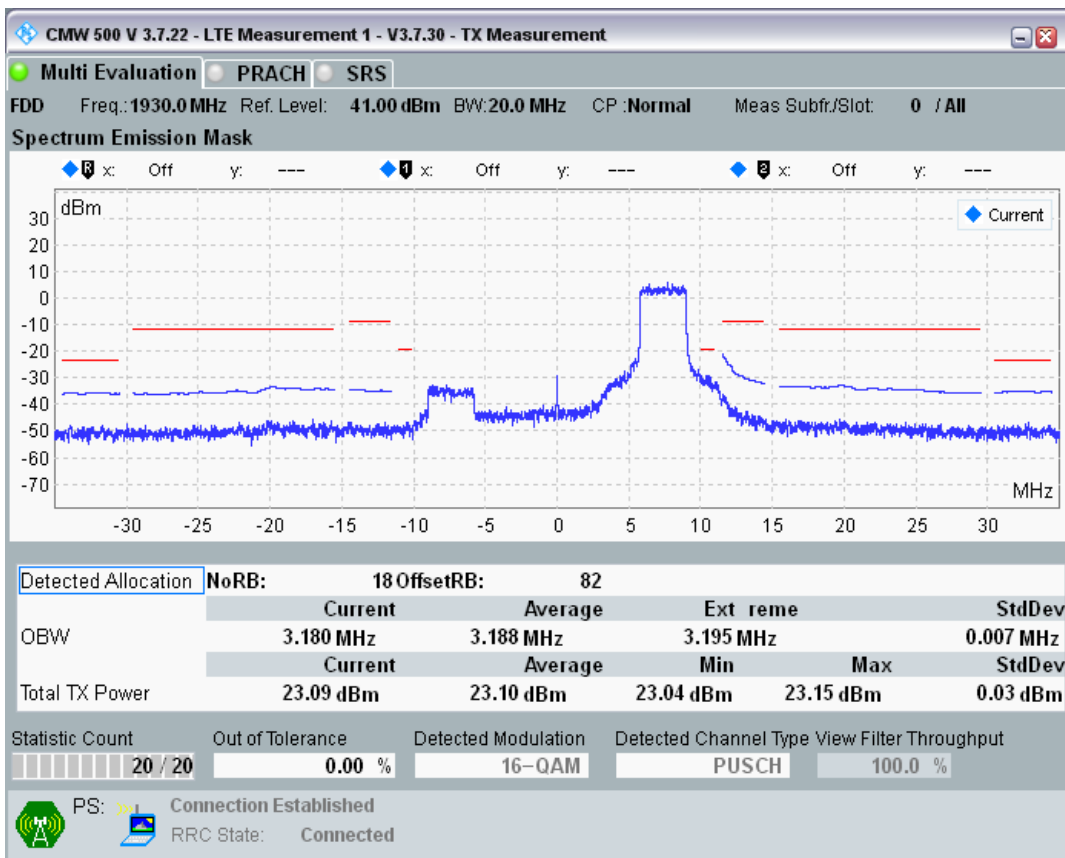

Band1 16QAM BW=20MHz Channel=18100 RB Size=18 Position=#Max

Band1 16QAM BW=10MHz Channel=18550 RB Size=12 Position=#Max