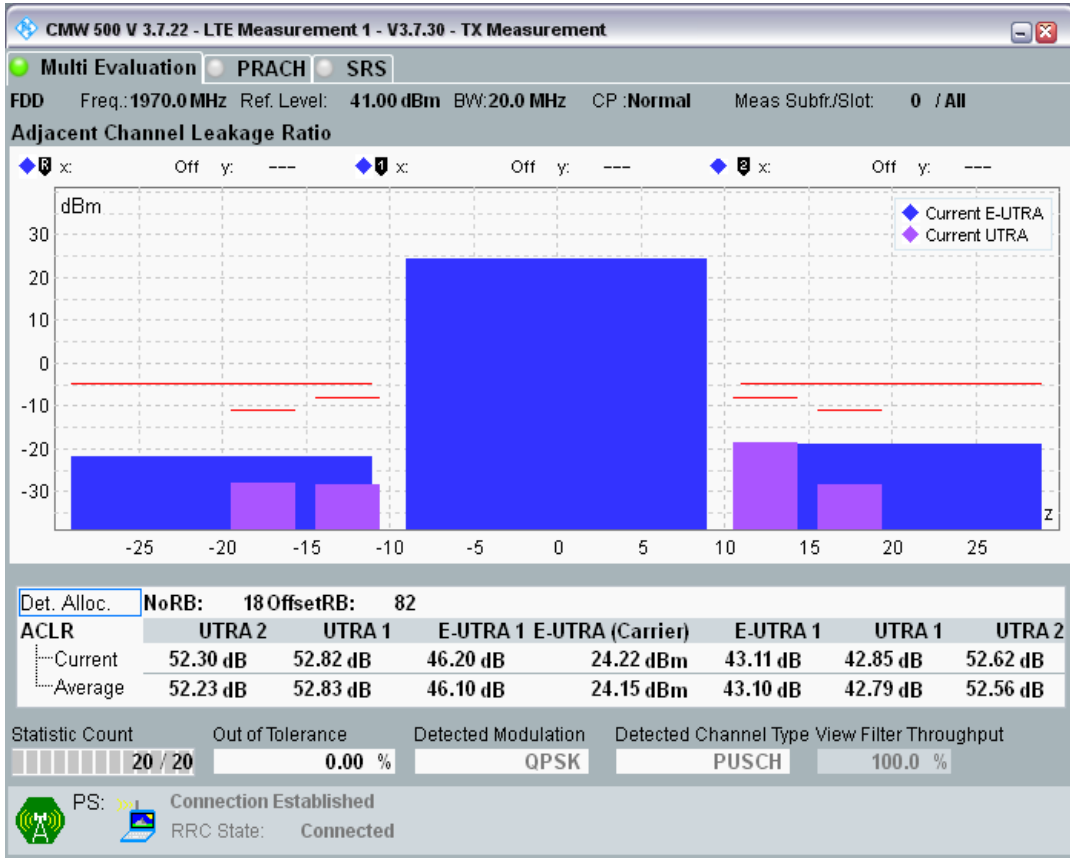

Band1 QPSK BW=20MHz Channel=18500 RB Size=18 Position=#Max

Band1 QPSK BW=5MHz Channel=18025 RB Size=25 Position=#0