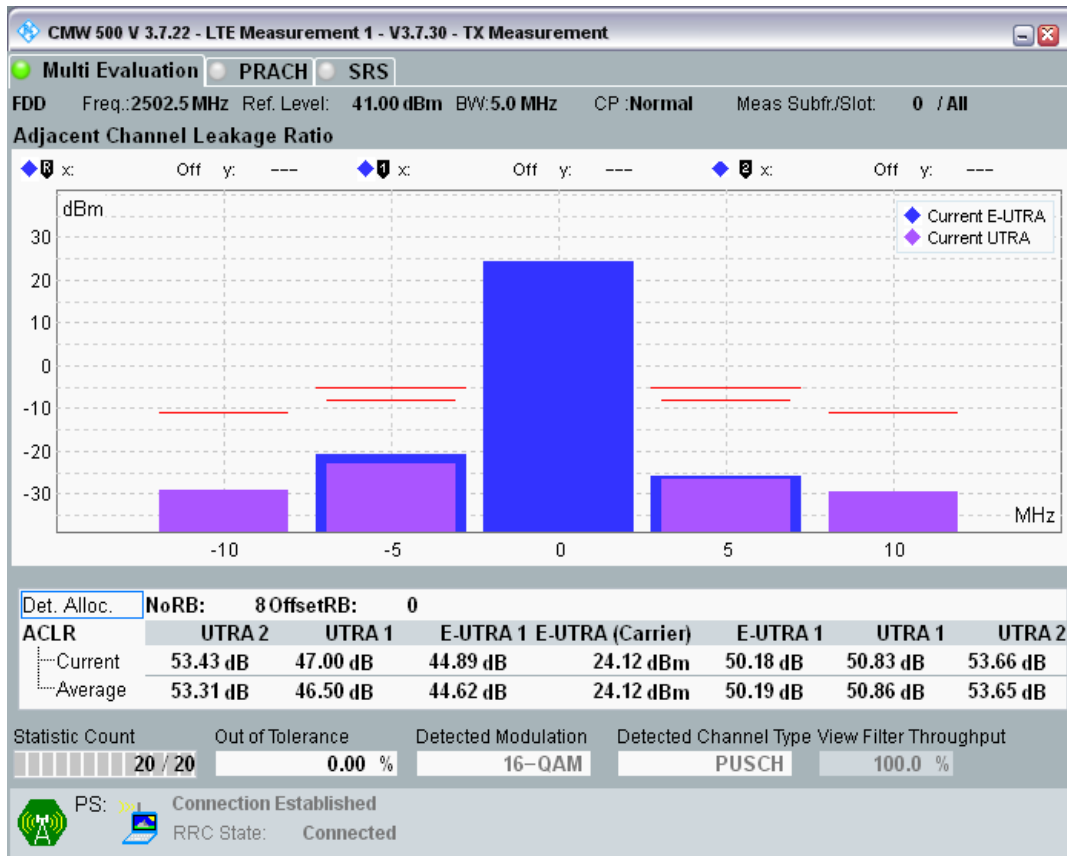

Band7 QPSK BW=5MHz Channel=20775 RB Size=25 Position=#0

Band7 16QAM BW=5MHz Channel=20775 RB Size=8 Position=#0

Band7 16QAM BW=5MHz Channel=20775 RB Size=8 Position=#Max

Band7 16QAM BW=5MHz Channel=20775 RB Size=25 Position=#0