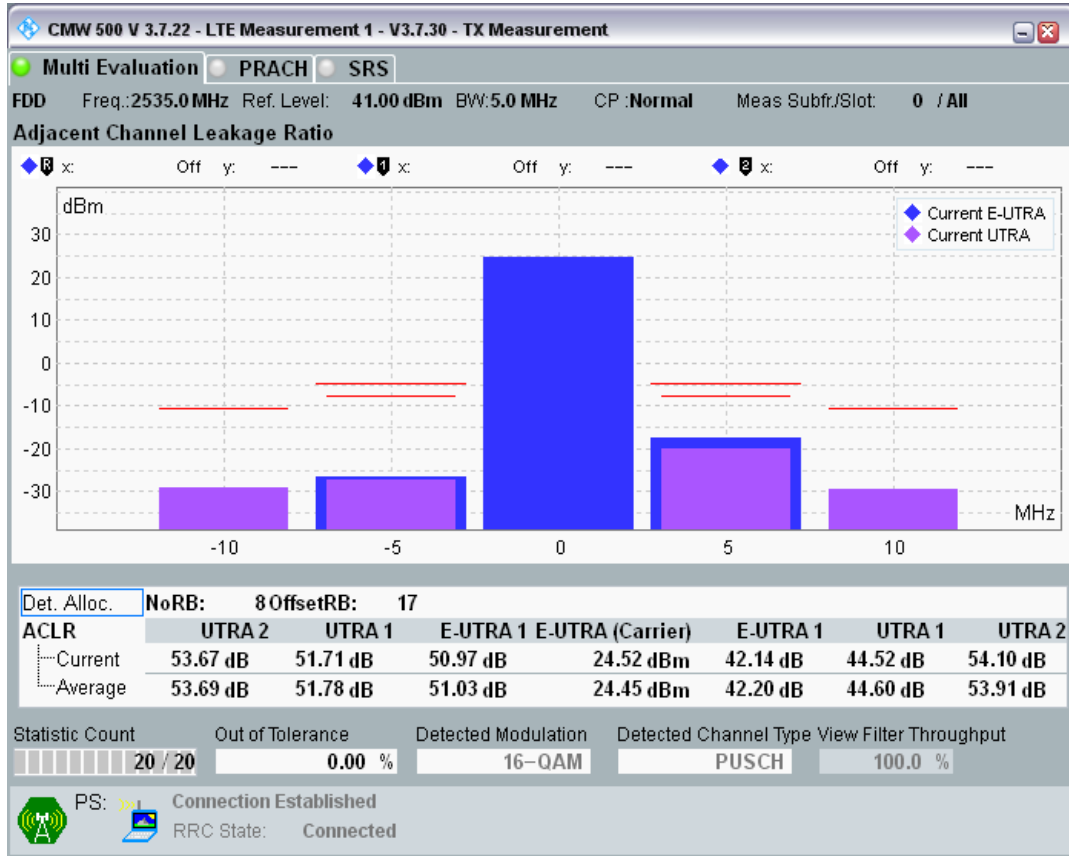

Band7 16QAM BW=5MHz Channel=21100 RB Size=8 Position=#Max

Band7 16QAM BW=5MHz Channel=21100 RB Size=25 Position=#0