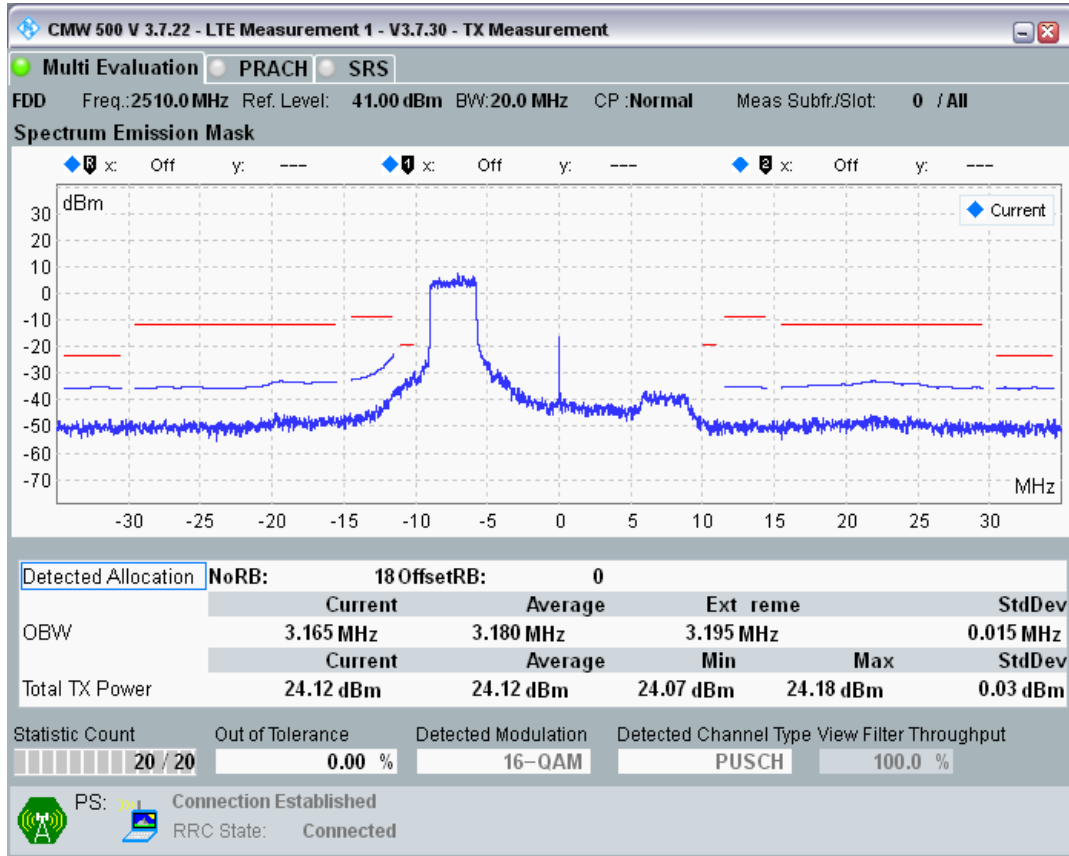

Band7 16QAM BW=20MHz Channel=20850 RB Size=18 Position=#0

Band7 16QAM BW=20MHz Channel=20850 RB Size=18 Position=#Max