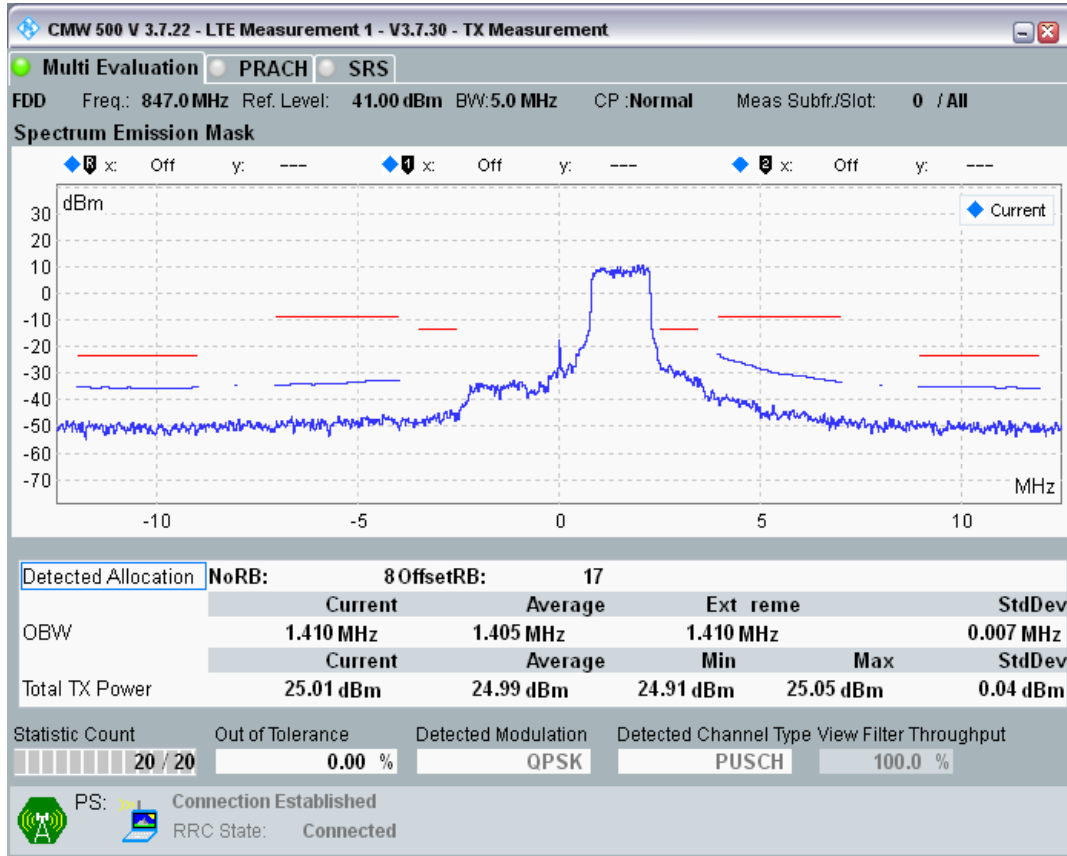

Band20 QPSK BW=5MHz Channel=24300 RB Size=8 Position=#Max

Band20 QPSK BW=5MHz Channel=24300 RB Size=25 Position=#0