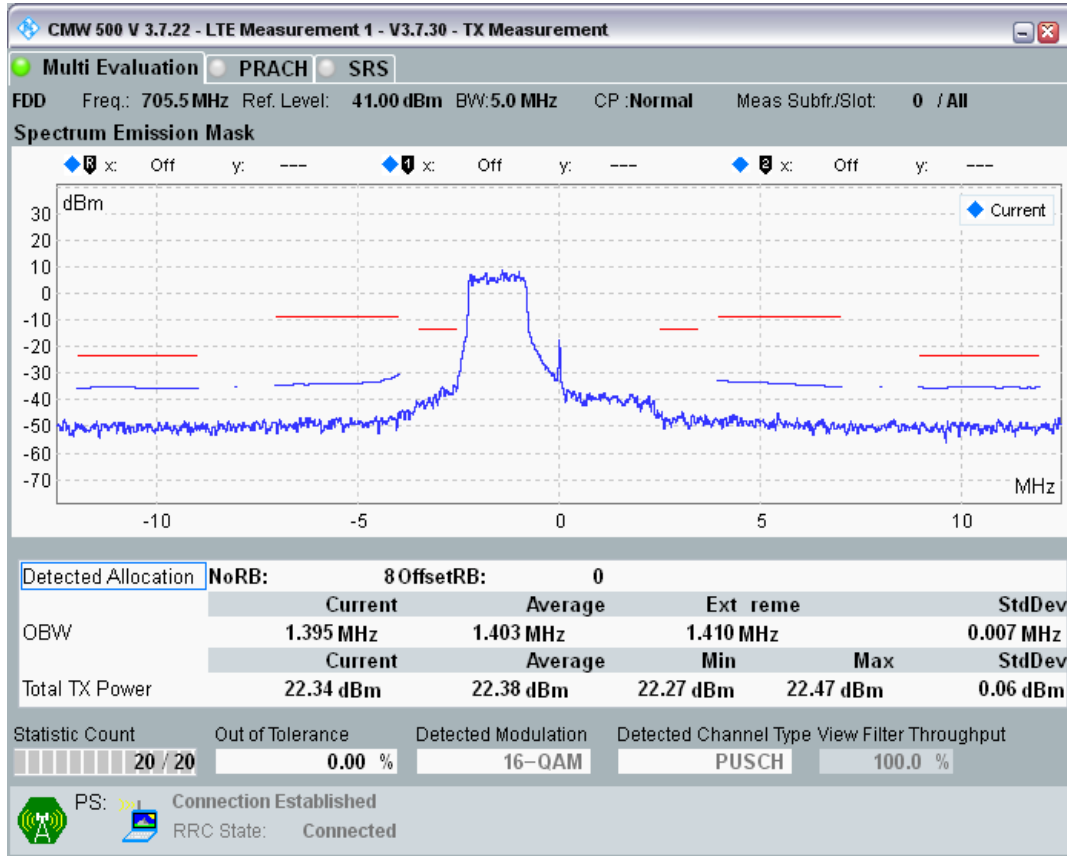

Band28 16QAM BW=5MHz Channel=27235 RB Size=8 Position=#0

Band28 16QAM BW=5MHz Channel=27235 RB Size=8 Position=#Max