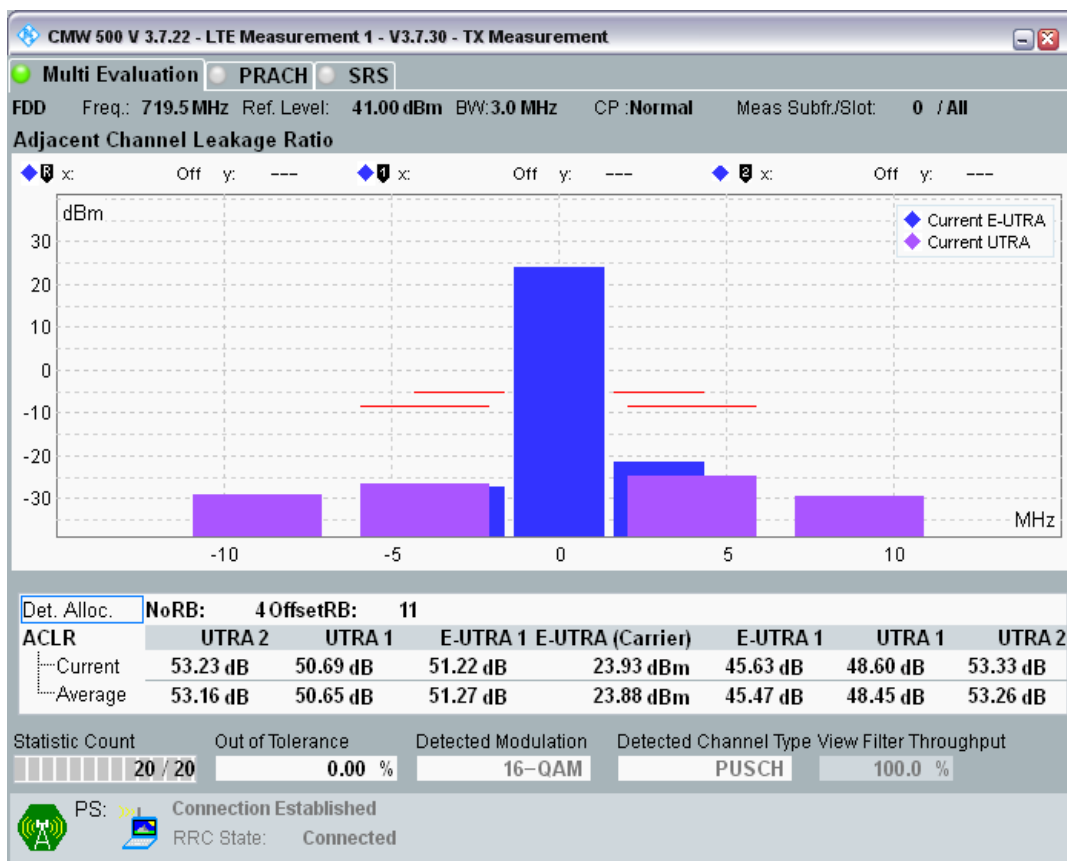

Band28 QPSK BW=3MHz Channel=27375 RB Size=15 Position=#0

Band28 16QAM BW=3MHz Channel=27375 RB Size=4 Position=#0

Band28 16QAM BW=3MHz Channel=27375 RB Size=4 Position=#Max

Band28 16QAM BW=3MHz Channel=27375 RB Size=15 Position=#0