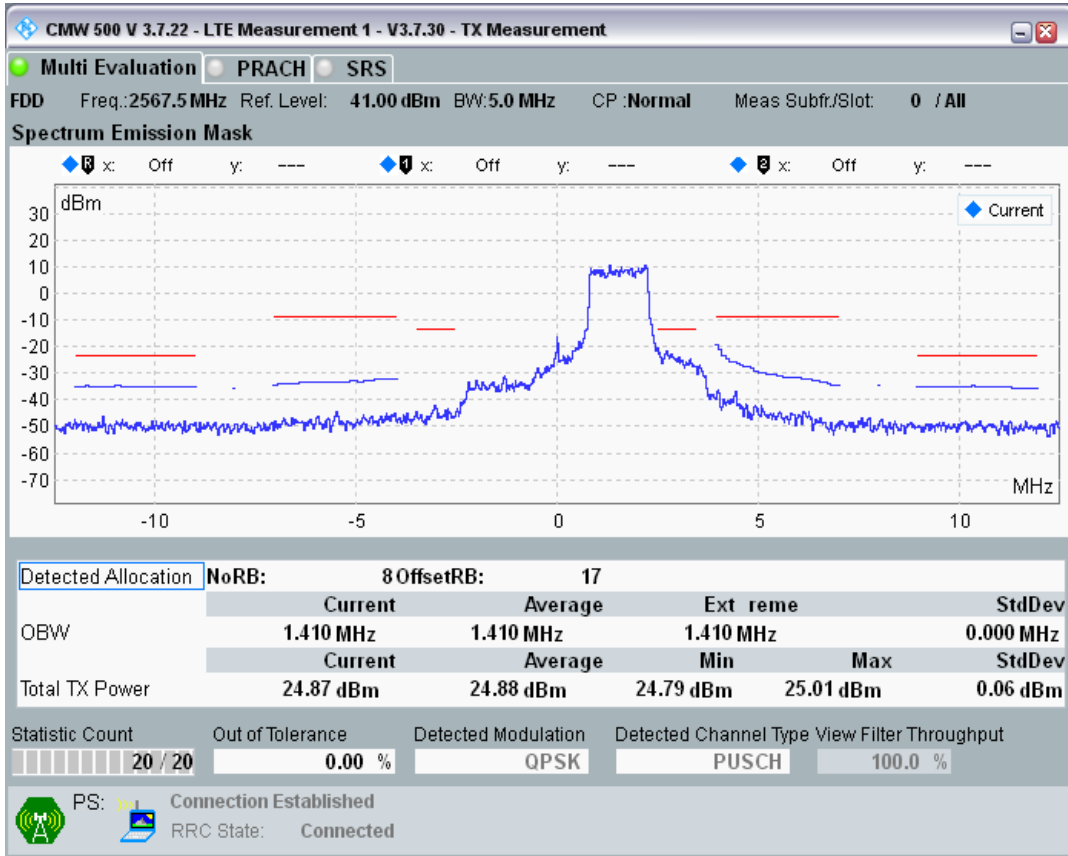

Band7 16QAM BW=5MHz Channel=21100 RB Size=8 Position=#Max

Band7 16QAM BW=5MHz Channel=21100 RB Size=25 Position=#0

Band7 QPSK BW=5MHz Channel=21425 RB Size=8 Position=#0

Band7 QPSK BW=5MHz Channel=21425 RB Size=8 Position=#Max