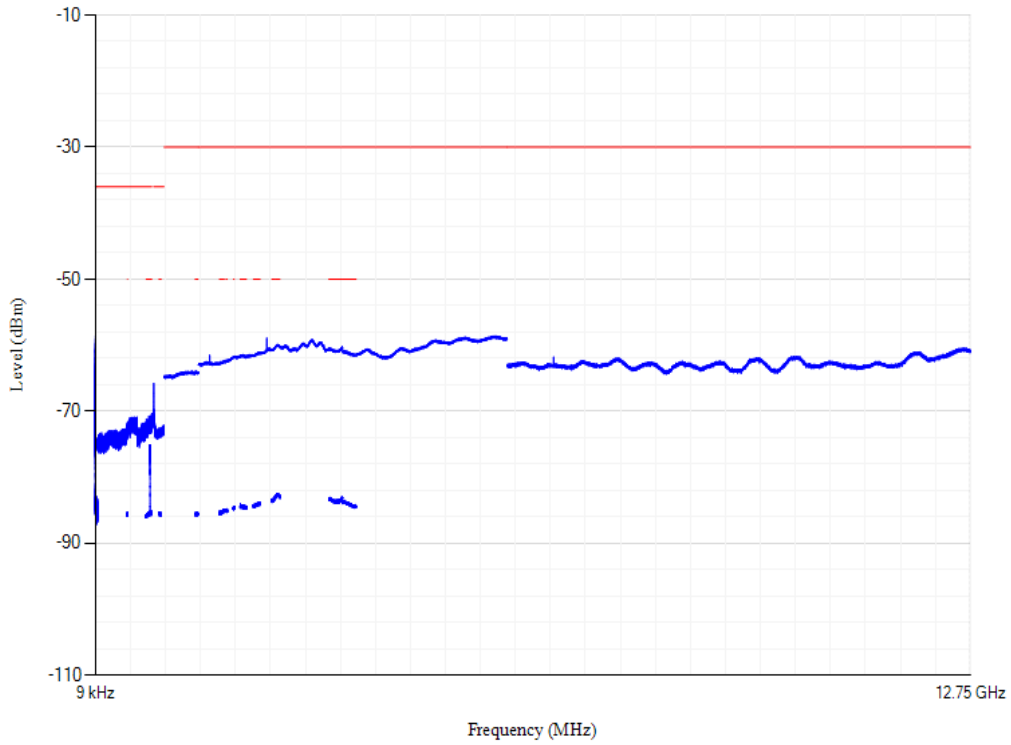

Band20 QPSK BW=5MHz Channel=24175 RB Size=1 Position=#0

Conducted spurious emissions