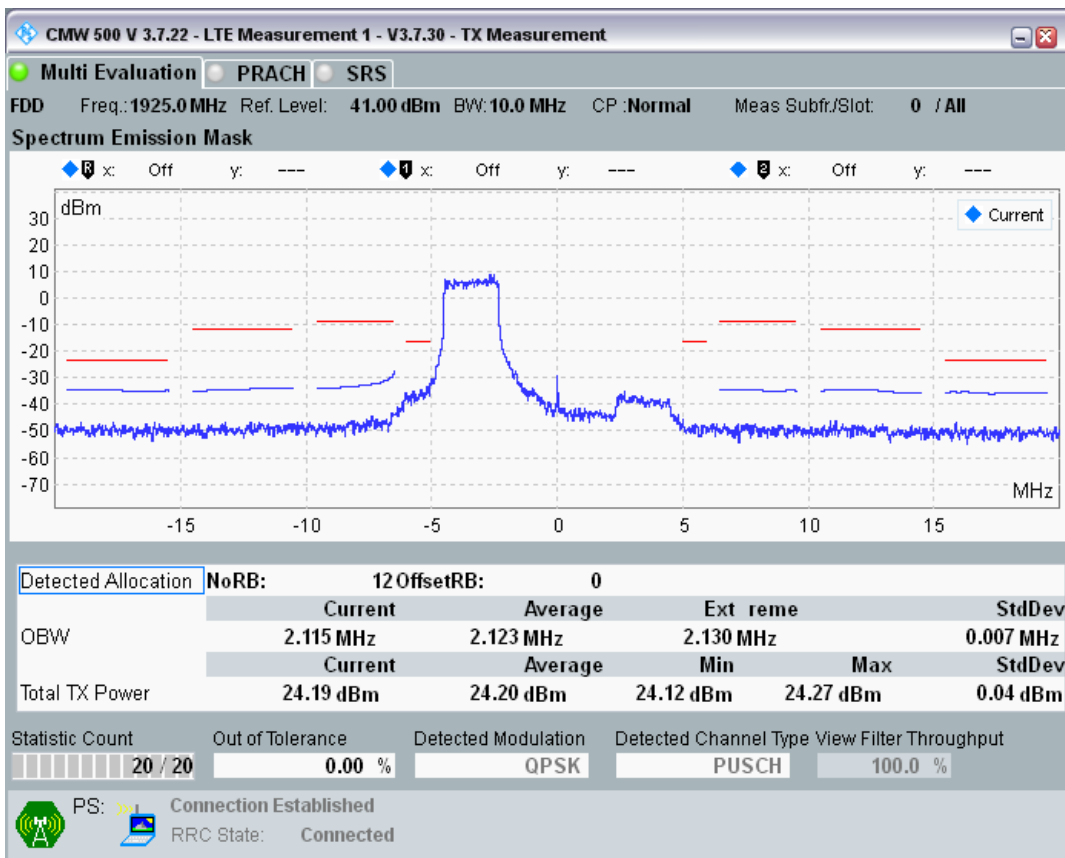

Band1 QPSK BW=10MHz Channel=18050 RB Size=12 Position=#0

Band1 16QAM BW=5MHz Channel=18300 RB Size=25 Position=#0