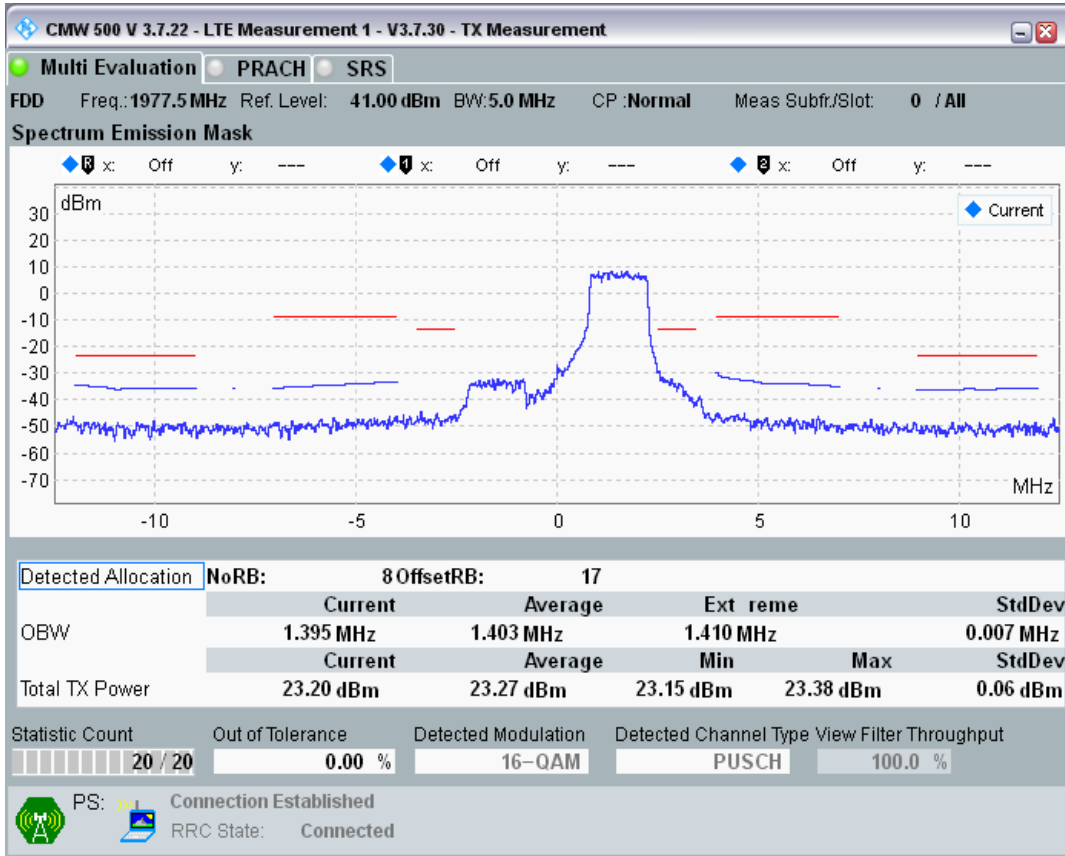

Band1 16QAM BW=5MHz Channel=18300 RB Size=8 Position=#Max

Band1 QPSK BW=10MHz Channel=18050 RB Size=12 Position=#Max

Band1 QPSK BW=10MHz Channel=18050 RB Size=50 Position=#0

Band1 16QAM BW=5MHz Channel=18575 RB Size=8 Position=#Max