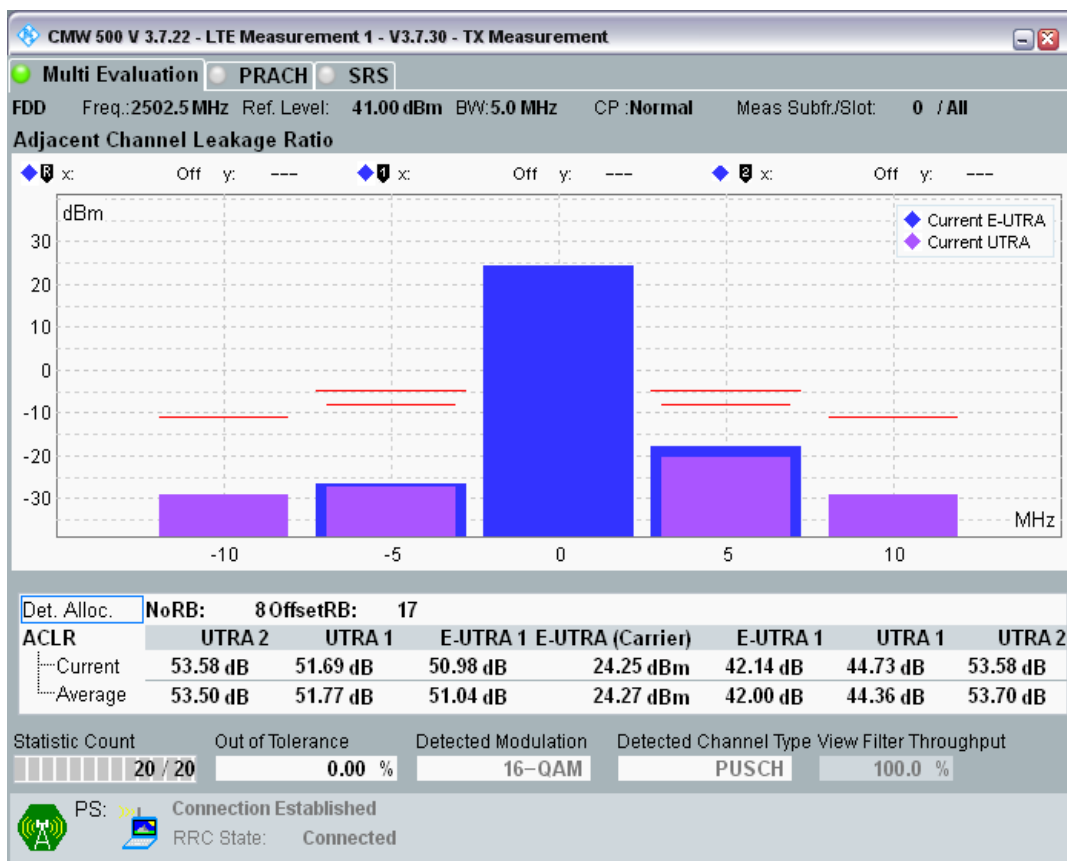

Band7 QPSK BW=5MHz Channel=20775 RB Size=25 Position=#0

Band7 16QAM BW=5MHz Channel=20775 RB Size=8 Position=#0

Band7 16QAM BW=5MHz Channel=20775 RB Size=8 Position=#Max

Band7 16QAM BW=5MHz Channel=20775 RB Size=25 Position=#0