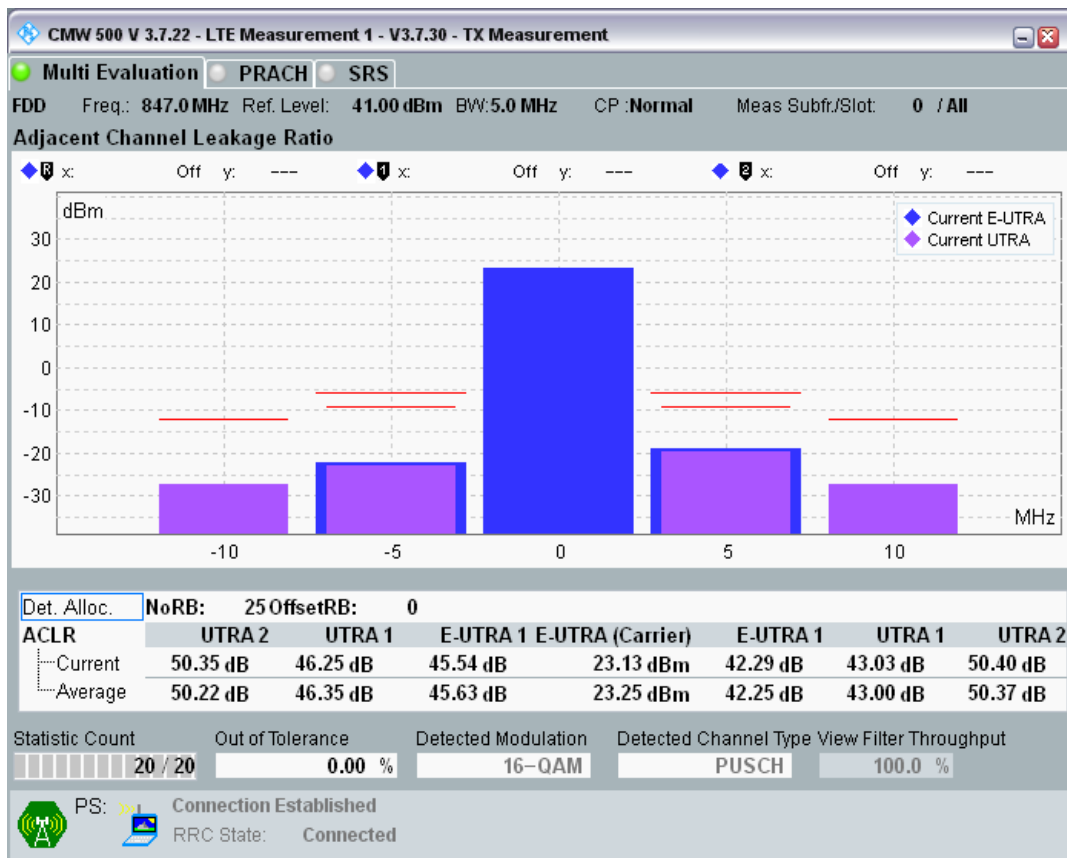

Band20 16QAM BW=5MHz Channel=24300 RB Size=25 Position=#0

Band20 QPSK BW=5MHz Channel=24425 RB Size=8 Position=#0