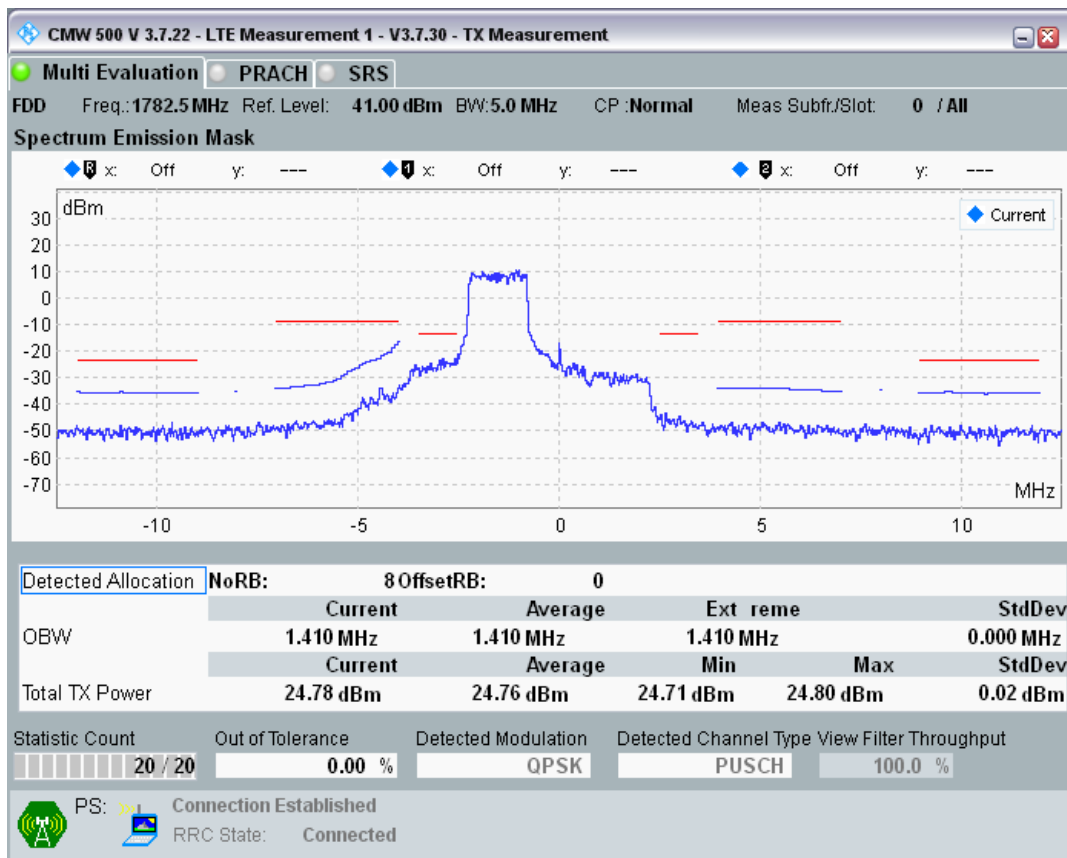

Band3 QPSK BW=5MHz Channel=19925 RB Size=8 Position=#0

Band3 QPSK BW=5MHz Channel=19925 RB Size=8 Position=#Max