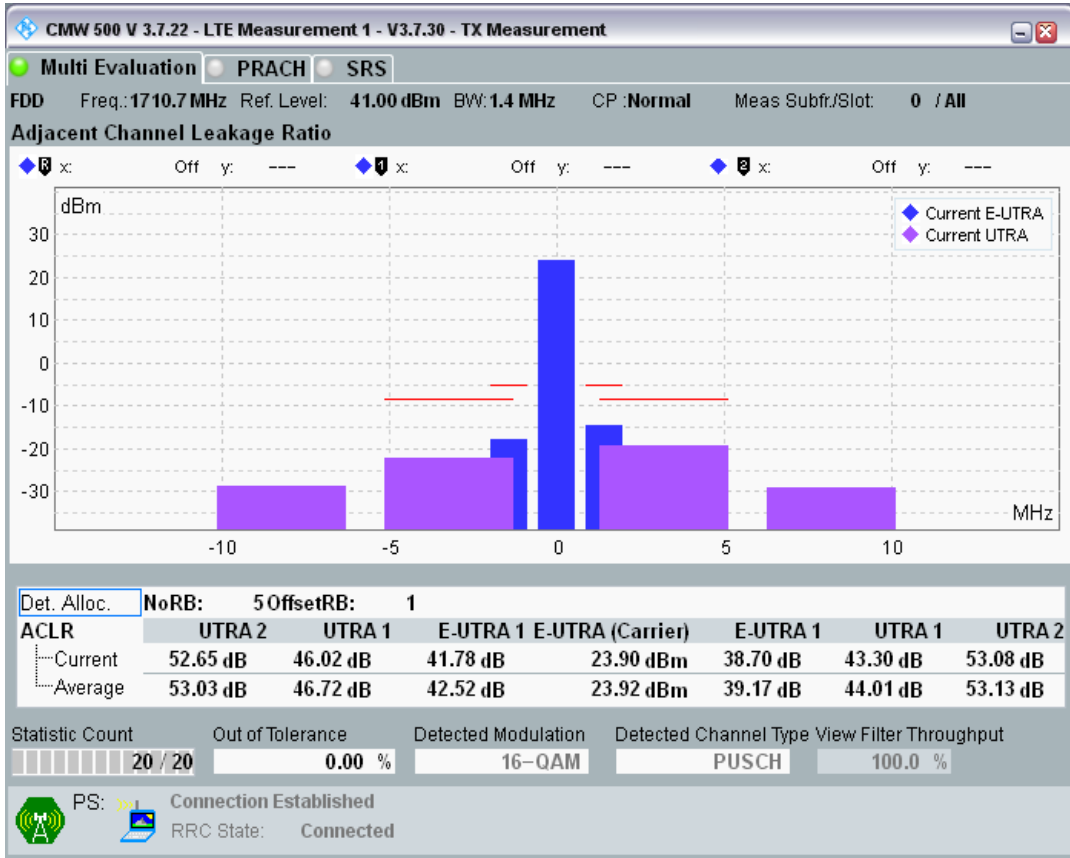

Band3 16QAM BW=1.4MHz Channel=19207 RB Size=5 Position=#Max

Band3 16QAM BW=1.4MHz Channel=19207 RB Size=6 Position=#0