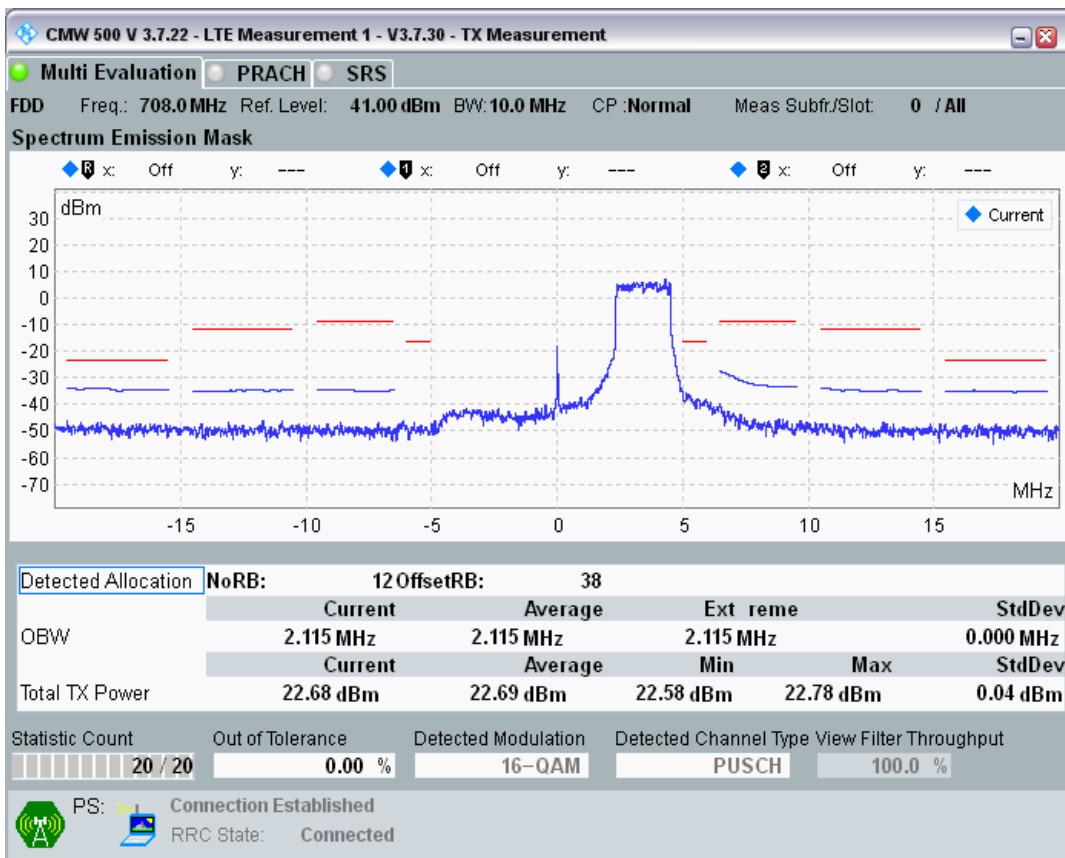

Band28 16QAM BW=10MHz Channel=27260 RB Size=12 Position=#Max

Band28 16QAM BW=10MHz Channel=27260 RB Size=50 Position=#0