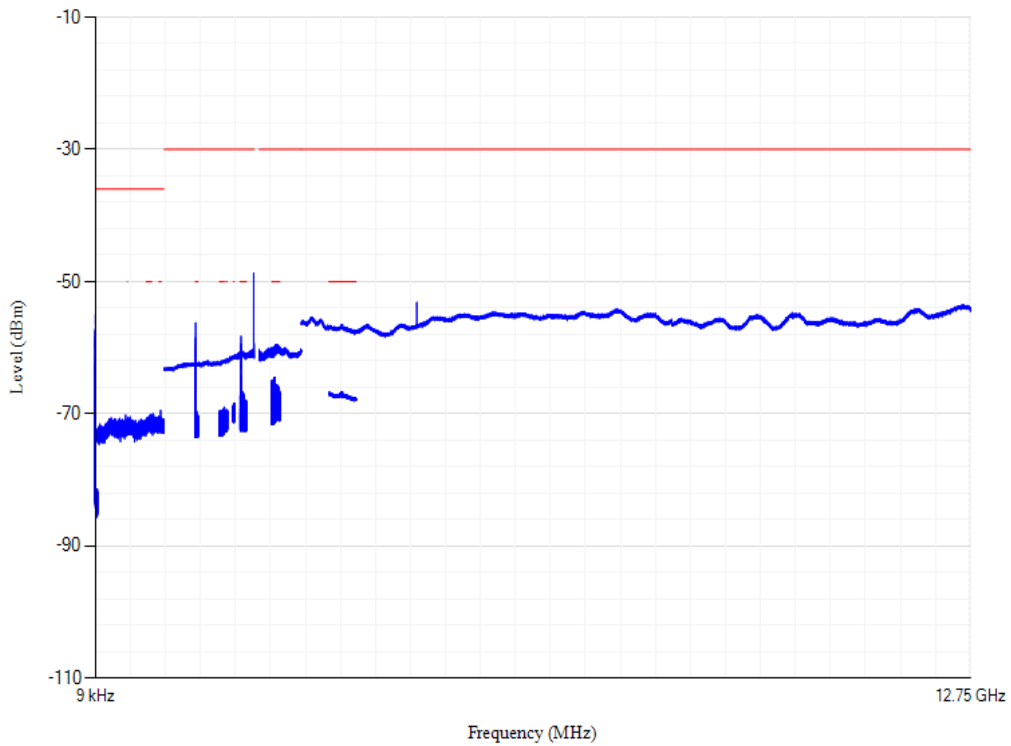

Conducted spurious emissions