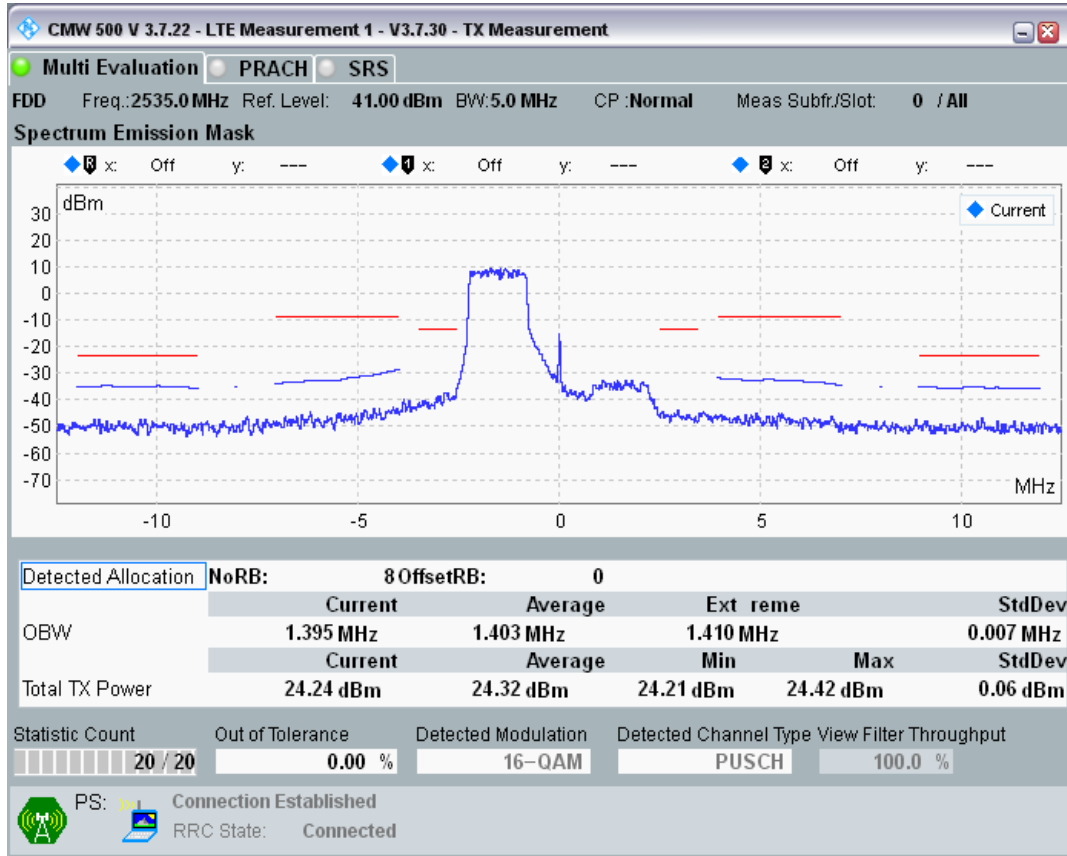

Band7 QPSK BW=5MHz Channel=21100 RB Size=8 Position=#0

Band7 QPSK BW=5MHz Channel=21100 RB Size=8 Position=#Max

Band7 QPSK BW=5MHz Channel=21100 RB Size=25 Position=#0

Band7 16QAM BW=5MHz Channel=21100 RB Size=8 Position=#0