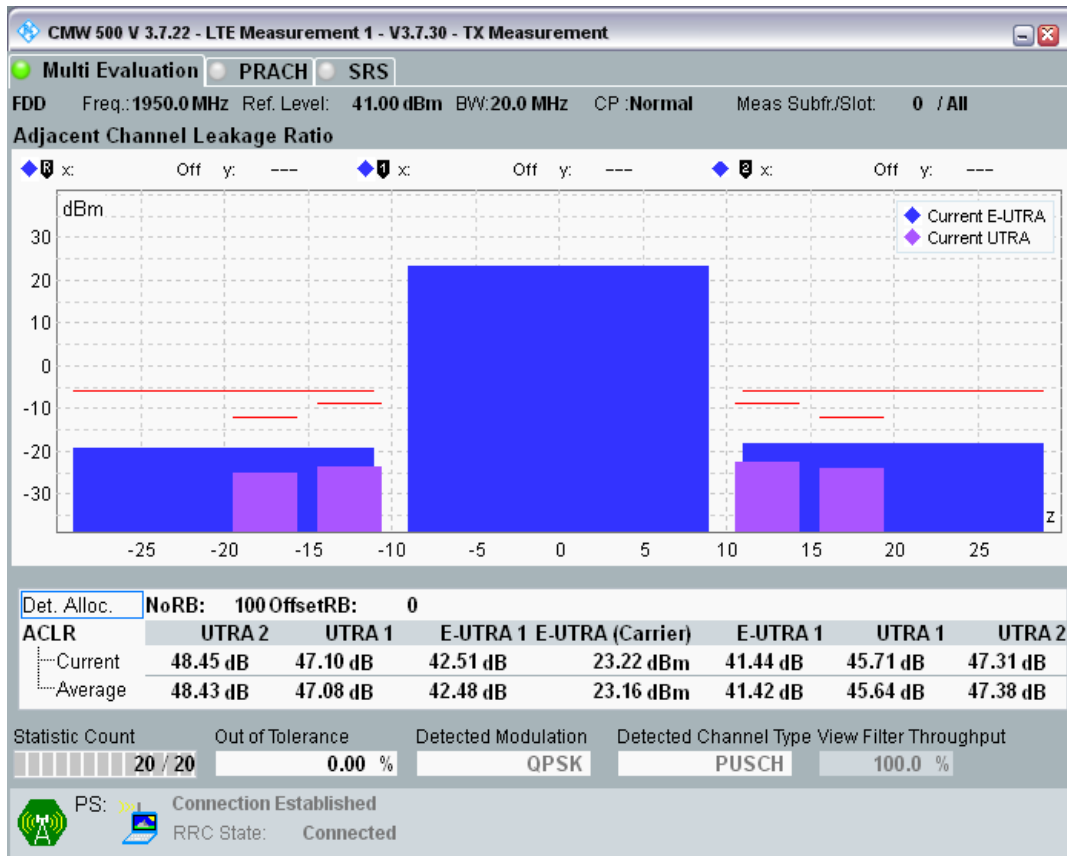

Band1 QPSK BW=20MHz Channel=18300 RB Size=100 Position=#0

Band1 QPSK BW=20MHz Channel=18500 RB Size=18 Position=#Max