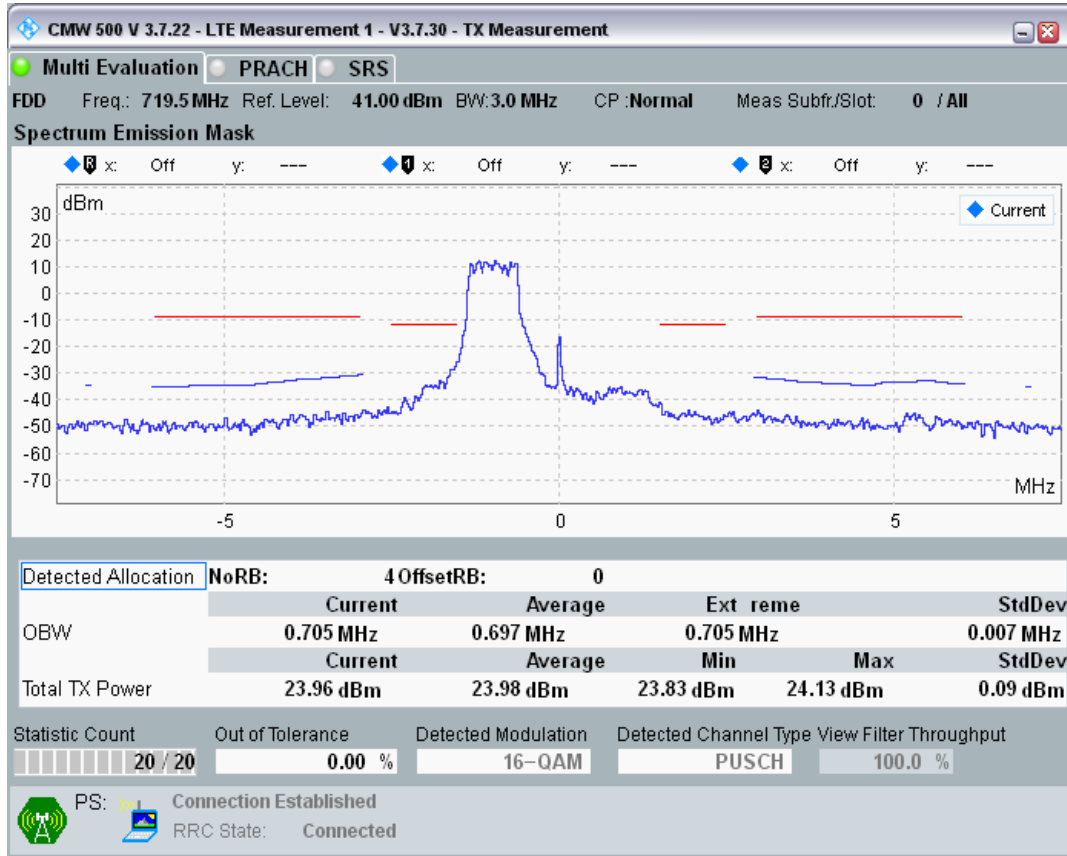

Band28 16QAM BW=3MHz Channel=27375 RB Size=4 Position=#0

Band28 16QAM BW=3MHz Channel=27375 RB Size=4 Position=#Max