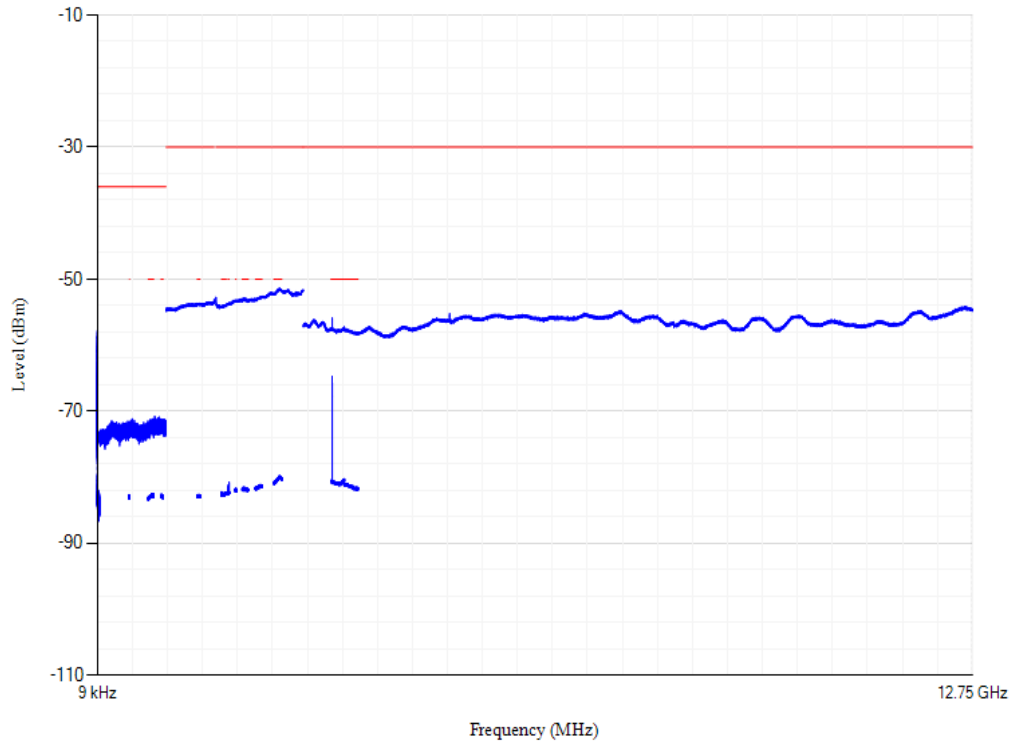

Band3 QPSK BW=5MHz Channel=19225 RB Size=1 Position=#0

Conducted spurious emissions