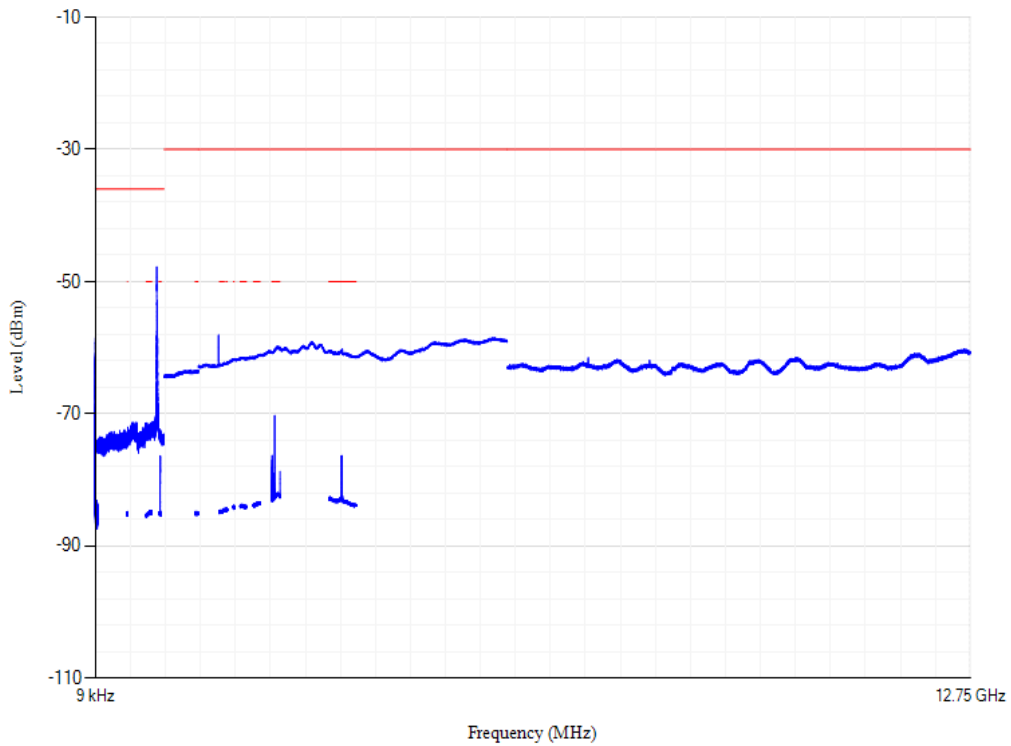

Conducted spurious emissions