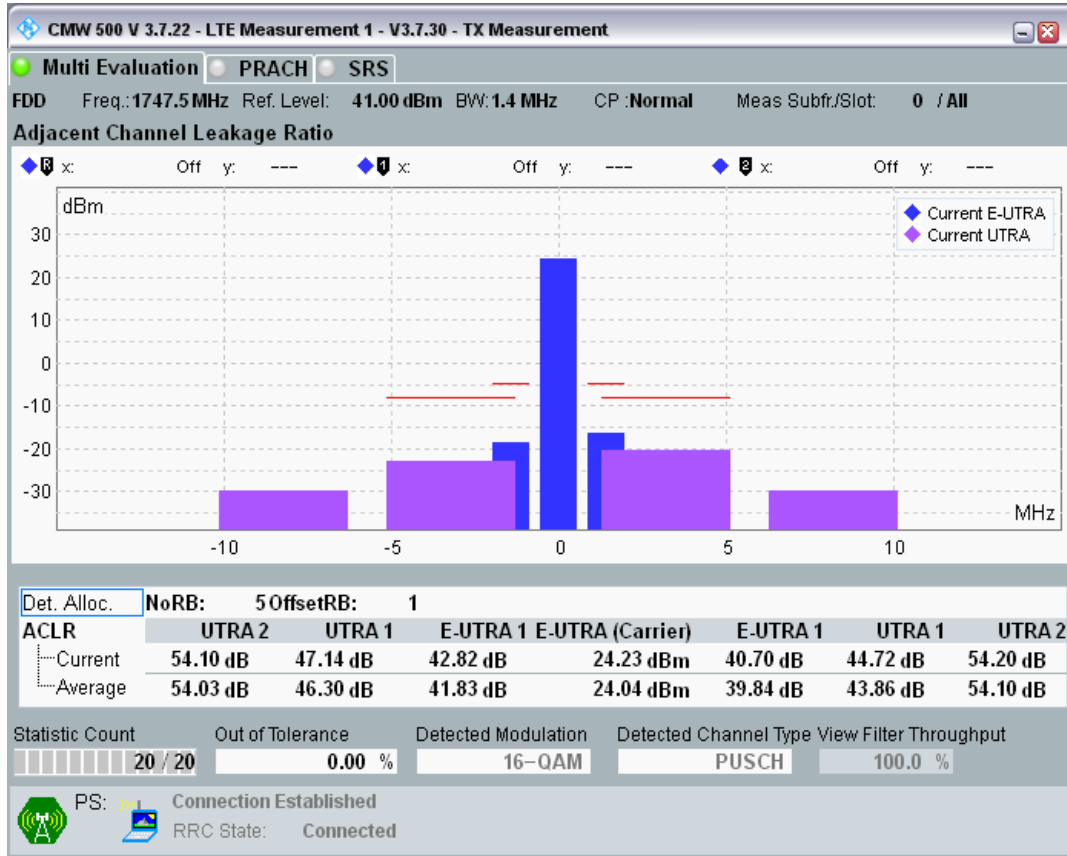

Band3 QPSK BW=1.4MHz Channel=19575 RB Size=6 Position=#0

Band3 16QAM BW=1.4MHz Channel=19575 RB Size=5 Position=#0

Band3 16QAM BW=1.4MHz Channel=19575 RB Size=5 Position=#Max

Band3 16QAM BW=1.4MHz Channel=19575 RB Size=6 Position=#0