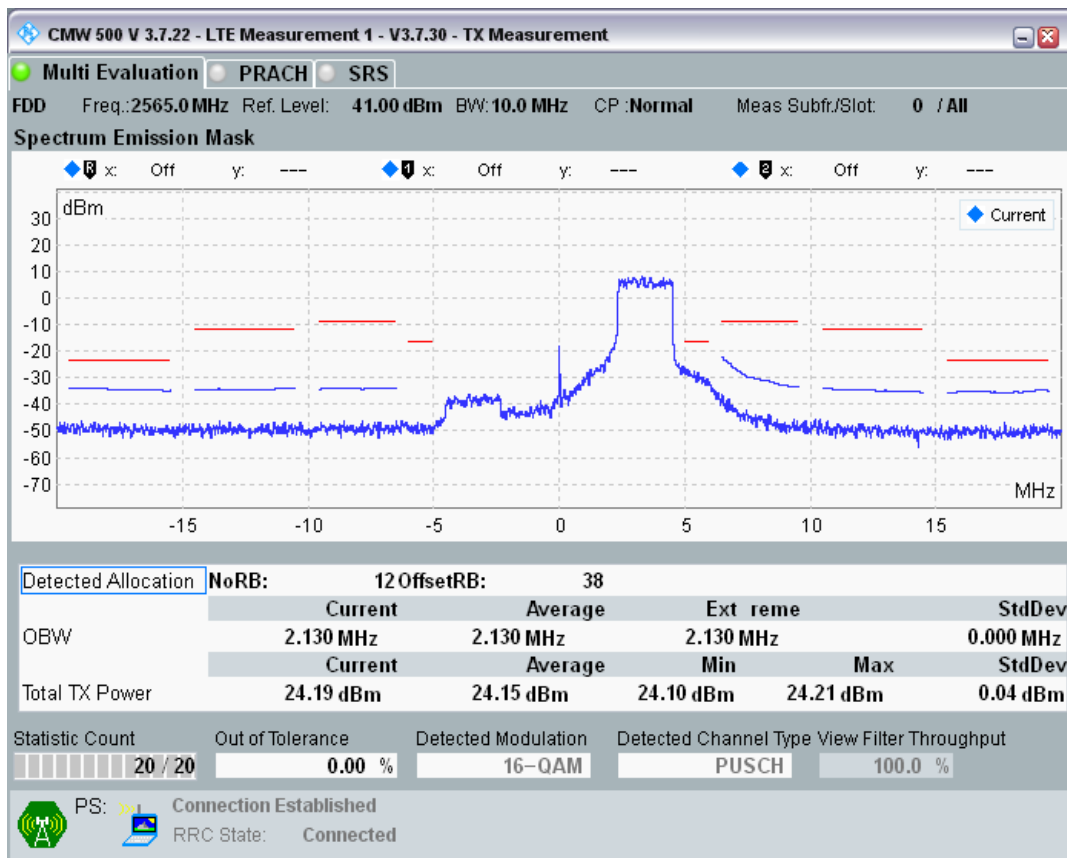

Band7 16QAM BW=10MHz Channel=21400 RB Size=12 Position=#Max

Band7 16QAM BW=10MHz Channel=21400 RB Size=50 Position=#0