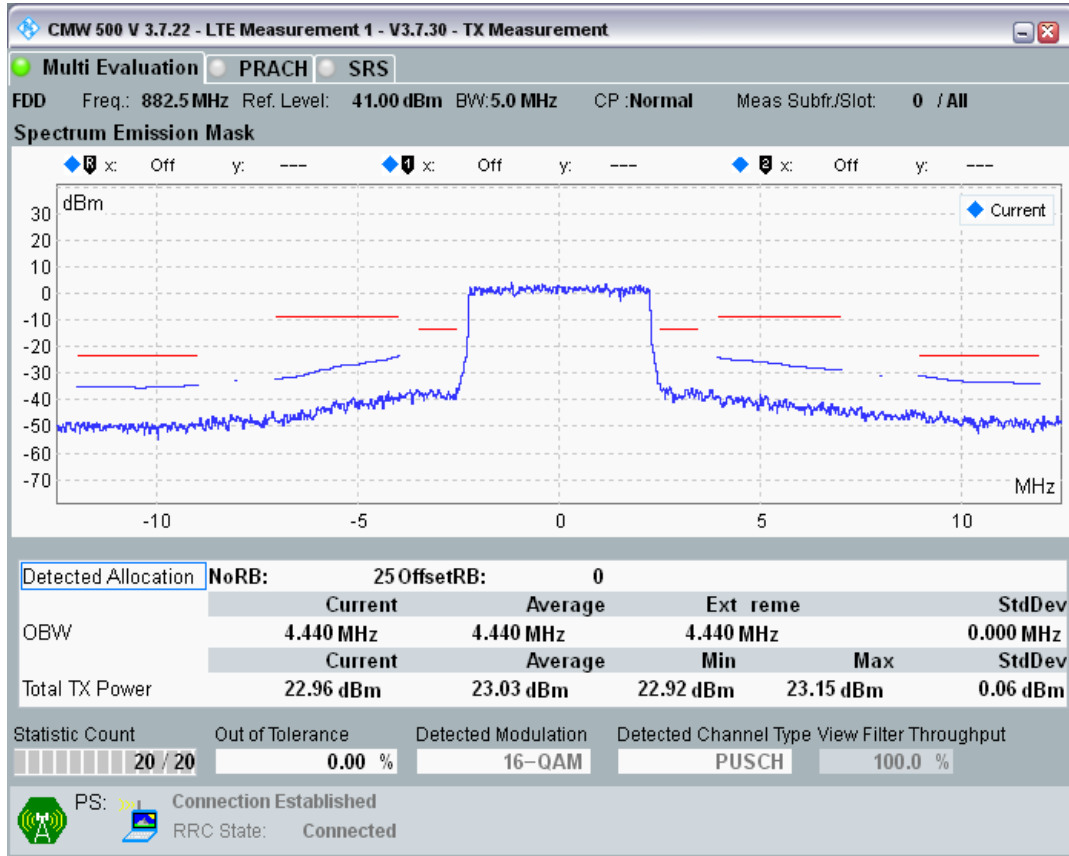

Band8 QPSK BW=5MHz Channel=21475 RB Size=25 Position=#0

Band8 16QAM BW=5MHz Channel=21475 RB Size=8 Position=#0

Band8 16QAM BW=5MHz Channel=21475 RB Size=8 Position=#Max

Band8 16QAM BW=5MHz Channel=21475 RB Size=25 Position=#0