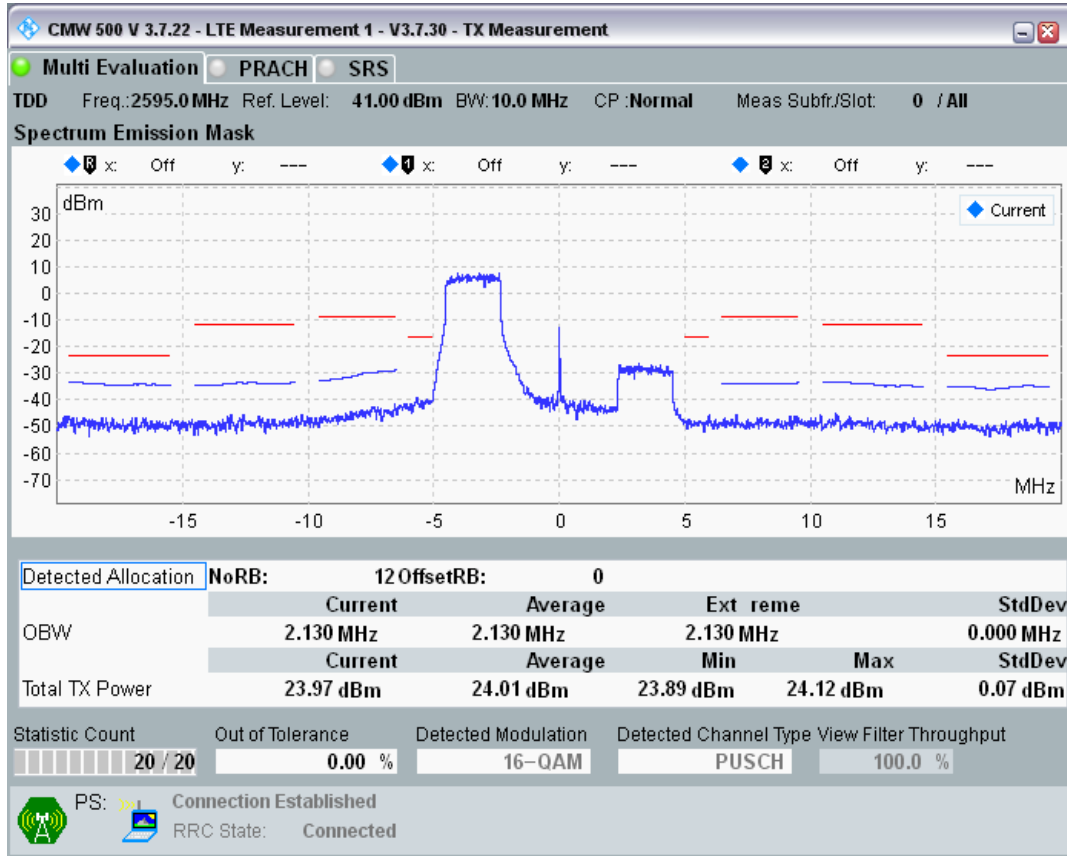

Band38 16QAM BW=10MHz Channel=38000 RB Size=12 Position=#0

Band38 16QAM BW=10MHz Channel=38000 RB Size=12 Position=#Max