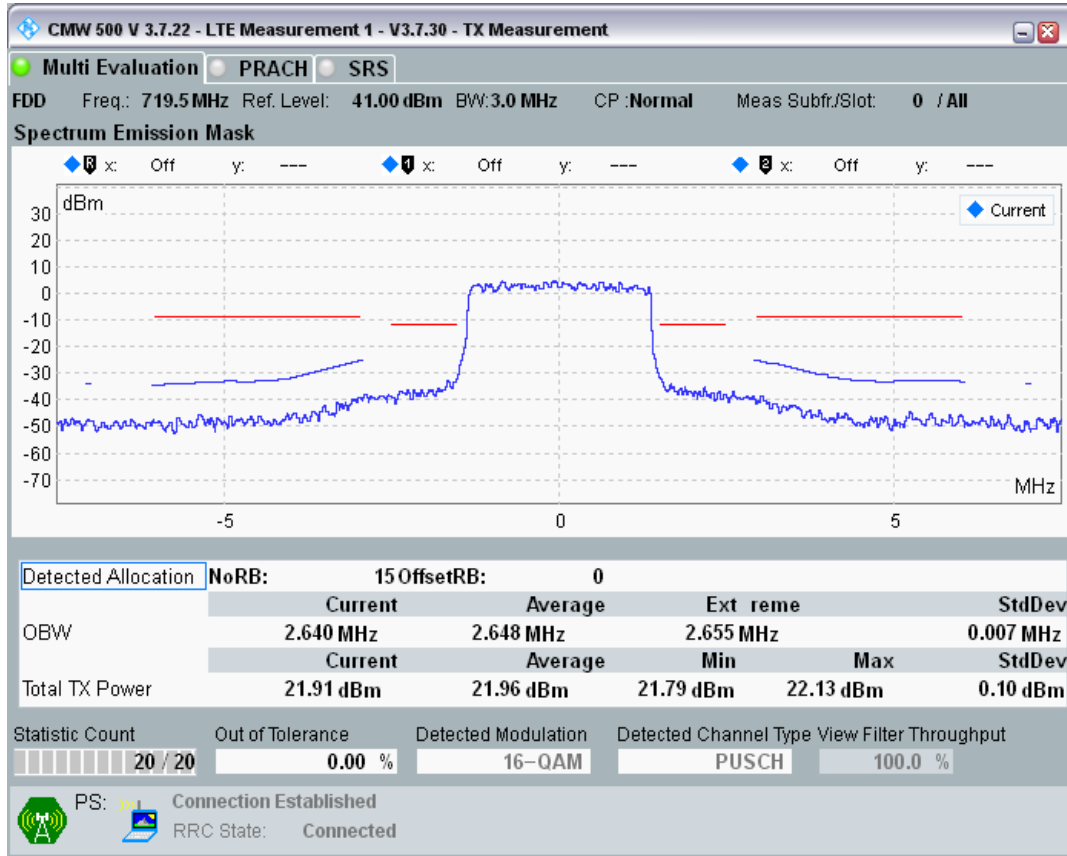

Band28 QPSK BW=3MHz Channel=27375 RB Size=15 Position=#0

Band28 16QAM BW=3MHz Channel=27375 RB Size=4 Position=#0

Band28 16QAM BW=3MHz Channel=27375 RB Size=4 Position=#Max

Band28 16QAM BW=3MHz Channel=27375 RB Size=15 Position=#0