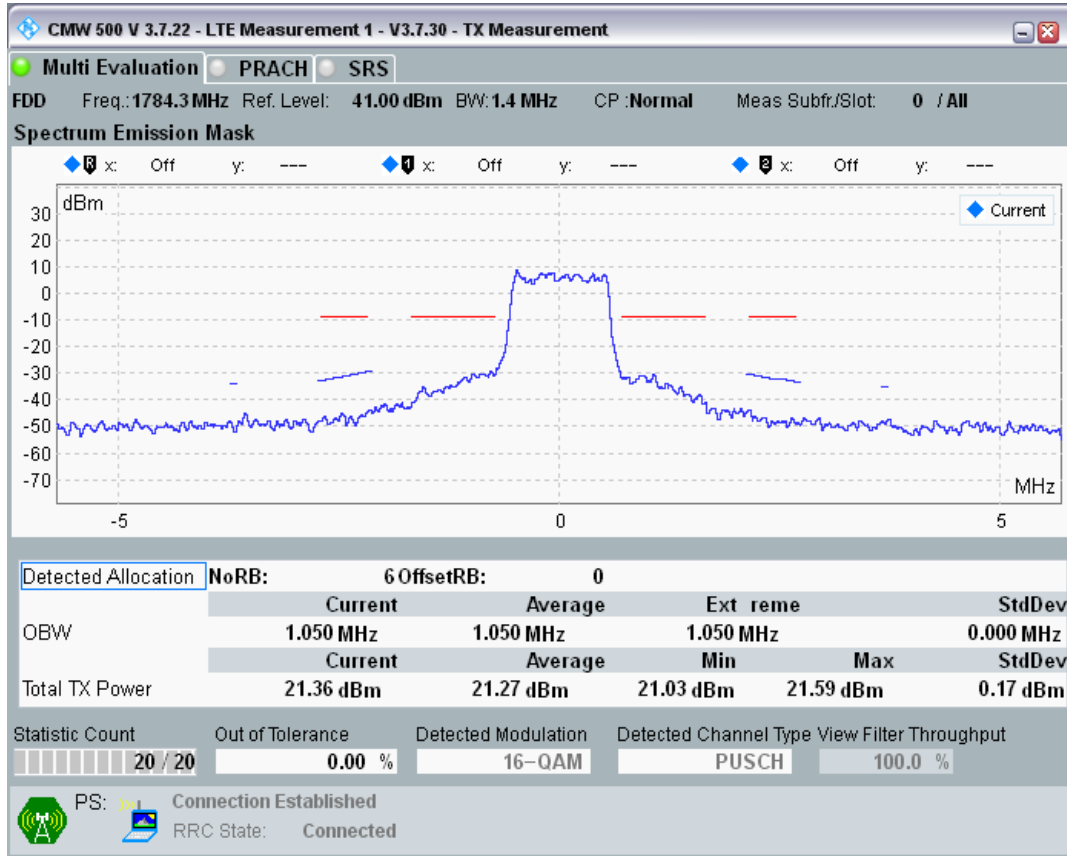

Band3 16QAM BW=1.4MHz Channel=19943 RB Size=6 Position=#0

Band3 QPSK BW=5MHz Channel=19225 RB Size=8 Position=#0