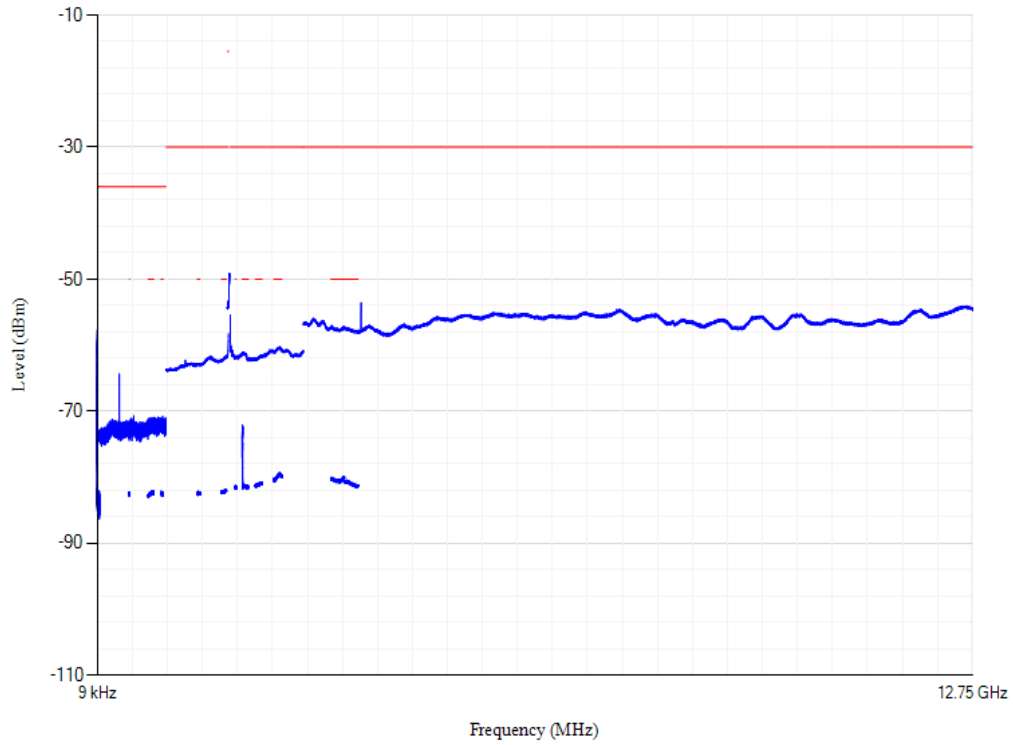

Band1 QPSK BW=5MHz Channel=18025 RB Size=1 Position=#0

Conducted spurious emissions

Band1 QPSK BW=5MHz Channel=18300 RB Size=1 Position=#0

Conducted spurious emissions

Band1 QPSK BW=5MHz Channel=18575 RB Size=1 Position=#0