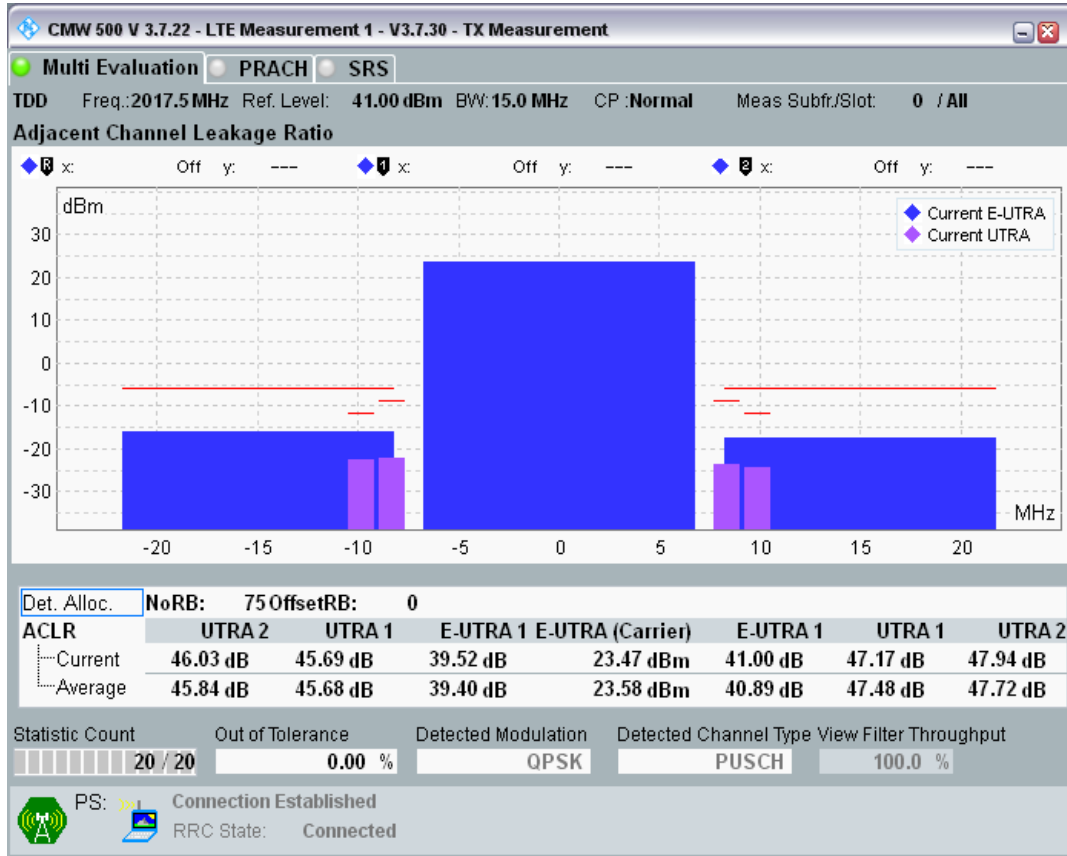

Band34 QPSK BW=15MHz Channel=36275 RB Size=75 Position=#0

Band34 16QAM BW=15MHz Channel=36275 RB Size=16 Position=#0