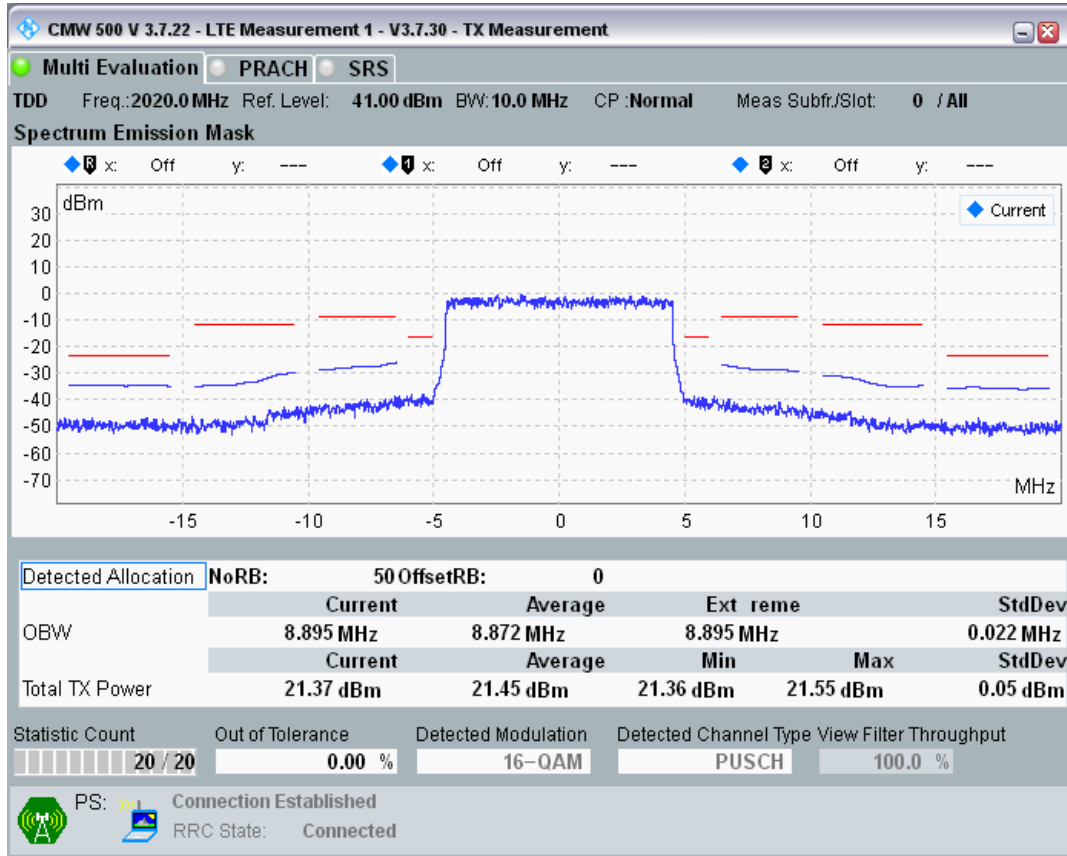

Band34 QPSK BW=10MHz Channel=36300 RB Size=50 Position=#0

Band34 16QAM BW=10MHz Channel=36300 RB Size=12 Position=#0

Band34 16QAM BW=10MHz Channel=36300 RB Size=12 Position=#Max

Band34 16QAM BW=10MHz Channel=36300 RB Size=50 Position=#0