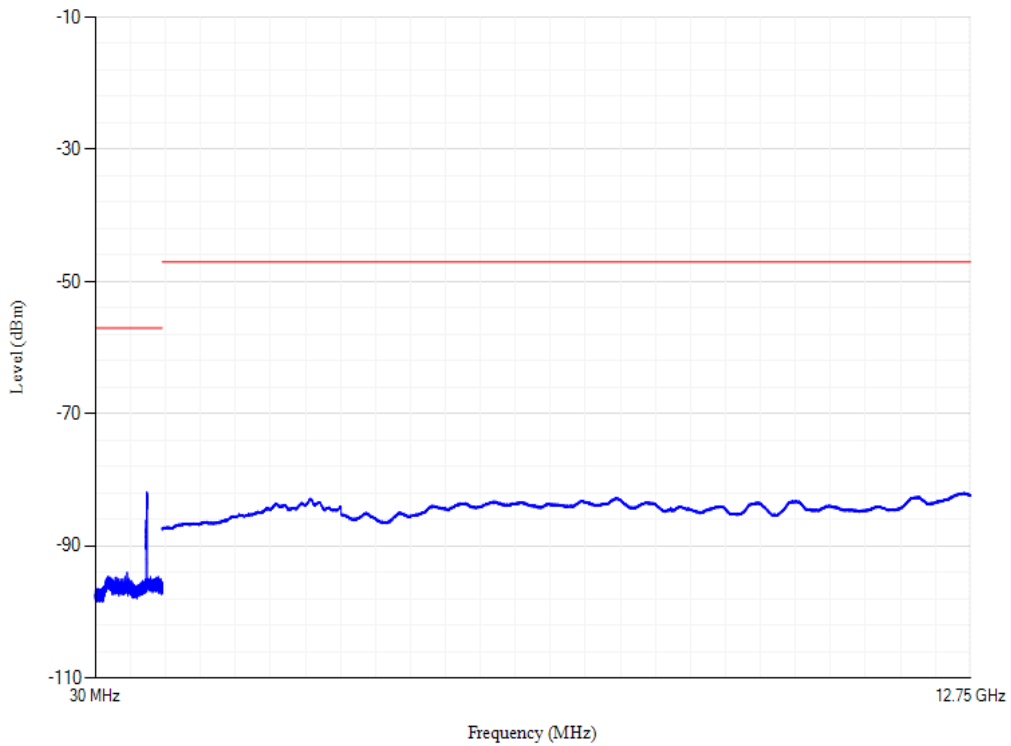

Conducted spurious emissions