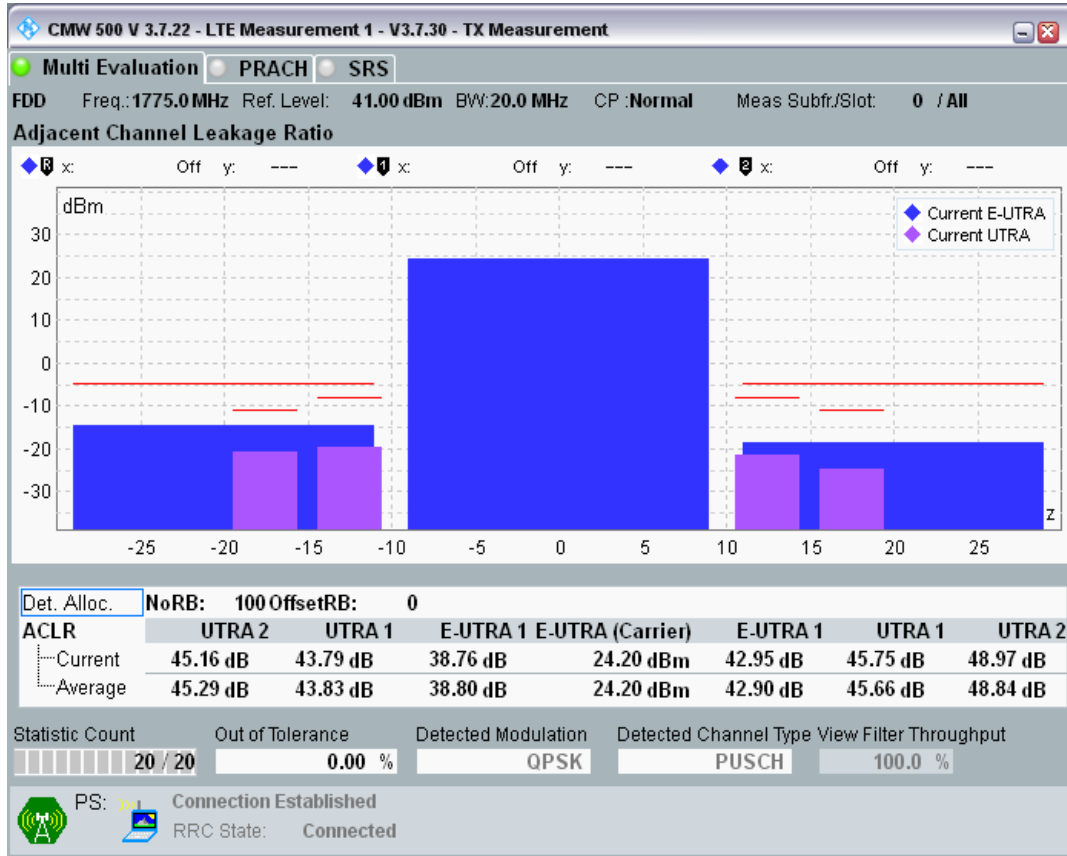

Band3 QPSK BW=20MHz Channel=19850 RB Size=100 Position=#0

Band3 16QAM BW=20MHz Channel=19850 RB Size=18 Position=#0