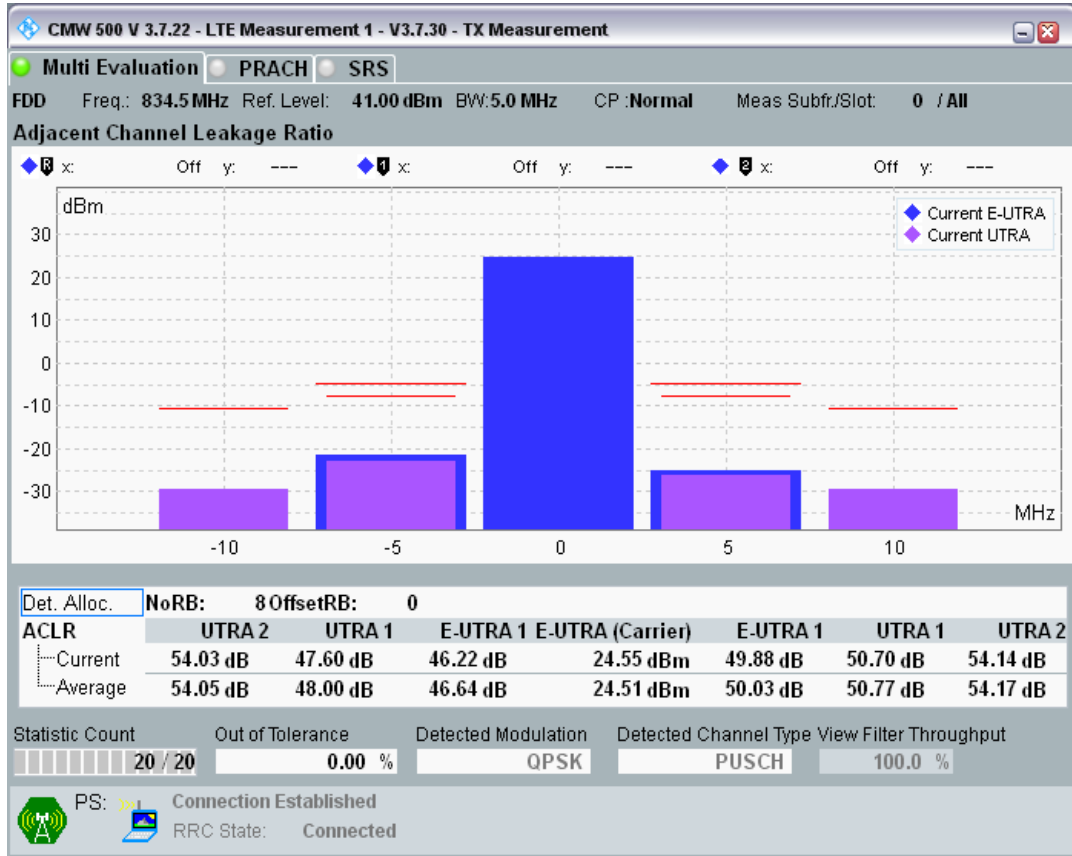

Band1 QPSK BW=5MHz Channel=18300 RB Size=8 Position=#0

Band1 QPSK BW=5MHz Channel=18300 RB Size=25 Position=#0

Band20 QPSK BW=5MHz Channel=24175 RB Size=8 Position=#0

Band20 QPSK BW=5MHz Channel=24175 RB Size=8 Position=#Max