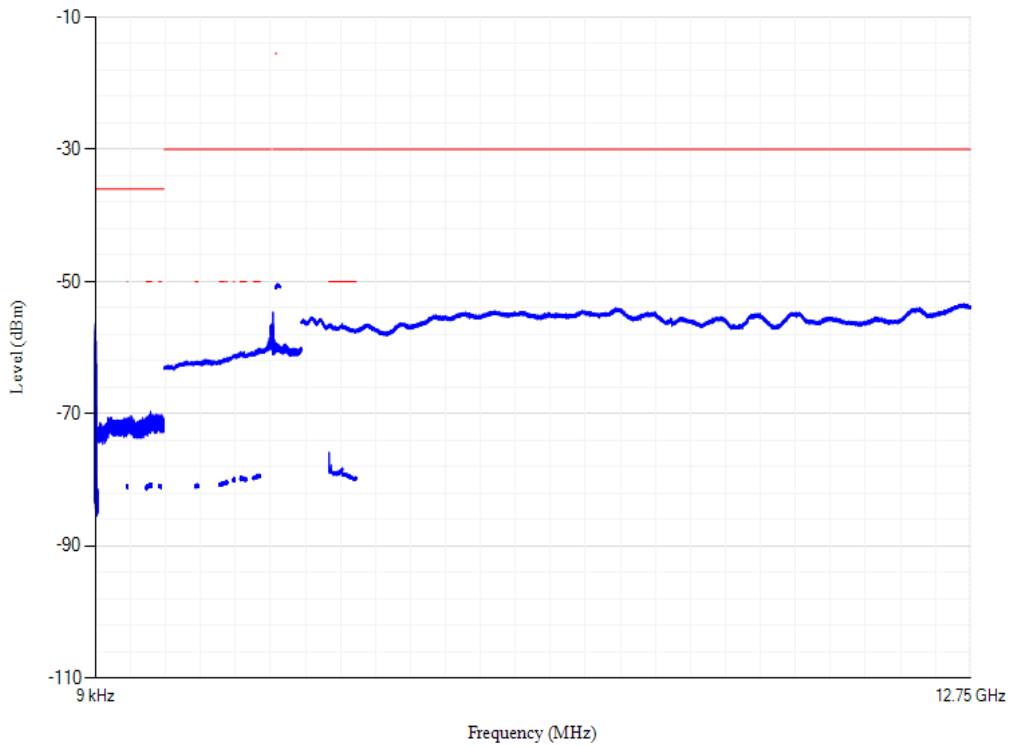

Conducted spurious emissions

Band34 QPSK BW=15MHz Channel=36275 RB Size=1 Position=#0

Conducted spurious emissions

Band38 QPSK BW=5MHz Channel=37775 RB Size=1 Position=#0

Conducted spurious emissions

Band38 QPSK BW=5MHz Channel=38000 RB Size=1 Position=#0