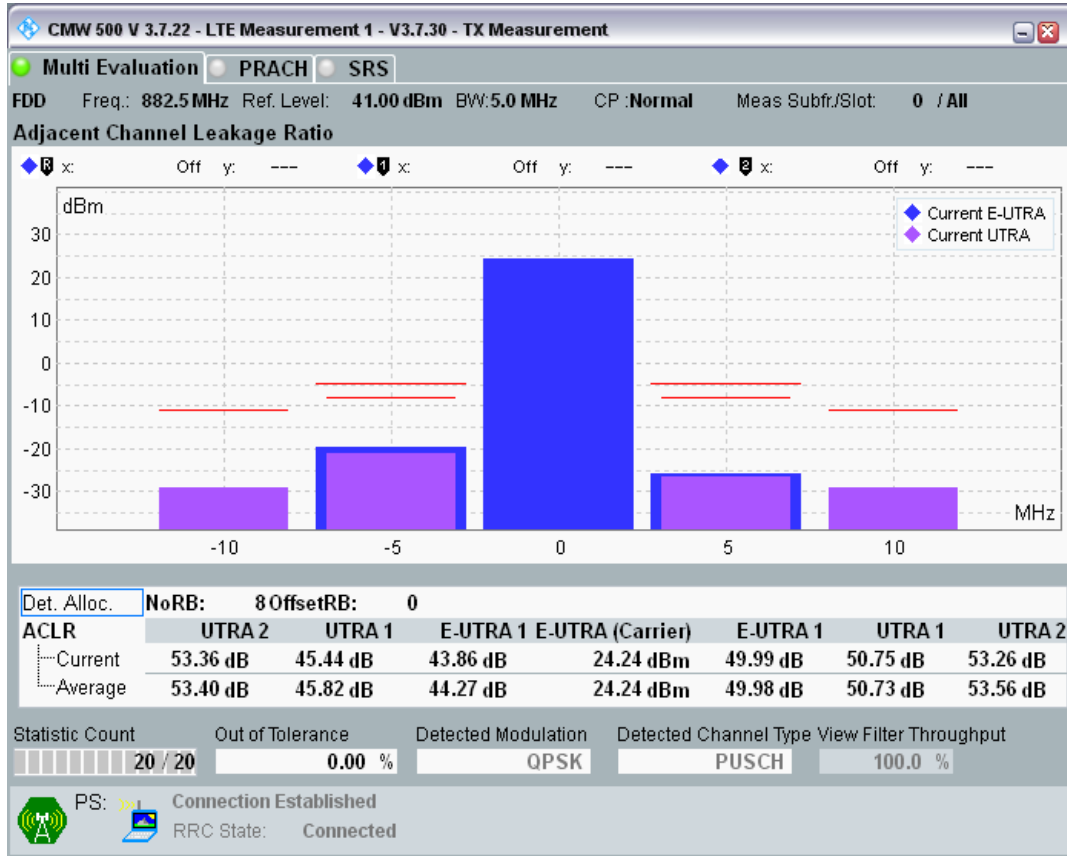

Band8 QPSK BW=5MHz Channel=21475 RB Size=8 Position=#0

Band8 QPSK BW=5MHz Channel=21475 RB Size=8 Position=#Max