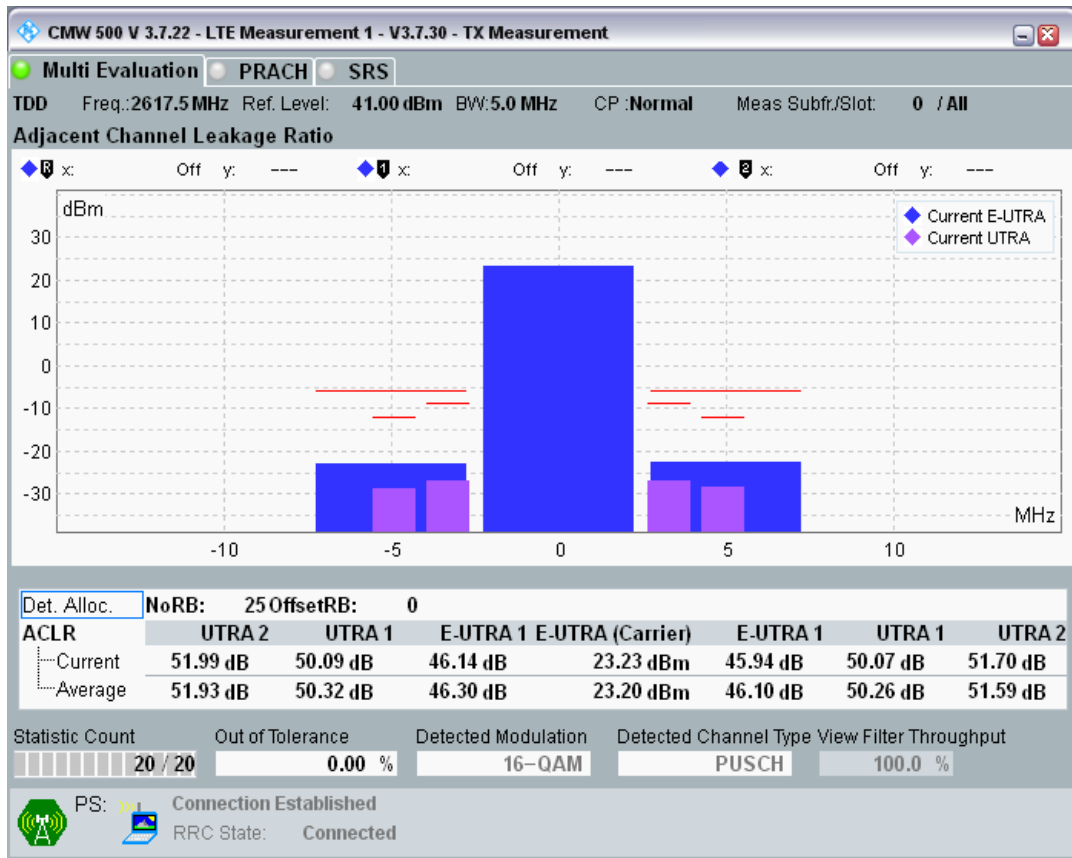

Band38 QPSK BW=5MHz Channel=38225 RB Size=25 Position=#0

Band38 16QAM BW=5MHz Channel=38225 RB Size=8 Position=#0

Band38 16QAM BW=5MHz Channel=38225 RB Size=8 Position=#Max

Band38 16QAM BW=5MHz Channel=38225 RB Size=25 Position=#0