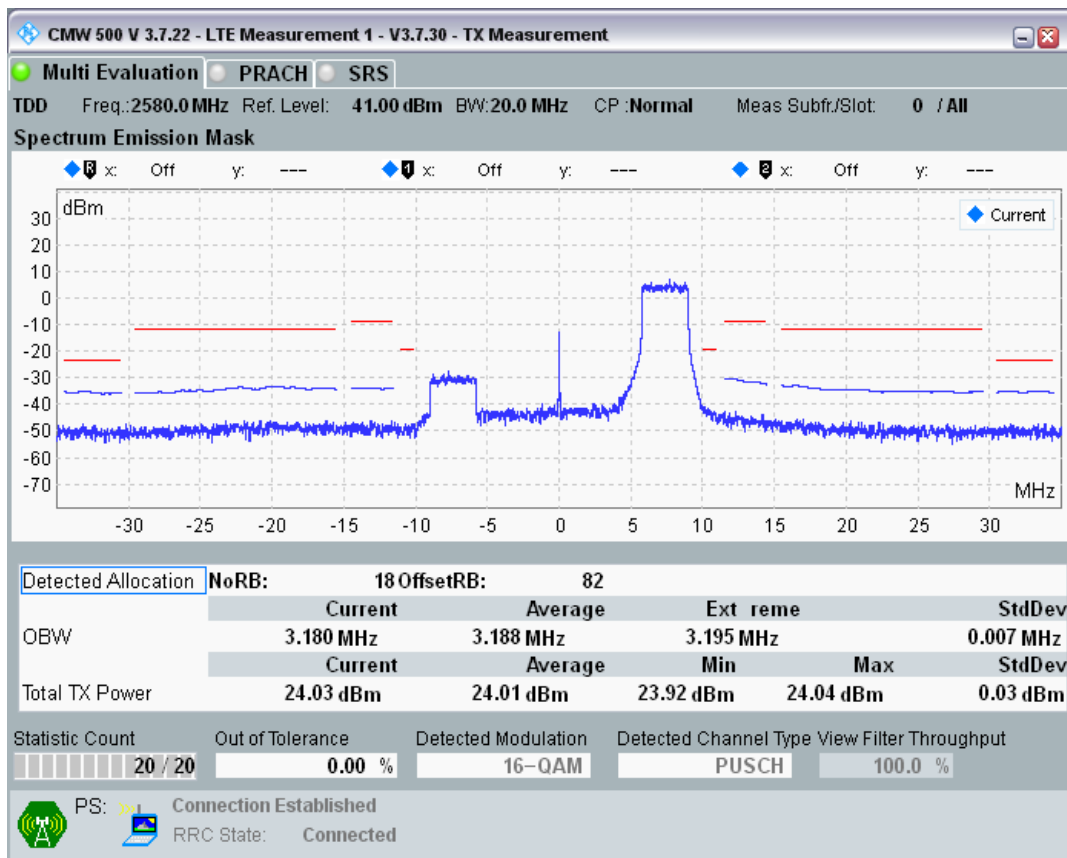

Band38 16QAM BW=20MHz Channel=37850 RB Size=18 Position=#Max

Band38 16QAM BW=20MHz Channel=37850 RB Size=100 Position=#0