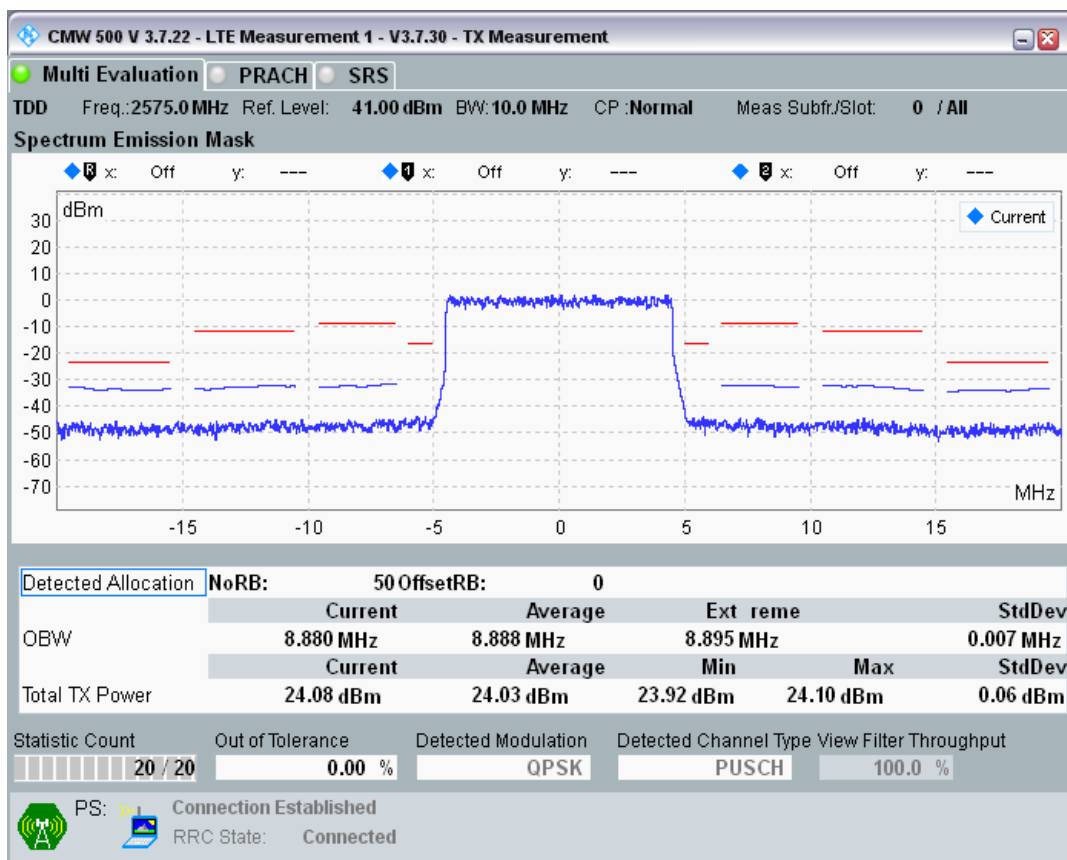

Band38 QPSK BW=10MHz Channel=37800 RB Size=50 Position=#0

Band38 16QAM BW=10MHz Channel=37800 RB Size=12 Position=#0