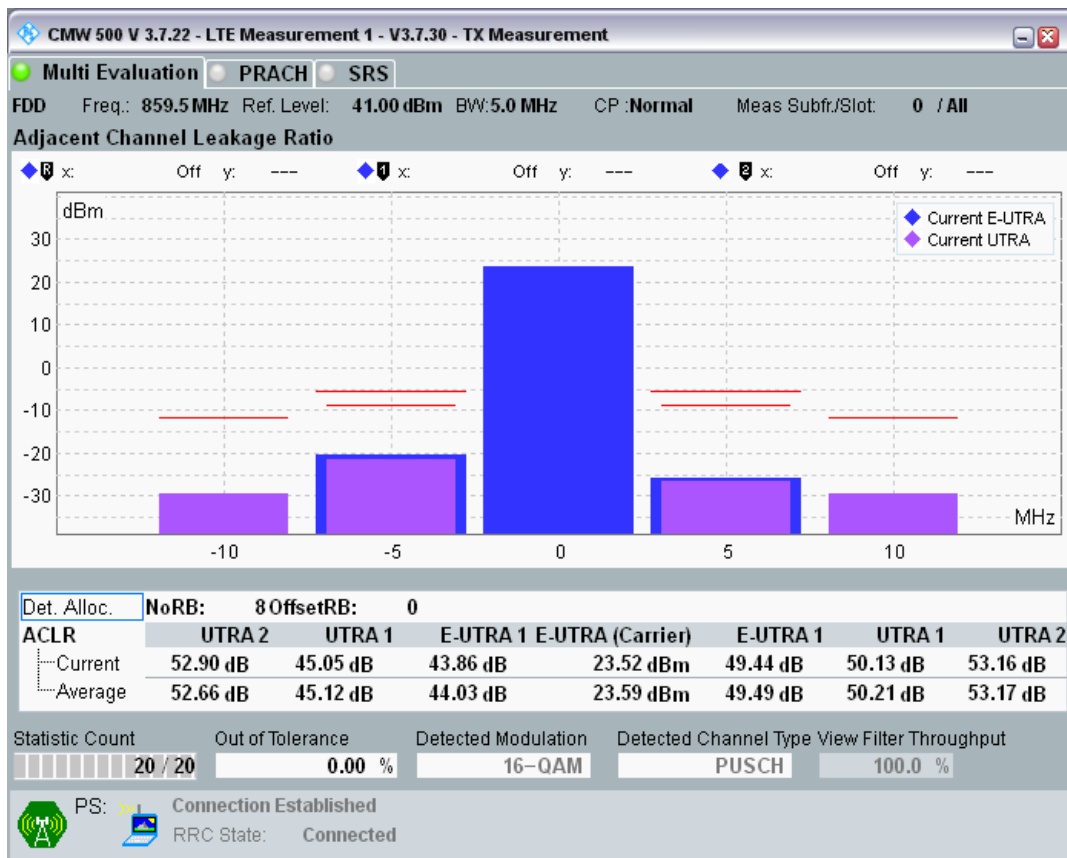

Band20 16QAM BW=5MHz Channel=24425 RB Size=8 Position=#0

Band20 16QAM BW=5MHz Channel=24425 RB Size=8 Position=#Max