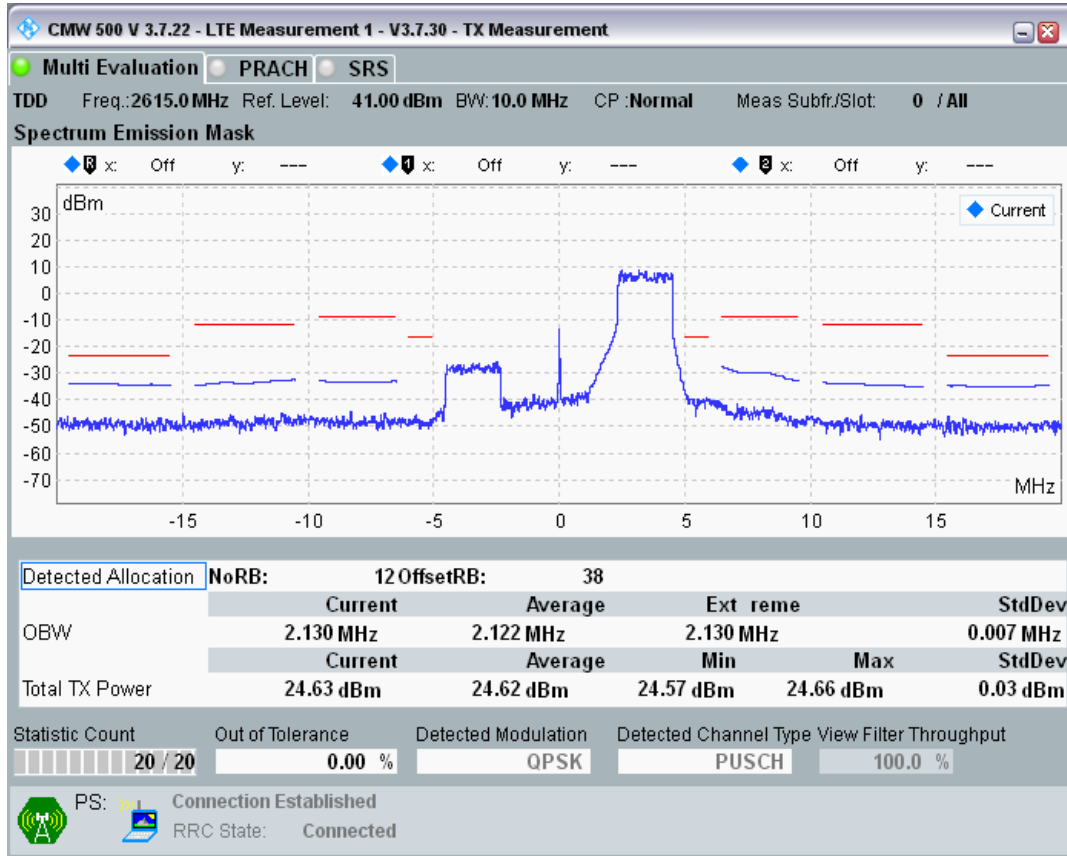

Band38 QPSK BW=10MHz Channel=38200 RB Size=12 Position=#Max

Band38 QPSK BW=10MHz Channel=38200 RB Size=50 Position=#0