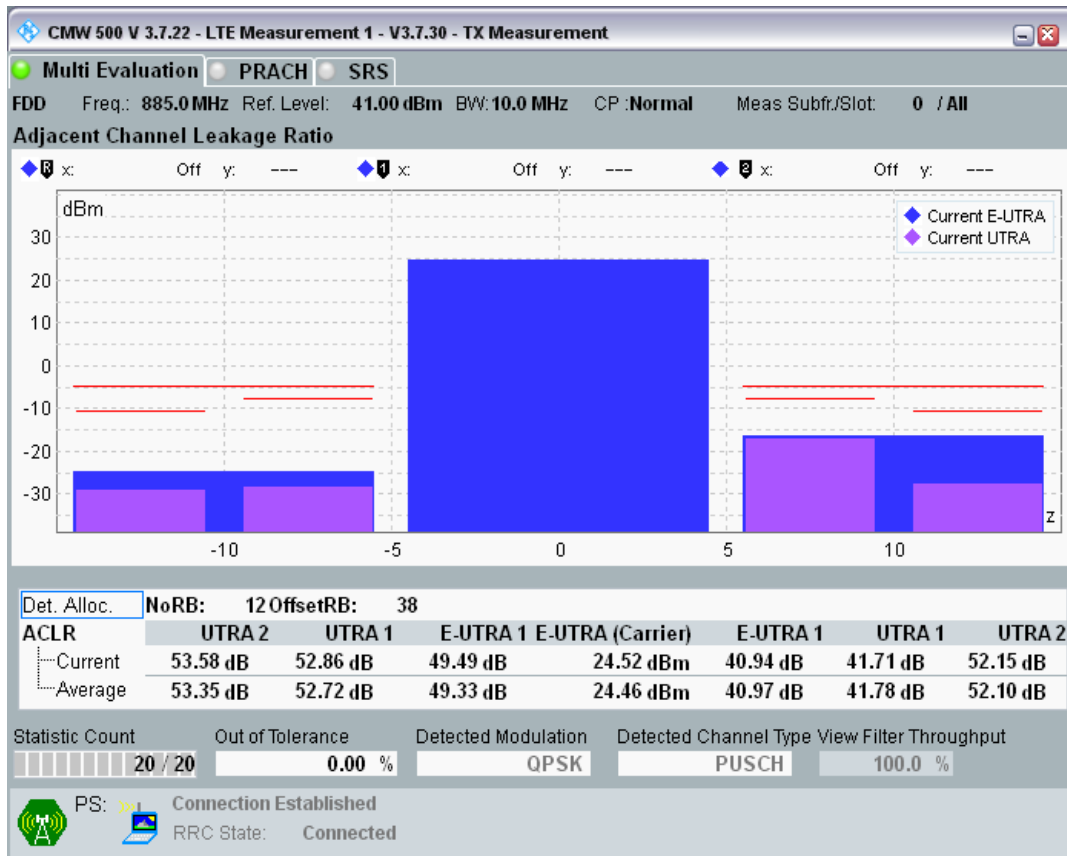

Band8 QPSK BW=10MHz Channel=21500 RB Size=12 Position=#Max

Band8 QPSK BW=10MHz Channel=21500 RB Size=50 Position=#0