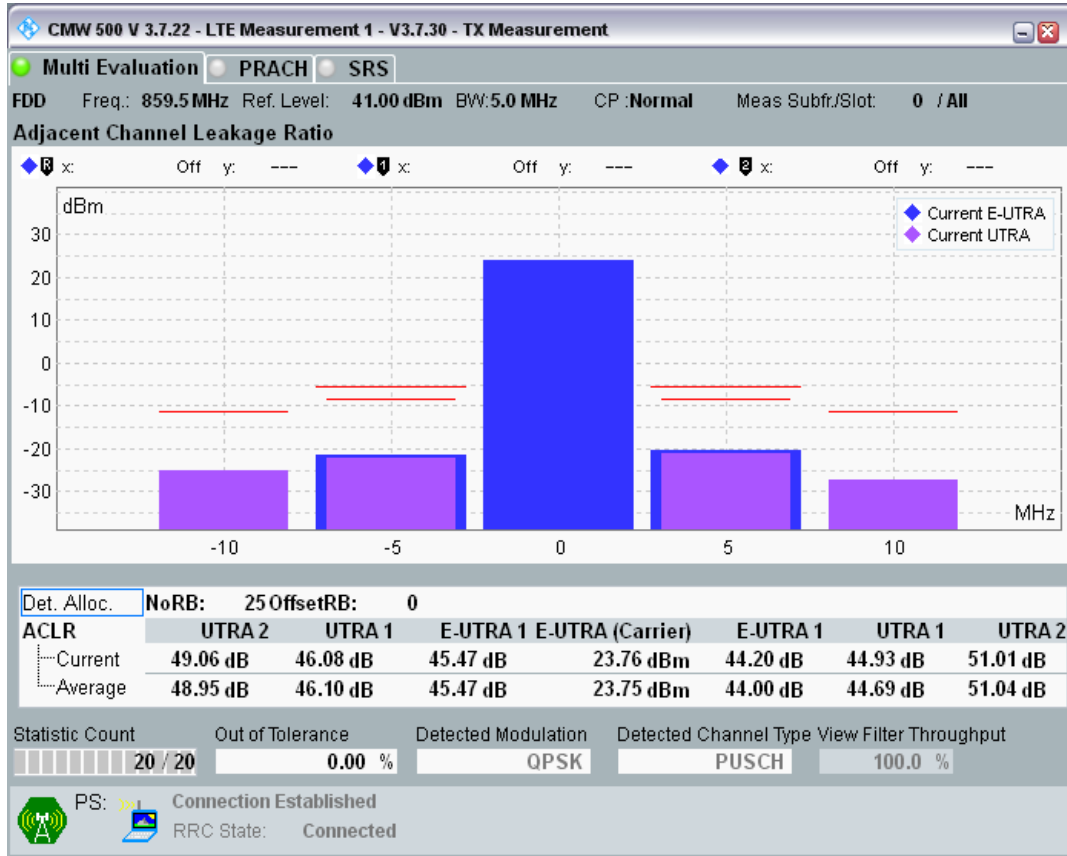

Band20 QPSK BW=5MHz Channel=24425 RB Size=25 Position=#0

Band20 16QAM BW=5MHz Channel=24425 RB Size=8 Position=#0