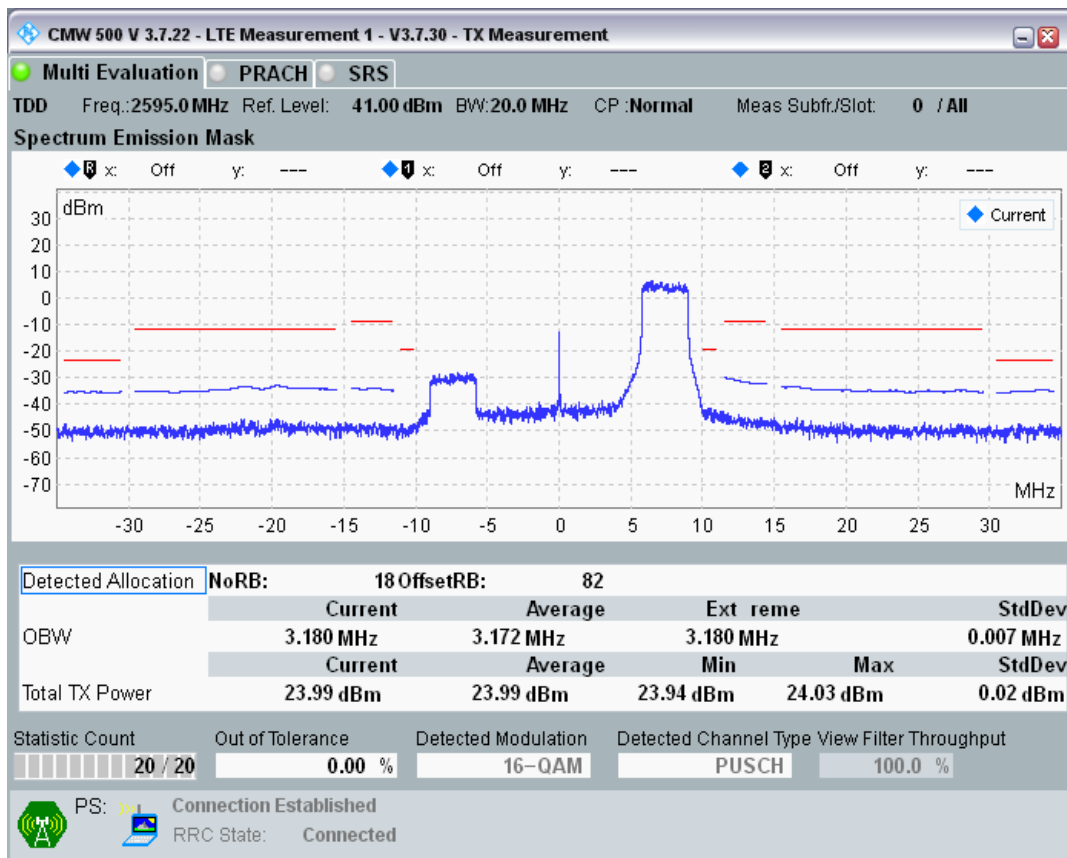

Band38 16QAM BW=20MHz Channel=38000 RB Size=18 Position=#Max

Band38 16QAM BW=20MHz Channel=38000 RB Size=100 Position=#0