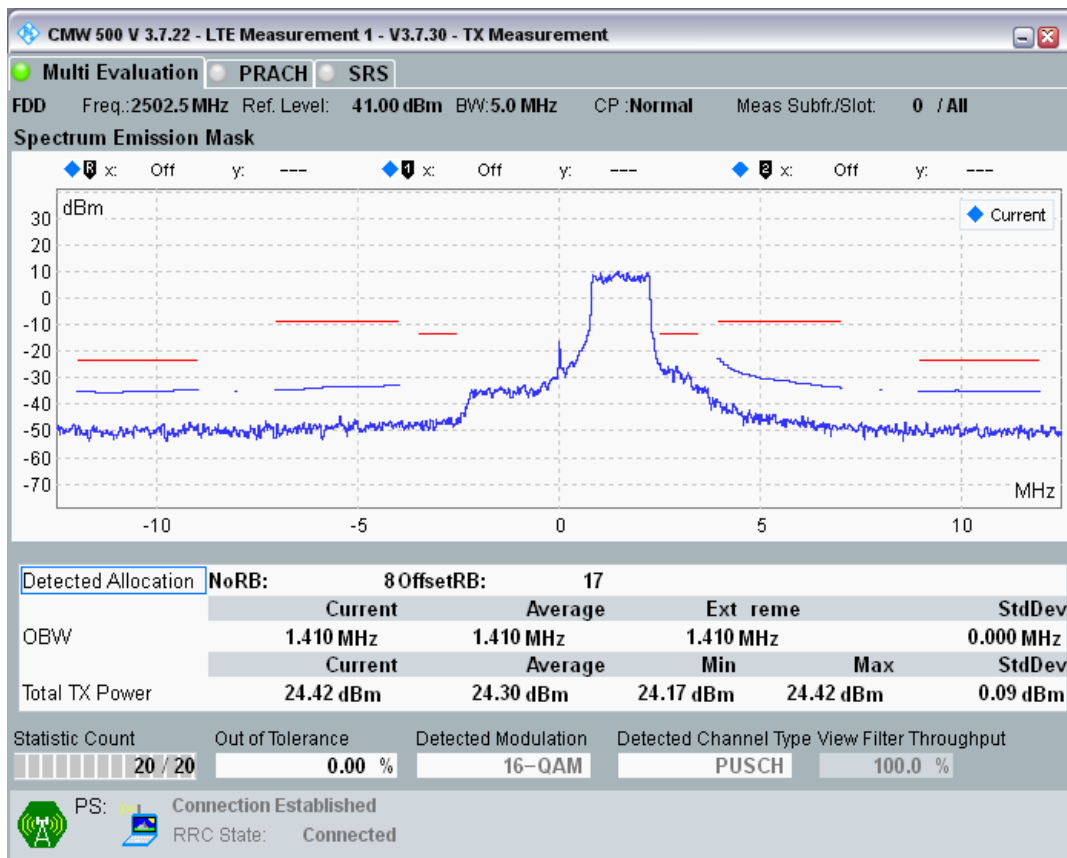

Band7 16QAM BW=5MHz Channel=20775 RB Size=8 Position=#Max

Band7 16QAM BW=5MHz Channel=20775 RB Size=25 Position=#0