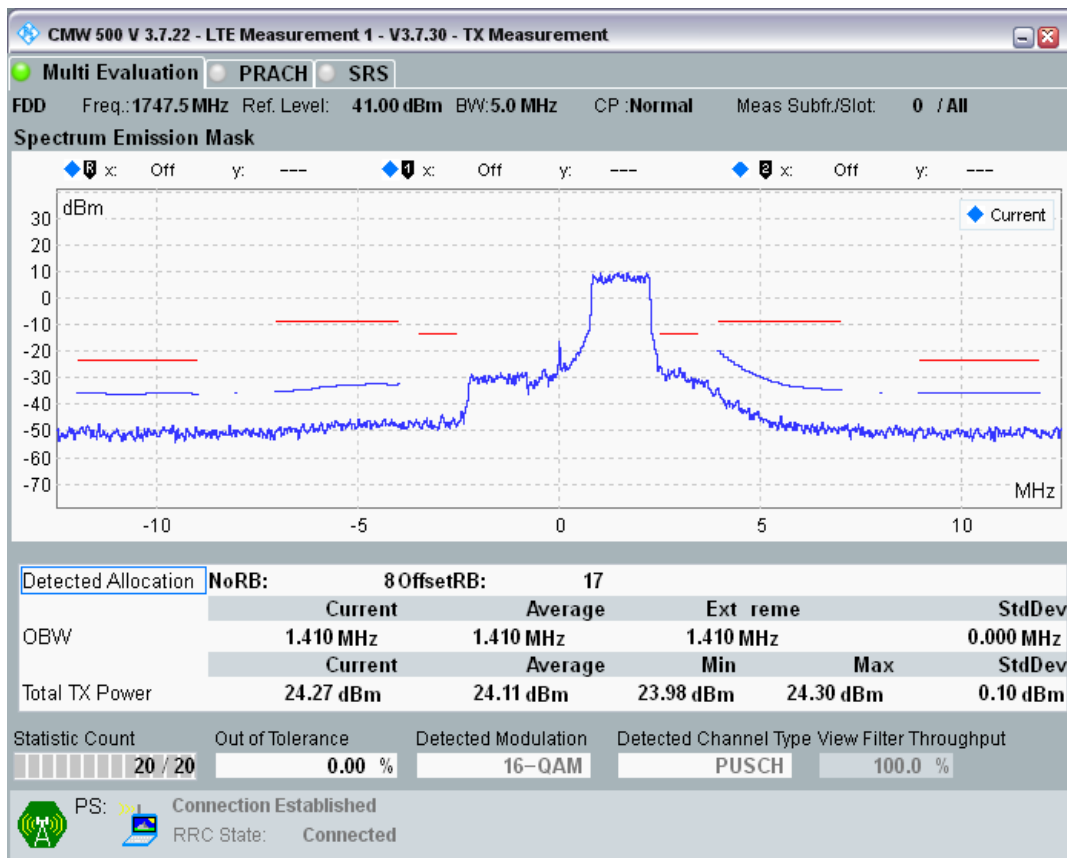

Band3 16QAM BW=5MHz Channel=19575 RB Size=8 Position=#Max

Band3 16QAM BW=5MHz Channel=19575 RB Size=25 Position=#0