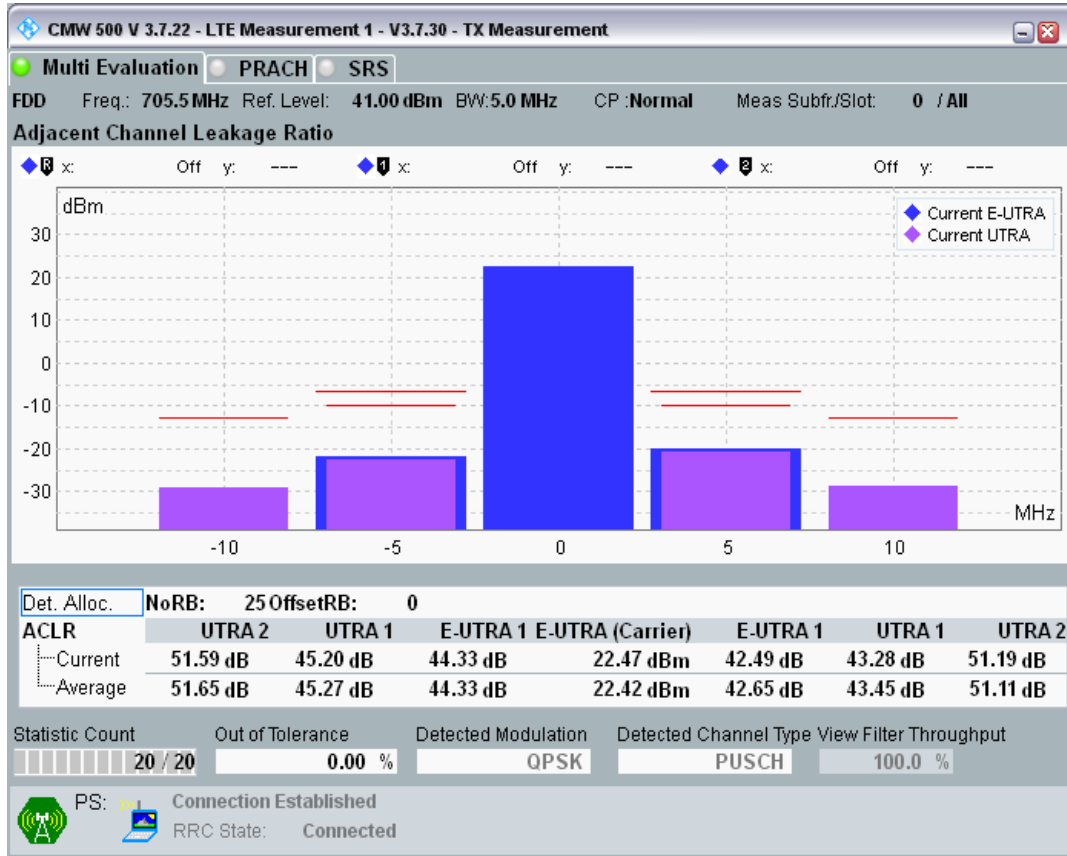

Band28 QPSK BW=5MHz Channel=27235 RB Size=25 Position=#0

Band28 16QAM BW=5MHz Channel=27235 RB Size=8 Position=#0

Band28 16QAM BW=5MHz Channel=27235 RB Size=8 Position=#Max

Band28 16QAM BW=5MHz Channel=27235 RB Size=25 Position=#0