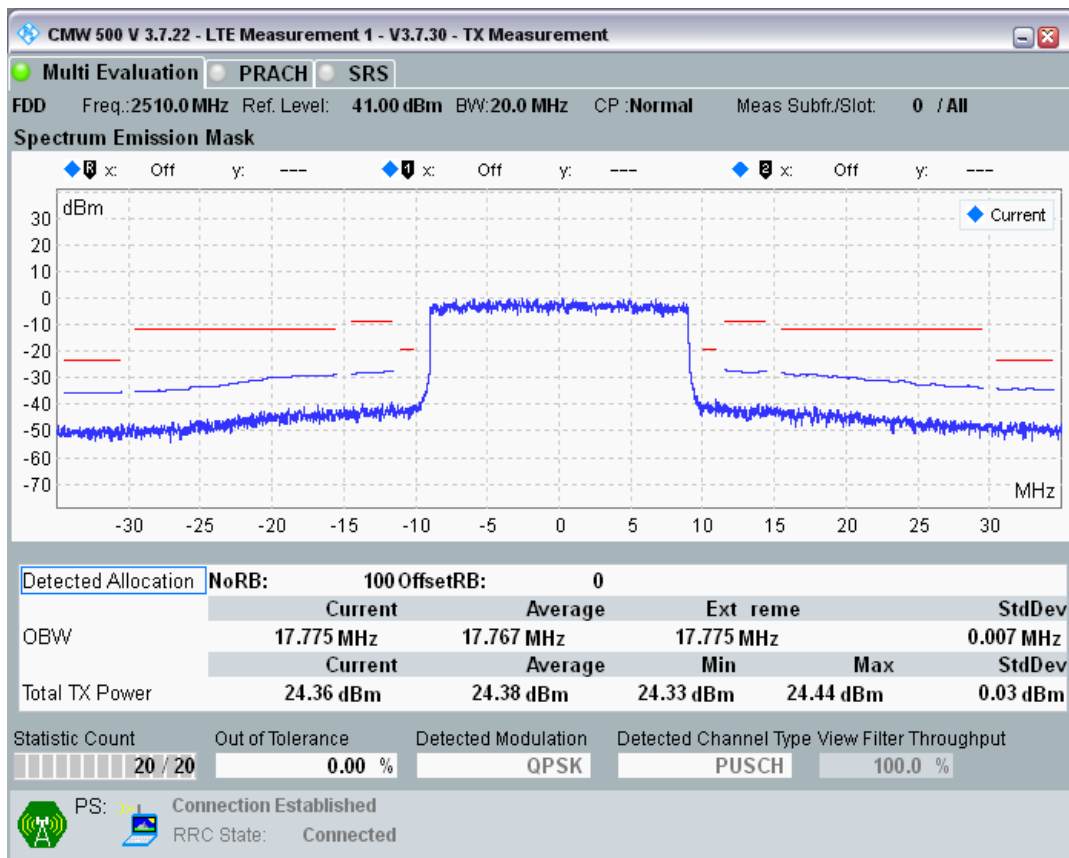

Band7 QPSK BW=20MHz Channel=20850 RB Size=100 Position=#0

Band7 16QAM BW=20MHz Channel=20850 RB Size=18 Position=#0