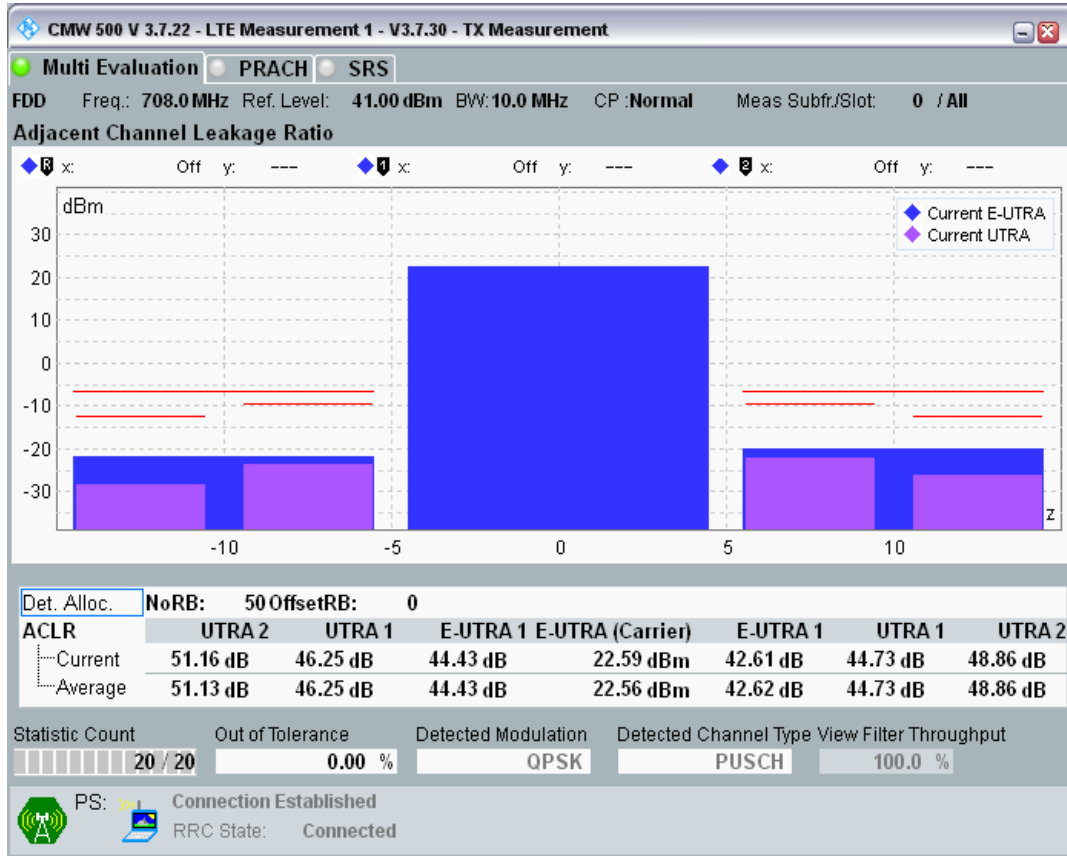

Band28 QPSK BW=10MHz Channel=27260 RB Size=50 Position=#0

Band28 16QAM BW=10MHz Channel=27260 RB Size=12 Position=#0