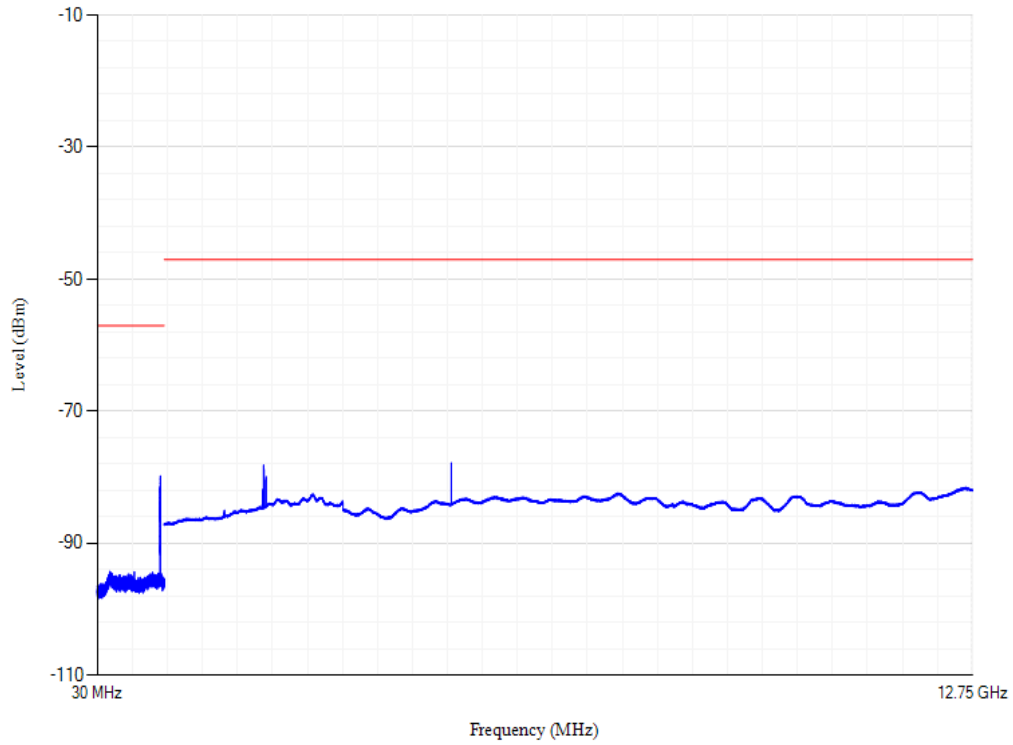

Band7 QPSK BW=20MHz Channel=21100

Conducted spurious emissions

Band8 QPSK BW=10MHz Channel=21750

Conducted spurious emissions

Band8 QPSK BW=10MHz Channel=21625

Conducted spurious emissions

Band8 QPSK BW=10MHz Channel=21500