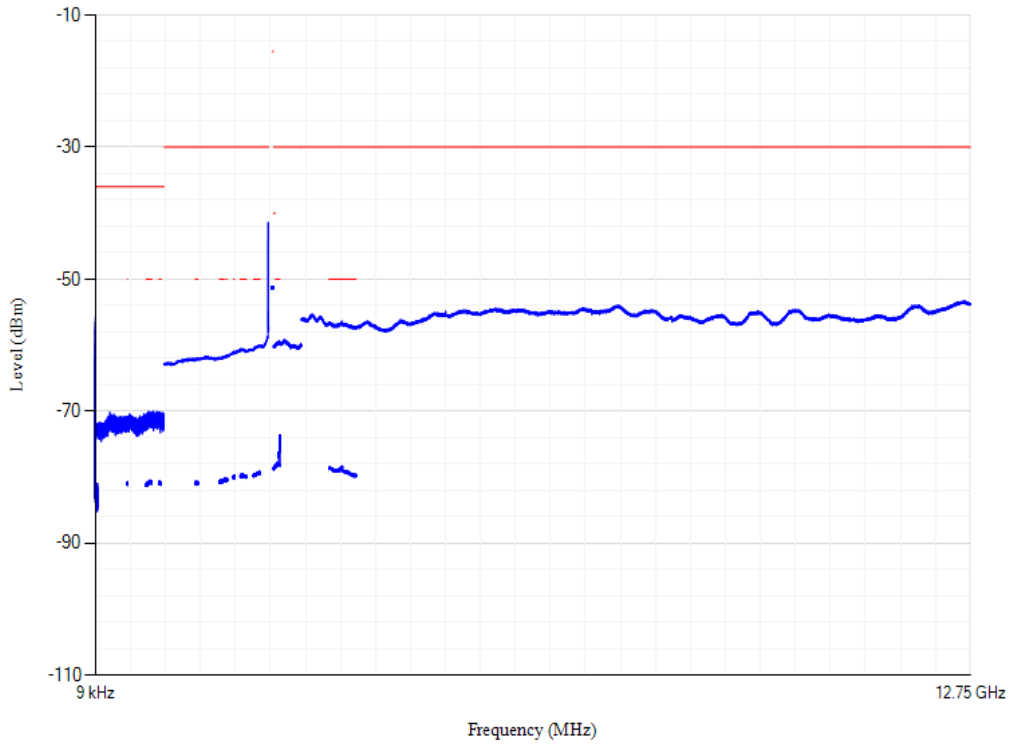

Band7 QPSK BW=20MHz Channel=21350 RB Size=1 Position=#0

Conducted spurious emissions