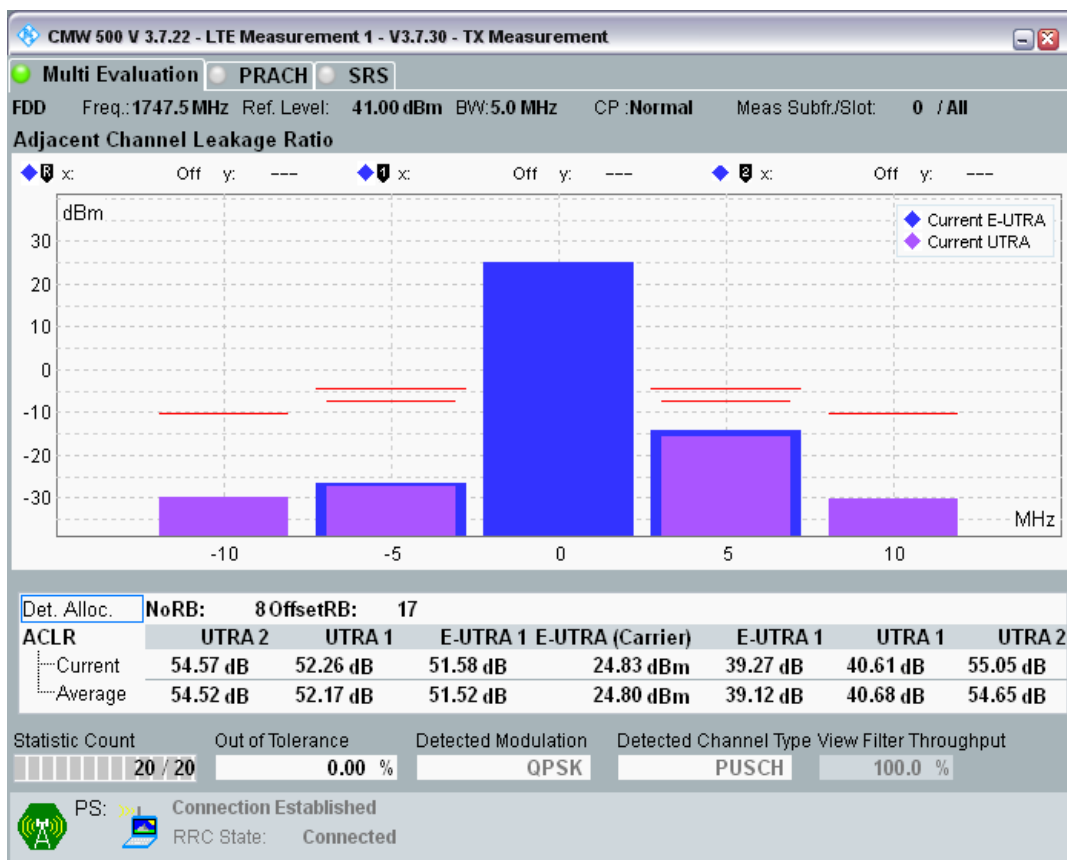

Band3 QPSK BW=5MHz Channel=19575 RB Size=8 Position=#Max

Band3 QPSK BW=5MHz Channel=19575 RB Size=25 Position=#0