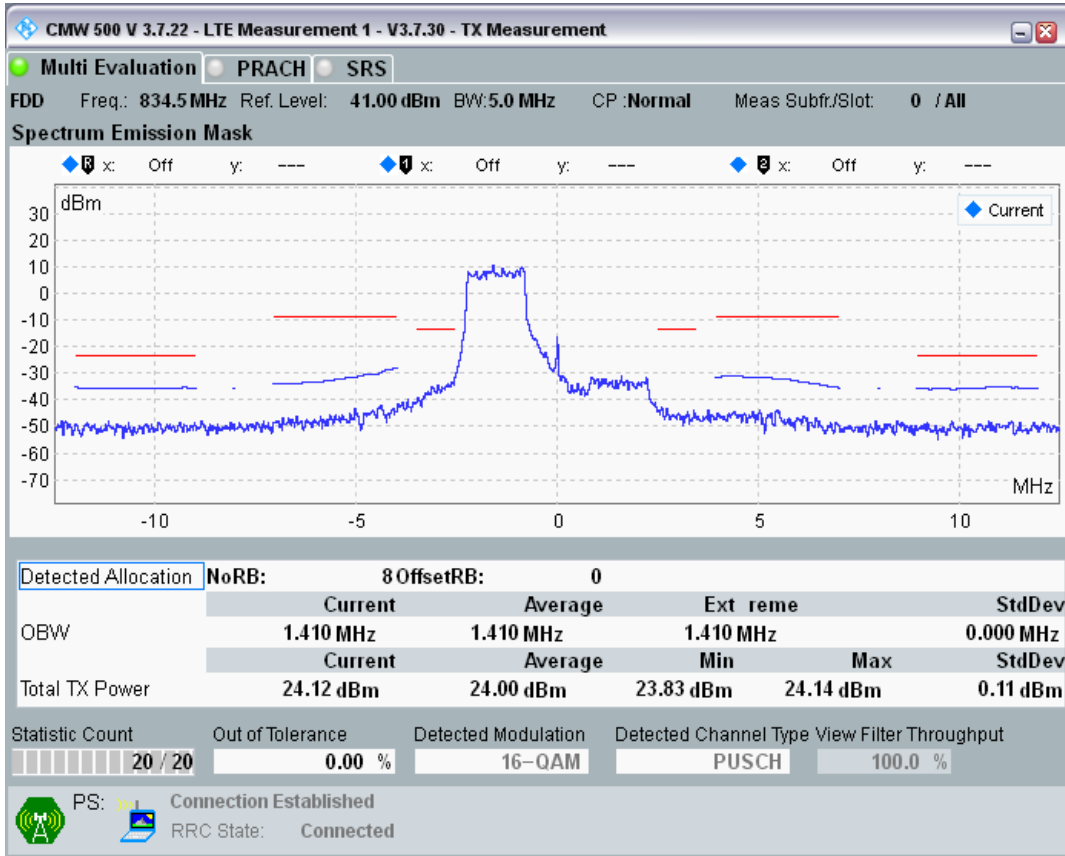

Band20 16QAM BW=5MHz Channel=24175 RB Size=8 Position=#0

Band20 16QAM BW=5MHz Channel=24175 RB Size=8 Position=#Max