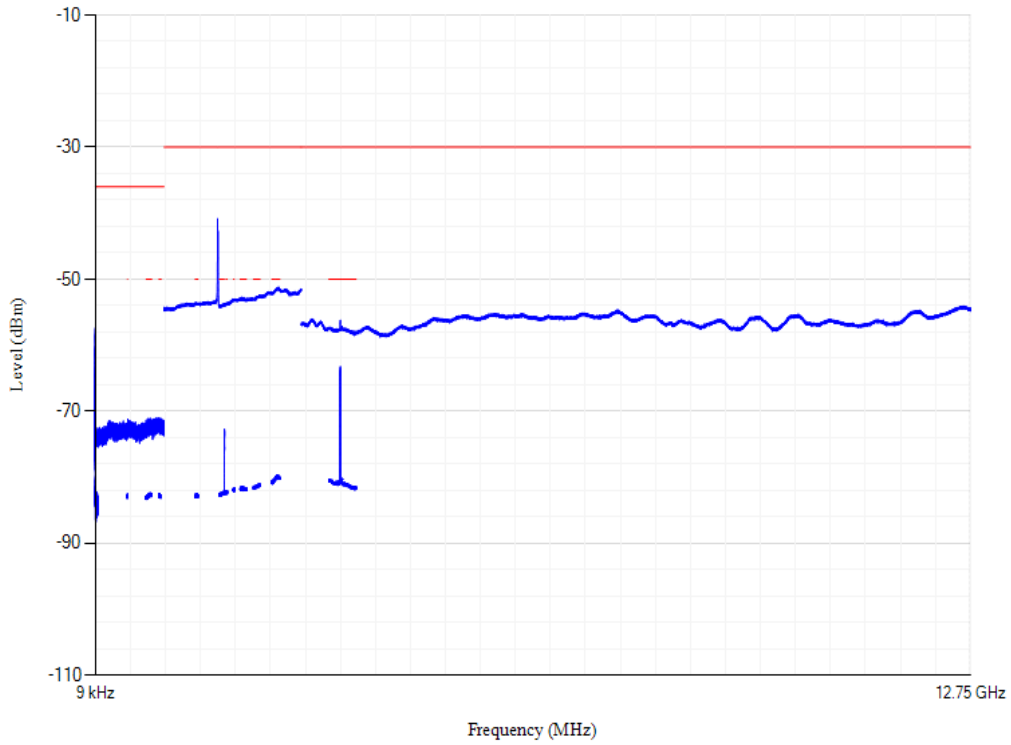

Conducted spurious emissions

Band3 QPSK BW=1.4MHz Channel=19207 RB Size=1 Position=#0

Conducted spurious emissions

Band3 QPSK BW=1.4MHz Channel=19943 RB Size=1 Position=#0

Conducted spurious emissions

Band3 QPSK BW=1.4MHz Channel=19575 RB Size=1 Position=#0