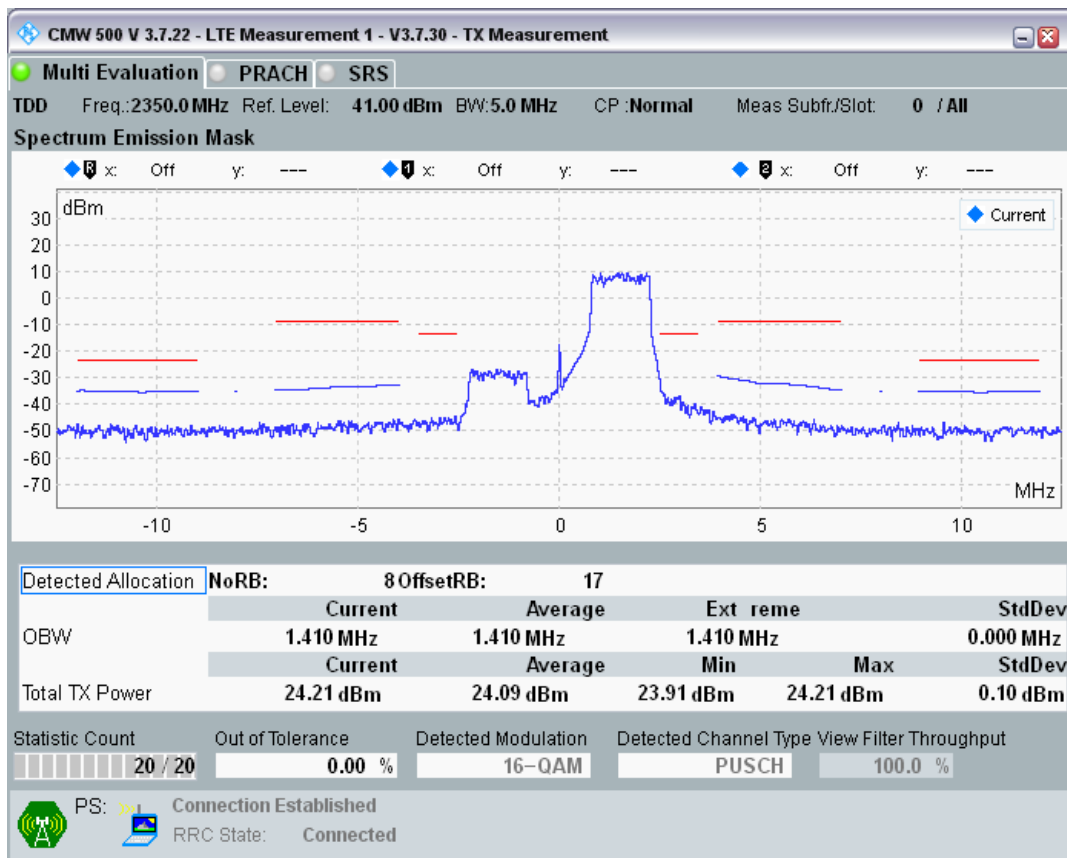

Band40 16QAM BW=5MHz Channel=39150 RB Size=8 Position=#Max

Band40 16QAM BW=5MHz Channel=39150 RB Size=25 Position=#0