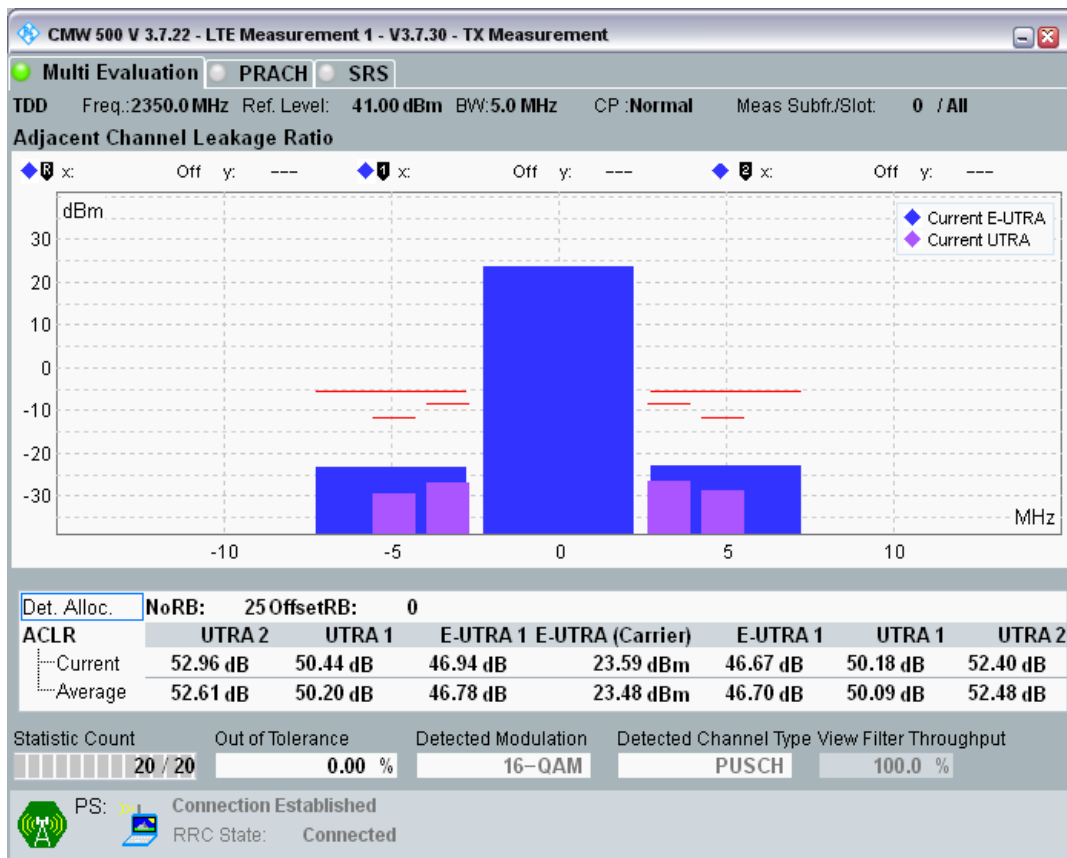

Band40 QPSK BW=5MHz Channel=39150 RB Size=25 Position=#0

Band40 16QAM BW=5MHz Channel=39150 RB Size=8 Position=#0

Band40 16QAM BW=5MHz Channel=39150 RB Size=8 Position=#Max

Band40 16QAM BW=5MHz Channel=39150 RB Size=25 Position=#0