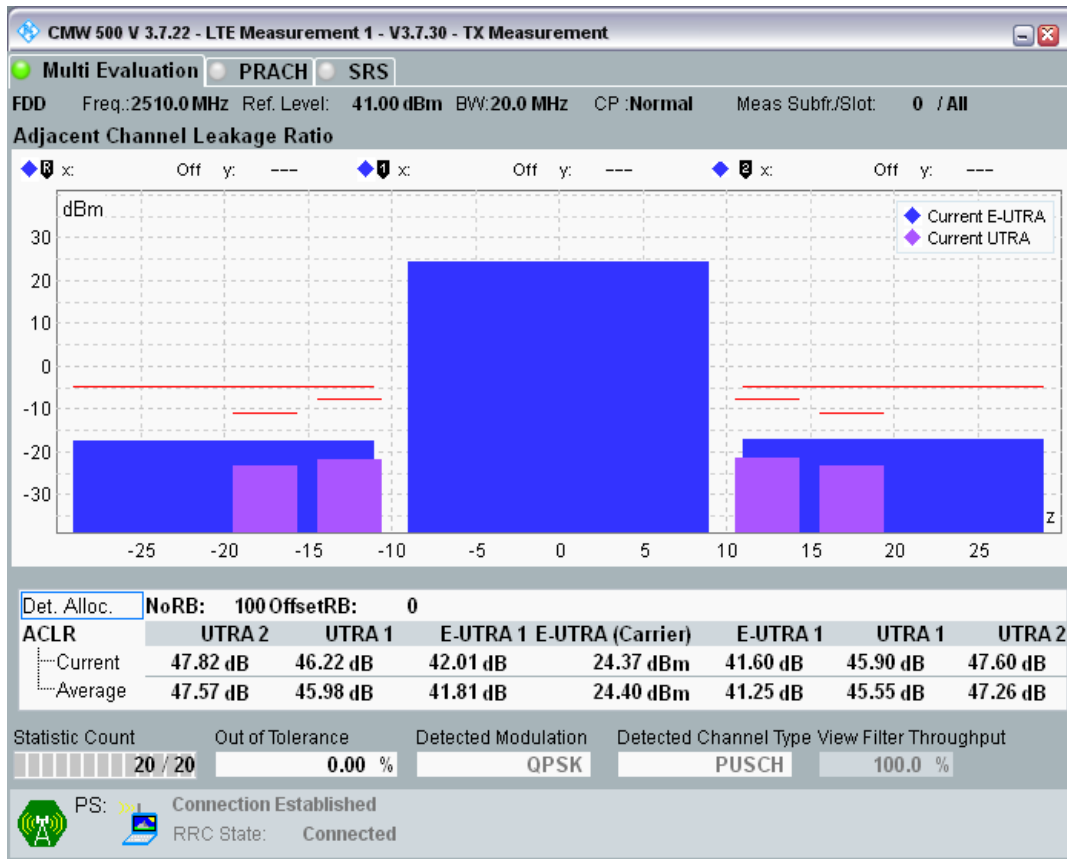

Band7 QPSK BW=20MHz Channel=20850 RB Size=100 Position=#0

Band7 16QAM BW=20MHz Channel=20850 RB Size=18 Position=#0