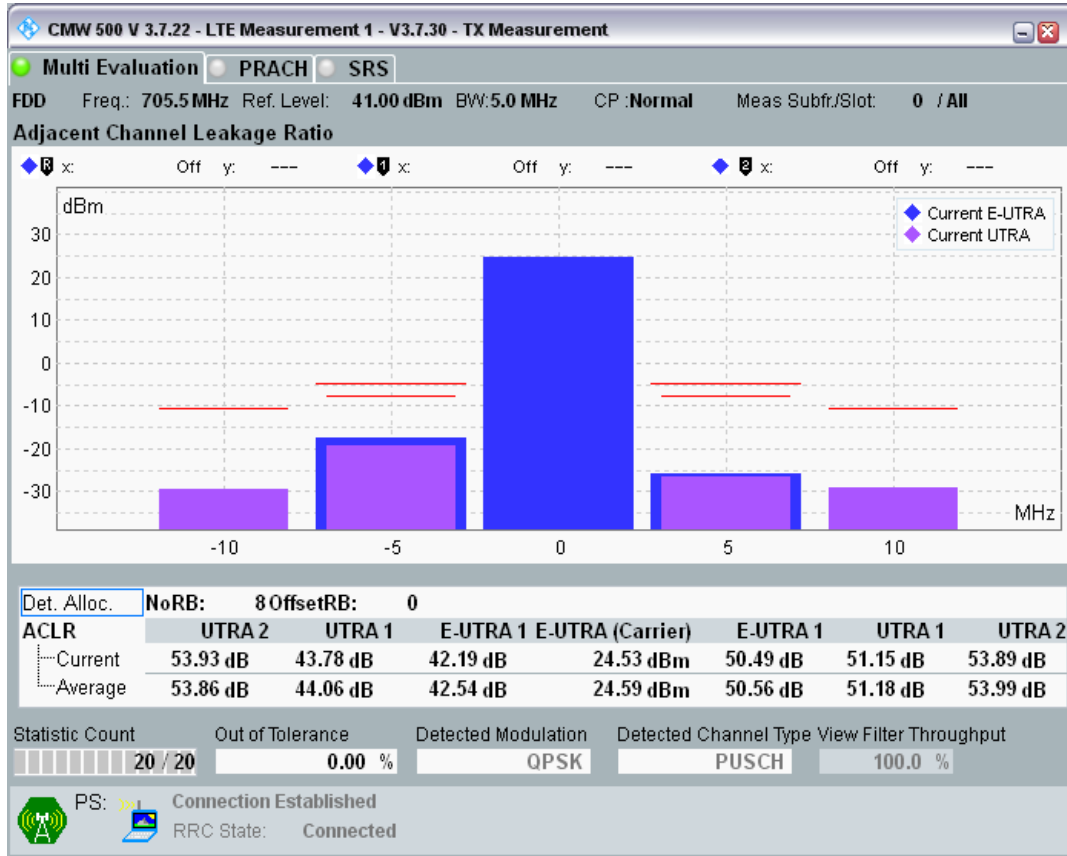

Band28 QPSK BW=5MHz Channel=27235 RB Size=8 Position=#0

Band28 QPSK BW=5MHz Channel=27235 RB Size=8 Position=#Max