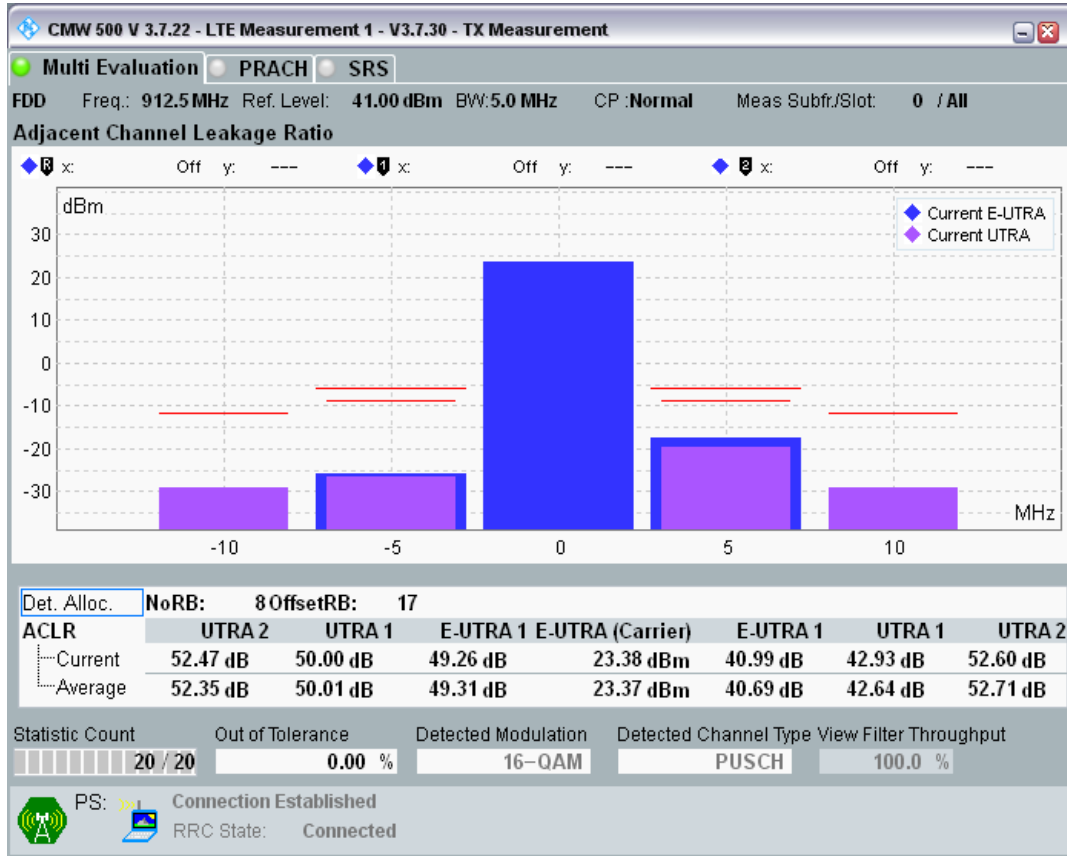

Band8 QPSK BW=5MHz Channel=21775 RB Size=25 Position=#0

Band8 16QAM BW=5MHz Channel=21775 RB Size=8 Position=#0

Band8 16QAM BW=5MHz Channel=21775 RB Size=8 Position=#Max

Band8 16QAM BW=5MHz Channel=21775 RB Size=25 Position=#0