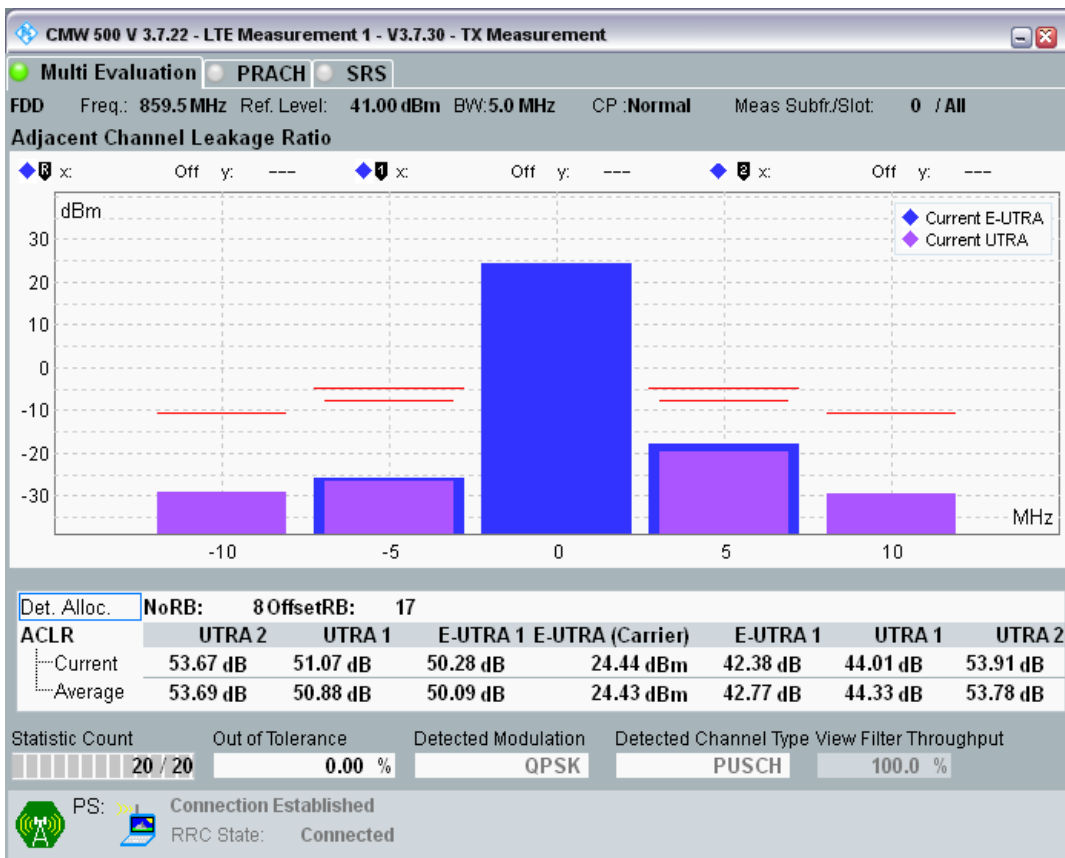

Band20 16QAM BW=5MHz Channel=24300 RB Size=8 Position=#Max

Band20 16QAM BW=5MHz Channel=24300 RB Size=25 Position=#0

Band20 QPSK BW=5MHz Channel=24425 RB Size=8 Position=#0

Band20 QPSK BW=5MHz Channel=24425 RB Size=8 Position=#Max