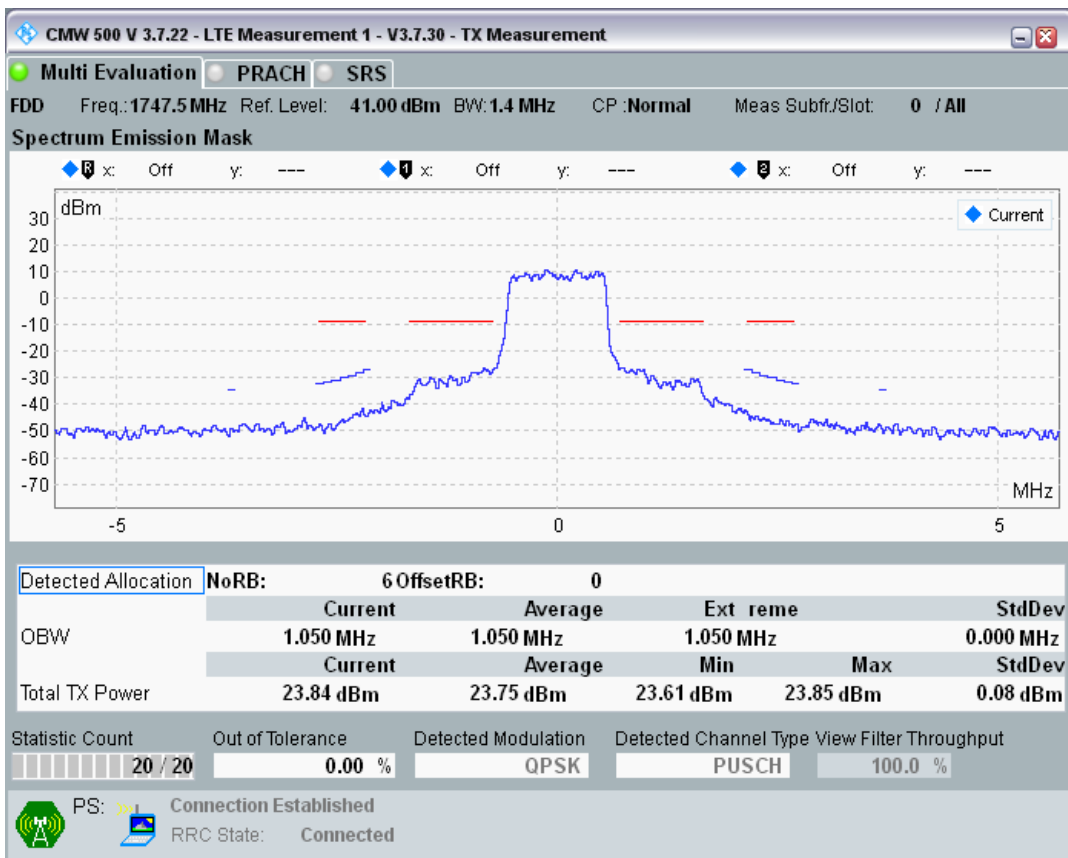

Band3 QPSK BW=1.4MHz Channel=19575 RB Size=6 Position=#0

Band3 16QAM BW=1.4MHz Channel=19575 RB Size=5 Position=#0