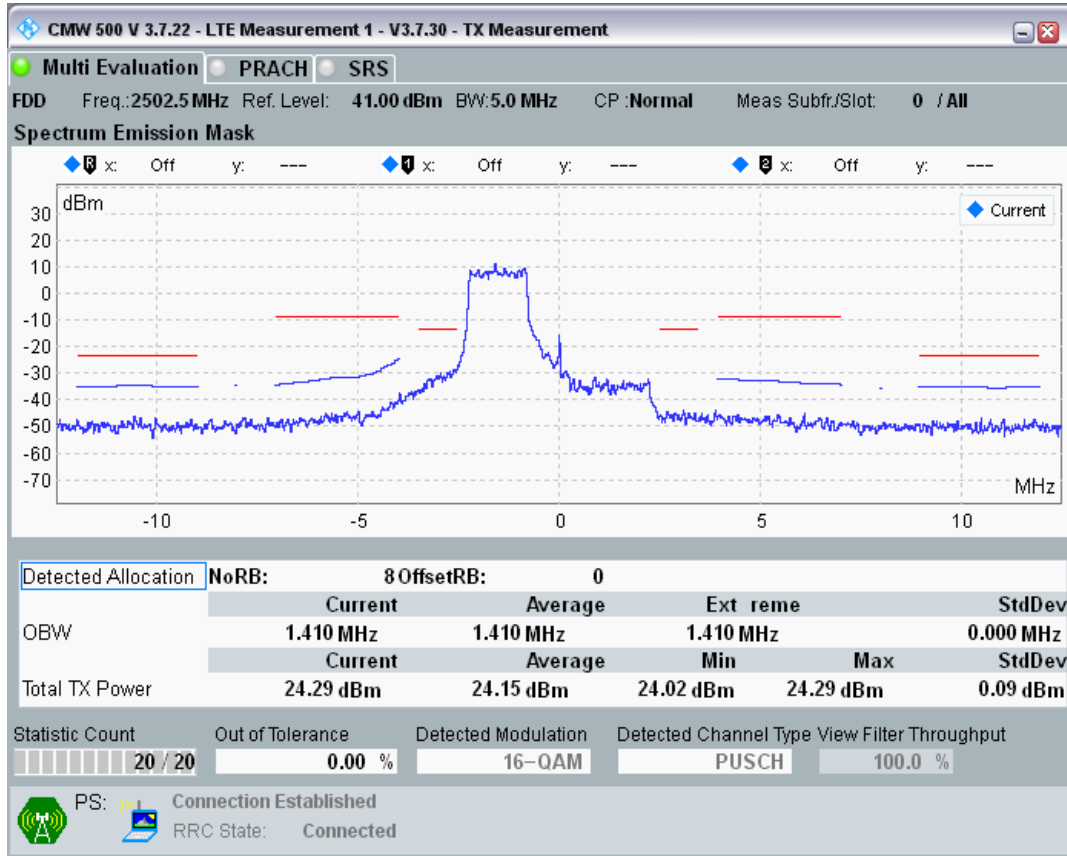

Band7 QPSK BW=5MHz Channel=20775 RB Size=25 Position=#0

Band7 16QAM BW=5MHz Channel=20775 RB Size=8 Position=#0

Band7 16QAM BW=5MHz Channel=20775 RB Size=8 Position=#Max

Band7 16QAM BW=5MHz Channel=20775 RB Size=25 Position=#0