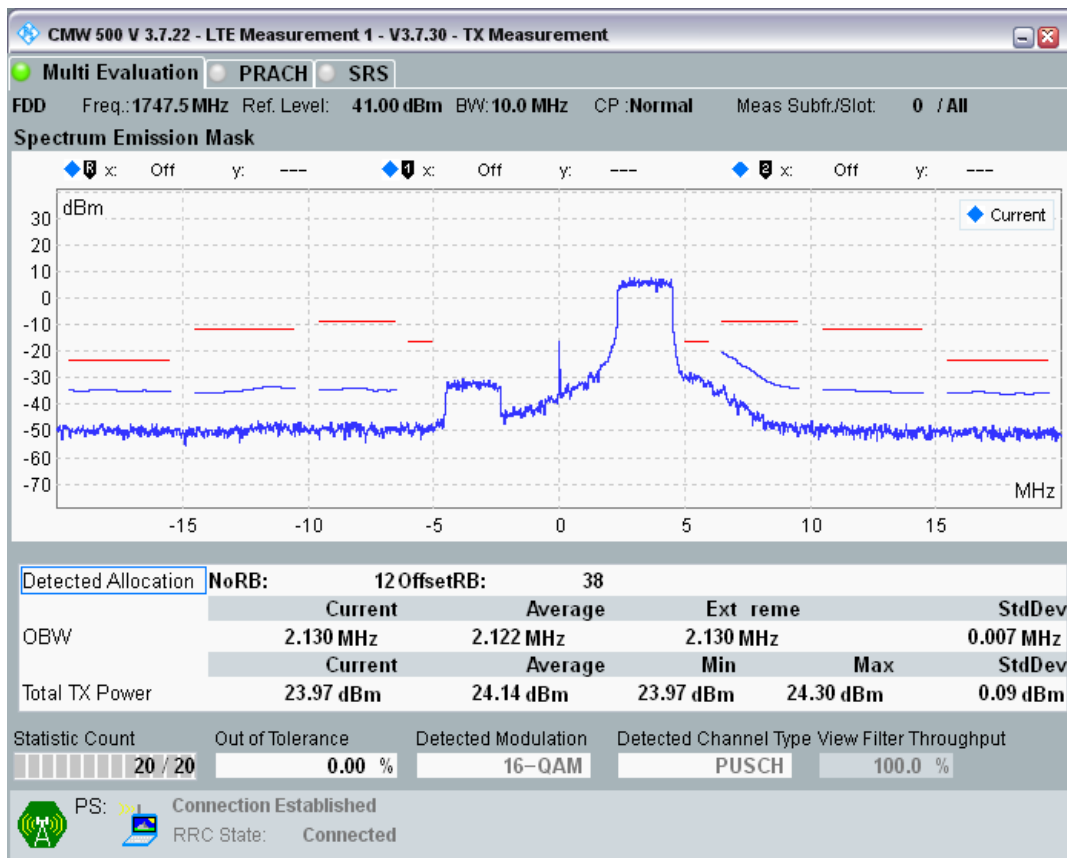

Band3 QPSK BW=10MHz Channel=19575 RB Size=50 Position=#0

Band3 16QAM BW=10MHz Channel=19575 RB Size=12 Position=#0

Band3 16QAM BW=10MHz Channel=19575 RB Size=12 Position=#Max

Band3 16QAM BW=10MHz Channel=19575 RB Size=50 Position=#0