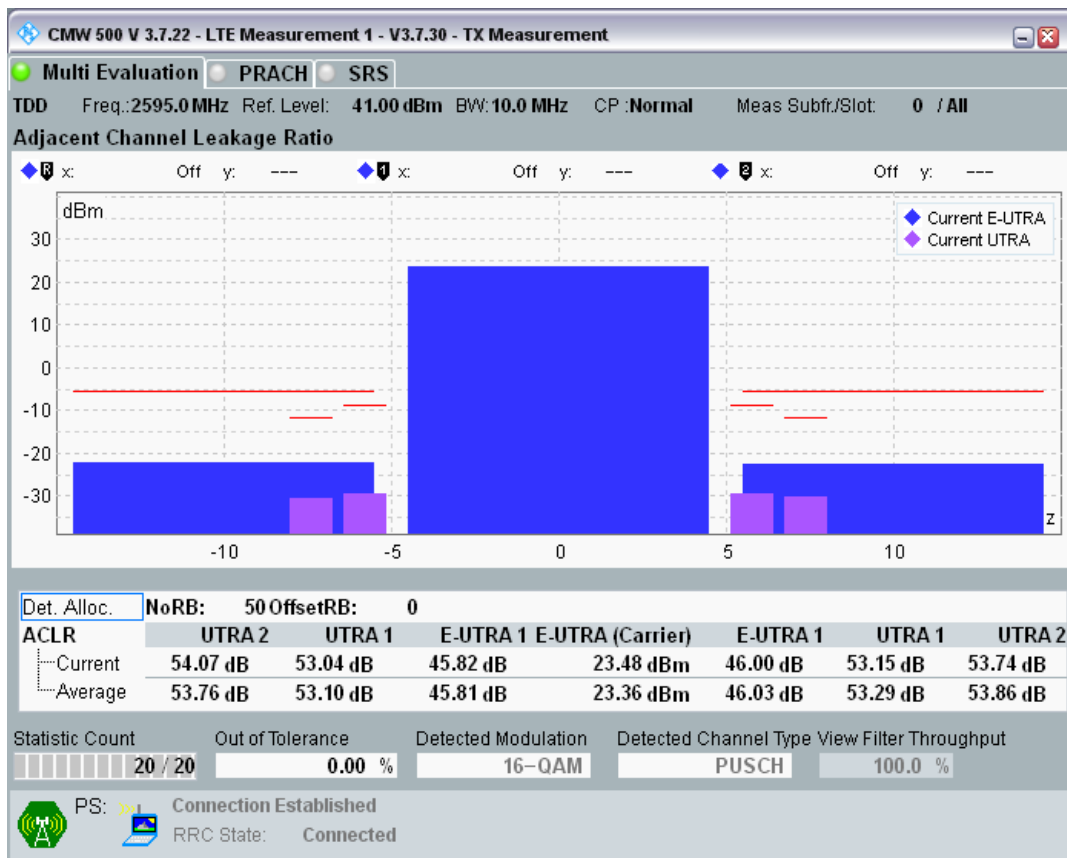

Band38 QPSK BW=10MHz Channel=38000 RB Size=50 Position=#0

Band38 16QAM BW=10MHz Channel=38000 RB Size=12 Position=#0

Band38 16QAM BW=10MHz Channel=38000 RB Size=12 Position=#Max

Band38 16QAM BW=10MHz Channel=38000 RB Size=50 Position=#0