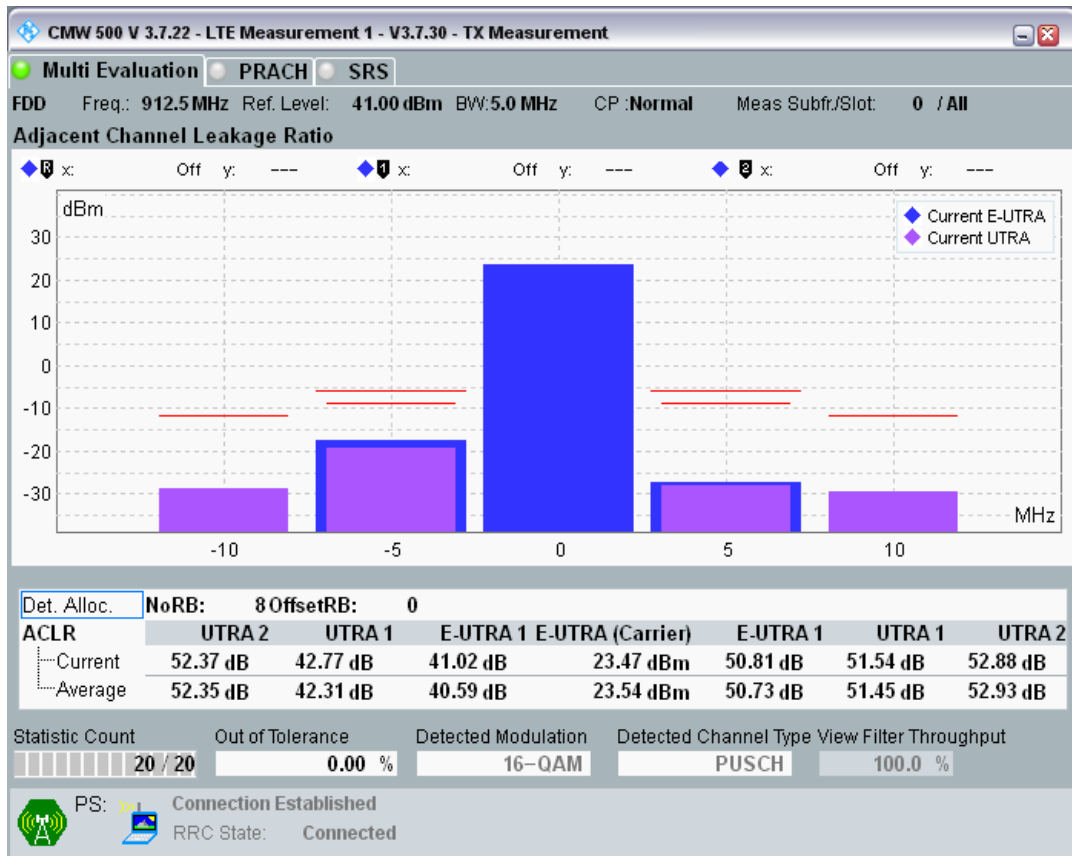

Band8 16QAM BW=5MHz Channel=21775 RB Size=8 Position=#0

Band8 16QAM BW=5MHz Channel=21775 RB Size=8 Position=#Max