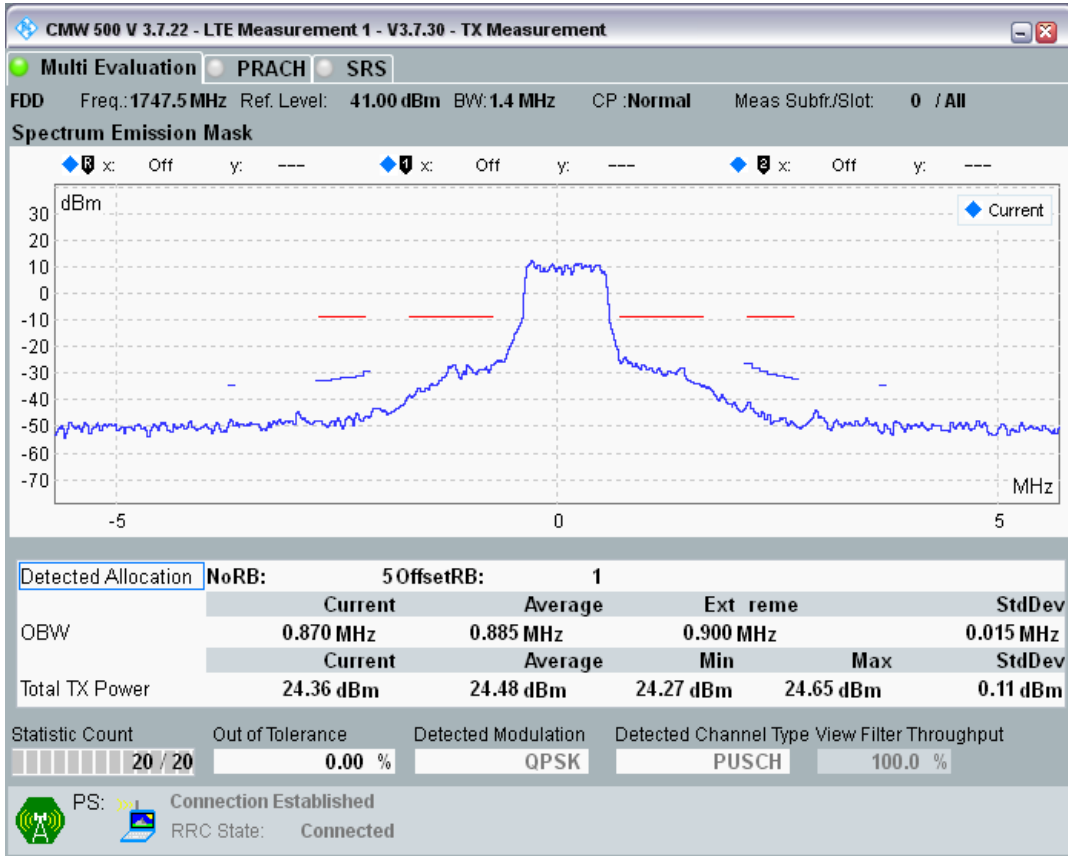

Band3 16QAM BW=1.4MHz Channel=19207 RB Size=5 Position=#Max

Band3 16QAM BW=1.4MHz Channel=19207 RB Size=6 Position=#0

Band3 QPSK BW=1.4MHz Channel=19575 RB Size=5 Position=#0

Band3 QPSK BW=1.4MHz Channel=19575 RB Size=5 Position=#Max