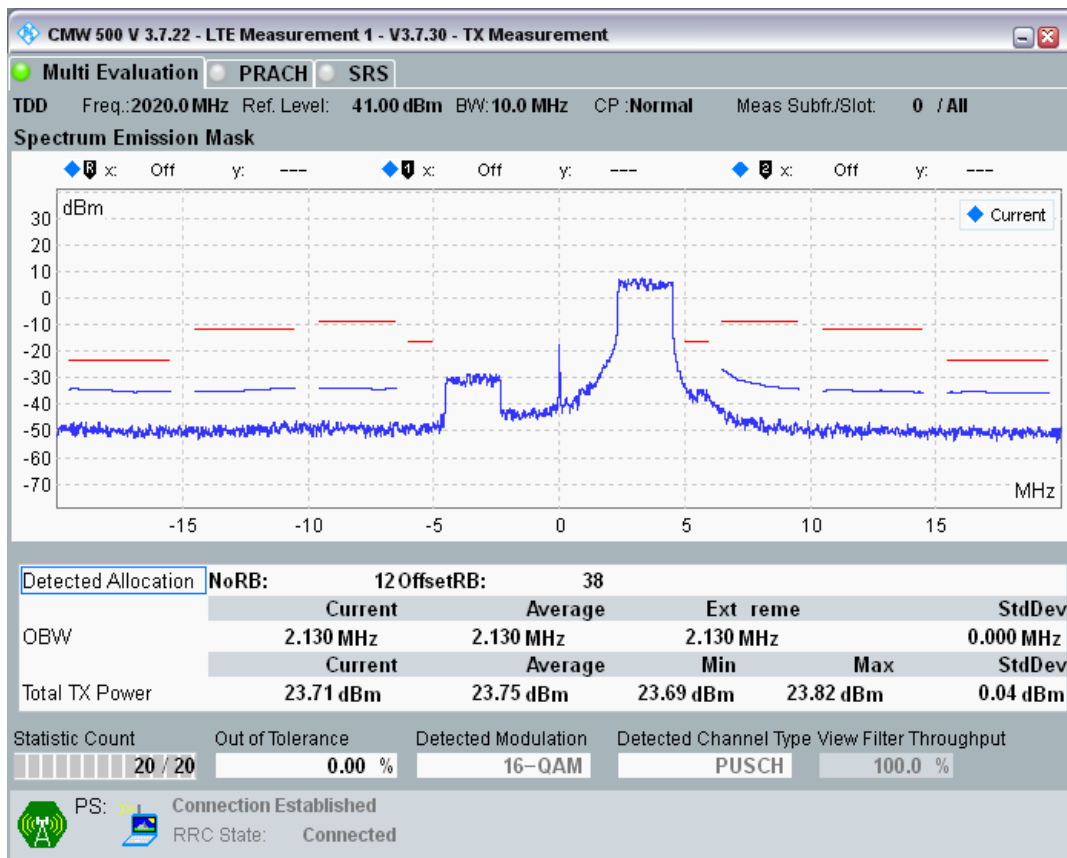

Band34 16QAM BW=10MHz Channel=36300 RB Size=12 Position=#Max

Band34 16QAM BW=10MHz Channel=36300 RB Size=50 Position=#0