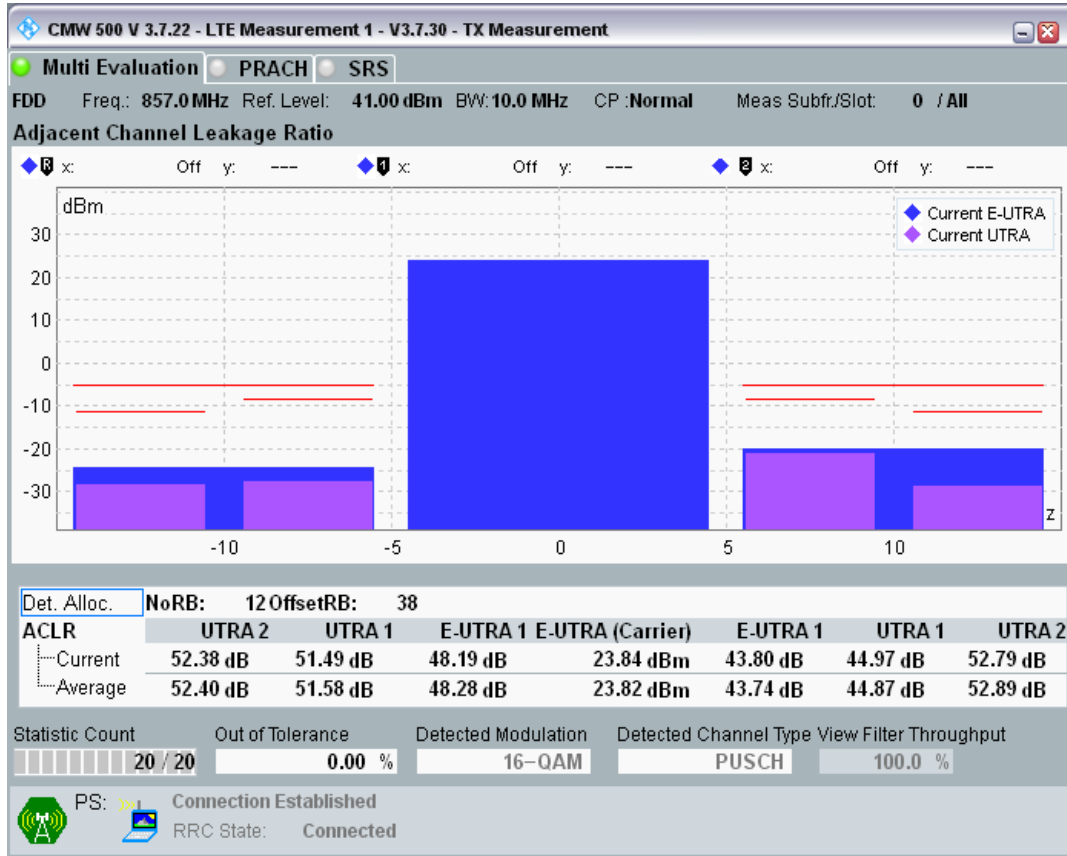

Band20 16QAM BW=10MHz Channel=24400 RB Size=12 Position=#Max

Band20 16QAM BW=10MHz Channel=24400 RB Size=50 Position=#0