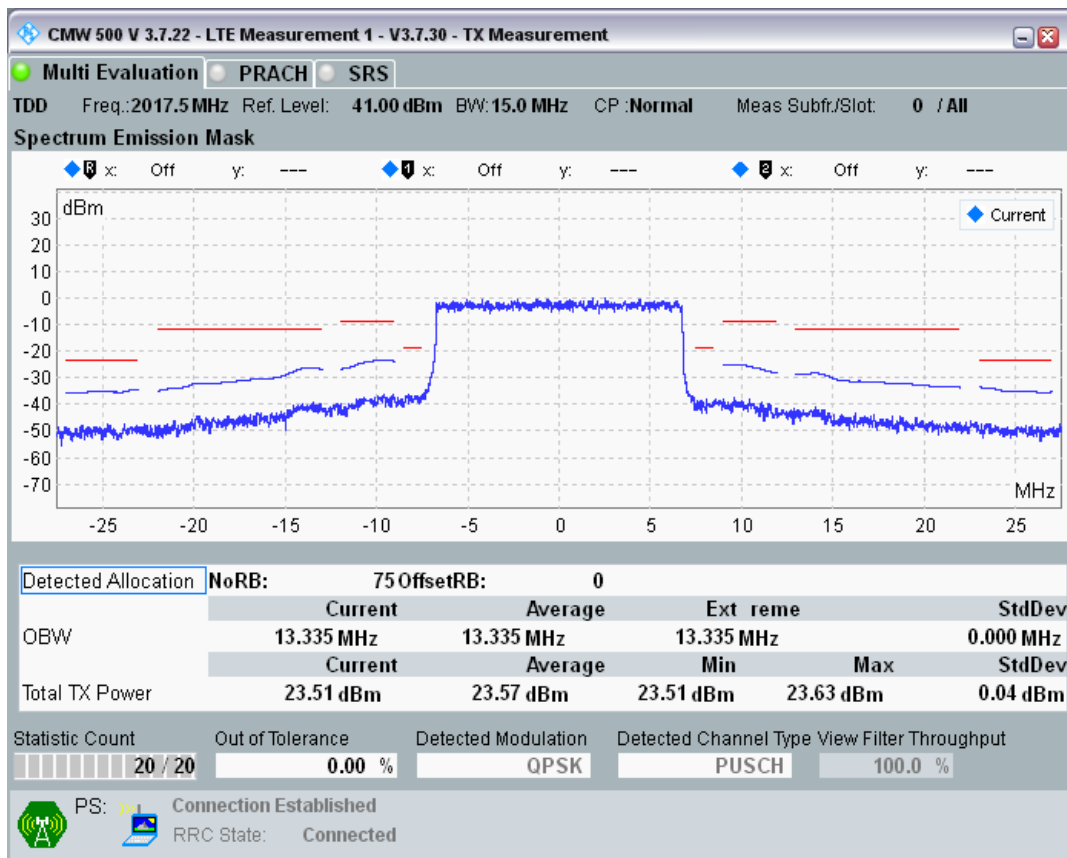

Band34 QPSK BW=15MHz Channel=36275 RB Size=75 Position=#0

Band34 16QAM BW=15MHz Channel=36275 RB Size=16 Position=#0