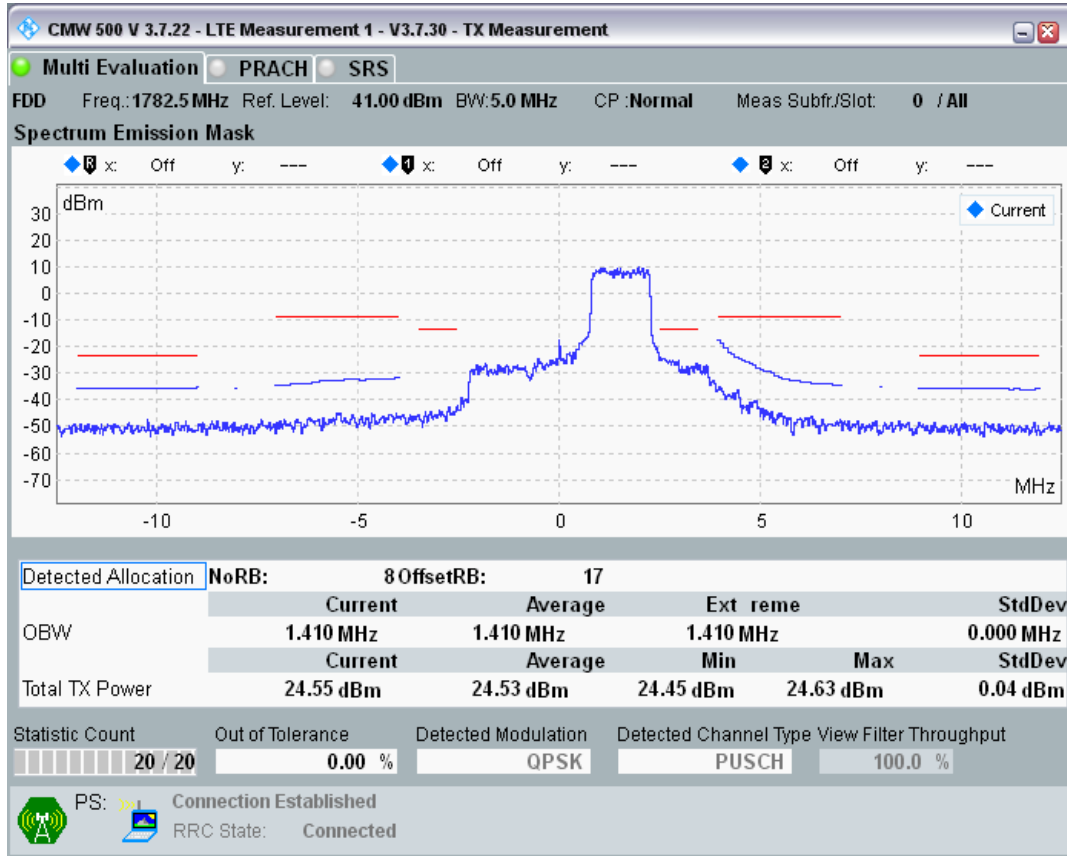

Band3 16QAM BW=5MHz Channel=19575 RB Size=8 Position=#Max

Band3 16QAM BW=5MHz Channel=19575 RB Size=25 Position=#0

Band3 QPSK BW=5MHz Channel=19925 RB Size=8 Position=#0

Band3 QPSK BW=5MHz Channel=19925 RB Size=8 Position=#Max