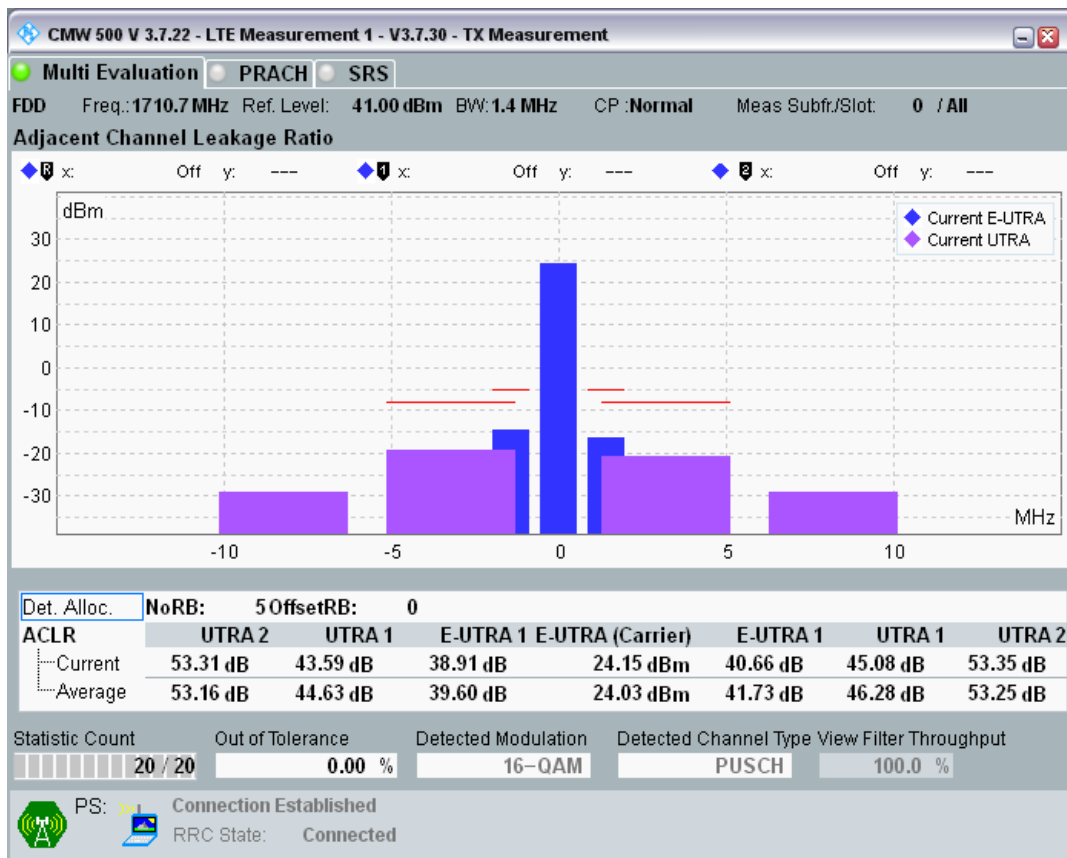

Band3 QPSK BW=1.4MHz Channel=19207 RB Size=5 Position=#0

Band3 QPSK BW=1.4MHz Channel=19207 RB Size=5 Position=#Max

Band3 QPSK BW=1.4MHz Channel=19207 RB Size=6 Position=#0

Band3 16QAM BW=1.4MHz Channel=19207 RB Size=5 Position=#0