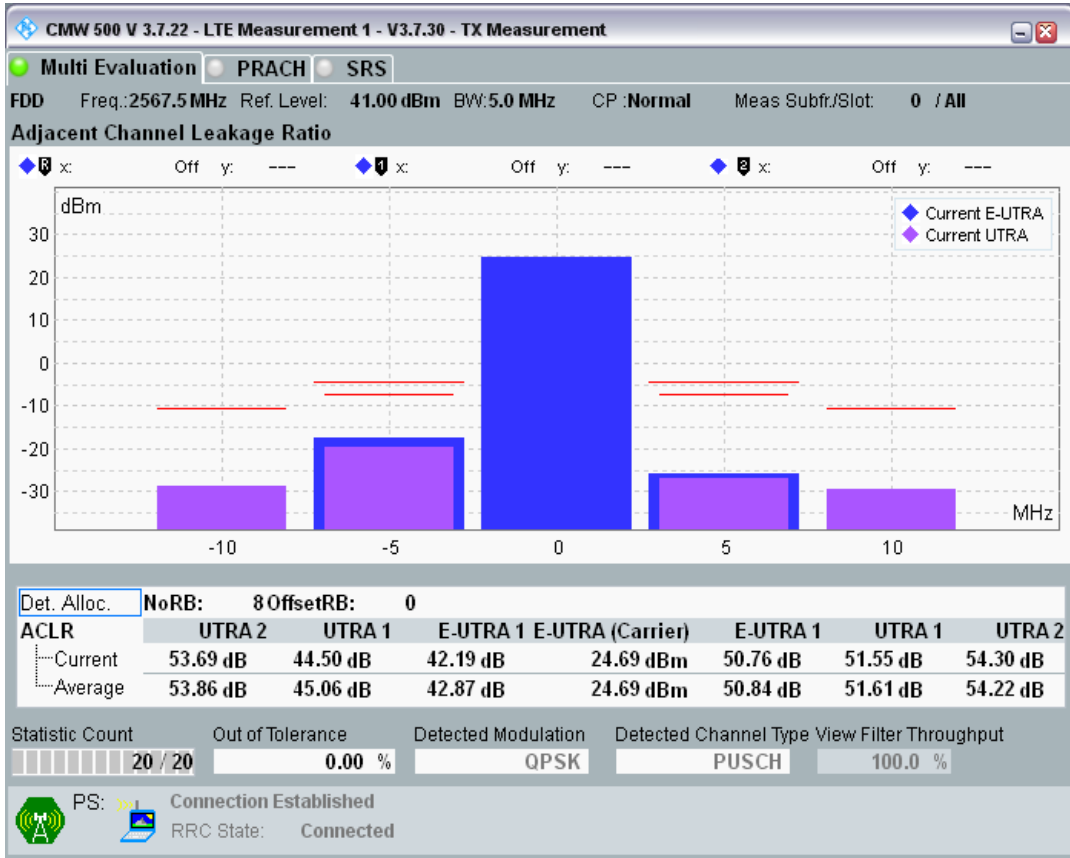

Band7 QPSK BW=5MHz Channel=21425 RB Size=8 Position=#0

Band7 QPSK BW=5MHz Channel=21425 RB Size=8 Position=#Max