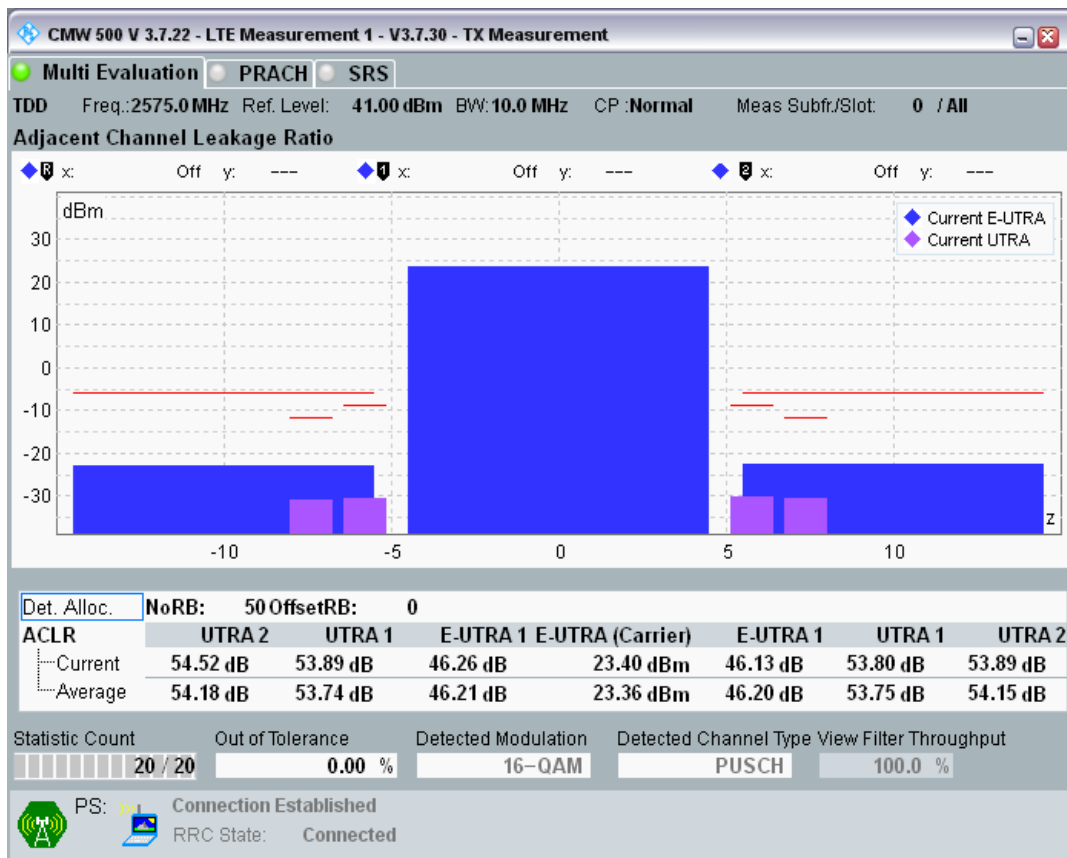

Band38 16QAM BW=10MHz Channel=37800 RB Size=50 Position=#0

Band38 QPSK BW=10MHz Channel=38000 RB Size=12 Position=#0