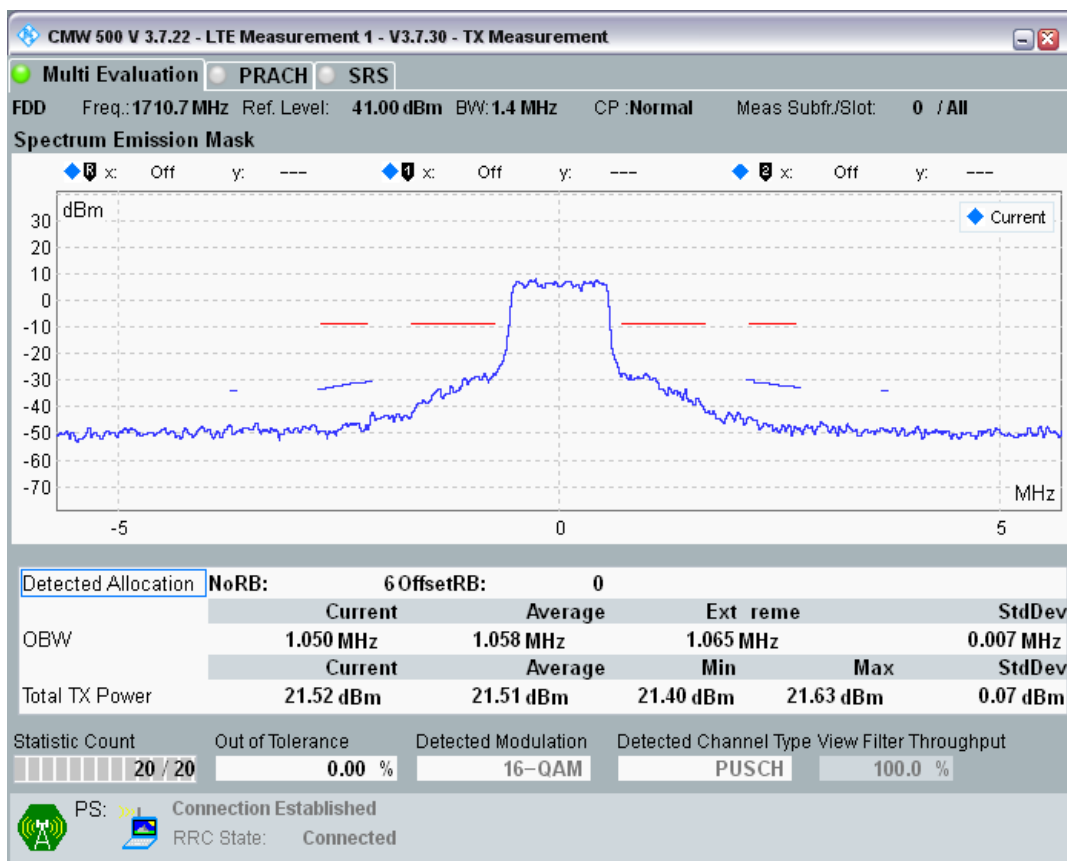

Band3 16QAM BW=1.4MHz Channel=19207 RB Size=6 Position=#0

Band3 QPSK BW=1.4MHz Channel=19575 RB Size=5 Position=#0