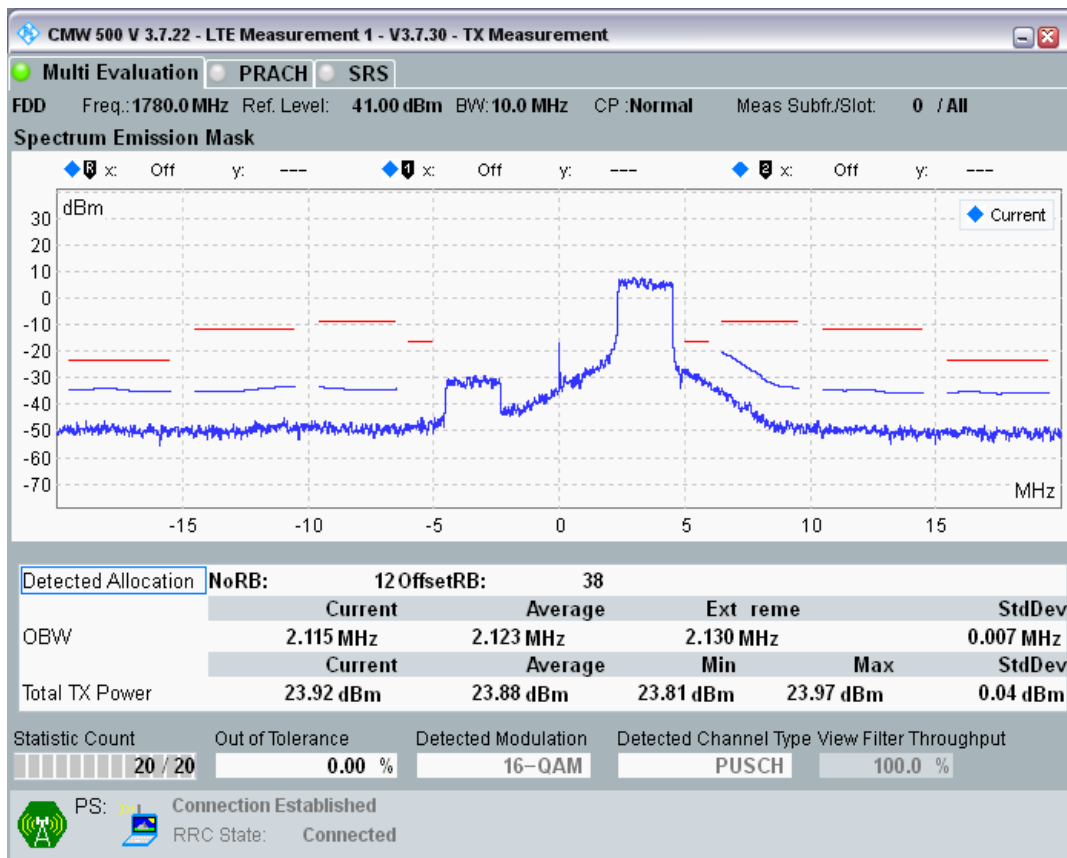

Band3 16QAM BW=10MHz Channel=19900 RB Size=12 Position=#Max

Band3 16QAM BW=10MHz Channel=19900 RB Size=50 Position=#0