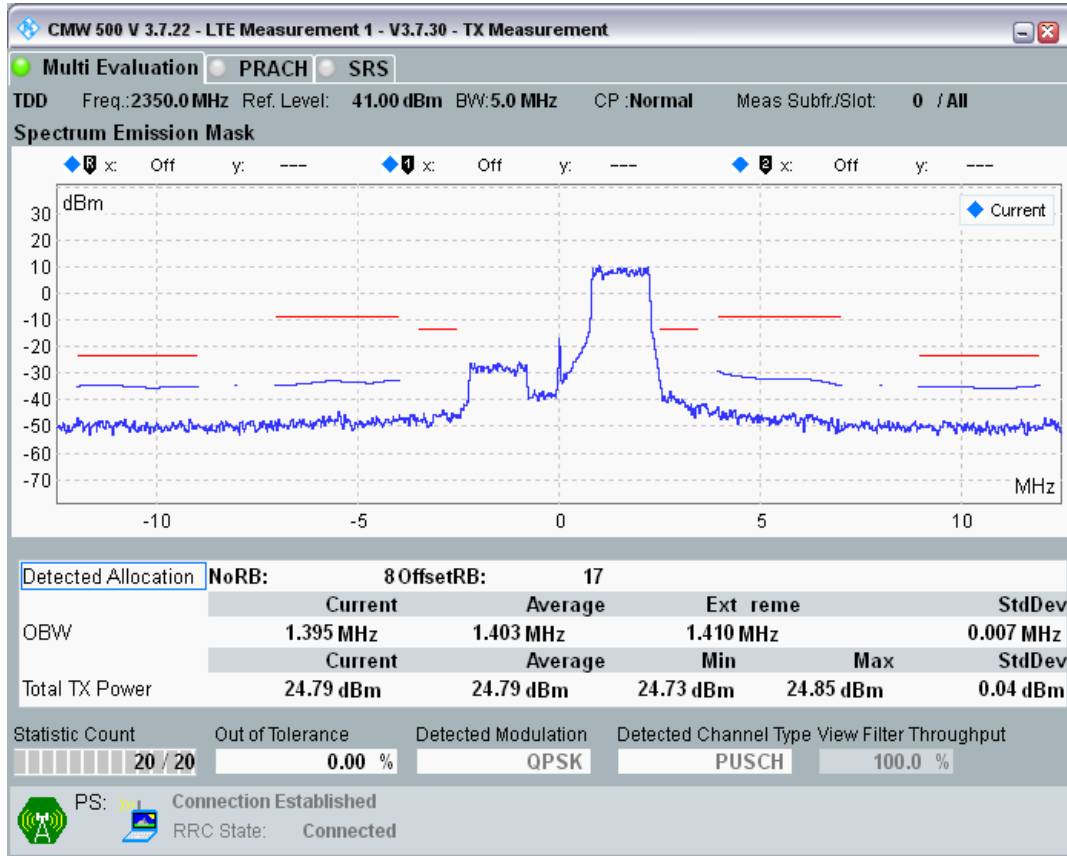

Band40 16QAM BW=5MHz Channel=38675 RB Size=8 Position=#Max

Band40 16QAM BW=5MHz Channel=38675 RB Size=25 Position=#0

Band40 QPSK BW=5MHz Channel=39150 RB Size=8 Position=#0

Band40 QPSK BW=5MHz Channel=39150 RB Size=8 Position=#Max