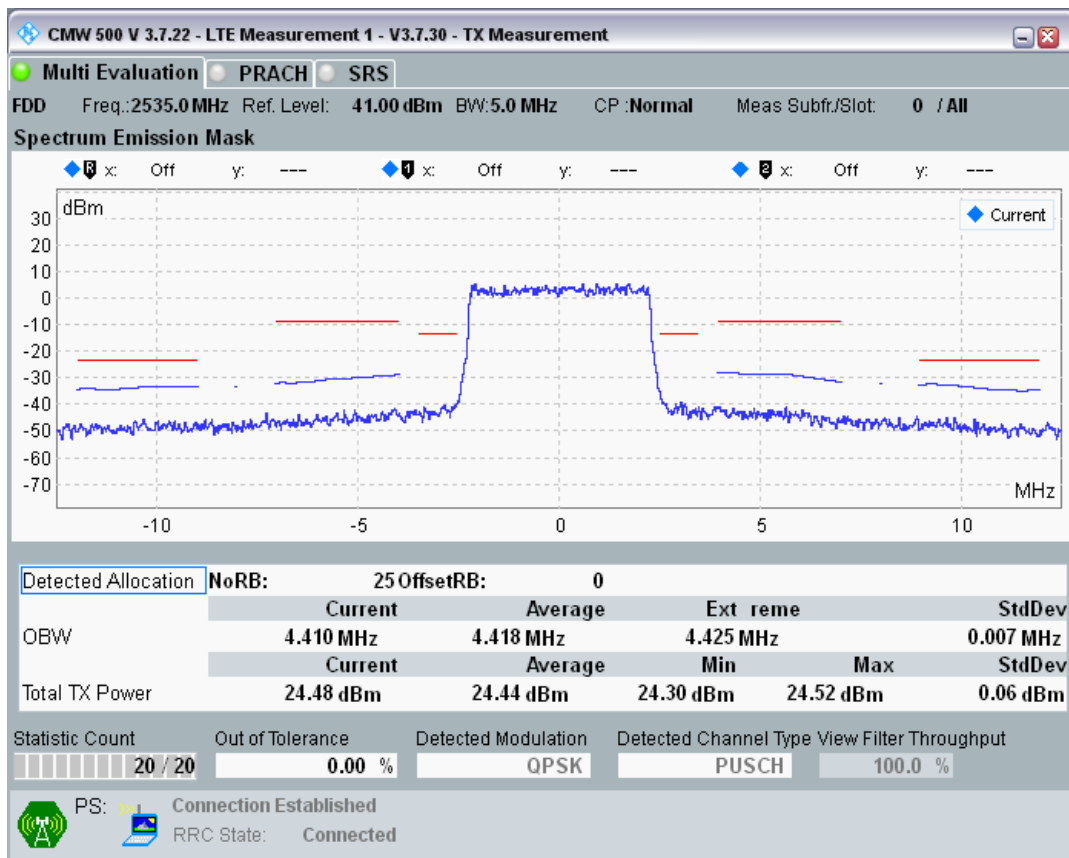

Band7 QPSK BW=5MHz Channel=21100 RB Size=25 Position=#0

Band7 16QAM BW=5MHz Channel=21100 RB Size=8 Position=#0