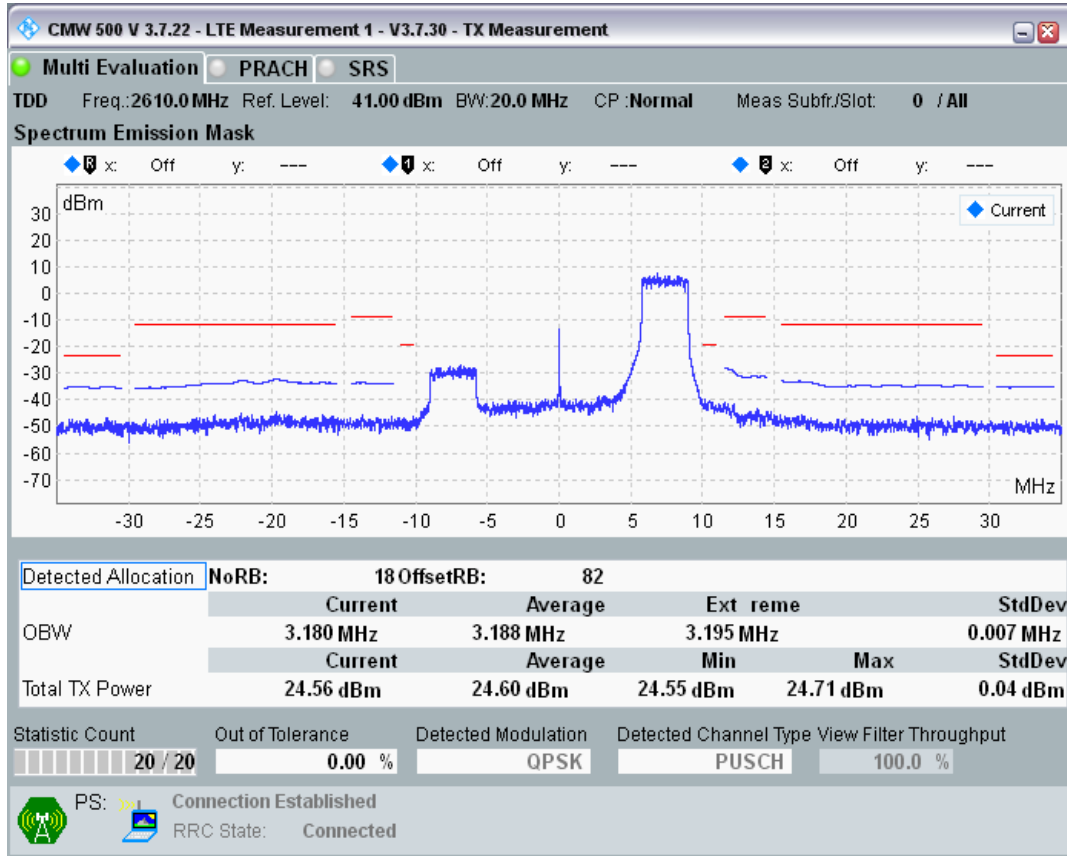

Band38 16QAM BW=20MHz Channel=38000 RB Size=18 Position=#Max

Band38 16QAM BW=20MHz Channel=38000 RB Size=100 Position=#0

Band38 QPSK BW=20MHz Channel=38150 RB Size=18 Position=#0

Band38 QPSK BW=20MHz Channel=38150 RB Size=18 Position=#Max