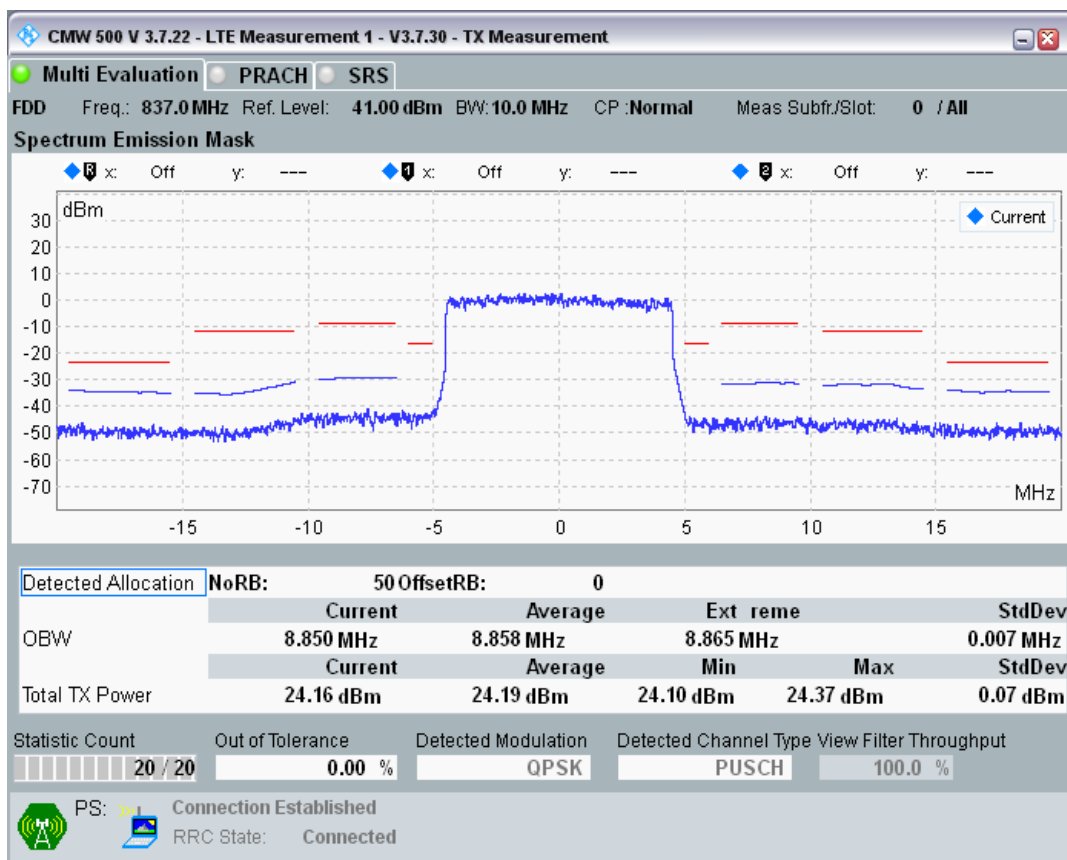

Band20 QPSK BW=10MHz Channel=24200 RB Size=50 Position=#0

Band20 16QAM BW=10MHz Channel=24200 RB Size=12 Position=#0