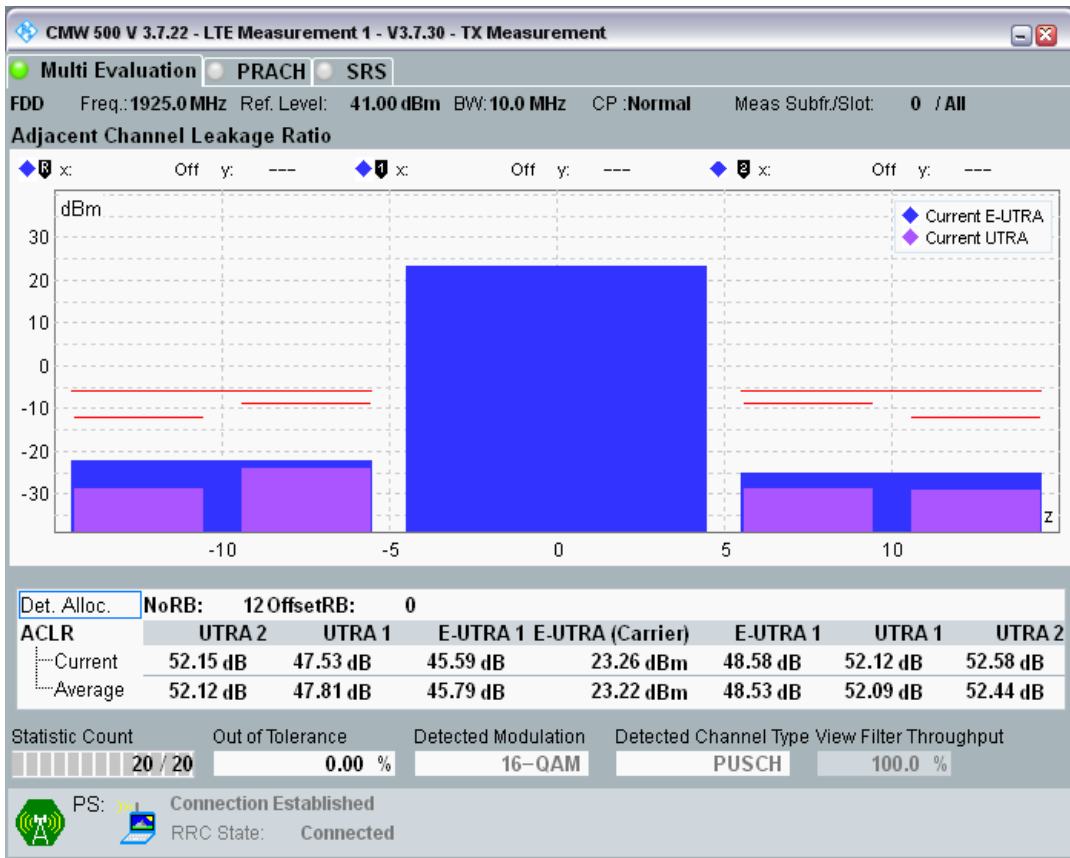

Band1 16QAM BW=10MHz Channel=18050 RB Size=12 Position=#0

Band1 16QAM BW=10MHz Channel=18300 RB Size=50 Position=#0