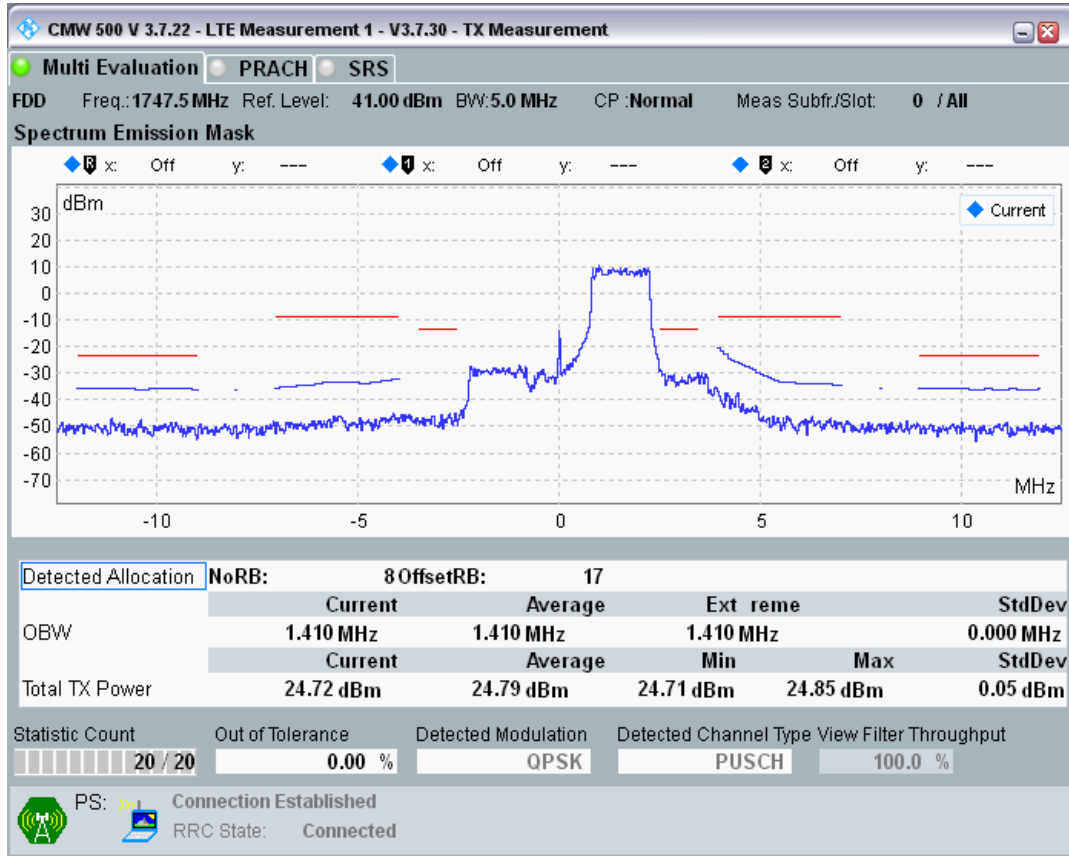

Band3 QPSK BW=5MHz Channel=19575 RB Size=8 Position=#Max

Band3 QPSK BW=5MHz Channel=19575 RB Size=25 Position=#0