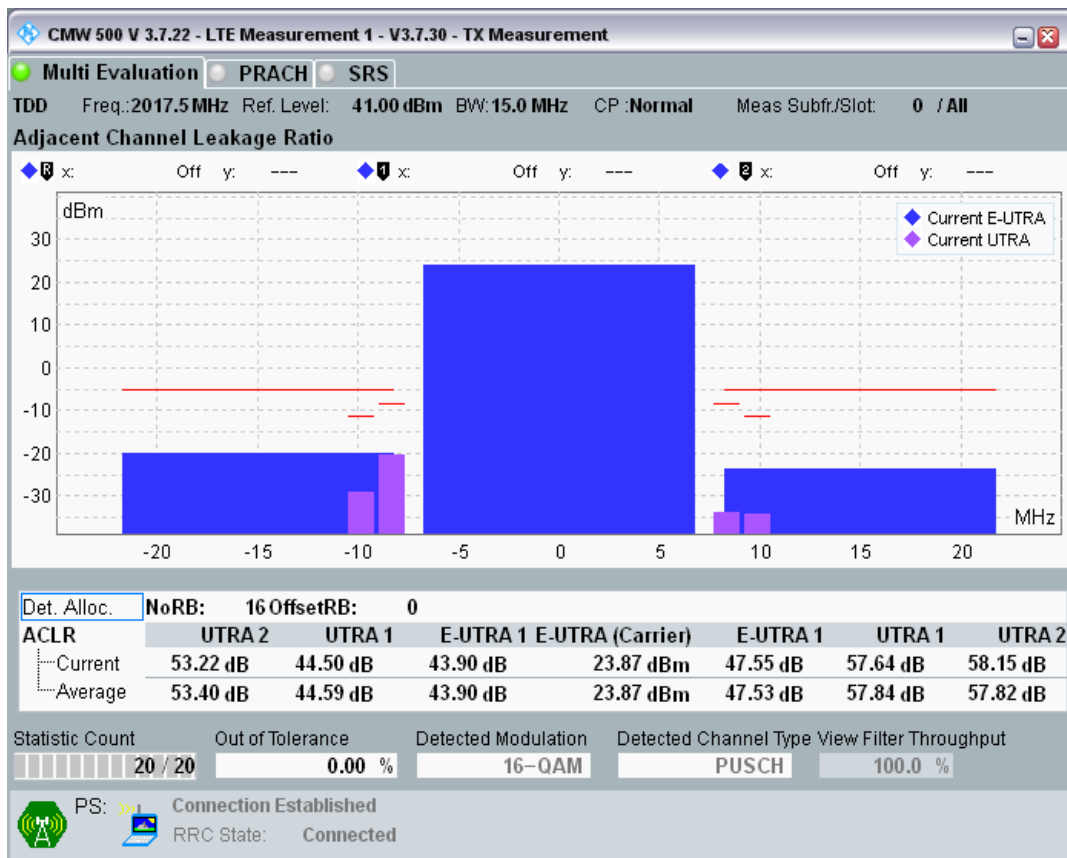

Band34 QPSK BW=15MHz Channel=36275 RB Size=16 Position=#0

Band34 QPSK BW=15MHz Channel=36275 RB Size=16 Position=#Max

Band34 QPSK BW=15MHz Channel=36275 RB Size=75 Position=#0

Band34 16QAM BW=15MHz Channel=36275 RB Size=16 Position=#0