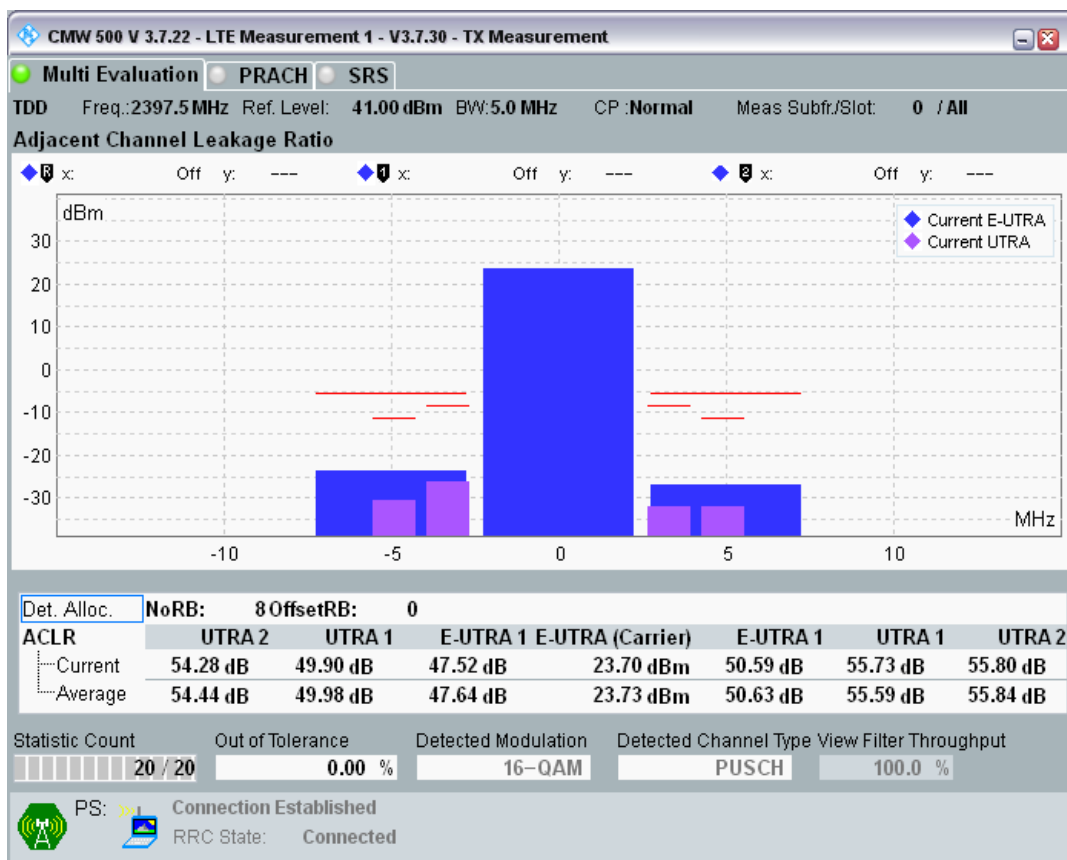

Band40 QPSK BW=5MHz Channel=39625 RB Size=8 Position=#0

Band40 QPSK BW=5MHz Channel=39625 RB Size=8 Position=#Max

Band40 QPSK BW=5MHz Channel=39625 RB Size=25 Position=#0

Band40 16QAM BW=5MHz Channel=39625 RB Size=8 Position=#0