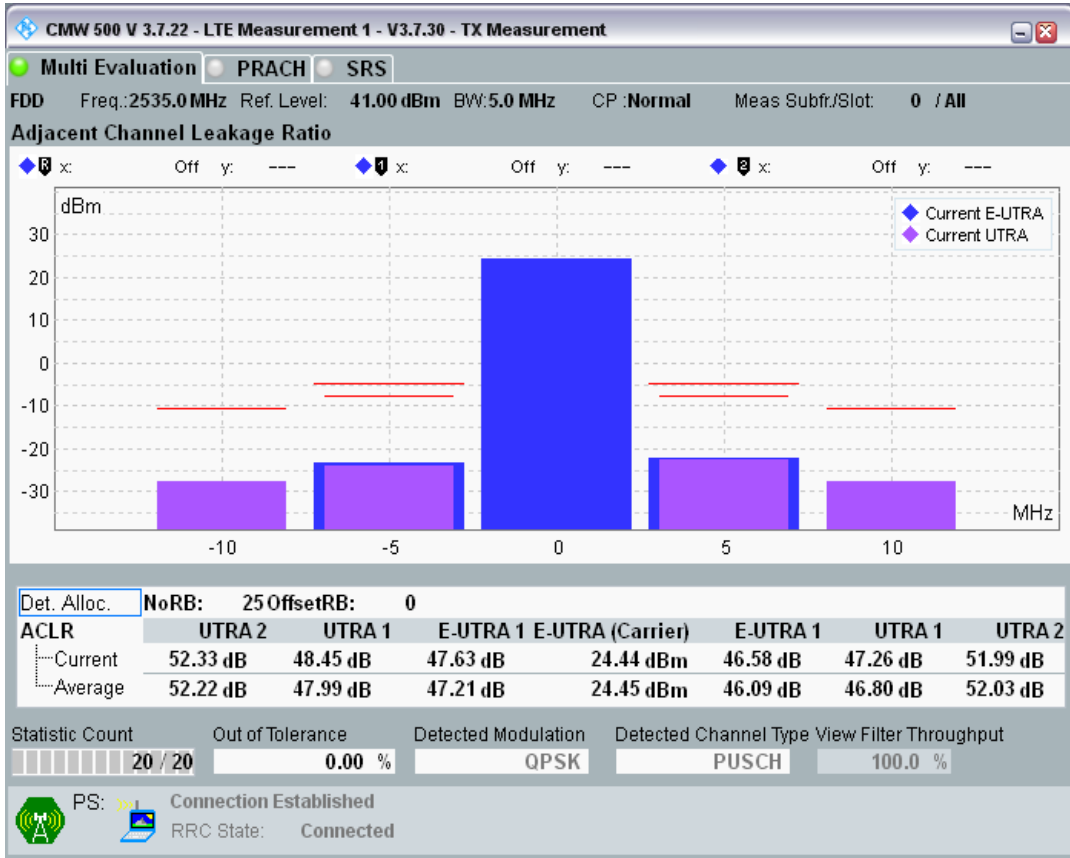

Band7 QPSK BW=5MHz Channel=21100 RB Size=8 Position=#0

Band7 QPSK BW=5MHz Channel=21100 RB Size=8 Position=#Max

Band7 QPSK BW=5MHz Channel=21100 RB Size=25 Position=#0

Band7 16QAM BW=5MHz Channel=21100 RB Size=8 Position=#0