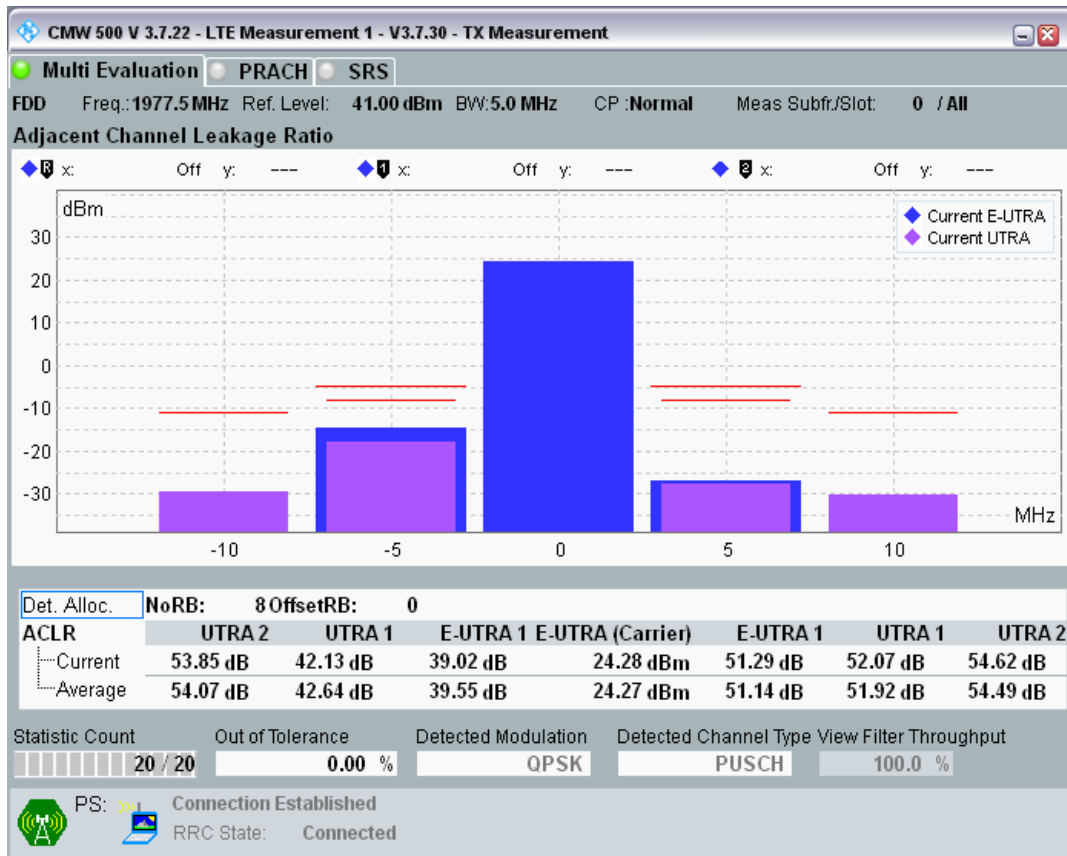

Band1 QPSK BW=5MHz Channel=18575 RB Size=8 Position=#0

Band1 QPSK BW=5MHz Channel=18025 RB Size=8 Position=#Max