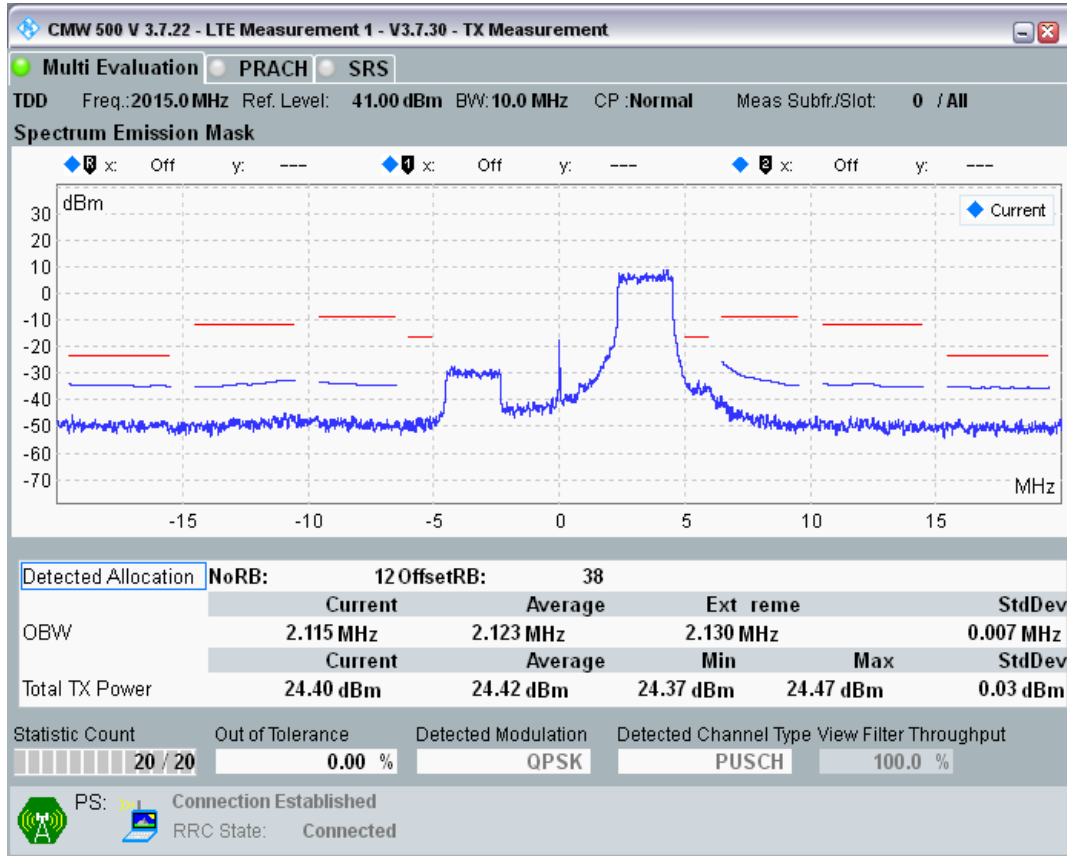

Band34 16QAM BW=5MHz Channel=36325 RB Size=8 Position=#Max

Band34 16QAM BW=5MHz Channel=36325 RB Size=25 Position=#0

Band34 QPSK BW=10MHz Channel=36250 RB Size=12 Position=#0

Band34 QPSK BW=10MHz Channel=36250 RB Size=12 Position=#Max