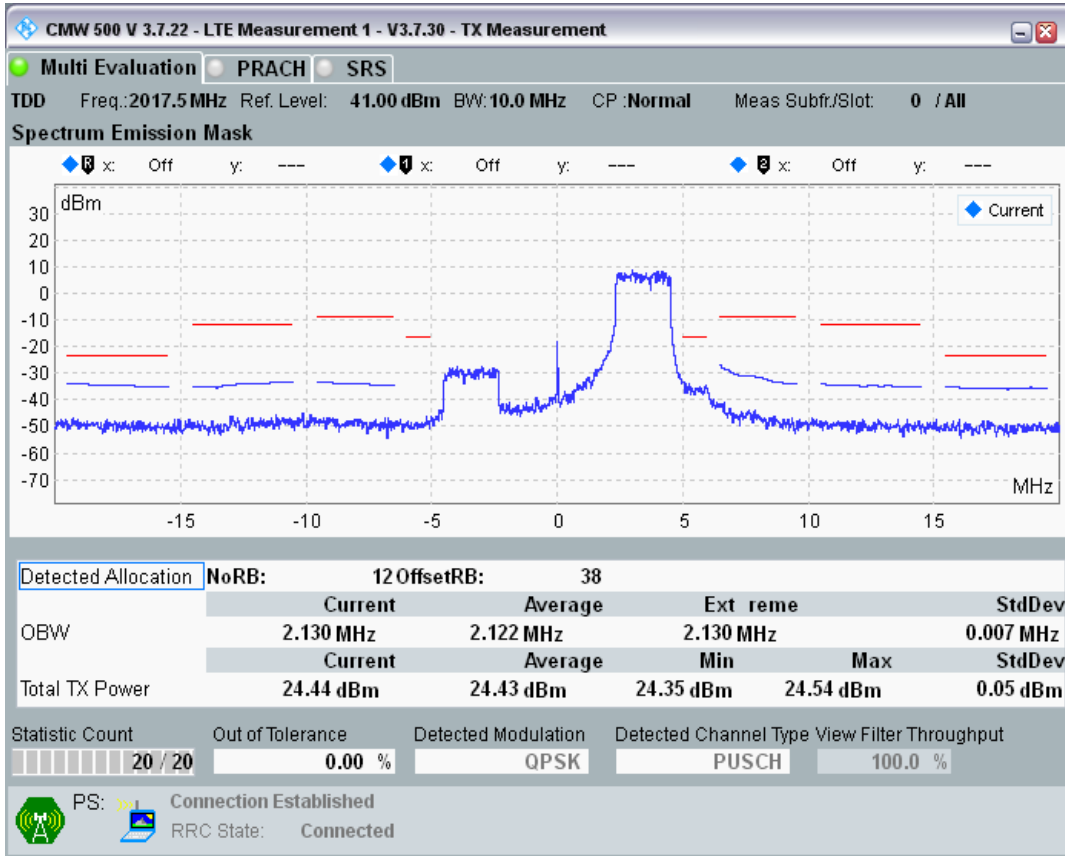

Band34 QPSK BW=10MHz Channel=36275 RB Size=12 Position=#Max

Band34 QPSK BW=10MHz Channel=36275 RB Size=50 Position=#0