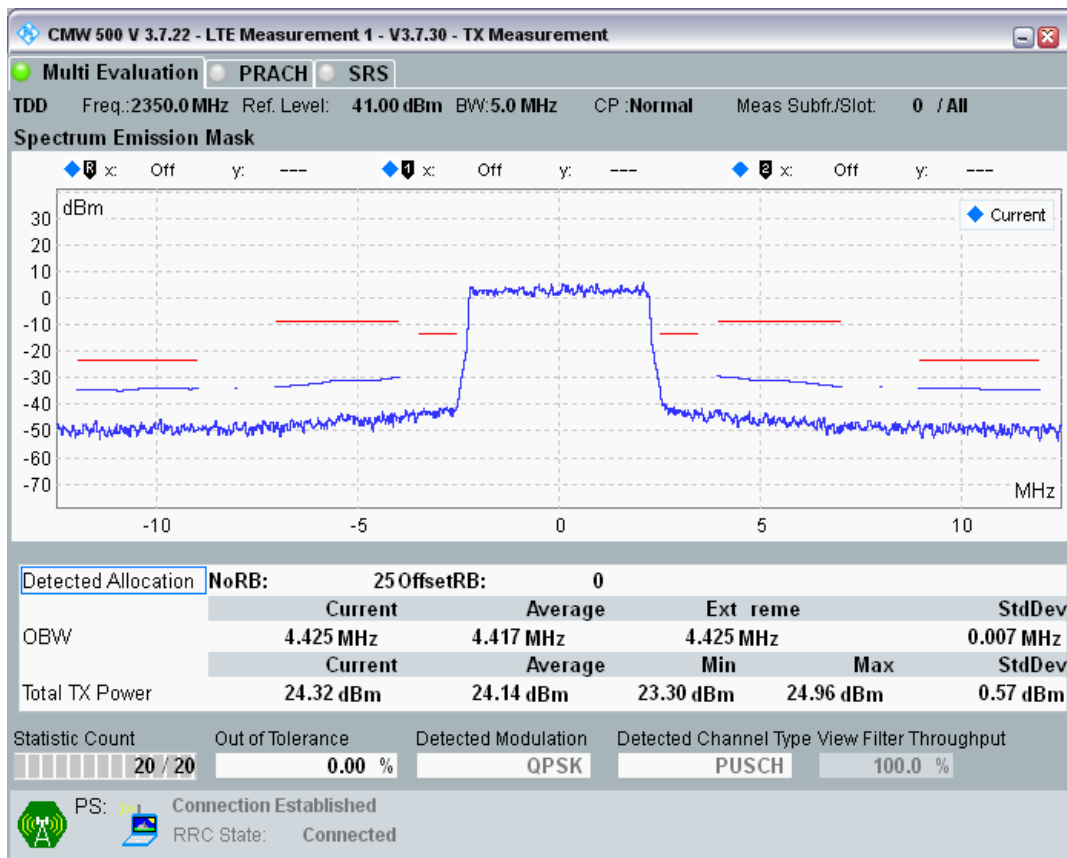

Band40 QPSK BW=5MHz Channel=39150 RB Size=25 Position=#0

Band40 16QAM BW=5MHz Channel=39150 RB Size=8 Position=#0