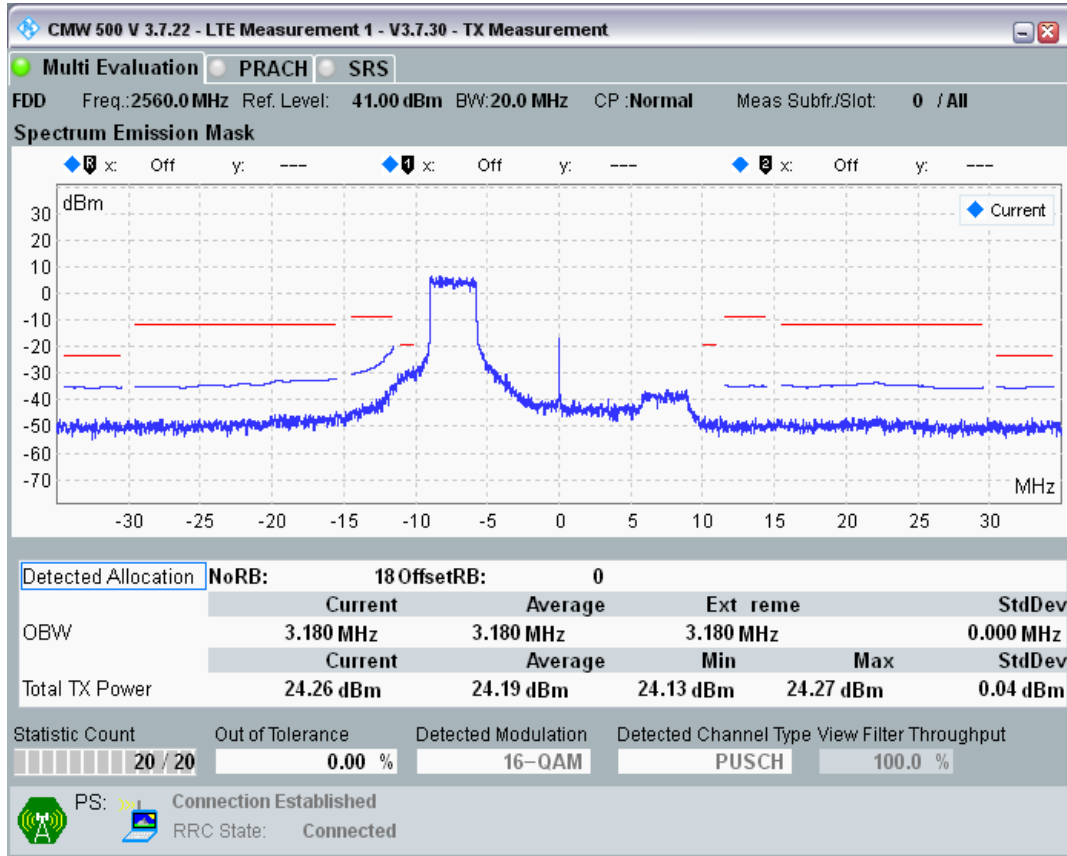

Band7 16QAM BW=20MHz Channel=21350 RB Size=18 Position=#0

Band7 16QAM BW=20MHz Channel=21350 RB Size=18 Position=#Max