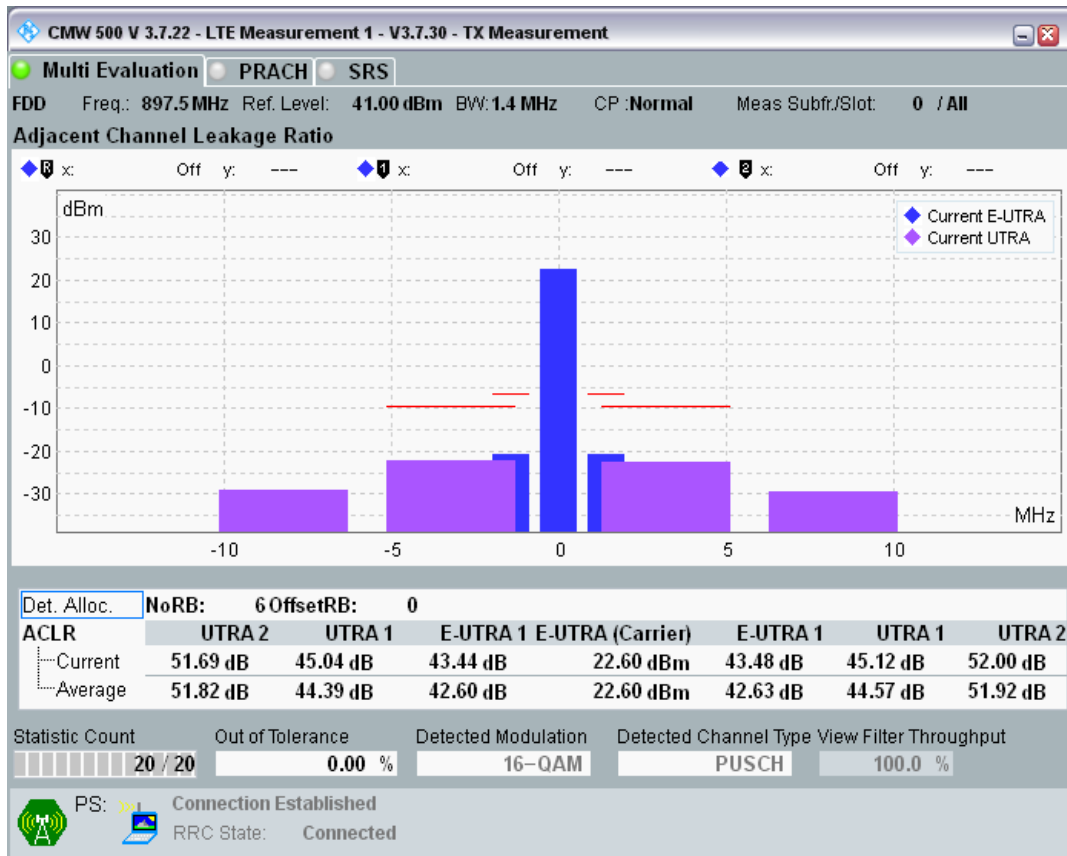

Band8 QPSK BW=1.4MHz Channel=21625 RB Size=6 Position=#0

Band8 16QAM BW=1.4MHz Channel=21625 RB Size=5 Position=#0

Band8 16QAM BW=1.4MHz Channel=21625 RB Size=5 Position=#Max

Band8 16QAM BW=1.4MHz Channel=21625 RB Size=6 Position=#0