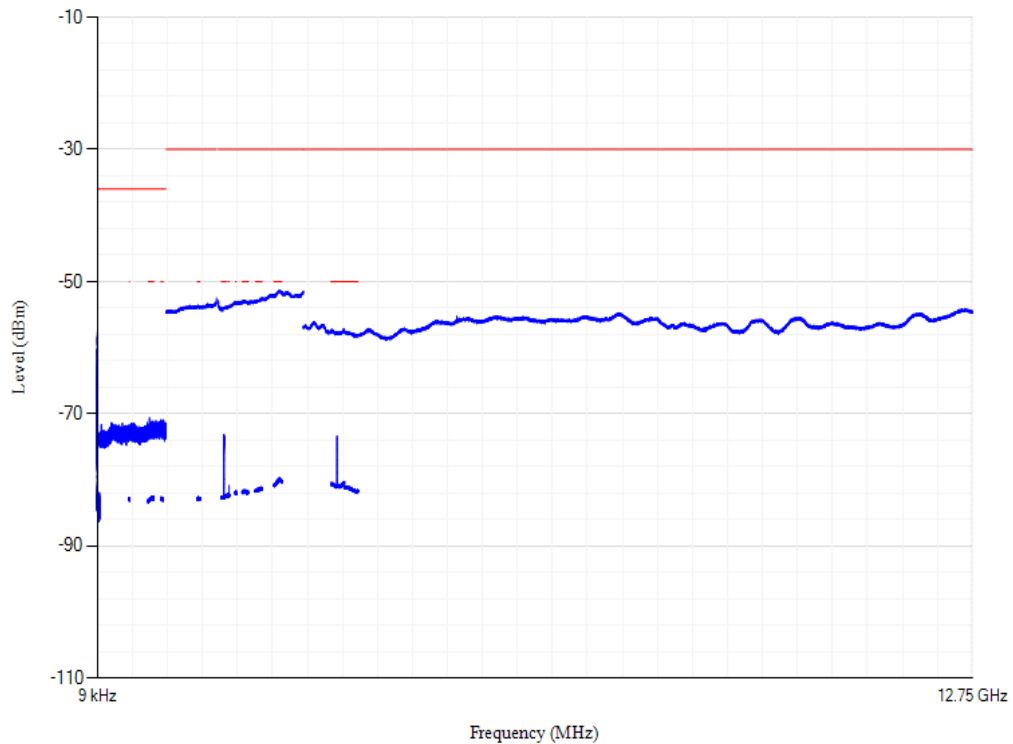

Conducted spurious emissions

Band3 QPSK BW=5MHz Channel=19225 RB Size=1 Position=#0

Conducted spurious emissions

Band3 QPSK BW=5MHz Channel=19575 RB Size=1 Position=#0

Conducted spurious emissions

Band3 QPSK BW=5MHz Channel=19925 RB Size=1 Position=#0