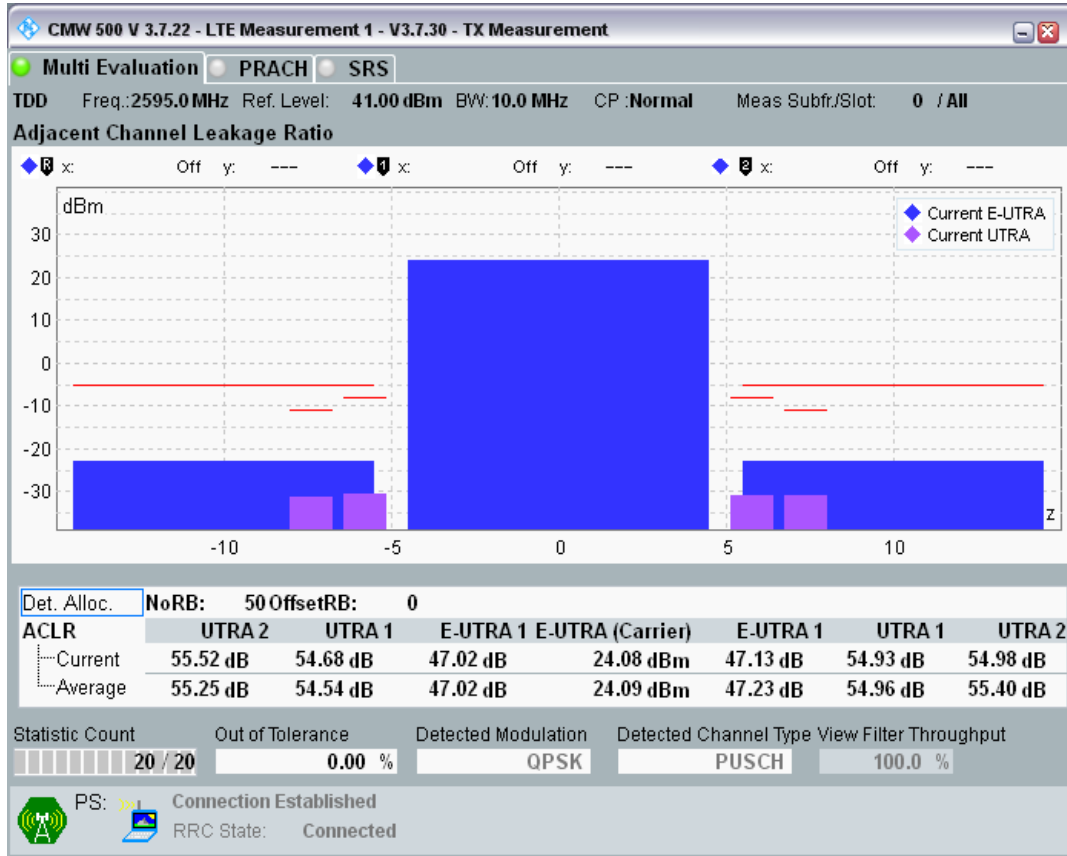

Band38 QPSK BW=10MHz Channel=38000 RB Size=50 Position=#0

Band38 16QAM BW=10MHz Channel=38000 RB Size=12 Position=#0