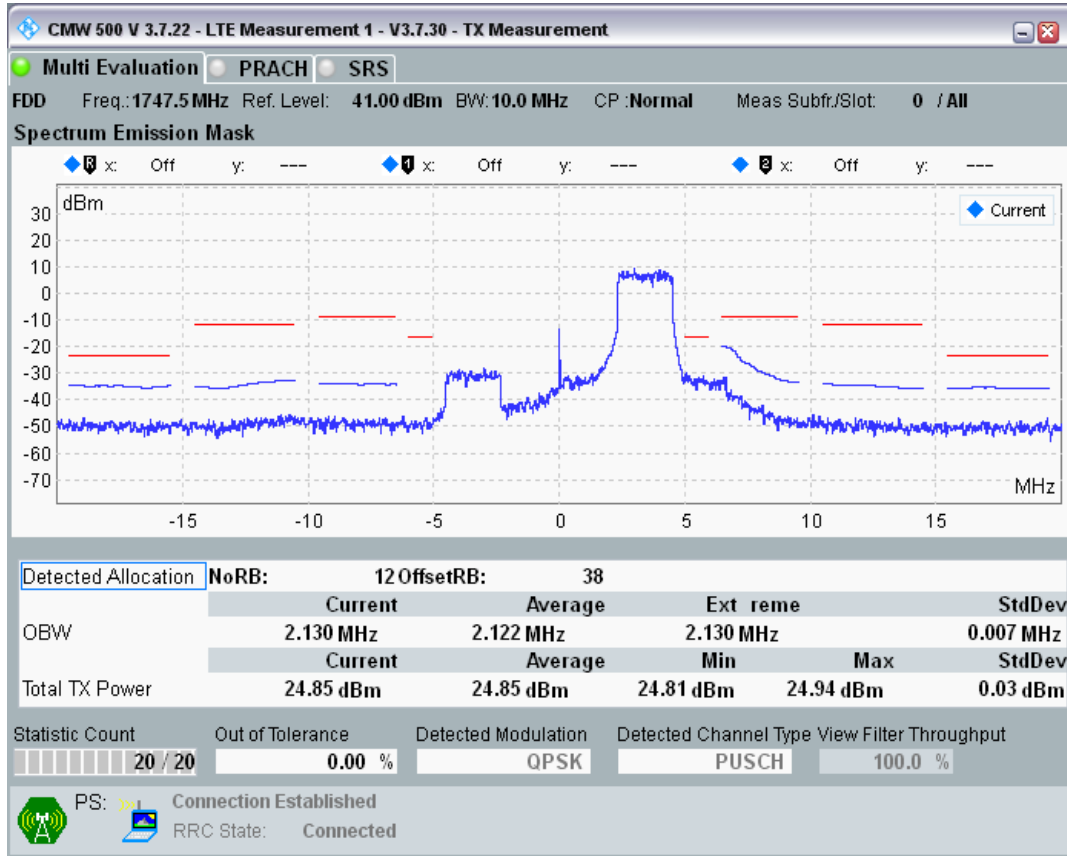

Band3 QPSK BW=10MHz Channel=19575 RB Size=50 Position=#0

Band3 16QAM BW=10MHz Channel=19575 RB Size=12 Position=#0

Band3 16QAM BW=10MHz Channel=19575 RB Size=12 Position=#Max

Band3 16QAM BW=10MHz Channel=19575 RB Size=50 Position=#0