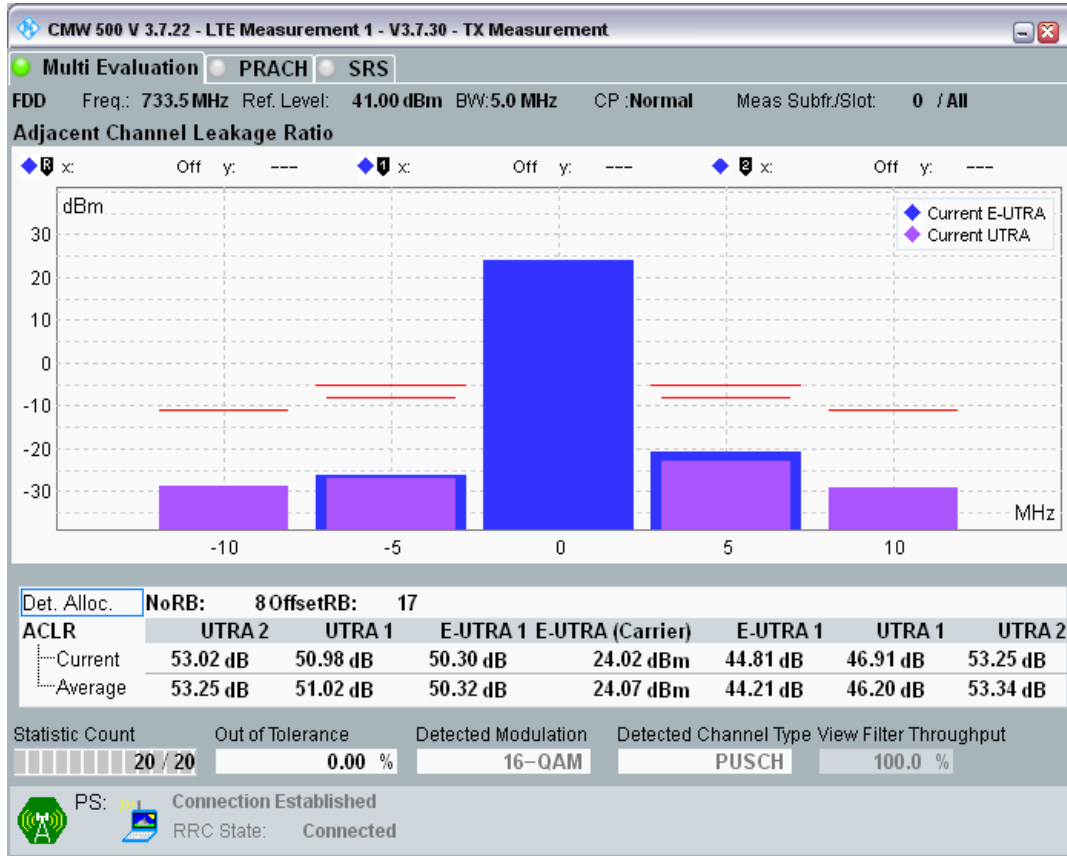

Band28 16QAM BW=5MHz Channel=27515 RB Size=8 Position=#Max

Band28 16QAM BW=5MHz Channel=27515 RB Size=25 Position=#0