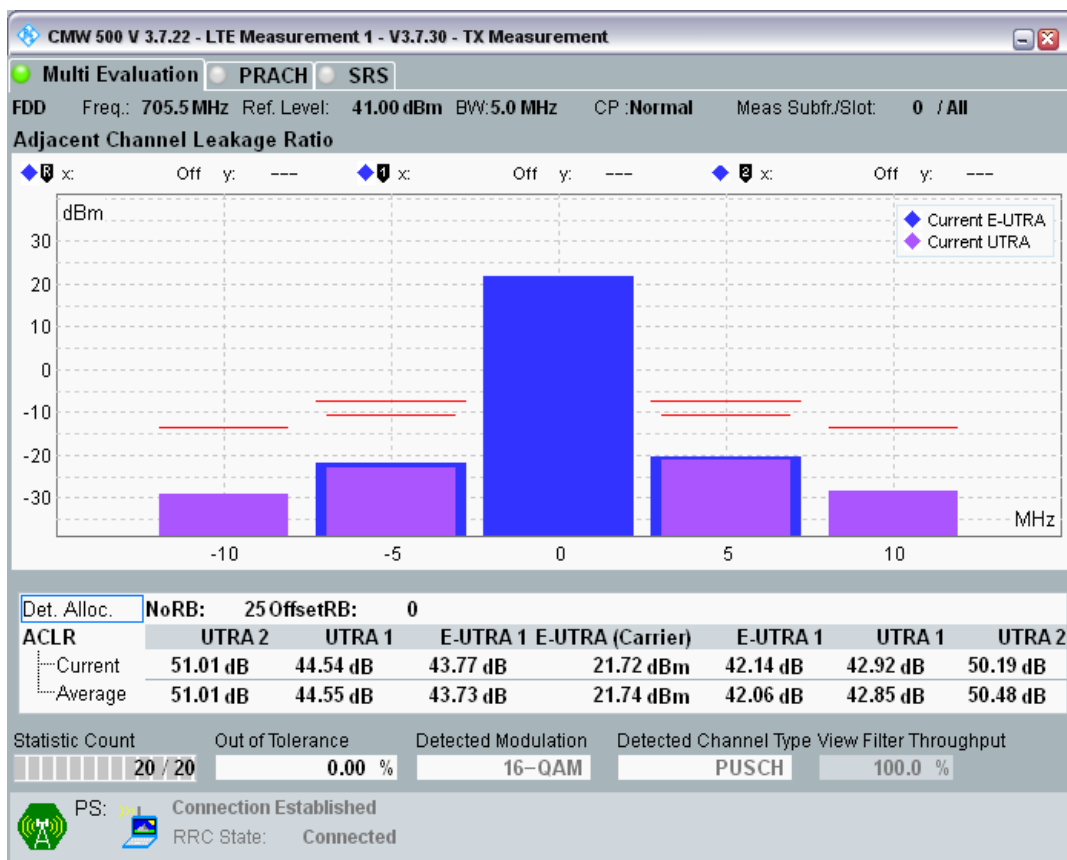

Band28 QPSK BW=5MHz Channel=27235 RB Size=25 Position=#0

Band28 16QAM BW=5MHz Channel=27235 RB Size=8 Position=#0

Band28 16QAM BW=5MHz Channel=27235 RB Size=8 Position=#Max

Band28 16QAM BW=5MHz Channel=27235 RB Size=25 Position=#0