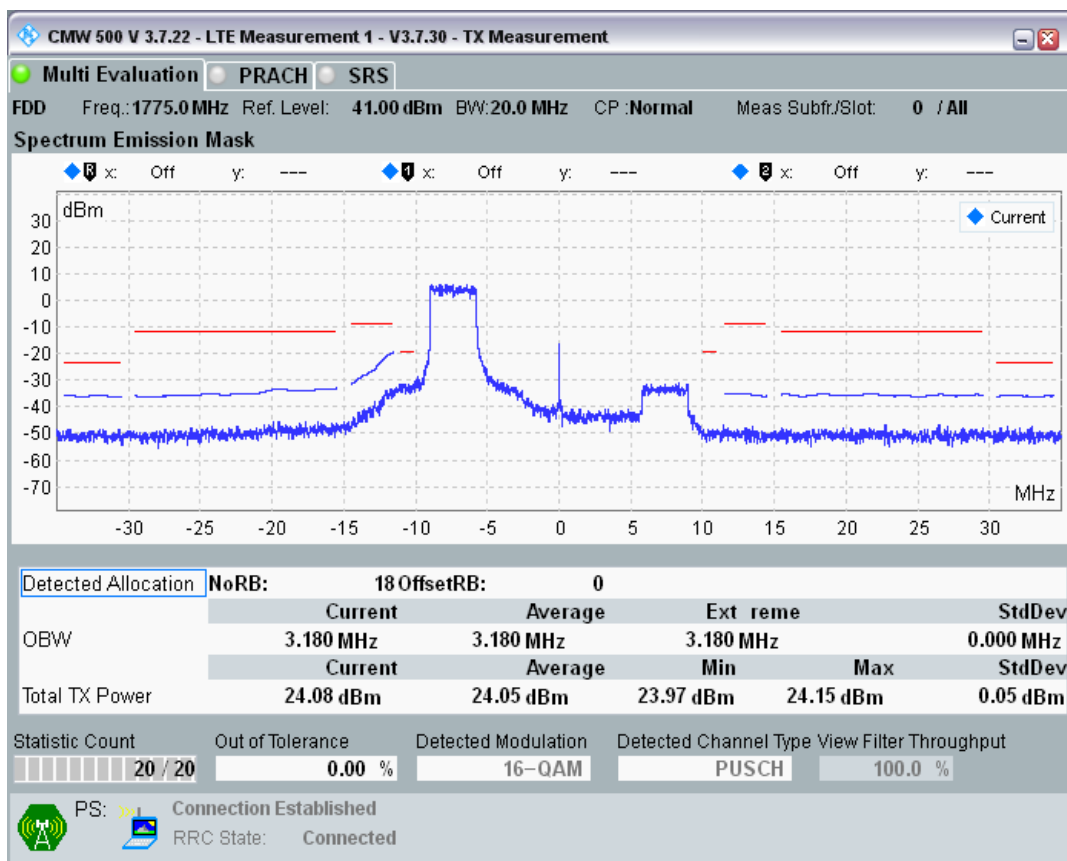

Band3 16QAM BW=20MHz Channel=19850 RB Size=18 Position=#0

Band3 16QAM BW=20MHz Channel=19850 RB Size=18 Position=#Max