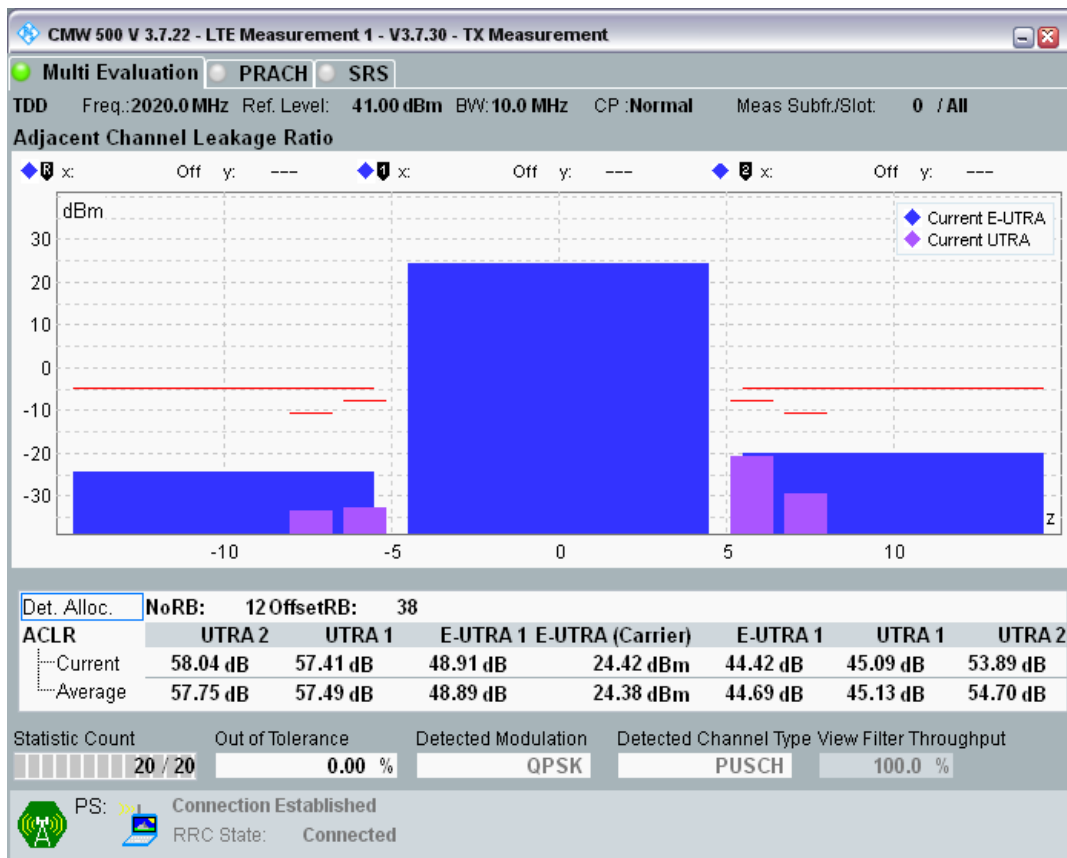

Band34 16QAM BW=10MHz Channel=36275 RB Size=12 Position=#Max

Band34 16QAM BW=10MHz Channel=36275 RB Size=50 Position=#0

Band34 QPSK BW=10MHz Channel=36300 RB Size=12 Position=#0

Band34 QPSK BW=10MHz Channel=36300 RB Size=12 Position=#Max