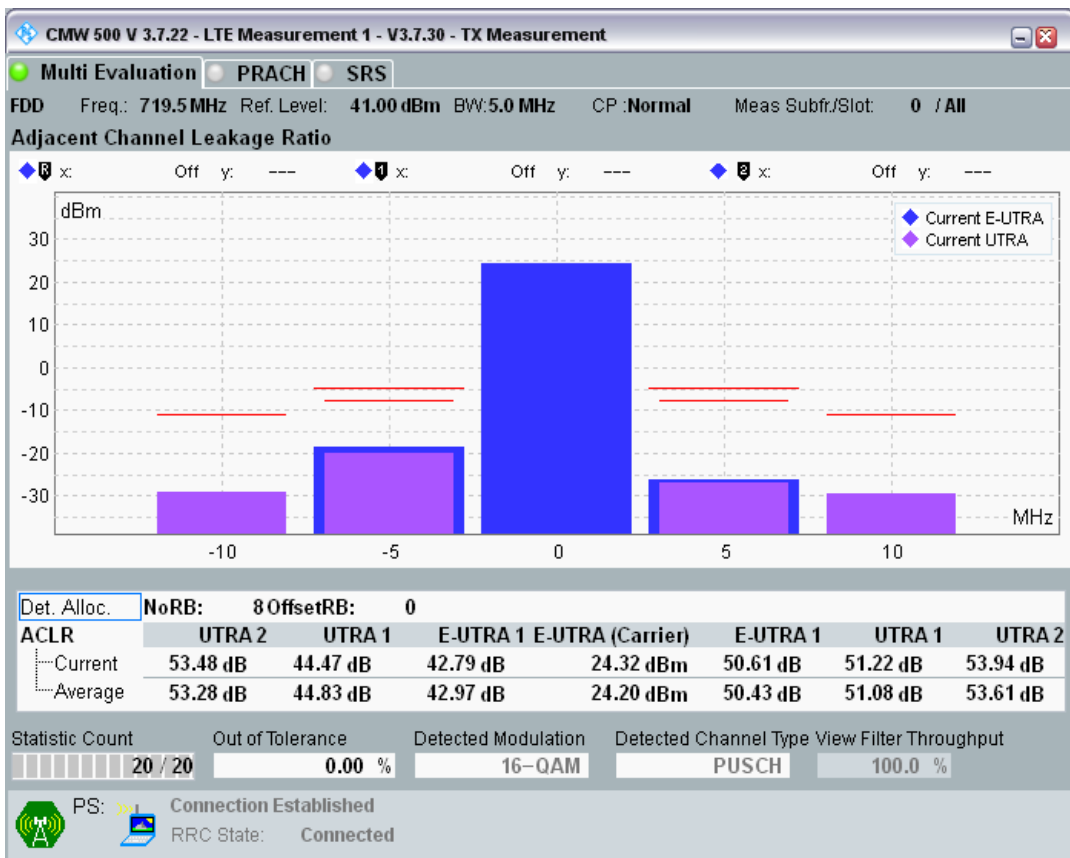

Band28 QPSK BW=5MHz Channel=27375 RB Size=8 Position=#0

Band28 QPSK BW=5MHz Channel=27375 RB Size=8 Position=#Max

Band28 QPSK BW=5MHz Channel=27375 RB Size=25 Position=#0

Band28 16QAM BW=5MHz Channel=27375 RB Size=8 Position=#0