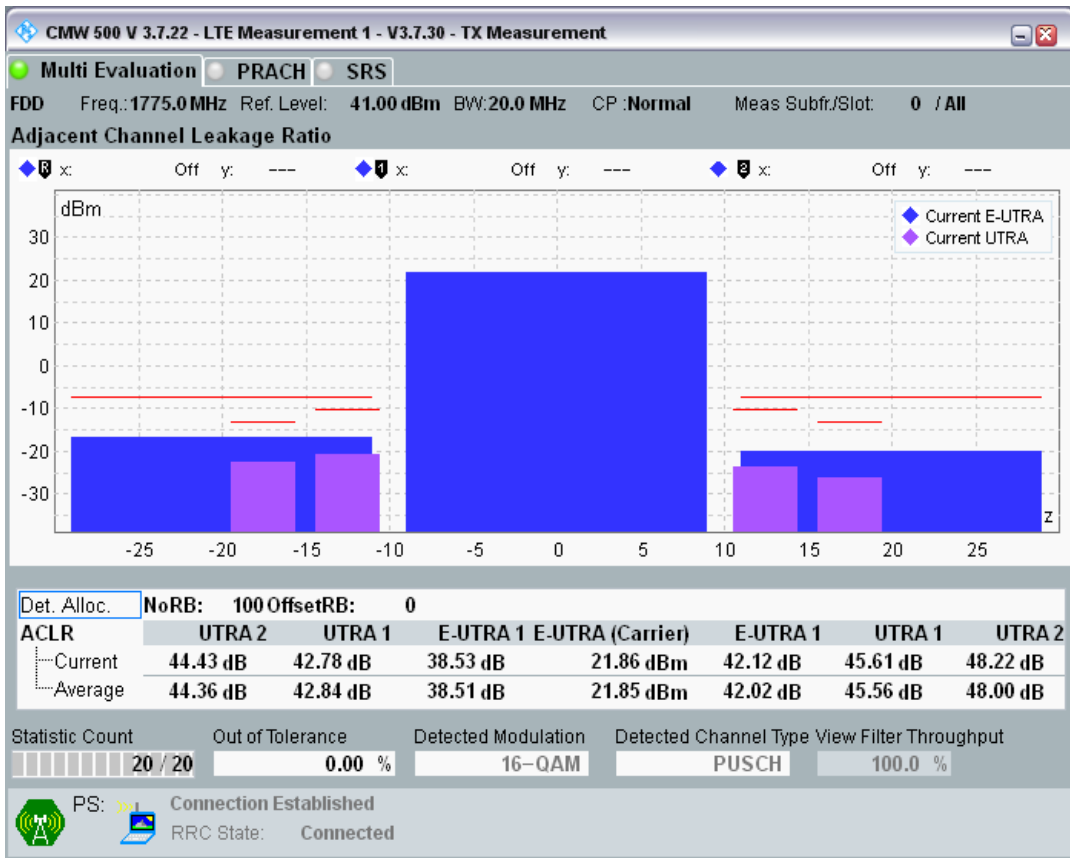

Band3 QPSK BW=20MHz Channel=19850 RB Size=100 Position=#0

Band3 16QAM BW=20MHz Channel=19850 RB Size=18 Position=#0

Band3 16QAM BW=20MHz Channel=19850 RB Size=18 Position=#Max

Band3 16QAM BW=20MHz Channel=19850 RB Size=100 Position=#0