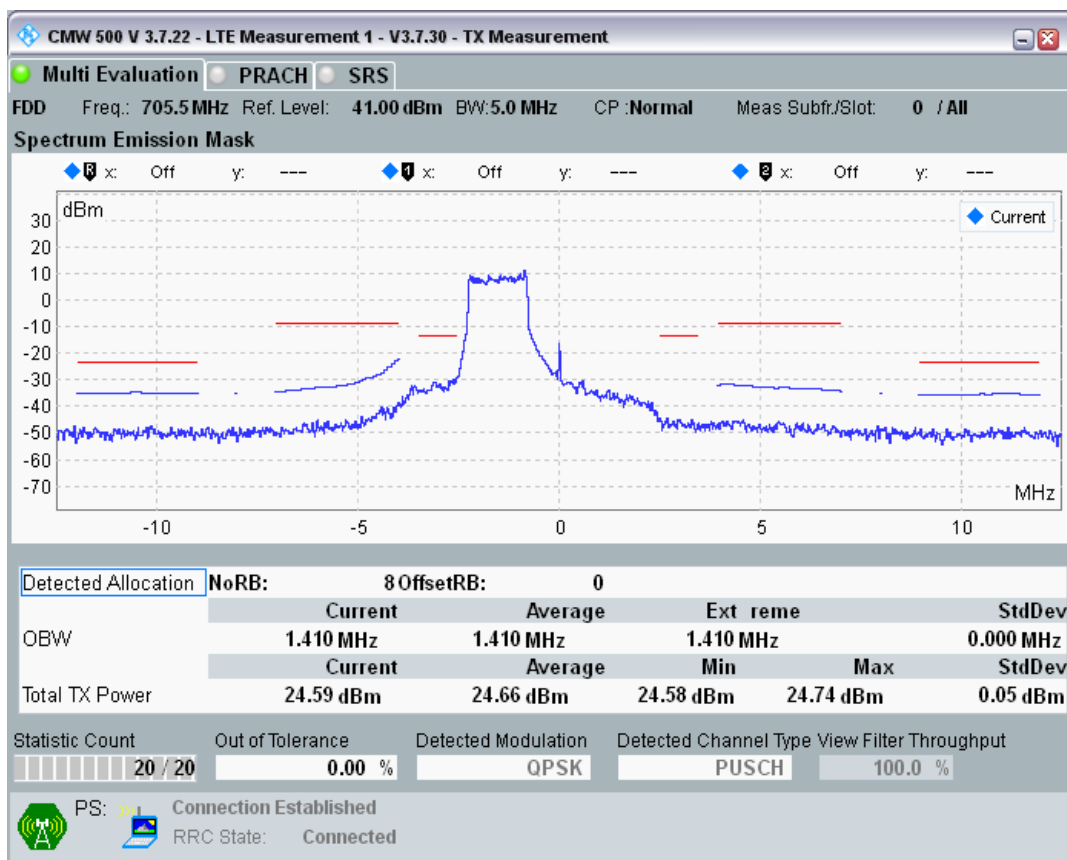

Band28 QPSK BW=5MHz Channel=27235 RB Size=8 Position=#0

Band28 QPSK BW=5MHz Channel=27235 RB Size=8 Position=#Max