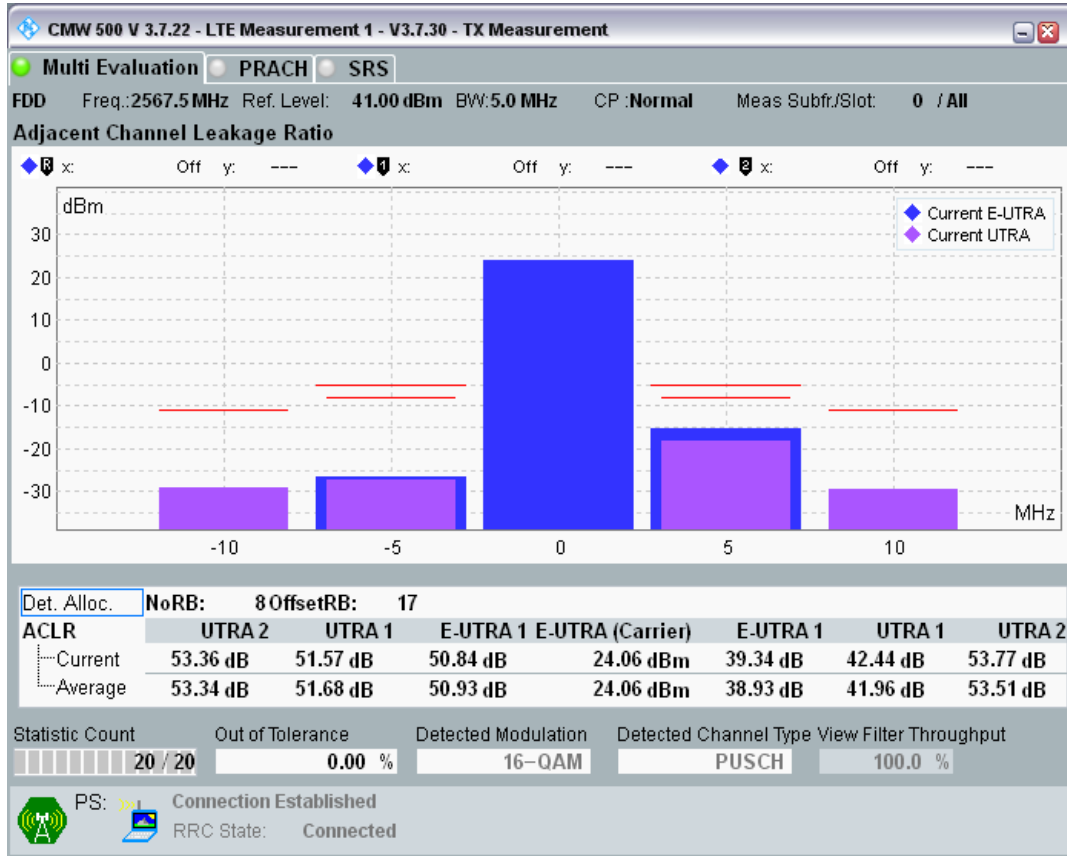

Band7 16QAM BW=5MHz Channel=21425 RB Size=8 Position=#Max

Band7 16QAM BW=5MHz Channel=21425 RB Size=25 Position=#0