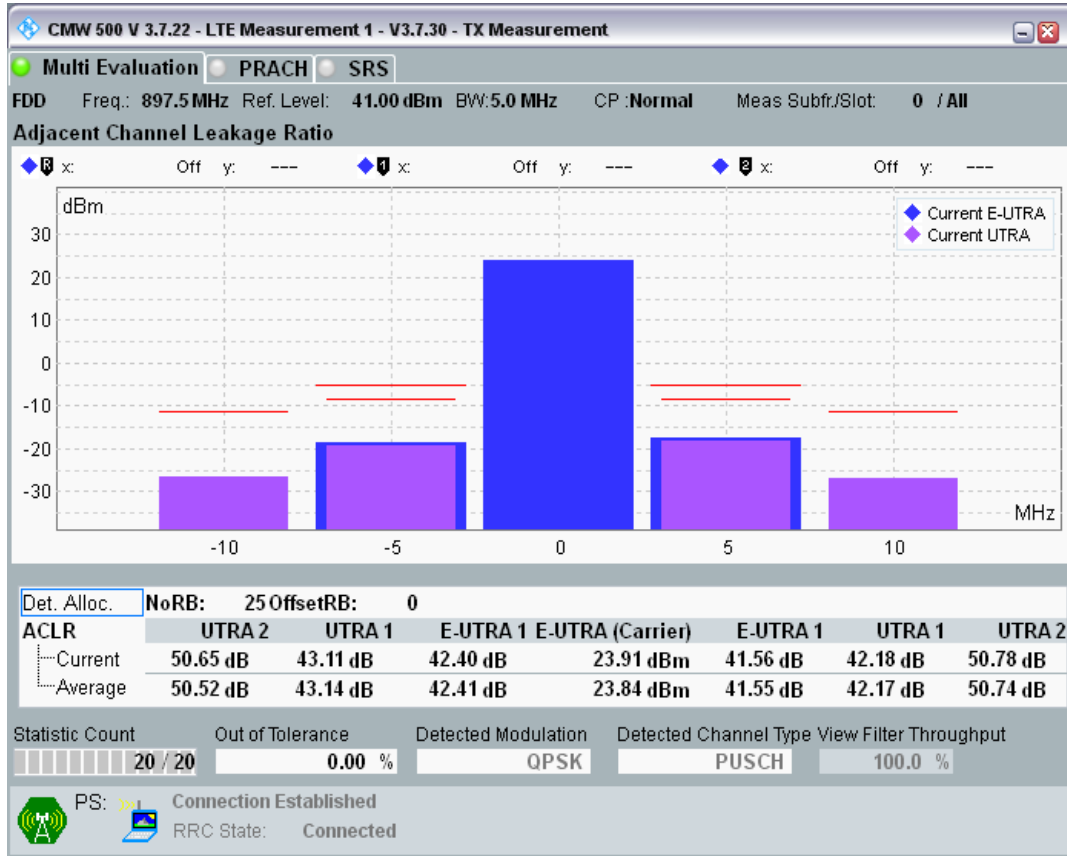

Band8 QPSK BW=5MHz Channel=21625 RB Size=25 Position=#0

Band8 16QAM BW=5MHz Channel=21625 RB Size=8 Position=#0