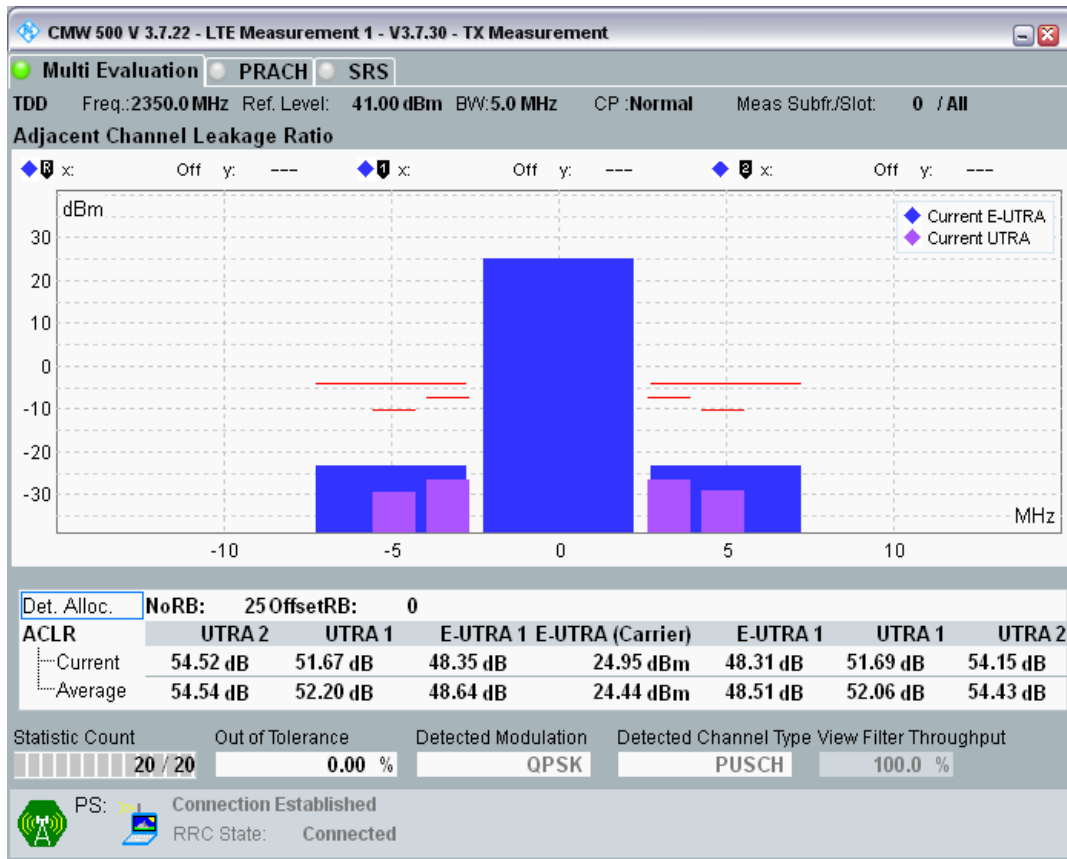

Band40 QPSK BW=5MHz Channel=39150 RB Size=25 Position=#0

Band40 16QAM BW=5MHz Channel=39150 RB Size=8 Position=#0