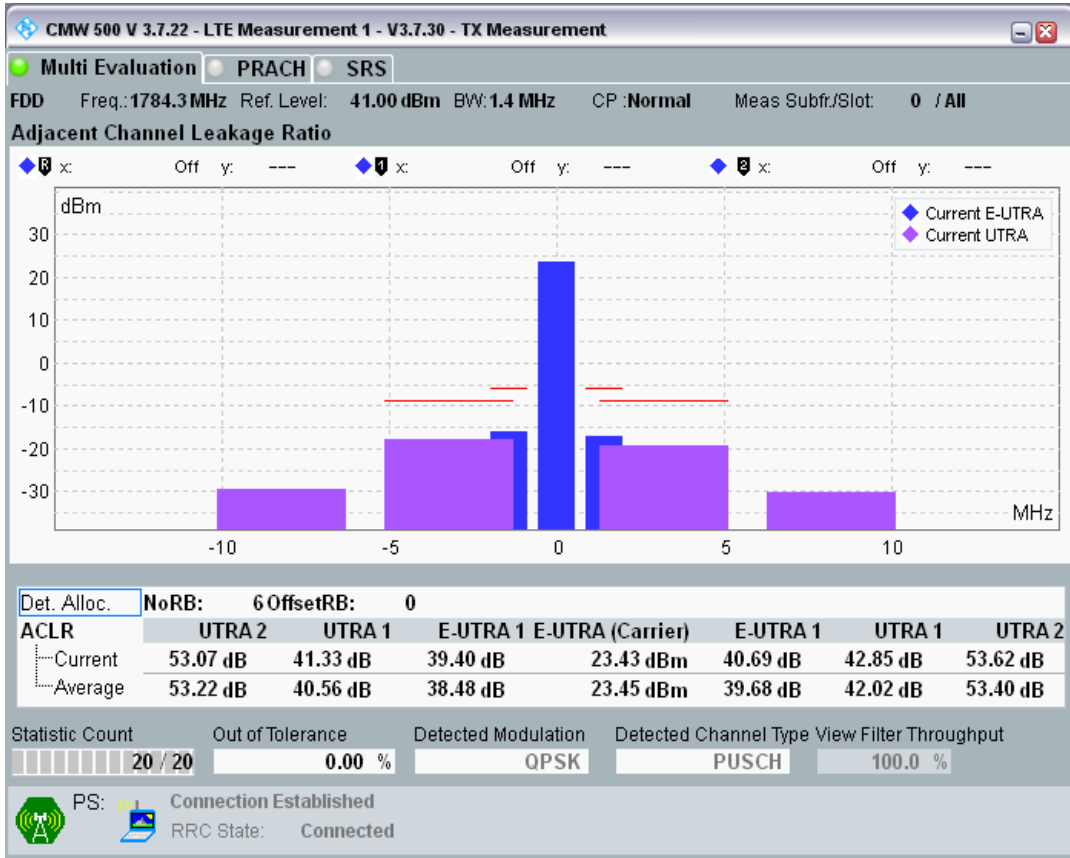

Band3 QPSK BW=1.4MHz Channel=19943 RB Size=6 Position=#0

Band3 16QAM BW=1.4MHz Channel=19943 RB Size=5 Position=#0