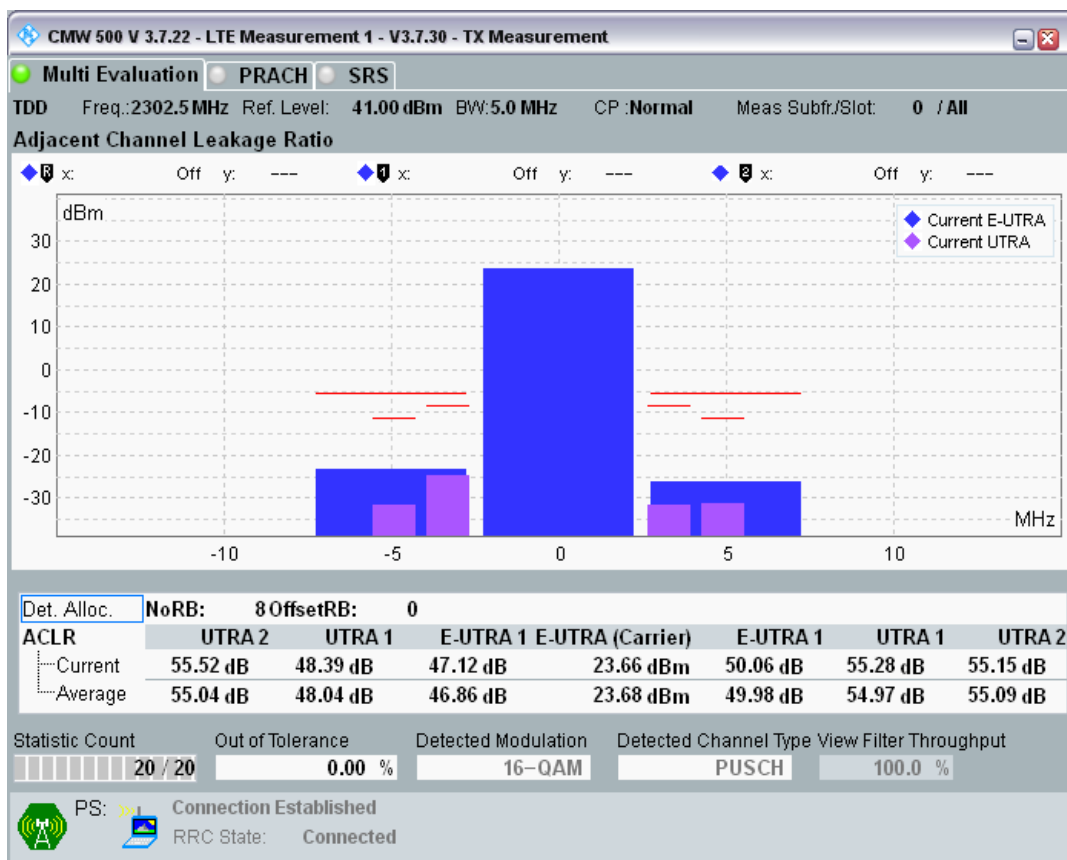

Band40 QPSK BW=5MHz Channel=38675 RB Size=8 Position=#0

Band40 QPSK BW=5MHz Channel=38675 RB Size=8 Position=#Max

Band40 QPSK BW=5MHz Channel=38675 RB Size=25 Position=#0

Band40 16QAM BW=5MHz Channel=38675 RB Size=8 Position=#0