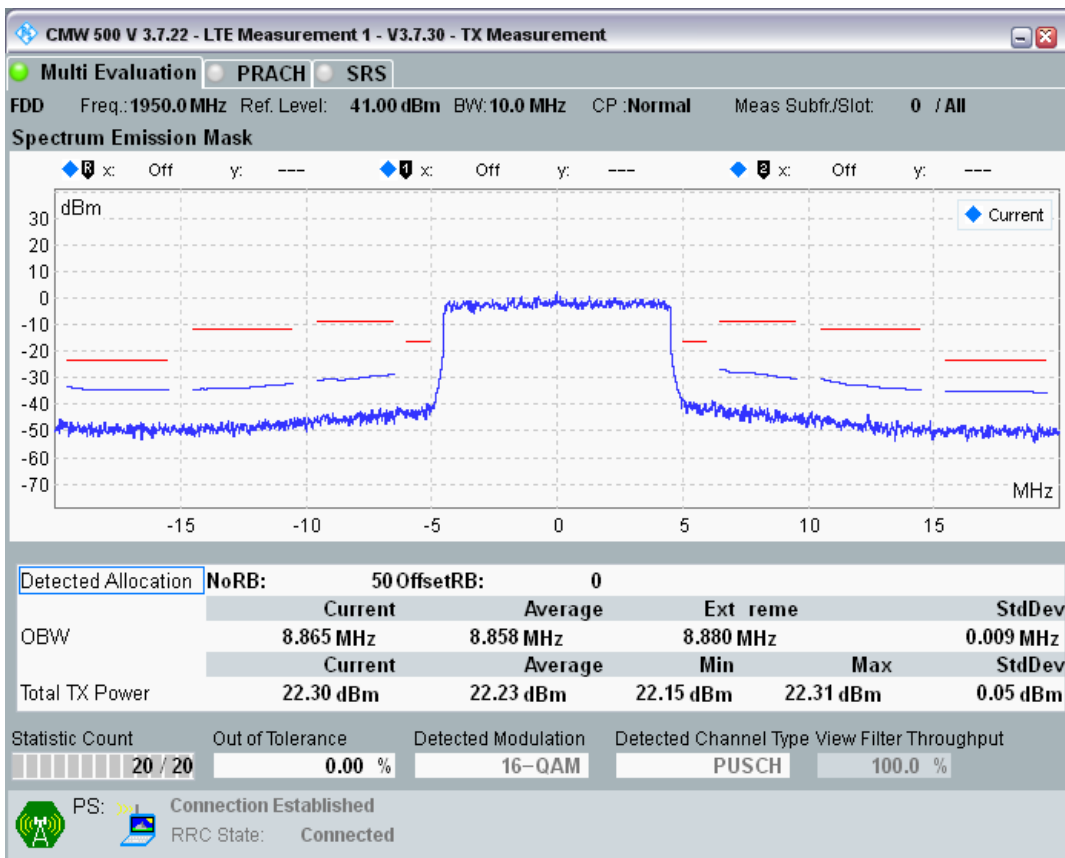

Band1 16QAM BW=10MHz Channel=18300 RB Size=50 Position=#0

Band1 16QAM BW=5MHz Channel=18575 RB Size=25 Position=#0