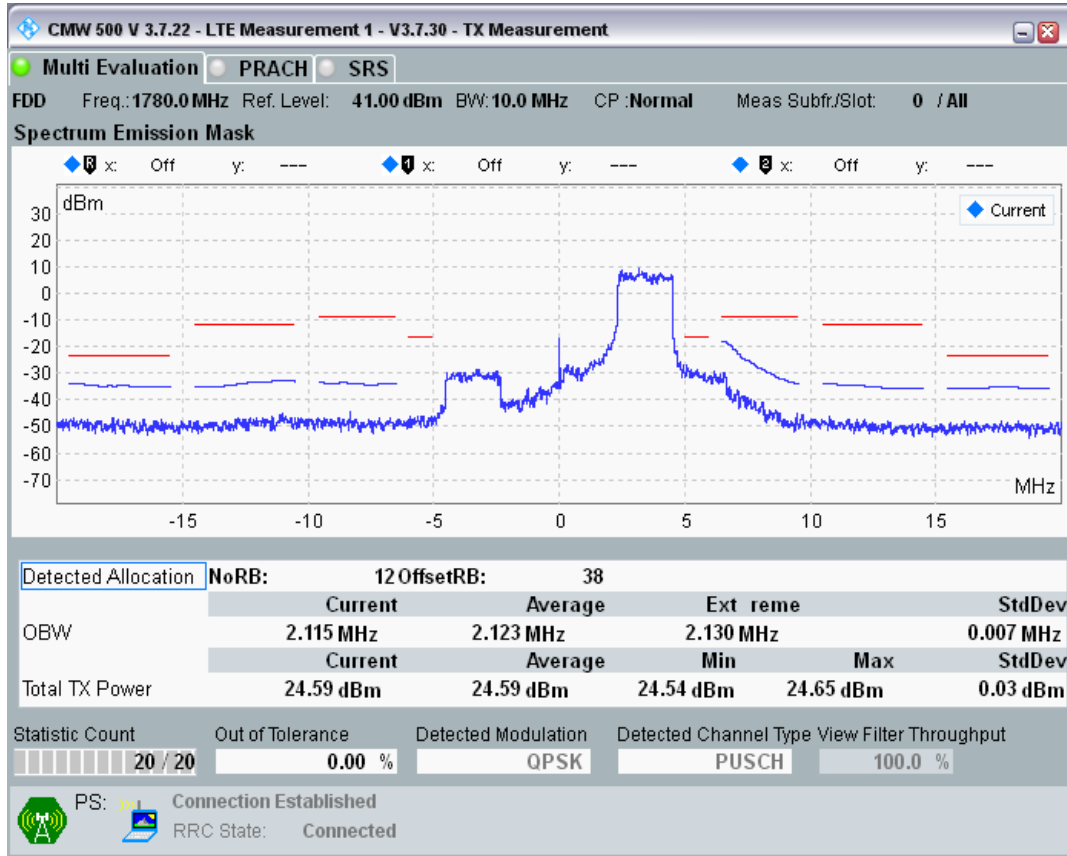

Band3 QPSK BW=10MHz Channel=19900 RB Size=12 Position=#Max

Band3 QPSK BW=10MHz Channel=19900 RB Size=50 Position=#0