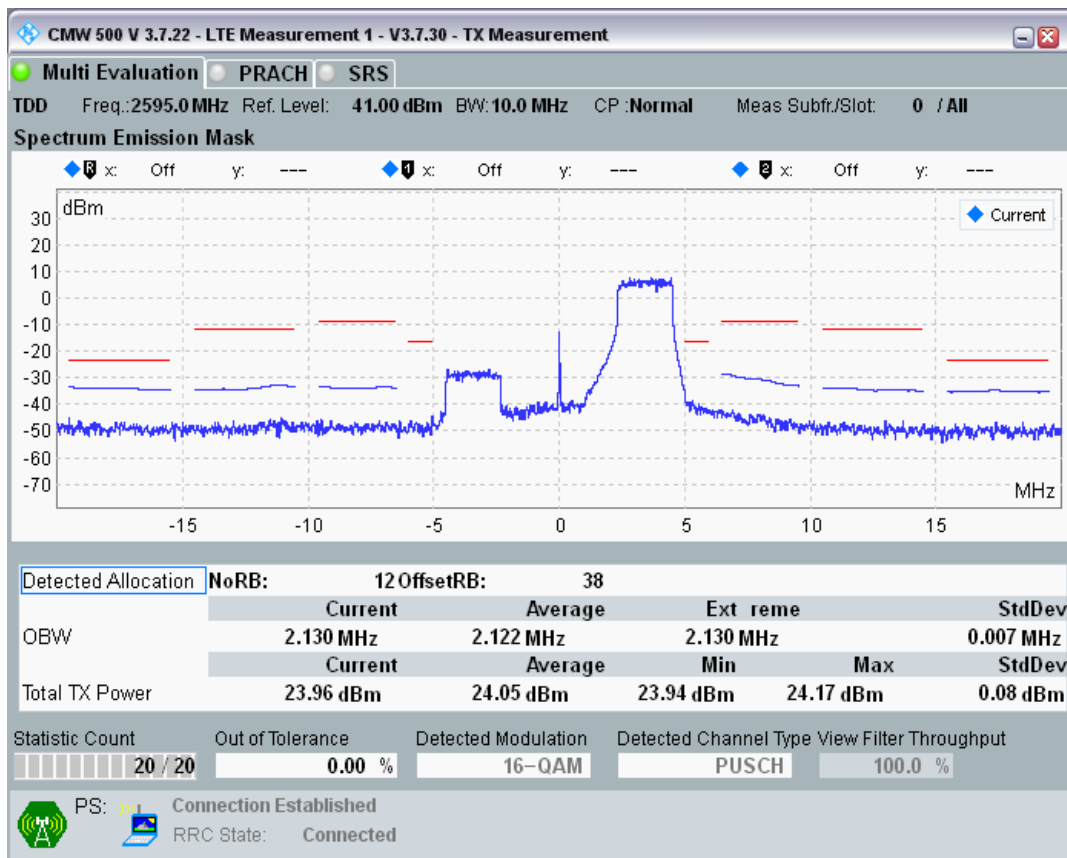

Band38 16QAM BW=10MHz Channel=38000 RB Size=12 Position=#Max

Band38 16QAM BW=10MHz Channel=38000 RB Size=50 Position=#0