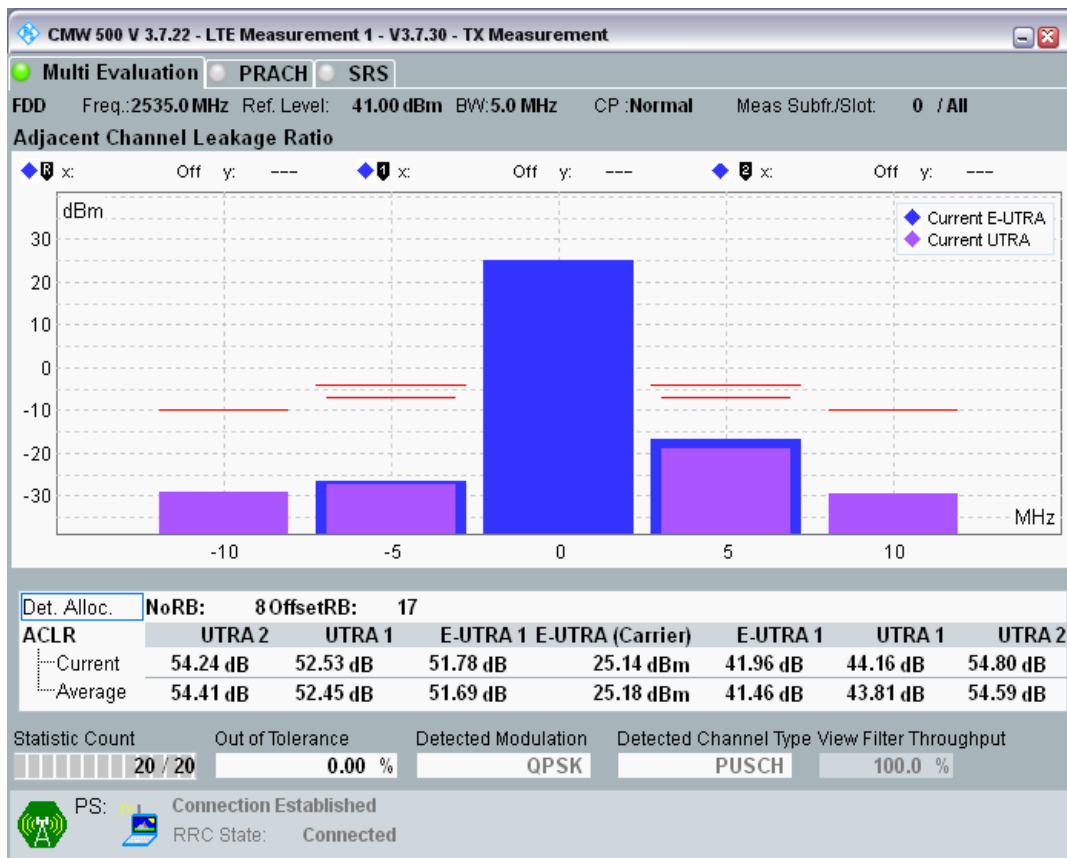

Band7 QPSK BW=5MHz Channel=21100 RB Size=8 Position=#Max

Band7 QPSK BW=5MHz Channel=21100 RB Size=25 Position=#0