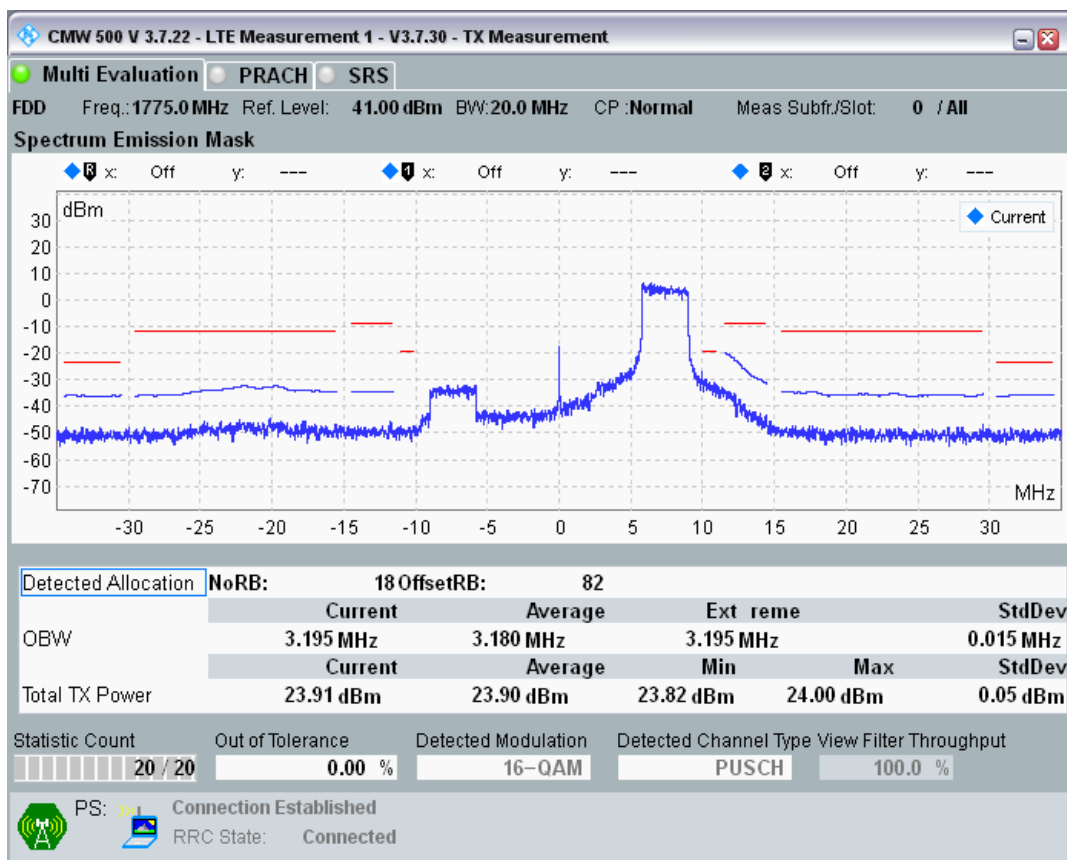

Band3 16QAM BW=20MHz Channel=19850 RB Size=18 Position=#Max

Band3 16QAM BW=20MHz Channel=19850 RB Size=100 Position=#0