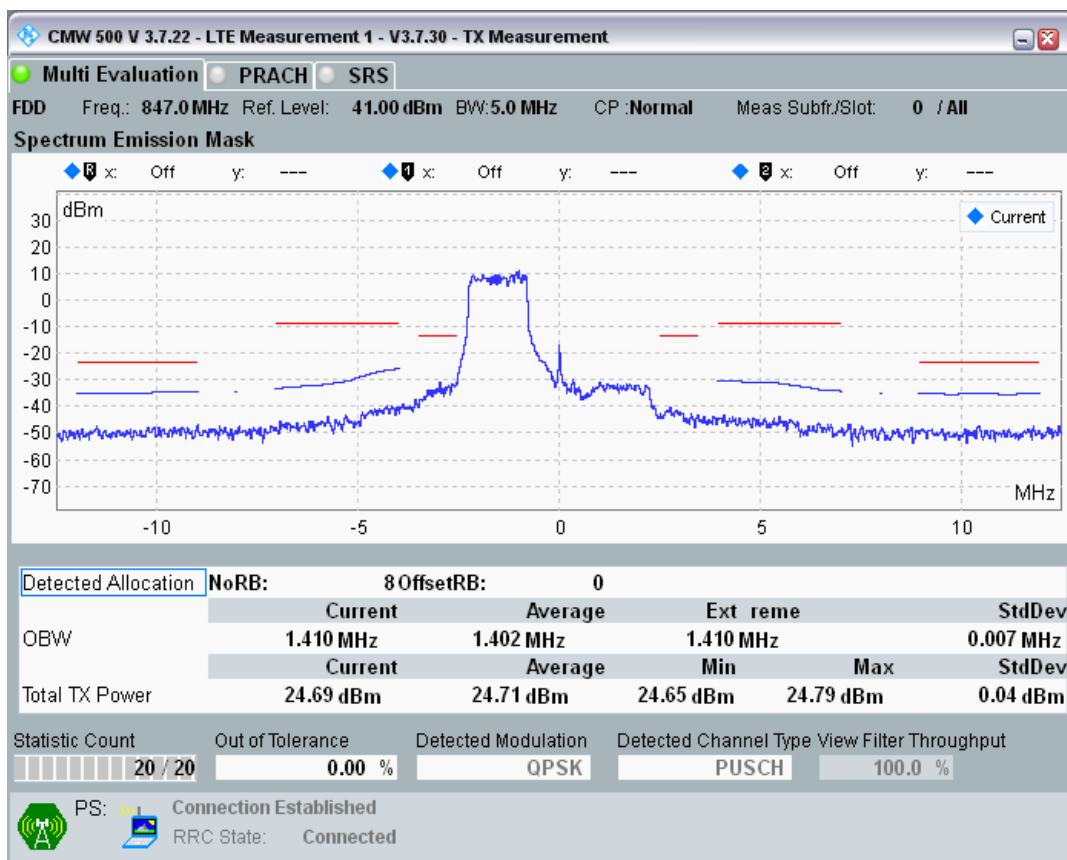

Band20 QPSK BW=5MHz Channel=24300 RB Size=8 Position=#0

Band20 QPSK BW=5MHz Channel=24300 RB Size=8 Position=#Max