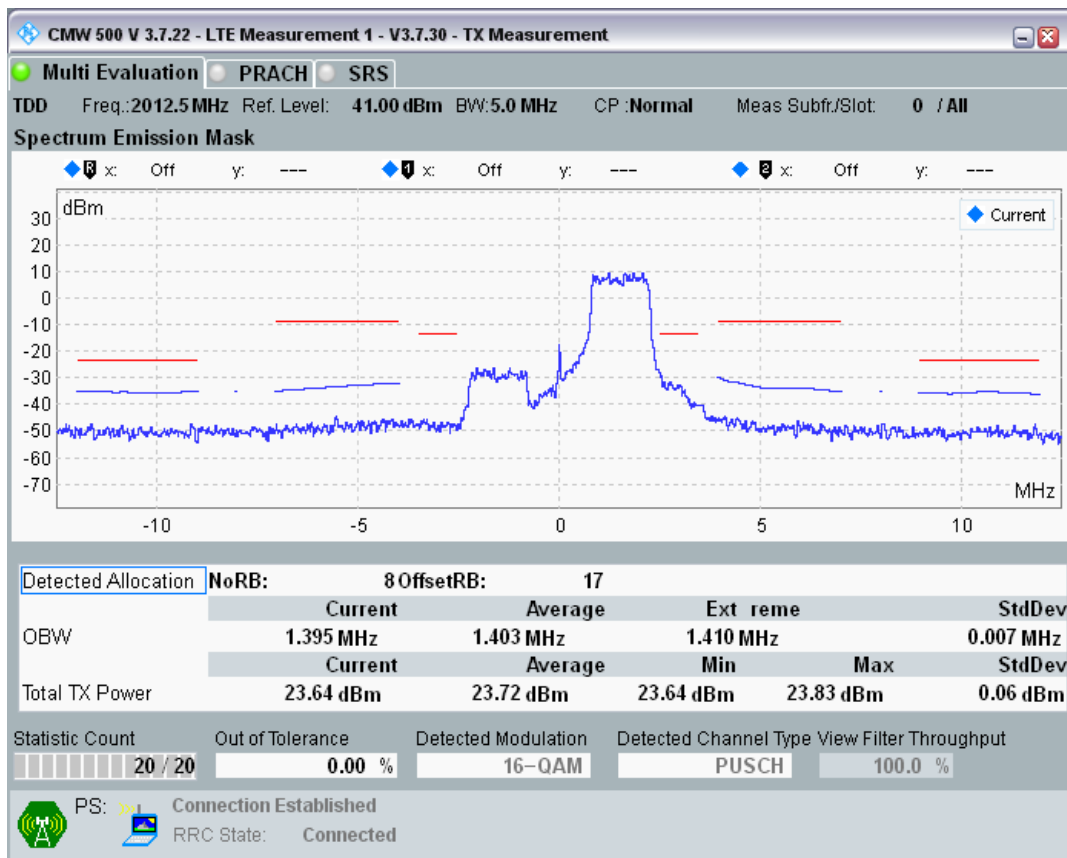

Band34 16QAM BW=5MHz Channel=36225 RB Size=8 Position=#Max

Band34 16QAM BW=5MHz Channel=36225 RB Size=25 Position=#0