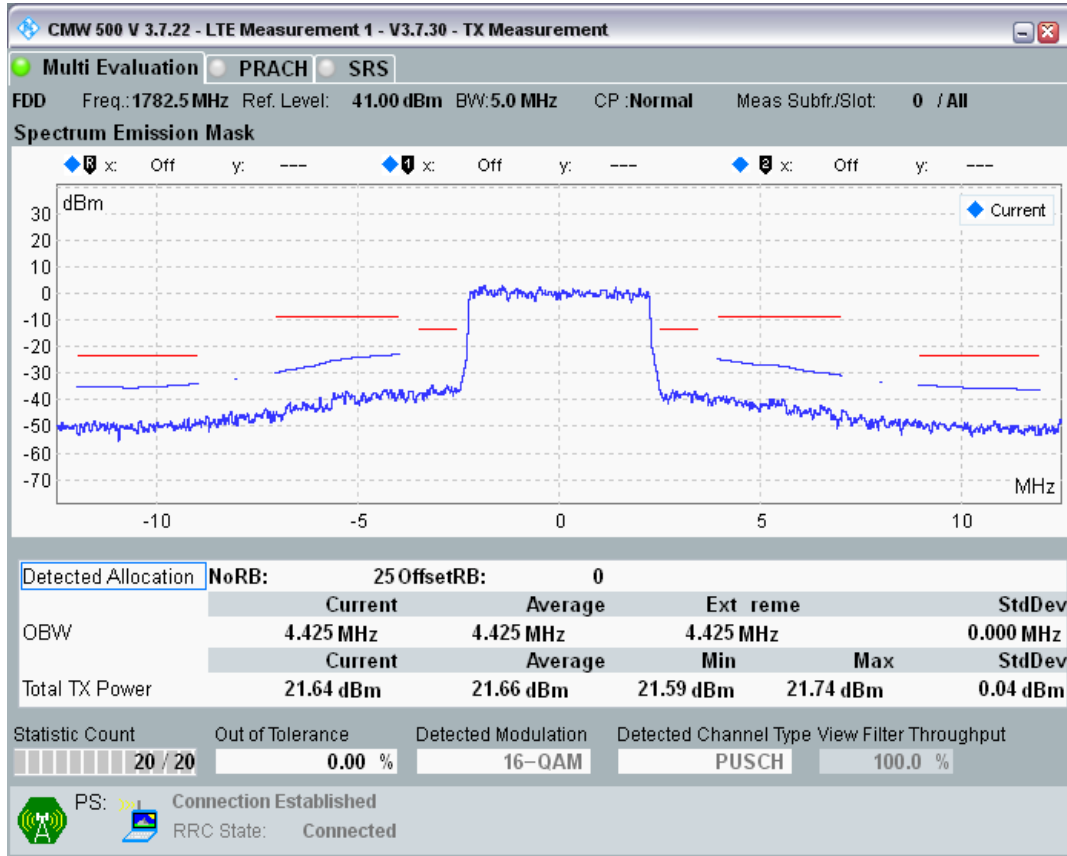

Band3 QPSK BW=5MHz Channel=19925 RB Size=25 Position=#0

Band3 16QAM BW=5MHz Channel=19925 RB Size=8 Position=#0

Band3 16QAM BW=5MHz Channel=19925 RB Size=8 Position=#Max

Band3 16QAM BW=5MHz Channel=19925 RB Size=25 Position=#0