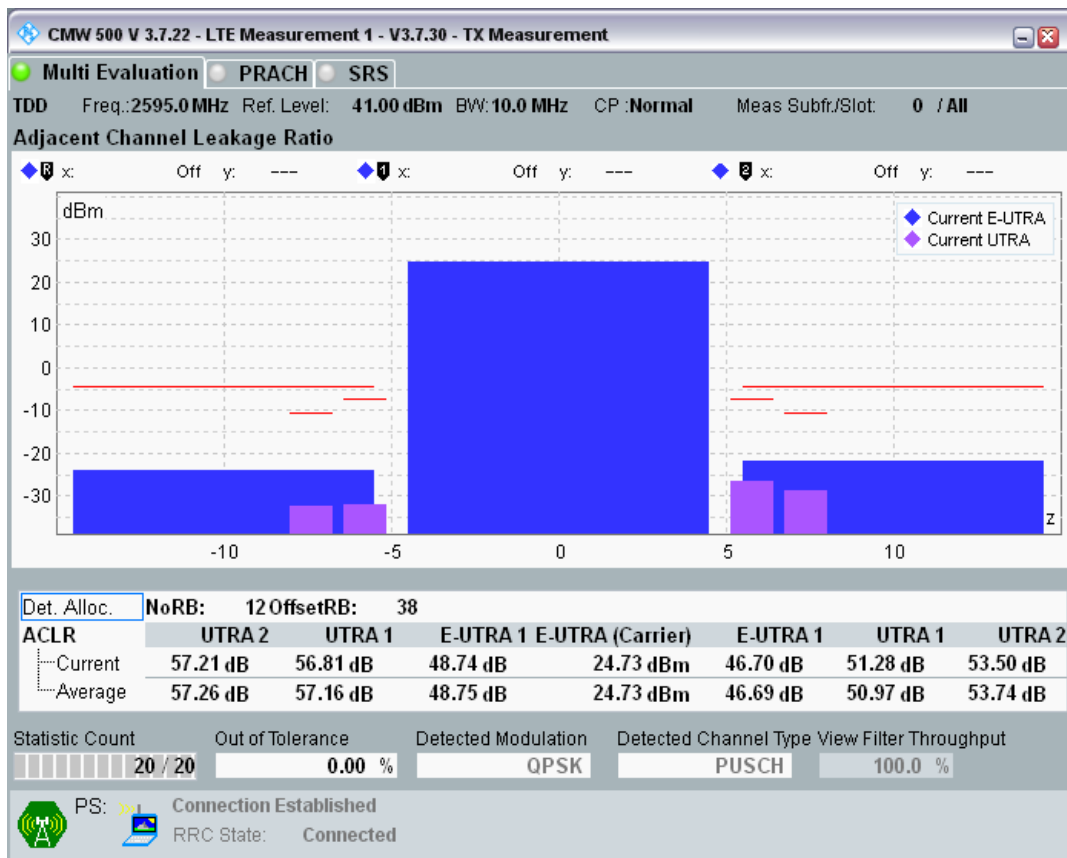

Band38 16QAM BW=10MHz Channel=37800 RB Size=12 Position=#Max

Band38 16QAM BW=10MHz Channel=37800 RB Size=50 Position=#0

Band38 QPSK BW=10MHz Channel=38000 RB Size=12 Position=#0

Band38 QPSK BW=10MHz Channel=38000 RB Size=12 Position=#Max