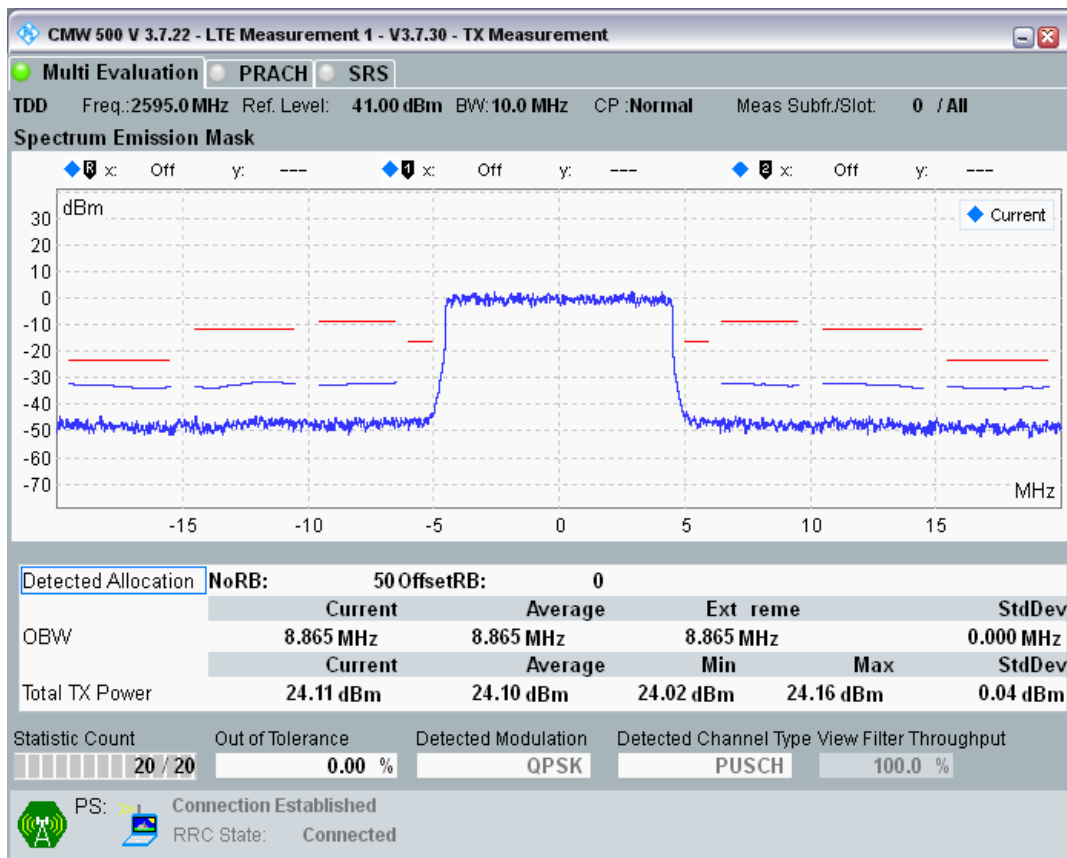

Band38 QPSK BW=10MHz Channel=38000 RB Size=50 Position=#0

Band38 16QAM BW=10MHz Channel=38000 RB Size=12 Position=#0