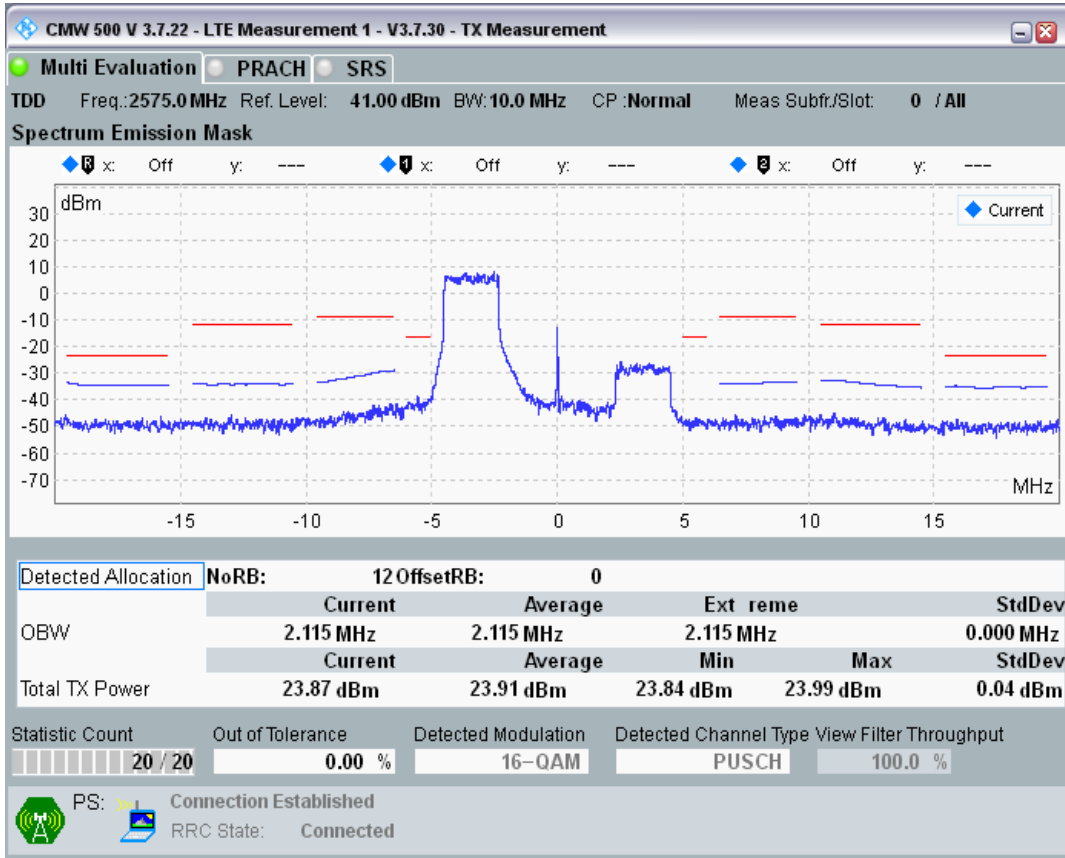

Band38 QPSK BW=10MHz Channel=37800 RB Size=12 Position=#0

Band38 QPSK BW=10MHz Channel=37800 RB Size=12 Position=#Max

Band38 QPSK BW=10MHz Channel=37800 RB Size=50 Position=#0

Band38 16QAM BW=10MHz Channel=37800 RB Size=12 Position=#0