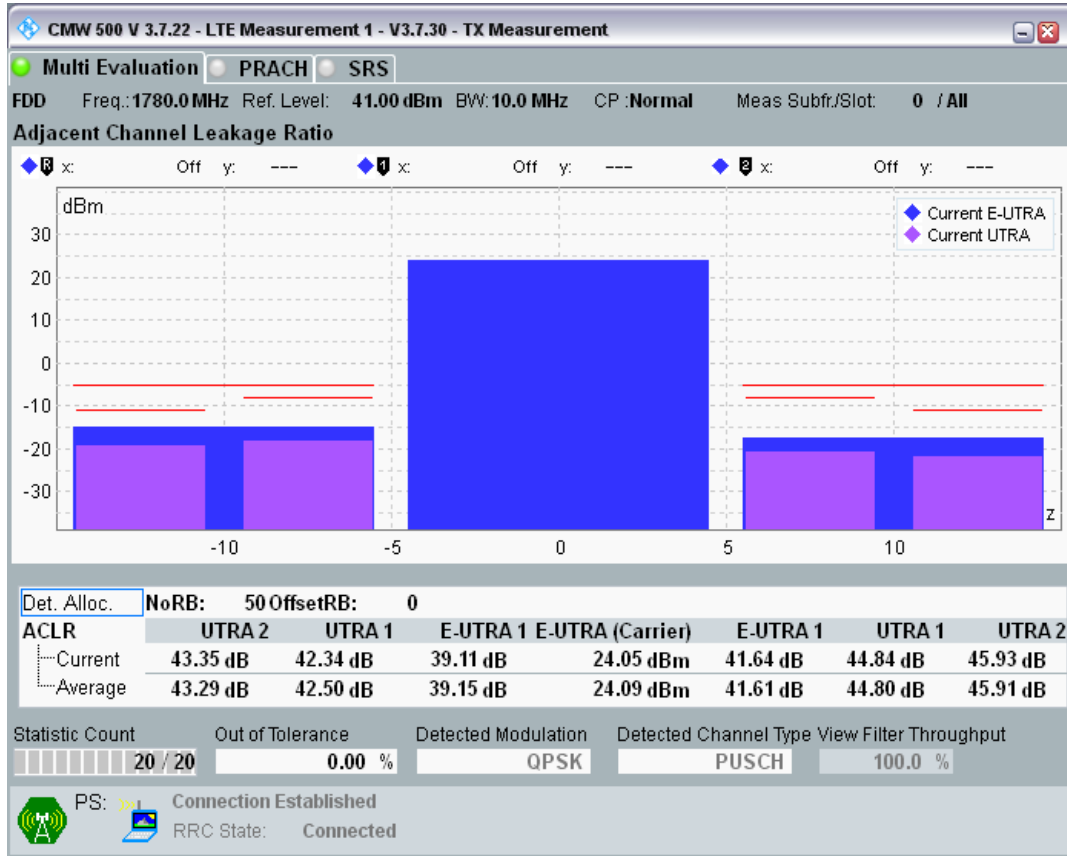

Band3 QPSK BW=10MHz Channel=19900 RB Size=50 Position=#0

Band3 16QAM BW=10MHz Channel=19900 RB Size=12 Position=#0