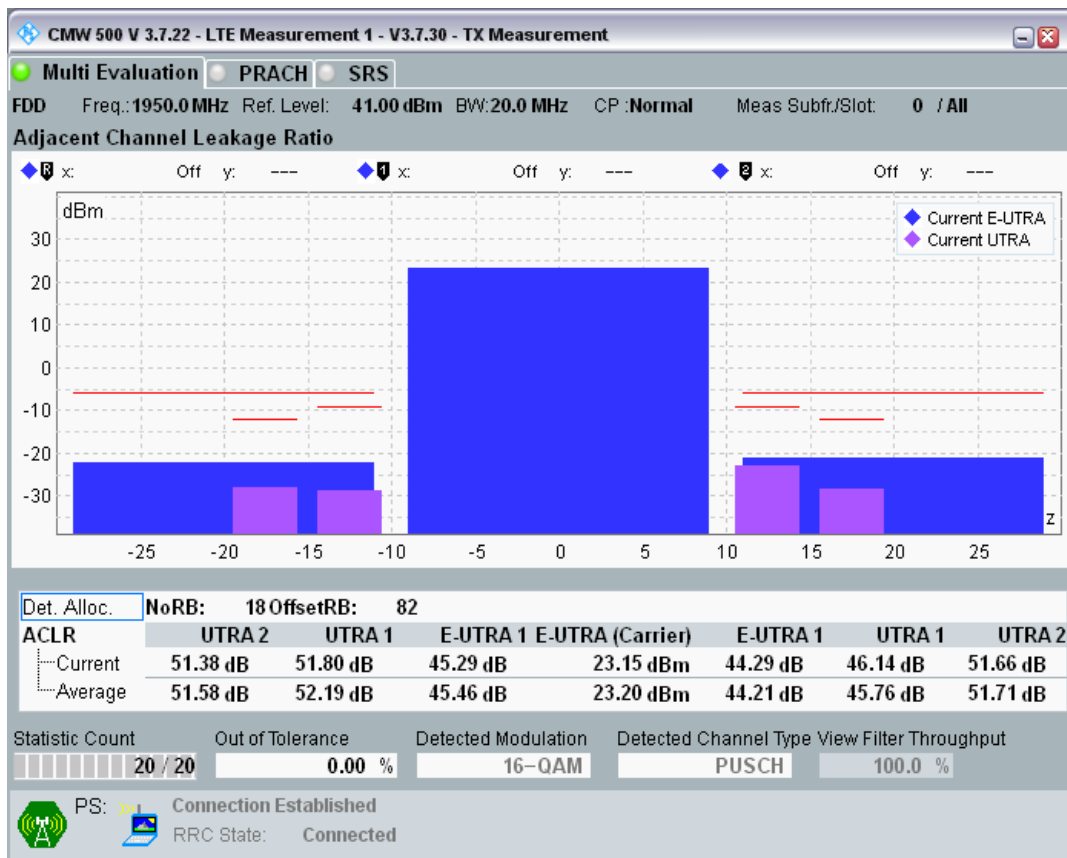

Band1 16QAM BW=20MHz Channel=18300 RB Size=18 Position=#Max

Band1 16QAM BW=5MHz Channel=18025 RB Size=8 Position=#0