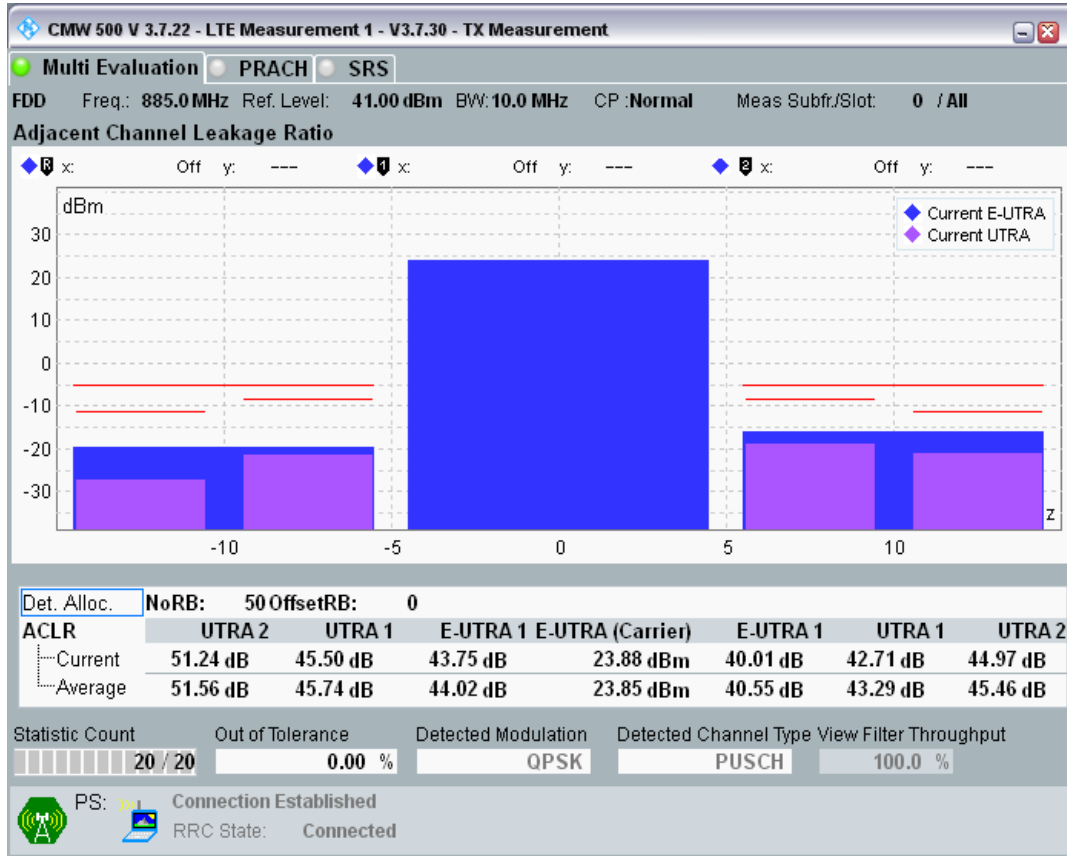

Band8 QPSK BW=10MHz Channel=21500 RB Size=50 Position=#0

Band8 16QAM BW=10MHz Channel=21500 RB Size=12 Position=#0