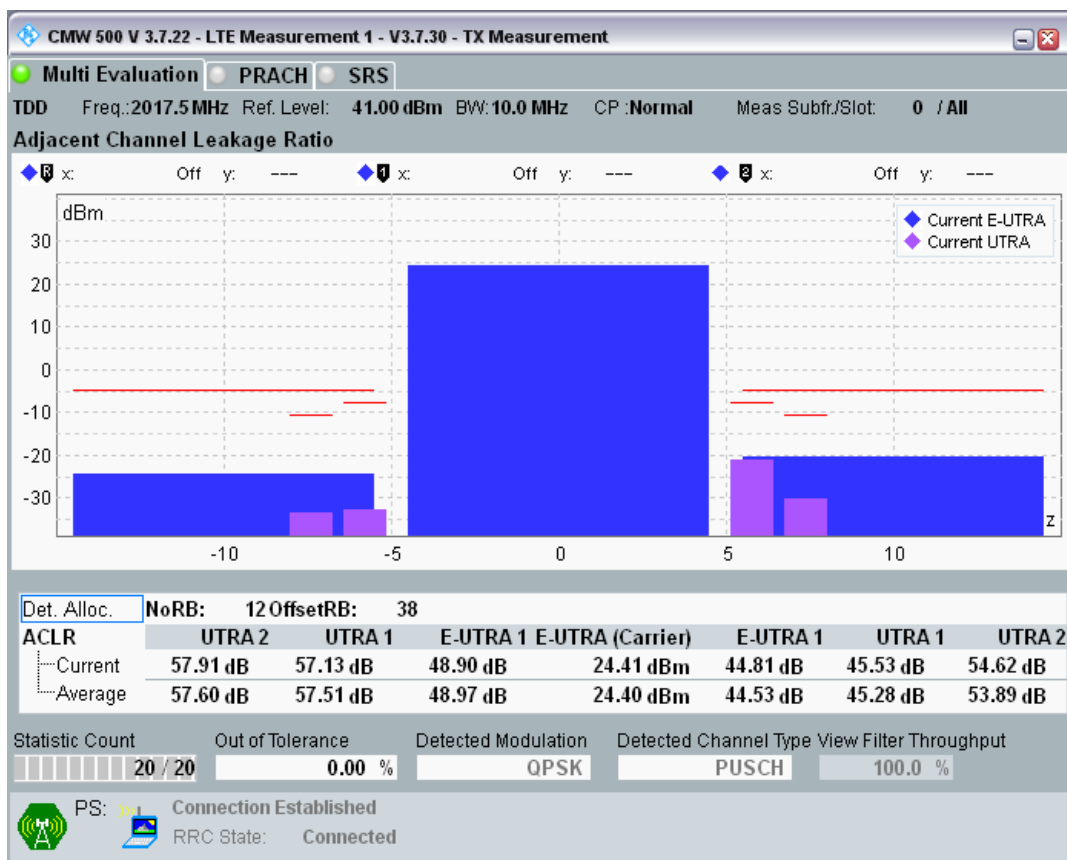

Band34 QPSK BW=10MHz Channel=36275 RB Size=12 Position=#Max

Band34 QPSK BW=10MHz Channel=36275 RB Size=50 Position=#0