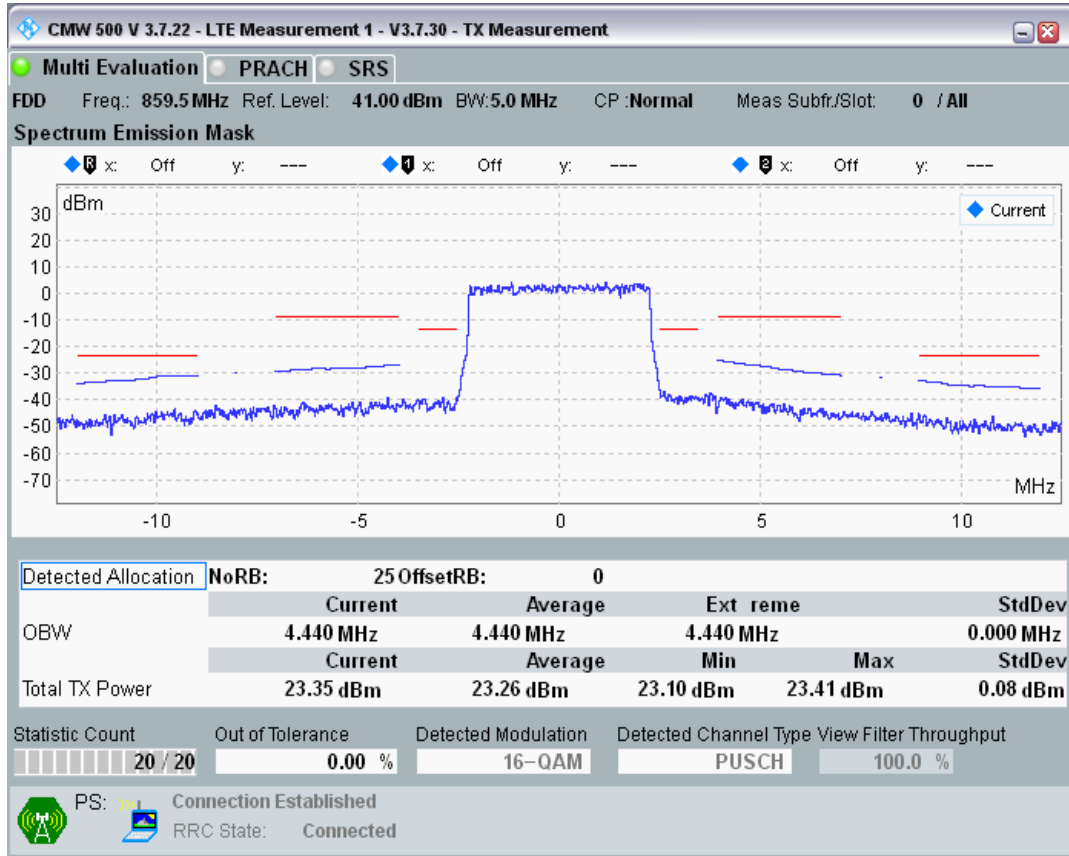

Band20 QPSK BW=5MHz Channel=24425 RB Size=25 Position=#0

Band20 16QAM BW=5MHz Channel=24425 RB Size=8 Position=#0

Band20 16QAM BW=5MHz Channel=24425 RB Size=8 Position=#Max

Band20 16QAM BW=5MHz Channel=24425 RB Size=25 Position=#0