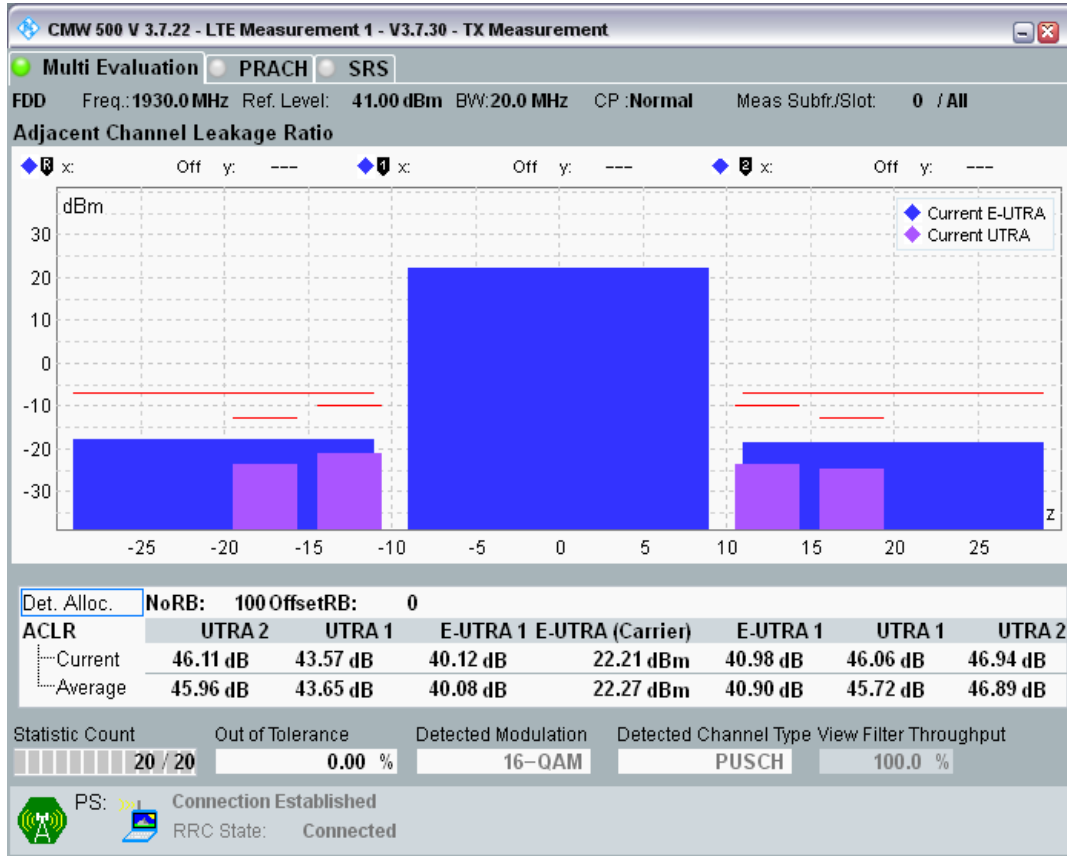

Band1 16QAM BW=10MHz Channel=18550 RB Size=50 Position=#0