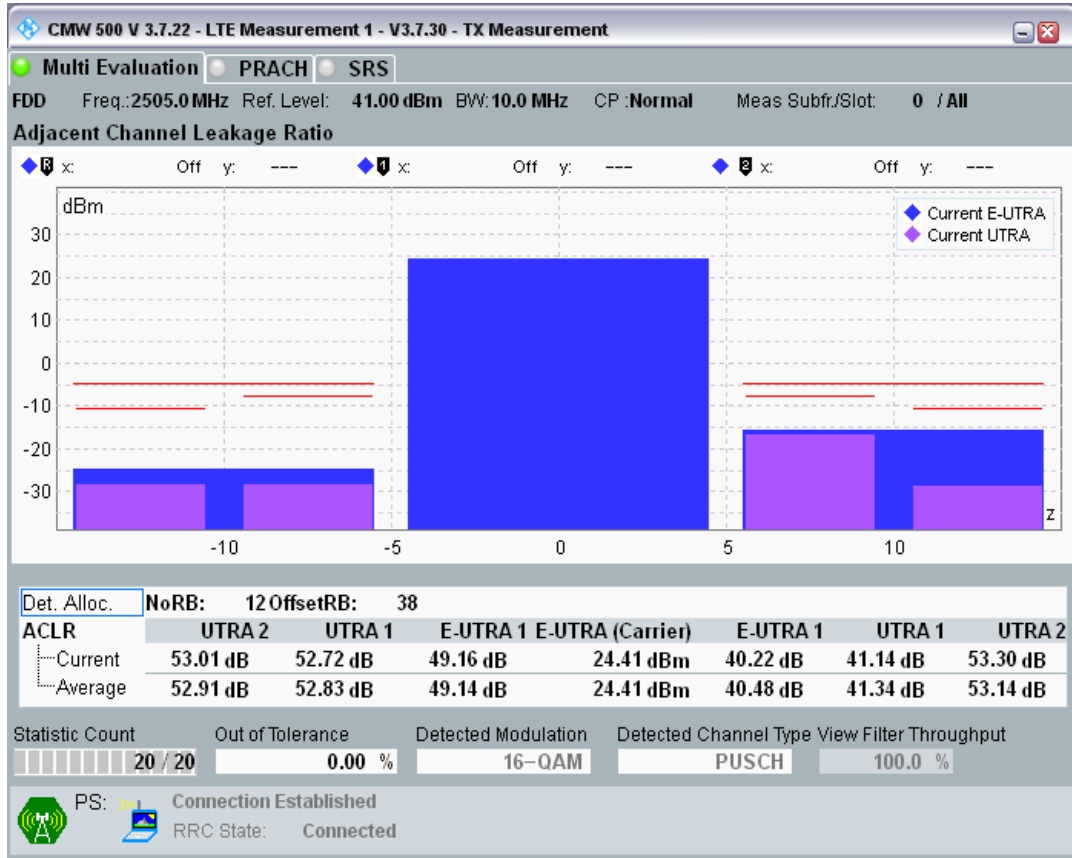

Band7 16QAM BW=10MHz Channel=20800 RB Size=12 Position=#Max

Band7 16QAM BW=10MHz Channel=20800 RB Size=50 Position=#0