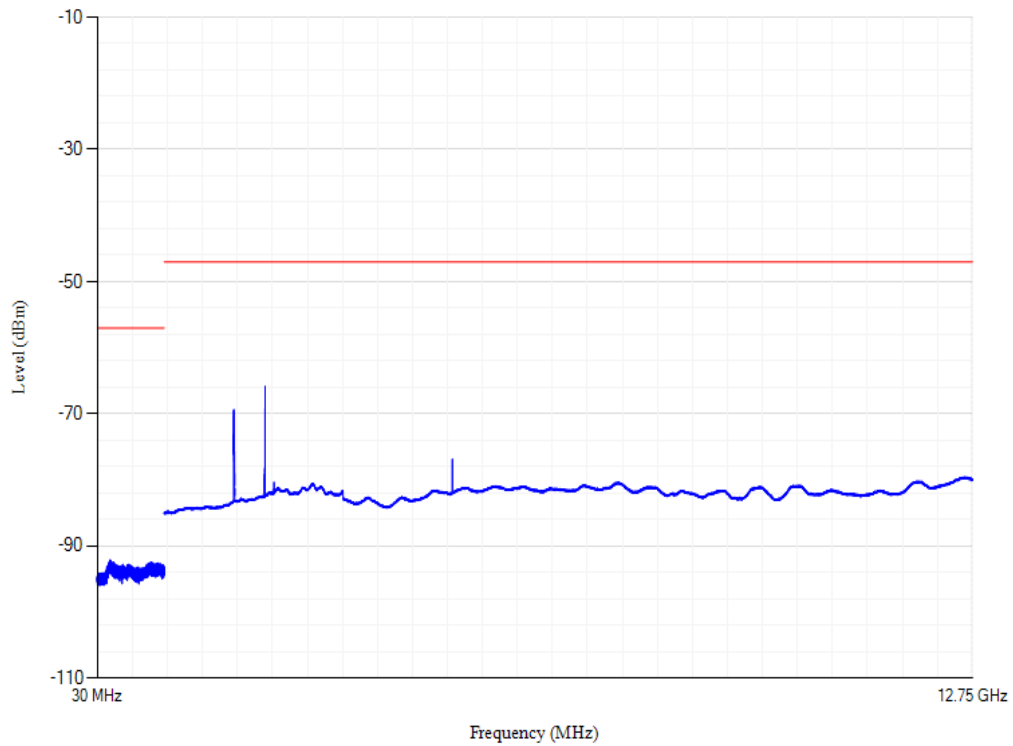

Conducted spurious emissions

Band3 QPSK BW=20MHz Channel=19850

Conducted spurious emissions

Band34 QPSK BW=15MHz Channel=36275

Conducted spurious emissions

Band38 QPSK BW=20MHz Channel=38000

Conducted spurious emissions