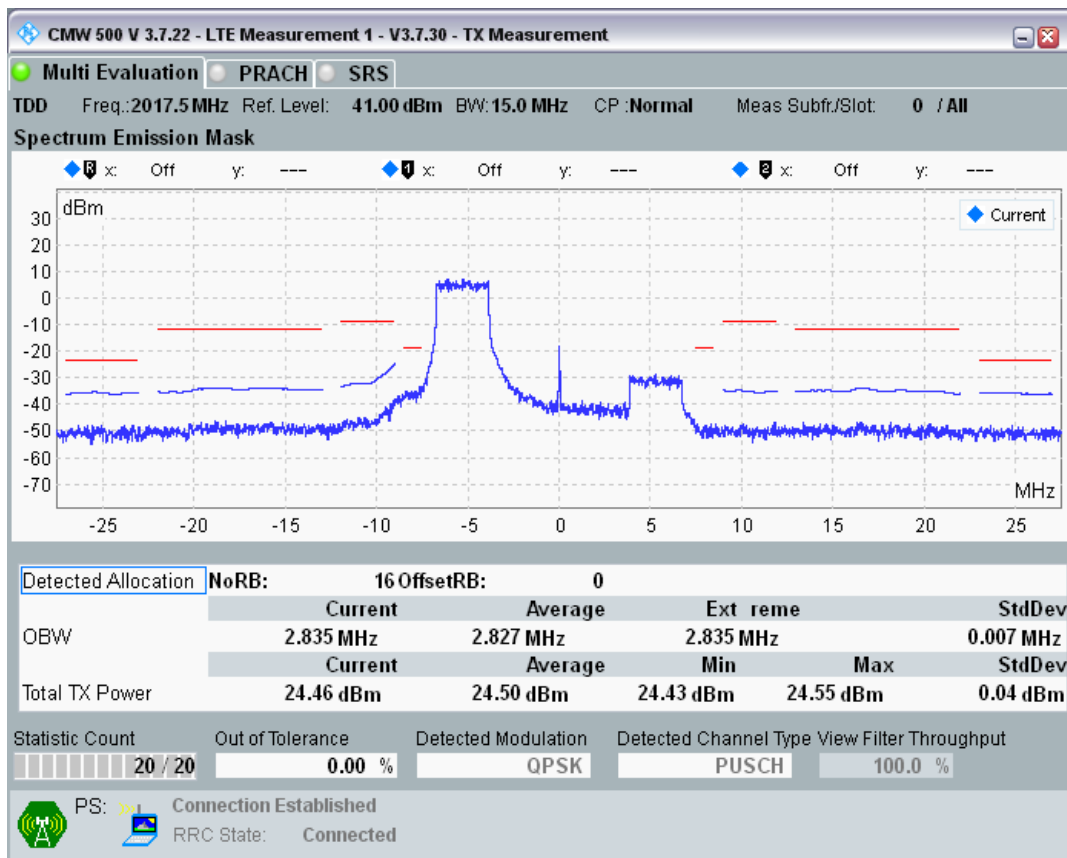

Band34 QPSK BW=15MHz Channel=36275 RB Size=16 Position=#0

Band34 QPSK BW=15MHz Channel=36275 RB Size=16 Position=#Max