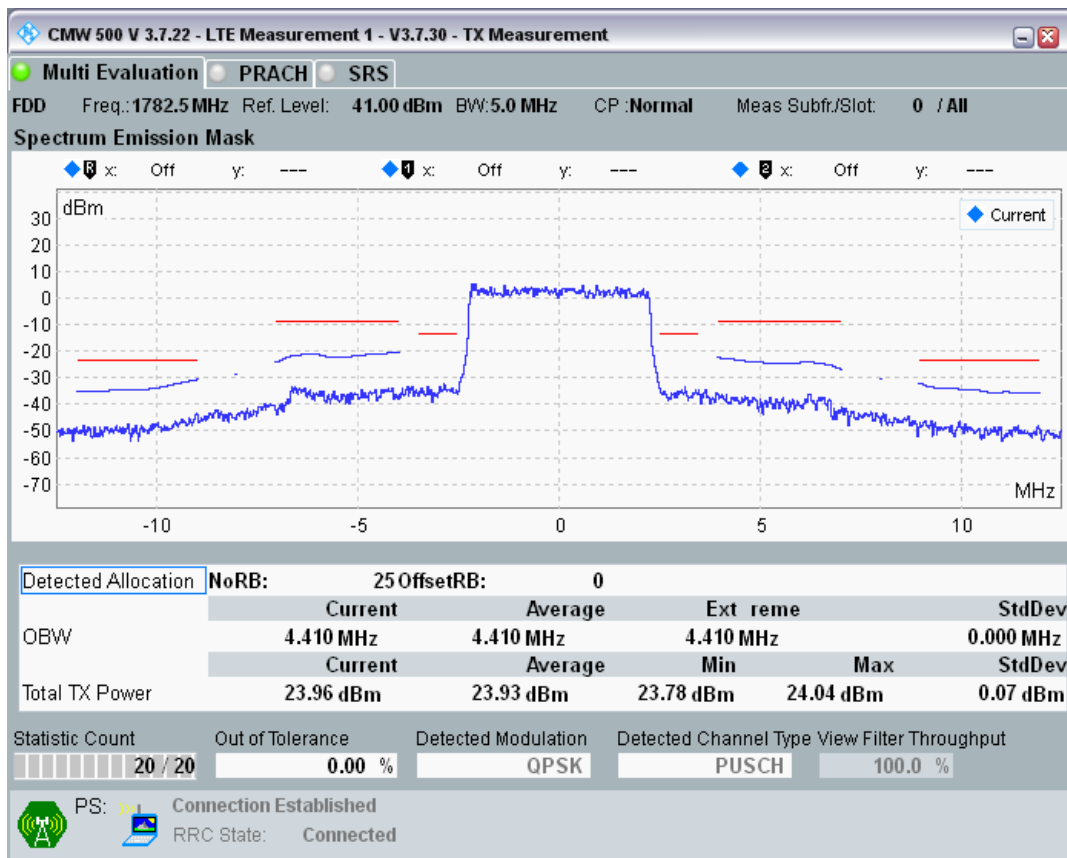

Band3 QPSK BW=5MHz Channel=19925 RB Size=25 Position=#0

Band3 16QAM BW=5MHz Channel=19925 RB Size=8 Position=#0