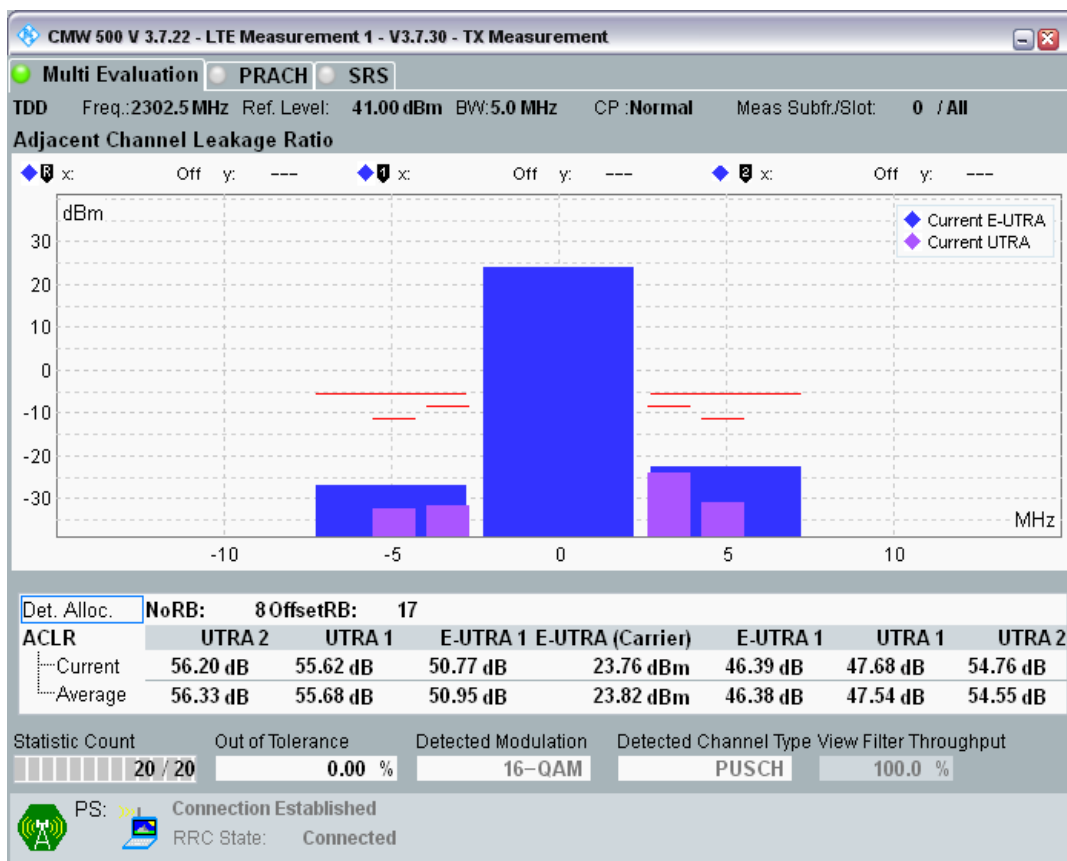

Band40 16QAM BW=5MHz Channel=38675 RB Size=8 Position=#Max

Band40 16QAM BW=5MHz Channel=38675 RB Size=25 Position=#0