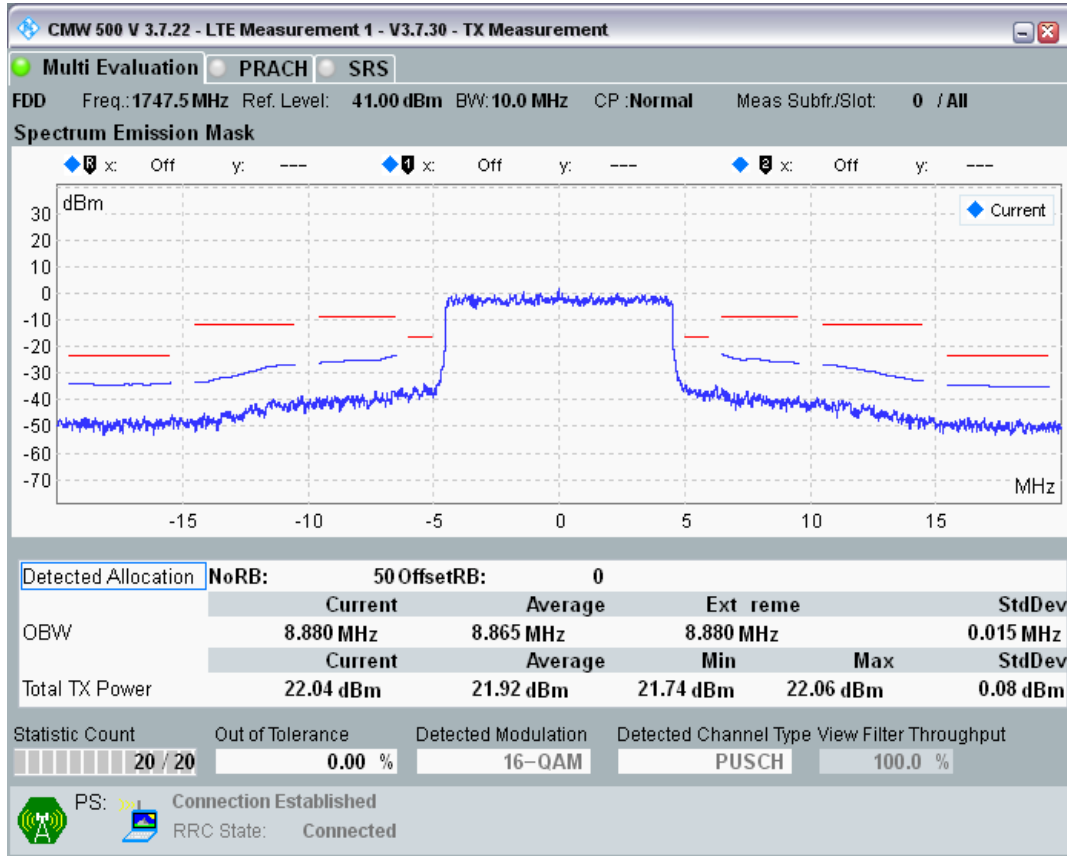

Band3 QPSK BW=10MHz Channel=19575 RB Size=50 Position=#0

Band3 16QAM BW=10MHz Channel=19575 RB Size=12 Position=#0

Band3 16QAM BW=10MHz Channel=19575 RB Size=12 Position=#Max

Band3 16QAM BW=10MHz Channel=19575 RB Size=50 Position=#0