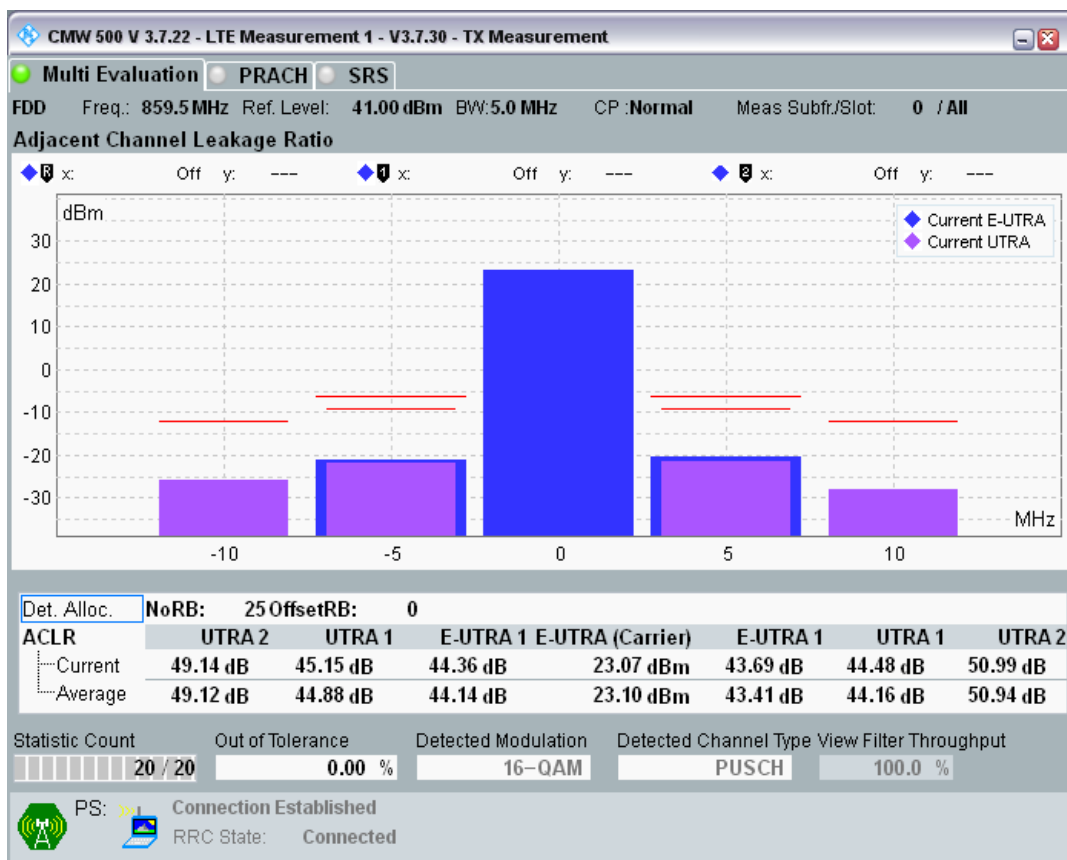

Band20 QPSK BW=5MHz Channel=24425 RB Size=25 Position=#0

Band20 16QAM BW=5MHz Channel=24425 RB Size=8 Position=#0

Band20 16QAM BW=5MHz Channel=24425 RB Size=8 Position=#Max

Band20 16QAM BW=5MHz Channel=24425 RB Size=25 Position=#0