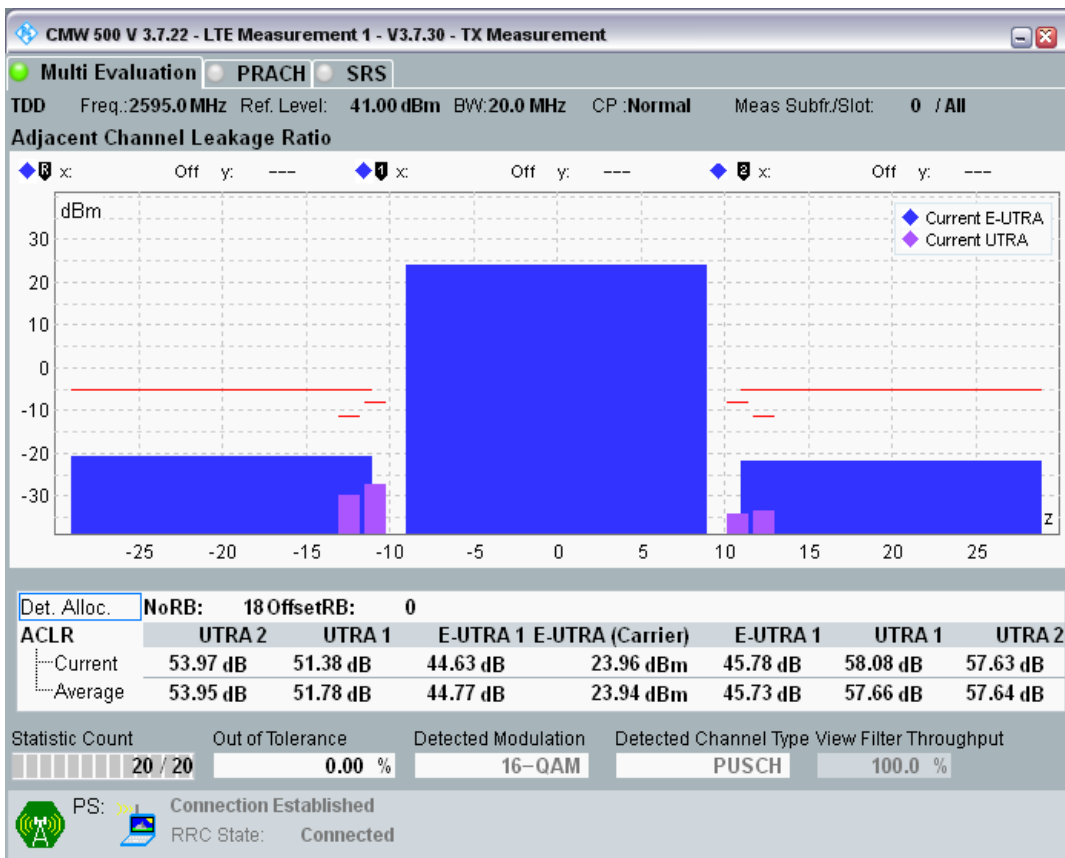

Band38 QPSK BW=20MHz Channel=38000 RB Size=18 Position=#0

Band38 QPSK BW=20MHz Channel=38000 RB Size=18 Position=#Max

Band38 QPSK BW=20MHz Channel=38000 RB Size=100 Position=#0

Band38 16QAM BW=20MHz Channel=38000 RB Size=18 Position=#0