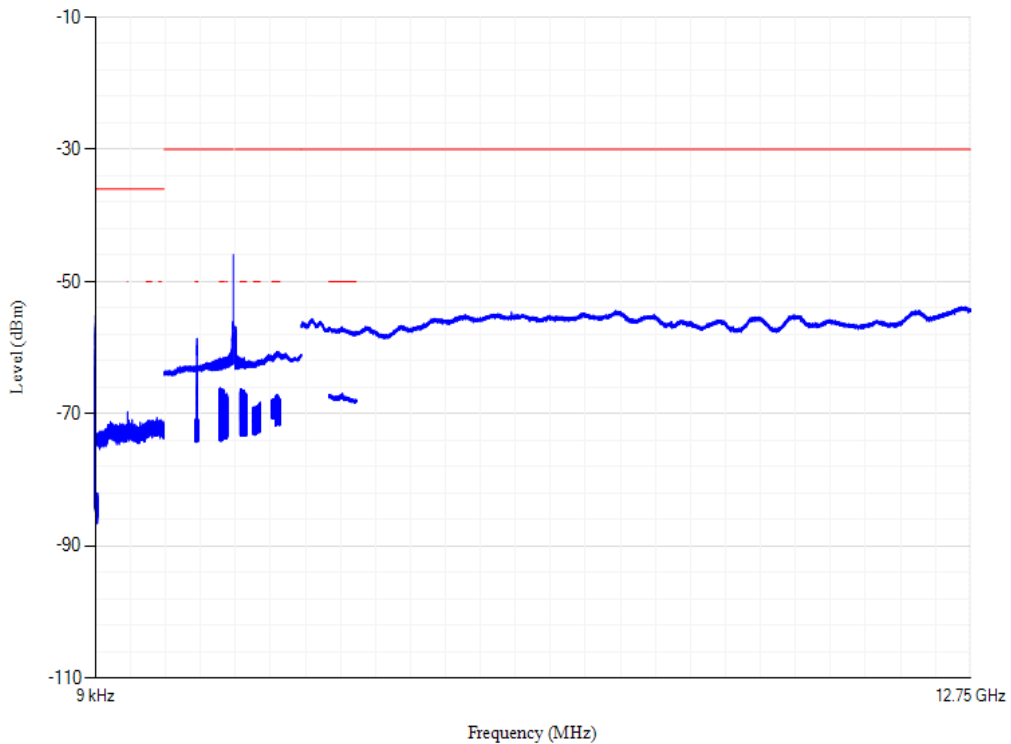

Conducted spurious emissions