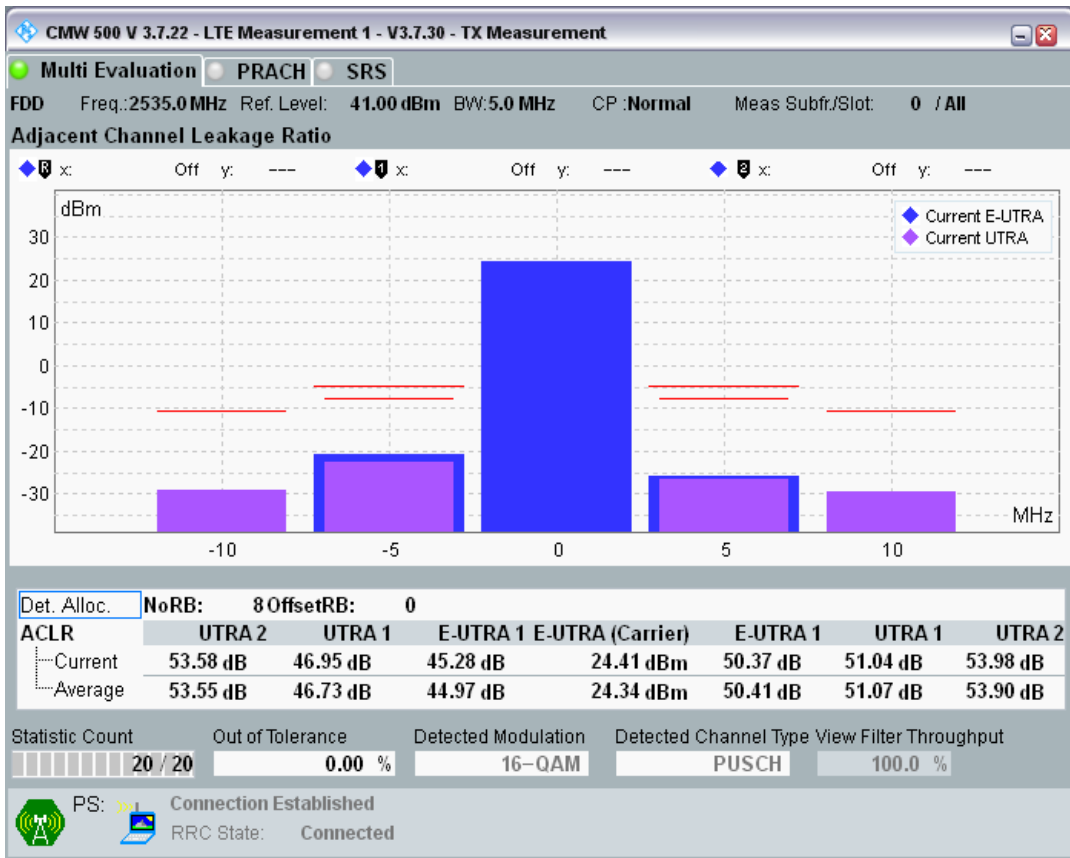

Band7 QPSK BW=5MHz Channel=21100 RB Size=8 Position=#0

Band7 QPSK BW=5MHz Channel=21100 RB Size=8 Position=#Max

Band7 QPSK BW=5MHz Channel=21100 RB Size=25 Position=#0

Band7 16QAM BW=5MHz Channel=21100 RB Size=8 Position=#0