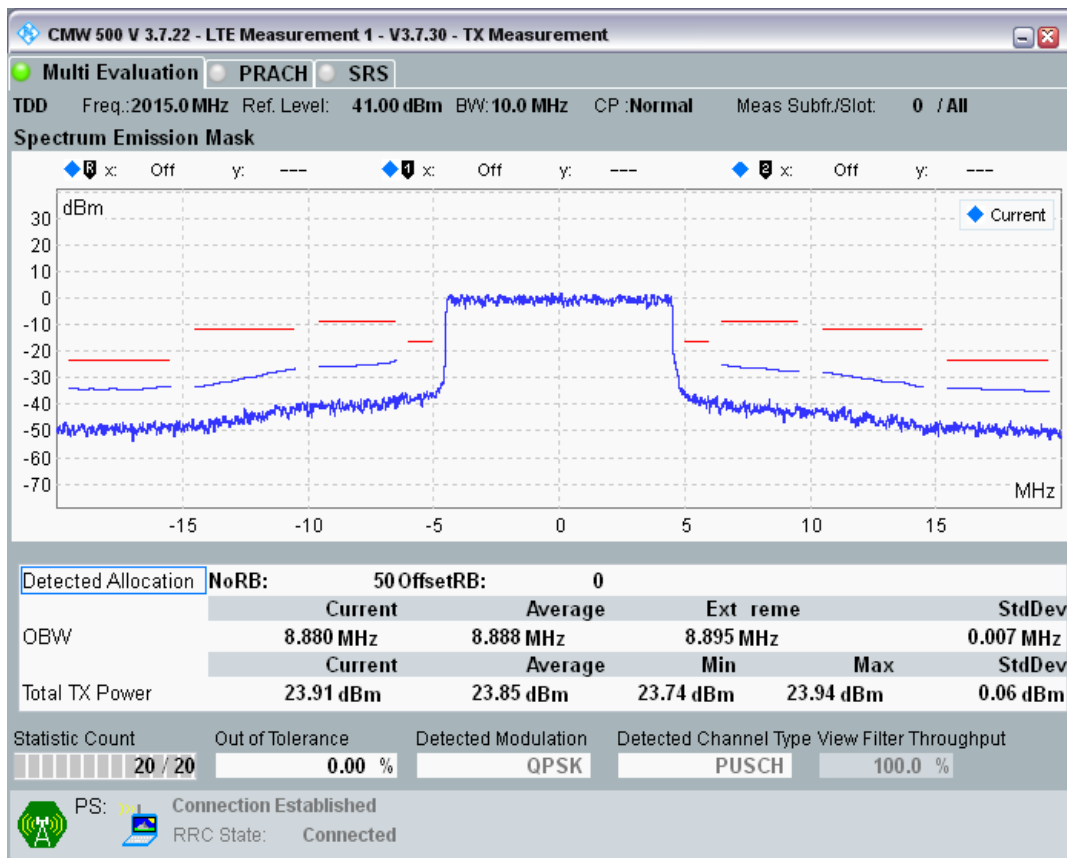

Band34 QPSK BW=10MHz Channel=36250 RB Size=50 Position=#0

Band34 16QAM BW=10MHz Channel=36250 RB Size=12 Position=#0