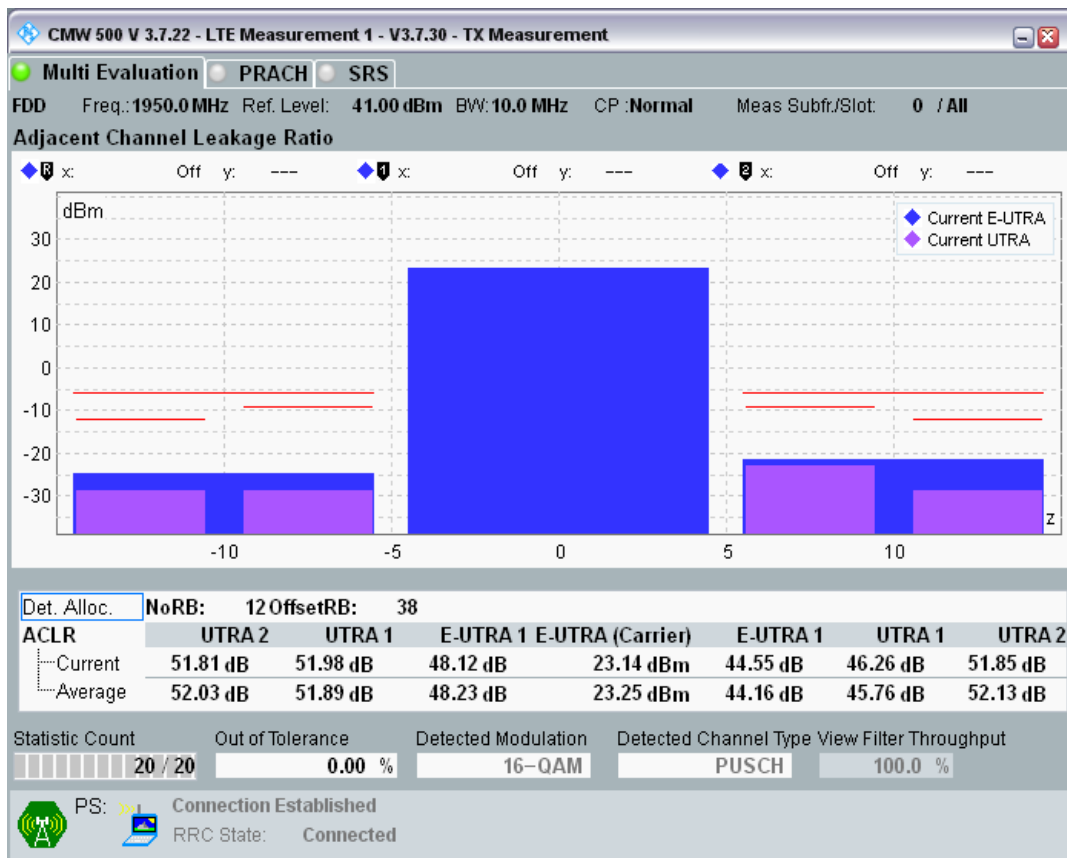

Band1 16QAM BW=10MHz Channel=18300 RB Size=12 Position=#0

Band1 16QAM BW=5MHz Channel=18575 RB Size=25 Position=#0

Band1 16QAM BW=5MHz Channel=18575 RB Size=8 Position=#0

Band1 16QAM BW=5MHz Channel=18300 RB Size=8 Position=#0