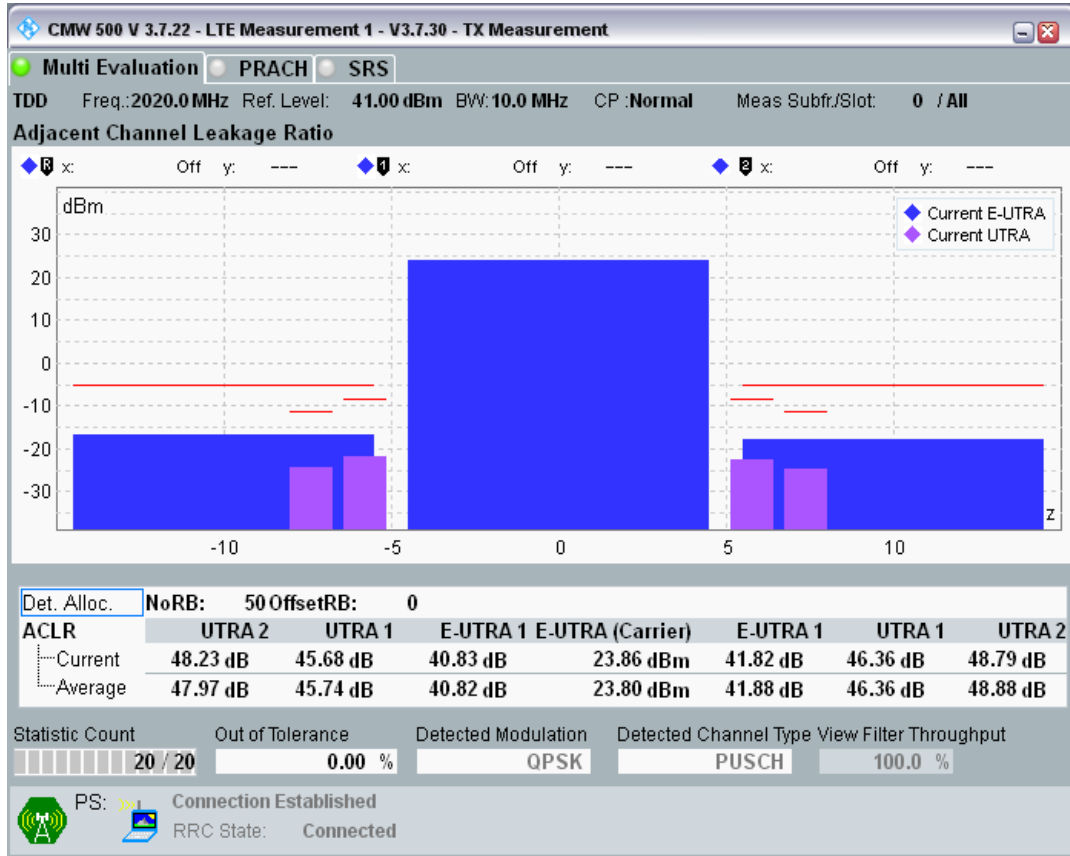

Band34 QPSK BW=10MHz Channel=36300 RB Size=50 Position=#0

Band34 16QAM BW=10MHz Channel=36300 RB Size=12 Position=#0