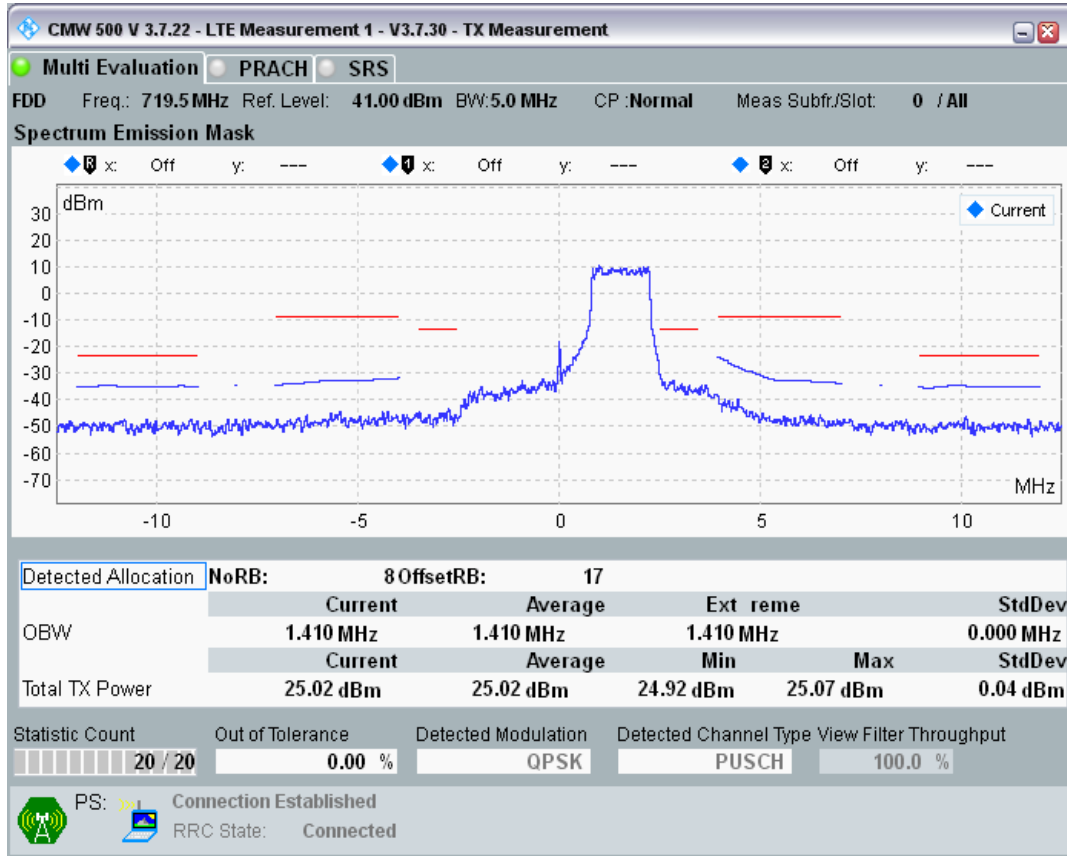

Band28 QPSK BW=5MHz Channel=27375 RB Size=8 Position=#Max

Band28 QPSK BW=5MHz Channel=27375 RB Size=25 Position=#0