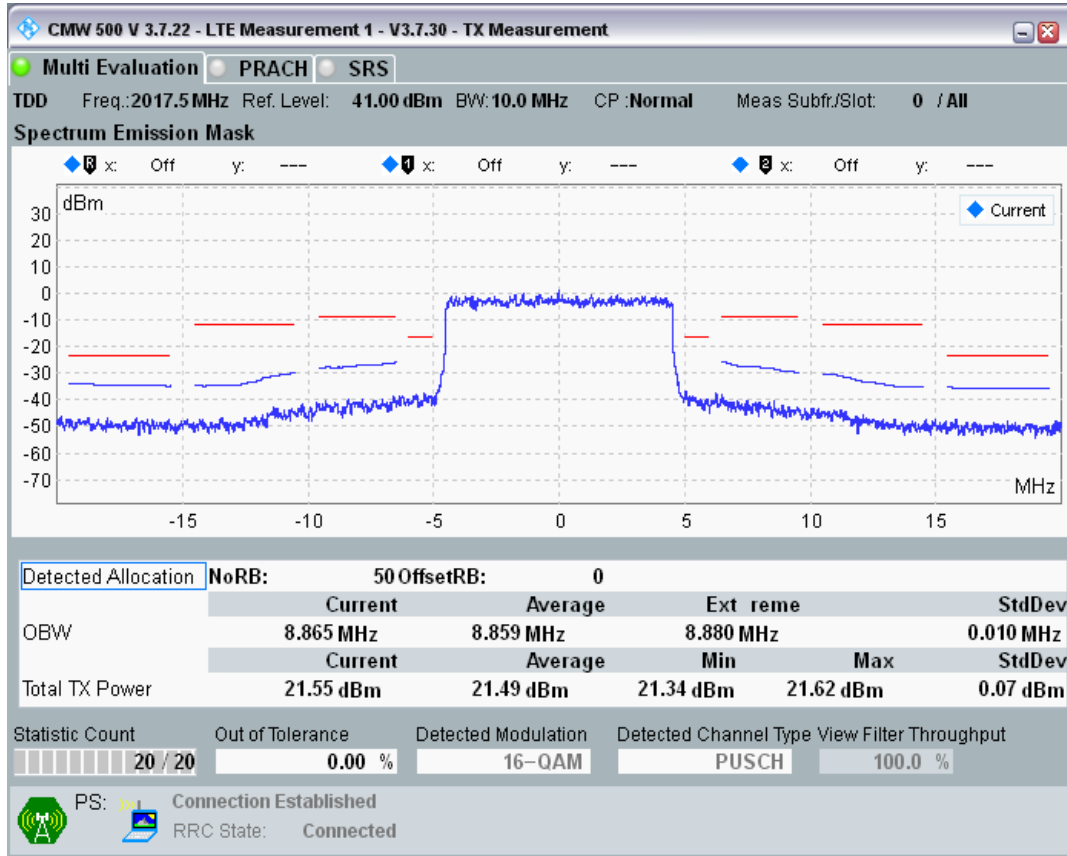

Band34 16QAM BW=10MHz Channel=36275 RB Size=50 Position=#0

Band34 QPSK BW=10MHz Channel=36300 RB Size=12 Position=#0