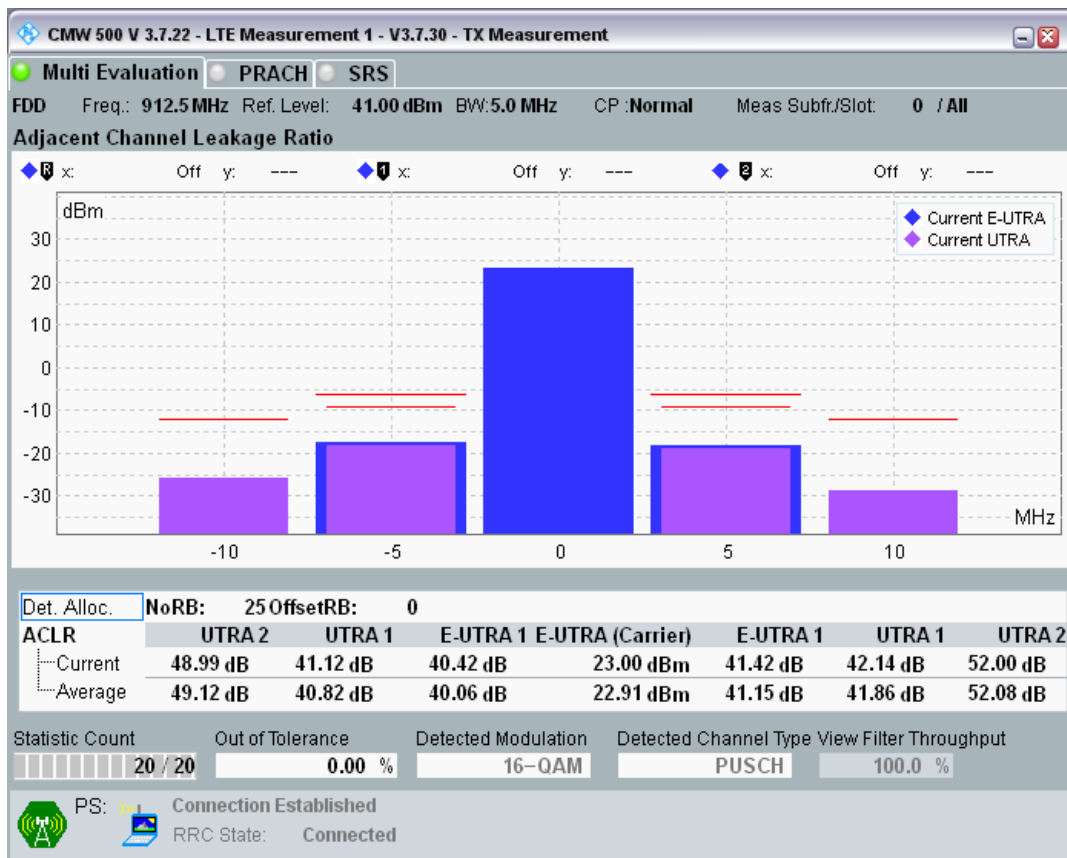

Band8 QPSK BW=5MHz Channel=21775 RB Size=25 Position=#0

Band8 16QAM BW=5MHz Channel=21775 RB Size=8 Position=#0

Band8 16QAM BW=5MHz Channel=21775 RB Size=8 Position=#Max

Band8 16QAM BW=5MHz Channel=21775 RB Size=25 Position=#0