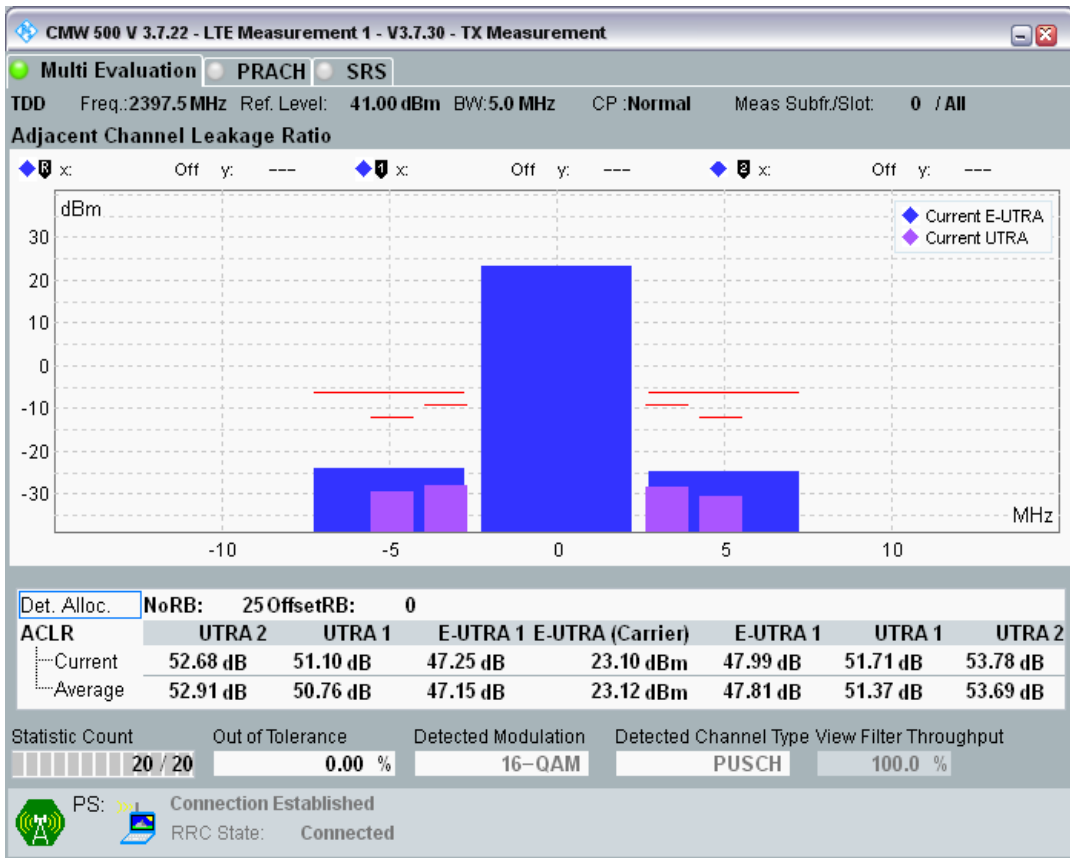

Band40 16QAM BW=5MHz Channel=39625 RB Size=25 Position=#0

Band40 QPSK BW=10MHz Channel=38700 RB Size=12 Position=#0