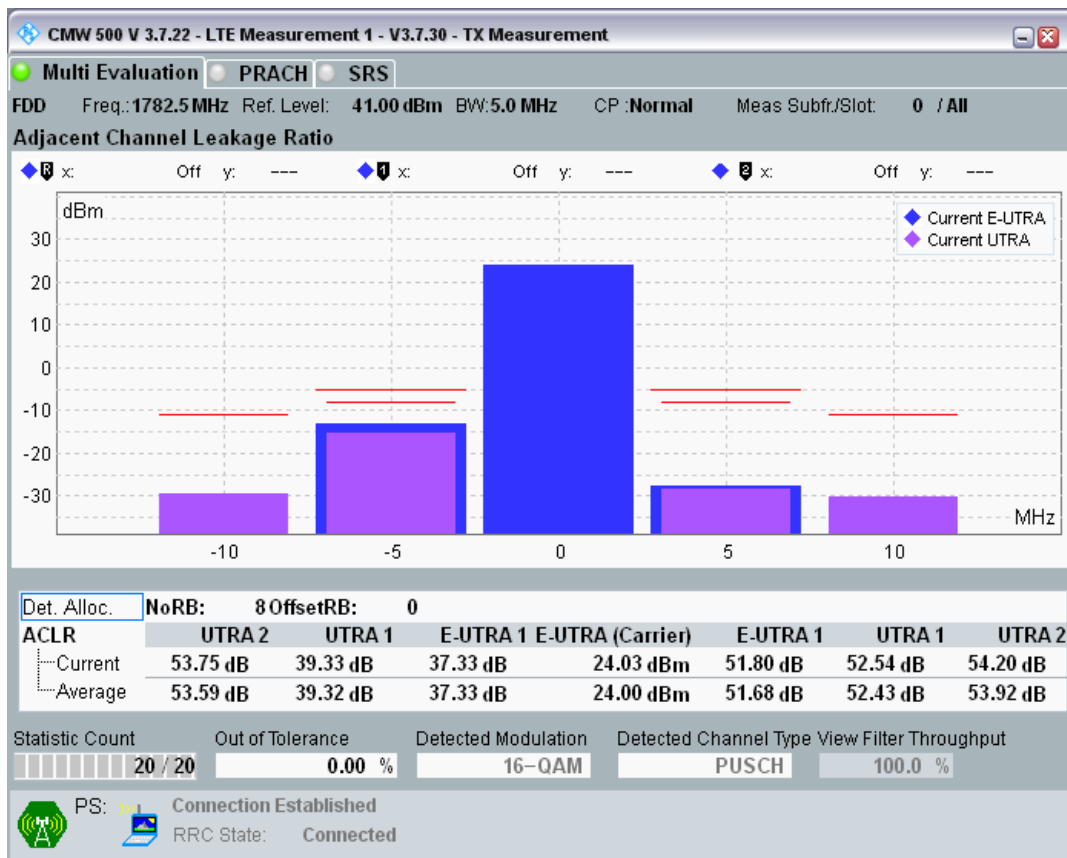

Band3 16QAM BW=5MHz Channel=19925 RB Size=8 Position=#0

Band3 16QAM BW=5MHz Channel=19925 RB Size=8 Position=#Max