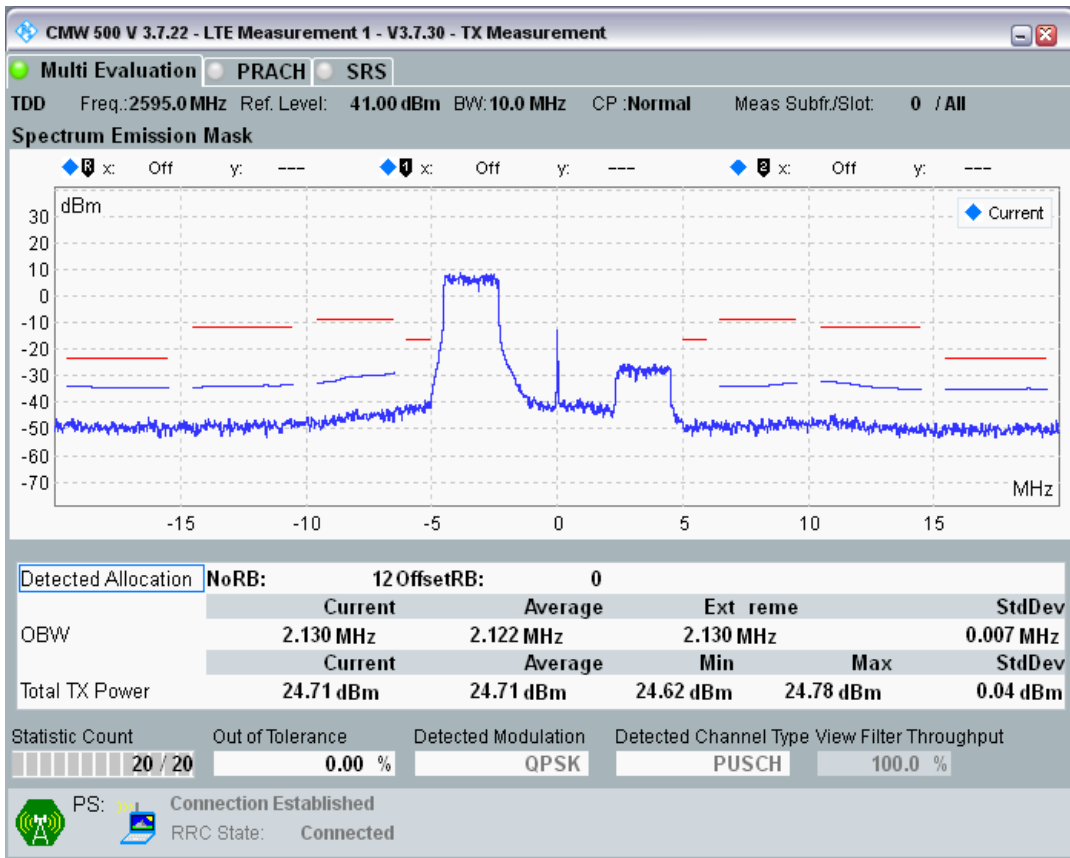

Band38 QPSK BW=10MHz Channel=38000 RB Size=12 Position=#0

Band38 QPSK BW=10MHz Channel=38000 RB Size=12 Position=#Max