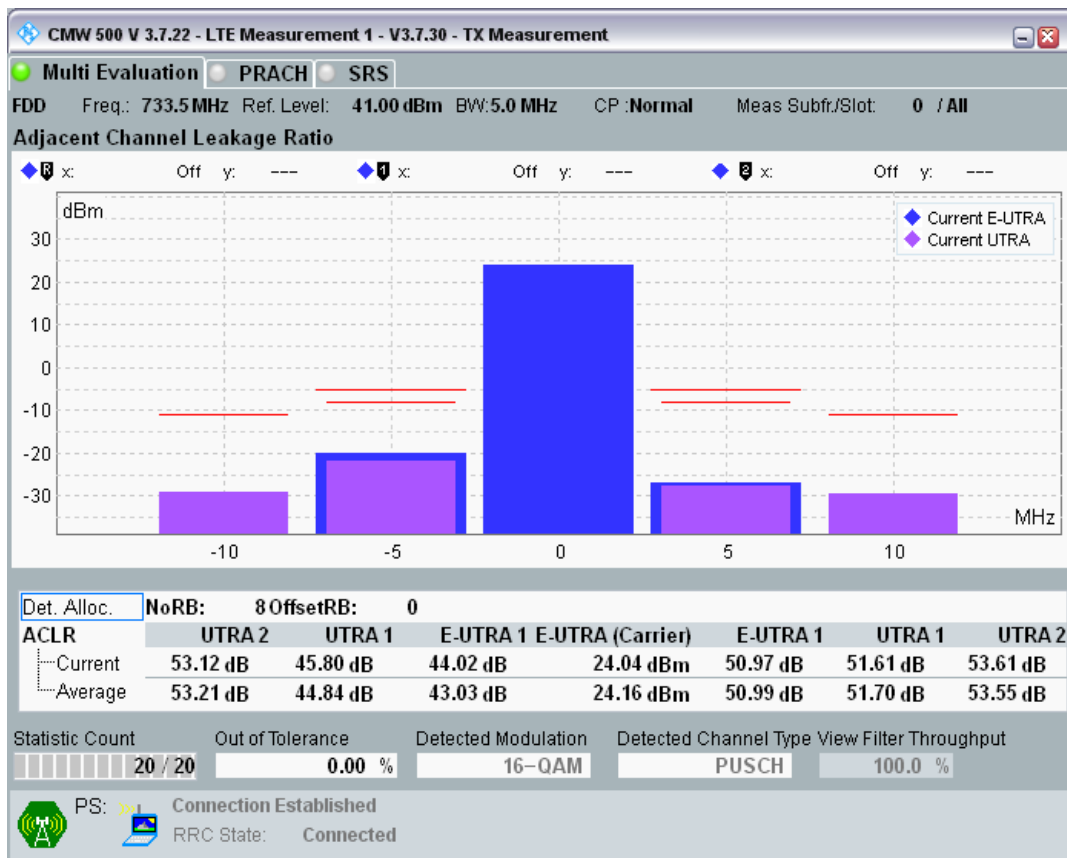

Band28 16QAM BW=5MHz Channel=27515 RB Size=8 Position=#0

Band28 16QAM BW=5MHz Channel=27515 RB Size=8 Position=#Max