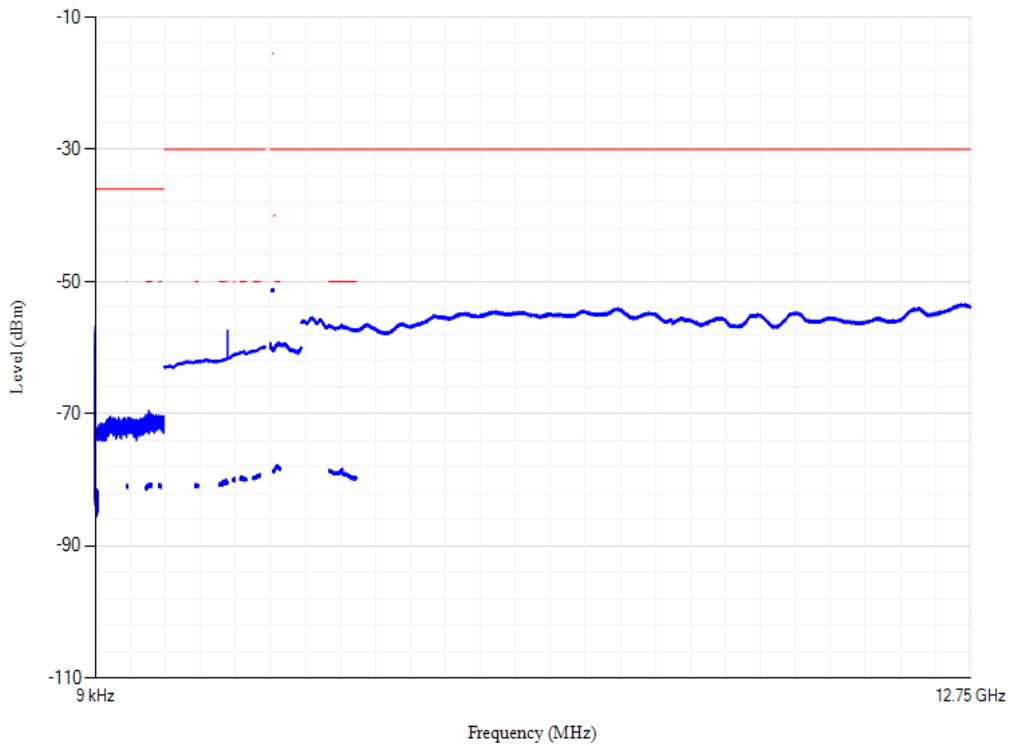

Conducted spurious emissions