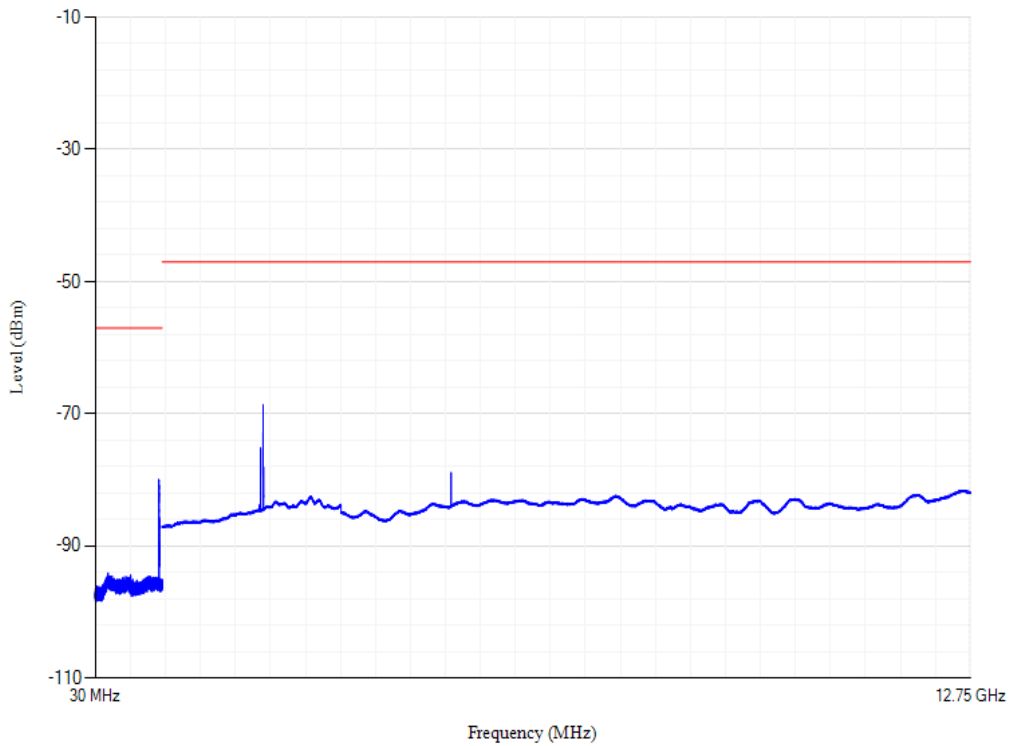

Conducted spurious emissions