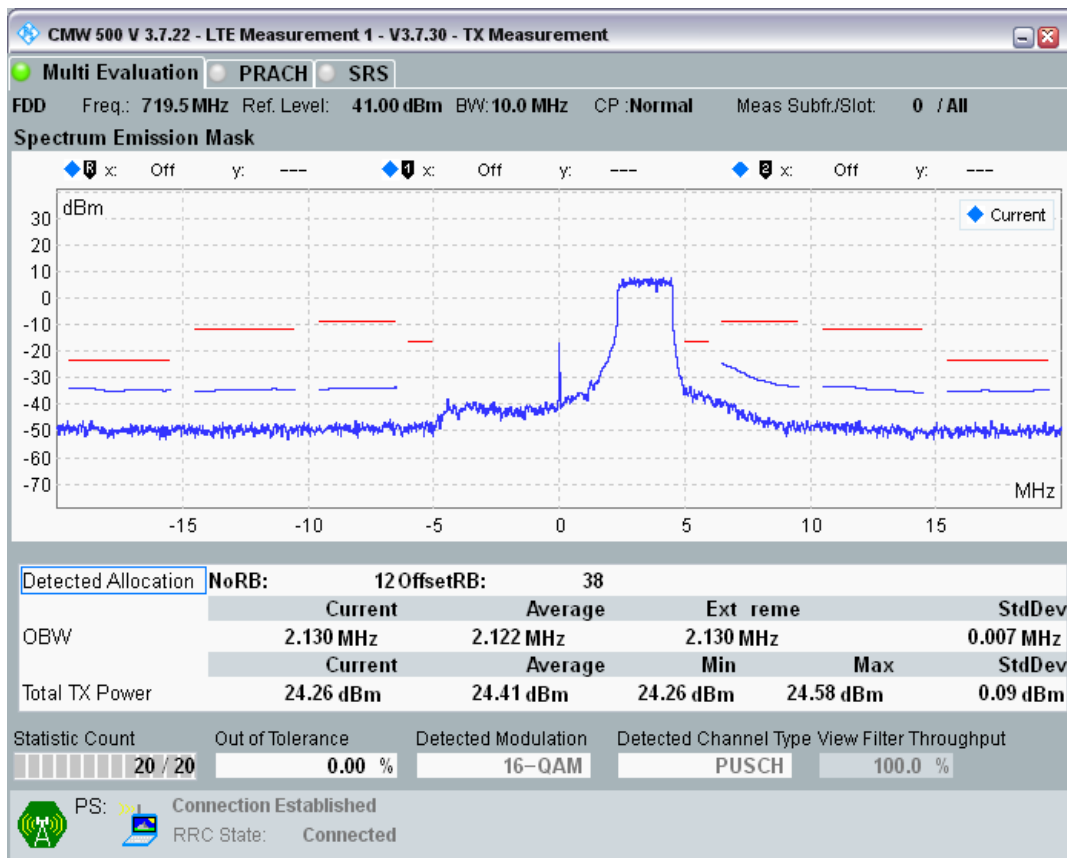

Band28 16QAM BW=10MHz Channel=27375 RB Size=12 Position=#Max

Band28 16QAM BW=10MHz Channel=27375 RB Size=50 Position=#0