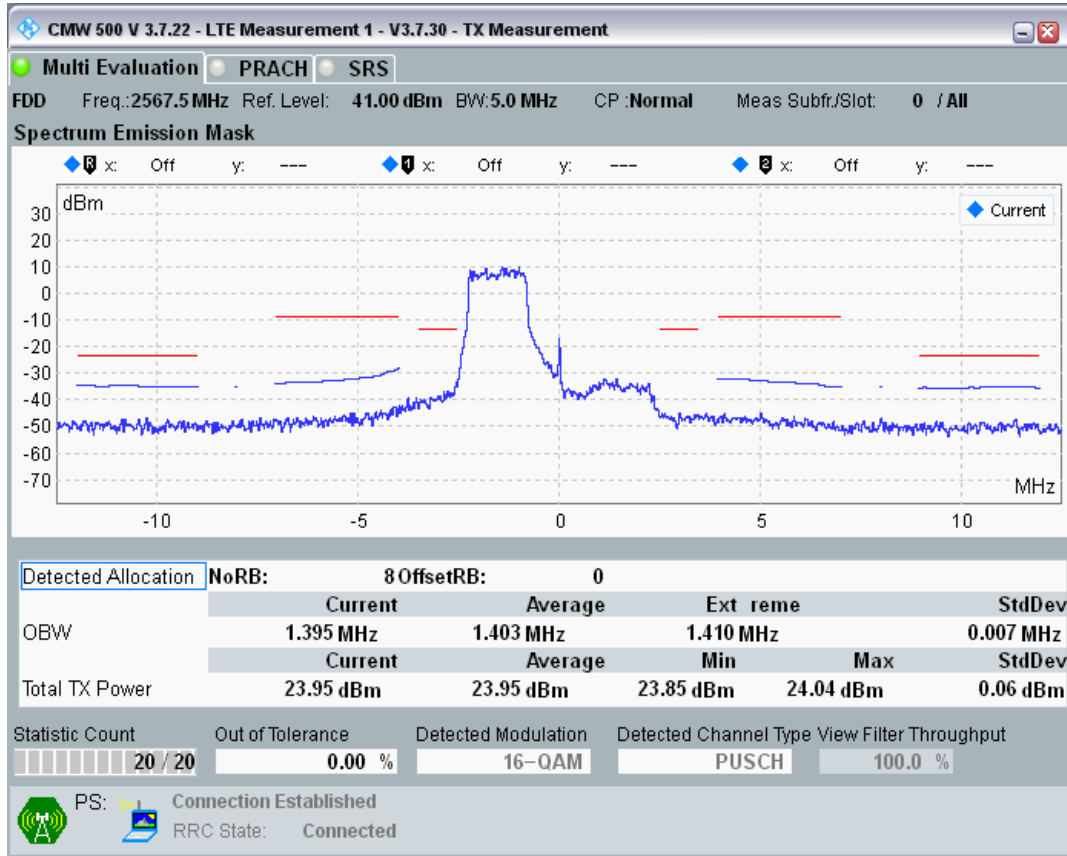

Band7 16QAM BW=5MHz Channel=21425 RB Size=8 Position=#0

Band7 16QAM BW=5MHz Channel=21425 RB Size=8 Position=#Max