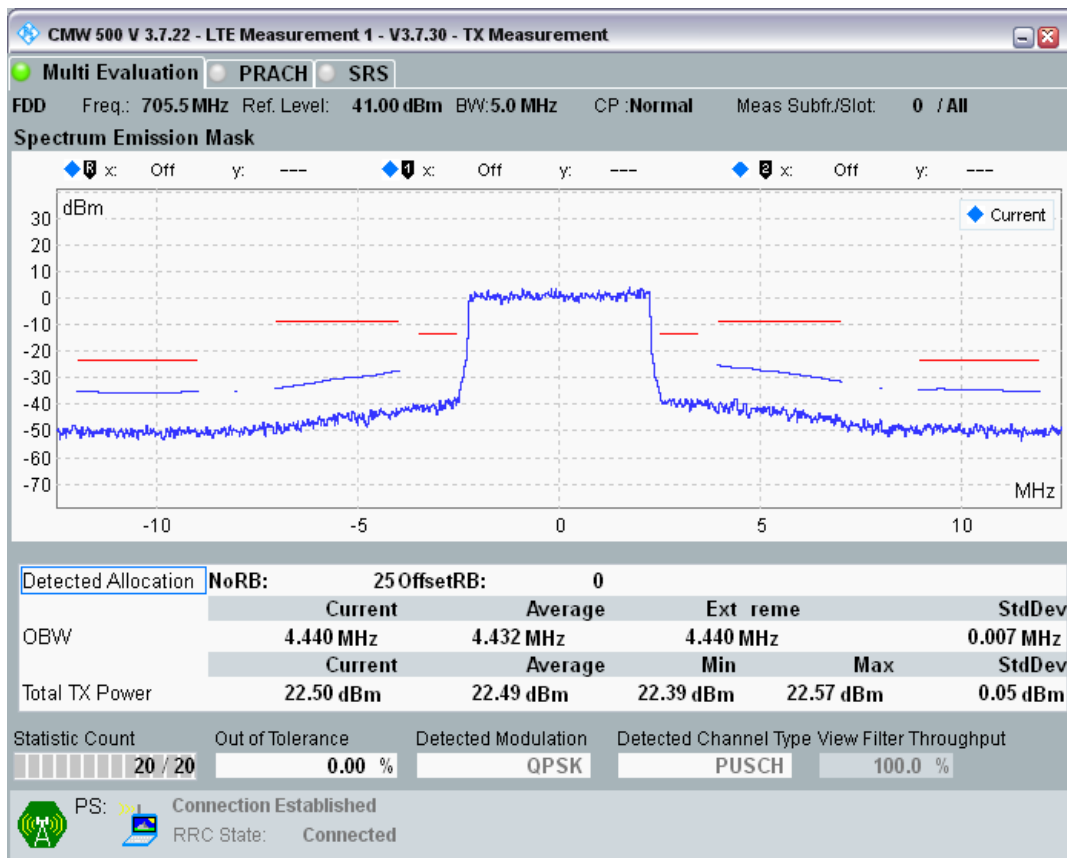

Band28 QPSK BW=5MHz Channel=27235 RB Size=25 Position=#0

Band28 16QAM BW=5MHz Channel=27235 RB Size=8 Position=#0