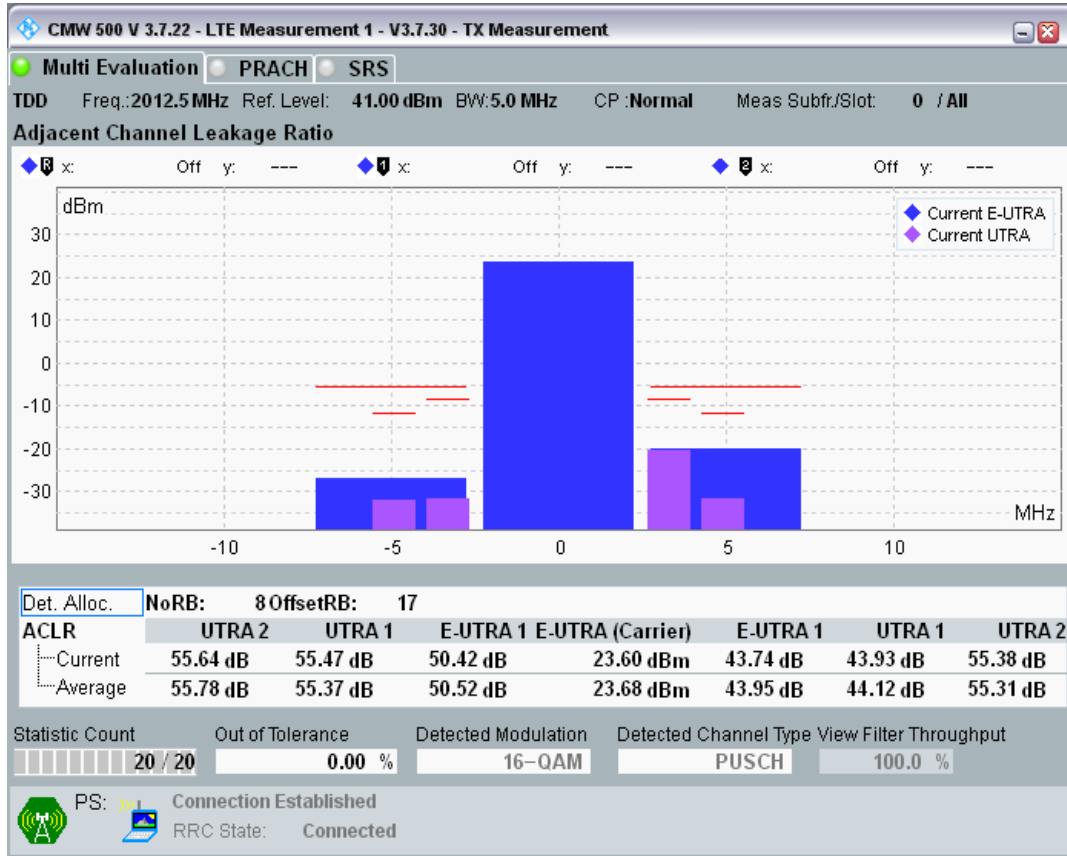

Band34 16QAM BW=5MHz Channel=36225 RB Size=8 Position=#Max

Band34 16QAM BW=5MHz Channel=36225 RB Size=25 Position=#0