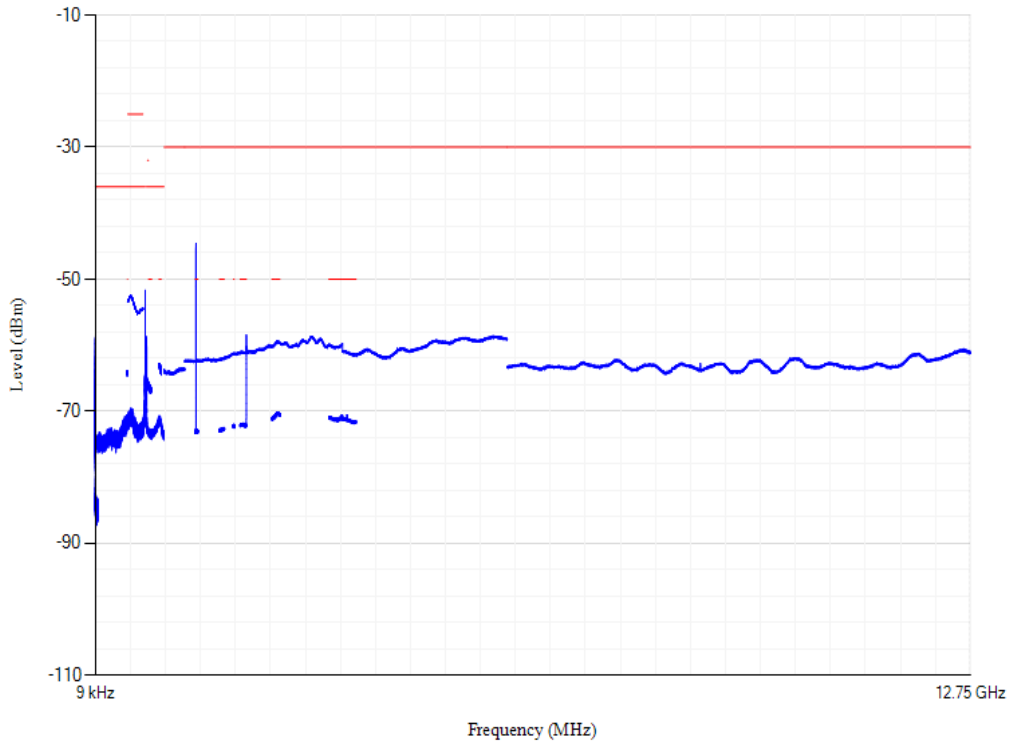

Band28 QPSK BW=3MHz Channel=27525 RB Size=1 Position=#0

Conducted spurious emissions