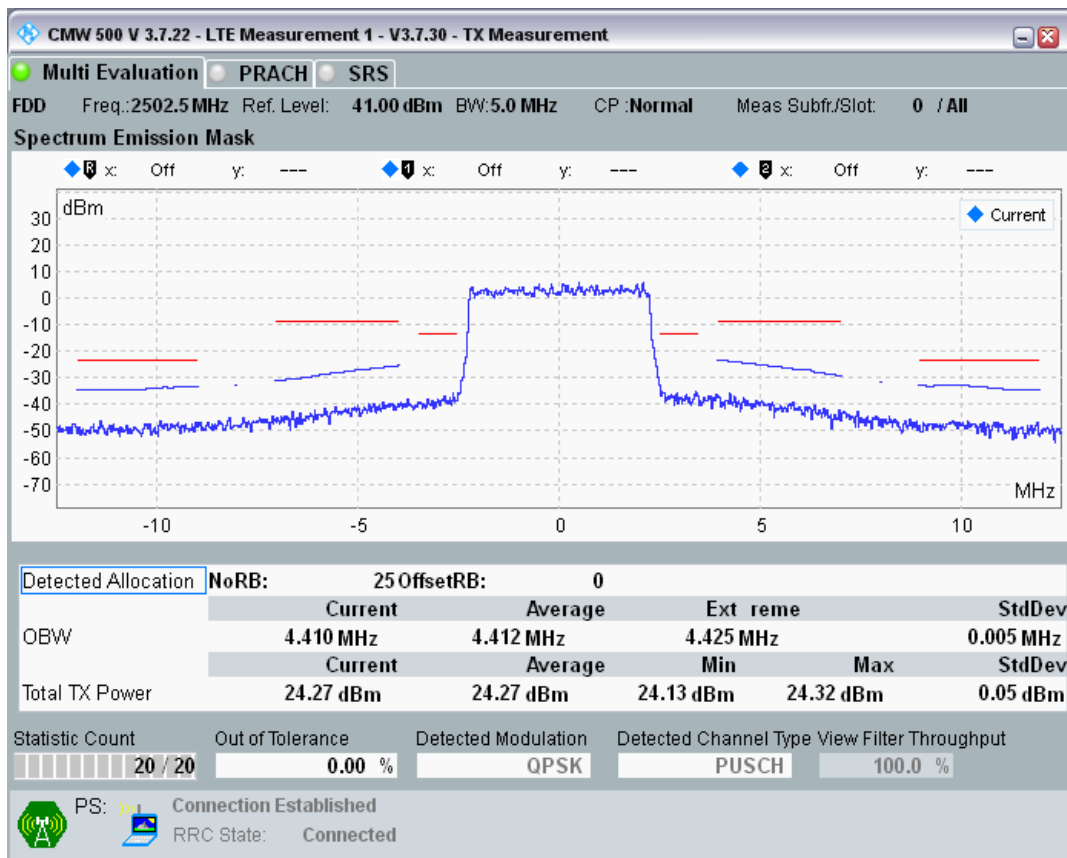

Band7 QPSK BW=5MHz Channel=20775 RB Size=25 Position=#0

Band7 16QAM BW=5MHz Channel=20775 RB Size=8 Position=#0