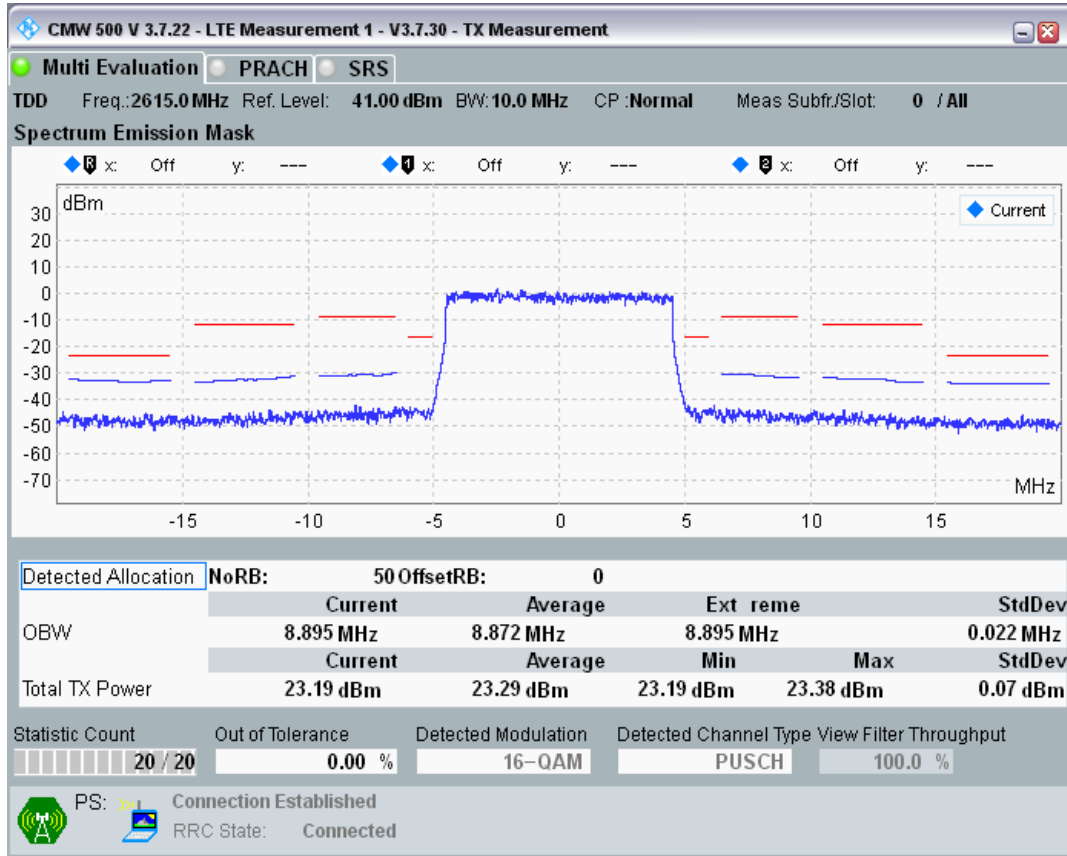

Band38 16QAM BW=10MHz Channel=38200 RB Size=50 Position=#0

Band38 QPSK BW=20MHz Channel=37850 RB Size=18 Position=#0