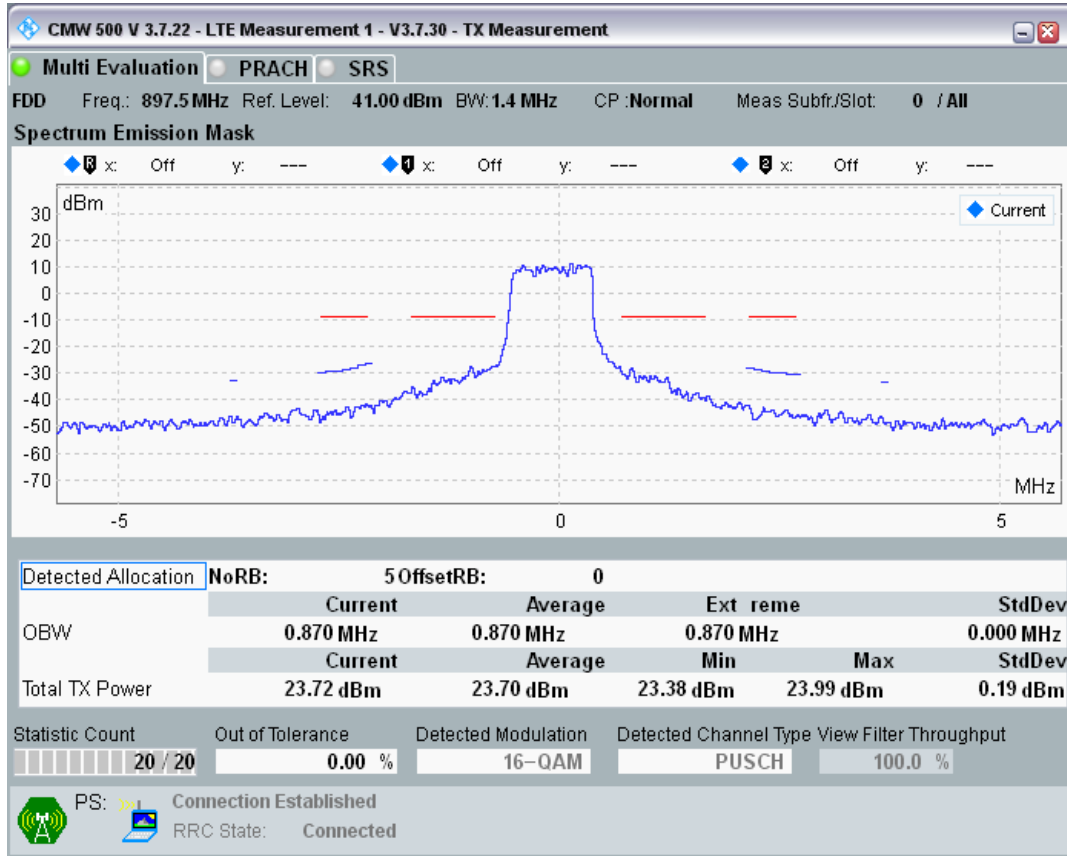

Band8 16QAM BW=1.4MHz Channel=21625 RB Size=5 Position=#0

Band8 16QAM BW=1.4MHz Channel=21625 RB Size=5 Position=#Max