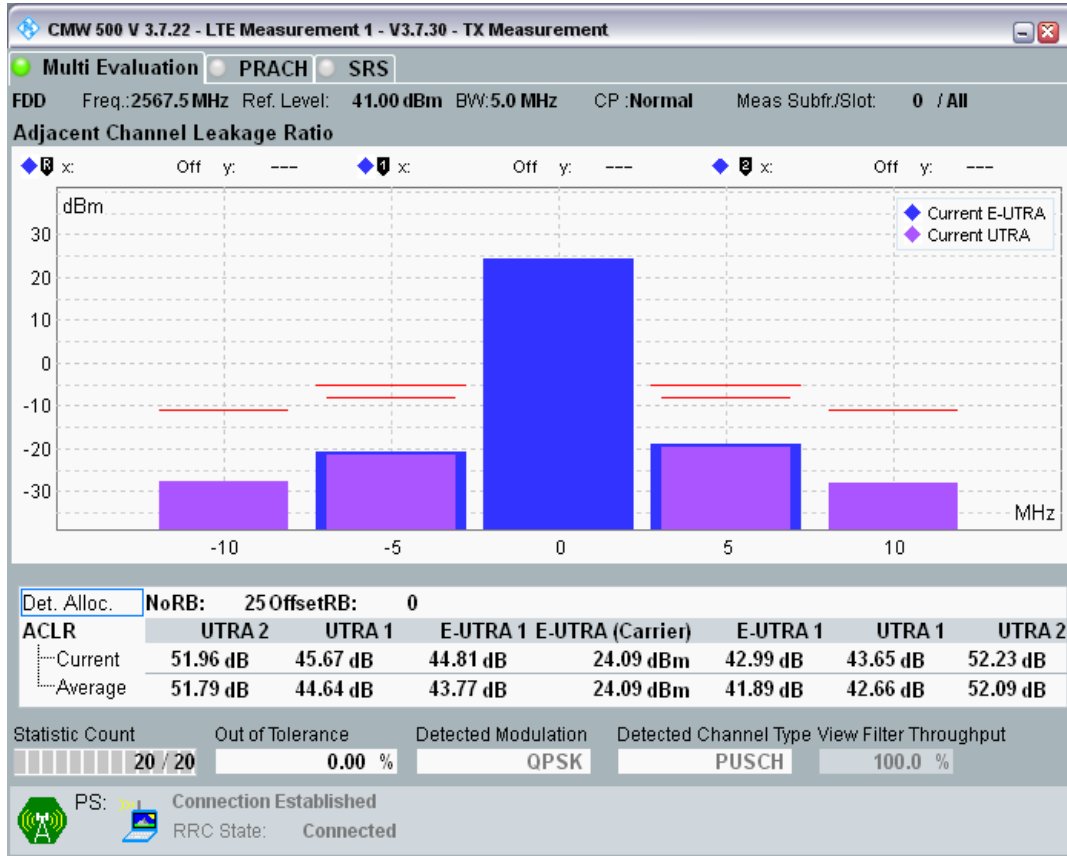

Band7 QPSK BW=5MHz Channel=21425 RB Size=25 Position=#0

Band7 16QAM BW=5MHz Channel=21425 RB Size=8 Position=#0