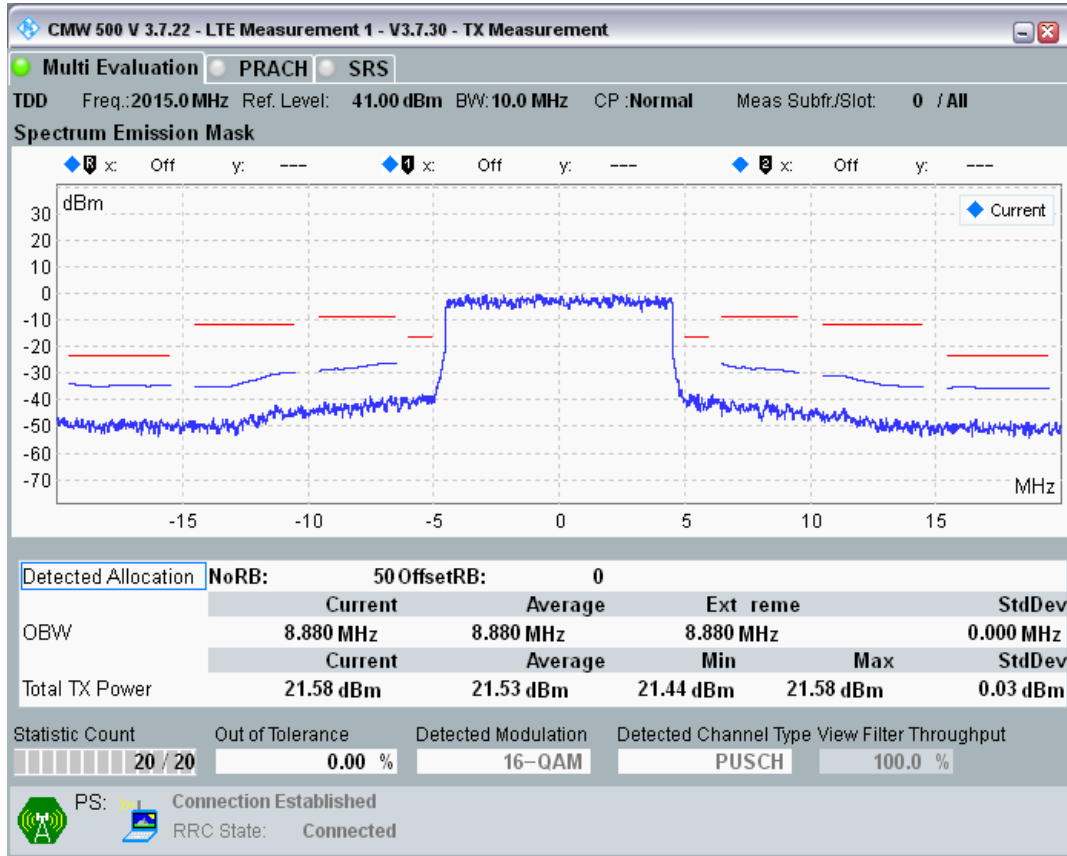

Band34 QPSK BW=10MHz Channel=36250 RB Size=50 Position=#0

Band34 16QAM BW=10MHz Channel=36250 RB Size=12 Position=#0

Band34 16QAM BW=10MHz Channel=36250 RB Size=12 Position=#Max

Band34 16QAM BW=10MHz Channel=36250 RB Size=50 Position=#0