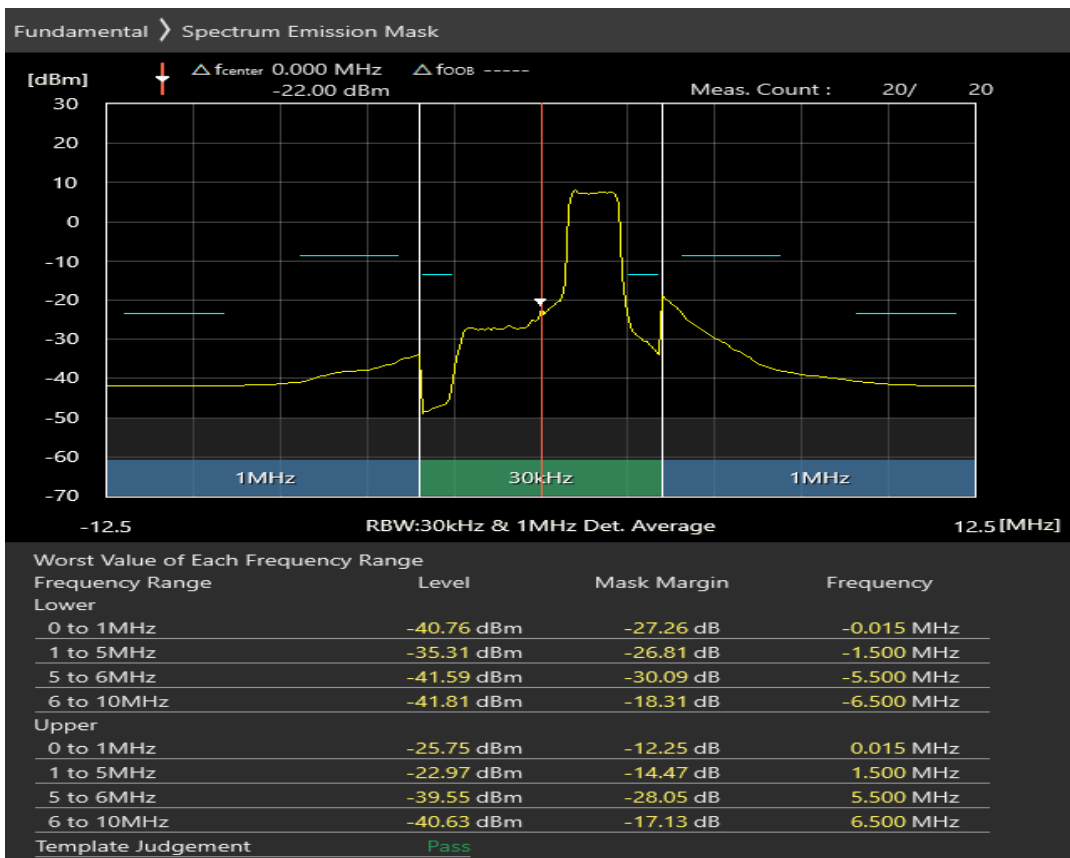

Band40 16QAM BW=5MHz Channel=39150 RB Size=8 Position=#Max