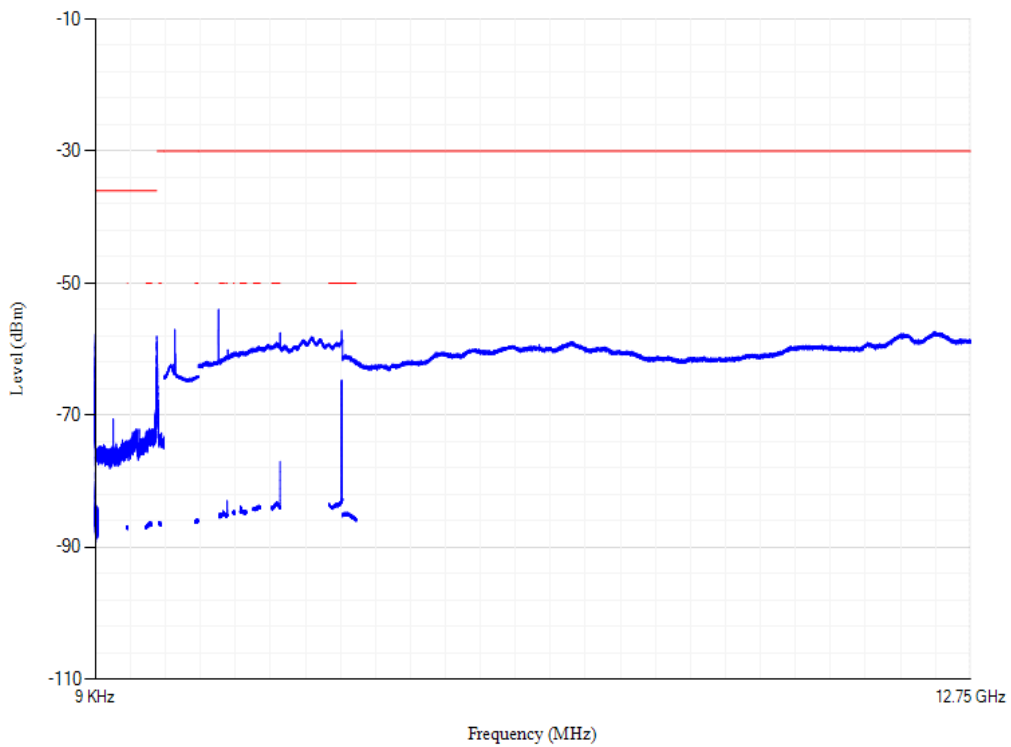

Conducted spurious emissions

Band8 QPSK BW=1.4MHz Channel=21457 RB Size=1 Position=#0

Conducted spurious emissions

Band8 QPSK BW=1.4MHz Channel=21625 RB Size=1 Position=#0

Conducted spurious emissions

Band8 QPSK BW=1.4MHz Channel=21793 RB Size=1 Position=#0