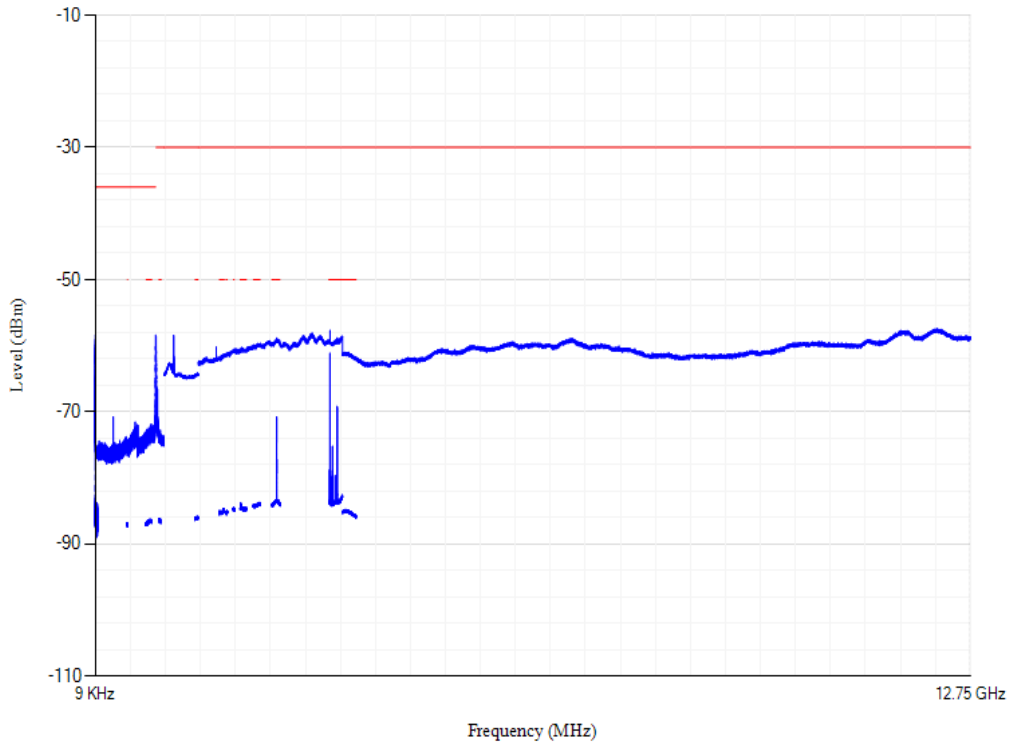

Conducted spurious emissions

Band8 QPSK BW=1.4MHz Channel=21625 RB Size=1 Position=#0