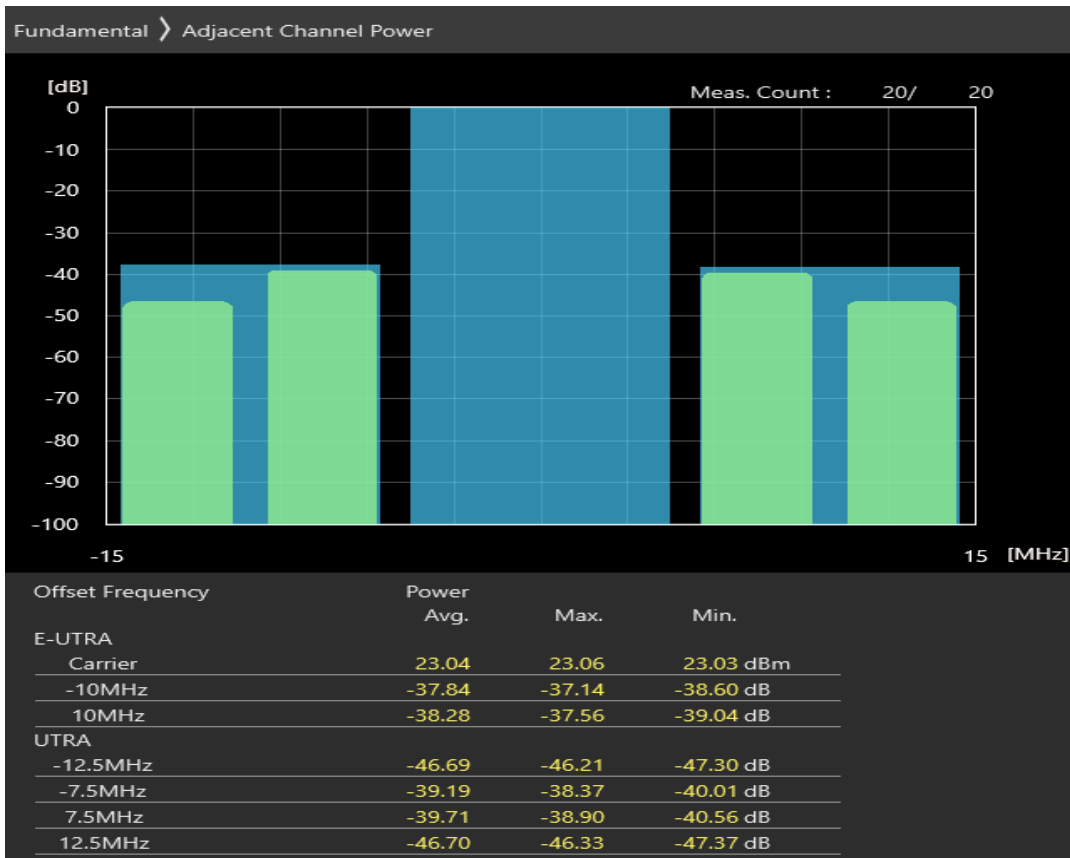

Band7 QPSK BW=10MHz Channel=20800 RB Size=50 Position=#0