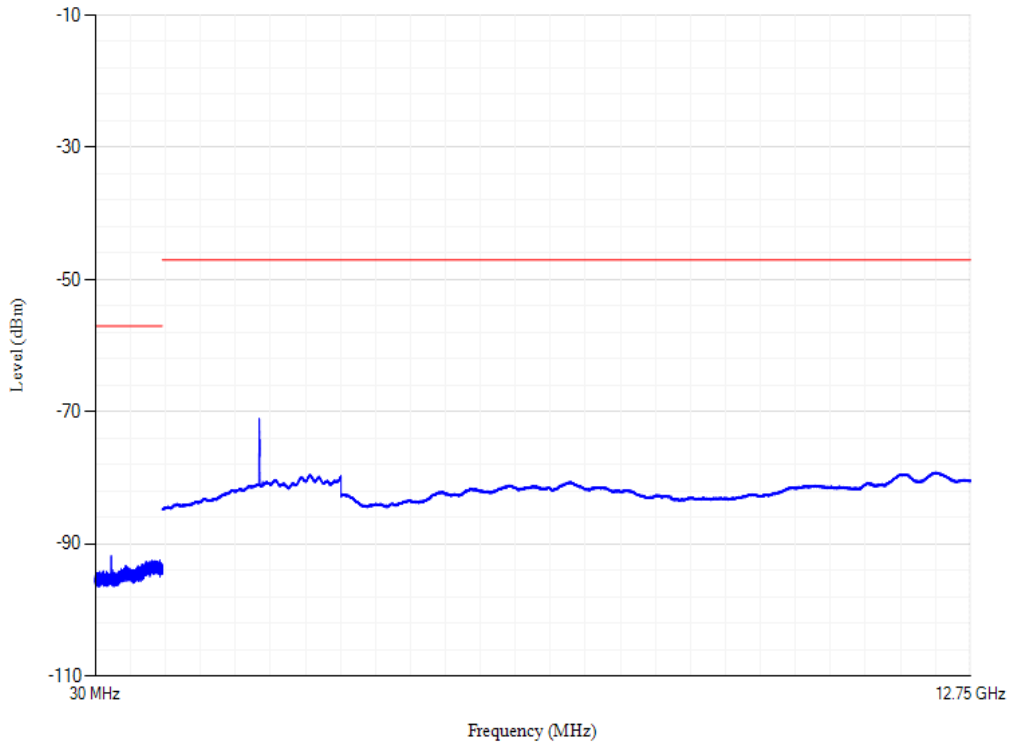

Conducted spurious emissions

Band8 QPSK BW=10MHz Channel=21500