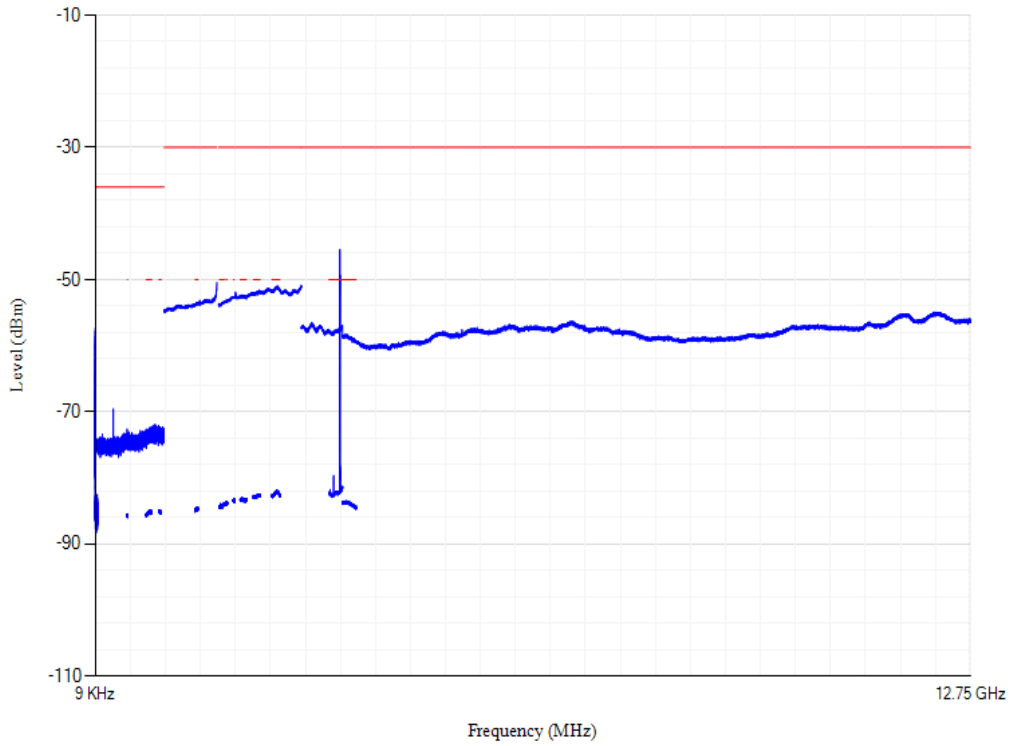

Conducted spurious emissions

Band3 QPSK BW=20MHz Channel=19300 RB Size=1 Position=#0