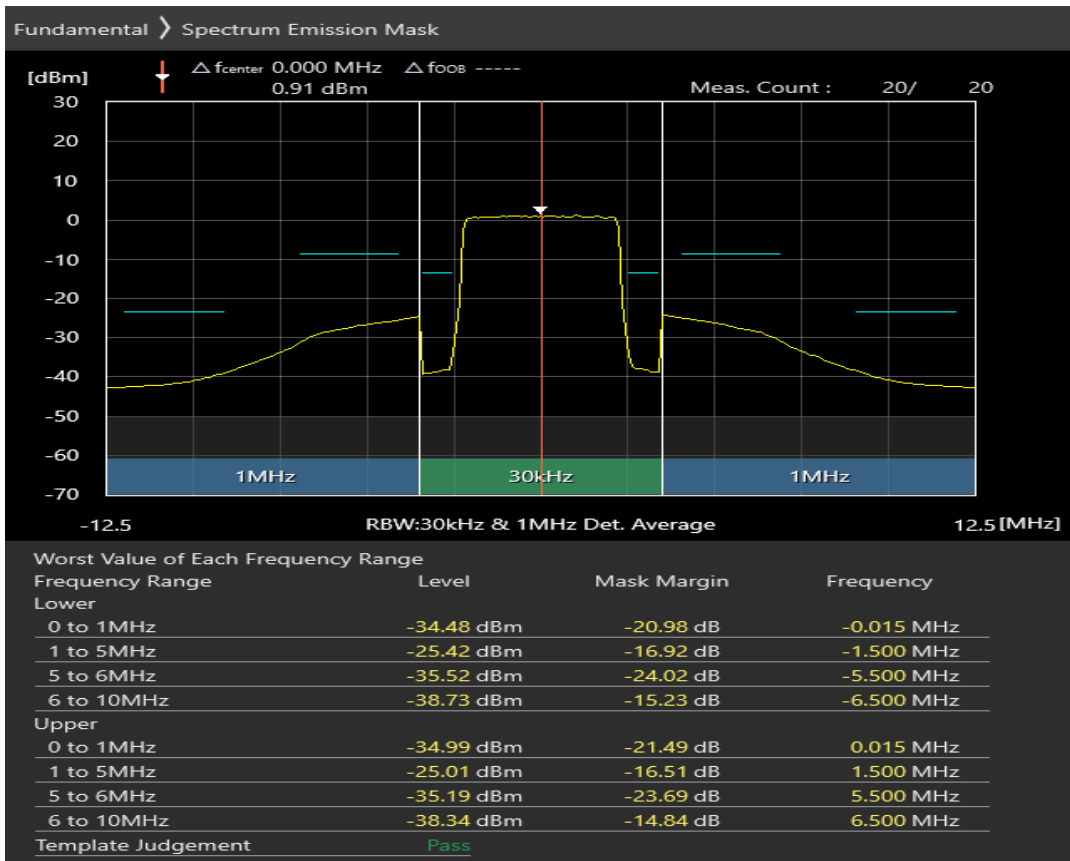

Band3 16QAM BW=5MHz Channel=19575 RB Size=25 Position=#0