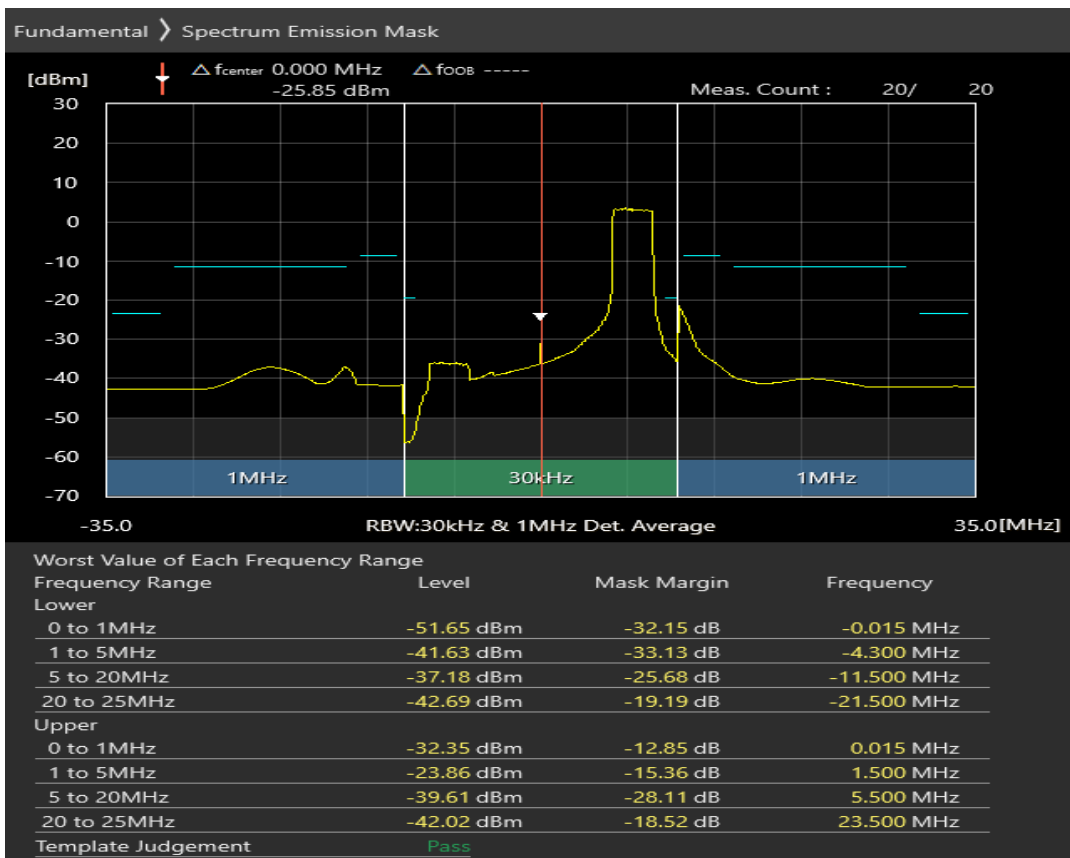

Band7 16QAM BW=20MHz Channel=21100 RB Size=18 Position=#Max