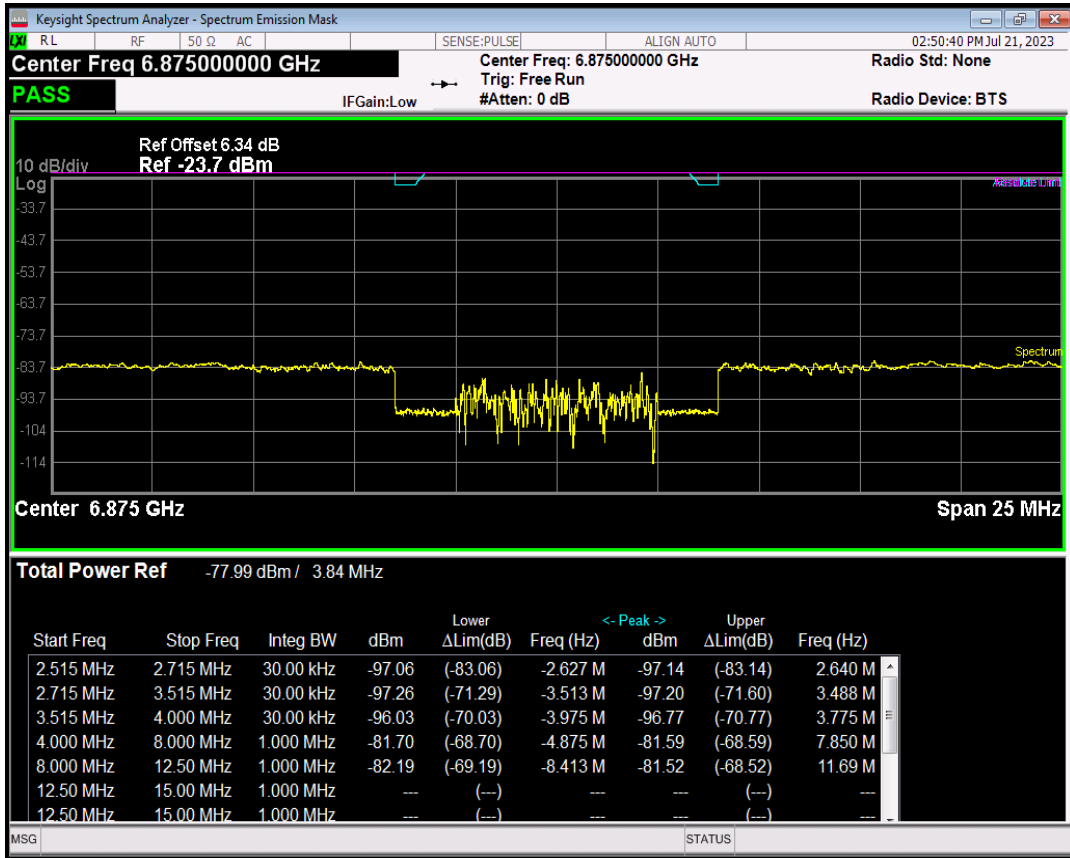

Band20 16QAM BW=10MHz Channel=24400 RB Size=12 Position=#Max