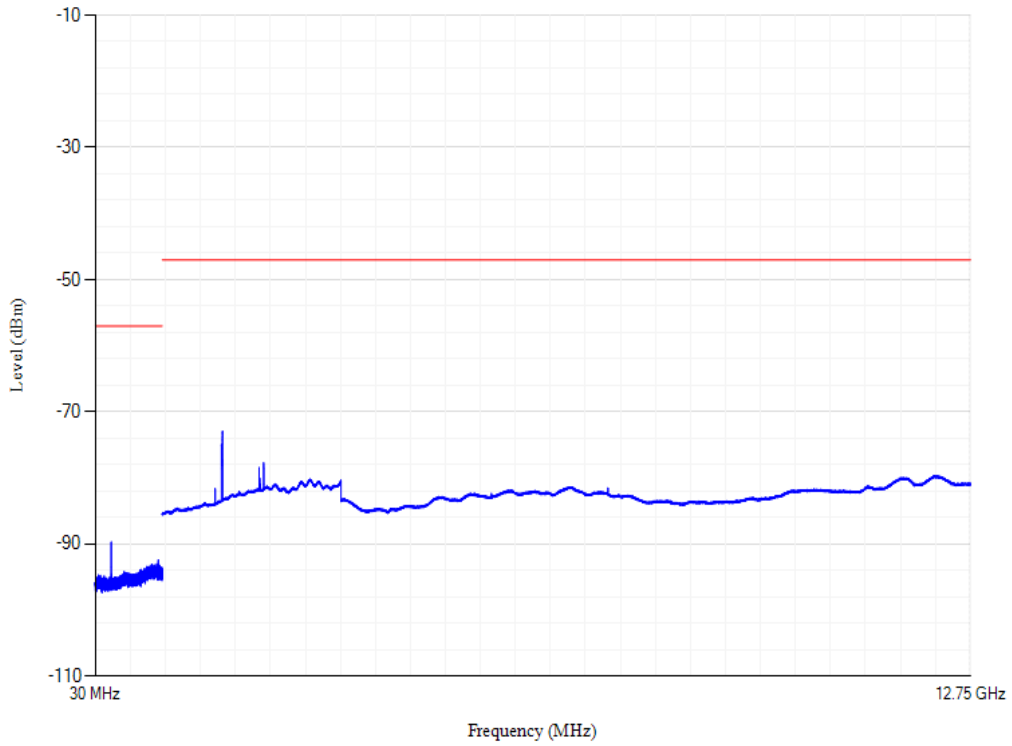

Conducted spurious emissions

Band40 QPSK BW=20MHz Channel=38750