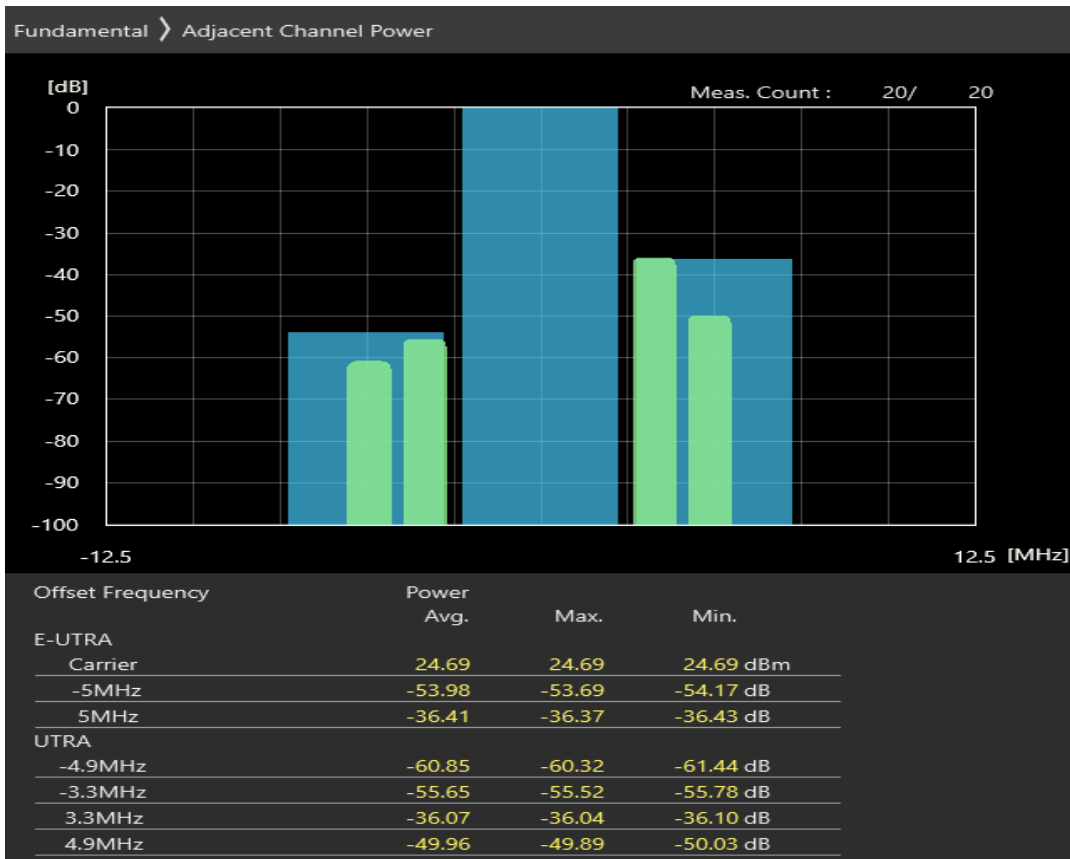

Band40 QPSK BW=5MHz Channel=38675 RB Size=25 Position=#0

Band40 16QAM BW=5MHz Channel=38675 RB Size=8 Position=#0

Band40 16QAM BW=5MHz Channel=38675 RB Size=8 Position=#Max

Band40 16QAM BW=5MHz Channel=38675 RB Size=25 Position=#0