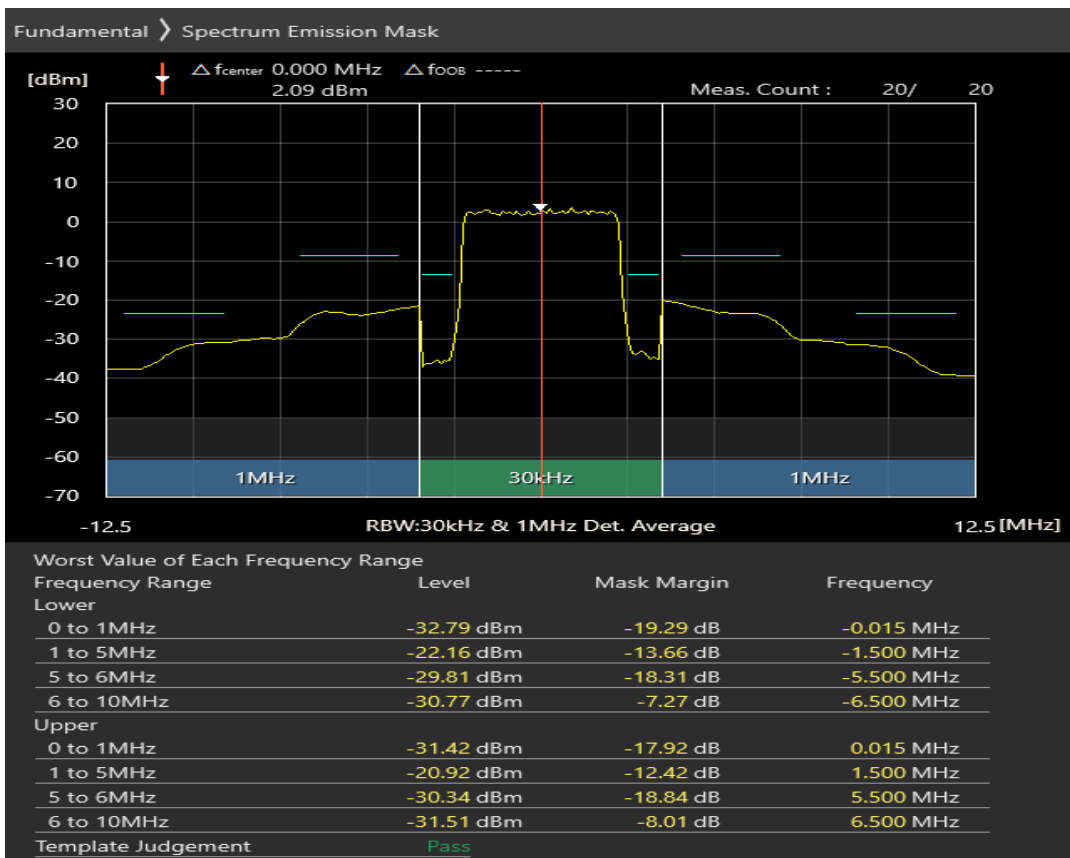

Band40 QPSK BW=5MHz Channel=39625 RB Size=25 Position=#0