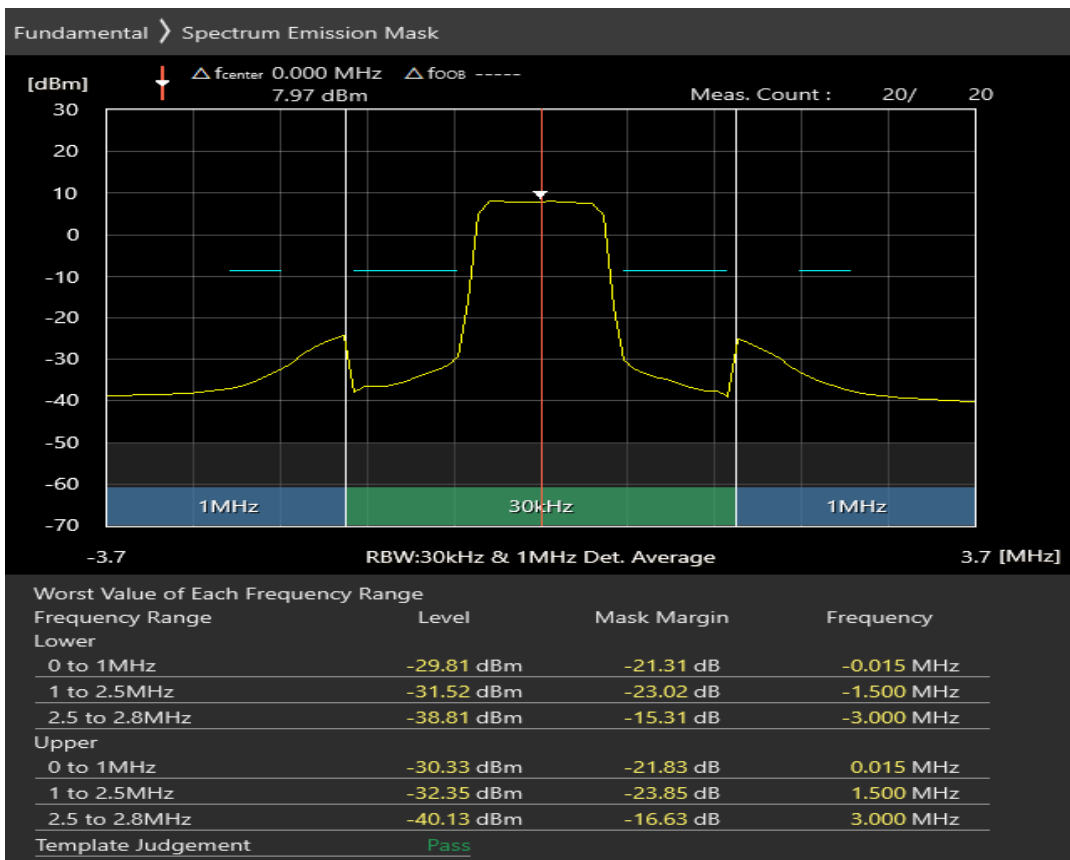

Band3 QPSK BW=1.4MHz Channel=19943 RB Size=6 Position=#0