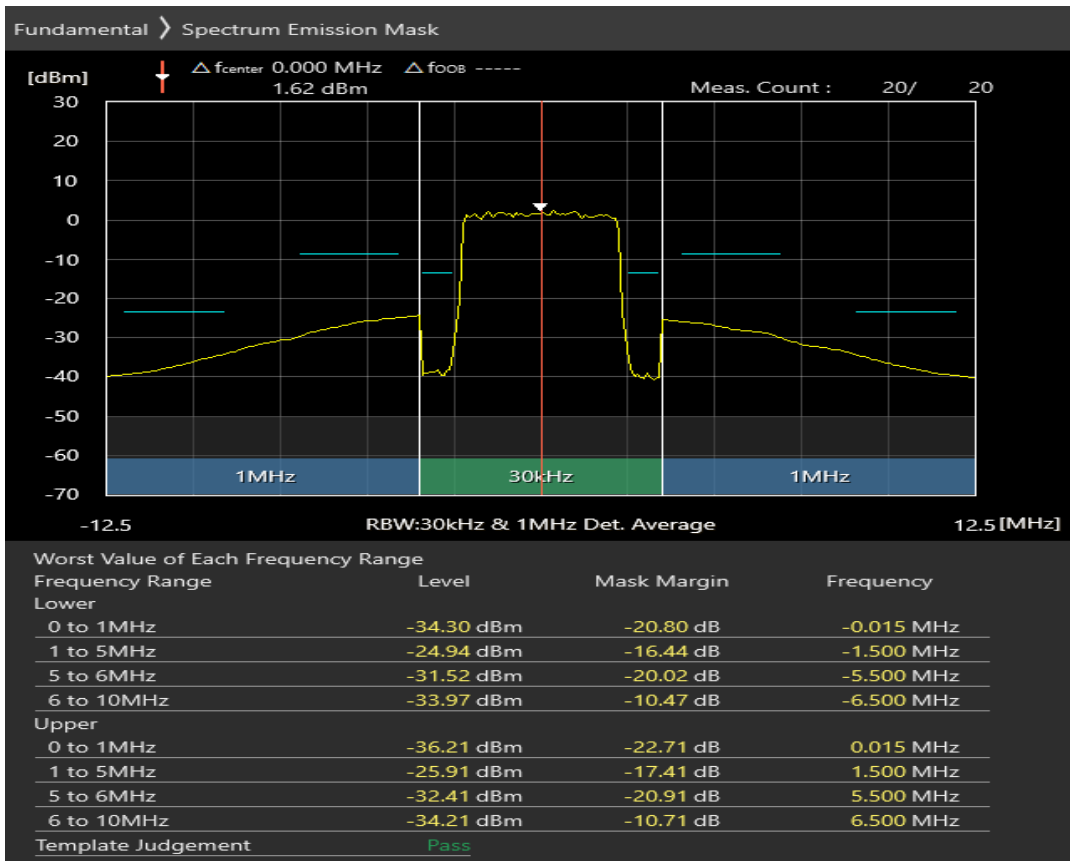

Band40 QPSK BW=5MHz Channel=39150 RB Size=25 Position=#0

Band40 16QAM BW=5MHz Channel=39150 RB Size=8 Position=#0

Band40 16QAM BW=5MHz Channel=39150 RB Size=8 Position=#Max

Band40 16QAM BW=5MHz Channel=39150 RB Size=25 Position=#0