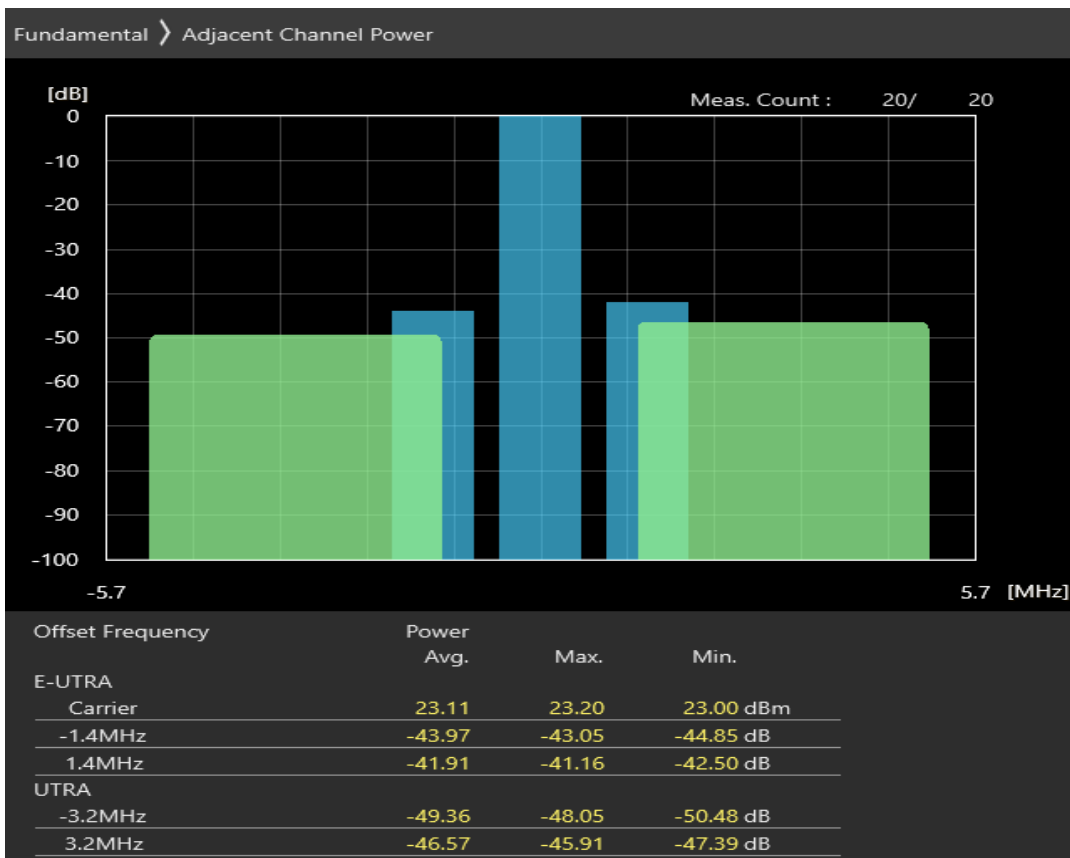

Band3 16QAM BW=1.4MHz Channel=19575 RB Size=5 Position=#Max