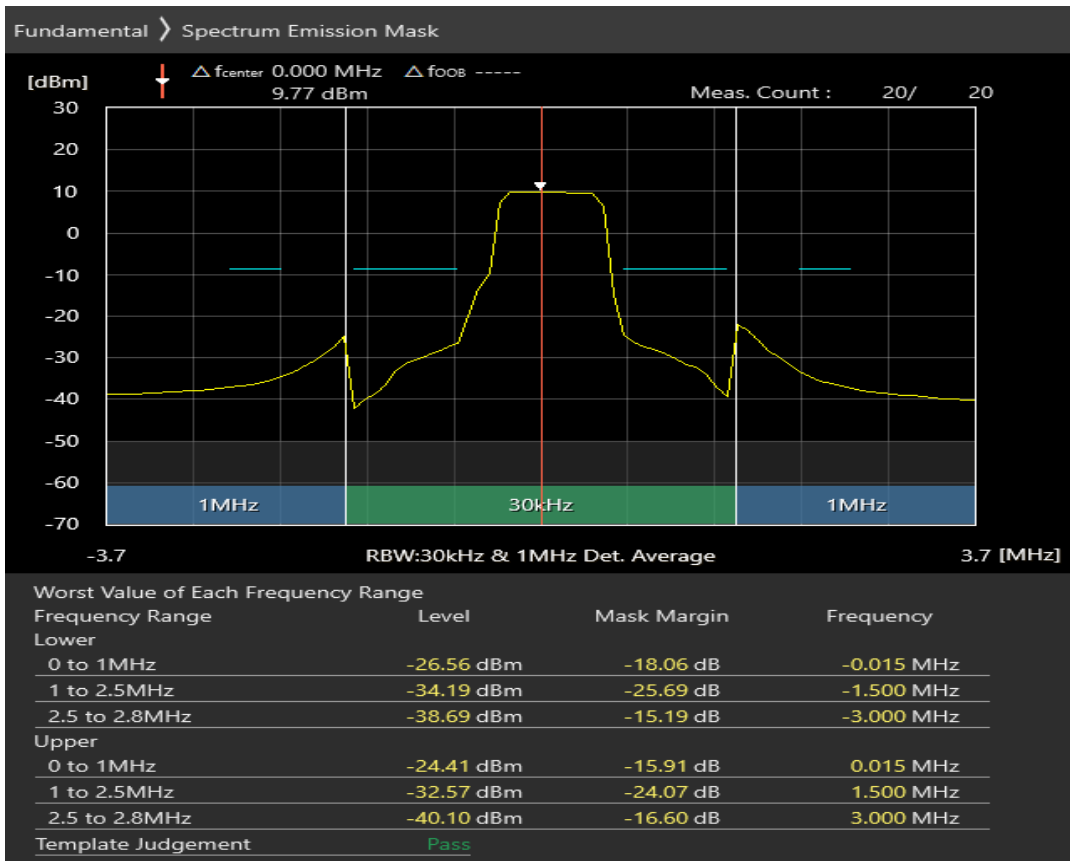

Band3 QPSK BW=1.4MHz Channel=19943 RB Size=5 Position=#Max