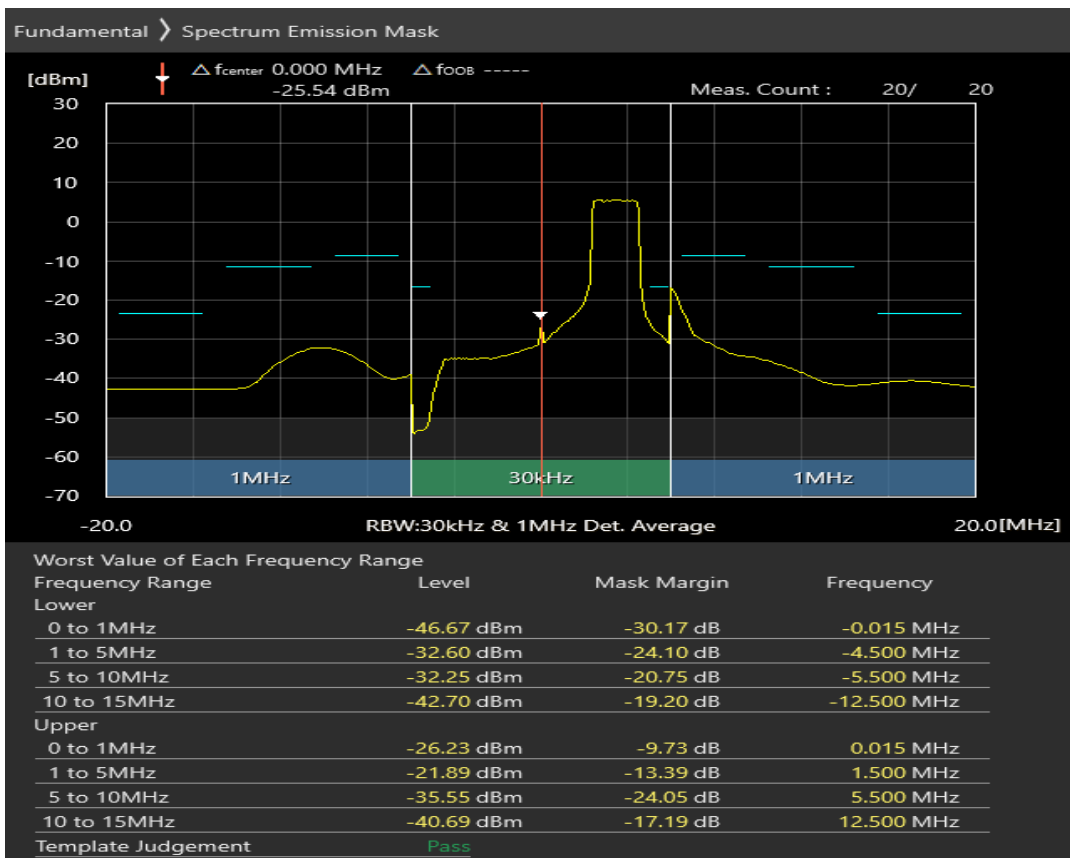

Band7 16QAM BW=10MHz Channel=20800 RB Size=12 Position=#Max