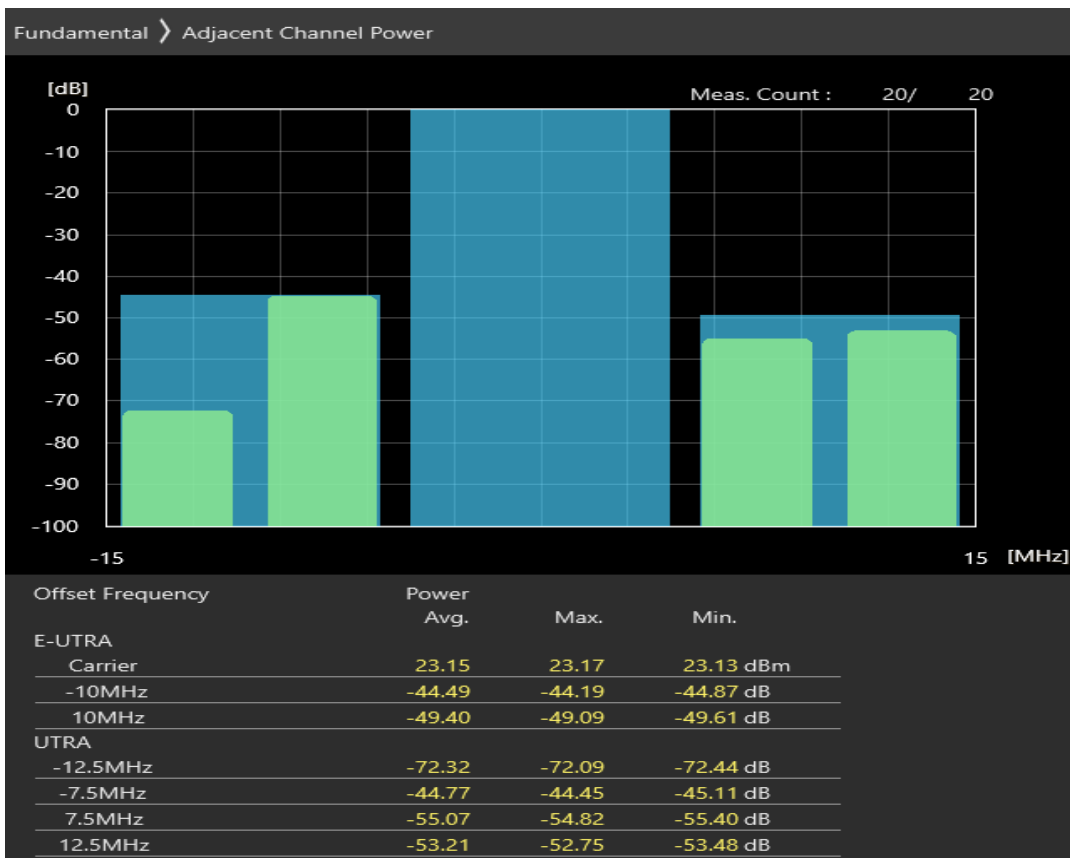

Band20 QPSK BW=10MHz Channel=24200 RB Size=12 Position=#0