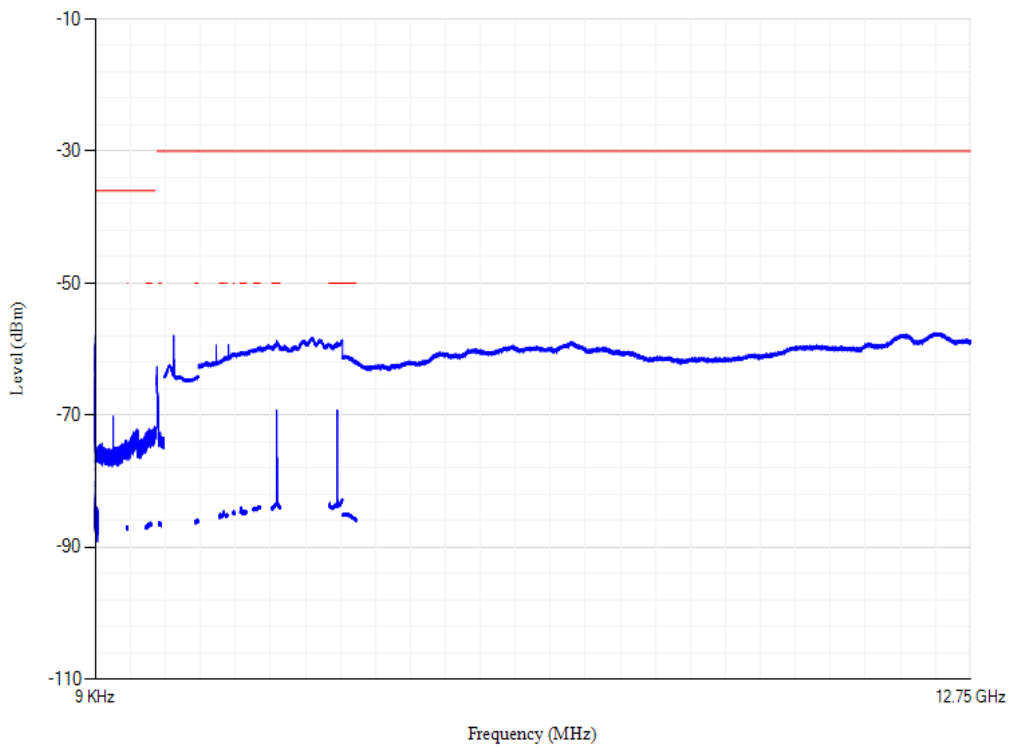

Conducted spurious emissions

Band8 QPSK BW=5MHz Channel=21625 RB Size=1 Position=#0