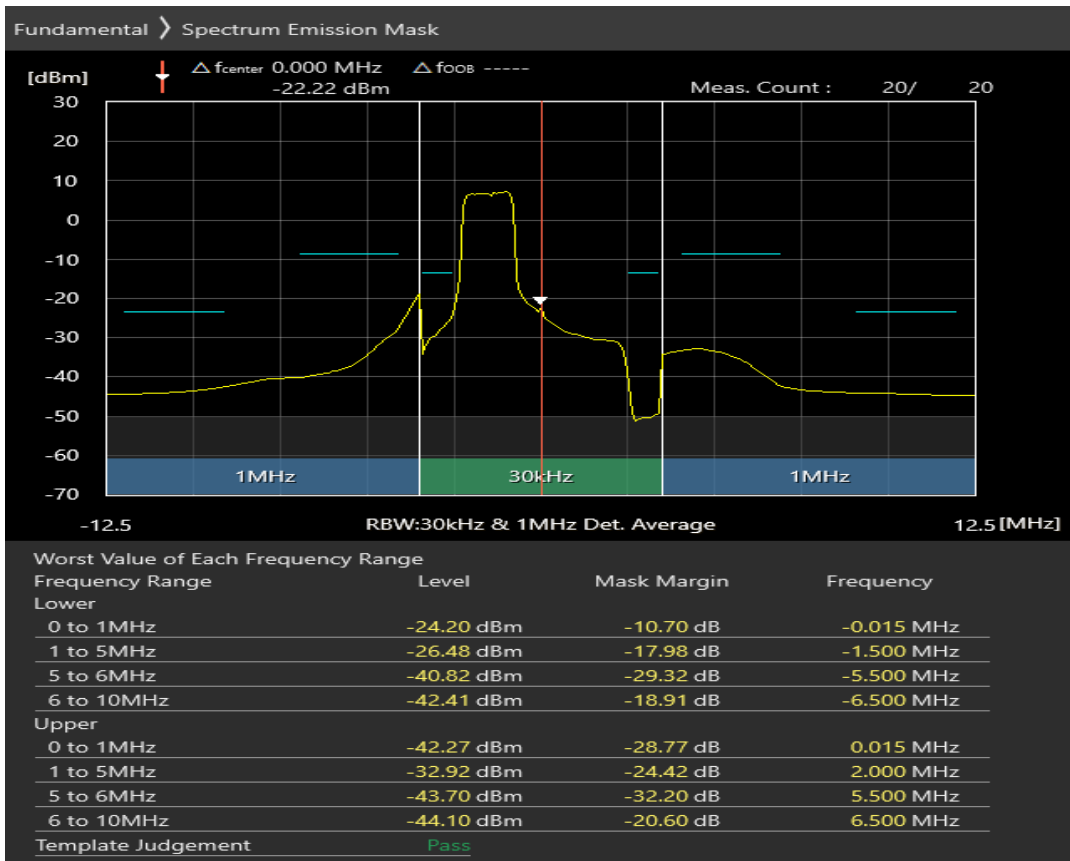

Band8 QPSK BW=5MHz Channel=21625 RB Size=8 Position=#0

Band8 QPSK BW=5MHz Channel=21625 RB Size=8 Position=#Max

Band8 QPSK BW=5MHz Channel=21625 RB Size=25 Position=#0

Band8 16QAM BW=5MHz Channel=21625 RB Size=8 Position=#0