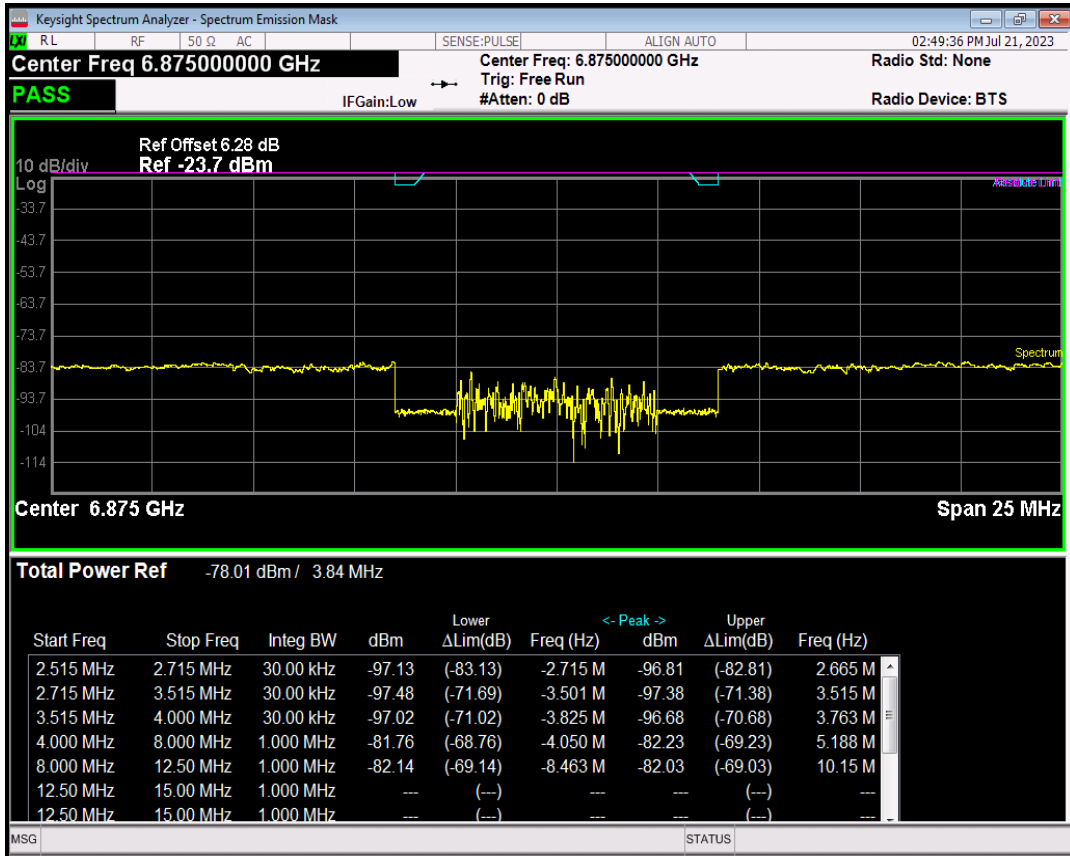

Band20 16QAM BW=5MHz Channel=24175 RB Size=8 Position=#Max