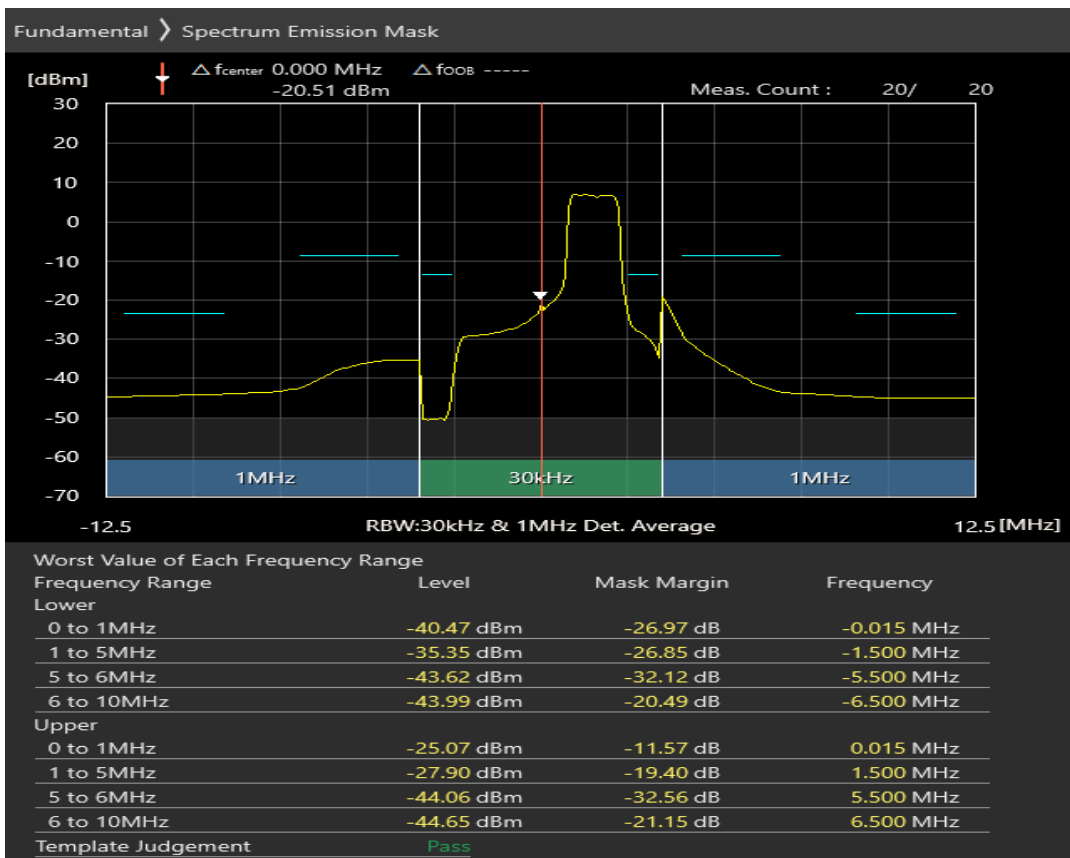

Band8 16QAM BW=5MHz Channel=21775 RB Size=8 Position=#Max