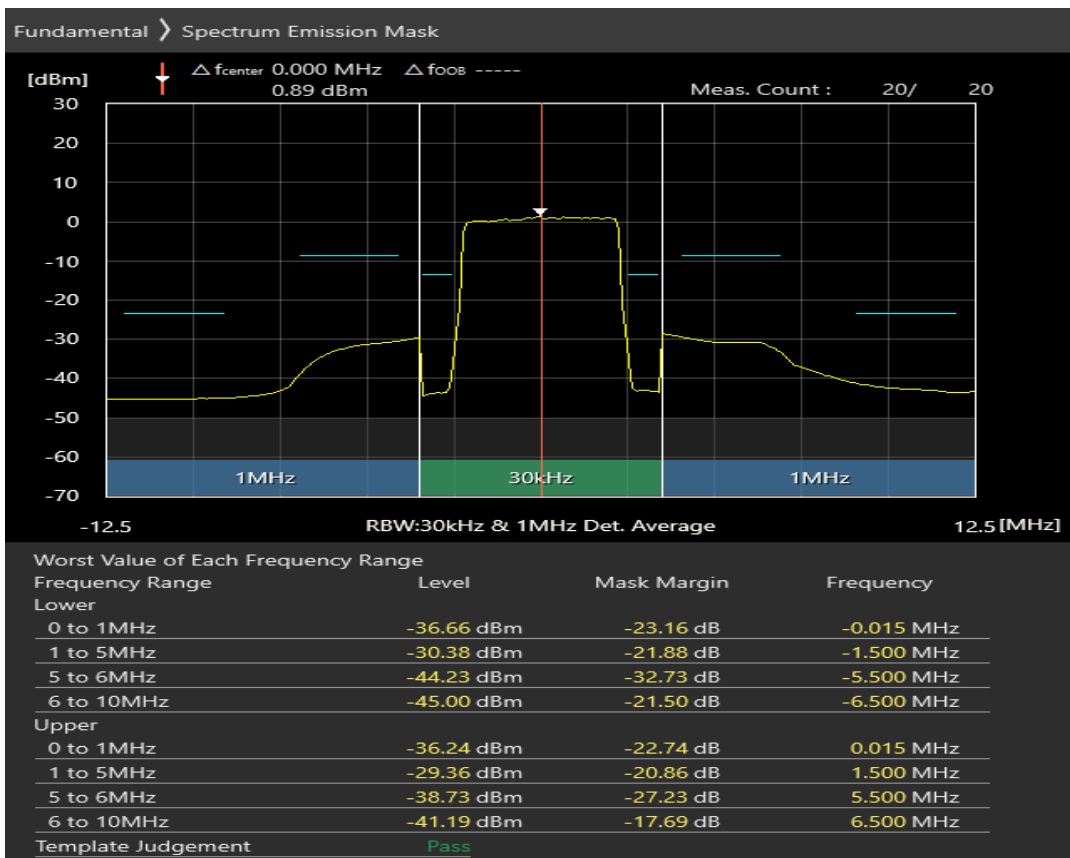

Band8 QPSK BW=5MHz Channel=21475 RB Size=25 Position=#0