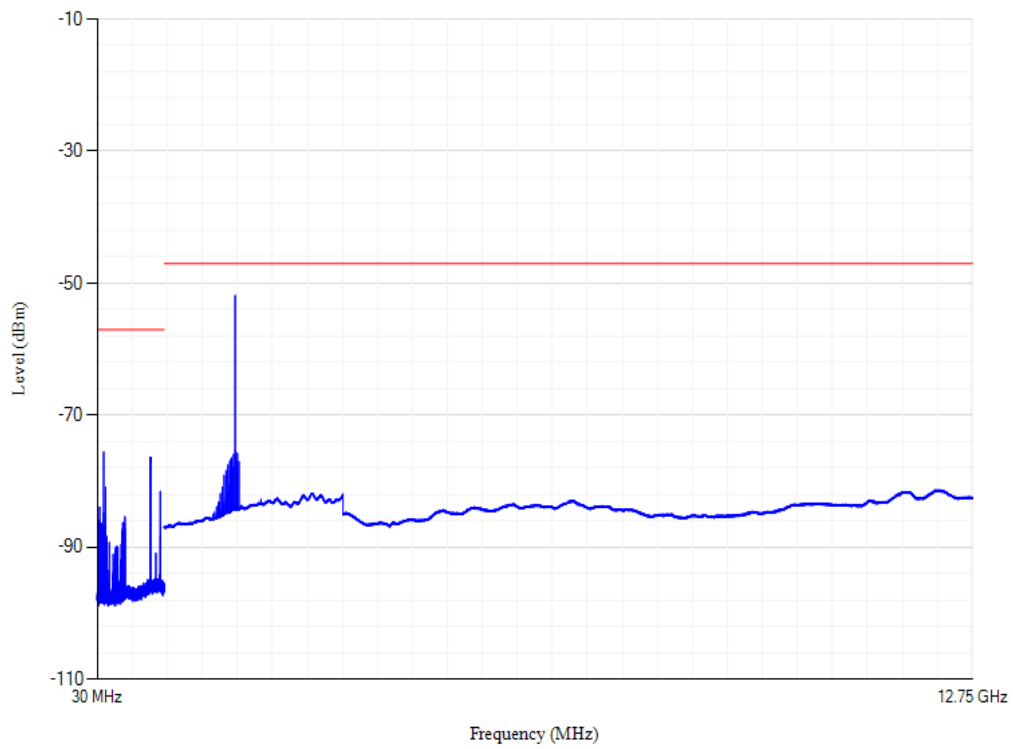

Conducted spurious emissions

Band20 QPSK BW=20MHz Channel=24300