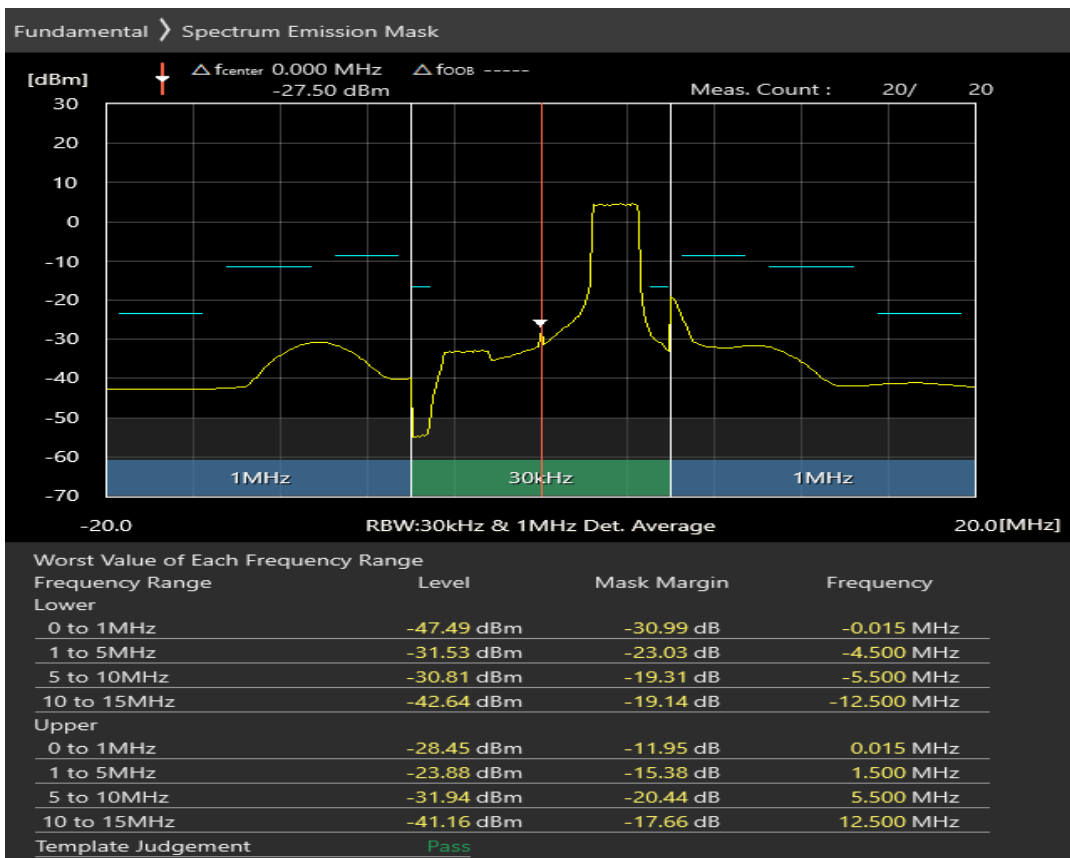

Band7 16QAM BW=10MHz Channel=21400 RB Size=12 Position=#Max