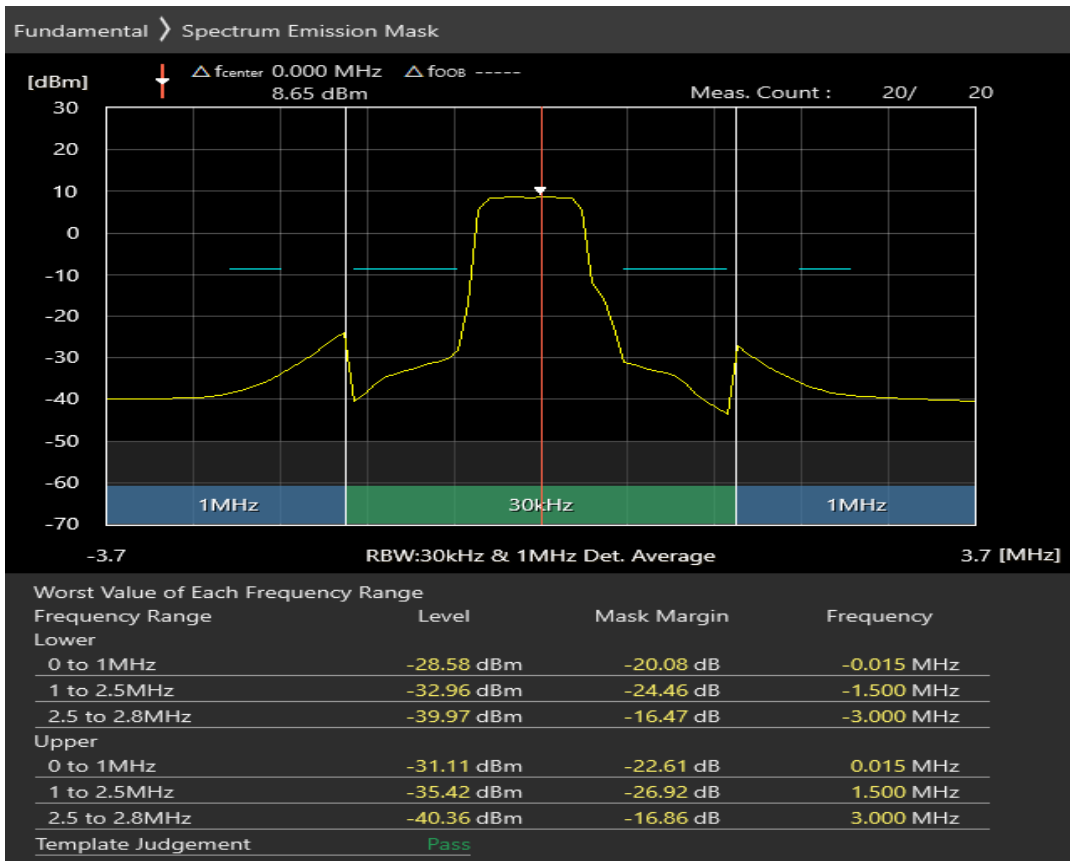

Band3 QPSK BW=1.4MHz Channel=19207 RB Size=5 Position=#0

Band3 QPSK BW=1.4MHz Channel=19207 RB Size=5 Position=#Max

Band3 QPSK BW=1.4MHz Channel=19207 RB Size=6 Position=#0

Band3 16QAM BW=1.4MHz Channel=19207 RB Size=5 Position=#0