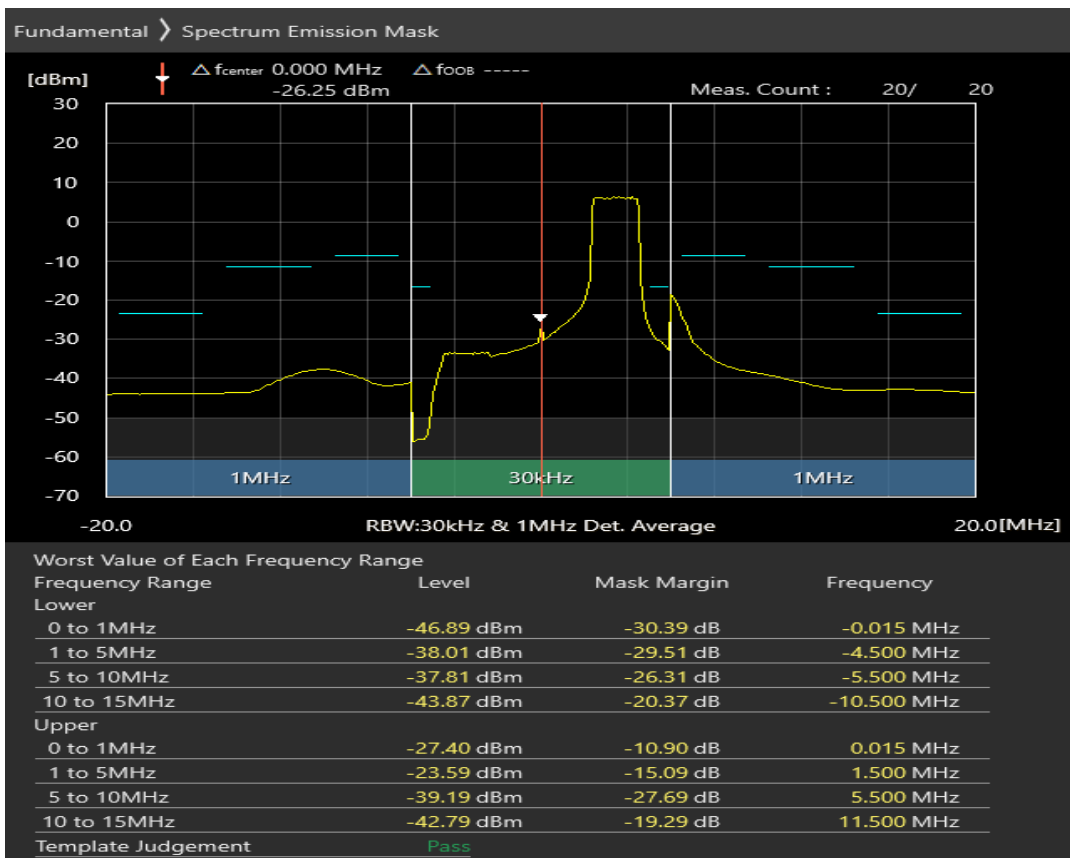

Band1 16QAM BW=10MHz Channel=18050 RB Size=12 Position=#Max