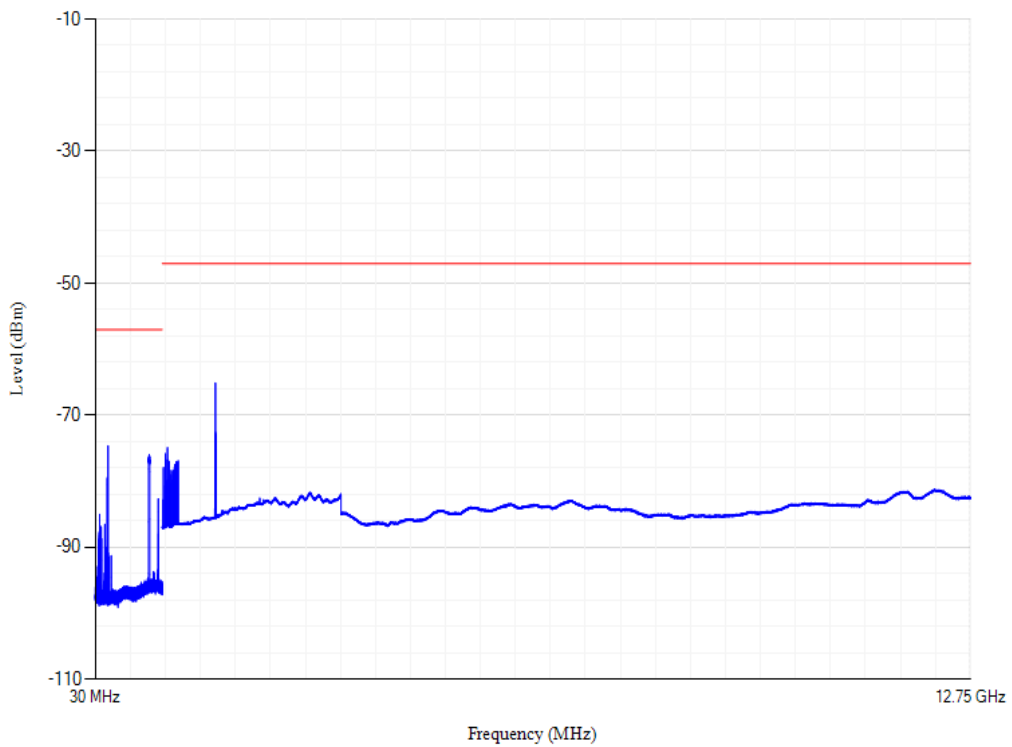

Conducted spurious emissions

Band20 QPSK BW=20MHz Channel=24300

Conducted spurious emissions

Band20 QPSK BW=20MHz Channel=24350

Conducted spurious emissions

Band3 QPSK BW=20MHz Channel=19300

Conducted spurious emissions