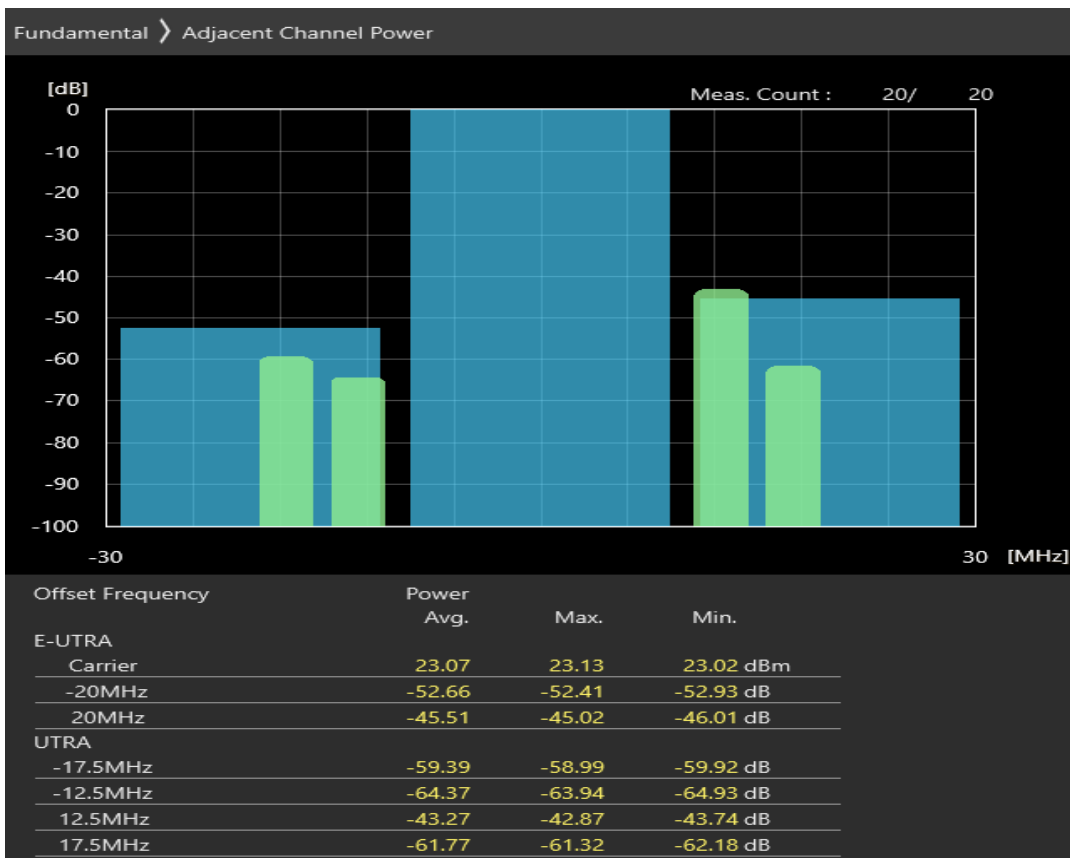

Band7 16QAM BW=20MHz Channel=21100 RB Size=18 Position=#Max