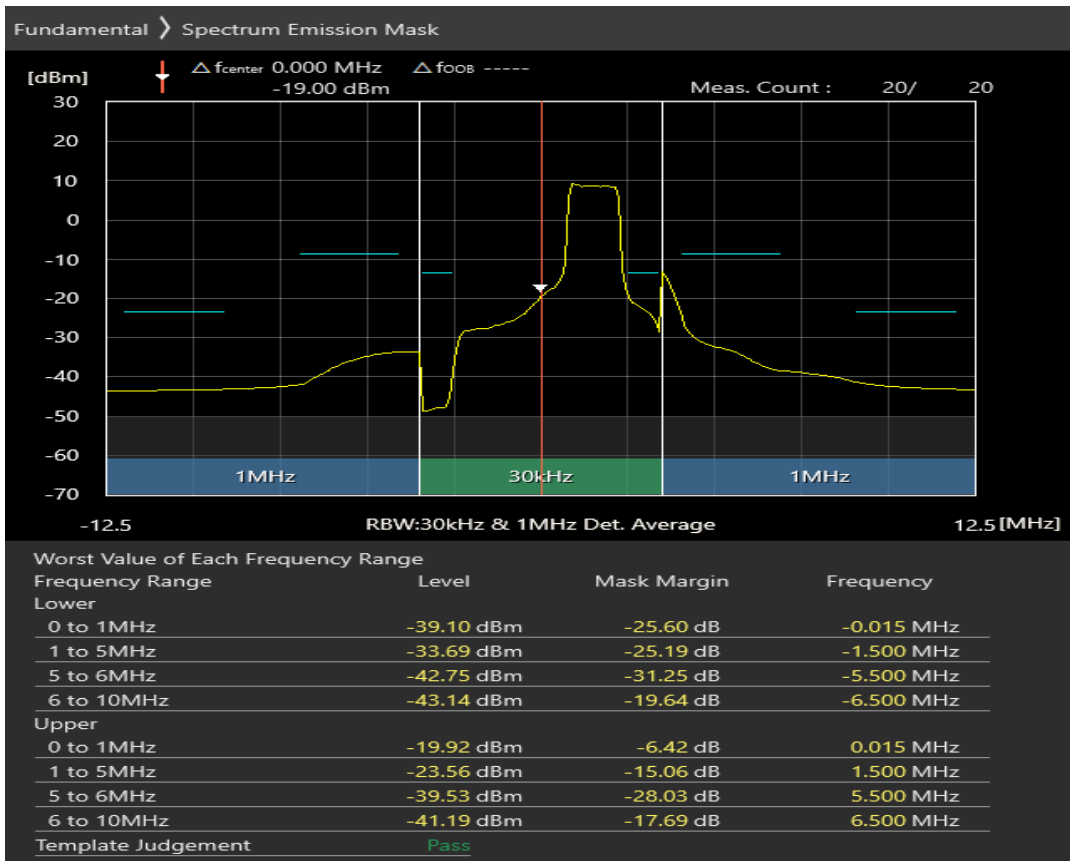

Band1 16QAM BW=5MHz Channel=18025 RB Size=8 Position=#Max

Band1 16QAM BW=5MHz Channel=18025 RB Size=25 Position=#0

Band1 QPSK BW=5MHz Channel=18300 RB Size=8 Position=#0

Band1 QPSK BW=5MHz Channel=18300 RB Size=8 Position=#Max