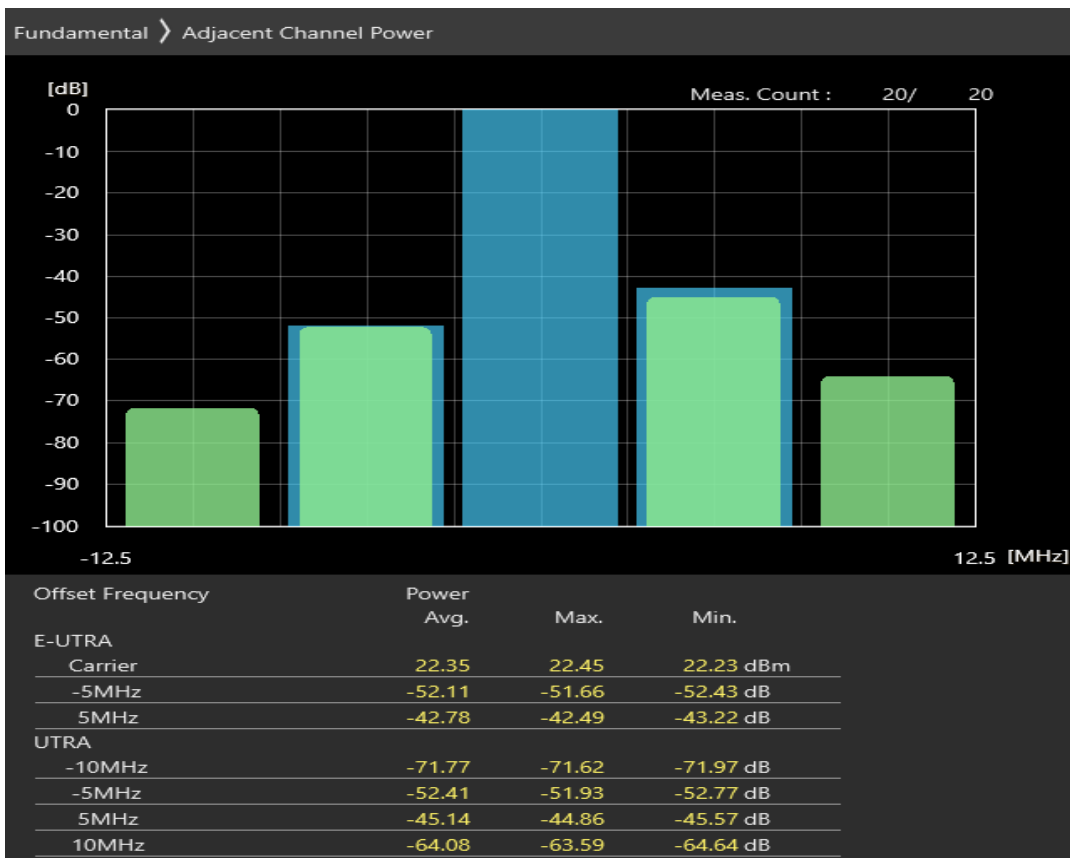

Band20 16QAM BW=5MHz Channel=24175 RB Size=8 Position=#Max