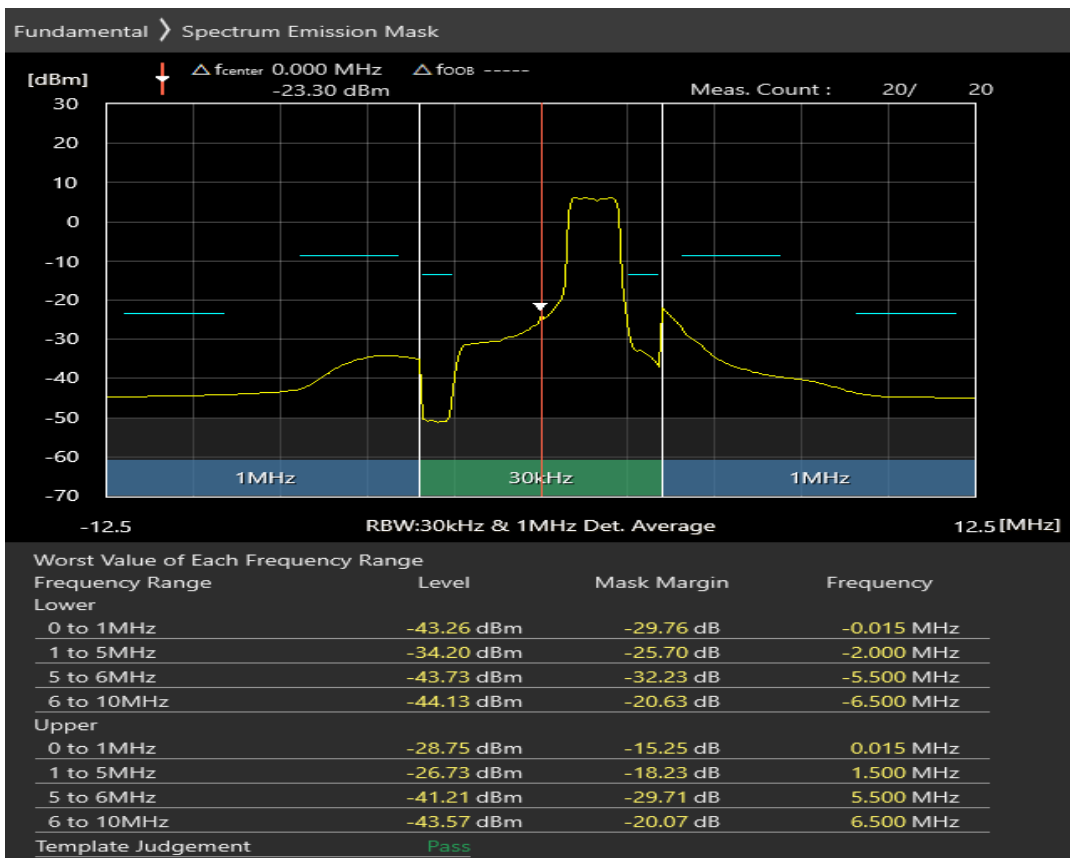

Band20 16QAM BW=5MHz Channel=24425 RB Size=8 Position=#Max