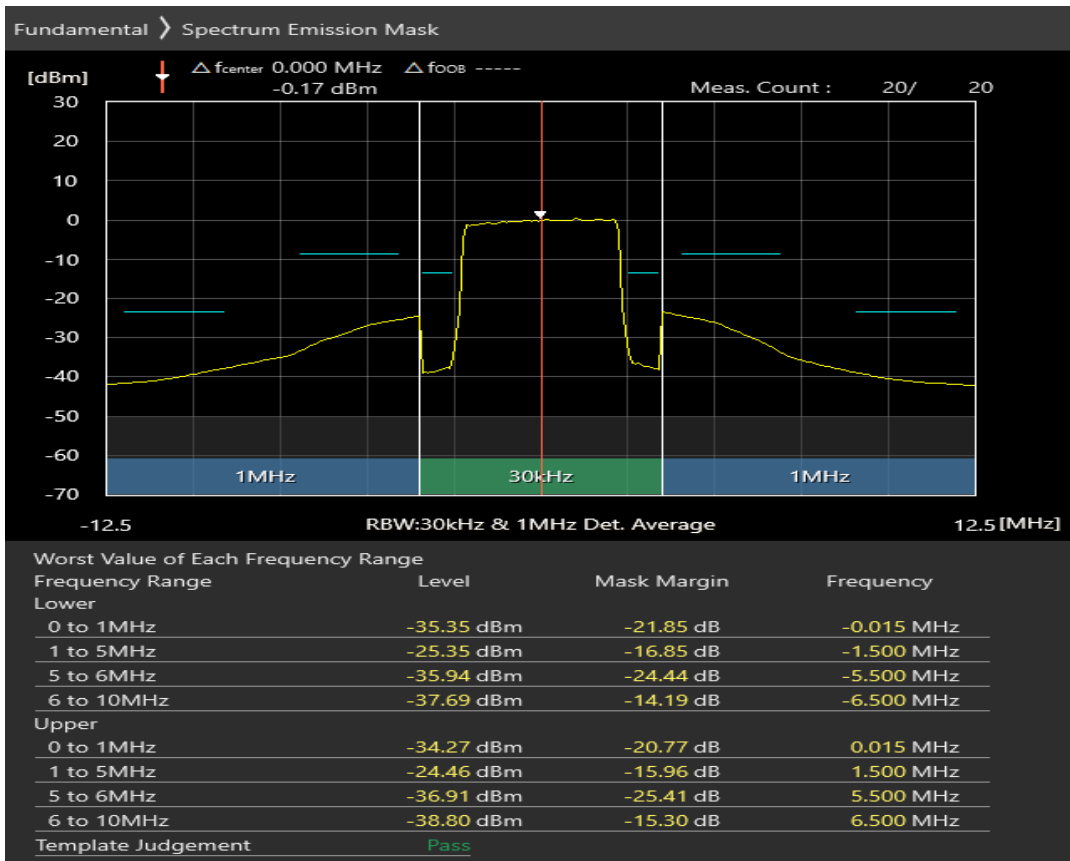

Band20 16QAM BW=5MHz Channel=24300 RB Size=25 Position=#0