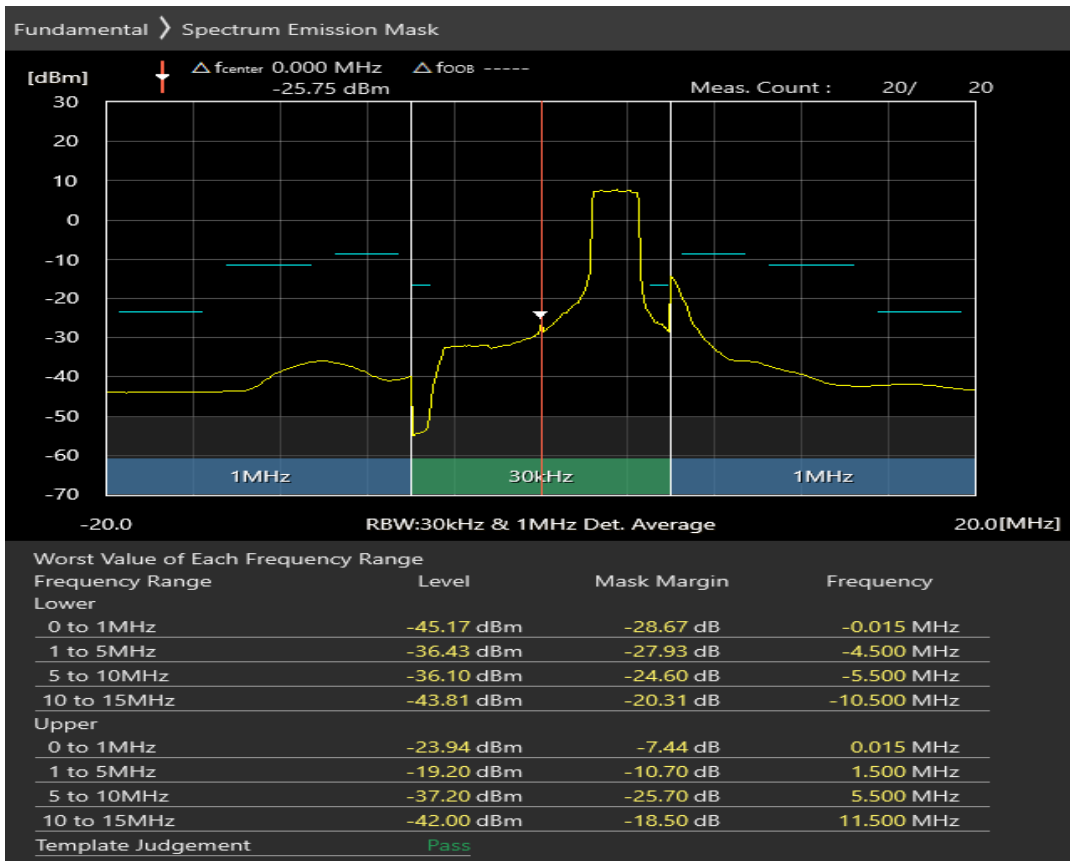

Band1 16QAM BW=5MHz Channel=18575 RB Size=8 Position=#Max

Band1 16QAM BW=5MHz Channel=18575 RB Size=25 Position=#0

Band1 QPSK BW=10MHz Channel=18050 RB Size=12 Position=#0

Band1 QPSK BW=10MHz Channel=18050 RB Size=12 Position=#Max