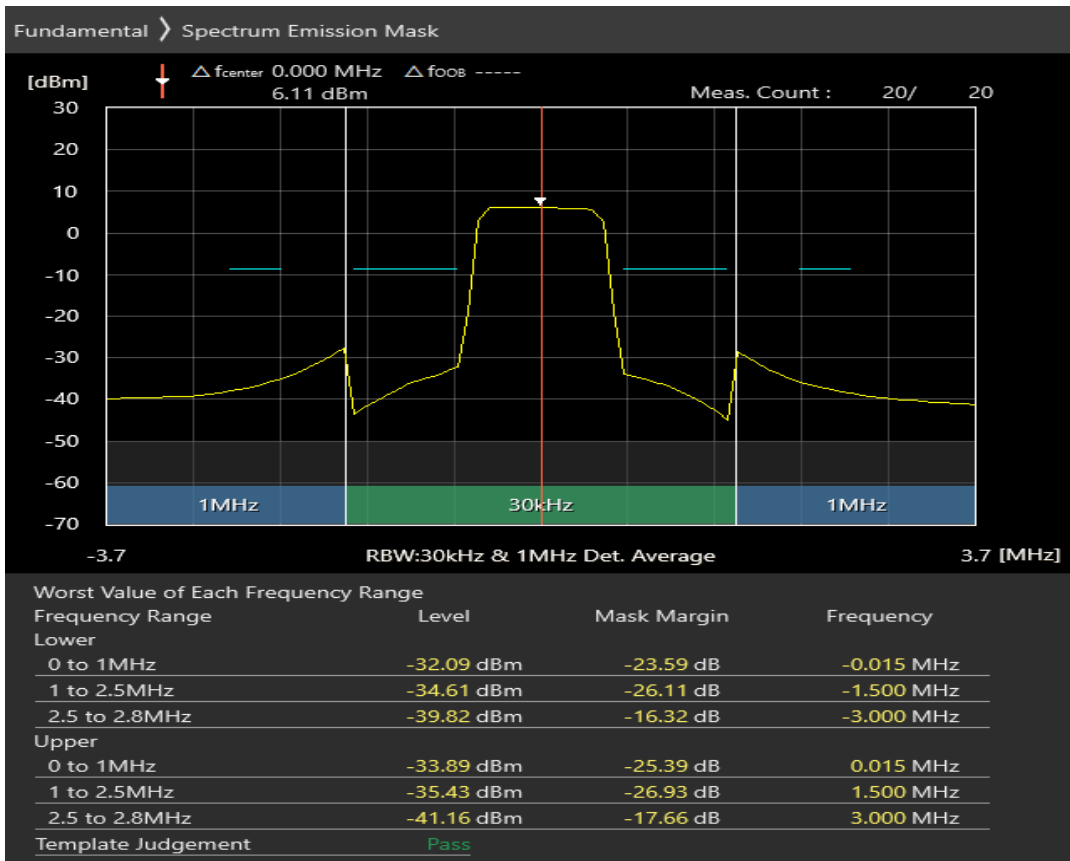

Band8 16QAM BW=1.4MHz Channel=21793 RB Size=6 Position=#0