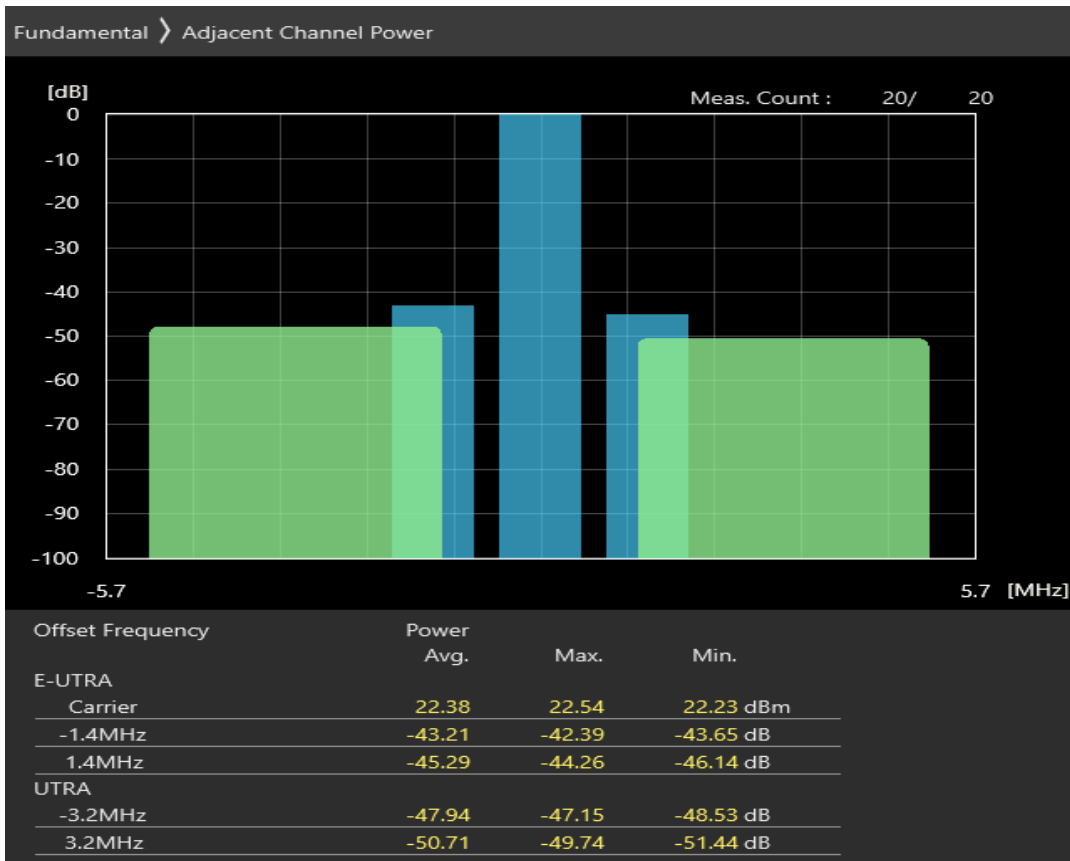

Band3 QPSK BW=1.4MHz Channel=19207 RB Size=6 Position=#0

Band3 16QAM BW=1.4MHz Channel=19207 RB Size=5 Position=#0

Band3 16QAM BW=1.4MHz Channel=19207 RB Size=5 Position=#Max

Band3 16QAM BW=1.4MHz Channel=19207 RB Size=6 Position=#0