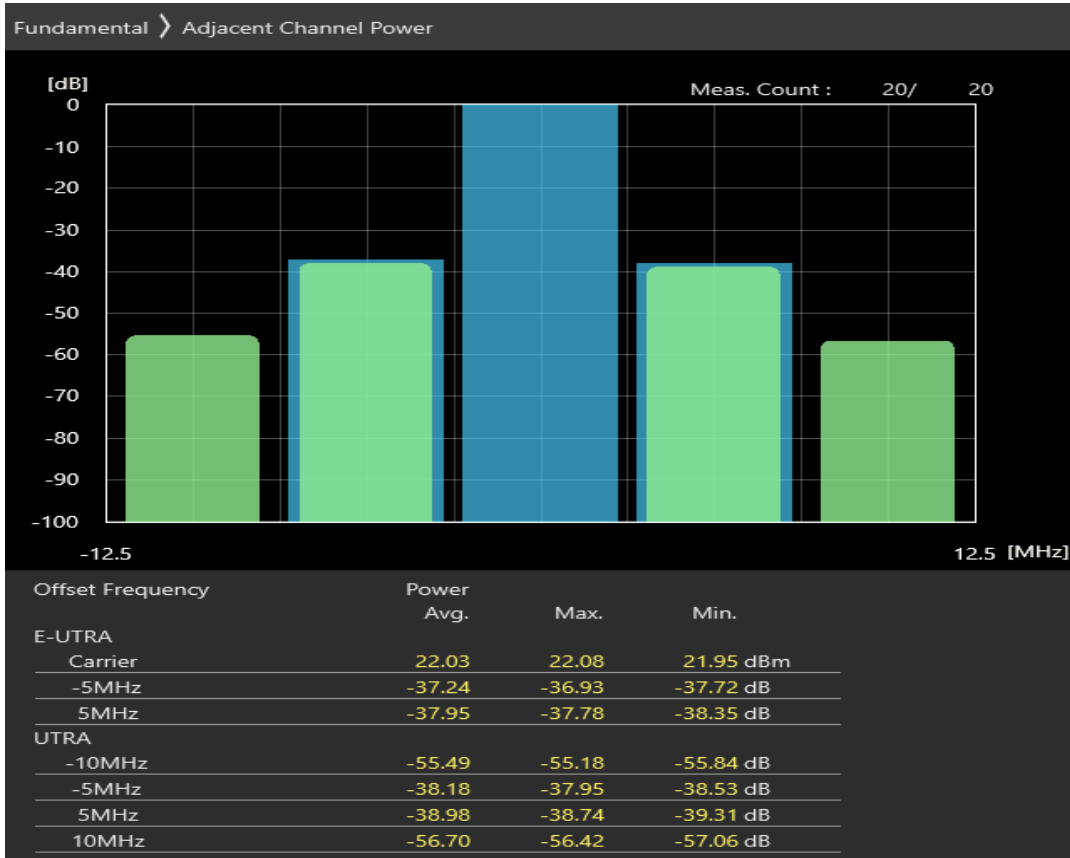

Band7 16QAM BW=5MHz Channel=21425 RB Size=25 Position=#0