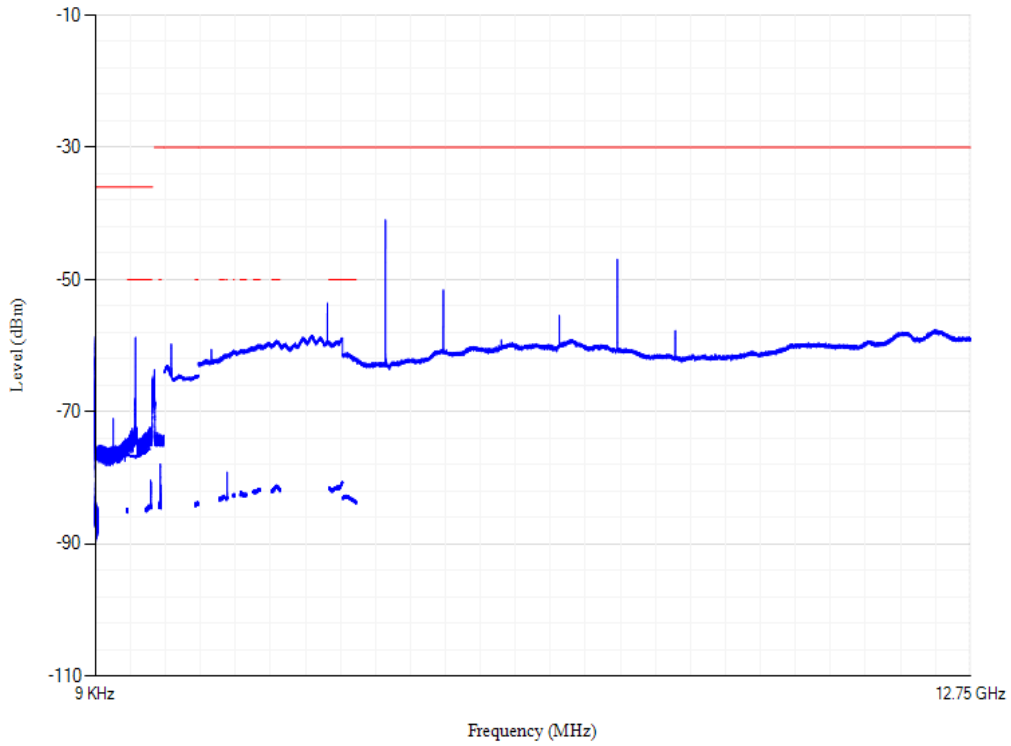

Conducted spurious emissions

Band20 QPSK BW=5MHz Channel=24425 RB Size=1 Position=#0