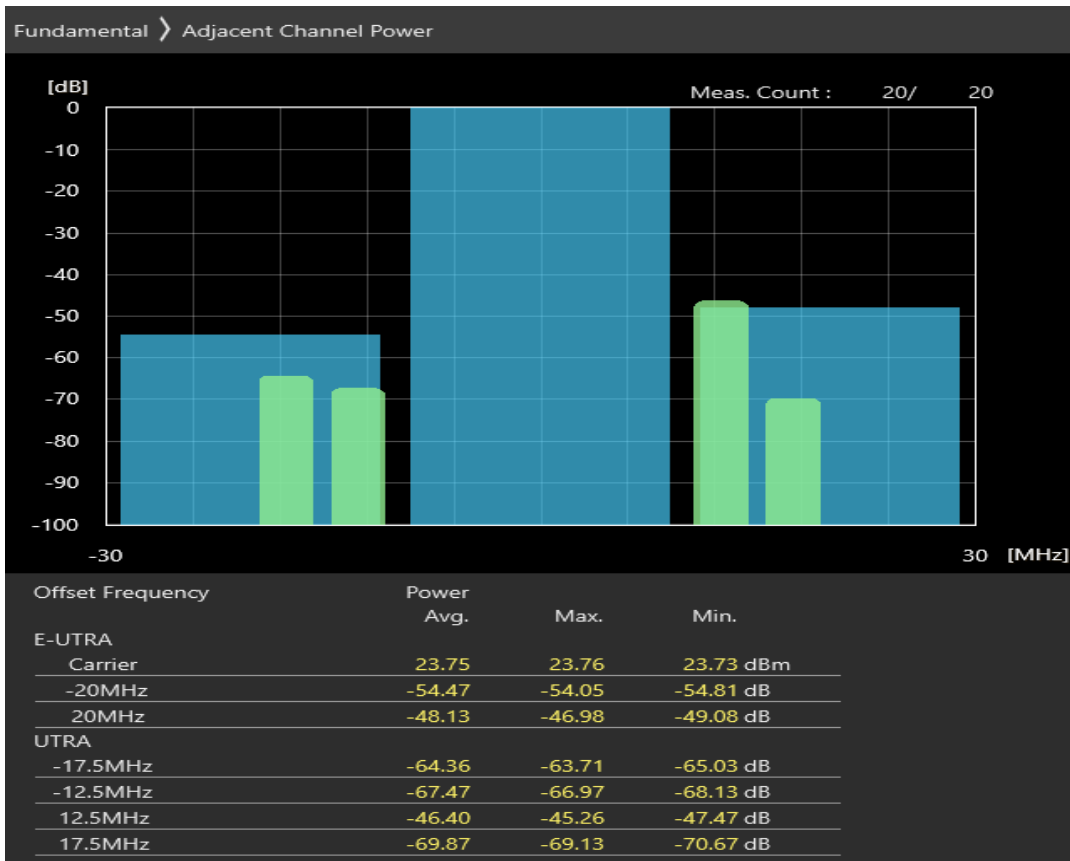

Band3 QPSK BW=20MHz Channel=19850 RB Size=18 Position=#Max