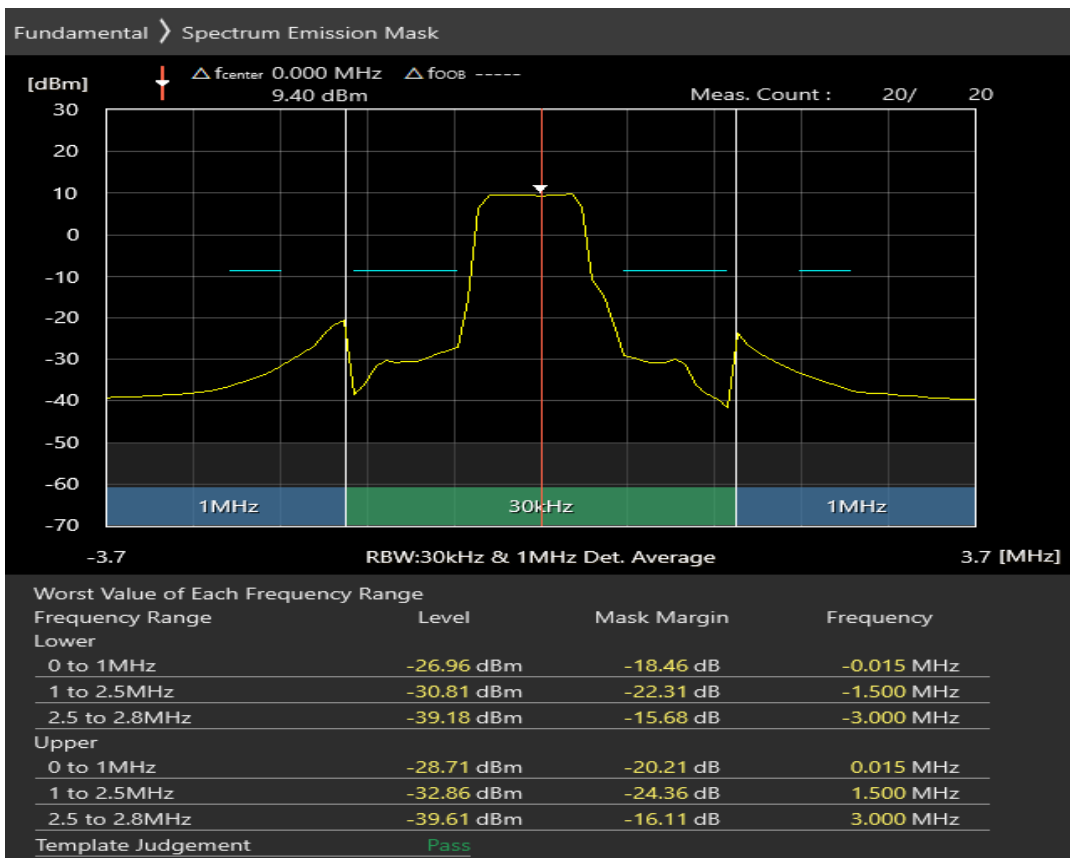

Band3 QPSK BW=1.4MHz Channel=19575 RB Size=5 Position=#0