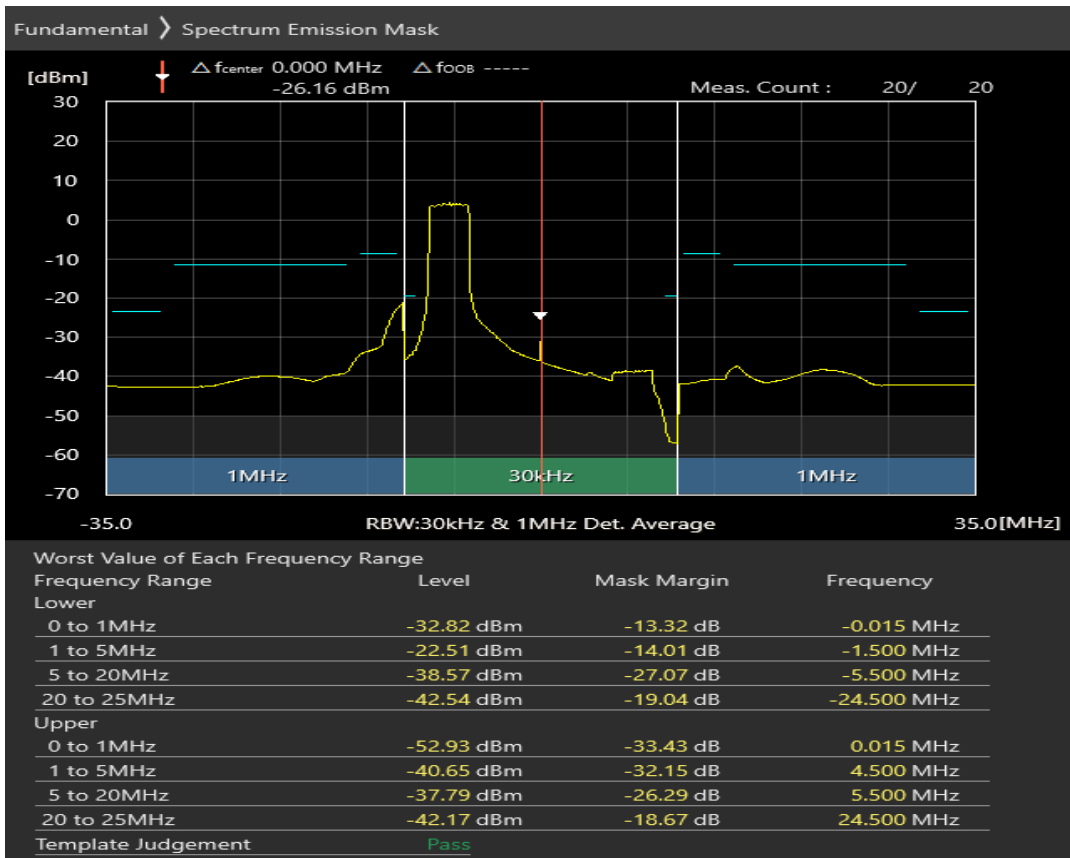

Band7 QPSK BW=20MHz Channel=21100 RB Size=18 Position=#0