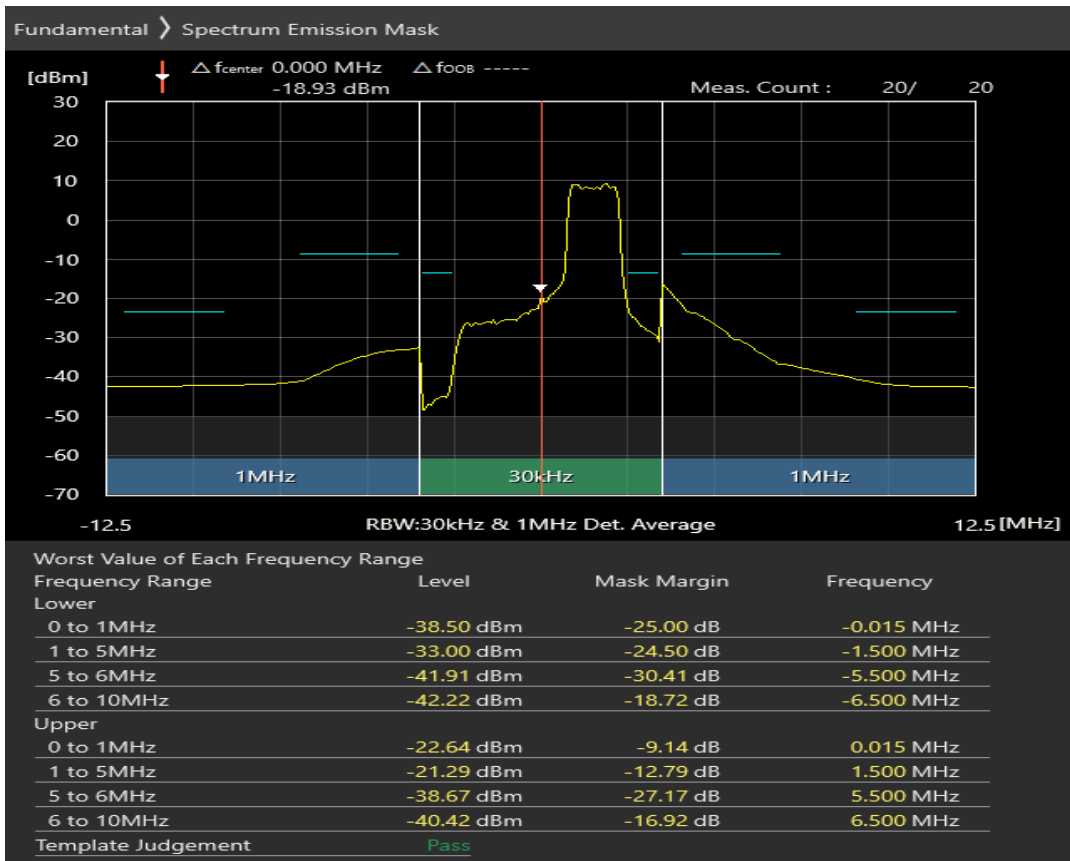

Band40 QPSK BW=5MHz Channel=39625 RB Size=8 Position=#Max