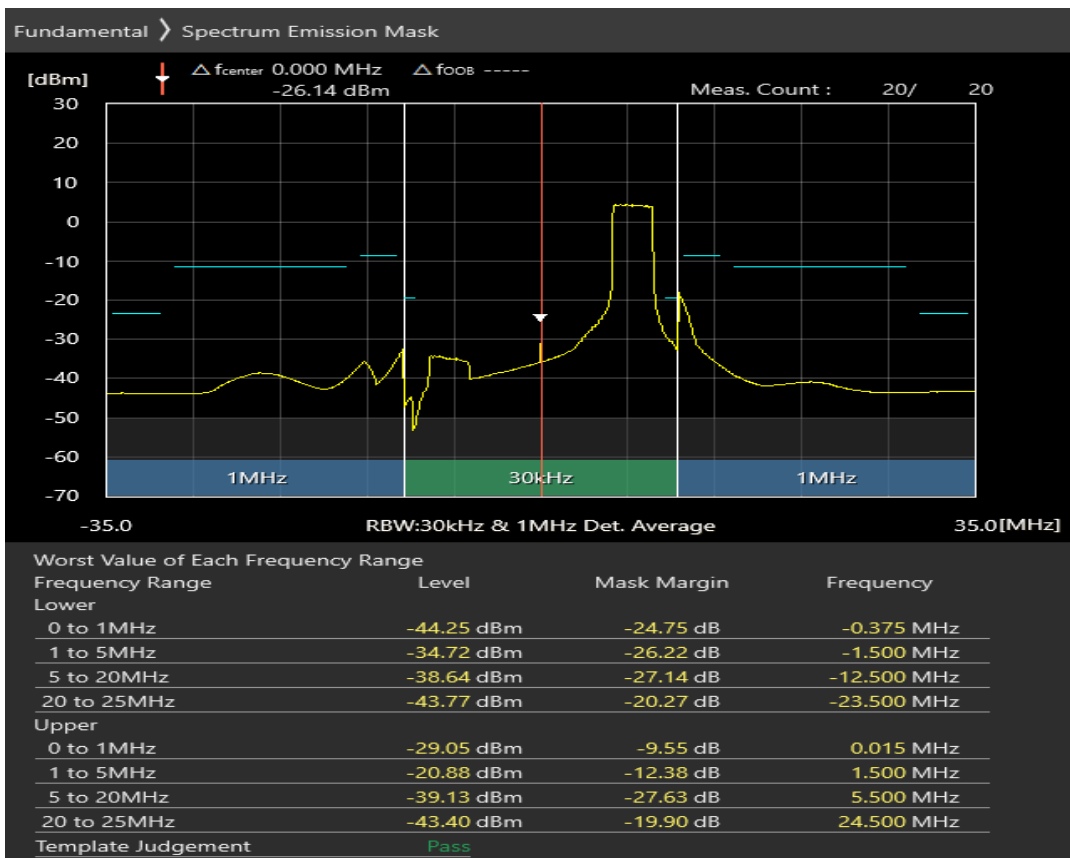

Band1 16QAM BW=20MHz Channel=18500 RB Size=18 Position=#Max