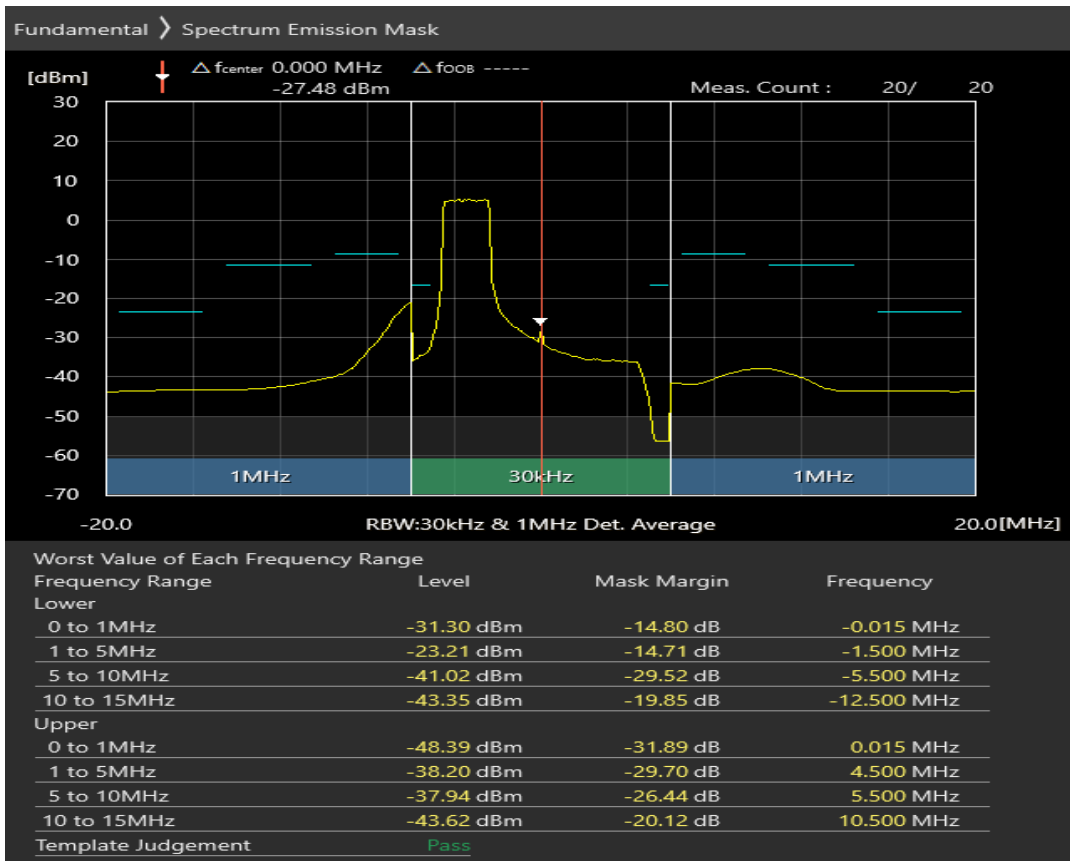

Band3 16QAM BW=10MHz Channel=19575 RB Size=12 Position=#0