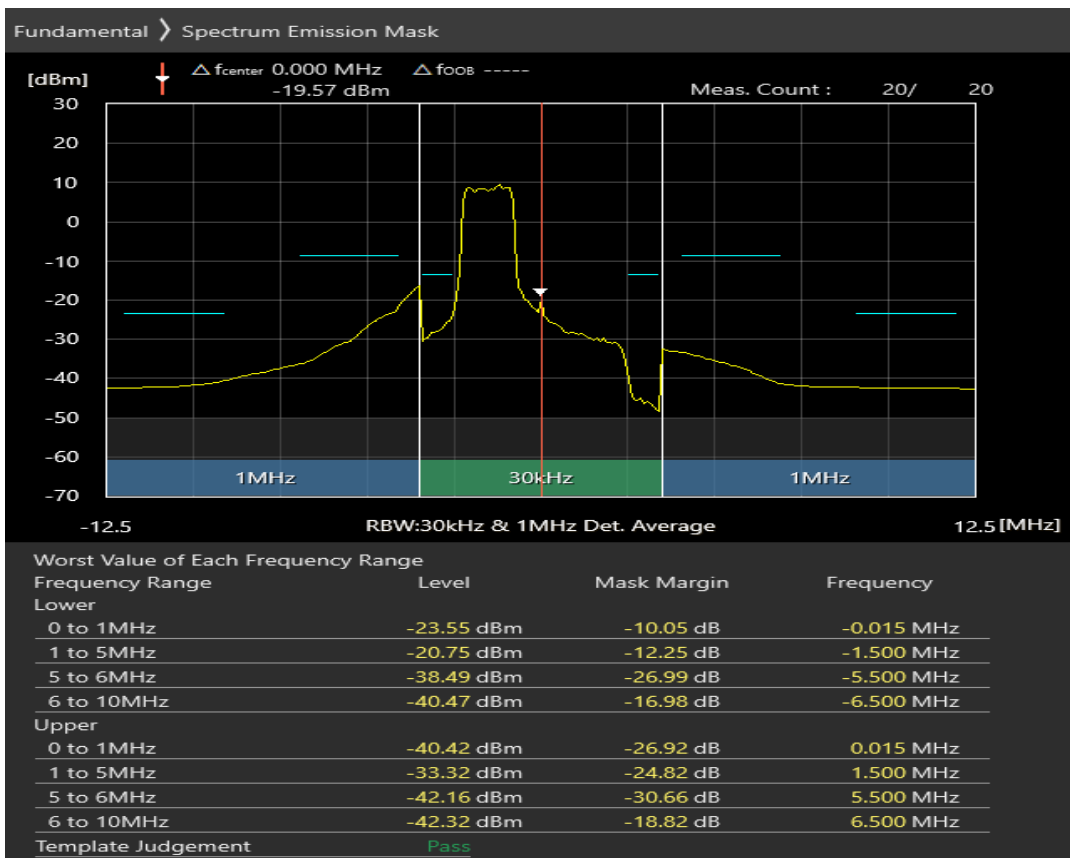

Band40 QPSK BW=5MHz Channel=39625 RB Size=8 Position=#0