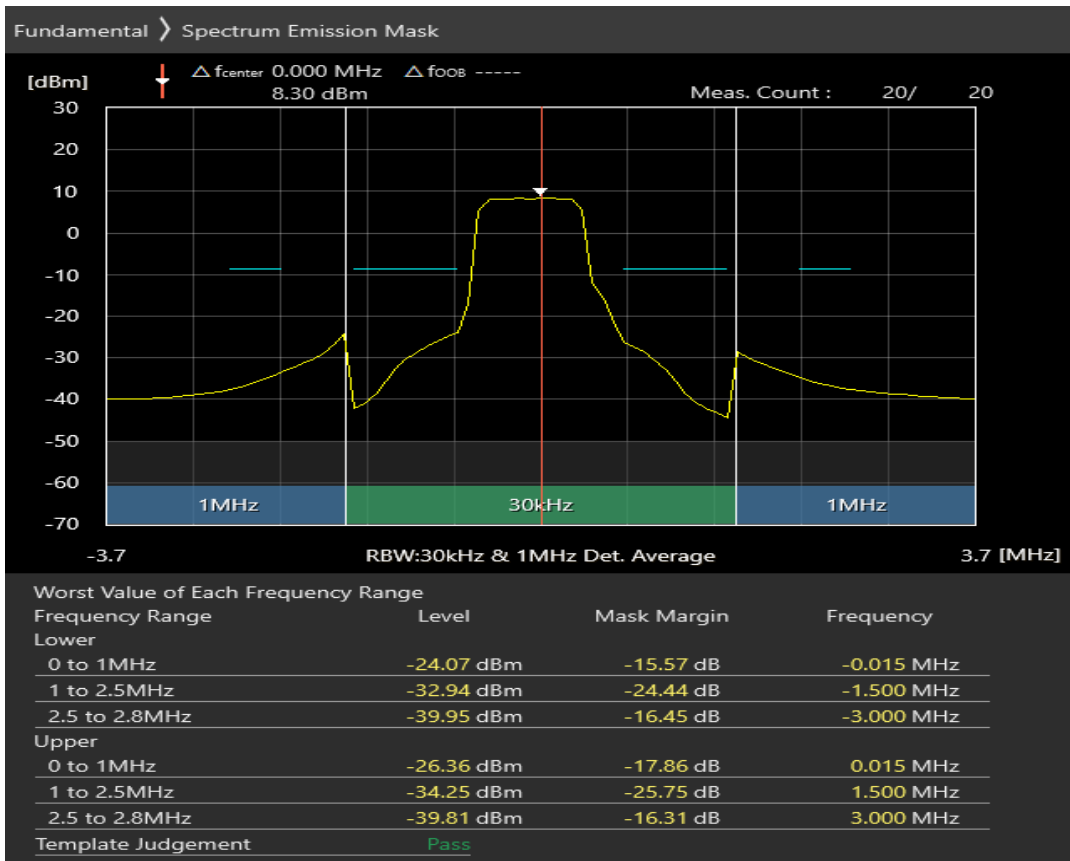

Band8 16QAM BW=1.4MHz Channel=21625 RB Size=5 Position=#0