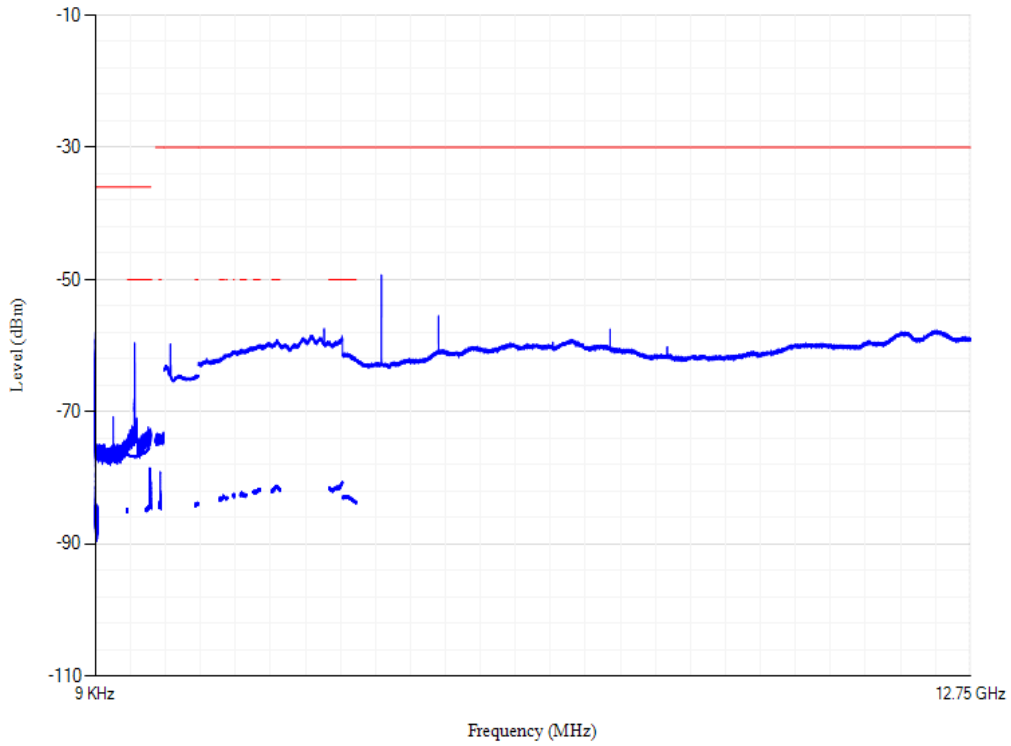

Conducted spurious emissions

Band20 QPSK BW=20MHz Channel=24300 RB Size=1 Position=#0