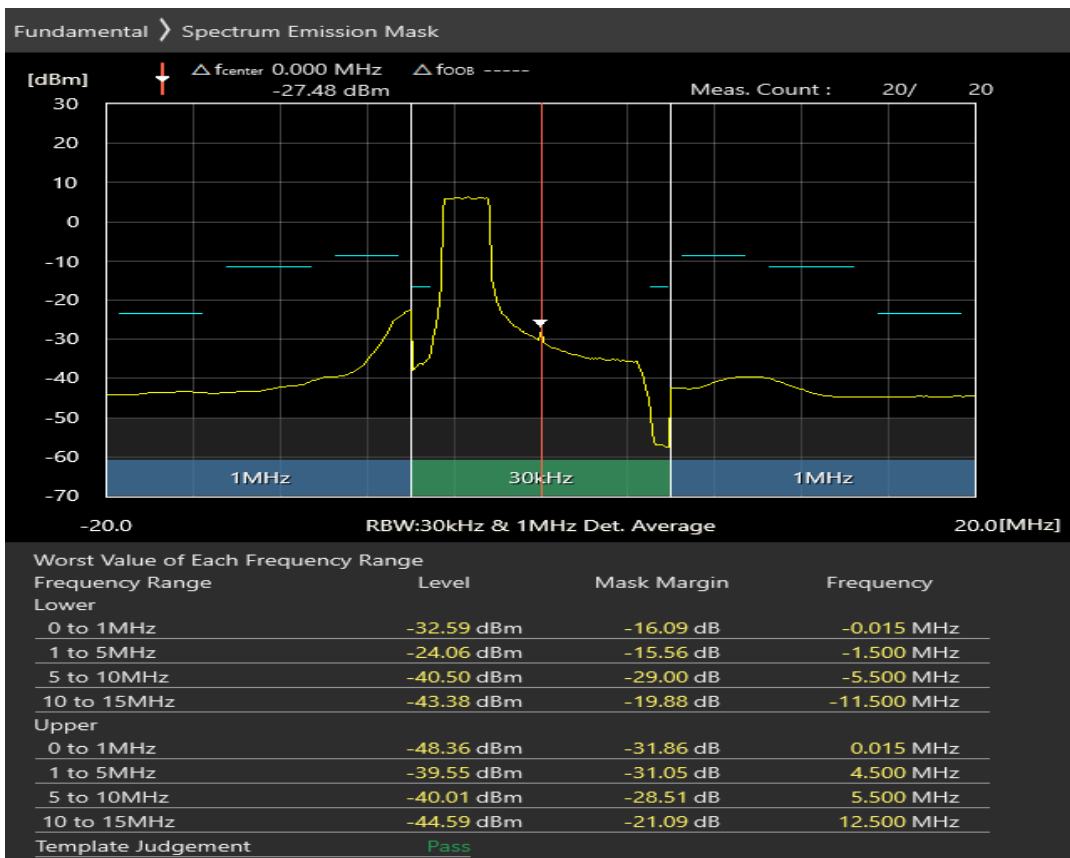

Band3 QPSK BW=10MHz Channel=19900 RB Size=12 Position=#0