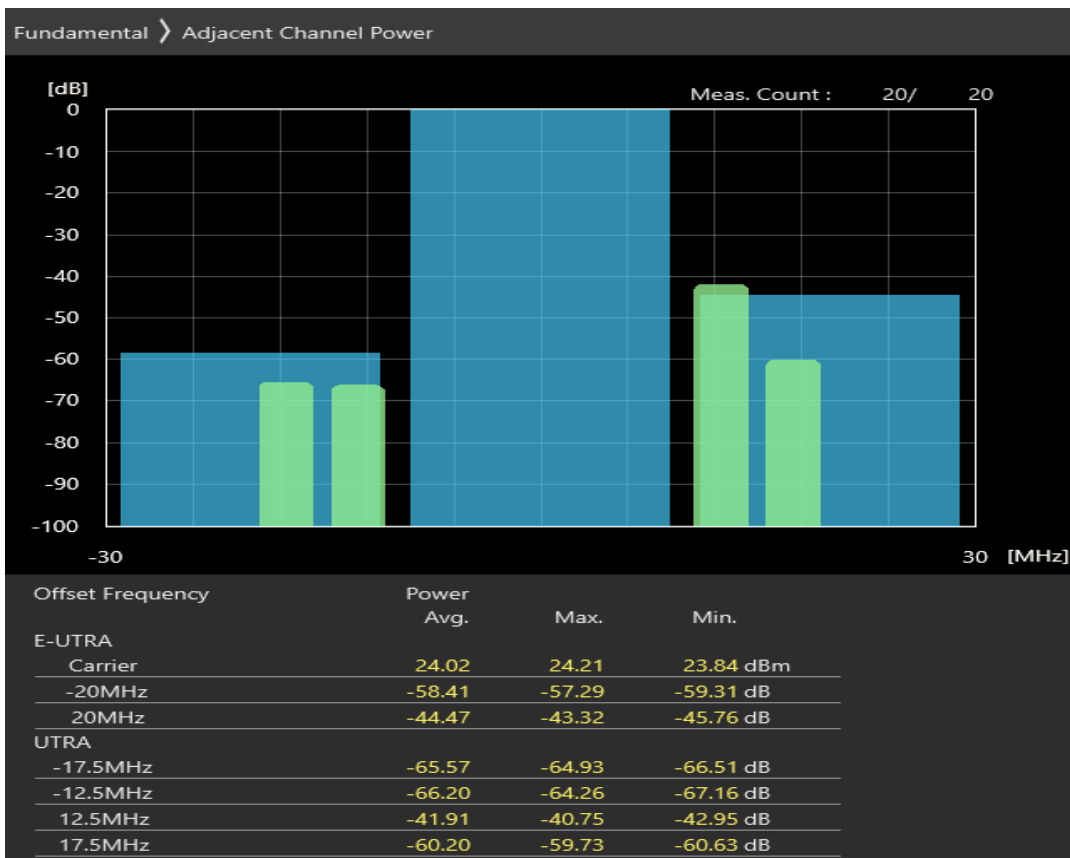

Band1 16QAM BW=20MHz Channel=18100 RB Size=18 Position=#Max