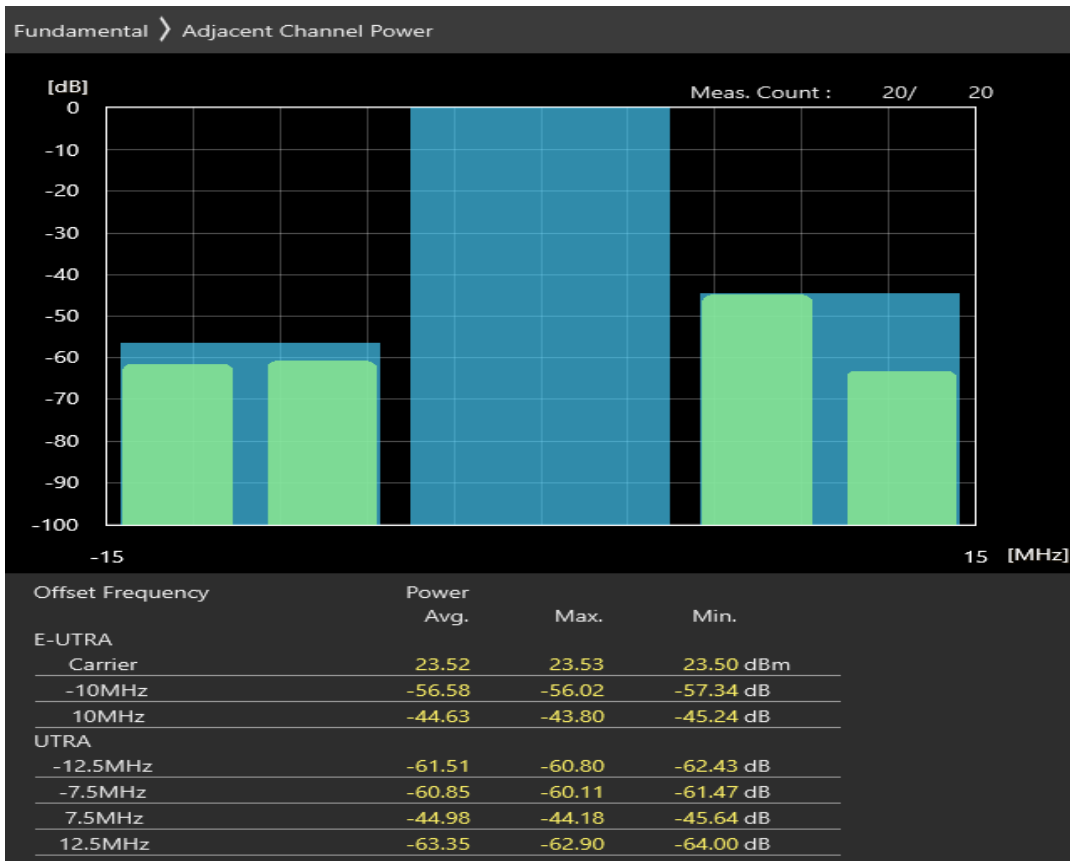

Band3 16QAM BW=5MHz Channel=19925 RB Size=8 Position=#Max

Band3 16QAM BW=5MHz Channel=19925 RB Size=25 Position=#0

Band3 QPSK BW=10MHz Channel=19250 RB Size=12 Position=#0

Band3 QPSK BW=10MHz Channel=19250 RB Size=12 Position=#Max