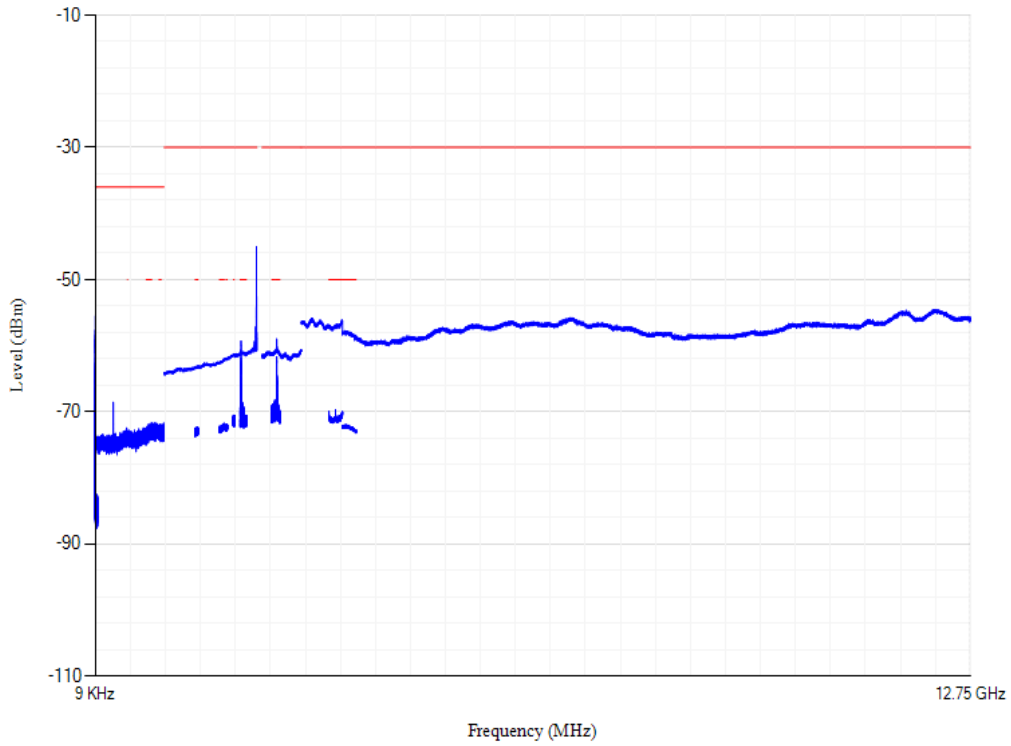

Conducted spurious emissions

Band40 QPSK BW=5MHz Channel=38675 RB Size=1 Position=#0