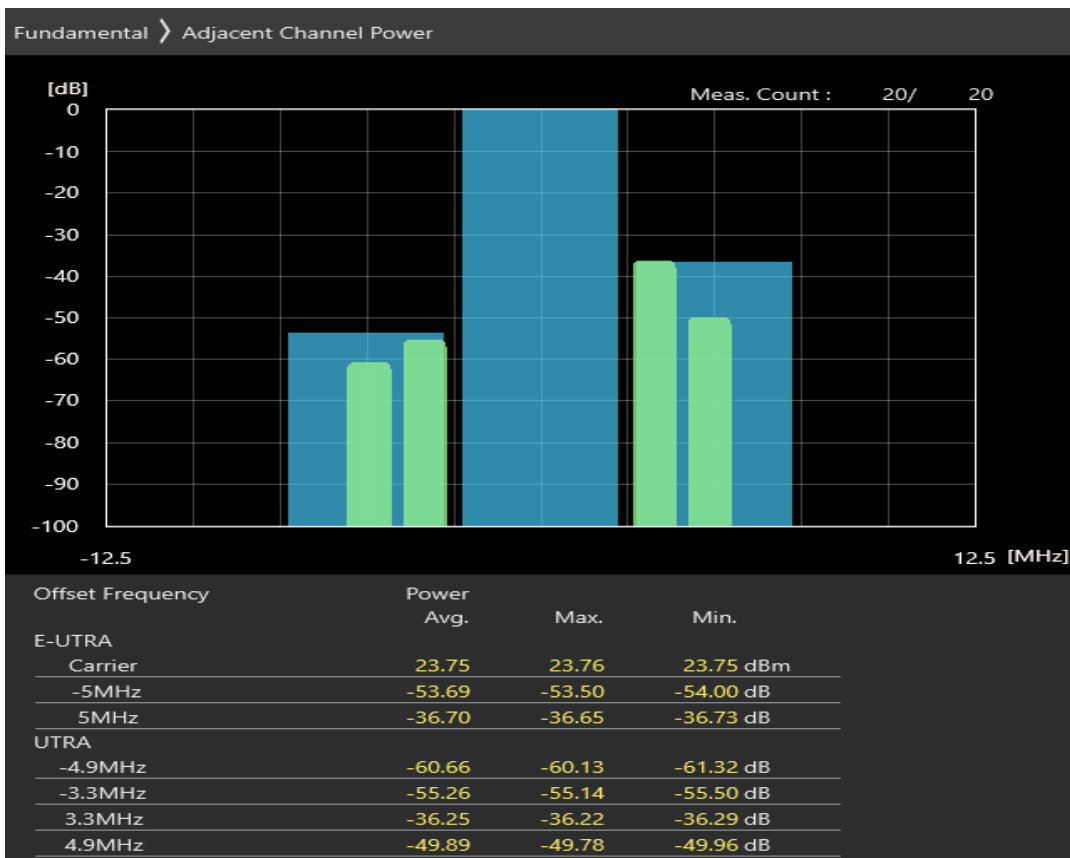

Band40 QPSK BW=5MHz Channel=38675 RB Size=25 Position=#0

Band40 16QAM BW=5MHz Channel=38675 RB Size=8 Position=#0

Band40 16QAM BW=5MHz Channel=38675 RB Size=8 Position=#Max

Band40 16QAM BW=5MHz Channel=38675 RB Size=25 Position=#0