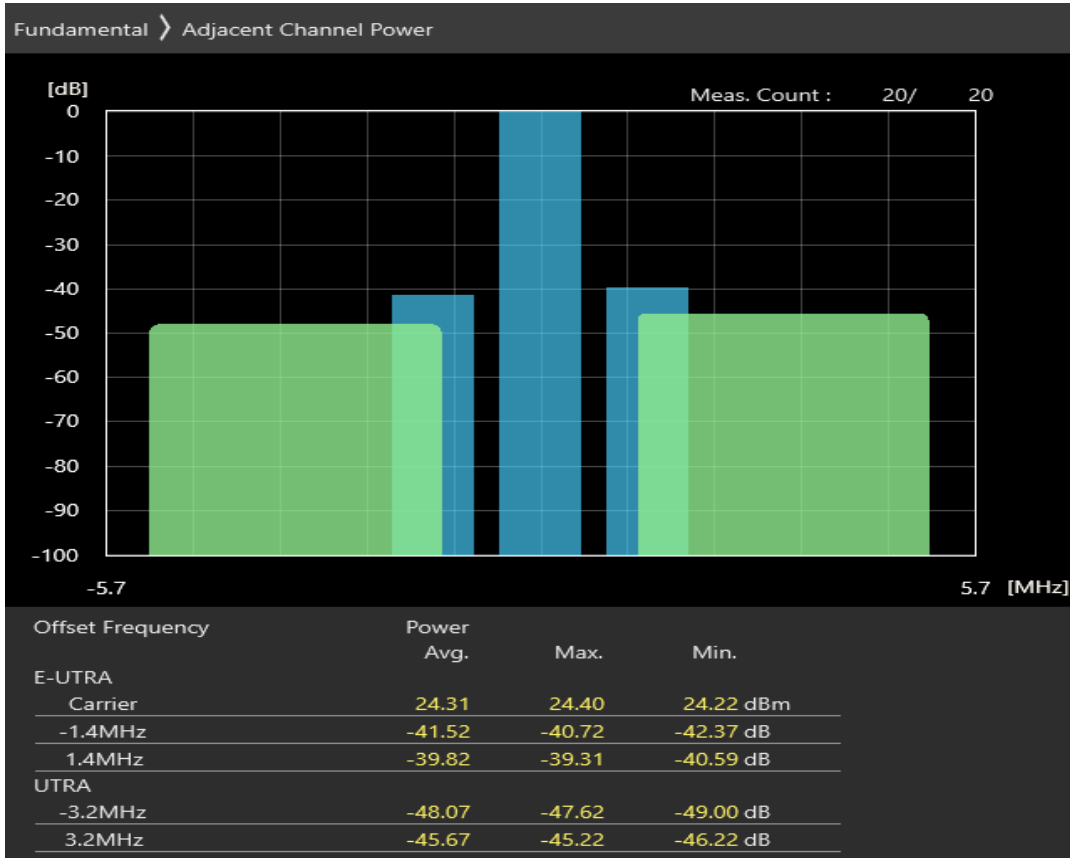

Band3 16QAM BW=1.4MHz Channel=19575 RB Size=5 Position=#Max

Band3 16QAM BW=1.4MHz Channel=19575 RB Size=6 Position=#0

Band3 QPSK BW=1.4MHz Channel=19943 RB Size=5 Position=#0

Band3 QPSK BW=1.4MHz Channel=19943 RB Size=5 Position=#Max