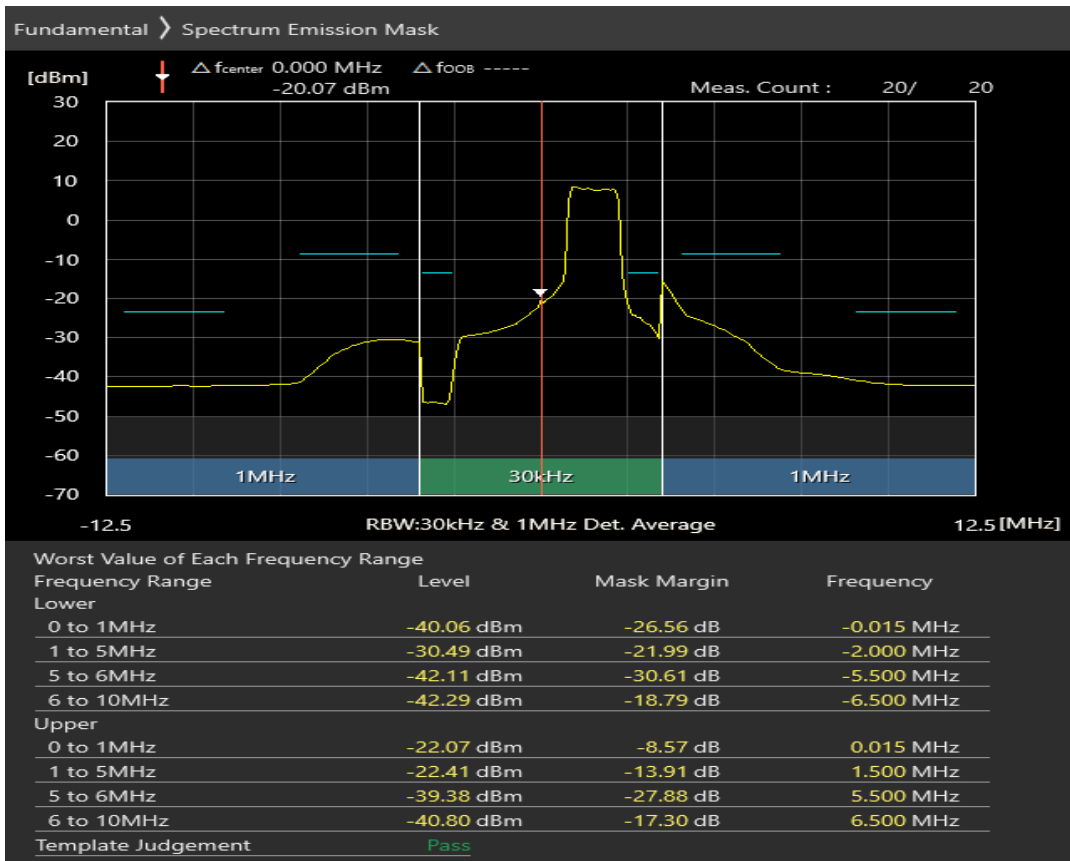

Band40 16QAM BW=20MHz Channel=39550 RB Size=18 Position=#Max

Band40 16QAM BW=20MHz Channel=39550 RB Size=100 Position=#0

Band7 QPSK BW=5MHz Channel=20775 RB Size=8 Position=#0

Band7 QPSK BW=5MHz Channel=20775 RB Size=8 Position=#Max