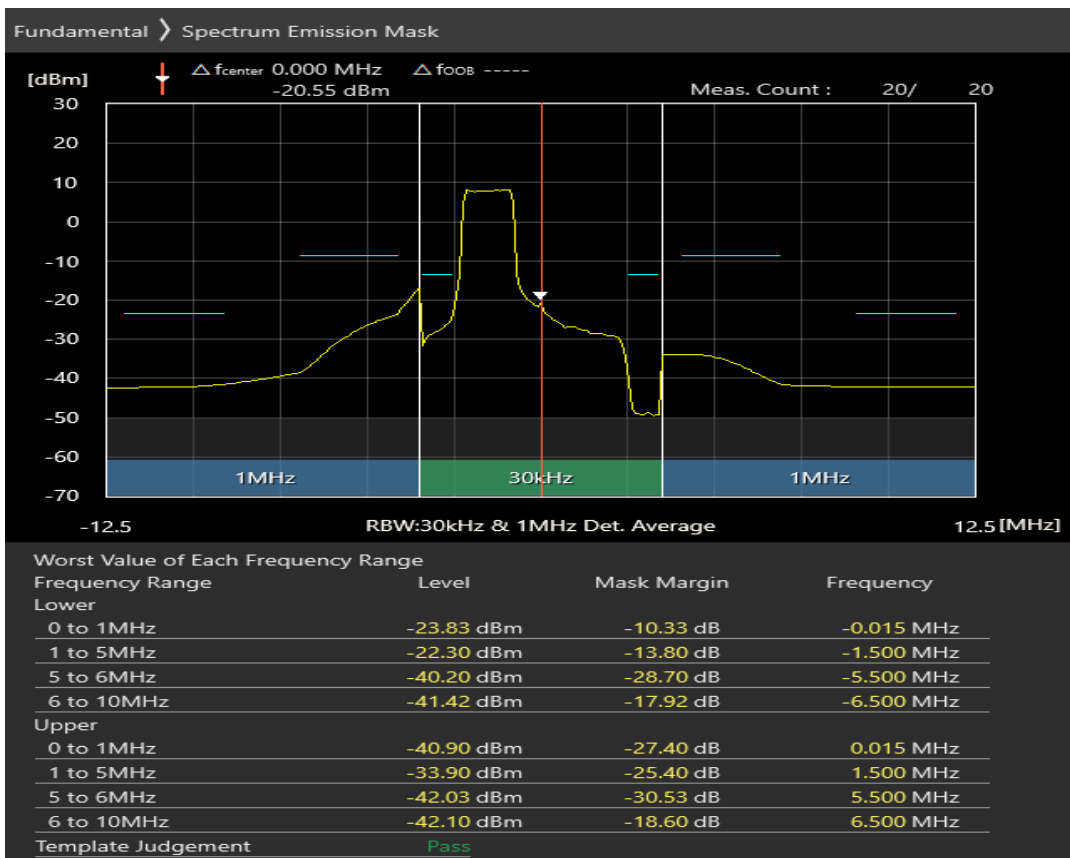

Band7 QPSK BW=5MHz Channel=21100 RB Size=8 Position=#0