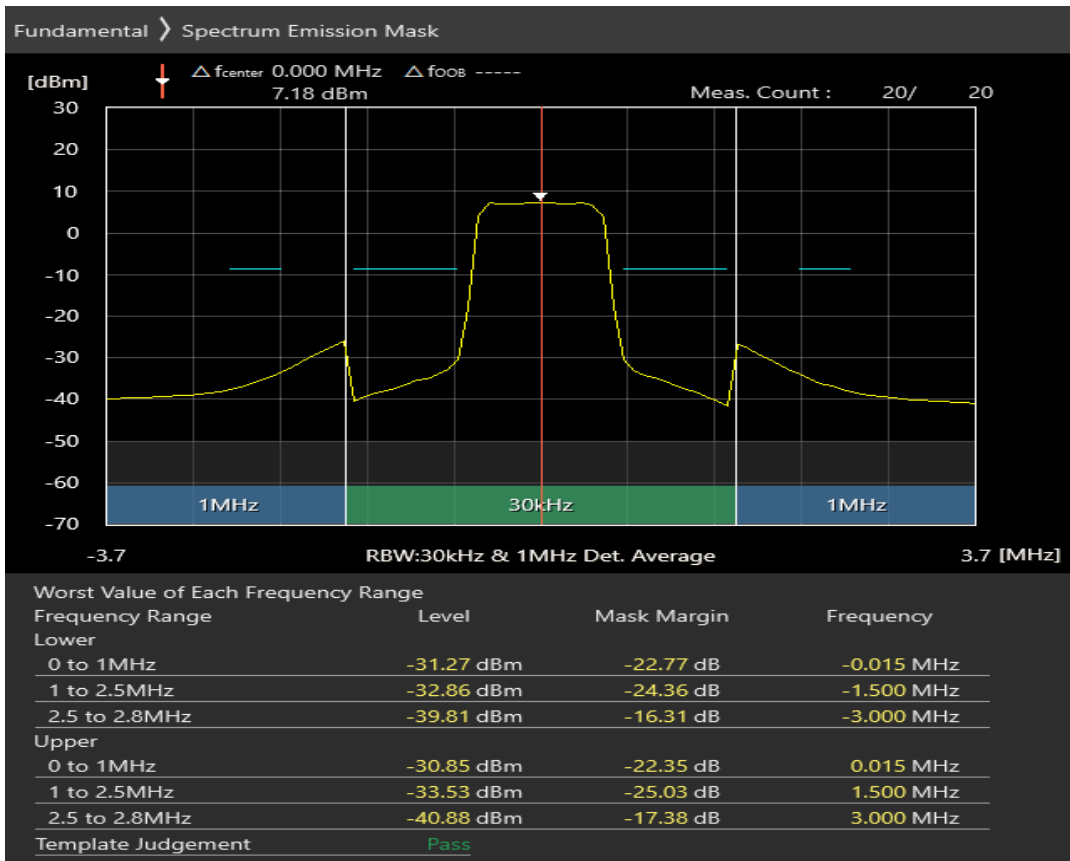

Band3 16QAM BW=1.4MHz Channel=19943 RB Size=6 Position=#0