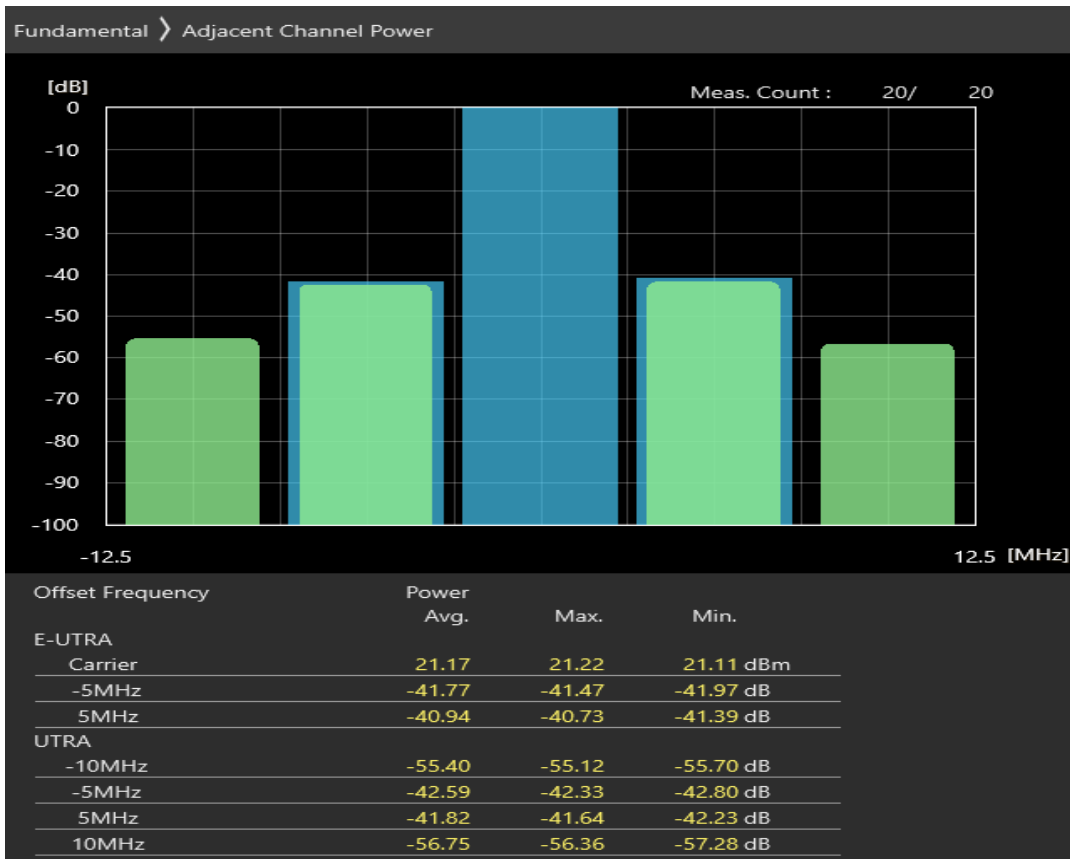

Band20 QPSK BW=5MHz Channel=24300 RB Size=25 Position=#0

Band20 16QAM BW=5MHz Channel=24300 RB Size=8 Position=#0

Band20 16QAM BW=5MHz Channel=24300 RB Size=8 Position=#Max

Band20 16QAM BW=5MHz Channel=24300 RB Size=25 Position=#0