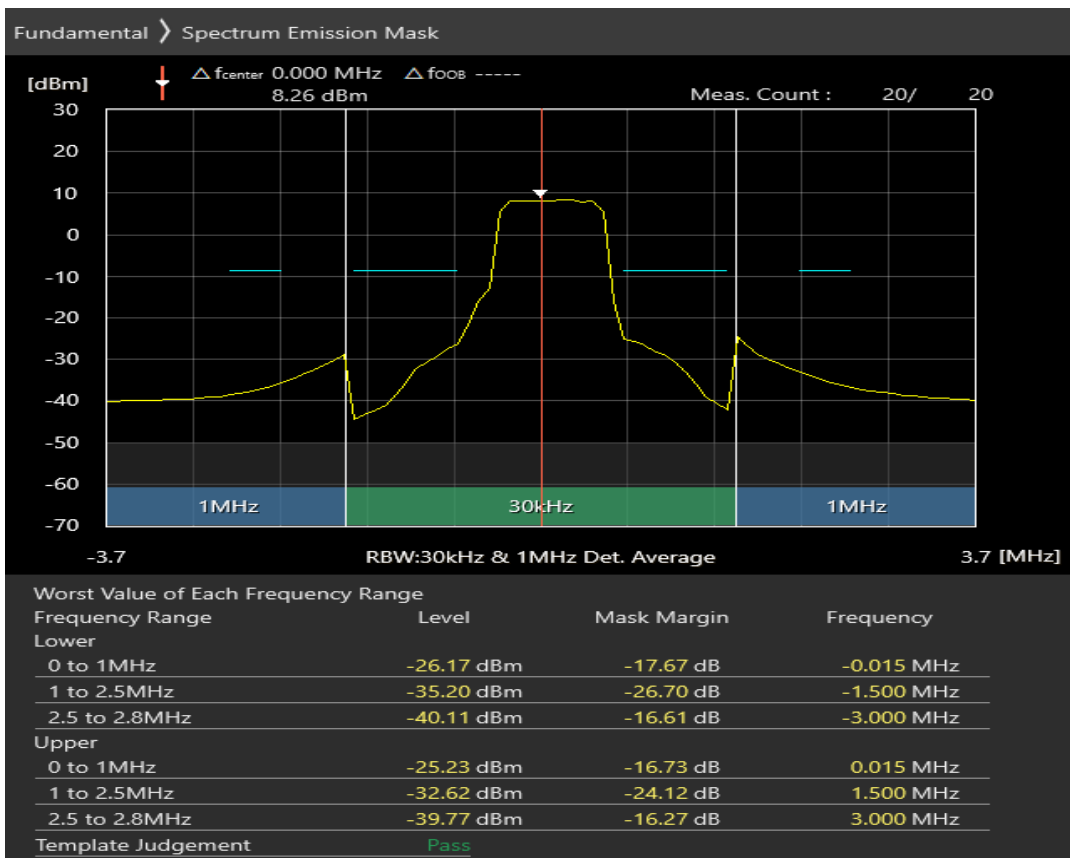

Band8 16QAM BW=1.4MHz Channel=21625 RB Size=5 Position=#Max