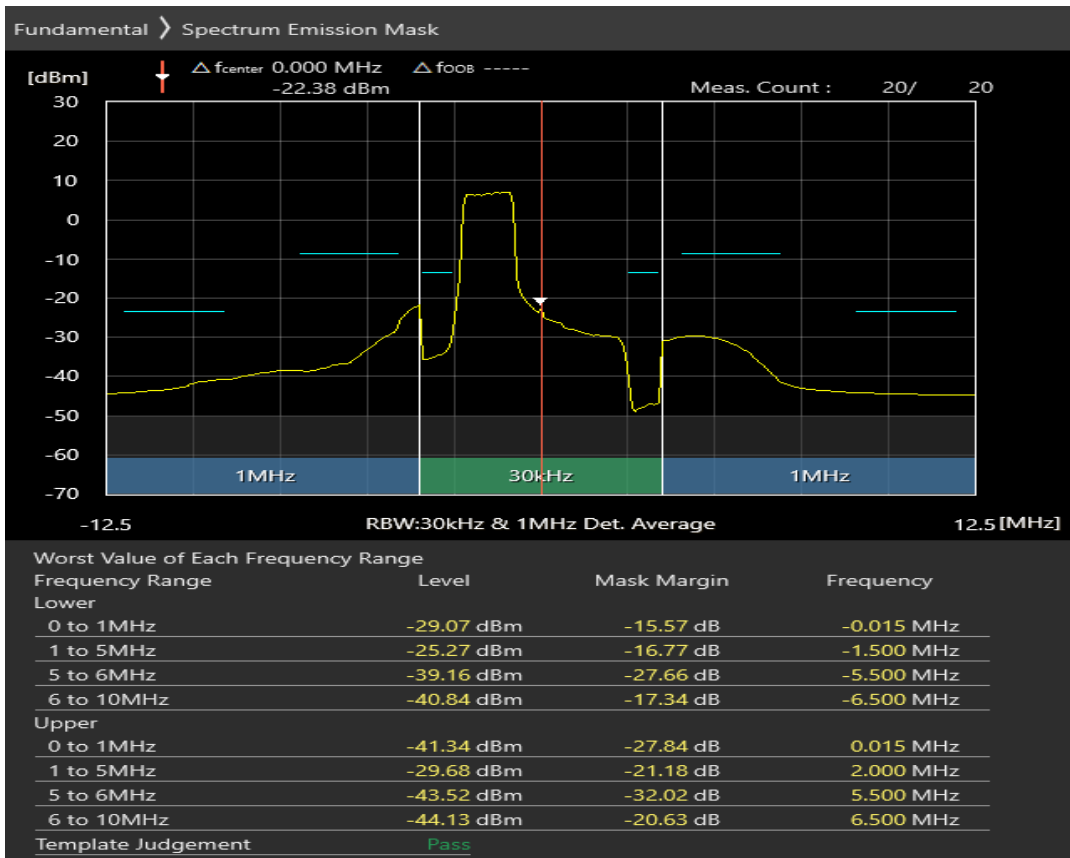

Band20 QPSK BW=5MHz Channel=24300 RB Size=8 Position=#0