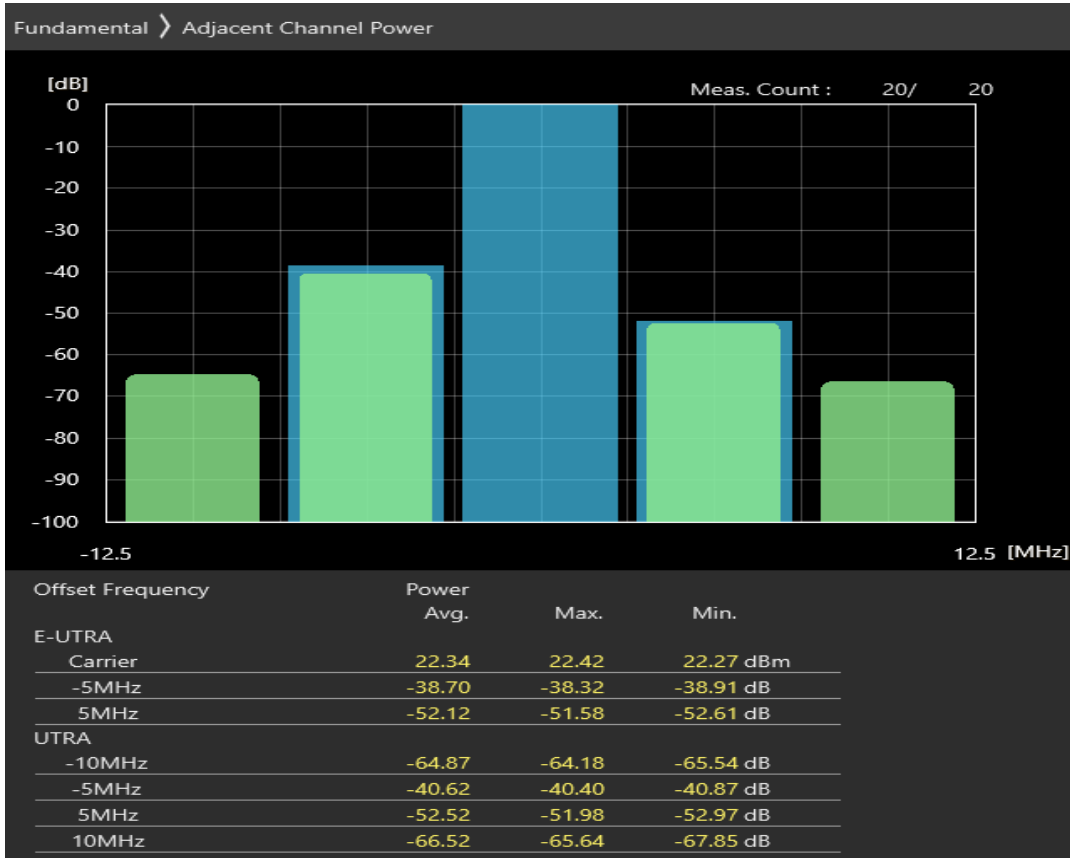

Band7 QPSK BW=5MHz Channel=21425 RB Size=8 Position=#0

Band7 QPSK BW=5MHz Channel=21425 RB Size=8 Position=#Max

Band7 QPSK BW=5MHz Channel=21425 RB Size=25 Position=#0

Band7 16QAM BW=5MHz Channel=21425 RB Size=8 Position=#0