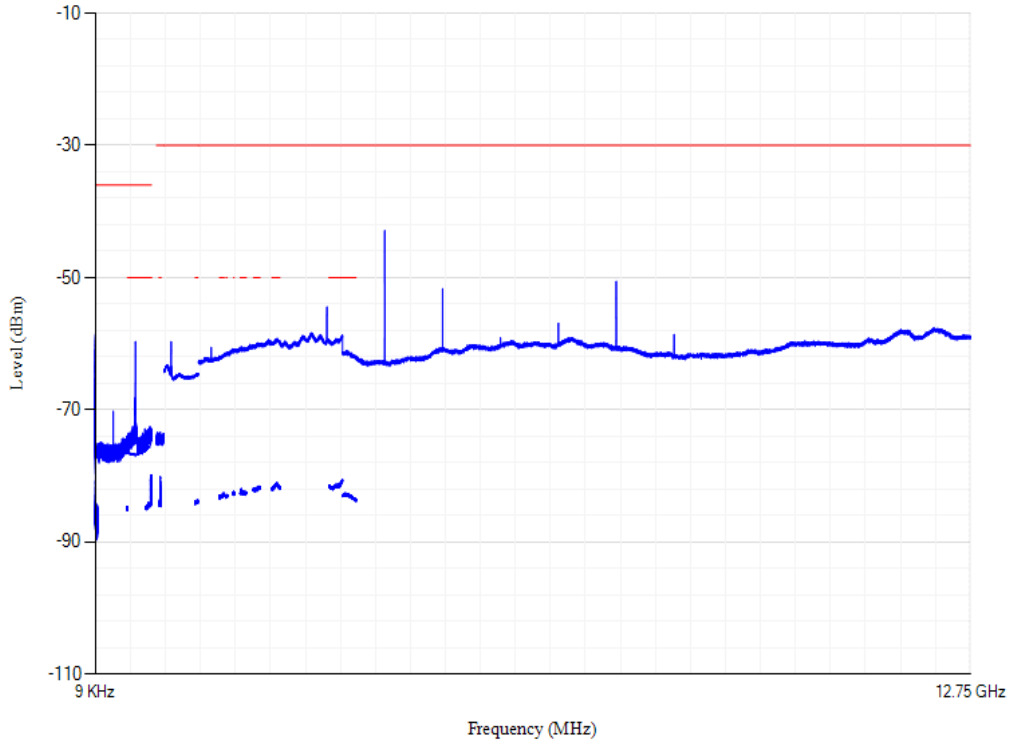

Conducted spurious emissions

Band3 QPSK BW=1.4MHz Channel=19207 RB Size=1 Position=#0