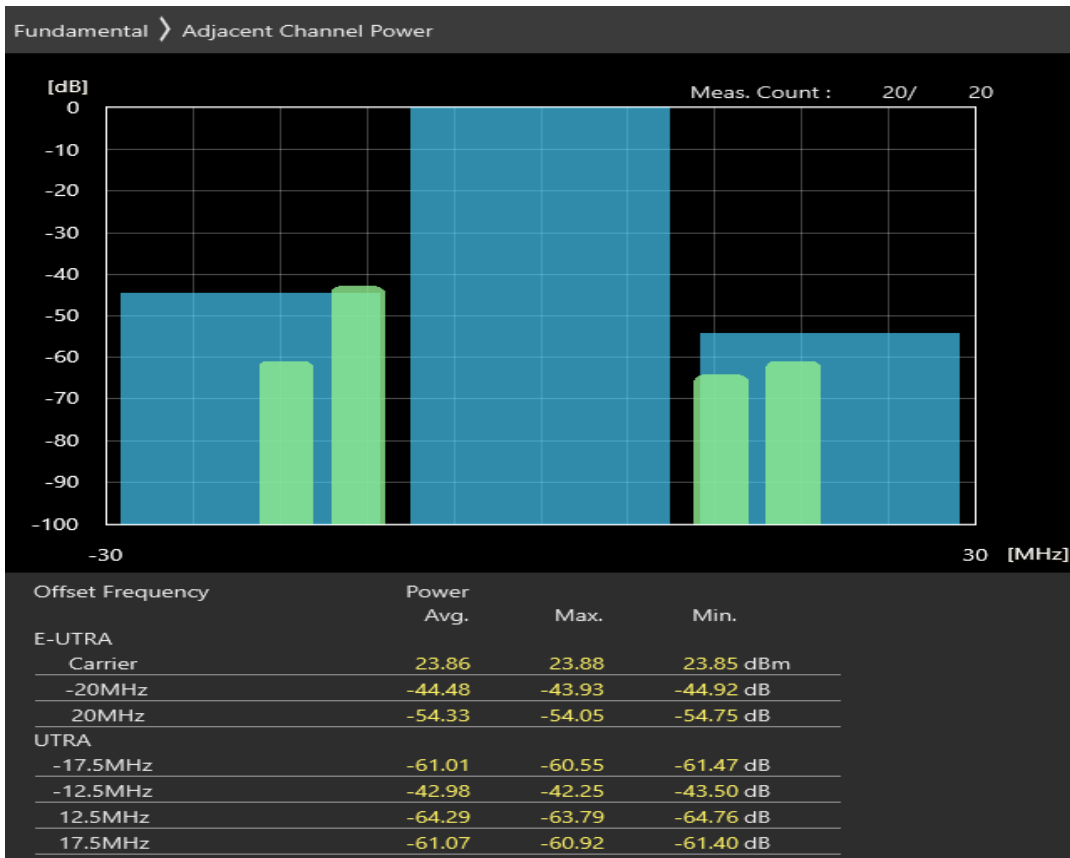

Band7 QPSK BW=20MHz Channel=21100 RB Size=18 Position=#0