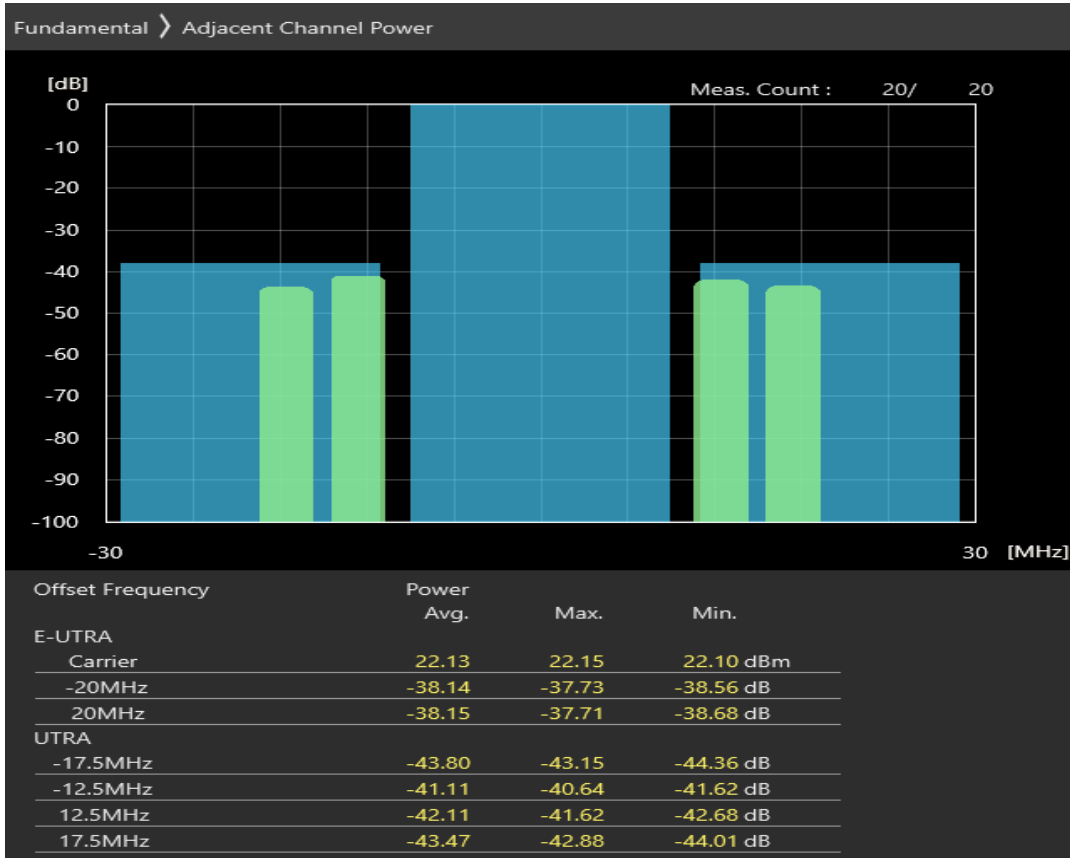

Band7 16QAM BW=20MHz Channel=20850 RB Size=100 Position=#0