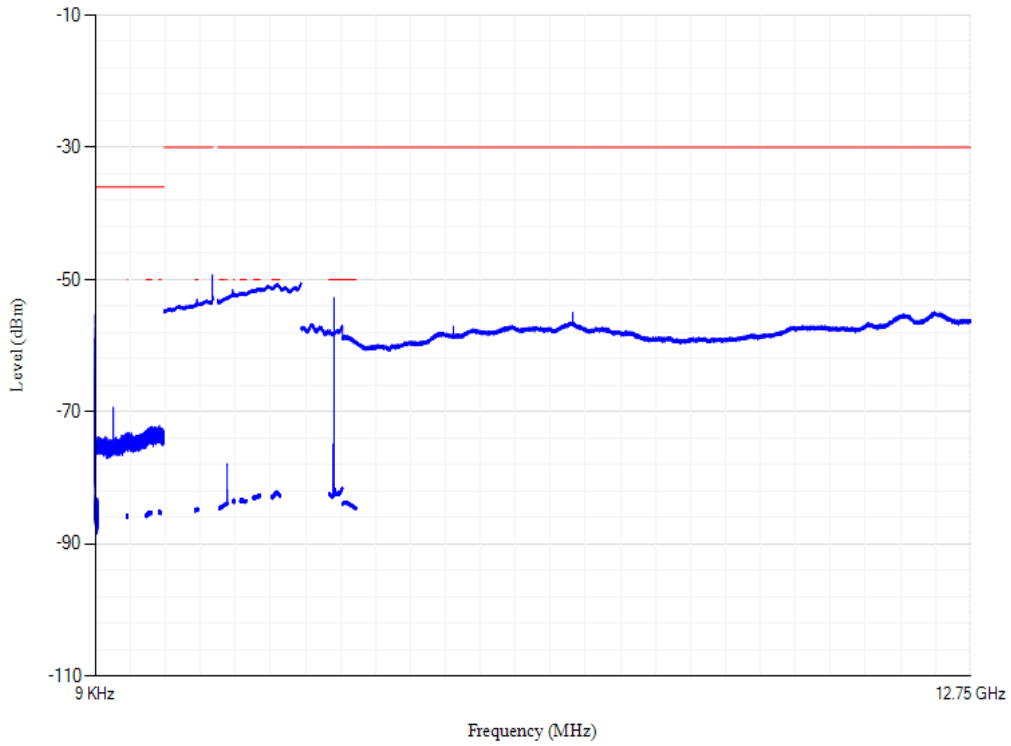

Conducted spurious emissions

Band3 QPSK BW=20MHz Channel=19850 RB Size=1 Position=#0