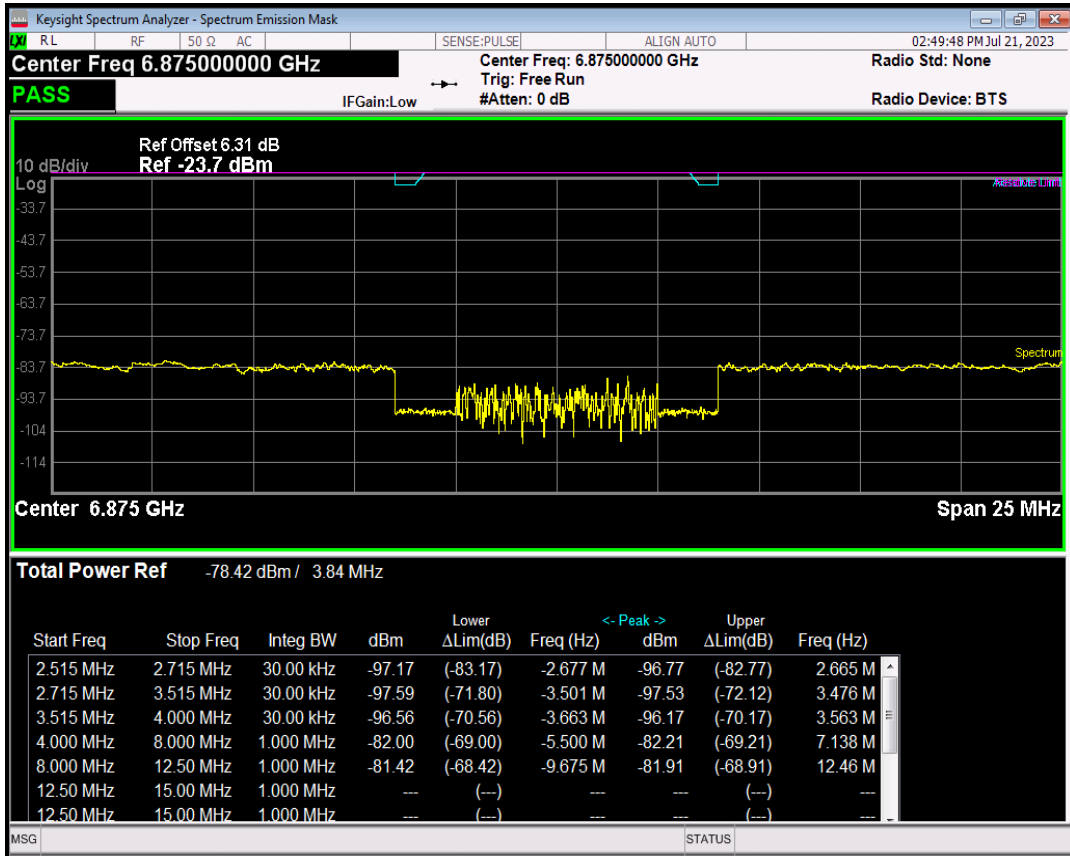

Band20 16QAM BW=5MHz Channel=24300 RB Size=8 Position=#Max