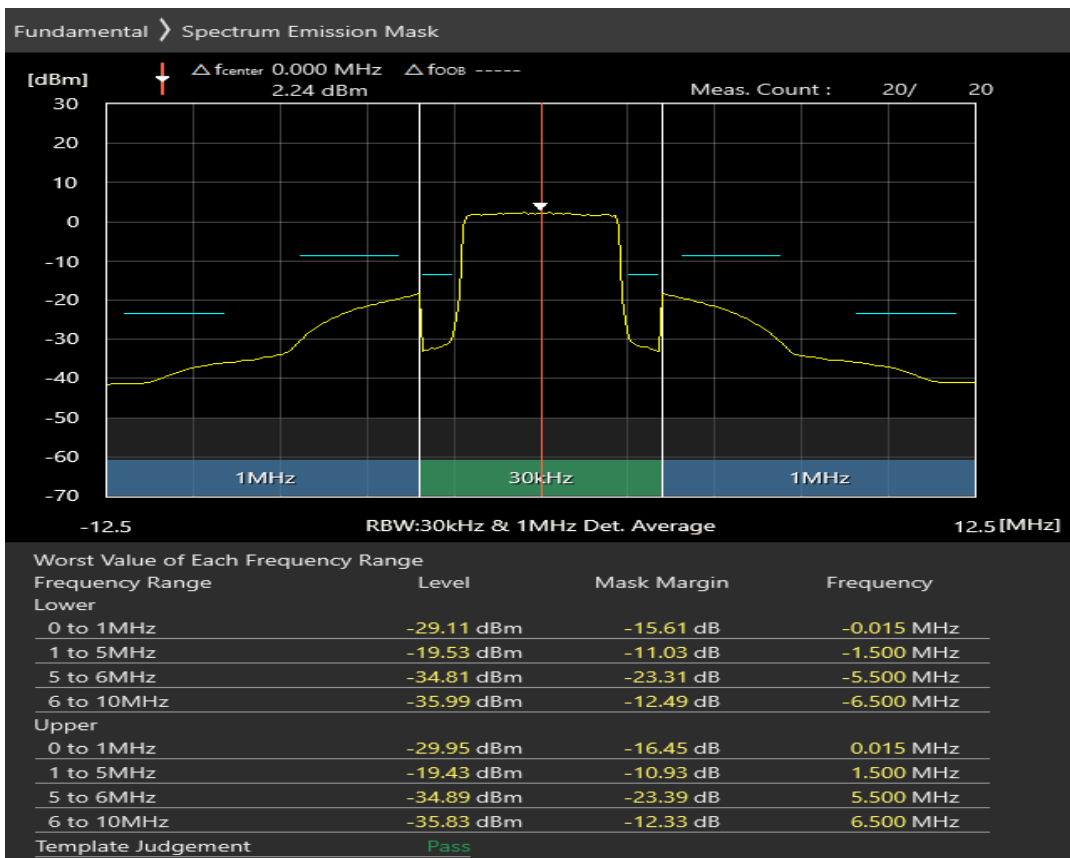

Band7 QPSK BW=5MHz Channel=20775 RB Size=25 Position=#0