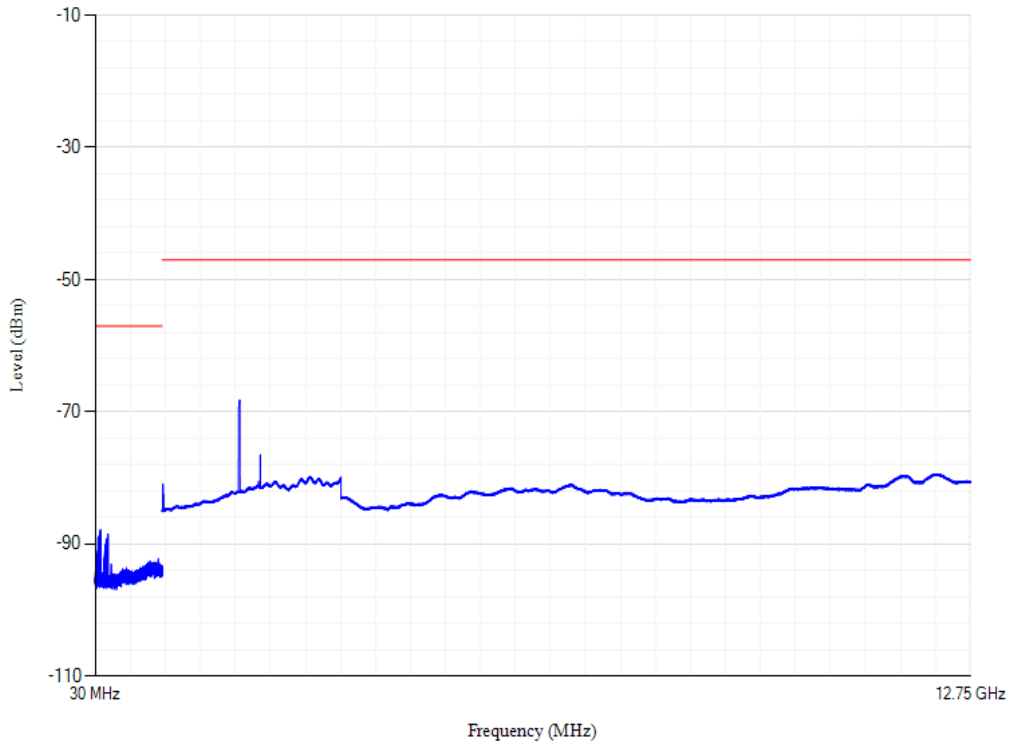

Conducted spurious emissions

Band1 QPSK BW=20MHz Channel=18300