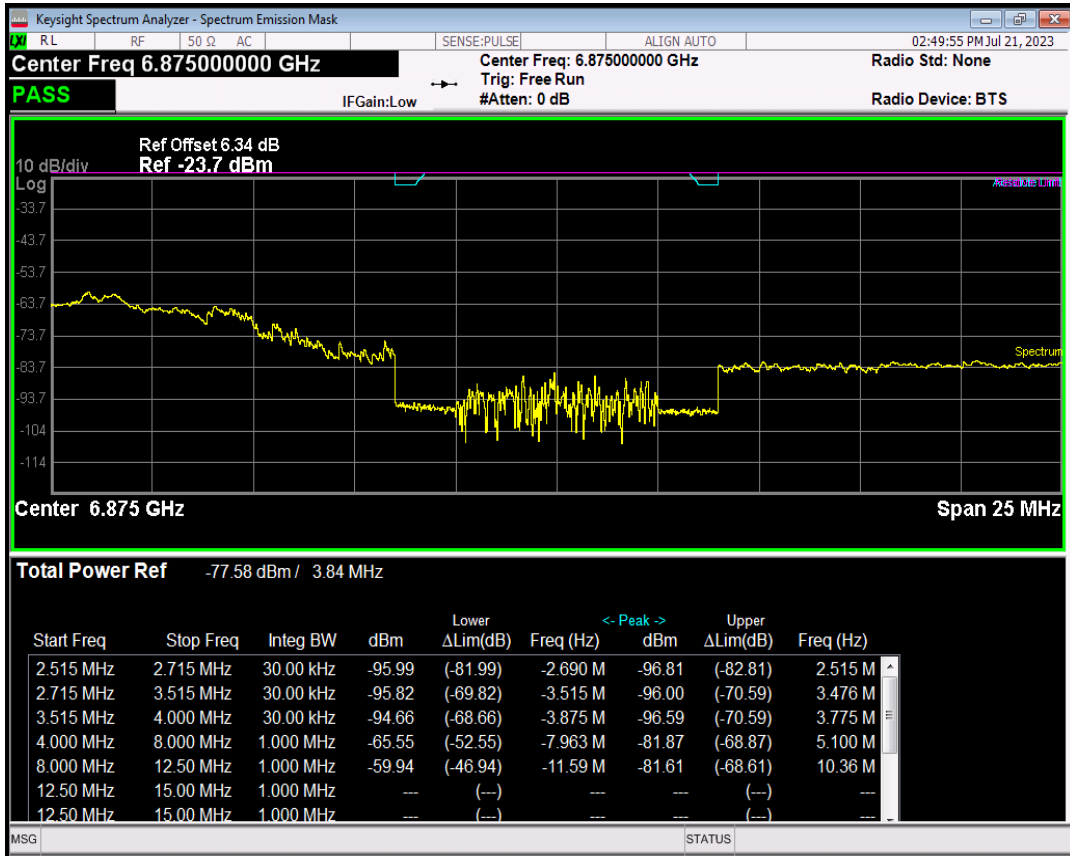

Band20 QPSK BW=5MHz Channel=24425 RB Size=8 Position=#Max