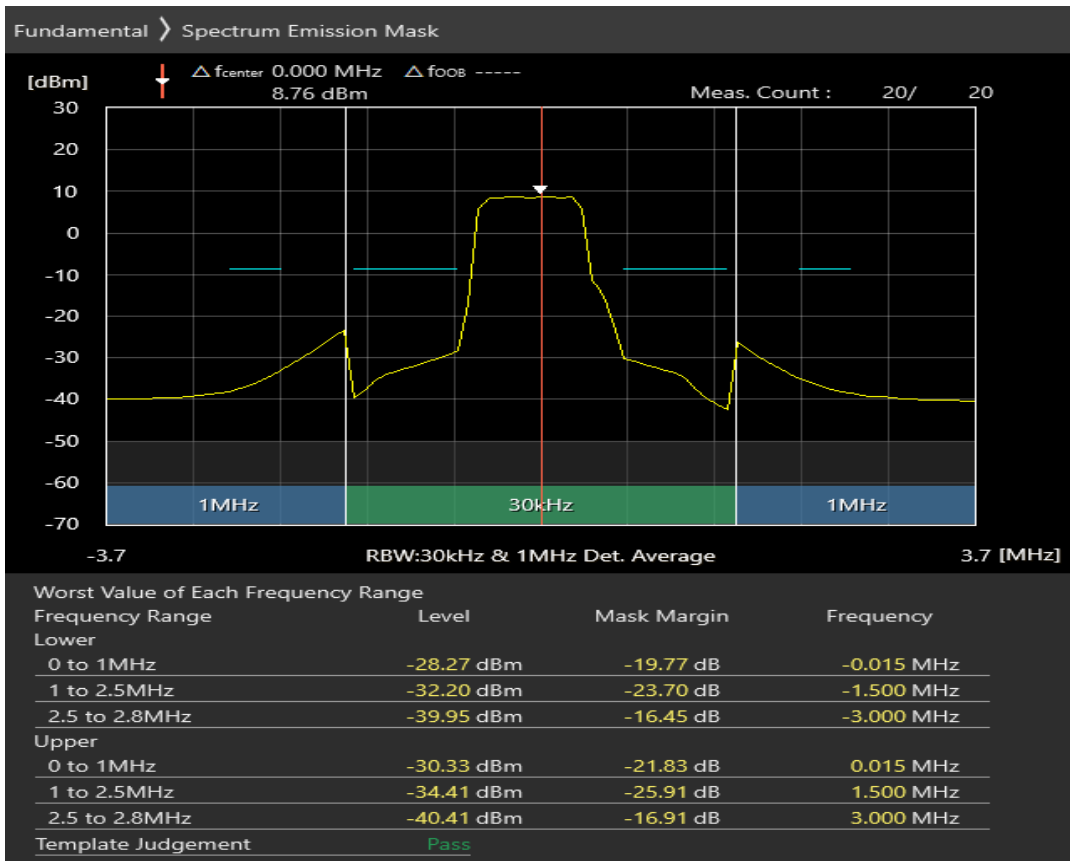

Band3 16QAM BW=1.4MHz Channel=19575 RB Size=5 Position=#0