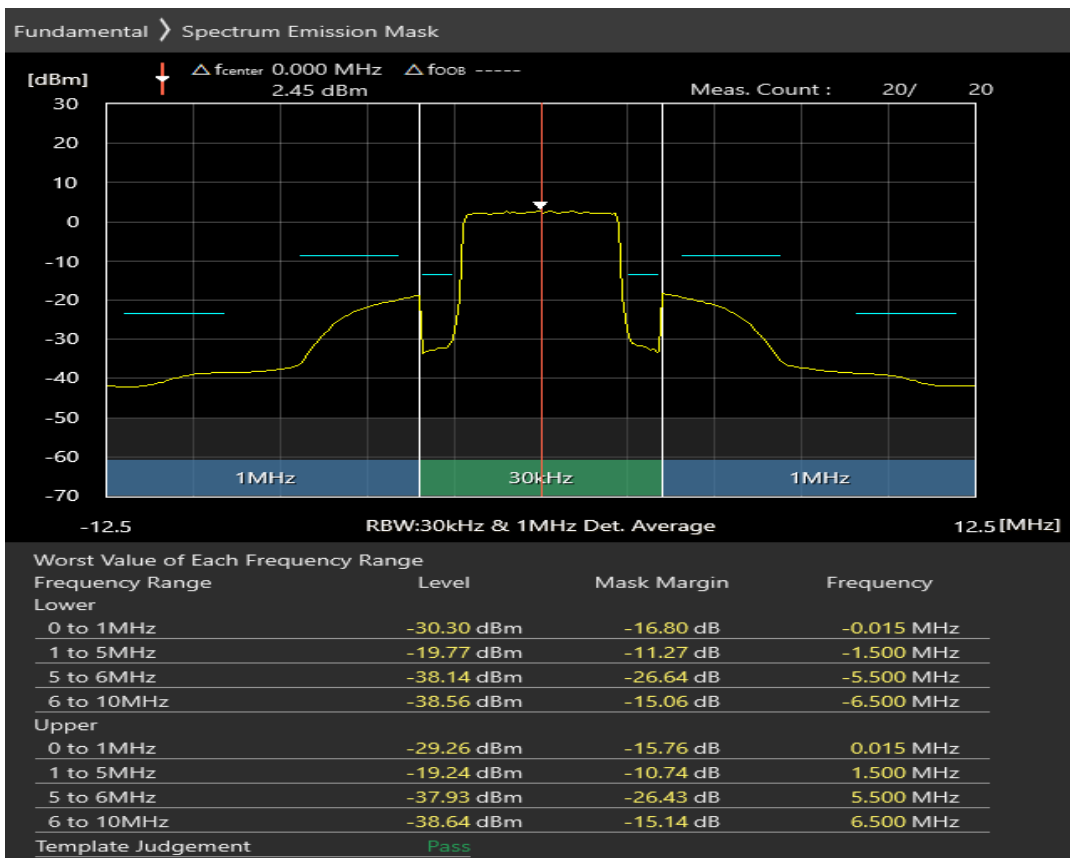

Band1 QPSK BW=5MHz Channel=18300 RB Size=25 Position=#0