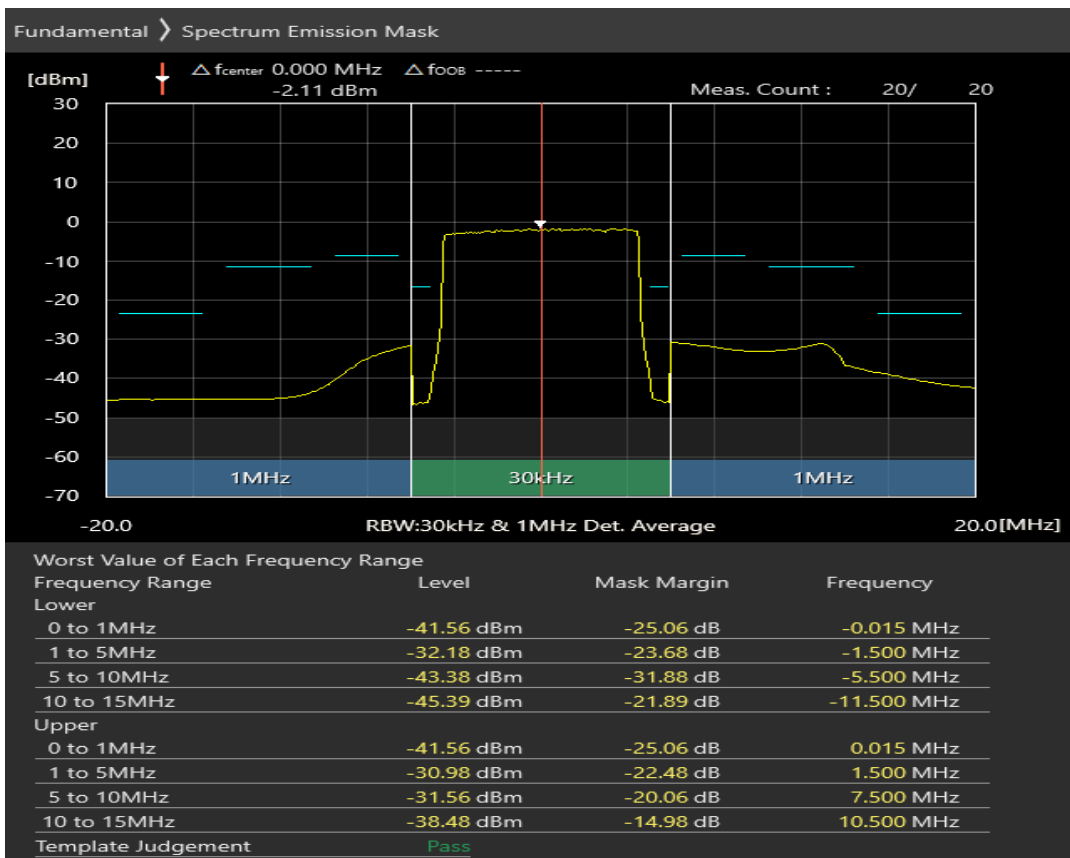

Band8 QPSK BW=10MHz Channel=21500 RB Size=50 Position=#0