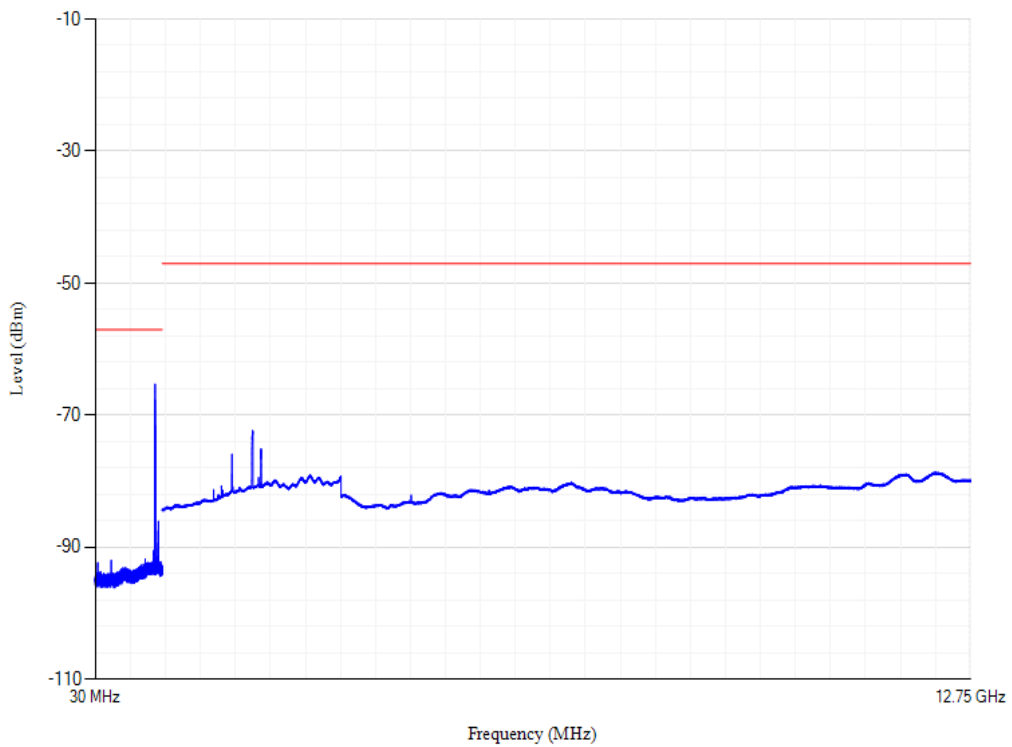

Band3 QPSK BW=20MHz Channel=19575

Conducted spurious emissions

Band3 QPSK BW=20MHz Channel=19850

Conducted spurious emissions

Band40 QPSK BW=20MHz Channel=38750

Conducted spurious emissions

Band40 QPSK BW=20MHz Channel=39150