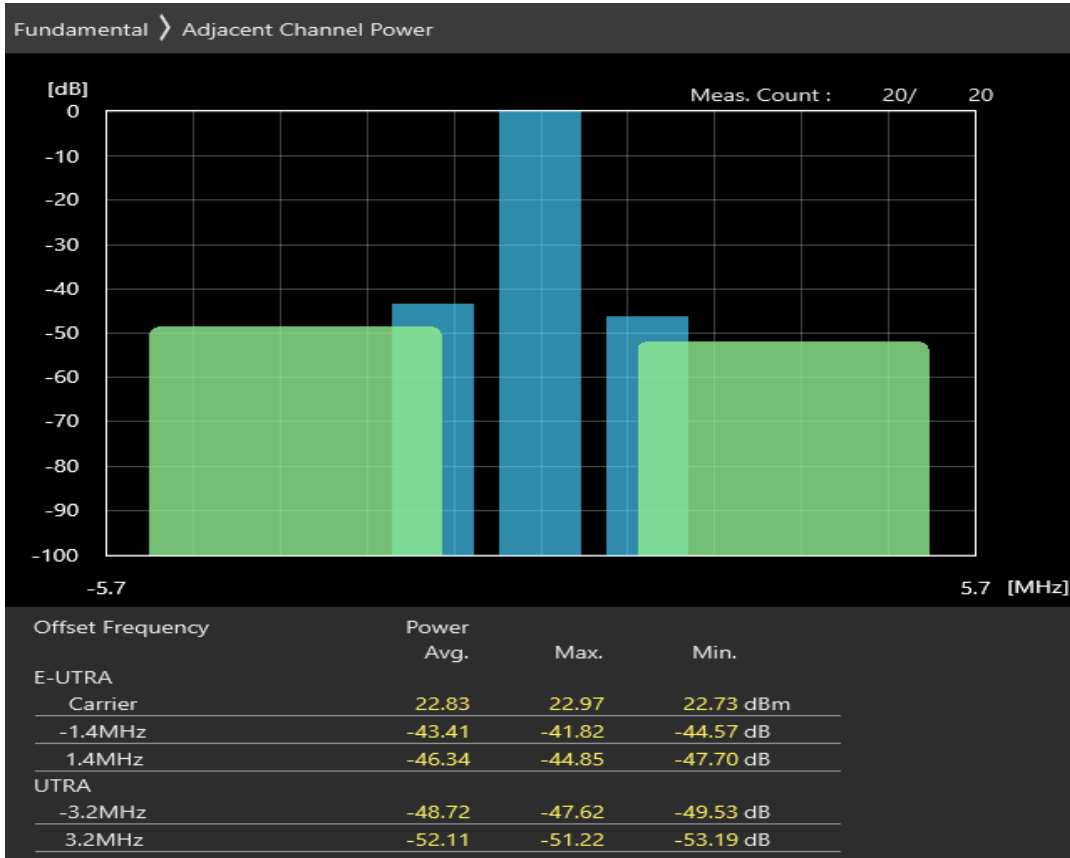

Band3 16QAM BW=1.4MHz Channel=19943 RB Size=5 Position=#0