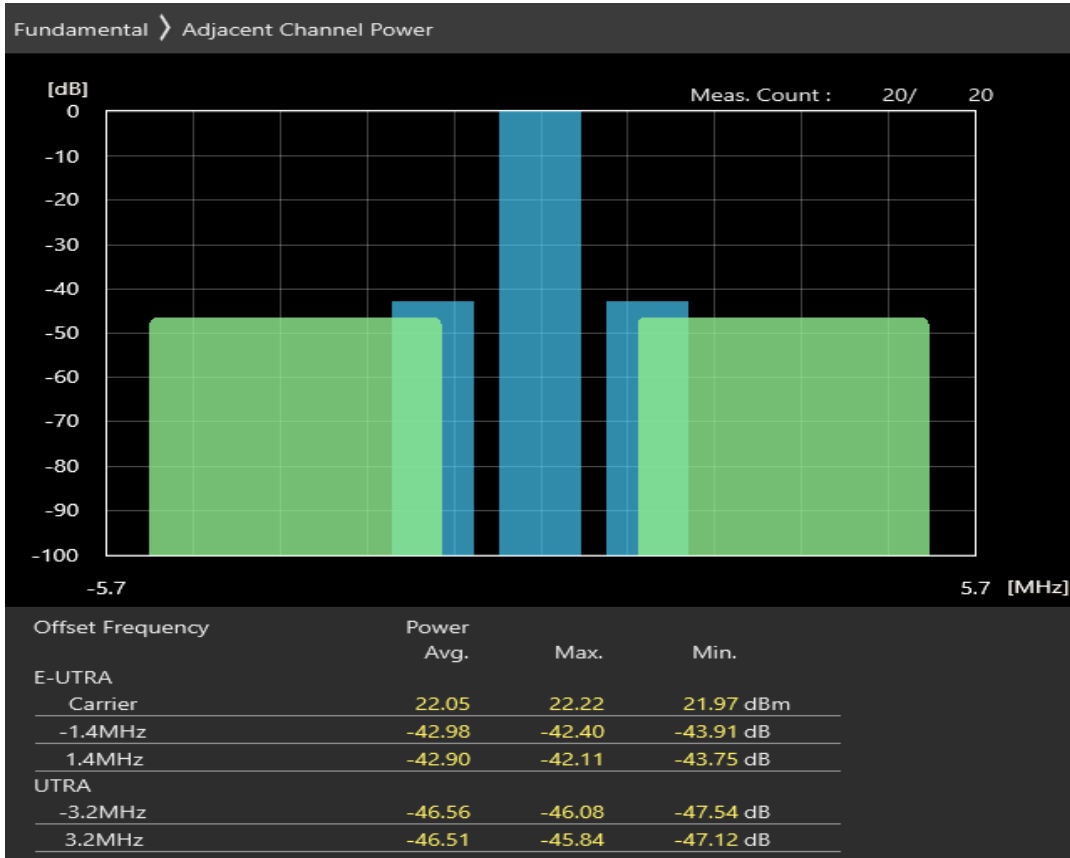

Band3 16QAM BW=1.4MHz Channel=19575 RB Size=6 Position=#0