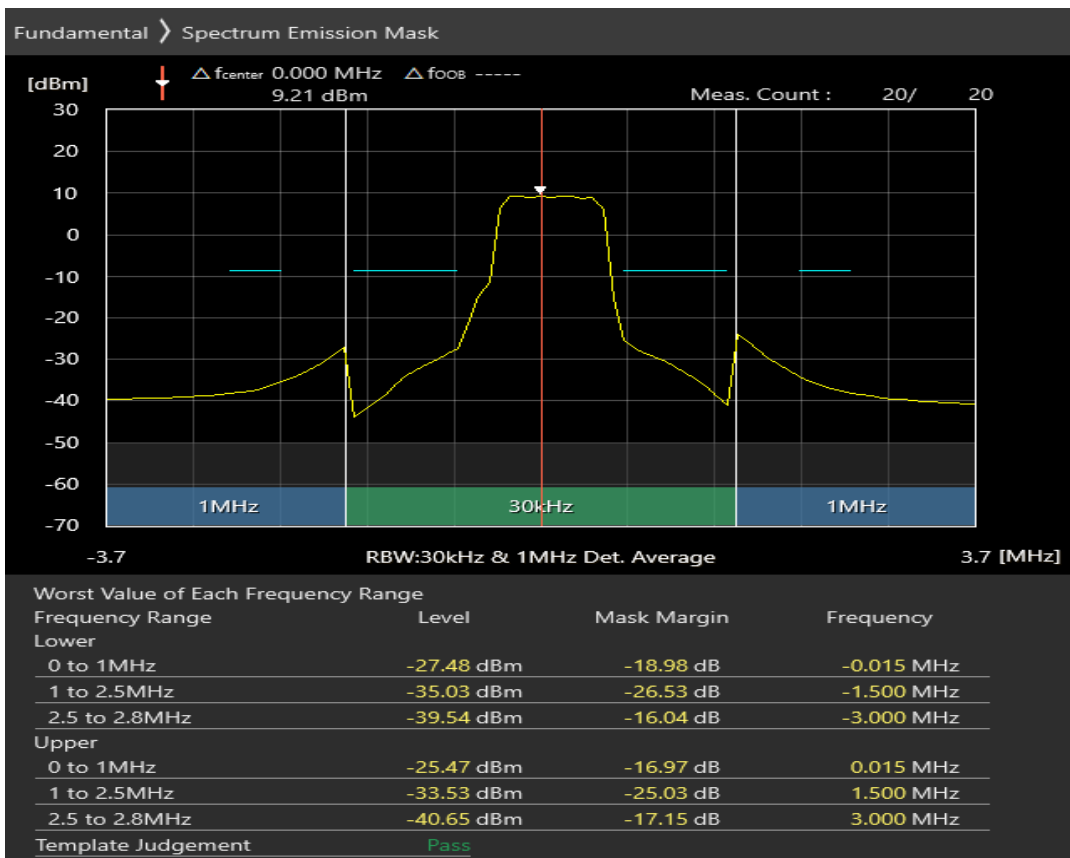

Band3 16QAM BW=1.4MHz Channel=19943 RB Size=5 Position=#Max