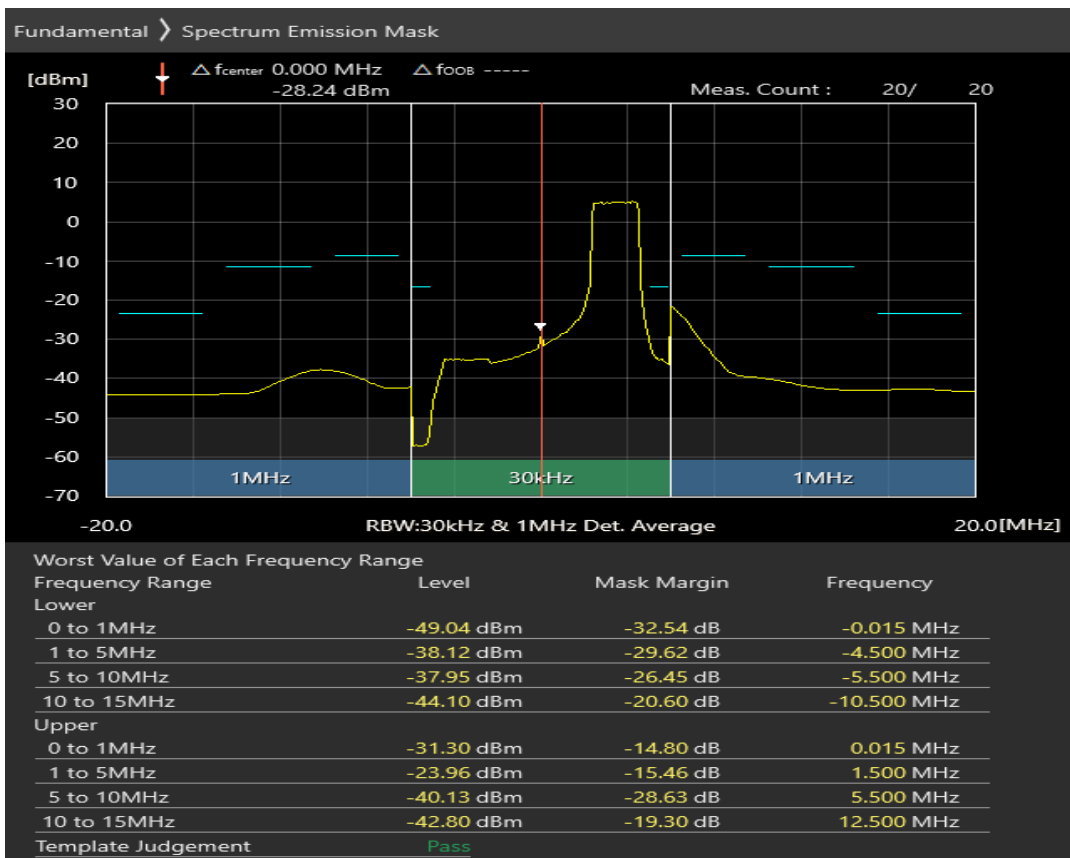

Band3 16QAM BW=10MHz Channel=19250 RB Size=12 Position=#Max