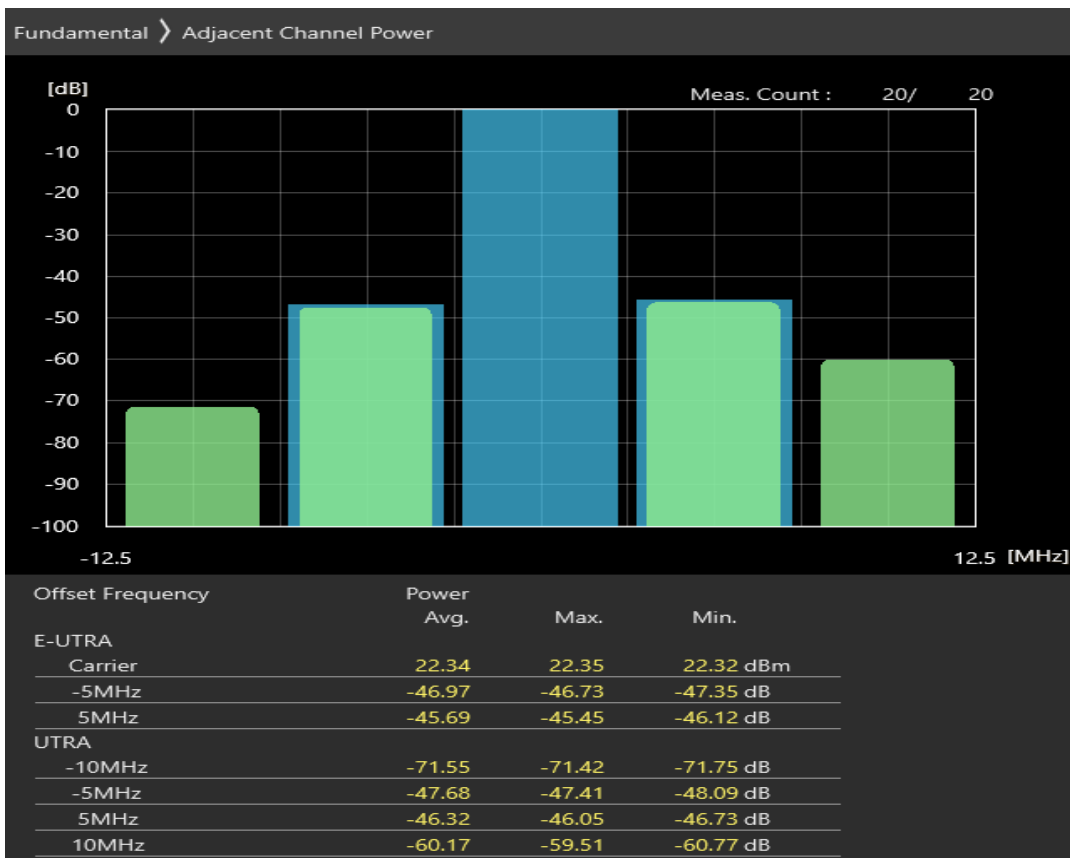

Band8 QPSK BW=5MHz Channel=21475 RB Size=25 Position=#0