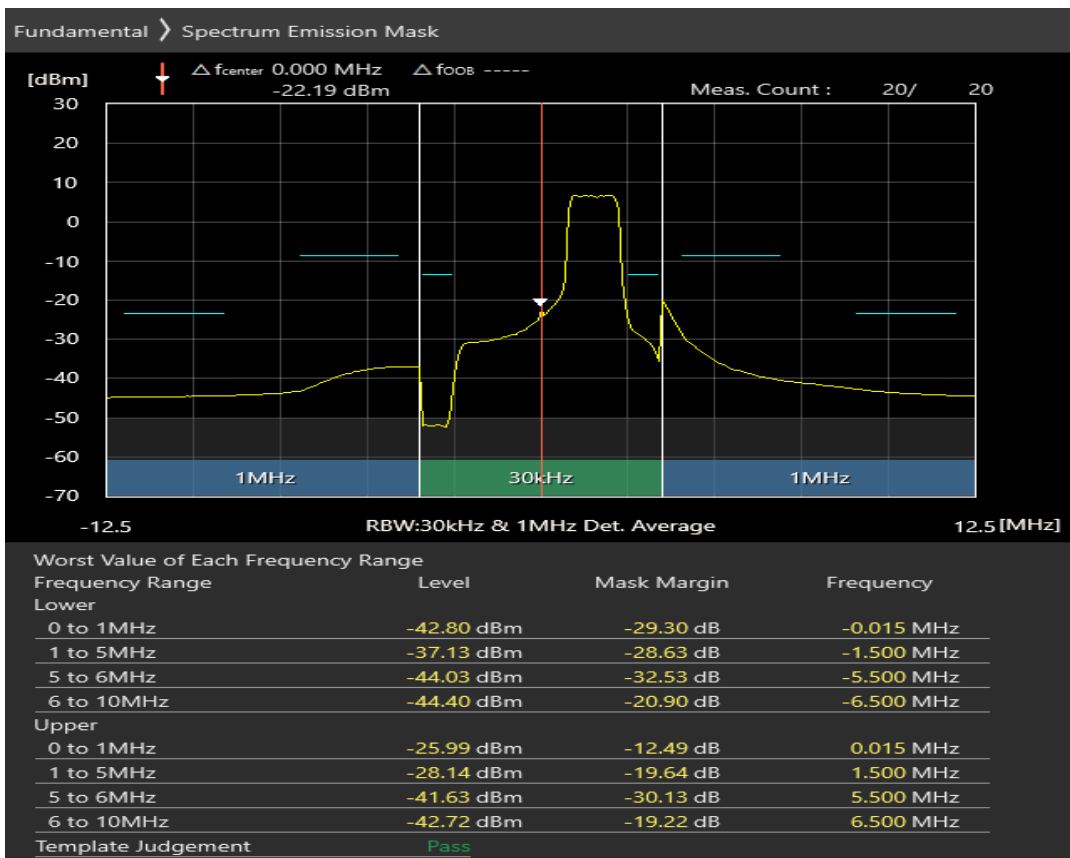

Band8 16QAM BW=5MHz Channel=21625 RB Size=8 Position=#Max