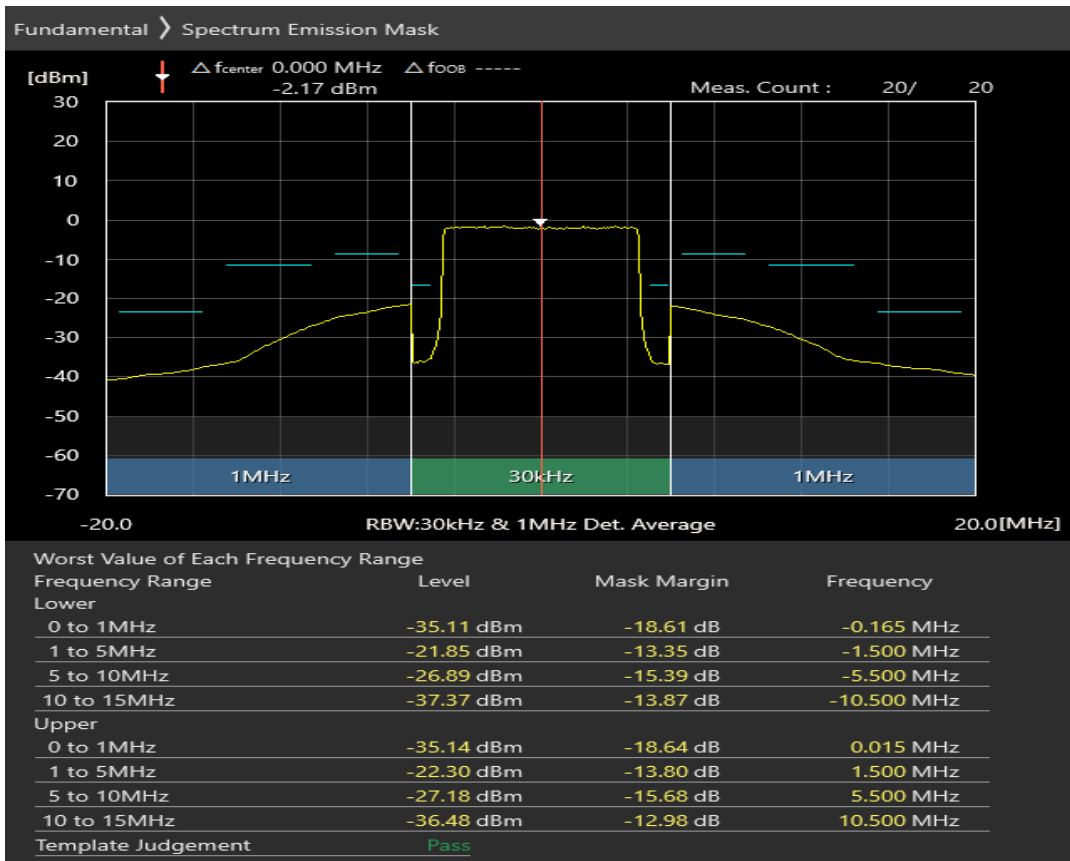

Band7 16QAM BW=10MHz Channel=20800 RB Size=50 Position=#0