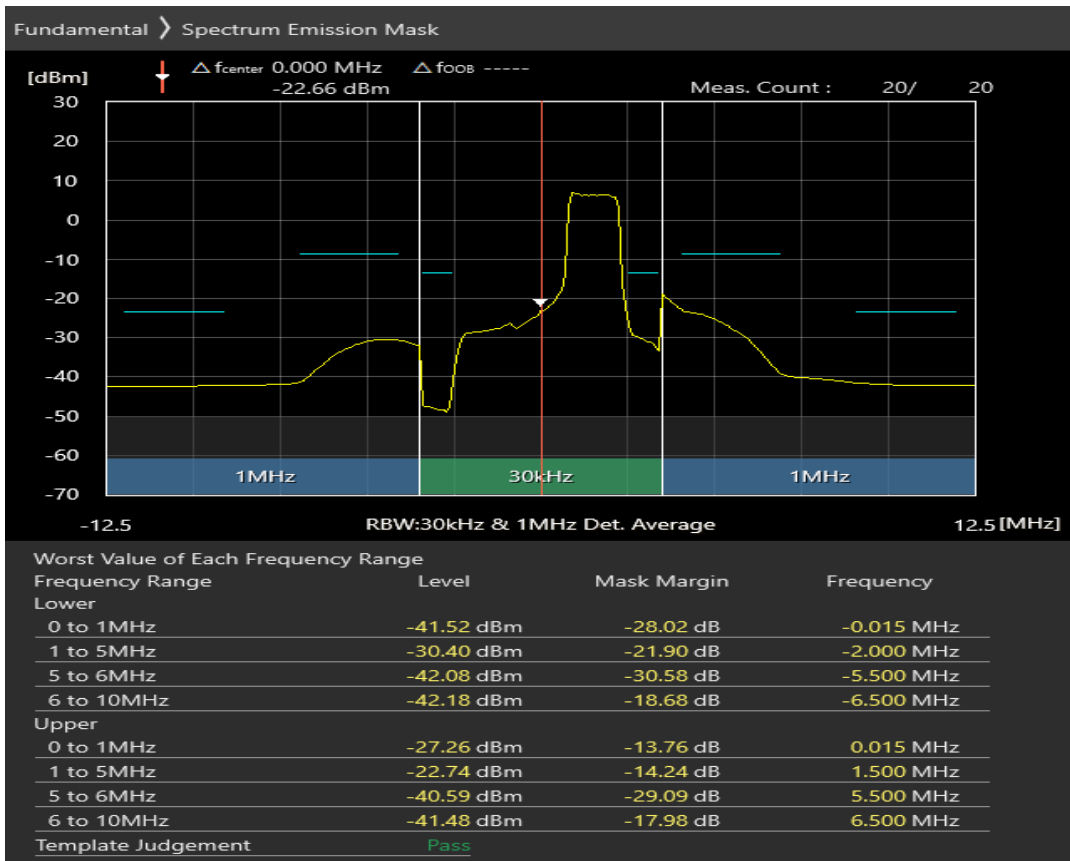

Band7 16QAM BW=5MHz Channel=21100 RB Size=8 Position=#Max

Band7 16QAM BW=5MHz Channel=21100 RB Size=25 Position=#0

Band7 QPSK BW=5MHz Channel=21425 RB Size=8 Position=#0

Band7 QPSK BW=5MHz Channel=21425 RB Size=8 Position=#Max