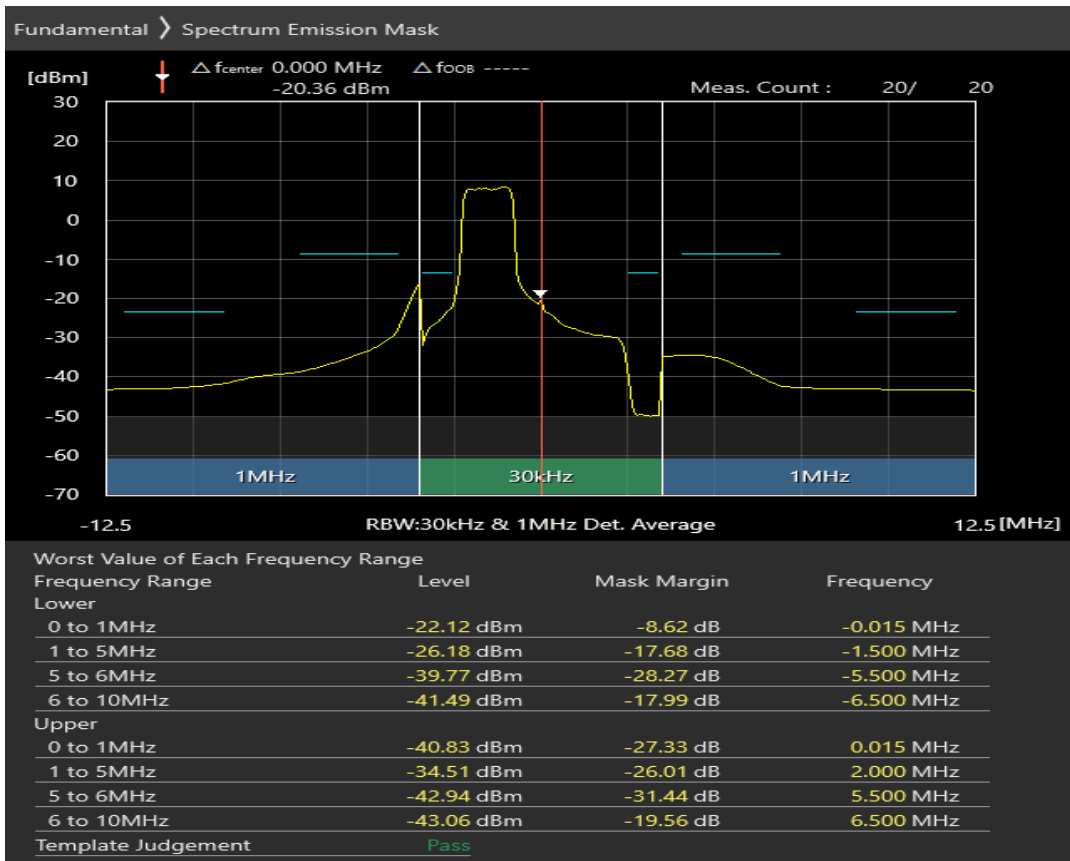

Band1 QPSK BW=5MHz Channel=18575 RB Size=8 Position=#0

Band1 QPSK BW=5MHz Channel=18575 RB Size=8 Position=#Max

Band1 QPSK BW=5MHz Channel=18575 RB Size=25 Position=#0

Band1 16QAM BW=5MHz Channel=18575 RB Size=8 Position=#0