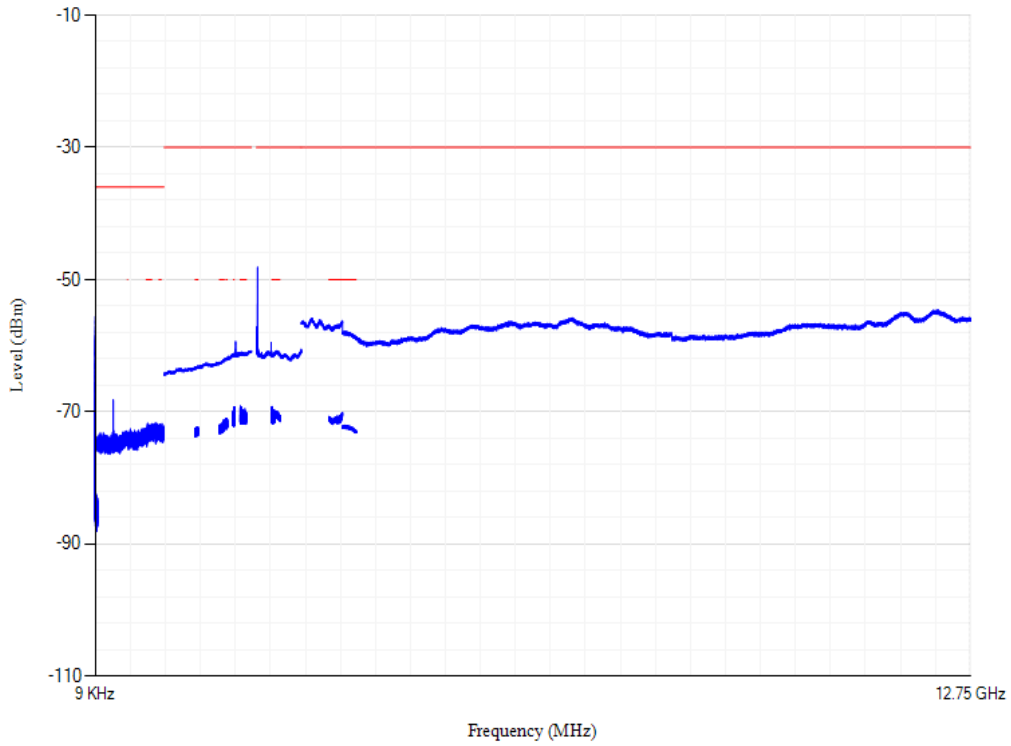

Conducted spurious emissions

Band40 QPSK BW=20MHz Channel=39150 RB Size=1 Position=#0