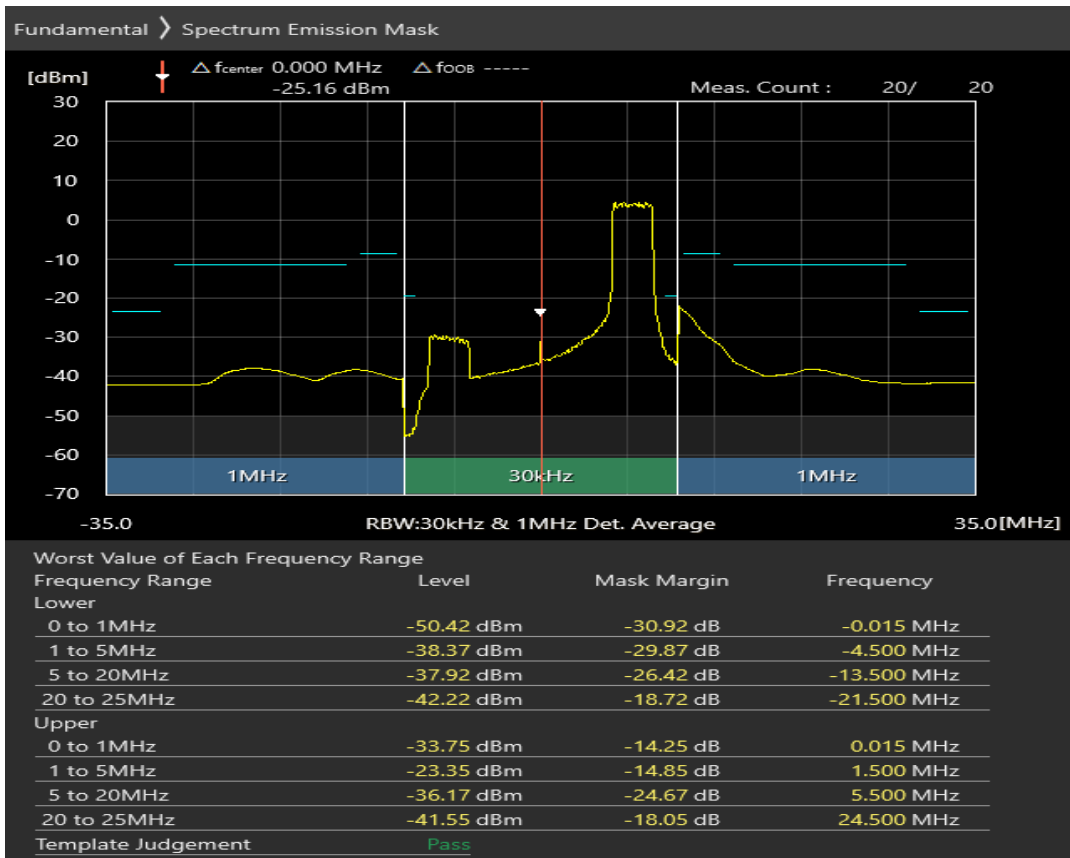

Band40 16QAM BW=20MHz Channel=39150 RB Size=18 Position=#Max