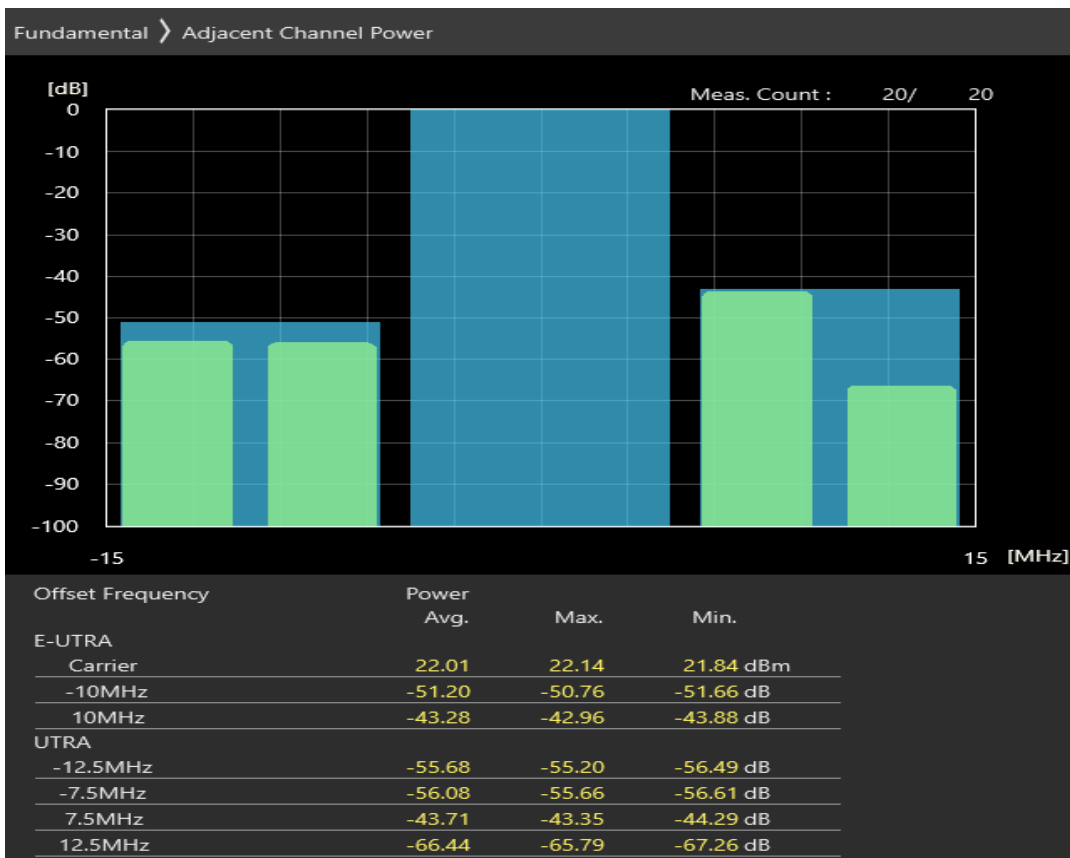

Band20 16QAM BW=10MHz Channel=24400 RB Size=12 Position=#Max