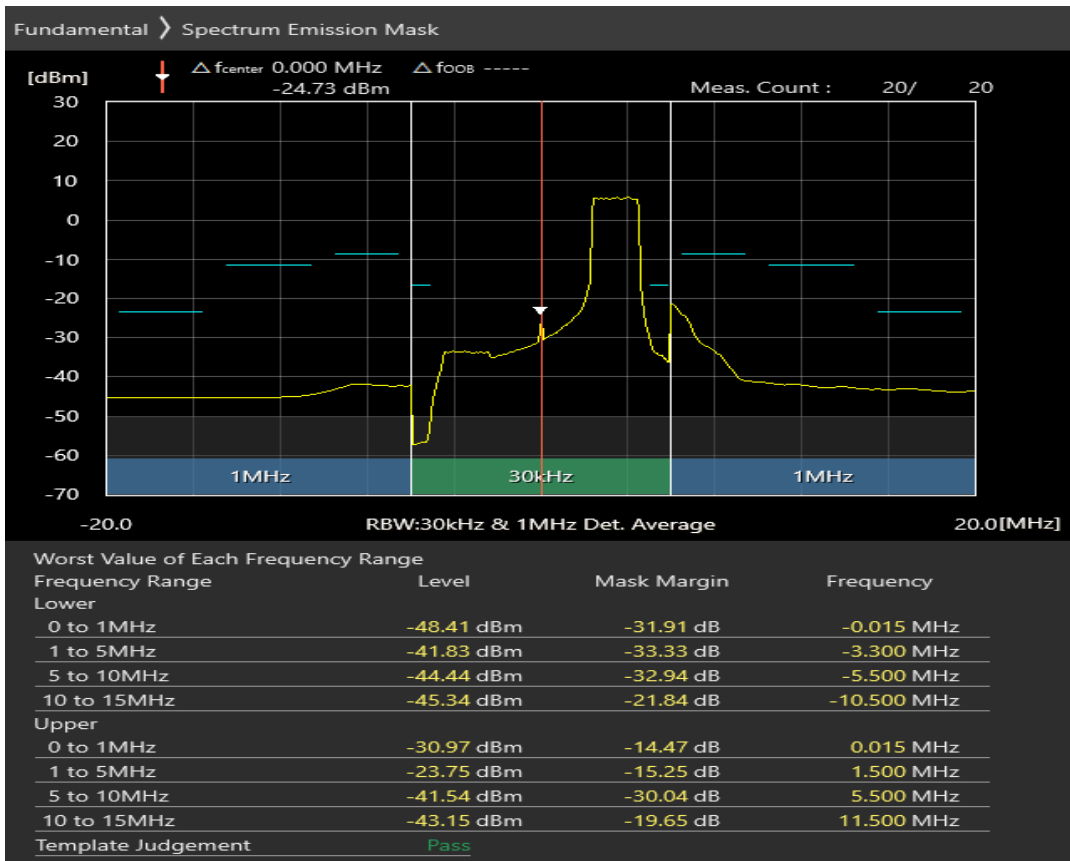

Band8 QPSK BW=10MHz Channel=21500 RB Size=12 Position=#Max