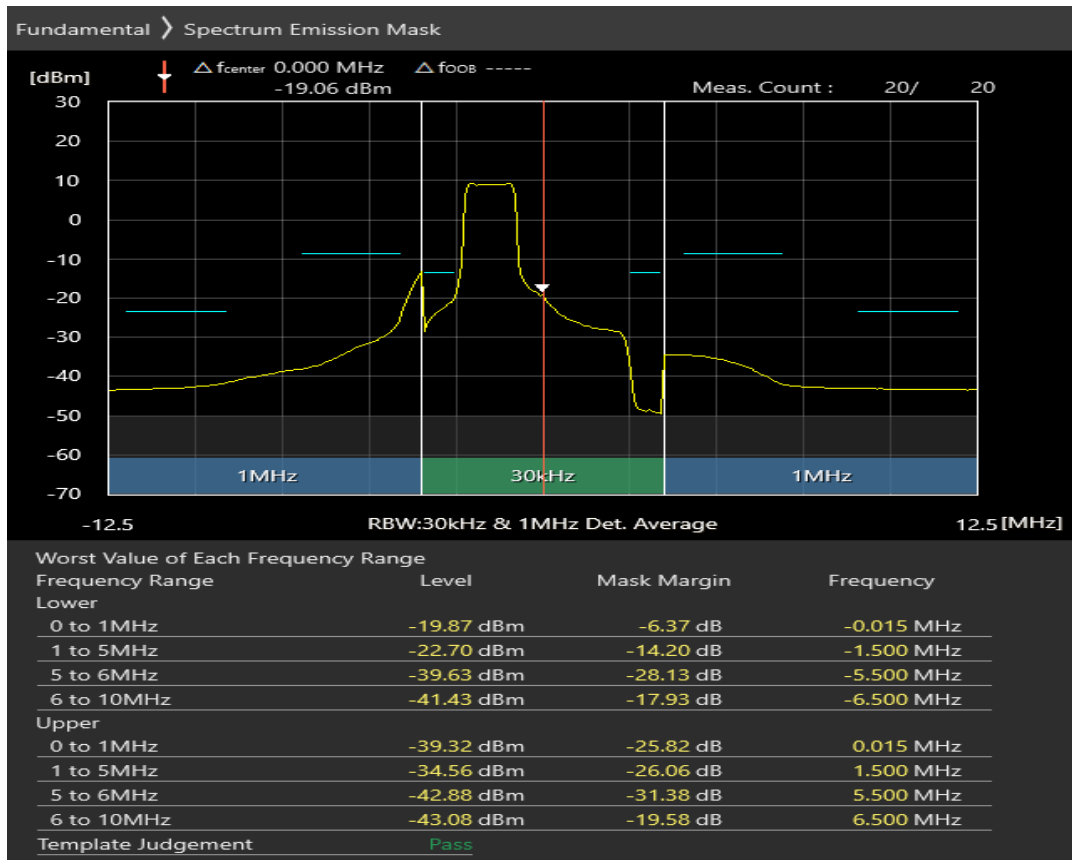

Band8	10	21750	12	#Max	16QAM	14.5	21.47	PASS
Band8	10	21750	50	#0	16QAM	-0.015	23.34	PASS
Band8	10	21750	50	#0	16QAM	-1.5	19.36	PASS
Band8	10	21750	50	#0	16QAM	-5.5	20.46	PASS
Band8	10	21750	50	#0	16QAM	-10.5	18.03	PASS
Band8	10	21750	50	#0	16QAM	0.015	24.62	PASS
Band8	10	21750	50	#0	16QAM	1.5	21.98	PASS
Band8	10	21750	50	#0	16QAM	5.5	32.50	PASS
Band8	10	21750	50	#0	16QAM	14.5	21.47	PASS

Band1 QPSK BW=5MHz Channel=18025 RB Size=8 Position=#0