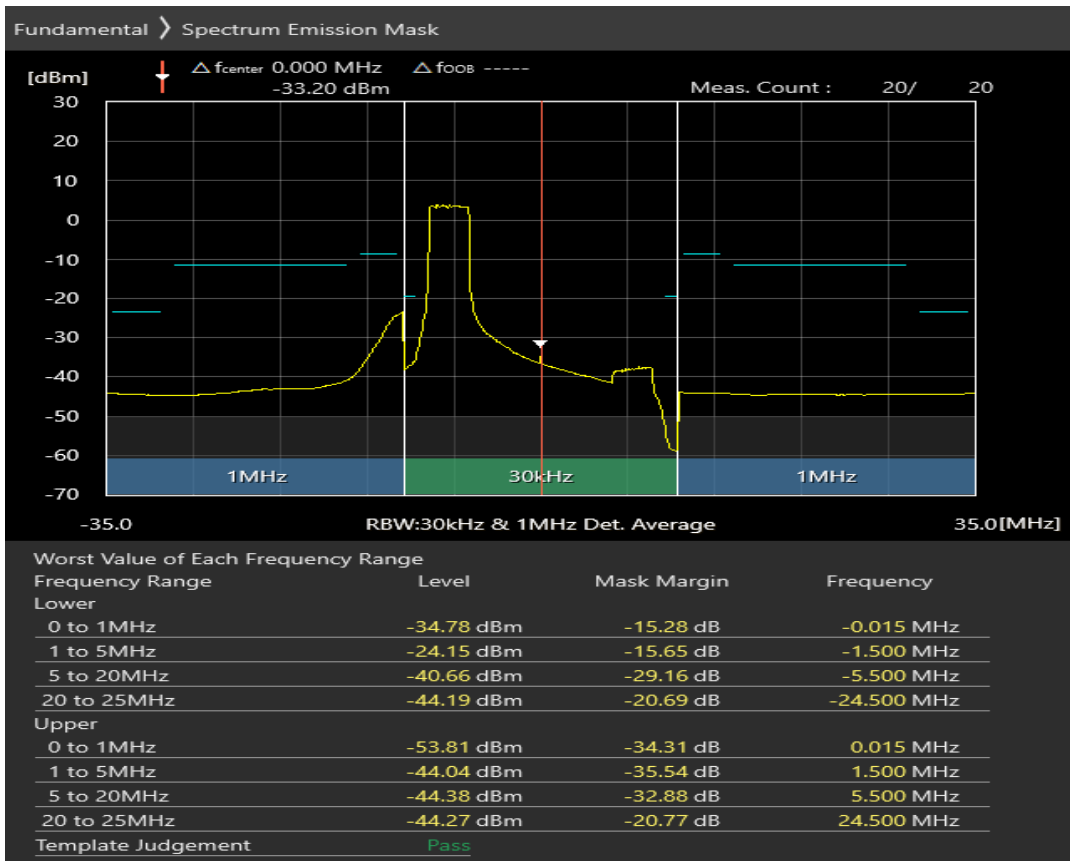

Band3 16QAM BW=20MHz Channel=19850 RB Size=18 Position=#0