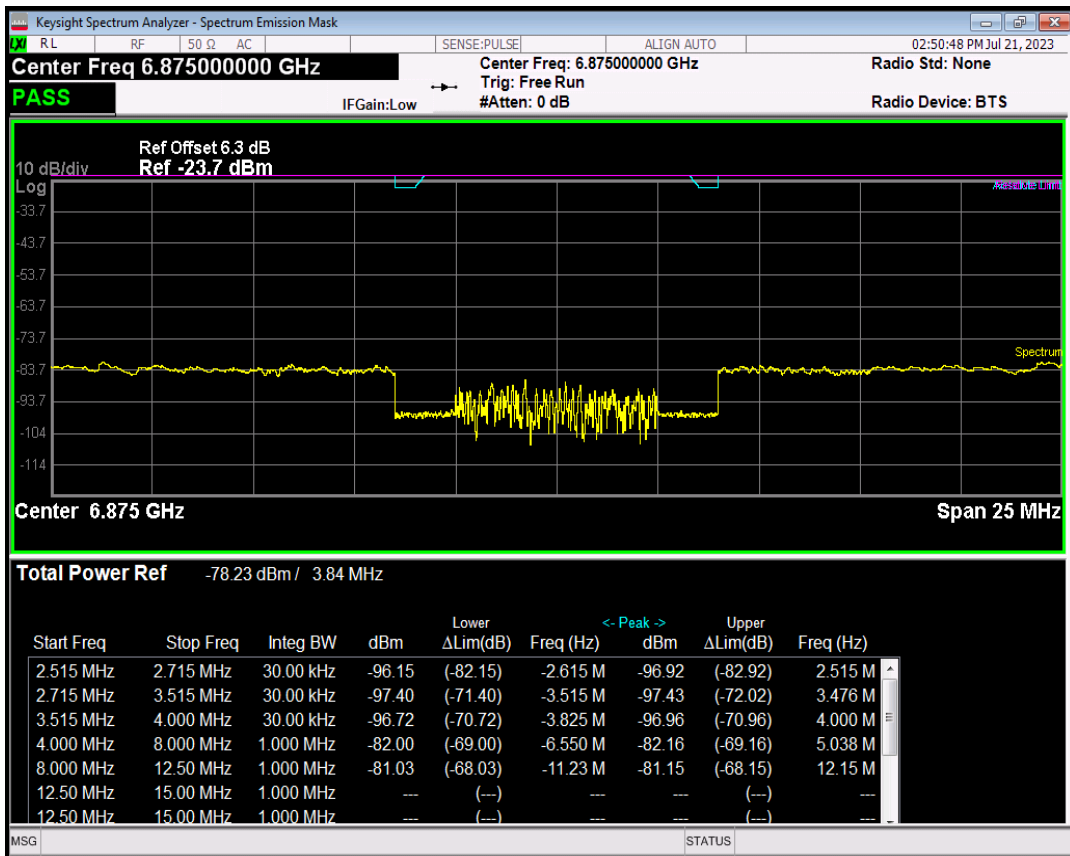

Band20 QPSK BW=20MHz Channel=24250 RB Size=100 Position=#0