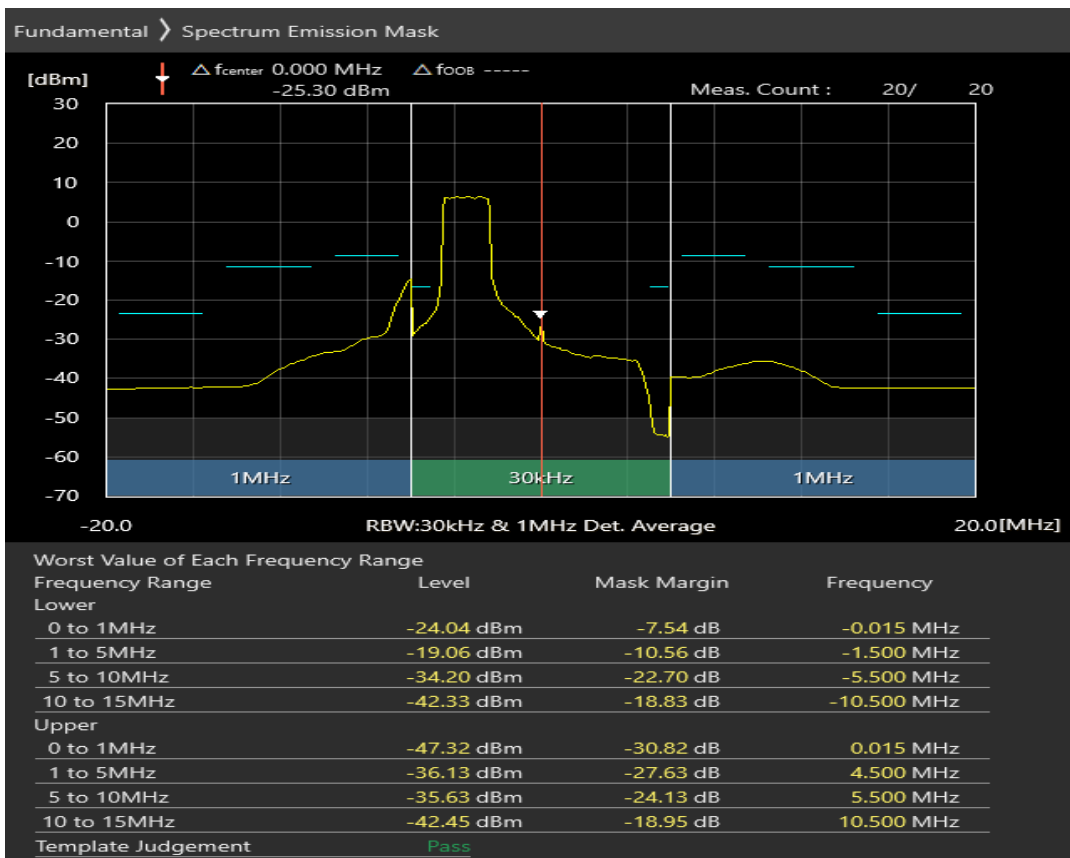

Band7 QPSK BW=10MHz Channel=20800 RB Size=12 Position=#0