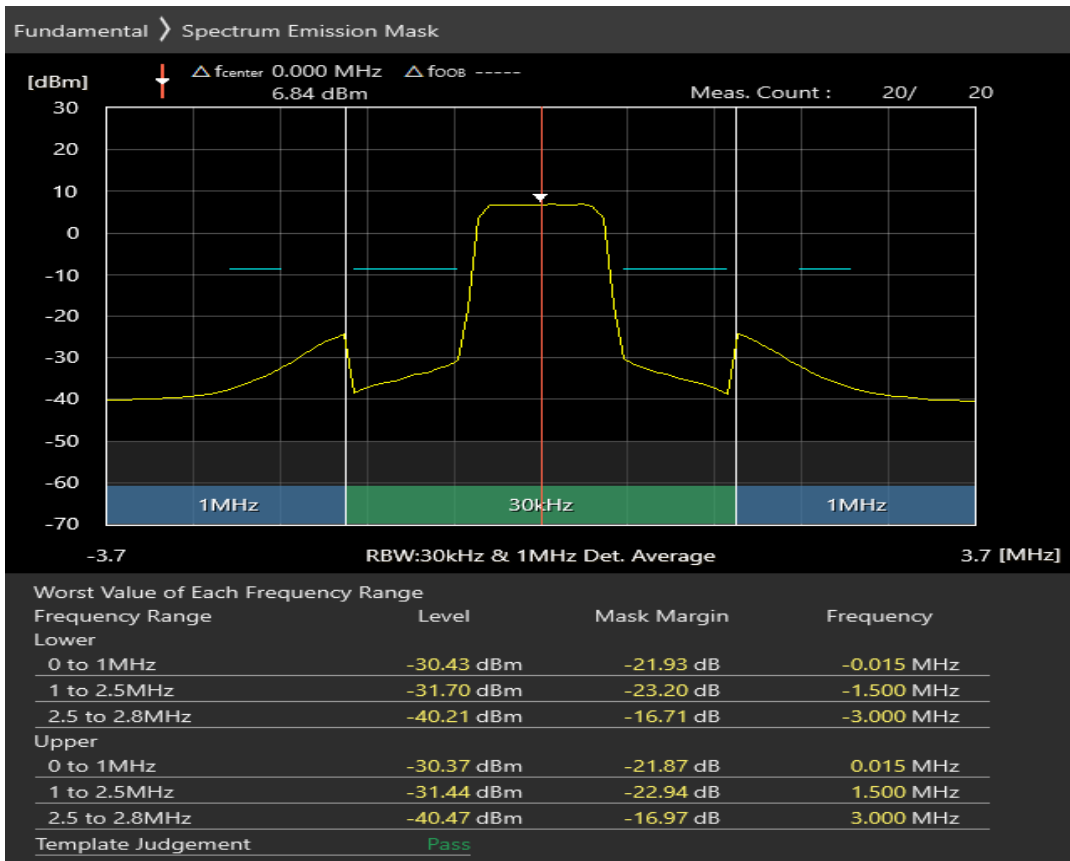

Band3 QPSK BW=1.4MHz Channel=19575 RB Size=6 Position=#0

Band3 16QAM BW=1.4MHz Channel=19575 RB Size=5 Position=#0

Band3 16QAM BW=1.4MHz Channel=19575 RB Size=5 Position=#Max

Band3 16QAM BW=1.4MHz Channel=19575 RB Size=6 Position=#0