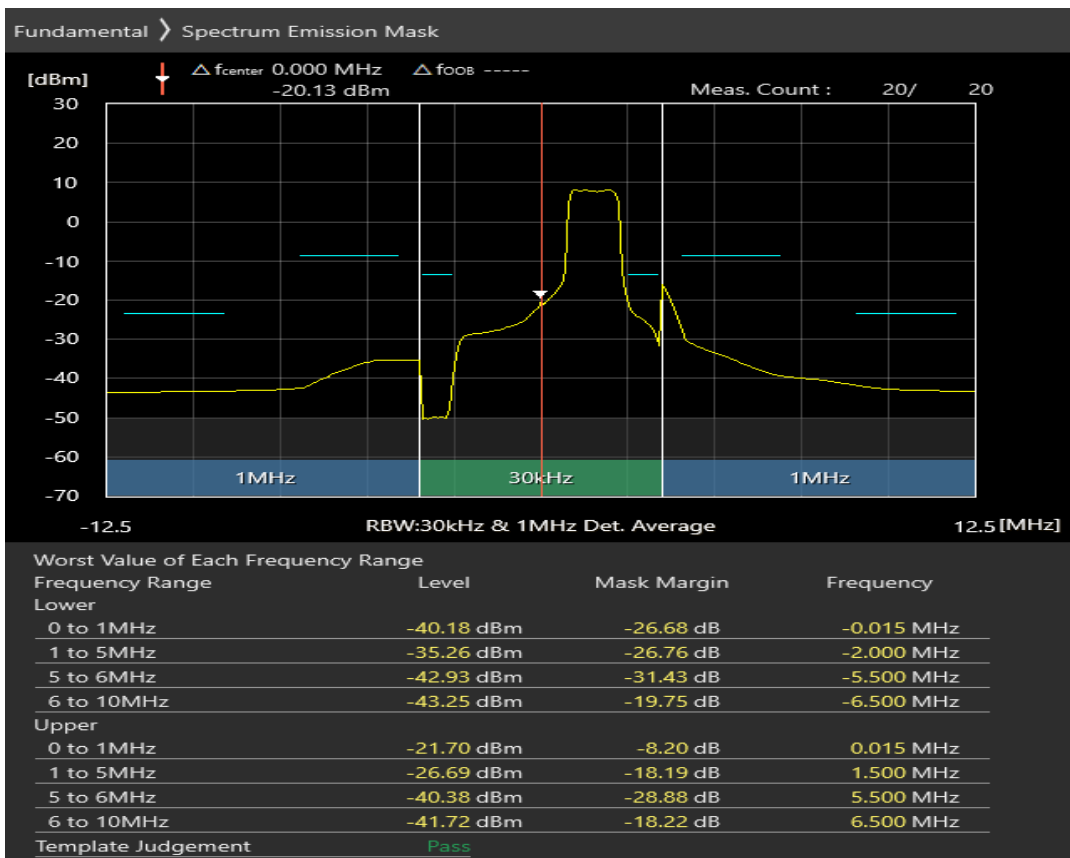

Band1 16QAM BW=5MHz Channel=18300 RB Size=8 Position=#Max