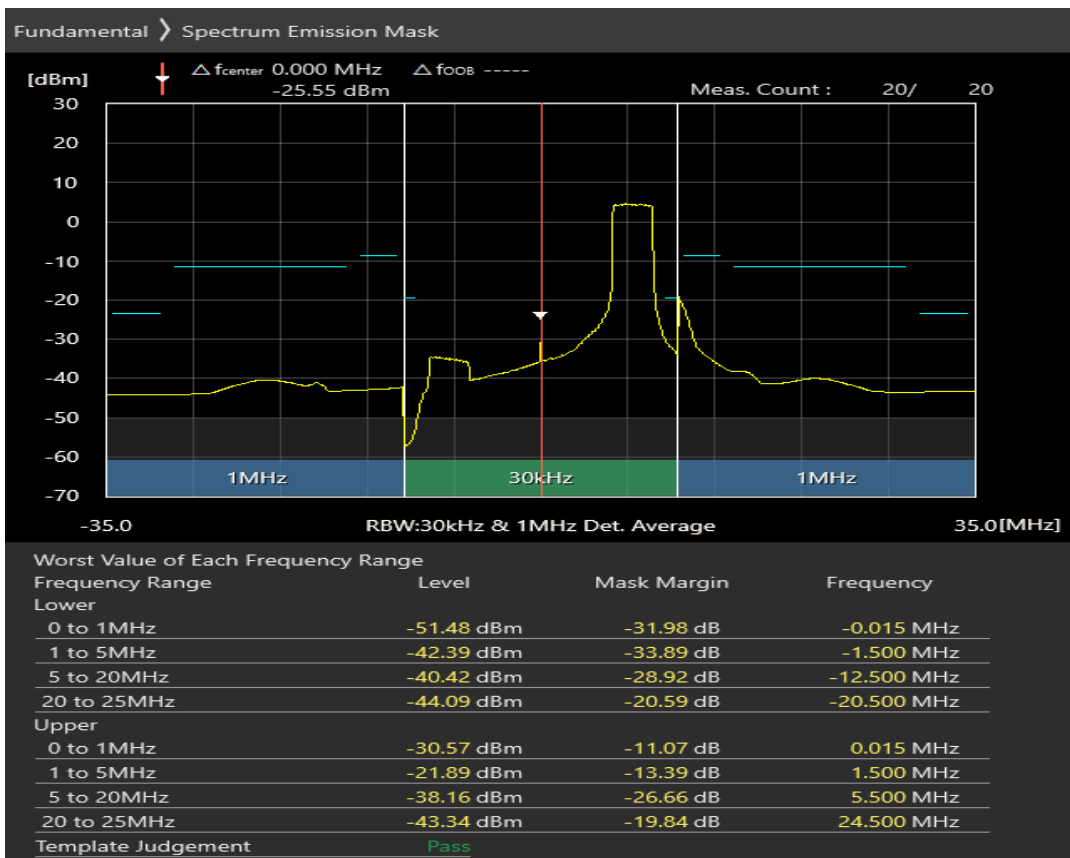

Band1 16QAM BW=20MHz Channel=18100 RB Size=18 Position=#Max