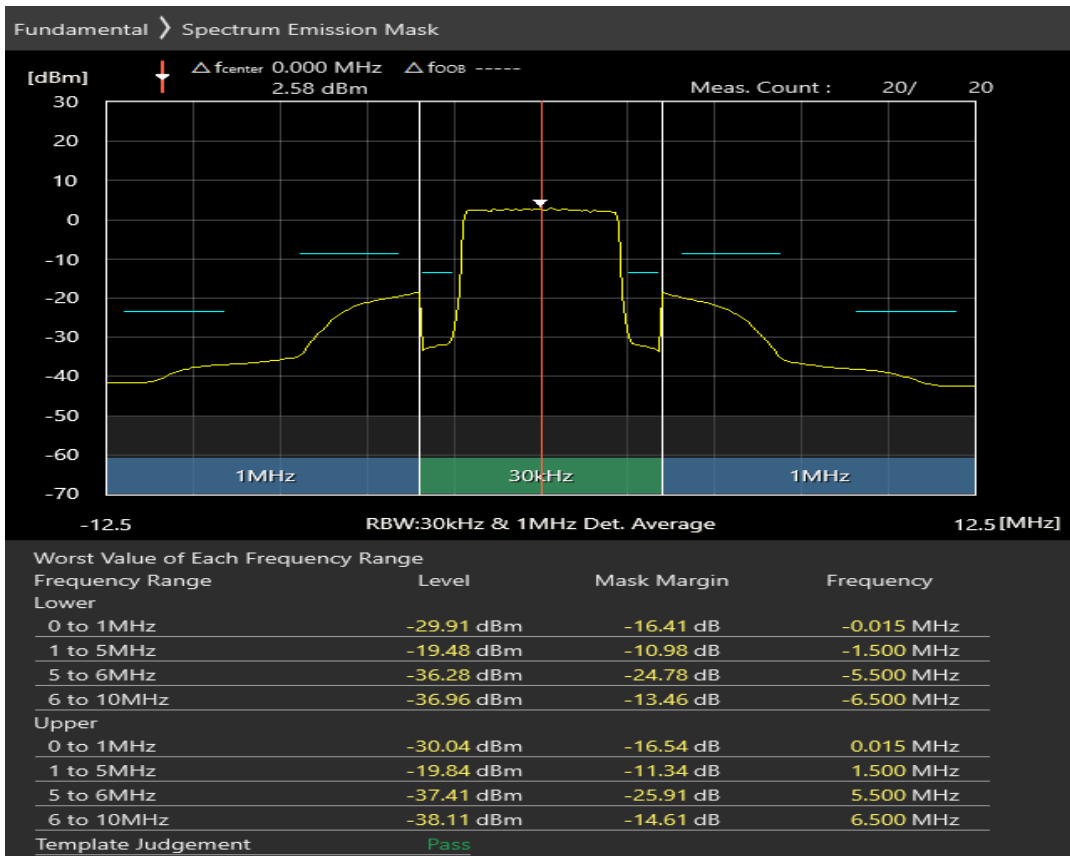

Band1 QPSK BW=5MHz Channel=18575 RB Size=25 Position=#0