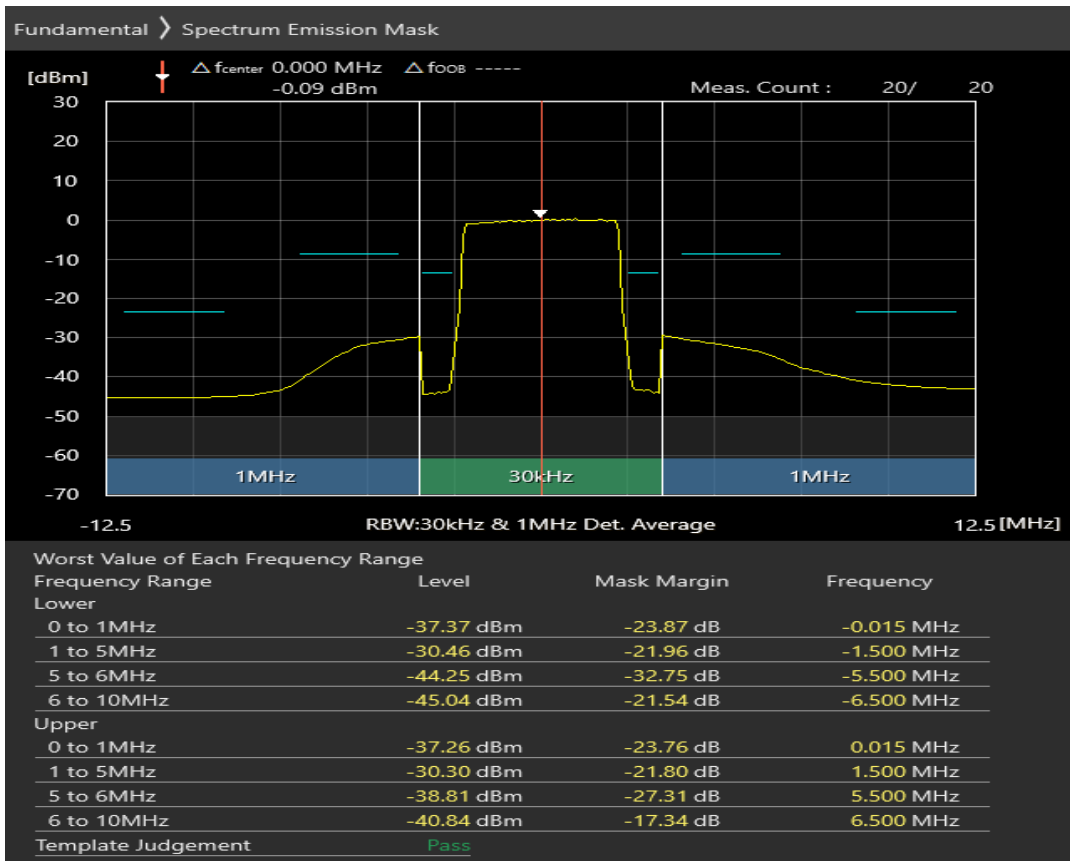

Band8 QPSK BW=5MHz Channel=21475 RB Size=25 Position=#0

Band8 16QAM BW=5MHz Channel=21475 RB Size=8 Position=#0

Band8 16QAM BW=5MHz Channel=21475 RB Size=8 Position=#Max

Band8 16QAM BW=5MHz Channel=21475 RB Size=25 Position=#0