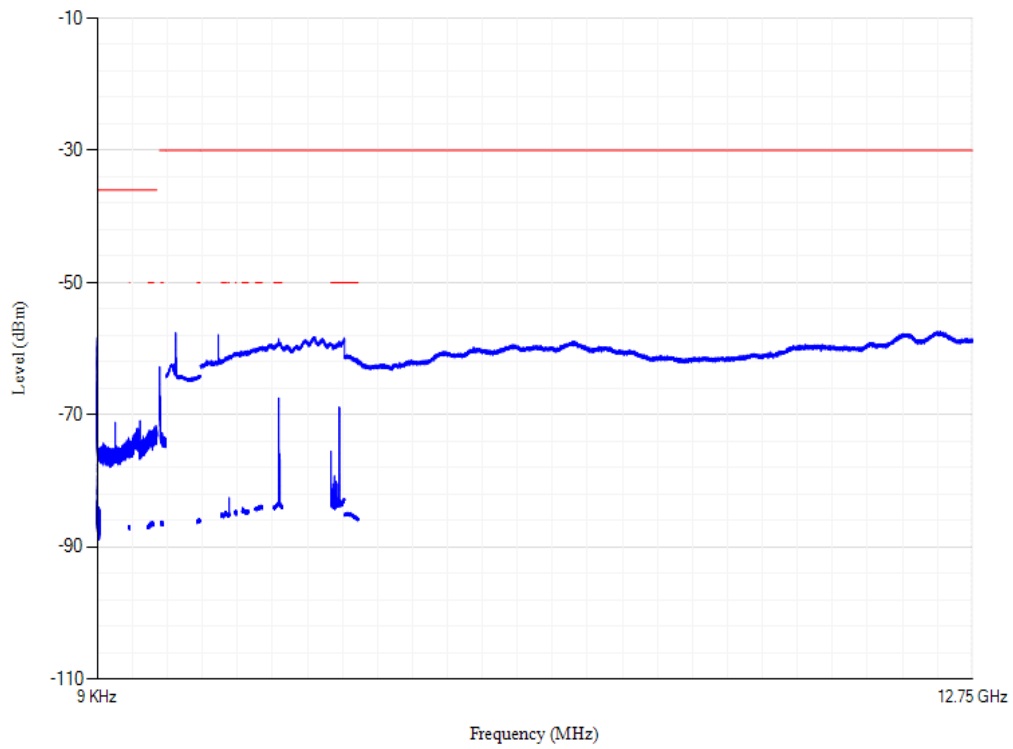

Conducted spurious emissions

Band8 QPSK BW=10MHz Channel=21625 RB Size=1 Position=#0