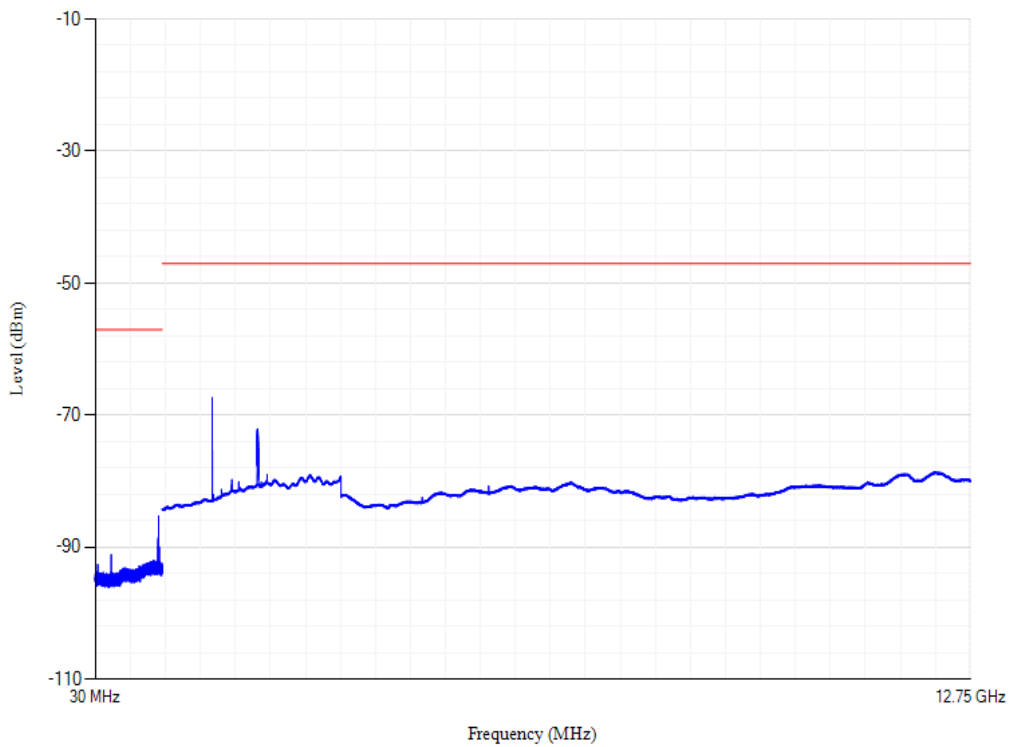

Conducted spurious emissions

Band7 QPSK BW=20MHz Channel=20850