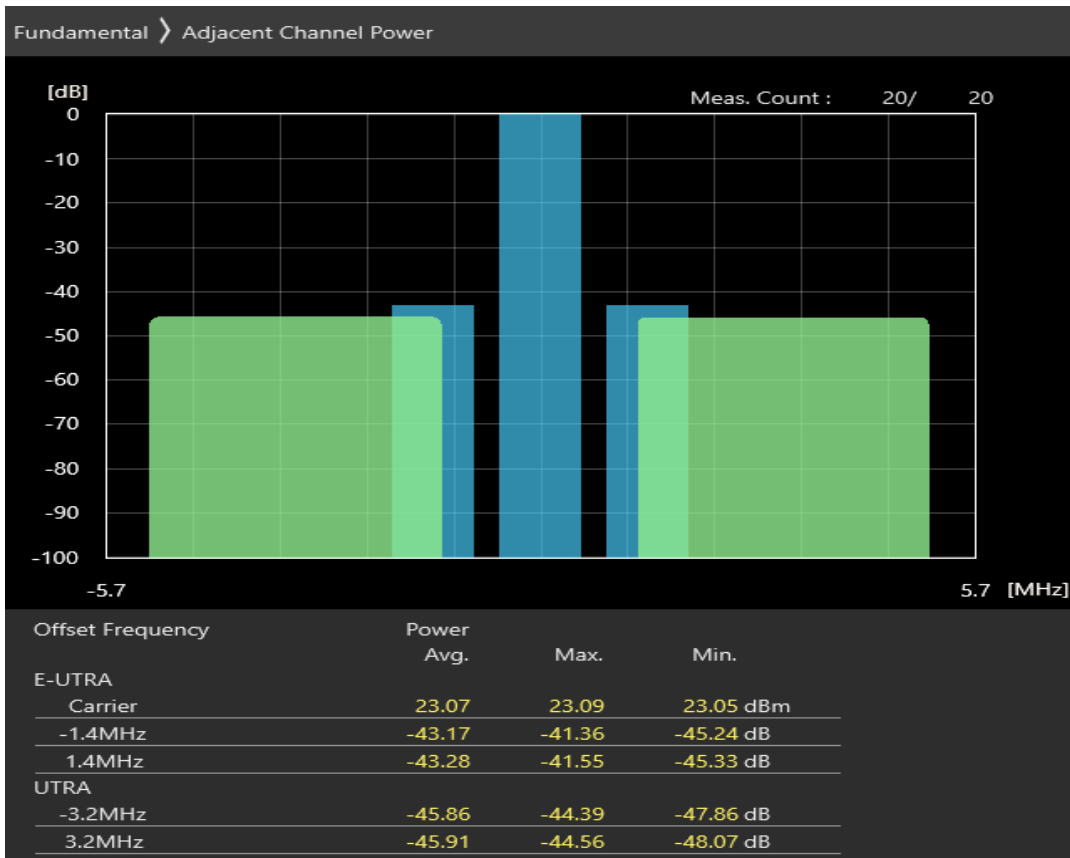

Band3 QPSK BW=1.4MHz Channel=19575 RB Size=6 Position=#0