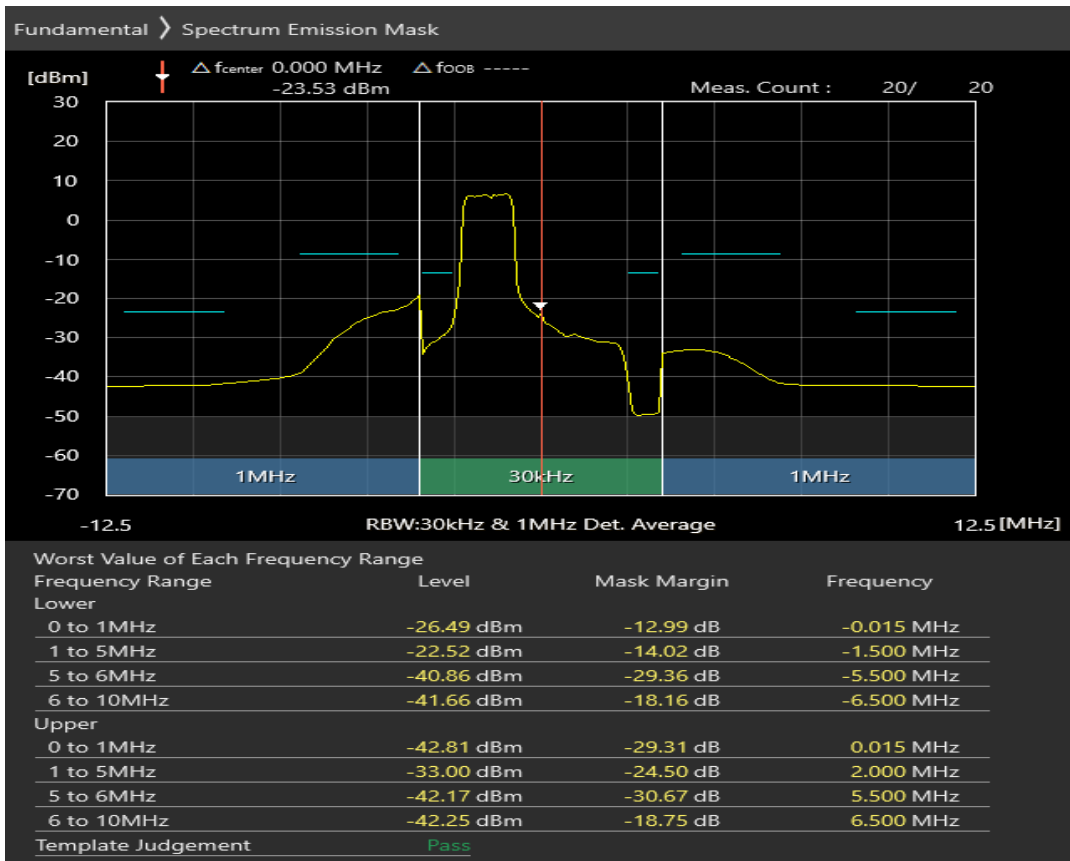

Band7 16QAM BW=5MHz Channel=21425 RB Size=8 Position=#0