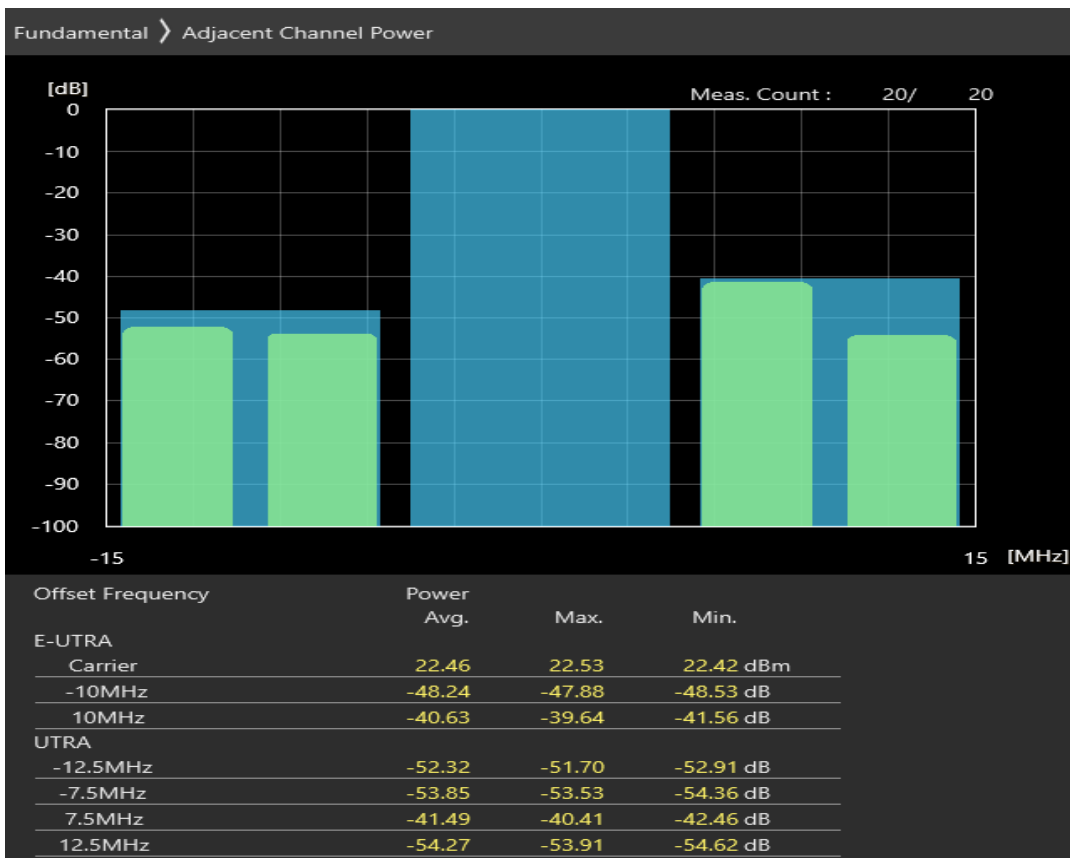

Band7 16QAM BW=10MHz Channel=21400 RB Size=12 Position=#Max