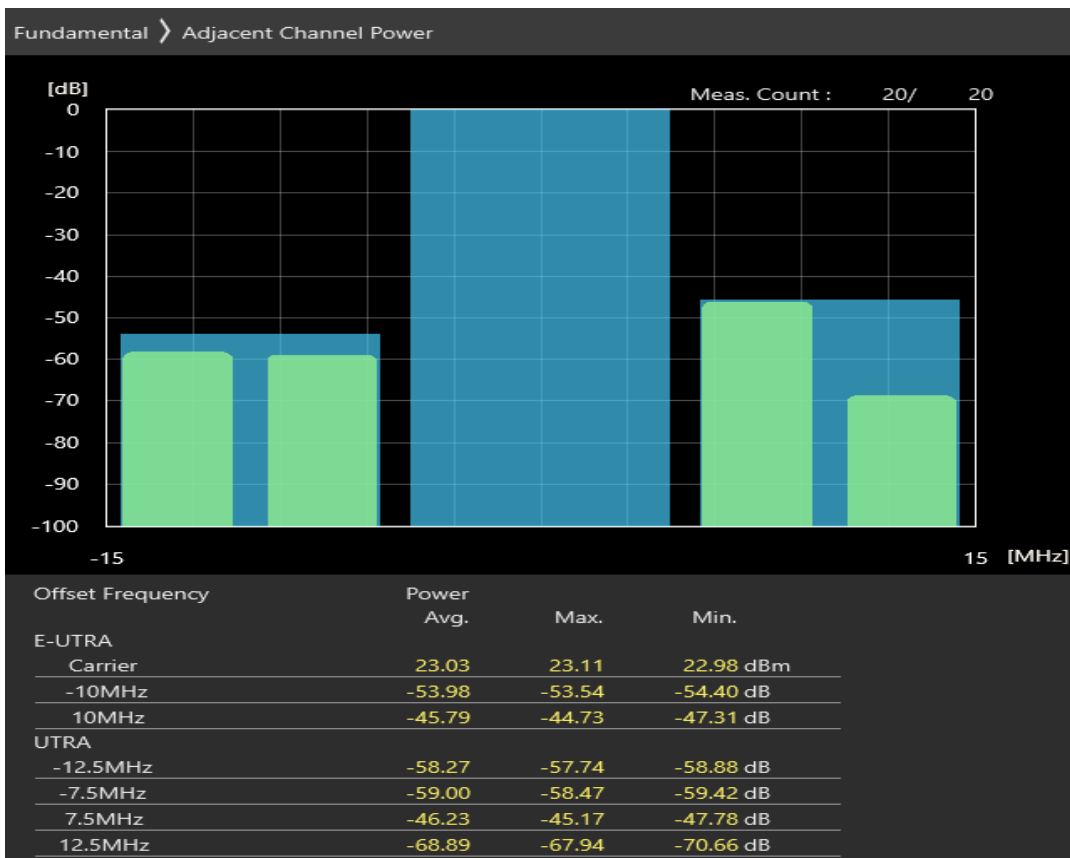

Band3 16QAM BW=10MHz Channel=19900 RB Size=12 Position=#Max