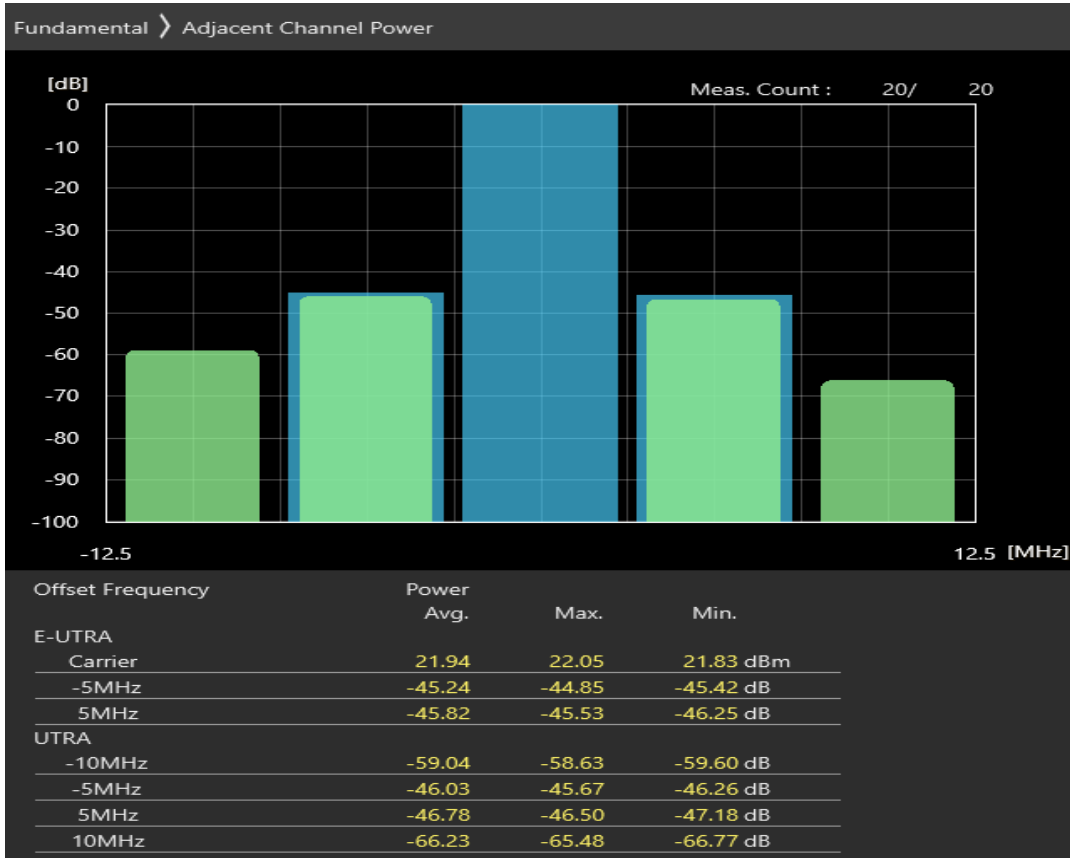

Band3 16QAM BW=5MHz Channel=19925 RB Size=25 Position=#0