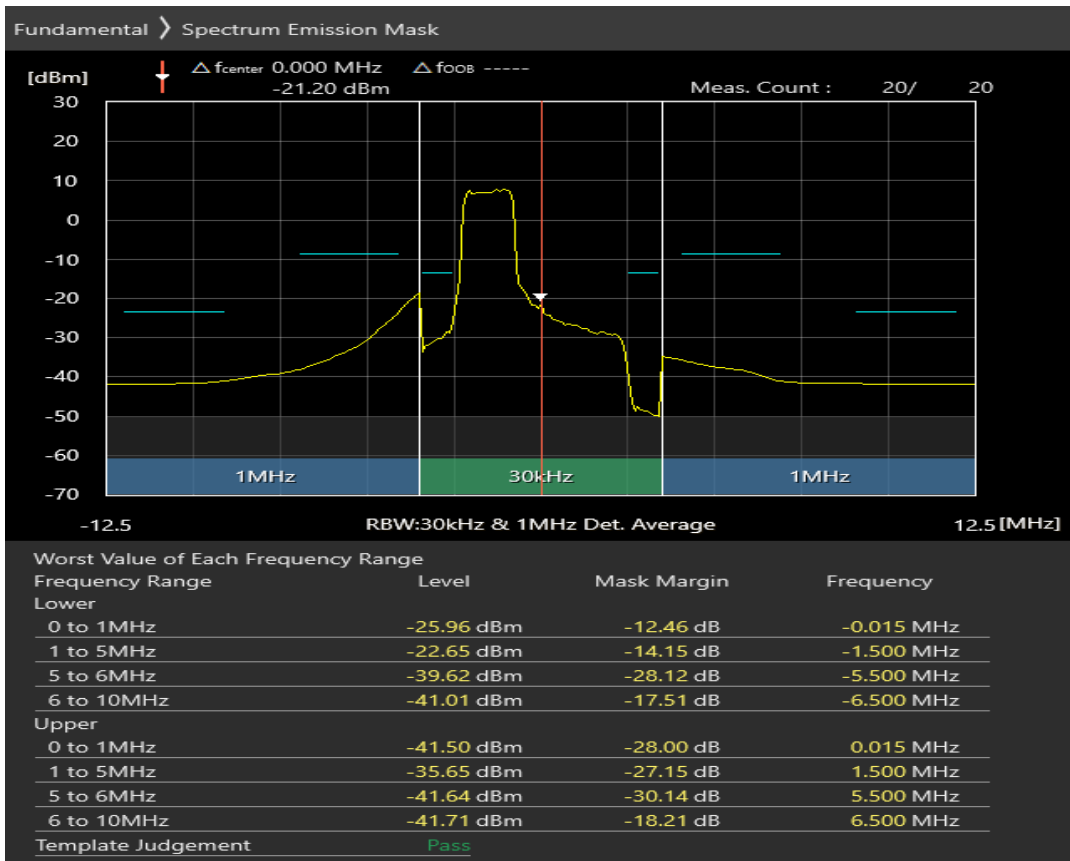

Band40 16QAM BW=5MHz Channel=39150 RB Size=8 Position=#0