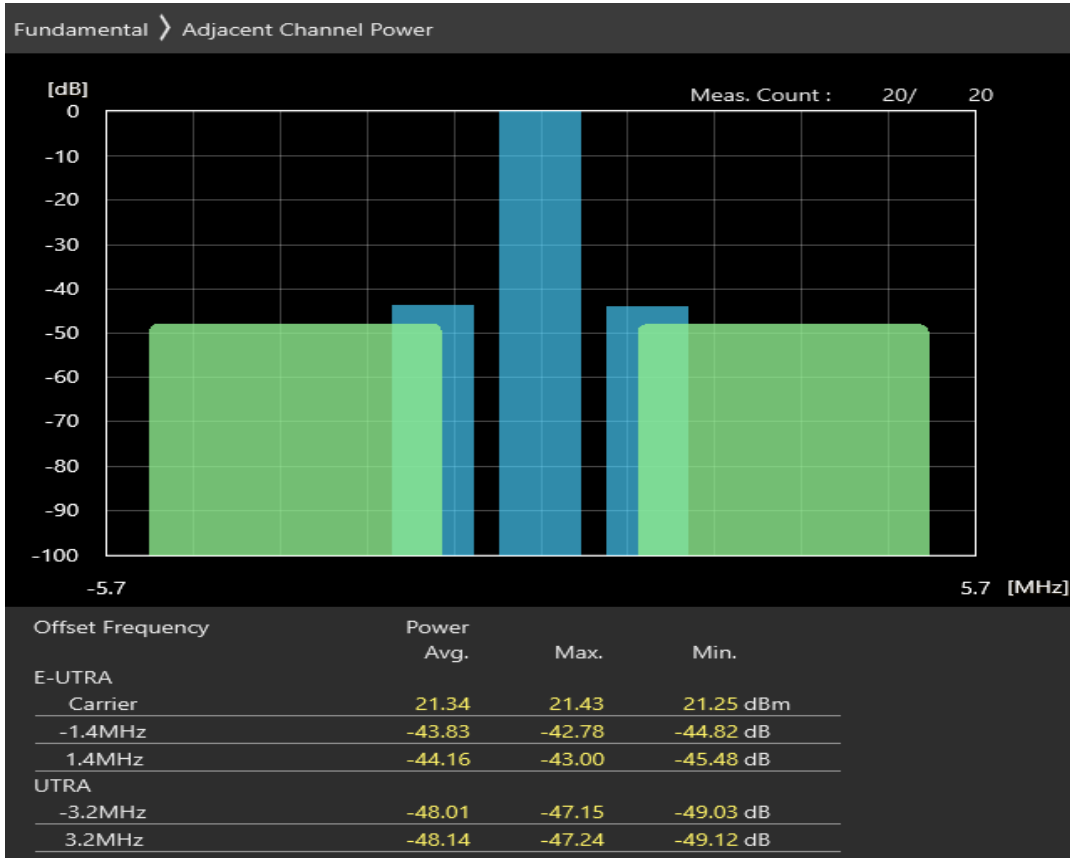

Band8 16QAM BW=1.4MHz Channel=21625 RB Size=6 Position=#0