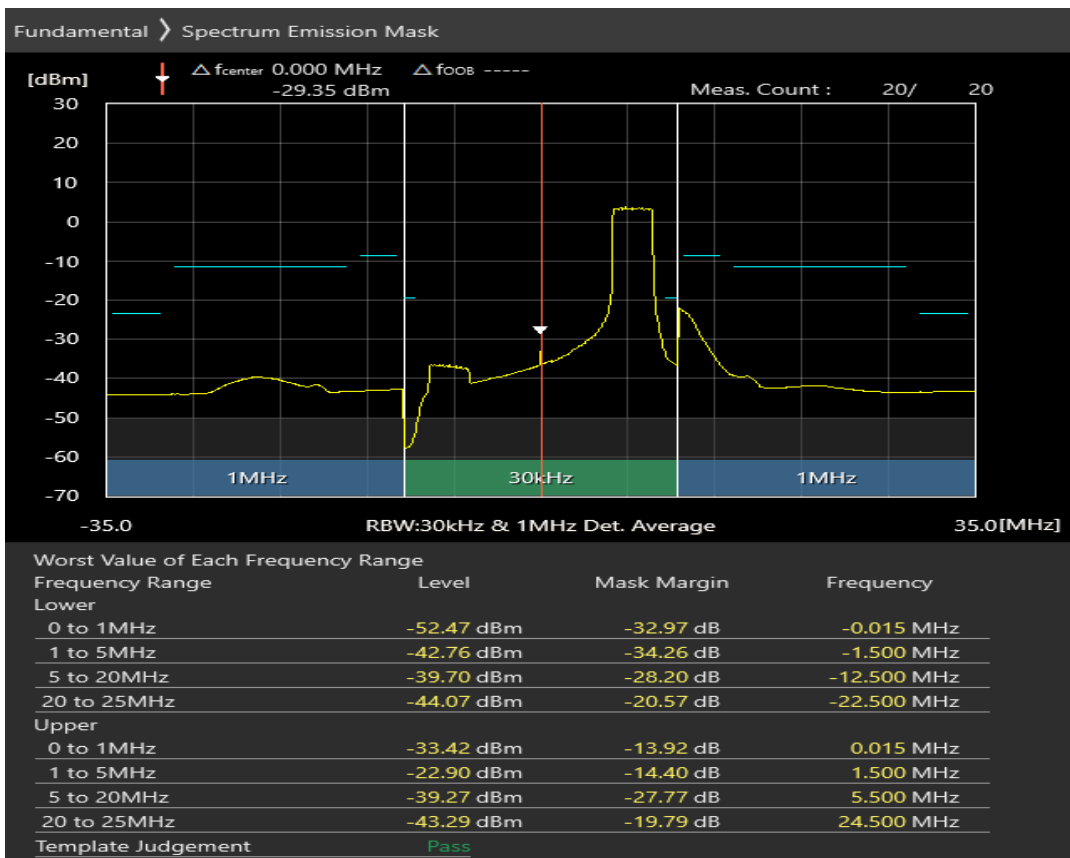

Band3 16QAM BW=20MHz Channel=19575 RB Size=18 Position=#Max