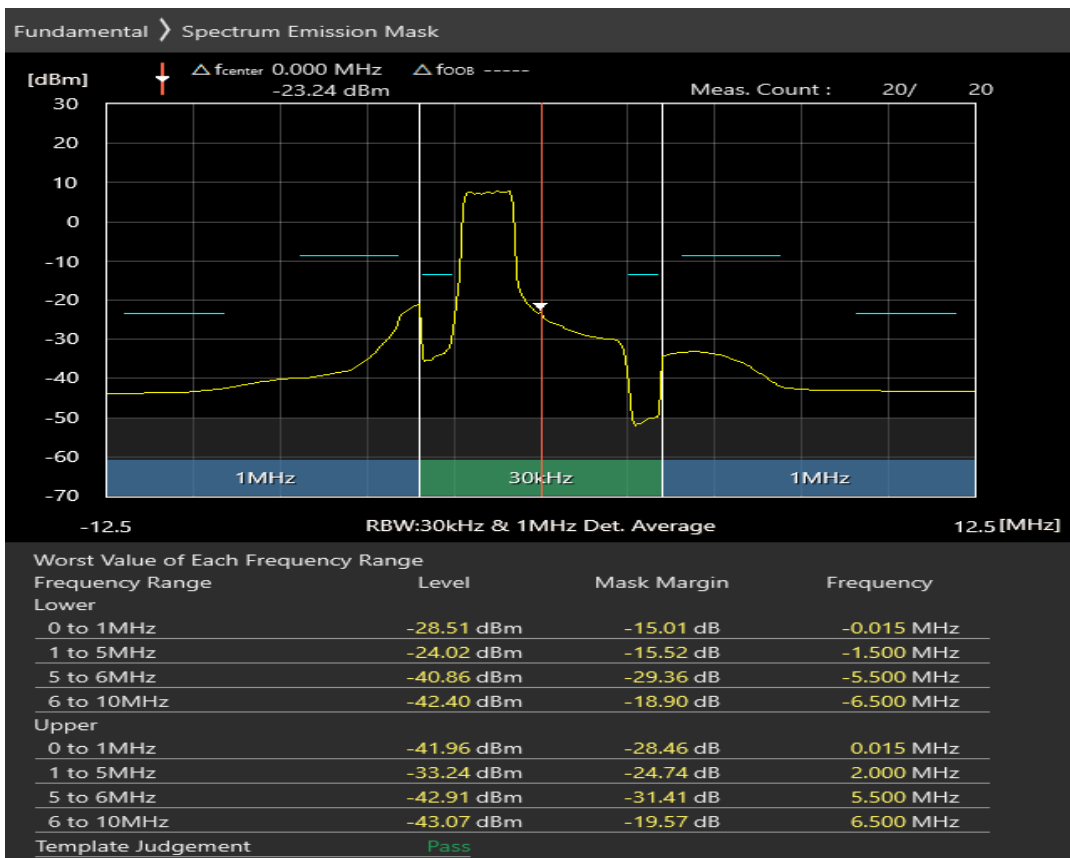

Band3 QPSK BW=5MHz Channel=19225 RB Size=8 Position=#0