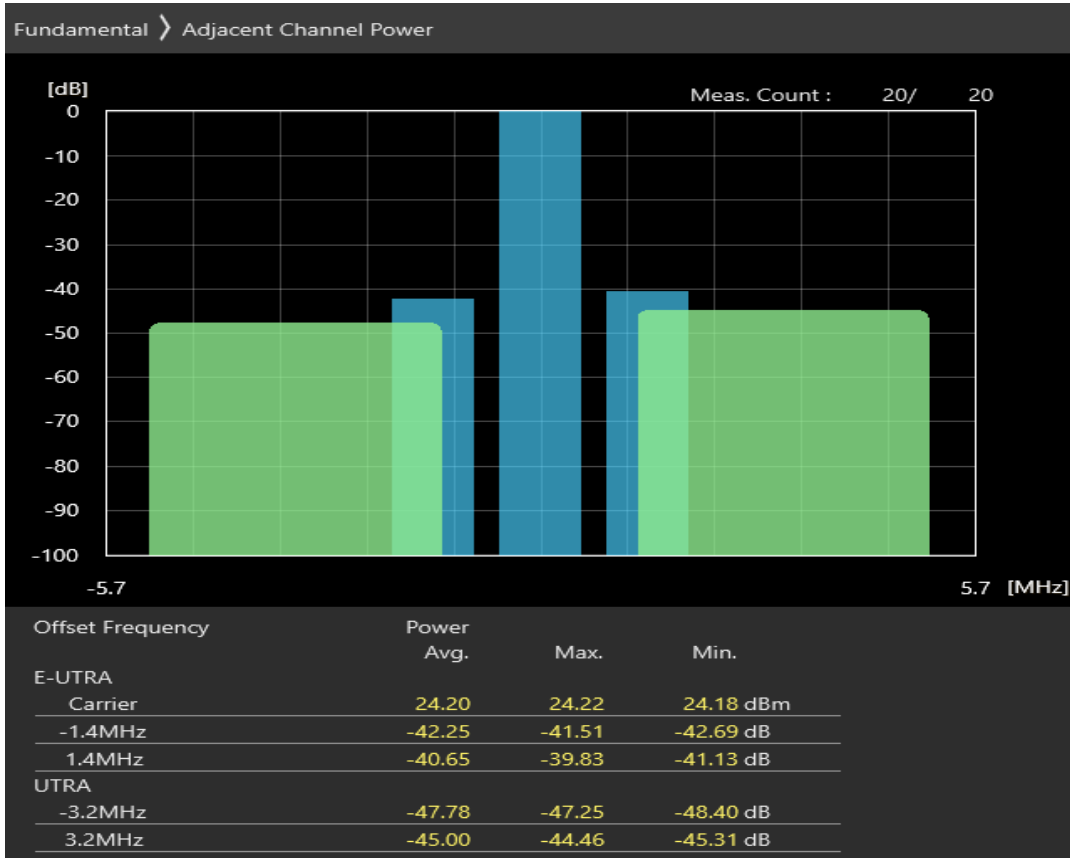

Band3 QPSK BW=1.4MHz Channel=19575 RB Size=5 Position=#Max