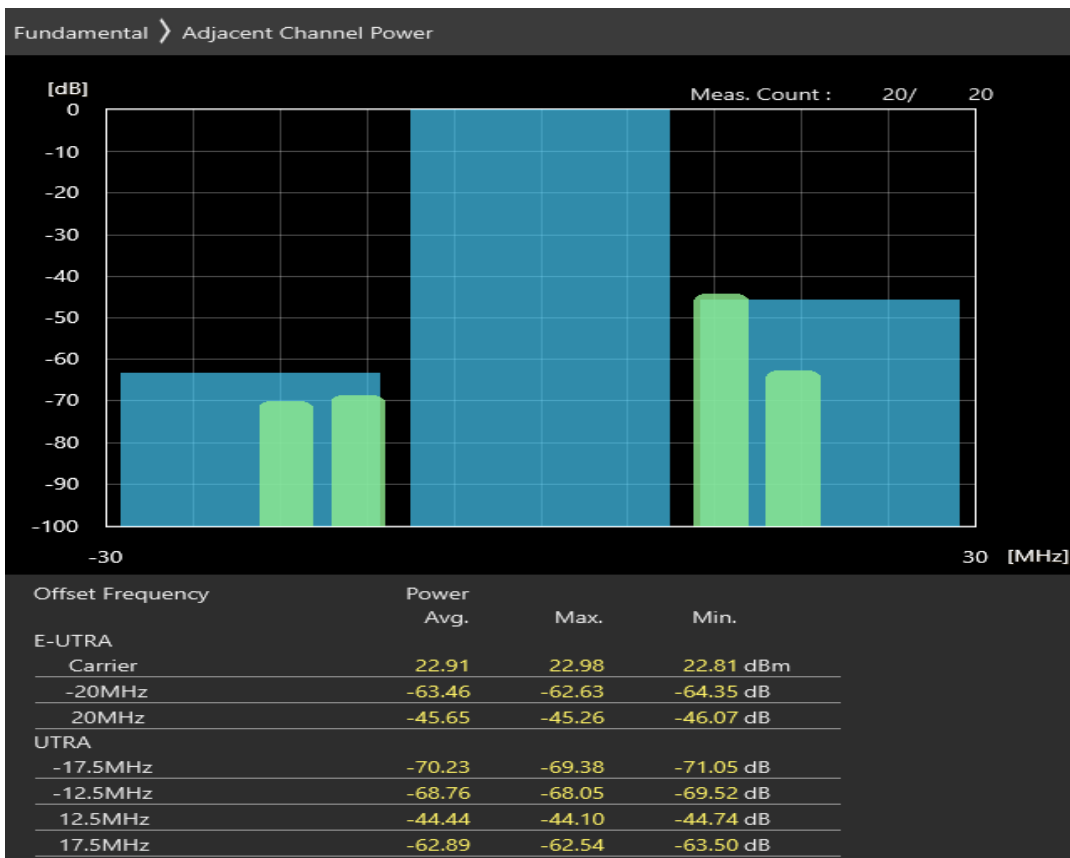

Band3 16QAM BW=20MHz Channel=19300 RB Size=18 Position=#Max