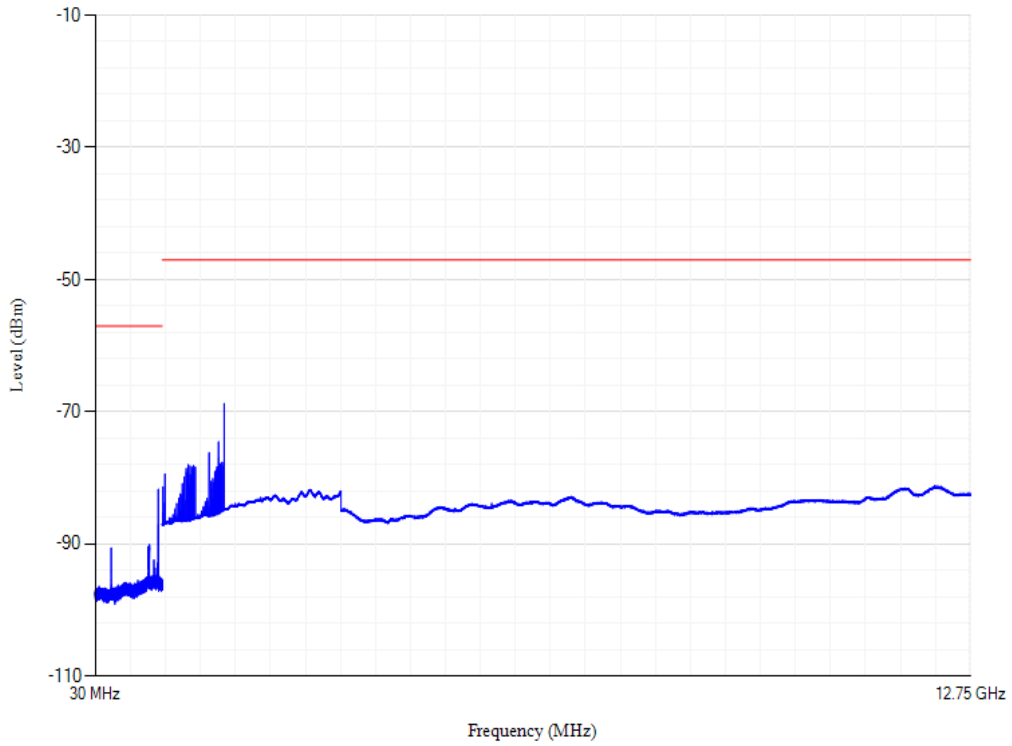

Conducted spurious emissions

Band20 QPSK BW=20MHz Channel=24350