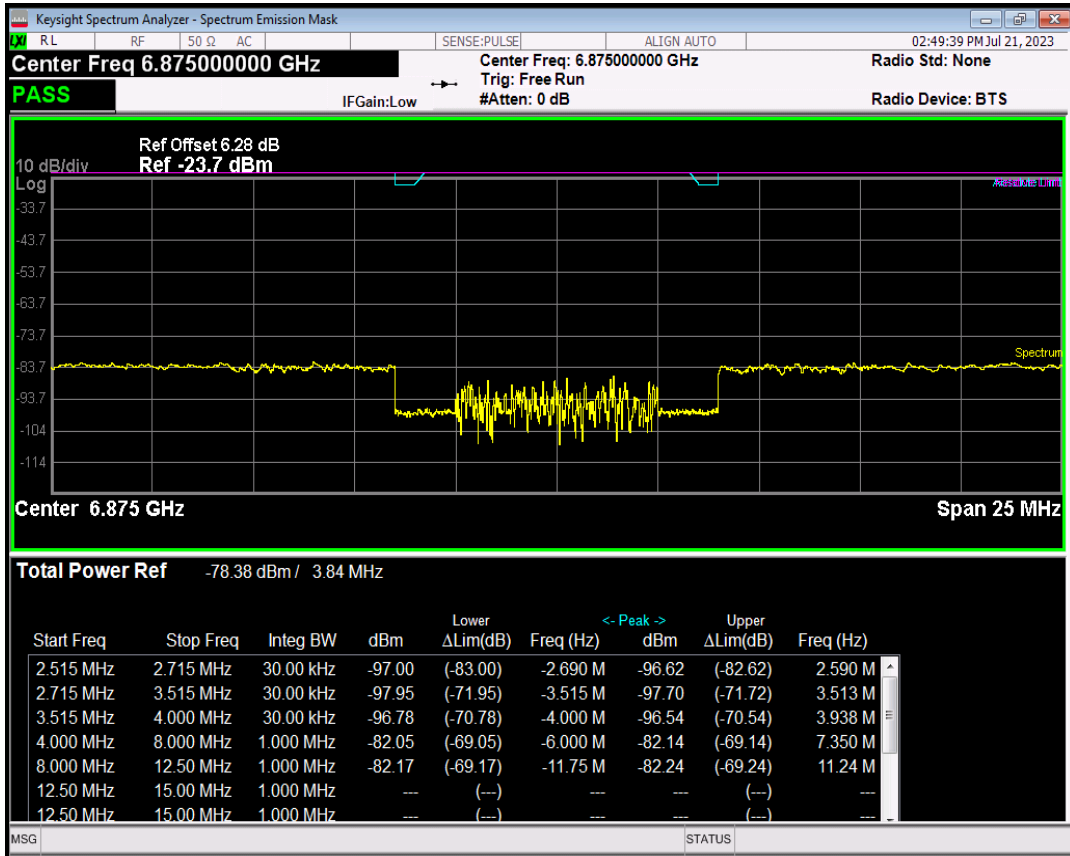

Band20 16QAM BW=5MHz Channel=24175 RB Size=25 Position=#Max