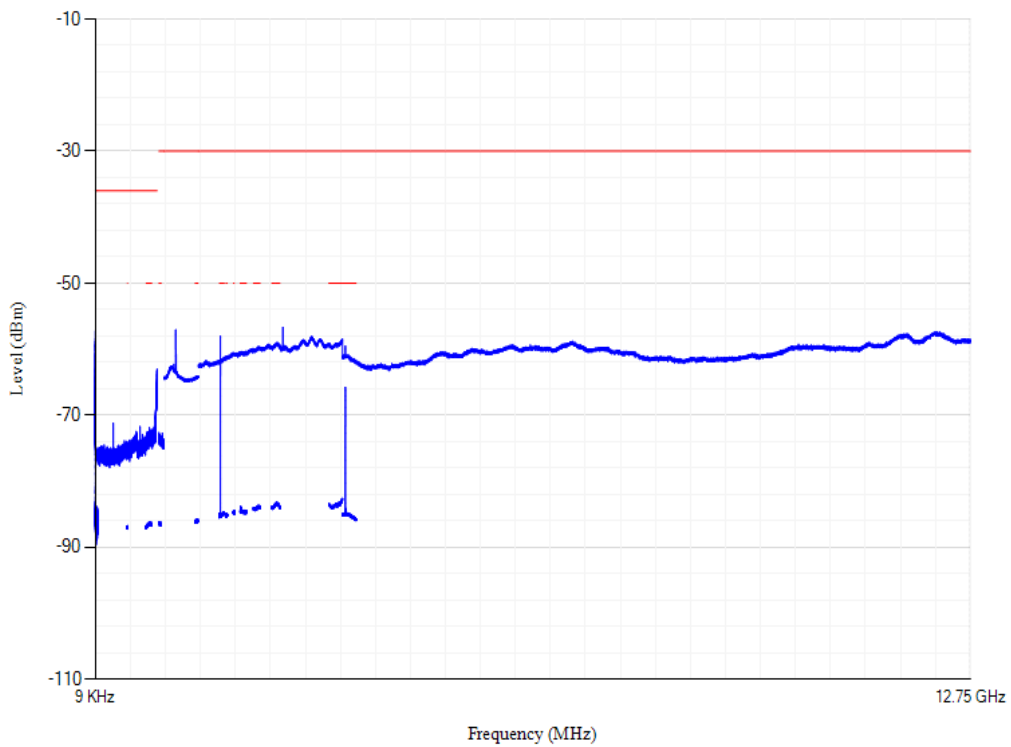

Conducted spurious emissions

Band8 QPSK BW=10MHz Channel=21500 RB Size=1 Position=#0