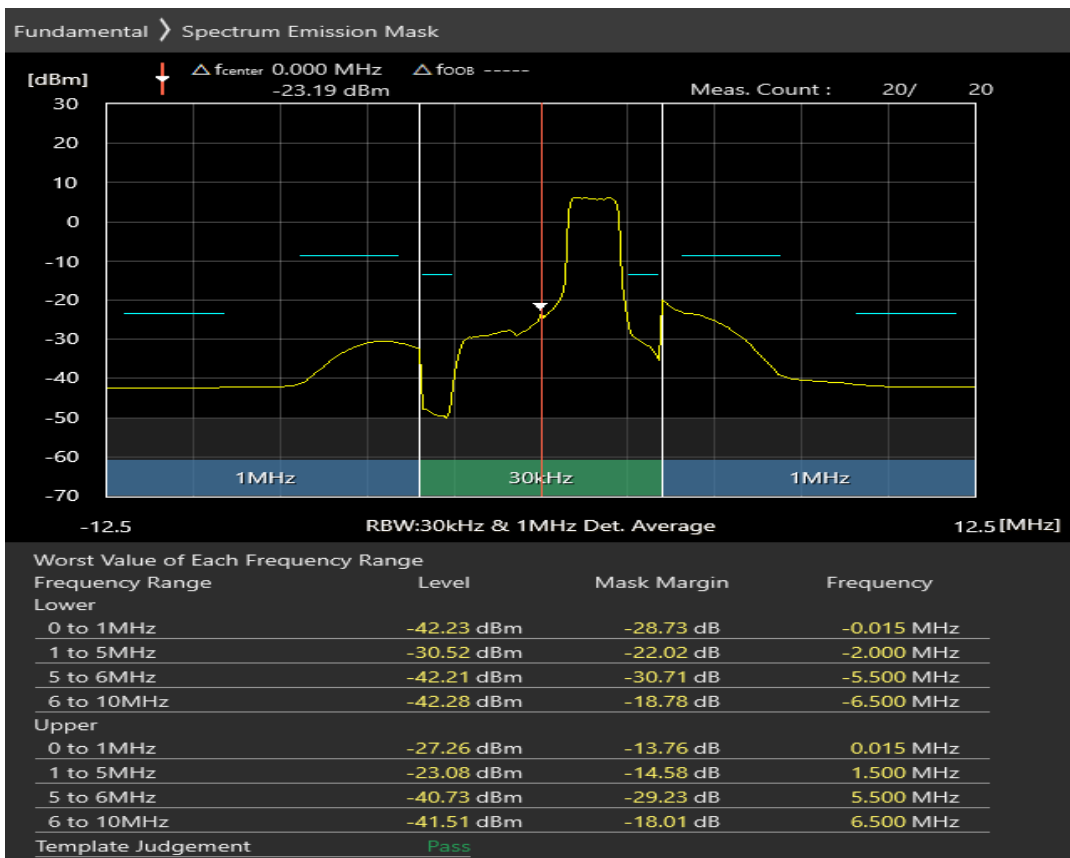

Band7 16QAM BW=5MHz Channel=21425 RB Size=8 Position=#Max