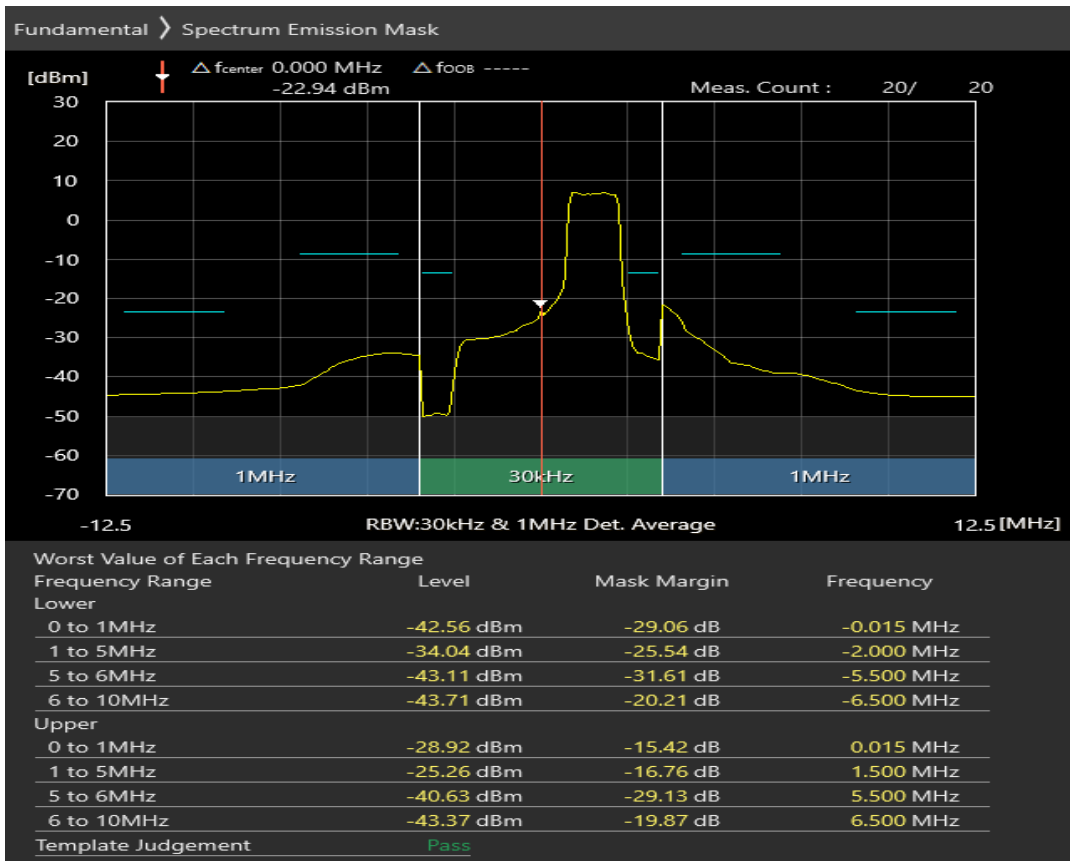

Band20 16QAM BW=5MHz Channel=24300 RB Size=8 Position=#Max

Band20 16QAM BW=5MHz Channel=24300 RB Size=25 Position=#0

Band20 QPSK BW=5MHz Channel=24425 RB Size=8 Position=#0

Band20 QPSK BW=5MHz Channel=24425 RB Size=8 Position=#Max