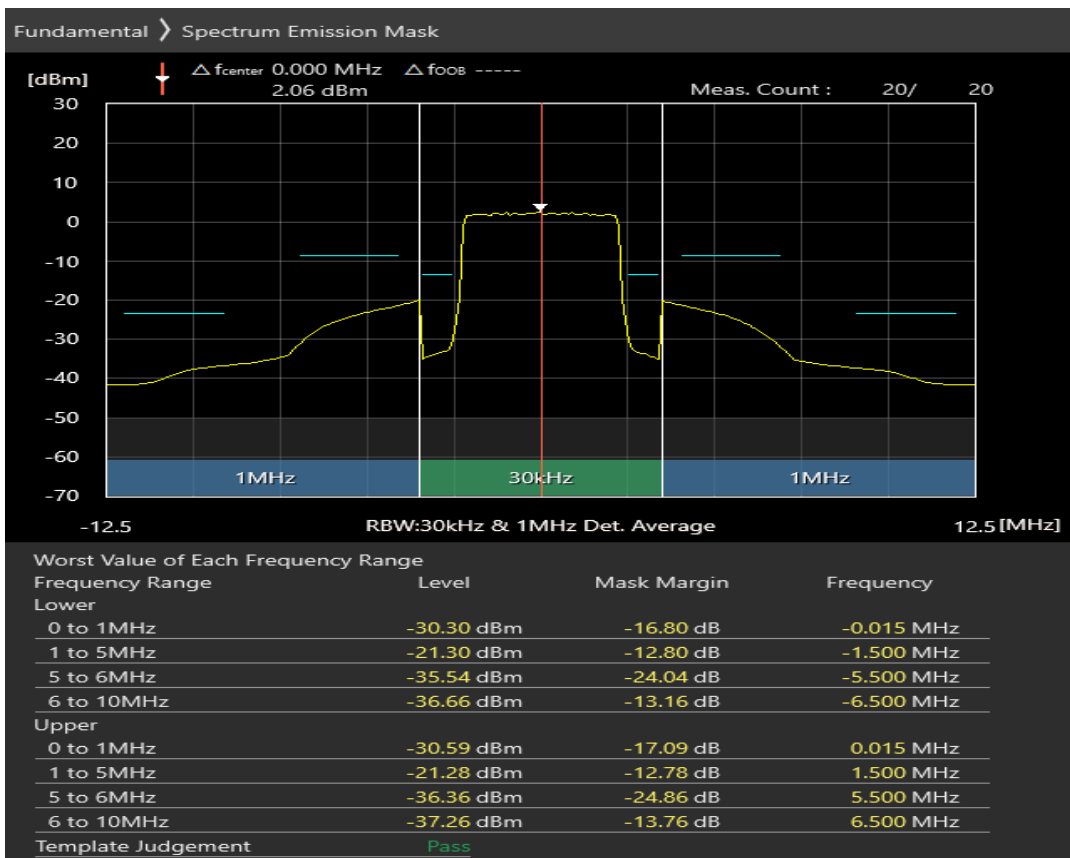

Band7 QPSK BW=5MHz Channel=21100 RB Size=25 Position=#0