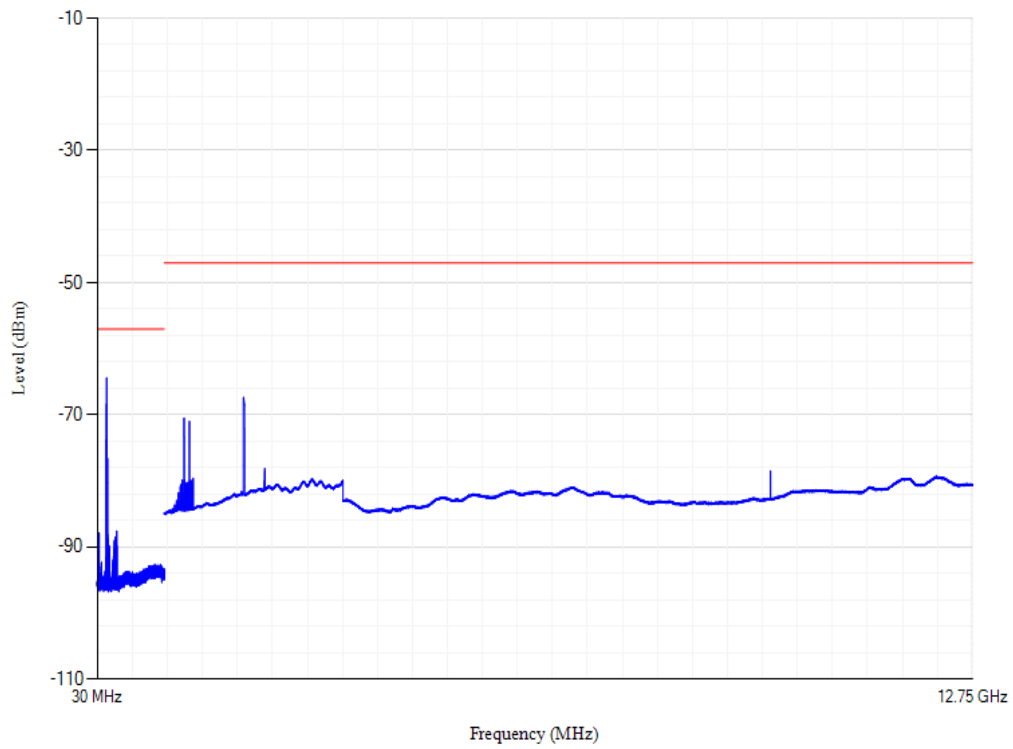

Band1 QPSK BW=20MHz Channel=18100

Conducted spurious emissions

Band1 QPSK BW=20MHz Channel=18300

Conducted spurious emissions

Band1 QPSK BW=20MHz Channel=18500

Conducted spurious emissions

Band20 QPSK BW=20MHz Channel=24250