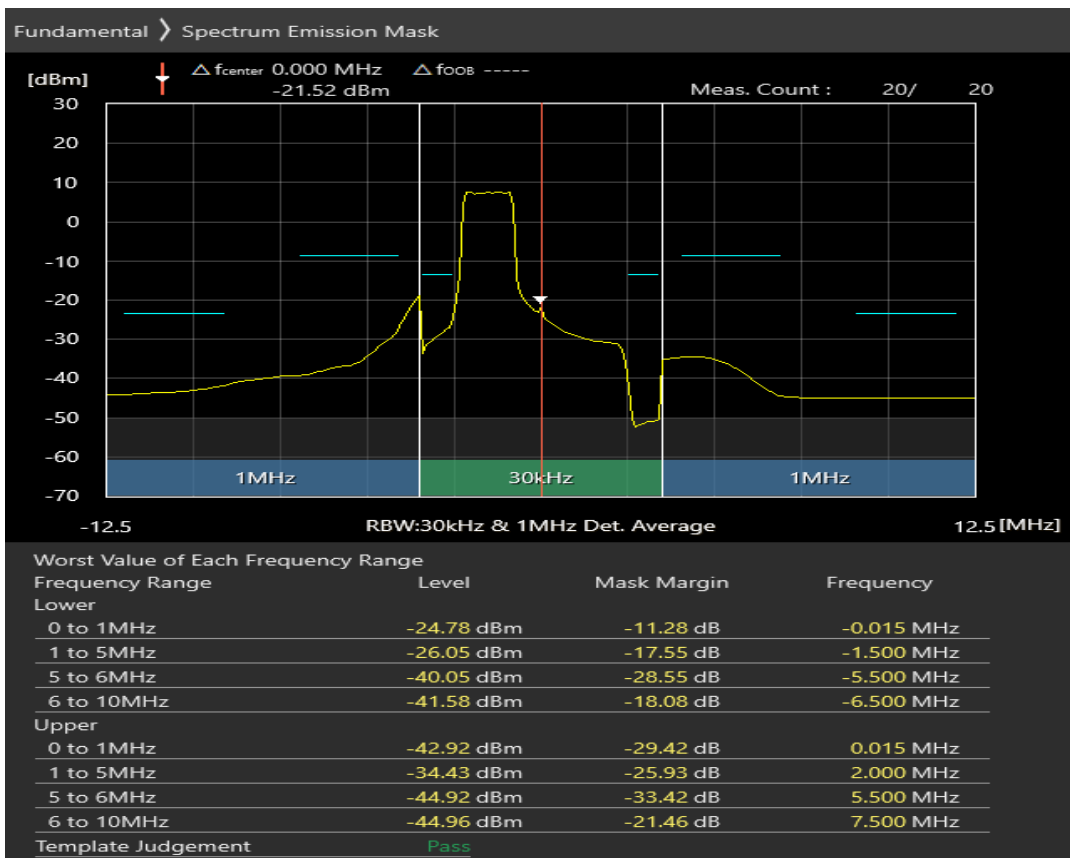

Band8 QPSK BW=5MHz Channel=21775 RB Size=8 Position=#0