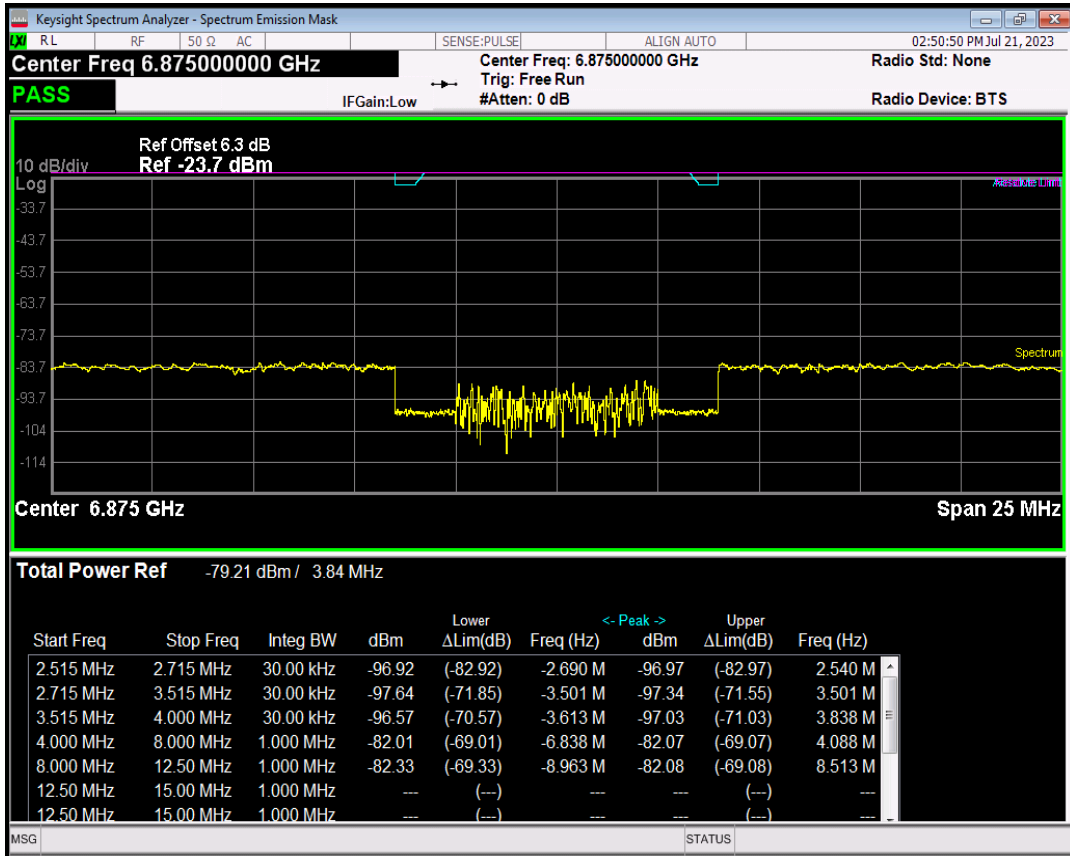

Band20 QPSK BW=20MHz Channel=24250 RB Size=100 Position=#Max