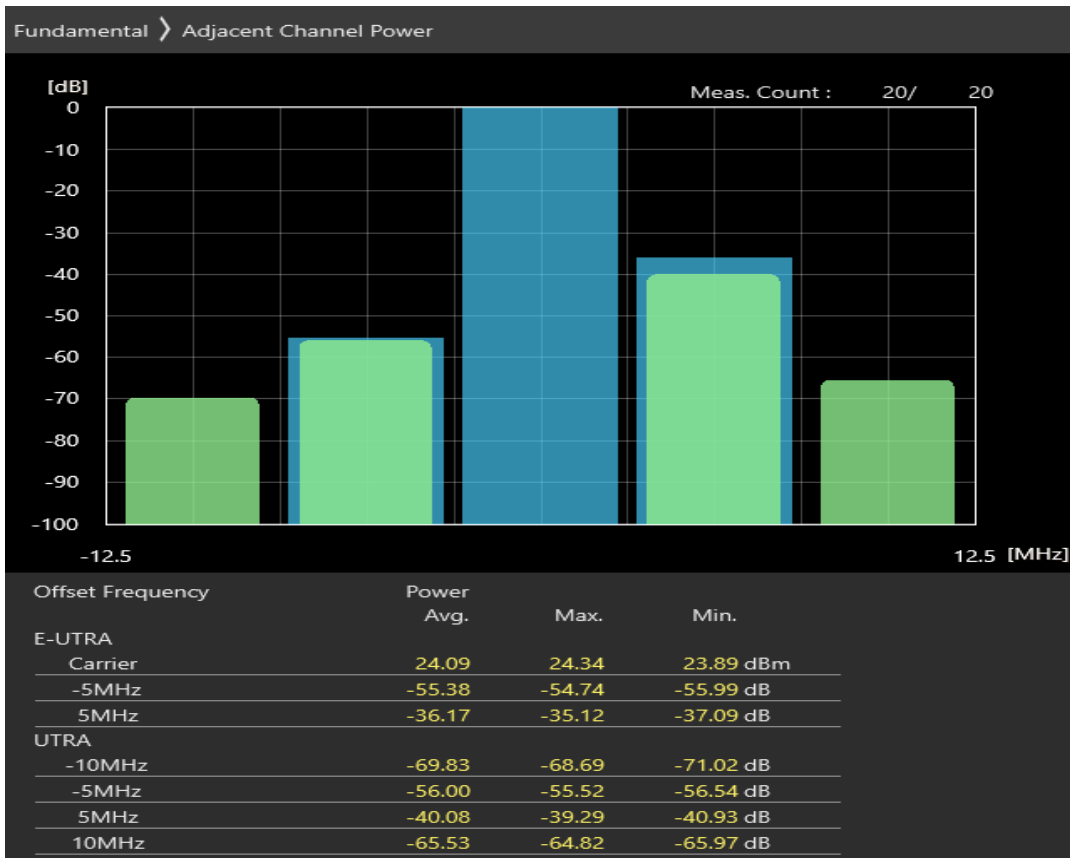

Band1 16QAM BW=5MHz Channel=18300 RB Size=8 Position=#Max