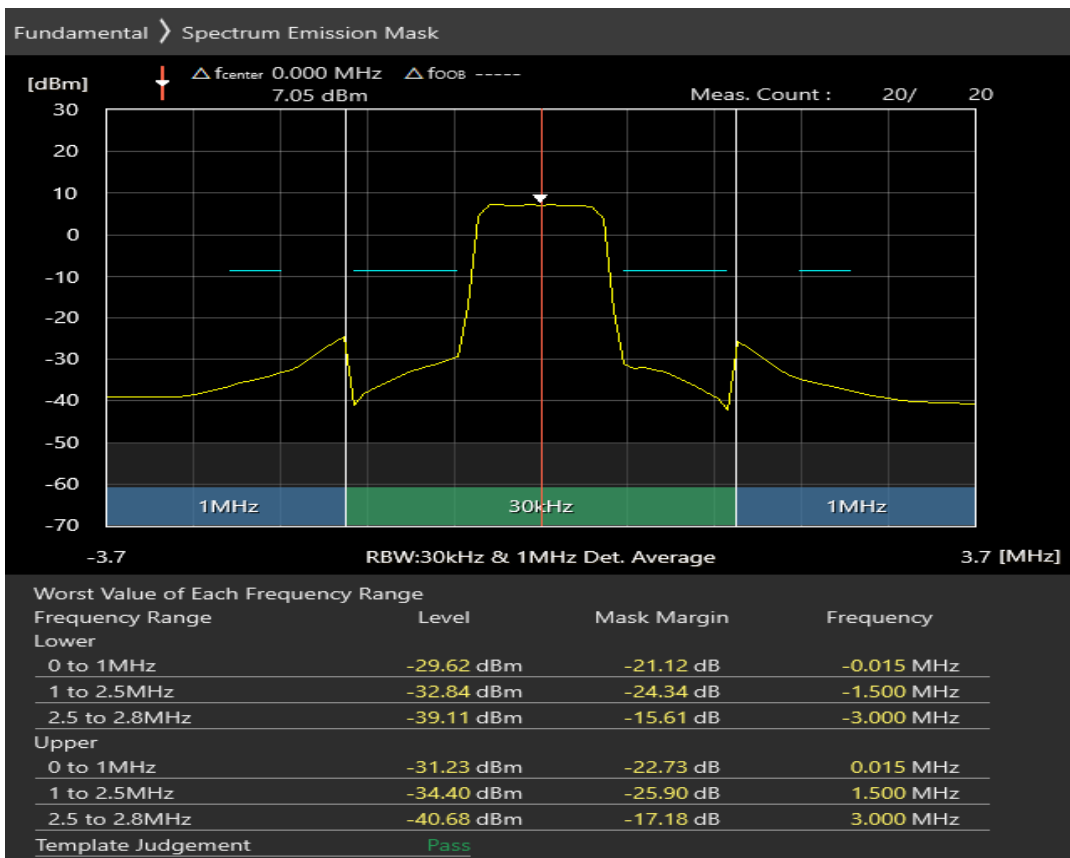

Band8 QPSK BW=1.4MHz Channel=21793 RB Size=6 Position=#0