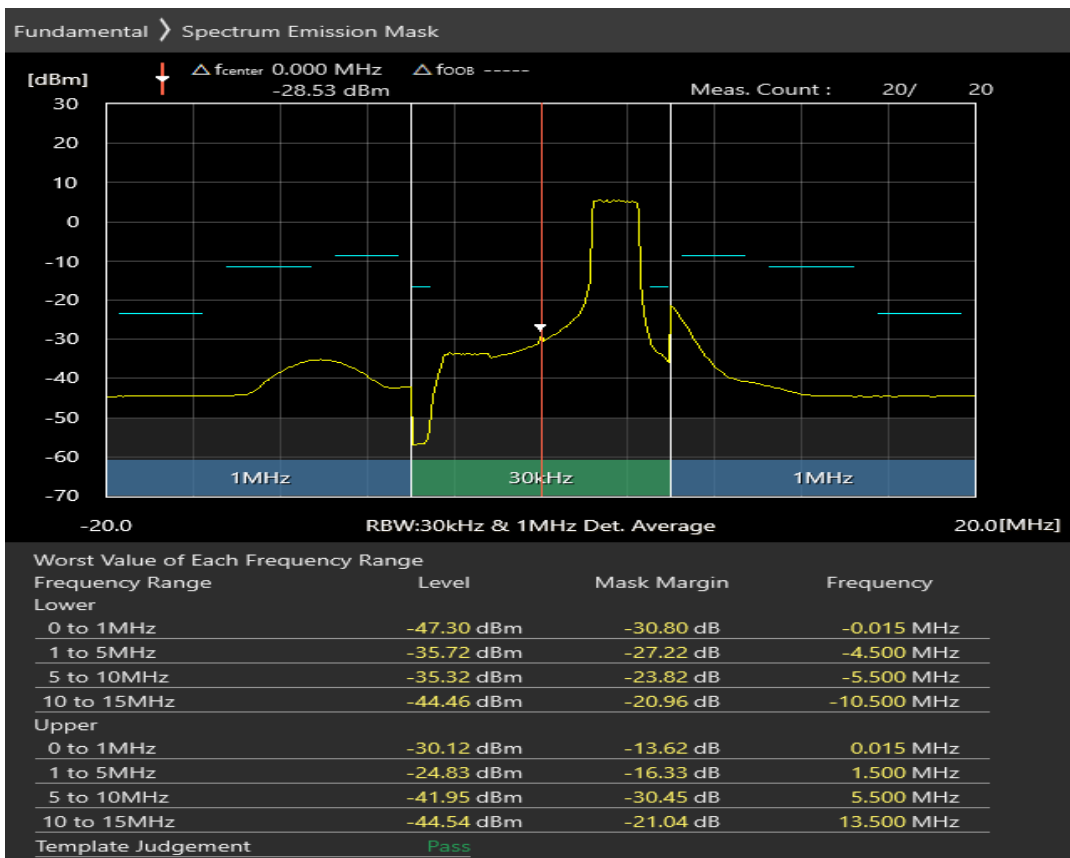

Band3 16QAM BW=10MHz Channel=19900 RB Size=12 Position=#Max