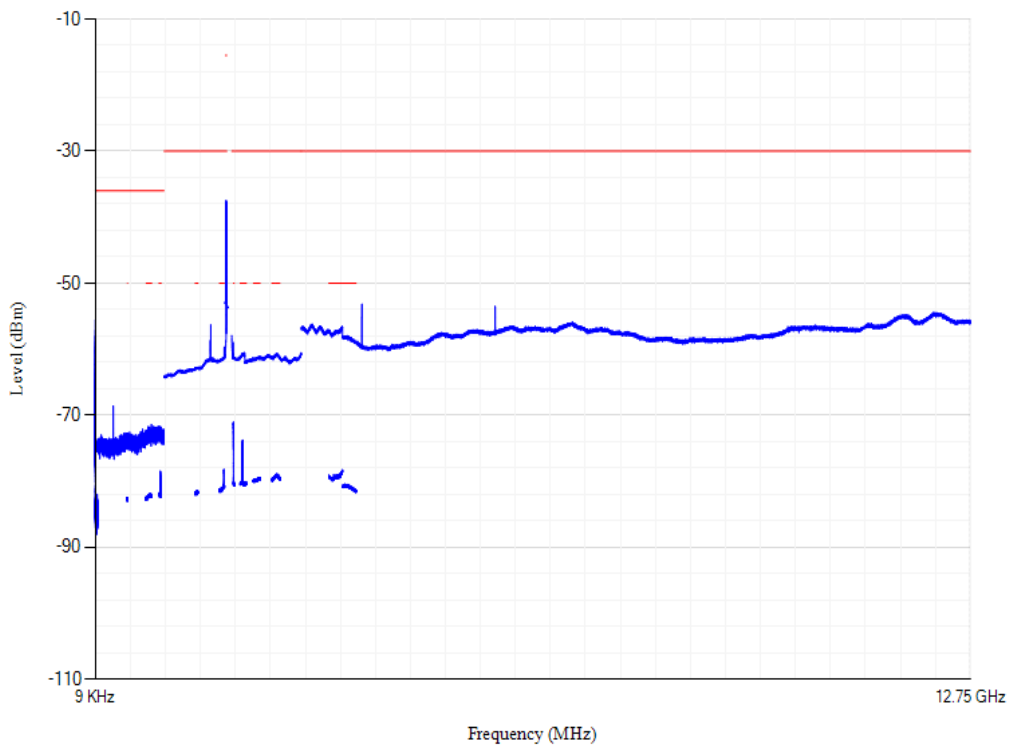

Conducted spurious emissions

Band1 QPSK BW=20MHz Channel=18500 RB Size=1 Position=#0