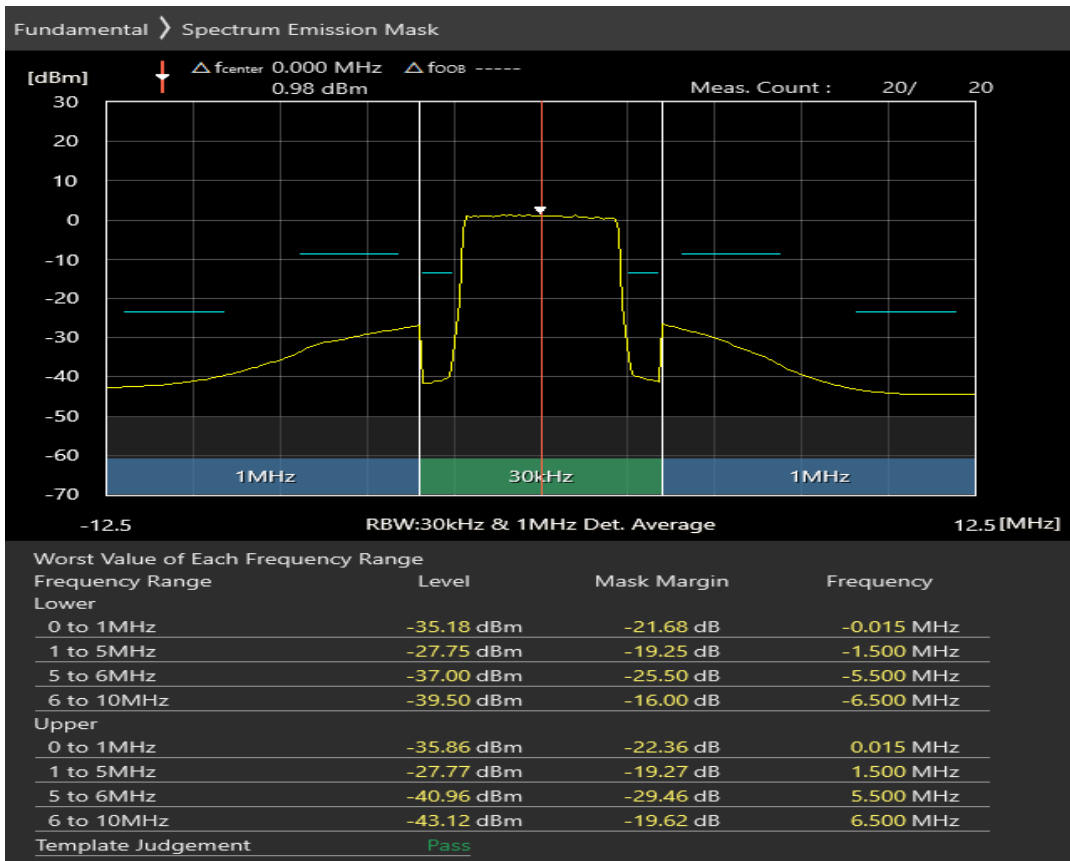

Band3 QPSK BW=5MHz Channel=19925 RB Size=25 Position=#0

Band3 16QAM BW=5MHz Channel=19925 RB Size=8 Position=#0

Band3 16QAM BW=5MHz Channel=19925 RB Size=8 Position=#Max

Band3 16QAM BW=5MHz Channel=19925 RB Size=25 Position=#0