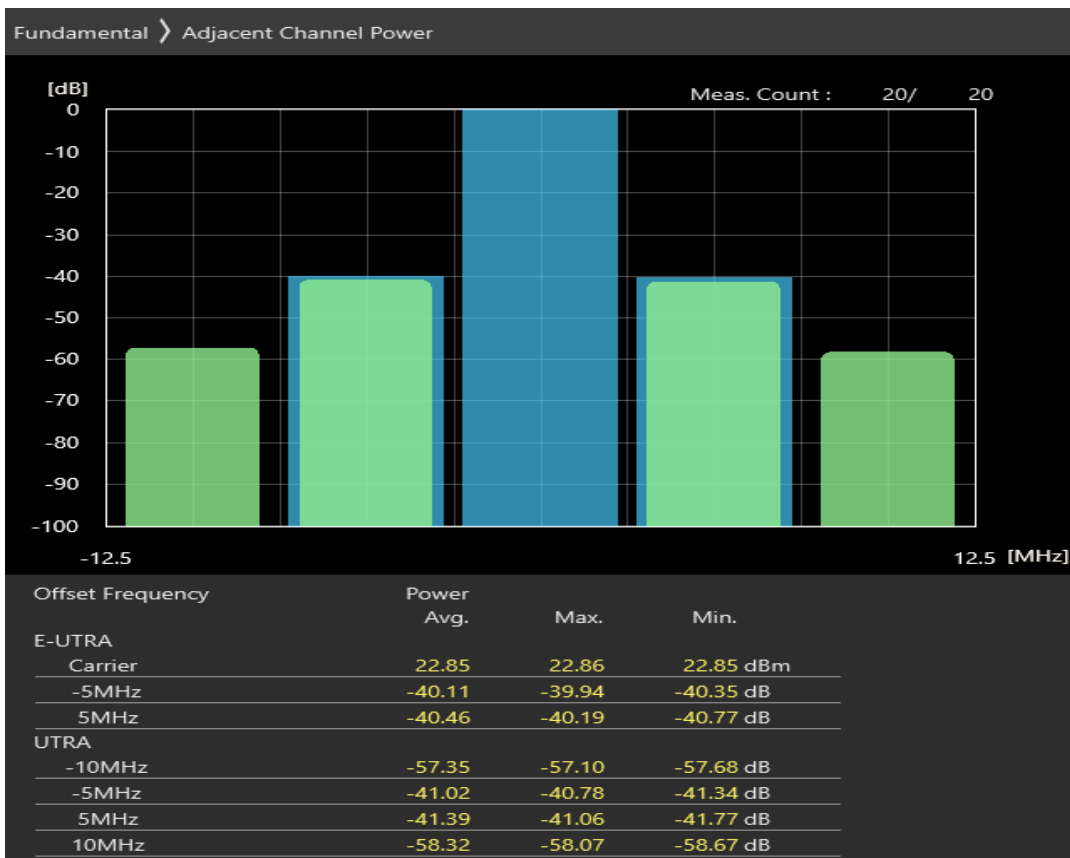

Band7 QPSK BW=5MHz Channel=21100 RB Size=25 Position=#0