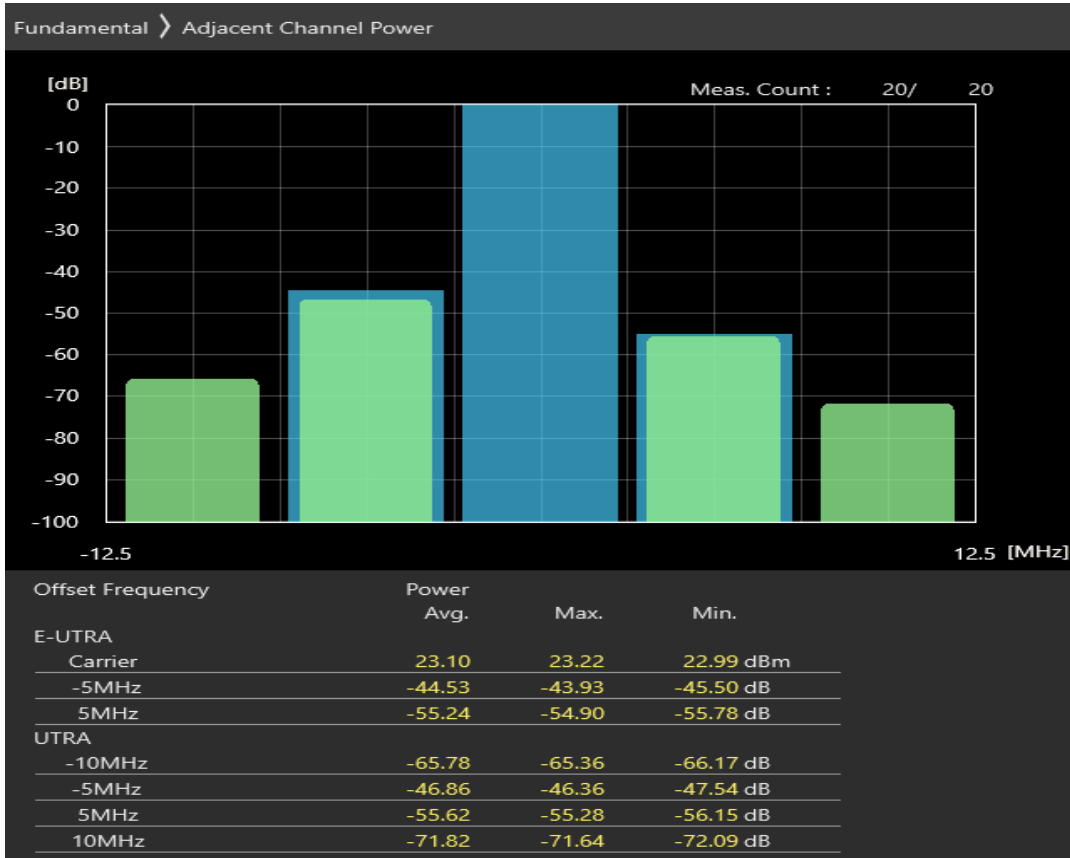

Band3 QPSK BW=5MHz Channel=19925 RB Size=8 Position=#0

Band3 QPSK BW=5MHz Channel=19925 RB Size=8 Position=#Max

Band3 QPSK BW=5MHz Channel=19925 RB Size=25 Position=#0

Band3 16QAM BW=5MHz Channel=19925 RB Size=8 Position=#0