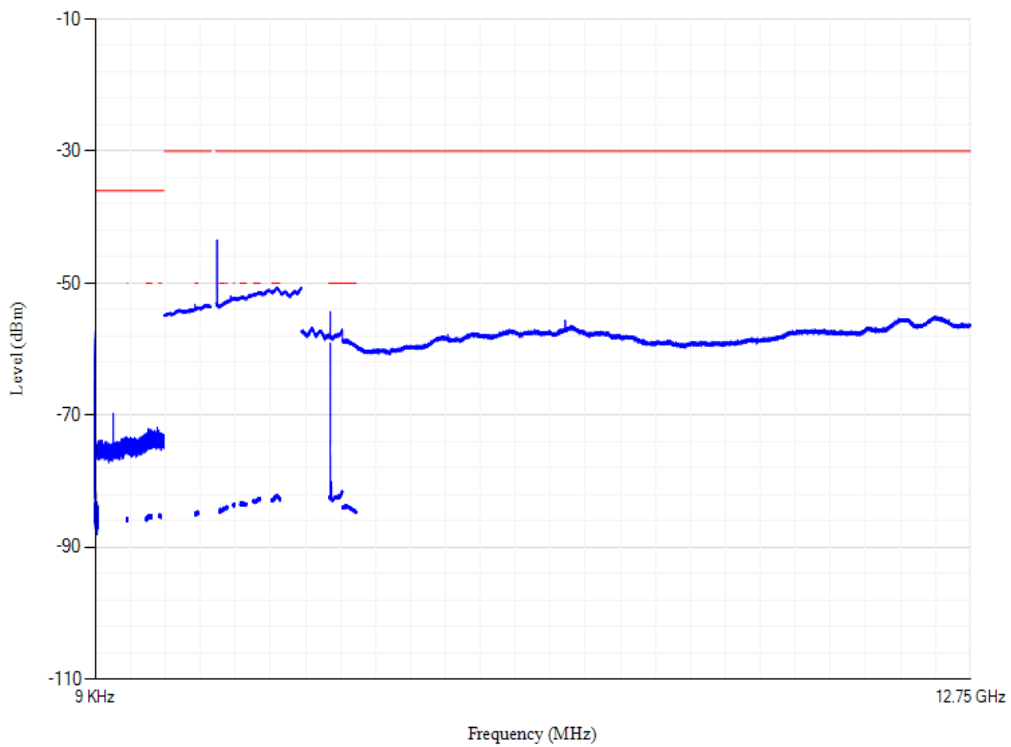

Conducted spurious emissions

Band3 QPSK BW=20MHz Channel=19575 RB Size=1 Position=#0