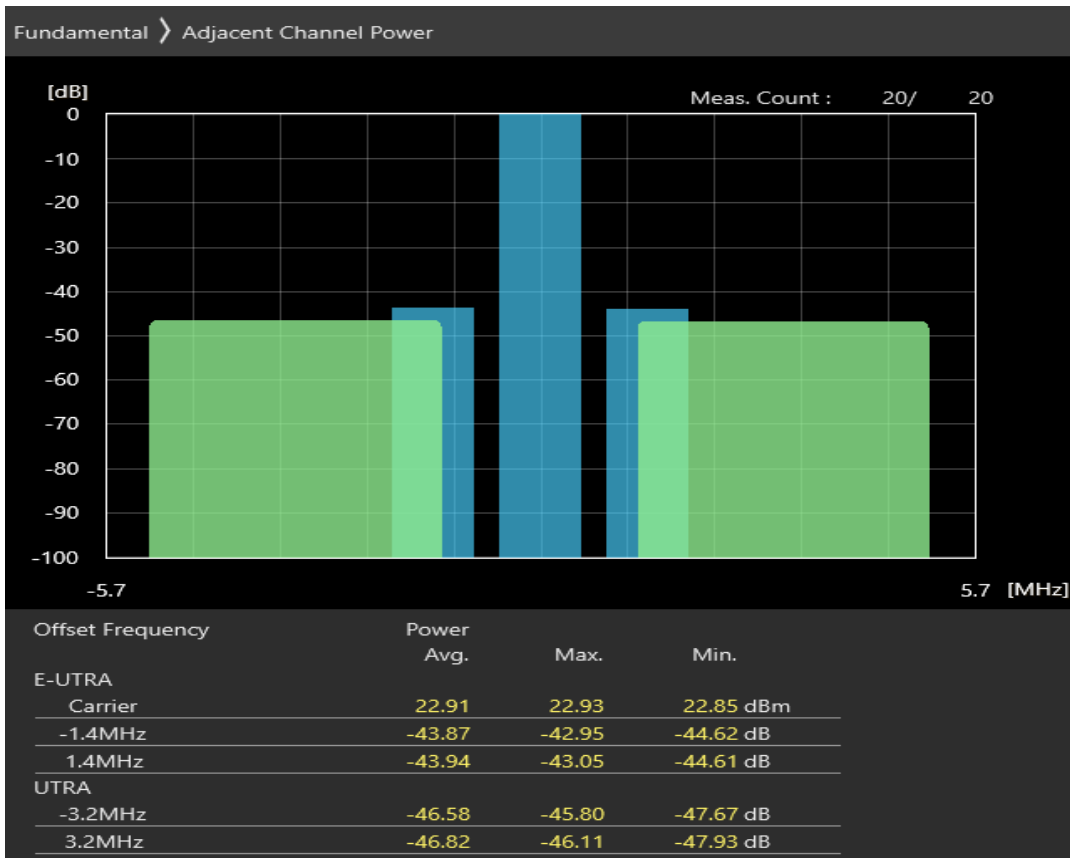

Band3 QPSK BW=1.4MHz Channel=19207 RB Size=6 Position=#0

Band3 16QAM BW=1.4MHz Channel=19207 RB Size=5 Position=#0

Band3 16QAM BW=1.4MHz Channel=19207 RB Size=5 Position=#Max

Band3 16QAM BW=1.4MHz Channel=19207 RB Size=6 Position=#0