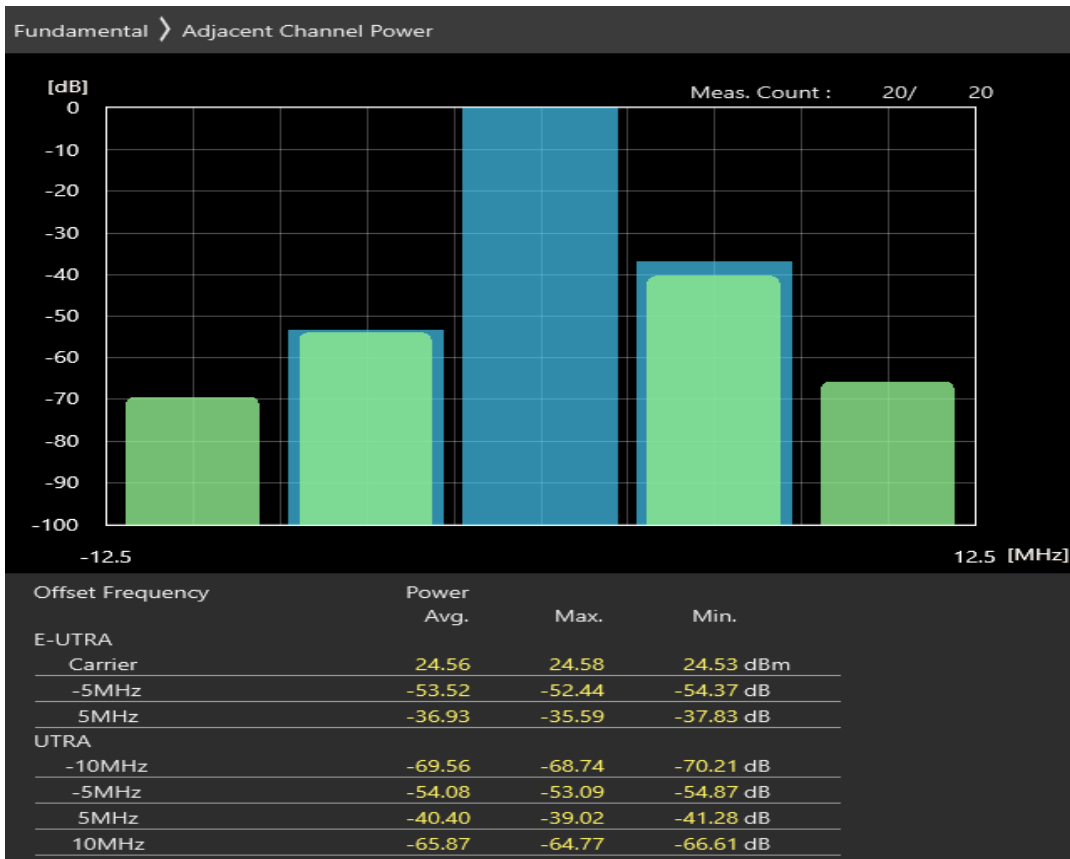

Band1 16QAM BW=5MHz Channel=18300 RB Size=8 Position=#Max

Band1 16QAM BW=5MHz Channel=18300 RB Size=25 Position=#0

Band1 QPSK BW=5MHz Channel=18575 RB Size=8 Position=#0

Band1 QPSK BW=5MHz Channel=18575 RB Size=8 Position=#Max