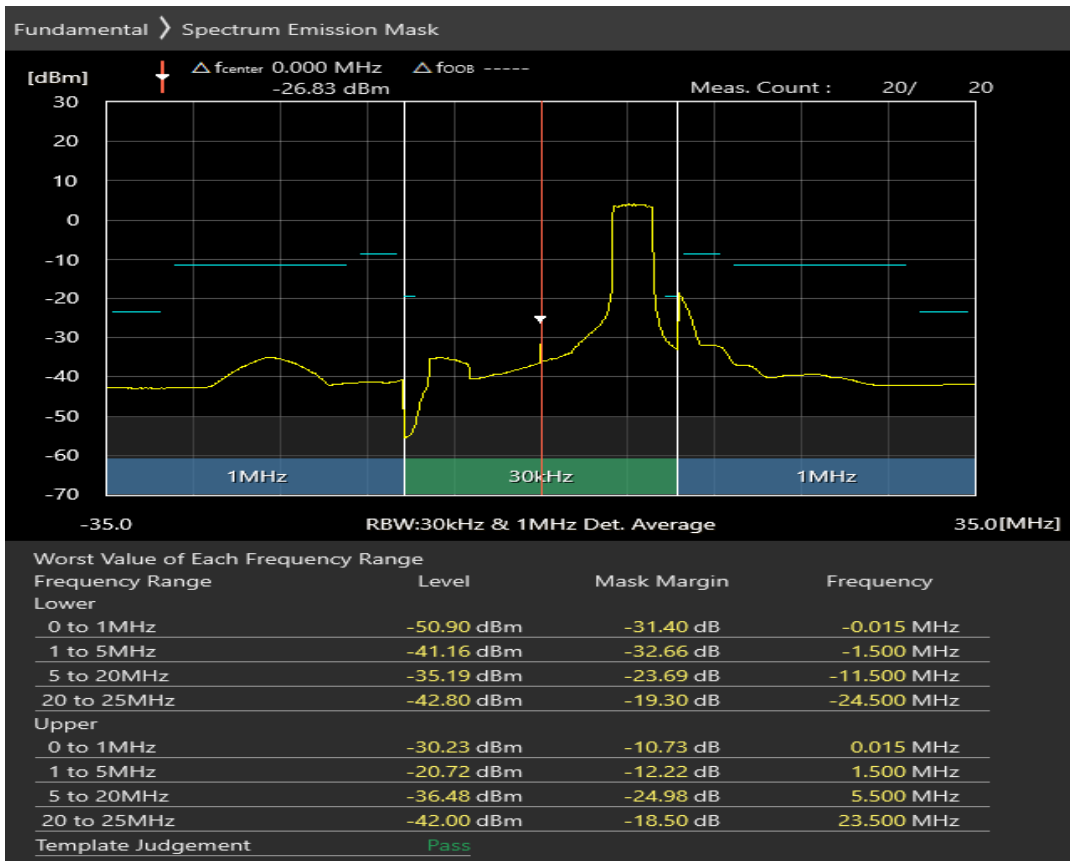

Band7 16QAM BW=10MHz Channel=21400 RB Size=12 Position=#Max

Band7 16QAM BW=10MHz Channel=21400 RB Size=50 Position=#0

Band7 QPSK BW=20MHz Channel=20850 RB Size=18 Position=#0

Band7 QPSK BW=20MHz Channel=20850 RB Size=18 Position=#Max