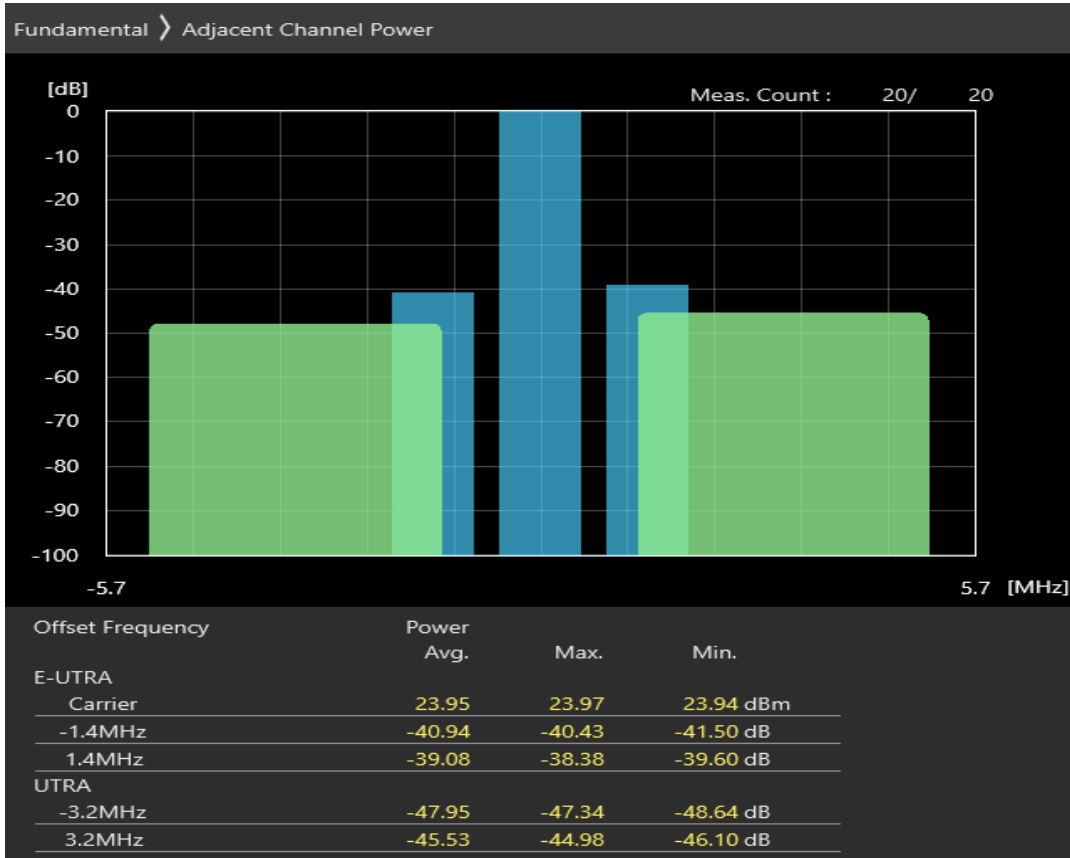

Band8 16QAM BW=1.4MHz Channel=21625 RB Size=5 Position=#Max

Band8 16QAM BW=1.4MHz Channel=21625 RB Size=6 Position=#0

Band8 QPSK BW=1.4MHz Channel=21793 RB Size=5 Position=#0

Band8 QPSK BW=1.4MHz Channel=21793 RB Size=5 Position=#Max