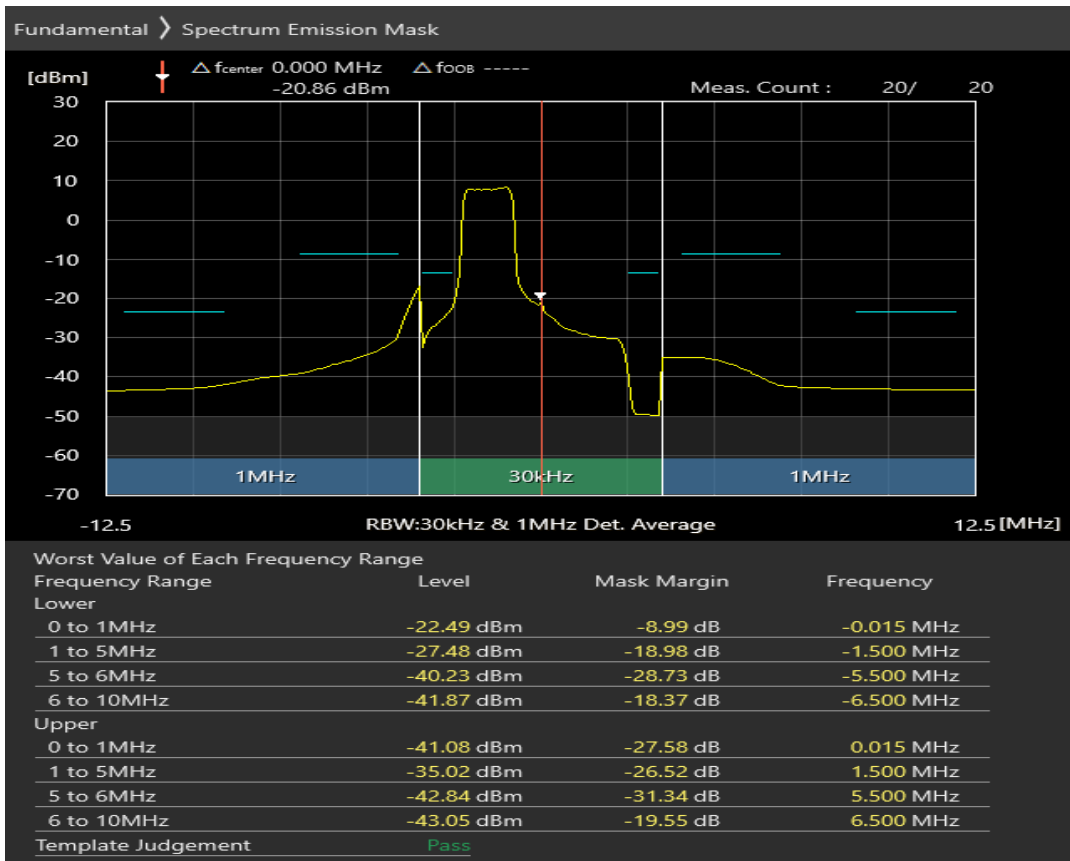

Band1 16QAM BW=5MHz Channel=18300 RB Size=8 Position=#0