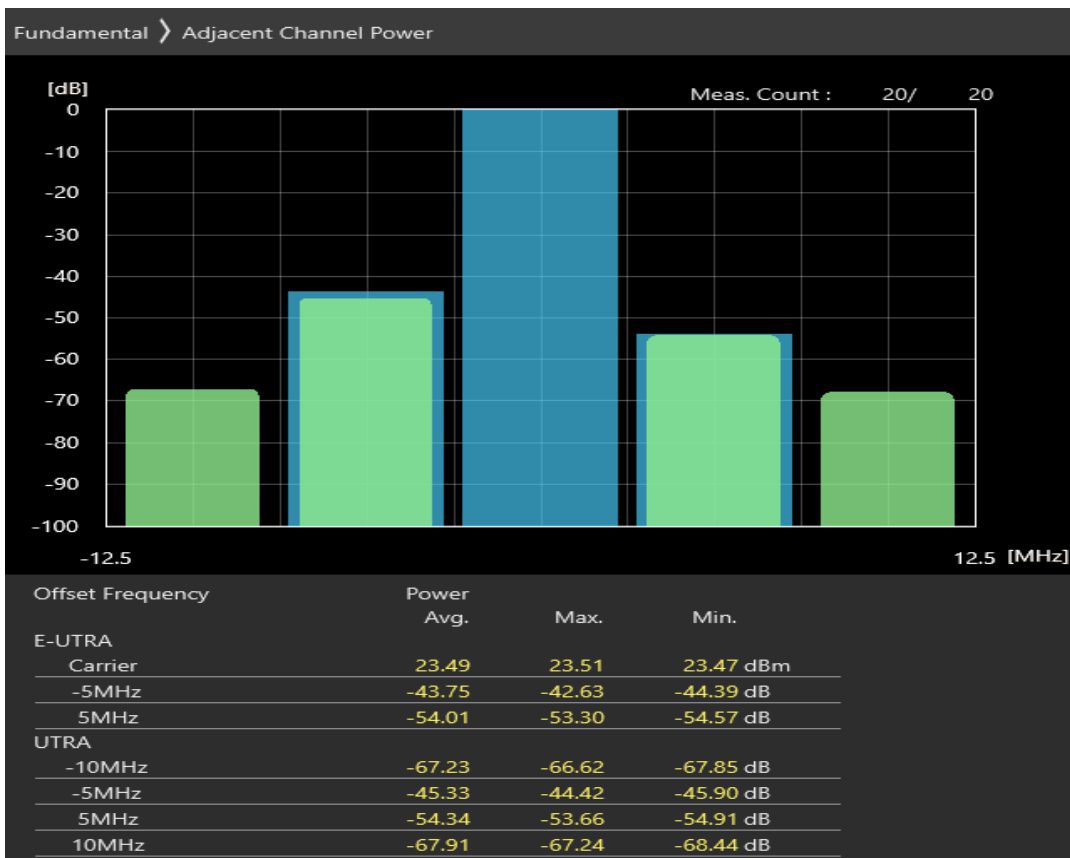

Band3 QPSK BW=5MHz Channel=19225 RB Size=8 Position=#0