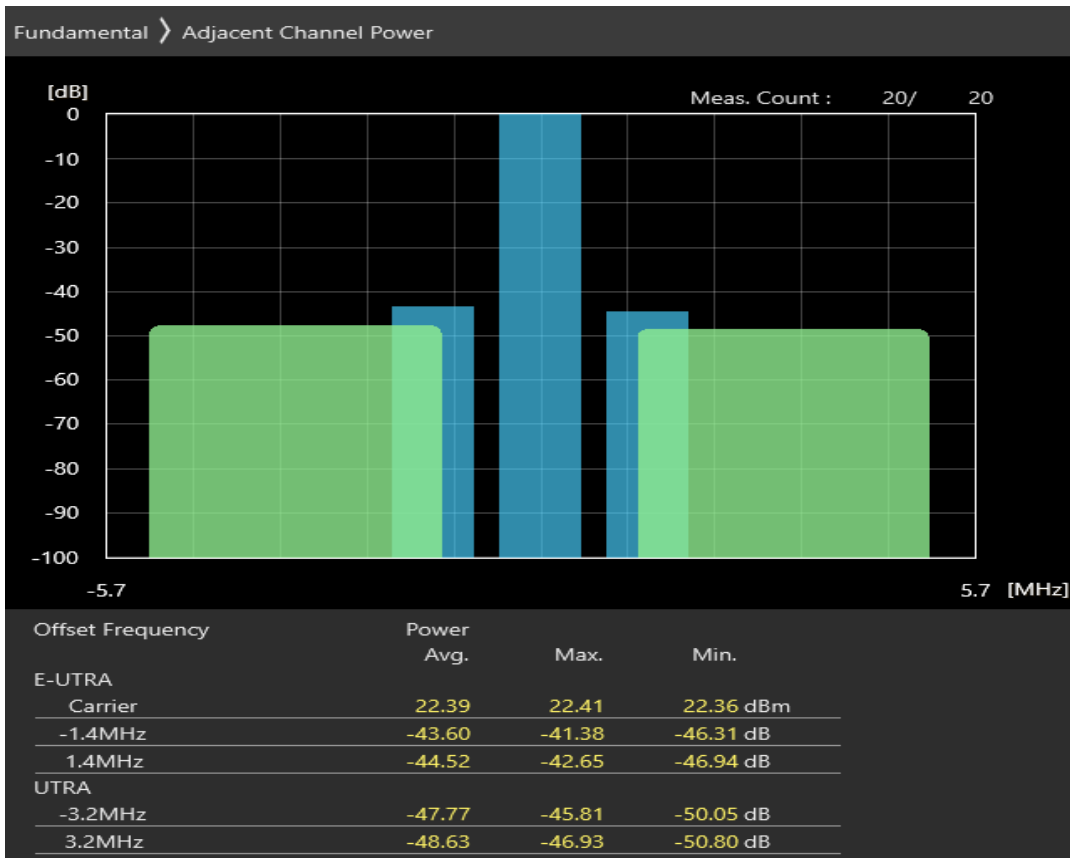

Band8 QPSK BW=1.4MHz Channel=21793 RB Size=6 Position=#0