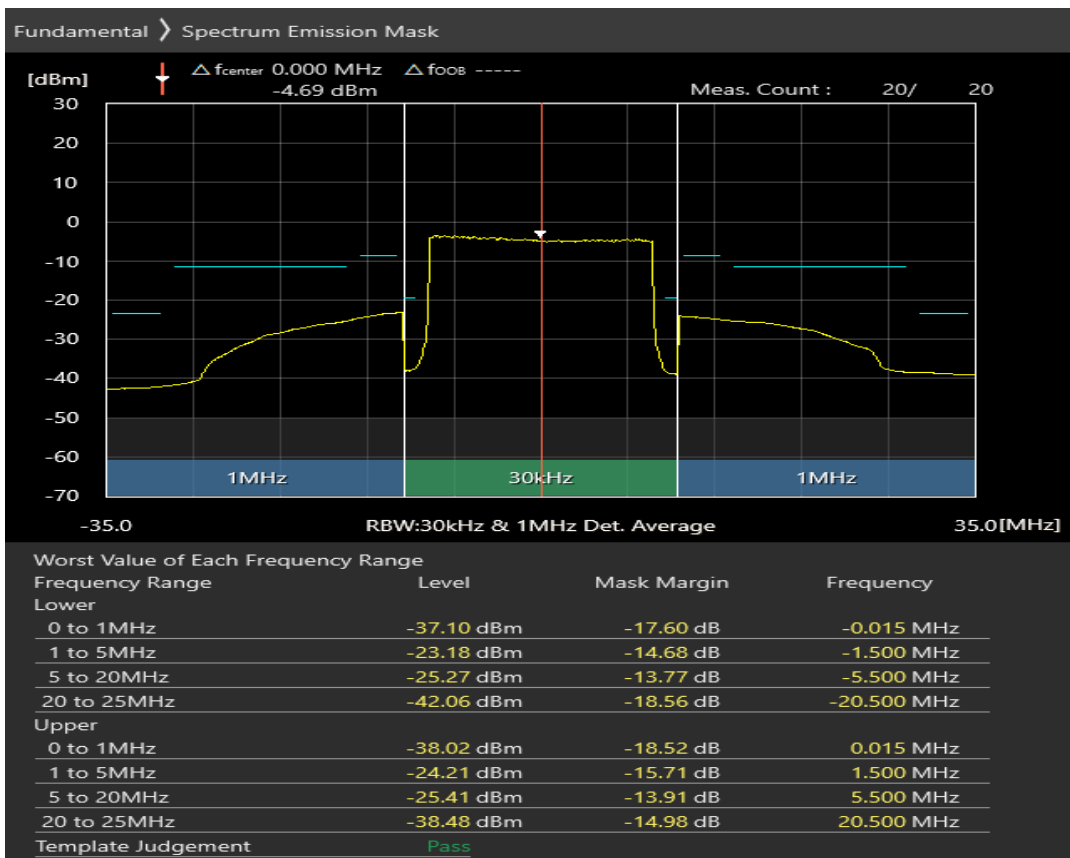

Band7 QPSK BW=20MHz Channel=20850 RB Size=100 Position=#0