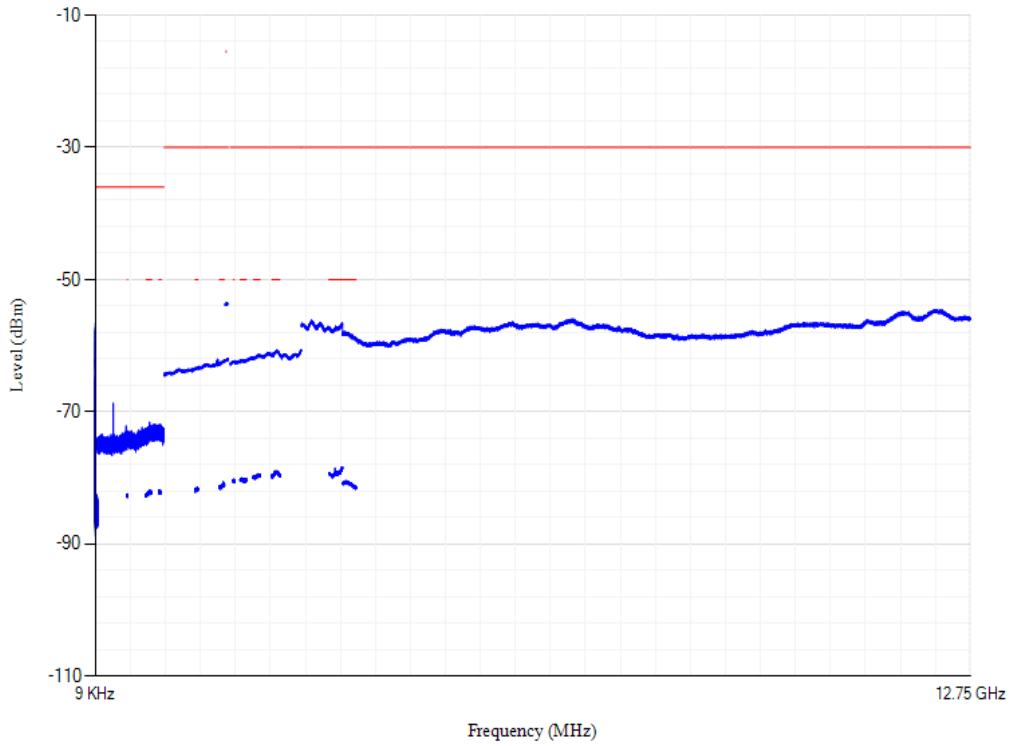

Band1 QPSK BW=5MHz Channel=18300 RB Size=1 Position=#0

Conducted spurious emissions

Band1 QPSK BW=5MHz Channel=18575 RB Size=1 Position=#0

Conducted spurious emissions

Band1 QPSK BW=20MHz Channel=18100 RB Size=1 Position=#0