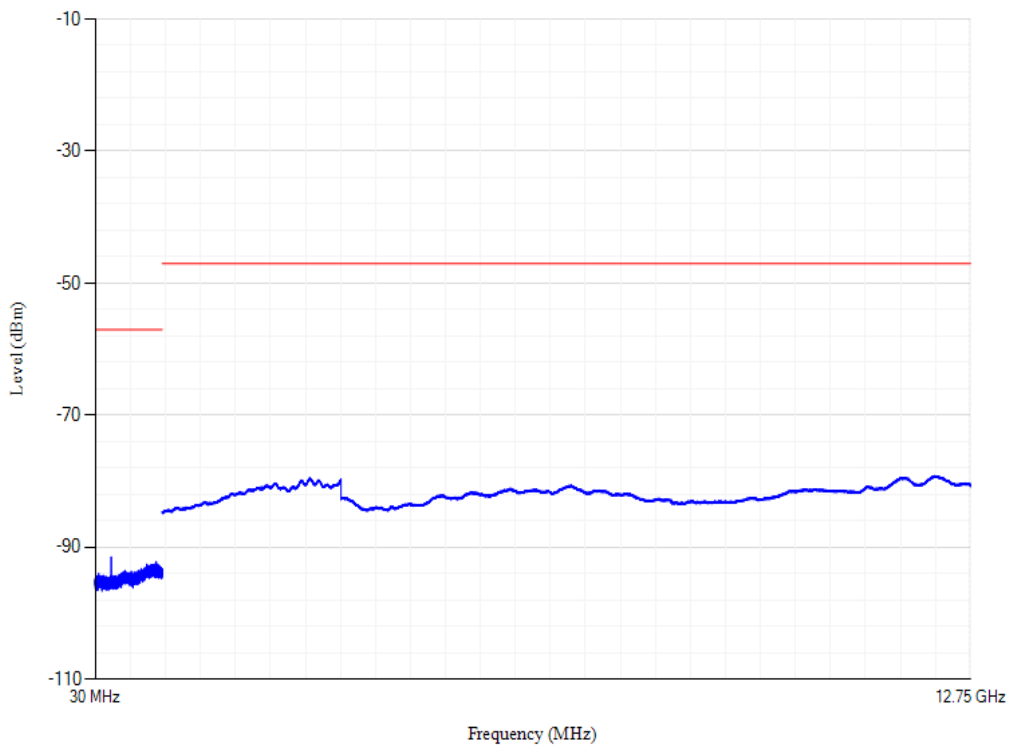

Conducted spurious emissions

Band40 QPSK BW=20MHz Channel=39550

Conducted spurious emissions

Band7 QPSK BW=20MHz Channel=20850

Conducted spurious emissions

Band7 QPSK BW=20MHz Channel=21100

Conducted spurious emissions