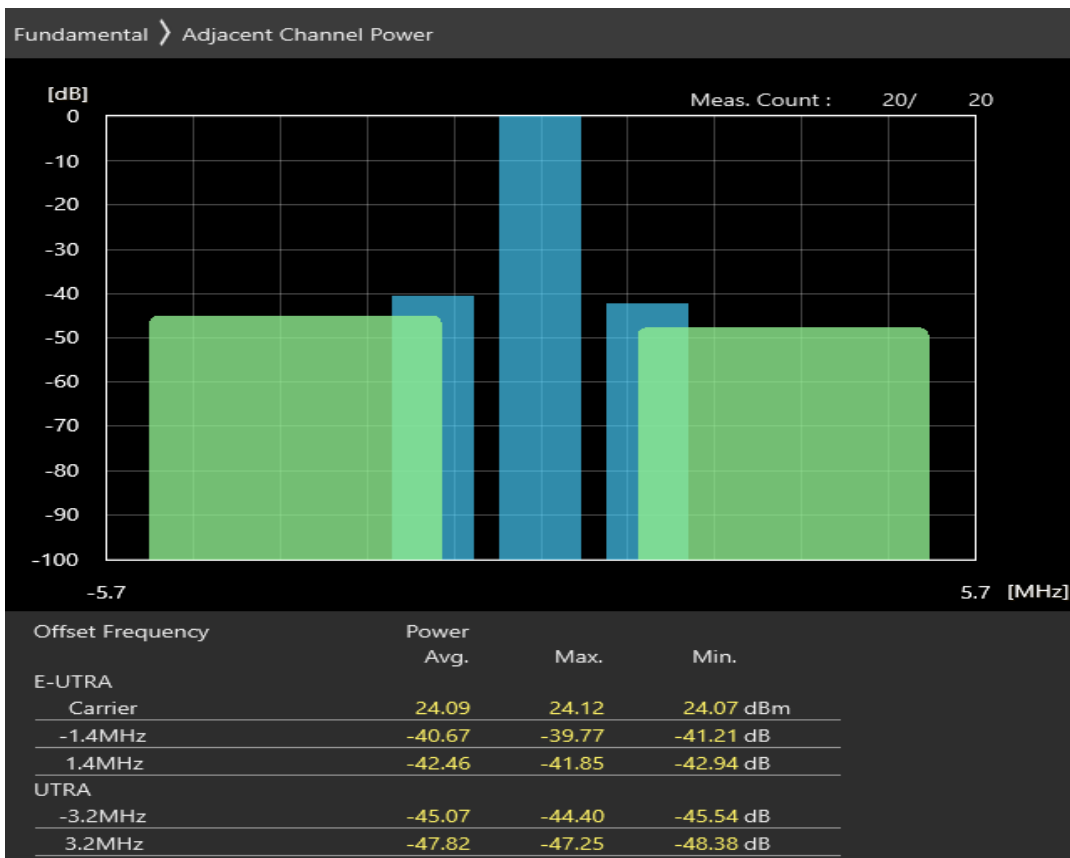

Band3 QPSK BW=1.4MHz Channel=19575 RB Size=5 Position=#0