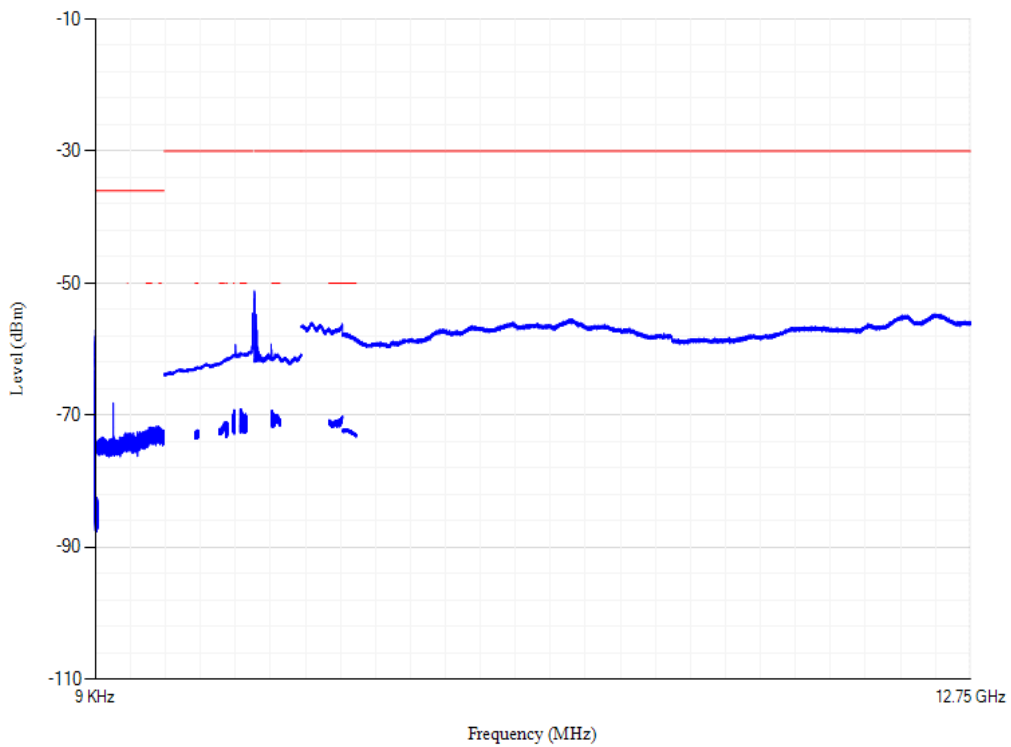

Conducted spurious emissions

Band40 QPSK BW=5MHz Channel=38675 RB Size=1 Position=#0

Conducted spurious emissions

Band40 QPSK BW=5MHz Channel=39150 RB Size=1 Position=#0

Conducted spurious emissions

Band40 QPSK BW=5MHz Channel=39625 RB Size=1 Position=#0