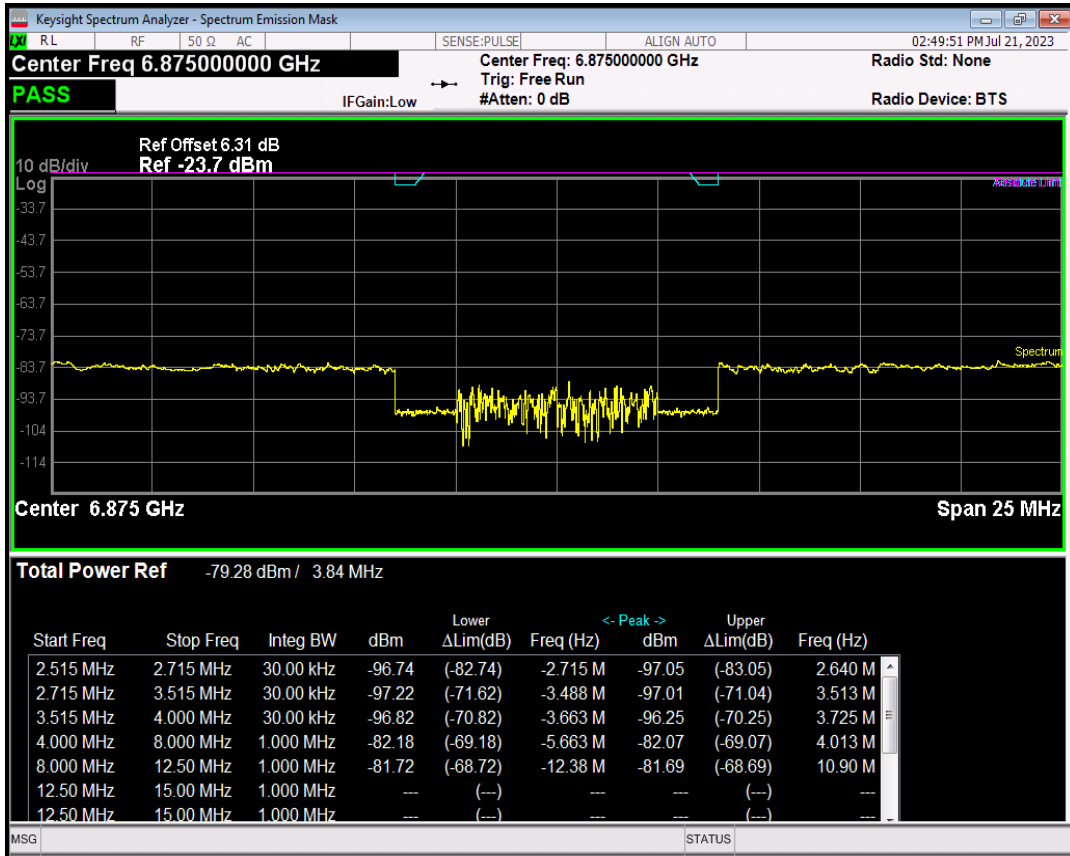

Band20 16QAM BW=5MHz Channel=24300 RB Size=25 Position=#Max