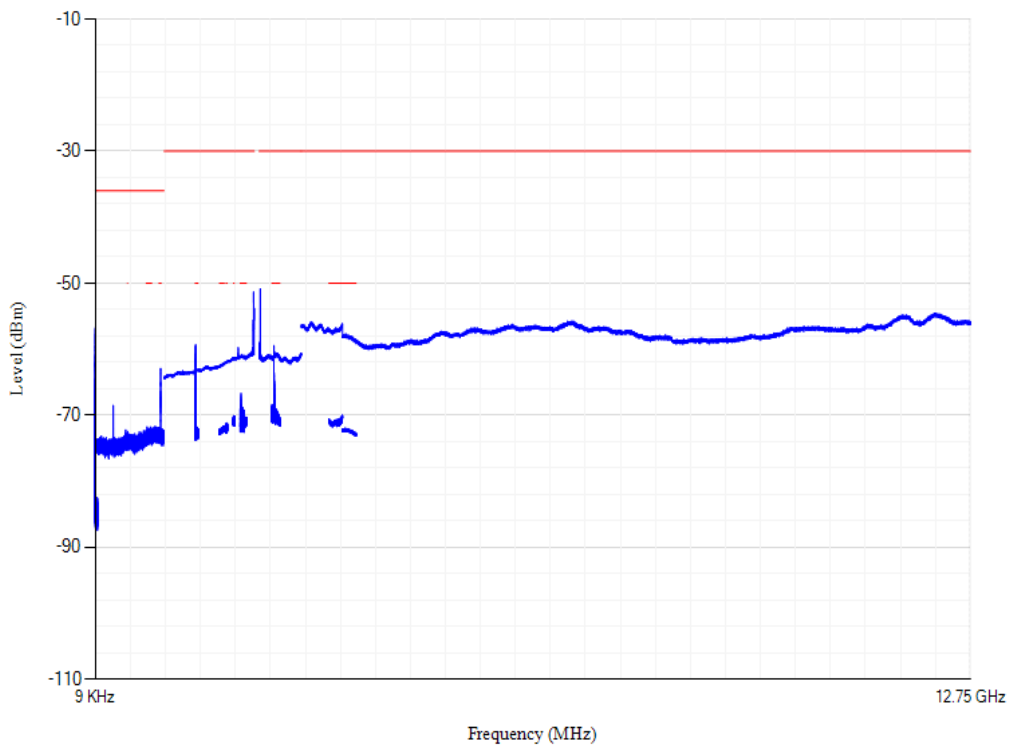

Conducted spurious emissions

Band40 QPSK BW=20MHz Channel=38750 RB Size=1 Position=#0

Conducted spurious emissions

Band40 QPSK BW=20MHz Channel=39150 RB Size=1 Position=#0

Conducted spurious emissions

Band40 QPSK BW=20MHz Channel=39550 RB Size=1 Position=#0