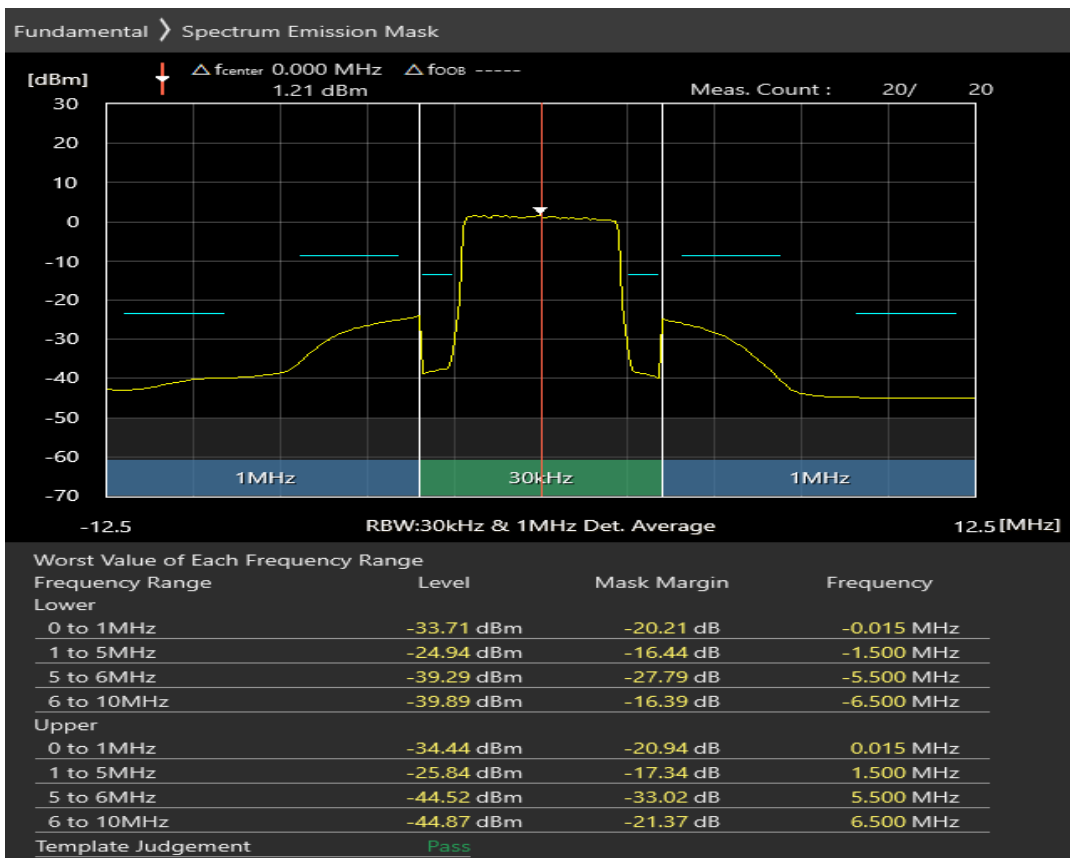

Band8 QPSK BW=5MHz Channel=21775 RB Size=25 Position=#0