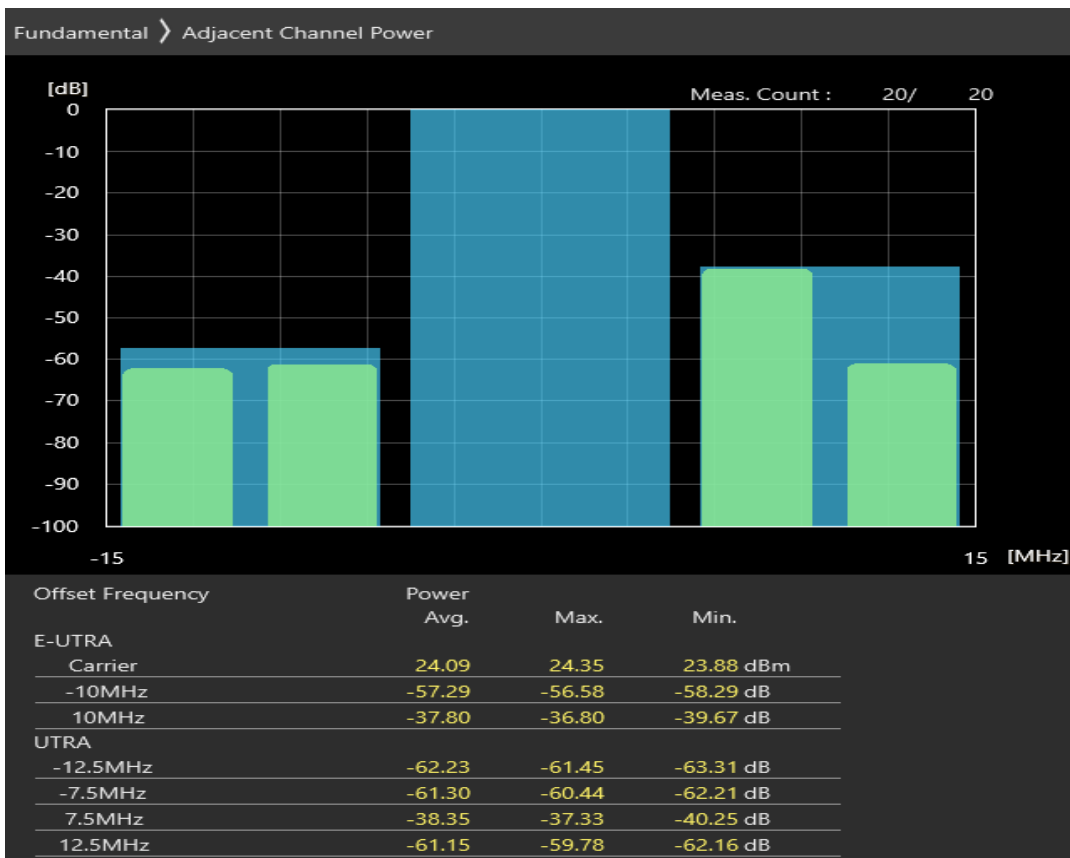

Band1 16QAM BW=10MHz Channel=18300 RB Size=12 Position=#Max