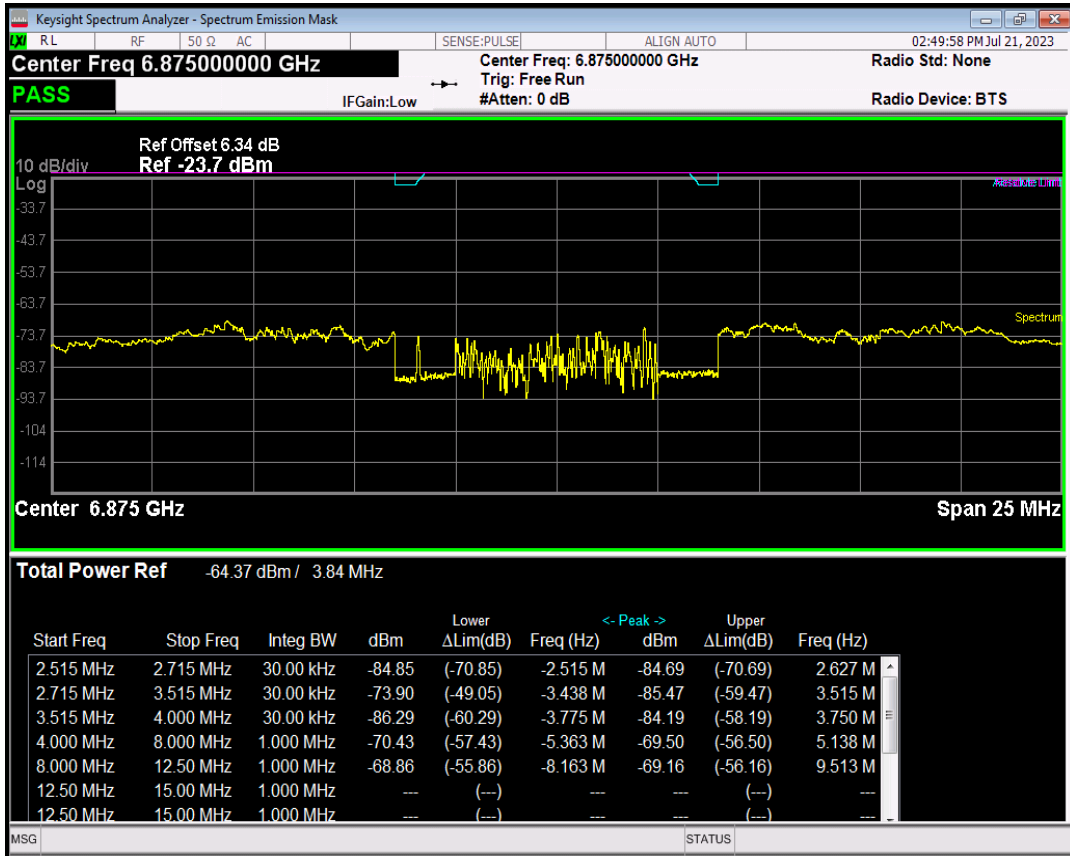

Band20 QPSK BW=5MHz Channel=24425 RB Size=25 Position=#Max