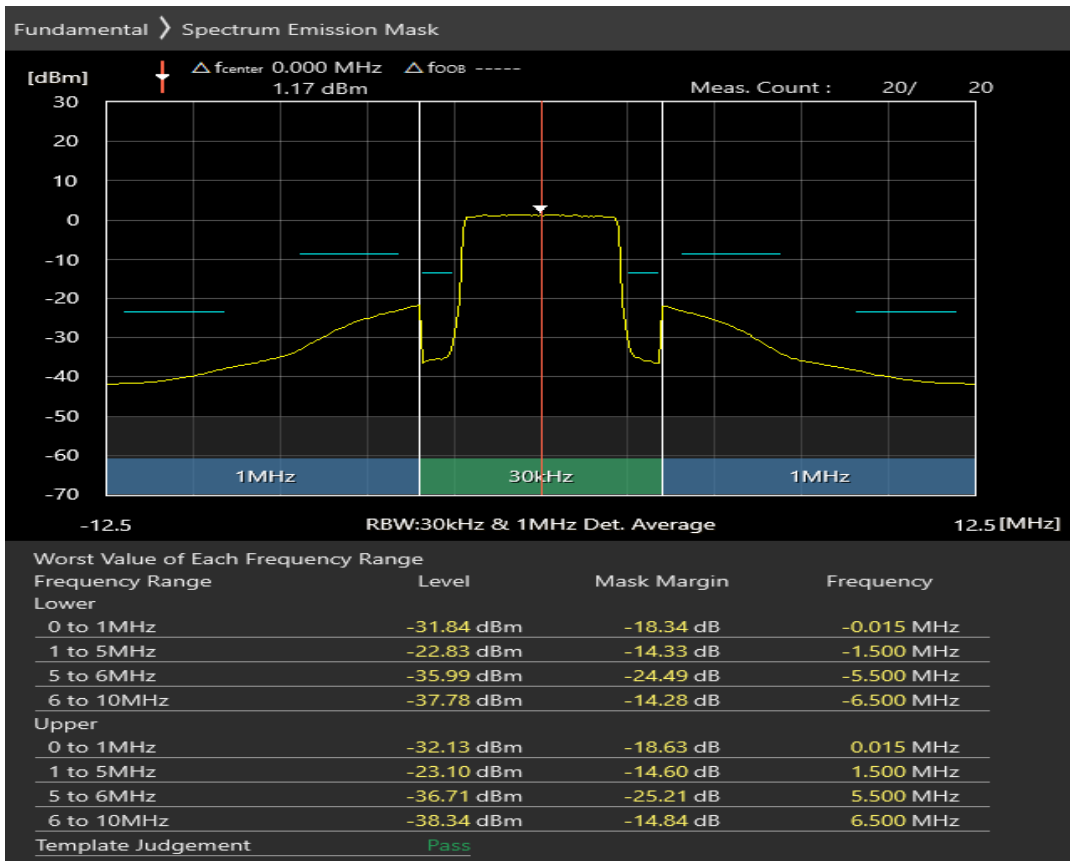

Band7 16QAM BW=5MHz Channel=21100 RB Size=25 Position=#0