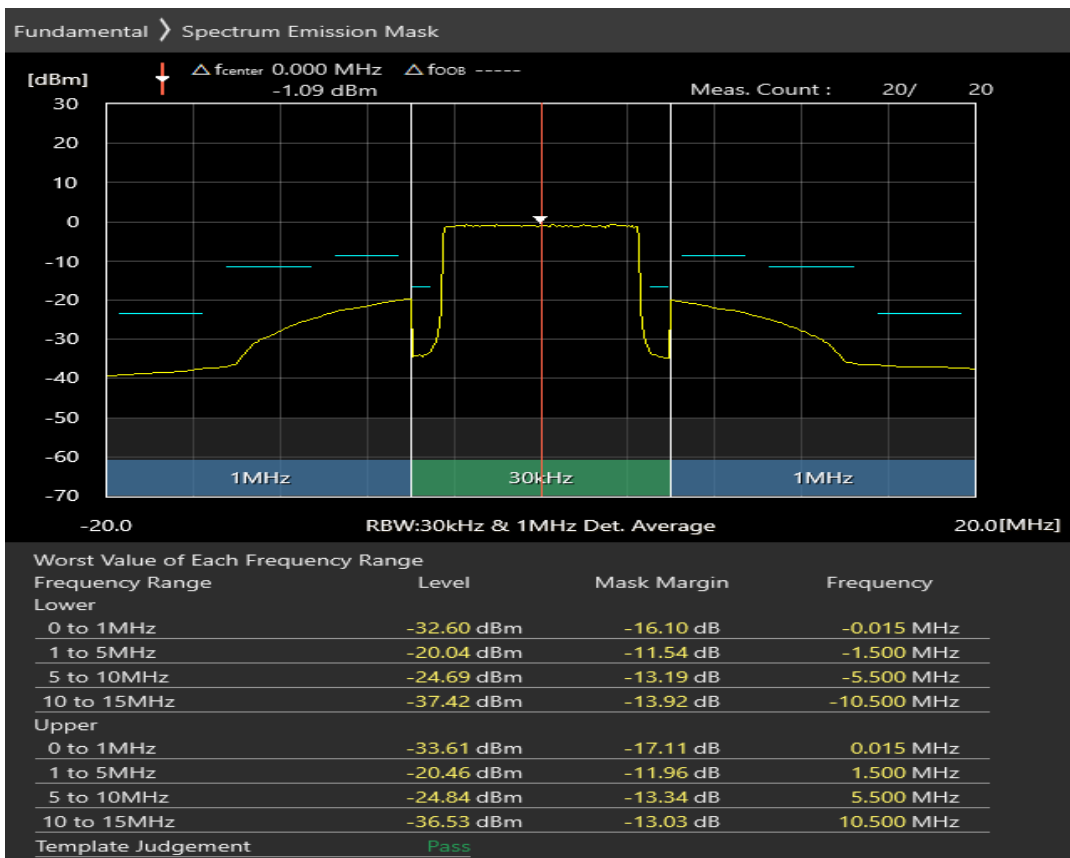

Band7 QPSK BW=10MHz Channel=20800 RB Size=50 Position=#0