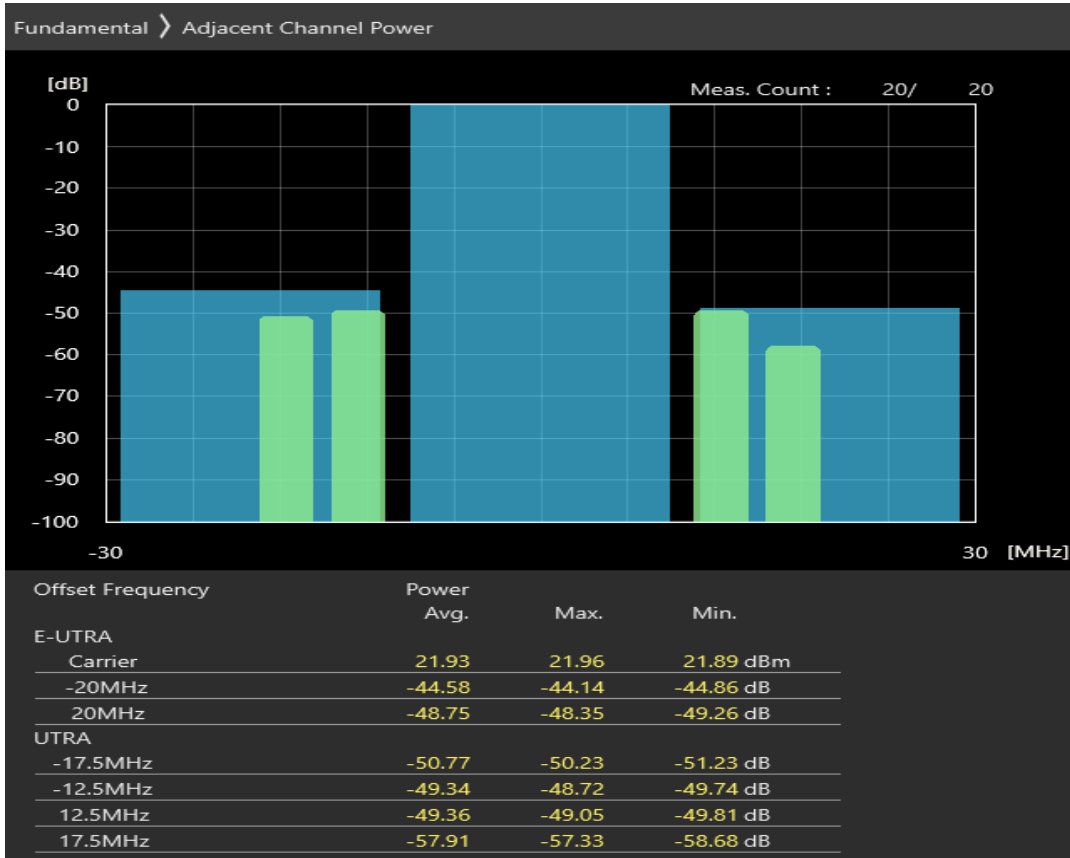

Band3 16QAM BW=20MHz Channel=19850 RB Size=100 Position=#0