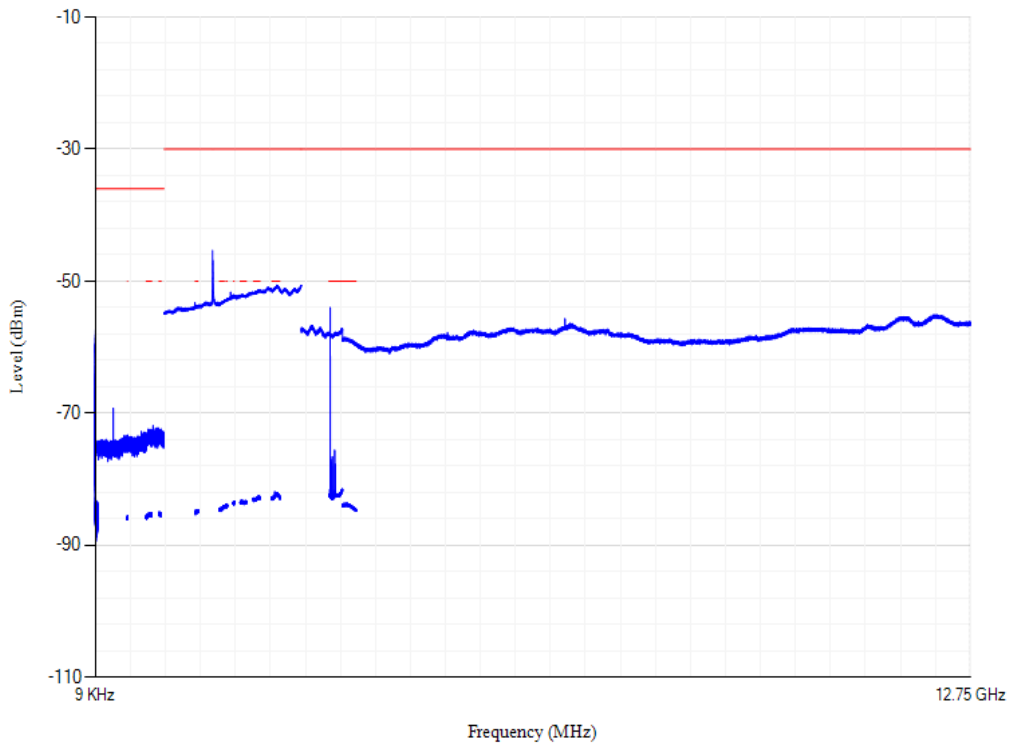

Conducted spurious emissions

Band3 QPSK BW=1.4MHz Channel=19575 RB Size=1 Position=#0

Conducted spurious emissions

Band3 QPSK BW=5MHz Channel=19575 RB Size=1 Position=#0

Conducted spurious emissions

Band3 QPSK BW=5MHz Channel=19925 RB Size=1 Position=#0