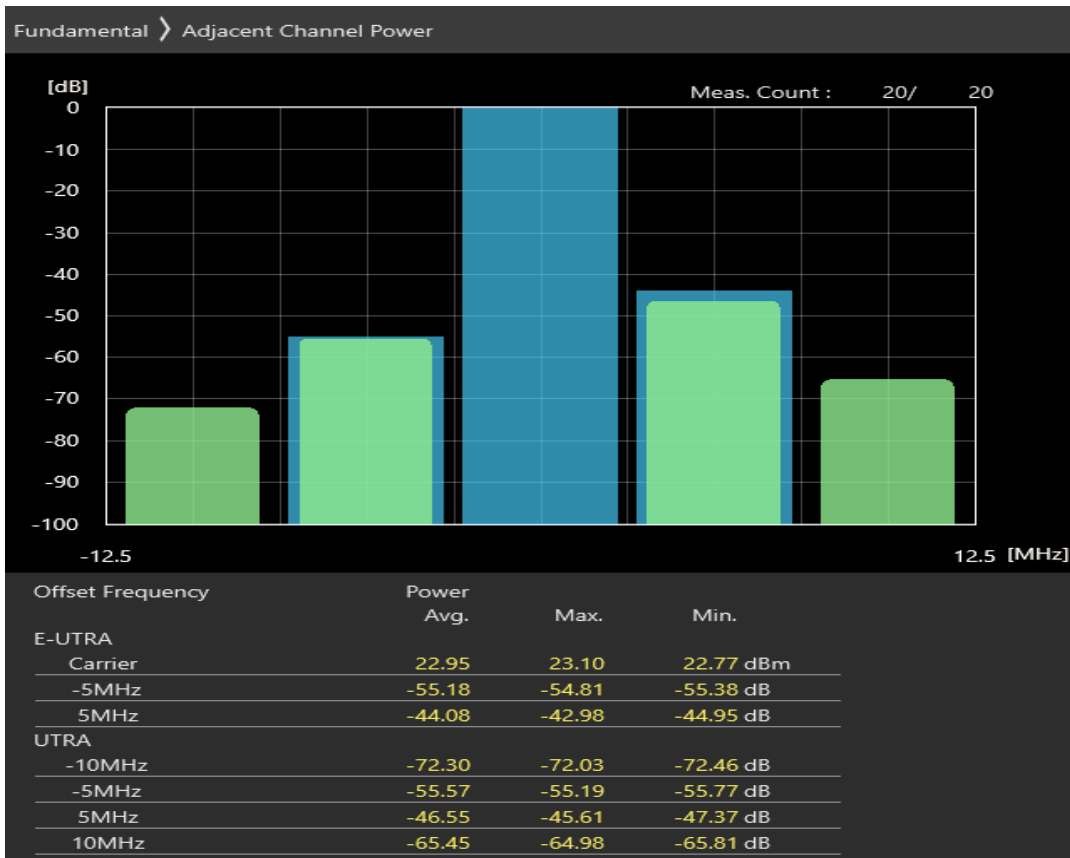

Band8 16QAM BW=5MHz Channel=21475 RB Size=8 Position=#Max