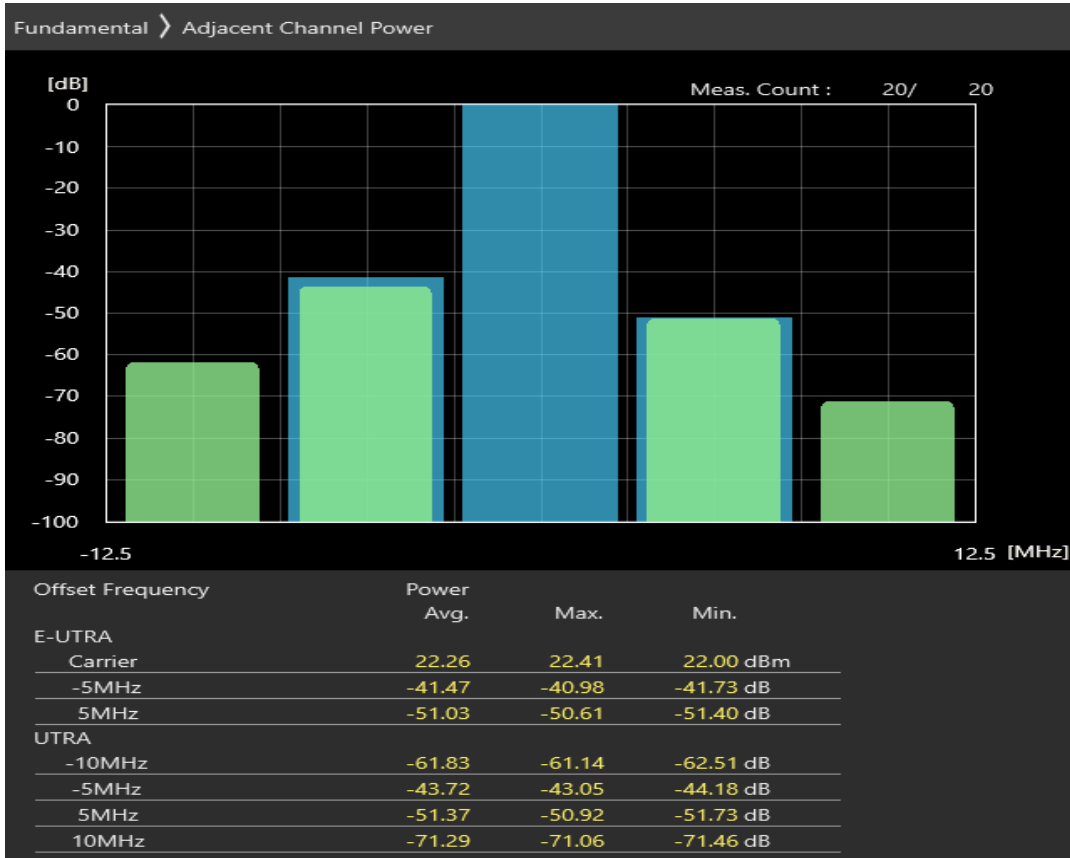

Band20 QPSK BW=5MHz Channel=24425 RB Size=8 Position=#0

Band20 QPSK BW=5MHz Channel=24425 RB Size=8 Position=#Max

Band20 QPSK BW=5MHz Channel=24425 RB Size=25 Position=#0

Band20 16QAM BW=5MHz Channel=24425 RB Size=8 Position=#0