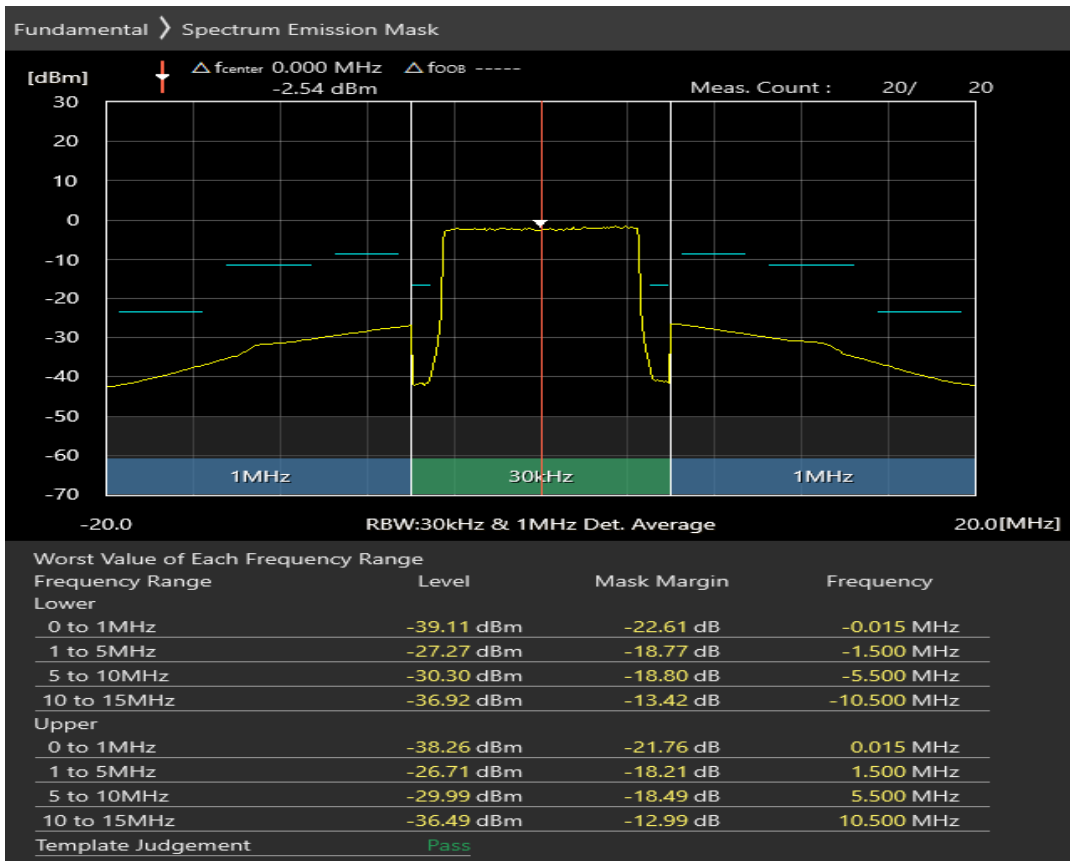

Band3 QPSK BW=10MHz Channel=19575 RB Size=50 Position=#0

Band3 16QAM BW=10MHz Channel=19575 RB Size=12 Position=#0

Band3 16QAM BW=10MHz Channel=19575 RB Size=12 Position=#Max

Band3 16QAM BW=10MHz Channel=19575 RB Size=50 Position=#0