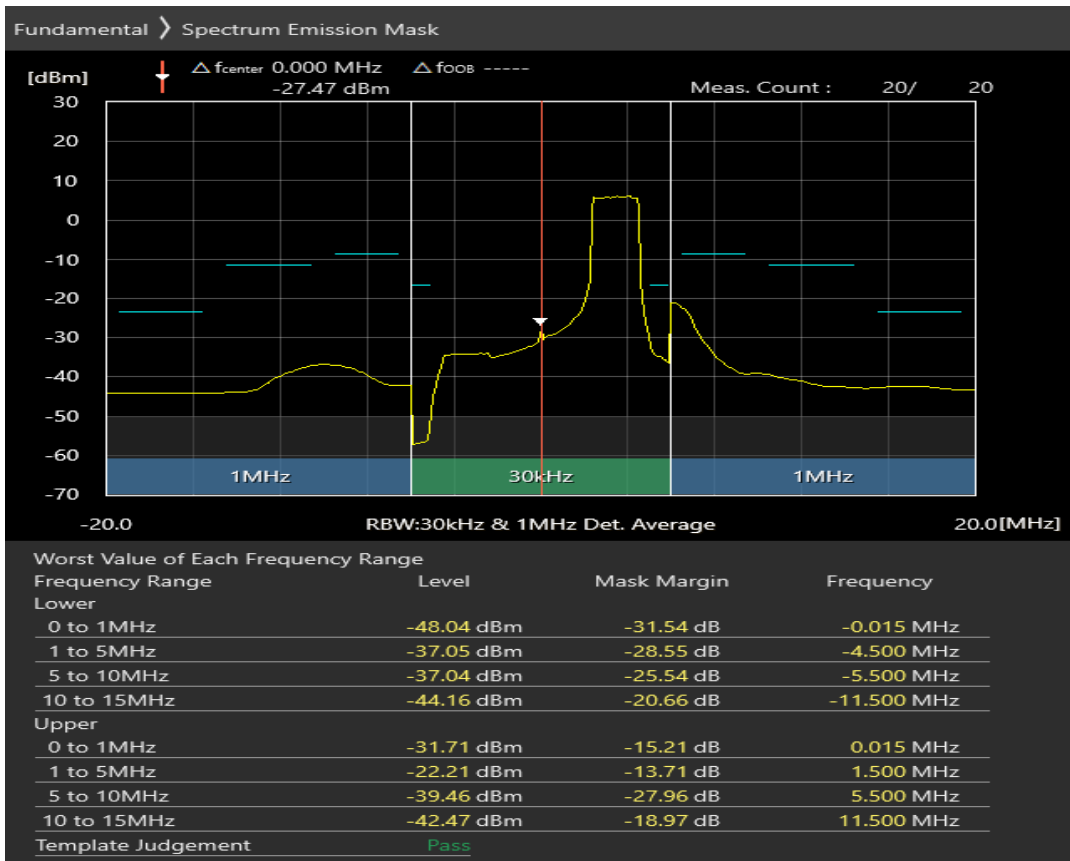

Band3 QPSK BW=10MHz Channel=19250 RB Size=12 Position=#Max