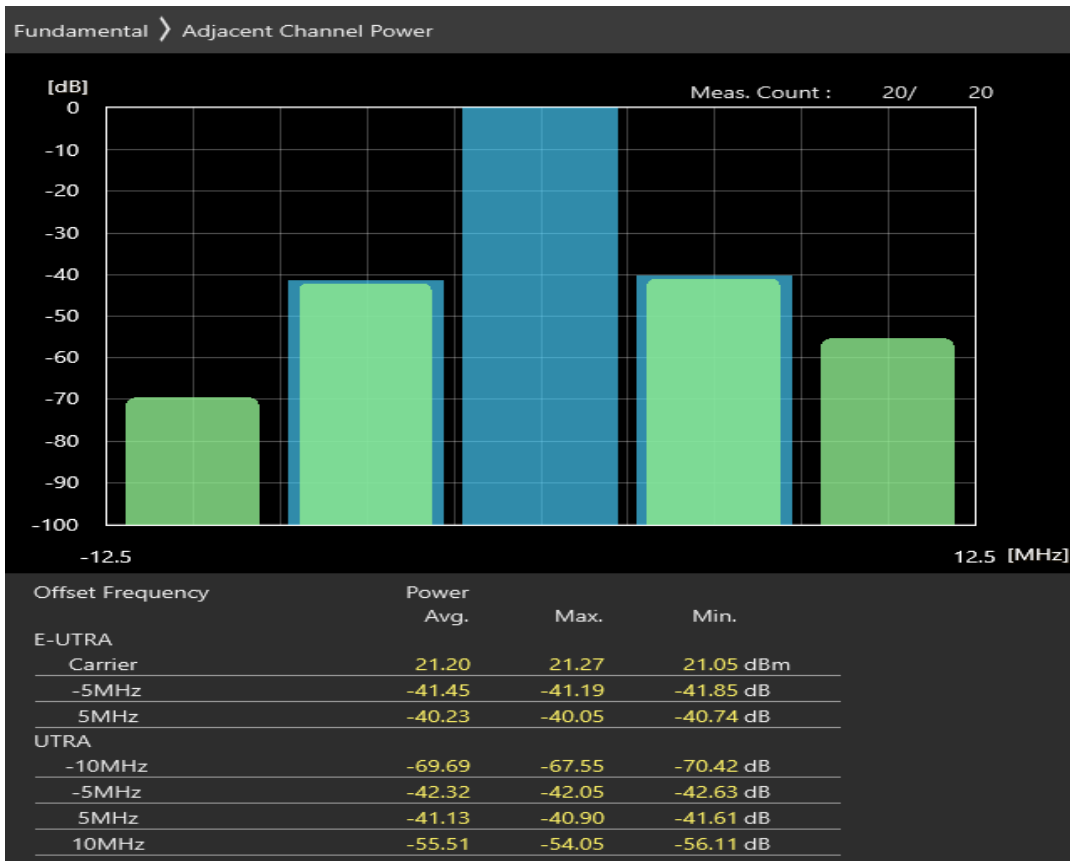

Band20 16QAM BW=5MHz Channel=24175 RB Size=25 Position=#0