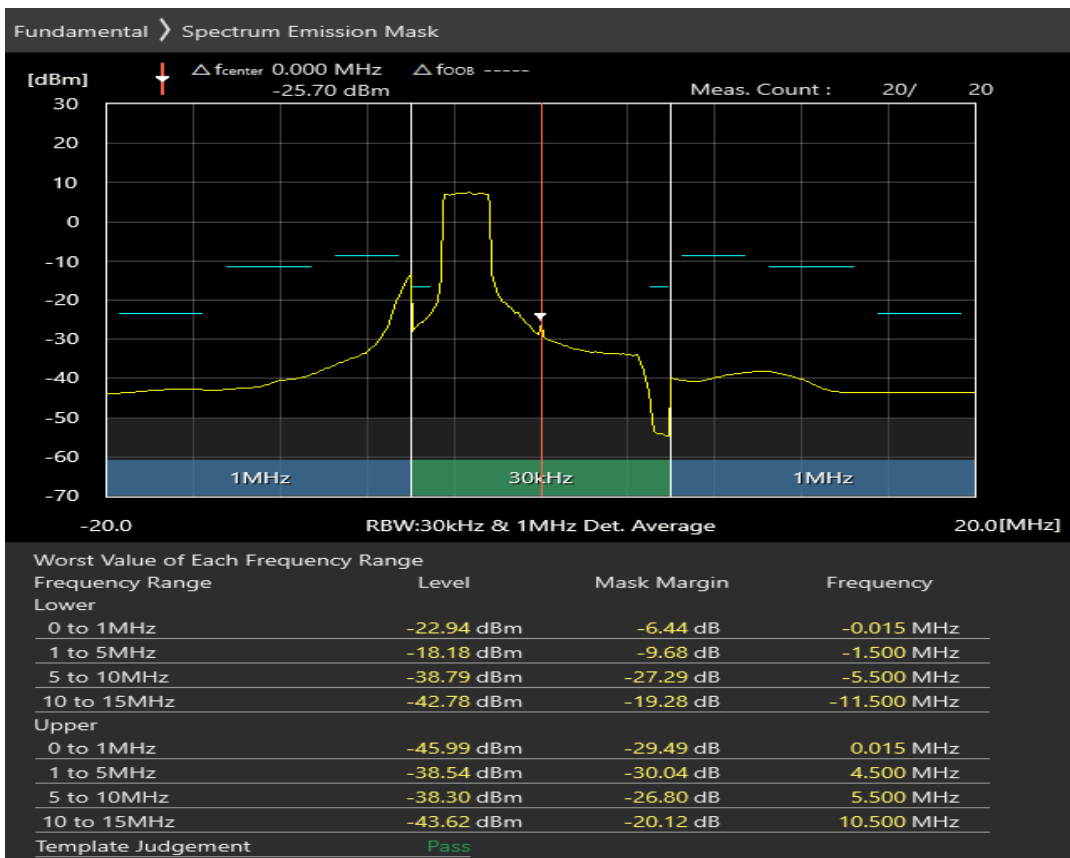

Band1 QPSK BW=10MHz Channel=18050 RB Size=12 Position=#0