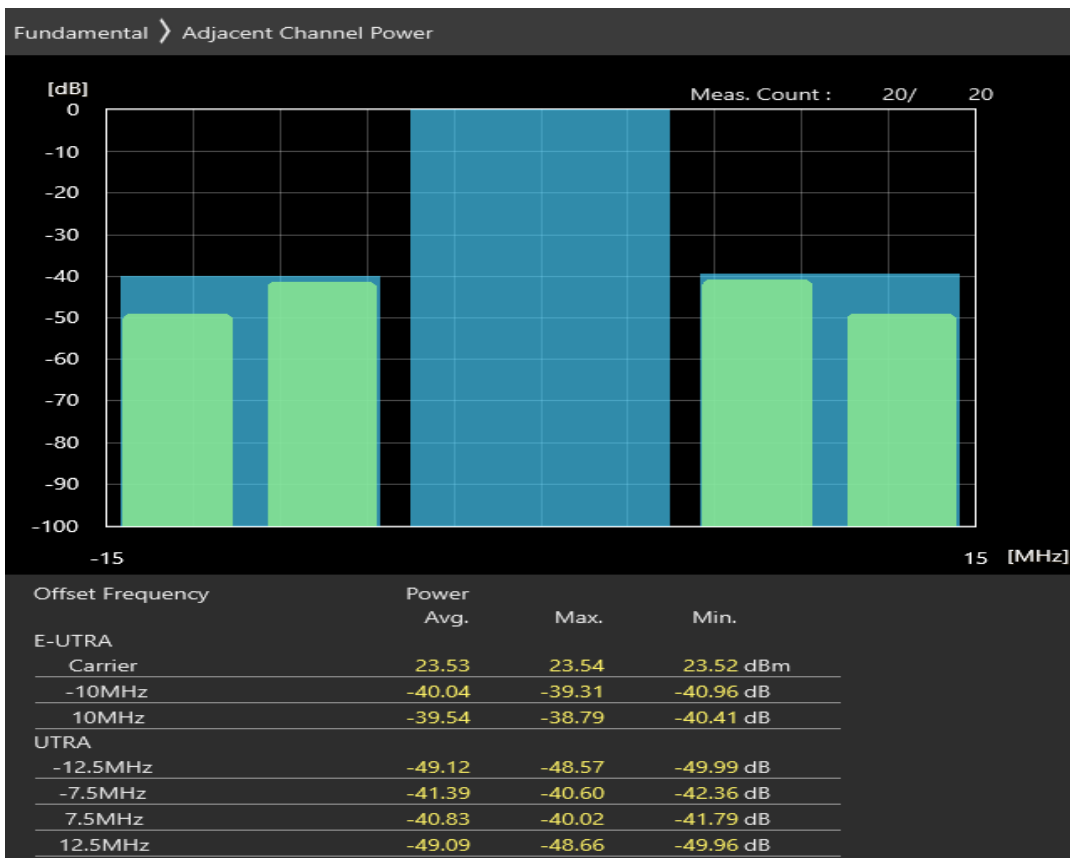

Band1 QPSK BW=10MHz Channel=18050 RB Size=50 Position=#0