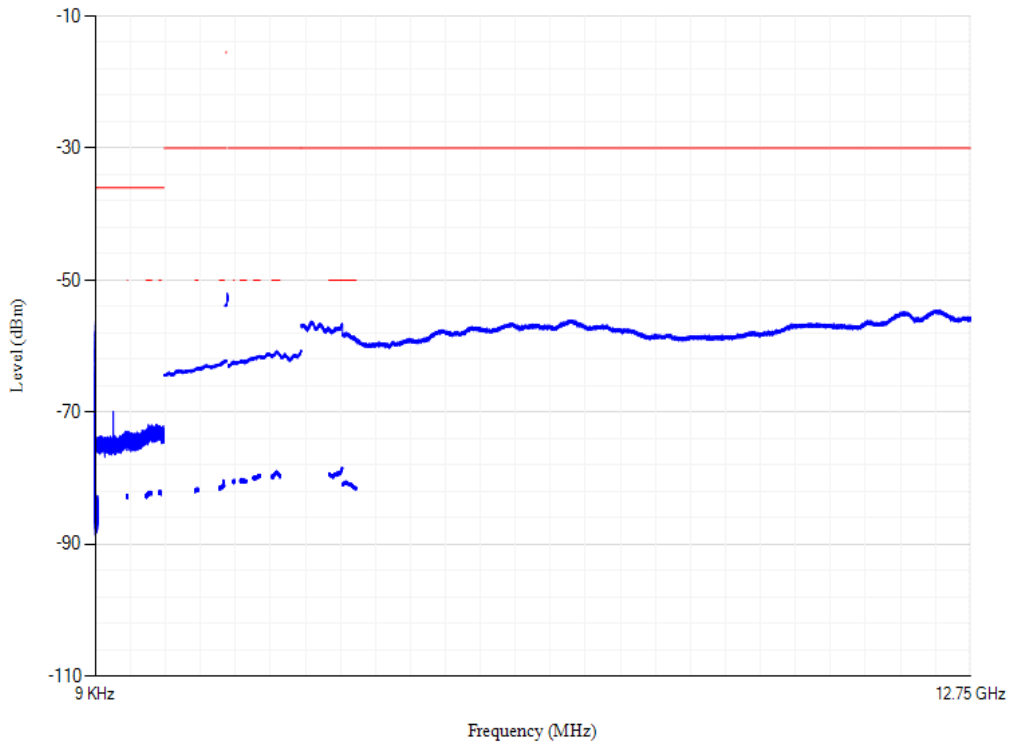

Band1 QPSK BW=5MHz Channel=18300 RB Size=1 Position=#0

Conducted spurious emissions

Band1 QPSK BW=5MHz Channel=18575 RB Size=1 Position=#0

Conducted spurious emissions

Band1 QPSK BW=20MHz Channel=18100 RB Size=1 Position=#0