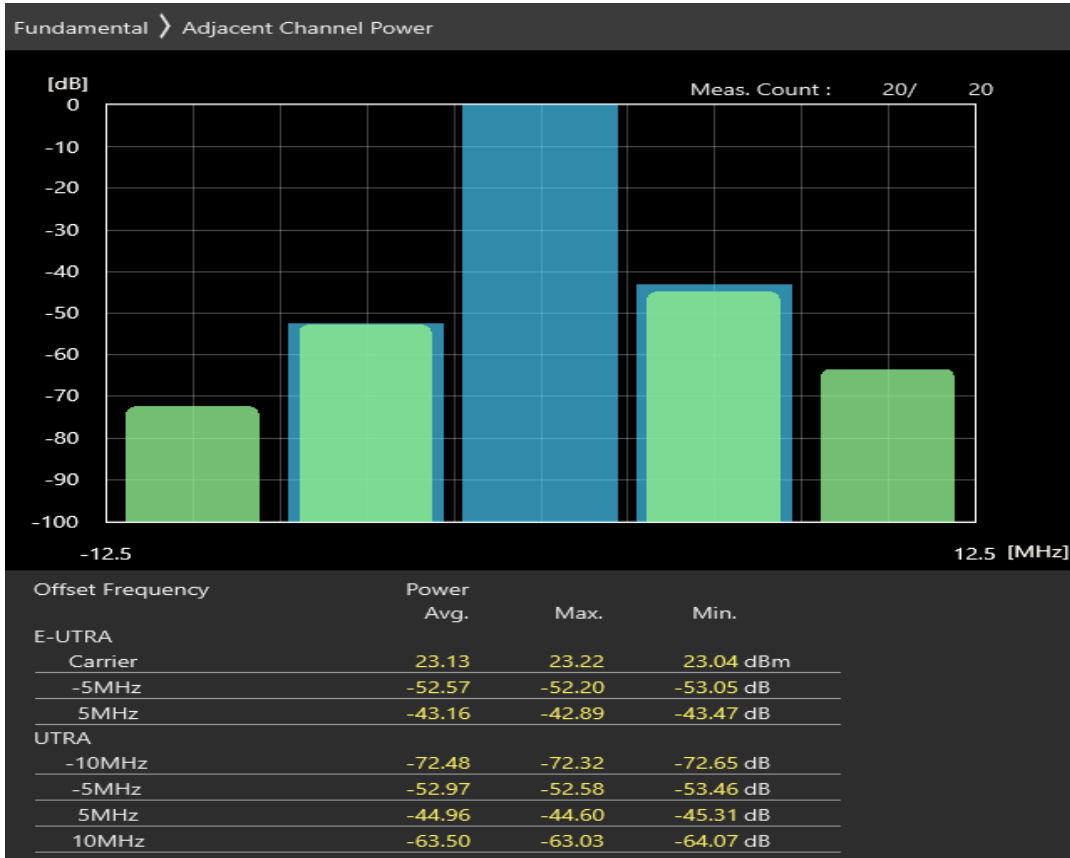

Band20 QPSK BW=5MHz Channel=24175 RB Size=8 Position=#Max