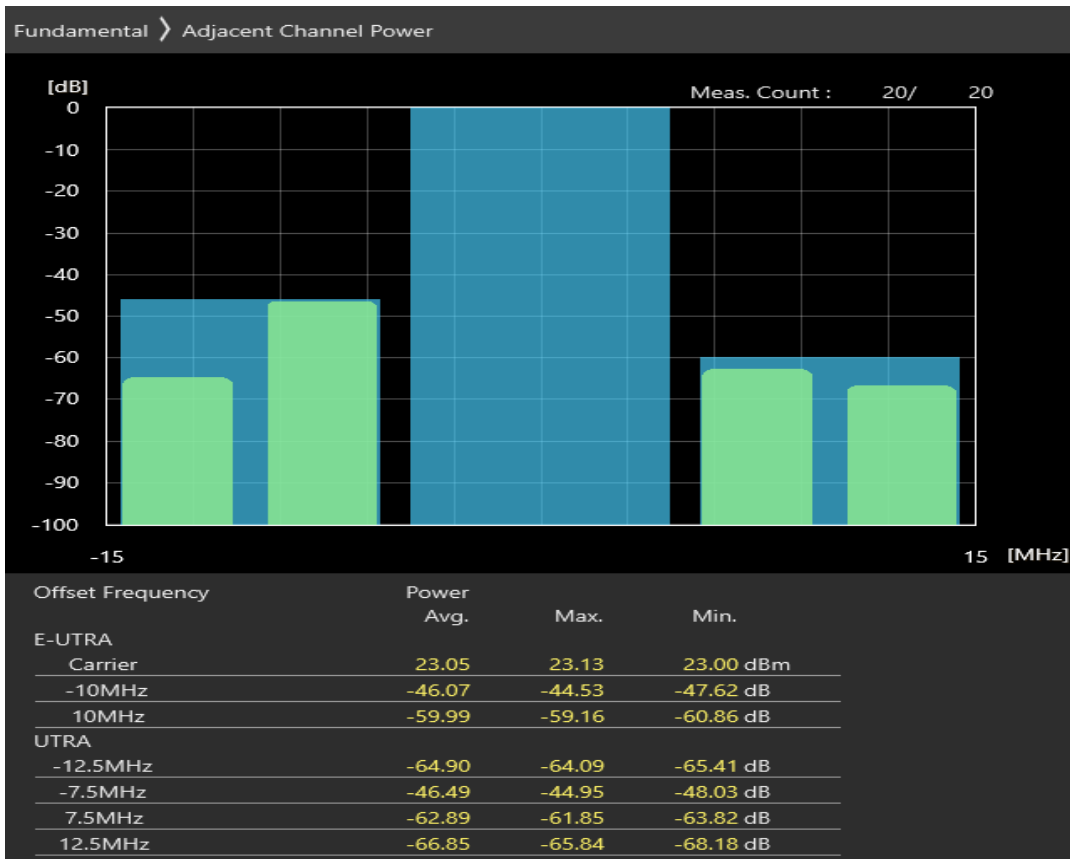

Band3 16QAM BW=10MHz Channel=19900 RB Size=12 Position=#0