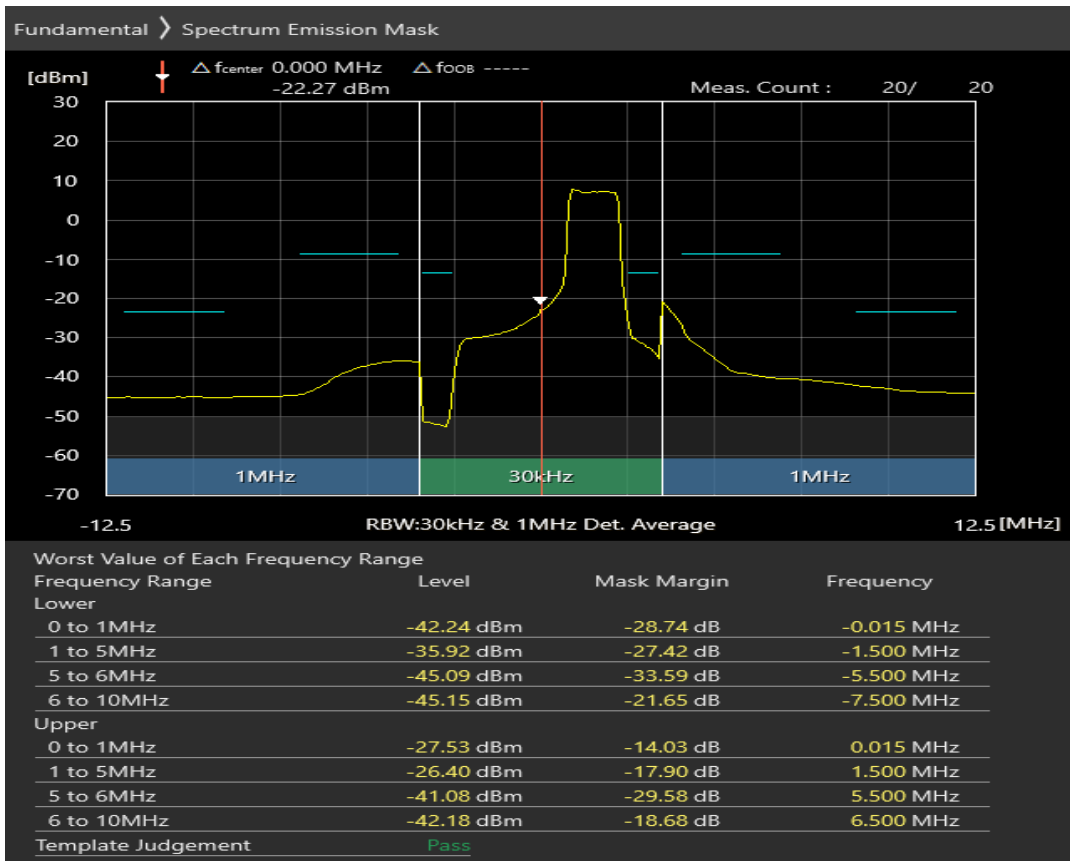

Band8 16QAM BW=1.4MHz Channel=21793 RB Size=5 Position=#Max

Band8 16QAM BW=1.4MHz Channel=21793 RB Size=6 Position=#0

Band8 QPSK BW=5MHz Channel=21475 RB Size=8 Position=#0

Band8 QPSK BW=5MHz Channel=21475 RB Size=8 Position=#Max