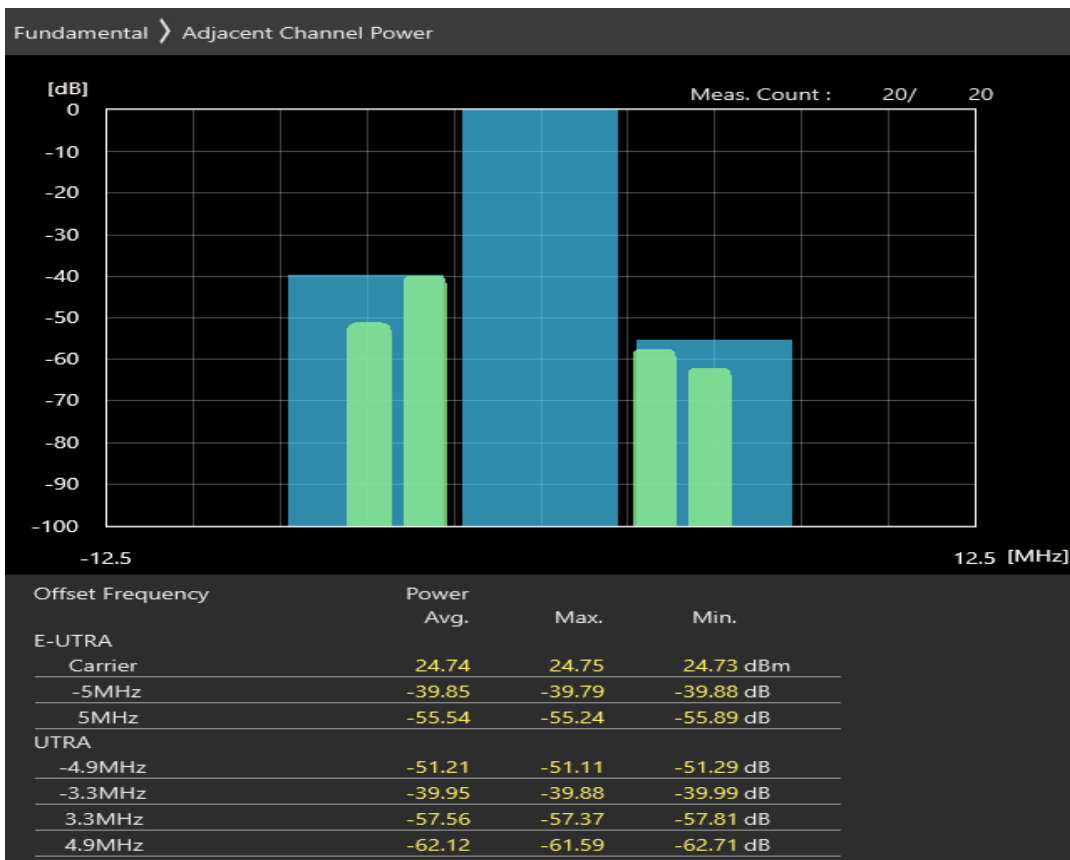

Band40 QPSK BW=5MHz Channel=39150 RB Size=8 Position=#0