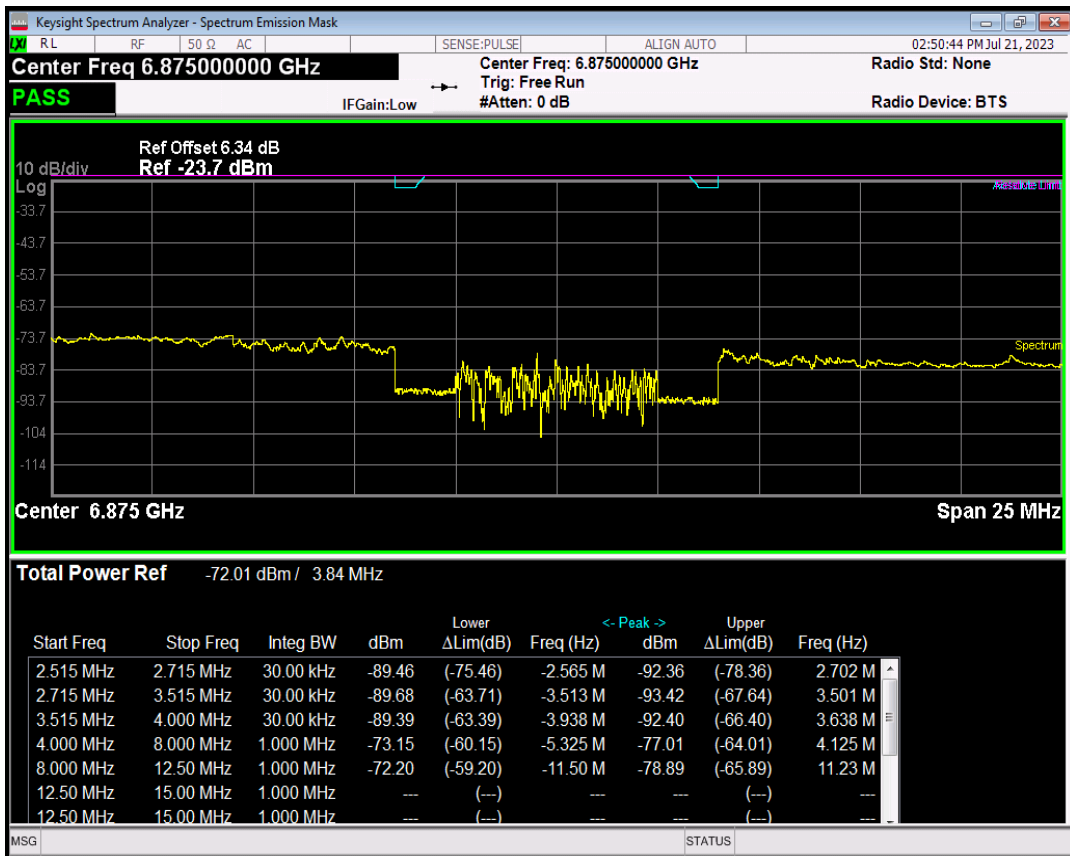

Band20 16QAM BW=10MHz Channel=24400 RB Size=12 Position=#0

Band20 16QAM BW=10MHz Channel=24400 RB Size=12 Position=#Max

Band20 16QAM BW=10MHz Channel=24400 RB Size=50 Position=#0

Band20 16QAM BW=10MHz Channel=24400 RB Size=50 Position=#Max