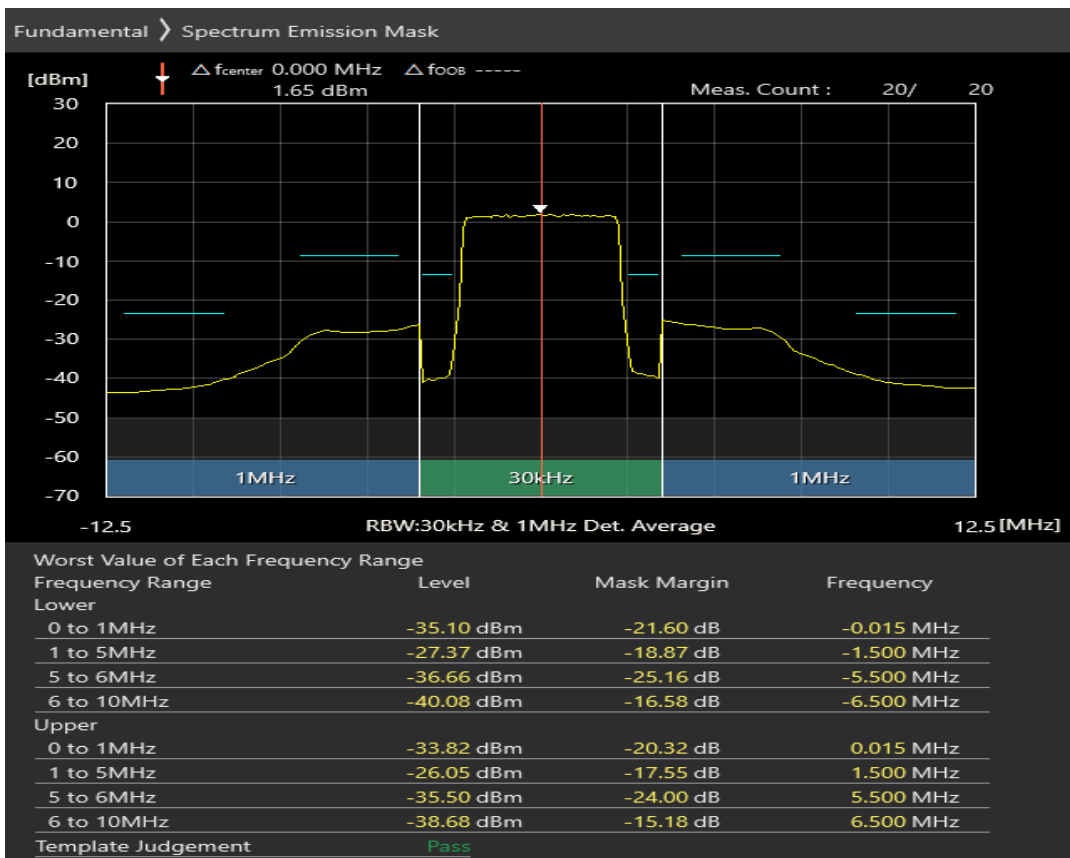

Band3 QPSK BW=5MHz Channel=19225 RB Size=25 Position=#0