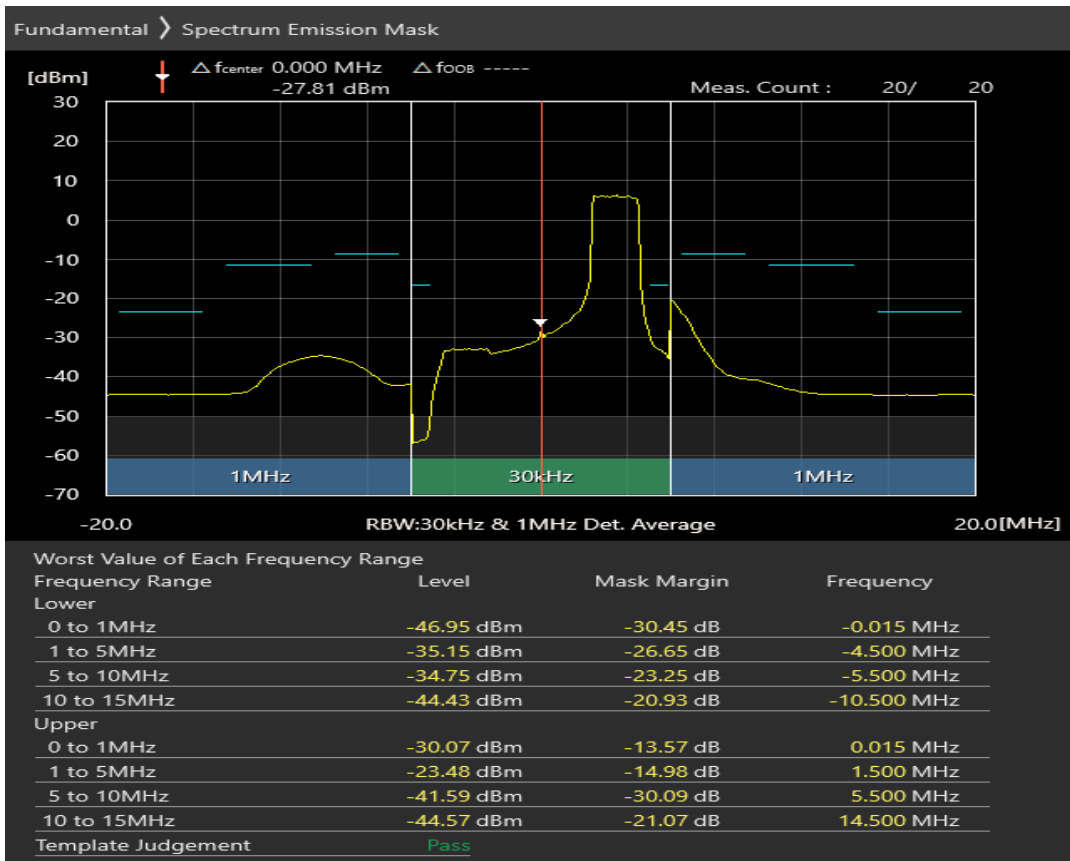

Band3 QPSK BW=10MHz Channel=19900 RB Size=12 Position=#Max