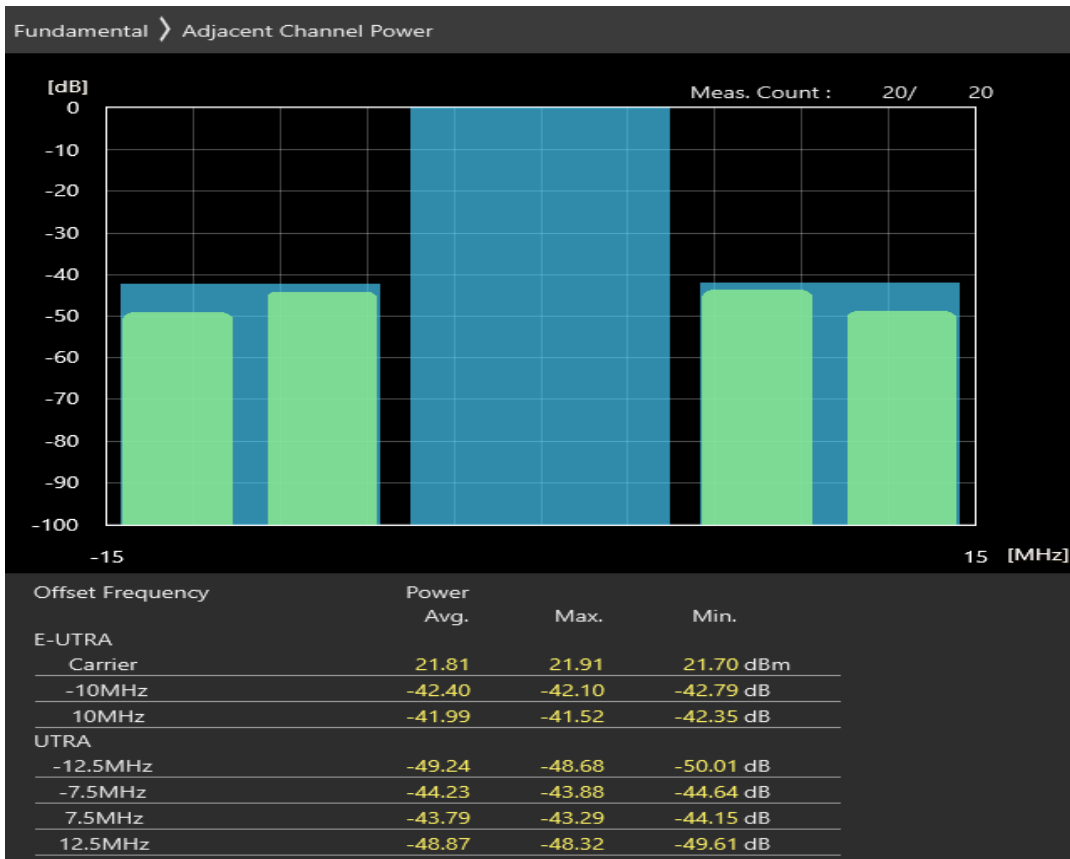

Band3 16QAM BW=10MHz Channel=19575 RB Size=50 Position=#0