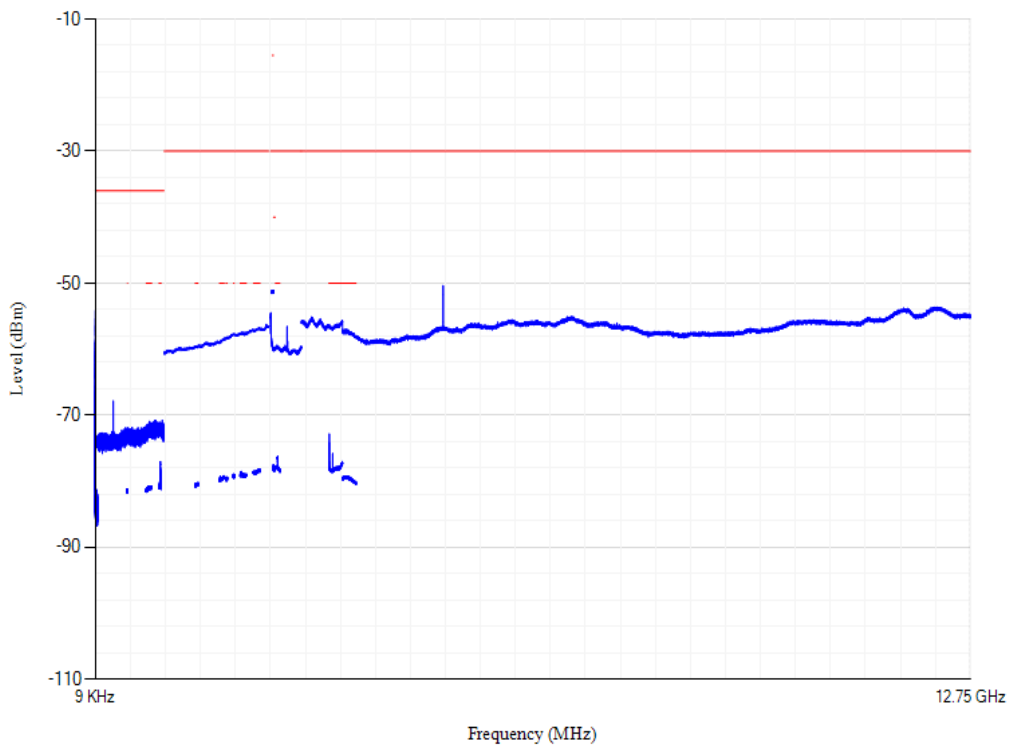

Conducted spurious emissions

Band7 QPSK BW=5MHz Channel=20775 RB Size=1 Position=#0

Conducted spurious emissions

Band7 QPSK BW=5MHz Channel=21100 RB Size=1 Position=#0

Conducted spurious emissions

Band7 QPSK BW=5MHz Channel=21425 RB Size=1 Position=#0