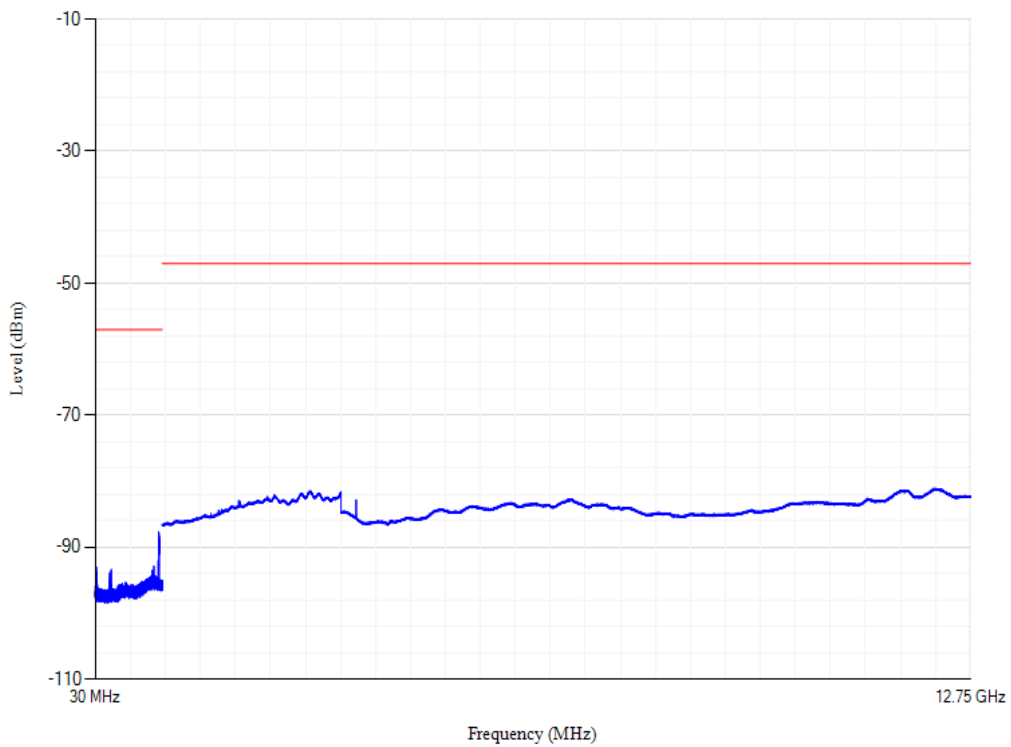

Conducted spurious emissions

6.6.2.3 Transmitter adjacent channel leakage power ratio