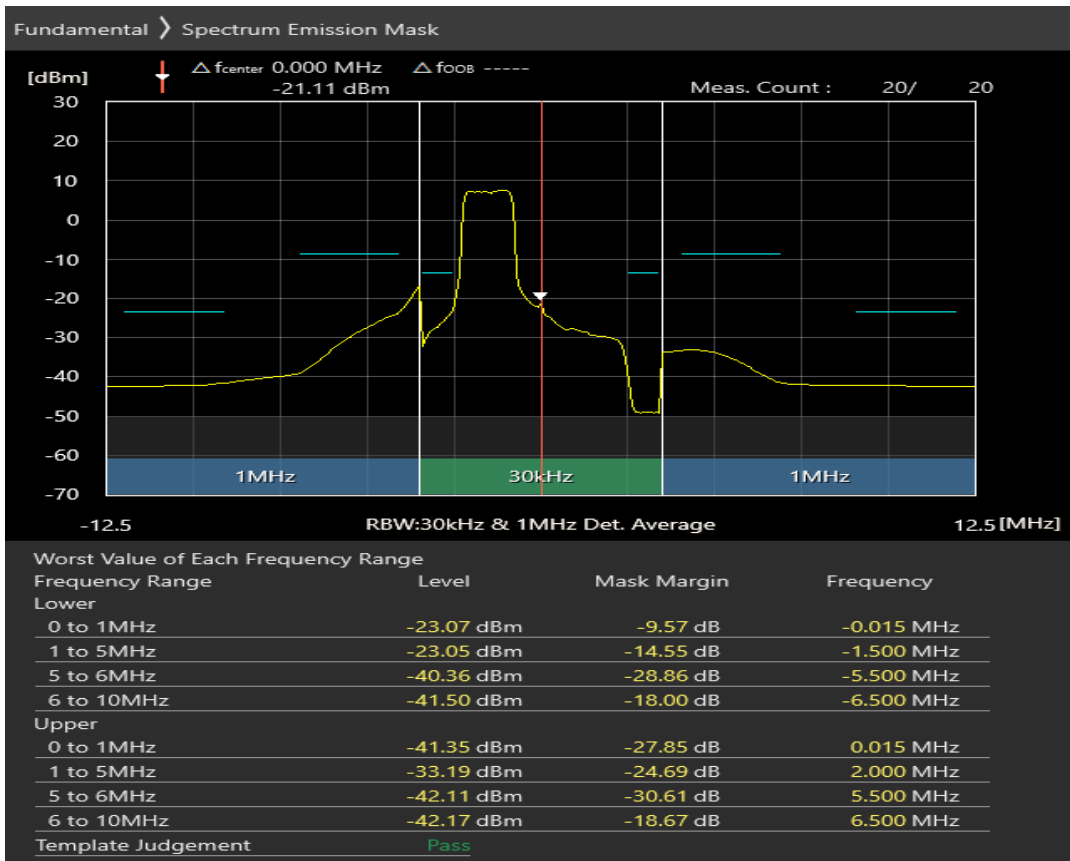

Band7 16QAM BW=5MHz Channel=20775 RB Size=8 Position=#0