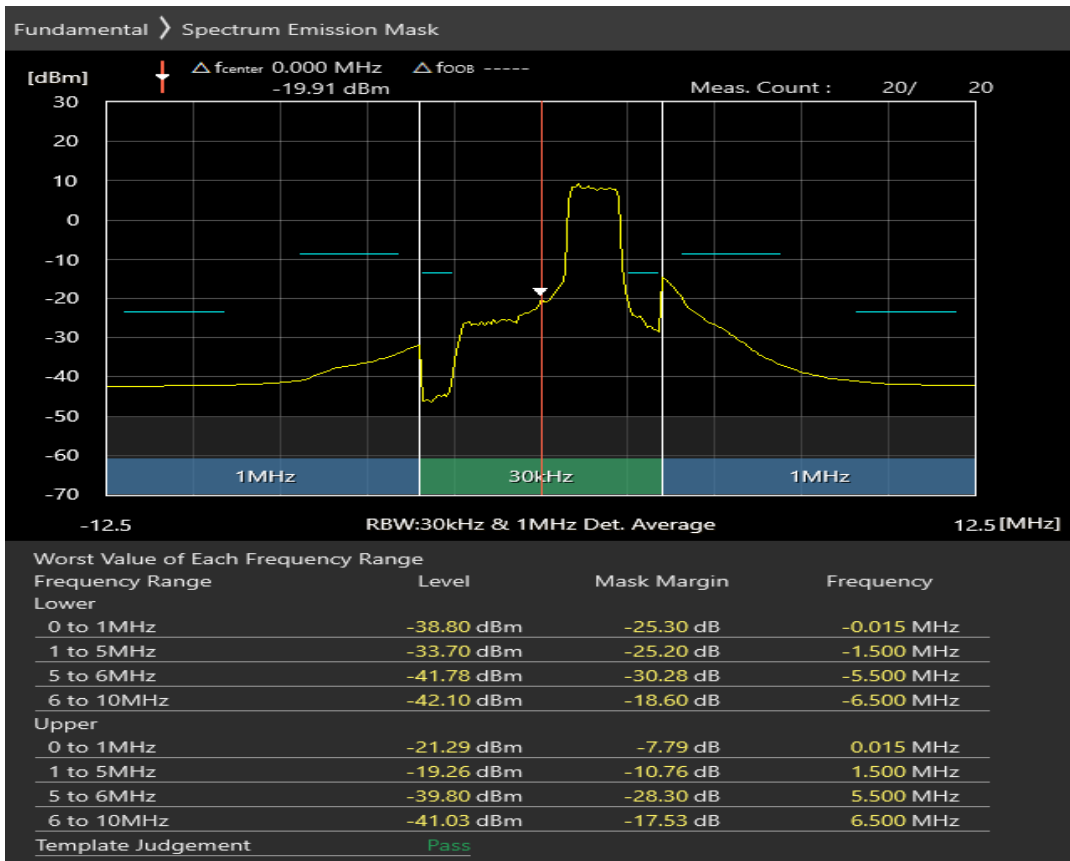

Band40 QPSK BW=5MHz Channel=38675 RB Size=8 Position=#Max