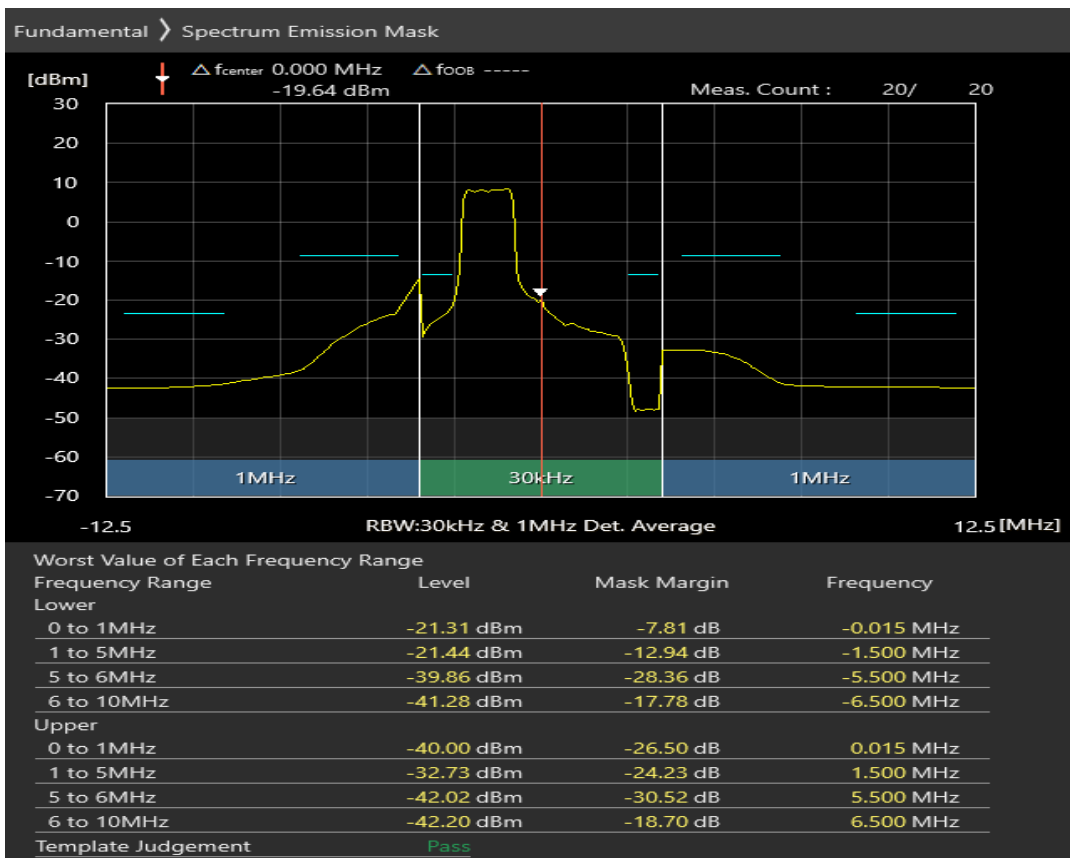

Band7 QPSK BW=5MHz Channel=20775 RB Size=8 Position=#0