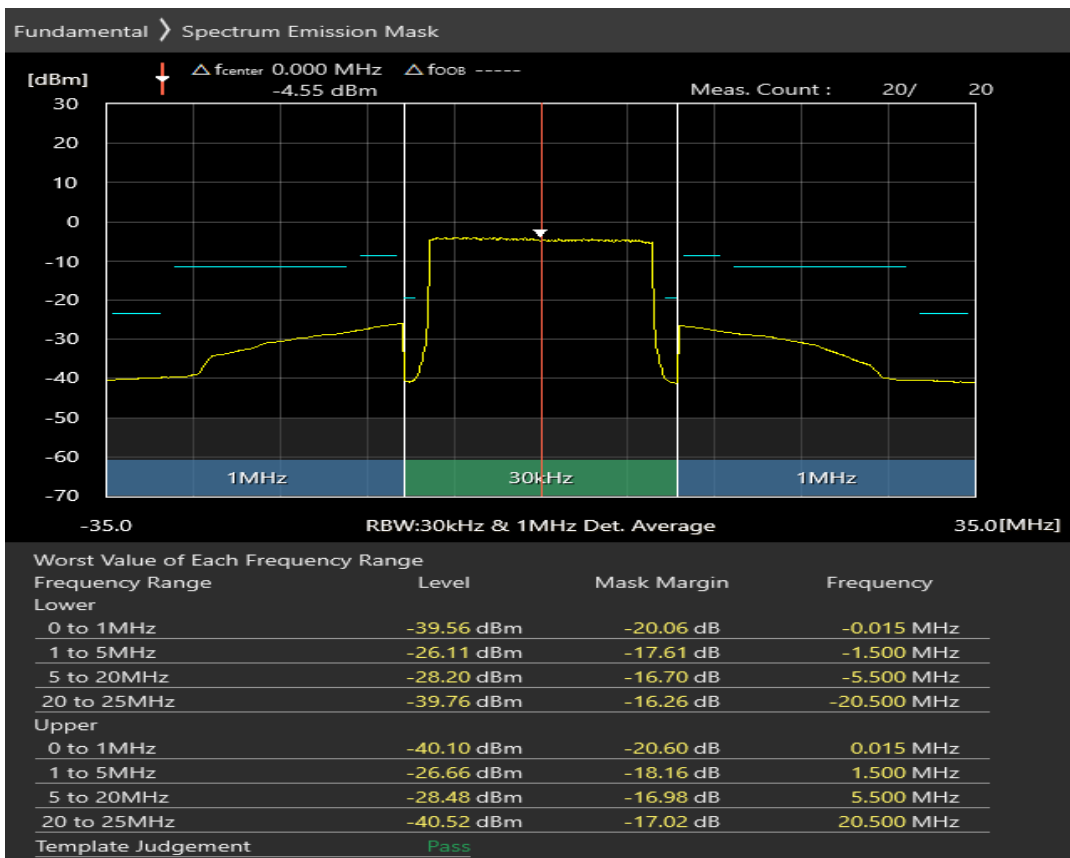

Band7 QPSK BW=20MHz Channel=21100 RB Size=100 Position=#0