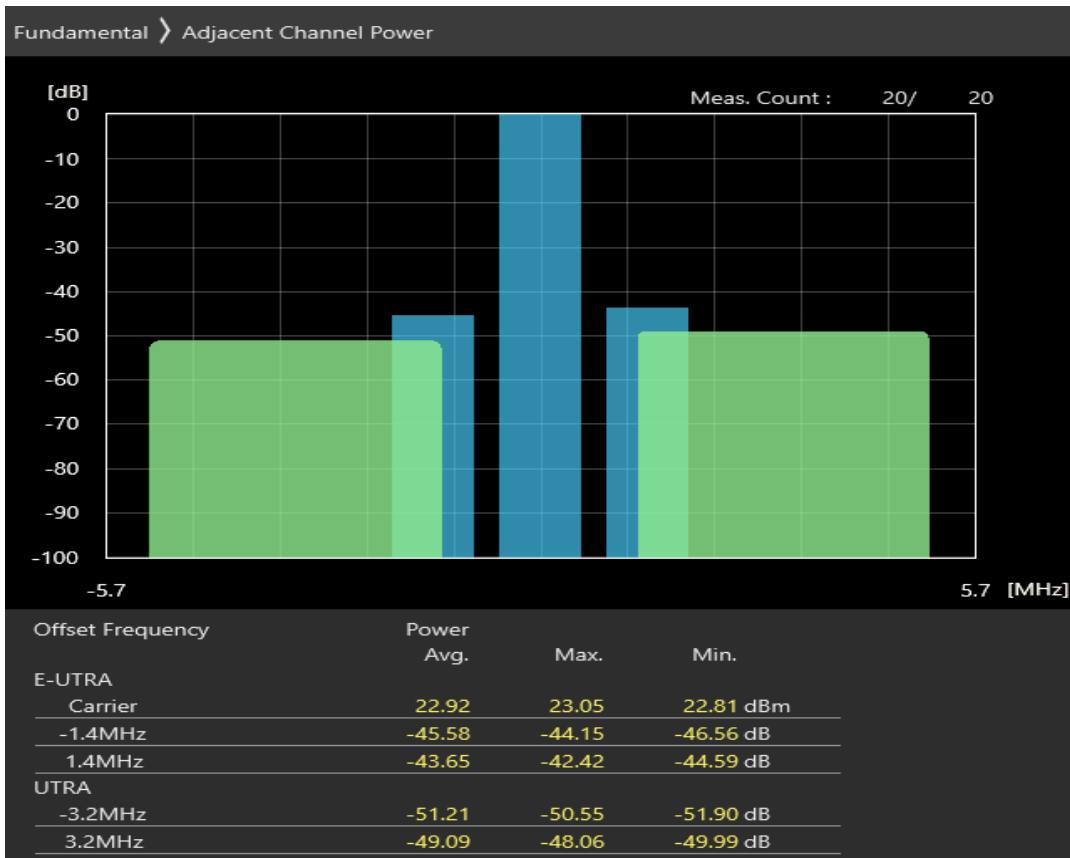

Band3 16QAM BW=1.4MHz Channel=19943 RB Size=5 Position=#Max