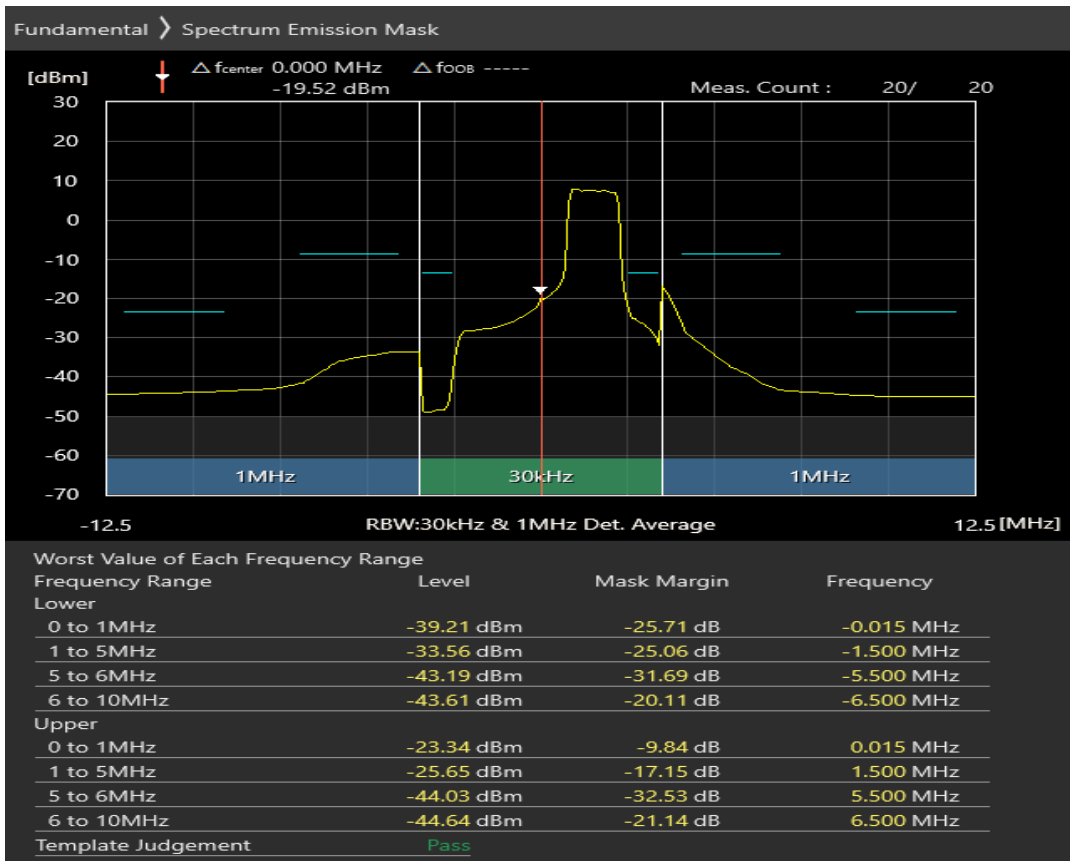

Band8 16QAM BW=5MHz Channel=21625 RB Size=8 Position=#Max

Band8 16QAM BW=5MHz Channel=21625 RB Size=25 Position=#0

Band8 QPSK BW=5MHz Channel=21775 RB Size=8 Position=#0

Band8 QPSK BW=5MHz Channel=21775 RB Size=8 Position=#Max