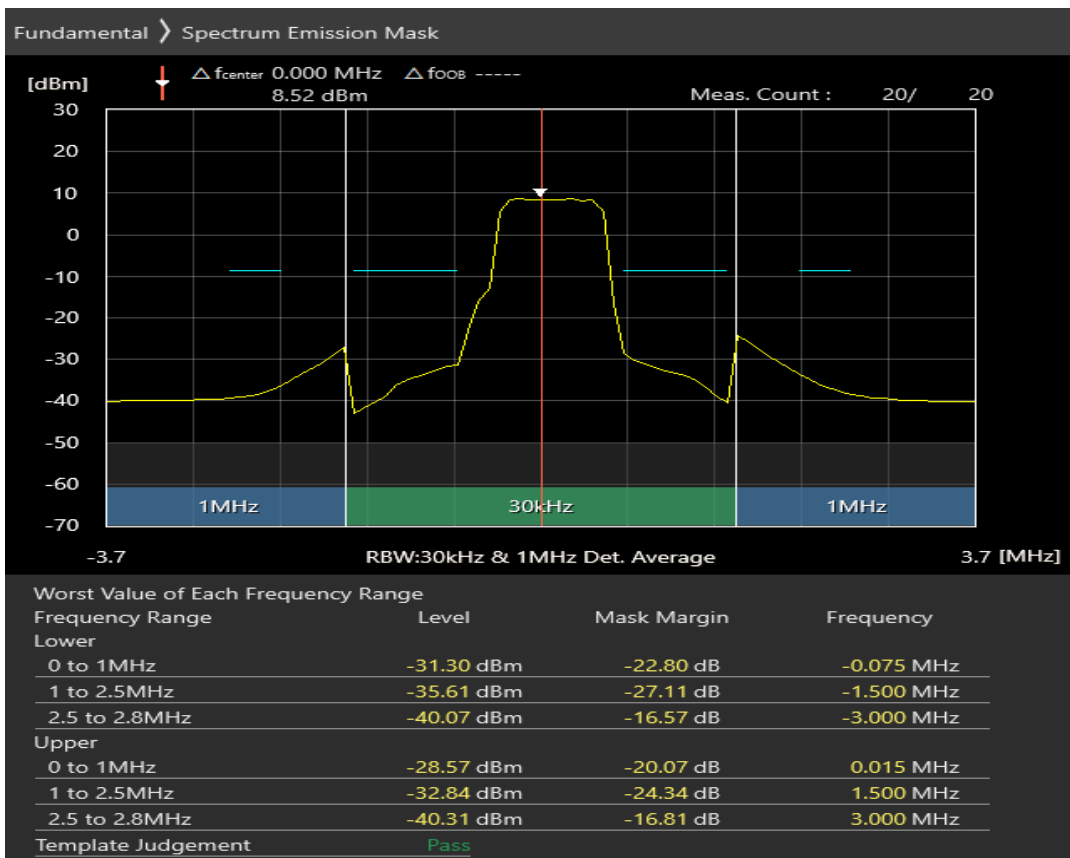

Band3 16QAM BW=1.4MHz Channel=19207 RB Size=5 Position=#Max