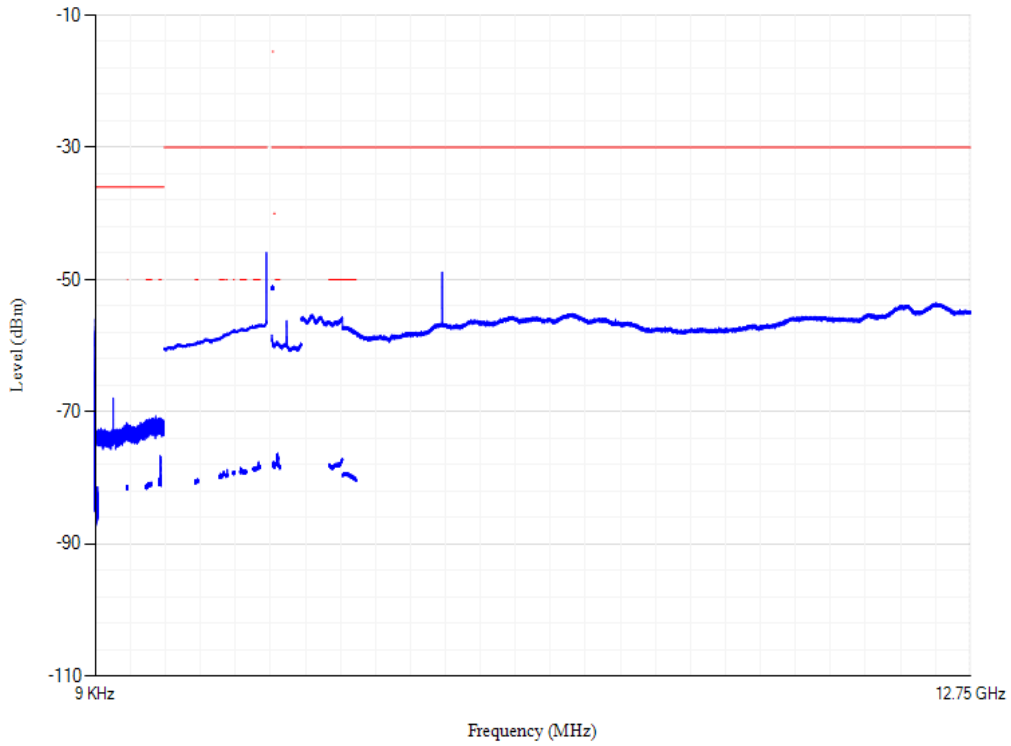

Conducted spurious emissions

Band7 QPSK BW=20MHz Channel=21350 RB Size=1 Position=#0