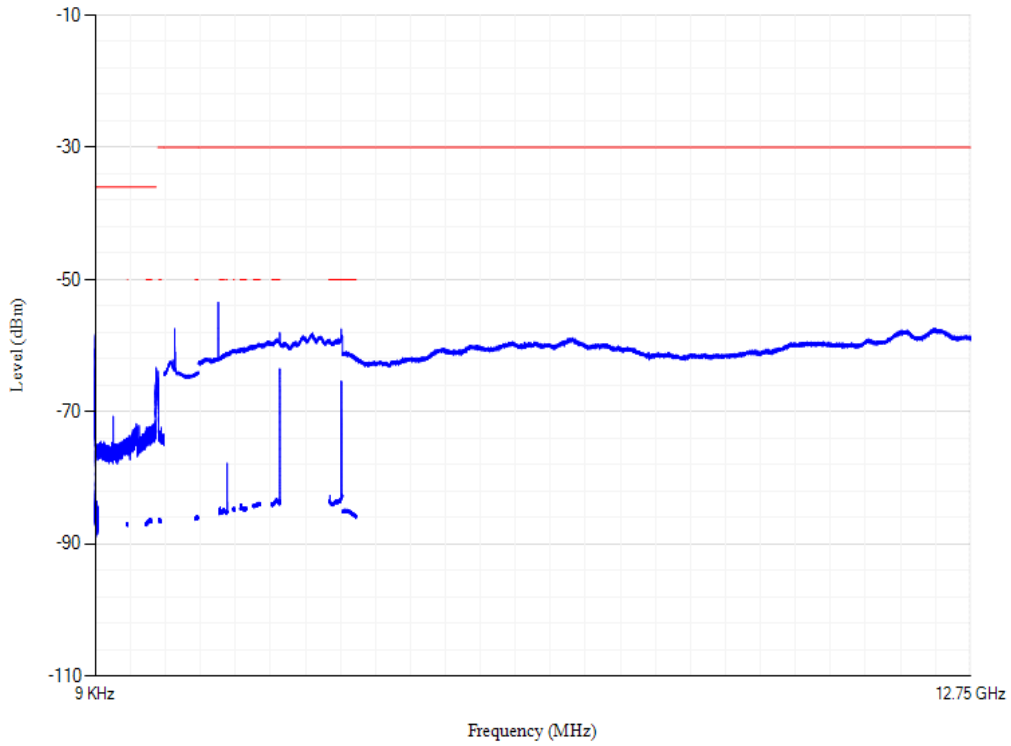

Conducted spurious emissions

Band8 QPSK BW=5MHz Channel=21475 RB Size=1 Position=#0

Conducted spurious emissions

Band8 QPSK BW=5MHz Channel=21625 RB Size=1 Position=#0

Conducted spurious emissions

Band8 QPSK BW=5MHz Channel=21775 RB Size=1 Position=#0