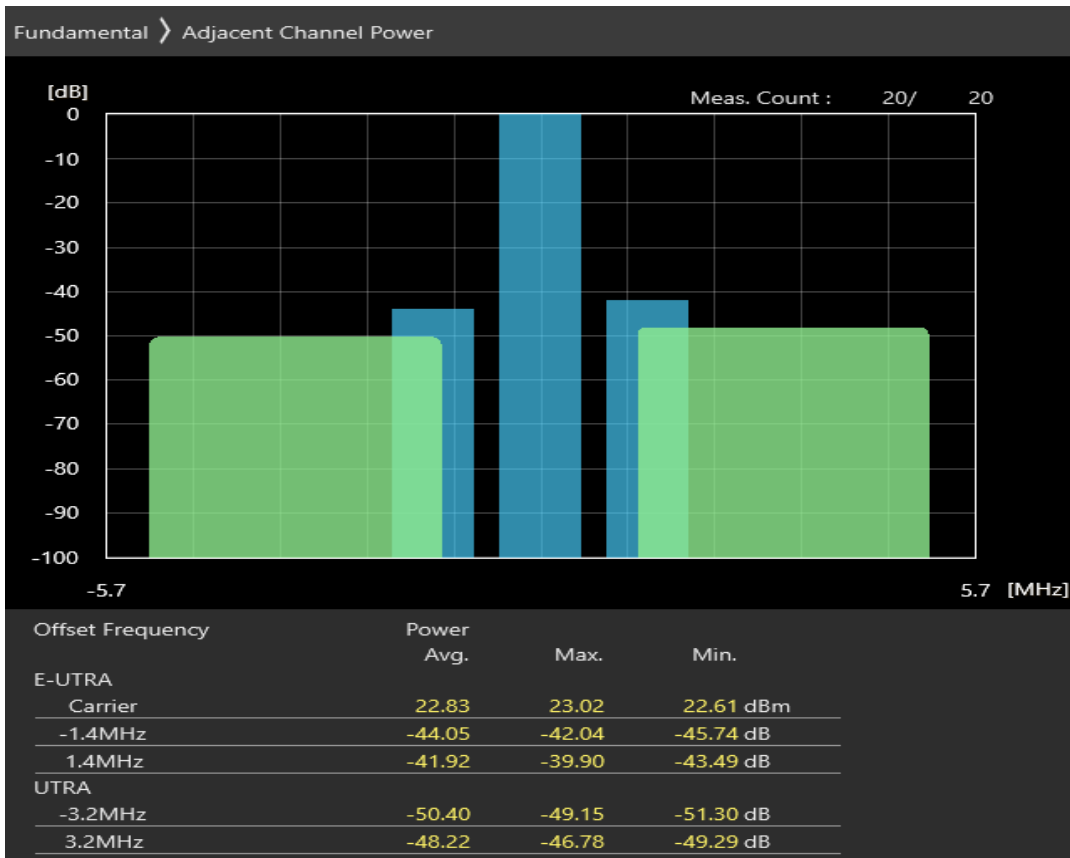

Band8 16QAM BW=1.4MHz Channel=21793 RB Size=5 Position=#Max