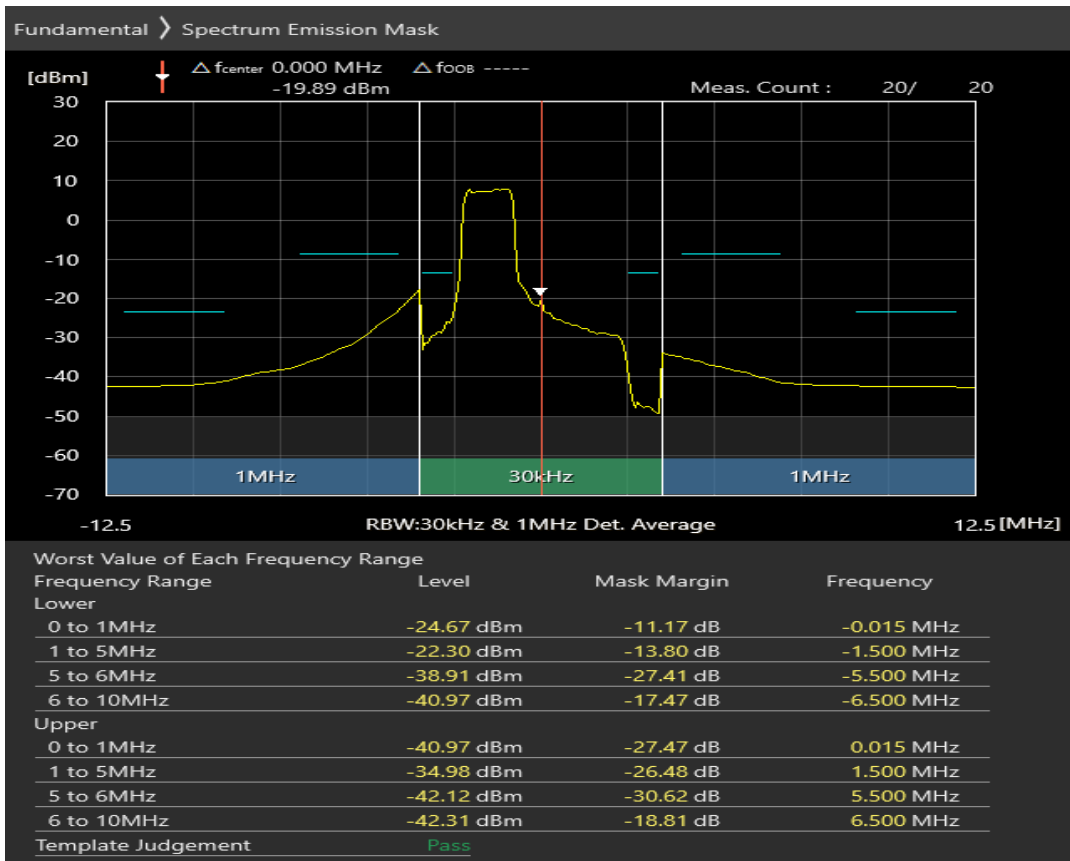

Band40 QPSK BW=5MHz Channel=39625 RB Size=8 Position=#0

Band40 QPSK BW=5MHz Channel=39625 RB Size=8 Position=#Max

Band40 QPSK BW=5MHz Channel=39625 RB Size=25 Position=#0

Band40 16QAM BW=5MHz Channel=39625 RB Size=8 Position=#0