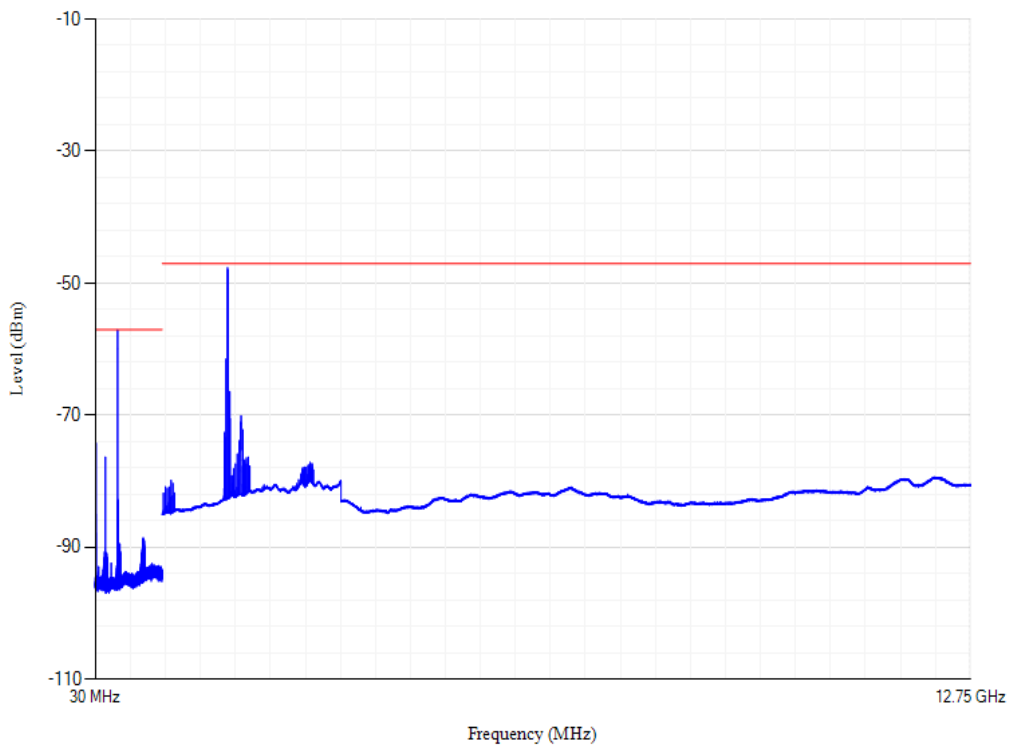

Conducted spurious emissions

Band1 QPSK BW=20MHz Channel=18500