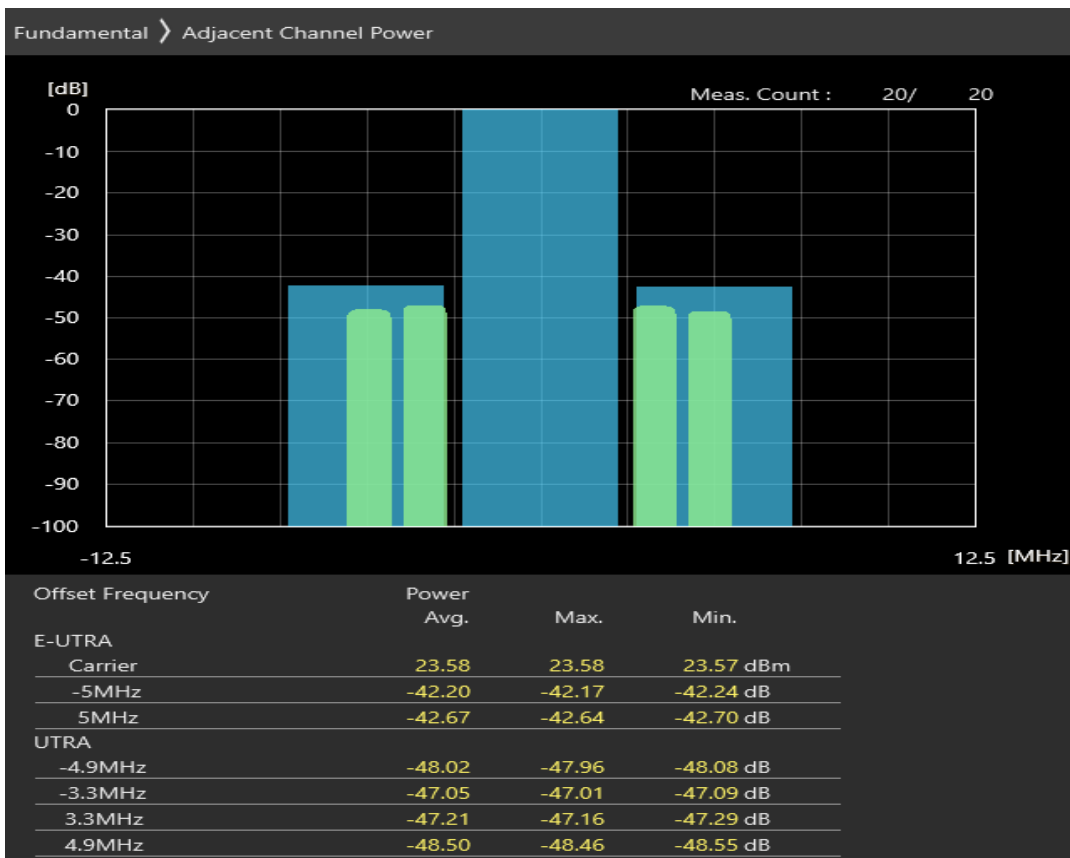

Band40 QPSK BW=5MHz Channel=39150 RB Size=25 Position=#0