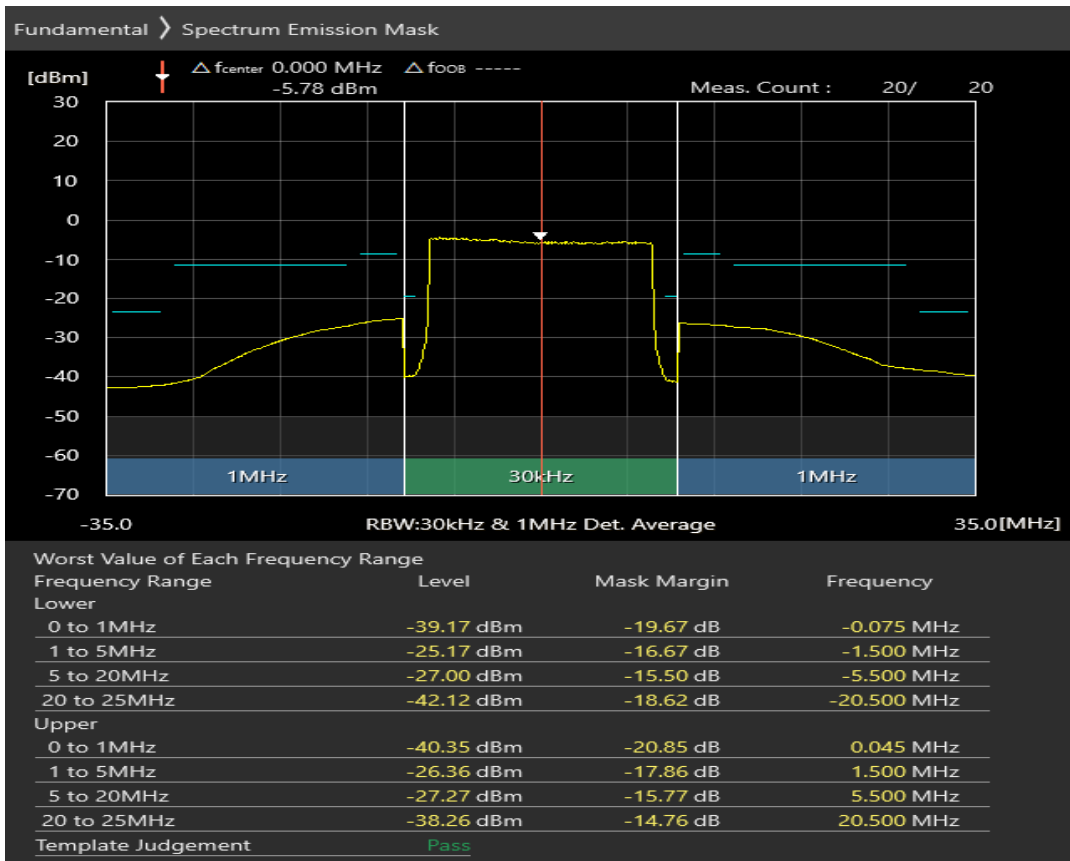

Band7 QPSK BW=20MHz Channel=20850 RB Size=100 Position=#0

Band7 16QAM BW=20MHz Channel=20850 RB Size=18 Position=#0

Band7 16QAM BW=20MHz Channel=20850 RB Size=18 Position=#Max

Band7 16QAM BW=20MHz Channel=20850 RB Size=100 Position=#0