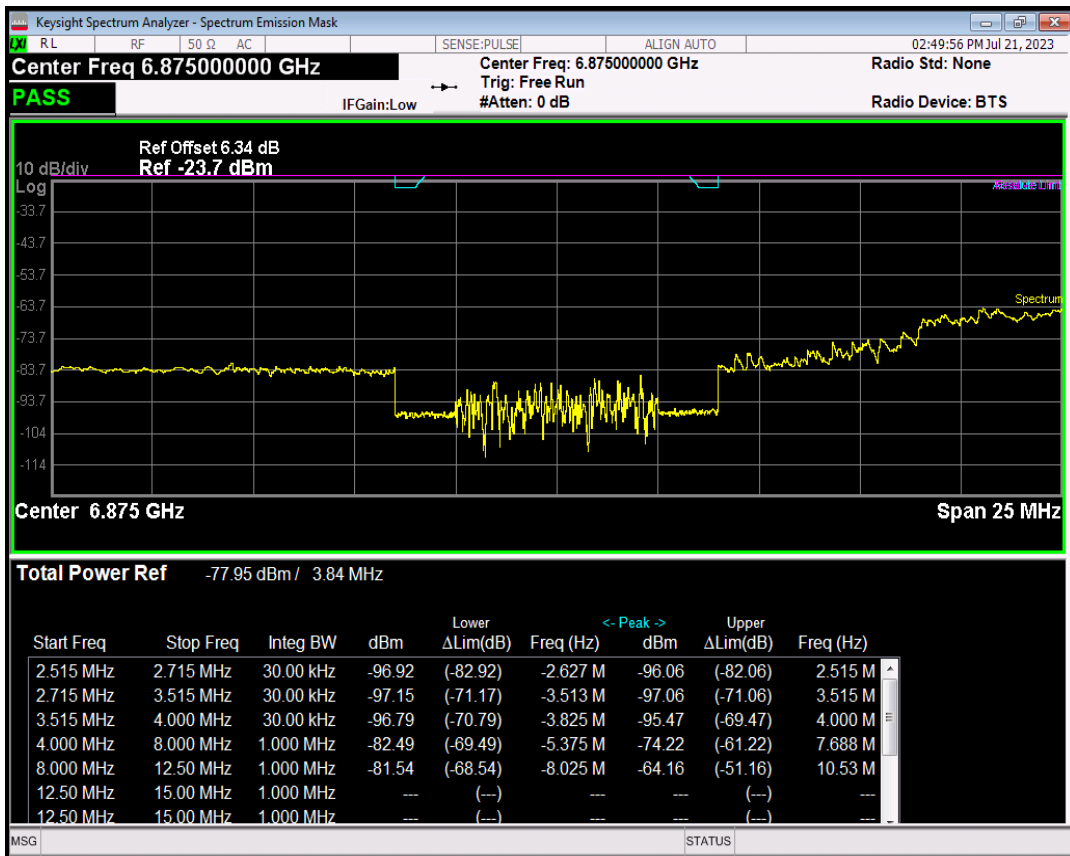

Band20 QPSK BW=5MHz Channel=24425 RB Size=25 Position=#0