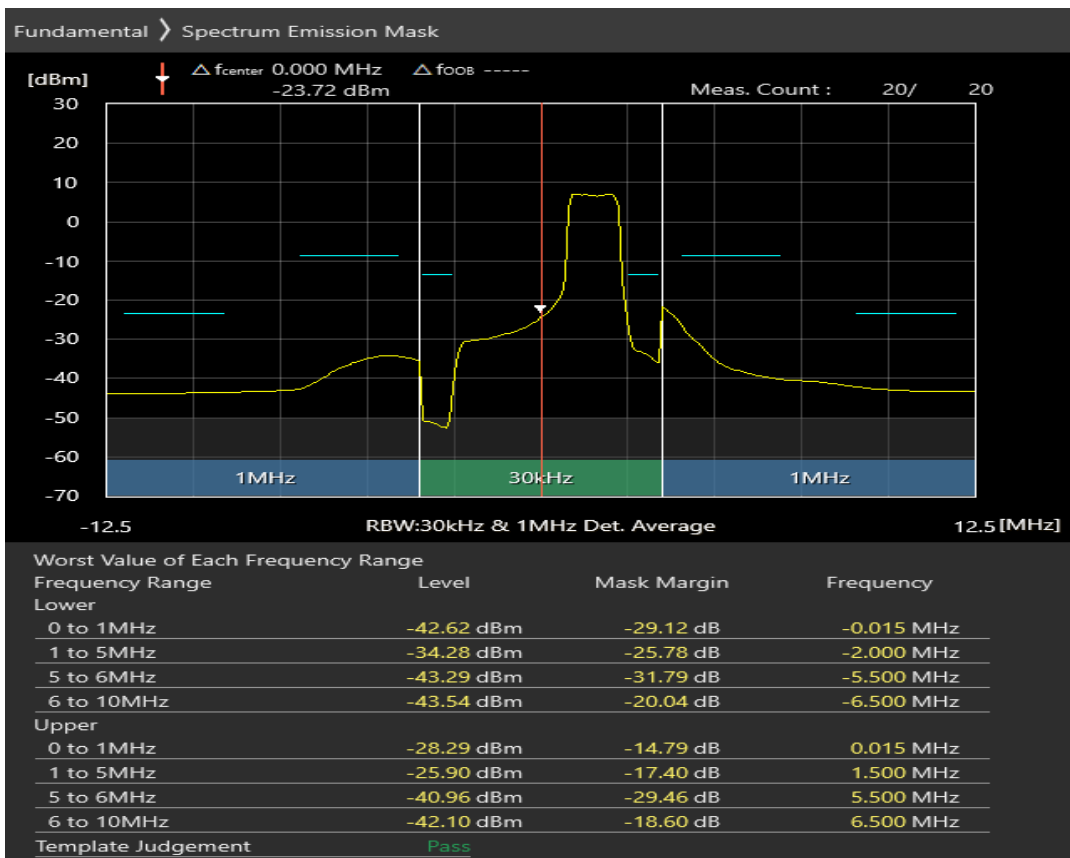

Band3 16QAM BW=5MHz Channel=19225 RB Size=8 Position=#Max