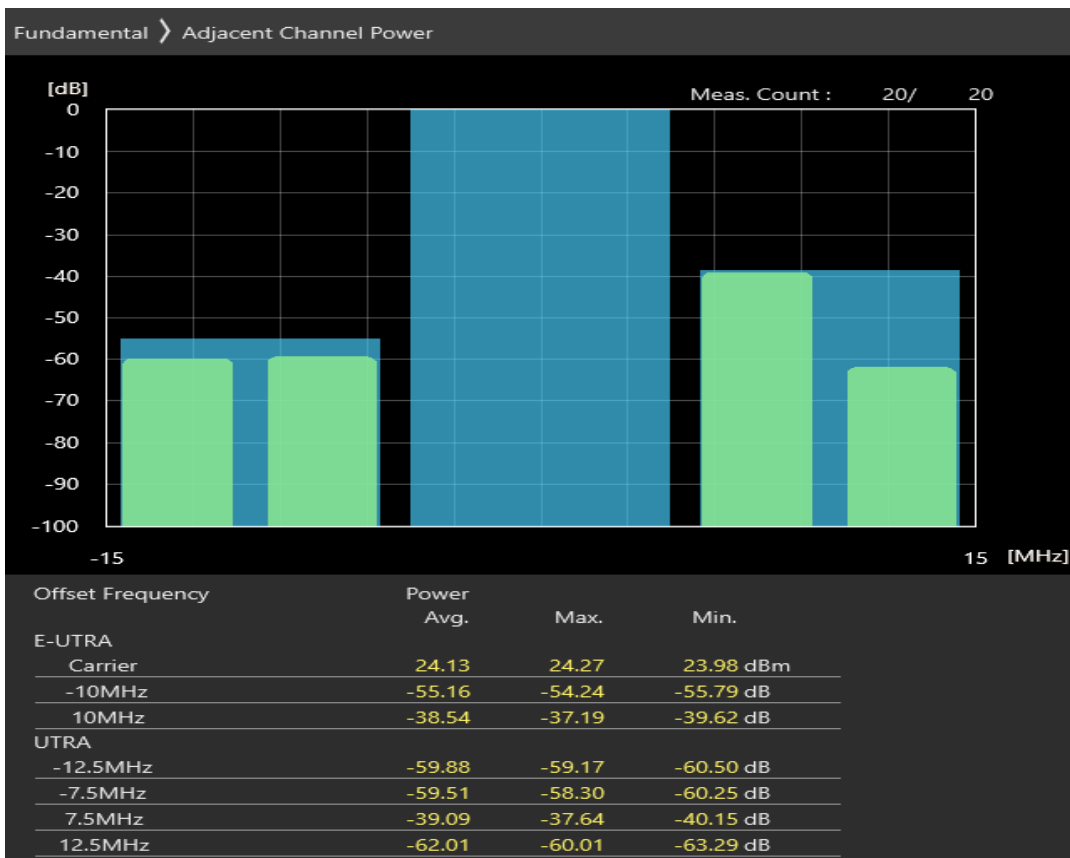

Band1 16QAM BW=10MHz Channel=18550 RB Size=12 Position=#Max