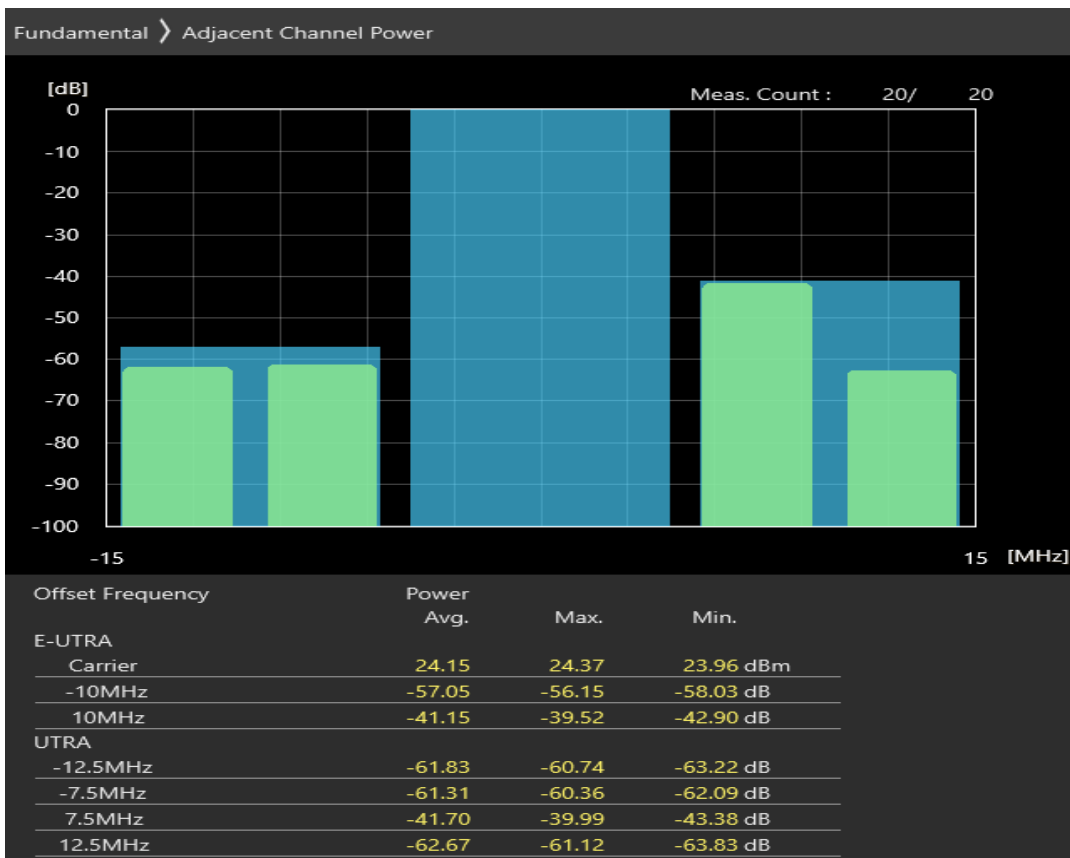

Band1 16QAM BW=10MHz Channel=18050 RB Size=12 Position=#Max