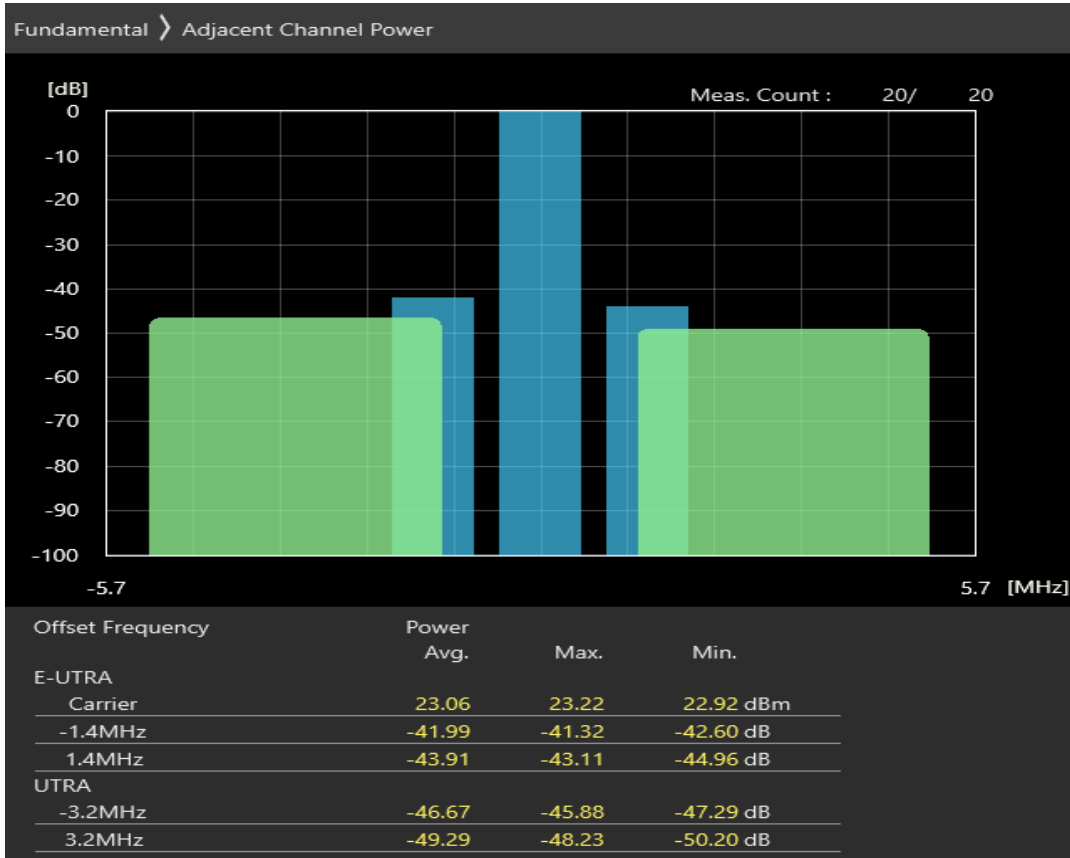

Band3 QPSK BW=1.4MHz Channel=19575 RB Size=5 Position=#0

Band3 QPSK BW=1.4MHz Channel=19575 RB Size=5 Position=#Max

Band3 QPSK BW=1.4MHz Channel=19575 RB Size=6 Position=#0

Band3 16QAM BW=1.4MHz Channel=19575 RB Size=5 Position=#0