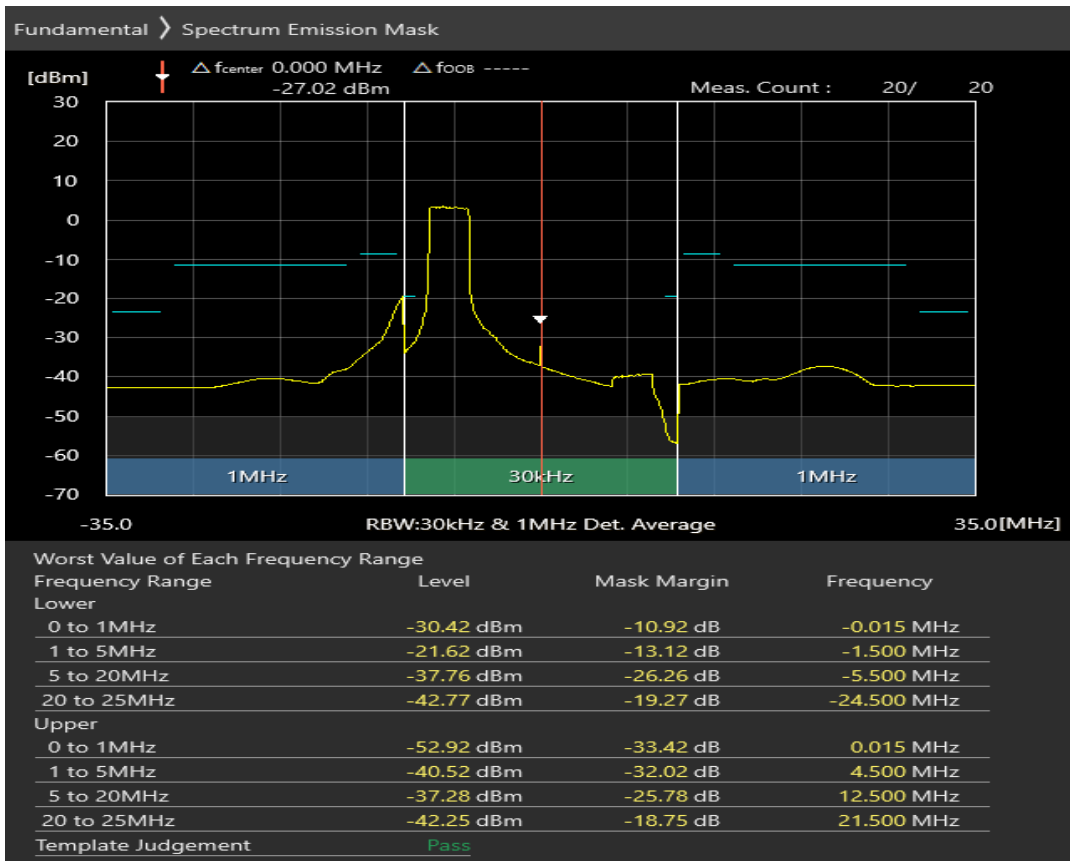

Band7 16QAM BW=20MHz Channel=20850 RB Size=18 Position=#0