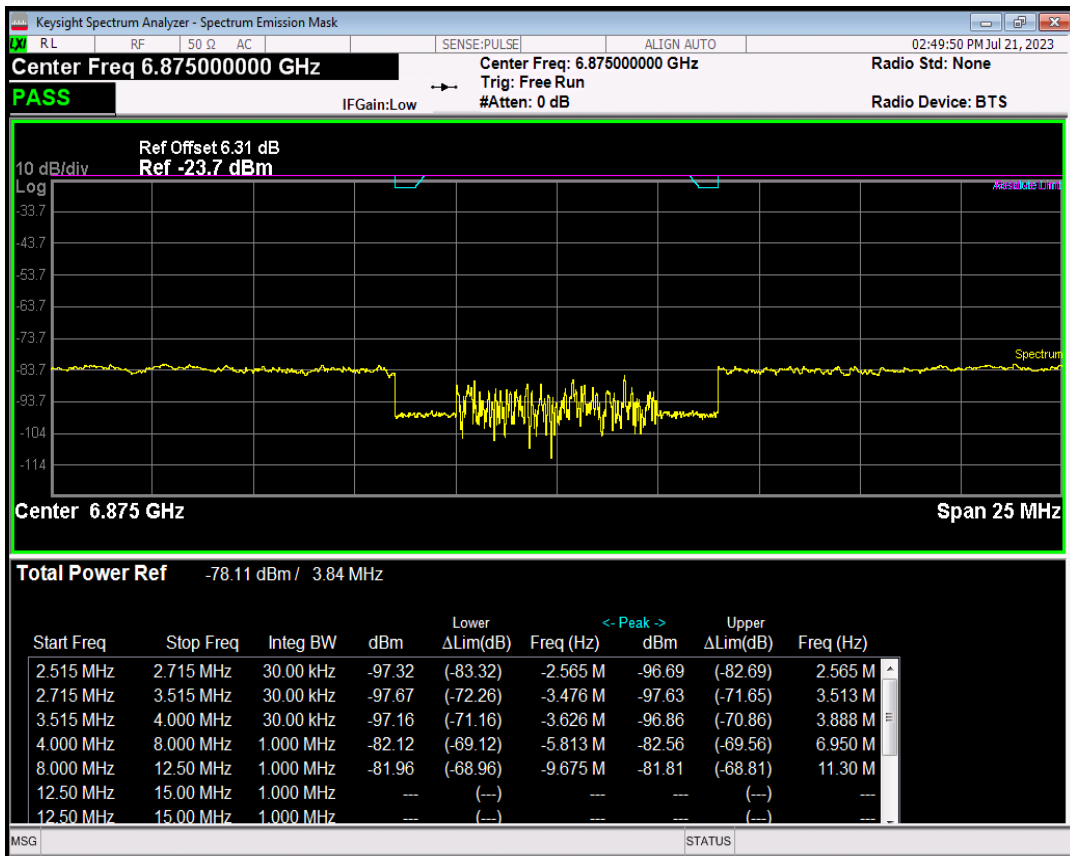

Band20 16QAM BW=5MHz Channel=24300 RB Size=25 Position=#0