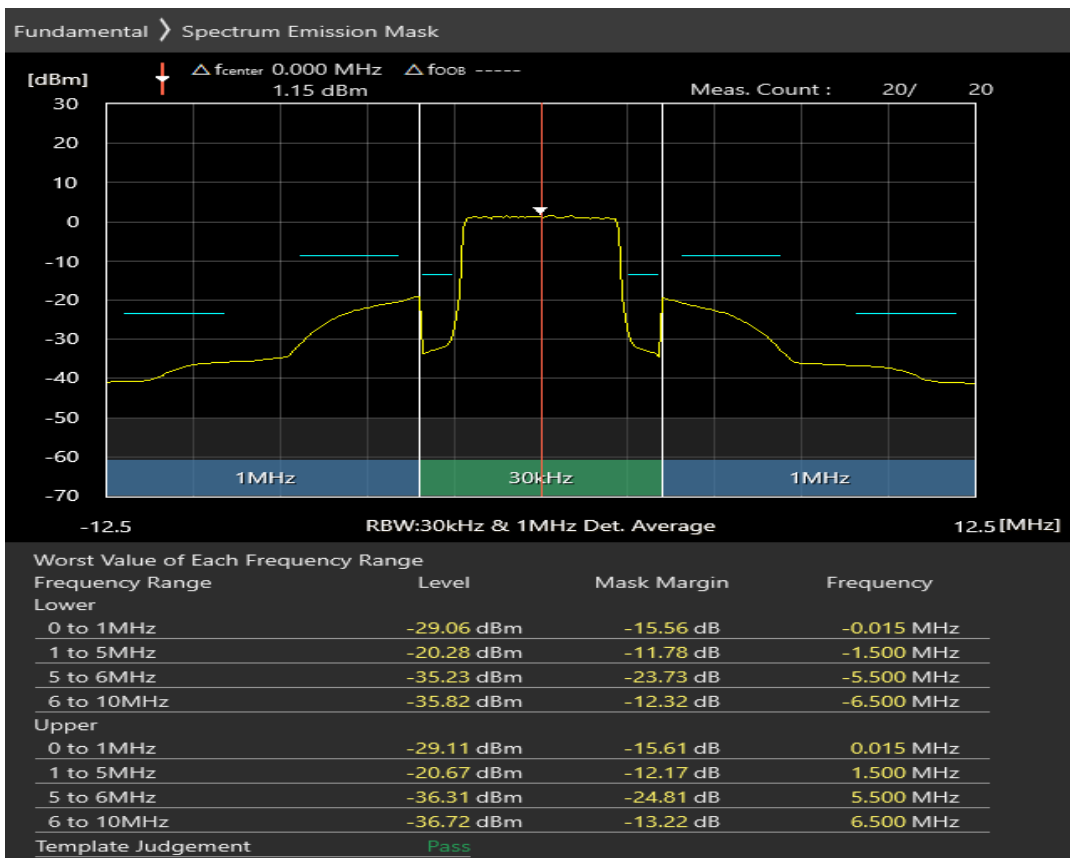

Band7 QPSK BW=5MHz Channel=21425 RB Size=25 Position=#0