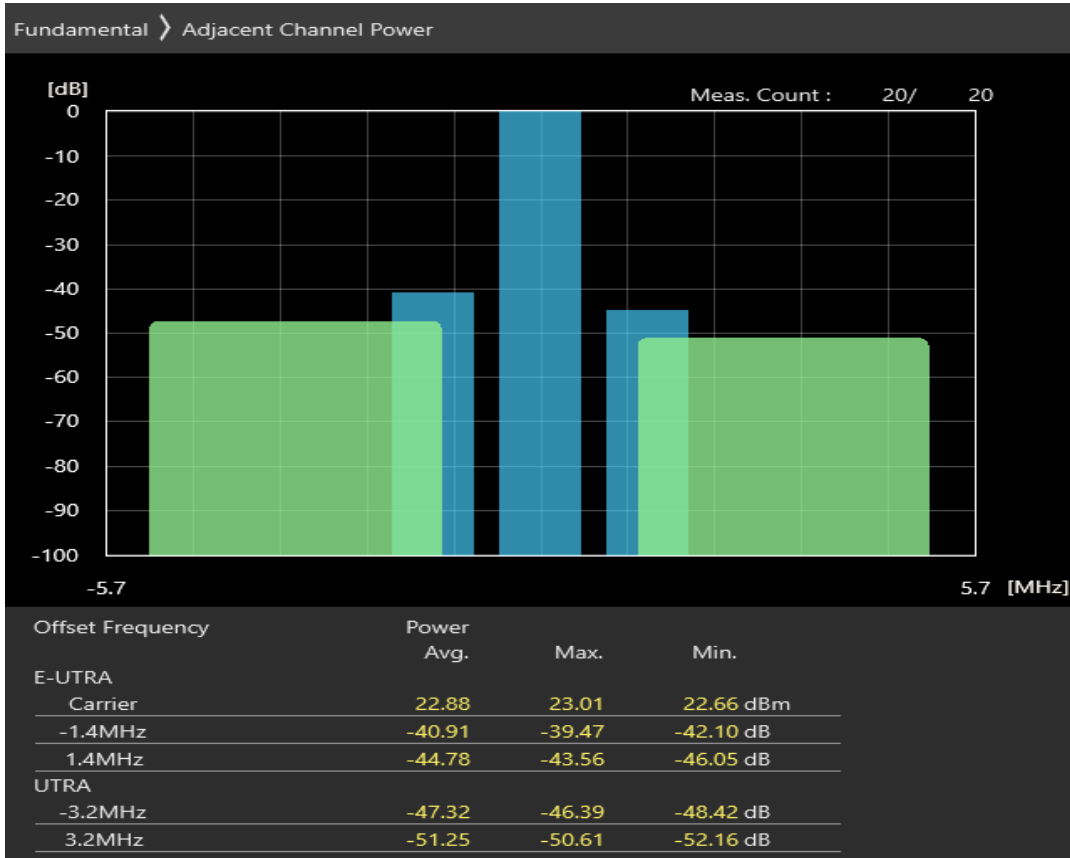

Band8 16QAM BW=1.4MHz Channel=21793 RB Size=5 Position=#0