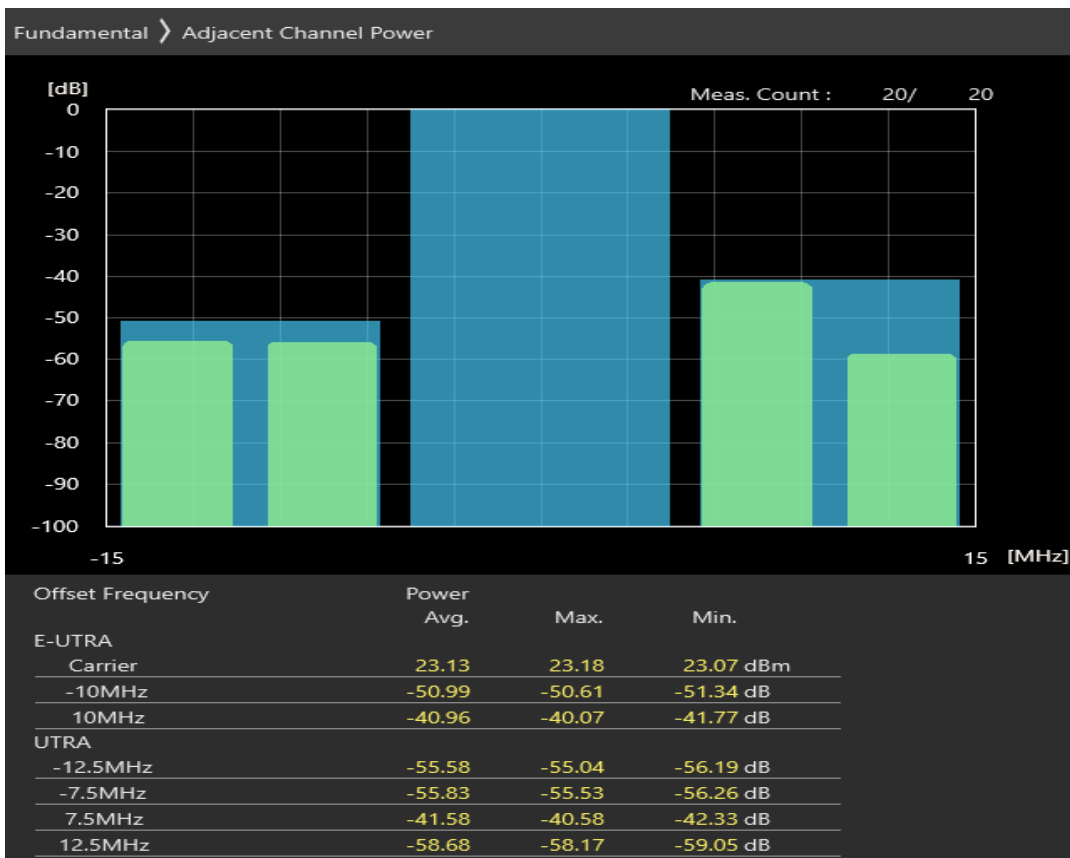

Band7 16QAM BW=10MHz Channel=20800 RB Size=12 Position=#Max