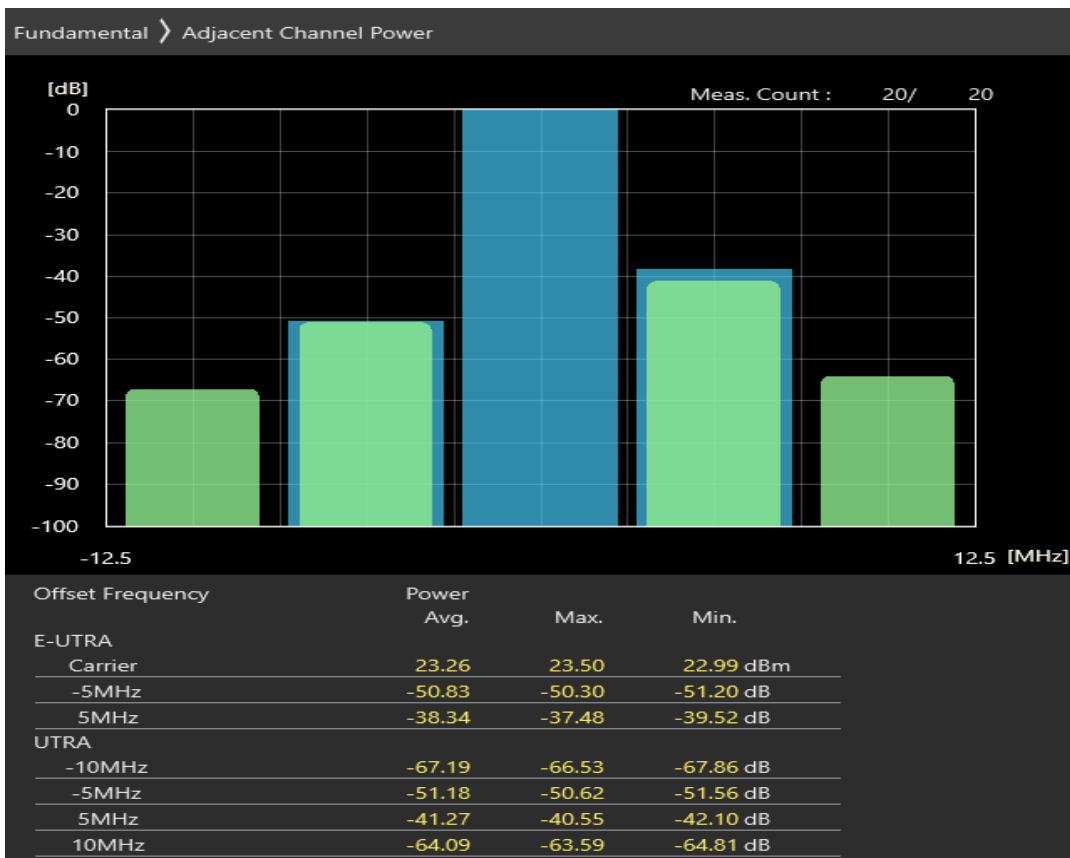

Band7 16QAM BW=5MHz Channel=20775 RB Size=8 Position=#Max