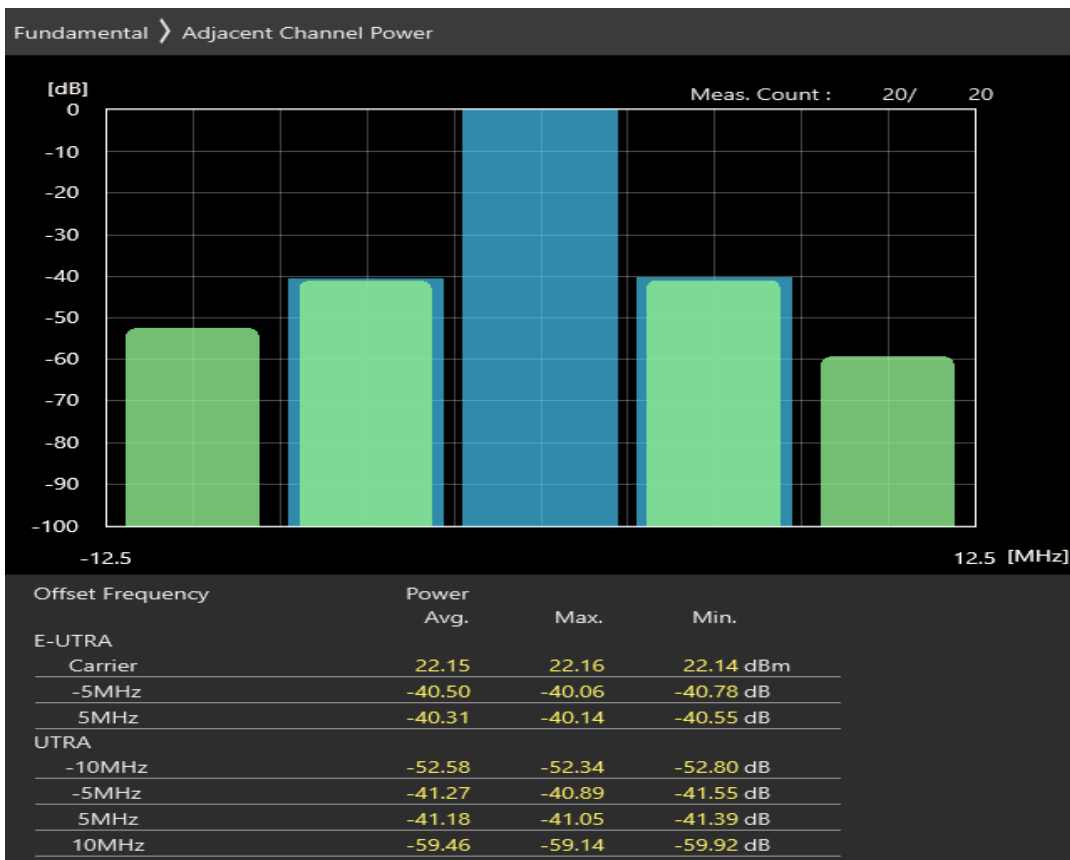

Band20 QPSK BW=5MHz Channel=24425 RB Size=25 Position=#0