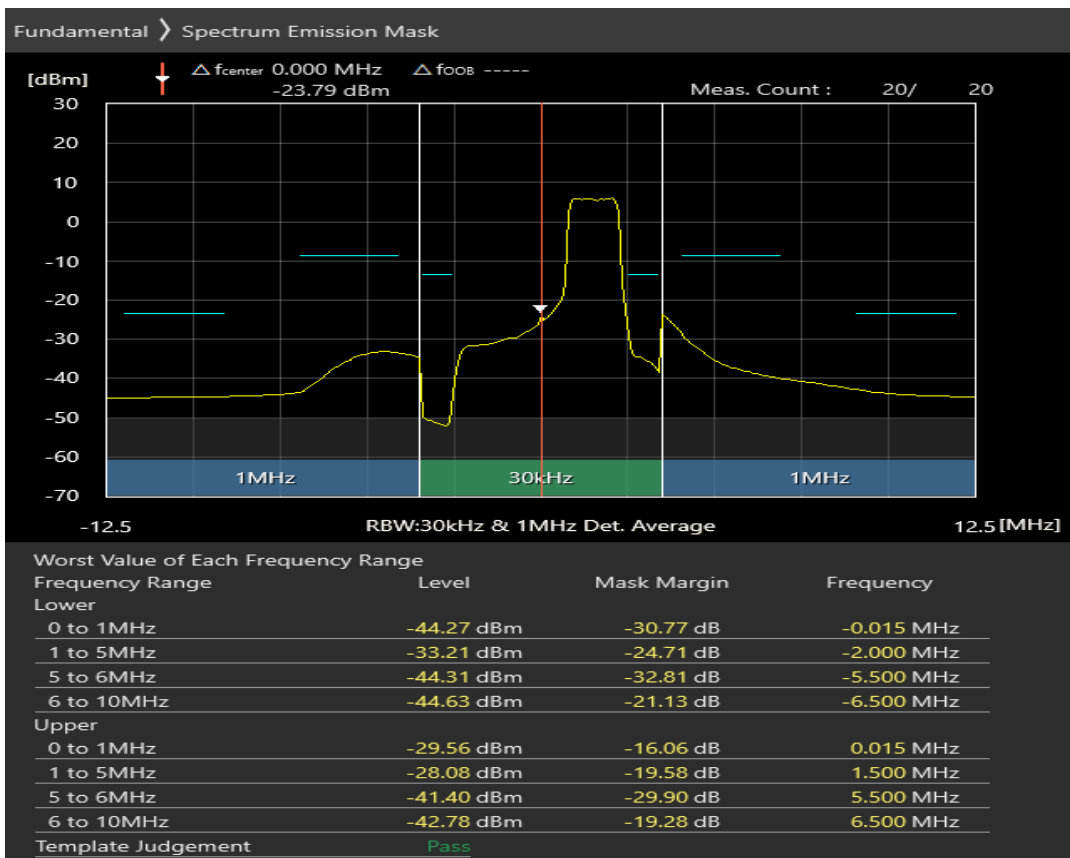

Band20 16QAM BW=5MHz Channel=24300 RB Size=8 Position=#Max