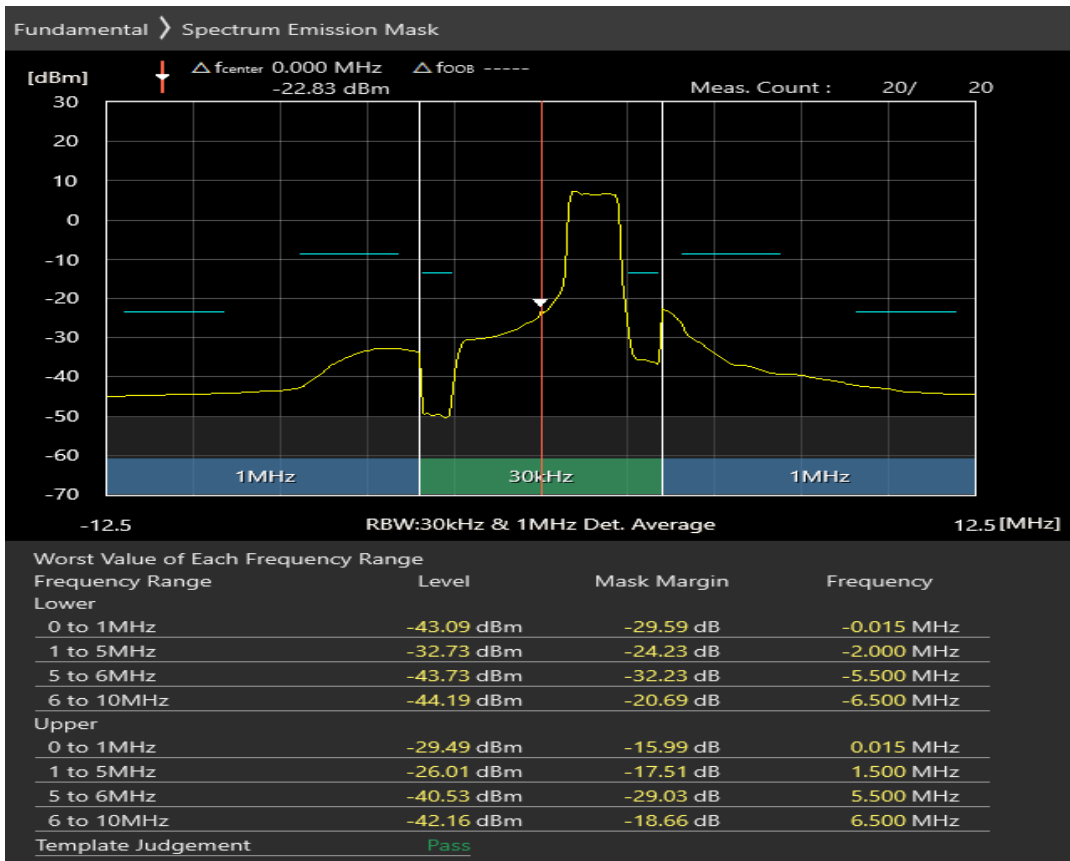

Band20 QPSK BW=5MHz Channel=24300 RB Size=8 Position=#Max