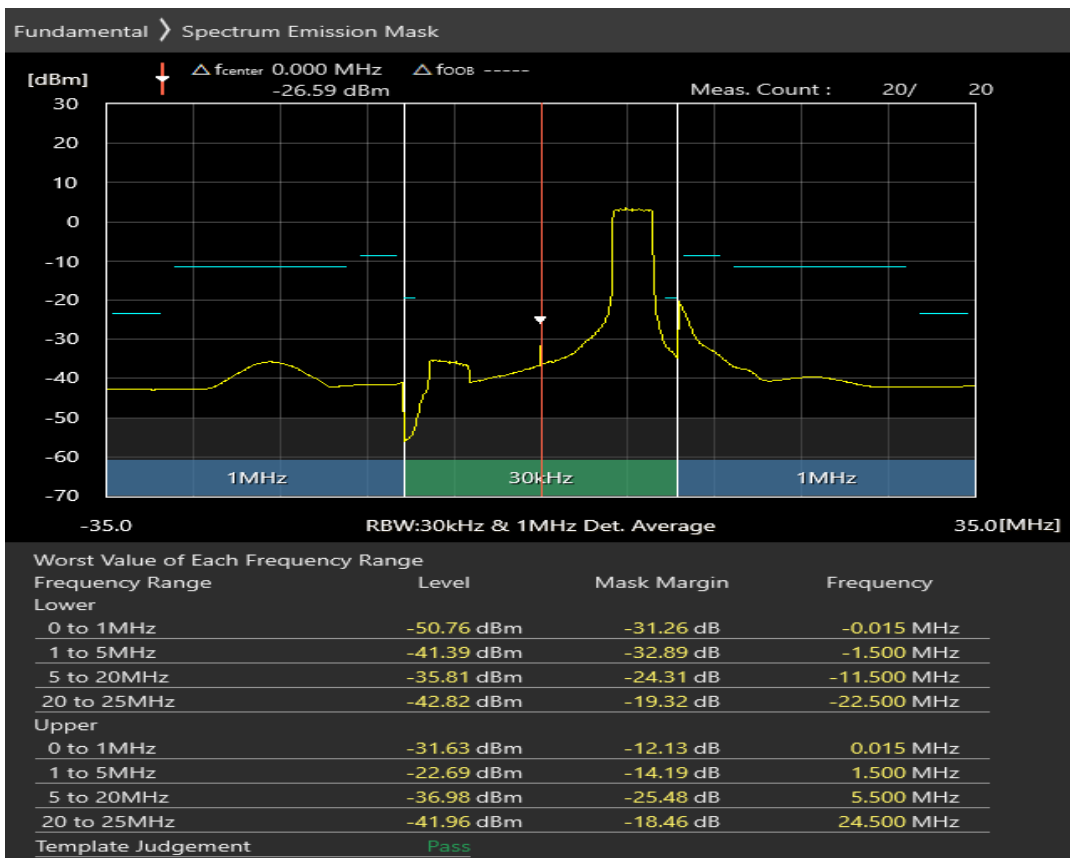

Band7 16QAM BW=20MHz Channel=20850 RB Size=18 Position=#Max