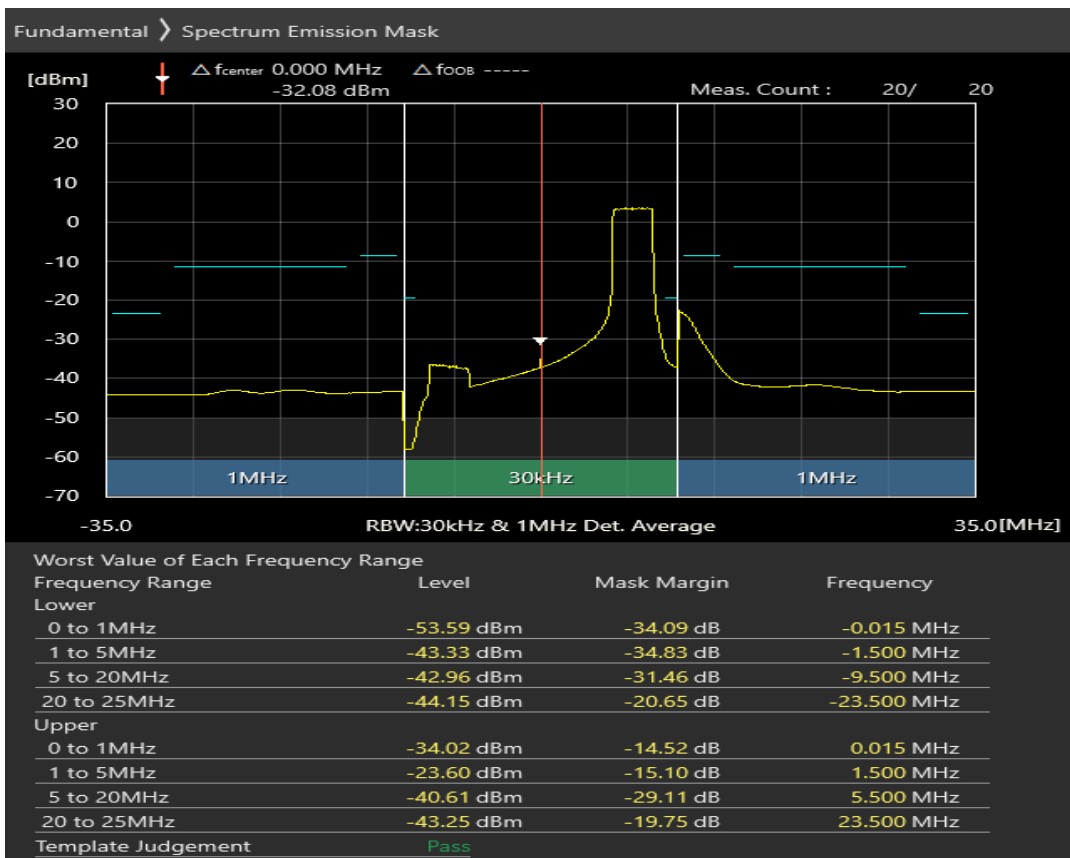

Band3 16QAM BW=20MHz Channel=19300 RB Size=18 Position=#Max