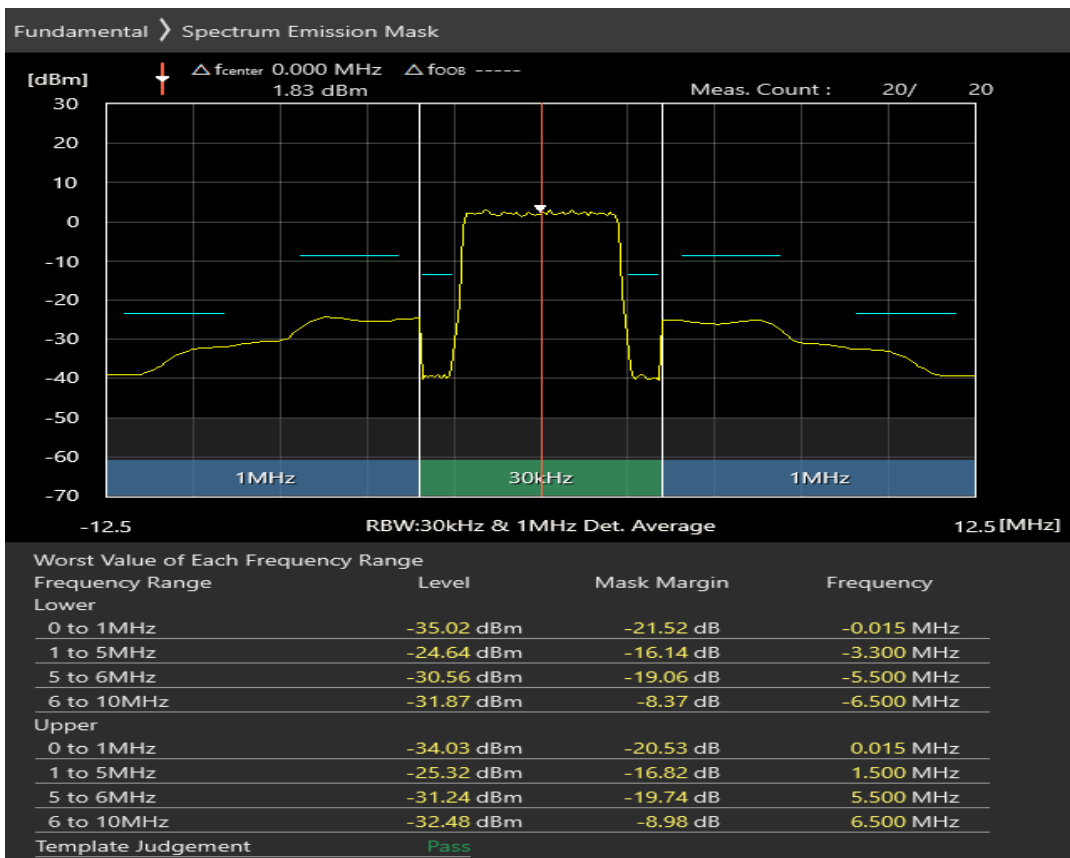

Band40 QPSK BW=5MHz Channel=39150 RB Size=25 Position=#0