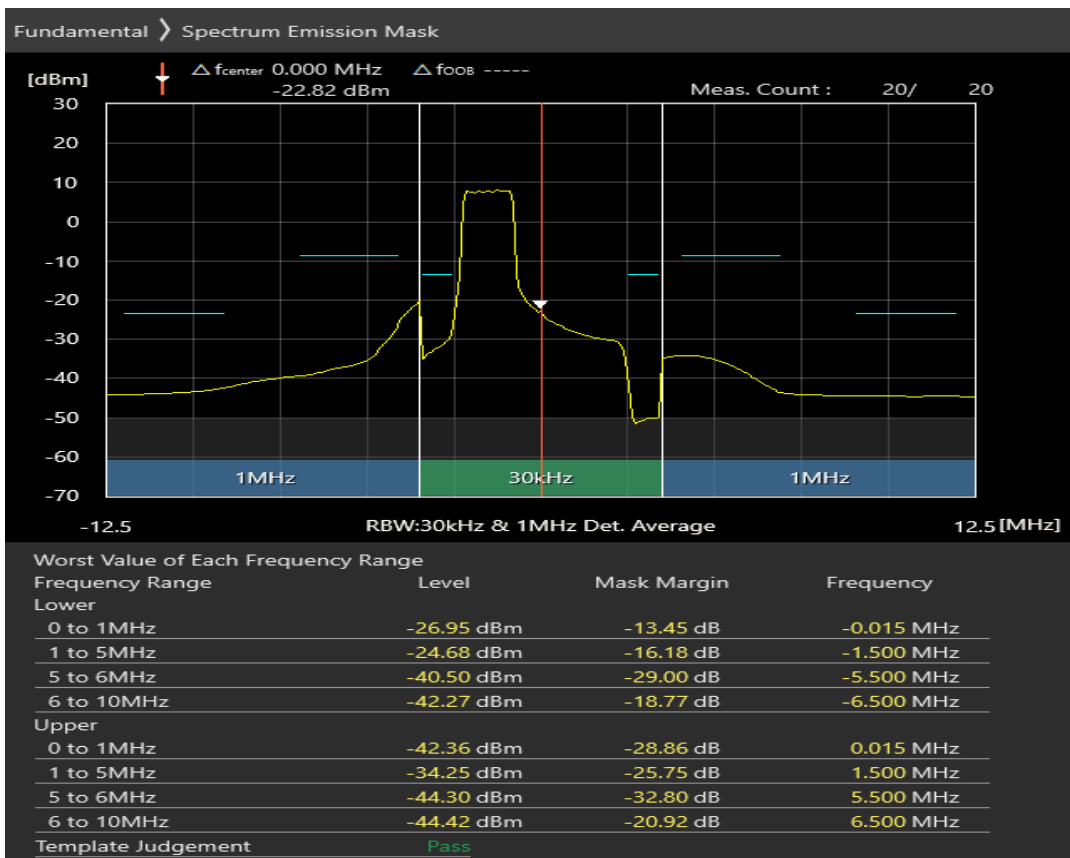

Band3 QPSK BW=5MHz Channel=19925 RB Size=8 Position=#0