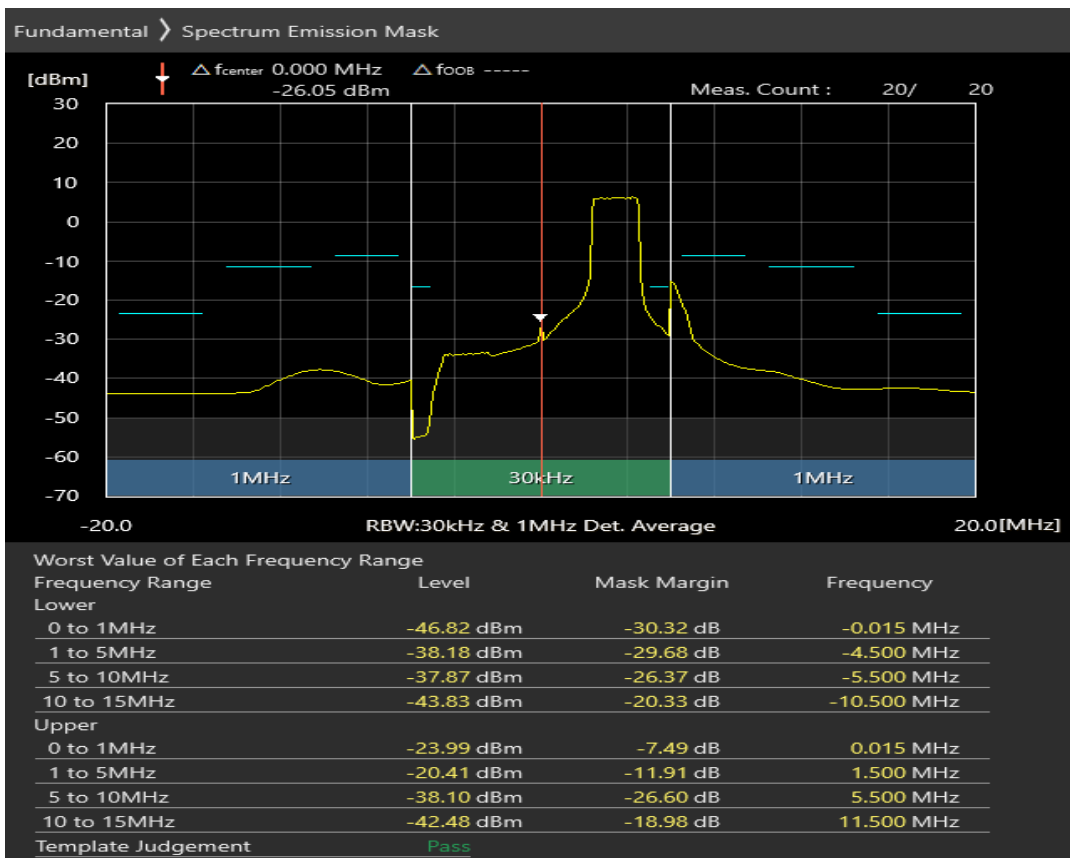

Band1 16QAM BW=10MHz Channel=18300 RB Size=12 Position=#Max