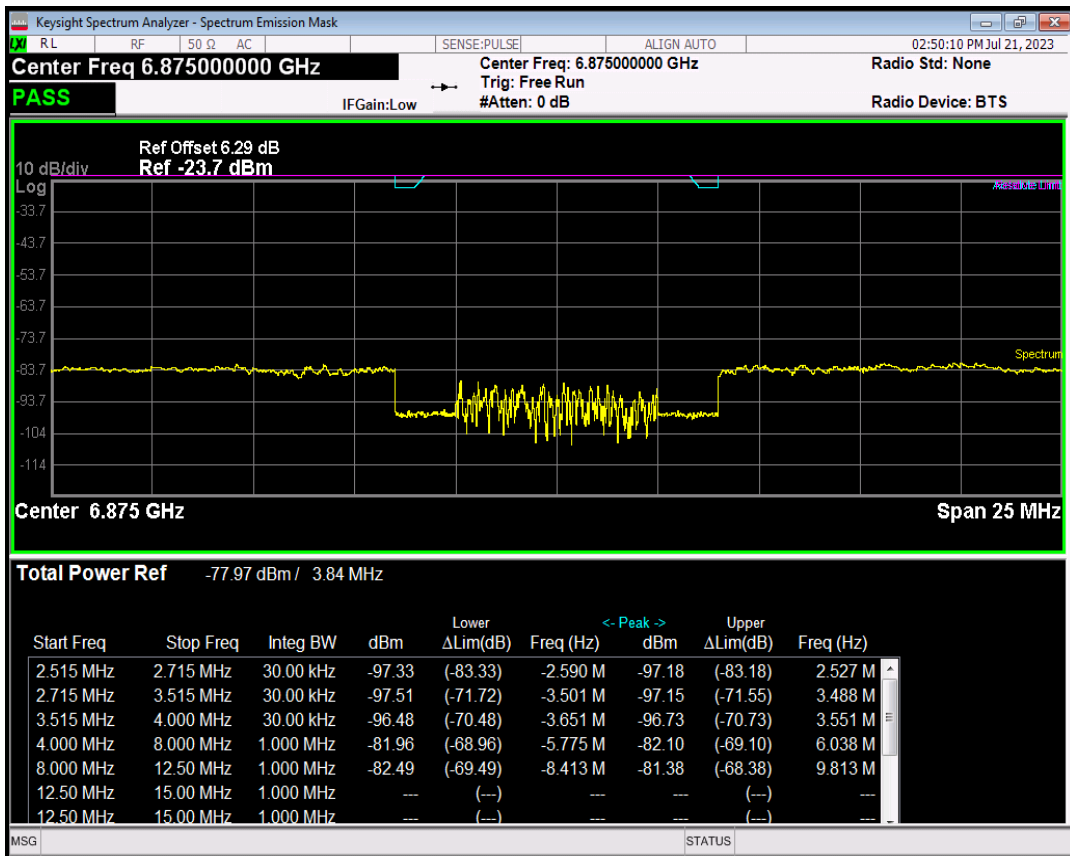

Band20 QPSK BW=10MHz Channel=24200 RB Size=50 Position=#0