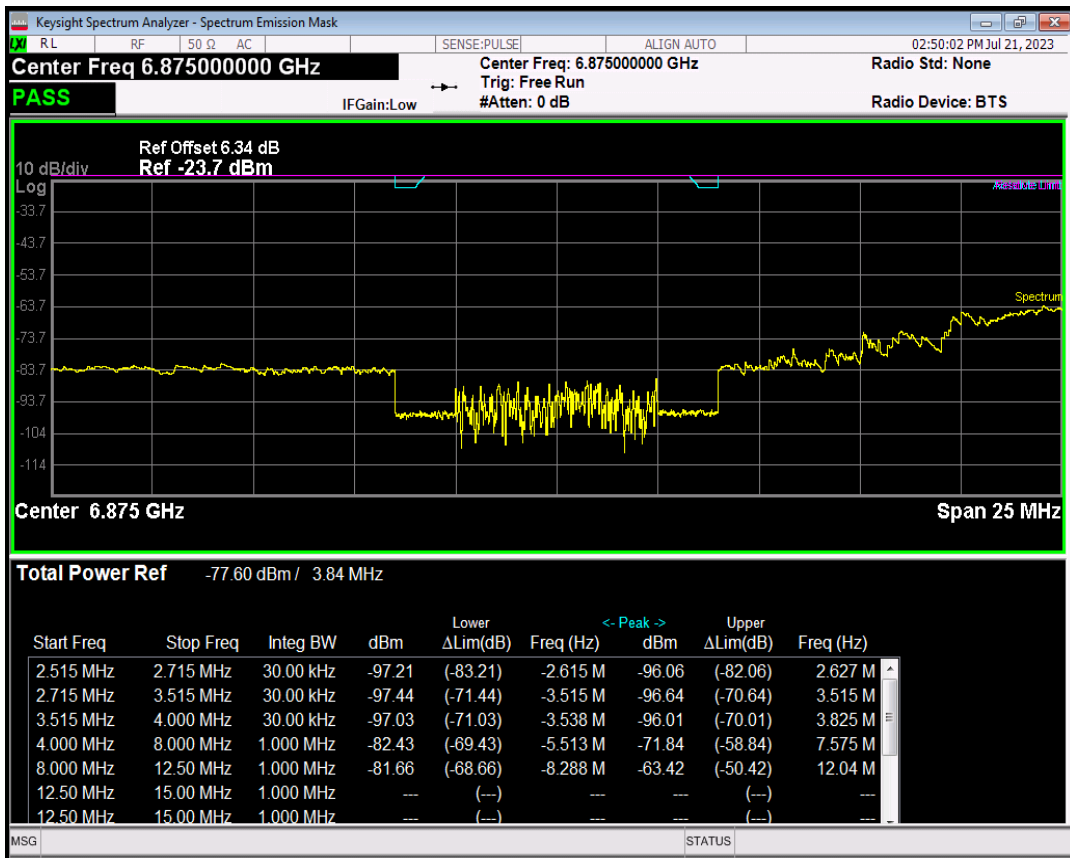

Band20 16QAM BW=5MHz Channel=24425 RB Size=25 Position=#0