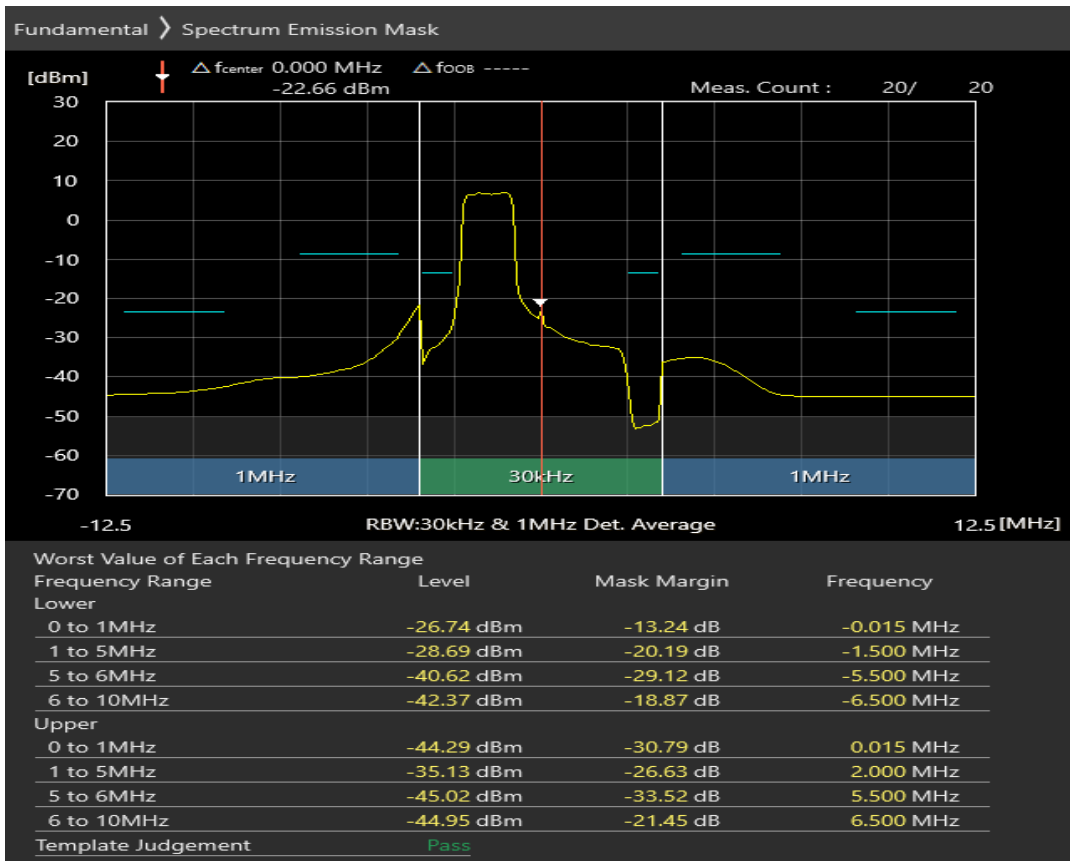

Band8 16QAM BW=5MHz Channel=21775 RB Size=8 Position=#0