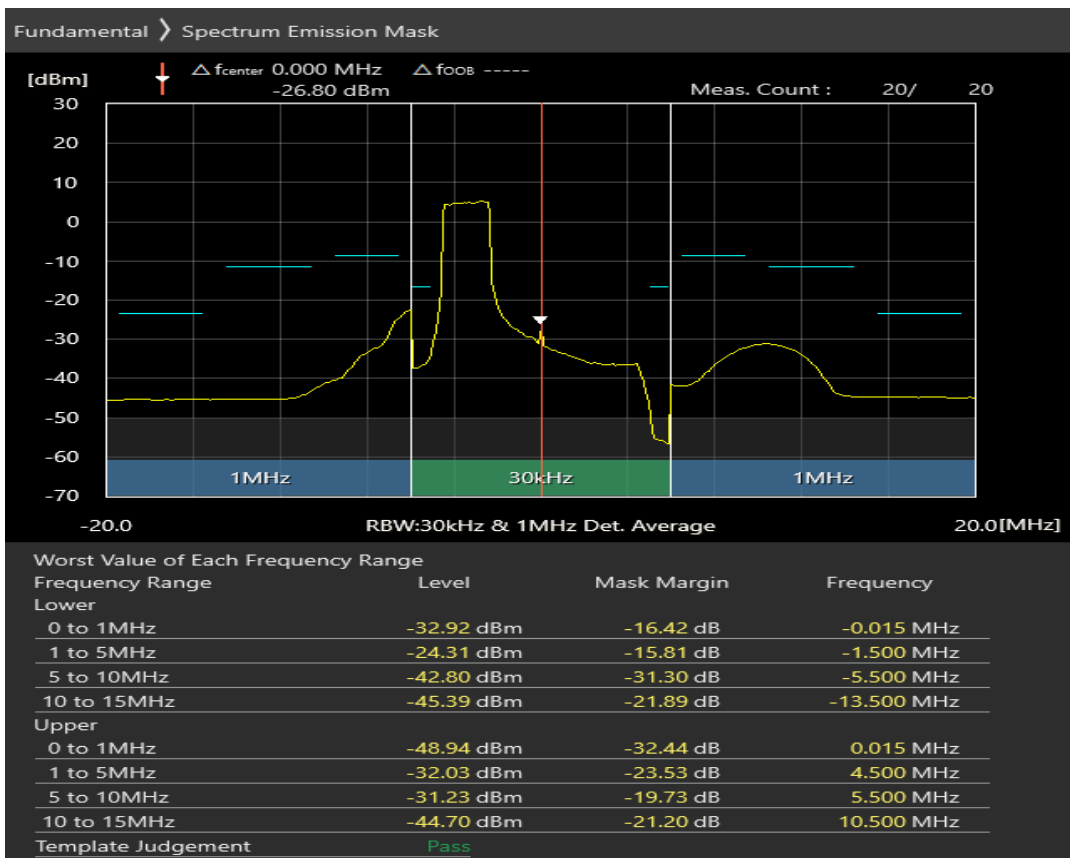

Band20 QPSK BW=10MHz Channel=24200 RB Size=12 Position=#0