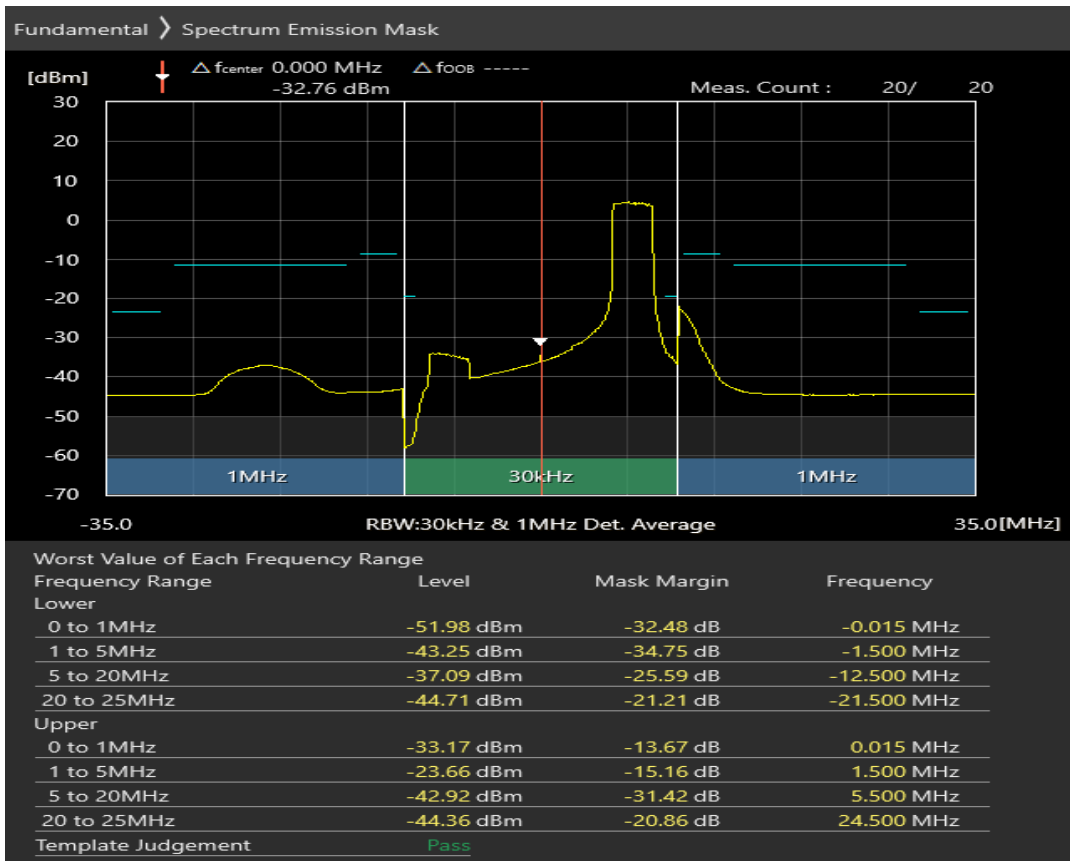

Band3 16QAM BW=20MHz Channel=19575 RB Size=18 Position=#Max

Band3 16QAM BW=20MHz Channel=19575 RB Size=100 Position=#0

Band3 QPSK BW=20MHz Channel=19850 RB Size=18 Position=#0

Band3 QPSK BW=20MHz Channel=19850 RB Size=18 Position=#Max