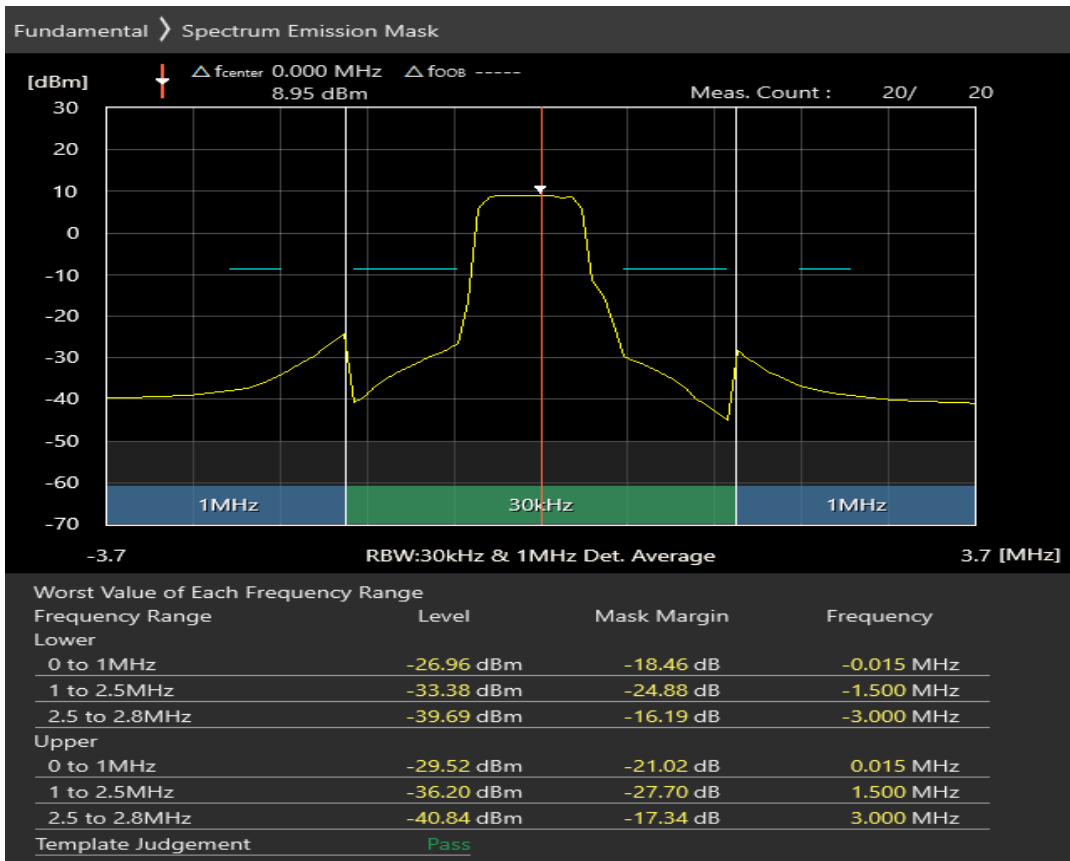

Band3 QPSK BW=1.4MHz Channel=19943 RB Size=5 Position=#0

Band3 QPSK BW=1.4MHz Channel=19943 RB Size=5 Position=#Max

Band3 QPSK BW=1.4MHz Channel=19943 RB Size=6 Position=#0

Band3 16QAM BW=1.4MHz Channel=19943 RB Size=5 Position=#0