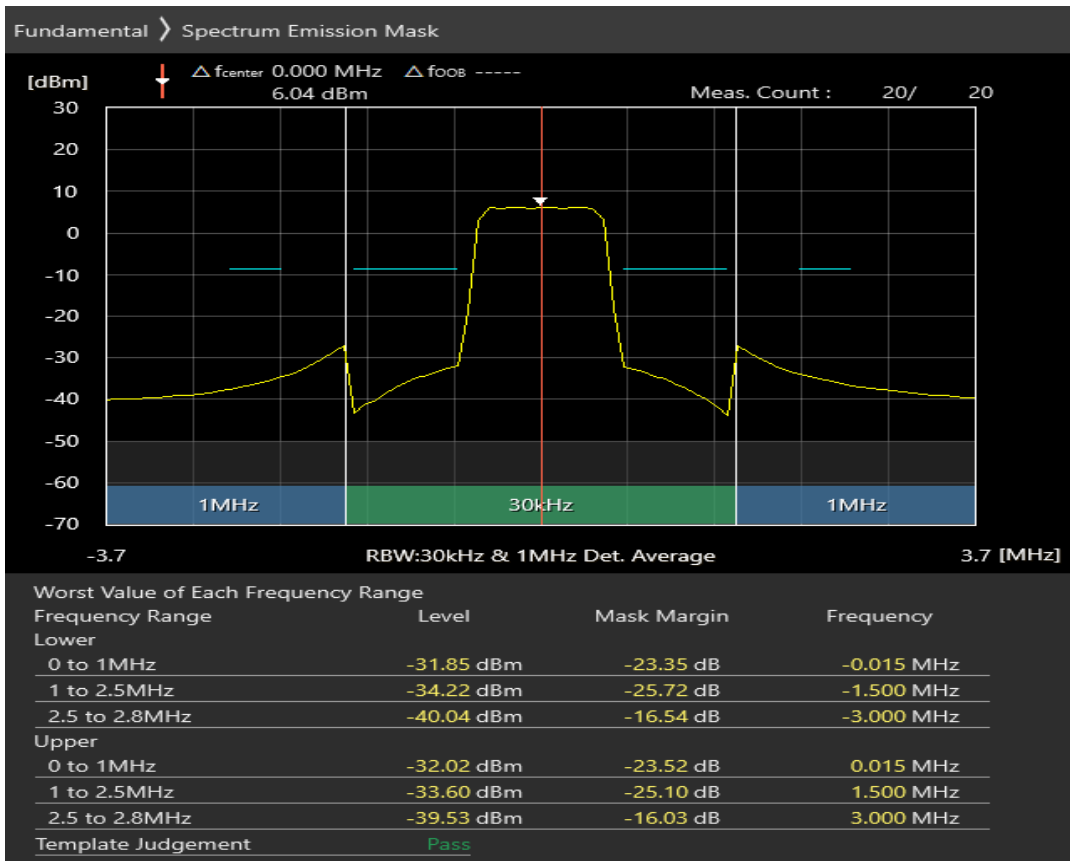

Band8 QPSK BW=1.4MHz Channel=21625 RB Size=6 Position=#0

Band8 16QAM BW=1.4MHz Channel=21625 RB Size=5 Position=#0

Band8 16QAM BW=1.4MHz Channel=21625 RB Size=5 Position=#Max

Band8 16QAM BW=1.4MHz Channel=21625 RB Size=6 Position=#0