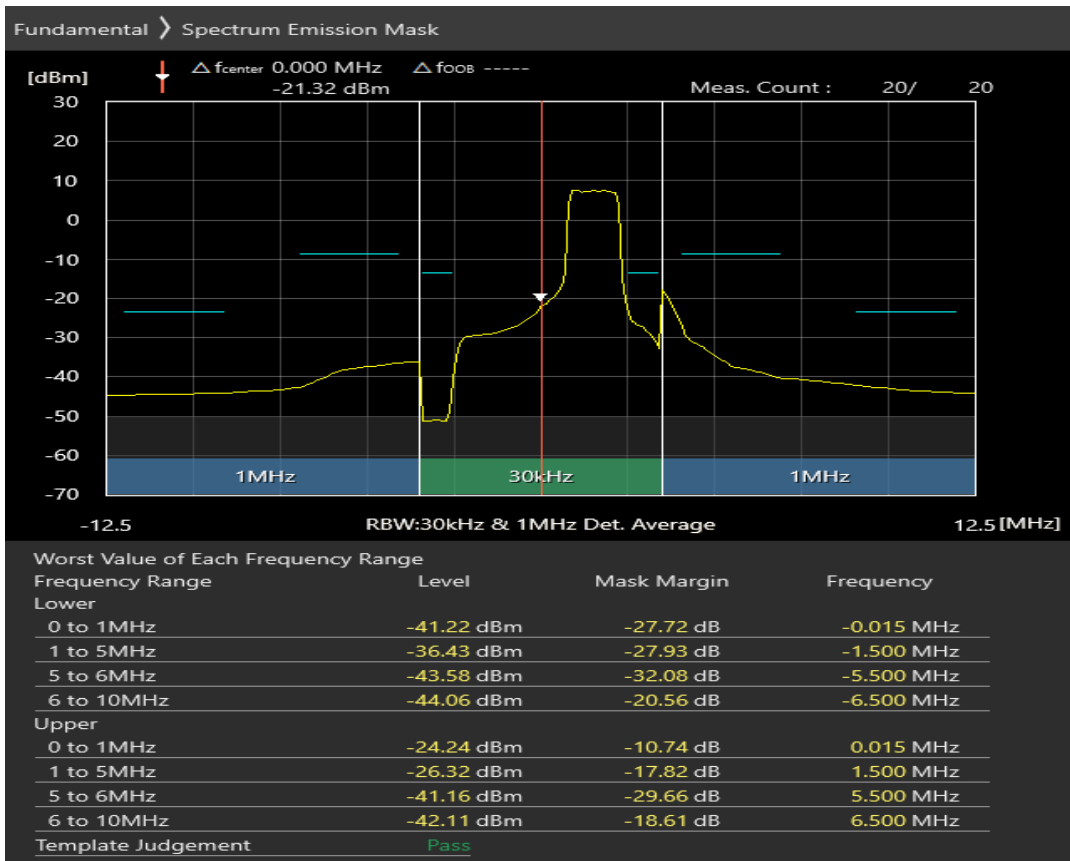

Band8 QPSK BW=5MHz Channel=21625 RB Size=8 Position=#Max