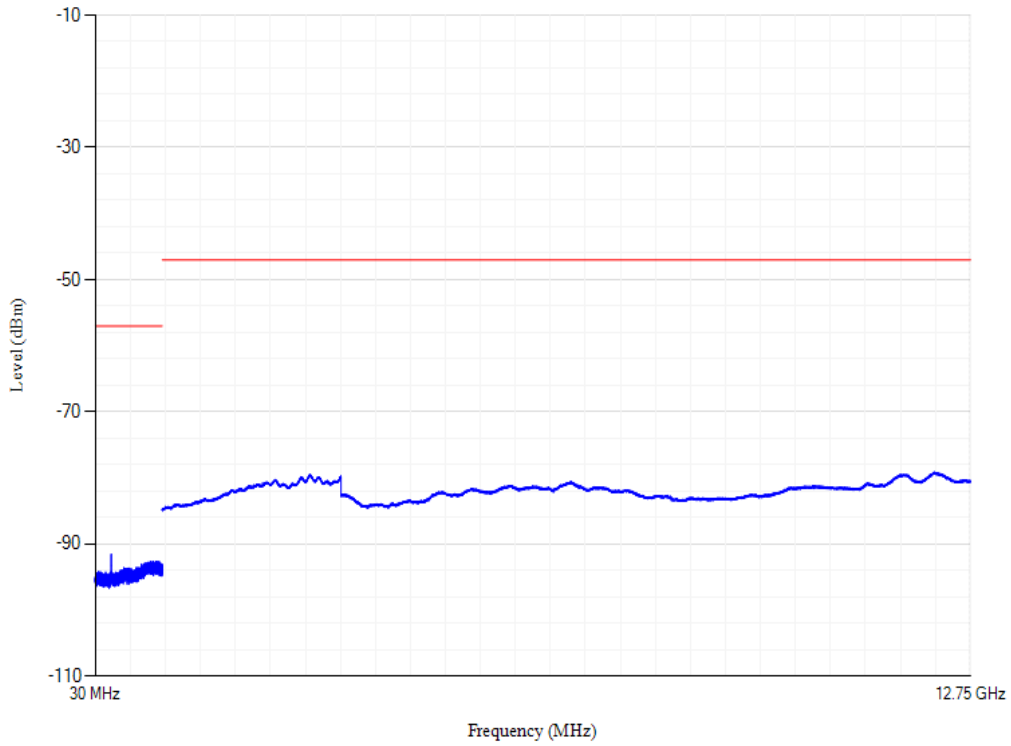

Conducted spurious emissions

Band40 QPSK BW=20MHz Channel=39550

Conducted spurious emissions

Band7 QPSK BW=20MHz Channel=20850

Conducted spurious emissions

Band7 QPSK BW=20MHz Channel=21100

Conducted spurious emissions