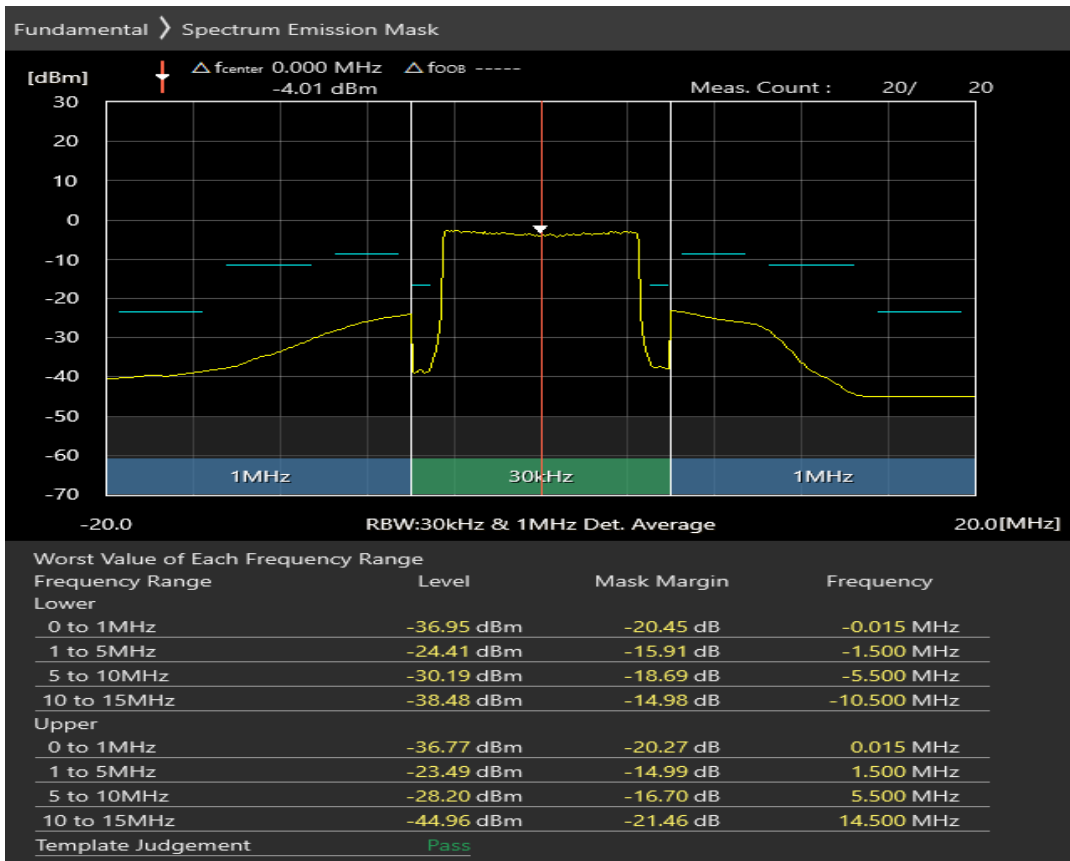

Band20 16QAM BW=10MHz Channel=24400 RB Size=50 Position=#0