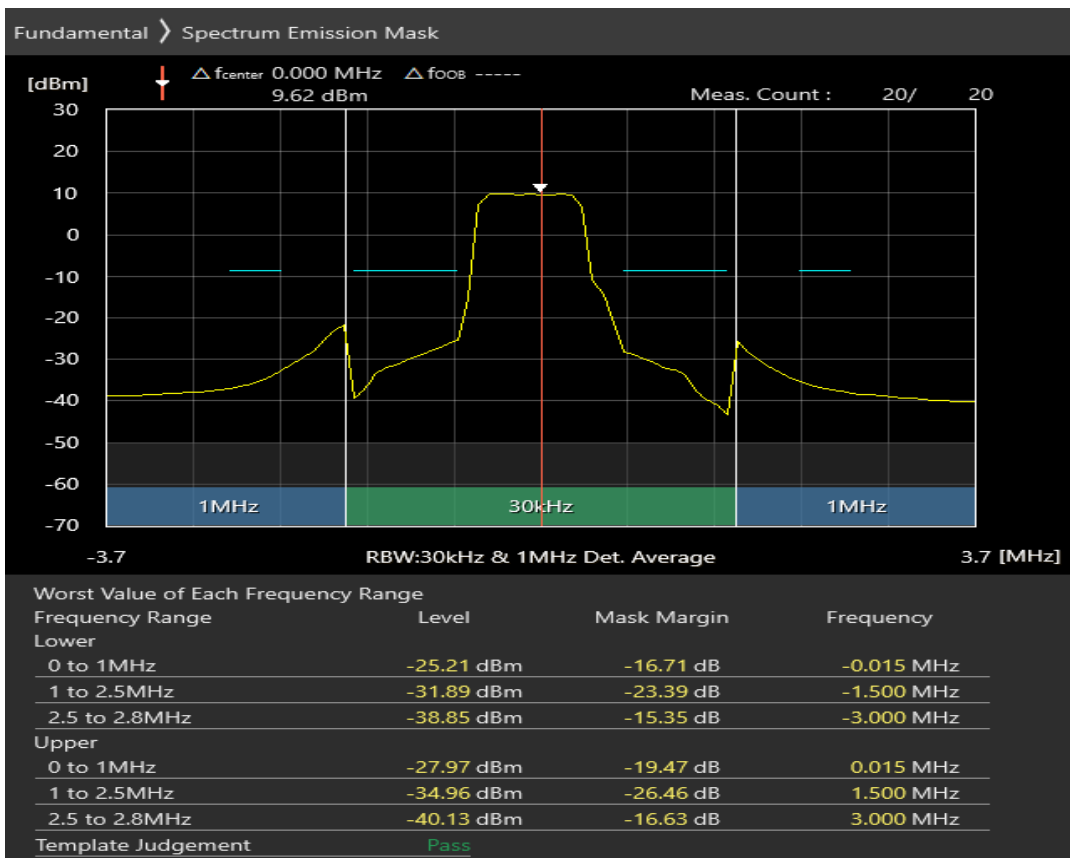

Band3 QPSK BW=1.4MHz Channel=19943 RB Size=5 Position=#0