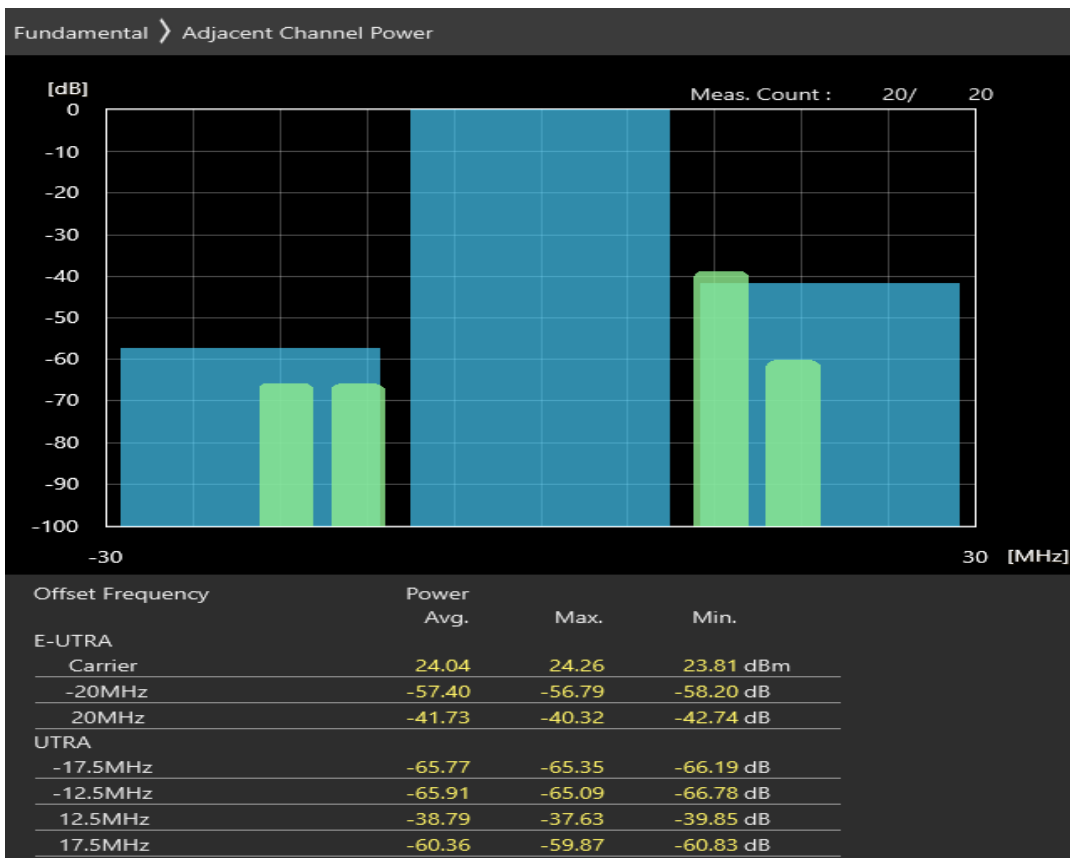

Band1 16QAM BW=20MHz Channel=18300 RB Size=18 Position=#Max