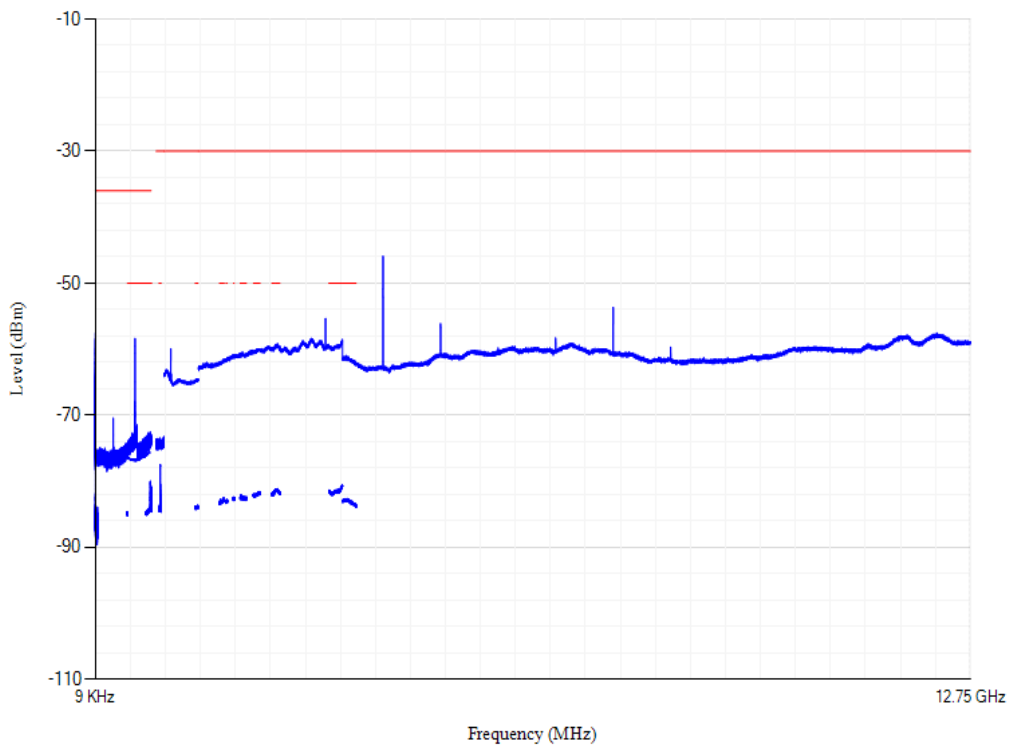

Conducted spurious emissions

Band20 QPSK BW=20MHz Channel=24350 RB Size=1 Position=#0