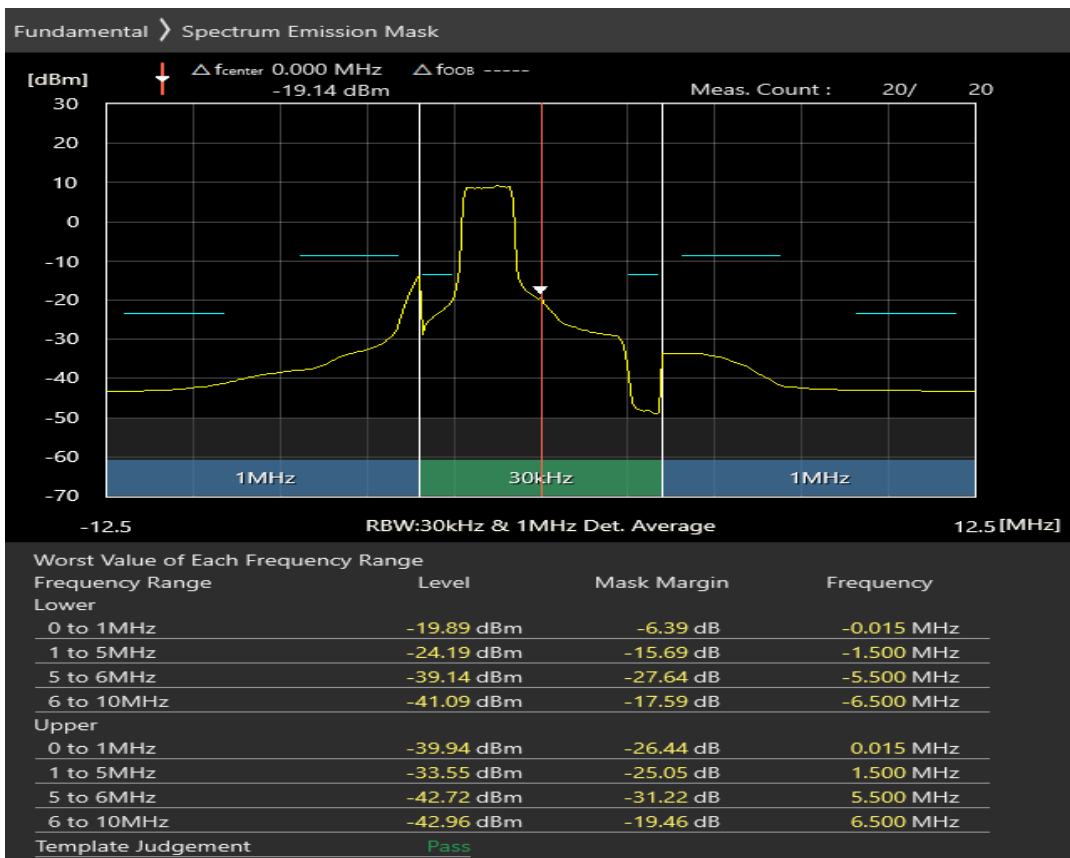

Band1 QPSK BW=5MHz Channel=18300 RB Size=8 Position=#0