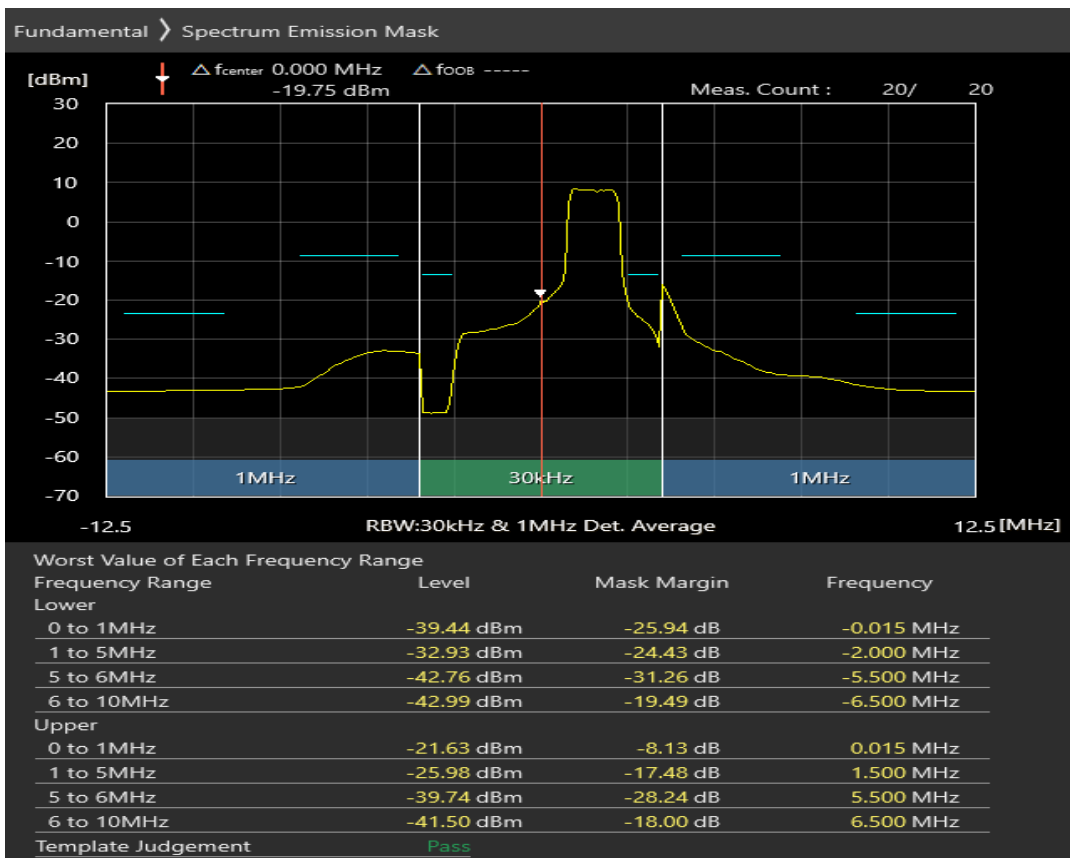

Band1 16QAM BW=5MHz Channel=18575 RB Size=8 Position=#Max