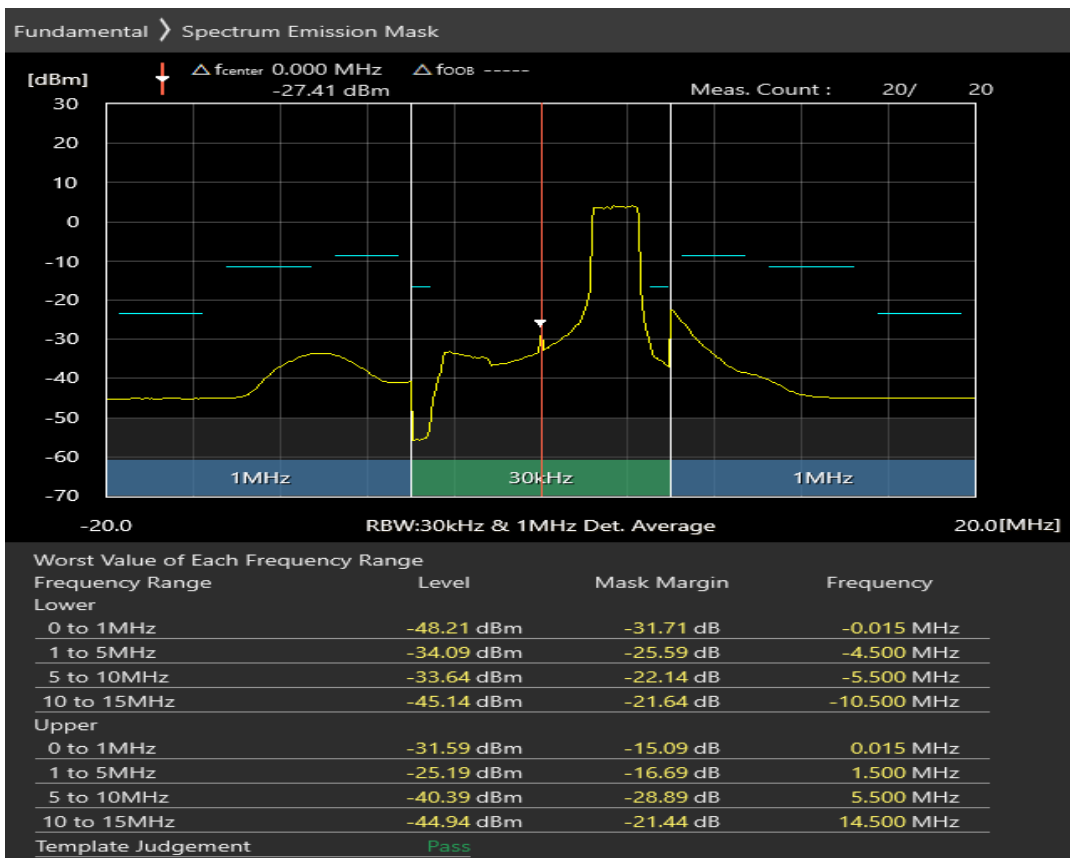

Band20 16QAM BW=10MHz Channel=24400 RB Size=12 Position=#Max