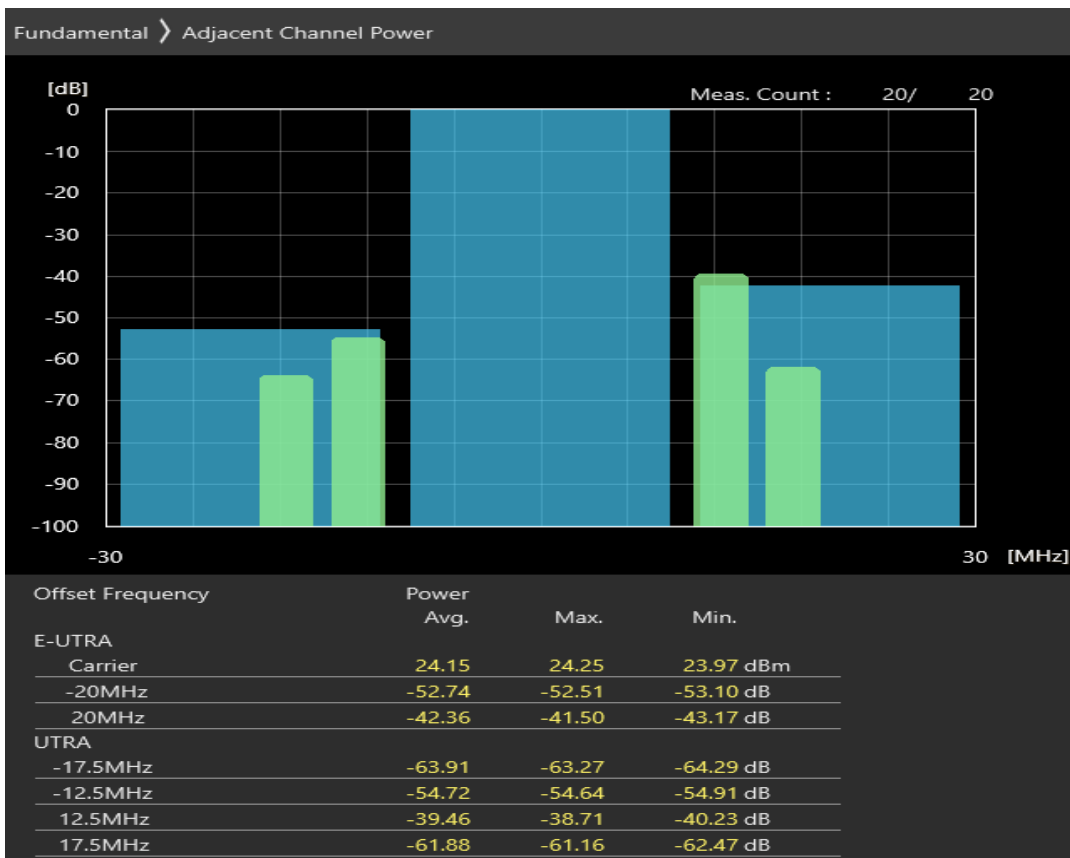

Band1 16QAM BW=20MHz Channel=18500 RB Size=18 Position=#Max