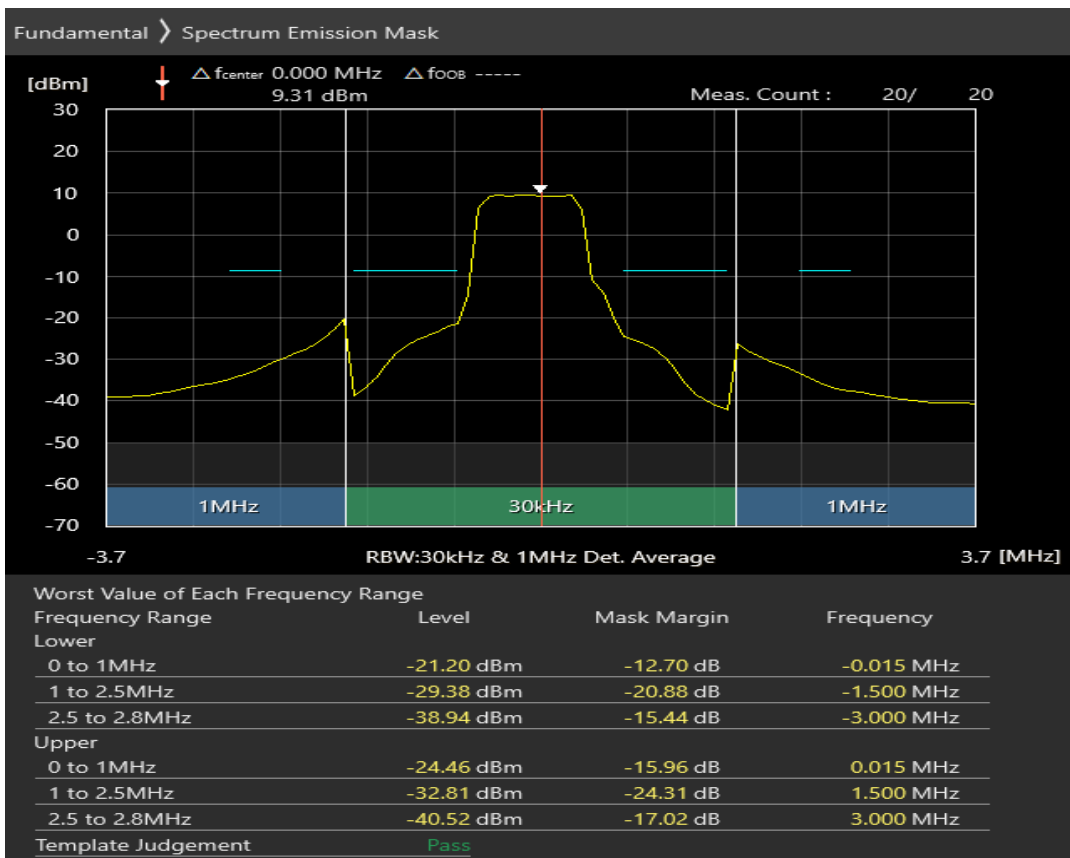

Band8 QPSK BW=1.4MHz Channel=21793 RB Size=5 Position=#0