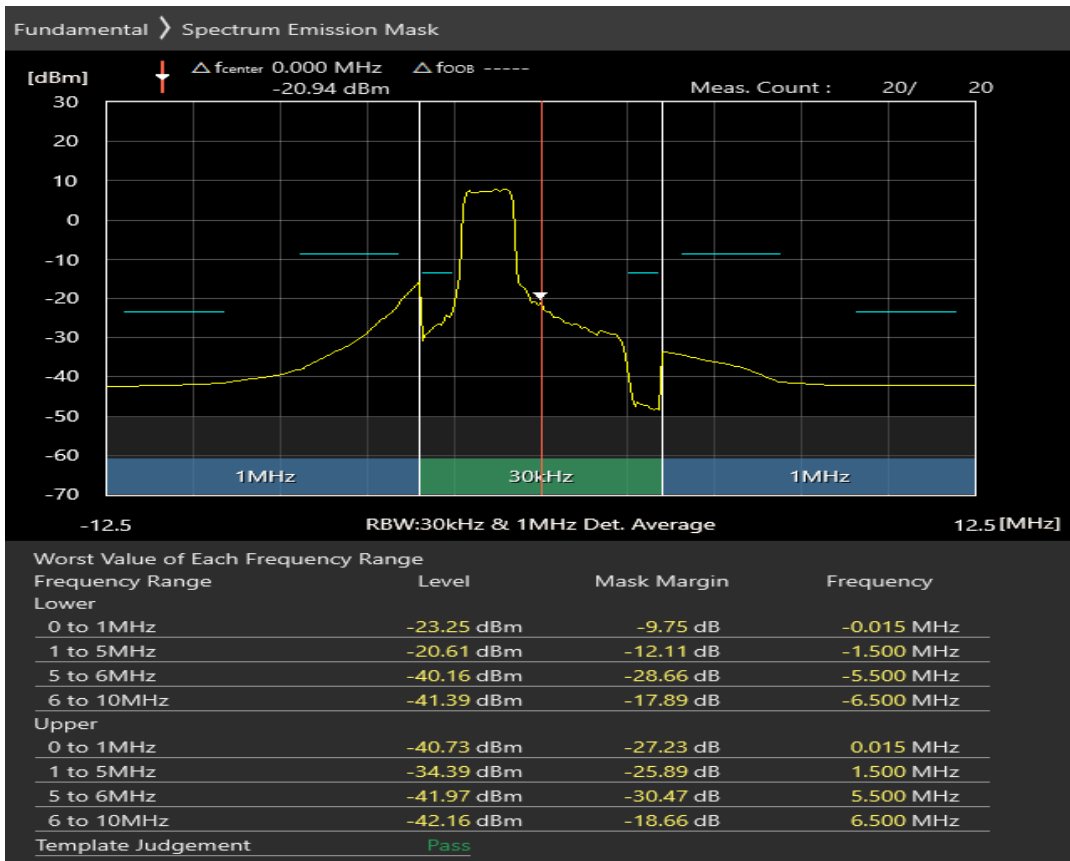

Band40 QPSK BW=5MHz Channel=38675 RB Size=8 Position=#0

Band40 QPSK BW=5MHz Channel=38675 RB Size=8 Position=#Max

Band40 QPSK BW=5MHz Channel=38675 RB Size=25 Position=#0

Band40 16QAM BW=5MHz Channel=38675 RB Size=8 Position=#0