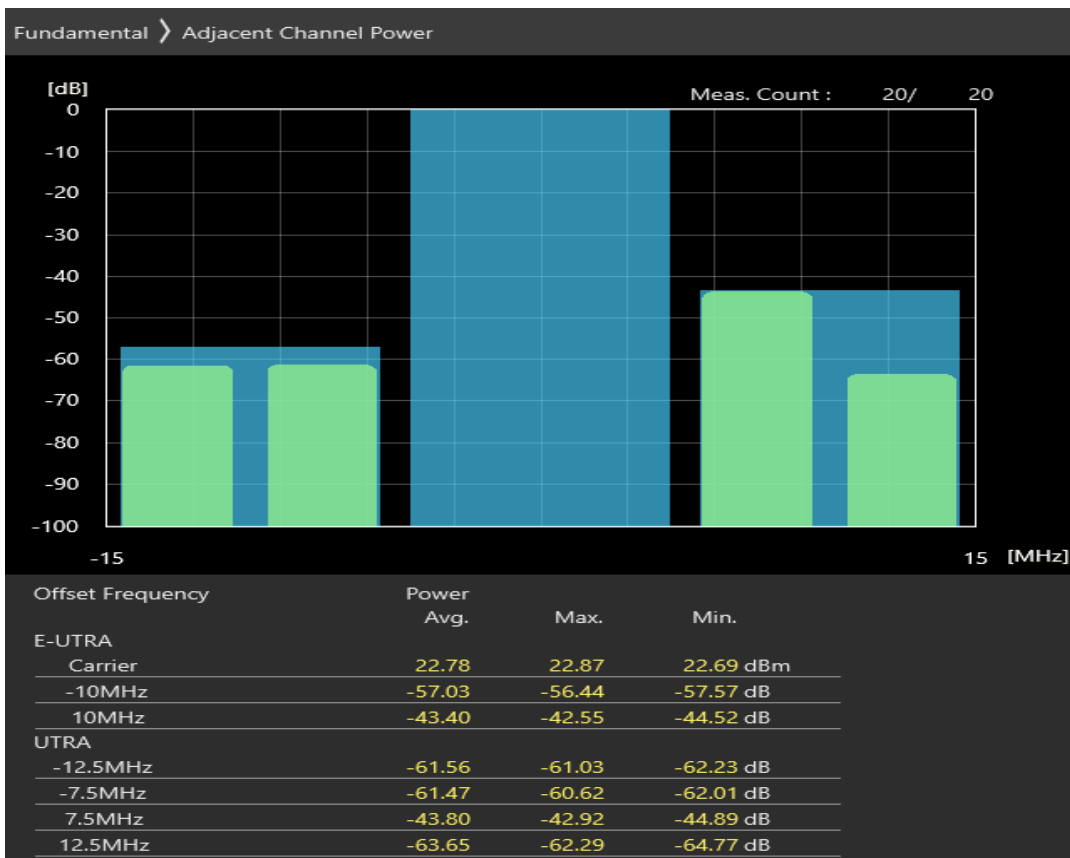

Band3 16QAM BW=10MHz Channel=19575 RB Size=12 Position=#Max