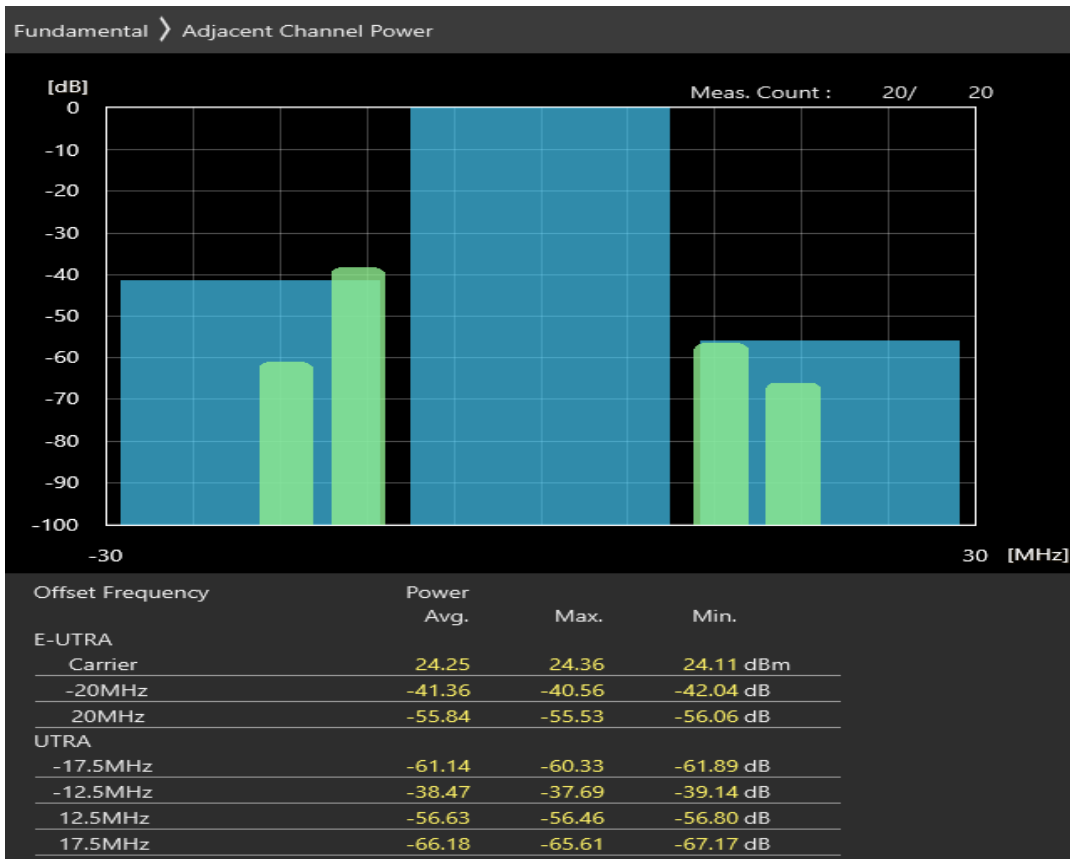

Band1 16QAM BW=20MHz Channel=18500 RB Size=18 Position=#0