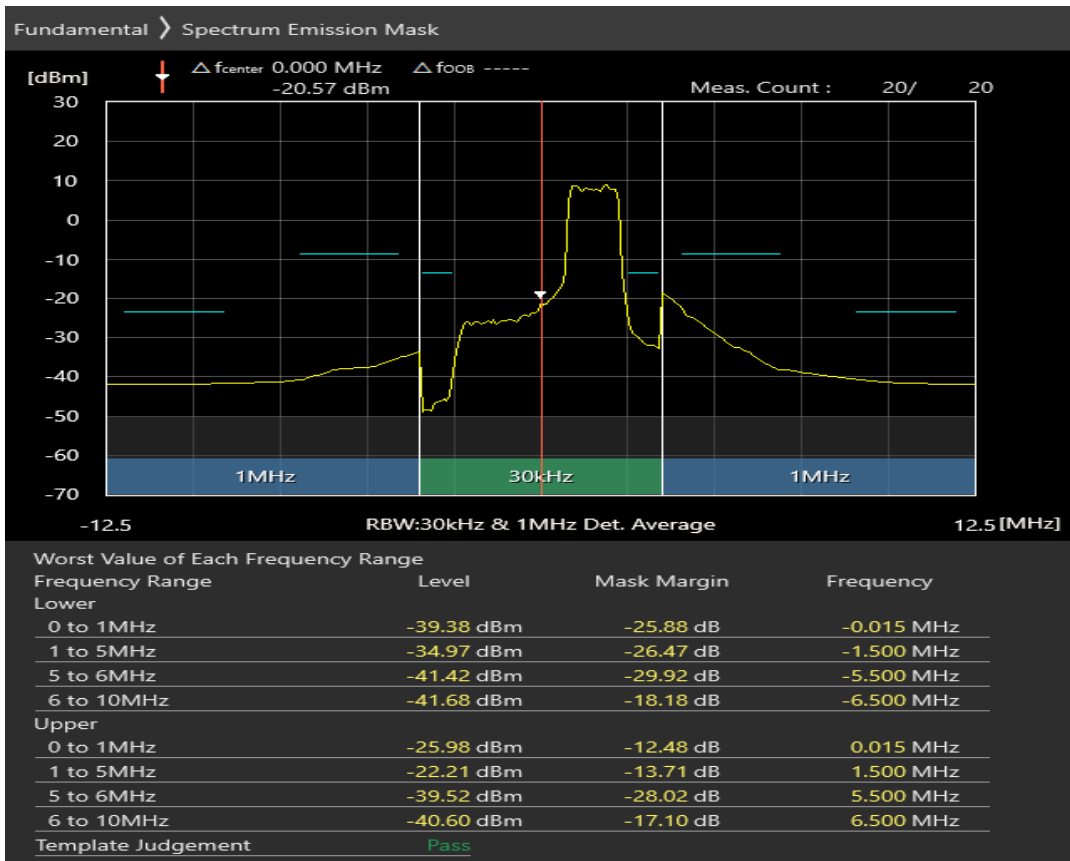

Band40 16QAM BW=5MHz Channel=38675 RB Size=8 Position=#Max

Band40 16QAM BW=5MHz Channel=38675 RB Size=25 Position=#0

Band40 QPSK BW=5MHz Channel=39150 RB Size=8 Position=#0

Band40 QPSK BW=5MHz Channel=39150 RB Size=8 Position=#Max