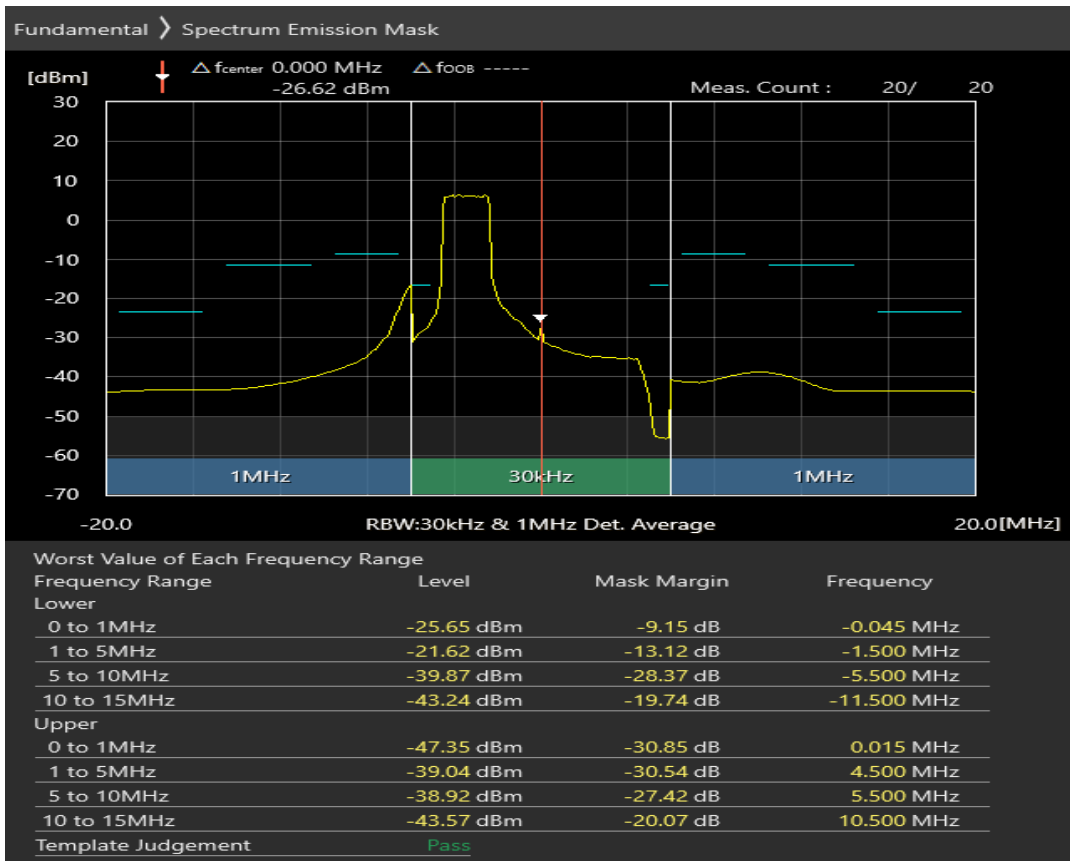

Band1 16QAM BW=10MHz Channel=18050 RB Size=12 Position=#0