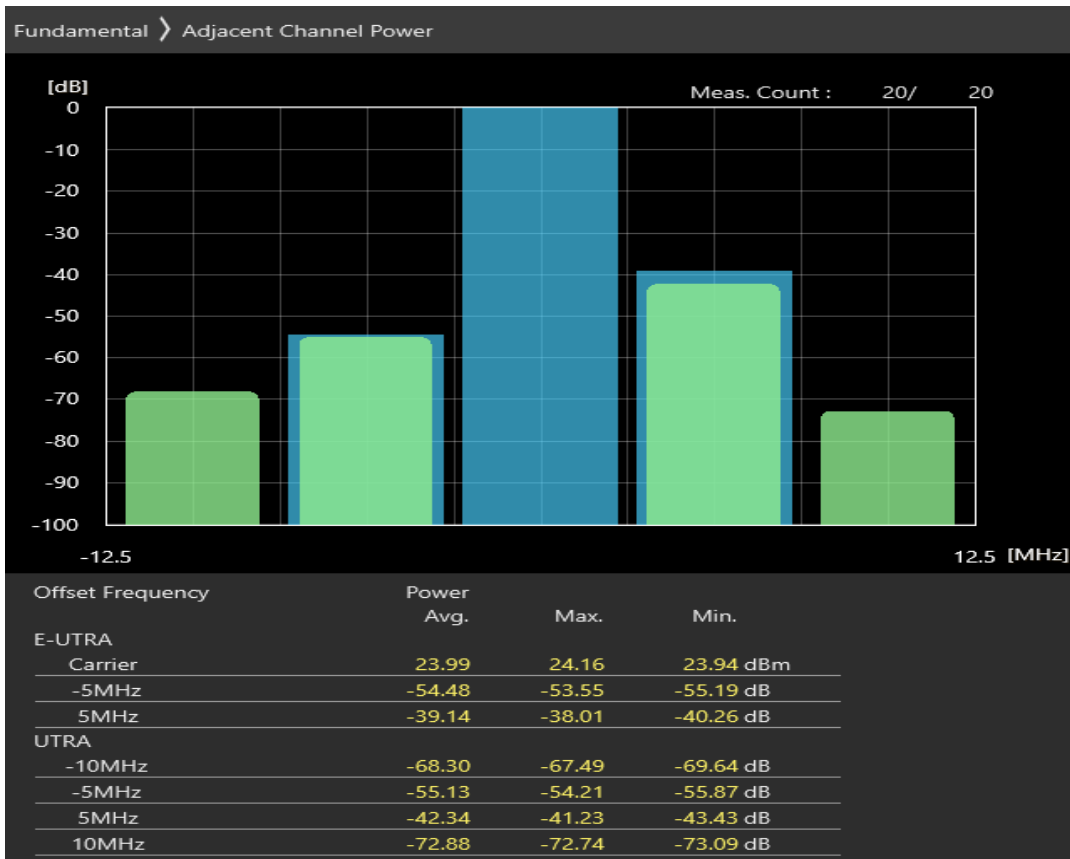

Band8 QPSK BW=5MHz Channel=21775 RB Size=8 Position=#Max