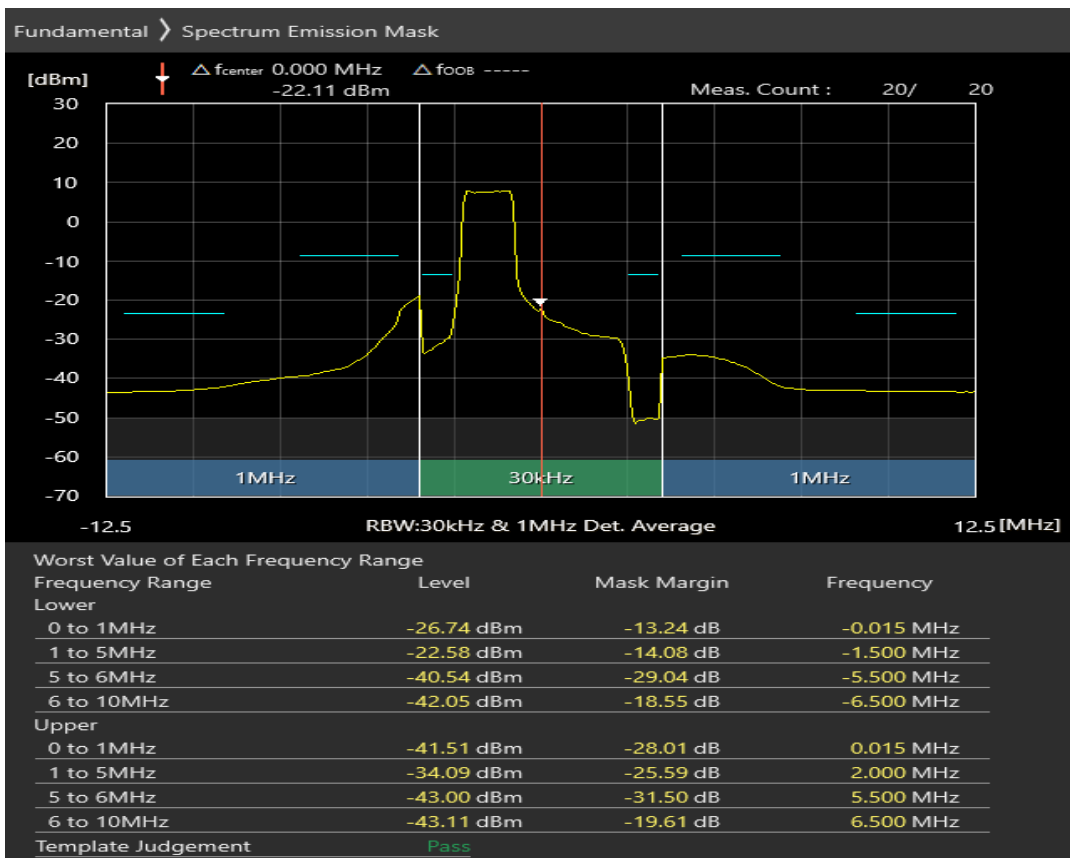

Band3 QPSK BW=5MHz Channel=19575 RB Size=8 Position=#0