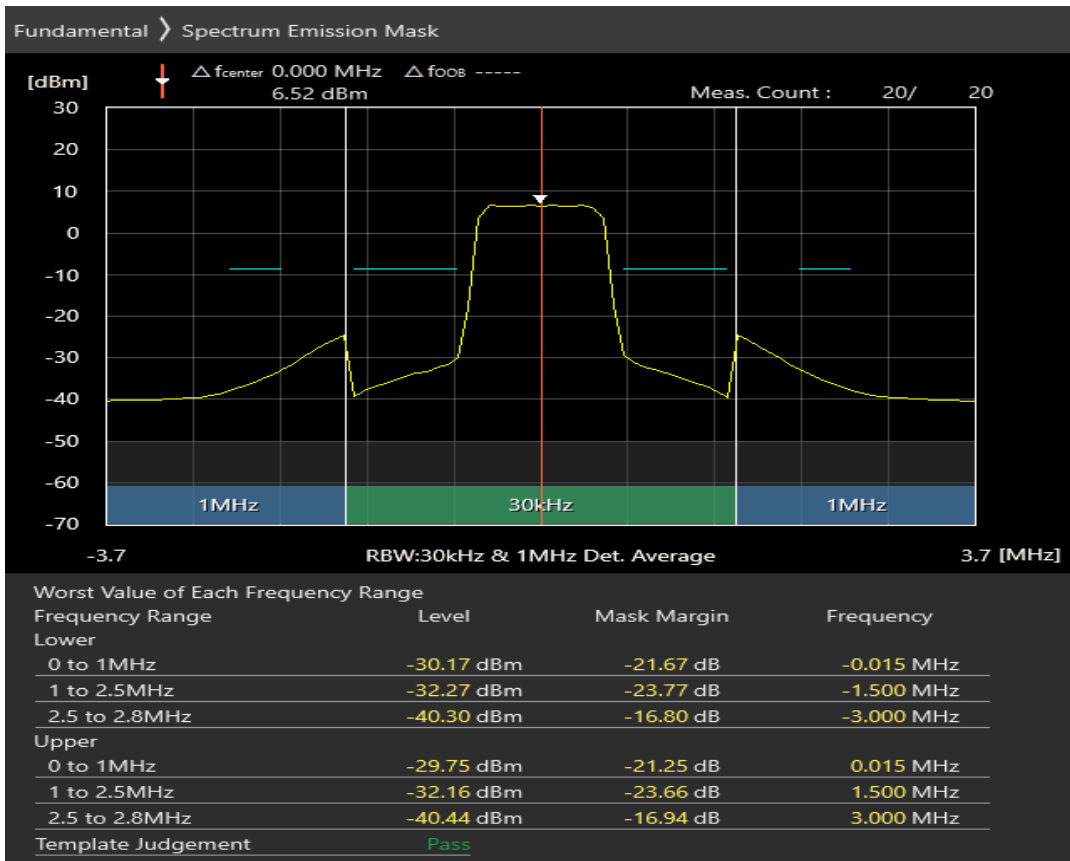

Band3 16QAM BW=1.4MHz Channel=19207 RB Size=6 Position=#0