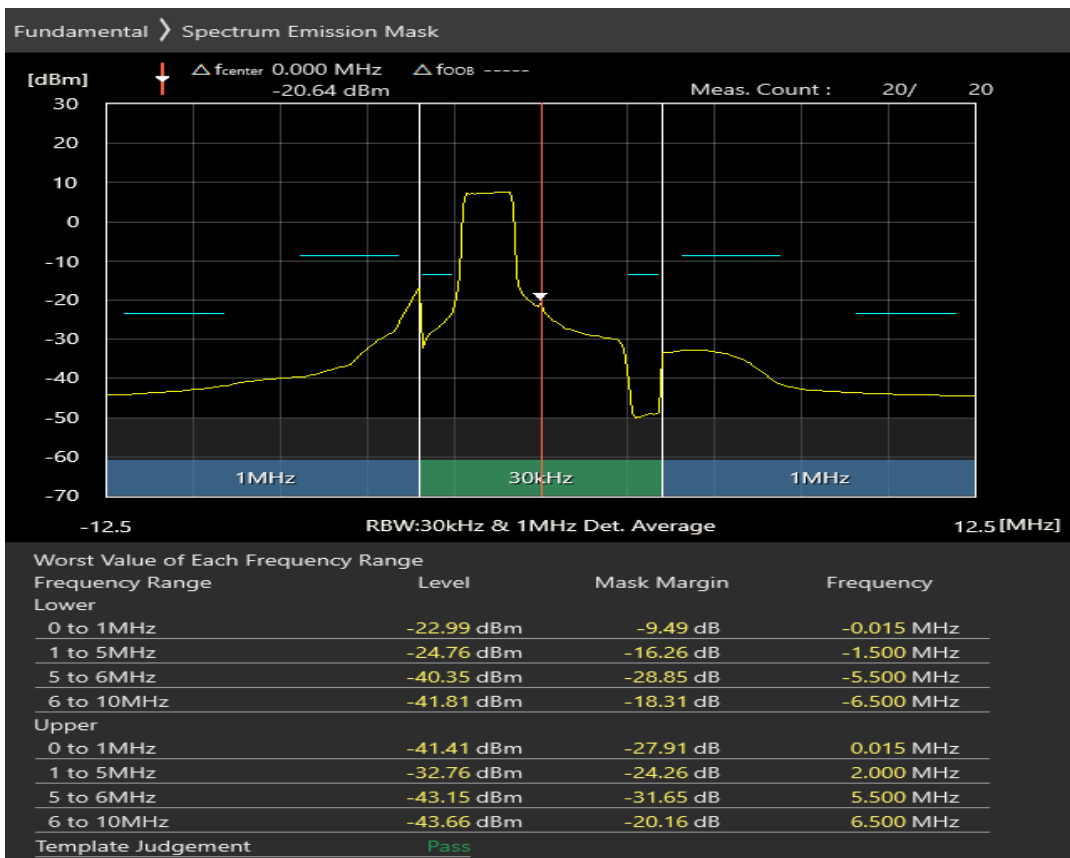

Band8 QPSK BW=5MHz Channel=21625 RB Size=8 Position=#0