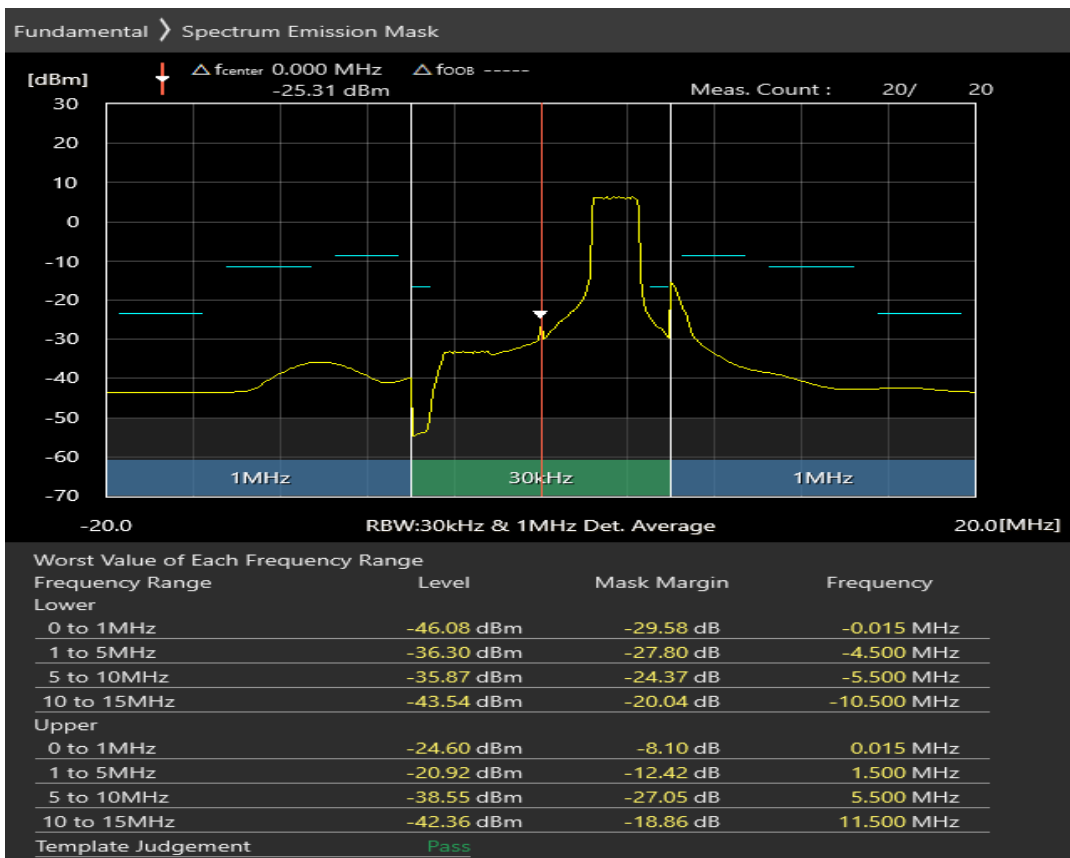

Band1 16QAM BW=10MHz Channel=18550 RB Size=12 Position=#Max