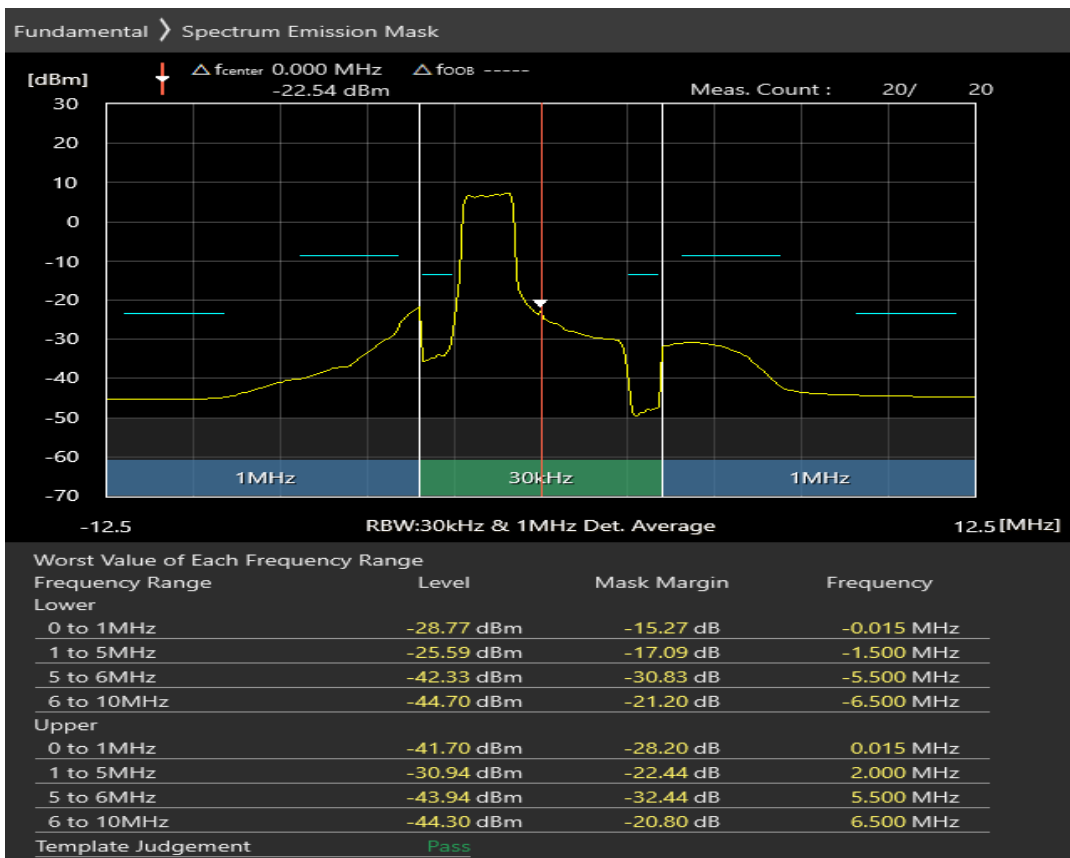

Band20 QPSK BW=5MHz Channel=24175 RB Size=8 Position=#0