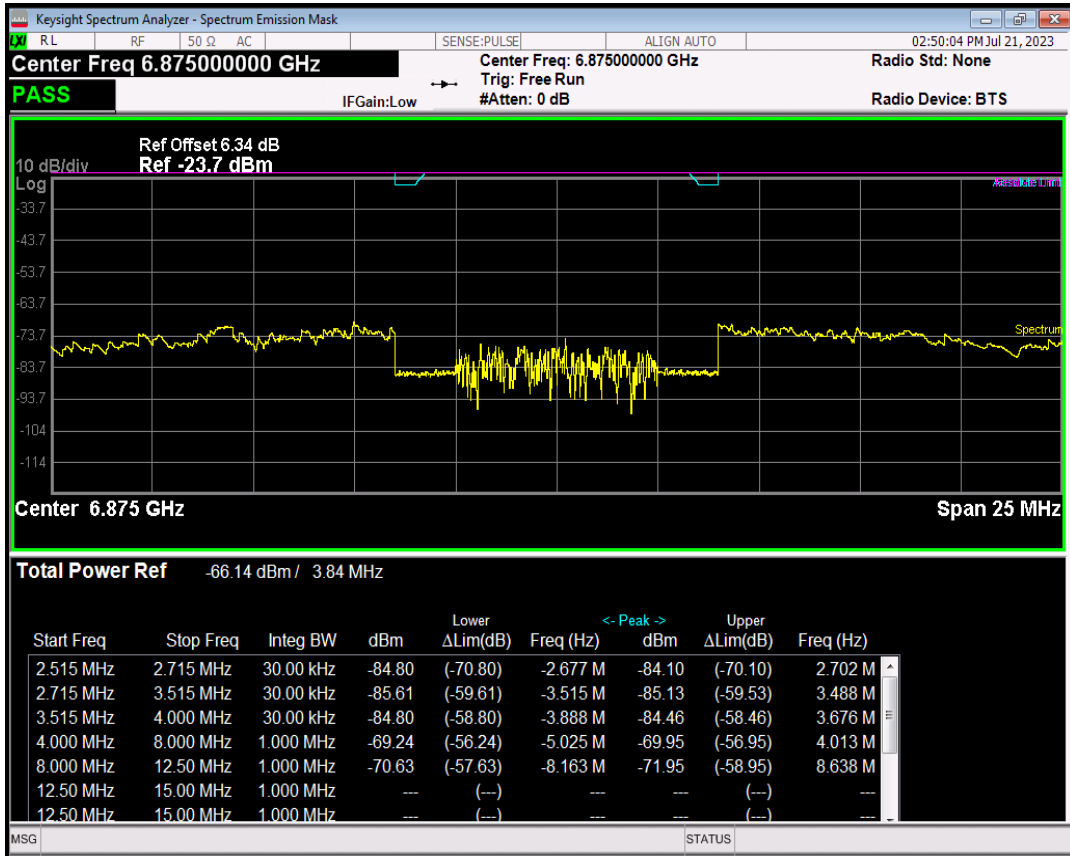

Band20 16QAM BW=5MHz Channel=24425 RB Size=25 Position=#Max