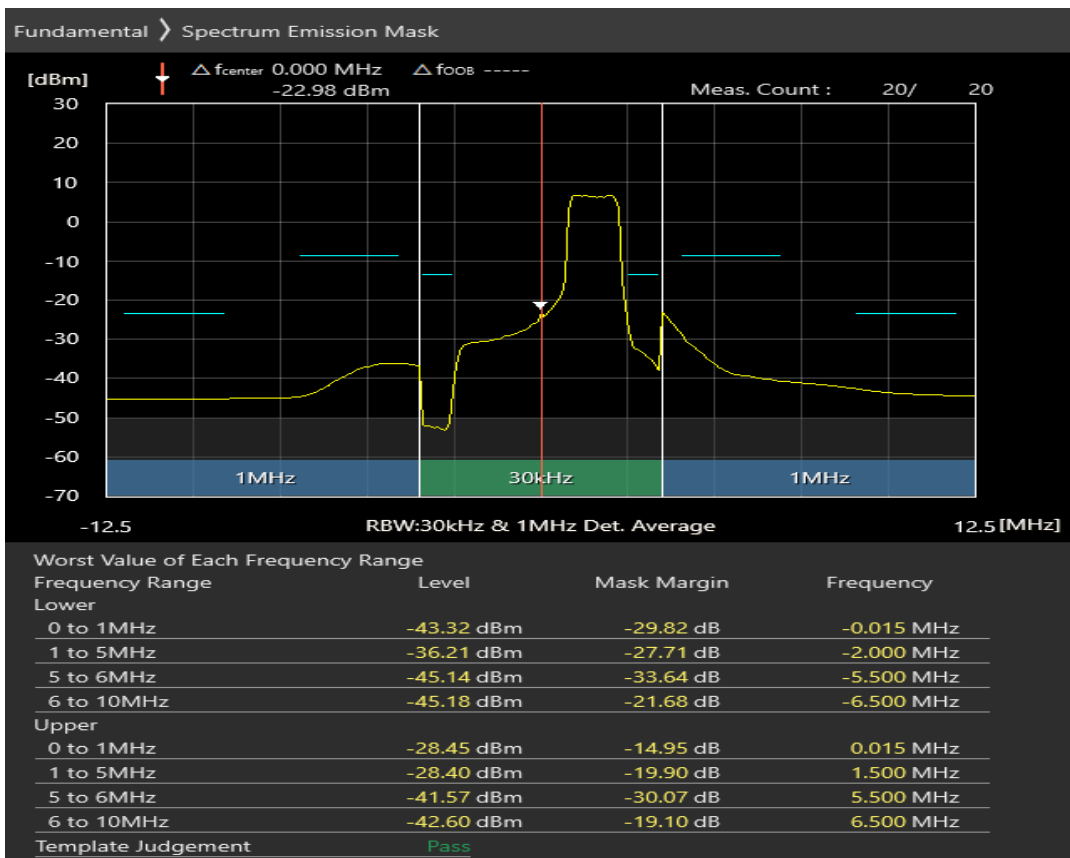

Band8 16QAM BW=5MHz Channel=21475 RB Size=8 Position=#Max