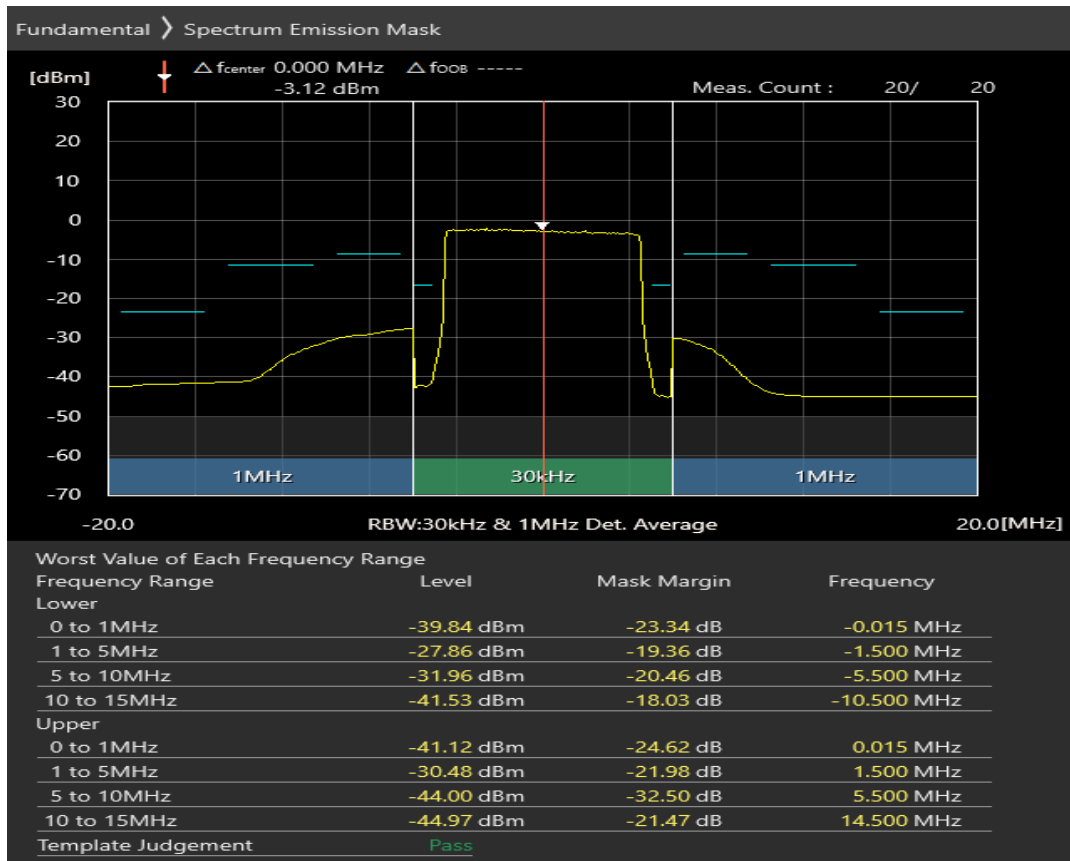

Band8 16QAM BW=10MHz Channel=21750 RB Size=50 Position=#0

6.6.3 Transmitter Spurious Emissions

Band	Bandwidth (MHz)	UL Channel	RB Size	RB Position	Modulation	Range (MHz)	RBW	Spur Freq (MHz)	Spur Level (dBm)	Limit (dBm)	Verdict
Band1	5	18025	1	#0	QPSK	9 kHz-150 kHz	1 kHz	0.01	-56.73	-36	PASS
Band1	5	18025	1	#0	QPSK	150 kHz-30 MHz	10 kHz	0.16	-62.32	-36	PASS
Band1	5	18025	1	#0	QPSK	30 MHz-1000 MHz	100 kHz	259.99	-69.84	-36	PASS
Band1	5	18025	1	#0	QPSK	1000 MHz-1910.00 MHz	1 MHz	1871.78	-62.14	-30	PASS
Band1	5	18025	1	#0	QPSK	1935.00 MHz-3000 MHz	1 MHz	2994.68	-60.62	-30	PASS
Band1	5	18025	1	#0	QPSK	3000 MHz-12.75 GHz	1 MHz	12305.56	-54.47	-30	PASS
Band1	5	18025	1	#0	QPSK	2110 MHz-2170 MHz	1 MHz	2124.70	-80.07	-50	PASS
Band1	5	18025	1	#0	QPSK	1805	1	1864.18	-80.20	-50	PASS