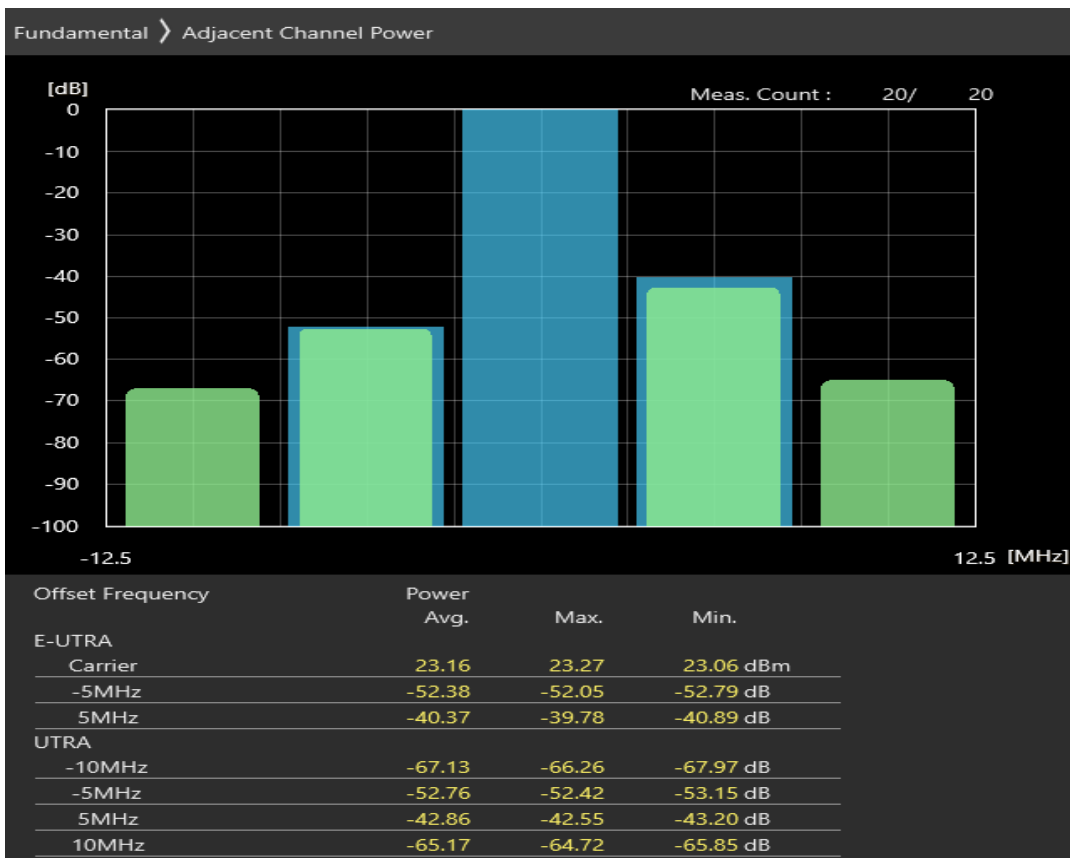

Band7 16QAM BW=5MHz Channel=21100 RB Size=8 Position=#Max