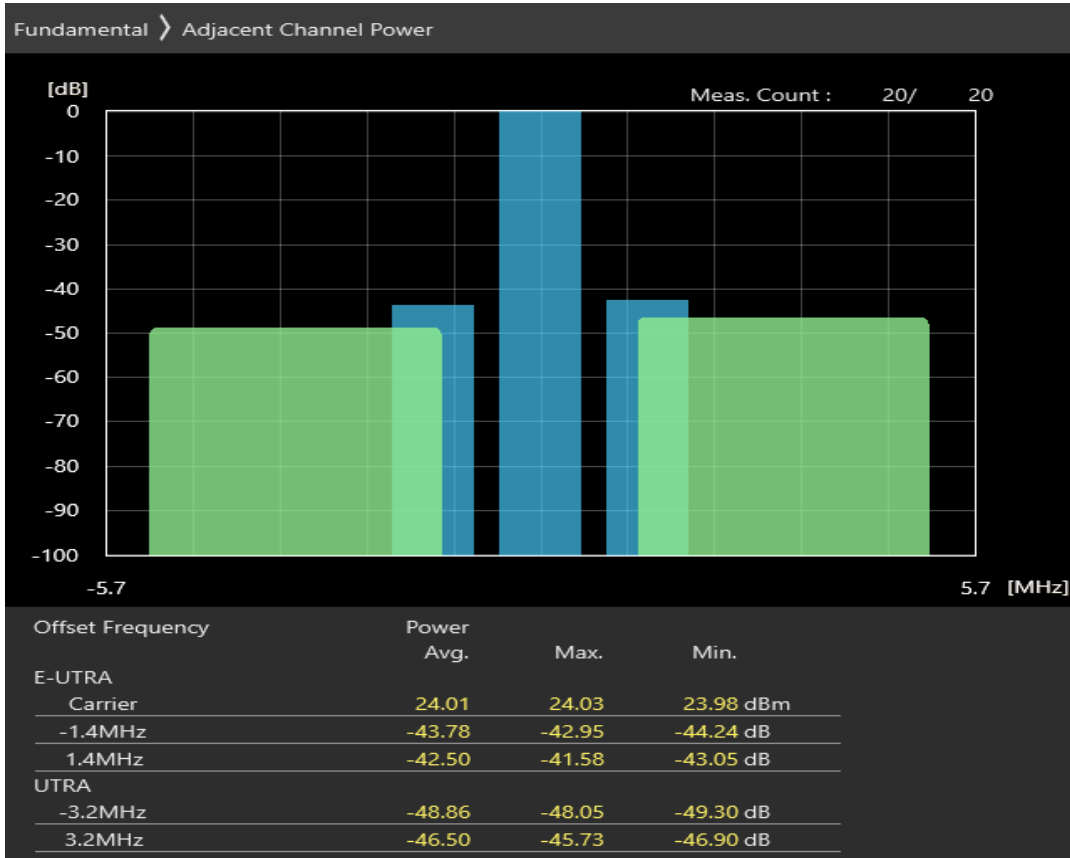

Band3 QPSK BW=1.4MHz Channel=19207 RB Size=6 Position=#0

Band3 16QAM BW=1.4MHz Channel=19207 RB Size=5 Position=#0

Band3 16QAM BW=1.4MHz Channel=19207 RB Size=5 Position=#Max

Band3 16QAM BW=1.4MHz Channel=19207 RB Size=6 Position=#0