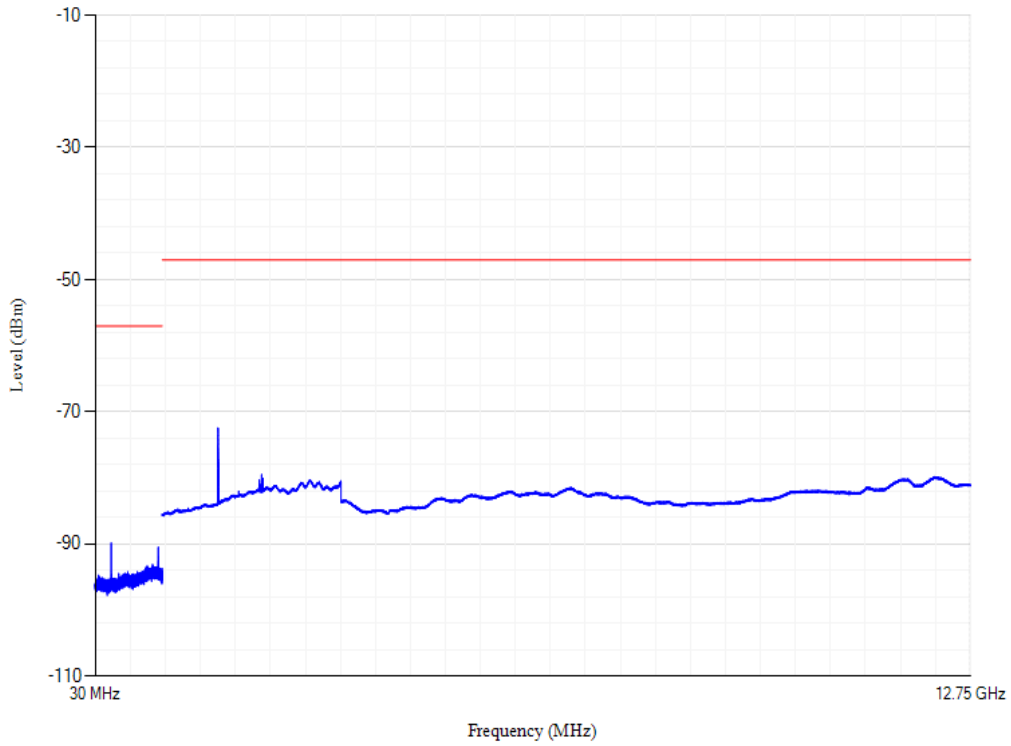

Conducted spurious emissions

Band20 QPSK BW=20MHz Channel=24300

Conducted spurious emissions

Band20 QPSK BW=20MHz Channel=24350

Conducted spurious emissions

Band3 QPSK BW=20MHz Channel=19300

Conducted spurious emissions