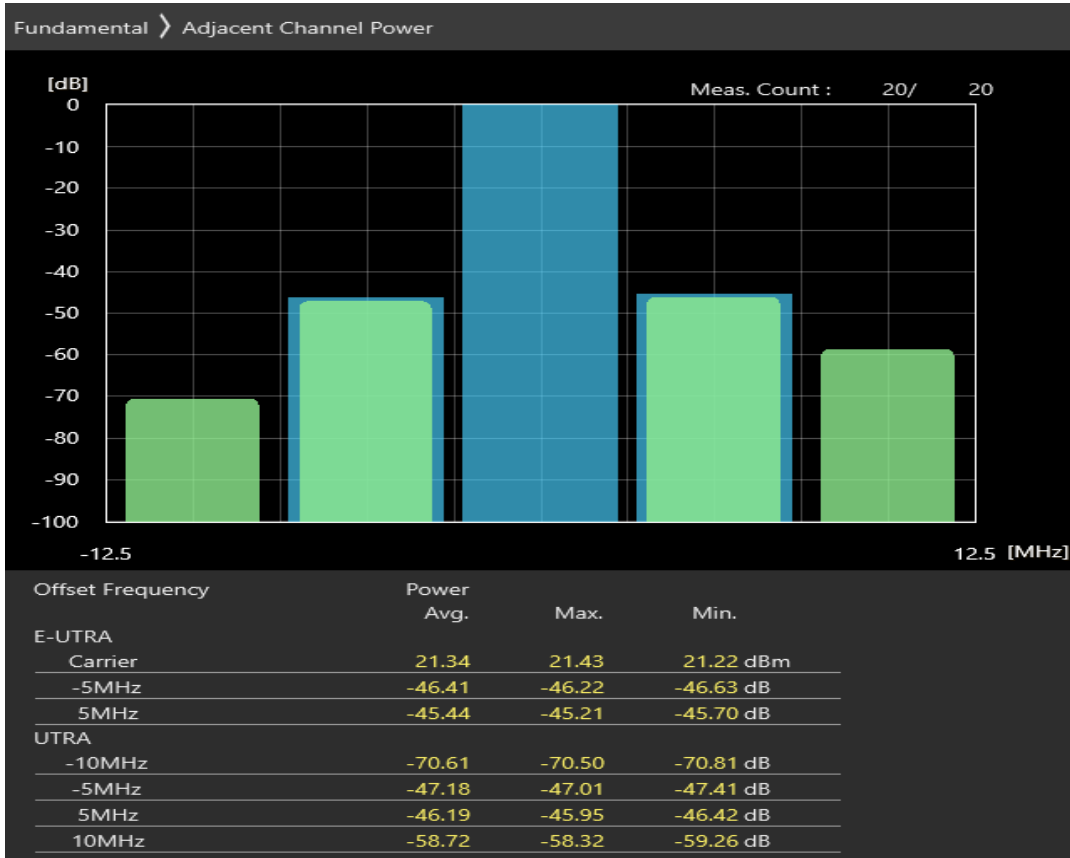

Band8 16QAM BW=5MHz Channel=21475 RB Size=25 Position=#0