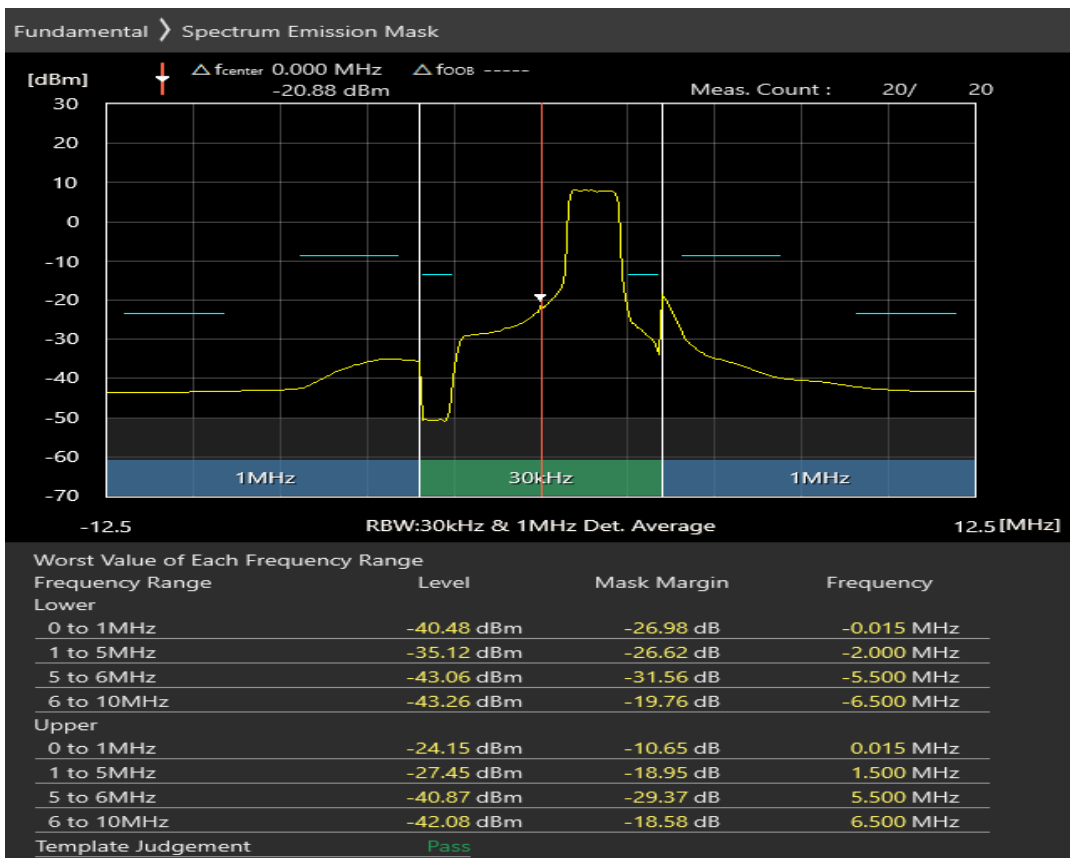

Band1 16QAM BW=5MHz Channel=18025 RB Size=8 Position=#Max