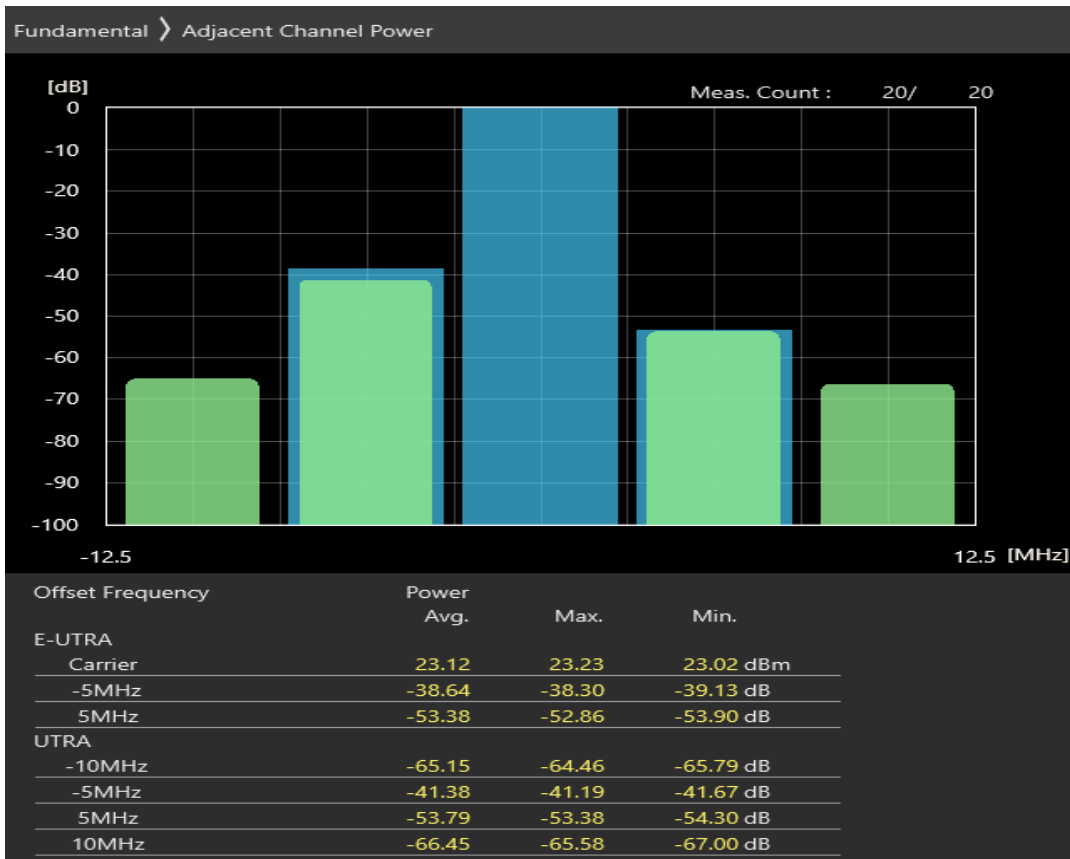

Band7 QPSK BW=5MHz Channel=20775 RB Size=8 Position=#0

Band7 QPSK BW=5MHz Channel=20775 RB Size=8 Position=#Max

Band7 QPSK BW=5MHz Channel=20775 RB Size=25 Position=#0

Band7 16QAM BW=5MHz Channel=20775 RB Size=8 Position=#0