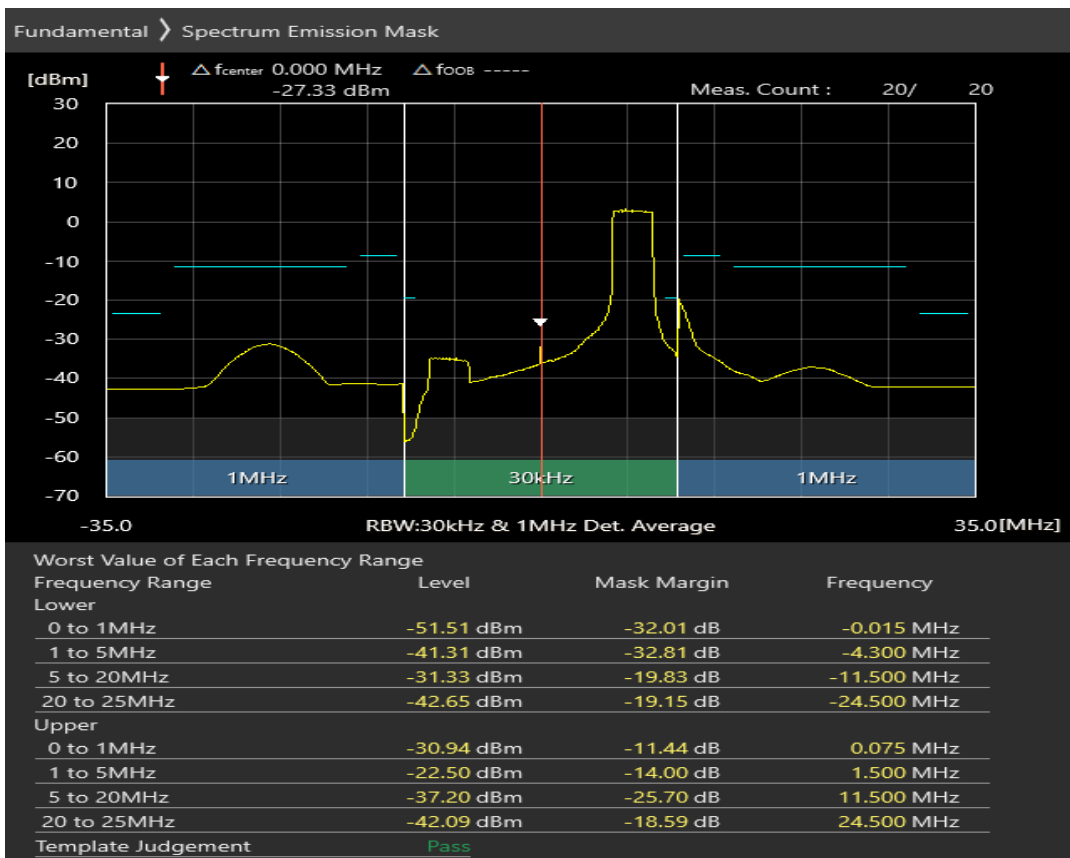

Band7 16QAM BW=20MHz Channel=21350 RB Size=18 Position=#Max