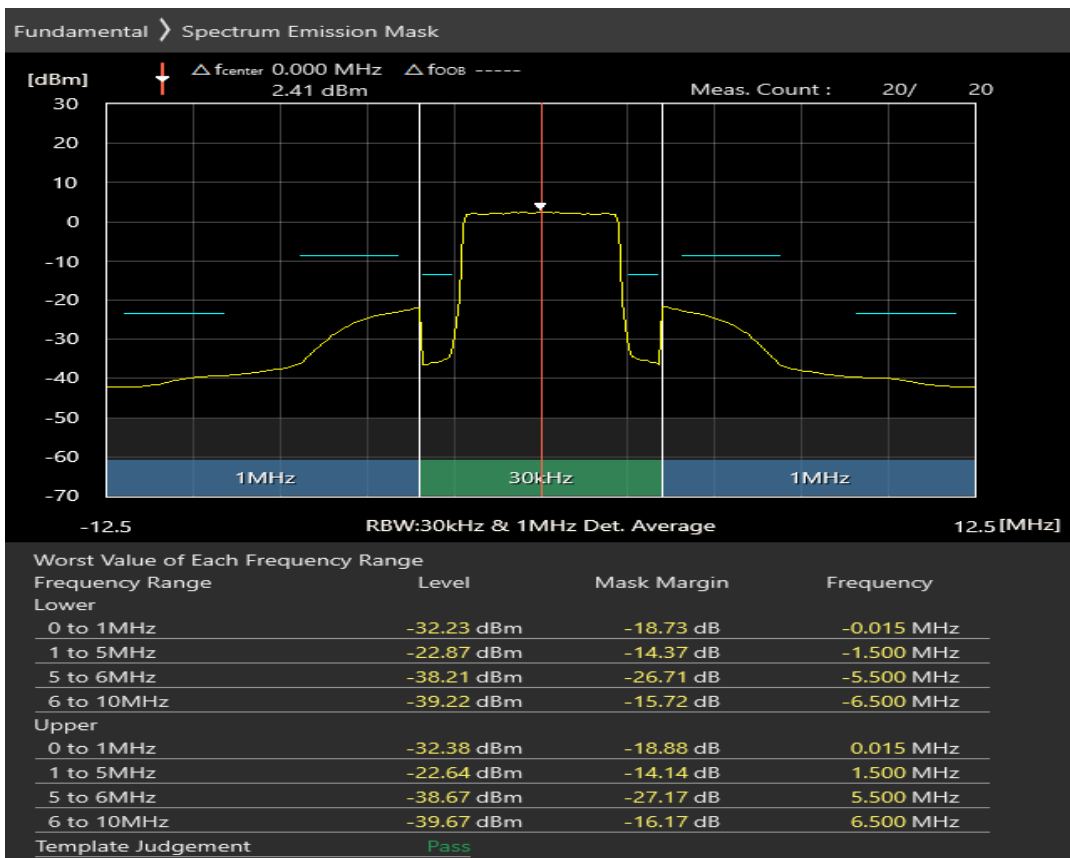

Band1 QPSK BW=5MHz Channel=18025 RB Size=8 Position=#0

Band1 QPSK BW=5MHz Channel=18025 RB Size=8 Position=#Max

Band1 QPSK BW=5MHz Channel=18025 RB Size=25 Position=#0

Band1 16QAM BW=5MHz Channel=18025 RB Size=8 Position=#0