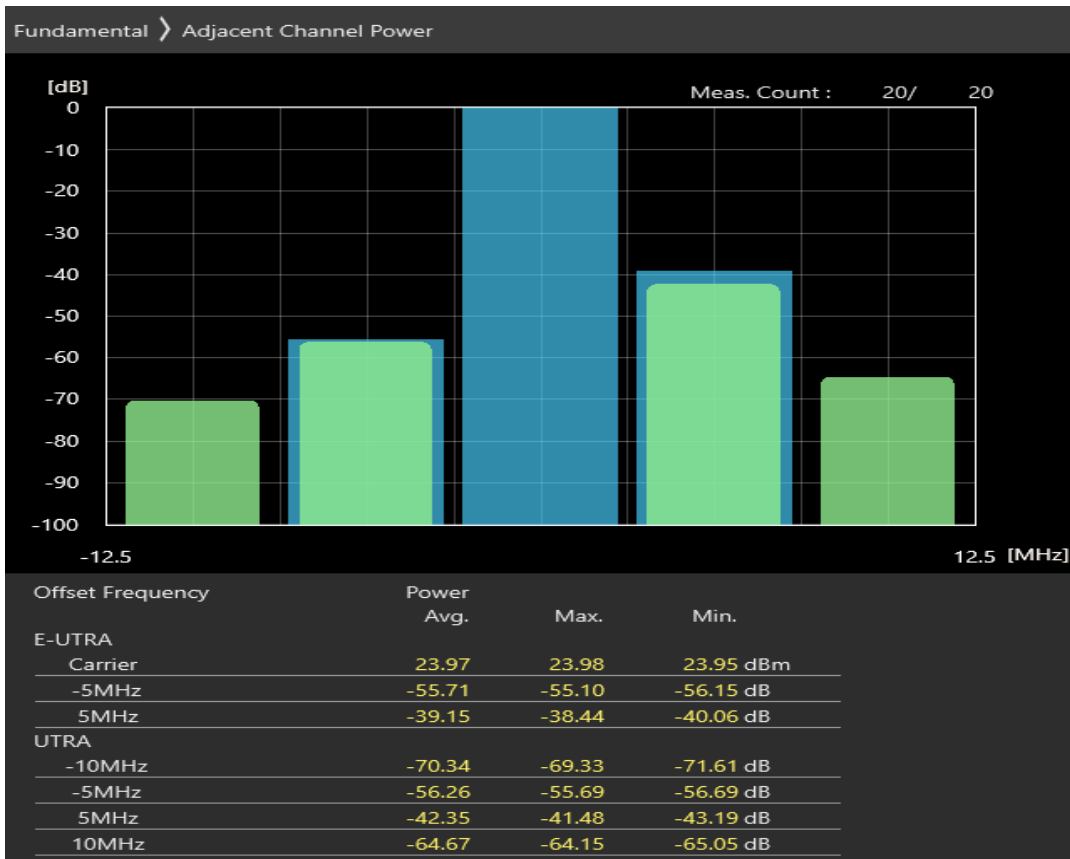

Band8 16QAM BW=5MHz Channel=21475 RB Size=8 Position=#Max

Band8 16QAM BW=5MHz Channel=21475 RB Size=25 Position=#0

Band8 QPSK BW=5MHz Channel=21625 RB Size=8 Position=#0

Band8 QPSK BW=5MHz Channel=21625 RB Size=8 Position=#Max