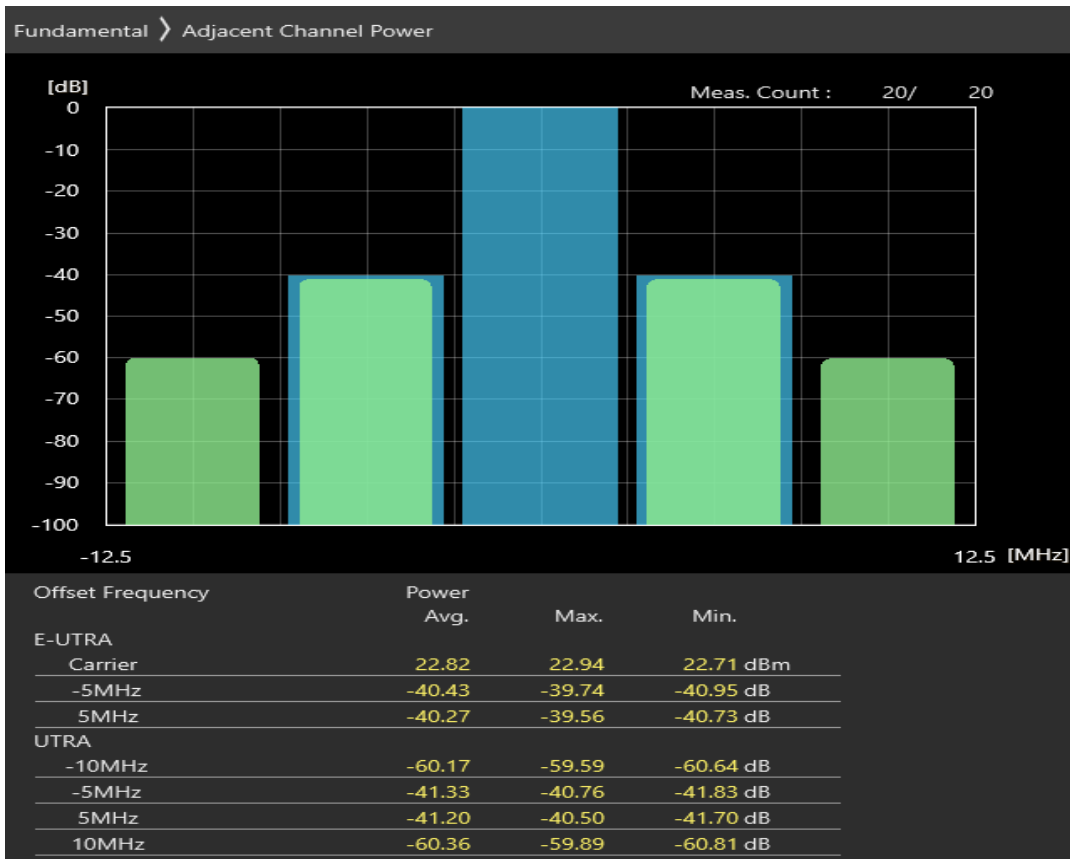

Band1 QPSK BW=5MHz Channel=18025 RB Size=25 Position=#0

Band1 16QAM BW=5MHz Channel=18025 RB Size=8 Position=#0

Band1 16QAM BW=5MHz Channel=18025 RB Size=8 Position=#Max

Band1 16QAM BW=5MHz Channel=18025 RB Size=25 Position=#0