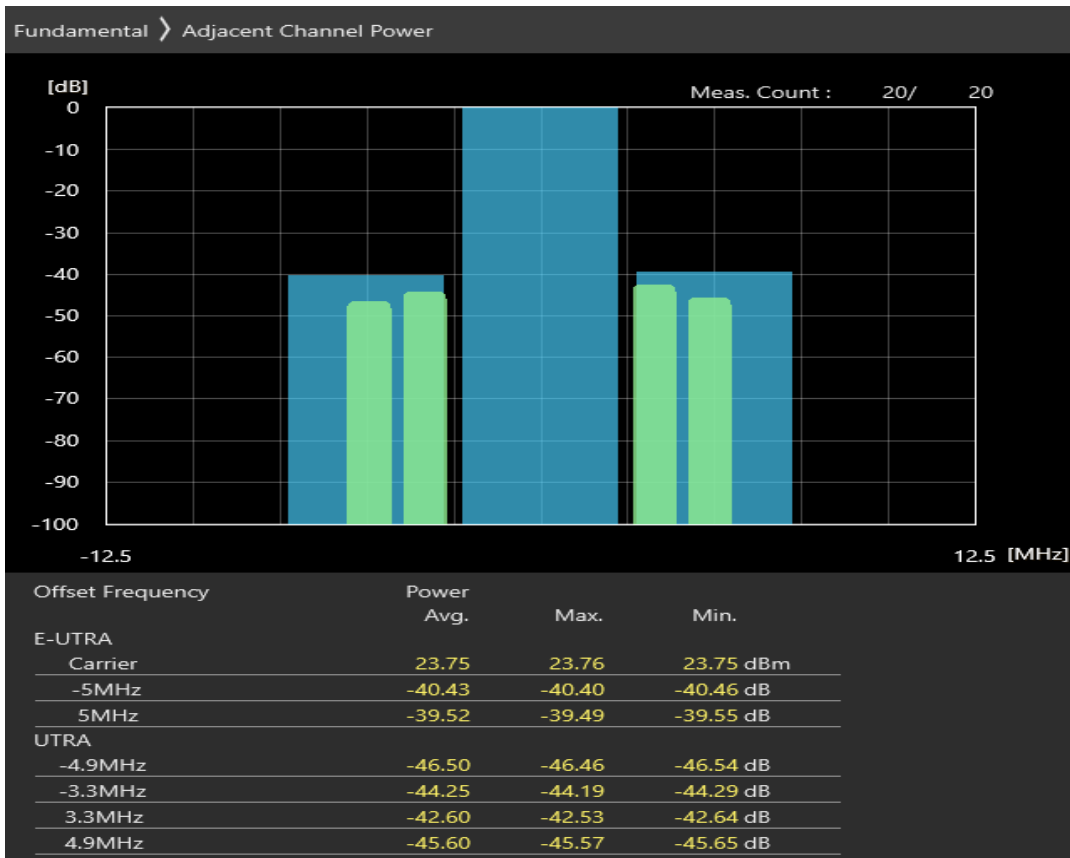

Band40 QPSK BW=5MHz Channel=39625 RB Size=25 Position=#0