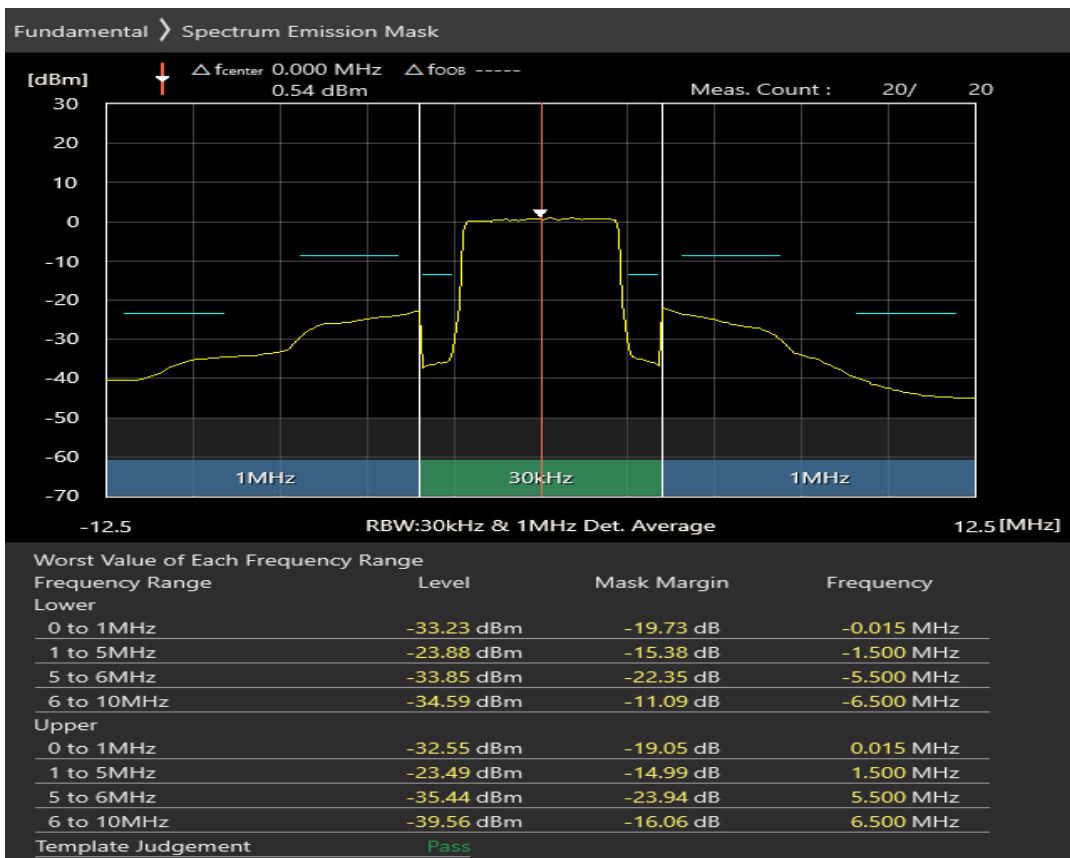

Band20 QPSK BW=5MHz Channel=24425 RB Size=25 Position=#0