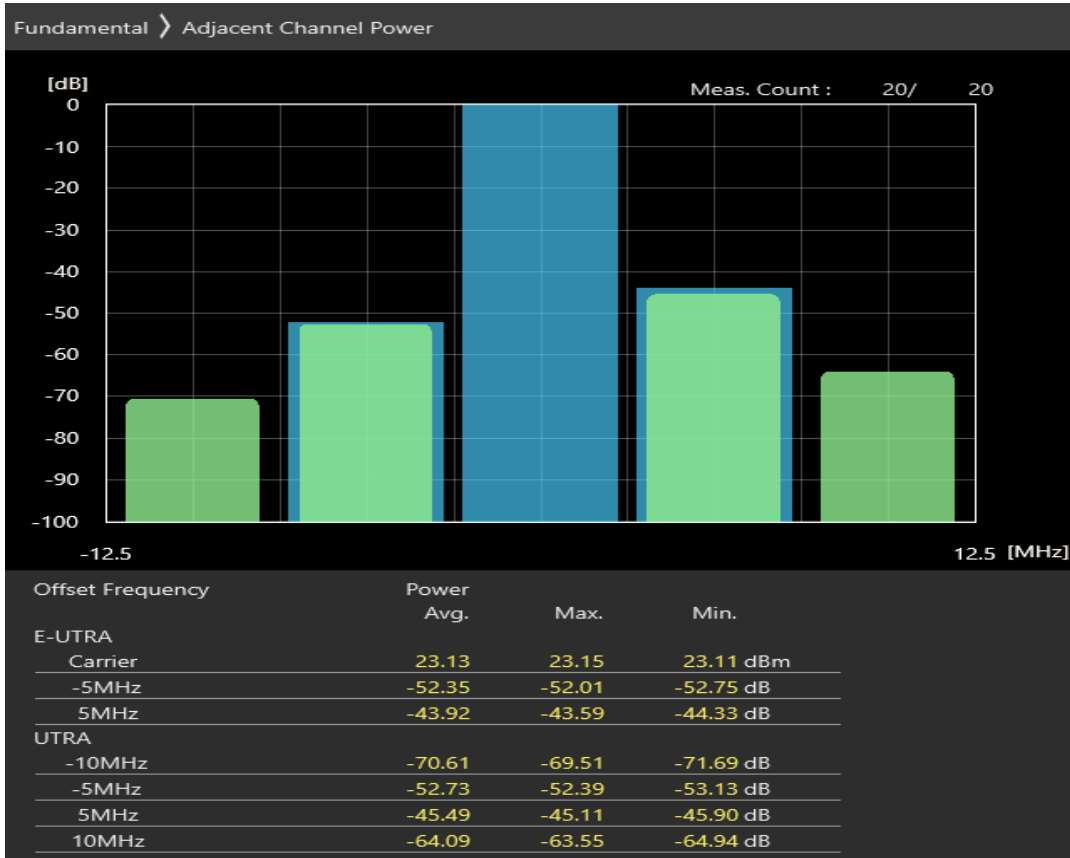

Band20 16QAM BW=5MHz Channel=24175 RB Size=8 Position=#Max

Band20 16QAM BW=5MHz Channel=24175 RB Size=25 Position=#0

Band20 QPSK BW=5MHz Channel=24300 RB Size=8 Position=#0

Band20 QPSK BW=5MHz Channel=24300 RB Size=8 Position=#Max