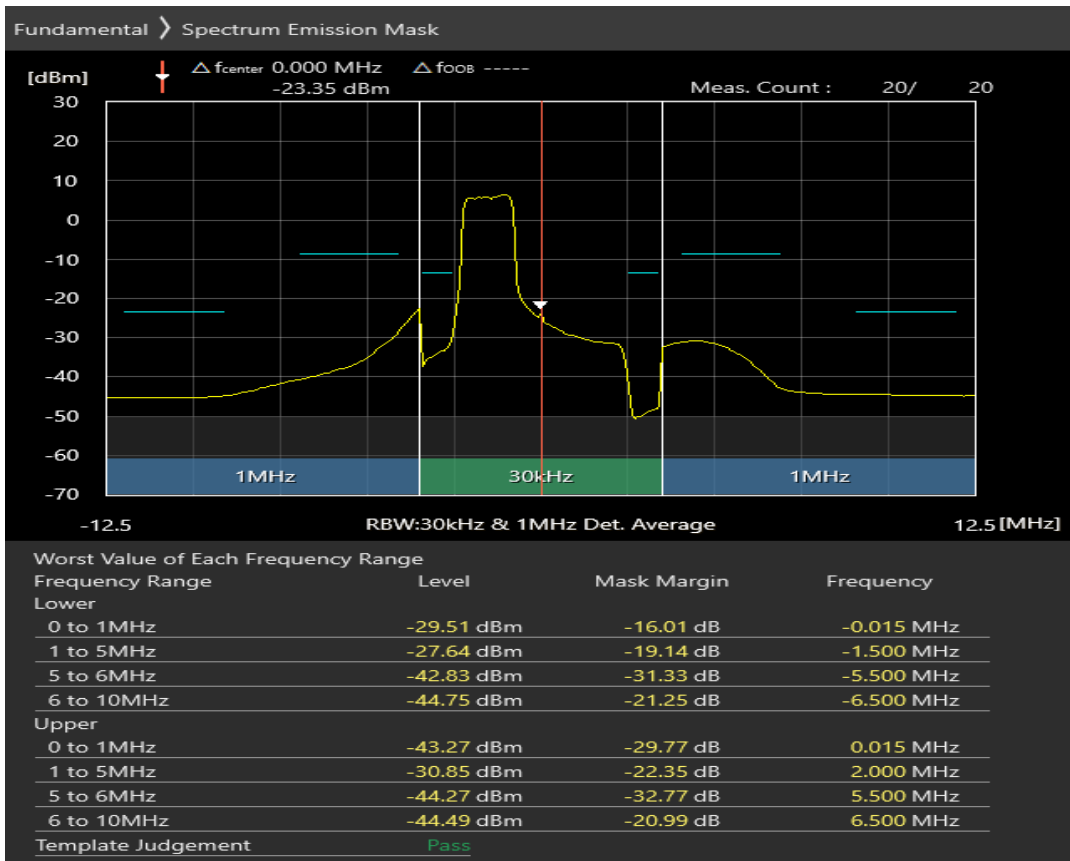

Band20 16QAM BW=5MHz Channel=24175 RB Size=8 Position=#0