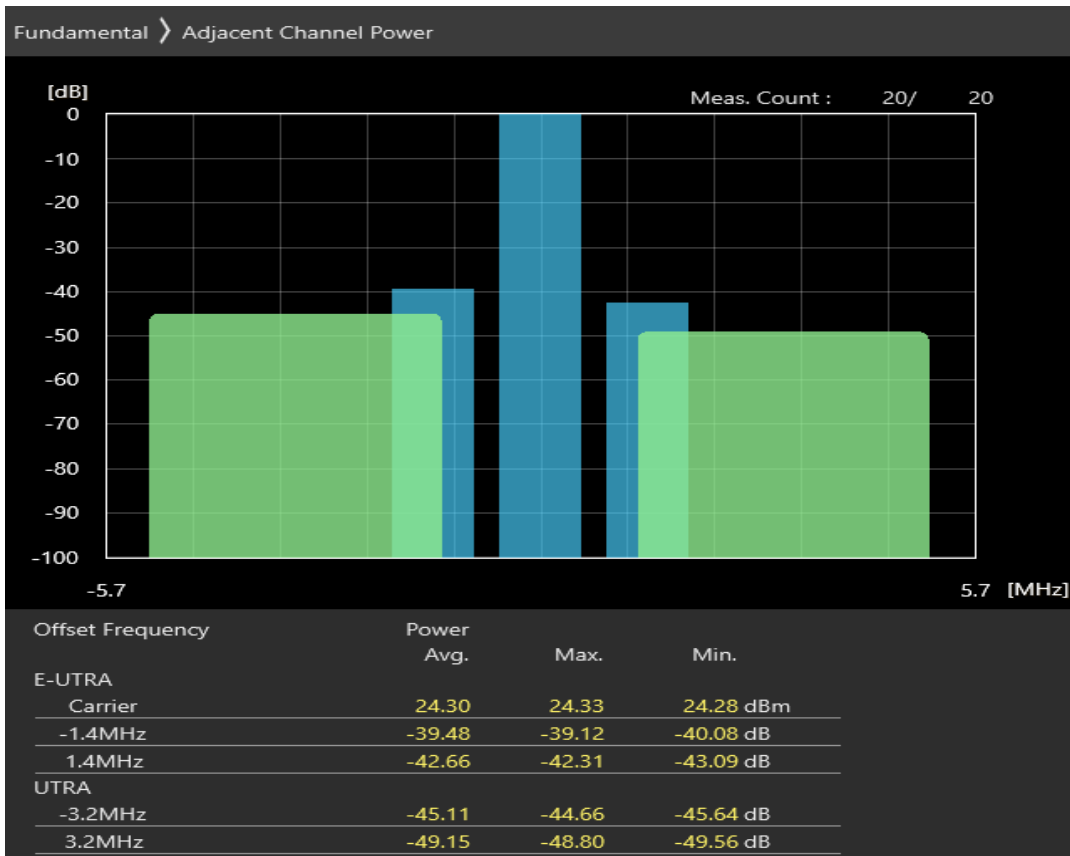

Band3 QPSK BW=1.4MHz Channel=19943 RB Size=5 Position=#0