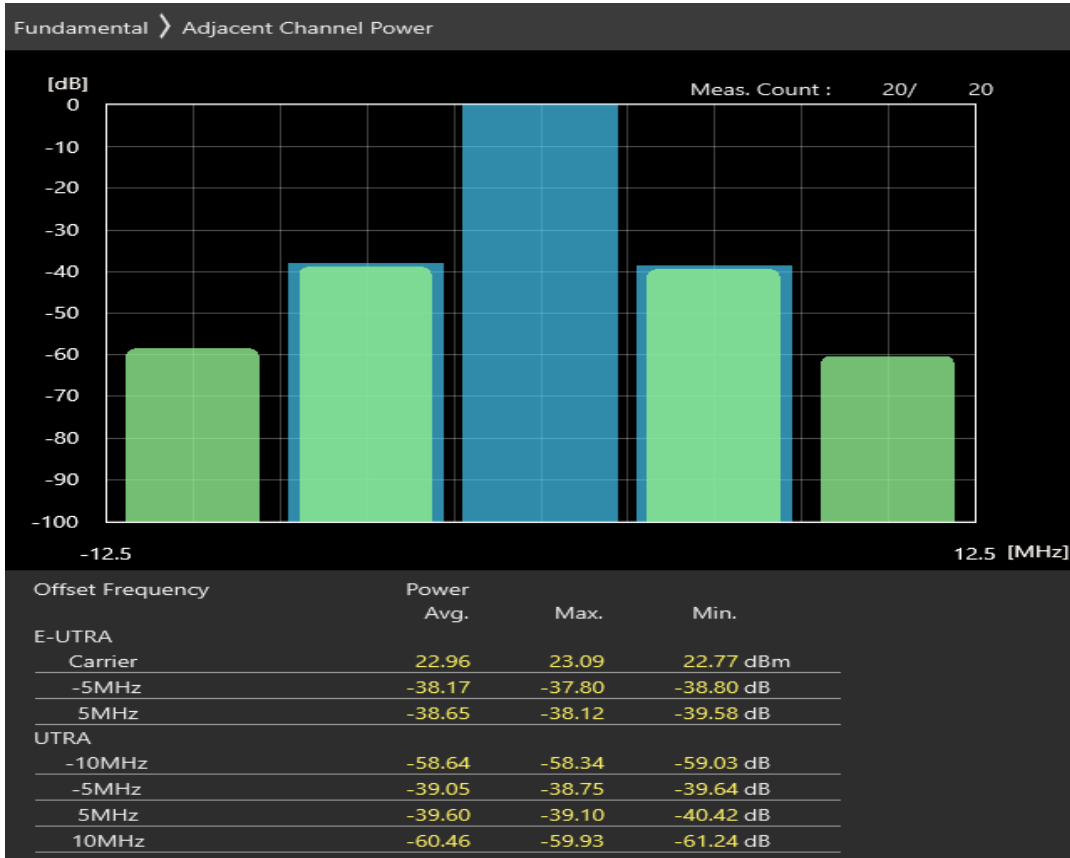

Band1 QPSK BW=5MHz Channel=18575 RB Size=25 Position=#0

Band1 16QAM BW=5MHz Channel=18575 RB Size=8 Position=#0

Band1 16QAM BW=5MHz Channel=18575 RB Size=8 Position=#Max

Band1 16QAM BW=5MHz Channel=18575 RB Size=25 Position=#0