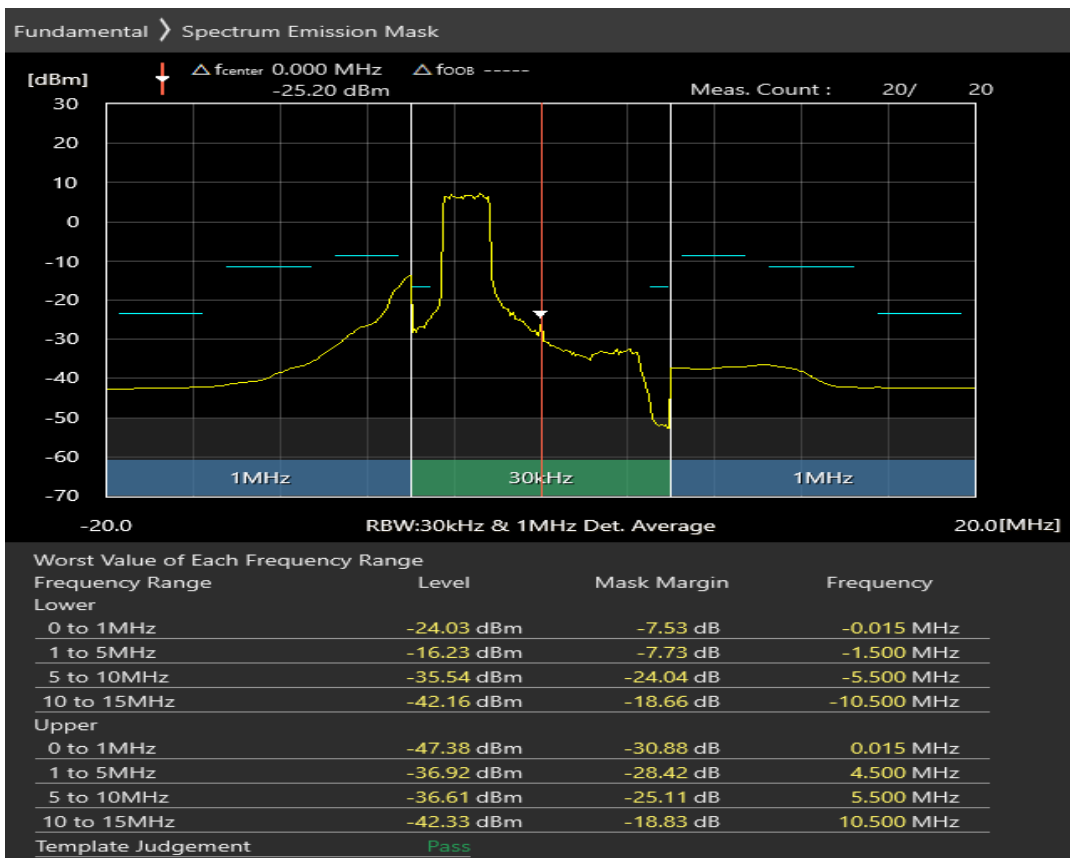

Band40 QPSK BW=10MHz Channel=38700 RB Size=12 Position=#0