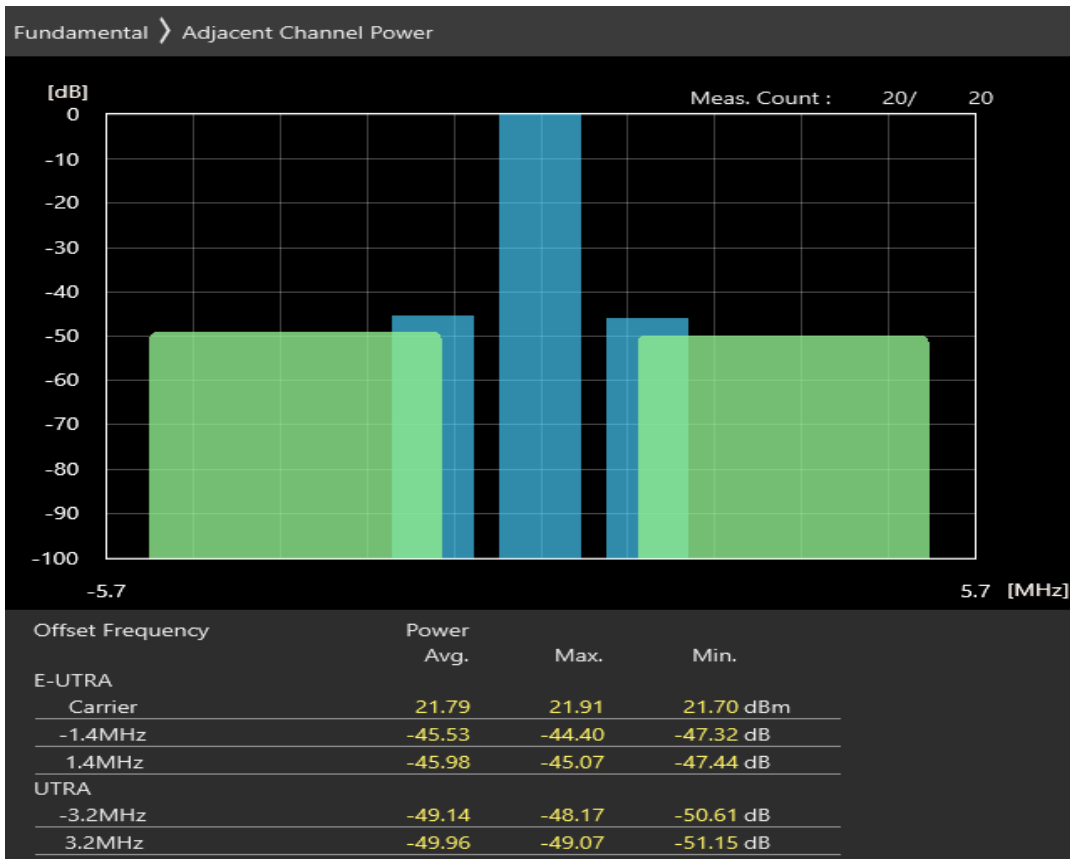

Band3 QPSK BW=1.4MHz Channel=19943 RB Size=6 Position=#0

Band3 16QAM BW=1.4MHz Channel=19943 RB Size=5 Position=#0

Band3 16QAM BW=1.4MHz Channel=19943 RB Size=5 Position=#Max

Band3 16QAM BW=1.4MHz Channel=19943 RB Size=6 Position=#0