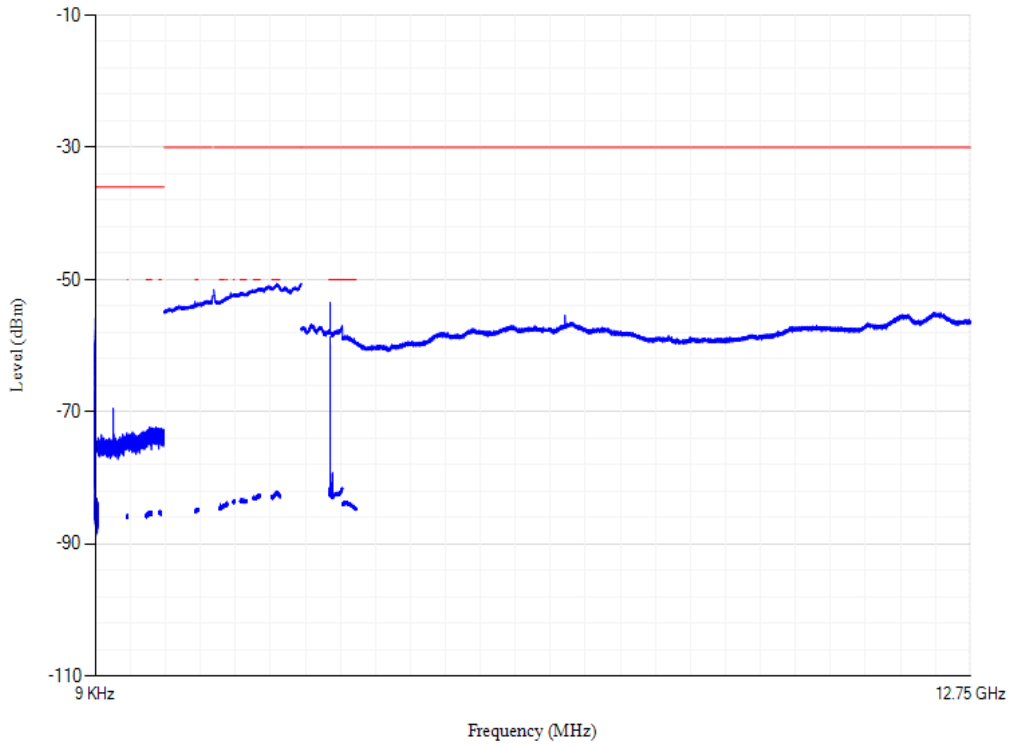

Conducted spurious emissions

Band3 QPSK BW=1.4MHz Channel=19575 RB Size=1 Position=#0

Conducted spurious emissions

Band3 QPSK BW=5MHz Channel=19575 RB Size=1 Position=#0

Conducted spurious emissions

Band3 QPSK BW=5MHz Channel=19925 RB Size=1 Position=#0