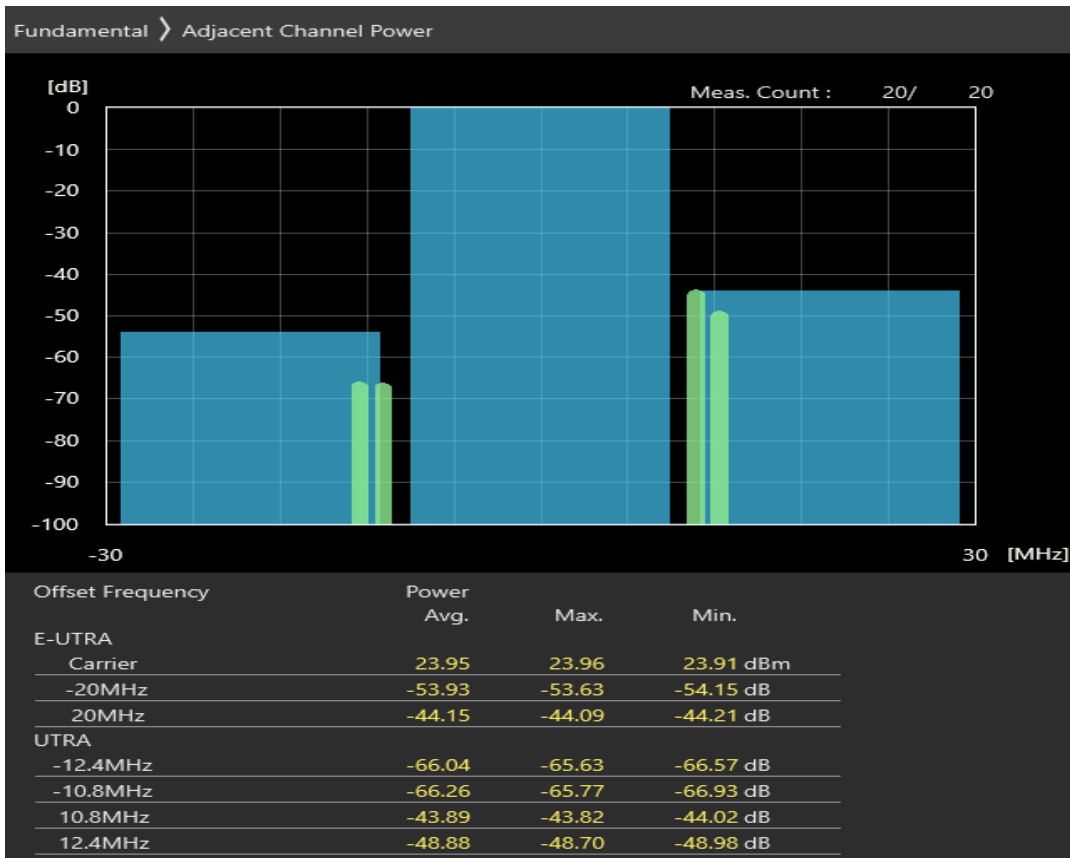

Band40 16QAM BW=20MHz Channel=39150 RB Size=18 Position=#Max