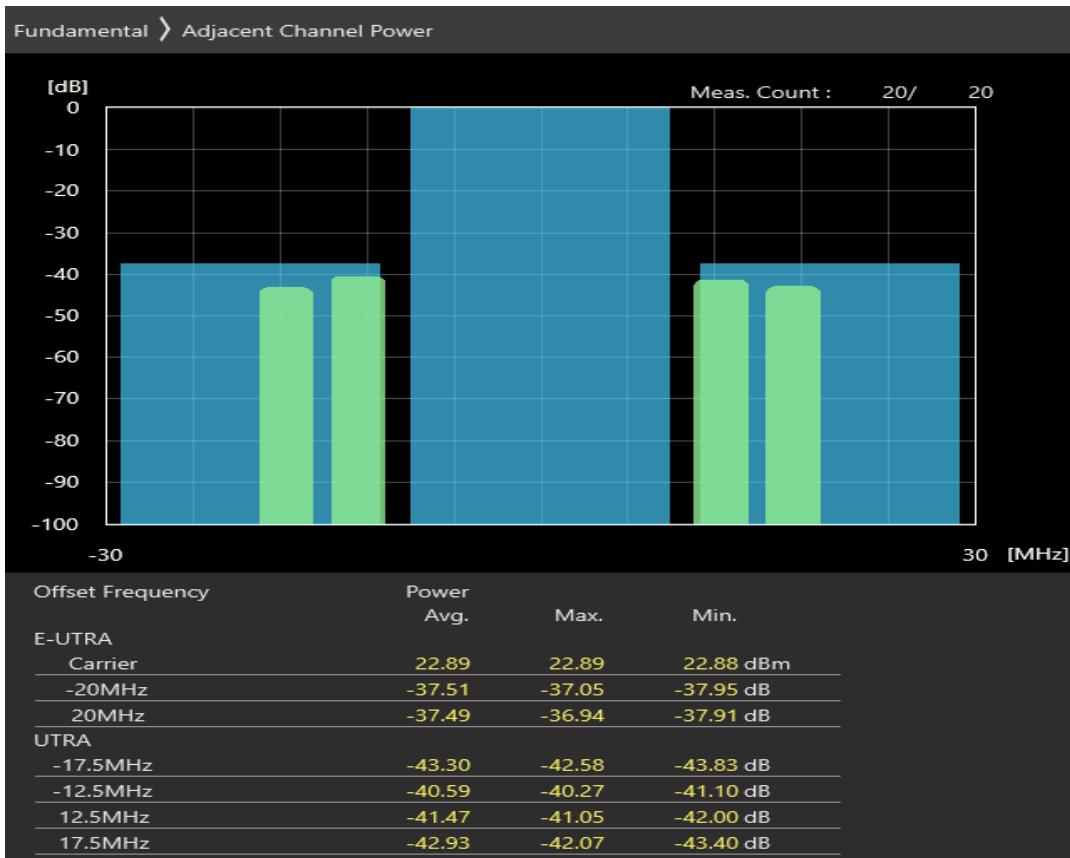

Band7 QPSK BW=20MHz Channel=20850 RB Size=100 Position=#0