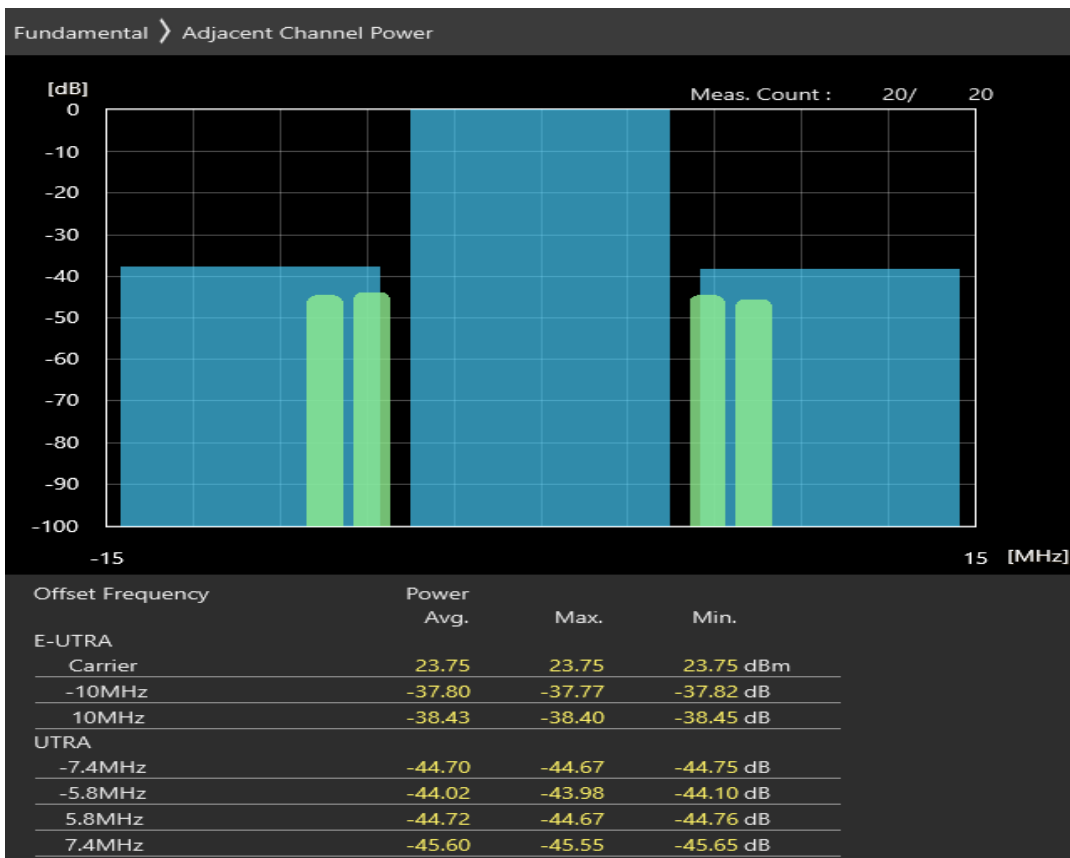

Band40 QPSK BW=10MHz Channel=38700 RB Size=50 Position=#0