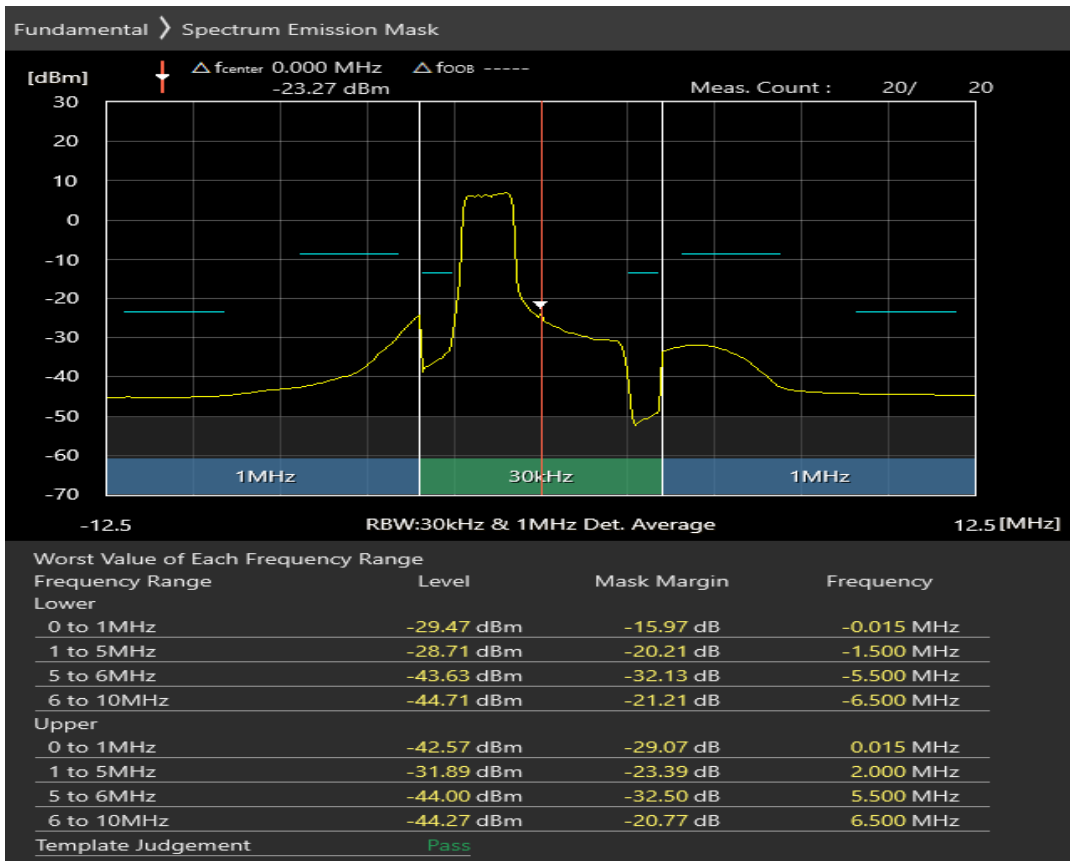

Band8 16QAM BW=5MHz Channel=21475 RB Size=8 Position=#0