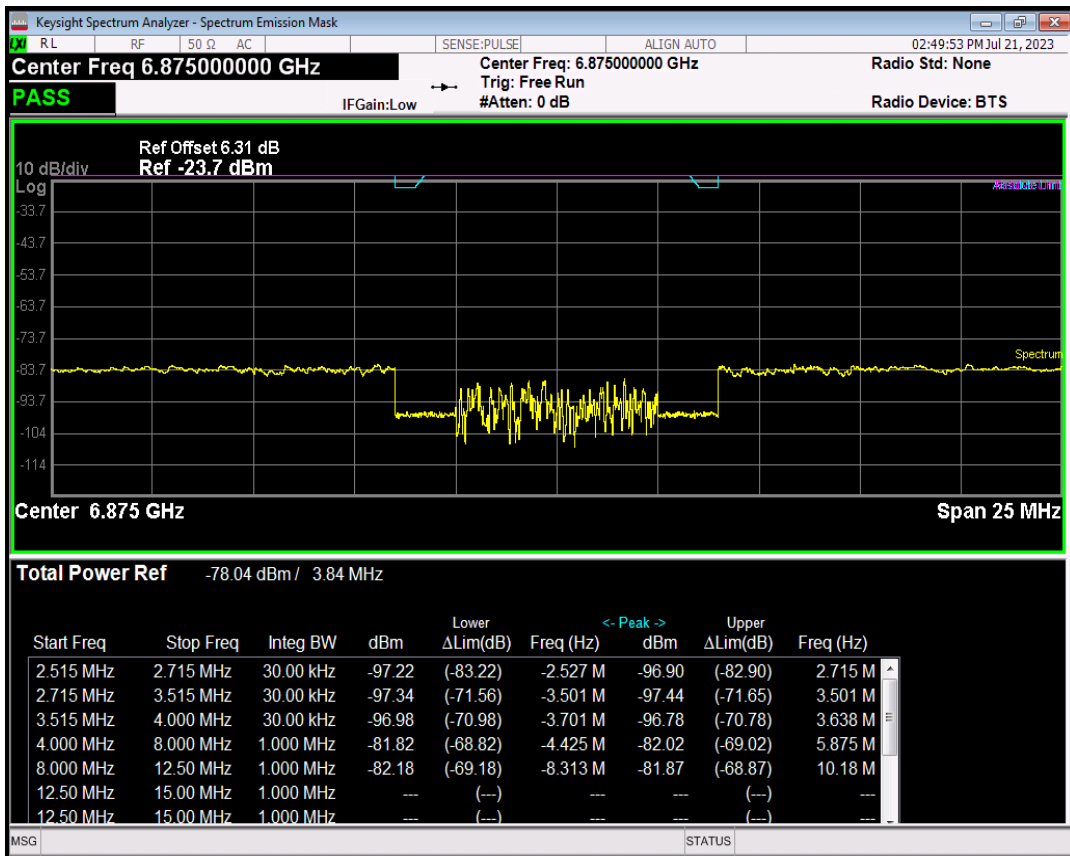

Band20 16QAM BW=5MHz Channel=24300 RB Size=8 Position=#0

Band20 16QAM BW=5MHz Channel=24300 RB Size=8 Position=#Max

Band20 16QAM BW=5MHz Channel=24300 RB Size=25 Position=#0

Band20 16QAM BW=5MHz Channel=24300 RB Size=25 Position=#Max