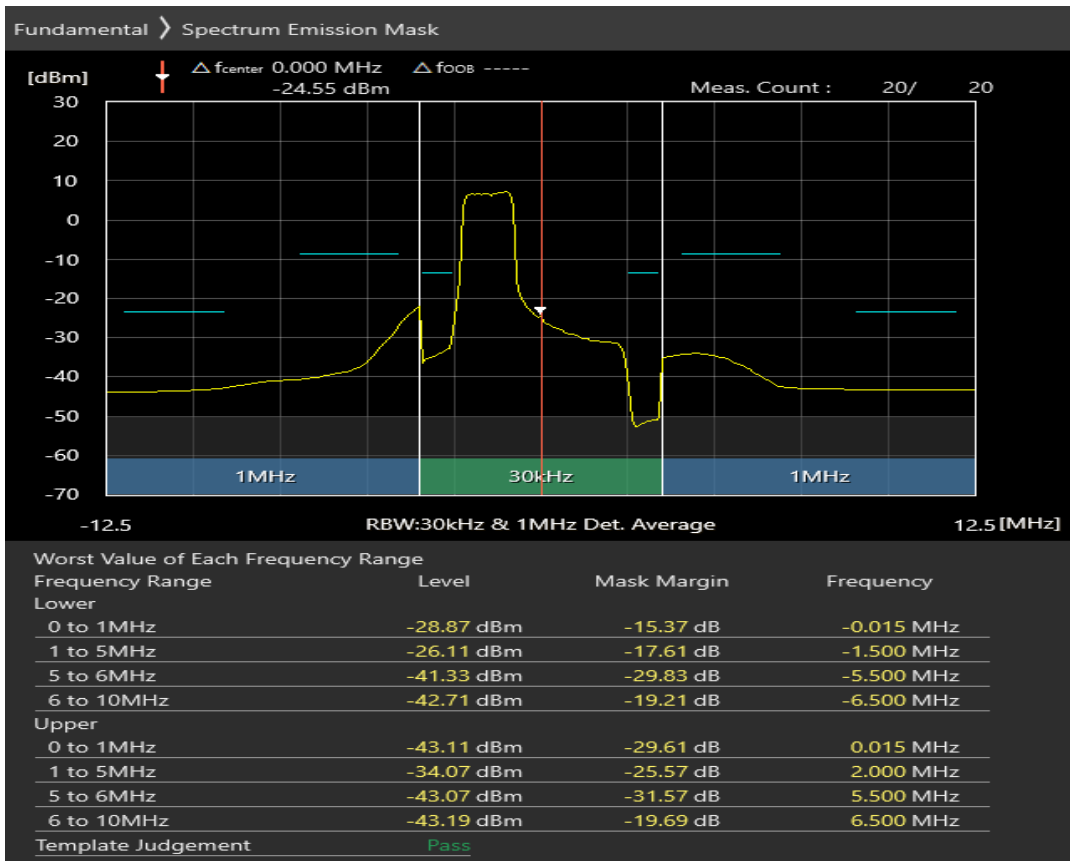

Band3 16QAM BW=5MHz Channel=19225 RB Size=8 Position=#0