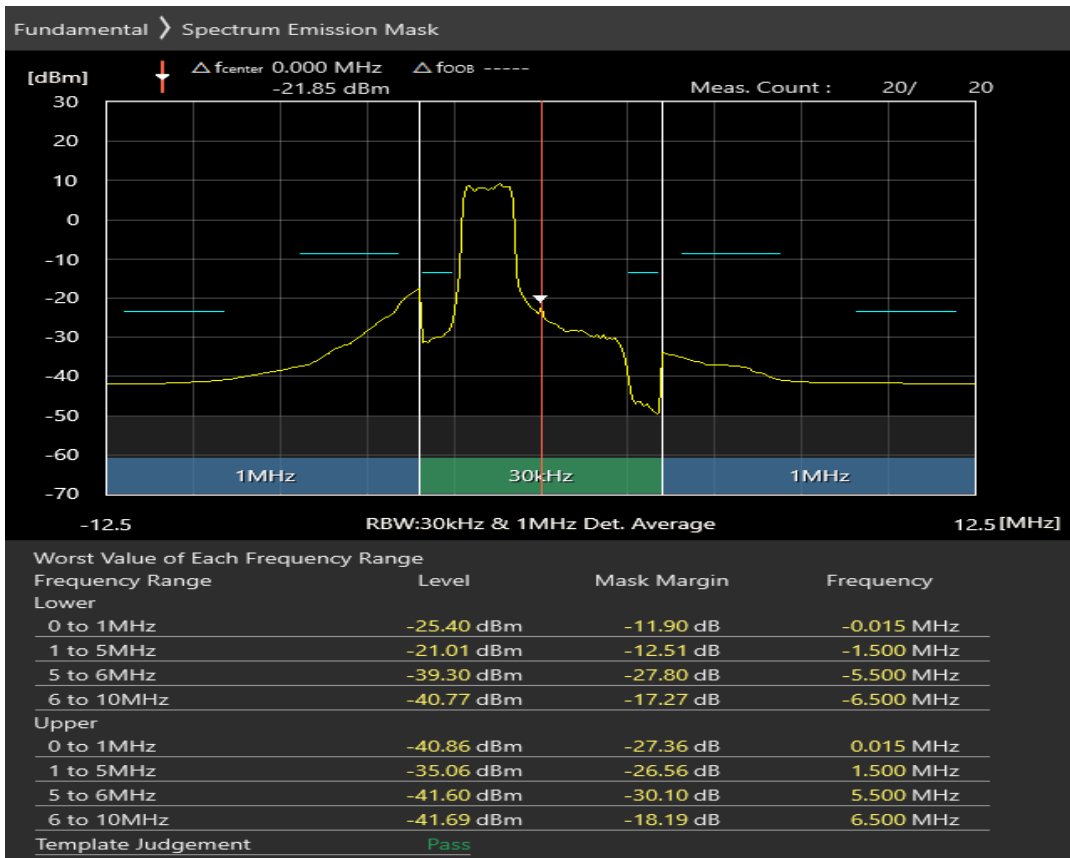

Band40 QPSK BW=5MHz Channel=39150 RB Size=8 Position=#0