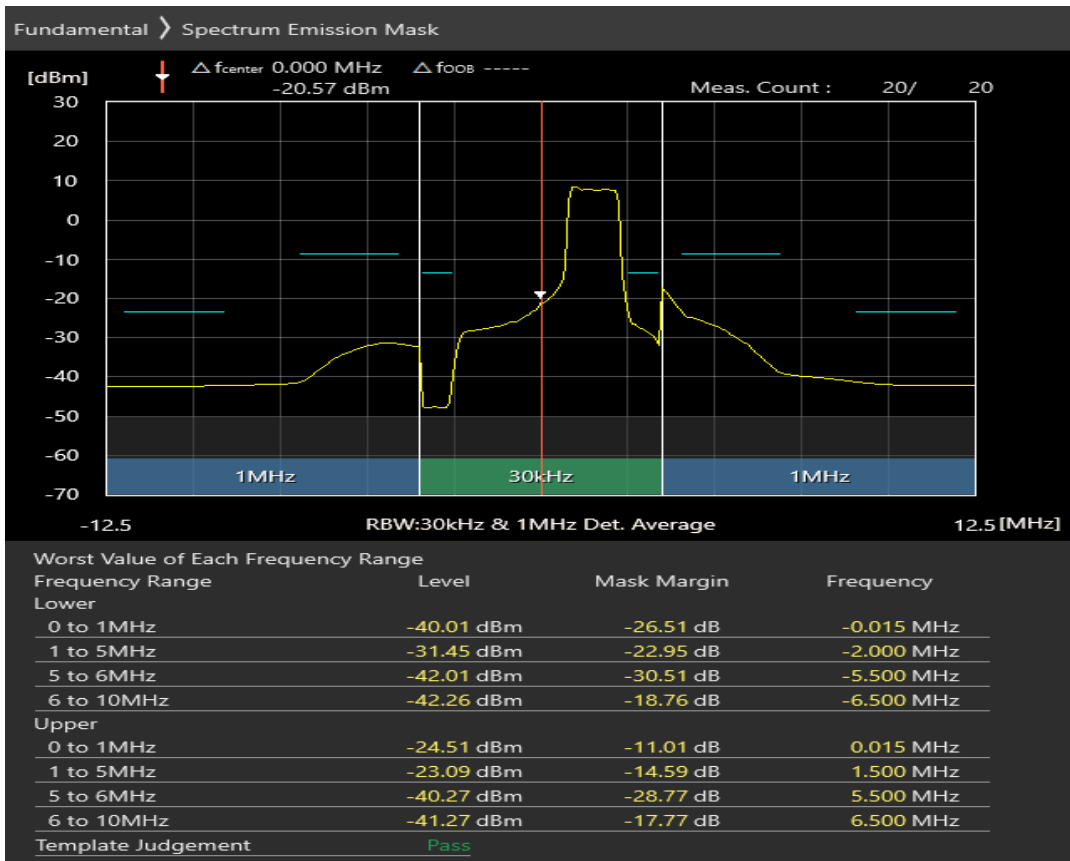

Band7 QPSK BW=5MHz Channel=21100 RB Size=8 Position=#Max