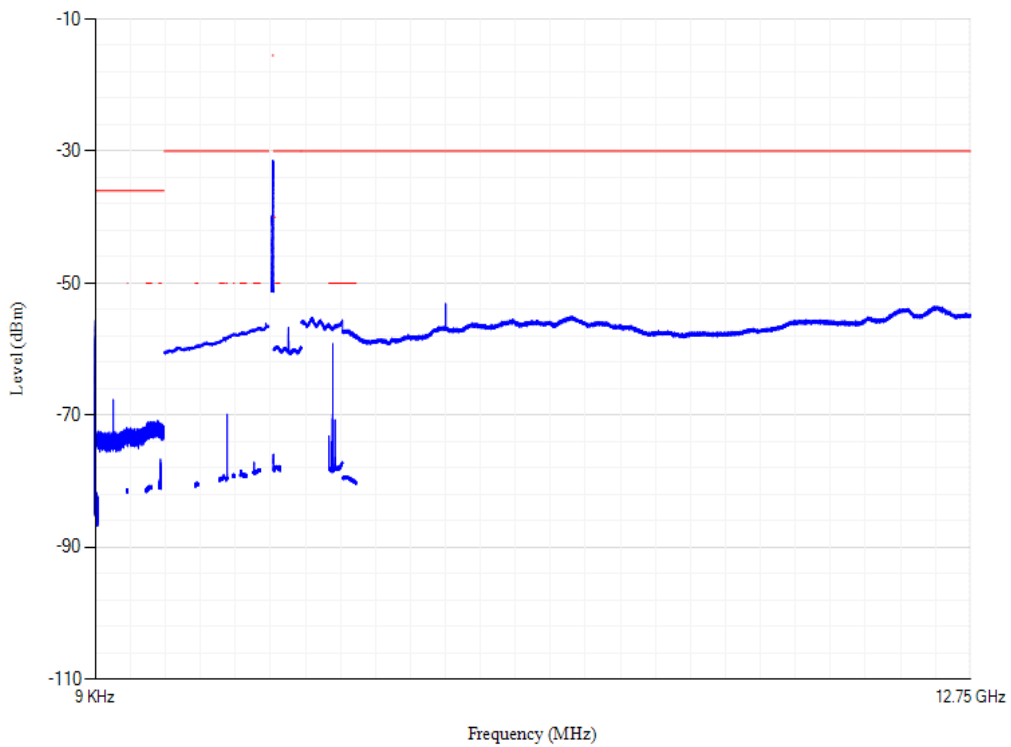

Conducted spurious emissions

Band8 QPSK BW=1.4MHz Channel=21457 RB Size=1 Position=#0