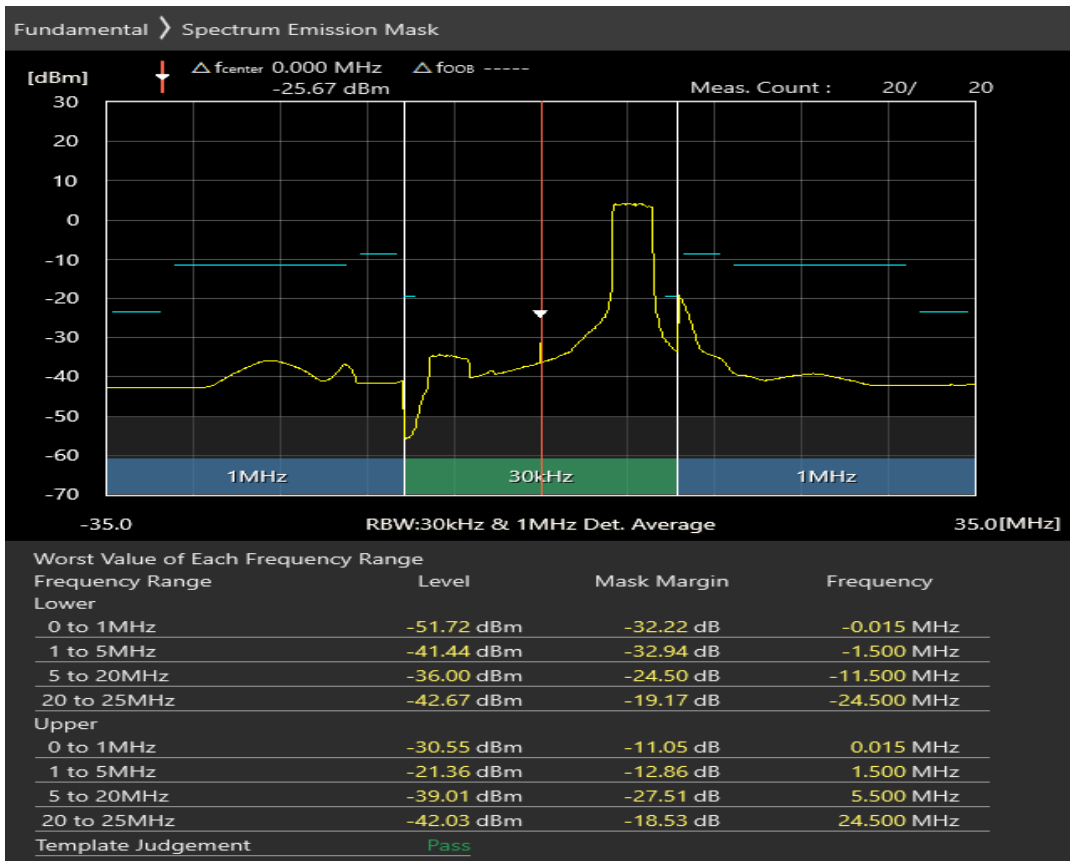

Band7 QPSK BW=20MHz Channel=21100 RB Size=18 Position=#Max