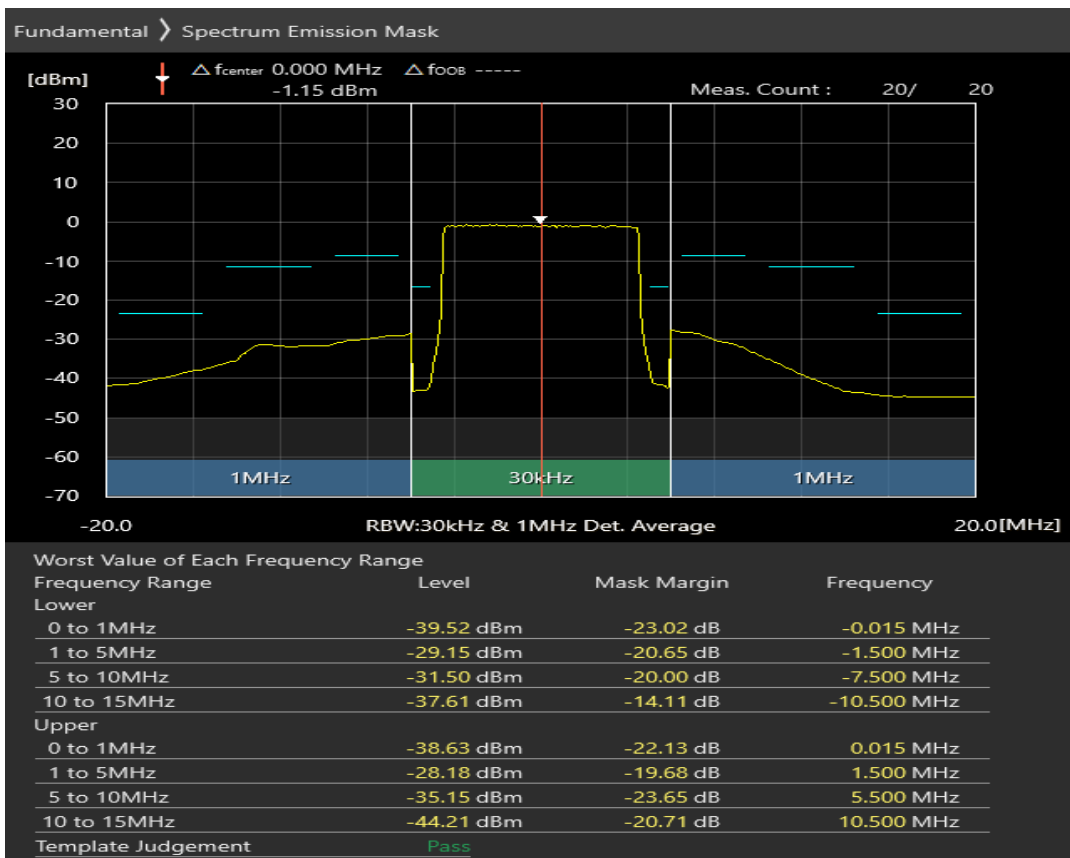

Band3 QPSK BW=10MHz Channel=1990 RB Size=50 Position=#0