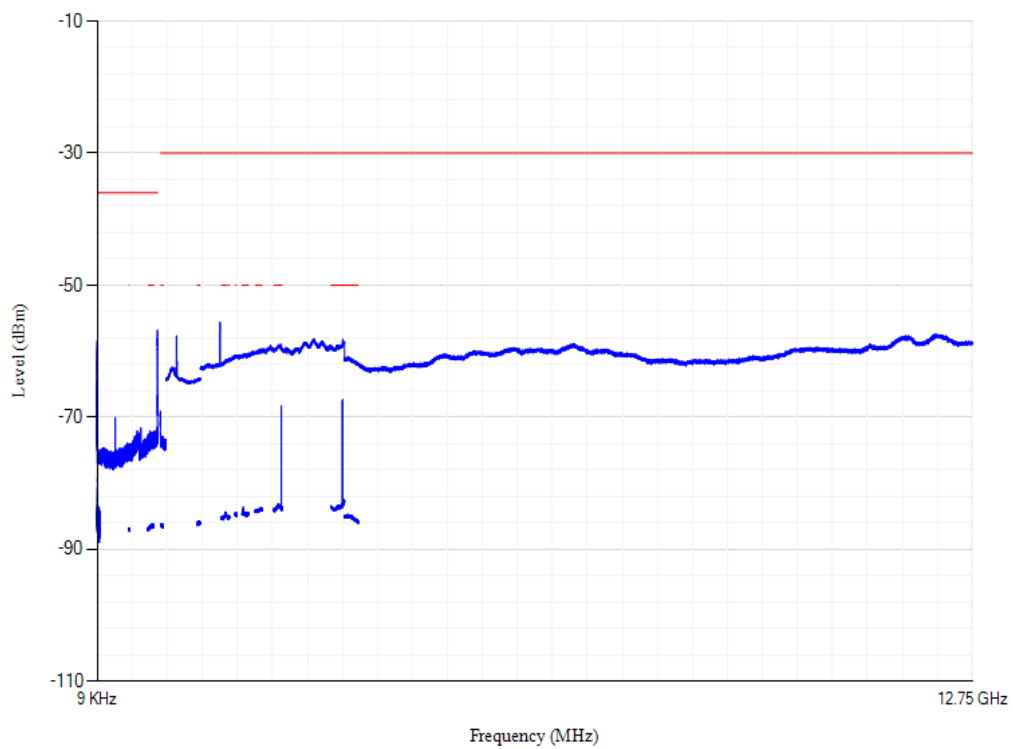

Conducted spurious emissions

Band8 QPSK BW=10MHz Channel=21500 RB Size=1 Position=#0

Conducted spurious emissions

Band8 QPSK BW=10MHz Channel=21625 RB Size=1 Position=#0

Conducted spurious emissions

Band8 QPSK BW=10MHz Channel=21750 RB Size=1 Position=#0