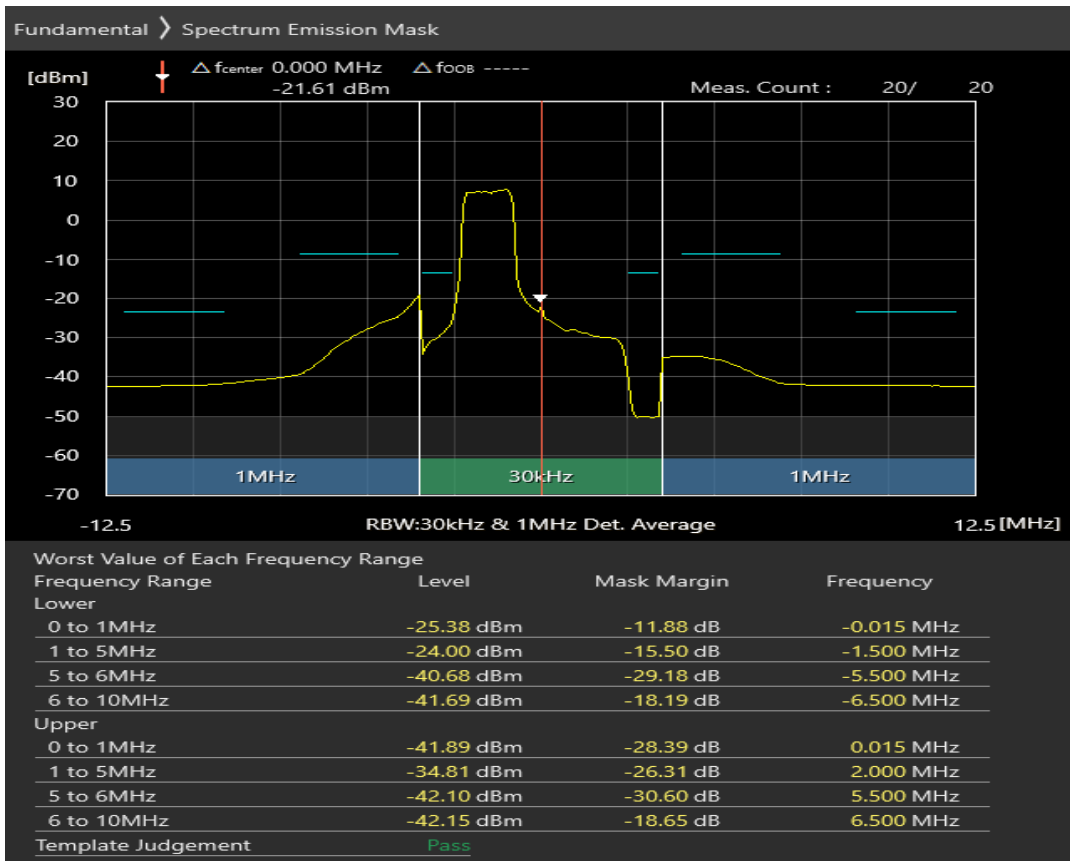

Band7 QPSK BW=5MHz Channel=21100 RB Size=8 Position=#0

Band7 QPSK BW=5MHz Channel=21100 RB Size=8 Position=#Max

Band7 QPSK BW=5MHz Channel=21100 RB Size=25 Position=#0

Band7 16QAM BW=5MHz Channel=21100 RB Size=8 Position=#0