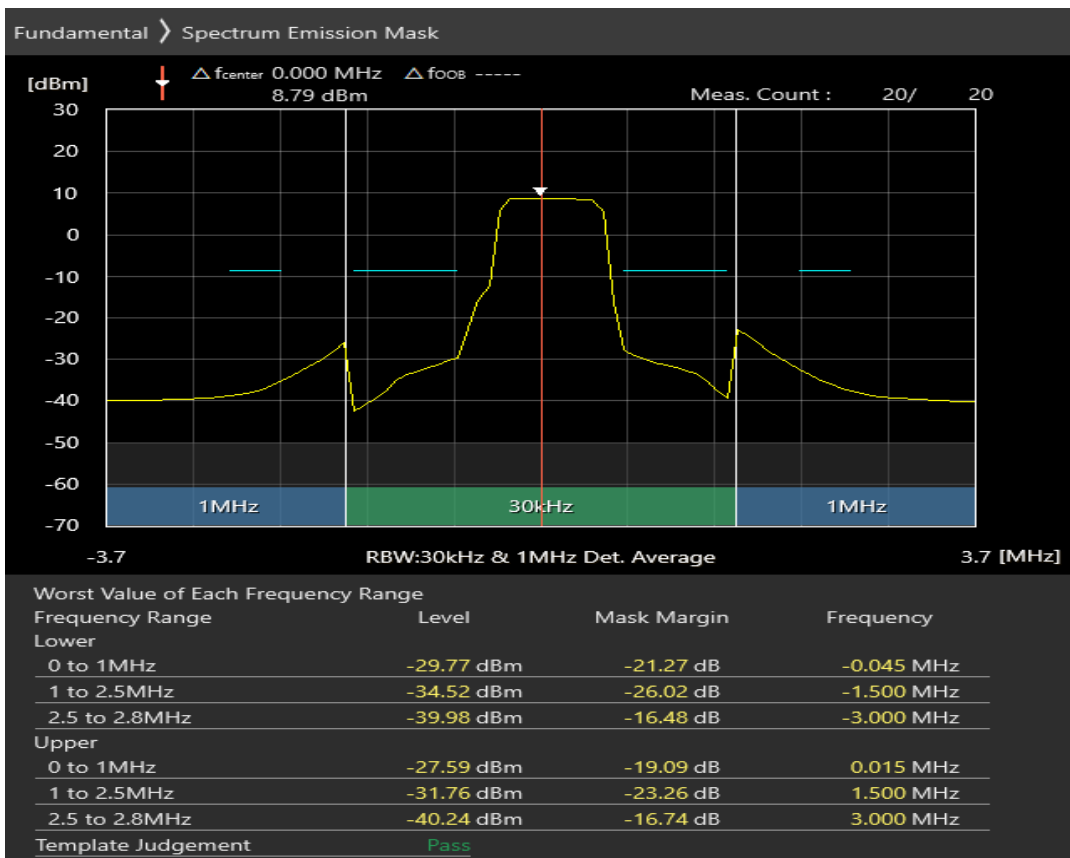

Band3 16QAM BW=1.4MHz Channel=19575 RB Size=5 Position=#Max