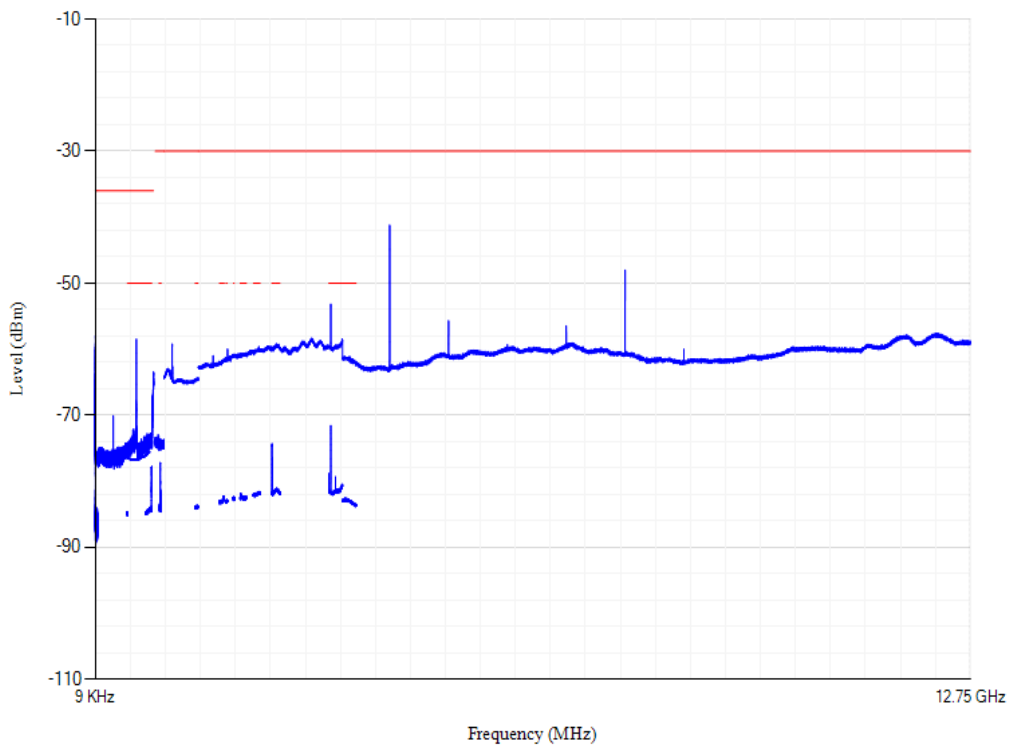

Conducted spurious emissions

Band20 QPSK BW=5MHz Channel=24300 RB Size=1 Position=#0

Conducted spurious emissions

Band20 QPSK BW=5MHz Channel=24425 RB Size=1 Position=#0

Conducted spurious emissions

Band20 QPSK BW=20MHz Channel=24250 RB Size=1 Position=#0