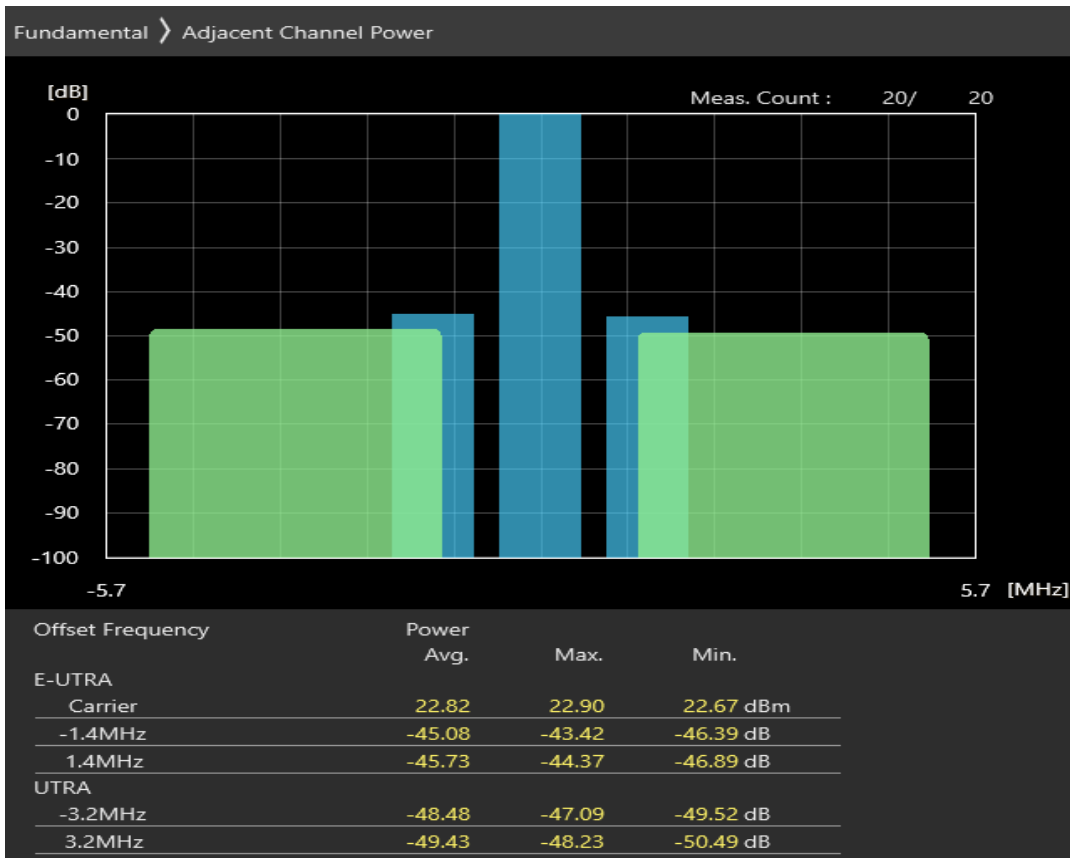

Band3 QPSK BW=1.4MHz Channel=19943 RB Size=6 Position=#0