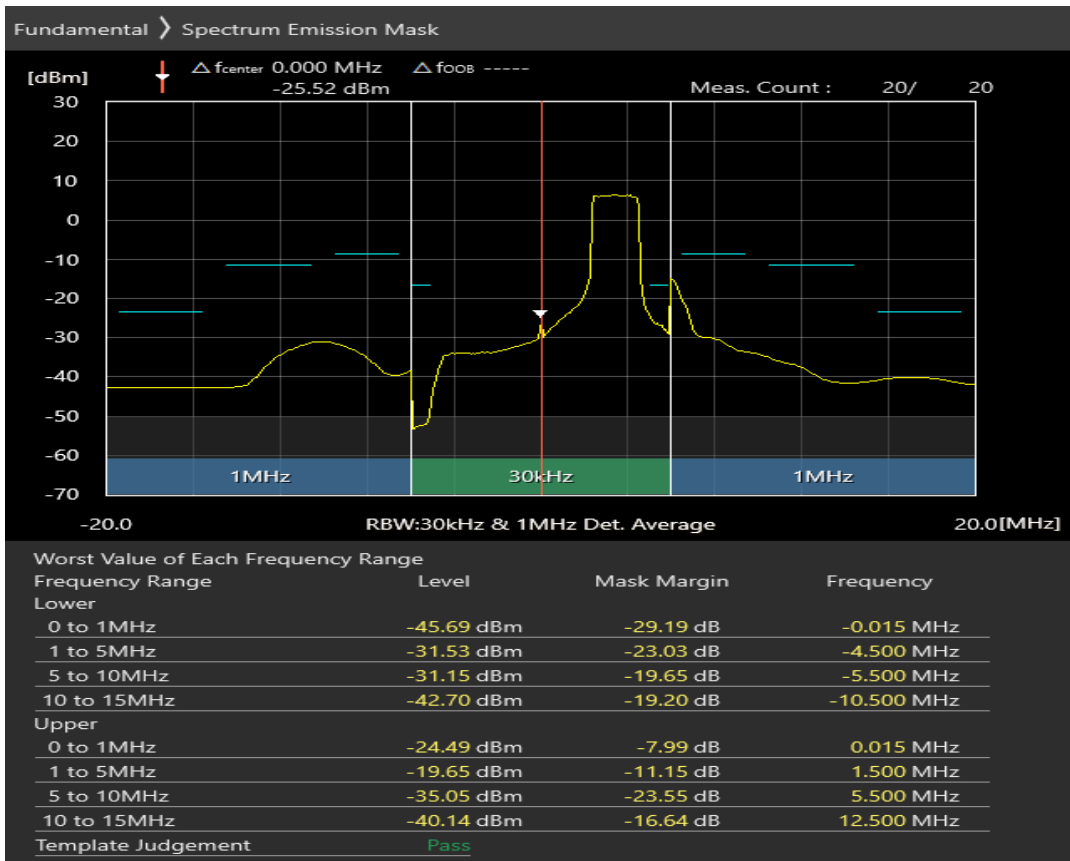

Band7 QPSK BW=10MHz Channel=20800 RB Size=12 Position=#Max