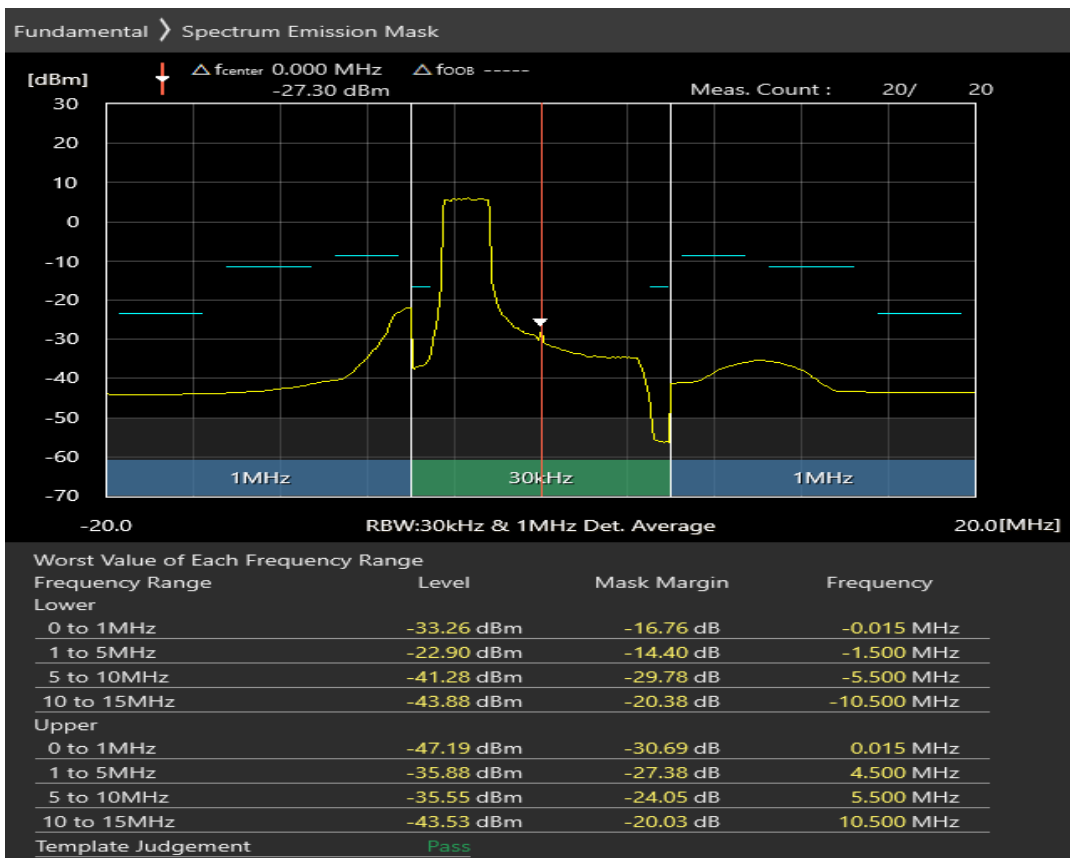

Band3 QPSK BW=10MHz Channel=19250 RB Size=12 Position=#0