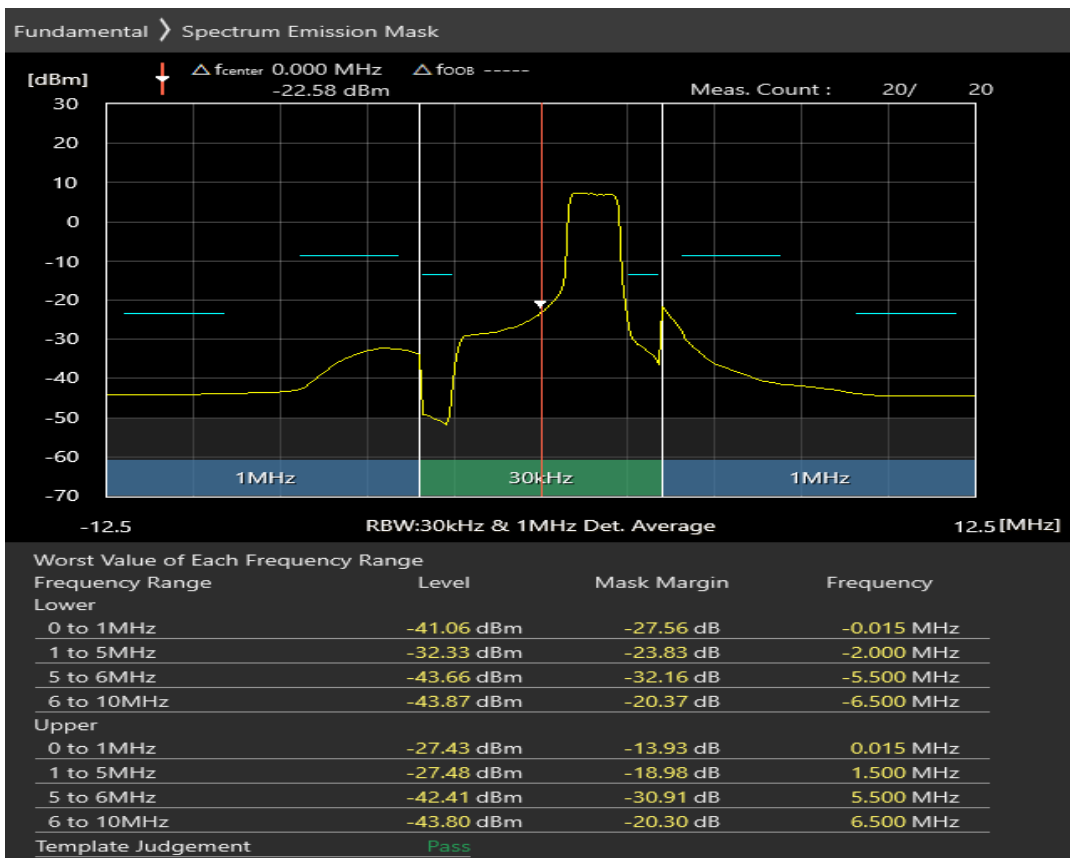

Band3 16QAM BW=5MHz Channel=19925 RB Size=8 Position=#Max