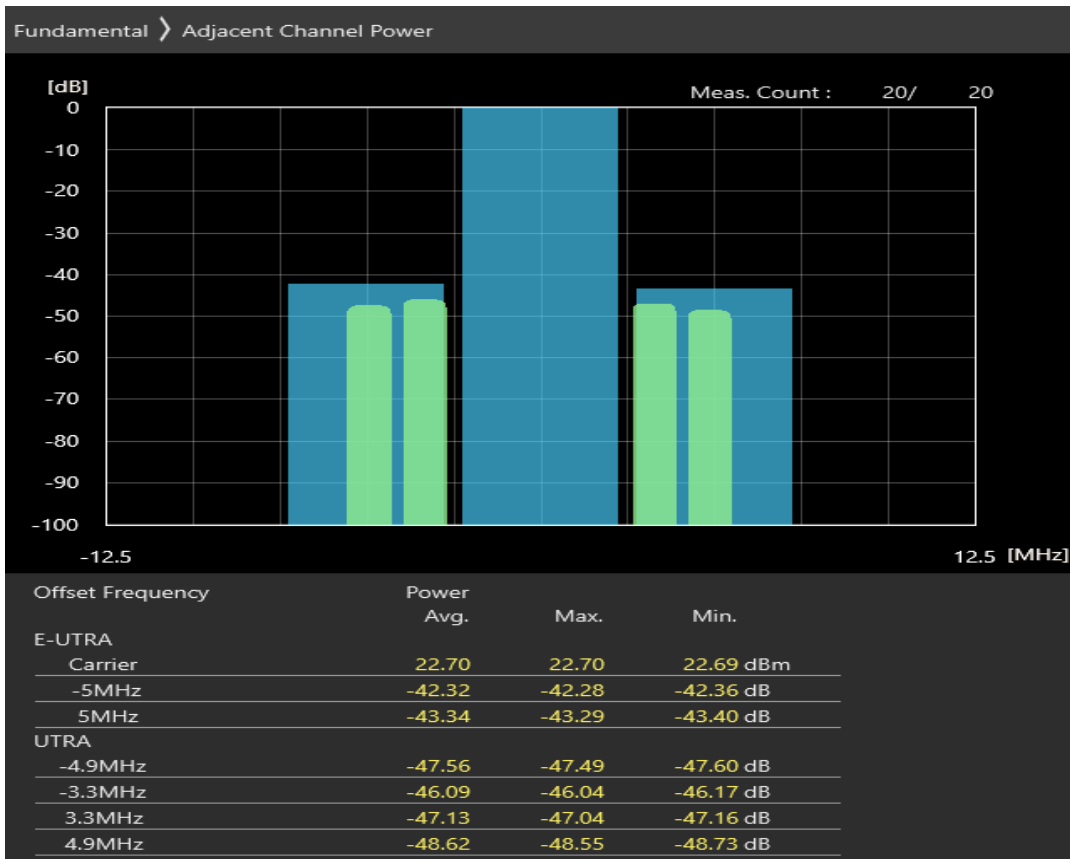

Band40 16QAM BW=5MHz Channel=39150 RB Size=25 Position=#0