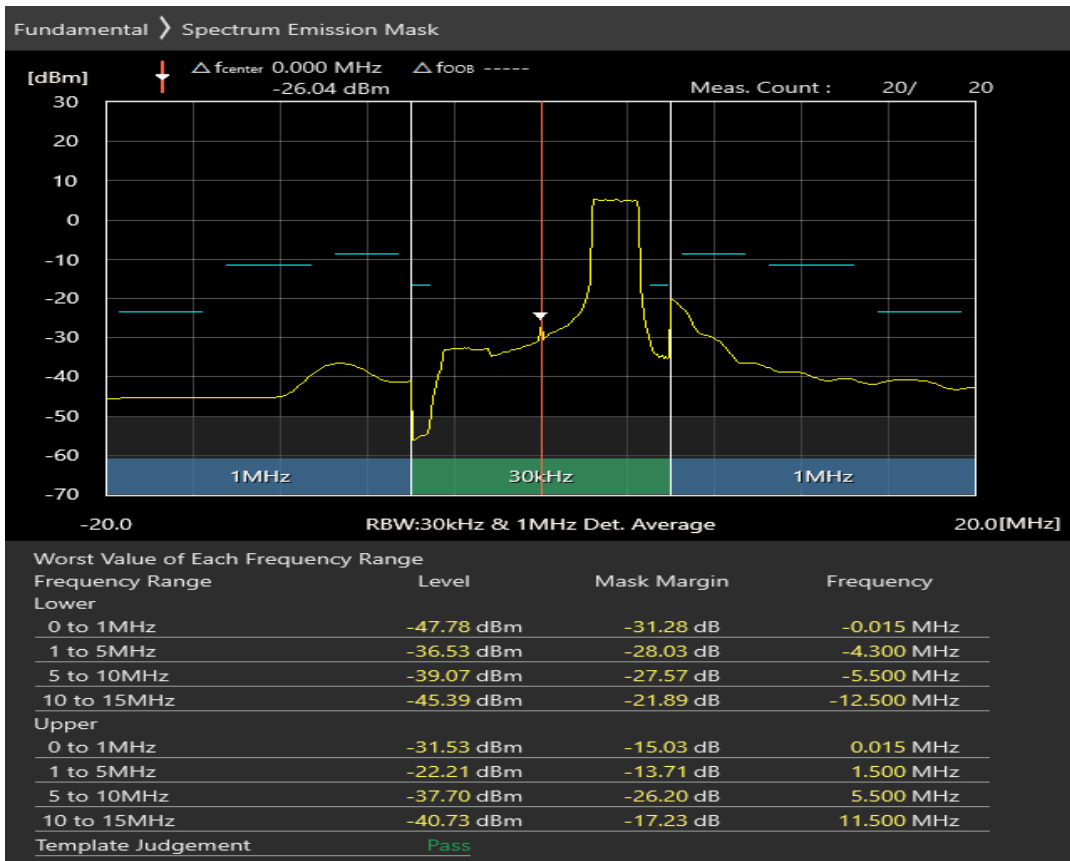

Band20 QPSK BW=10MHz Channel=24200 RB Size=12 Position=#Max