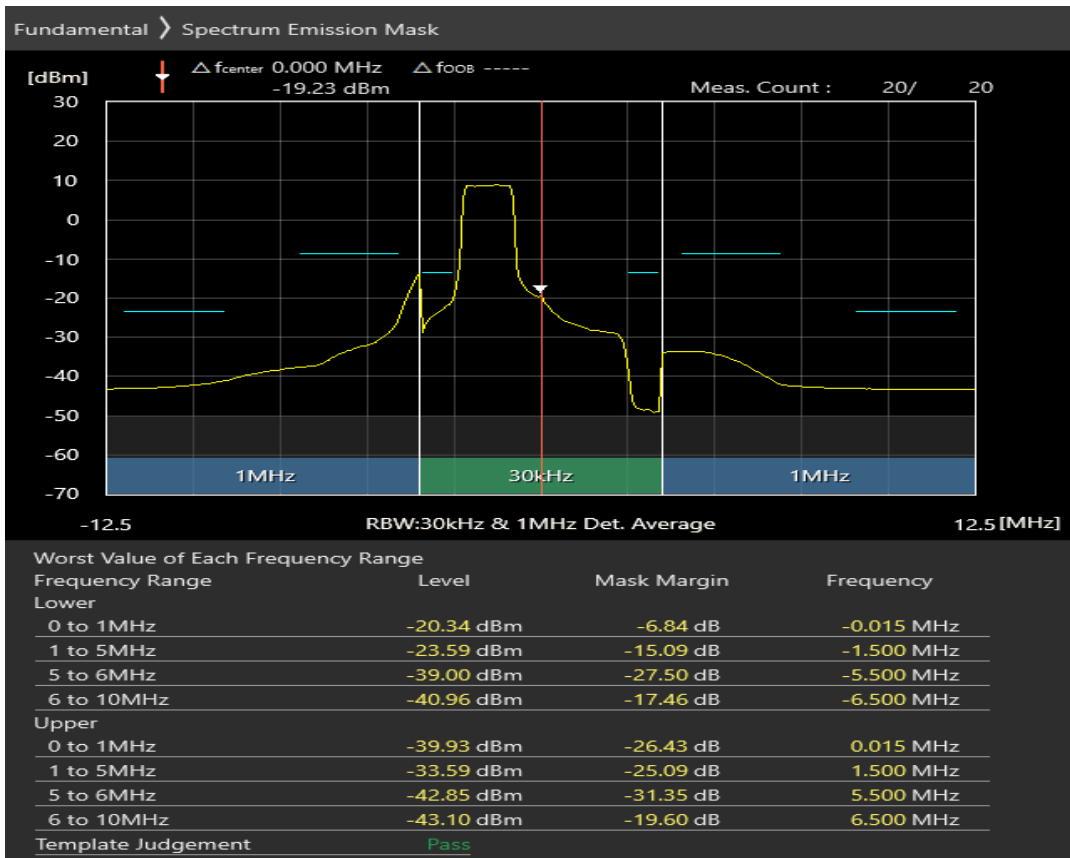

Band1 QPSK BW=5MHz Channel=18575 RB Size=8 Position=#0