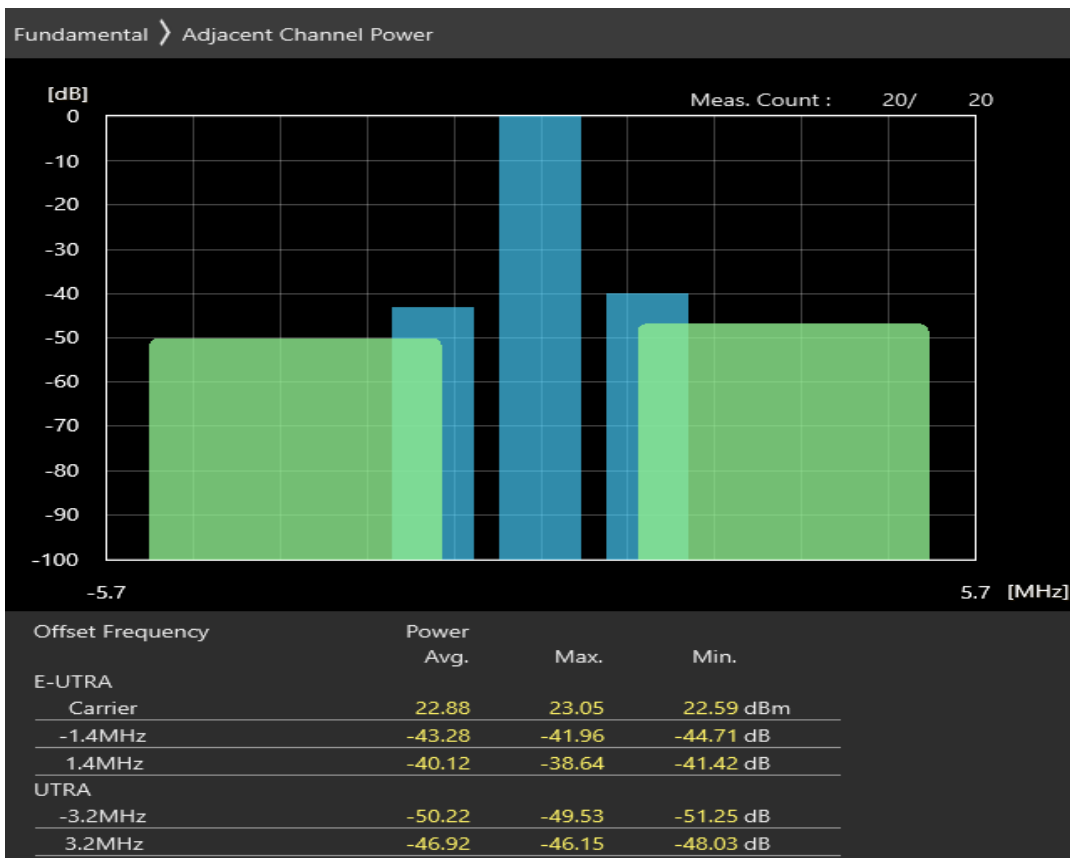

Band8 16QAM BW=1.4MHz Channel=21625 RB Size=5 Position=#Max