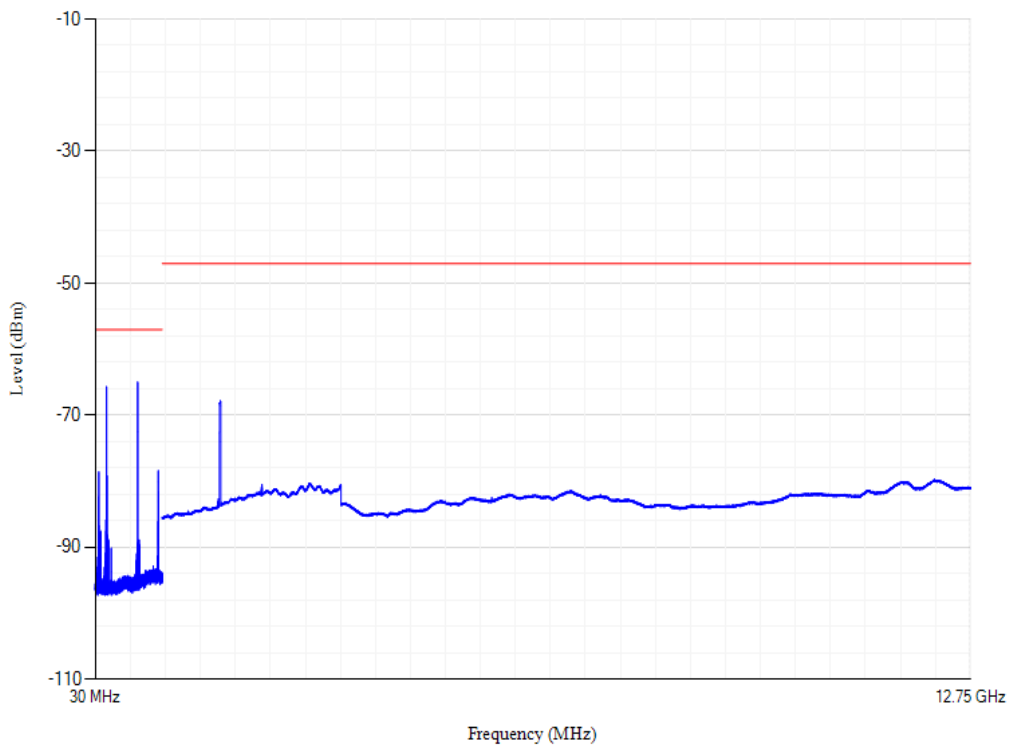

Conducted spurious emissions

Band3 QPSK BW=20MHz Channel=19850