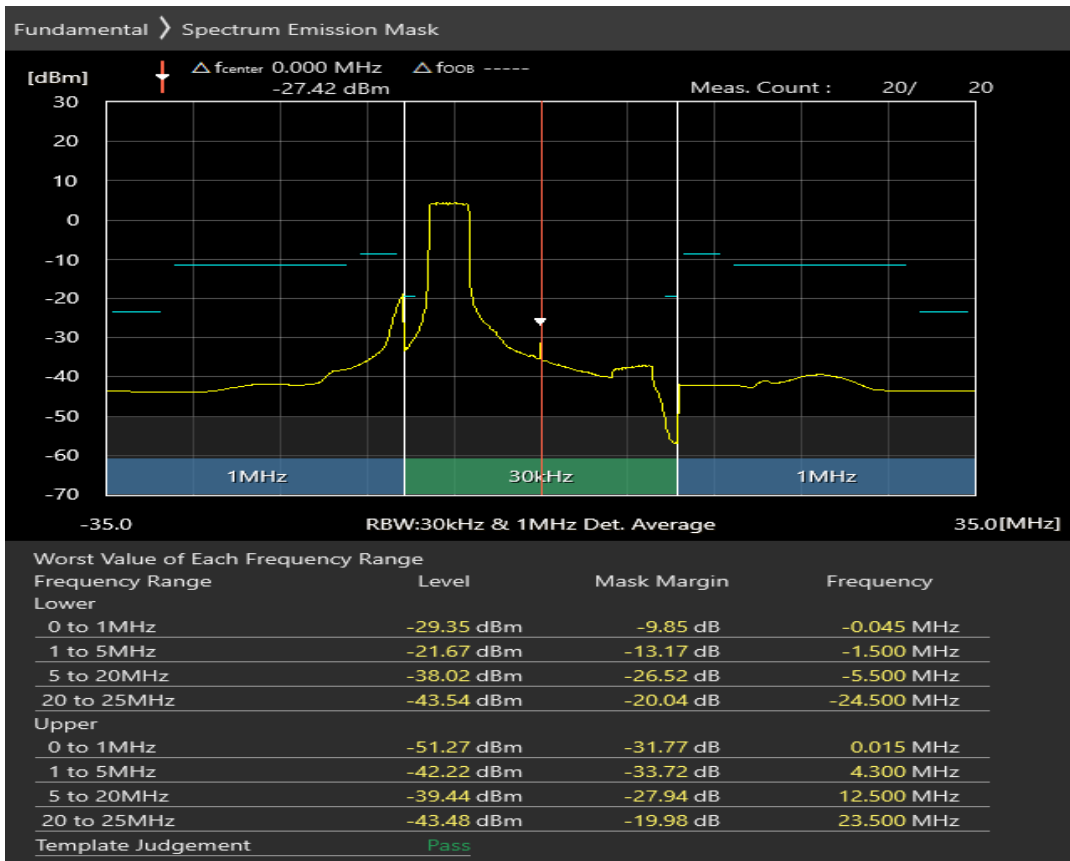

Band1 16QAM BW=20MHz Channel=18300 RB Size=18 Position=#0