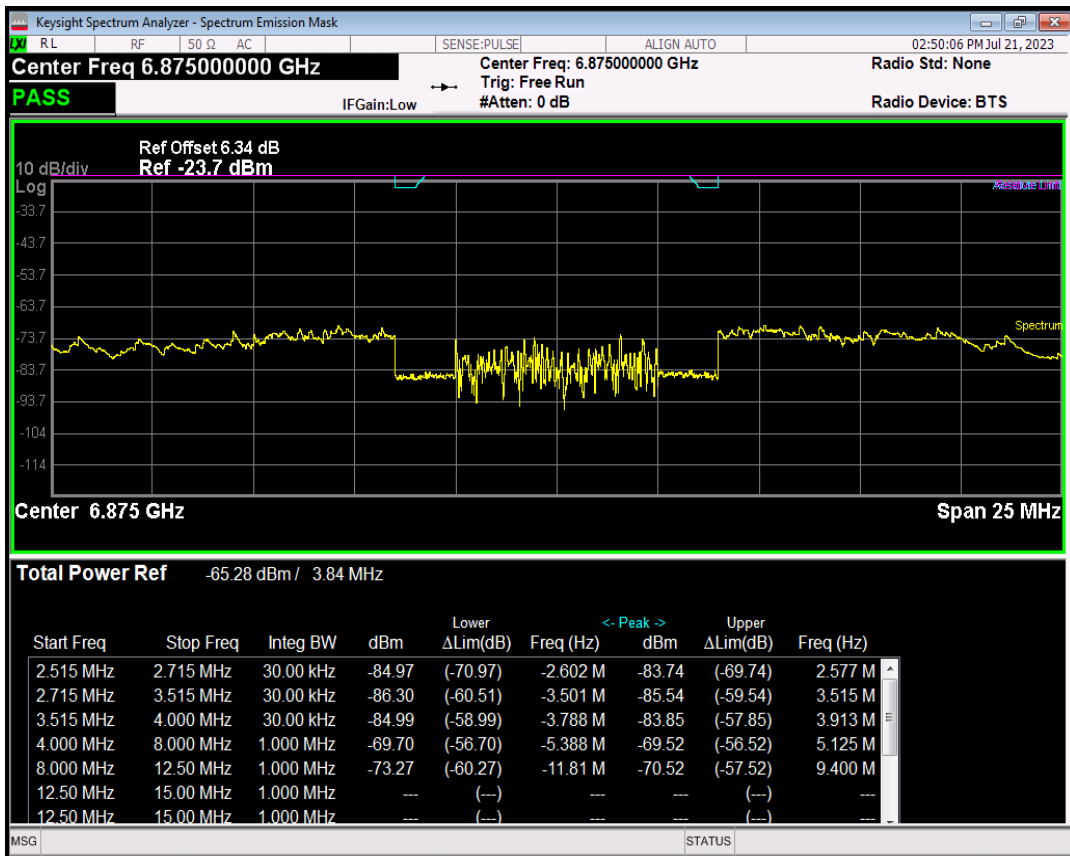

Band20 16QAM BW=5MHz Channel=24425 RB Size=8 Position=#0

Band20 16QAM BW=5MHz Channel=24425 RB Size=8 Position=#Max

Band20 16QAM BW=5MHz Channel=24425 RB Size=25 Position=#0

Band20 16QAM BW=5MHz Channel=24425 RB Size=25 Position=#Max