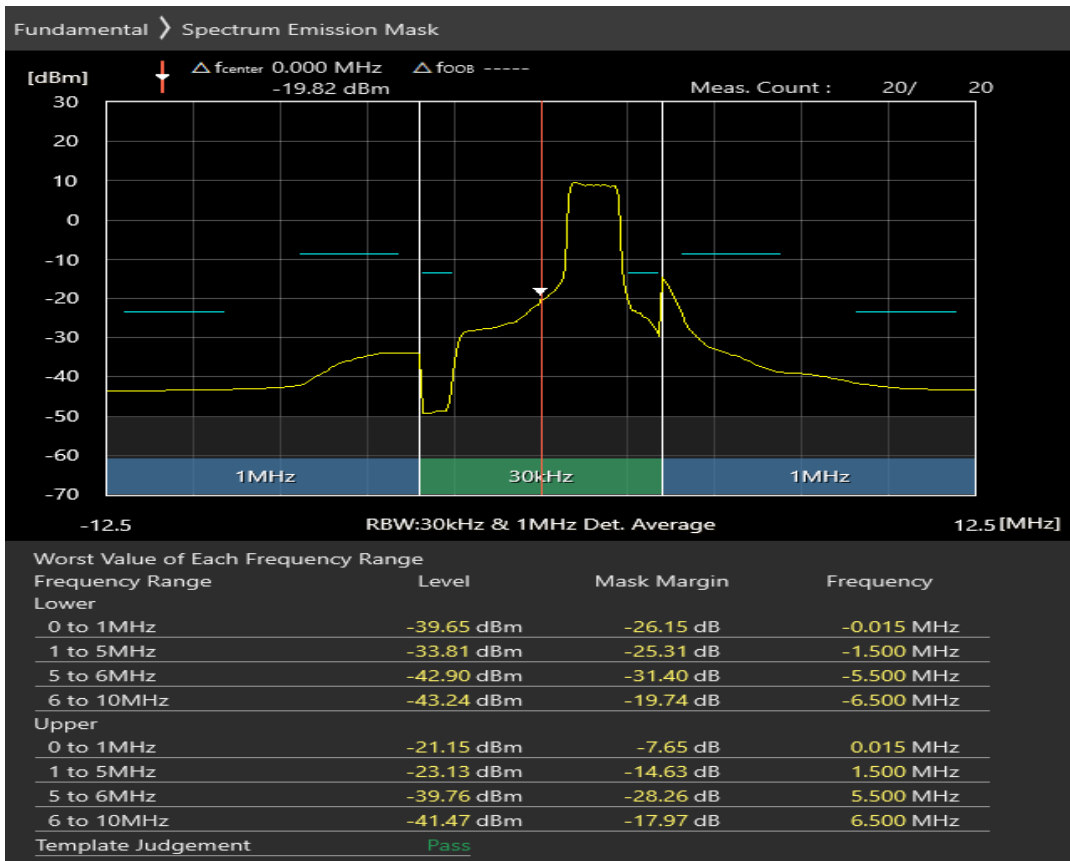

Band1 QPSK BW=5MHz Channel=18025 RB Size=8 Position=#Max