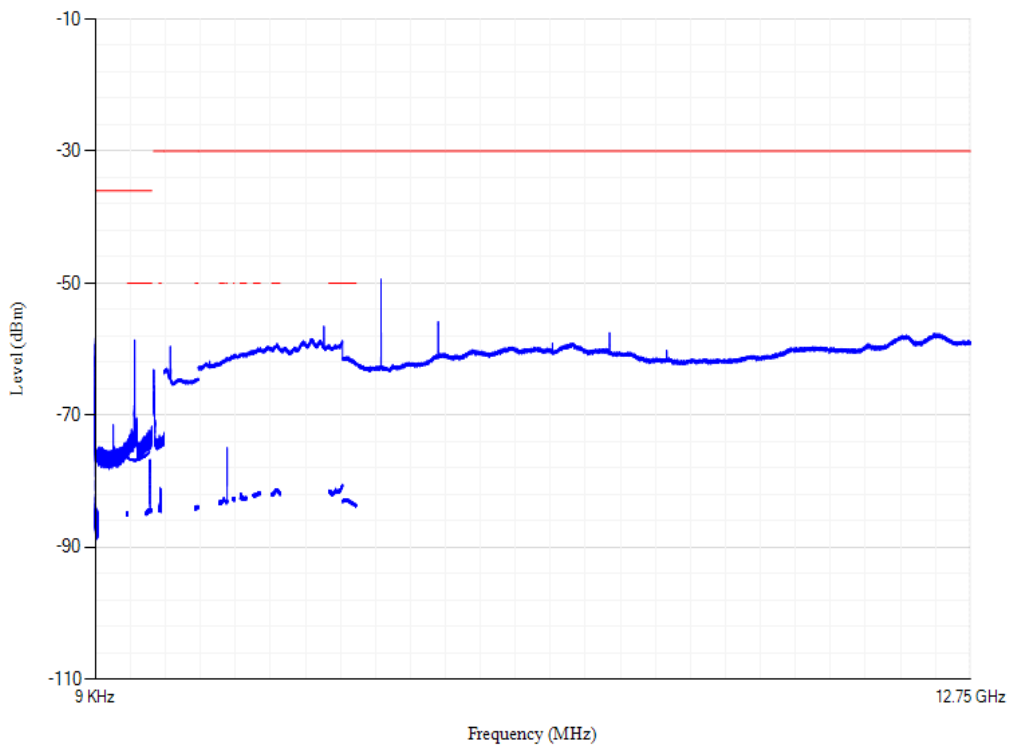

Conducted spurious emissions

Band20 QPSK BW=5MHz Channel=24300 RB Size=1 Position=#0