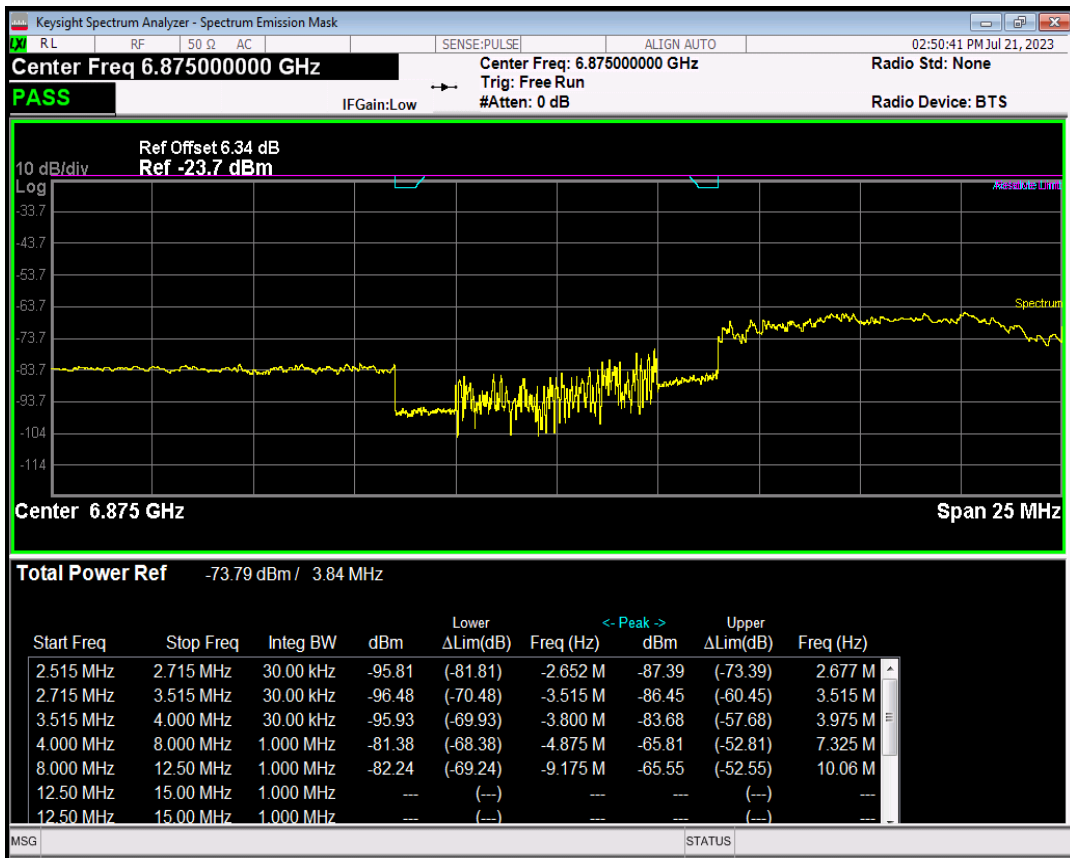

Band20 16QAM BW=10MHz Channel=24400 RB Size=50 Position=#0