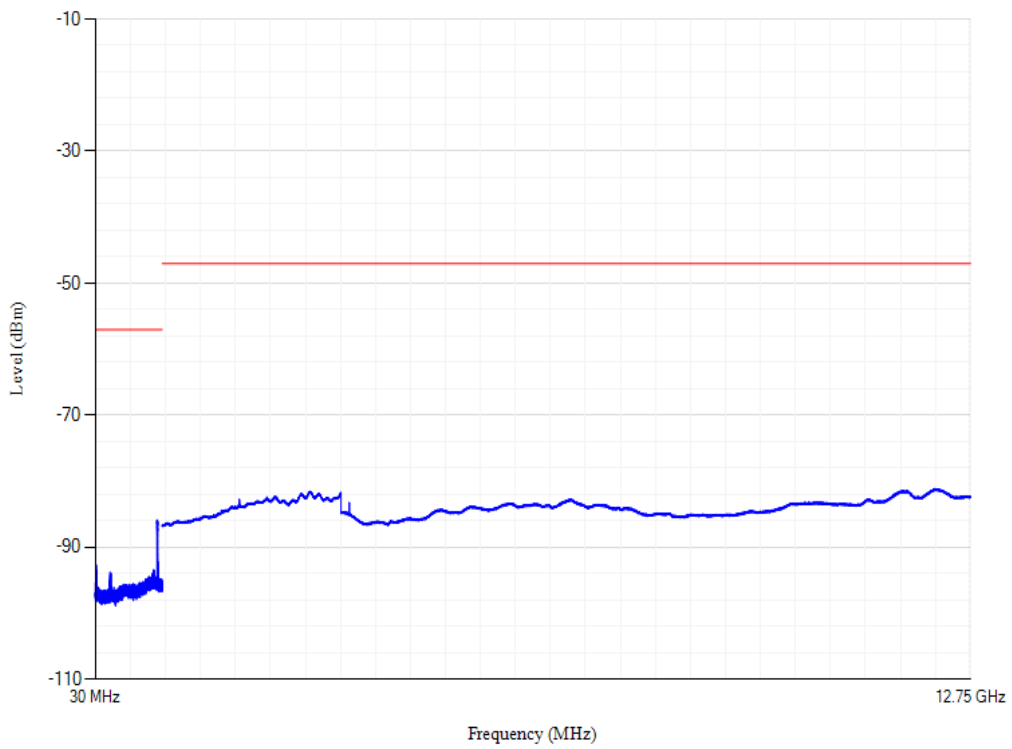

Conducted spurious emissions

Band8 QPSK BW=10MHz Channel=21625