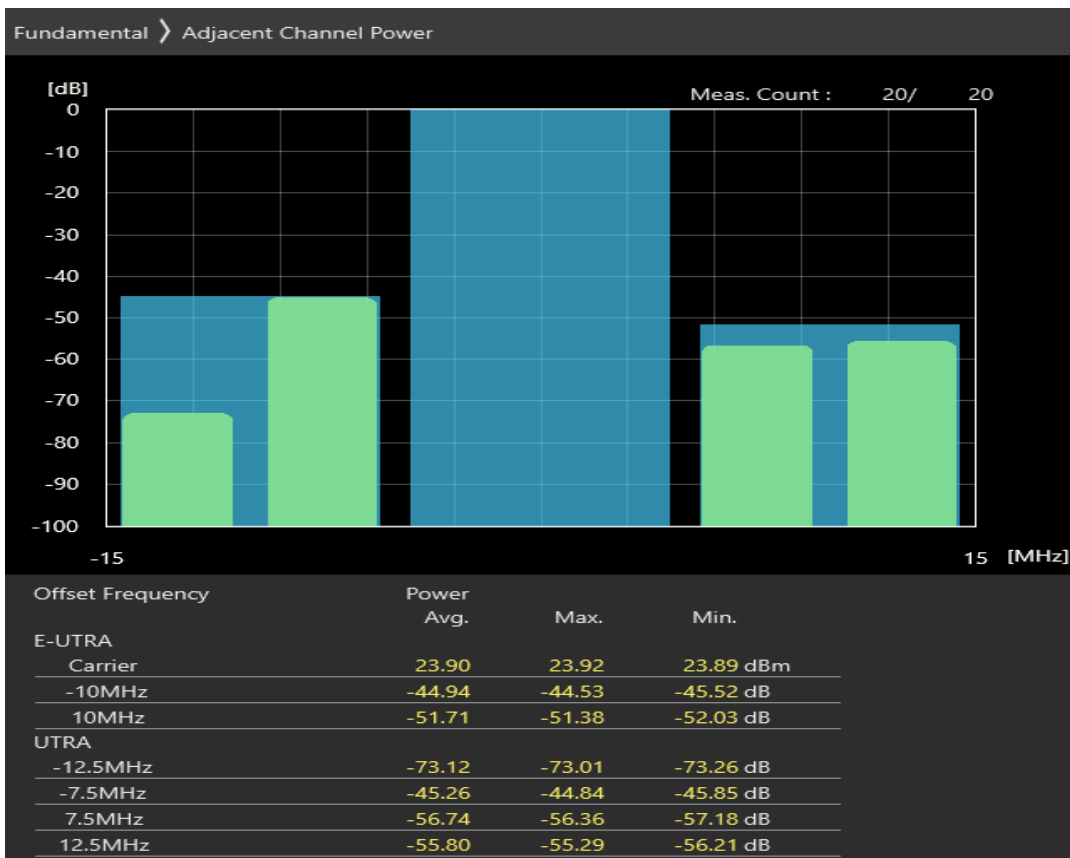

Band8 QPSK BW=10MHz Channel=21500 RB Size=12 Position=#0