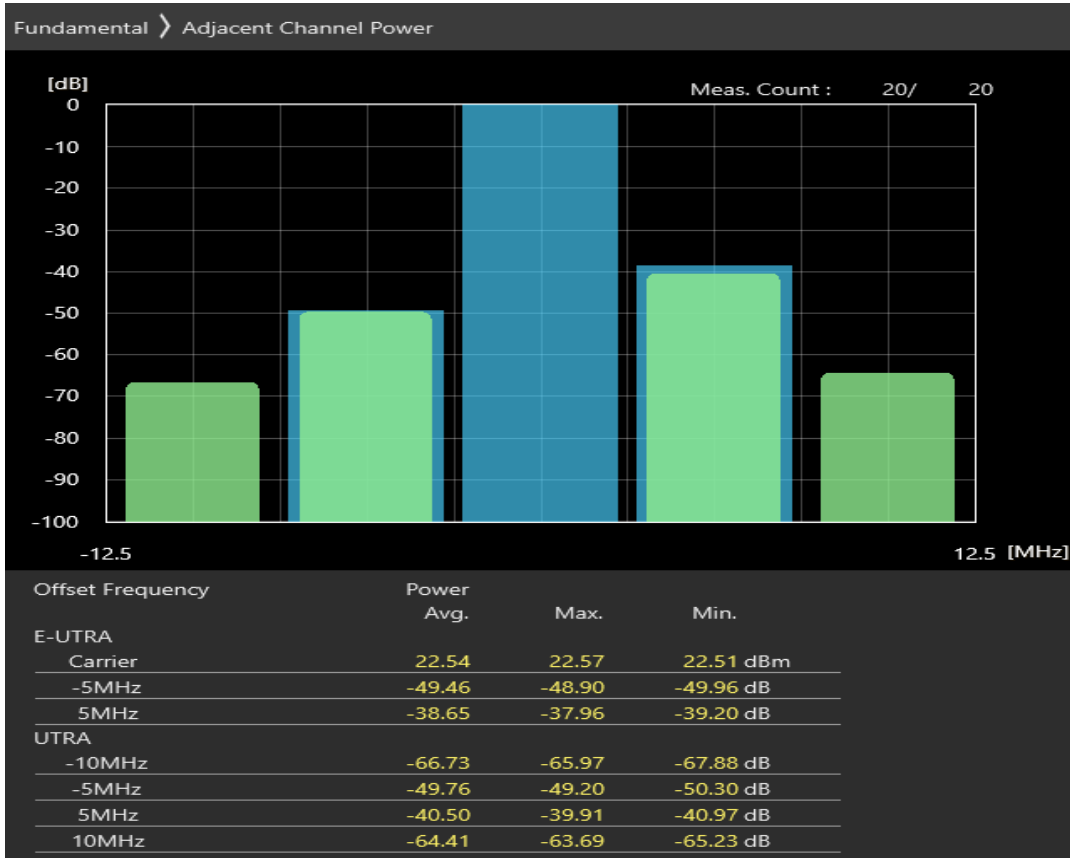

Band7 QPSK BW=5MHz Channel=21425 RB Size=8 Position=#Max