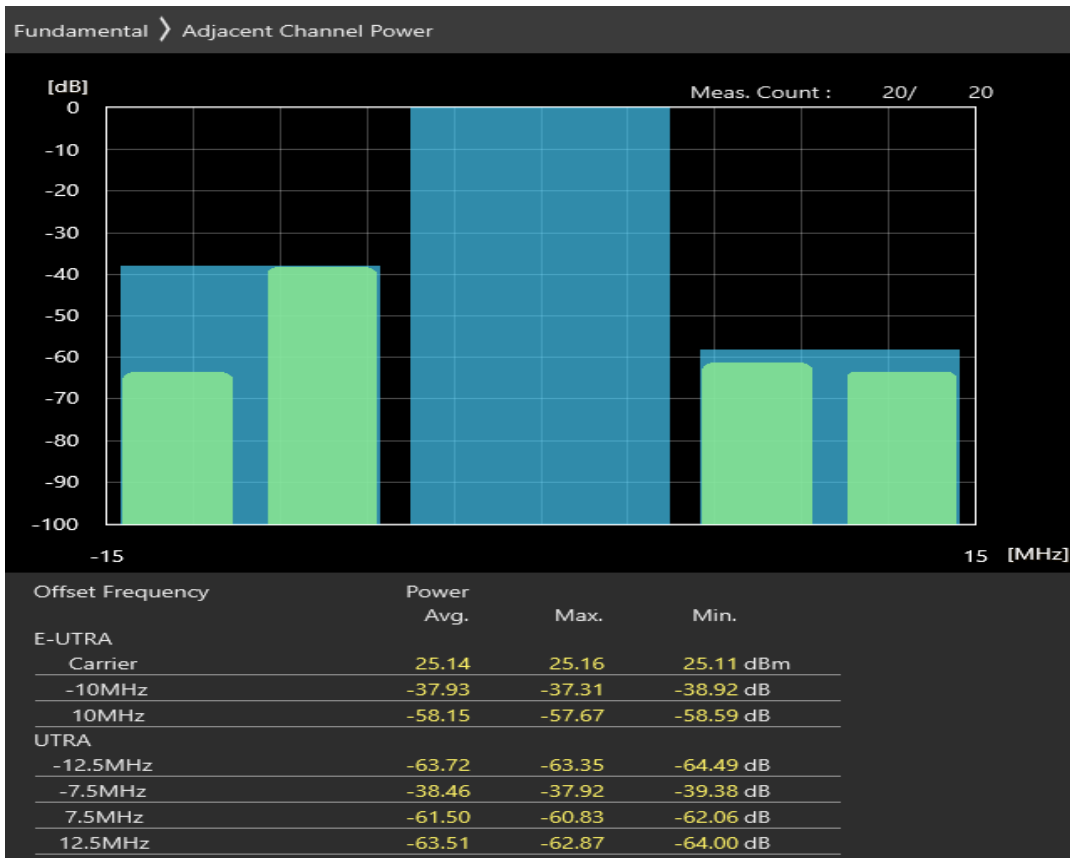

Band1 QPSK BW=10MHz Channel=18050 RB Size=12 Position=#0