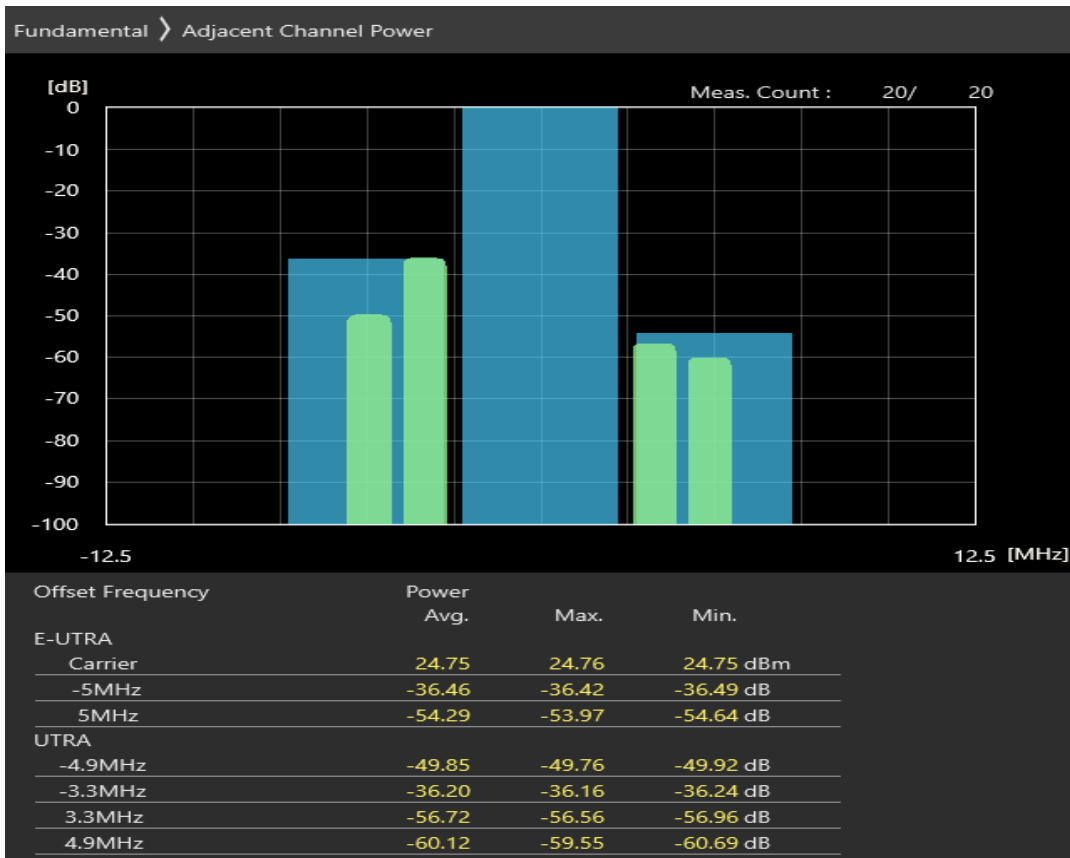

Band40 QPSK BW=5MHz Channel=38675 RB Size=8 Position=#0