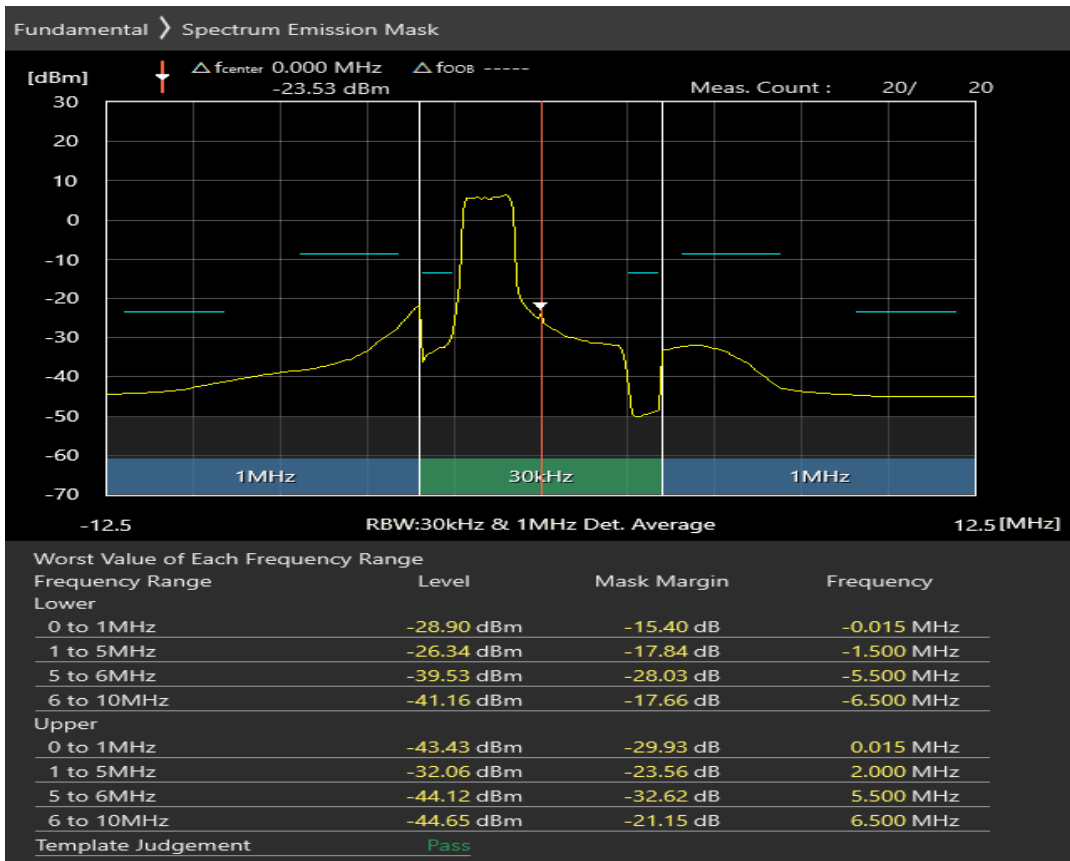

Band20 16QAM BW=5MHz Channel=24425 RB Size=8 Position=#0