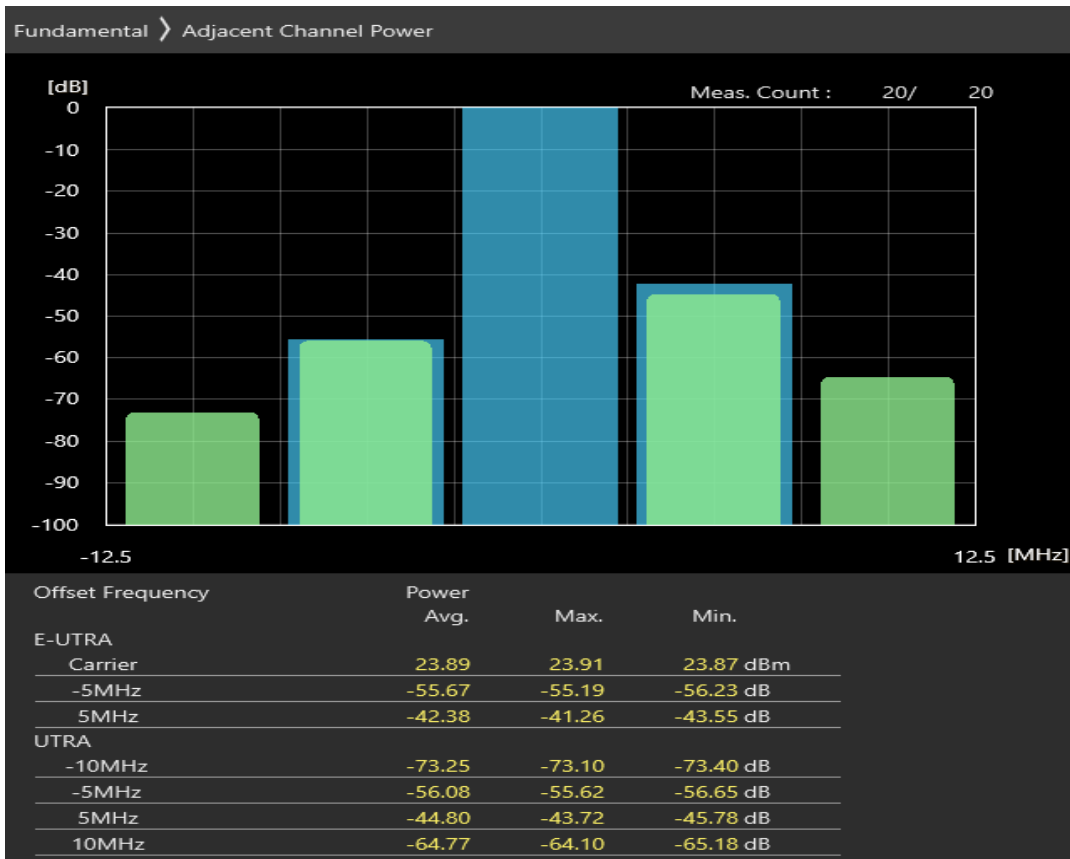

Band8 QPSK BW=5MHz Channel=21475 RB Size=8 Position=#Max