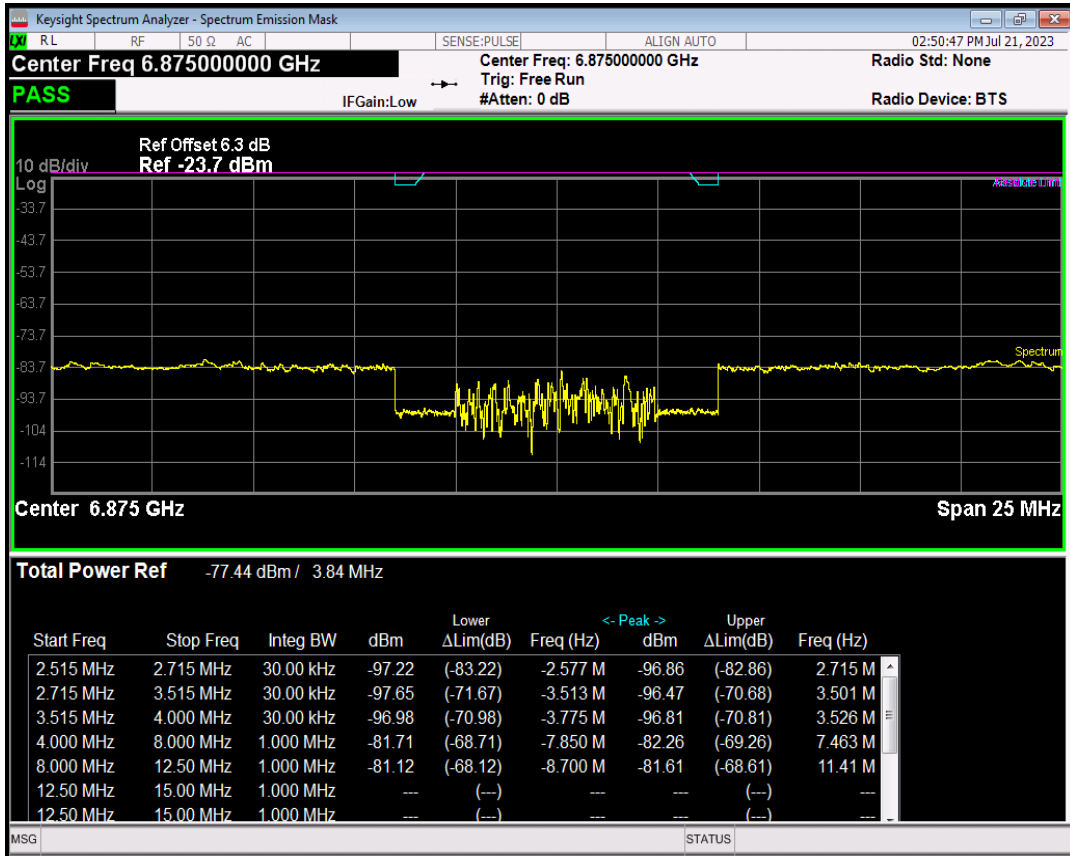

Band20 QPSK BW=20MHz Channel=24250 RB Size=18 Position=#Max