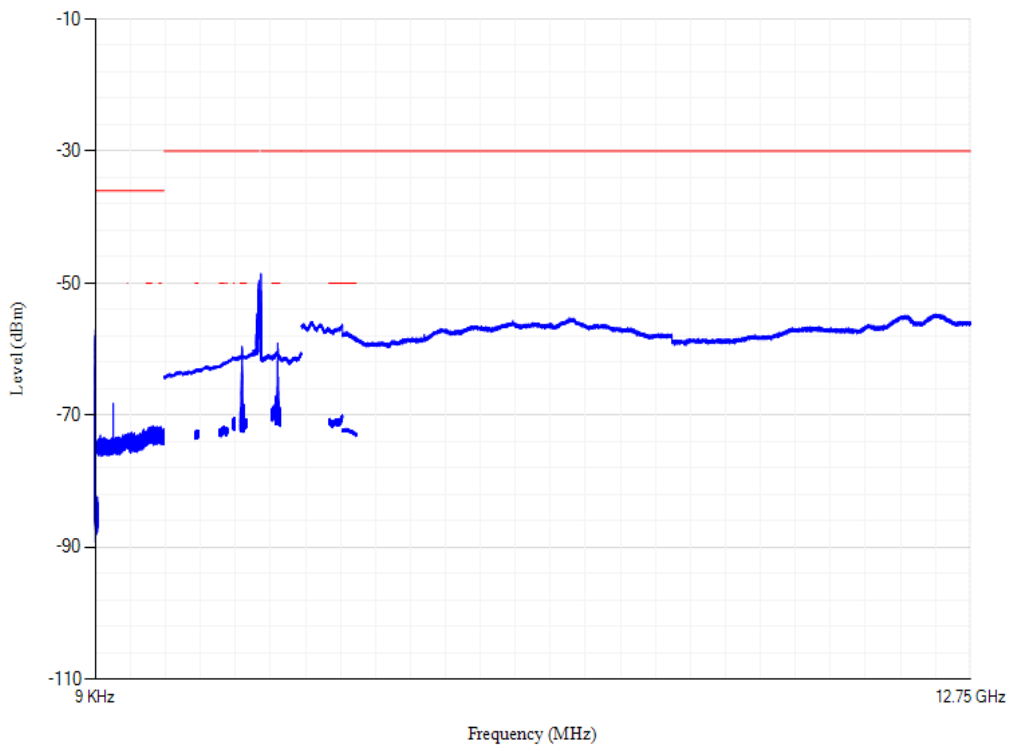

Conducted spurious emissions

Band7 QPSK BW=5MHz Channel=20775 RB Size=1 Position=#0