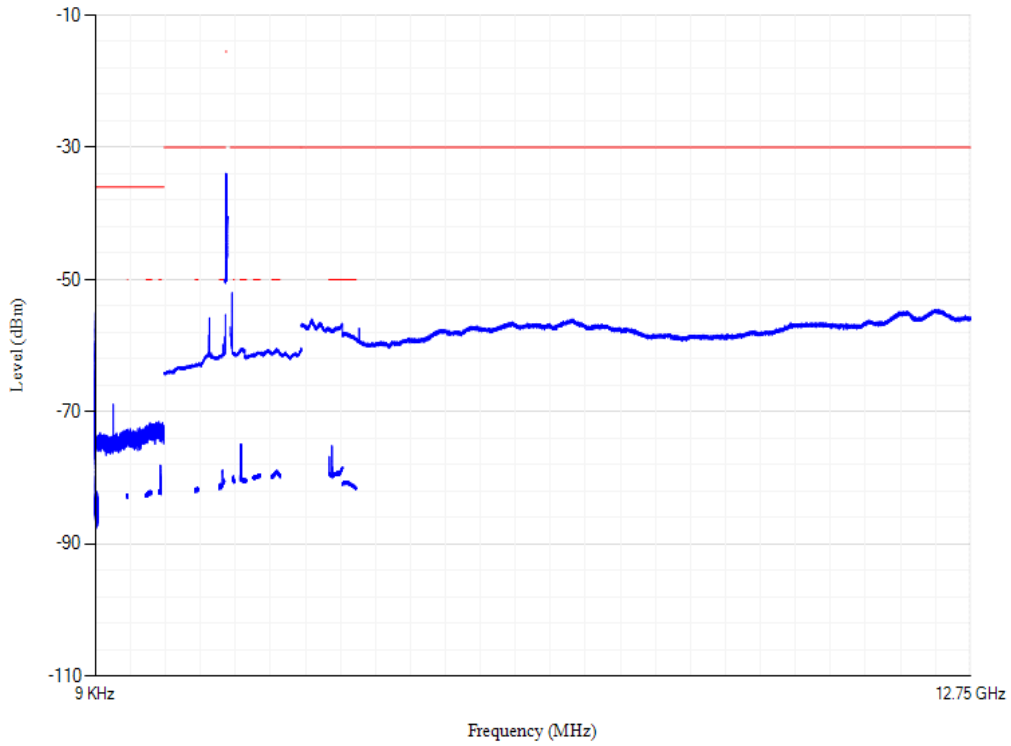

Conducted spurious emissions

Band1 QPSK BW=20MHz Channel=18300 RB Size=1 Position=#0