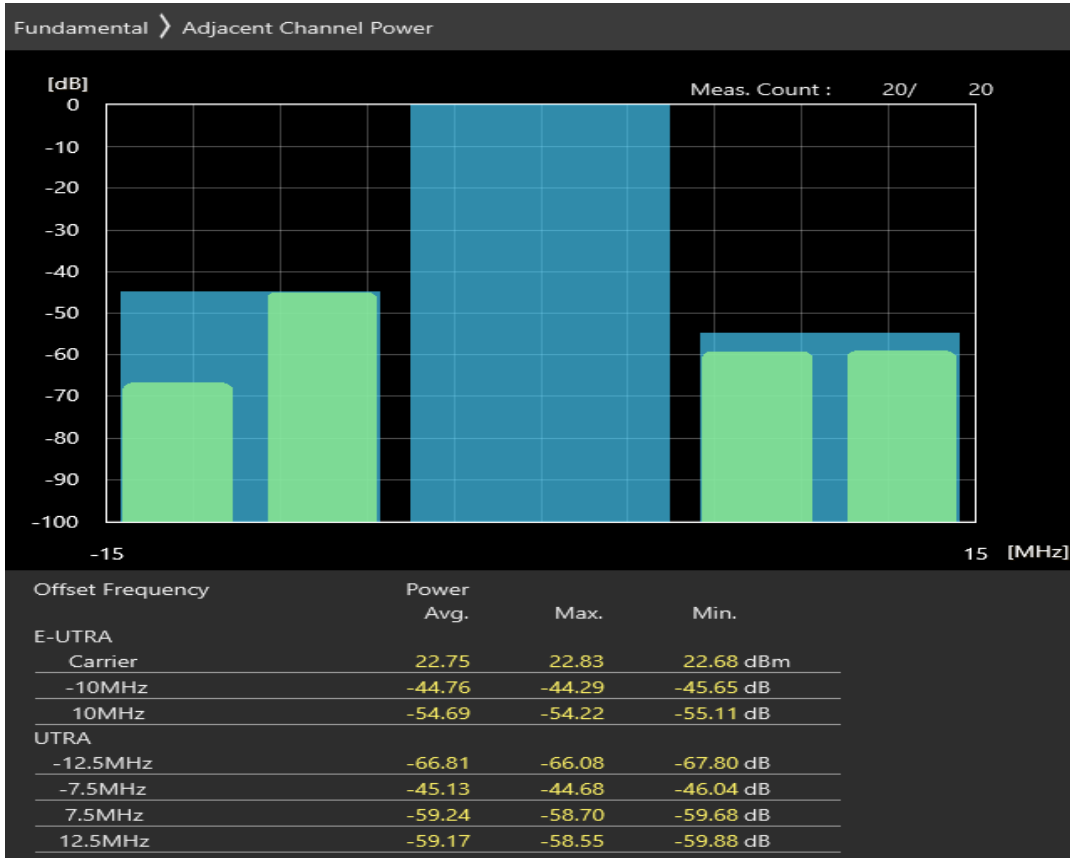

Band3 16QAM BW=10MHz Channel=19250 RB Size=12 Position=#0