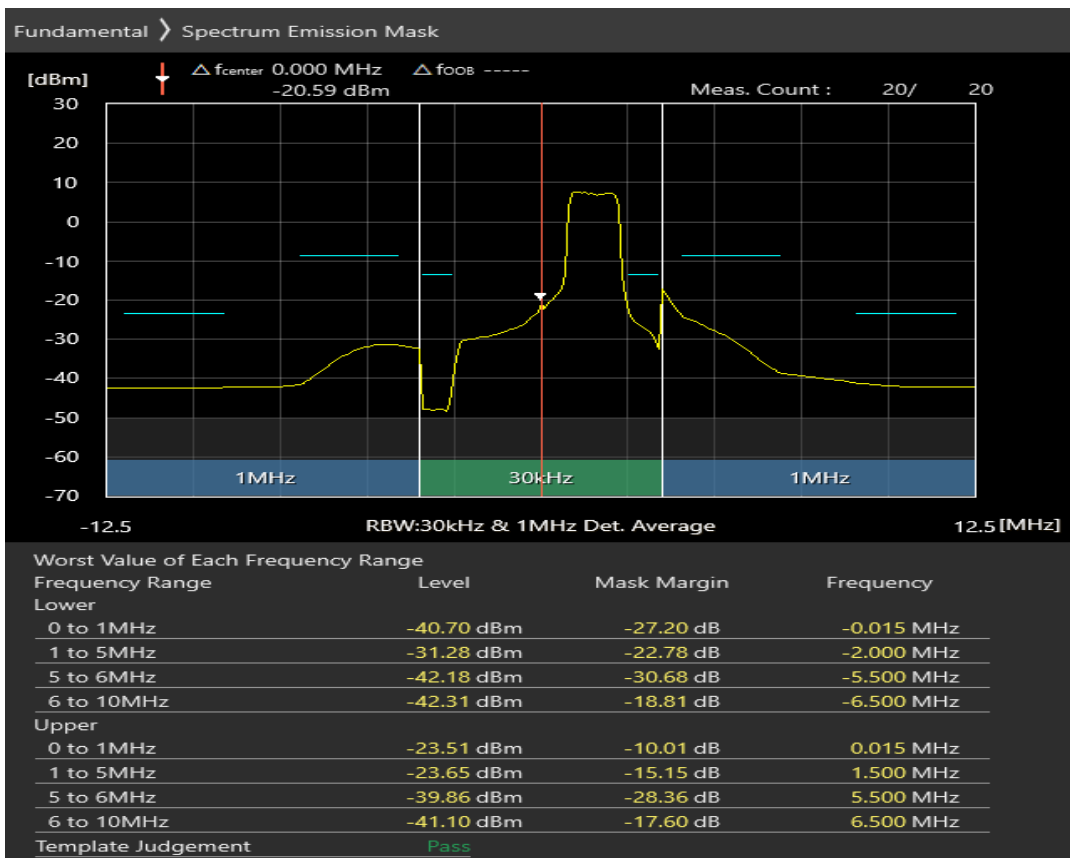

Band7 16QAM BW=5MHz Channel=20775 RB Size=8 Position=#Max