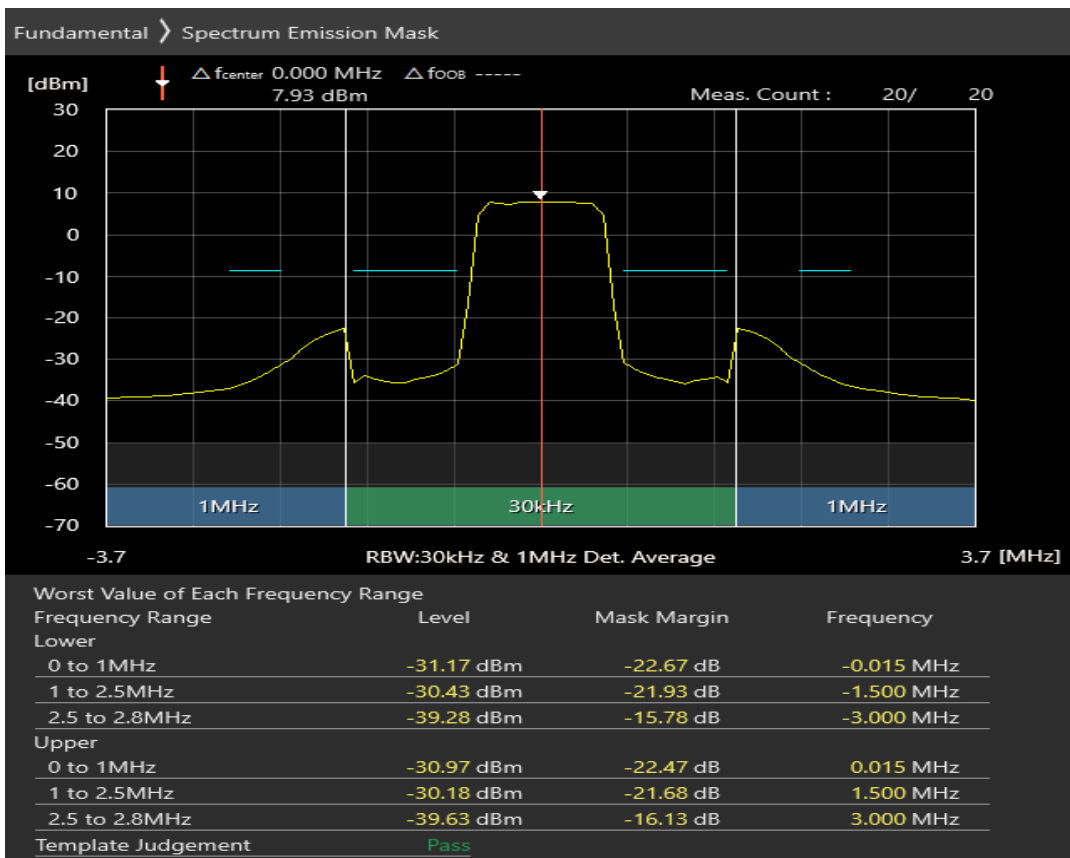

Band3 QPSK BW=1.4MHz Channel=19575 RB Size=6 Position=#0