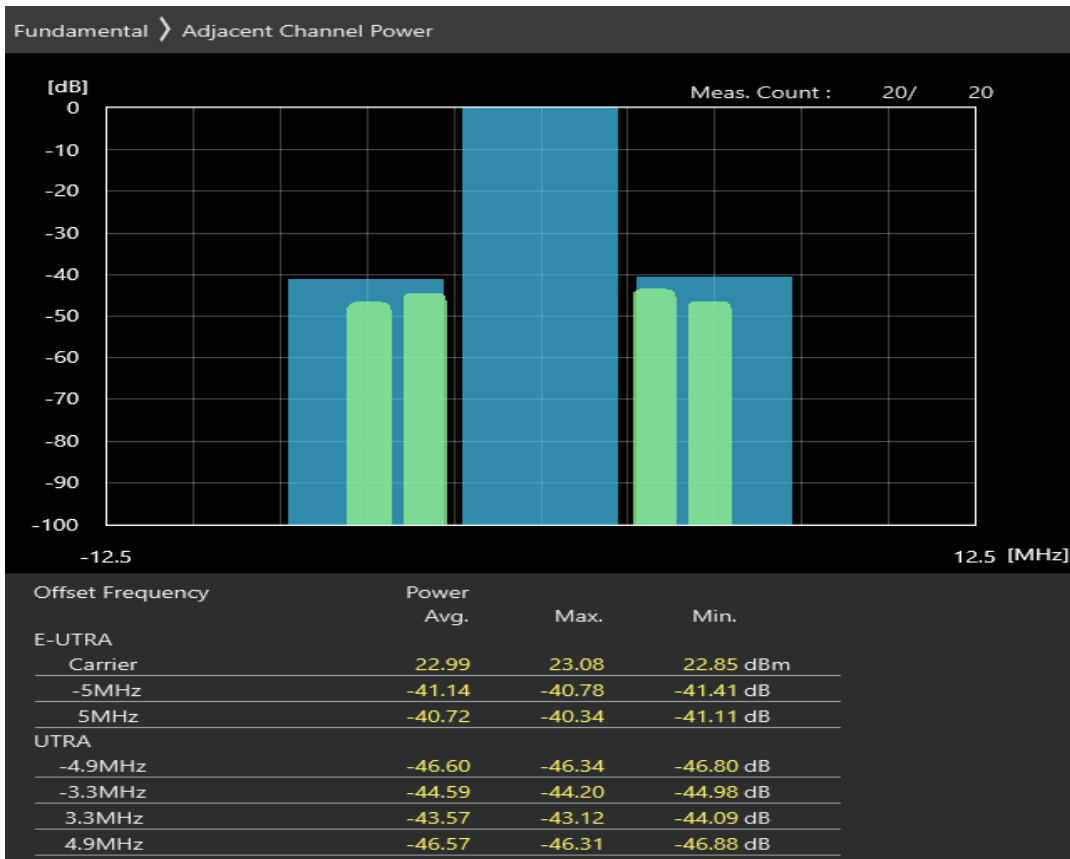

Band40 QPSK BW=5MHz Channel=39625 RB Size=25 Position=#0

Band40 16QAM BW=5MHz Channel=39625 RB Size=8 Position=#0

Band40 16QAM BW=5MHz Channel=39625 RB Size=8 Position=#Max

Band40 16QAM BW=5MHz Channel=39625 RB Size=25 Position=#0