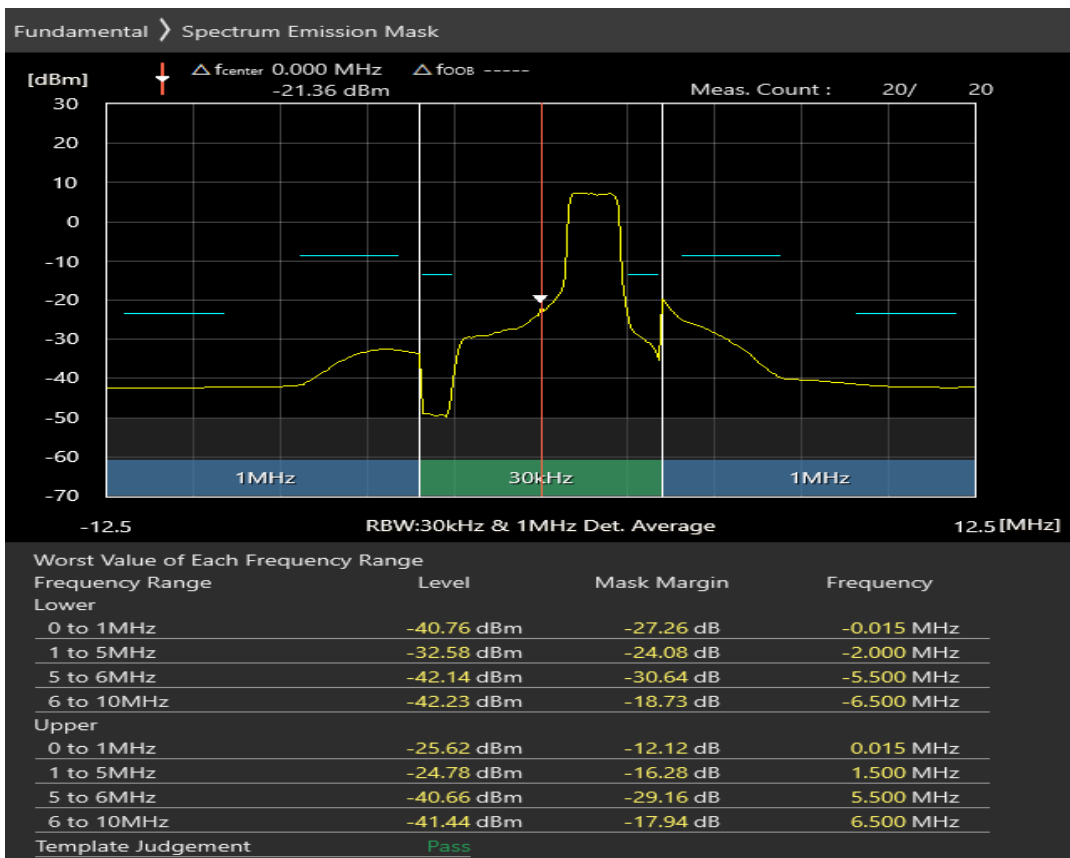

Band7 16QAM BW=5MHz Channel=21100 RB Size=8 Position=#Max