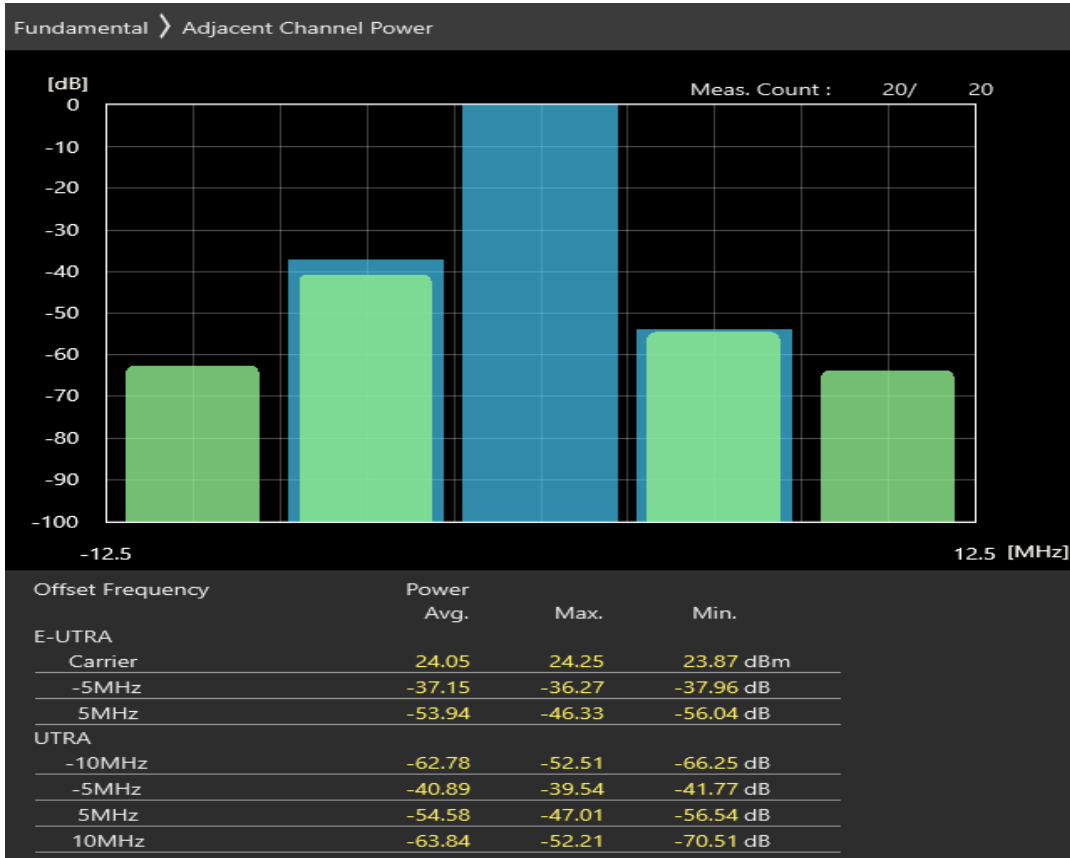

Band1 QPSK BW=5MHz Channel=18300 RB Size=8 Position=#0

Band1 QPSK BW=5MHz Channel=18300 RB Size=8 Position=#Max

Band1 QPSK BW=5MHz Channel=18300 RB Size=25 Position=#0

Band1 16QAM BW=5MHz Channel=18300 RB Size=8 Position=#0