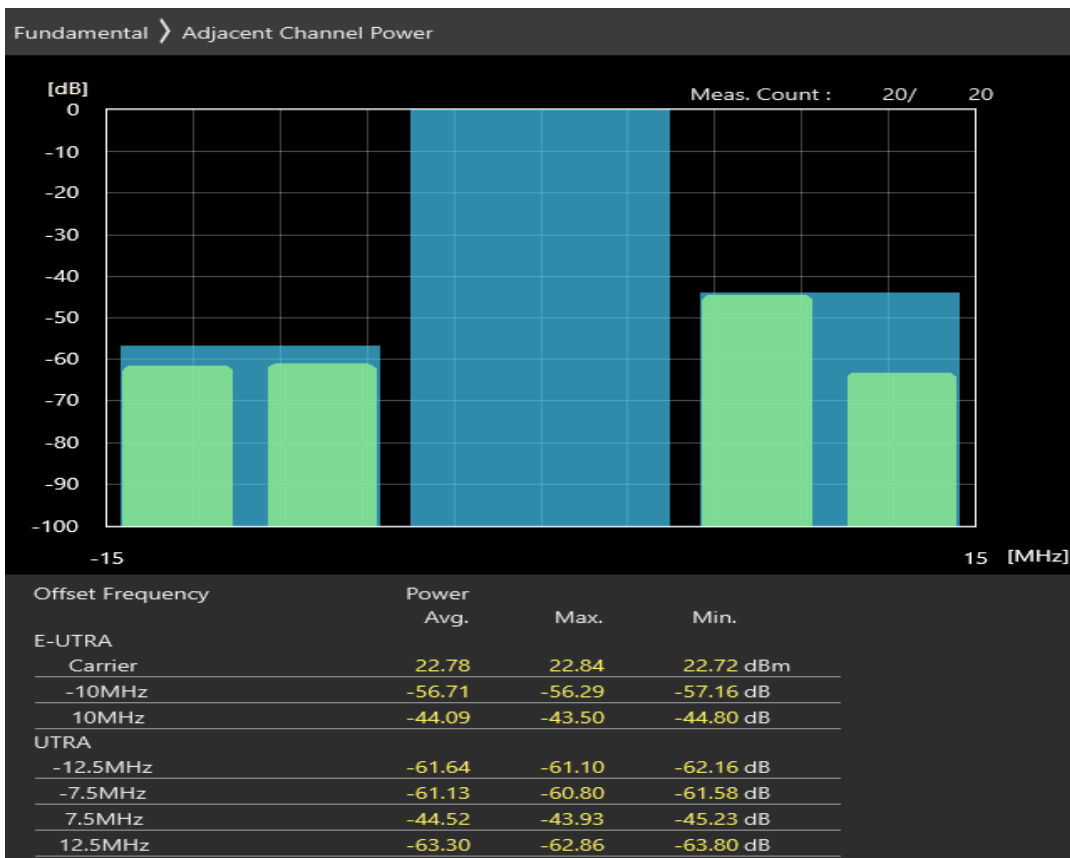

Band3 16QAM BW=10MHz Channel=19250 RB Size=12 Position=#Max