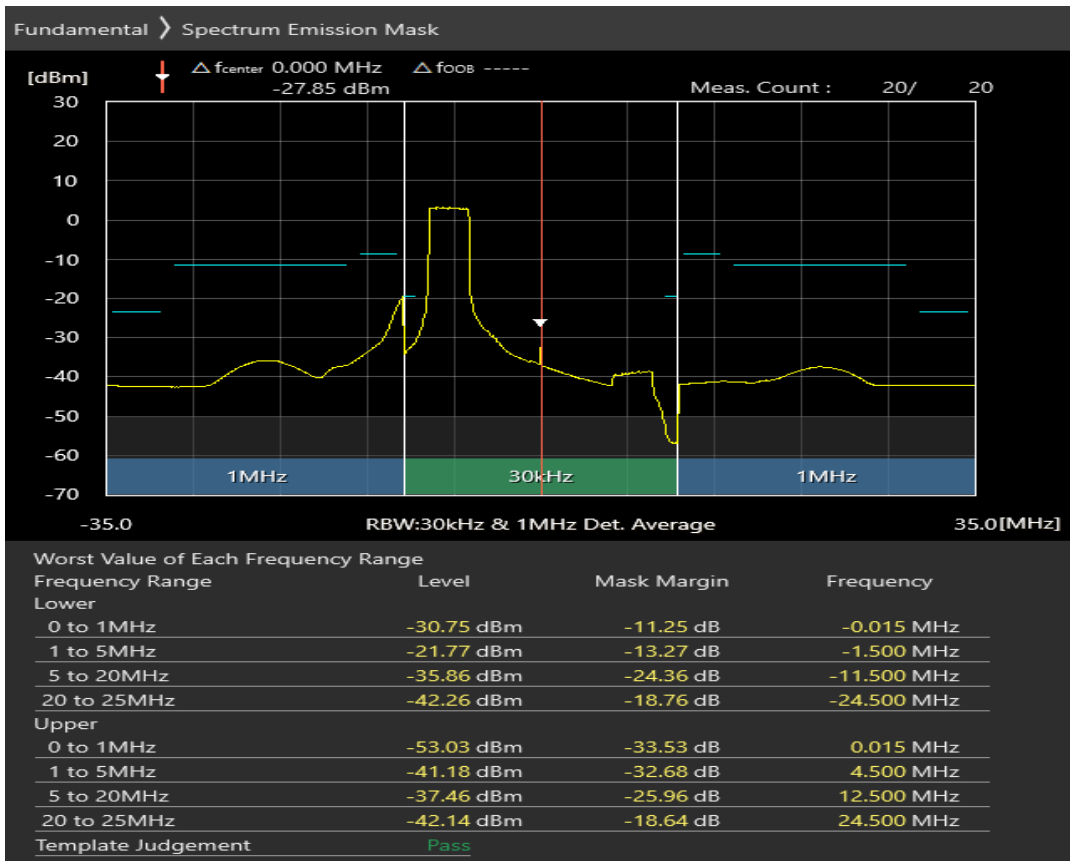

Band7 16QAM BW=20MHz Channel=21350 RB Size=18 Position=#0