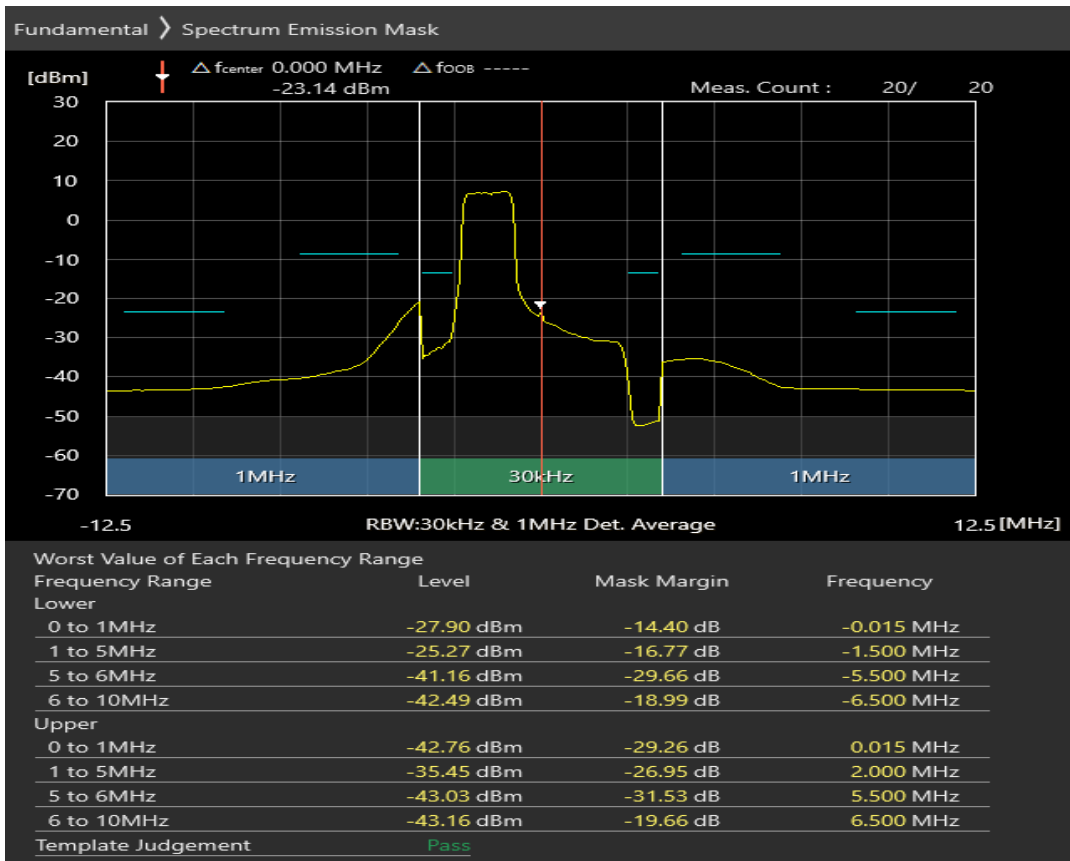

Band3 QPSK BW=5MHz Channel=19575 RB Size=8 Position=#0

Band3 QPSK BW=5MHz Channel=19575 RB Size=8 Position=#Max

Band3 QPSK BW=5MHz Channel=19575 RB Size=25 Position=#0

Band3 16QAM BW=5MHz Channel=19575 RB Size=8 Position=#0