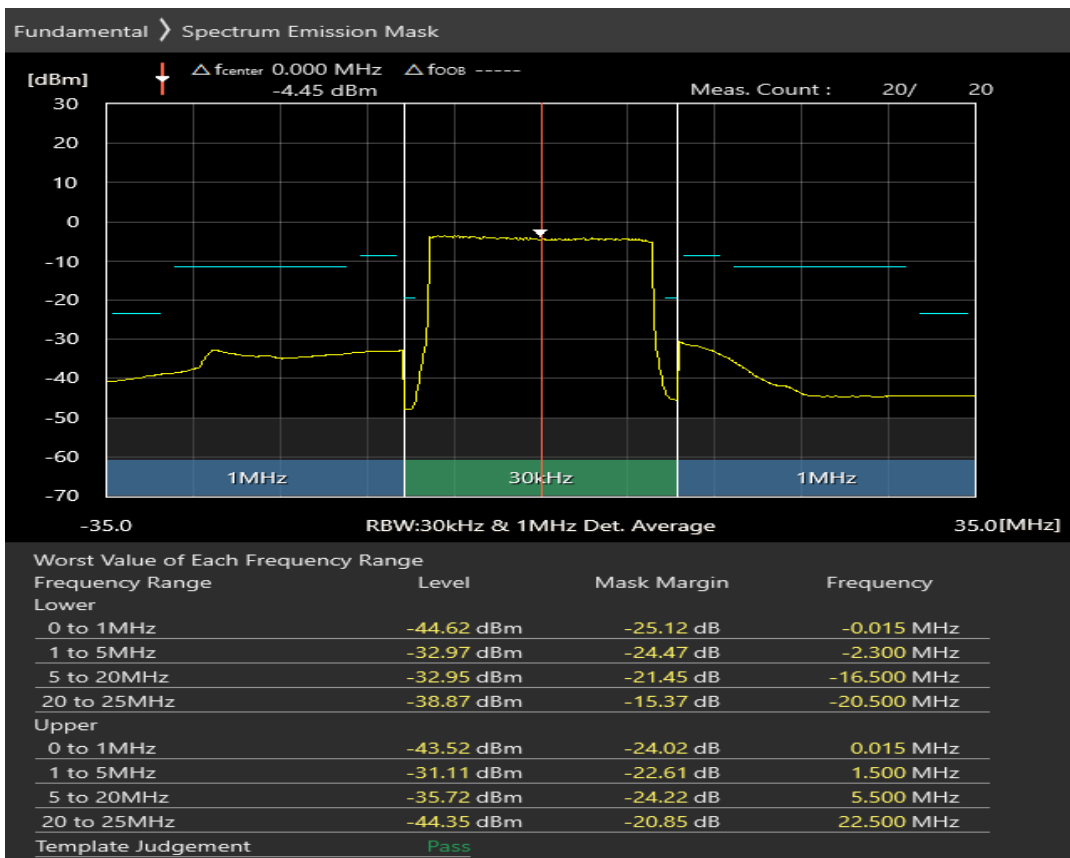

Band3 QPSK BW=20MHz Channel=19850 RB Size=100 Position=#0