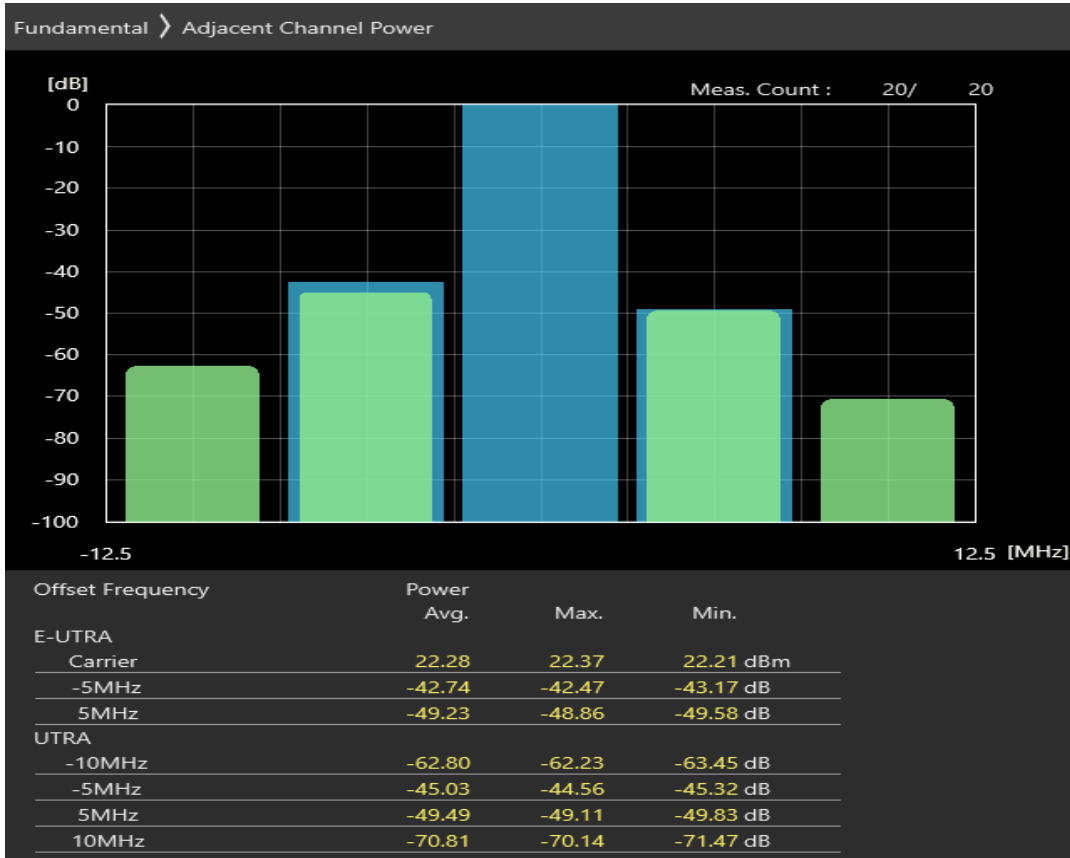

Band20 QPSK BW=5MHz Channel=24300 RB Size=25 Position=#0

Band20 16QAM BW=5MHz Channel=24300 RB Size=8 Position=#0

Band20 16QAM BW=5MHz Channel=24300 RB Size=8 Position=#Max

Band20 16QAM BW=5MHz Channel=24300 RB Size=25 Position=#0