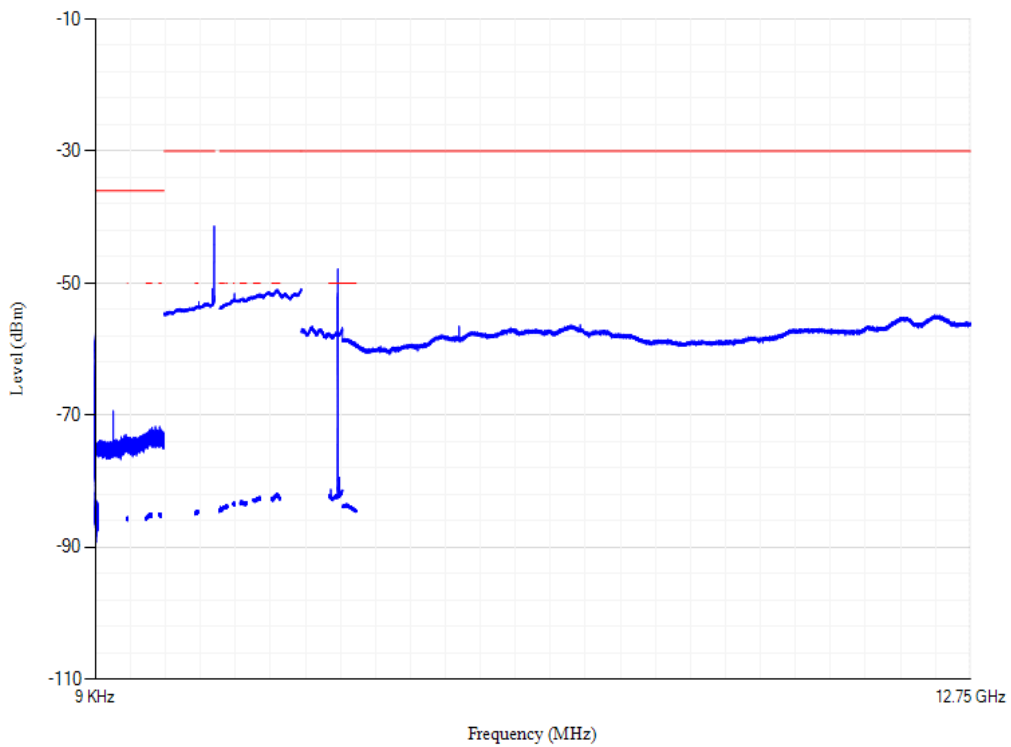

Conducted spurious emissions

Band40 QPSK BW=20MHz Channel=38750 RB Size=1 Position=#0