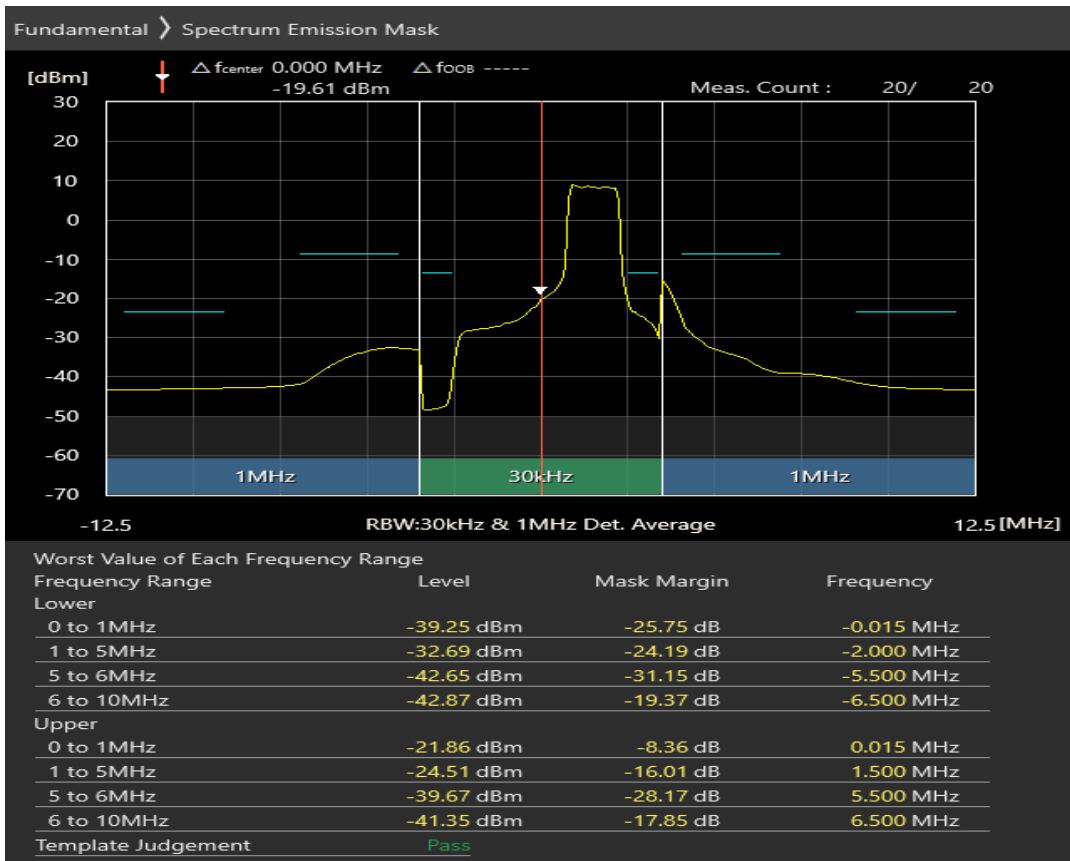

Band1 QPSK BW=5MHz Channel=18575 RB Size=8 Position=#Max