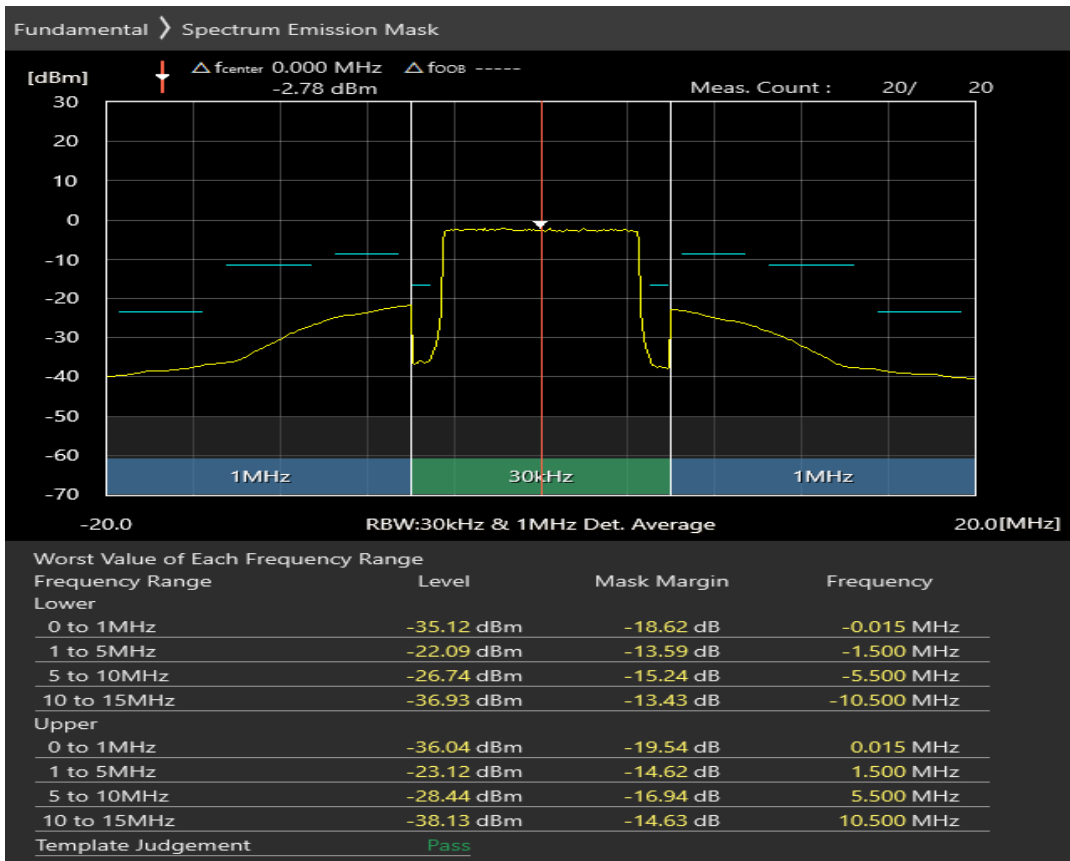

Band7 16QAM BW=10MHz Channel=21400 RB Size=50 Position=#0