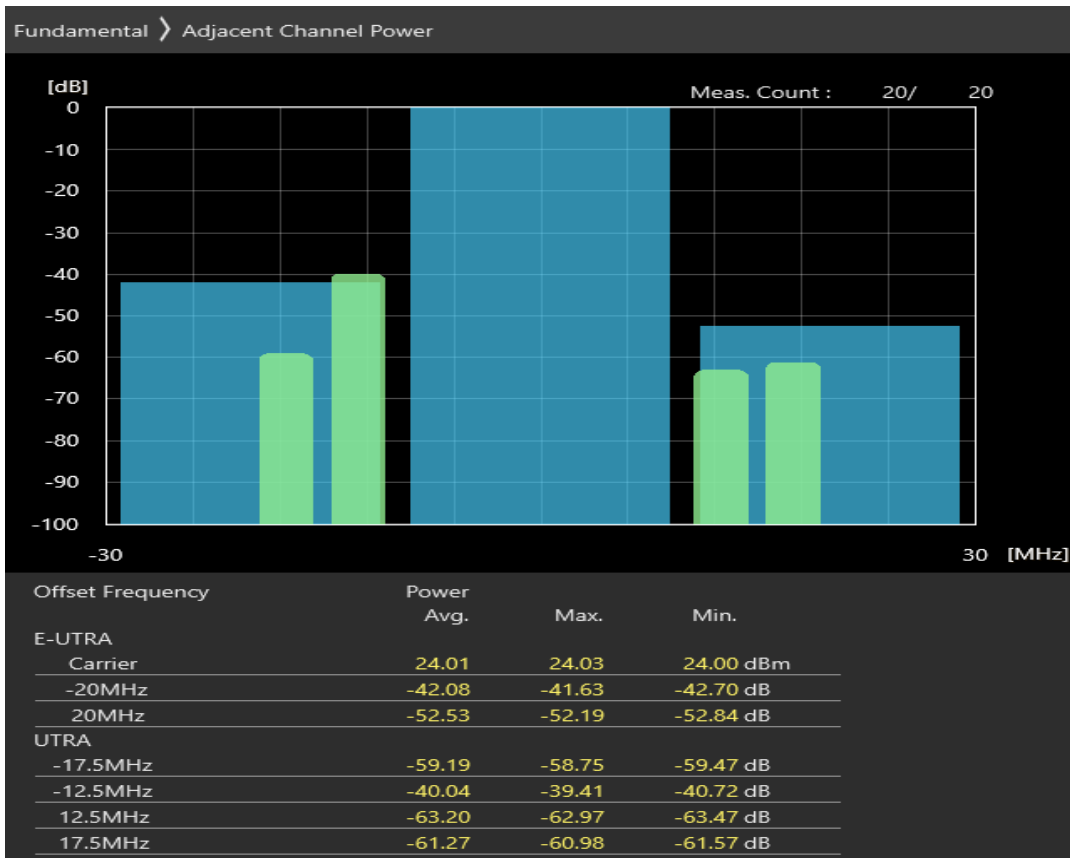

Band7 QPSK BW=20MHz Channel=20850 RB Size=18 Position=#0