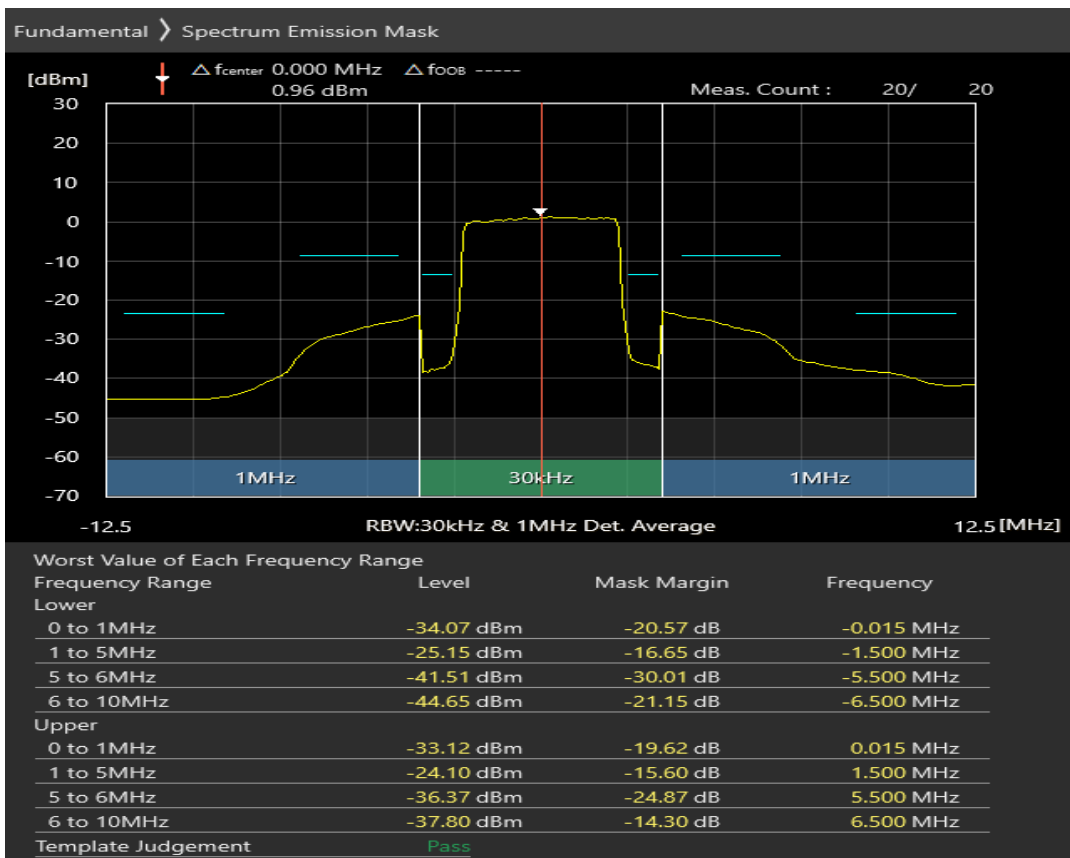

Band20 QPSK BW=5MHz Channel=24175 RB Size=25 Position=#0