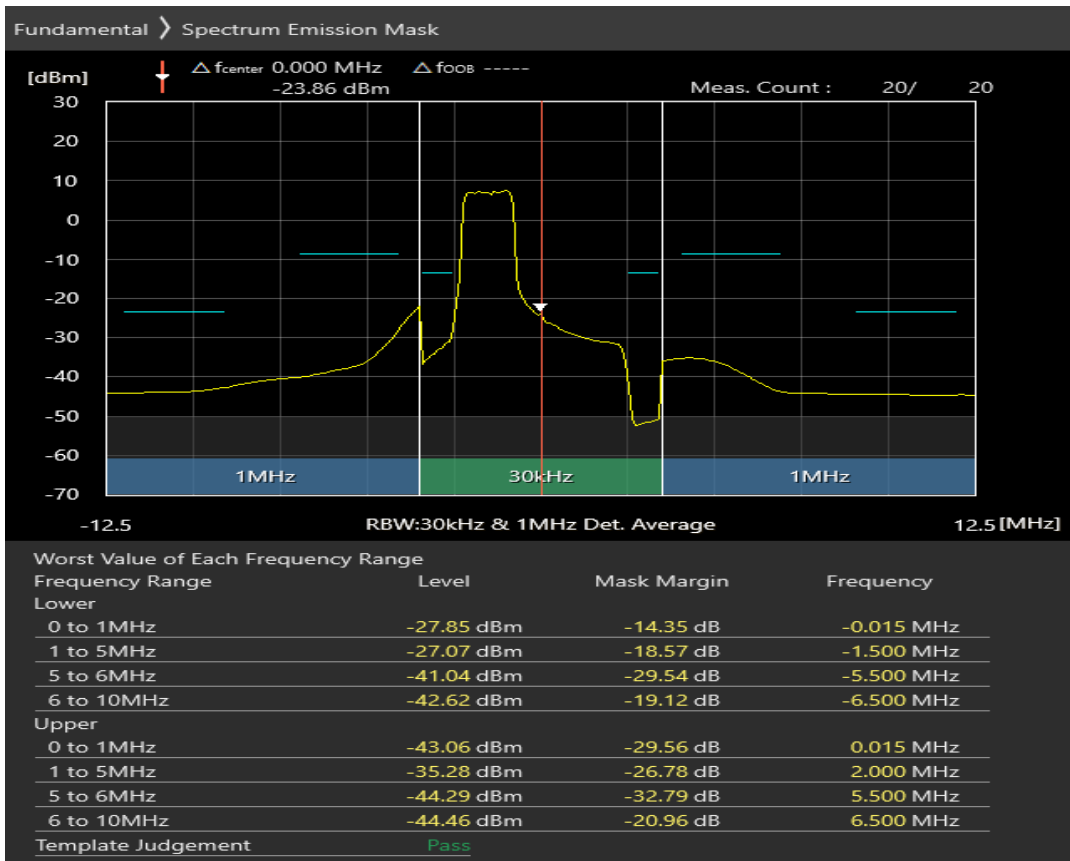

Band3 16QAM BW=5MHz Channel=19925 RB Size=8 Position=#0