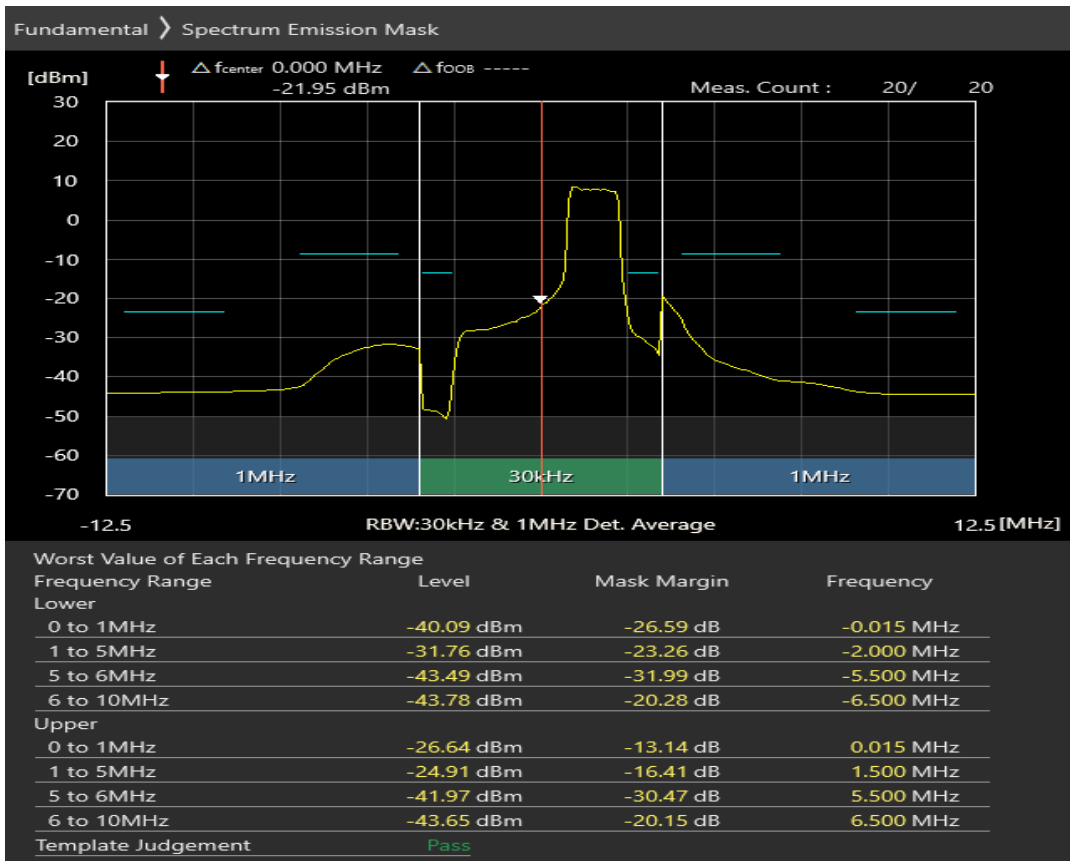

Band3 16QAM BW=5MHz Channel=19575 RB Size=8 Position=#Max

Band3 16QAM BW=5MHz Channel=19575 RB Size=25 Position=#0

Band3 QPSK BW=5MHz Channel=19925 RB Size=8 Position=#0

Band3 QPSK BW=5MHz Channel=19925 RB Size=8 Position=#Max