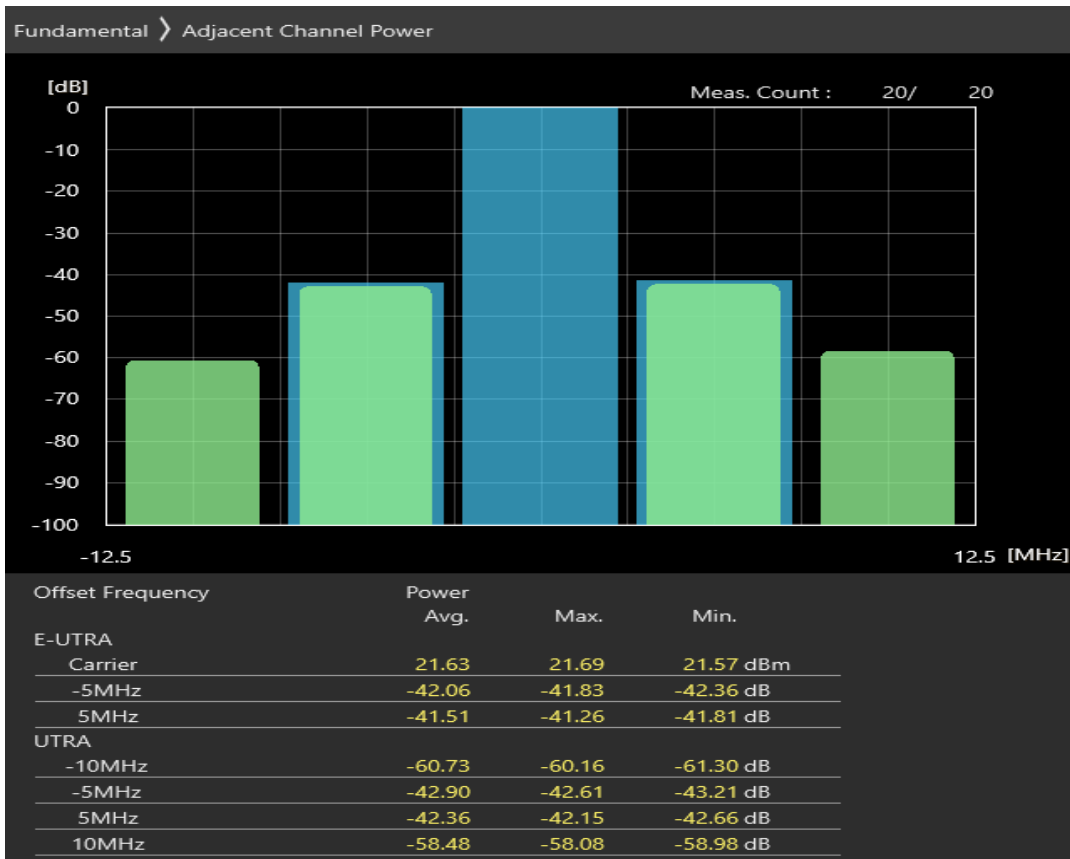

Band3 16QAM BW=5MHz Channel=19225 RB Size=25 Position=#0