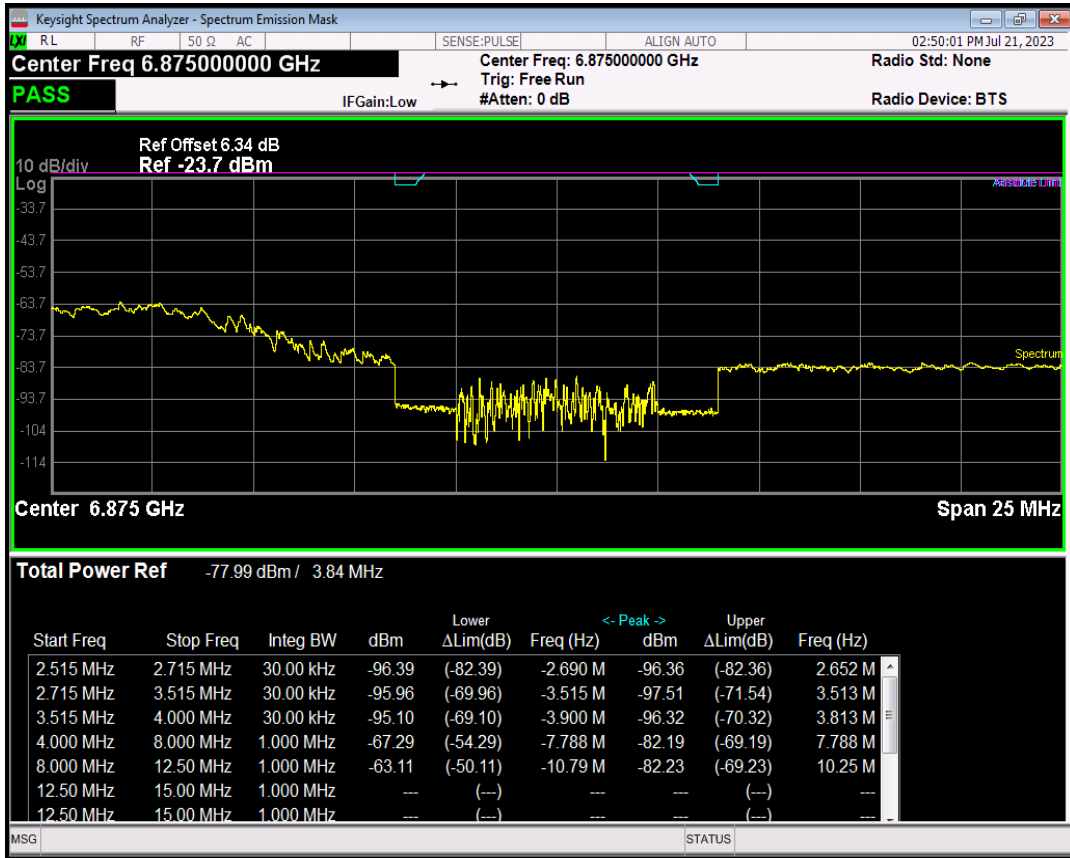

Band20 16QAM BW=5MHz Channel=24425 RB Size=8 Position=#Max