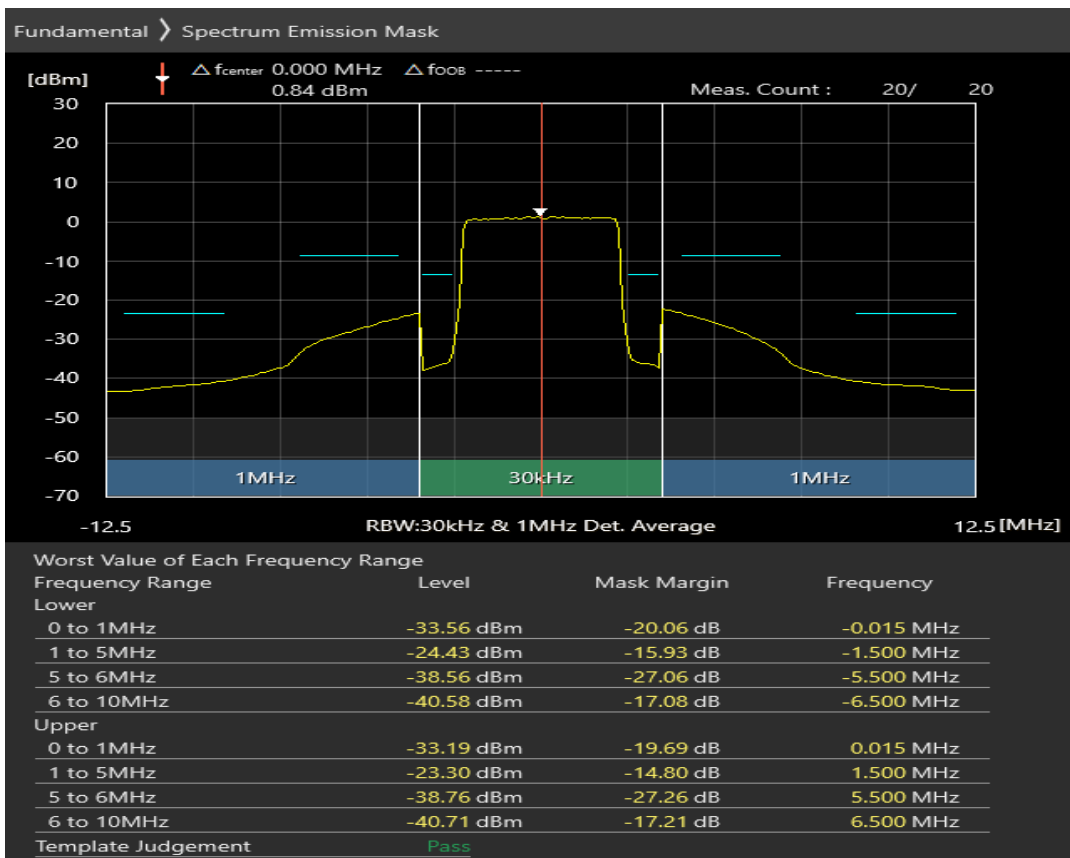

Band8 QPSK BW=5MHz Channel=21625 RB Size=25 Position=#0