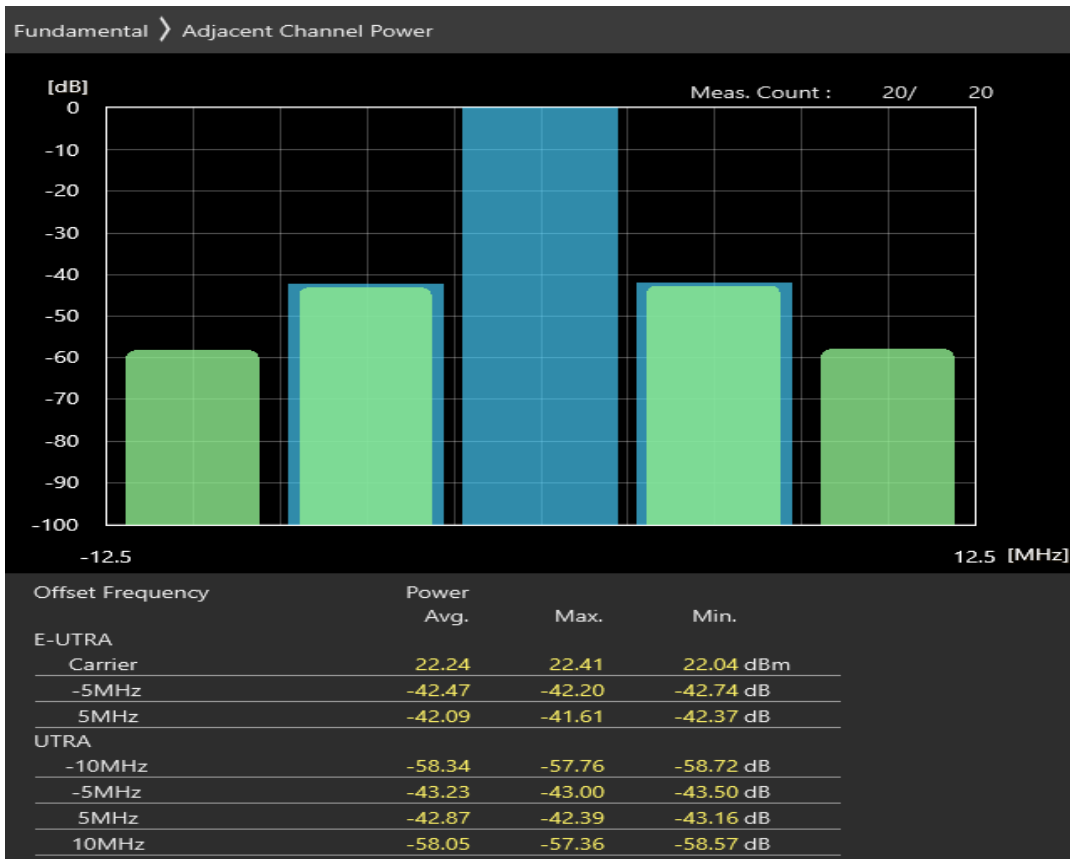

Band3 QPSK BW=5MHz Channel=19575 RB Size=25 Position=#0

Band3 16QAM BW=5MHz Channel=19575 RB Size=8 Position=#0

Band3 16QAM BW=5MHz Channel=19575 RB Size=8 Position=#Max

Band3 16QAM BW=5MHz Channel=19575 RB Size=25 Position=#0