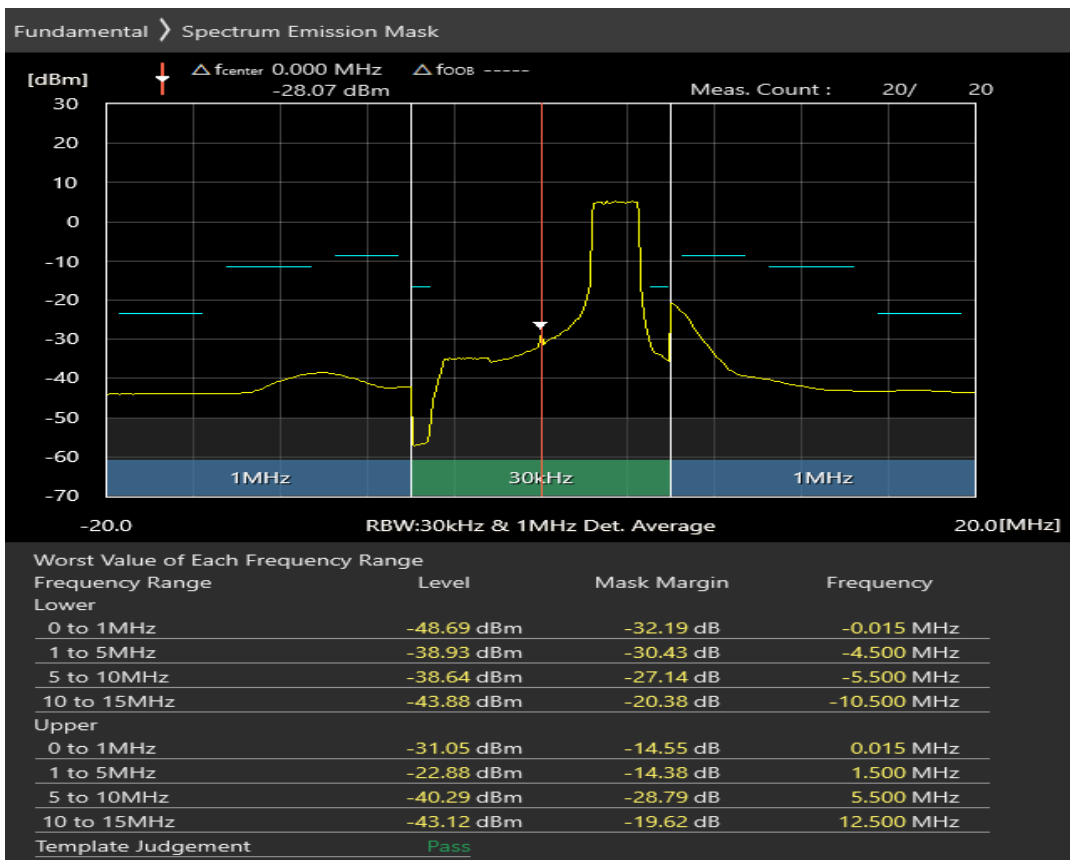

Band3 16QAM BW=10MHz Channel=19575 RB Size=12 Position=#Max