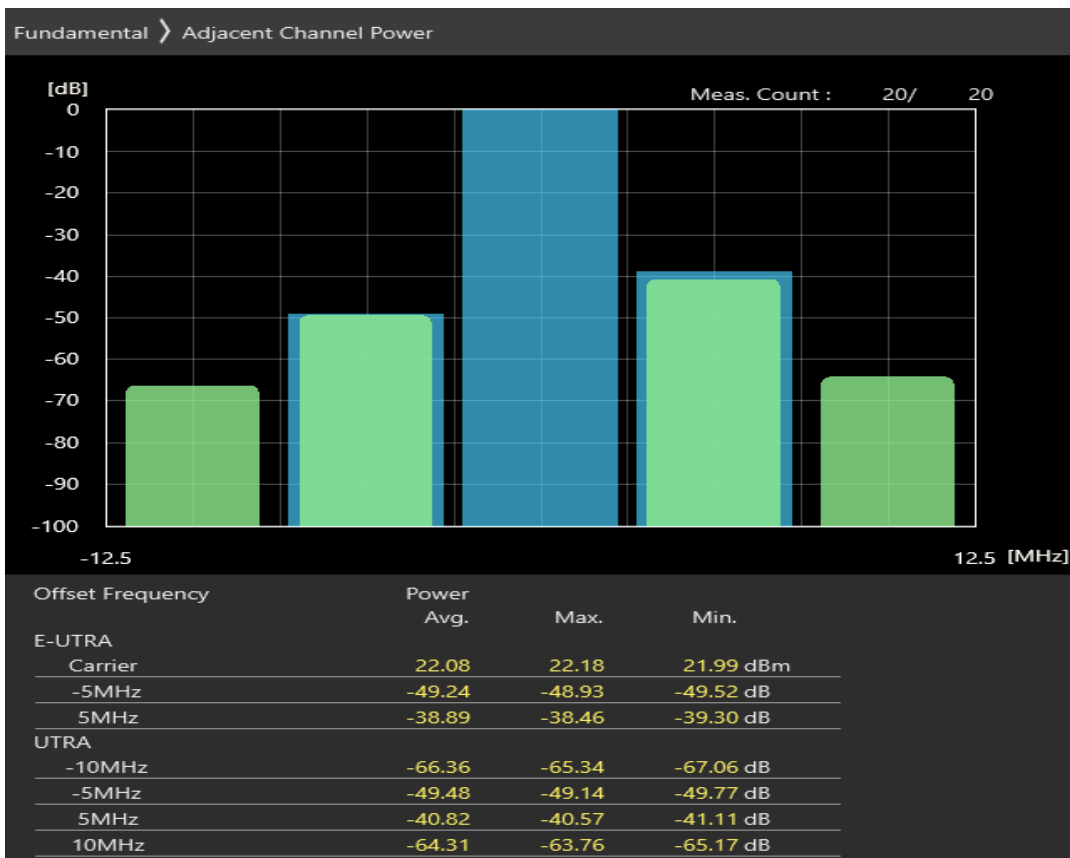

Band7 16QAM BW=5MHz Channel=21425 RB Size=8 Position=#Max