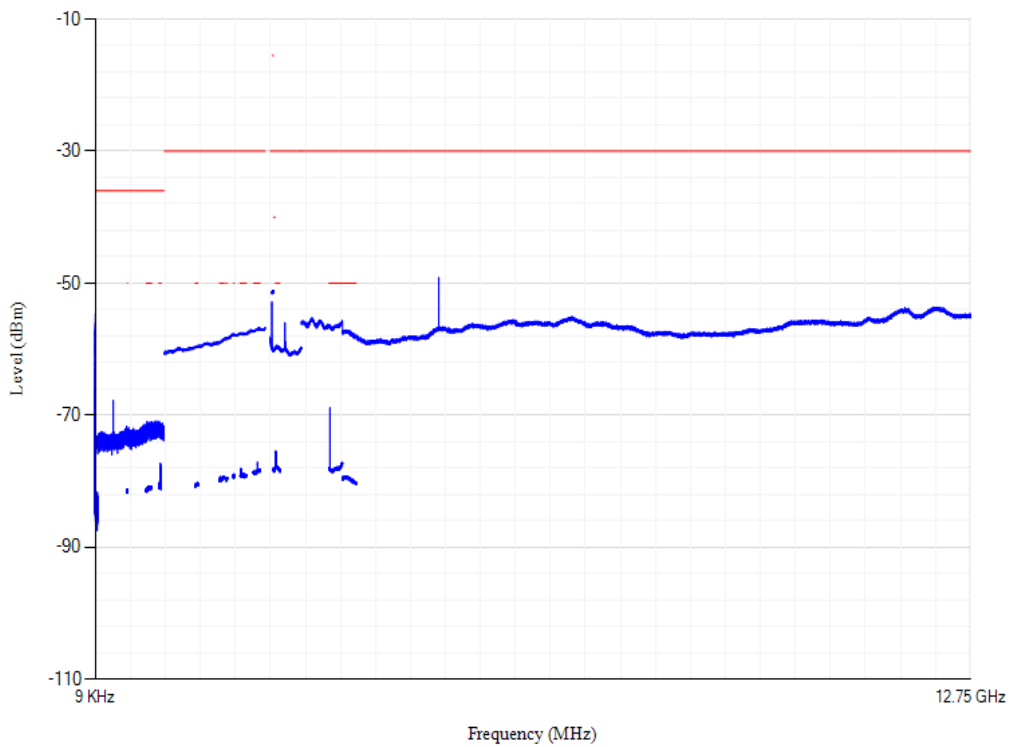

Conducted spurious emissions

Band7 QPSK BW=20MHz Channel=21100 RB Size=1 Position=#0