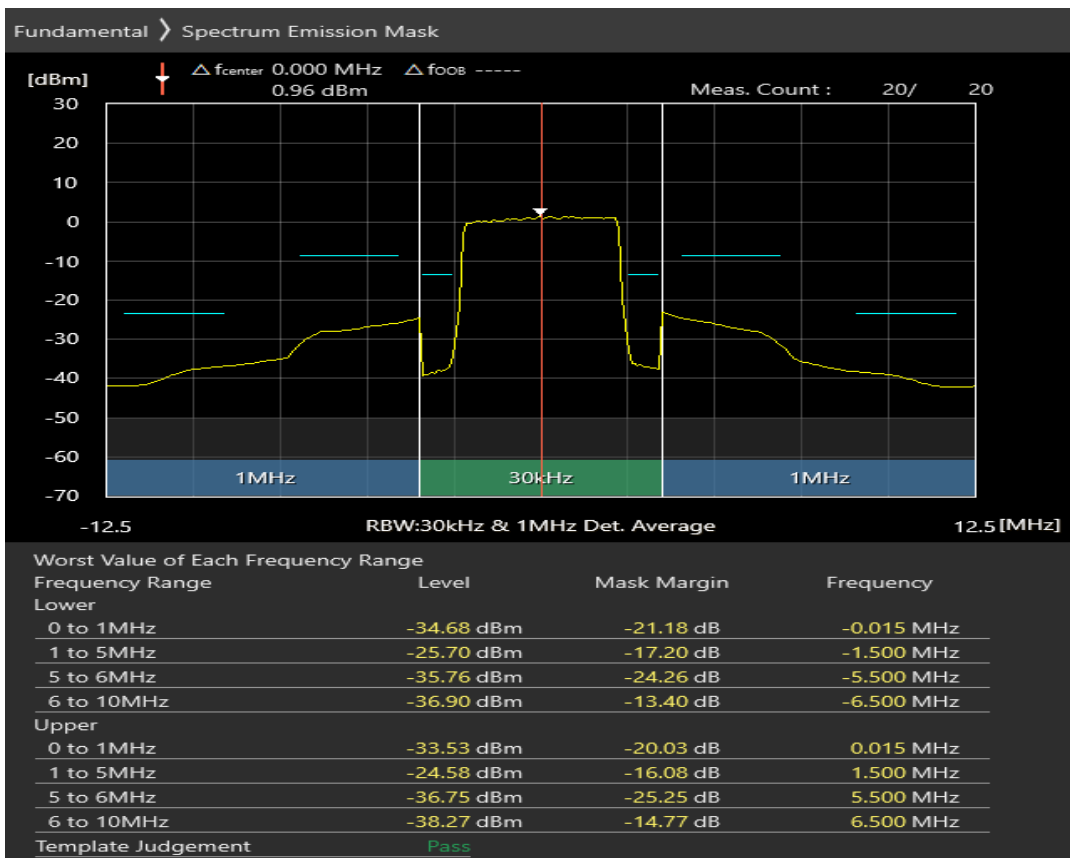

Band20 QPSK BW=5MHz Channel=24300 RB Size=25 Position=#0