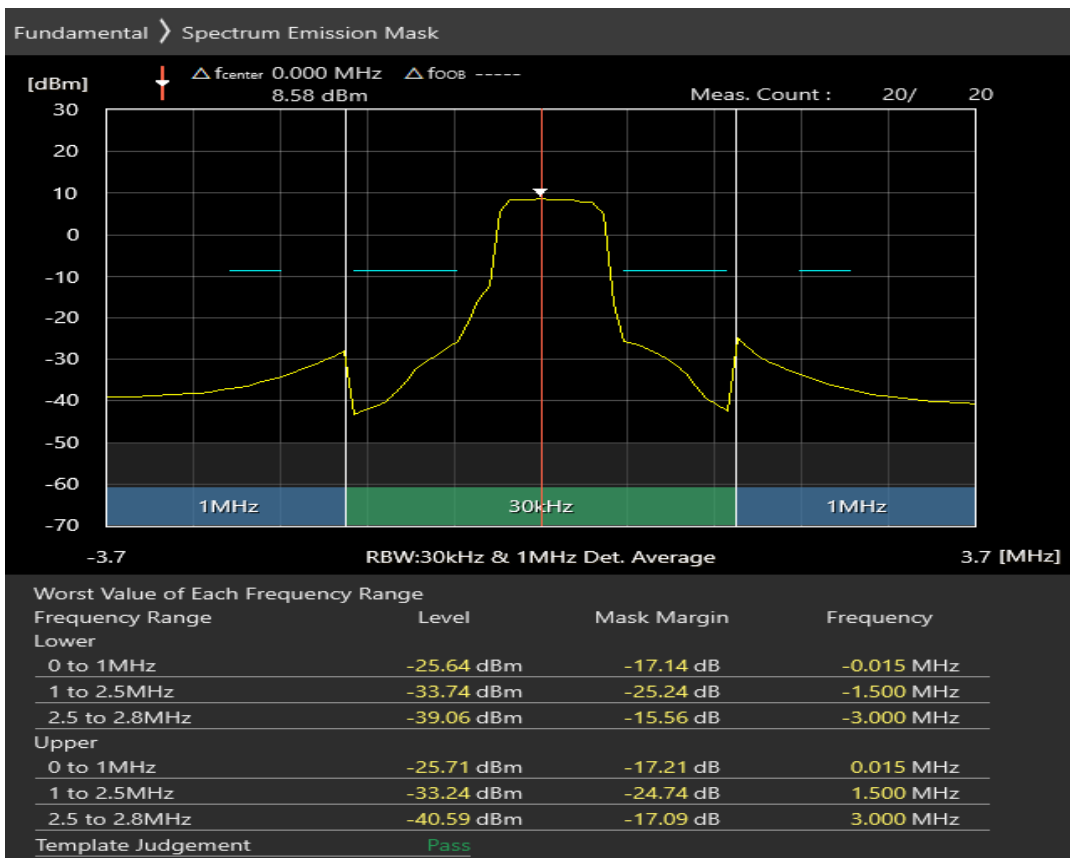

Band8 16QAM BW=1.4MHz Channel=21793 RB Size=5 Position=#Max