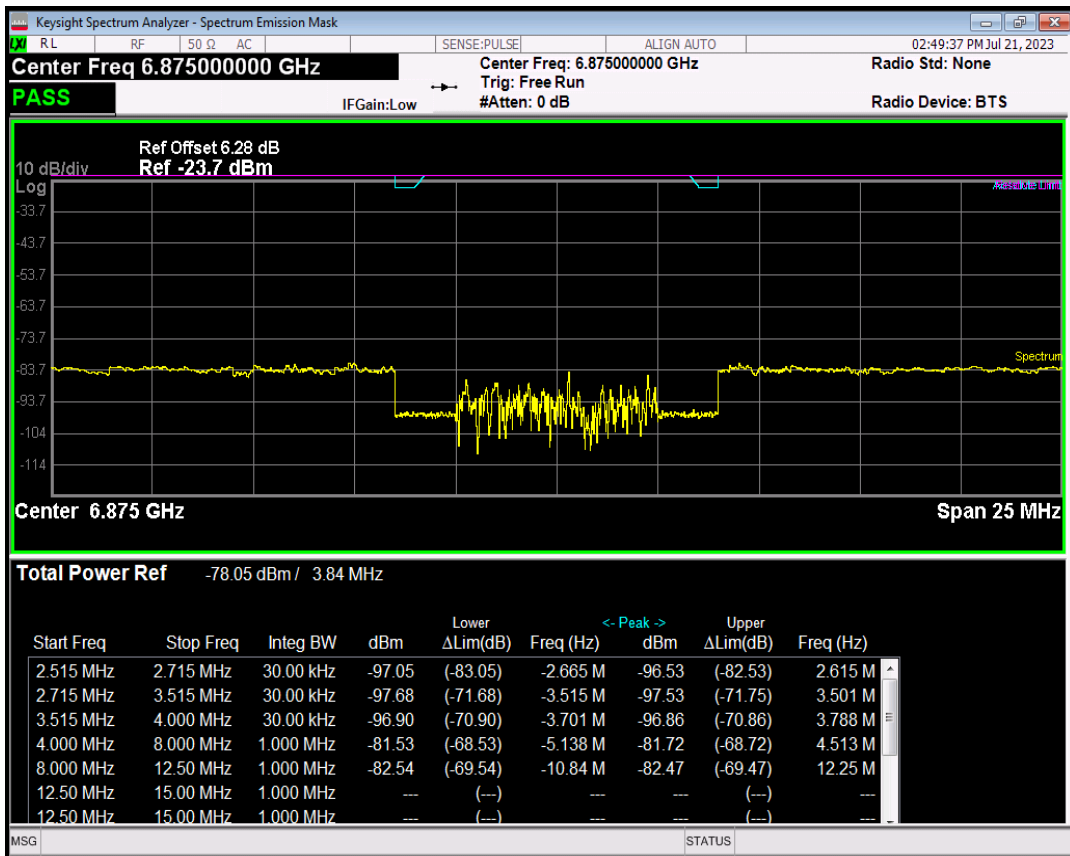

Band20 16QAM BW=5MHz Channel=24175 RB Size=25 Position=#0