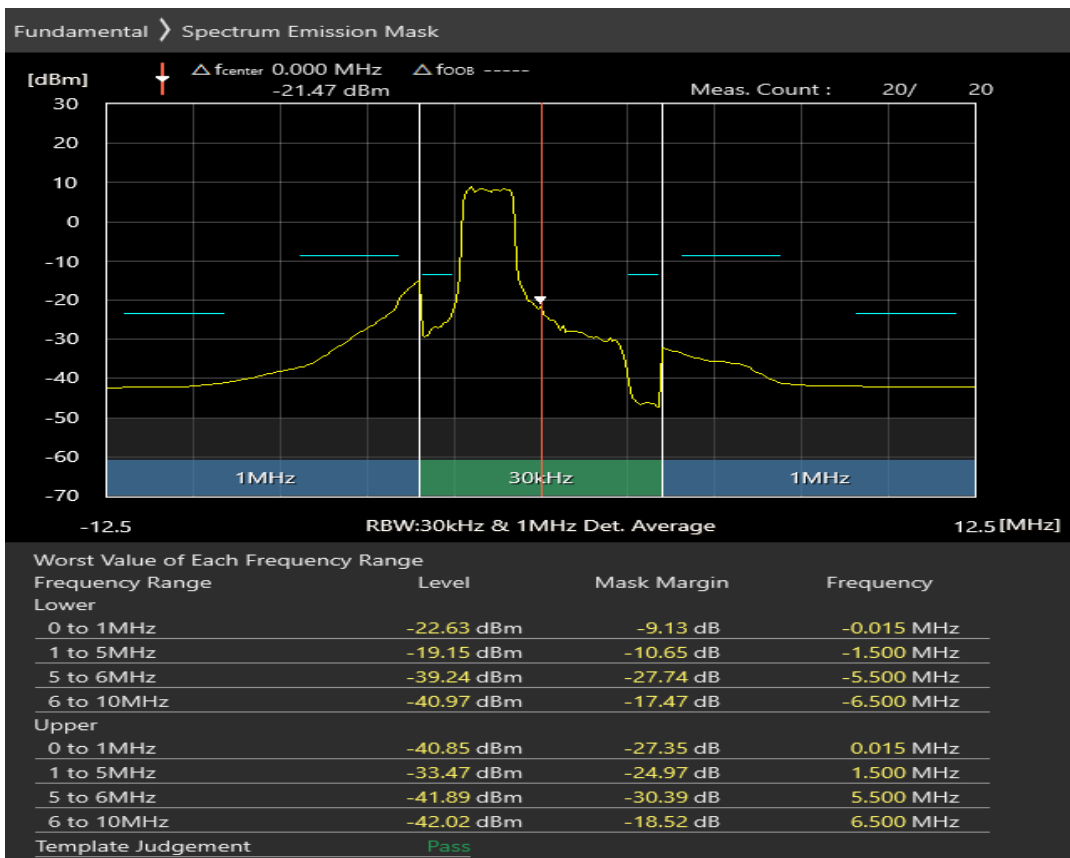

Band40 QPSK BW=5MHz Channel=38675 RB Size=8 Position=#0