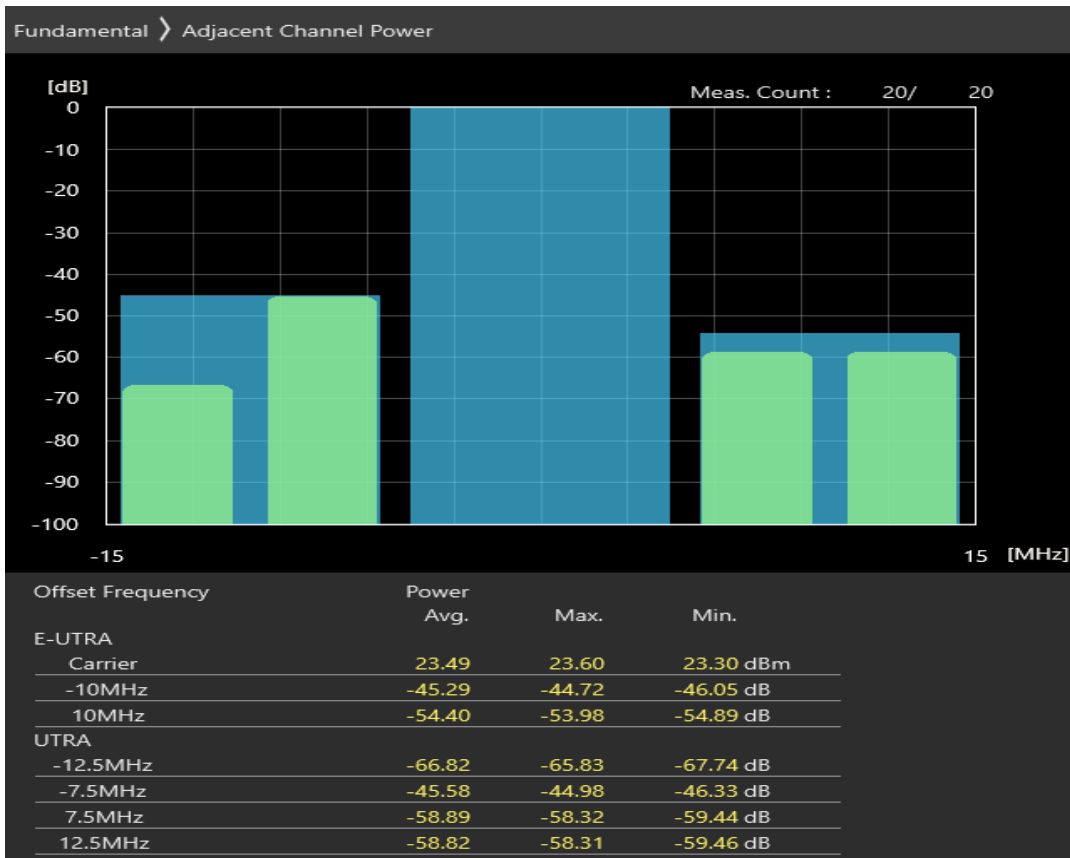

Band3 QPSK BW=10MHz Channel=19250 RB Size=12 Position=#0