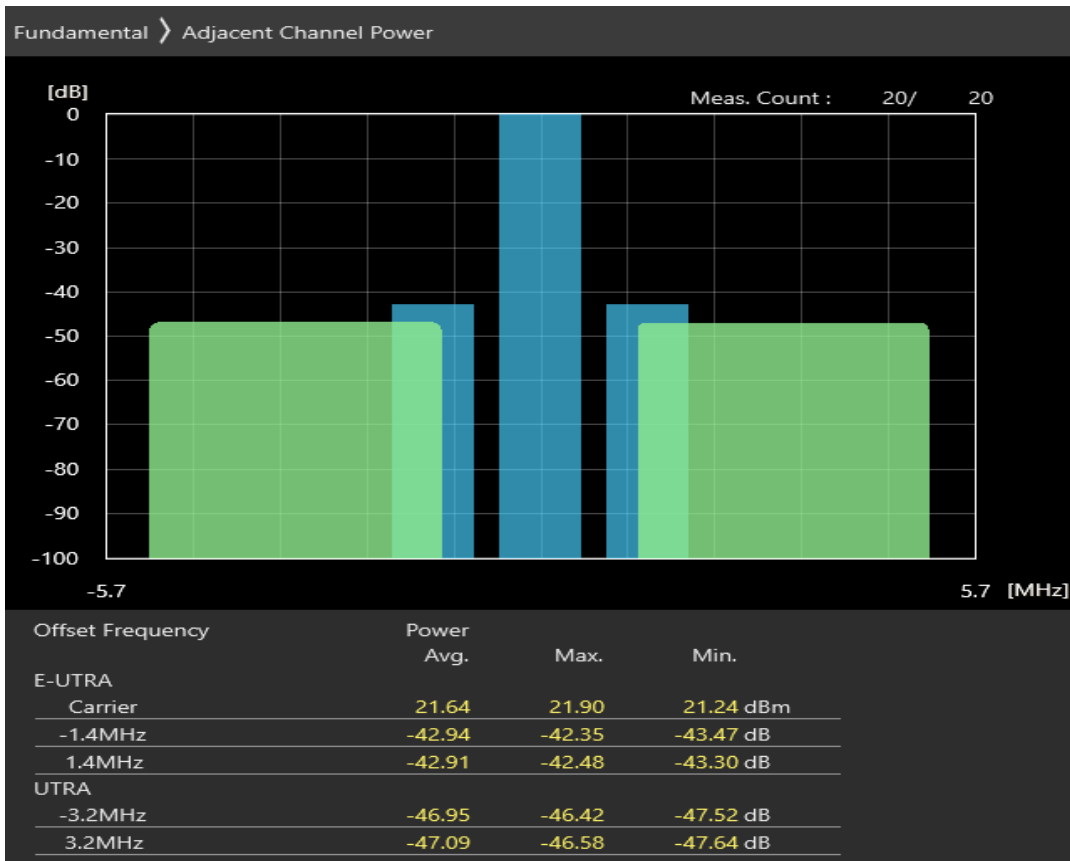

Band3 QPSK BW=1.4MHz Channel=19207 RB Size=6 Position=#0

Band3 16QAM BW=1.4MHz Channel=19207 RB Size=5 Position=#0

Band3 16QAM BW=1.4MHz Channel=19207 RB Size=5 Position=#Max

Band3 16QAM BW=1.4MHz Channel=19207 RB Size=6 Position=#0