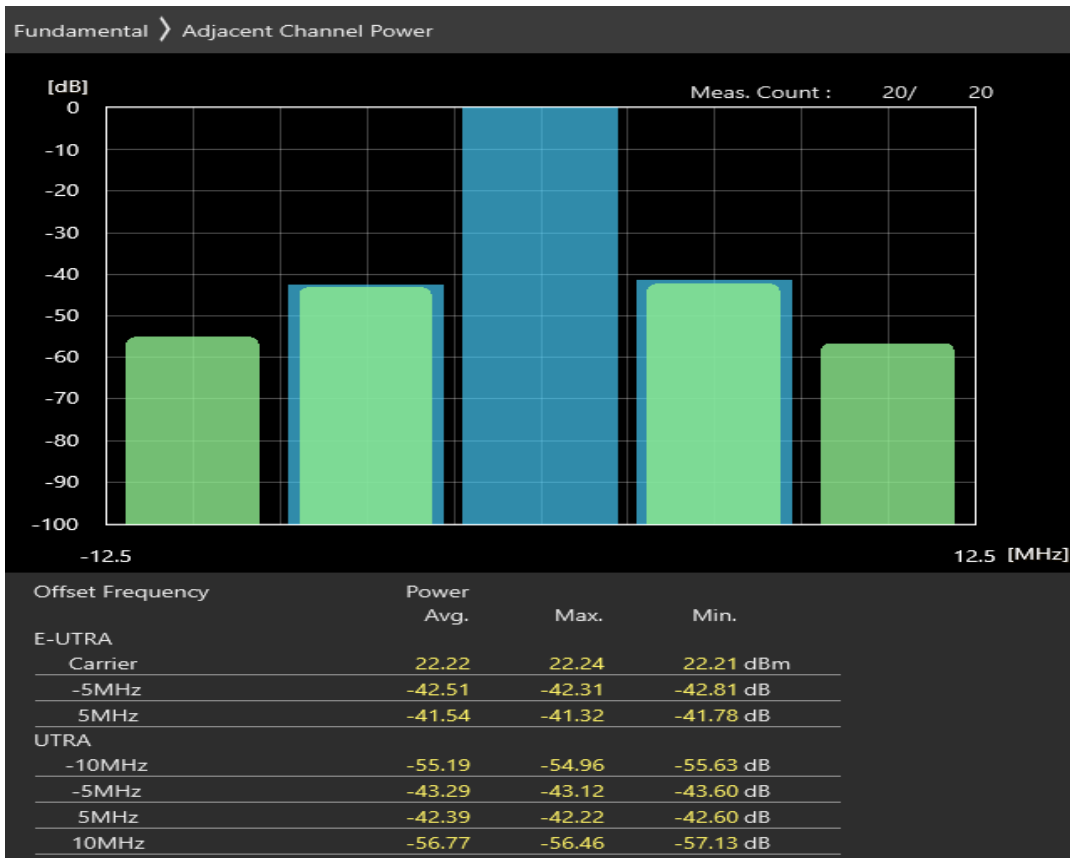

Band20 QPSK BW=5MHz Channel=24300 RB Size=25 Position=#0

Band20 16QAM BW=5MHz Channel=24300 RB Size=8 Position=#0

Band20 16QAM BW=5MHz Channel=24300 RB Size=8 Position=#Max

Band20 16QAM BW=5MHz Channel=24300 RB Size=25 Position=#0