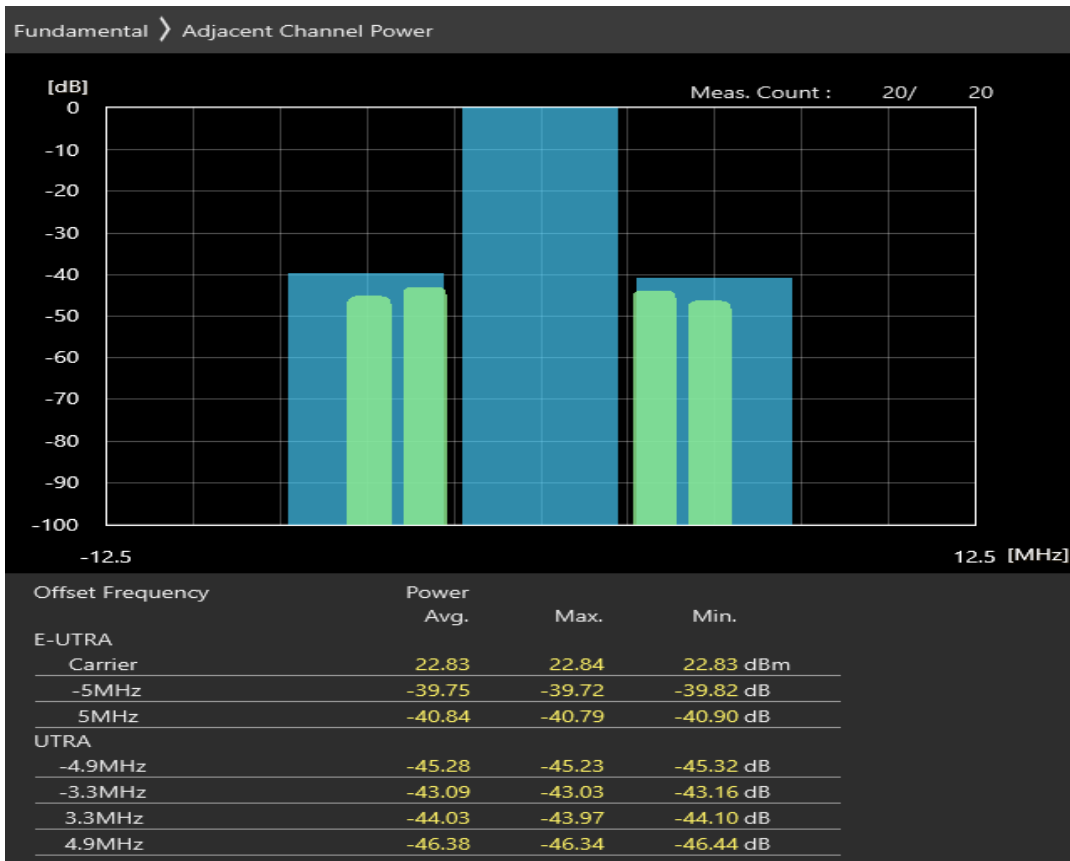

Band40 QPSK BW=5MHz Channel=38675 RB Size=25 Position=#0

Band40 16QAM BW=5MHz Channel=38675 RB Size=8 Position=#0

Band40 16QAM BW=5MHz Channel=38675 RB Size=8 Position=#Max

Band40 16QAM BW=5MHz Channel=38675 RB Size=25 Position=#0