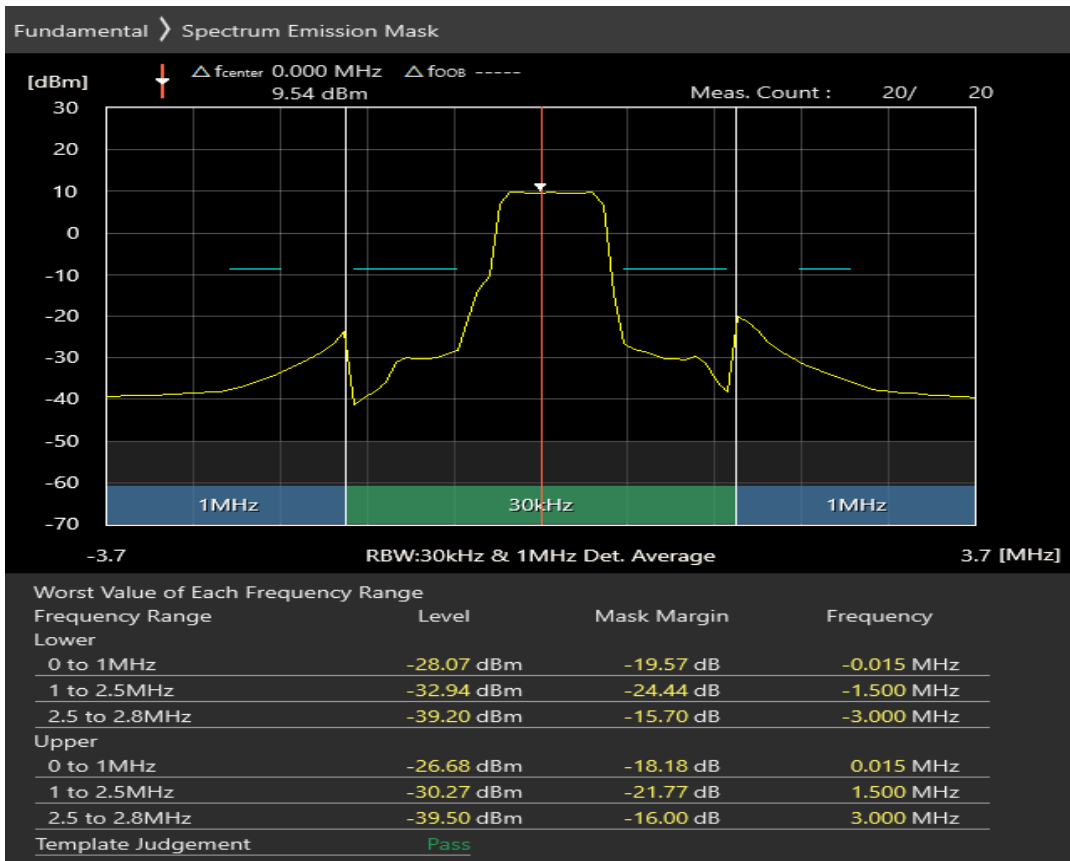

Band3 16QAM BW=1.4MHz Channel=19207 RB Size=5 Position=#Max

Band3 16QAM BW=1.4MHz Channel=19207 RB Size=6 Position=#0

Band3 QPSK BW=1.4MHz Channel=19575 RB Size=5 Position=#0

Band3 QPSK BW=1.4MHz Channel=19575 RB Size=5 Position=#Max