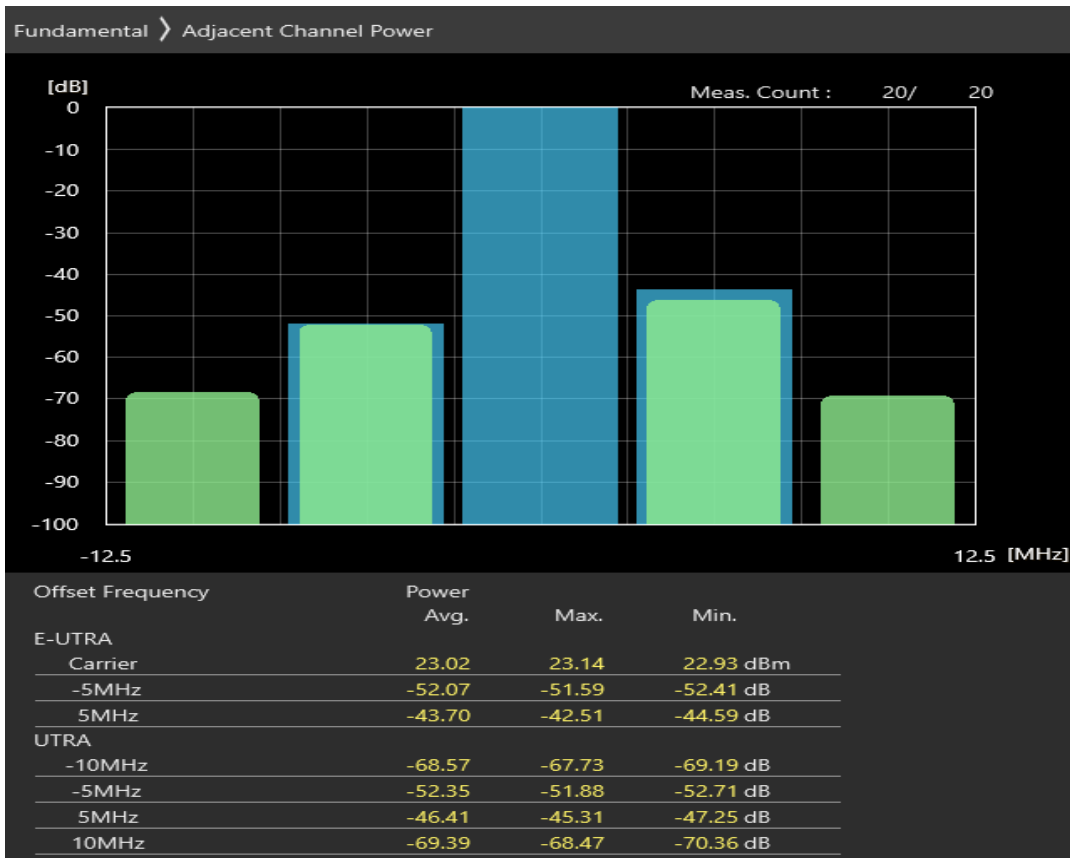

Band3 16QAM BW=5MHz Channel=19925 RB Size=8 Position=#Max