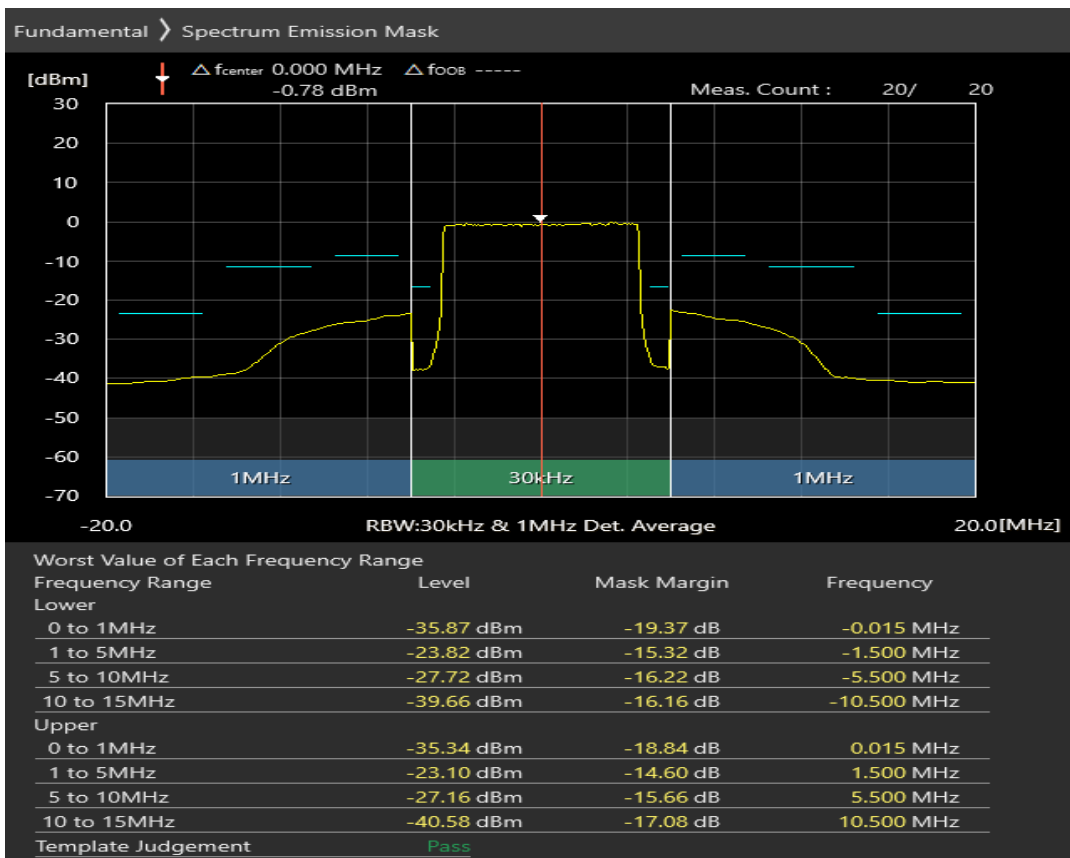

Band1 QPSK BW=10MHz Channel=18050 RB Size=50 Position=#0