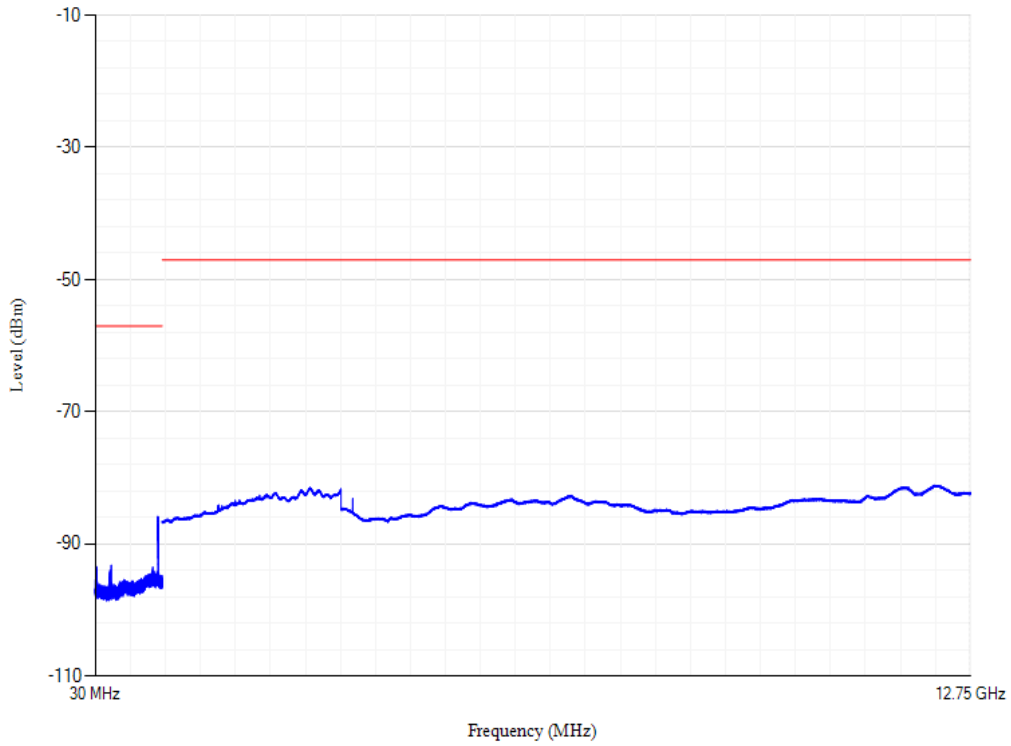

Band7 QPSK BW=20MHz Channel=21350

Conducted spurious emissions

Band8 QPSK BW=10MHz Channel=21500

Conducted spurious emissions

Band8 QPSK BW=10MHz Channel=21625

Conducted spurious emissions

Band8 QPSK BW=10MHz Channel=21750