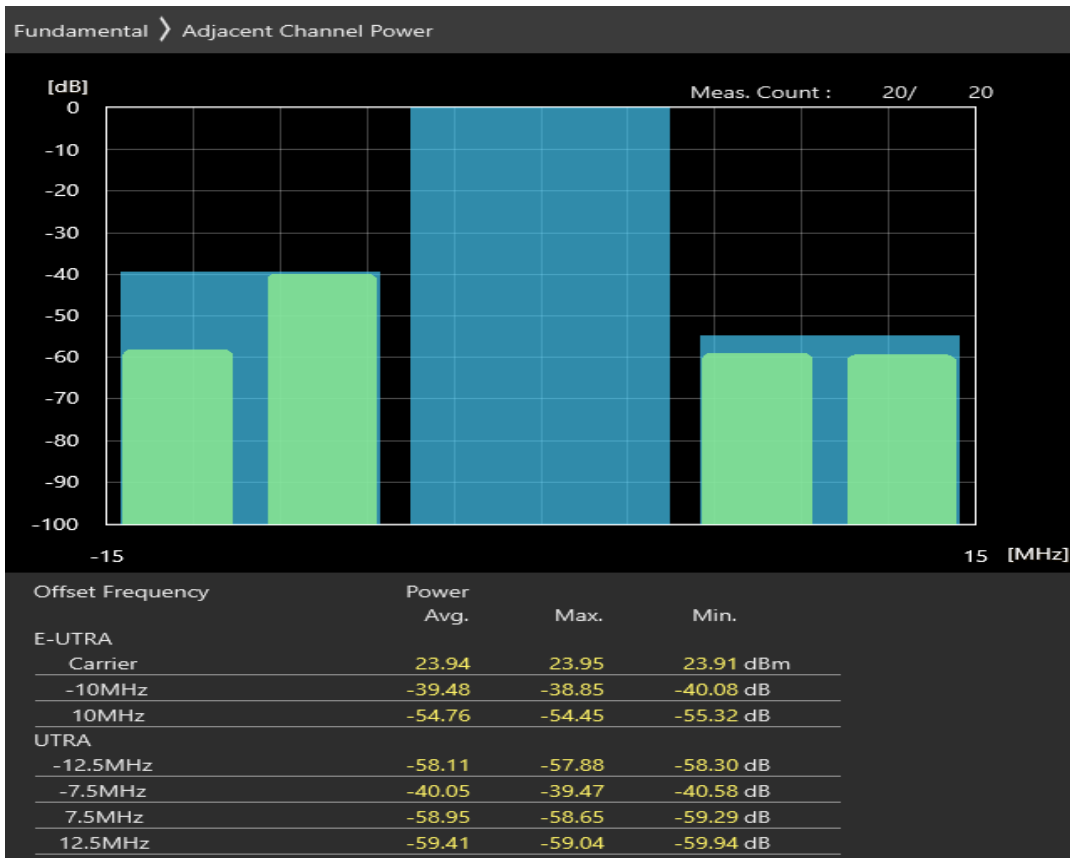

Band7 QPSK BW=10MHz Channel=20800 RB Size=12 Position=#0