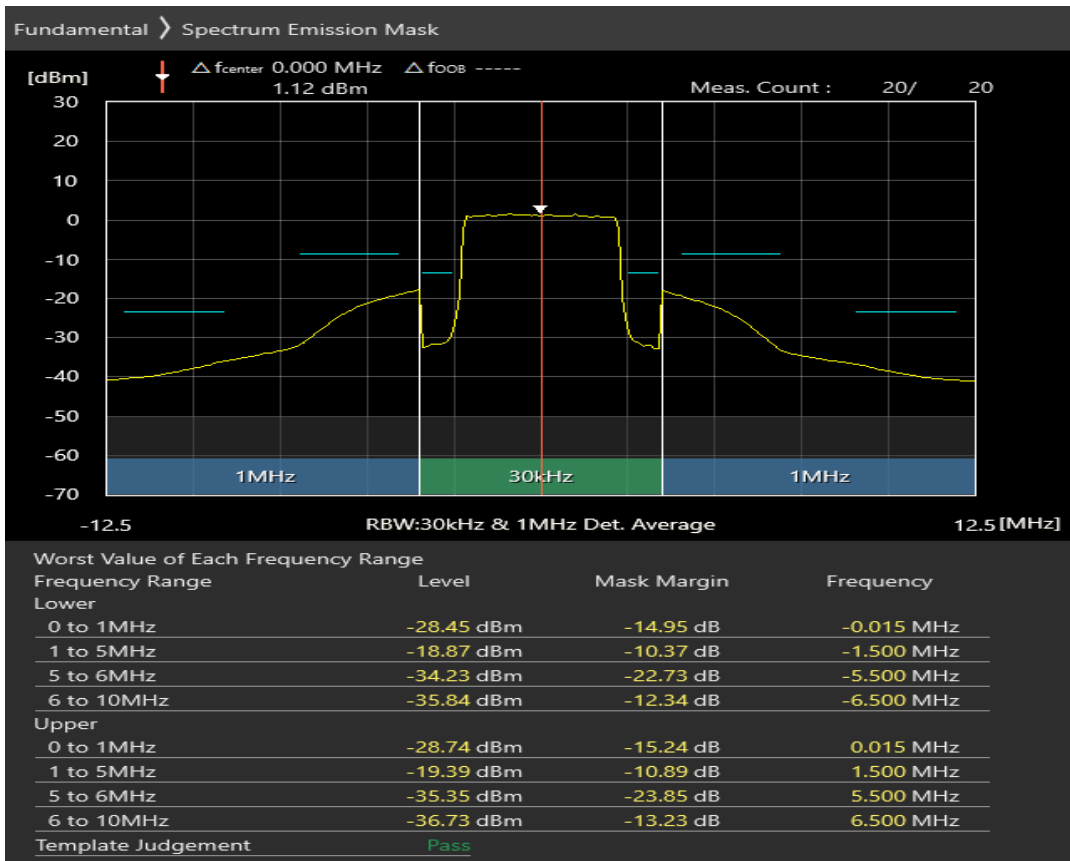

Band7 QPSK BW=5MHz Channel=21425 RB Size=25 Position=#0

Band7 16QAM BW=5MHz Channel=21425 RB Size=8 Position=#0

Band7 16QAM BW=5MHz Channel=21425 RB Size=8 Position=#Max

Band7 16QAM BW=5MHz Channel=21425 RB Size=25 Position=#0