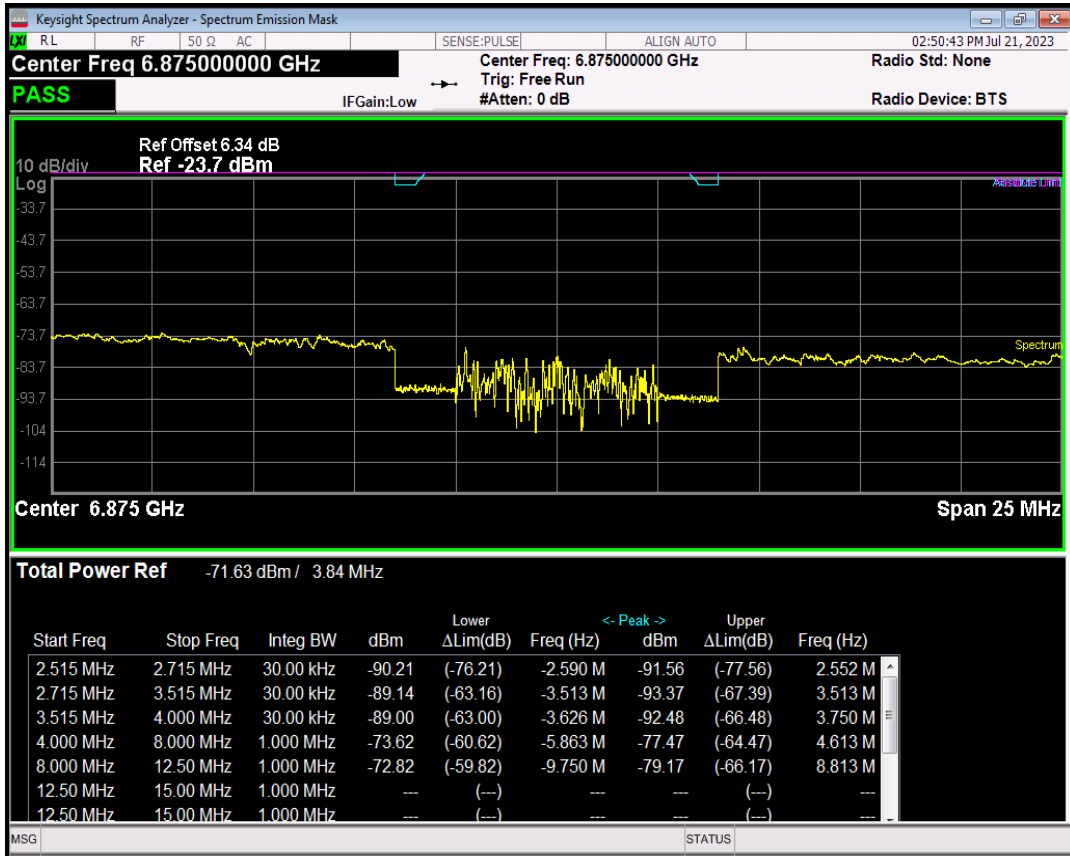

Band20 16QAM BW=10MHz Channel=24400 RB Size=50 Position=#Max