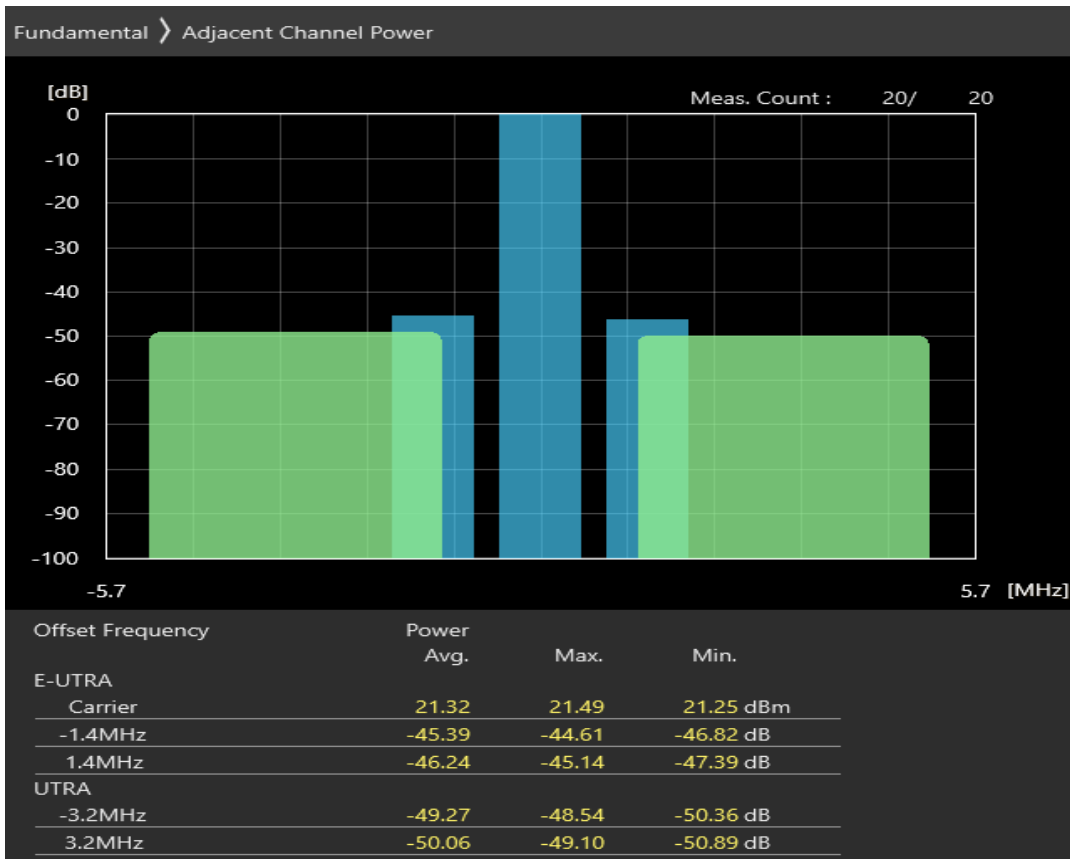

Band8 QPSK BW=1.4MHz Channel=21793 RB Size=6 Position=#0

Band8 16QAM BW=1.4MHz Channel=21793 RB Size=5 Position=#0

Band8 16QAM BW=1.4MHz Channel=21793 RB Size=5 Position=#Max

Band8 16QAM BW=1.4MHz Channel=21793 RB Size=6 Position=#0