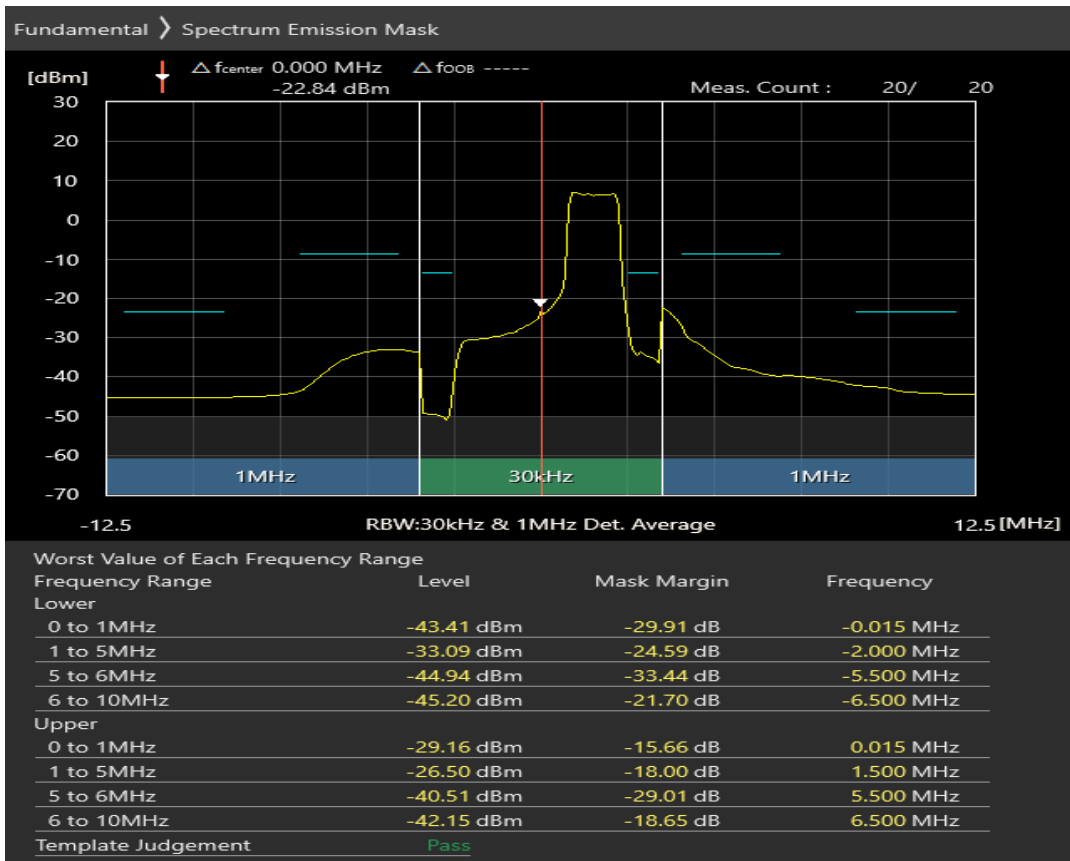

Band1 16QAM BW=20MHz Channel=18500 RB Size=18 Position=#Max

Band1 16QAM BW=20MHz Channel=18500 RB Size=100 Position=#0

Band20 QPSK BW=5MHz Channel=24175 RB Size=8 Position=#0

Band20 QPSK BW=5MHz Channel=24175 RB Size=8 Position=#Max