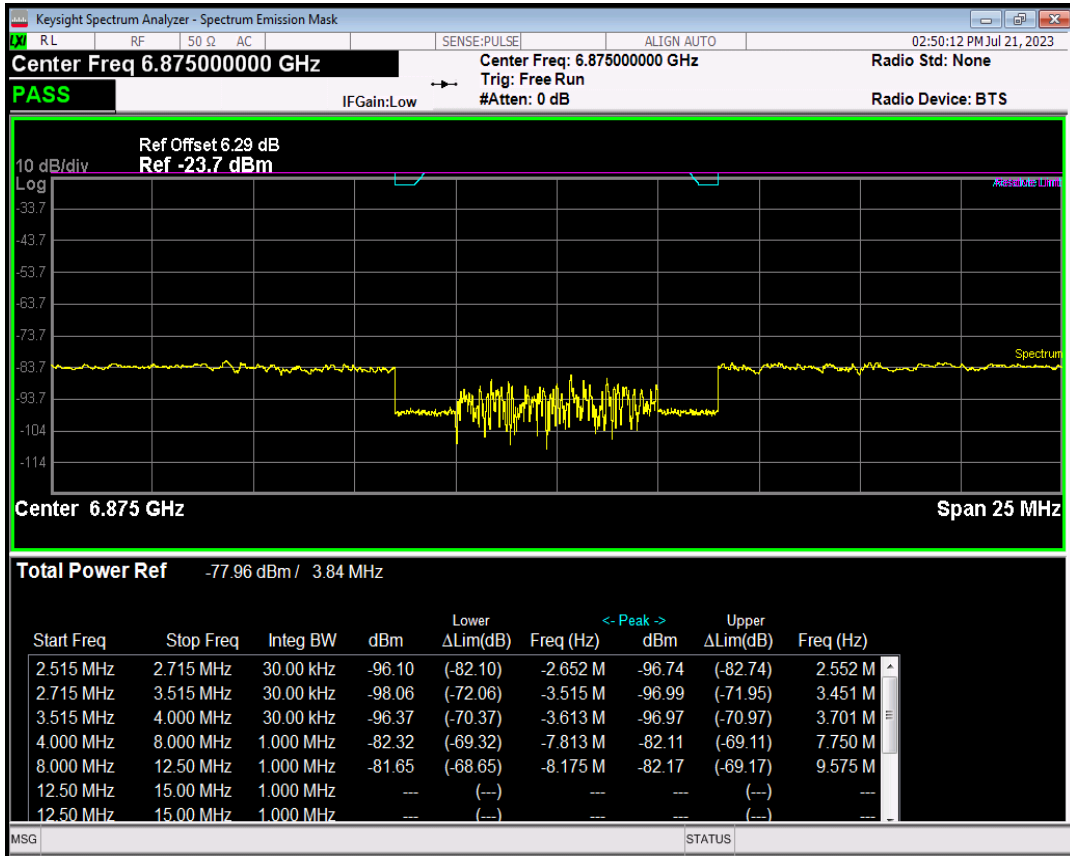

Band20 QPSK BW=10MHz Channel=24200 RB Size=50 Position=#Max