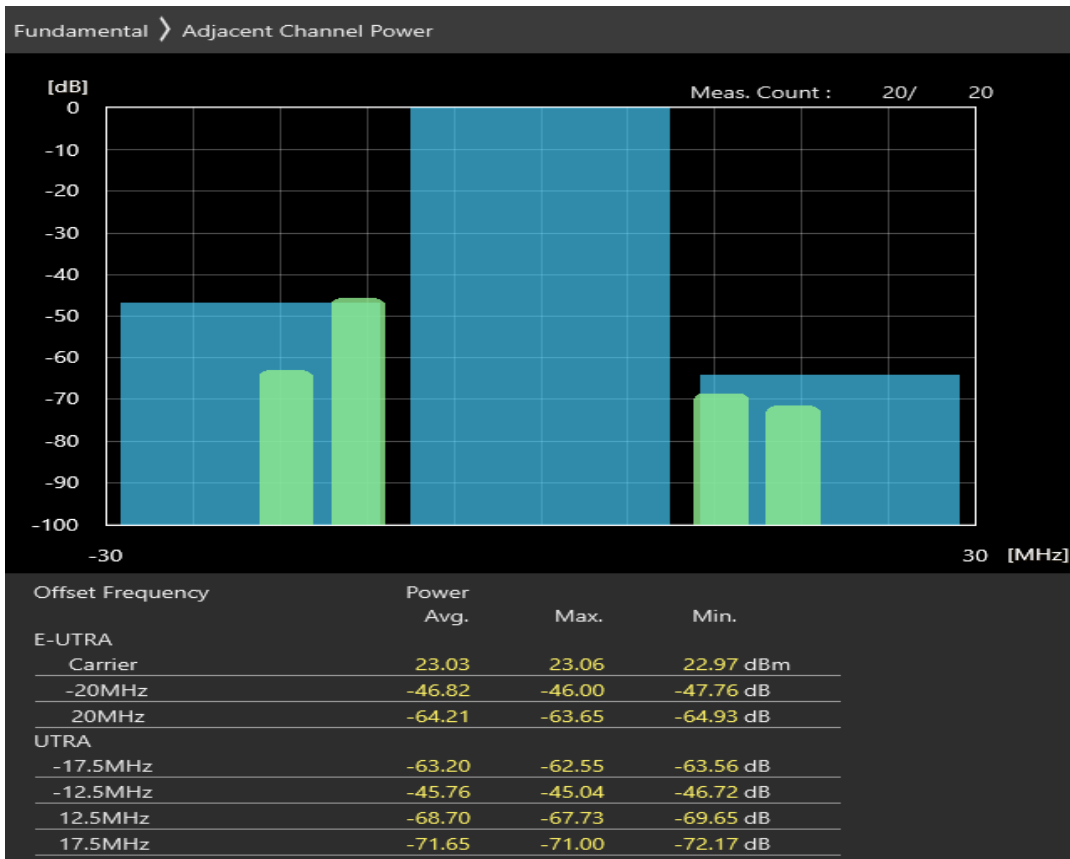

Band3 16QAM BW=20MHz Channel=19850 RB Size=18 Position=#0