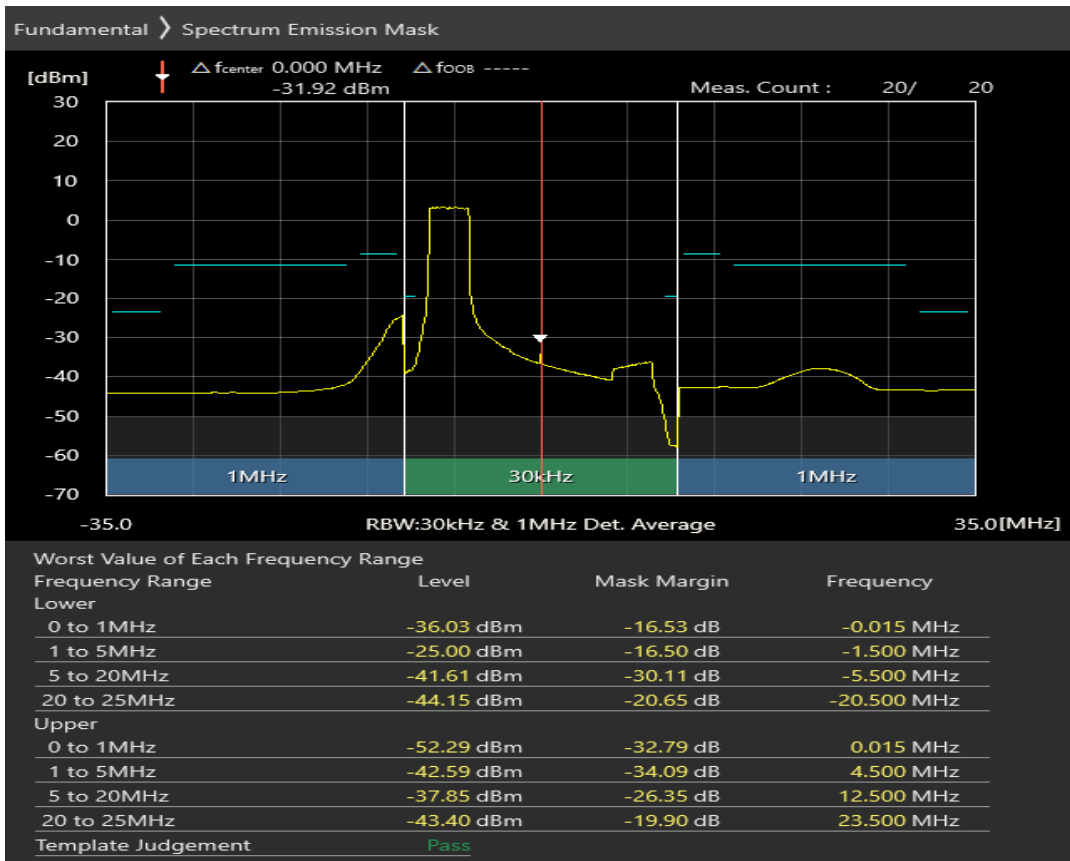

Band3 16QAM BW=20MHz Channel=19300 RB Size=18 Position=#0