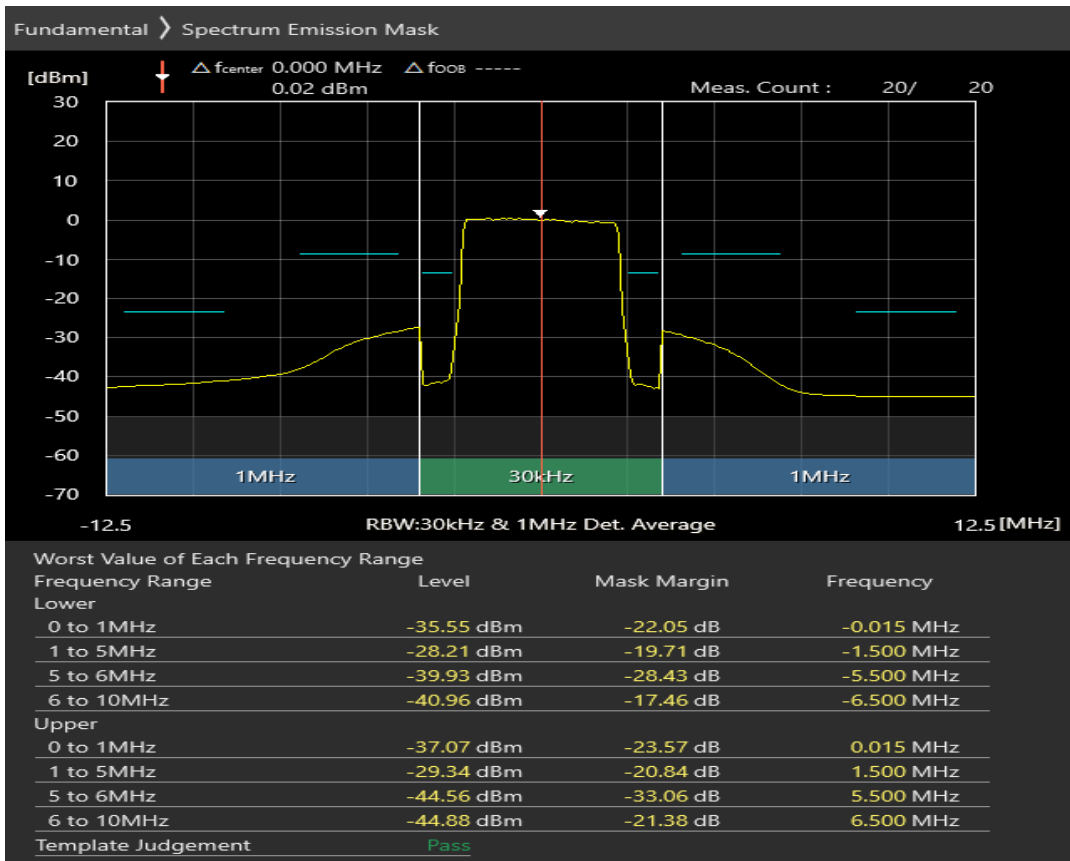

Band8 QPSK BW=5MHz Channel=21775 RB Size=25 Position=#0

Band8 16QAM BW=5MHz Channel=21775 RB Size=8 Position=#0

Band8 16QAM BW=5MHz Channel=21775 RB Size=8 Position=#Max

Band8 16QAM BW=5MHz Channel=21775 RB Size=25 Position=#0