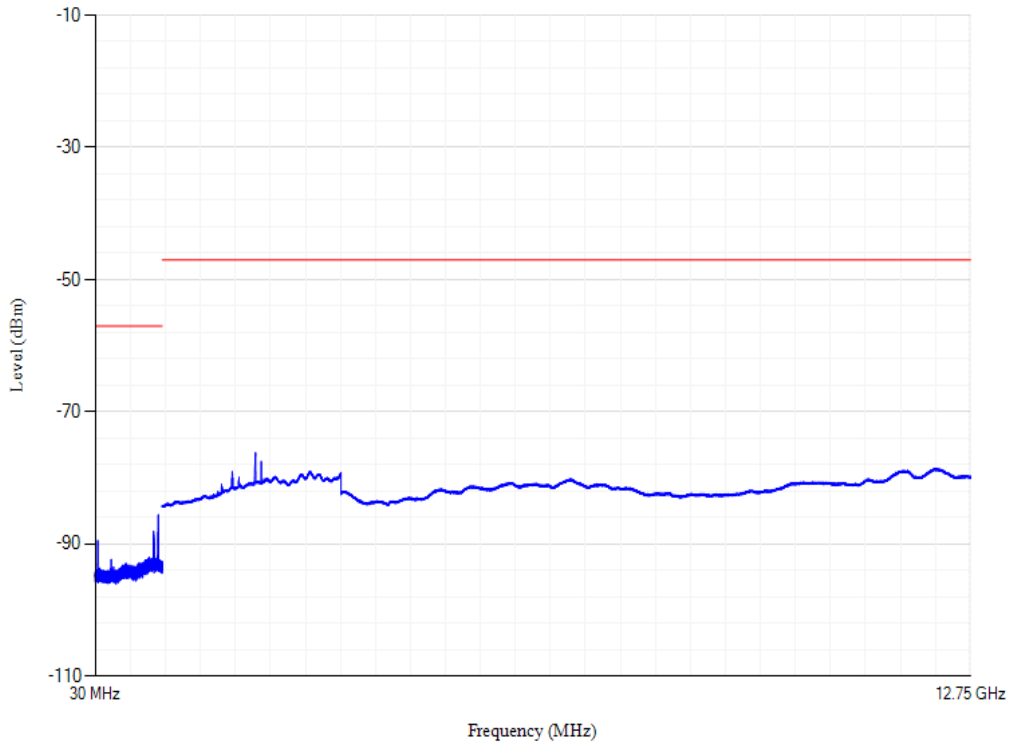

Conducted spurious emissions

Band40 QPSK BW=20MHz Channel=39550