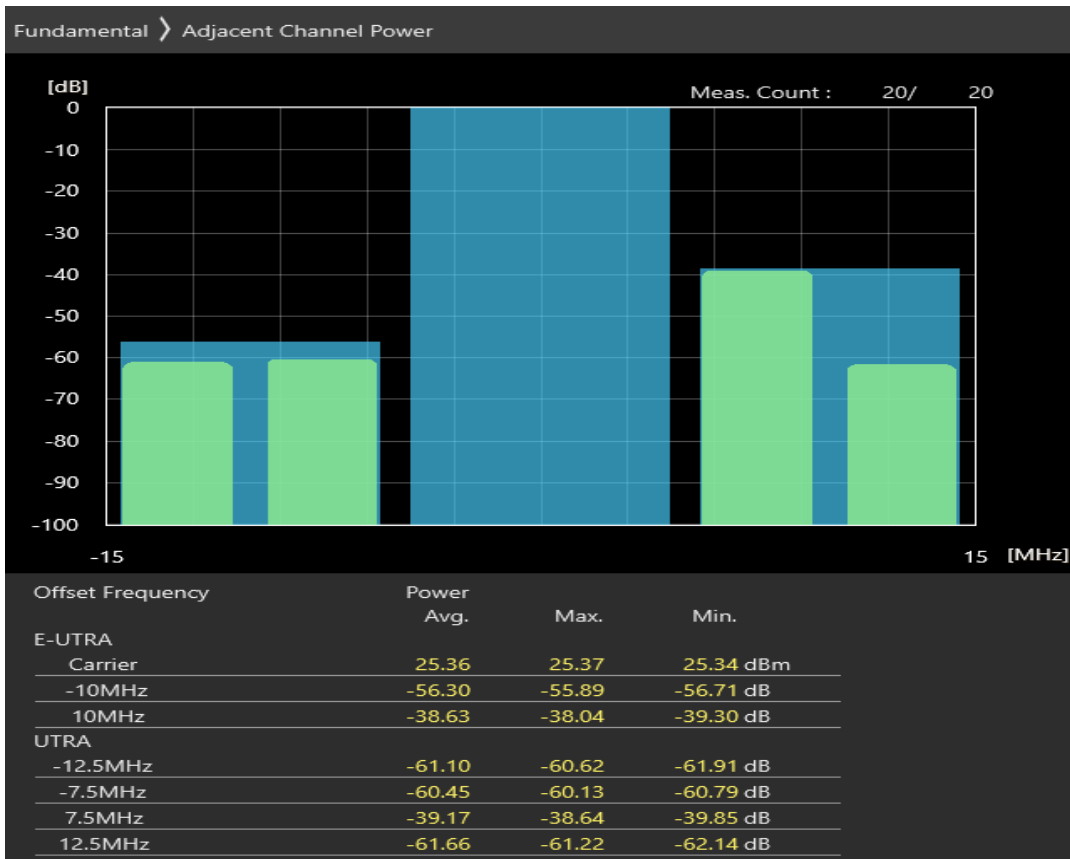

Band1 QPSK BW=10MHz Channel=18050 RB Size=12 Position=#Max