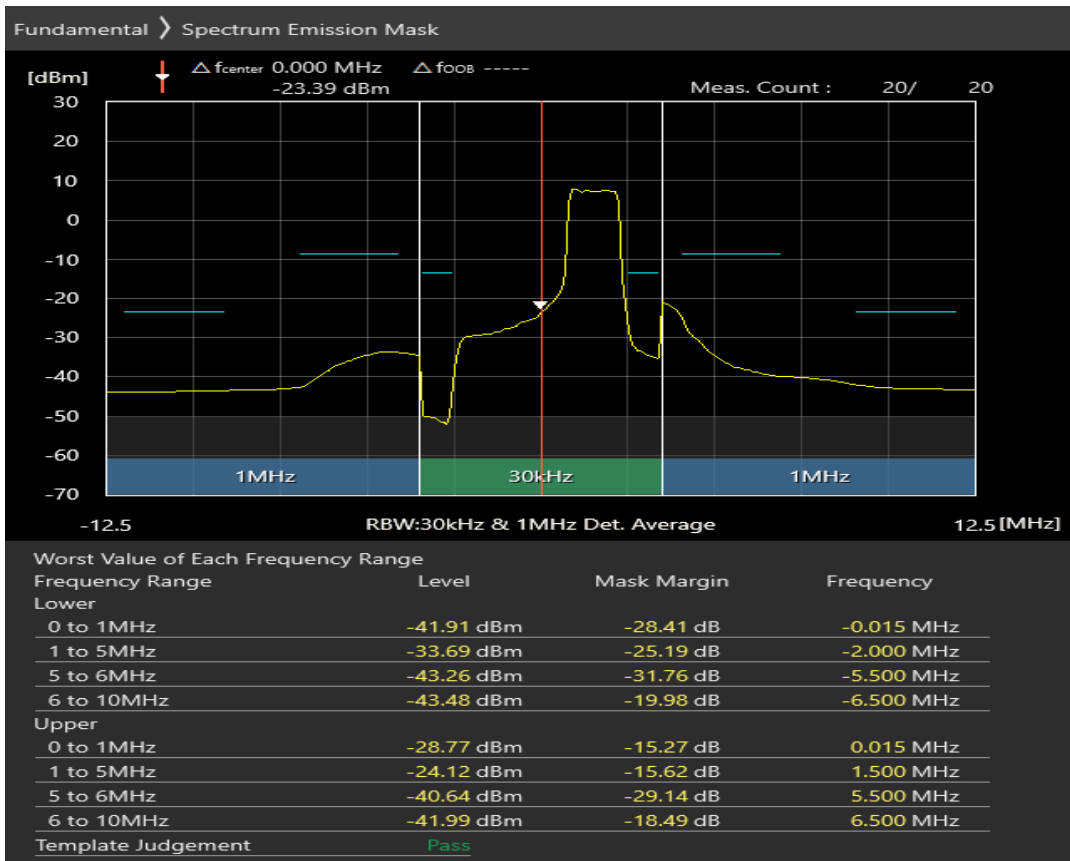

Band3 16QAM BW=1.4MHz Channel=19943 RB Size=5 Position=#Max

Band3 16QAM BW=1.4MHz Channel=19943 RB Size=6 Position=#0

Band3 QPSK BW=5MHz Channel=19225 RB Size=8 Position=#0

Band3 QPSK BW=5MHz Channel=19225 RB Size=8 Position=#Max