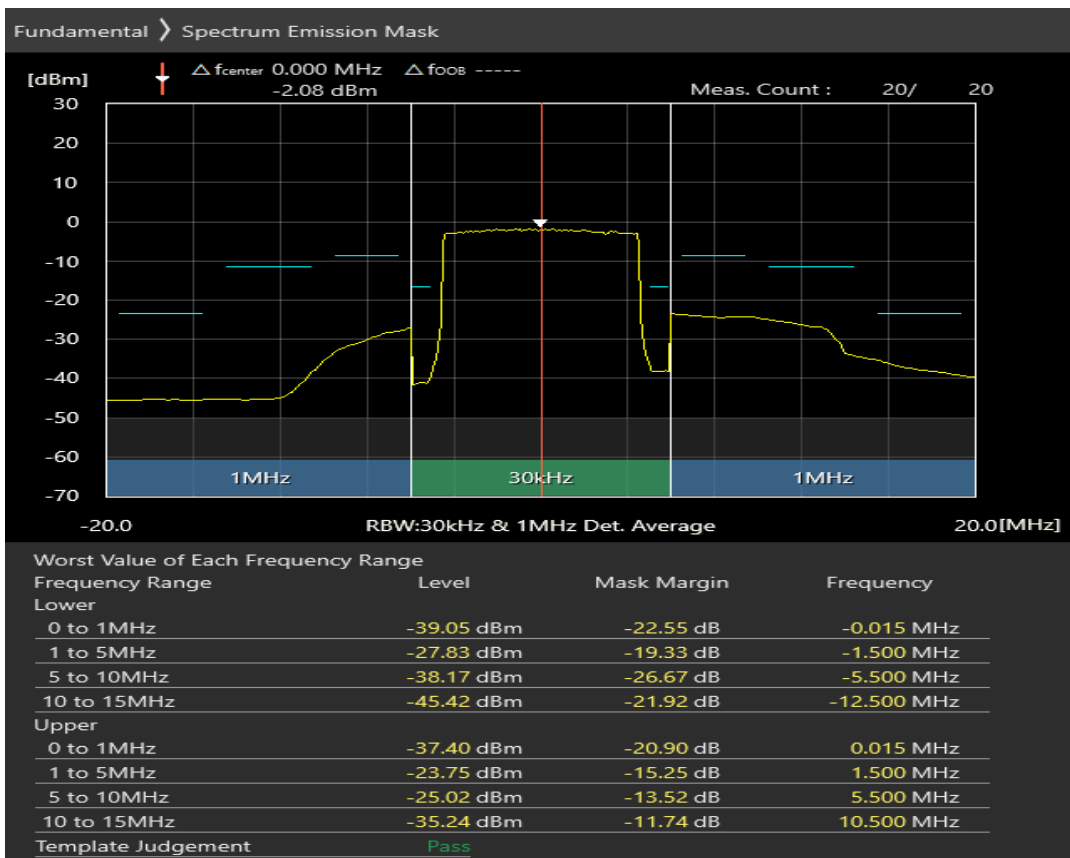

Band20 QPSK BW=10MHz Channel=24200 RB Size=50 Position=#0