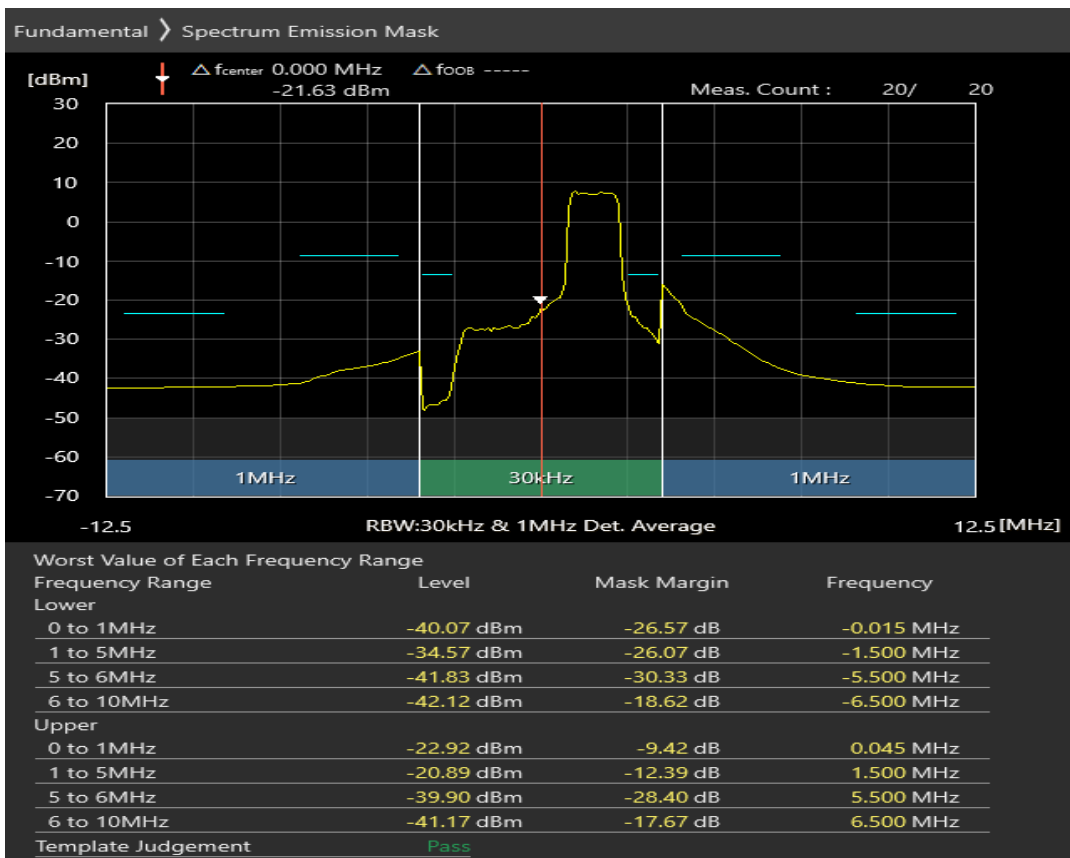

Band40 16QAM BW=5MHz Channel=38675 RB Size=8 Position=#Max