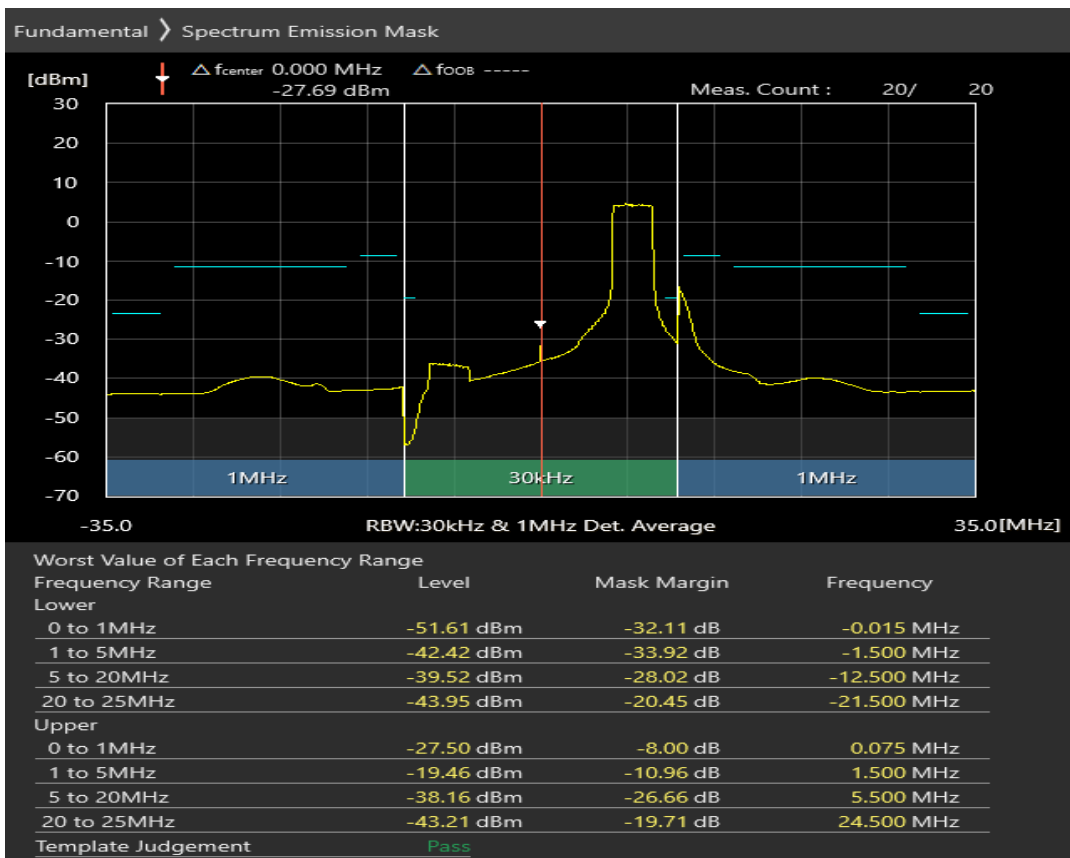

Band1 16QAM BW=20MHz Channel=18300 RB Size=18 Position=#Max