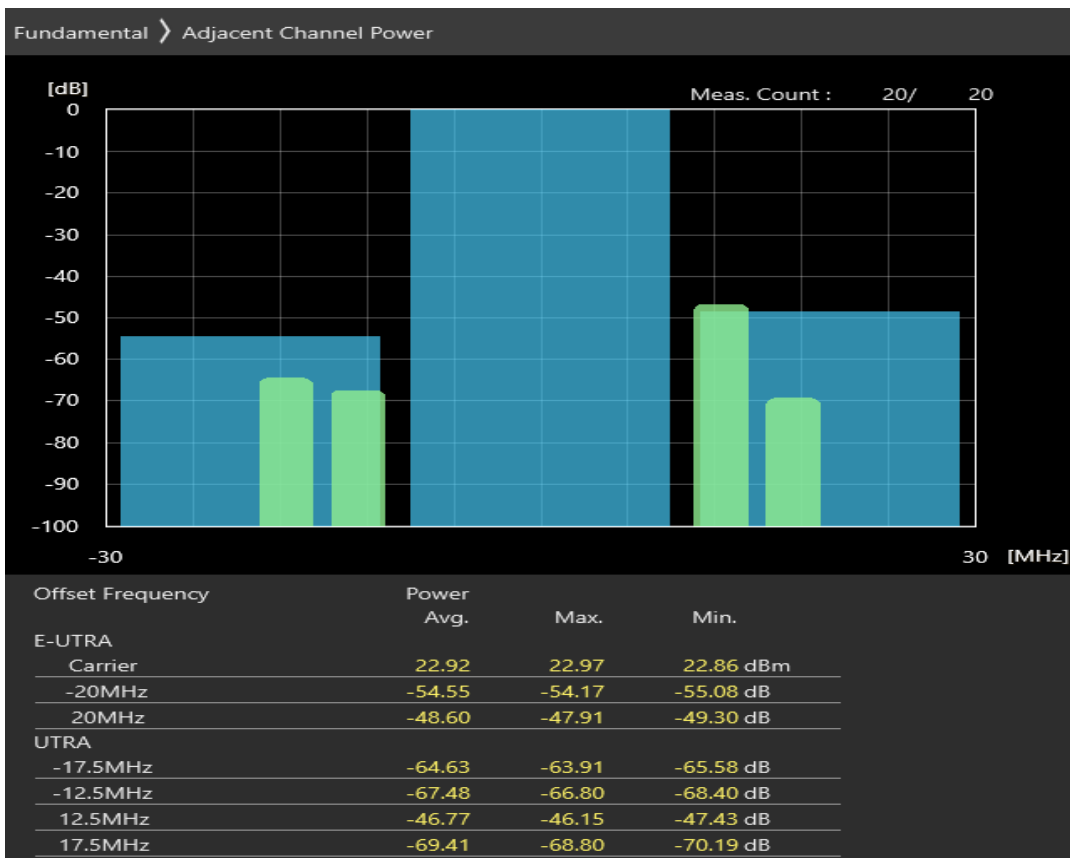

Band3 16QAM BW=20MHz Channel=19850 RB Size=18 Position=#Max