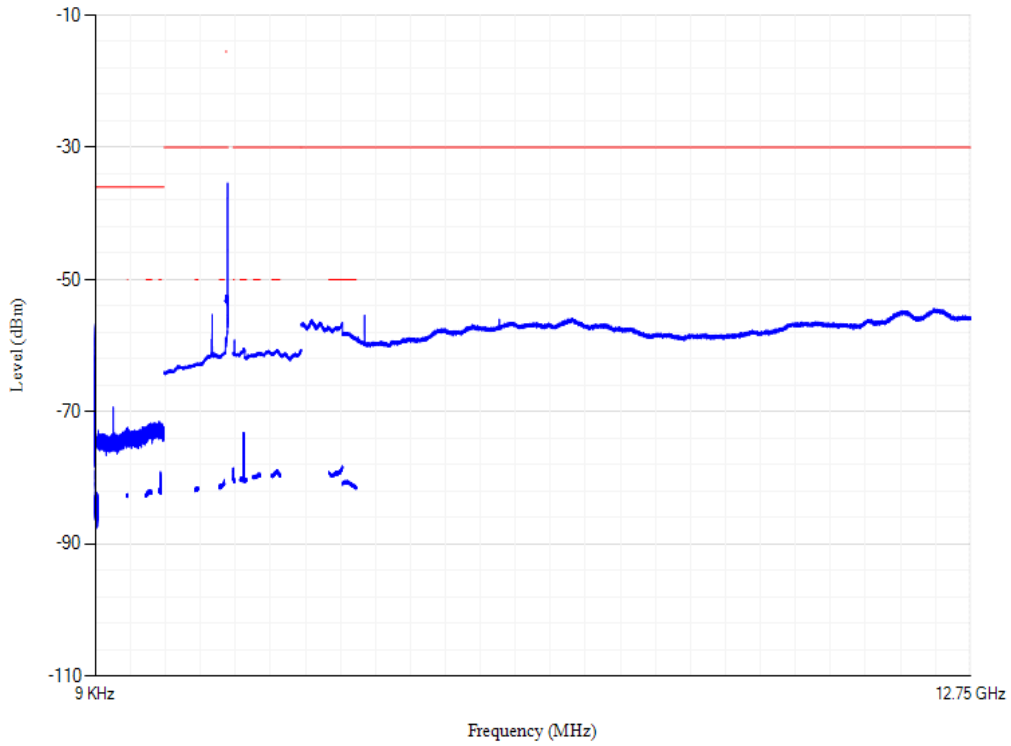

Conducted spurious emissions

Band20 QPSK BW=5MHz Channel=24175 RB Size=1 Position=#0