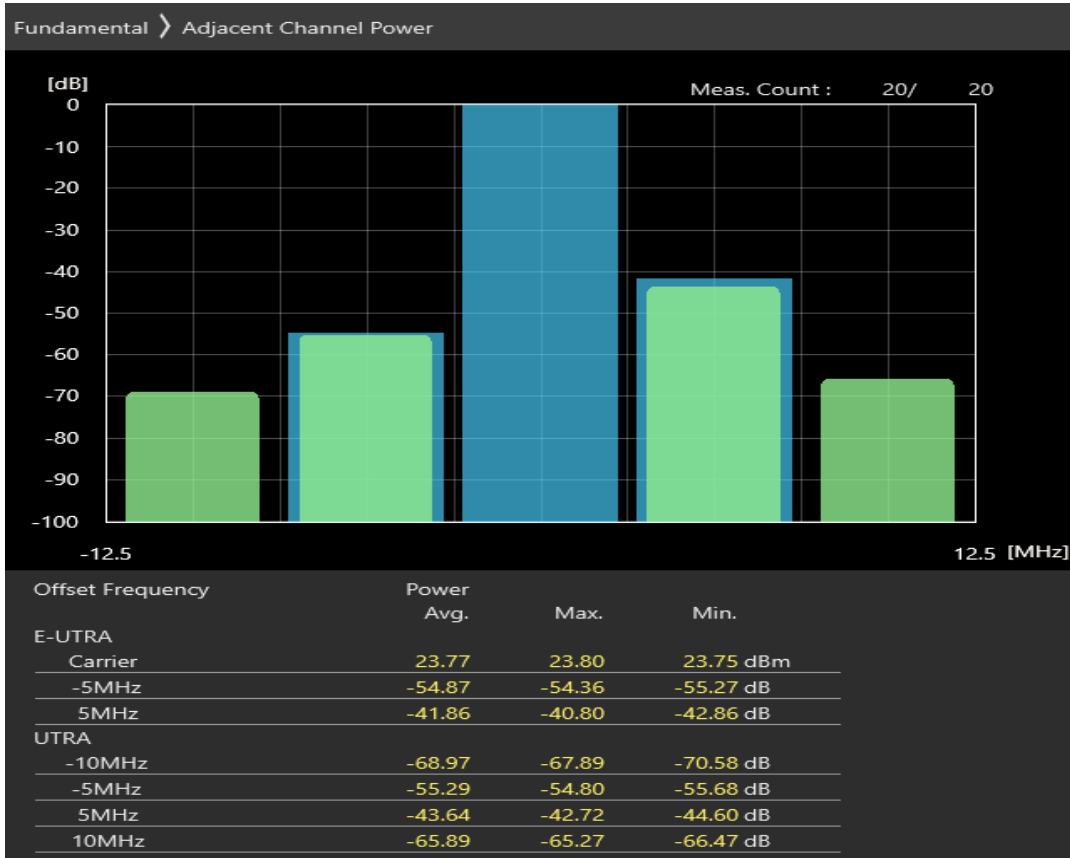

Band3 QPSK BW=5MHz Channel=19575 RB Size=25 Position=#0

Band3 16QAM BW=5MHz Channel=19575 RB Size=8 Position=#0

Band3 16QAM BW=5MHz Channel=19575 RB Size=8 Position=#Max

Band3 16QAM BW=5MHz Channel=19575 RB Size=25 Position=#0