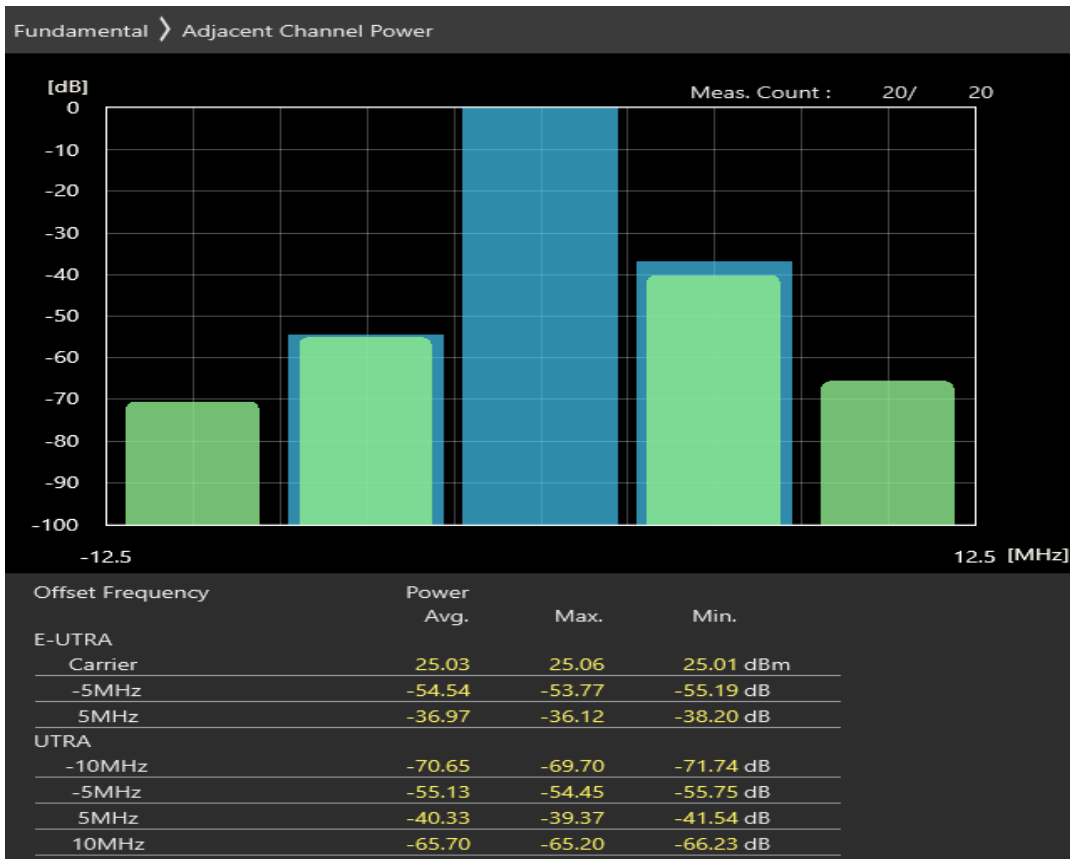

Band1 QPSK BW=5MHz Channel=18025 RB Size=25 Position=#0

Band1 16QAM BW=5MHz Channel=18025 RB Size=8 Position=#0

Band1 16QAM BW=5MHz Channel=18025 RB Size=8 Position=#Max

Band1 16QAM BW=5MHz Channel=18025 RB Size=25 Position=#0