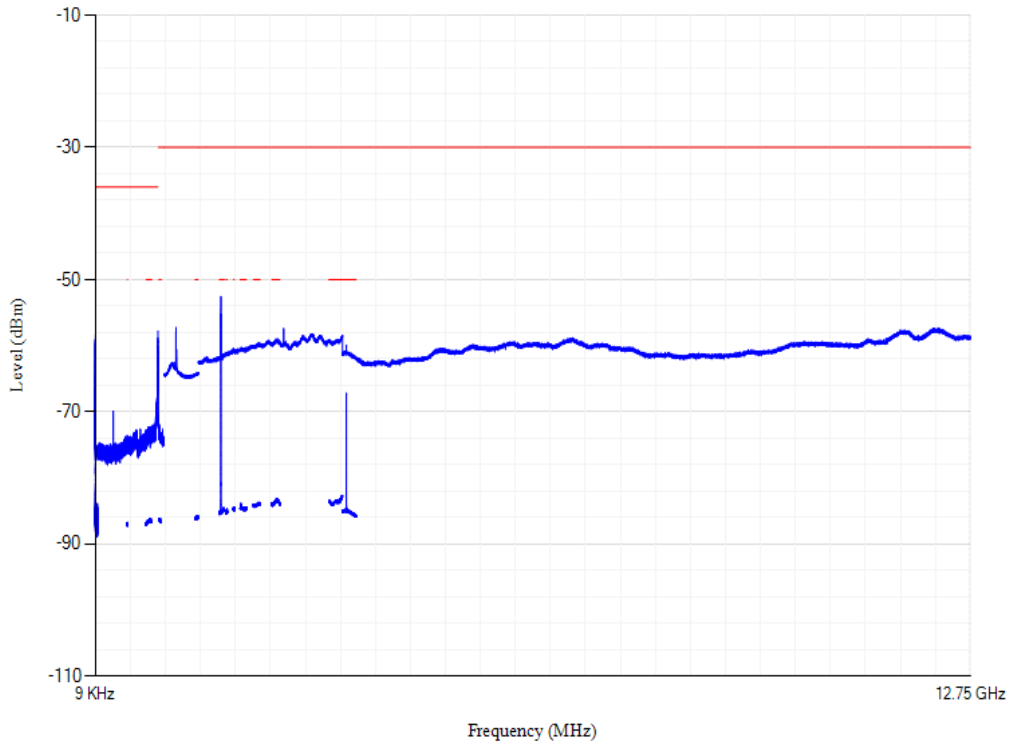

Conducted spurious emissions

Band8 QPSK BW=5MHz Channel=21475 RB Size=1 Position=#0