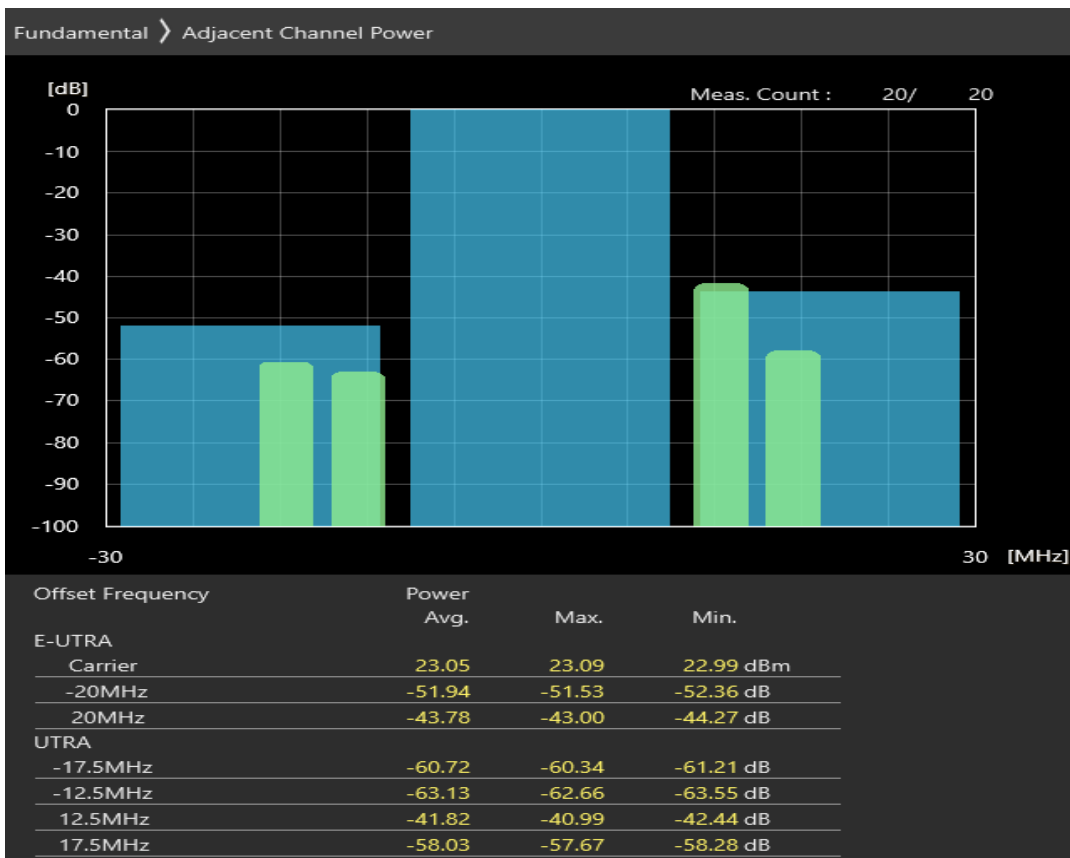

Band7 16QAM BW=20MHz Channel=20850 RB Size=18 Position=#Max