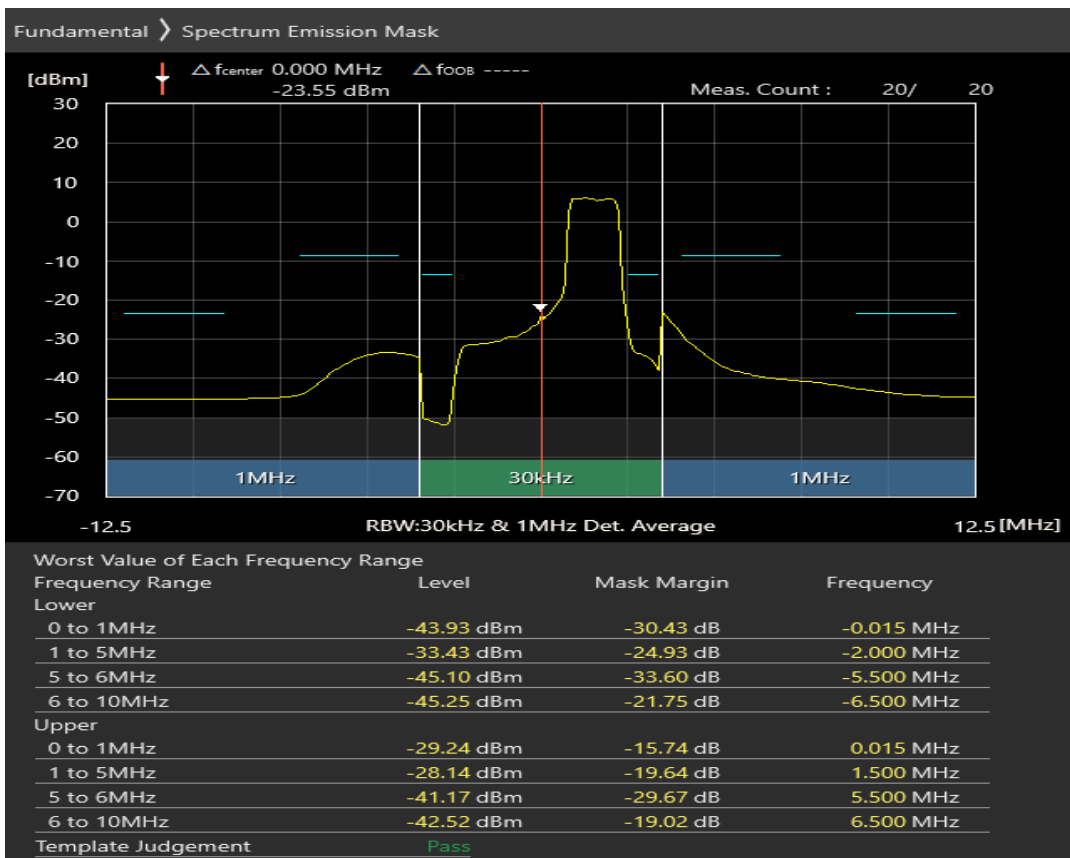

Band20 16QAM BW=5MHz Channel=24175 RB Size=8 Position=#Max