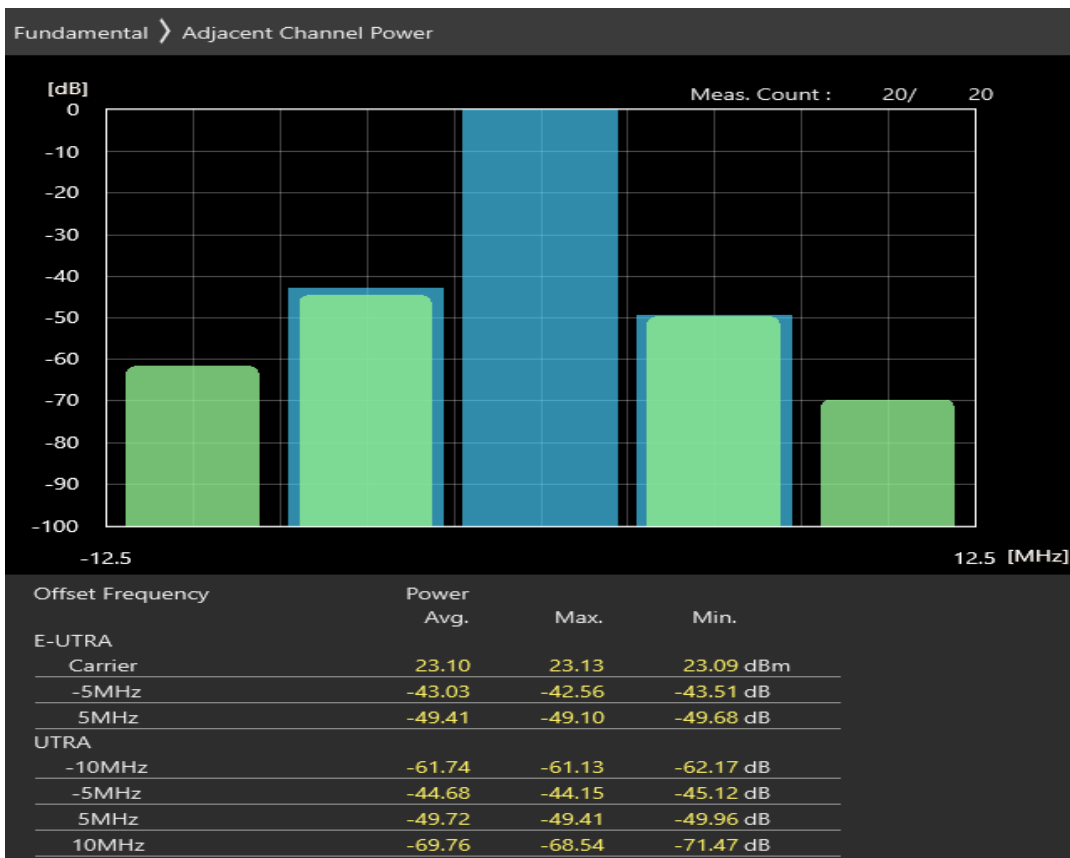

Band20 QPSK BW=5MHz Channel=24300 RB Size=8 Position=#0