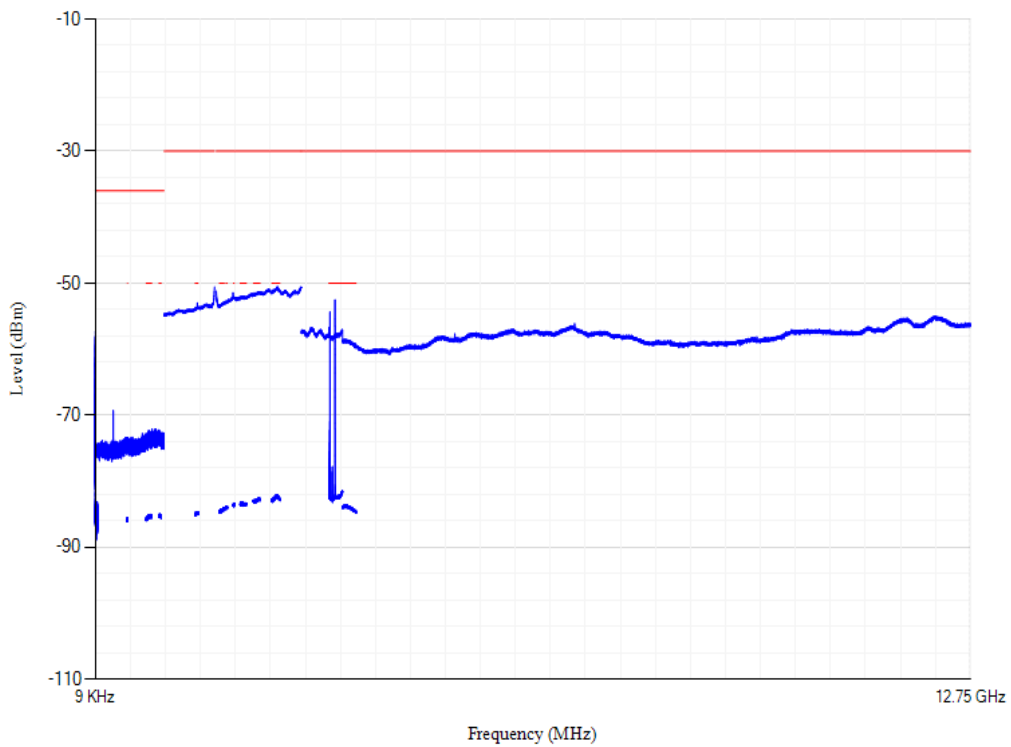

Conducted spurious emissions

Band3 QPSK BW=1.4MHz Channel=19575 RB Size=1 Position=#0

Conducted spurious emissions

Band3 QPSK BW=5MHz Channel=19575 RB Size=1 Position=#0

Conducted spurious emissions

Band3 QPSK BW=5MHz Channel=19925 RB Size=1 Position=#0