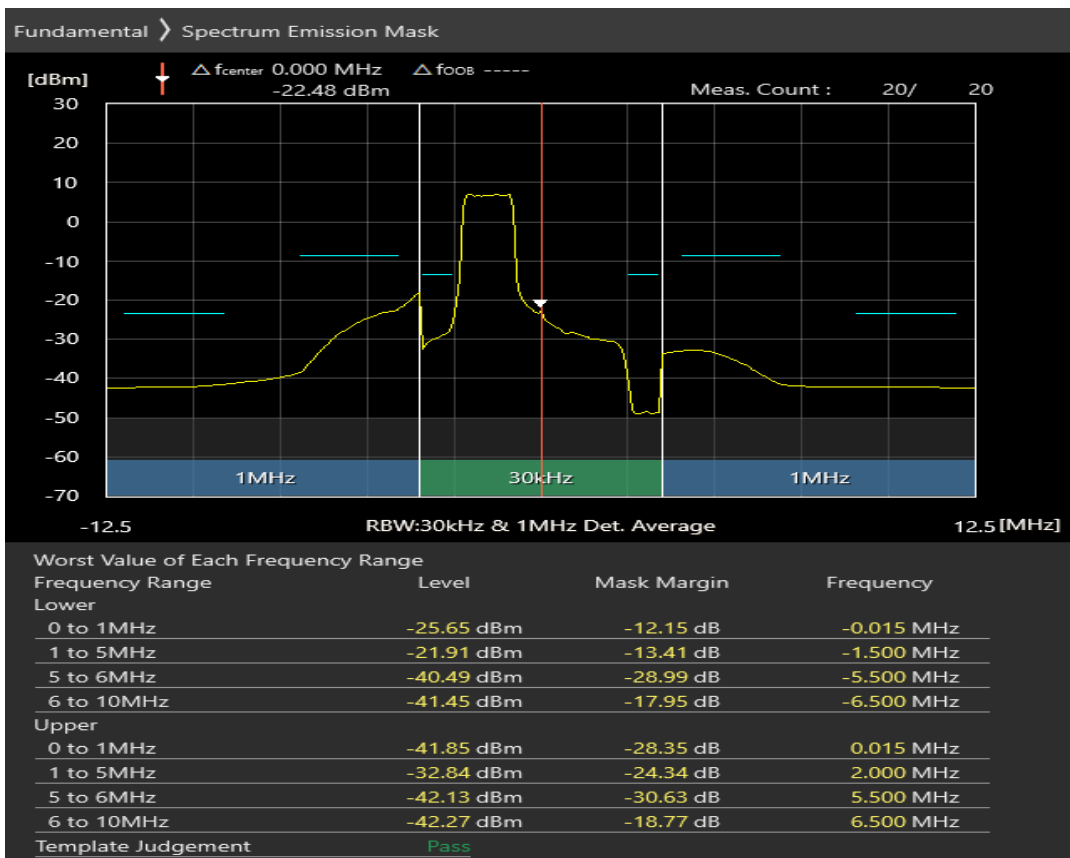

Band7 QPSK BW=5MHz Channel=21425 RB Size=8 Position=#0