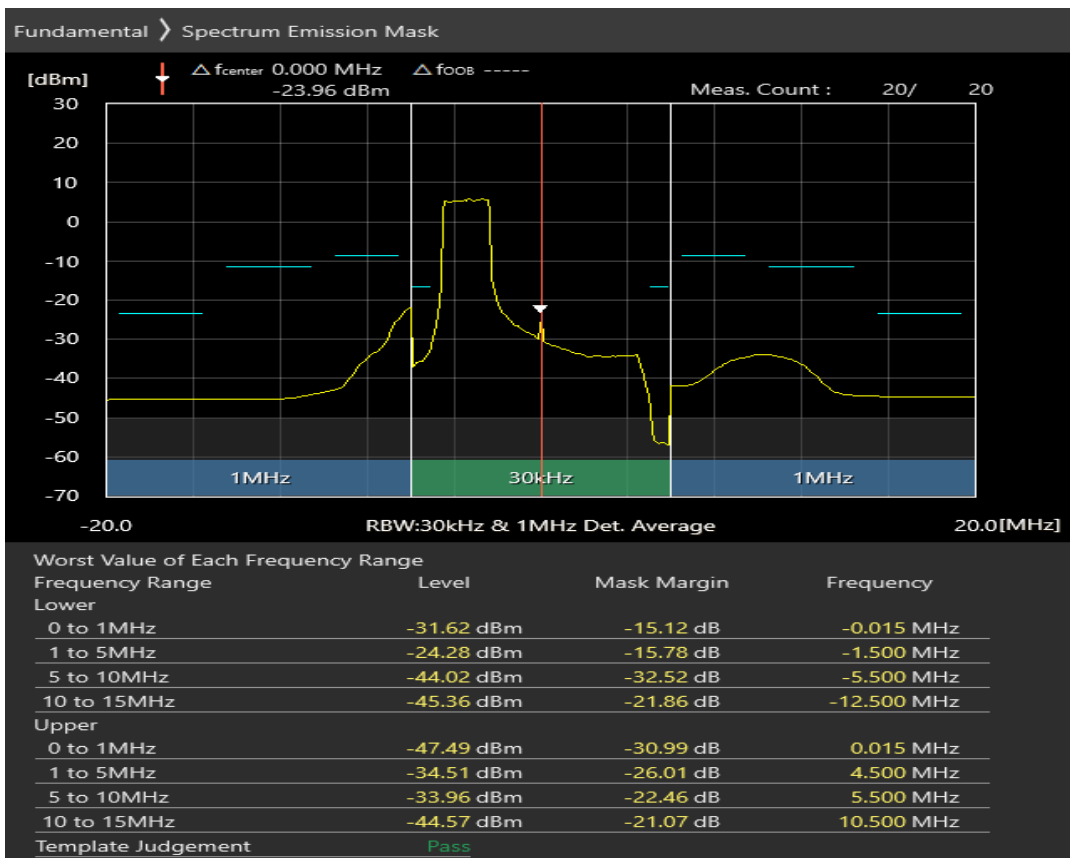

Band8 QPSK BW=10MHz Channel=21500 RB Size=12 Position=#0