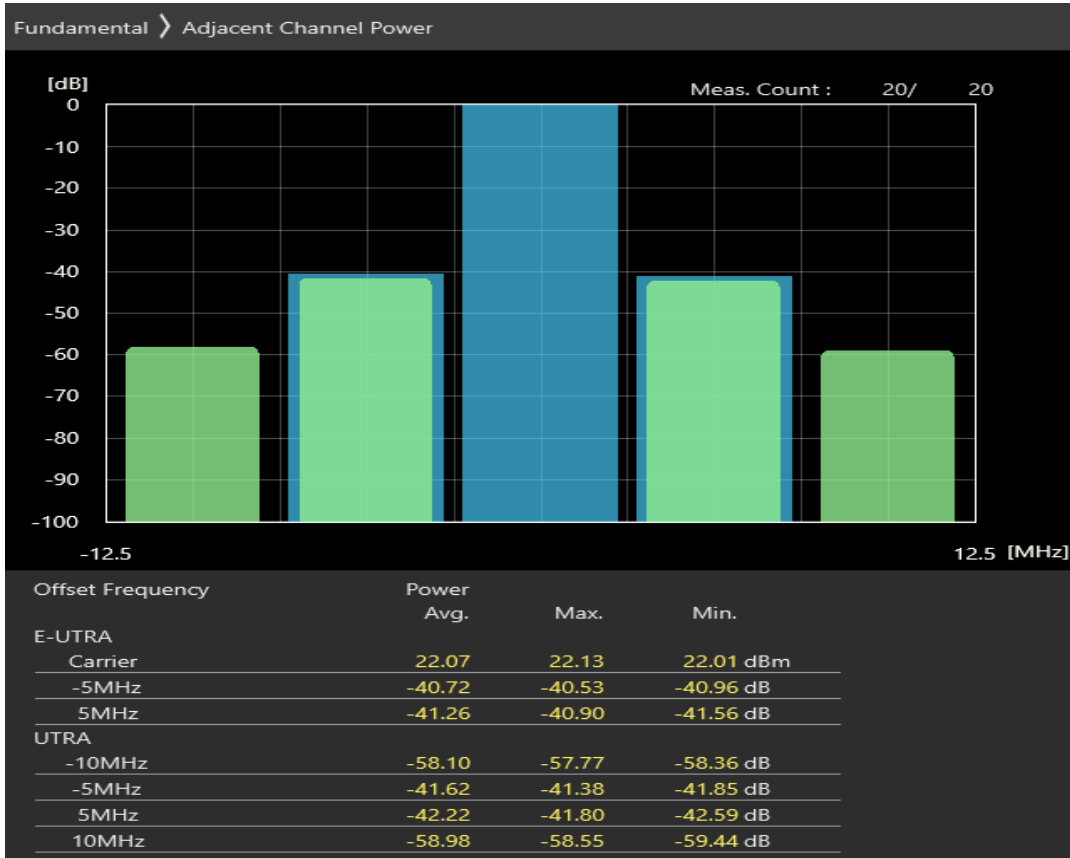

Band7 QPSK BW=5MHz Channel=21100 RB Size=25 Position=#0

Band7 16QAM BW=5MHz Channel=21100 RB Size=8 Position=#0

Band7 16QAM BW=5MHz Channel=21100 RB Size=8 Position=#Max

Band7 16QAM BW=5MHz Channel=21100 RB Size=25 Position=#0