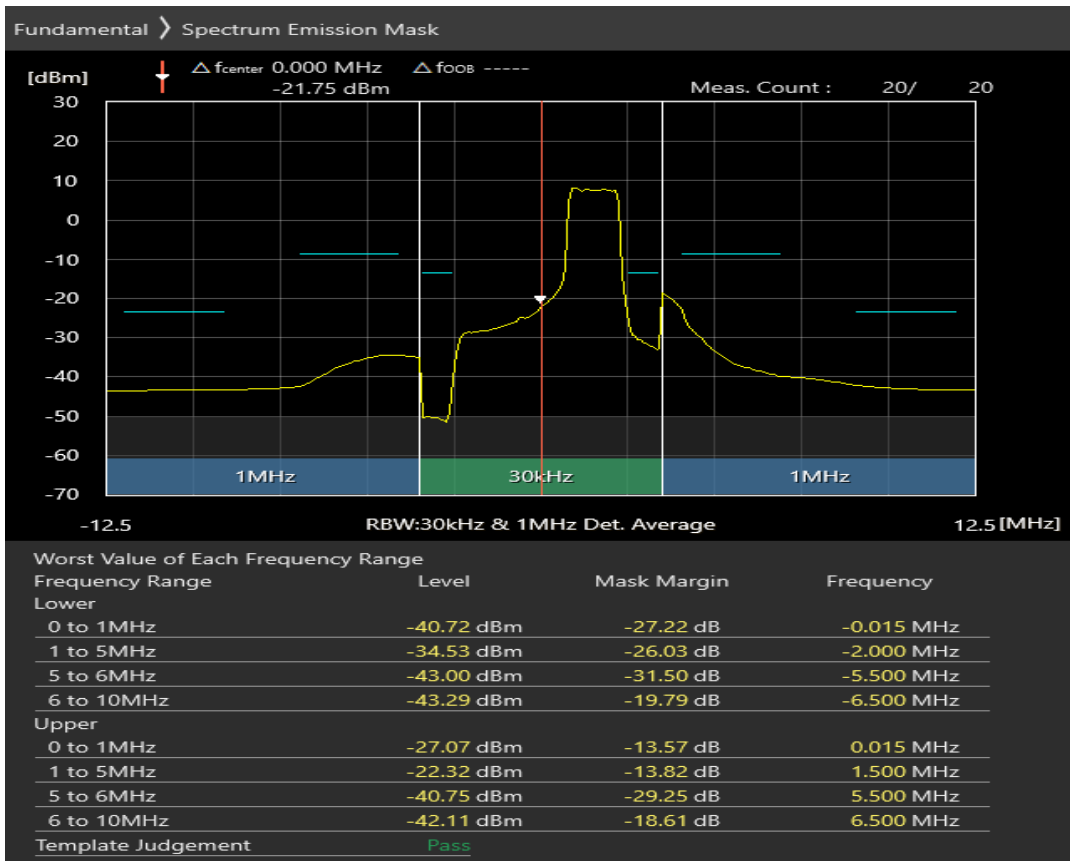

Band3 QPSK BW=5MHz Channel=19575 RB Size=8 Position=#Max