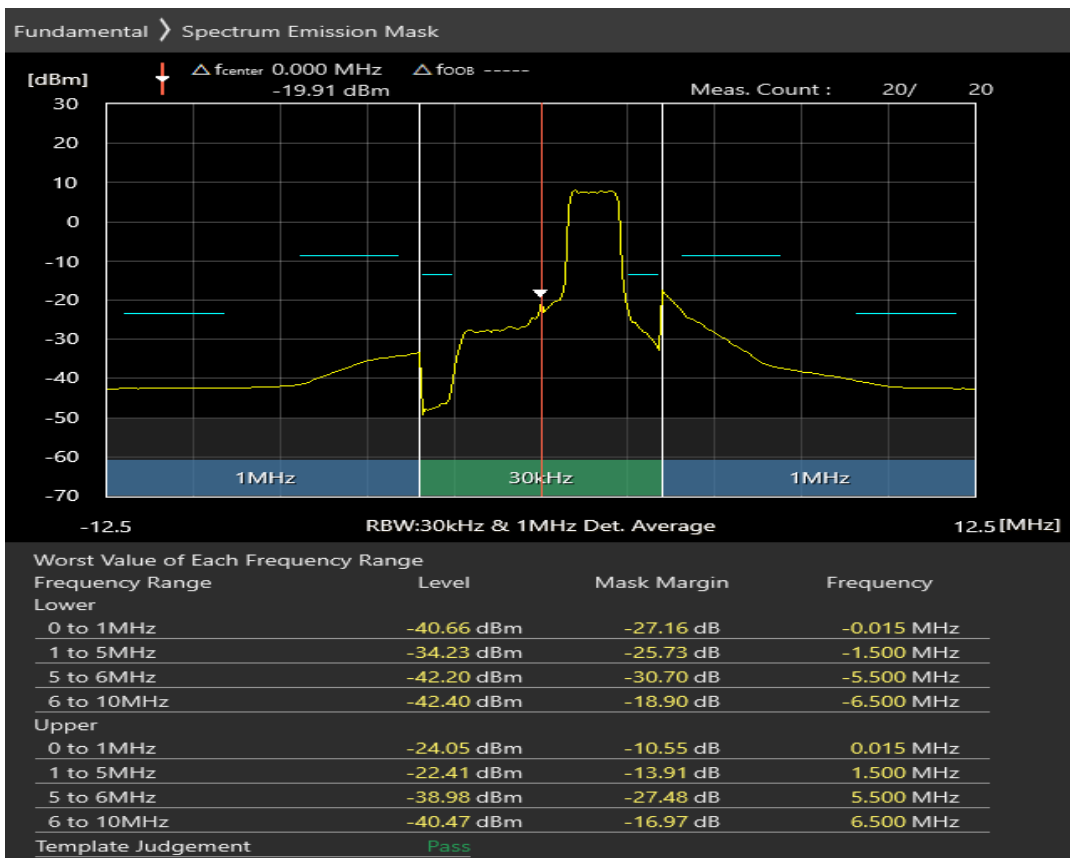

Band40 16QAM BW=5MHz Channel=39625 RB Size=8 Position=#Max