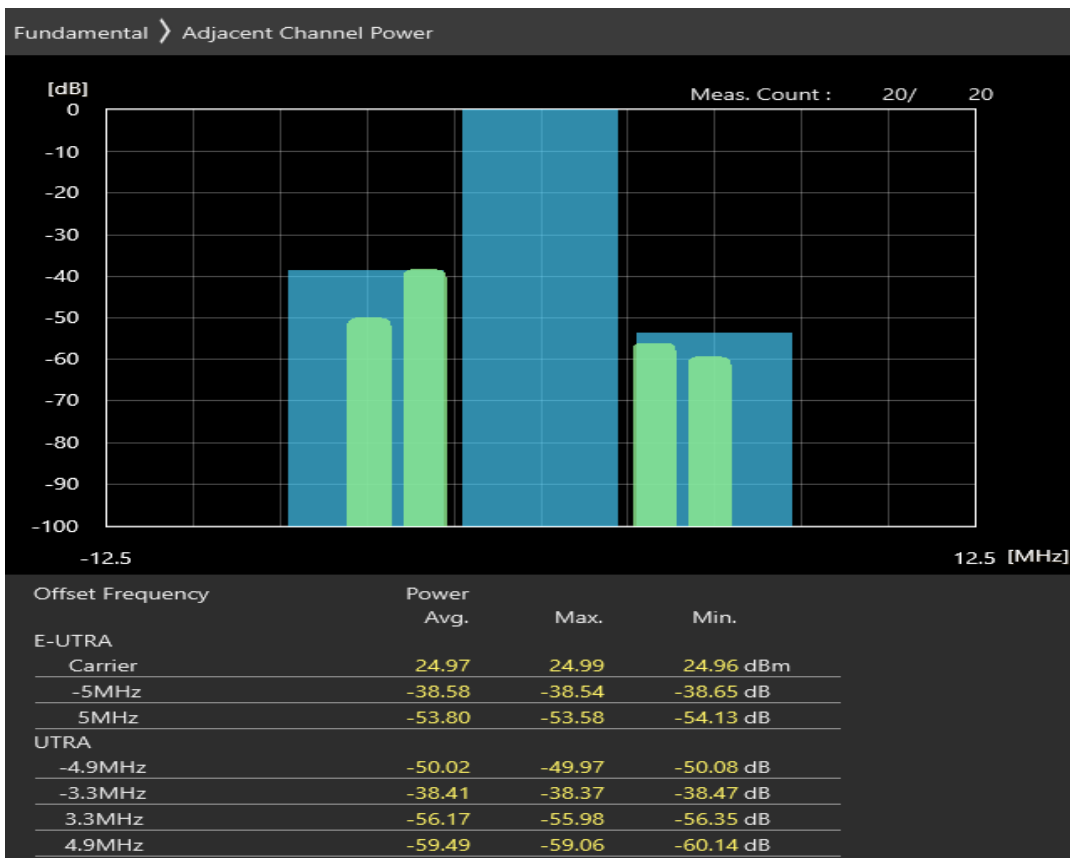

Band40 QPSK BW=5MHz Channel=39625 RB Size=8 Position=#0