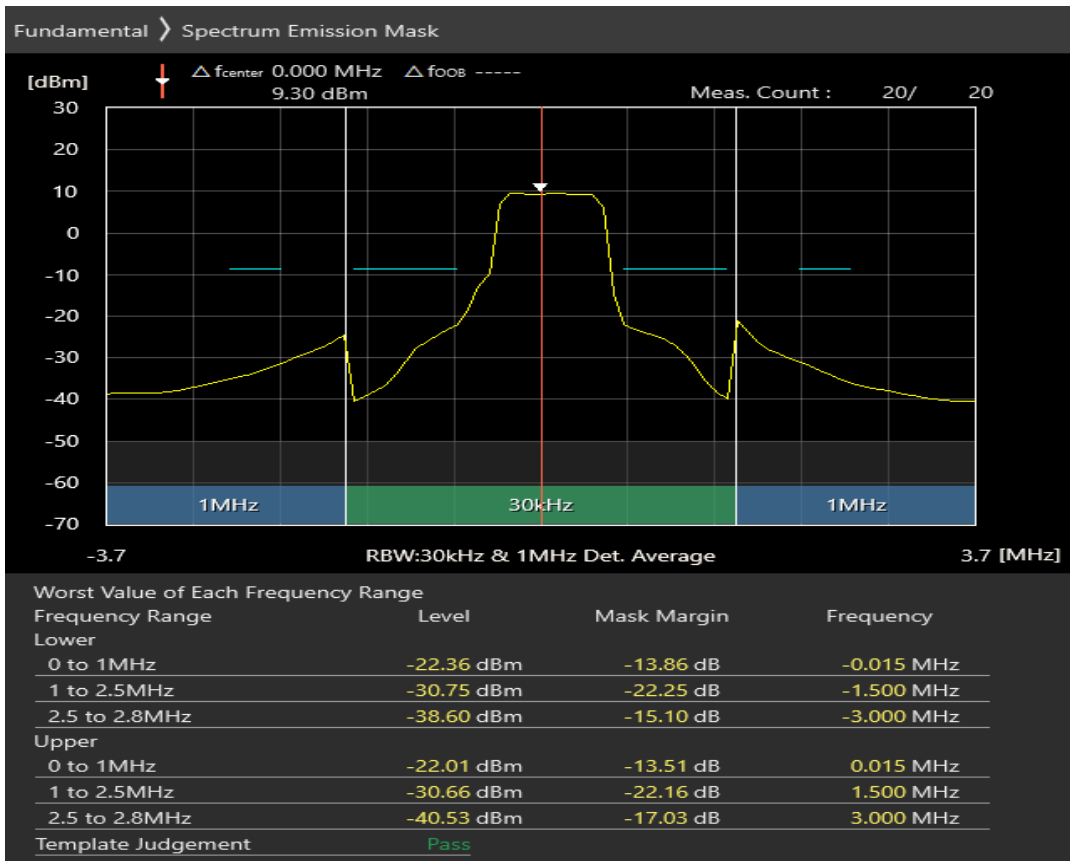

Band8 QPSK BW=1.4MHz Channel=21793 RB Size=5 Position=#Max