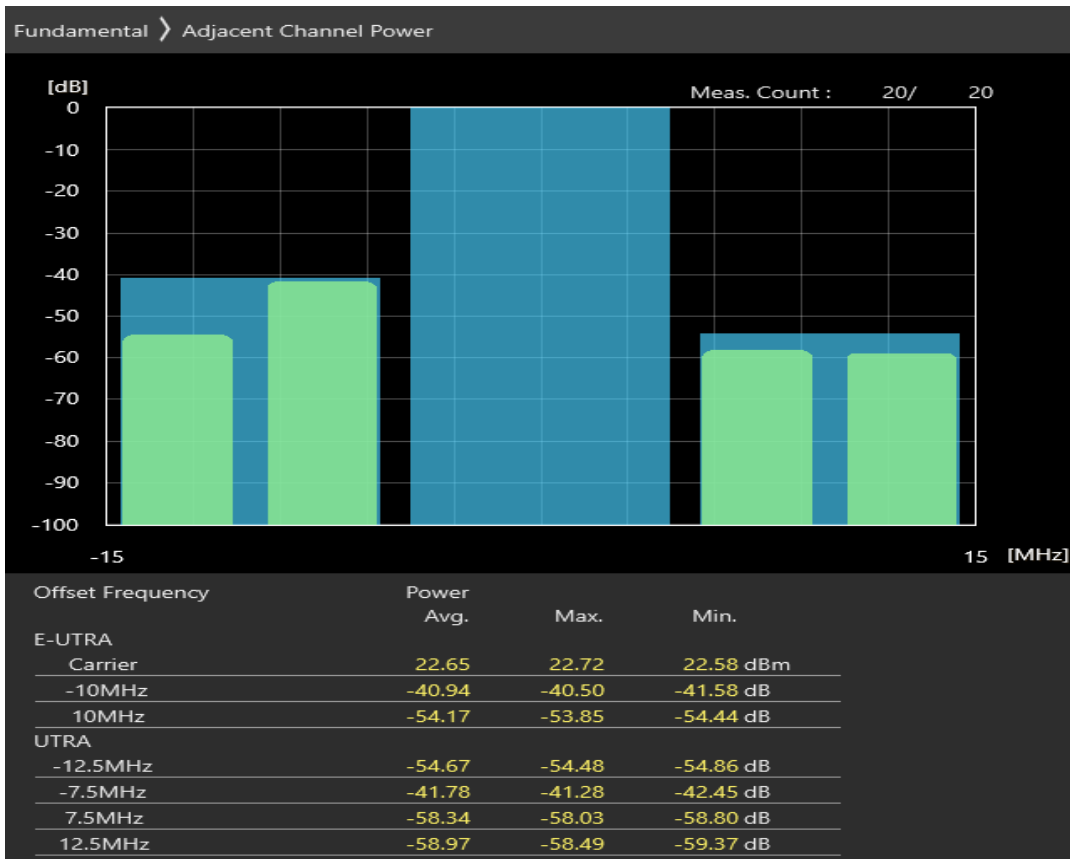

Band7 16QAM BW=10MHz Channel=21400 RB Size=12 Position=#0