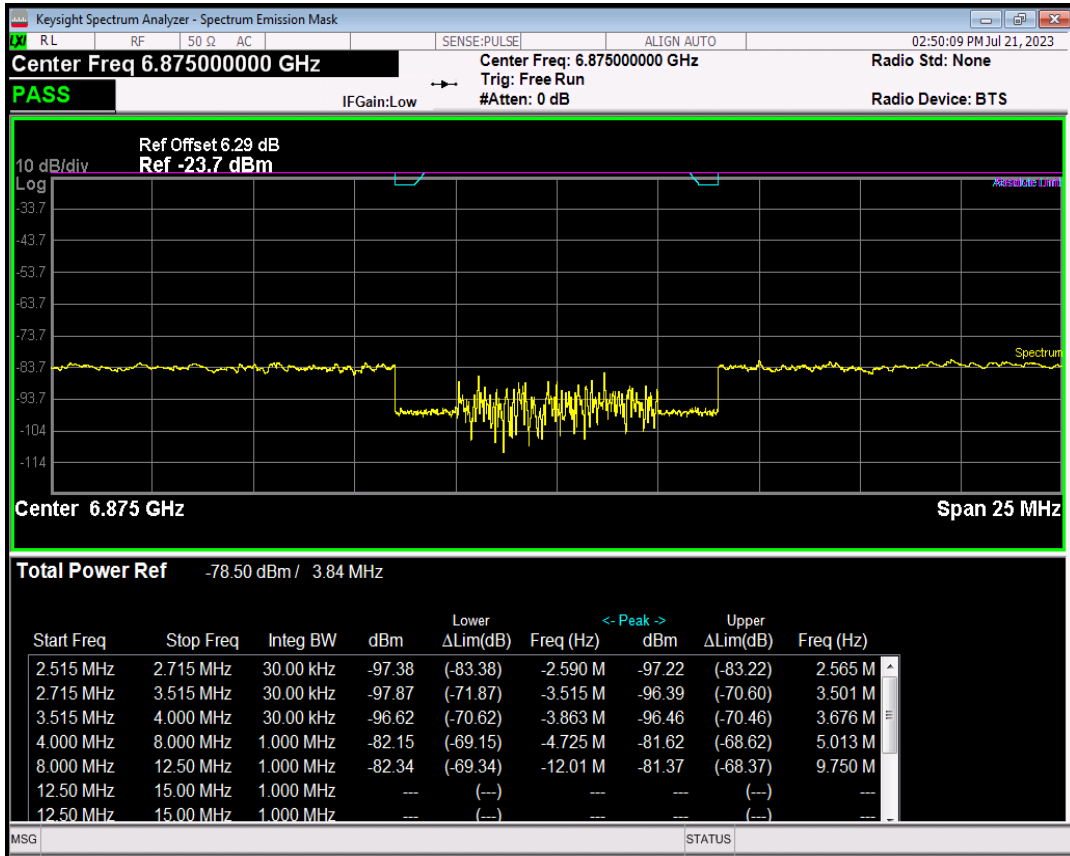

Band20 QPSK BW=10MHz Channel=24200 RB Size=12 Position=#Max