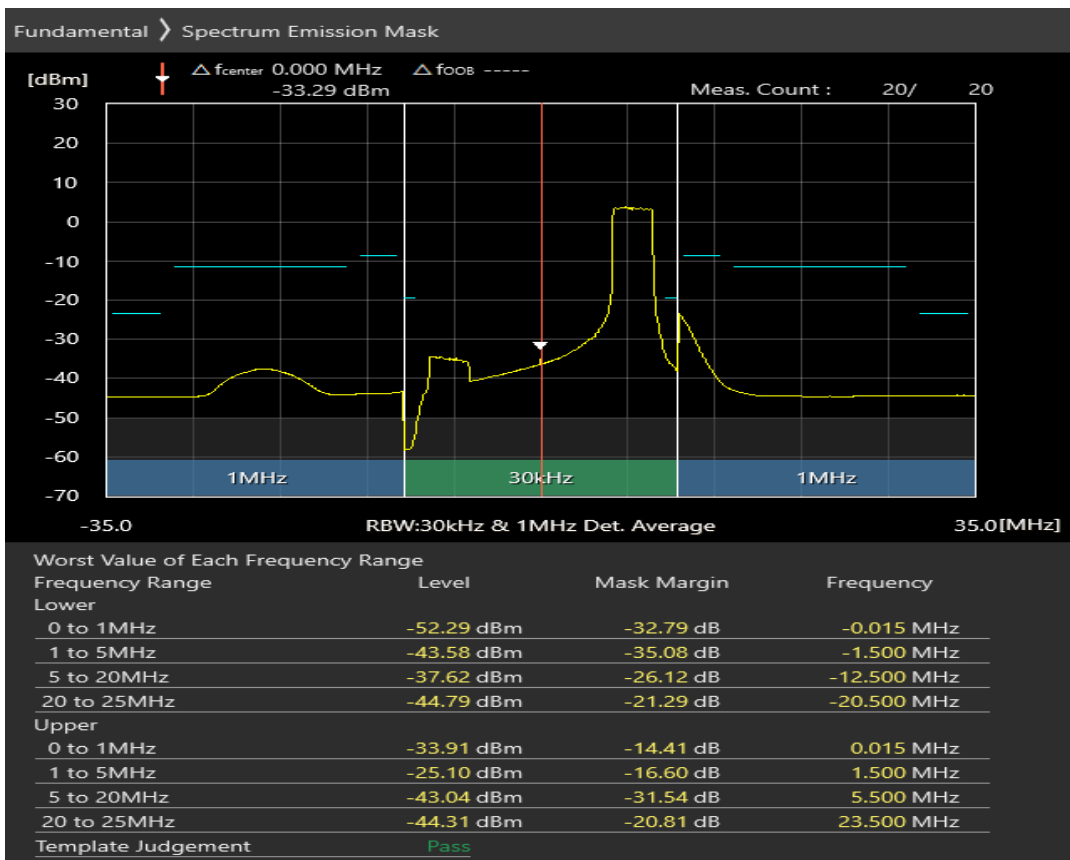

Band3 16QAM BW=20MHz Channel=19850 RB Size=18 Position=#Max