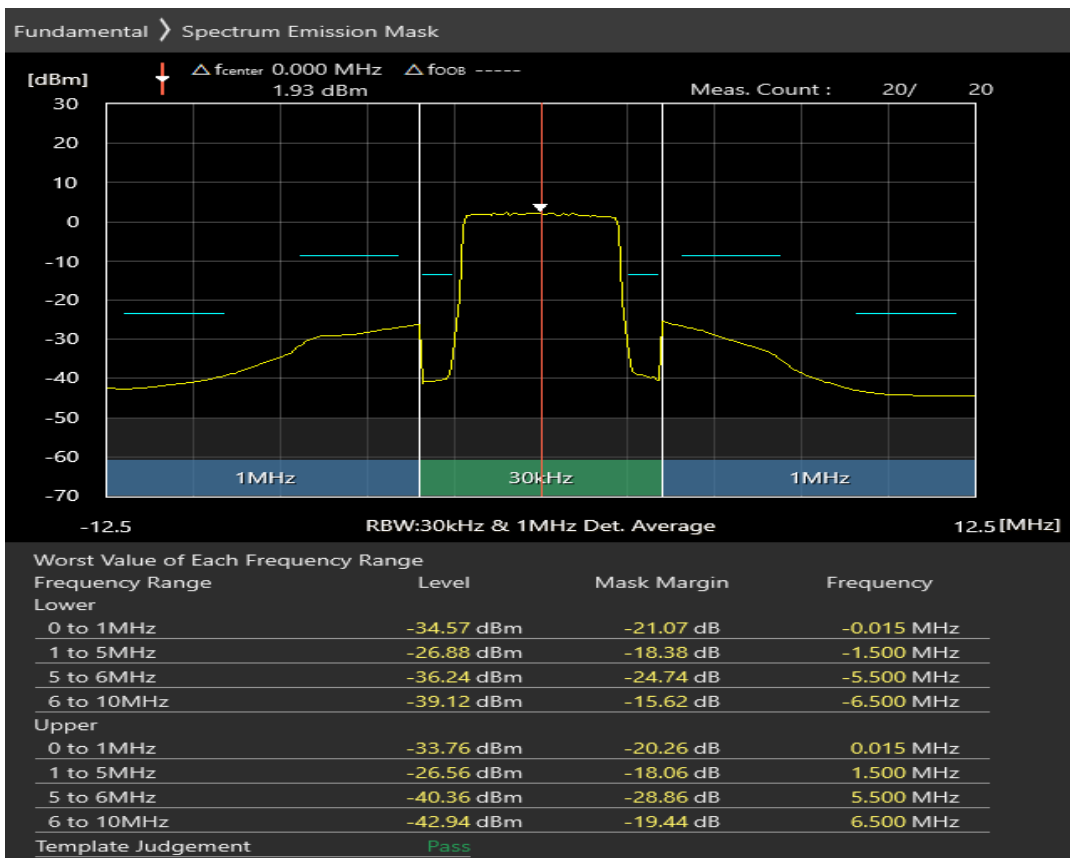

Band3 QPSK BW=5MHz Channel=19925 RB Size=25 Position=#0