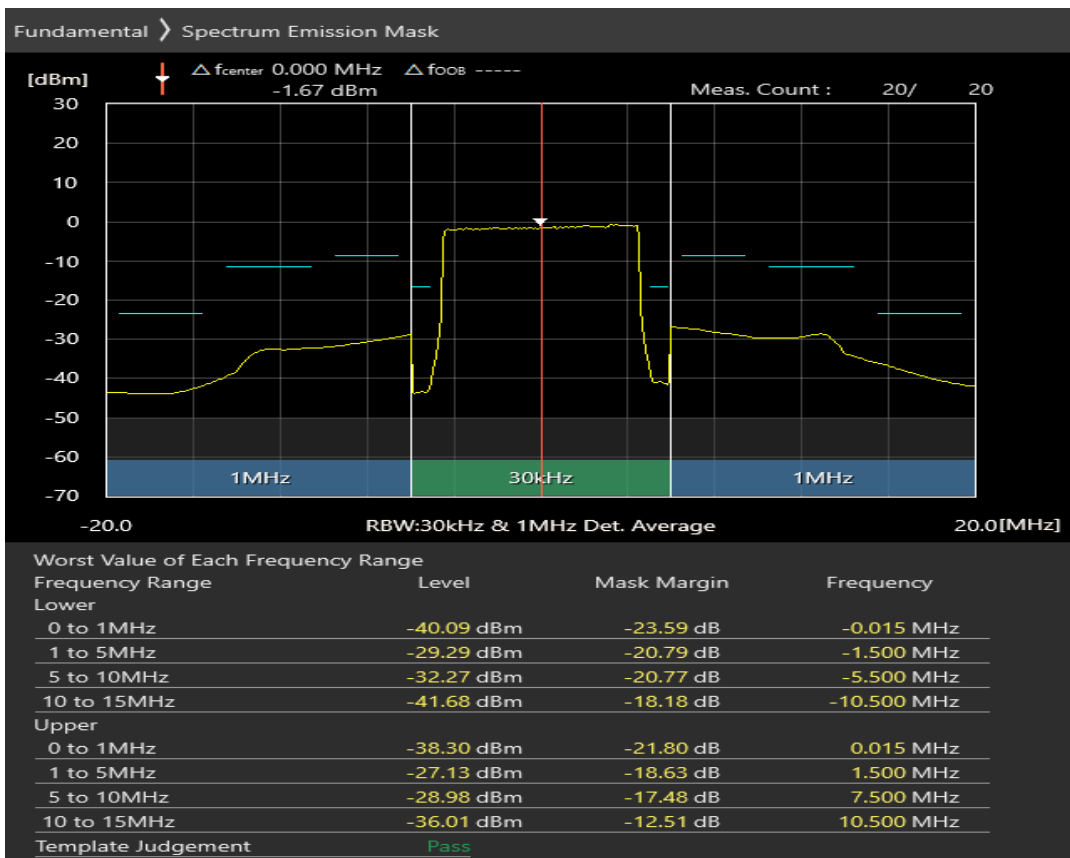

Band3 QPSK BW=10MHz Channel=19250 RB Size=50 Position=#0