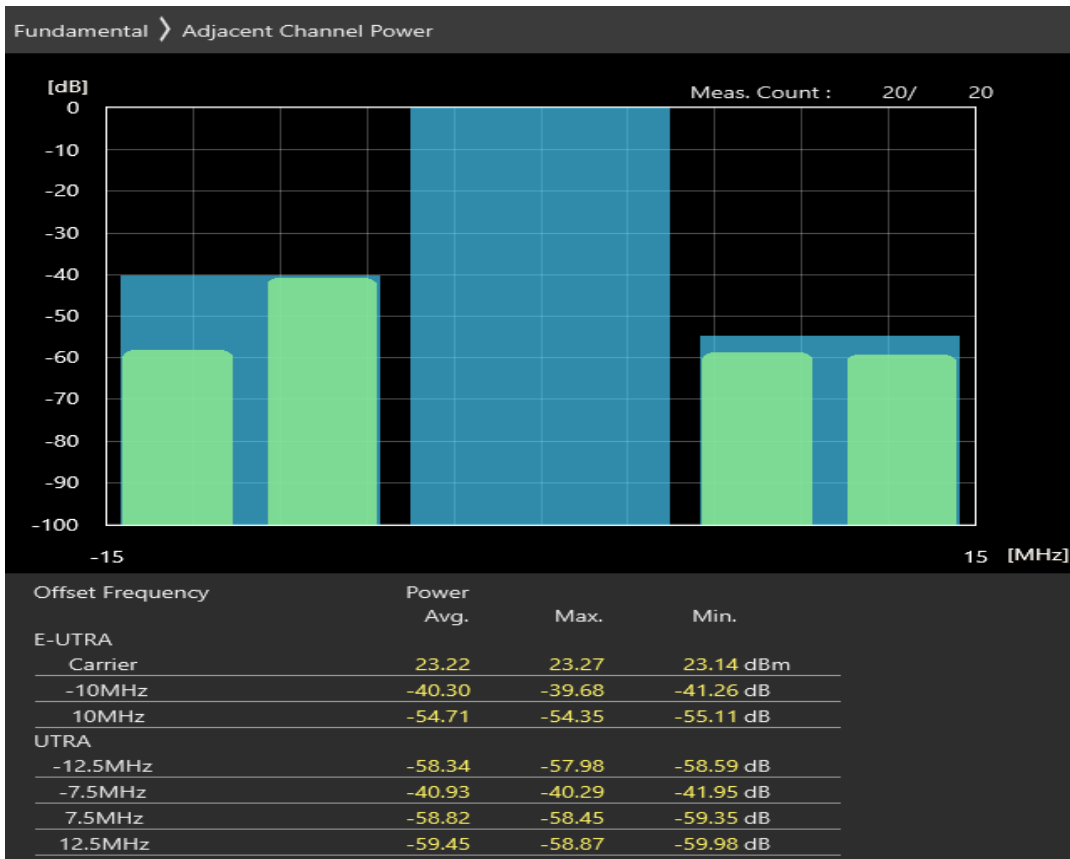

Band7 16QAM BW=10MHz Channel=20800 RB Size=12 Position=#0