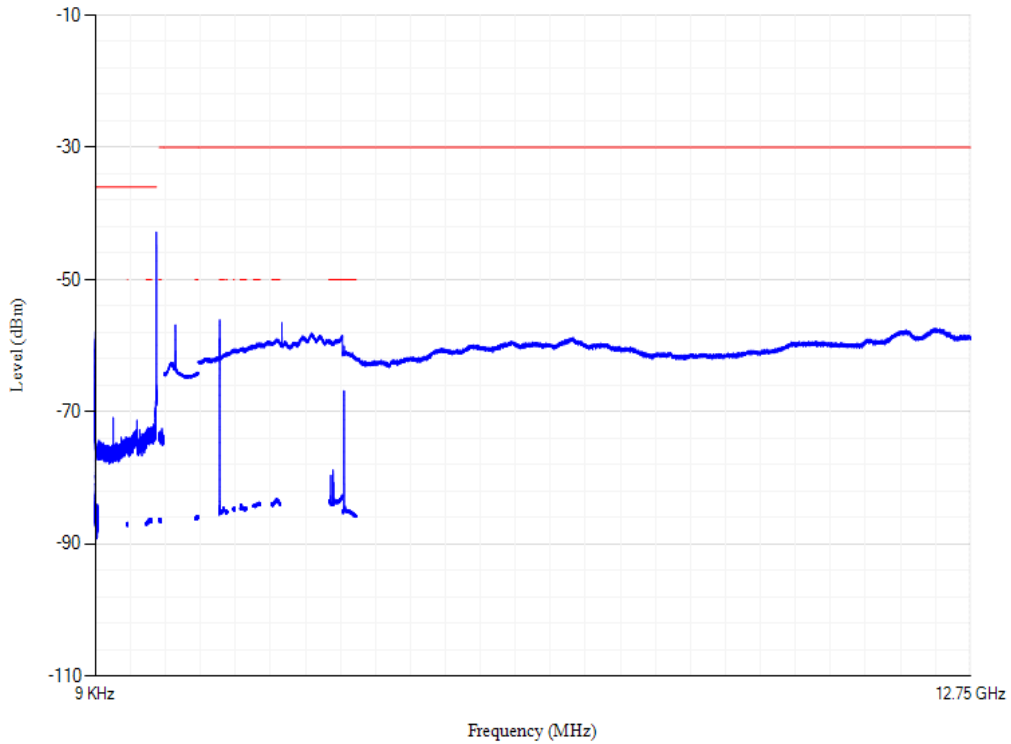

Conducted spurious emissions

6.3.2 Transmitter minimum output power

Band	Bandwidth (MHz)	UL Channel	RB Size	RB Position	Modulation	Power (dBm)	Limit (dBm)	Verdict
Band1	5	18025	25	#0	QPSK	-44.55	-39	PASS
Band1	5	18300	25	#0	QPSK	-44.53	-39	PASS
Band1	5	18575	25	#0	QPSK	-44.35	-39	PASS
Band1	20	18100	100	#0	QPSK	-44.26	-39	PASS
Band1	20	18300	100	#0	QPSK	-44.10	-39	PASS
Band1	20	18500	100	#0	QPSK	-43.73	-39	PASS
Band20	5	24175	25	#0	QPSK	-43.84	-39	PASS
Band20	5	24300	25	#0	QPSK	-44.09	-39	PASS
Band20	5	24425	25	#0	QPSK	-43.49	-39	PASS
Band20	20	24250	100	#0	QPSK	-42.45	-39	PASS
Band20	20	24300	100	#0	QPSK	-43.91	-39	PASS
Band20	20	24350	100	#0	QPSK	-43.11	-39	PASS
Band3	1.4	19207	6	#0	QPSK	-44.41	-39	PASS
Band3	1.4	19575	6	#0	QPSK	-43.93	-39	PASS
Band3	1.4	19943	6	#0	QPSK	-43.96	-39	PASS
Band3	5	19225	25	#0	QPSK	-44.23	-39	PASS
Band3	5	19575	25	#0	QPSK	-43.81	-39	PASS
Band3	5	19925	25	#0	QPSK	-43.62	-39	PASS
Band3	20	19300	100	#0	QPSK	-43.70	-39	PASS
Band3	20	19575	100	#0	QPSK	-43.50	-39	PASS
Band3	20	19850	100	#0	QPSK	-43.09	-39	PASS