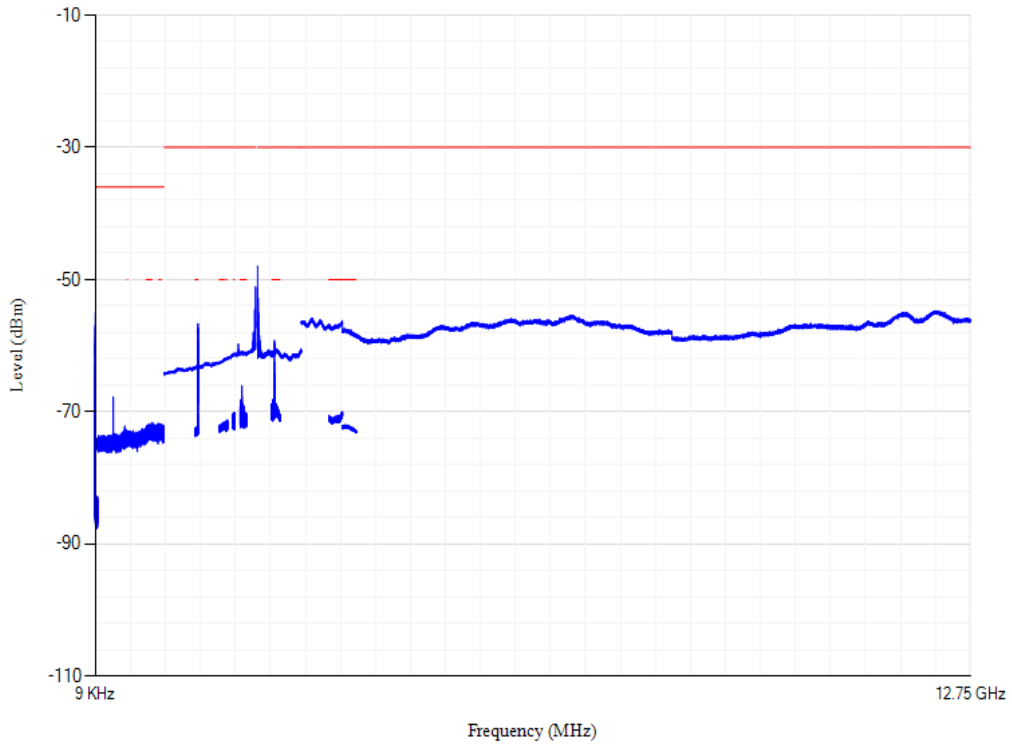

Conducted spurious emissions

Band40 QPSK BW=5MHz Channel=38675 RB Size=1 Position=#0

Conducted spurious emissions

Band40 QPSK BW=5MHz Channel=39150 RB Size=1 Position=#0

Conducted spurious emissions

Band40 QPSK BW=5MHz Channel=39625 RB Size=1 Position=#0