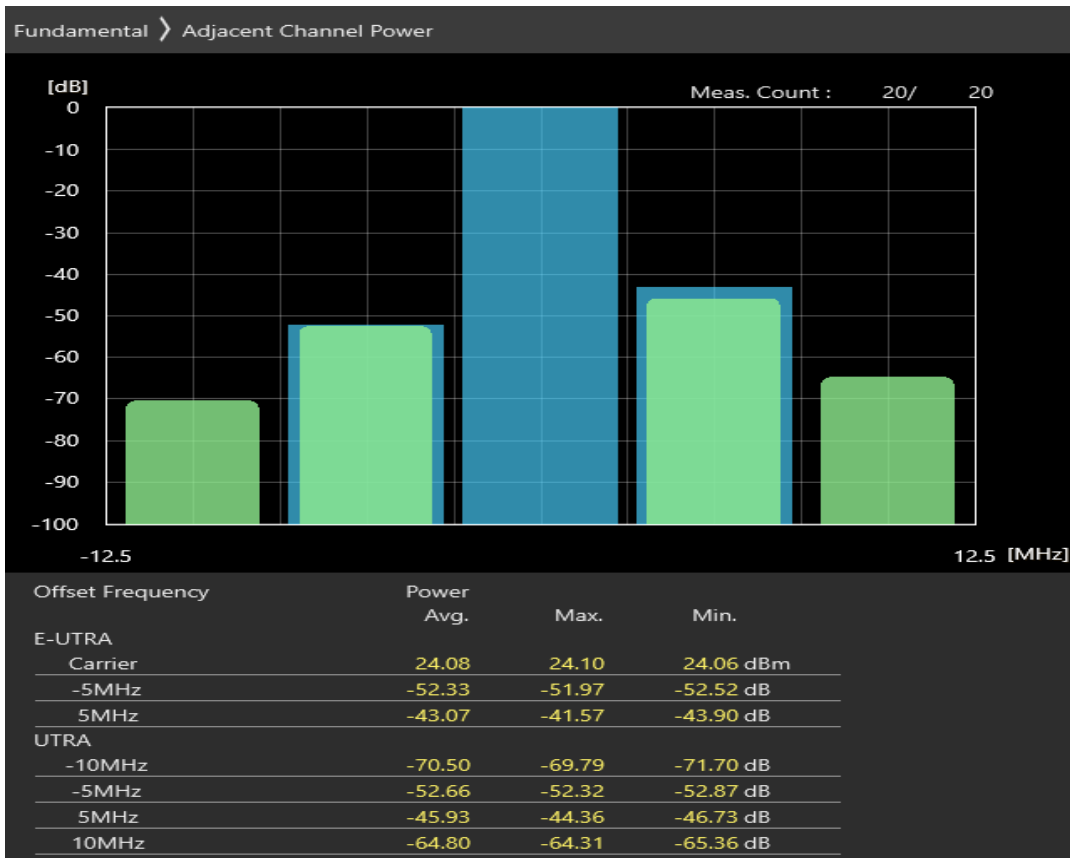

Band3 16QAM BW=1.4MHz Channel=19943 RB Size=5 Position=#Max

Band3 16QAM BW=1.4MHz Channel=19943 RB Size=6 Position=#0

Band3 QPSK BW=5MHz Channel=19225 RB Size=8 Position=#0

Band3 QPSK BW=5MHz Channel=19225 RB Size=8 Position=#Max