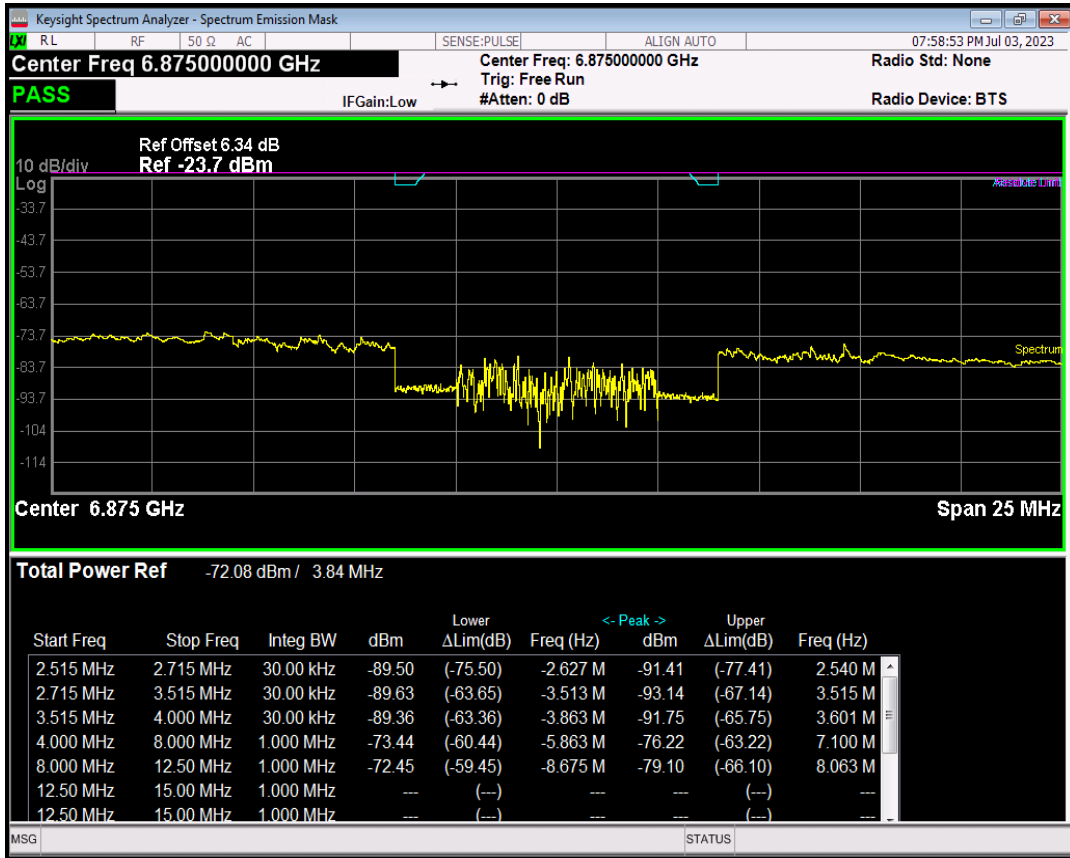

Band20 16QAM BW=10MHz Channel=24400 RB Size=50 Position=#Max