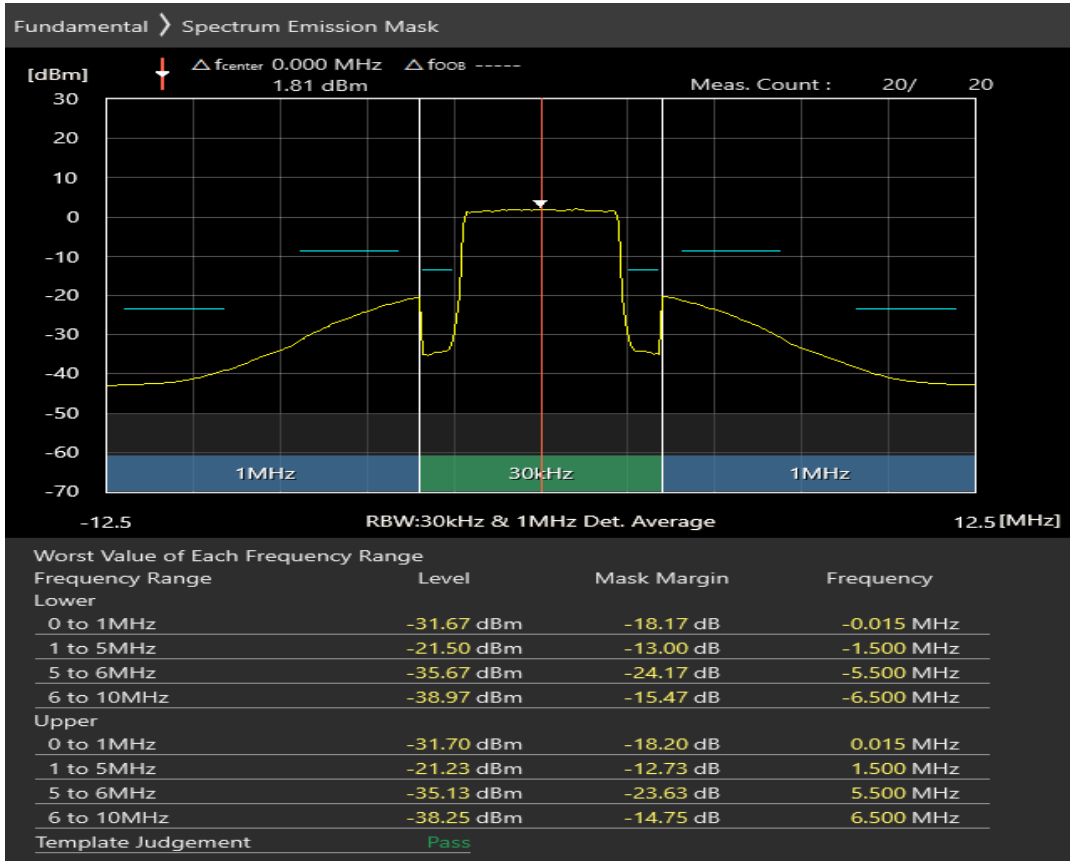

Band1 16QAM BW=5MHz Channel=18025 RB Size=25 Position=#0