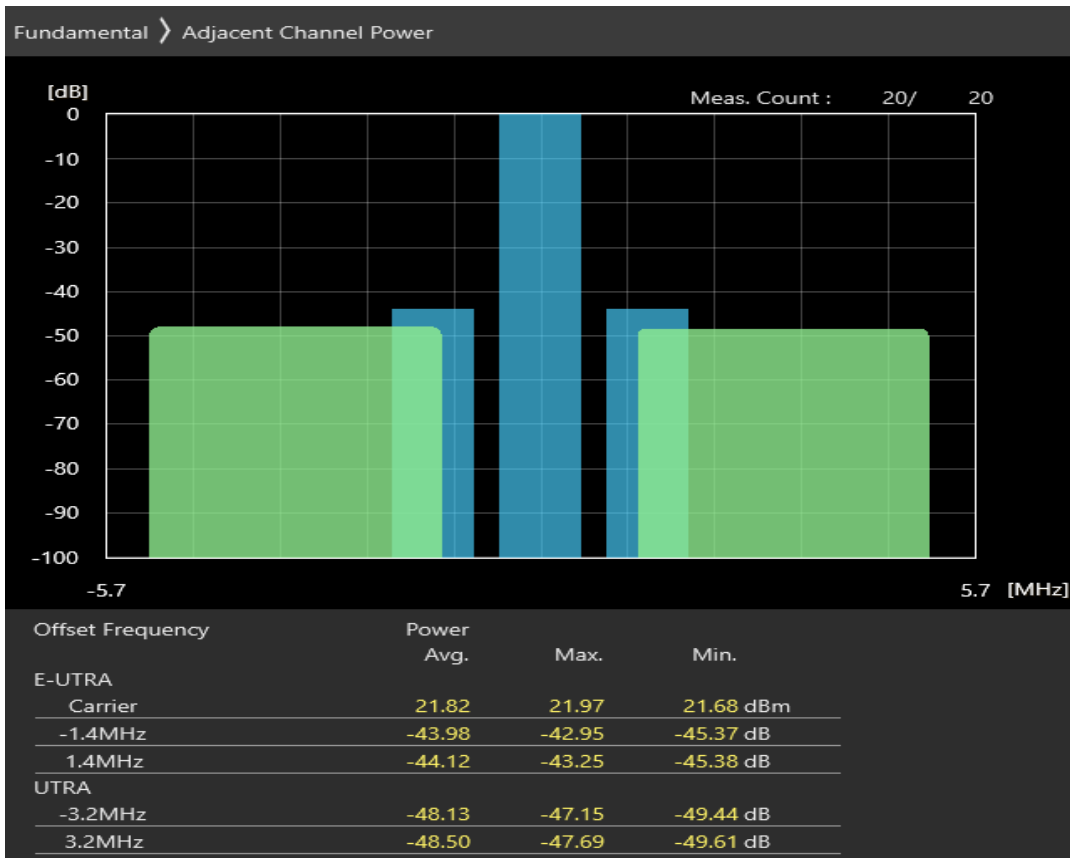

Band3 16QAM BW=1.4MHz Channel=19207 RB Size=6 Position=#0