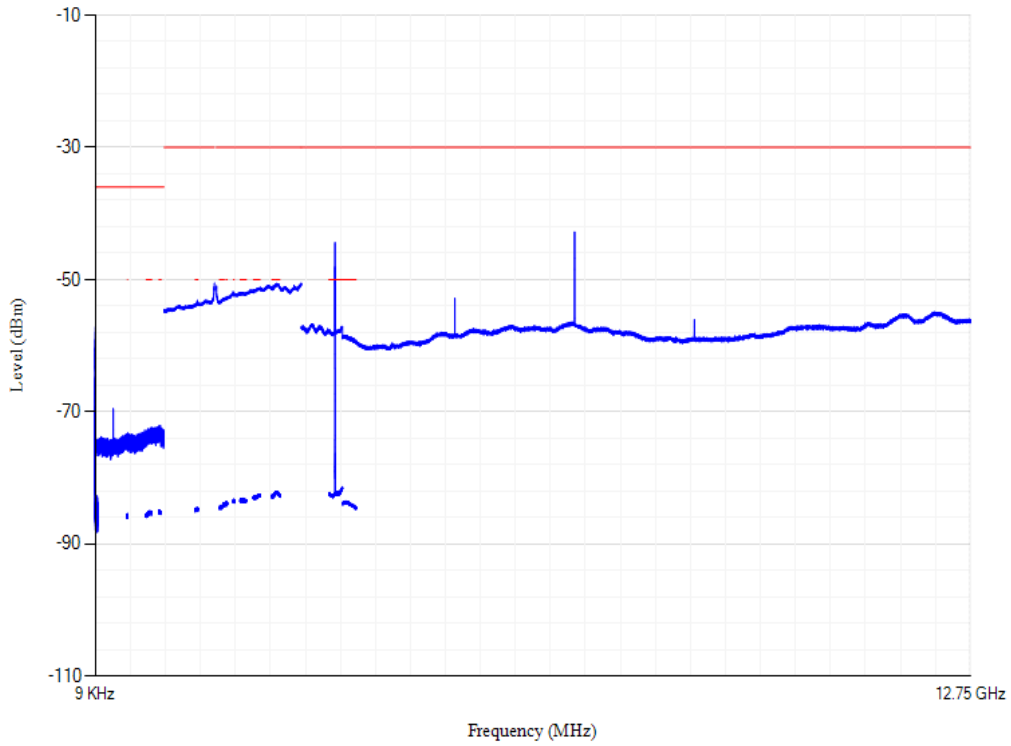

Conducted spurious emissions

Band3 QPSK BW=5MHz Channel=19925 RB Size=1 Position=#0