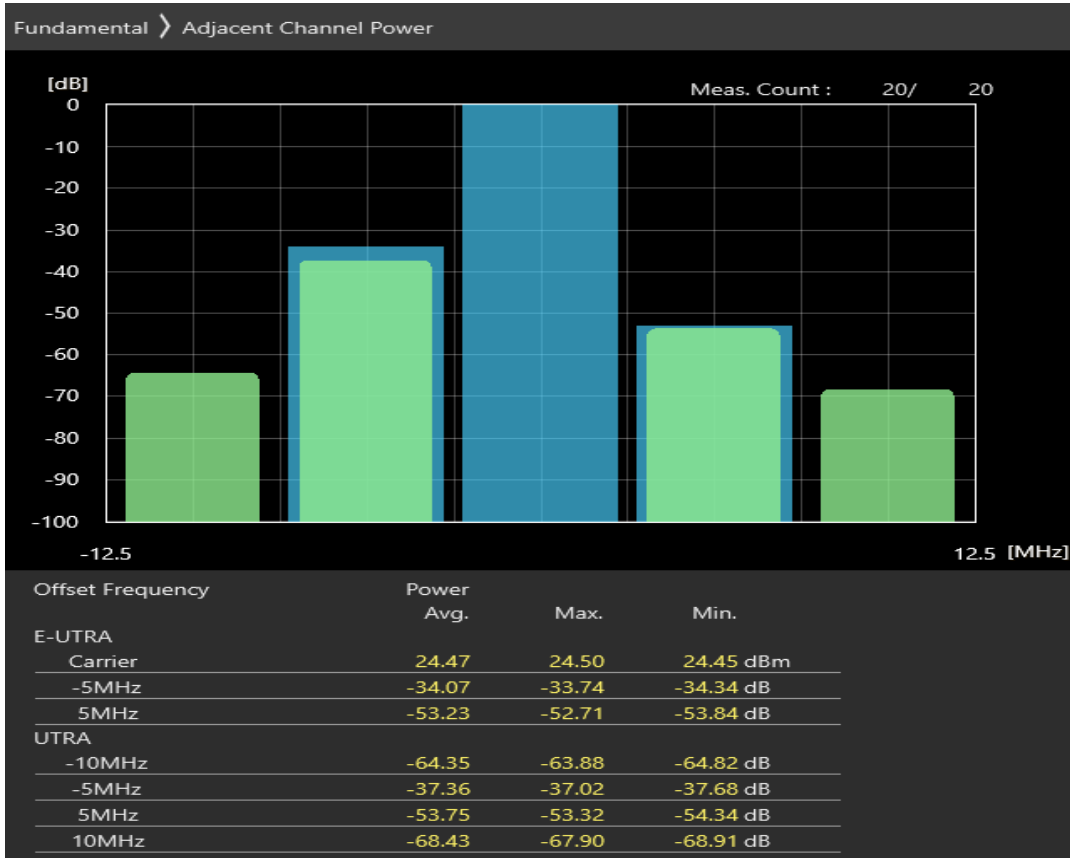

Band3 QPSK BW=5MHz Channel=19575 RB Size=8 Position=#0