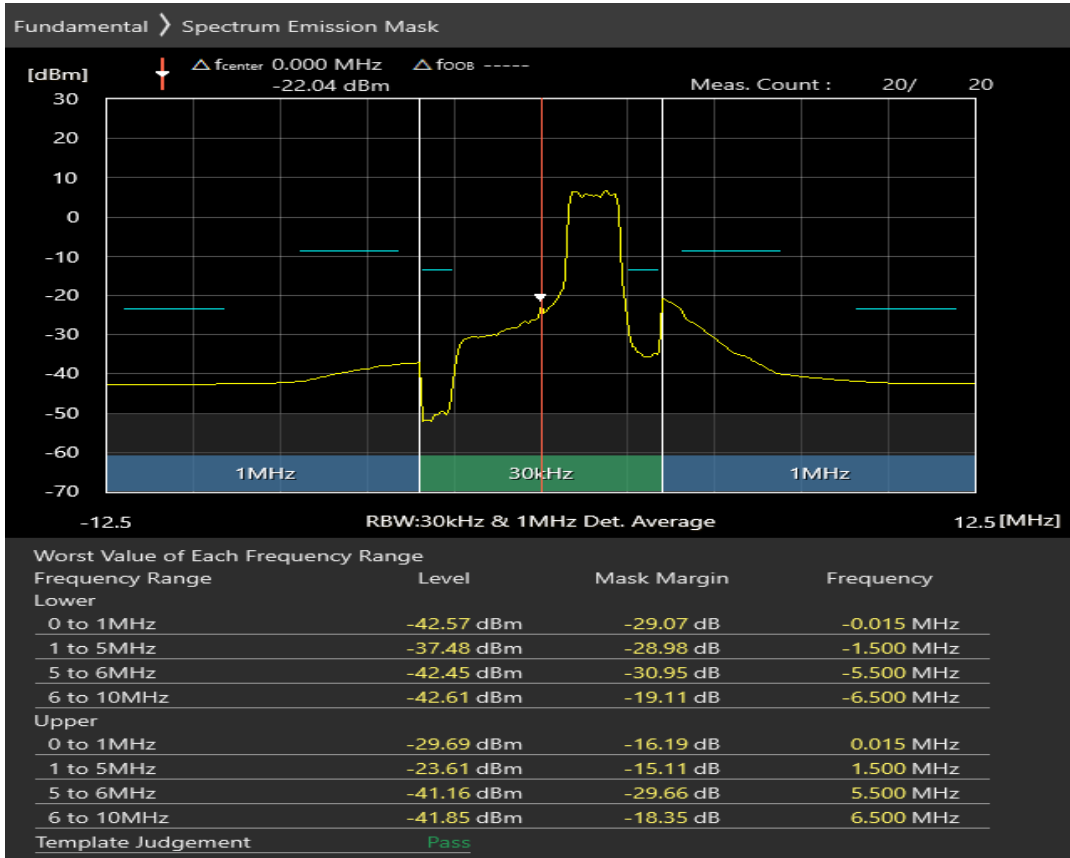

Band40 QPSK BW=5MHz Channel=39625 RB Size=8 Position=#Max