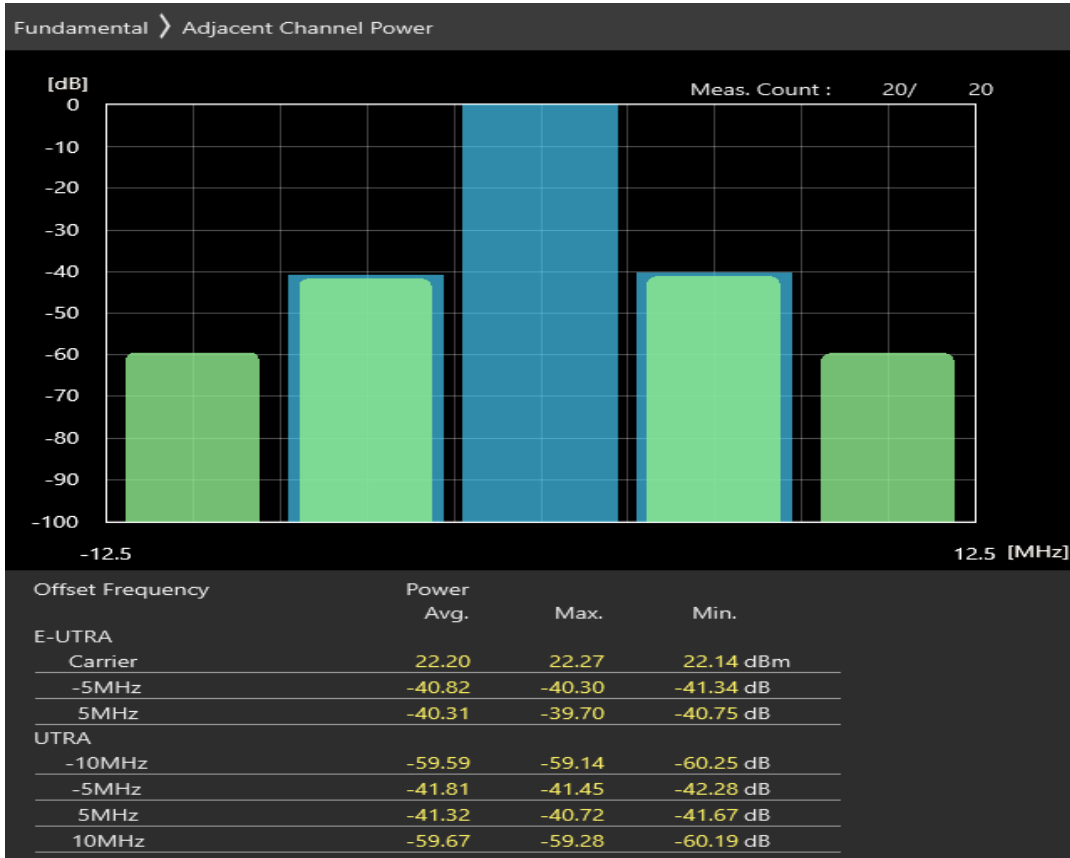

Band8 16QAM BW=5MHz Channel=21625 RB Size=25 Position=#0