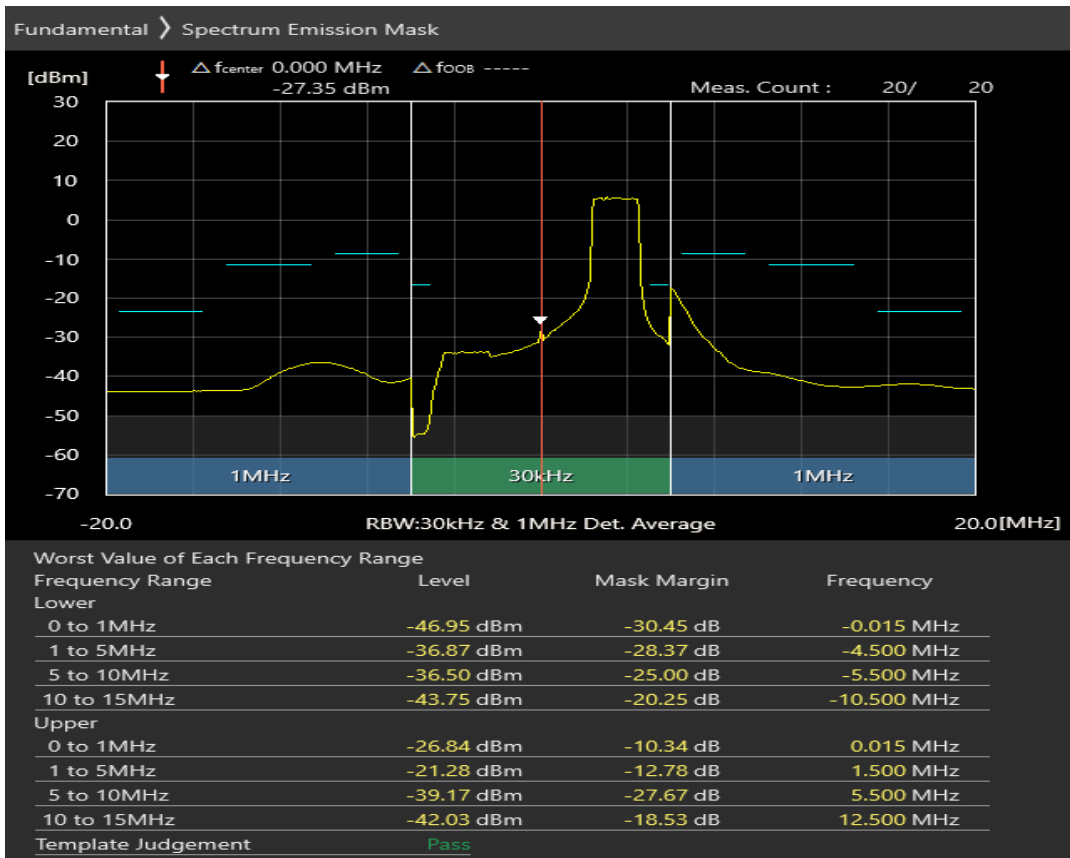

Band3 16QAM BW=10MHz Channel=19575 RB Size=12 Position=#Max