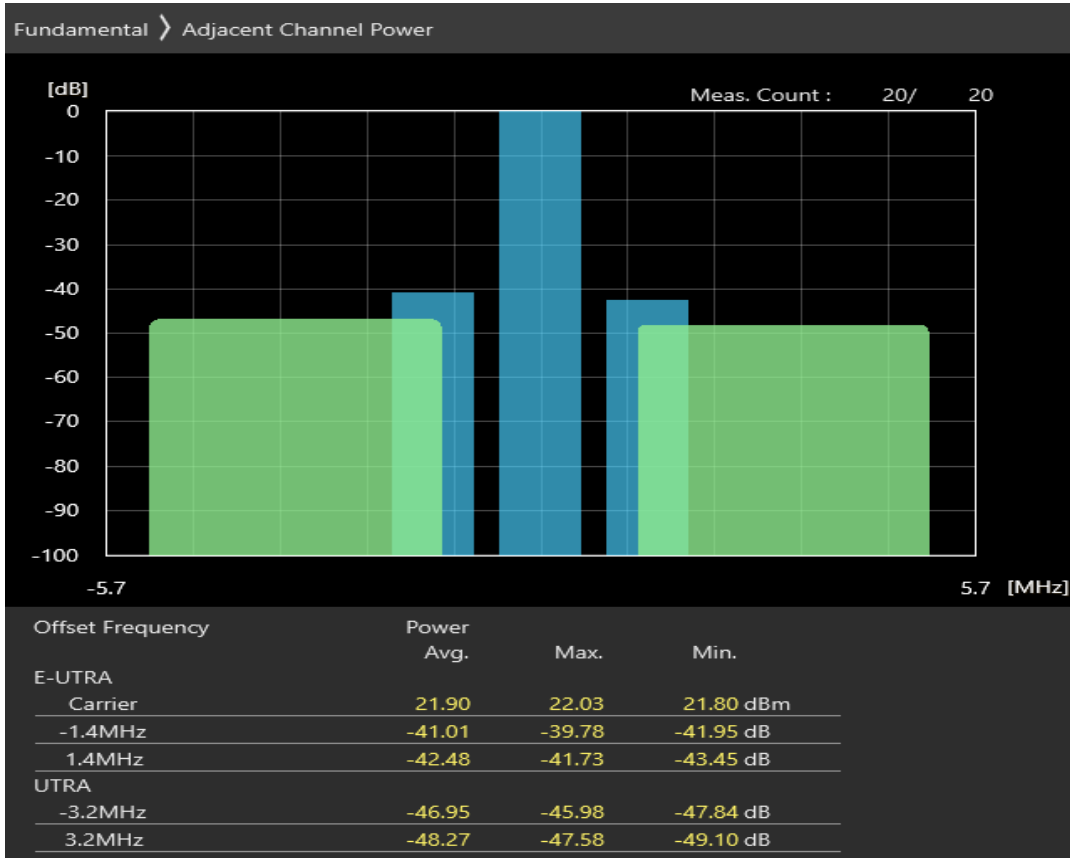

Band8 16QAM BW=1.4MHz Channel=21793 RB Size=6 Position=#0