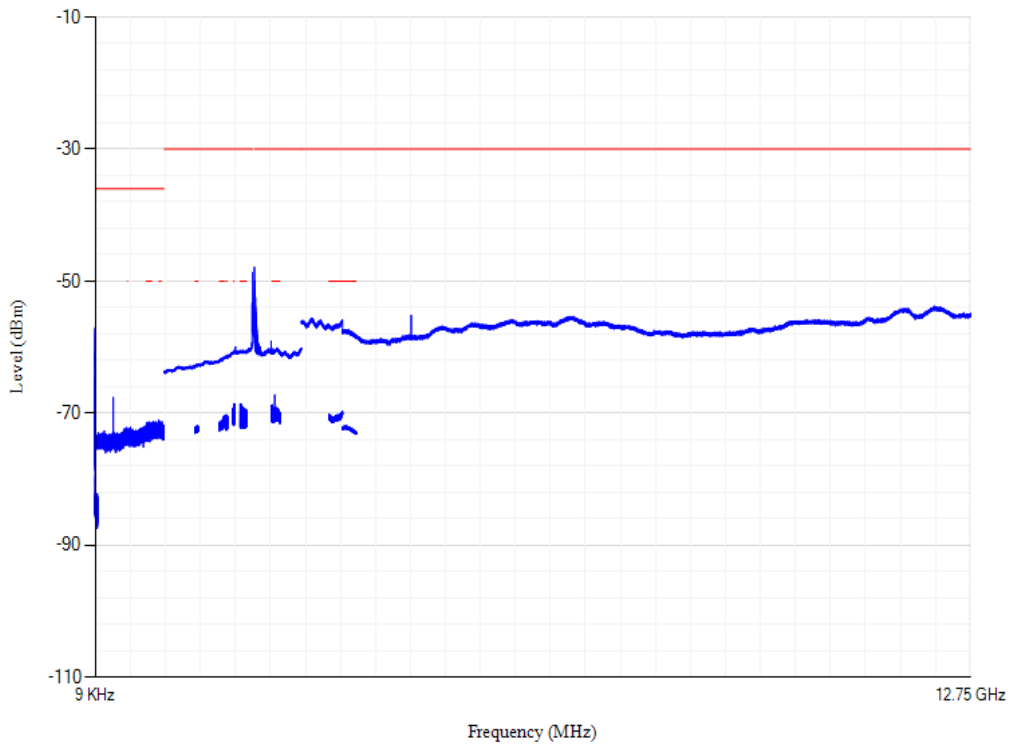

Conducted spurious emissions

Band40 QPSK BW=5MHz Channel=39150 RB Size=1 Position=#0