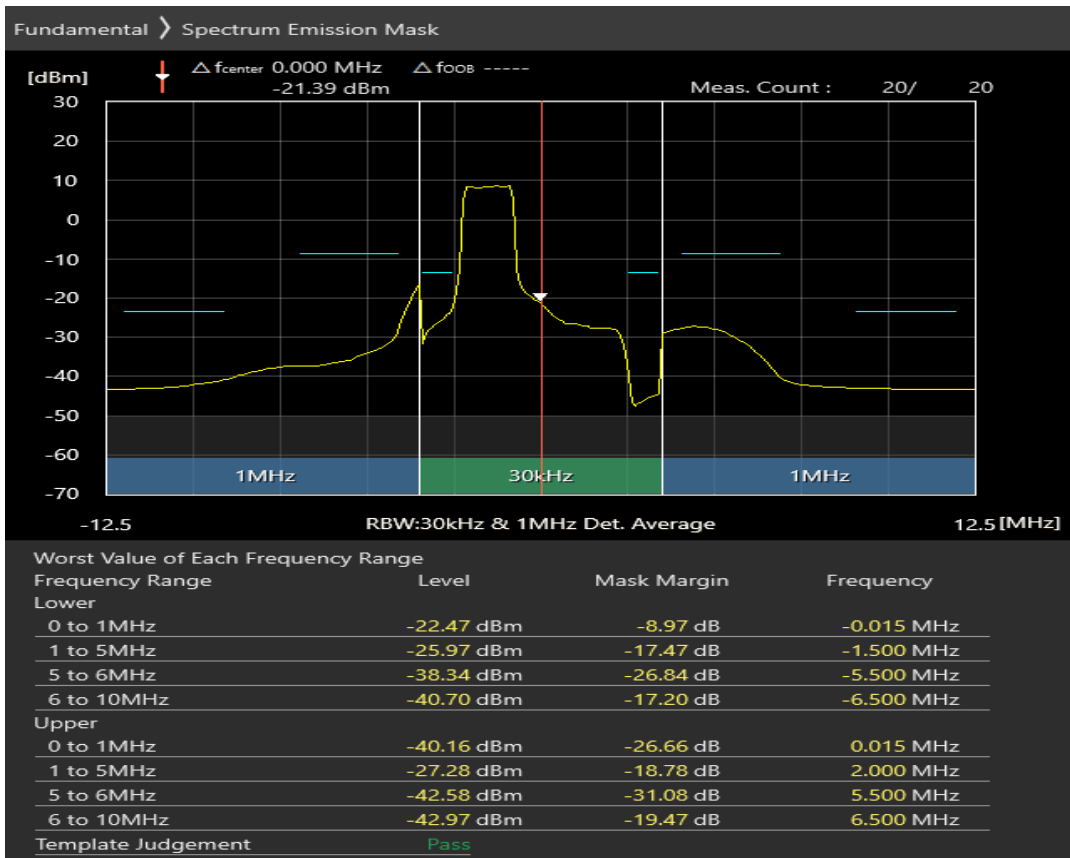

Band1 QPSK BW=5MHz Channel=18300 RB Size=8 Position=#0