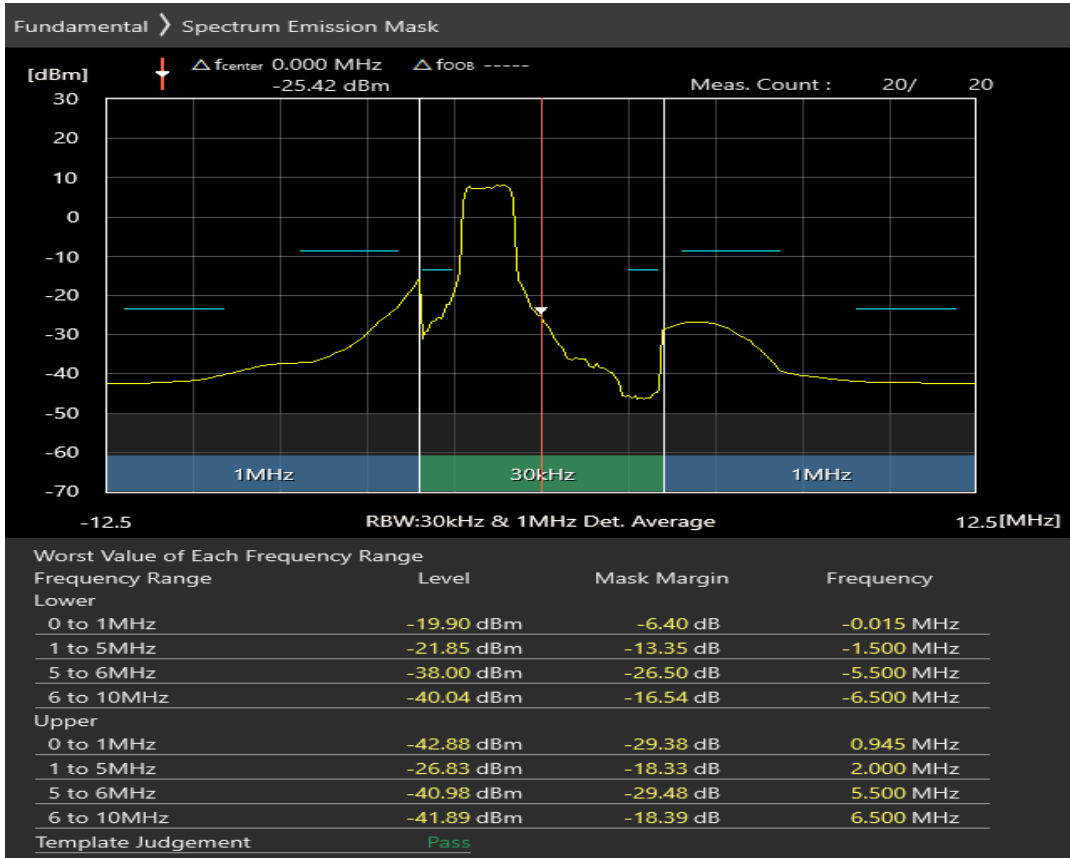

Band40 QAM16 BW=5MHz Channel=38675 RB Size=8 Position=#0