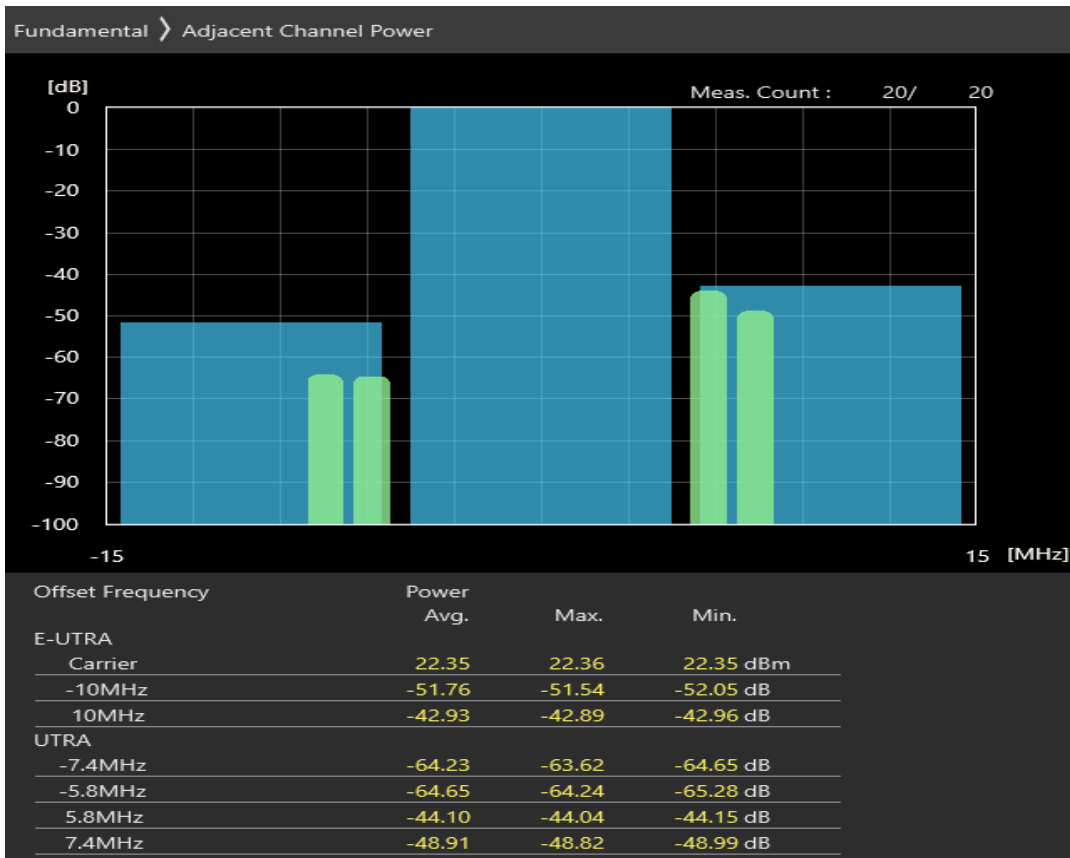

Band40 QAM16 BW=10MHz Channel=38700 RB Size=50 Position=#0

Band40 QAM16 BW=10MHz Channel=39150 RB Size=12 Position=#0

Band40 QAM16 BW=10MHz Channel=39150 RB Size=12 Position=#Max

Band40 QAM16 BW=10MHz Channel=39150 RB Size=50 Position=#0