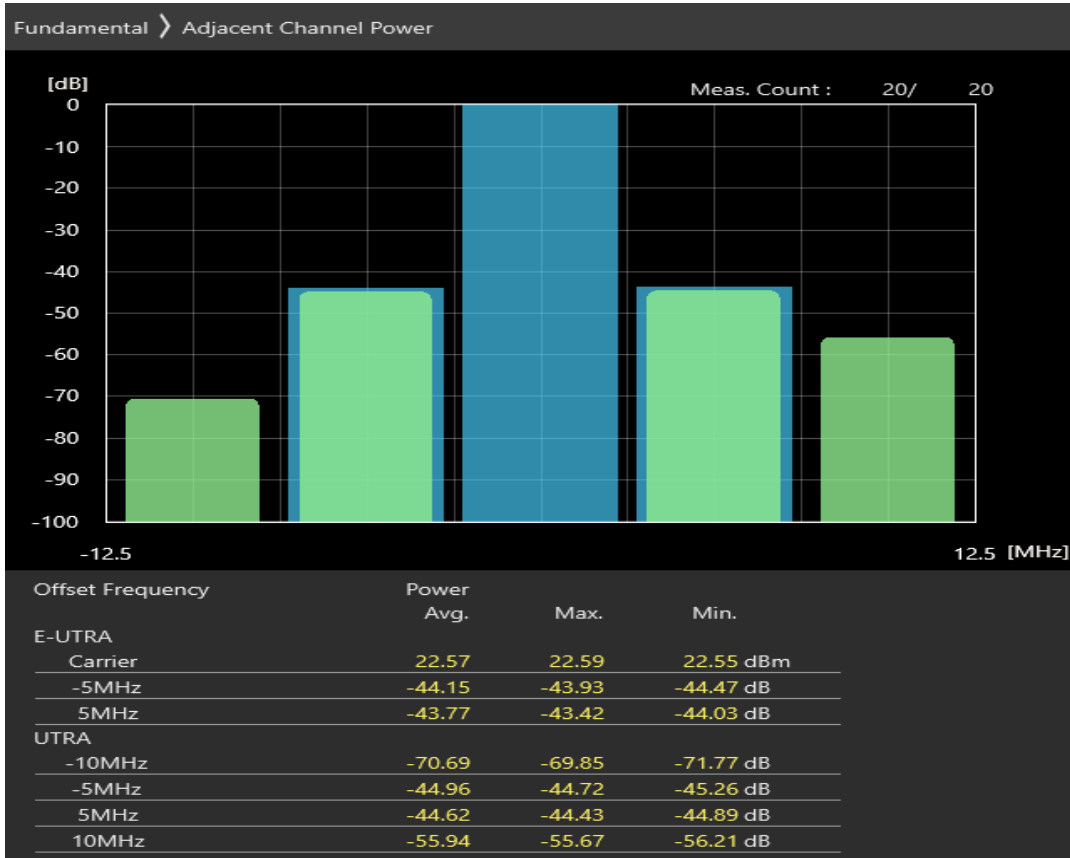

Band20 QPSK BW=5MHz Channel=24175 RB Size=25 Position=#0