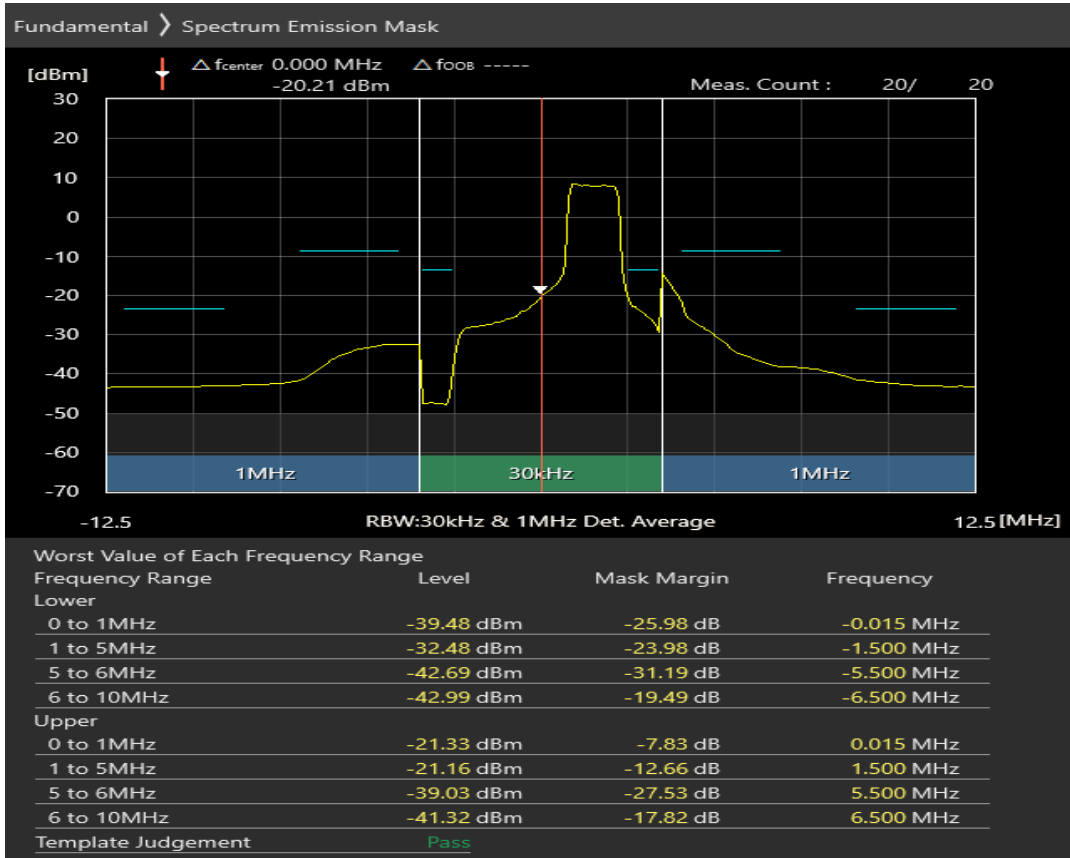

Band3 QPSK BW=5MHz Channel=19575 RB Size=8 Position=#Max