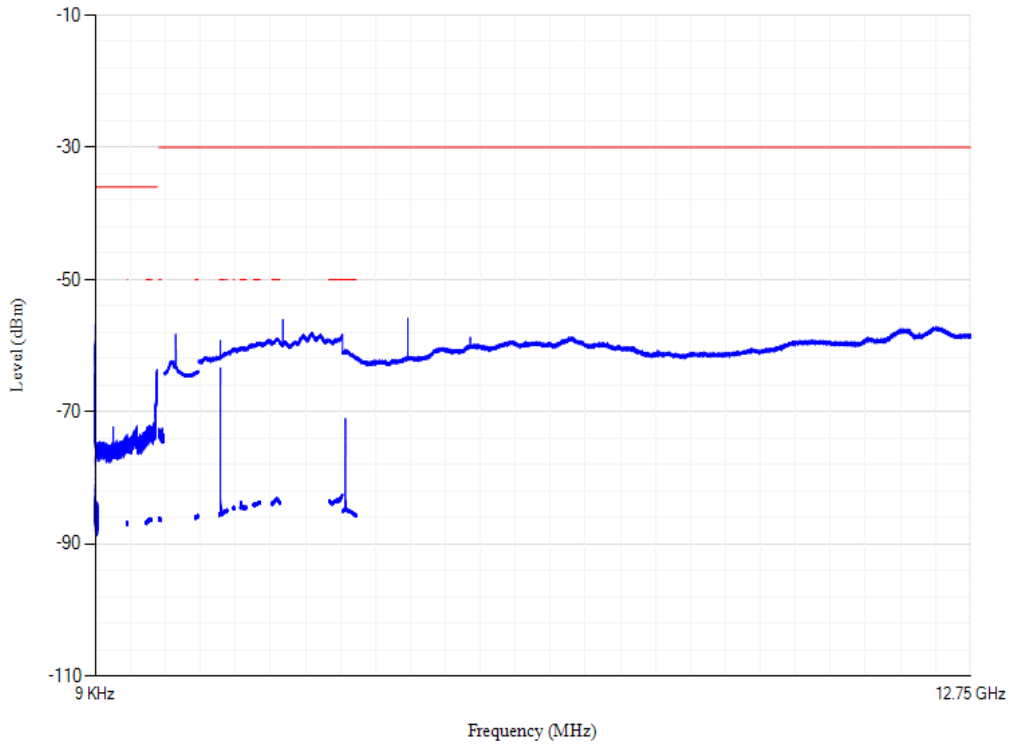

Conducted spurious emissions

Band8 QPSK BW=10MHz Channel=21500 RB Size=1 Position=#0