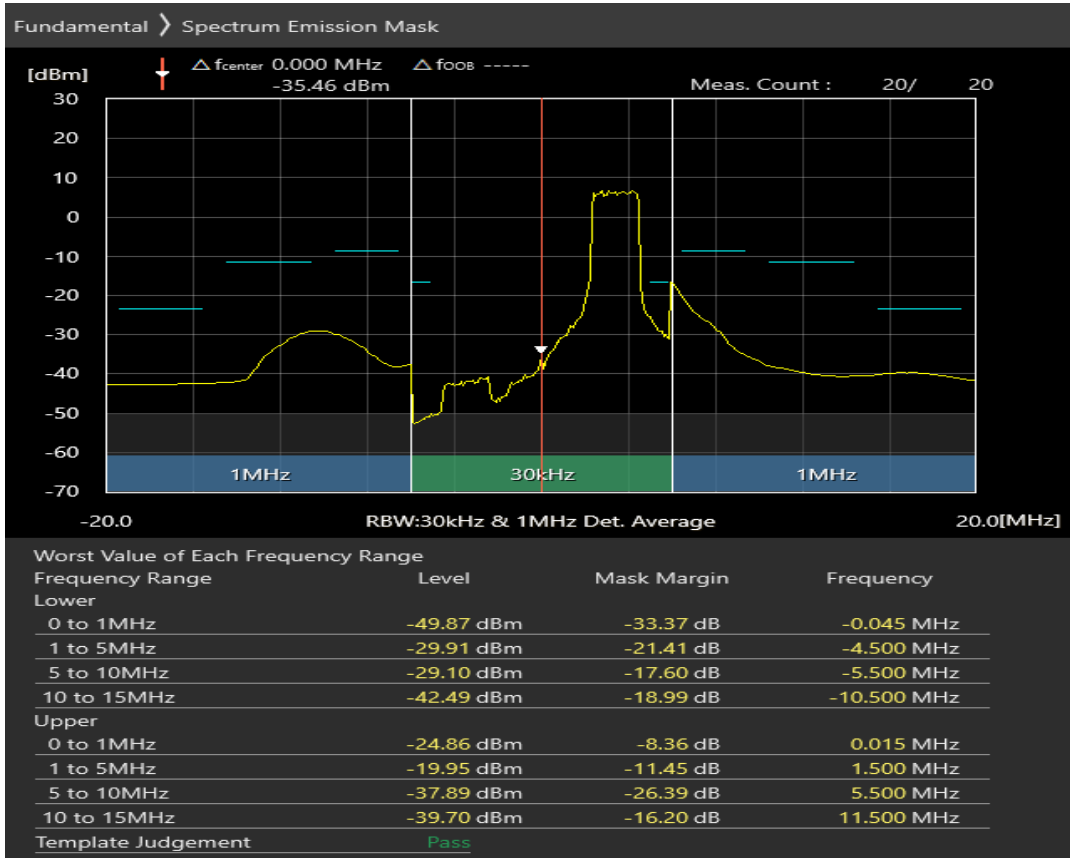

Band40 16QAM BW=20MHz Channel=39550 RB Size=18 Position=#Max

Band40 16QAM BW=20MHz Channel=39550 RB Size=100 Position=#0

Band40 QAM16 BW=10MHz Channel=38700 RB Size=12 Position=#0

Band40 QAM16 BW=10MHz Channel=38700 RB Size=12 Position=#Max