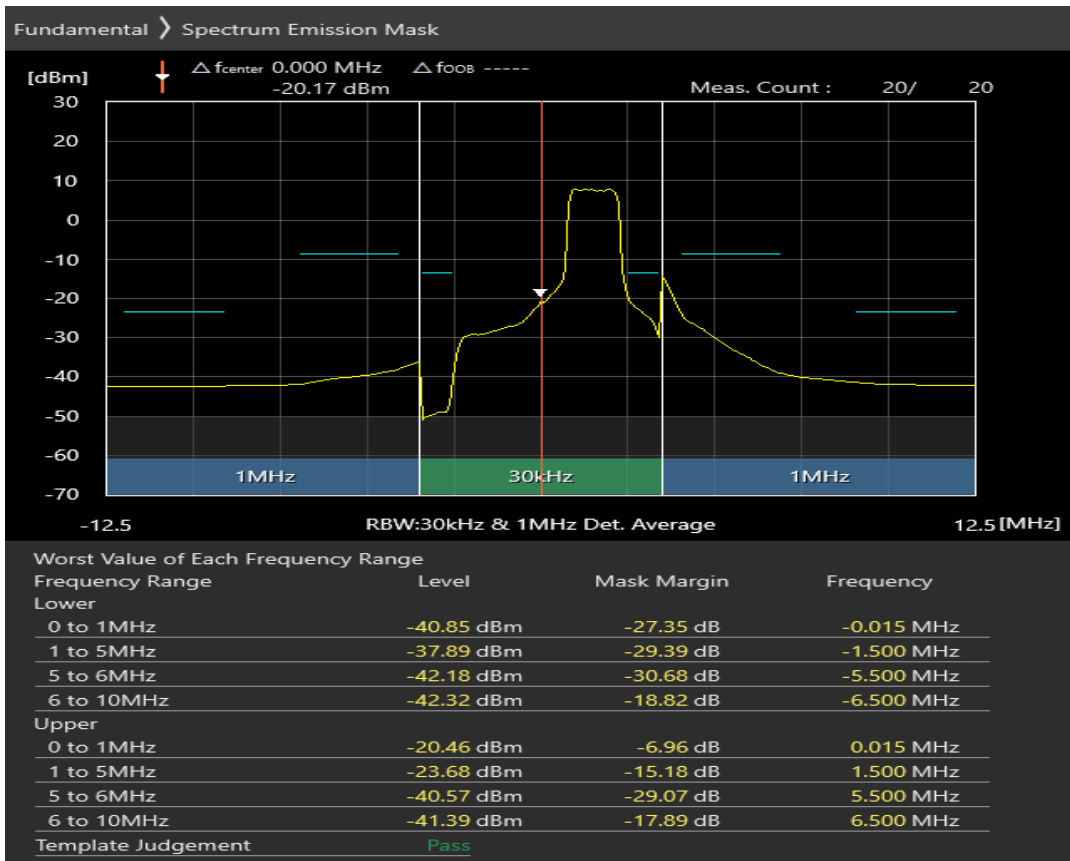

Band7 16QAM BW=5MHz Channel=20775 RB Size=8 Position=#Max