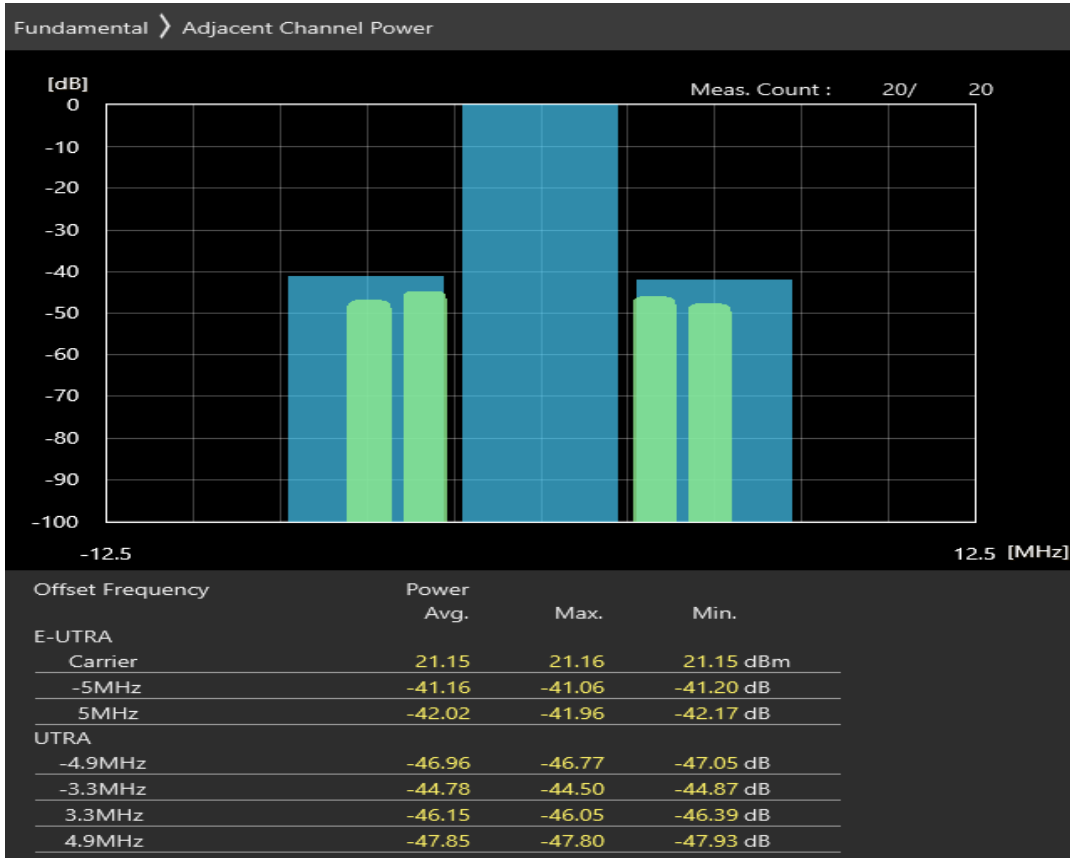

Band40 QPSK BW=5MHz Channel=39625 RB Size=25 Position=#0