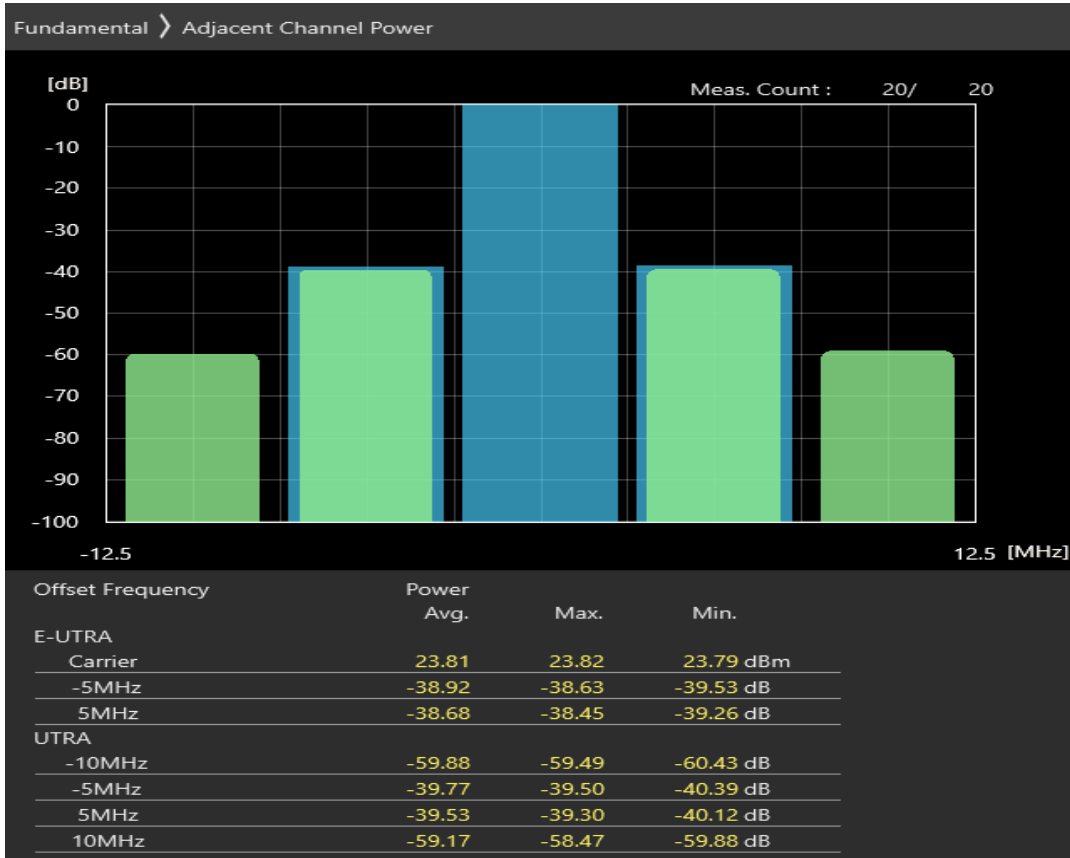

Band1 QPSK BW=5MHz Channel=18025 RB Size=8 Position=#0

Band1 QPSK BW=5MHz Channel=18025 RB Size=8 Position=#Max

Band1 QPSK BW=5MHz Channel=18025 RB Size=25 Position=#0

Band1 16QAM BW=5MHz Channel=18025 RB Size=8 Position=#0