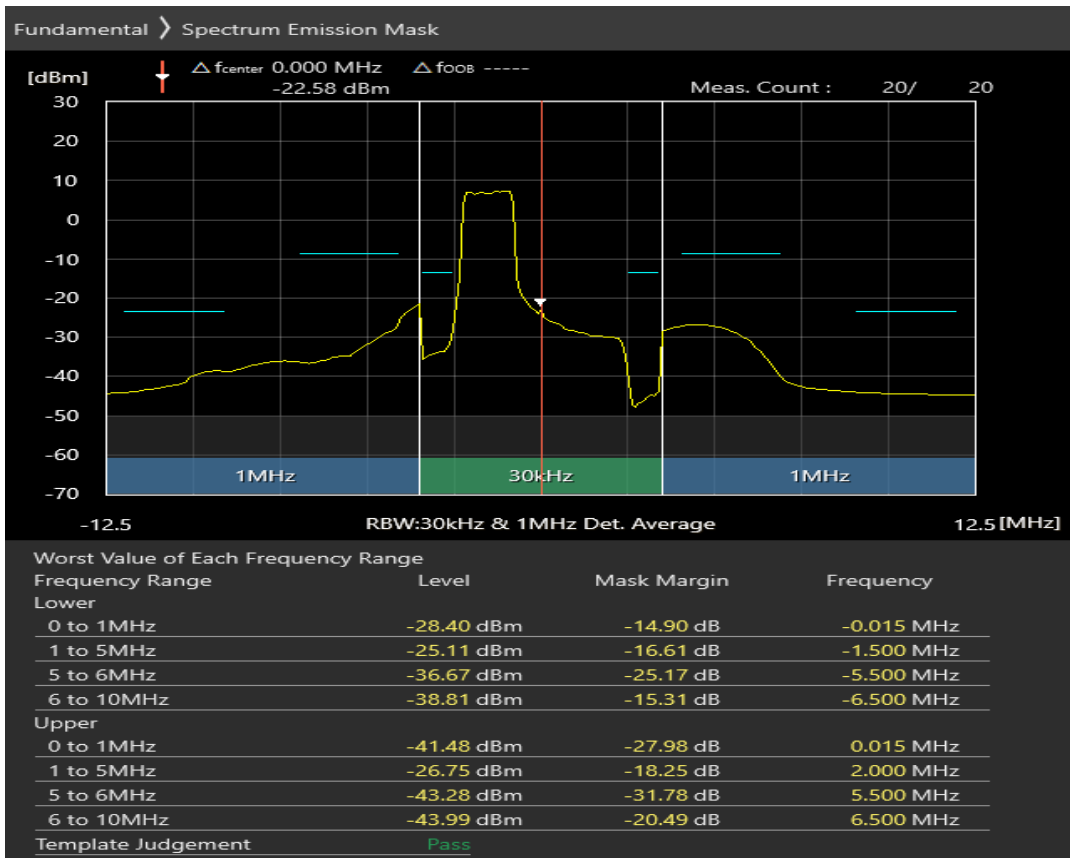

Band20 QPSK BW=5MHz Channel=24300 RB Size=8 Position=#0