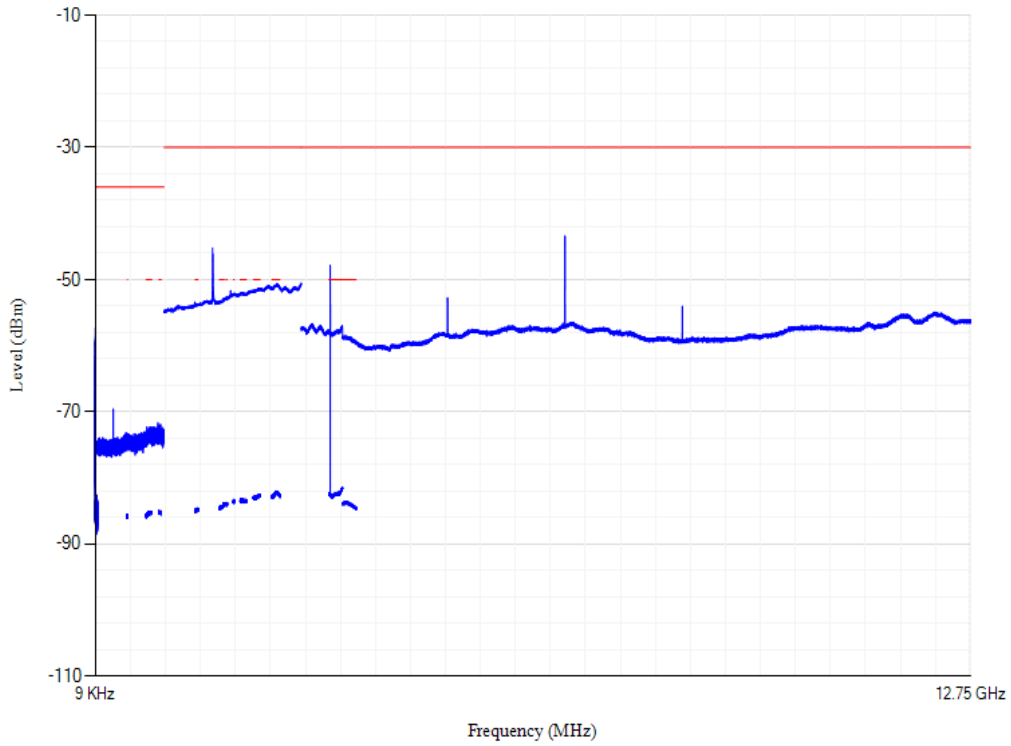

Conducted spurious emissions

Band3 QPSK BW=1.4MHz Channel=19575 RB Size=1 Position=#0

Conducted spurious emissions

Band3 QPSK BW=1.4MHz Channel=19943 RB Size=1 Position=#0

Conducted spurious emissions

Band3 QPSK BW=5MHz Channel=19225 RB Size=1 Position=#0