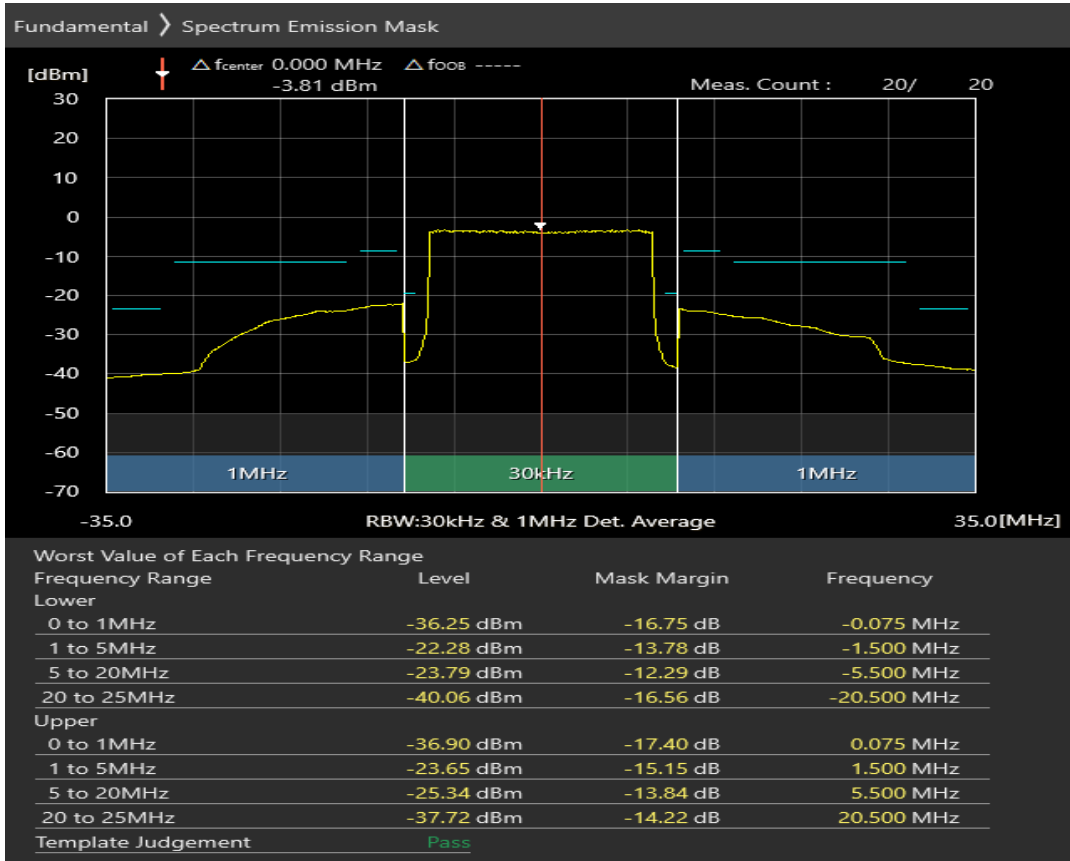

Band7 QPSK BW=20MHz Channel=21100 RB Size=100 Position=#0