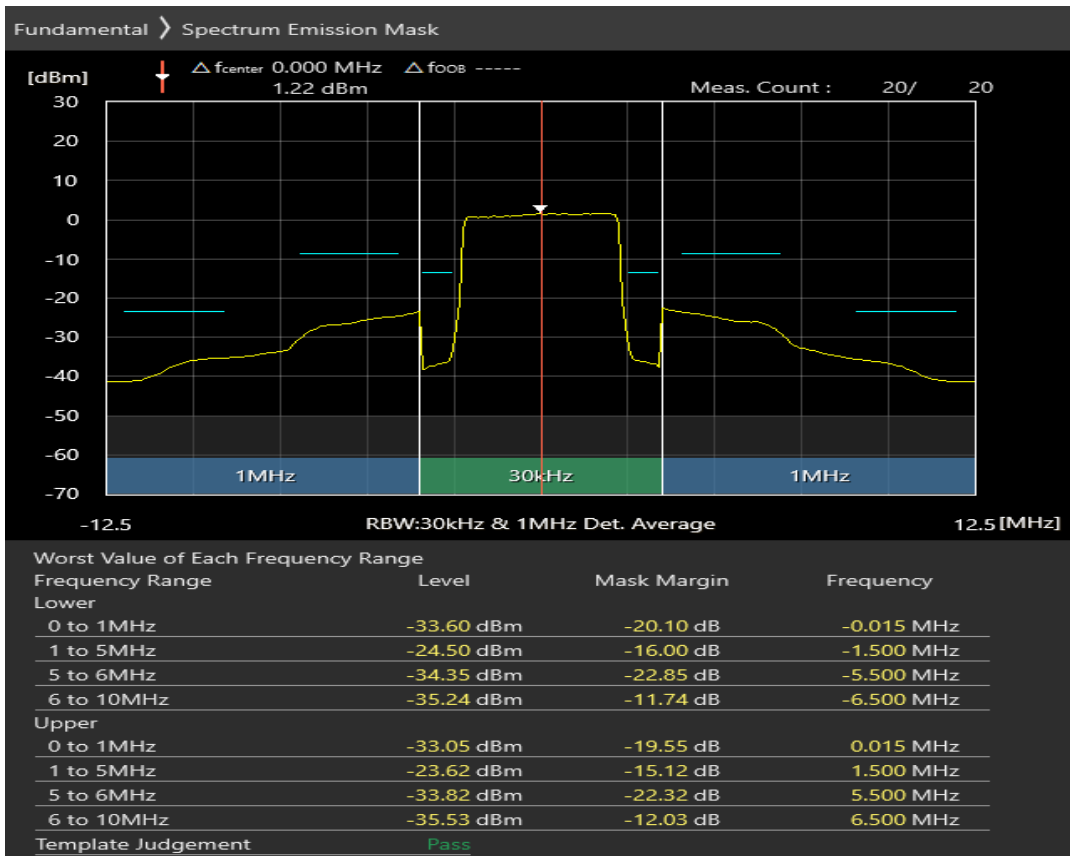

Band20 QPSK BW=5MHz Channel=24300 RB Size=25 Position=#0