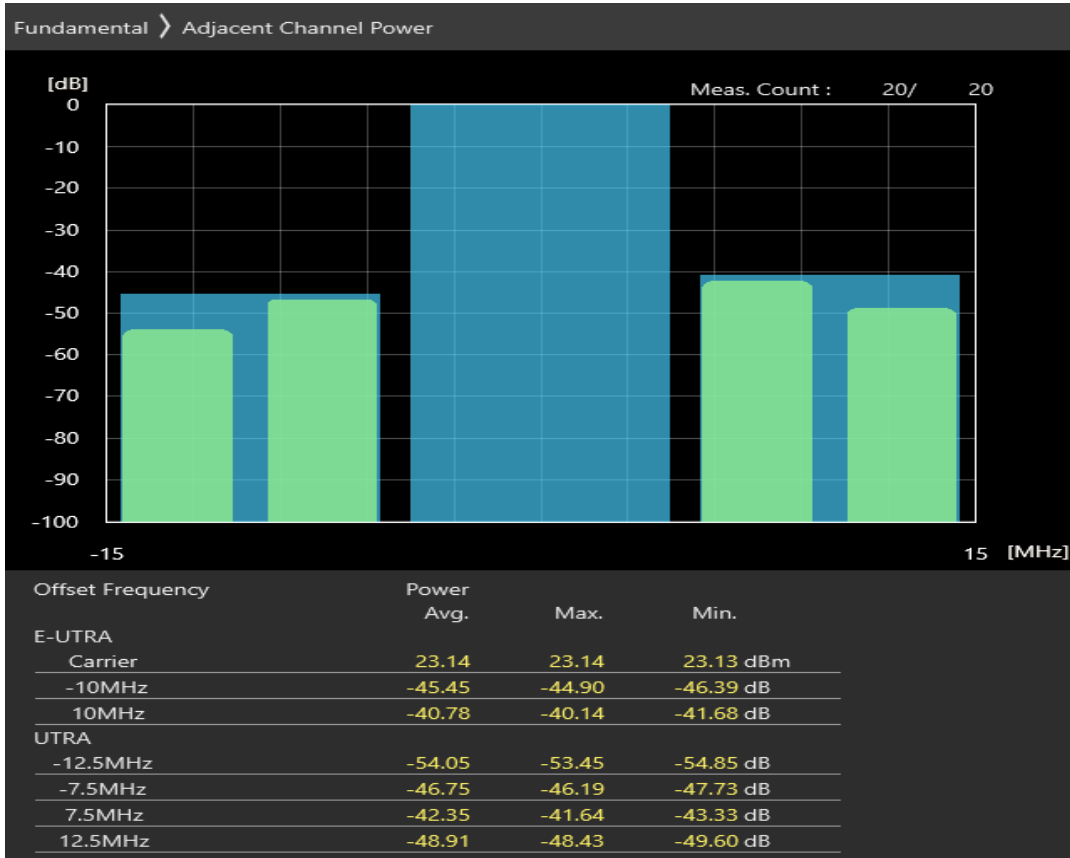

Band3 QPSK BW=10MHz Channel=19250 RB Size=50 Position=#0