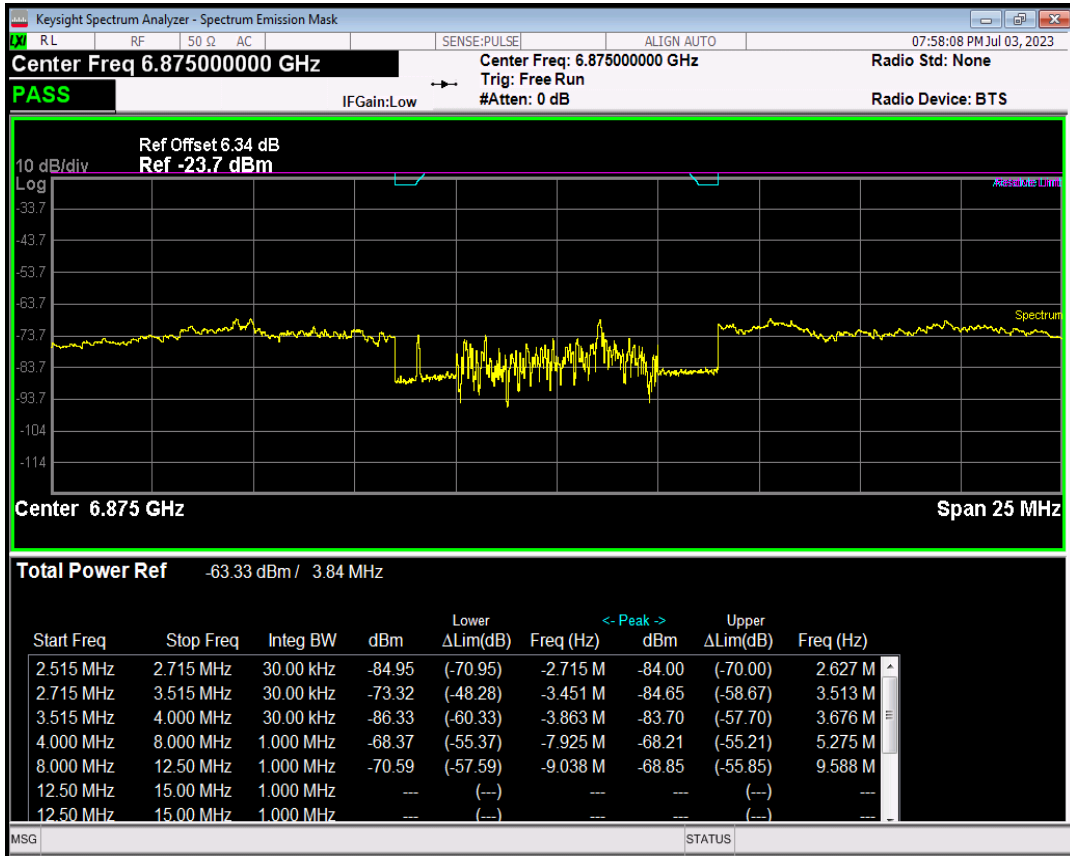

Band20 QPSK BW=5MHz Channel=24425 RB Size=25 Position=#Max