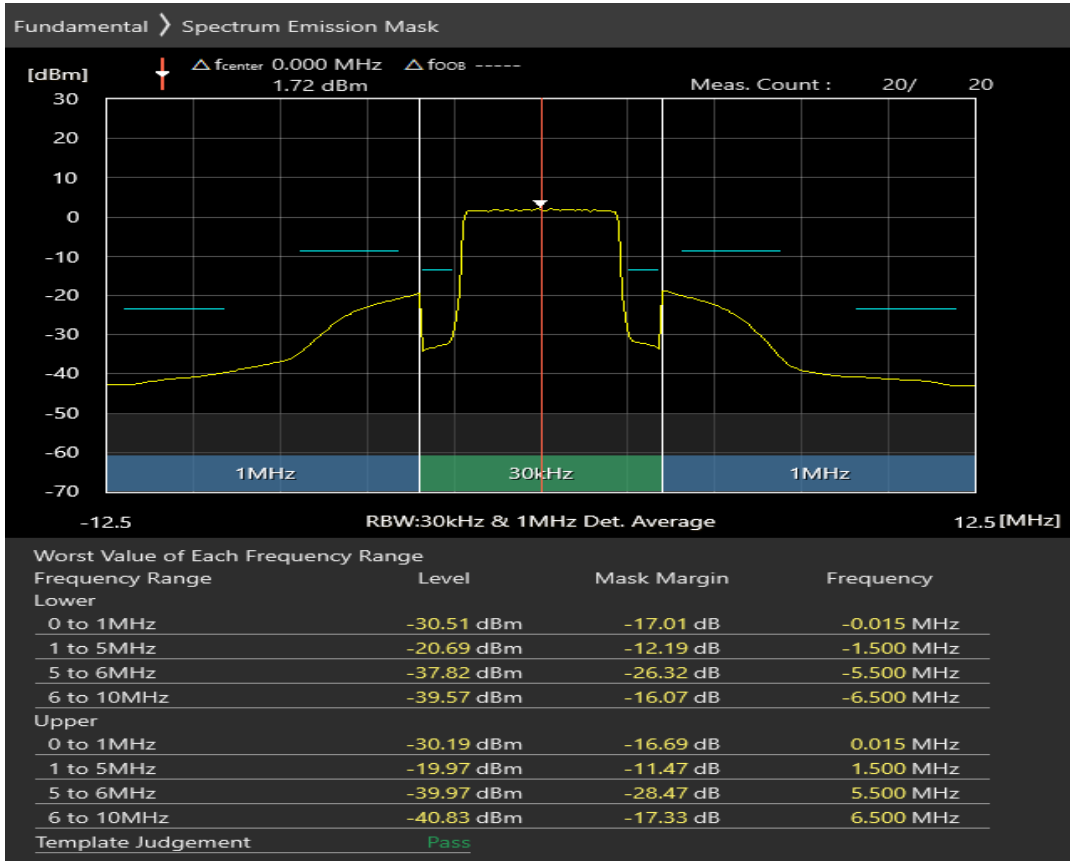

Band8 QPSK BW=5MHz Channel=21625 RB Size=25 Position=#0