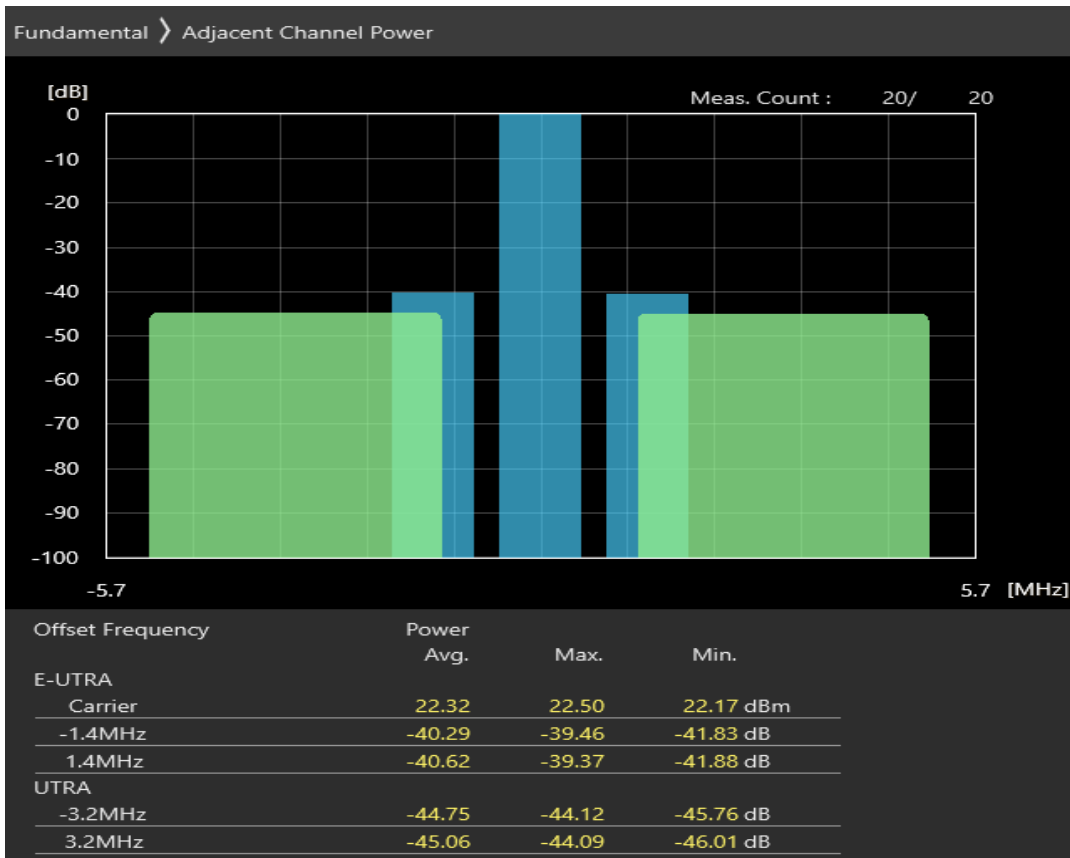

Band3 QPSK BW=1.4MHz Channel=19575 RB Size=6 Position=#0

Band3 16QAM BW=1.4MHz Channel=19575 RB Size=5 Position=#0

Band3 16QAM BW=1.4MHz Channel=19575 RB Size=5 Position=#Max

Band3 16QAM BW=1.4MHz Channel=19575 RB Size=6 Position=#0