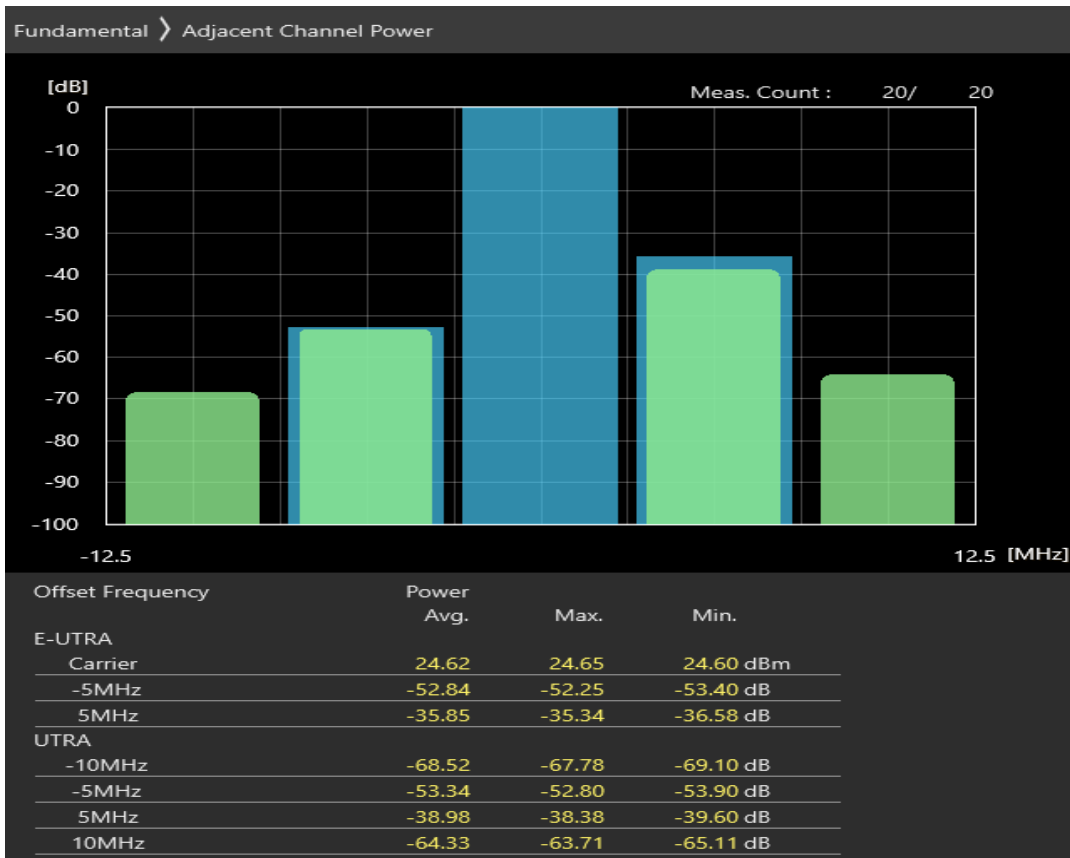

Band3 QPSK BW=5MHz Channel=19575 RB Size=8 Position=#Max