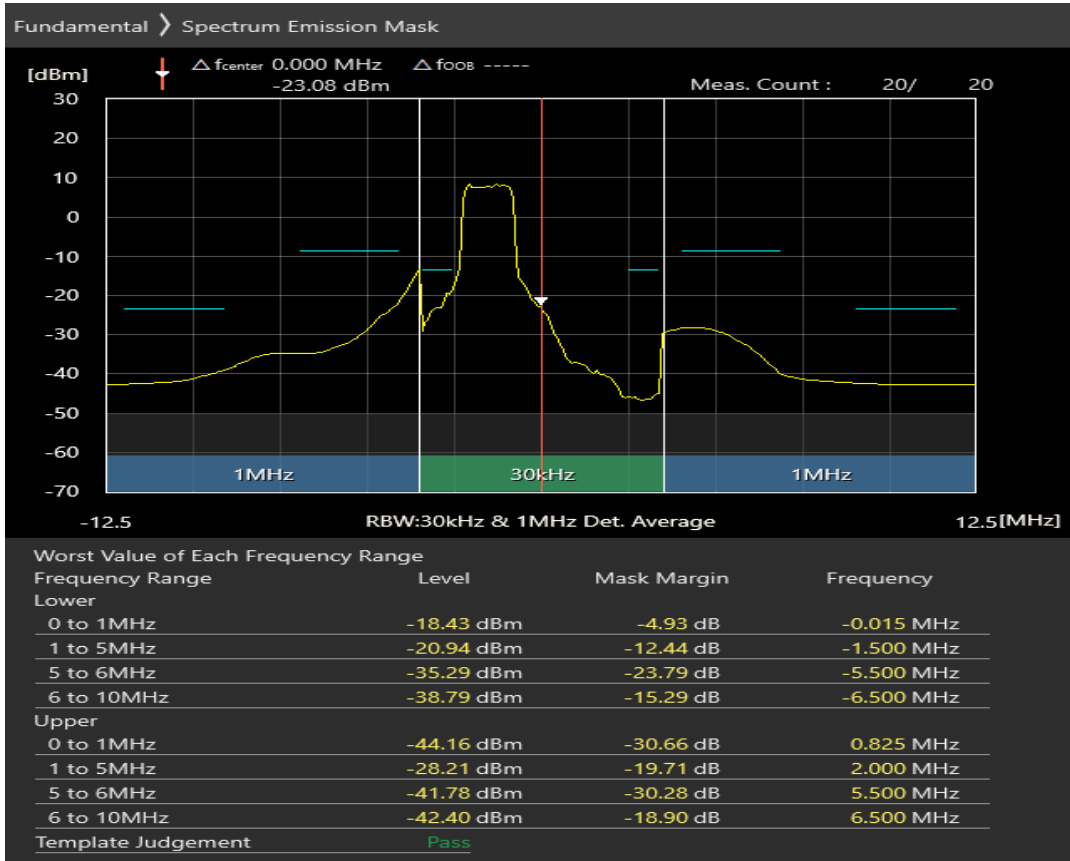

Band40 QAM16 BW=5MHz Channel=39150 RB Size=8 Position=#0

Band40 QAM16 BW=5MHz Channel=39150 RB Size=8 Position=#Max

Band40 QAM16 BW=5MHz Channel=39625 RB Size=25 Position=#0

Band40 QAM16 BW=5MHz Channel=39625 RB Size=8 Position=#0