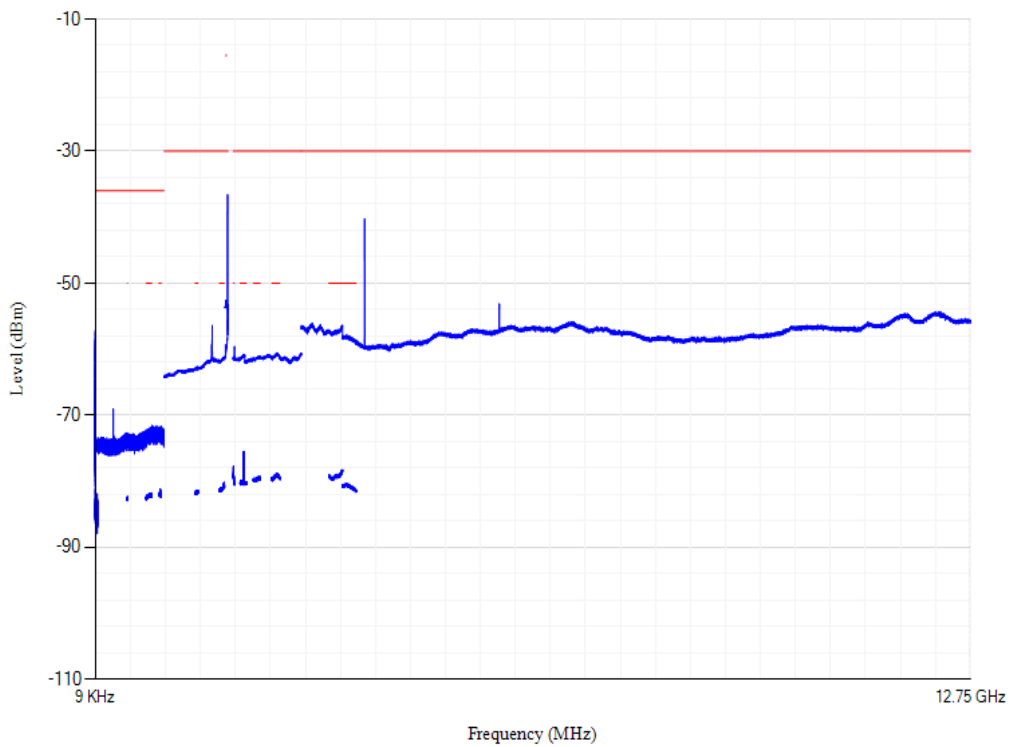

Conducted spurious emissions

Band20 QPSK BW=5MHz Channel=24175 RB Size=1 Position=#0