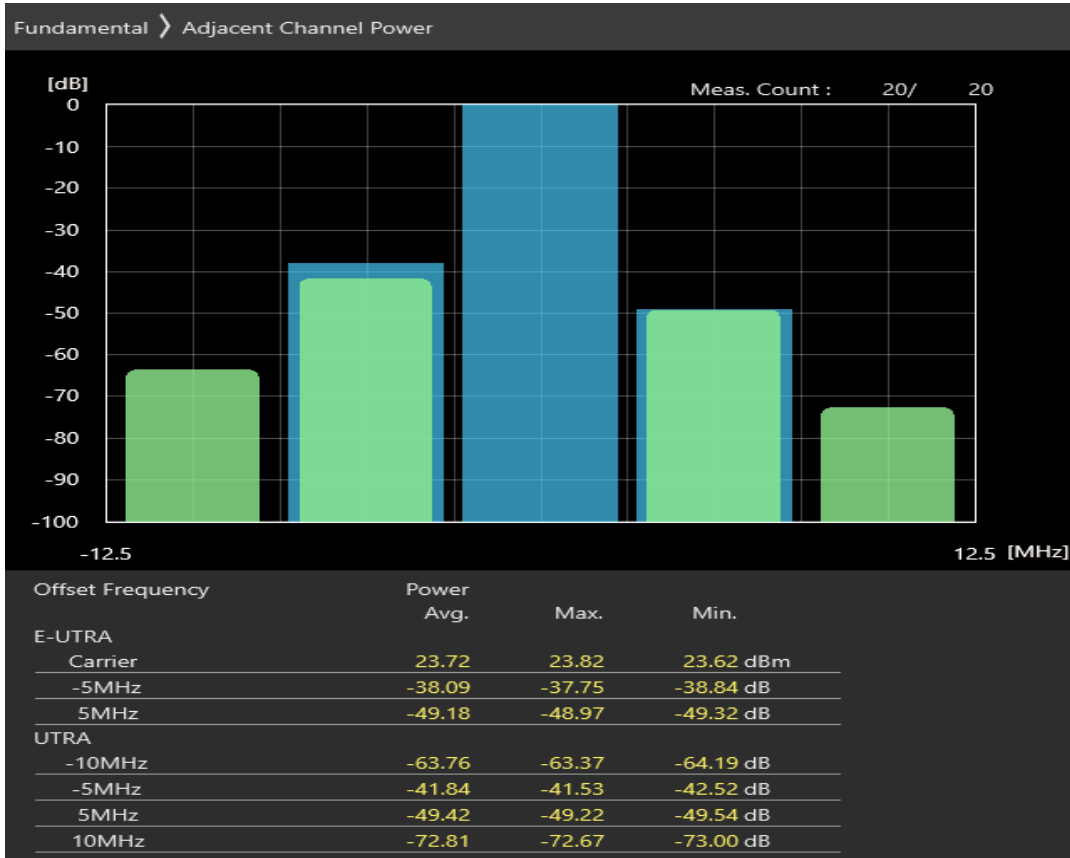

Band8 16QAM BW=5MHz Channel=21775 RB Size=8 Position=#0