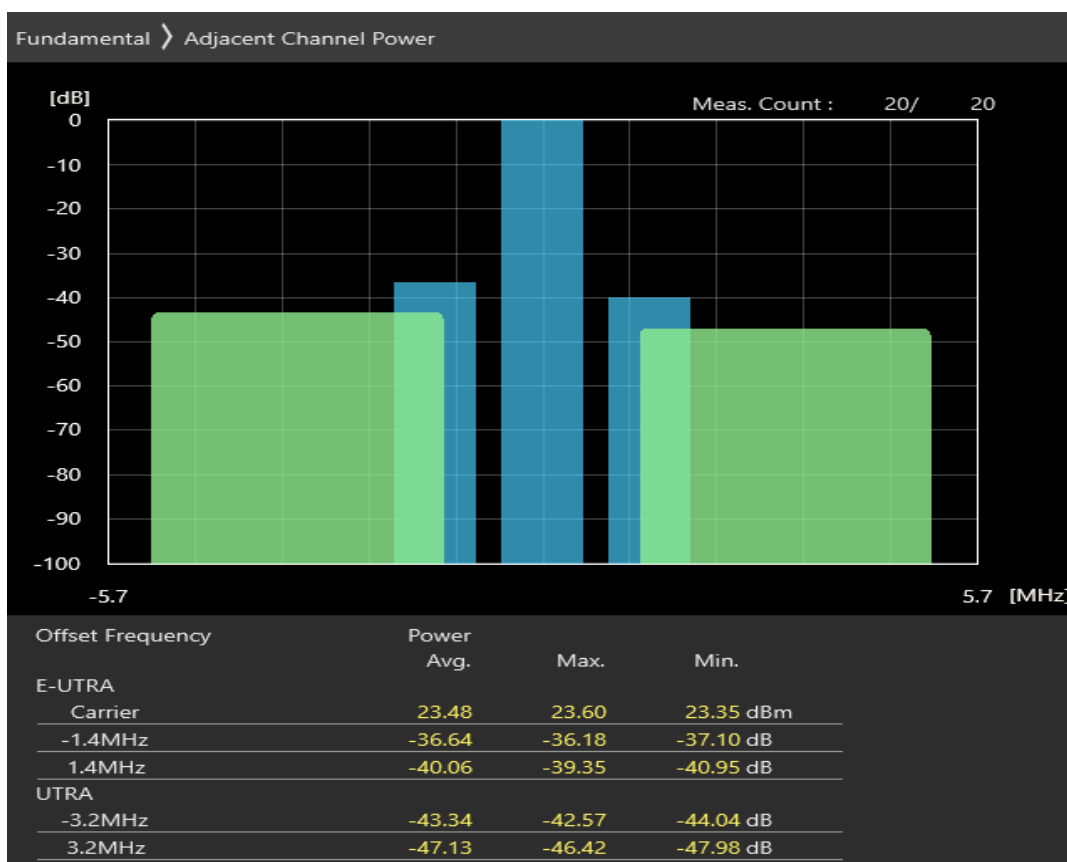

Band3 QPSK BW=1.4MHz Channel=19575 RB Size=6 Position=#0

Band3 16QAM BW=1.4MHz Channel=19575 RB Size=5 Position=#0

Band3 16QAM BW=1.4MHz Channel=19575 RB Size=5 Position=#Max

Band3 16QAM BW=1.4MHz Channel=19575 RB Size=6 Position=#0