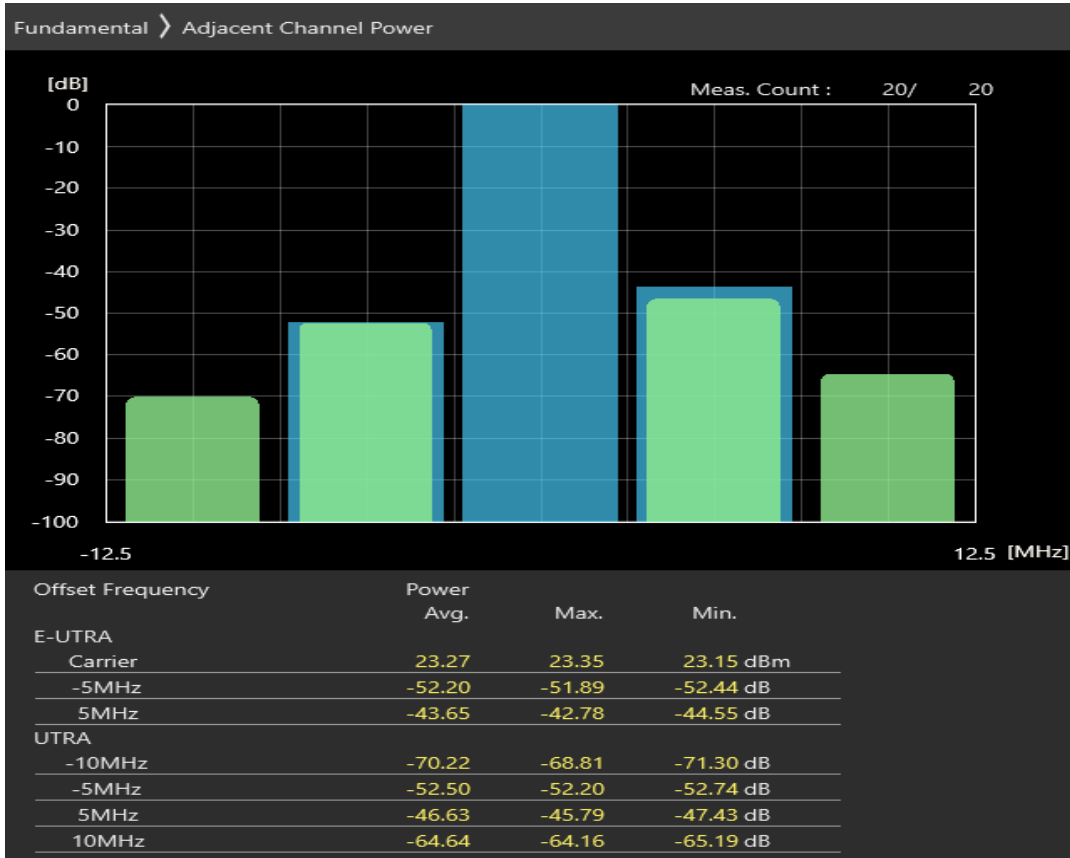

Band3 16QAM BW=5MHz Channel=19225 RB Size=8 Position=#Max