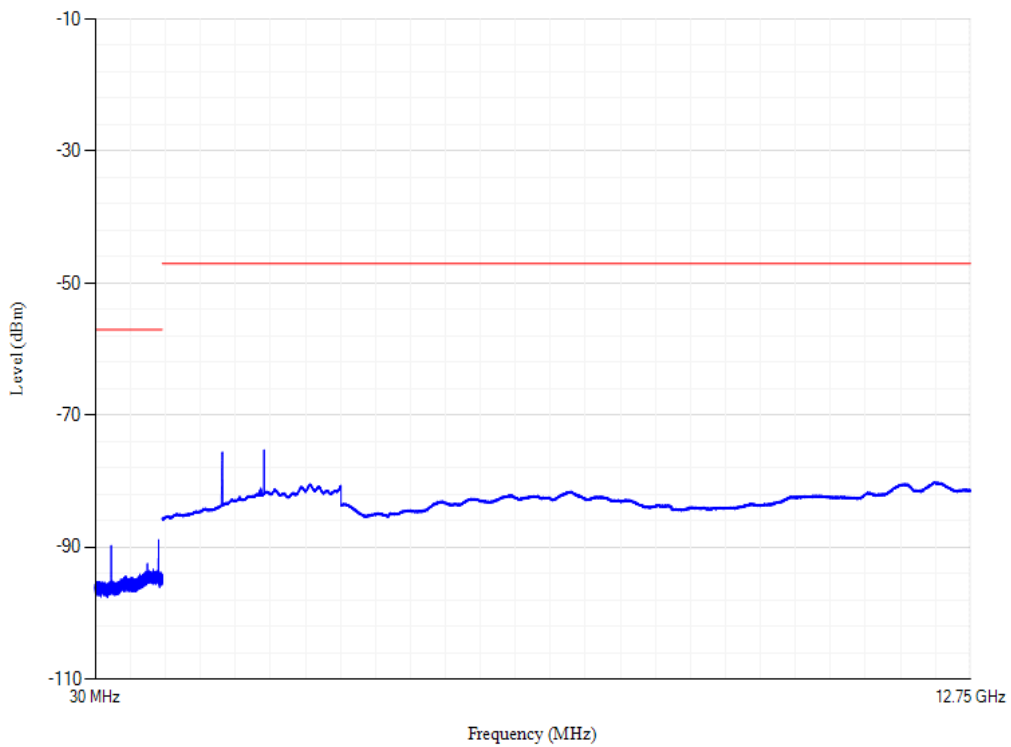

Conducted spurious emissions

Band40 QPSK BW=20MHz Channel=38750