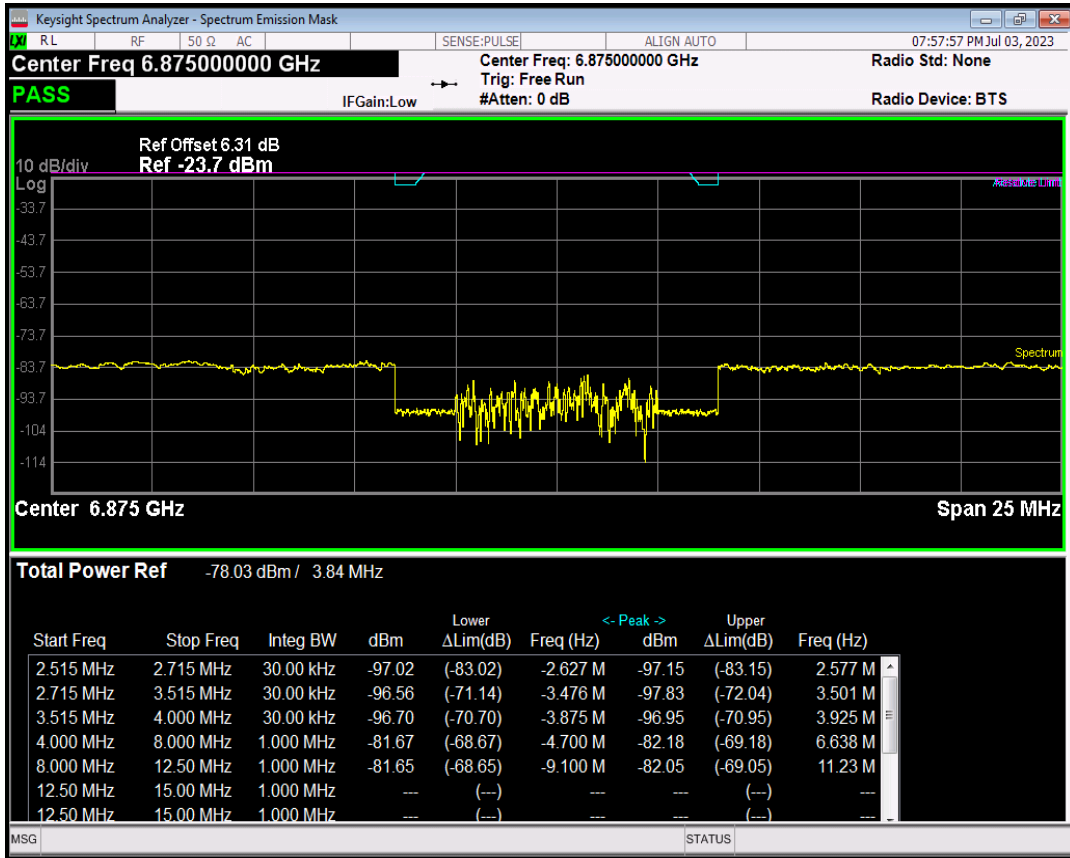

Band20 16QAM BW=5MHz Channel=24300 RB Size=8 Position=#Max