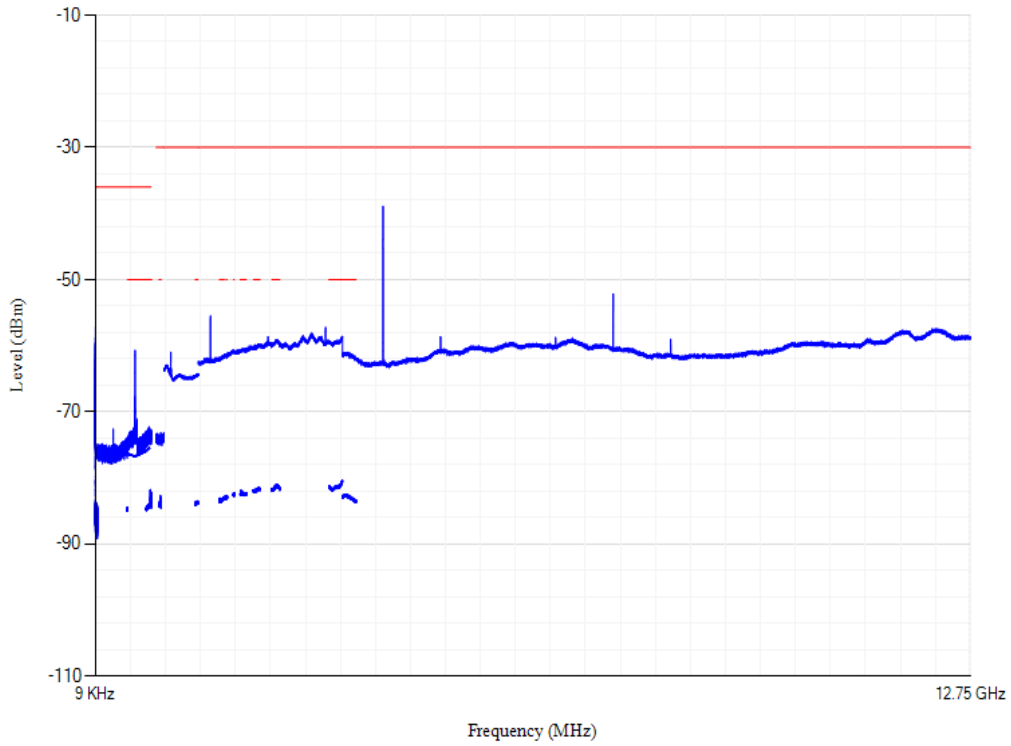

Conducted spurious emissions

Band20 QPSK BW=20MHz Channel=24350 RB Size=1 Position=#0