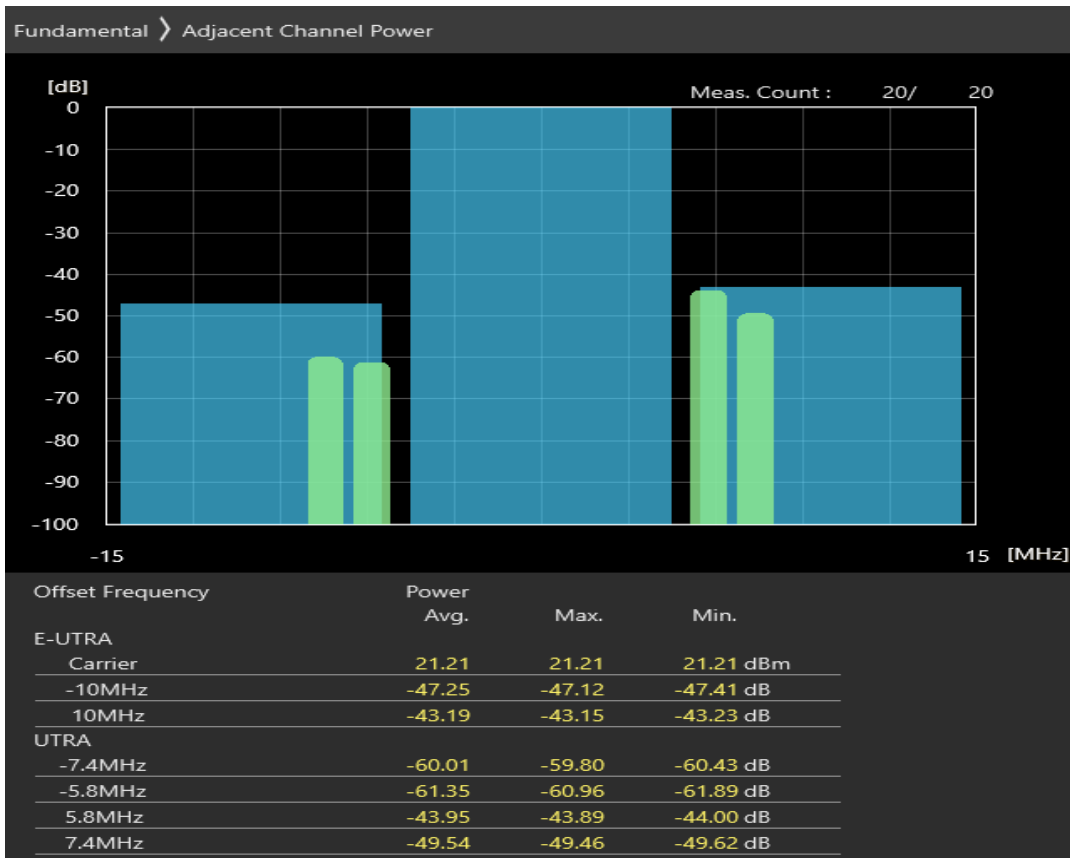

Band40 QAM16 BW=10MHz Channel=39600 RB Size=12 Position=#Max