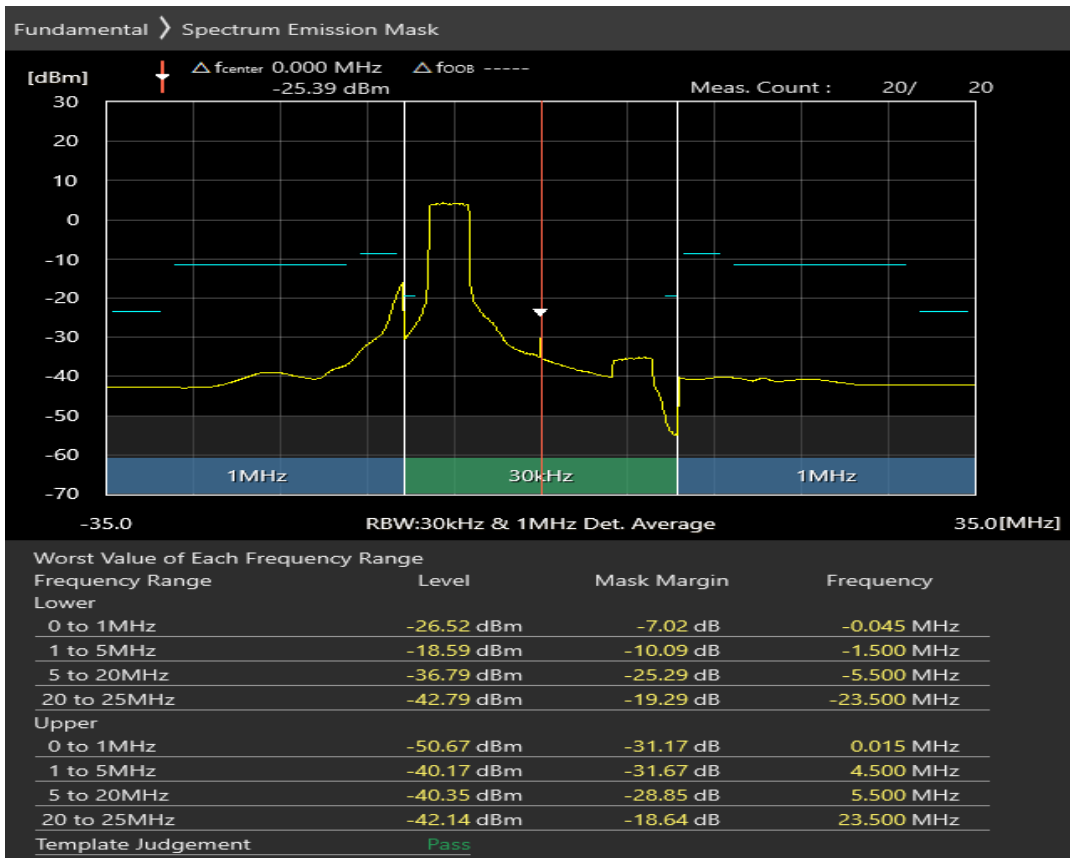

Band7 16QAM BW=20MHz Channel=20850 RB Size=18 Position=#0