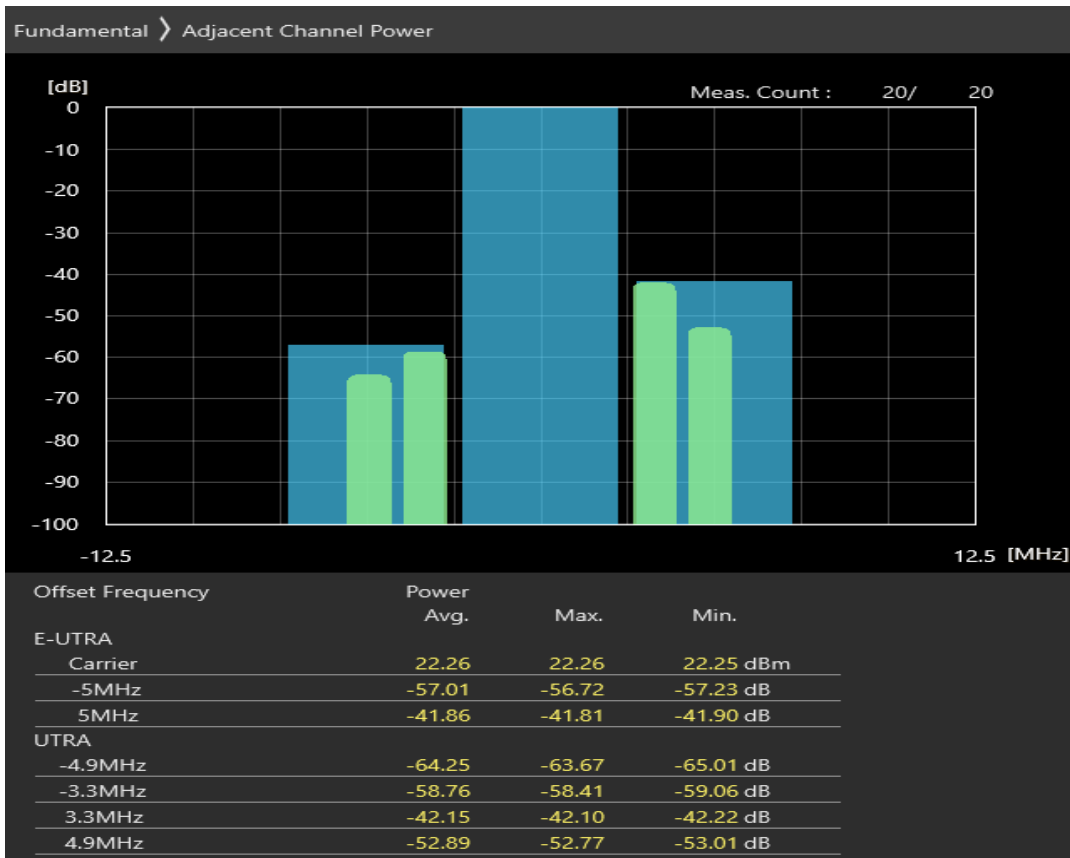

Band40 16QAM BW=5MHz Channel=38675 RB Size=8 Position=#Max

Band40 16QAM BW=5MHz Channel=38675 RB Size=25 Position=#0

Band40 QPSK BW=5MHz Channel=39150 RB Size=8 Position=#0

Band40 QPSK BW=5MHz Channel=39150 RB Size=8 Position=#Max