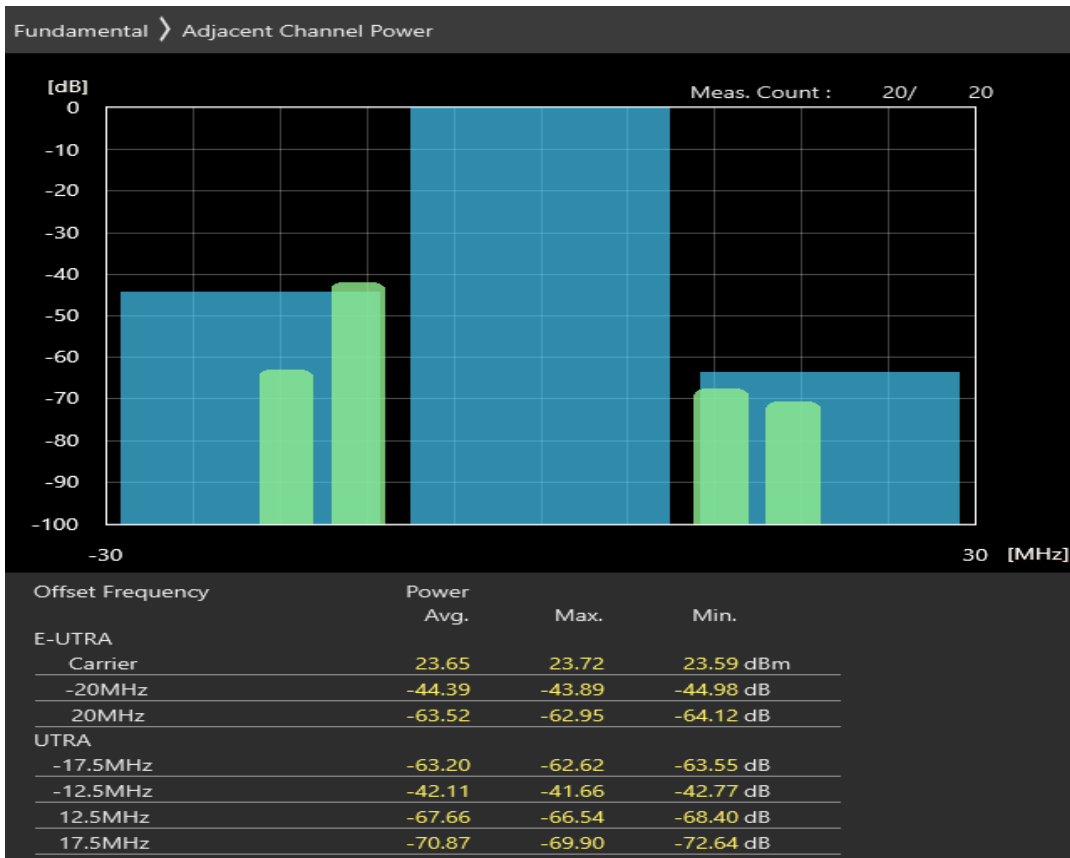

Band3 16QAM BW=20MHz Channel=19850 RB Size=18 Position=#0