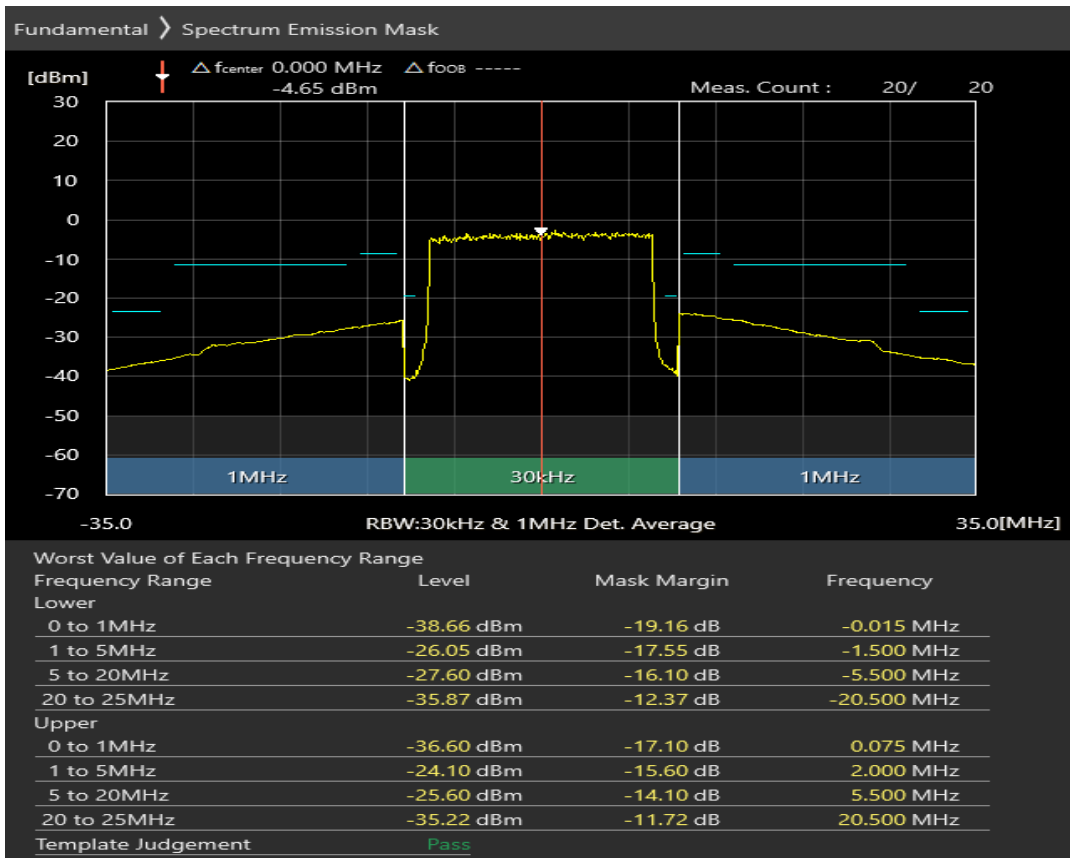

Band40 QAM16 BW=20MHz Channel=39150 RB Size=100 Position=#0