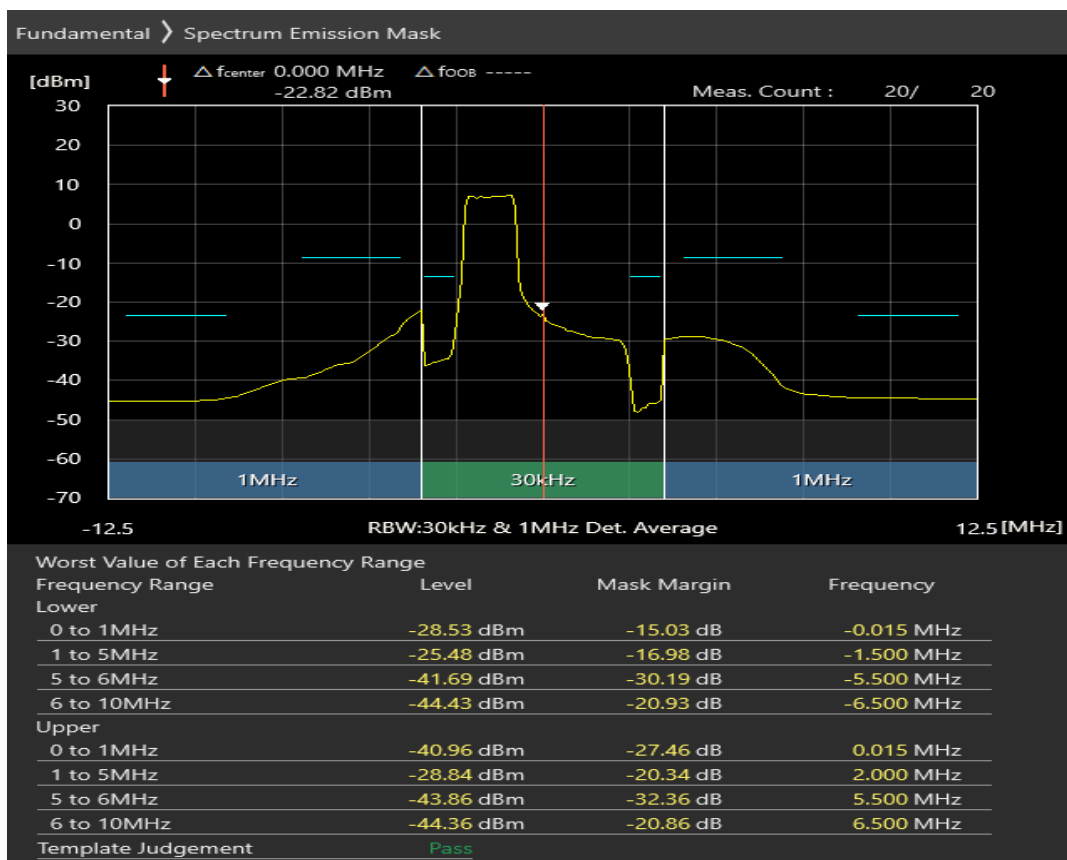

Band20 QPSK BW=5MHz Channel=24175 RB Size=8 Position=#0