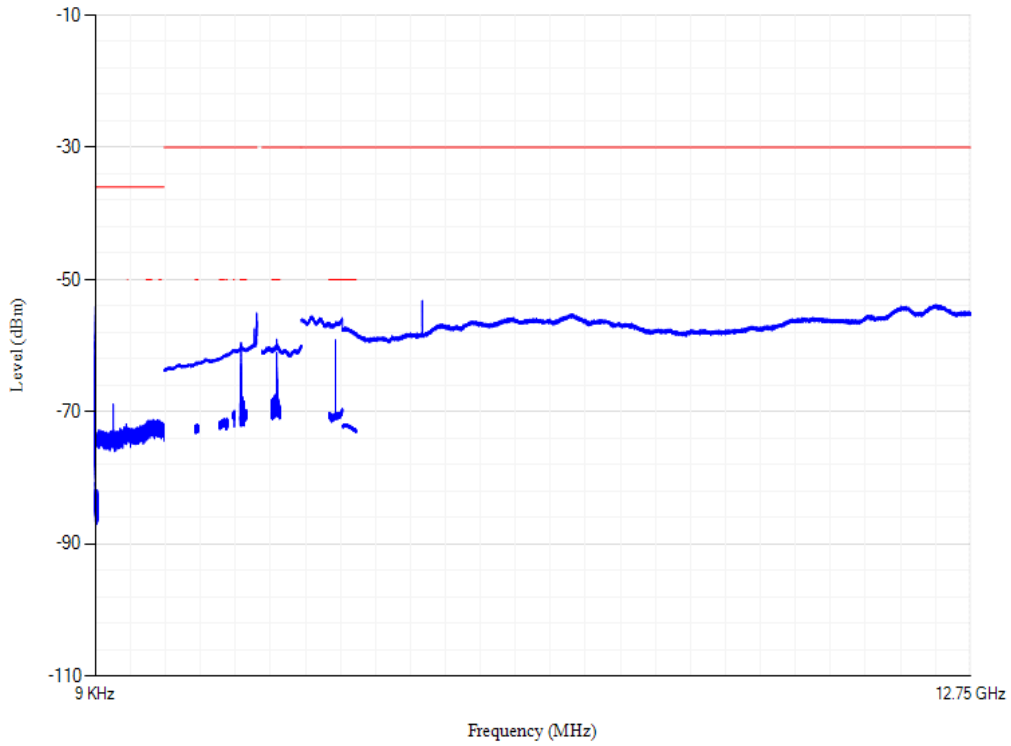

Conducted spurious emissions

Band40 QPSK BW=20MHz Channel=39150 RB Size=1 Position=#0

Conducted spurious emissions

Band40 QPSK BW=20MHz Channel=39550 RB Size=1 Position=#0

Conducted spurious emissions

Band7 QPSK BW=5MHz Channel=20775 RB Size=1 Position=#0