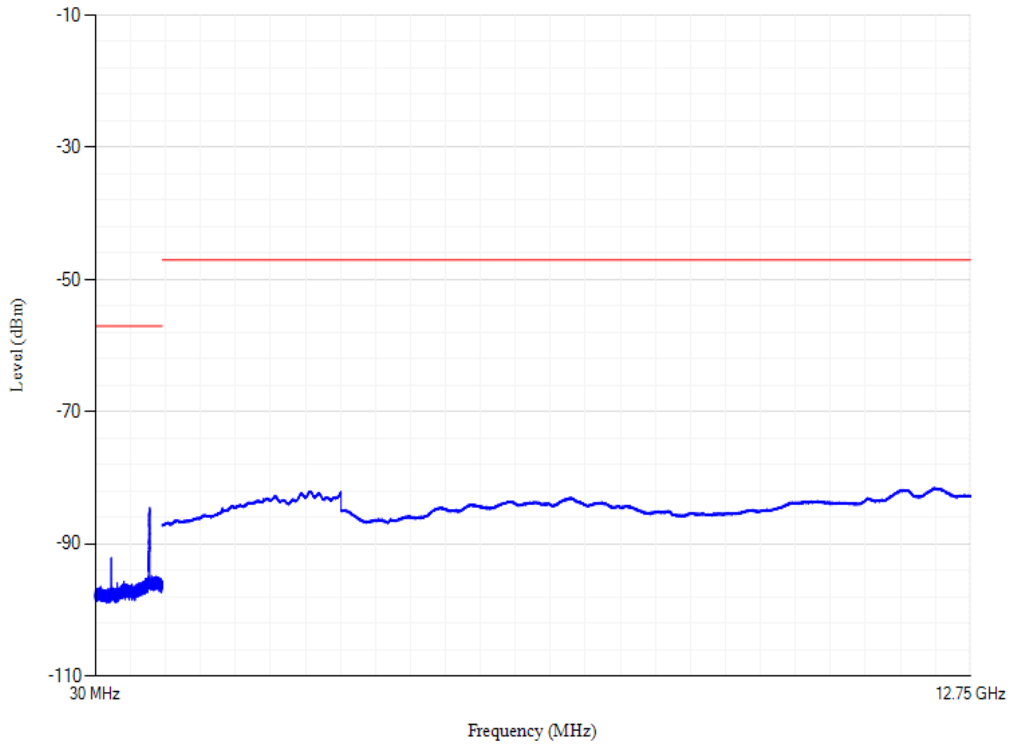

Conducted spurious emissions

Band20 QPSK BW=20MHz Channel=24300

Conducted spurious emissions

Band20 QPSK BW=20MHz Channel=24350

Conducted spurious emissions

Band3 QPSK BW=20MHz Channel=19300

Conducted spurious emissions