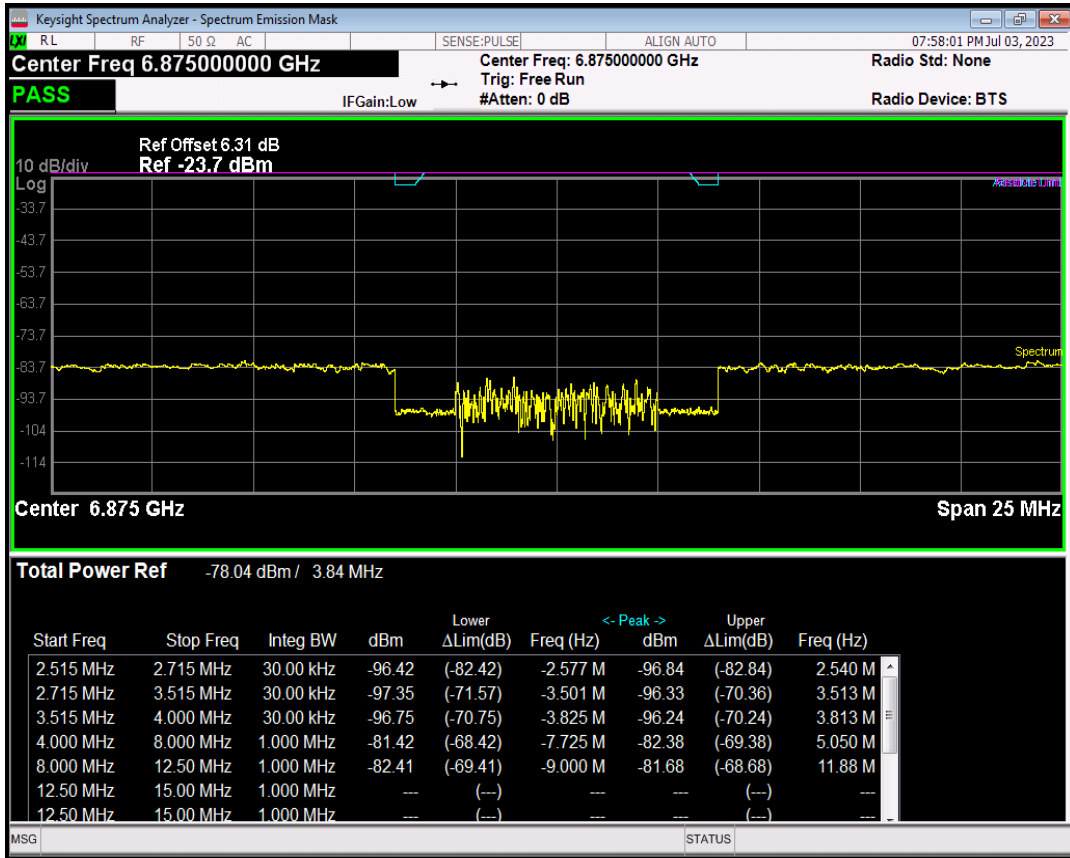

Band20 16QAM BW=5MHz Channel=24300 RB Size=25 Position=#Max