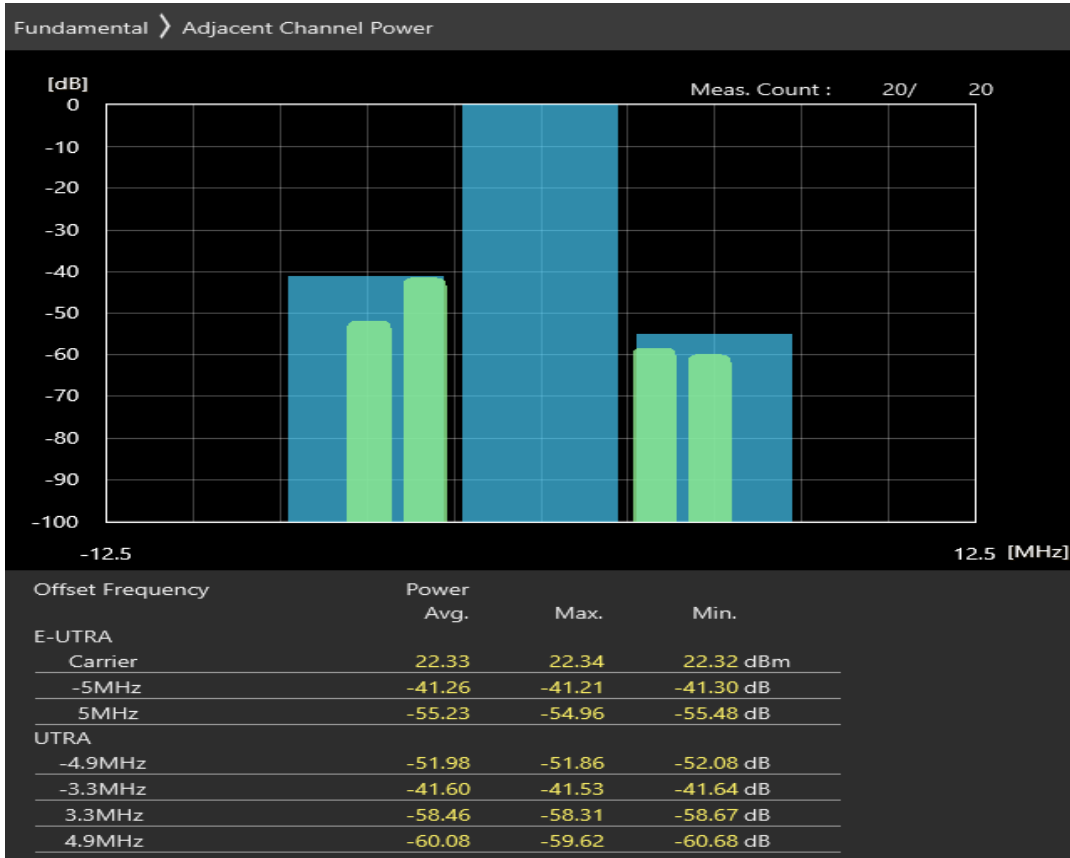

Band40 QPSK BW=5MHz Channel=39625 RB Size=8 Position=#0