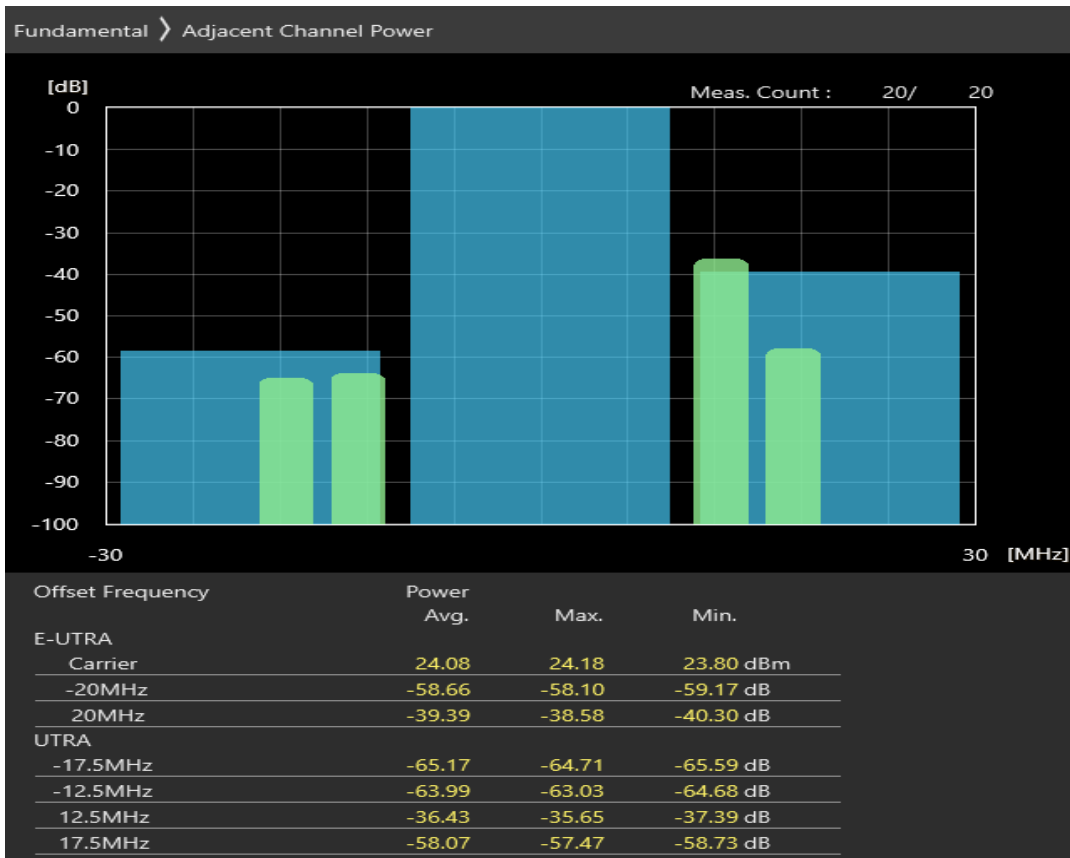

Band7 16QAM BW=20MHz Channel=20850 RB Size=18 Position=#Max