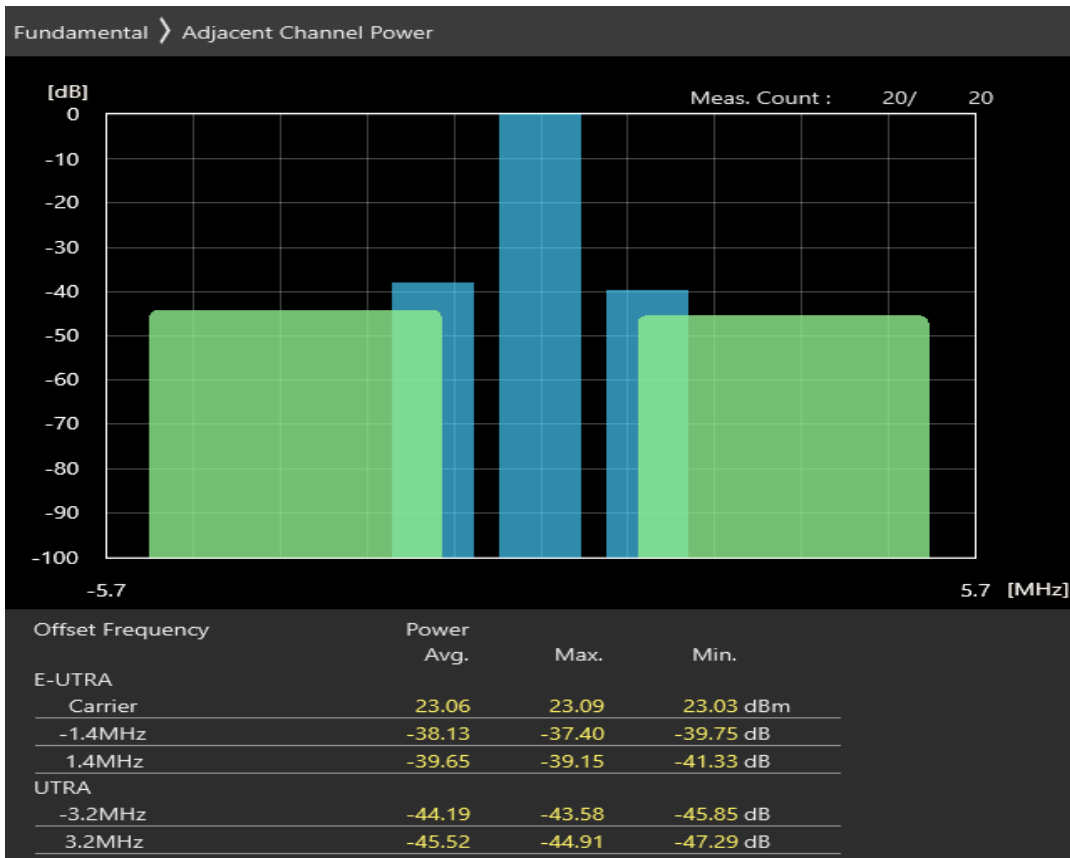

Band8 QPSK BW=1.4MHz Channel=21793 RB Size=6 Position=#0