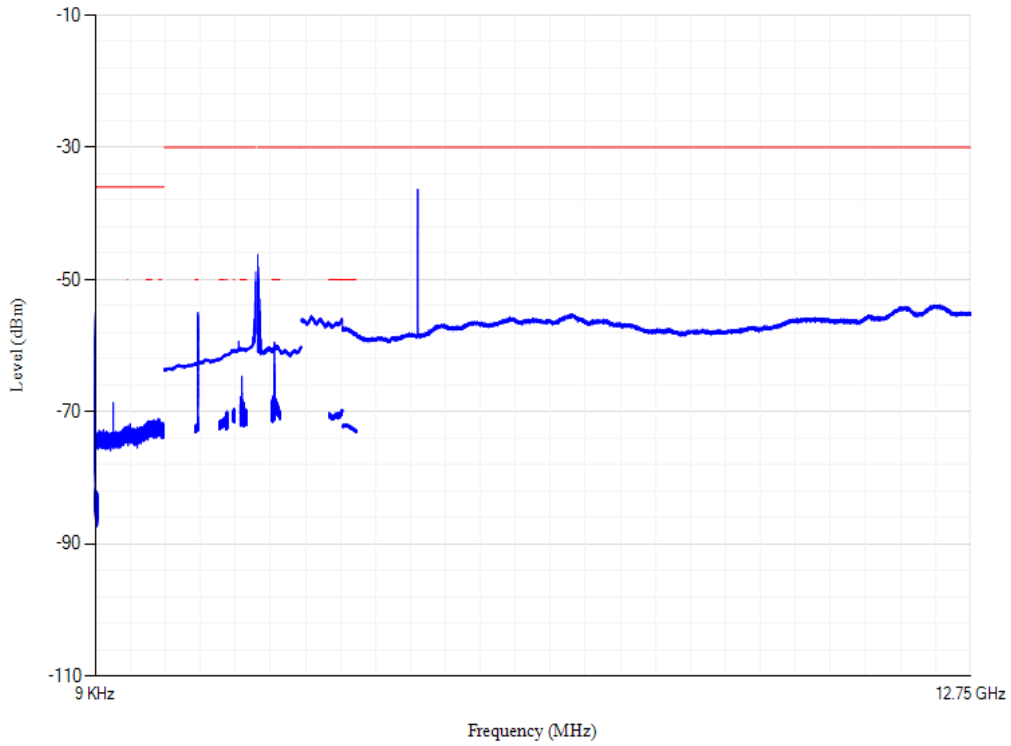

Conducted spurious emissions

Band40 QPSK BW=5MHz Channel=39625 RB Size=1 Position=#0