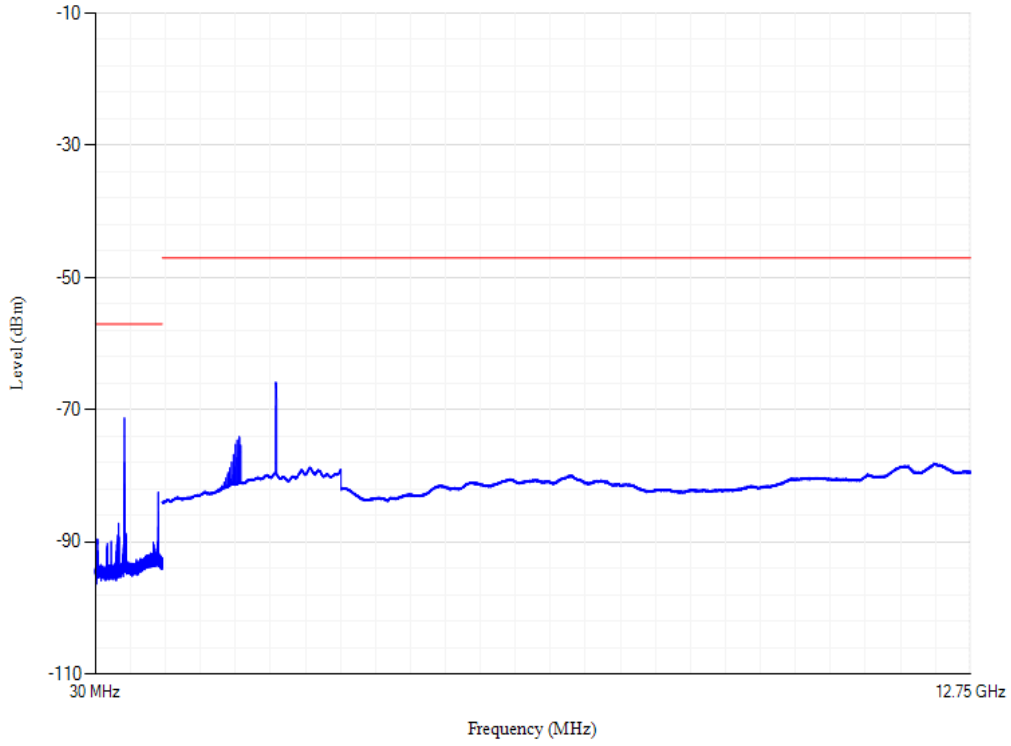

Conducted spurious emissions

Band40 QPSK BW=20MHz Channel=39550

Conducted spurious emissions

Band7 QPSK BW=20MHz Channel=20850

Conducted spurious emissions

Band7 QPSK BW=20MHz Channel=21100

Conducted spurious emissions