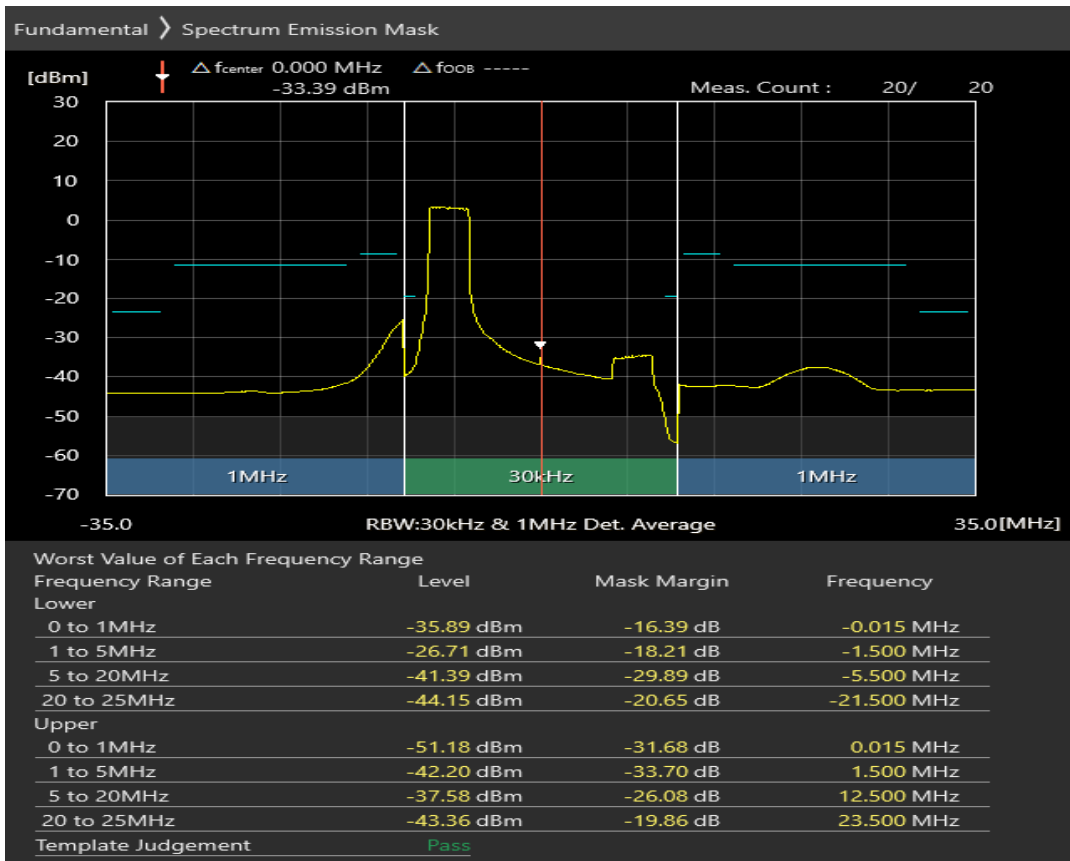

Band3 16QAM BW=20MHz Channel=19300 RB Size=18 Position=#0