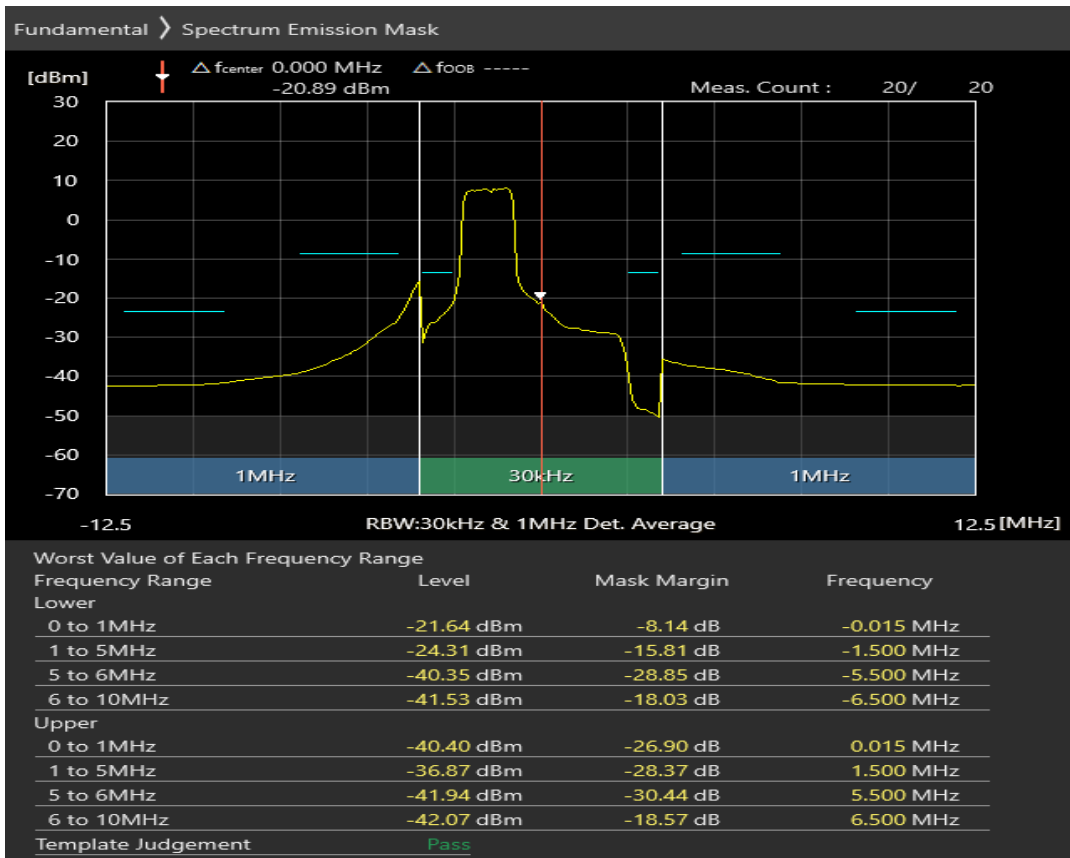

Band7 16QAM BW=5MHz Channel=20775 RB Size=8 Position=#0