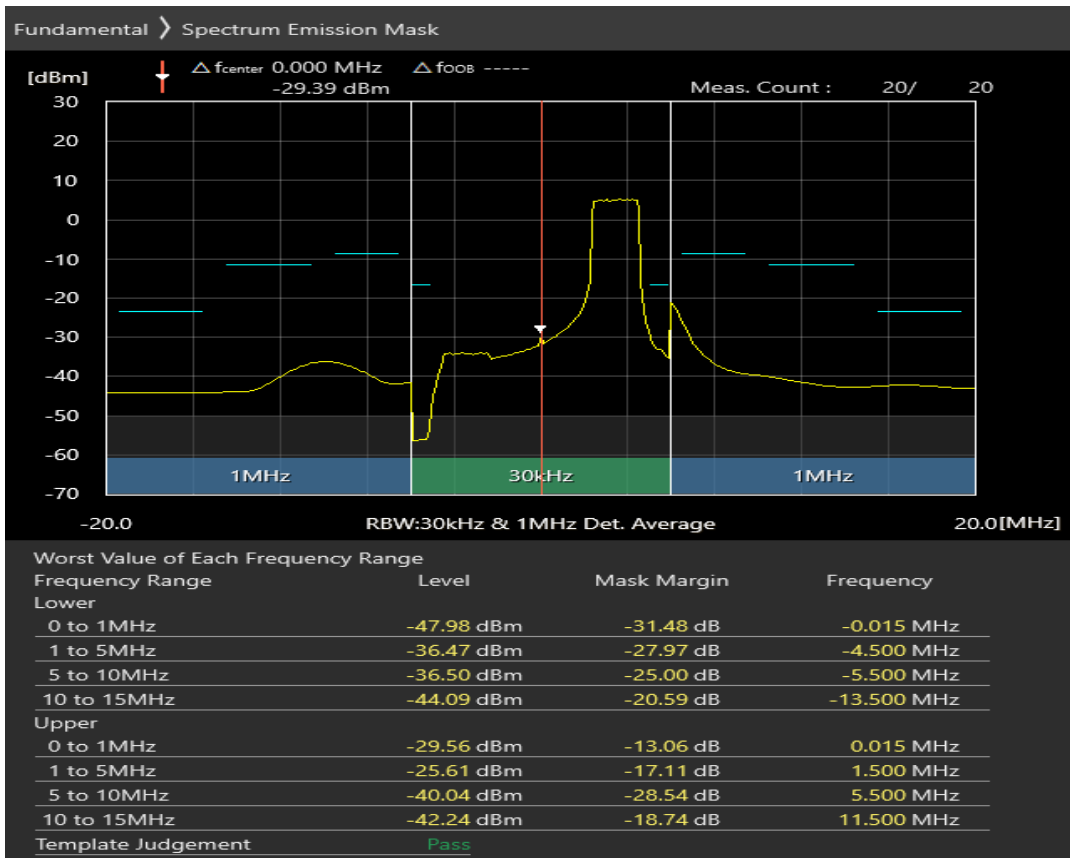

Band3 16QAM BW=10MHz Channel=19250 RB Size=12 Position=#Max