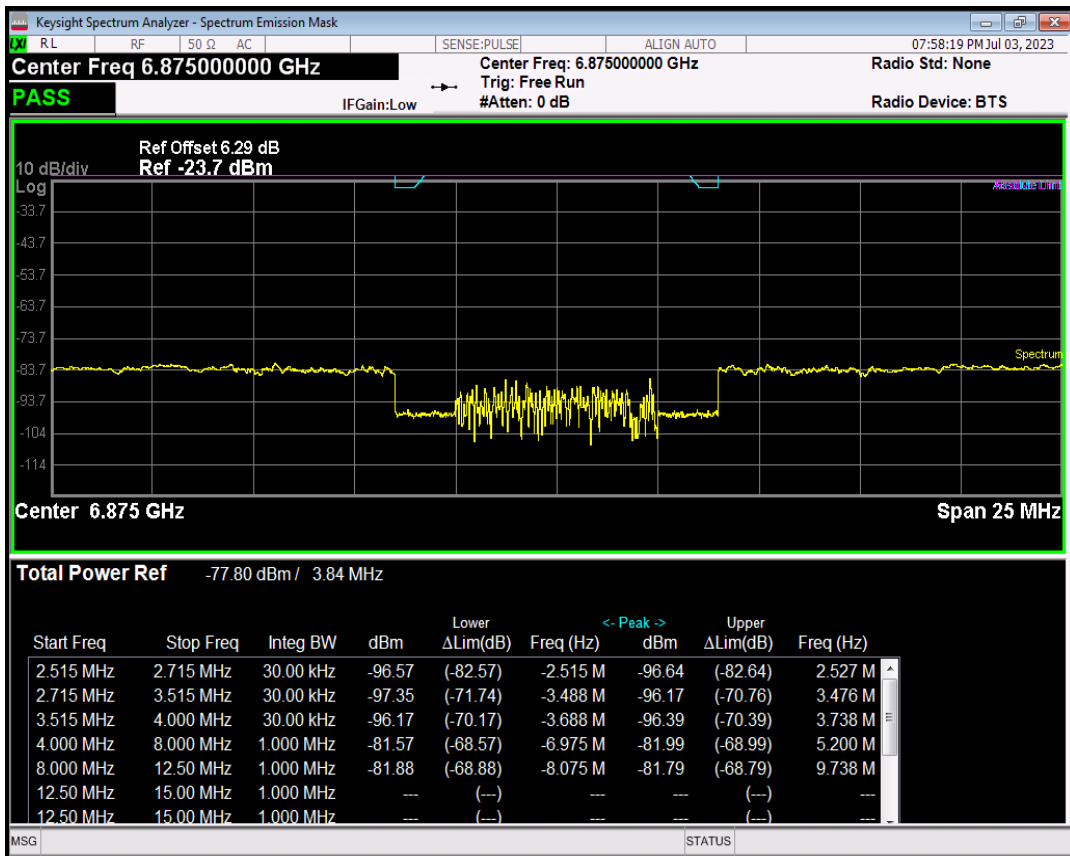

Band20 QPSK BW=10MHz Channel=24200 RB Size=50 Position=#0