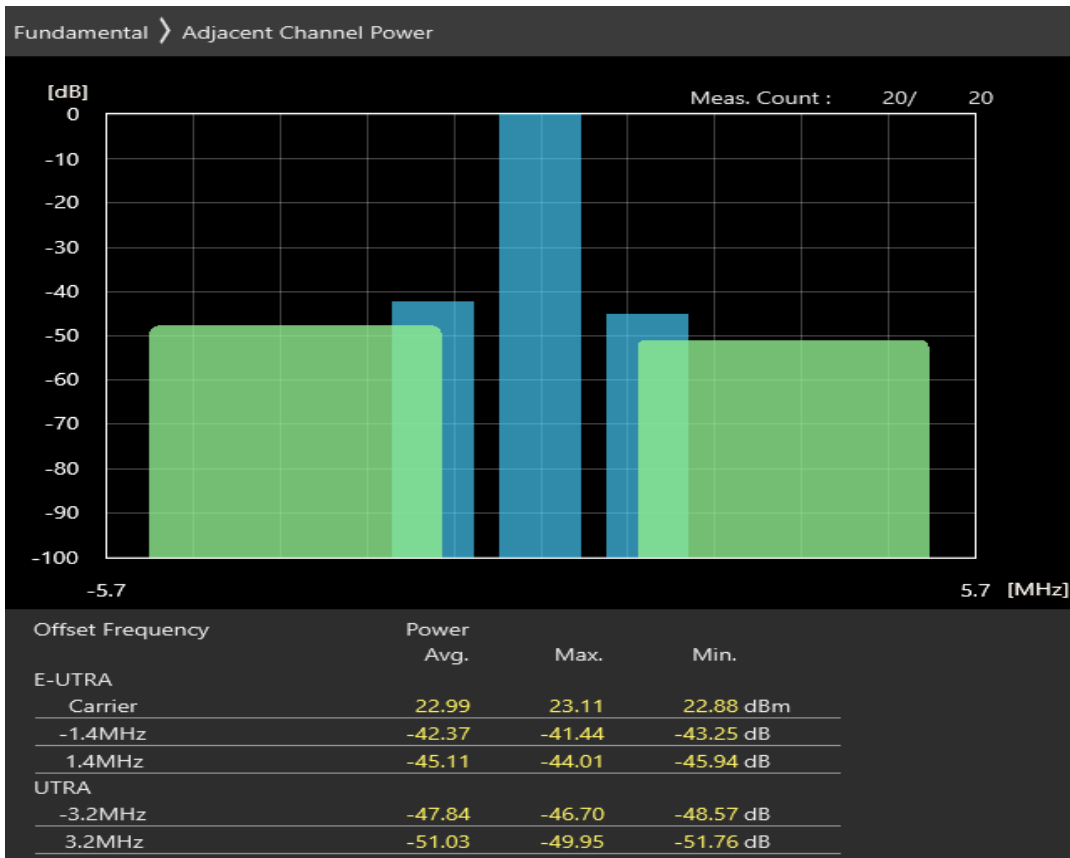

Band3 QPSK BW=1.4MHz Channel=19207 RB Size=5 Position=#0

Band3 QPSK BW=1.4MHz Channel=19207 RB Size=5 Position=#Max

Band3 QPSK BW=1.4MHz Channel=19207 RB Size=6 Position=#0

Band3 16QAM BW=1.4MHz Channel=19207 RB Size=5 Position=#0