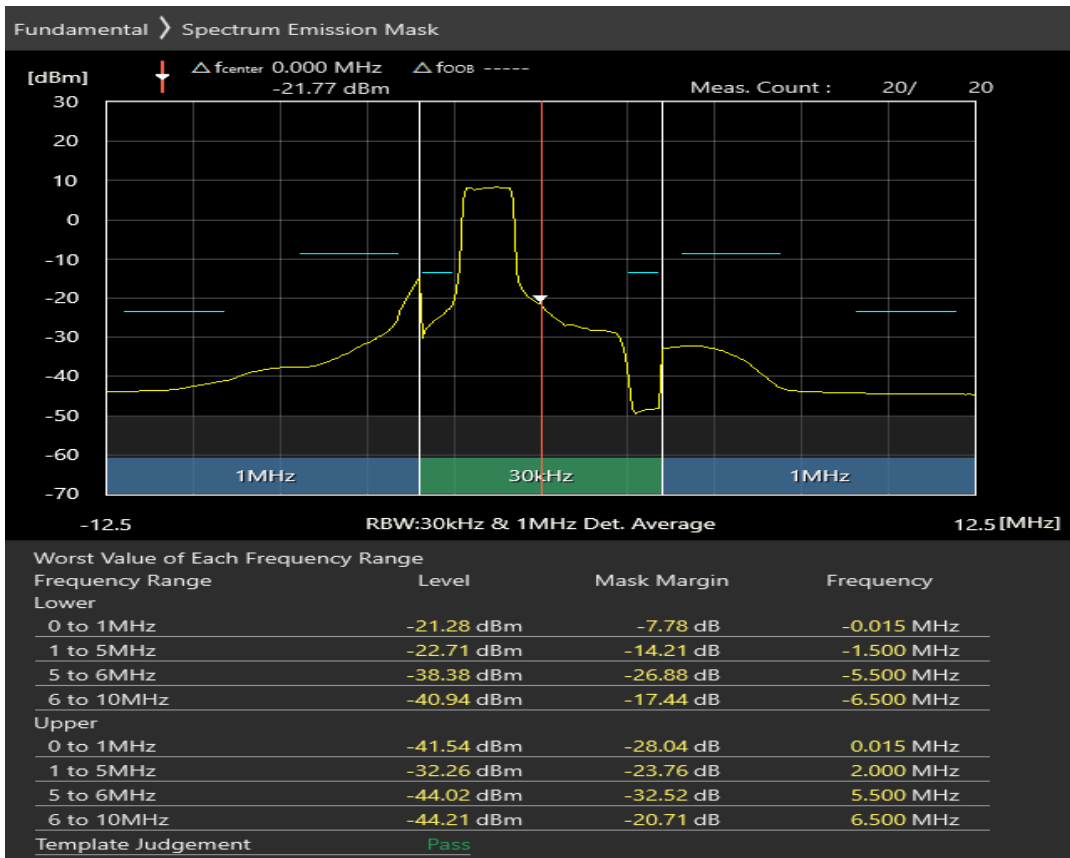

Band3 QPSK BW=5MHz Channel=19925 RB Size=8 Position=#0