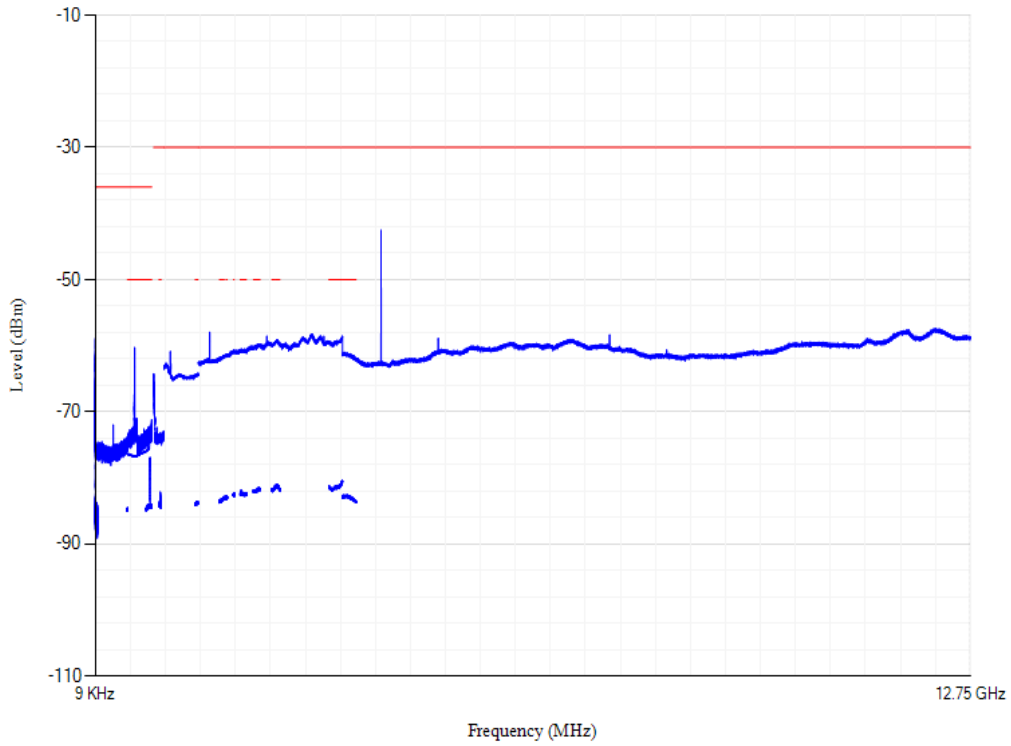

Conducted spurious emissions

Band20 QPSK BW=5MHz Channel=24300 RB Size=1 Position=#0