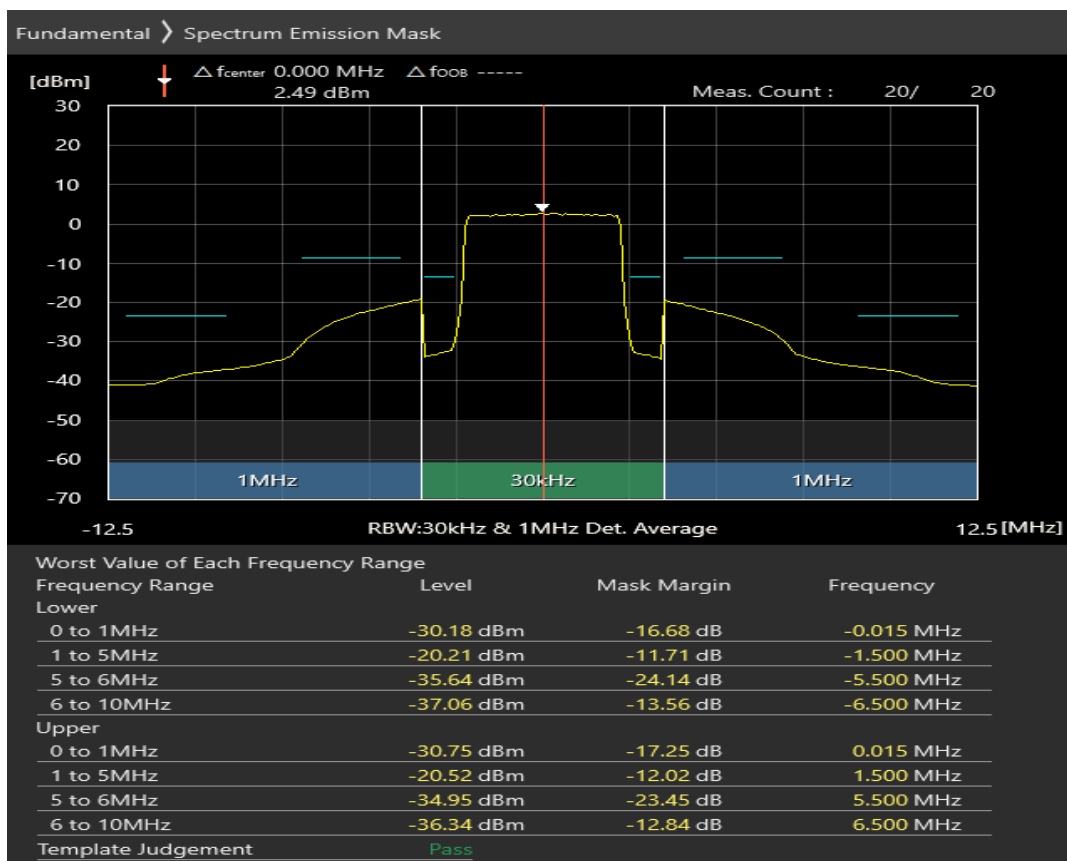

Band7 QPSK BW=5MHz Channel=21100 RB Size=25 Position=#0