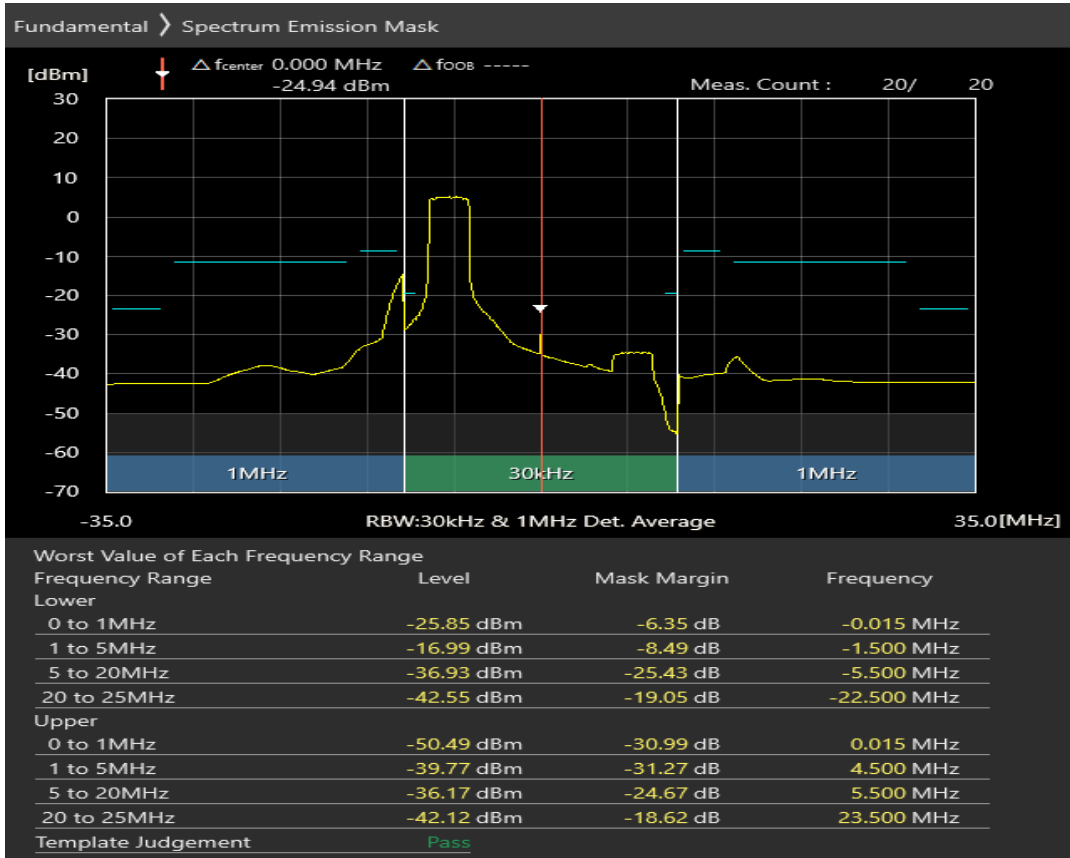

Band7 16QAM BW=20MHz Channel=20850 RB Size=18 Position=#0

Band7 16QAM BW=20MHz Channel=20850 RB Size=18 Position=#Max

Band7 16QAM BW=20MHz Channel=20850 RB Size=100 Position=#0

Band7 QPSK BW=20MHz Channel=21100 RB Size=18 Position=#0