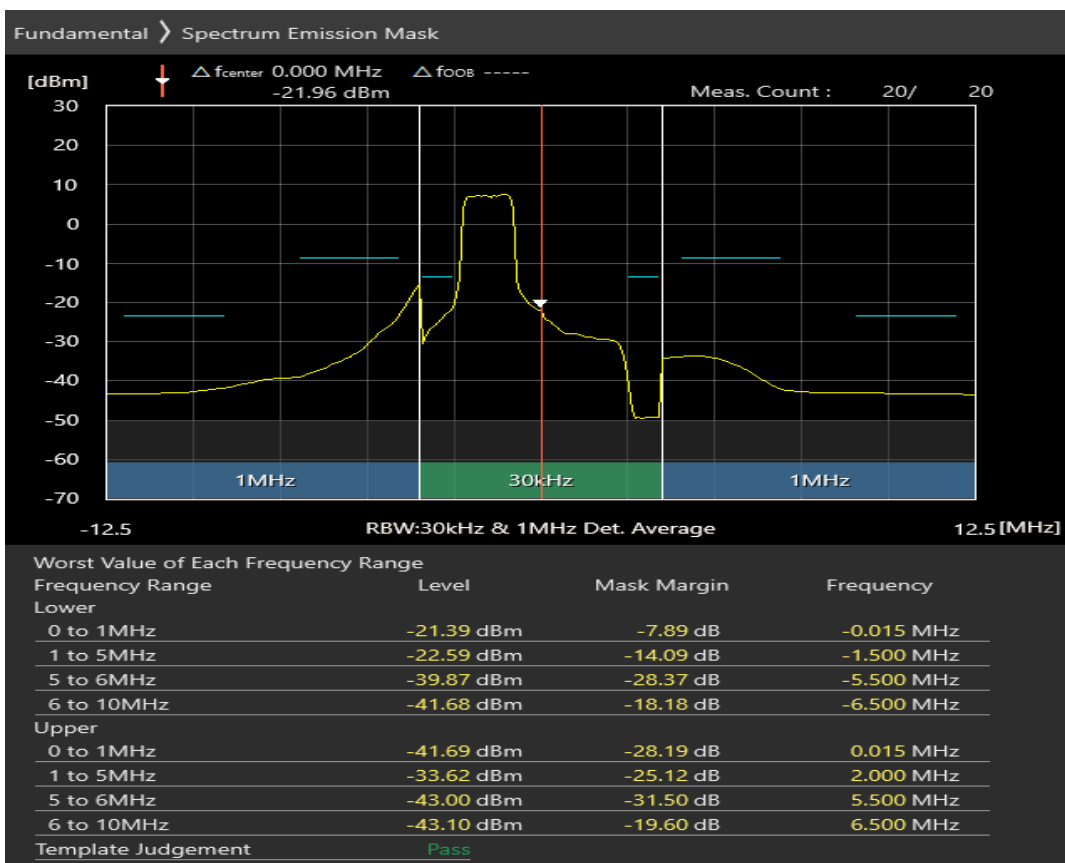

Band3 QPSK BW=5MHz Channel=19575 RB Size=8 Position=#0

Band3 QPSK BW=5MHz Channel=19575 RB Size=8 Position=#Max

Band3 QPSK BW=5MHz Channel=19575 RB Size=25 Position=#0

Band3 16QAM BW=5MHz Channel=19575 RB Size=8 Position=#0