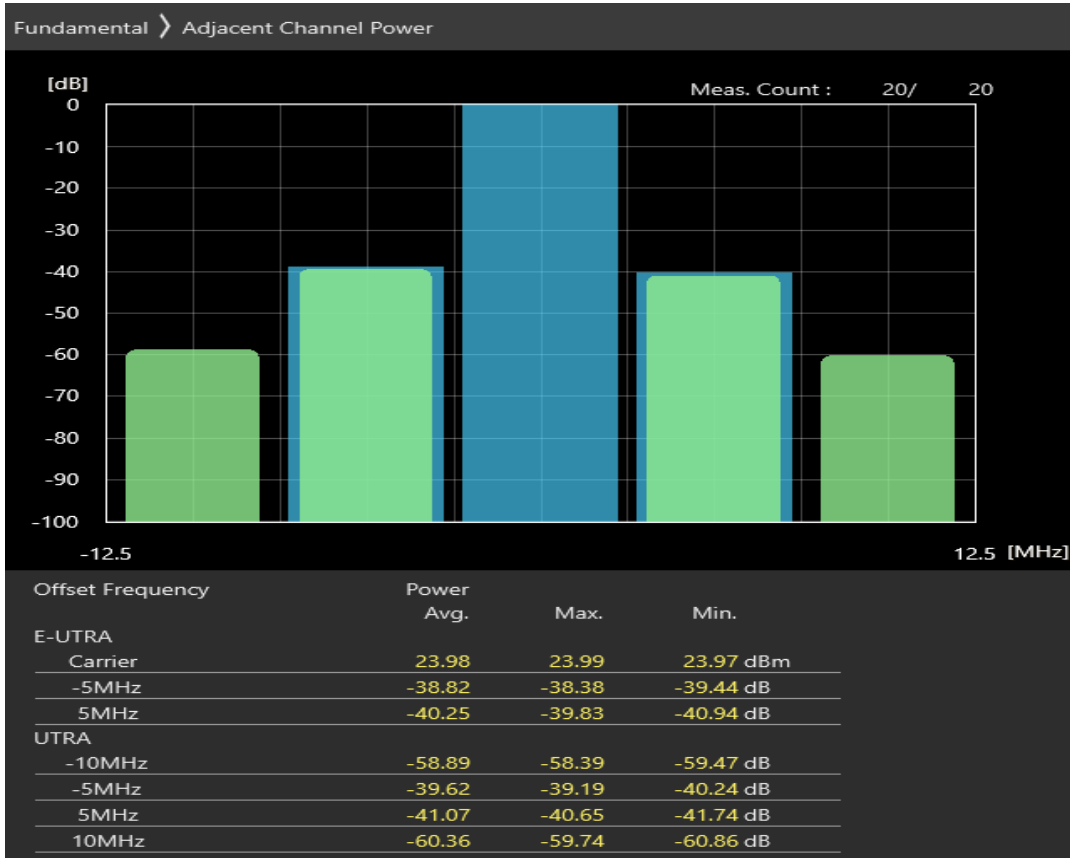

Band1 QPSK BW=5MHz Channel=18575 RB Size=25 Position=#0