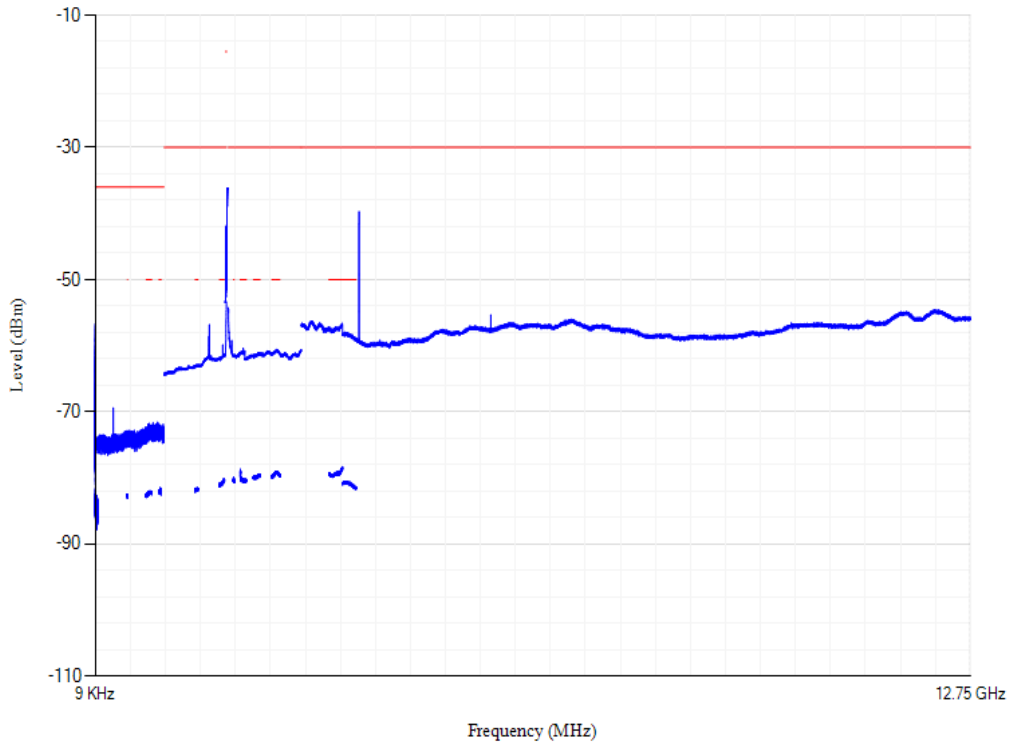

Band1 QPSK BW=5MHz Channel=18025 RB Size=1 Position=#0

Conducted spurious emissions

Band1 QPSK BW=5MHz Channel=18300 RB Size=1 Position=#0

Conducted spurious emissions

Band1 QPSK BW=5MHz Channel=18575 RB Size=1 Position=#0