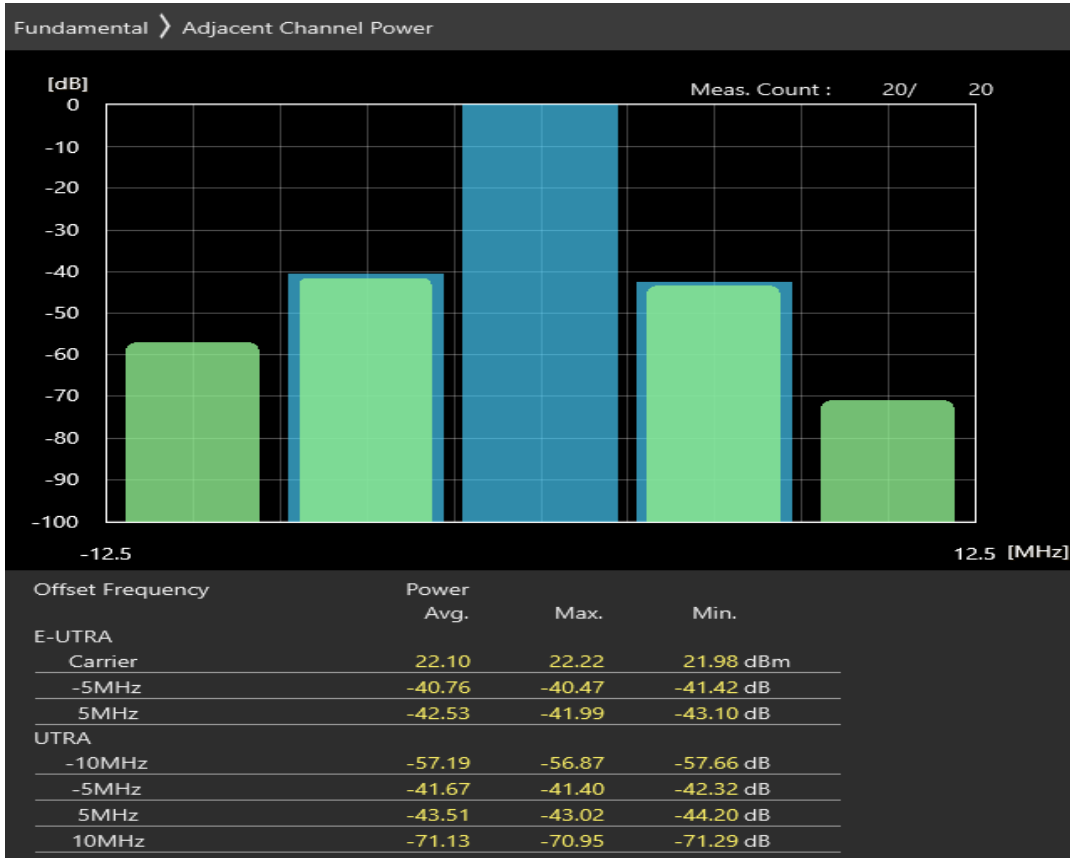

Band8 16QAM BW=5MHz Channel=21775 RB Size=25 Position=#0