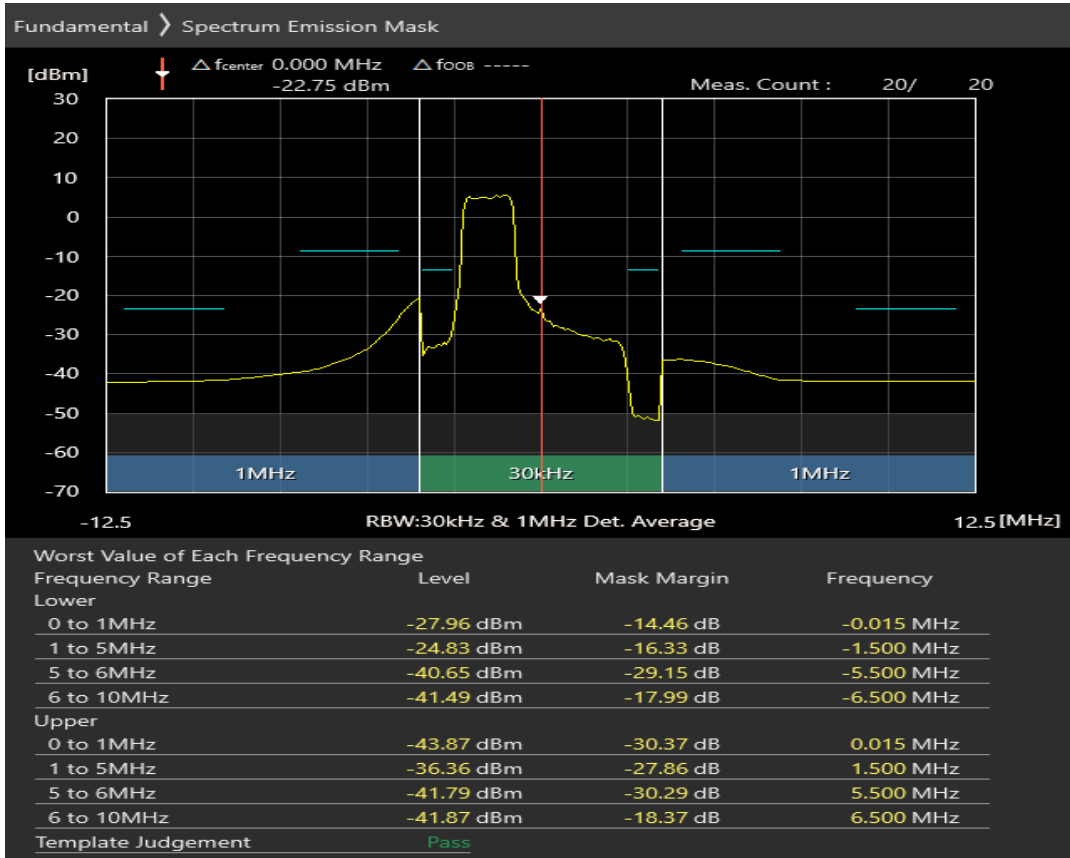

Band40 16QAM BW=5MHz Channel=39150 RB Size=8 Position=#0