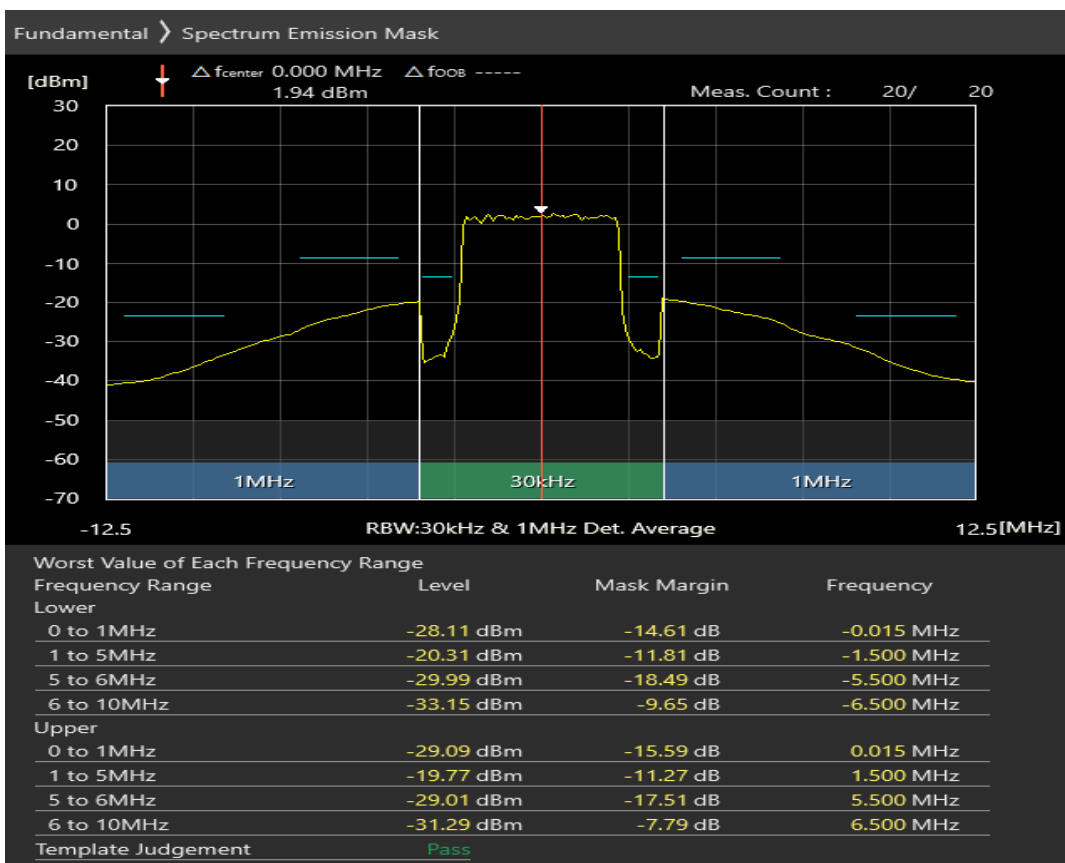

Band40 QAM16 BW=5MHz Channel=38675 RB Size=25 Position=#0

Band40 QAM16 BW=5MHz Channel=38675 RB Size=8 Position=#0

Band40 QAM16 BW=5MHz Channel=38675 RB Size=8 Position=#Max

Band40 QAM16 BW=5MHz Channel=39150 RB Size=25 Position=#0