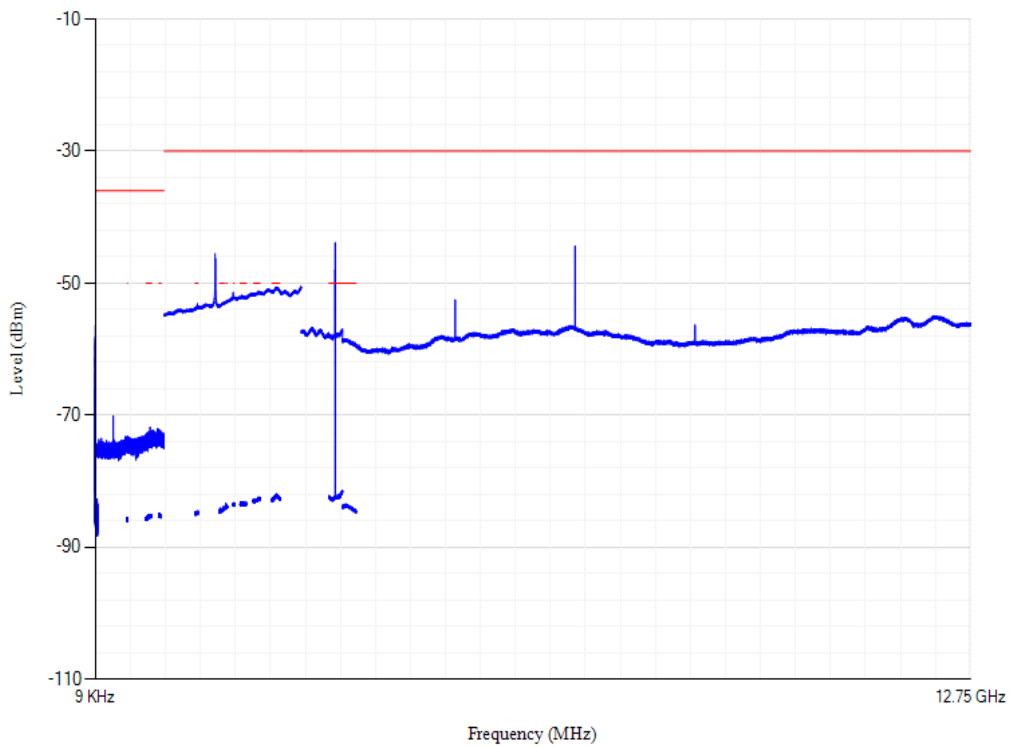

Conducted spurious emissions

Band3 QPSK BW=1.4MHz Channel=19575 RB Size=1 Position=#0

Conducted spurious emissions

Band3 QPSK BW=1.4MHz Channel=19943 RB Size=1 Position=#0

Conducted spurious emissions

Band3 QPSK BW=5MHz Channel=19225 RB Size=1 Position=#0