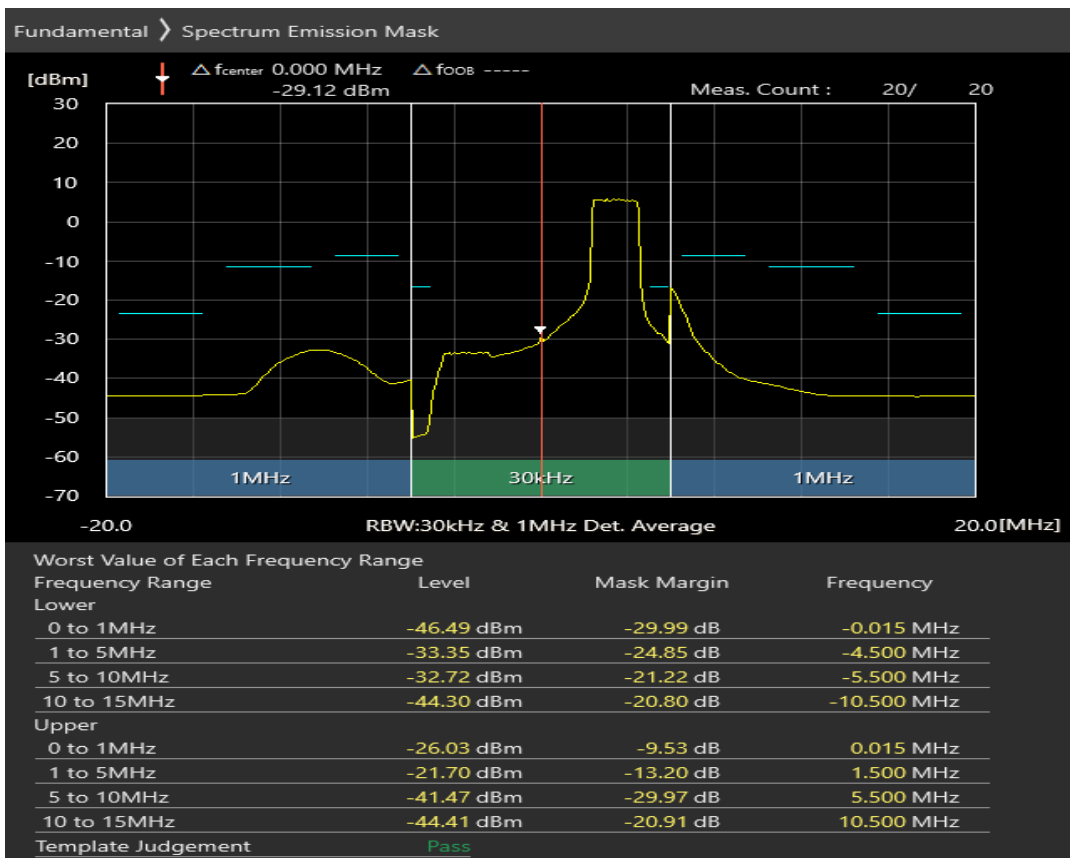

Band3 16QAM BW=10MHz Channel=1990 RB Size=12 Position=#Max