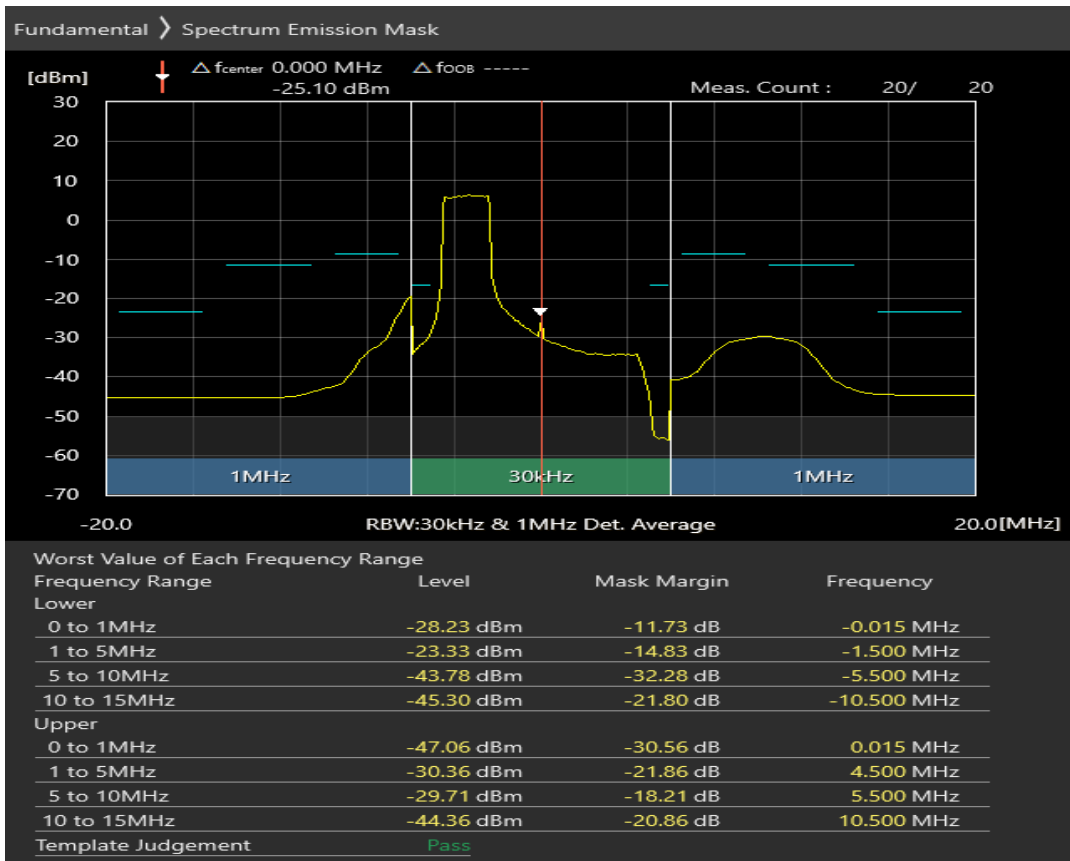

Band8 16QAM BW=5MHz Channel=21775 RB Size=8 Position=#0

Band8 16QAM BW=5MHz Channel=21775 RB Size=8 Position=#Max

Band8 16QAM BW=5MHz Channel=21775 RB Size=25 Position=#0

Band8 QPSK BW=10MHz Channel=21500 RB Size=12 Position=#0