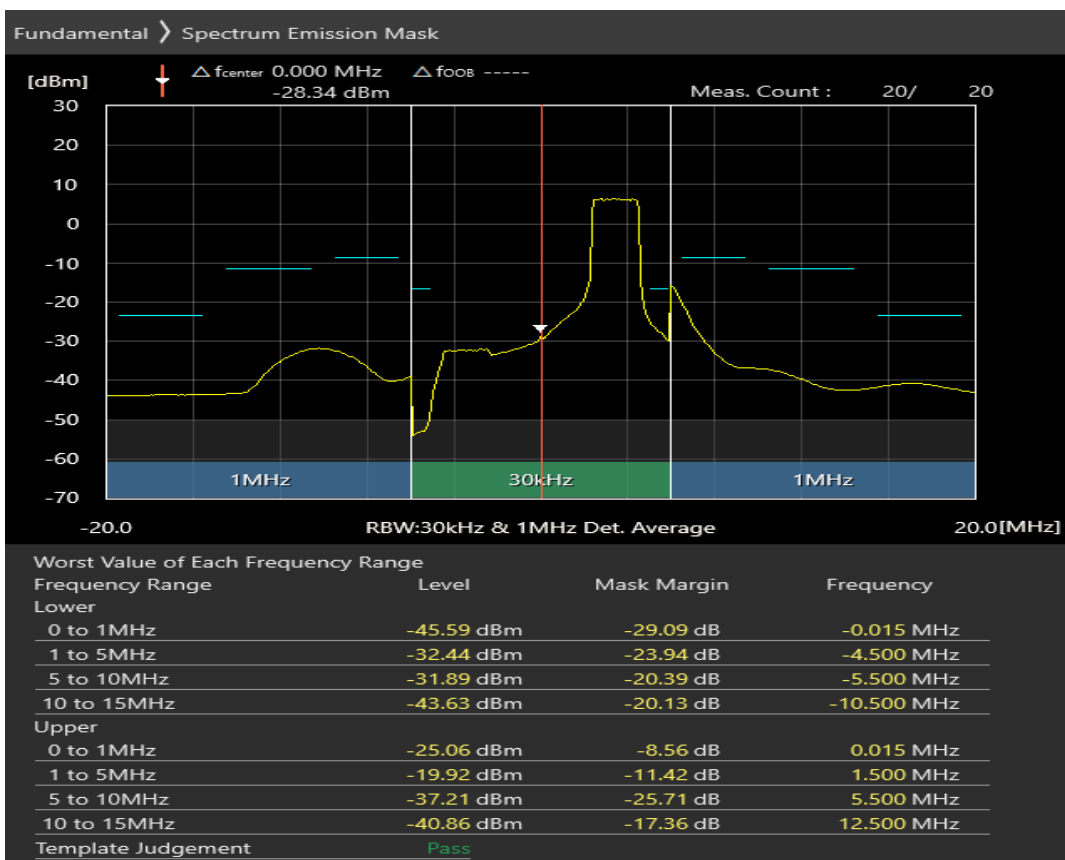

Band1 16QAM BW=10MHz Channel=18550 RB Size=12 Position=#Max