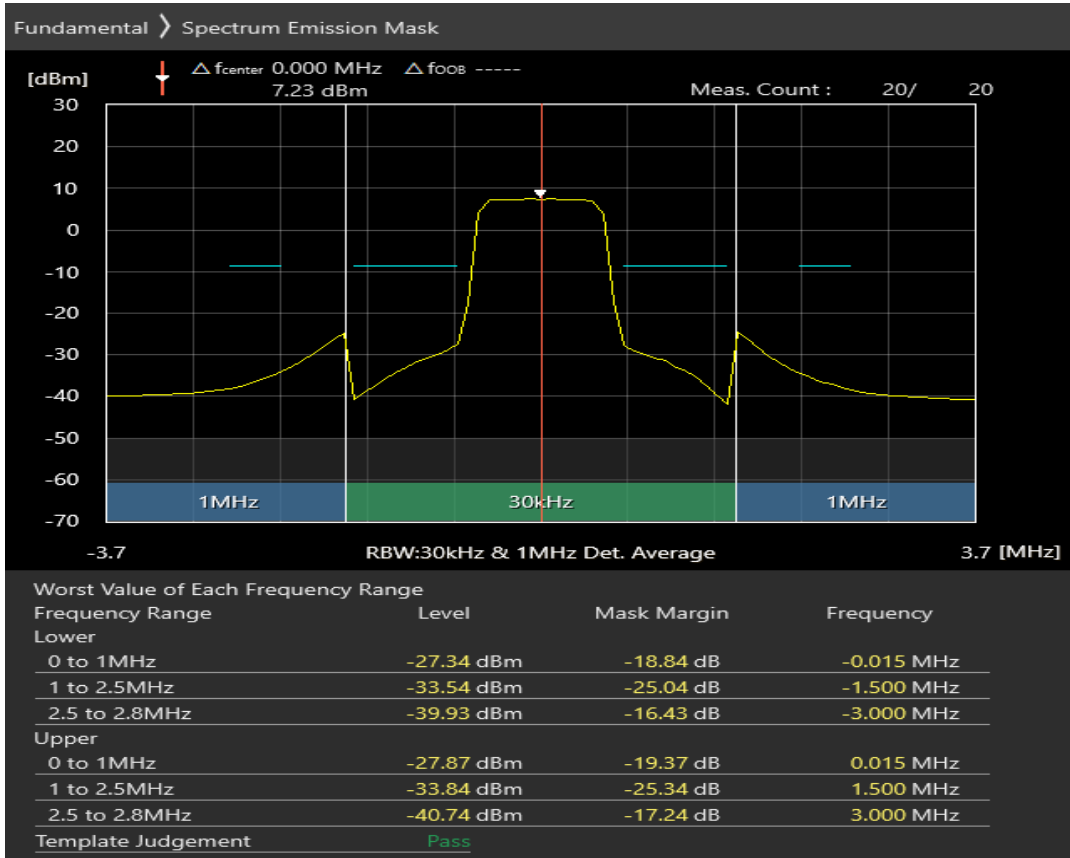

Band3 16QAM BW=1.4MHz Channel=19943 RB Size=6 Position=#0