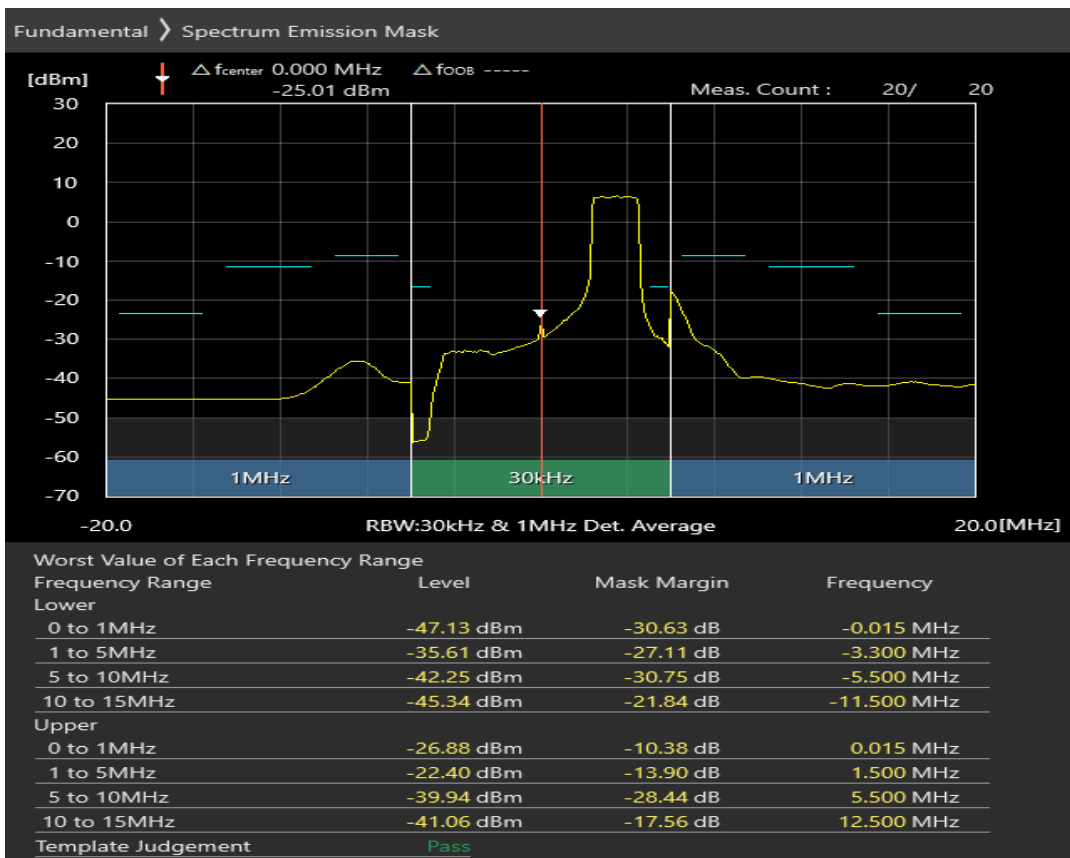

Band8 QPSK BW=10MHz Channel=21500 RB Size=12 Position=#Max