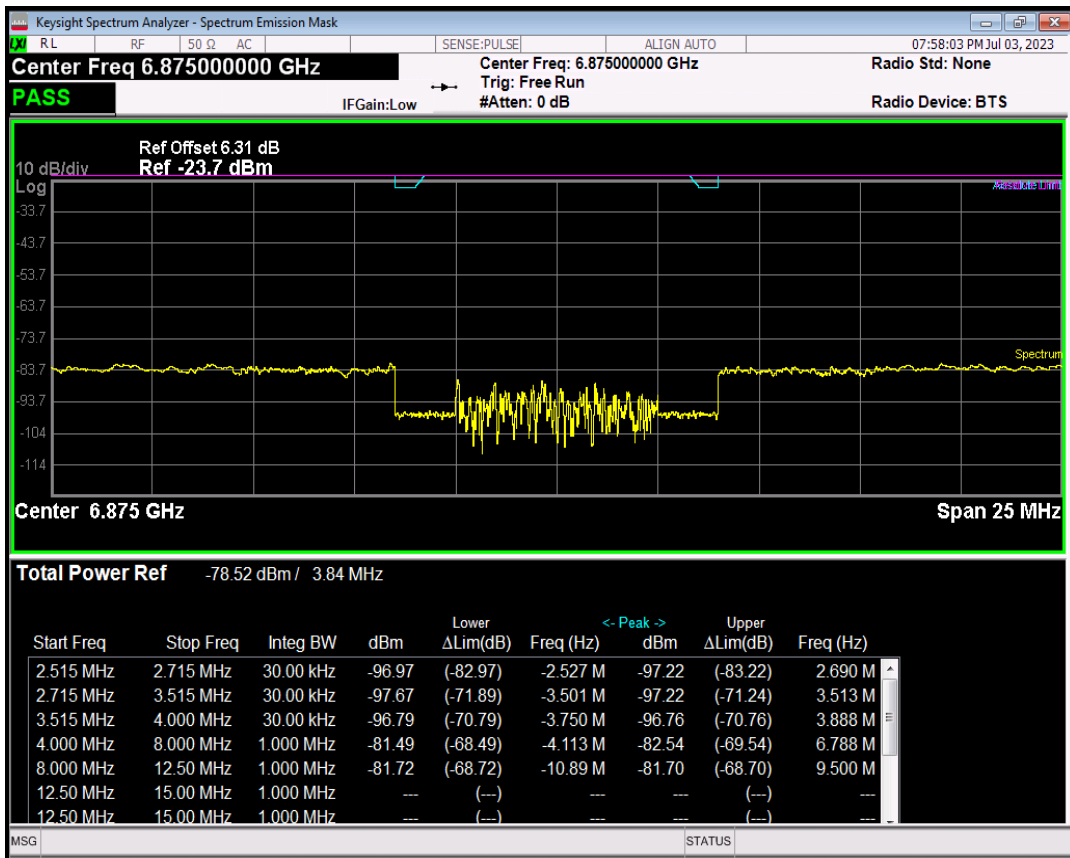

Band20 16QAM BW=5MHz Channel=24300 RB Size=8 Position=#0

Band20 16QAM BW=5MHz Channel=24300 RB Size=8 Position=#Max

Band20 16QAM BW=5MHz Channel=24300 RB Size=25 Position=#0

Band20 16QAM BW=5MHz Channel=24300 RB Size=25 Position=#Max