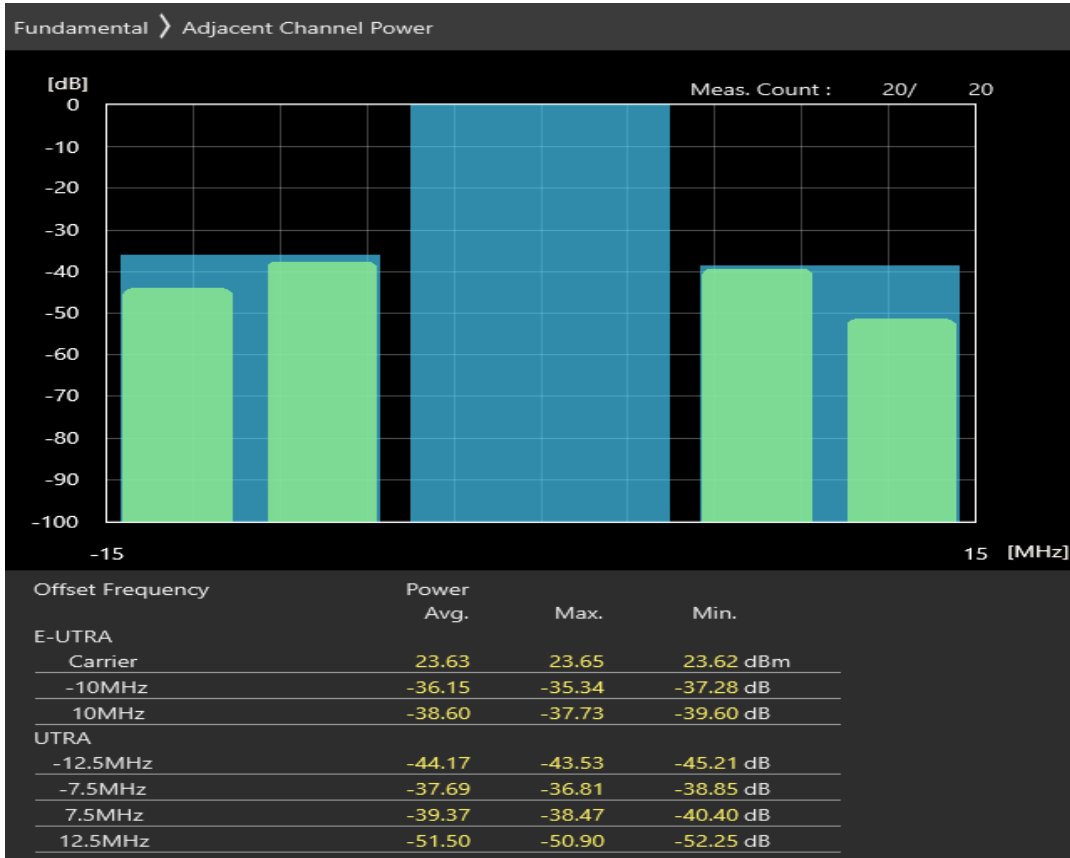

Band3 QPSK BW=10MHz Channel=1990 RB Size=50 Position=#0