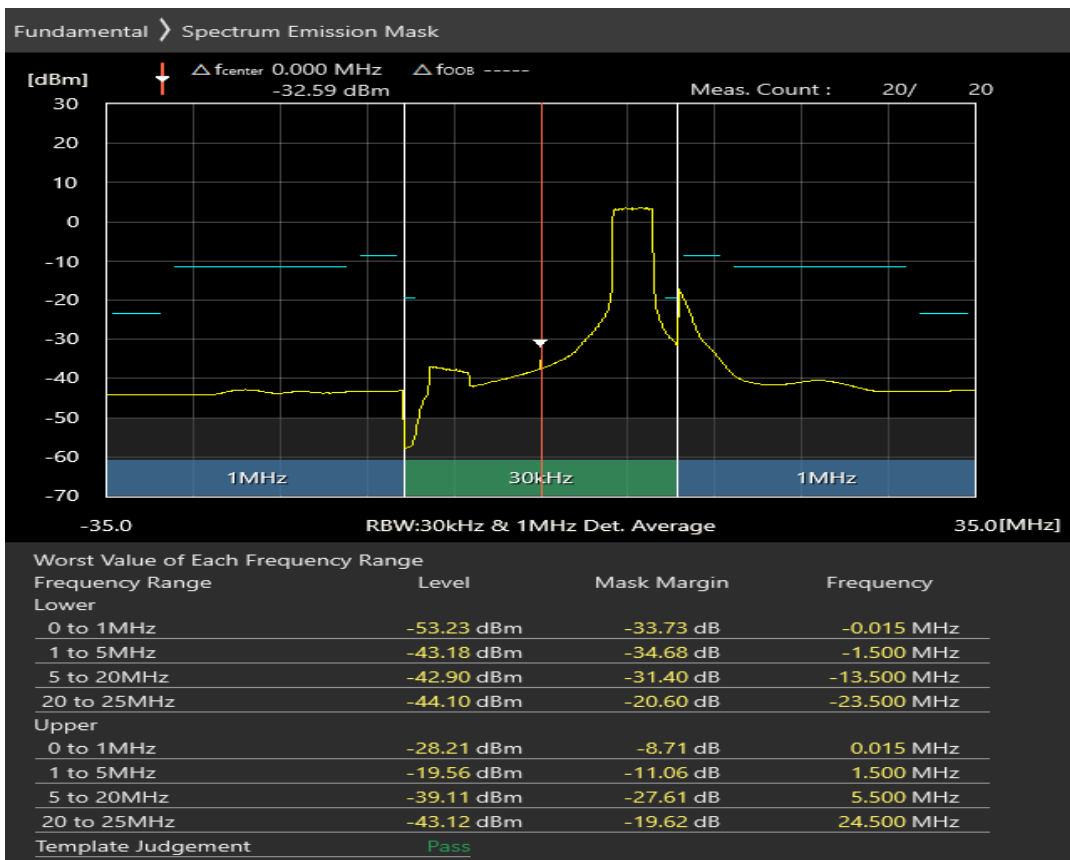

Band3 16QAM BW=20MHz Channel=19300 RB Size=18 Position=#Max