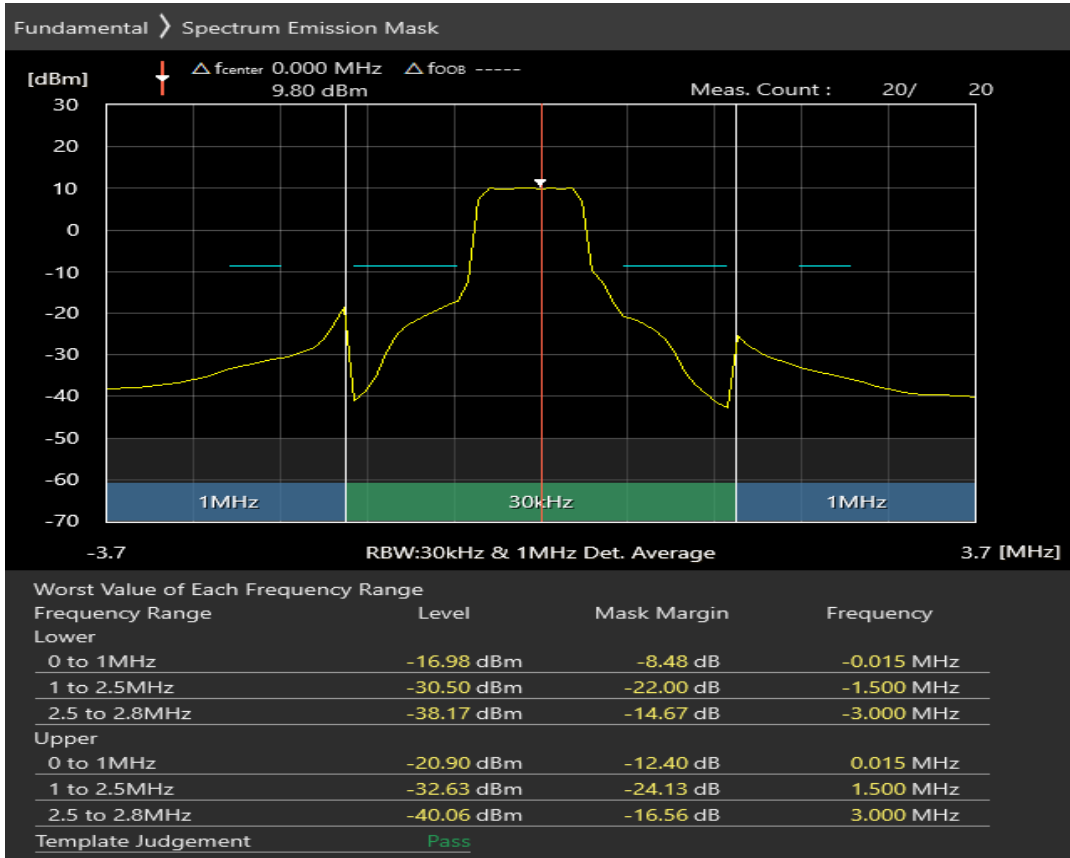

Band8 16QAM BW=1.4MHz Channel=21625 RB Size=5 Position=#0

Band8 16QAM BW=1.4MHz Channel=21625 RB Size=5 Position=#Max

Band8 16QAM BW=1.4MHz Channel=21625 RB Size=6 Position=#0

Band8 QPSK BW=1.4MHz Channel=21793 RB Size=5 Position=#0