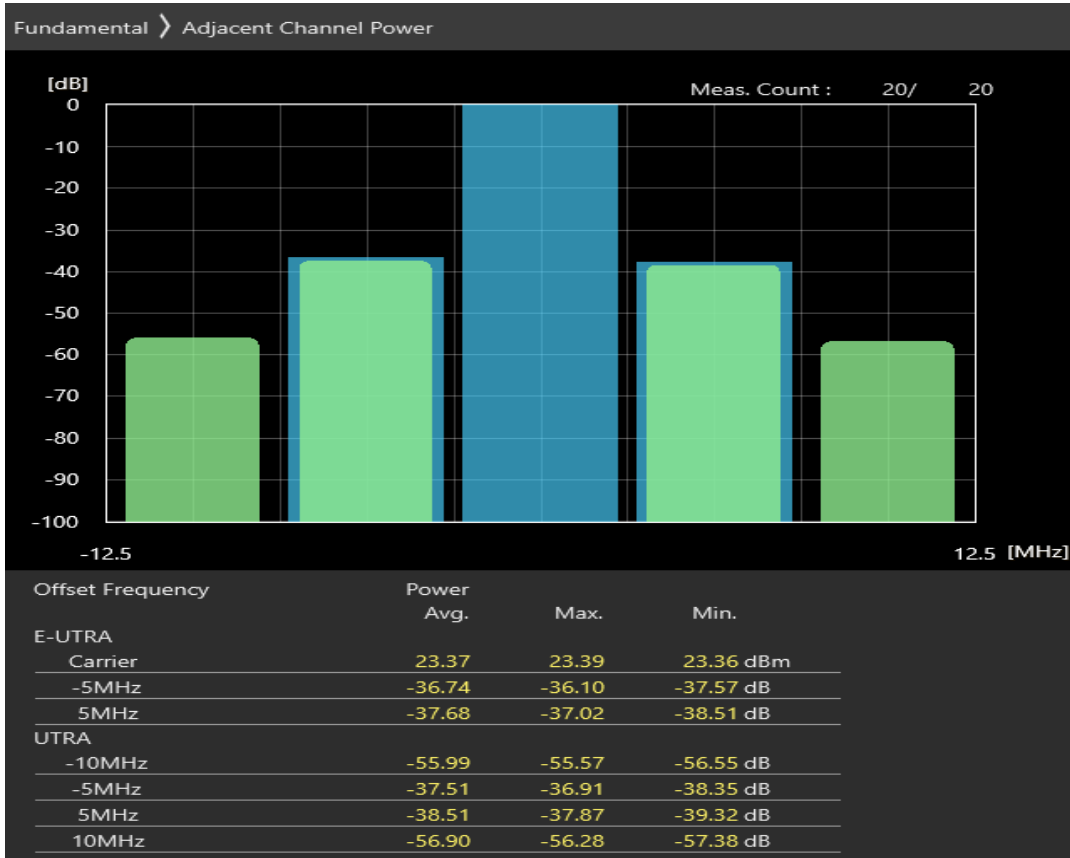

Band3 QPSK BW=5MHz Channel=19575 RB Size=25 Position=#0