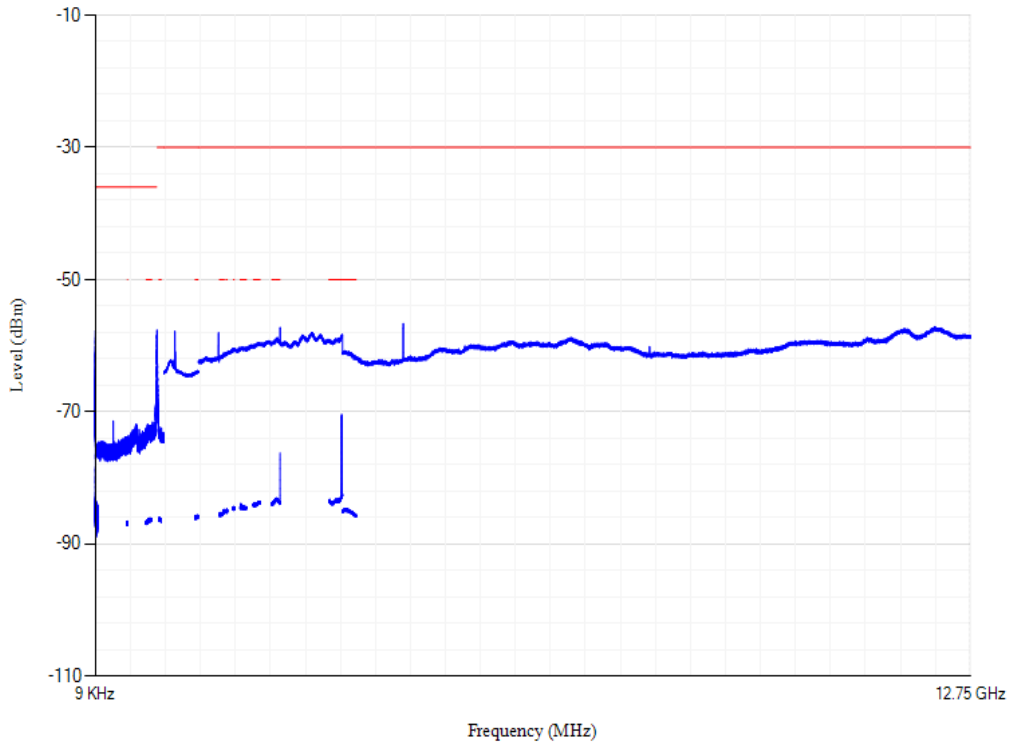

Conducted spurious emissions

Band8 QPSK BW=1.4MHz Channel=21793 RB Size=1 Position=#0