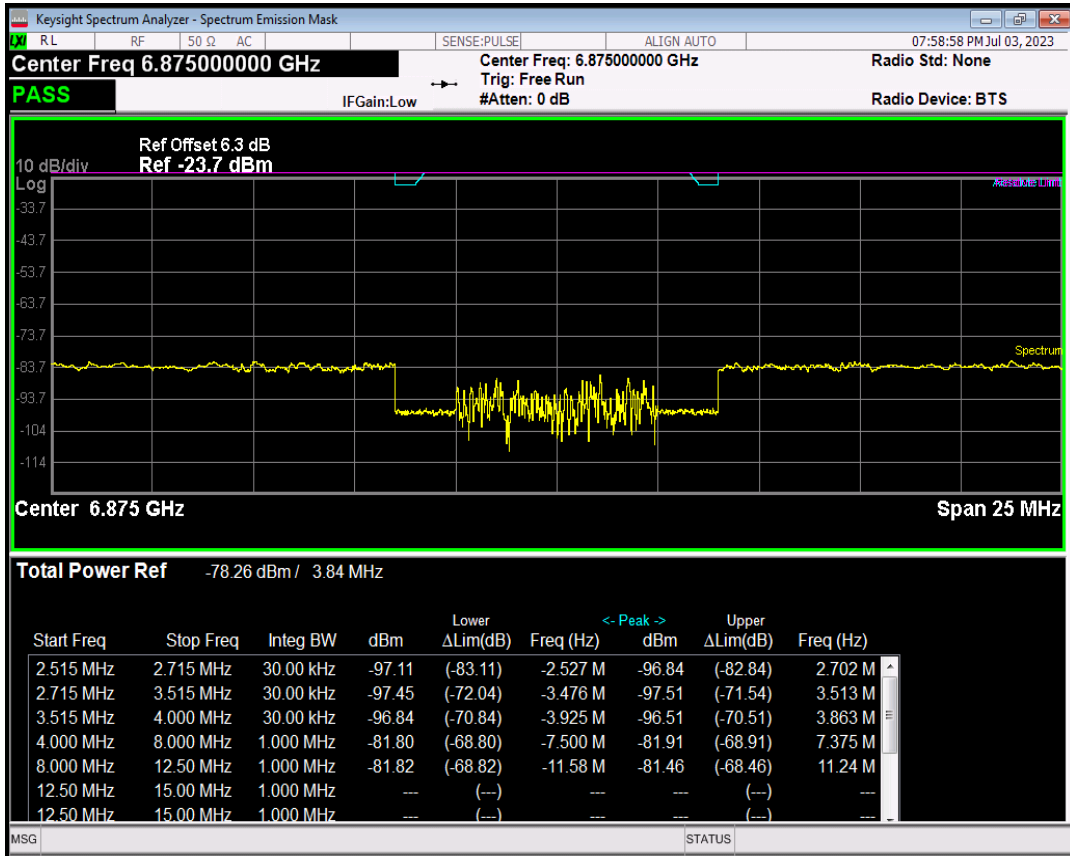

Band20 QPSK BW=20MHz Channel=24250 RB Size=18 Position=#Max