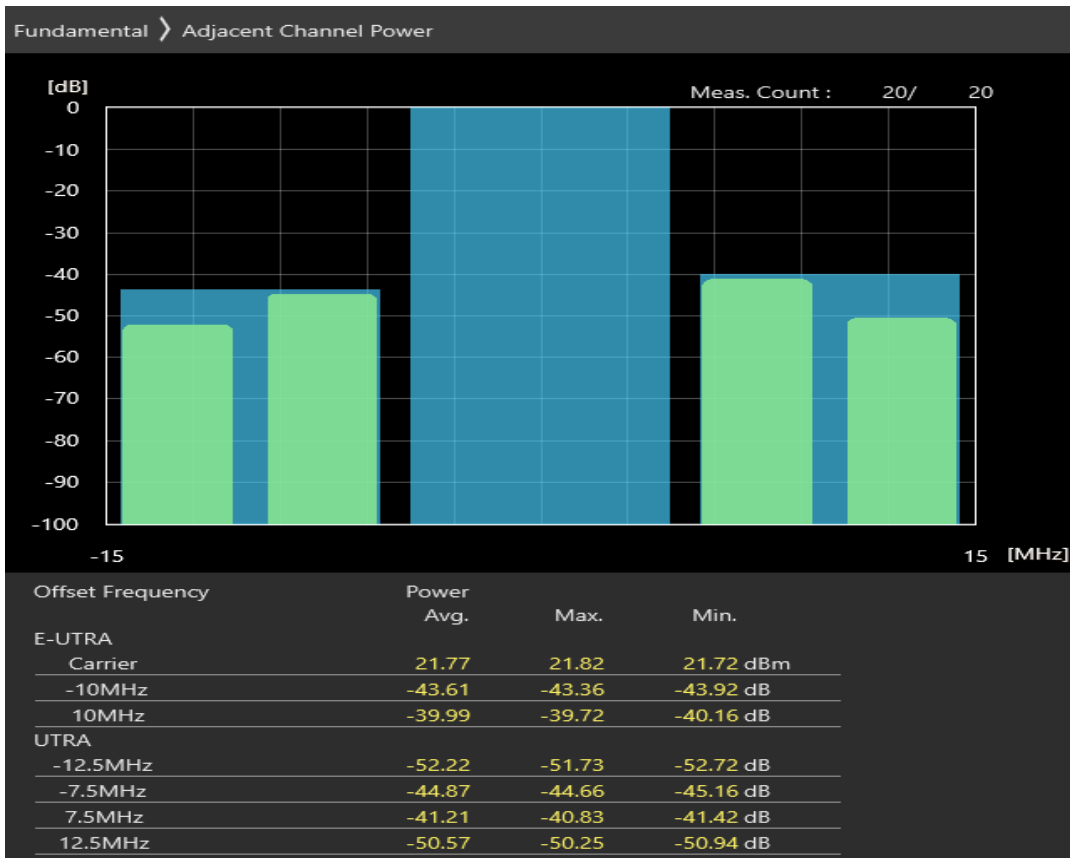

Band20 16QAM BW=10MHz Channel=24400 RB Size=50 Position=#0