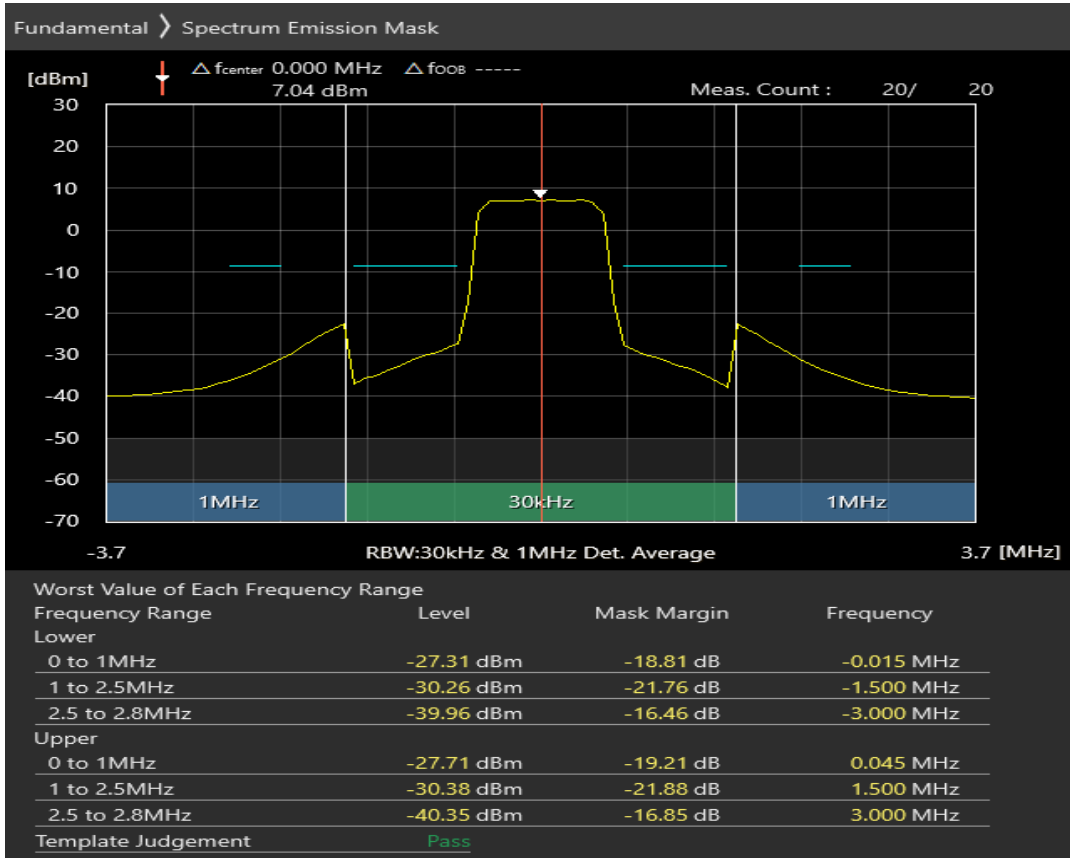

Band3 QPSK BW=1.4MHz Channel=19575 RB Size=6 Position=#0

Band3 16QAM BW=1.4MHz Channel=19575 RB Size=5 Position=#0

Band3 16QAM BW=1.4MHz Channel=19575 RB Size=5 Position=#Max

Band3 16QAM BW=1.4MHz Channel=19575 RB Size=6 Position=#0