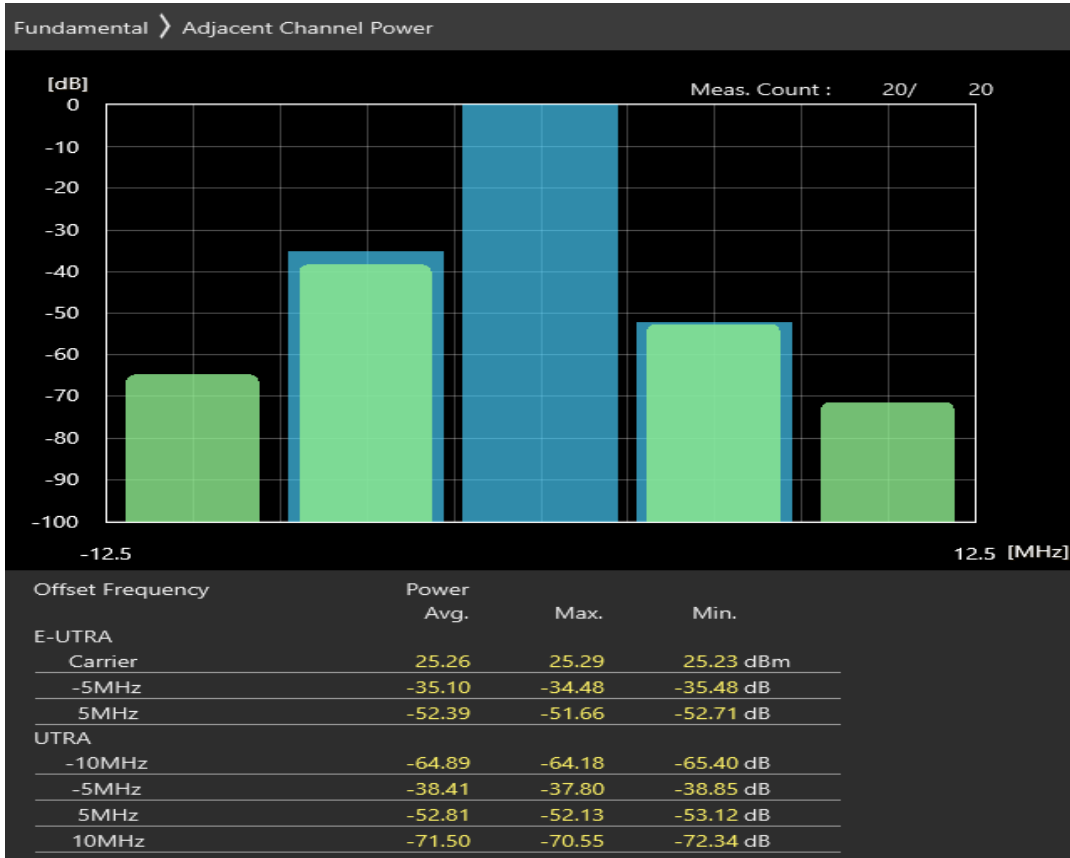

Band1 QPSK BW=5MHz Channel=18575 RB Size=8 Position=#0