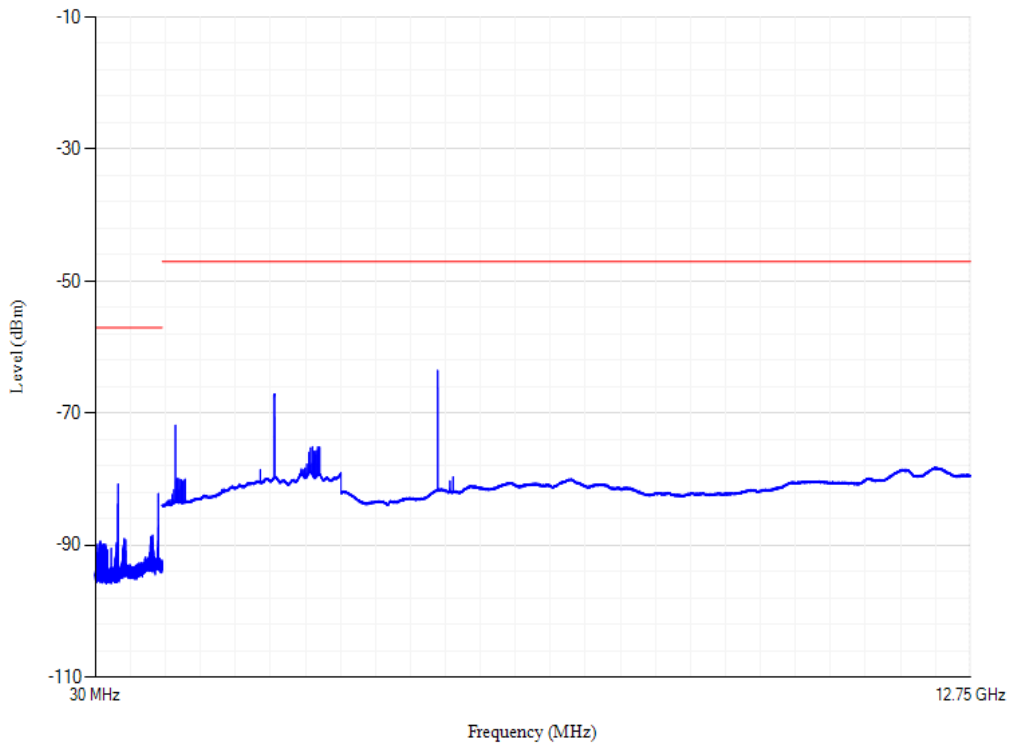

Conducted spurious emissions

Band40 QPSK BW=20MHz Channel=39550

Conducted spurious emissions

Band7 QPSK BW=20MHz Channel=20850

Conducted spurious emissions

Band7 QPSK BW=20MHz Channel=21100

Conducted spurious emissions