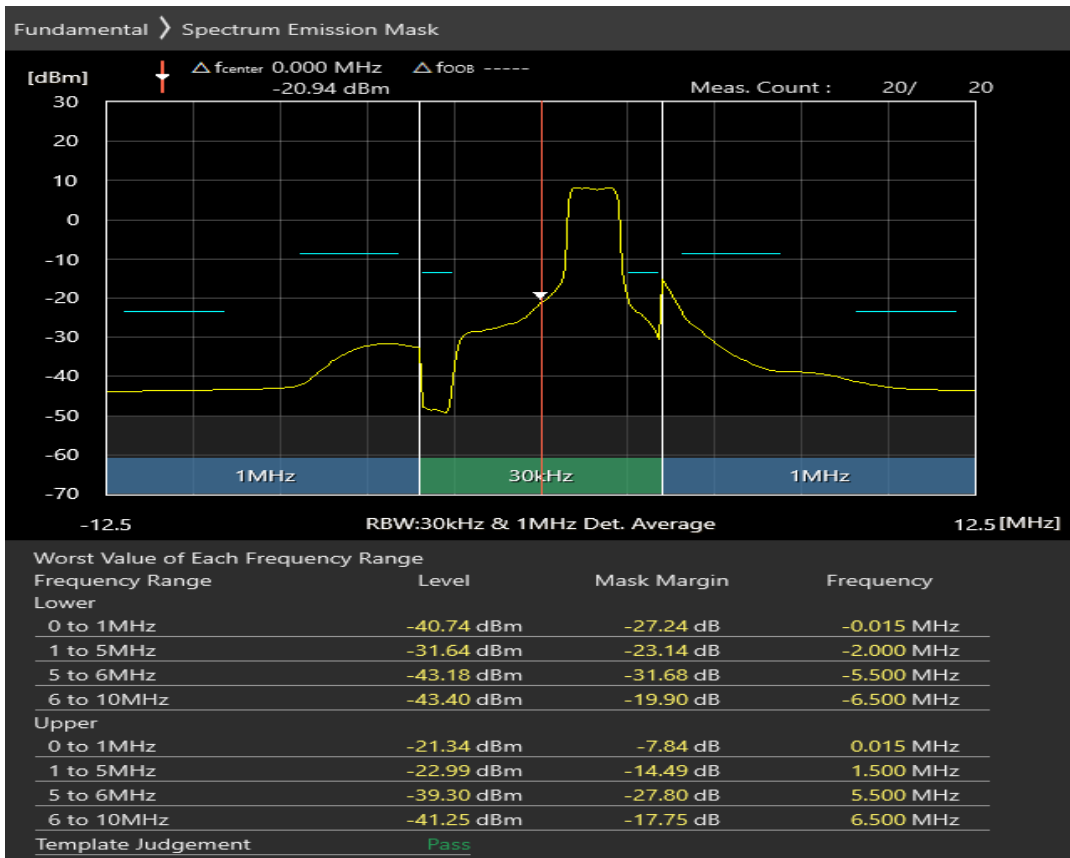

Band1 16QAM BW=5MHz Channel=18025 RB Size=8 Position=#Max