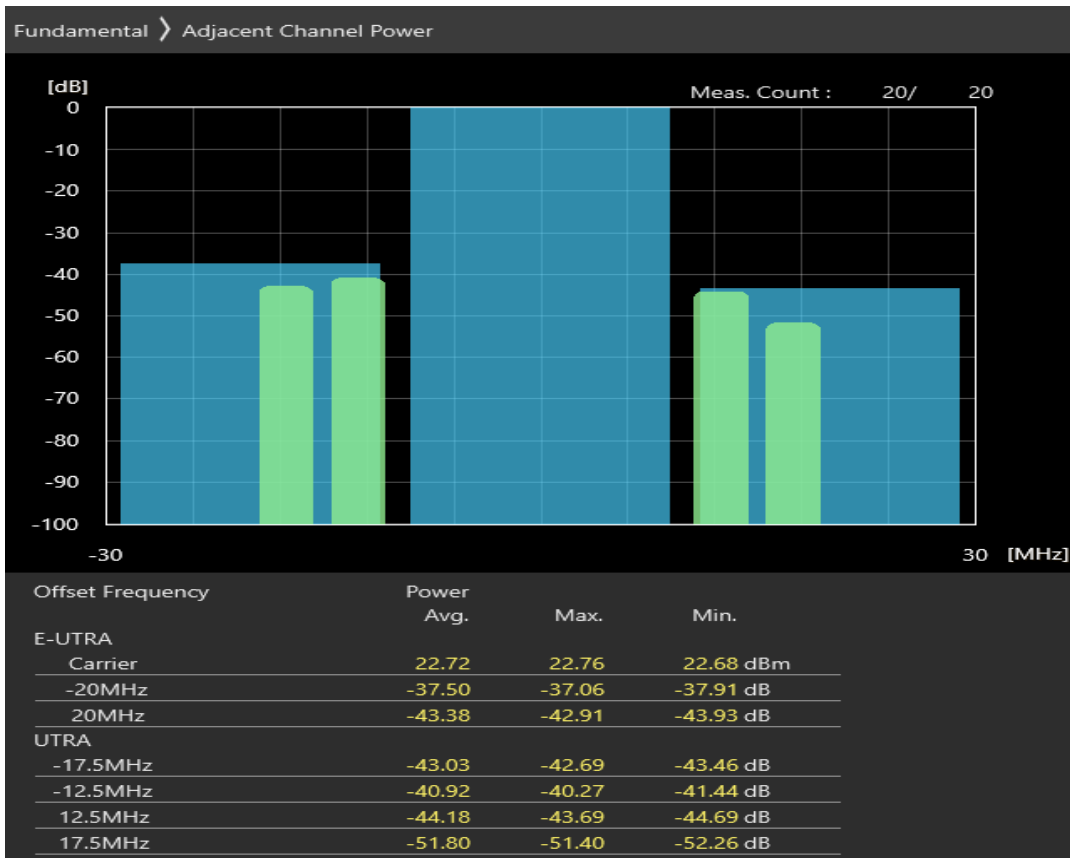

Band3 QPSK BW=20MHz Channel=19850 RB Size=100 Position=#0

Band3 16QAM BW=20MHz Channel=19850 RB Size=18 Position=#0

Band3 16QAM BW=20MHz Channel=19850 RB Size=18 Position=#Max

Band3 16QAM BW=20MHz Channel=19850 RB Size=100 Position=#0