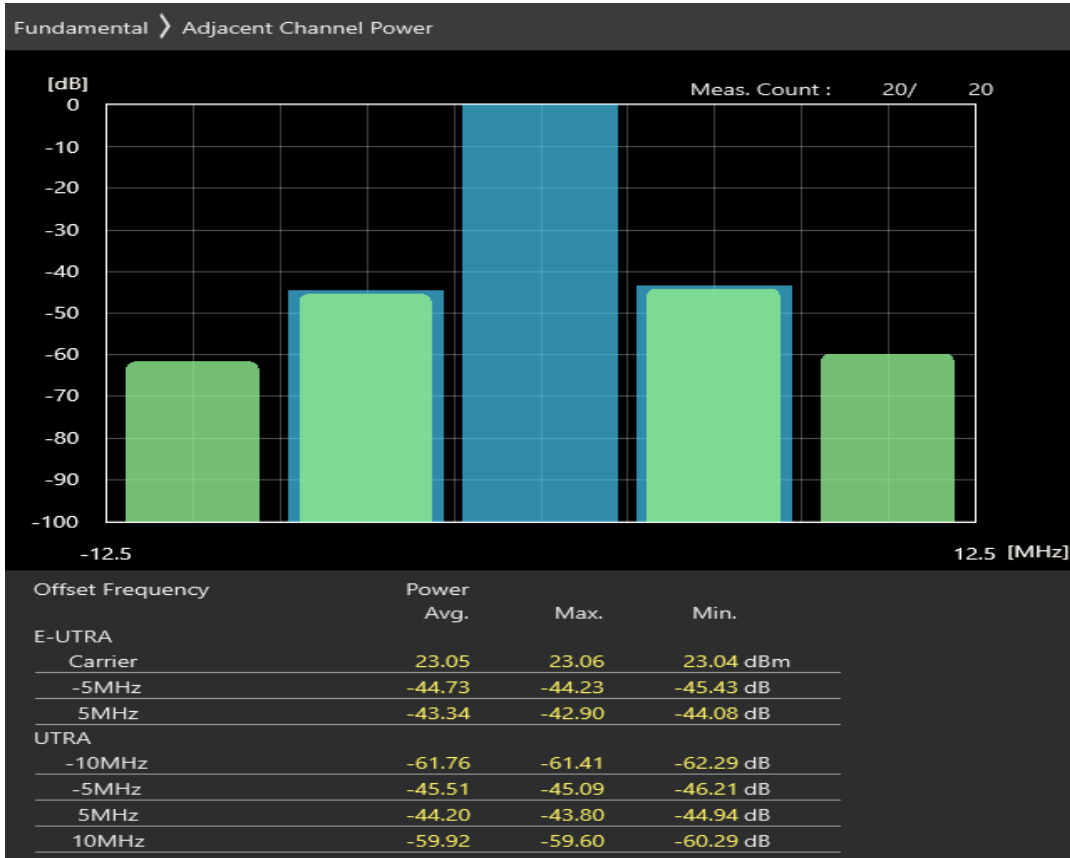

Band3 QPSK BW=5MHz Channel=19225 RB Size=25 Position=#0