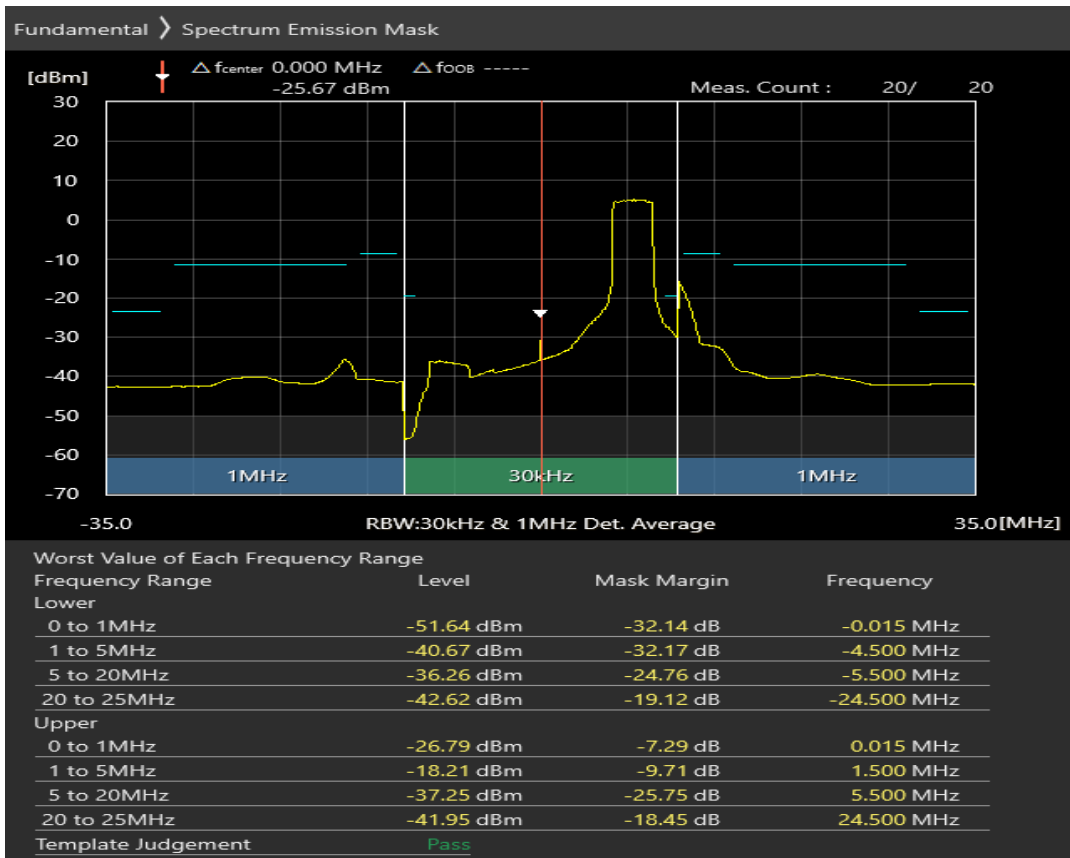

Band7 QPSK BW=20MHz Channel=21100 RB Size=18 Position=#Max