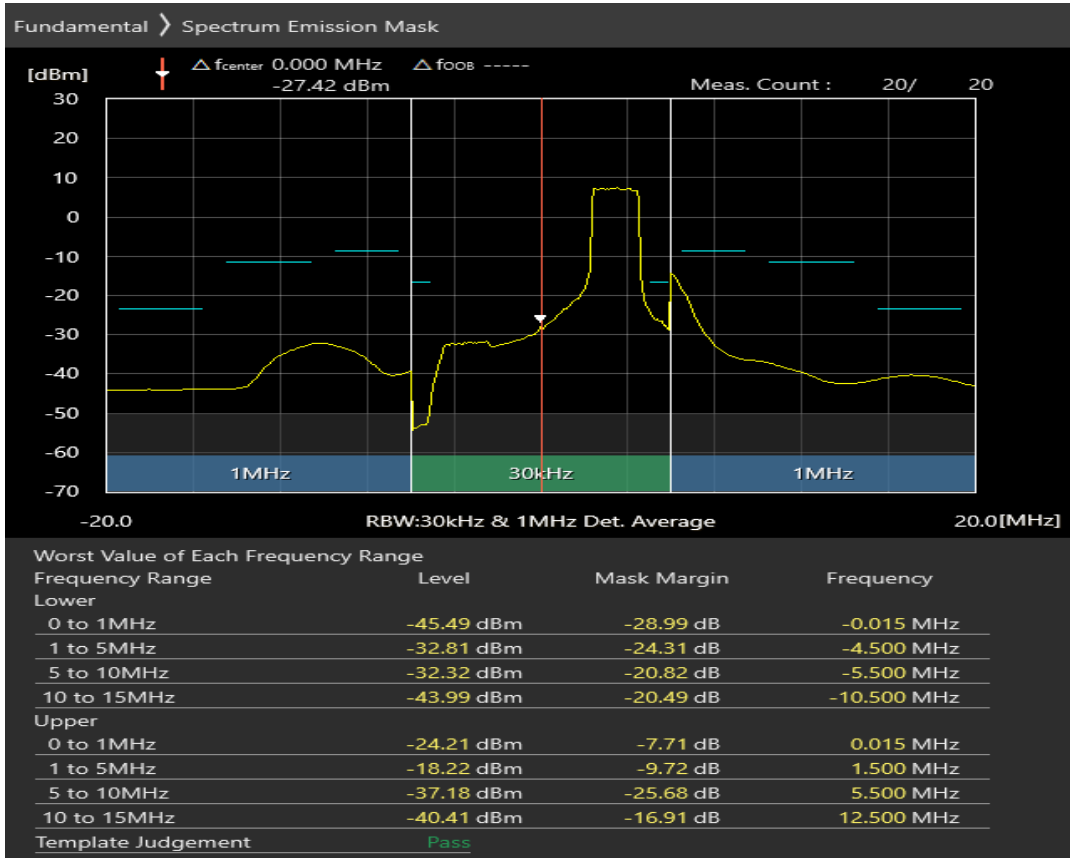

Band1 16QAM BW=5MHz Channel=18575 RB Size=8 Position=#Max

Band1 16QAM BW=5MHz Channel=18575 RB Size=25 Position=#0

Band1 QPSK BW=10MHz Channel=18050 RB Size=12 Position=#0

Band1 QPSK BW=10MHz Channel=18050 RB Size=12 Position=#Max