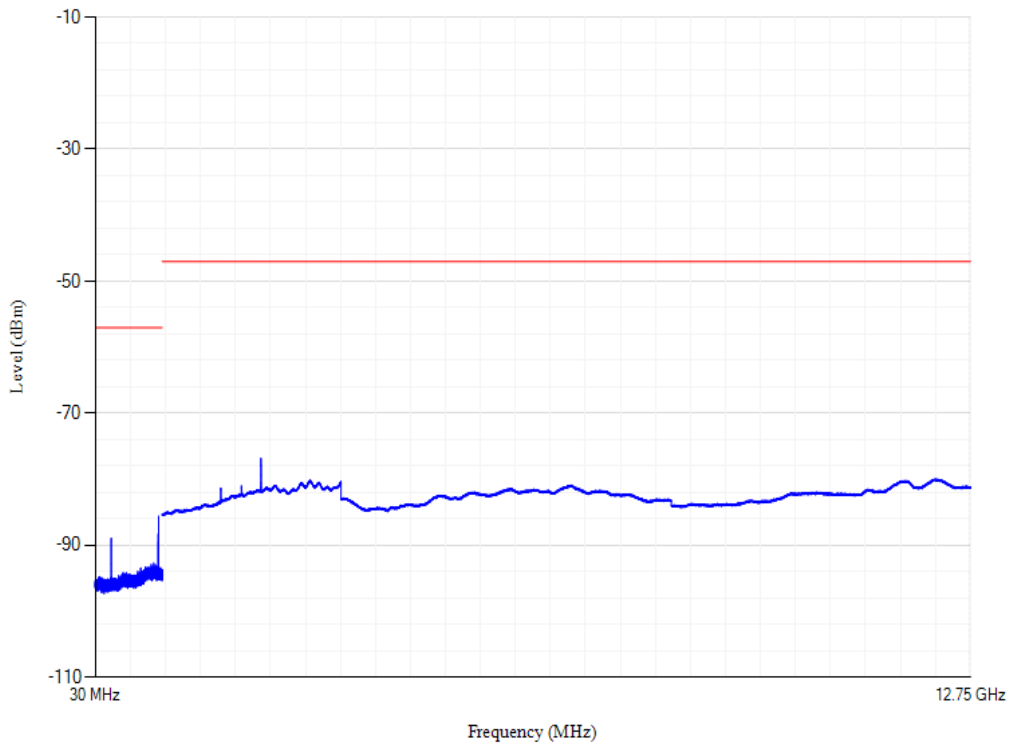

Conducted spurious emissions

Band20 QPSK BW=20MHz Channel=24250