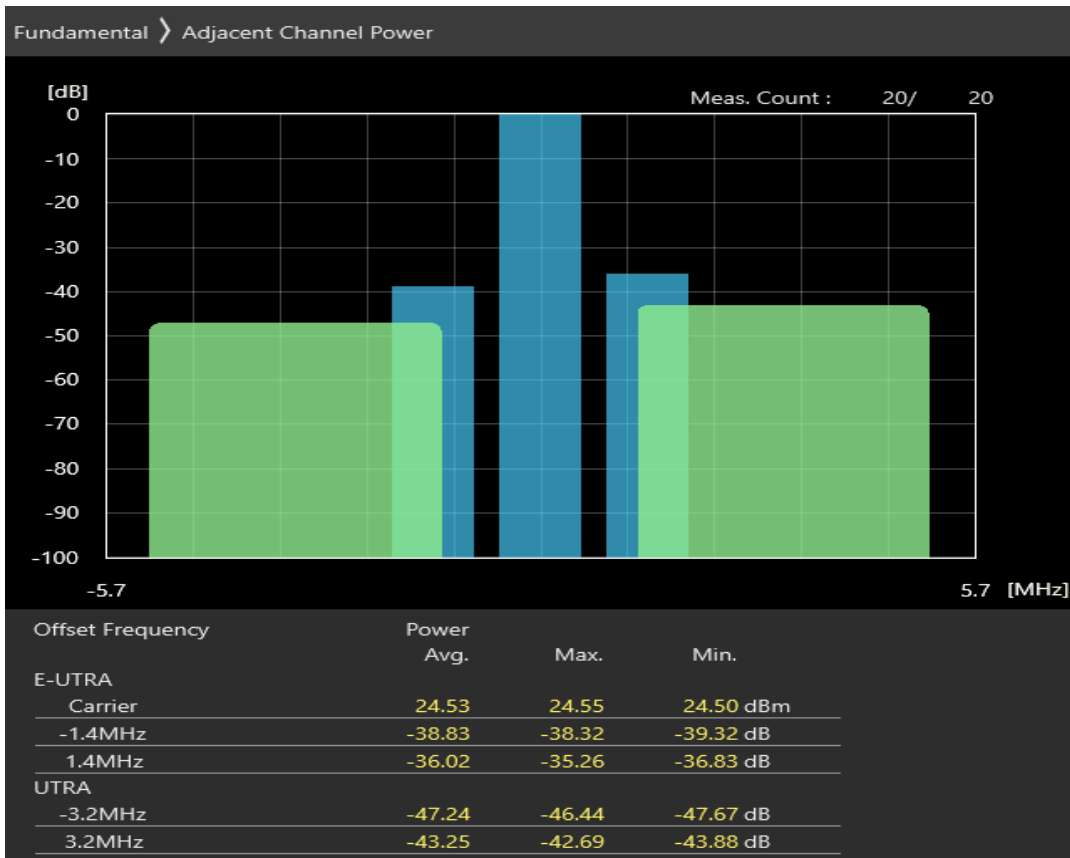

Band3 QPSK BW=1.4MHz Channel=19943 RB Size=5 Position=#Max