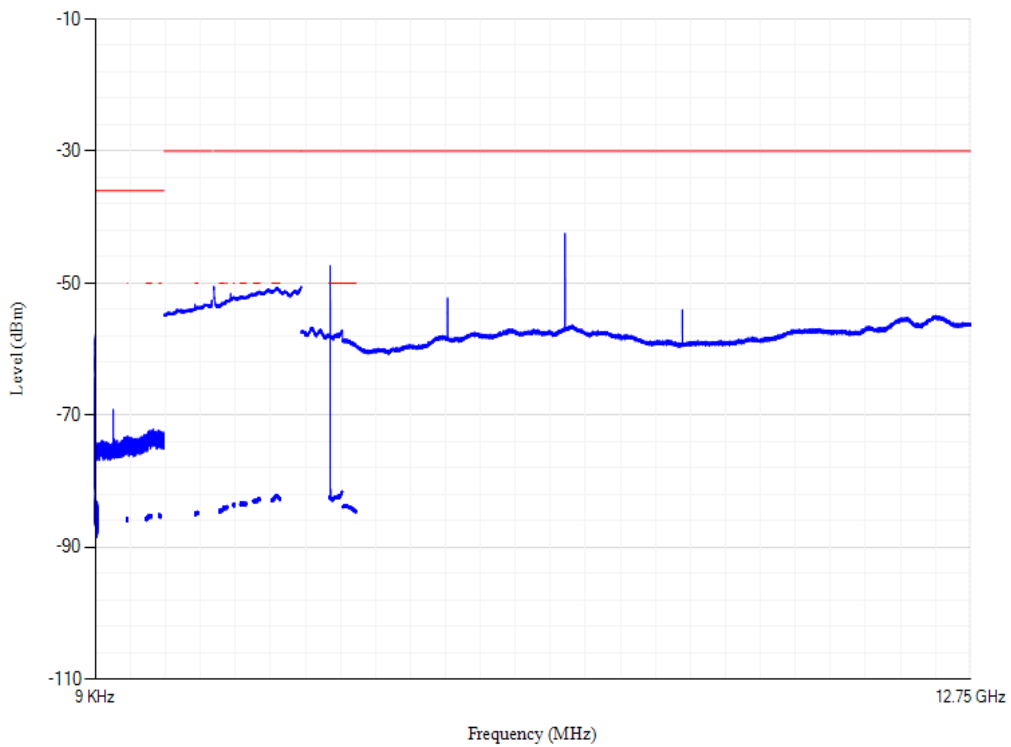

Conducted spurious emissions

Band3 QPSK BW=5MHz Channel=19575 RB Size=1 Position=#0