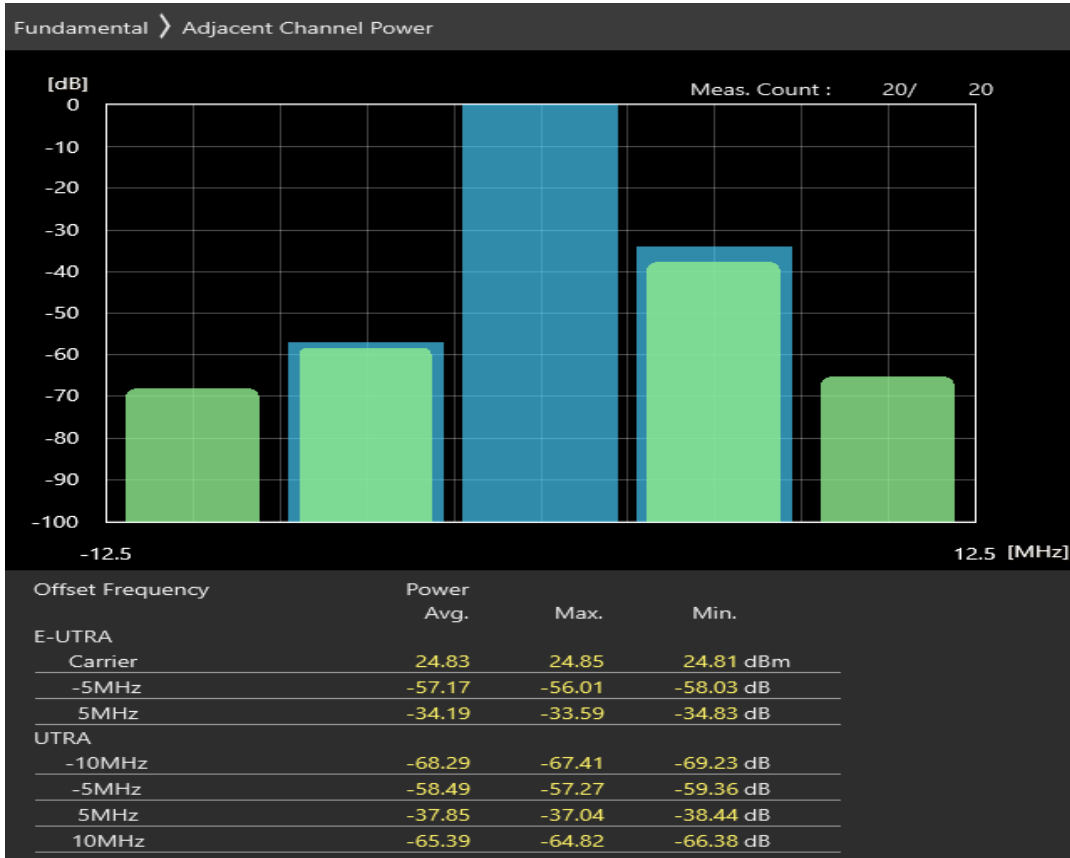

Band7 QPSK BW=5MHz Channel=20775 RB Size=8 Position=#Max