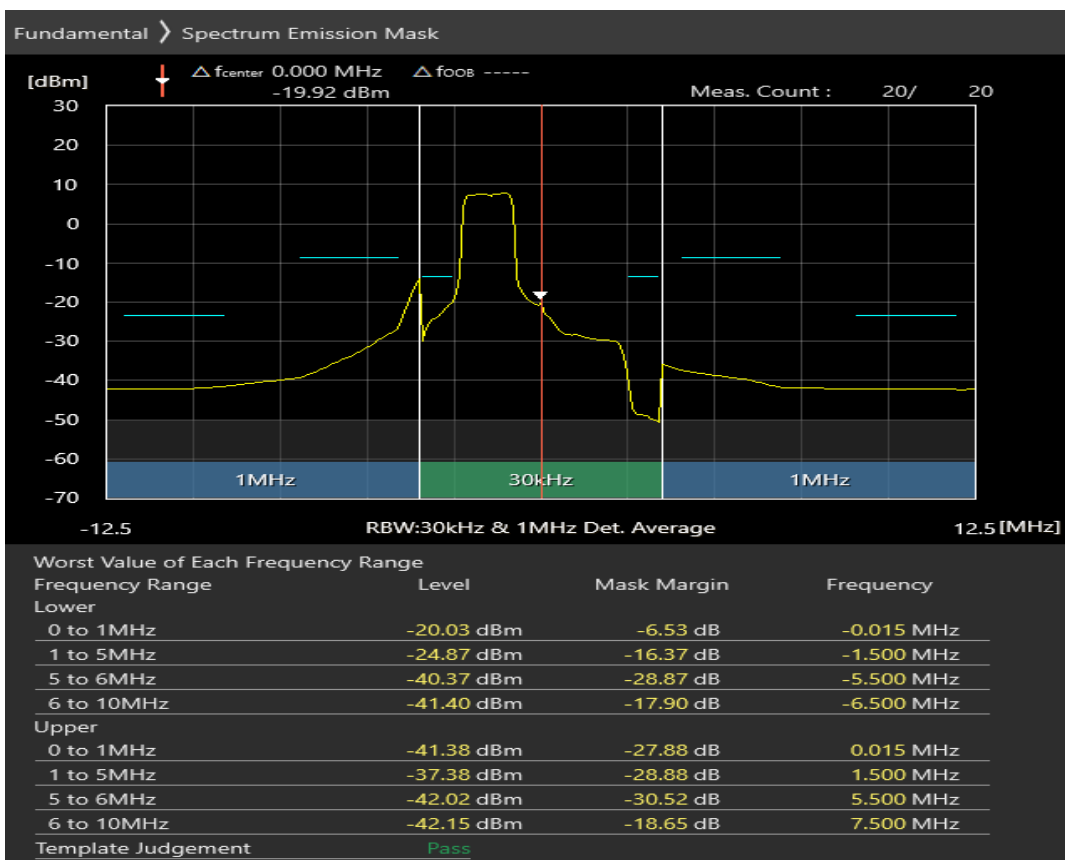

Band7 16QAM BW=5MHz Channel=21425 RB Size=8 Position=#0