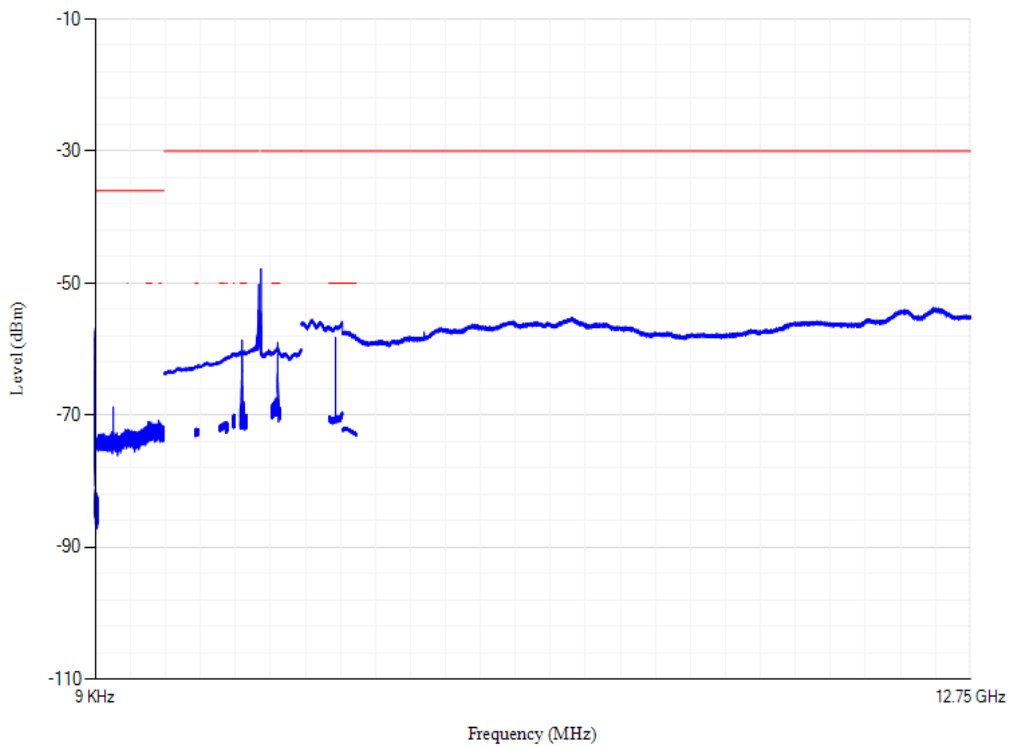

Conducted spurious emissions

Band40 QPSK BW=5MHz Channel=39150 RB Size=1 Position=#0

Conducted spurious emissions

Band40 QPSK BW=5MHz Channel=39625 RB Size=1 Position=#0

Conducted spurious emissions

Band40 QPSK BW=20MHz Channel=38750 RB Size=1 Position=#0