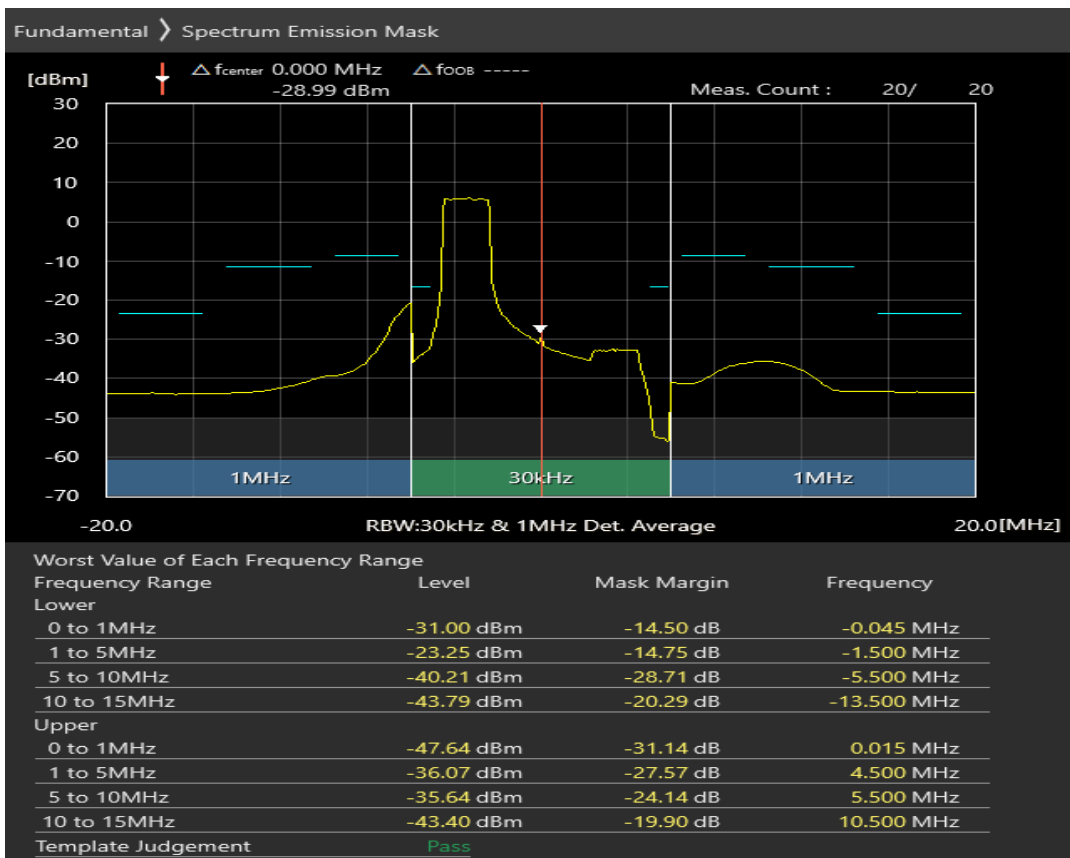

Band3 QPSK BW=10MHz Channel=19250 RB Size=12 Position=#0