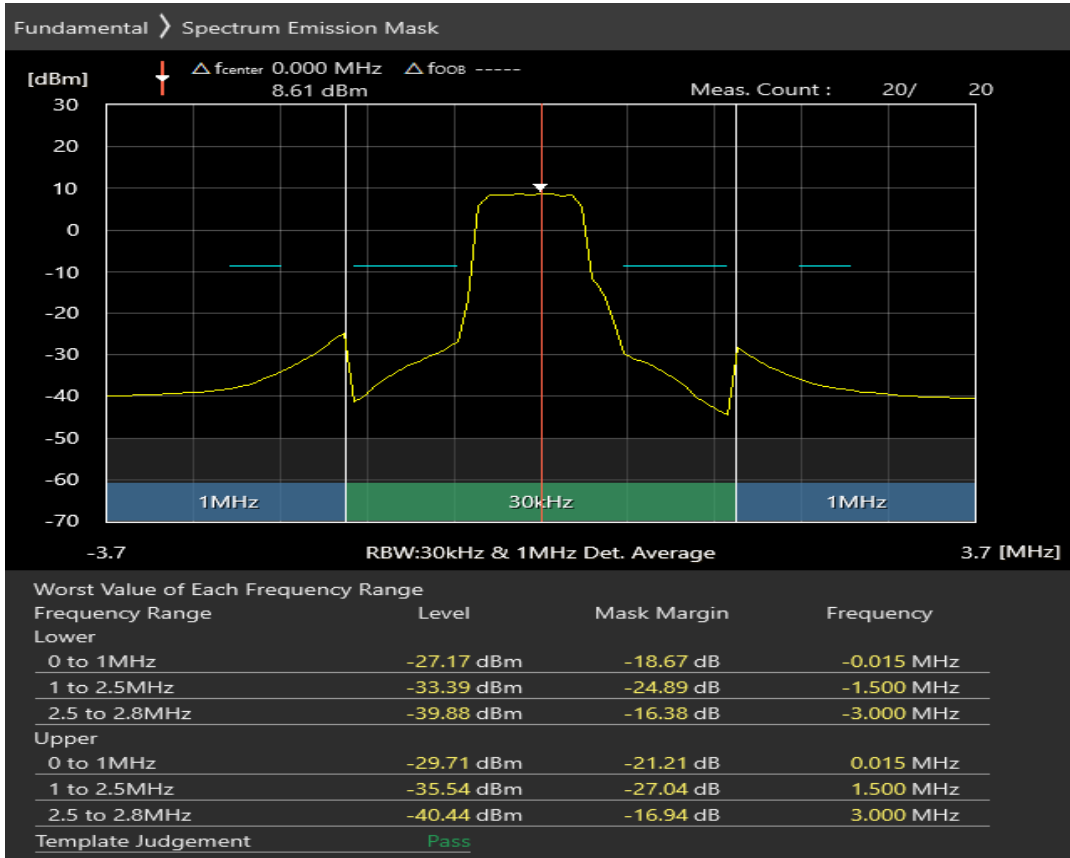

Band3 QPSK BW=1.4MHz Channel=19207 RB Size=5 Position=#0

Band3 QPSK BW=1.4MHz Channel=19207 RB Size=5 Position=#Max

Band3 QPSK BW=1.4MHz Channel=19207 RB Size=6 Position=#0

Band3 16QAM BW=1.4MHz Channel=19207 RB Size=5 Position=#0