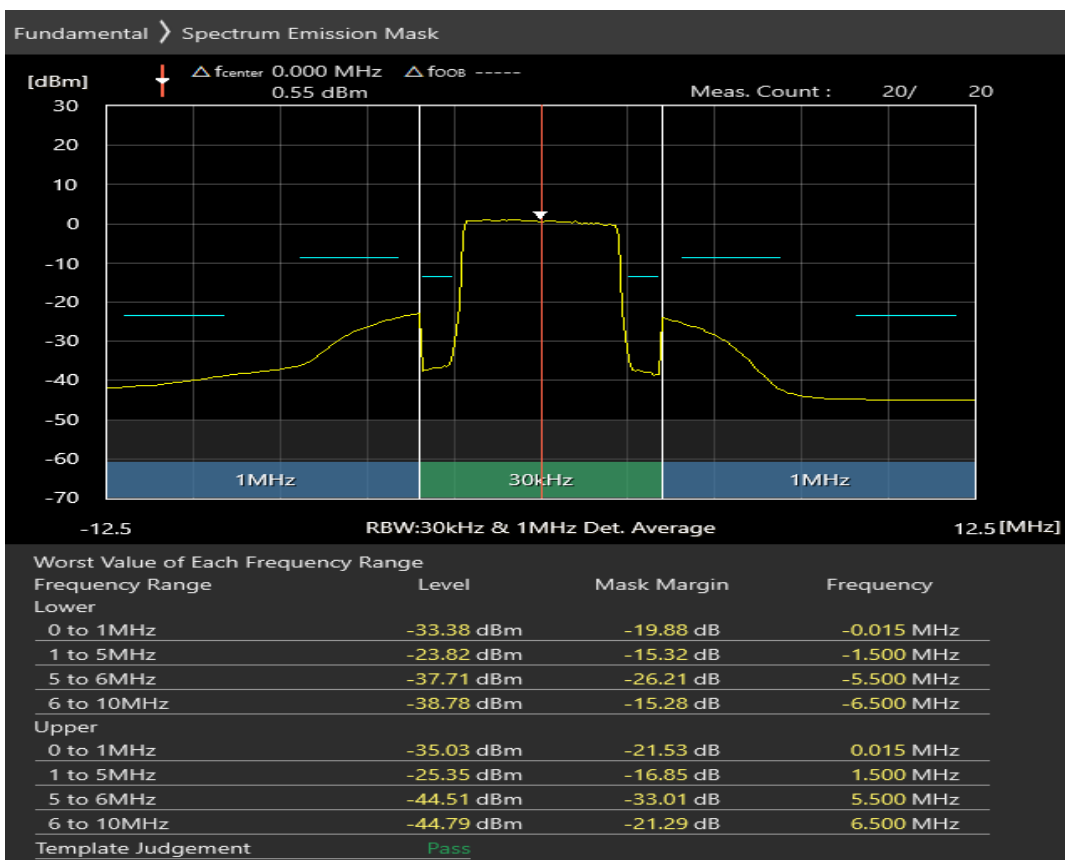

Band8 16QAM BW=5MHz Channel=21775 RB Size=25 Position=#0