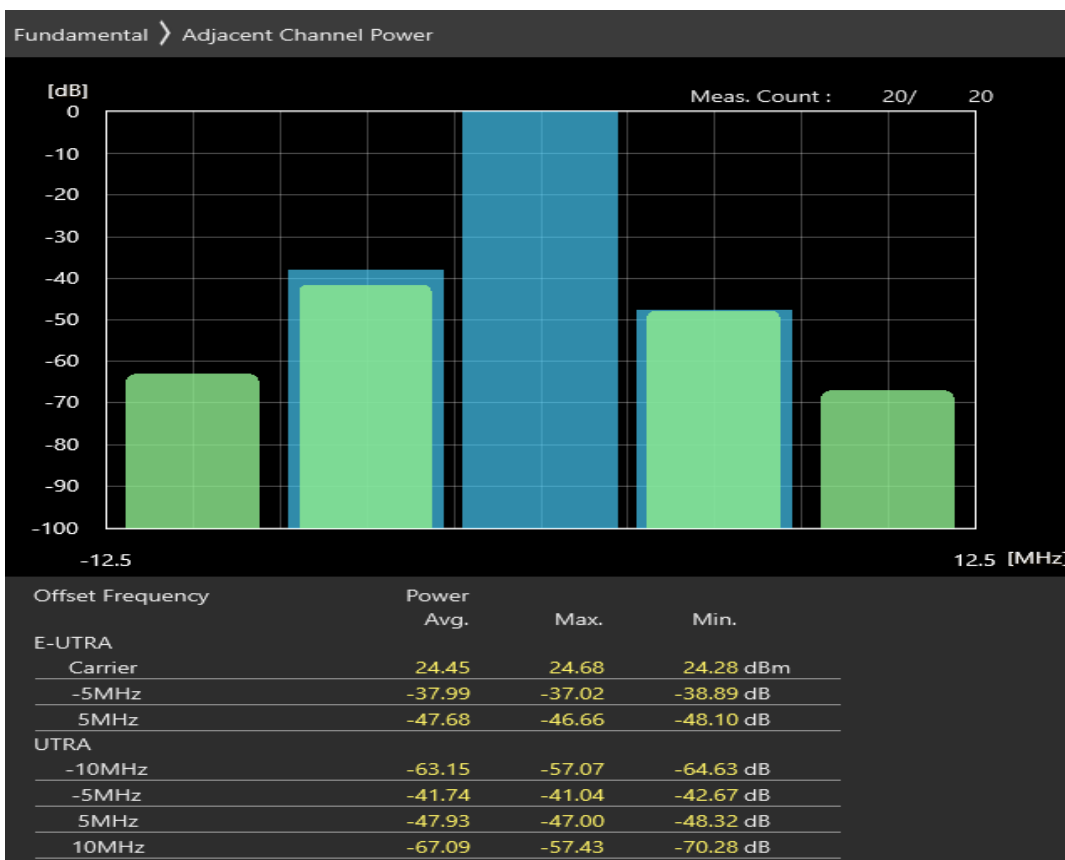

Band1 16QAM BW=5MHz Channel=18300 RB Size=8 Position=#0