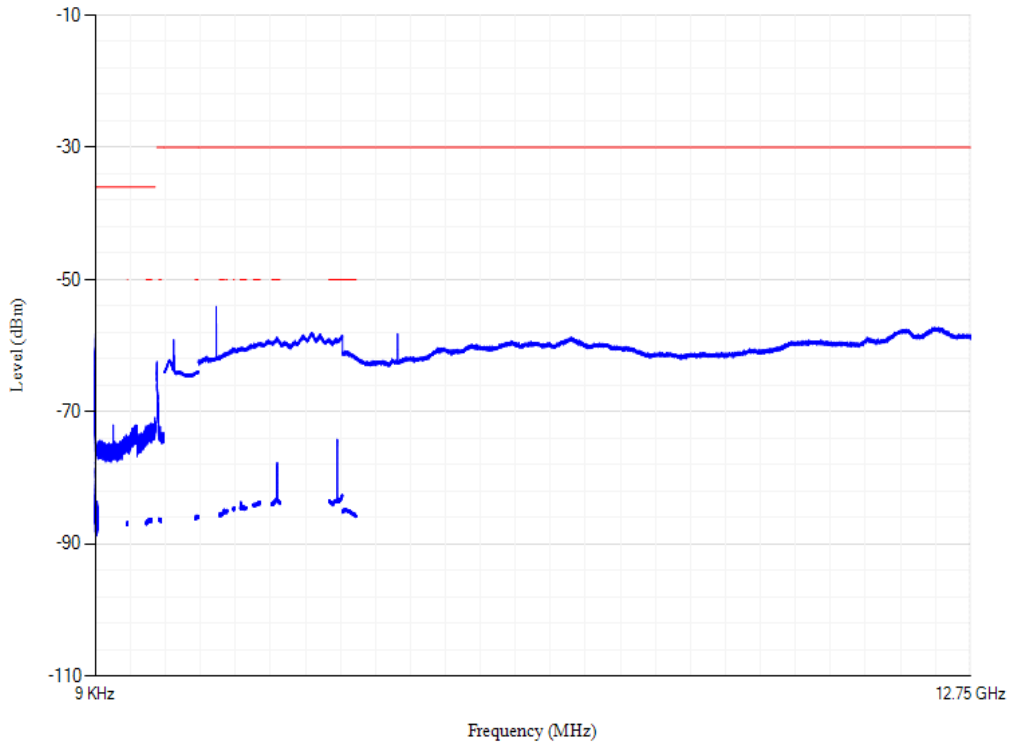

Conducted spurious emissions

Band8 QPSK BW=1.4MHz Channel=21793 RB Size=1 Position=#0

Conducted spurious emissions

Band8 QPSK BW=5MHz Channel=21475 RB Size=1 Position=#0

Conducted spurious emissions

Band8 QPSK BW=5MHz Channel=21625 RB Size=1 Position=#0