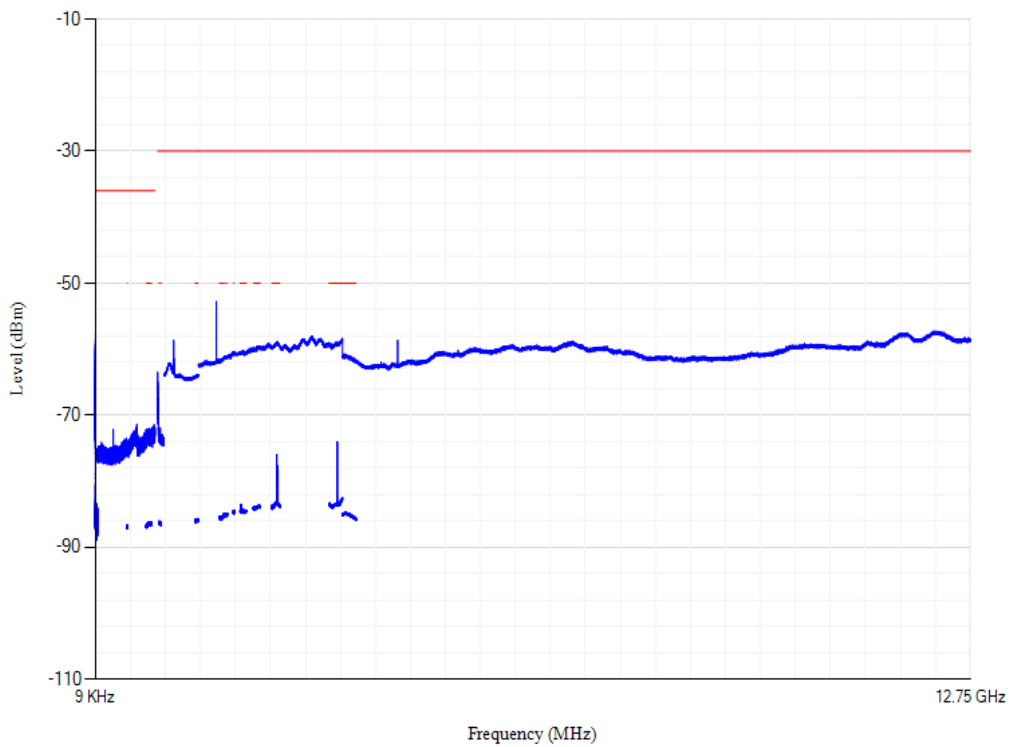

Conducted spurious emissions

Band8 QPSK BW=5MHz Channel=21775 RB Size=1 Position=#0

Conducted spurious emissions

Band8 QPSK BW=10MHz Channel=21500 RB Size=1 Position=#0

Conducted spurious emissions

Band8 QPSK BW=10MHz Channel=21625 RB Size=1 Position=#0