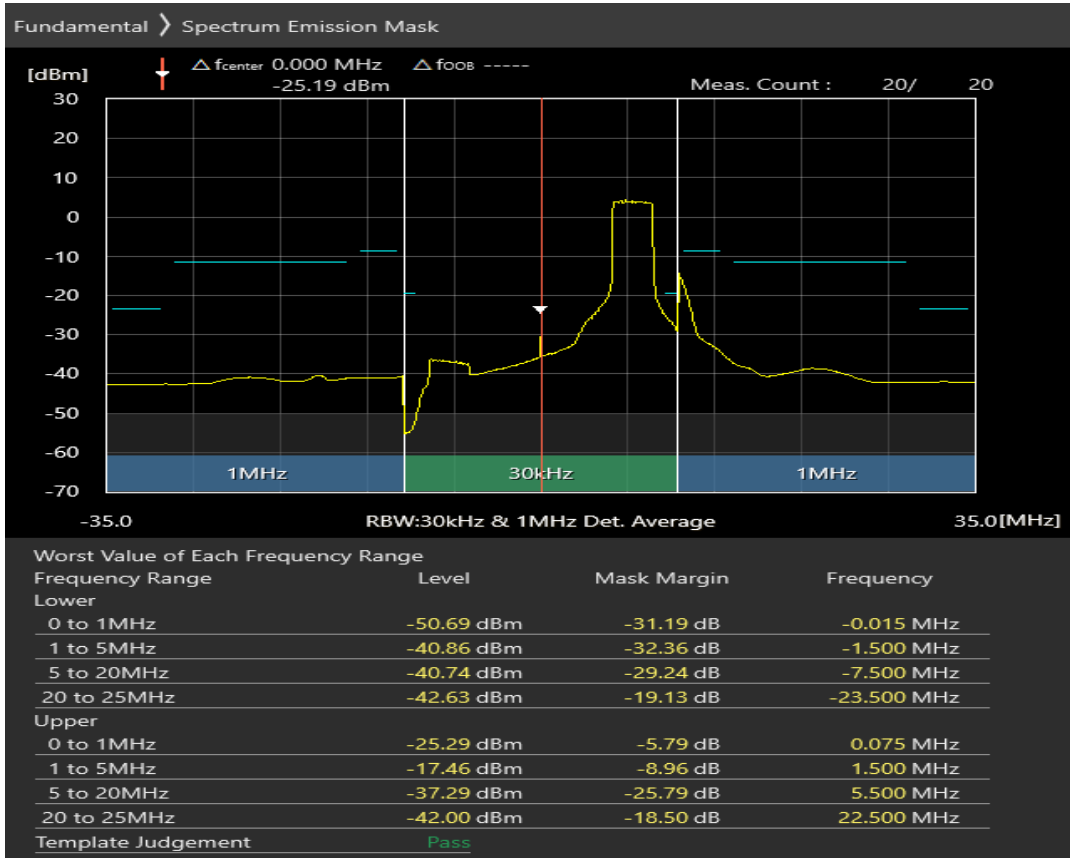

Band7 16QAM BW=20MHz Channel=21350 RB Size=18 Position=#Max