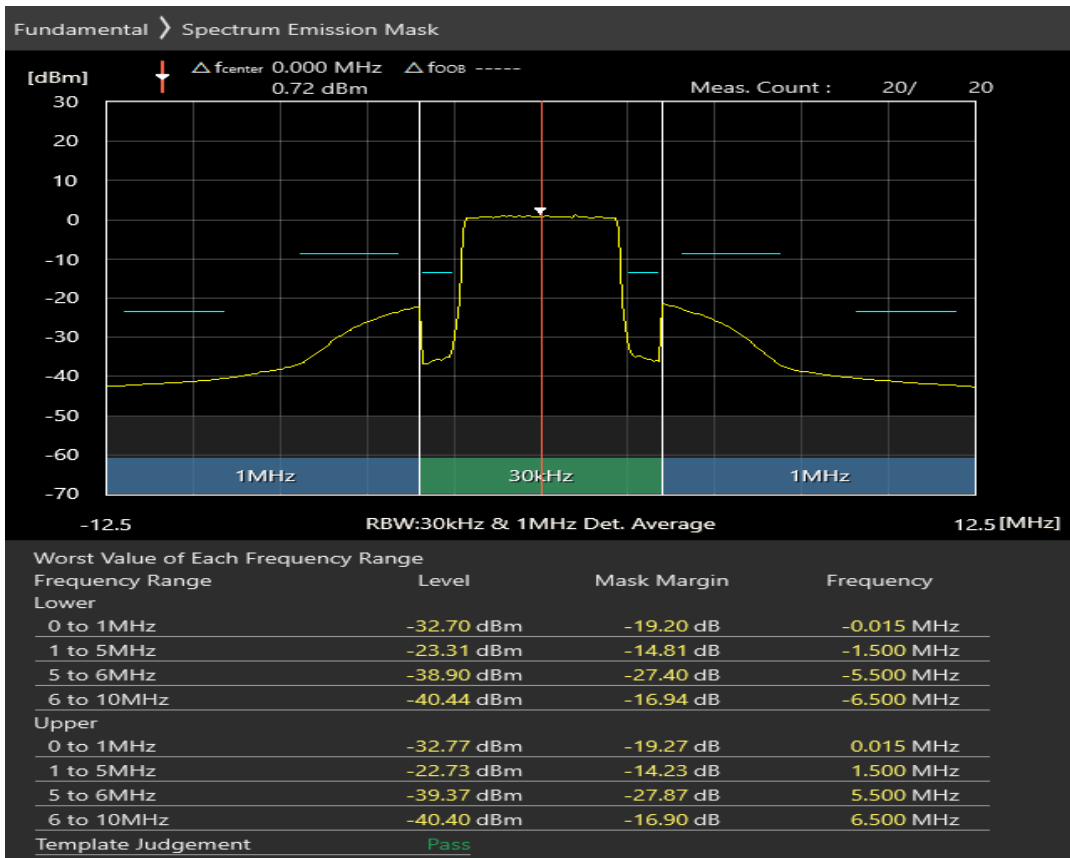

Band8 16QAM BW=5MHz Channel=21625 RB Size=25 Position=#0