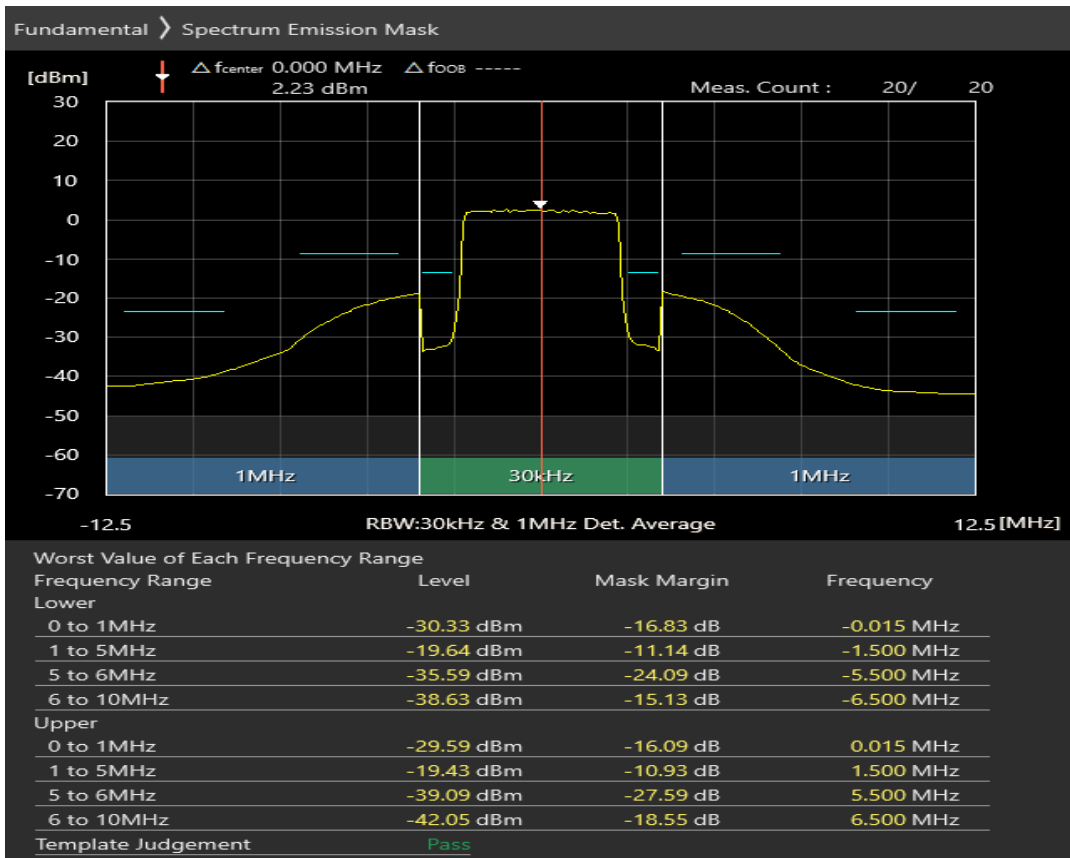

Band3 QPSK BW=5MHz Channel=19925 RB Size=25 Position=#0