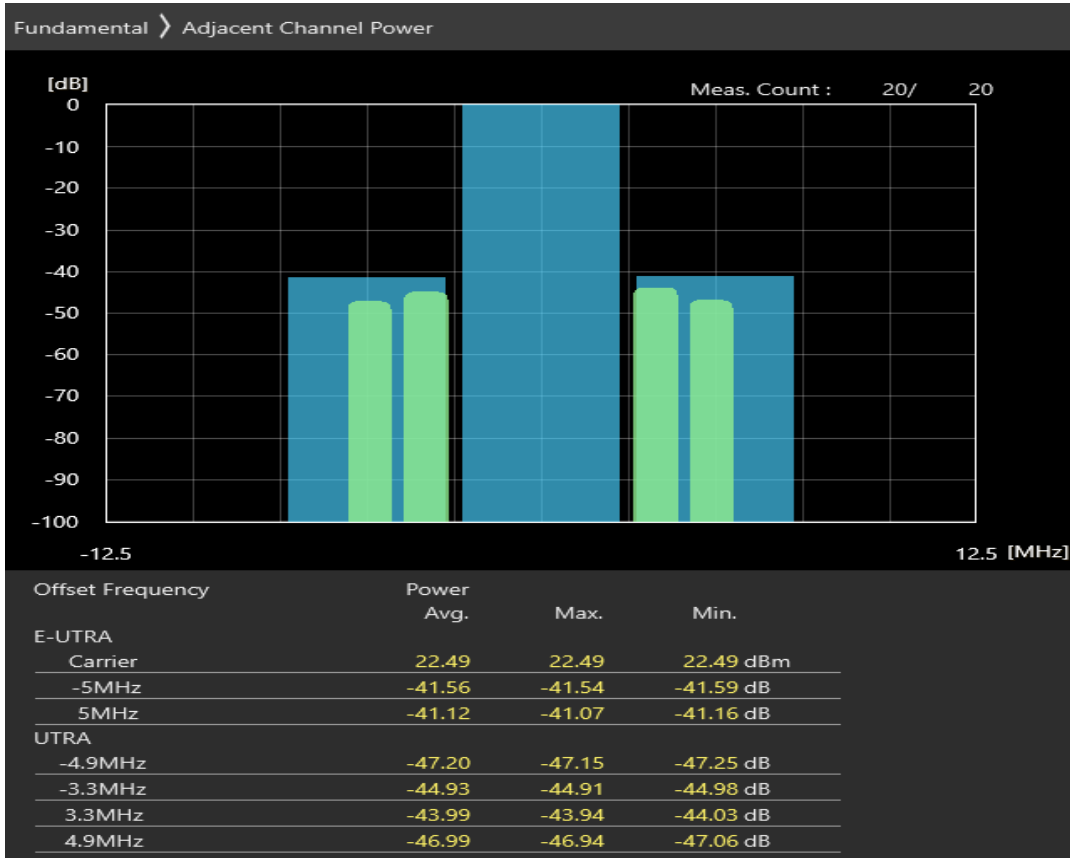

Band40 QAM16 BW=5MHz Channel=38675 RB Size=25 Position=#0

Band40 QAM16 BW=5MHz Channel=38675 RB Size=8 Position=#0

Band40 QAM16 BW=5MHz Channel=38675 RB Size=8 Position=#Max

Band40 QAM16 BW=5MHz Channel=39150 RB Size=25 Position=#0