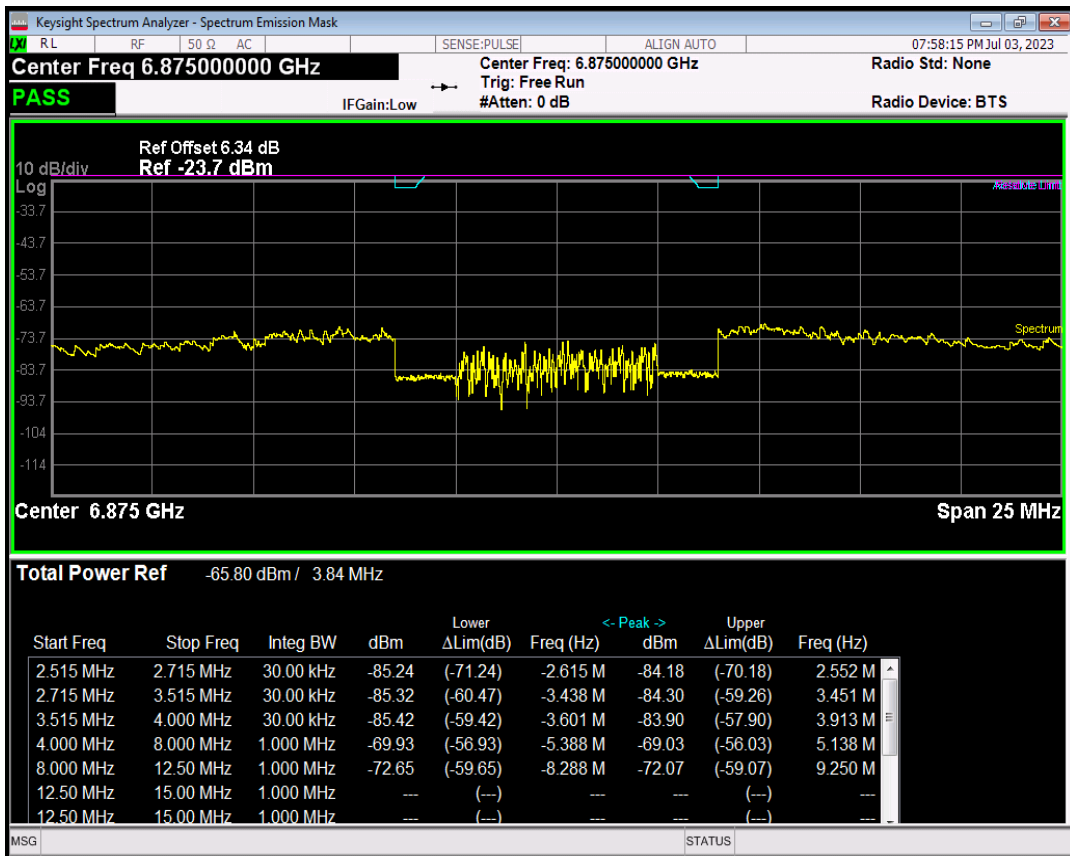

Band20 16QAM BW=5MHz Channel=24425 RB Size=8 Position=#0

Band20 16QAM BW=5MHz Channel=24425 RB Size=8 Position=#Max

Band20 16QAM BW=5MHz Channel=24425 RB Size=25 Position=#0

Band20 16QAM BW=5MHz Channel=24425 RB Size=25 Position=#Max