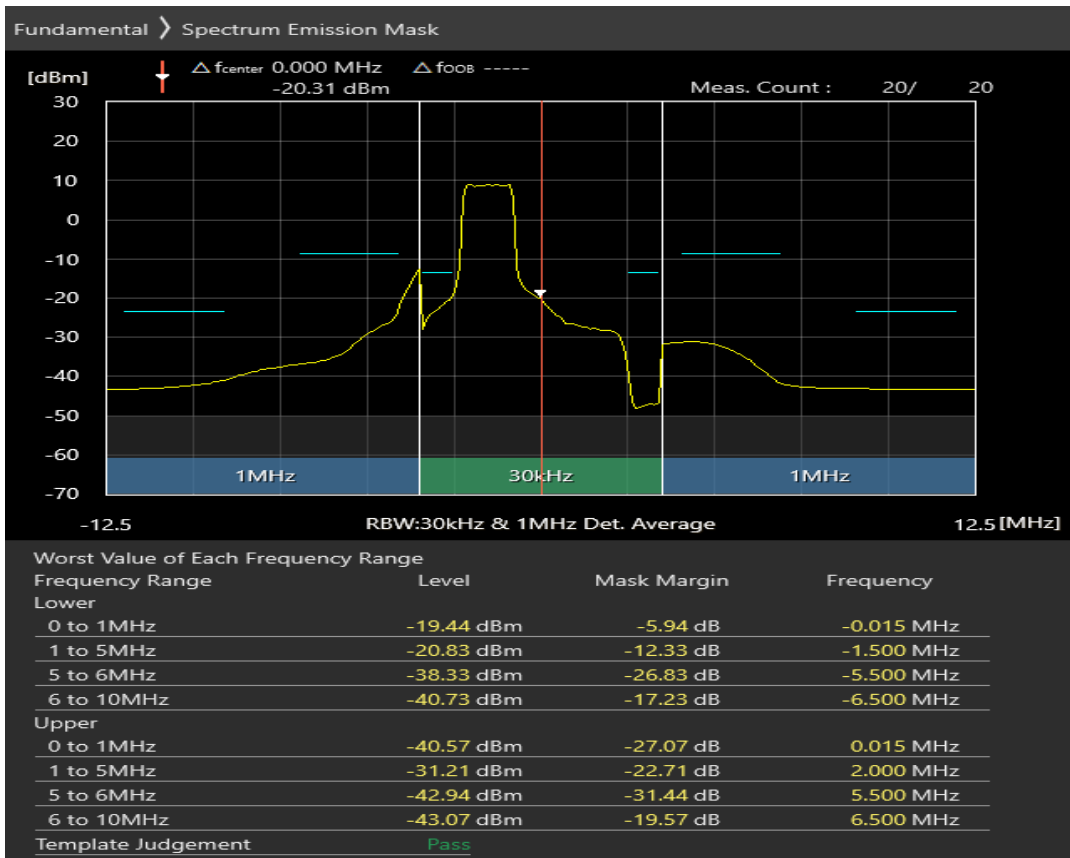

Band1 QPSK BW=5MHz Channel=18575 RB Size=8 Position=#0