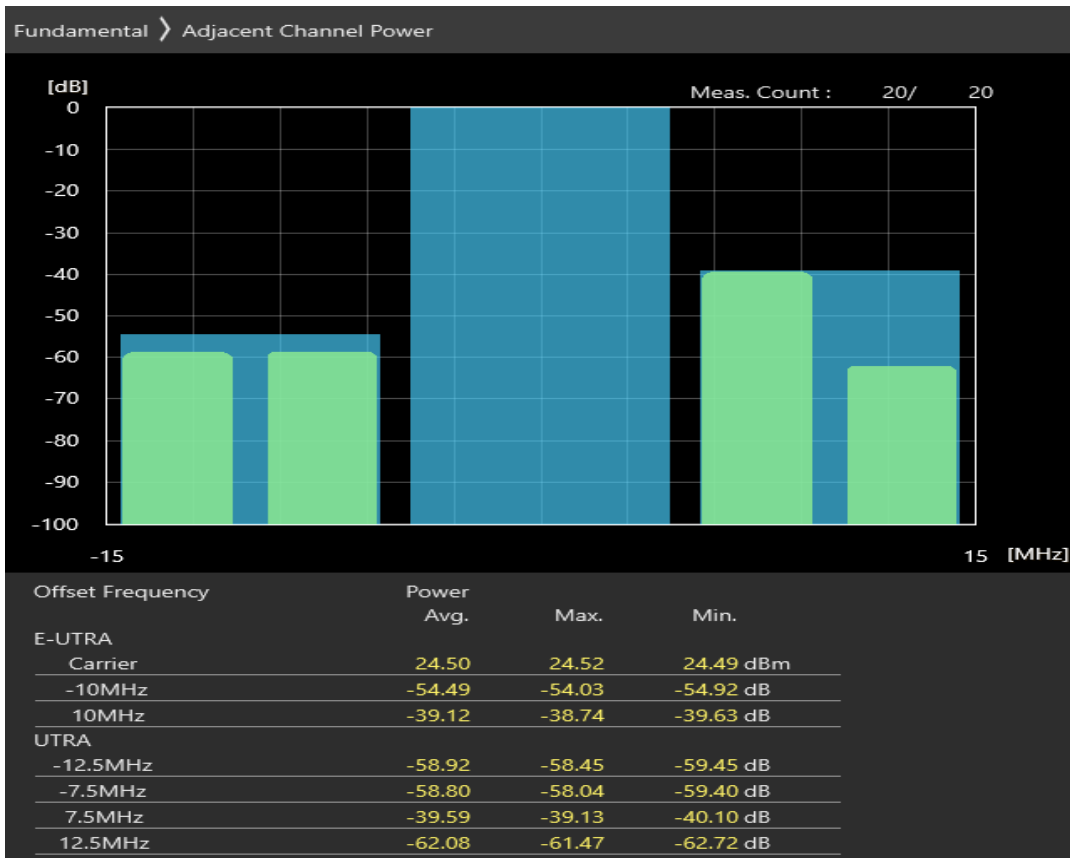

Band3 QPSK BW=10MHz Channel=19575 RB Size=50 Position=#0

Band3 16QAM BW=10MHz Channel=19575 RB Size=12 Position=#0

Band3 16QAM BW=10MHz Channel=19575 RB Size=12 Position=#Max

Band3 16QAM BW=10MHz Channel=19575 RB Size=50 Position=#0