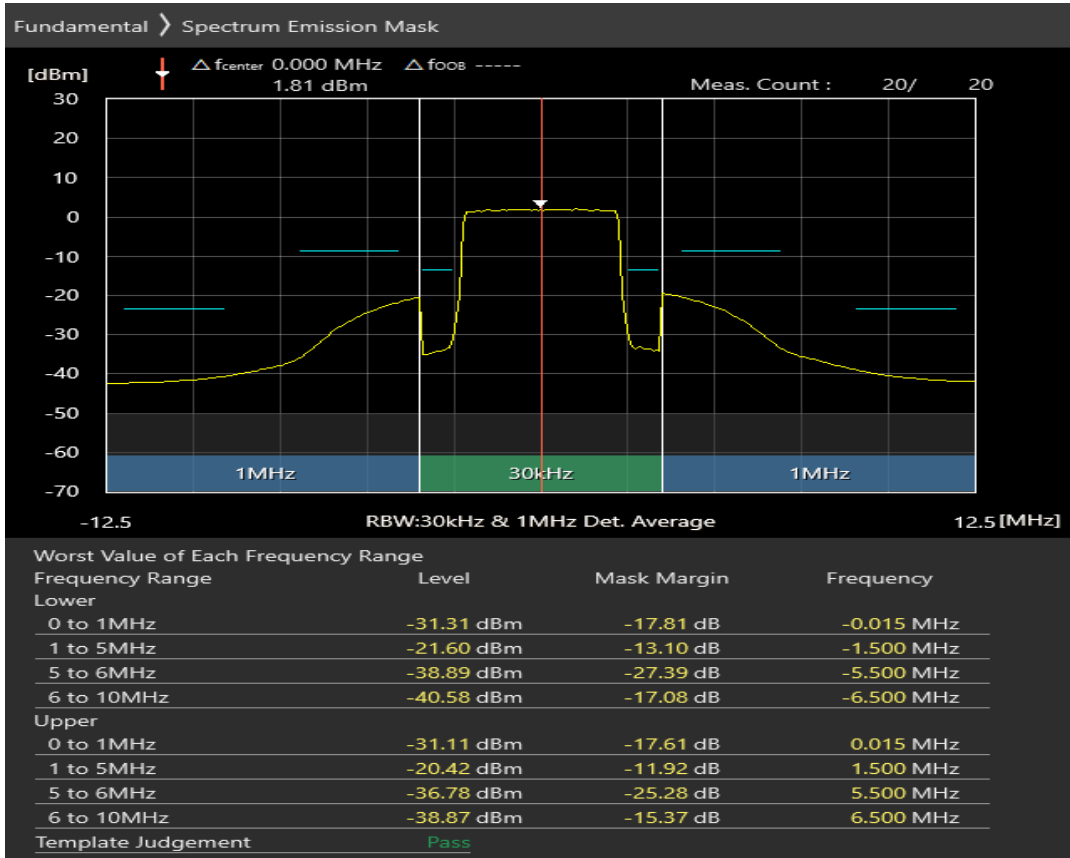

Band1 QPSK BW=5MHz Channel=18300 RB Size=25 Position=#0

Band1 16QAM BW=5MHz Channel=18300 RB Size=8 Position=#0

Band1 16QAM BW=5MHz Channel=18300 RB Size=8 Position=#Max

Band1 16QAM BW=5MHz Channel=18300 RB Size=25 Position=#0