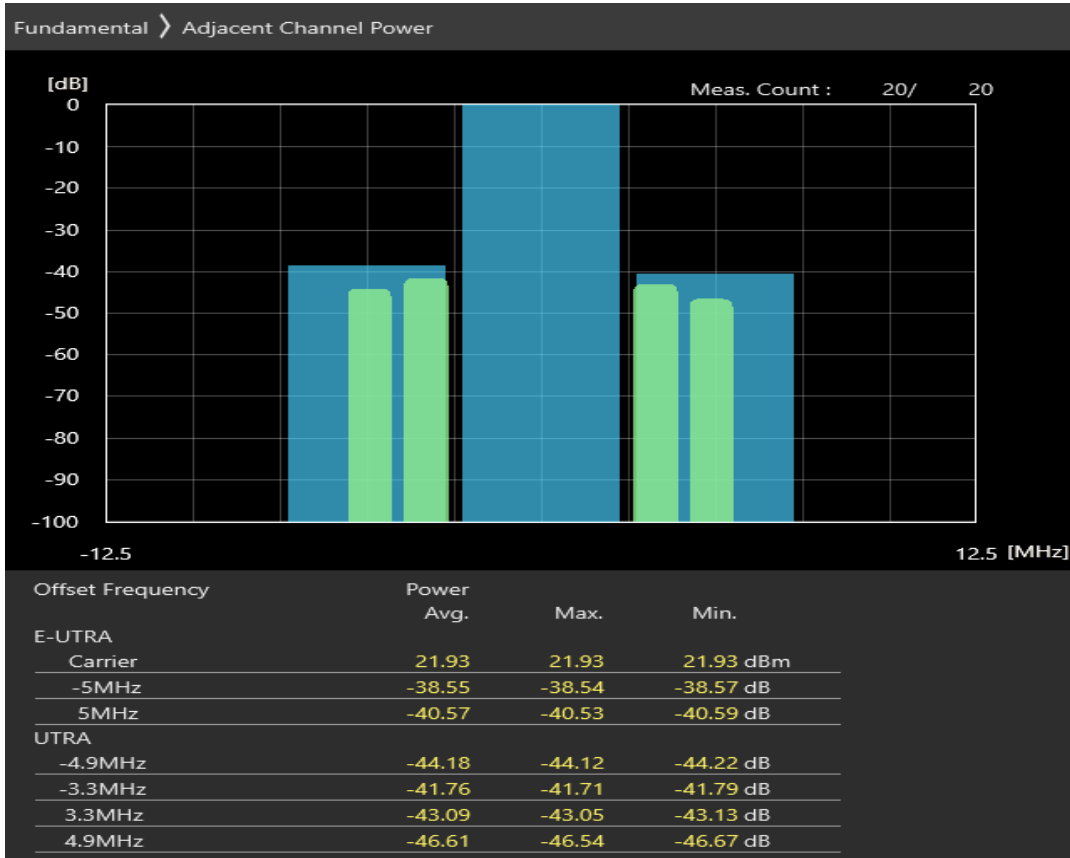

Band40 QAM16 BW=5MHz Channel=39625 RB Size=25 Position=#0