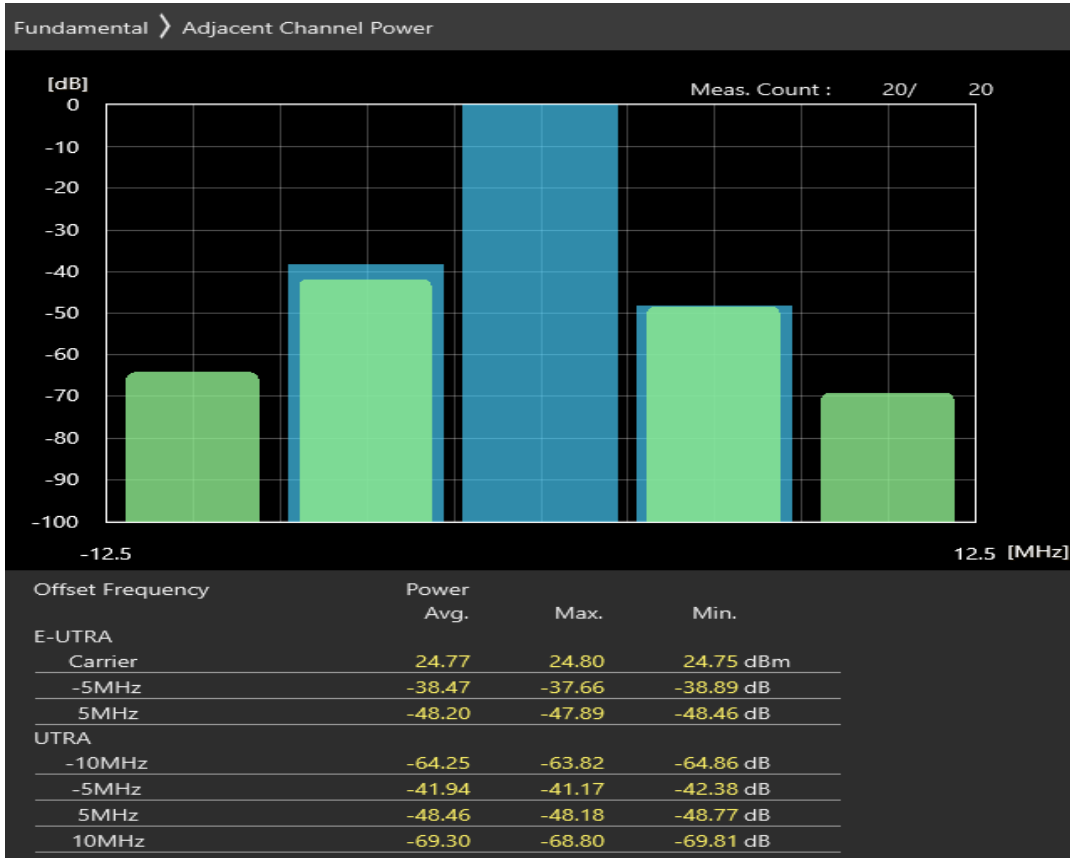

Band1 QPSK BW=5MHz Channel=18300 RB Size=8 Position=#0