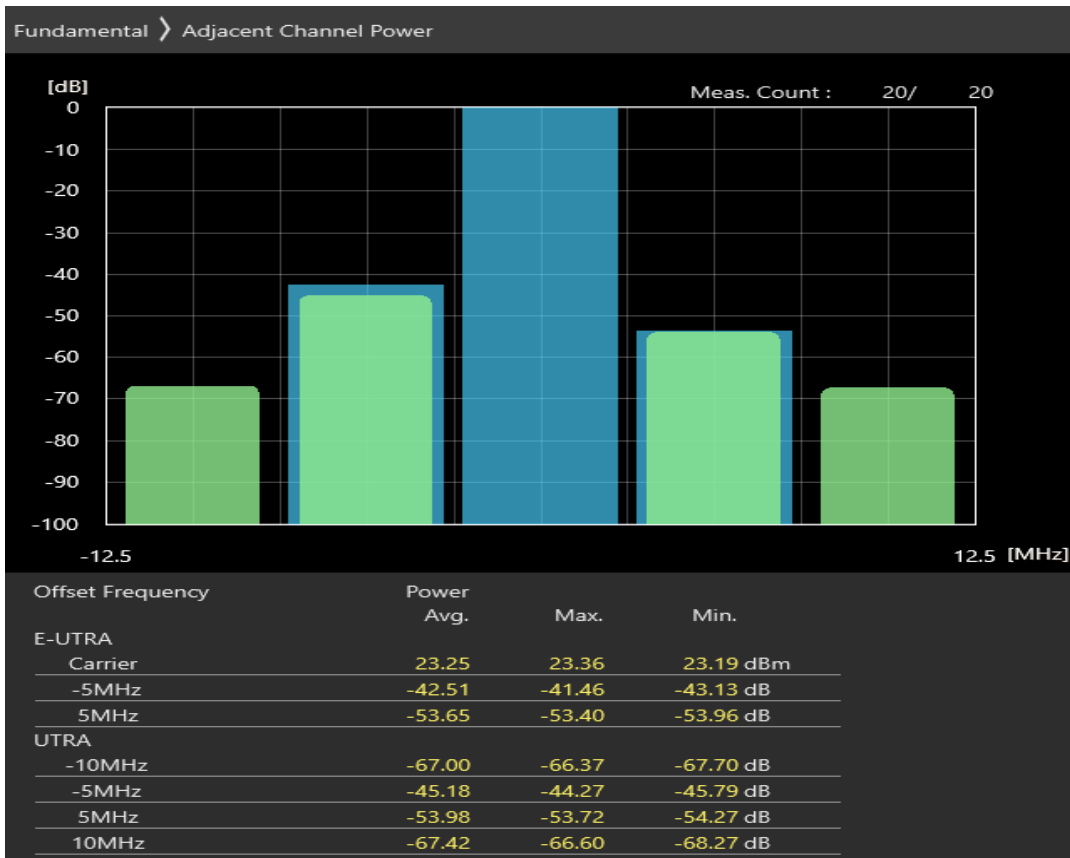

Band3 16QAM BW=5MHz Channel=19225 RB Size=8 Position=#0