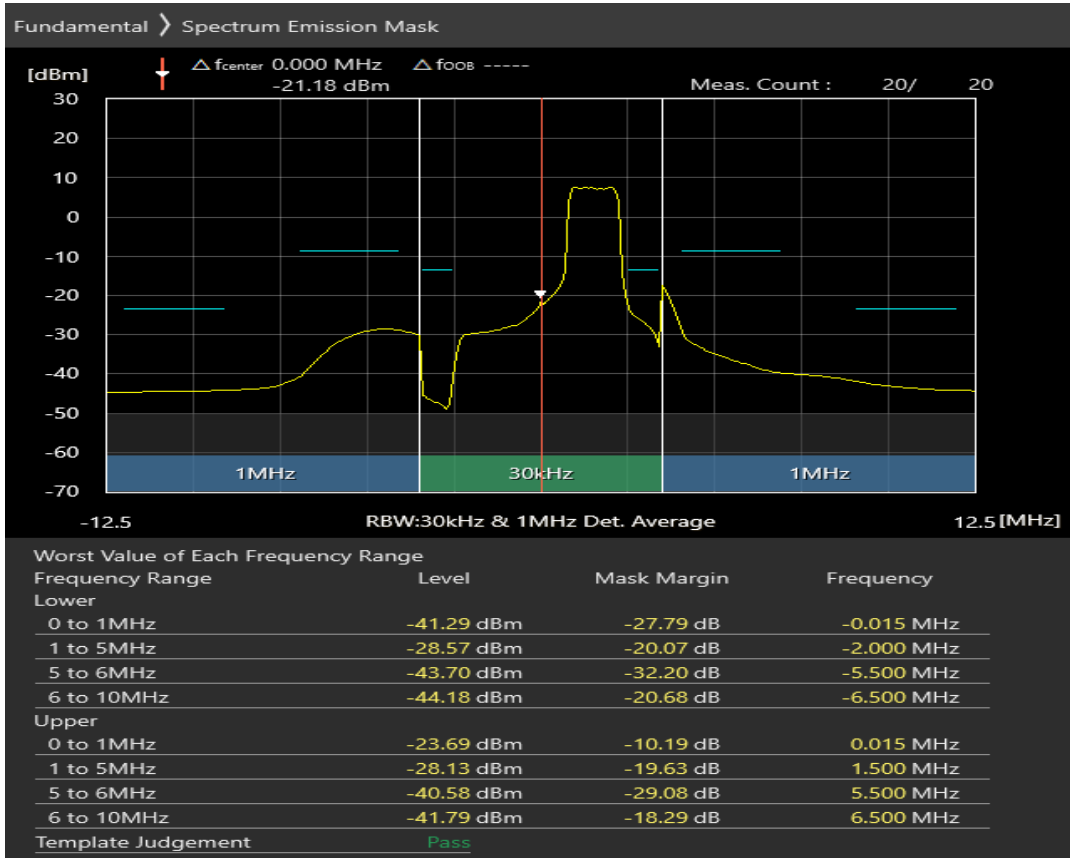

Band8 QPSK BW=5MHz Channel=21625 RB Size=8 Position=#Max

Band8 QPSK BW=5MHz Channel=21625 RB Size=25 Position=#0

Band8 16QAM BW=5MHz Channel=21625 RB Size=8 Position=#0

Band8 16QAM BW=5MHz Channel=21625 RB Size=8 Position=#Max