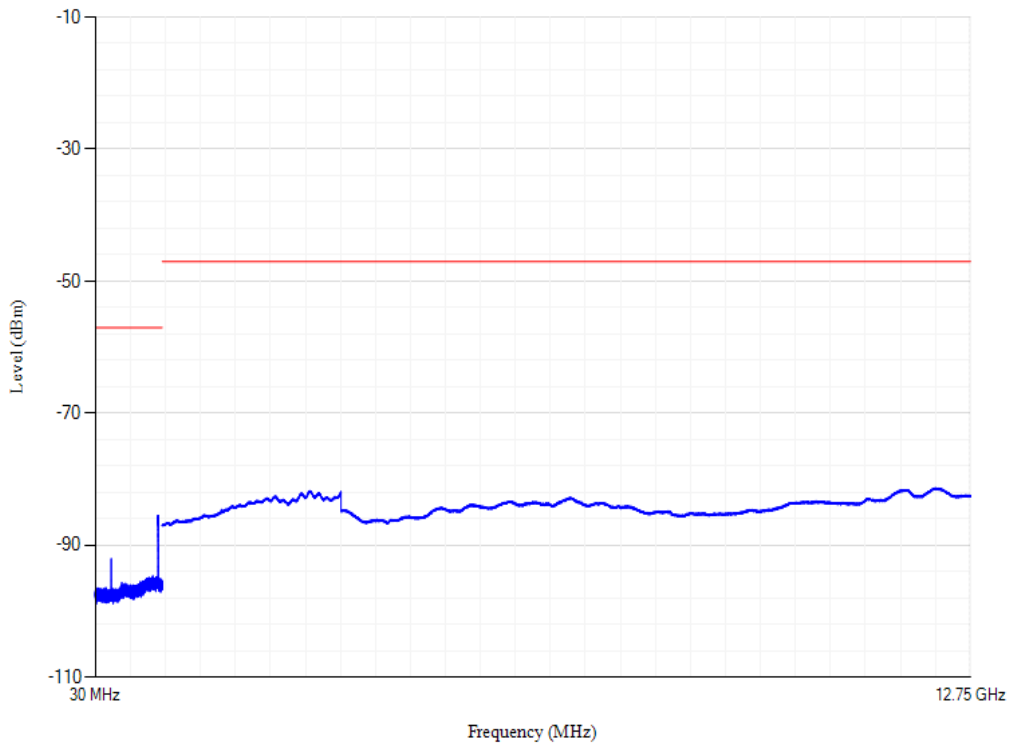

Band7 QPSK BW=20MHz Channel=21350

Conducted spurious emissions

Band8 QPSK BW=10MHz Channel=21500

Conducted spurious emissions

Band8 QPSK BW=10MHz Channel=21625

Conducted spurious emissions

Band8 QPSK BW=10MHz Channel=21750