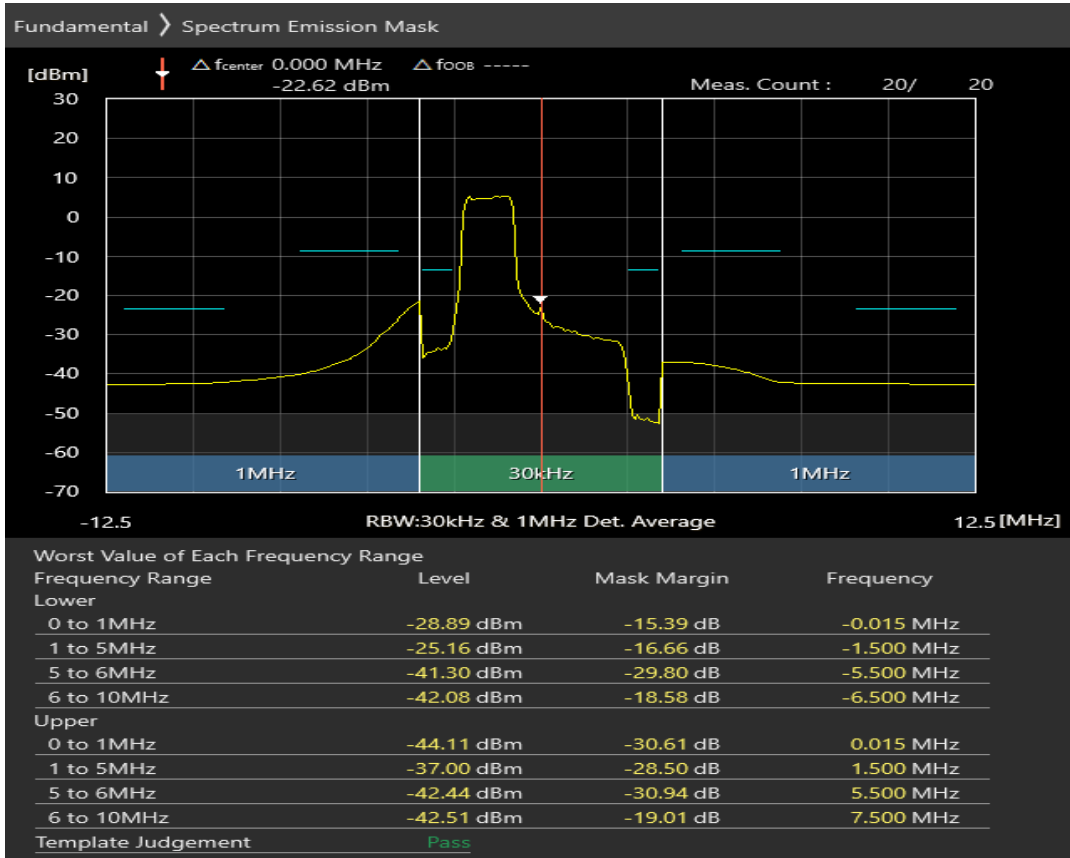

Band40 QPSK BW=5MHz Channel=39625 RB Size=8 Position=#0

Band40 QPSK BW=5MHz Channel=39625 RB Size=8 Position=#Max

Band40 QPSK BW=5MHz Channel=39625 RB Size=25 Position=#0

Band40 16QAM BW=5MHz Channel=39625 RB Size=8 Position=#0