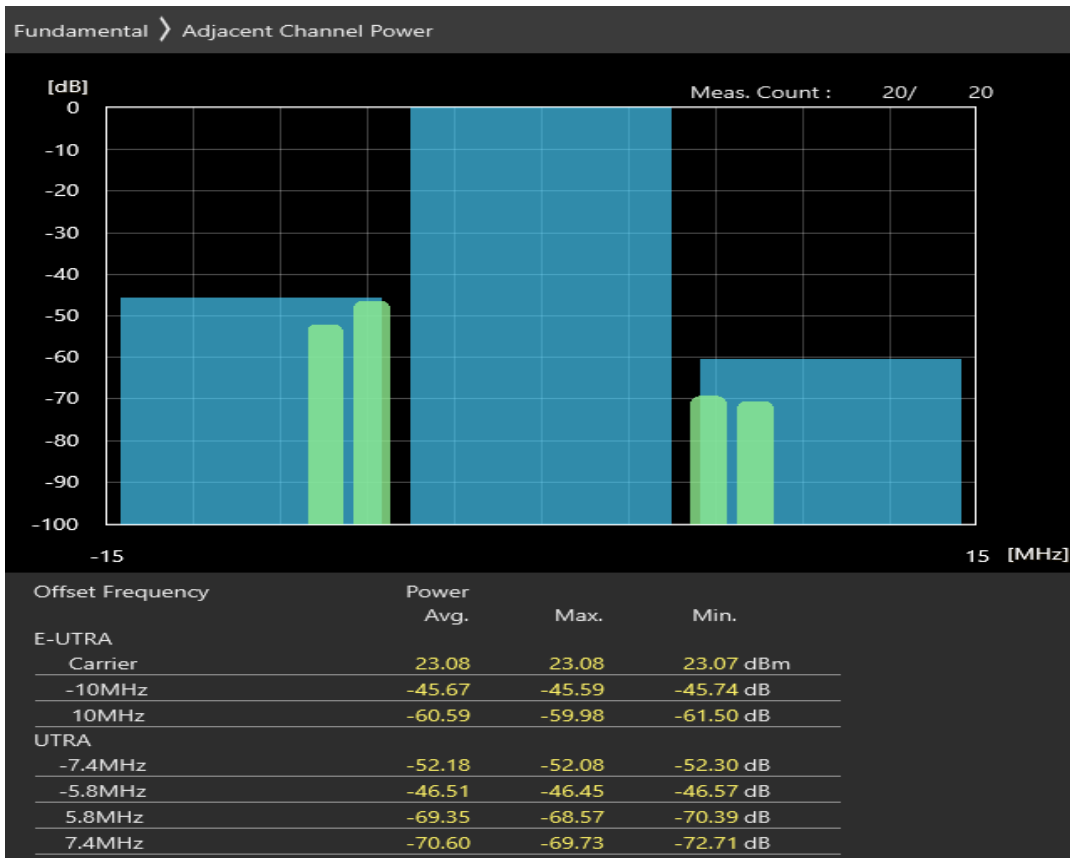

Band40 QAM16 BW=10MHz Channel=38700 RB Size=50 Position=#0

Band40 QAM16 BW=10MHz Channel=39150 RB Size=12 Position=#0

Band40 QAM16 BW=10MHz Channel=39150 RB Size=12 Position=#Max

Band40 QAM16 BW=10MHz Channel=39150 RB Size=50 Position=#0