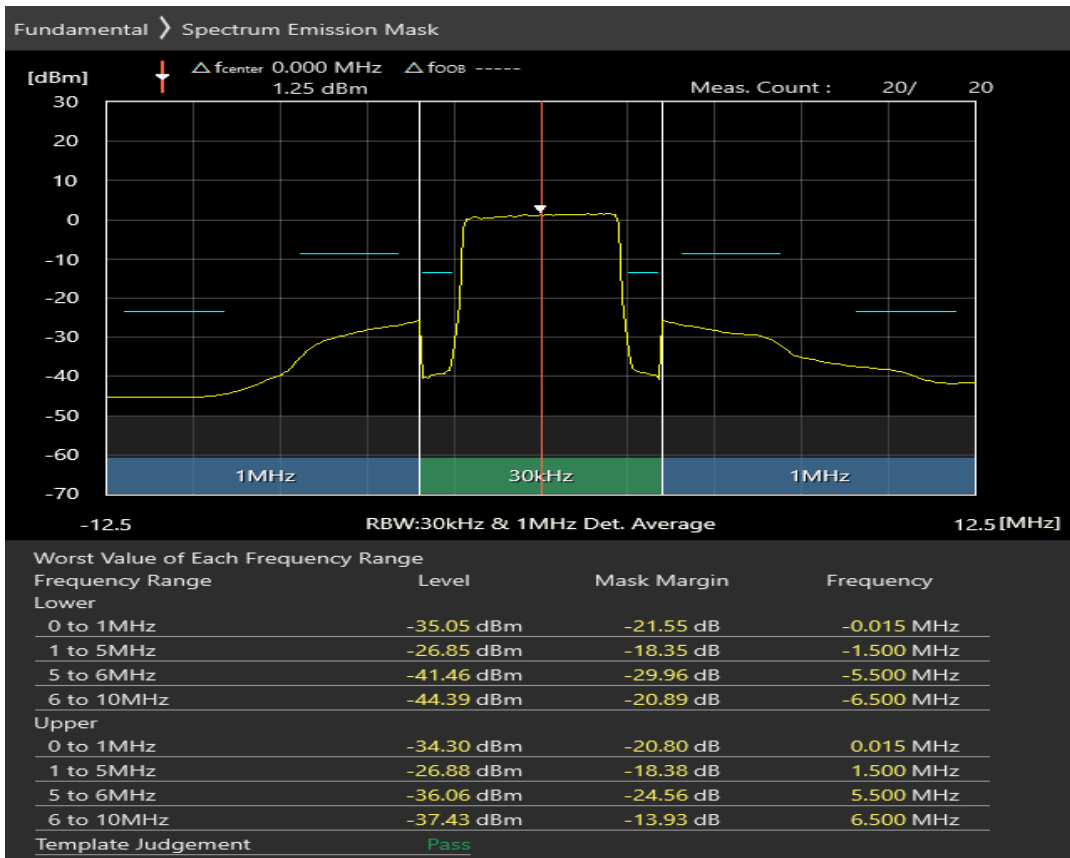

Band20 QPSK BW=5MHz Channel=24175 RB Size=25 Position=#0