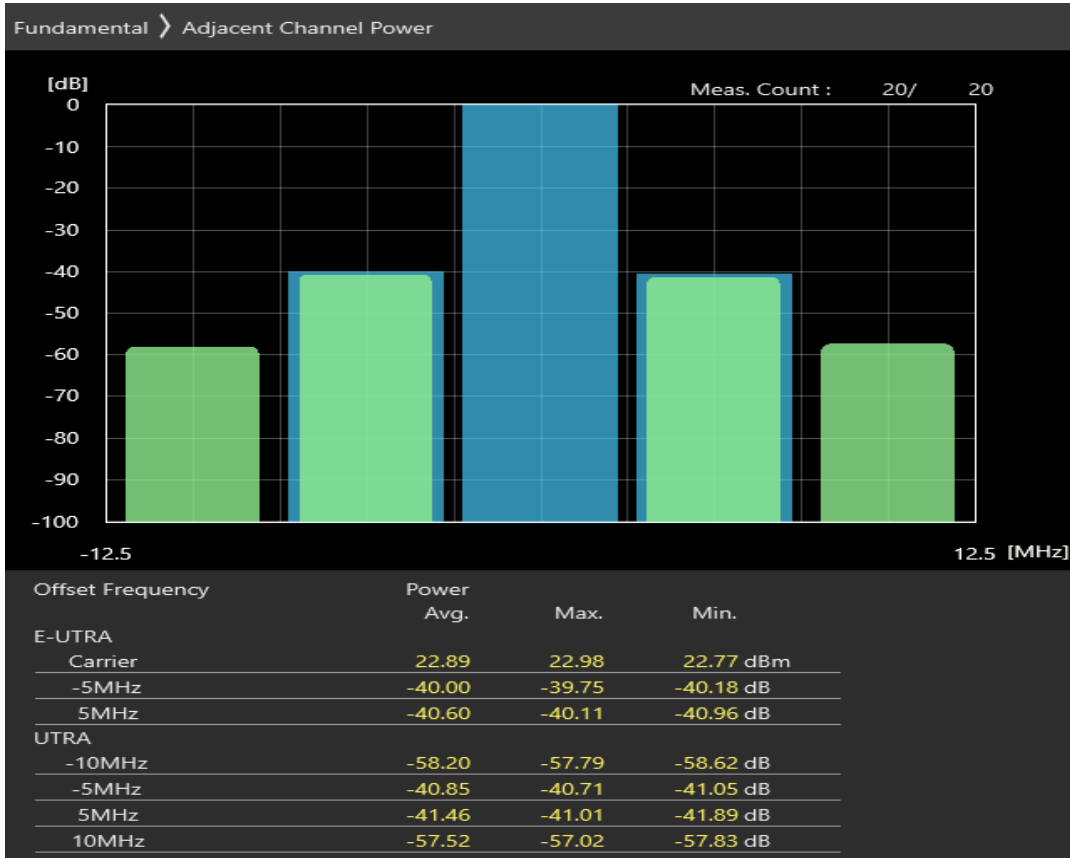

Band7 16QAM BW=5MHz Channel=21100 RB Size=25 Position=#0