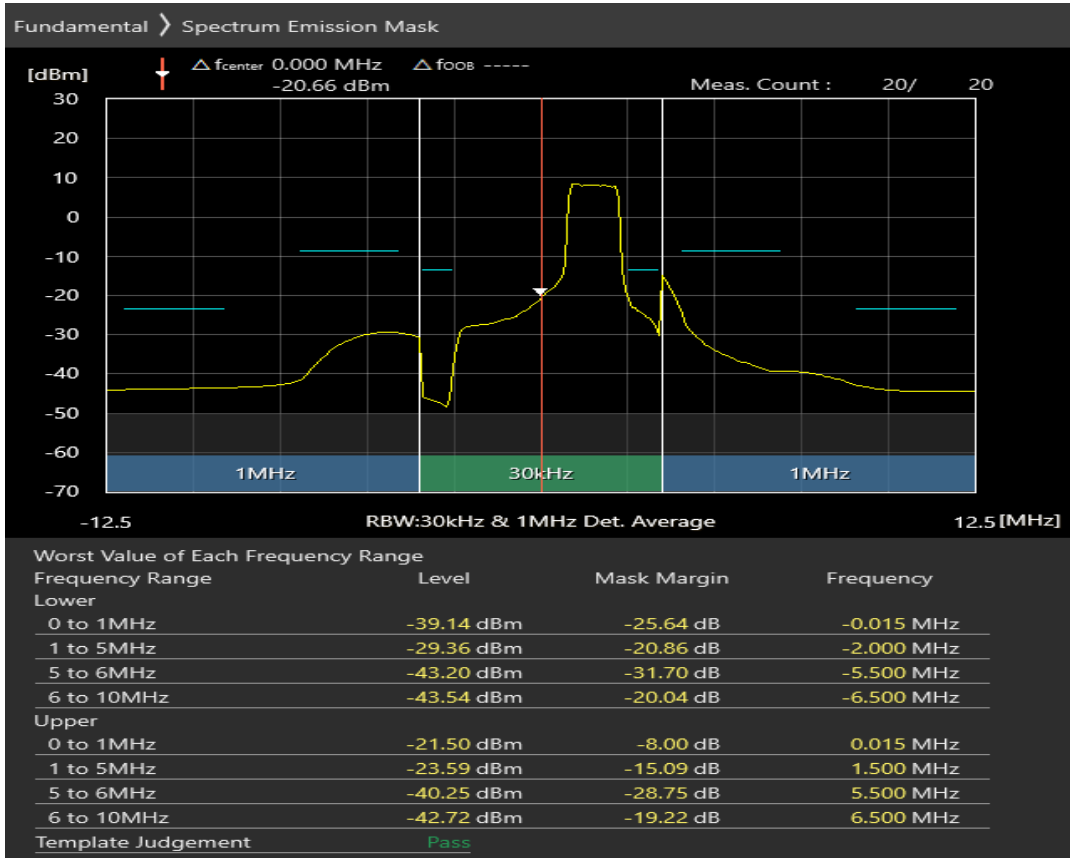

Band3 16QAM BW=5MHz Channel=19575 RB Size=8 Position=#Max

Band3 16QAM BW=5MHz Channel=19575 RB Size=25 Position=#0

Band3 QPSK BW=5MHz Channel=19925 RB Size=8 Position=#0

Band3 QPSK BW=5MHz Channel=19925 RB Size=8 Position=#Max