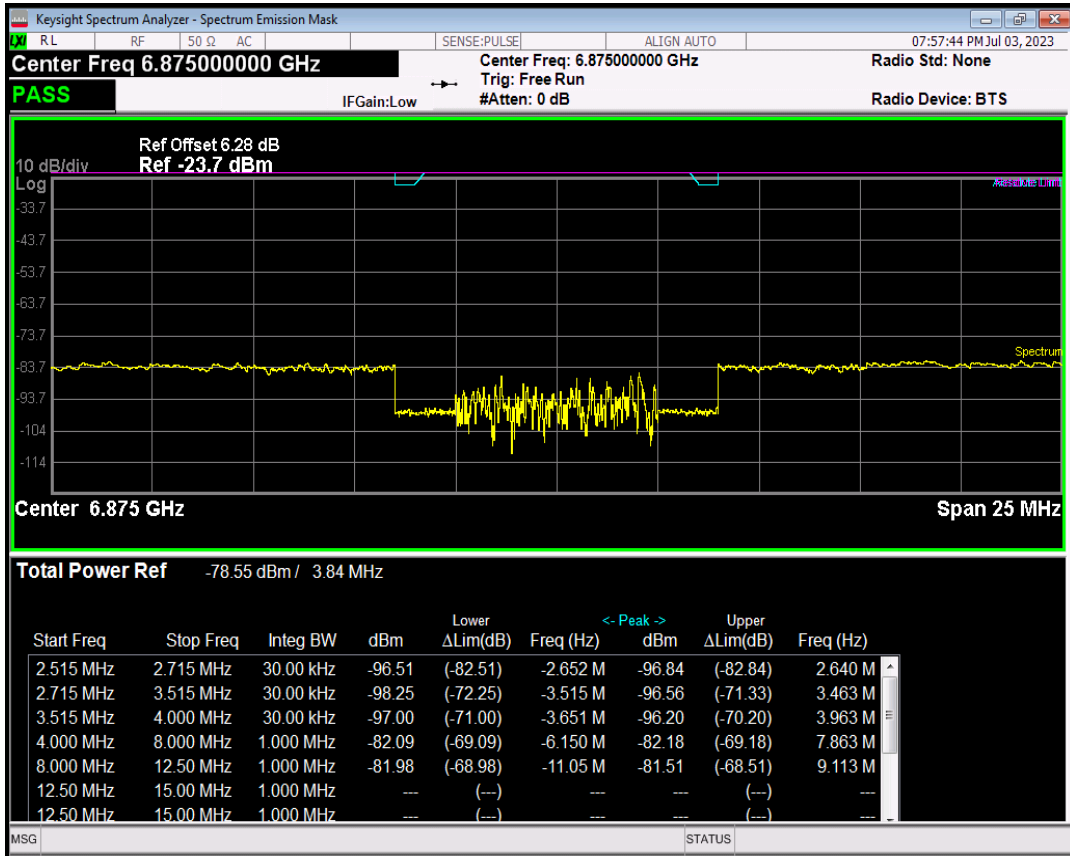

Band20 16QAM BW=5MHz Channel=24175 RB Size=8 Position=#Max