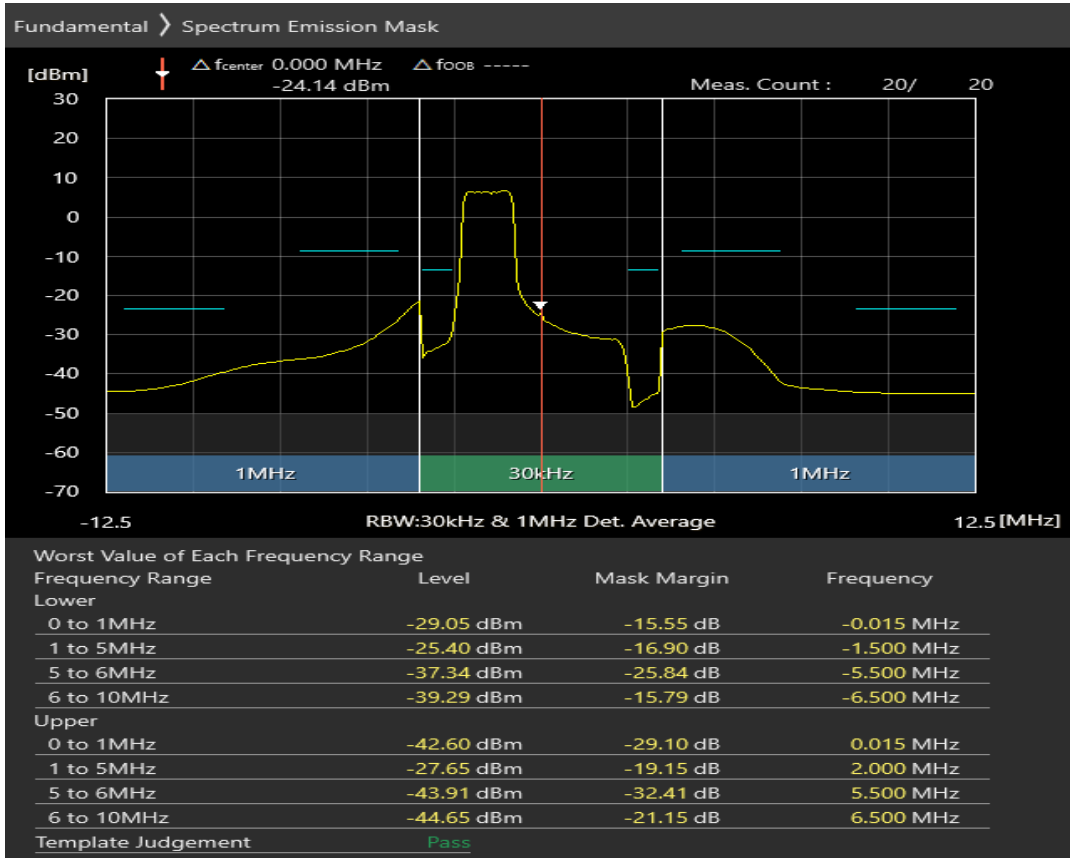

Band20 16QAM BW=5MHz Channel=24425 RB Size=8 Position=#0