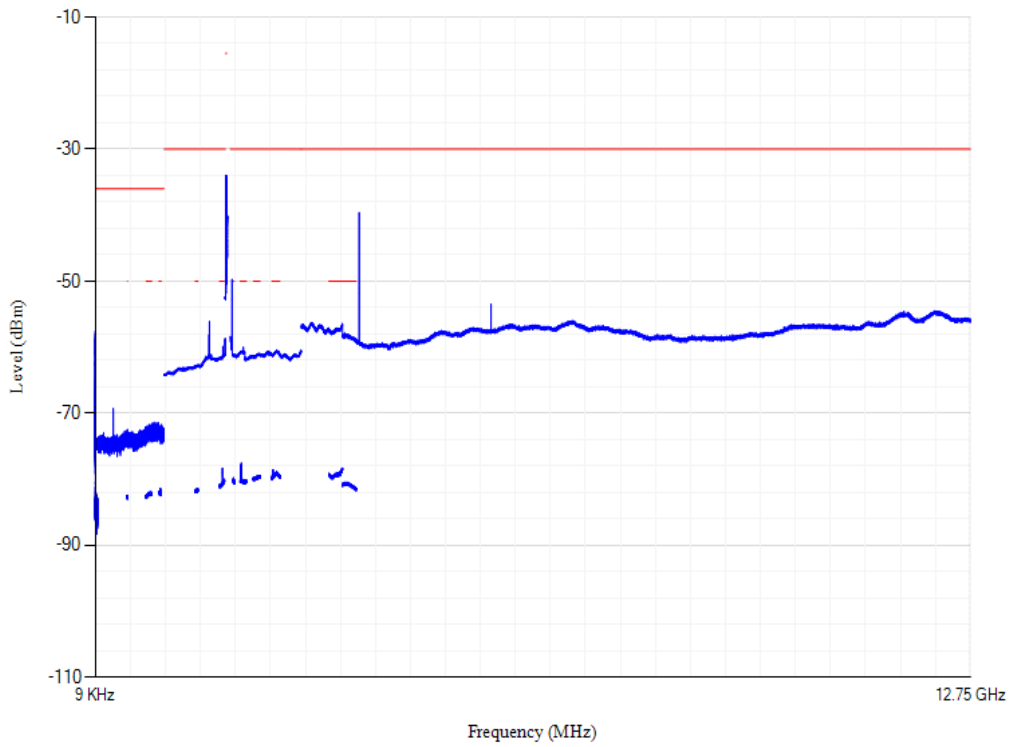

Conducted spurious emissions