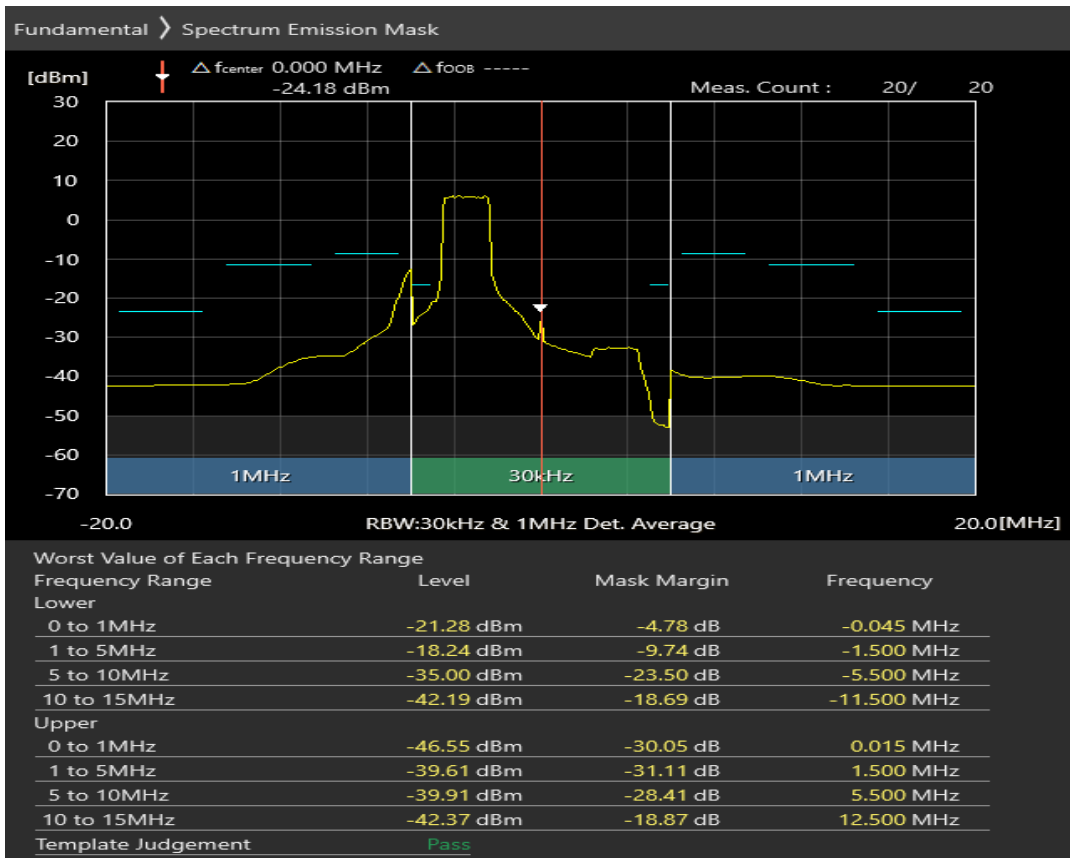

Band7 16QAM BW=10MHz Channel=21400 RB Size=12 Position=#0