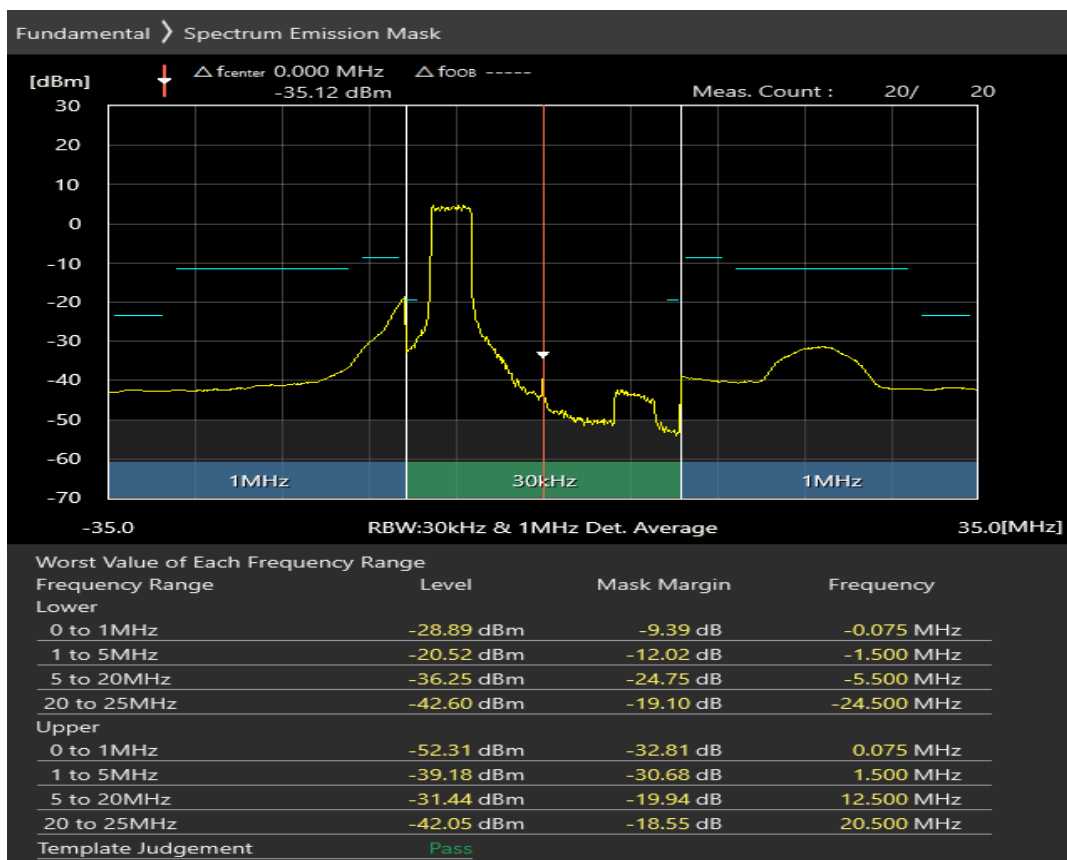

Band40 QAM16 BW=20MHz Channel=38750 RB Size=18 Position=#0