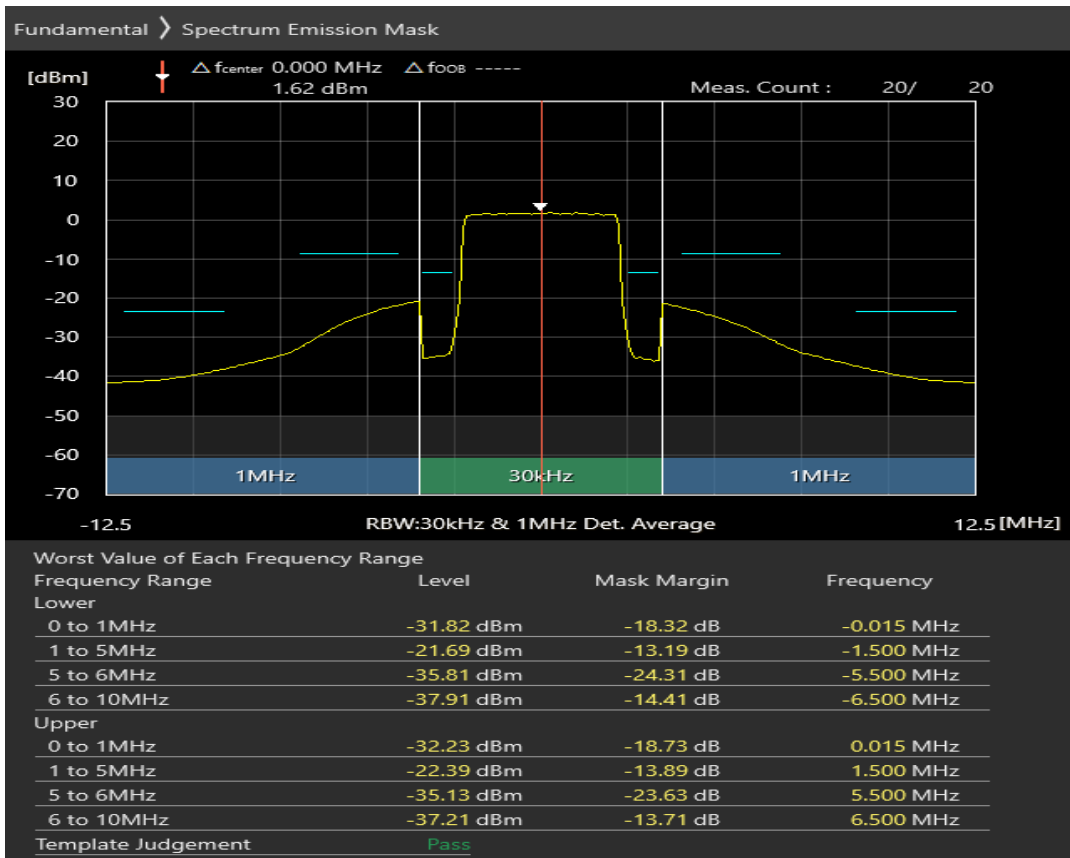

Band7 16QAM BW=5MHz Channel=21100 RB Size=25 Position=#0