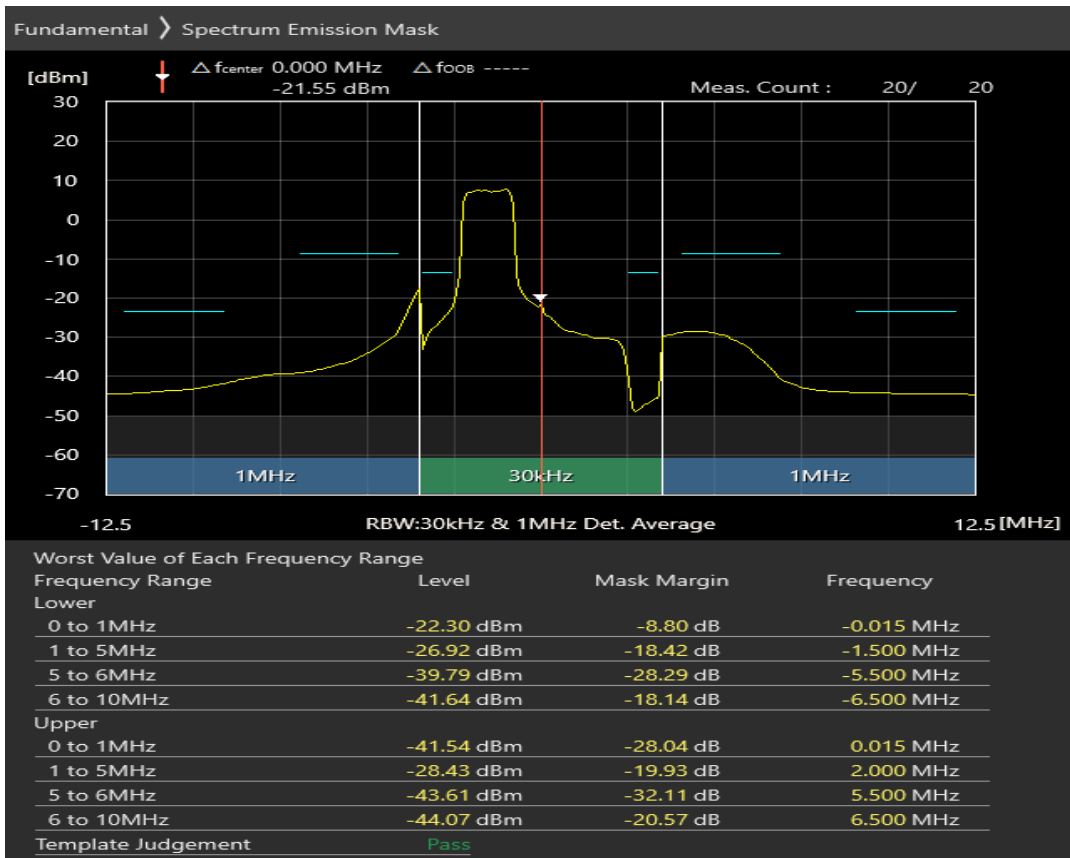

Band8 16QAM BW=5MHz Channel=21625 RB Size=8 Position=#0