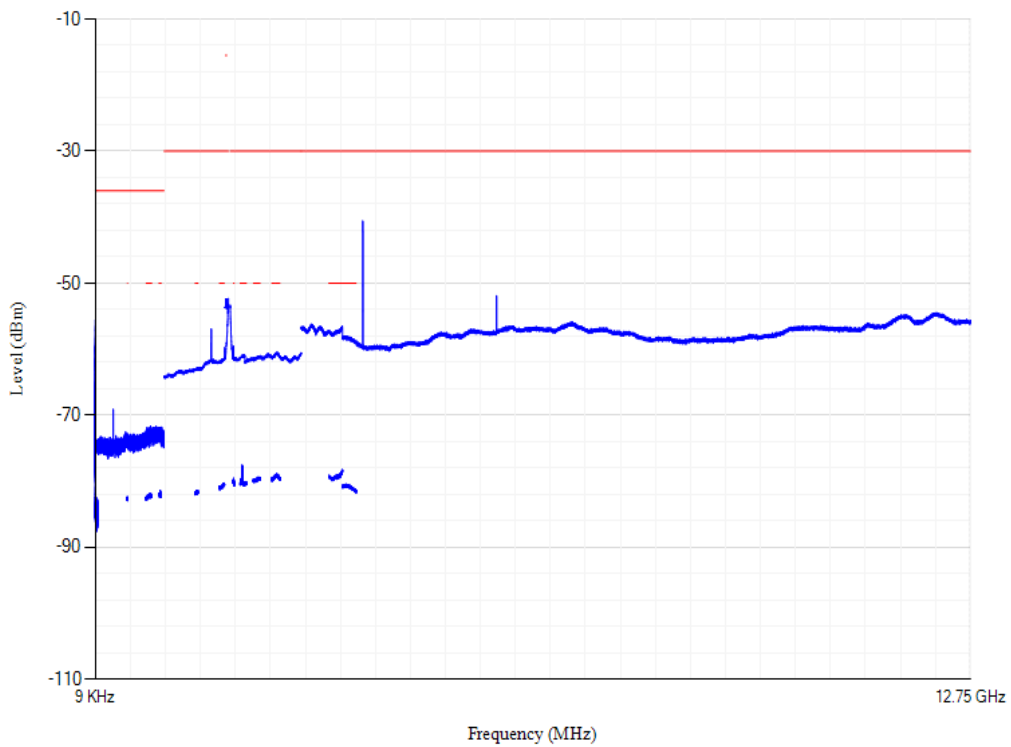

Band1 QPSK BW=5MHz Channel=18025 RB Size=1 Position=#0

Conducted spurious emissions

Band1 QPSK BW=5MHz Channel=18300 RB Size=1 Position=#0

Conducted spurious emissions

Band1 QPSK BW=5MHz Channel=18575 RB Size=1 Position=#0