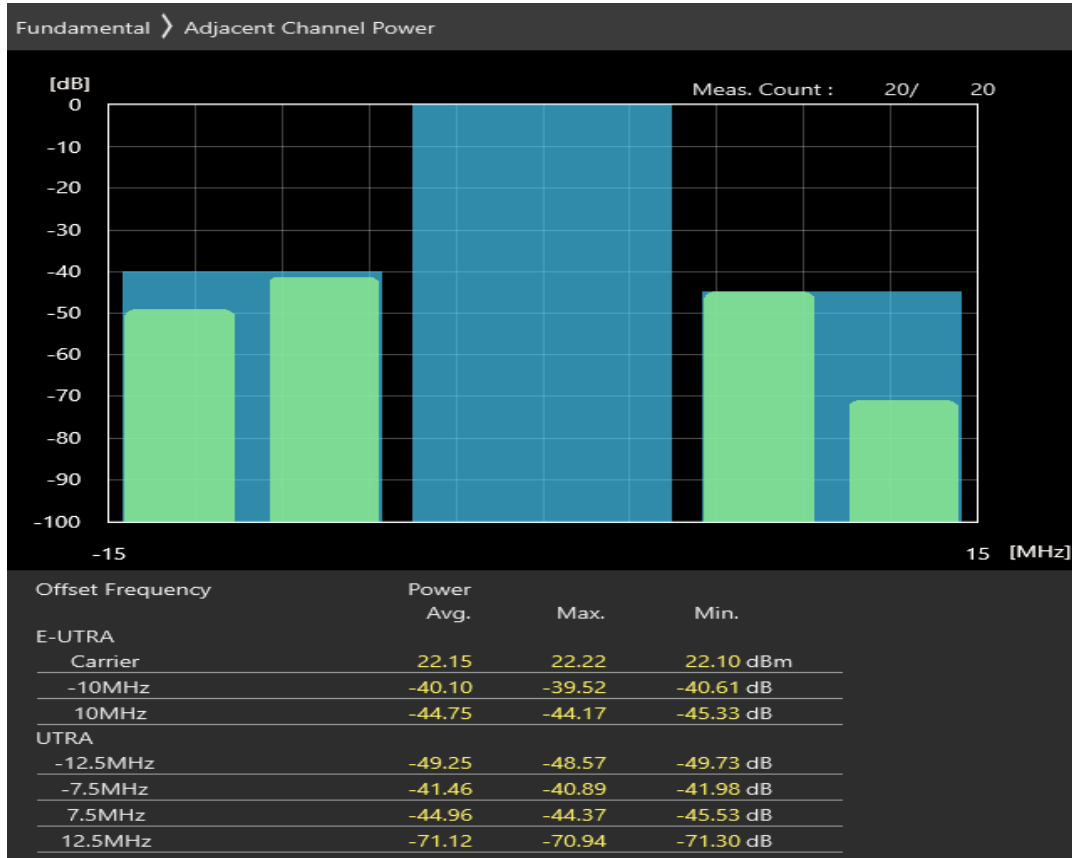

Band8 16QAM BW=10MHz Channel=21750 RB Size=50 Position=#0

7.3 Receiver Reference Sensitivity Level

Band	Bandwidth (MHz)	UL Channel	UL RB Size	Modulation	Ref Sensitivity (dBm)	Throughput (%)	Limit (%)	Verdict
Band1	5	18025	25	QPSK	-98.6	100.00	95	PASS
Band1	5	18300	25	QPSK	-98.6	100.00	95	PASS
Band1	5	18575	25	QPSK	-98.6	100.00	95	PASS
Band1	20	18100	100	QPSK	-92.6	100.00	95	PASS
Band1	20	18300	100	QPSK	-92.6	100.00	95	PASS
Band1	20	18500	100	QPSK	-92.6	100.00	95	PASS
Band20	5	24175	25	QPSK	-95.6	100.00	95	PASS
Band20	5	24300	25	QPSK	-95.6	100.00	95	PASS
Band20	5	24425	25	QPSK	-95.6	100.00	95	PASS
Band20	20	24250	100	QPSK	-88.6	100.00	95	PASS
Band20	20	24300	100	QPSK	-88.6	100.00	95	PASS
Band20	20	24350	100	QPSK	-88.6	100.00	95	PASS
Band3	1.4	19207	6	QPSK	-100.3	96.83	95	PASS
Band3	1.4	19575	6	QPSK	-100.3	100.00	95	PASS
Band3	1.4	19943	6	QPSK	-100.3	96.33	95	PASS
Band3	5	19225	25	QPSK	-95.6	100.00	95	PASS
Band3	5	19575	25	QPSK	-95.6	100.00	95	PASS
Band3	5	19925	25	QPSK	-95.6	100.00	95	PASS
Band3	20	19300	100	QPSK	-89.6	100.00	95	PASS
Band3	20	19575	100	QPSK	-89.6	100.00	95	PASS