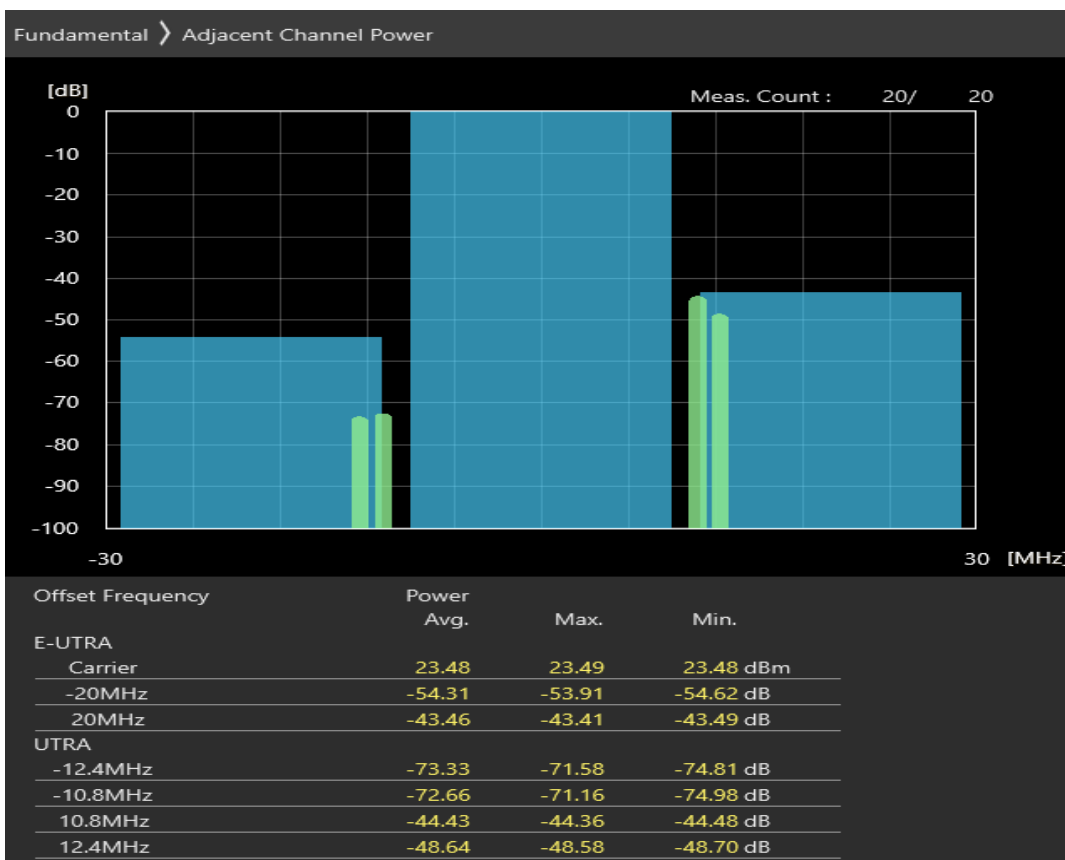

Band40 QAM16 BW=20MHz Channel=38750 RB Size=18 Position=#Max