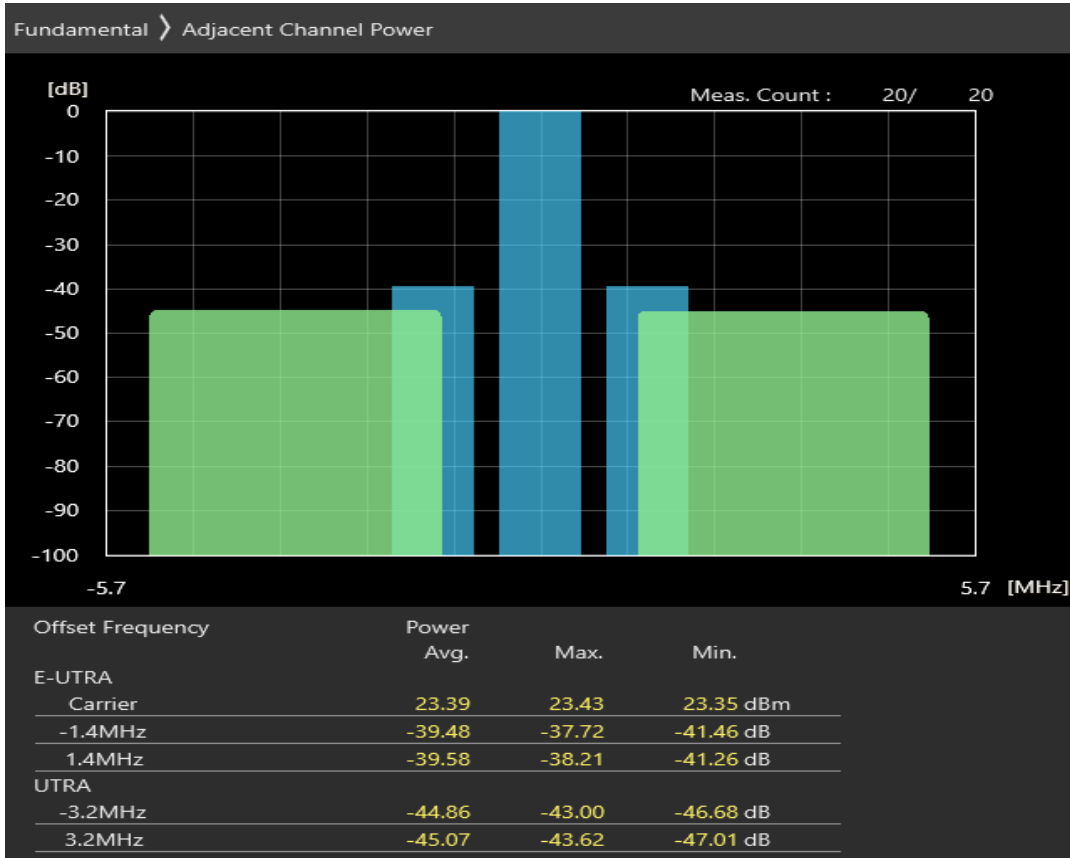

Band3 QPSK BW=1.4MHz Channel=19943 RB Size=6 Position=#0