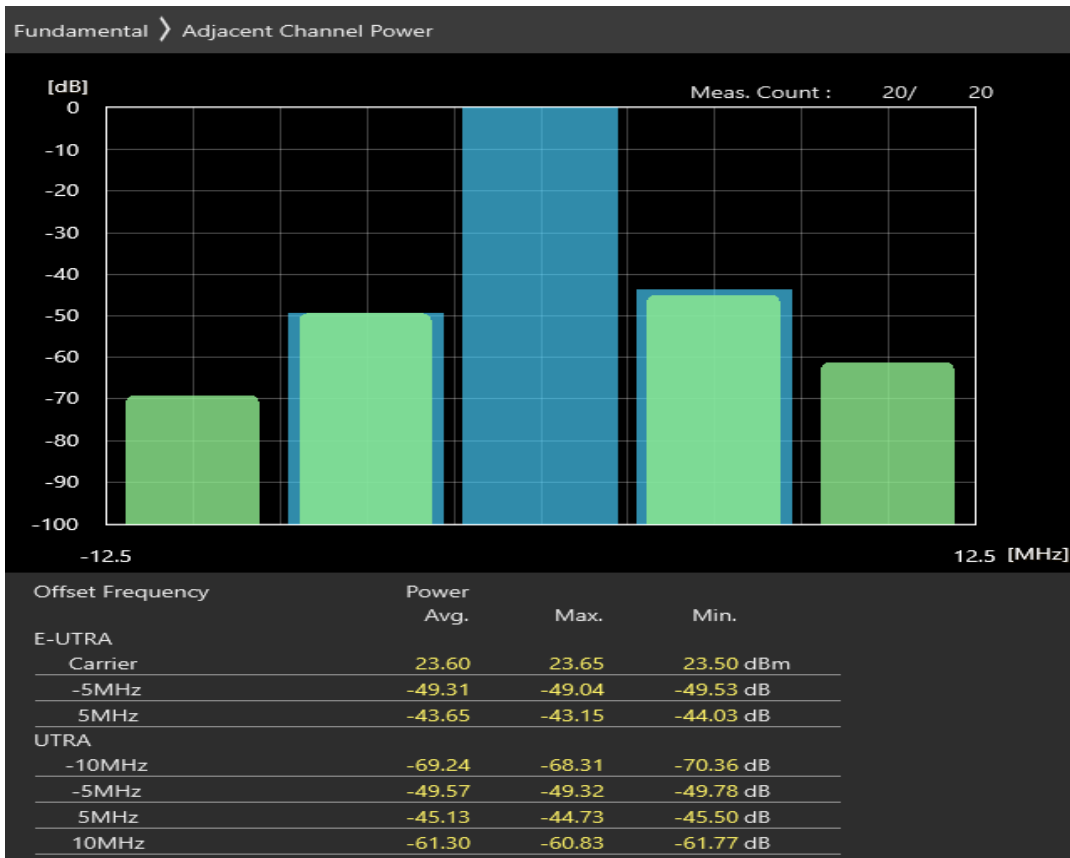

Band20 QPSK BW=5MHz Channel=24300 RB Size=8 Position=#Max