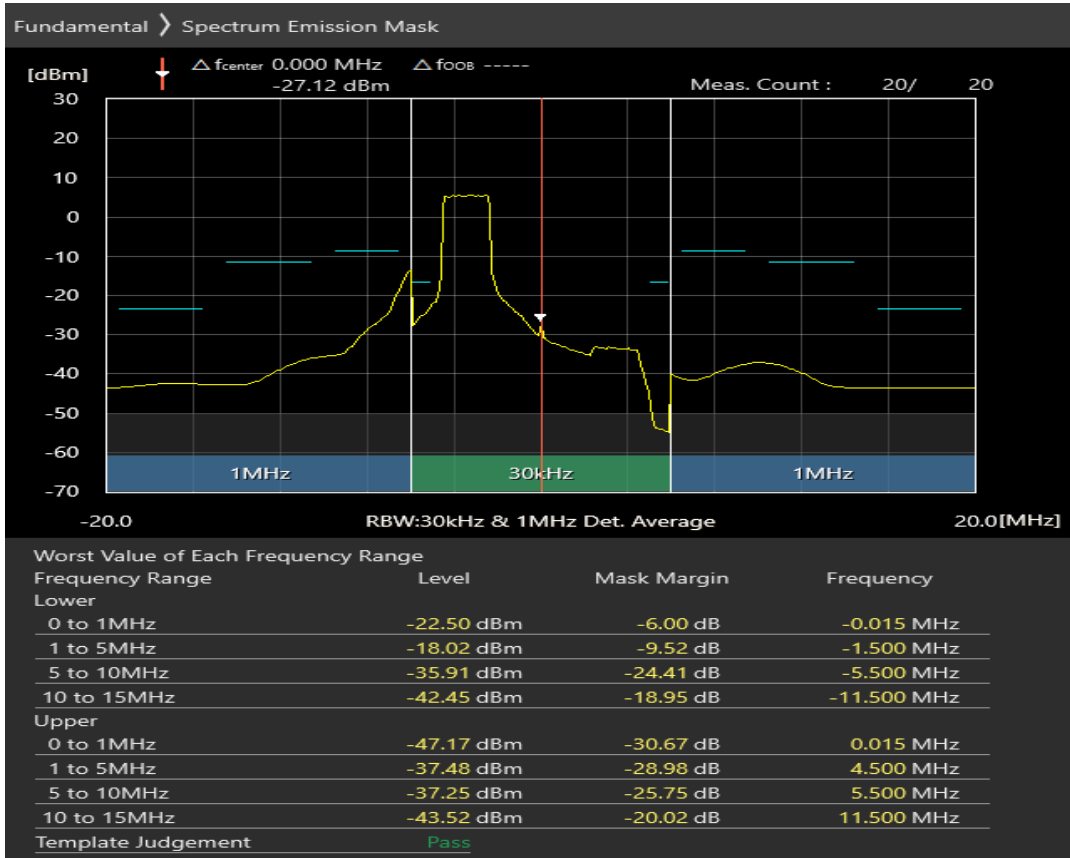

Band3 16QAM BW=10MHz Channel=19575 RB Size=12 Position=#0