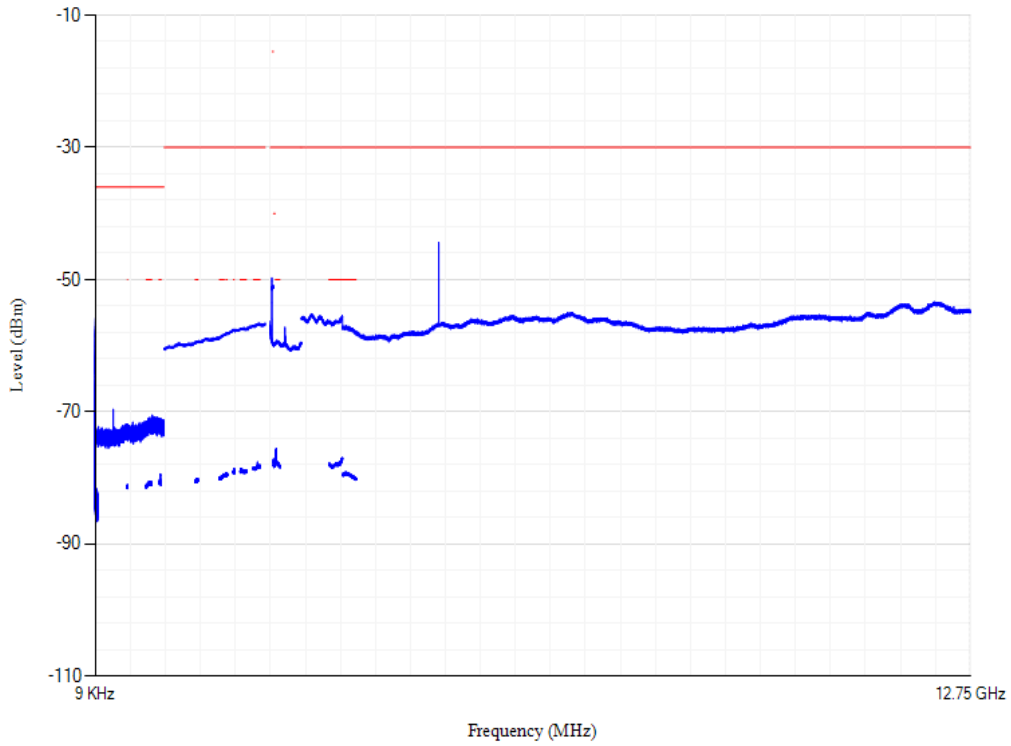

Conducted spurious emissions