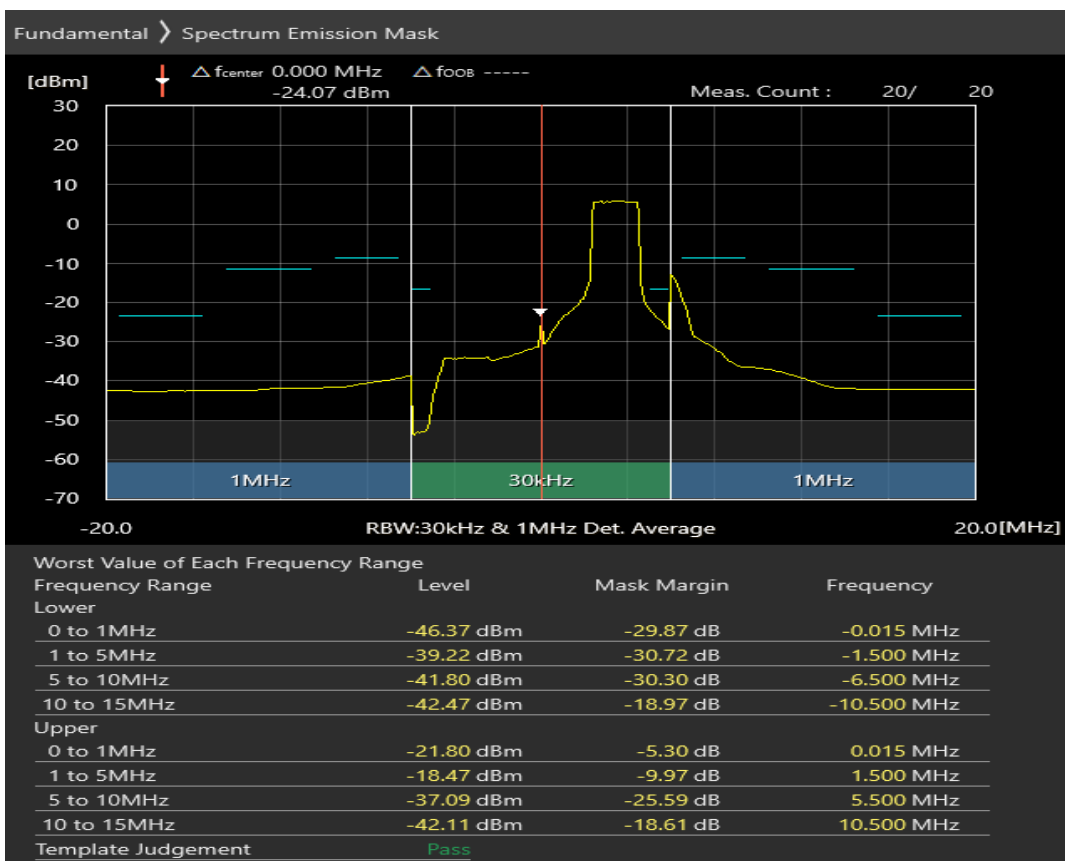

Band7 QPSK BW=10MHz Channel=21400 RB Size=12 Position=#Max

Band7 QPSK BW=10MHz Channel=21400 RB Size=50 Position=#0

Band7 16QAM BW=10MHz Channel=21400 RB Size=12 Position=#0

Band7 16QAM BW=10MHz Channel=21400 RB Size=12 Position=#Max