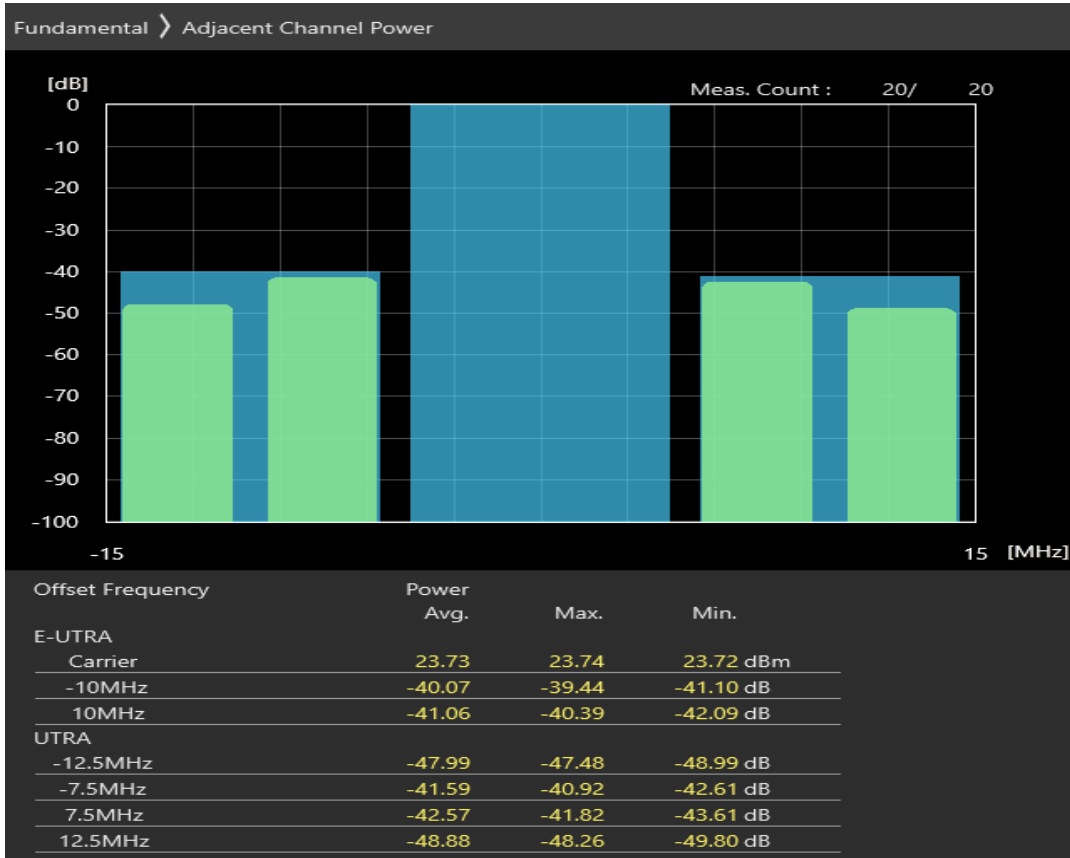

Band1 QPSK BW=10MHz Channel=18050 RB Size=50 Position=#0