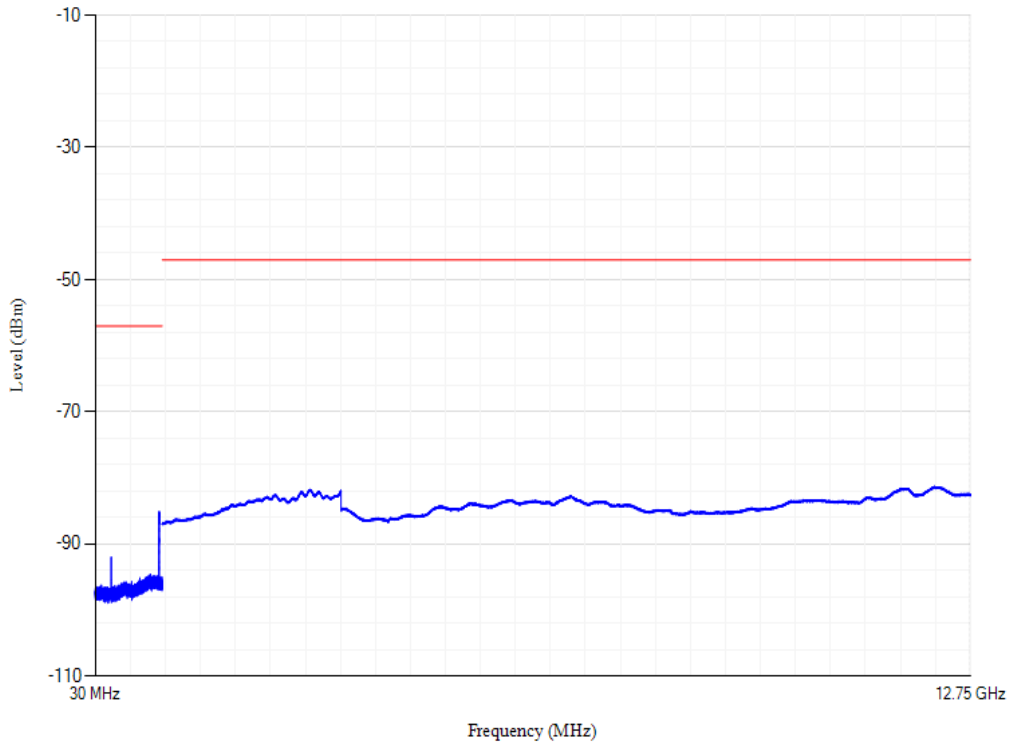

Conducted spurious emissions

6.6.2.3 Transmitter adjacent channel leakage power ratio

Band	Bandwidth (MHz)	UL Channel	RB Size	RB Position	Modulation	Type	ACLR (dBc)	Limit (dBc)	Verdict
Band1	5	18025	8	#0	QPSK	U-ACLR2-	66.17	35.2	PASS
Band1	5	18025	8	#0	QPSK	U-ACLR1-	38.72	32.2	PASS
Band1	5	18025	8	#0	QPSK	E-ACLR1-	35.34	29.2	PASS
Band1	5	18025	8	#0	QPSK	E-ACLR1+	53.42	29.2	PASS
Band1	5	18025	8	#0	QPSK	U-ACLR1+	53.94	32.2	PASS
Band1	5	18025	8	#0	QPSK	U-ACLR2+	70.94	35.2	PASS
Band1	5	18025	8	#Max	QPSK	U-ACLR2-	72.03	35.2	PASS
Band1	5	18025	8	#Max	QPSK	U-ACLR1-	52.72	32.2	PASS
Band1	5	18025	8	#Max	QPSK	E-ACLR1-	52.32	29.2	PASS
Band1	5	18025	8	#Max	QPSK	E-ACLR1+	35.95	29.2	PASS
Band1	5	18025	8	#Max	QPSK	U-ACLR1+	39.20	32.2	PASS
Band1	5	18025	8	#Max	QPSK	U-ACLR2+	65.06	35.2	PASS
Band1	5	18025	25	#0	QPSK	U-ACLR2-	59.88	35.2	PASS
Band1	5	18025	25	#0	QPSK	U-ACLR1-	39.77	32.2	PASS
Band1	5	18025	25	#0	QPSK	E-ACLR1-	38.92	29.2	PASS
Band1	5	18025	25	#0	QPSK	E-ACLR1+	38.68	29.2	PASS
Band1	5	18025	25	#0	QPSK	U-ACLR1+	39.53	32.2	PASS
Band1	5	18025	25	#0	QPSK	U-ACLR2+	59.17	35.2	PASS
Band1	5	18025	8	#0	16QAM	U-ACLR2-	66.25	35.2	PASS
Band1	5	18025	8	#0	16QAM	U-ACLR1-	39.31	32.2	PASS
Band1	5	18025	8	#0	16QAM	E-ACLR1-	35.72	29.2	PASS