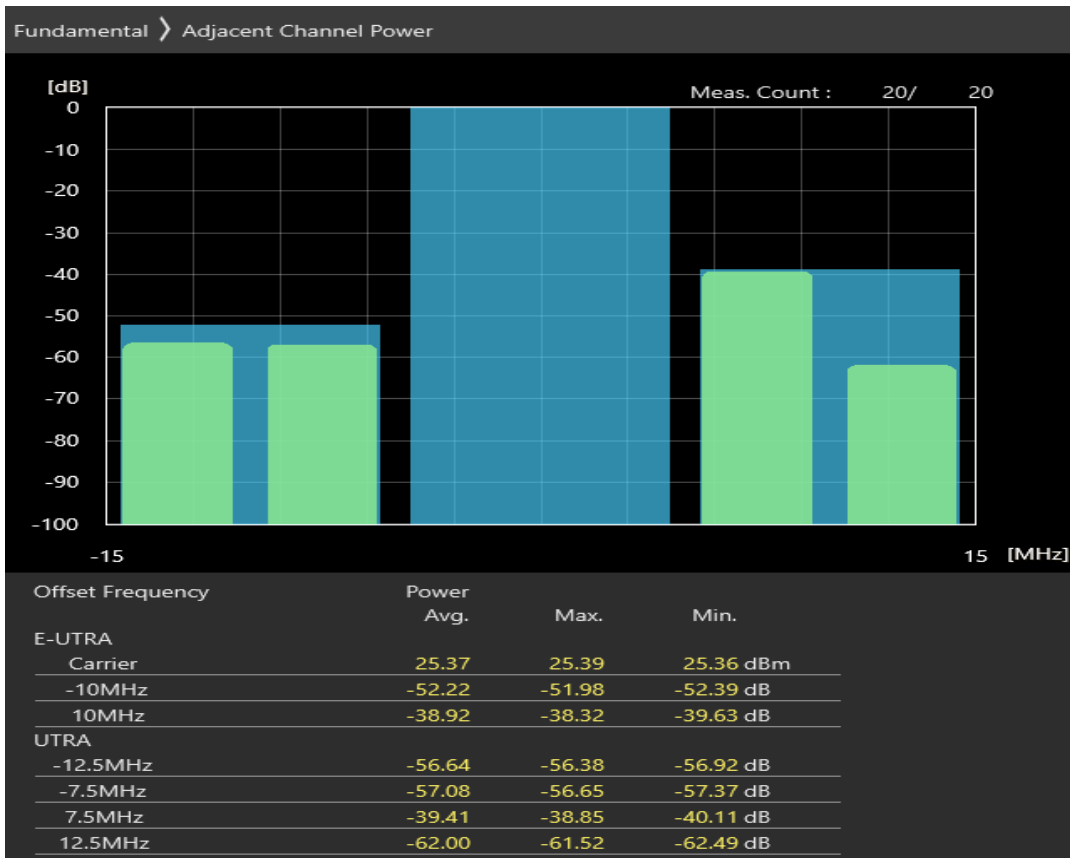

Band1 16QAM BW=5MHz Channel=18575 RB Size=8 Position=#Max

Band1 16QAM BW=5MHz Channel=18575 RB Size=25 Position=#0

Band1 QPSK BW=10MHz Channel=18050 RB Size=12 Position=#0

Band1 QPSK BW=10MHz Channel=18050 RB Size=12 Position=#Max