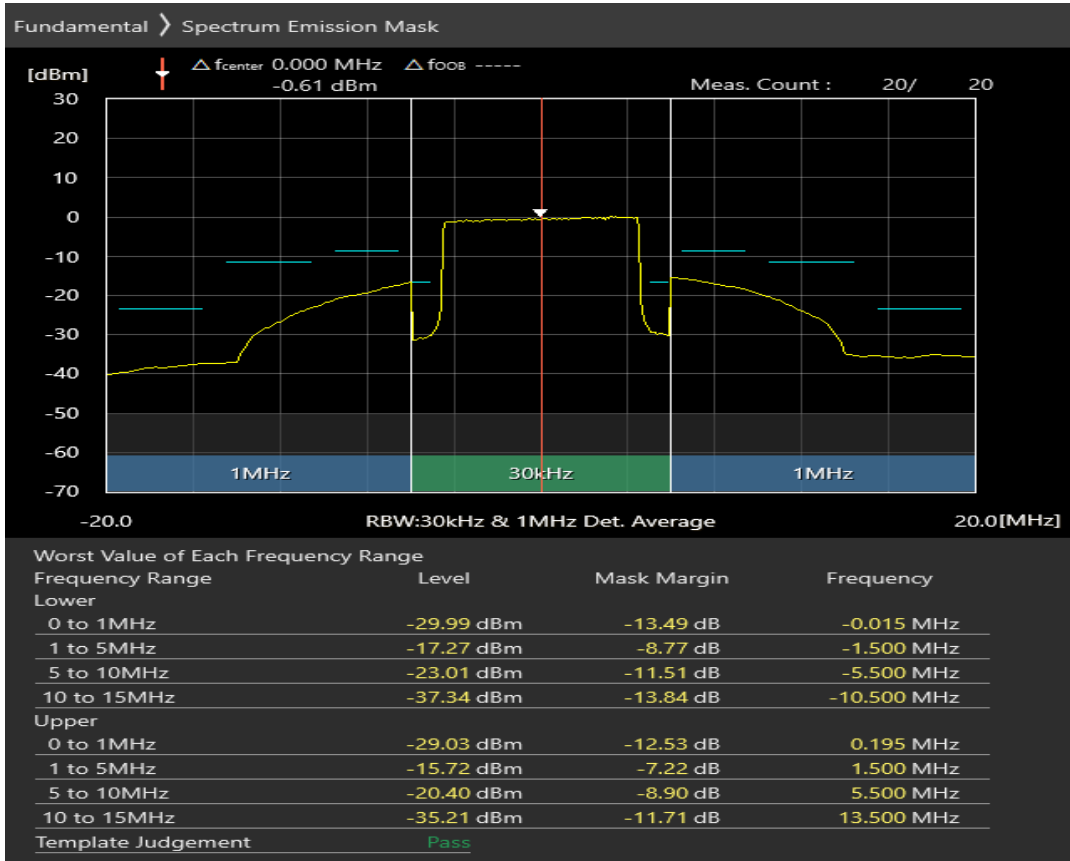

Band7 QPSK BW=10MHz Channel=20800 RB Size=50 Position=#0