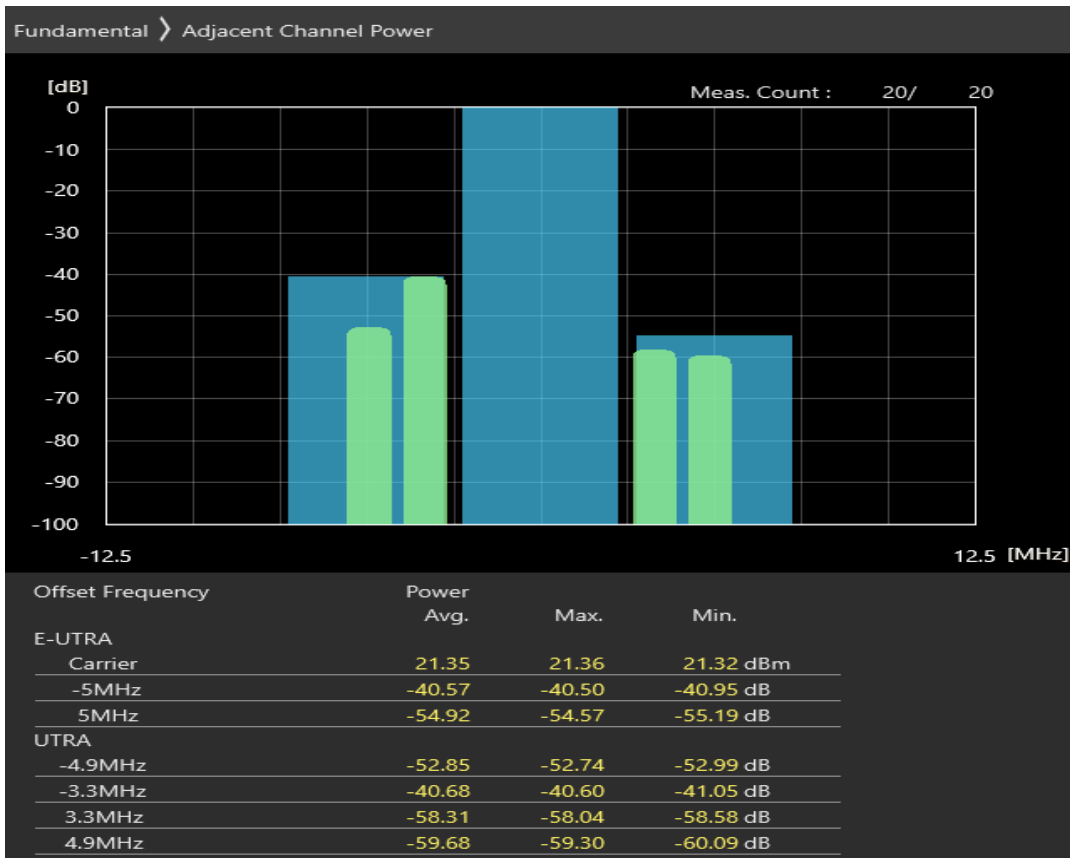

Band40 QPSK BW=5MHz Channel=39625 RB Size=8 Position=#0

Band40 QPSK BW=5MHz Channel=39625 RB Size=8 Position=#Max

Band40 QPSK BW=5MHz Channel=39625 RB Size=25 Position=#0

Band40 16QAM BW=5MHz Channel=39625 RB Size=8 Position=#0