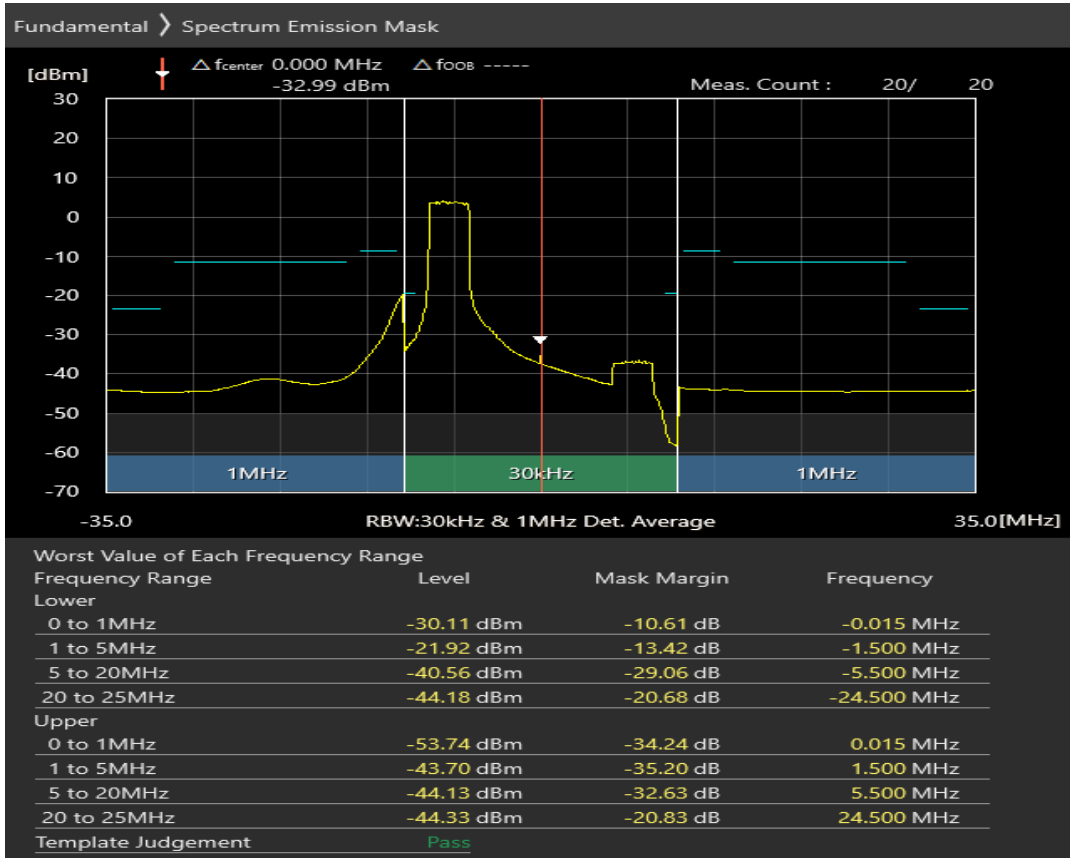

Band3 16QAM BW=20MHz Channel=19850 RB Size=18 Position=#0