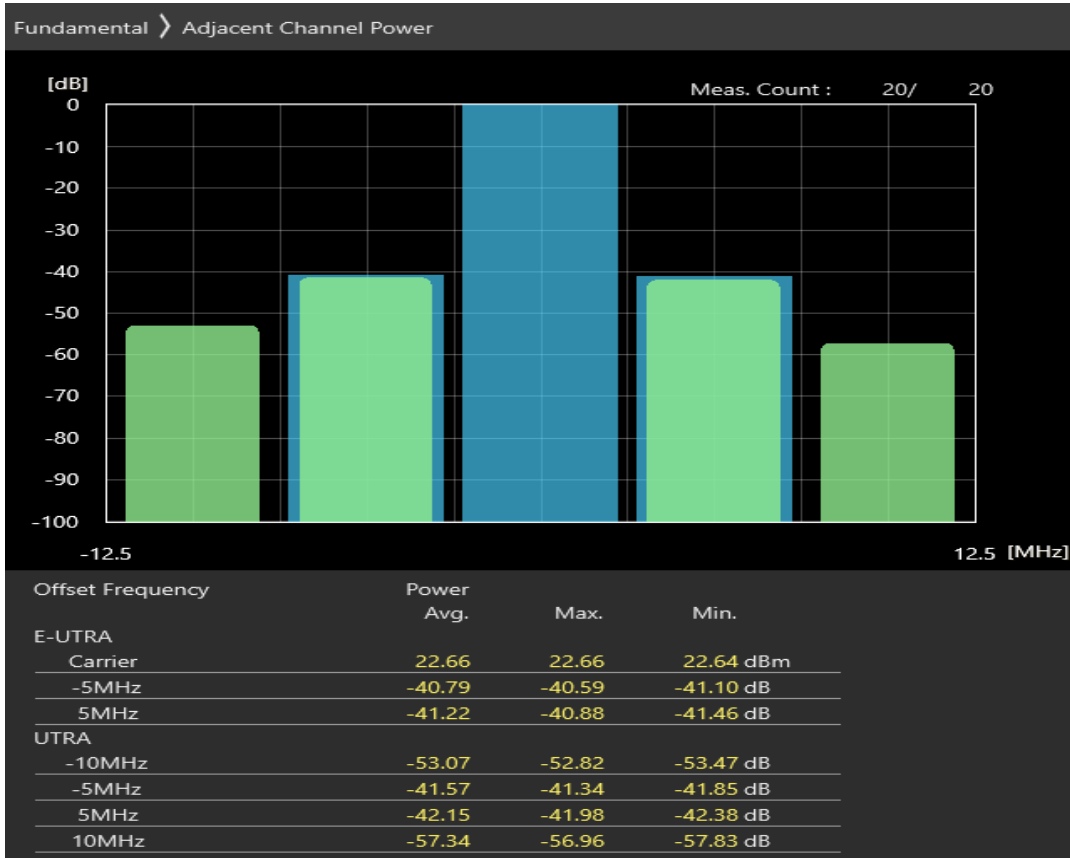

Band20 QPSK BW=5MHz Channel=24425 RB Size=25 Position=#0