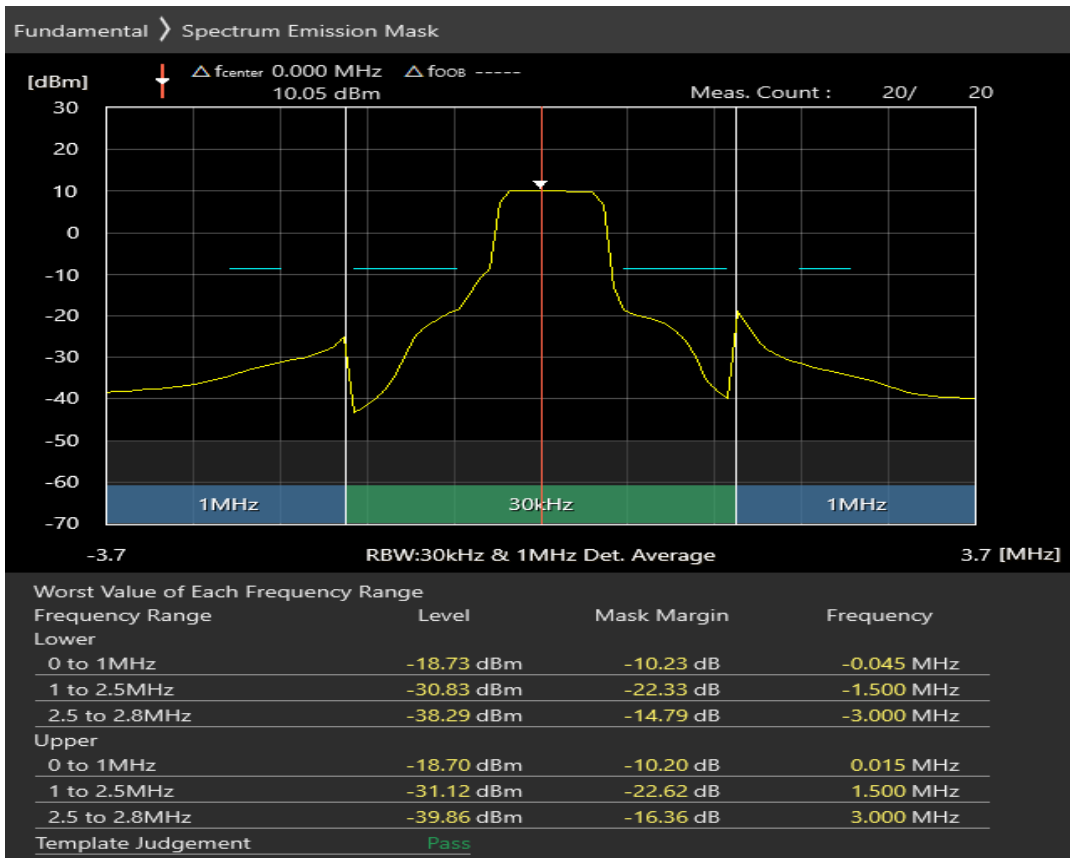

Band8 QPSK BW=1.4MHz Channel=21793 RB Size=5 Position=#Max