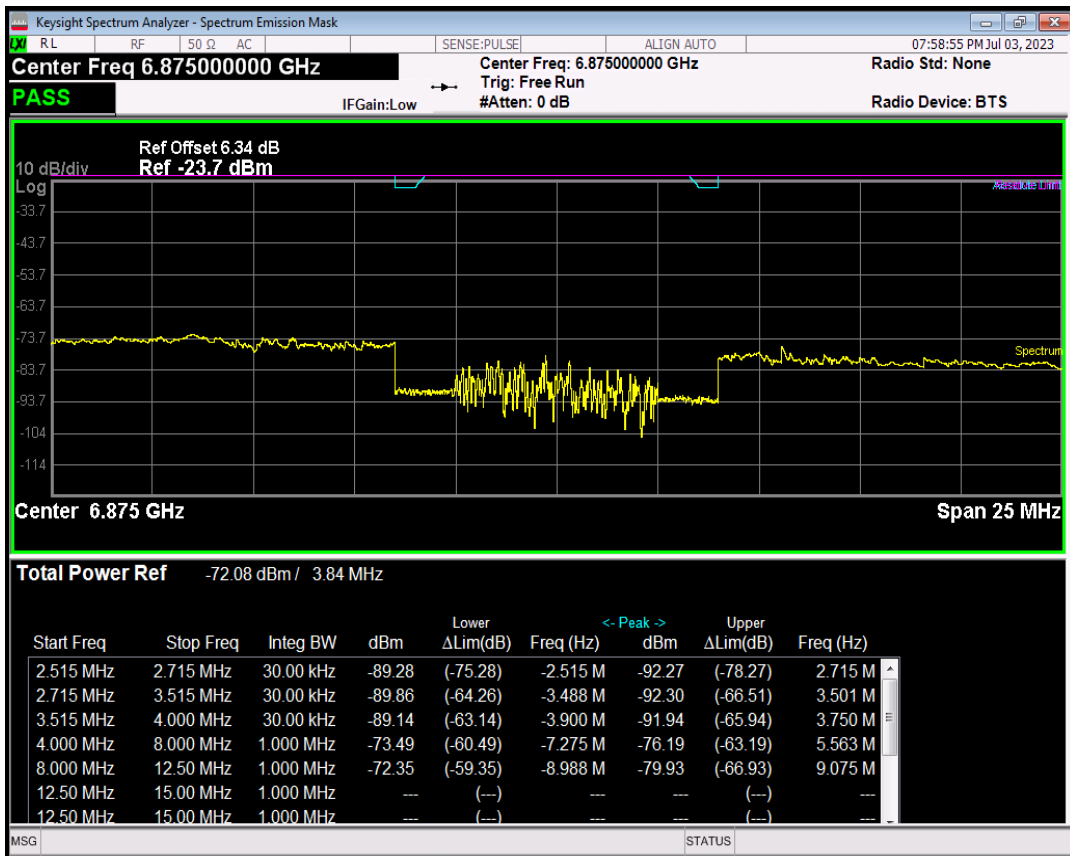

Band20 16QAM BW=10MHz Channel=24400 RB Size=12 Position=#0

Band20 16QAM BW=10MHz Channel=24400 RB Size=12 Position=#Max

Band20 16QAM BW=10MHz Channel=24400 RB Size=50 Position=#0

Band20 16QAM BW=10MHz Channel=24400 RB Size=50 Position=#Max