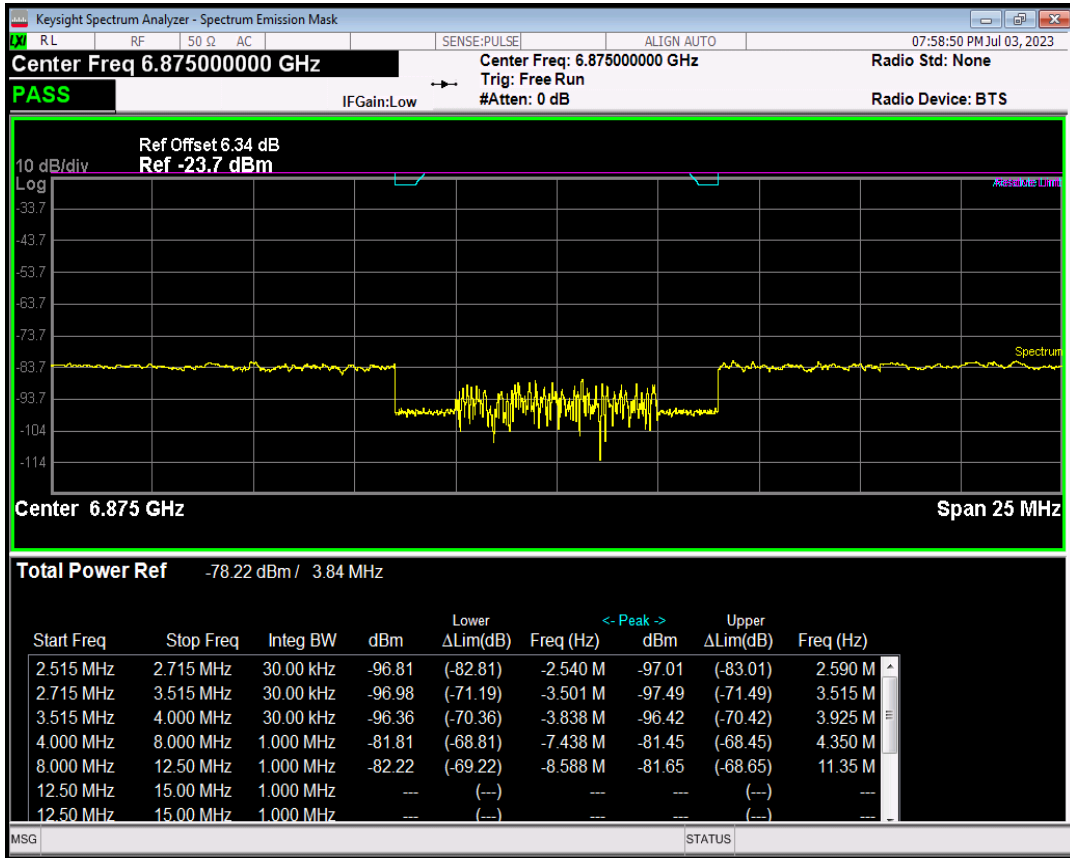

Band20 16QAM BW=10MHz Channel=24400 RB Size=12 Position=#Max