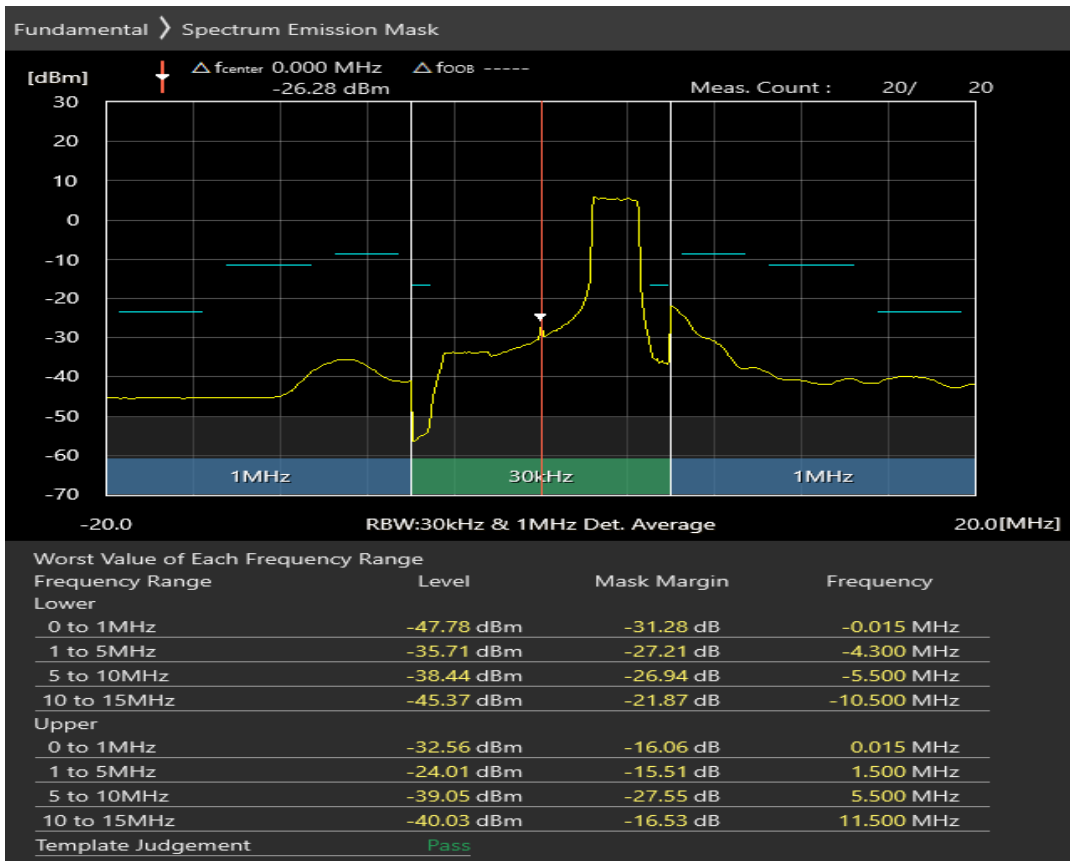

Band20 QPSK BW=10MHz Channel=24200 RB Size=12 Position=#Max