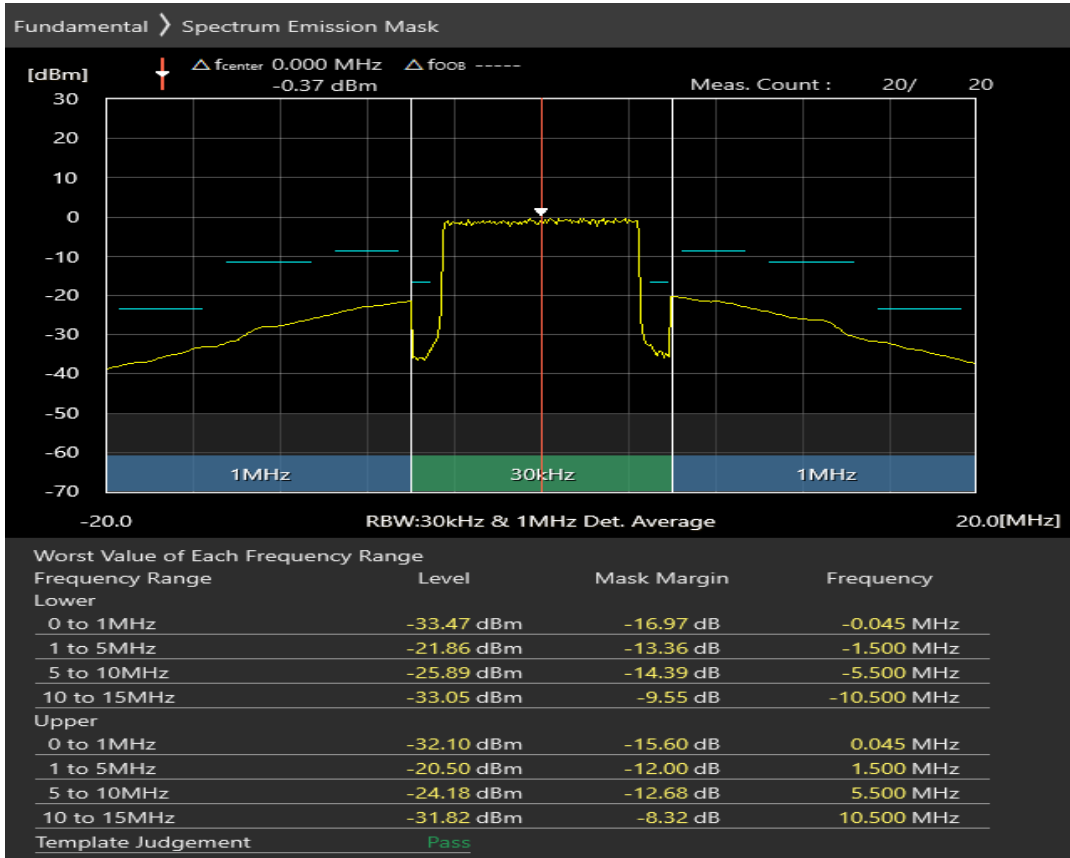

Band40 QAM16 BW=10MHz Channel=38700 RB Size=50 Position=#0

Band40 QAM16 BW=10MHz Channel=39150 RB Size=12 Position=#0

Band40 QAM16 BW=10MHz Channel=39150 RB Size=12 Position=#Max

Band40 QAM16 BW=10MHz Channel=39150 RB Size=50 Position=#0