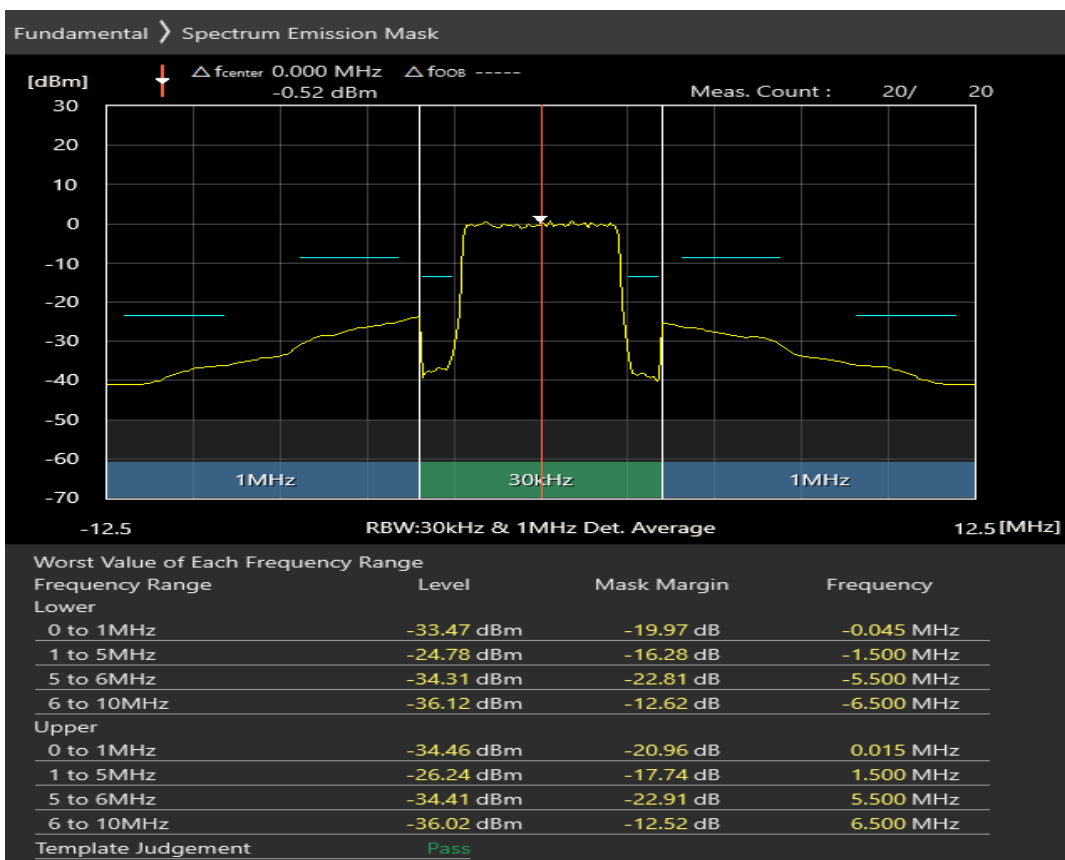

Band40 QPSK BW=5MHz Channel=39150 RB Size=25 Position=#0