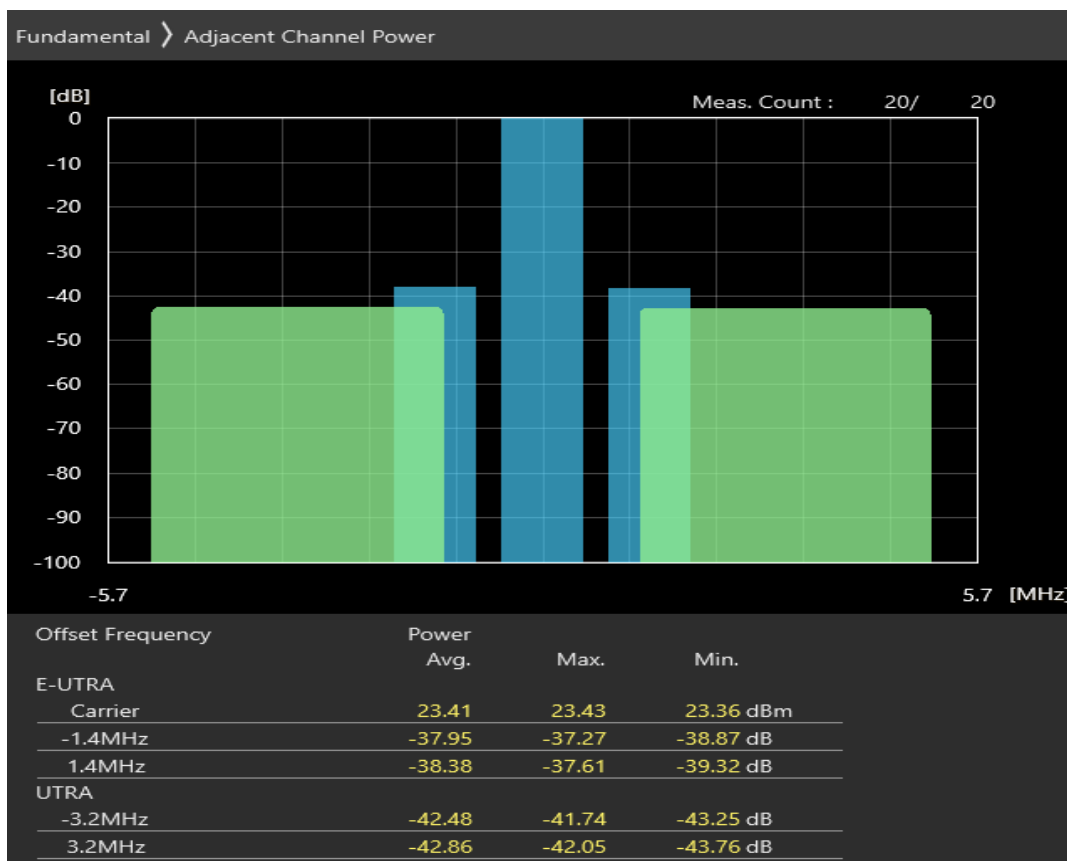

Band3 QPSK BW=1.4MHz Channel=19575 RB Size=6 Position=#0

Band3 16QAM BW=1.4MHz Channel=19575 RB Size=5 Position=#0

Band3 16QAM BW=1.4MHz Channel=19575 RB Size=5 Position=#Max

Band3 16QAM BW=1.4MHz Channel=19575 RB Size=6 Position=#0