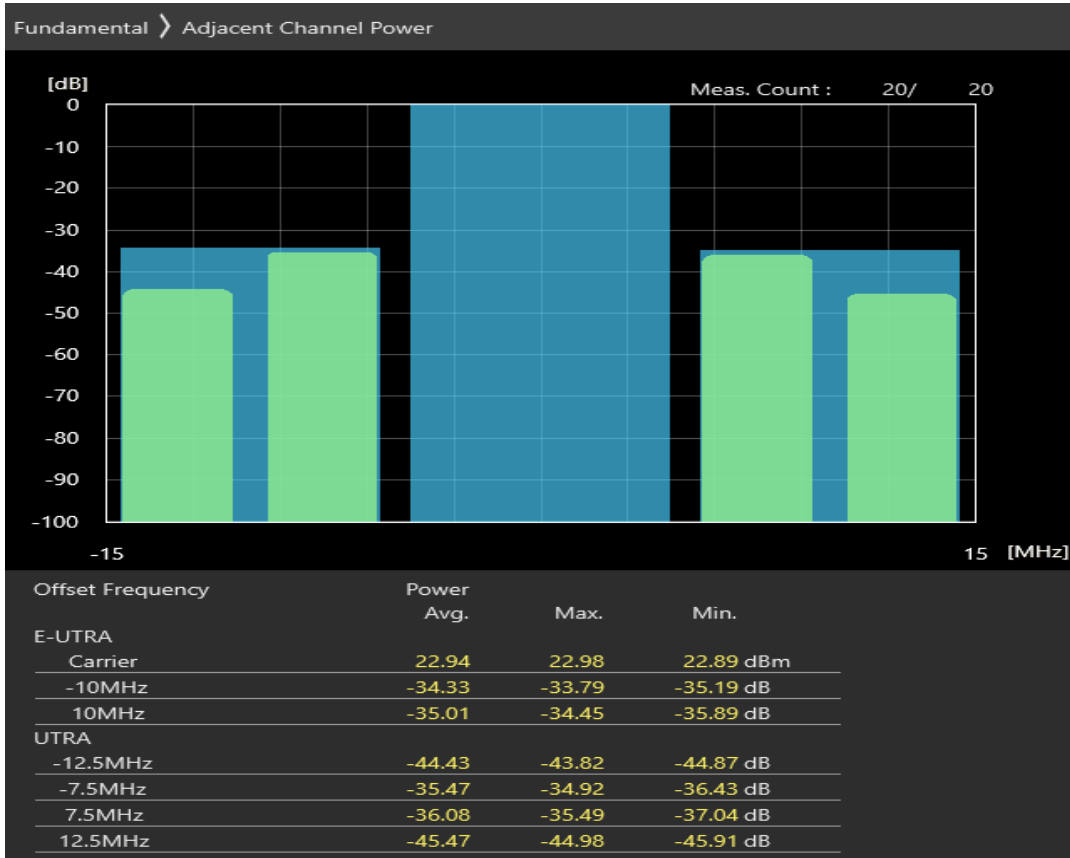

Band7 16QAM BW=10MHz Channel=21400 RB Size=50 Position=#0