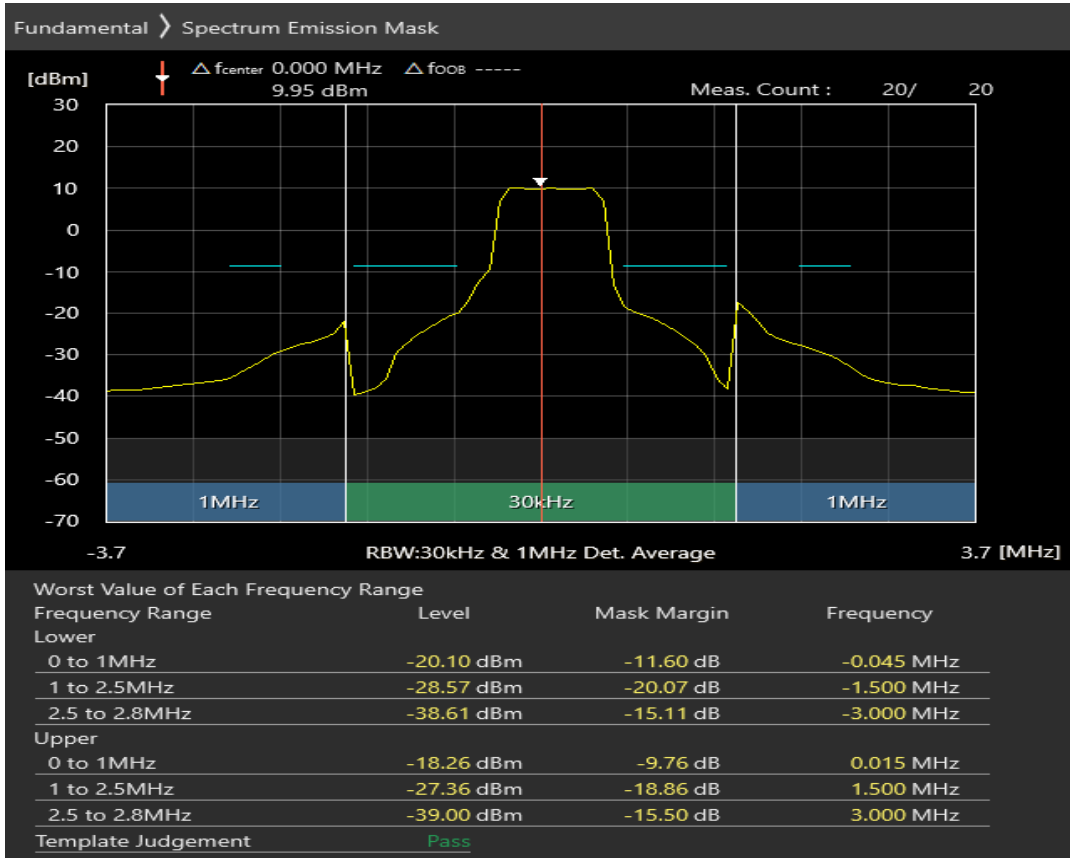

Band3 16QAM BW=1.4MHz Channel=19207 RB Size=5 Position=#Max

Band3 16QAM BW=1.4MHz Channel=19207 RB Size=6 Position=#0

Band3 QPSK BW=1.4MHz Channel=19575 RB Size=5 Position=#0

Band3 QPSK BW=1.4MHz Channel=19575 RB Size=5 Position=#Max