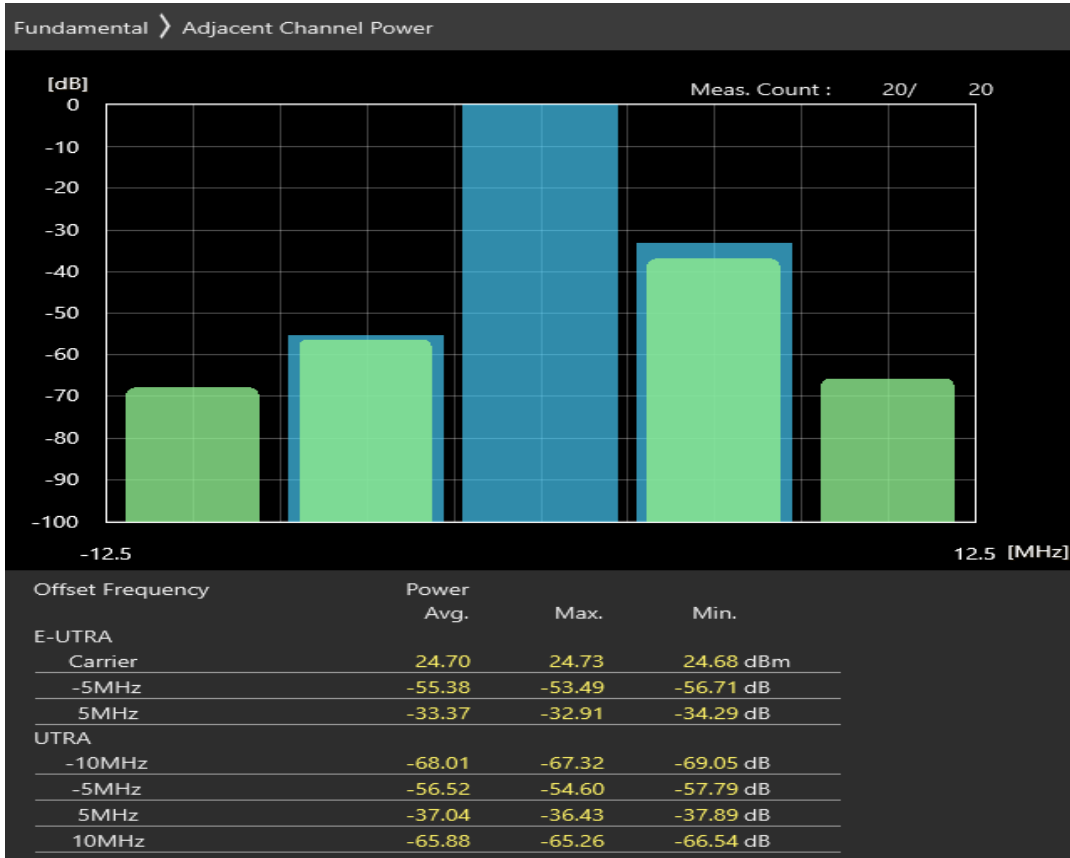

Band7 QPSK BW=5MHz Channel=21425 RB Size=8 Position=#Max