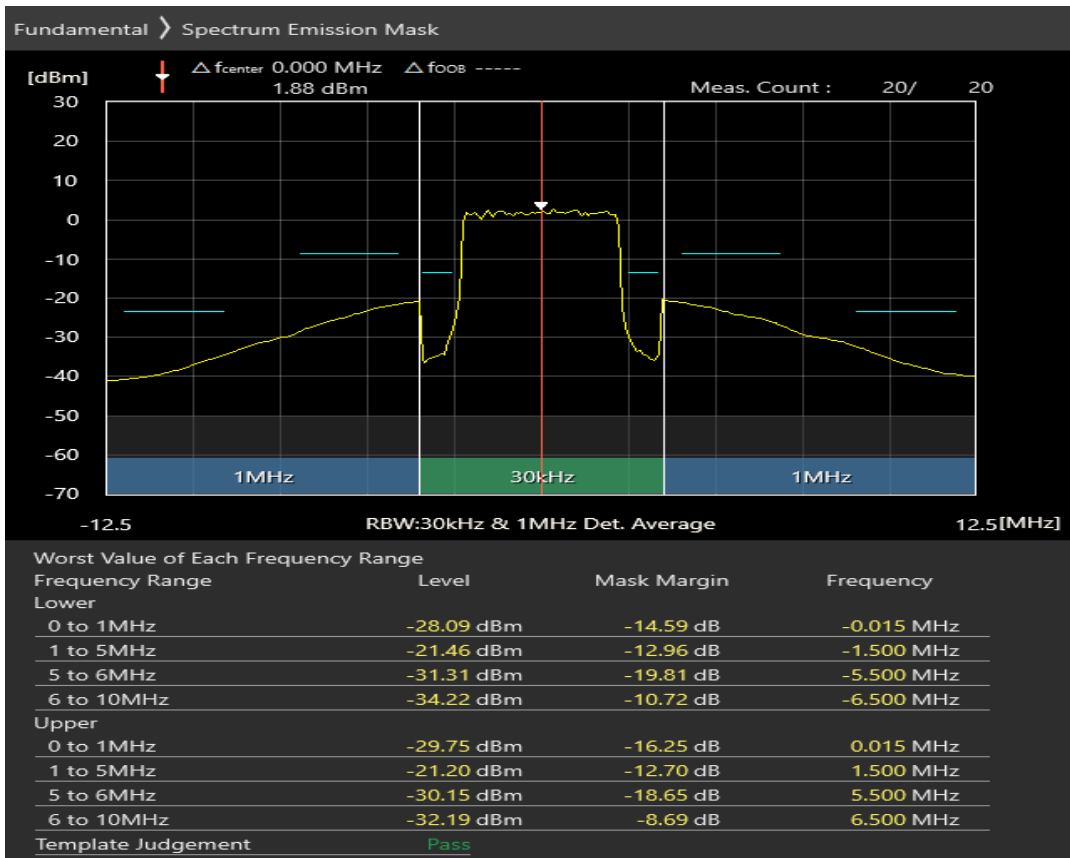

Band40 QAM16 BW=5MHz Channel=38675 RB Size=25 Position=#0