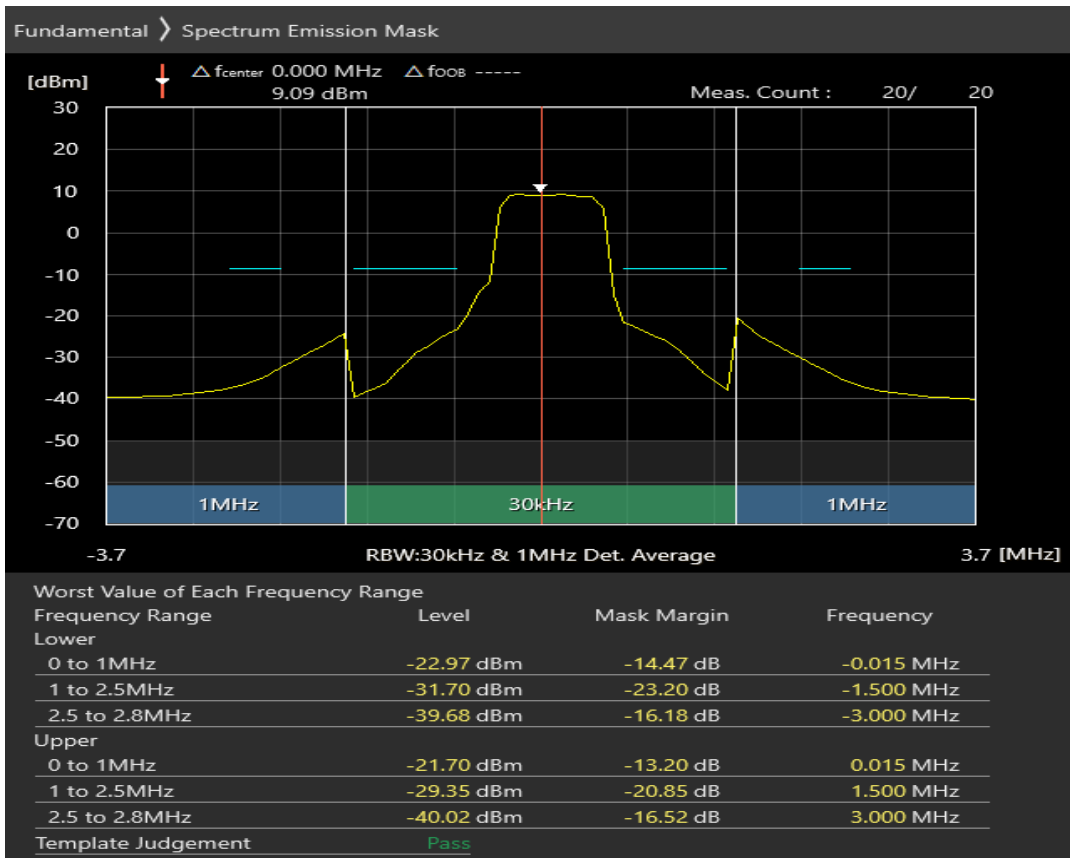

Band3 16QAM BW=1.4MHz Channel=19575 RB Size=5 Position=#Max