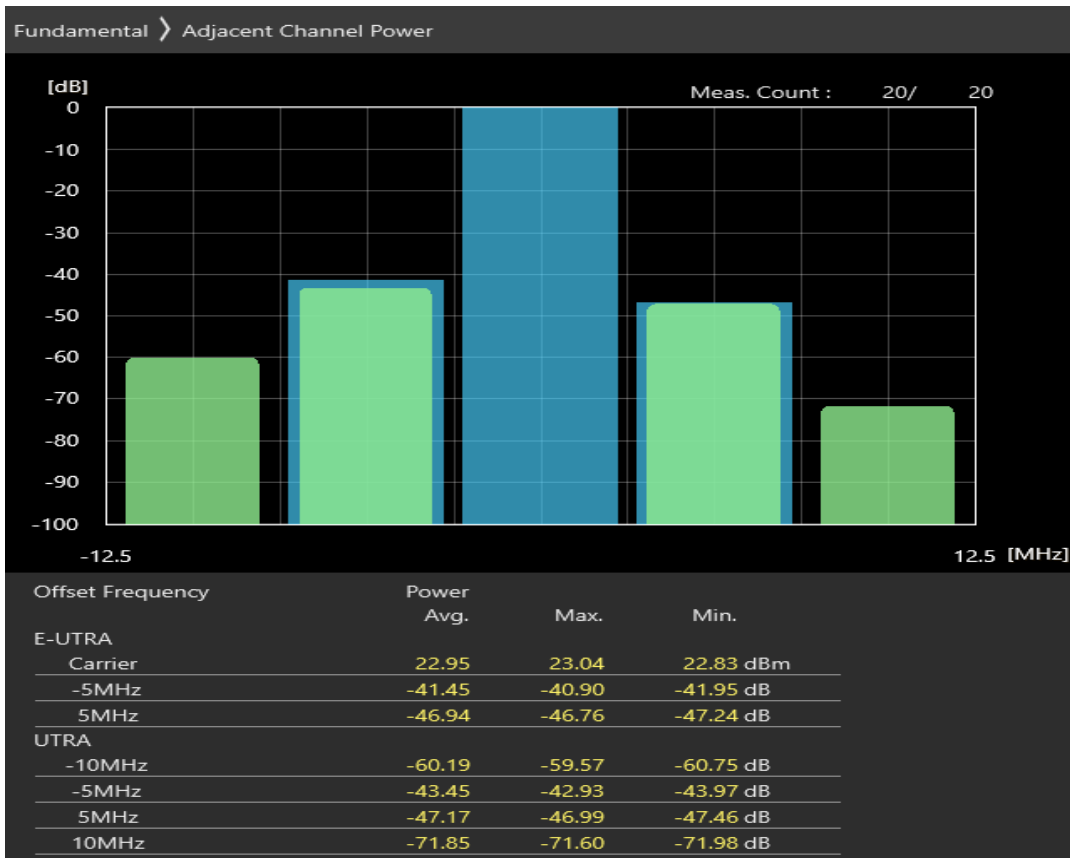

Band20 16QAM BW=5MHz Channel=24425 RB Size=8 Position=#0