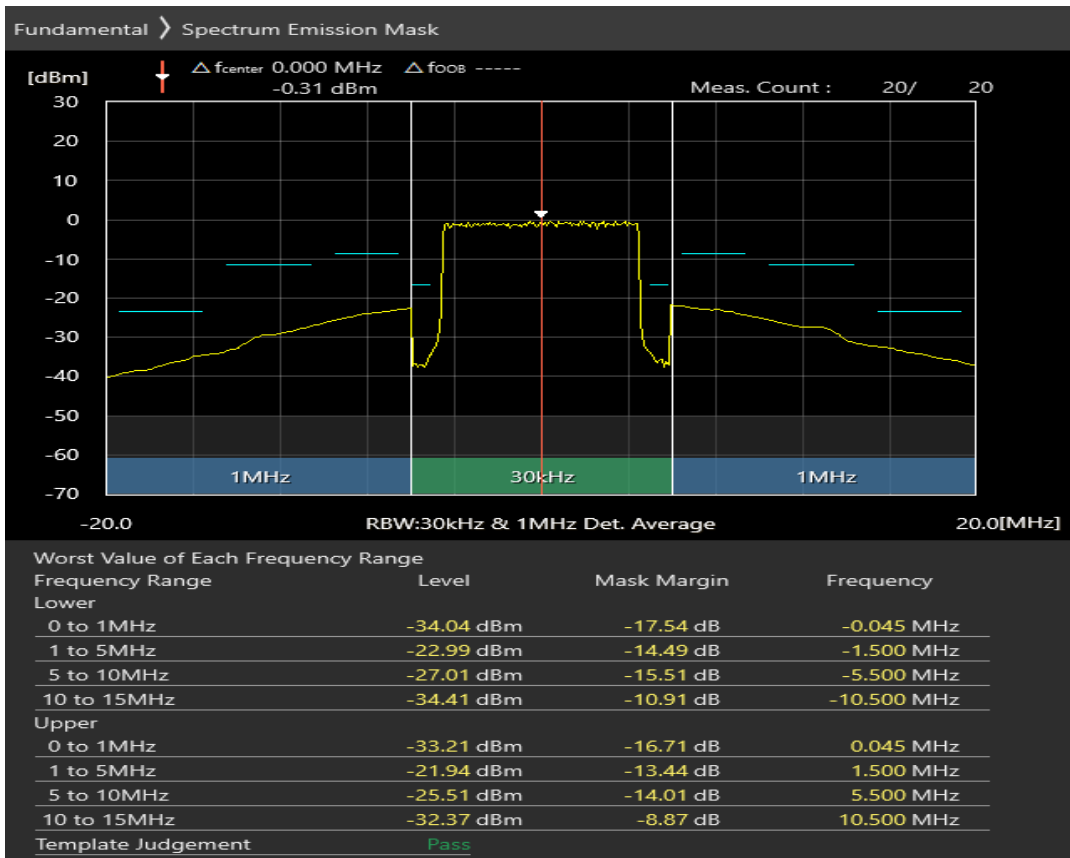

Band40 QAM16 BW=10MHz Channel=38700 RB Size=50 Position=#0