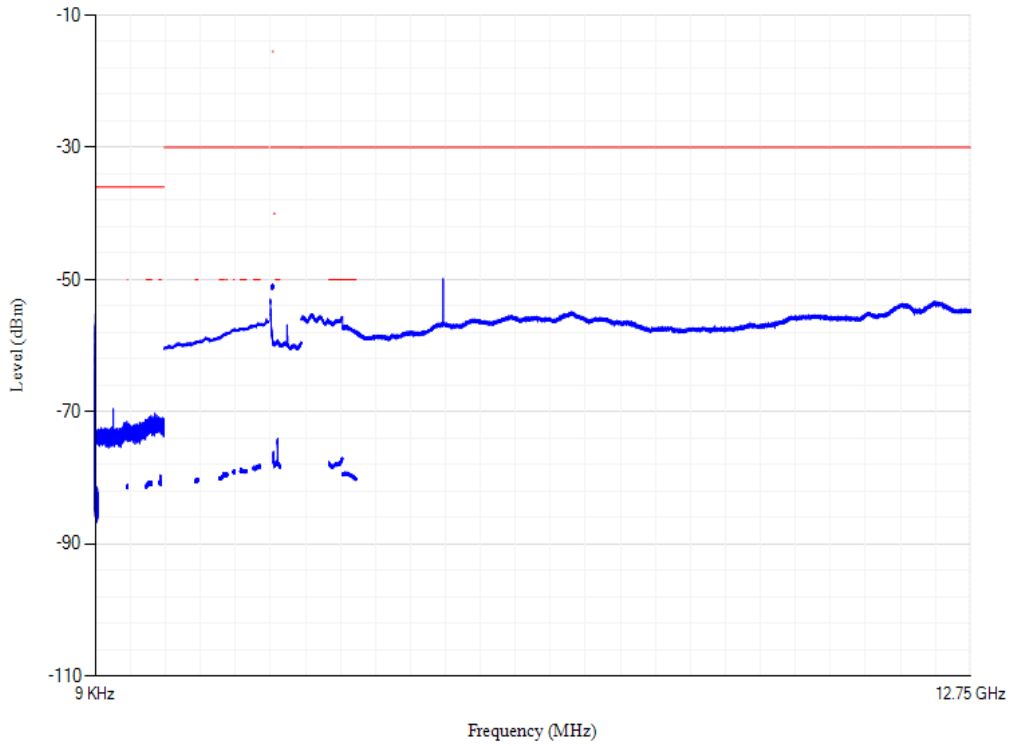

Conducted spurious emissions

Band7 QPSK BW=5MHz Channel=21425 RB Size=1 Position=#0