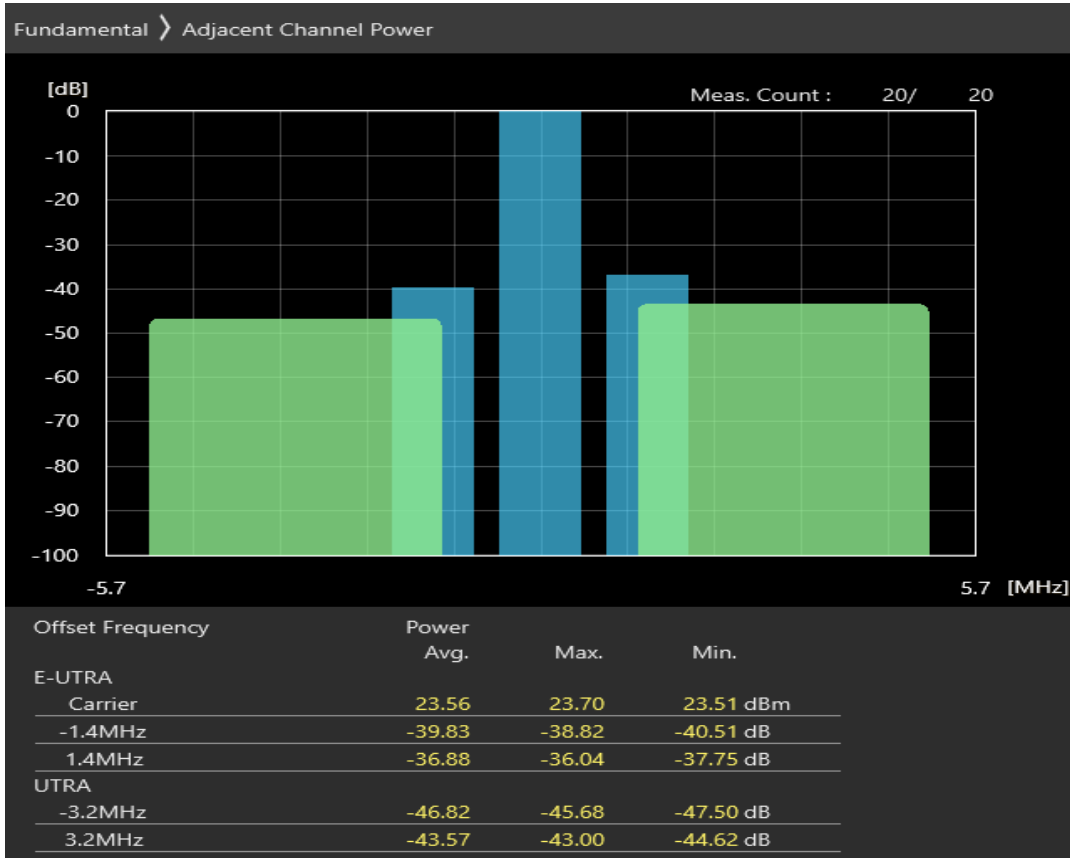

Band3 QPSK BW=1.4MHz Channel=19575 RB Size=6 Position=#0

Band3 16QAM BW=1.4MHz Channel=19575 RB Size=5 Position=#0

Band3 16QAM BW=1.4MHz Channel=19575 RB Size=5 Position=#Max

Band3 16QAM BW=1.4MHz Channel=19575 RB Size=6 Position=#0