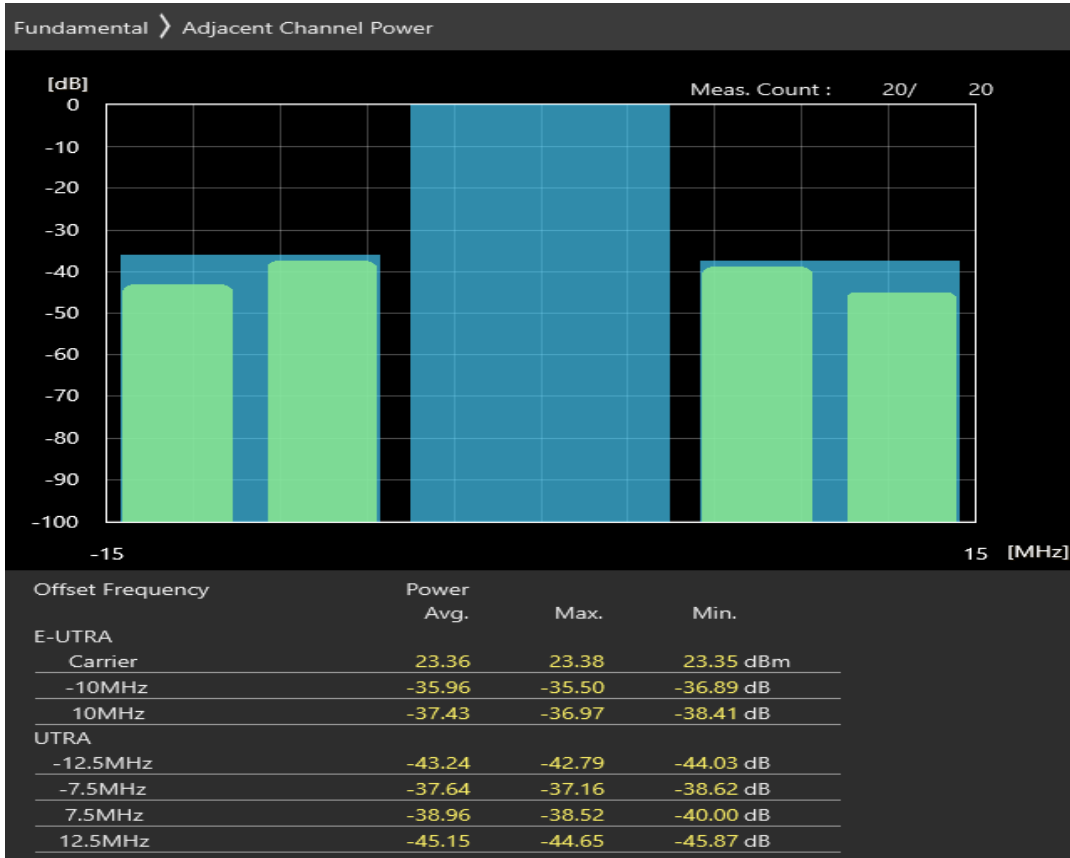

Band3 QPSK BW=10MHz Channel=19575 RB Size=50 Position=#0

Band3 16QAM BW=10MHz Channel=19575 RB Size=12 Position=#0

Band3 16QAM BW=10MHz Channel=19575 RB Size=12 Position=#Max

Band3 16QAM BW=10MHz Channel=19575 RB Size=50 Position=#0