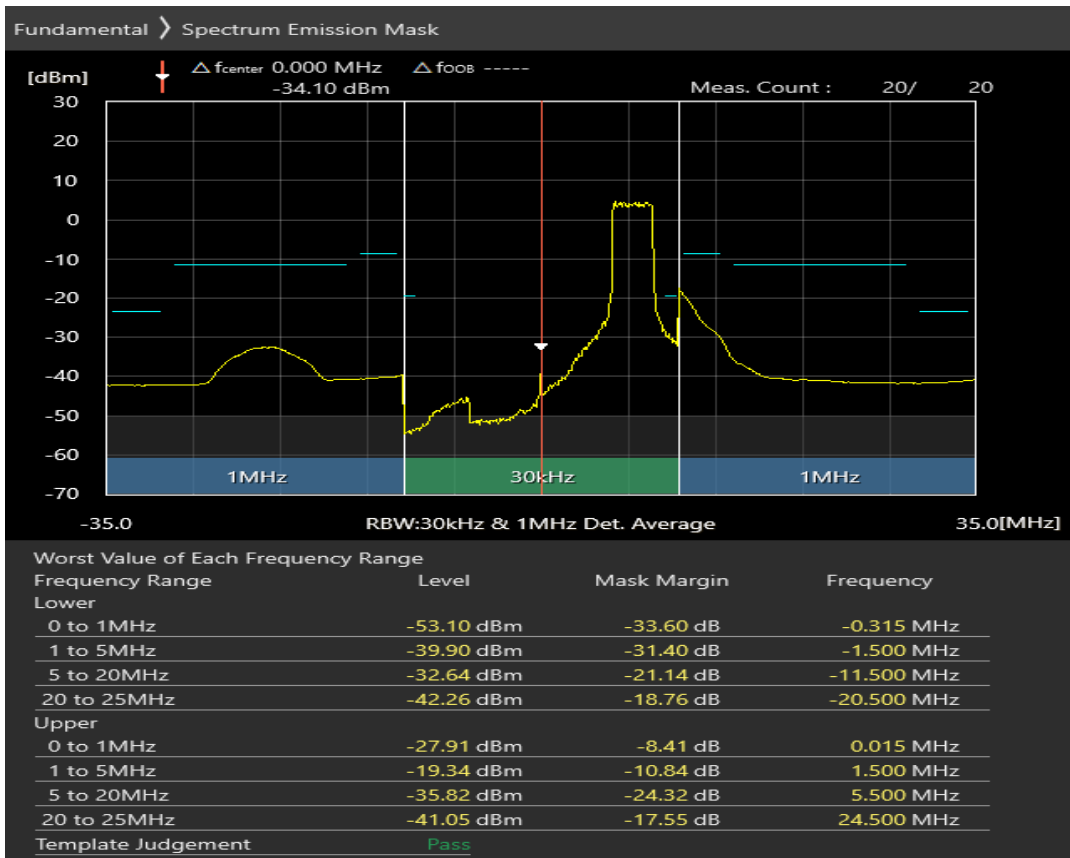

Band40 QAM16 BW=20MHz Channel=39150 RB Size=18 Position=#Max