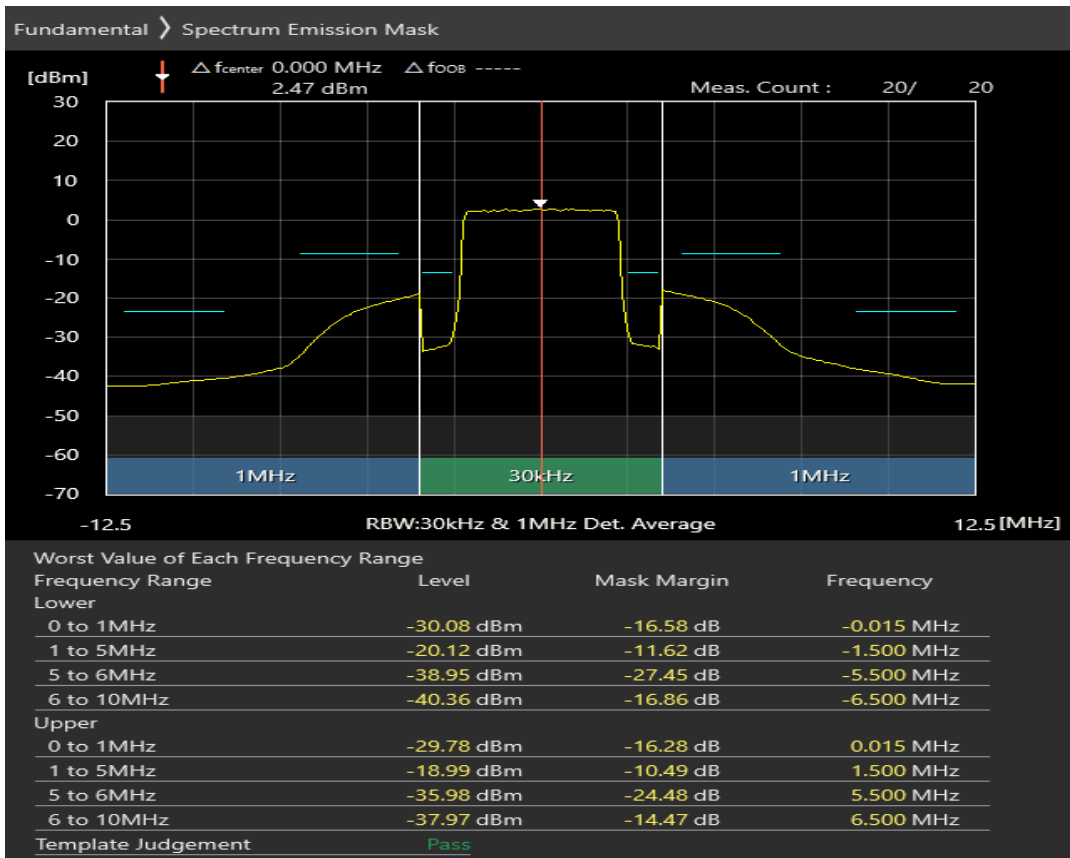

Band1 QPSK BW=5MHz Channel=18300 RB Size=25 Position=#0