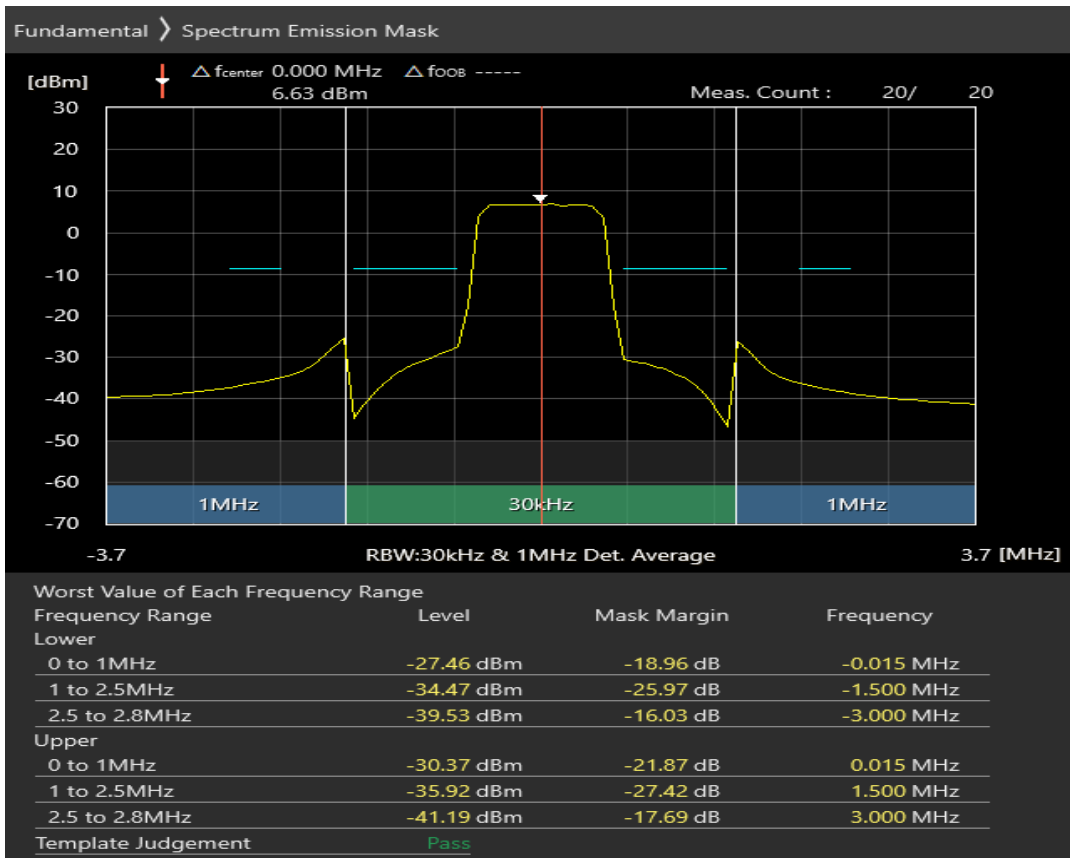

Band8 16QAM BW=1.4MHz Channel=21793 RB Size=6 Position=#0