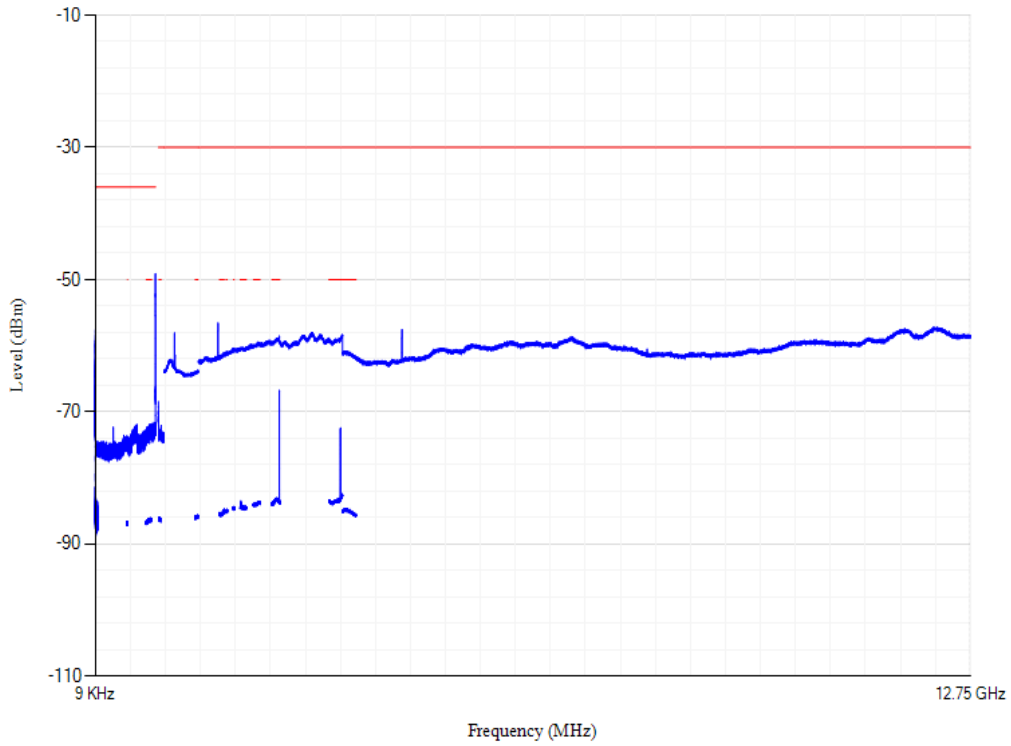

Conducted spurious emissions

Band8 QPSK BW=10MHz Channel=21750 RB Size=1 Position=#0