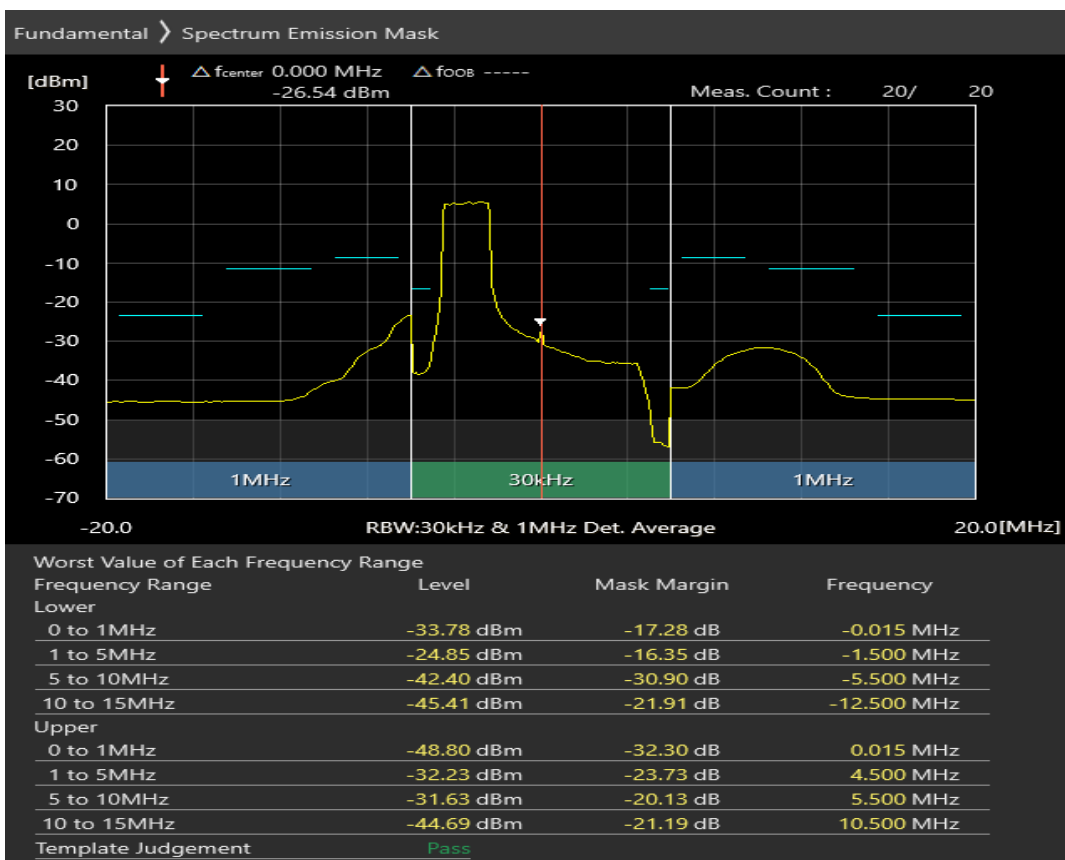

Band20 QPSK BW=10MHz Channel=24200 RB Size=12 Position=#0