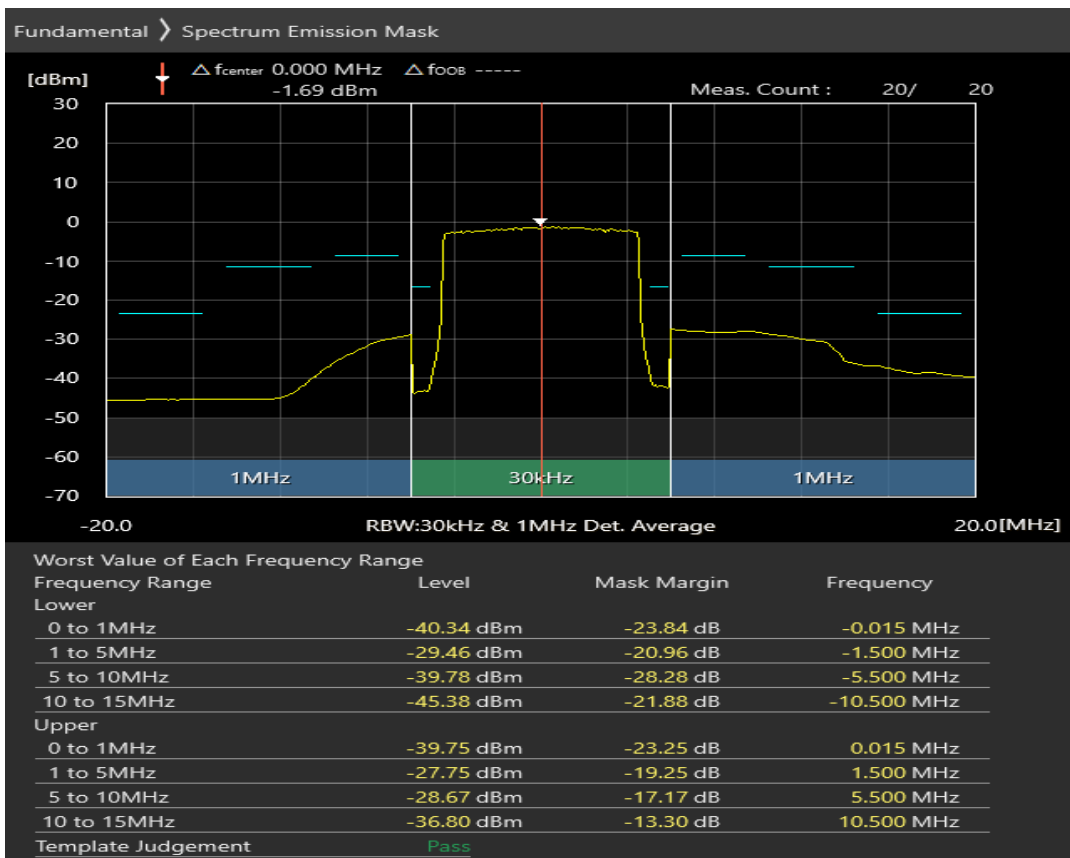

Band20 QPSK BW=10MHz Channel=24200 RB Size=50 Position=#0