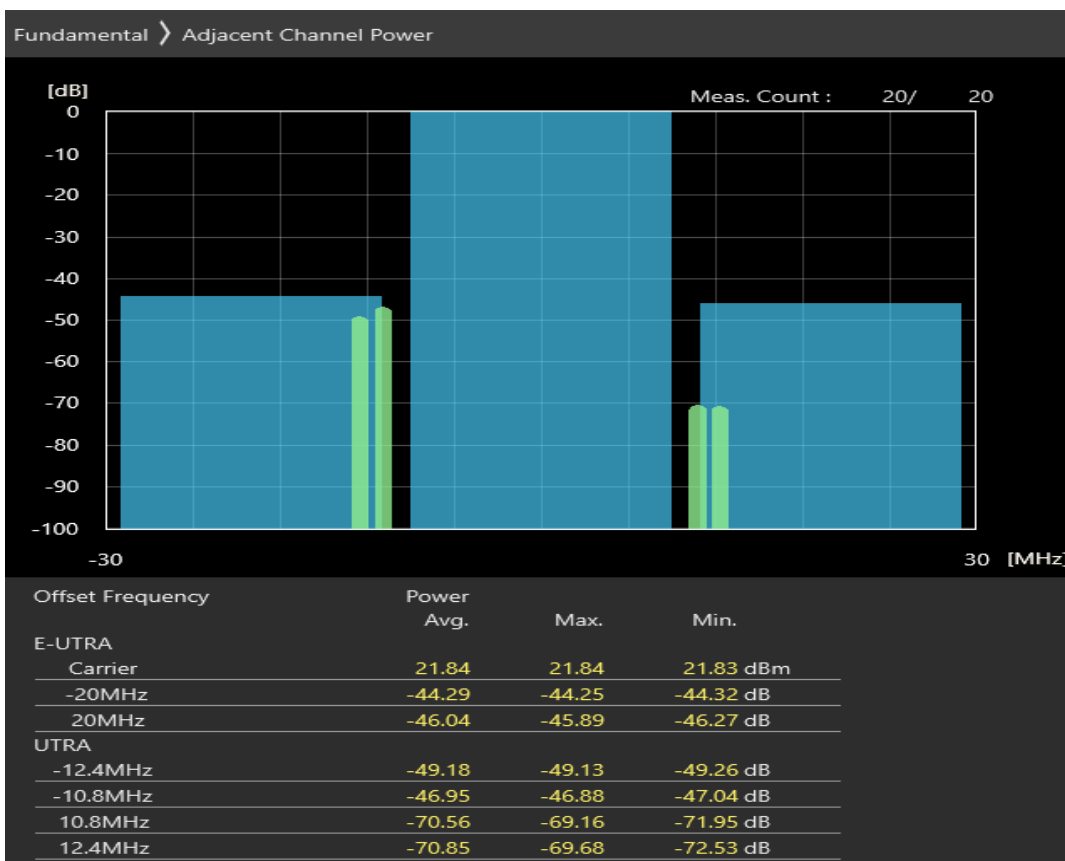

Band40 QAM16 BW=20MHz Channel=38750 RB Size=18 Position=#0