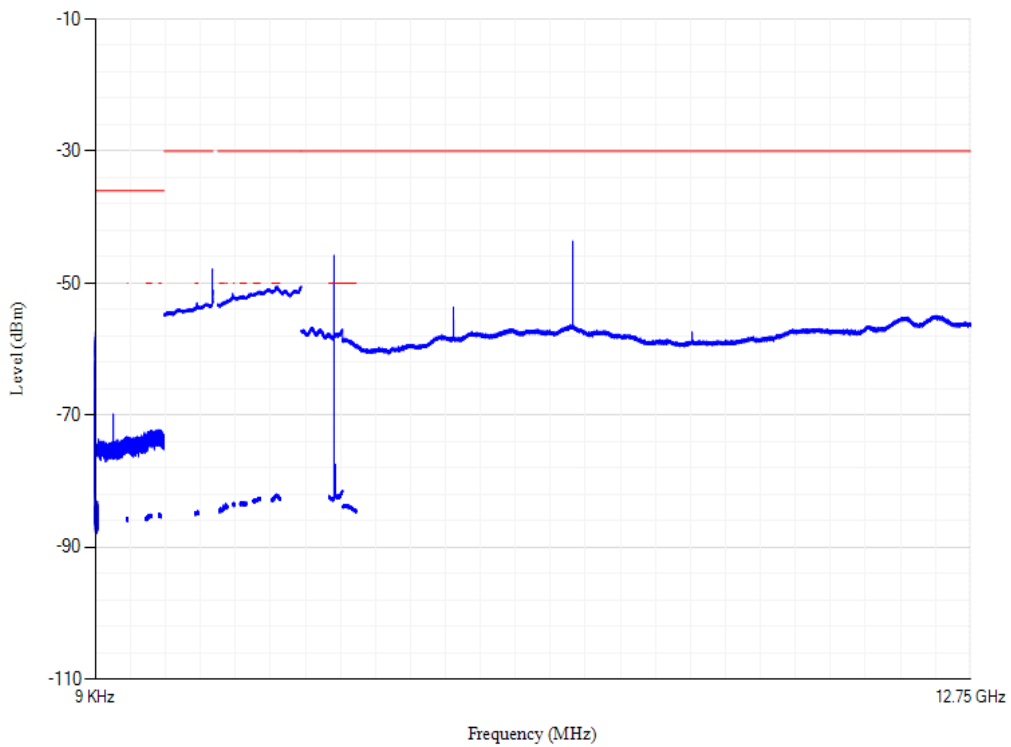

Conducted spurious emissions

Band3 QPSK BW=20MHz Channel=19850 RB Size=1 Position=#0