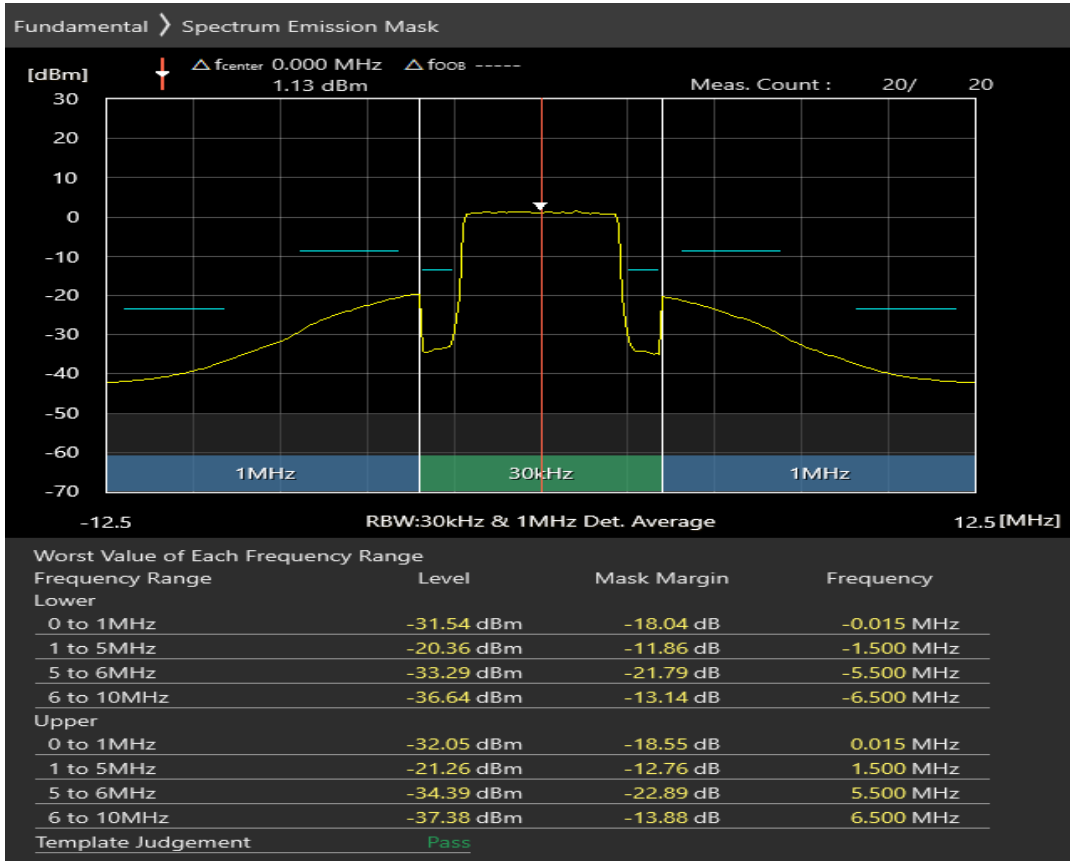

Band3 16QAM BW=5MHz Channel=19575 RB Size=25 Position=#0