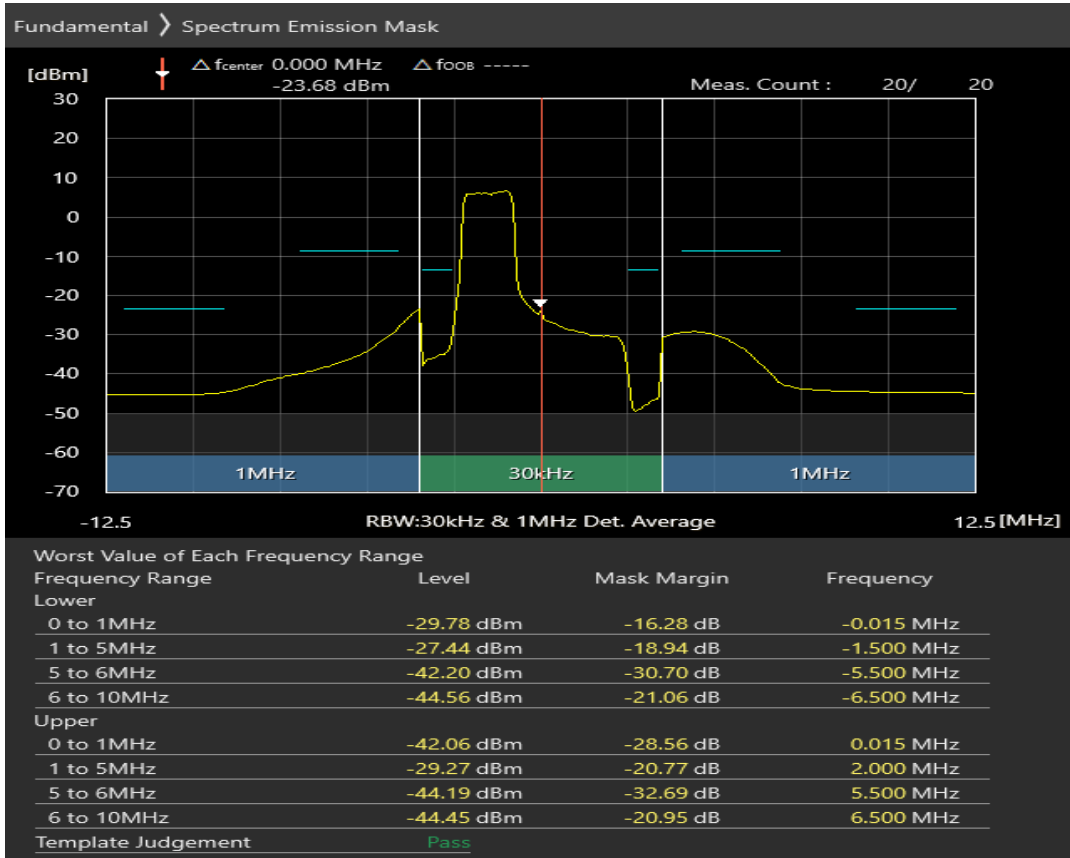

Band20 16QAM BW=5MHz Channel=24175 RB Size=8 Position=#0