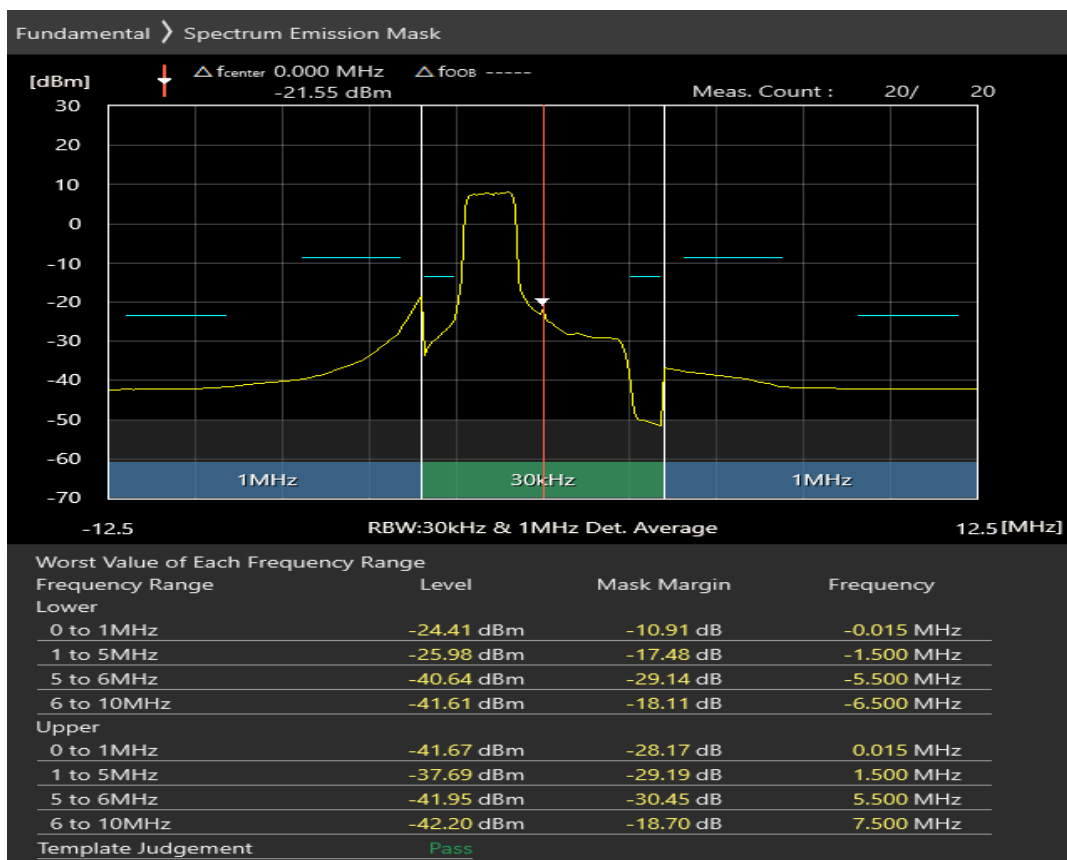

Band7 16QAM BW=5MHz Channel=21100 RB Size=8 Position=#0