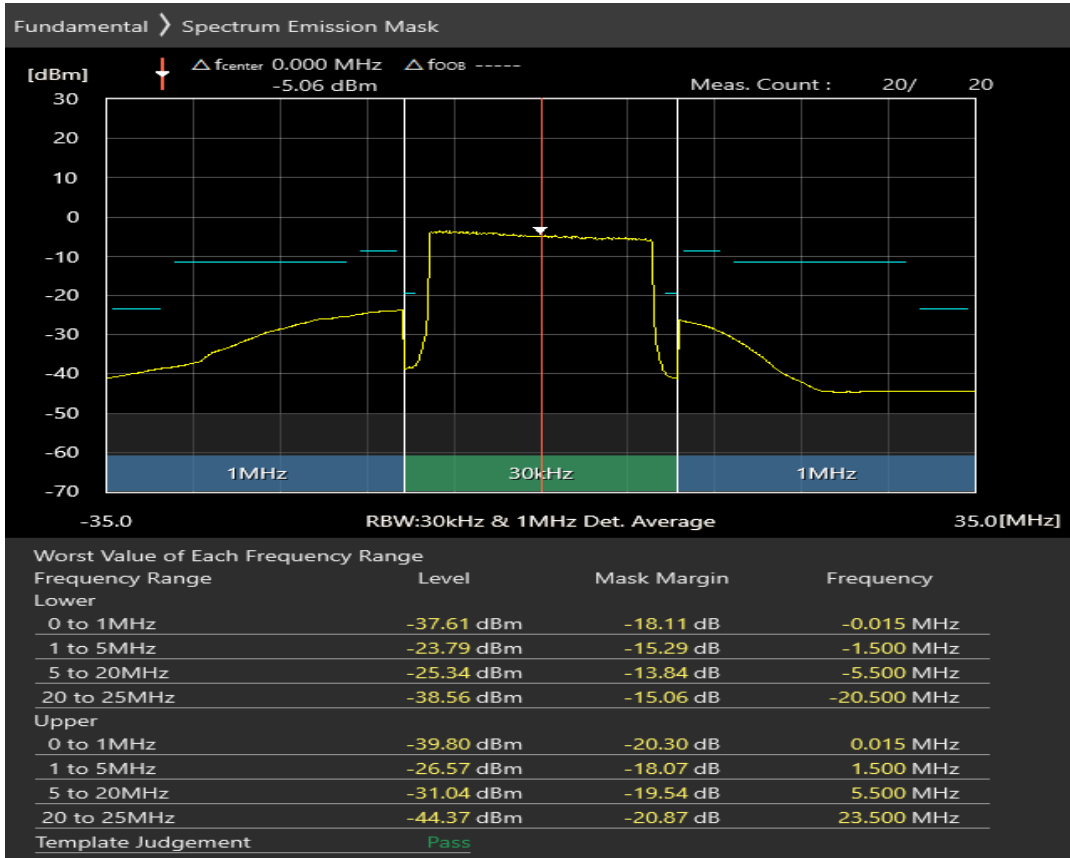

Band3 QPSK BW=20MHz Channel=19850 RB Size=100 Position=#0

Band3 16QAM BW=20MHz Channel=19850 RB Size=18 Position=#0

Band3 16QAM BW=20MHz Channel=19850 RB Size=18 Position=#Max

Band3 16QAM BW=20MHz Channel=19850 RB Size=100 Position=#0