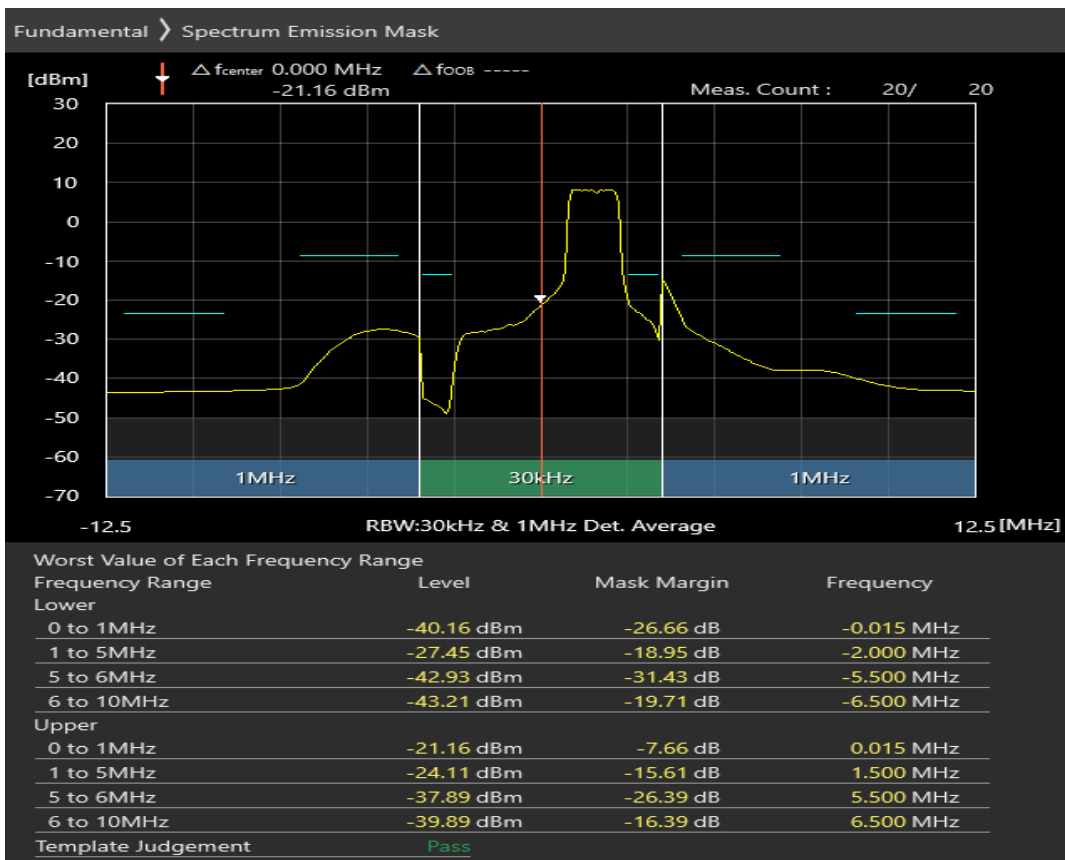

Band1 16QAM BW=5MHz Channel=18300 RB Size=8 Position=#Max