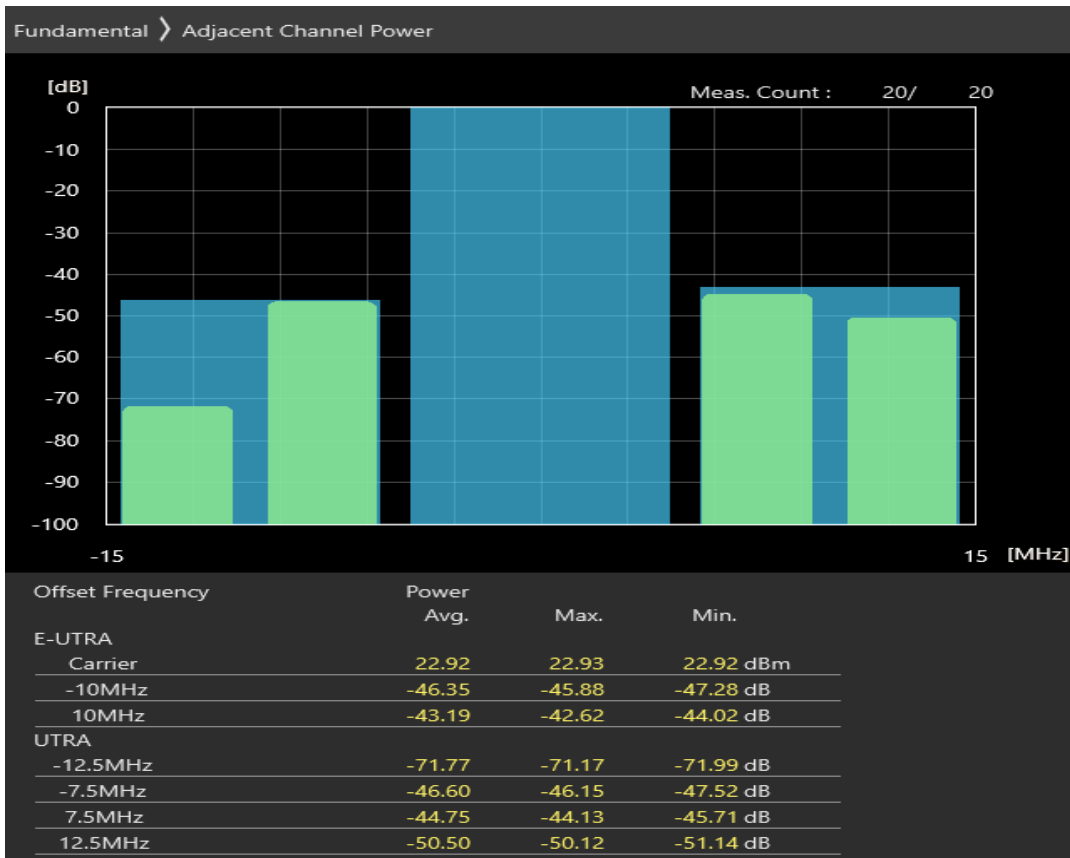

Band8 QPSK BW=10MHz Channel=21500 RB Size=50 Position=#0