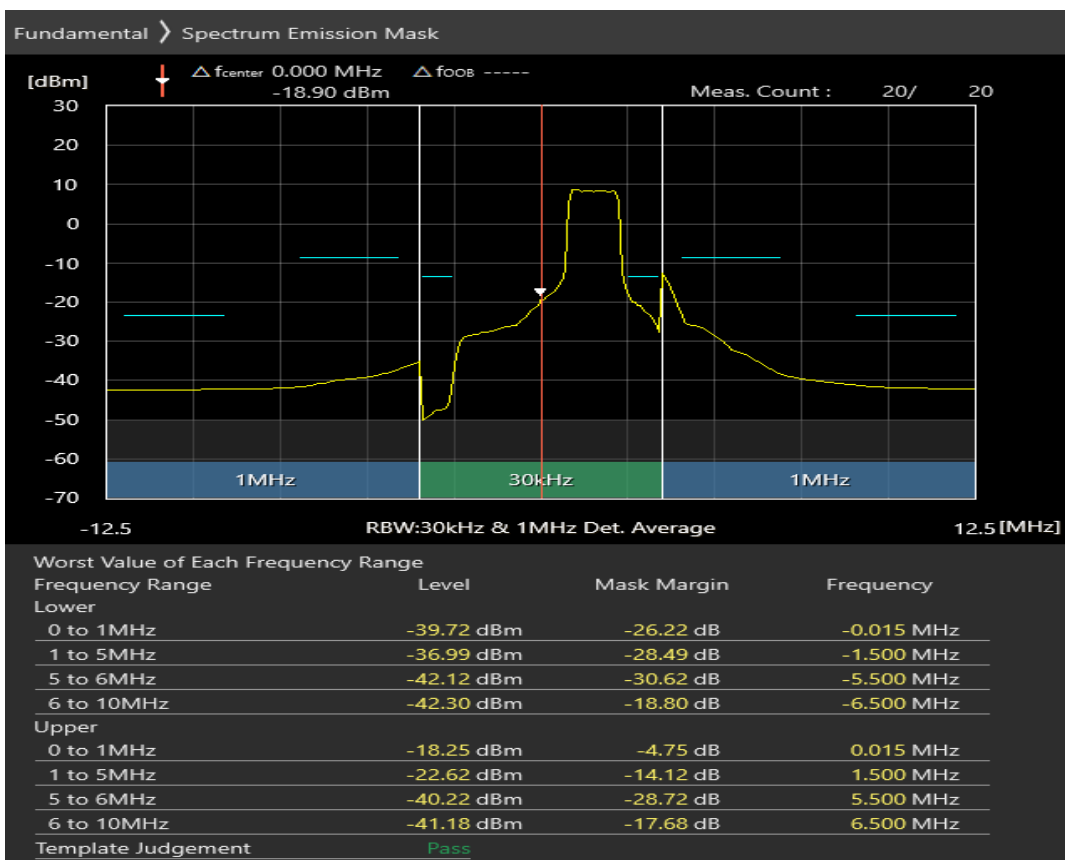

Band7 QPSK BW=5MHz Channel=20775 RB Size=8 Position=#Max