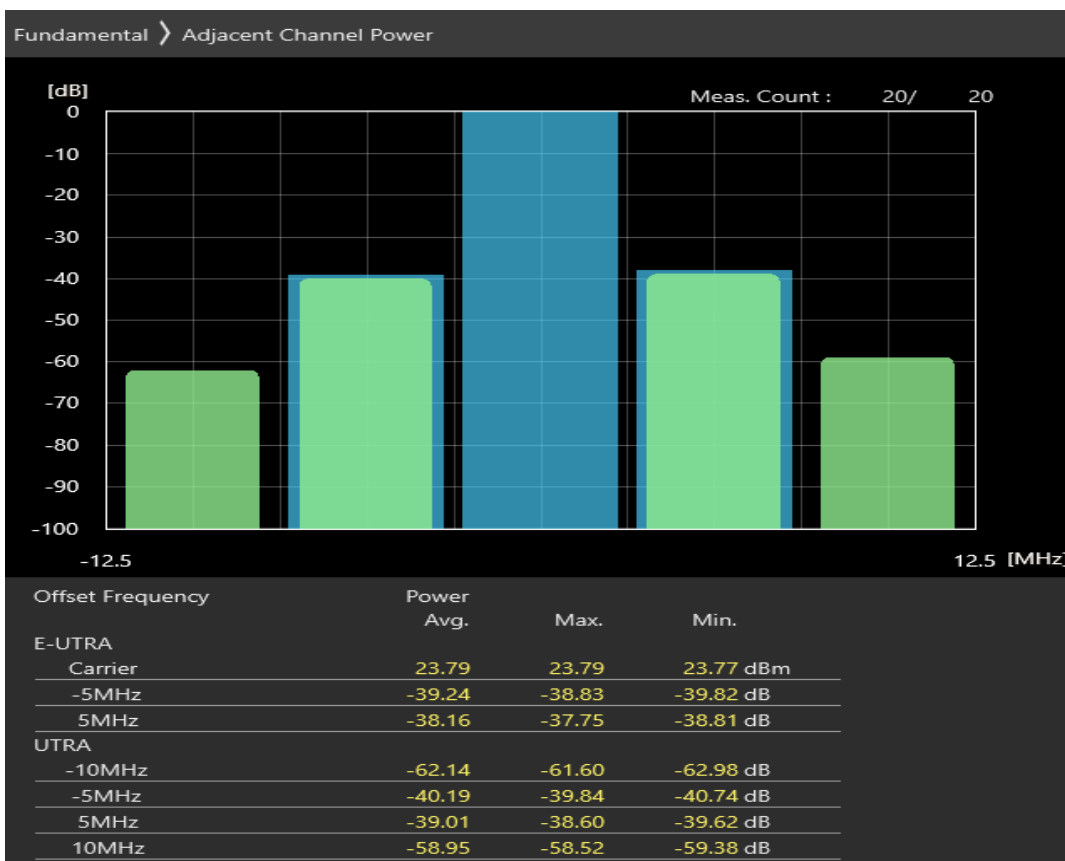

Band1 QPSK BW=5MHz Channel=18300 RB Size=25 Position=#0