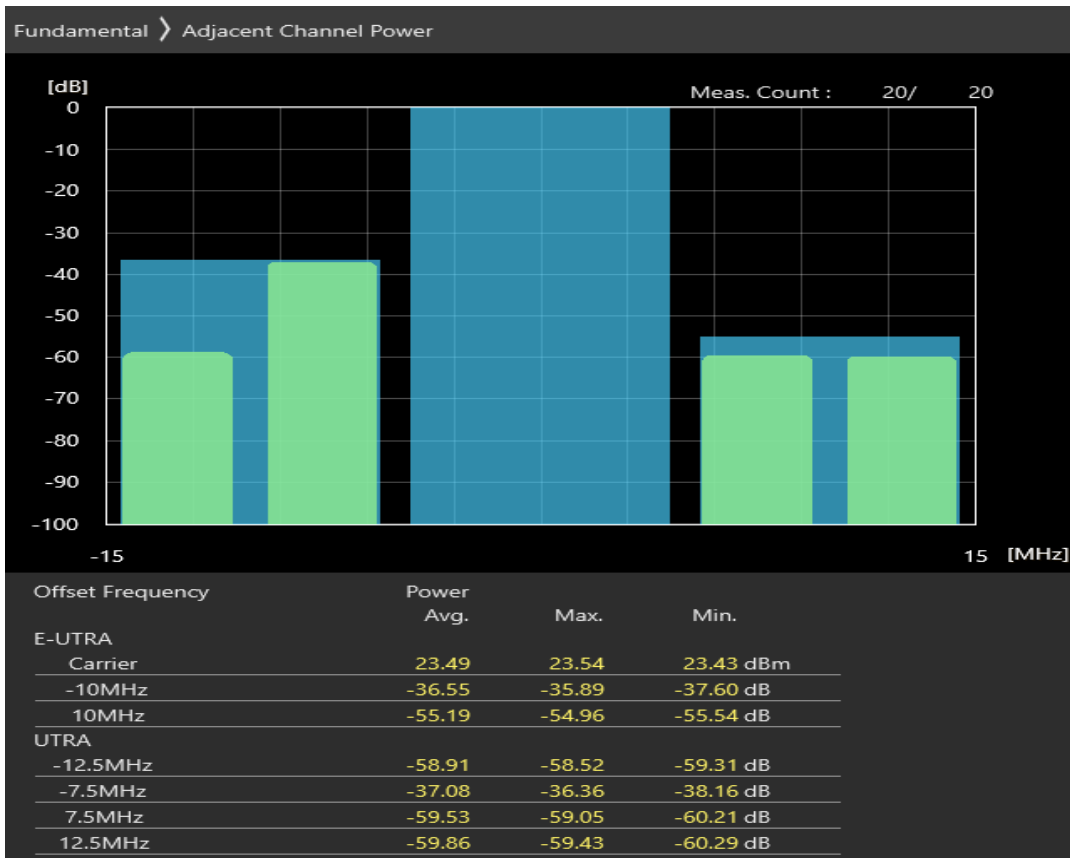

Band3 QPSK BW=10MHz Channel=19575 RB Size=50 Position=#0

Band3 16QAM BW=10MHz Channel=19575 RB Size=12 Position=#0

Band3 16QAM BW=10MHz Channel=19575 RB Size=12 Position=#Max

Band3 16QAM BW=10MHz Channel=19575 RB Size=50 Position=#0