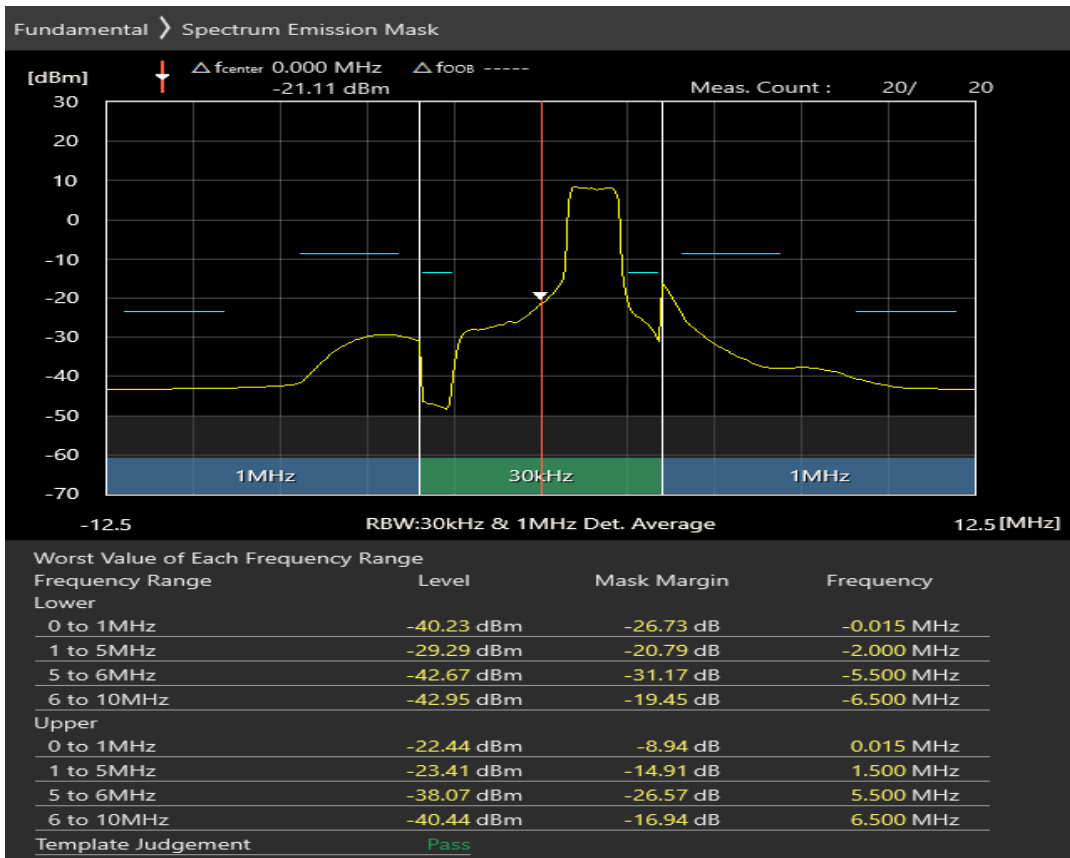

Band1 16QAM BW=5MHz Channel=18575 RB Size=8 Position=#Max