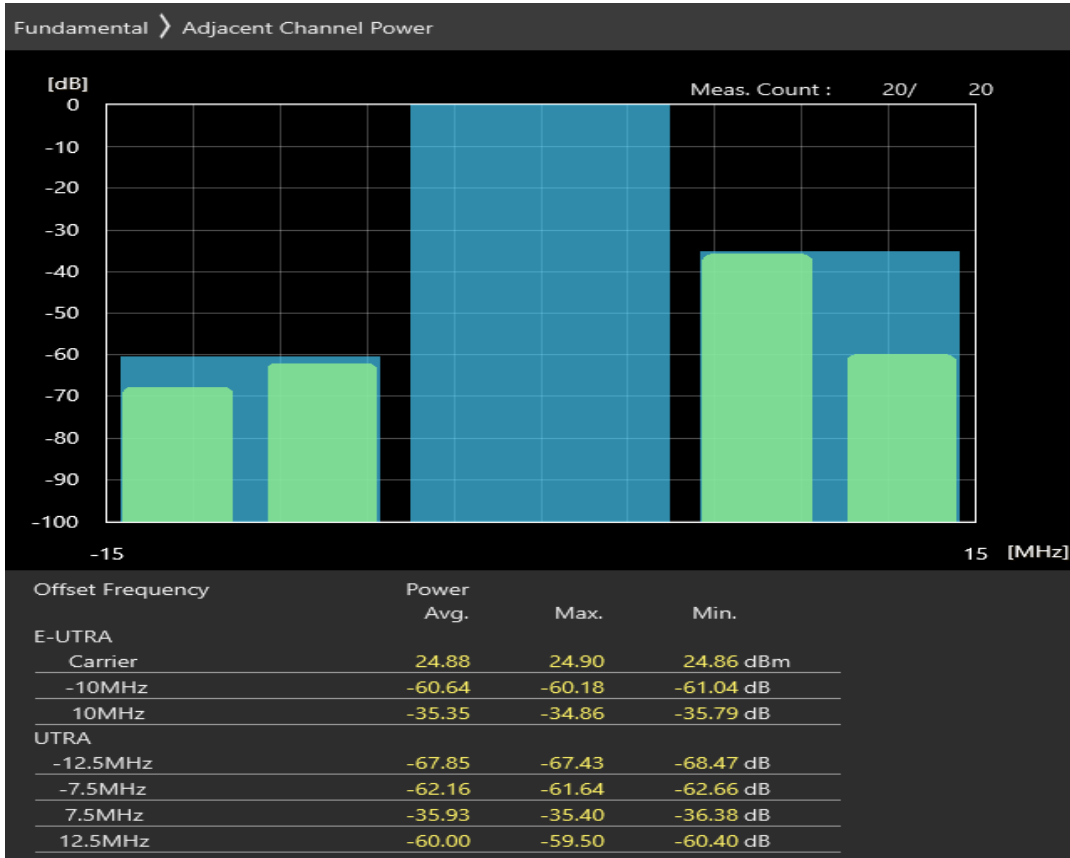

Band7 QPSK BW=10MHz Channel=20800 RB Size=12 Position=#Max