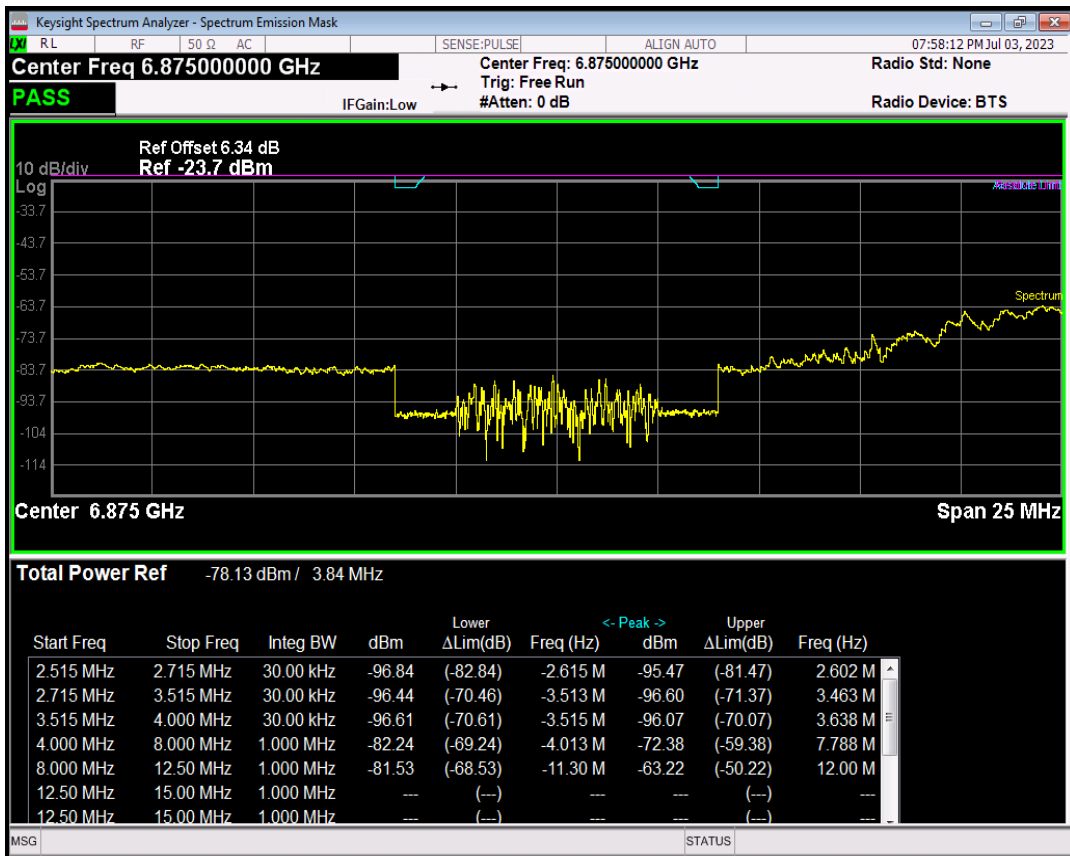

Band20 16QAM BW=5MHz Channel=24425 RB Size=25 Position=#0