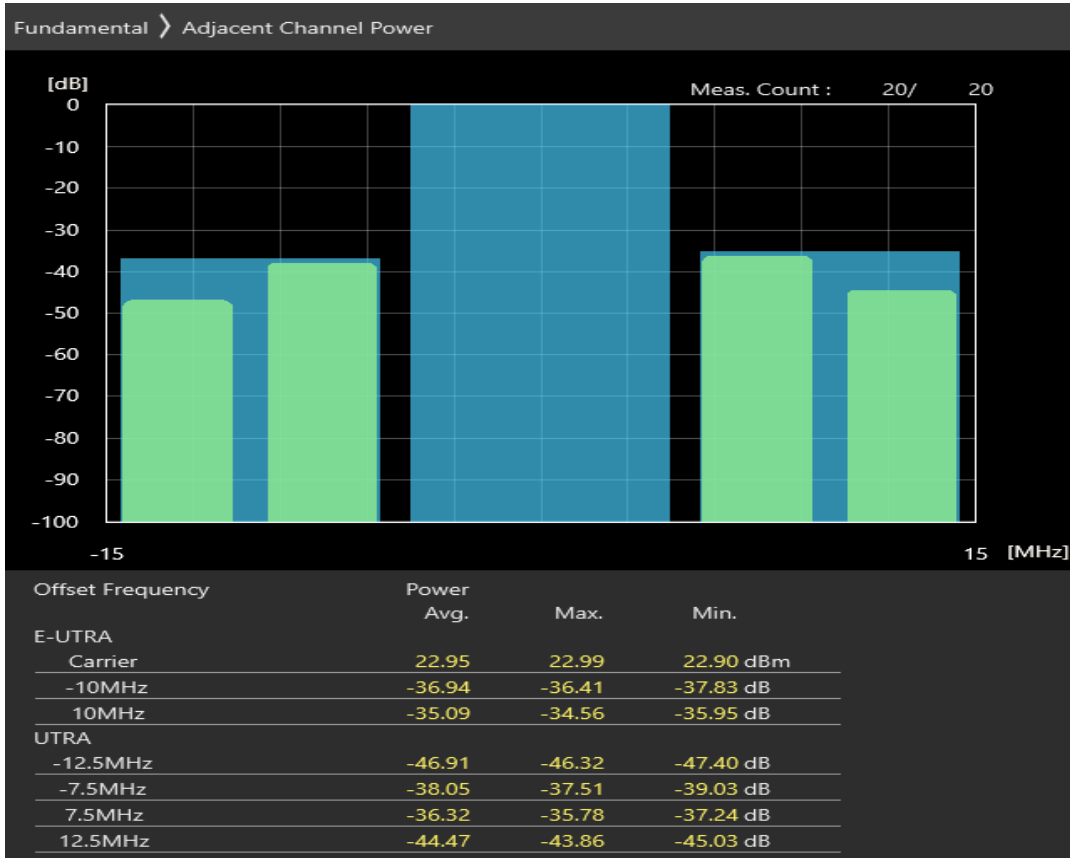

Band7 16QAM BW=10MHz Channel=20800 RB Size=50 Position=#0