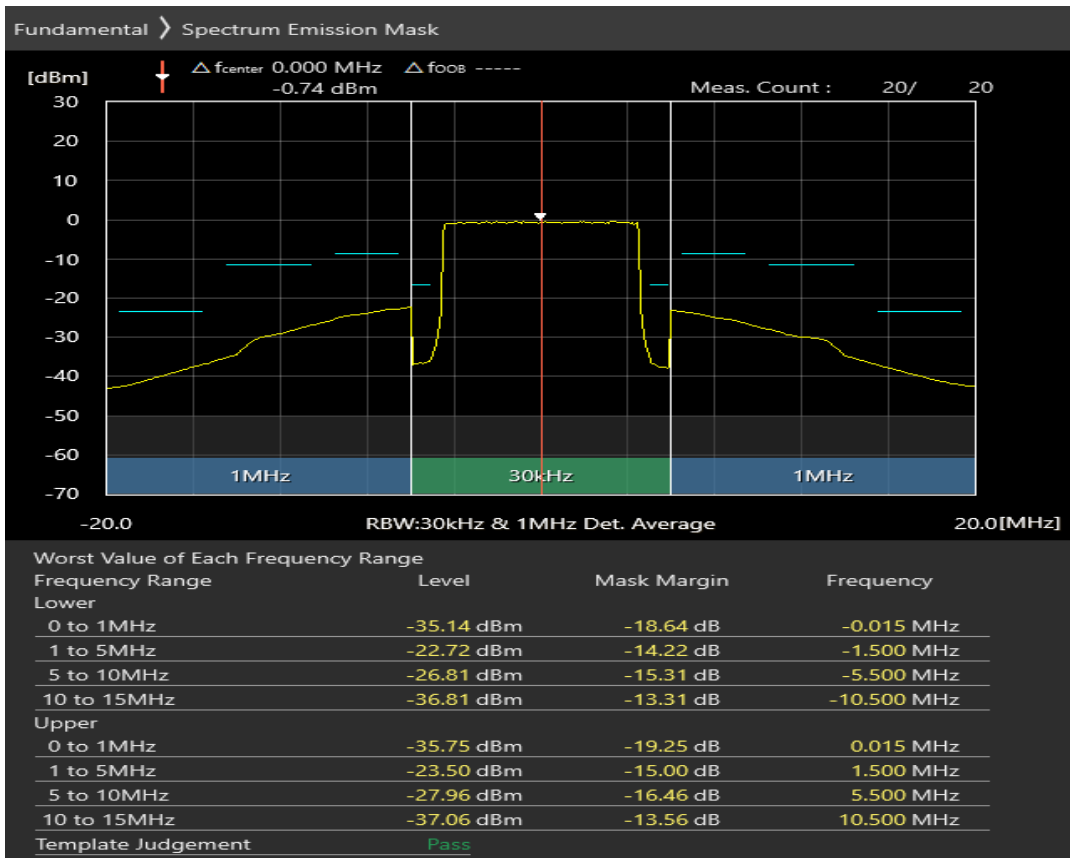

Band1 QPSK BW=10MHz Channel=18050 RB Size=50 Position=#0