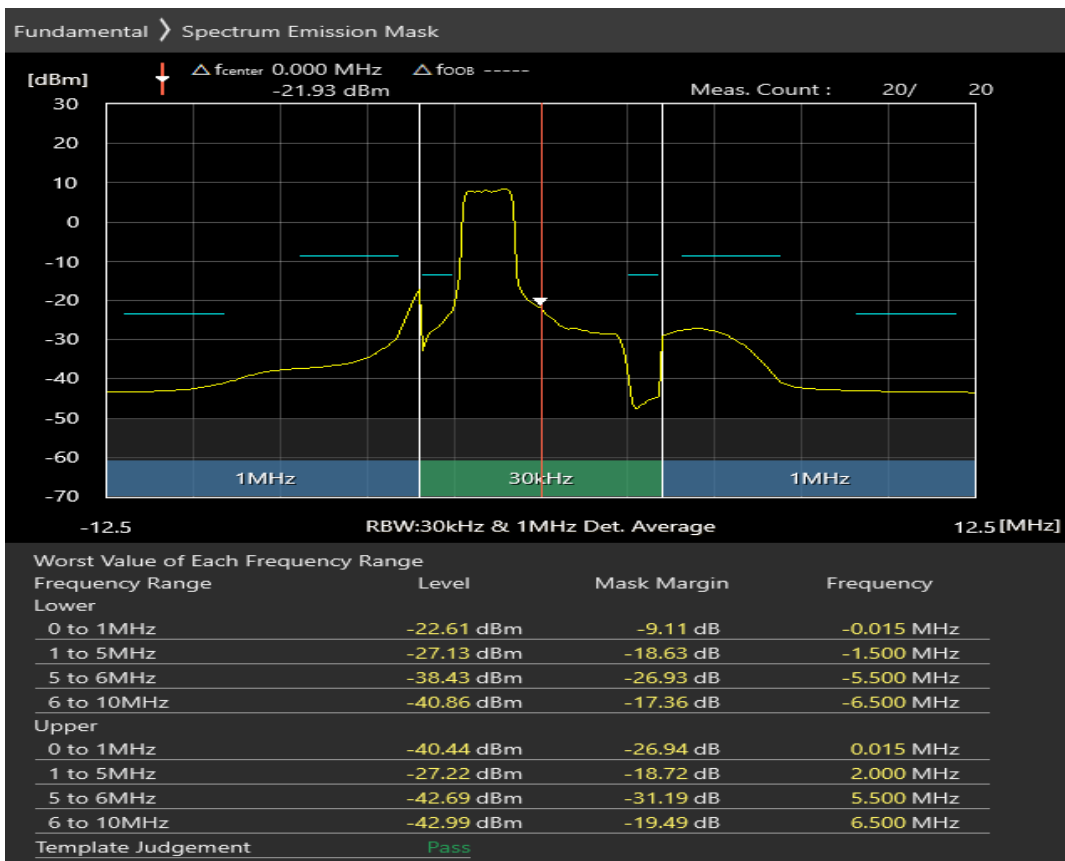

Band1 16QAM BW=5MHz Channel=18300 RB Size=8 Position=#0