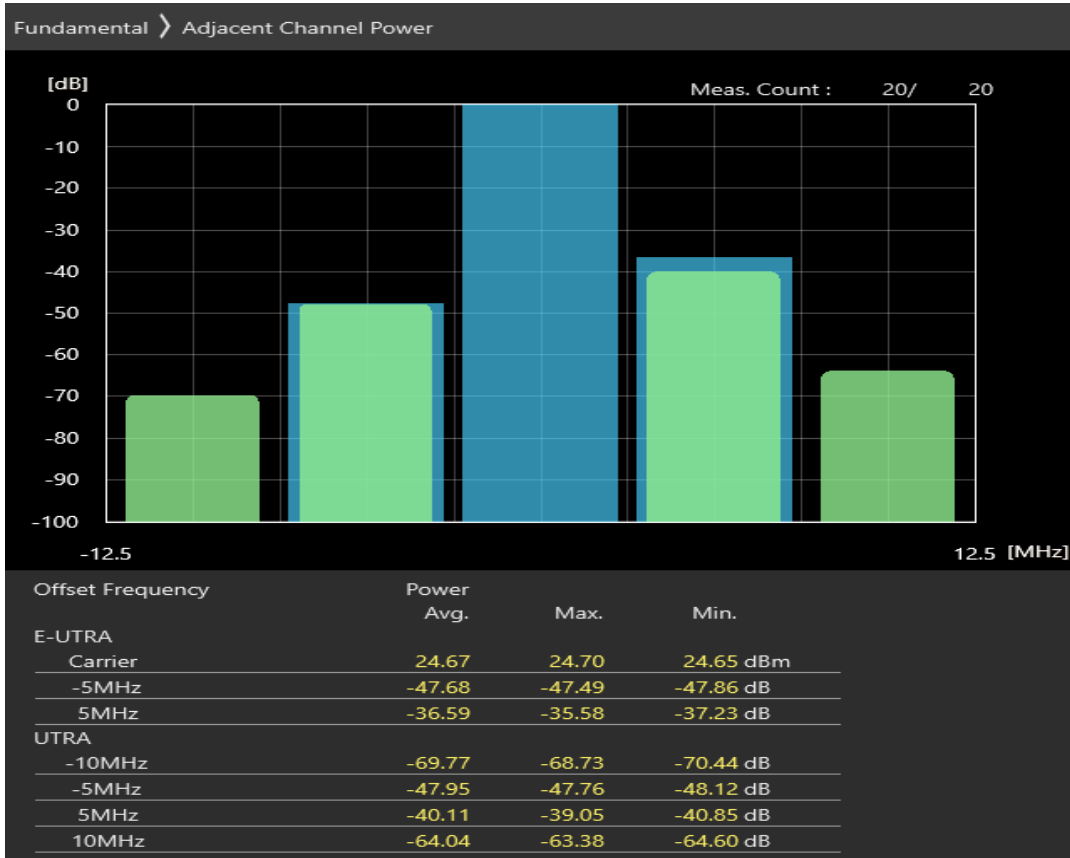

Band8 QPSK BW=5MHz Channel=21625 RB Size=8 Position=#Max