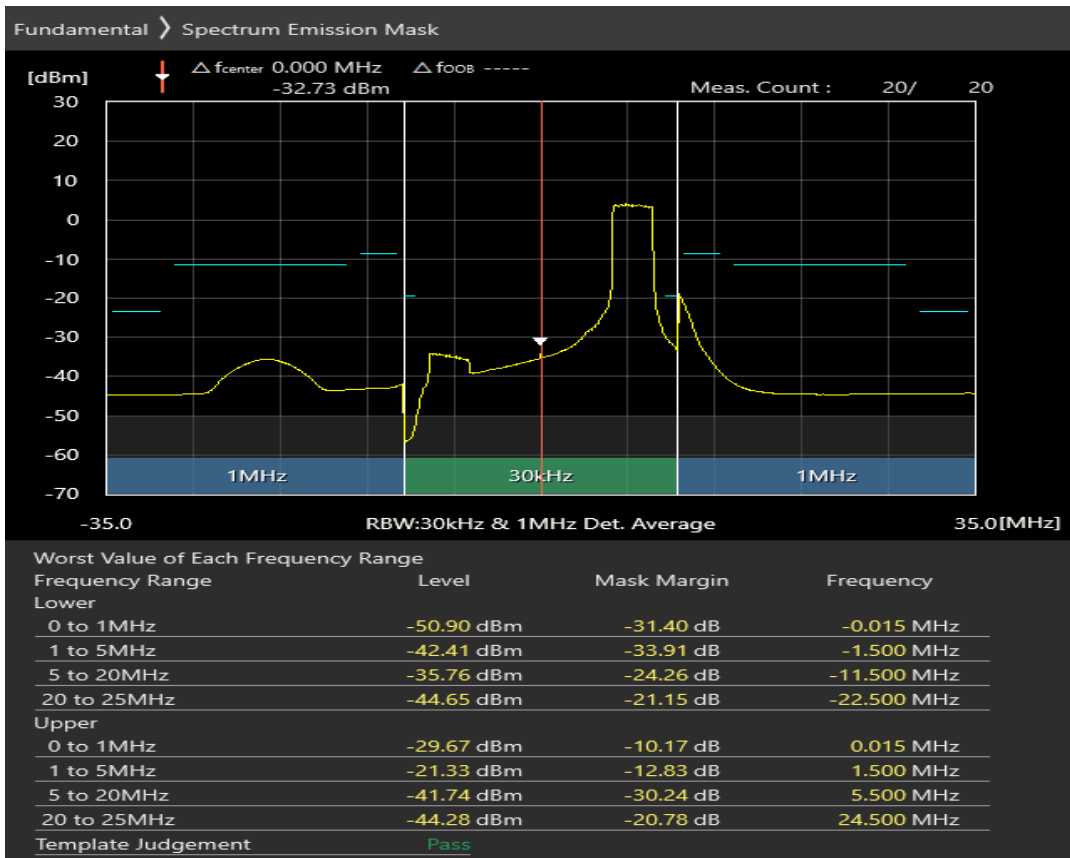

Band3 16QAM BW=20MHz Channel=19850 RB Size=18 Position=#Max