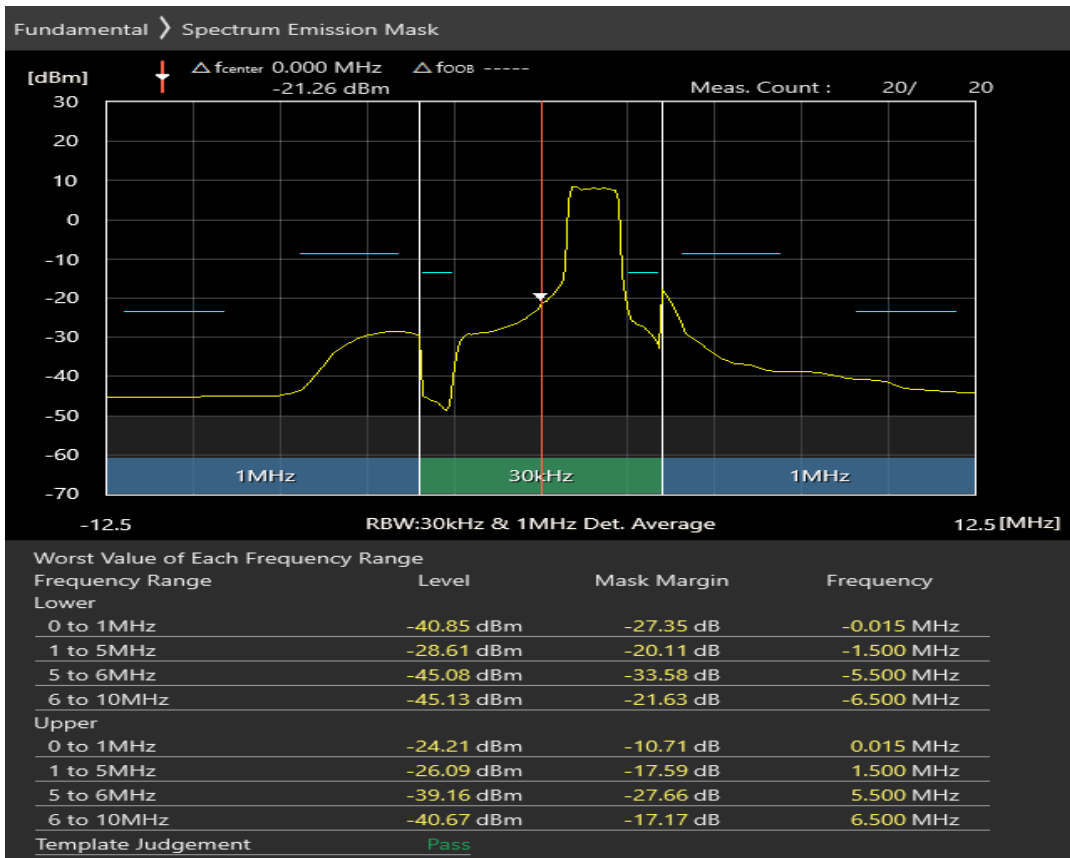

Band8 QPSK BW=5MHz Channel=21475 RB Size=8 Position=#Max