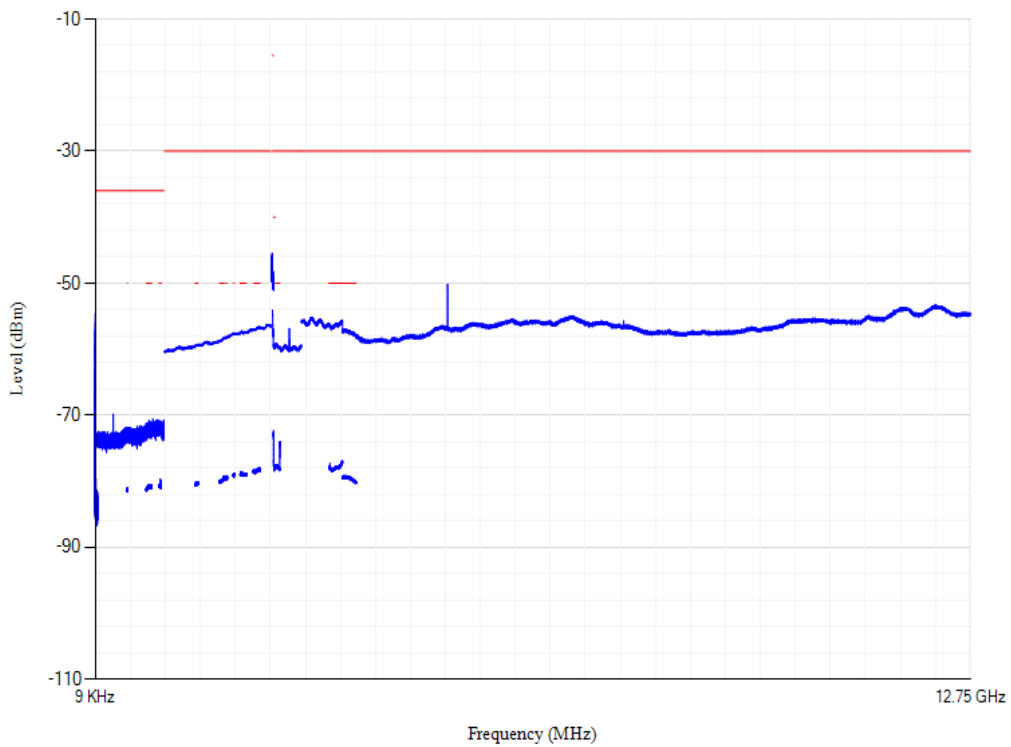

Conducted spurious emissions

Band7 QPSK BW=5MHz Channel=21100 RB Size=1 Position=#0

Conducted spurious emissions

Band7 QPSK BW=5MHz Channel=21425 RB Size=1 Position=#0

Conducted spurious emissions

Band7 QPSK BW=20MHz Channel=20850 RB Size=1 Position=#0