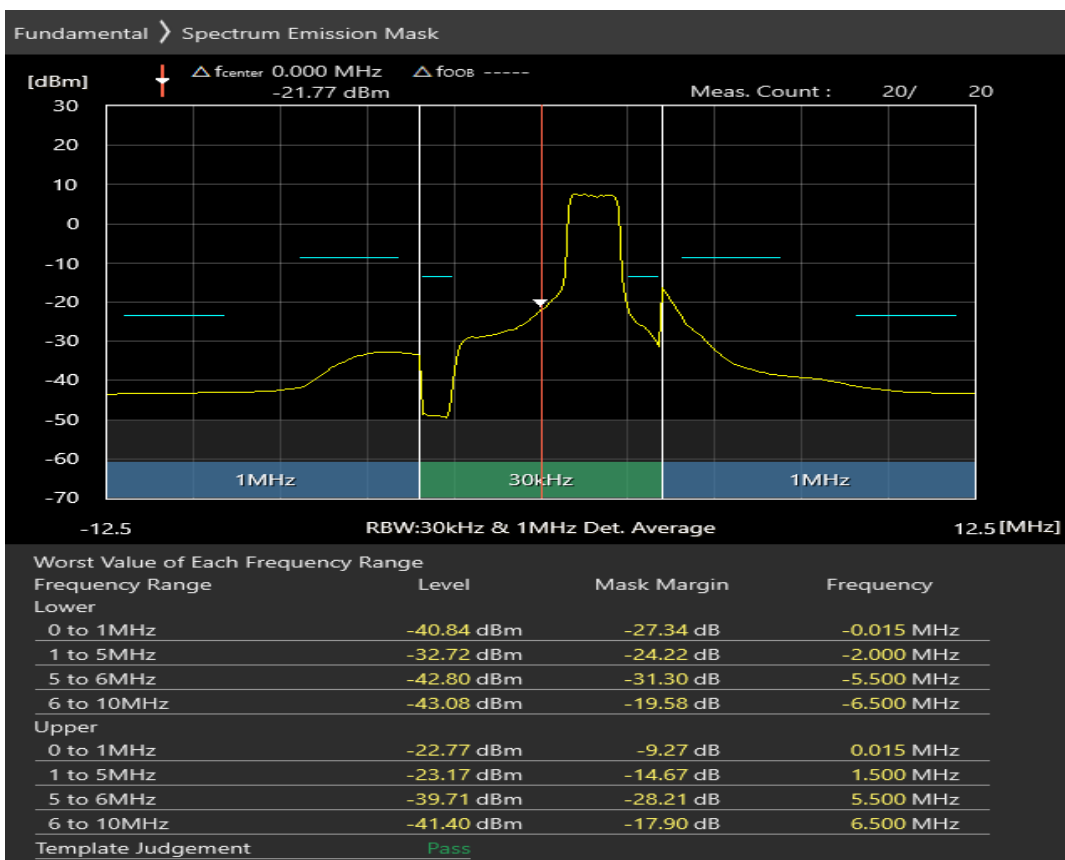

Band3 16QAM BW=5MHz Channel=19575 RB Size=8 Position=#Max