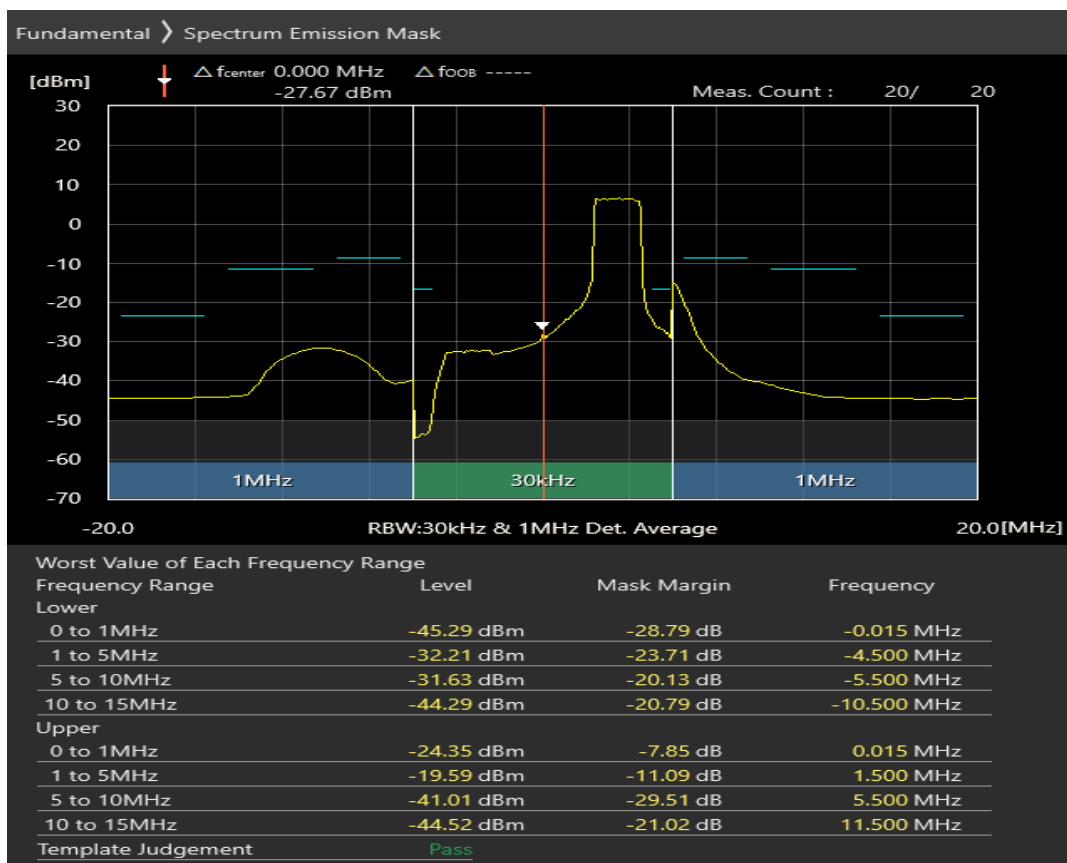

Band3 QPSK BW=10MHz Channel=19900 RB Size=12 Position=#Max