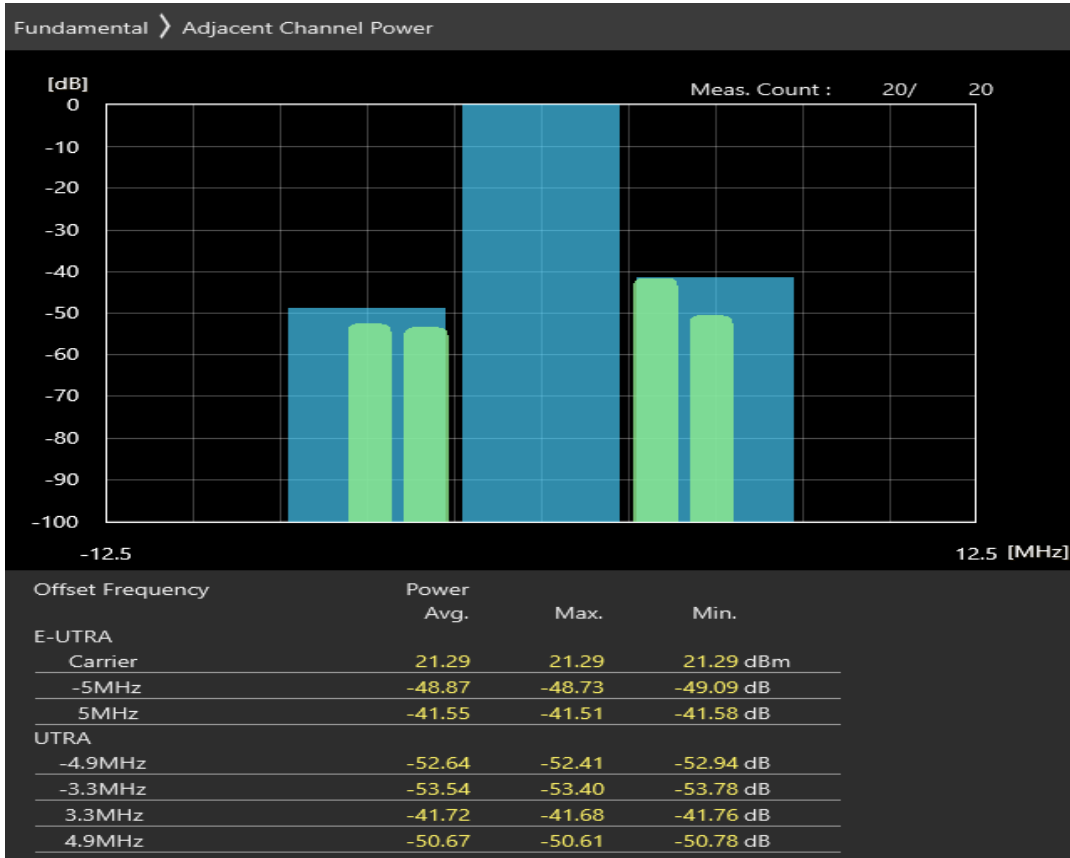

Band40 QAM16 BW=5MHz Channel=39625 RB Size=8 Position=#Max