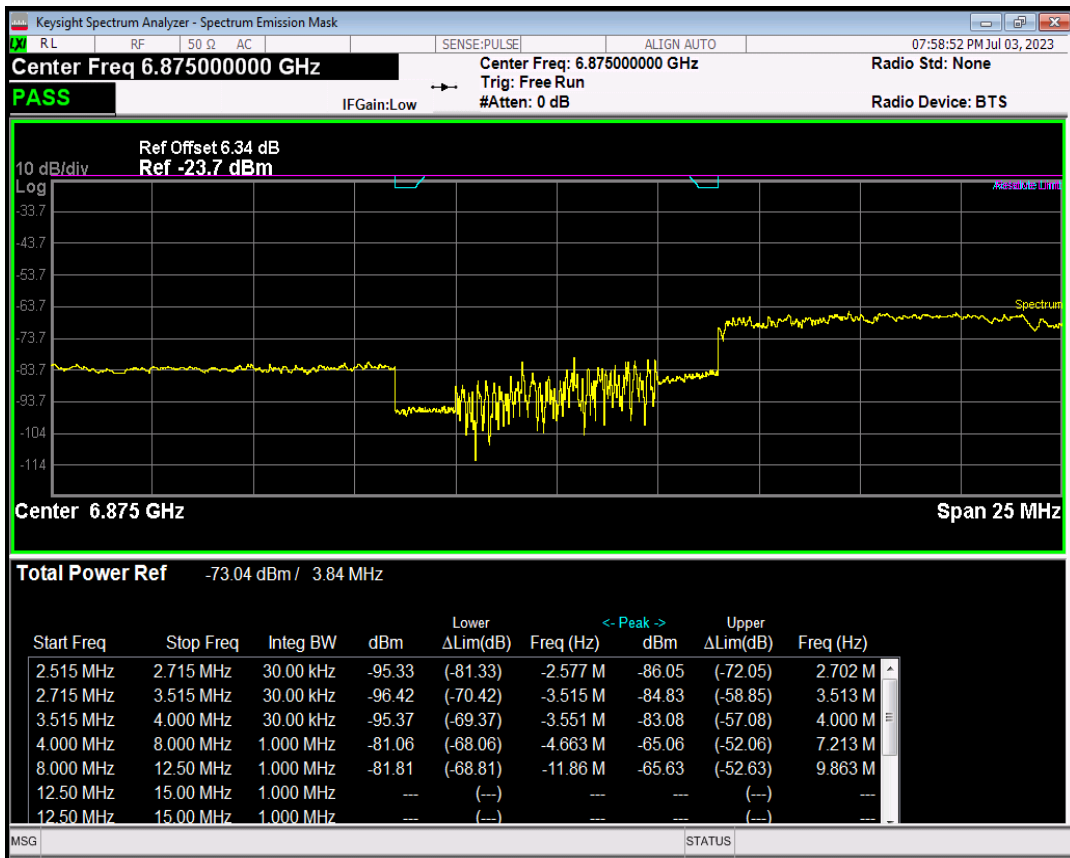

Band20 16QAM BW=10MHz Channel=24400 RB Size=50 Position=#0