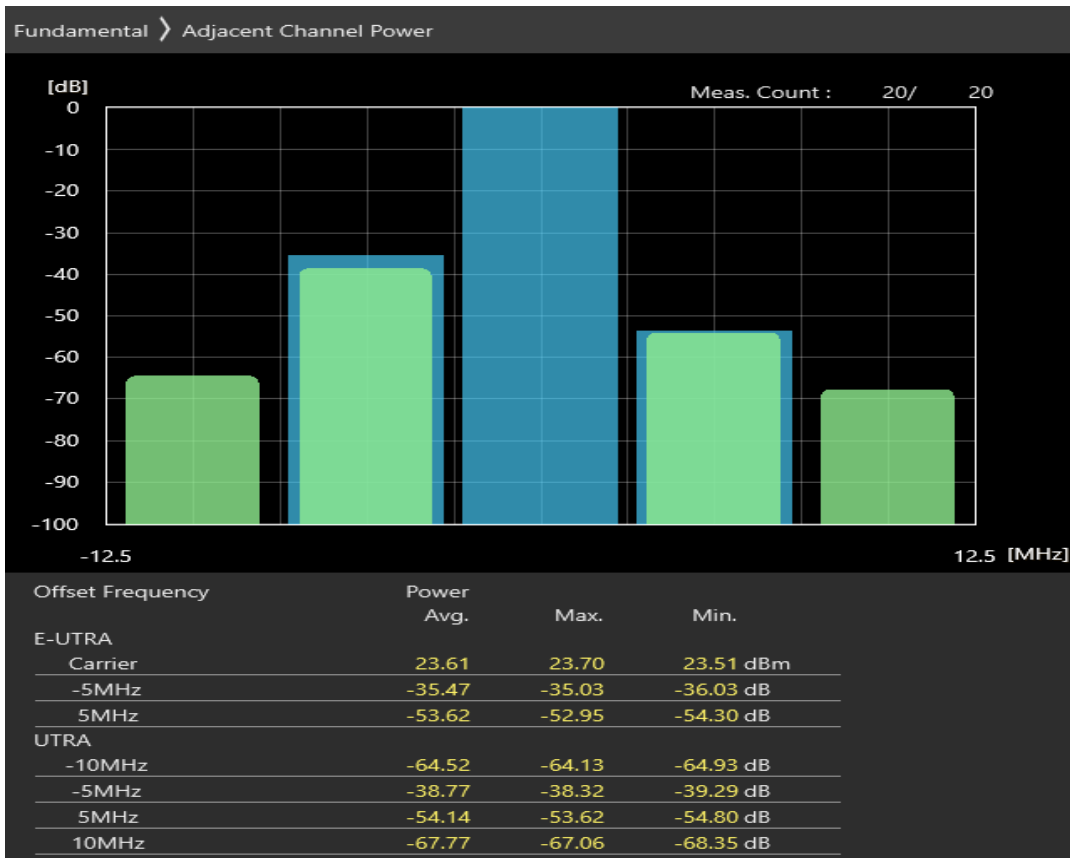

Band3 QPSK BW=5MHz Channel=19575 RB Size=8 Position=#0

Band3 QPSK BW=5MHz Channel=19575 RB Size=8 Position=#Max

Band3 QPSK BW=5MHz Channel=19575 RB Size=25 Position=#0

Band3 16QAM BW=5MHz Channel=19575 RB Size=8 Position=#0