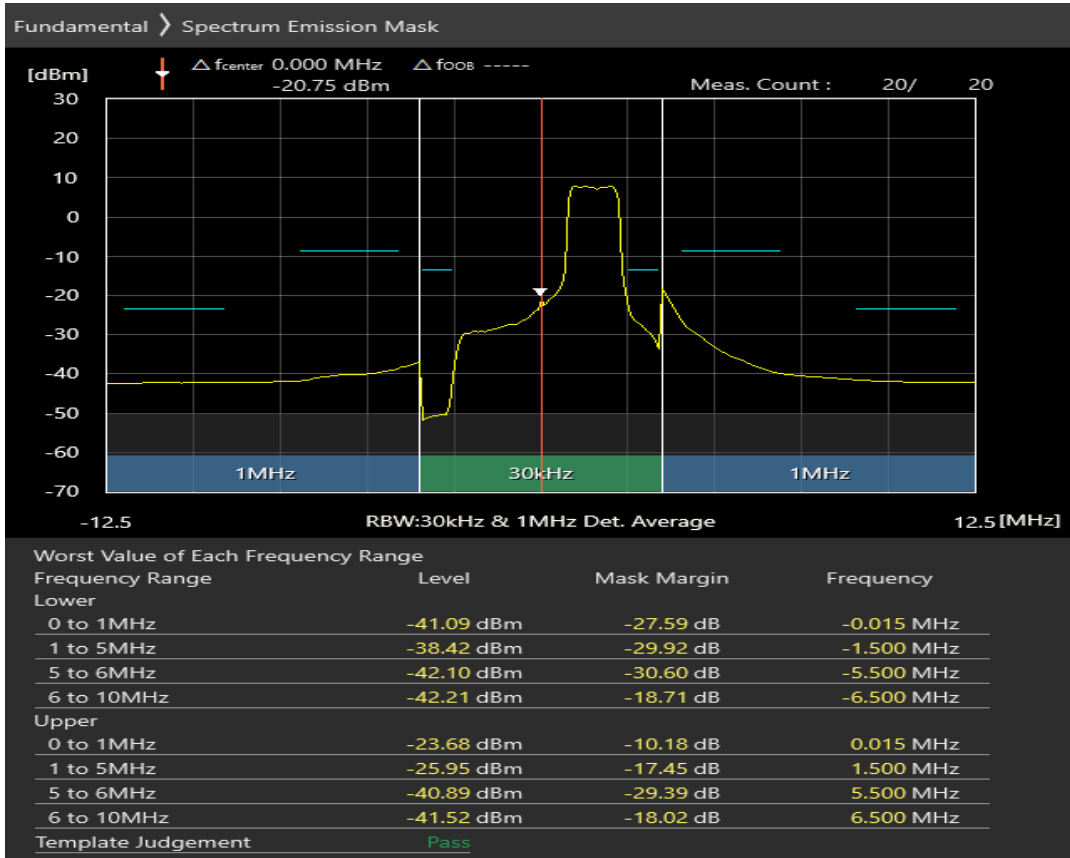

Band7 QPSK BW=5MHz Channel=21100 RB Size=8 Position=#Max

Band7 QPSK BW=5MHz Channel=21100 RB Size=25 Position=#0

Band7 16QAM BW=5MHz Channel=21100 RB Size=8 Position=#0

Band7 16QAM BW=5MHz Channel=21100 RB Size=8 Position=#Max