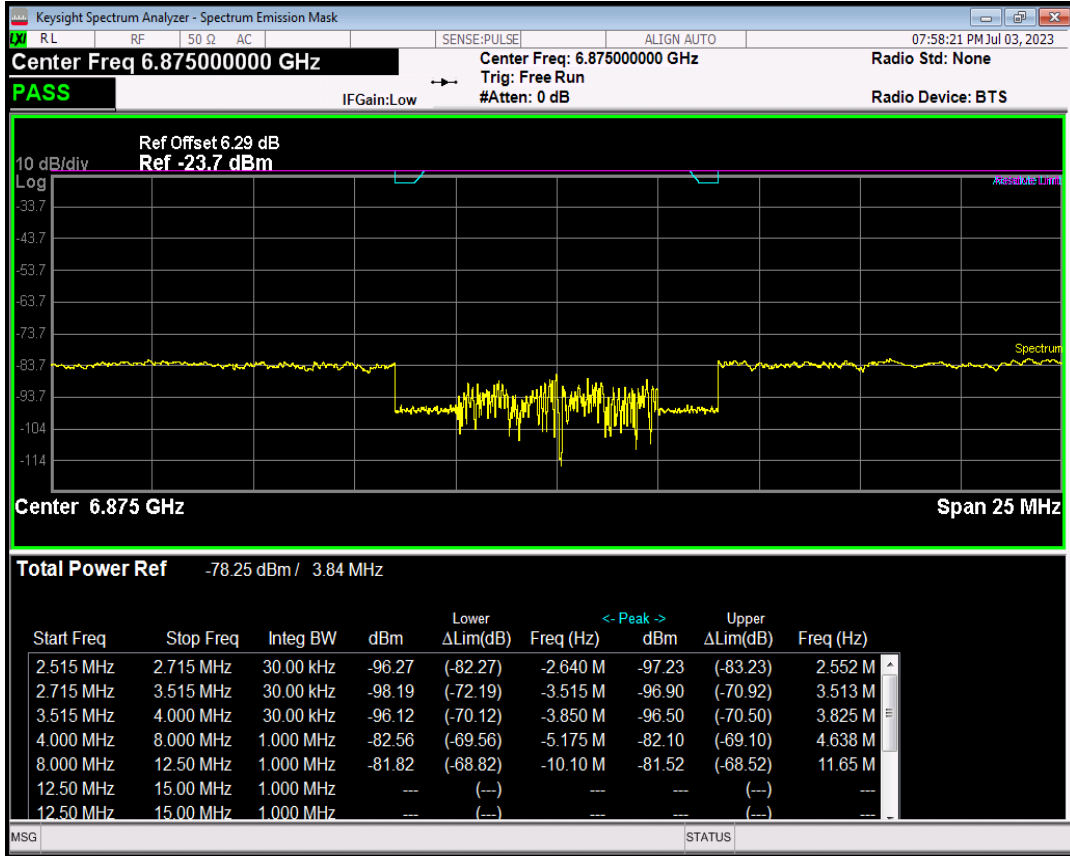

Band20 QPSK BW=10MHz Channel=24200 RB Size=50 Position=#Max