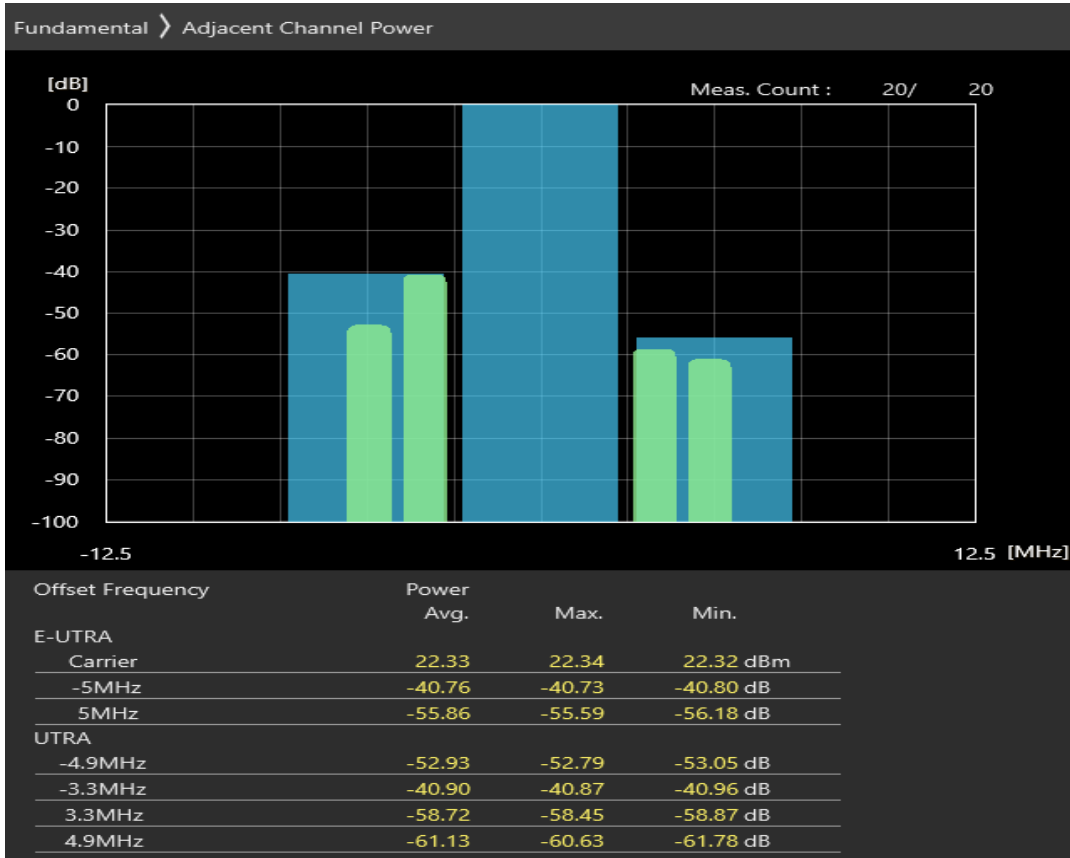

Band40 QPSK BW=5MHz Channel=39150 RB Size=8 Position=#0