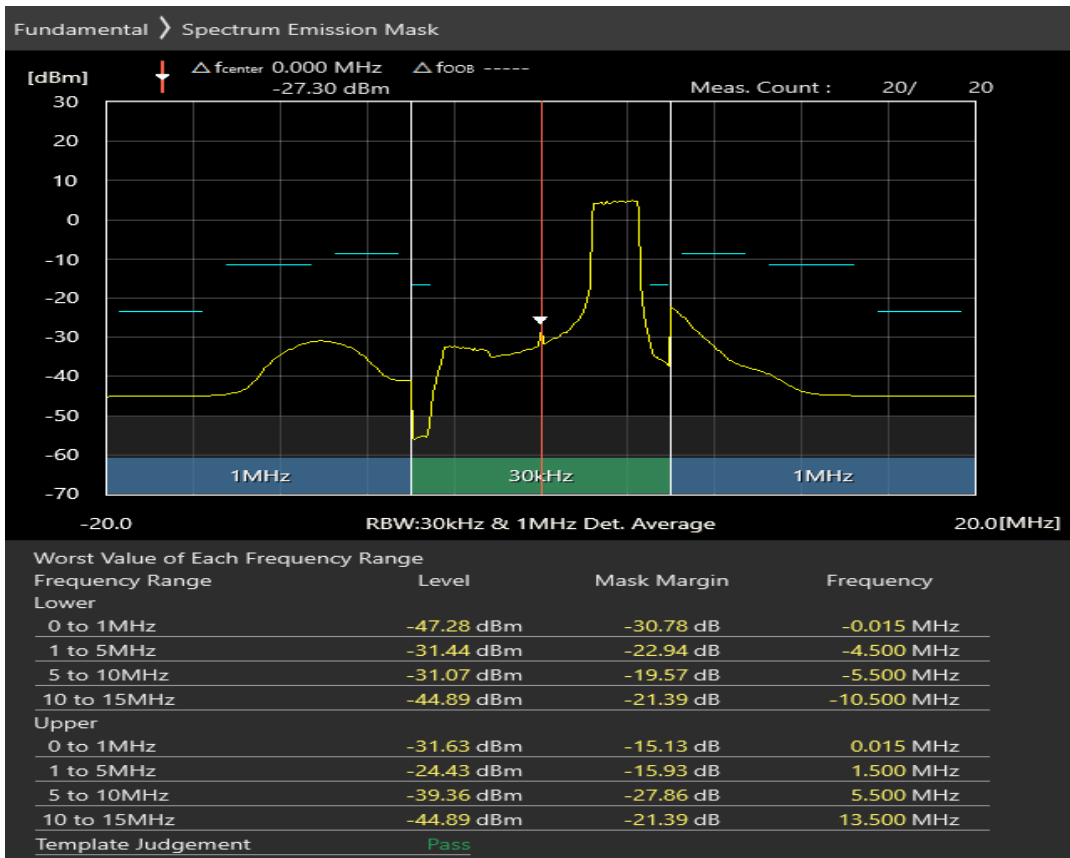

Band20 16QAM BW=10MHz Channel=24400 RB Size=12 Position=#Max