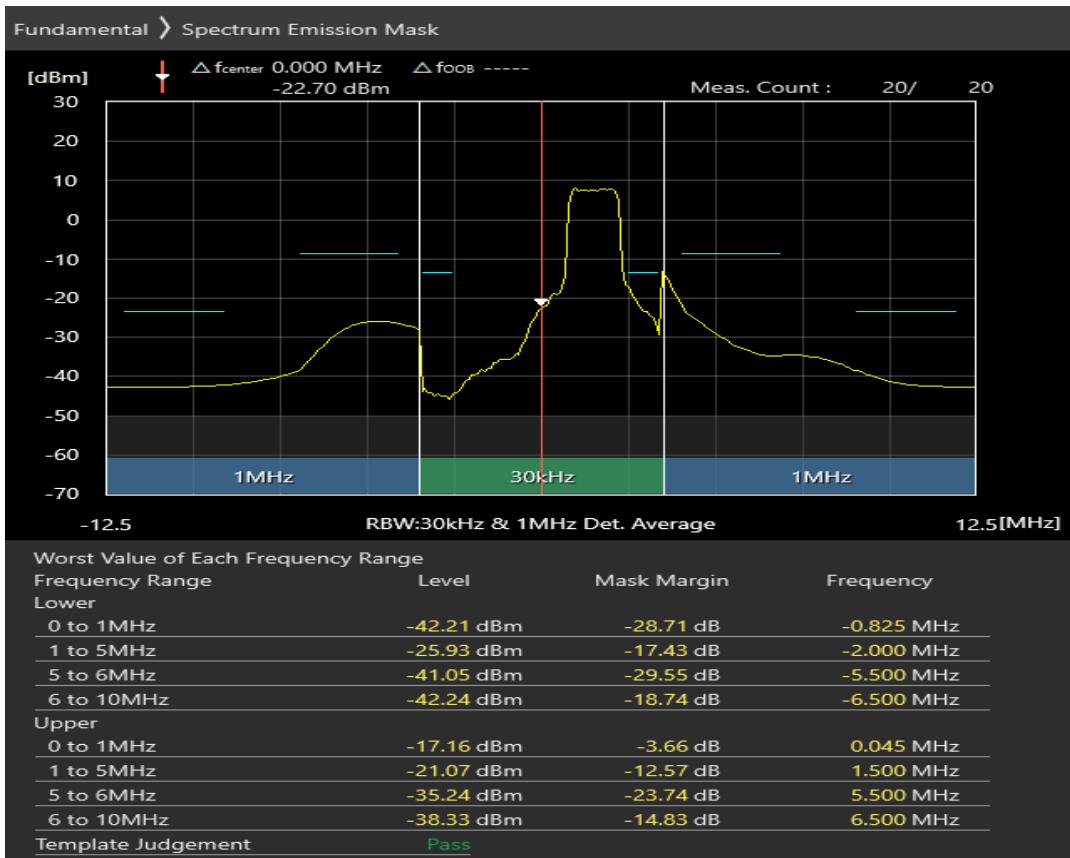

Band40 QAM16 BW=5MHz Channel=39625 RB Size=8 Position=#Max