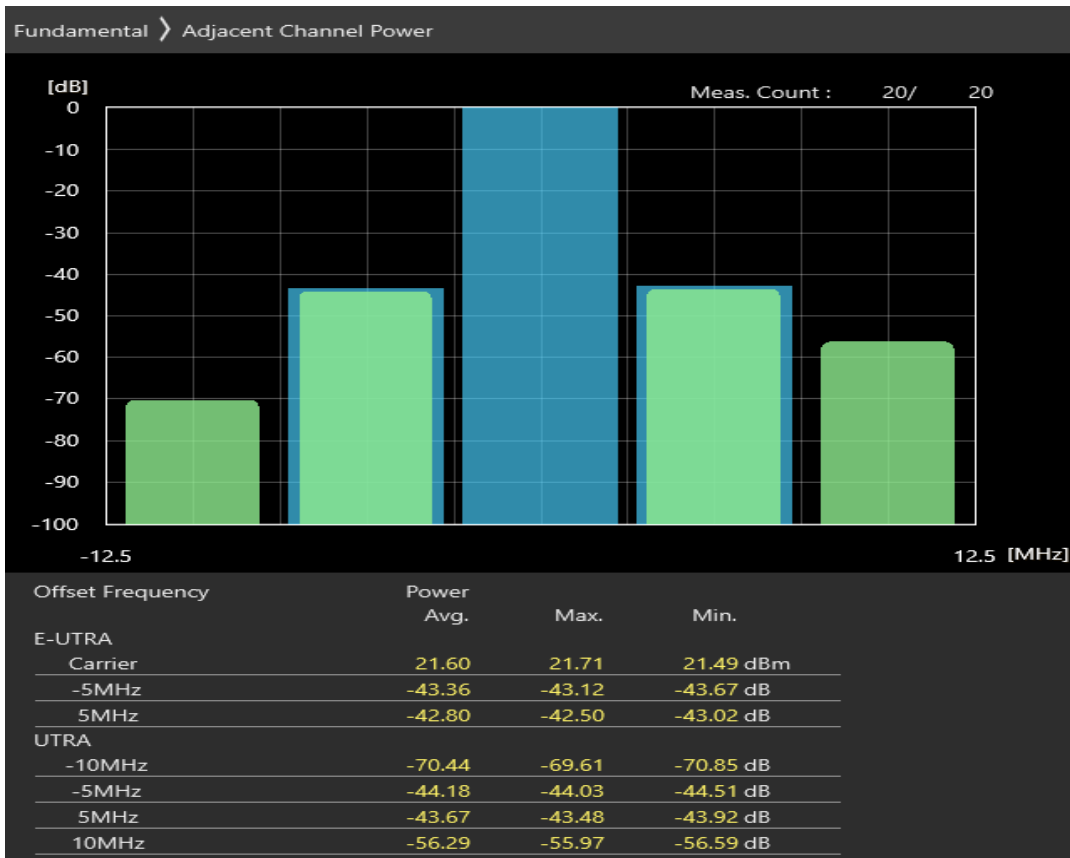

Band20 QPSK BW=5MHz Channel=24175 RB Size=25 Position=#0

Band20 16QAM BW=5MHz Channel=24175 RB Size=8 Position=#0

Band20 16QAM BW=5MHz Channel=24175 RB Size=8 Position=#Max

Band20 16QAM BW=5MHz Channel=24175 RB Size=25 Position=#0