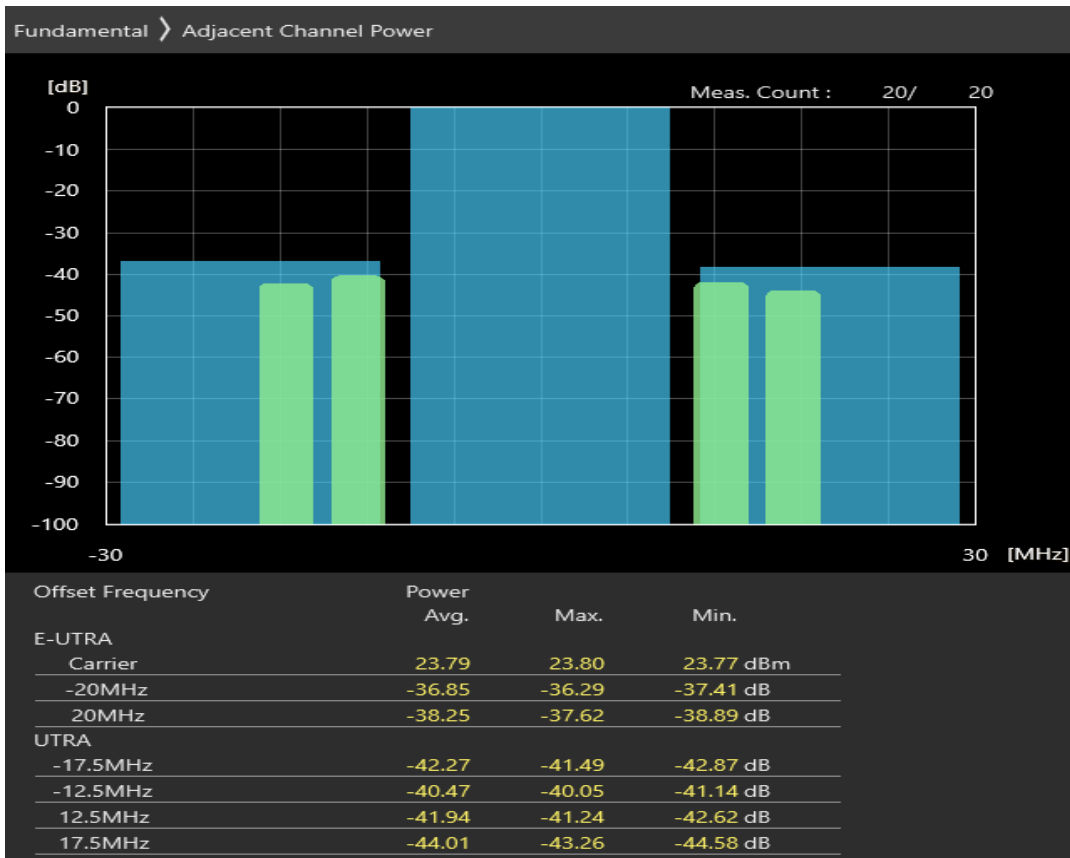

Band7 QPSK BW=20MHz Channel=21100 RB Size=100 Position=#0