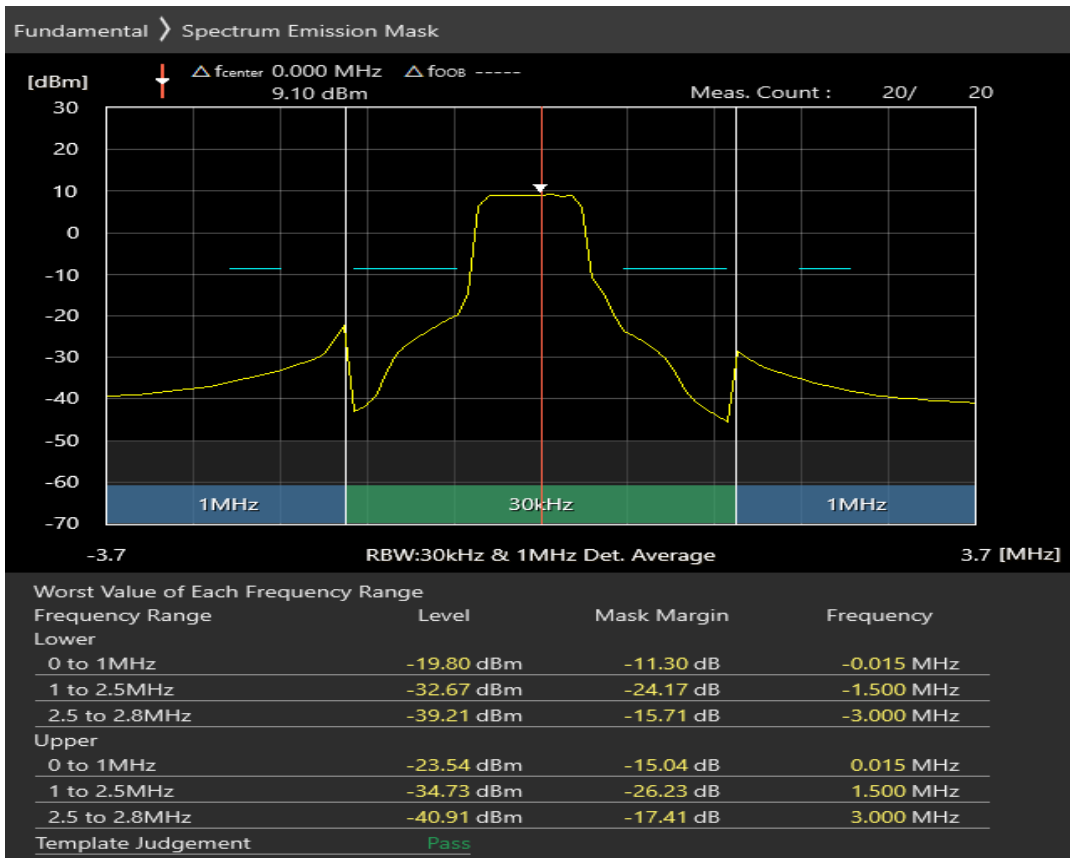

Band8 16QAM BW=1.4MHz Channel=21793 RB Size=5 Position=#0