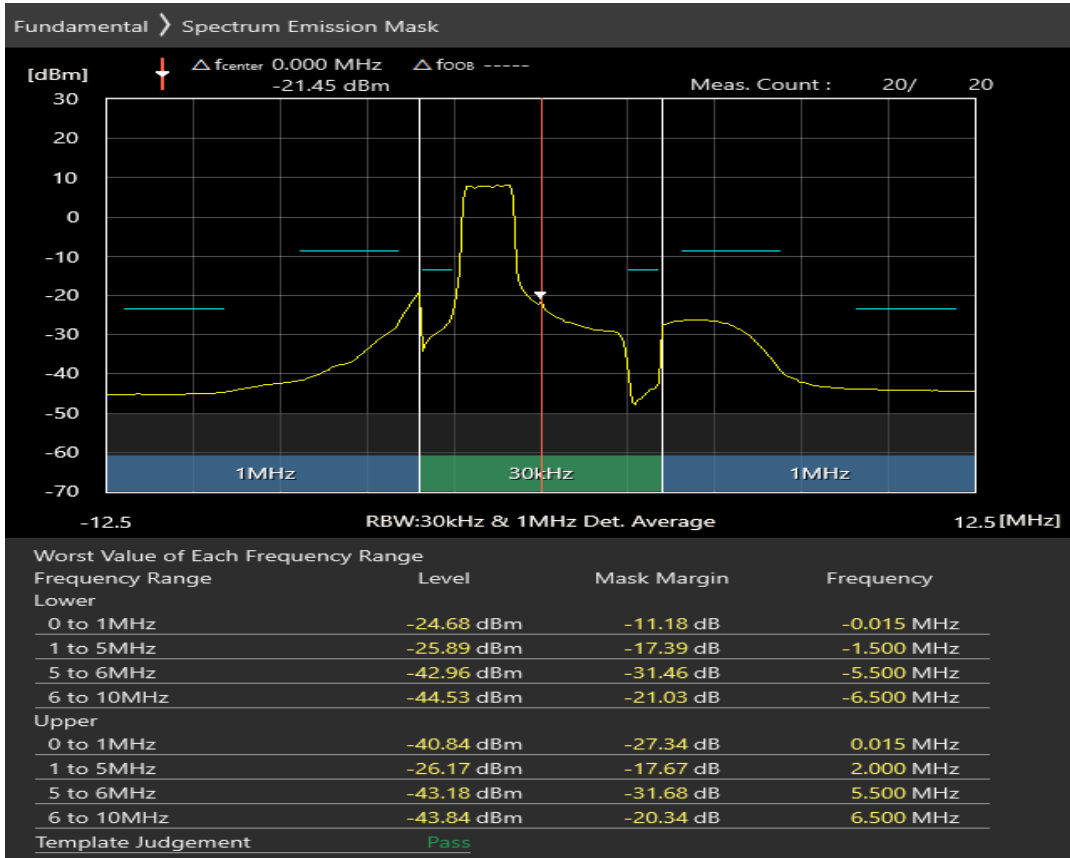

Band8 QPSK BW=5MHz Channel=21475 RB Size=8 Position=#0