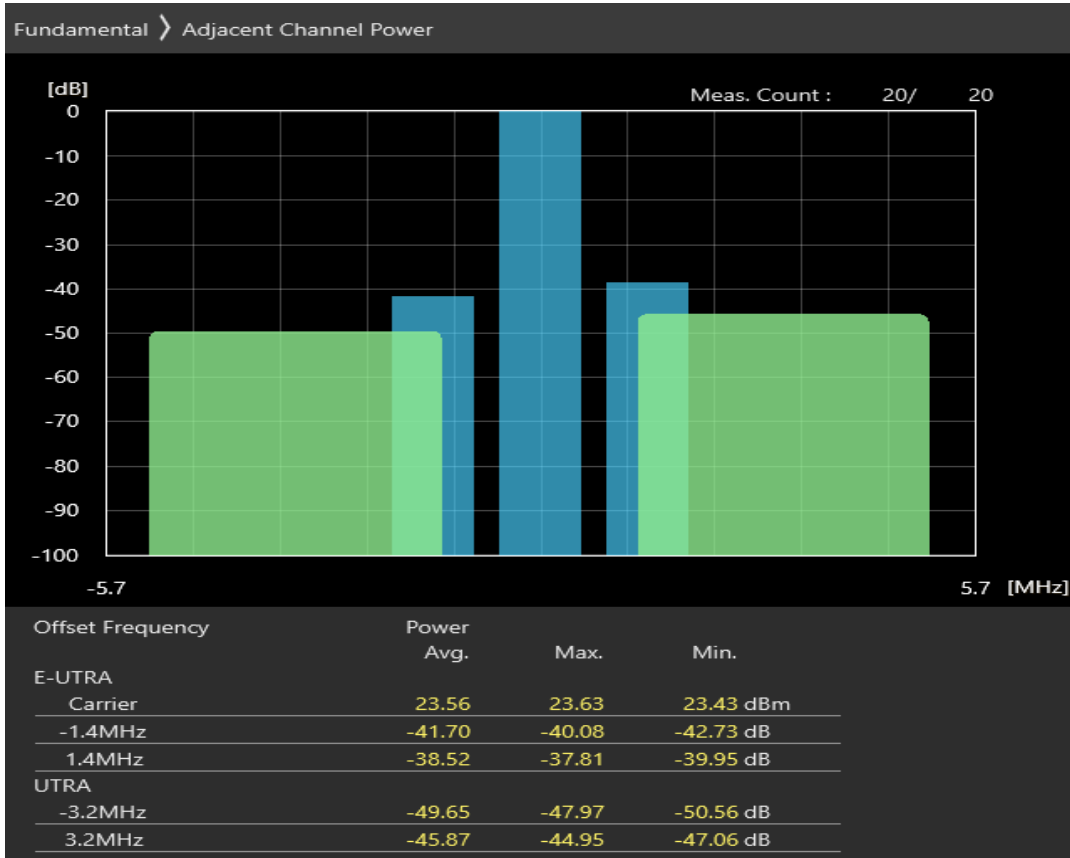

Band3 16QAM BW=1.4MHz Channel=19943 RB Size=5 Position=#Max