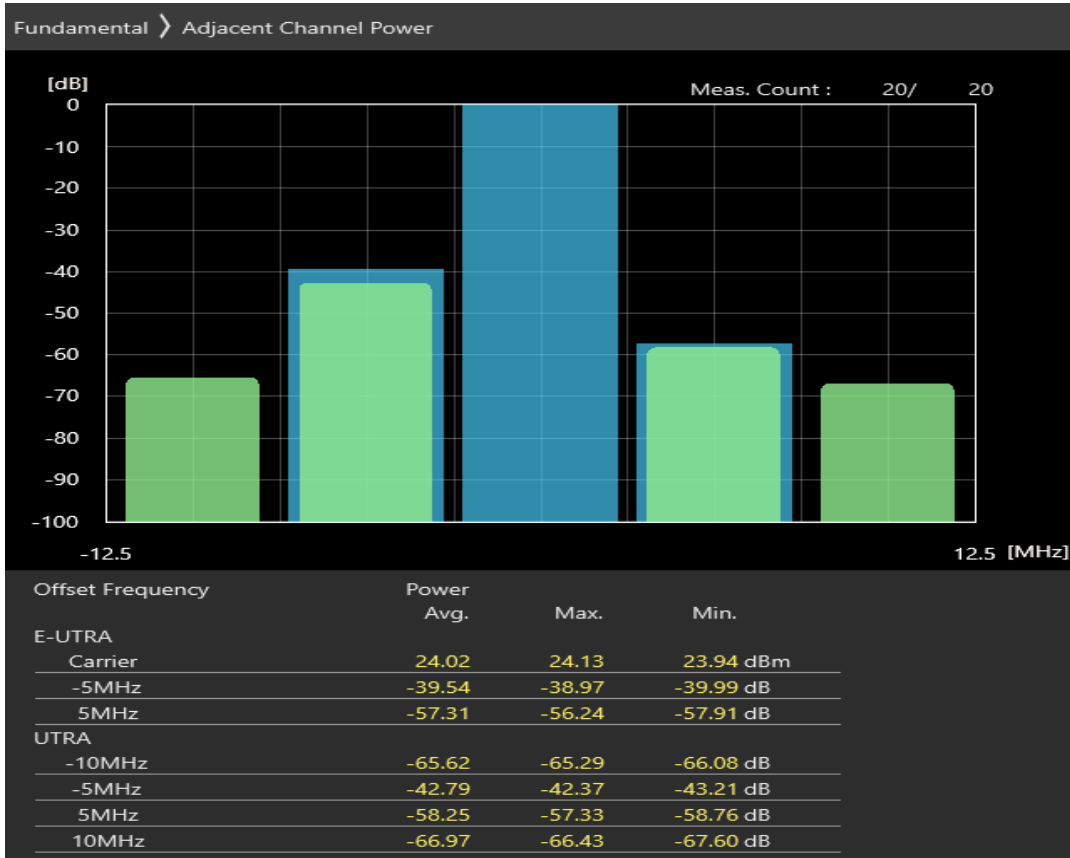

Band7 16QAM BW=5MHz Channel=21100 RB Size=8 Position=#0