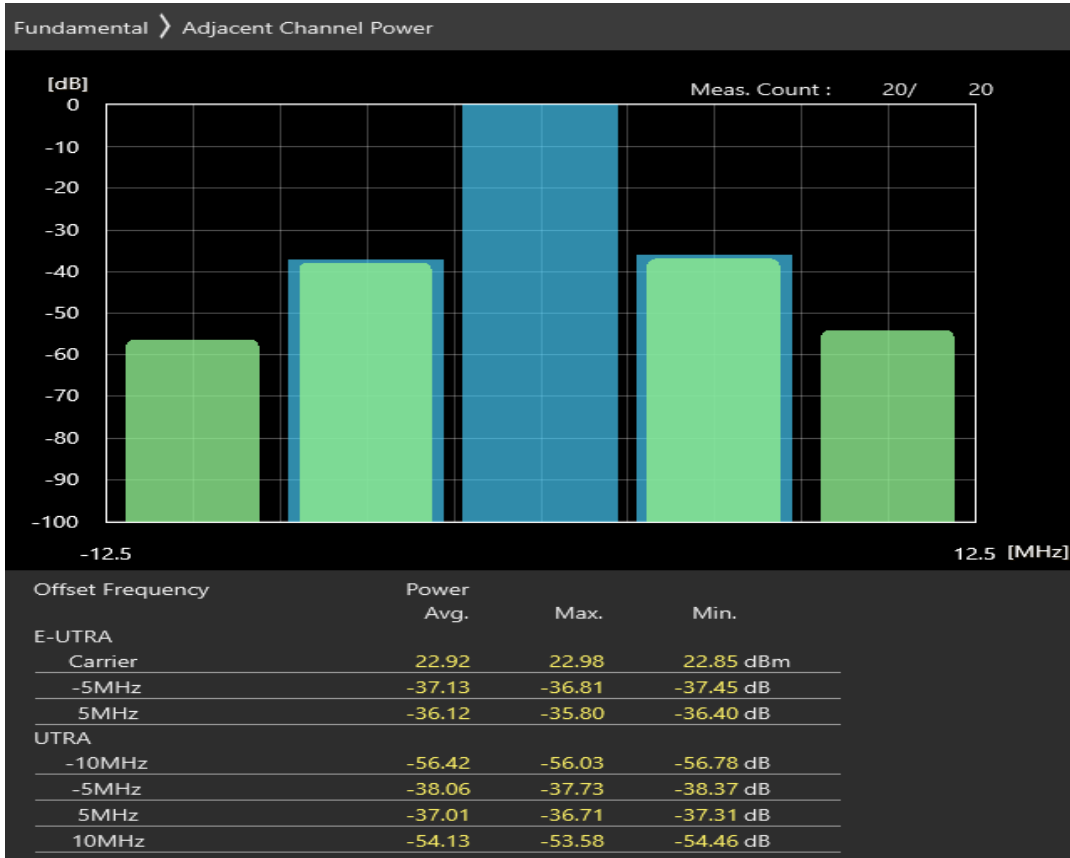

Band7 16QAM BW=5MHz Channel=20775 RB Size=25 Position=#0