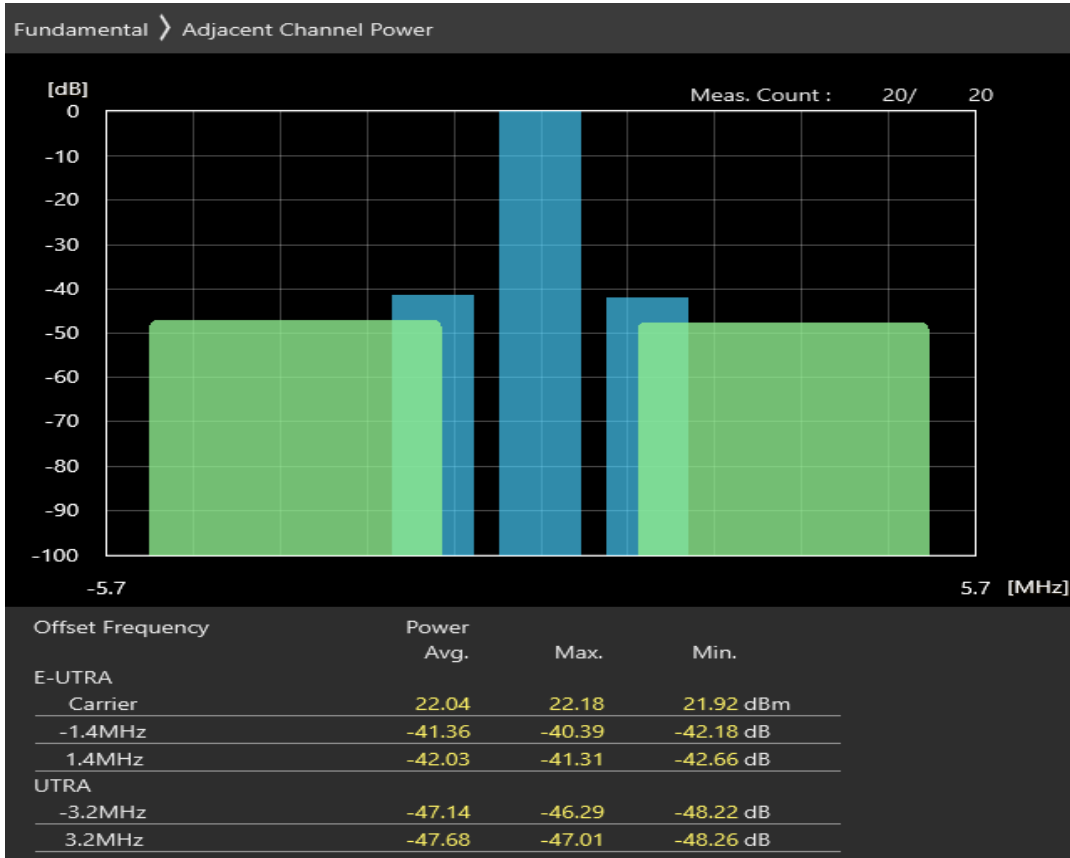

Band8 16QAM BW=1.4MHz Channel=21625 RB Size=6 Position=#0