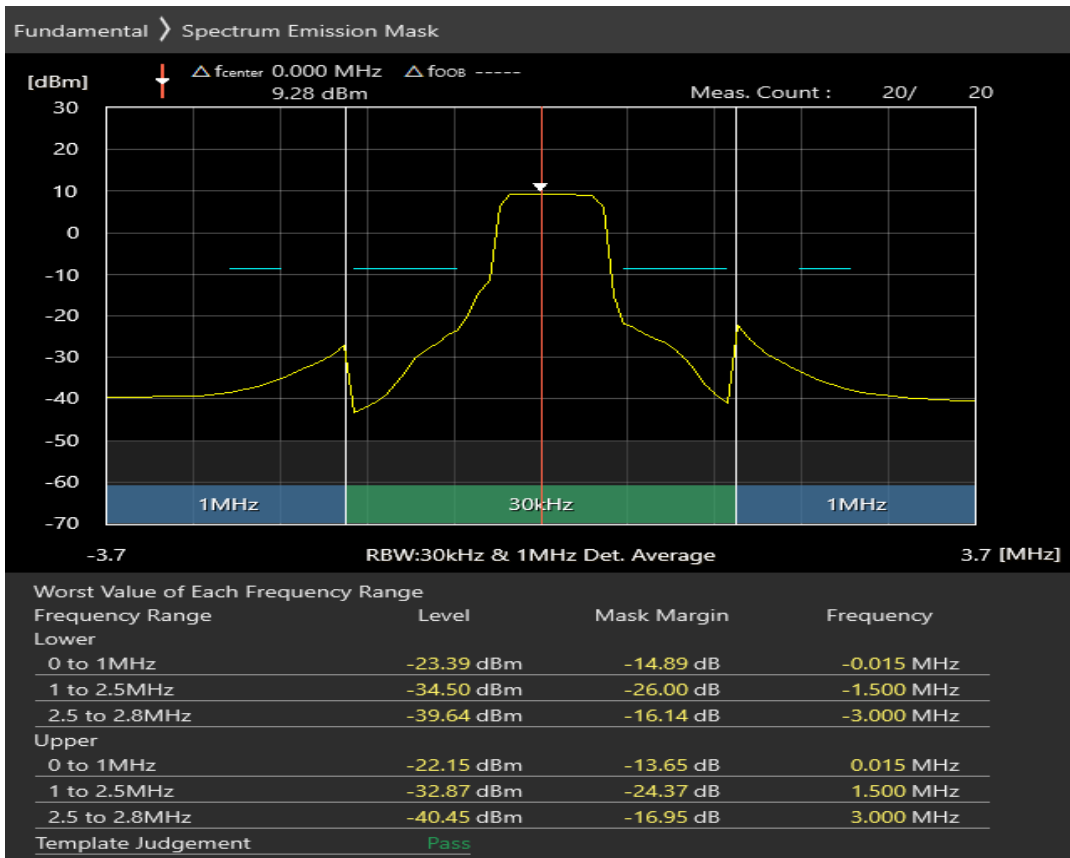

Band3 16QAM BW=1.4MHz Channel=19943 RB Size=5 Position=#Max