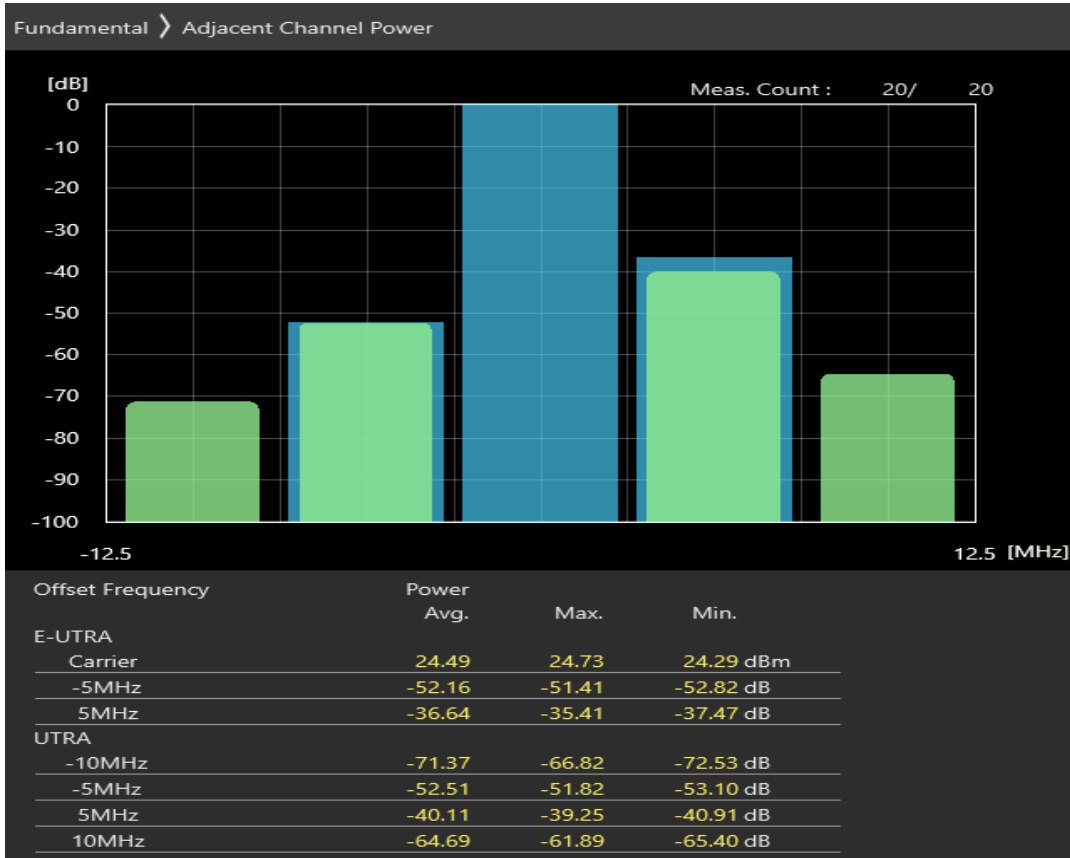

Band1 16QAM BW=5MHz Channel=18025 RB Size=8 Position=#Max