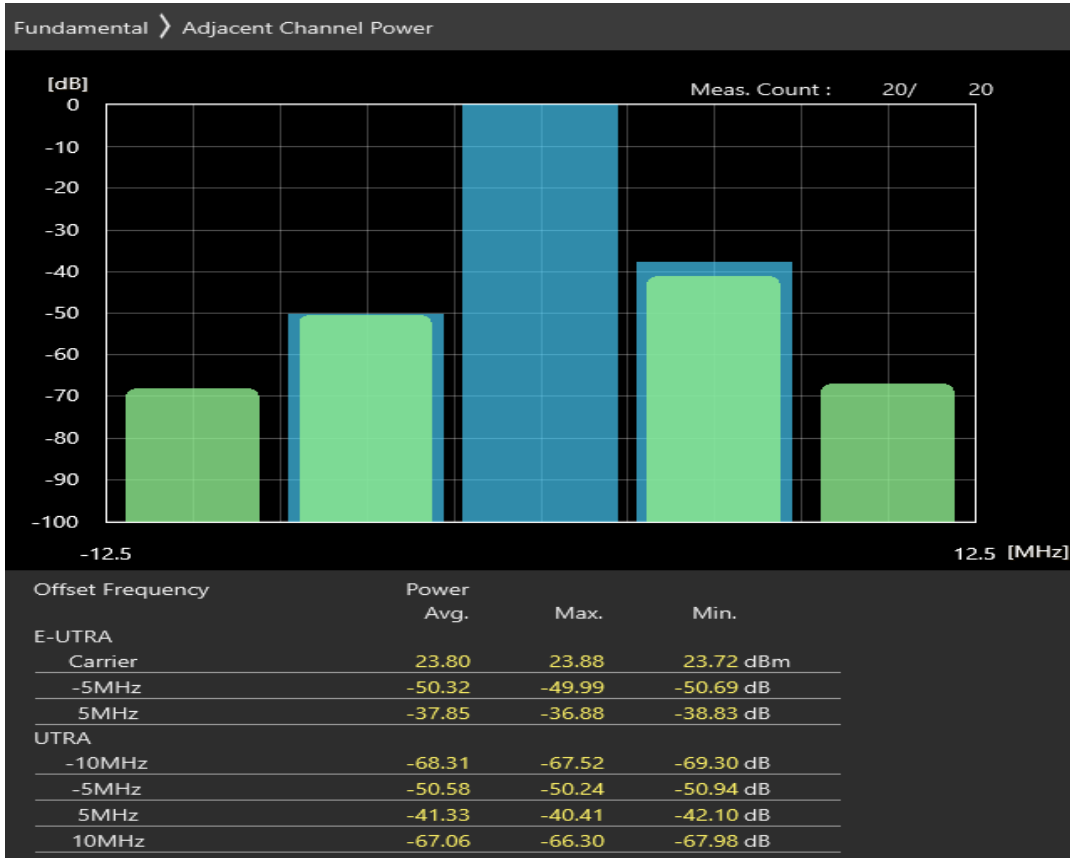

Band3 16QAM BW=5MHz Channel=19925 RB Size=8 Position=#Max