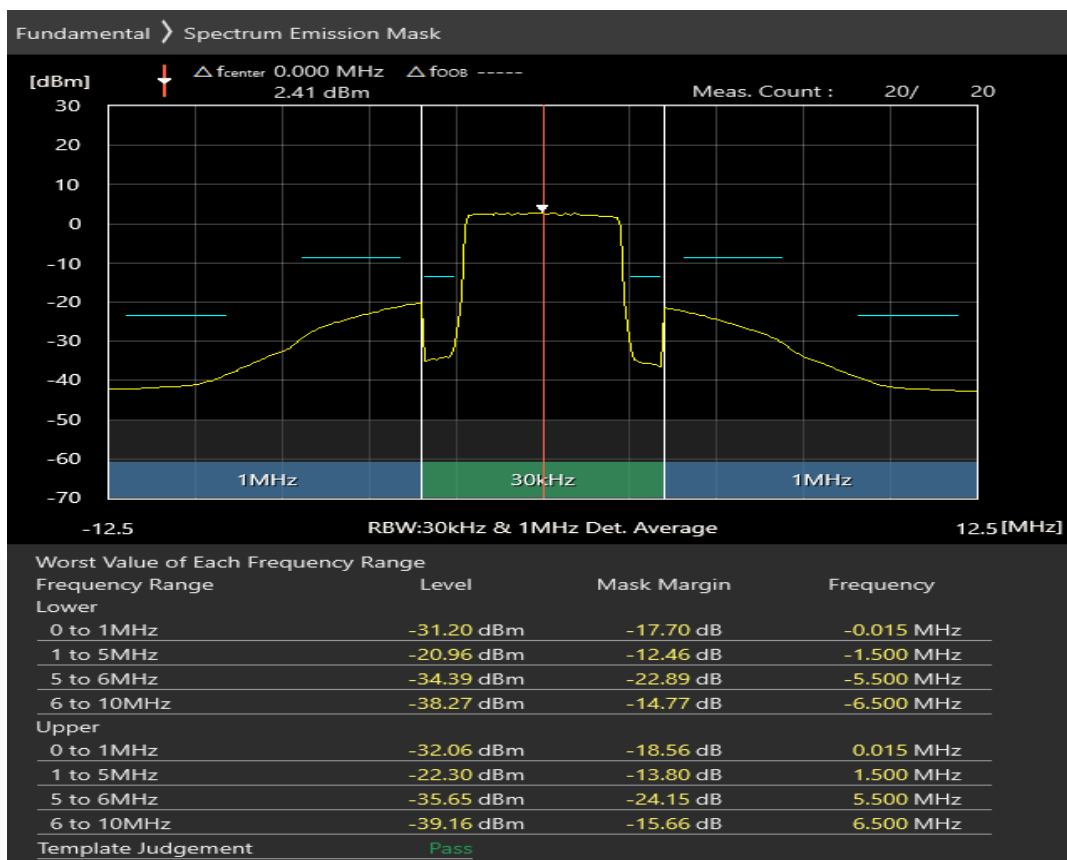

Band1 QPSK BW=5MHz Channel=18575 RB Size=25 Position=#0