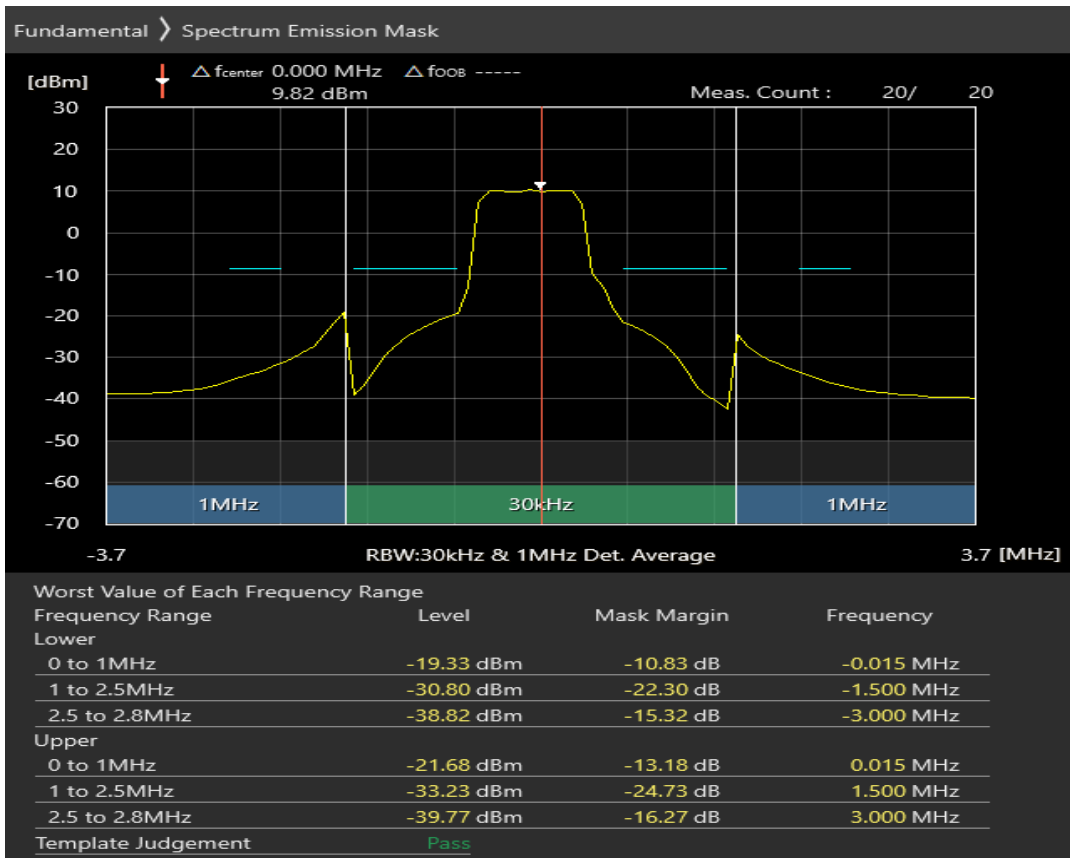

Band3 QPSK BW=1.4MHz Channel=19943 RB Size=5 Position=#0