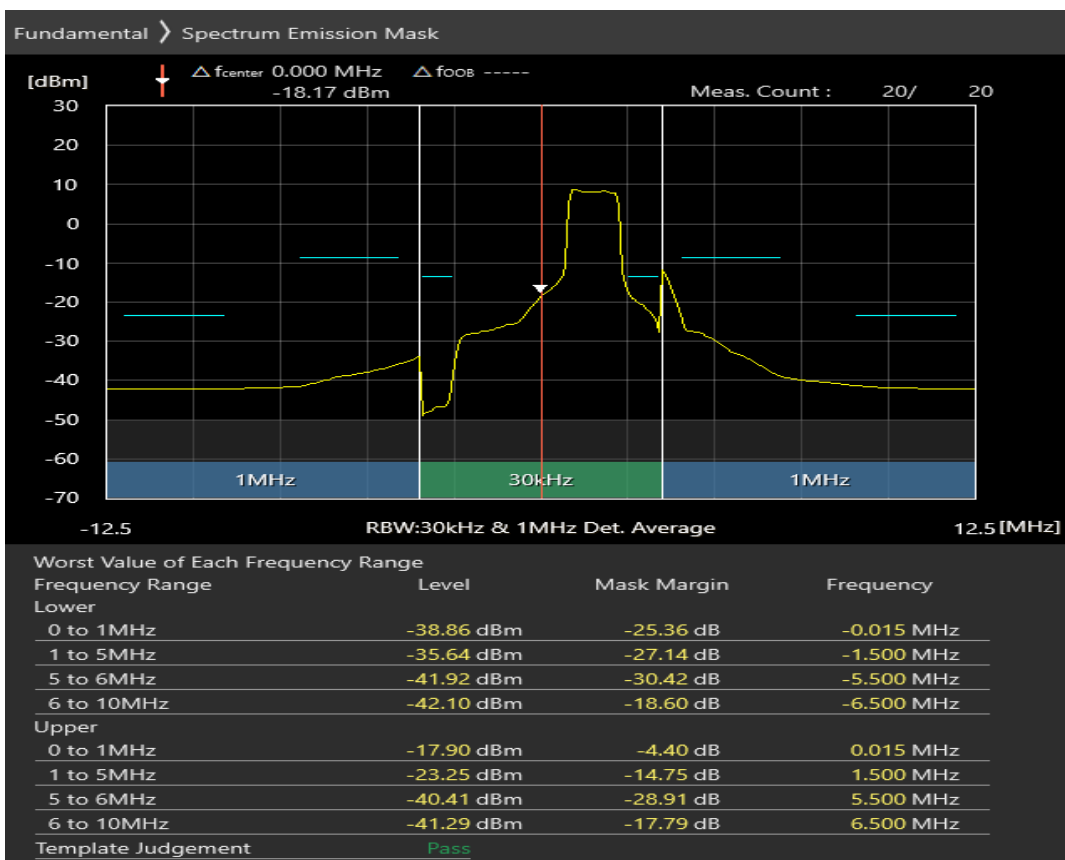

Band7 QPSK BW=5MHz Channel=21425 RB Size=8 Position=#Max