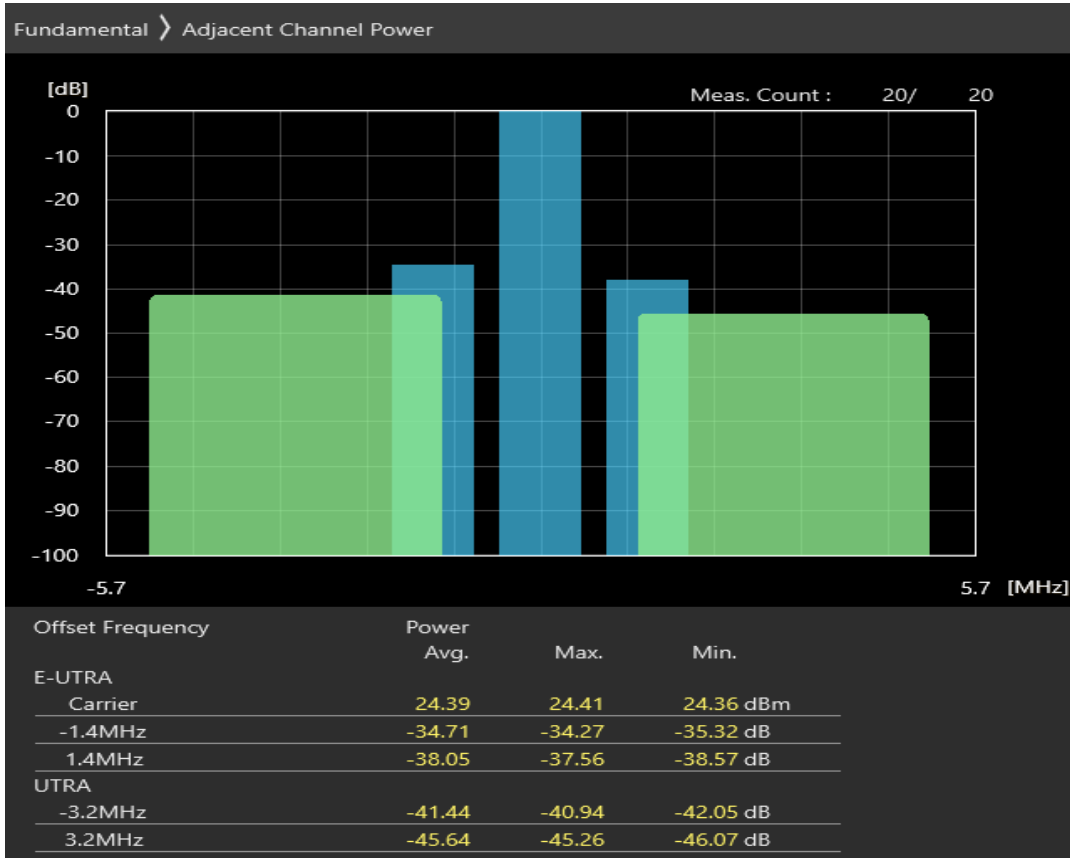

Band3 QPSK BW=1.4MHz Channel=19575 RB Size=5 Position=#0