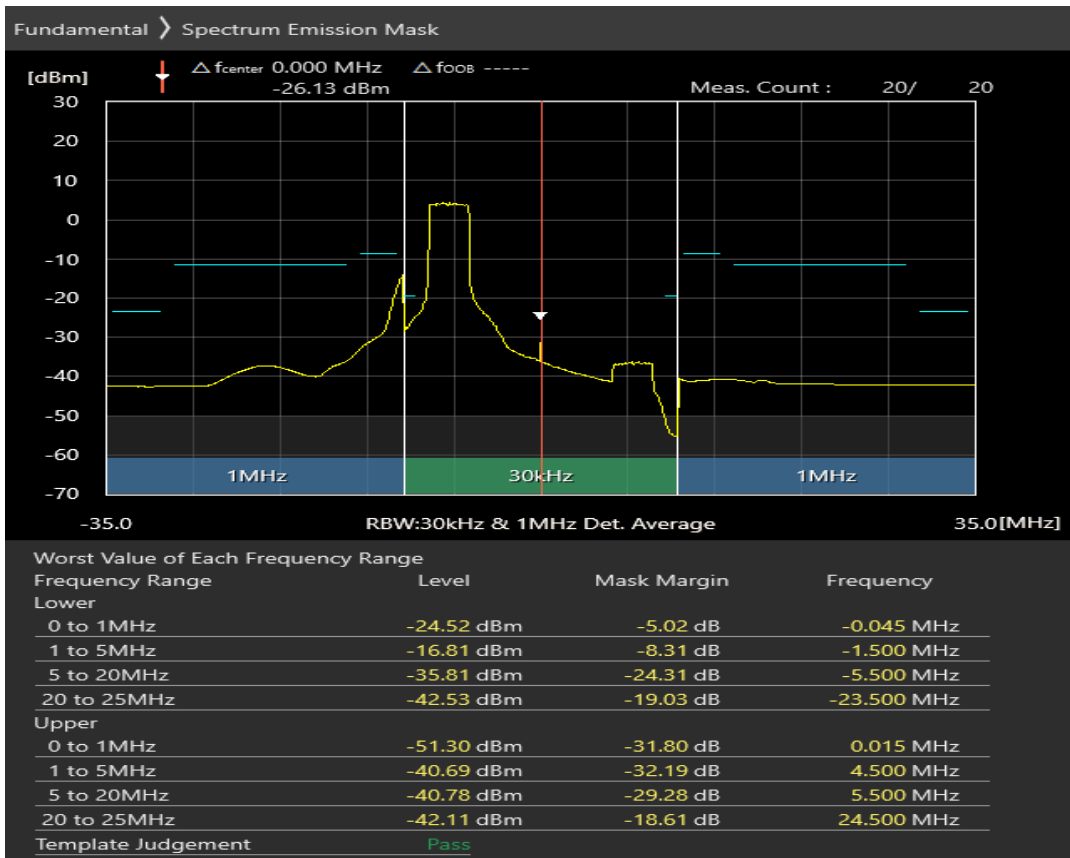

Band7 16QAM BW=20MHz Channel=21350 RB Size=18 Position=#0