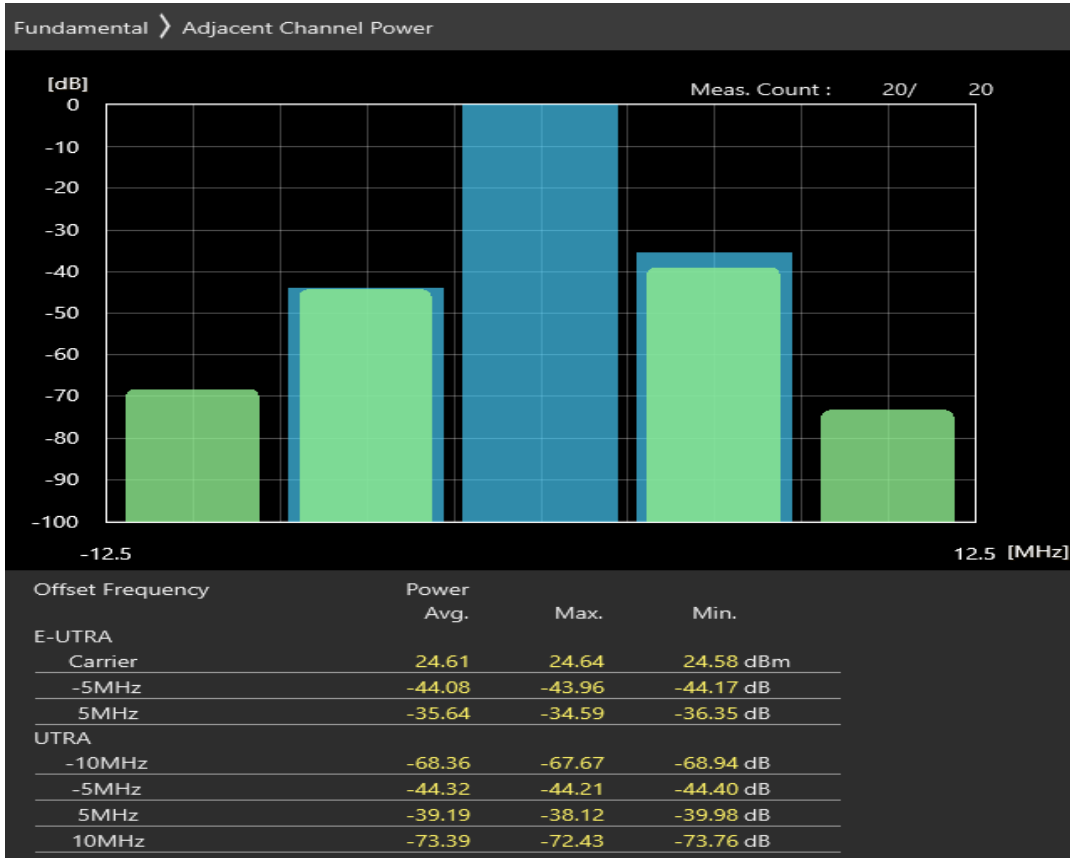

Band8 QPSK BW=5MHz Channel=21775 RB Size=8 Position=#Max