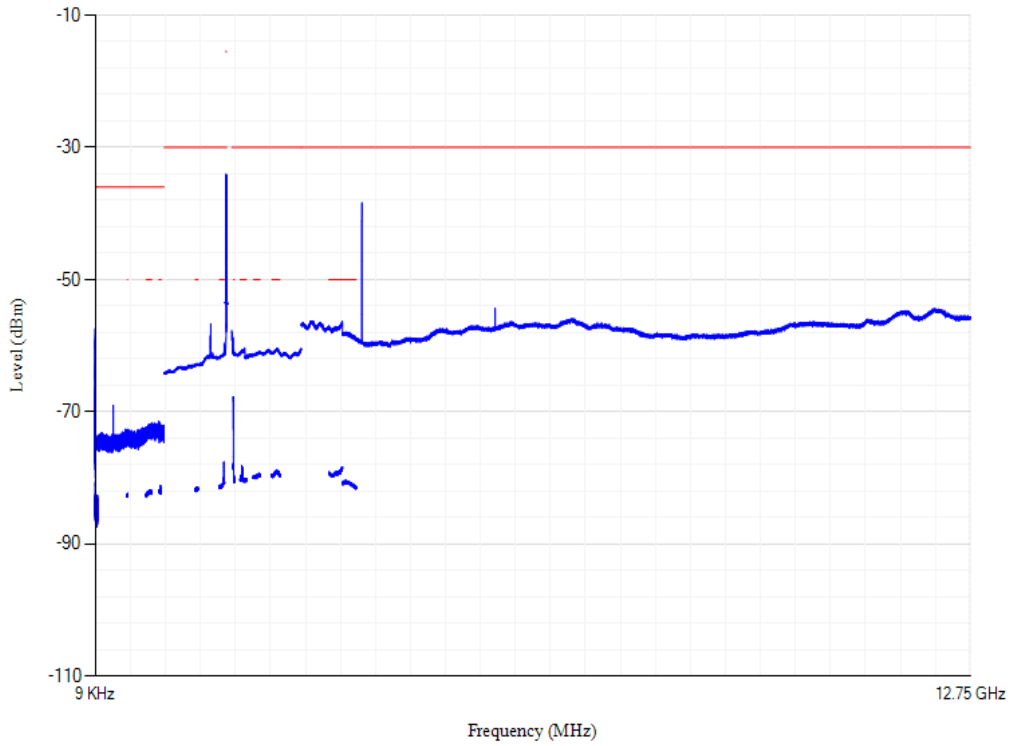

Conducted spurious emissions

Band1 QPSK BW=20MHz Channel=18500 RB Size=1 Position=#0