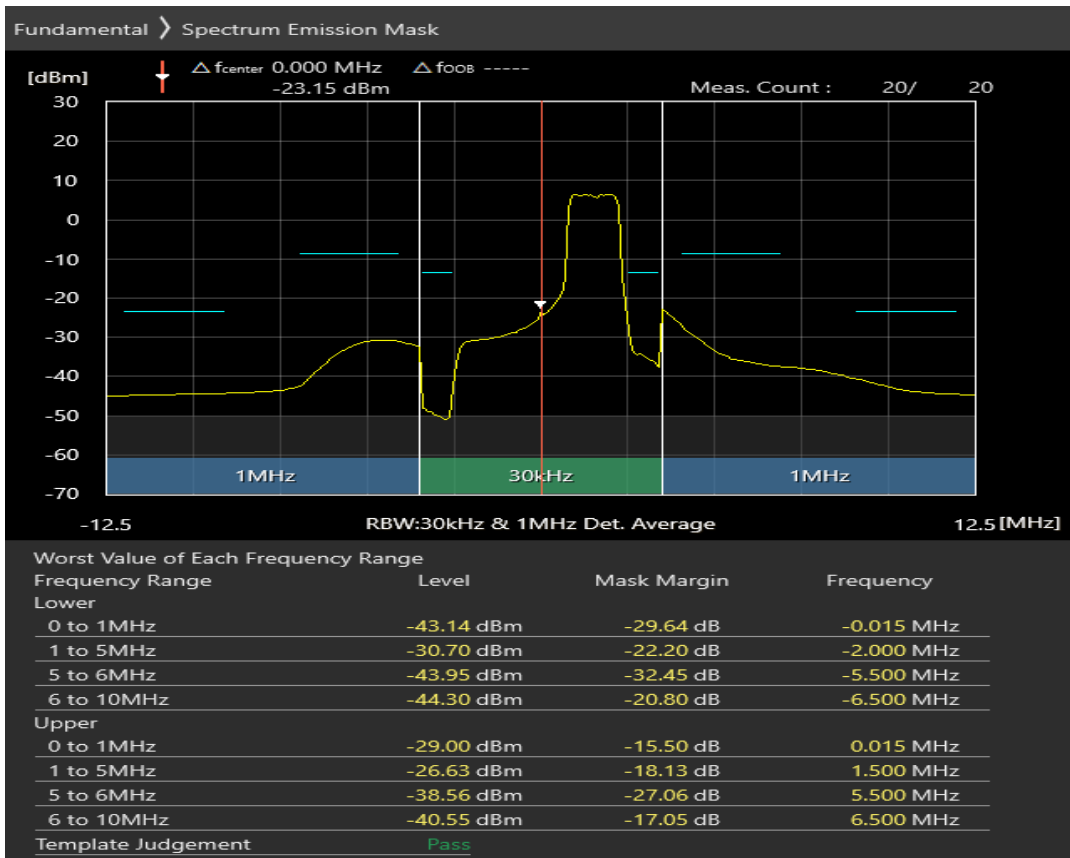

Band20 16QAM BW=5MHz Channel=24300 RB Size=8 Position=#Max