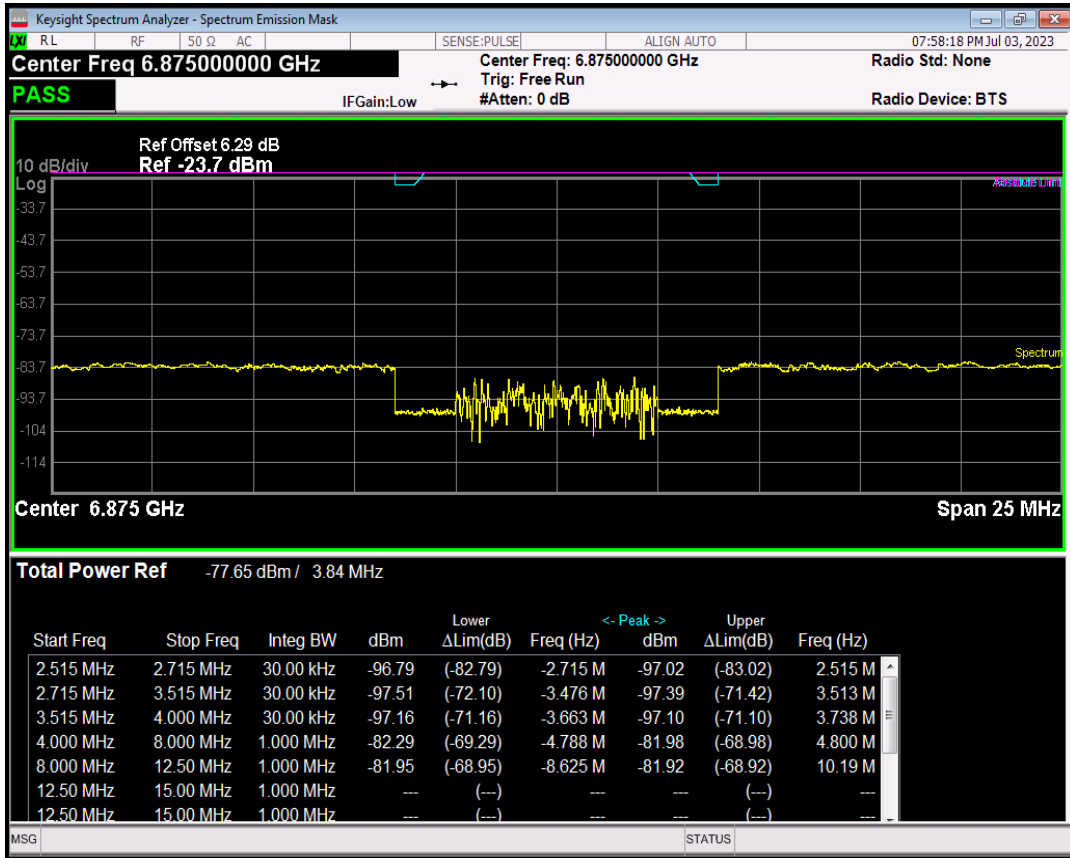

Band20 QPSK BW=10MHz Channel=24200 RB Size=12 Position=#Max