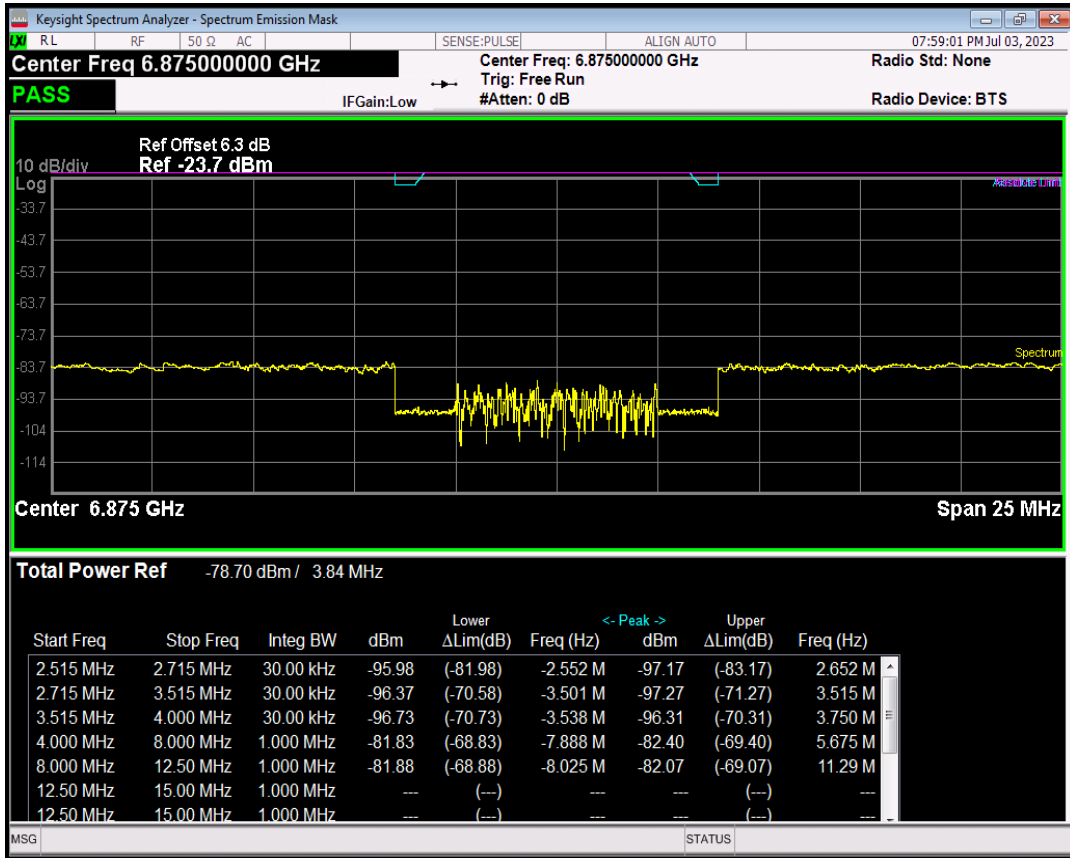

Band20 QPSK BW=20MHz Channel=24250 RB Size=100 Position=#Max