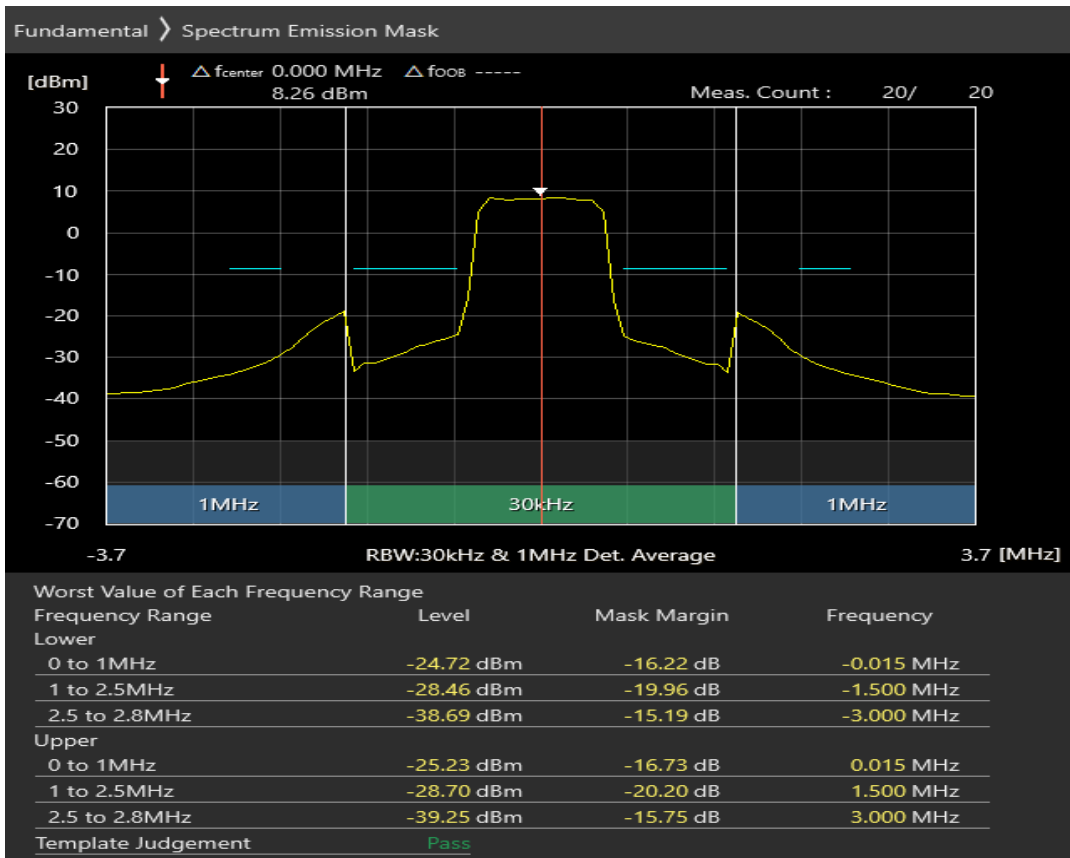

Band3 QPSK BW=1.4MHz Channel=19575 RB Size=6 Position=#0