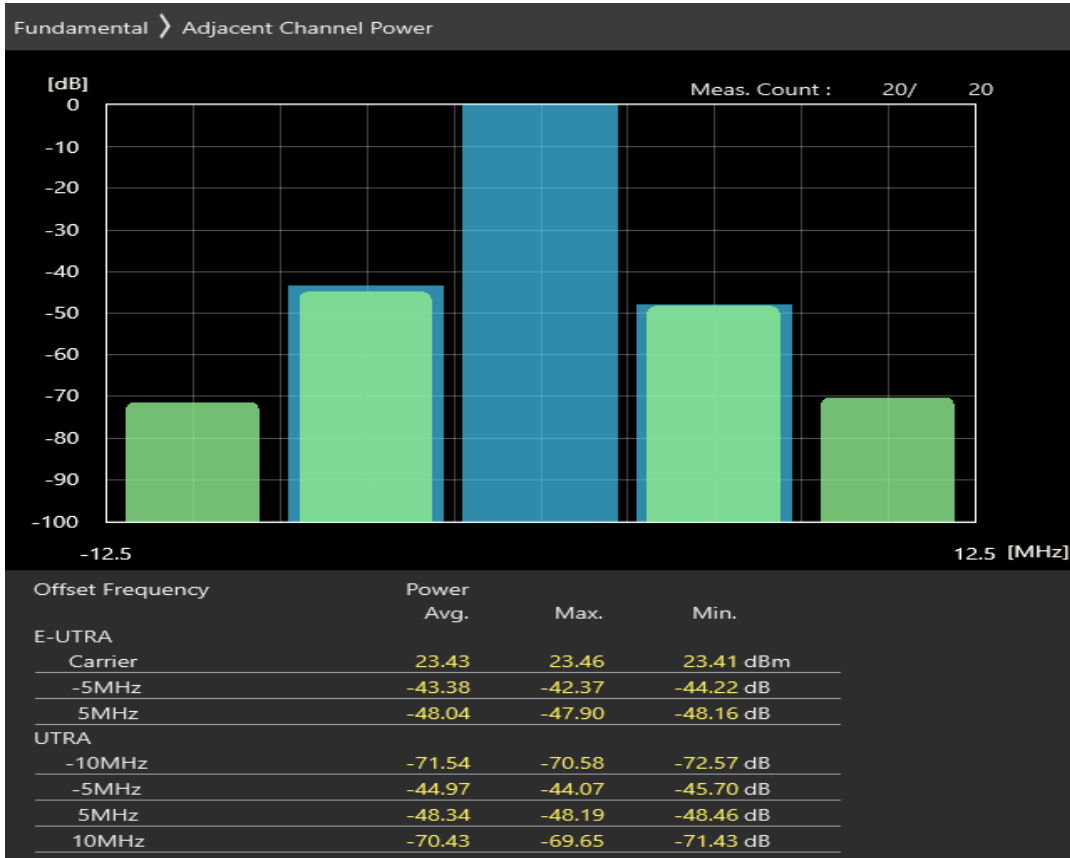

Band20 QPSK BW=5MHz Channel=24175 RB Size=8 Position=#0