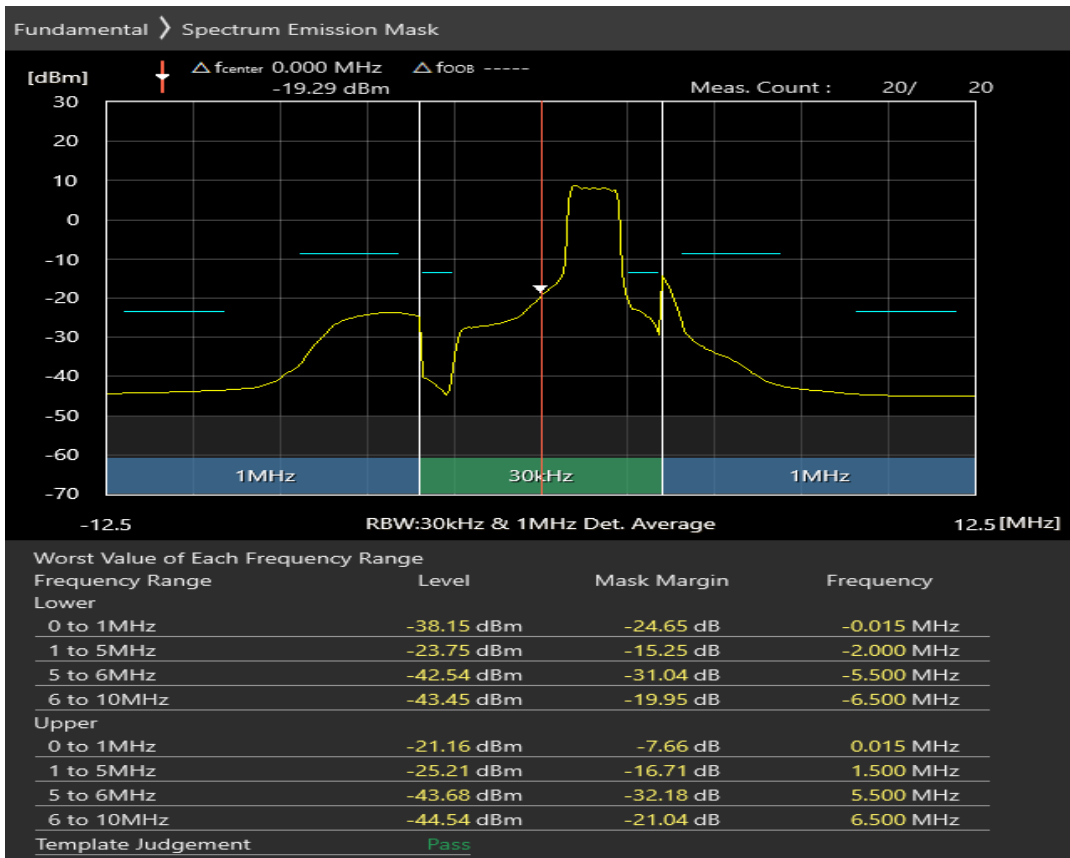

Band8 QPSK BW=5MHz Channel=21775 RB Size=8 Position=#Max