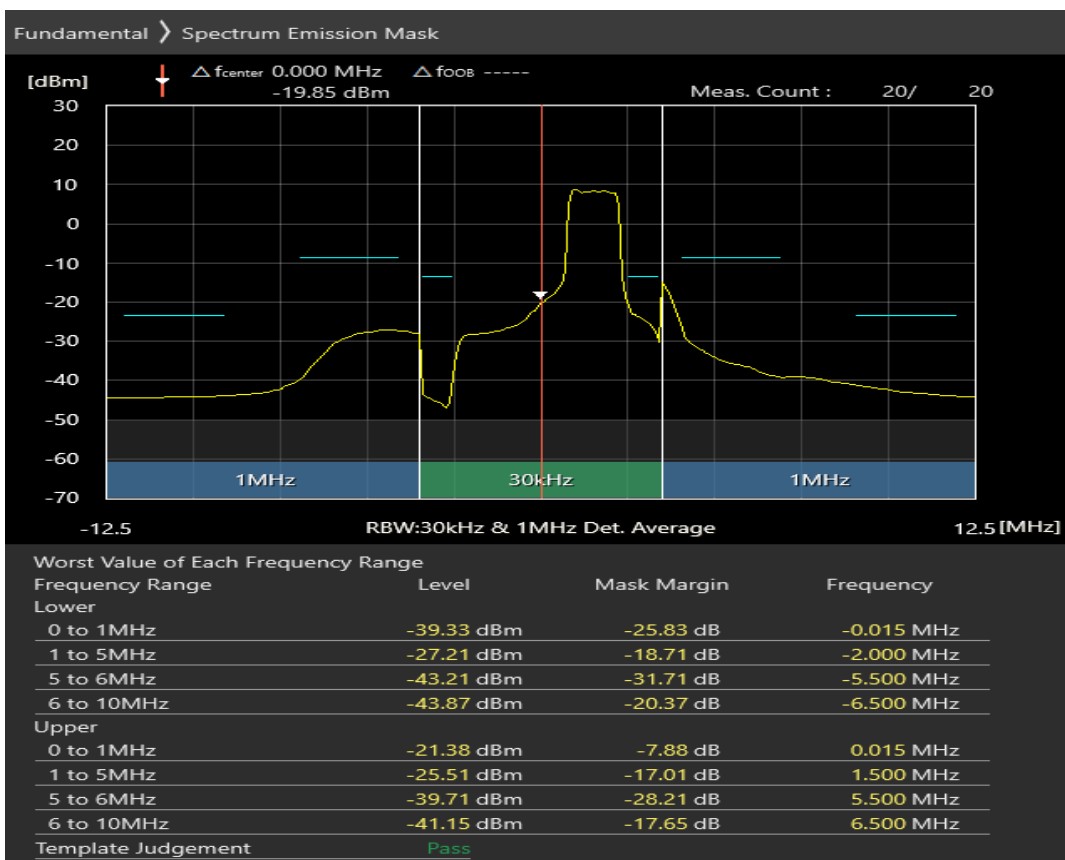

Band8 QPSK BW=5MHz Channel=21625 RB Size=8 Position=#Max