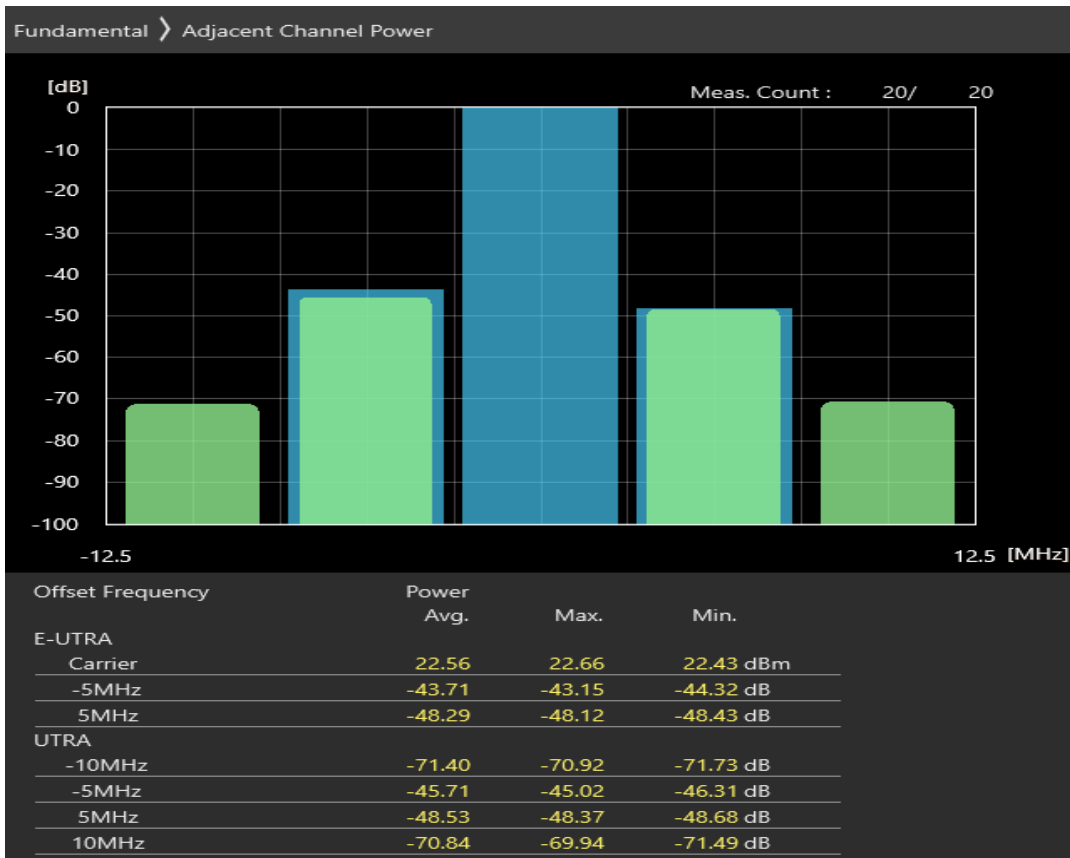

Band20 16QAM BW=5MHz Channel=24175 RB Size=8 Position=#0