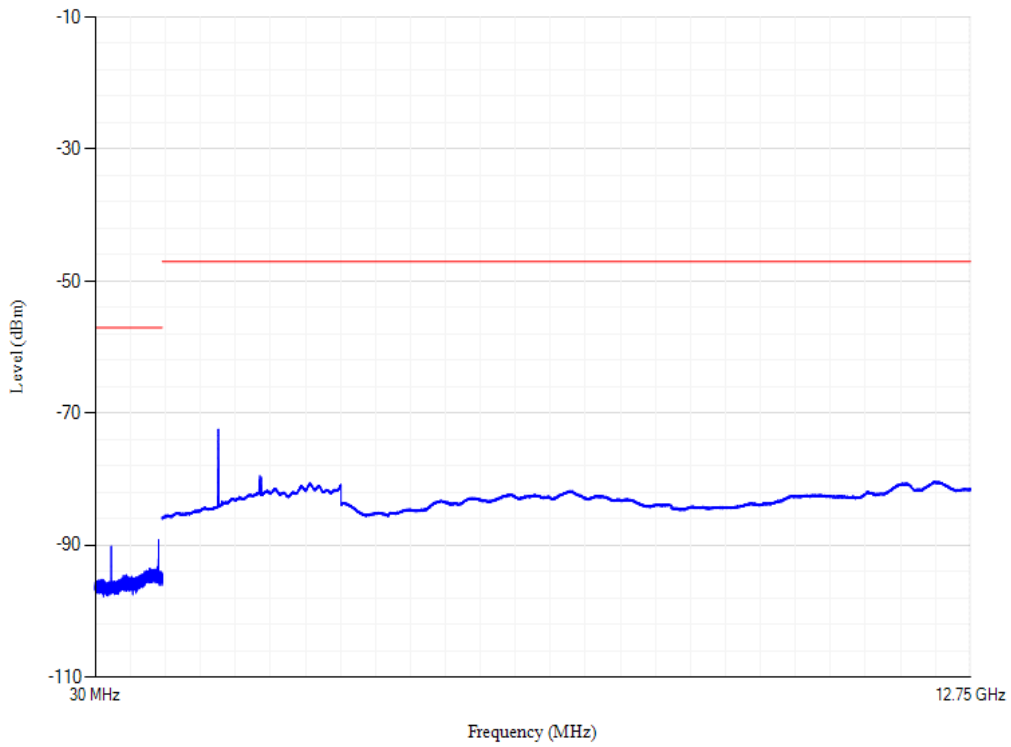

Conducted spurious emissions

Band20 QPSK BW=20MHz Channel=24300

Conducted spurious emissions

Band20 QPSK BW=20MHz Channel=24350

Conducted spurious emissions

Band3 QPSK BW=20MHz Channel=19300

Conducted spurious emissions