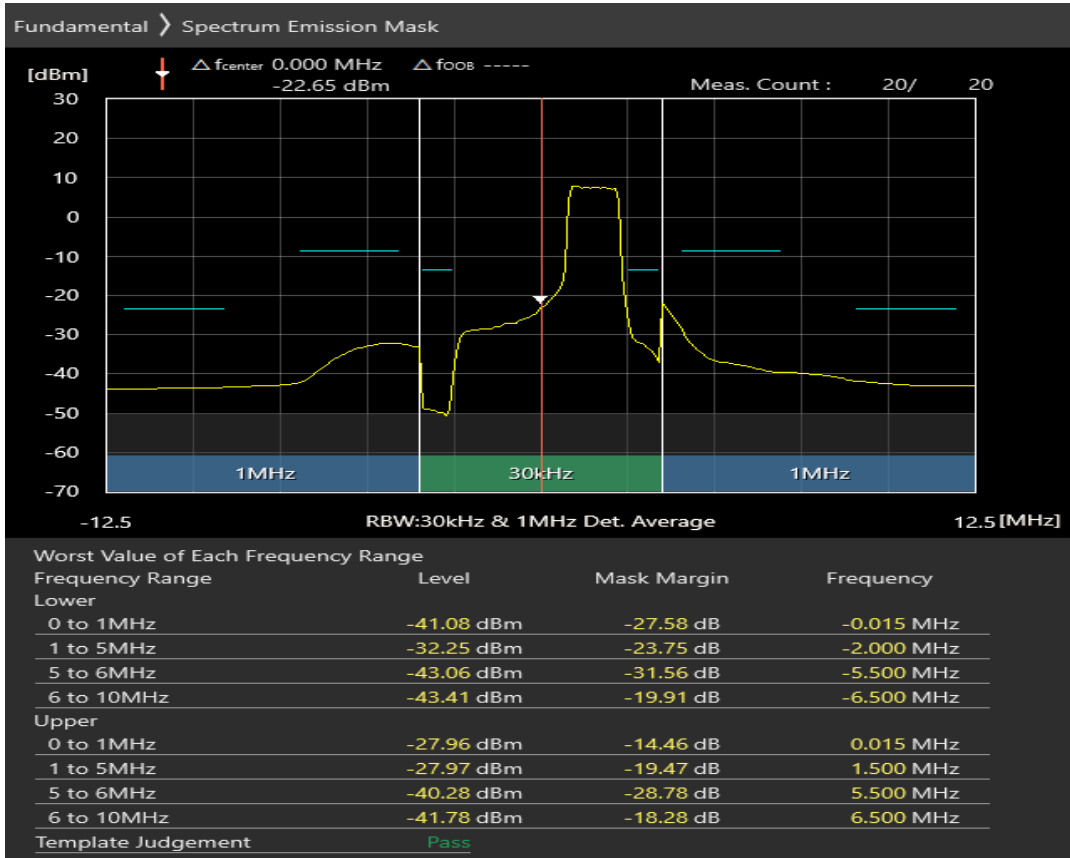

Band3 16QAM BW=1.4MHz Channel=19943 RB Size=5 Position=#Max

Band3 16QAM BW=1.4MHz Channel=19943 RB Size=6 Position=#0

Band3 QPSK BW=5MHz Channel=19225 RB Size=8 Position=#0

Band3 QPSK BW=5MHz Channel=19225 RB Size=8 Position=#Max