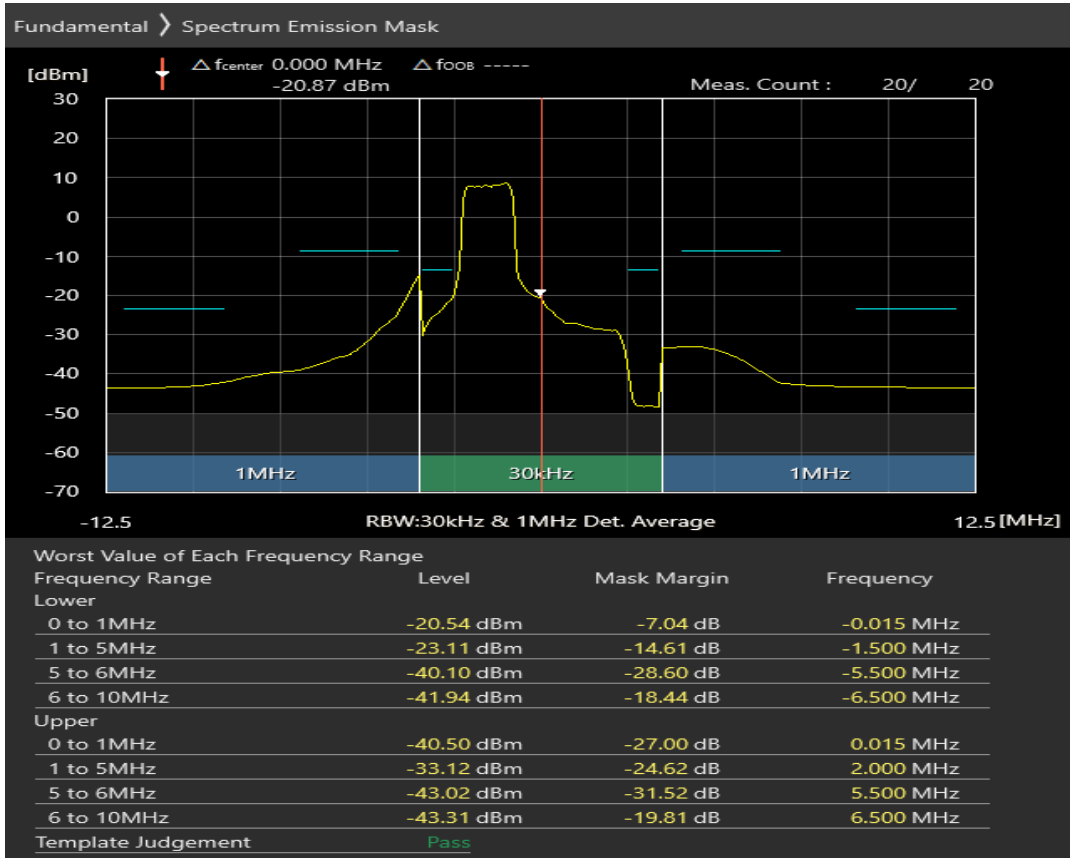

Band1 QPSK BW=5MHz Channel=18025 RB Size=8 Position=#0

Band1 QPSK BW=5MHz Channel=18025 RB Size=8 Position=#Max

Band1 QPSK BW=5MHz Channel=18025 RB Size=25 Position=#0

Band1 16QAM BW=5MHz Channel=18025 RB Size=8 Position=#0