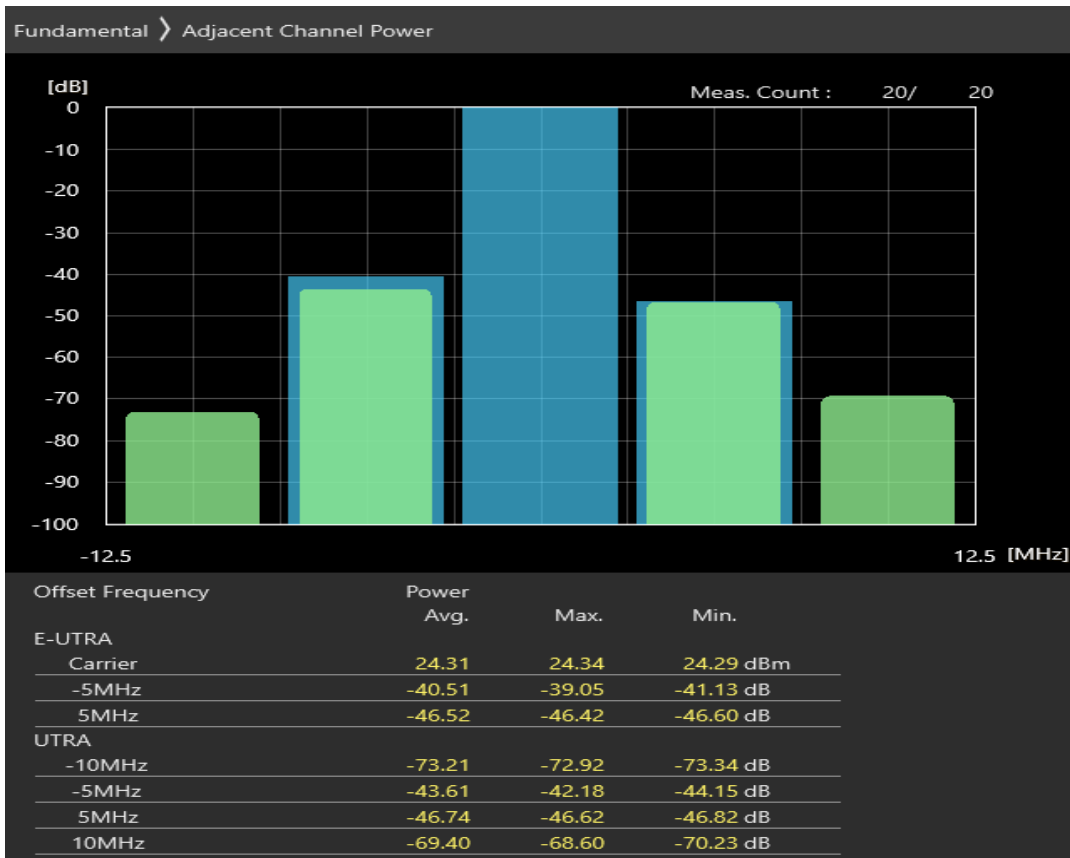

Band8 QPSK BW=5MHz Channel=21475 RB Size=8 Position=#0