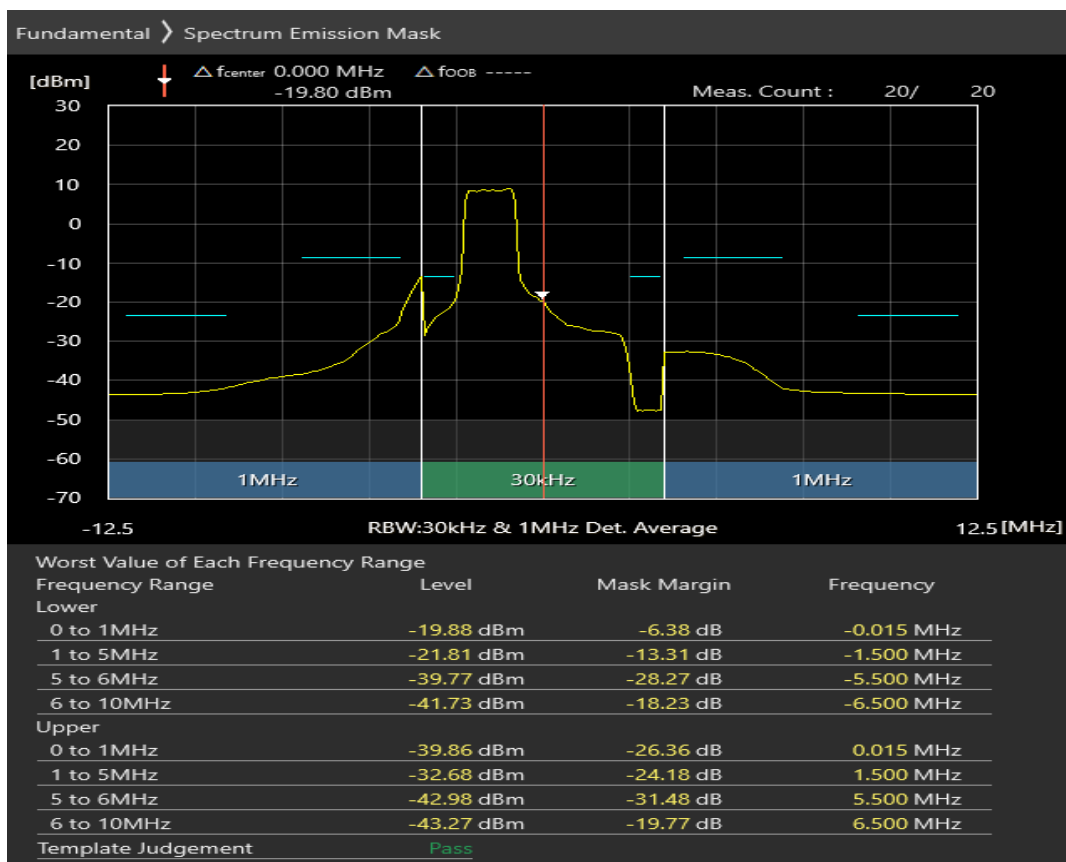

Band8	10	21750	12	#Max	16QAM	12.5	21.37	PASS
Band8	10	21750	50	#0	16QAM	-0.015	20.69	PASS
Band8	10	21750	50	#0	16QAM	-1.5	16.01	PASS
Band8	10	21750	50	#0	16QAM	-5.5	17.10	PASS
Band8	10	21750	50	#0	16QAM	-10.5	14.96	PASS
Band8	10	21750	50	#0	16QAM	0.015	22.20	PASS
Band8	10	21750	50	#0	16QAM	1.5	18.11	PASS
Band8	10	21750	50	#0	16QAM	5.5	31.84	PASS
Band8	10	21750	50	#0	16QAM	14.5	21.44	PASS

Band1 QPSK BW=5MHz Channel=18025 RB Size=8 Position=#0