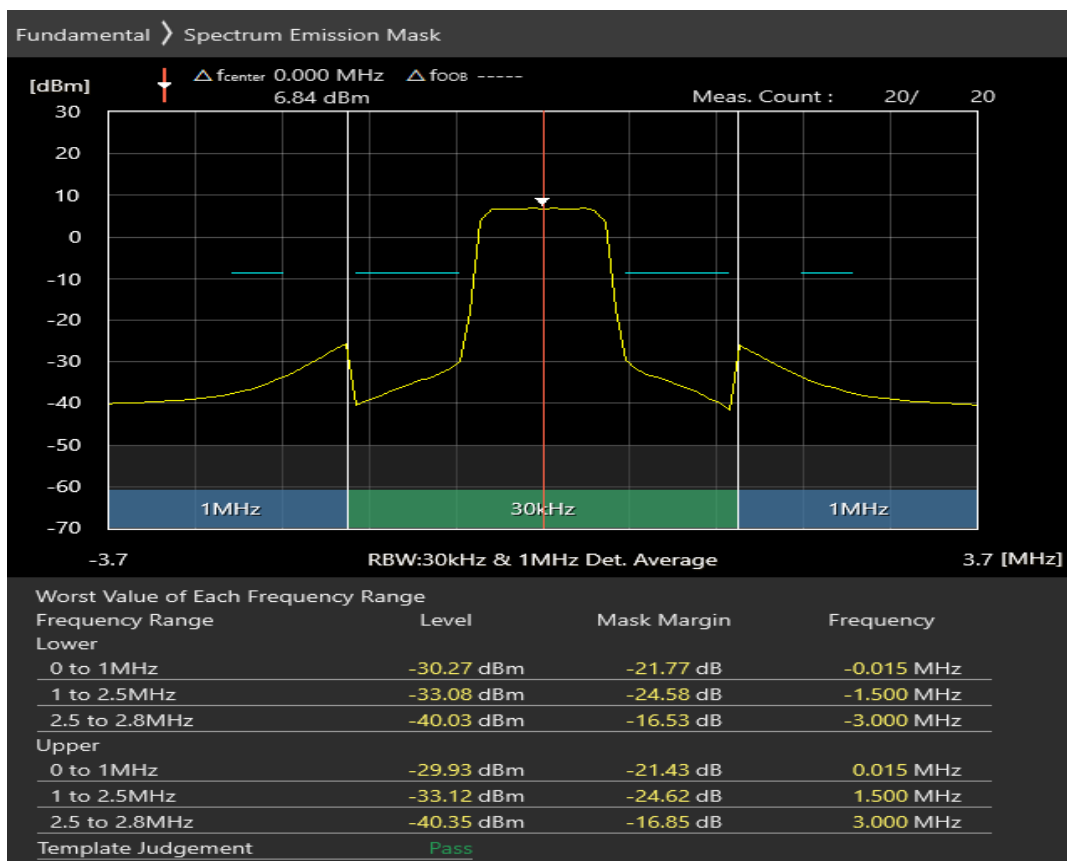

Band3 16QAM BW=1.4MHz Channel=19207 RB Size=6 Position=#0