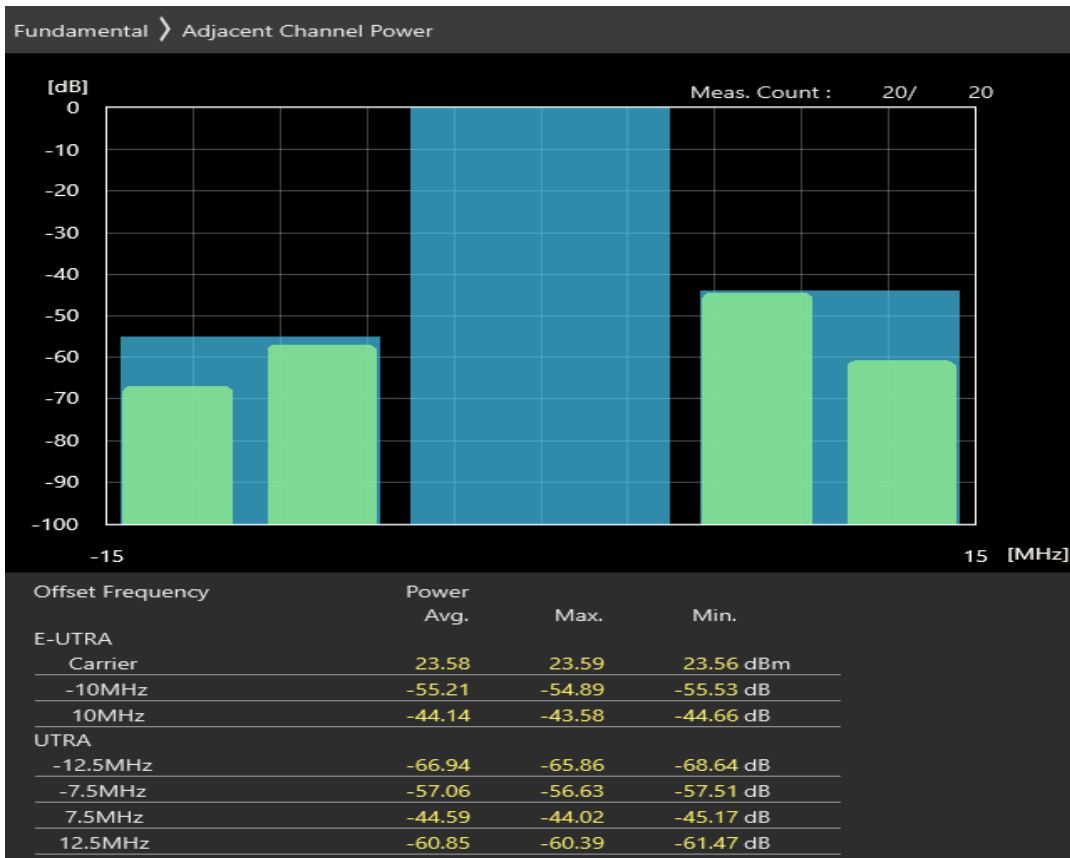

Band20 QPSK BW=10MHz Channel=24200 RB Size=12 Position=#Max