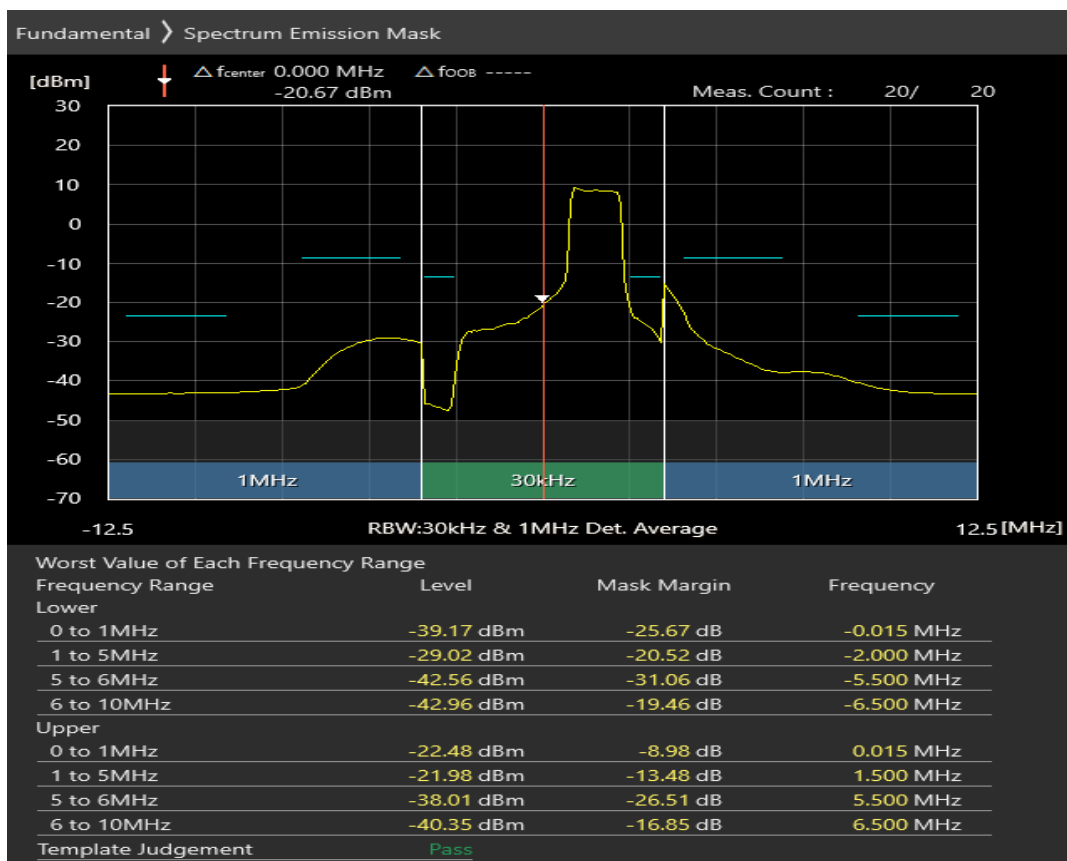

Band1 QPSK BW=5MHz Channel=18575 RB Size=8 Position=#Max