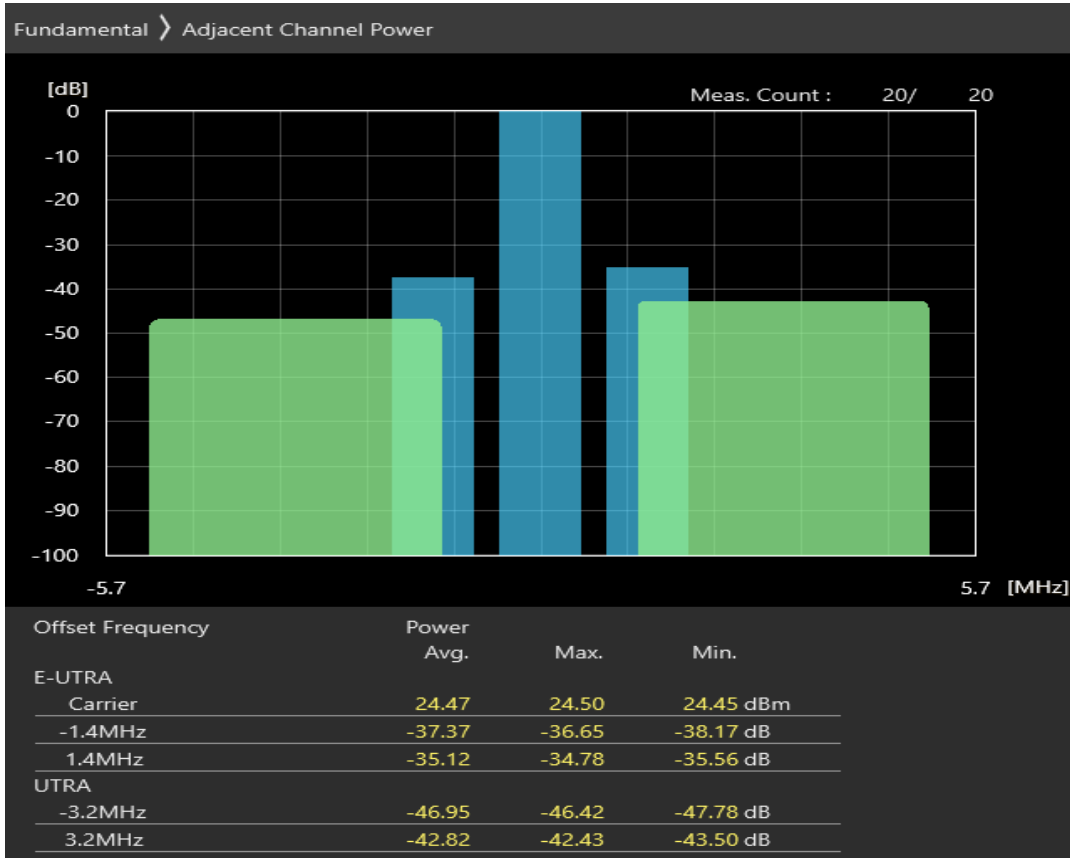

Band8 QPSK BW=1.4MHz Channel=21793 RB Size=5 Position=#Max