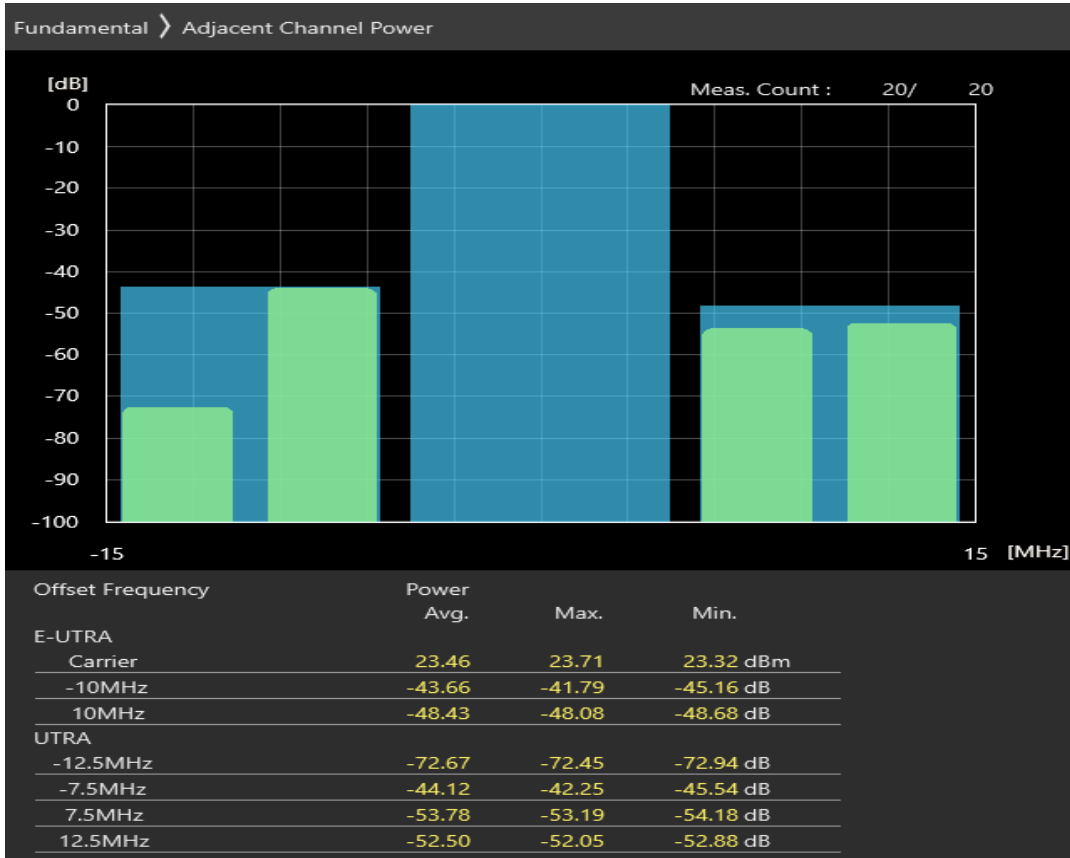

Band8 16QAM BW=10MHz Channel=21500 RB Size=12 Position=#0