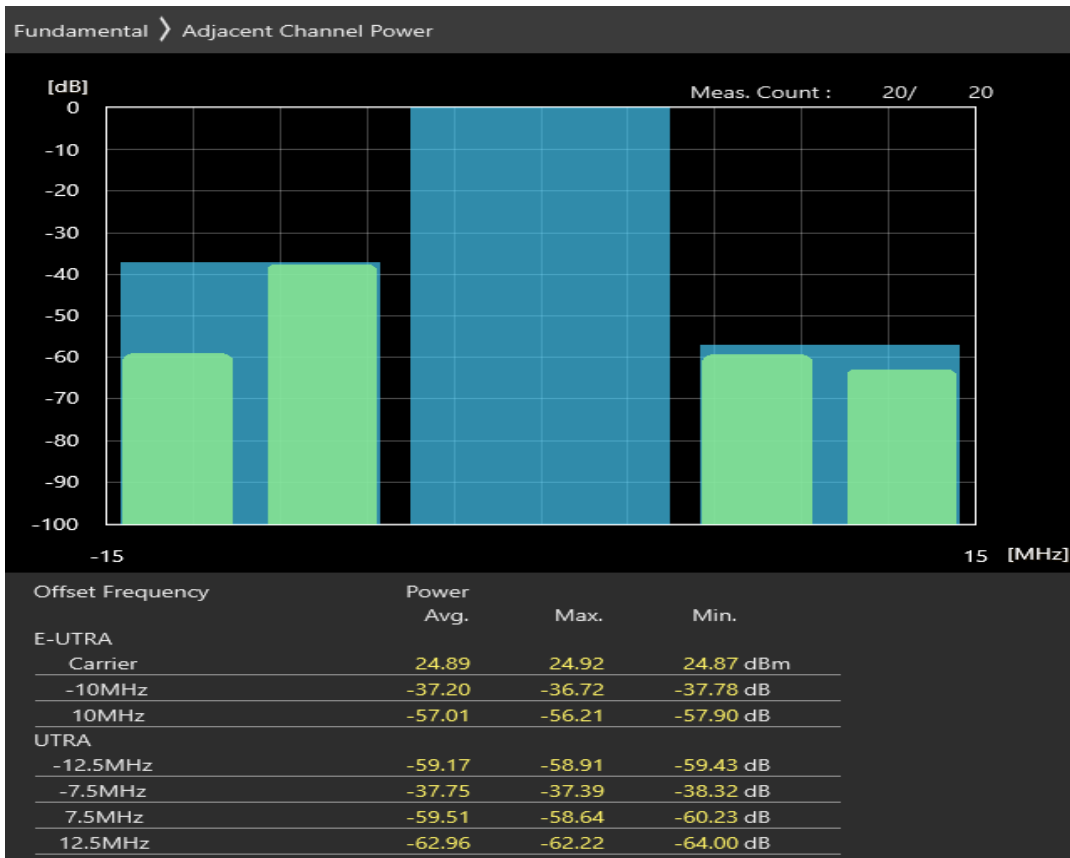

Band7 16QAM BW=5MHz Channel=21425 RB Size=8 Position=#0

Band7 16QAM BW=5MHz Channel=21425 RB Size=8 Position=#Max

Band7 16QAM BW=5MHz Channel=21425 RB Size=25 Position=#0

Band7 QPSK BW=10MHz Channel=20800 RB Size=12 Position=#0