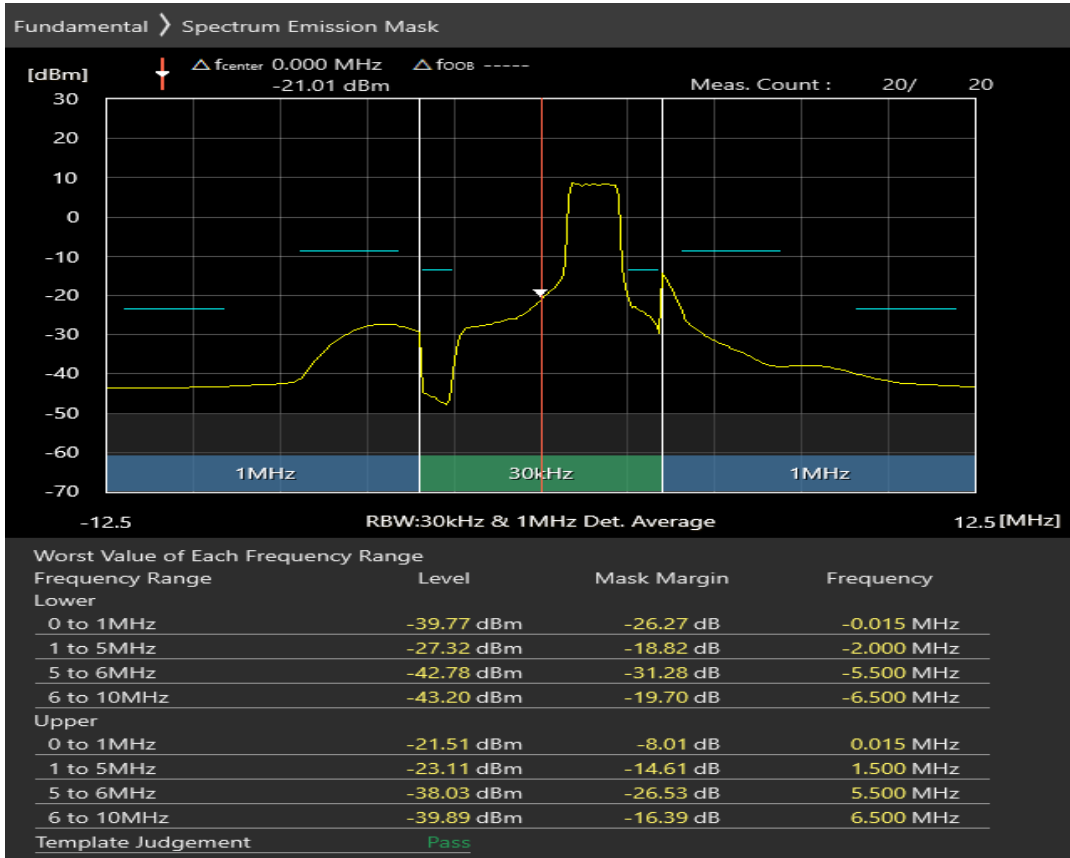

Band1 16QAM BW=5MHz Channel=18025 RB Size=8 Position=#Max

Band1 16QAM BW=5MHz Channel=18025 RB Size=25 Position=#0

Band1 QPSK BW=5MHz Channel=18300 RB Size=8 Position=#0

Band1 QPSK BW=5MHz Channel=18300 RB Size=8 Position=#Max