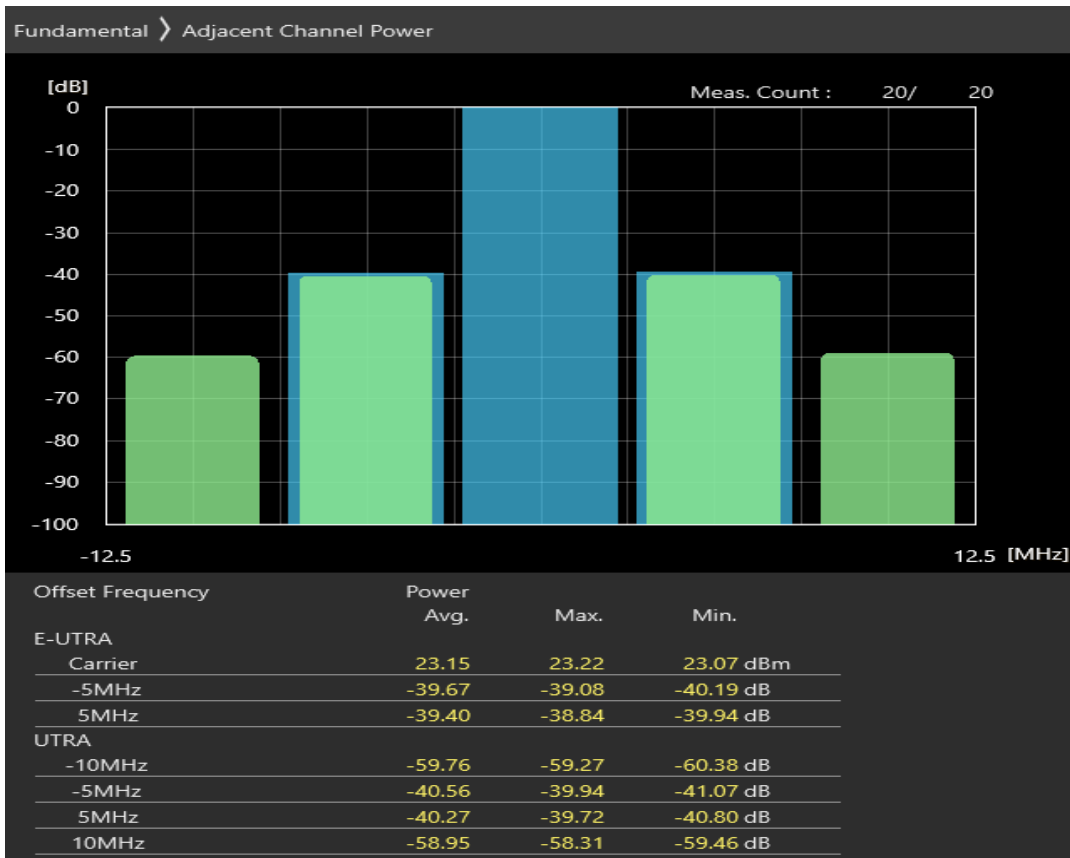

Band1 16QAM BW=5MHz Channel=18025 RB Size=25 Position=#0