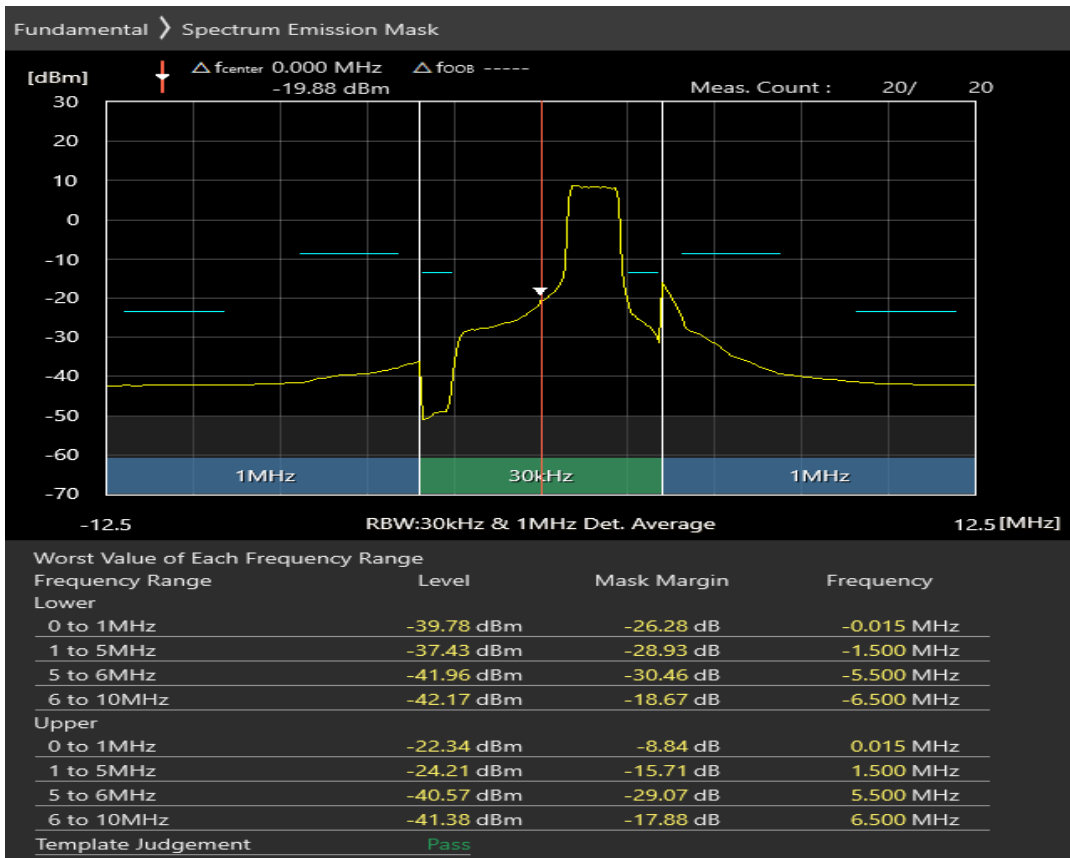

Band7 QPSK BW=5MHz Channel=21100 RB Size=8 Position=#Max