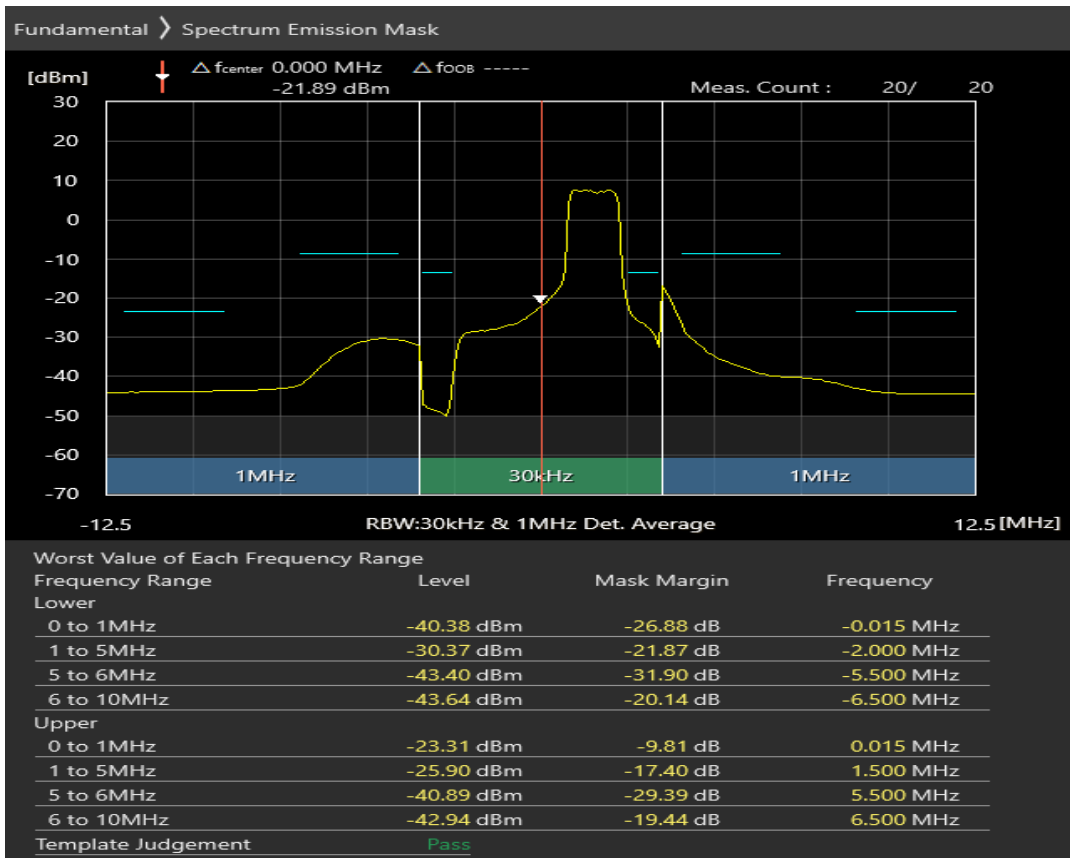

Band3 16QAM BW=5MHz Channel=19925 RB Size=8 Position=#Max