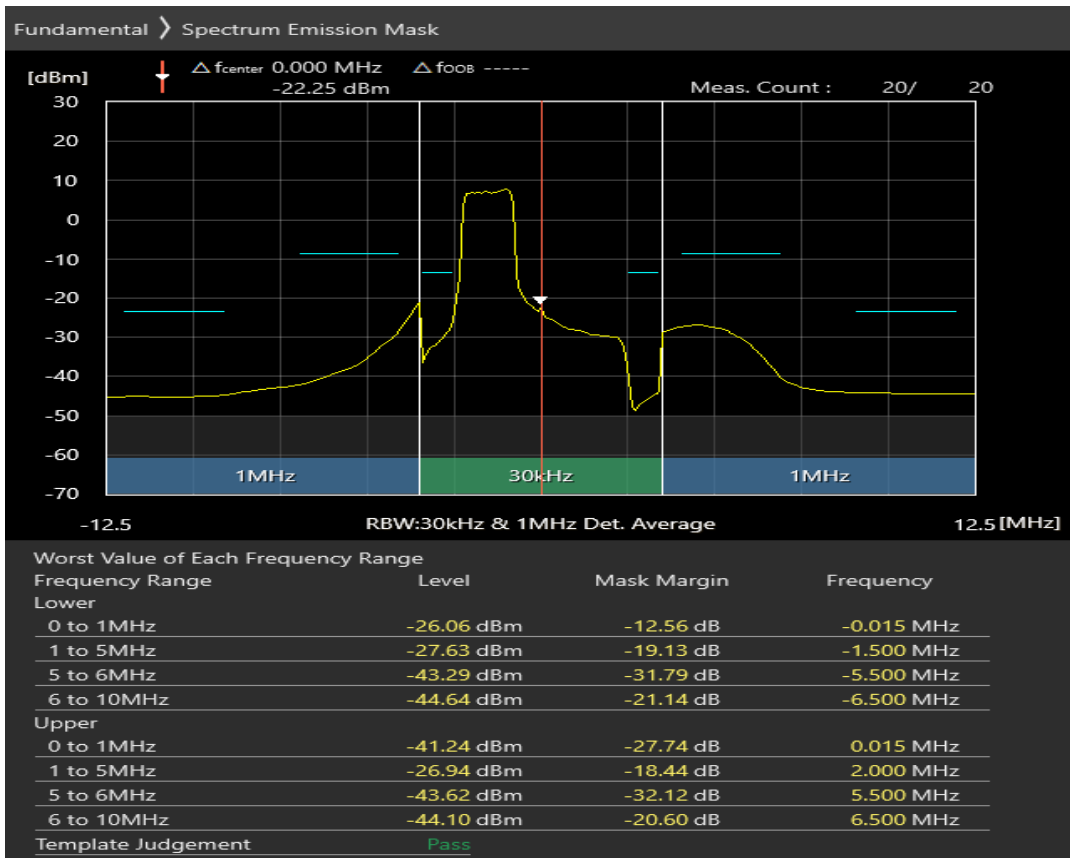

Band8 16QAM BW=5MHz Channel=21475 RB Size=8 Position=#0