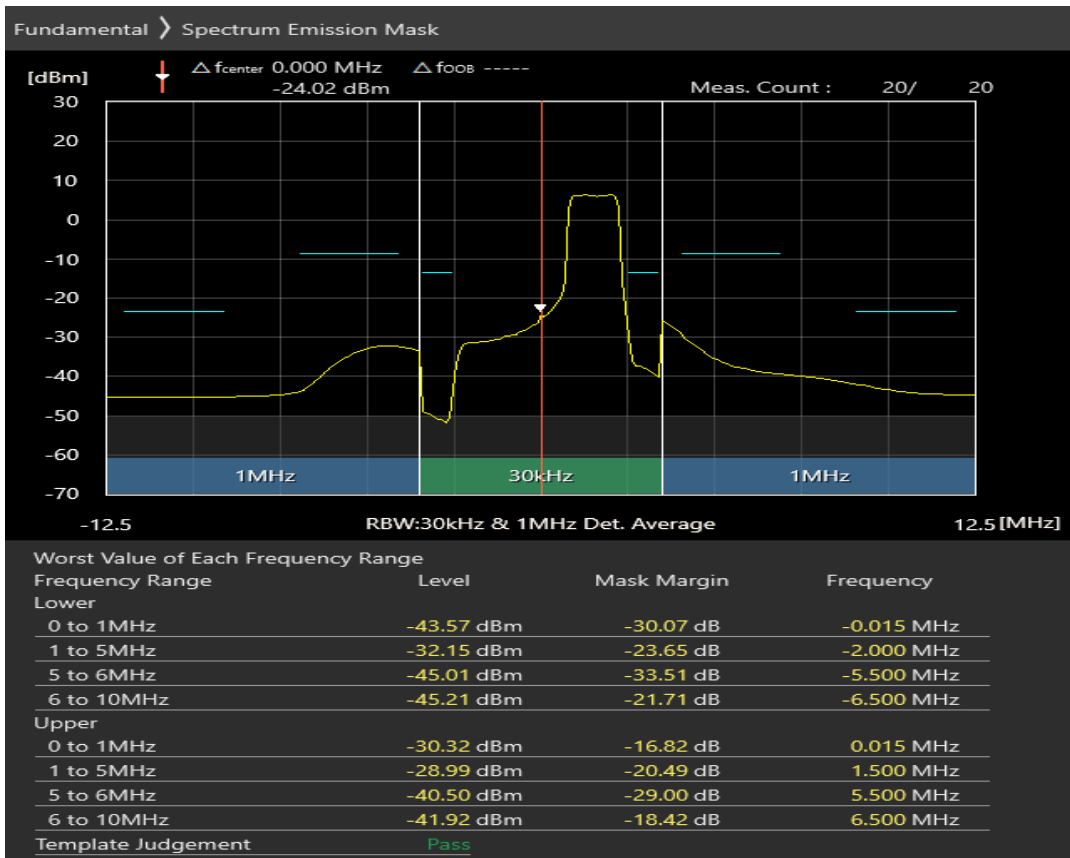

Band20 16QAM BW=5MHz Channel=24175 RB Size=8 Position=#Max