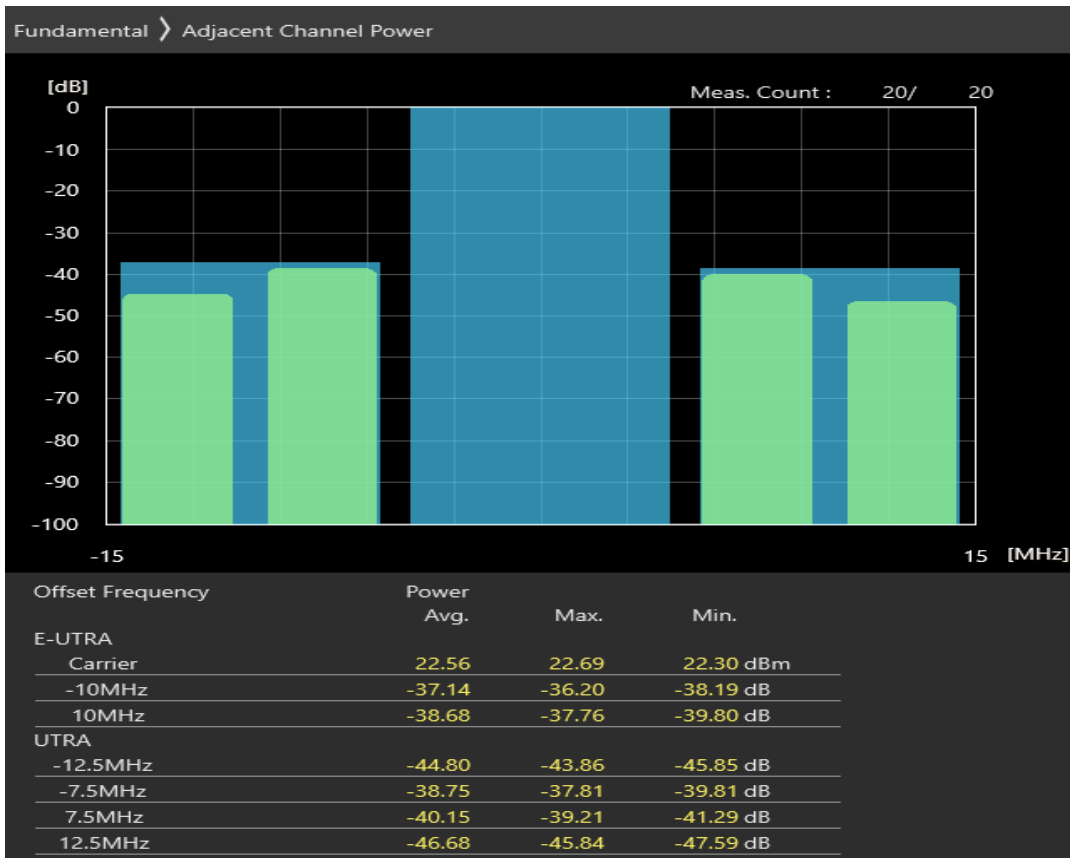

Band3 QPSK BW=10MHz Channel=19575 RB Size=50 Position=#0

Band3 16QAM BW=10MHz Channel=19575 RB Size=12 Position=#0

Band3 16QAM BW=10MHz Channel=19575 RB Size=12 Position=#Max

Band3 16QAM BW=10MHz Channel=19575 RB Size=50 Position=#0