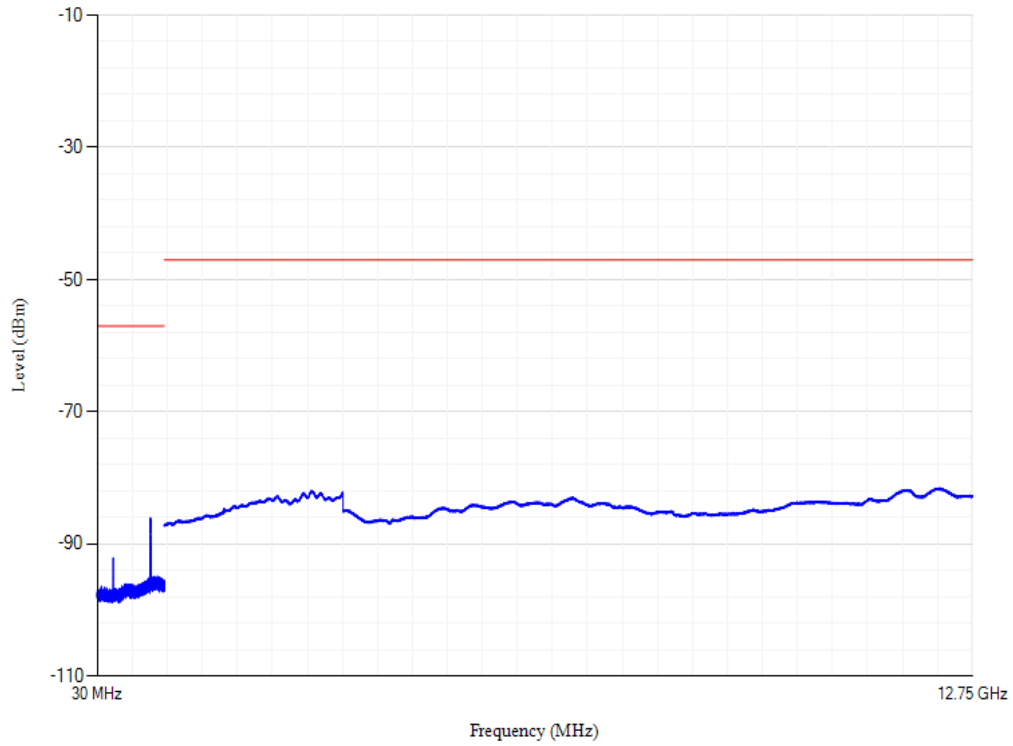

Conducted spurious emissions

Band20 QPSK BW=20MHz Channel=24300