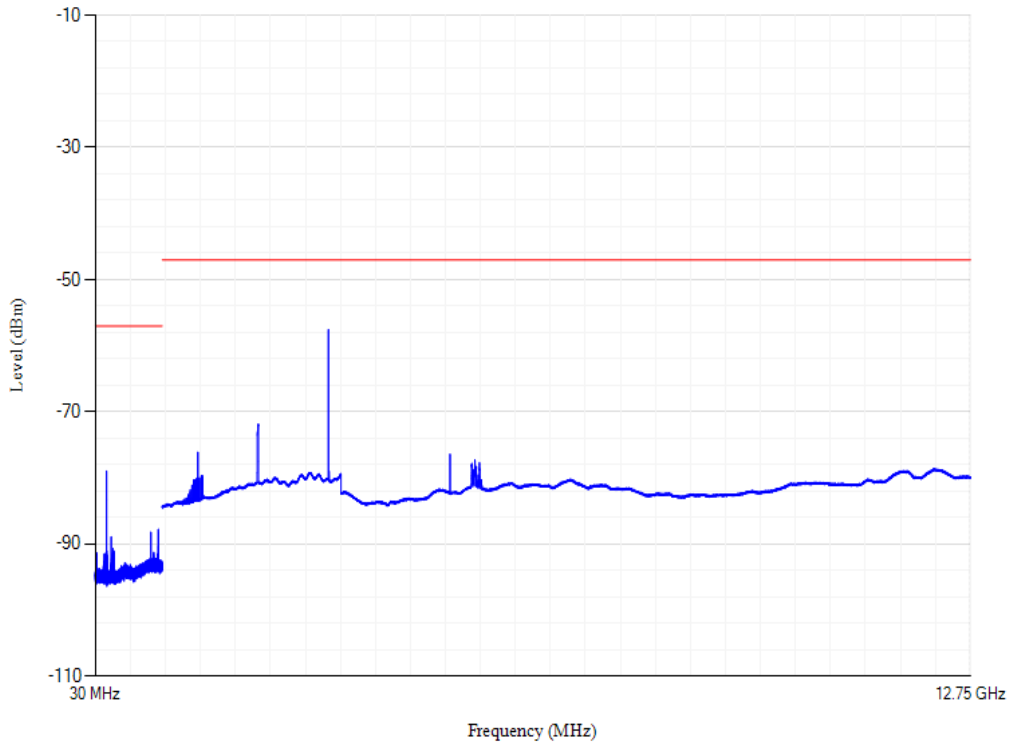

Conducted spurious emissions

Band7 QPSK BW=20MHz Channel=20850