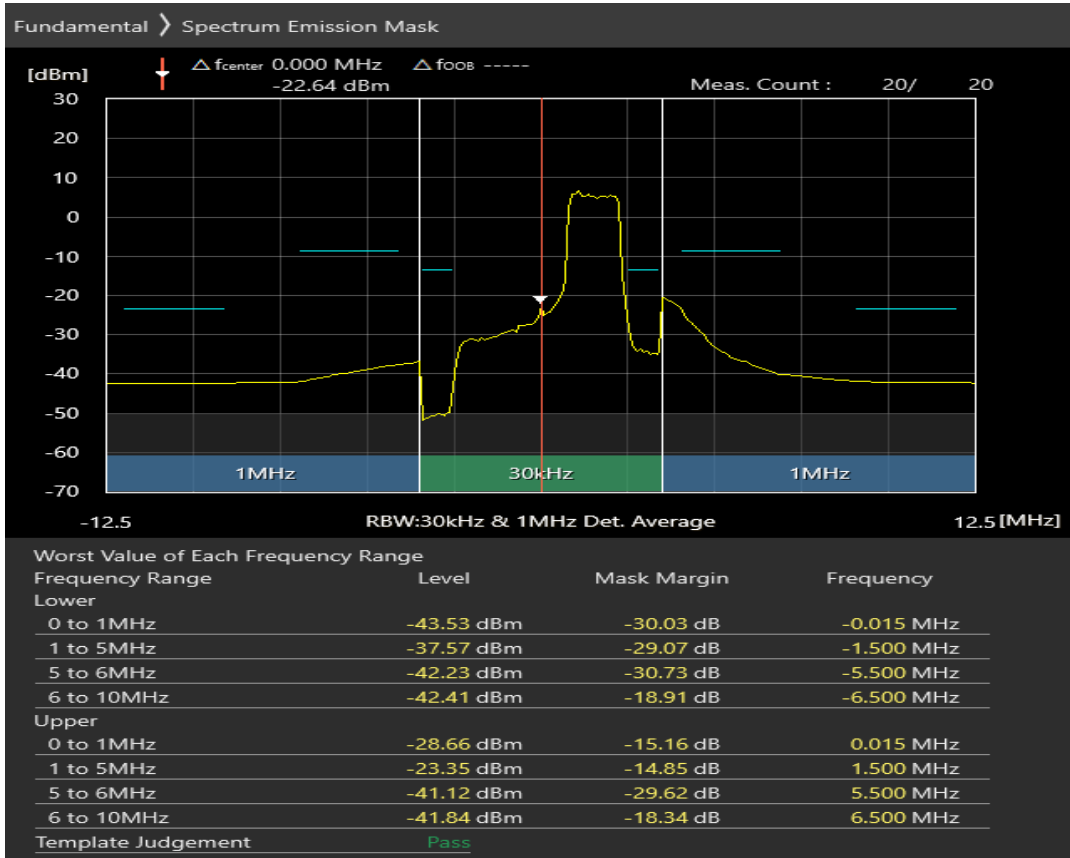

Band40 QPSK BW=5MHz Channel=38675 RB Size=8 Position=#Max