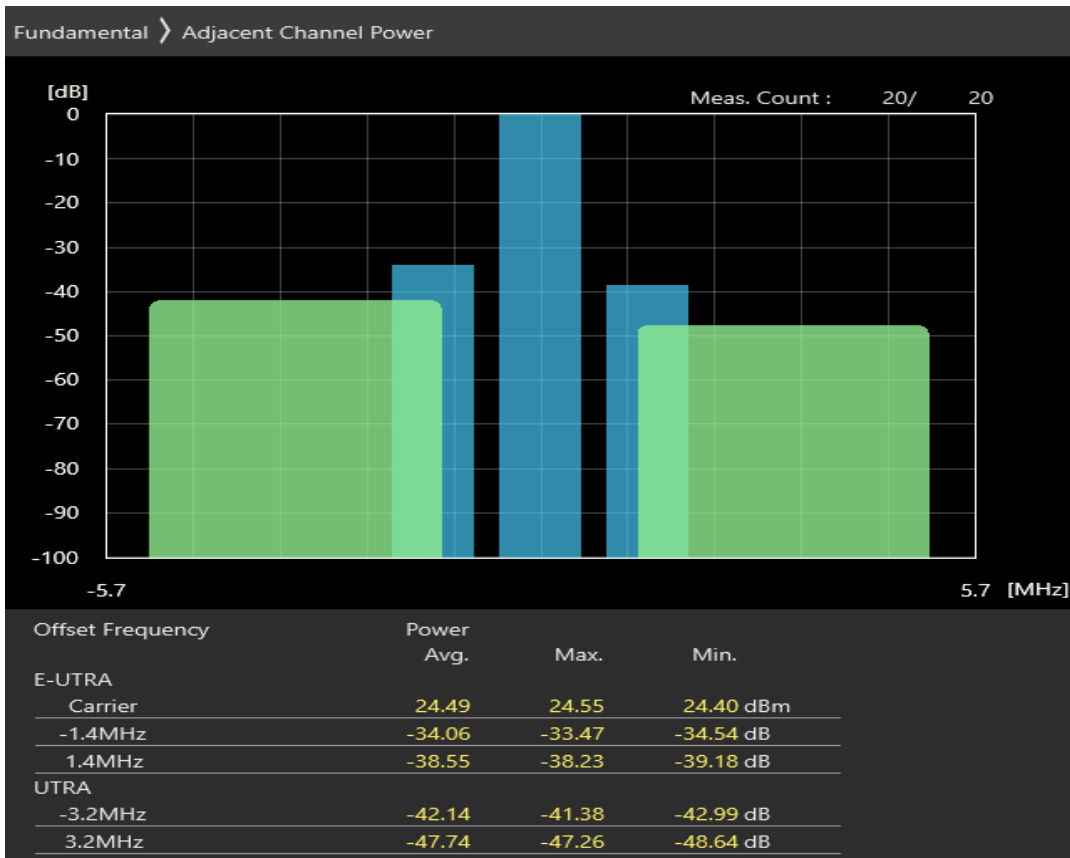

Band8 16QAM BW=1.4MHz Channel=21625 RB Size=5 Position=#0

Band8 16QAM BW=1.4MHz Channel=21625 RB Size=5 Position=#Max

Band8 16QAM BW=1.4MHz Channel=21625 RB Size=6 Position=#0

Band8 QPSK BW=1.4MHz Channel=21793 RB Size=5 Position=#0