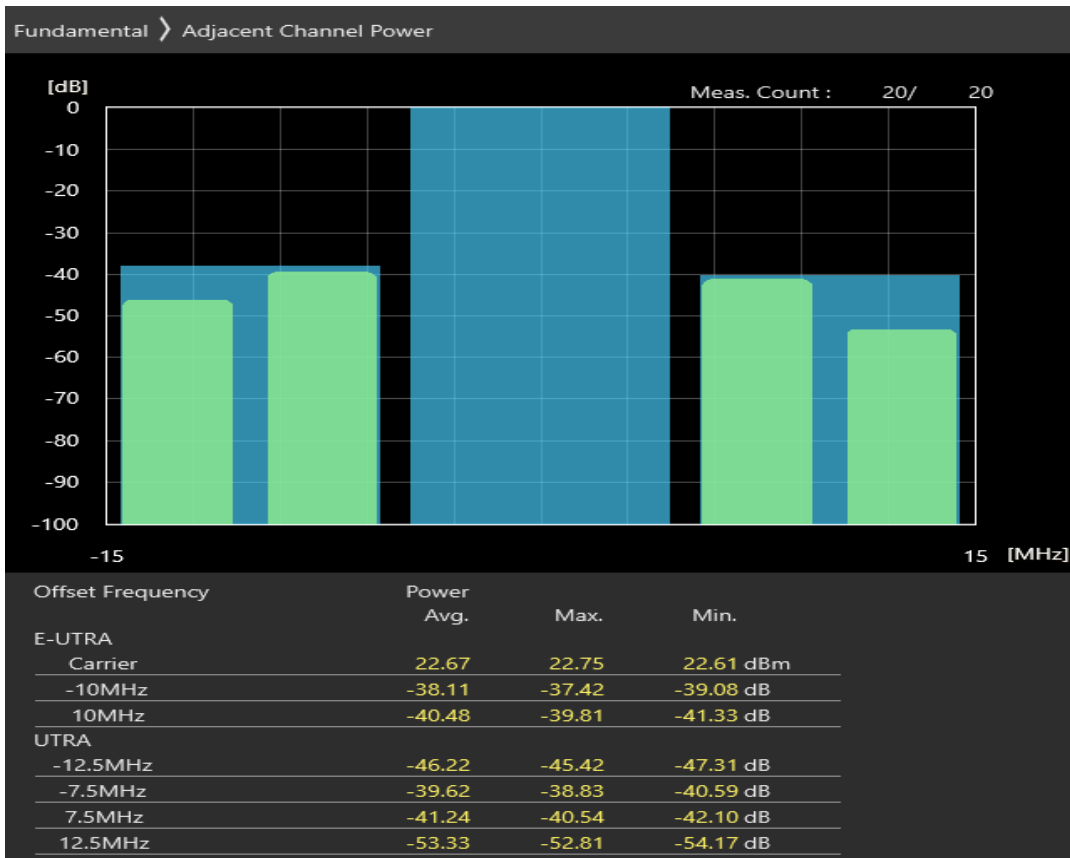

Band3 16QAM BW=10MHz Channel=19900 RB Size=50 Position=#0