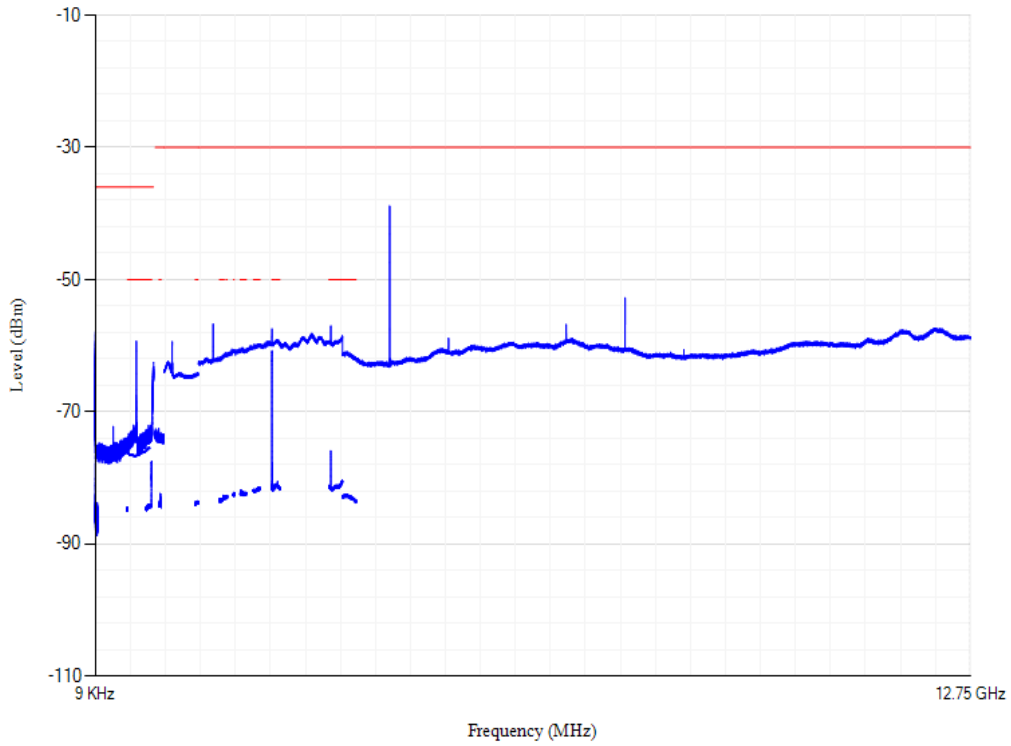

Conducted spurious emissions

Band20 QPSK BW=5MHz Channel=24300 RB Size=1 Position=#0

Conducted spurious emissions

Band20 QPSK BW=5MHz Channel=24425 RB Size=1 Position=#0

Conducted spurious emissions

Band20 QPSK BW=20MHz Channel=24250 RB Size=1 Position=#0