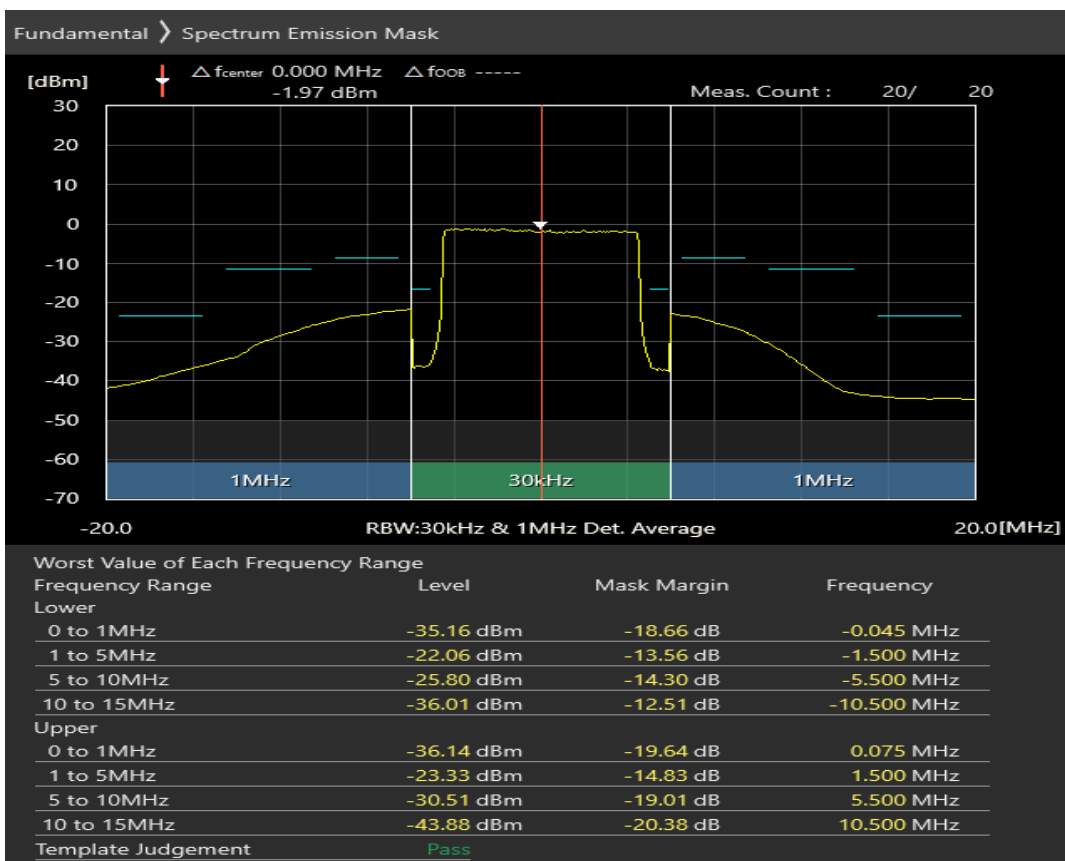

Band3 16QAM BW=10MHz Channel=1990 RB Size=50 Position=#0