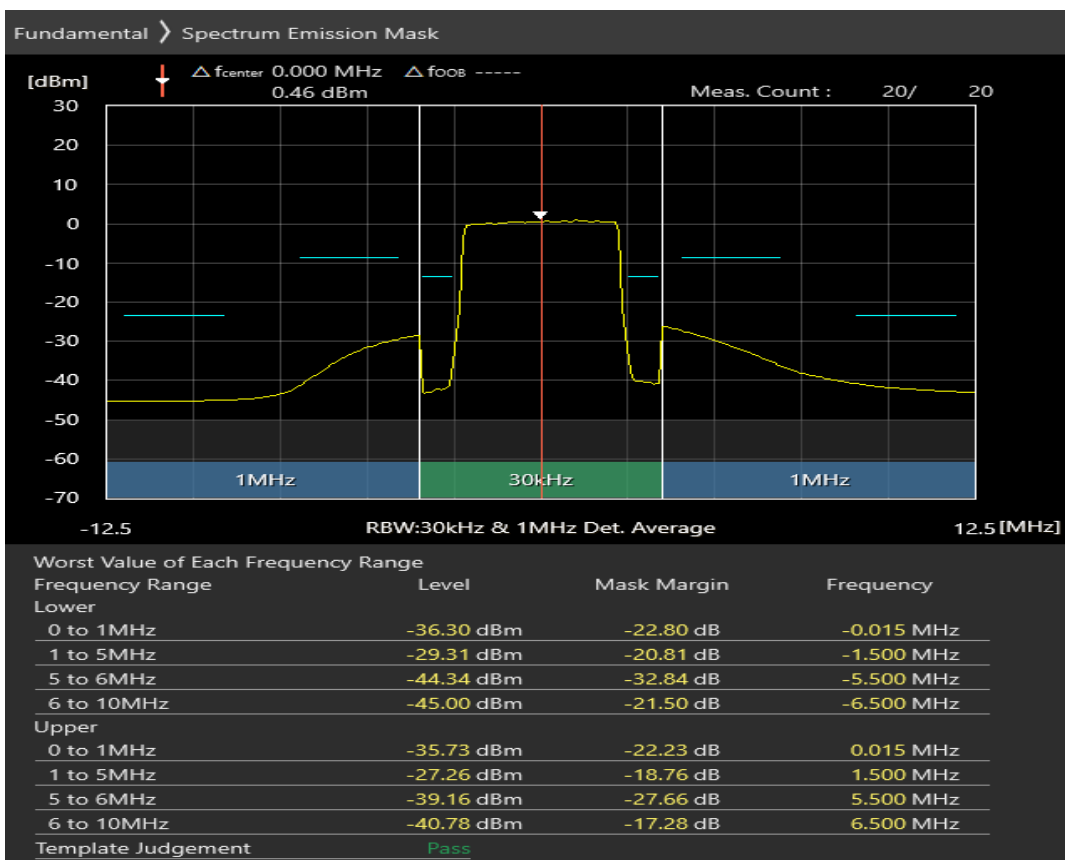

Band8 16QAM BW=5MHz Channel=21475 RB Size=25 Position=#0