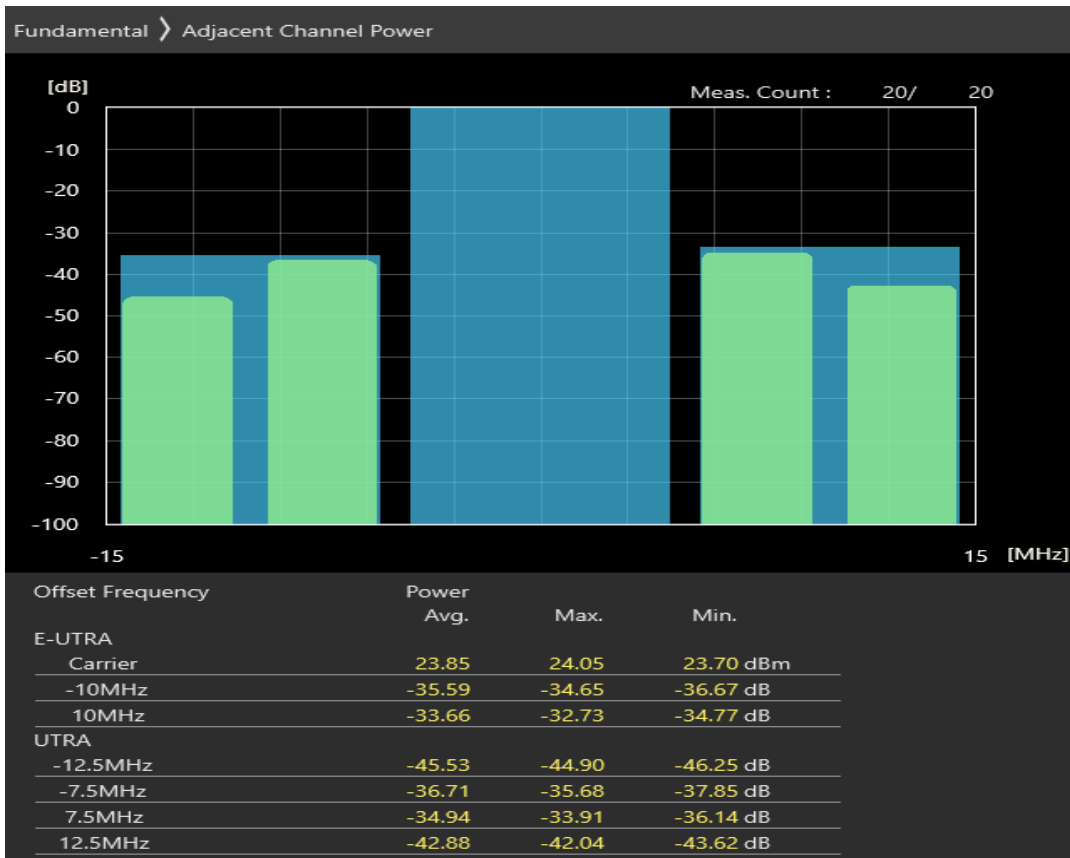

Band7 QPSK BW=10MHz Channel=20800 RB Size=50 Position=#0