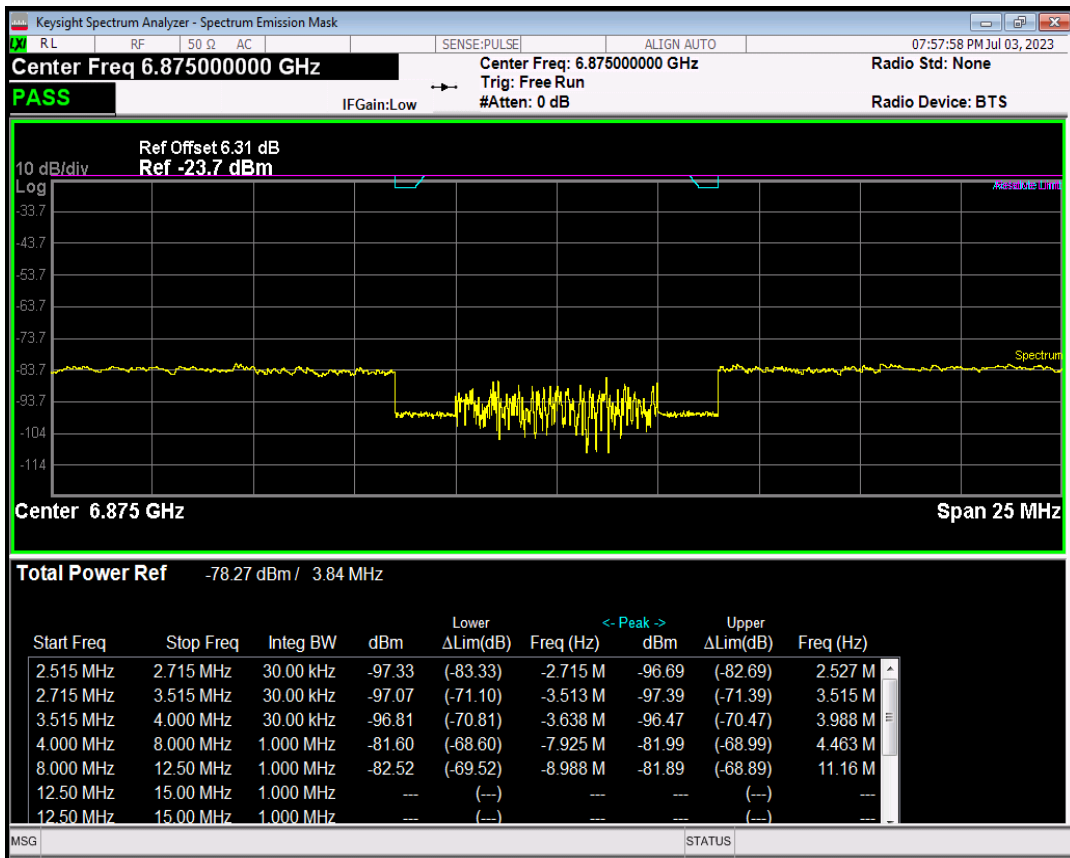

Band20 16QAM BW=5MHz Channel=24300 RB Size=25 Position=#0