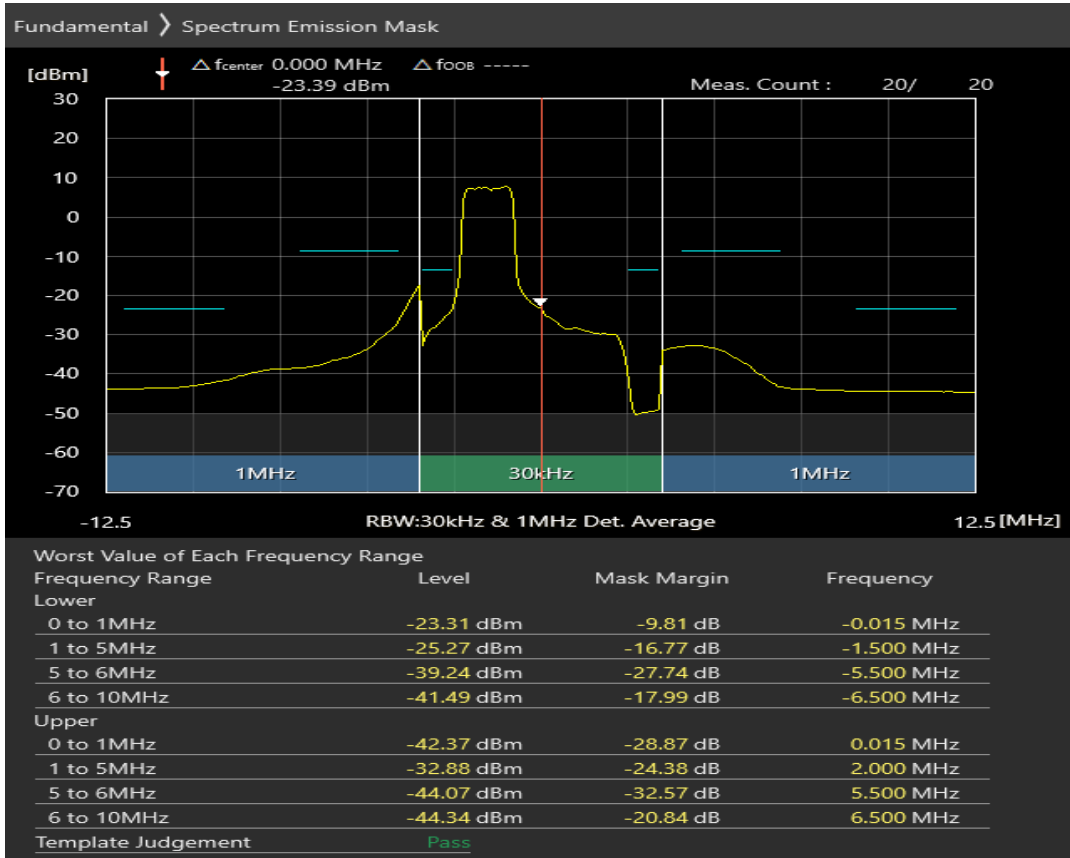

Band3 16QAM BW=5MHz Channel=19925 RB Size=8 Position=#0