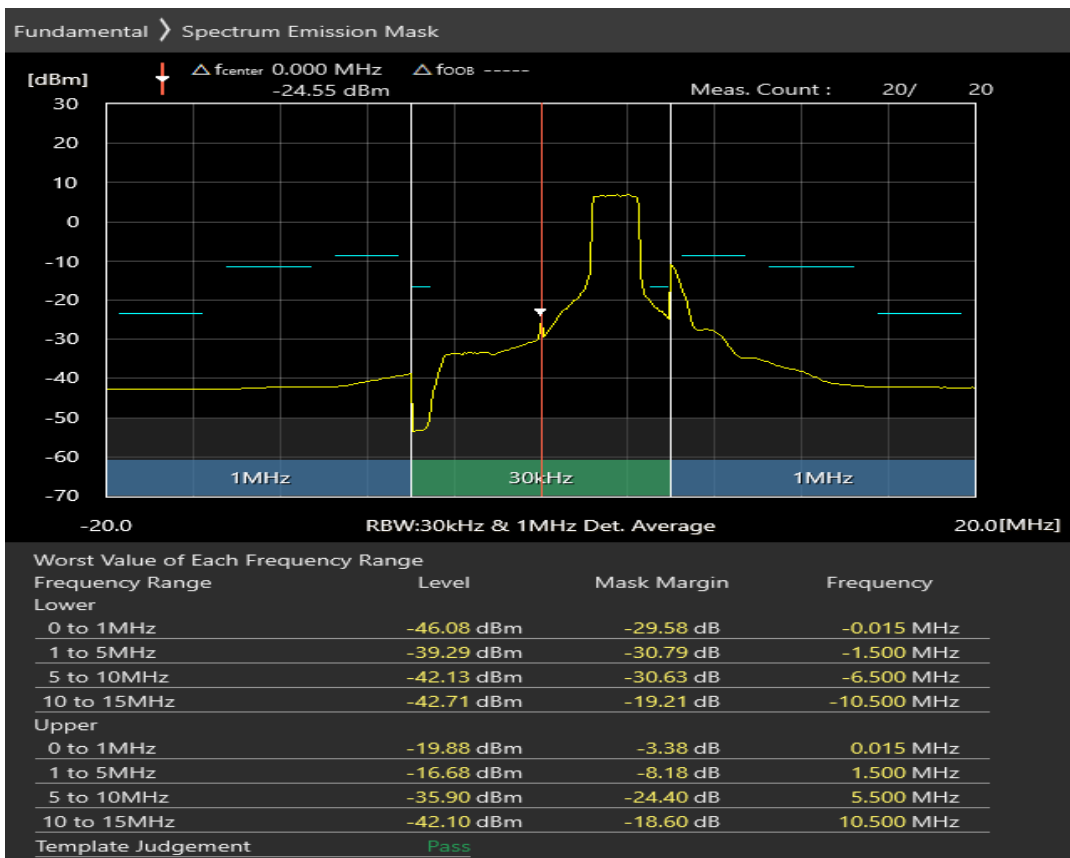

Band7 QPSK BW=10MHz Channel=20800 RB Size=12 Position=#Max