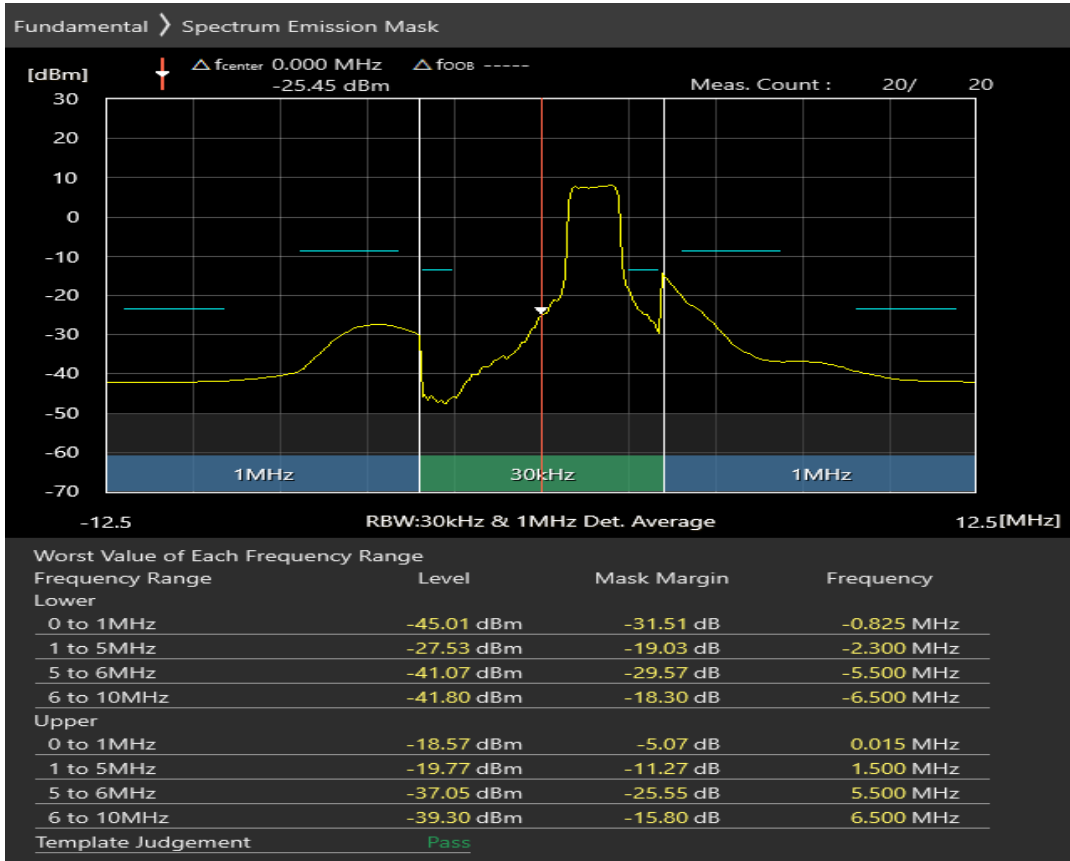

Band40 QAM16 BW=5MHz Channel=39150 RB Size=8 Position=#Max