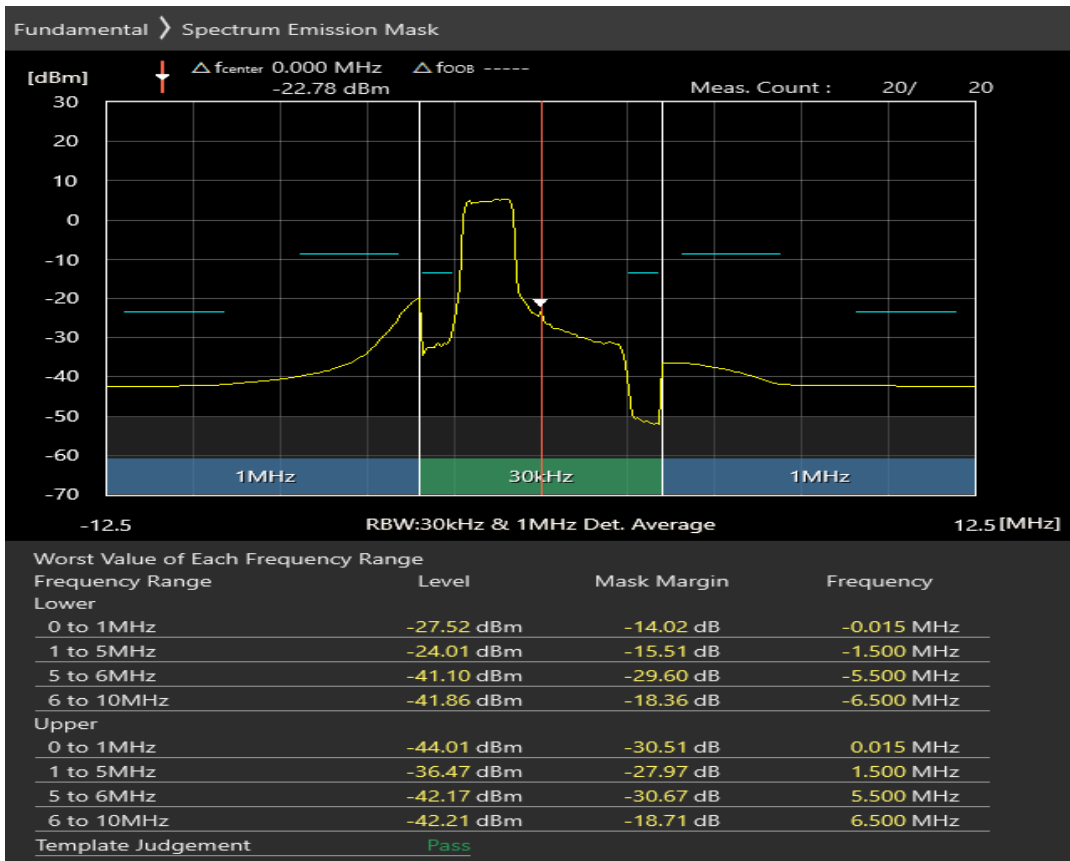

Band40 QPSK BW=5MHz Channel=38675 RB Size=8 Position=#0

Band40 QPSK BW=5MHz Channel=38675 RB Size=8 Position=#Max

Band40 QPSK BW=5MHz Channel=38675 RB Size=25 Position=#0

Band40 16QAM BW=5MHz Channel=38675 RB Size=8 Position=#0