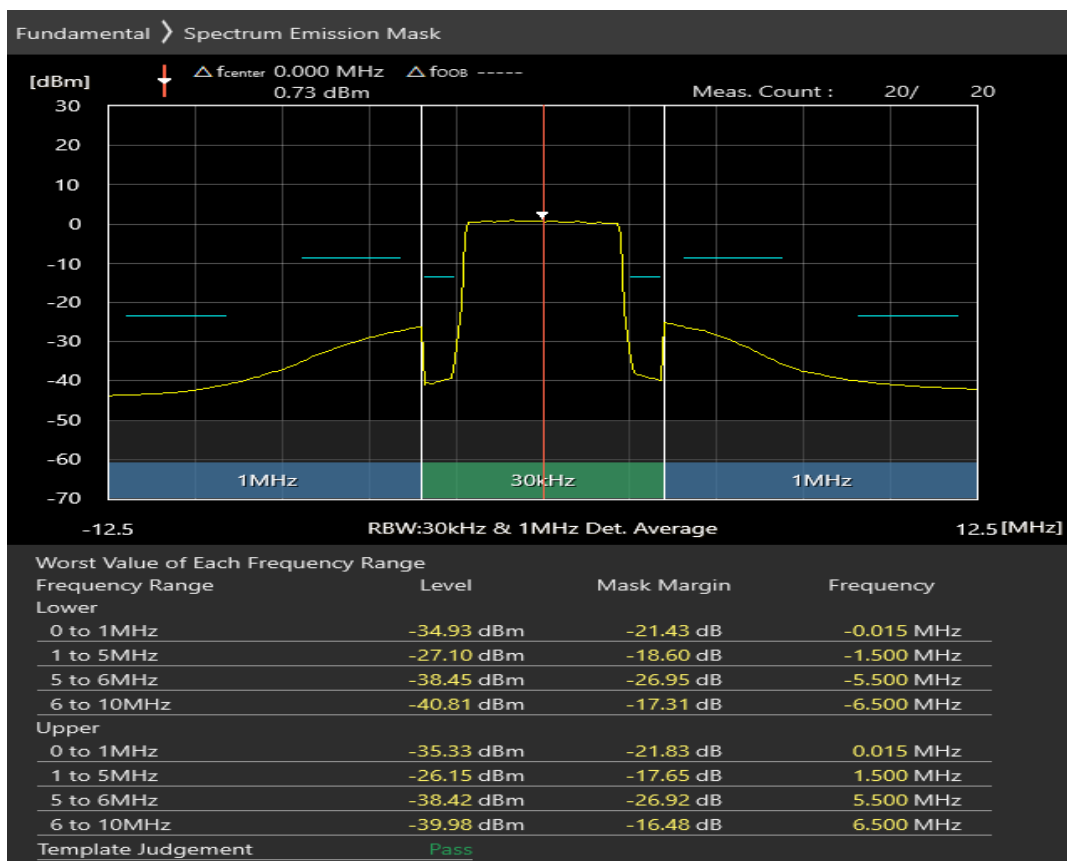

Band3 QPSK BW=5MHz Channel=19225 RB Size=25 Position=#0

Band3 16QAM BW=5MHz Channel=19225 RB Size=8 Position=#0

Band3 16QAM BW=5MHz Channel=19225 RB Size=8 Position=#Max

Band3 16QAM BW=5MHz Channel=19225 RB Size=25 Position=#0