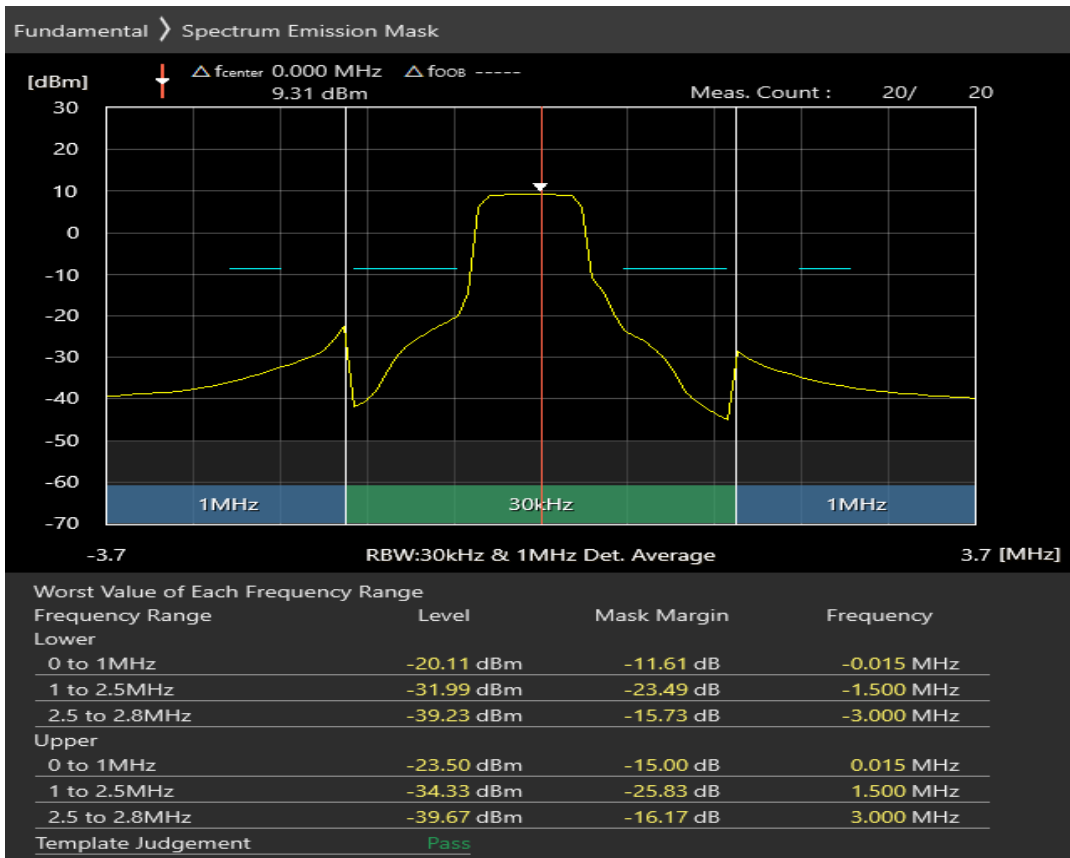

Band8 16QAM BW=1.4MHz Channel=21625 RB Size=5 Position=#0