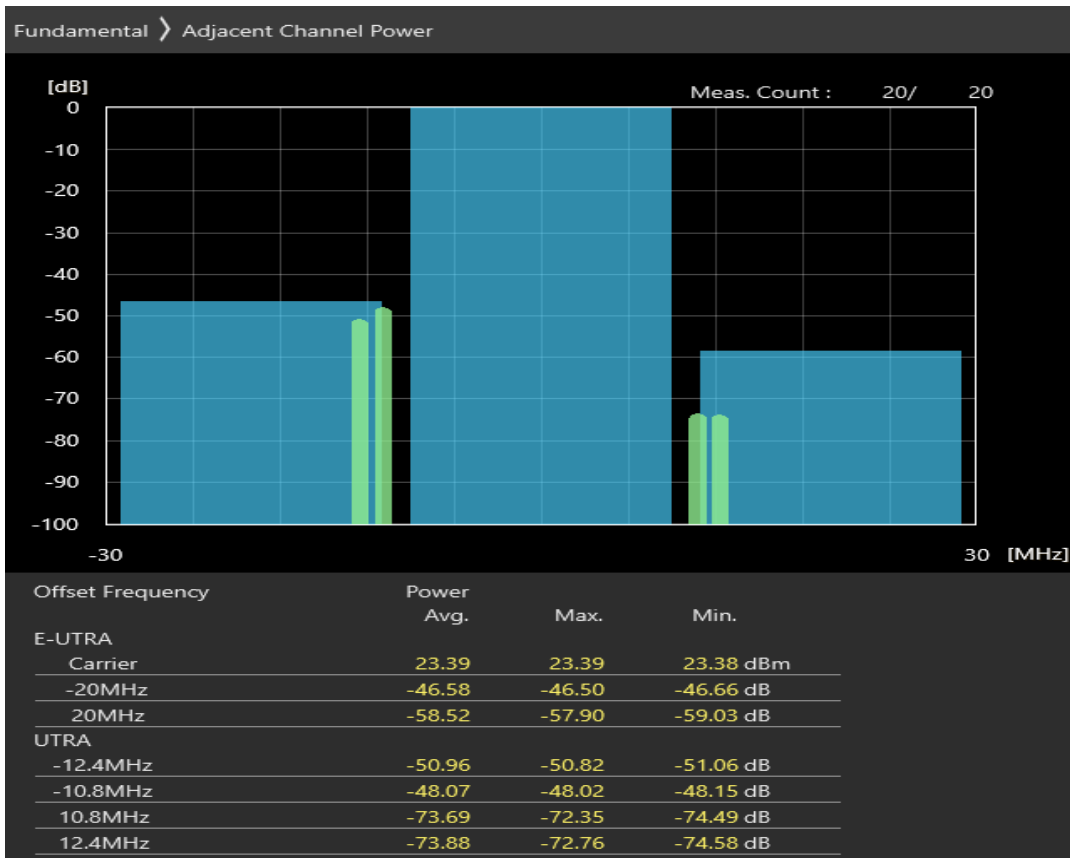

Band40 QAM16 BW=20MHz Channel=38750 RB Size=18 Position=#0

Band40 QAM16 BW=20MHz Channel=38750 RB Size=18 Position=#Max

Band40 QAM16 BW=20MHz Channel=39150 RB Size=100 Position=#

Band40 QAM16 BW=20MHz Channel=39150 RB Size=18 Position=#0