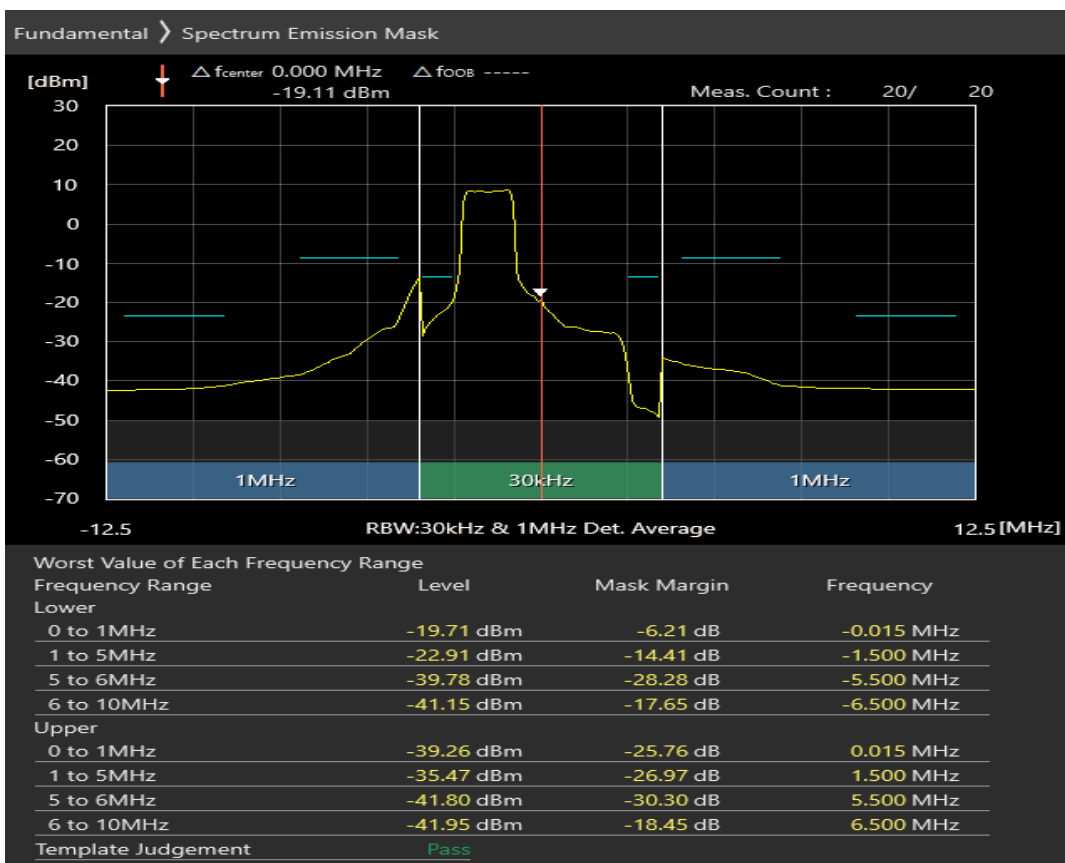

Band7 QPSK BW=5MHz Channel=20775 RB Size=8 Position=#0