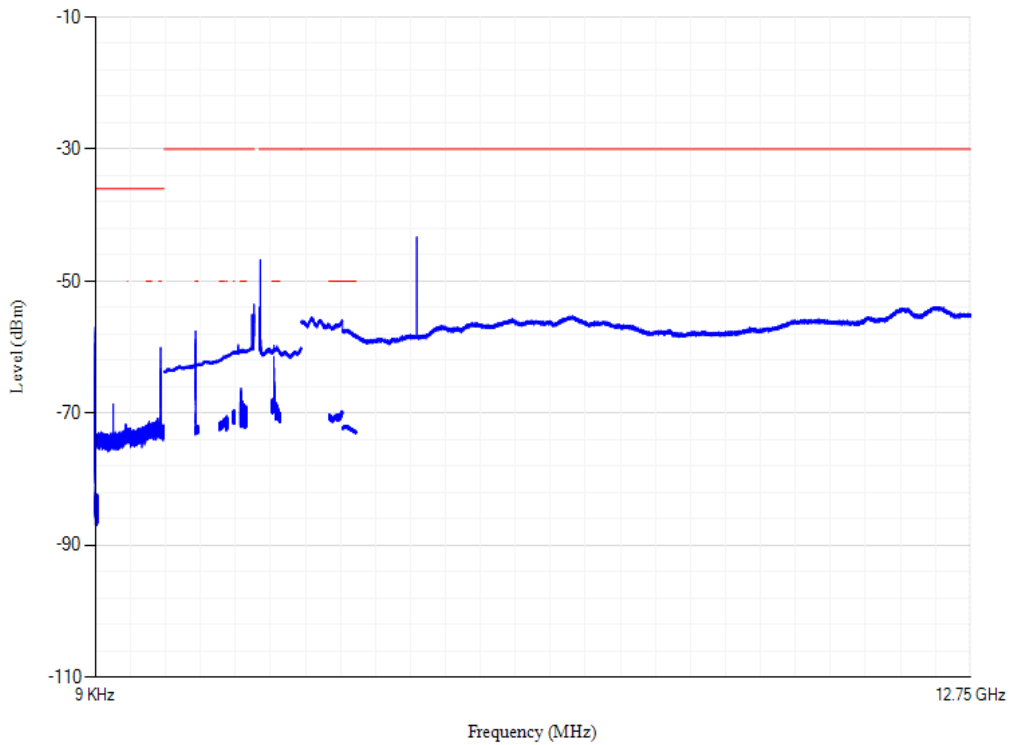

Conducted spurious emissions

Band40 QPSK BW=20MHz Channel=39550 RB Size=1 Position=#0