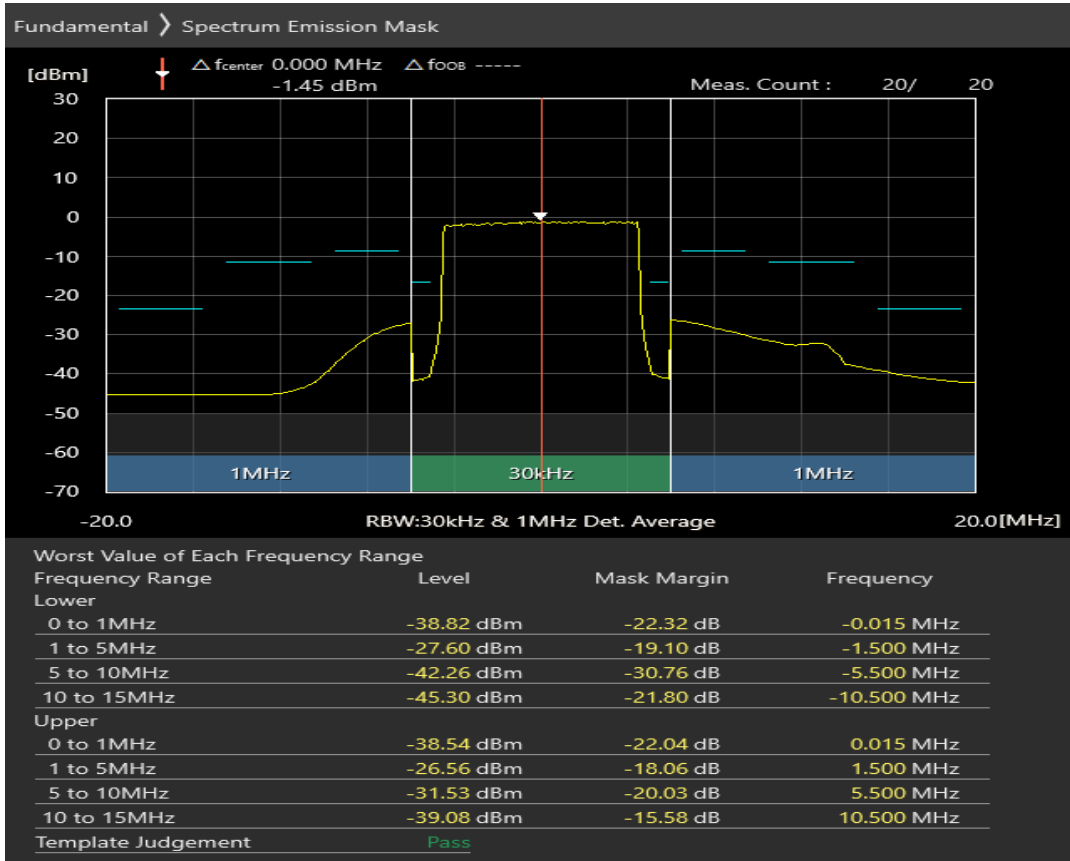

Band8 QPSK BW=10MHz Channel=21500 RB Size=50 Position=#0