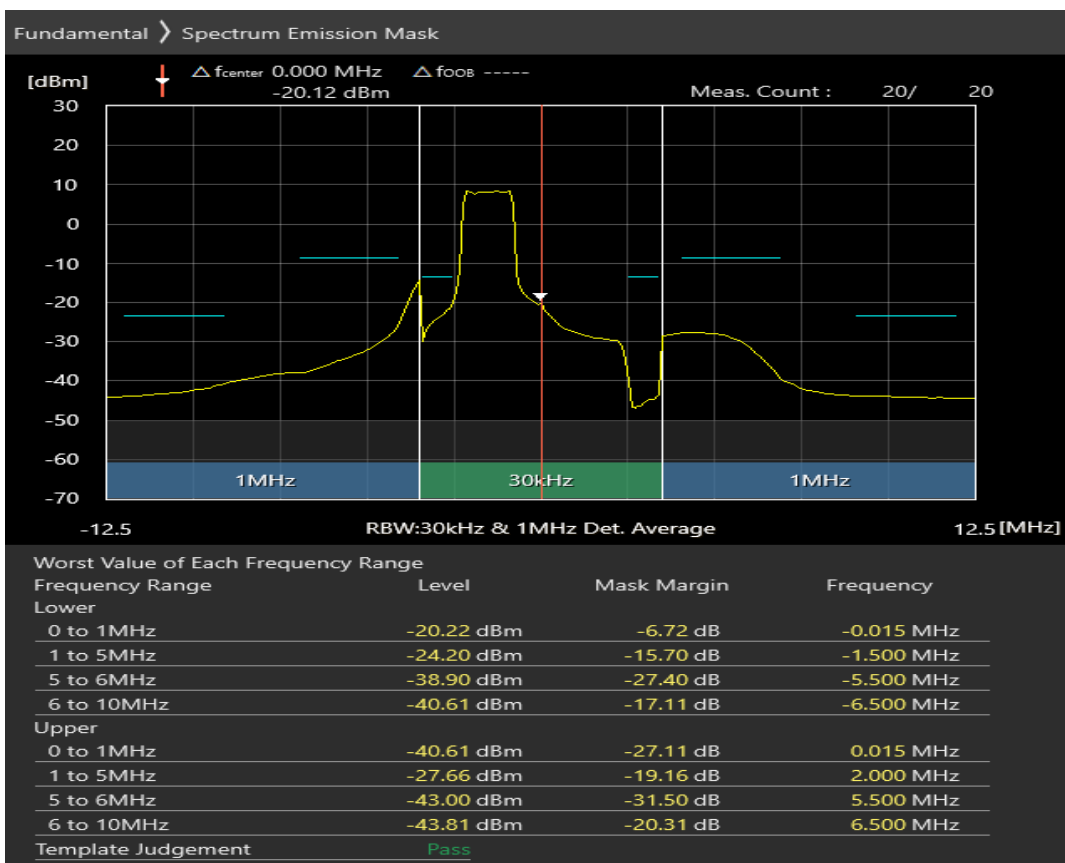

Band8 16QAM BW=5MHz Channel=21475 RB Size=8 Position=#0

Band8 16QAM BW=5MHz Channel=21475 RB Size=8 Position=#Max

Band8 16QAM BW=5MHz Channel=21475 RB Size=25 Position=#0

Band8 QPSK BW=5MHz Channel=21625 RB Size=8 Position=#0