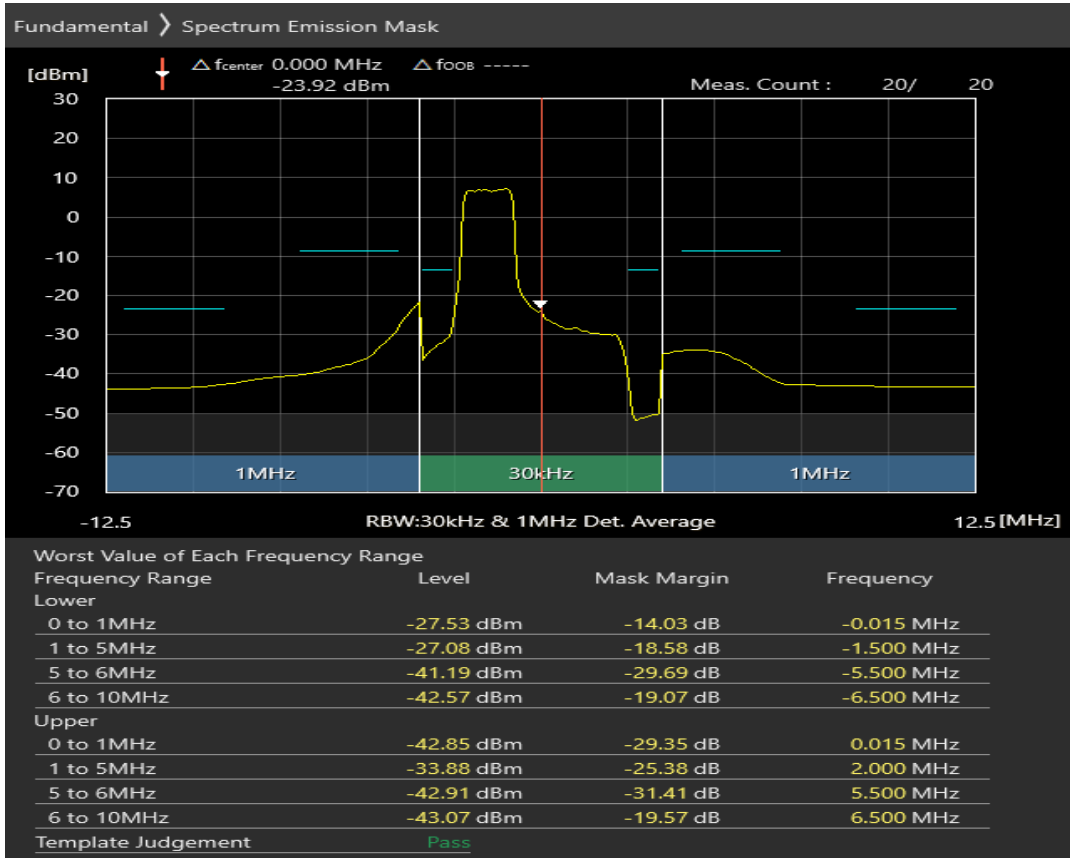

Band3 16QAM BW=5MHz Channel=19225 RB Size=8 Position=#0