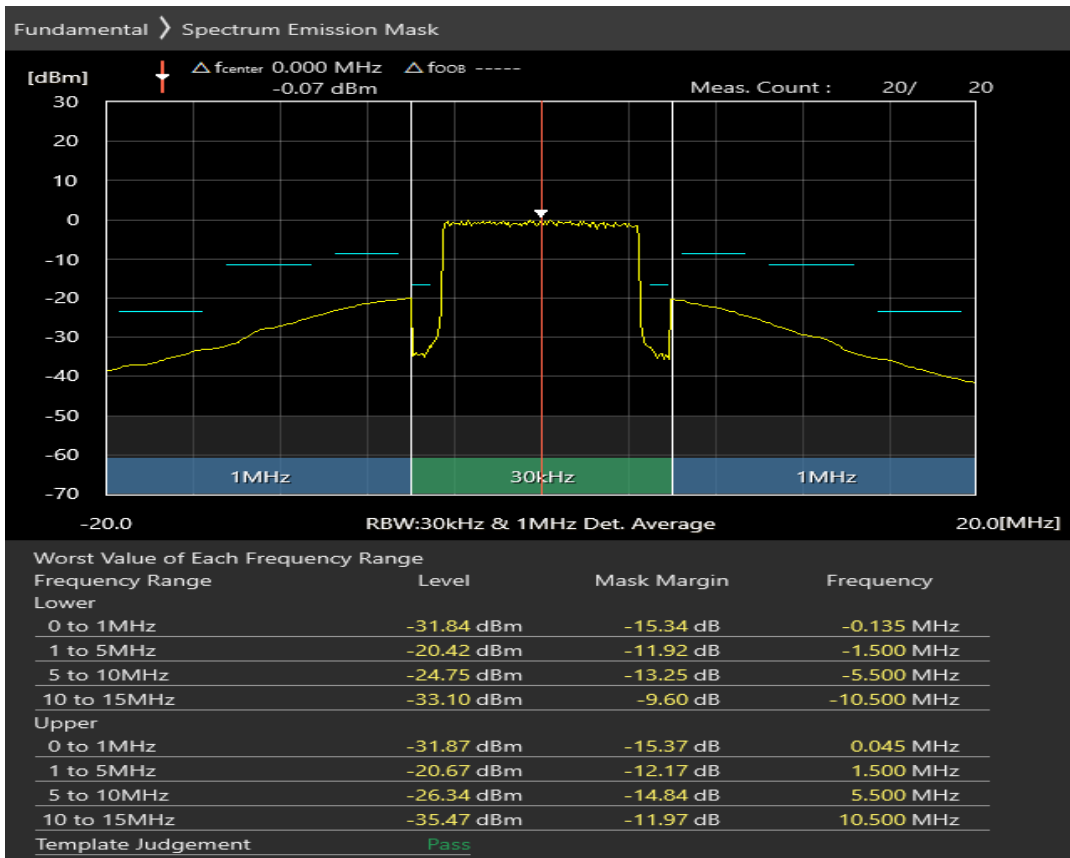

Band40 QAM16 BW=10MHz Channel=39600 RB Size=50 Position=#0