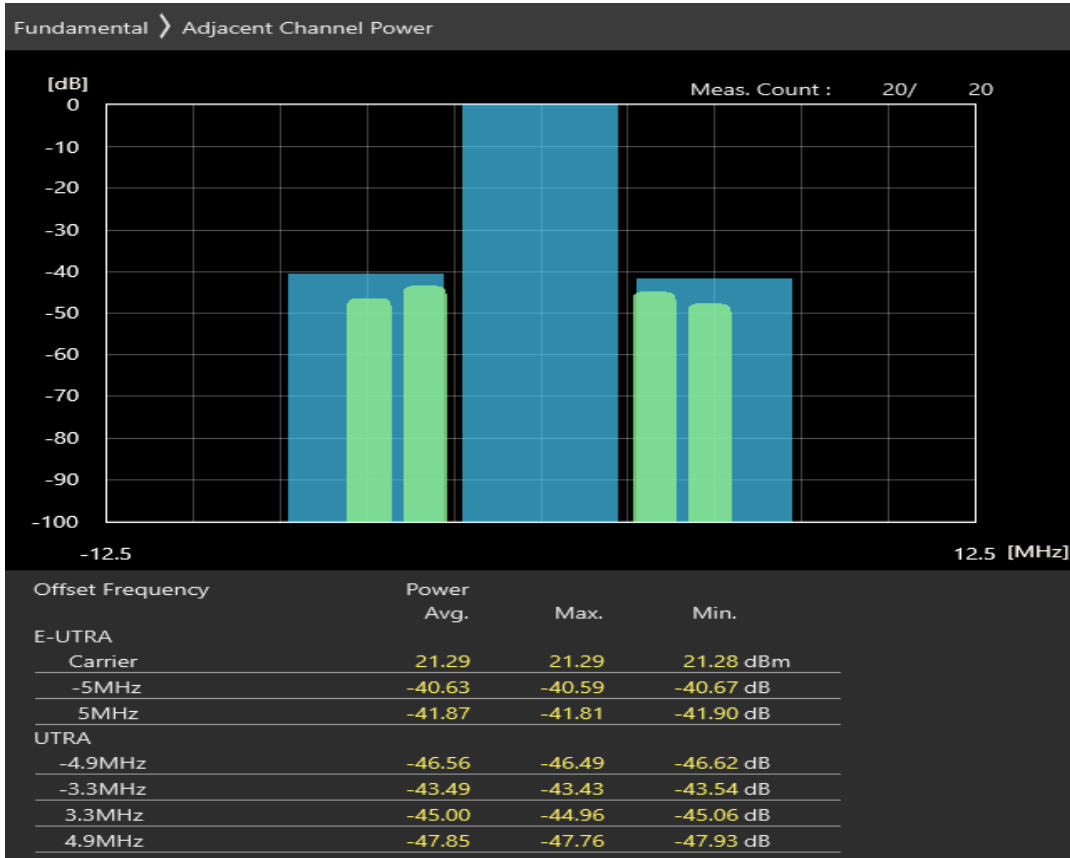

Band40 QPSK BW=5MHz Channel=39150 RB Size=25 Position=#0