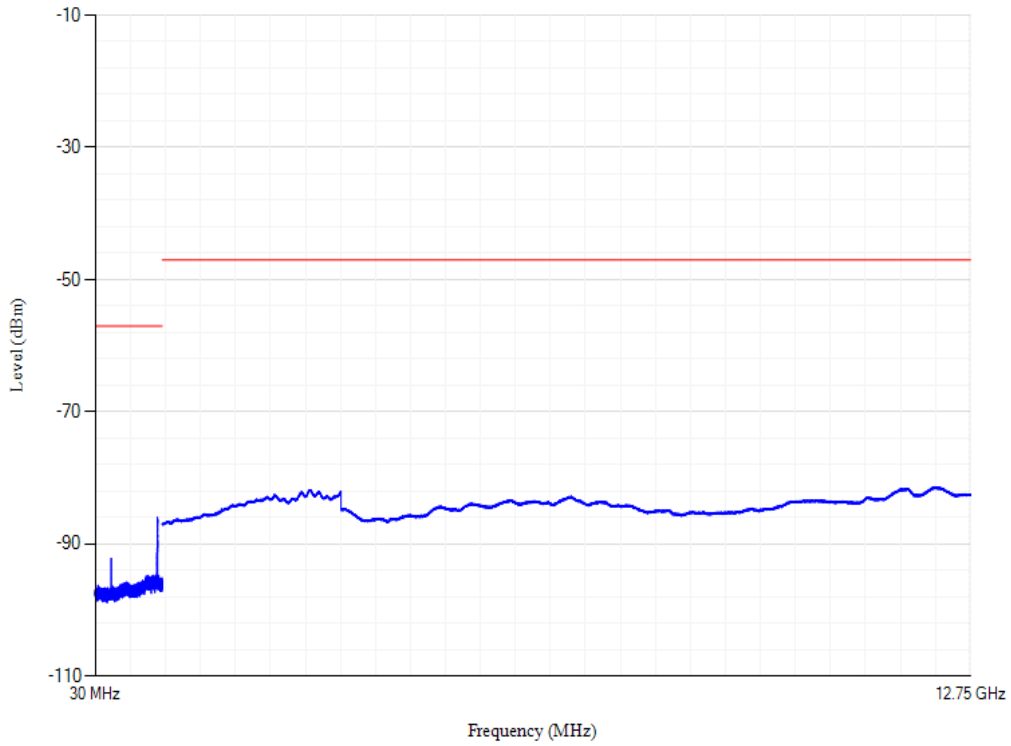

Conducted spurious emissions

Band8 QPSK BW=10MHz Channel=21625