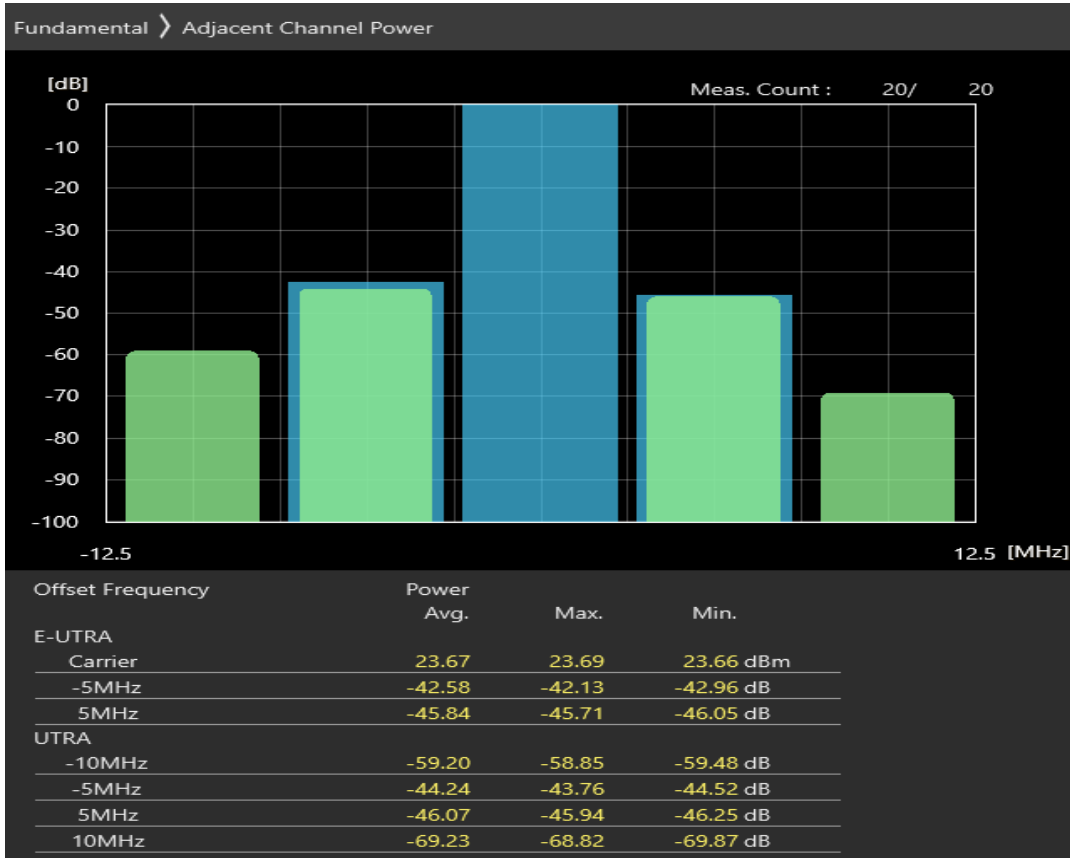

Band20 QPSK BW=5MHz Channel=24300 RB Size=8 Position=#0