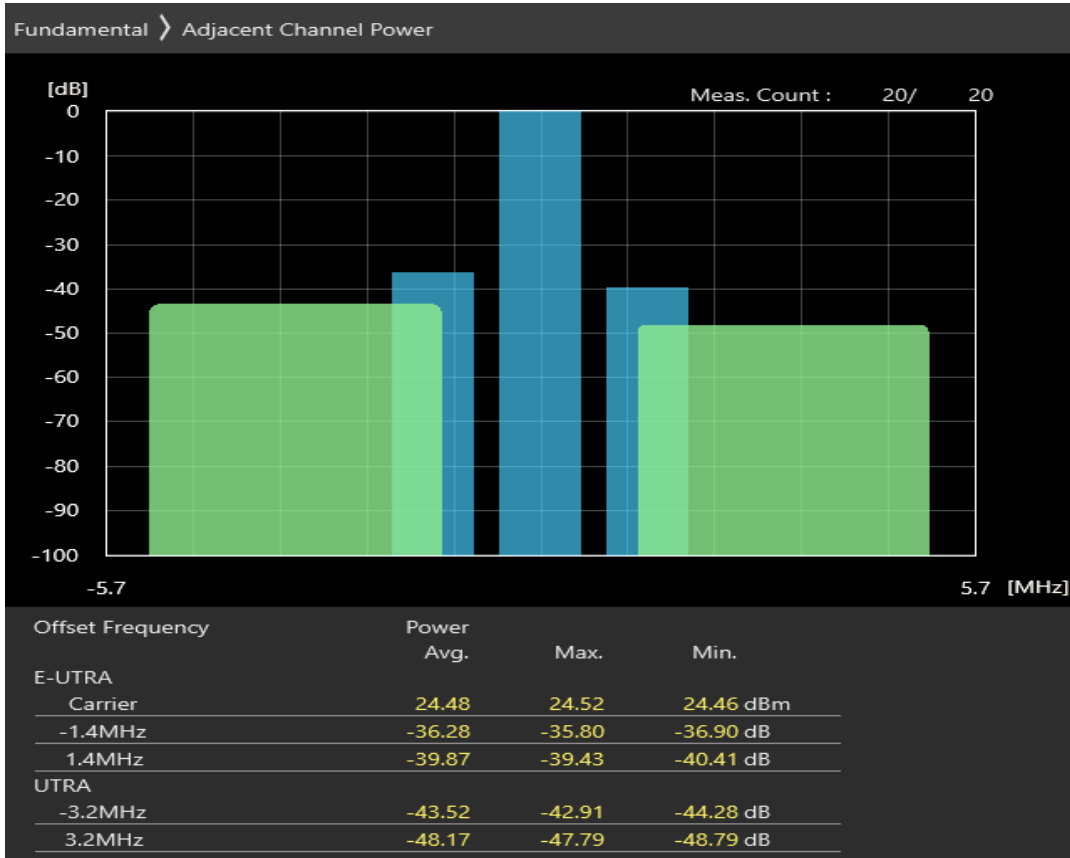

Band3 QPSK BW=1.4MHz Channel=19943 RB Size=5 Position=#0