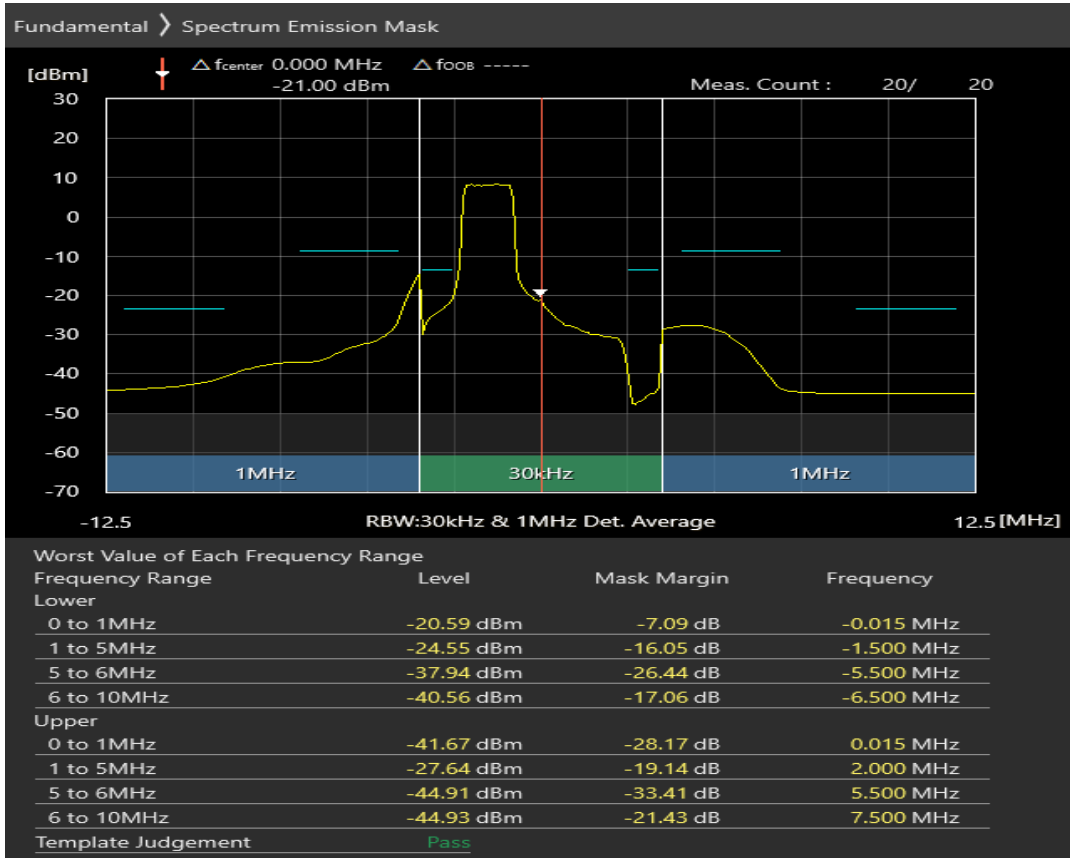

Band8 QPSK BW=5MHz Channel=21775 RB Size=8 Position=#0