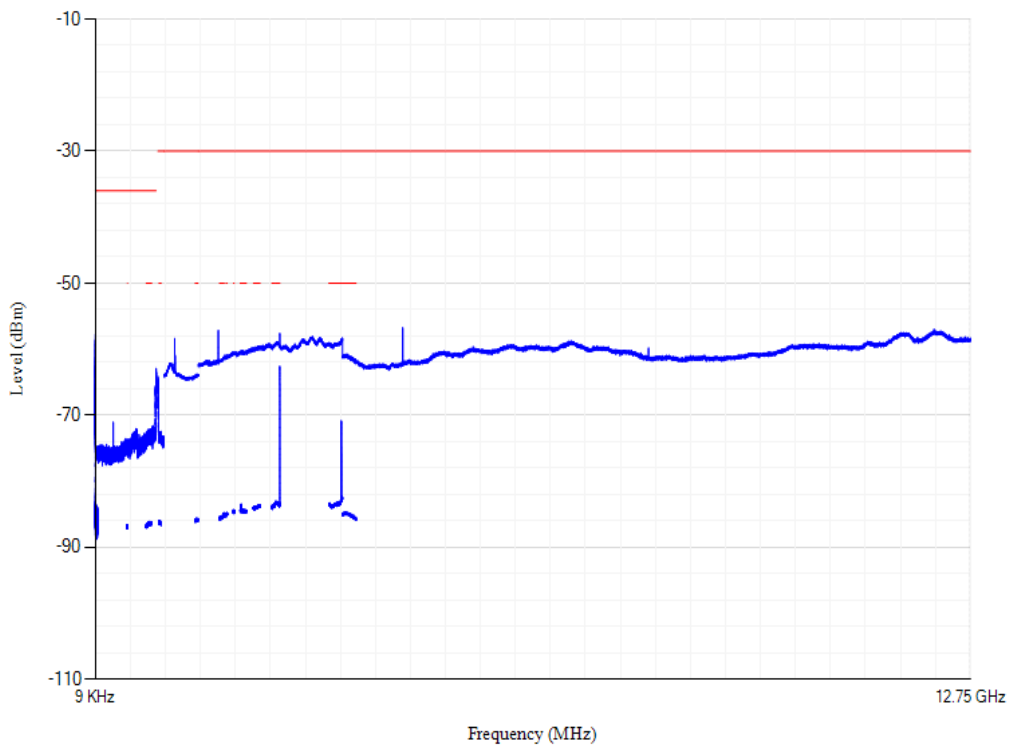

Conducted spurious emissions

Band8 QPSK BW=5MHz Channel=21775 RB Size=1 Position=#0