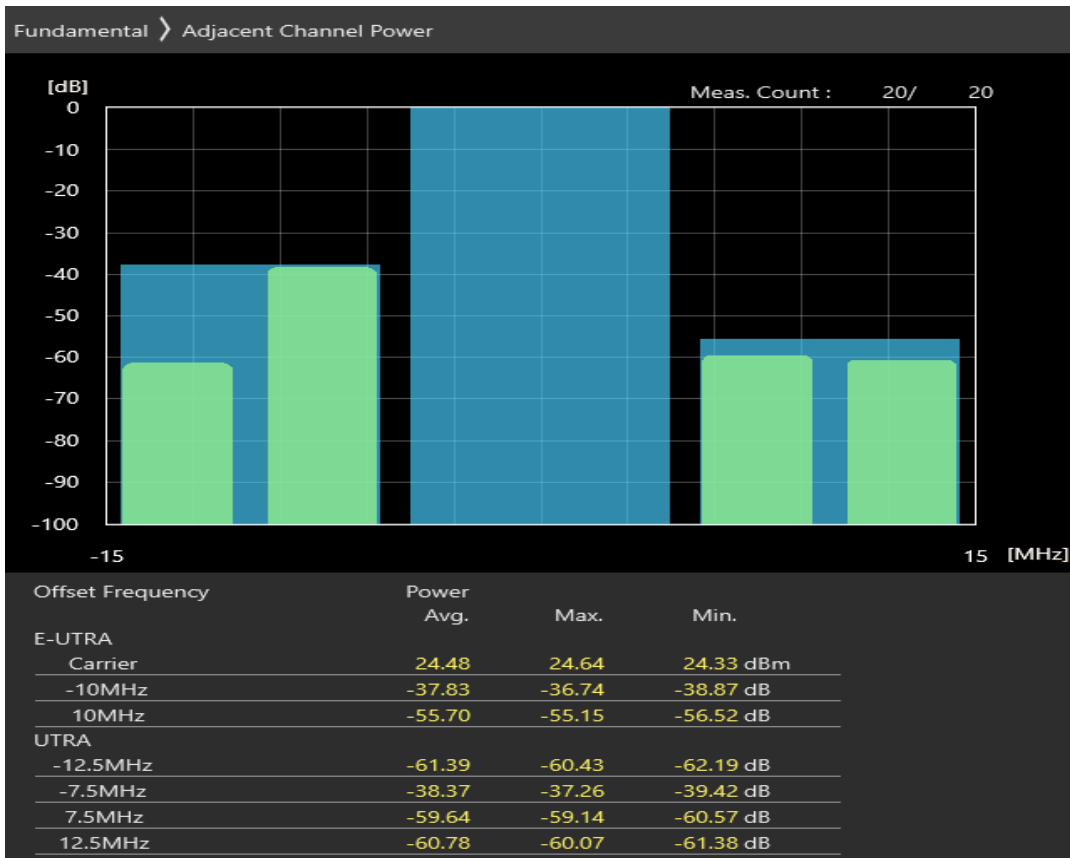

Band1 16QAM BW=10MHz Channel=18050 RB Size=12 Position=#0