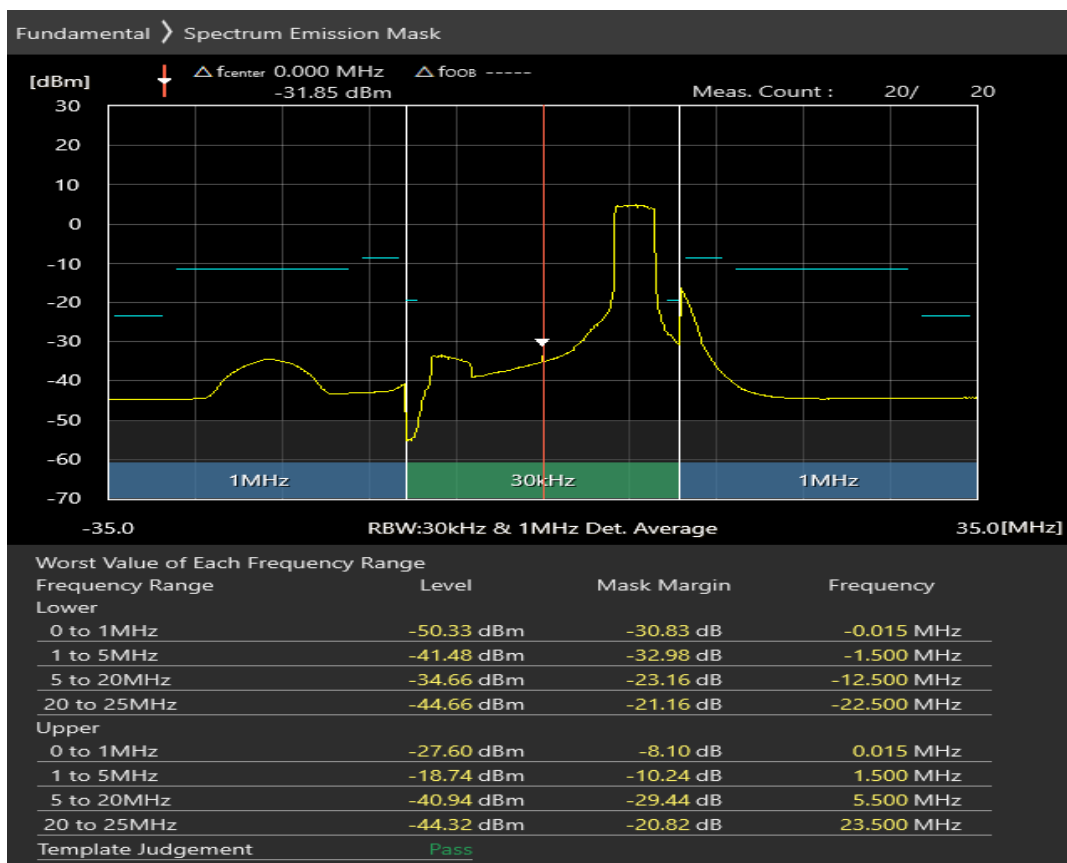

Band3 16QAM BW=20MHz Channel=19575 RB Size=18 Position=#Max

Band3 16QAM BW=20MHz Channel=19575 RB Size=100 Position=#0

Band3 QPSK BW=20MHz Channel=19850 RB Size=18 Position=#0

Band3 QPSK BW=20MHz Channel=19850 RB Size=18 Position=#Max