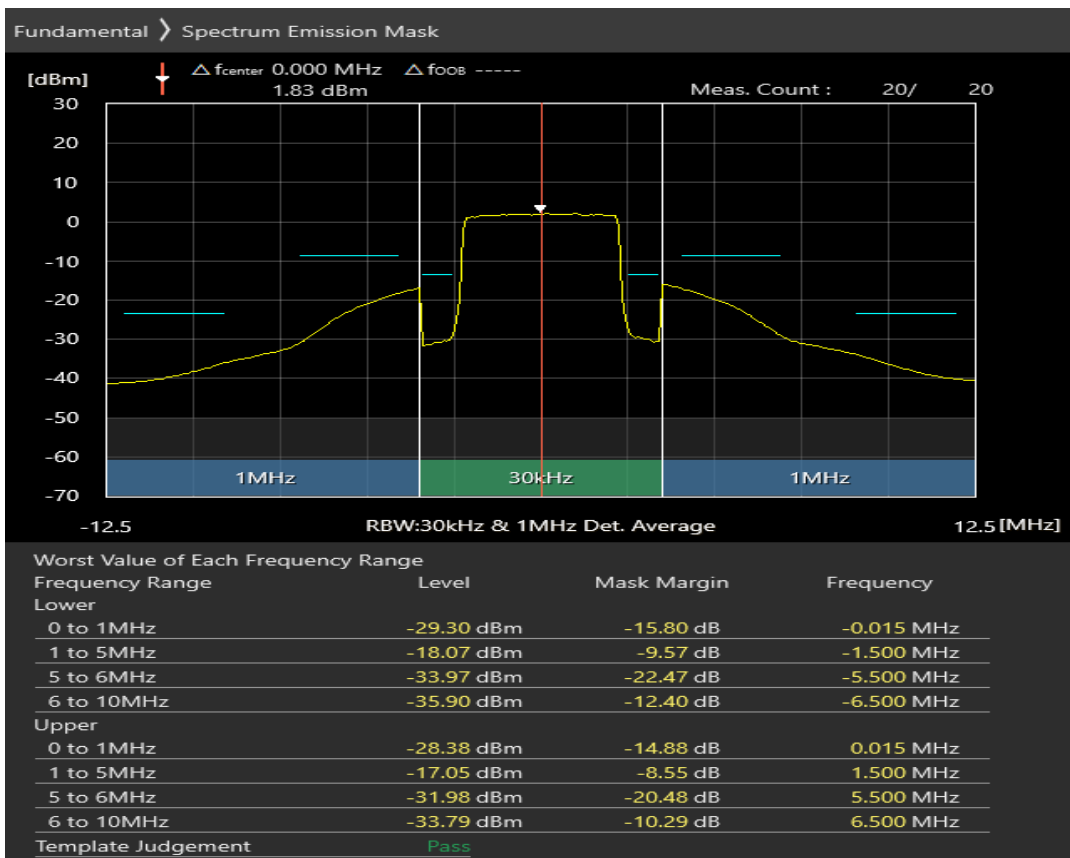

Band7 16QAM BW=5MHz Channel=20775 RB Size=25 Position=#0