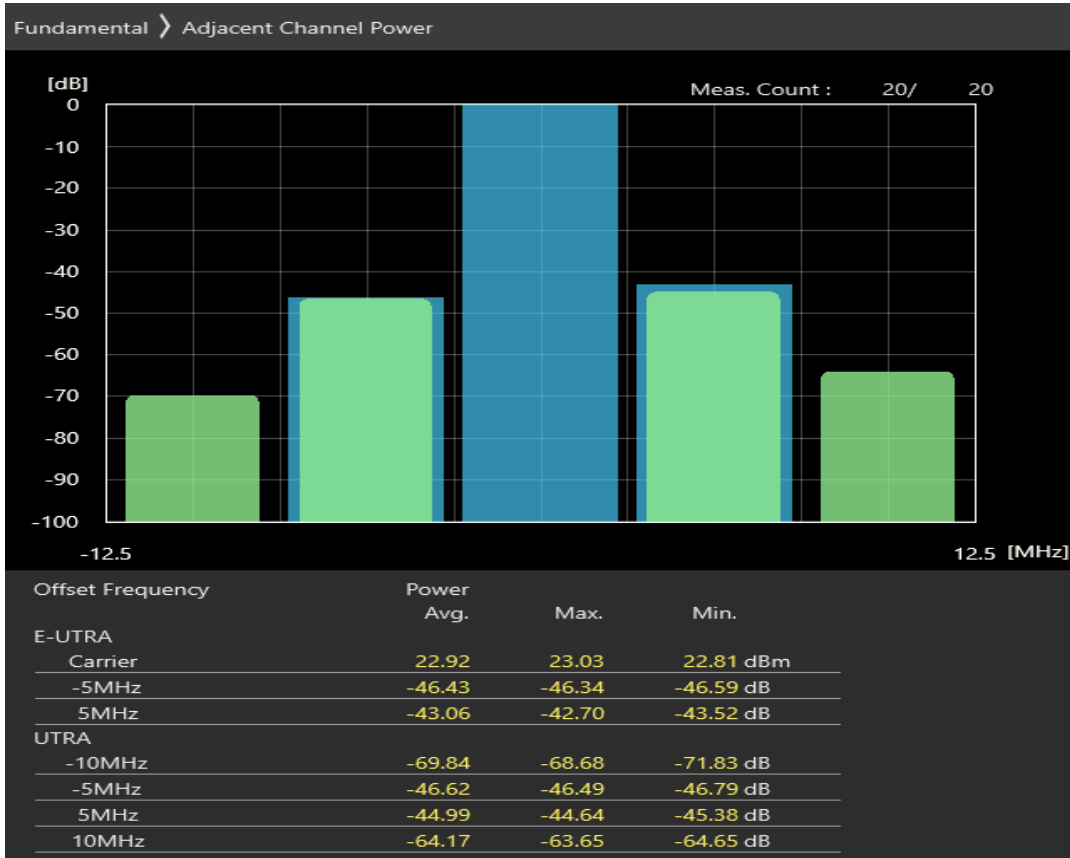

Band20 16QAM BW=5MHz Channel=24425 RB Size=8 Position=#Max