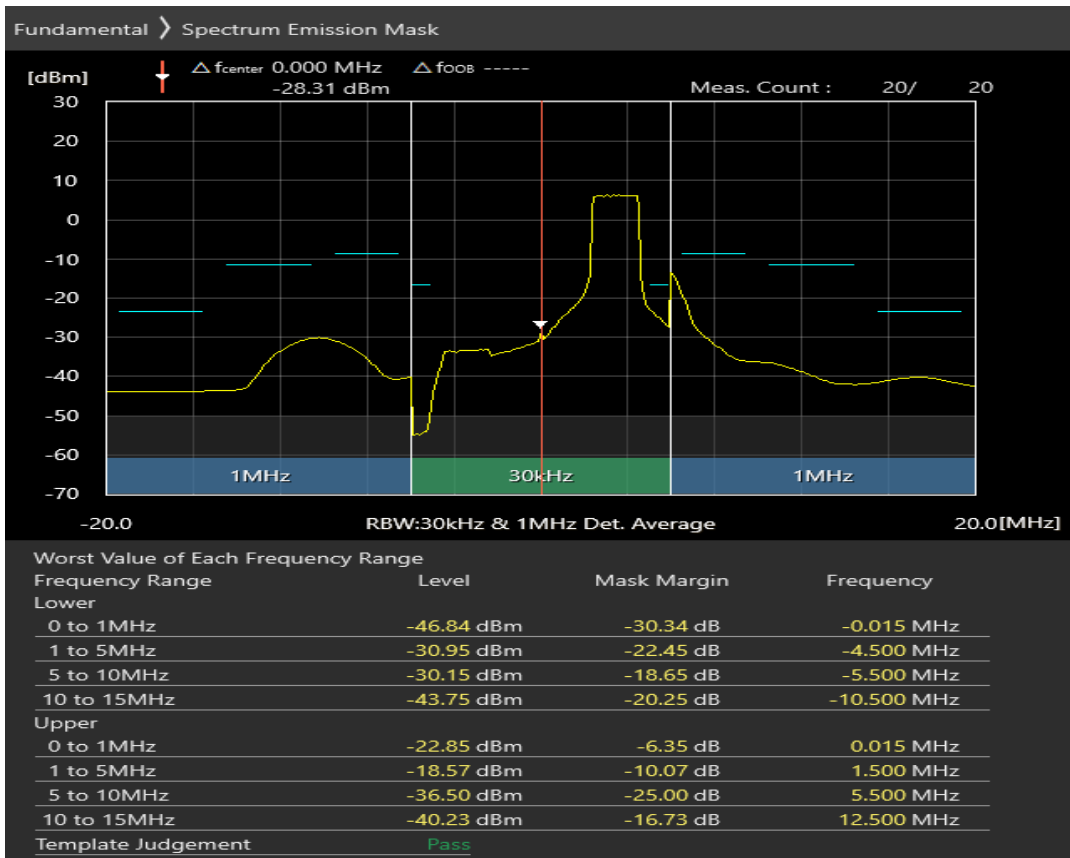

Band1 16QAM BW=10MHz Channel=18300 RB Size=12 Position=#Max