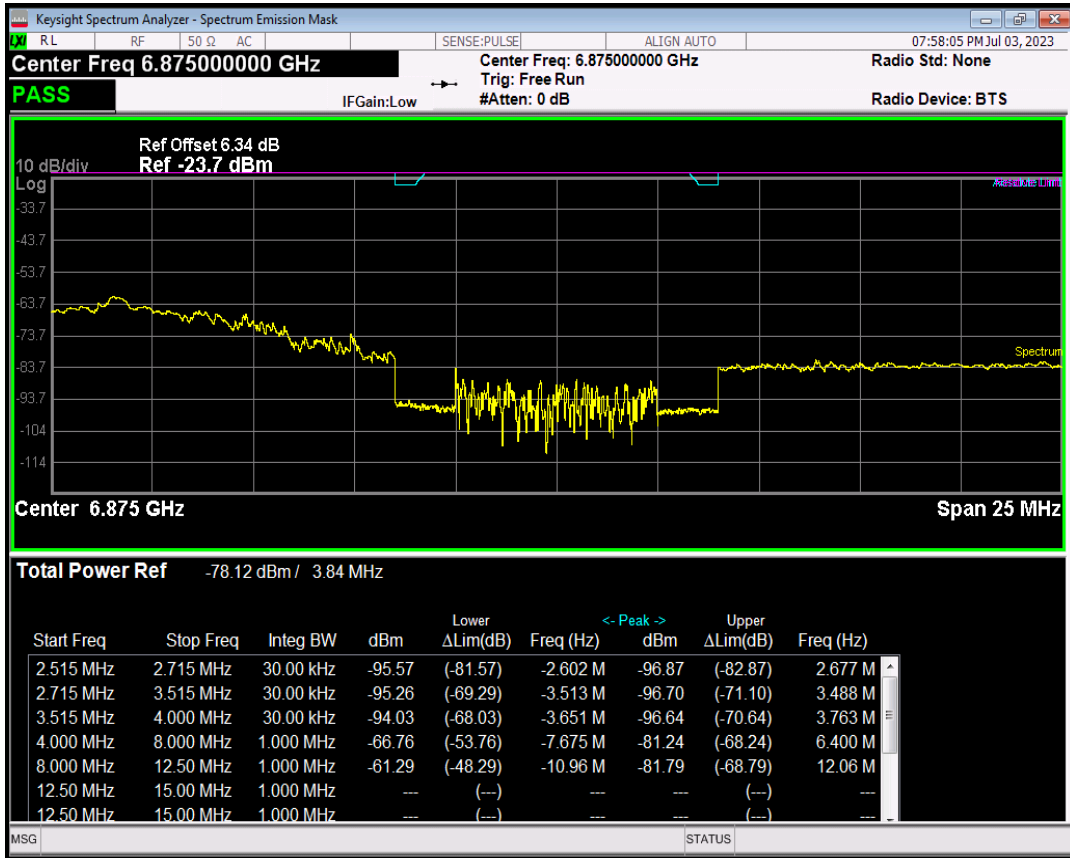

Band20 QPSK BW=5MHz Channel=24425 RB Size=8 Position=#Max