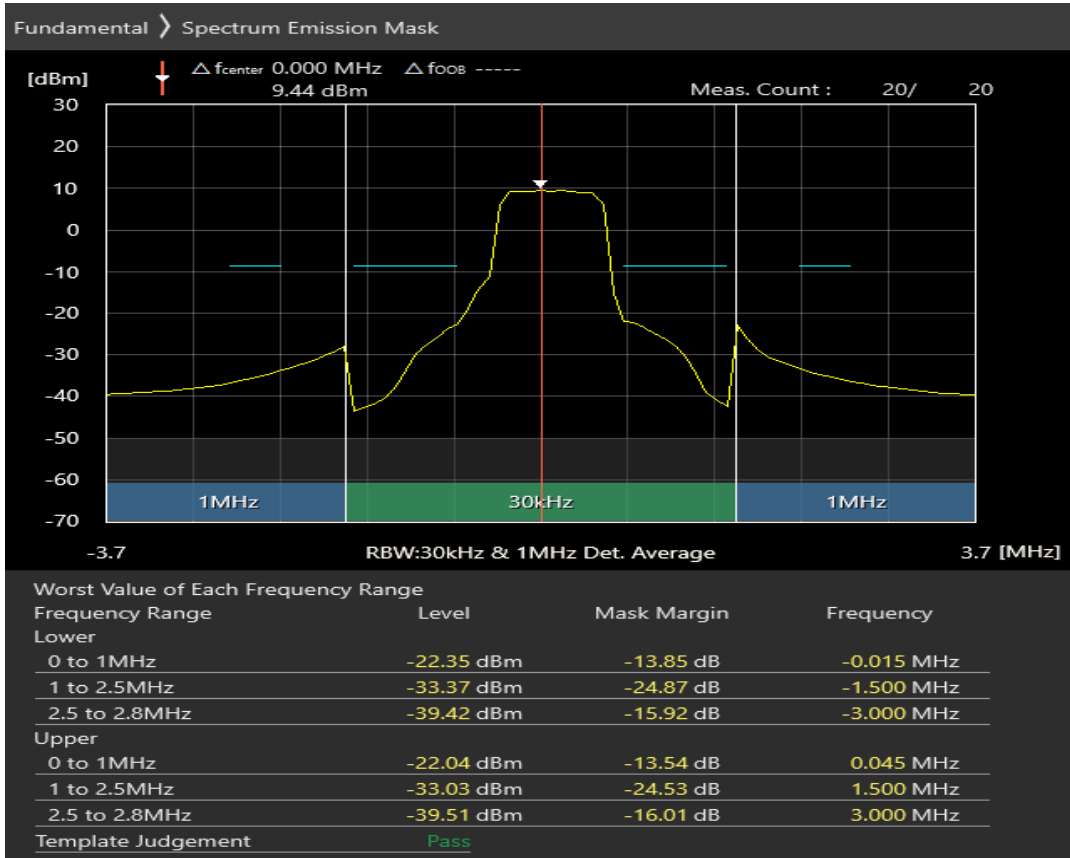

Band8 16QAM BW=1.4MHz Channel=21625 RB Size=5 Position=#Max