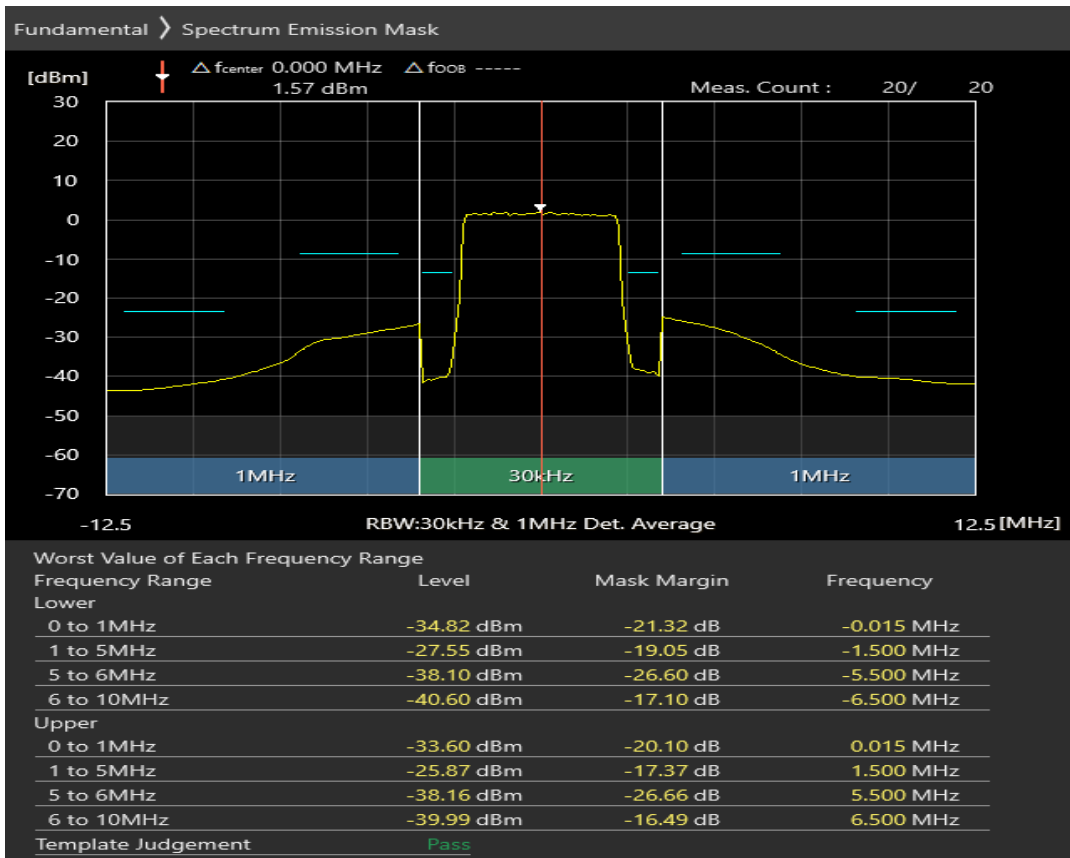

Band3 QPSK BW=5MHz Channel=19225 RB Size=25 Position=#0