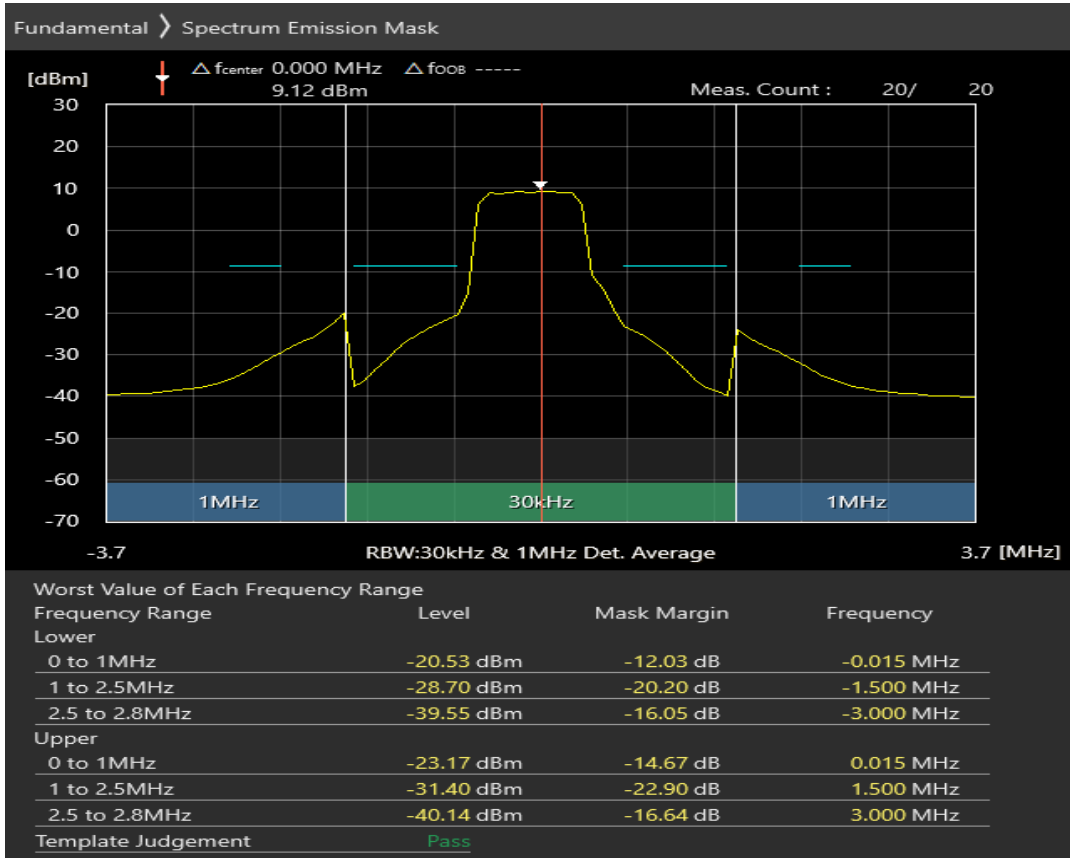

Band3 16QAM BW=1.4MHz Channel=19575 RB Size=5 Position=#0