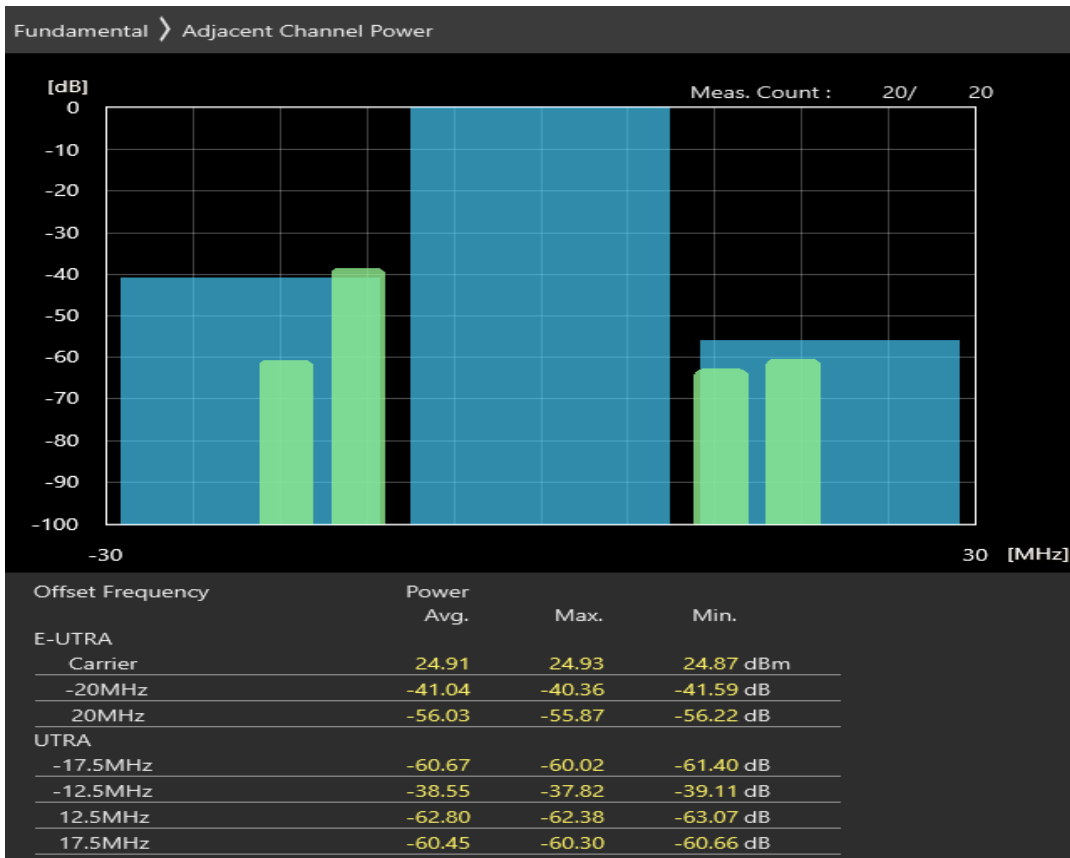

Band7 16QAM BW=20MHz Channel=20850 RB Size=18 Position=#0

Band7 16QAM BW=20MHz Channel=20850 RB Size=18 Position=#Max

Band7 16QAM BW=20MHz Channel=20850 RB Size=100 Position=#0

Band7 QPSK BW=20MHz Channel=21100 RB Size=18 Position=#0