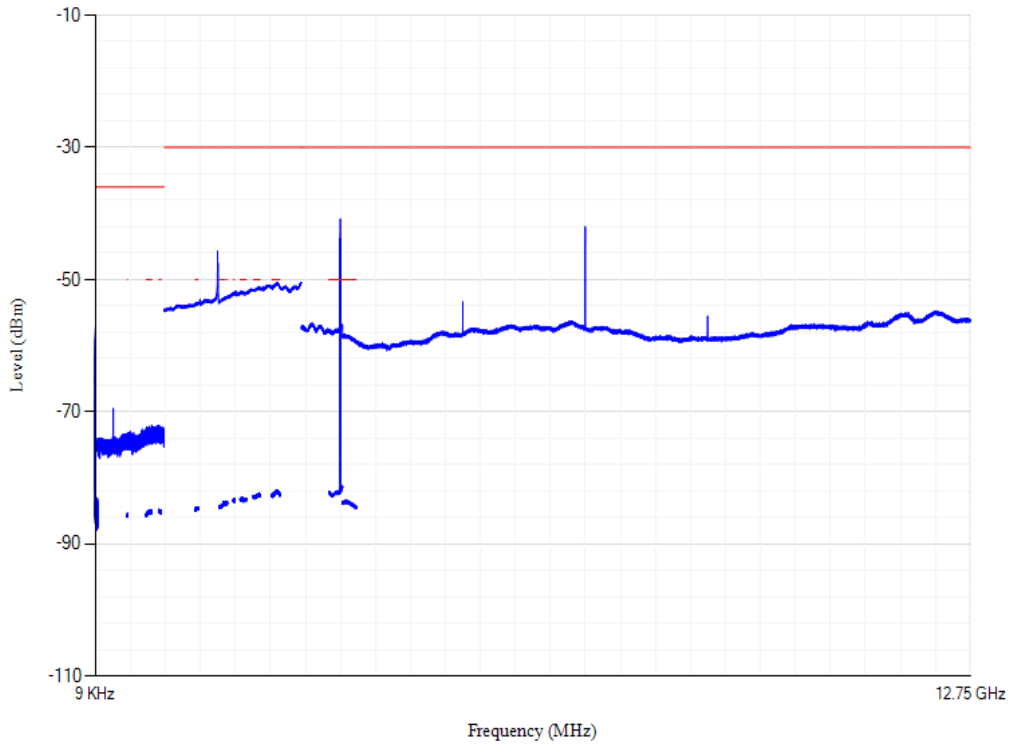

Conducted spurious emissions

Band3 QPSK BW=1.4MHz Channel=19575 RB Size=1 Position=#0

Conducted spurious emissions

Band3 QPSK BW=1.4MHz Channel=19943 RB Size=1 Position=#0

Conducted spurious emissions

Band3 QPSK BW=5MHz Channel=19225 RB Size=1 Position=#0