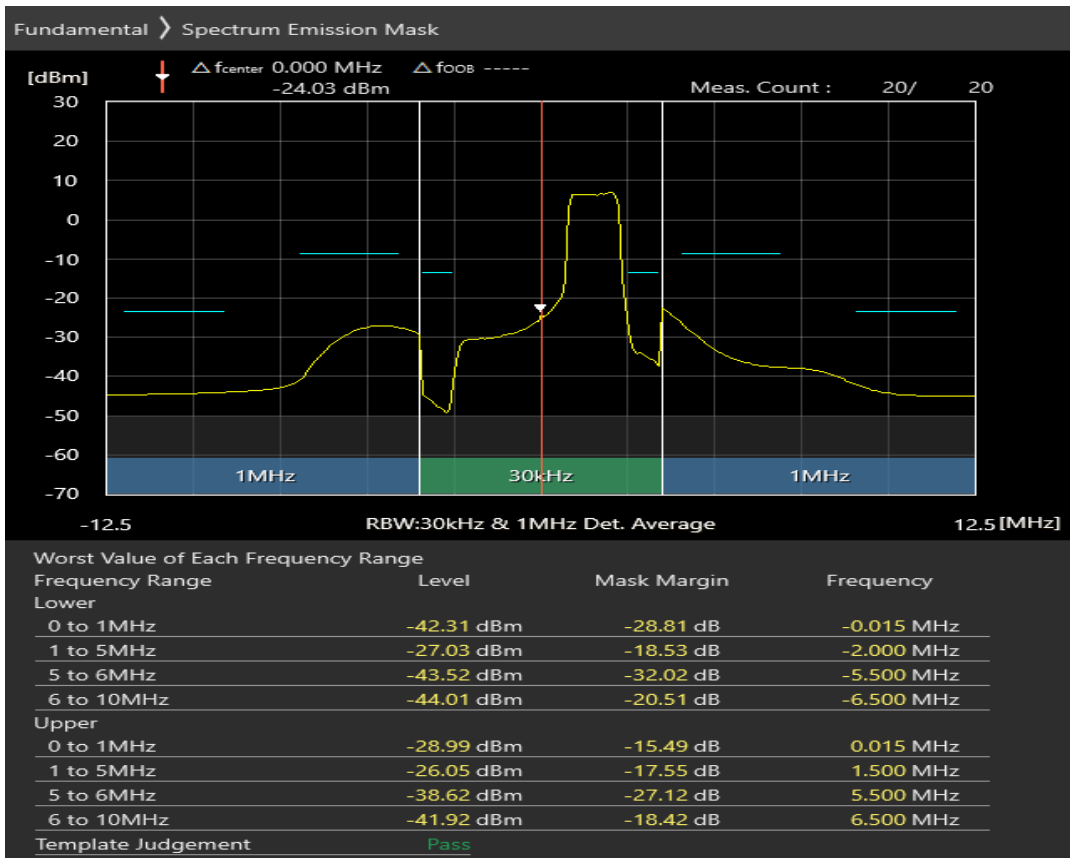

Band20 16QAM BW=5MHz Channel=24425 RB Size=8 Position=#Max