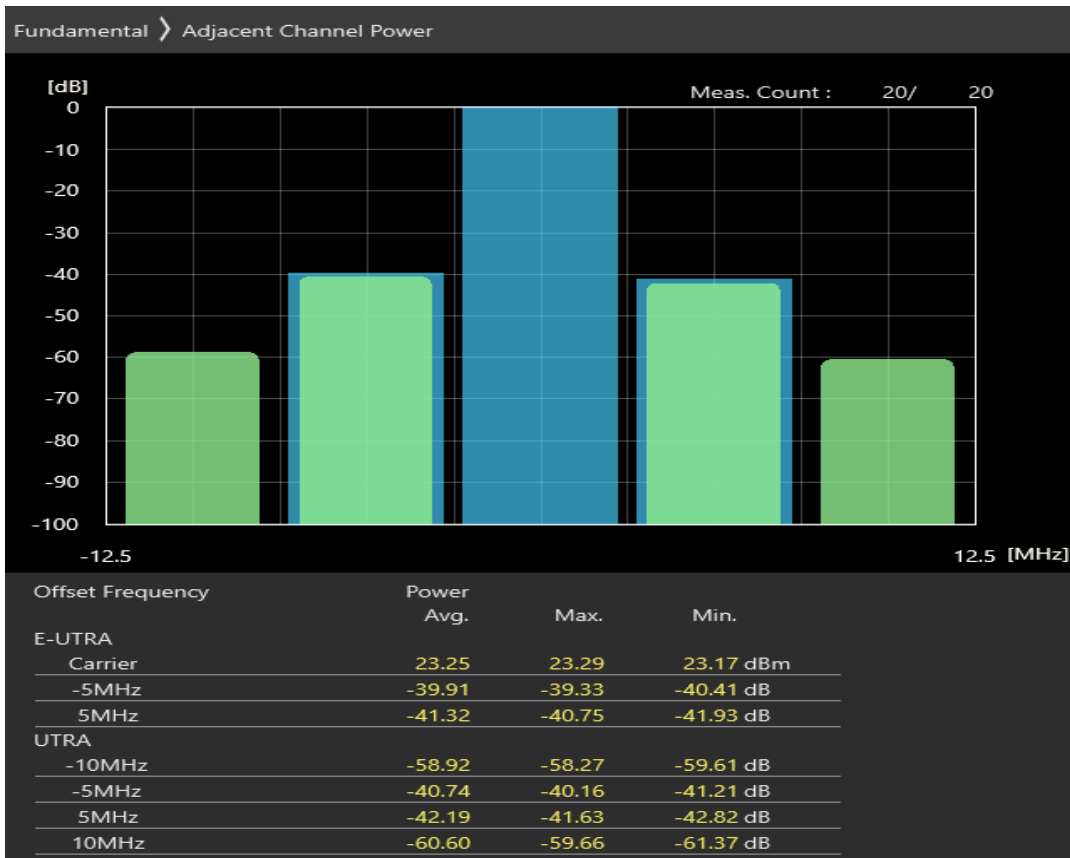

Band1 16QAM BW=5MHz Channel=18575 RB Size=25 Position=#0