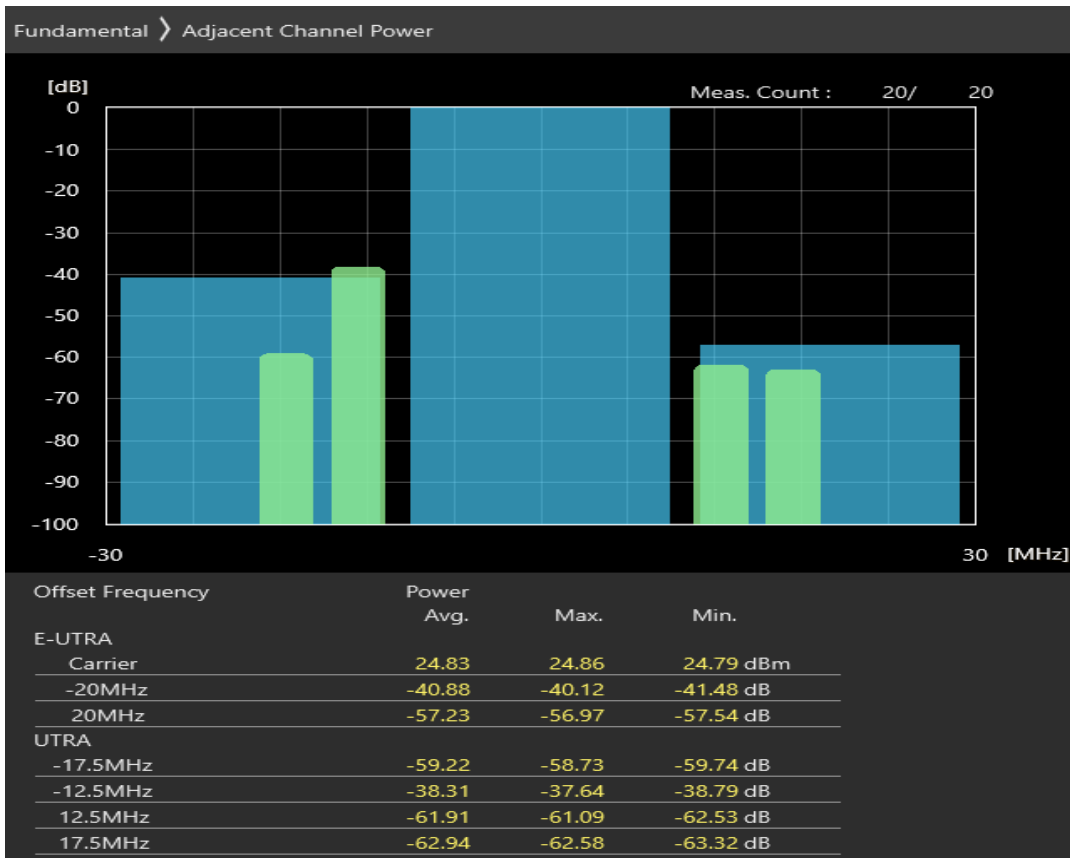

Band7 QPSK BW=20MHz Channel=20850 RB Size=18 Position=#0