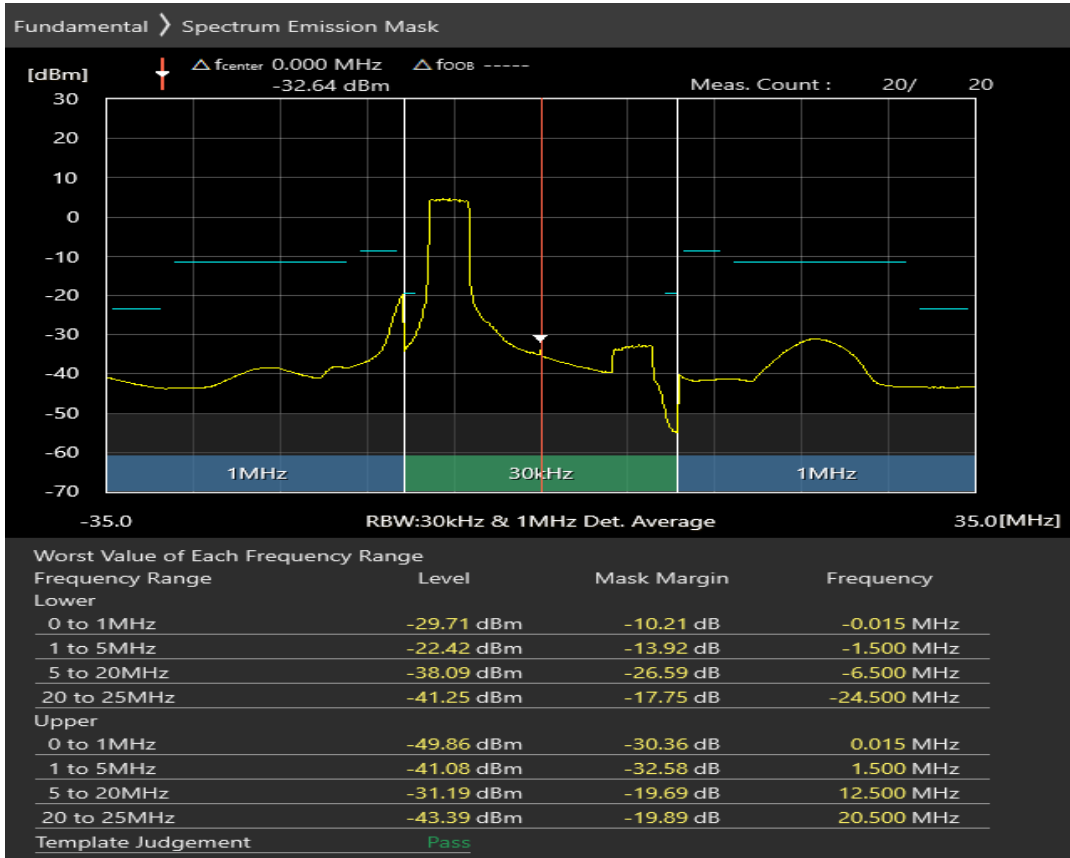

Band1 16QAM BW=20MHz Channel=18300 RB Size=18 Position=#0