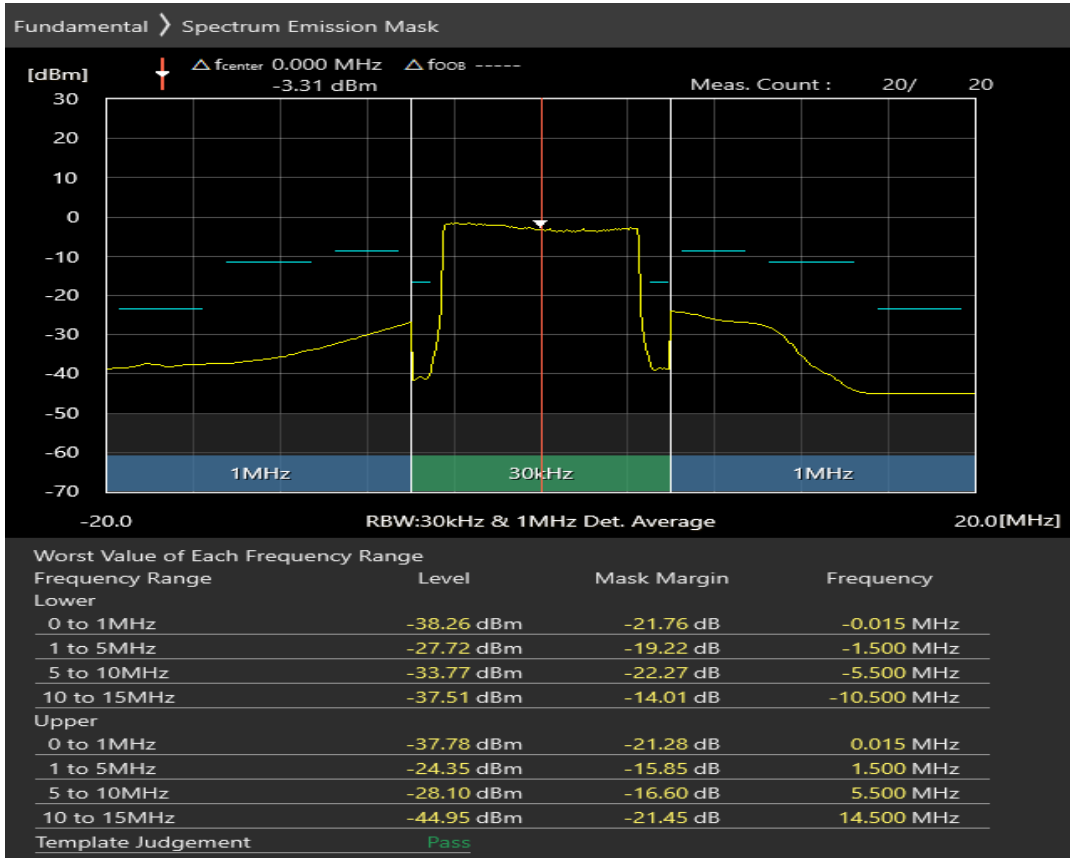

Band20 16QAM BW=10MHz Channel=24400 RB Size=50 Position=#0