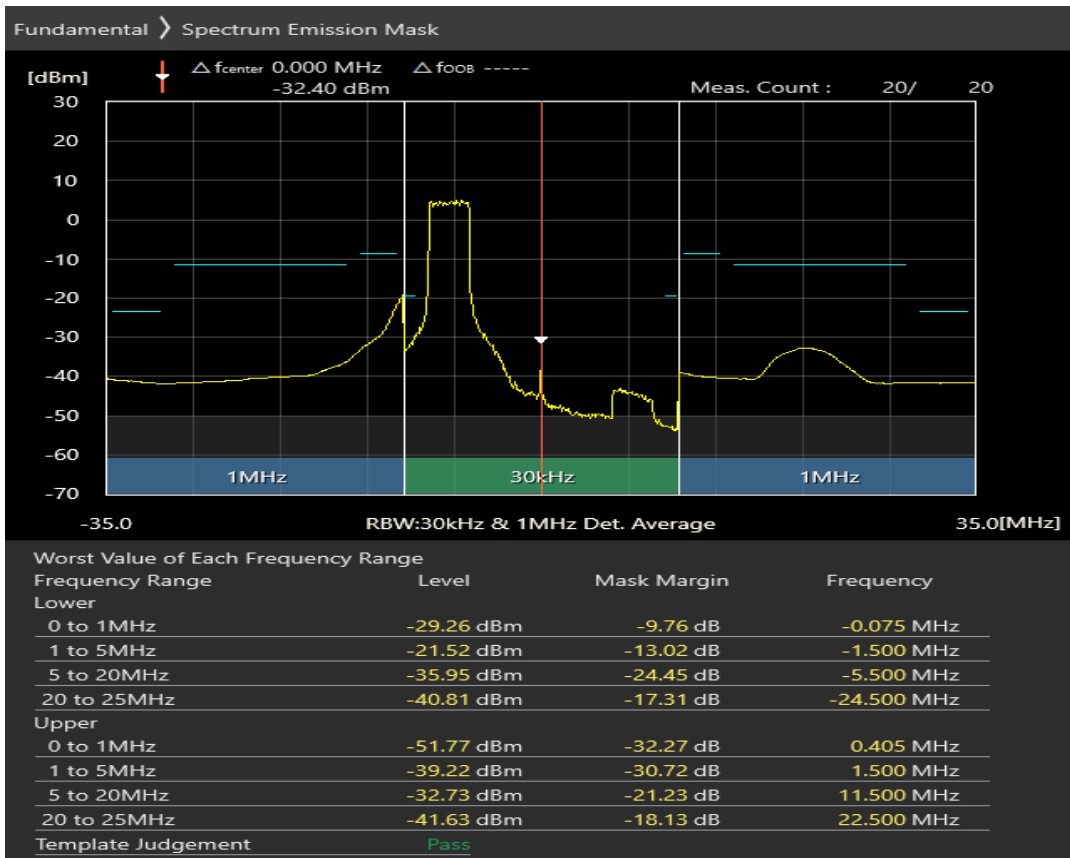

Band40 QAM16 BW=20MHz Channel=39550 RB Size=18 Position=#0