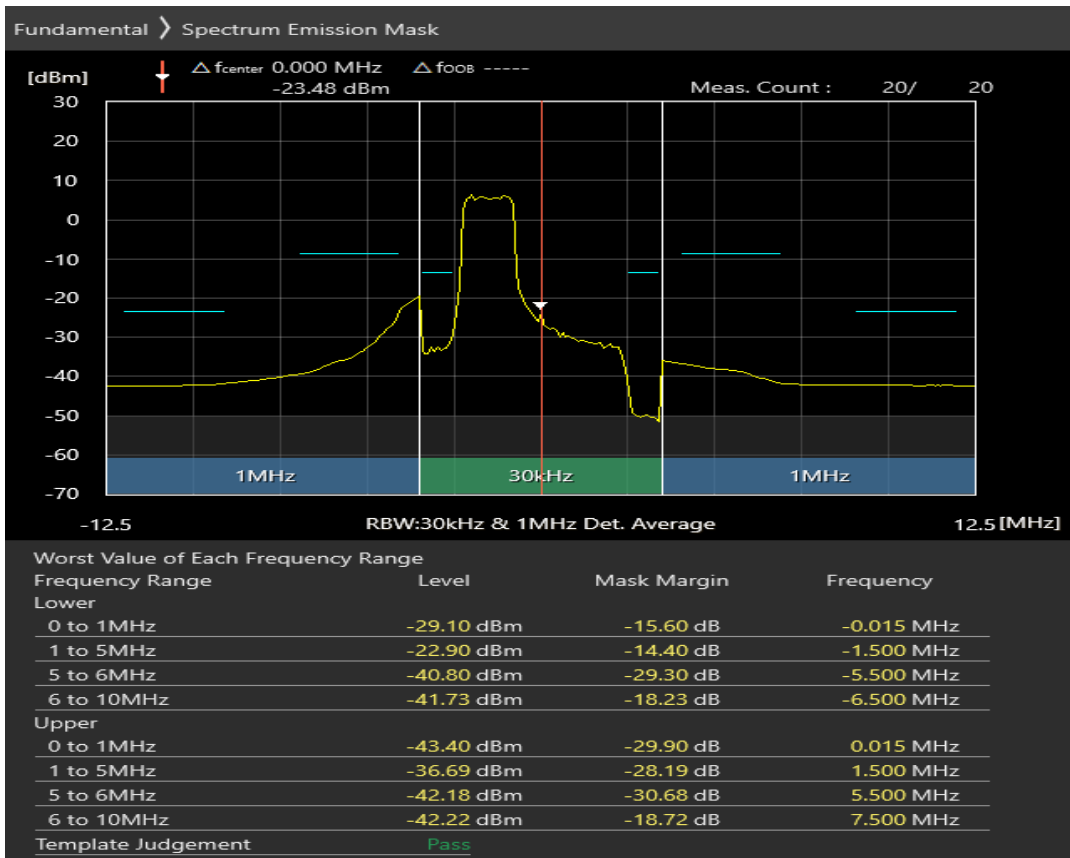

Band40 QPSK BW=5MHz Channel=38675 RB Size=8 Position=#0