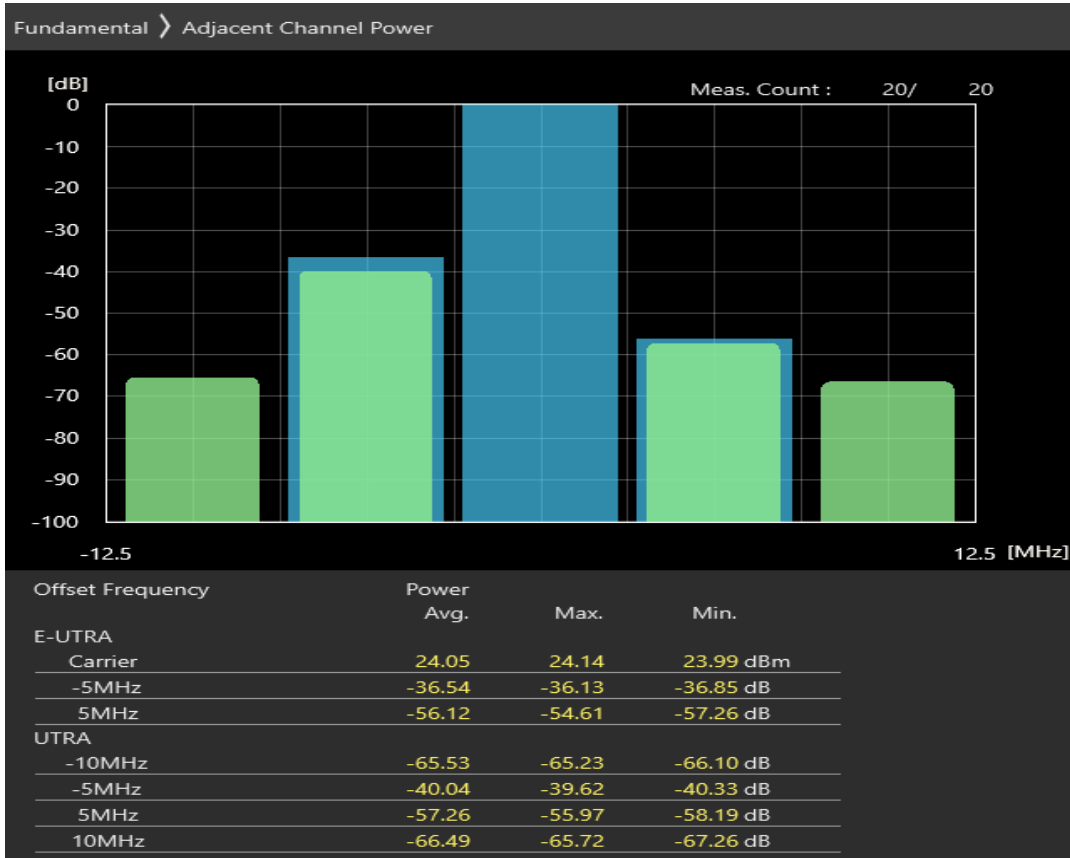

Band7 16QAM BW=5MHz Channel=20775 RB Size=8 Position=#0