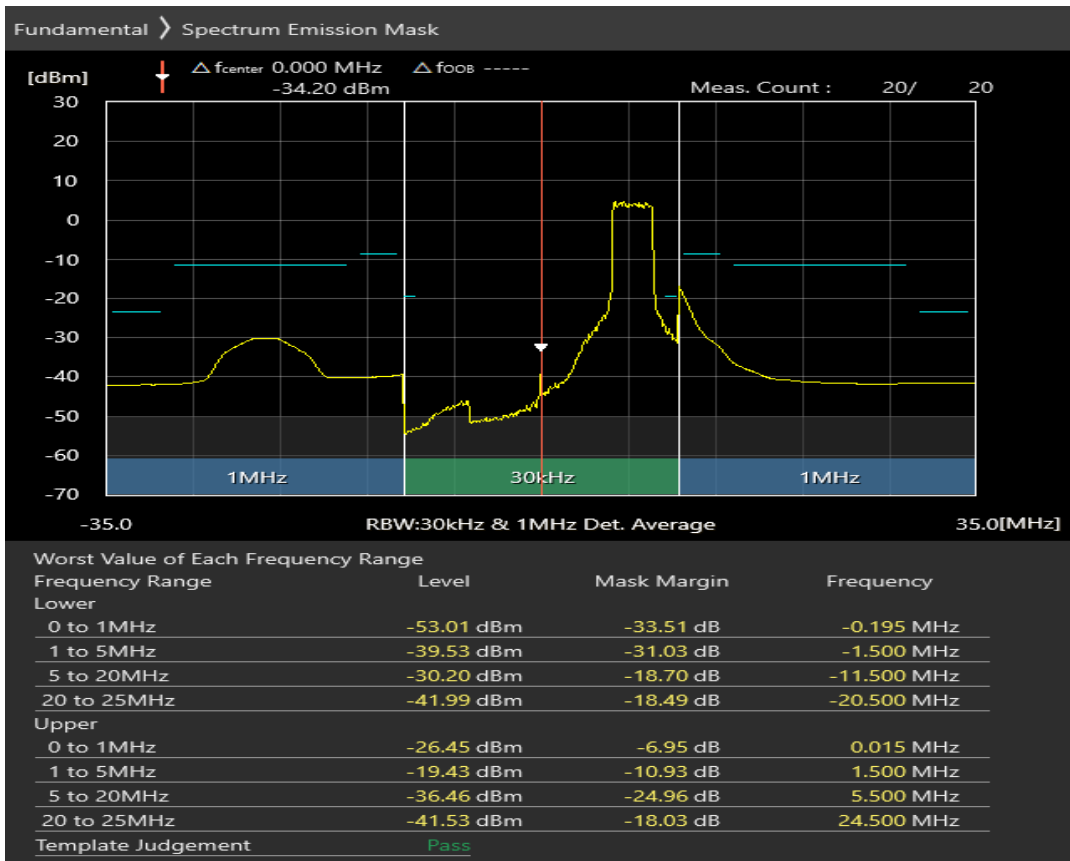

Band40 QAM16 BW=20MHz Channel=39150 RB Size=18 Position=#Max

Band40 QAM16 BW=20MHz Channel=39550 RB Size=100 Position=#0

Band40 QAM16 BW=20MHz Channel=39550 RB Size=18 Position=#0

Band40 QAM16 BW=20MHz Channel=39550 RB Size=18 Position=#Max