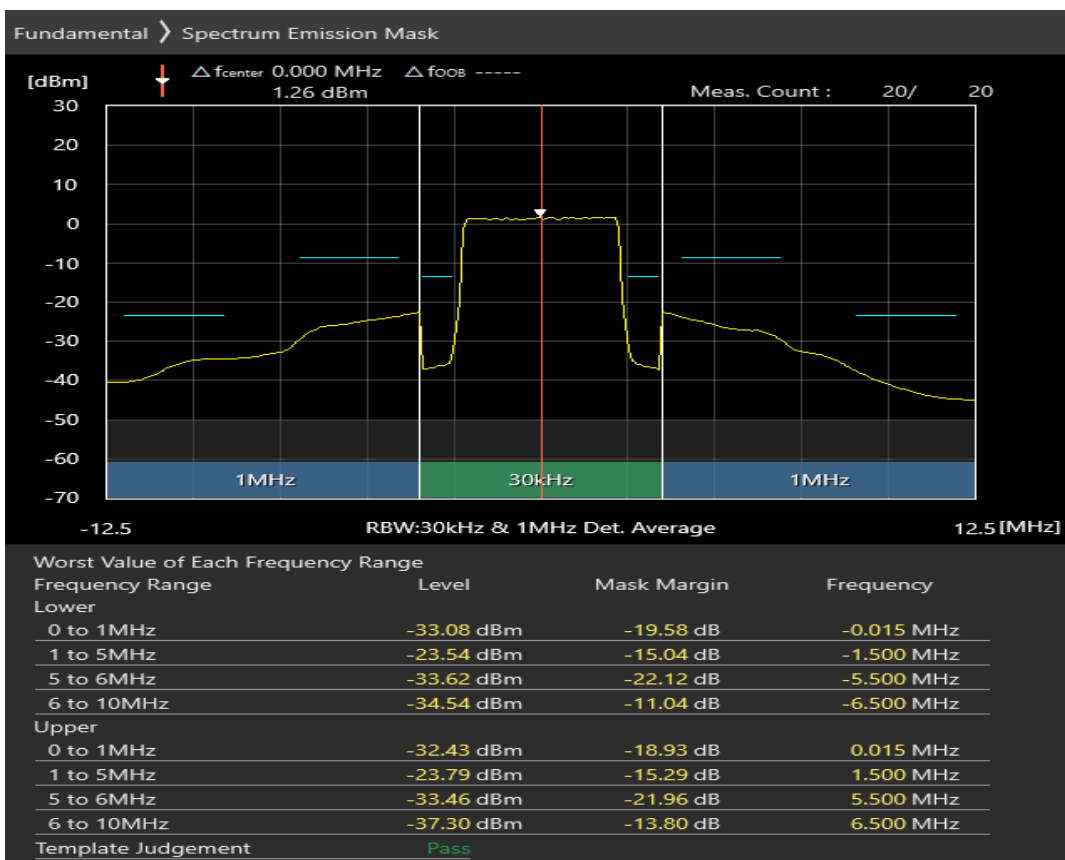

Band20 QPSK BW=5MHz Channel=24425 RB Size=25 Position=#0