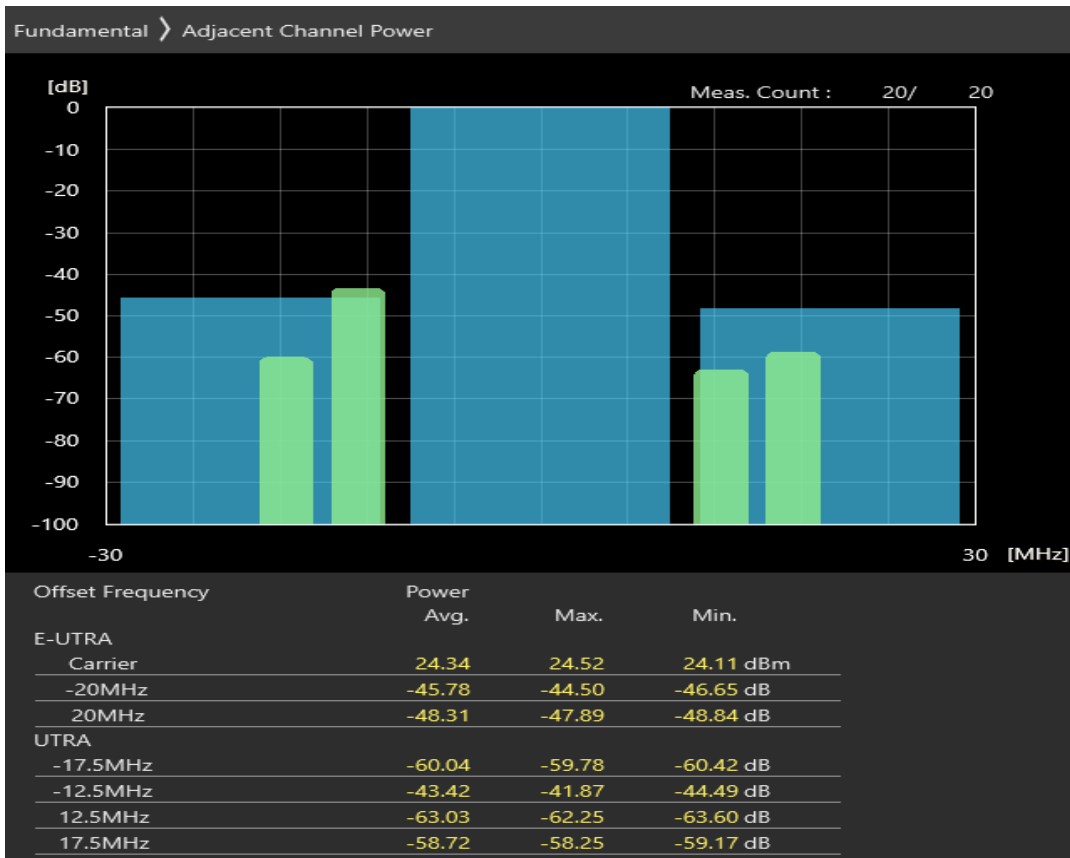

Band1 16QAM BW=20MHz Channel=18300 RB Size=18 Position=#0