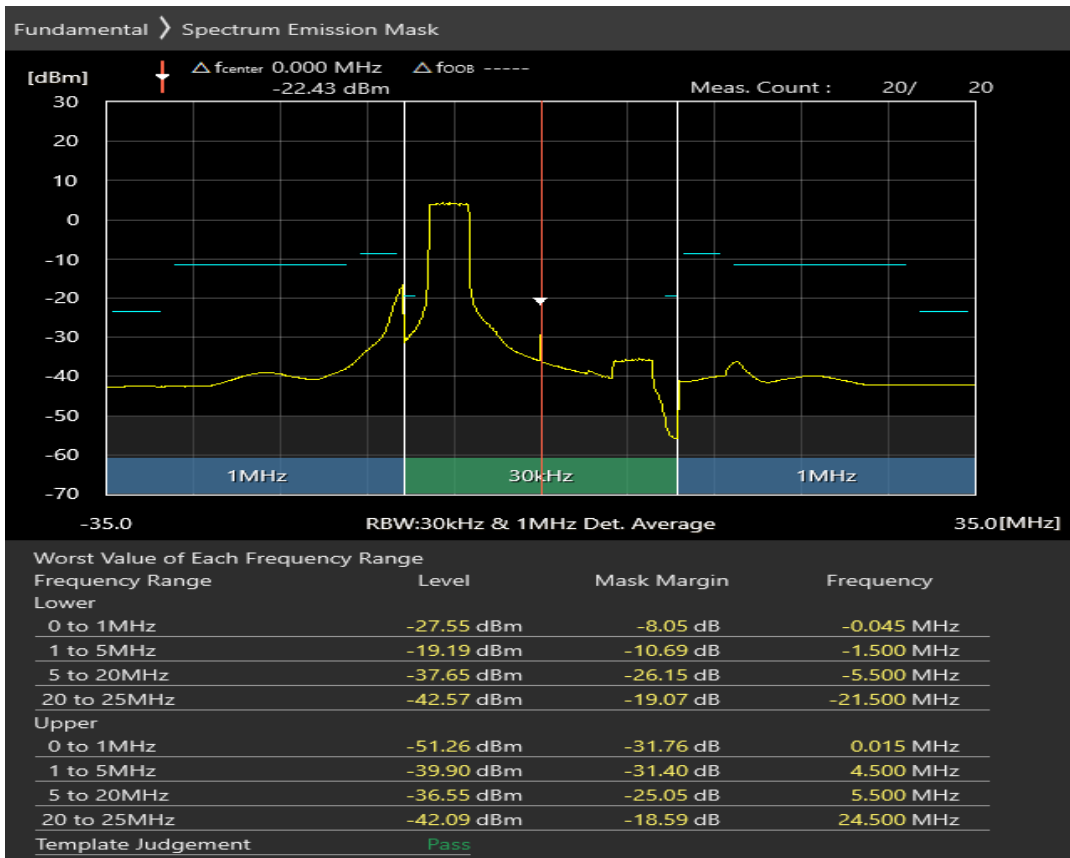

Band7 16QAM BW=20MHz Channel=21100 RB Size=18 Position=#0