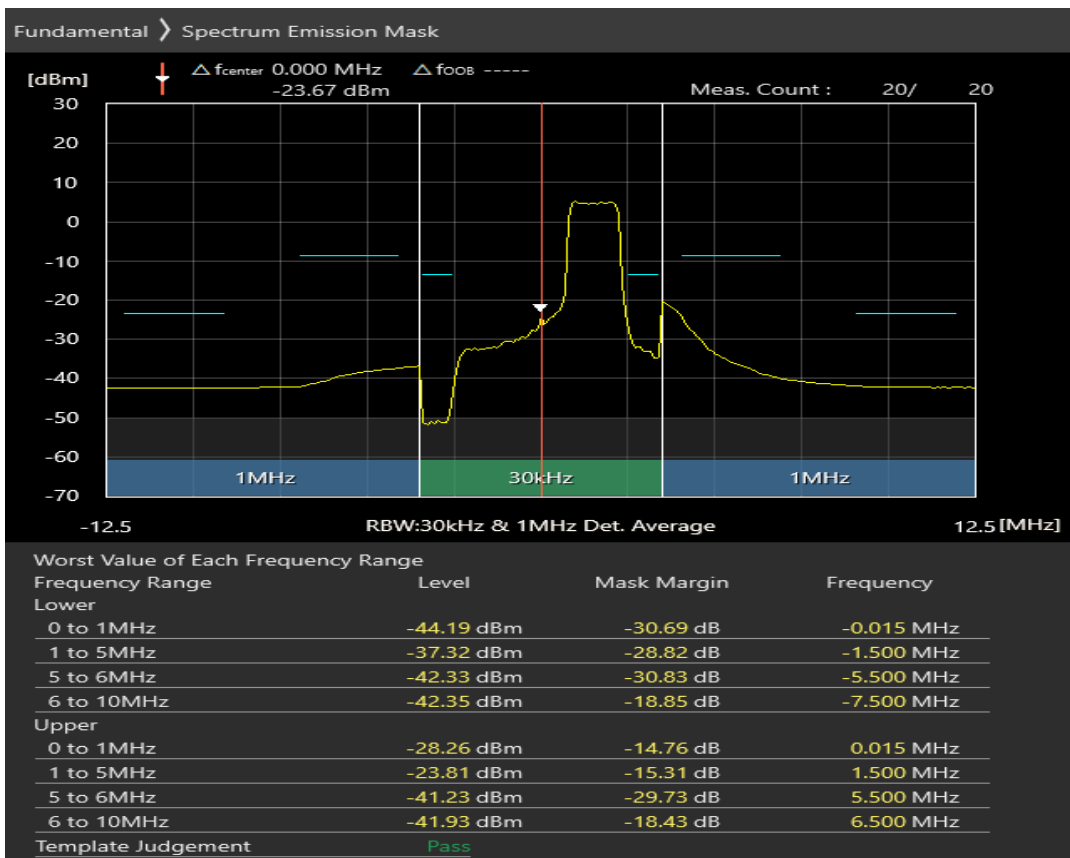

Band40 16QAM BW=5MHz Channel=38675 RB Size=8 Position=#Max