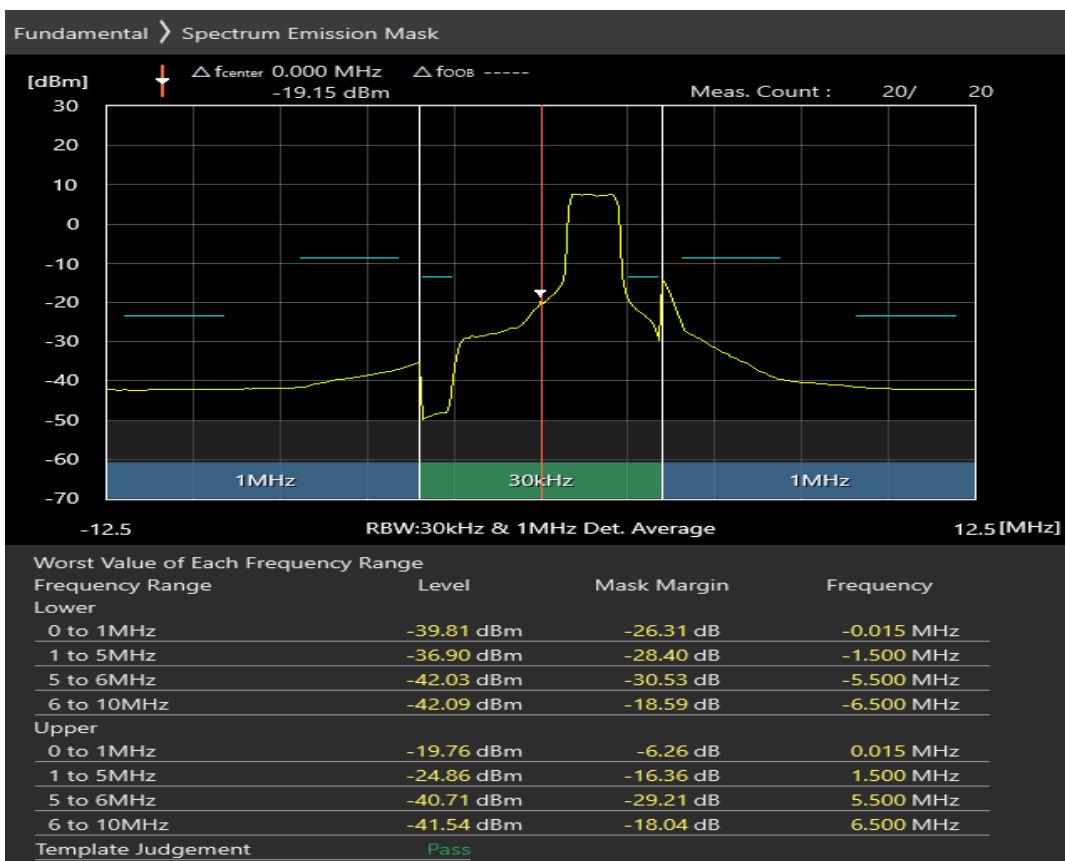

Band7 16QAM BW=5MHz Channel=21425 RB Size=8 Position=#Max