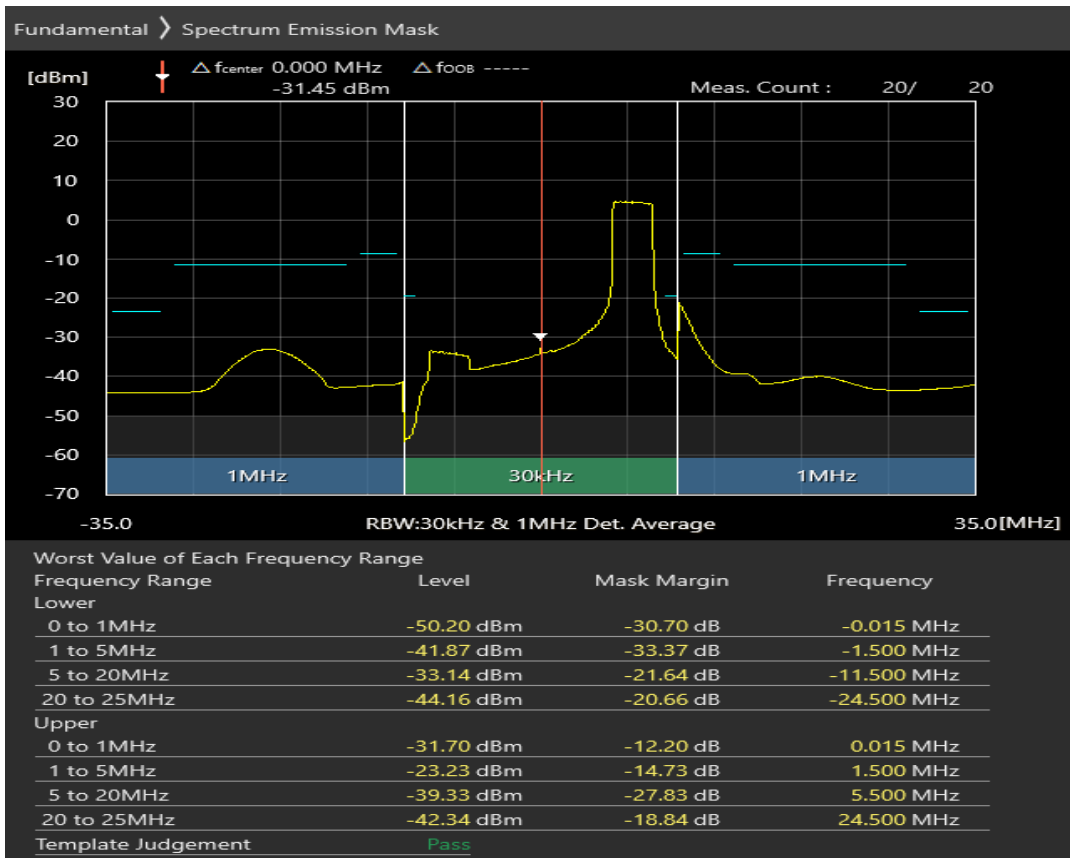

Band1 16QAM BW=20MHz Channel=18100 RB Size=18 Position=#Max