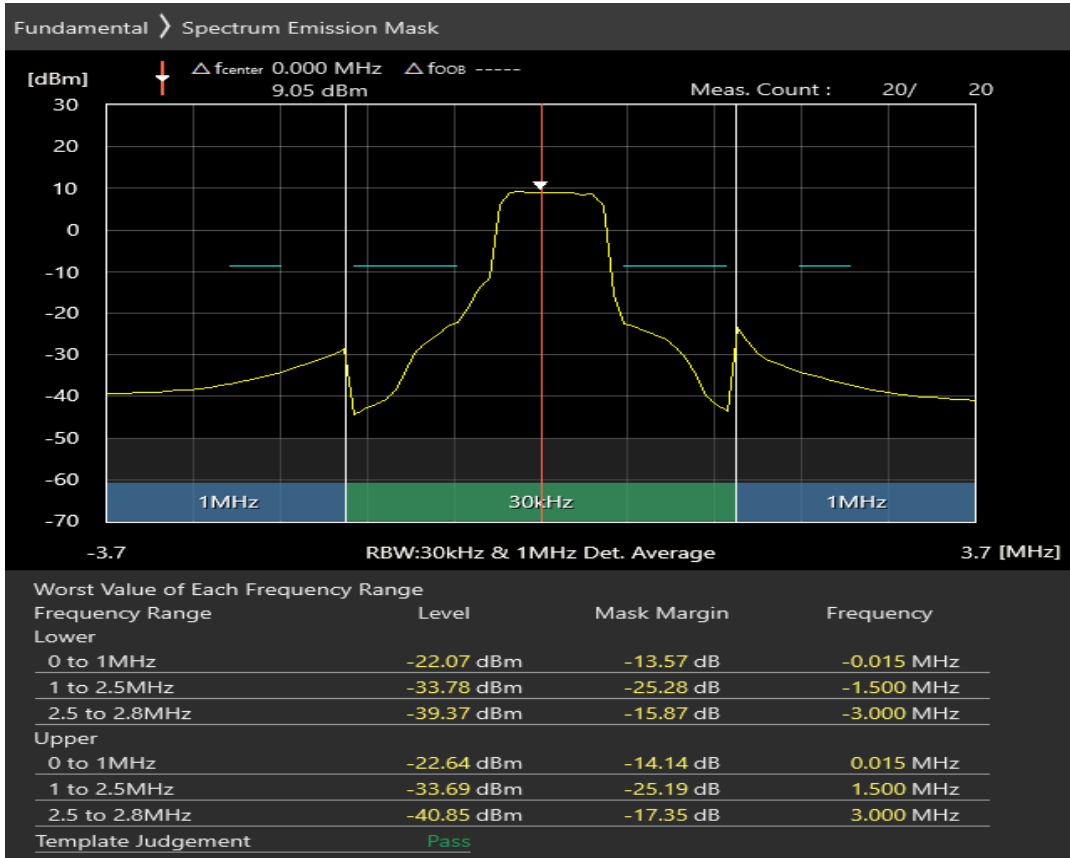

Band8 QPSK BW=1.4MHz Channel=21793 RB Size=5 Position=#Max

Band8 QPSK BW=1.4MHz Channel=21793 RB Size=6 Position=#0

Band8 16QAM BW=1.4MHz Channel=21793 RB Size=5 Position=#0

Band8 16QAM BW=1.4MHz Channel=21793 RB Size=5 Position=#Max