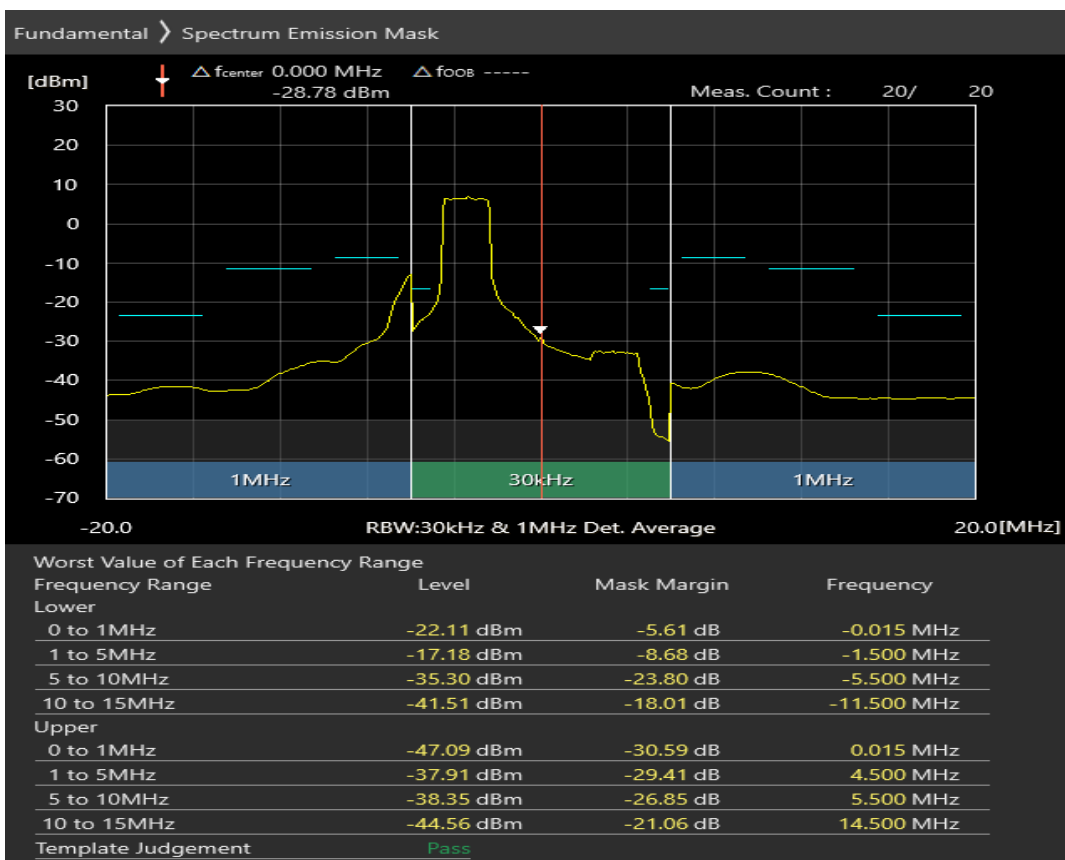

Band3 QPSK BW=10MHz Channel=19900 RB Size=12 Position=#0