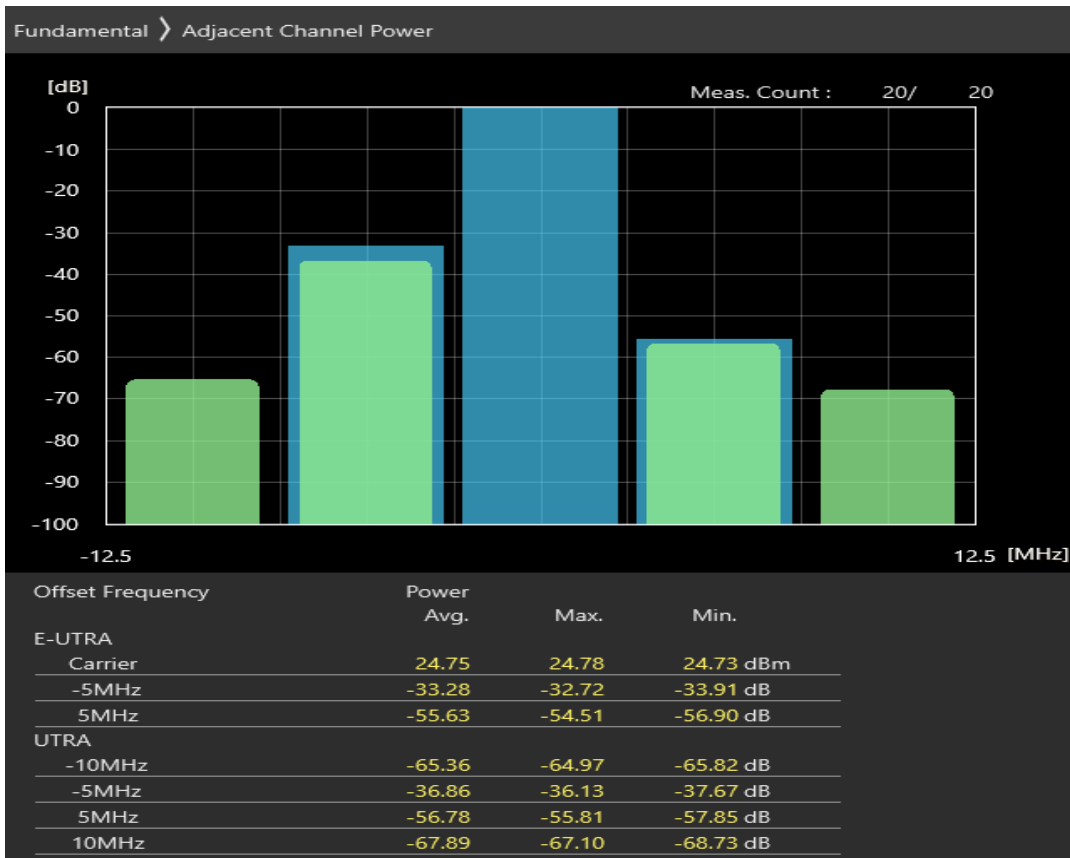

Band7 QPSK BW=5MHz Channel=21425 RB Size=8 Position=#0