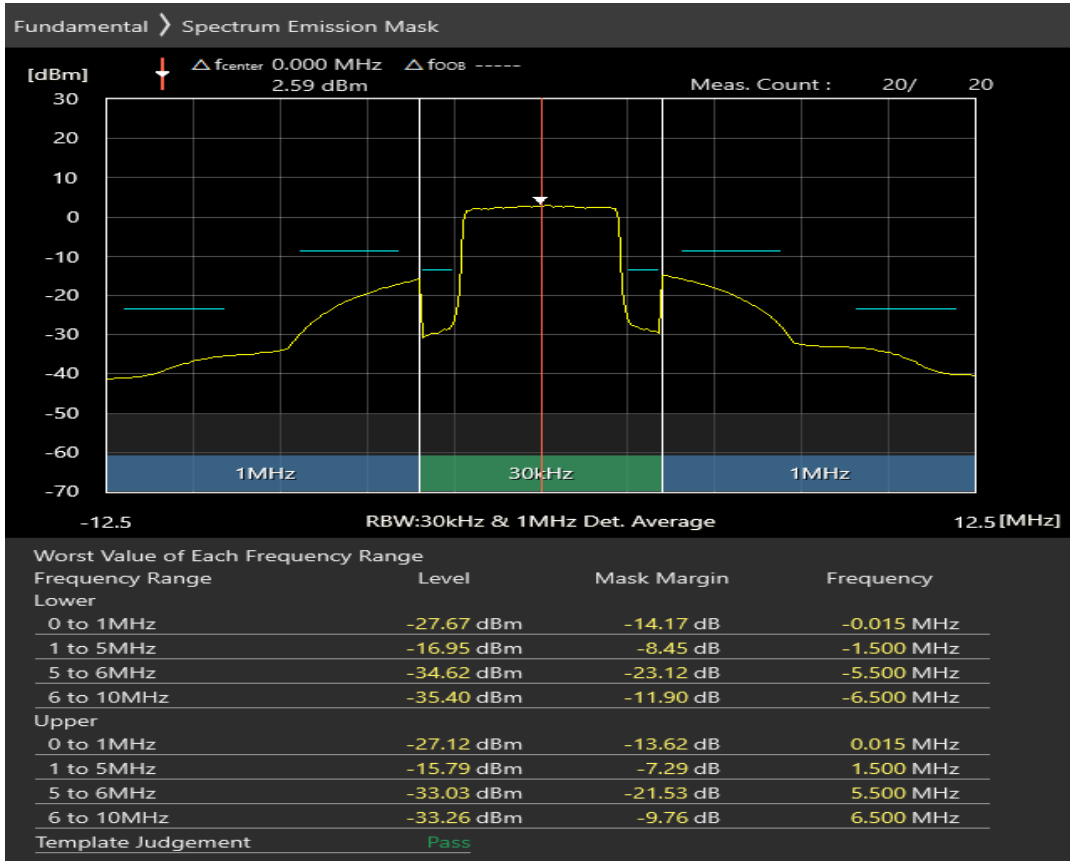

Band40 QAM16 BW=5MHz Channel=39625 RB Size=8 Position=#Max

Band7 QPSK BW=5MHz Channel=20775 RB Size=8 Position=#0

Band7 QPSK BW=5MHz Channel=20775 RB Size=8 Position=#Max

Band7 QPSK BW=5MHz Channel=20775 RB Size=25 Position=#0