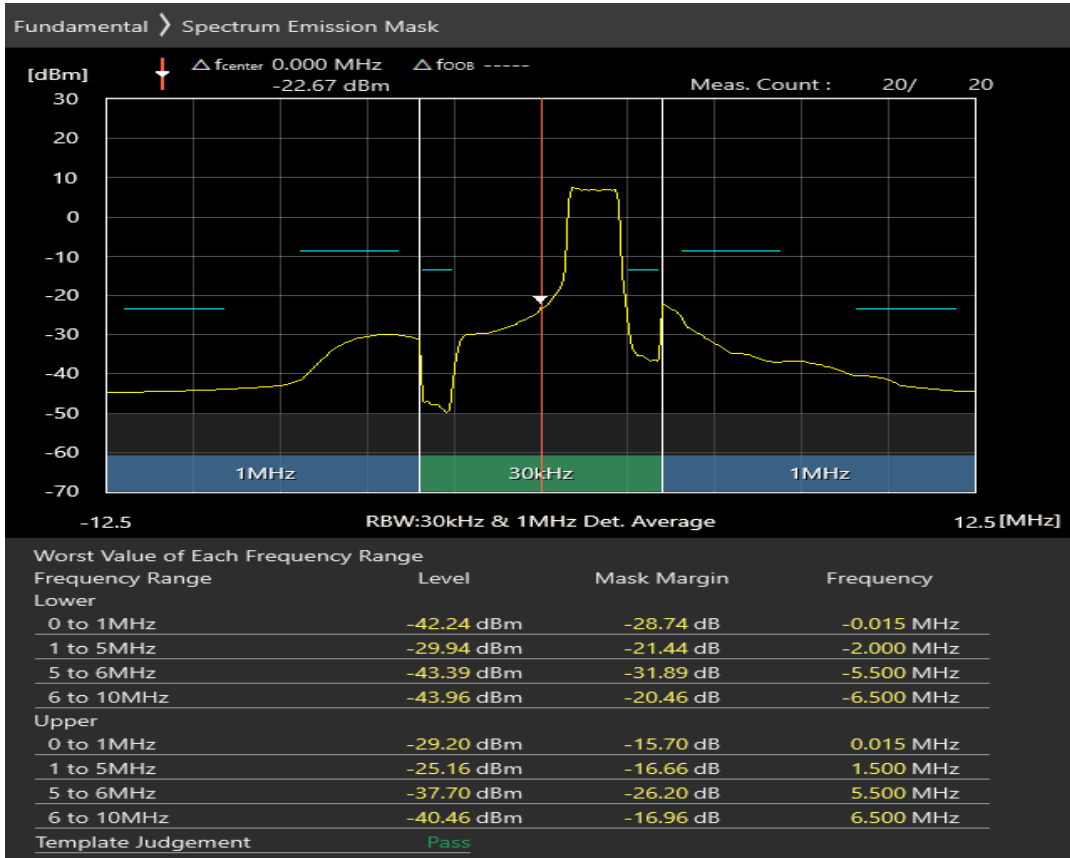

Band20 QPSK BW=5MHz Channel=24300 RB Size=8 Position=#Max