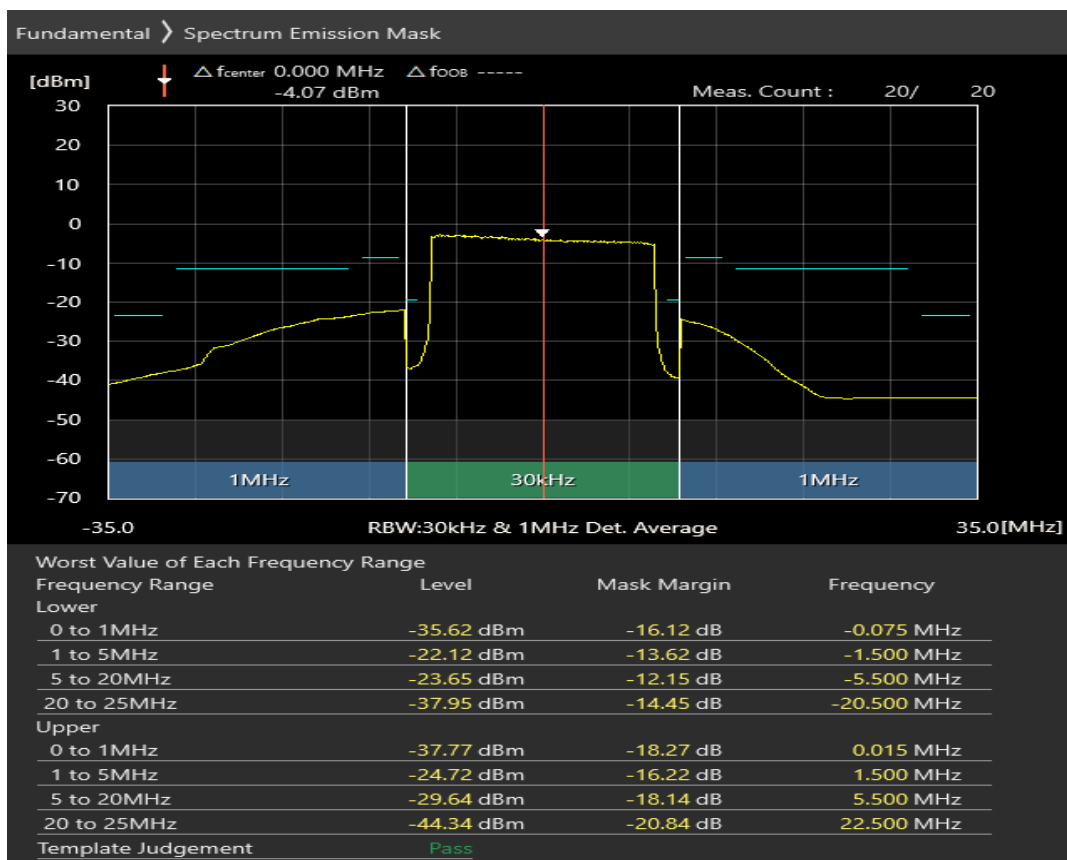

Band3 QPSK BW=20MHz Channel=19850 RB Size=100 Position=#0