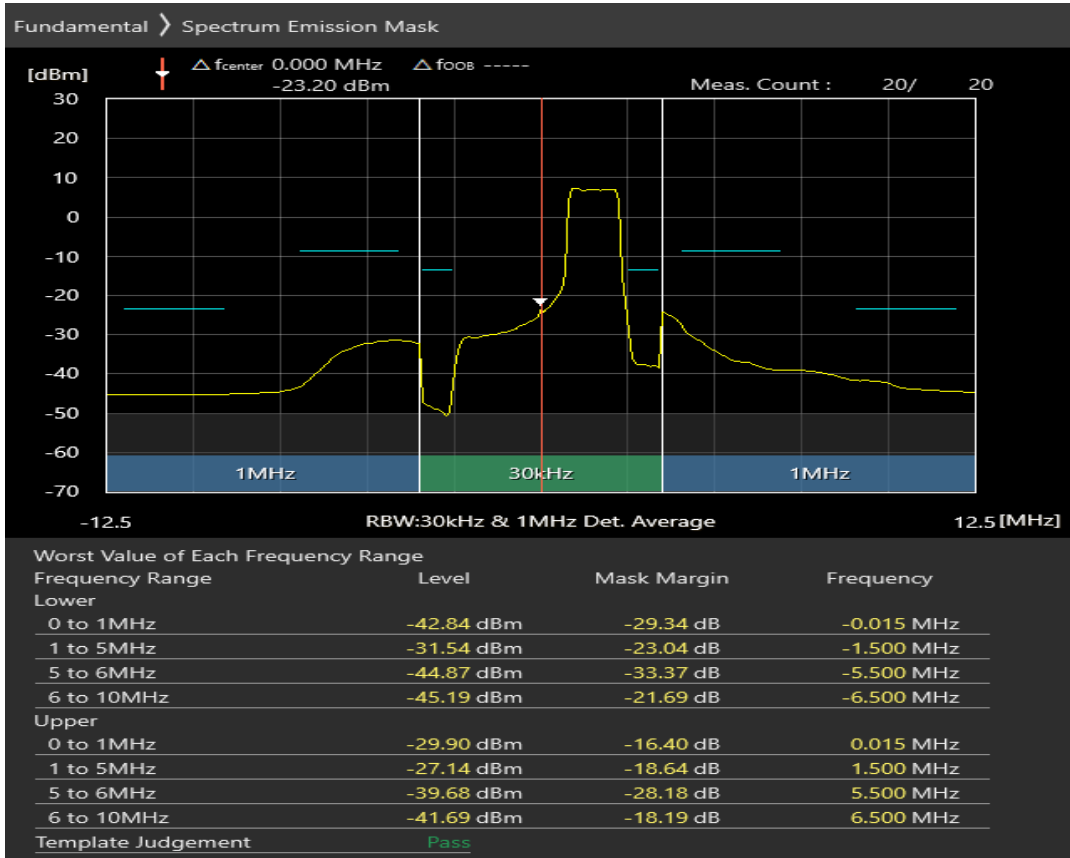

Band1 16QAM BW=20MHz Channel=18500 RB Size=18 Position=#Max

Band1 16QAM BW=20MHz Channel=18500 RB Size=100 Position=#0

Band20 QPSK BW=5MHz Channel=24175 RB Size=8 Position=#0

Band20 QPSK BW=5MHz Channel=24175 RB Size=8 Position=#Max