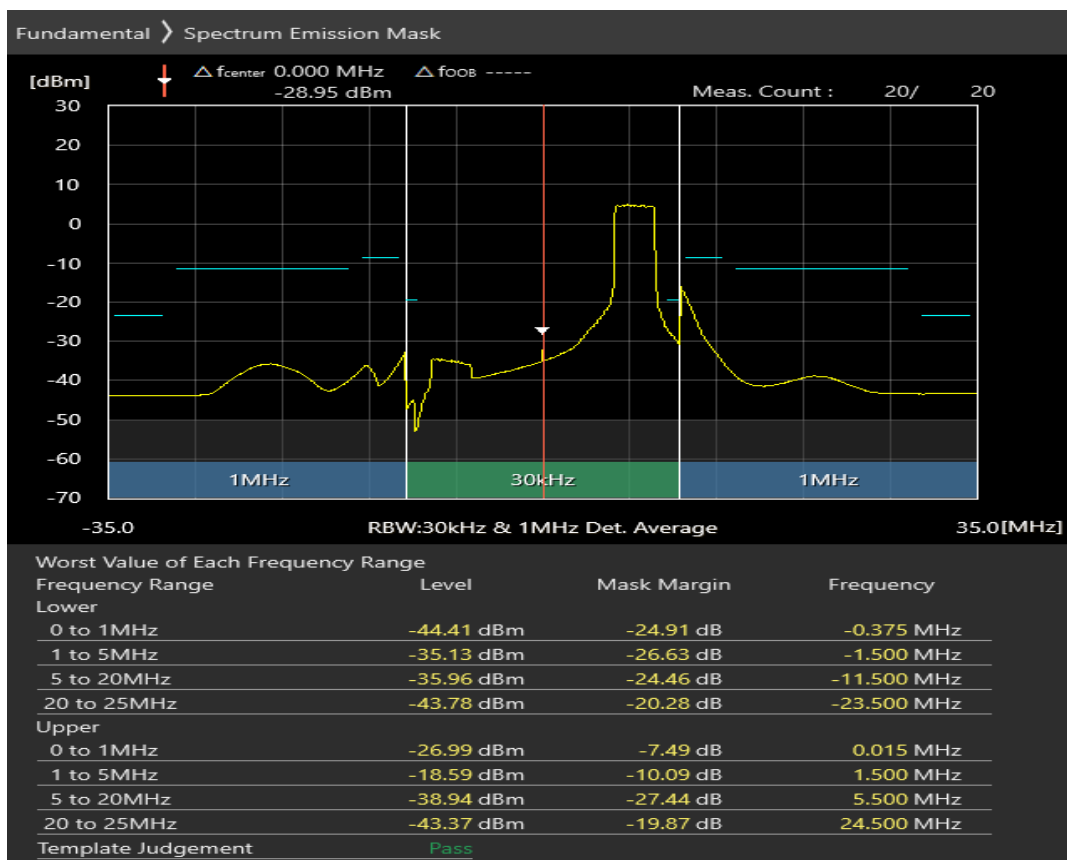

Band1 16QAM BW=20MHz Channel=18500 RB Size=18 Position=#Max