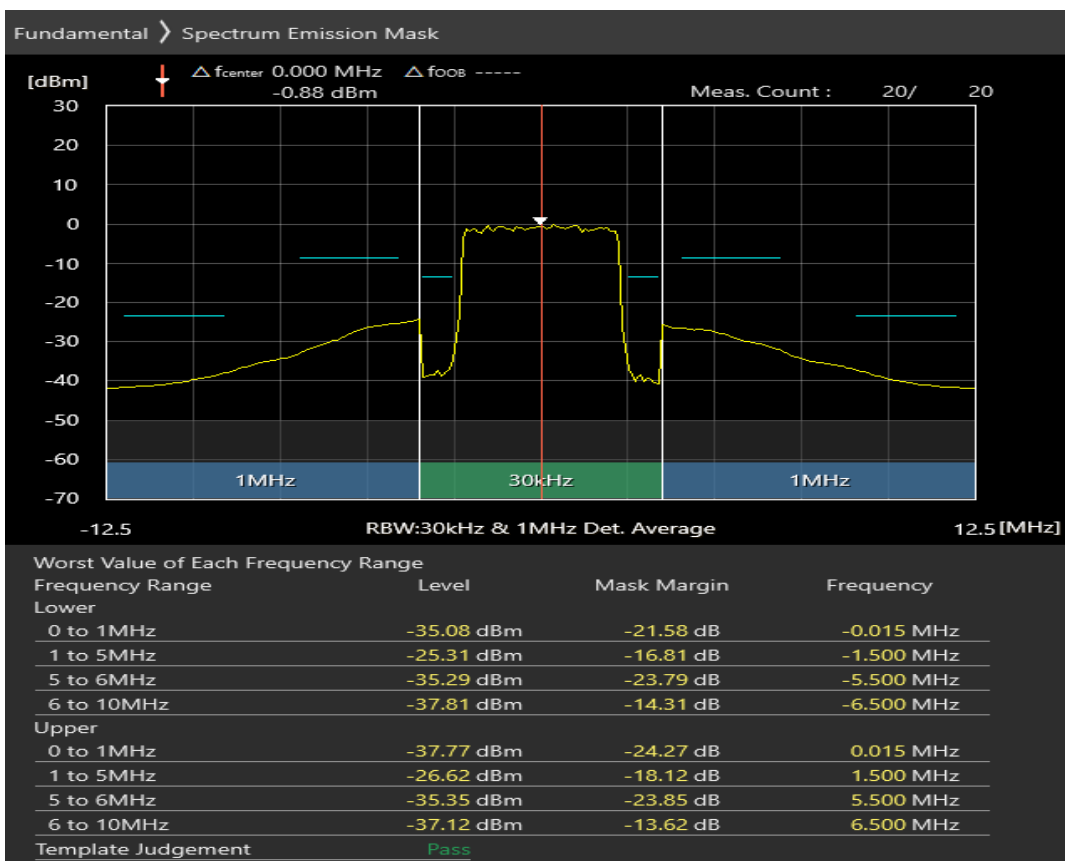

Band40 16QAM BW=5MHz Channel=39625 RB Size=25 Position=#0