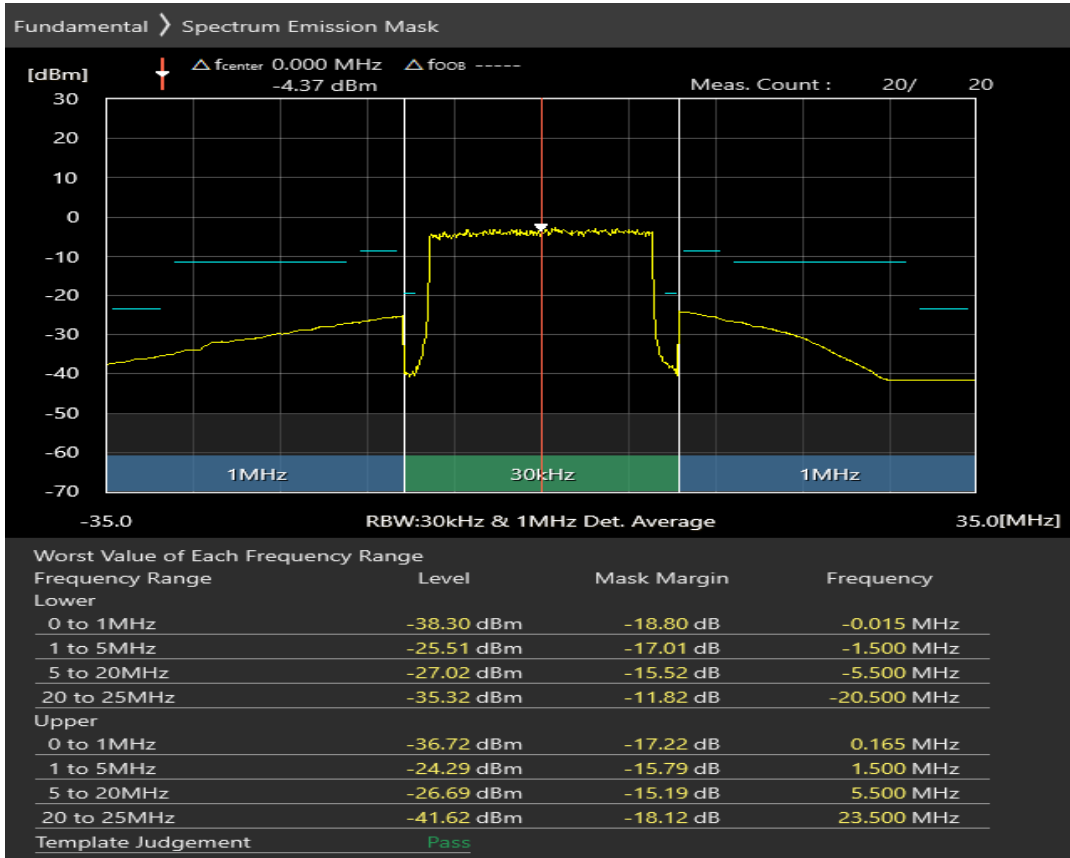

Band40 QAM16 BW=20MHz Channel=39550 RB Size=100 Position=#0