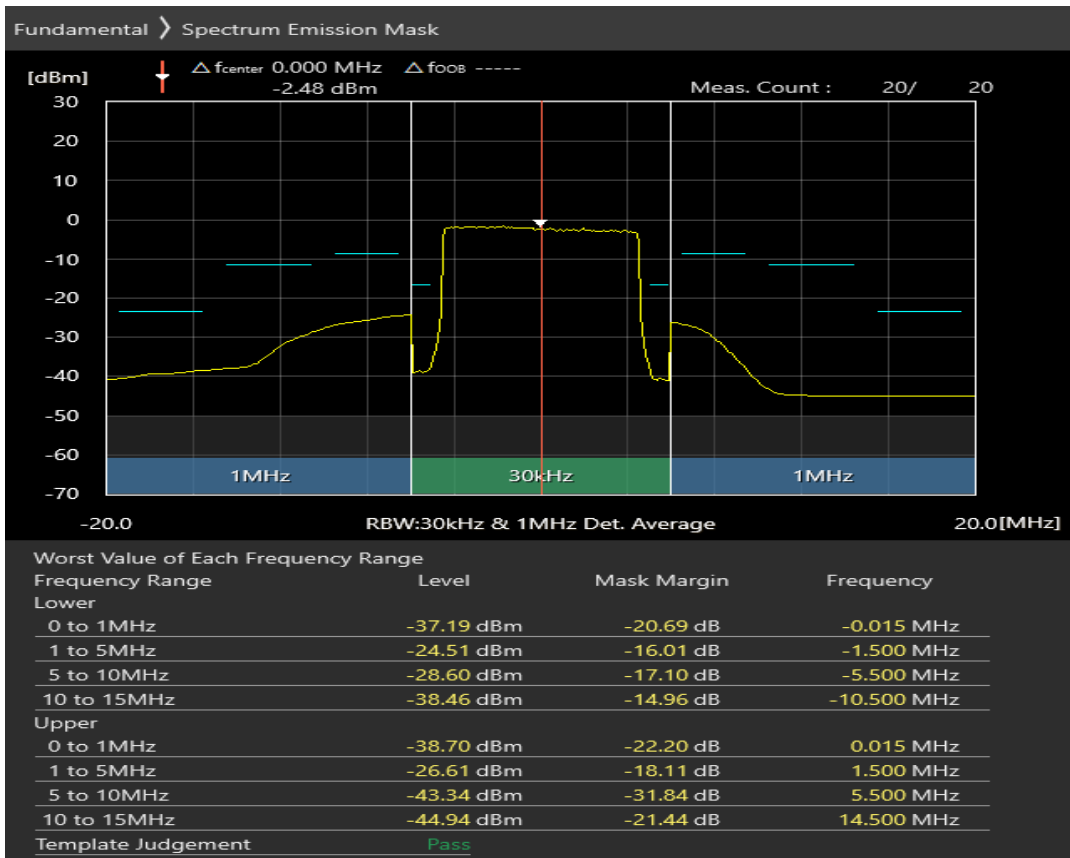

Band8 16QAM BW=10MHz Channel=21750 RB Size=50 Position=#0

6.6.3 Transmitter Spurious Emissions