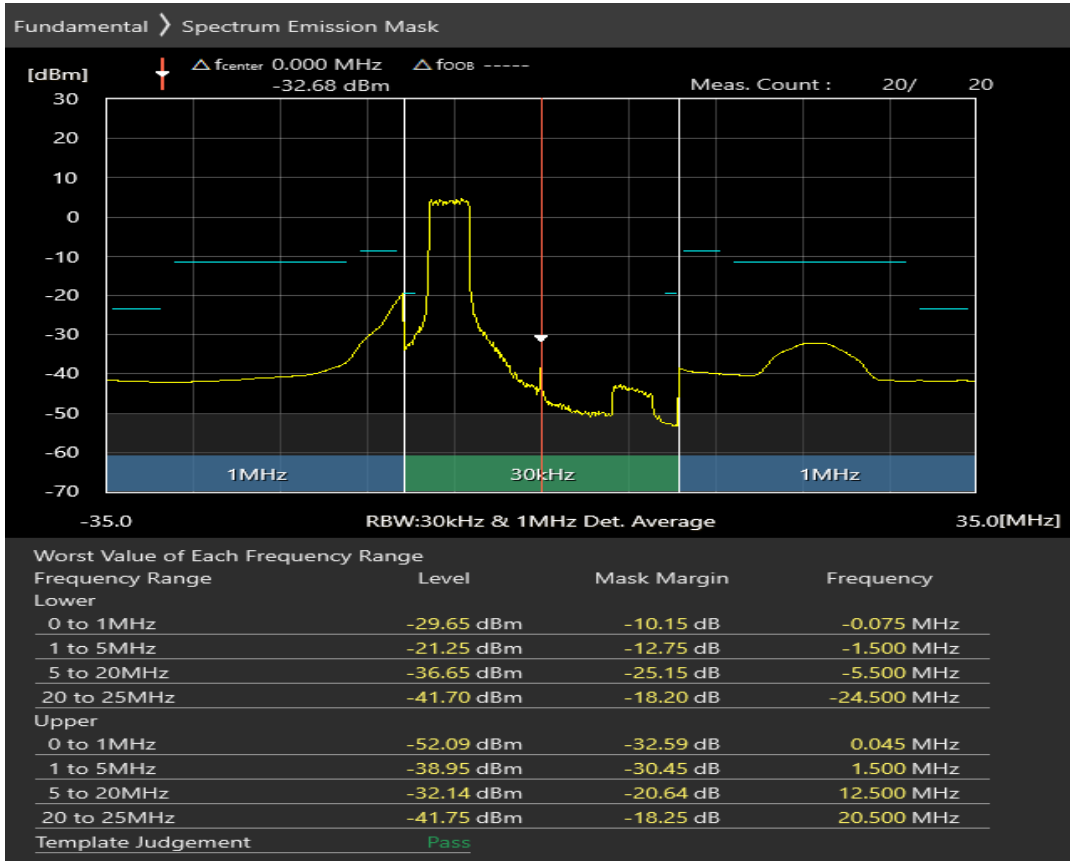

Band40 QAM16 BW=20MHz Channel=38750 RB Size=18 Position=#0

Band40 QAM16 BW=20MHz Channel=38750 RB Size=18 Position=#Max

Band40 QAM16 BW=20MHz Channel=39150 RB Size=100 Position=#0

Band40 QAM16 BW=20MHz Channel=39150 RB Size=18 Position=#0