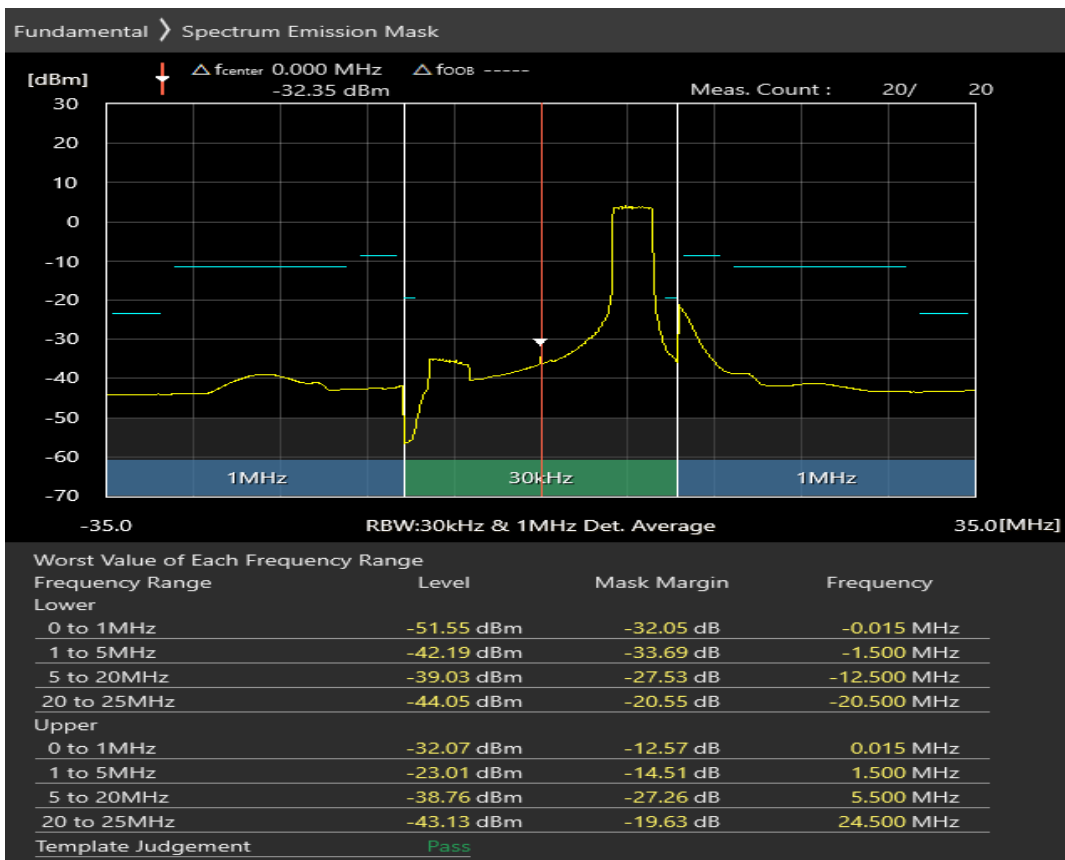

Band3 16QAM BW=20MHz Channel=19575 RB Size=18 Position=#Max