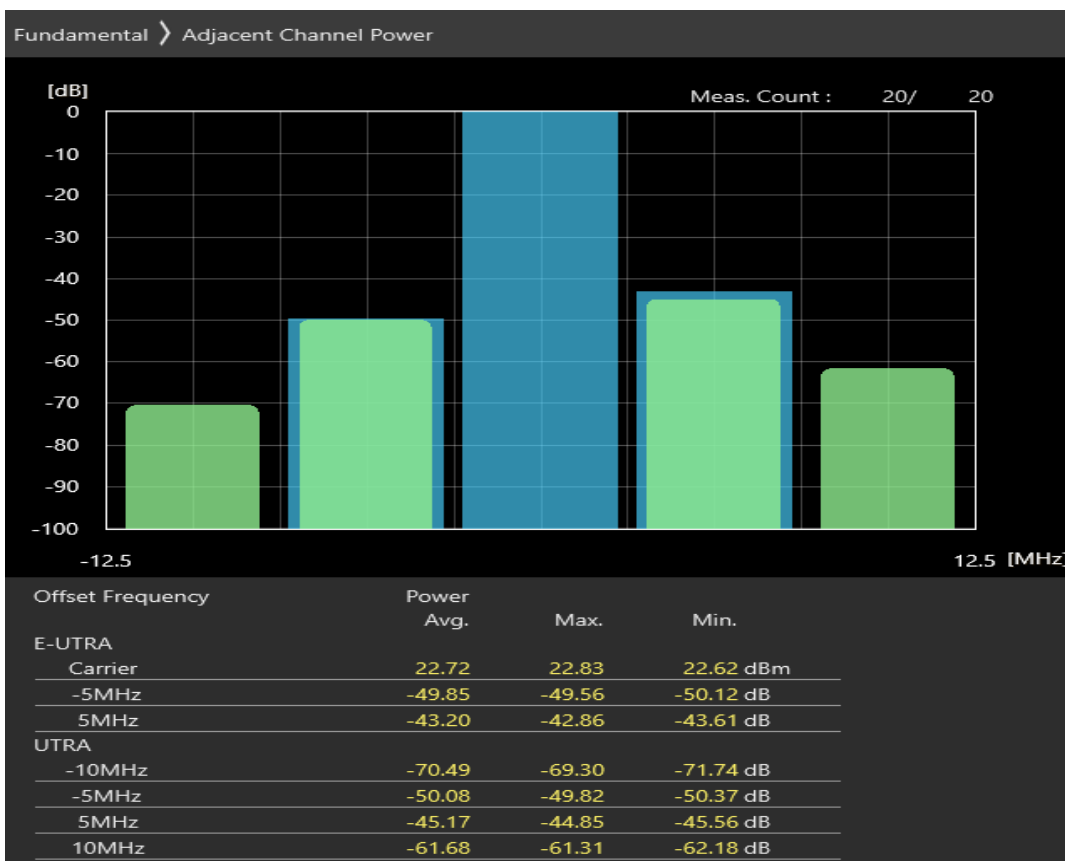

Band20 16QAM BW=5MHz Channel=24300 RB Size=8 Position=#Max