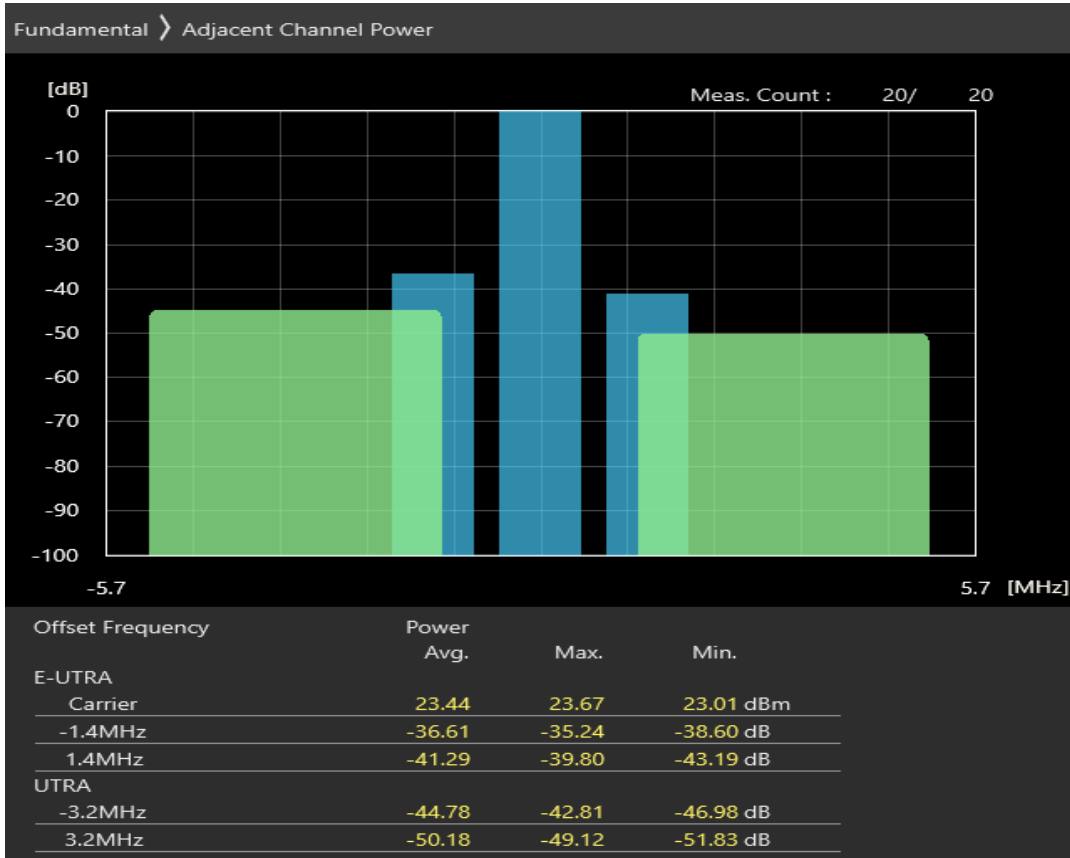

Band8 16QAM BW=1.4MHz Channel=21793 RB Size=5 Position=#0