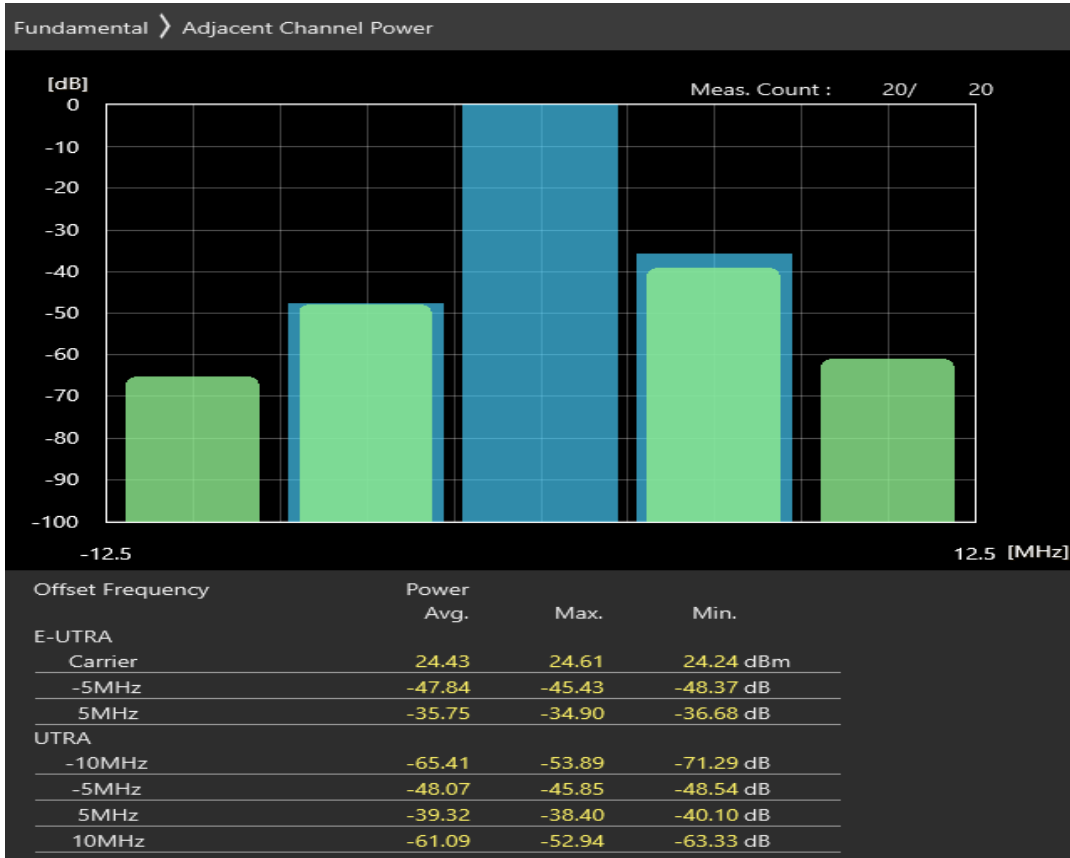

Band1 16QAM BW=5MHz Channel=18300 RB Size=8 Position=#Max