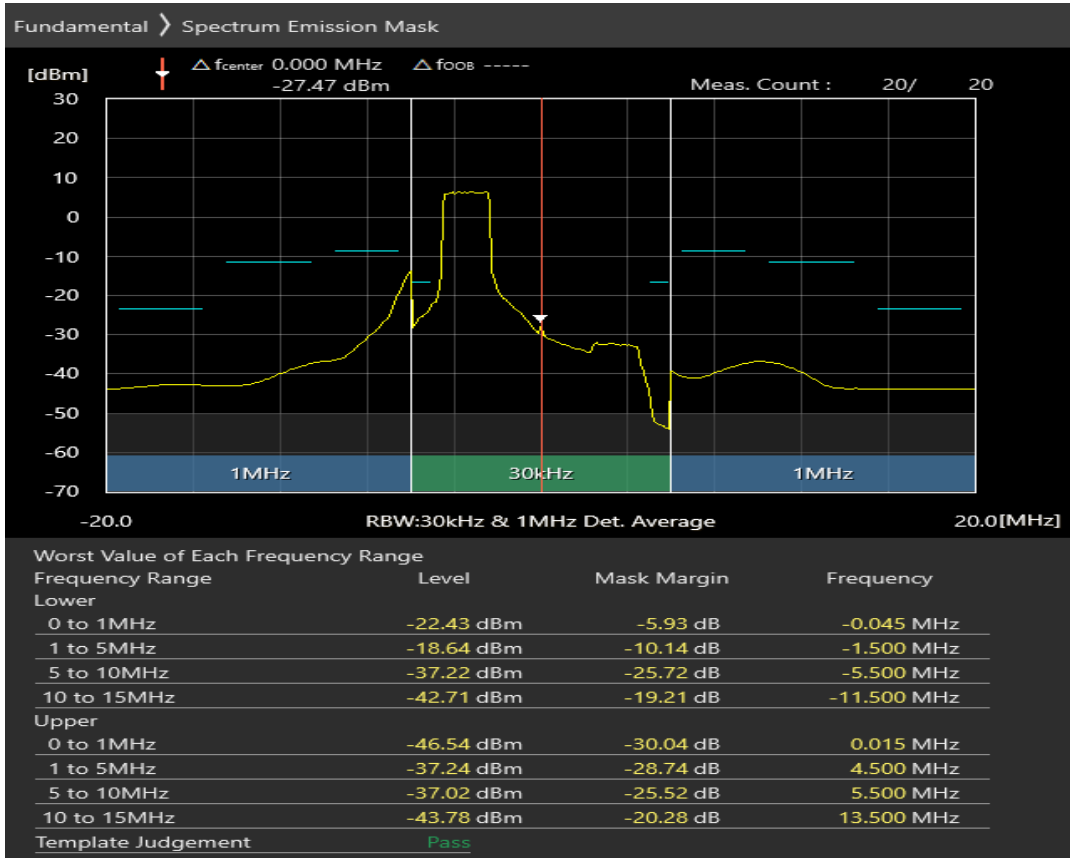

Band1 16QAM BW=10MHz Channel=18050 RB Size=12 Position=#0