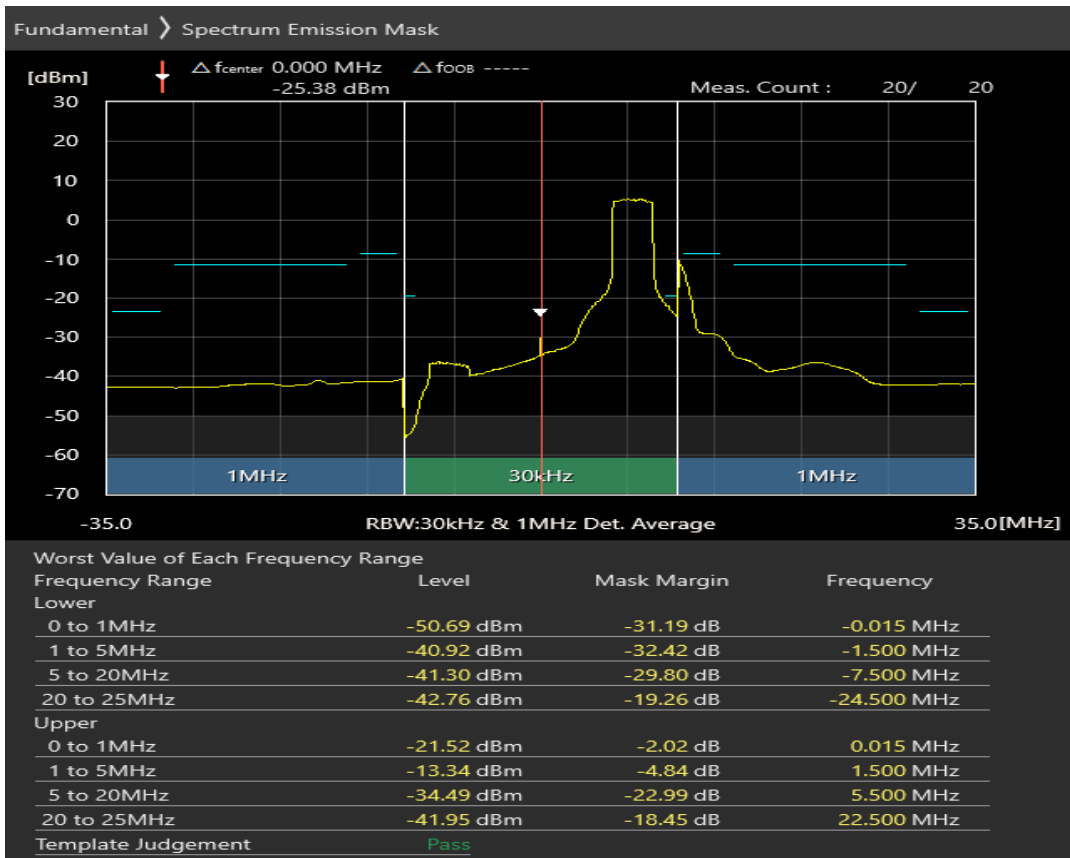

Band7 QPSK BW=20MHz Channel=20850 RB Size=18 Position=#Max