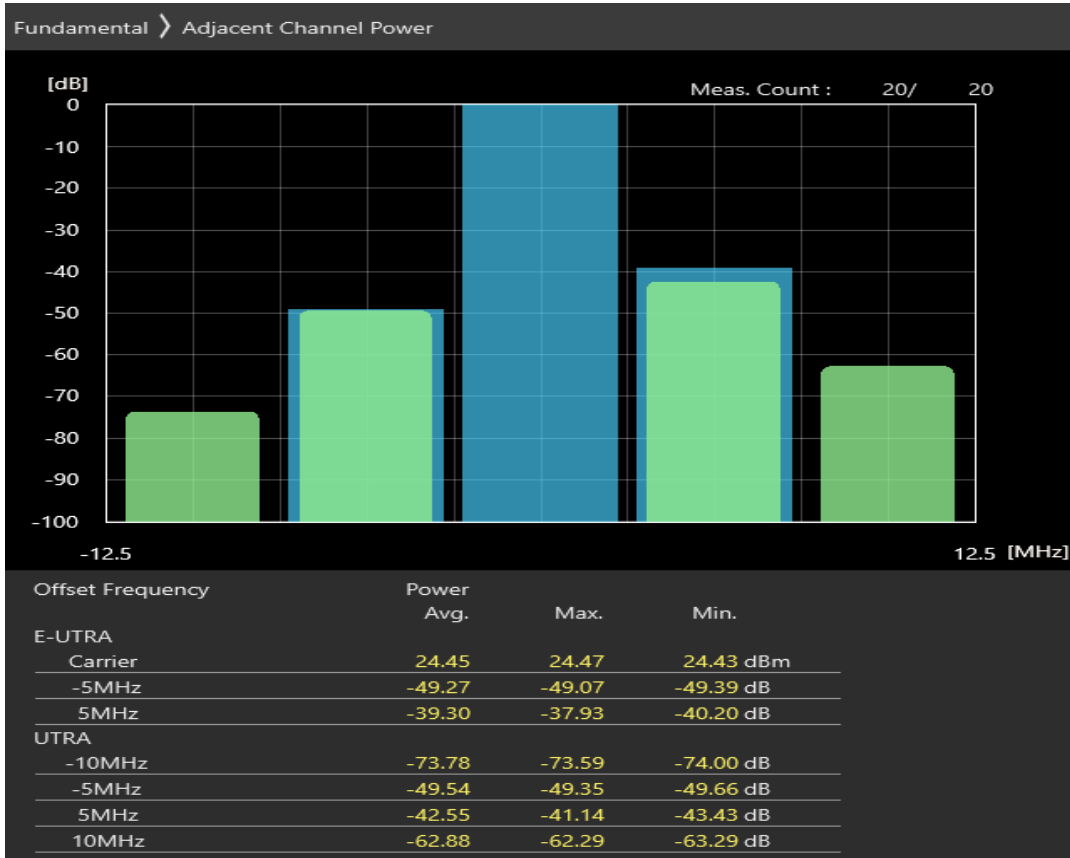

Band8 QPSK BW=5MHz Channel=21475 RB Size=8 Position=#Max