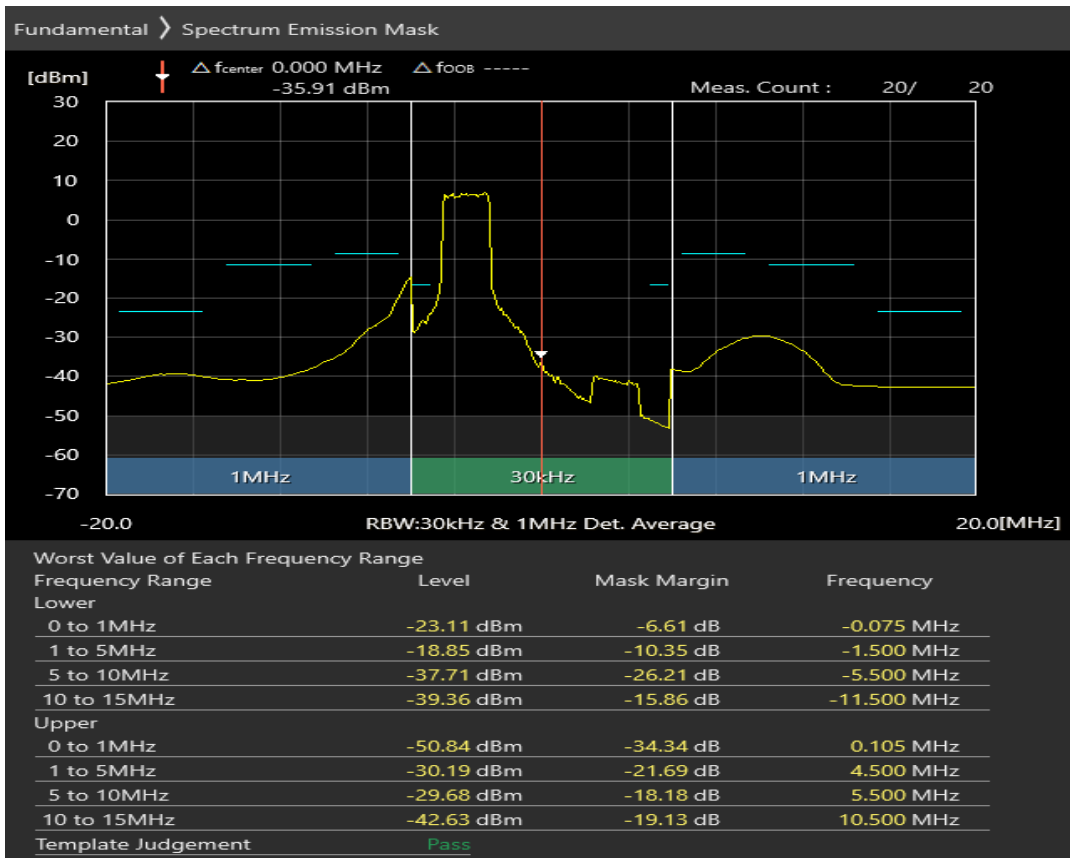

Band40 QAM16 BW=10MHz Channel=39600 RB Size=12 Position=#0