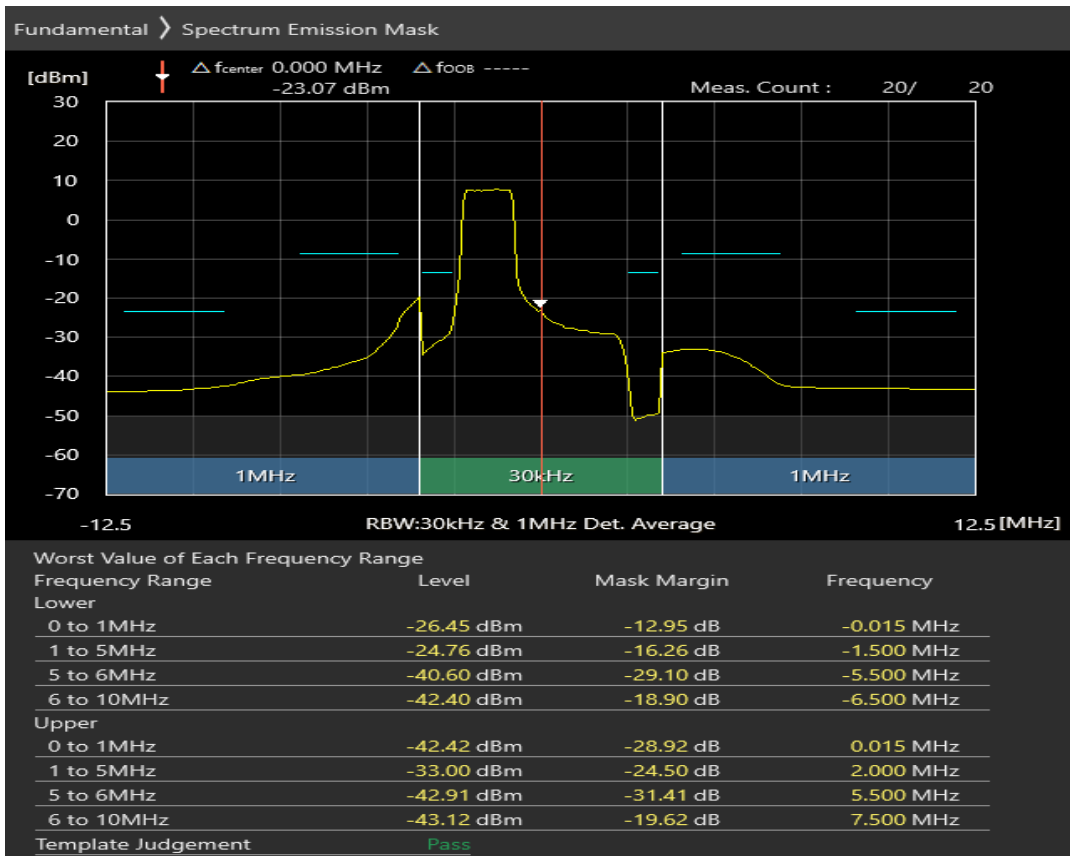

Band3 QPSK BW=5MHz Channel=19225 RB Size=8 Position=#0