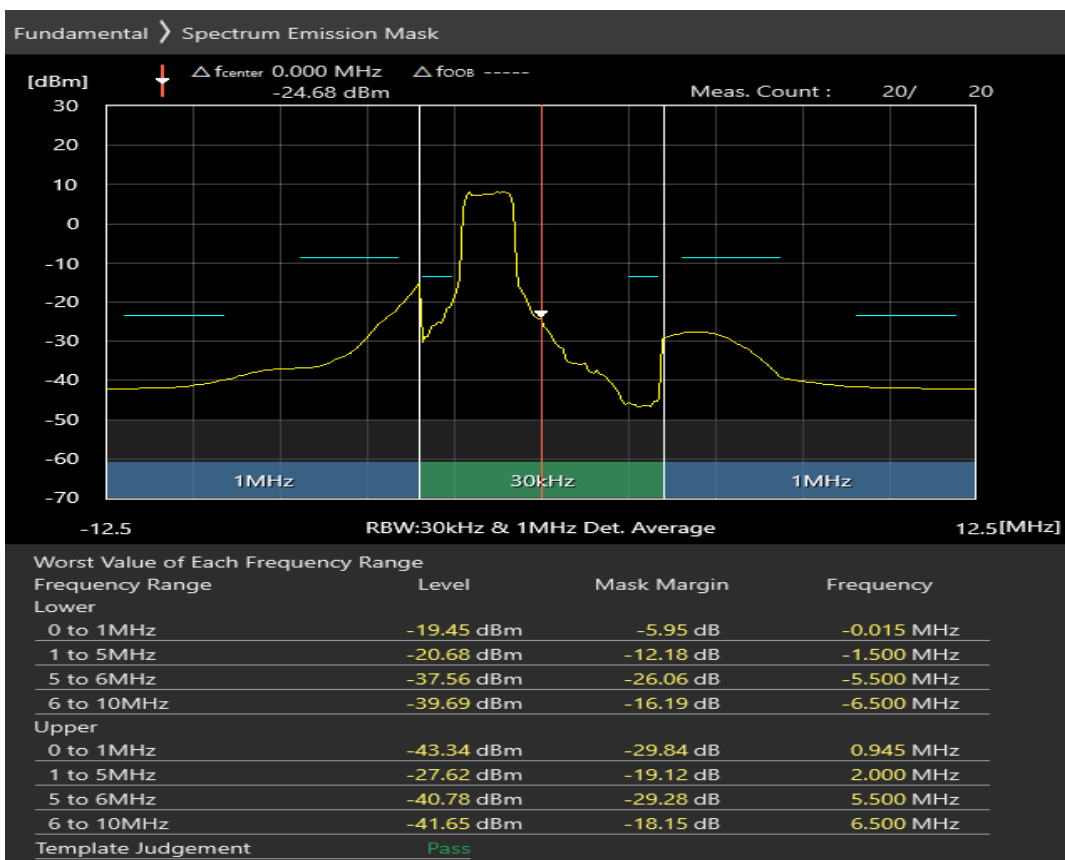

Band40 QAM16 BW=5MHz Channel=39150 RB Size=8 Position=#0