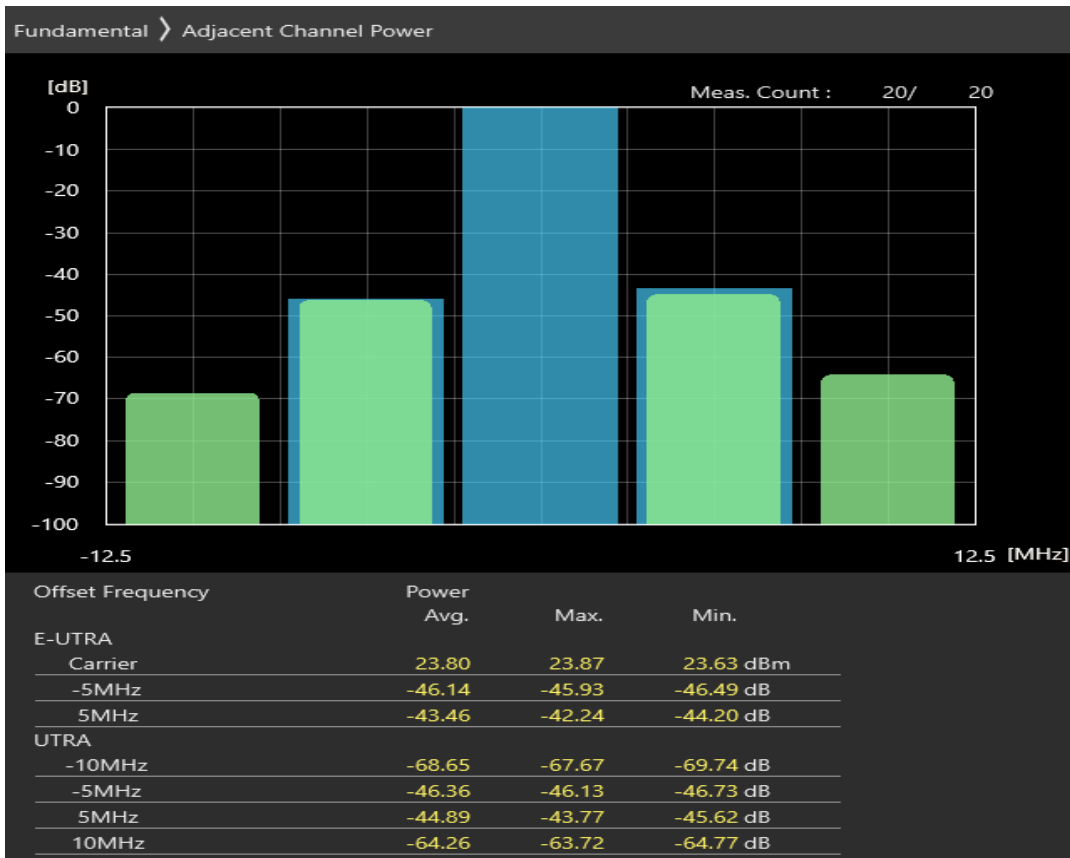

Band20 16QAM BW=5MHz Channel=24300 RB Size=8 Position=#Max

Band20 16QAM BW=5MHz Channel=24300 RB Size=25 Position=#0

Band20 QPSK BW=5MHz Channel=24425 RB Size=8 Position=#0

Band20 QPSK BW=5MHz Channel=24425 RB Size=8 Position=#Max