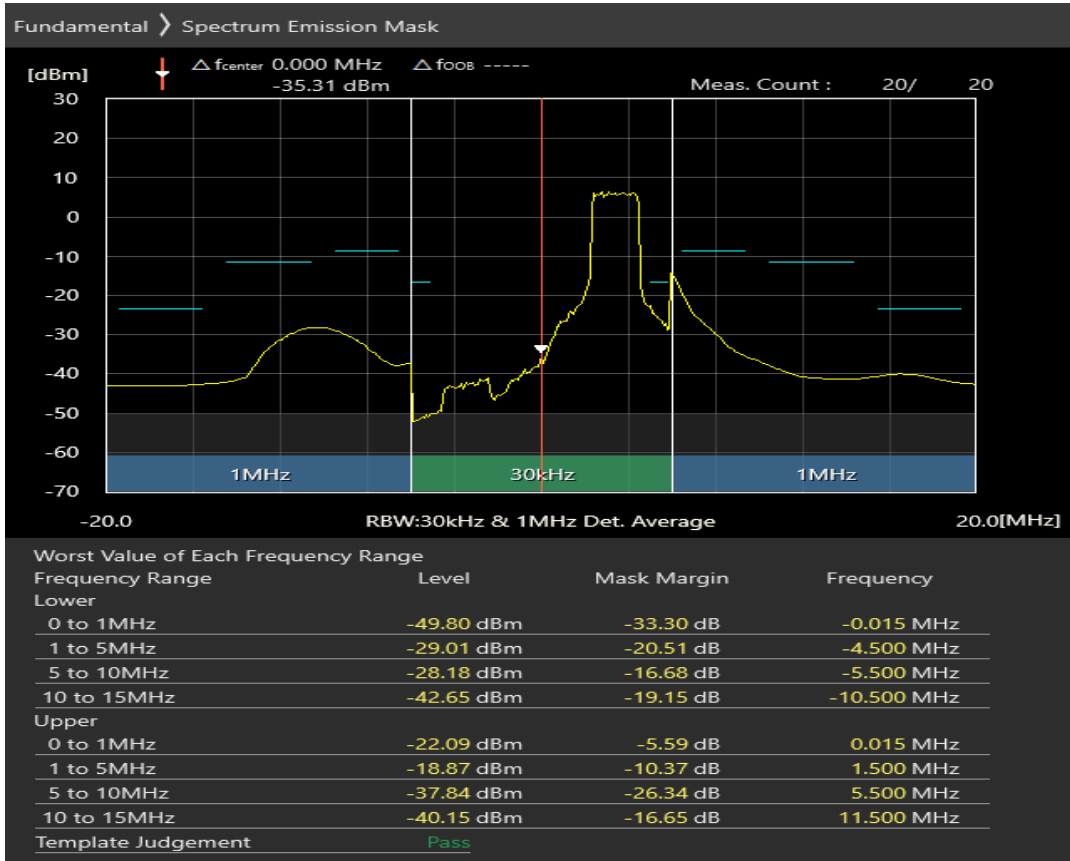

Band40 QAM16 BW=10MHz Channel=39600 RB Size=12 Position=#Max