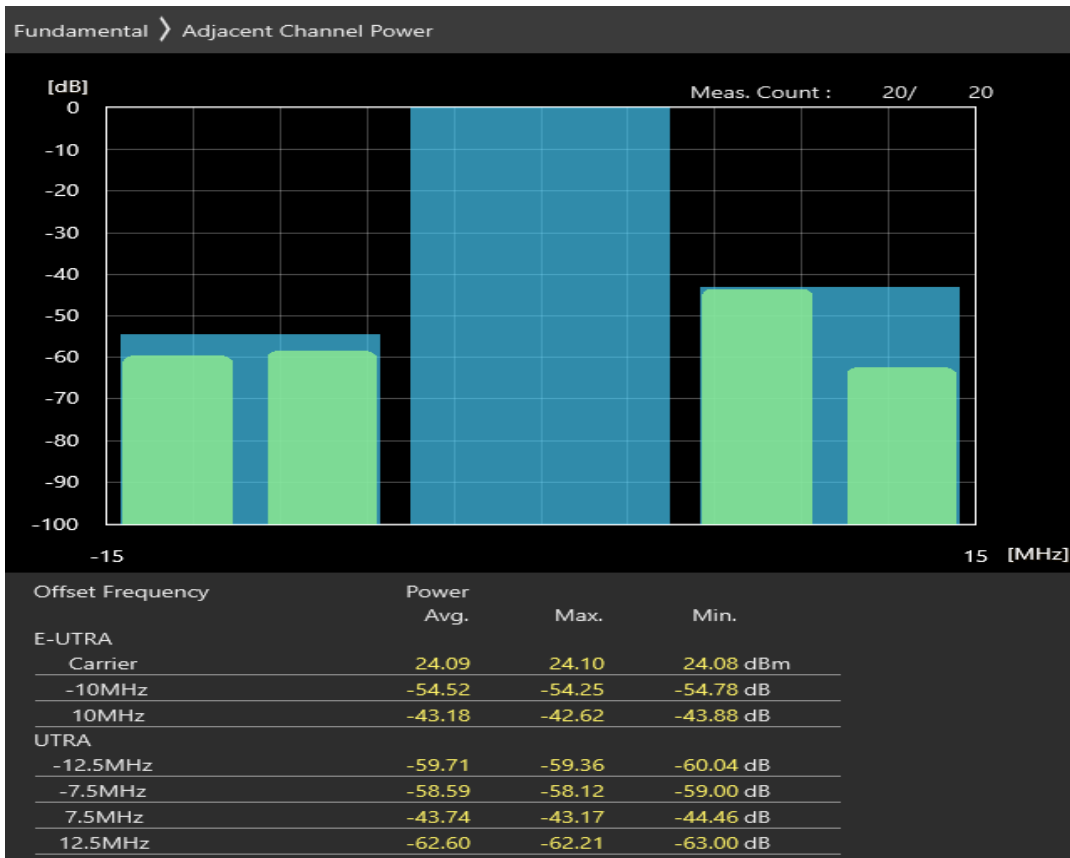

Band3 QPSK BW=10MHz Channel=19250 RB Size=12 Position=#Max