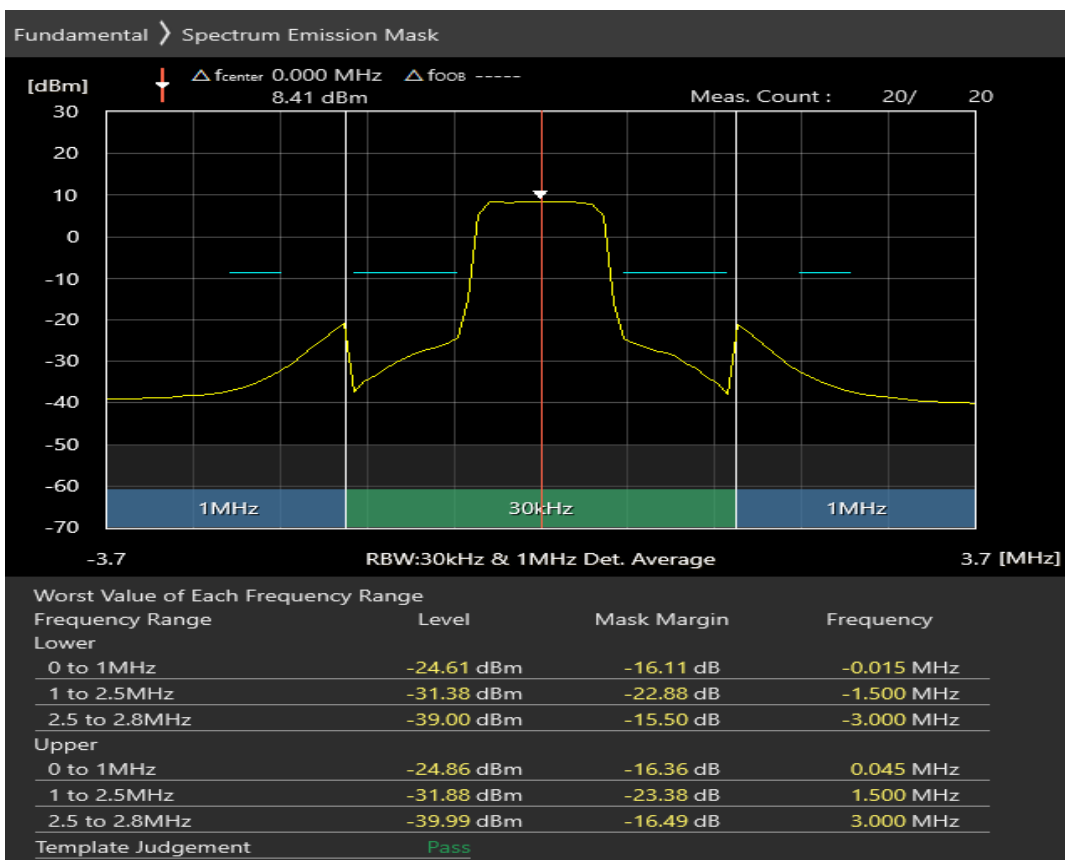

Band3 QPSK BW=1.4MHz Channel=19943 RB Size=6 Position=#0