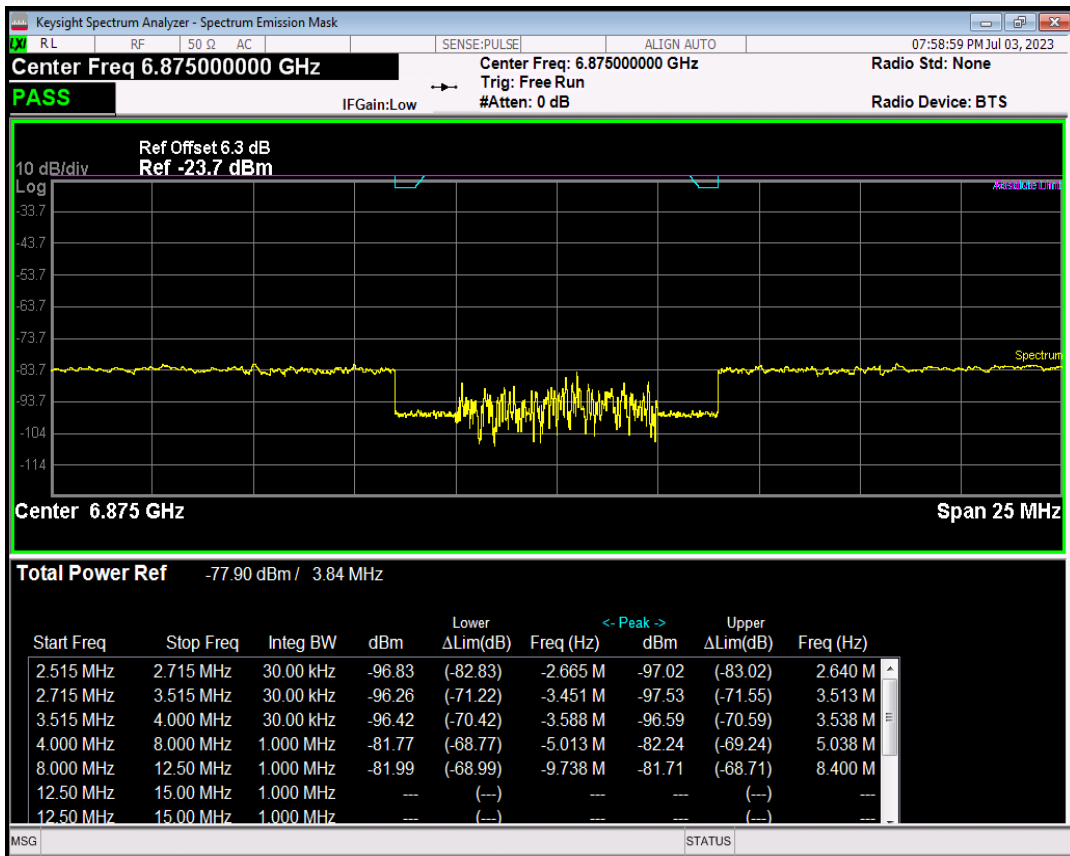

Band20 QPSK BW=20MHz Channel=24250 RB Size=100 Position=#0