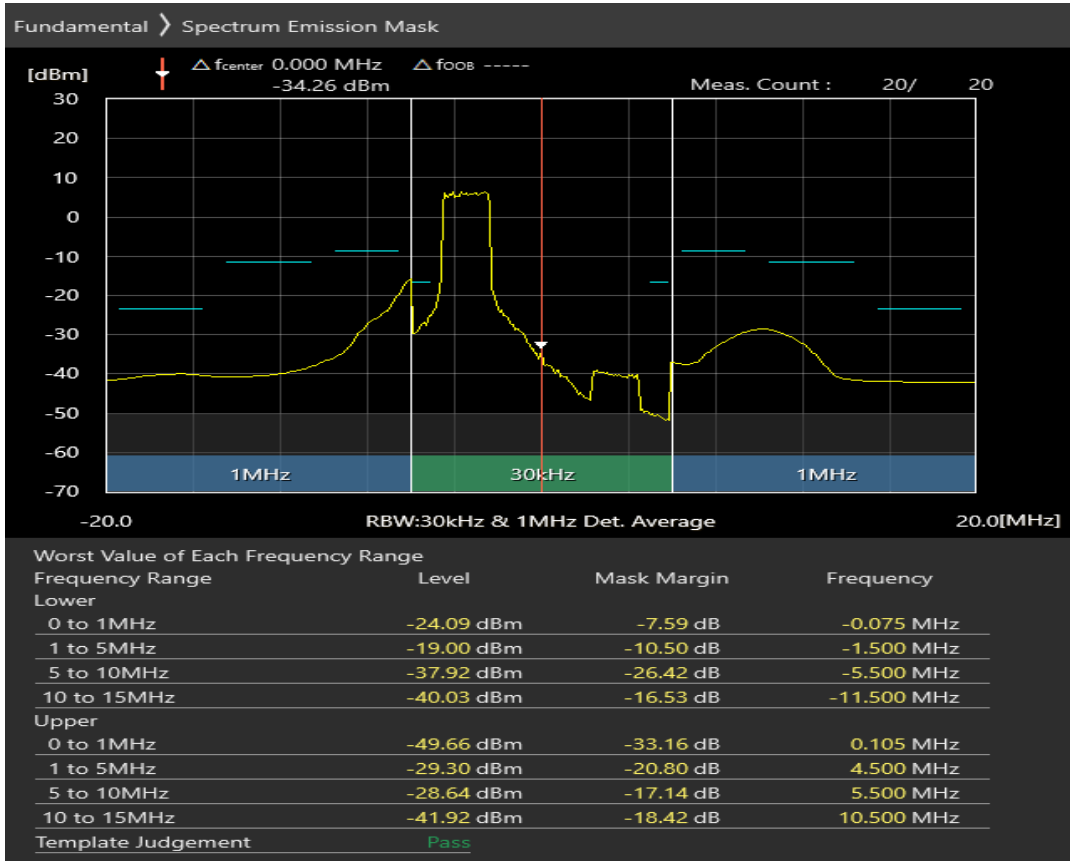

Band40 QAM16 BW=10MHz Channel=39150 RB Size=12 Position=#0