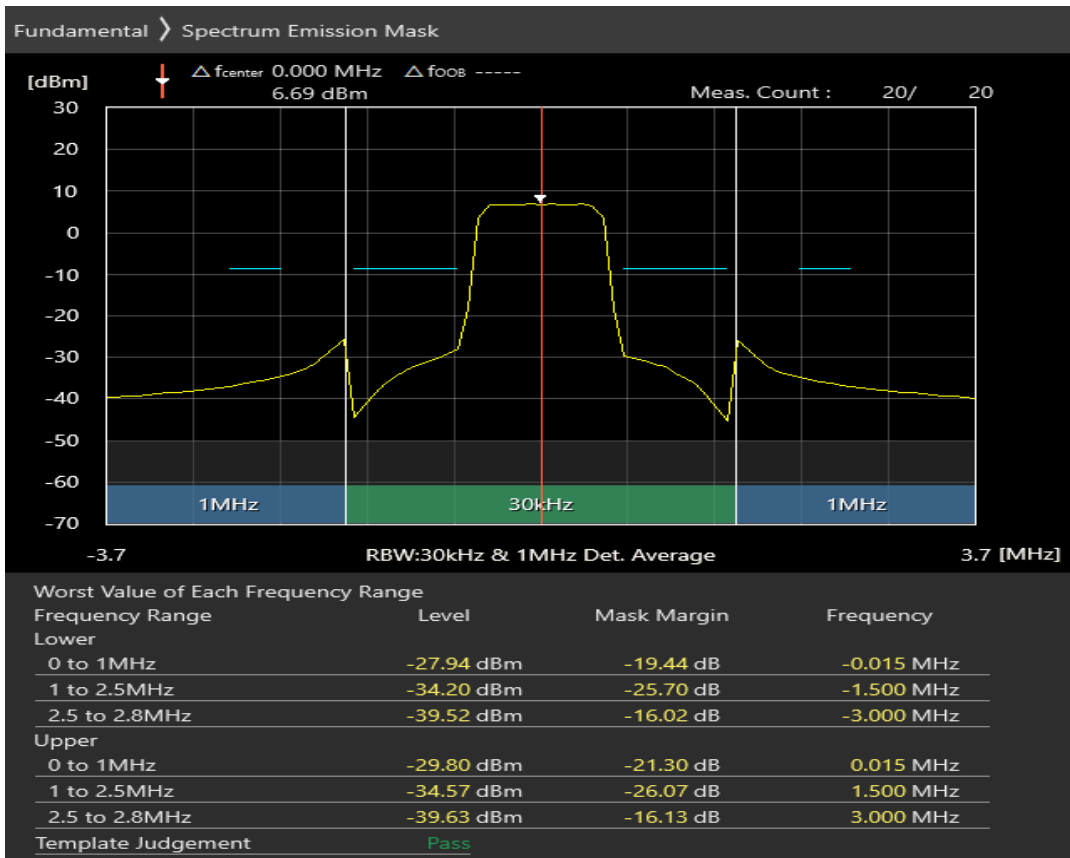

Band8 16QAM BW=1.4MHz Channel=21625 RB Size=6 Position=#0