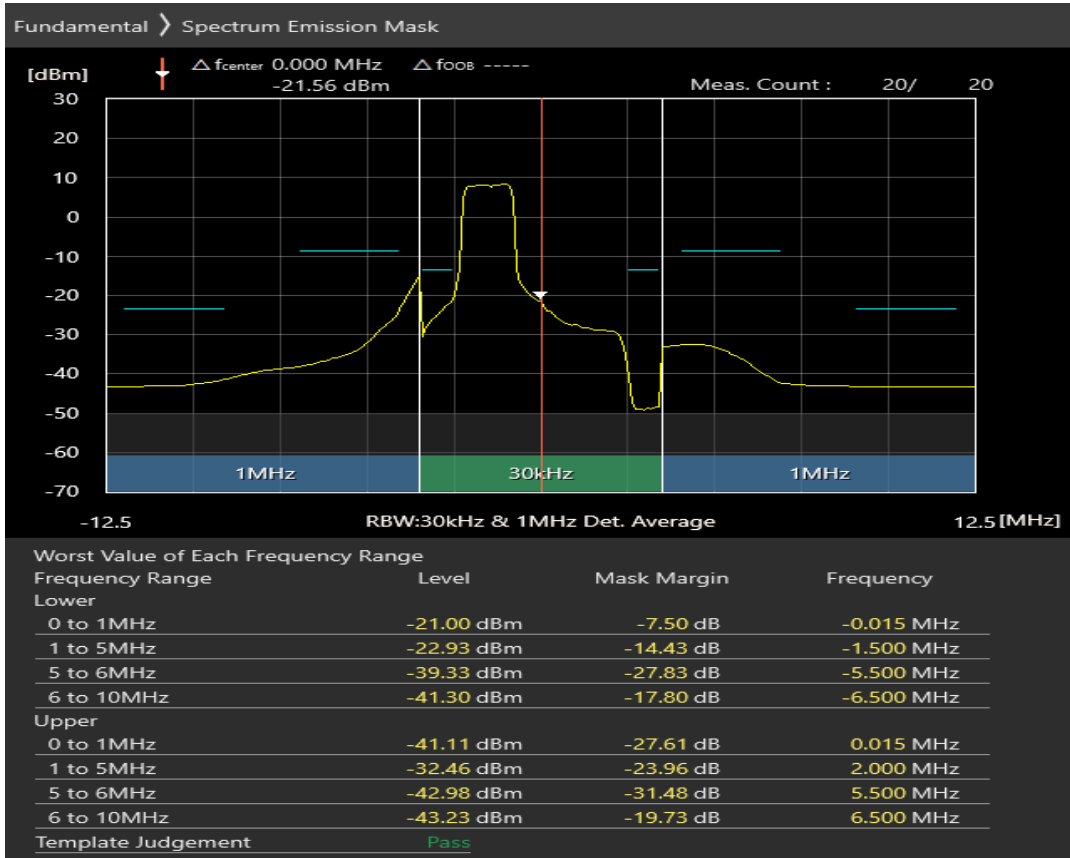

Band1 QPSK BW=5MHz Channel=18575 RB Size=8 Position=#0

Band1 QPSK BW=5MHz Channel=18575 RB Size=8 Position=#Max

Band1 QPSK BW=5MHz Channel=18575 RB Size=25 Position=#0

Band1 16QAM BW=5MHz Channel=18575 RB Size=8 Position=#0