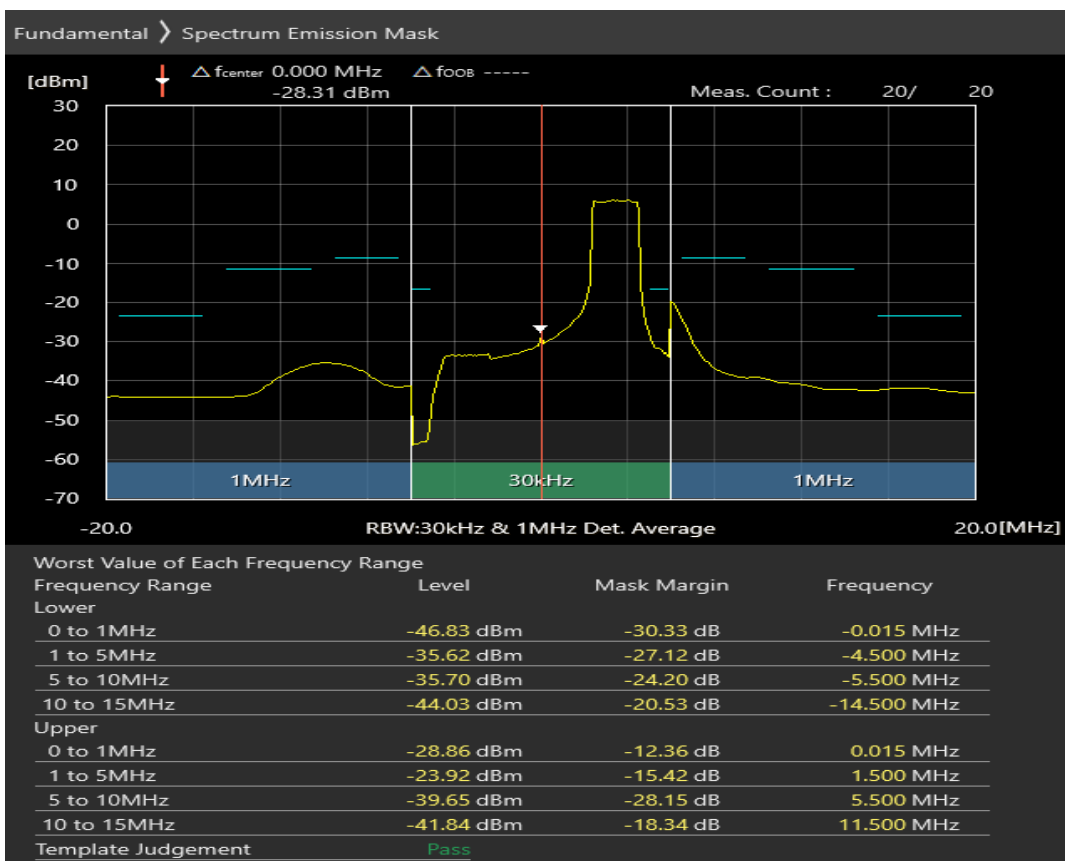

Band3 QPSK BW=10MHz Channel=19250 RB Size=12 Position=#Max