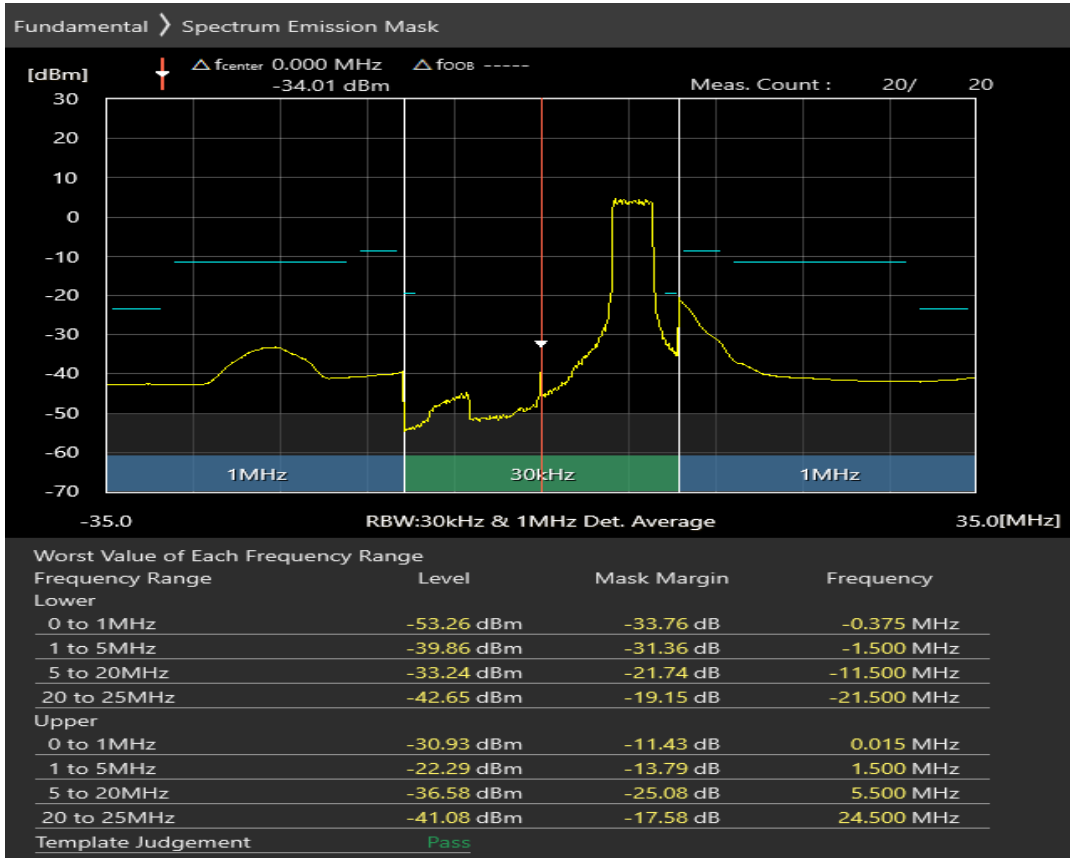

Band40 QAM16 BW=20MHz Channel=38750 RB Size=18 Position=#Max