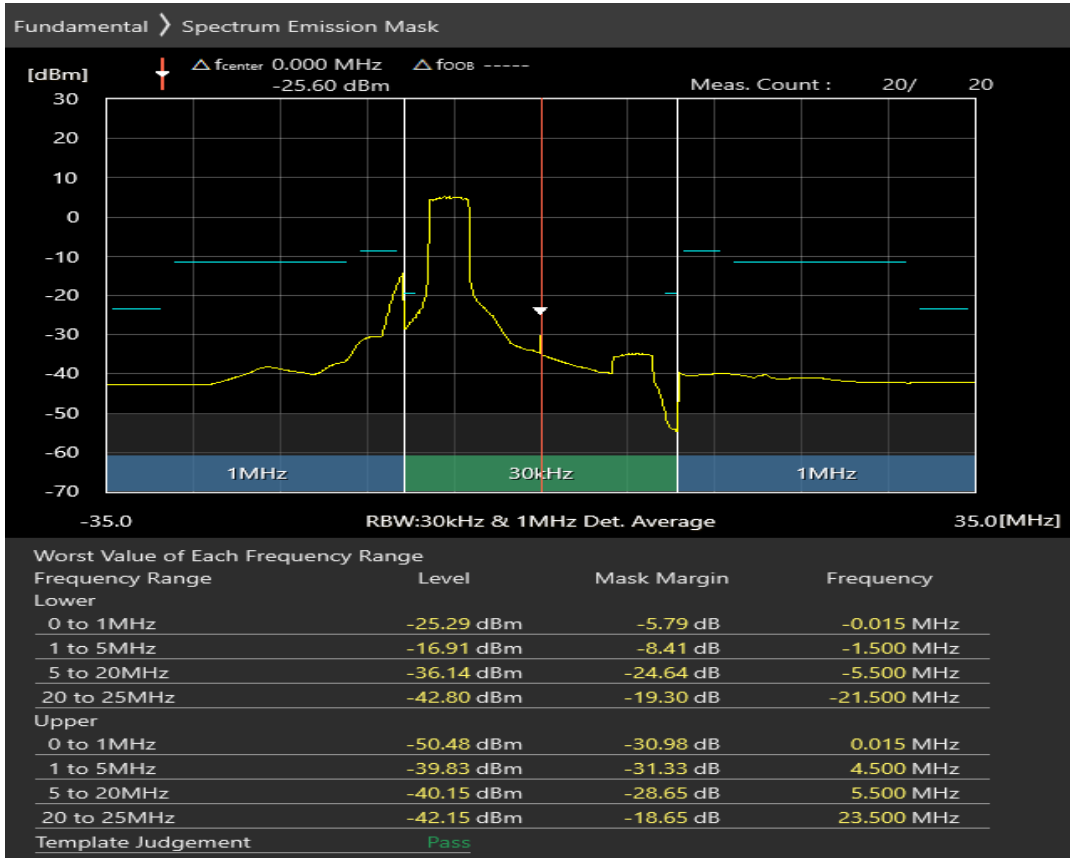

Band7 QPSK BW=20MHz Channel=20850 RB Size=18 Position=#0