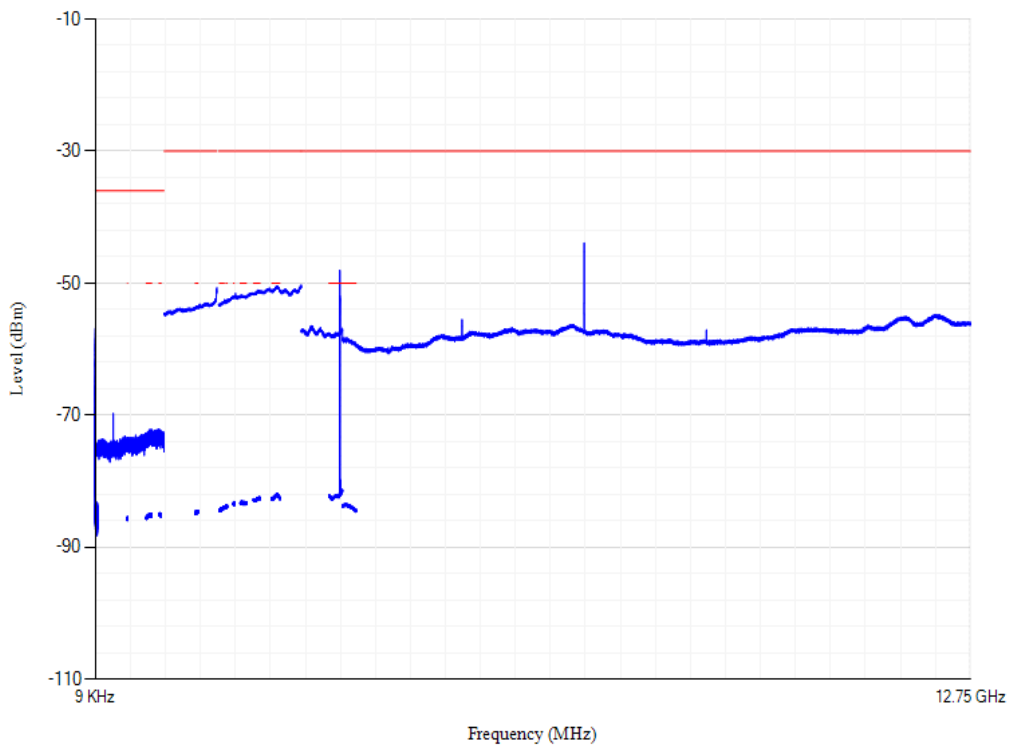

Conducted spurious emissions

Band3 QPSK BW=5MHz Channel=19575 RB Size=1 Position=#0

Conducted spurious emissions

Band3 QPSK BW=5MHz Channel=19925 RB Size=1 Position=#0

Conducted spurious emissions

Band3 QPSK BW=20MHz Channel=19300 RB Size=1 Position=#0