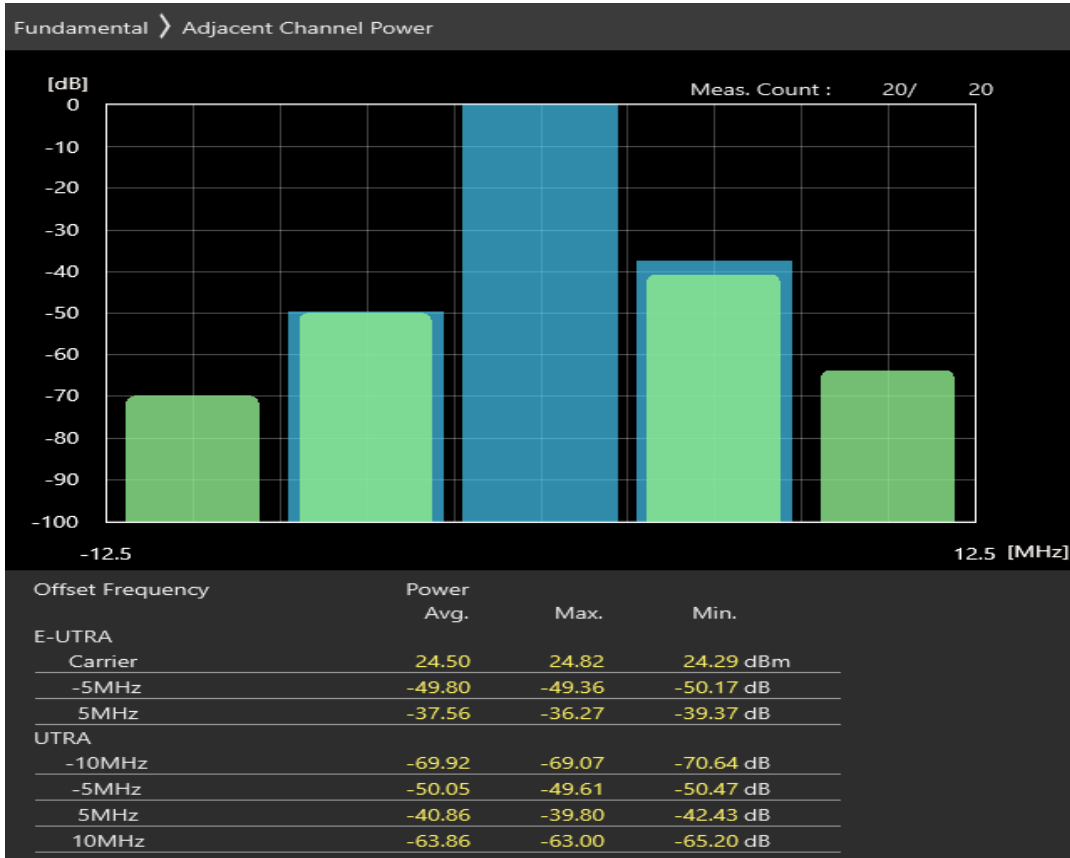

Band1 16QAM BW=5MHz Channel=18575 RB Size=8 Position=#Max