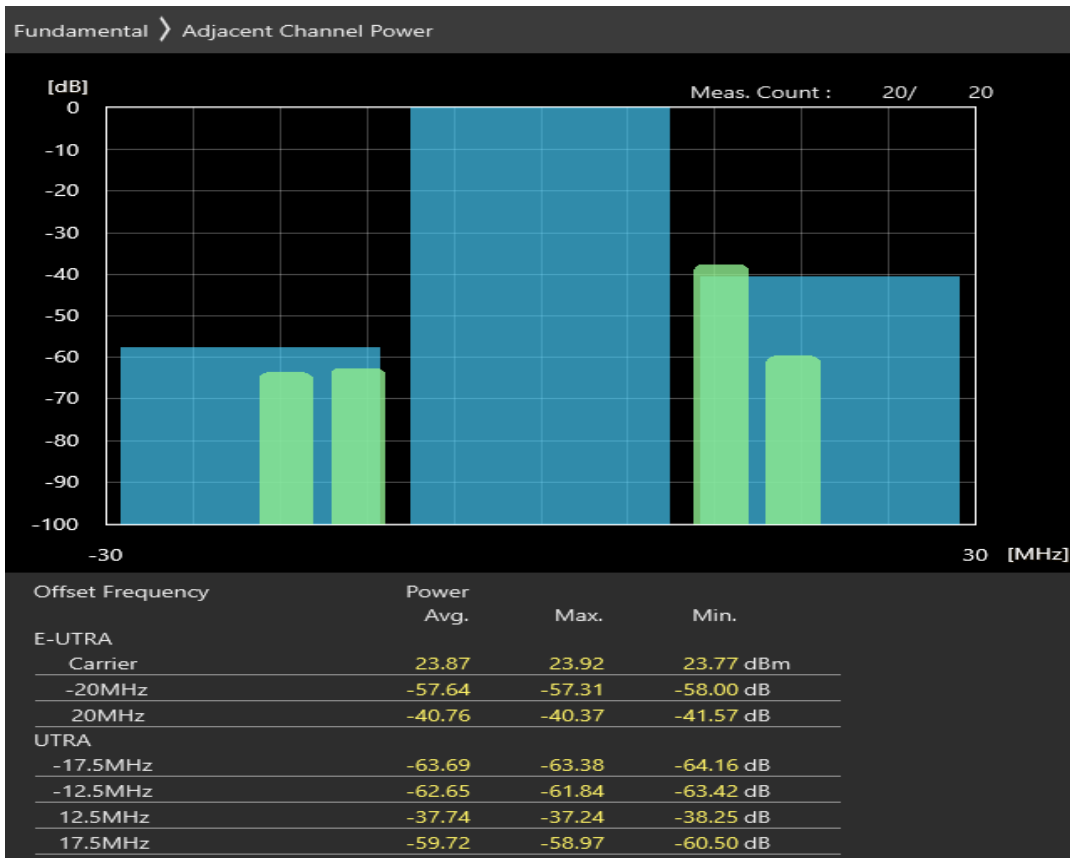

Band7 16QAM BW=20MHz Channel=21350 RB Size=18 Position=#Max