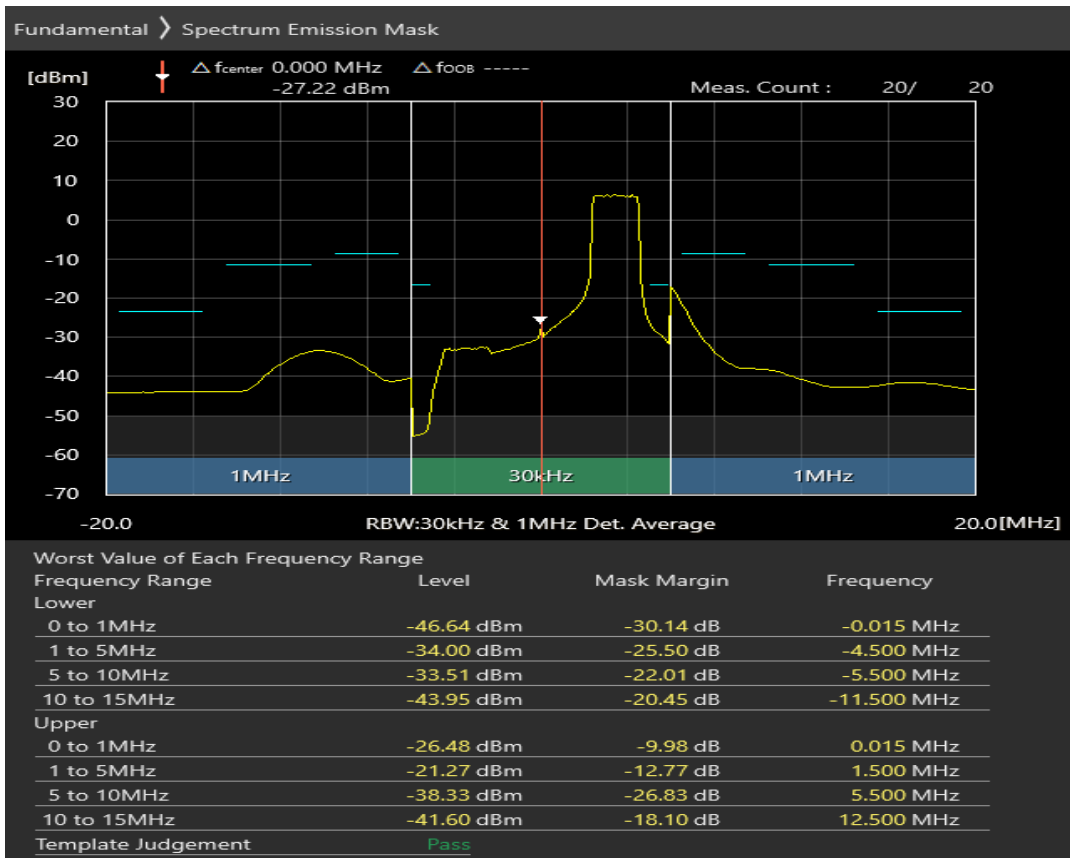

Band1 16QAM BW=10MHz Channel=18050 RB Size=12 Position=#Max