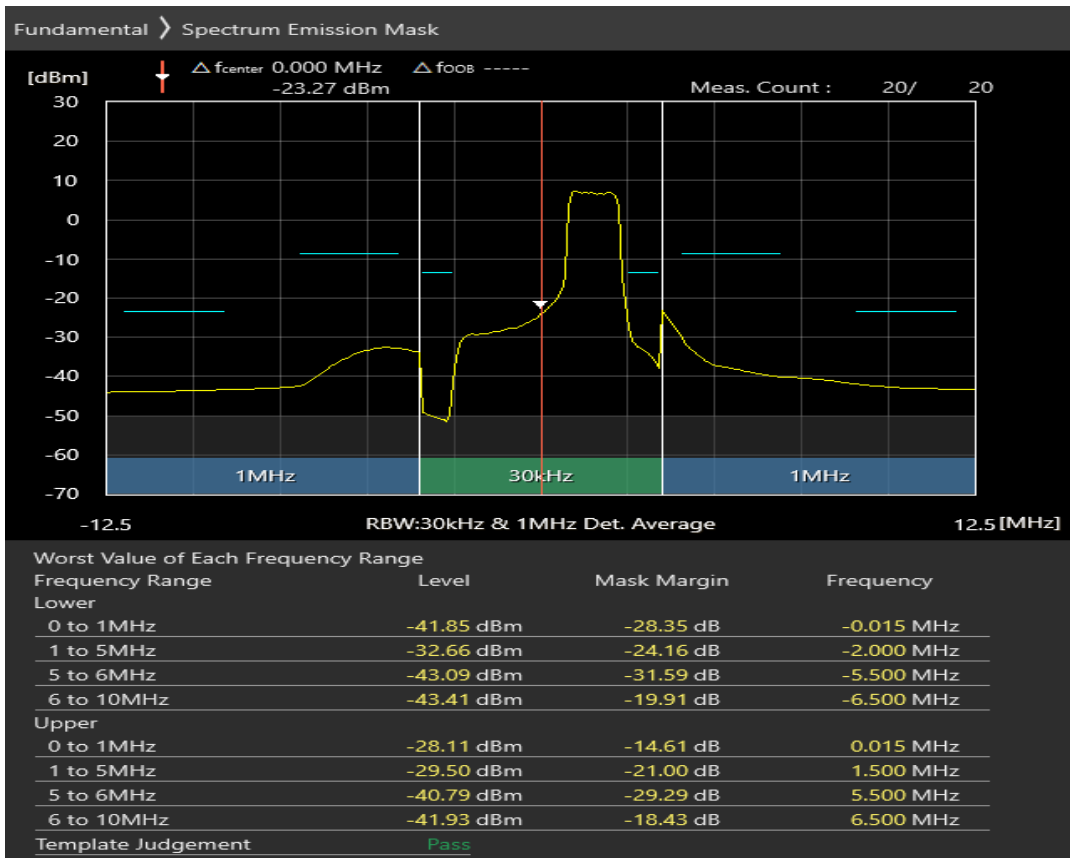

Band3 16QAM BW=5MHz Channel=19225 RB Size=8 Position=#Max