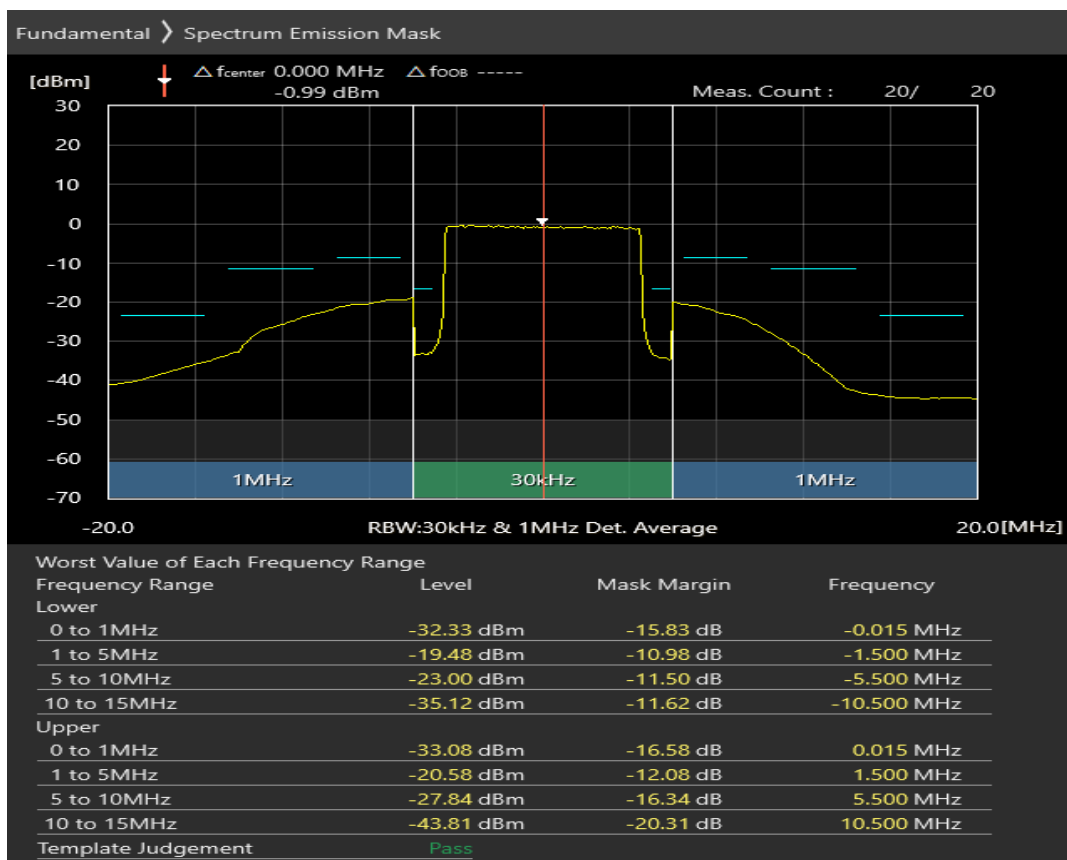

Band3 QPSK BW=10MHz Channel=1990 RB Size=50 Position=#0