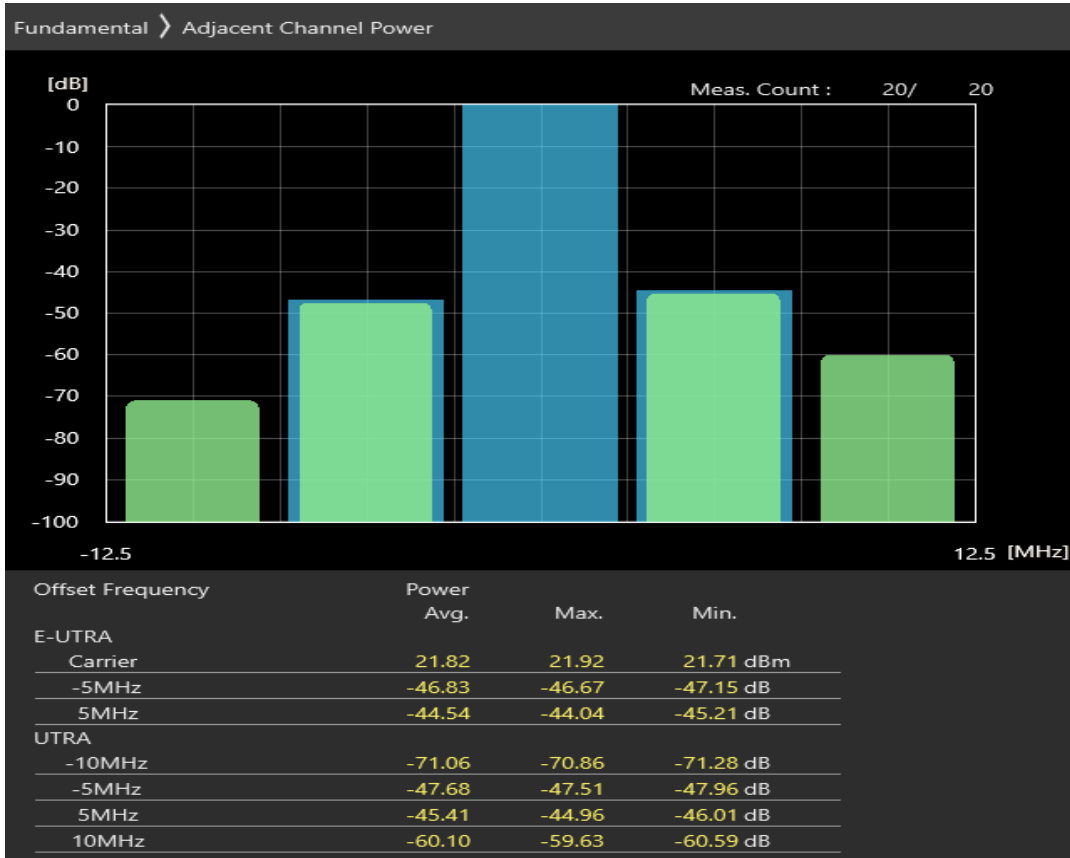

Band8 16QAM BW=5MHz Channel=21475 RB Size=25 Position=#0