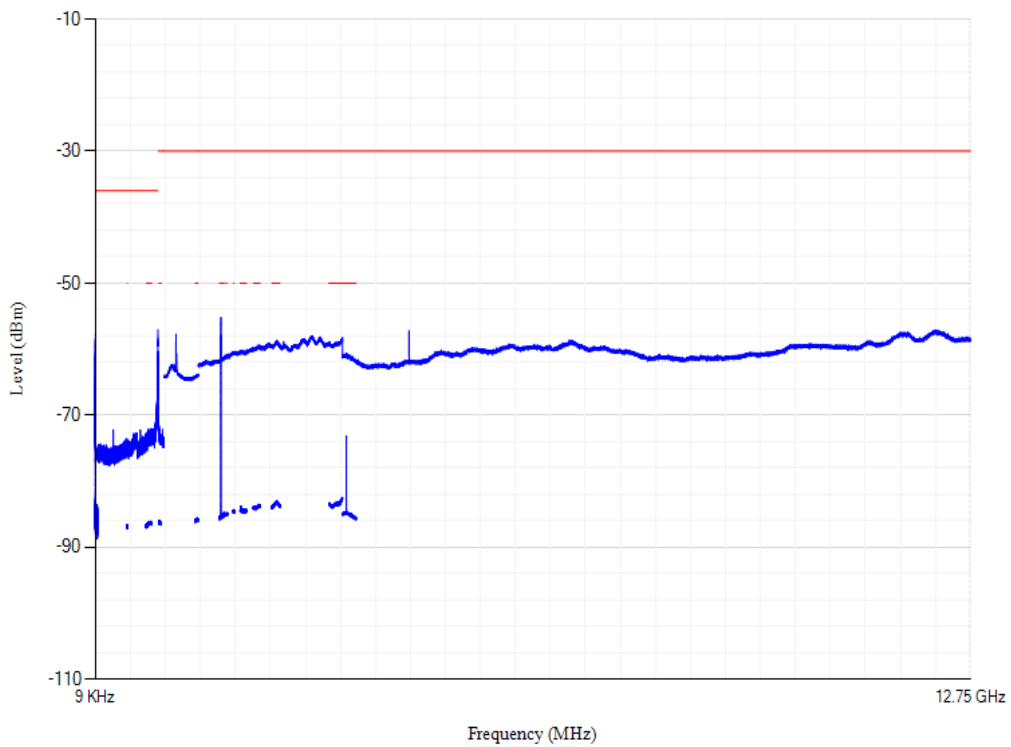

Conducted spurious emissions

Band8 QPSK BW=5MHz Channel=21475 RB Size=1 Position=#0