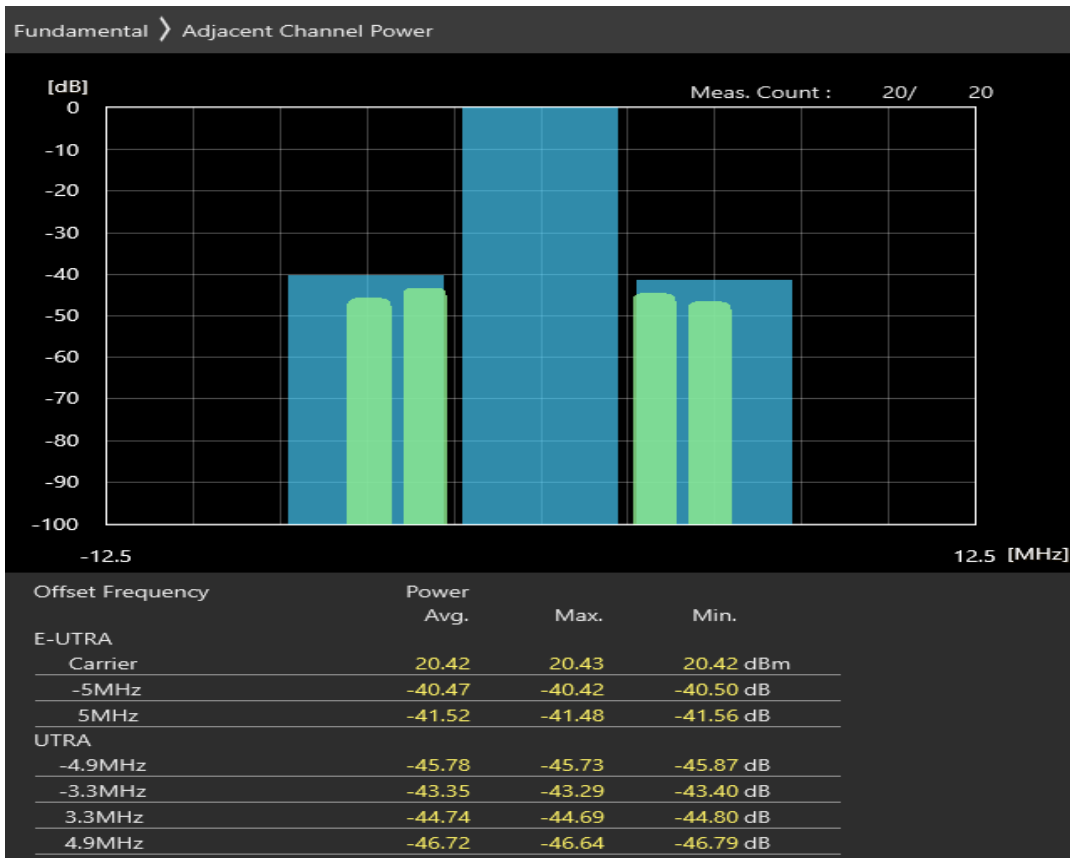

Band40 16QAM BW=5MHz Channel=39625 RB Size=25 Position=#0