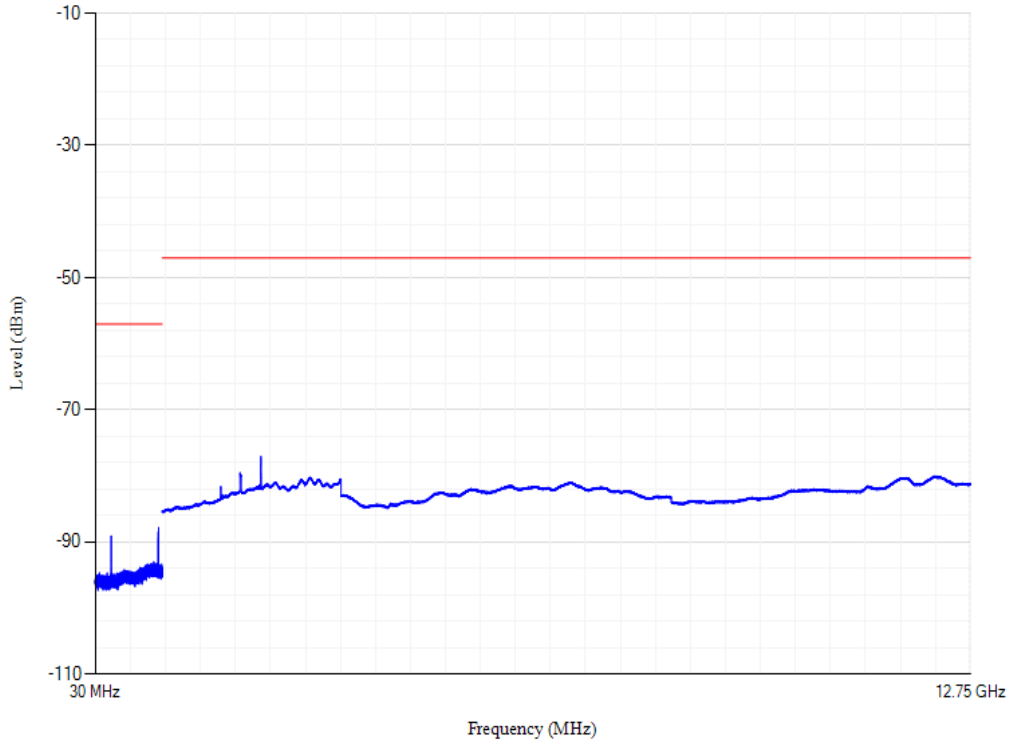

Conducted spurious emissions

Band1 QPSK BW=20MHz Channel=18500