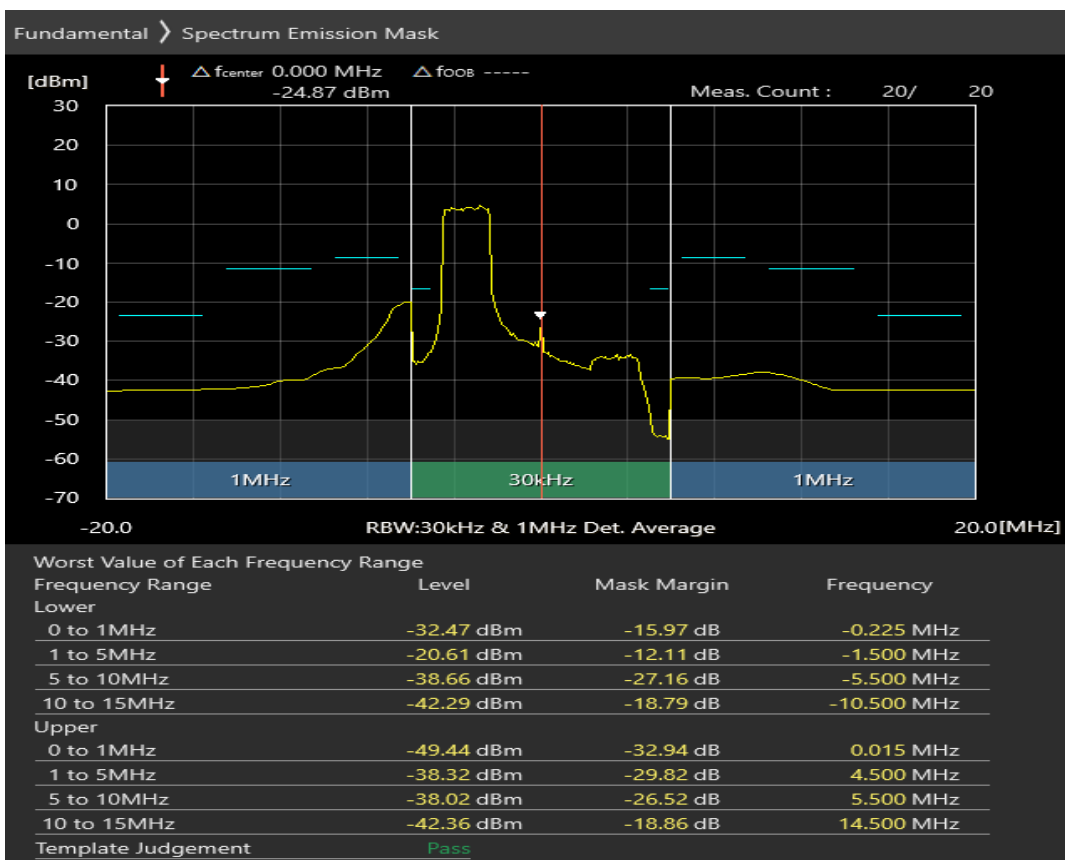

Band40 QPSK BW=10MHz Channel=38700 RB Size=12 Position=#0