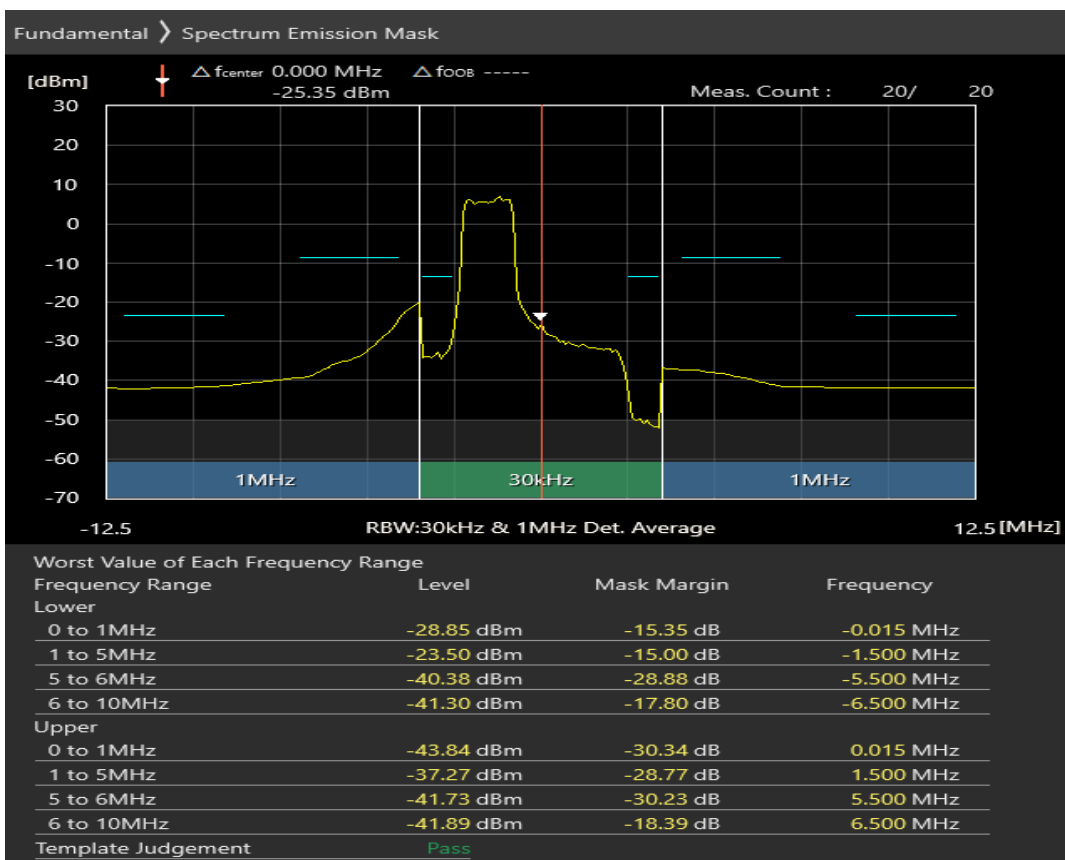

Band40 QPSK BW=5MHz Channel=39150 RB Size=8 Position=#0