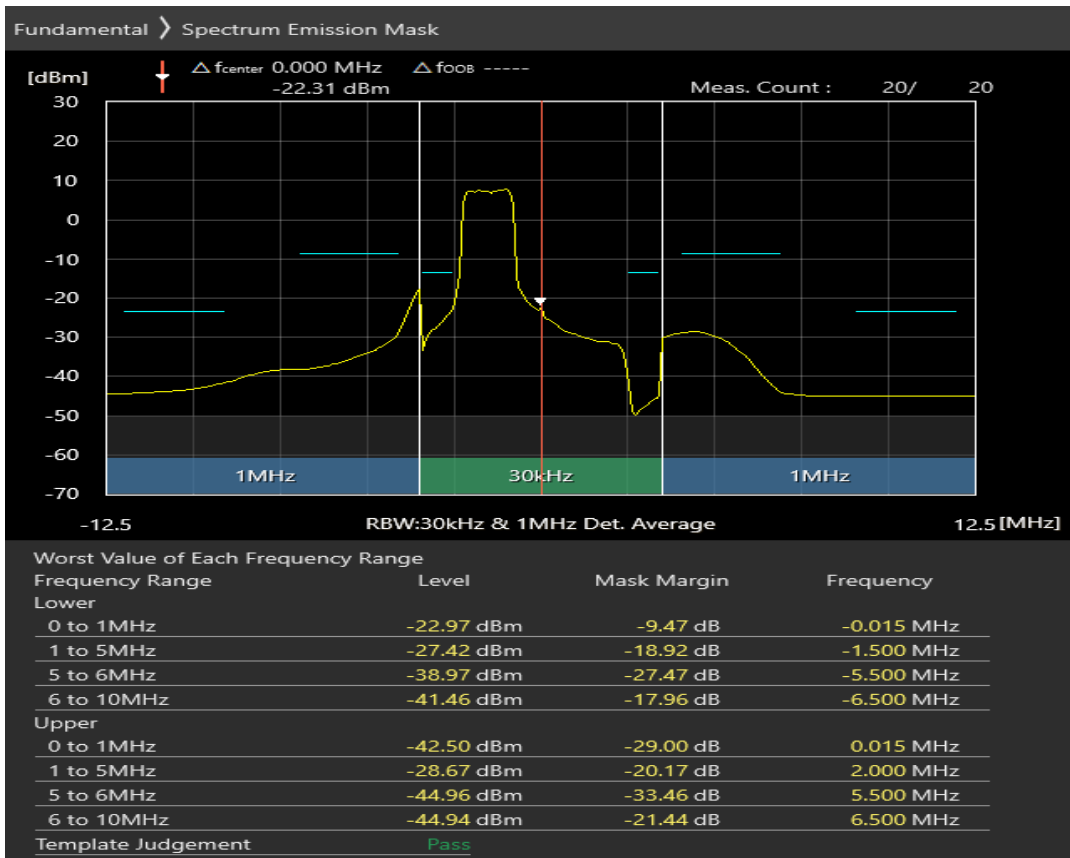

Band8 16QAM BW=5MHz Channel=21775 RB Size=8 Position=#0