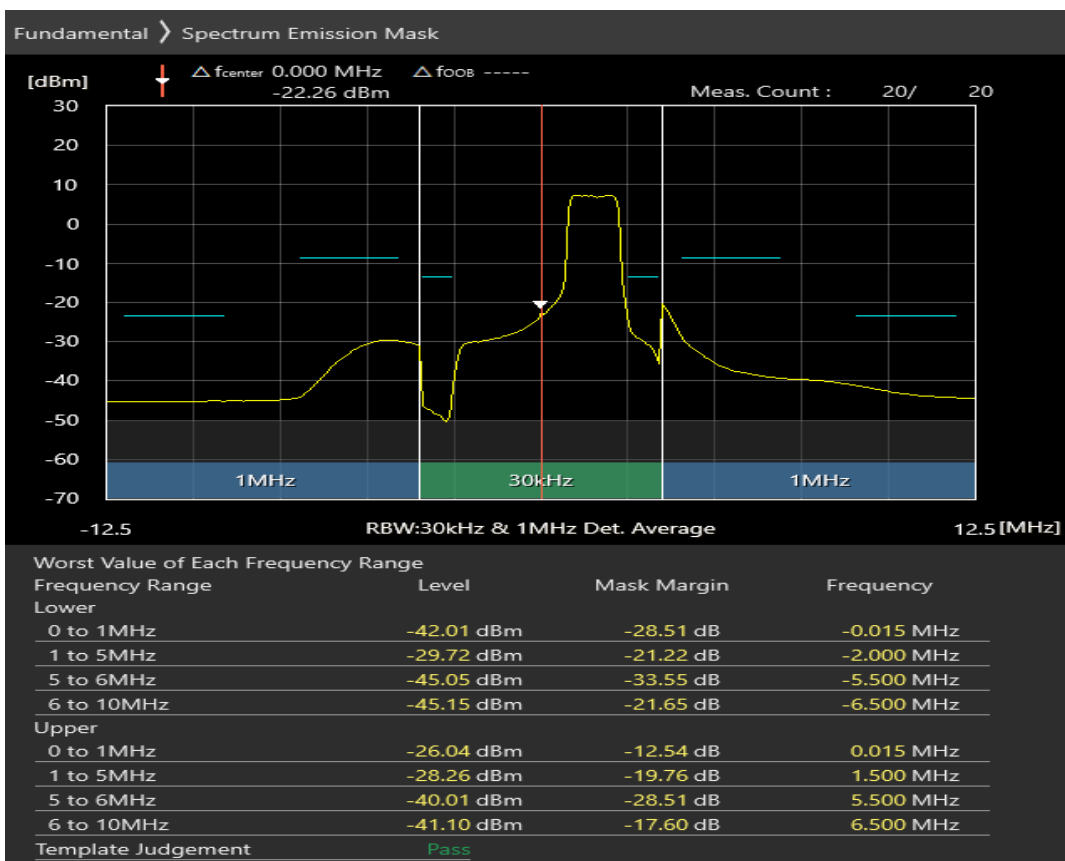

Band8 16QAM BW=5MHz Channel=21475 RB Size=8 Position=#Max