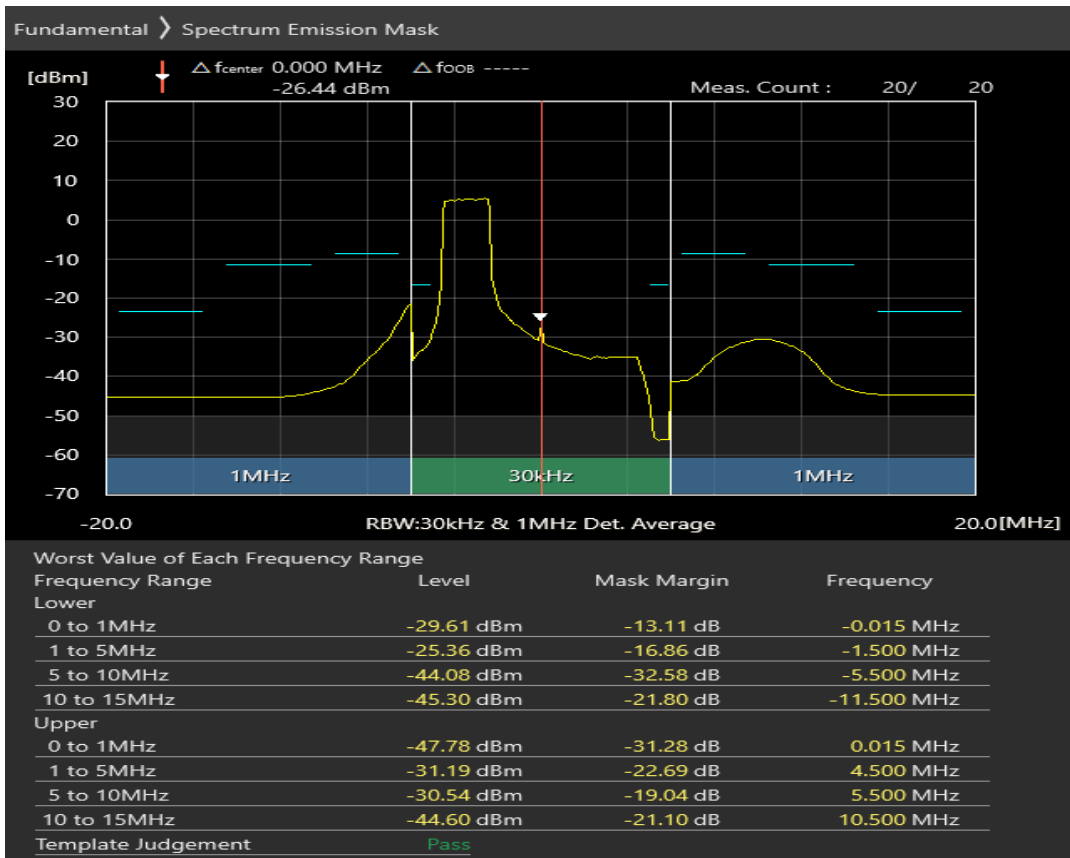

Band8 16QAM BW=10MHz Channel=21500 RB Size=12 Position=#0