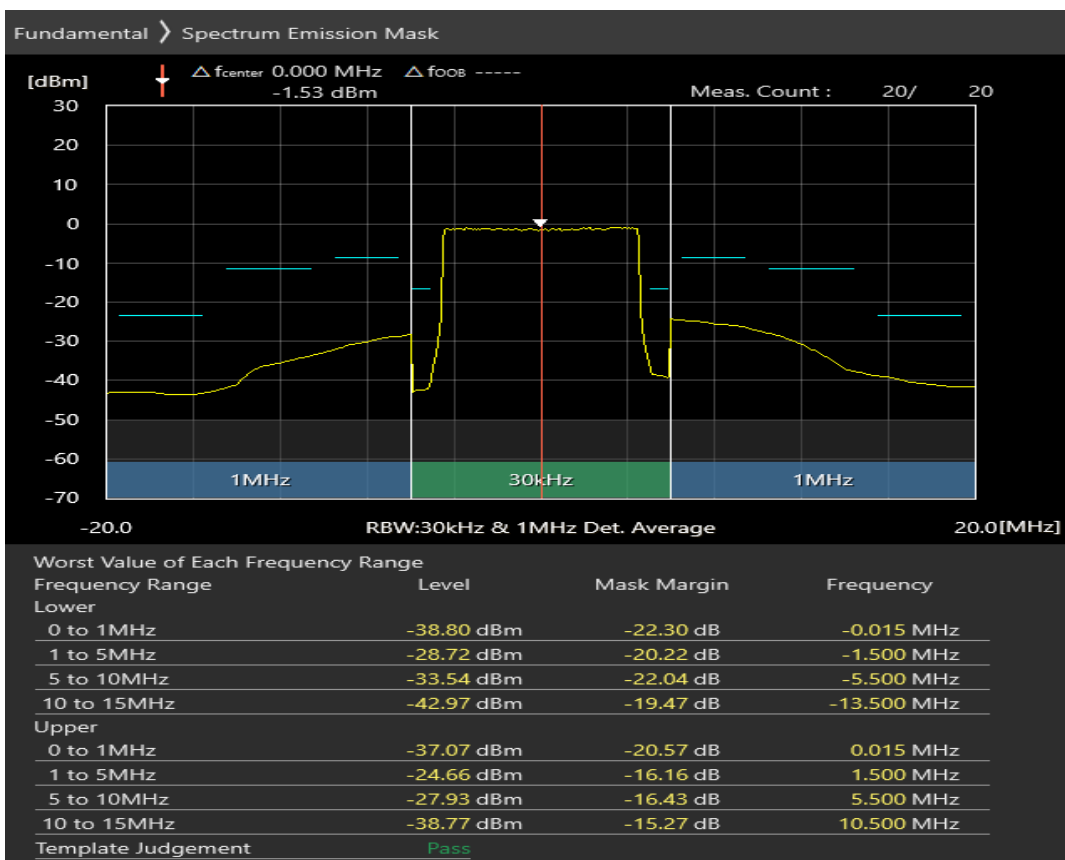

Band3 QPSK BW=10MHz Channel=19250 RB Size=50 Position=#0