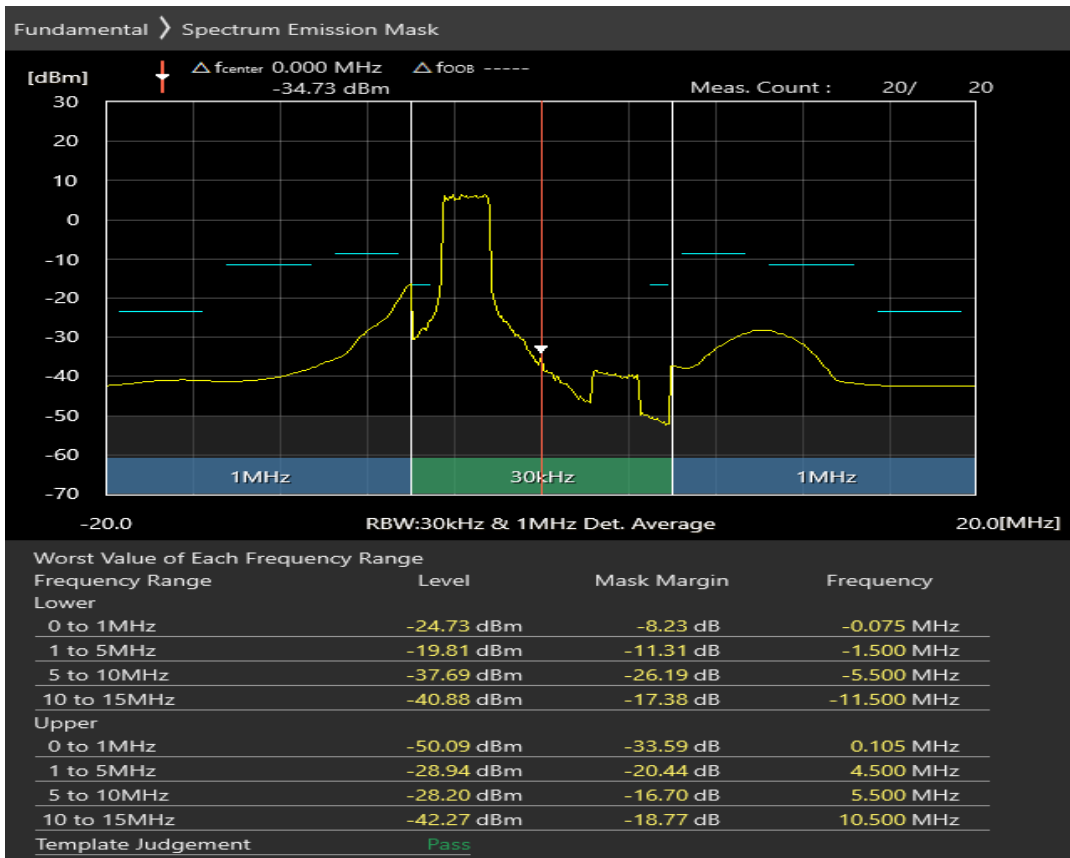

Band40 QAM16 BW=10MHz Channel=38700 RB Size=12 Position=#0