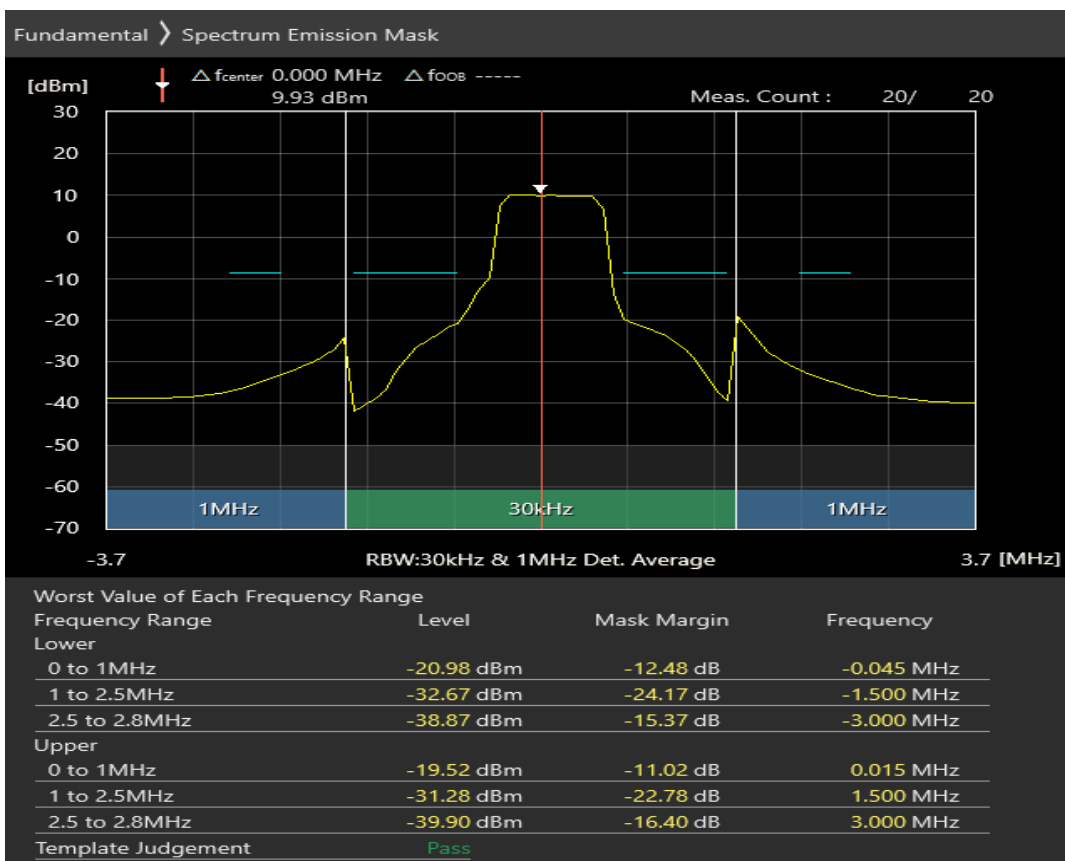

Band3 QPSK BW=1.4MHz Channel=19943 RB Size=5 Position=#Max