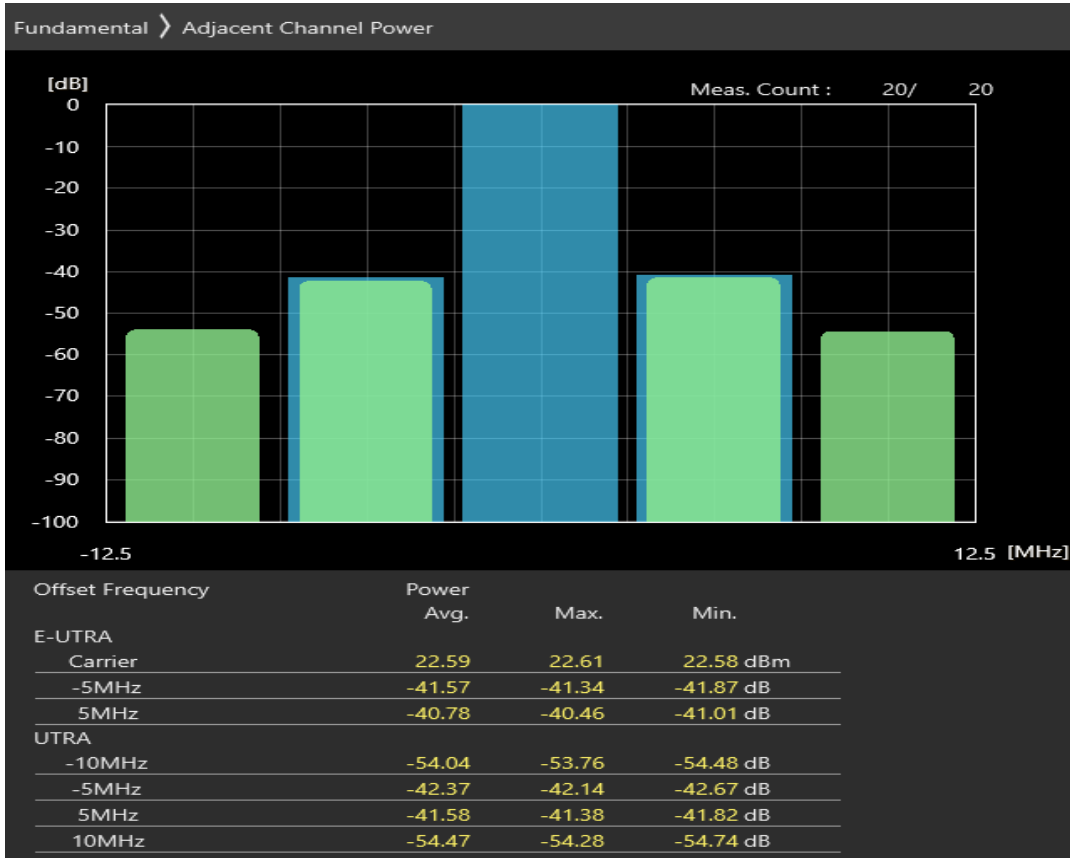

Band20 QPSK BW=5MHz Channel=24300 RB Size=25 Position=#0