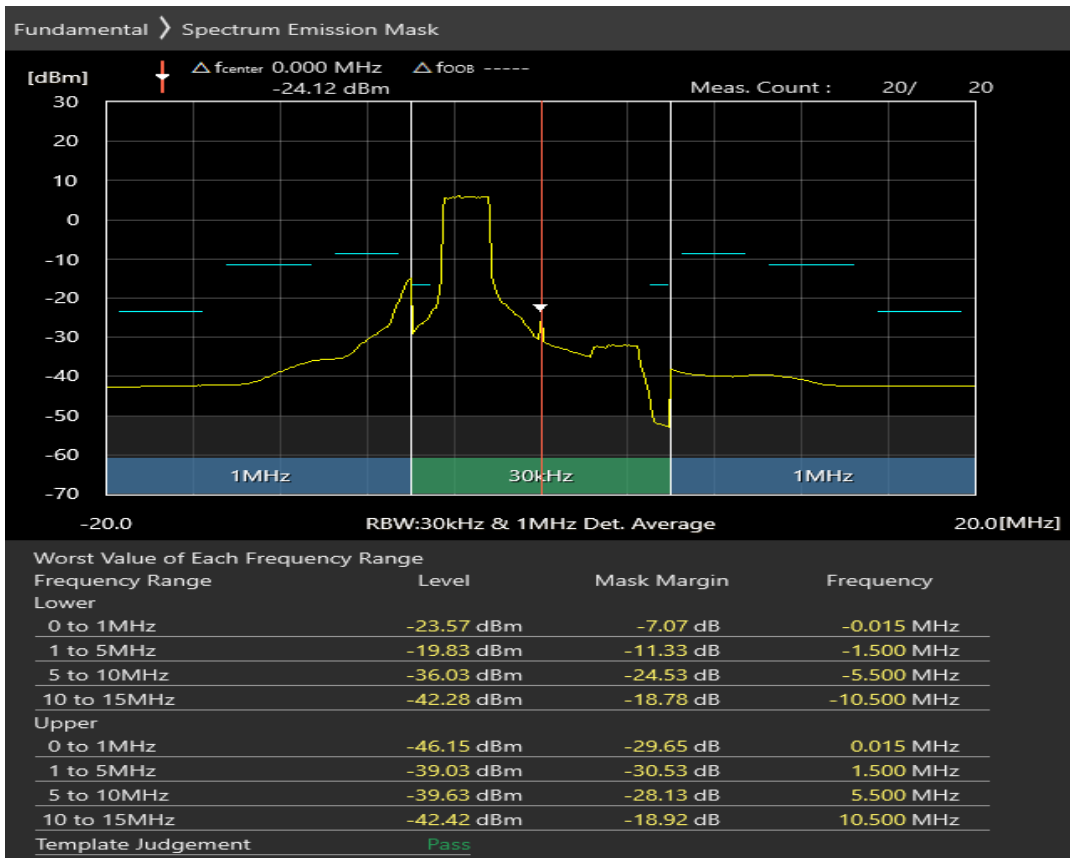

Band7 16QAM BW=10MHz Channel=20800 RB Size=12 Position=#0