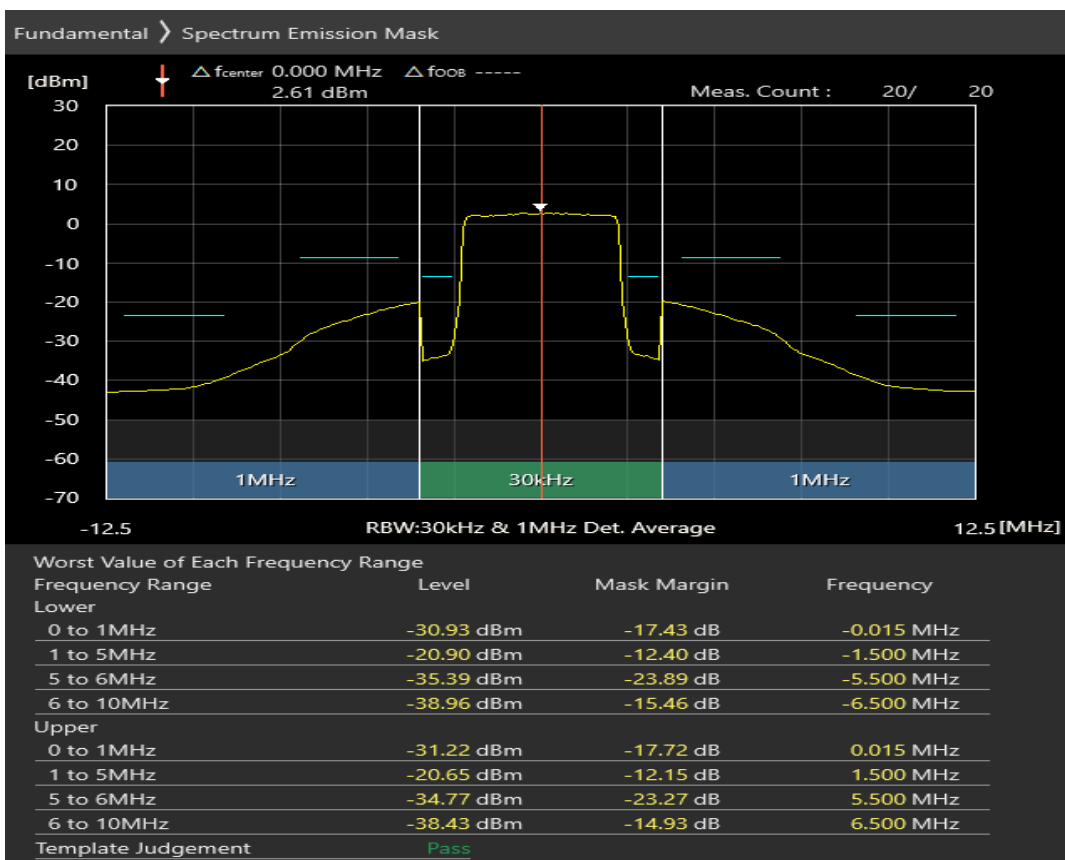

Band1 QPSK BW=5MHz Channel=18025 RB Size=8 Position=#0

Band1 QPSK BW=5MHz Channel=18025 RB Size=8 Position=#Max

Band1 QPSK BW=5MHz Channel=18025 RB Size=25 Position=#0

Band1 16QAM BW=5MHz Channel=18025 RB Size=8 Position=#0