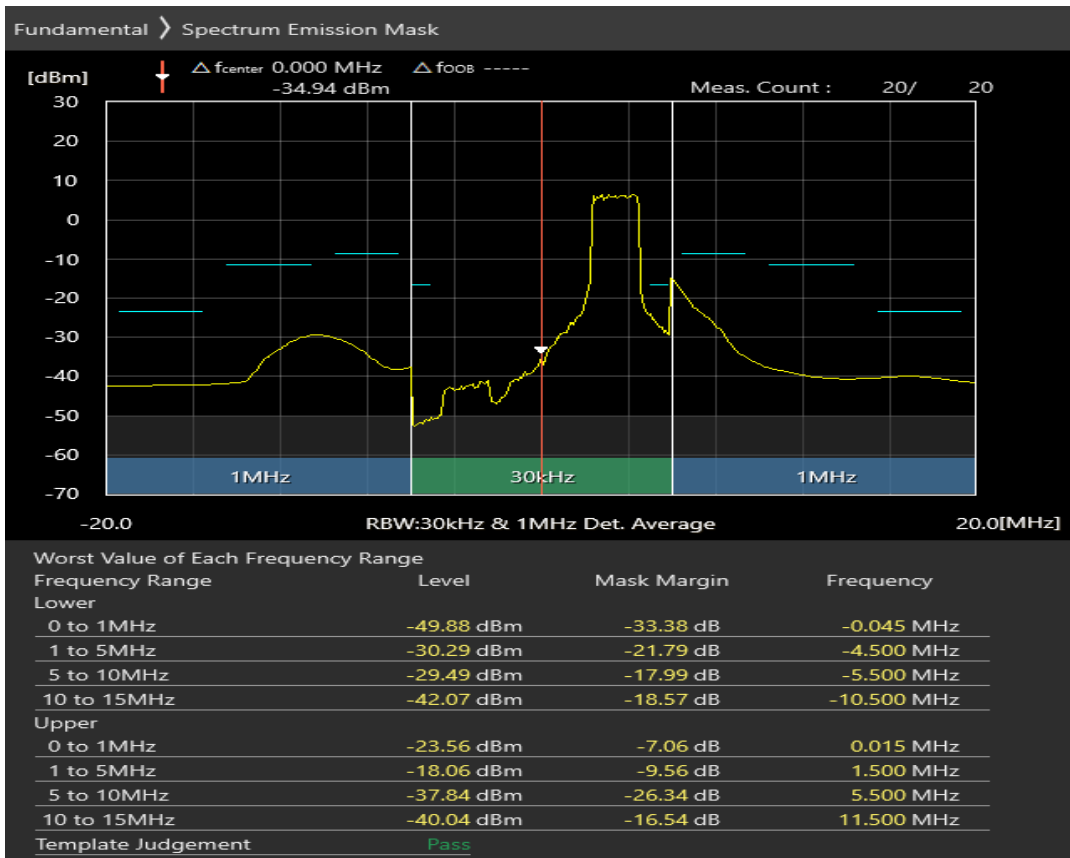

Band40 QAM16 BW=10MHz Channel=39150 RB Size=12 Position=#Max