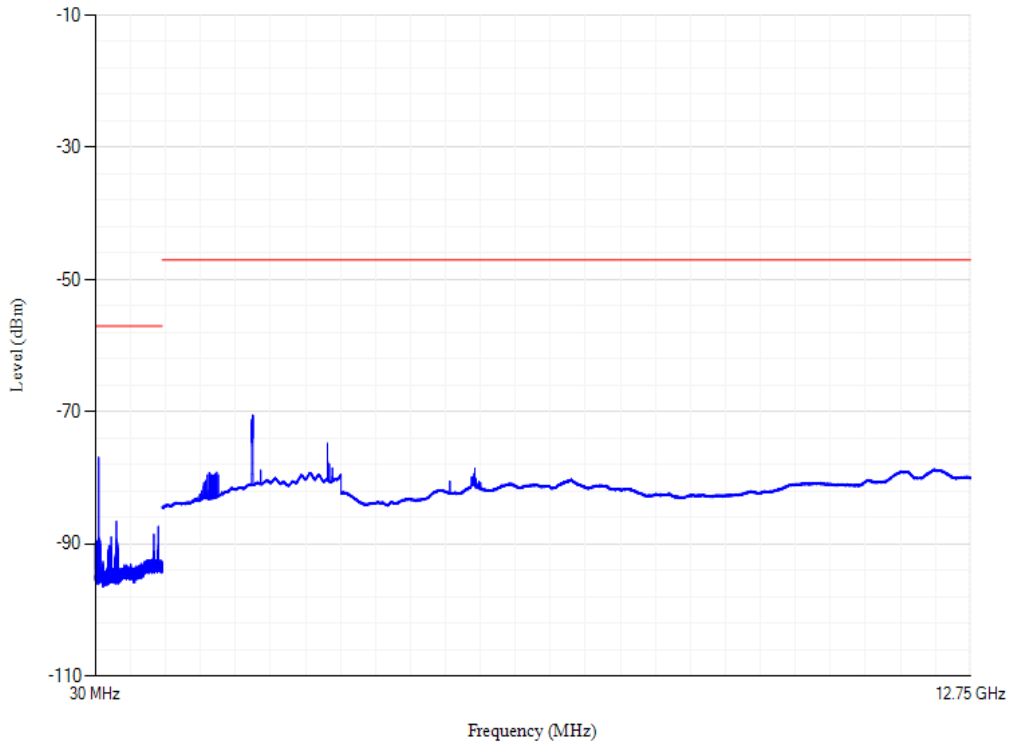

Band3 QPSK BW=20MHz Channel=19575

Conducted spurious emissions

Band3 QPSK BW=20MHz Channel=19850

Conducted spurious emissions

Band40 QPSK BW=20MHz Channel=38750

Conducted spurious emissions

Band40 QPSK BW=20MHz Channel=39150