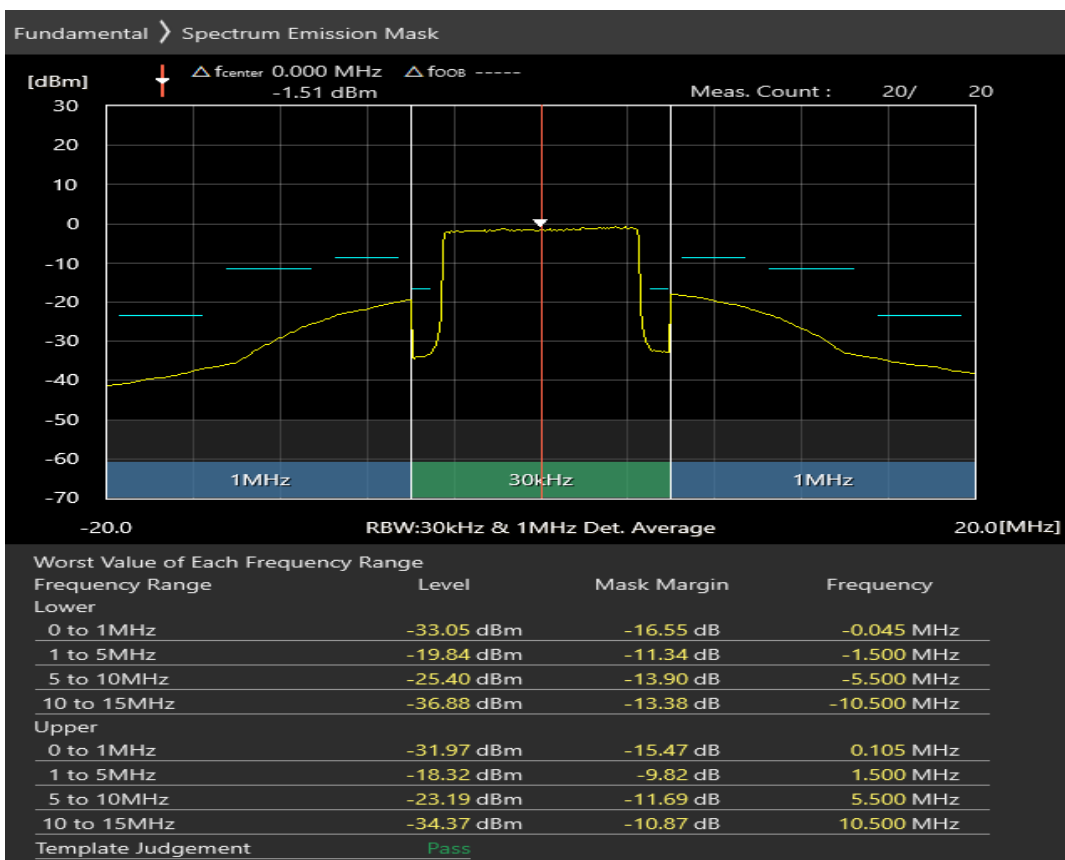

Band7 16QAM BW=10MHz Channel=20800 RB Size=50 Position=#0