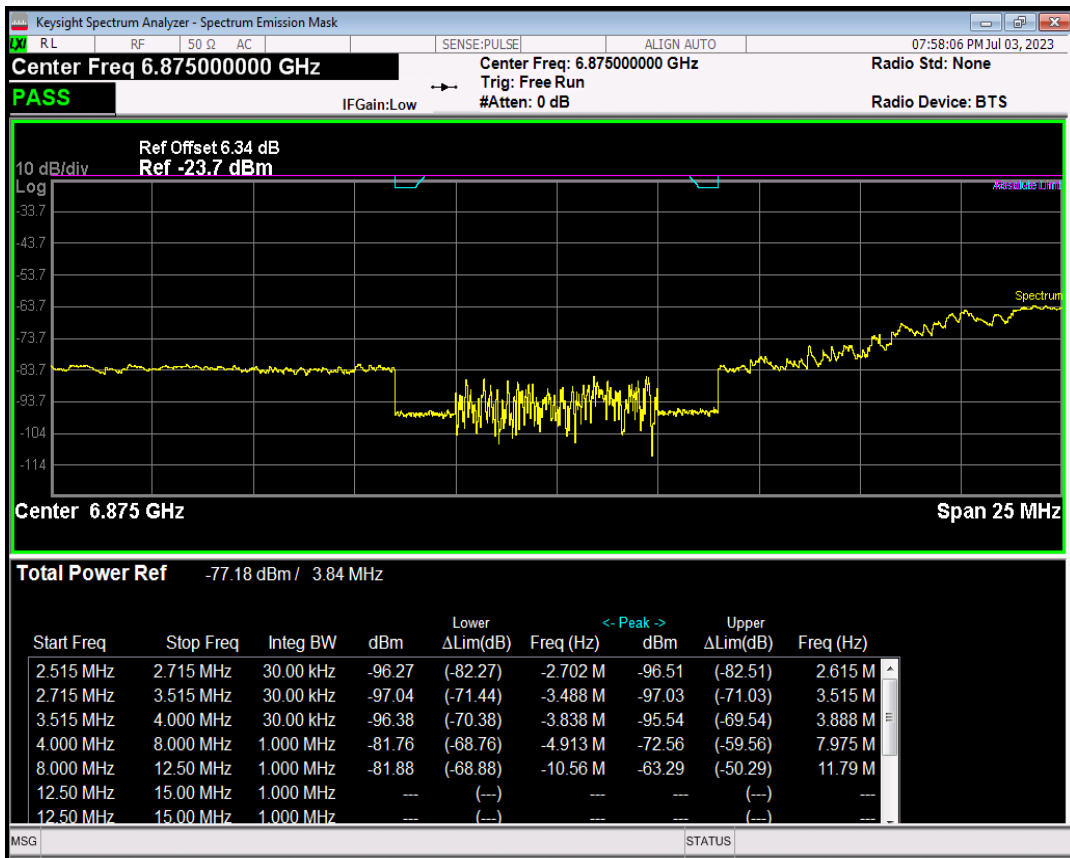

Band20 QPSK BW=5MHz Channel=24425 RB Size=25 Position=#0