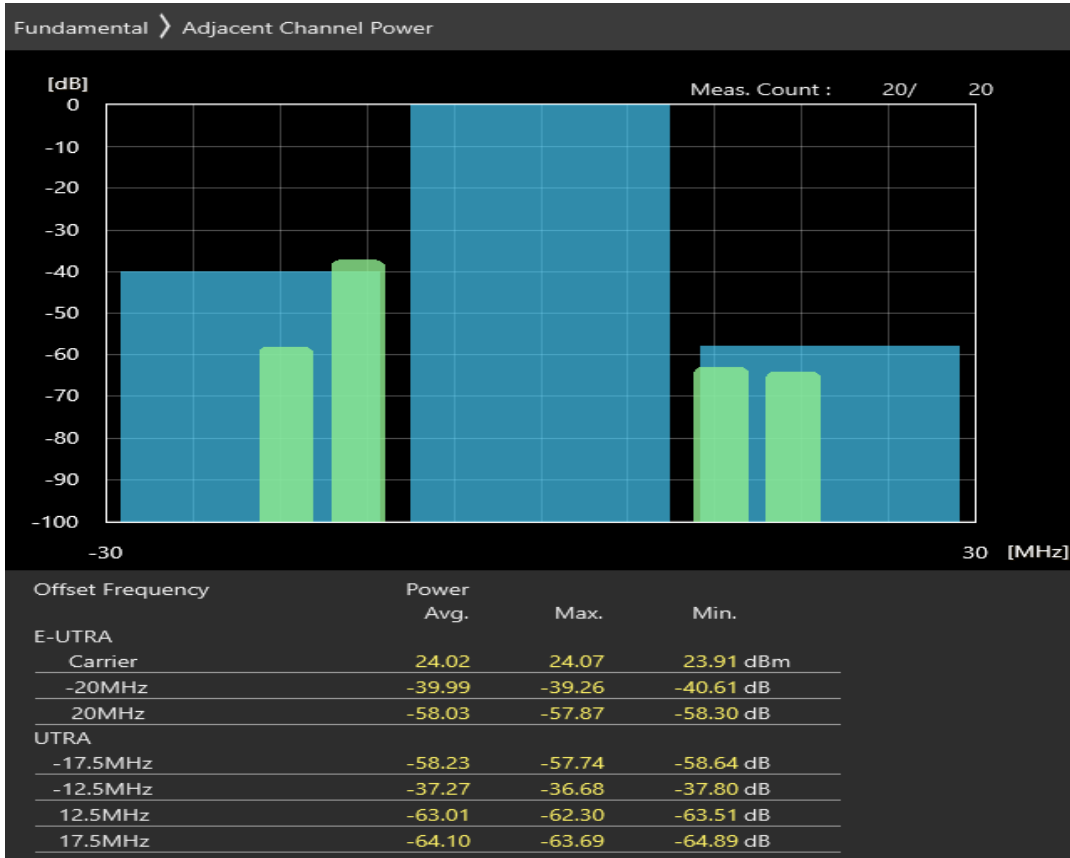

Band7 16QAM BW=20MHz Channel=21350 RB Size=18 Position=#0