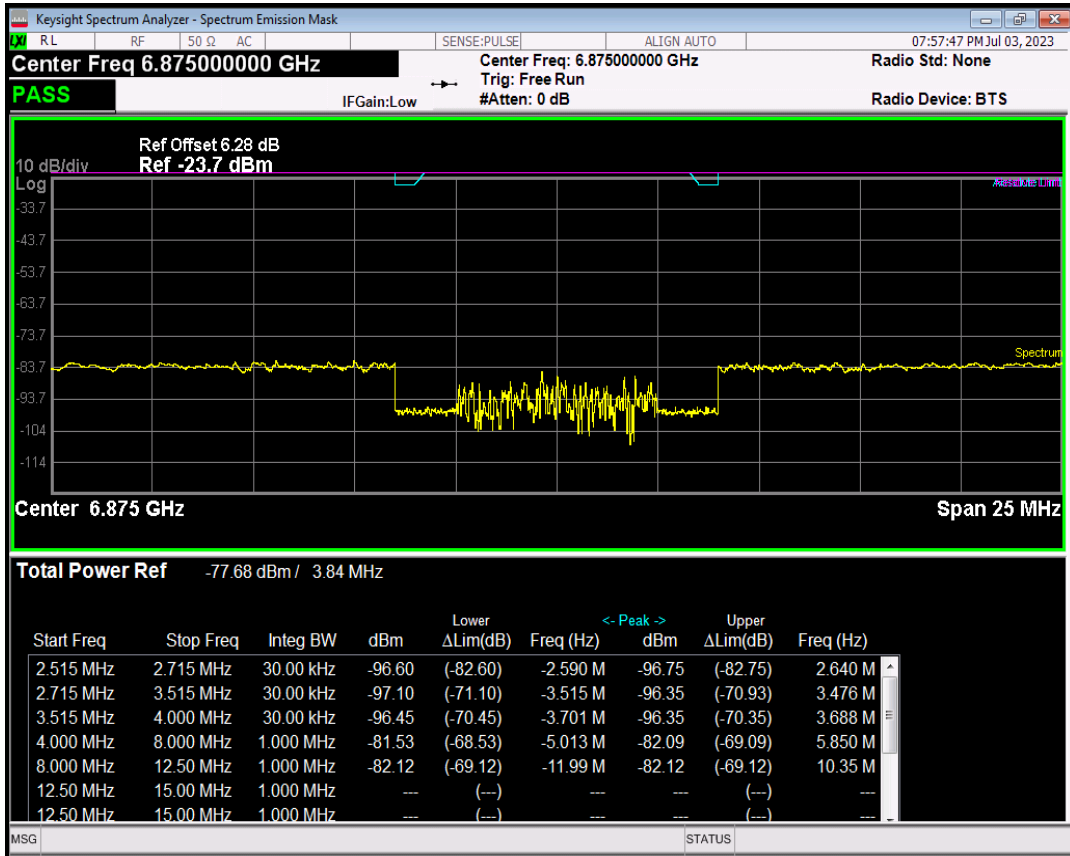

Band20 16QAM BW=5MHz Channel=24175 RB Size=25 Position=#Max