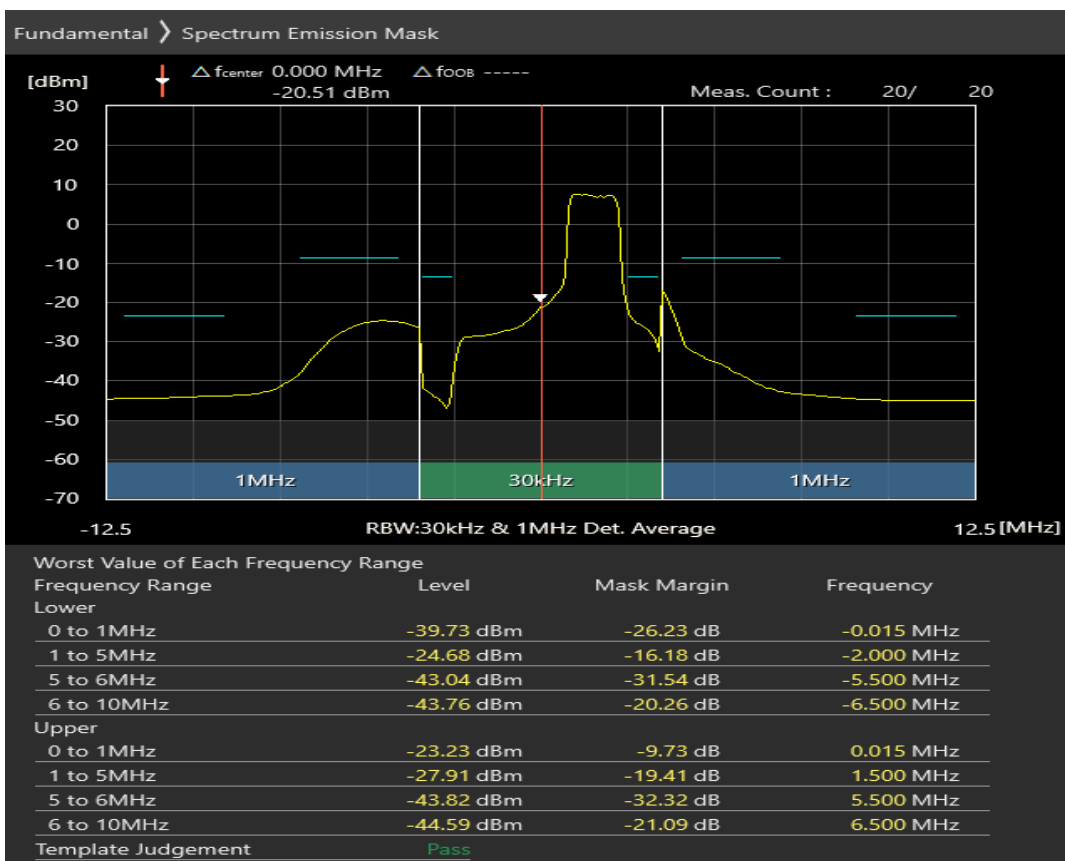

Band8 16QAM BW=5MHz Channel=21775 RB Size=8 Position=#Max