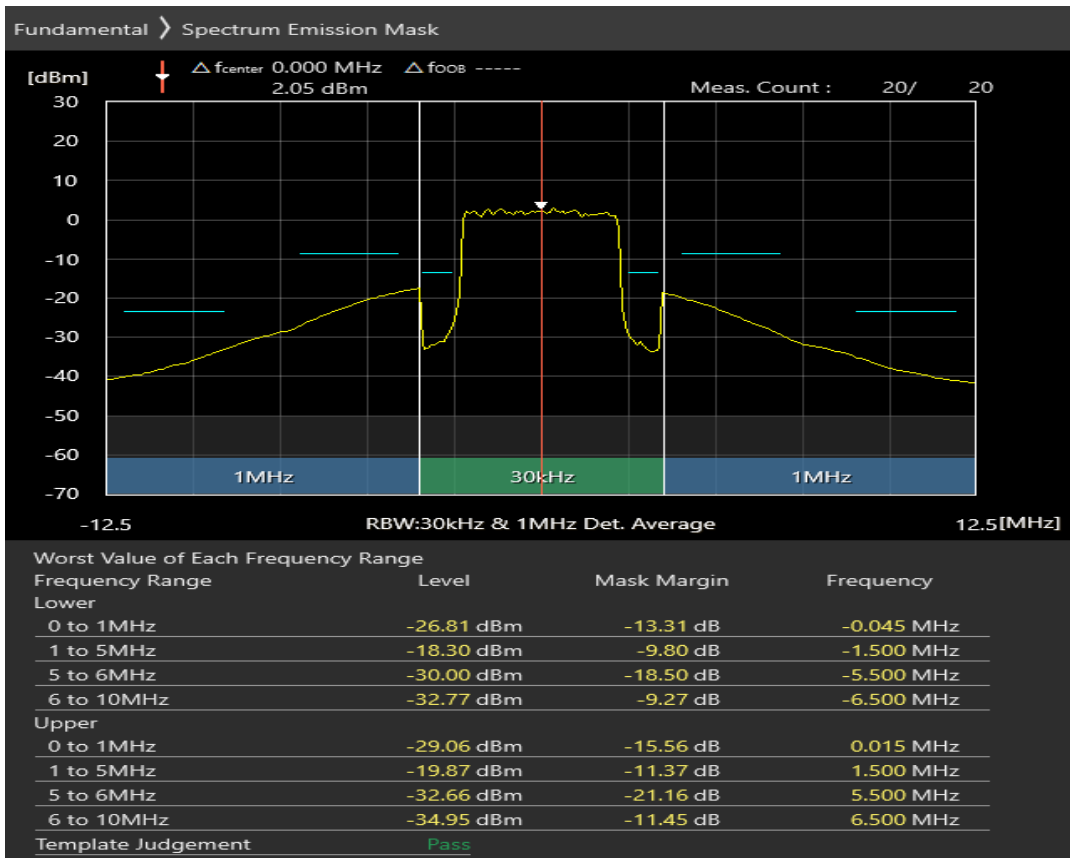

Band40 QAM16 BW=5MHz Channel=39625 RB Size=25 Position=#0