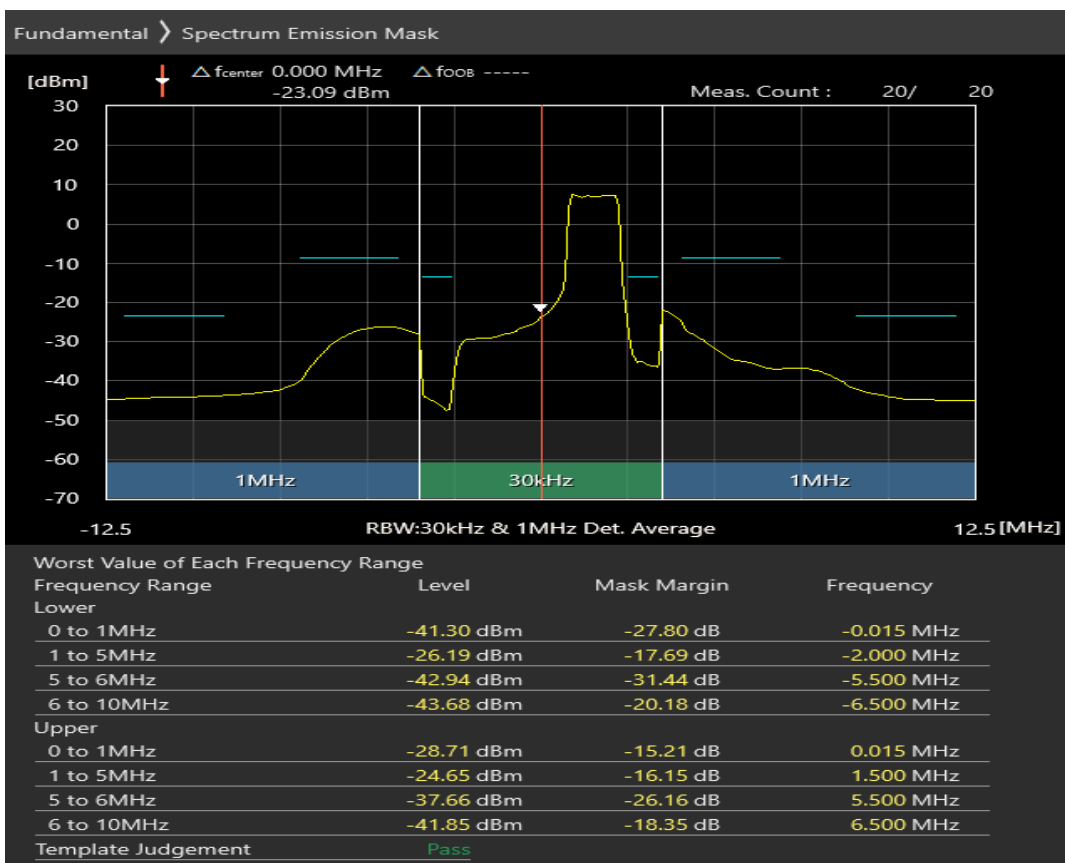

Band20 16QAM BW=5MHz Channel=24300 RB Size=8 Position=#Max

Band20 16QAM BW=5MHz Channel=24300 RB Size=25 Position=#0

Band20 QPSK BW=5MHz Channel=24425 RB Size=8 Position=#0

Band20 QPSK BW=5MHz Channel=24425 RB Size=8 Position=#Max