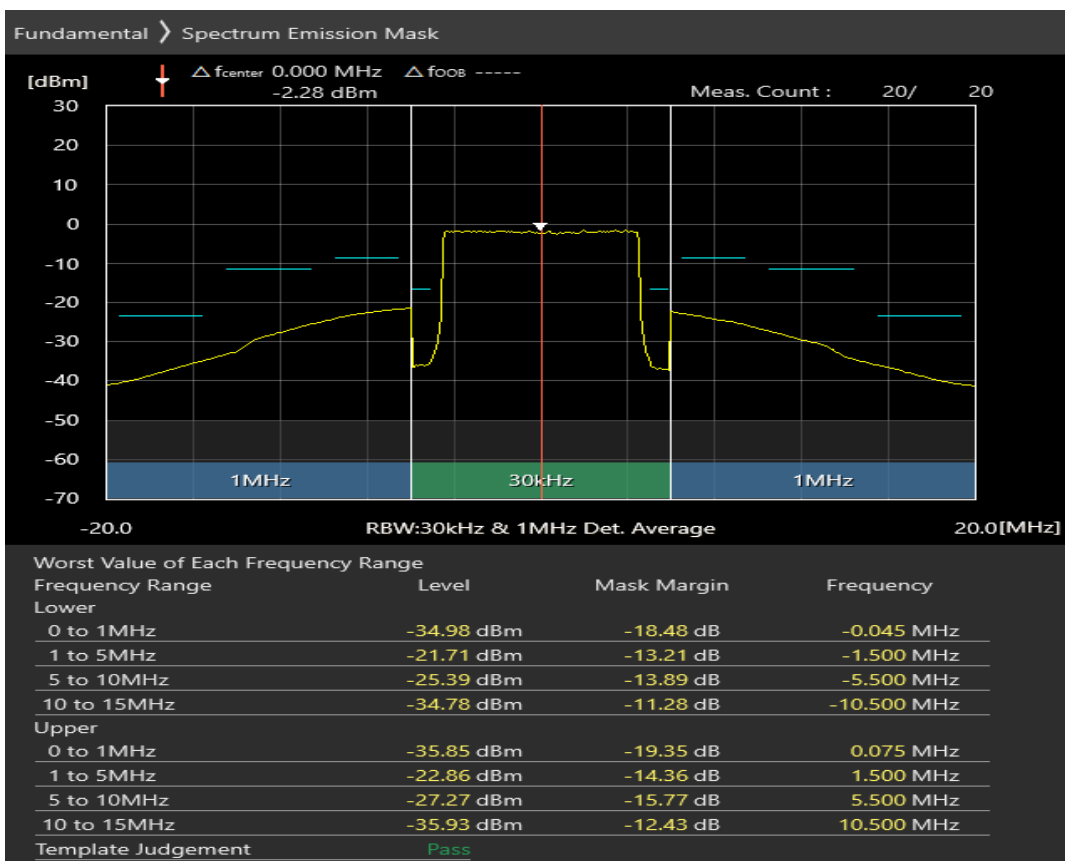

Band3 QPSK BW=10MHz Channel=19575 RB Size=50 Position=#0

Band3 16QAM BW=10MHz Channel=19575 RB Size=12 Position=#0

Band3 16QAM BW=10MHz Channel=19575 RB Size=12 Position=#Max

Band3 16QAM BW=10MHz Channel=19575 RB Size=50 Position=#0