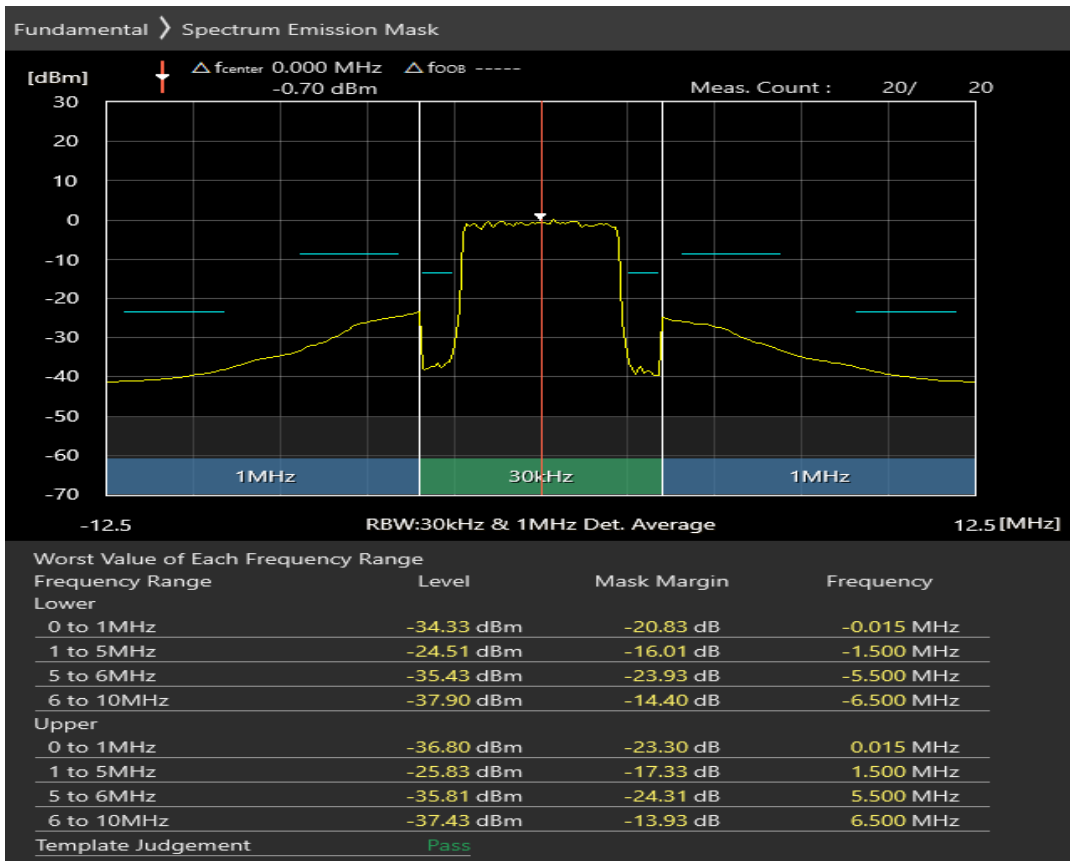

Band40 QPSK BW=5MHz Channel=39150 RB Size=25 Position=#0

Band40 16QAM BW=5MHz Channel=39150 RB Size=8 Position=#0

Band40 16QAM BW=5MHz Channel=39150 RB Size=8 Position=#Max

Band40 16QAM BW=5MHz Channel=39150 RB Size=25 Position=#0