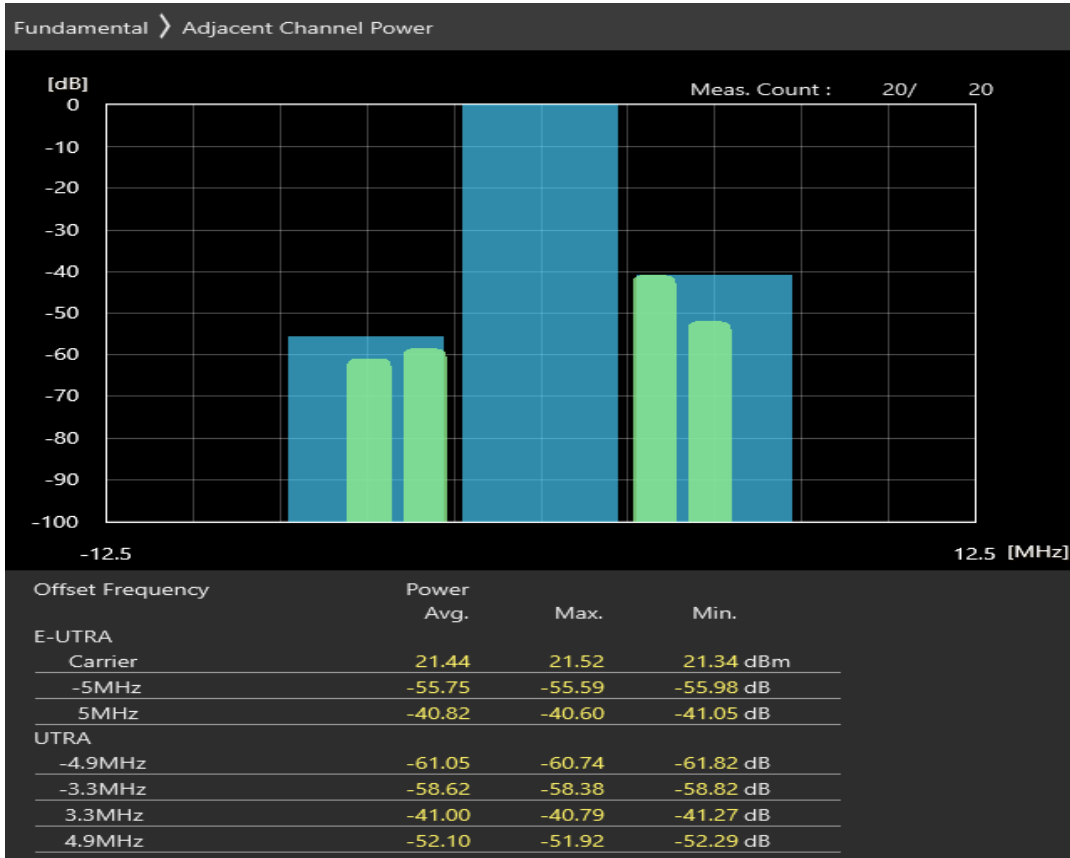

Band40 16QAM BW=5MHz Channel=39625 RB Size=8 Position=#Max