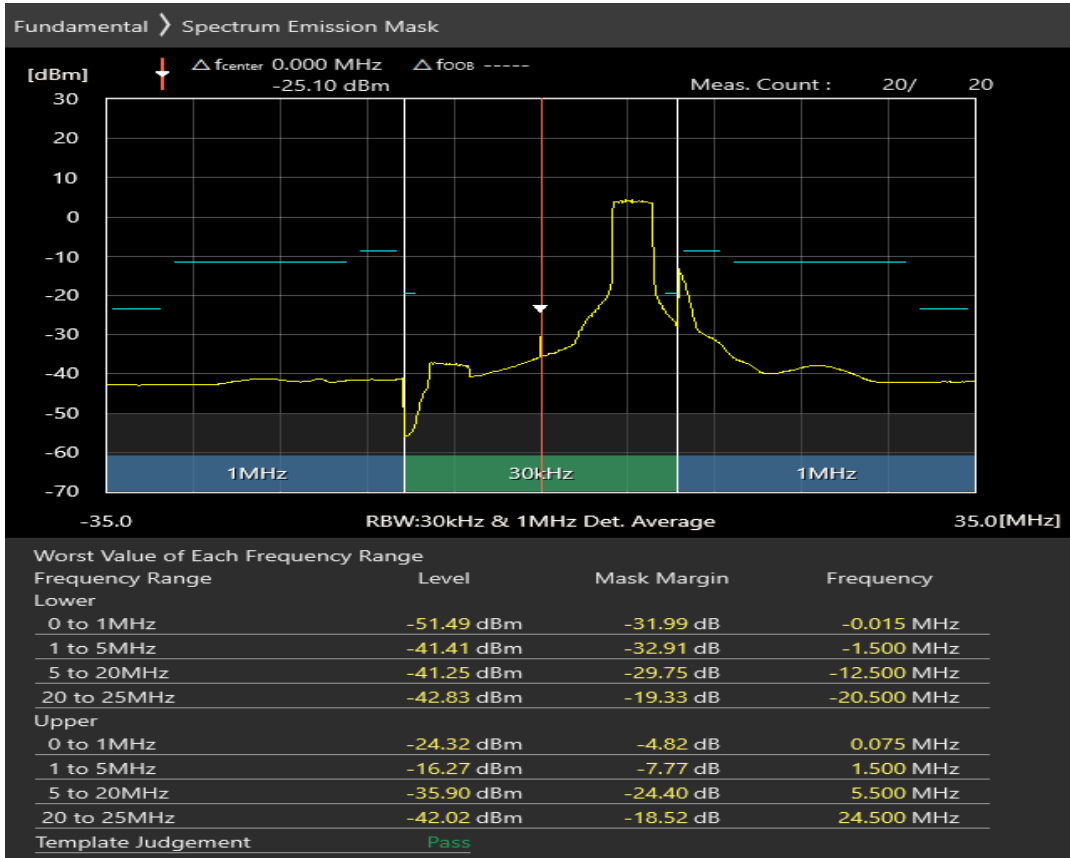

Band7 16QAM BW=20MHz Channel=20850 RB Size=18 Position=#Max