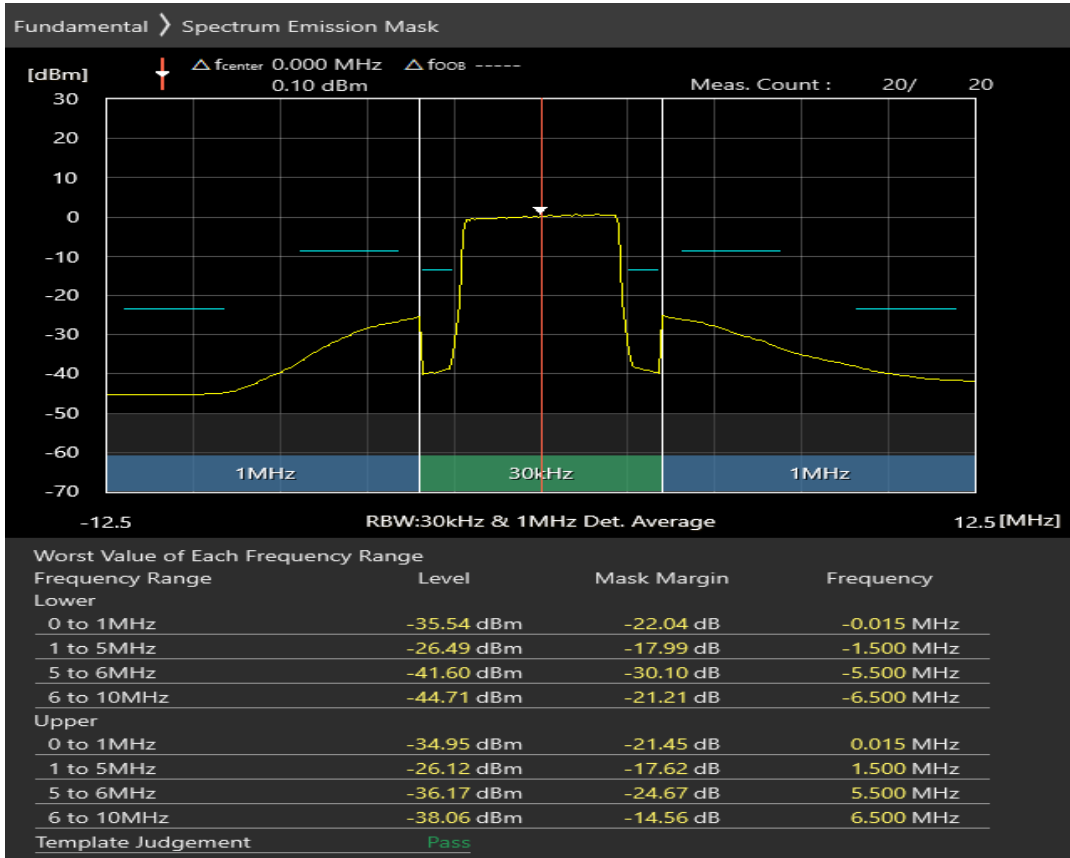

Band20 QPSK BW=5MHz Channel=24175 RB Size=25 Position=#0

Band20 16QAM BW=5MHz Channel=24175 RB Size=8 Position=#0

Band20 16QAM BW=5MHz Channel=24175 RB Size=8 Position=#Max

Band20 16QAM BW=5MHz Channel=24175 RB Size=25 Position=#0