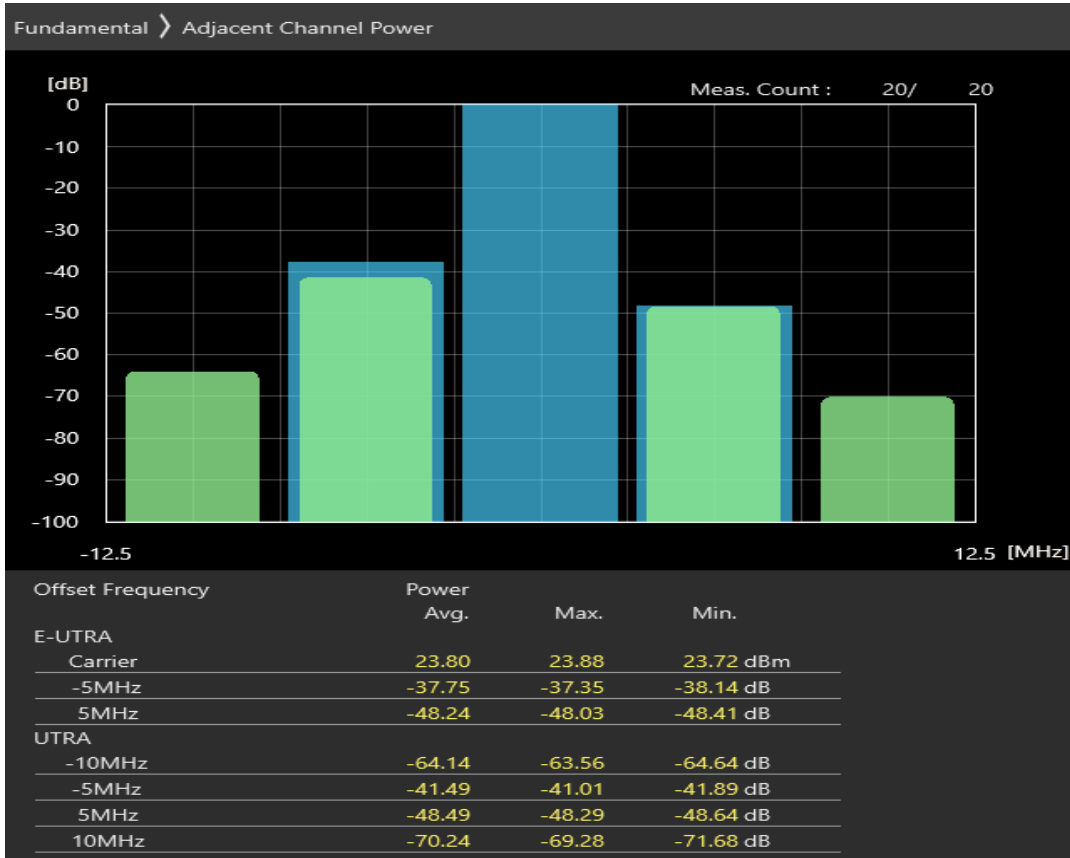

Band8 16QAM BW=5MHz Channel=21625 RB Size=8 Position=#0