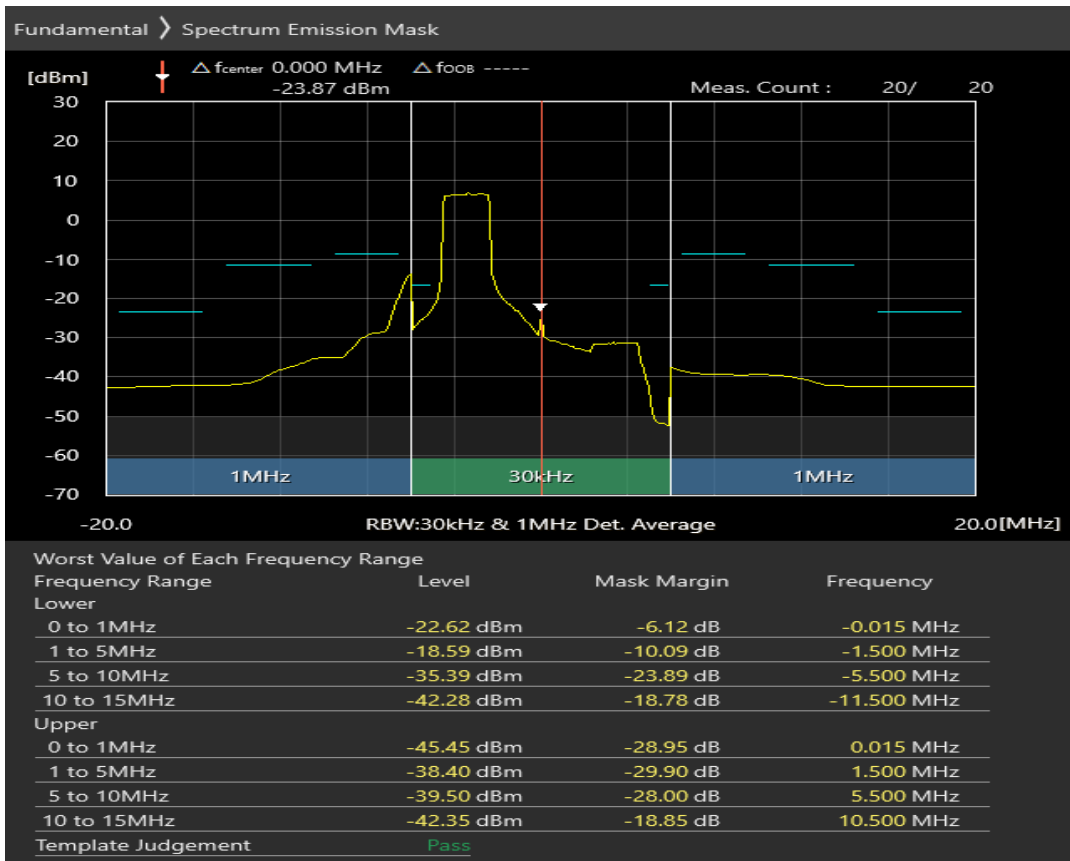

Band7 16QAM BW=5MHz Channel=21425 RB Size=8 Position=#0

Band7 16QAM BW=5MHz Channel=21425 RB Size=8 Position=#Max

Band7 16QAM BW=5MHz Channel=21425 RB Size=25 Position=#0

Band7 QPSK BW=10MHz Channel=20800 RB Size=12 Position=#0