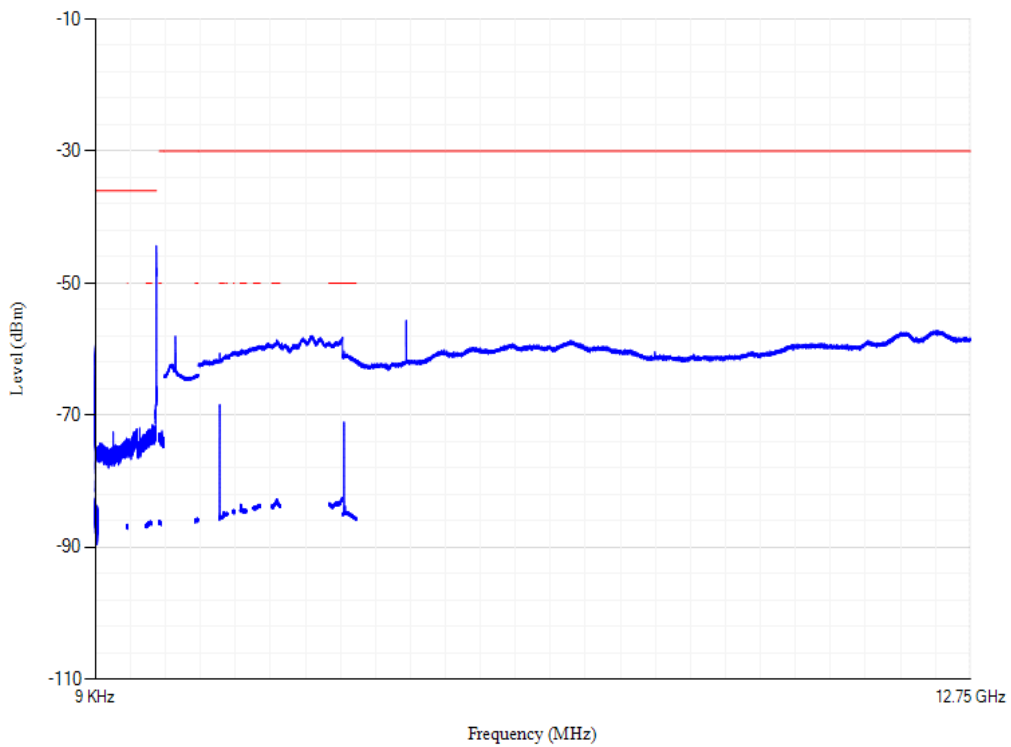

Conducted spurious emissions

6.3.2 Transmitter minimum output power