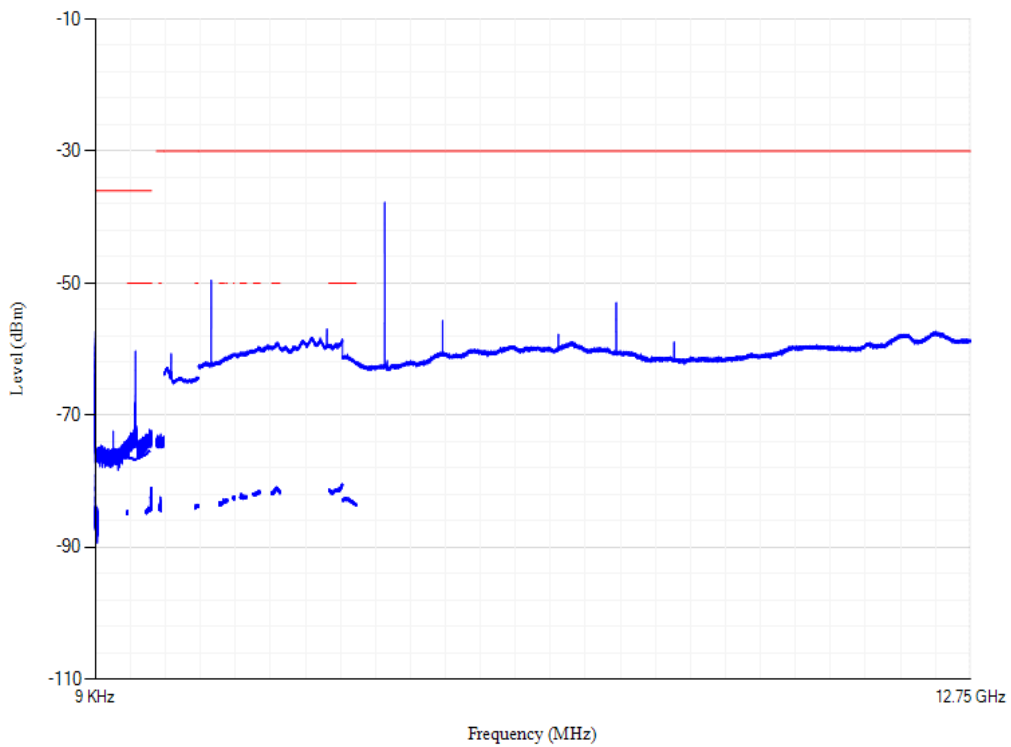

Conducted spurious emissions

Band3 QPSK BW=1.4MHz Channel=19207 RB Size=1 Position=#0