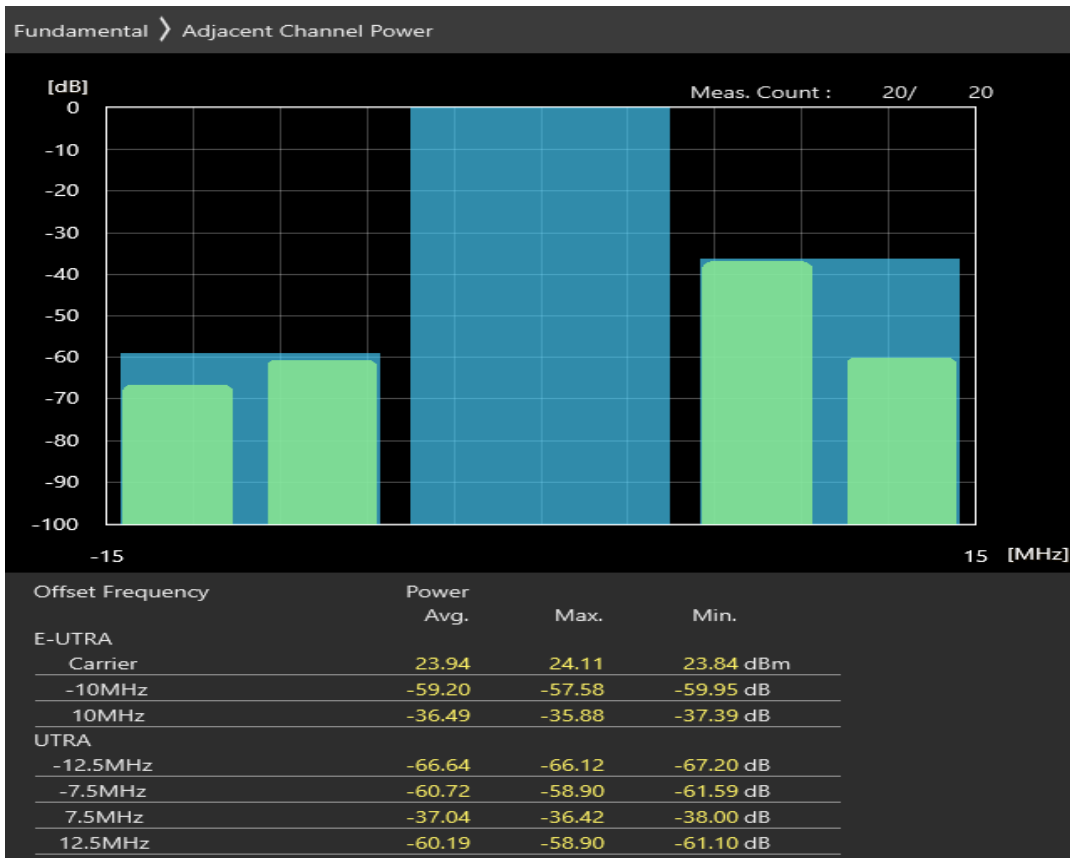

Band7 QPSK BW=10MHz Channel=21400 RB Size=12 Position=#Max

Band7 QPSK BW=10MHz Channel=21400 RB Size=50 Position=#0

Band7 16QAM BW=10MHz Channel=21400 RB Size=12 Position=#0

Band7 16QAM BW=10MHz Channel=21400 RB Size=12 Position=#Max