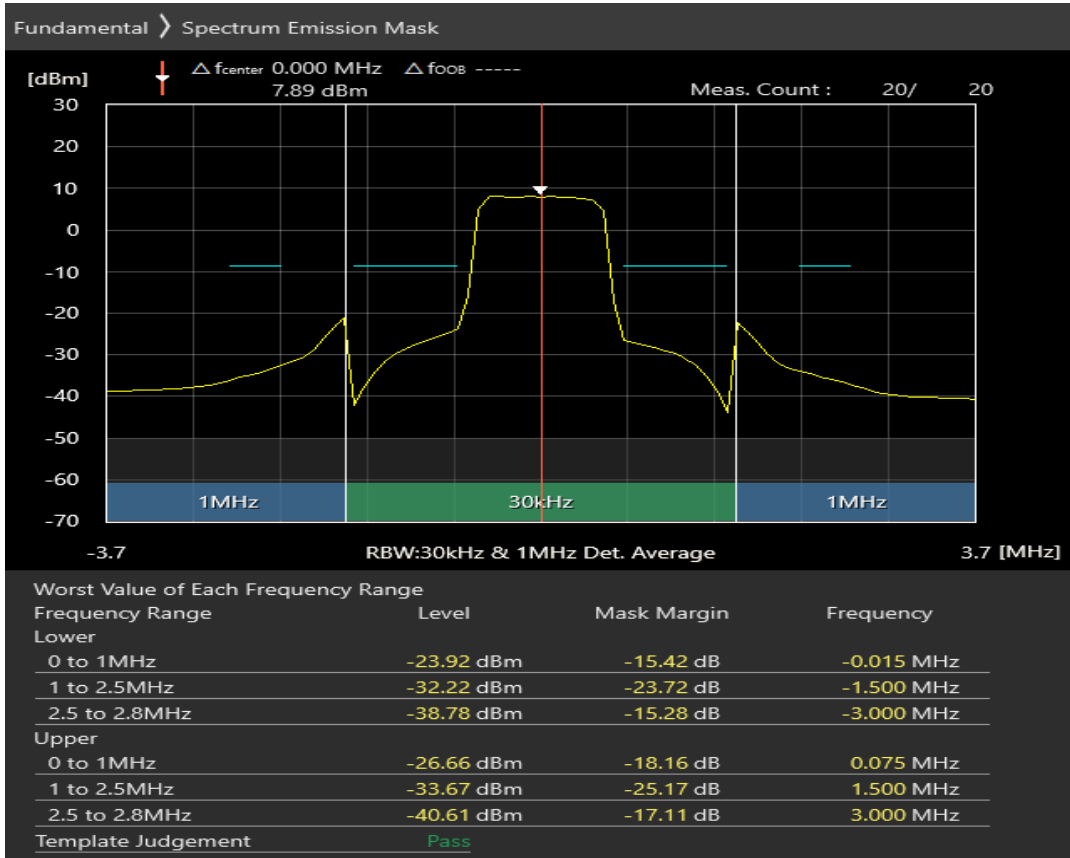

Band8 QPSK BW=1.4MHz Channel=21793 RB Size=6 Position=#0