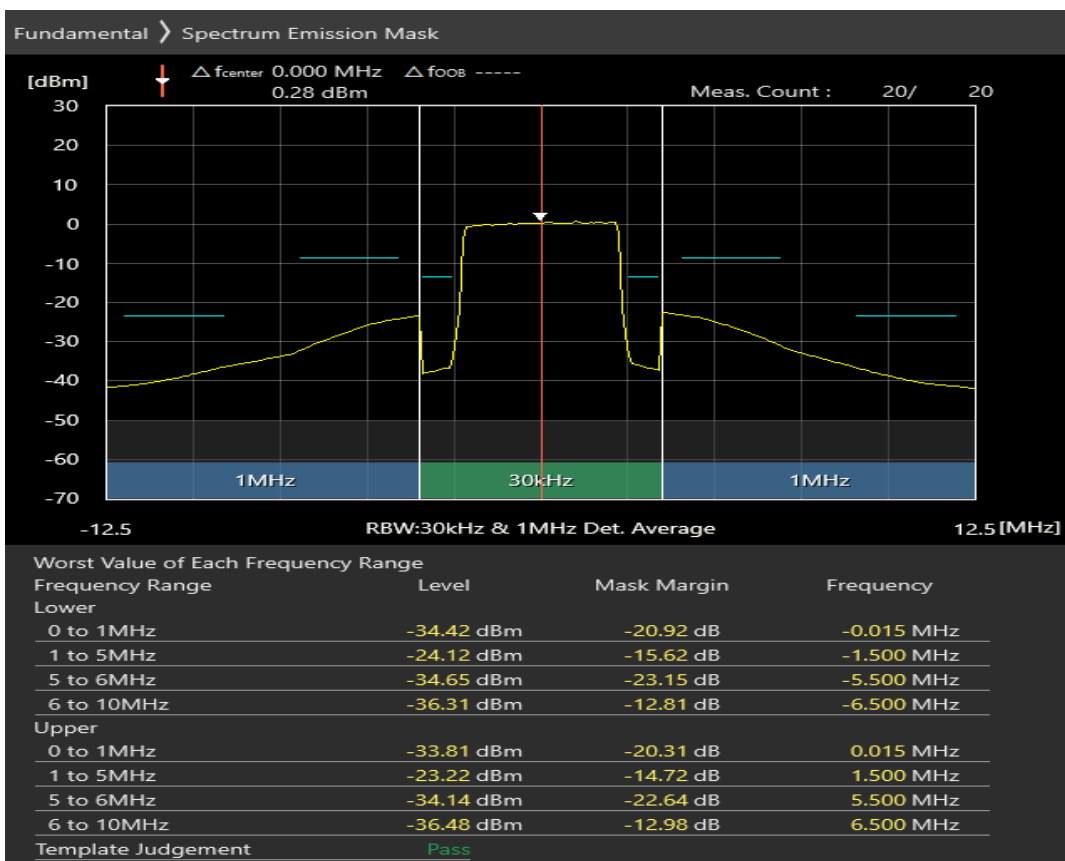

Band20 16QAM BW=5MHz Channel=24300 RB Size=25 Position=#0