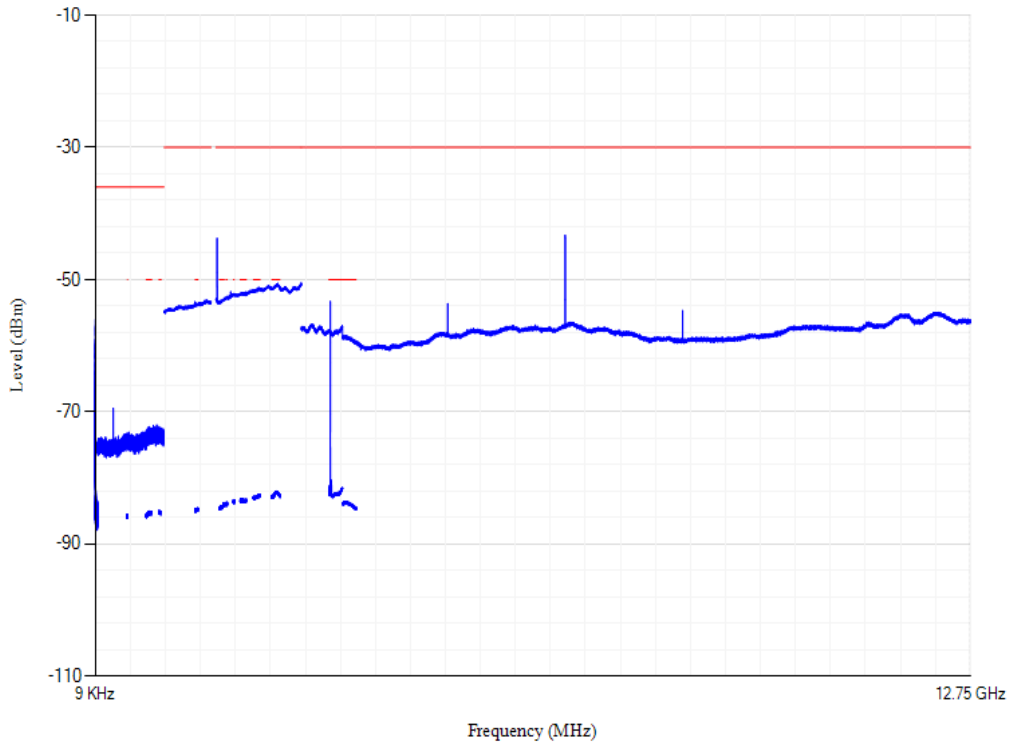

Conducted spurious emissions

Band3 QPSK BW=20MHz Channel=19575 RB Size=1 Position=#0