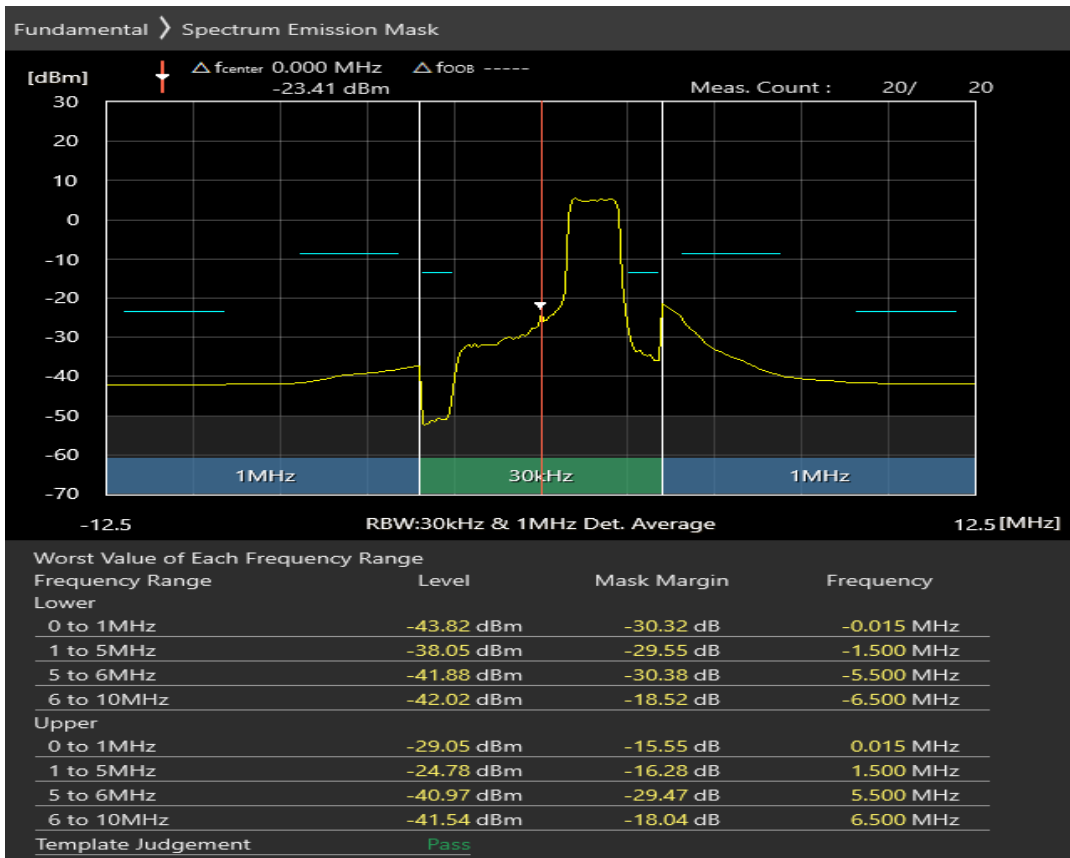

Band40 16QAM BW=5MHz Channel=39150 RB Size=8 Position=#Max