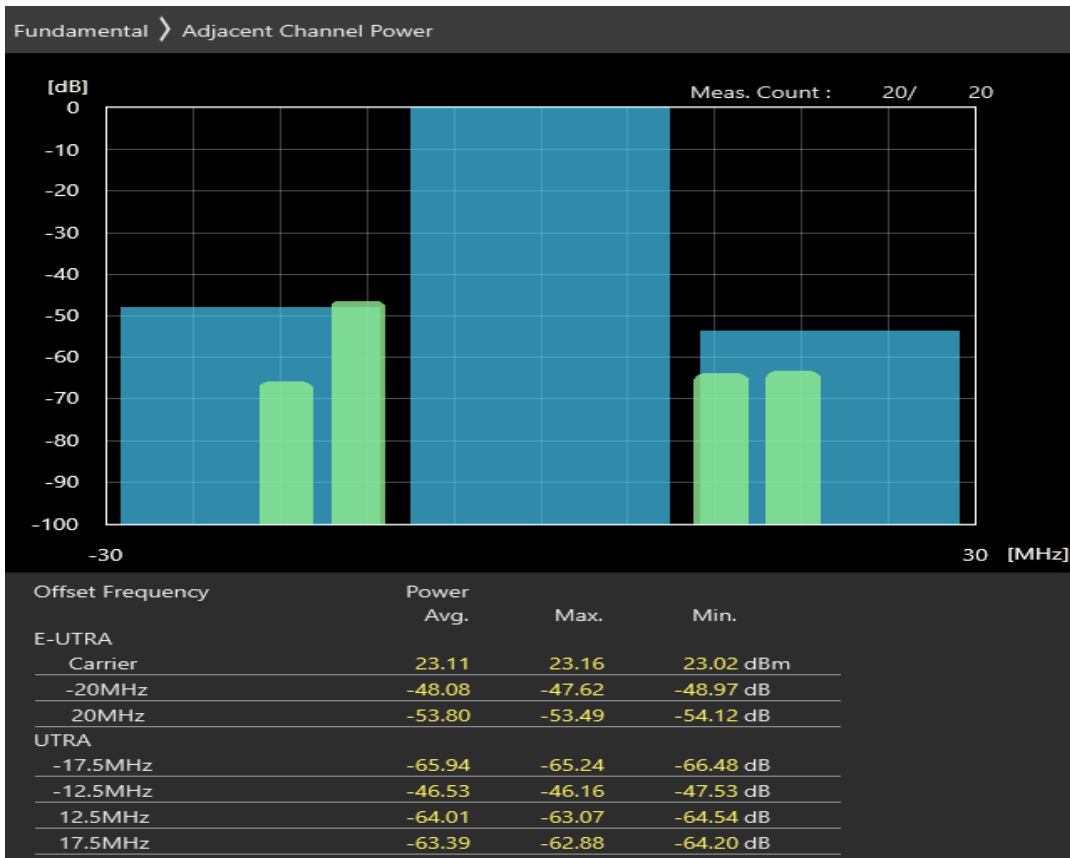

Band3 16QAM BW=20MHz Channel=19300 RB Size=18 Position=#0