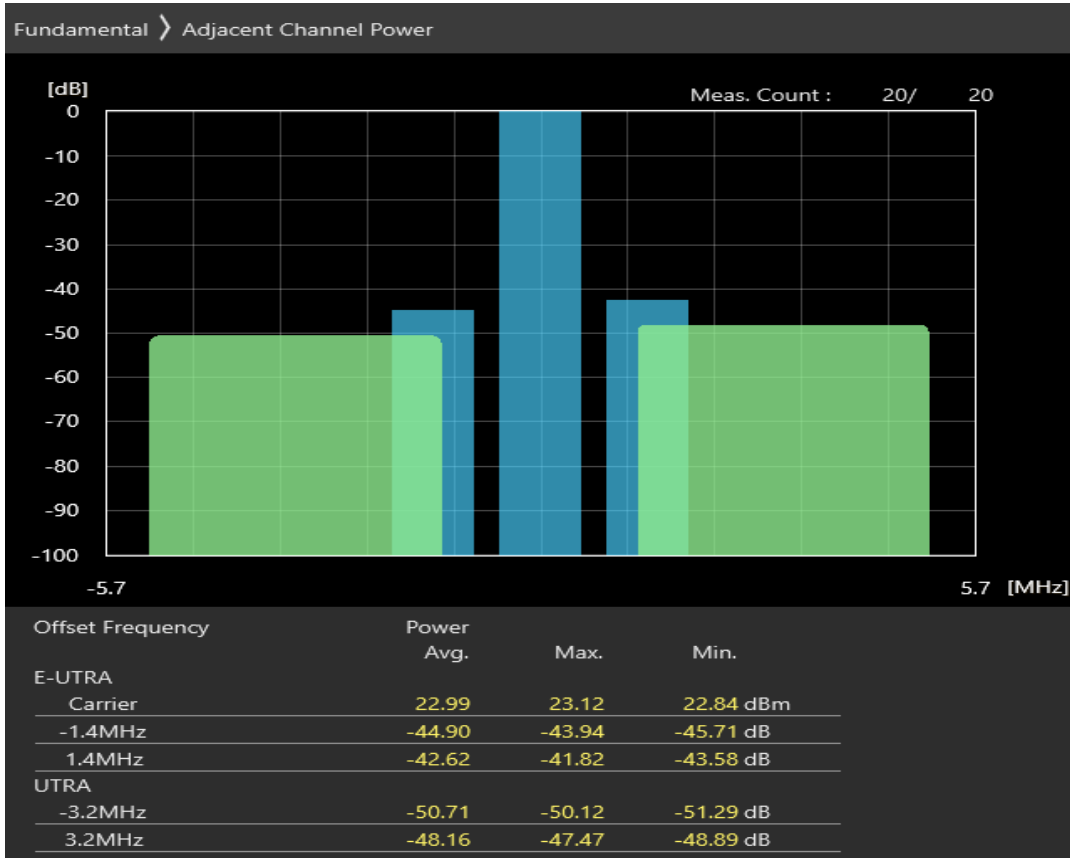

Band3 16QAM BW=1.4MHz Channel=19207 RB Size=5 Position=#Max