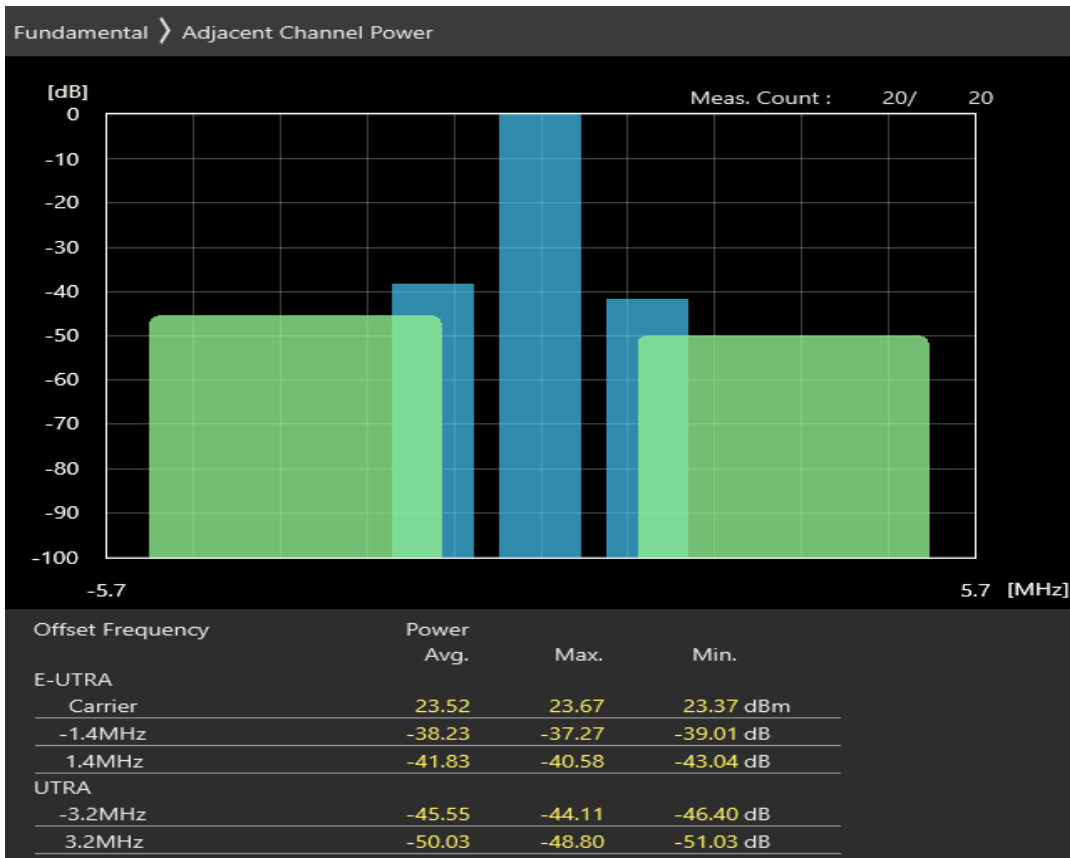

Band3 QPSK BW=1.4MHz Channel=19943 RB Size=5 Position=#0

Band3 QPSK BW=1.4MHz Channel=19943 RB Size=5 Position=#Max

Band3 QPSK BW=1.4MHz Channel=19943 RB Size=6 Position=#0

Band3 16QAM BW=1.4MHz Channel=19943 RB Size=5 Position=#0