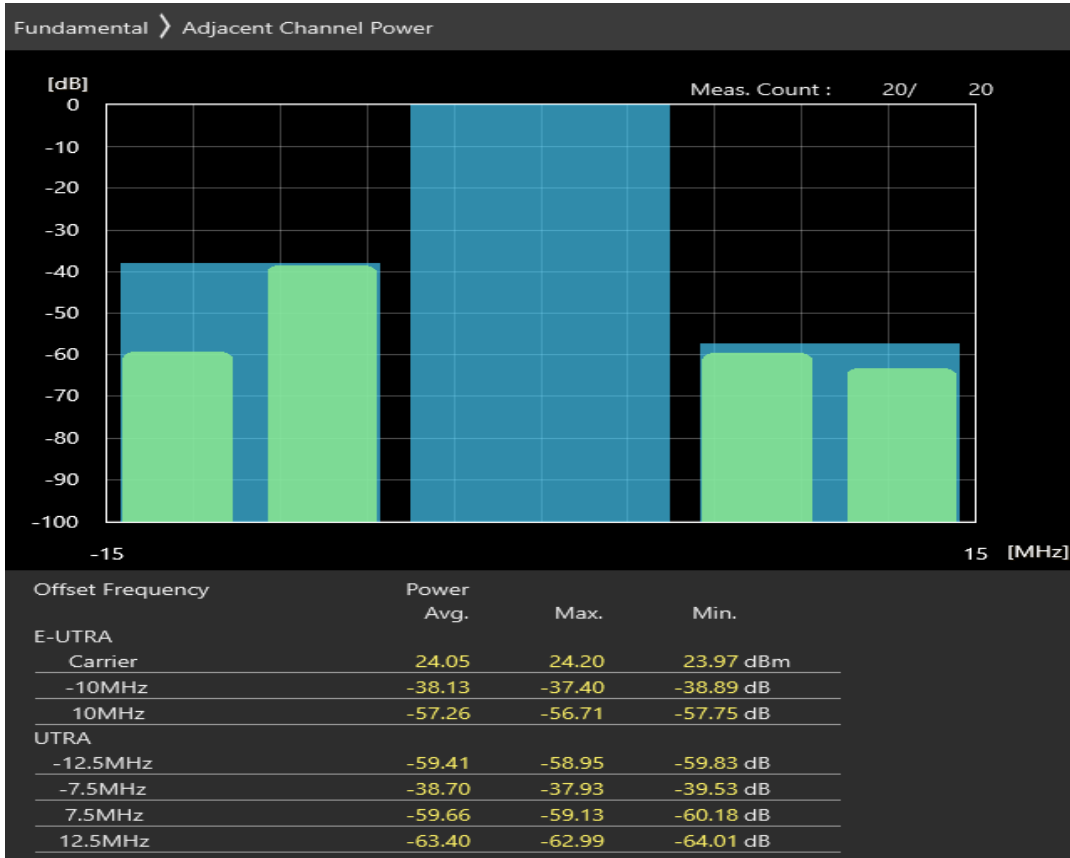

Band7 16QAM BW=10MHz Channel=20800 RB Size=12 Position=#0