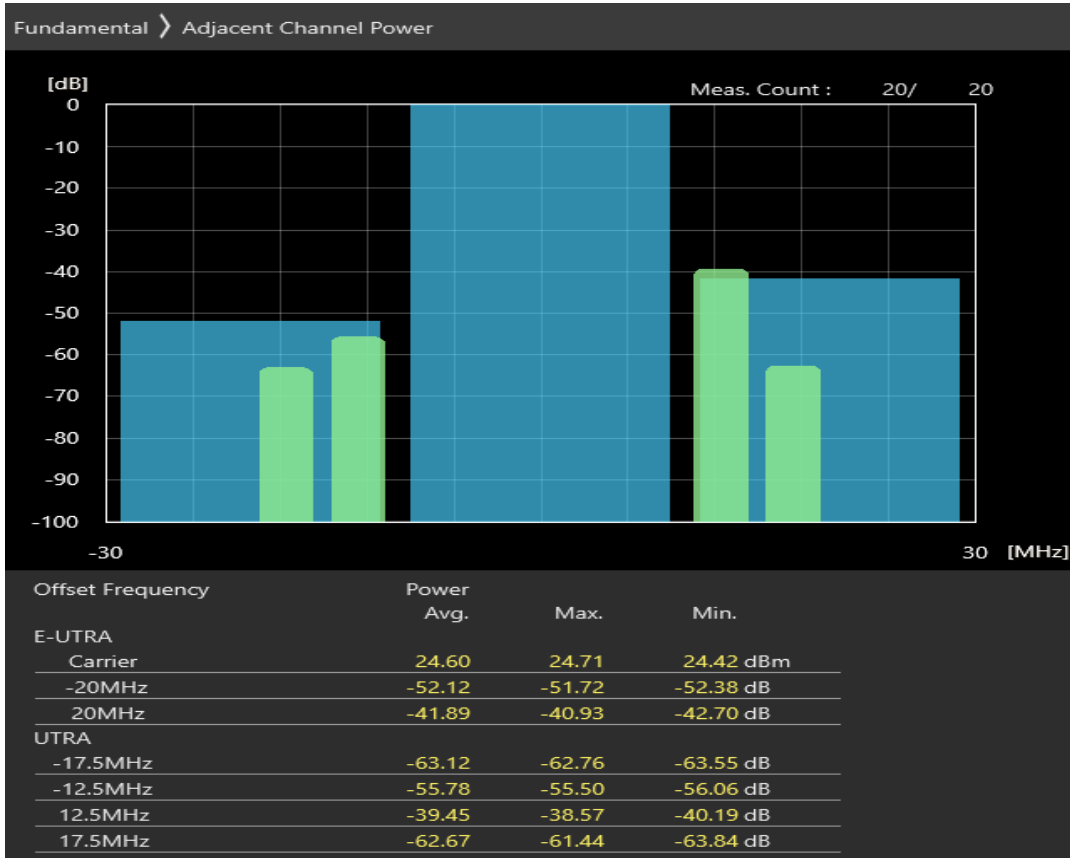

Band1 16QAM BW=20MHz Channel=18500 RB Size=18 Position=#Max