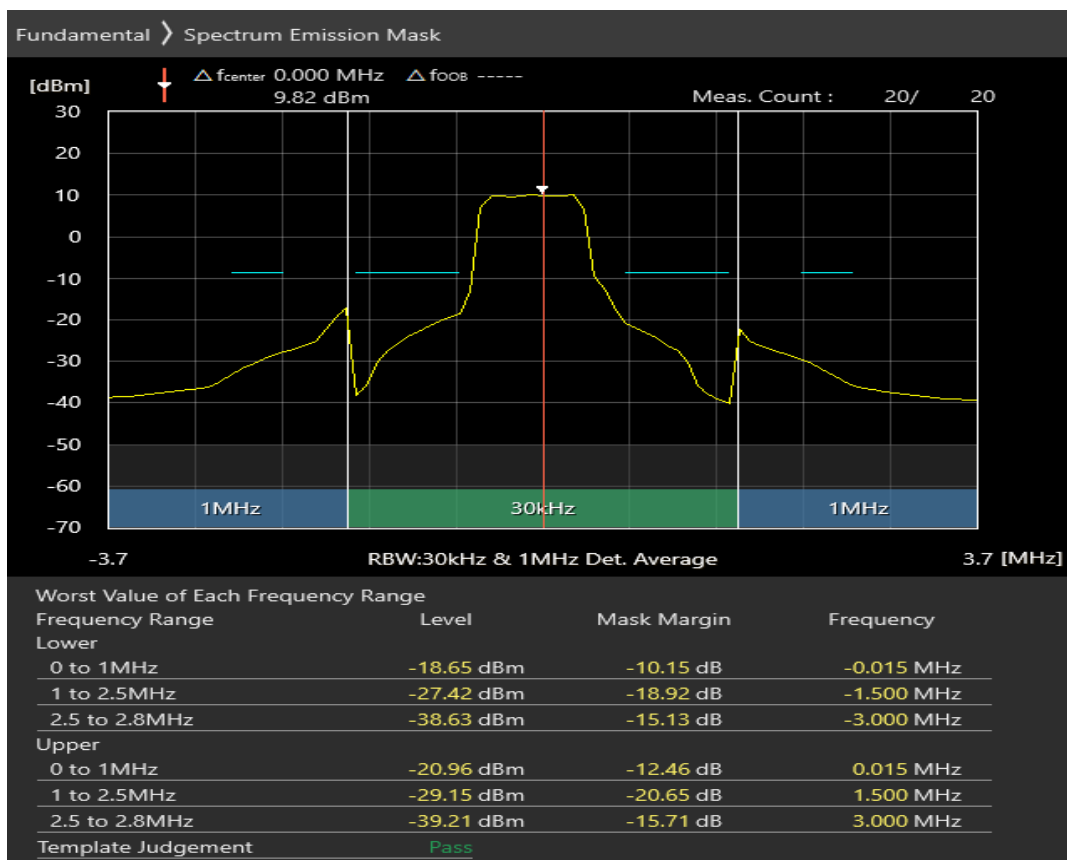

Band3 QPSK BW=1.4MHz Channel=19575 RB Size=5 Position=#0