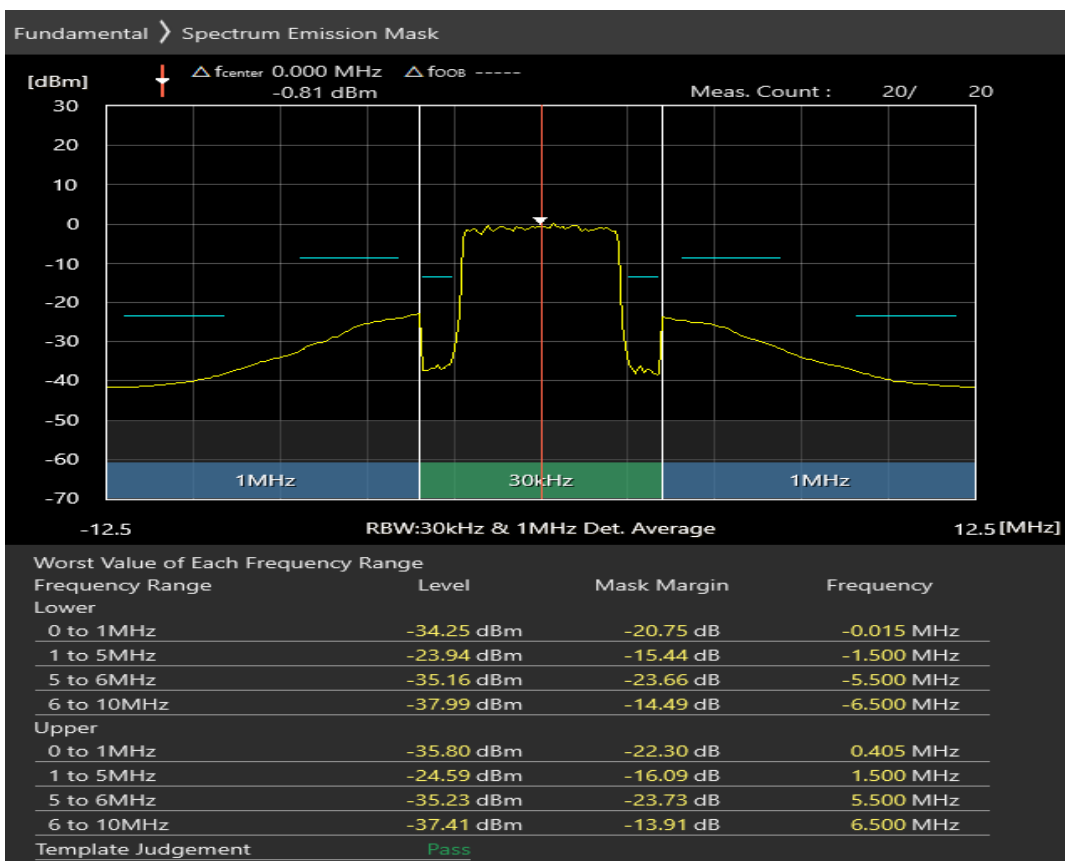

Band40 16QAM BW=5MHz Channel=38675 RB Size=25 Position=#0