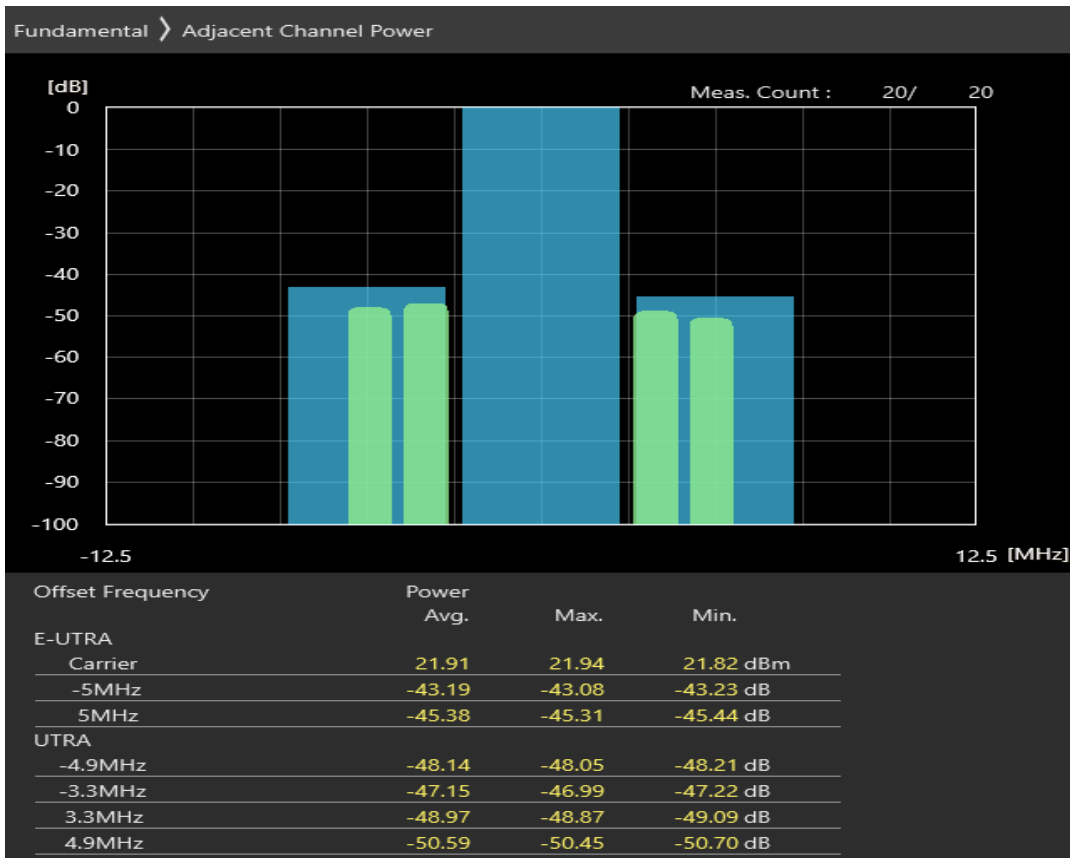

Band40 QAM16 BW=5MHz Channel=38675 RB Size=25 Position=#0

Band40 QAM16 BW=5MHz Channel=38675 RB Size=8 Position=#0

Band40 QAM16 BW=5MHz Channel=38675 RB Size=8 Position=#Max

Band40 QAM16 BW=5MHz Channel=39150 RB Size=25 Position=#0