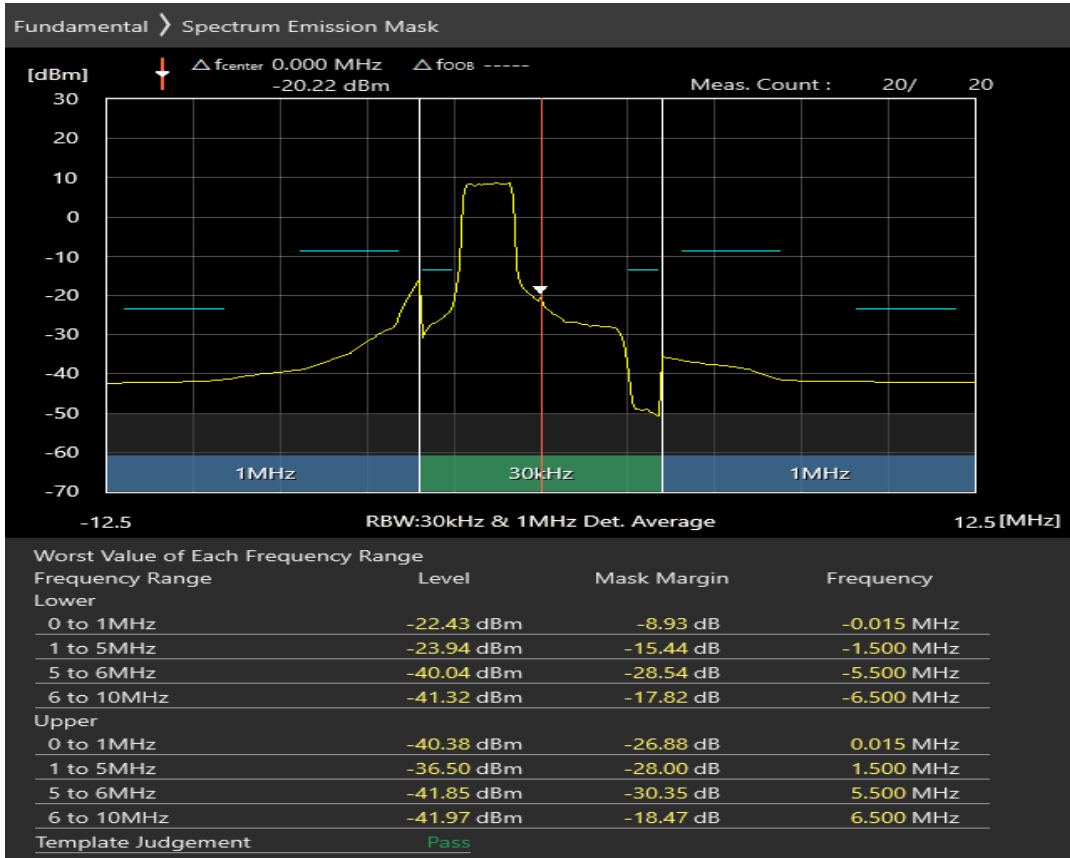

Band7 16QAM BW=5MHz Channel=20775 RB Size=8 Position=#0

Band7 16QAM BW=5MHz Channel=20775 RB Size=8 Position=#Max

Band7 16QAM BW=5MHz Channel=20775 RB Size=25 Position=#0

Band7 QPSK BW=5MHz Channel=21100 RB Size=8 Position=#0