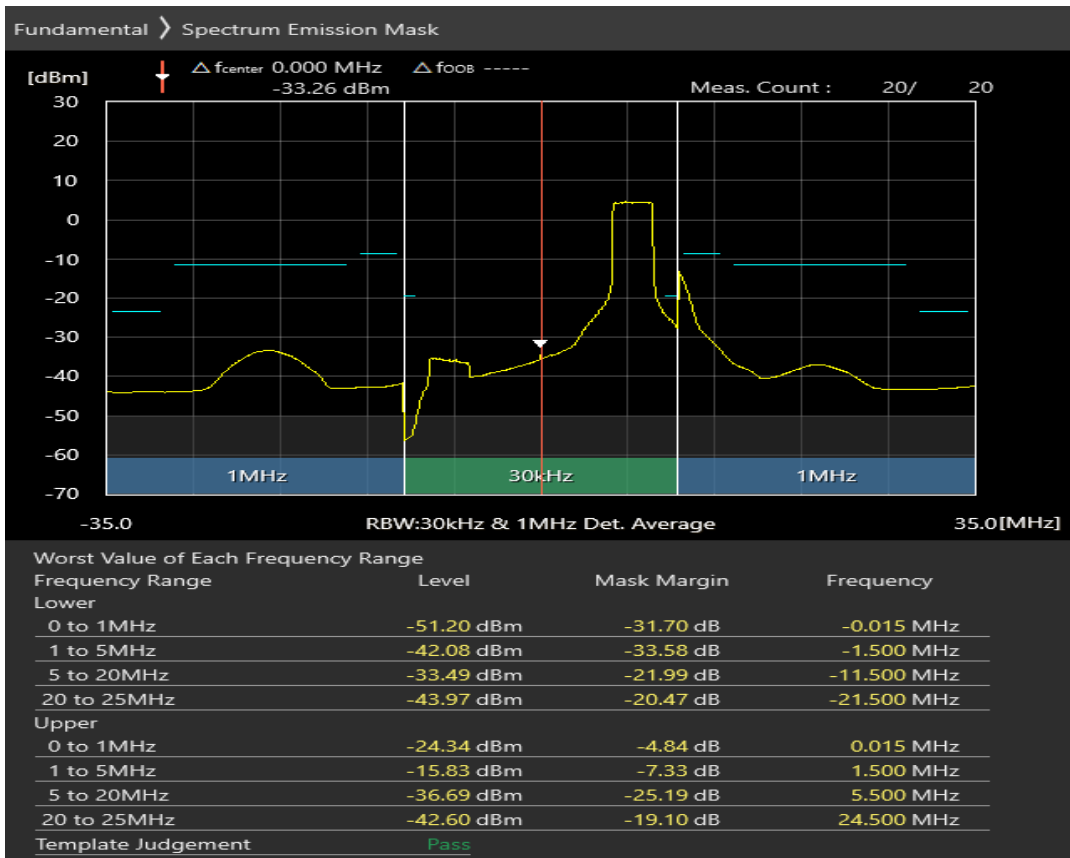

Band1 16QAM BW=20MHz Channel=18300 RB Size=18 Position=#Max