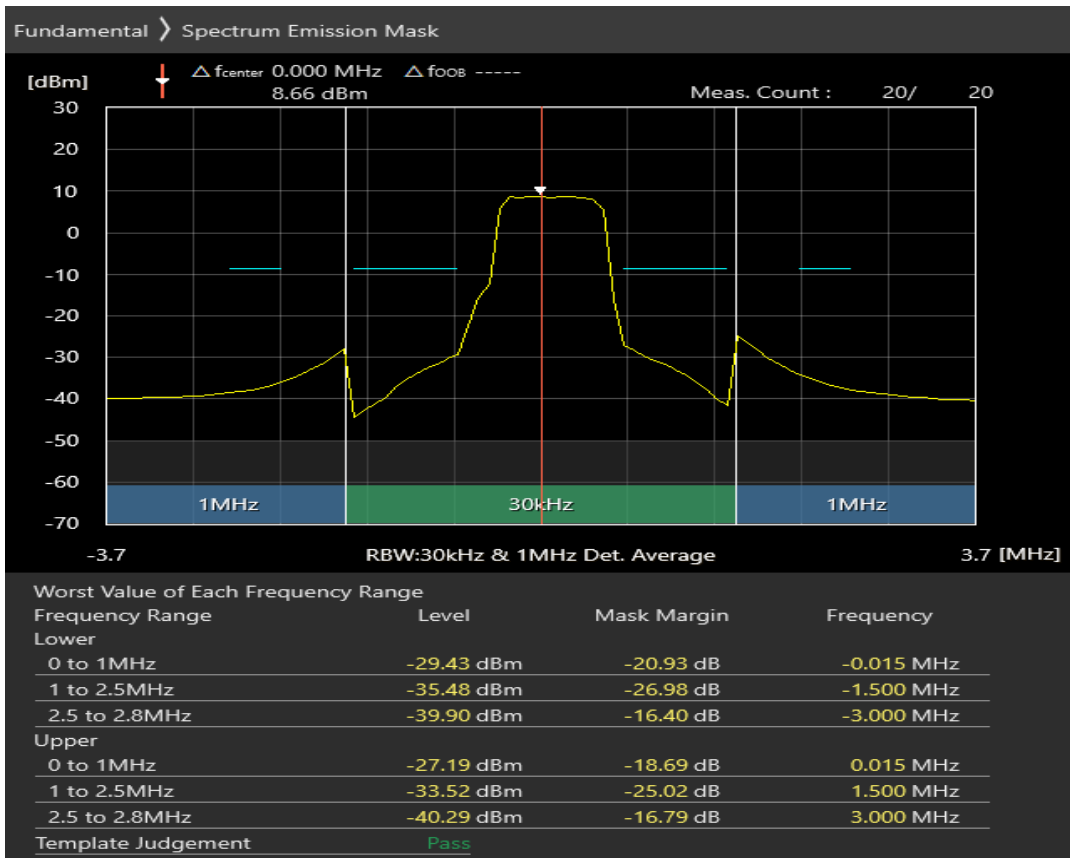

Band3 16QAM BW=1.4MHz Channel=19207 RB Size=5 Position=#Max