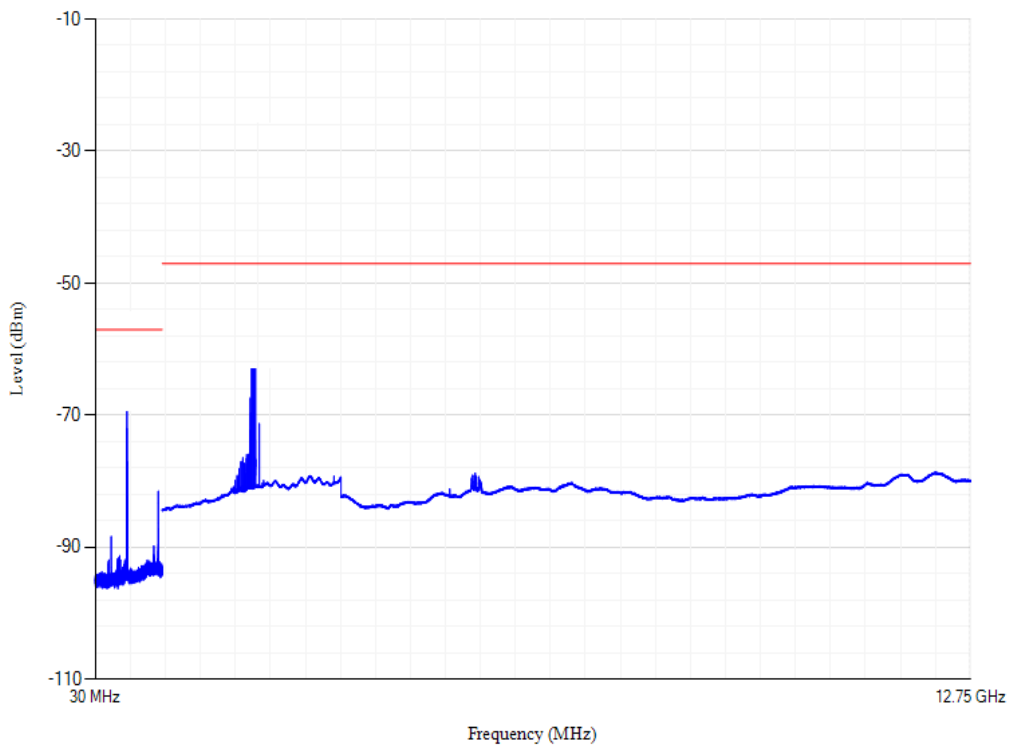

Conducted spurious emissions

Band40 QPSK BW=20MHz Channel=39550