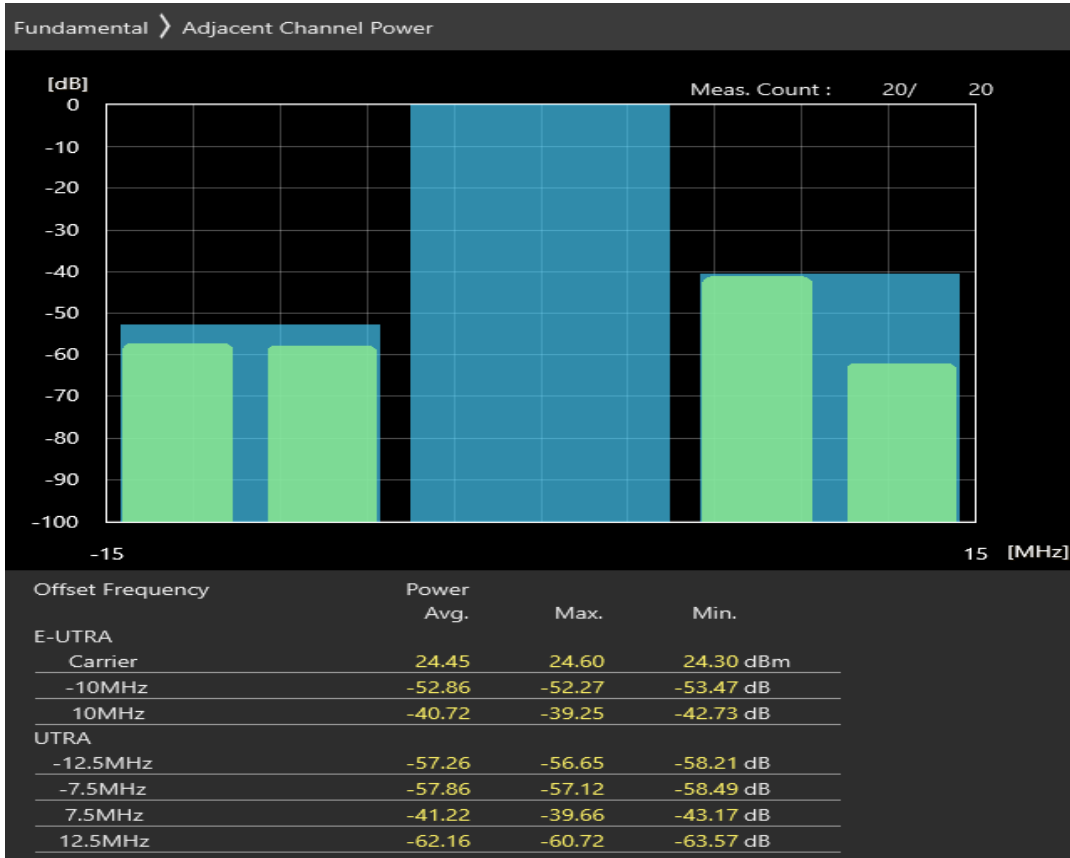

Band1 16QAM BW=10MHz Channel=18050 RB Size=12 Position=#Max