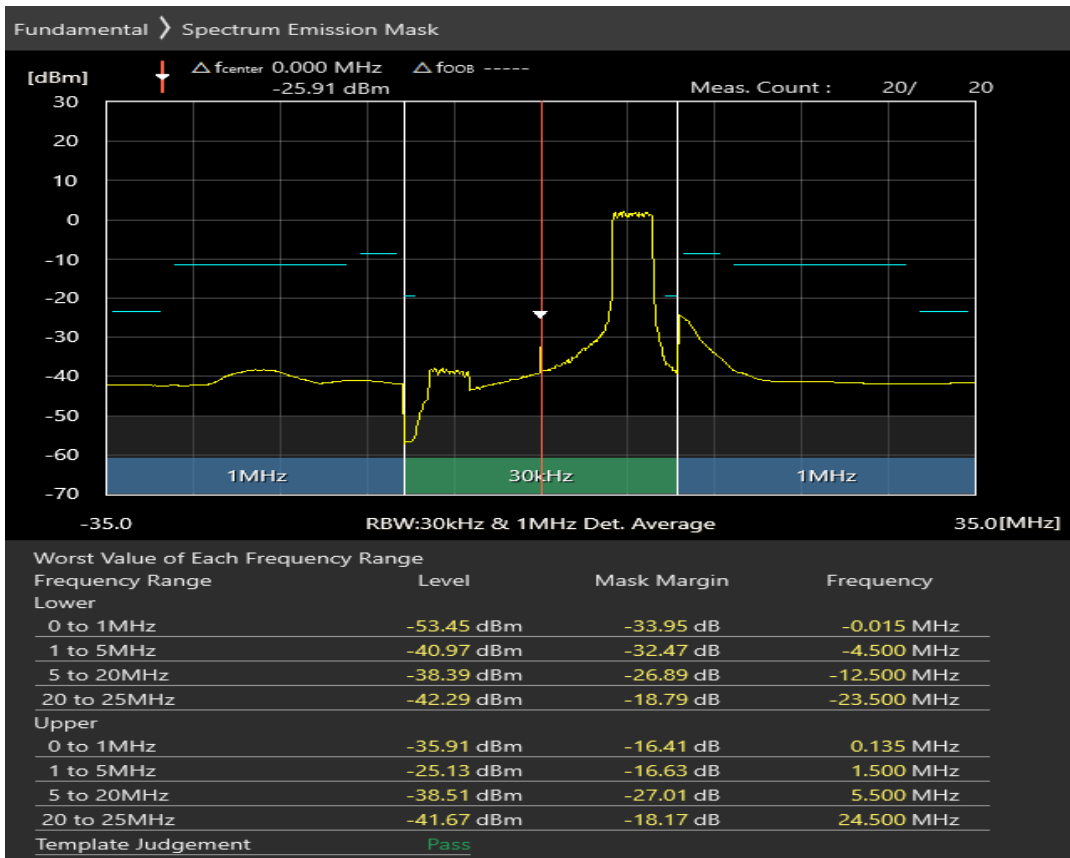

Band40 16QAM BW=20MHz Channel=39150 RB Size=18 Position=#Max