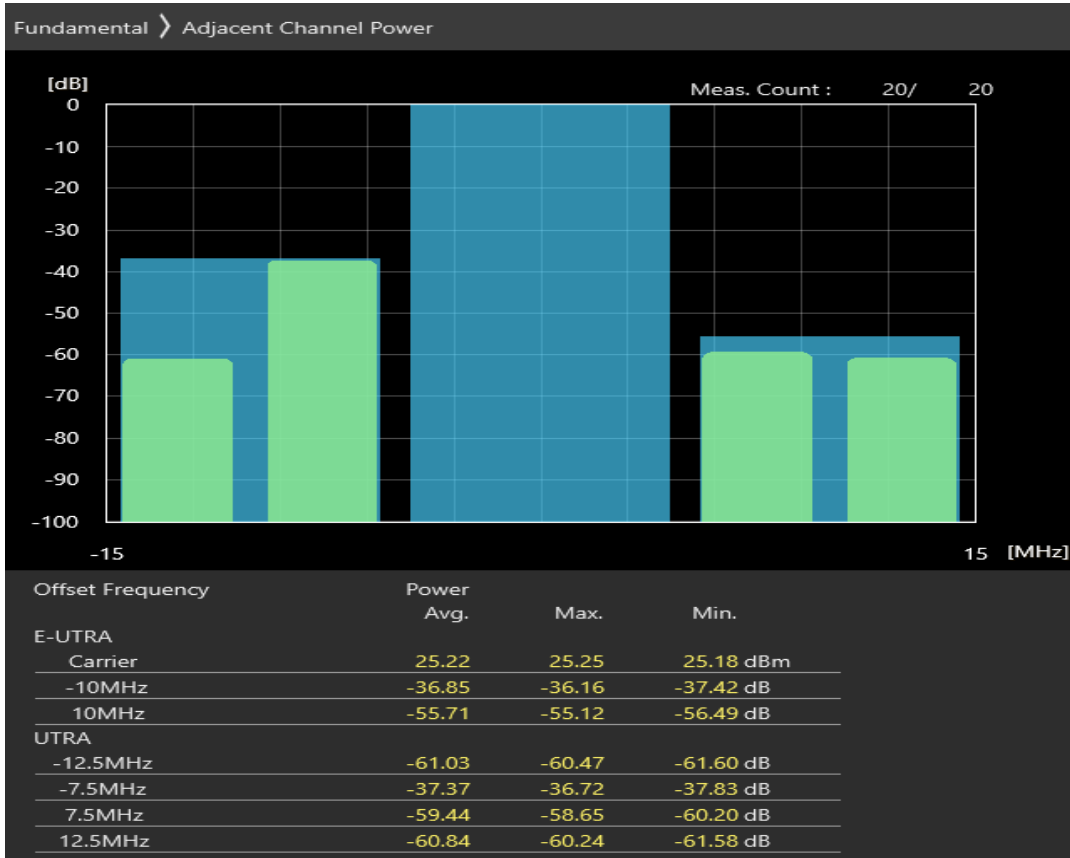

Band1 QPSK BW=10MHz Channel=18050 RB Size=12 Position=#0