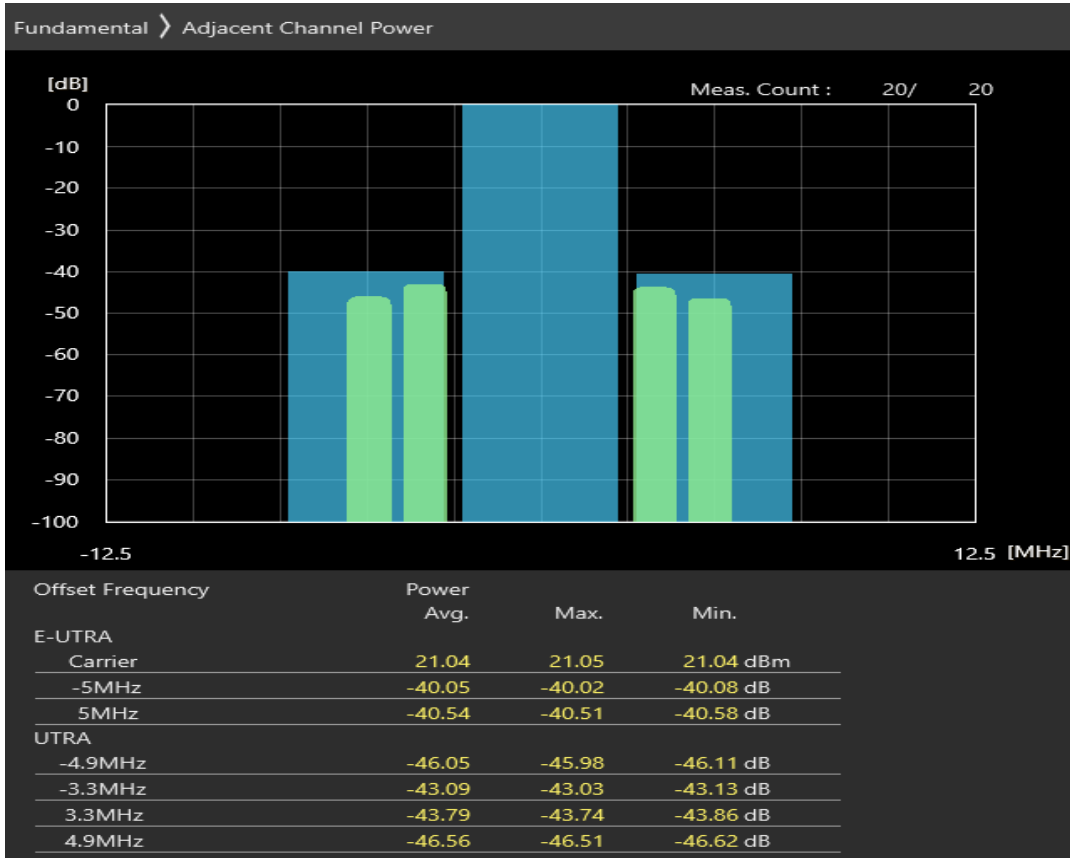

Band40 QPSK BW=5MHz Channel=38675 RB Size=25 Position=#0