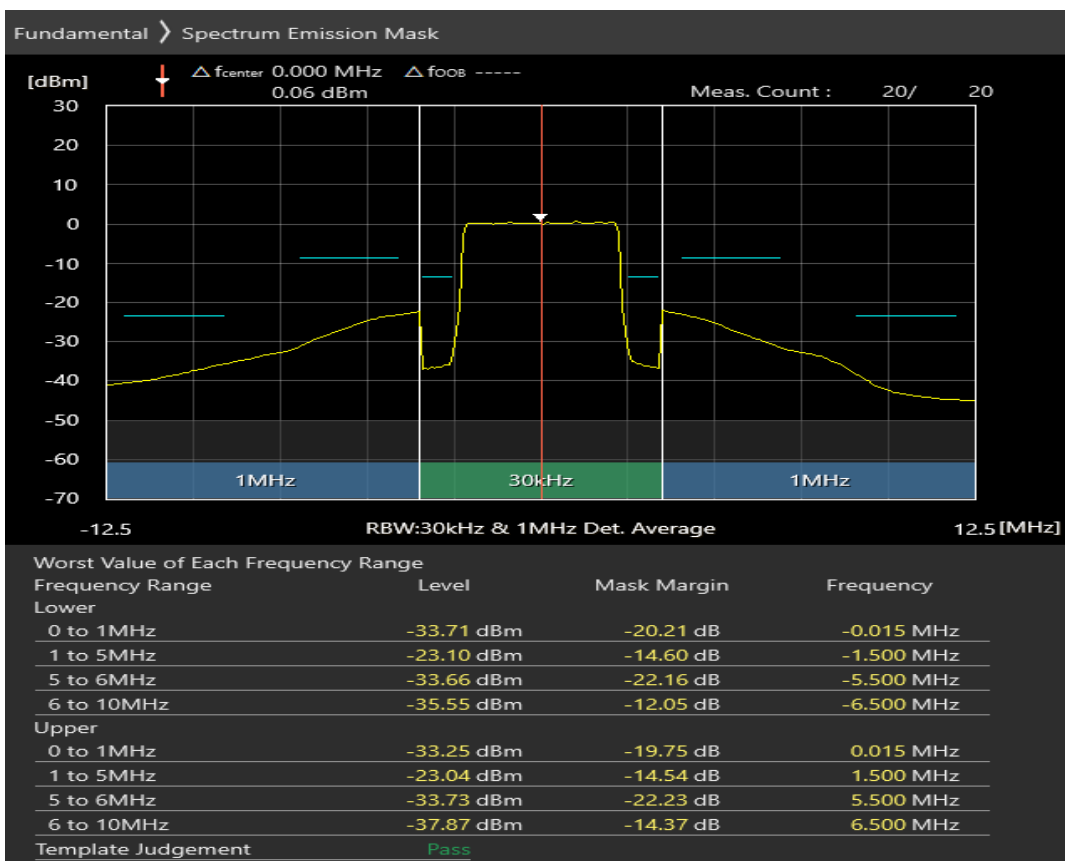

Band20 QPSK BW=5MHz Channel=24425 RB Size=25 Position=#0

Band20 16QAM BW=5MHz Channel=24425 RB Size=8 Position=#0

Band20 16QAM BW=5MHz Channel=24425 RB Size=8 Position=#Max

Band20 16QAM BW=5MHz Channel=24425 RB Size=25 Position=#0