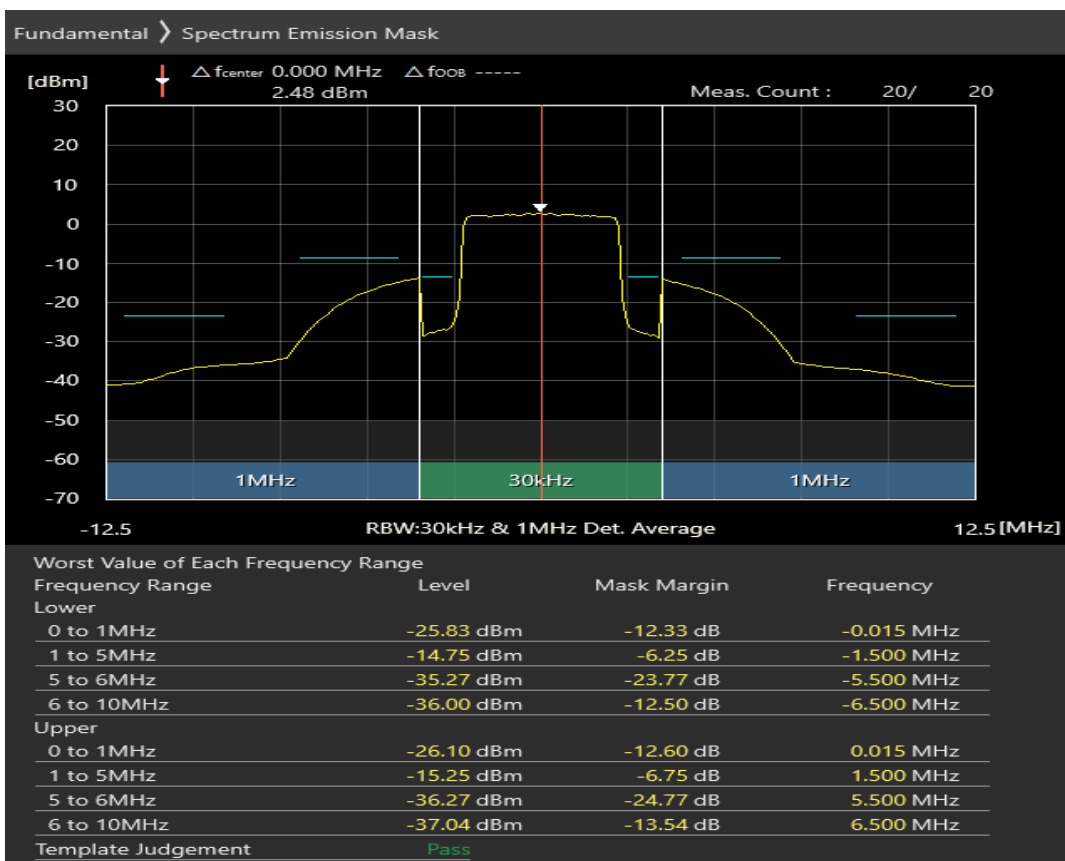

Band7 16QAM BW=5MHz Channel=21100 RB Size=25 Position=#0

Band7 QPSK BW=5MHz Channel=21425 RB Size=8 Position=#0

Band7 QPSK BW=5MHz Channel=21425 RB Size=8 Position=#Max

Band7 QPSK BW=5MHz Channel=21425 RB Size=25 Position=#0