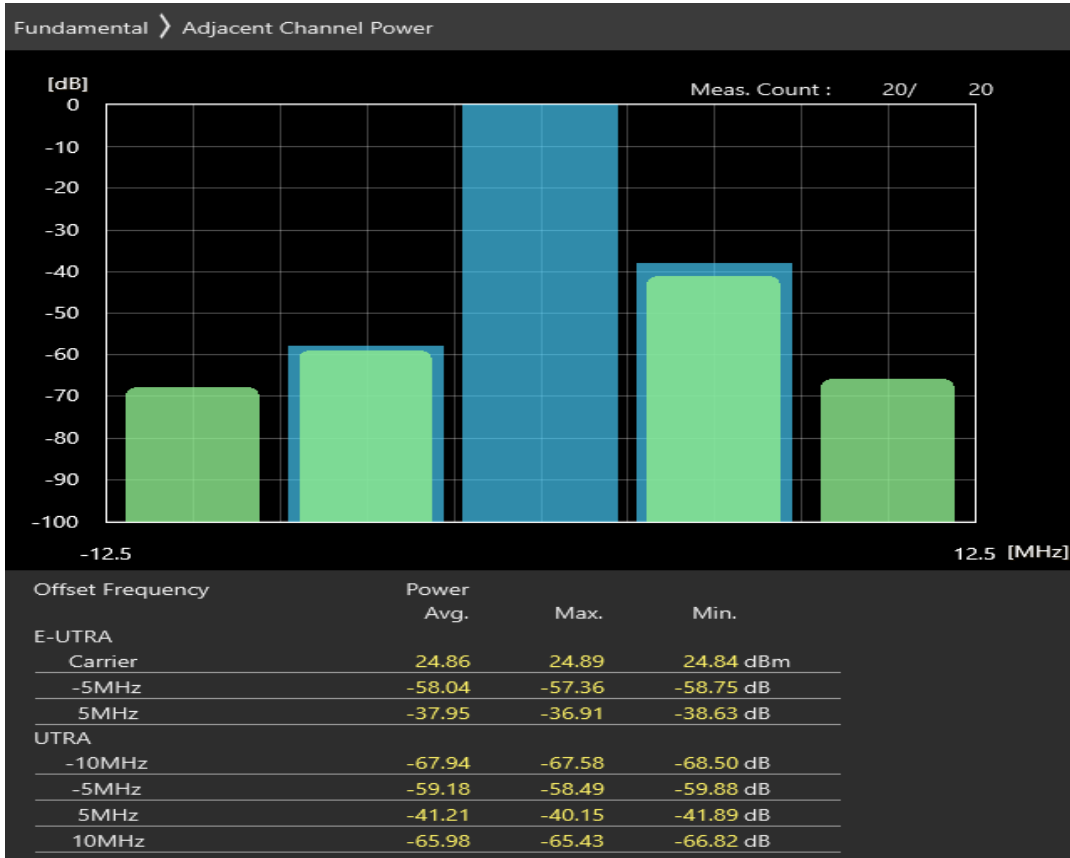

Band7 QPSK BW=5MHz Channel=21100 RB Size=8 Position=#Max