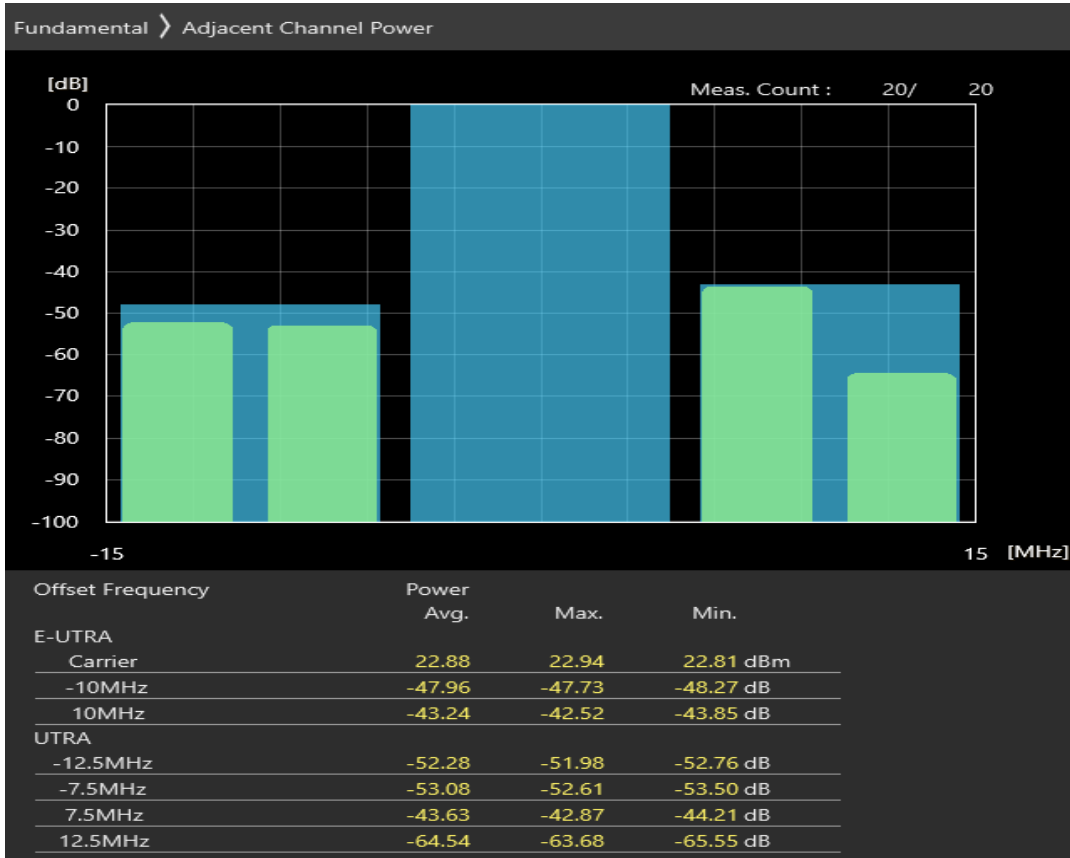

Band20 16QAM BW=10MHz Channel=24400 RB Size=12 Position=#Max