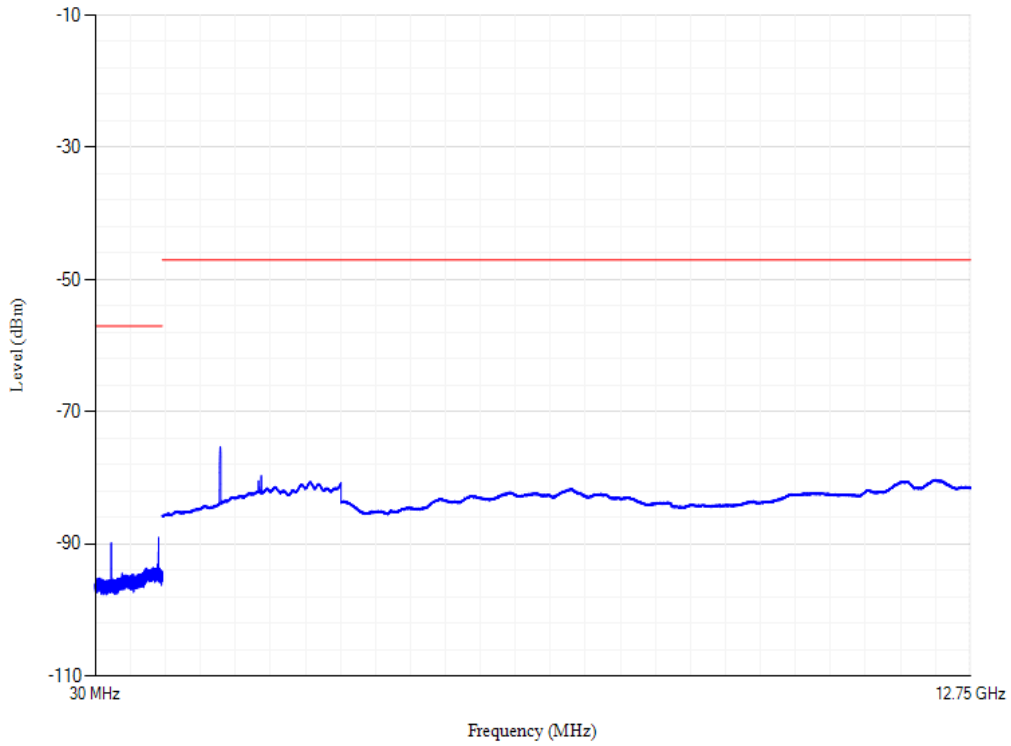

Conducted spurious emissions

Band3 QPSK BW=20MHz Channel=19850