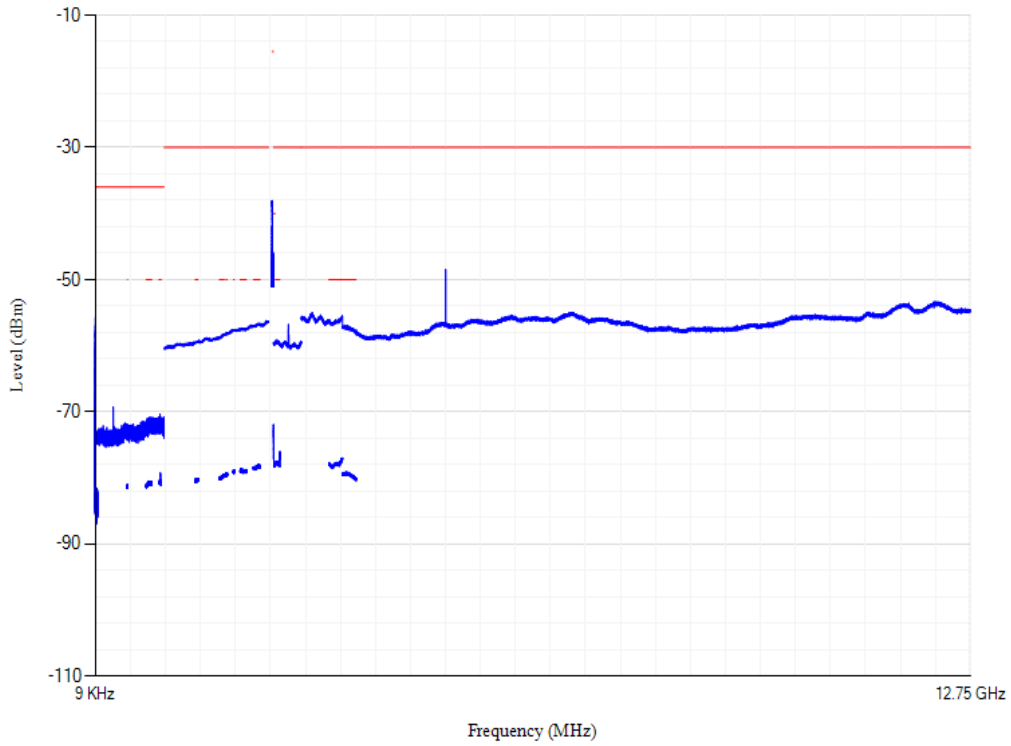

Conducted spurious emissions

Band8 QPSK BW=1.4MHz Channel=21457 RB Size=1 Position=#0