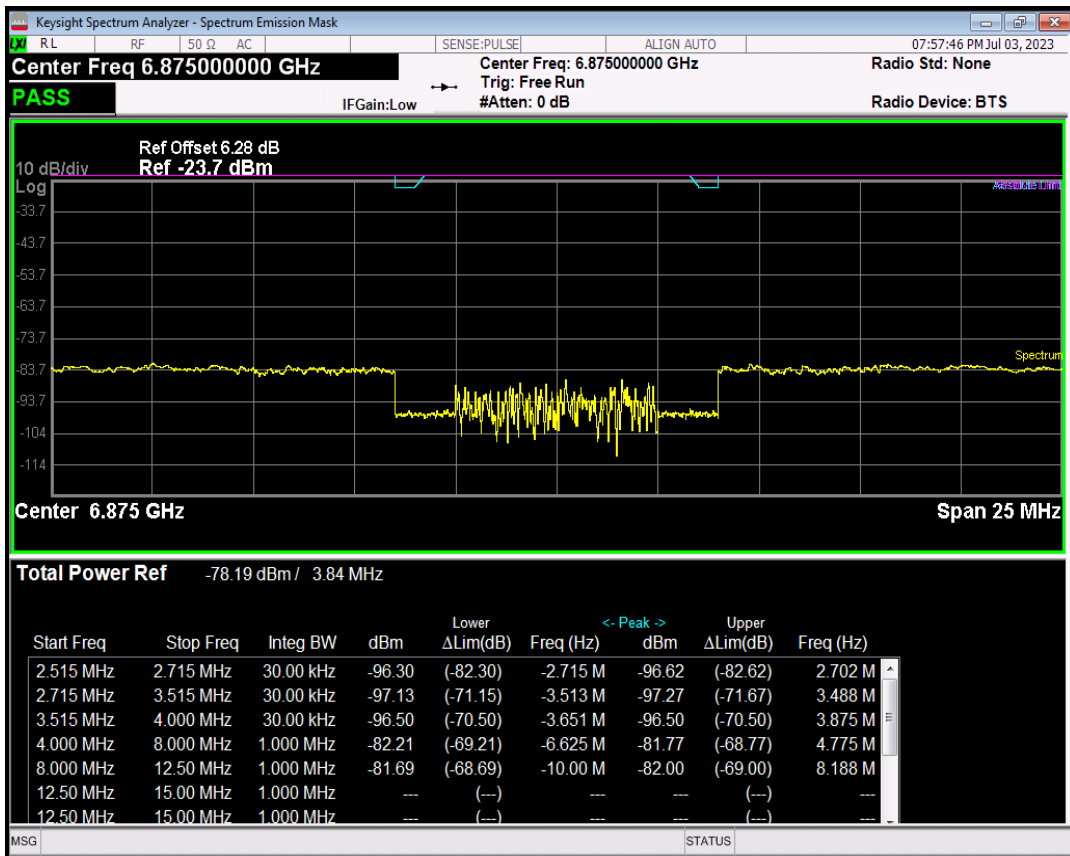

Band20 16QAM BW=5MHz Channel=24175 RB Size=25 Position=#0