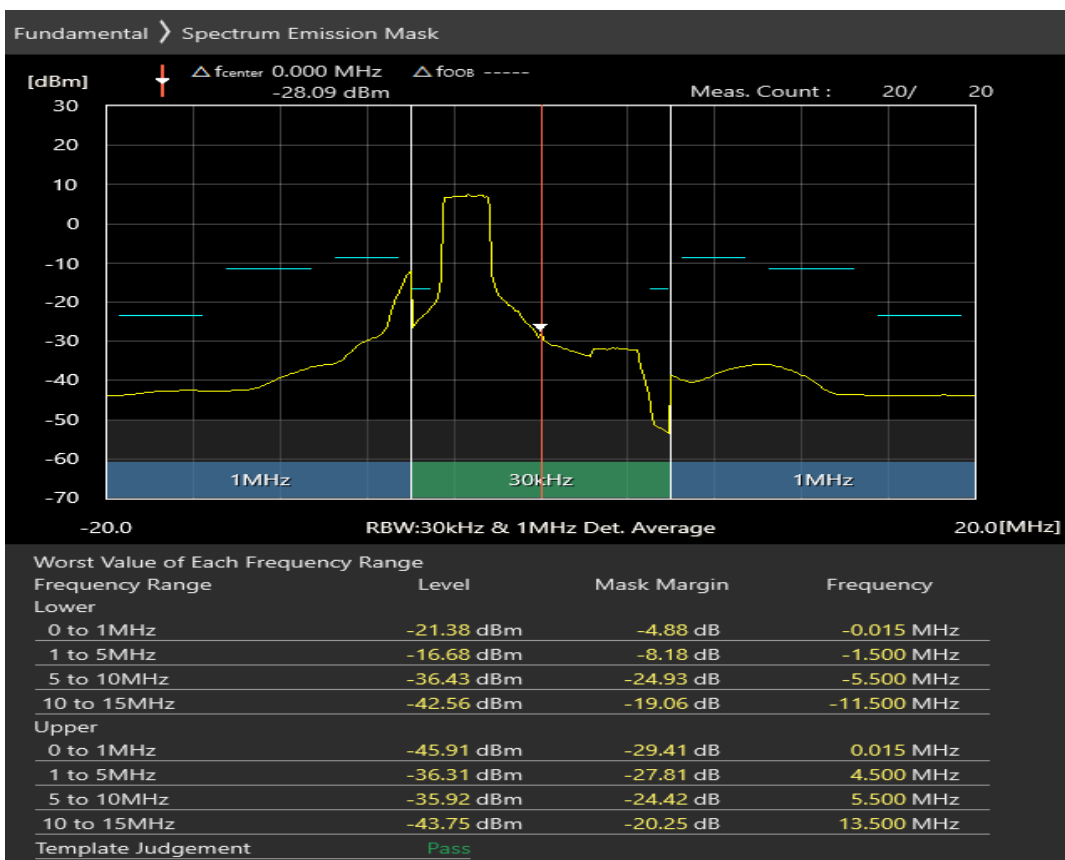

Band1 QPSK BW=10MHz Channel=18050 RB Size=12 Position=#0