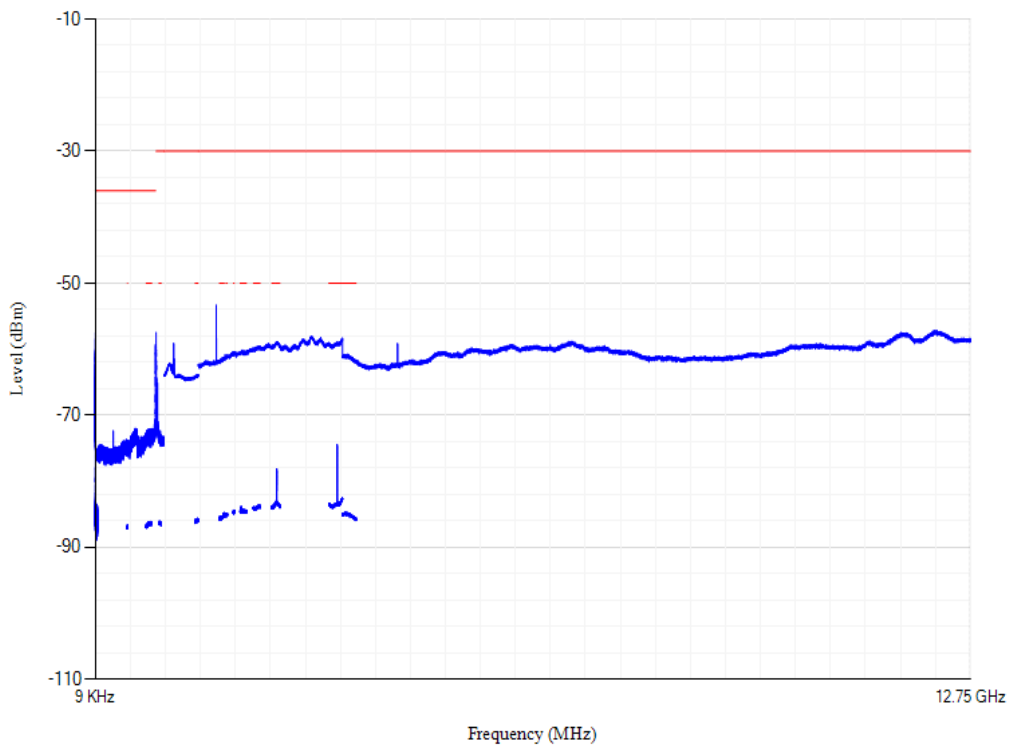

Conducted spurious emissions

Conducted spurious emissions

Conducted spurious emissions

Band8 QPSK BW=1.4MHz Channel=21457 RB Size=1 Position=#0

Conducted spurious emissions

Band8 QPSK BW=1.4MHz Channel=21625 RB Size=1 Position=#0