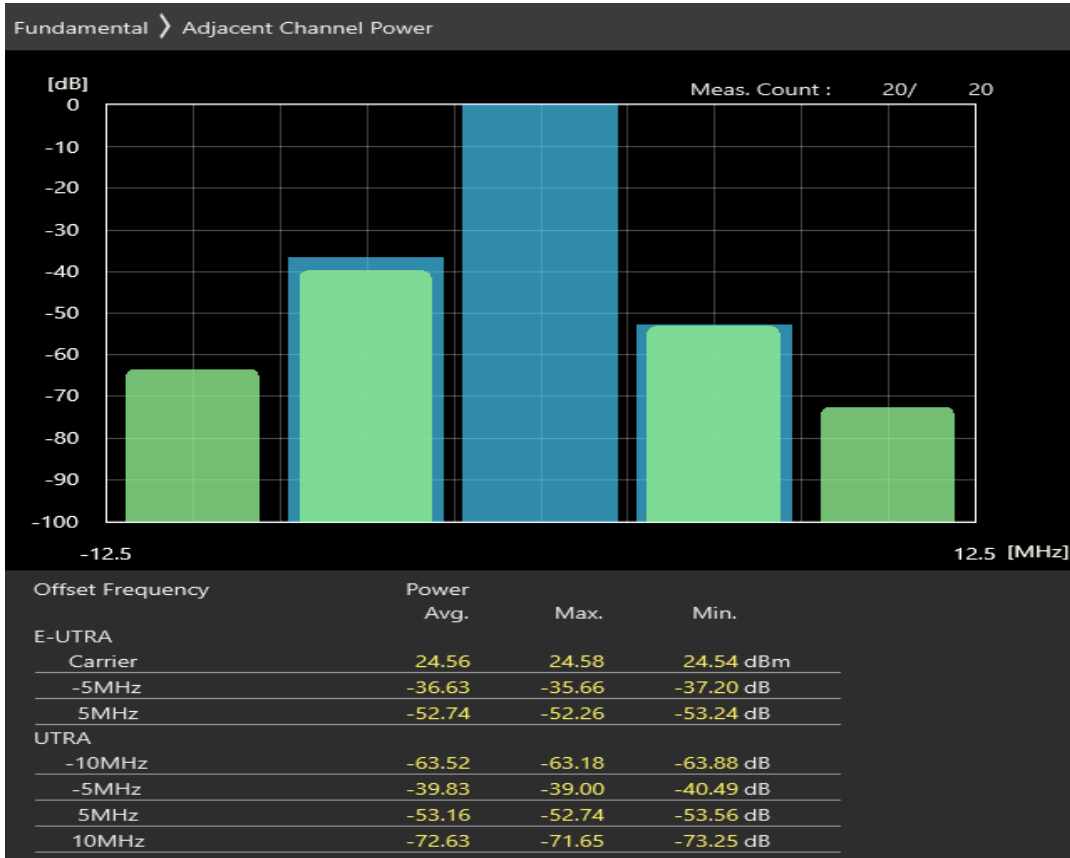

Band3 QPSK BW=5MHz Channel=19925 RB Size=8 Position=#0