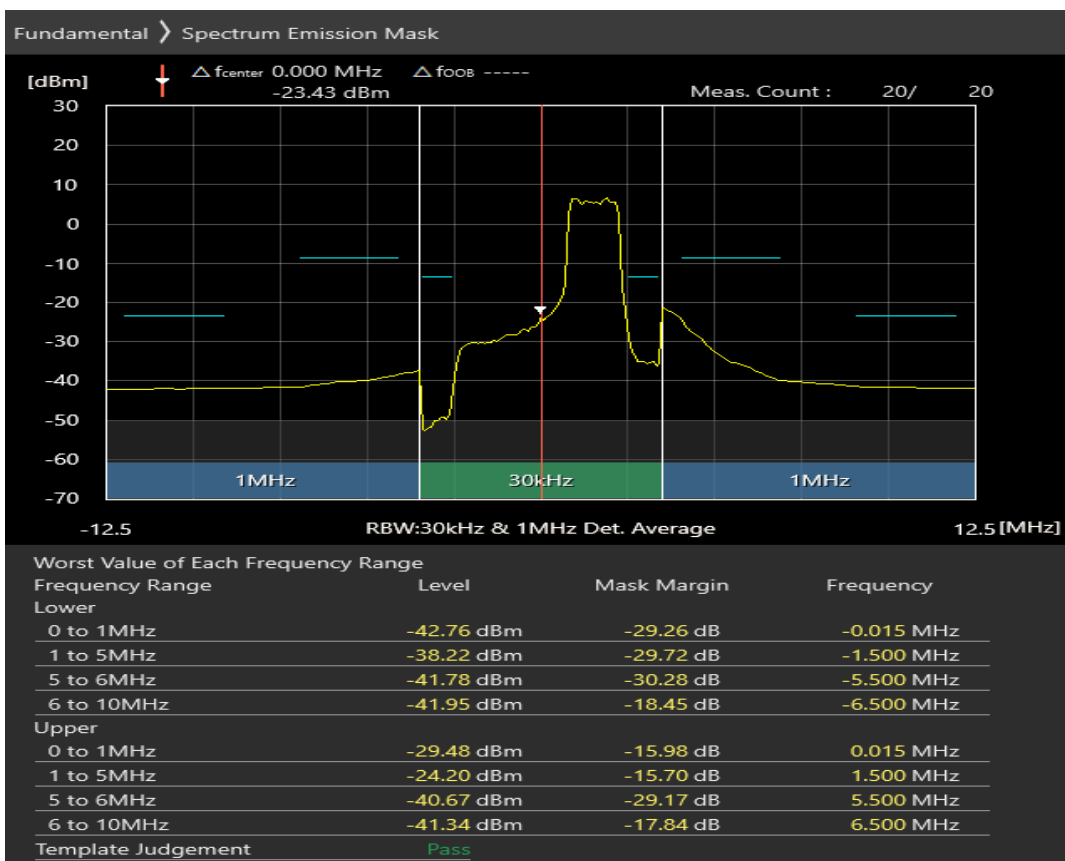

Band40 16QAM BW=5MHz Channel=38675 RB Size=8 Position=#Max

Band40 16QAM BW=5MHz Channel=38675 RB Size=25 Position=#0

Band40 QPSK BW=5MHz Channel=39150 RB Size=8 Position=#0

Band40 QPSK BW=5MHz Channel=39150 RB Size=8 Position=#Max