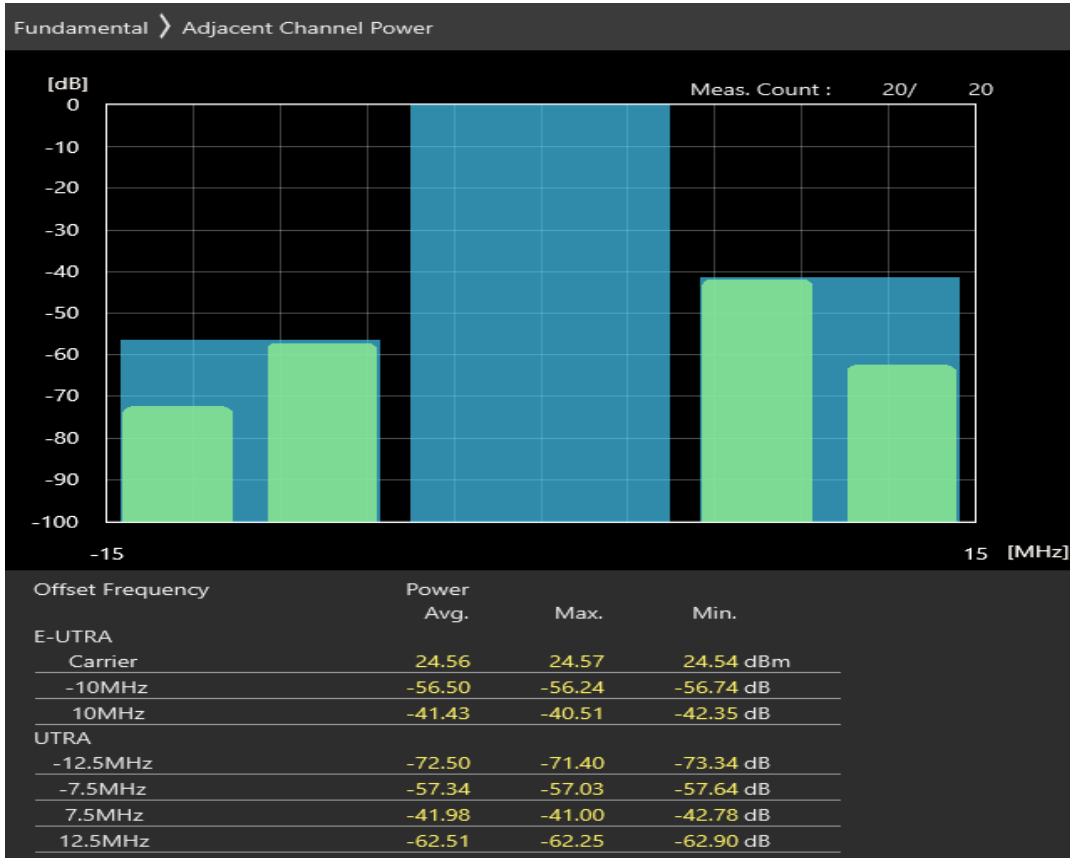

Band8 QPSK BW=10MHz Channel=21500 RB Size=12 Position=#Max