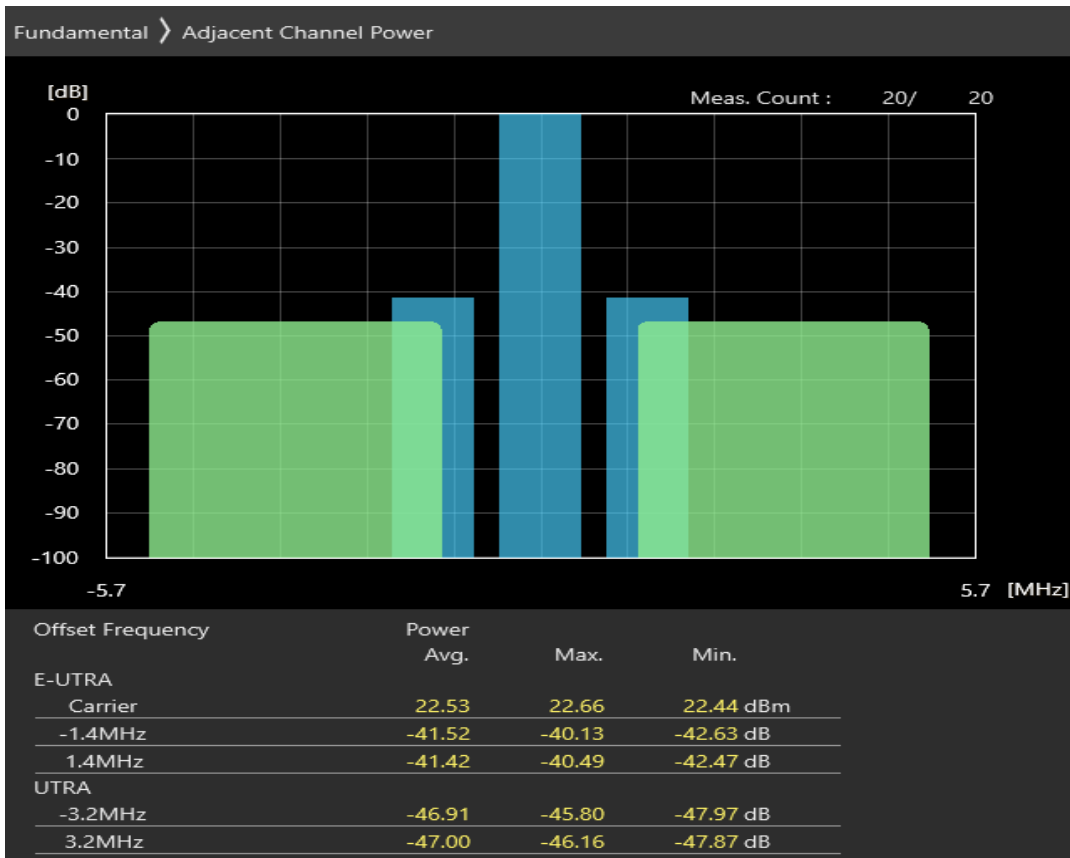

Band3 16QAM BW=1.4MHz Channel=19943 RB Size=6 Position=#0