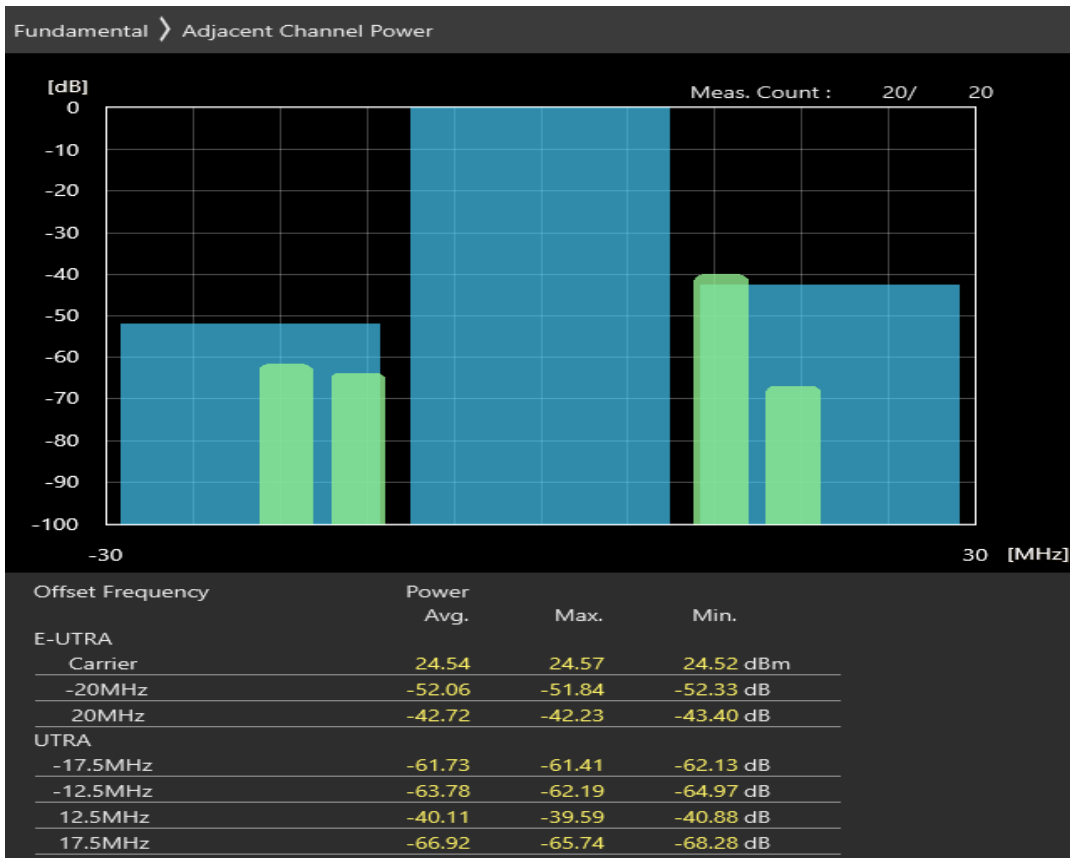

Band3 16QAM BW=20MHz Channel=19575 RB Size=18 Position=#Max

Band3 16QAM BW=20MHz Channel=19575 RB Size=100 Position=#0

Band3 QPSK BW=20MHz Channel=19850 RB Size=18 Position=#0

Band3 QPSK BW=20MHz Channel=19850 RB Size=18 Position=#Max