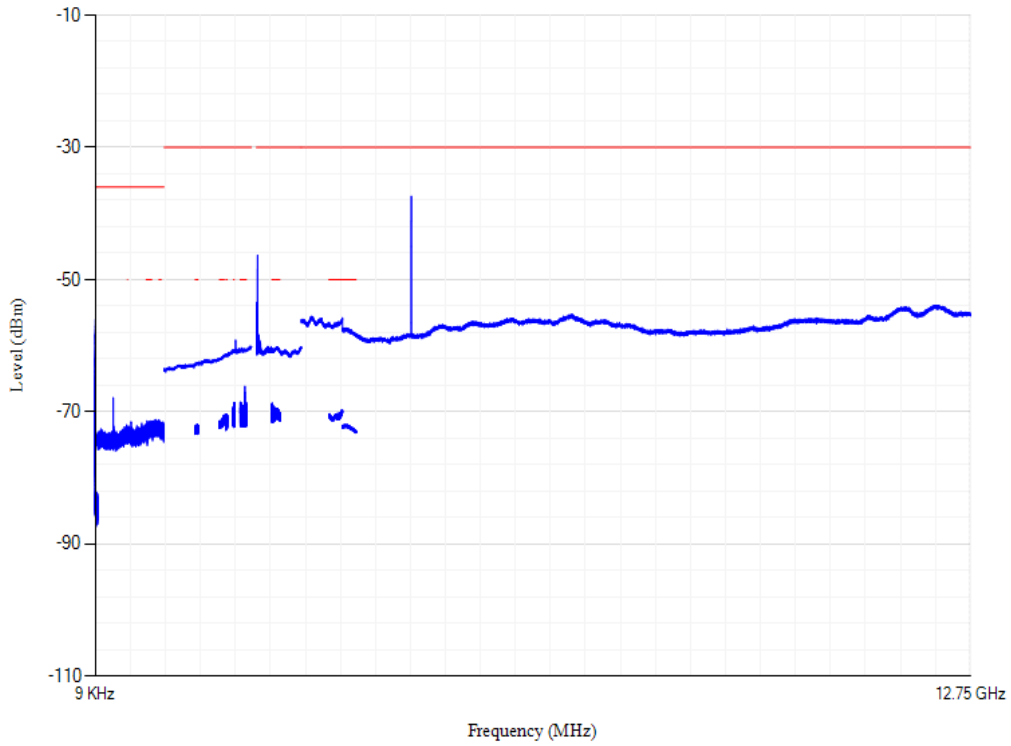

Conducted spurious emissions

Band40 QPSK BW=20MHz Channel=39150 RB Size=1 Position=#0