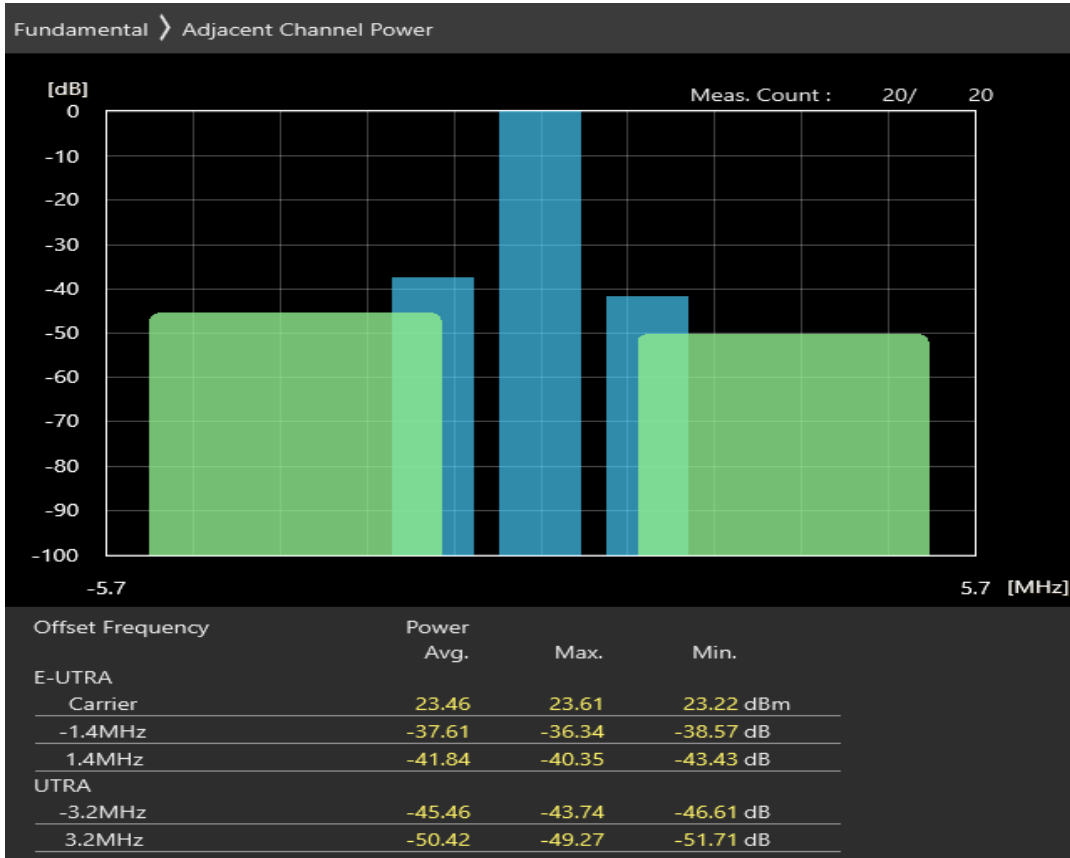

Band8 16QAM BW=1.4MHz Channel=21625 RB Size=5 Position=#0