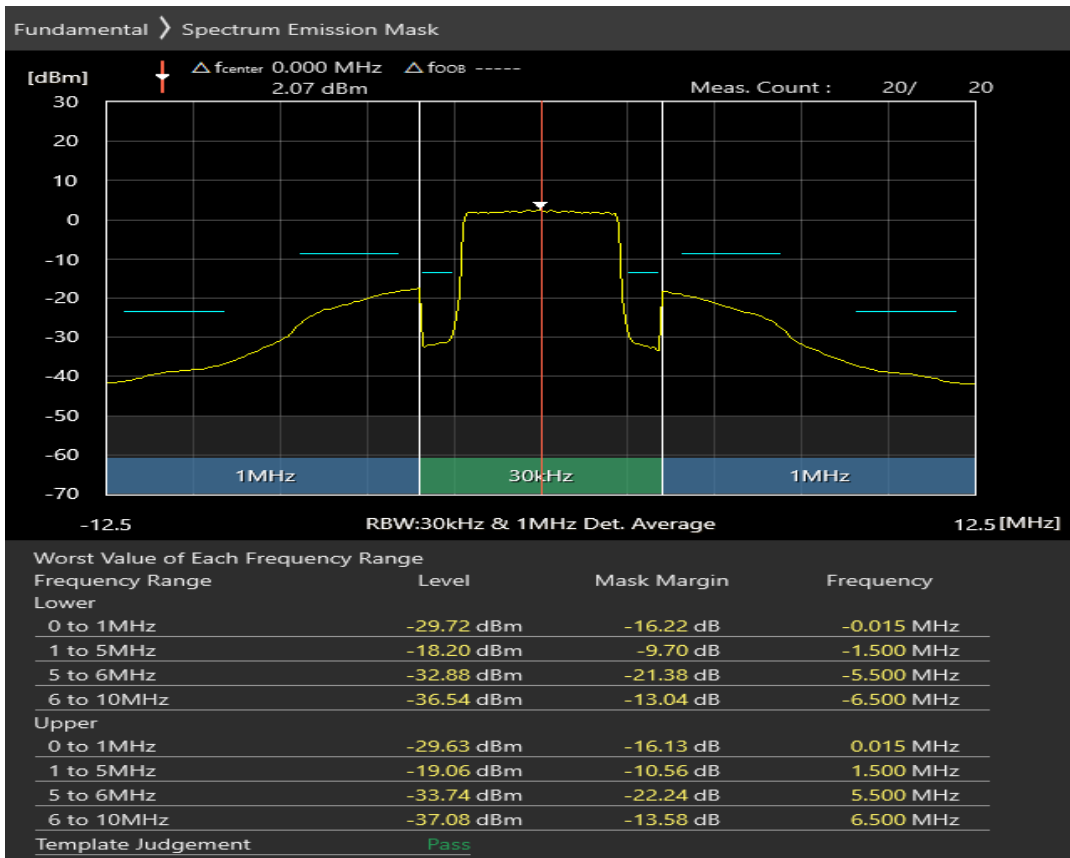

Band3 QPSK BW=5MHz Channel=19575 RB Size=25 Position=#0