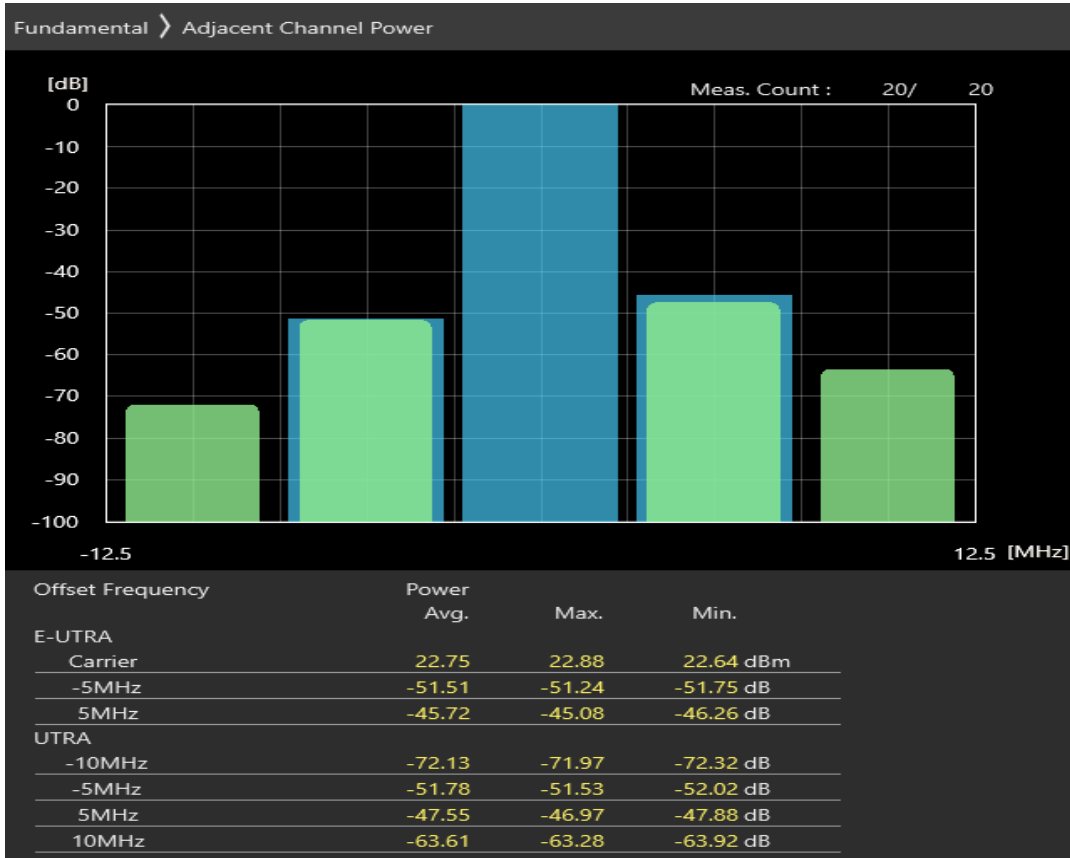

Band20 16QAM BW=5MHz Channel=24175 RB Size=8 Position=#Max