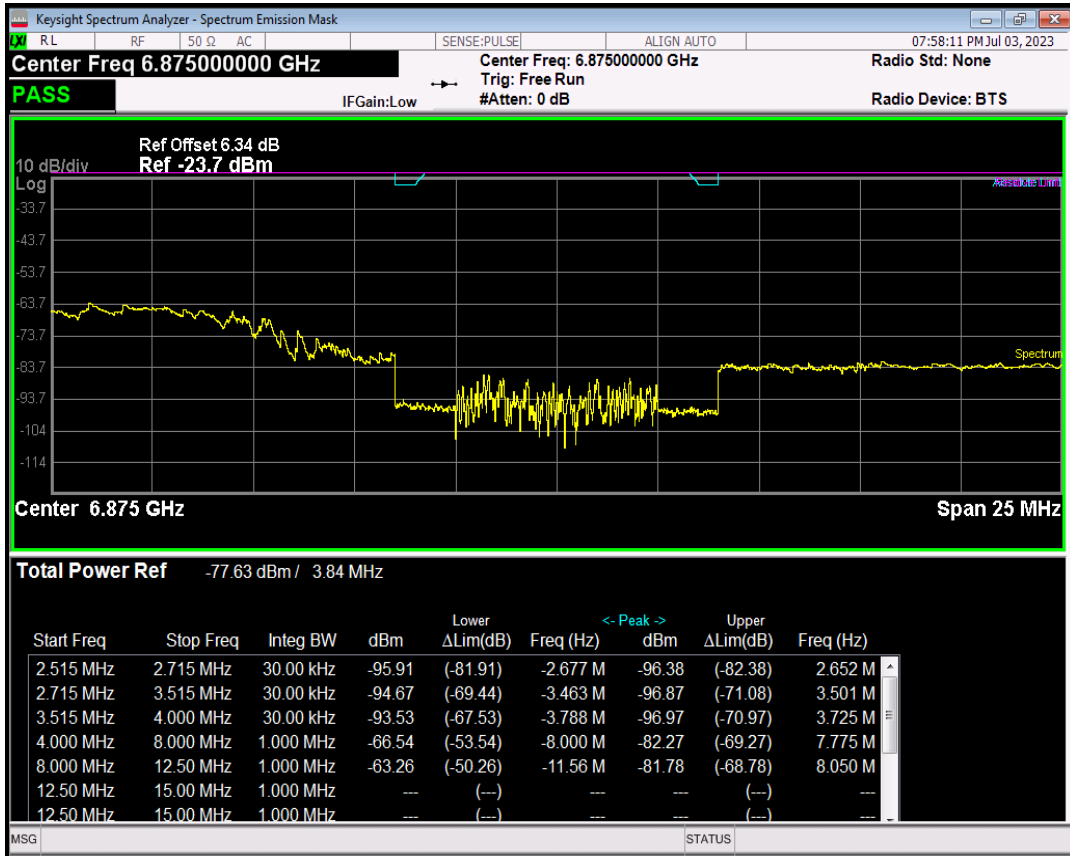

Band20 16QAM BW=5MHz Channel=24425 RB Size=8 Position=#Max