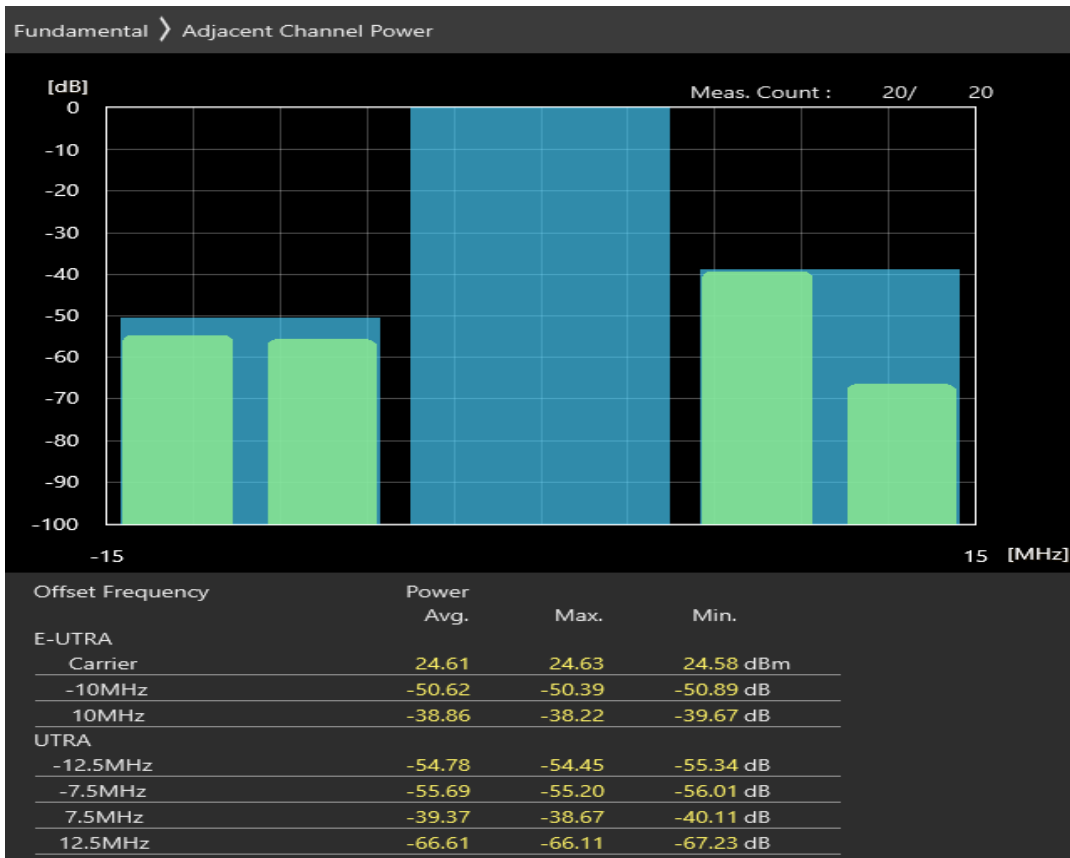

Band3 QPSK BW=10MHz Channel=1990 RB Size=12 Position=#Max