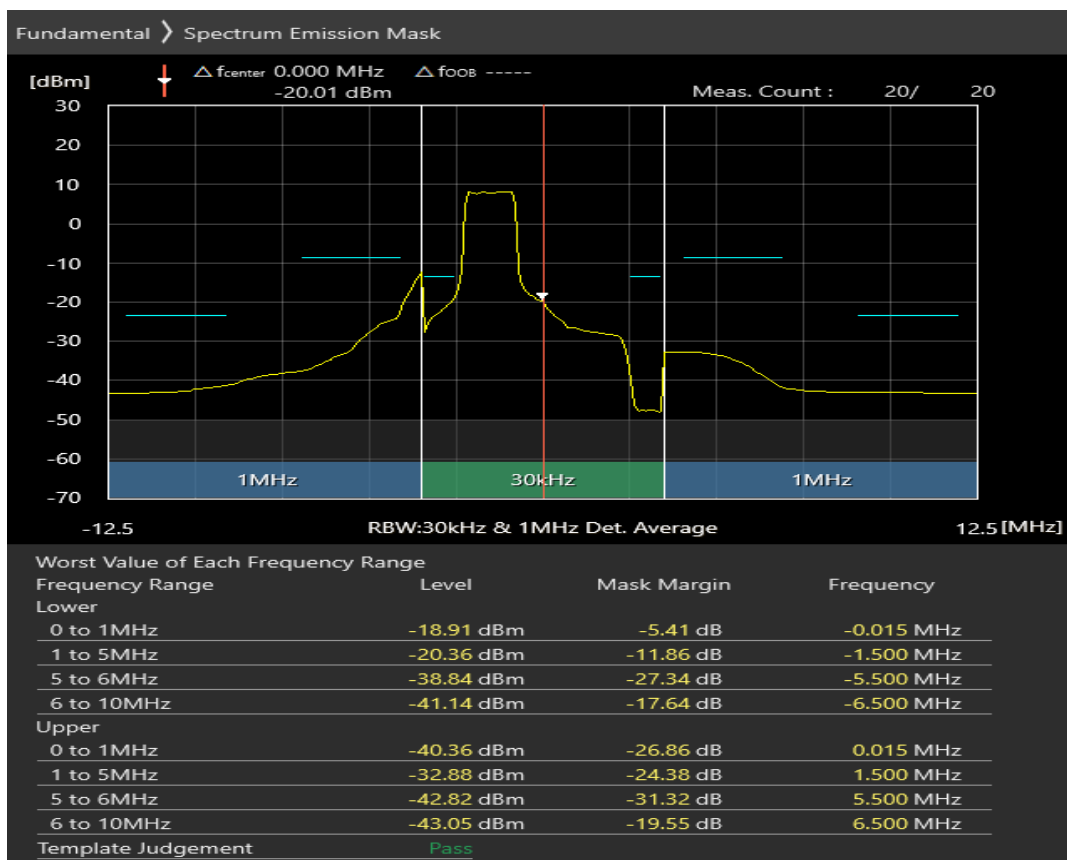

Band3 QPSK BW=5MHz Channel=19575 RB Size=8 Position=#0