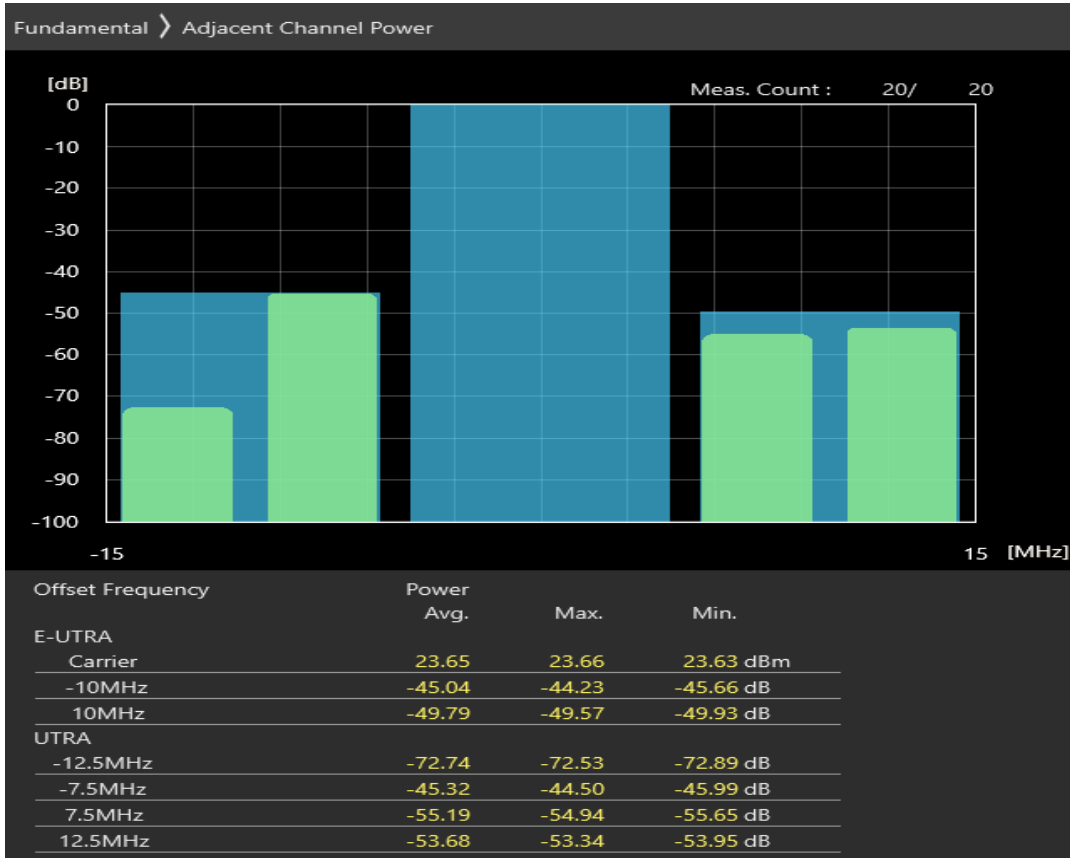

Band20 QPSK BW=10MHz Channel=24200 RB Size=12 Position=#0