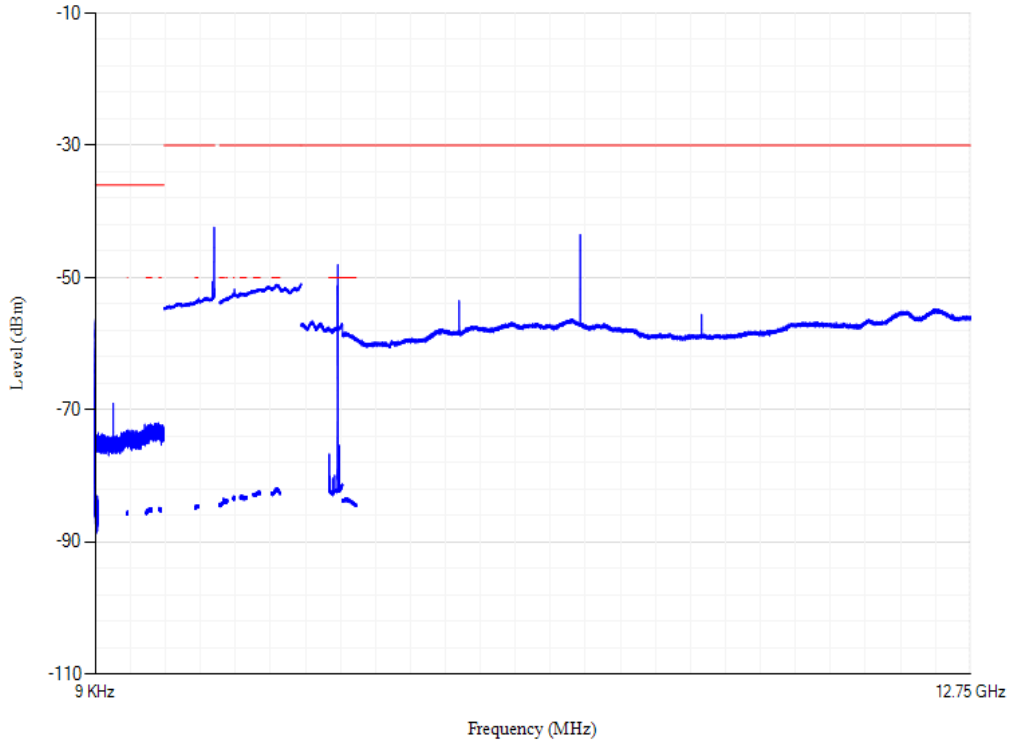

Conducted spurious emissions

Band3 QPSK BW=20MHz Channel=19575 RB Size=1 Position=#0

Conducted spurious emissions

Band3 QPSK BW=20MHz Channel=19850 RB Size=1 Position=#0

Conducted spurious emissions

Band40 QPSK BW=5MHz Channel=38675 RB Size=1 Position=#0