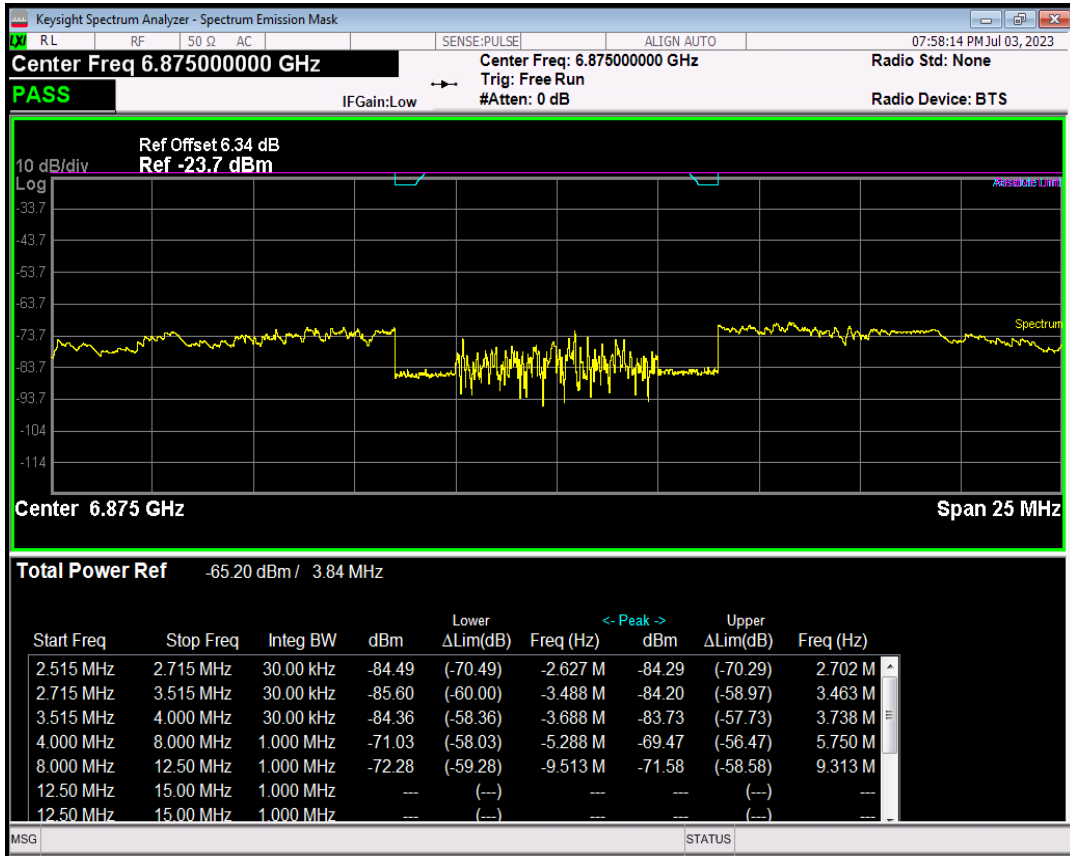

Band20 16QAM BW=5MHz Channel=24425 RB Size=25 Position=#Max