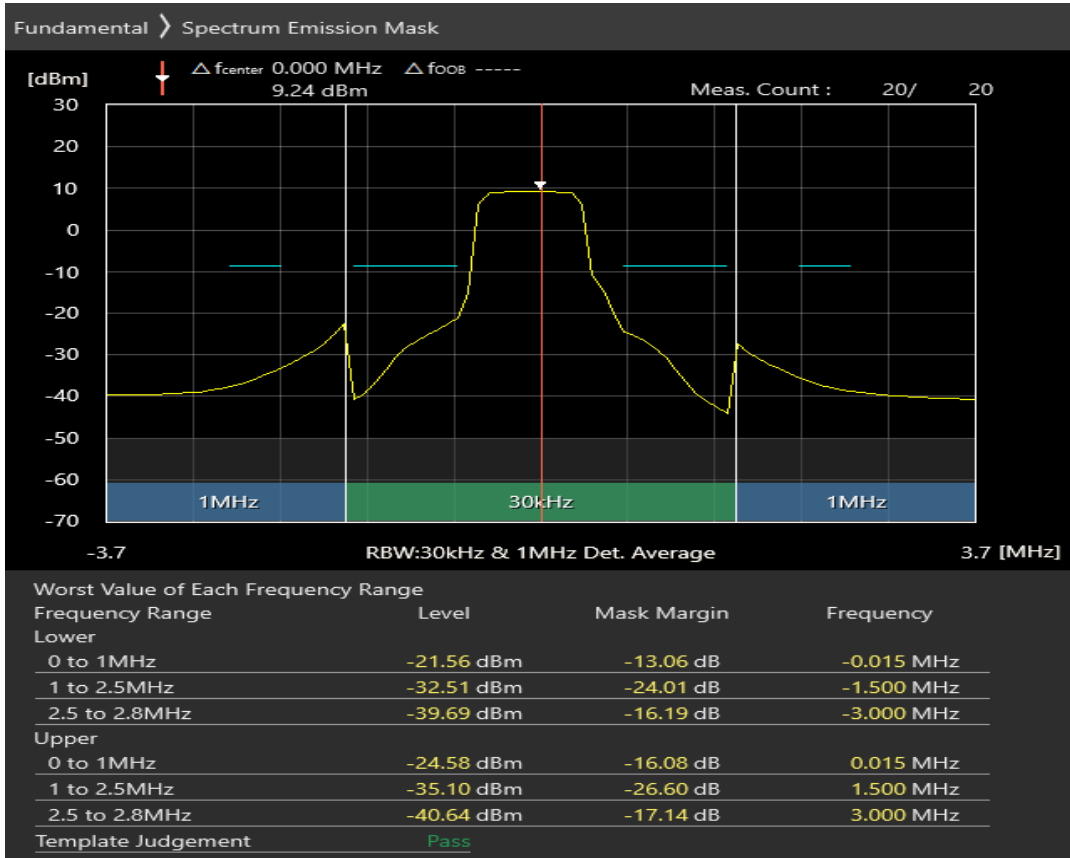

Band3 QPSK BW=1.4MHz Channel=19943 RB Size=5 Position=#0

Band3 QPSK BW=1.4MHz Channel=19943 RB Size=5 Position=#Max

Band3 QPSK BW=1.4MHz Channel=19943 RB Size=6 Position=#0

Band3 16QAM BW=1.4MHz Channel=19943 RB Size=5 Position=#0