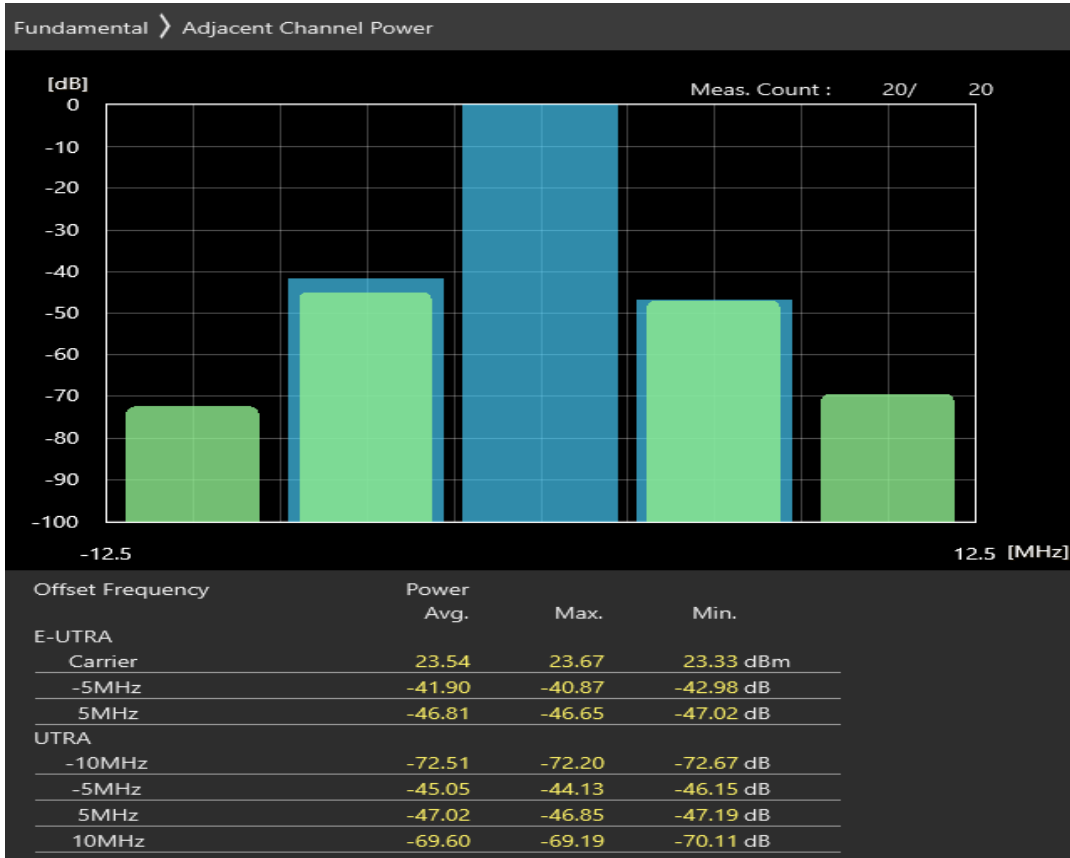

Band8 16QAM BW=5MHz Channel=21475 RB Size=8 Position=#0