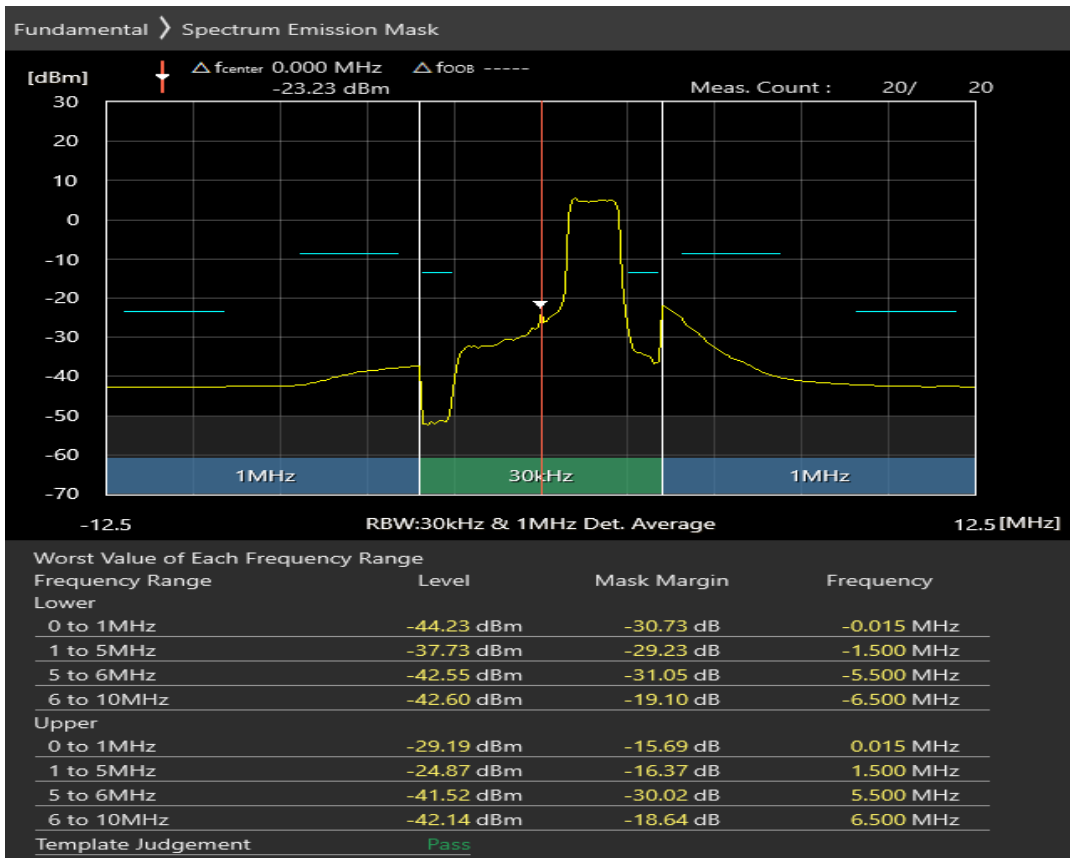

Band40 16QAM BW=5MHz Channel=39625 RB Size=8 Position=#Max