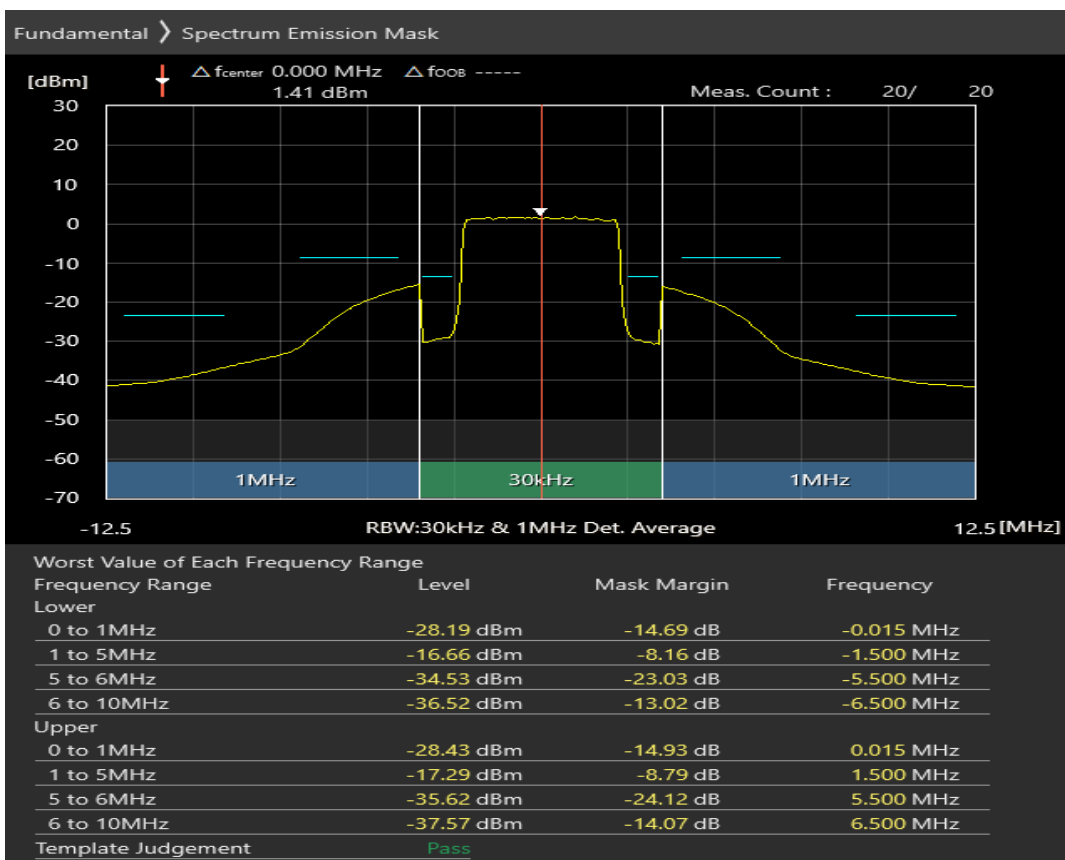

Band7 16QAM BW=5MHz Channel=21425 RB Size=25 Position=#0