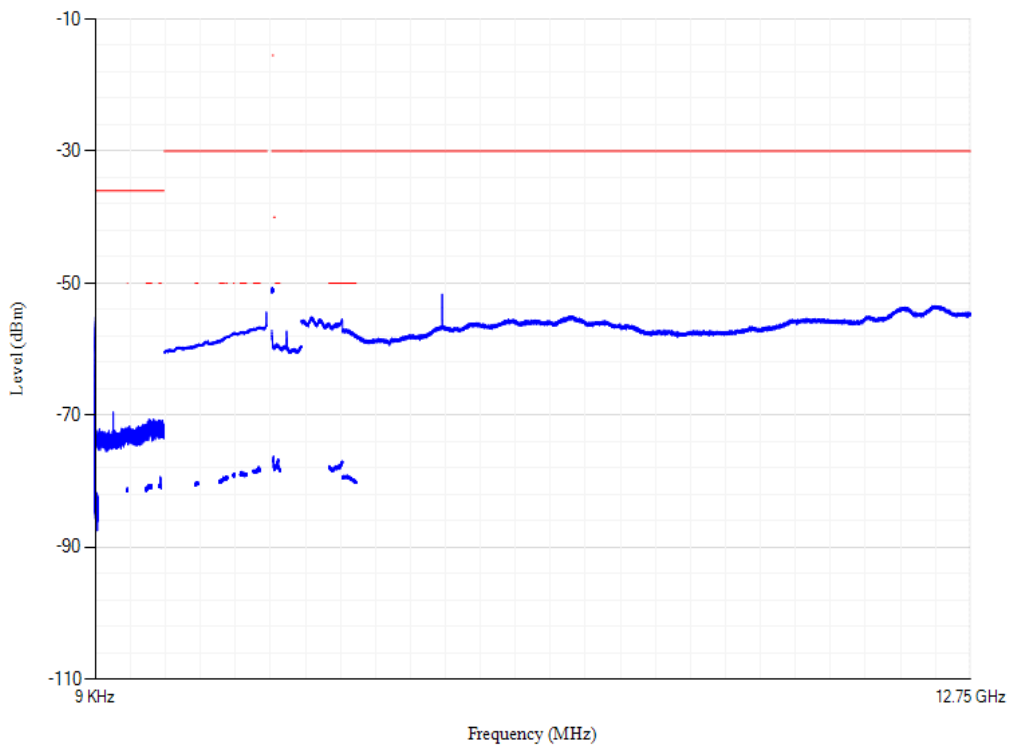

Conducted spurious emissions