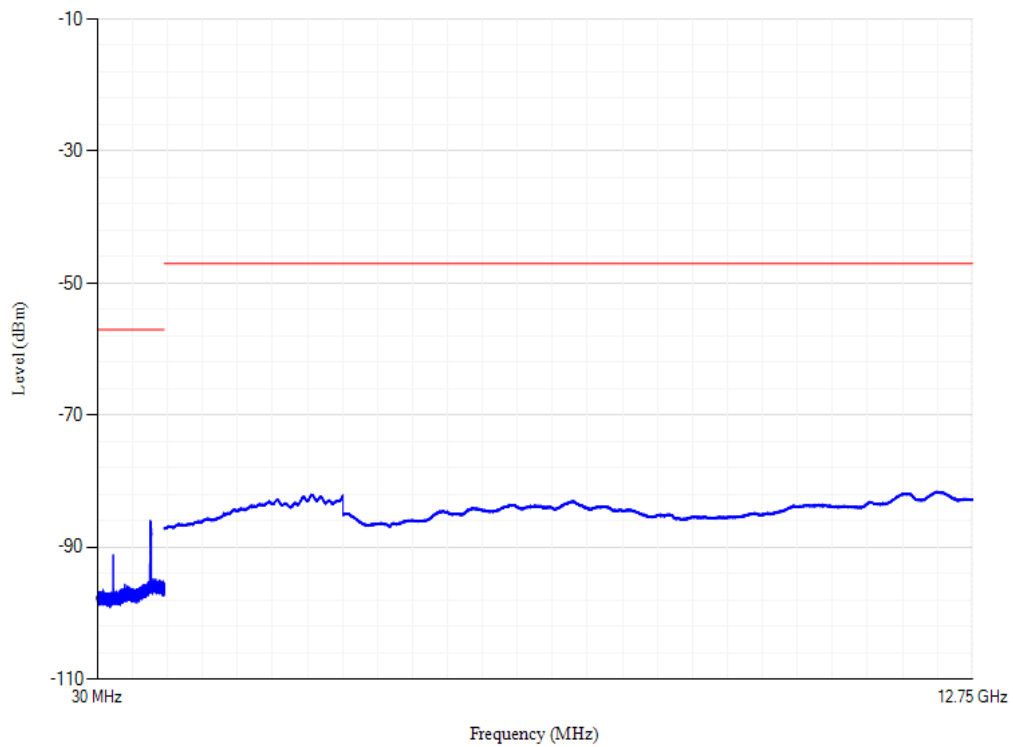

Conducted spurious emissions

Band20 QPSK BW=20MHz Channel=24350