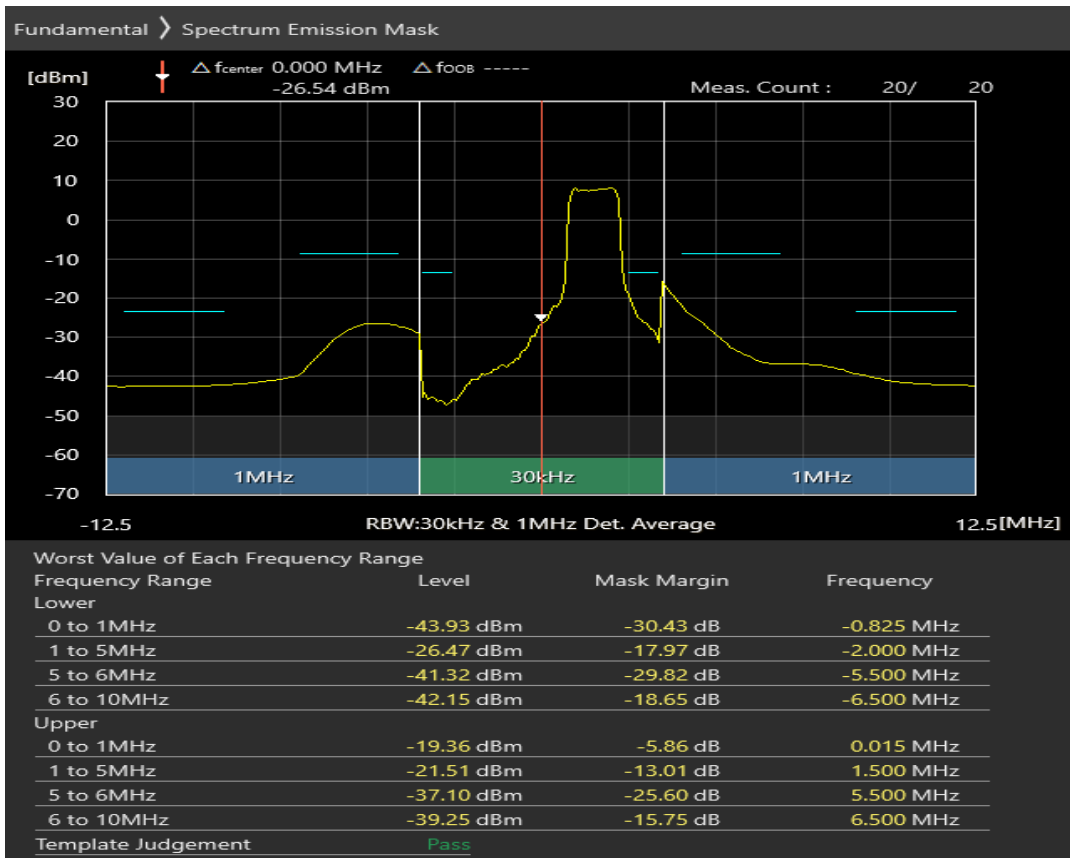

Band40 QAM16 BW=5MHz Channel=38675 RB Size=8 Position=#Max