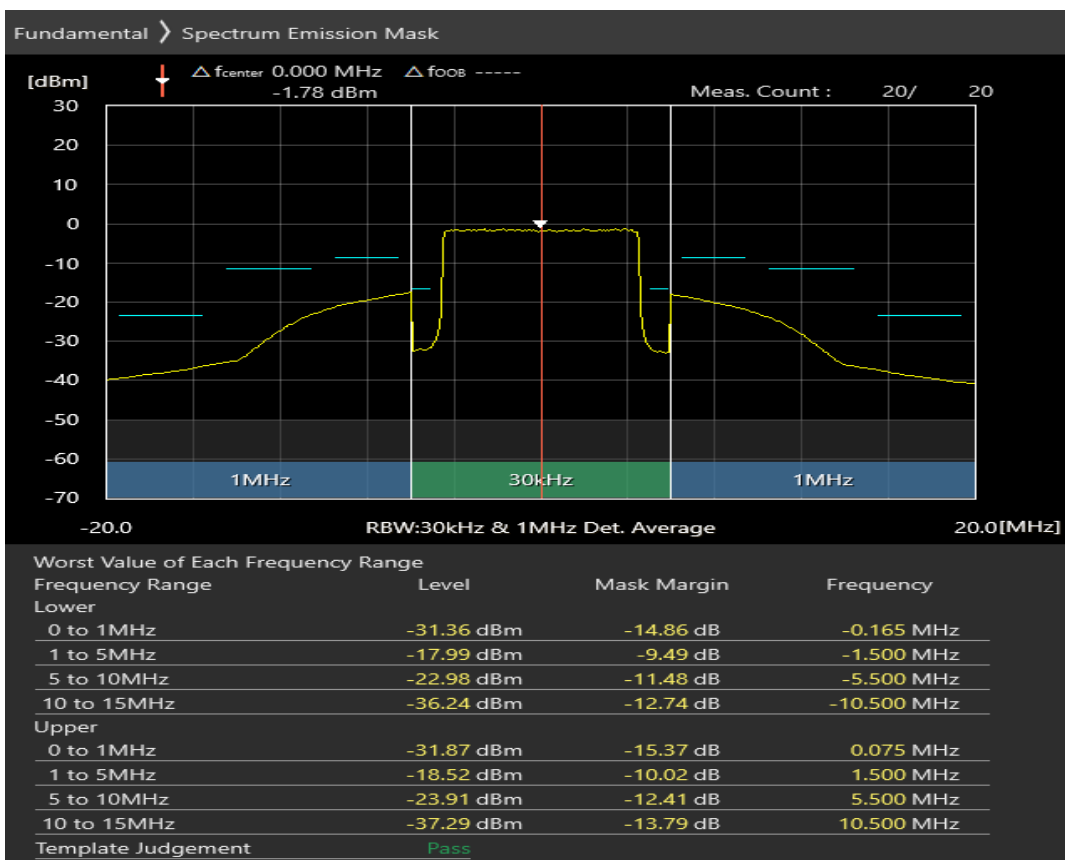

Band7 16QAM BW=10MHz Channel=21400 RB Size=50 Position=#0